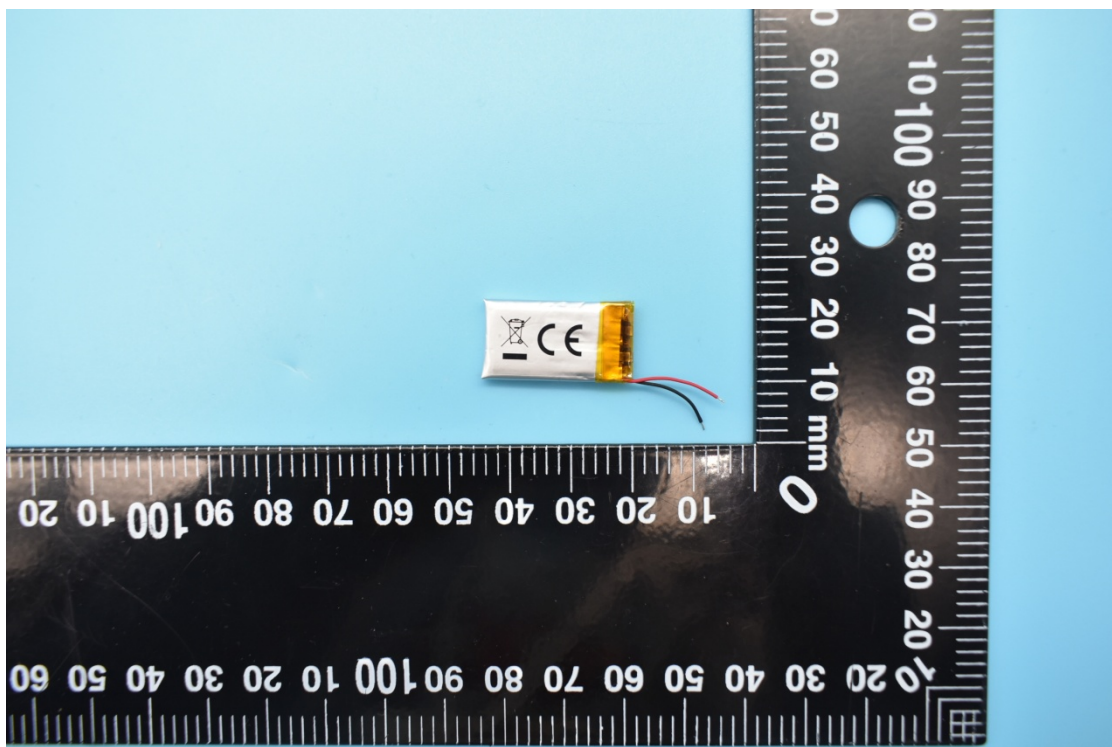

FCC ID:2AK9FSWD90067

Internal Photos

1. EUT uncover view

2. Antenna view