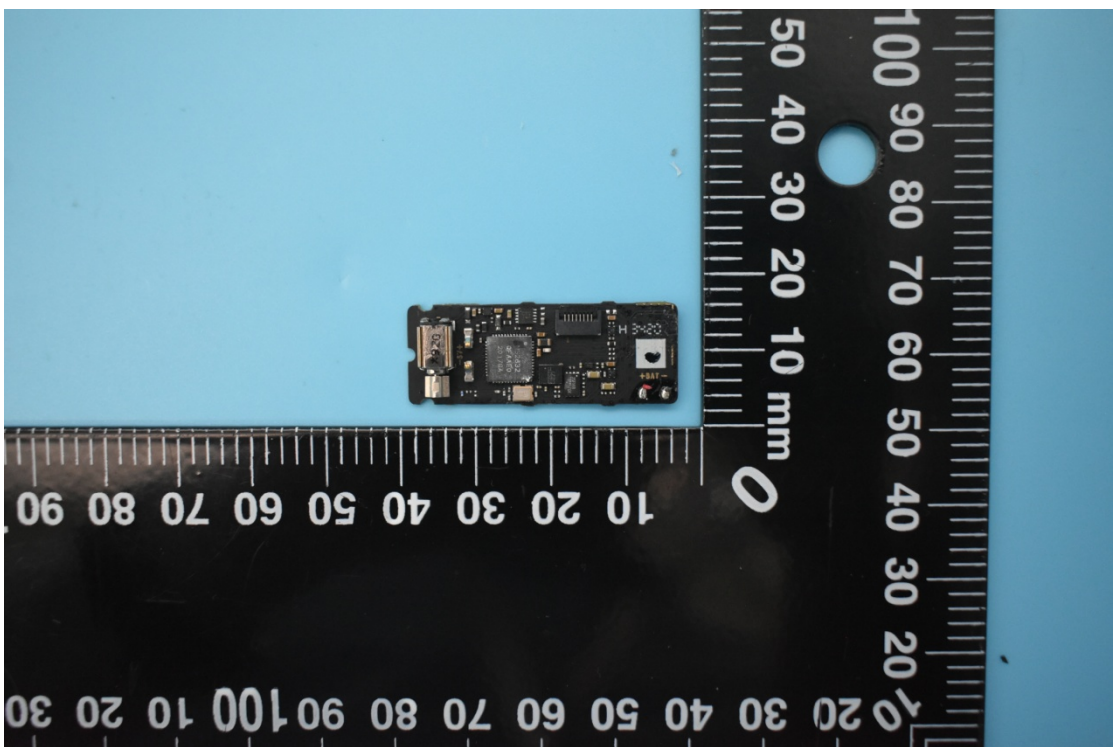

FCC ID:2AK9FSWD90067

Internal Photos

1. EUT uncover view

2. Antenna view