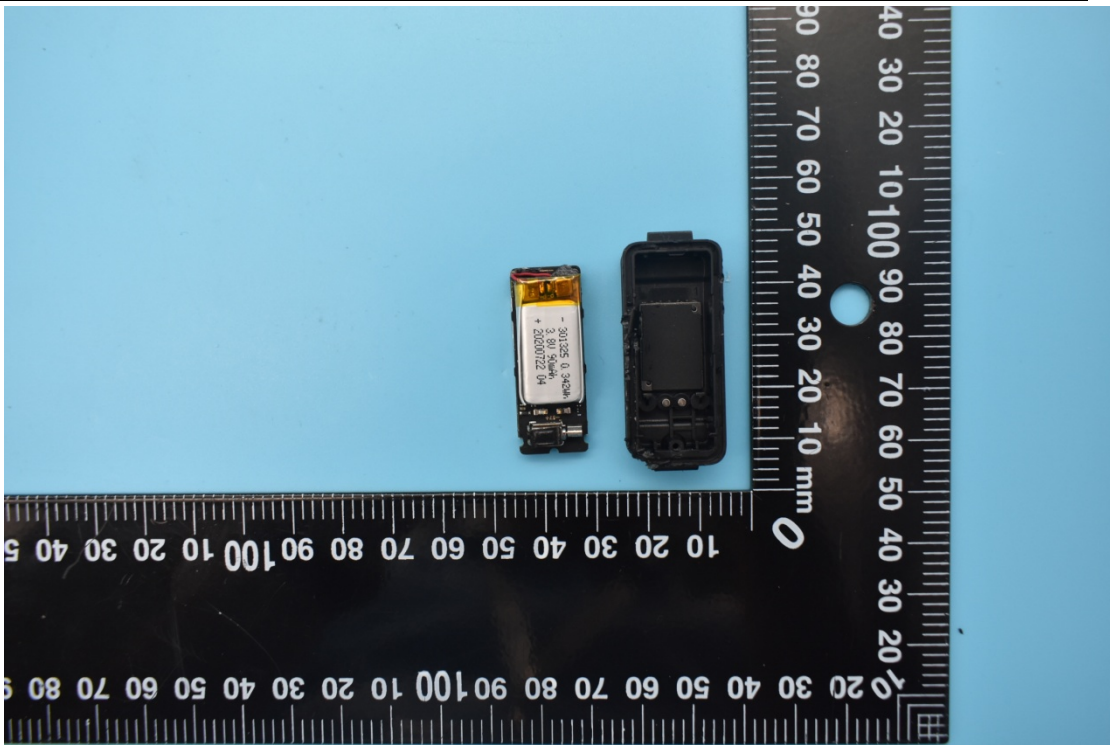

FCC ID:2AK9FSWD90067

Internal Photos

1. EUT uncover view

2. Antenna view