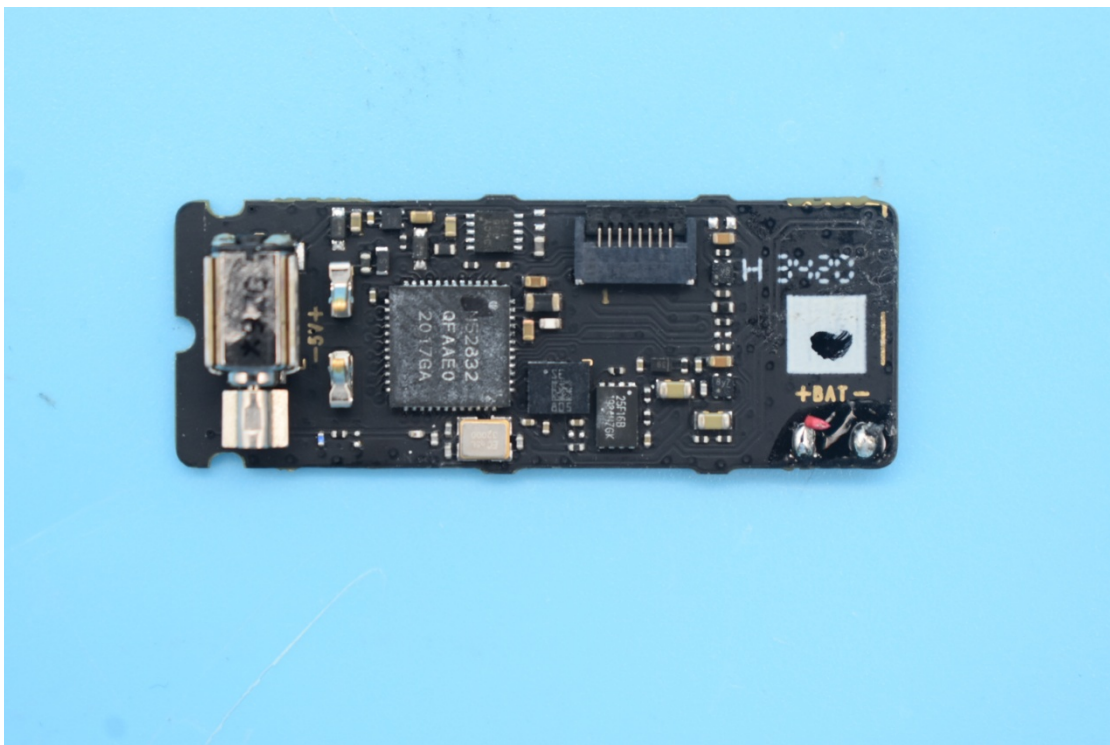

FCC ID:2AK9FSWD90067

Internal Photos

1. EUT uncover view

2. Antenna view