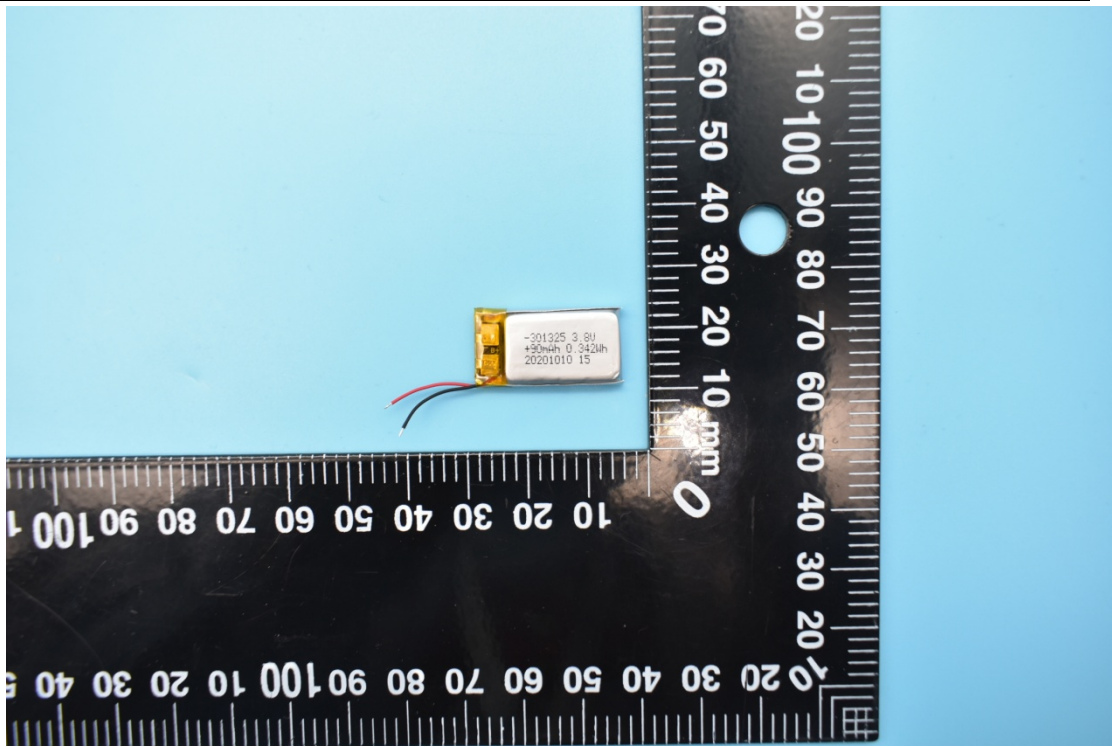

FCC ID:2AK9FSWD90067

Internal Photos

1. EUT uncover view

2. Antenna view