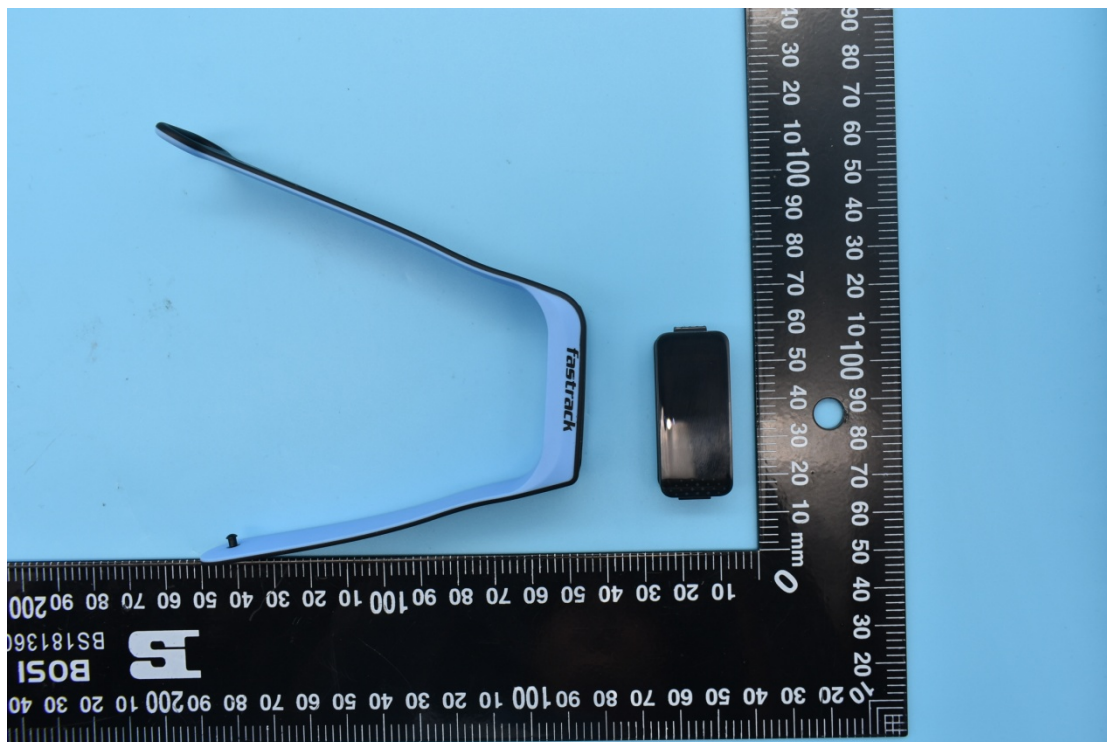

FCC ID:2AK9FSWD90067

Internal Photos

1. EUT uncover view

2. Antenna view