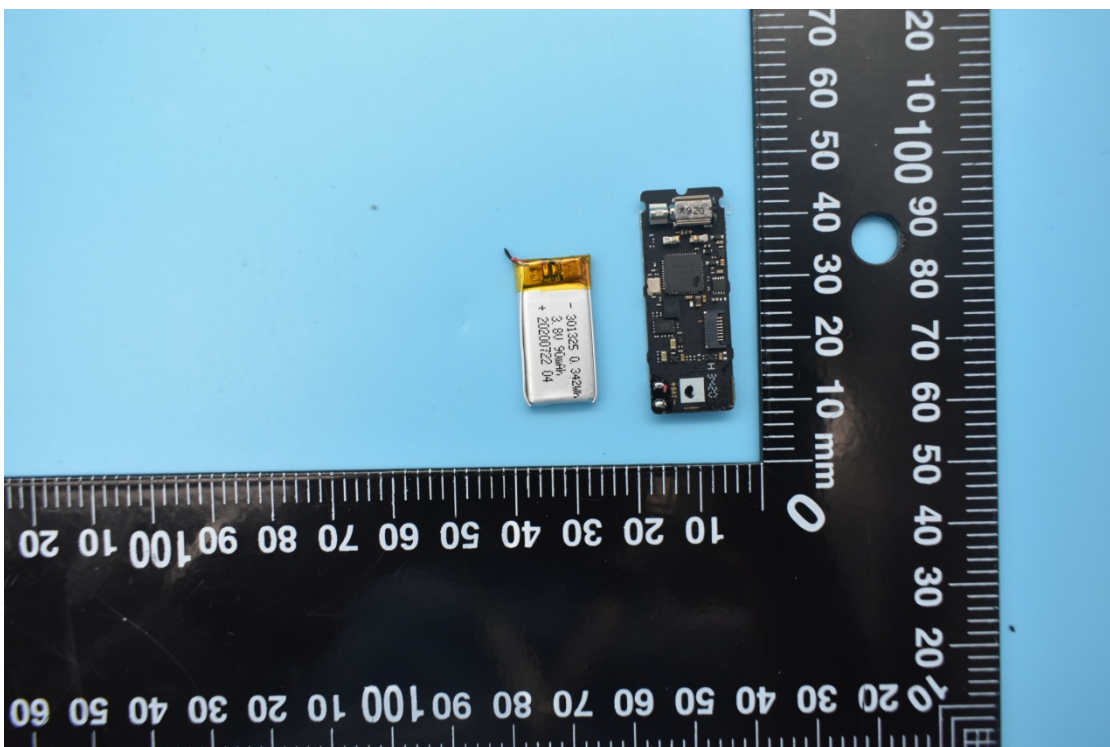

FCC ID:2AK9FSWD90067

Internal Photos

1. EUT uncover view

2. Antenna view