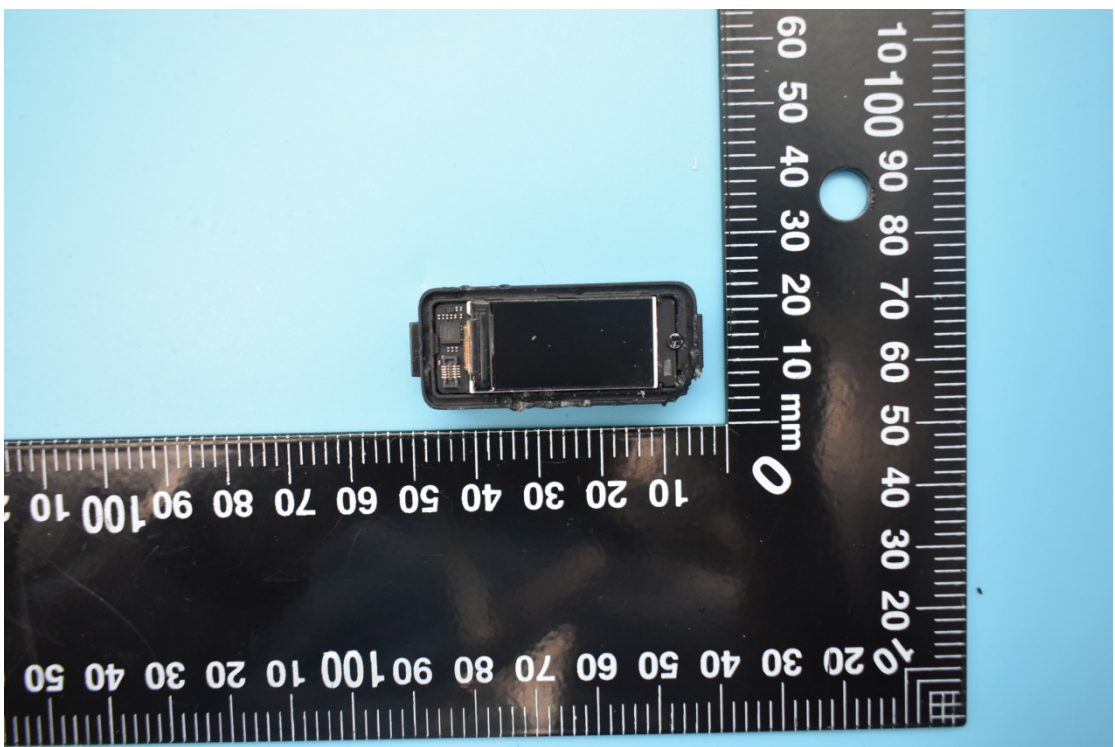

FCC ID:2AK9FSWD90067

Internal Photos

1. EUT uncover view

2. Antenna view