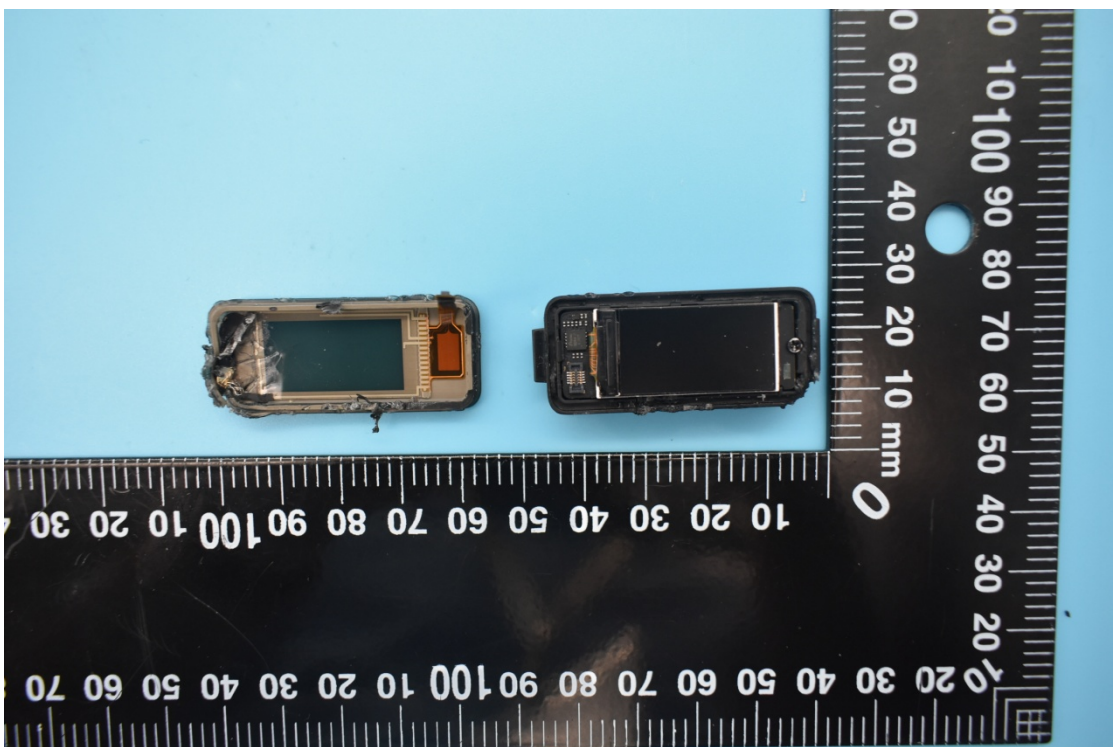

FCC ID:2AK9FSWD90067

Internal Photos

1. EUT uncover view

2. Antenna view