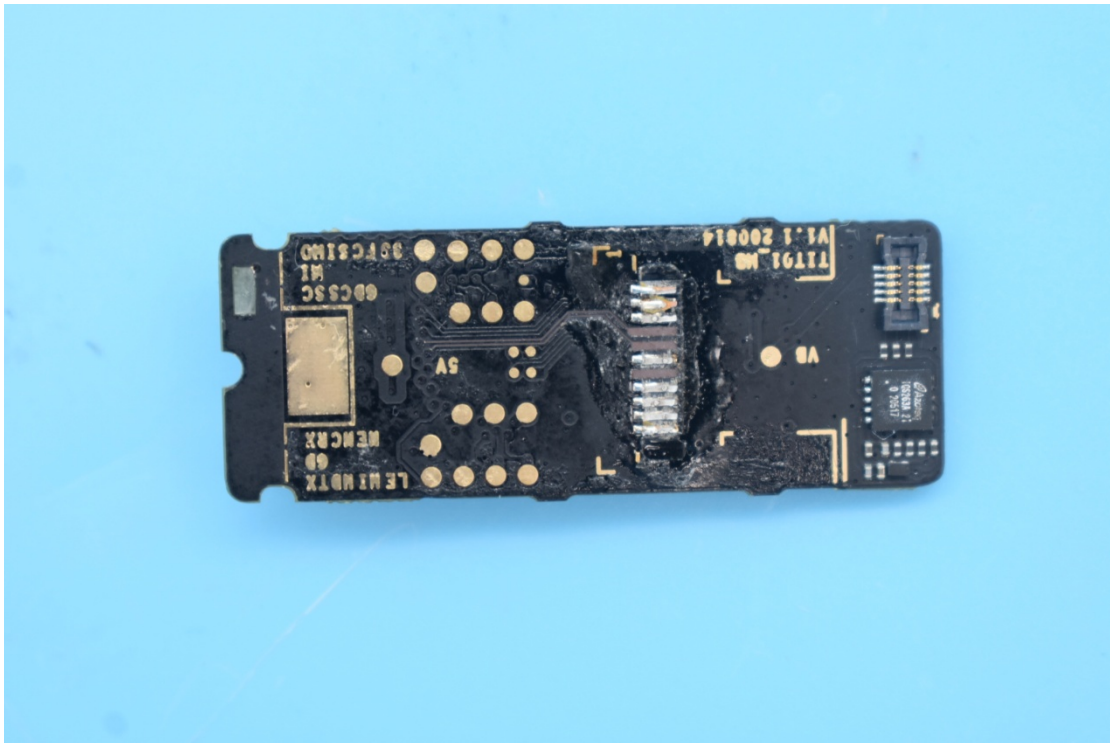

FCC ID:2AK9FSWD90067

Internal Photos

1. EUT uncover view

2. Antenna view