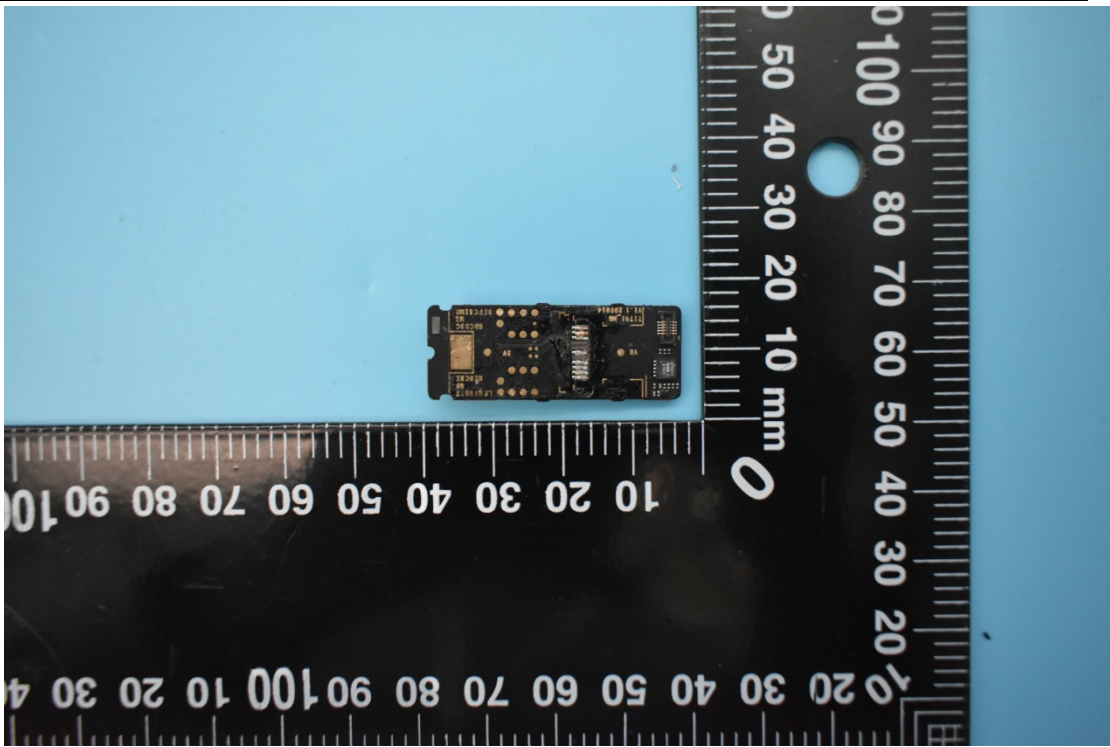

FCC ID:2AK9FSWD90067

Internal Photos

1. EUT uncover view

2. Antenna view