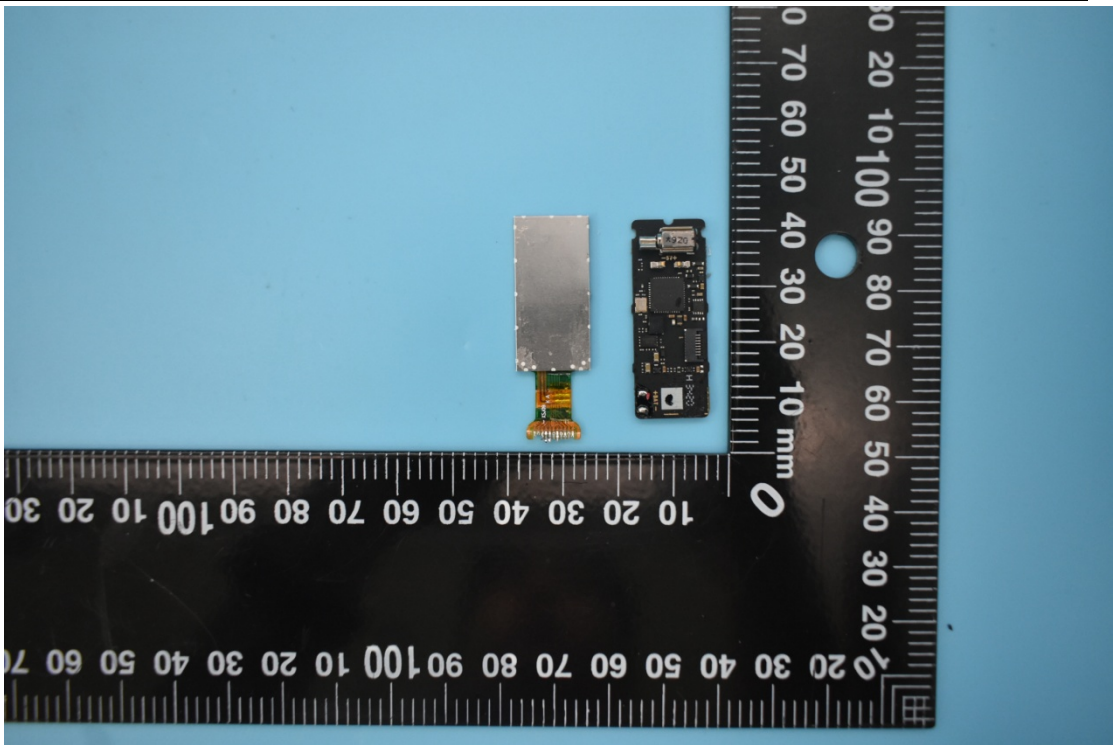

FCC ID:2AK9FSWD90067

Internal Photos

1. EUT uncover view

2. Antenna view