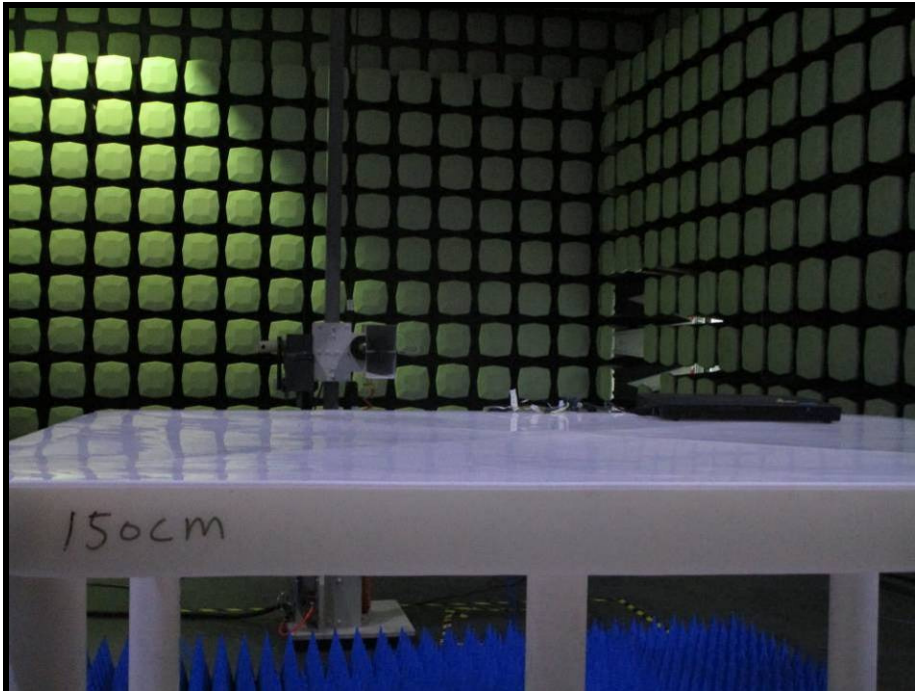

Test Setup Photo

1.1 RADIATED SPURIOUS EMISSION TEST SETUP

30MHz to 1GHz

Above 1GHz

1.2 CONDUCTED EMISSION TEST SETUP