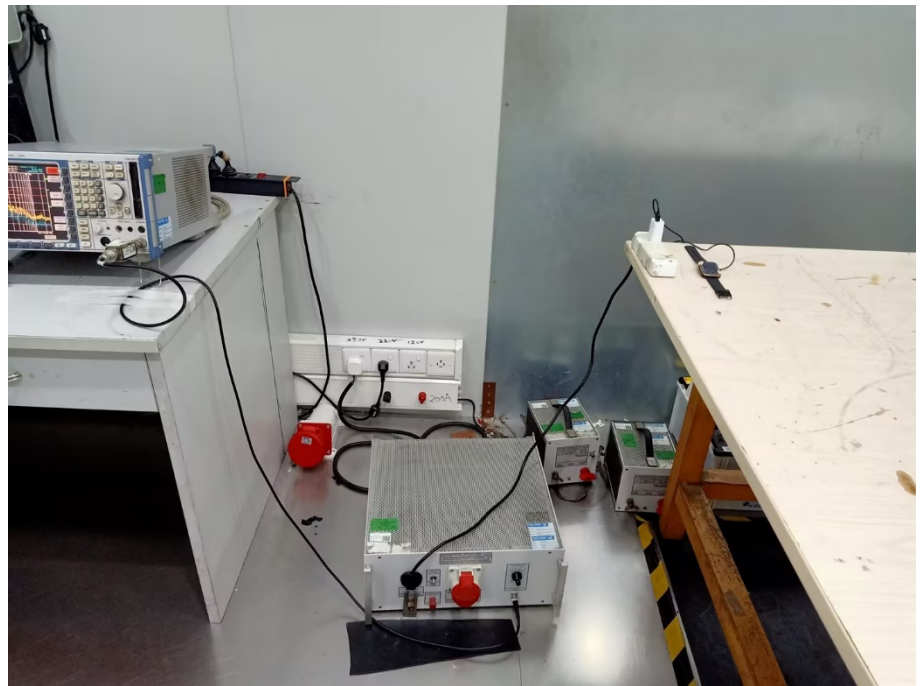

EXHIBIT 4 - TEST SETUP PHOTOGRAPHS

Conducted Emission Test Setup

Radiation Emission Test Setup (Below 30MHz)

Radiation Emission Test Setup (30MHz to 1GHz)

Radiation Emission Test Setup (1GHz to 18GHz)

Radiation Emission Test Setup (Above 18GHz)