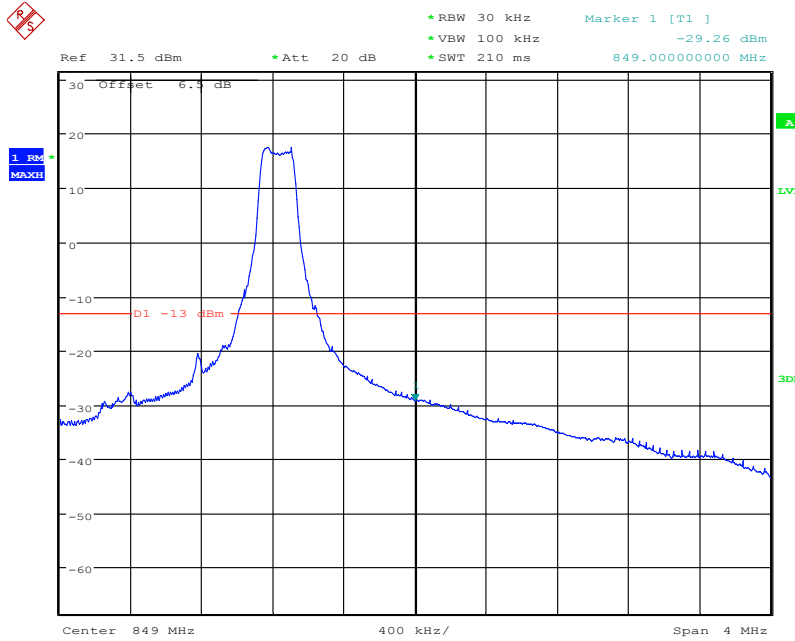

Report No.: B19W50622-WWAN_Rev2

Band26-High Channel-5MHz Bandwidth-6RB-16QAM

Band26-High Channel-5MHz Bandwidth-6RB-QPSK

Report No.: B19W50622-WWAN_Rev2

Date: 30.NOV.2019 13:20:34

Band26-High Channel-10MHz Bandwidth-5@1RB-16QAM