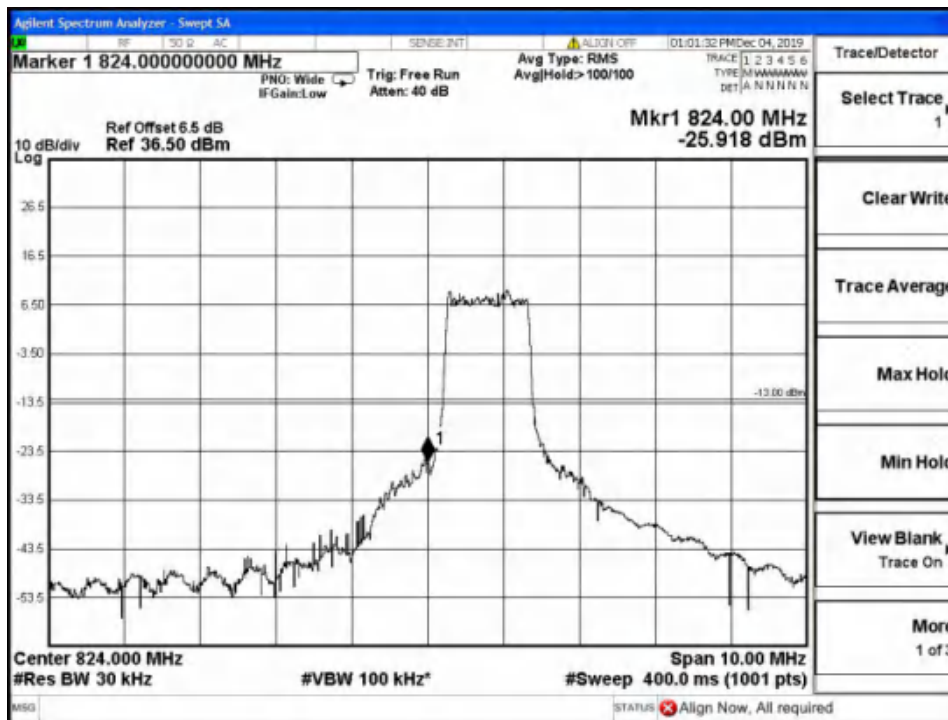

Band26-Low Channel-5MHz Bandwidth-6RB-QPSK

Chongqing Academy of Information and Communication Technology

Address: No. 8,Yuma Road, Chayuan New City, Nan'an District, Chongqing, P. R. China,401336
Tel: 0086-23-88069965

FAX:0086-23-88608777