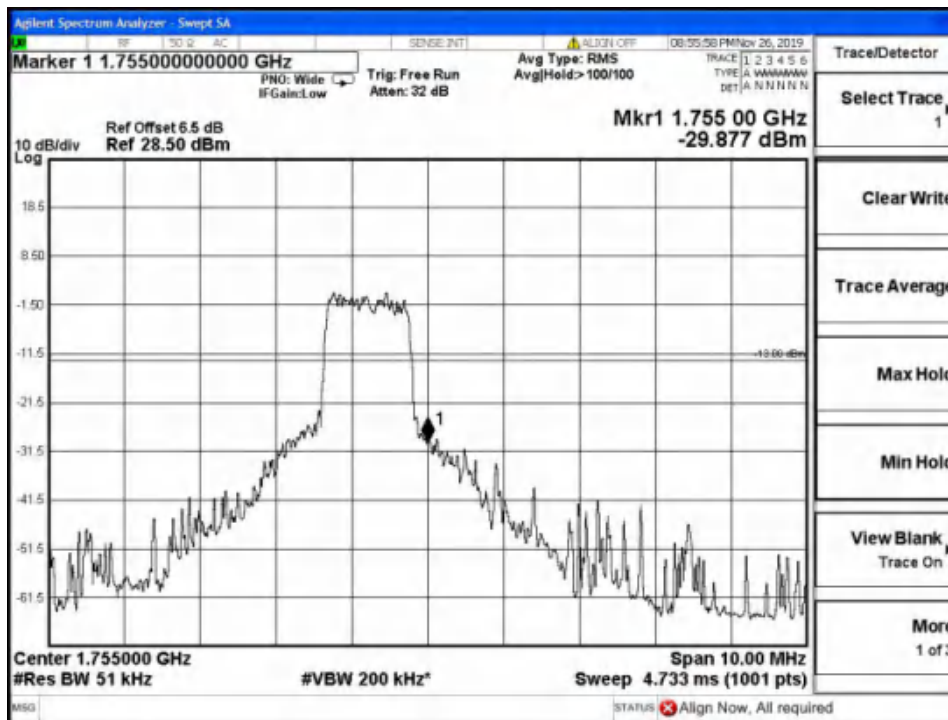

Band4-High Channel-5MHz Bandwidth-6RB-QPSK

Chongqing Academy of Information and Communication Technology

Address: No. 8,Yuma Road, Chayuan New City, Nan'an District, Chongqing, P. R. China,401336
Tel: 0086-23-88069965 FAX:0086-23-88608777