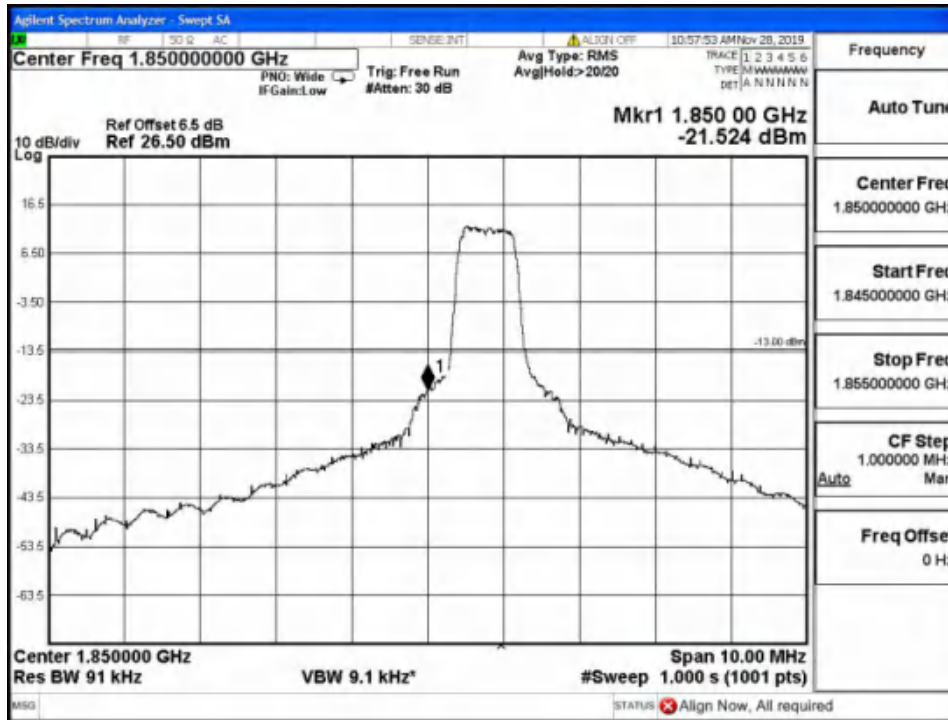

Report No.: B19W50622-WWAN_Rev2

Band2-Low Channel-3MHz Bandwidth-6RB-16QAM