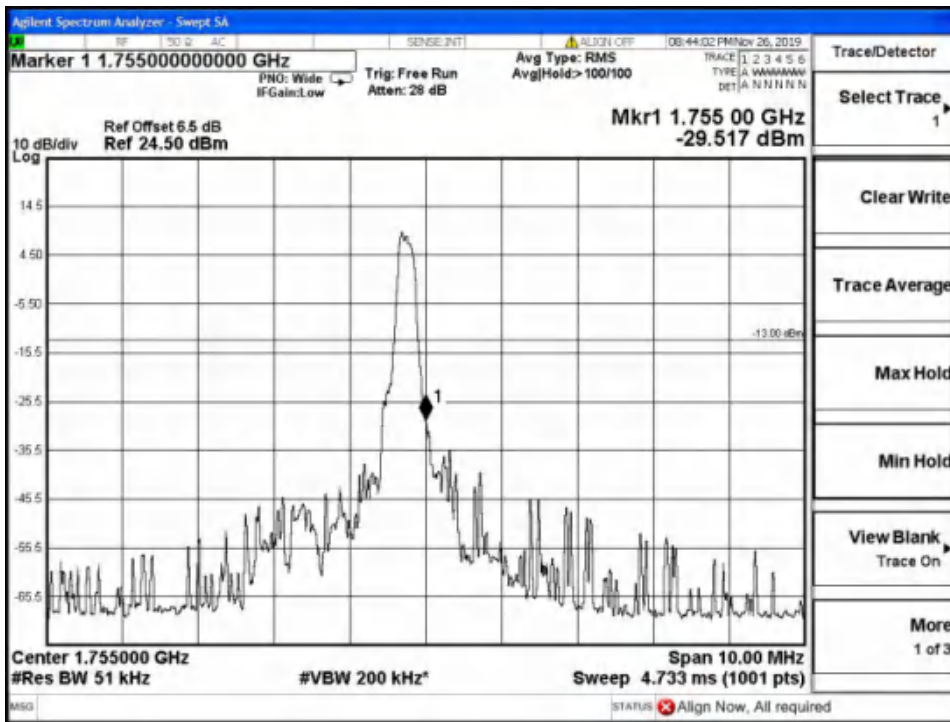

5.5.9 CAT-M Band4 Edge Results

Band4-High Channel-1.4MHz Bandwidth-1RB-16QAM

Band4-High Channel-1.4MHz Bandwidth-1RB-QPSK

Report No.: B19W50622-WWAN_Rev2

Band4-High Channel-1.4MHz Bandwidth-6RB-16QAM

Band4-High Channel-1.4MHz Bandwidth-6RB-QPSK