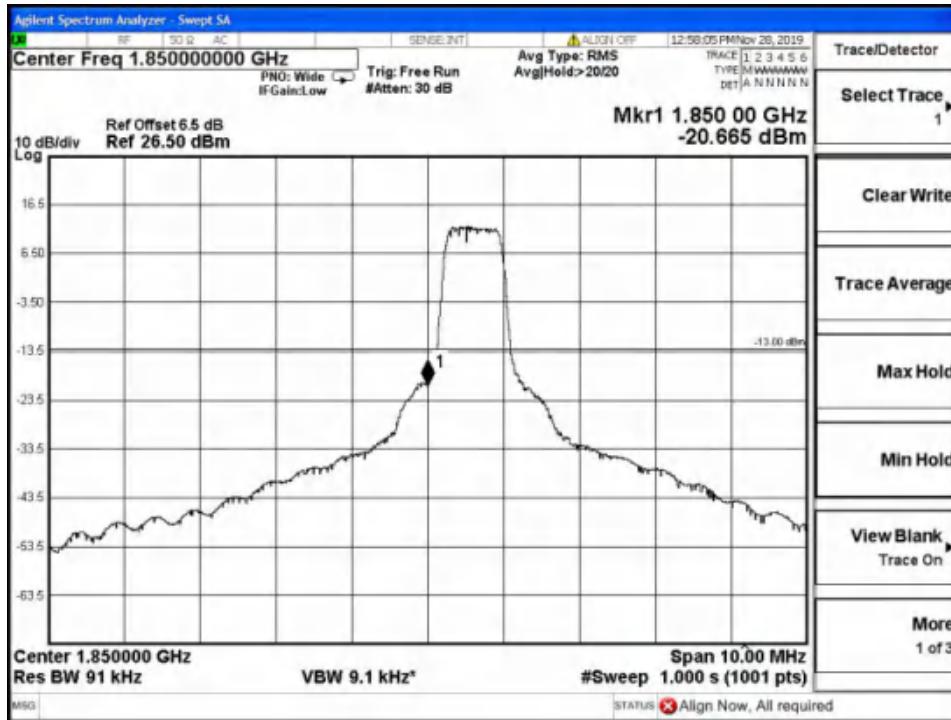

Report No.: B19W50622-WWAN_Rev2

Band2-Low Channel-5MHz Bandwidth-6RB-16QAM

Band2-Low Channel-5MHz Bandwidth-6RB-QPSK

Report No.: B19W50622-WWAN_Rev2

Band2-Low Channel-10MHz Bandwidth-1RB-16QAM

Band2-Low Channel-10MHz Bandwidth-1RB-QPSK