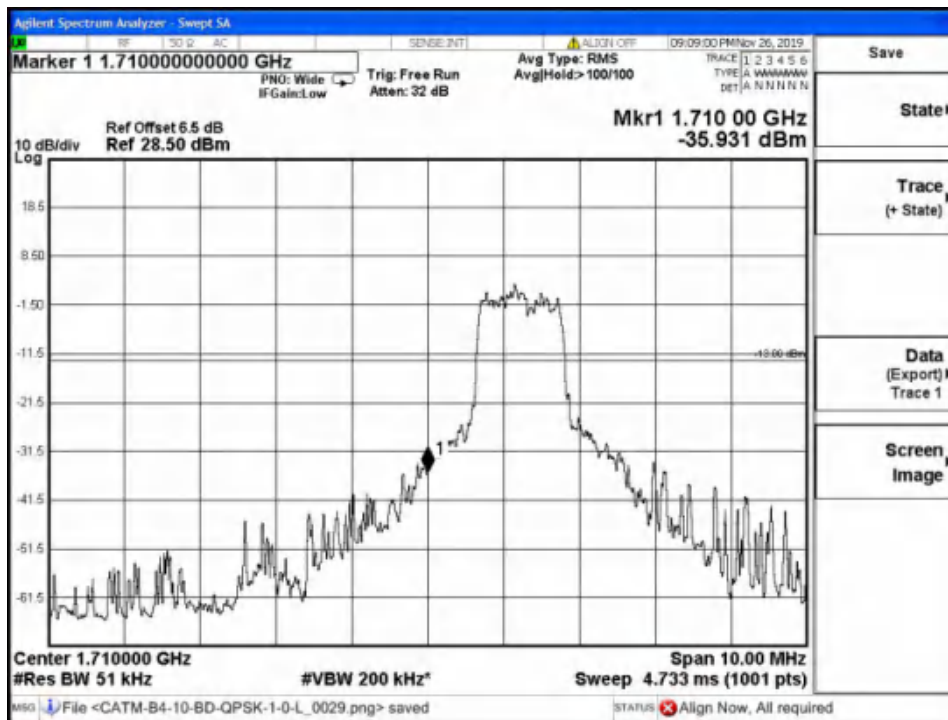

Band4-Low Channel-10MHz Bandwidth-6RB-QPSK

Chongqing Academy of Information and Communication Technology

Address: No. 8,Yuma Road, Chayuan New City, Nan'an District, Chongqing, P. R. China,401336
Tel: 0086-23-88069965 FAX:0086-23-88608777