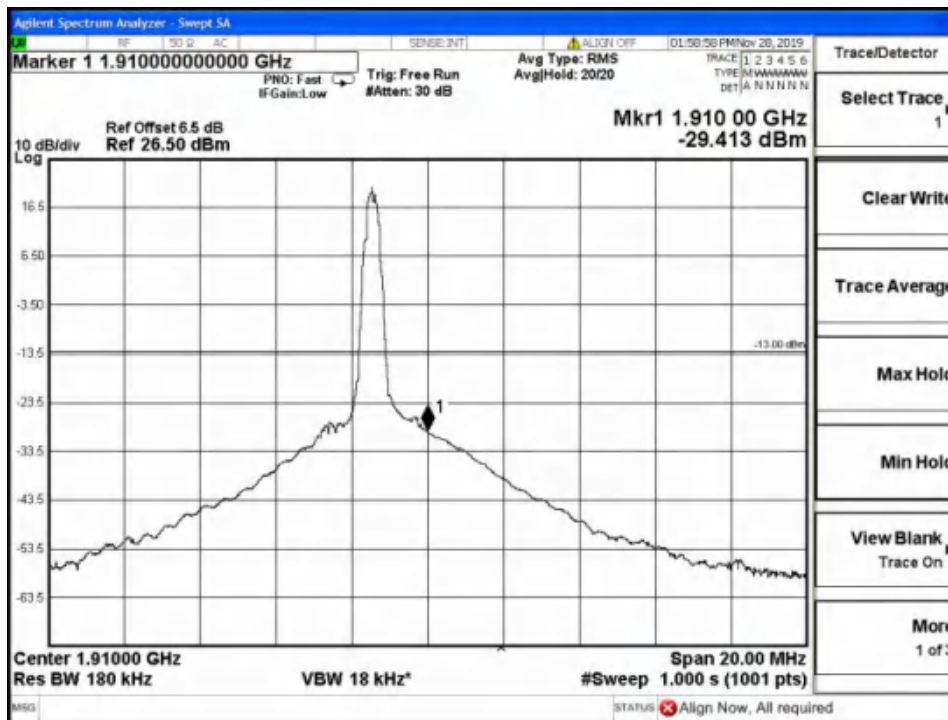

Band2-High Channel-20MHz Bandwidth-1RB-QPSK

Chongqing Academy of Information and Communication Technology

Address: No. 8,Yuma Road, Chayuan New City, Nan'an District, Chongqing, P. R. China,401336
Tel: 0086-23-88069965 FAX:0086-23-88608777