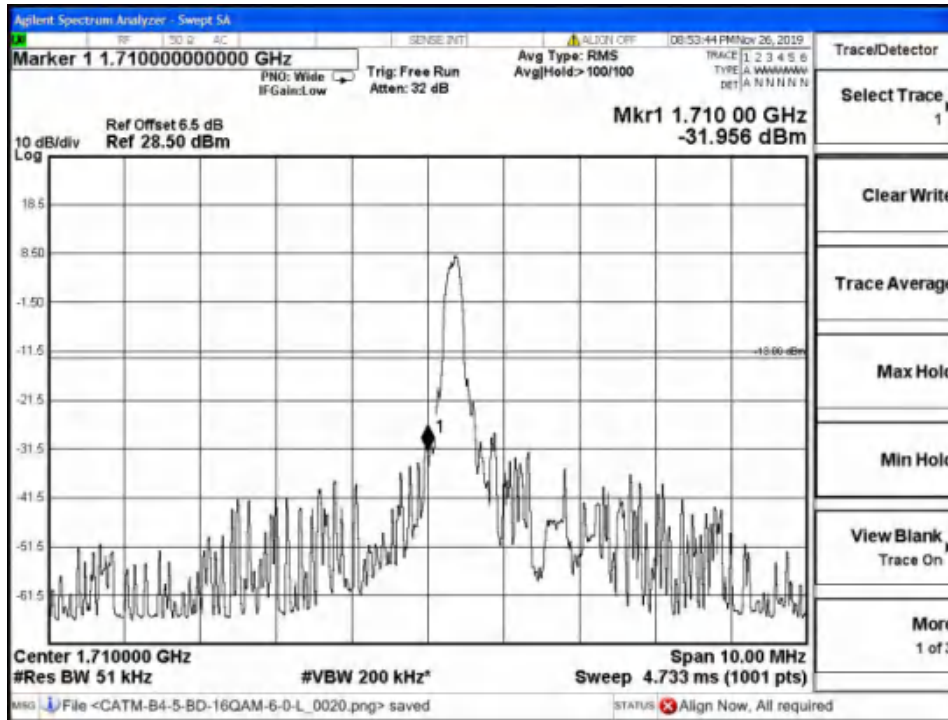

Report No.: B19W50622-WWAN_Rev2

Band4-Low Channel-5MHz Bandwidth-1RB-16QAM