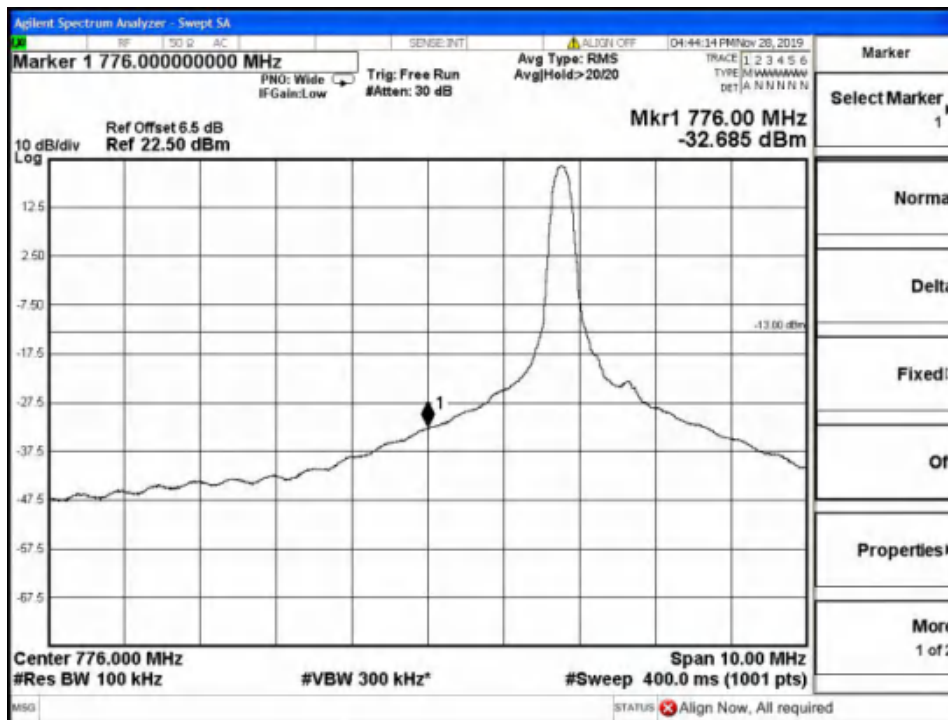

Low Channel-10MHz Bandwidth-1RB-QPSK