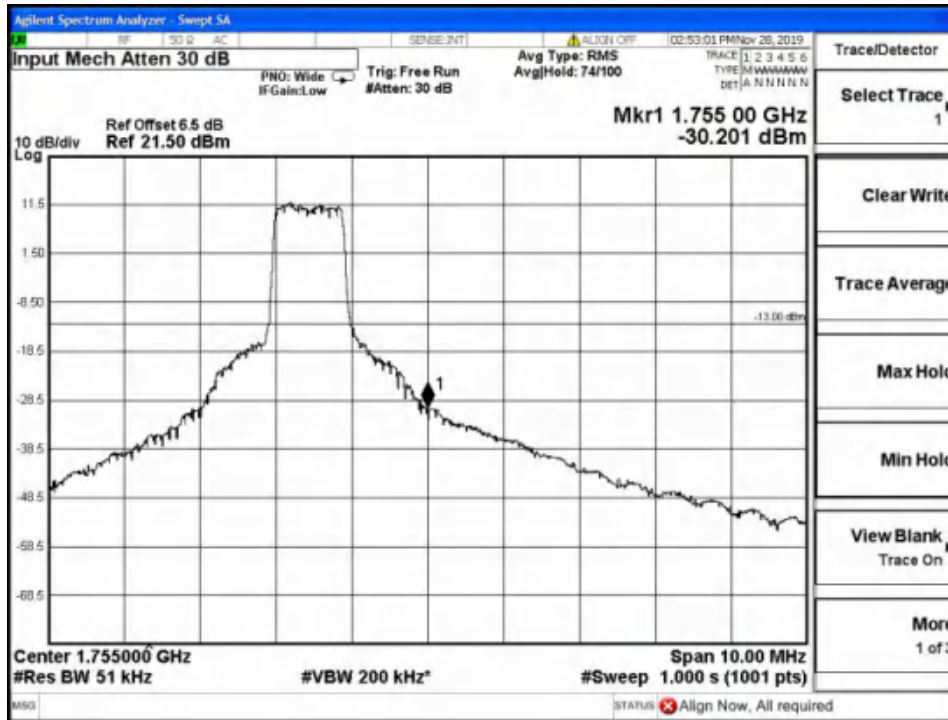

Report No.: B19W50622-WWAN_Rev2

Band4-High Channel-15MHz Bandwidth-6RB-16QAM