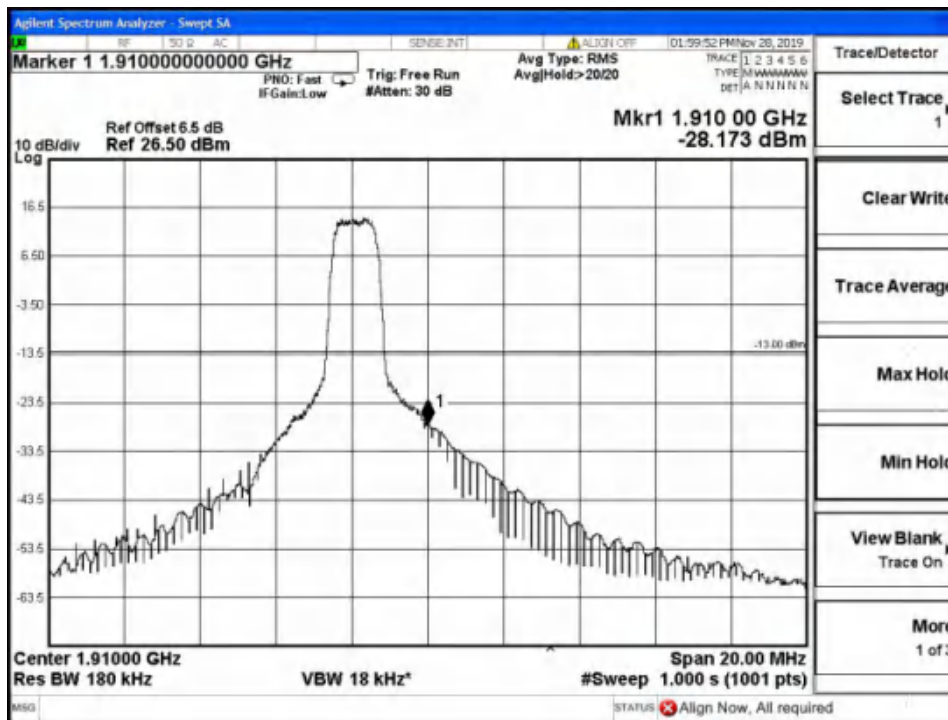

Band2-High Channel-20MHz Bandwidth-6RB-QPSK

Chongqing Academy of Information and Communication Technology

Address: No. 8,Yuma Road, Chayuan New City, Nan'an District, Chongqing, P. R. China,401336
Tel: 0086-23-88069965 FAX:0086-23-88608777