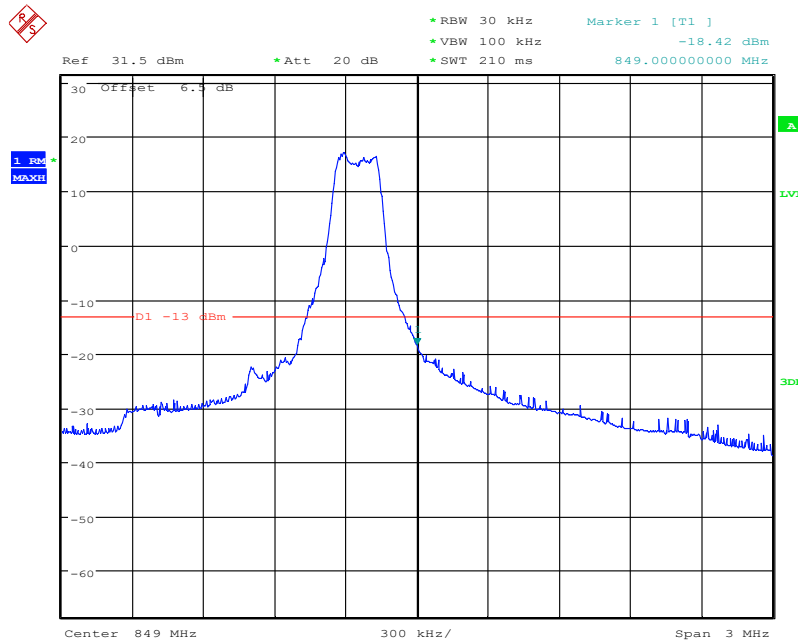

Report No.: B19W50622-WWAN_Rev2

Low Channel-10MHz Bandwidth-6RB-16QAM

Low Channel-10MHz Bandwidth-6RB-QPSK

Report No.: B19W50622-WWAN_Rev2

5.5.12 CAT-M Band26 Edge Results
Part(824MHz-849MHz)

Date: 30.NOV.2019 13:02:29