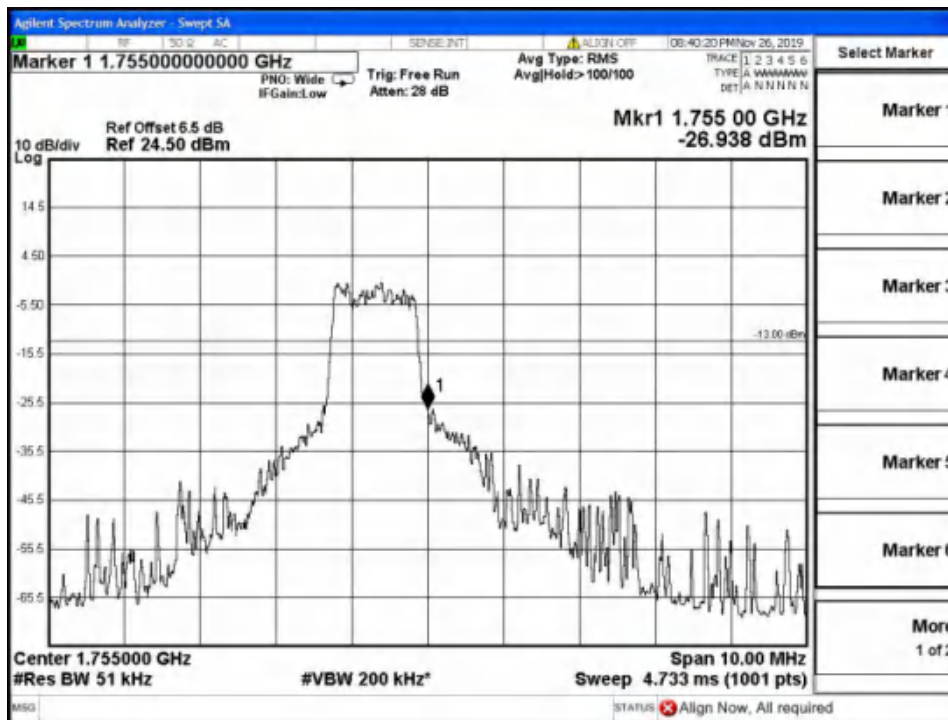

5.5.9 CAT-M Band4 Edge Results

Band4-High Channel-1.4MHz Bandwidth-1RB-16QAM

Band4-High Channel-1.4MHz Bandwidth-1RB-QPSK

Report No.: B19W50622-WWAN_Rev2

Band4-High Channel-1.4MHz Bandwidth-6RB-16QAM

Band4-High Channel-1.4MHz Bandwidth-6RB-QPSK