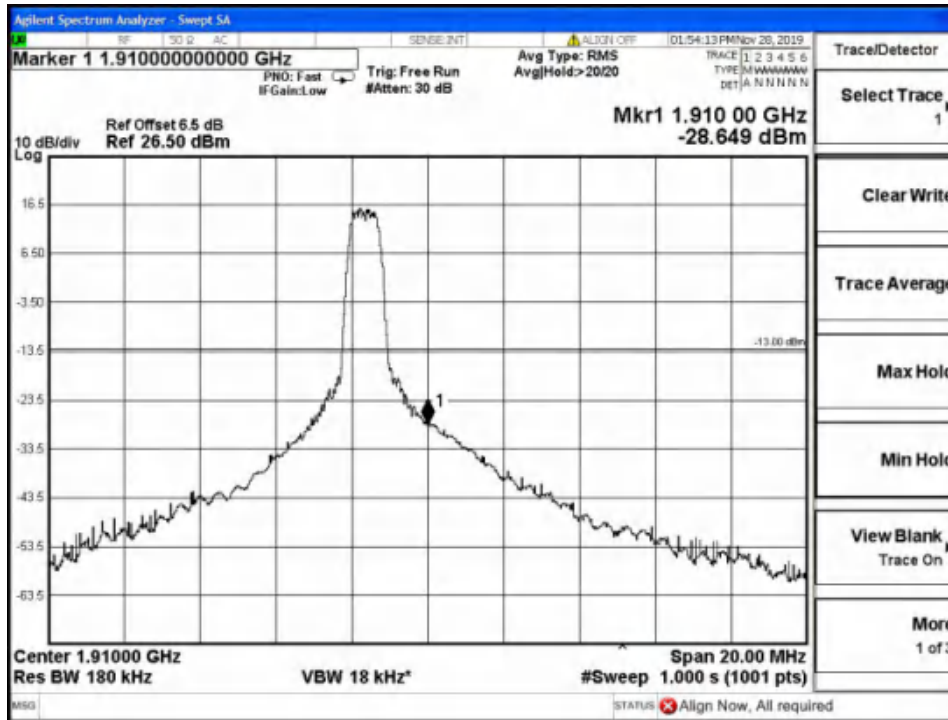

Report No.: B19W50622-WWAN_Rev2

Band2-High Channel-15MHz Bandwidth-1RB-16QAM

Band2-High Channel-15MHz Bandwidth-1RB-QPSK

Report No.: B19W50622-WWAN_Rev2

Band2-High Channel-15MHz Bandwidth-6RB-16QAM

Band2-High Channel-15MHz Bandwidth-6RB-QPSK