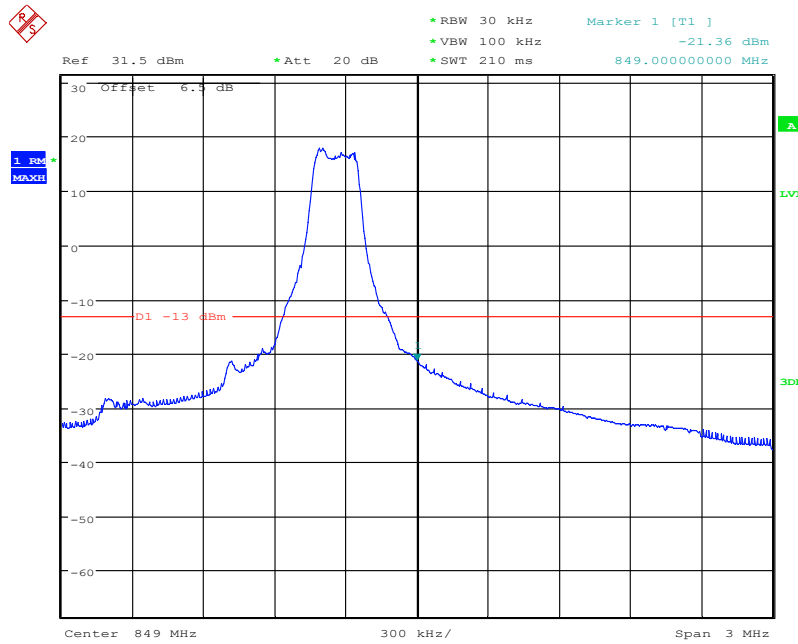

Report No.: B19W50622-WWAN_Rev2

Band26-High Channel-3MHz Bandwidth-6RB-16QAM

Band26-High Channel-3MHz Bandwidth-6RB-QPSK

Report No.: B19W50622-WWAN_Rev2

Date: 30.NOV.2019 13:14:24

Band26-High Channel-5MHz Bandwidth-5@1RB-16QAM