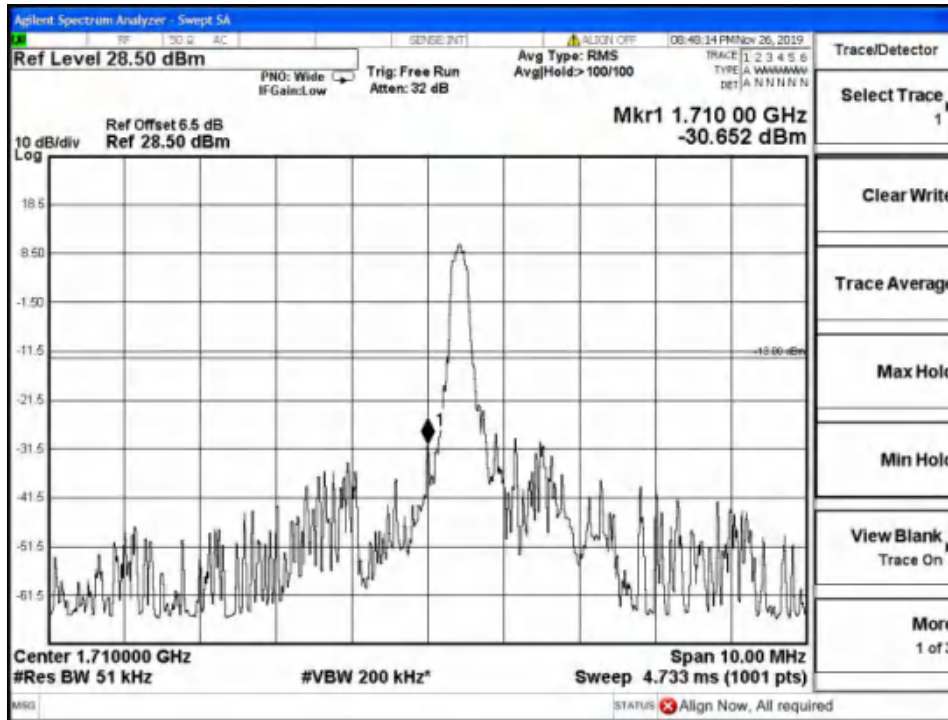

Report No.: B19W50622-WWAN_Rev2

Band4-Low Channel-3MHz Bandwidth-1RB-16QAM