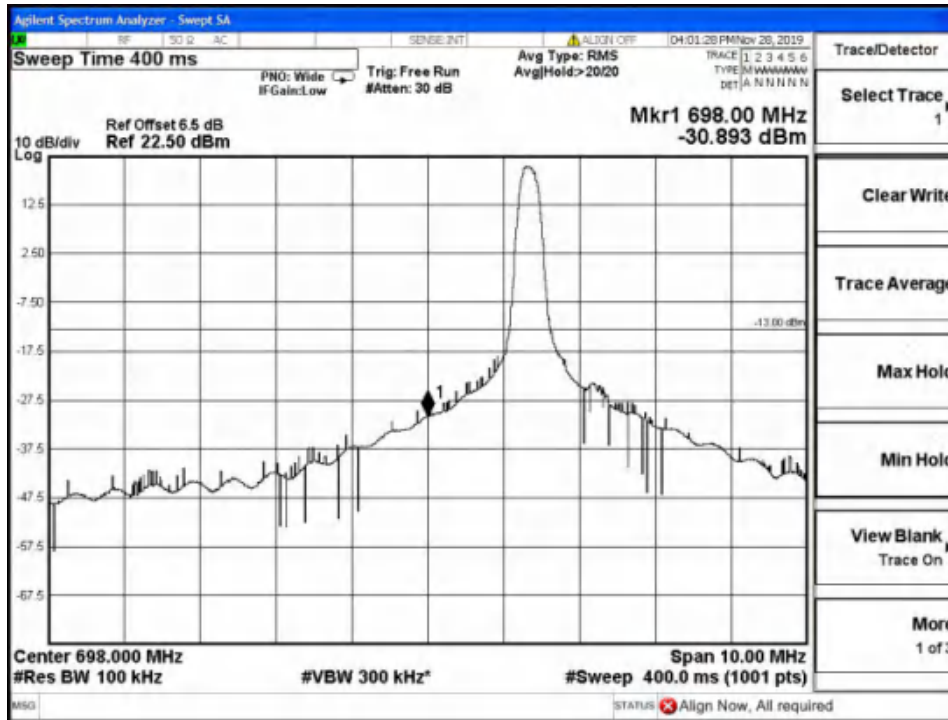

Report No.: B19W50622-WWAN_Rev2

Low Channel-5MHz Bandwidth-1RB-16QAM

Low Channel-5MHz Bandwidth-1RB-QPSK

Report No.: B19W50622-WWAN_Rev2

Low Channel-5MHz Bandwidth-6RB-16QAM

Low Channel-5MHz Bandwidth-6RB-QPSK