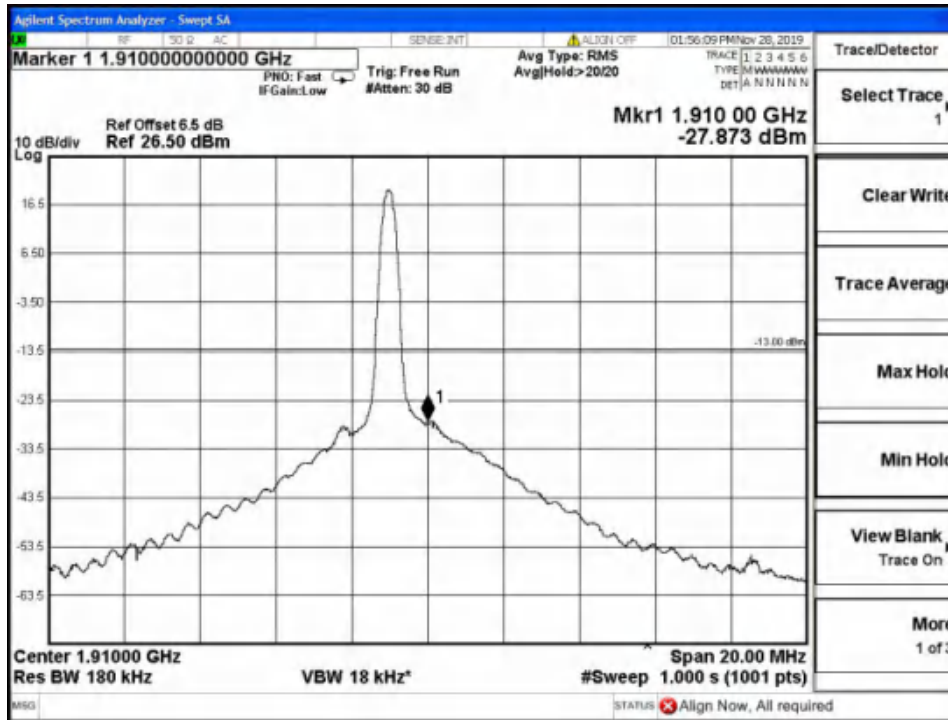

Report No.: B19W50622-WWAN_Rev2

Band2-High Channel-15MHz Bandwidth-1RB-16QAM

Band2-High Channel-15MHz Bandwidth-1RB-QPSK

Report No.: B19W50622-WWAN_Rev2

Band2-High Channel-15MHz Bandwidth-6RB-16QAM

Band2-High Channel-15MHz Bandwidth-6RB-QPSK