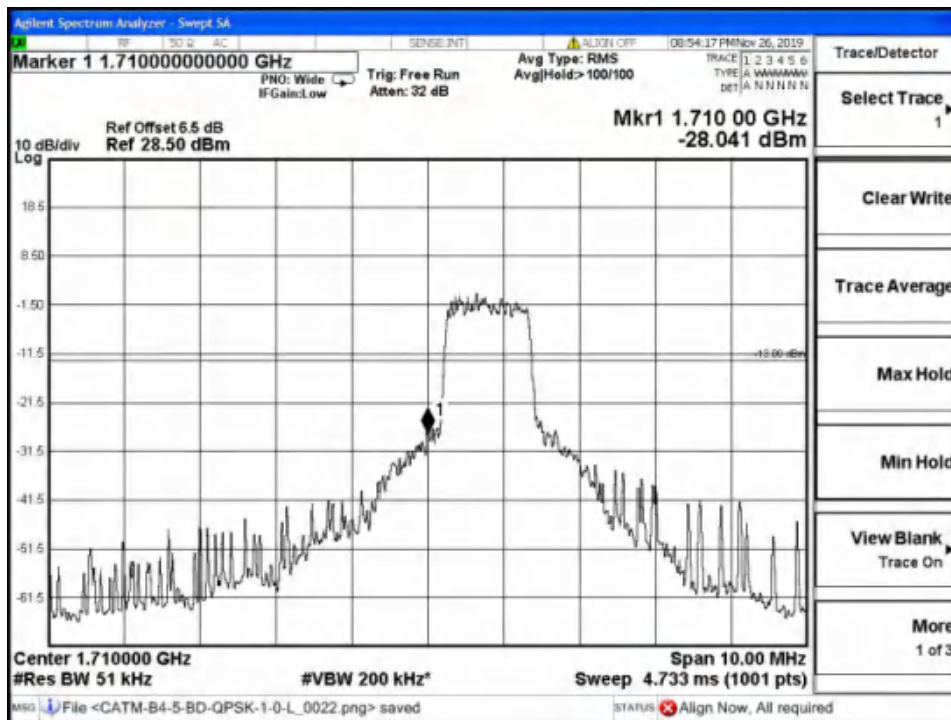

Band4-Low Channel-5MHz Bandwidth-6RB-QPSK

Chongqing Academy of Information and Communication Technology

Address: No. 8,Yuma Road, Chayuan New City, Nan'an District, Chongqing, P. R. China,401336
Tel: 0086-23-88069965

FAX:0086-23-88608777