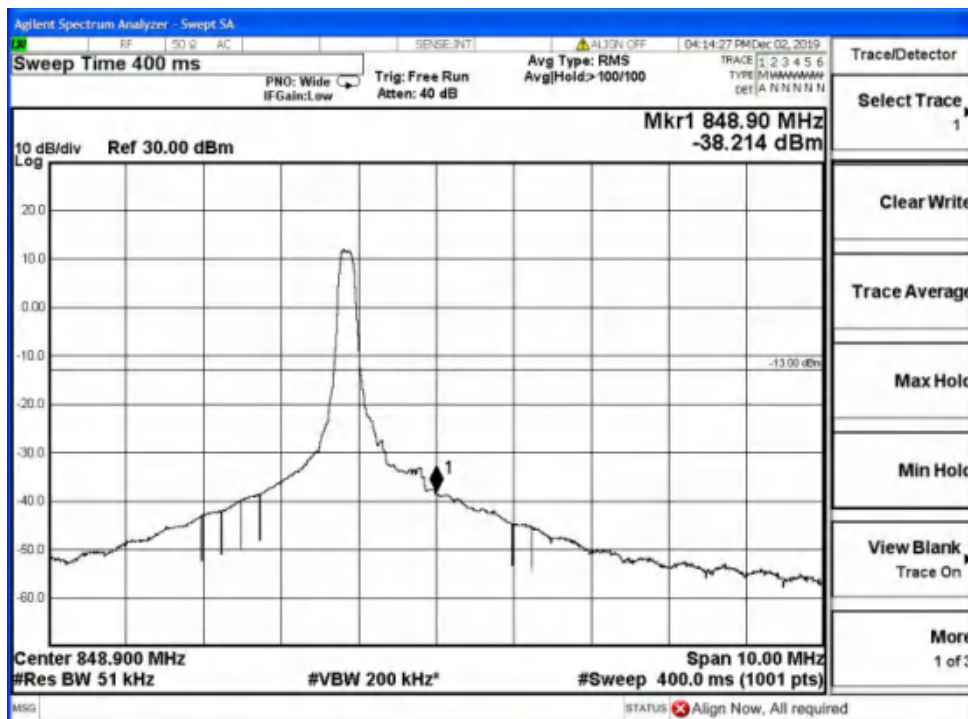

Band26-High Channel-1.4MHz Bandwidth-5@1RB-16QAM

Band26-High Channel-1.4MHz Bandwidth-1RB-QPSK

Chongqing Academy of Information and Communication Technology

Address: No. 8,Yuma Road, Chayuan New City, Nan'an District, Chongqing, P. R. China,401336
Tel: 0086-23-88069965 FAX:0086-23-88608777