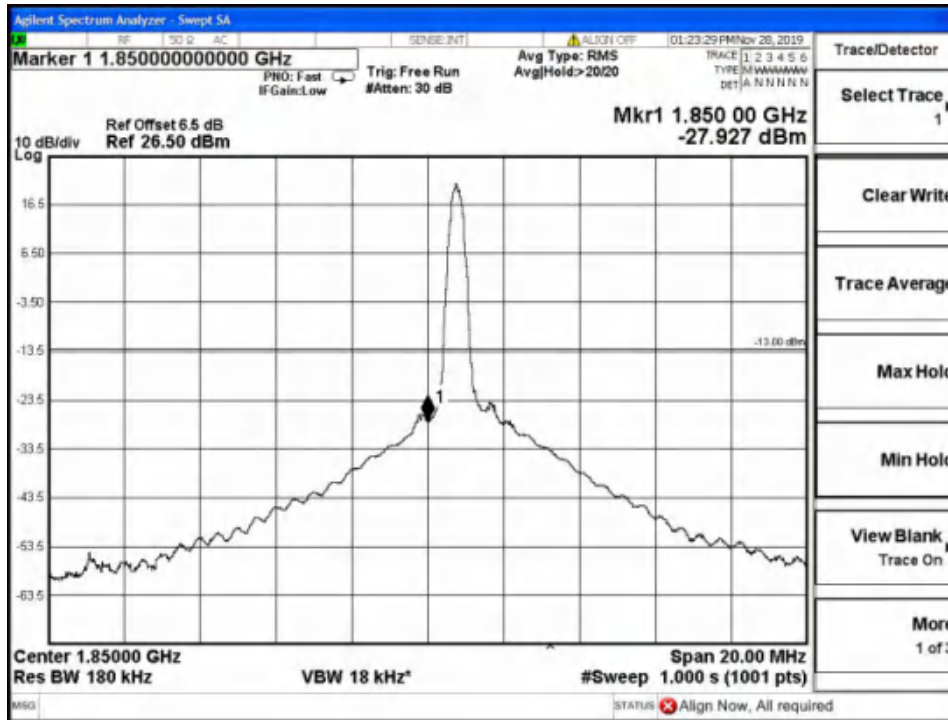

Report No.: B19W50622-WWAN_Rev2

Band2-Low Channel-5MHz Bandwidth-6RB-16QAM

Band2-Low Channel-5MHz Bandwidth-6RB-QPSK

Report No.: B19W50622-WWAN_Rev2

Band2-Low Channel-10MHz Bandwidth-1RB-16QAM

Band2-Low Channel-10MHz Bandwidth-1RB-QPSK