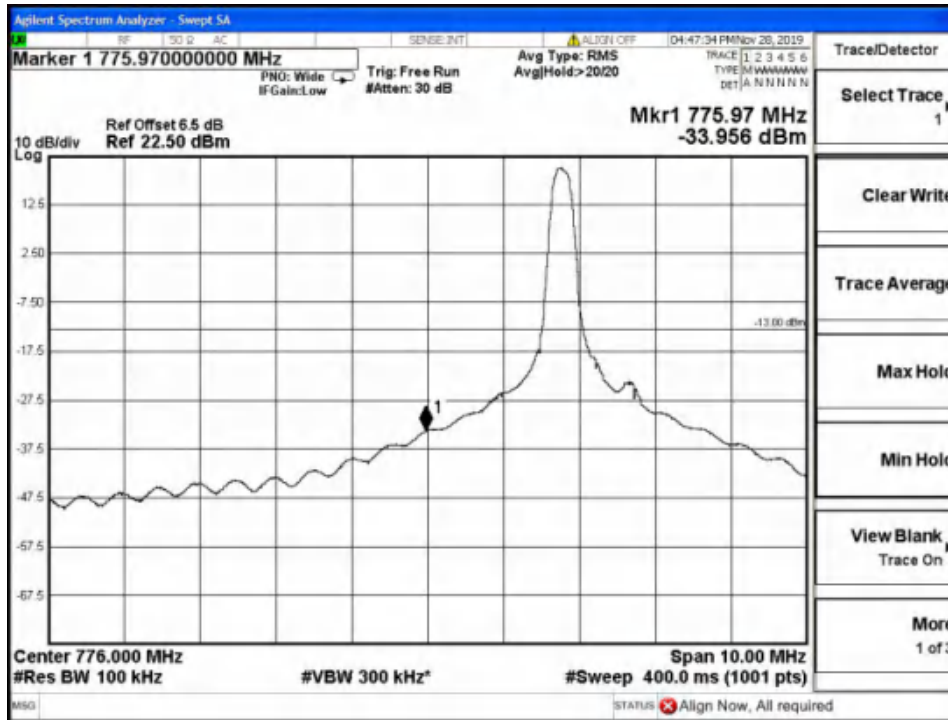

Report No.: B19W50622-WWAN_Rev2

Low Channel-10MHz Bandwidth-1RB-16QAM