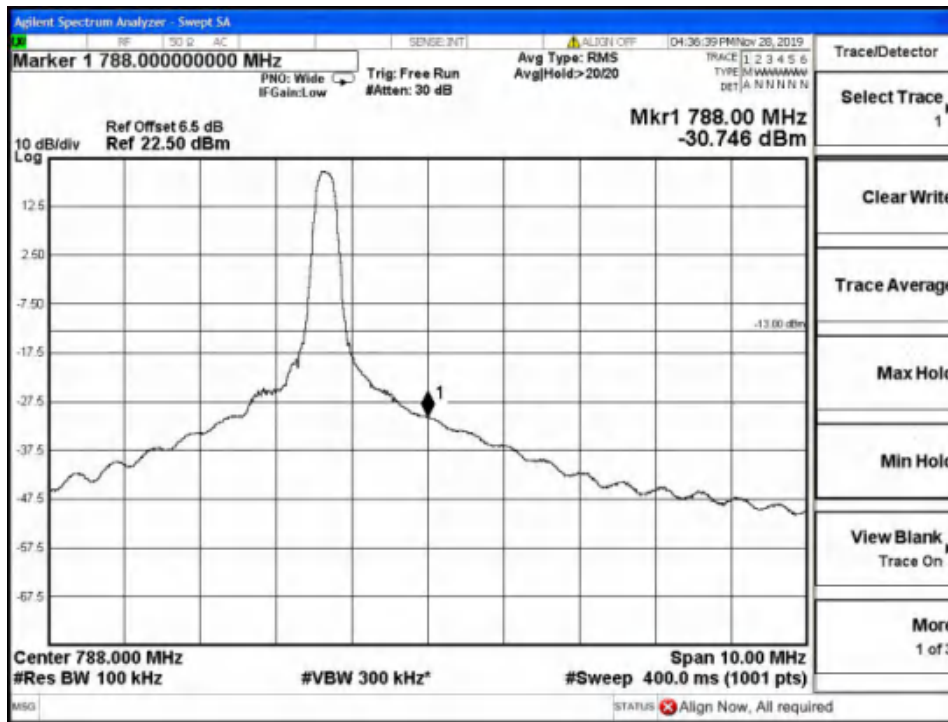

5.5.11 CAT-M Band13 Edge Results

High Channel-5MHz Bandwidth-1RB-16QAM