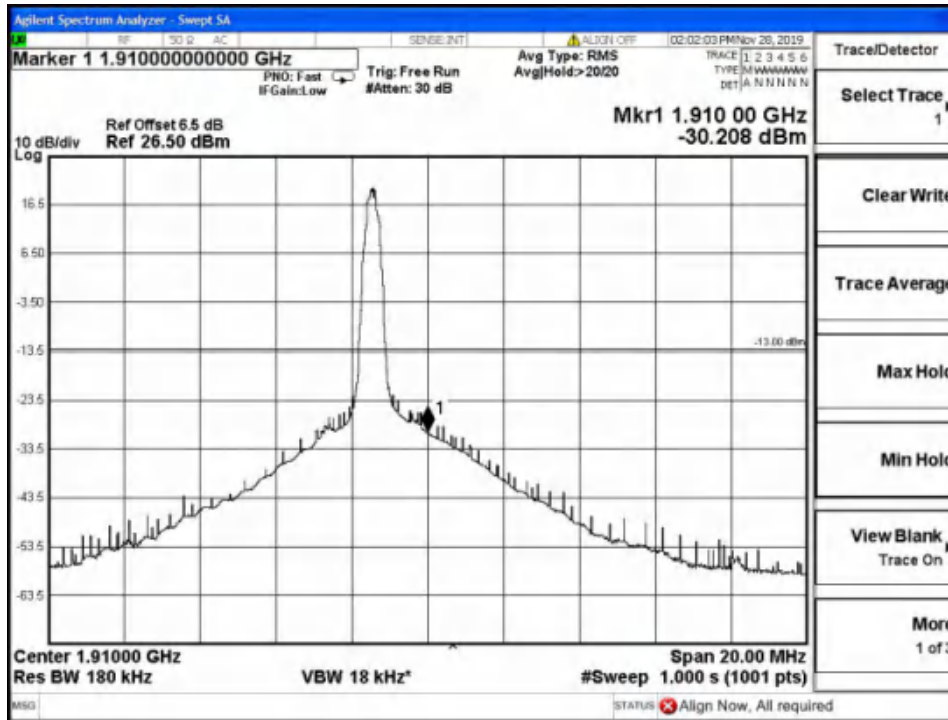

Report No.: B19W50622-WWAN_Rev2

Band2-High Channel-20MHz Bandwidth-1RB-16QAM