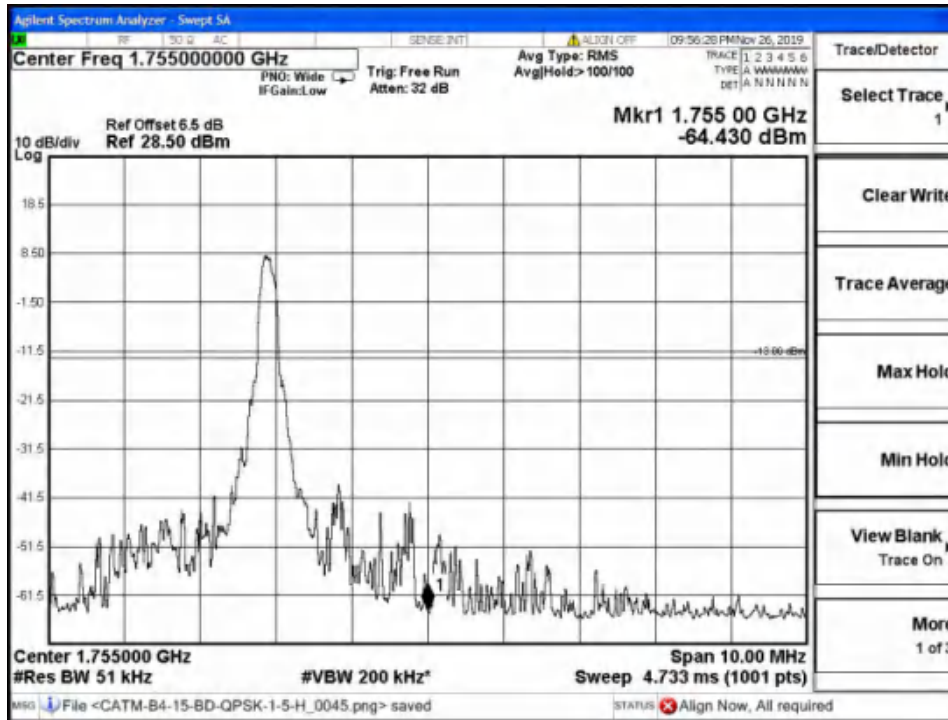

Report No.: B19W50622-WWAN_Rev2

Band4-High Channel-15MHz Bandwidth-1RB-16QAM