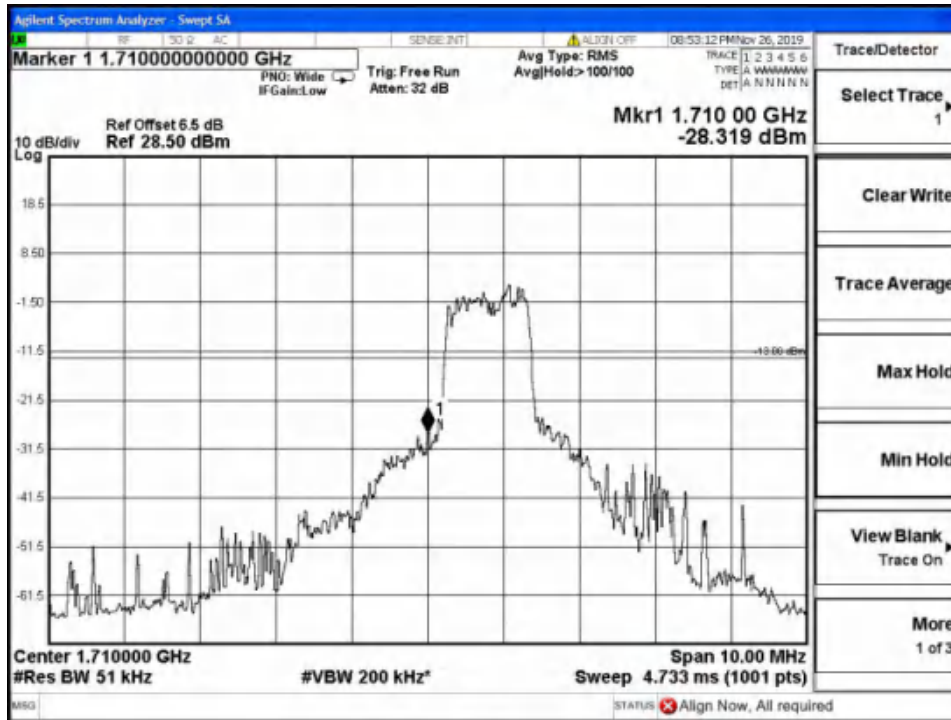

Report No.: B19W50622-WWAN_Rev2

Band4-Low Channel-5MHz Bandwidth-6RB-16QAM