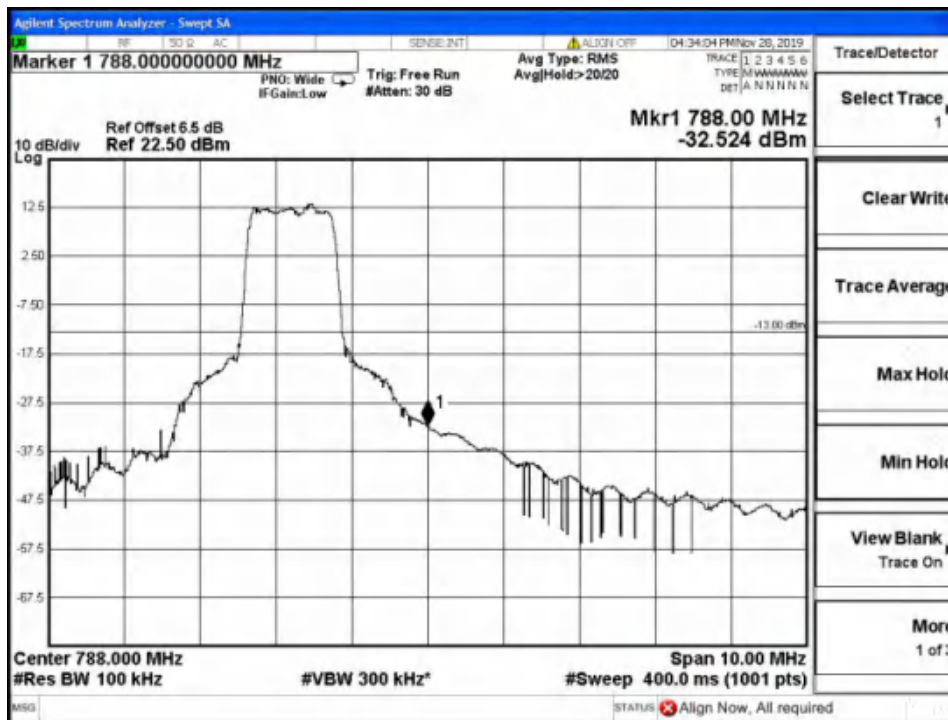

High Channel-5MHz Bandwidth-1RB-16QAM

High Channel-5MHz Bandwidth-1RB-QPSK

Report No.: B19W50622-WWAN_Rev2

High Channel-5MHz Bandwidth-6RB-16QAM

High Channel-5MHz Bandwidth-6RB-QPSK

Report No.: B19W50622-WWAN_Rev2