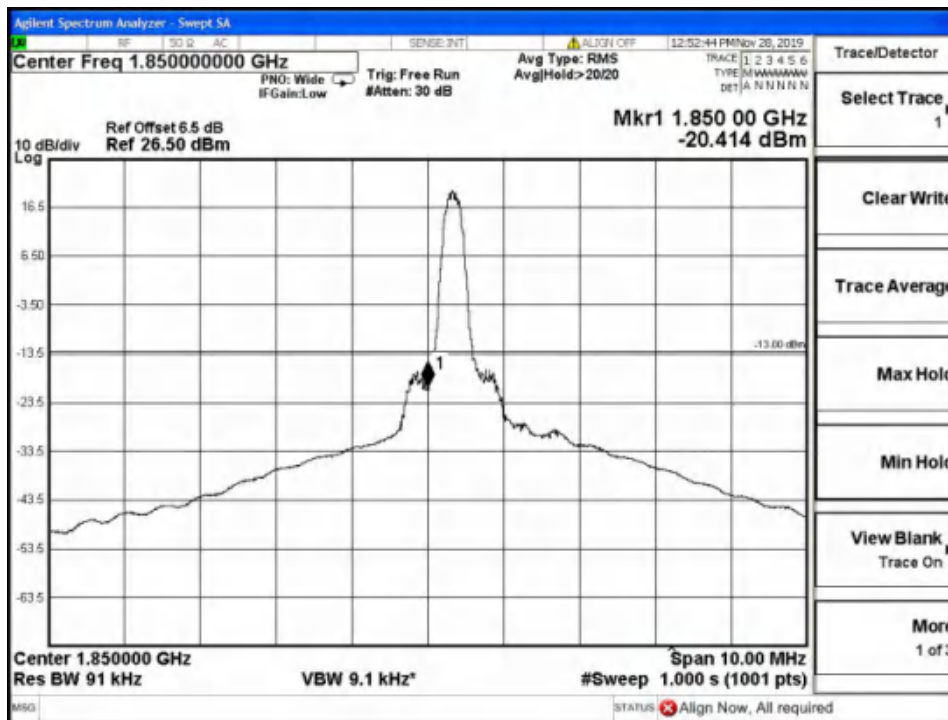

Band2-Low Channel-5MHz Bandwidth-1RB-QPSK

Chongqing Academy of Information and Communication Technology

Address: No. 8,Yuma Road, Chayuan New City, Nan'an District, Chongqing, P. R. China,401336
Tel: 0086-23-88069965 FAX:0086-23-88608777