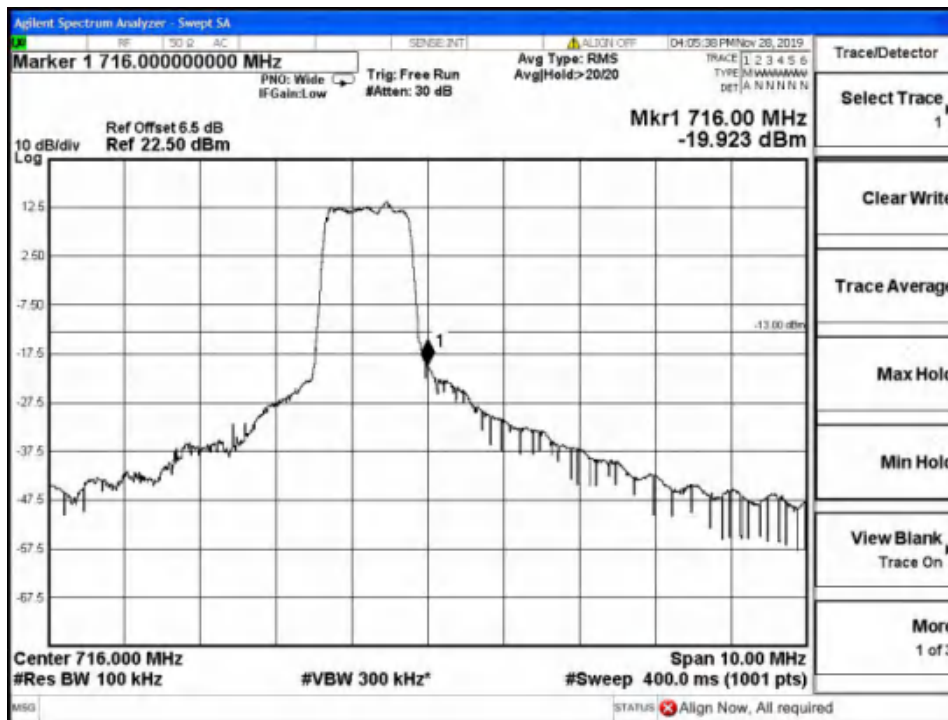

FAX:0086-23-88608777

Report No.: B19W50622-WWAN_Rev2

High Channel-5MHz Bandwidth-1RB-16QAM

High Channel-5MHz Bandwidth-1RB-QPSK

Report No.: B19W50622-WWAN_Rev2

High Channel-5MHz Bandwidth-6RB-16QAM

High Channel-5MHz Bandwidth-6RB-QPSK