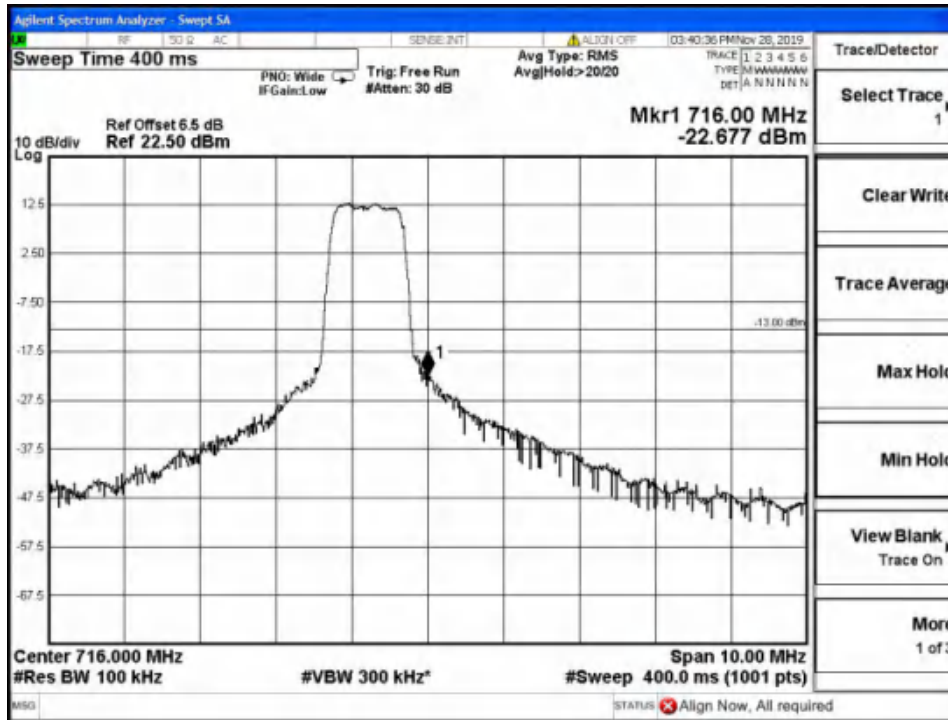

5.5.10 CAT-M Band12 Edge Results

High Channel-1.4MHz Bandwidth-1RB-16QAM

High Channel-1.4MHz Bandwidth-1RB-QPSK

Report No.: B19W50622-WWAN_Rev2

High Channel-1.4MHz Bandwidth-6RB-16QAM

High Channel-1.4MHz Bandwidth-6RB-QPSK