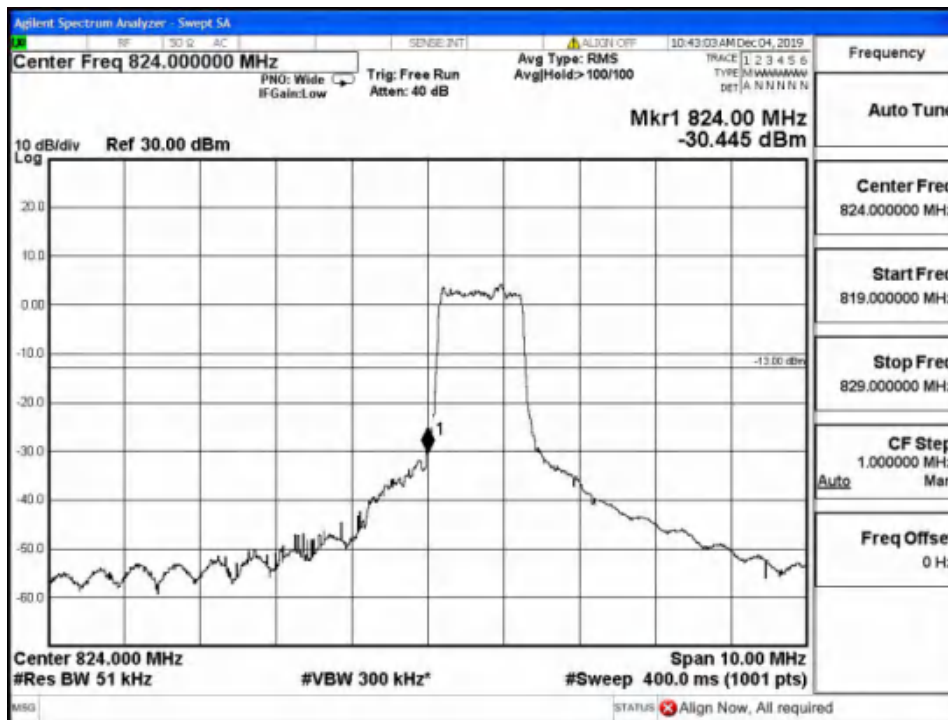

Band26-Low Channel-1.4MHz Bandwidth-6RB-QPSK

Chongqing Academy of Information and Communication Technology

Address: No. 8,Yuma Road, Chayuan New City, Nan'an District, Chongqing, P. R. China,401336
Tel: 0086-23-88069965 FAX:0086-23-88608777