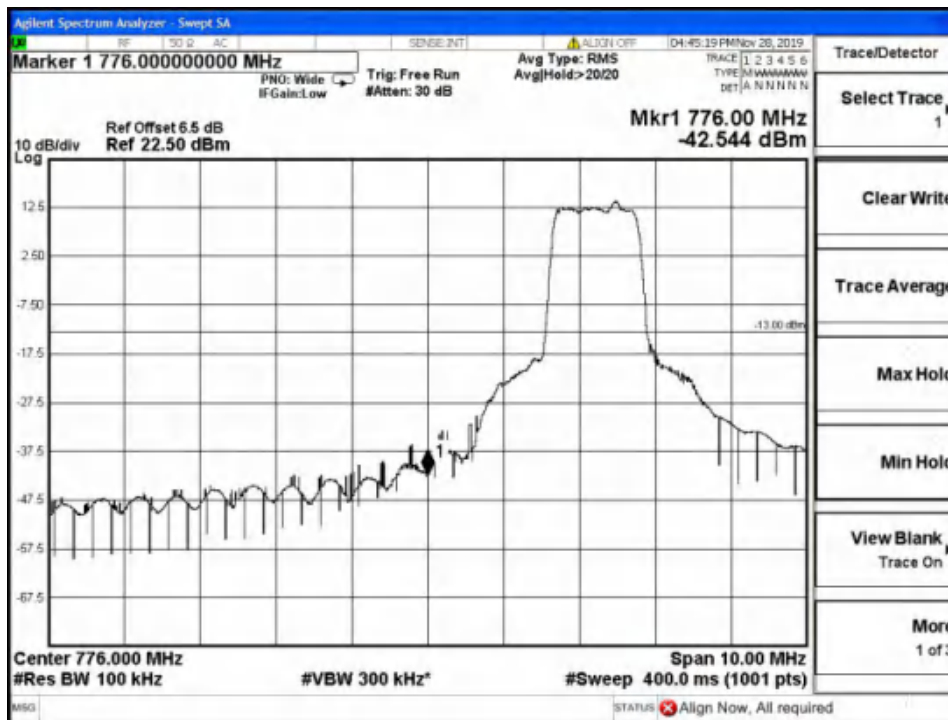

Report No.: B19W50622-WWAN_Rev2

Low Channel-10MHz Bandwidth-6RB-16QAM

Low Channel-10MHz Bandwidth-6RB-QPSK

Report No.: B19W50622-WWAN_Rev2

5.5.12 CAT-M Band26 Edge Results
Part(824MHz-849MHz)

Date: 30.NOV.2019 13:02:29