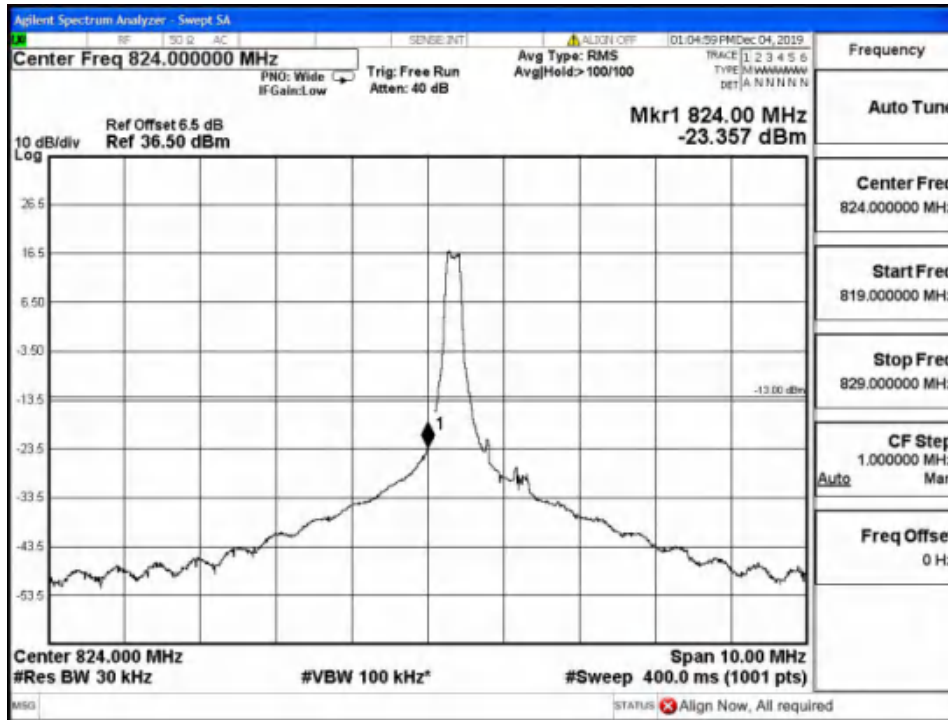

Report No.: B19W50622-WWAN_Rev2

Band26-Low Channel-5MHz Bandwidth-1RB-16QAM