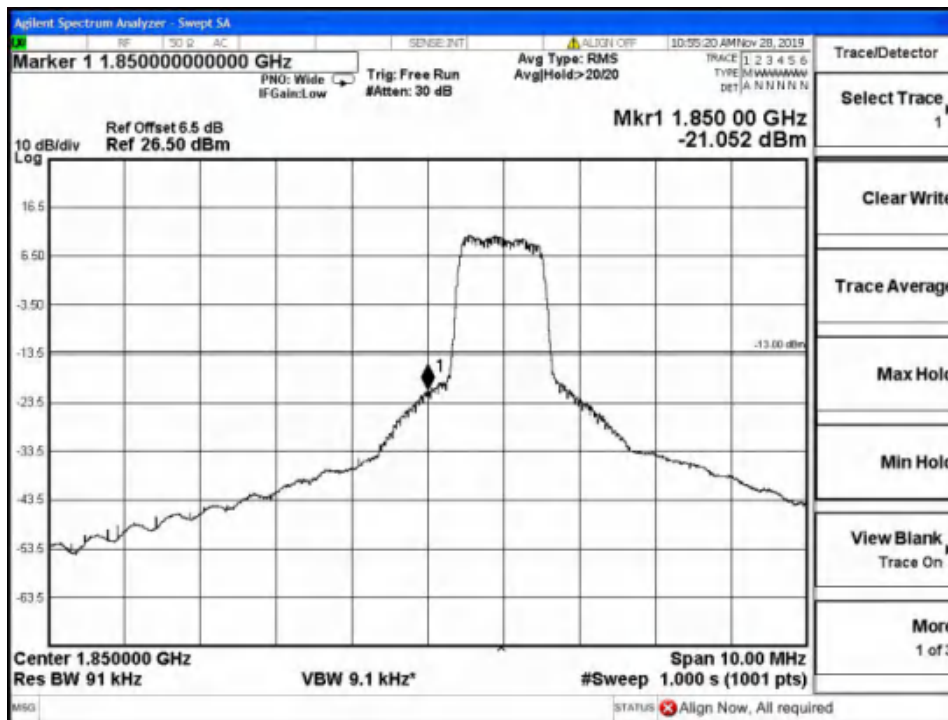

Band2-Low Channel-3MHz Bandwidth-6RB-QPSK

Chongqing Academy of Information and Communication Technology

Address: No. 8,Yuma Road, Chayuan New City, Nan'an District, Chongqing, P. R. China,401336
Tel: 0086-23-88069965 FAX:0086-23-88608777