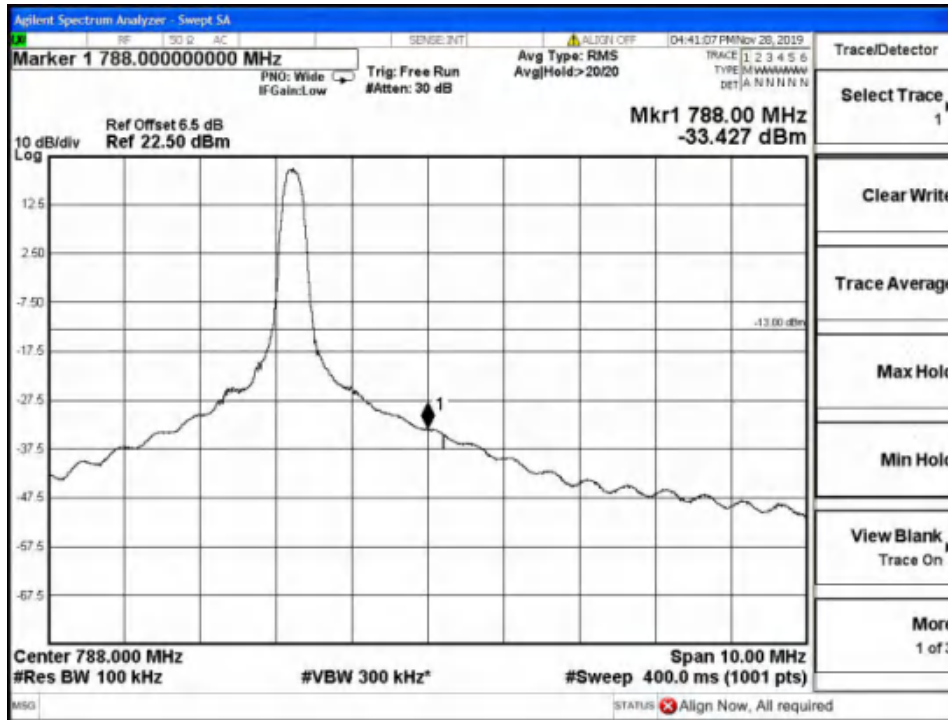

High Channel-5MHz Bandwidth-1RB-16QAM

High Channel-5MHz Bandwidth-1RB-QPSK

Report No.: B19W50622-WWAN_Rev2

High Channel-5MHz Bandwidth-6RB-16QAM

High Channel-5MHz Bandwidth-6RB-QPSK

Report No.: B19W50622-WWAN_Rev2