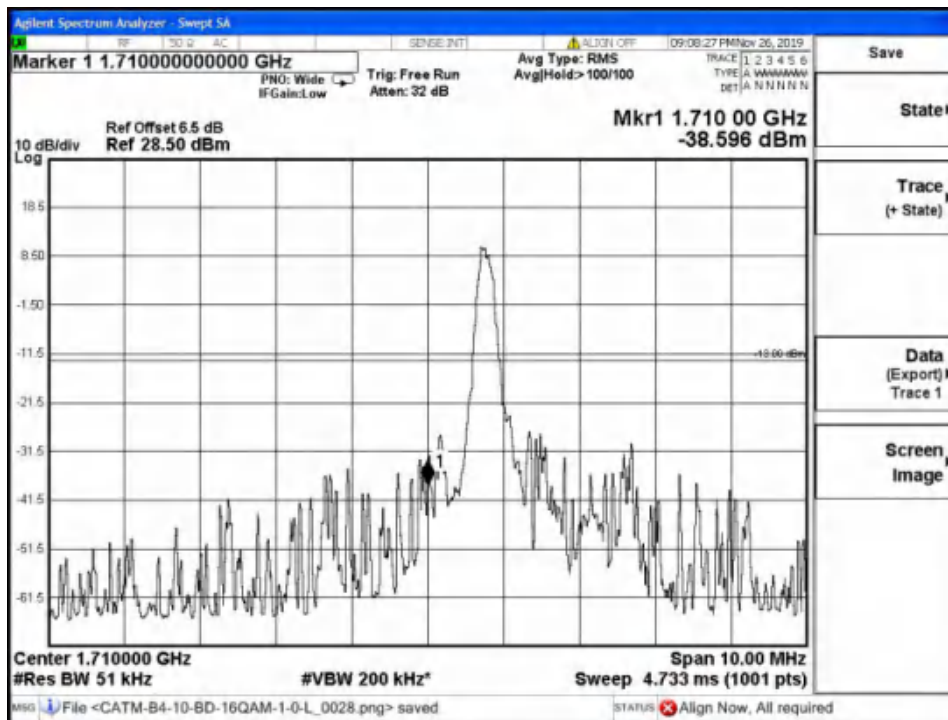

Band4-Low Channel-10MHz Bandwidth-1RB-QPSK

Chongqing Academy of Information and Communication Technology

Address: No. 8,Yuma Road, Chayuan New City, Nan'an District, Chongqing, P. R. China,401336
Tel: 0086-23-88069965 FAX:0086-23-88608777