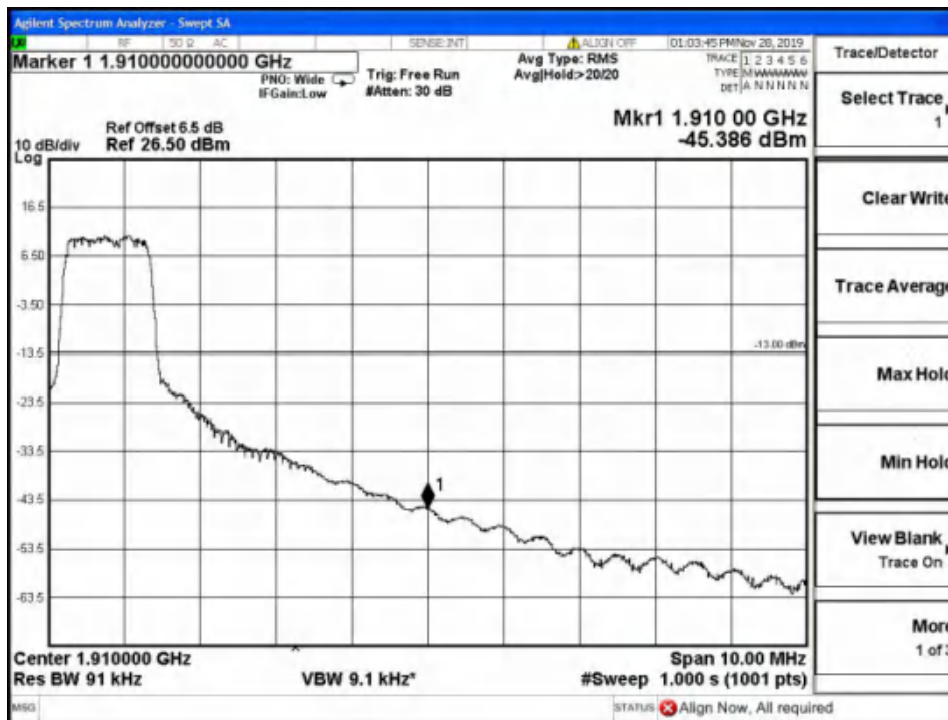

Band2-High Channel-5MHz Bandwidth-6RB-QPSK

Chongqing Academy of Information and Communication Technology

Address: No. 8,Yuma Road, Chayuan New City, Nan'an District, Chongqing, P. R. China,401336
Tel: 0086-23-88069965 FAX:0086-23-88608777