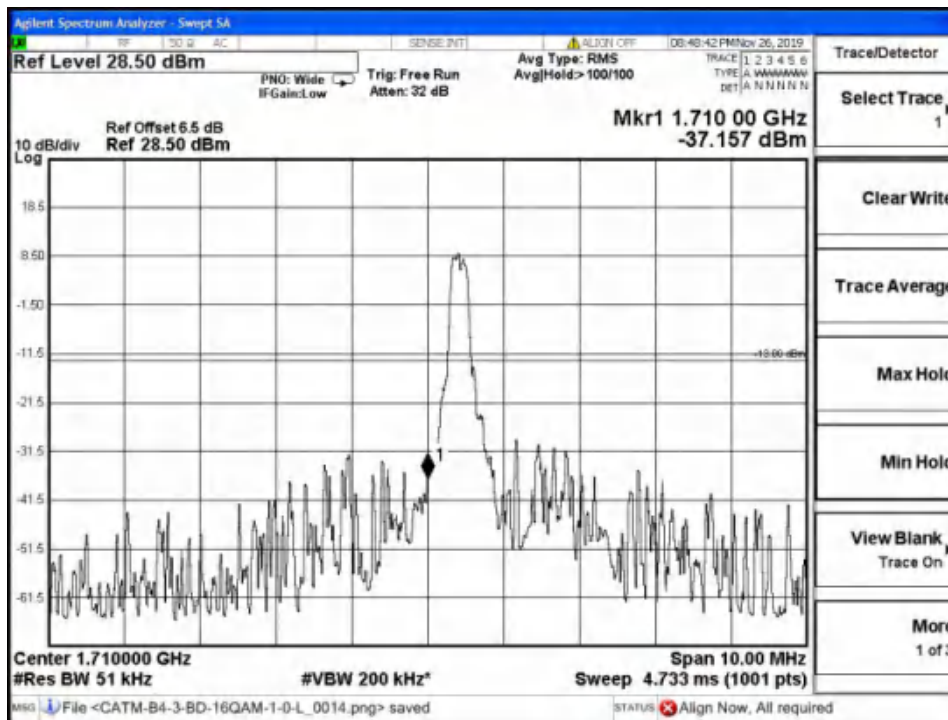

Band4-Low Channel-3MHz Bandwidth-1RB-QPSK