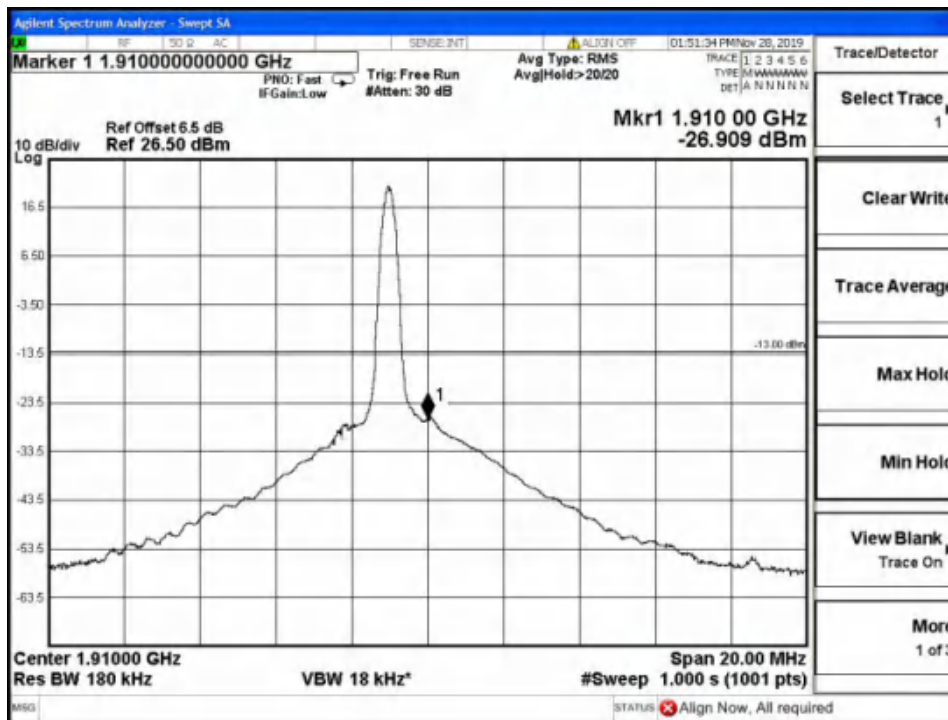

Report No.: B19W50622-WWAN_Rev2

Band2-High Channel-15MHz Bandwidth-1RB-16QAM

Band2-High Channel-15MHz Bandwidth-1RB-QPSK

Report No.: B19W50622-WWAN_Rev2

Band2-High Channel-15MHz Bandwidth-6RB-16QAM

Band2-High Channel-15MHz Bandwidth-6RB-QPSK