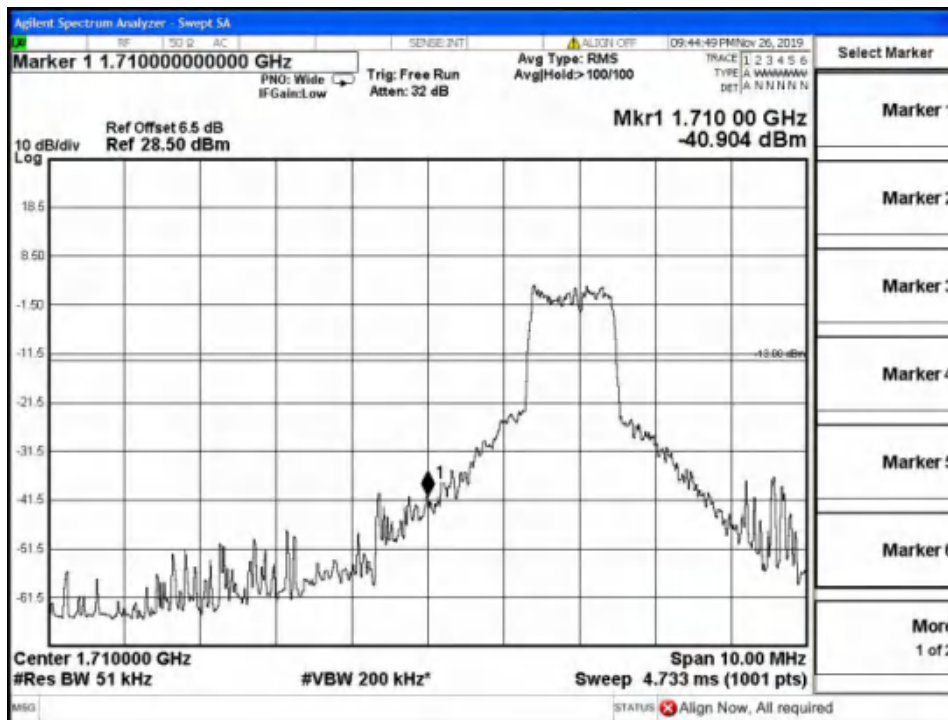

Band4-Low Channel-20MHz Bandwidth-6RB-QPSK

Chongqing Academy of Information and Communication Technology

Address: No. 8,Yuma Road, Chayuan New City, Nan'an District, Chongqing, P. R. China,401336
Tel: 0086-23-88069965 FAX:0086-23-88608777