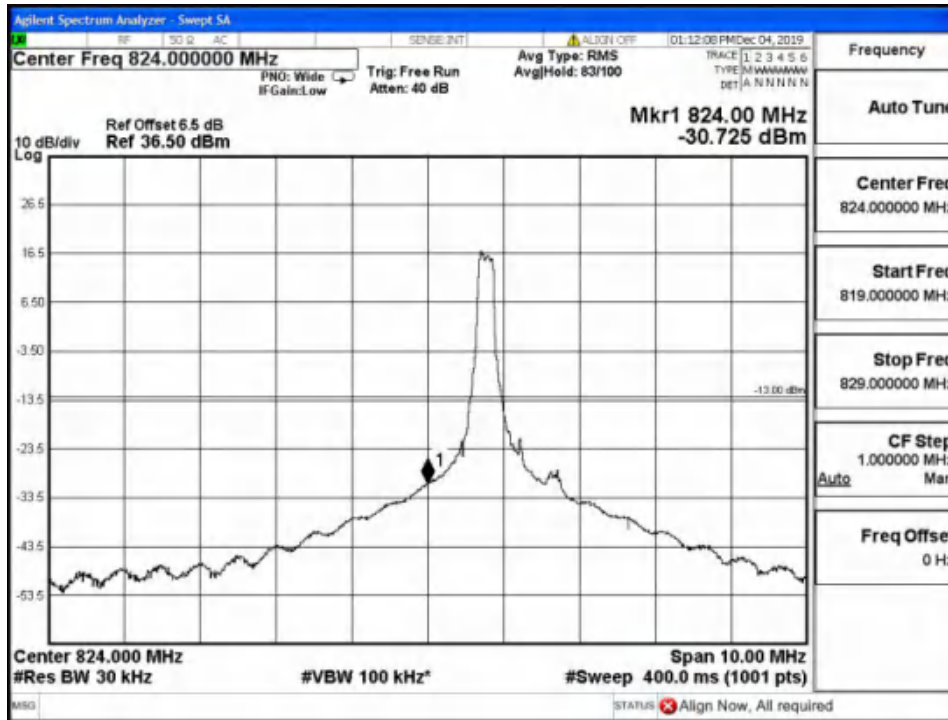

Report No.: B19W50622-WWAN_Rev2

Band26-Low Channel-10MHz Bandwidth-1RB-16QAM