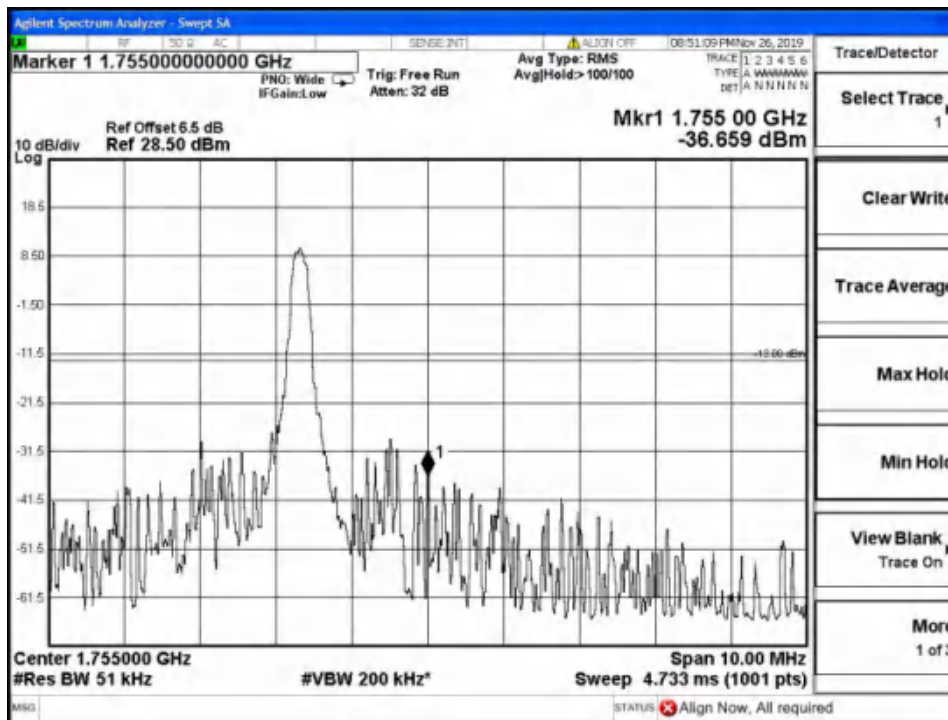

Band4-High Channel-3MHz Bandwidth-1RB-QPSK

Chongqing Academy of Information and Communication Technology

Address: No. 8,Yuma Road, Chayuan New City, Nan'an District, Chongqing, P. R. China,401336
Tel: 0086-23-88069965 FAX:0086-23-88608777