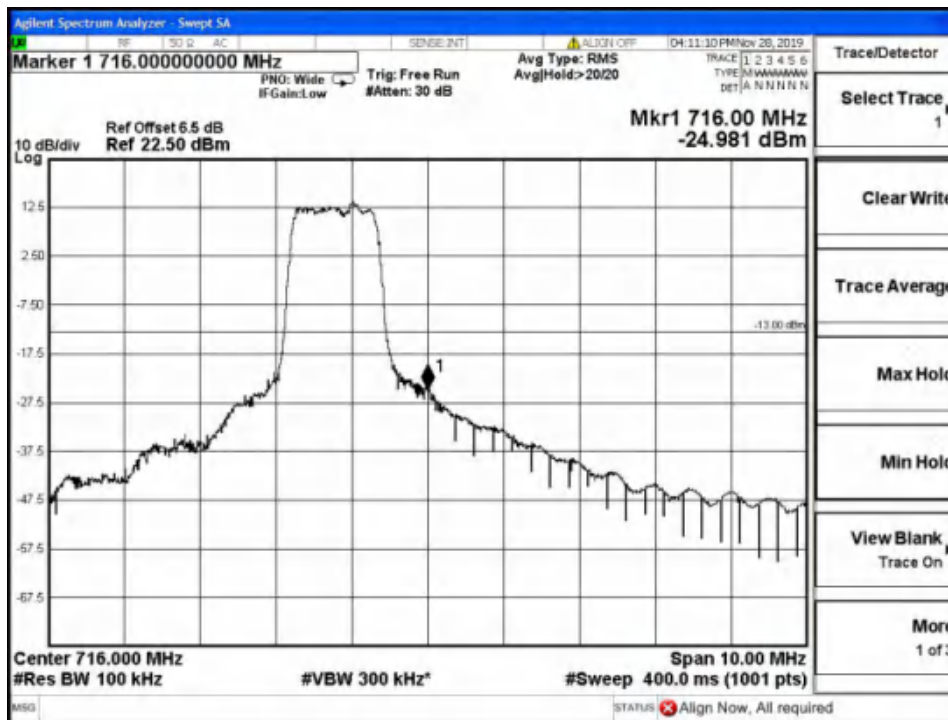

Report No.: B19W50622-WWAN_Rev2

High Channel-10MHz Bandwidth-6RB-16QAM

High Channel-10MHz Bandwidth-6RB-QPSK

Report No.: B19W50622-WWAN_Rev2

Low Channel-1.4MHz Bandwidth-1RB-16QAM

Low Channel-1.4MHz Bandwidth-1RB-QPSK