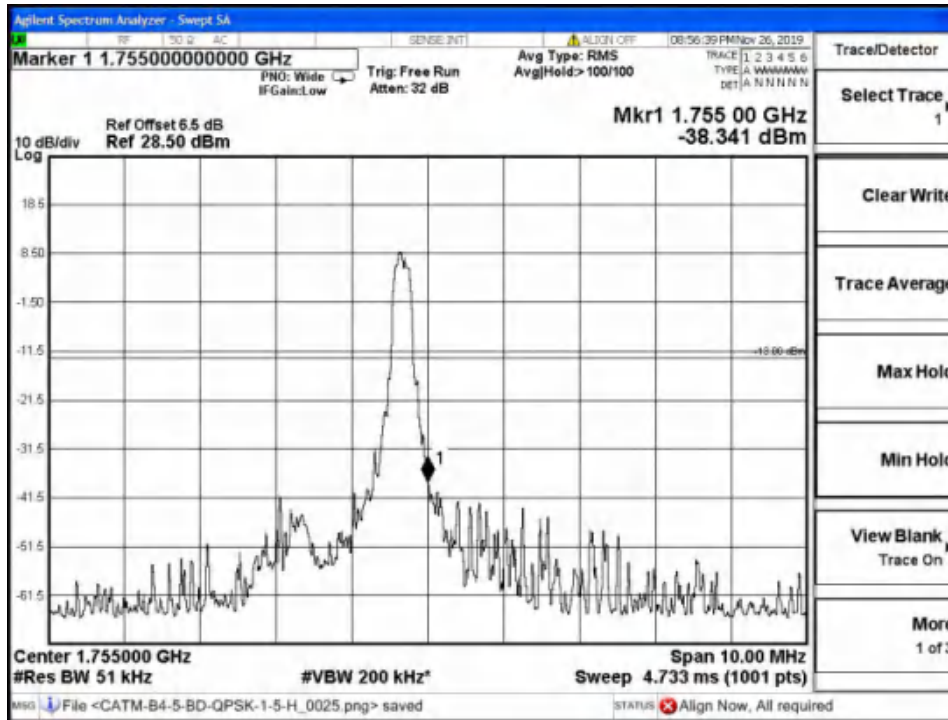

Report No.: B19W50622-WWAN_Rev2

Band4-High Channel-5MHz Bandwidth-1RB-16QAM