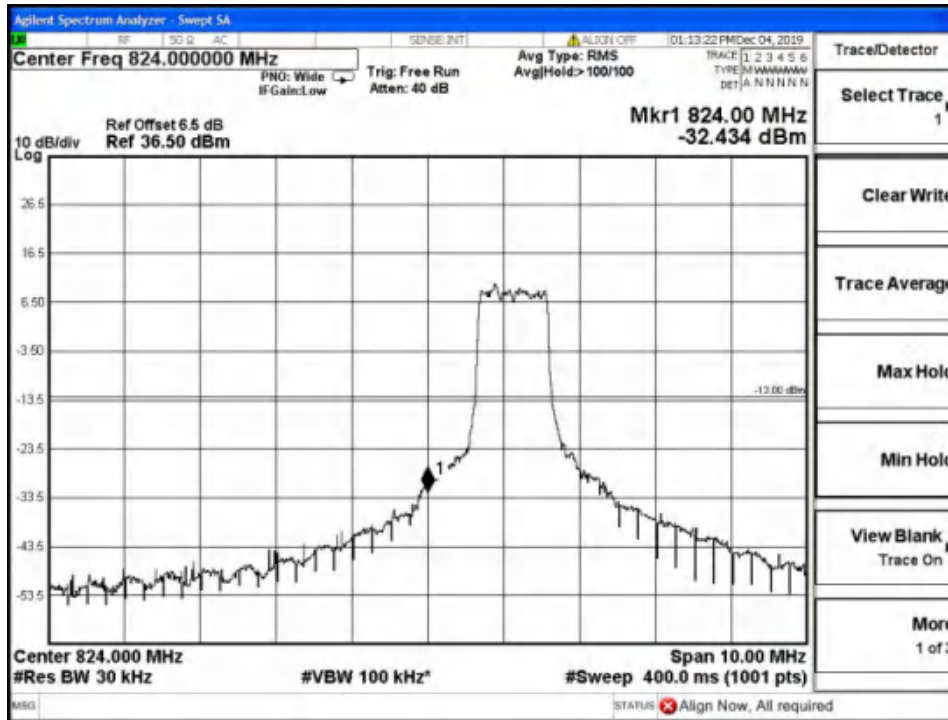

Report No.: B19W50622-WWAN_Rev2

Band26-Low Channel-10MHz Bandwidth-6RB-16QAM