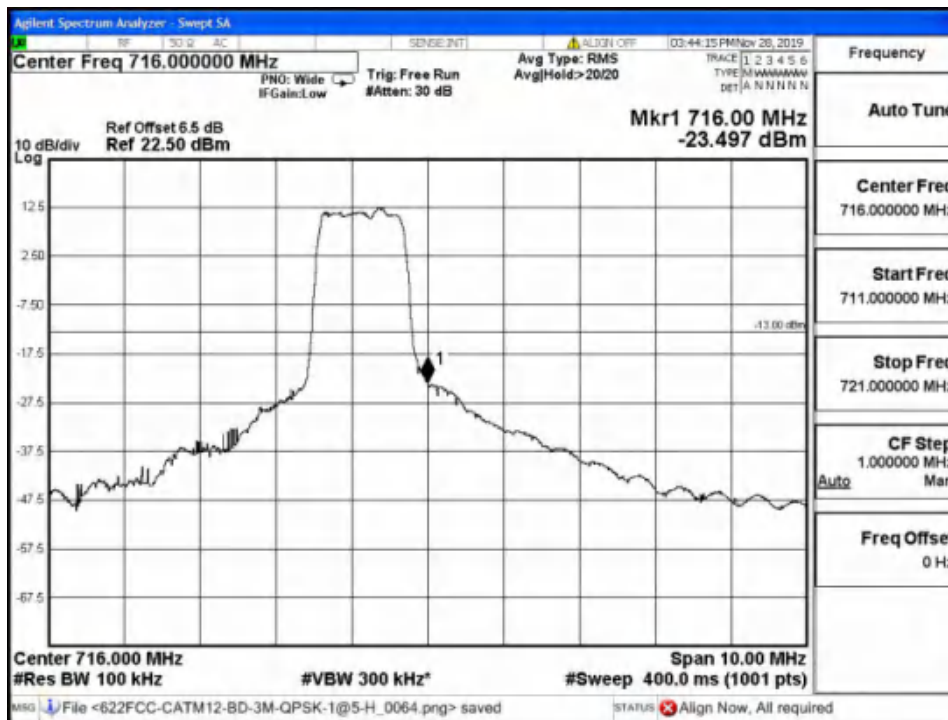

High Channel-3MHz Bandwidth-6RB-QPSK

Chongqing Academy of Information and Communication Technology

Address: No. 8,Yuma Road, Chayuan New City, Nan'an District, Chongqing, P. R. China,401336
Tel: 0086-23-88069965

FAX:0086-23-88608777