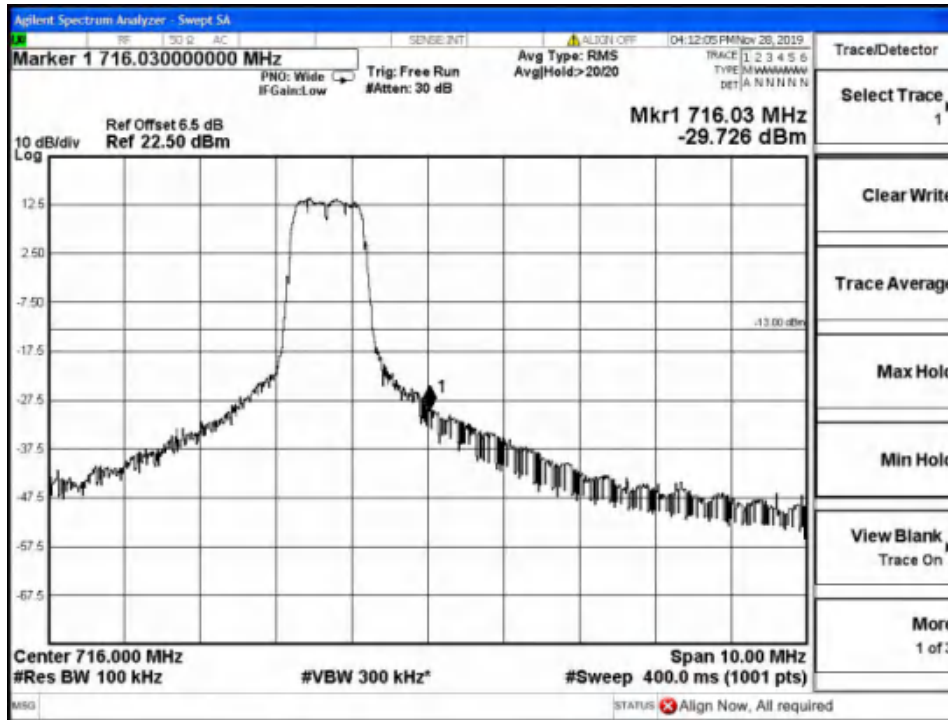

Report No.: B19W50622-WWAN_Rev2

High Channel-10MHz Bandwidth-6RB-16QAM

High Channel-10MHz Bandwidth-6RB-QPSK

Report No.: B19W50622-WWAN_Rev2

Low Channel-1.4MHz Bandwidth-1RB-16QAM

Low Channel-1.4MHz Bandwidth-1RB-QPSK