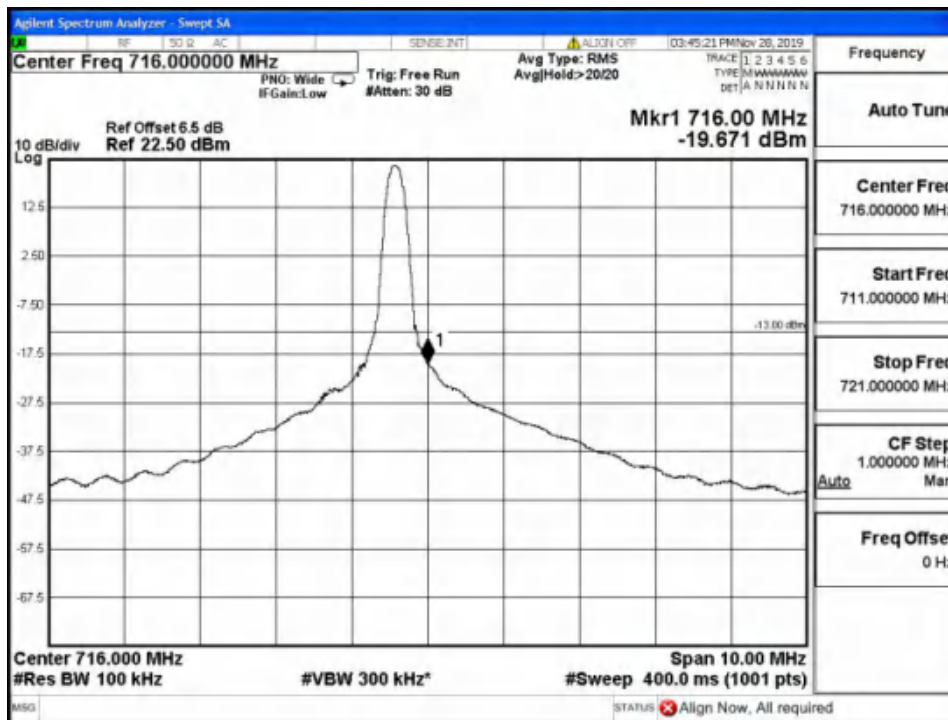

High Channel-3MHz Bandwidth-1RB-QPSK

Chongqing Academy of Information and Communication Technology

Address: No. 8,Yuma Road, Chayuan New City, Nan'an District, Chongqing, P. R. China,401336
Tel: 0086-23-88069965 FAX:0086-23-88608777