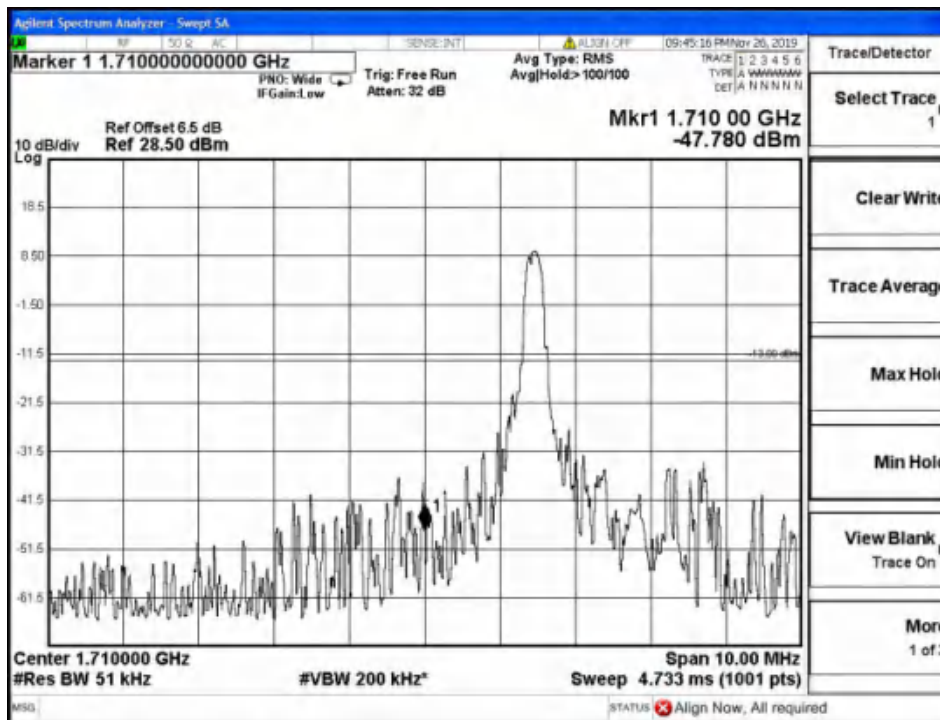

Band4-Low Channel-20MHz Bandwidth-1RB-QPSK

Chongqing Academy of Information and Communication Technology

Address: No. 8,Yuma Road, Chayuan New City, Nan'an District, Chongqing, P. R. China,401336
Tel: 0086-23-88069965

FAX:0086-23-88608777