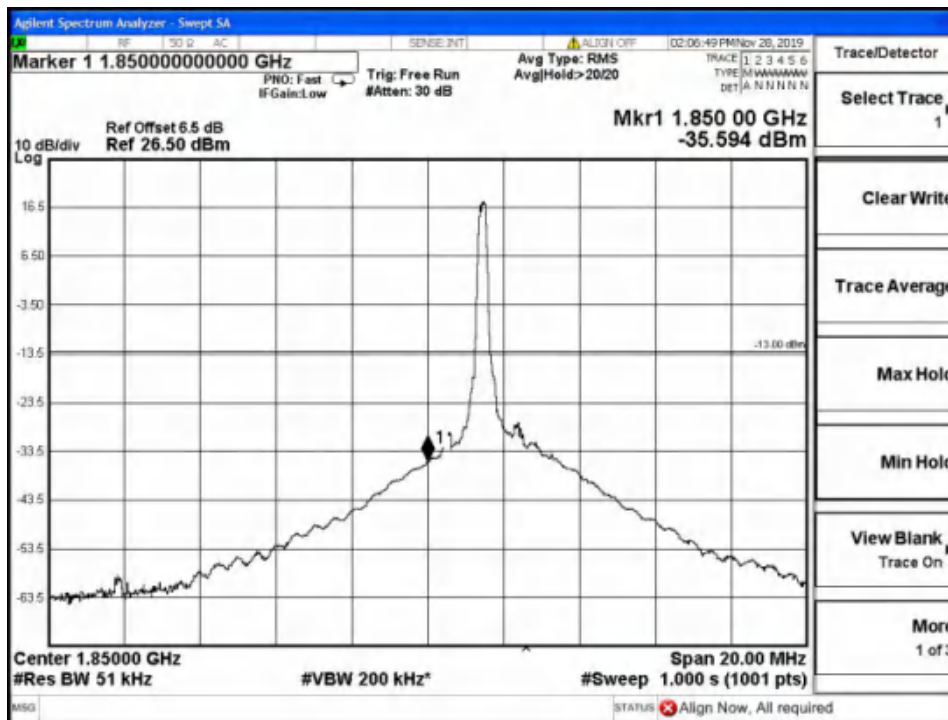

Band2-Low Channel-20MHz Bandwidth-1RB-QPSK

Chongqing Academy of Information and Communication Technology

Address: No. 8,Yuma Road, Chayuan New City, Nan'an District, Chongqing, P. R. China,401336
Tel: 0086-23-88069965 FAX:0086-23-88608777