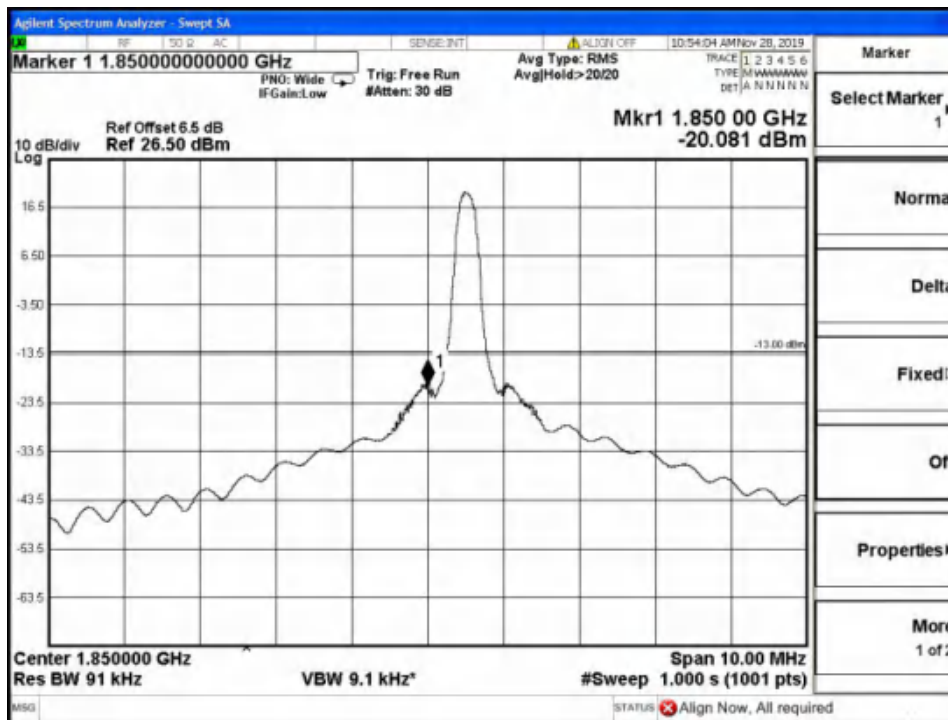

Band2-Low Channel-3MHz Bandwidth-1RB-QPSK

Chongqing Academy of Information and Communication Technology

Address: No. 8,Yuma Road, Chayuan New City, Nan'an District, Chongqing, P. R. China,401336
Tel: 0086-23-88069965 FAX:0086-23-88608777