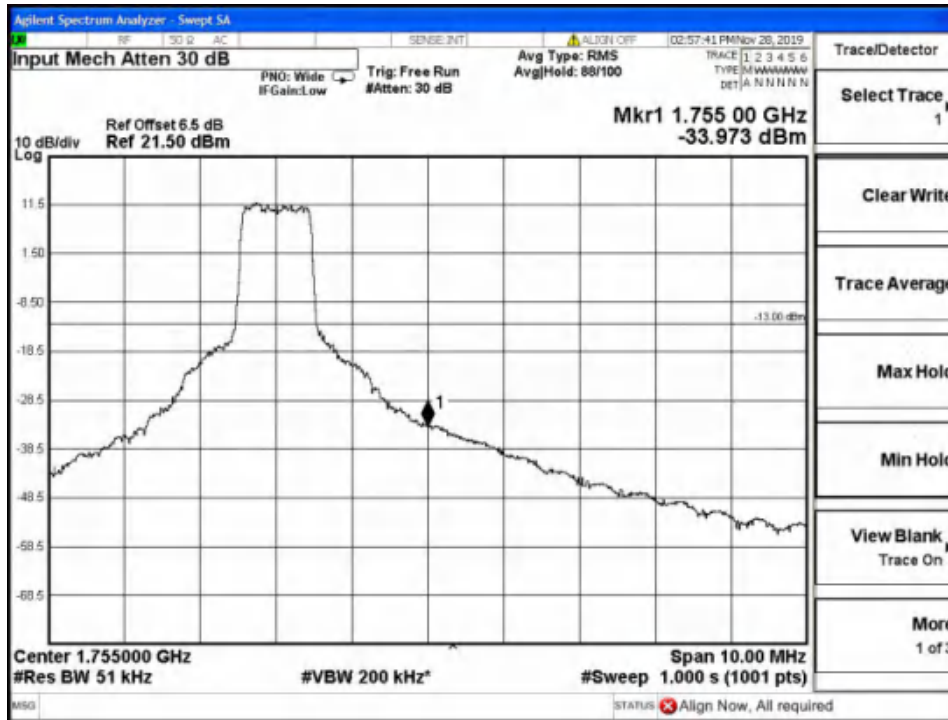

Report No.: B19W50622-WWAN_Rev2

Band4-High Channel-20MHz Bandwidth-6RB-16QAM