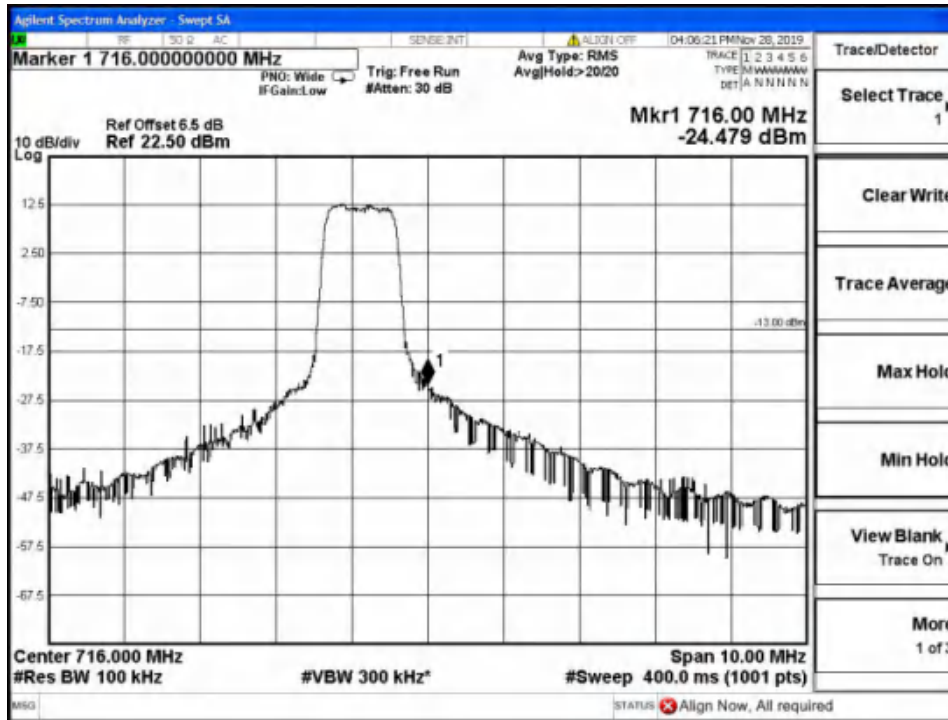

Report No.: B19W50622-WWAN_Rev2

High Channel-5MHz Bandwidth-6RB-16QAM