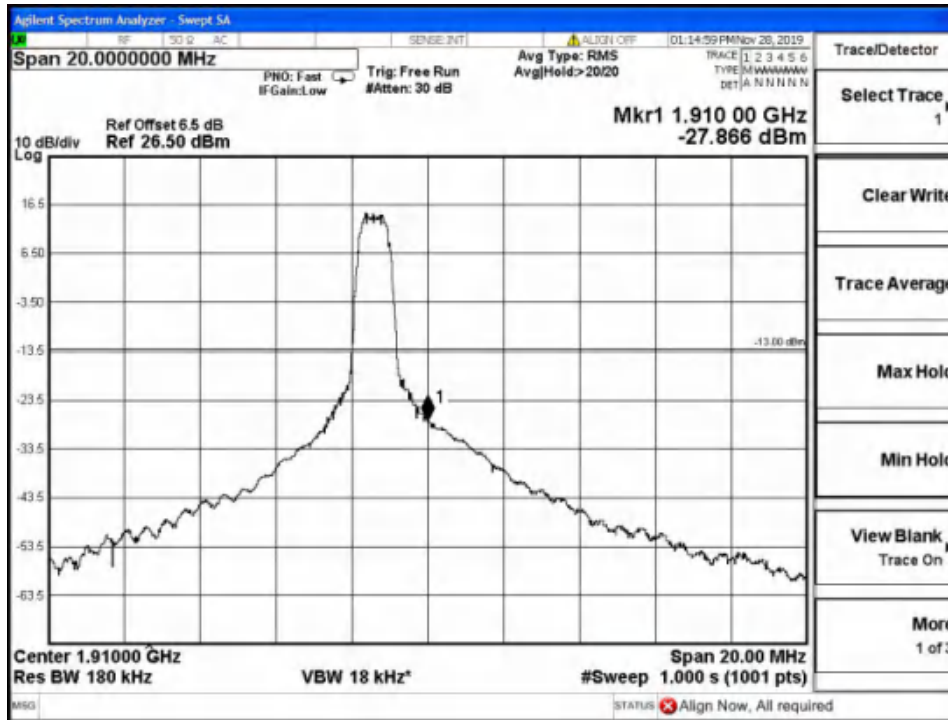

Report No.: B19W50622-WWAN_Rev2

Band2-High Channel-10MHz Bandwidth-6RB-16QAM