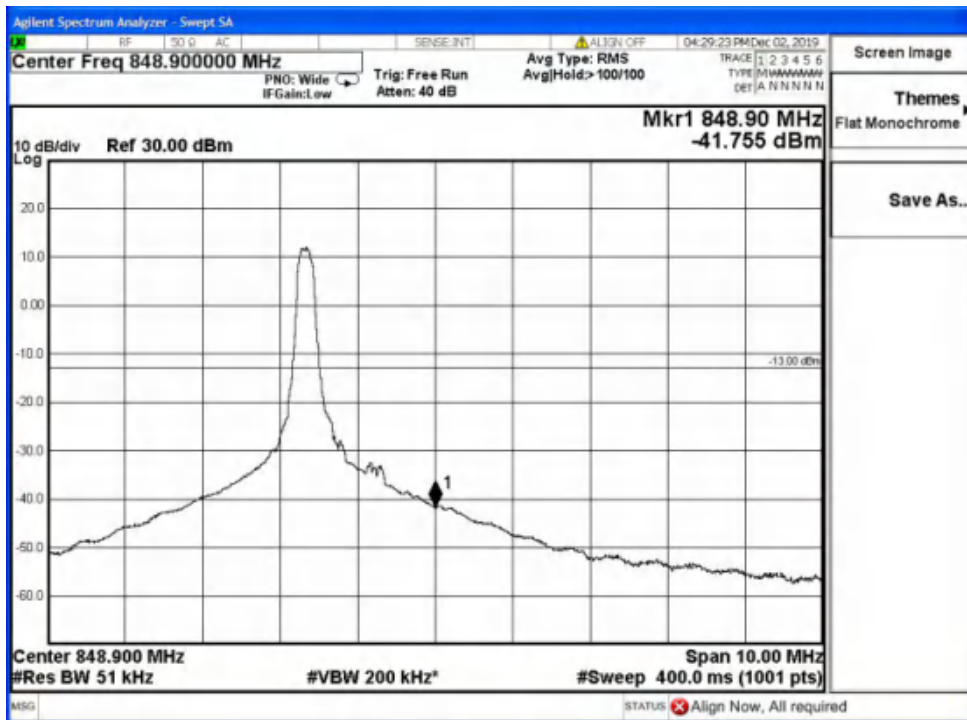

Report No.: B19W50622-WWAN_Rev2

Band26-High Channel-5MHz Bandwidth-6RB-16QAM

Band26-High Channel-5MHz Bandwidth-6RB-QPSK

Report No.: B19W50622-WWAN_Rev2

Date: 30.NOV.2019 13:20:34

Band26-High Channel-10MHz Bandwidth-5@1RB-16QAM