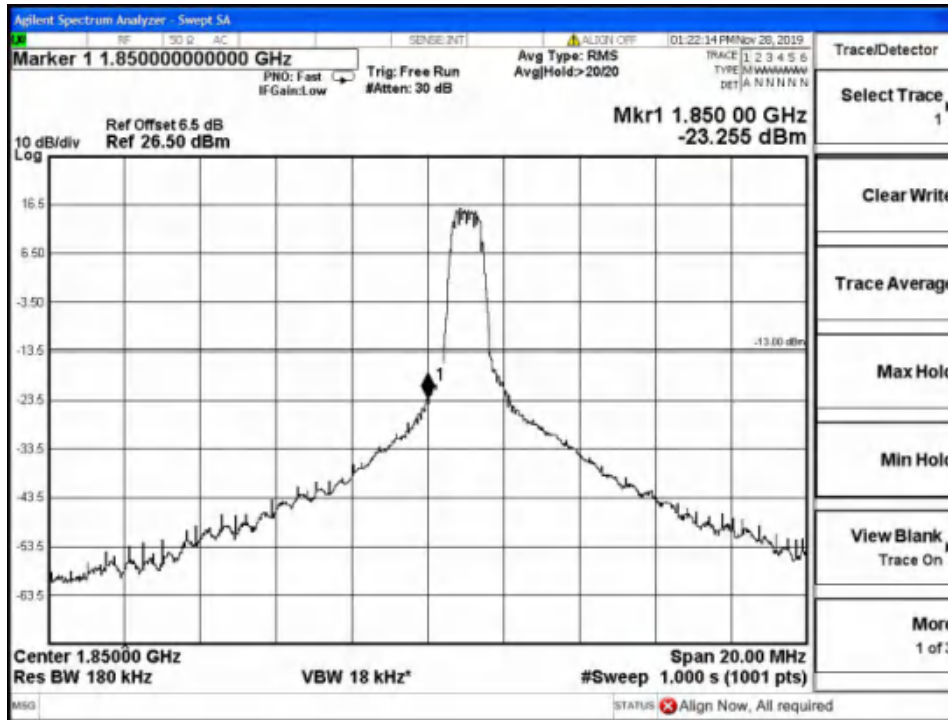

Report No.: B19W50622-WWAN_Rev2

Band2-Low Channel-10MHz Bandwidth-6RB-16QAM