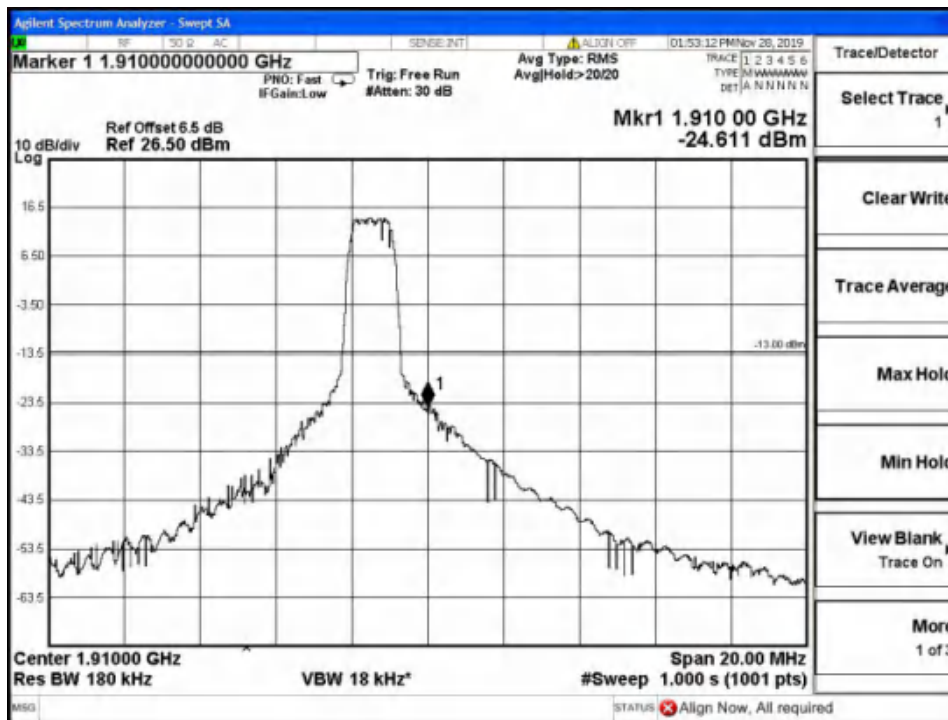

Report No.: B19W50622-WWAN_Rev2

Band2-High Channel-15MHz Bandwidth-1RB-16QAM

Band2-High Channel-15MHz Bandwidth-1RB-QPSK

Report No.: B19W50622-WWAN_Rev2

Band2-High Channel-15MHz Bandwidth-6RB-16QAM

Band2-High Channel-15MHz Bandwidth-6RB-QPSK