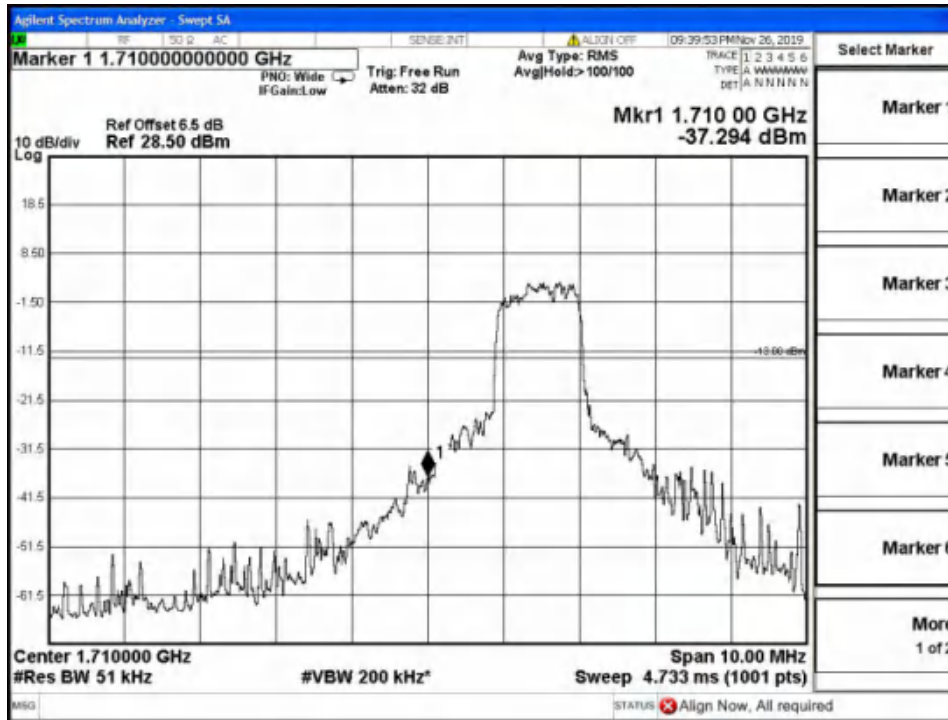

Report No.: B19W50622-WWAN_Rev2

Band4-Low Channel-15MHz Bandwidth-6RB-16QAM