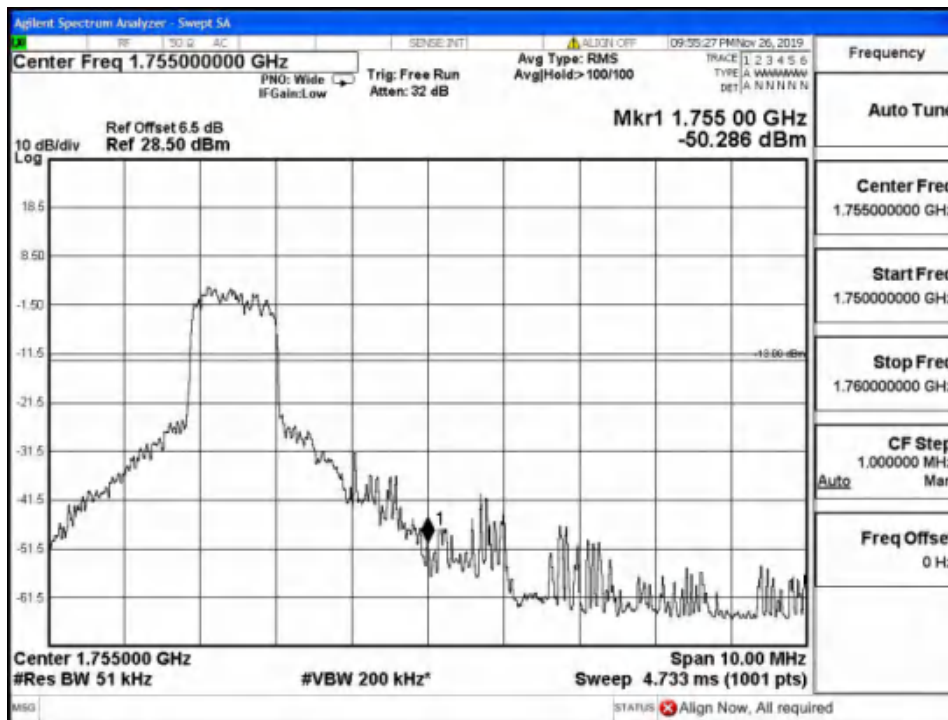

Band4-High Channel-15MHz Bandwidth-6RB-QPSK

Chongqing Academy of Information and Communication Technology

Address: No. 8,Yuma Road, Chayuan New City, Nan'an District, Chongqing, P. R. China,401336
Tel: 0086-23-88069965 FAX:0086-23-88608777