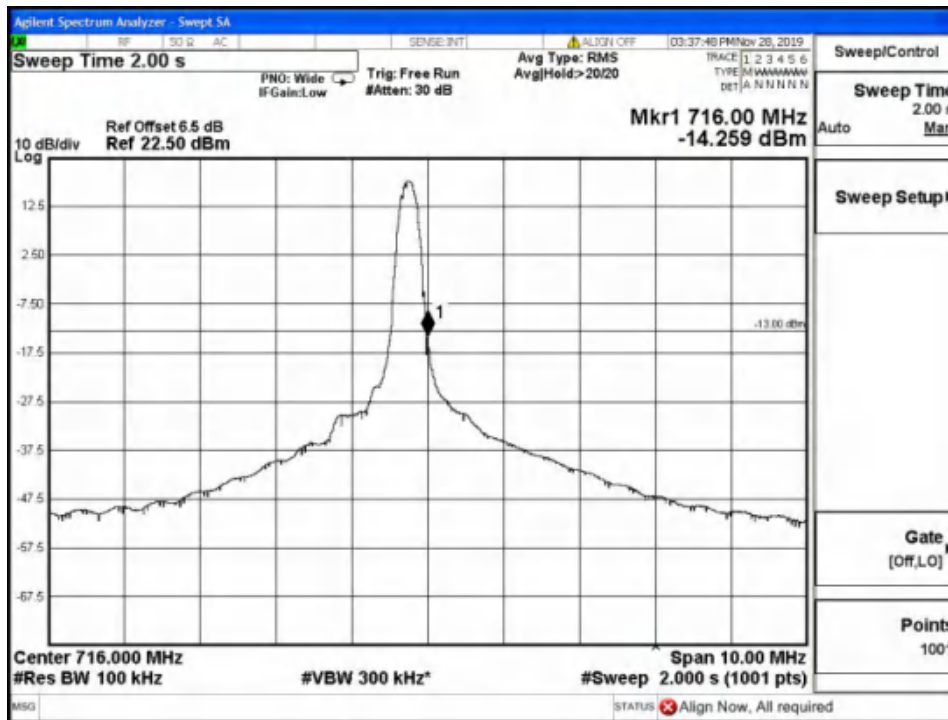

5.5.10 CAT-M Band12 Edge Results

High Channel-1.4MHz Bandwidth-1RB-16QAM

High Channel-1.4MHz Bandwidth-1RB-QPSK

Report No.: B19W50622-WWAN_Rev2

High Channel-1.4MHz Bandwidth-6RB-16QAM

High Channel-1.4MHz Bandwidth-6RB-QPSK