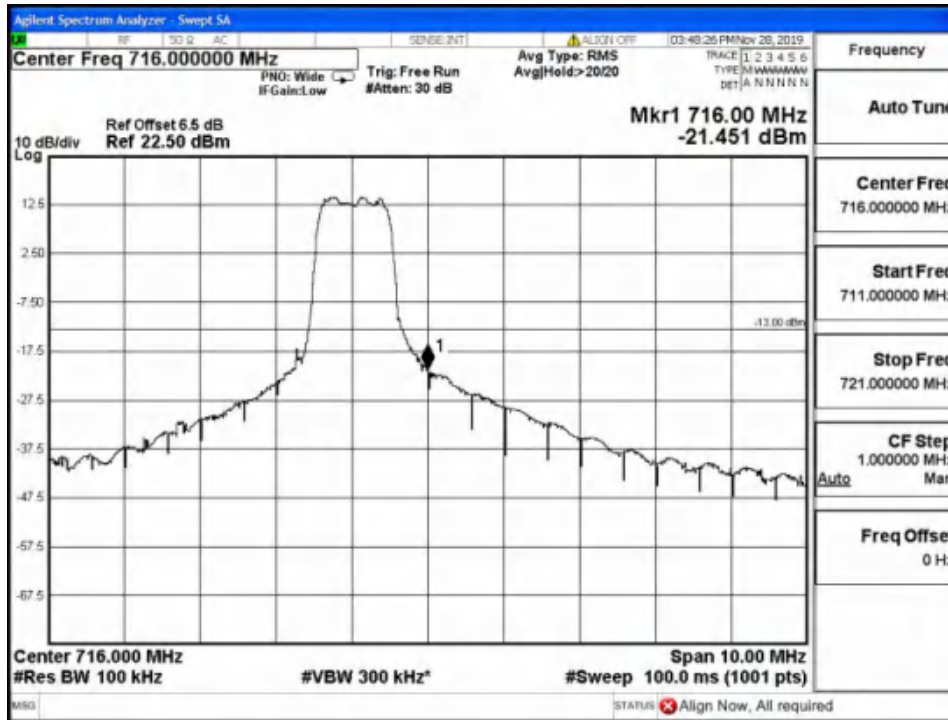

Report No.: B19W50622-WWAN_Rev2

High Channel-3MHz Bandwidth-6RB-16QAM