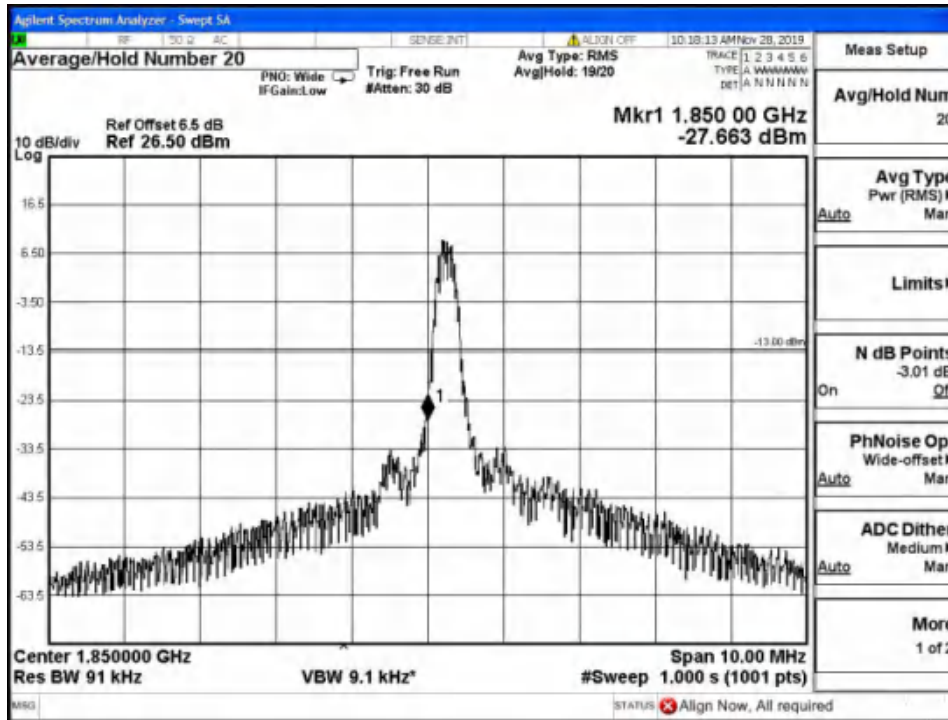

Report No.: B19W50622-WWAN_Rev2

Band2-Low Channel-1.4MHz Bandwidth-1RB-16QAM