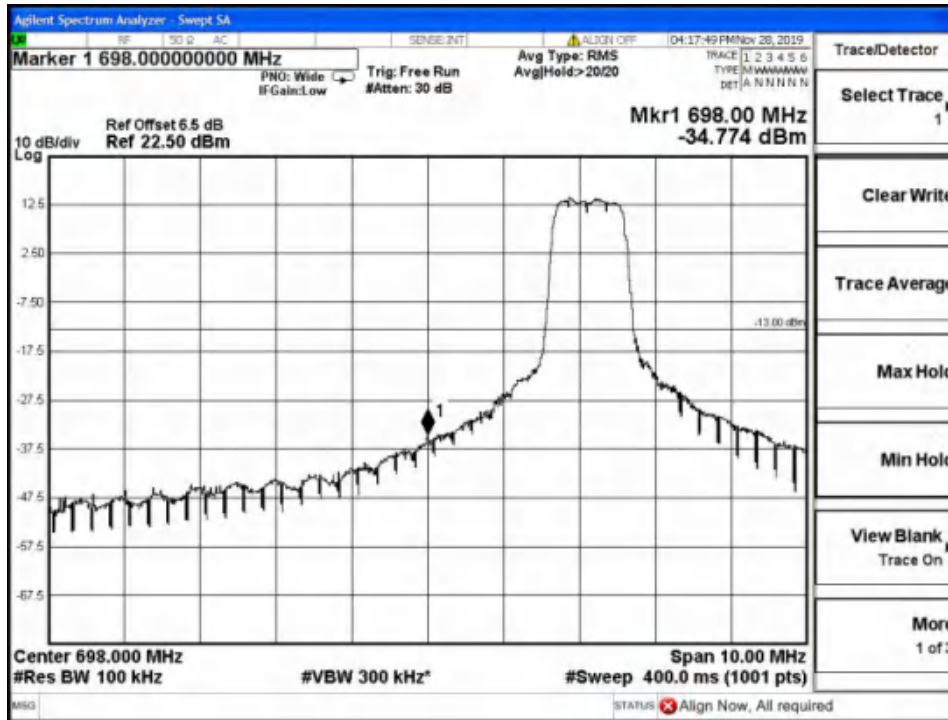

Report No.: B19W50622-WWAN_Rev2

Low Channel-10MHz Bandwidth-1RB-16QAM

Low Channel-10MHz Bandwidth-1RB-QPSK

Report No.: B19W50622-WWAN_Rev2

Low Channel-10MHz Bandwidth-6RB-16QAM

Low Channel-10MHz Bandwidth-6RB-QPSK