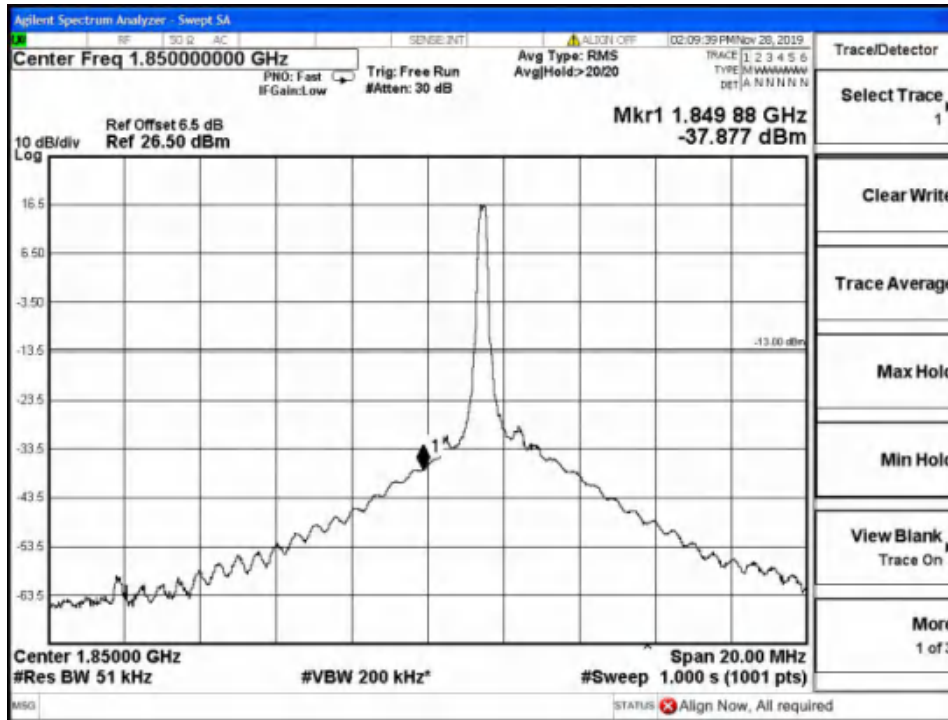

Report No.: B19W50622-WWAN_Rev2

Band2-Low Channel-20MHz Bandwidth-1RB-16QAM