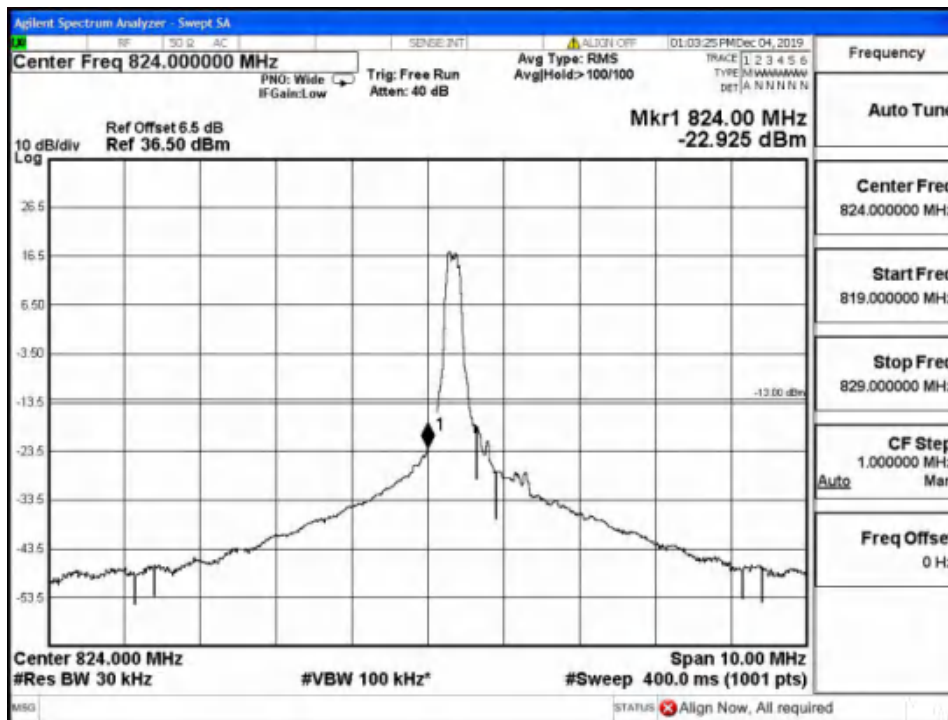

Band26-Low Channel-5MHz Bandwidth-1RB-QPSK

Chongqing Academy of Information and Communication Technology

Address: No. 8,Yuma Road, Chayuan New City, Nan'an District, Chongqing, P. R. China,401336
Tel: 0086-23-88069965 FAX:0086-23-88608777