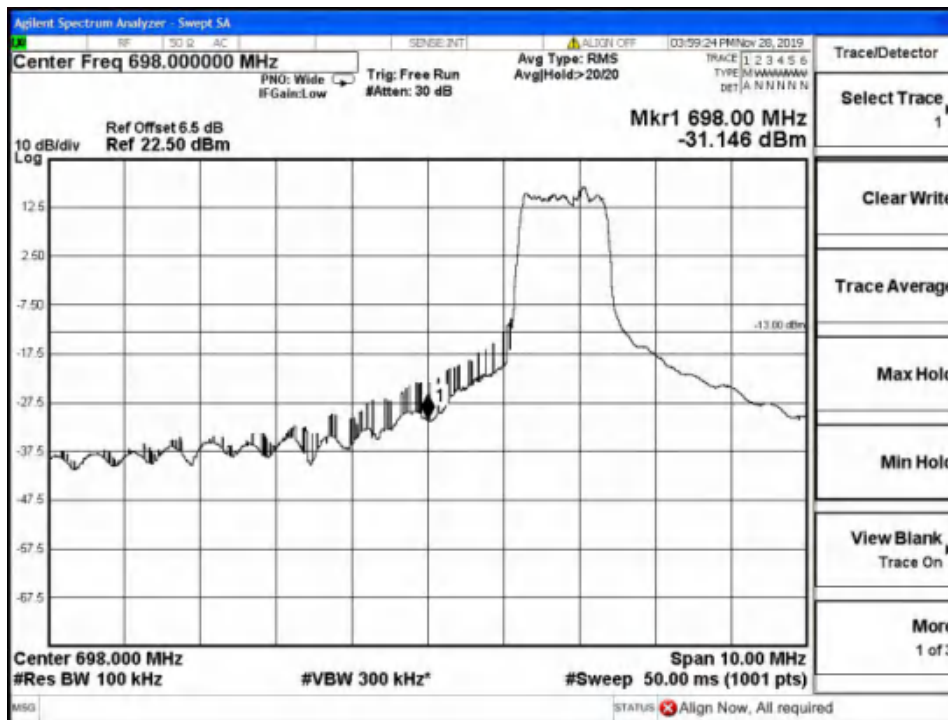

Report No.: B19W50622-WWAN_Rev2

Low Channel-5MHz Bandwidth-1RB-16QAM

Low Channel-5MHz Bandwidth-1RB-QPSK

Report No.: B19W50622-WWAN_Rev2

Low Channel-5MHz Bandwidth-6RB-16QAM

Low Channel-5MHz Bandwidth-6RB-QPSK