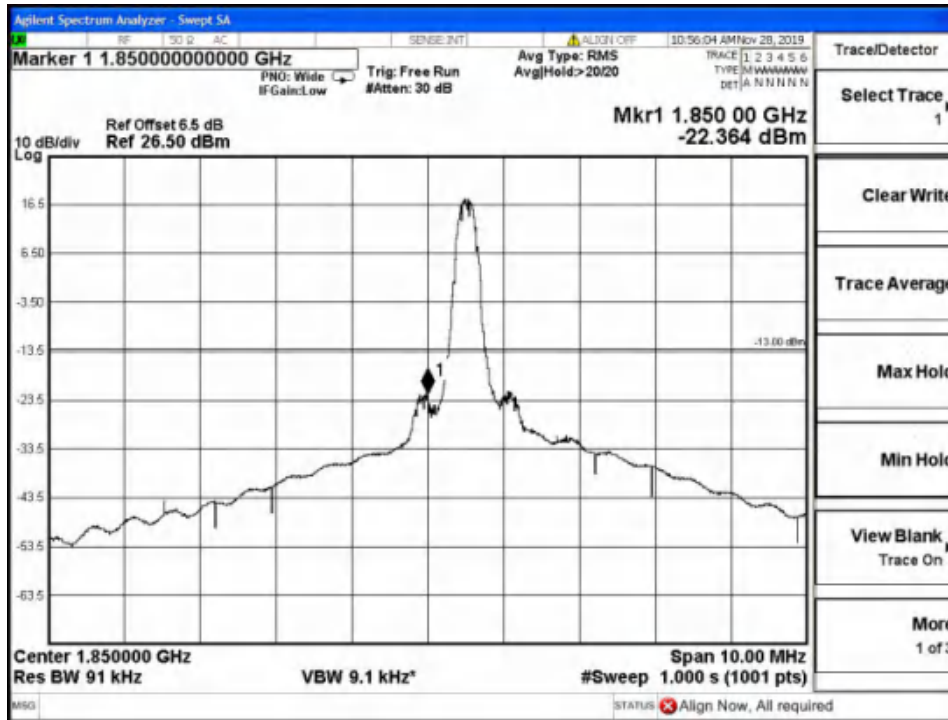

Report No.: B19W50622-WWAN_Rev2

Band2-Low Channel-3MHz Bandwidth-1RB-16QAM