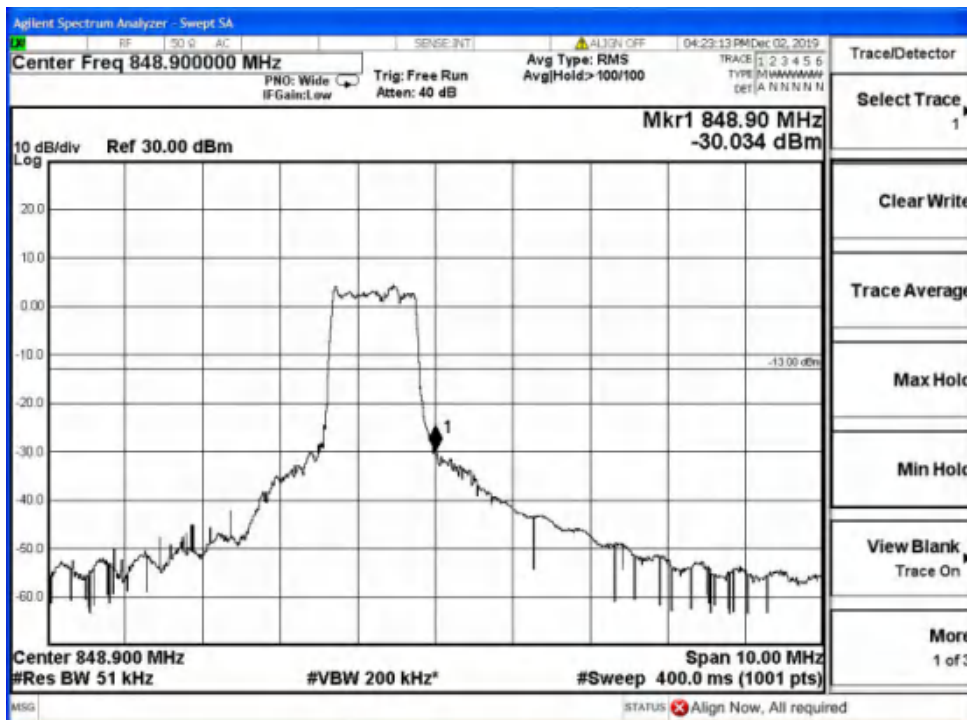

Report No.: B19W50622-WWAN_Rev2

Band26-High Channel-5MHz Bandwidth-6RB-16QAM

Band26-High Channel-5MHz Bandwidth-6RB-QPSK

Report No.: B19W50622-WWAN_Rev2

Date: 30.NOV.2019 13:20:34

Band26-High Channel-10MHz Bandwidth-5@1RB-16QAM