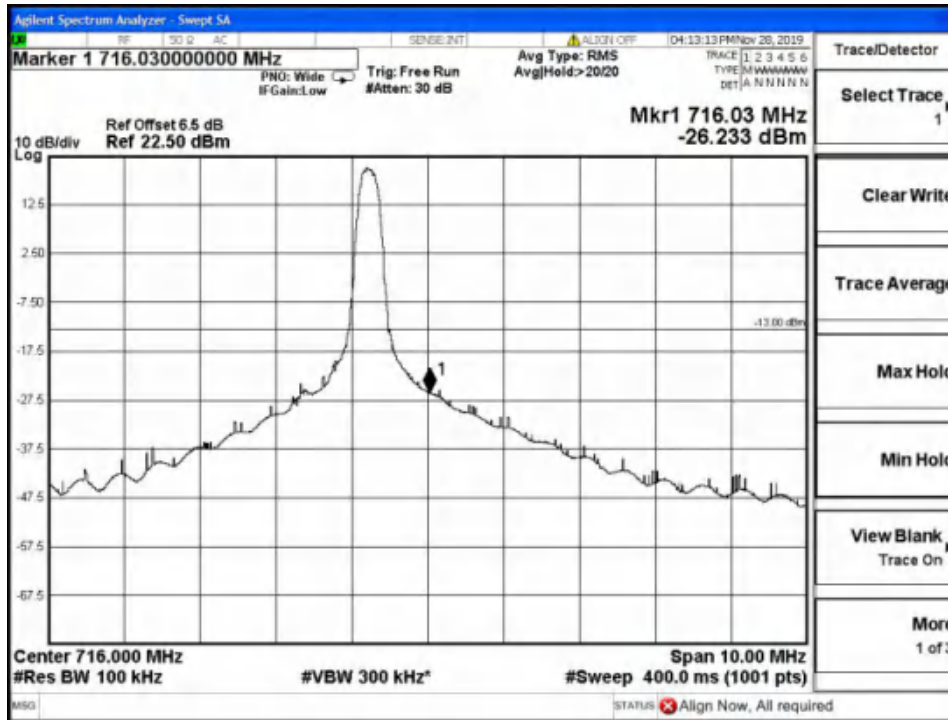

Report No.: B19W50622-WWAN_Rev2

High Channel-10MHz Bandwidth-1RB-16QAM