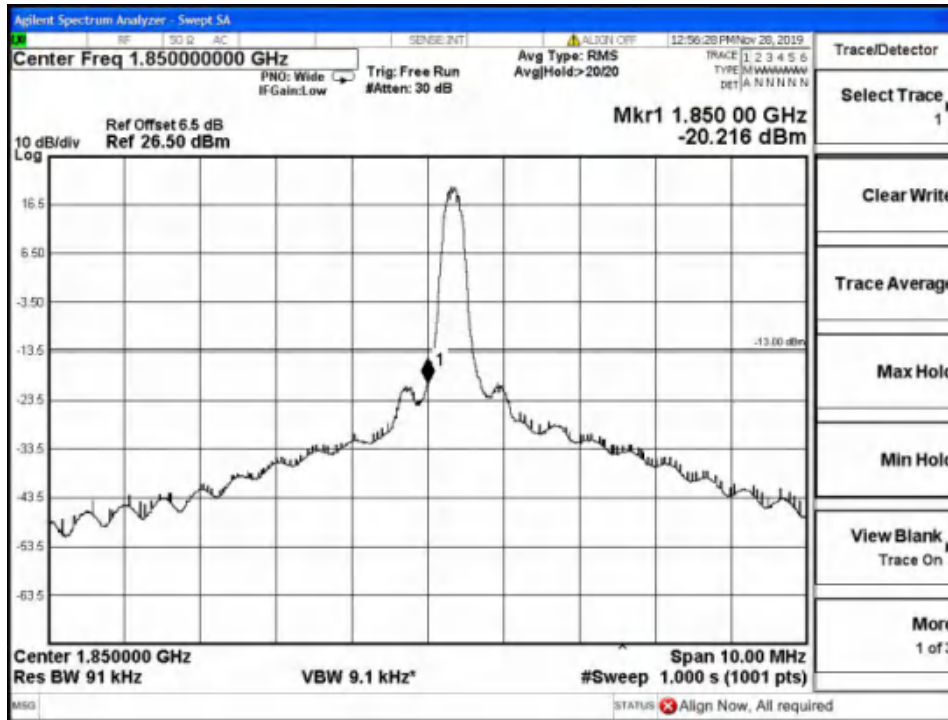

Report No.: B19W50622-WWAN_Rev2

Band2-Low Channel-5MHz Bandwidth-1RB-16QAM