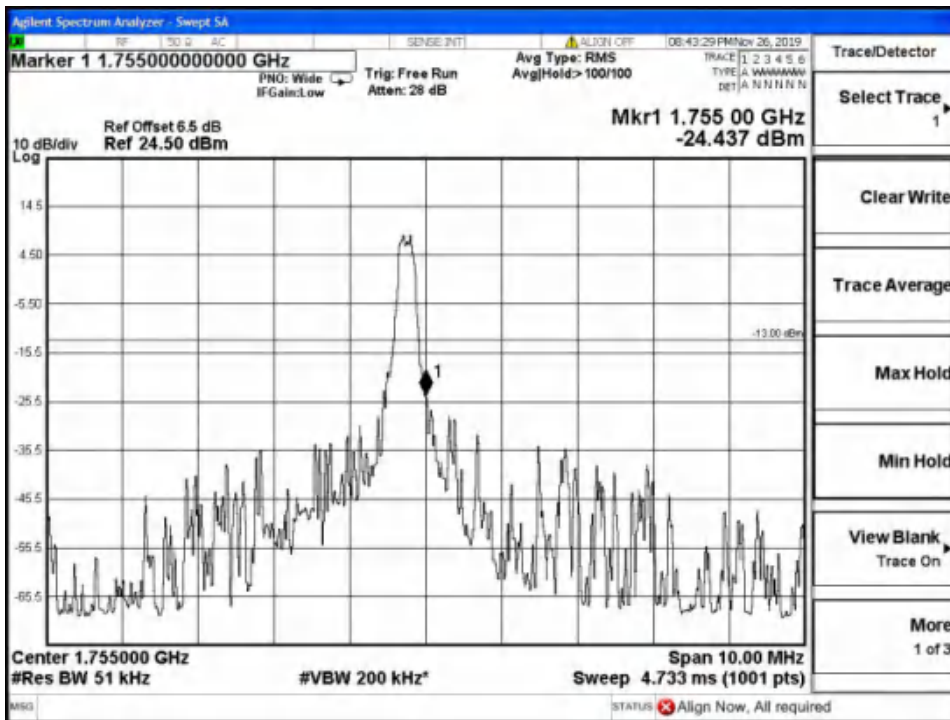

5.5.9 CAT-M Band4 Edge Results

Band4-High Channel-1.4MHz Bandwidth-1RB-16QAM

Band4-High Channel-1.4MHz Bandwidth-1RB-QPSK

Report No.: B19W50622-WWAN_Rev2

Band4-High Channel-1.4MHz Bandwidth-6RB-16QAM

Band4-High Channel-1.4MHz Bandwidth-6RB-QPSK