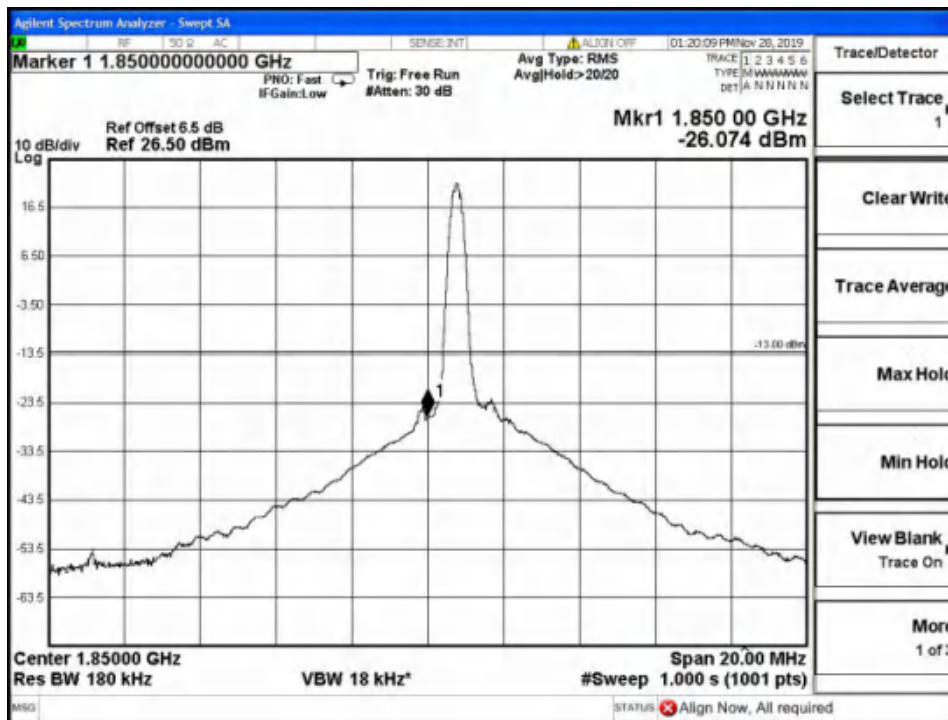

Report No.: B19W50622-WWAN_Rev2

Band2-Low Channel-5MHz Bandwidth-6RB-16QAM

Band2-Low Channel-5MHz Bandwidth-6RB-QPSK

Report No.: B19W50622-WWAN_Rev2

Band2-Low Channel-10MHz Bandwidth-1RB-16QAM

Band2-Low Channel-10MHz Bandwidth-1RB-QPSK