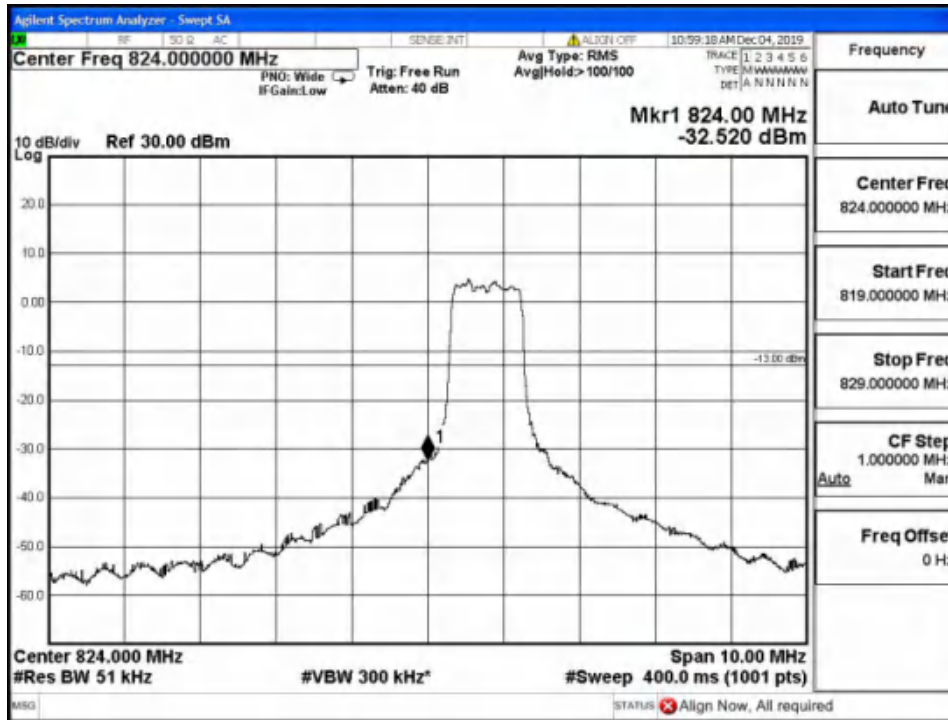

Report No.: B19W50622-WWAN_Rev2

Band26-Low Channel-3MHz Bandwidth-6RB-16QAM