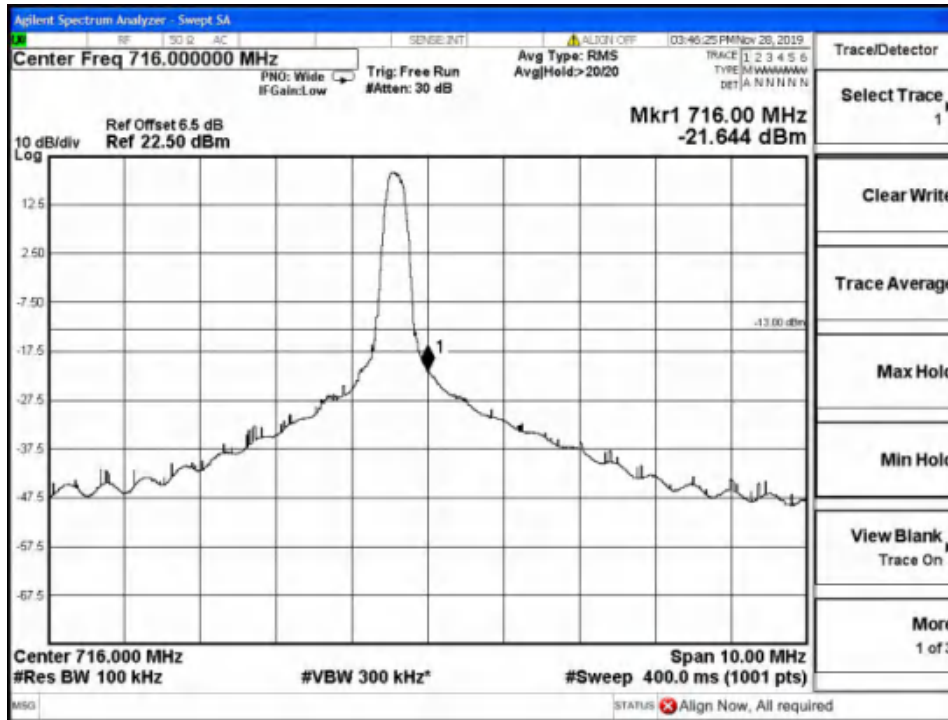

Report No.: B19W50622-WWAN_Rev2

High Channel-3MHz Bandwidth-1RB-16QAM