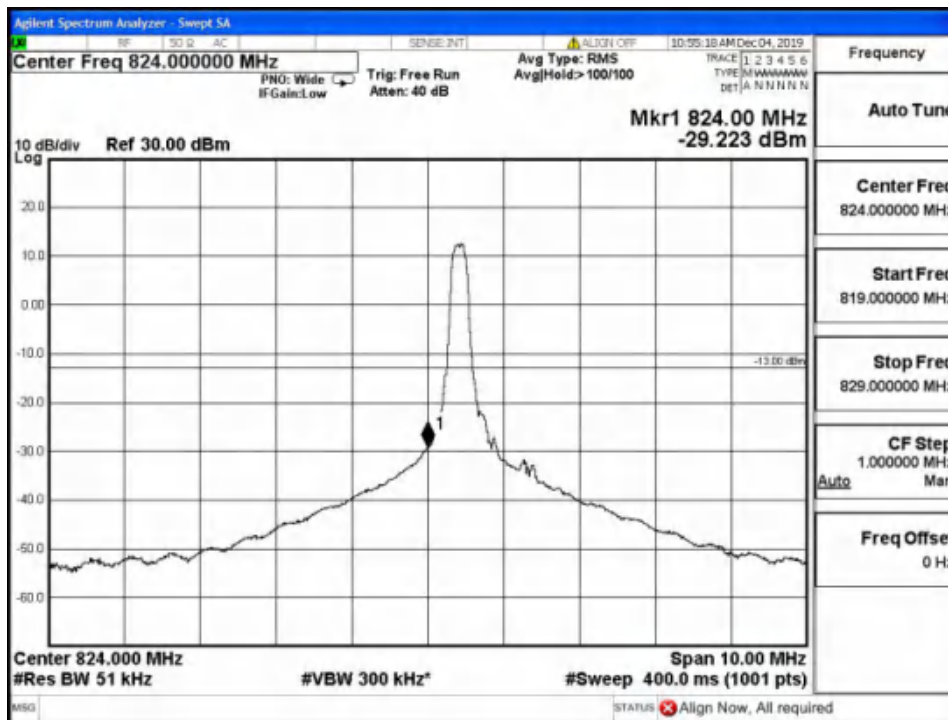

Band26-Low Channel-3MHz Bandwidth-1RB-QPSK

Chongqing Academy of Information and Communication Technology

Address: No. 8,Yuma Road, Chayuan New City, Nan'an District, Chongqing, P. R. China,401336
Tel: 0086-23-88069965 FAX:0086-23-88608777