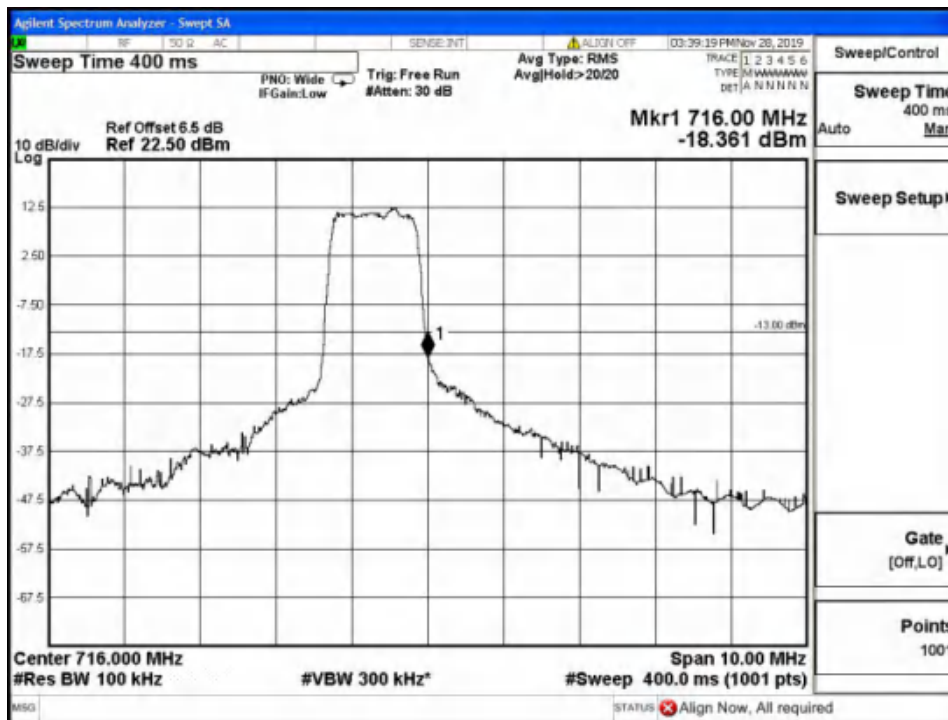

5.5.10 CAT-M Band12 Edge Results

High Channel-1.4MHz Bandwidth-1RB-16QAM

High Channel-1.4MHz Bandwidth-1RB-QPSK

Report No.: B19W50622-WWAN_Rev2

High Channel-1.4MHz Bandwidth-6RB-16QAM

High Channel-1.4MHz Bandwidth-6RB-QPSK