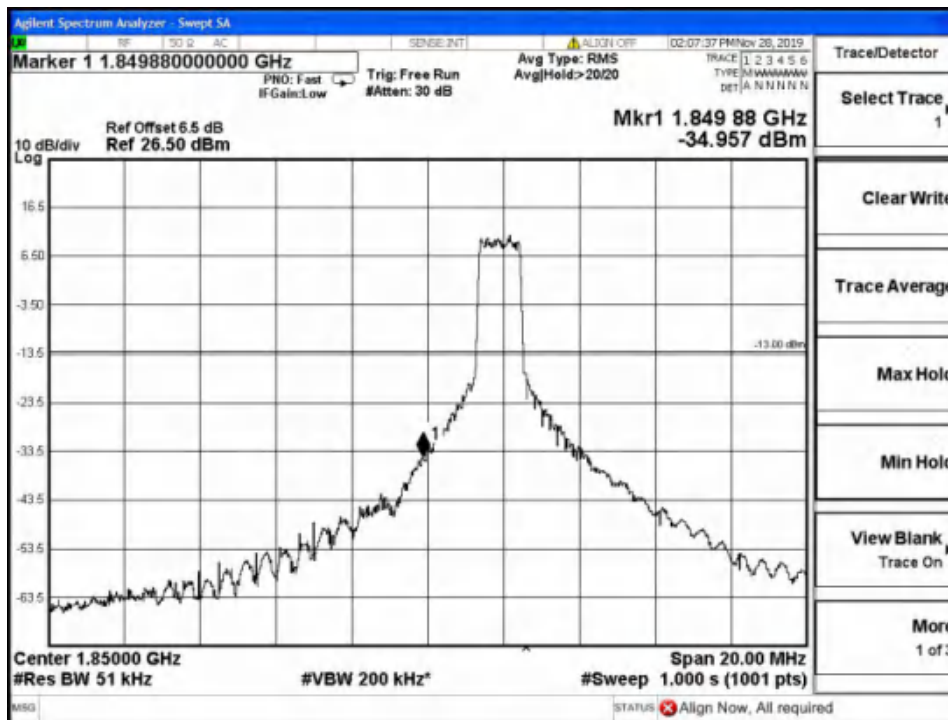

Band2-Low Channel-20MHz Bandwidth-6RB-QPSK

Chongqing Academy of Information and Communication Technology

Address: No. 8,Yuma Road, Chayuan New City, Nan'an District, Chongqing, P. R. China,401336
Tel: 0086-23-88069965 FAX:0086-23-88608777