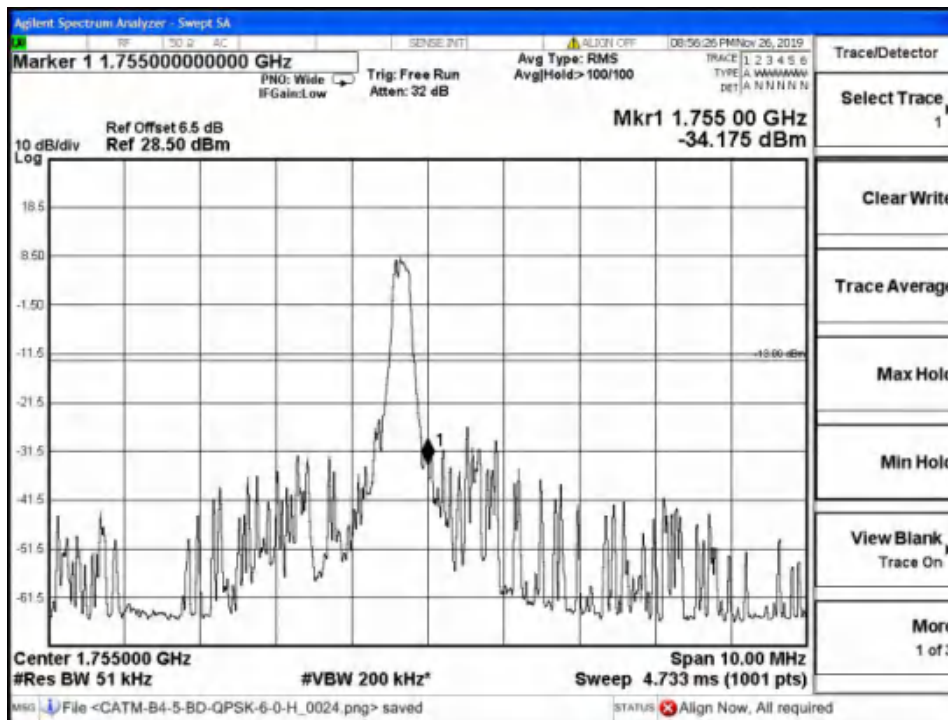

Band4-High Channel-5MHz Bandwidth-1RB-QPSK

Chongqing Academy of Information and Communication Technology

Address: No. 8,Yuma Road, Chayuan New City, Nan'an District, Chongqing, P. R. China,401336
Tel: 0086-23-88069965 FAX:0086-23-88608777