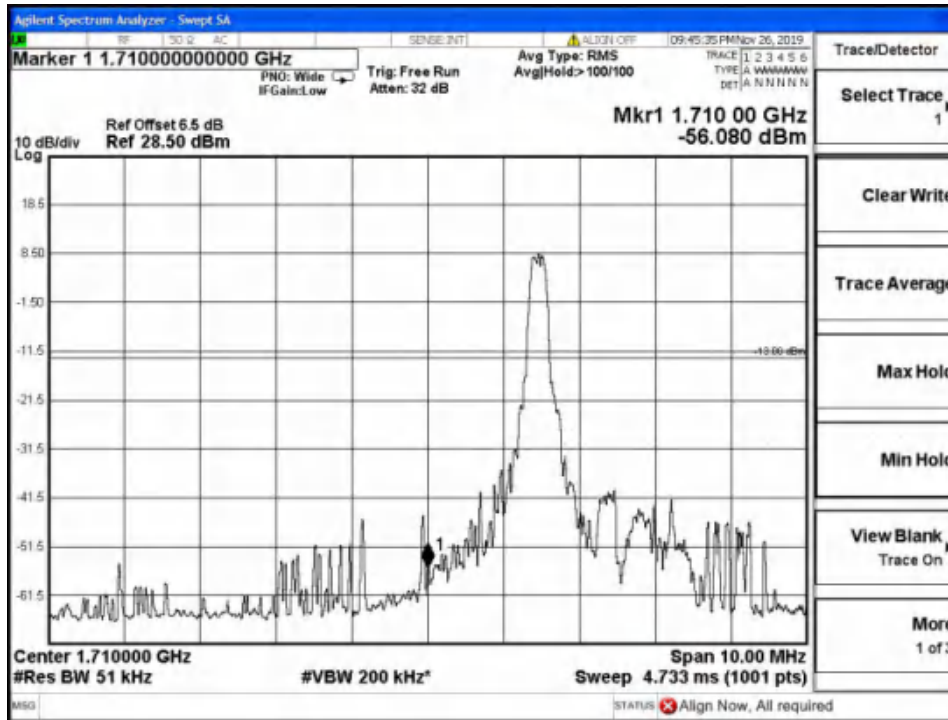

Report No.: B19W50622-WWAN_Rev2

Band4-Low Channel-20MHz Bandwidth-1RB-16QAM