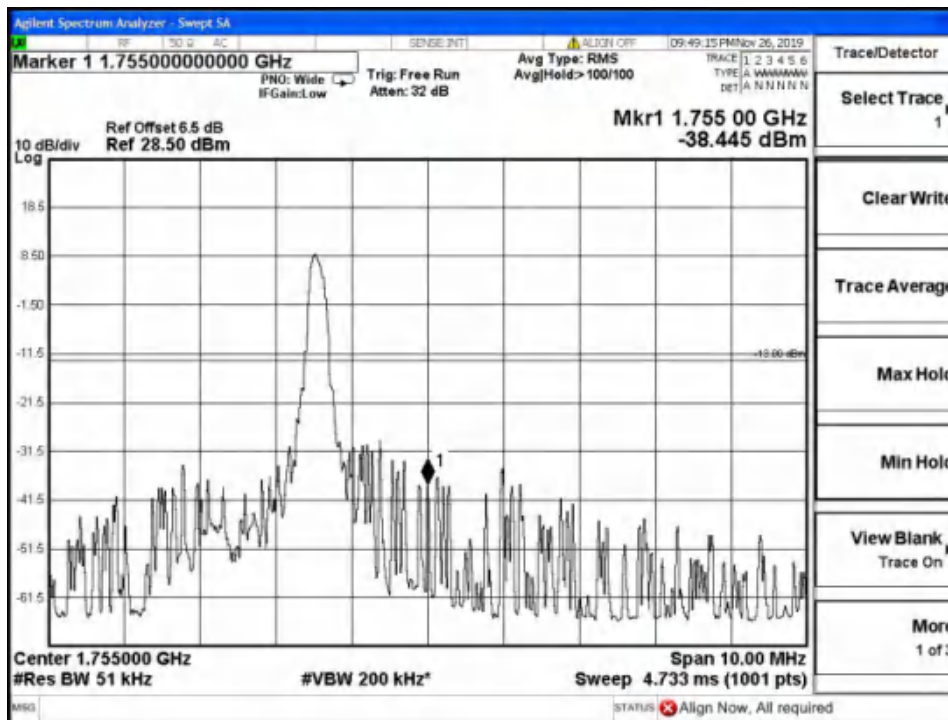

Band4-High Channel-20MHz Bandwidth-1RB-QPSK

Chongqing Academy of Information and Communication Technology

Address: No. 8,Yuma Road, Chayuan New City, Nan'an District, Chongqing, P. R. China,401336
Tel: 0086-23-88069965

FAX:0086-23-88608777