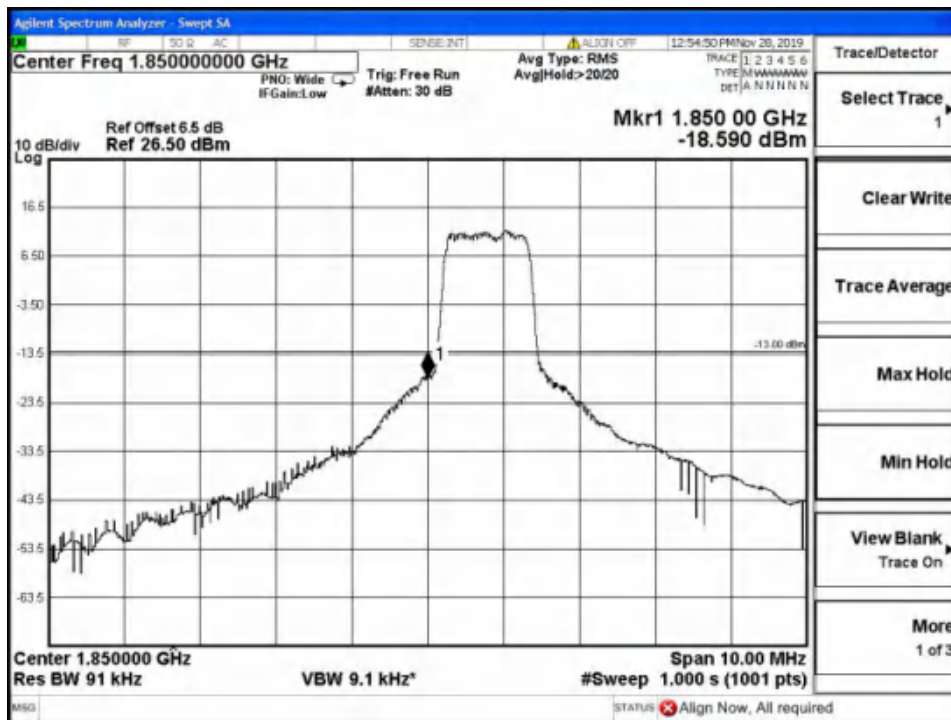

Report No.: B19W50622-WWAN_Rev2

Band2-Low Channel-5MHz Bandwidth-6RB-16QAM

Band2-Low Channel-5MHz Bandwidth-6RB-QPSK

Report No.: B19W50622-WWAN_Rev2

Band2-Low Channel-10MHz Bandwidth-1RB-16QAM

Band2-Low Channel-10MHz Bandwidth-1RB-QPSK