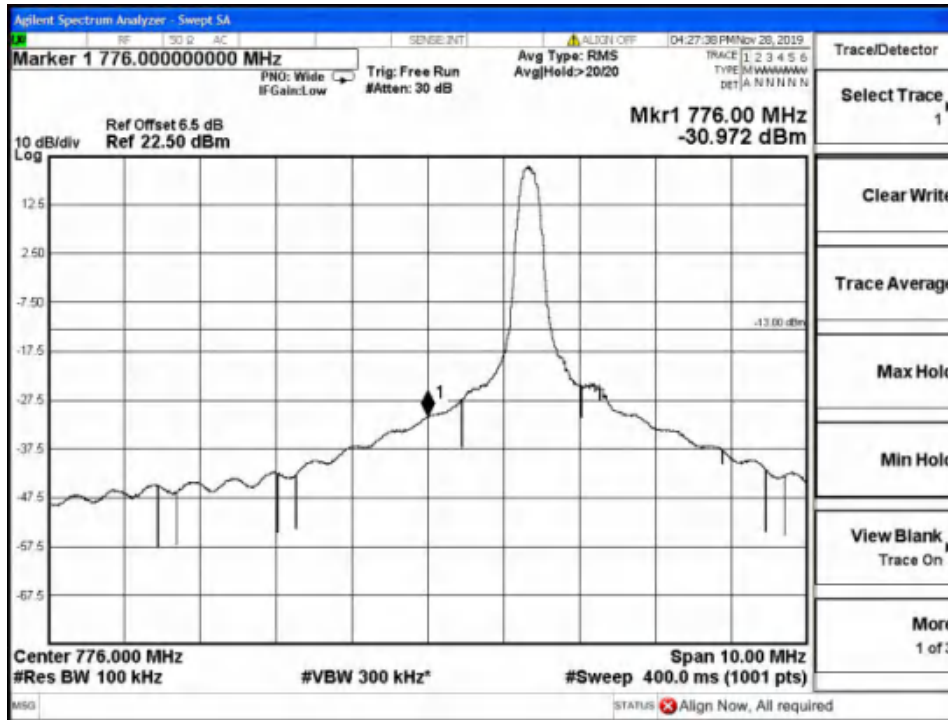

Report No.: B19W50622-WWAN_Rev2

Low Channel-5MHz Bandwidth-1RB-16QAM