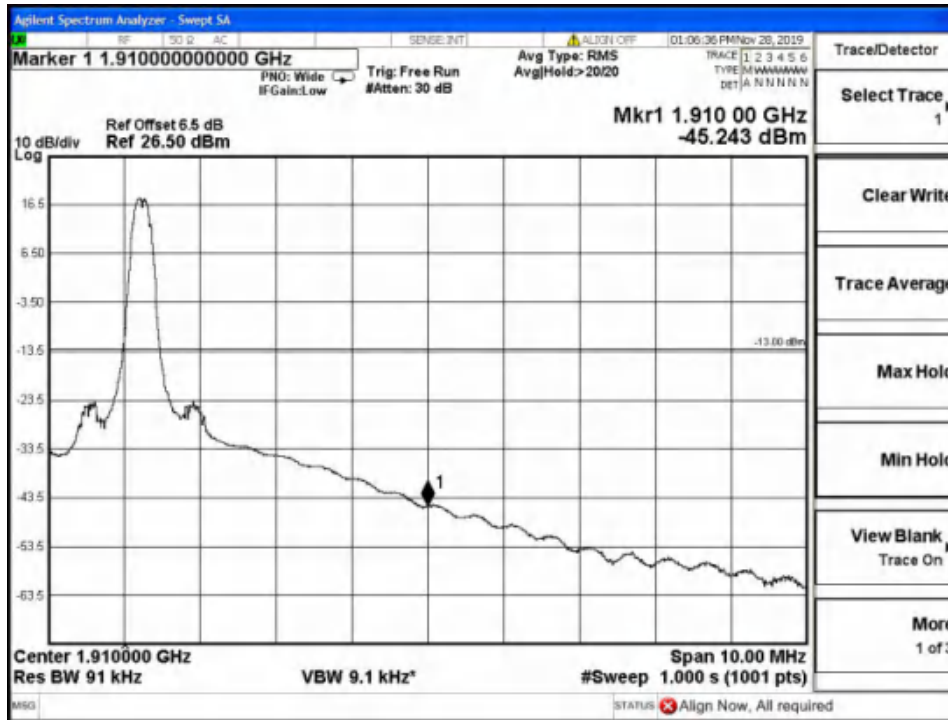

Report No.: B19W50622-WWAN_Rev2

Band2-High Channel-5MHz Bandwidth-1RB-16QAM

Band2-High Channel-5MHz Bandwidth-1RB-QPSK

Chongqing Academy of Information and Communication Technology

Address: No. 8,Yuma Road, Chayuan New City, Nan'an District, Chongqing, P. R. China,401336
Tel: 0086-23-88069965 FAX:0086-23-88608777