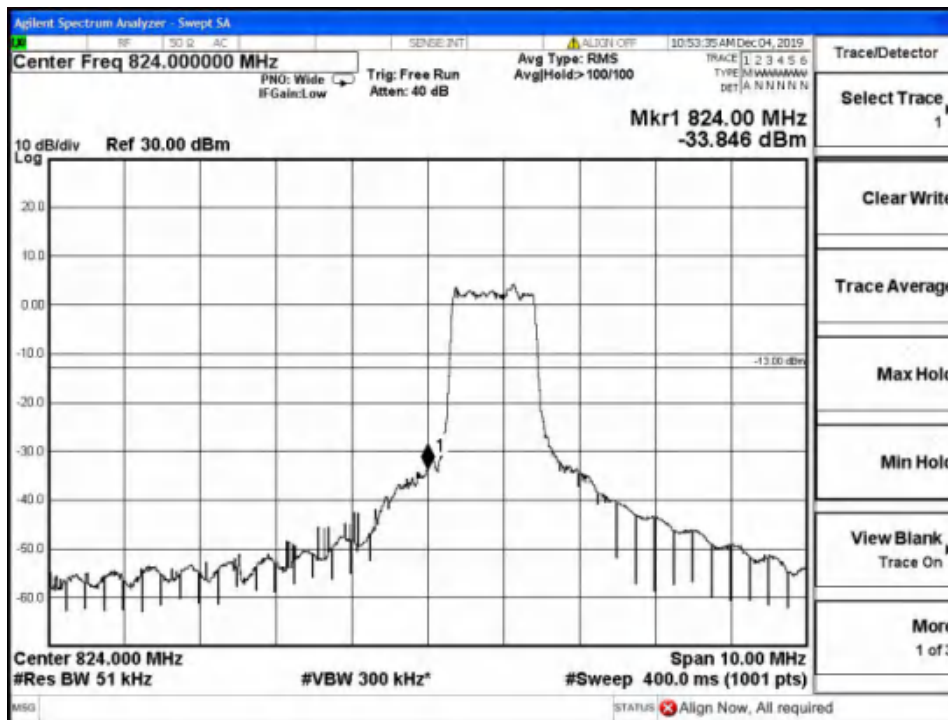

Band26-Low Channel-3MHz Bandwidth-6RB-QPSK

Chongqing Academy of Information and Communication Technology

Address: No. 8,Yuma Road, Chayuan New City, Nan'an District, Chongqing, P. R. China,401336
Tel: 0086-23-88069965 FAX:0086-23-88608777