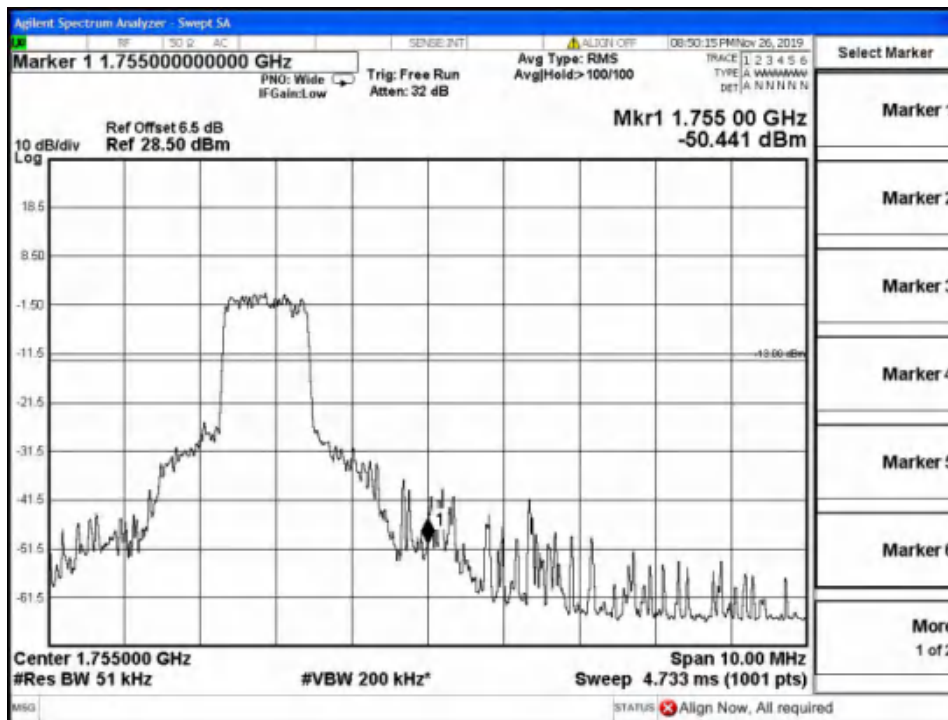

Band4-High Channel-3MHz Bandwidth-6RB-QPSK

Chongqing Academy of Information and Communication Technology

Address: No. 8,Yuma Road, Chayuan New City, Nan'an District, Chongqing, P. R. China,401336
Tel: 0086-23-88069965

FAX:0086-23-88608777