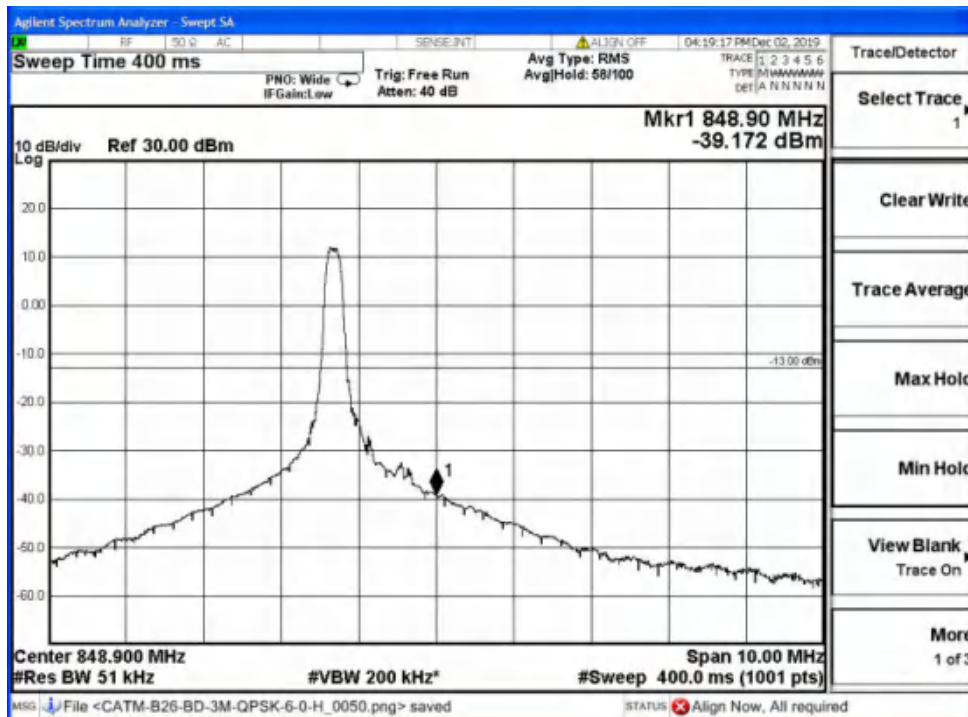

Report No.: B19W50622-WWAN_Rev2

Band26-High Channel-1.4MHz Bandwidth-6RB-16QAM

Band26-High Channel-1.4MHz Bandwidth-6RB-QPSK

Report No.: B19W50622-WWAN_Rev2

Date: 30.NOV.2019 13:02:29

Band26-High Channel-3MHz Bandwidth-5@1RB-16QAM