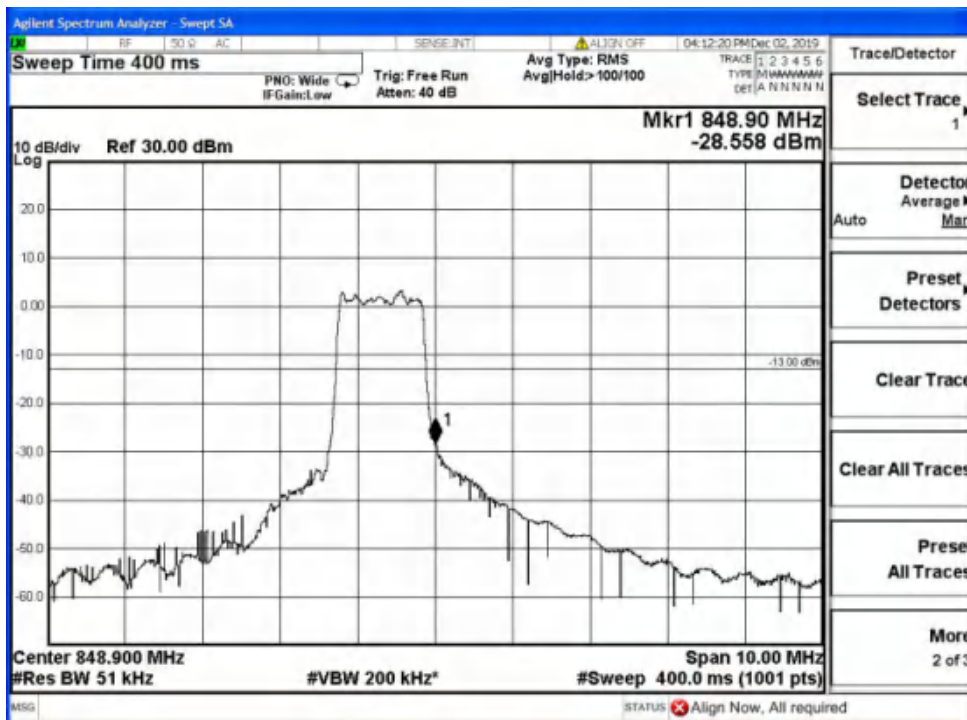

Band26-High Channel-1.4MHz Bandwidth-6RB-QPSK