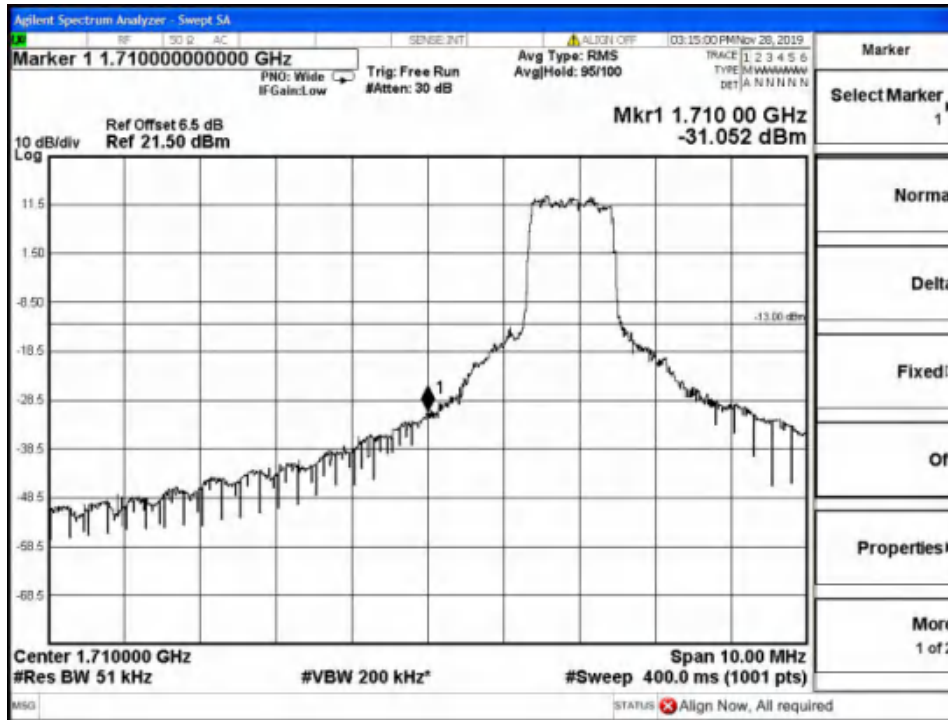

Report No.: B19W50622-WWAN_Rev2

Band4-Low Channel-20MHz Bandwidth-6RB-16QAM