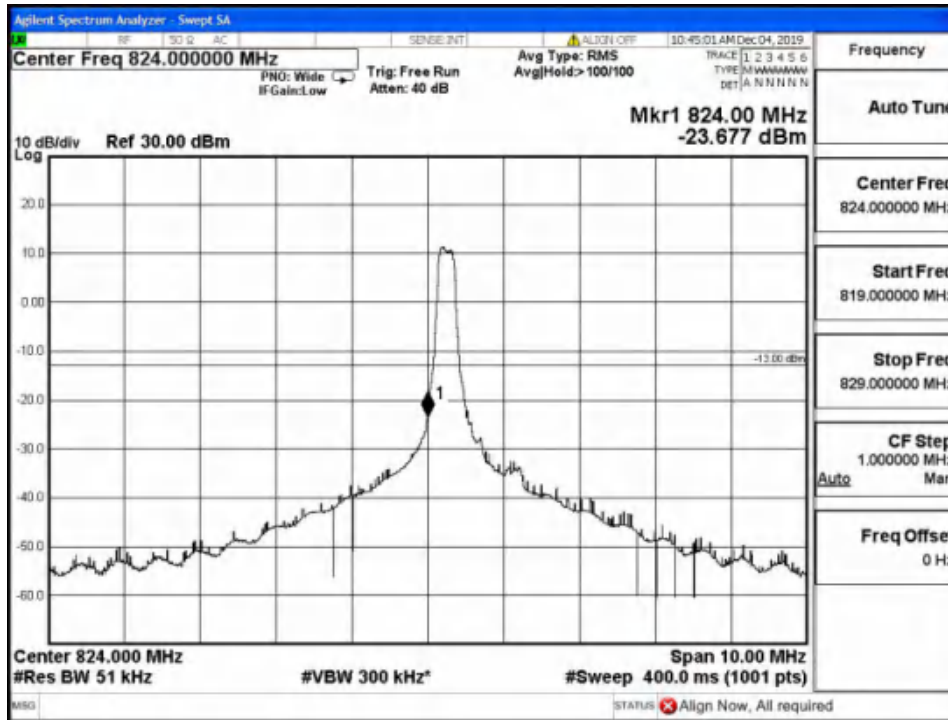

Report No.: B19W50622-WWAN_Rev2

Band26-High Channel-10MHz Bandwidth-6RB-16QAM

Band26-High Channel-10MHz Bandwidth-6RB-QPSK

Report No.: B19W50622-WWAN_Rev2

Band26-Low Channel-1.4MHz Bandwidth-1RB-16QAM

Band26-Low Channel-1.4MHz Bandwidth-1RB-QPSK