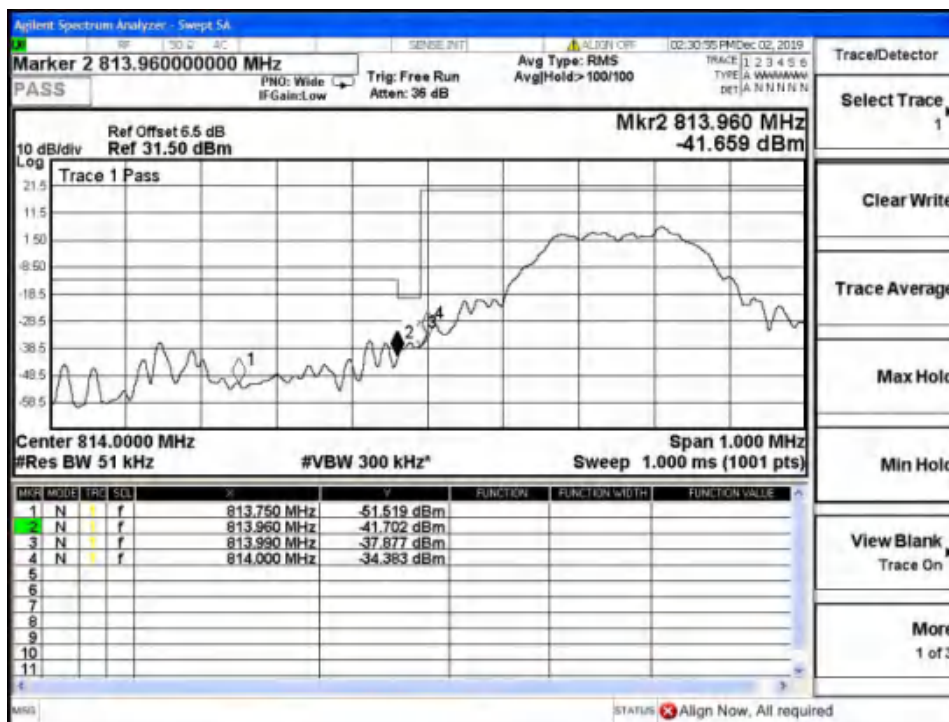

Band26-Low Channel-1.4MHz Bandwidth-1RB-16QAM

Chongqing Academy of Information and Communication Technology

Address: No. 8,Yuma Road, Chayuan New City, Nan'an District, Chongqing, P. R. China,401336
Tel: 0086-23-88069965 FAX:0086-23-88608777