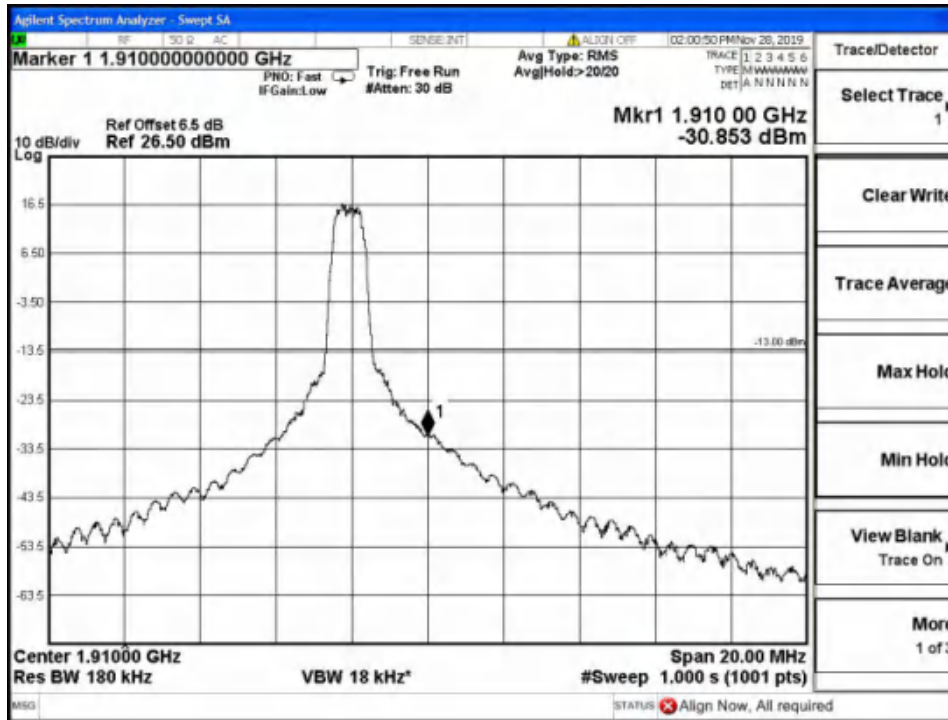

Report No.: B19W50622-WWAN_Rev2

Band2-High Channel-20MHz Bandwidth-6RB-16QAM