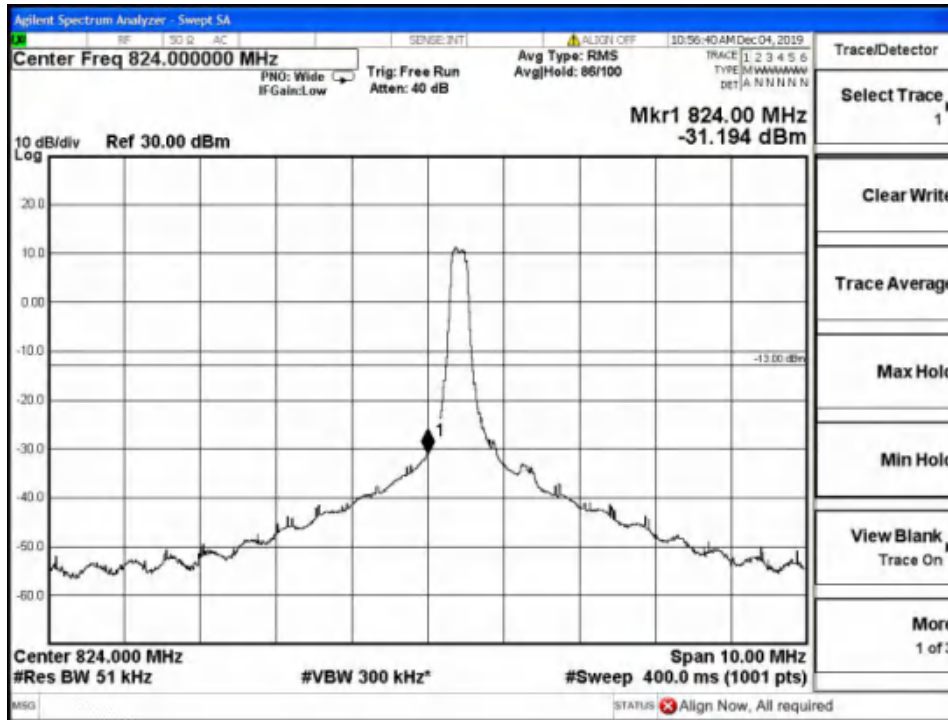

Report No.: B19W50622-WWAN_Rev2

Band26-Low Channel-3MHz Bandwidth-1RB-16QAM