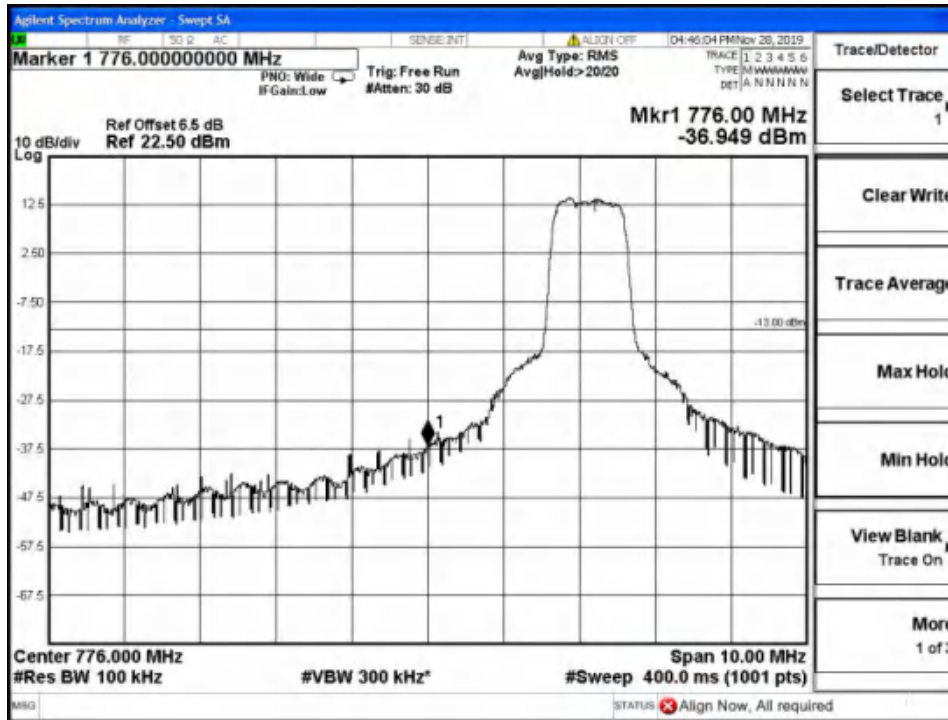

Report No.: B19W50622-WWAN_Rev2

Low Channel-10MHz Bandwidth-6RB-16QAM

Low Channel-10MHz Bandwidth-6RB-QPSK

Report No.: B19W50622-WWAN_Rev2

5.5.12 CAT-M Band26 Edge Results
Part(824MHz-849MHz)

Date: 30.NOV.2019 13:02:29