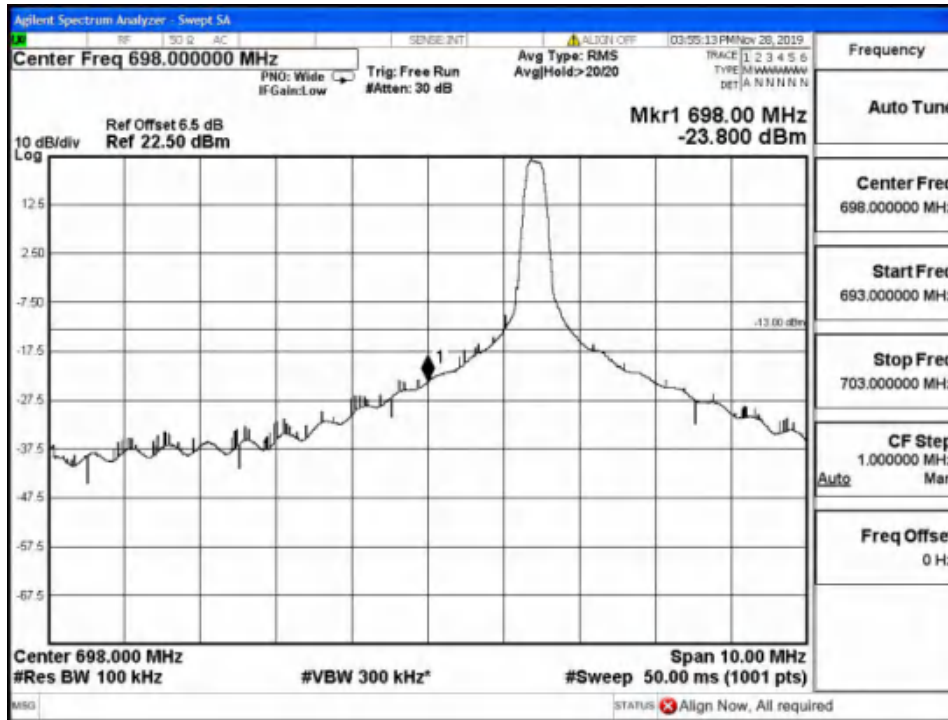

Report No.: B19W50622-WWAN_Rev2

Low Channel-3MHz Bandwidth-1RB-16QAM