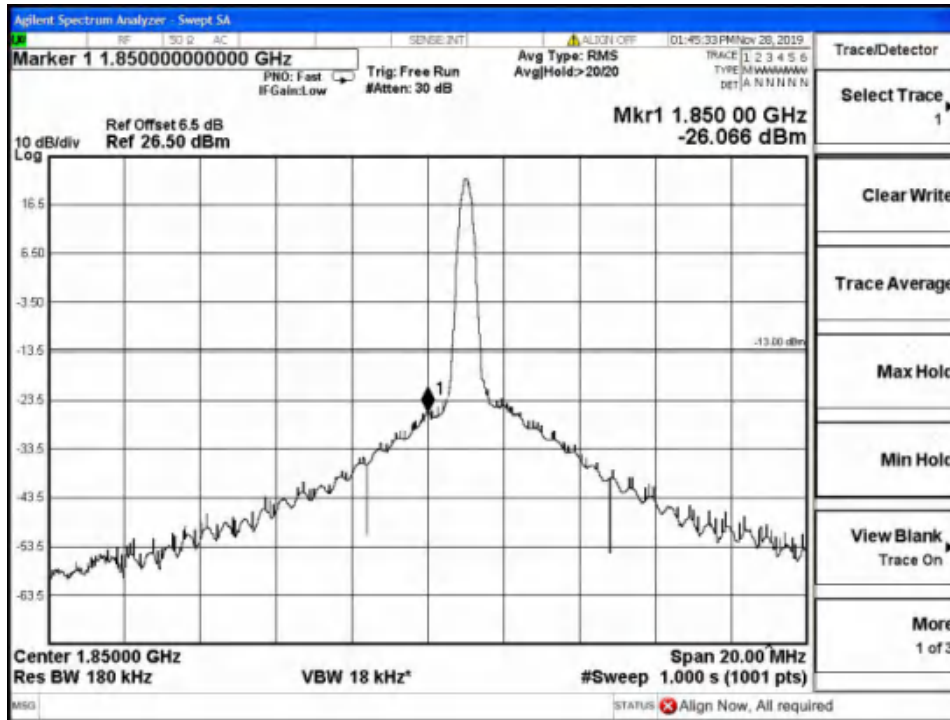

Report No.: B19W50622-WWAN_Rev2

Band2-Low Channel-15MHz Bandwidth-1RB-16QAM