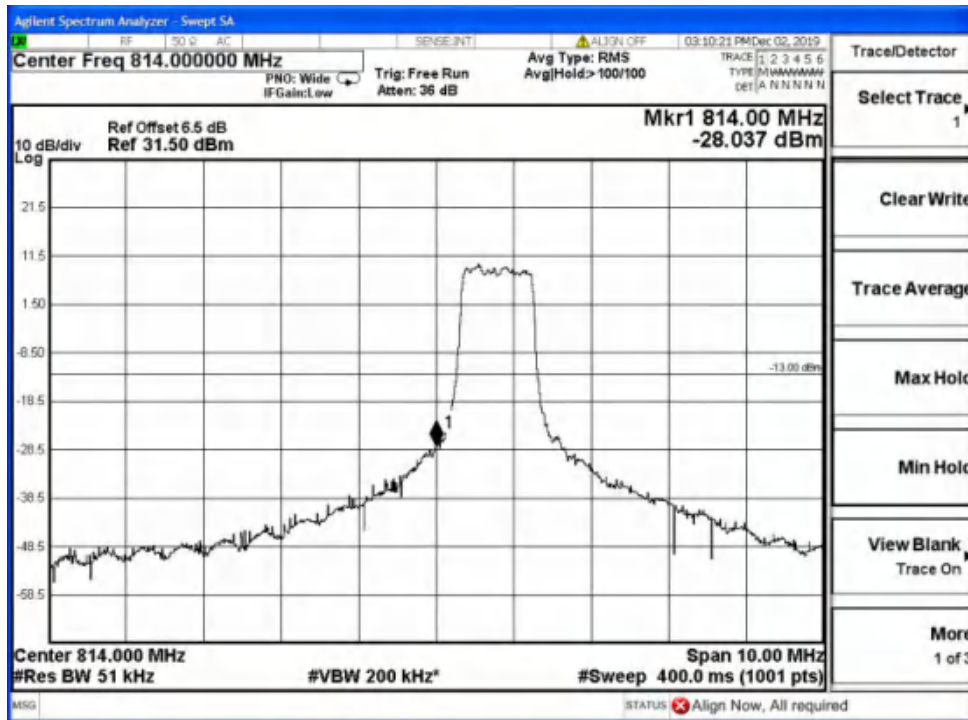

Report No.: B19W50622-WWAN_Rev2

Part(814MHz-824MHz)

Band26-Low Channel-1.4MHz Bandwidth-5@1RB-16QAM