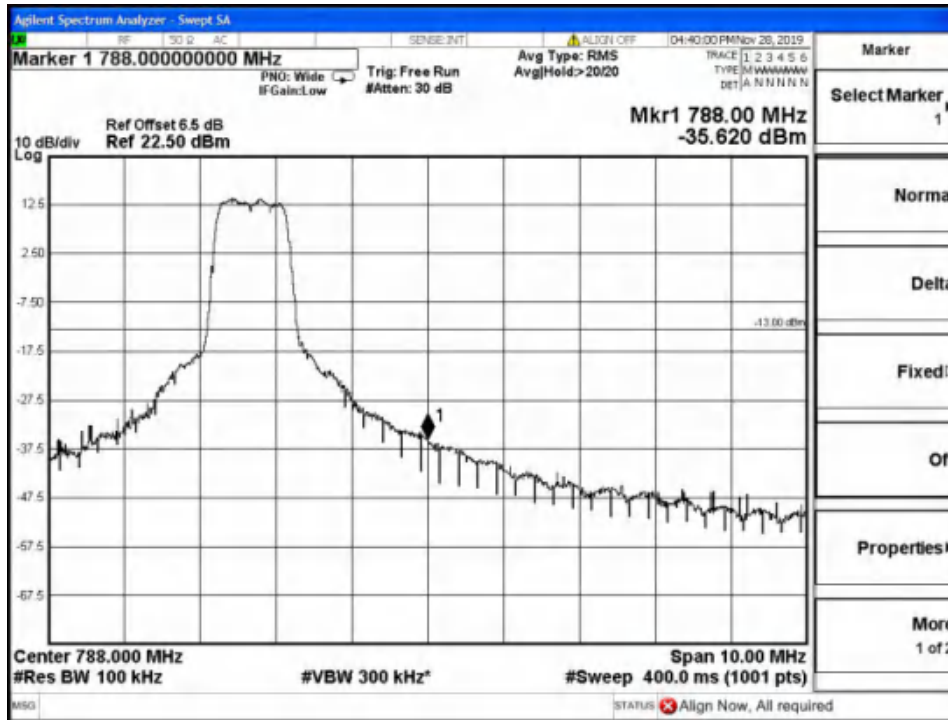

Report No.: B19W50622-WWAN_Rev2

High Channel-10MHz Bandwidth-6RB-16QAM