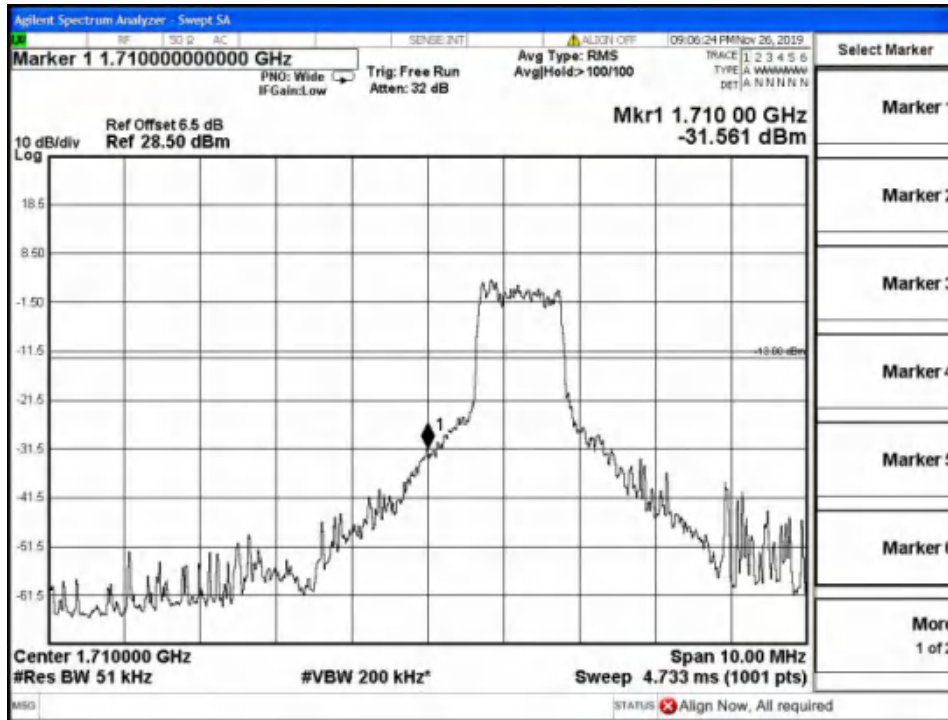

Report No.: B19W50622-WWAN_Rev2

Band4-Low Channel-10MHz Bandwidth-6RB-16QAM