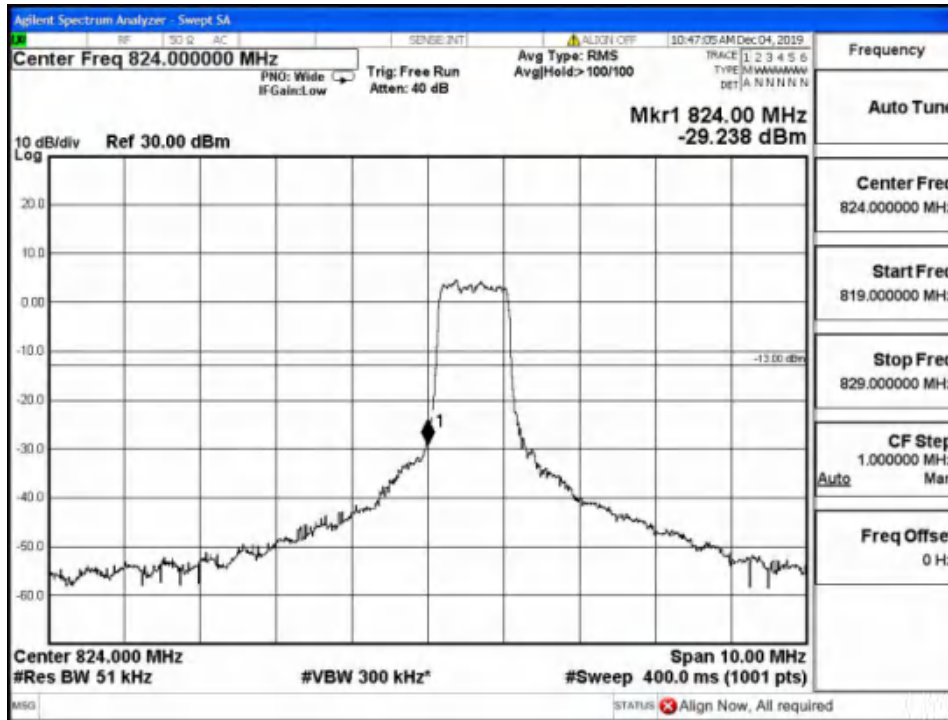

Report No.: B19W50622-WWAN_Rev2

Band26-Low Channel-1.4MHz Bandwidth-6RB-16QAM