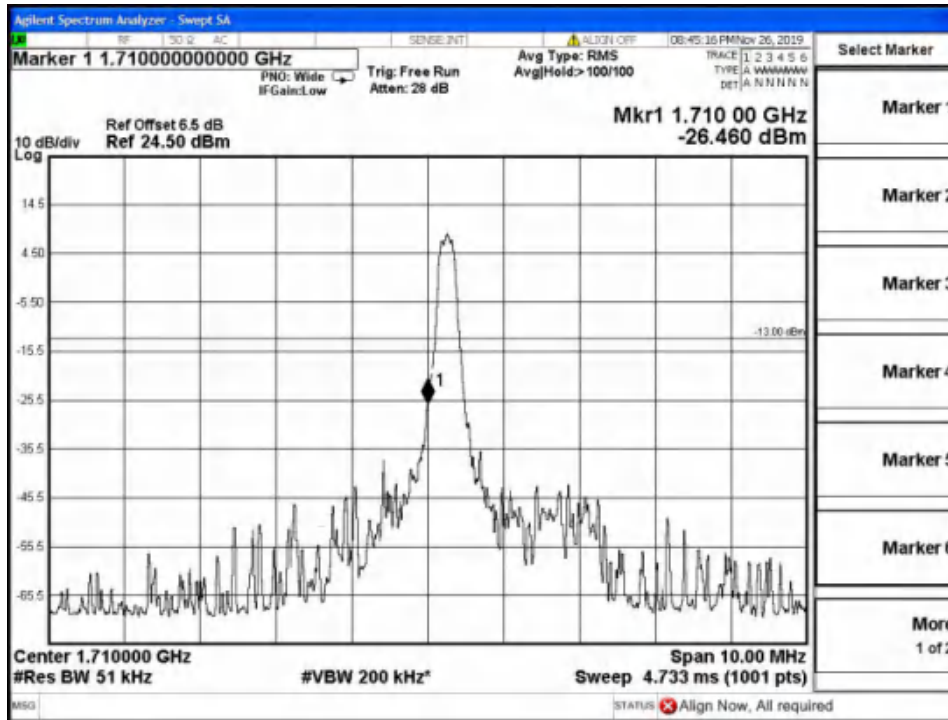

Report No.: B19W50622-WWAN_Rev2

Band4-Low Channel-1.4MHz Bandwidth-1RB-16QAM