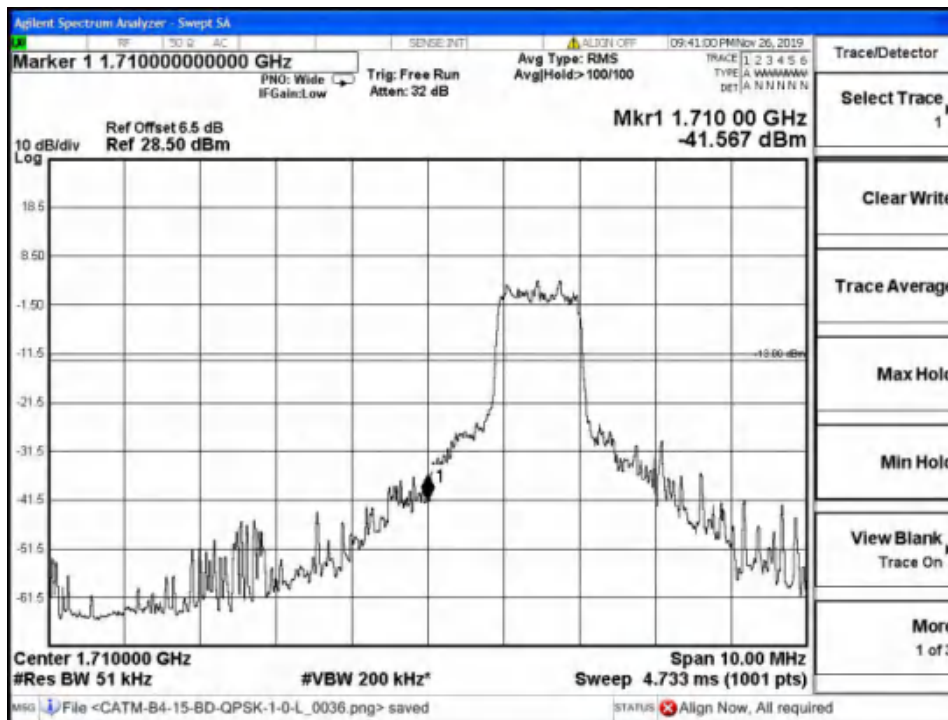

Band4-Low Channel-15MHz Bandwidth-6RB-QPSK

Chongqing Academy of Information and Communication Technology

Address: No. 8,Yuma Road, Chayuan New City, Nan'an District, Chongqing, P. R. China,401336
Tel: 0086-23-88069965 FAX:0086-23-88608777