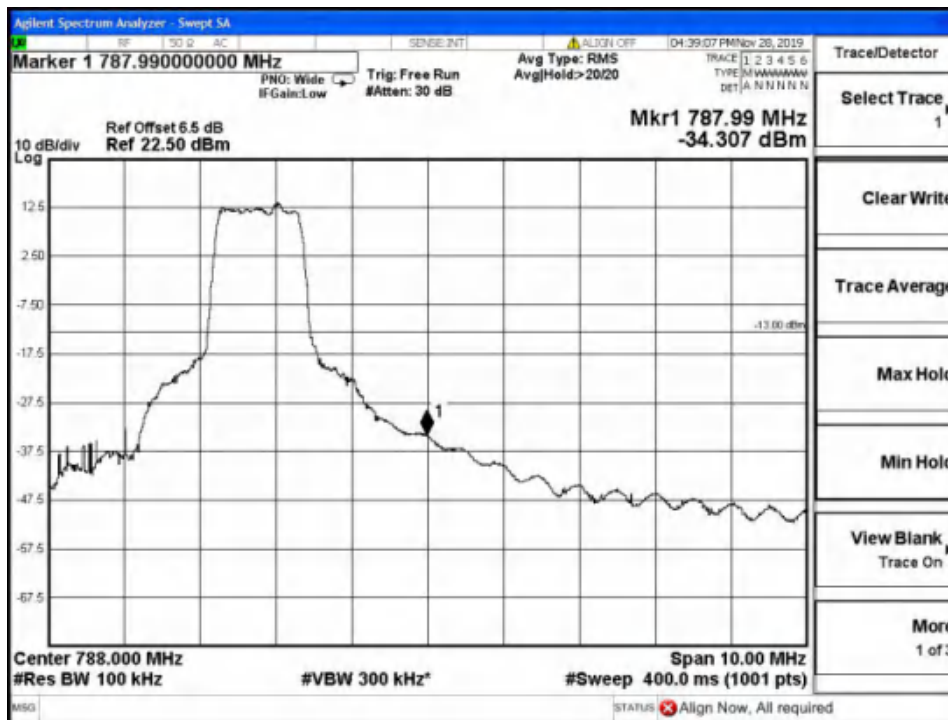

High Channel-10MHz Bandwidth-6RB-QPSK

Chongqing Academy of Information and Communication Technology

Address: No. 8, Yuma Road, Chayuan New City, Nan'an District, Chongqing, P. R. China, 401336
Tel: 0086-23-88069965 FAX: 0086-23-88608777