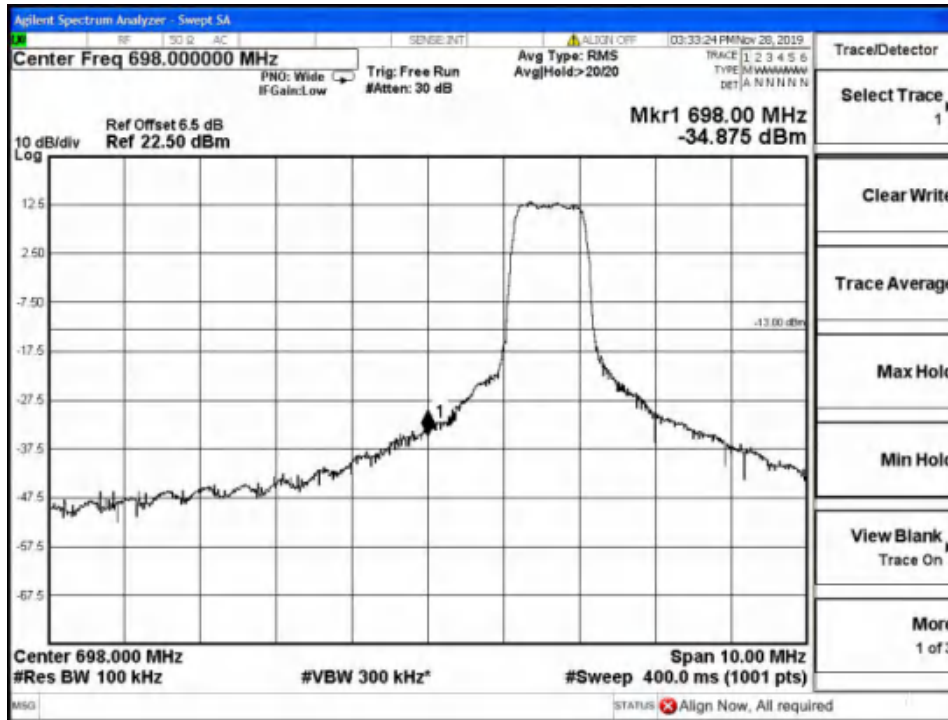

Report No.: B19W50622-WWAN_Rev2

Low Channel-1.4MHz Bandwidth-6RB-16QAM