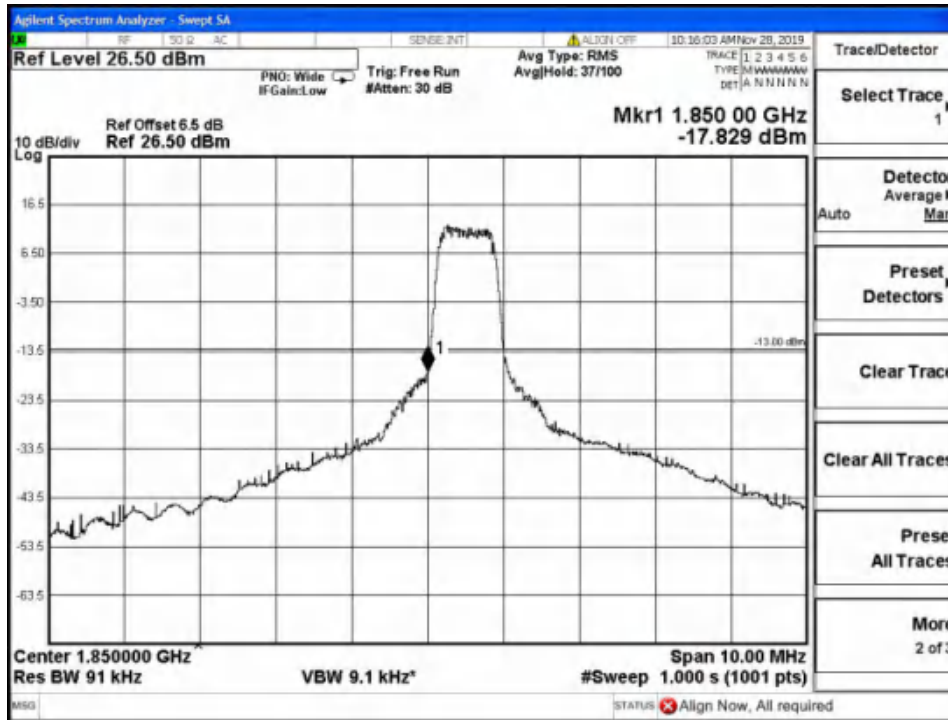

Report No.: B19W50622-WWAN_Rev2

Band2-Low Channel-1.4MHz Bandwidth-6RB-16QAM