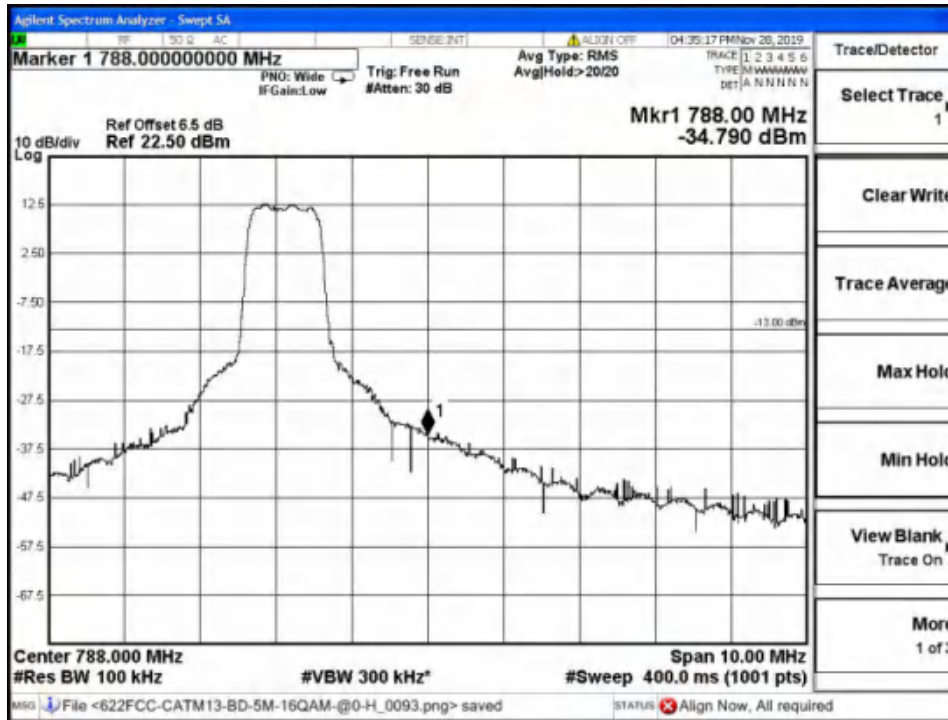

High Channel-5MHz Bandwidth-1RB-16QAM

High Channel-5MHz Bandwidth-1RB-QPSK

Report No.: B19W50622-WWAN_Rev2

High Channel-5MHz Bandwidth-6RB-16QAM

High Channel-5MHz Bandwidth-6RB-QPSK

Report No.: B19W50622-WWAN_Rev2