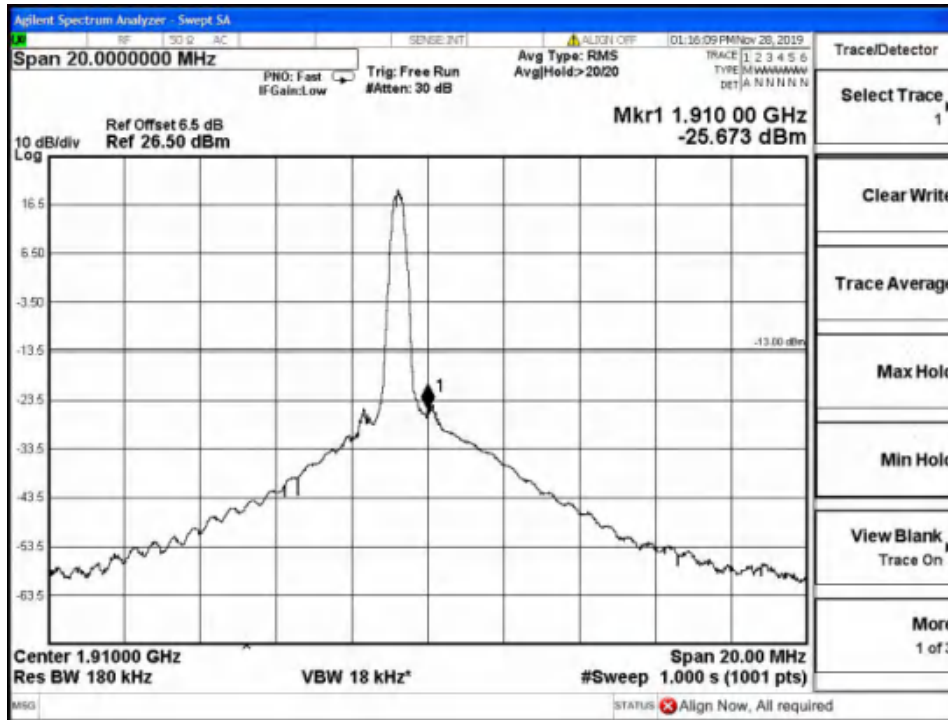

Report No.: B19W50622-WWAN_Rev2

Band2-High Channel-10MHz Bandwidth-1RB-16QAM