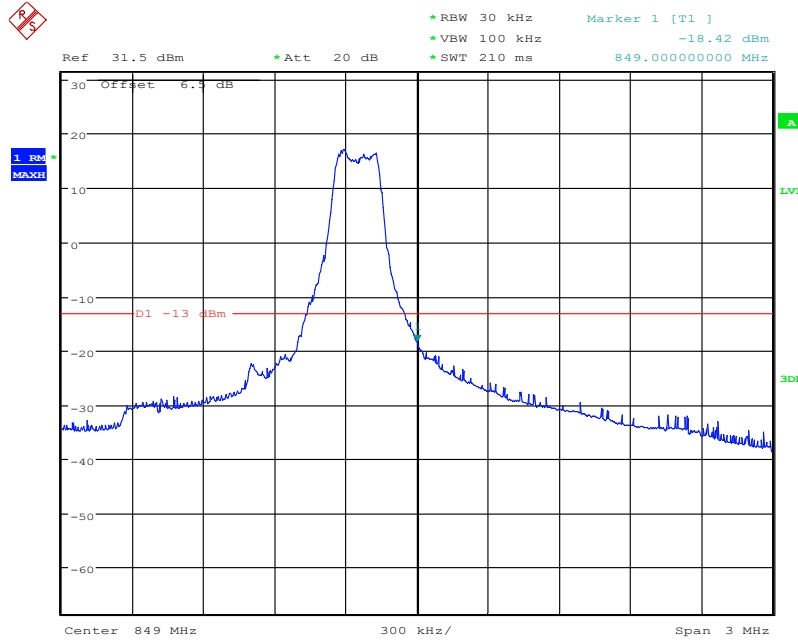

Report No.: B19W50622-WWAN_Rev2

Band26-High Channel-1.4MHz Bandwidth-6RB-16QAM

Band26-High Channel-1.4MHz Bandwidth-6RB-QPSK

Report No.: B19W50622-WWAN_Rev2

Date: 30.NOV.2019 13:02:29

Band26-High Channel-3MHz Bandwidth-5@1RB-16QAM