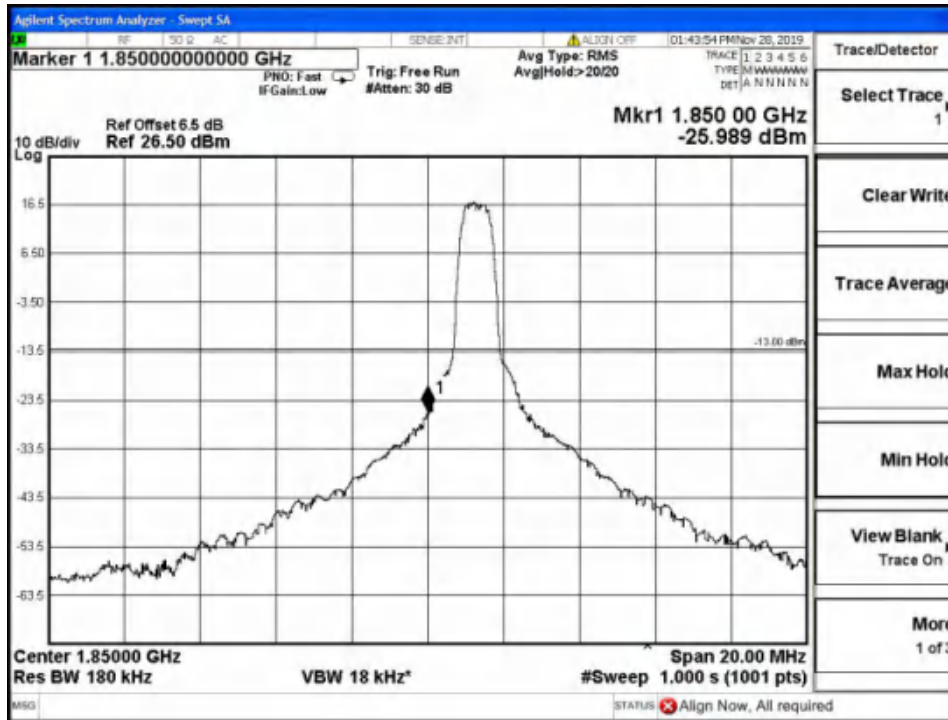

Report No.: B19W50622-WWAN_Rev2

Band2-Low Channel-15MHz Bandwidth-6RB-16QAM