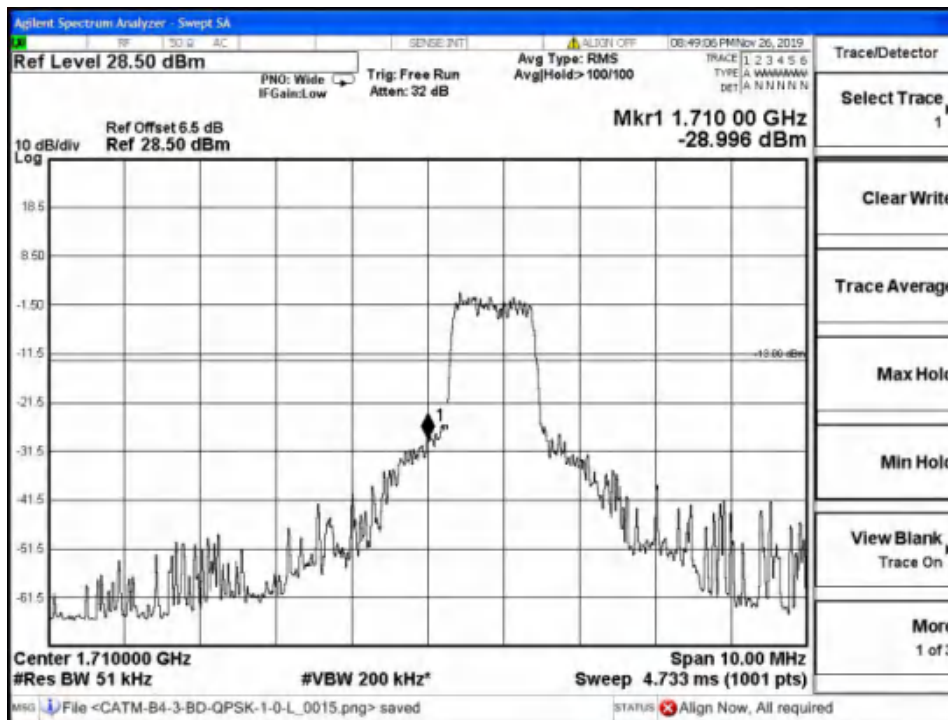

Report No.: B19W50622-WWAN_Rev2

Band4-Low Channel-3MHz Bandwidth-1RB-16QAM

Band4-Low Channel-3MHz Bandwidth-1RB-QPSK

Report No.: B19W50622-WWAN_Rev2

Band4-Low Channel-3MHz Bandwidth-6RB-16QAM

Band4-Low Channel-3MHz Bandwidth-6RB-QPSK