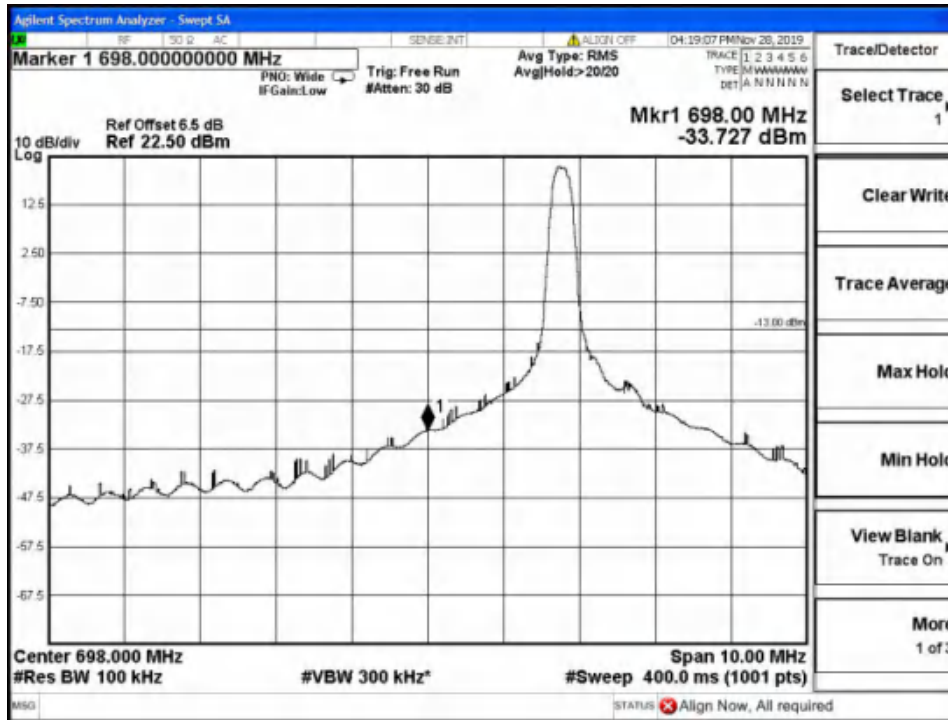

Report No.: B19W50622-WWAN_Rev2

Low Channel-10MHz Bandwidth-1RB-16QAM