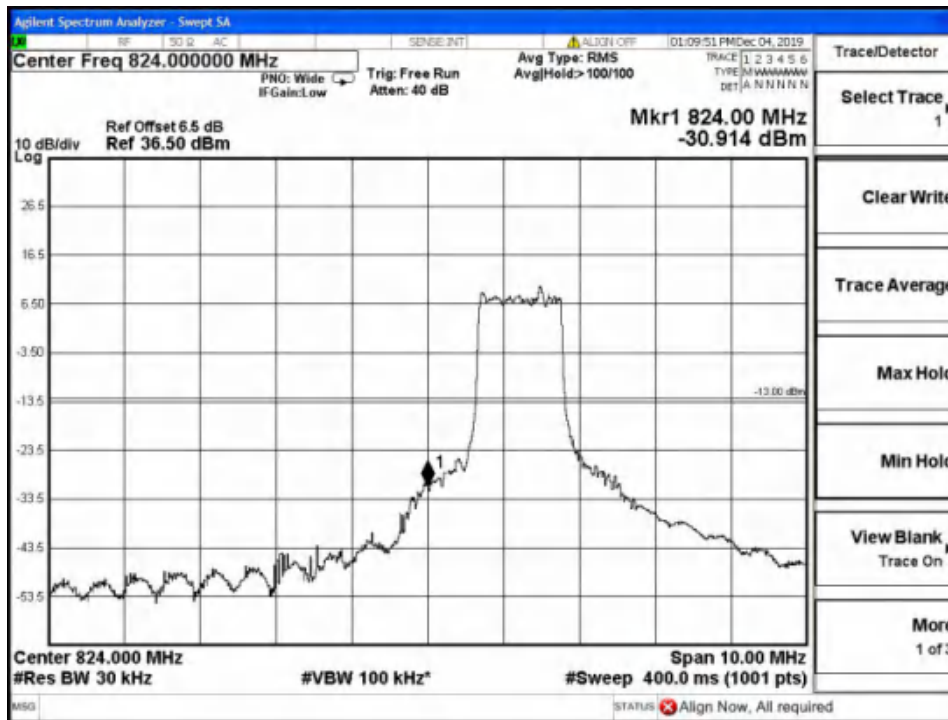

Band26-Low Channel-10MHz Bandwidth-6RB-QPSK

Chongqing Academy of Information and Communication Technology

Address: No. 8,Yuma Road, Chayuan New City, Nan'an District, Chongqing, P. R. China,401336
Tel: 0086-23-88069965 FAX:0086-23-88608777