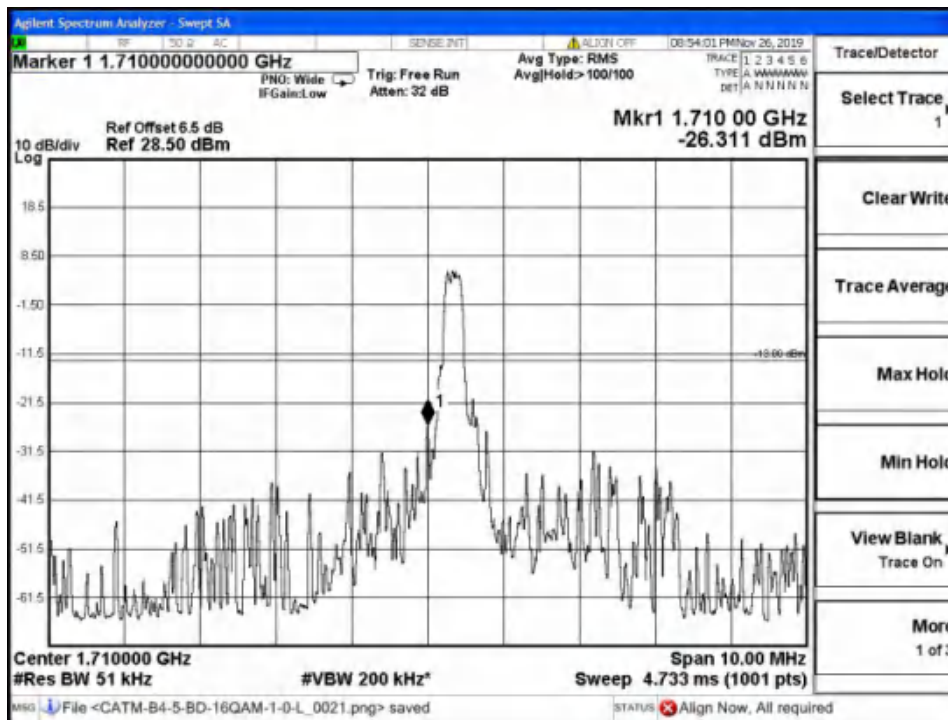

Band4-Low Channel-5MHz Bandwidth-1RB-QPSK

Chongqing Academy of Information and Communication Technology

Address: No. 8,Yuma Road, Chayuan New City, Nan'an District, Chongqing, P. R. China,401336
Tel: 0086-23-88069965 FAX:0086-23-88608777