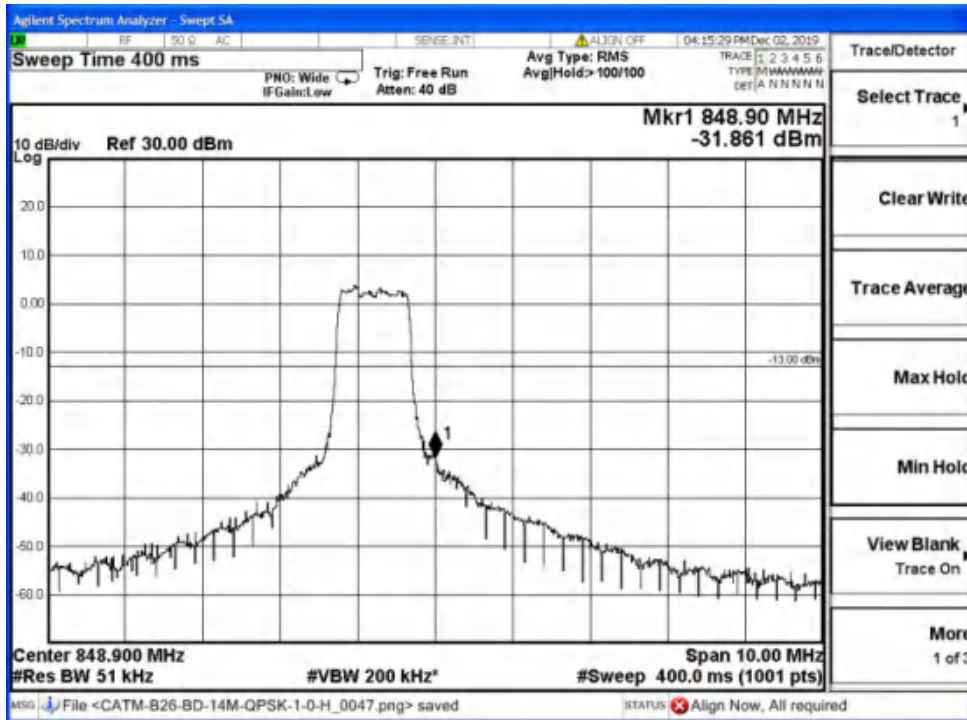

Report No.: B19W50622-WWAN_Rev2

Band26-High Channel-1.4MHz Bandwidth-6RB-16QAM