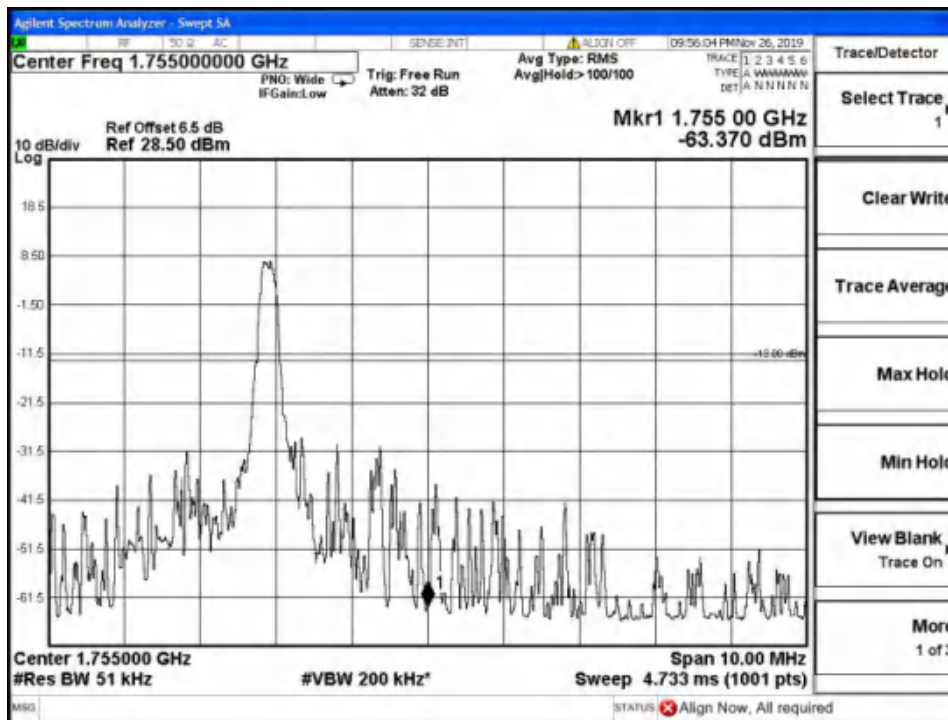

Band4-High Channel-15MHz Bandwidth-1RB-QPSK

Chongqing Academy of Information and Communication Technology

Address: No. 8,Yuma Road, Chayuan New City, Nan'an District, Chongqing, P. R. China,401336
Tel: 0086-23-88069965

FAX:0086-23-88608777