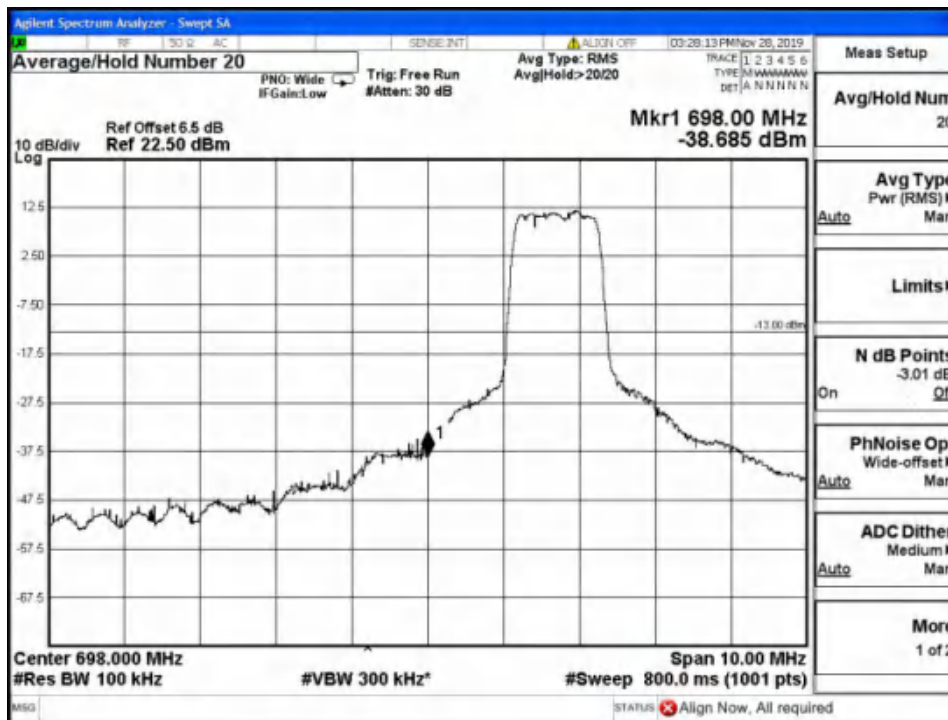

Low Channel-1.4MHz Bandwidth-6RB-QPSK

Chongqing Academy of Information and Communication Technology

Address: No. 8,Yuma Road, Chayuan New City, Nan'an District, Chongqing, P. R. China,401336
Tel: 0086-23-88069965 FAX:0086-23-88608777