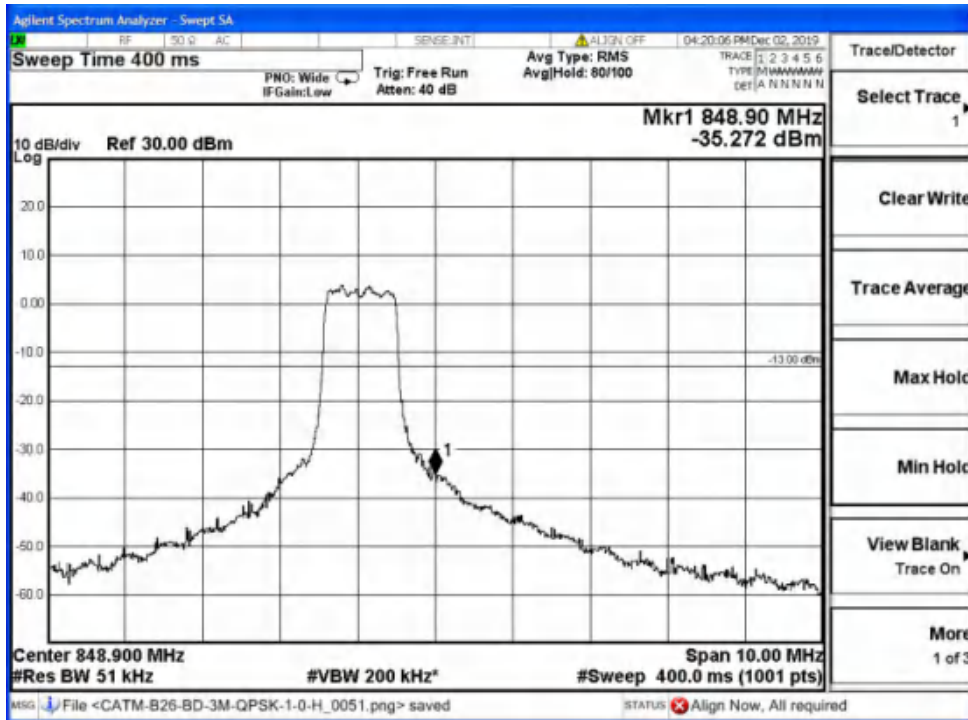

Report No.: B19W50622-WWAN_Rev2

Band26-High Channel-3MHz Bandwidth-6RB-16QAM