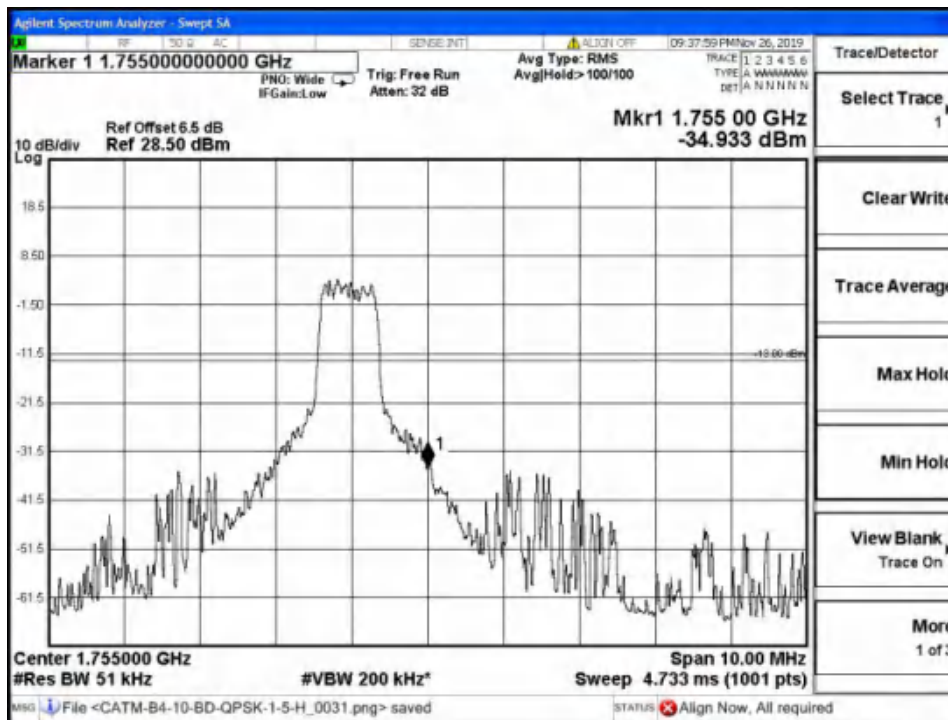

Report No.: B19W50622-WWAN_Rev2

Band4-High Channel-10MHz Bandwidth-1RB-16QAM

Band4-High Channel-10MHz Bandwidth-1RB-QPSK

Report No.: B19W50622-WWAN_Rev2

Band4-High Channel-10MHz Bandwidth-6RB-16QAM

Band4-High Channel-10MHz Bandwidth-6RB-QPSK