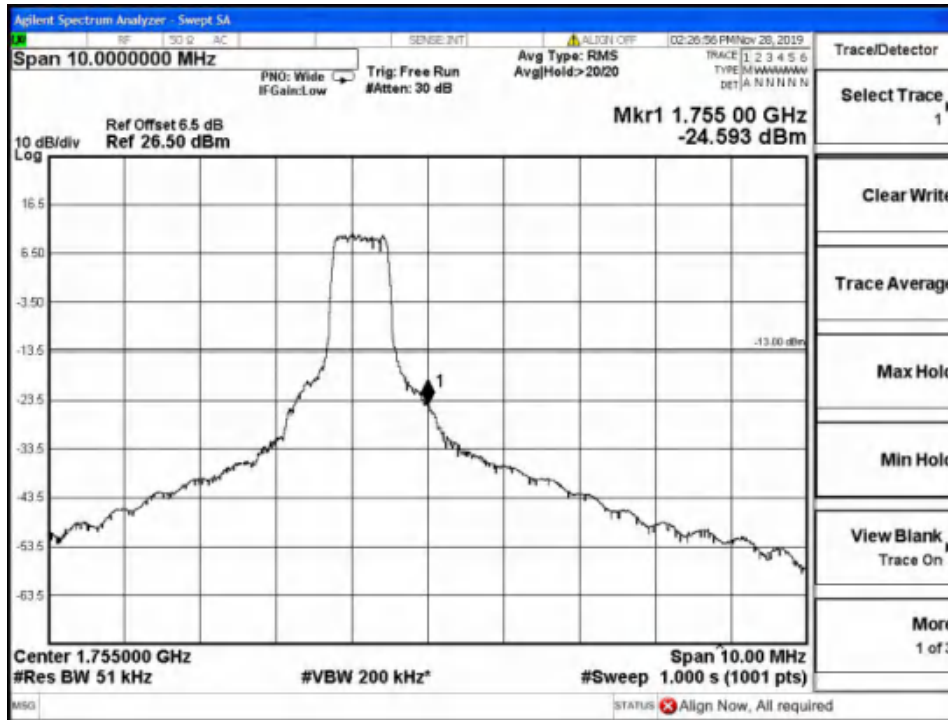

5.5.9 CAT-M Band4 Edge Results

Band4-High Channel-1.4MHz Bandwidth-1RB-16QAM

Band4-High Channel-1.4MHz Bandwidth-1RB-QPSK

Report No.: B19W50622-WWAN_Rev2

Band4-High Channel-1.4MHz Bandwidth-6RB-16QAM

Band4-High Channel-1.4MHz Bandwidth-6RB-QPSK