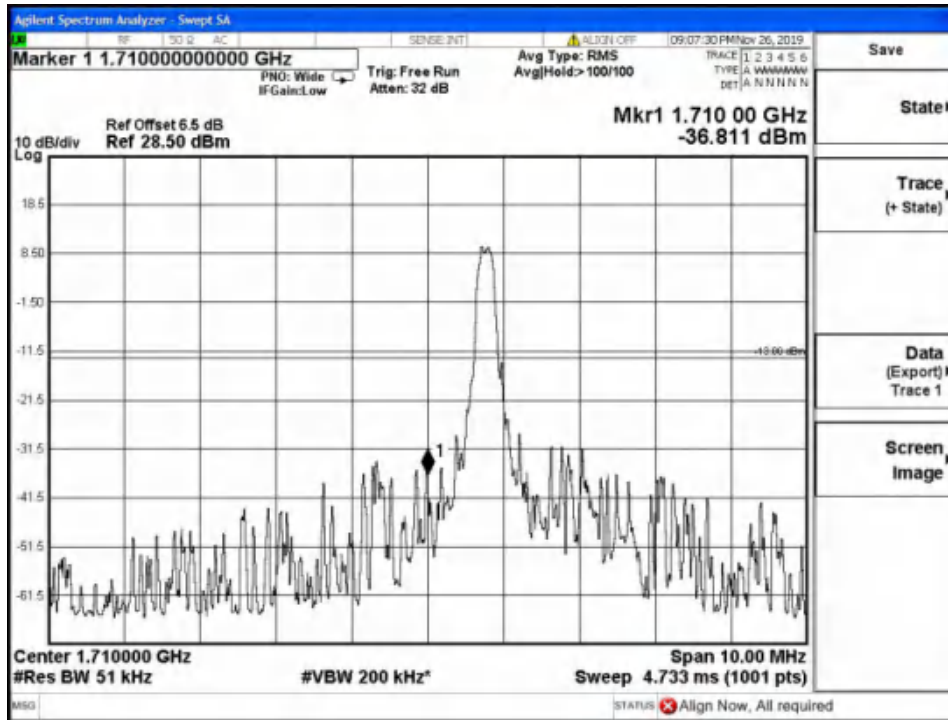

Report No.: B19W50622-WWAN_Rev2

Band4-Low Channel-10MHz Bandwidth-1RB-16QAM