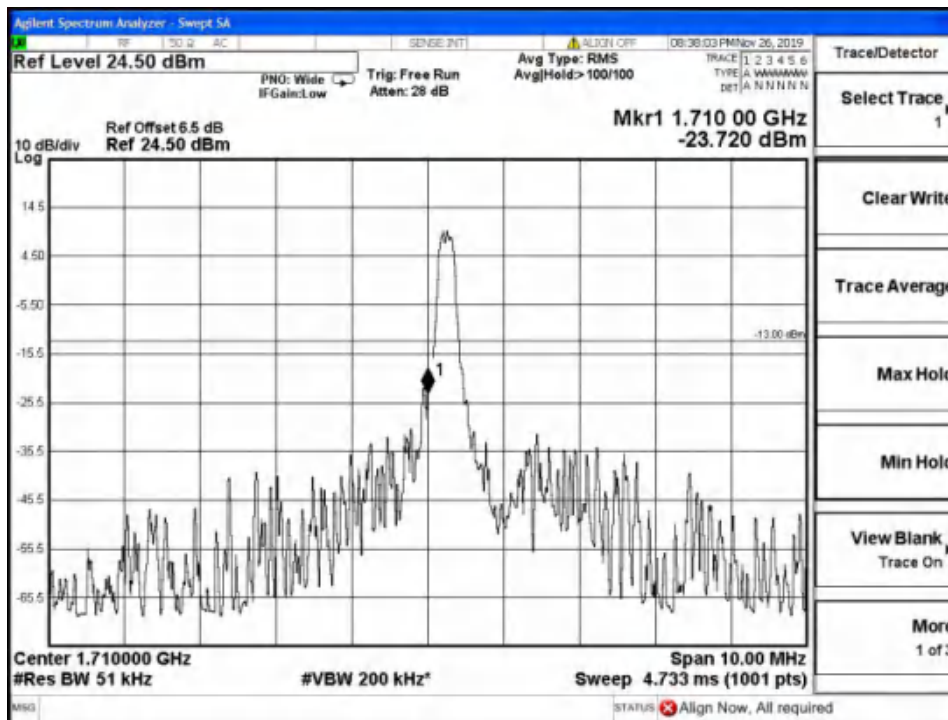

Band4-Low Channel-1.4MHz Bandwidth-1RB-QPSK

Chongqing Academy of Information and Communication Technology

Address: No. 8,Yuma Road, Chayuan New City, Nan'an District, Chongqing, P. R. China,401336
Tel: 0086-23-88069965 FAX:0086-23-88608777