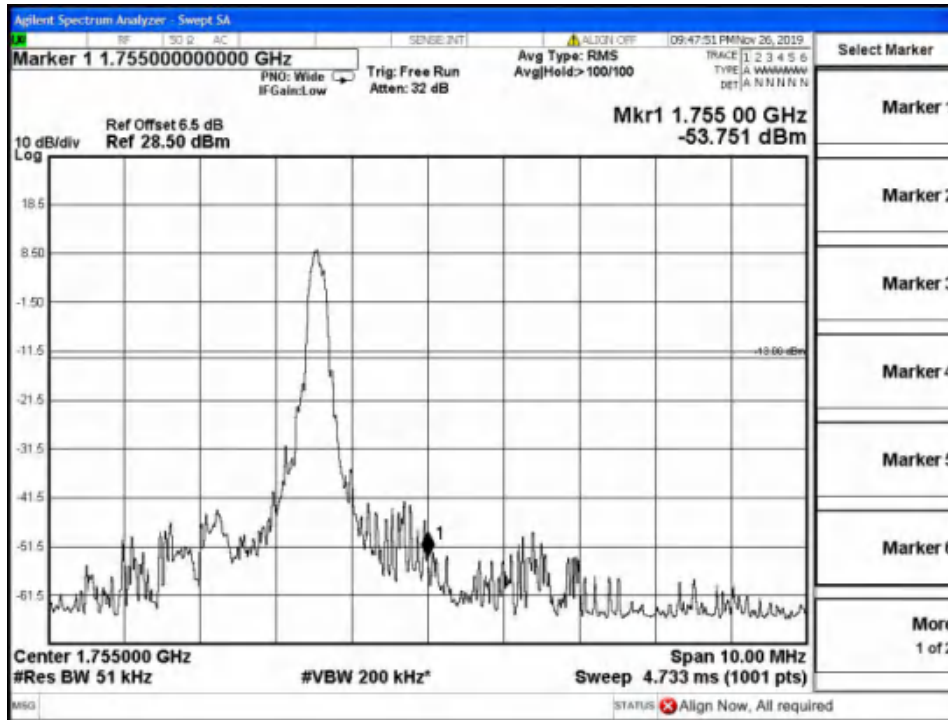

Report No.: B19W50622-WWAN_Rev2

Band4-High Channel-20MHz Bandwidth-1RB-16QAM