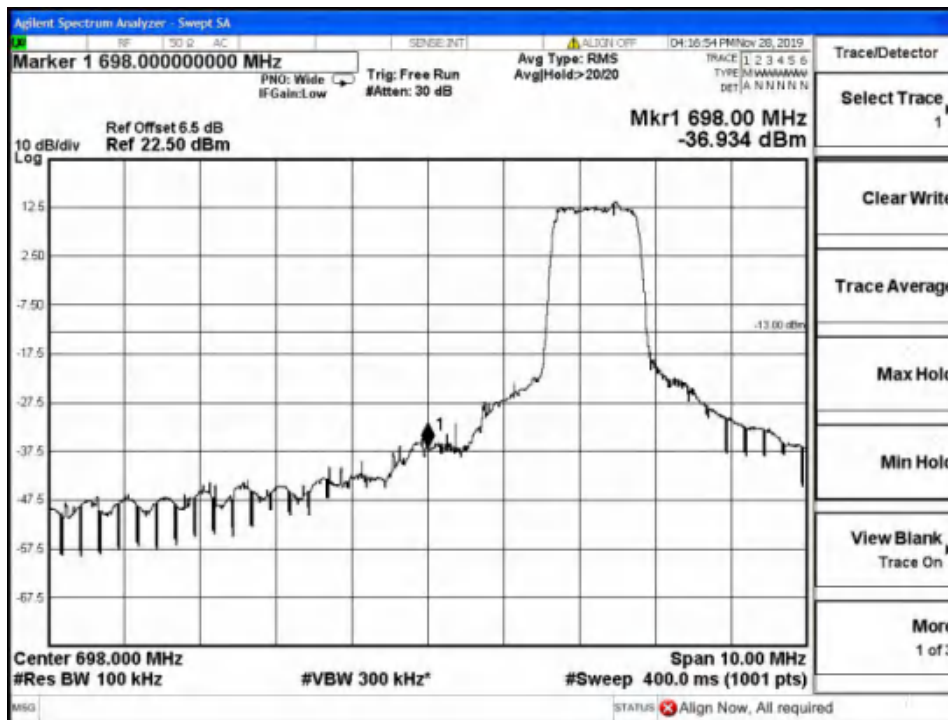

Report No.: B19W50622-WWAN_Rev2

Low Channel-10MHz Bandwidth-1RB-16QAM

Low Channel-10MHz Bandwidth-1RB-QPSK

Report No.: B19W50622-WWAN_Rev2

Low Channel-10MHz Bandwidth-6RB-16QAM

Low Channel-10MHz Bandwidth-6RB-QPSK