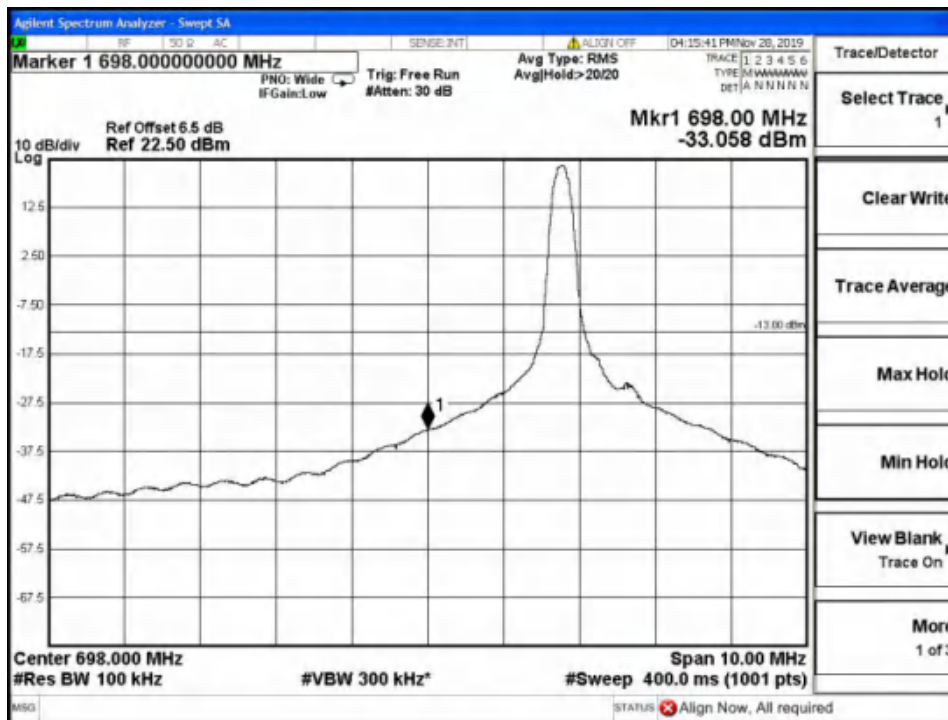

Low Channel-10MHz Bandwidth-1RB-QPSK