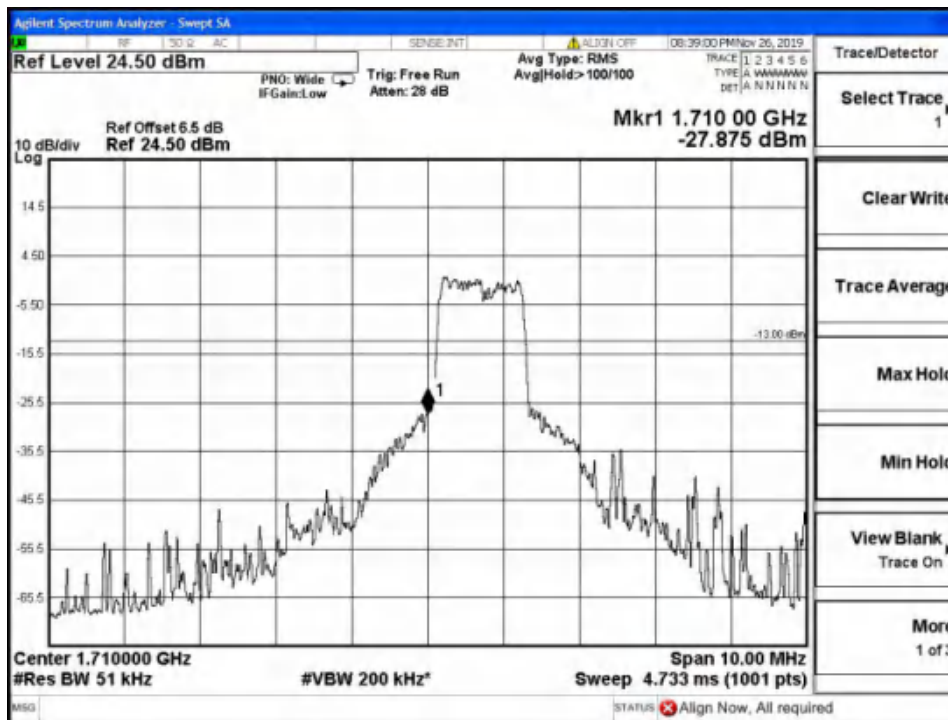

Band4-Low Channel-1.4MHz Bandwidth-6RB-QPSK

Chongqing Academy of Information and Communication Technology

Address: No. 8,Yuma Road, Chayuan New City, Nan'an District, Chongqing, P. R. China,401336
Tel: 0086-23-88069965 FAX:0086-23-88608777