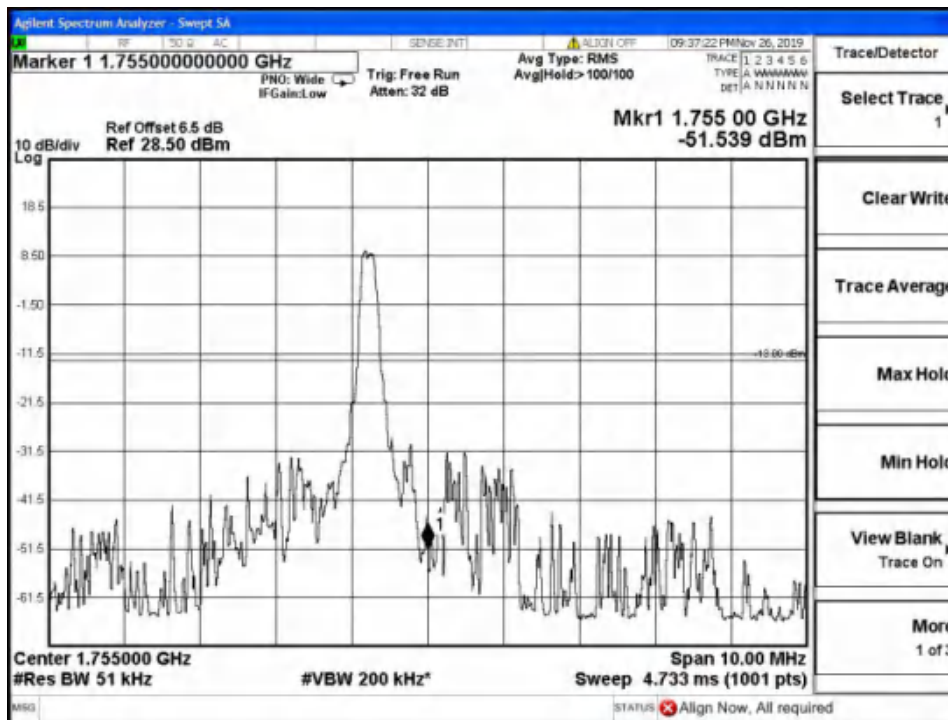

Report No.: B19W50622-WWAN_Rev2

Band4-High Channel-10MHz Bandwidth-1RB-16QAM

Band4-High Channel-10MHz Bandwidth-1RB-QPSK

Report No.: B19W50622-WWAN_Rev2

Band4-High Channel-10MHz Bandwidth-6RB-16QAM

Band4-High Channel-10MHz Bandwidth-6RB-QPSK