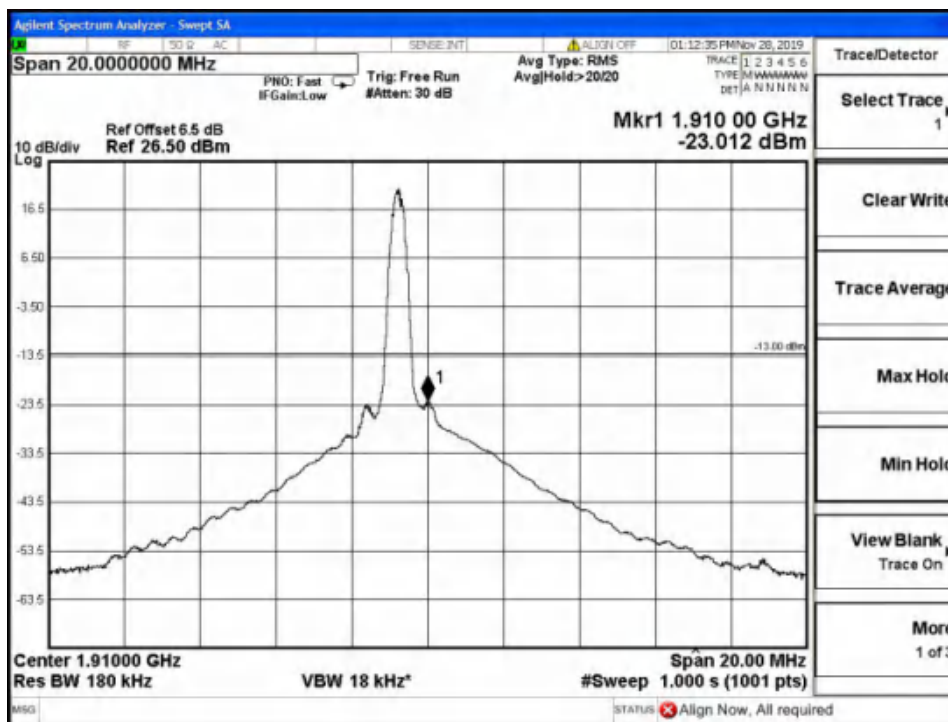

Band2-High Channel-10MHz Bandwidth-1RB-QPSK

Chongqing Academy of Information and Communication Technology

Address: No. 8,Yuma Road, Chayuan New City, Nan'an District, Chongqing, P. R. China,401336
Tel: 0086-23-88069965 FAX:0086-23-88608777