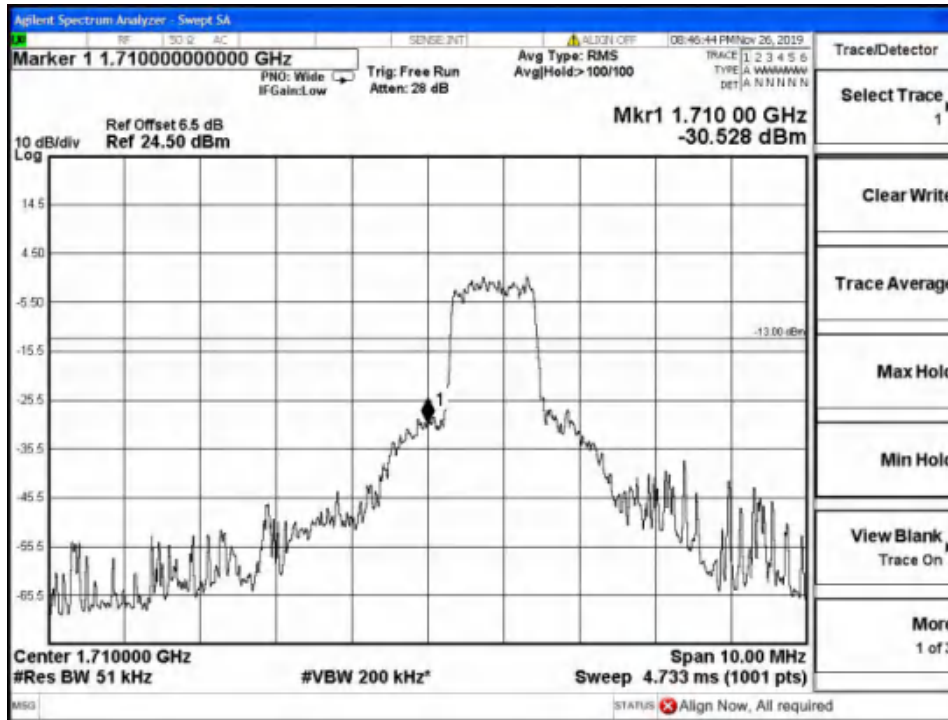

Report No.: B19W50622-WWAN_Rev2

Band4-Low Channel-3MHz Bandwidth-1RB-16QAM

Band4-Low Channel-3MHz Bandwidth-1RB-QPSK

Report No.: B19W50622-WWAN_Rev2

Band4-Low Channel-3MHz Bandwidth-6RB-16QAM

Band4-Low Channel-3MHz Bandwidth-6RB-QPSK