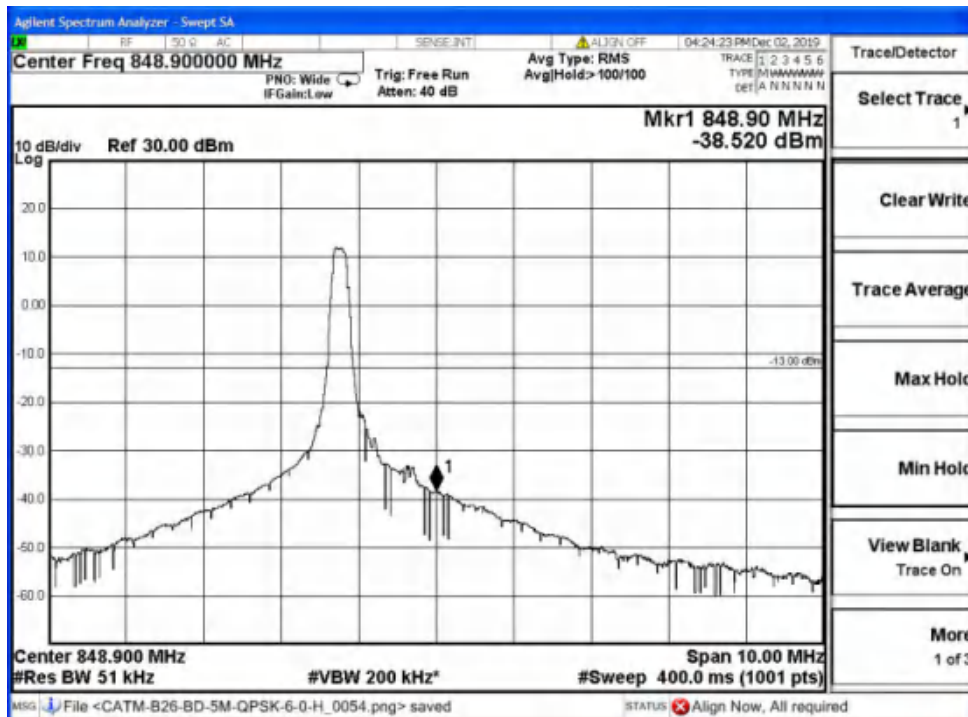

Report No.: B19W50622-WWAN_Rev2

Band26-High Channel-3MHz Bandwidth-6RB-16QAM

Band26-High Channel-3MHz Bandwidth-6RB-QPSK

Report No.: B19W50622-WWAN_Rev2

Date: 30.NOV.2019 13:14:24

Band26-High Channel-5MHz Bandwidth-5@1RB-16QAM