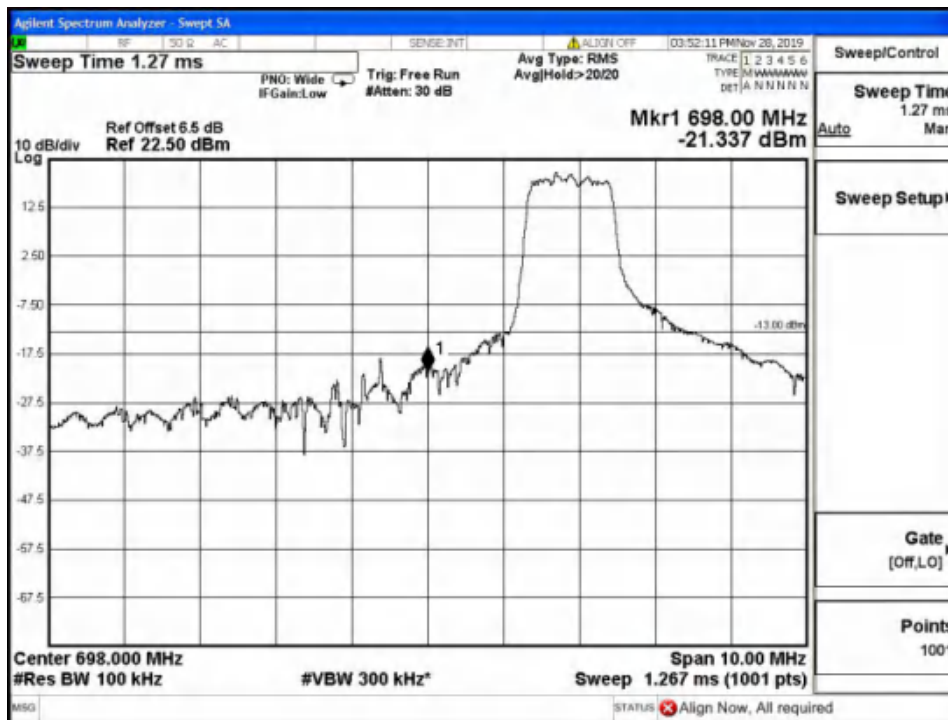

Low Channel-3MHz Bandwidth-6RB-QPSK

Chongqing Academy of Information and Communication Technology

Address: No. 8,Yuma Road, Chayuan New City, Nan'an District, Chongqing, P. R. China,401336
Tel: 0086-23-88069965 FAX:0086-23-88608777