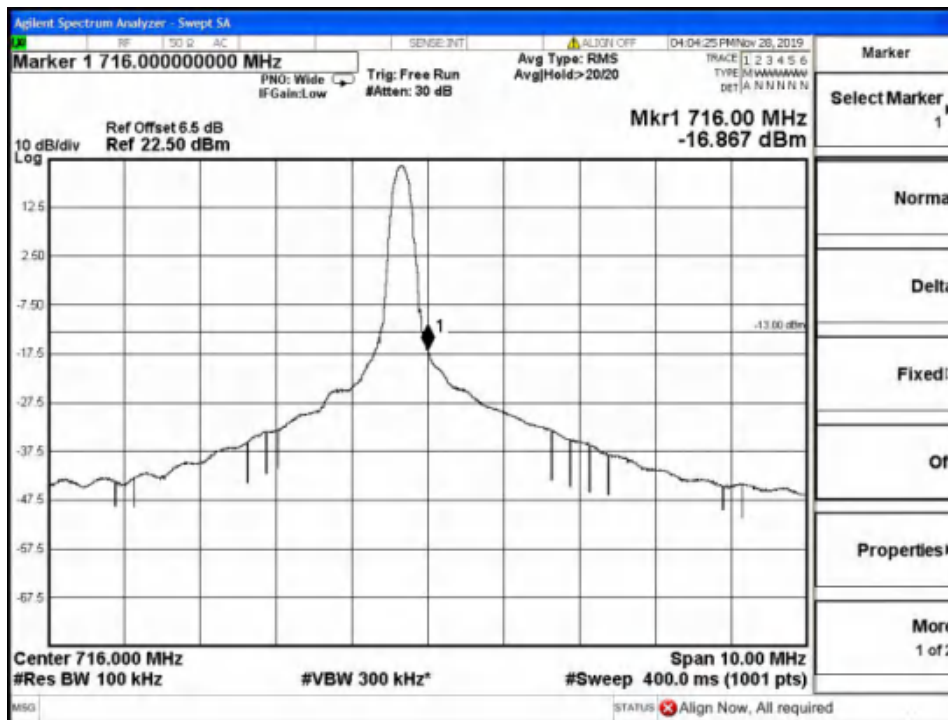

High Channel-5MHz Bandwidth-1RB-QPSK