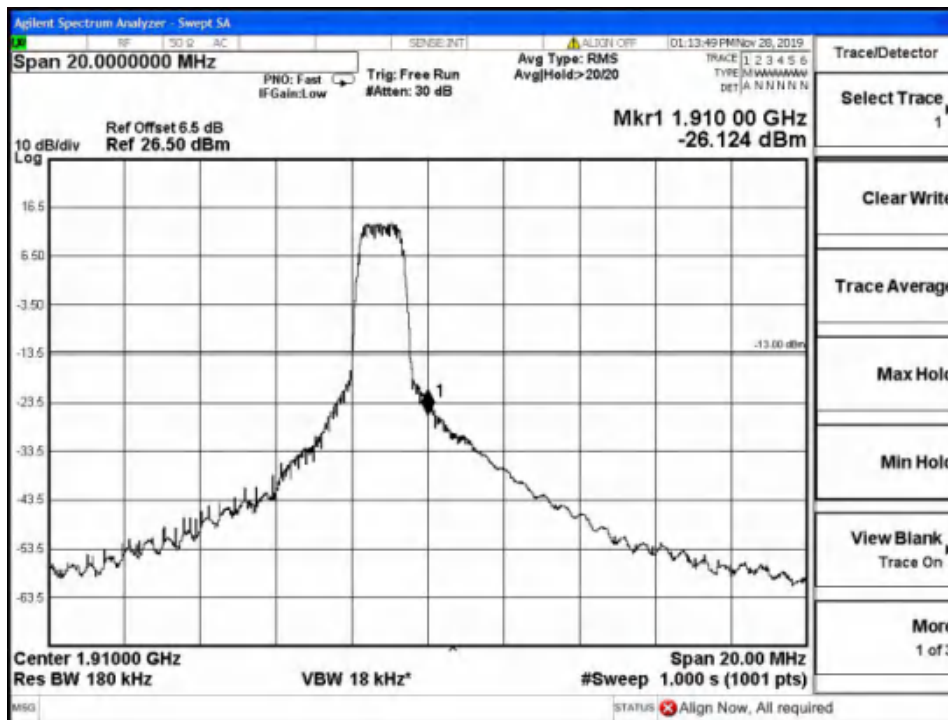

Band2-High Channel-10MHz Bandwidth-6RB-QPSK

Chongqing Academy of Information and Communication Technology

Address: No. 8,Yuma Road, Chayuan New City, Nan'an District, Chongqing, P. R. China,401336
Tel: 0086-23-88069965 FAX:0086-23-88608777