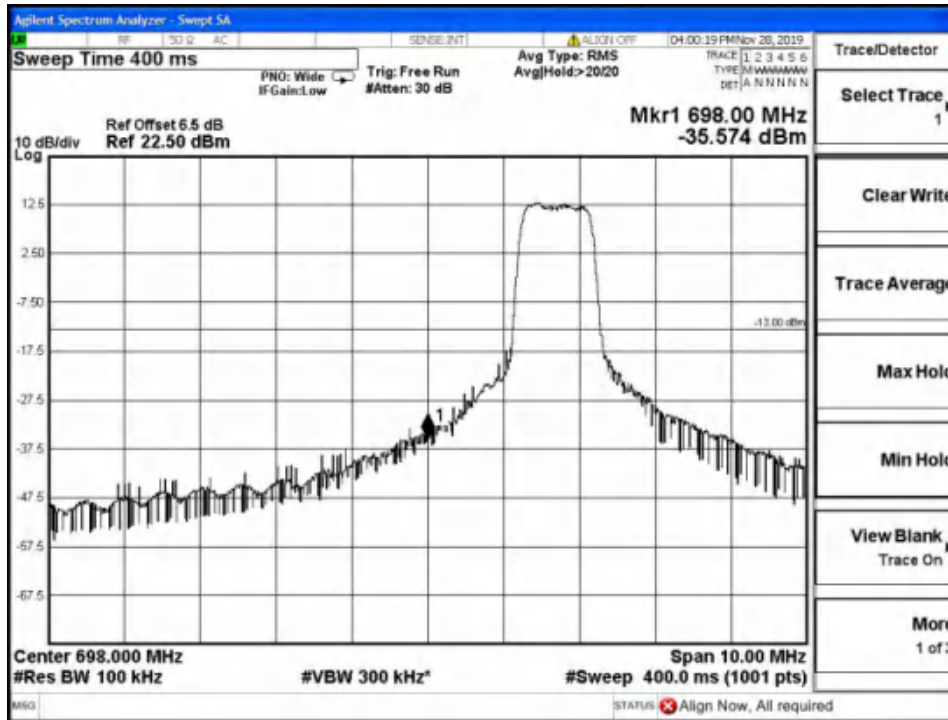

Report No.: B19W50622-WWAN_Rev2

Low Channel-5MHz Bandwidth-1RB-16QAM

Low Channel-5MHz Bandwidth-1RB-QPSK

Report No.: B19W50622-WWAN_Rev2

Low Channel-5MHz Bandwidth-6RB-16QAM

Low Channel-5MHz Bandwidth-6RB-QPSK