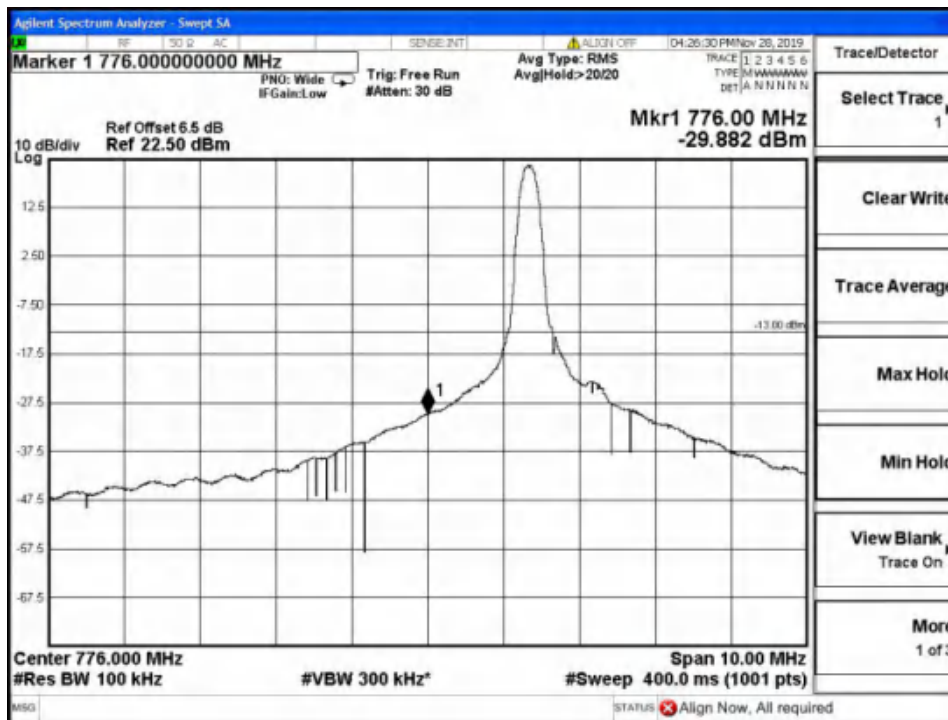

Low Channel-5MHz Bandwidth-1RB-QPSK