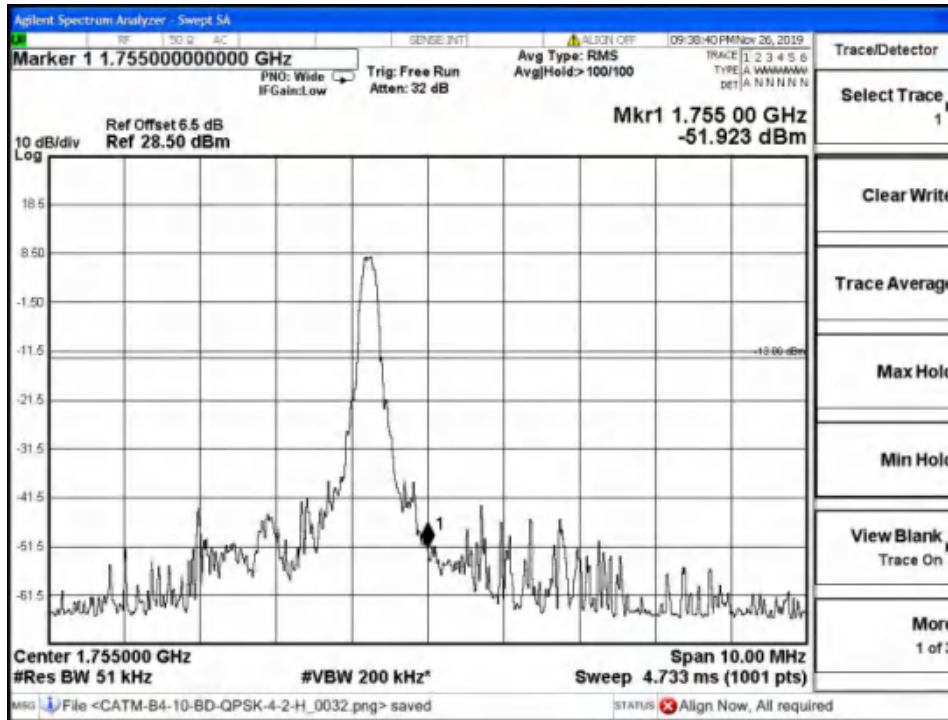

Report No.: B19W50622-WWAN_Rev2

Band4-High Channel-10MHz Bandwidth-1RB-16QAM

Band4-High Channel-10MHz Bandwidth-1RB-QPSK

Report No.: B19W50622-WWAN_Rev2

Band4-High Channel-10MHz Bandwidth-6RB-16QAM

Band4-High Channel-10MHz Bandwidth-6RB-QPSK