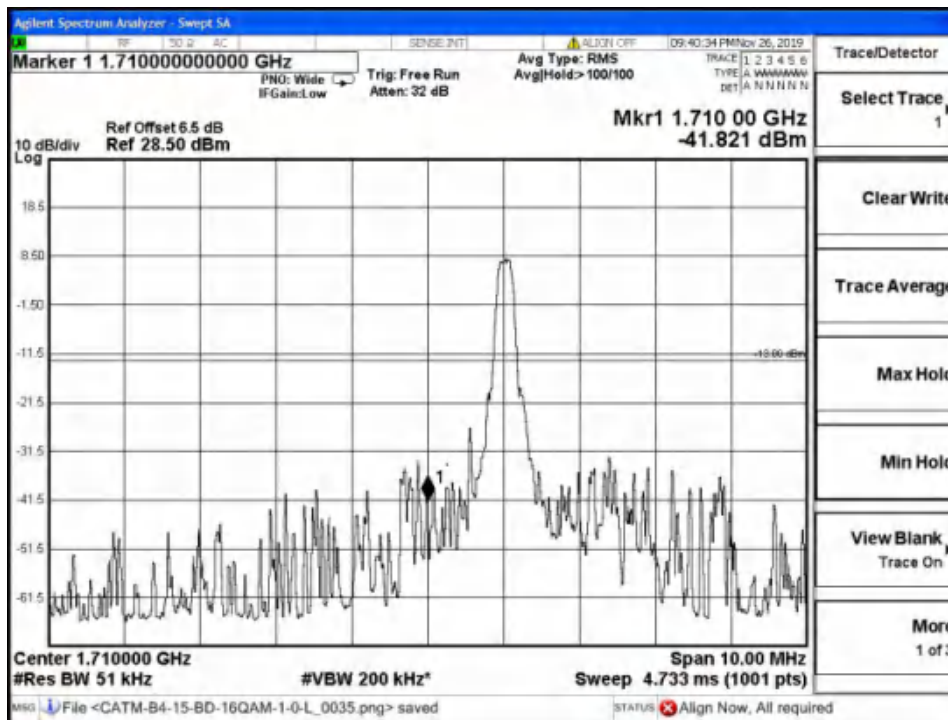

Band4-Low Channel-15MHz Bandwidth-1RB-QPSK

Chongqing Academy of Information and Communication Technology

Address: No. 8,Yuma Road, Chayuan New City, Nan'an District, Chongqing, P. R. China,401336
Tel: 0086-23-88069965 FAX:0086-23-88608777