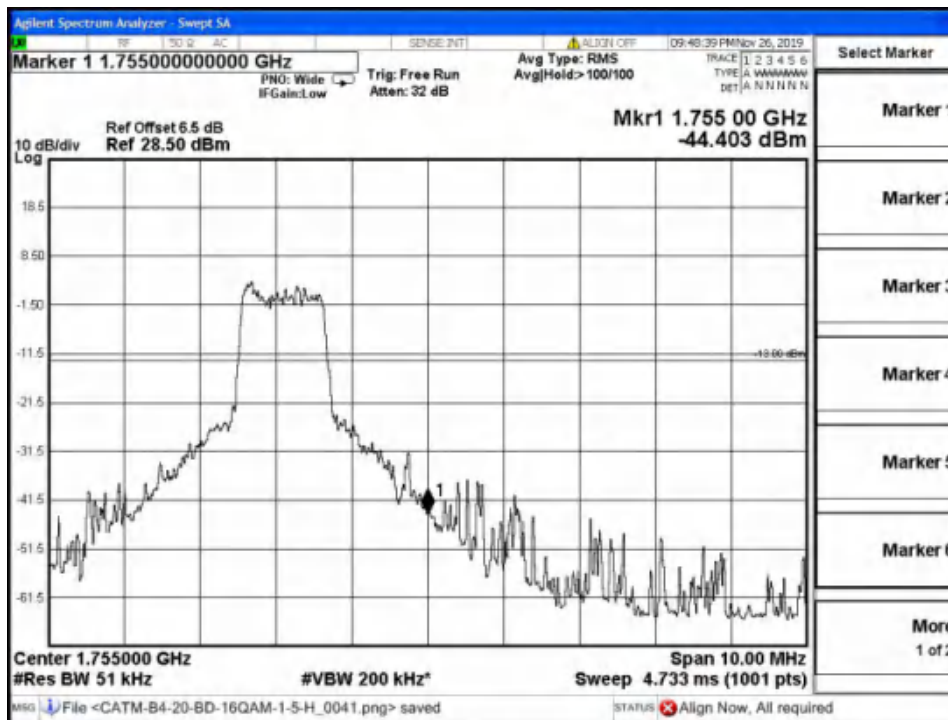

Band4-High Channel-20MHz Bandwidth-6RB-QPSK

Chongqing Academy of Information and Communication Technology

Address: No. 8,Yuma Road, Chayuan New City, Nan'an District, Chongqing, P. R. China,401336
Tel: 0086-23-88069965

FAX:0086-23-88608777