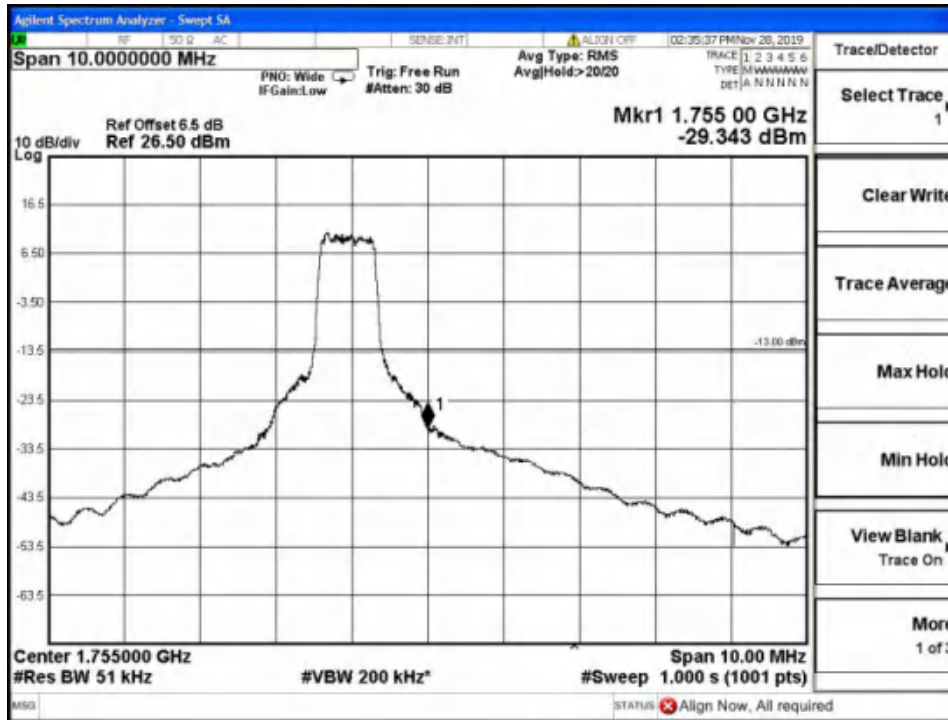

Report No.: B19W50622-WWAN_Rev2

Band4-High Channel-3MHz Bandwidth-6RB-16QAM