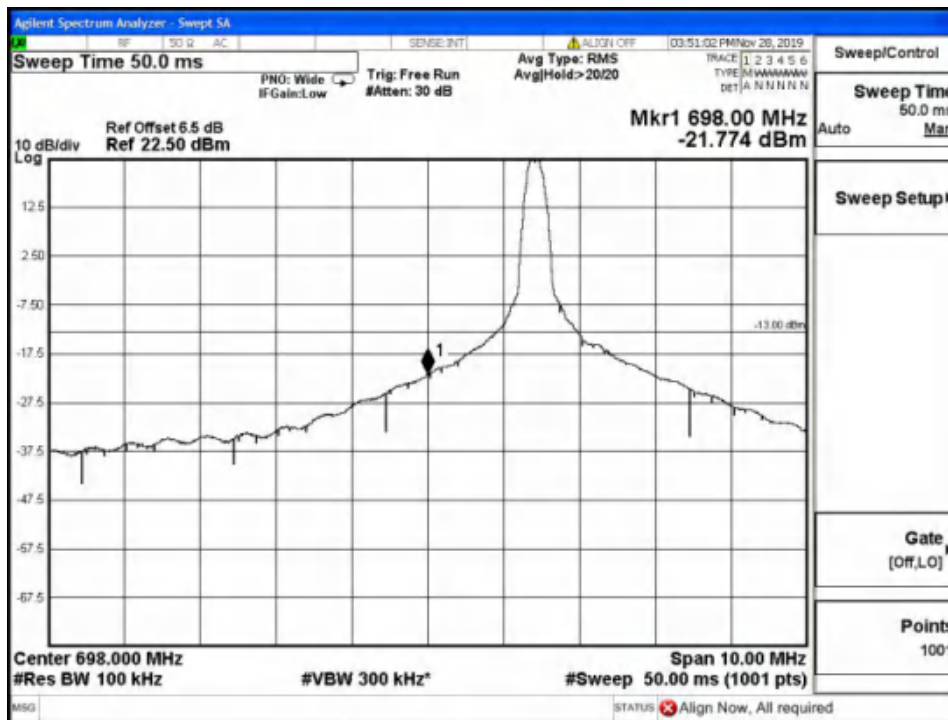

Low Channel-3MHz Bandwidth-1RB-QPSK

Chongqing Academy of Information and Communication Technology

Address: No. 8,Yuma Road, Chayuan New City, Nan'an District, Chongqing, P. R. China,401336
Tel: 0086-23-88069965 FAX:0086-23-88608777