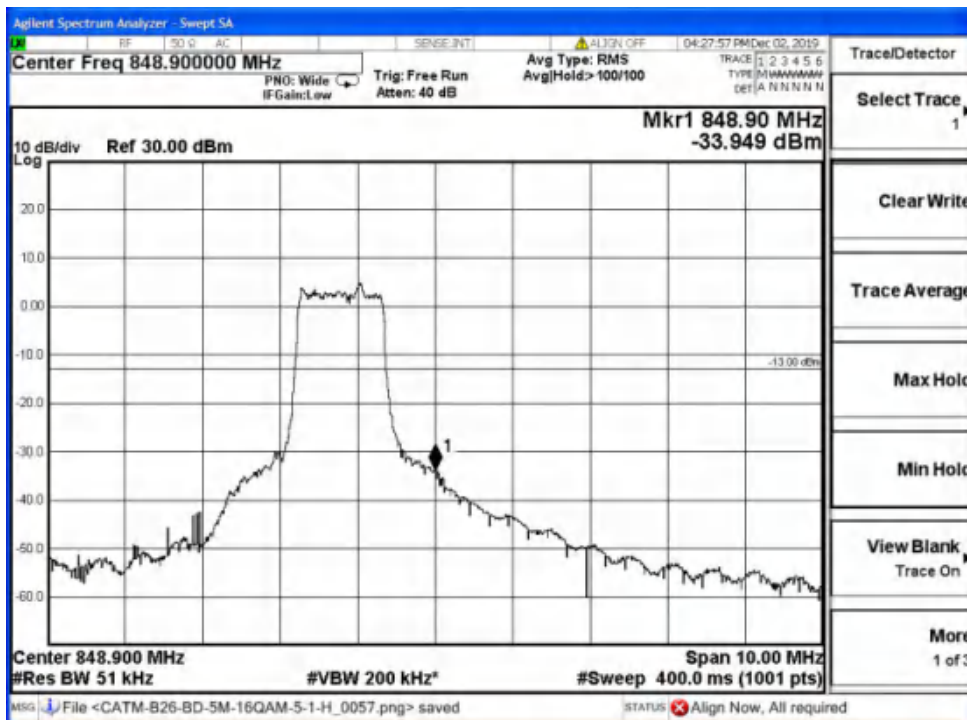

Band26-High Channel-10MHz Bandwidth-6RB-QPSK