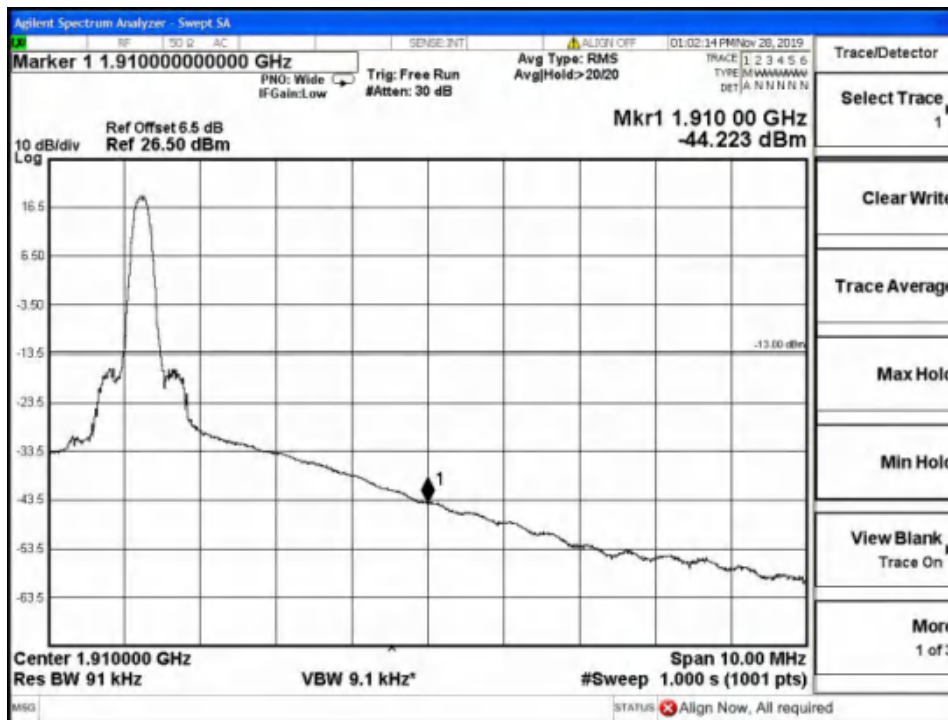

Report No.: B19W50622-WWAN_Rev2

Band2-High Channel-5MHz Bandwidth-1RB-16QAM

Band2-High Channel-5MHz Bandwidth-1RB-QPSK

Chongqing Academy of Information and Communication Technology

Address: No. 8,Yuma Road, Chayuan New City, Nan'an District, Chongqing, P. R. China,401336
Tel: 0086-23-88069965 FAX:0086-23-88608777