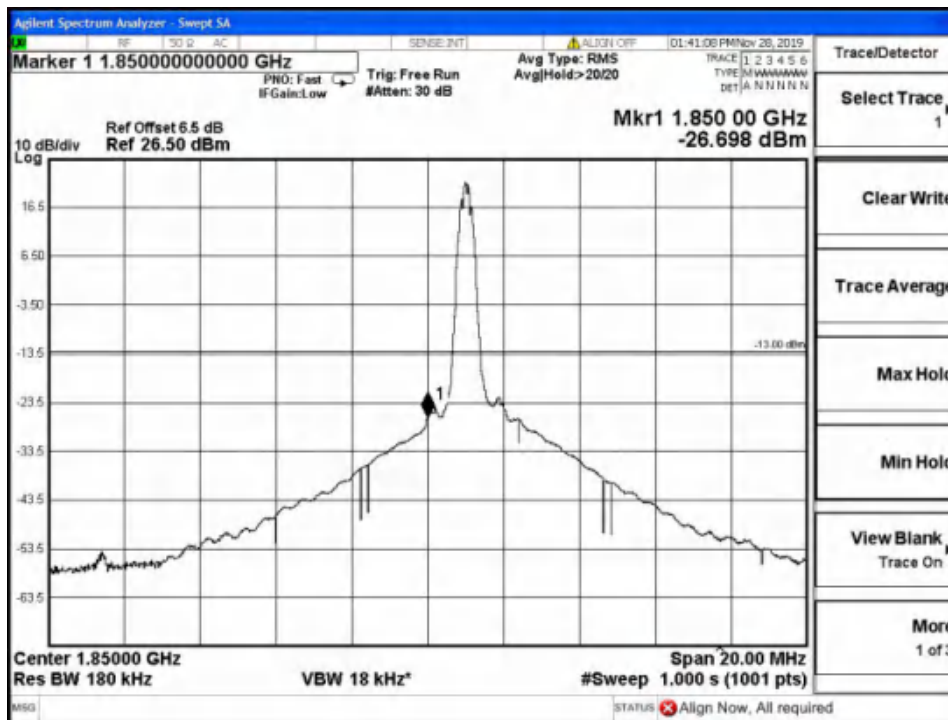

Band2-Low Channel-15MHz Bandwidth-1RB-QPSK

Chongqing Academy of Information and Communication Technology

Address: No. 8,Yuma Road, Chayuan New City, Nan'an District, Chongqing, P. R. China,401336
Tel: 0086-23-88069965

FAX:0086-23-88608777