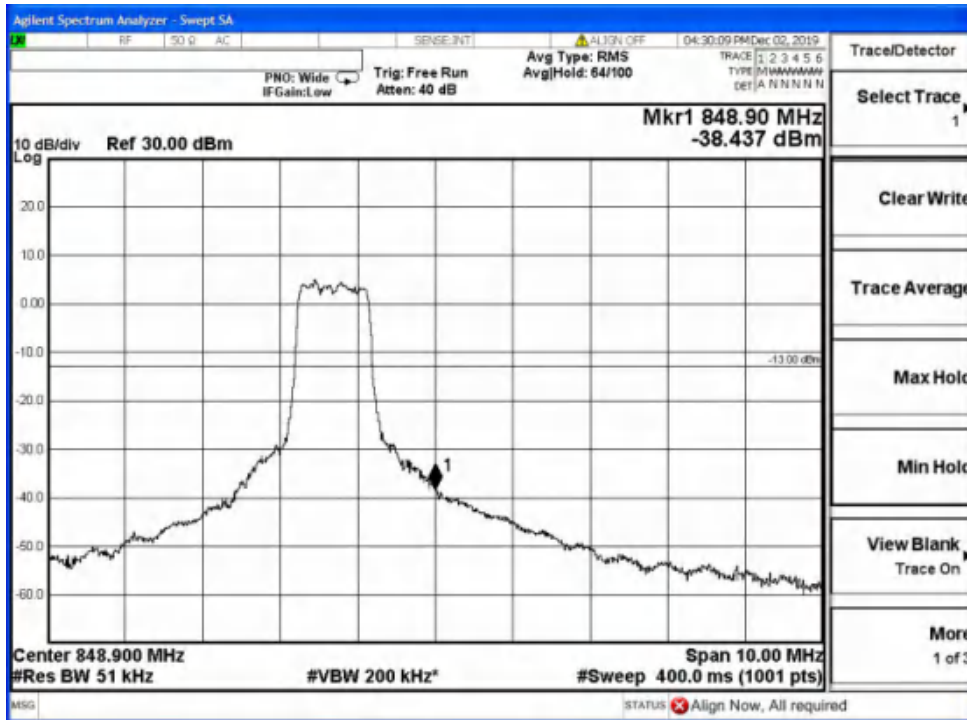

Report No.: B19W50622-WWAN_Rev2

Band26-High Channel-10MHz Bandwidth-6RB-16QAM