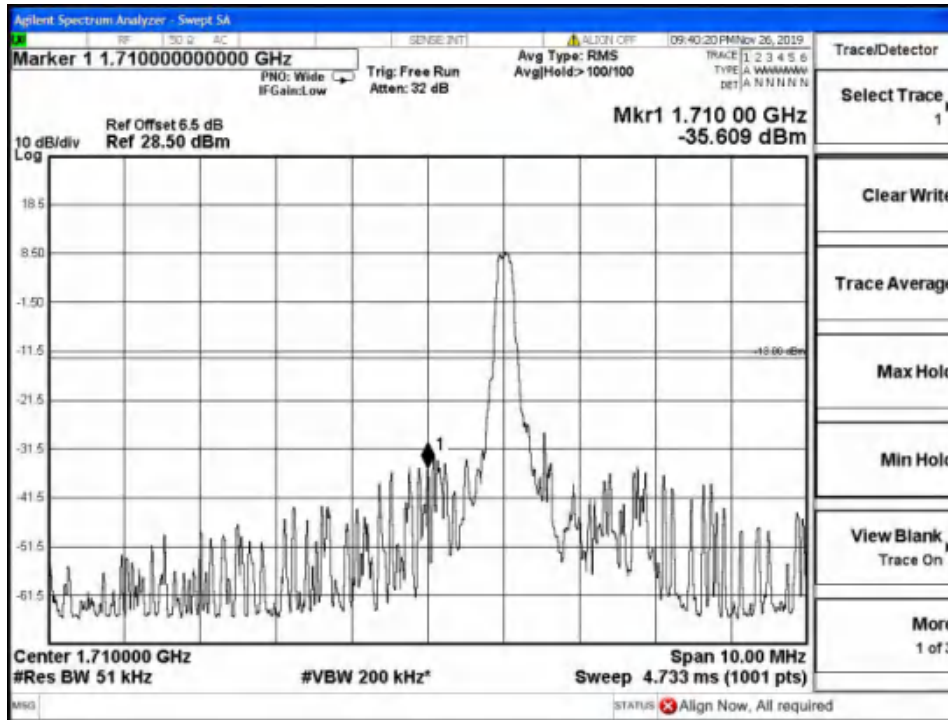

Report No.: B19W50622-WWAN_Rev2

Band4-Low Channel-15MHz Bandwidth-1RB-16QAM