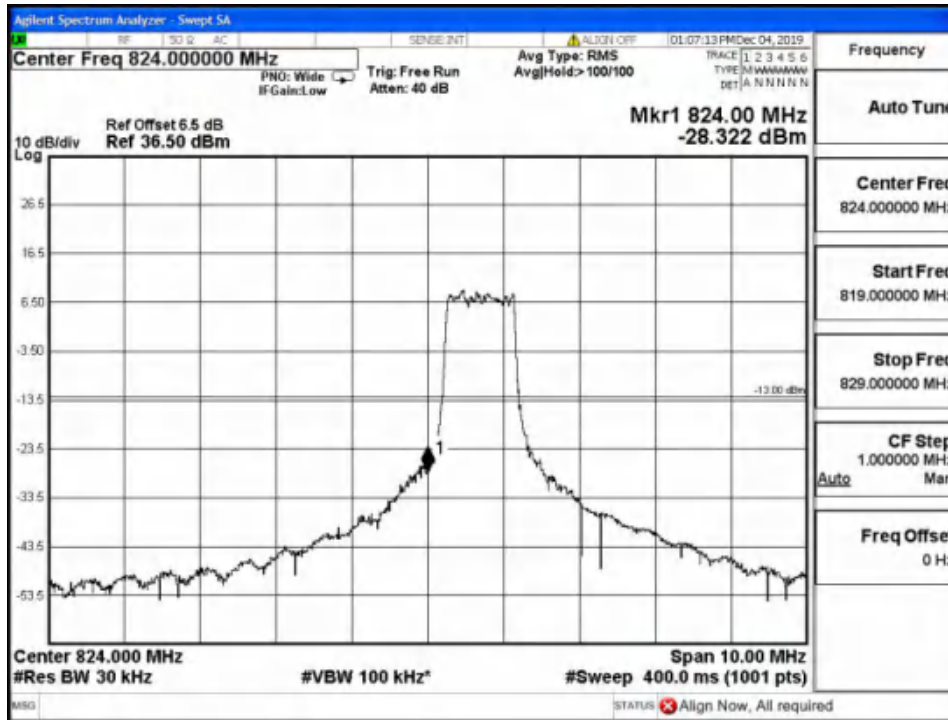

Report No.: B19W50622-WWAN_Rev2

Band26-Low Channel-5MHz Bandwidth-6RB-16QAM