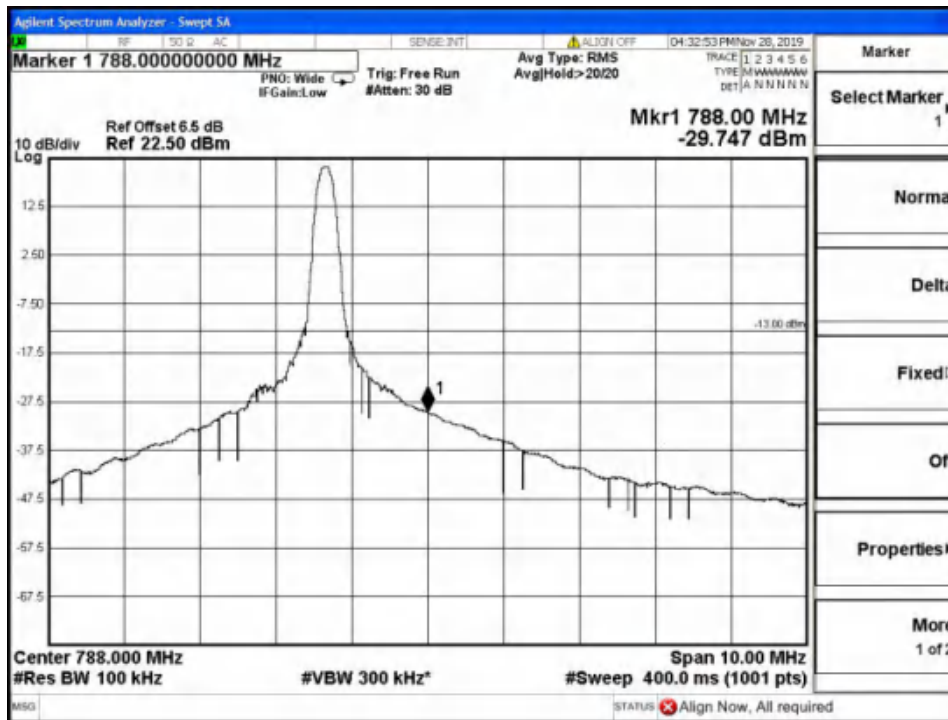

High Channel-5MHz Bandwidth-1RB-QPSK