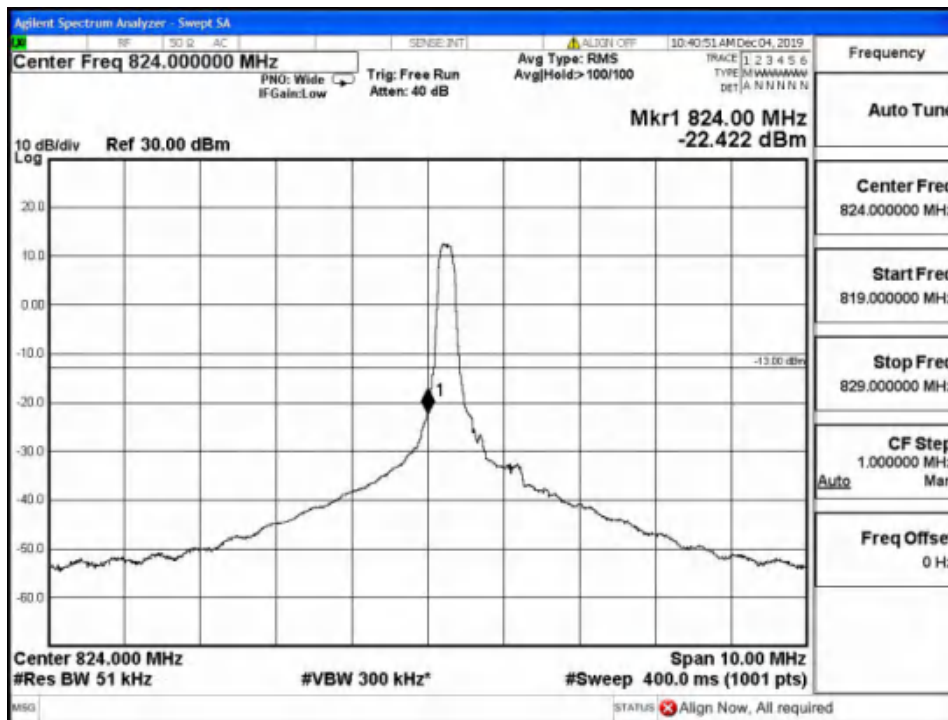

Report No.: B19W50622-WWAN_Rev2

Band26-High Channel-10MHz Bandwidth-6RB-16QAM

Band26-High Channel-10MHz Bandwidth-6RB-QPSK

Report No.: B19W50622-WWAN_Rev2

Band26-Low Channel-1.4MHz Bandwidth-1RB-16QAM

Band26-Low Channel-1.4MHz Bandwidth-1RB-QPSK