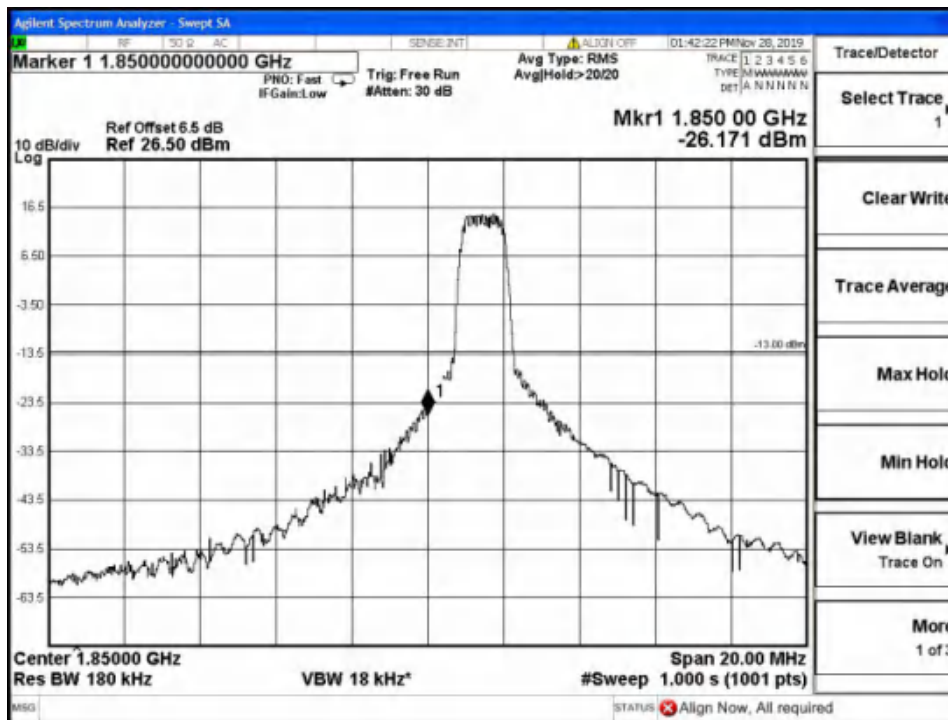

Band2-Low Channel-15MHz Bandwidth-6RB-QPSK

Chongqing Academy of Information and Communication Technology

Address: No. 8,Yuma Road, Chayuan New City, Nan'an District, Chongqing, P. R. China,401336
Tel: 0086-23-88069965 FAX:0086-23-88608777