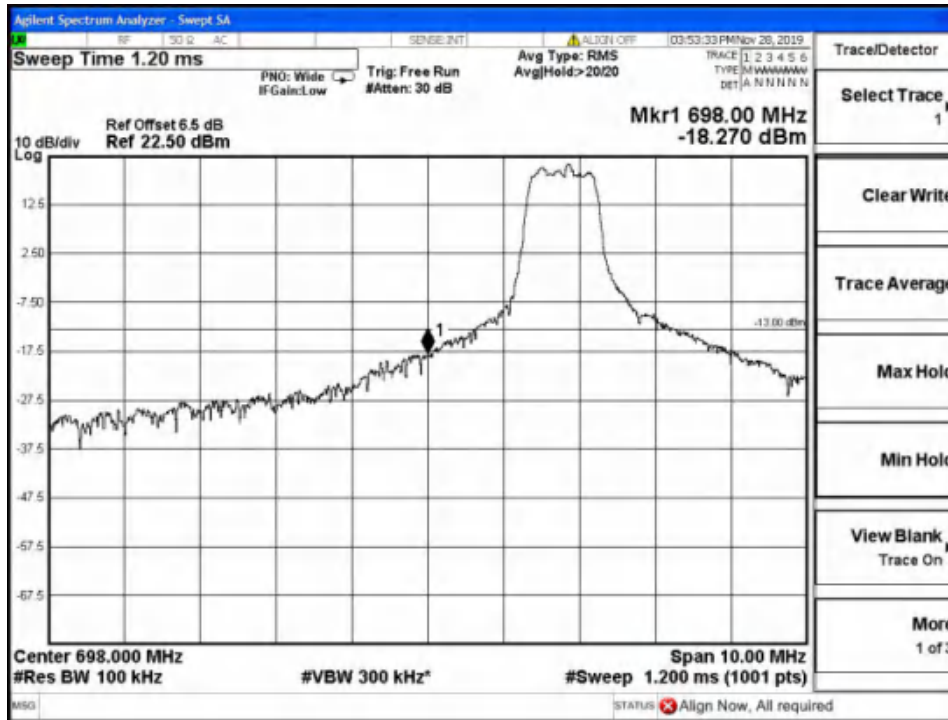

Report No.: B19W50622-WWAN_Rev2

Low Channel-3MHz Bandwidth-6RB-16QAM