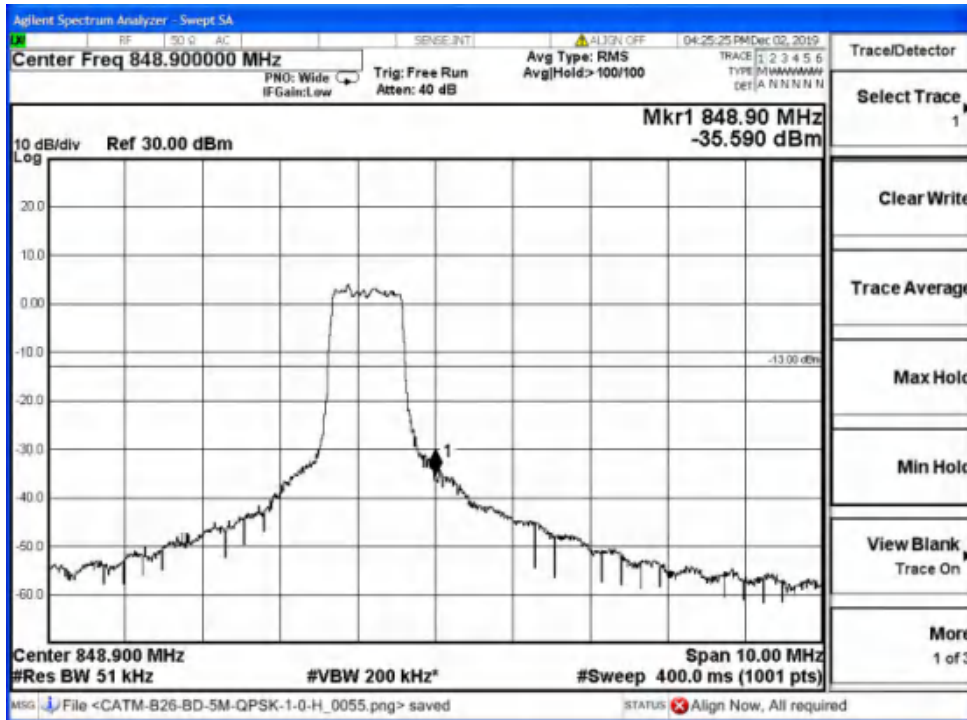

Report No.: B19W50622-WWAN_Rev2

Band26-High Channel-5MHz Bandwidth-6RB-16QAM