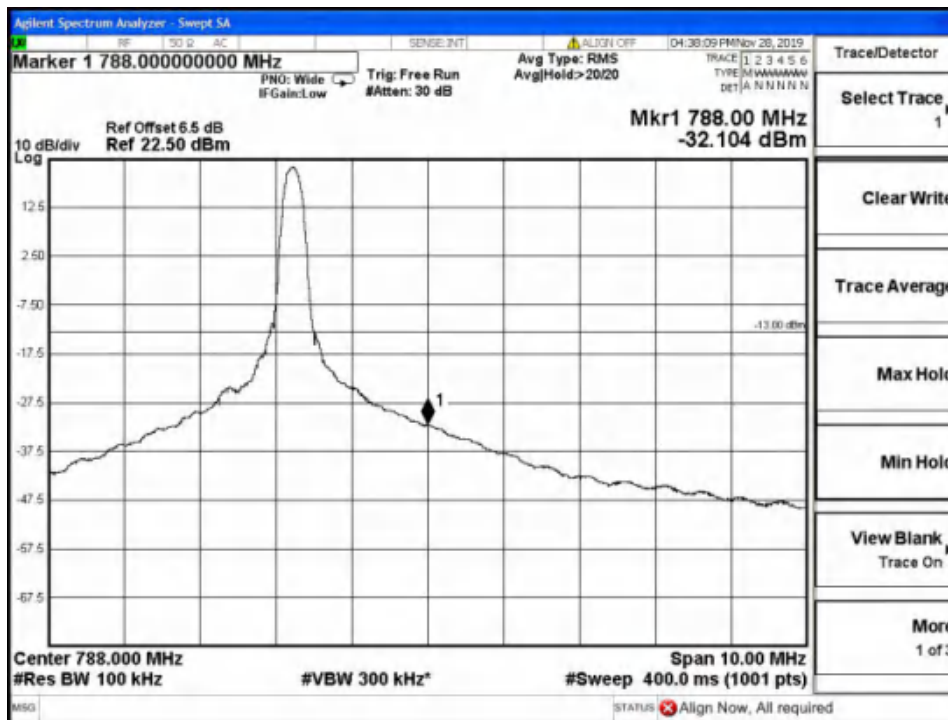

High Channel-10MHz Bandwidth-1RB-QPSK

Chongqing Academy of Information and Communication Technology

Address: No. 8,Yuma Road, Chayuan New City, Nan'an District, Chongqing, P. R. China,401336
Tel: 0086-23-88069965 FAX:0086-23-88608777