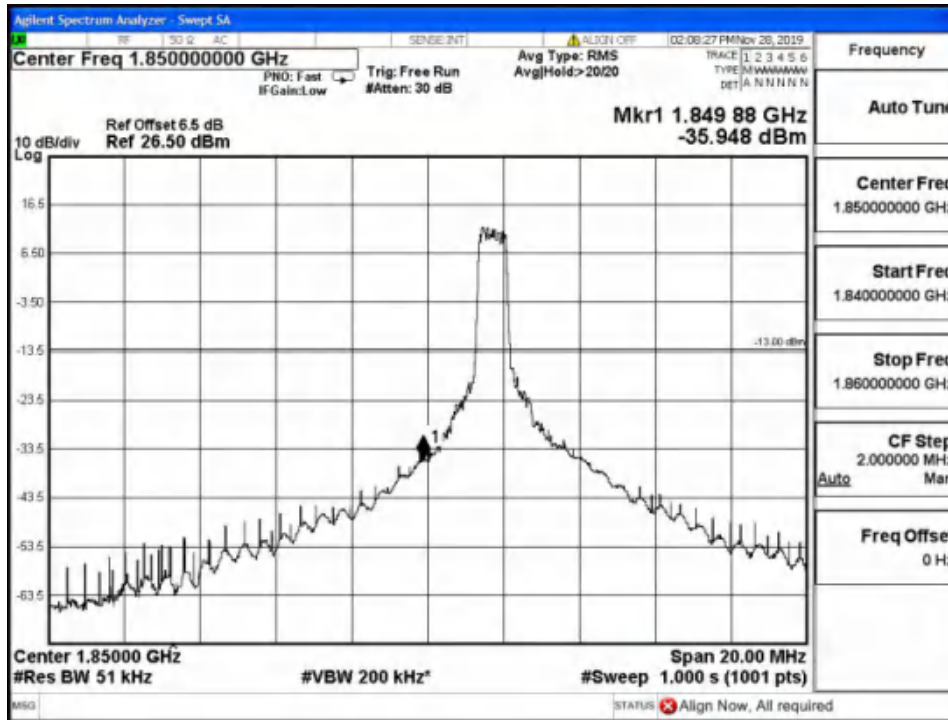

Report No.: B19W50622-WWAN_Rev2

Band2-Low Channel-20MHz Bandwidth-6RB-16QAM