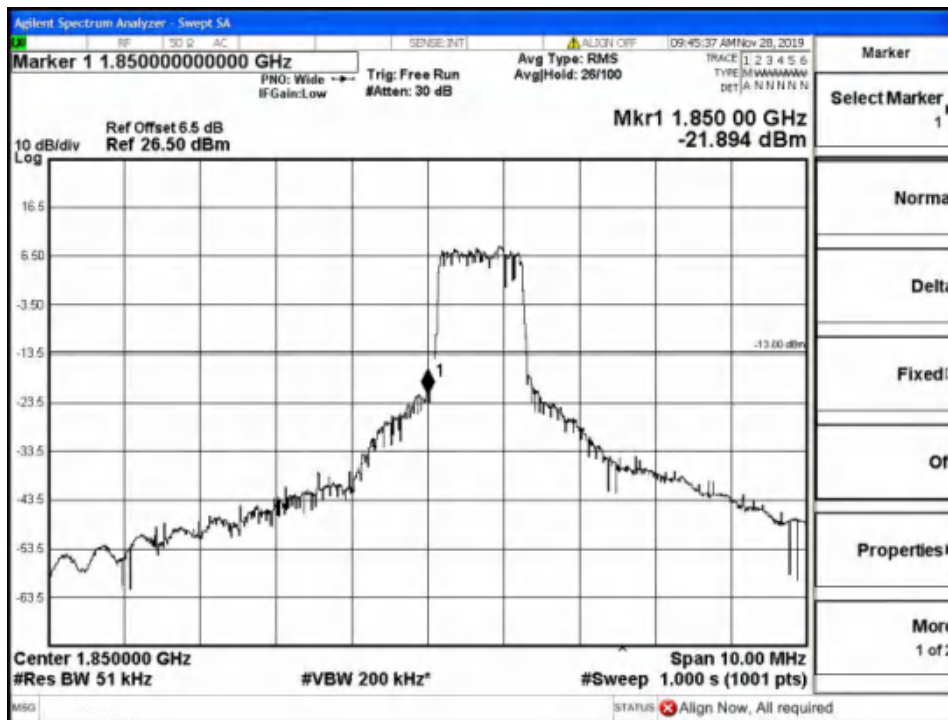

Band2-Low Channel-1.4MHz Bandwidth-6RB-QPSK

Chongqing Academy of Information and Communication Technology

Address: No. 8,Yuma Road, Chayuan New City, Nan'an District, Chongqing, P. R. China,401336
Tel: 0086-23-88069965 FAX:0086-23-88608777