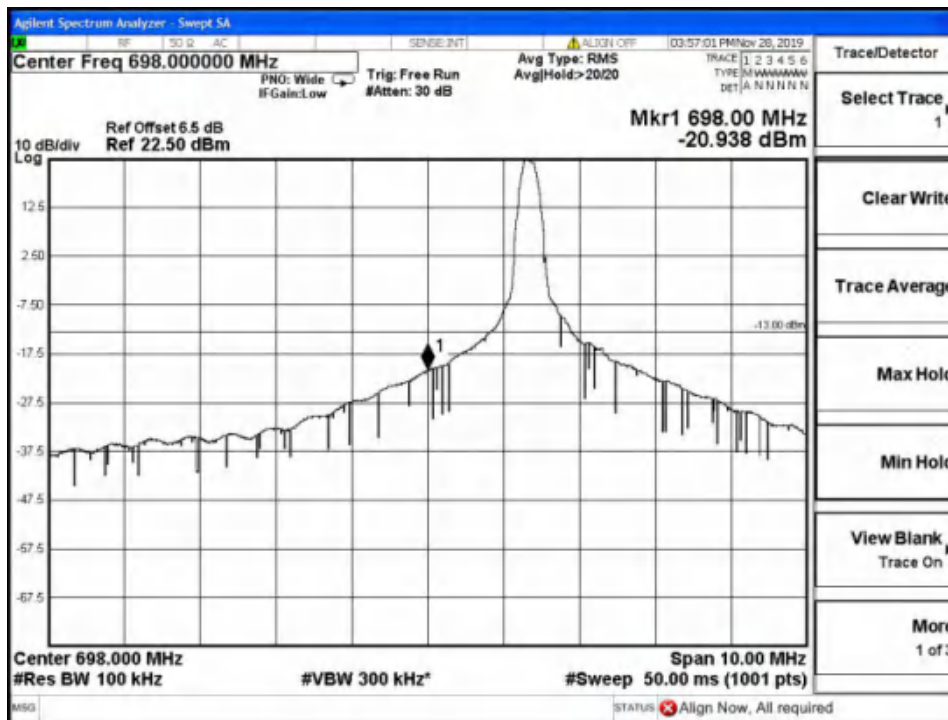

Report No.: B19W50622-WWAN_Rev2

Low Channel-5MHz Bandwidth-1RB-16QAM

Low Channel-5MHz Bandwidth-1RB-QPSK

Report No.: B19W50622-WWAN_Rev2

Low Channel-5MHz Bandwidth-6RB-16QAM

Low Channel-5MHz Bandwidth-6RB-QPSK