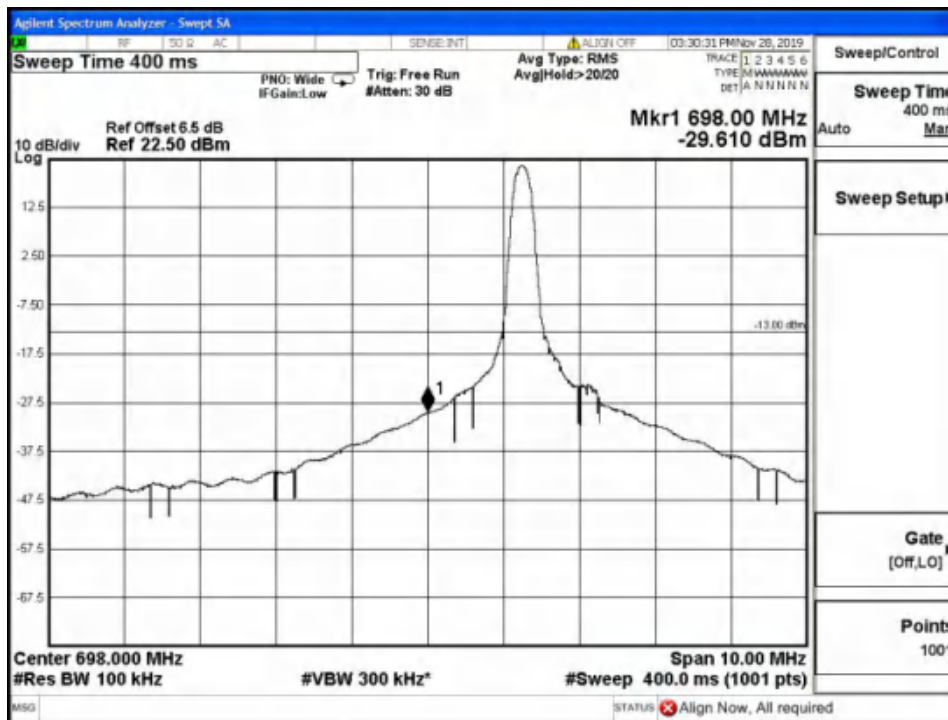

Report No.: B19W50622-WWAN_Rev2

High Channel-10MHz Bandwidth-6RB-16QAM

High Channel-10MHz Bandwidth-6RB-QPSK

Report No.: B19W50622-WWAN_Rev2

Low Channel-1.4MHz Bandwidth-1RB-16QAM

Low Channel-1.4MHz Bandwidth-1RB-QPSK