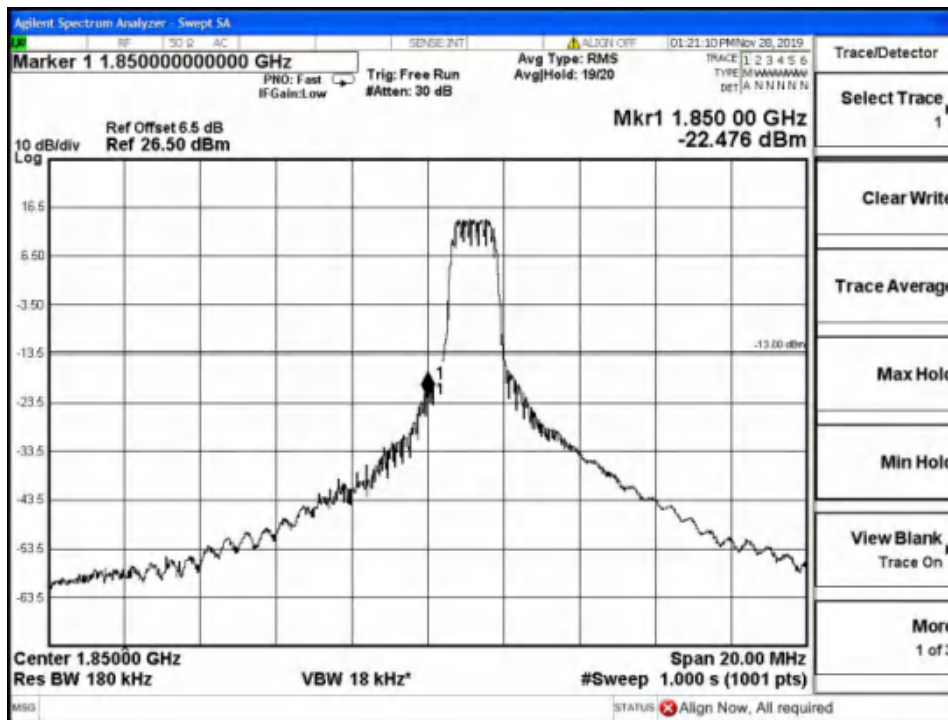

Band2-Low Channel-10MHz Bandwidth-6RB-QPSK

Chongqing Academy of Information and Communication Technology

Address: No. 8,Yuma Road, Chayuan New City, Nan'an District, Chongqing, P. R. China,401336
Tel: 0086-23-88069965 FAX:0086-23-88608777