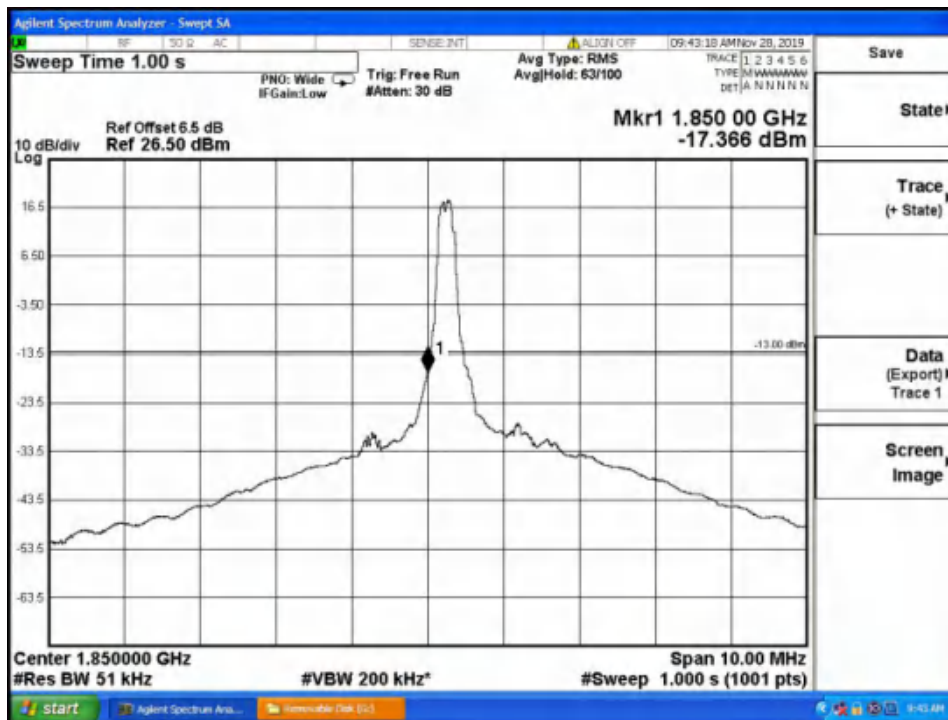

Band2-Low Channel-1.4MHz Bandwidth-1RB-QPSK

Chongqing Academy of Information and Communication Technology

Address: No. 8,Yuma Road, Chayuan New City, Nan'an District, Chongqing, P. R. China,401336
Tel: 0086-23-88069965 FAX:0086-23-88608777