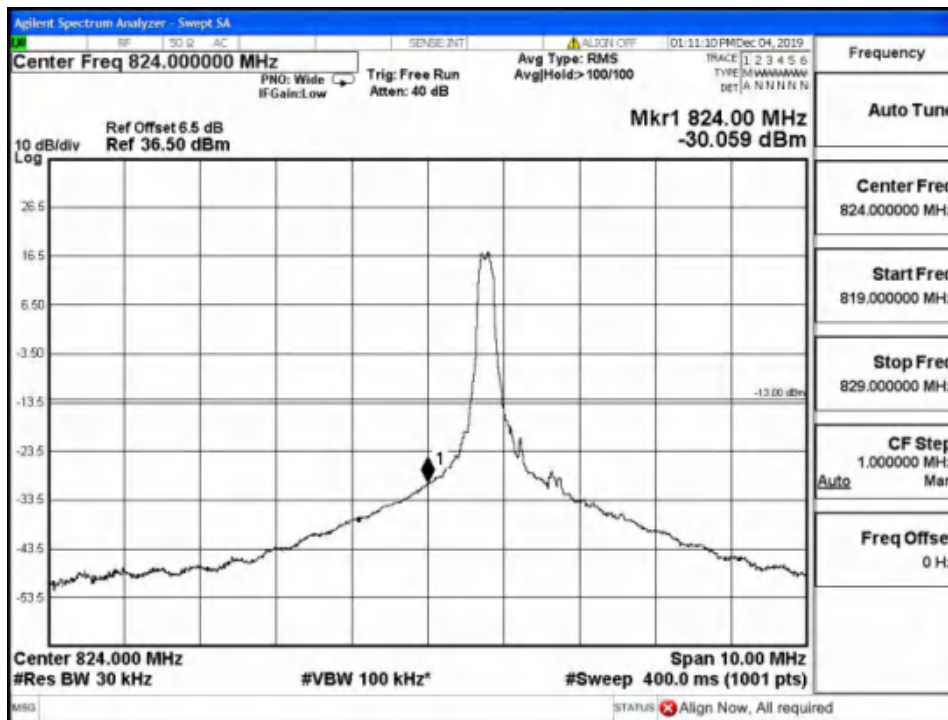

Band26-Low Channel-10MHz Bandwidth-1RB-QPSK

Chongqing Academy of Information and Communication Technology

Address: No. 8,Yuma Road, Chayuan New City, Nan'an District, Chongqing, P. R. China,401336
Tel: 0086-23-88069965 FAX:0086-23-88608777