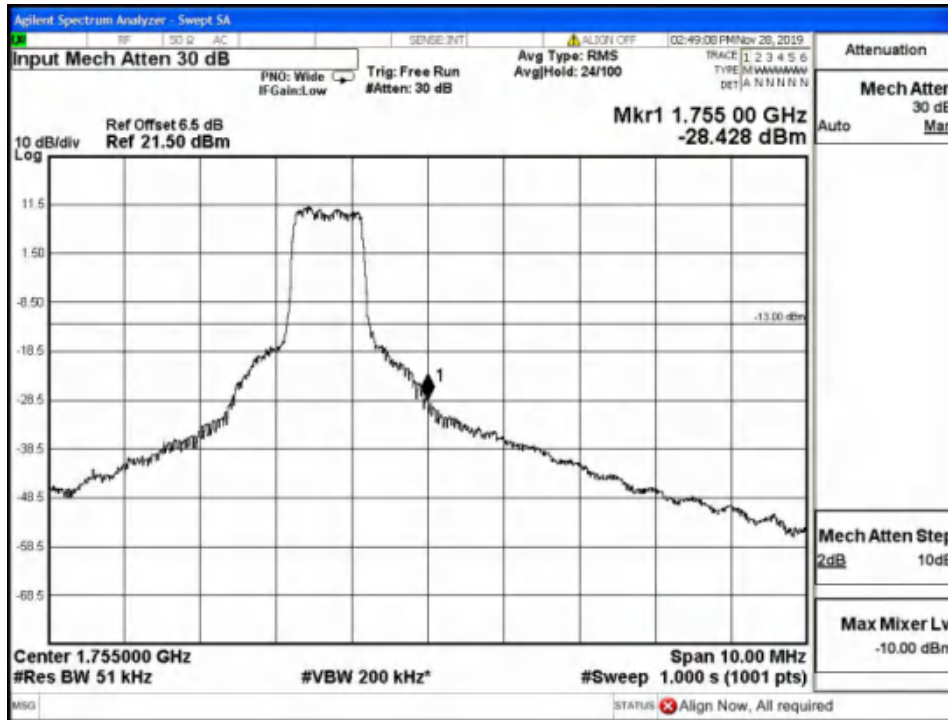

Report No.: B19W50622-WWAN_Rev2

Band4-High Channel-10MHz Bandwidth-1RB-16QAM

Band4-High Channel-10MHz Bandwidth-1RB-QPSK

Report No.: B19W50622-WWAN_Rev2

Band4-High Channel-10MHz Bandwidth-6RB-16QAM

Band4-High Channel-10MHz Bandwidth-6RB-QPSK