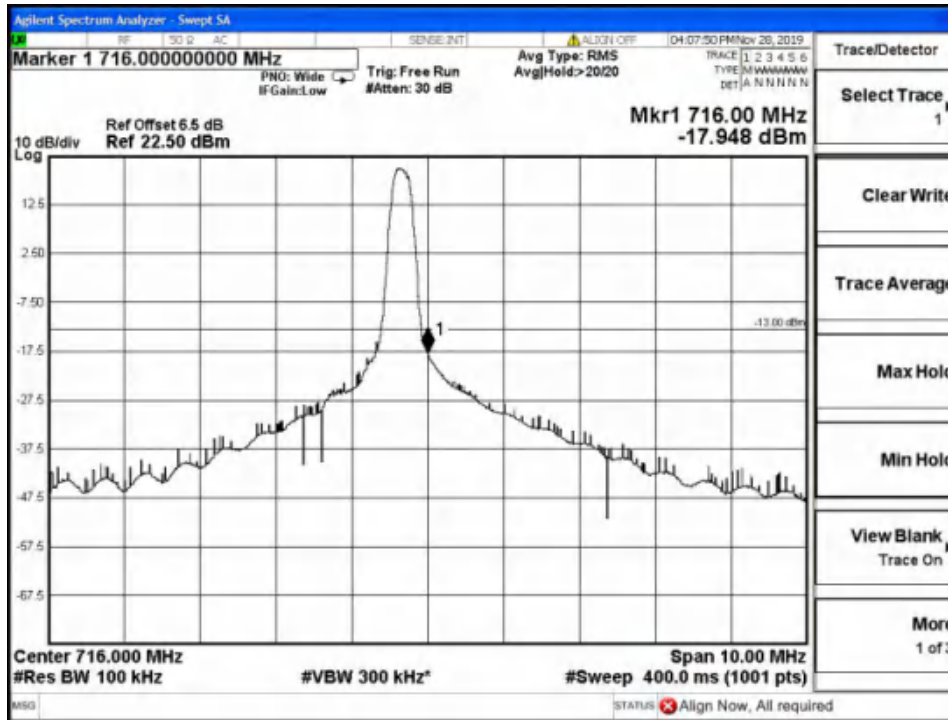

Report No.: B19W50622-WWAN_Rev2

High Channel-5MHz Bandwidth-1RB-16QAM