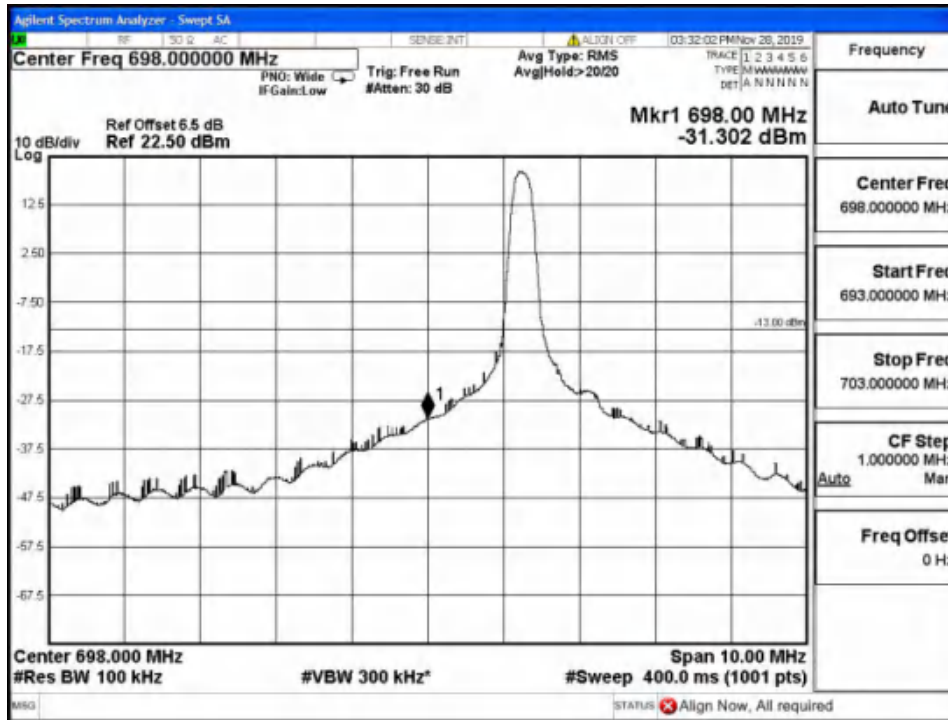

Report No.: B19W50622-WWAN_Rev2

High Channel-10MHz Bandwidth-6RB-16QAM

High Channel-10MHz Bandwidth-6RB-QPSK

Report No.: B19W50622-WWAN_Rev2

Low Channel-1.4MHz Bandwidth-1RB-16QAM

Low Channel-1.4MHz Bandwidth-1RB-QPSK