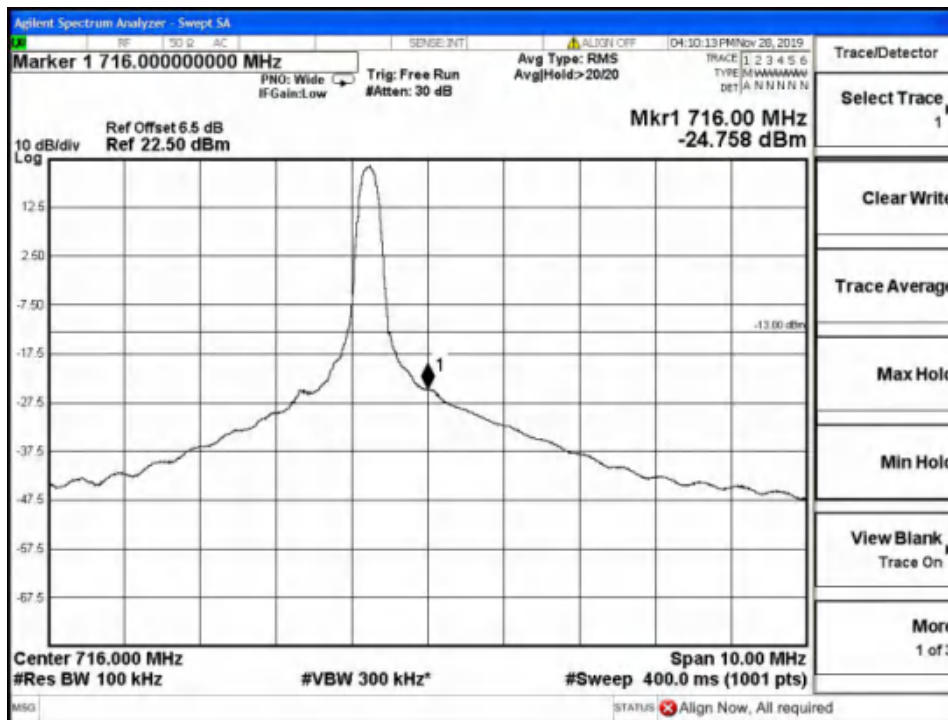

High Channel-10MHz Bandwidth-1RB-QPSK

Chongqing Academy of Information and Communication Technology

Address: No. 8, Yuma Road, Chayuan New City, Nan'an District, Chongqing, P. R. China, 401336
Tel: 0086-23-88069965 FAX: 0086-23-88608777