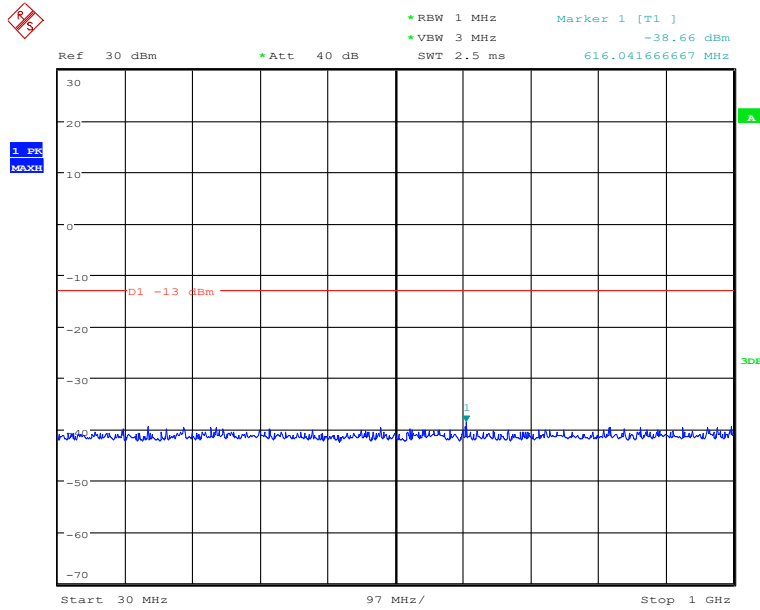

Report No.: B19W50622-WWAN_Rev2

Date: 28.NOV.2019 17:27:48