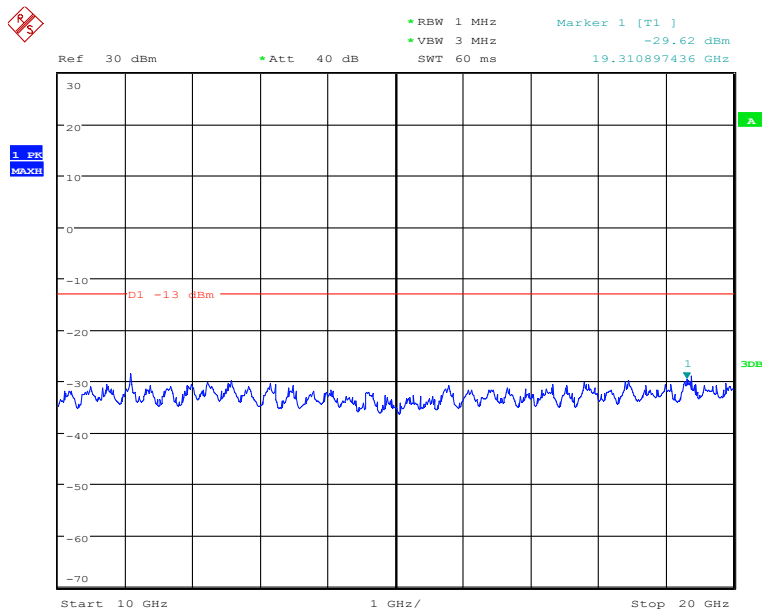

Band4-High Channel-10MHz Bandwidth-1GHz to 10GHz

Note: The strong emission shown in each case is the carrier signal.

Date: 28.NOV.2019 17:41:13

Band4-High Channel-10MHz Bandwidth-10GHz to 20GHz

Chongqing Academy of Information and Communication Technology

Address: No. 8,Yuma Road, Chayuan New City, Nan'an District, Chongqing, P. R. China,401336
Tel: 0086-23-88069965   FAX:0086-23-88608777