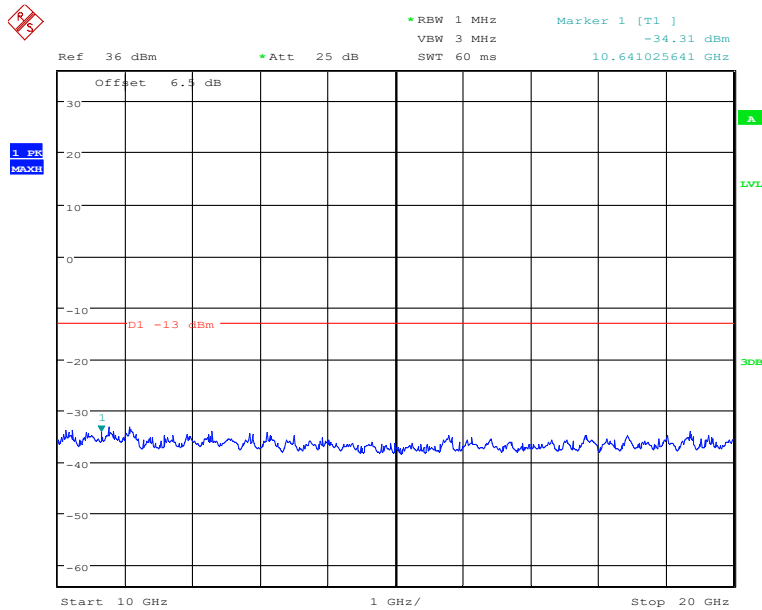

Band4-Middle Channel-10MHz Bandwidth-1GHz to 10GHz

Note: The strong emission shown in each case is the carrier signal.

Date: 23.NOV.2019 14:45:08

Band4-Middle Channel-10MHz Bandwidth-10GHz to 20GHz

Chongqing Academy of Information and Communication Technology

Address: No. 8,Yuma Road, Chayuan New City, Nan'an District, Chongqing, P. R. China,401336
Tel: 0086-23-88069965   FAX:0086-23-88608777