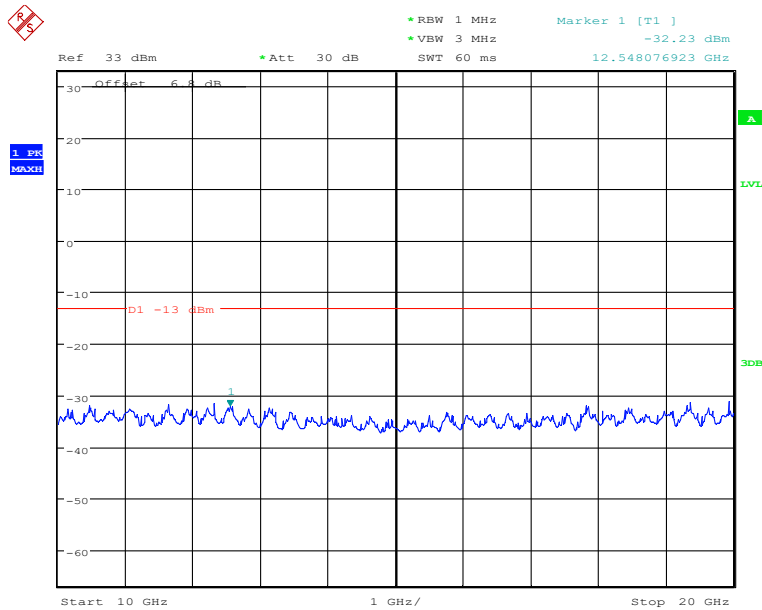

### Report No.: B19W50622-WWAN\_Rev2

Date: 6.DEC.2019 12:18:48

30MHz to 10GHz, High Channel, Subcarrier (15kHz), QPSK, 1@0

Date: 6.DEC.2019 12:19:02

10GHz to 20GHz, High Channel, Subcarrier (15kHz), QPSK, 1@0