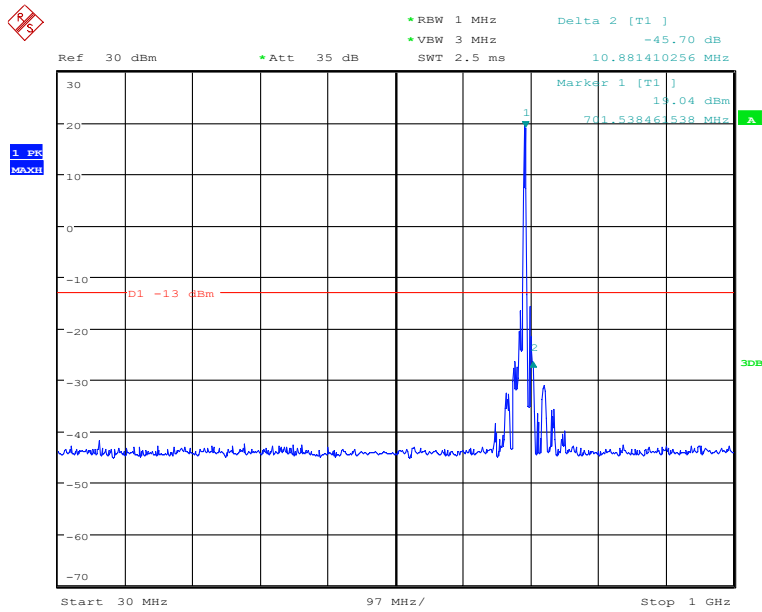

Report No.: B19W50622-WWAN_Rev2

Date: 26.NOV.2019 01:36:08