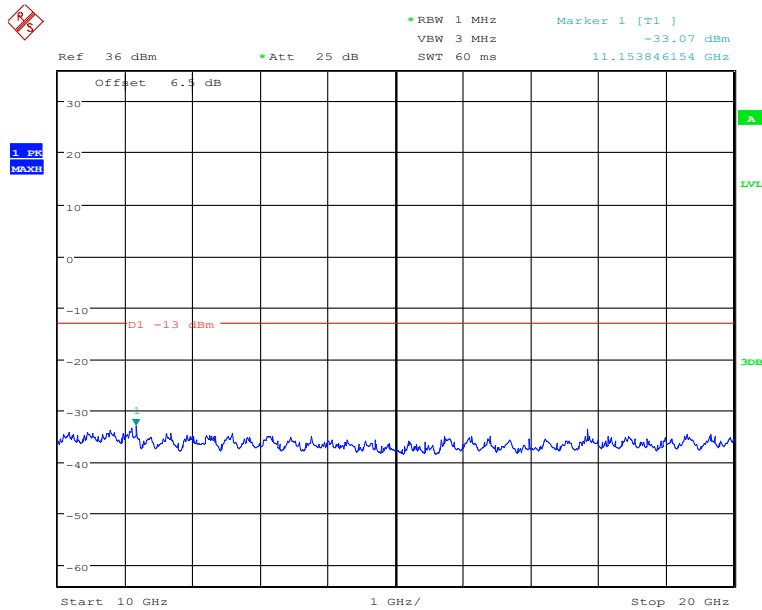

Band4-Middle Channel-20MHz Bandwidth-1GHz to 10GHz

Note: The strong emission shown in each case is the carrier signal.

Date: 23.NOV.2019 14:48:52

Band4-Middle Channel-20MHz Bandwidth-10GHz to 20GHz

Chongqing Academy of Information and Communication Technology

Address: No. 8,Yuma Road, Chayuan New City, Nan'an District, Chongqing, P. R. China,401336
Tel: 0086-23-88069965   FAX:0086-23-88608777