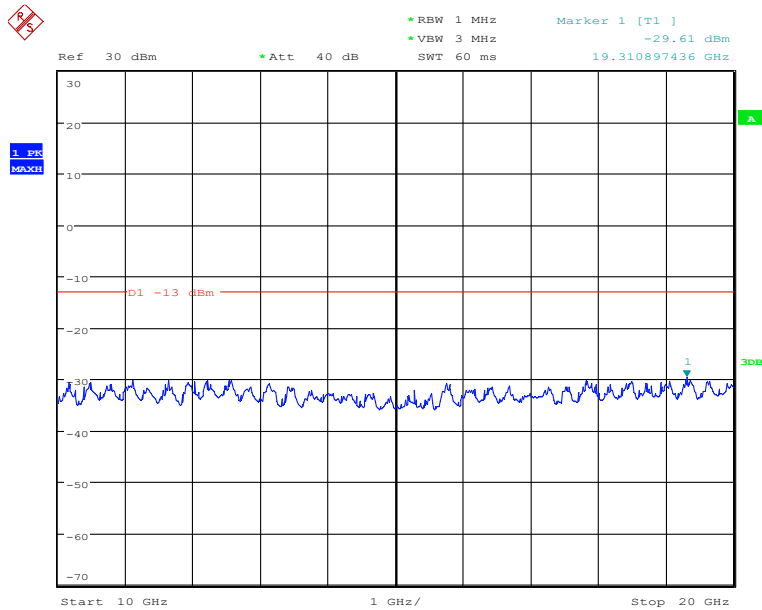

Band4-Low Channel-20MHz Bandwidth-1GHz to 10GHz

Note: The strong emission shown in each case is the carrier signal.

Date: 28.NOV.2019 17:47:23

Band4-Low Channel-20MHz Bandwidth-10GHz to 20GHz

Chongqing Academy of Information and Communication Technology

Address: No. 8,Yuma Road, Chayuan New City, Nan'an District, Chongqing, P. R. China,401336
Tel: 0086-23-88069965 FAX:0086-23-88608777