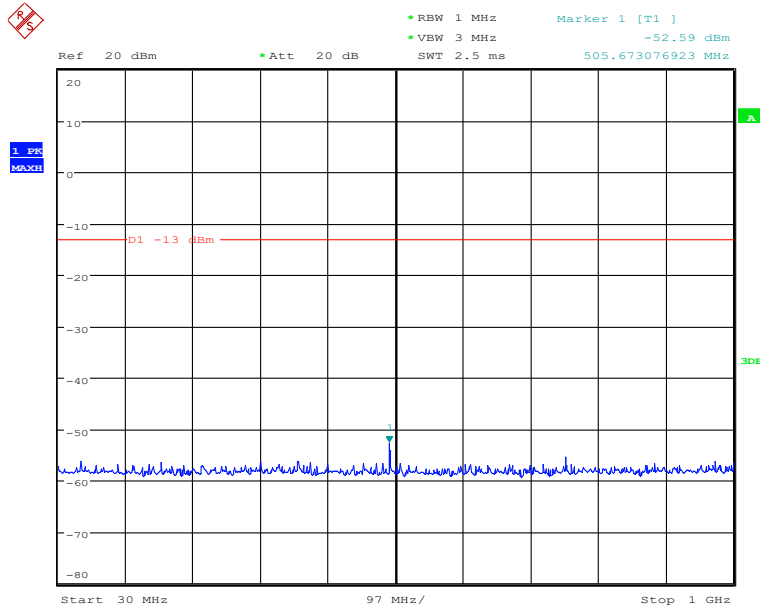

Report No.: B19W50622-WWAN_Rev2

Date: 25.NOV.2019 21:11:56