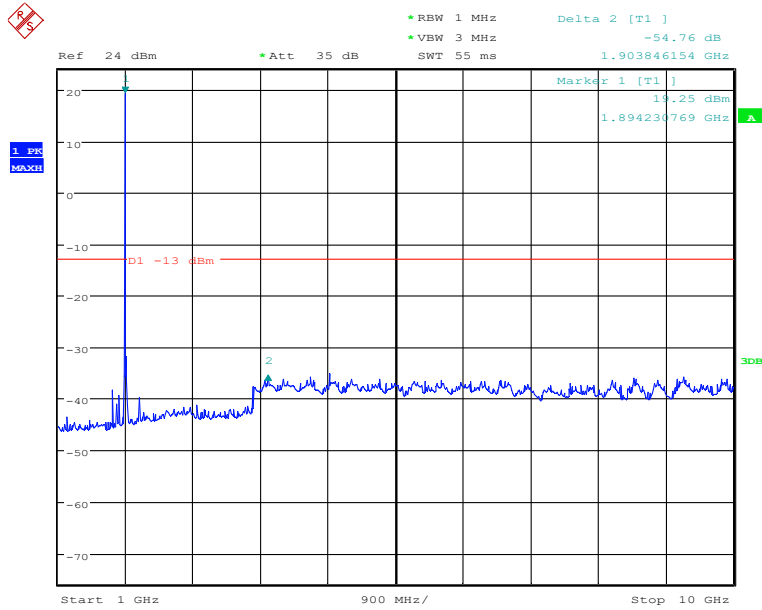

Report No.: B19W50622-WWAN_Rev2

Date: 25.NOV.2019 21:32:26