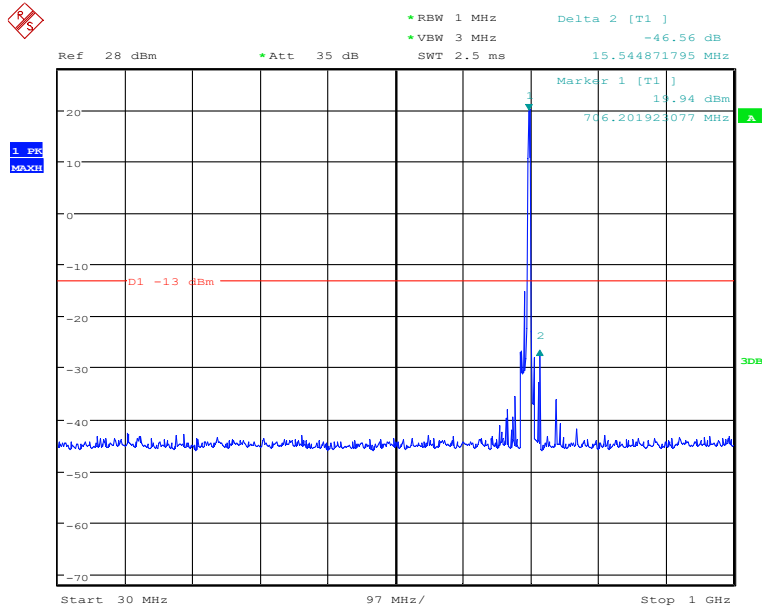

Report No.: B19W50622-WWAN_Rev2

Date: 26.NOV.2019 00:28:51