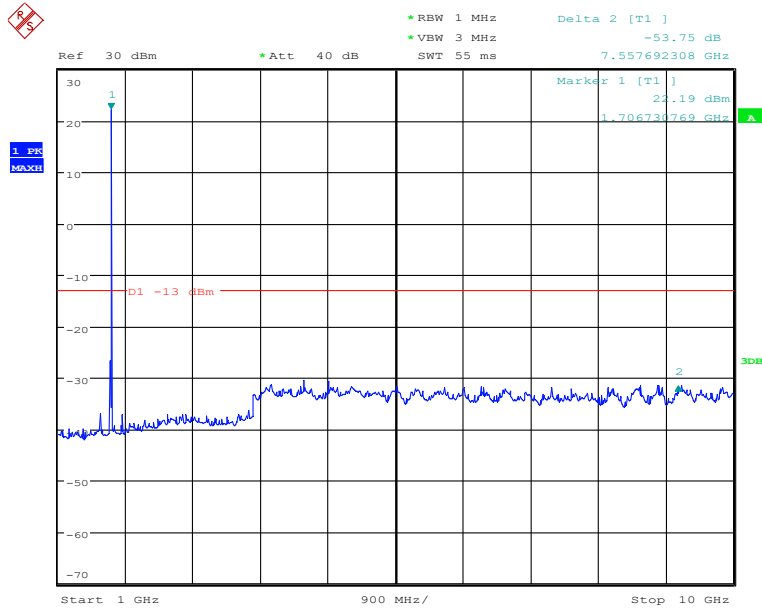

Report No.: B19W50622-WWAN_Rev2

Date: 28.NOV.2019 17:47:10