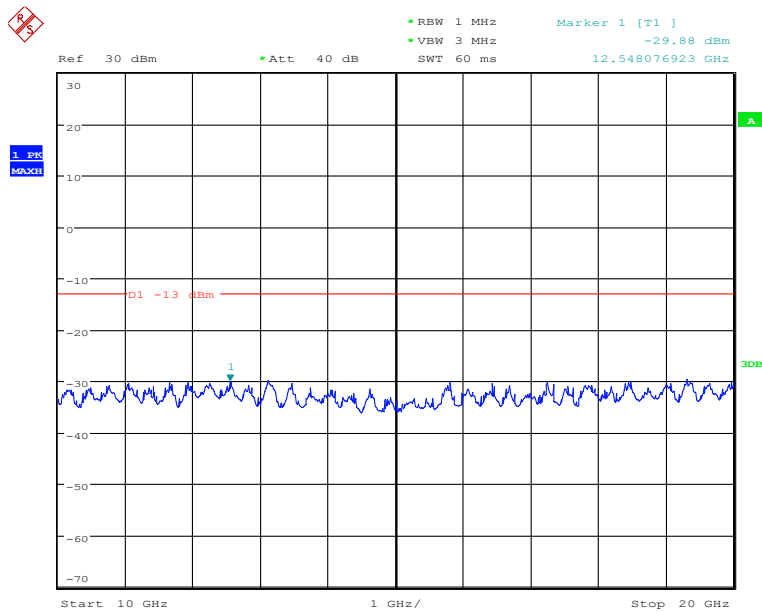

Band4-High Channel-3MHz Bandwidth-1GHz to 10GHz

Note: The strong emission shown in each case is the carrier signal.

Date: 28.NOV.2019 17:24:54

Band4-High Channel-3MHz Bandwidth-10GHz to 20GHz

Chongqing Academy of Information and Communication Technology

Address: No. 8,Yuma Road, Chayuan New City, Nan'an District, Chongqing, P. R. China,401336
Tel: 0086-23-88069965 FAX:0086-23-88608777