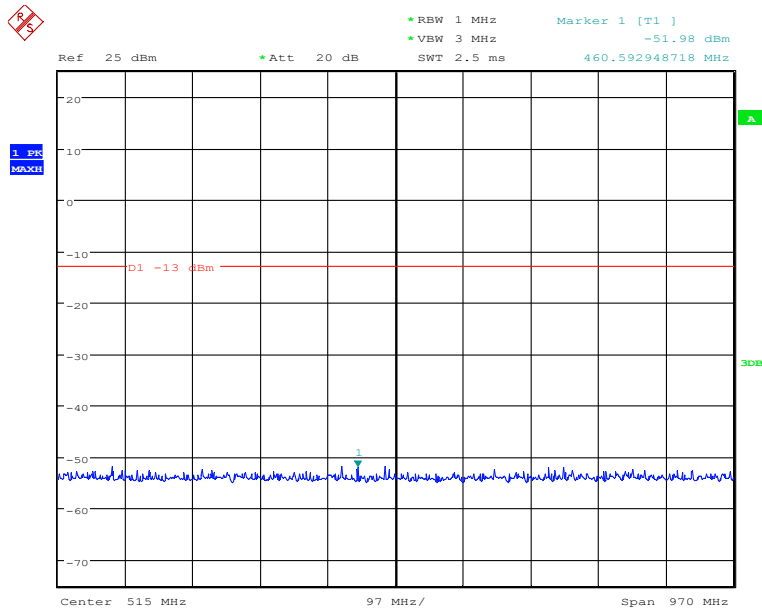

Band2-Middle Channel-1.4MHz Bandwidth-10GHz to 20GHz

Date: 25.NOV.2019 21:18:35

Band2-Middle Channel-3MHz Bandwidth-30MHz to 1GHz

Chongqing Academy of Information and Communication Technology

Address: No. 8,Yuma Road, Chayuan New City, Nan'an District, Chongqing, P. R. China,401336
Tel: 0086-23-88069965   FAX:0086-23-88608777