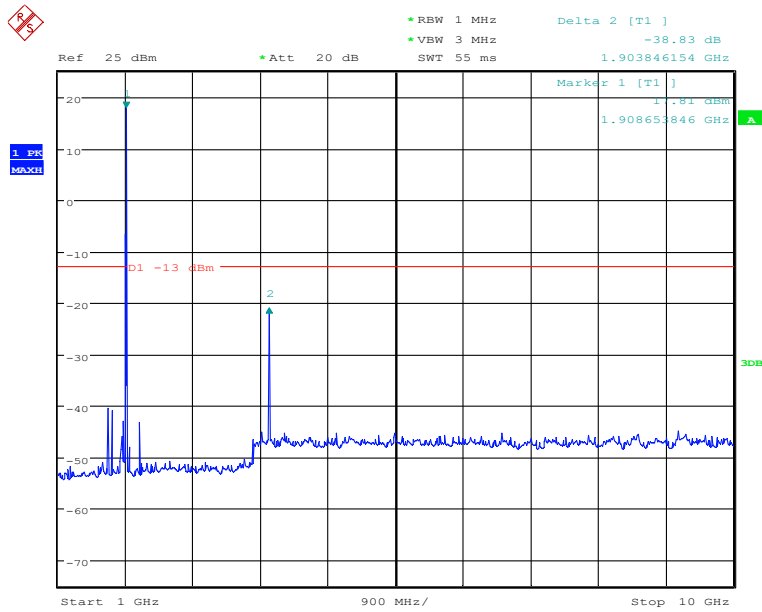

Report No.: B19W50622-WWAN_Rev2

Date: 25.NOV.2019 21:17:22