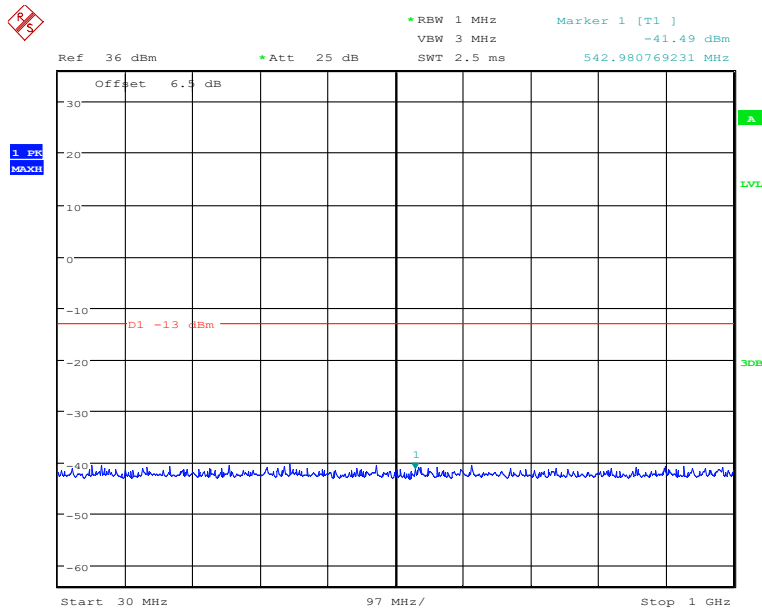

Band4-Middle Channel-5MHz Bandwidth-10GHz to 20GHz

Date: 23.NOV.2019 14:44:25

Band4-Middle Channel-10MHz Bandwidth-30MHz to 1GHz

Chongqing Academy of Information and Communication Technology

Address: No. 8,Yuma Road, Chayuan New City, Nan'an District, Chongqing, P. R. China,401336
Tel: 0086-23-88069965   FAX:0086-23-88608777