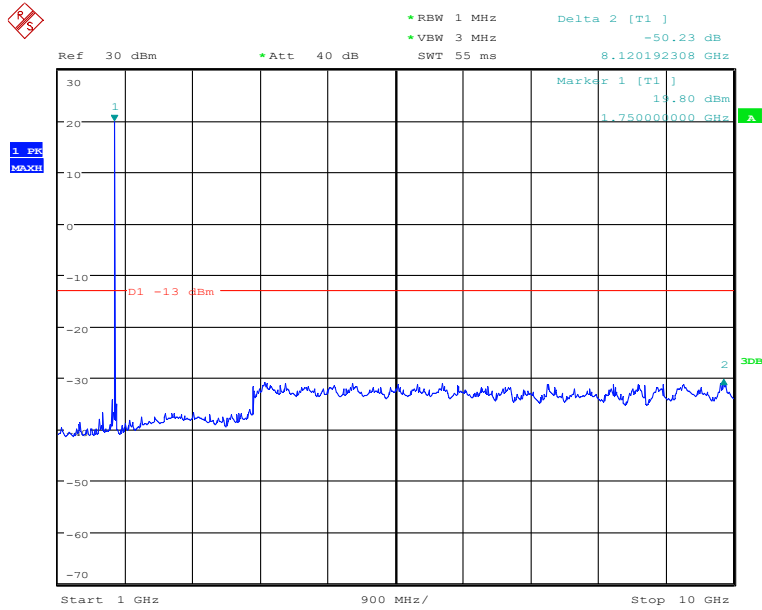

Report No.: B19W50622-WWAN_Rev2

Date: 28.NOV.2019 17:24:35