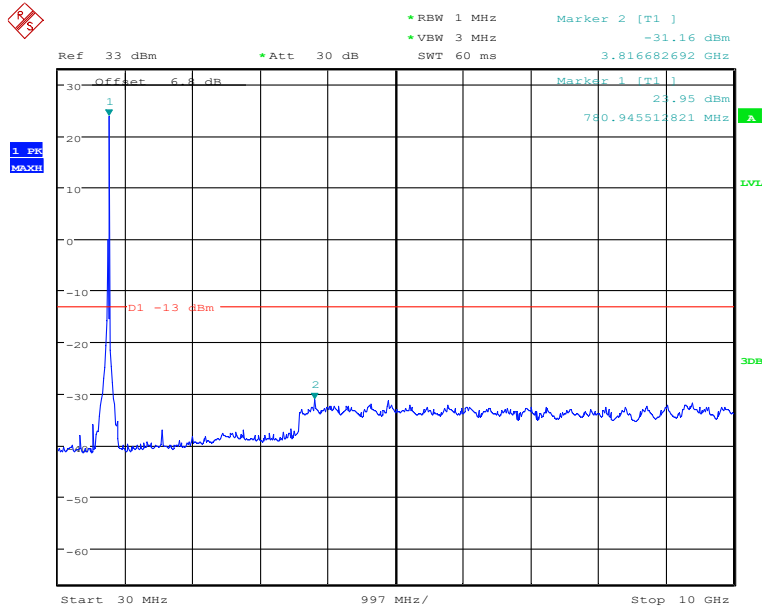

Report No.: B19W50622-WWAN_Rev2