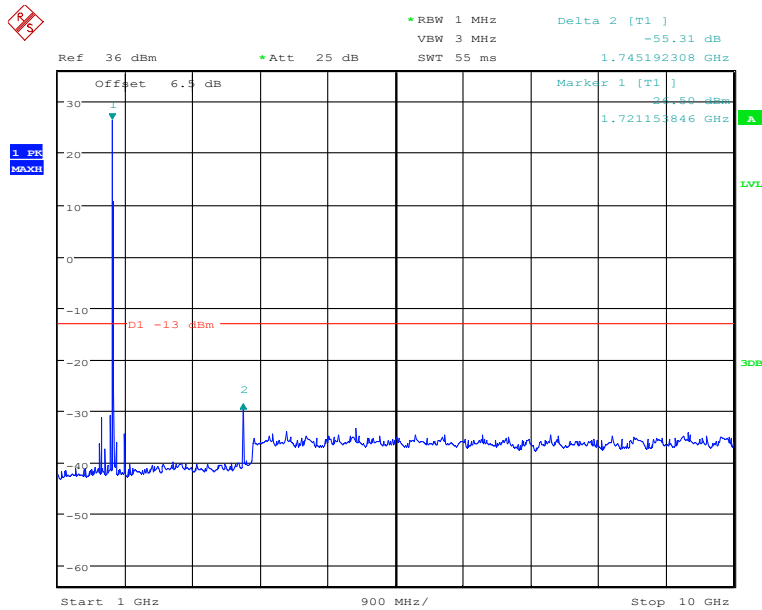

Band4-Middle Channel-1.4MHz Bandwidth-30MHz to 1GHz

Date: 23.NOV.2019 14:35:20

Band4-Middle Channel-1.4MHz Bandwidth-1GHz to 10GHz

Note: The strong emission shown in each case is the carrier signal.