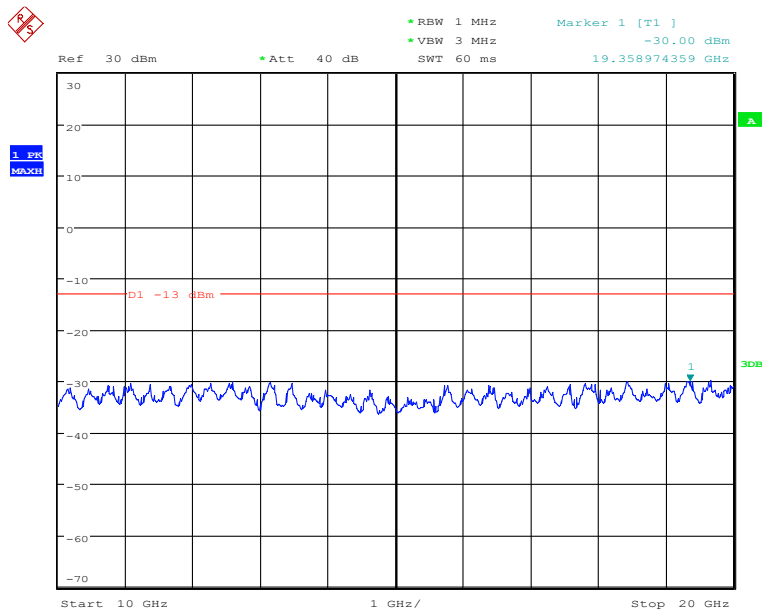

Band4-Low Channel-3MHz Bandwidth-1GHz to 10GHz

Note: The strong emission shown in each case is the carrier signal.

Date: 28.NOV.2019 17:25:46

Band4-Low Channel-3MHz Bandwidth-10GHz to 20GHz

Chongqing Academy of Information and Communication Technology

Address: No. 8,Yuma Road, Chayuan New City, Nan'an District, Chongqing, P. R. China,401336
Tel: 0086-23-88069965   FAX:0086-23-88608777