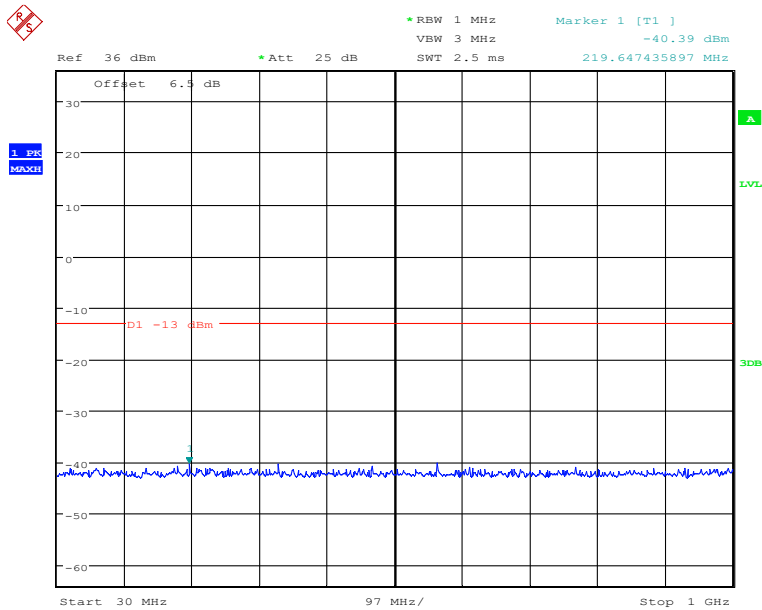

Band4-Middle Channel-1.4MHz Bandwidth-10GHz to 20GHz

Date: 23.NOV.2019 14:39:26

3

Band4-Middle Channel-3MHz Bandwidth-30MHz to 1GHz