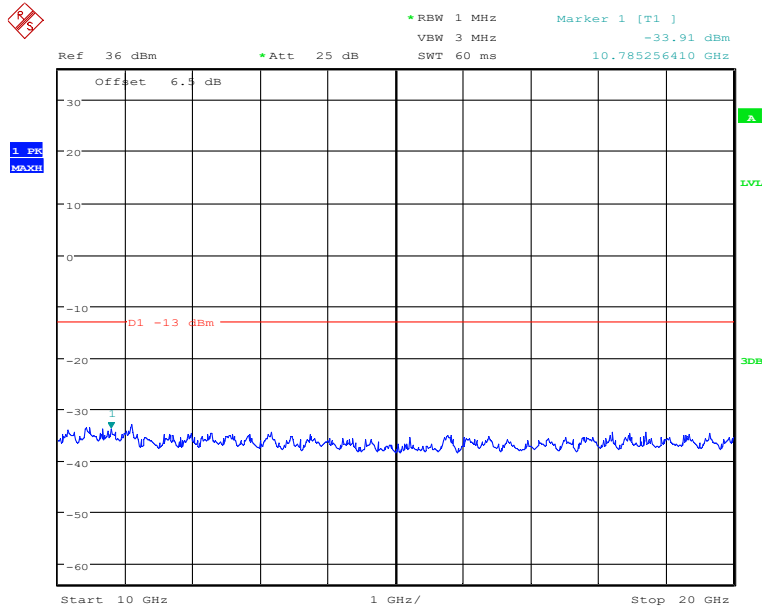

Report No.: B19W50622-WWAN_Rev2

Date: 23.NOV.2019 14:46:13