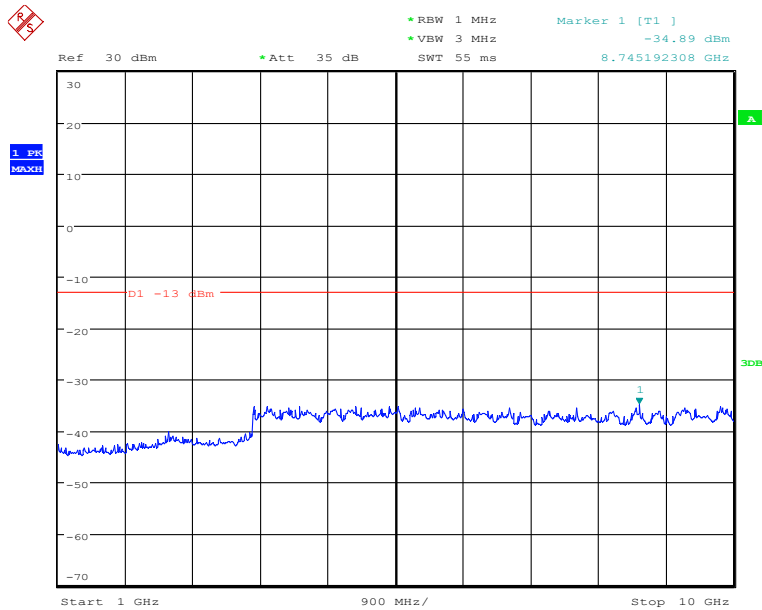

Middle Channel-10MHz Bandwidth-30MHz to 1GHz

Date: 26.NOV.2019 01:56:35

Middle Channel-10MHz Bandwidth-1GHz to 10GHz

Chongqing Academy of Information and Communication Technology

Address: No. 8,Yuma Road, Chayuan New City, Nan'an District, Chongqing, P. R. China,401336
Tel: 0086-23-88069965 FAX:0086-23-88608777