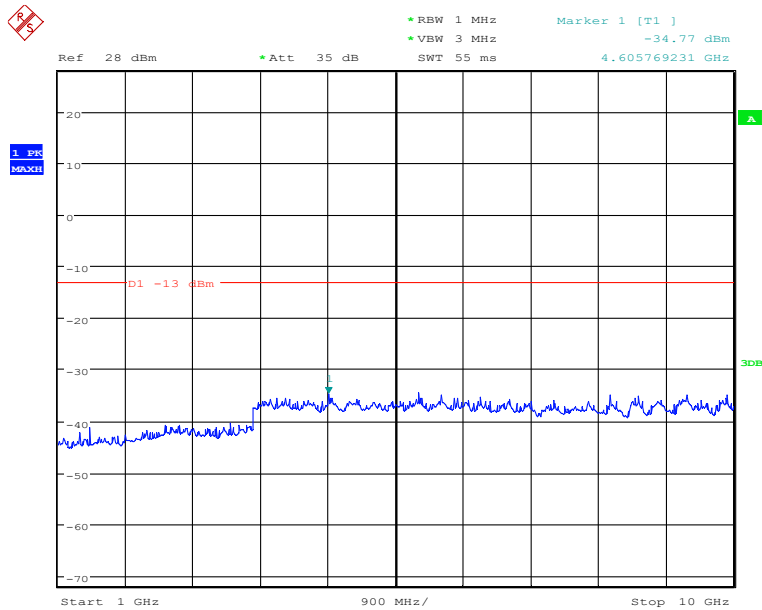

### High Channel-5MHz Bandwidth-30MHz to 1GHz

Date: 26.NOV.2019 00:30:52