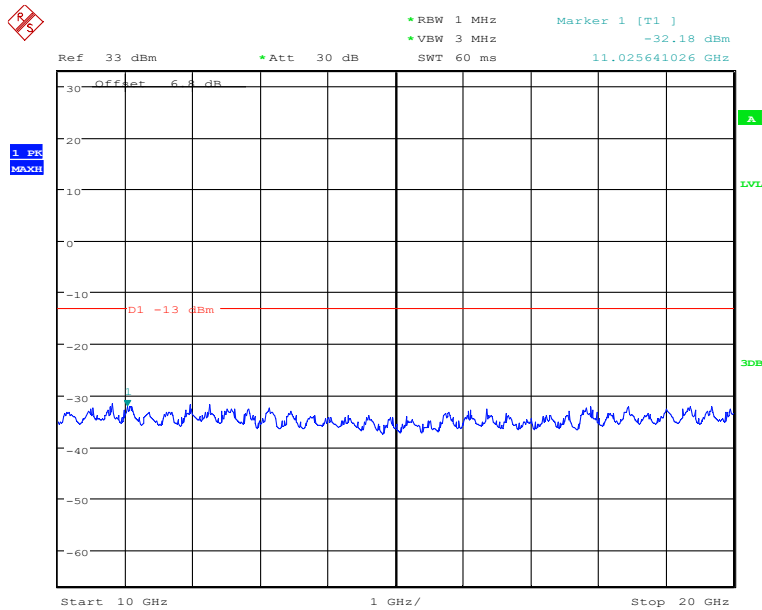

Date: 6.DEC.2019 12:11:07

30MHz to 10GHz, Mid Channel, Subcarrier (3.75kHz), BPSK, 1@0