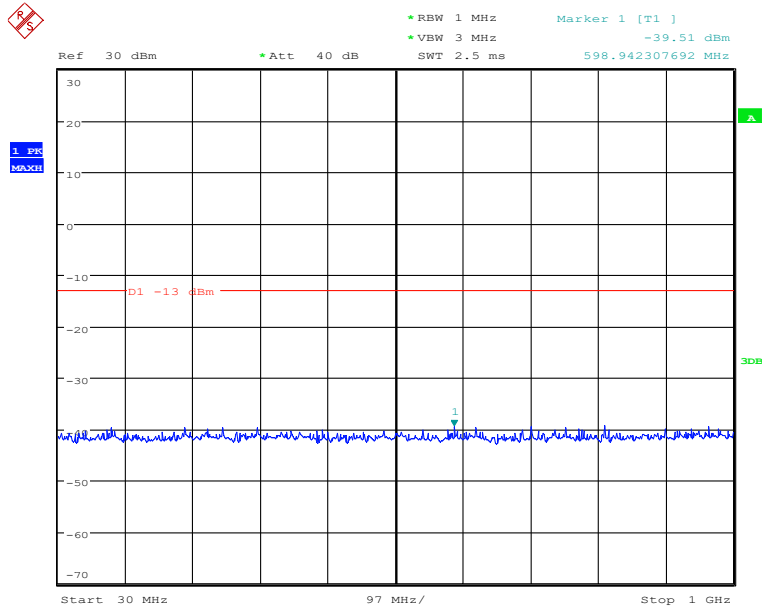

Report No.: B19W50622-WWAN_Rev2

Date: 28.NOV.2019 17:19:50