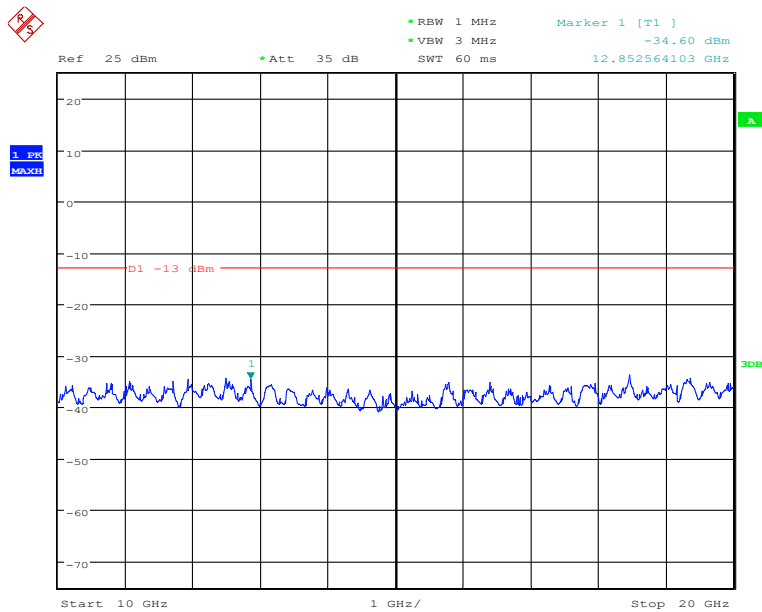

Band2-Middle Channel-10MHz Bandwidth-1GHz to 10GHz

Note: The strong emission shown in each case is the carrier signal.

Date: 25.NOV.2019 21:34:44

Band2-Middle Channel-10MHz Bandwidth-10GHz to 20GHz

Chongqing Academy of Information and Communication Technology

Address: No. 8,Yuma Road, Chayuan New City, Nan'an District, Chongqing, P. R. China,401336
Tel: 0086-23-88069965   FAX:0086-23-88608777