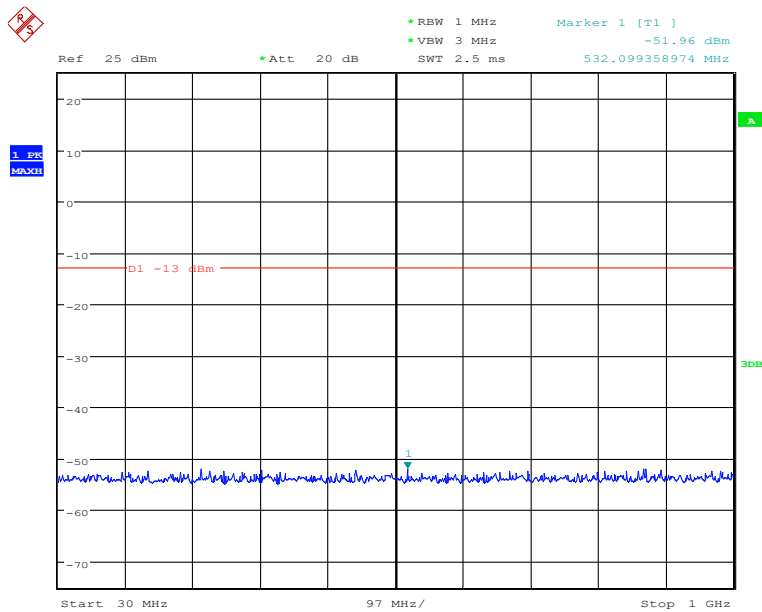

### Band2-High Channel-1.4MHz Bandwidth-10GHz to 20GHz

Date: 25.NOV.2019 21:17:40