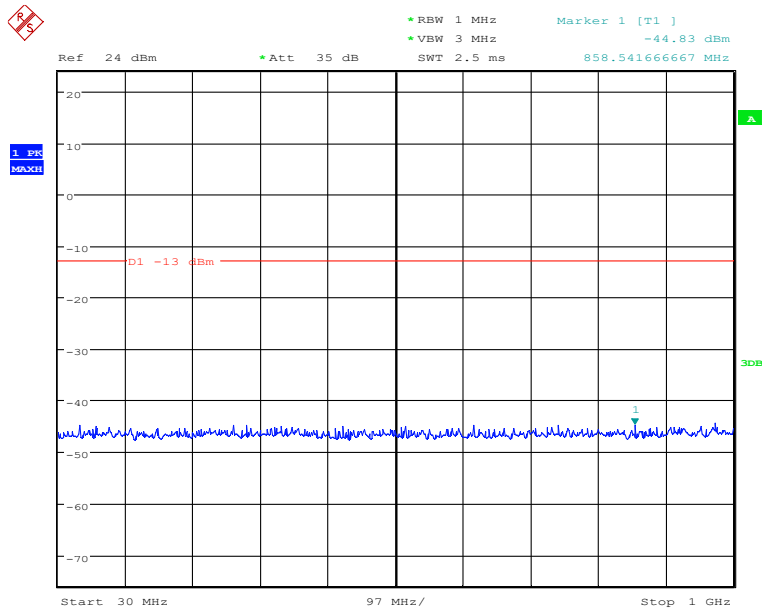

Band2-High Channel-5MHz Bandwidth-10GHz to 20GHz

Date: 25.NOV.2019 21:32:53

Band2-High Channel-10MHz Bandwidth-30MHz to 1GHz

Chongqing Academy of Information and Communication Technology

Address: No. 8,Yuma Road, Chayuan New City, Nan'an District, Chongqing, P. R. China,401336
Tel: 0086-23-88069965   FAX:0086-23-88608777