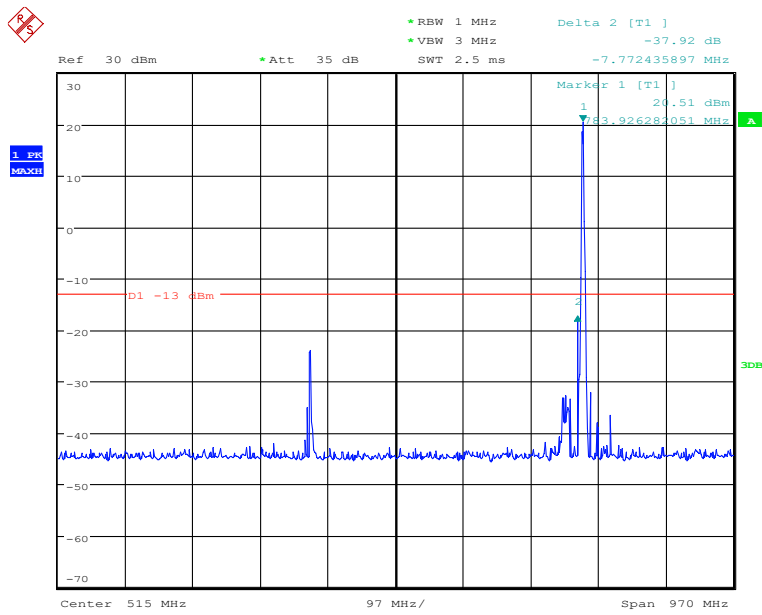

Report No.: B19W50622-WWAN_Rev2

5.3.11 CAT-M B13 Conducted Spurious Emission Results

Date: 26.NOV.2019 01:47:22