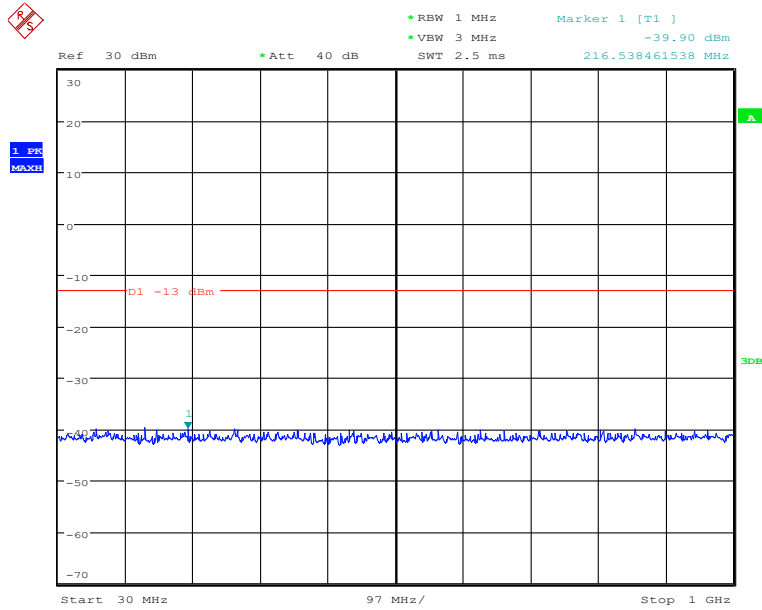

Report No.: B19W50622-WWAN_Rev2

Date: 28.NOV.2019 17:45:54