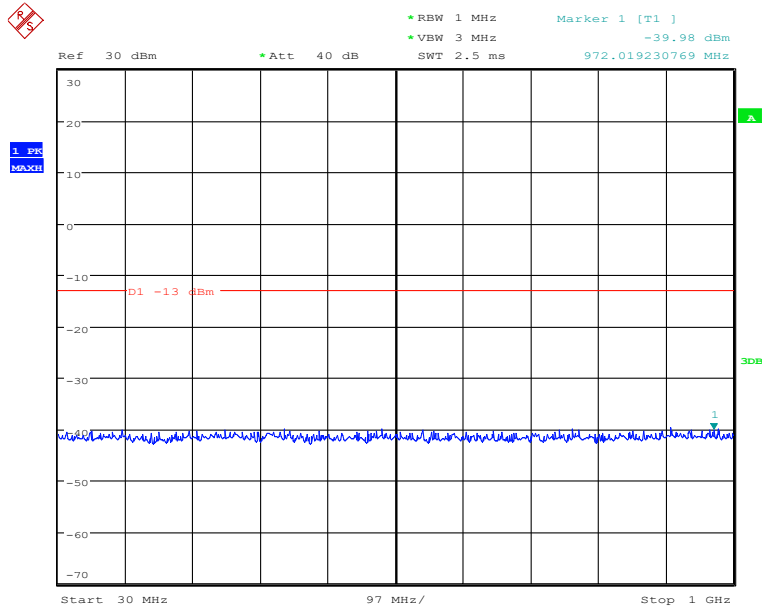

Report No.: B19W50622-WWAN_Rev2

Date: 28.NOV.2019 17:30:56