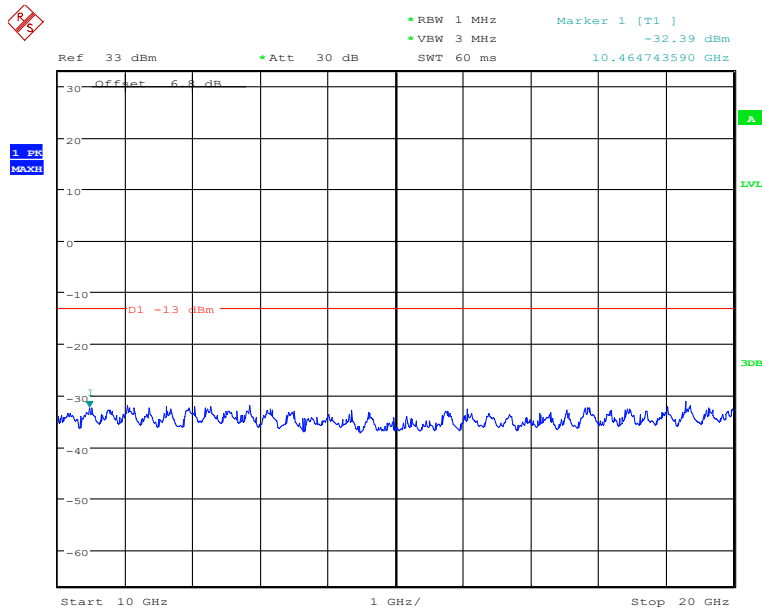

Date: 6.DEC.2019 11:58:43

30MHz to 10GHz, Low Channel, Subcarrier (15kHz), BPSK, 1@0