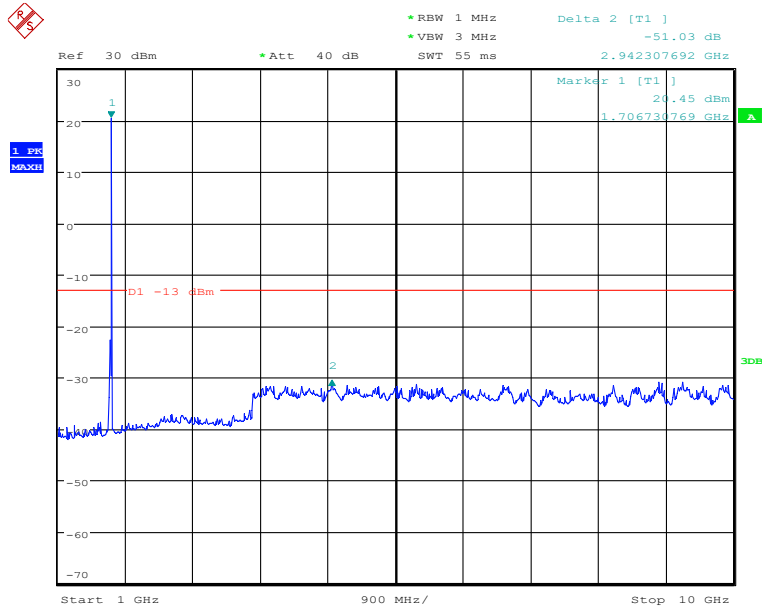

Band4-Low Channel-1.4MHz Bandwidth-30MHz to 1GHz

Date: 28.NOV.2019 17:20:10

Band4-Low Channel-1.4MHz Bandwidth-1GHz to 10GHz

Note: The strong emission shown in each case is the carrier signal.