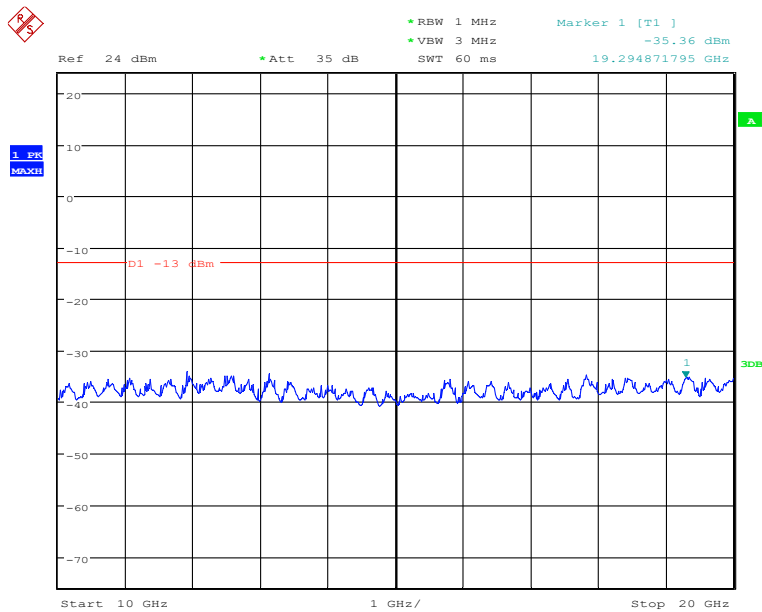

Band2-Low Channel-5MHz Bandwidth-1GHz to 10GHz

Note: The strong emission shown in each case is the carrier signal.

Date: 25.NOV.2019 21:26:28

Band2-Low Channel-5MHz Bandwidth-10GHz to 20GHz

Chongqing Academy of Information and Communication Technology

Address: No. 8,Yuma Road, Chayuan New City, Nan'an District, Chongqing, P. R. China,401336
Tel: 0086-23-88069965 FAX:0086-23-88608777