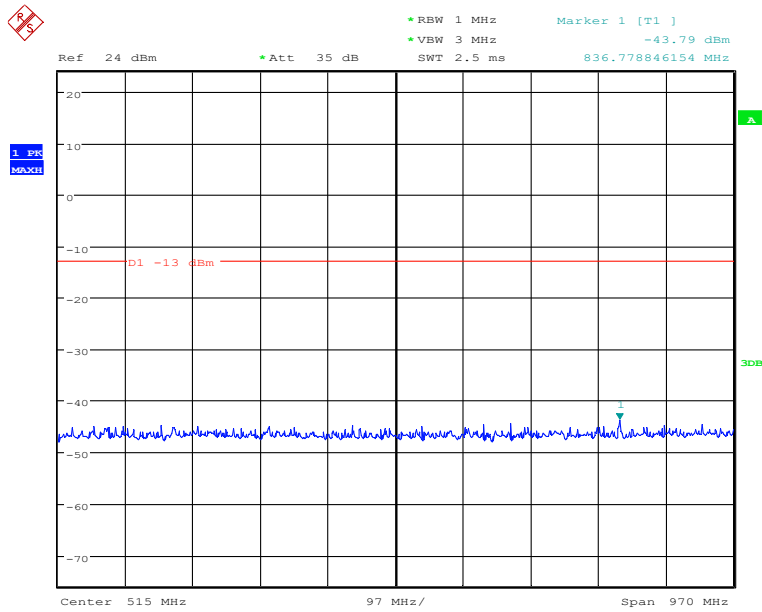

Report No.: B19W50622-WWAN_Rev2

Date: 25.NOV.2019 21:30:03