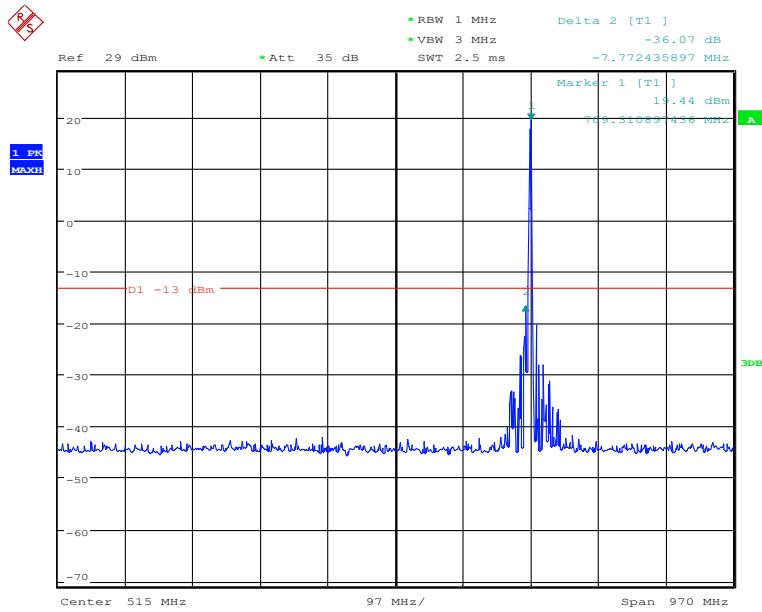

Report No.: B19W50622-WWAN_Rev2

Date: 26.NOV.2019 00:12:31