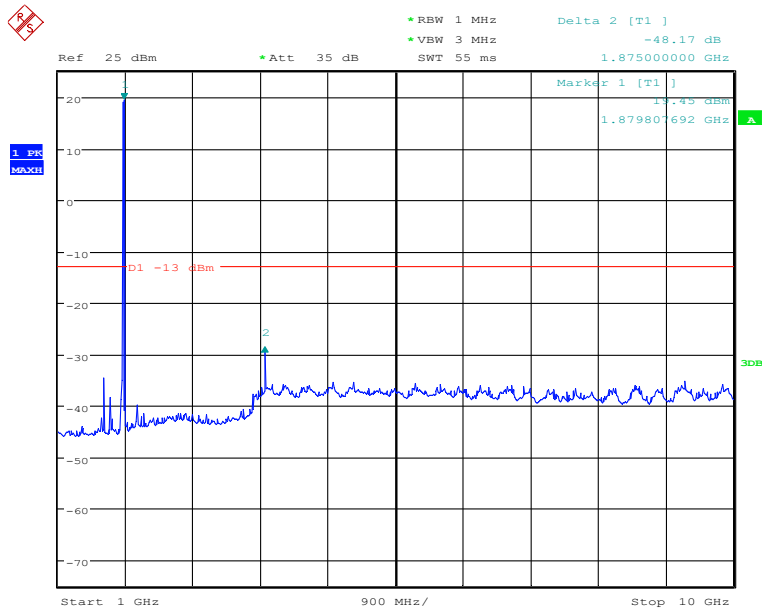

Report No.: B19W50622-WWAN_Rev2

Date: 25.NOV.2019 21:34:25