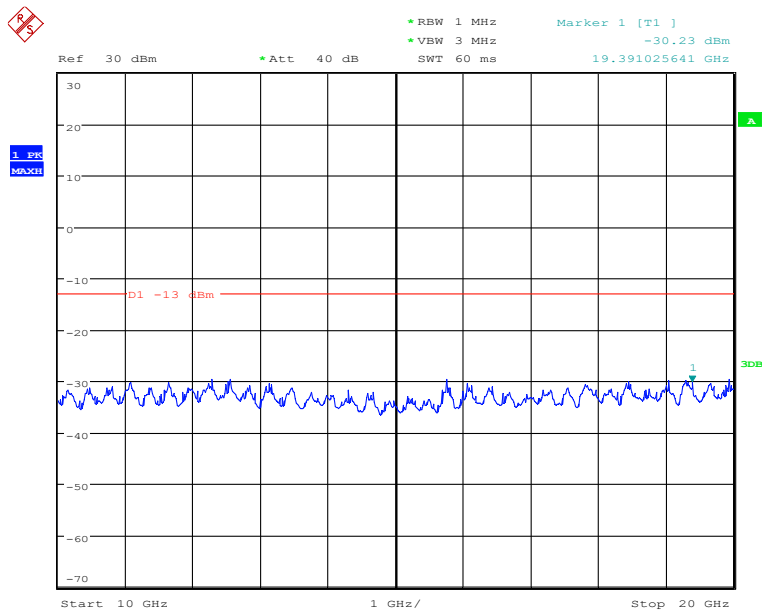

Band4-High Channel-20MHz Bandwidth-1GHz to 10GHz

Note: The strong emission shown in each case is the carrier signal.

Date: 28.NOV.2019 17:48:13

Band4-High Channel-20MHz Bandwidth-10GHz to 20GHz

Chongqing Academy of Information and Communication Technology

Address: No. 8,Yuma Road, Chayuan New City, Nan'an District, Chongqing, P. R. China,401336
Tel: 0086-23-88069965 FAX:0086-23-88608777