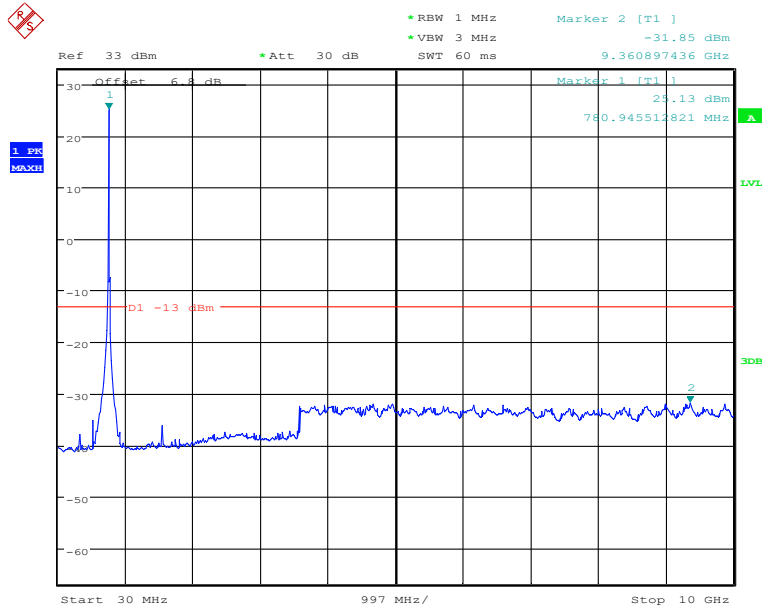

Report No.: B19W50622-WWAN_Rev2