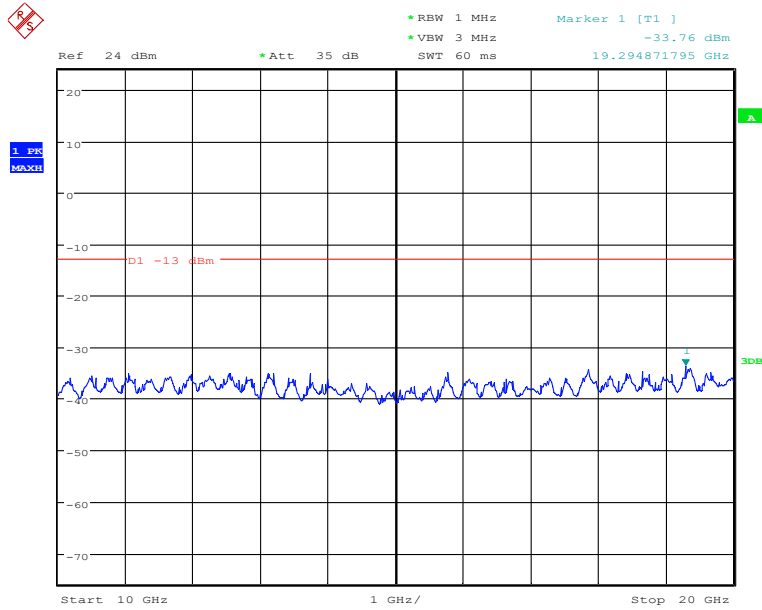

Report No.: B19W50622-WWAN_Rev2

Date: 25.NOV.2019 21:28:08