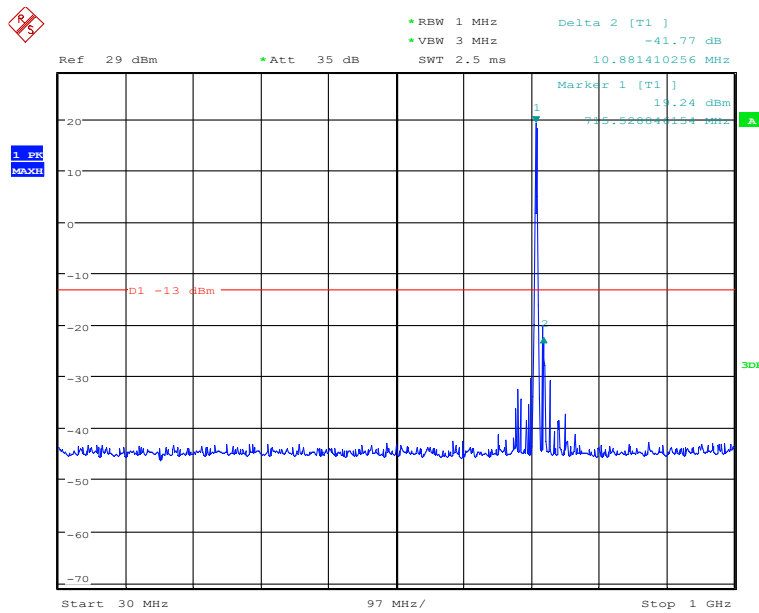

Report No.: B19W50622-WWAN_Rev2

5.3.10 CAT-M B12 Conducted Spurious Emission Results

Date: 26.NOV.2019 00:16:13