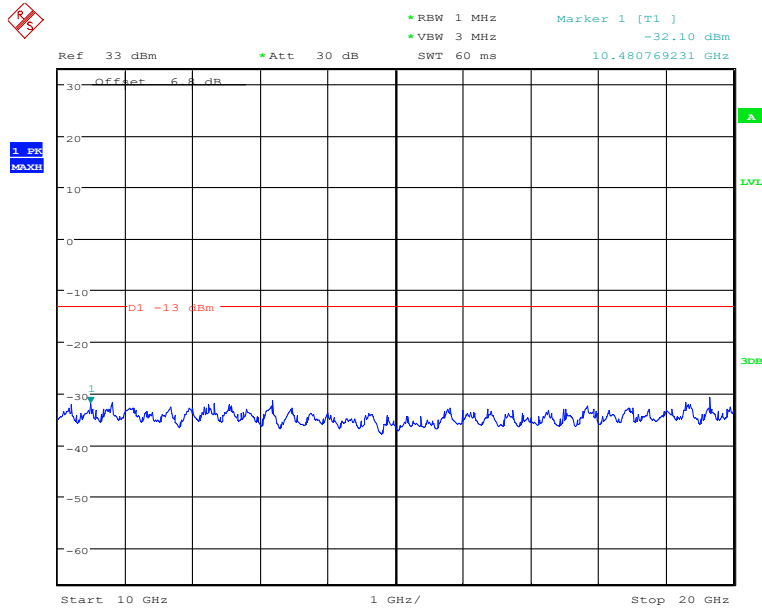

### Report No.: B19W50622-WWAN\_Rev2

Date: 6.DEC.2019 12:16:24

30MHz to 10GHz, High Channel, Subcarrier (3.75kHz), QPSK, 1@0

Date: 6.DEC.2019 12:16:40

10GHz to 20GHz, High Channel, Subcarrier (3.75kHz), QPSK, 1@0