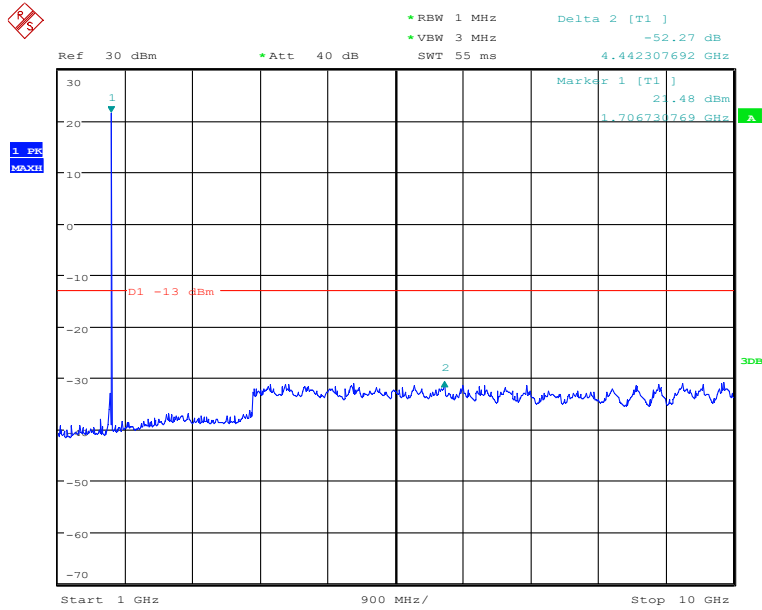

Report No.: B19W50622-WWAN_Rev2

Date: 28.NOV.2019 17:41:35