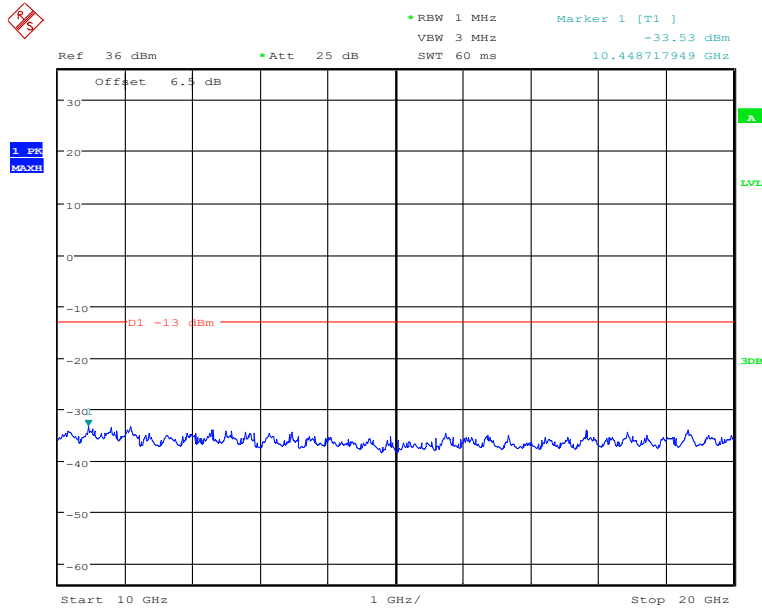

Report No.: B19W50622-WWAN_Rev2

Date: 23.NOV.2019 14:35:50