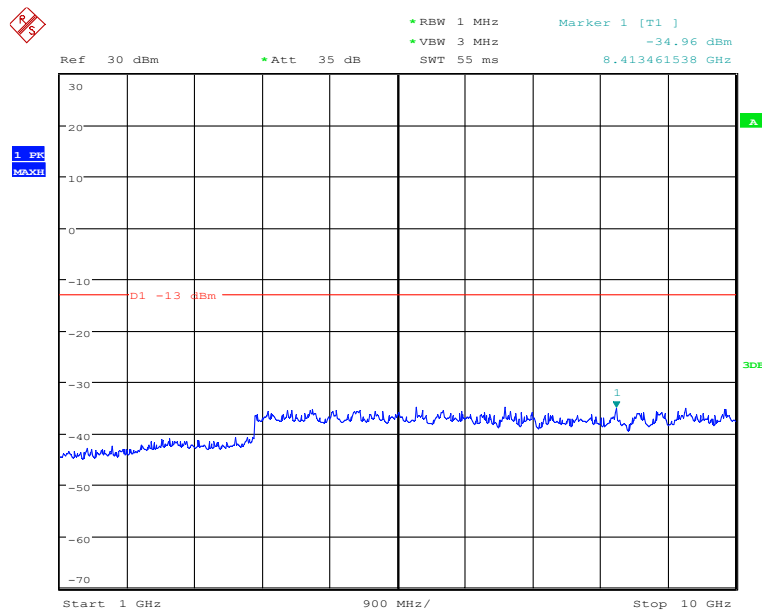

High Channel-1.4MHz Bandwidth-30MHz to 1GHz

Note: The strong emission shown in each case is the carrier signal.

Date: 26.NOV.2019 02:10:38

High Channel-1.4MHz Bandwidth-1GHz to 10GHz

Chongqing Academy of Information and Communication Technology

Address: No. 8,Yuma Road, Chayuan New City, Nan'an District, Chongqing, P. R. China,401336
Tel: 0086-23-88069965 FAX:0086-23-88608777