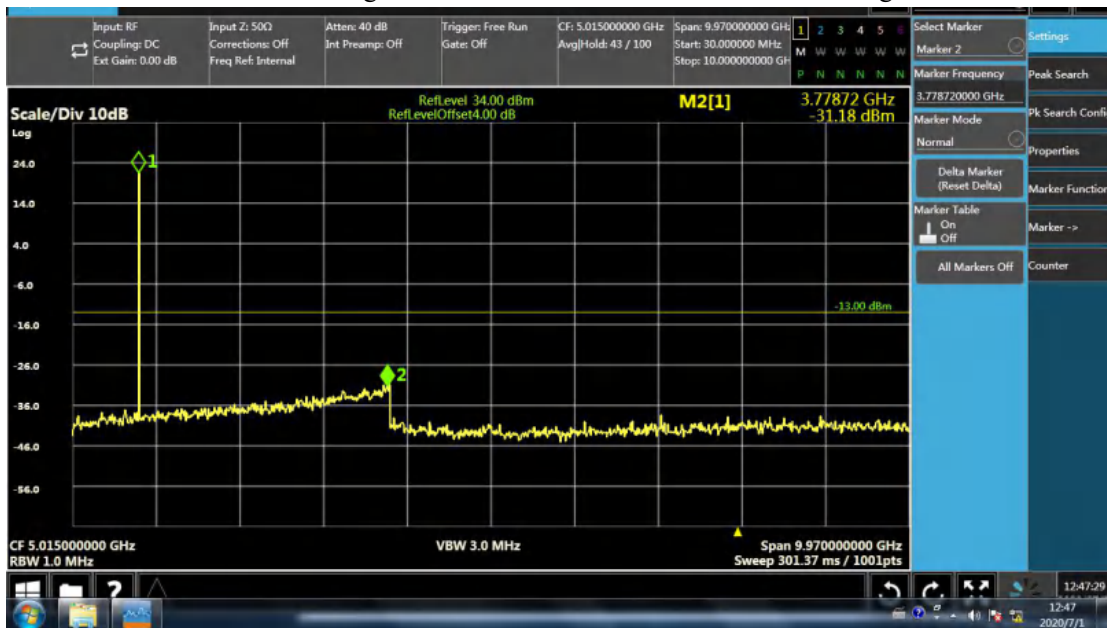

Note: The strong emission shown in each case is the carrier signal.

Report No.: B19W50622-WWAN\_Rev2

Part(814MHz-824MHz)

30MHz to 10GHz, 819MHz, Subcarrier (3.75kHz), QPSK, 1@0

Note: The strong emission shown in each case is the carrier signal.