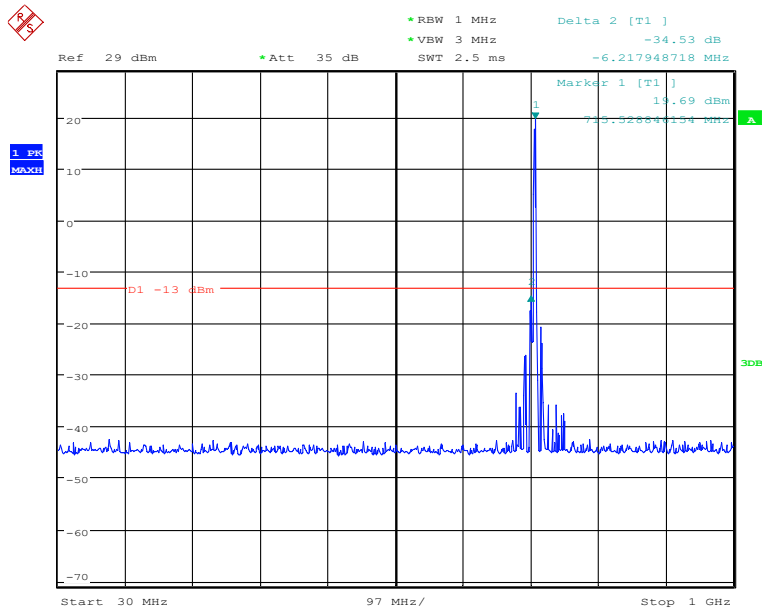

Report No.: B19W50622-WWAN_Rev2

Date: 26.NOV.2019 00:17:45