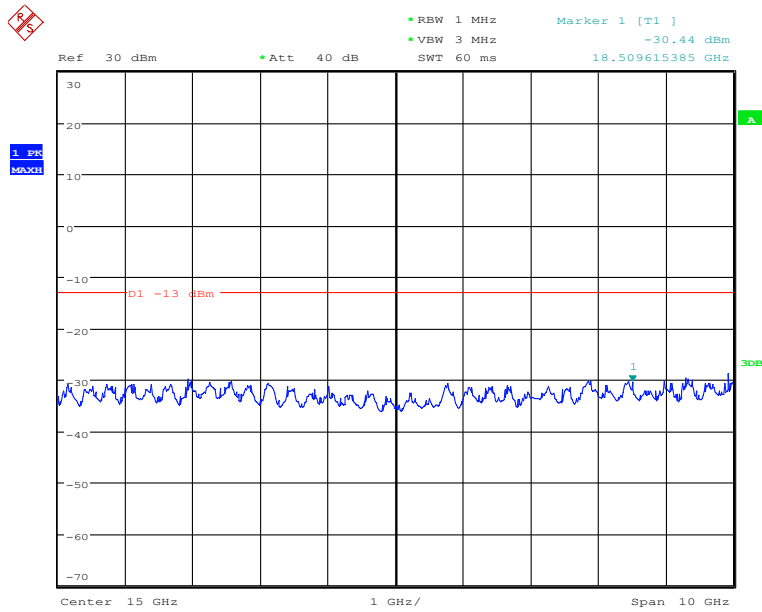

Report No.: B19W50622-WWAN_Rev2

Date: 28.NOV.2019 17:45:18