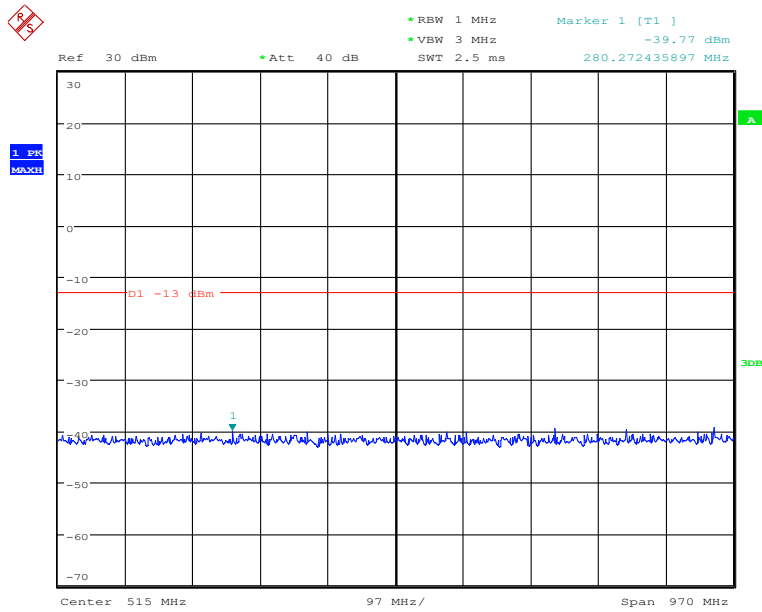

Report No.: B19W50622-WWAN_Rev2

Date: 28.NOV.2019 17:44:01