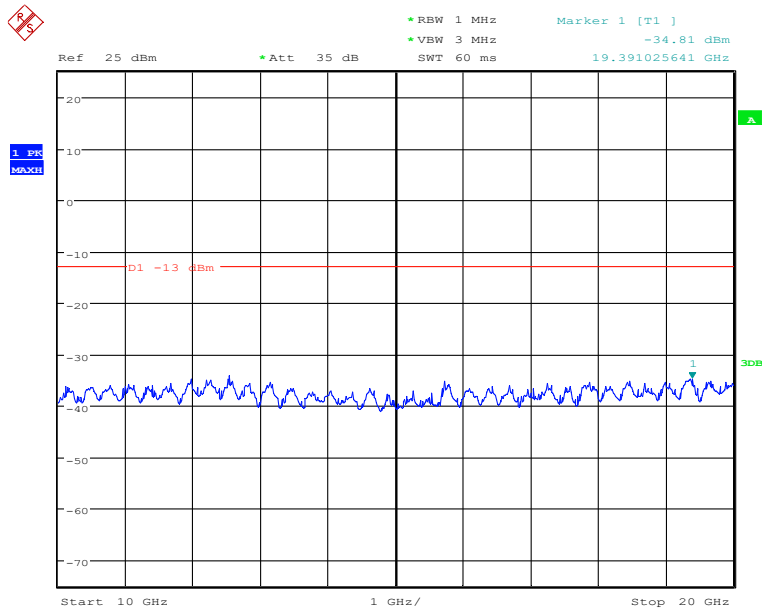

Report No.: B19W50622-WWAN_Rev2

Date: 25.NOV.2019 21:39:44