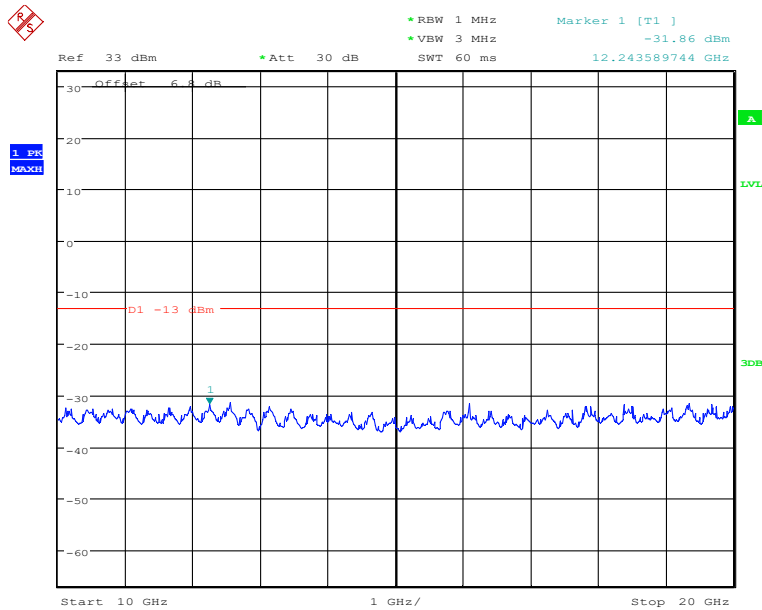

### Report No.: B19W50622-WWAN\_Rev2

Date: 6.DEC.2019 12:19:35

30MHz to 10GHz, High Channel, Subcarrier (15kHz), QPSK, 12@0

Date: 6.DEC.2019 12:19:57

10GHz to 20GHz, High Channel, Subcarrier (15kHz), QPSK, 12@0