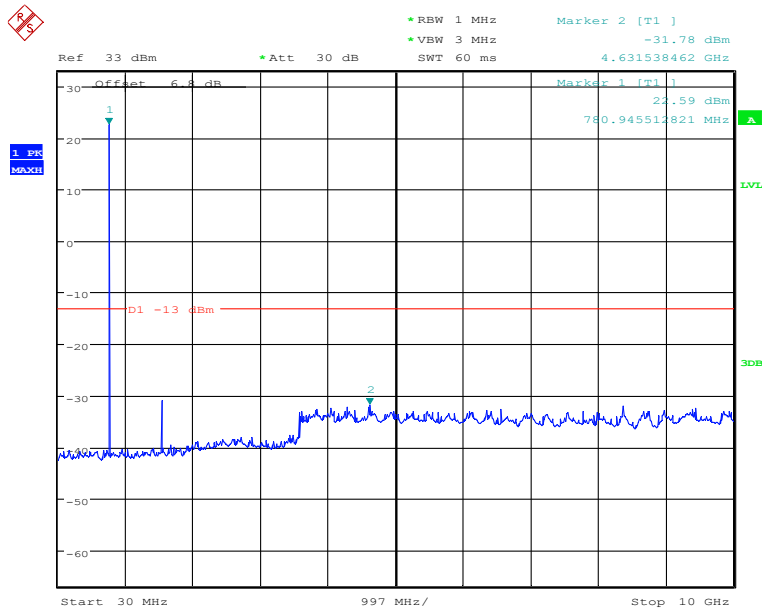

Report No.: B19W50622-WWAN_Rev2