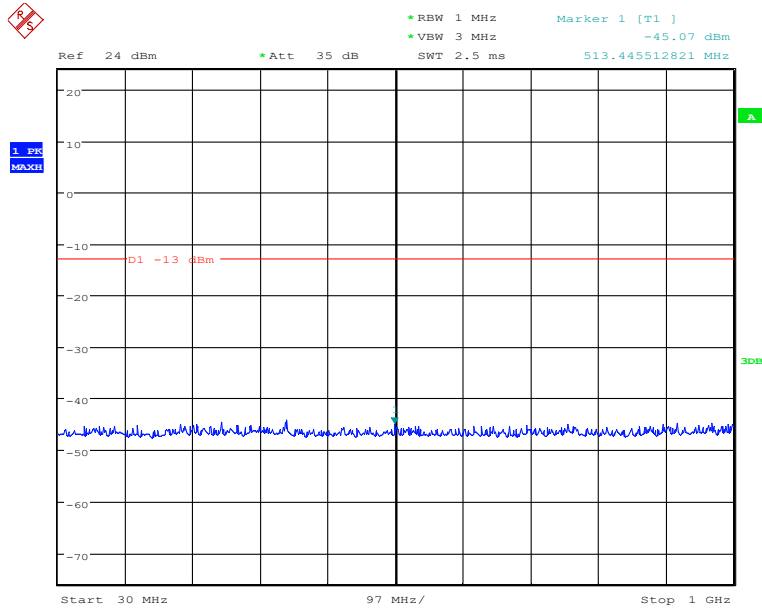

Band2-Middle Channel-5MHz Bandwidth-10GHz to 20GHz

Date: 25.NOV.2019 21:33:24

Band2-Middle Channel-10MHz Bandwidth-30MHz to 1GHz

Chongqing Academy of Information and Communication Technology

Address: No. 8,Yuma Road, Chayuan New City, Nan'an District, Chongqing, P. R. China,401336
Tel: 0086-23-88069965   FAX:0086-23-88608777