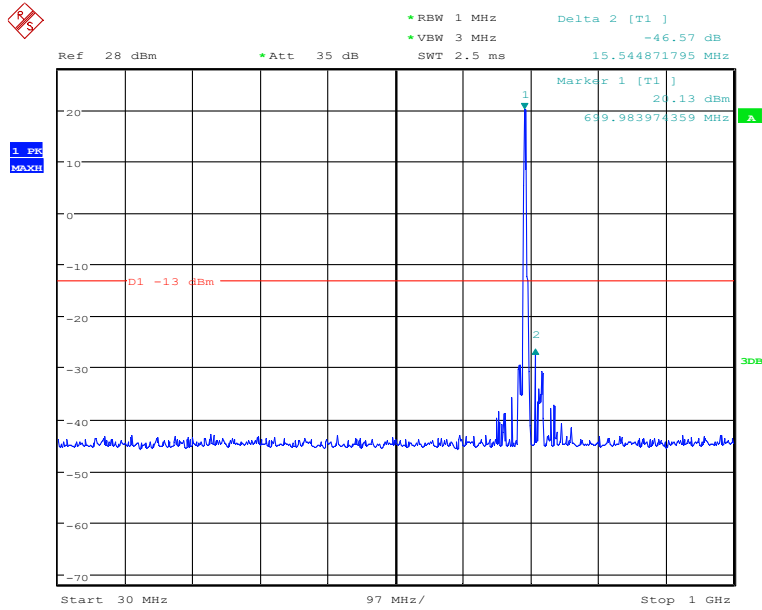

Report No.: B19W50622-WWAN_Rev2

Date: 26.NOV.2019 00:28:08