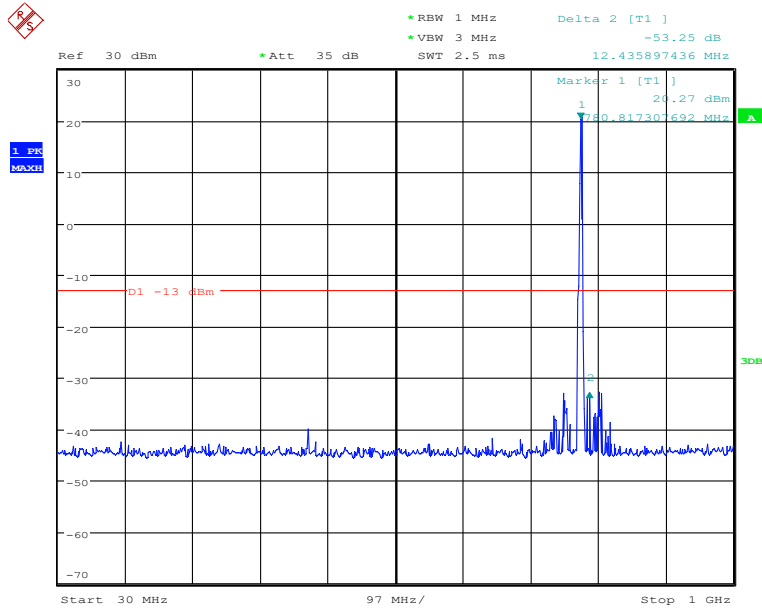

Report No.: B19W50622-WWAN_Rev2

Date: 26.NOV.2019 01:46:03