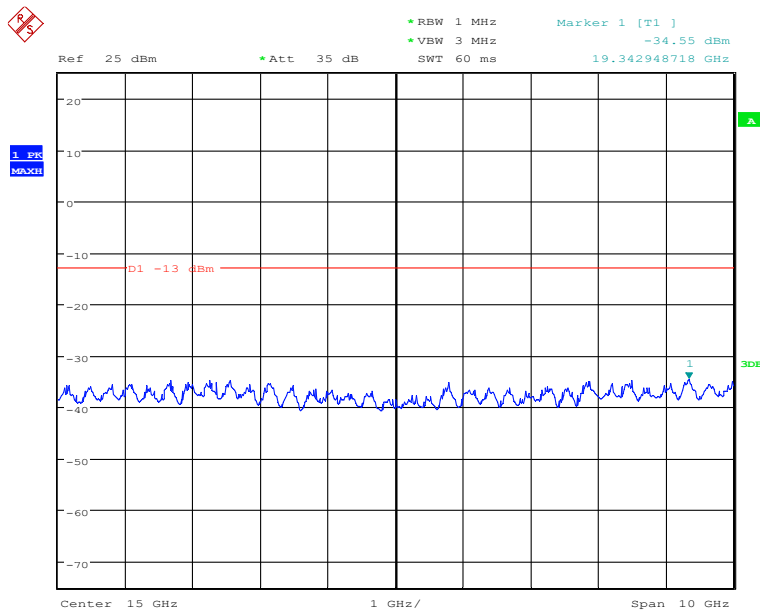

Band2-High Channel-20MHz Bandwidth-1GHz to 10GHz

Note: The strong emission shown in each case is the carrier signal.

Date: 25.NOV.2019 21:44:08

Band2-High Channel-20MHz Bandwidth-10GHz to 20GHz

Chongqing Academy of Information and Communication Technology

Address: No. 8,Yuma Road, Chayuan New City, Nan'an District, Chongqing, P. R. China,401336
Tel: 0086-23-88069965   FAX:0086-23-88608777