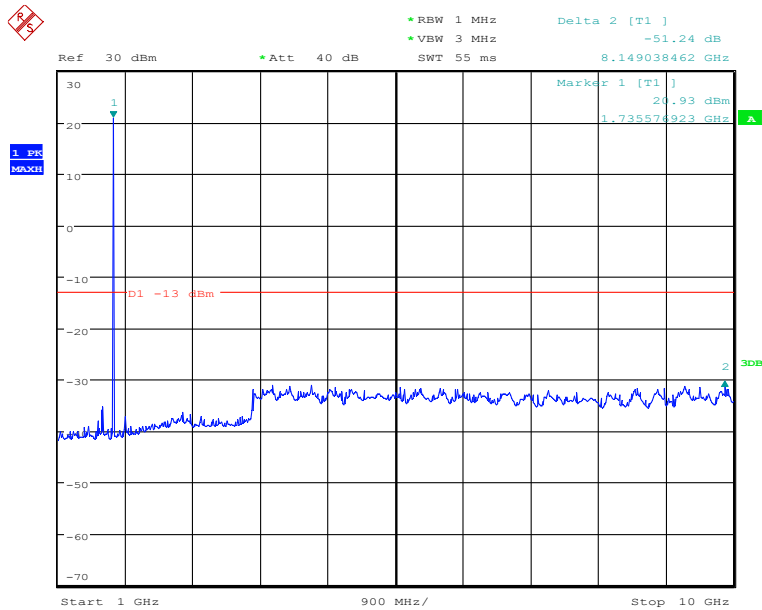

Band4-High Channel-15MHz Bandwidth-30MHz to 1GHz

Date: 28.NOV.2019 17:44:16

Band4-High Channel-15MHz Bandwidth-1GHz to 10GHz

Note: The strong emission shown in each case is the carrier signal.