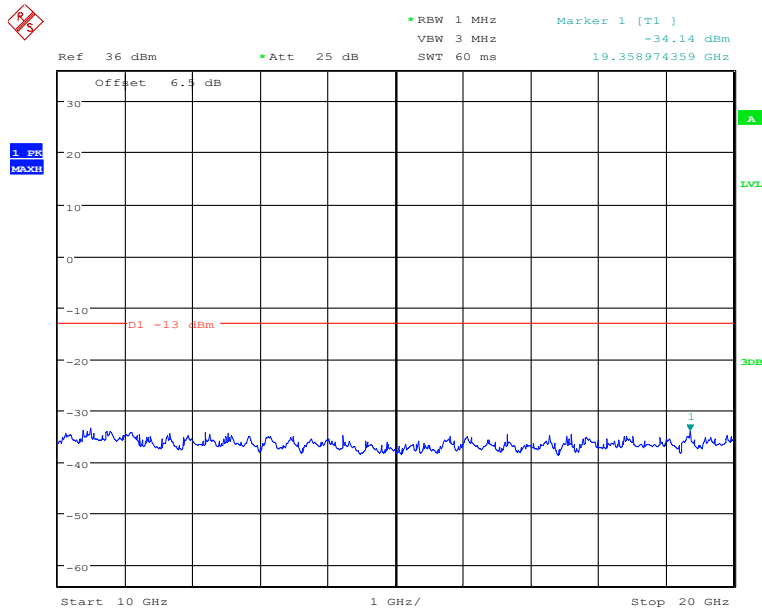

Band4-Middle Channel-3MHz Bandwidth-1GHz to 10GHz

Note: The strong emission shown in each case is the carrier signal.

Date: 23.NOV.2019 14:40:08

Band4-Middle Channel-3MHz Bandwidth-10GHz to 20GHz

Chongqing Academy of Information and Communication Technology

Address: No. 8,Yuma Road, Chayuan New City, Nan'an District, Chongqing, P. R. China,401336
Tel: 0086-23-88069965   FAX:0086-23-88608777