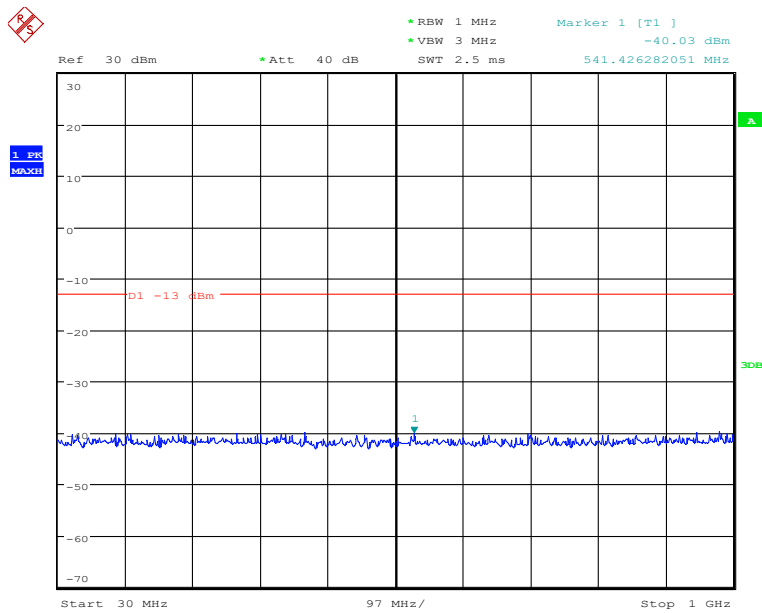

Report No.: B19W50622-WWAN_Rev2

5.3.9 CAT-M B4 Conducted Spurious Emission Results

Date: 28.NOV.2019 17:22:28