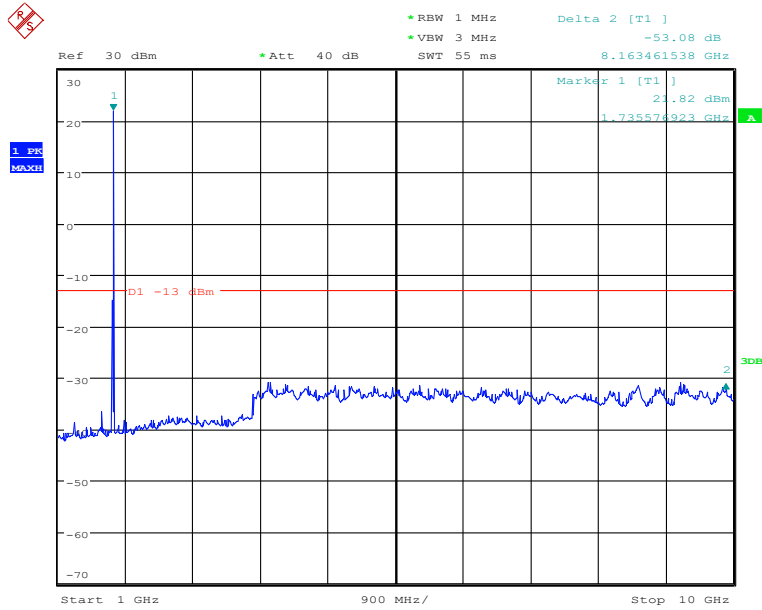

Report No.: B19W50622-WWAN_Rev2

Date: 28.NOV.2019 17:48:27