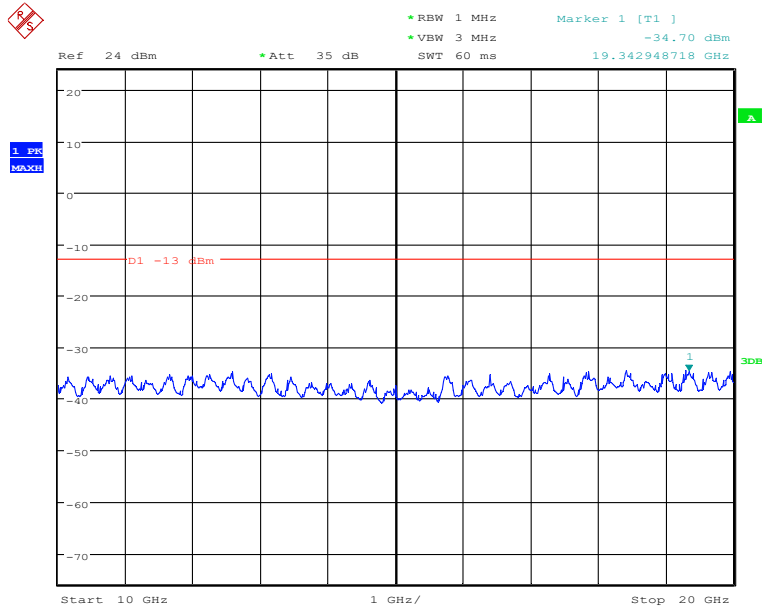

Report No.: B19W50622-WWAN_Rev2

Date: 25.NOV.2019 21:31:06