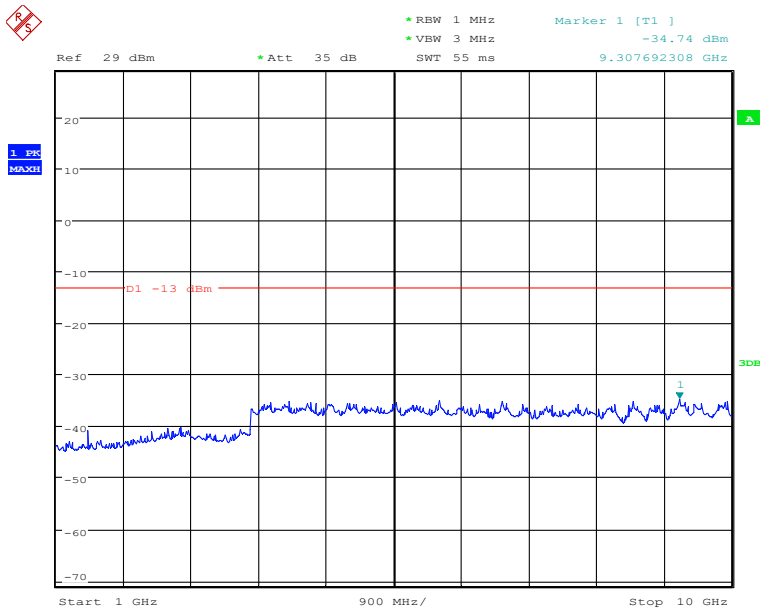

### High Channel-3MHz Bandwidth-30MHz to 1GHz

Date: 26.NOV.2019 00:18:07