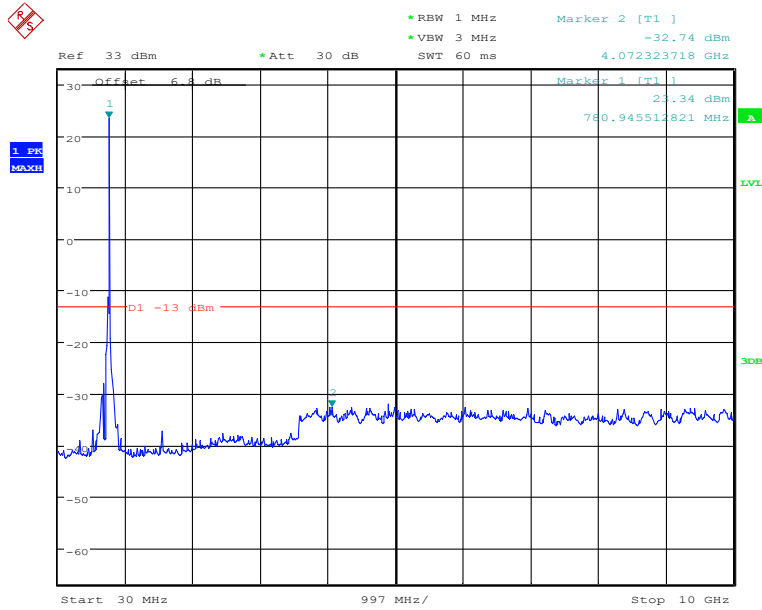

Report No.: B19W50622-WWAN_Rev2