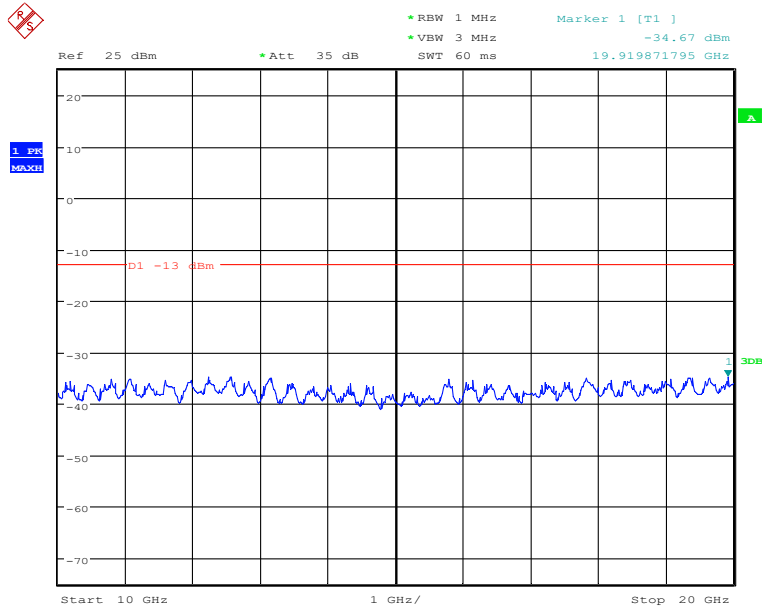

Report No.: B19W50622-WWAN_Rev2

Date: 25.NOV.2019 21:42:27