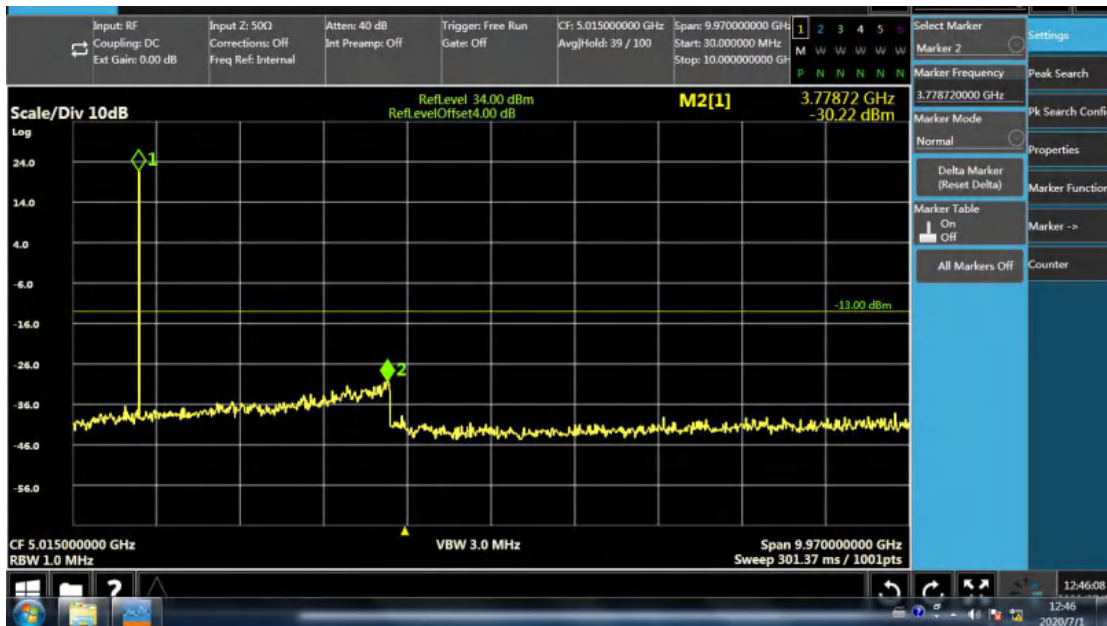

Report No.: B19W50622-WWAN_Rev2

Part(814MHz-824MHz)

30MHz to 10GHz, 819MHz, Subcarrier (3.75kHz), QPSK, 1@0

Note: The strong emission shown in each case is the carrier signal.