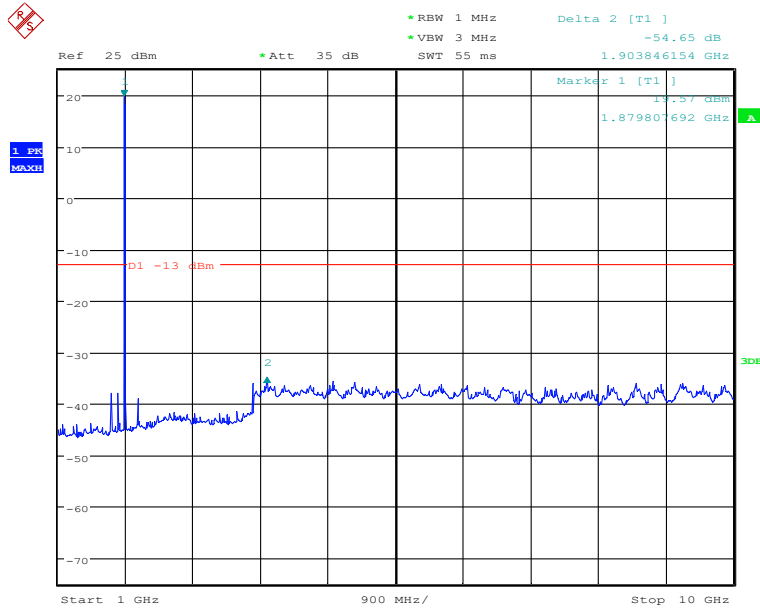

Report No.: B19W50622-WWAN_Rev2

Date: 25.NOV.2019 21:44:30