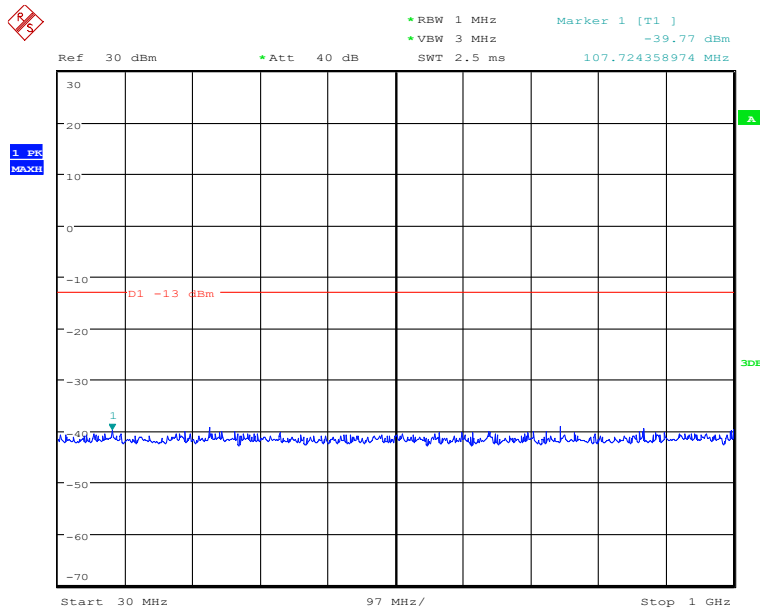

Band4-Low Channel-1.4MHz Bandwidth-10GHz to 20GHz

Date: 28.NOV.2019 17:26:24

Band4-Low Channel-3MHz Bandwidth-30MHz to 1GHz

Chongqing Academy of Information and Communication Technology

Address: No. 8,Yuma Road, Chayuan New City, Nan'an District, Chongqing, P. R. China,401336
Tel: 0086-23-88069965   FAX:0086-23-88608777