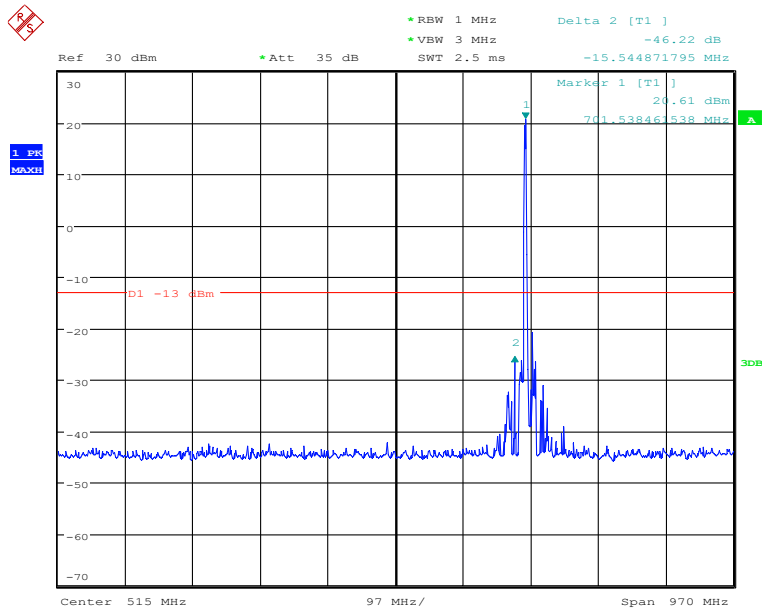

Report No.: B19W50622-WWAN_Rev2

Date: 26.NOV.2019 00:39:49