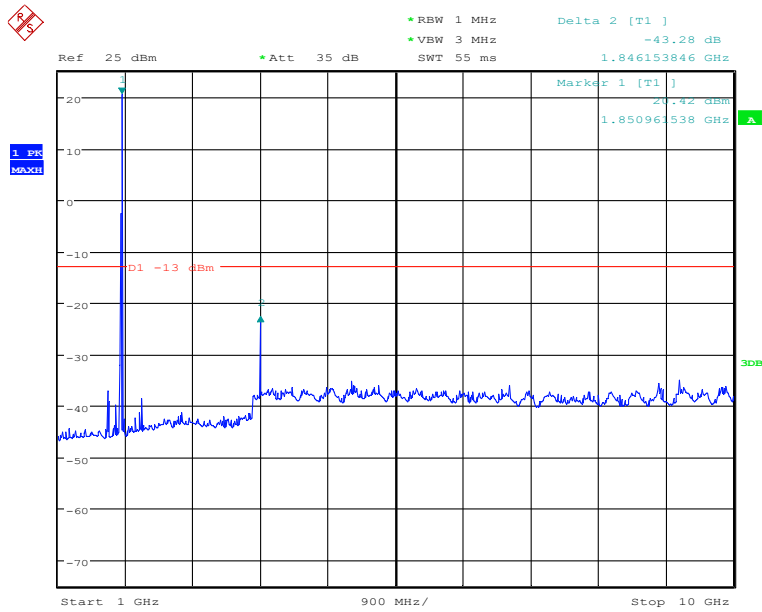

Report No.: B19W50622-WWAN_Rev2

Date: 25.NOV.2019 21:38:47