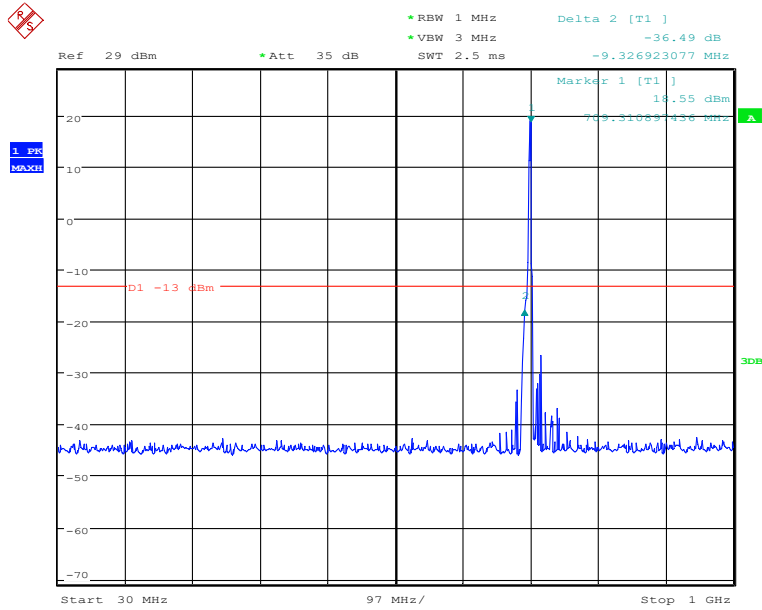

Report No.: B19W50622-WWAN_Rev2

Date: 26.NOV.2019 00:20:17