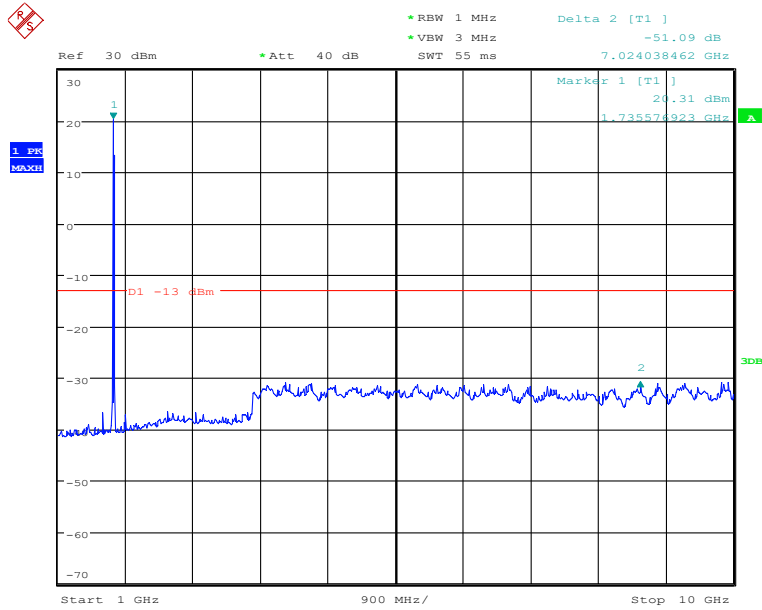

Report No.: B19W50622-WWAN_Rev2

Date: 28.NOV.2019 17:34:22