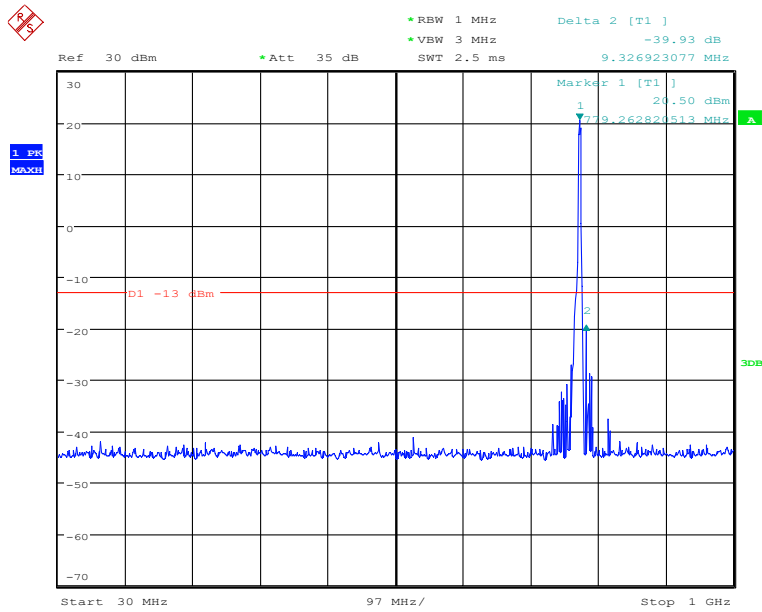

Report No.: B19W50622-WWAN_Rev2

Date: 26.NOV.2019 01:57:17