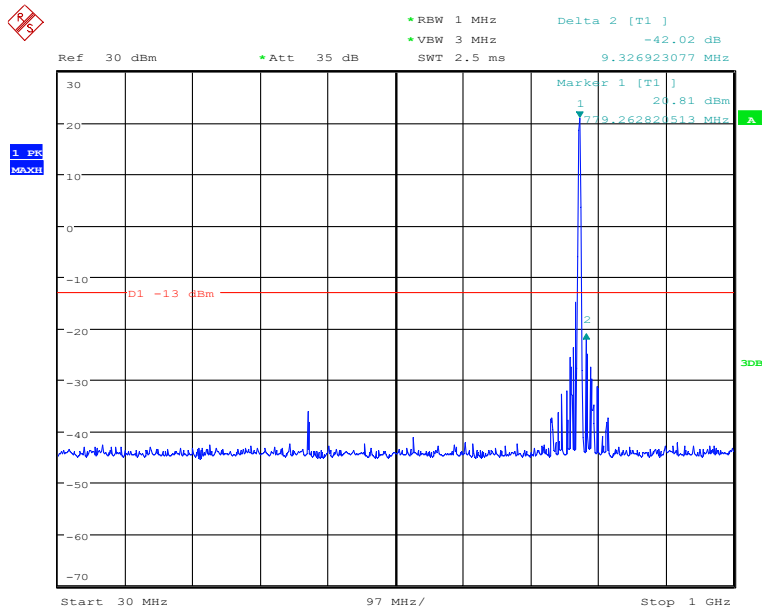

Report No.: B19W50622-WWAN_Rev2

Date: 26.NOV.2019 01:54:59