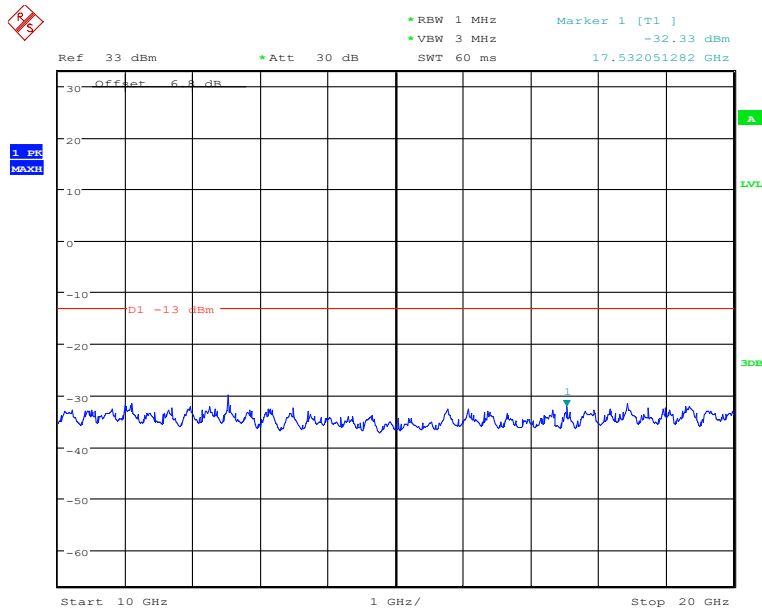

Date: 6.DEC.2019 12:04:00

30MHz to 10GHz, Mid Channel, Subcarrier (15kHz), BPSK, 1@0