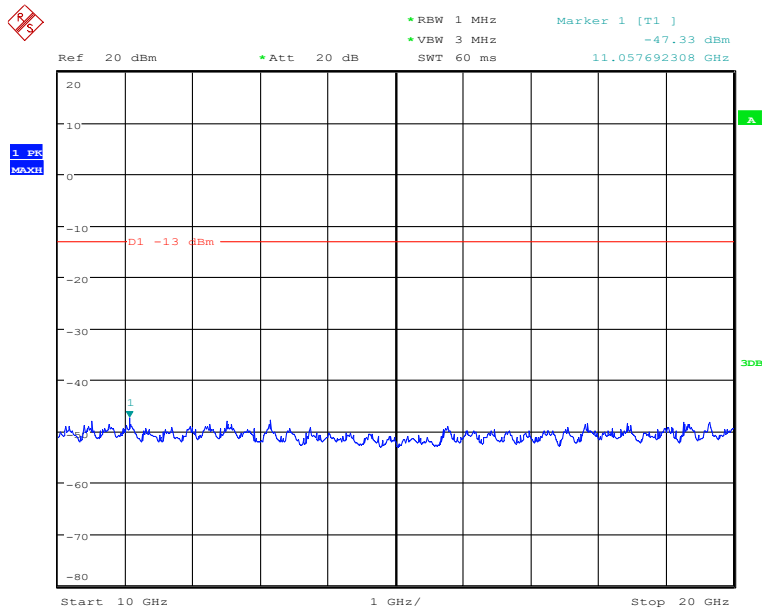

Report No.: B19W50622-WWAN_Rev2

Date: 25.NOV.2019 21:11:11