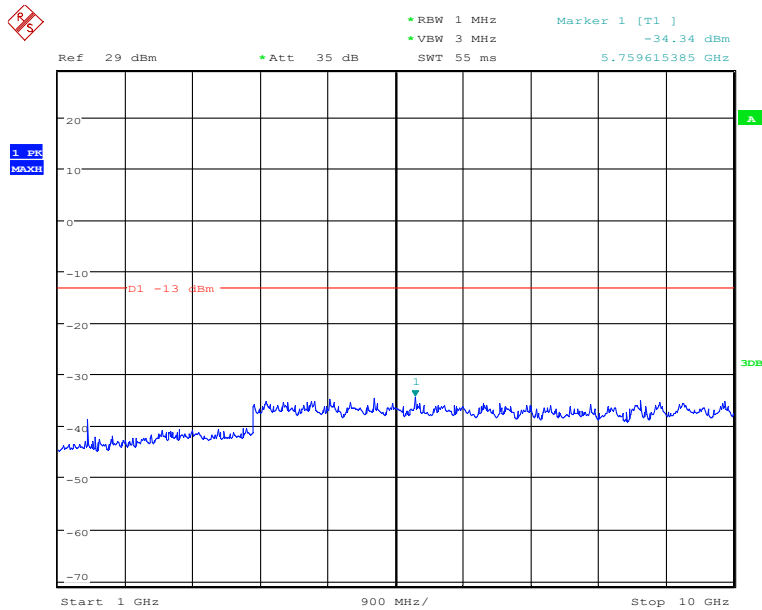

Low Channel-5MHz Bandwidth-30MHz to 1GHz

Date: 26.NOV.2019 00:27:30

Low Channel-5MHz Bandwidth-1GHz to 10GHz

Chongqing Academy of Information and Communication Technology

Address: No. 8, Yuma Road, Chayuan New City, Nan'an District, Chongqing, P. R. China, 401336
Tel: 0086-23-88069965   FAX: 0086-23-88608777