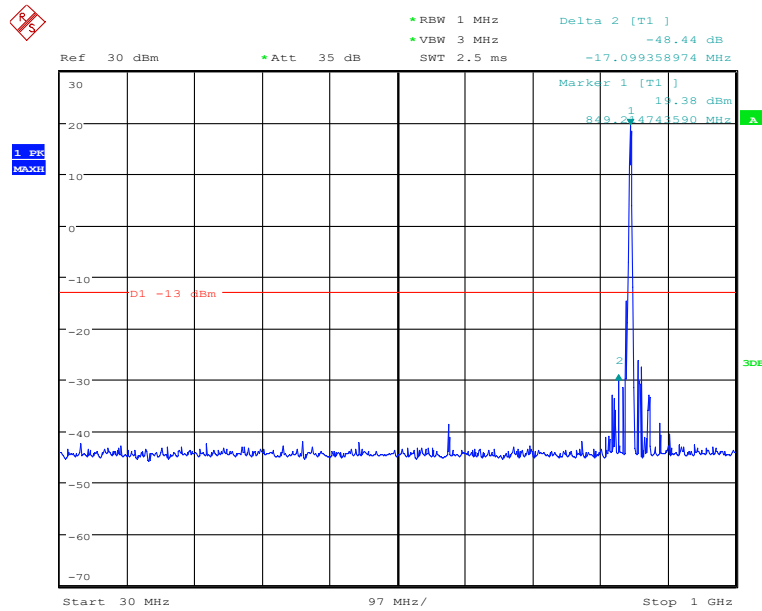

Report No.: B19W50622-WWAN_Rev2

5.3.12 CAT-M B26 Conducted Spurious Emission Results

Part(824MHz-849MHz)

Date: 26.NOV.2019 02:10:24