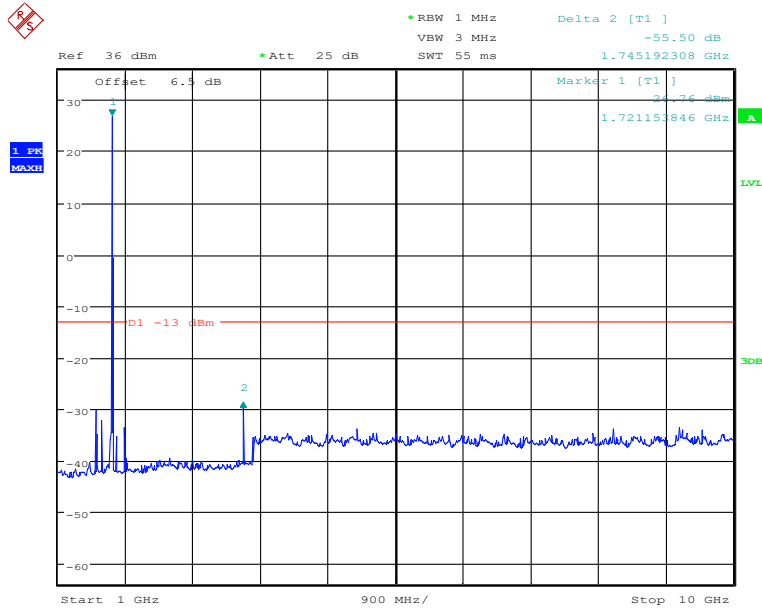

Report No.: B19W50622-WWAN_Rev2

Date: 23.NOV.2019 14:39:47