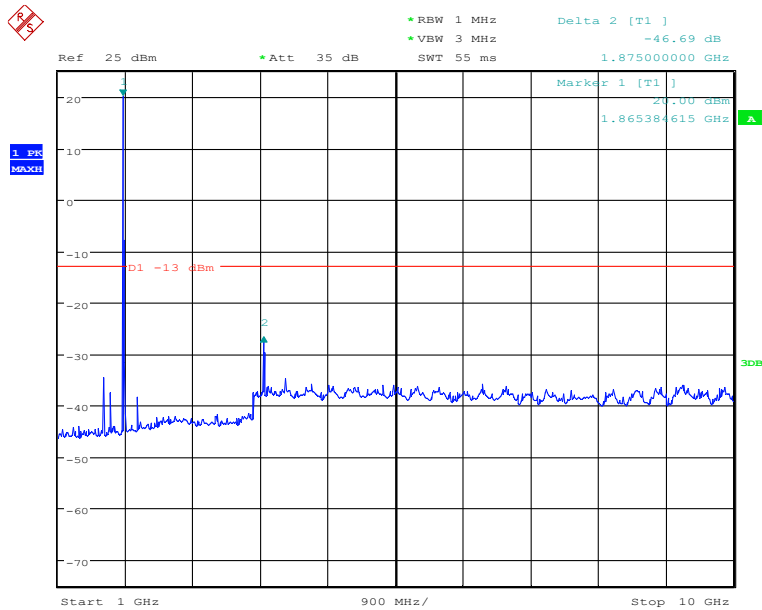

Band2-Middle Channel-15MHz Bandwidth-30MHz to 1GHz

Date: 25.NOV.2019 21:40:17

Band2-Middle Channel-15MHz Bandwidth-1GHz to 10GHz

Note: The strong emission shown in each case is the carrier signal.