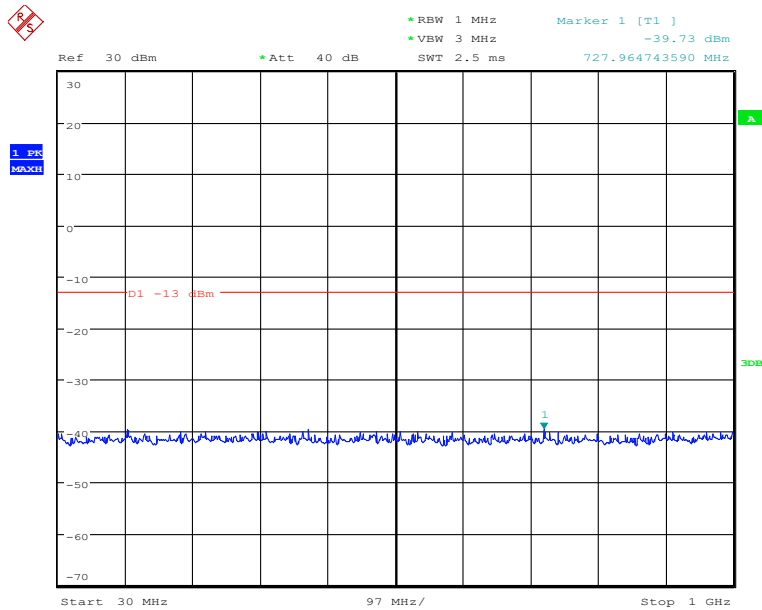

Band4-Low Channel-15MHz Bandwidth-10GHz to 20GHz

Date: 28.NOV.2019 17:46:53

Band4-Low Channel-20MHz Bandwidth-30MHz to 1GHz

Chongqing Academy of Information and Communication Technology

Address: No. 8,Yuma Road, Chayuan New City, Nan'an District, Chongqing, P. R. China,401336
Tel: 0086-23-88069965   FAX:0086-23-88608777