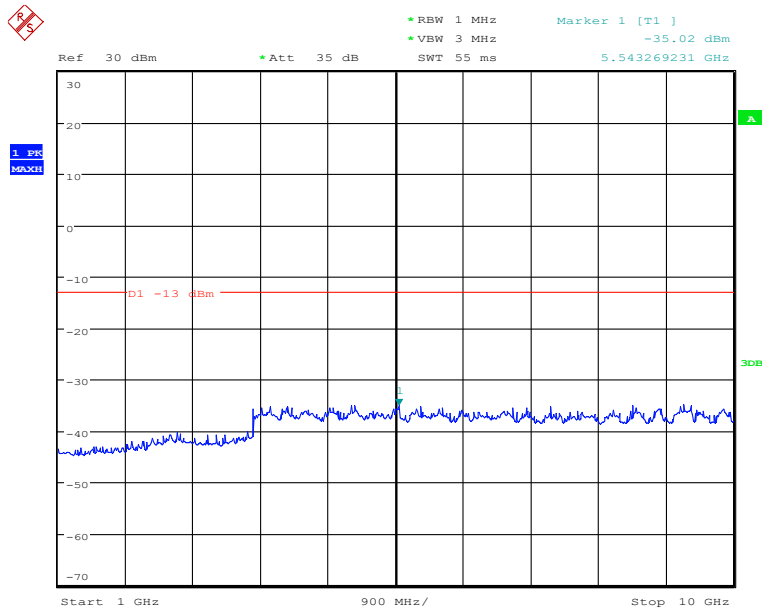

Low Channel-5MHz Bandwidth-30MHz to 1GHz

Date: 26.NOV.2019 01:43:58

Low Channel-5MHz Bandwidth-1GHz to 10GHz

Chongqing Academy of Information and Communication Technology

Address: No. 8,Yuma Road, Chayuan New City, Nan'an District, Chongqing, P. R. China,401336
Tel: 0086-23-88069965 FAX:0086-23-88608777