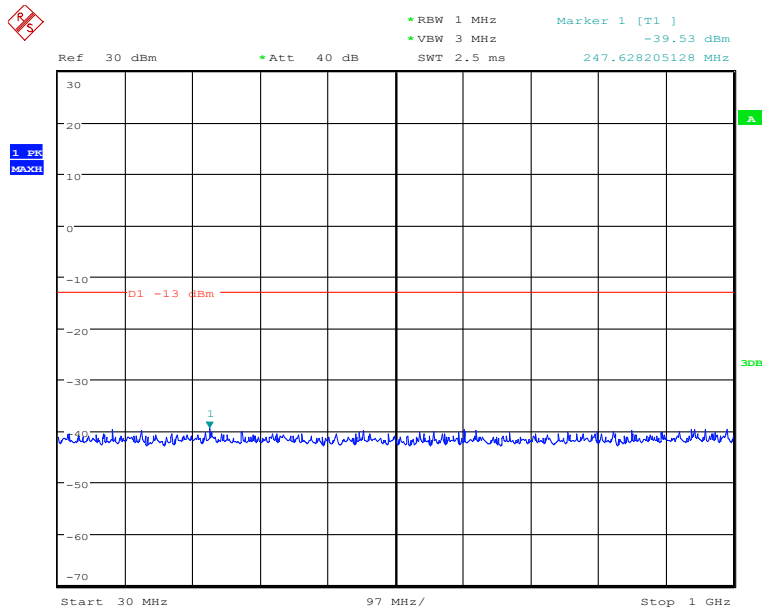

Band4-High Channel-5MHz Bandwidth-10GHz to 20GHz

Date: 28.NOV.2019 17:41:49

Band4-High Channel-10MHz Bandwidth-30MHz to 1GHz

Chongqing Academy of Information and Communication Technology

Address: No. 8,Yuma Road, Chayuan New City, Nan'an District, Chongqing, P. R. China,401336
Tel: 0086-23-88069965 FAX:0086-23-88608777