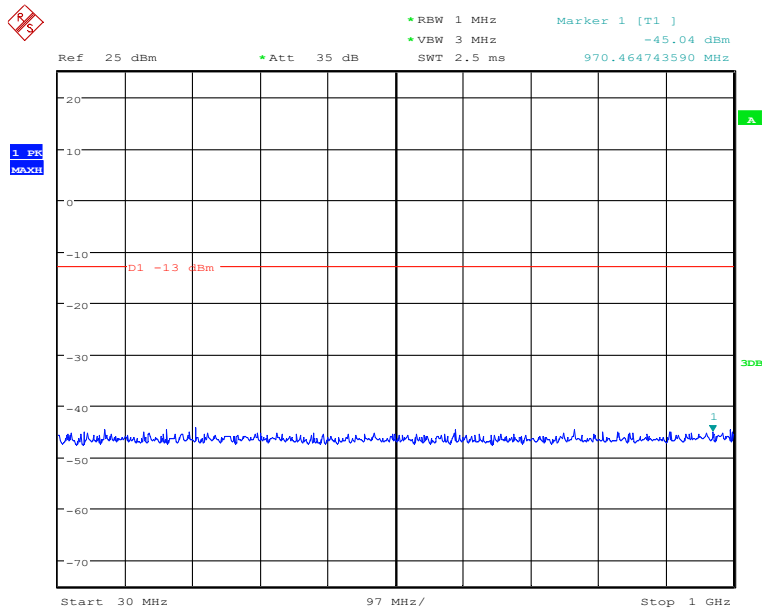

Report No.: B19W50622-WWAN_Rev2

Date: 25.NOV.2019 21:41:41