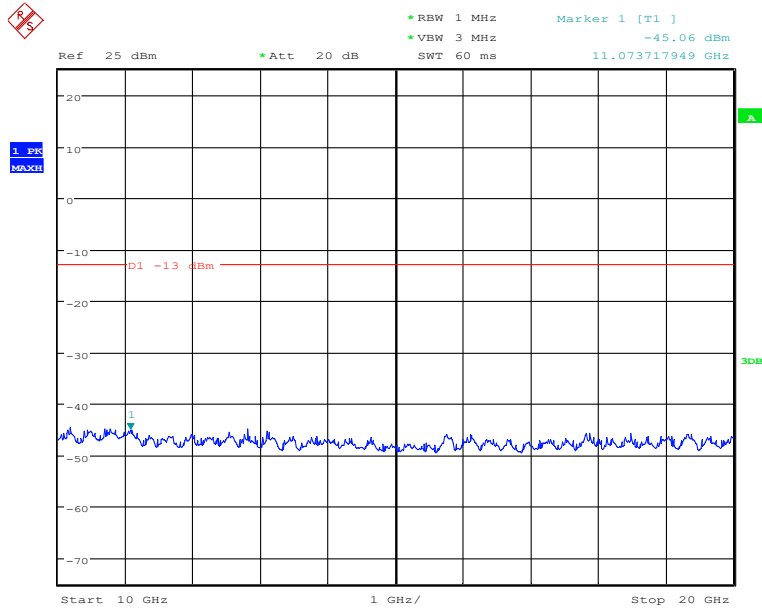

Report No.: B19W50622-WWAN_Rev2

Date: 25.NOV.2019 21:14:10