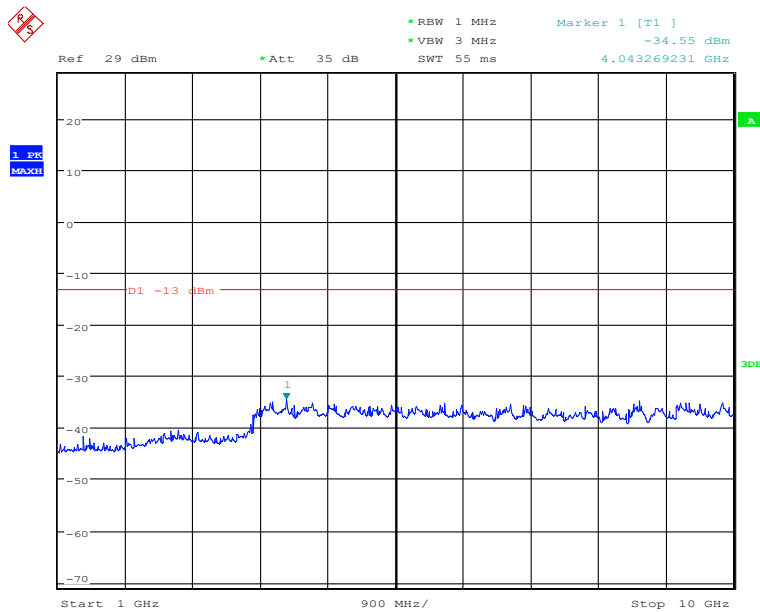

High Channel-1.4MHz Bandwidth-30MHz to 1GHz

Date: 26.NOV.2019 00:15:54

High Channel-1.4MHz Bandwidth-1GHz to 10GHz

Chongqing Academy of Information and Communication Technology

Address: No. 8,Yuma Road, Chayuan New City, Nan'an District, Chongqing, P. R. China,401336
Tel: 0086-23-88069965 FAX:0086-23-88608777