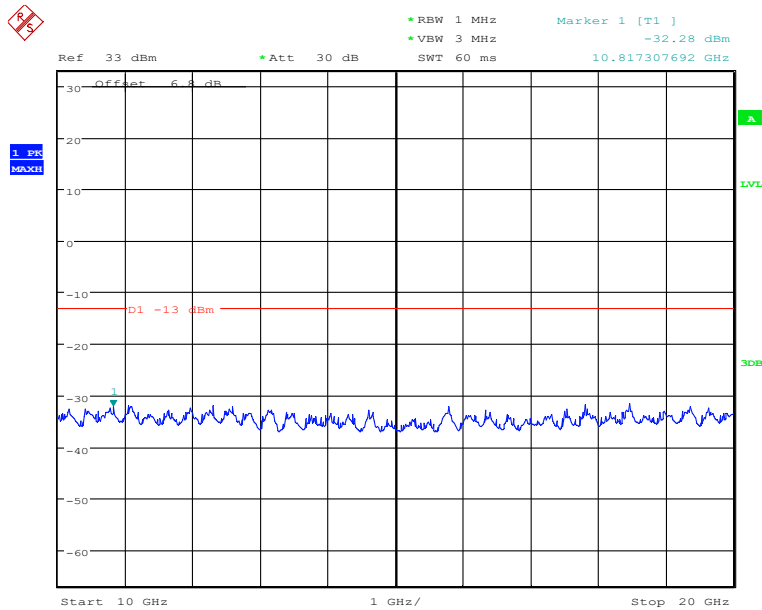

### Report No.: B19W50622-WWAN\_Rev2

Date: 6.DEC.2019 12:06:04

30MHz to 10GHz, Mid Channel, Subcarrier (15kHz), QPSK, 12@0

Date: 6.DEC.2019 12:06:20

10GHz to 20GHz, Mid Channel, Subcarrier (15kHz), QPSK, 12@0