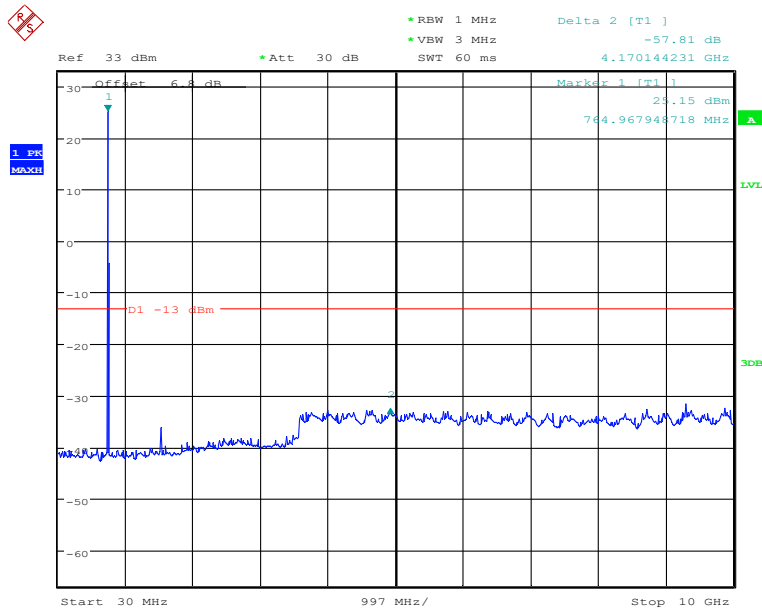

Report No.: B19W50622-WWAN_Rev2