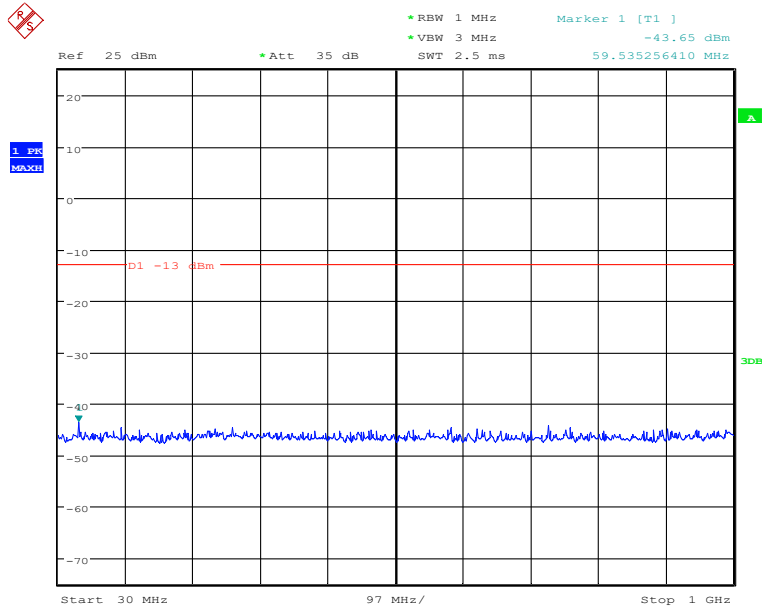

Report No.: B19W50622-WWAN_Rev2

Date: 25.NOV.2019 21:36:28