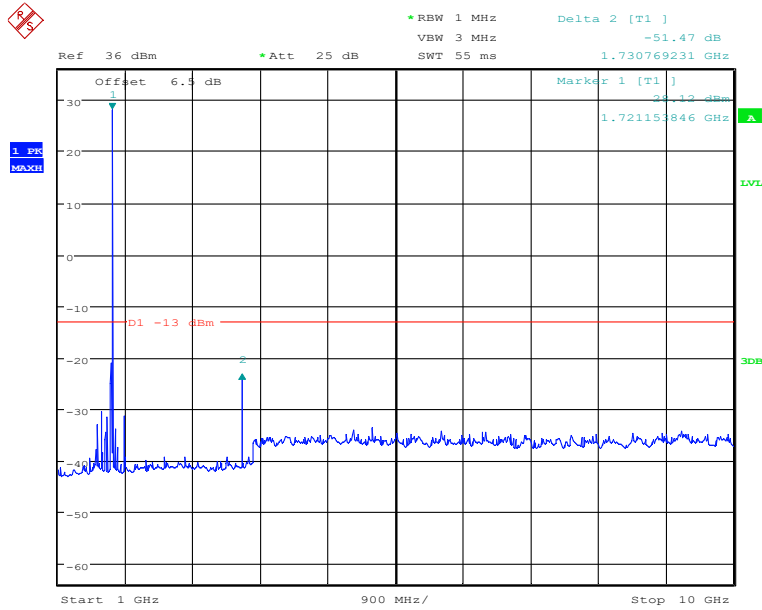

Report No.: B19W50622-WWAN_Rev2

Date: 23.NOV.2019 14:44:49