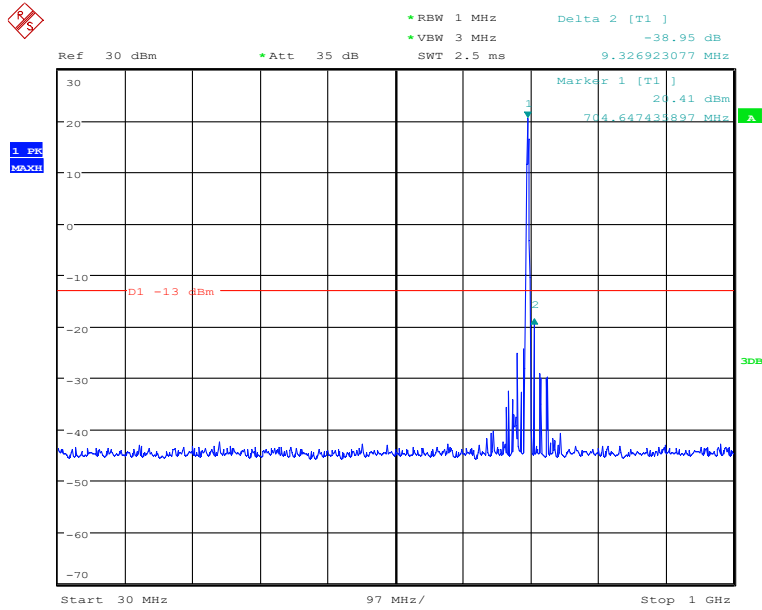

Report No.: B19W50622-WWAN_Rev2

Date: 26.NOV.2019 00:37:12