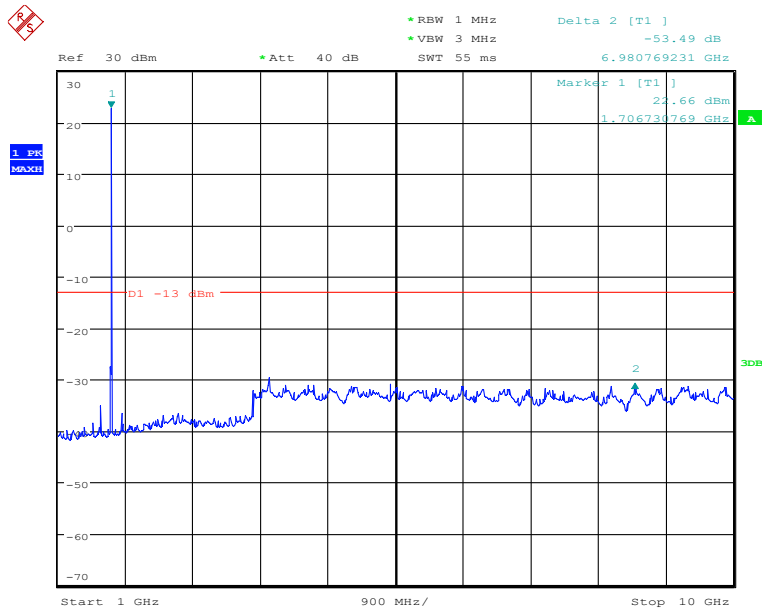

Band4-Low Channel-15MHz Bandwidth-30MHz to 1GHz

Date: 28.NOV.2019 17:45:39

Band4-Low Channel-15MHz Bandwidth-1GHz to 10GHz

Note: The strong emission shown in each case is the carrier signal.