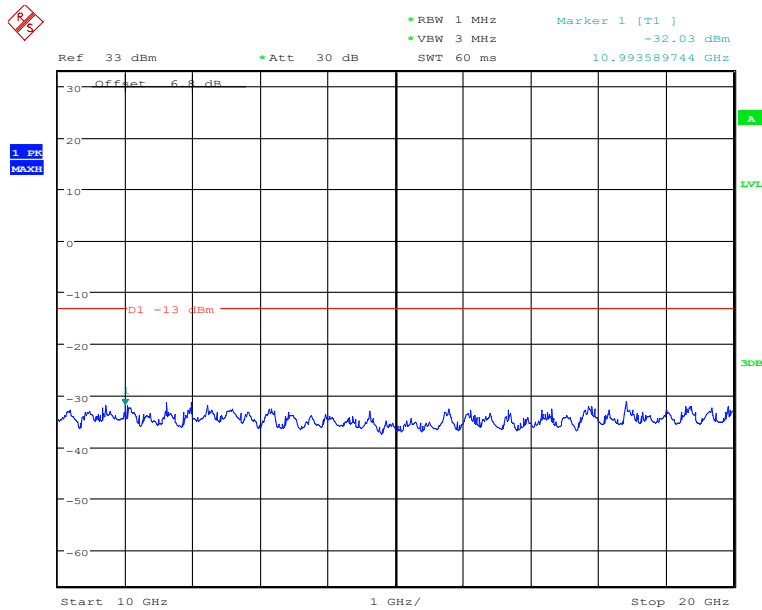

Date: 6.DEC.2019 12:15:30

30MHz to 10GHz, High Channel, Subcarrier (3.75kHz), BPSK, 1@0