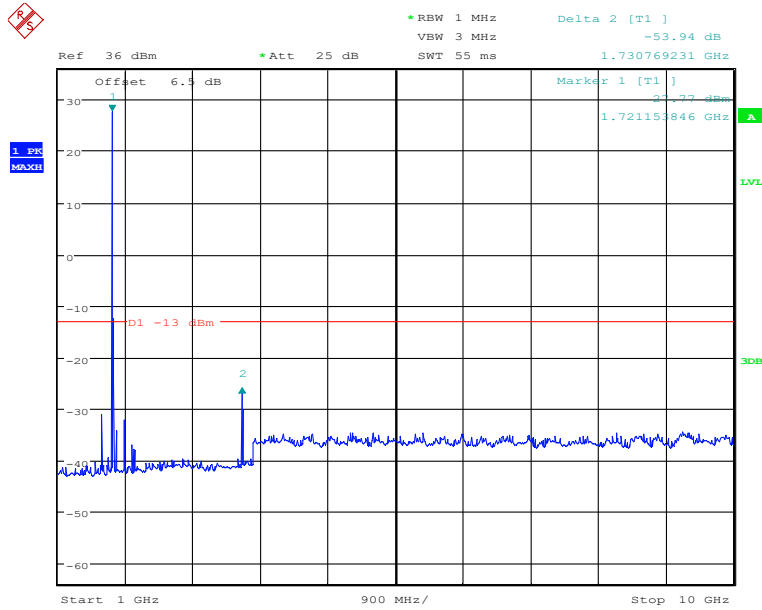

Band4-Middle Channel-5MHz Bandwidth-30MHz to 1GHz

Date: 23.NOV.2019 14:42:35

Band4-Middle Channel-5MHz Bandwidth-1GHz to 10GHz

Note: The strong emission shown in each case is the carrier signal.