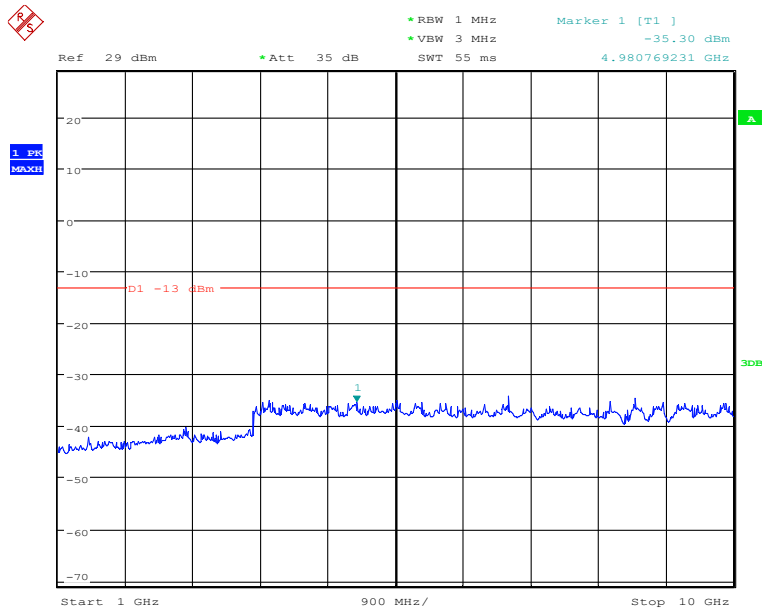

Middle Channel-1.4MHz Bandwidth-30MHz to 1GHz

Date: 26.NOV.2019 00:12:47

Middle Channel-1.4MHz Bandwidth-1GHz to 10GHz

Chongqing Academy of Information and Communication Technology

Address: No. 8,Yuma Road, Chayuan New City, Nan'an District, Chongqing, P. R. China,401336
Tel: 0086-23-88069965   FAX:0086-23-88608777