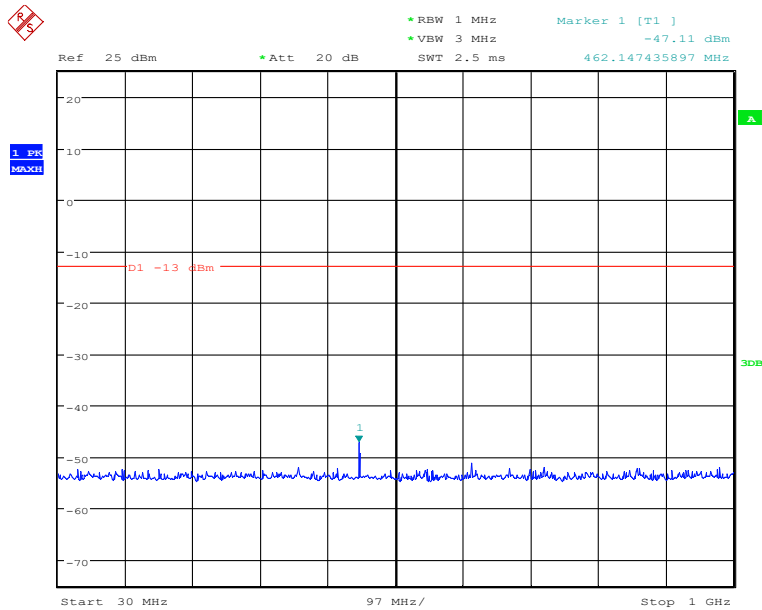

Band2-Low Channel-3MHz Bandwidth-10GHz to 20GHz

Date: 25.NOV.2019 21:24:24

Band2-Low Channel-5MHz Bandwidth-30MHz to 1GHz

Chongqing Academy of Information and Communication Technology

Address: No. 8,Yuma Road, Chayuan New City, Nan'an District, Chongqing, P. R. China,401336
Tel: 0086-23-88069965 FAX:0086-23-88608777