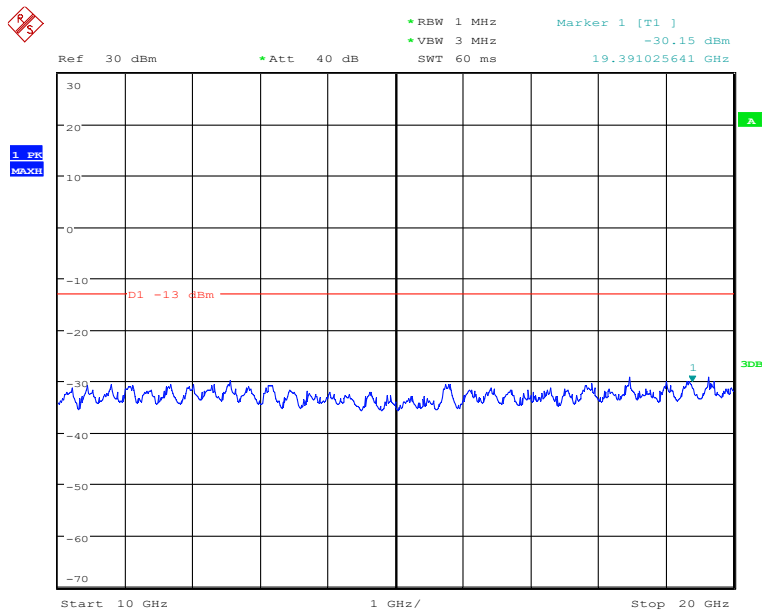

Band4-Low Channel-10MHz Bandwidth-1GHz to 10GHz

Note: The strong emission shown in each case is the carrier signal.

Date: 28.NOV.2019 17:34:47

Band4-Low Channel-10MHz Bandwidth-10GHz to 20GHz

Chongqing Academy of Information and Communication Technology

Address: No. 8,Yuma Road, Chayuan New City, Nan'an District, Chongqing, P. R. China,401336
Tel: 0086-23-88069965 FAX:0086-23-88608777