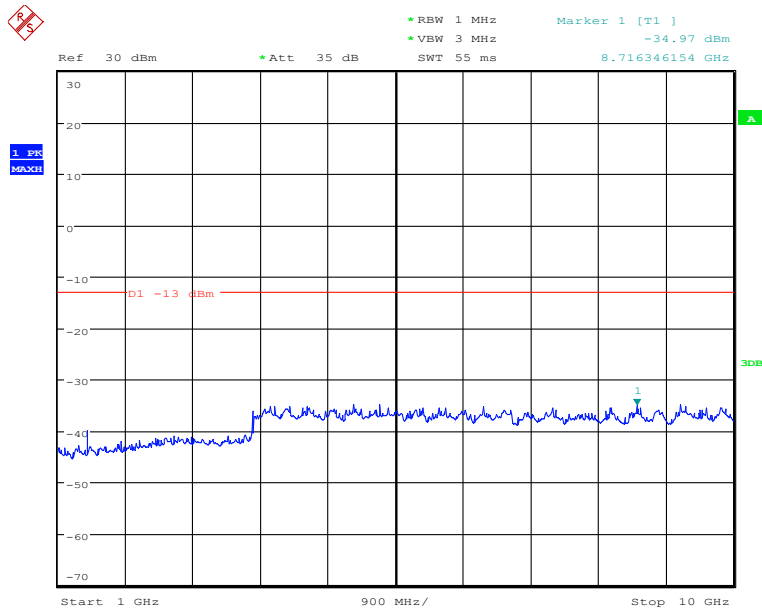

Low Channel-10MHz Bandwidth-30MHz to 1GHz

Date: 26.NOV.2019 00:40:06

Low Channel-10MHz Bandwidth-1GHz to 10GHz

Chongqing Academy of Information and Communication Technology

Address: No. 8,Yuma Road, Chayuan New City, Nan'an District, Chongqing, P. R. China,401336
Tel: 0086-23-88069965   FAX:0086-23-88608777