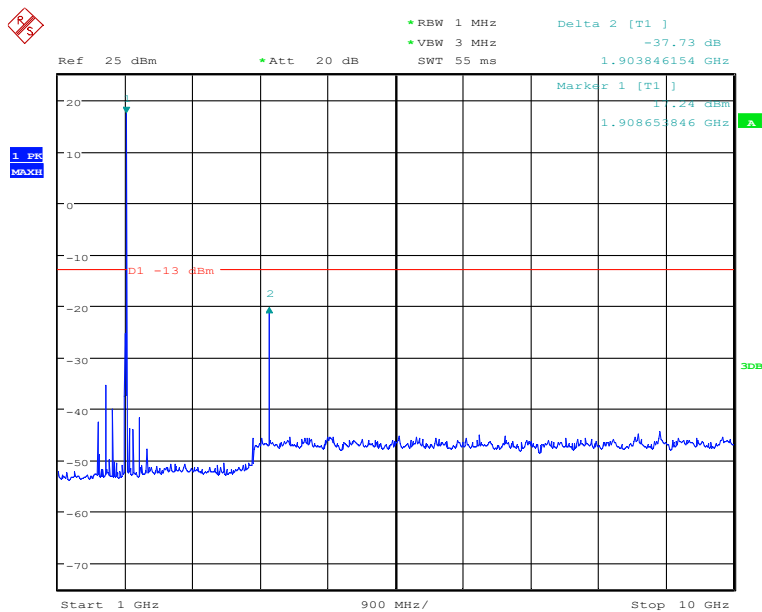

Band2-High Channel-1.4MHz Bandwidth-30MHz to 1GHz

Date: 25.NOV.2019 21:13:52

Band2-High Channel-1.4MHz Bandwidth-1GHz to 10GHz

Note: The strong emission shown in each case is the carrier signal.

Chongqing Academy of Information and Communication Technology

Address: No. 8,Yuma Road, Chayuan New City, Nan'an District, Chongqing, P. R. China,401336
Tel: 0086-23-88069965   FAX:0086-23-88608777