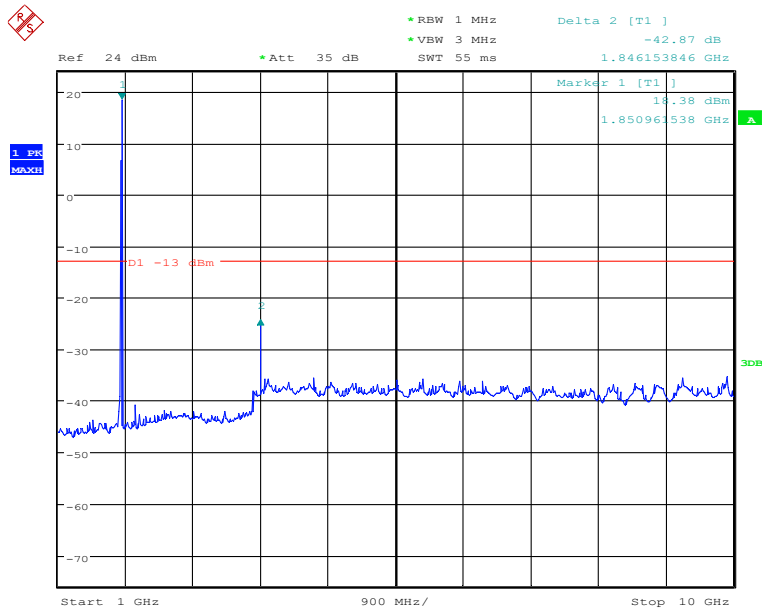

Report No.: B19W50622-WWAN_Rev2

Date: 25.NOV.2019 21:26:06