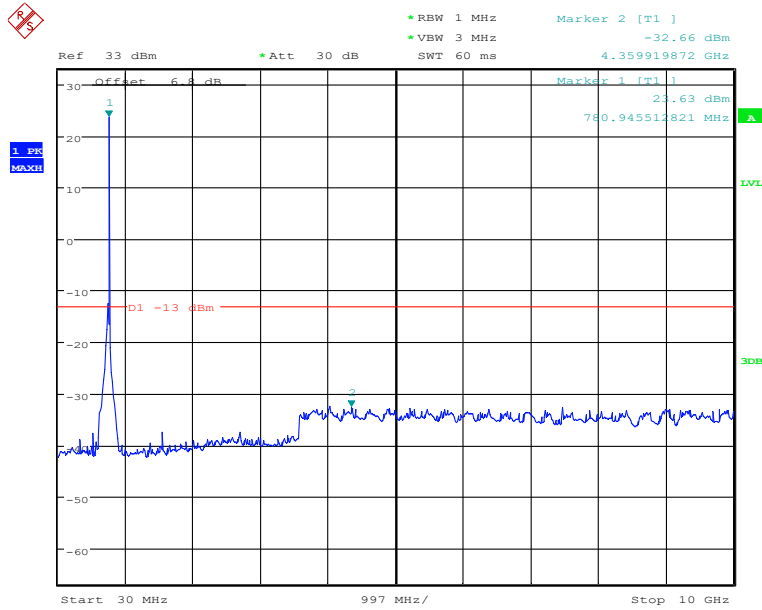

Report No.: B19W50622-WWAN_Rev2