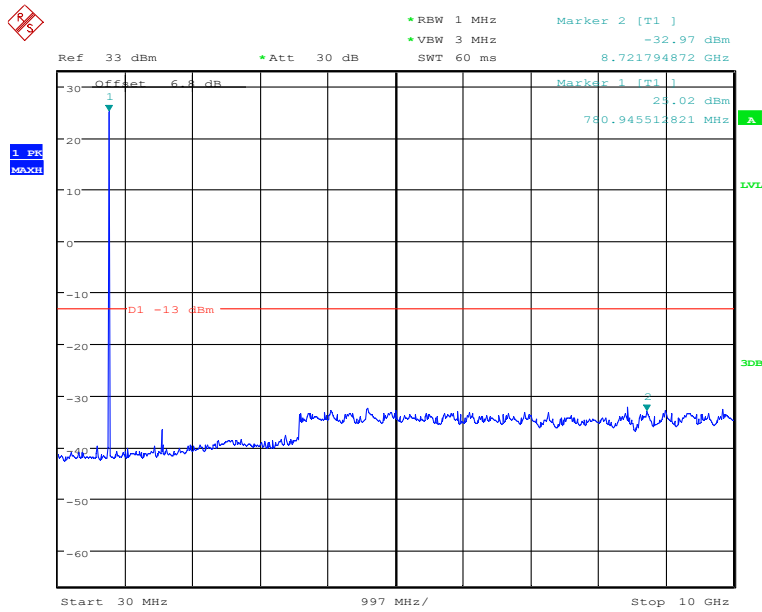

Report No.: B19W50622-WWAN_Rev2

Date: 6.DEC.2019 12:20:30