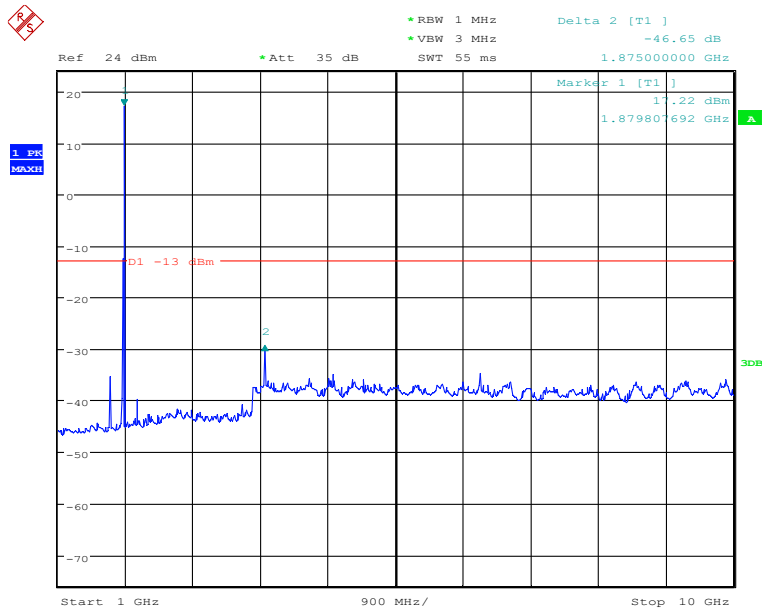

Band2-Middle Channel-5MHz Bandwidth-30MHz to 1GHz

Date: 25.NOV.2019 21:28:30

Band2-Middle Channel-5MHz Bandwidth-1GHz to 10GHz

Note: The strong emission shown in each case is the carrier signal.