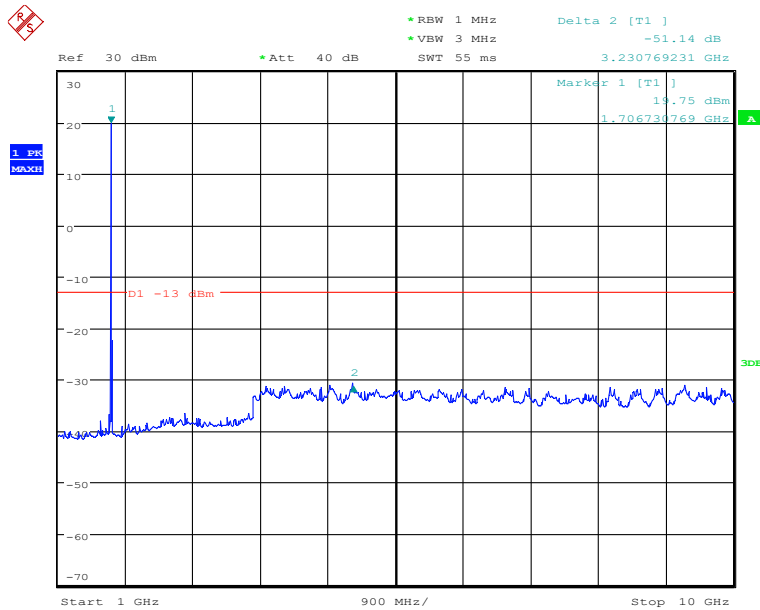

### Band4-Low Channel-5MHz Bandwidth-30MHz to 1GHz

Date: 28.NOV.2019 17:28:07