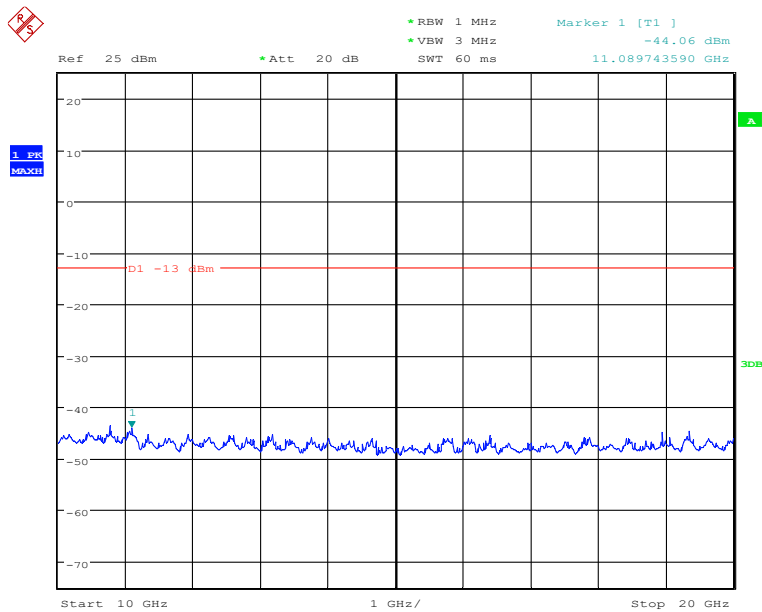

Band2-Middle Channel-3MHz Bandwidth-1GHz to 10GHz

Note: The strong emission shown in each case is the carrier signal.

Date: 25.NOV.2019 21:19:21

Band2-Middle Channel-3MHz Bandwidth-10GHz to 20GHz

Chongqing Academy of Information and Communication Technology

Address: No. 8,Yuma Road, Chayuan New City, Nan'an District, Chongqing, P. R. China,401336
Tel: 0086-23-88069965   FAX:0086-23-88608777