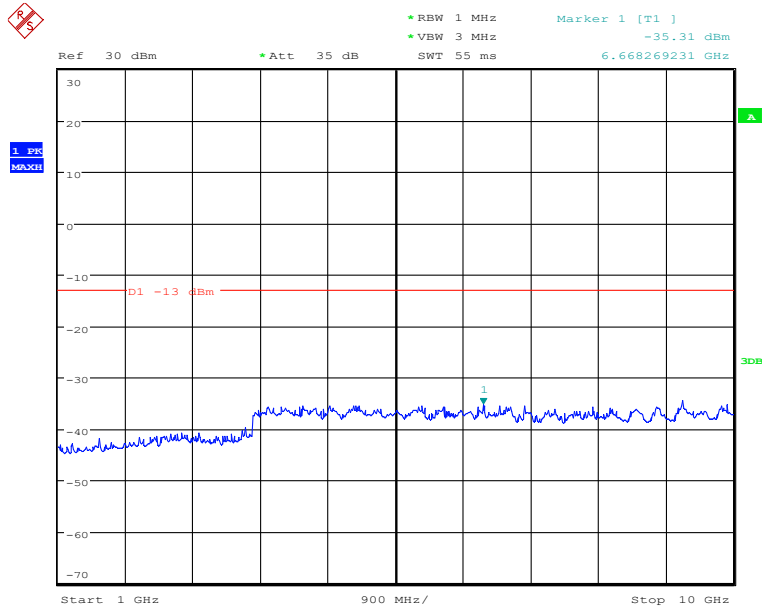

Middle Channel-5MHz Bandwidth-30MHz to 1GHz

Date: 26.NOV.2019 01:45:39

Middle Channel-5MHz Bandwidth-1GHz to 10GHz

Chongqing Academy of Information and Communication Technology

Address: No. 8,Yuma Road, Chayuan New City, Nan'an District, Chongqing, P. R. China,401336
Tel: 0086-23-88069965   FAX:0086-23-88608777