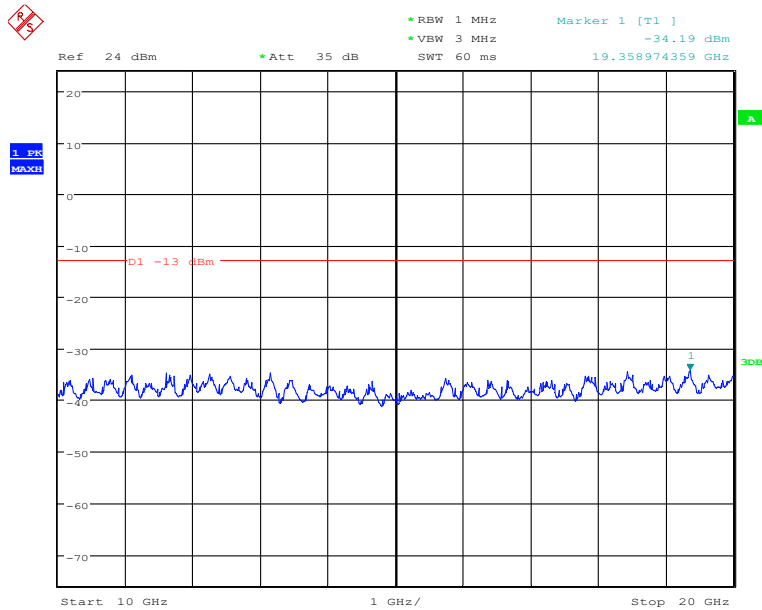

Band2-High Channel-10MHz Bandwidth-1GHz to 10GHz

Note: The strong emission shown in each case is the carrier signal.

Date: 25.NOV.2019 21:32:00

Band2-High Channel-10MHz Bandwidth-10GHz to 20GHz

Chongqing Academy of Information and Communication Technology

Address: No. 8,Yuma Road, Chayuan New City, Nan'an District, Chongqing, P. R. China,401336
Tel: 0086-23-88069965   FAX:0086-23-88608777