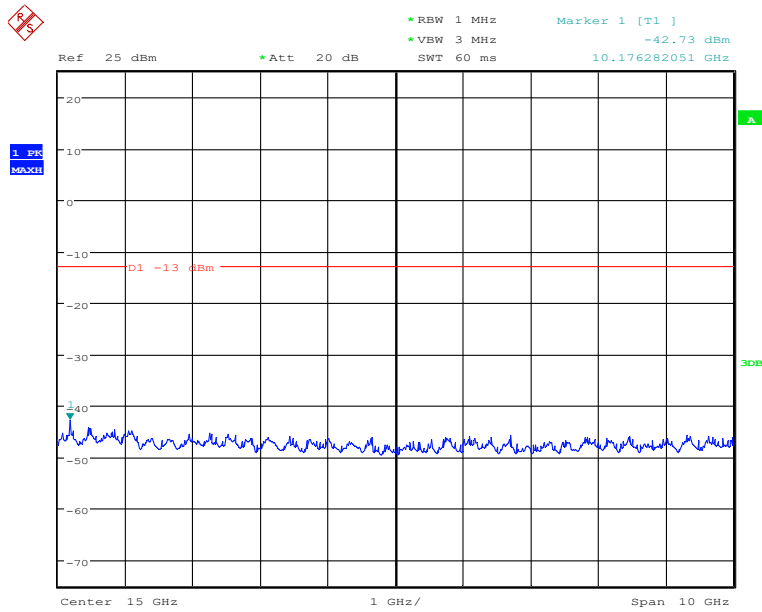

Report No.: B19W50622-WWAN_Rev2

Date: 25.NOV.2019 21:21:54