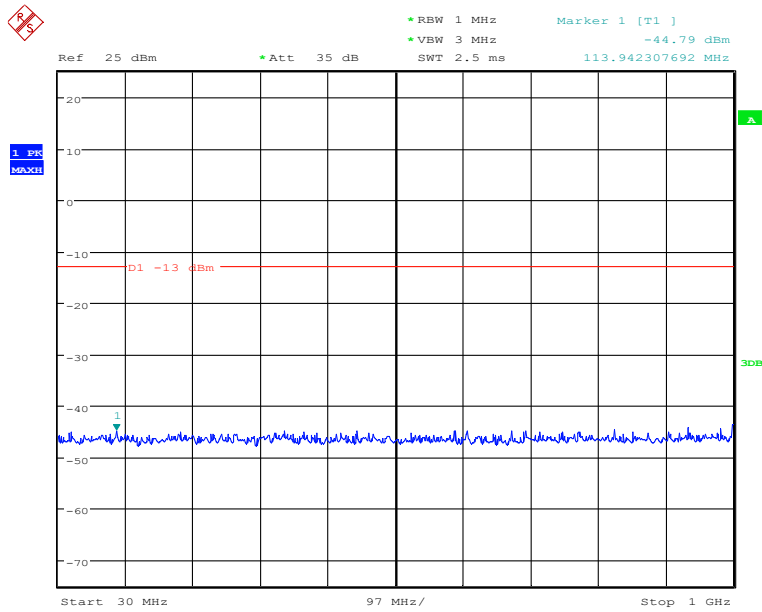

Report No.: B19W50622-WWAN_Rev2

Date: 25.NOV.2019 21:40:40