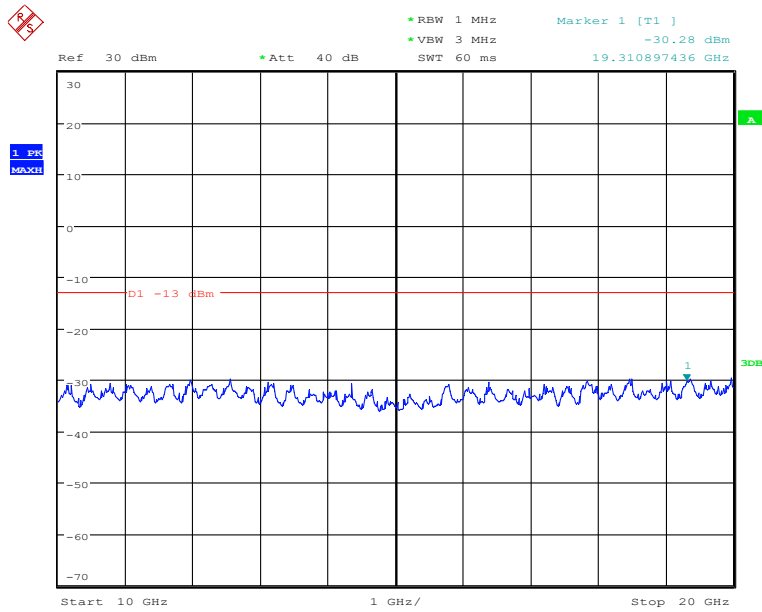

Report No.: B19W50622-WWAN_Rev2

Date: 28.NOV.2019 17:29:15