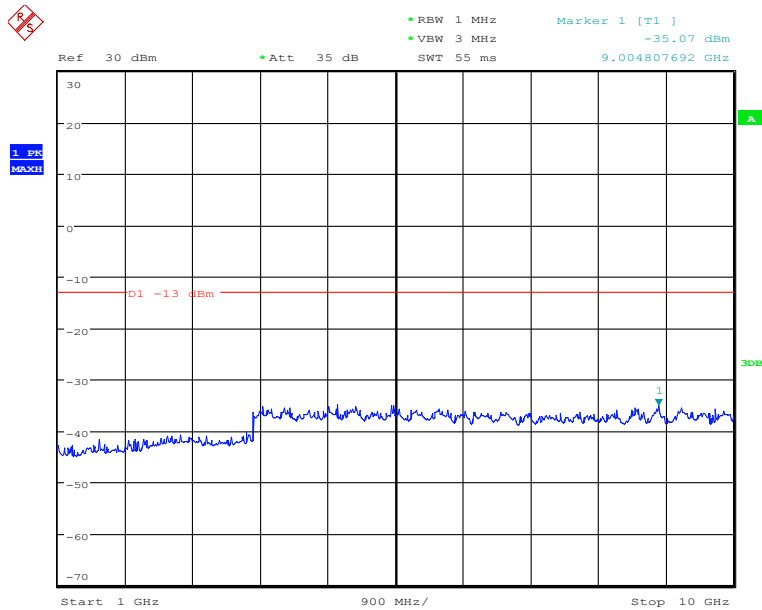

High Channel-10MHz Bandwidth-30MHz to 1GHz

Date: 26.NOV.2019 01:57:31

High Channel-10MHz Bandwidth-1GHz to 10GHz

Chongqing Academy of Information and Communication Technology

Address: No. 8,Yuma Road, Chayuan New City, Nan'an District, Chongqing, P. R. China,401336
Tel: 0086-23-88069965   FAX:0086-23-88608777