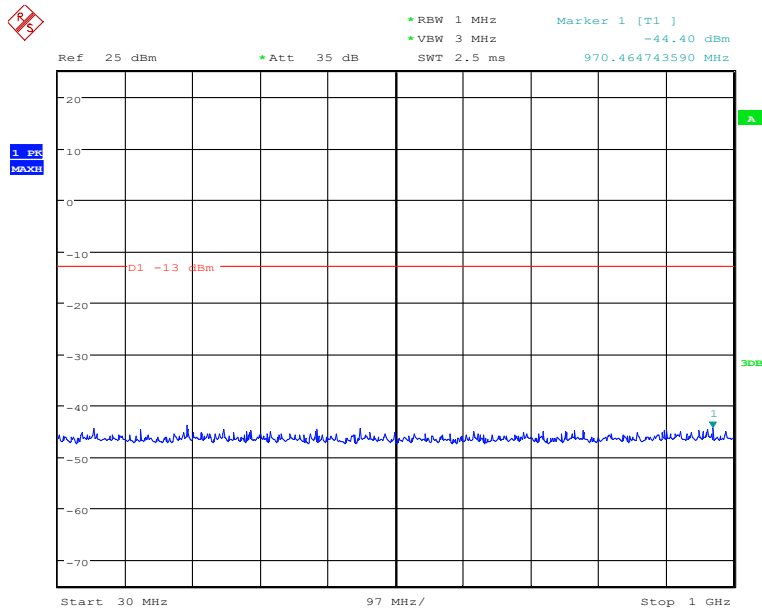

Band2-High Channel-15MHz Bandwidth-10GHz to 20GHz

Date: 25.NOV.2019 21:44:52

Band2-High Channel-20MHz Bandwidth-30MHz to 1GHz

Chongqing Academy of Information and Communication Technology

Address: No. 8,Yuma Road, Chayuan New City, Nan'an District, Chongqing, P. R. China,401336
Tel: 0086-23-88069965   FAX:0086-23-88608777