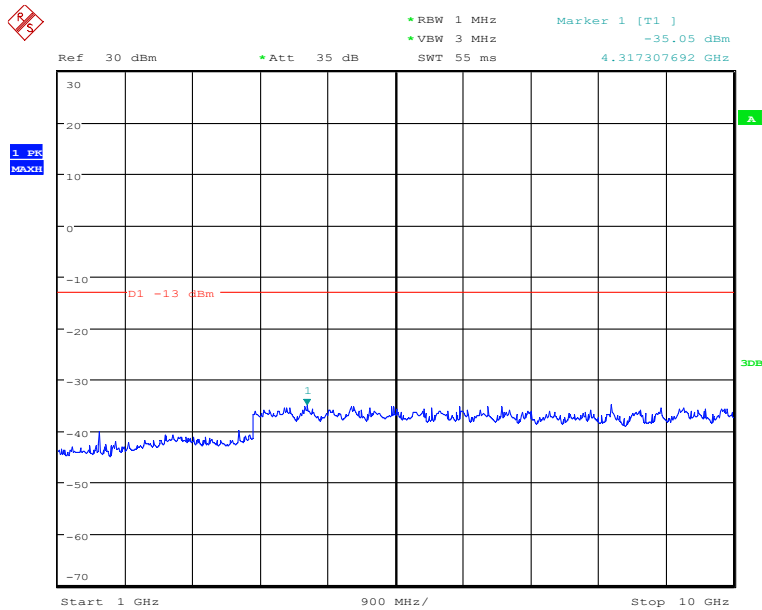

Low Channel-10MHz Bandwidth-30MHz to 1GHz

Date: 26.NOV.2019 01:55:25

Low Channel-10MHz Bandwidth-1GHz to 10GHz

Chongqing Academy of Information and Communication Technology

Address: No. 8,Yuma Road, Chayuan New City, Nan'an District, Chongqing, P. R. China,401336
Tel: 0086-23-88069965   FAX:0086-23-88608777