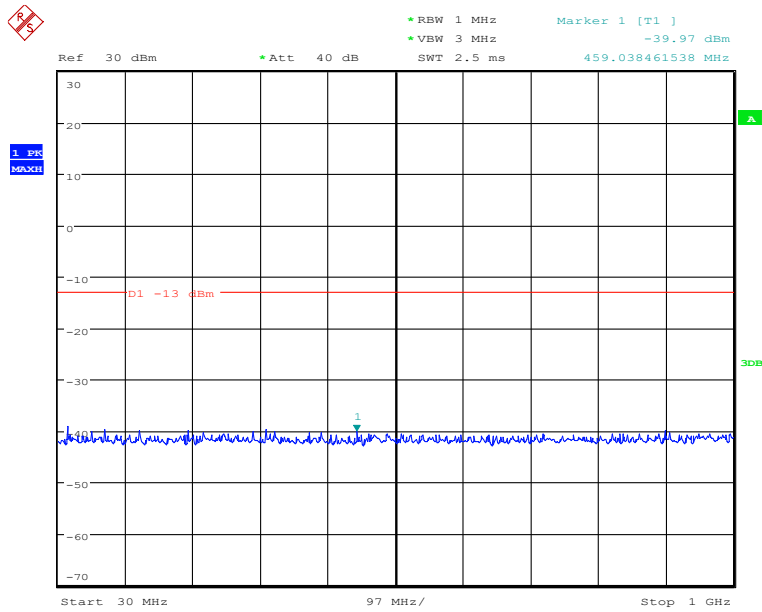

Band4-High Channel-15MHz Bandwidth-10GHz to 20GHz

Date: 28.NOV.2019 17:48:45

Band4-High Channel-20MHz Bandwidth-30MHz to 1GHz

Chongqing Academy of Information and Communication Technology

Address: No. 8,Yuma Road, Chayuan New City, Nan'an District, Chongqing, P. R. China,401336
Tel: 0086-23-88069965   FAX:0086-23-88608777