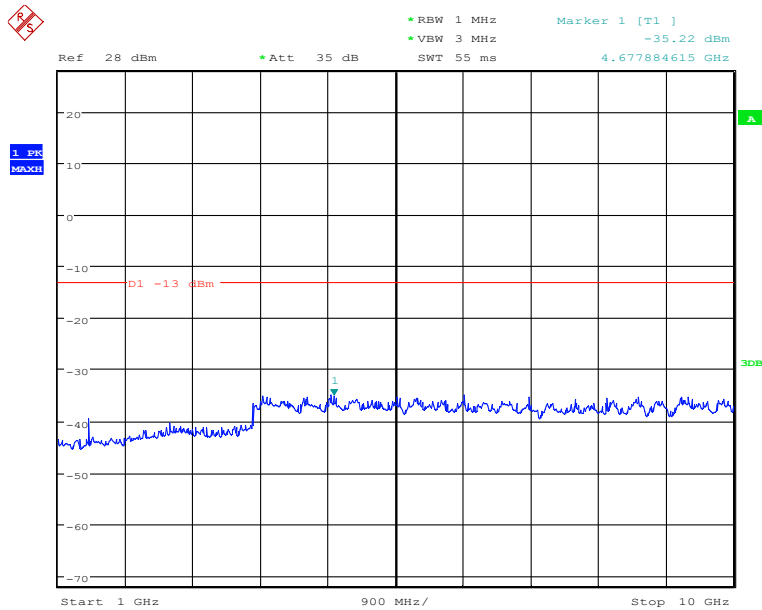

Middle Channel-5MHz Bandwidth-30MHz to 1GHz

Date: 26.NOV.2019 00:29:09

Middle Channel-5MHz Bandwidth-1GHz to 10GHz

Chongqing Academy of Information and Communication Technology

Address: No. 8,Yuma Road, Chayuan New City, Nan'an District, Chongqing, P. R. China,401336
Tel: 0086-23-88069965   FAX:0086-23-88608777