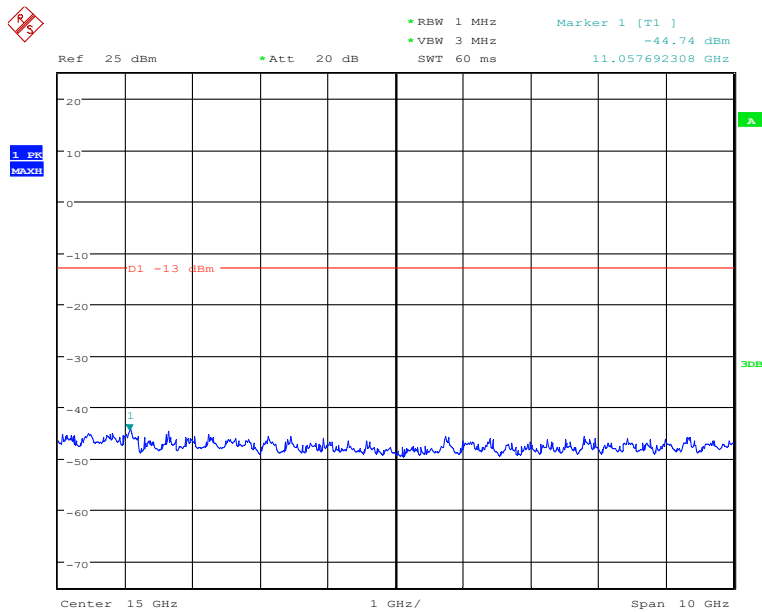

Band2-High Channel-3MHz Bandwidth-1GHz to 10GHz

Note: The strong emission shown in each case is the carrier signal.

Date: 25.NOV.2019 21:17:03

Band2-High Channel-3MHz Bandwidth-10GHz to 20GHz

Chongqing Academy of Information and Communication Technology

Address: No. 8,Yuma Road, Chayuan New City, Nan'an District, Chongqing, P. R. China,401336
Tel: 0086-23-88069965   FAX:0086-23-88608777