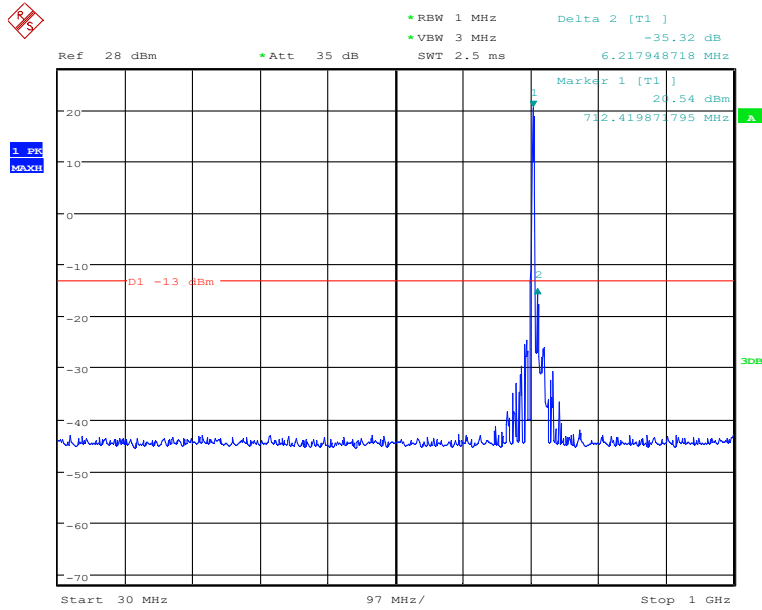

Report No.: B19W50622-WWAN_Rev2

Date: 26.NOV.2019 00:31:25