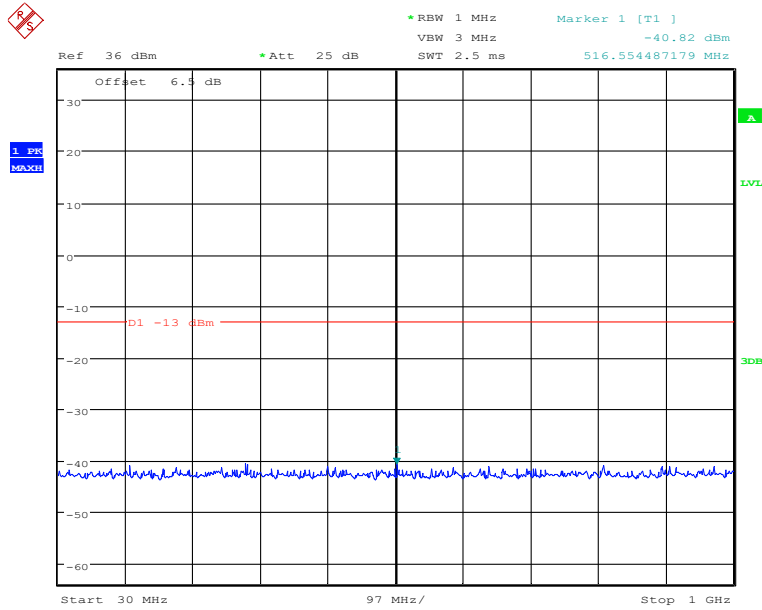

Report No.: B19W50622-WWAN_Rev2

Date: 23.NOV.2019 14:43:05