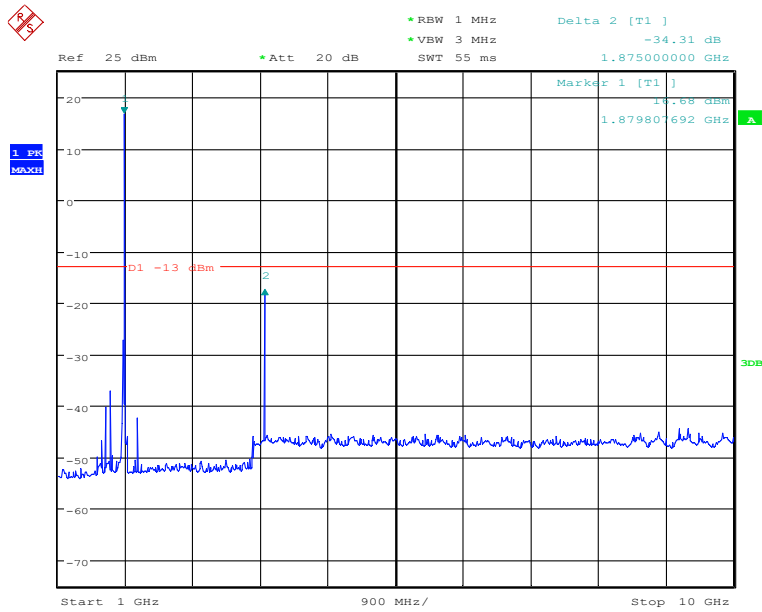

Report No.: B19W50622-WWAN_Rev2

Date: 25.NOV.2019 21:18:58