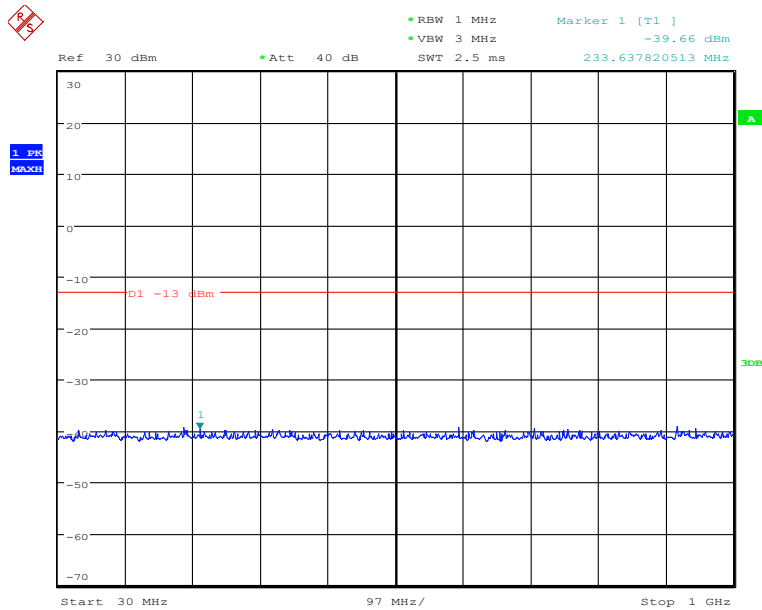

Band4-Low Channel-5MHz Bandwidth-10GHz to 20GHz

Date: 28.NOV.2019 17:32:39

Band4-Low Channel-10MHz Bandwidth-30MHz to 1GHz

Chongqing Academy of Information and Communication Technology

Address: No. 8,Yuma Road, Chayuan New City, Nan'an District, Chongqing, P. R. China,401336
Tel: 0086-23-88069965   FAX:0086-23-88608777