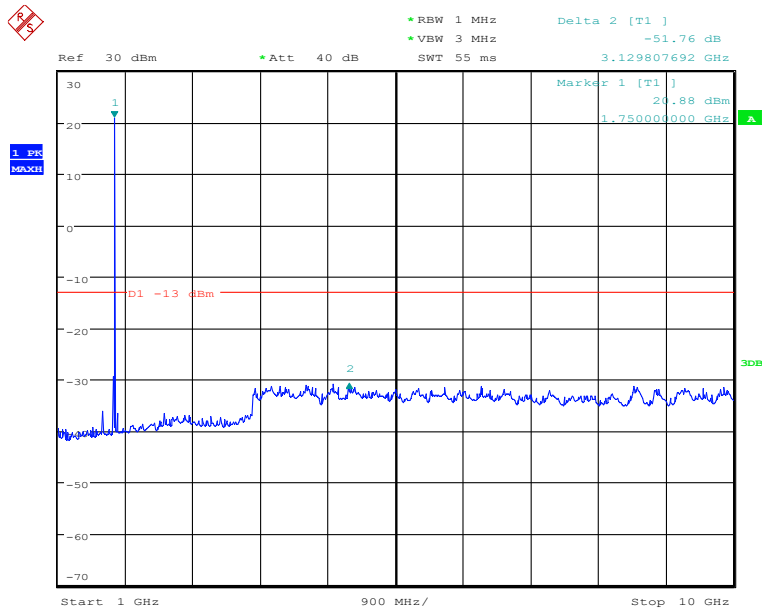

Band4-High Channel-5MHz Bandwidth-30MHz to 1GHz

Date: 28.NOV.2019 17:30:37

Band4-High Channel-5MHz Bandwidth-1GHz to 10GHz

Note: The strong emission shown in each case is the carrier signal.