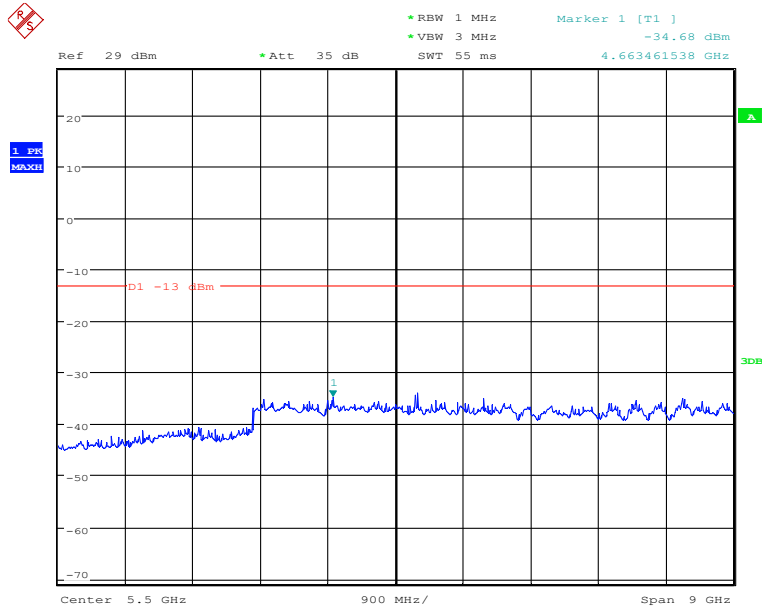

Middle Channel-3MHz Bandwidth-30MHz to 1GHz

Date: 26.NOV.2019 00:19:59

Middle Channel-3MHz Bandwidth-1GHz to 10GHz