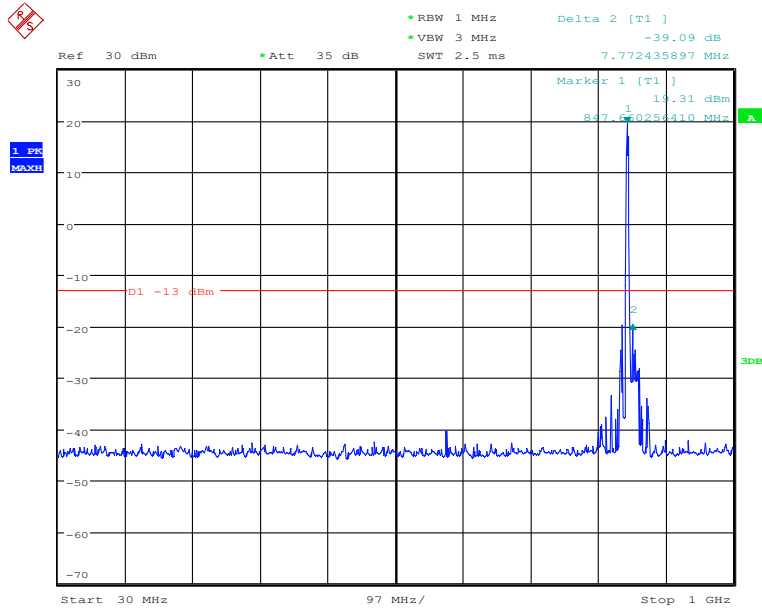

Report No.: B19W50622-WWAN_Rev2

Date: 26.NOV.2019 02:17:09