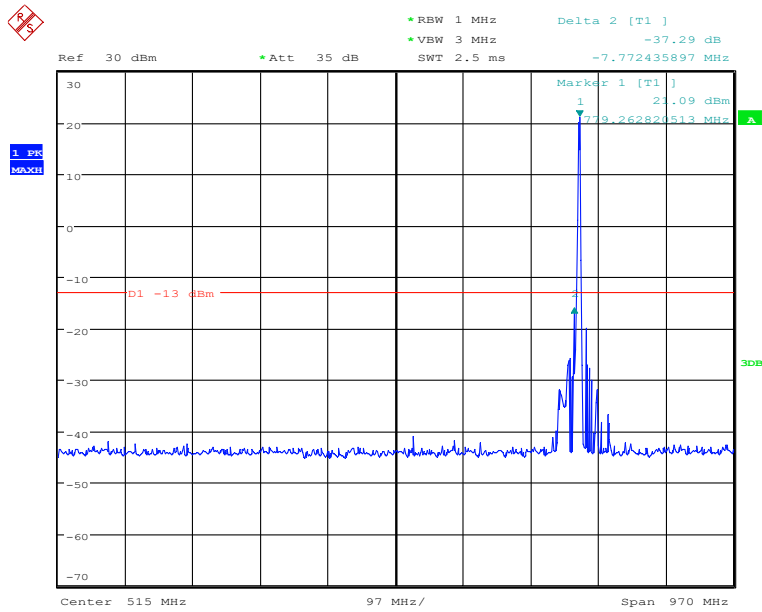

Report No.: B19W50622-WWAN_Rev2

Date: 26.NOV.2019 01:43:35