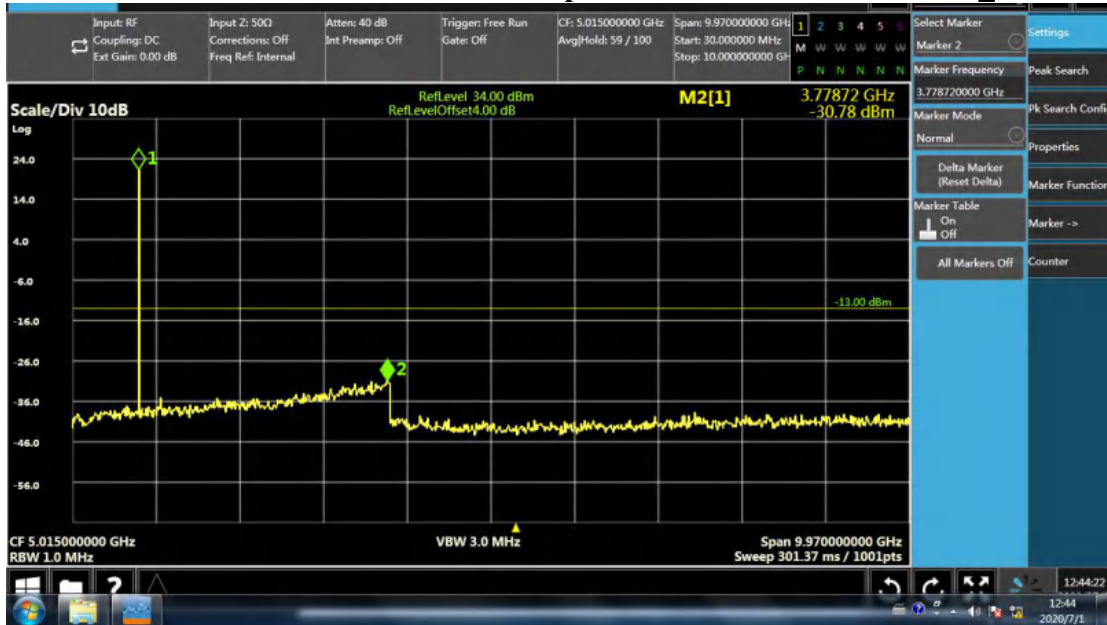

Report No.: B19W50622-WWAN_Rev2

30MHz to 10GHz, 819MHz, Subcarrier (15kHz), QPSK, 1@0
Note: The strong emission shown in each case is the carrier signal.