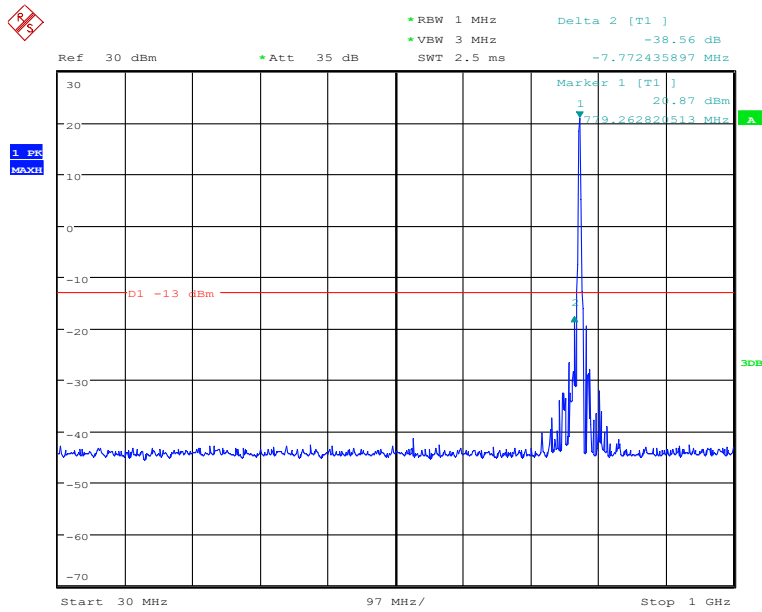

Report No.: B19W50622-WWAN_Rev2

Date: 26.NOV.2019 01:56:19