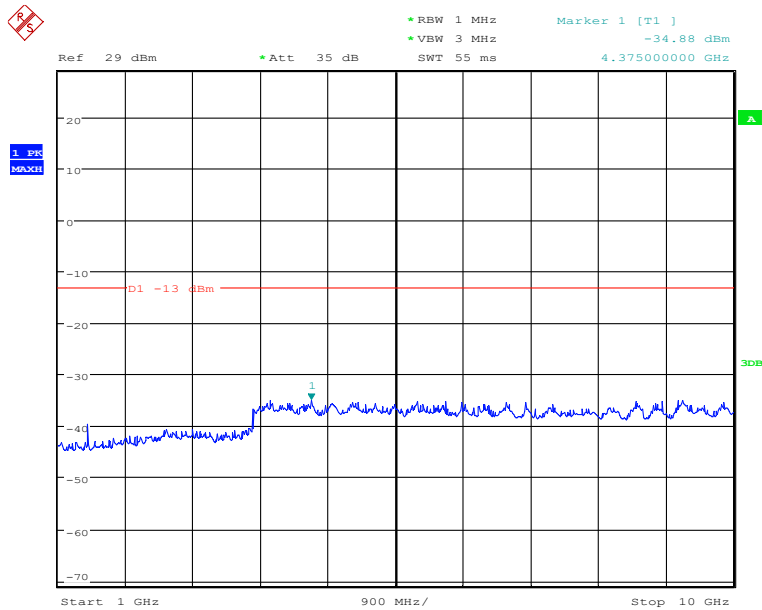

Low Channel-1.4MHz Bandwidth-30MHz to 1GHz

Date: 26.NOV.2019 00:01:53

Low Channel-1.4MHz Bandwidth-1GHz to 10GHz

Chongqing Academy of Information and Communication Technology

Address: No. 8,Yuma Road, Chayuan New City, Nan'an District, Chongqing, P. R. China,401336
Tel: 0086-23-88069965   FAX:0086-23-88608777