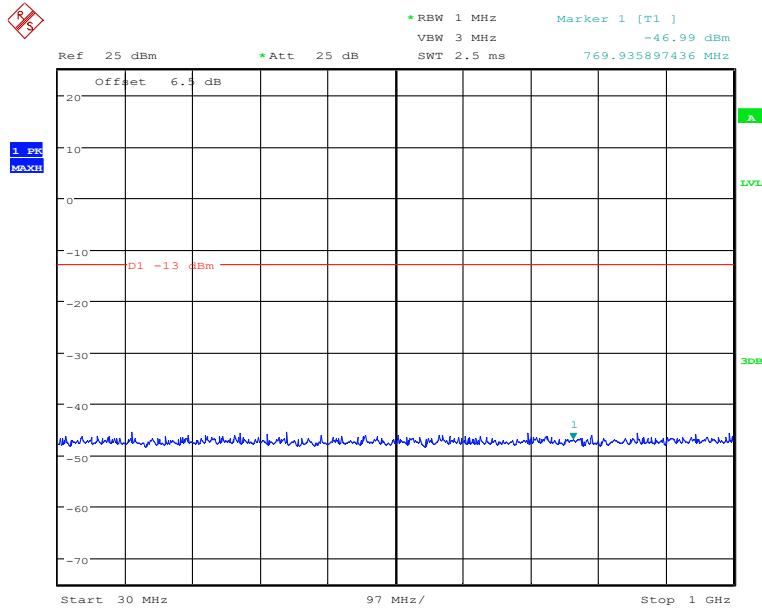

Report No.: B19W50622-WWAN_Rev2

Date: 23.NOV.2019 14:34:39