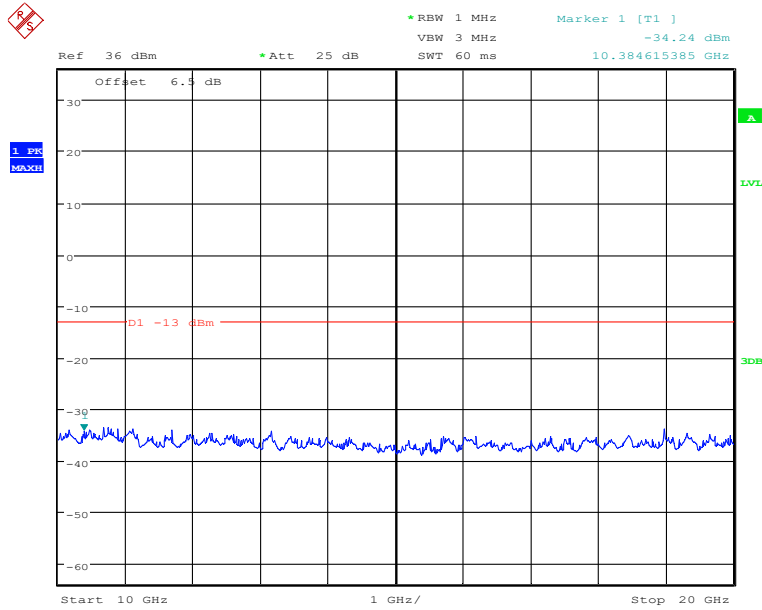

Report No.: B19W50622-WWAN_Rev2

Date: 23.NOV.2019 14:42:17