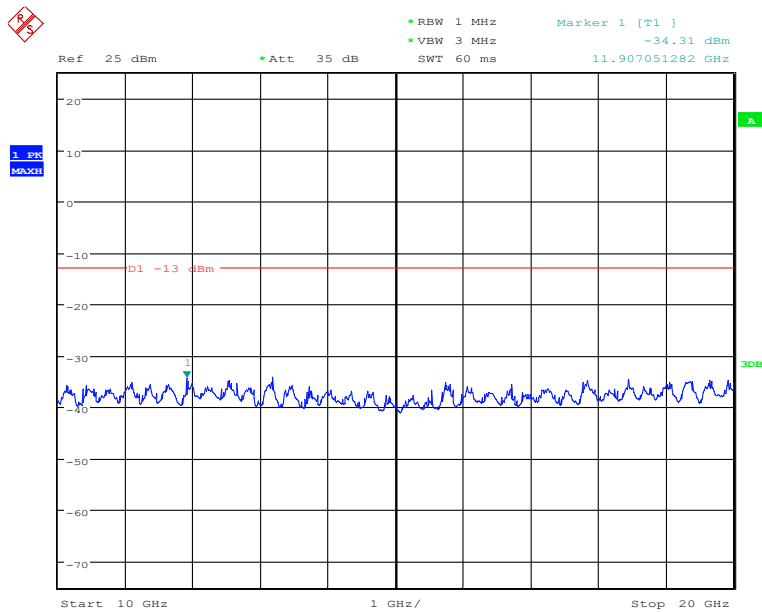

Band2-Middle Channel-20MHz Bandwidth-1GHz to 10GHz

Note: The strong emission shown in each case is the carrier signal.

Date: 25.NOV.2019 21:46:17

Band2-Middle Channel-20MHz Bandwidth-10GHz to 20GHz

Chongqing Academy of Information and Communication Technology

Address: No. 8,Yuma Road, Chayuan New City, Nan'an District, Chongqing, P. R. China,401336
Tel: 0086-23-88069965 FAX:0086-23-88608777