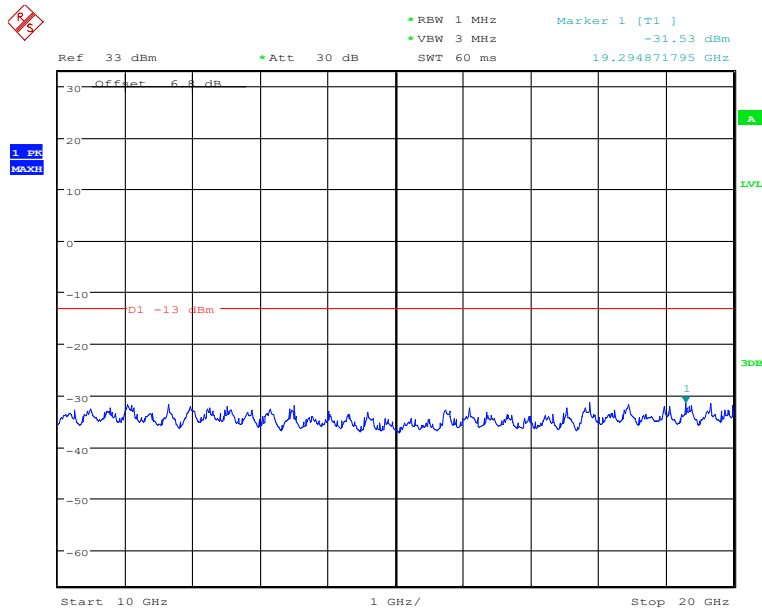

30MHz to 10GHz, High Channel, Subcarrier (15kHz), BPSK, 1@0

Date: 6.DEC.2019 12:20:54

10GHz to 20GHz, High Channel, Subcarrier (15kHz), BPSK, 1@0

Chongqing Academy of Information and Communication Technology

Address: No. 8,Yuma Road, Chayuan New City, Nan'an District, Chongqing, P. R. China,401336
Tel: 0086-23-88069965   FAX:0086-23-88608777