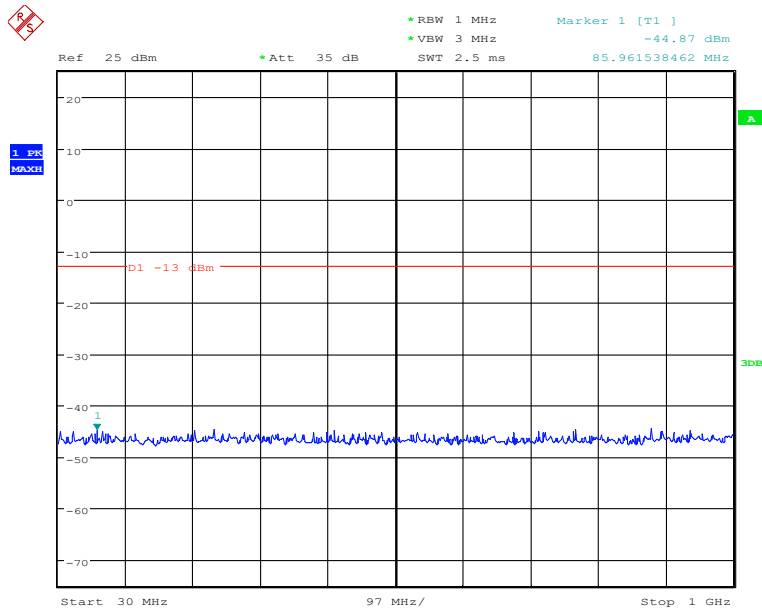

Band2-Middle Channel-15MHz Bandwidth-10GHz to 20GHz

Date: 25.NOV.2019 21:45:25

Band2-Middle Channel-20MHz Bandwidth-30MHz to 1GHz

Chongqing Academy of Information and Communication Technology

Address: No. 8,Yuma Road, Chayuan New City, Nan'an District, Chongqing, P. R. China,401336
Tel: 0086-23-88069965   FAX:0086-23-88608777