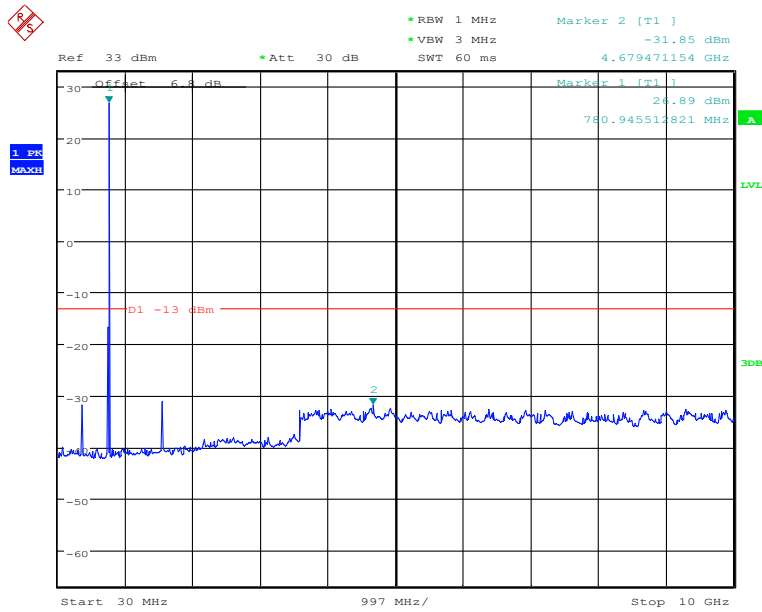

Report No.: B19W50622-WWAN_Rev2