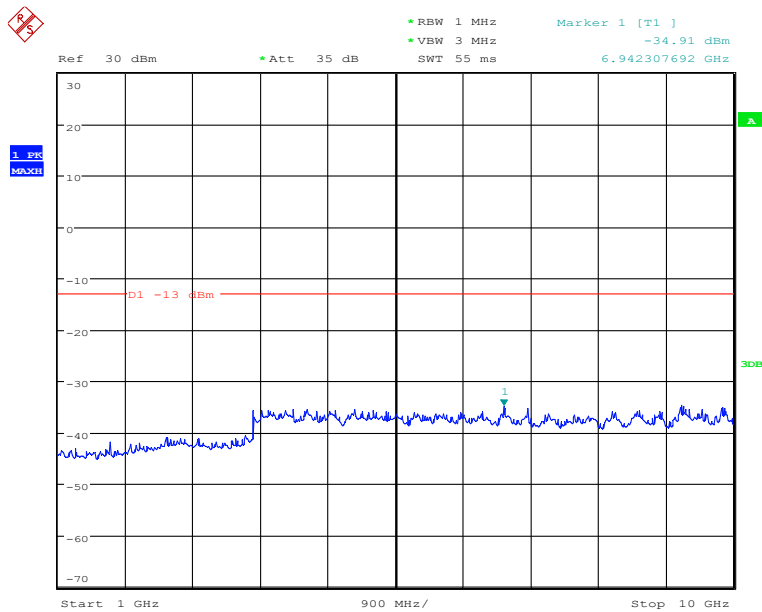

High Channel-3MHz Bandwidth-30MHz to 1GHz

Note: The strong emission shown in each case is the carrier signal.

Date: 26.NOV.2019 02:16:47

High Channel-3MHz Bandwidth-1GHz to 10GHz

Chongqing Academy of Information and Communication Technology

Address: No. 8,Yuma Road, Chayuan New City, Nan'an District, Chongqing, P. R. China,401336
Tel: 0086-23-88069965   FAX:0086-23-88608777