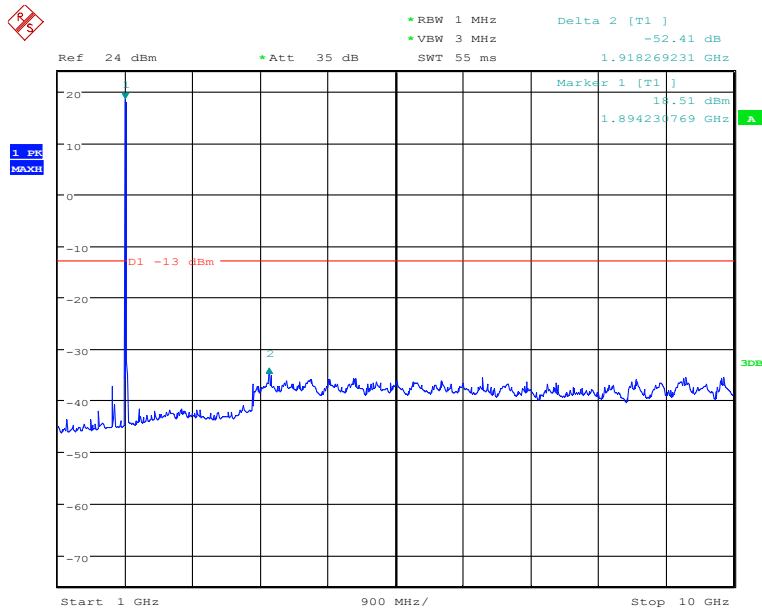

Band2-High Channel-5MHz Bandwidth-30MHz to 1GHz

Date: 25.NOV.2019 21:30:43

Band2-High Channel-5MHz Bandwidth-1GHz to 10GHz

Note: The strong emission shown in each case is the carrier signal.