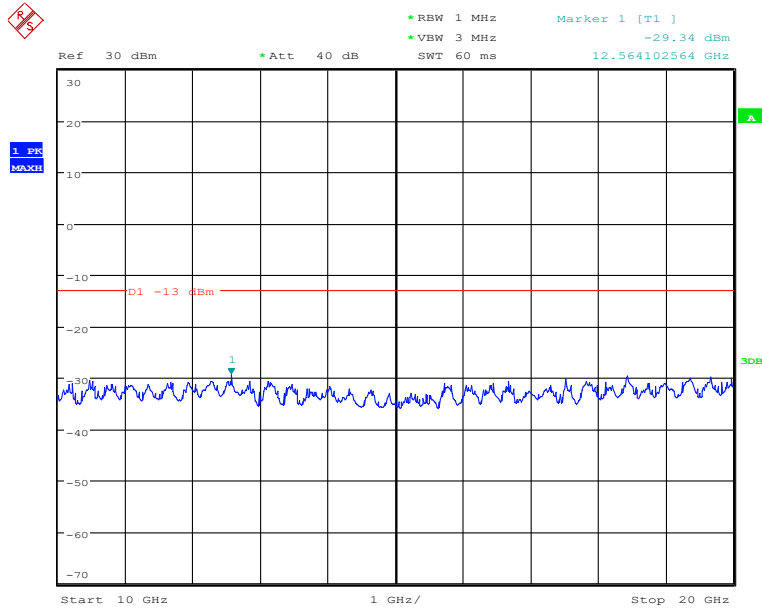

Report No.: B19W50622-WWAN_Rev2

Date: 28.NOV.2019 17:30:12