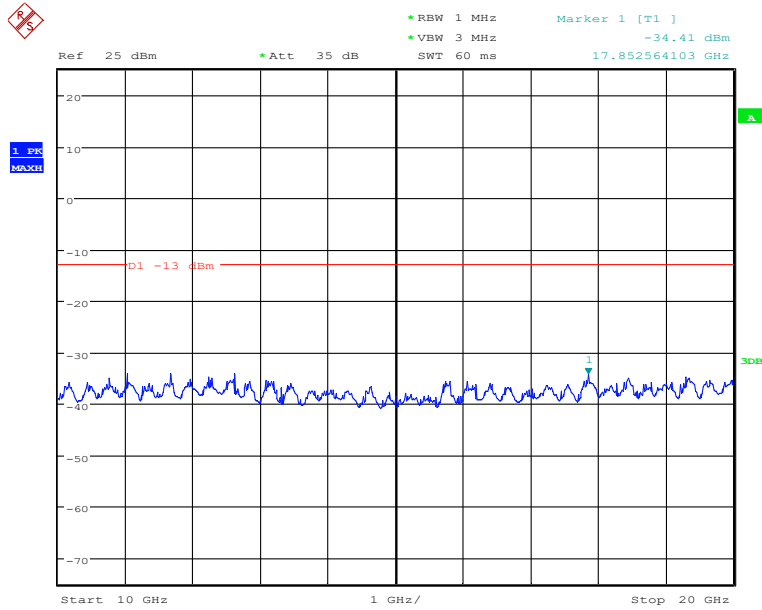

Report No.: B19W50622-WWAN_Rev2

Date: 25.NOV.2019 21:35:51