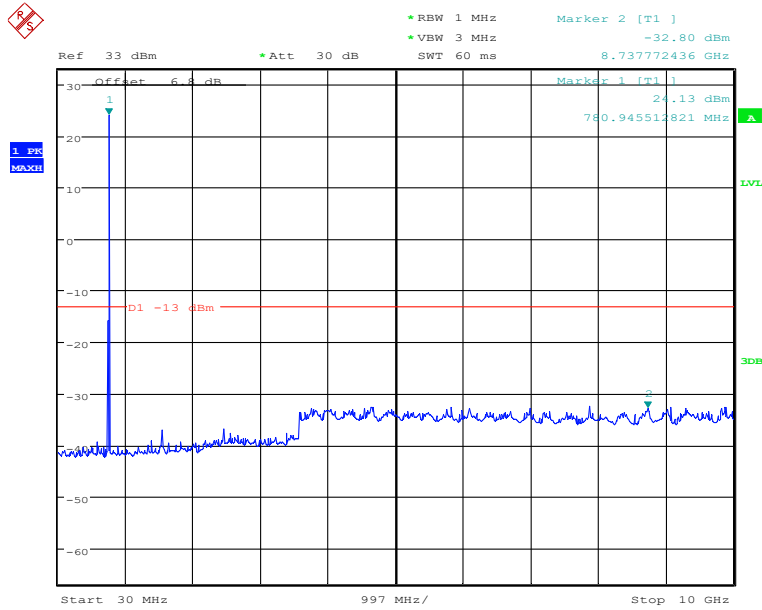

Report No.: B19W50622-WWAN_Rev2