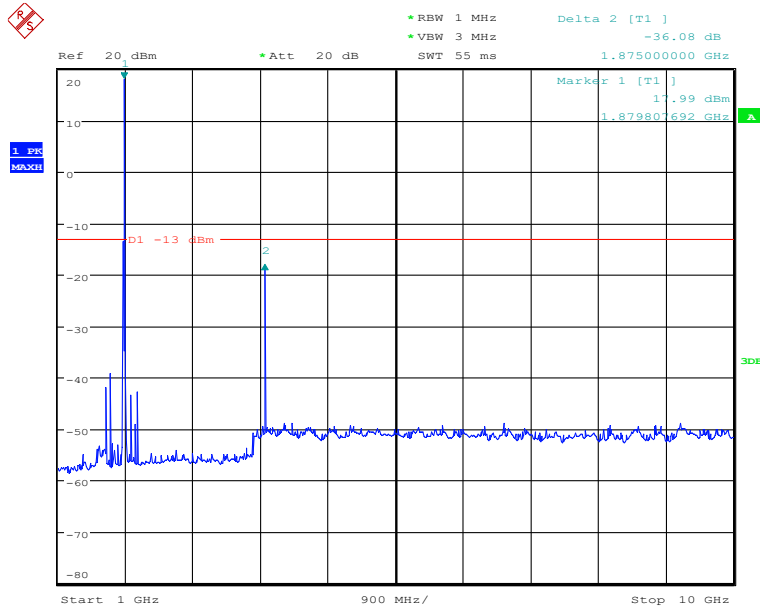

Band2-Middle Channel-1.4MHz Bandwidth-30MHz to 1GHz

Date: 25.NOV.2019 21:11:36

Band2-Middle Channel-1.4MHz Bandwidth-1GHz to 10GHz

Note: The strong emission shown in each case is the carrier signal.