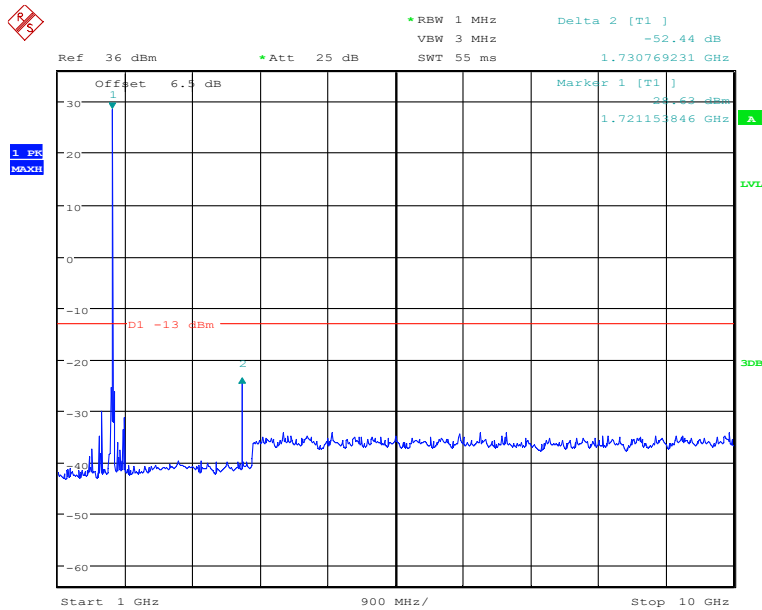

Band4-Middle Channel-15MHz Bandwidth-30MHz to 1GHz

Date: 23.NOV.2019 14:46:34

Band4-Middle Channel-15MHz Bandwidth-1GHz to 10GHz

Note: The strong emission shown in each case is the carrier signal.