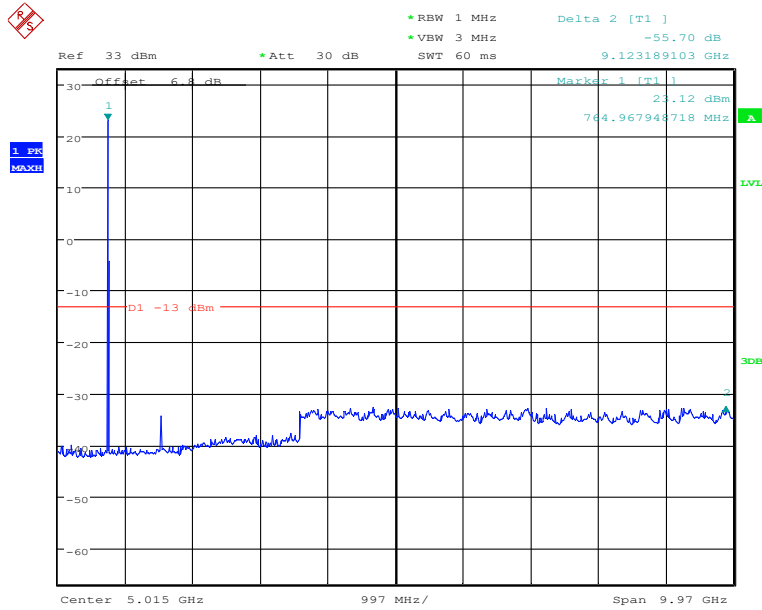

Report No.: B19W50622-WWAN_Rev2

Date: 6.DEC.2019 11:57:49