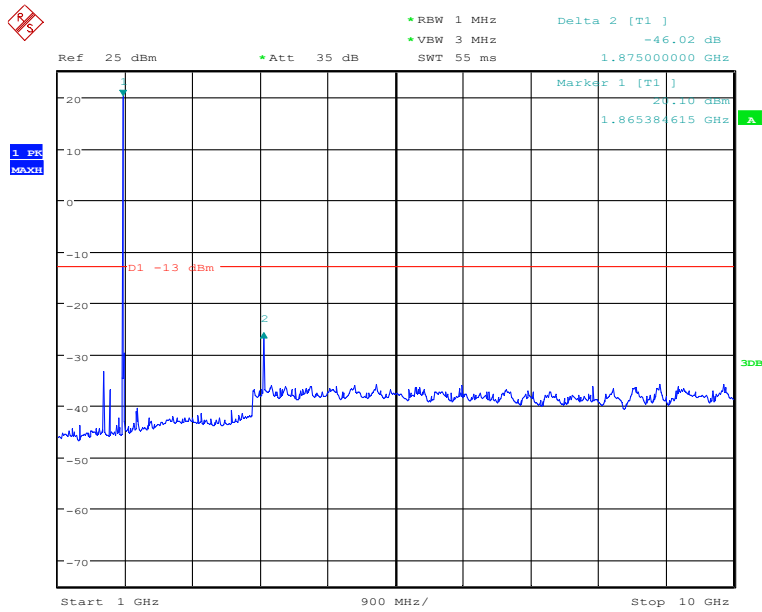

Report No.: B19W50622-WWAN_Rev2

Date: 25.NOV.2019 21:45:48