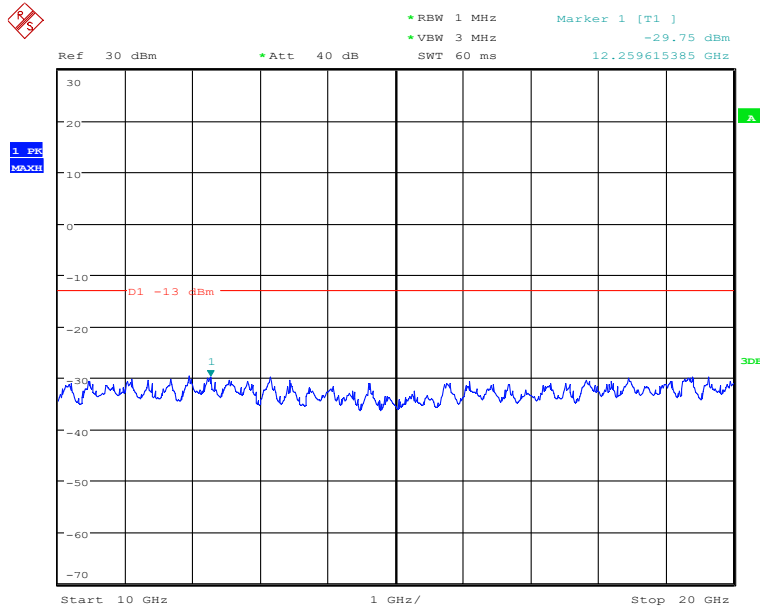

Report No.: B19W50622-WWAN_Rev2

Date: 28.NOV.2019 17:20:27