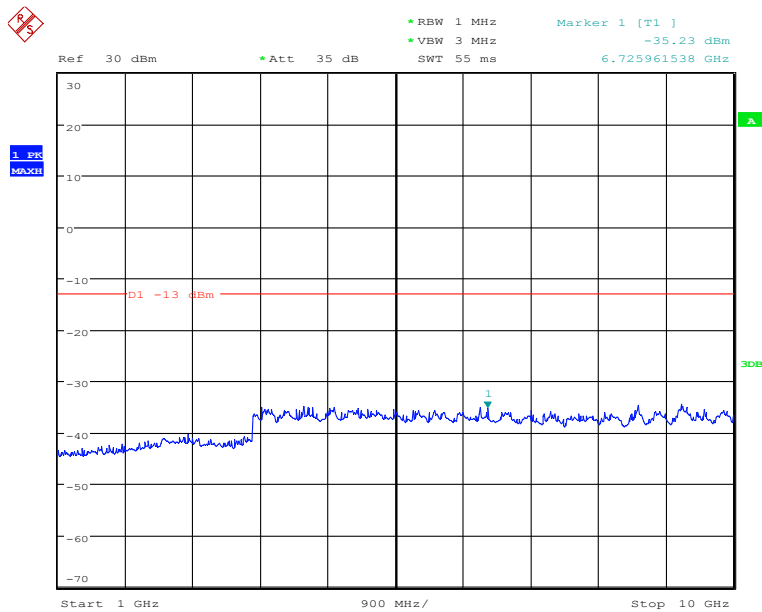

High Channel-5MHz Bandwidth-30MHz to 1GHz

Date: 26.NOV.2019 01:47:46

High Channel-5MHz Bandwidth-1GHz to 10GHz

Chongqing Academy of Information and Communication Technology

Address: No. 8,Yuma Road, Chayuan New City, Nan'an District, Chongqing, P. R. China,401336
Tel: 0086-23-88069965   FAX:0086-23-88608777