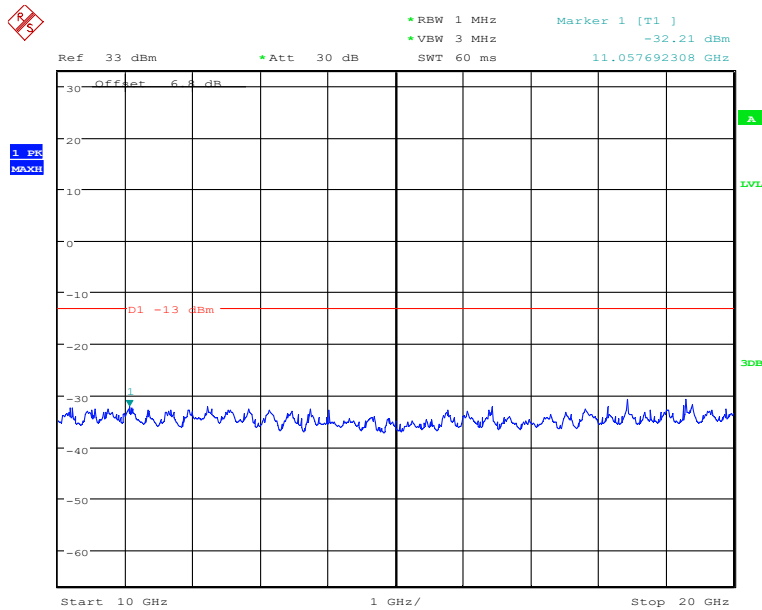

Date: 6.DEC.2019 12:10:12

30MHz to 10GHz, Mid Channel, Subcarrier (3.75kHz), QPSK, 1@0