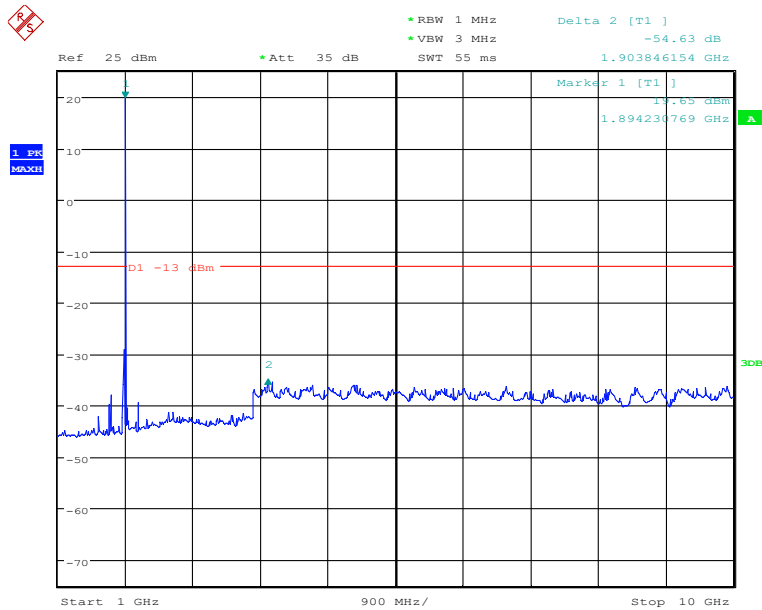

Band2-High Channel-15MHz Bandwidth-30MHz to 1GHz

Date: 25.NOV.2019 21:42:07

Band2-High Channel-15MHz Bandwidth-1GHz to 10GHz

Note: The strong emission shown in each case is the carrier signal.