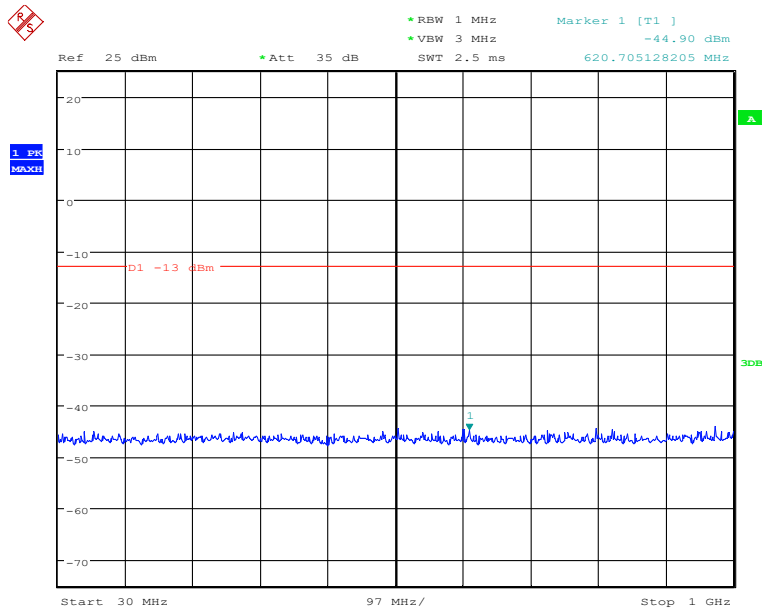

Band2-Low Channel-10MHz Bandwidth-10GHz to 20GHz

Date: 25.NOV.2019 21:38:28

Band2-Low Channel-15MHz Bandwidth-30MHz to 1GHz

Chongqing Academy of Information and Communication Technology

Address: No. 8,Yuma Road, Chayuan New City, Nan'an District, Chongqing, P. R. China,401336
Tel: 0086-23-88069965   FAX:0086-23-88608777