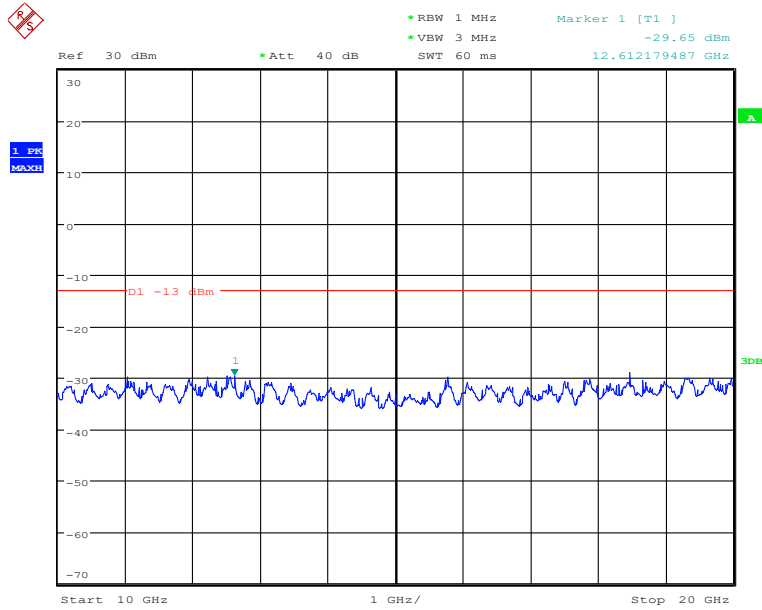

Report No.: B19W50622-WWAN_Rev2

Date: 28.NOV.2019 17:44:32