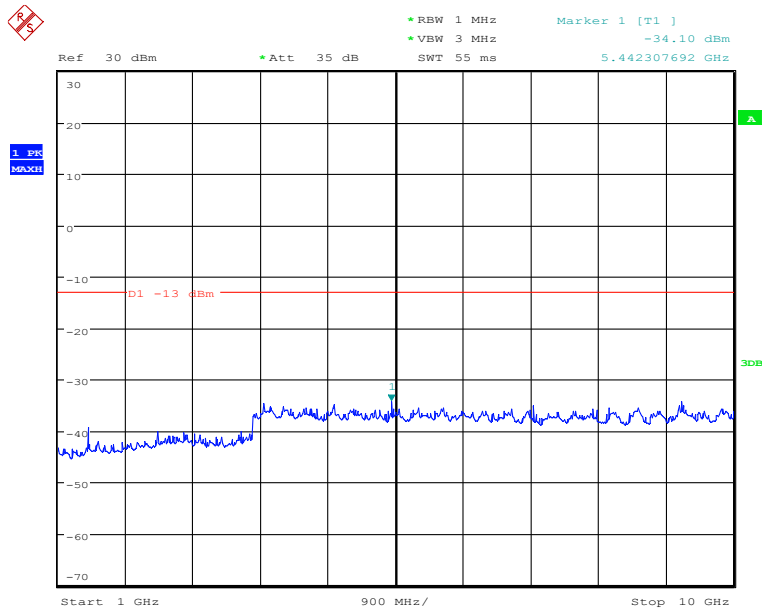

Middle Channel-10MHz Bandwidth-30MHz to 1GHz

Date: 26.NOV.2019 00:36:52

Middle Channel-10MHz Bandwidth-1GHz to 10GHz

Chongqing Academy of Information and Communication Technology

Address: No. 8,Yuma Road, Chayuan New City, Nan'an District, Chongqing, P. R. China,401336
Tel: 0086-23-88069965   FAX:0086-23-88608777