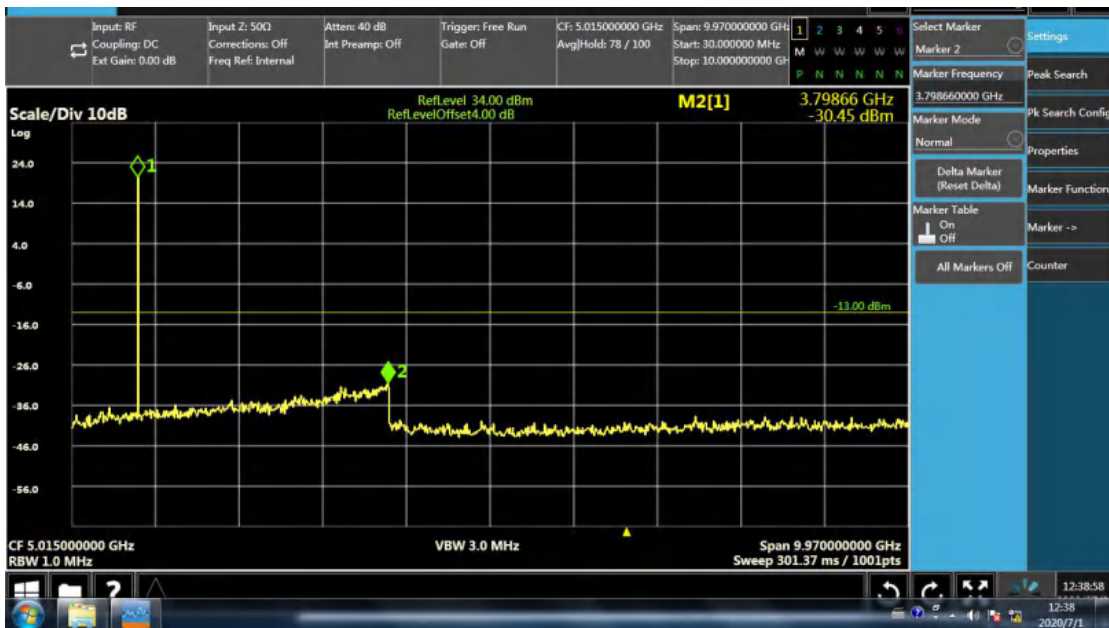

30MHz to 10GHz, 819MHz, Subcarrier (15kHz), QPSK, 12@0
Note: The strong emission shown in each case is the carrier signal.