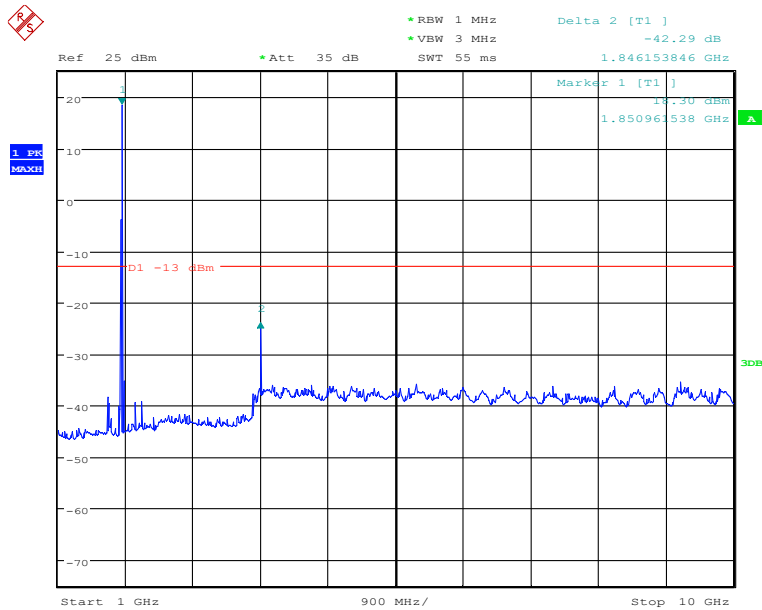

Band2-Low Channel-10MHz Bandwidth-30MHz to 1GHz

Date: 25.NOV.2019 21:36:10

Band2-Low Channel-10MHz Bandwidth-1GHz to 10GHz

Note: The strong emission shown in each case is the carrier signal.