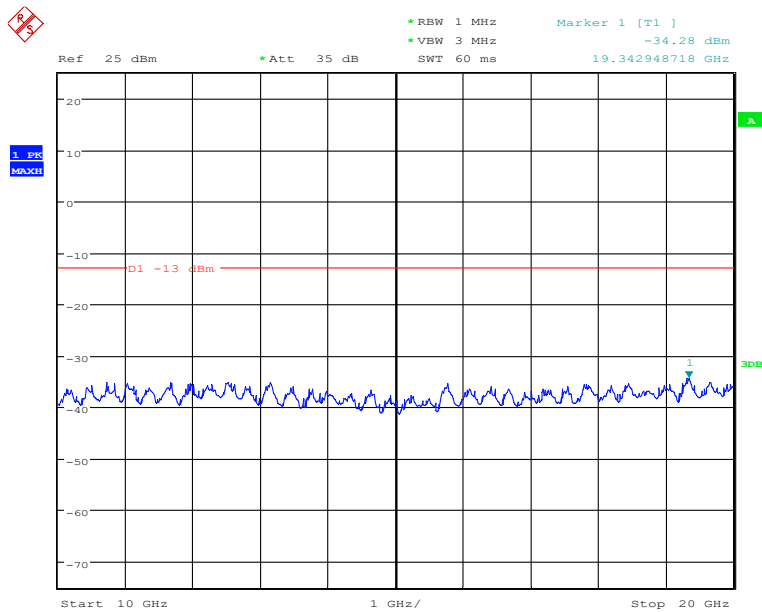

Band2-Low Channel-15MHz Bandwidth-1GHz to 10GHz

Note: The strong emission shown in each case is the carrier signal.

Date: 25.NOV.2019 21:39:05

Band2-Low Channel-15MHz Bandwidth-10GHz to 20GHz

Chongqing Academy of Information and Communication Technology

Address: No. 8,Yuma Road, Chayuan New City, Nan'an District, Chongqing, P. R. China,401336
Tel: 0086-23-88069965   FAX:0086-23-88608777