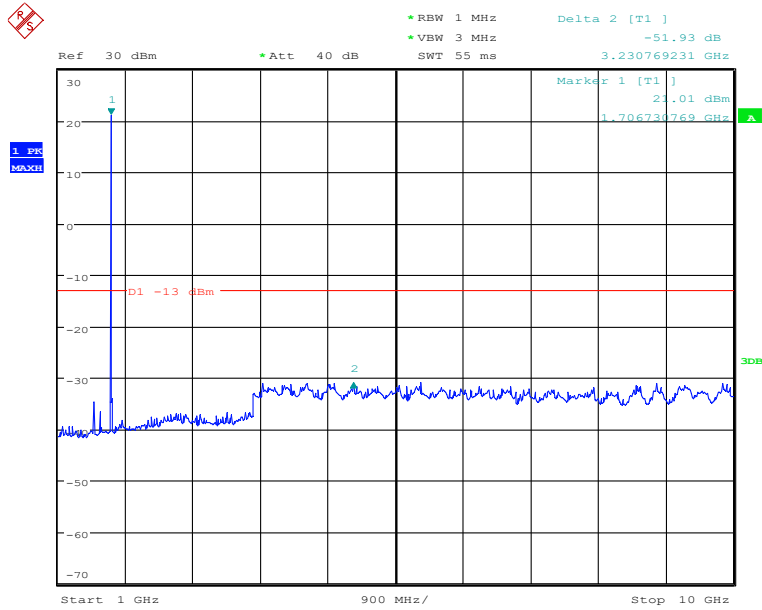

Report No.: B19W50622-WWAN_Rev2

Date: 28.NOV.2019 17:26:08