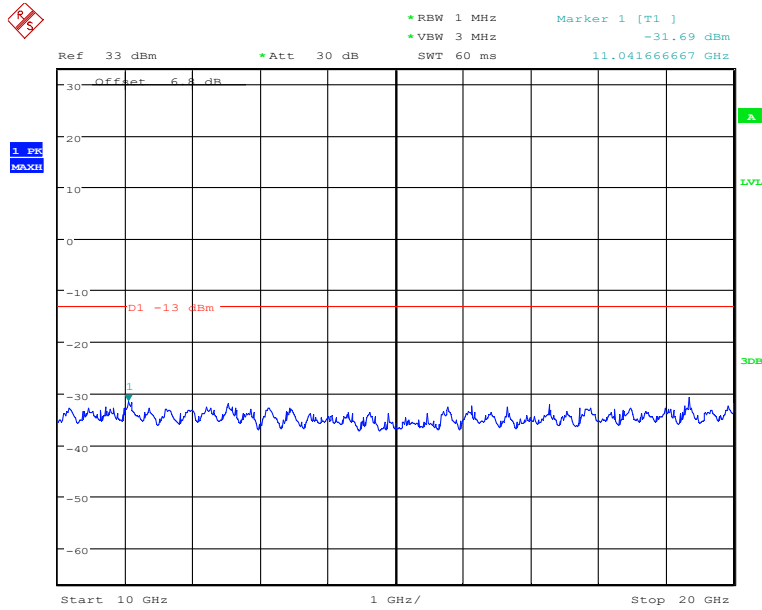

### 30MHz to 10GHz, Low Channel, Subcarrier (15kHz), QPSK, 12@0

Date: 6.DEC.2019 11:58:05