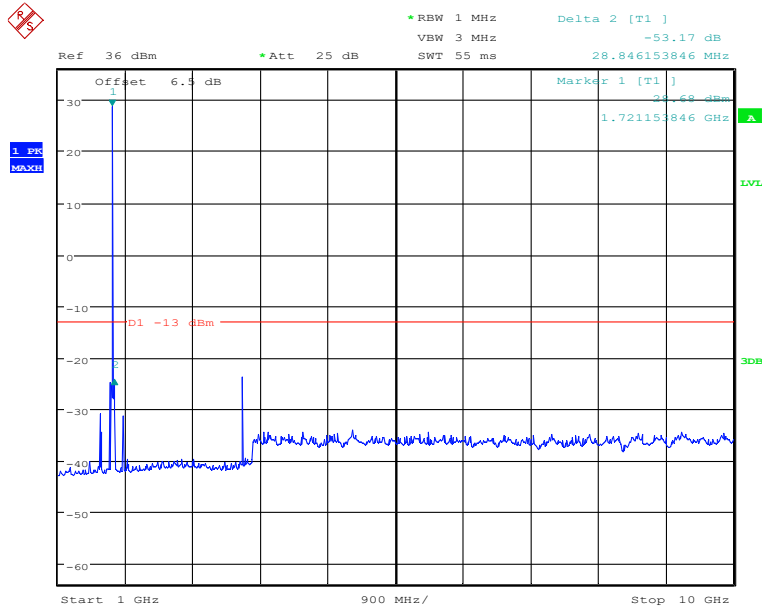

Report No.: B19W50622-WWAN_Rev2

Date: 23.NOV.2019 14:48:24