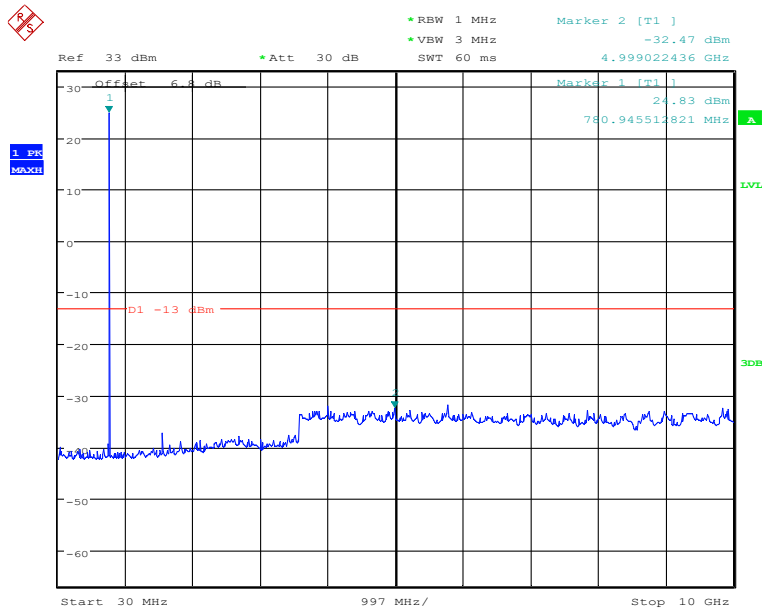

Report No.: B19W50622-WWAN_Rev2