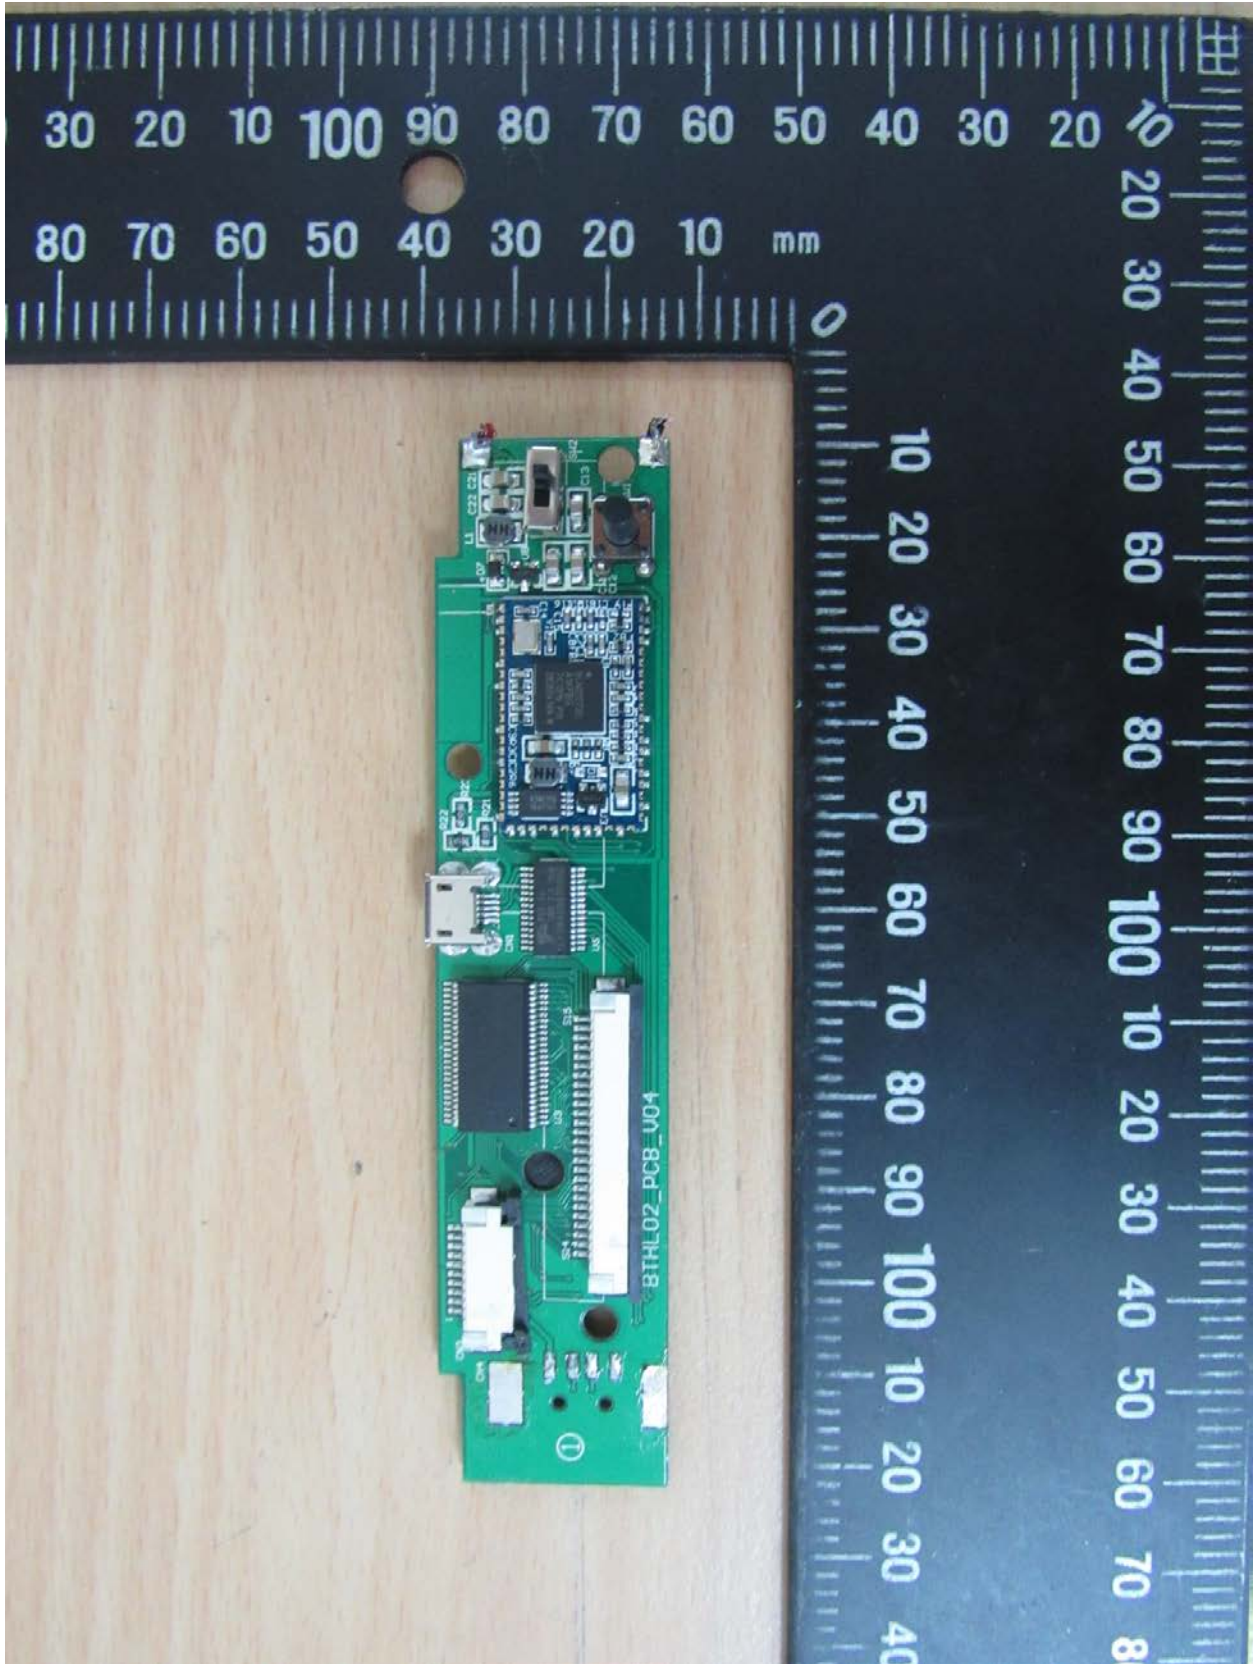

Registration number: W6D21811-18608-FCC
FCC ID: 2AK9C-BNEU950

Internal Photos

Registration number: W6D21811-18608-FCC
FCC ID: 2AK9C-BNEU950

Worldwide Testing Services(Taiwan) Co., Ltd.

Registration number: W6D21811-18608-FCC
FCC ID: 2AK9C-BNEU950