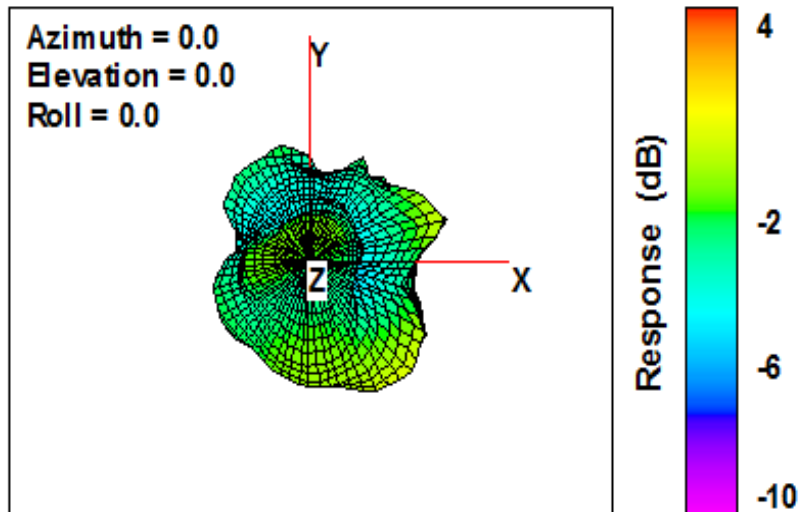

# ANTENNA SPECIFICATION

## Summary

ITEM	Mouse ANT SPEC		
Model Name	2.4G ANT		
Center Frequency	2402MHz	2441MHz	2480MHz
	2.44dBi	2.75 dBi	2.91 dBi
MAX. Gain	2.91 dBi		
Azimuth Beam Pattern	Omni-directional		
Impedance	50 Ohm		
Antenna Length	21.95mm		
Manufactures	DONGGUAN SHUO CHUANG ELECTRONICS CO LTD		
ANT Shape	F structure		

## Antenna Photo & Length (mm)

Total