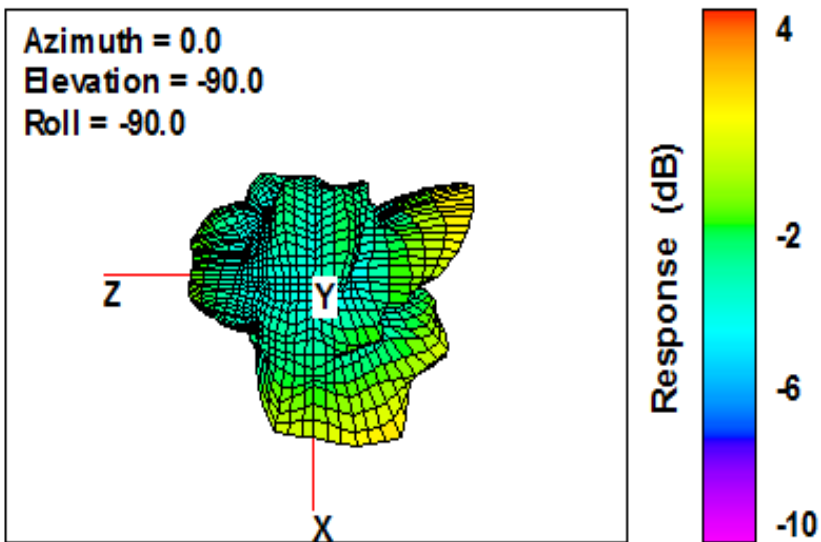

# ANTENNA SPECIFICATION

## Summary

ITEM	Mouse ANT SPEC		
Model Name	2.4G ANT		
Center Frequency	2402MHz	2441MHz	2480MHz
	2.44dBi	2.75 dBi	2.91 dBi
MAX. Gain	2.91 dBi		
Azimuth Beam Pattern	Omni-directional		
Impedance	50 Ohm		
Antenna Length	21.95mm		
Manufactures	DONGGUAN SHUO CHUANG ELECTRONICS CO LTD		
ANT Shape	F structure		

## Antenna Photo & Length (mm)

Total