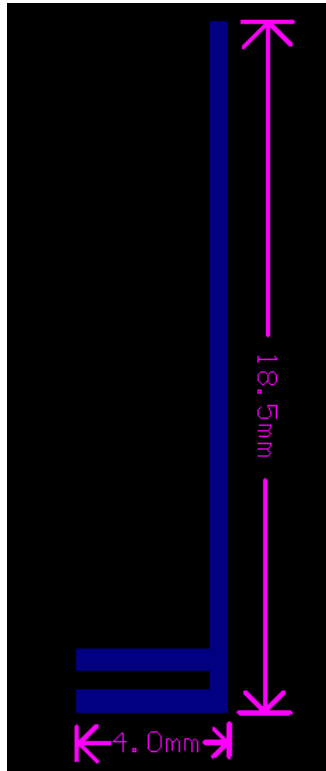

# ANTENNA SPECIFICATION

## Summary

ITEM	Mouse ANT SPEC		
Model Name	2.4G ANT		
Center Frequency	2402MHz	2441MHz	2480MHz
	2.44dBi	2.75 dBi	2.91 dBi
MAX. Gain	2.91 dBi		
Azimuth Beam Pattern	Omni-directional		
Impedance	50 Ohm		
Antenna Length	21.95mm		
Manufactures	DONGGUAN SHUO CHUANG ELECTRONICS CO LTD		
ANT Shape	F structure		

## Antenna Photo & Length (mm)

Total