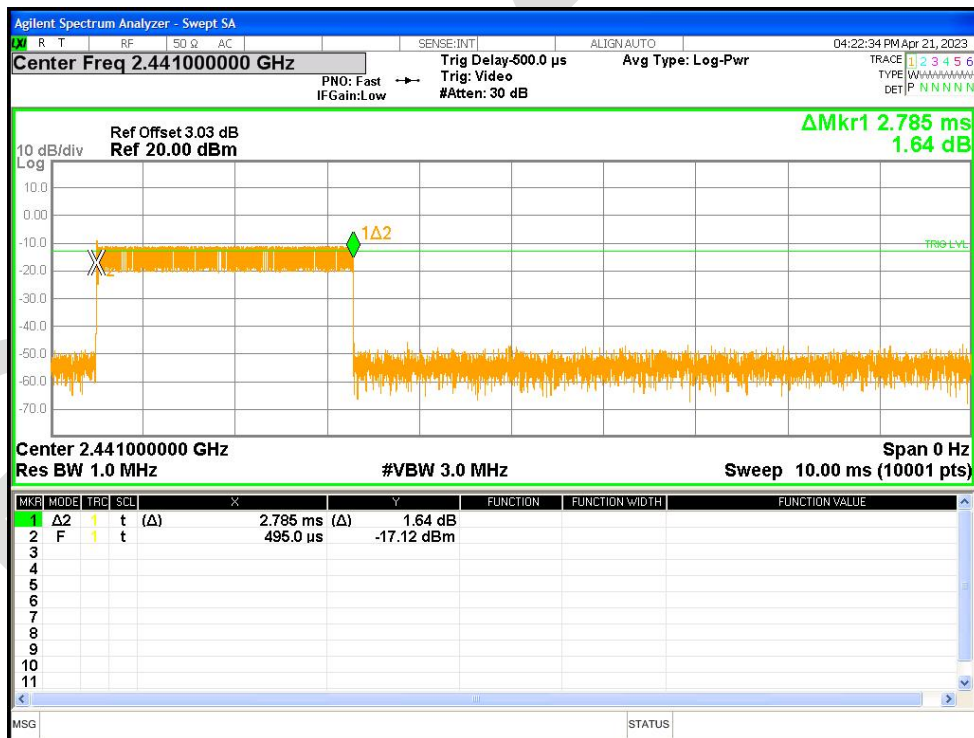

Dwell NVNT 1-DH3 2441MHz Ant1 One Burst

Dwell NVNT 1-DH3 2441MHz Ant1 Accumulated

Dwell NVNT 1-DH5 2441MHz Ant1 One Burst

Dwell NVNT 1-DH5 2441MHz Ant1 Accumulated

APPENDIX A: PHOTOGRAPHS OF TEST SETUP

Radiated Spurious Emissions

APPENDIX B: PHOTOGRAPHS OF EUT

Reference to the test report No. BLA-EMC-202304-A1001

----END OF REPORT----

The test report is effective only with both signature and specialized stamp, The result(s) shown in this report refer only to the sample(s) tested. Without written approval of BlueAsia, this report can't be reproduced except in full.