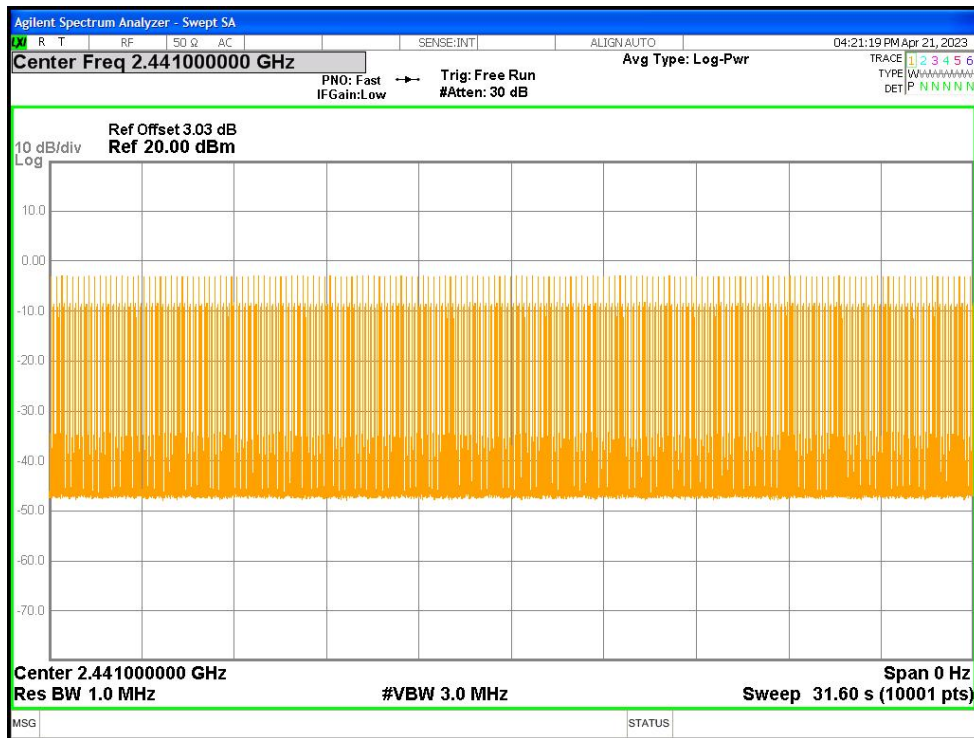

Dwell NVNT 1-DH3 2441MHz Ant1 One Burst

Dwell NVNT 1-DH3 2441MHz Ant1 Accumulated

Dwell NVNT 1-DH5 2441MHz Ant1 One Burst

Dwell NVNT 1-DH5 2441MHz Ant1 Accumulated

APPENDIX A: PHOTOGRAPHS OF TEST SETUP

Radiated Spurious Emissions

APPENDIX B: PHOTOGRAPHS OF EUT

Reference to the test report No. BLA-EMC-202304-A1001

----END OF REPORT----

The test report is effective only with both signature and specialized stamp, The result(s) shown in this report refer only to the sample(s) tested. Without written approval of BlueAsia, this report can't be reproduced except in full.