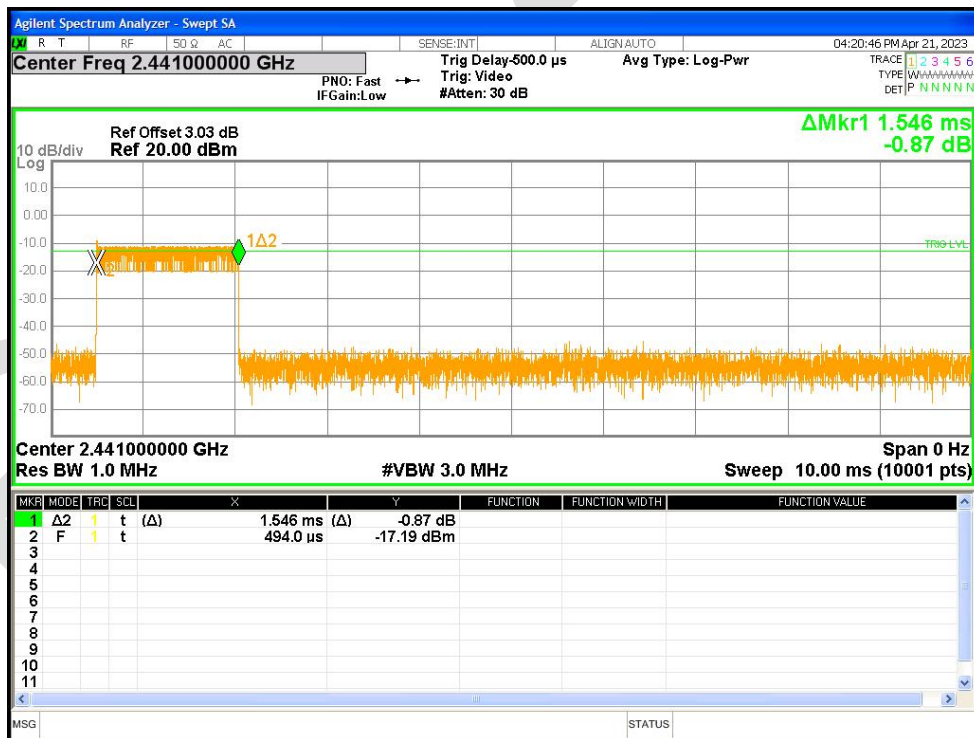

Dwell NVNT 1-DH3 2441MHz Ant1 One Burst

Dwell NVNT 1-DH3 2441MHz Ant1 Accumulated

Dwell NVNT 1-DH5 2441MHz Ant1 One Burst

Dwell NVNT 1-DH5 2441MHz Ant1 Accumulated

APPENDIX A: PHOTOGRAPHS OF TEST SETUP

Radiated Spurious Emissions

APPENDIX B: PHOTOGRAPHS OF EUT

Reference to the test report No. BLA-EMC-202304-A1001

----END OF REPORT----

The test report is effective only with both signature and specialized stamp, The result(s) shown in this report refer only to the sample(s) tested. Without written approval of BlueAsia, this report can't be reproduced except in full.