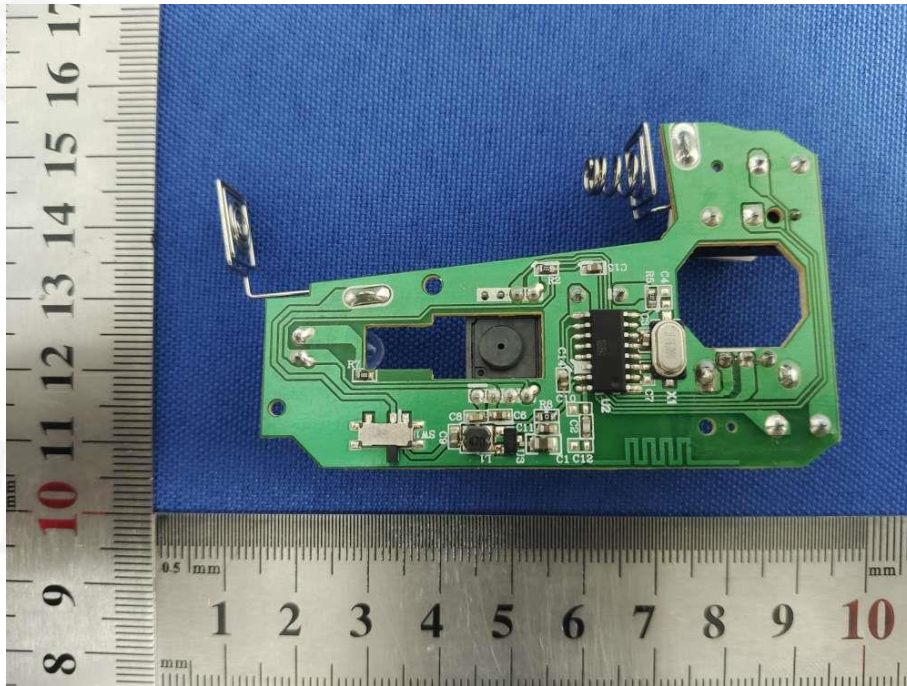

# EUT PHOTO(Internal Photos)

FCC ID: 2AK8Q-TKMS006

\*\*\*\*\* END OF REPORT \*\*\*\*\*