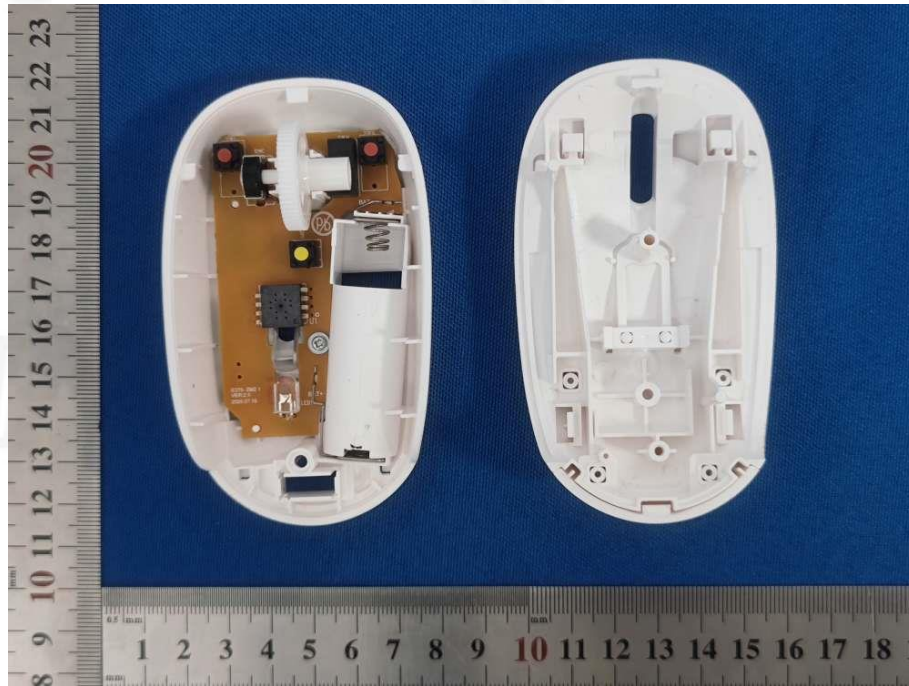

# EUT PHOTO(Internal Photos)

FCC ID: 2AK8Q-TKMS006

\*\*\*\*\* END OF REPORT \*\*\*\*\*