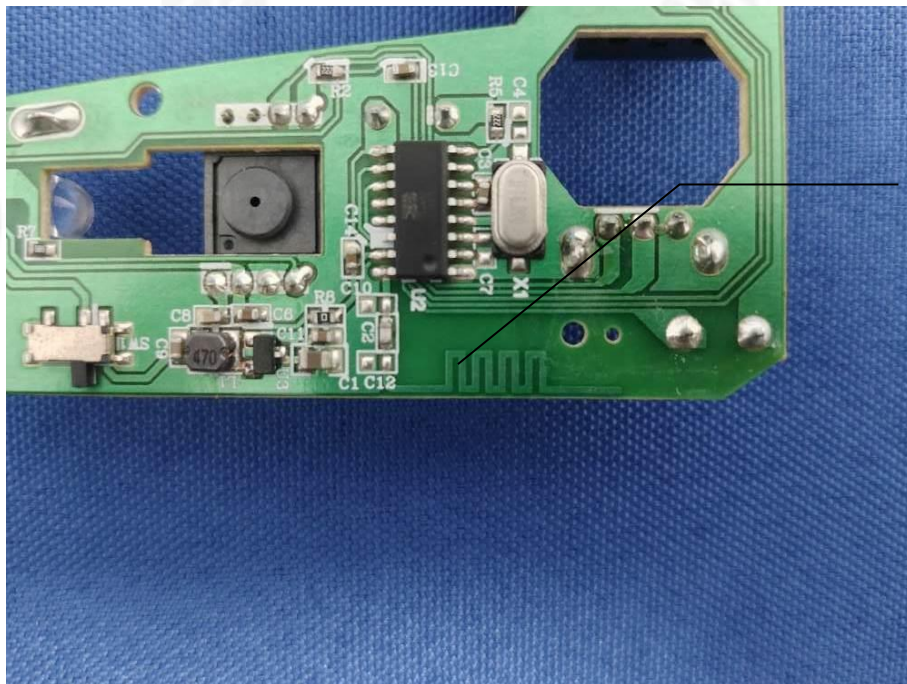

# EUT PHOTO(Internal Photos)

FCC ID: 2AK8Q-TKMS006

\*\*\*\*\* END OF REPORT \*\*\*\*\*