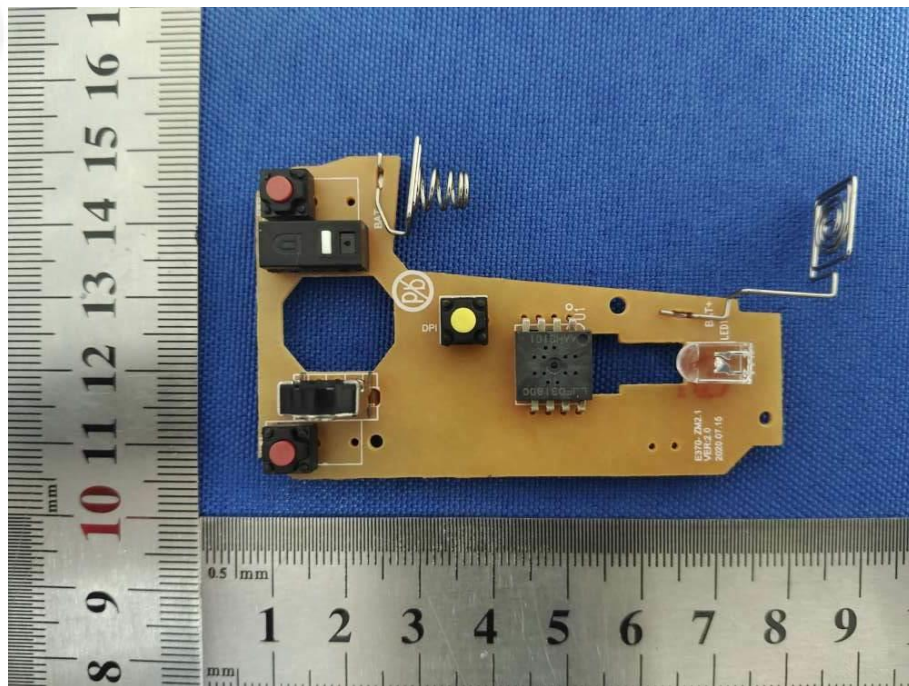

# EUT PHOTO(Internal Photos)

FCC ID: 2AK8Q-TKMS006

\*\*\*\*\* END OF REPORT \*\*\*\*\*