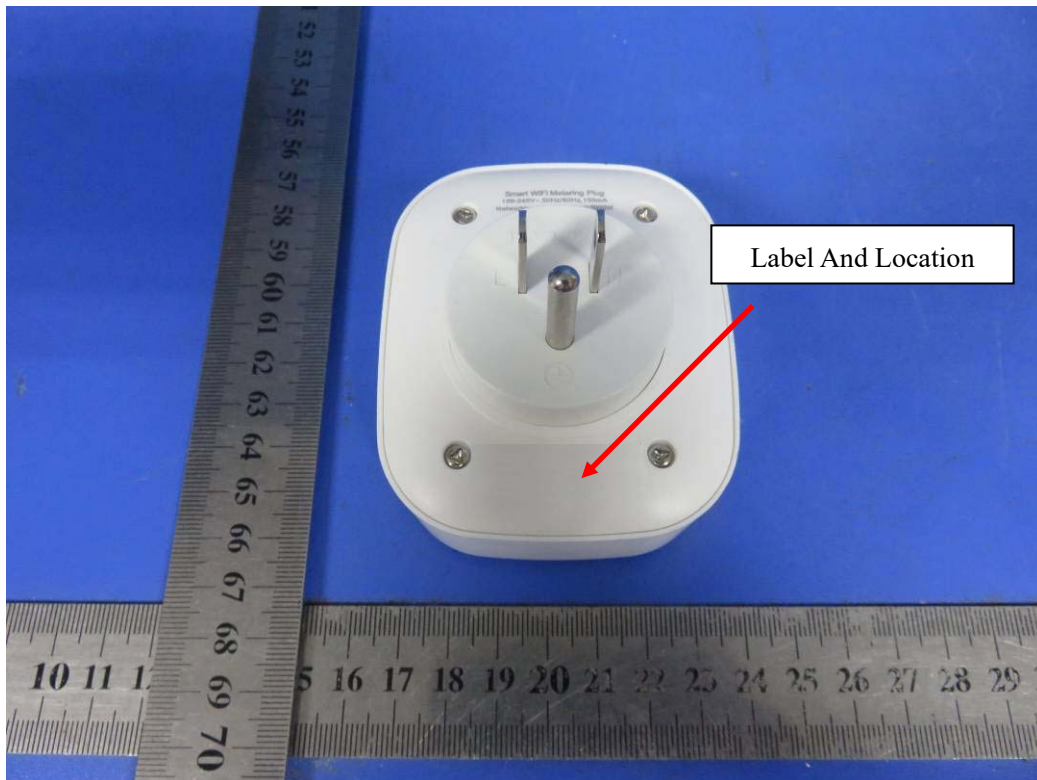

LABEL AND LOCATION

Smart Metering Plug
Model No.: WS2SK-US
FCC ID: 2AK7XWS2SKUS

Size: L2.0cm*W1.0cm

Material: Tagboard
Glue: adhesive sticker
Font color: Black
Label color: White