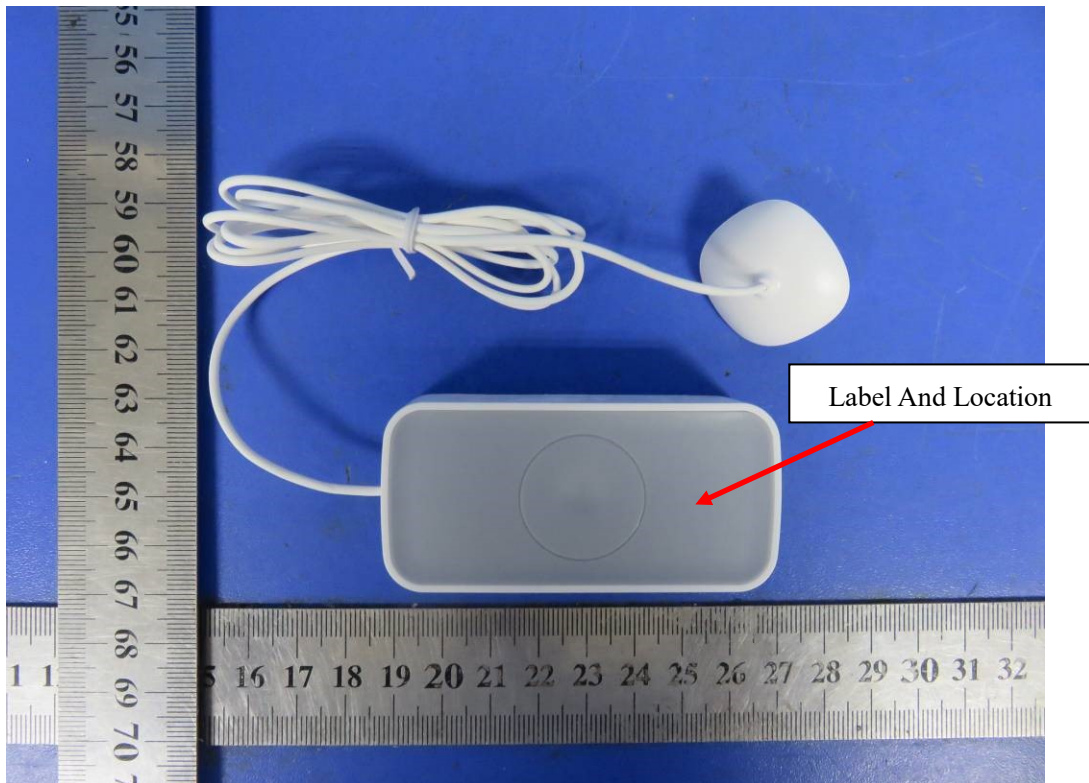

LABEL AND LOCATION

Smart Water Leakage Sensor  
Model No.: HS1WL-Z  
FCC ID: 2AK7XHS1WLZ

Size: L2.0cm\*W1.0cm

Material: Tagboard

Glue: adhesive sticker

Font color: Black

Label color: White