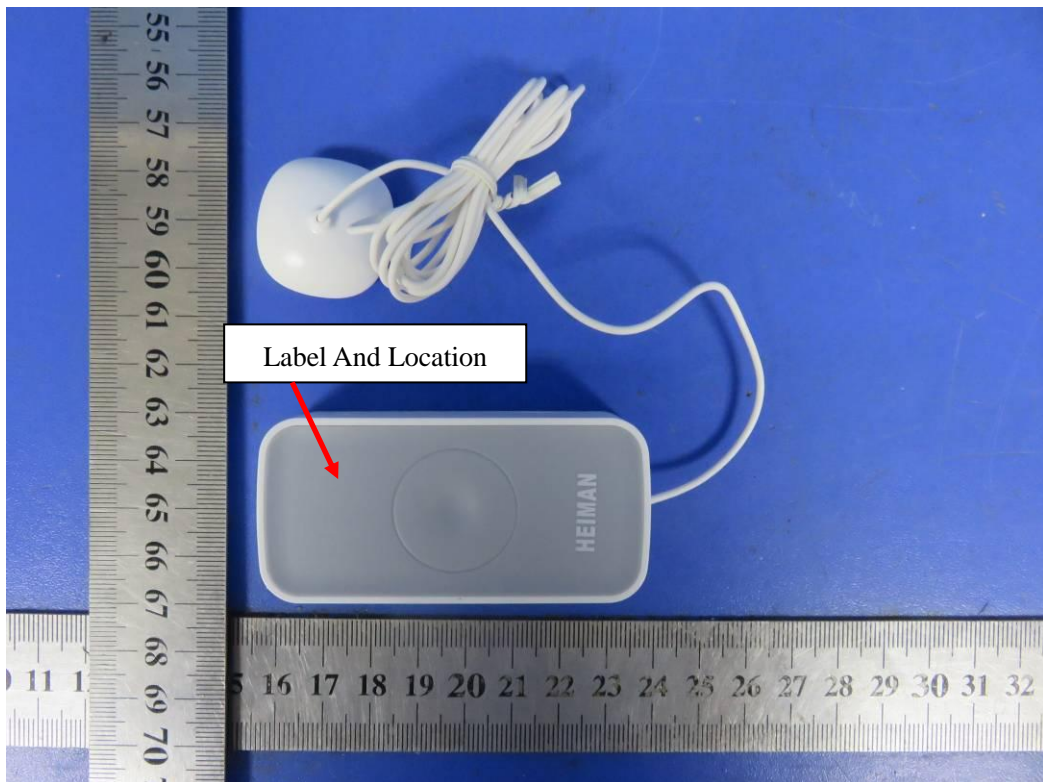

LABEL AND LOCATION

Smart Water Leakage Sensor
Model No.: HS1WL
FCC ID: 2AK7XHS1WL

Size: L2.0cm*W1.0cm

Material: Tagboard
Glue: adhesive sticker
Font color: Black
Label color: White