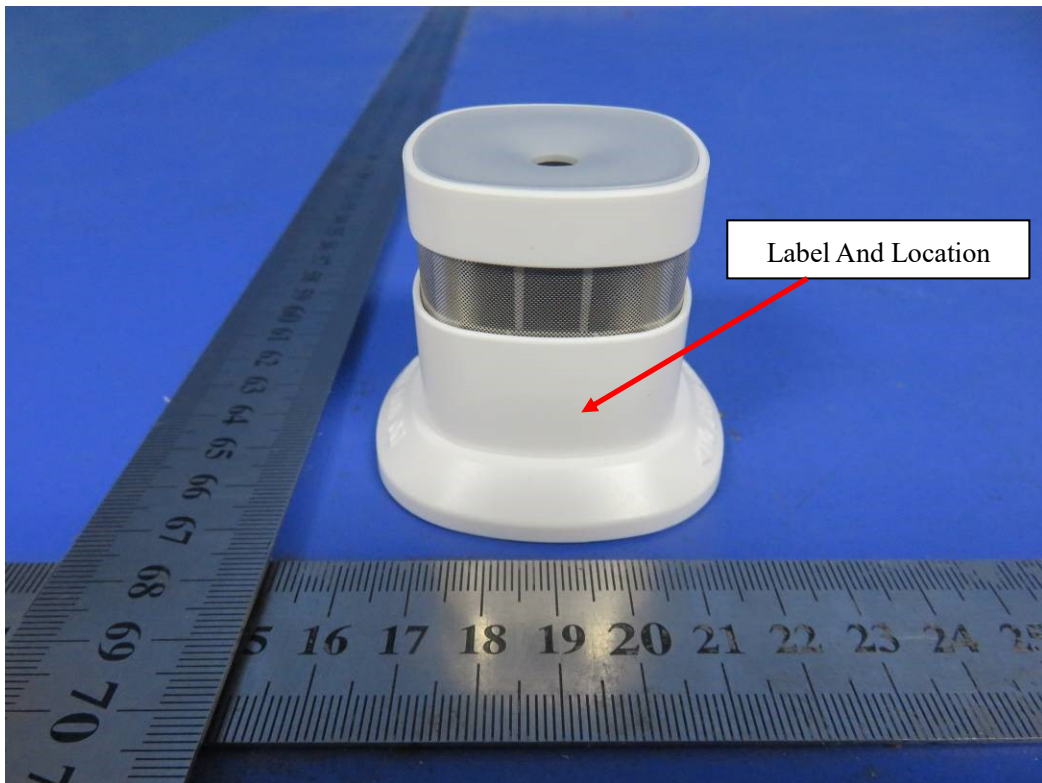

LABEL AND LOCATION

Smart Smoke Sensor
Model No.: HS1SA-Z
FCC ID: 2AK7XHS1SAZ

Size: L2.0cm*W1.0cm

Material: Tagboard
Glue: adhesive sticker
Font color: Black
Label color: White