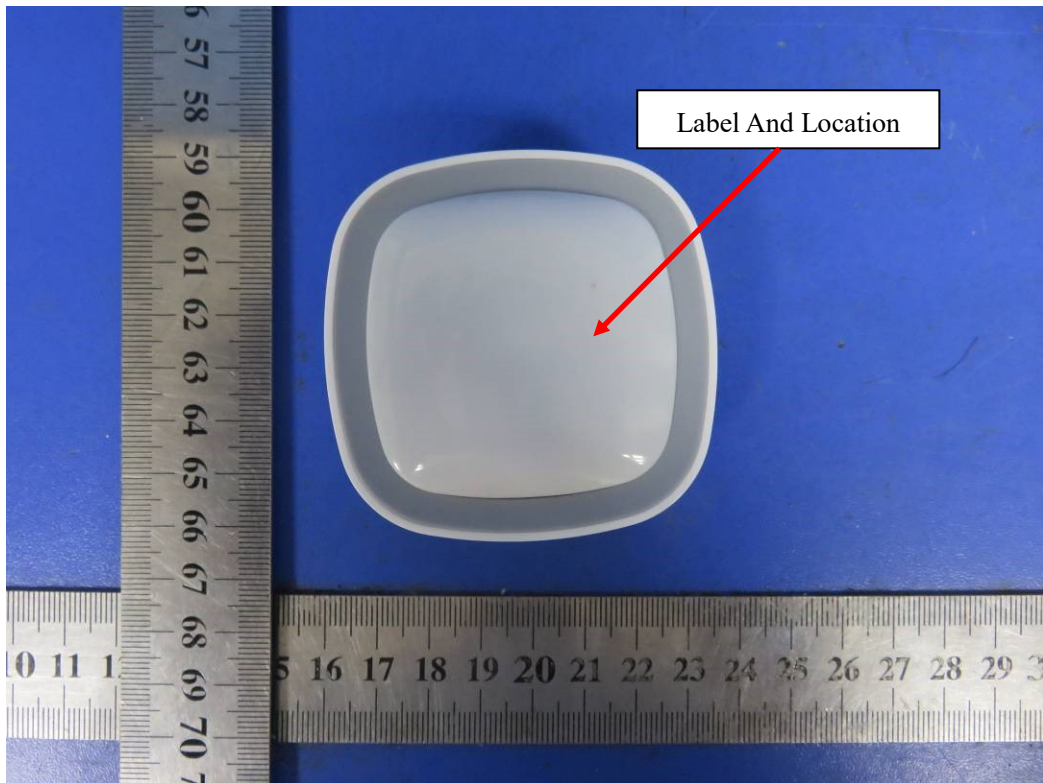

LABEL AND LOCATION

Smart Motion Sensor
Model No.: HS1MS-Z
FCC ID: 2AK7XHS1MSZ

Size: L2.0cm*W1.0cm

Material: Tagboard
Glue: adhesive sticker
Font color: Black
Label color: White