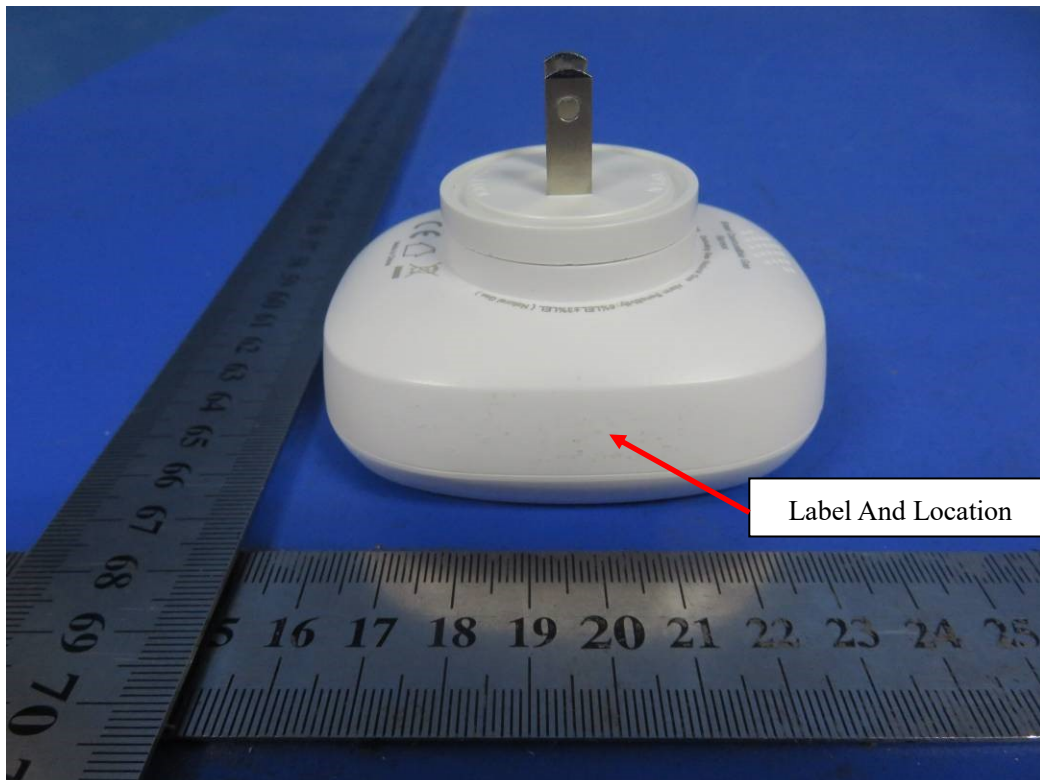

LABEL AND LOCATION

Smart Combustible Gas Sensor

Model No.: HS1CG-Z

FCC ID: 2AK7XHS1CGZ

Size: L2.0cm*W1.0cm

Material: Tagboard

Glue: adhesive sticker

Font color: Black

Label color: White