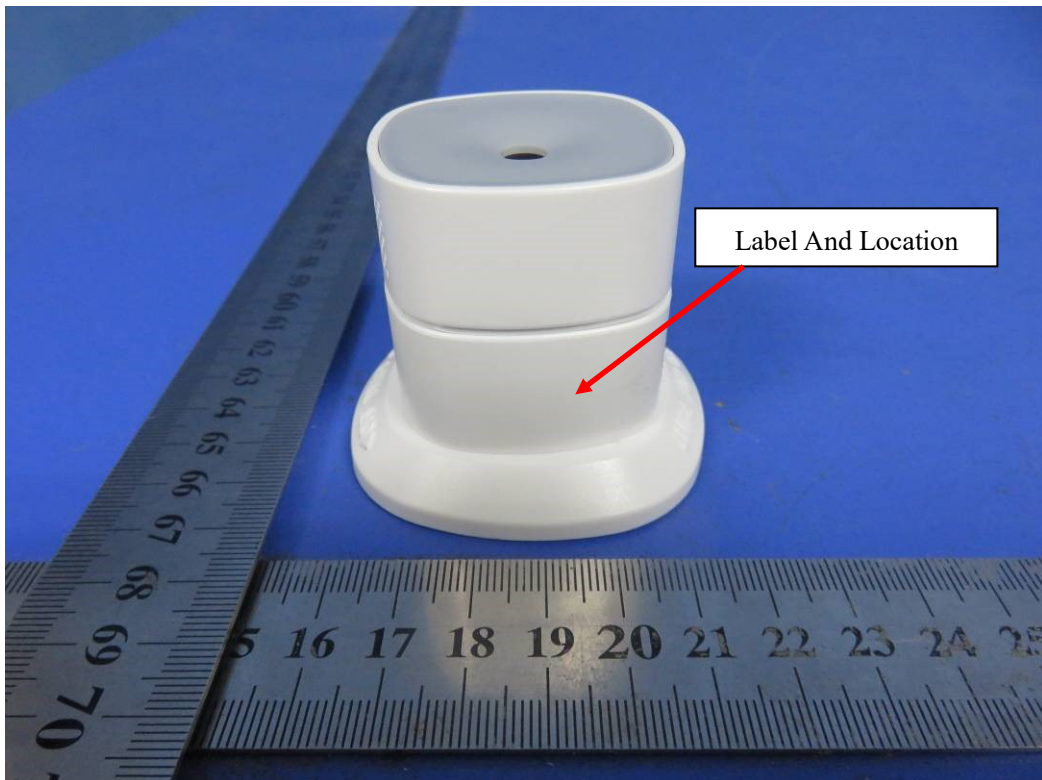

LABEL AND LOCATION

Smart Carbon Monoxide Sensor
Model No.: HS1CA-Z
FCC ID: 2AK7XHS1CAZ

Size: L2.0cm*W1.0cm

Material: Tagboard
Glue: adhesive sticker
Font color: Black
Label color: White