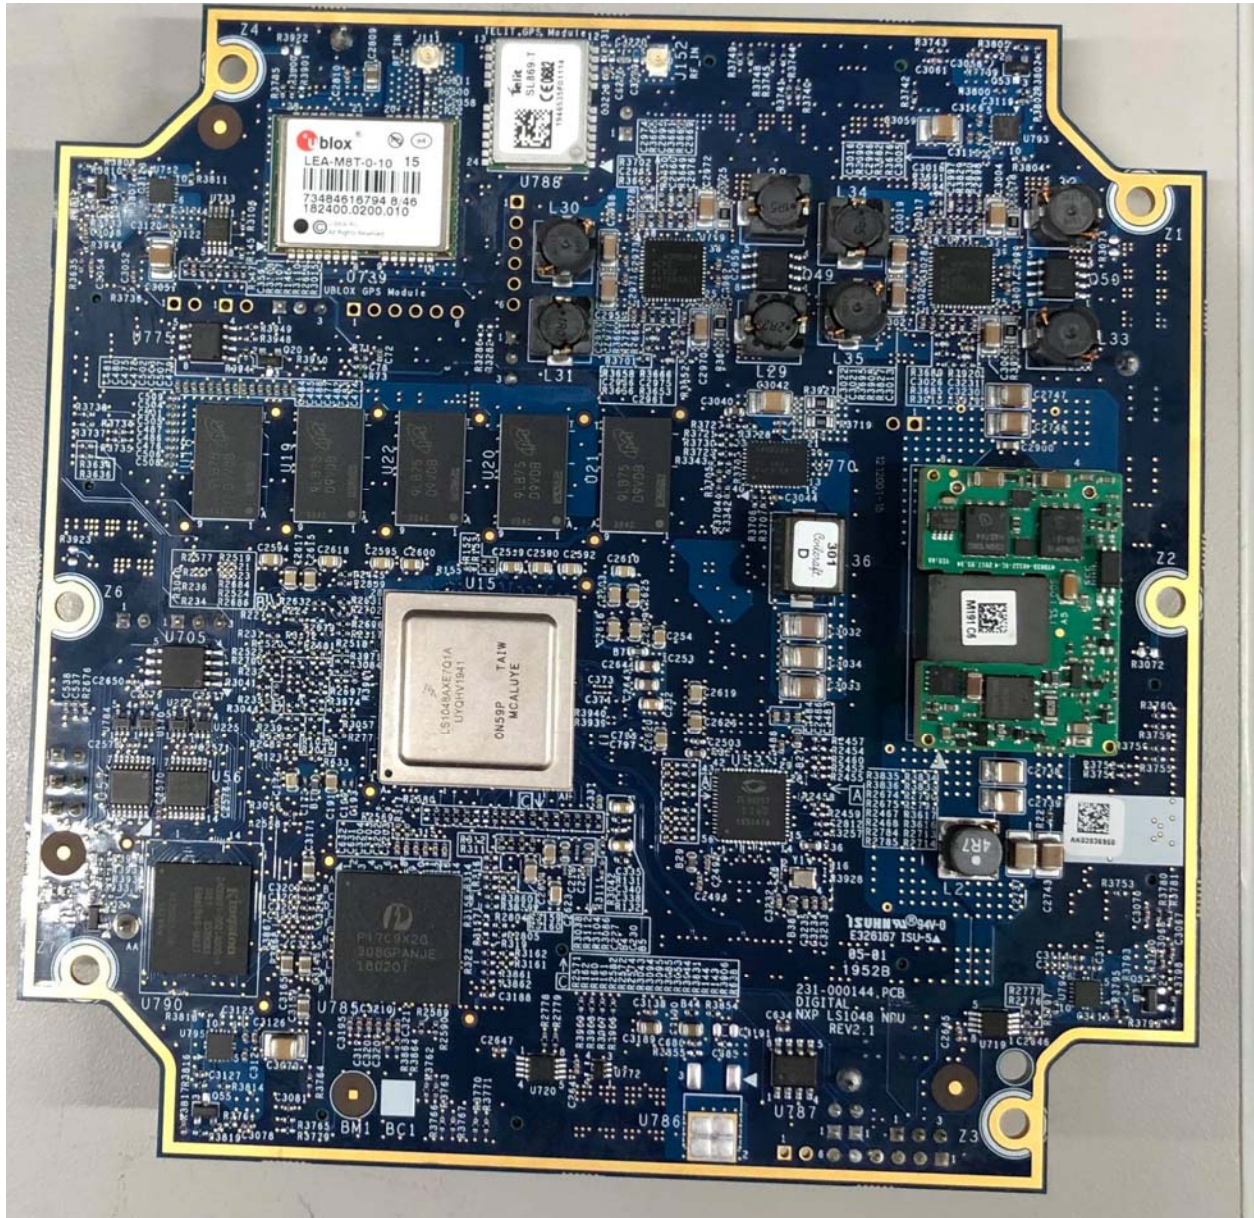

FCC ID: 2AK7S-FBC2001

Digital board- Top

Digital board- Bottom

Interface(power) board – Top

Antenna Board- Top

Antenna board- Bottom