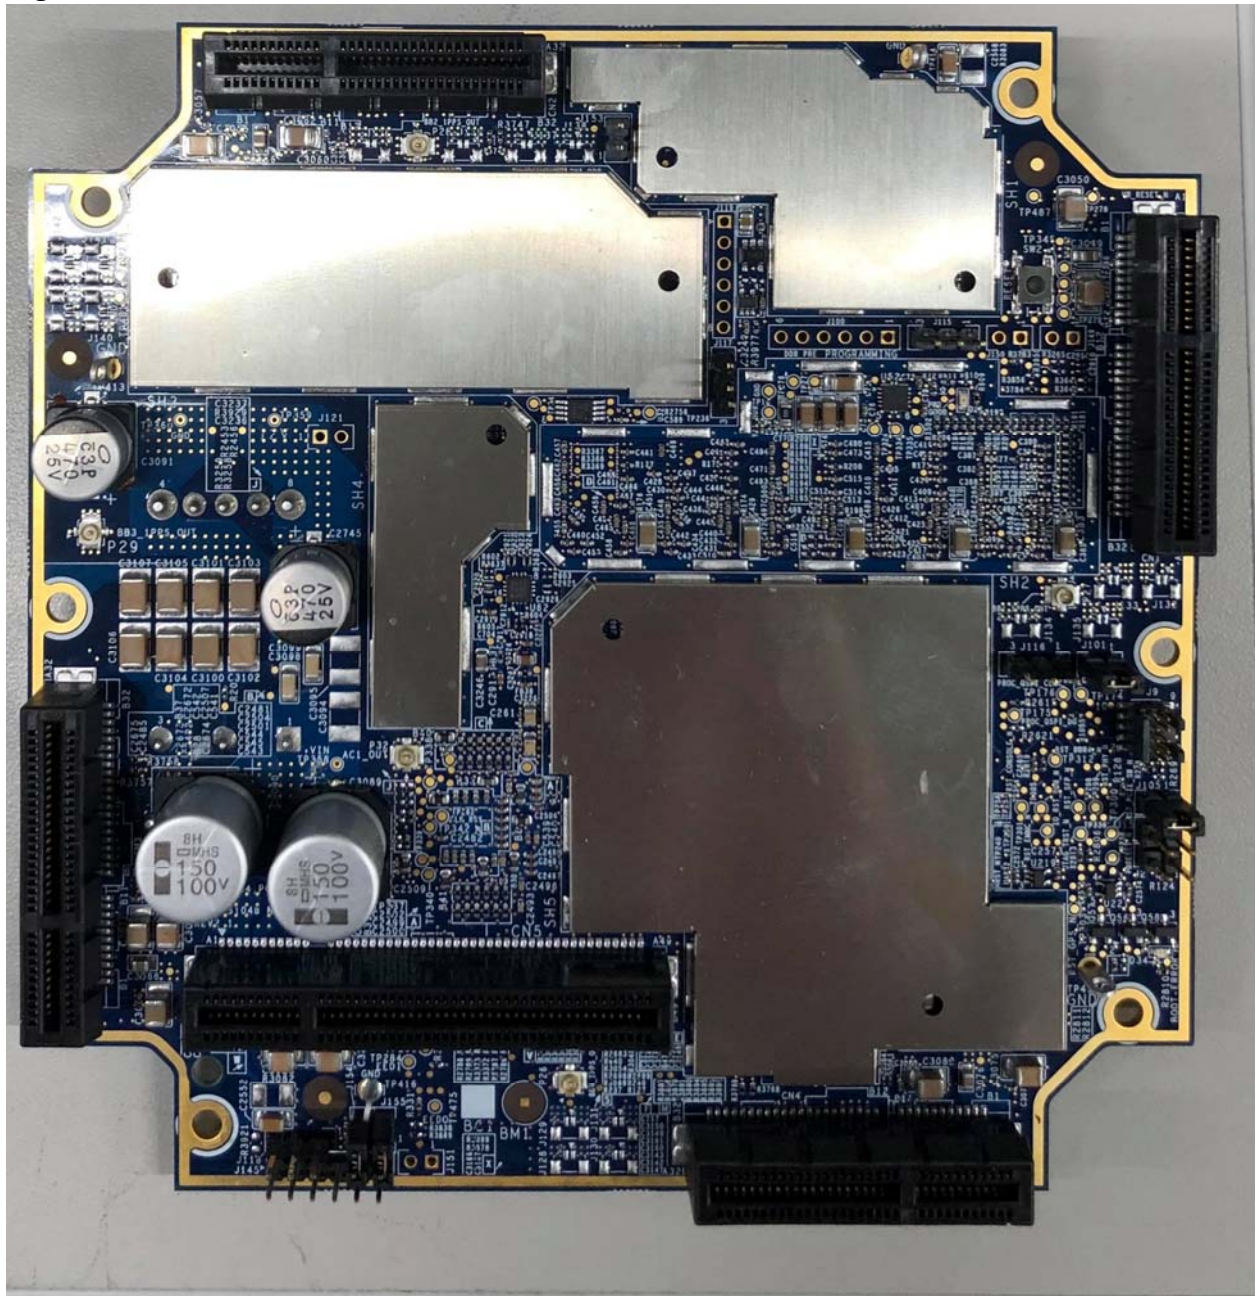

FCC ID: 2AK7S-FBC2001

Digital board- Top

Digital board- Bottom

Interface(power) board – Top

Antenna Board- Top

Antenna board- Bottom