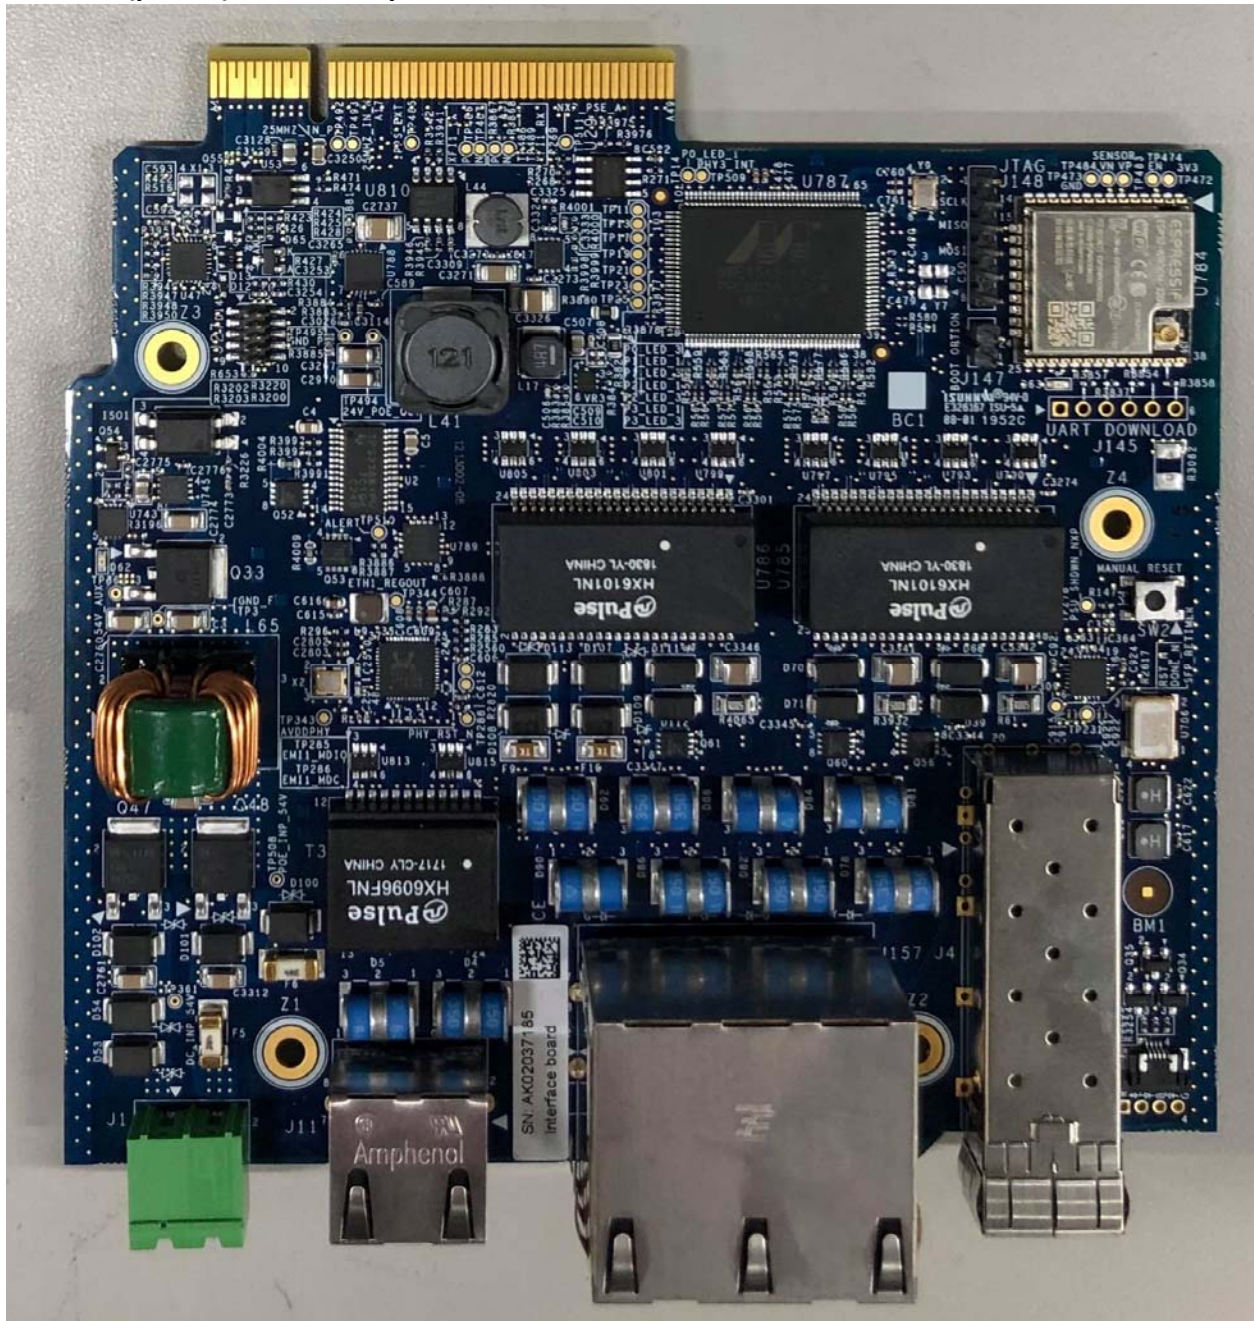

FCC ID: 2AK7S-FBC2001

Digital board- Top

Digital board- Bottom

Interface(power) board – Top

Antenna Board- Top

Antenna board- Bottom