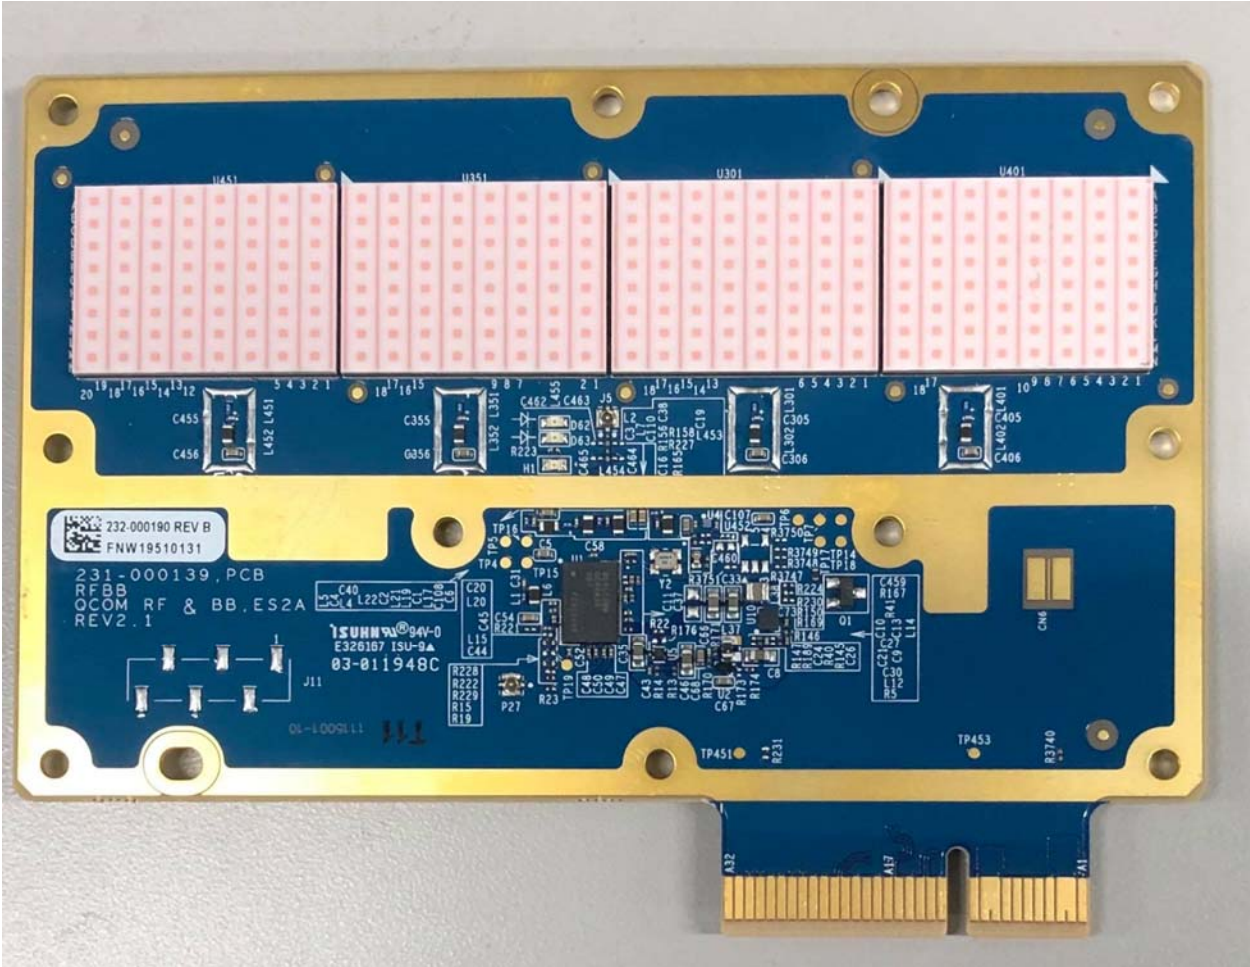

FCC ID: 2AK7S-FBC2001

Digital board- Top

Digital board- Bottom

Interface(power) board – Top

Antenna Board- Top

Antenna board- Bottom