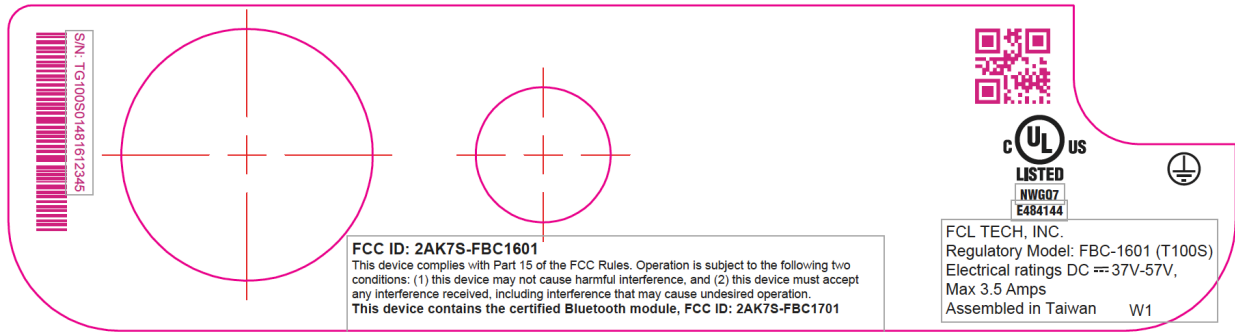

FCC ID Label

Location of FCC ID label: The above FCC ID label is placed on the bottom of EUT

Top of EUT

FCC ID label is located at the bottom of EUT