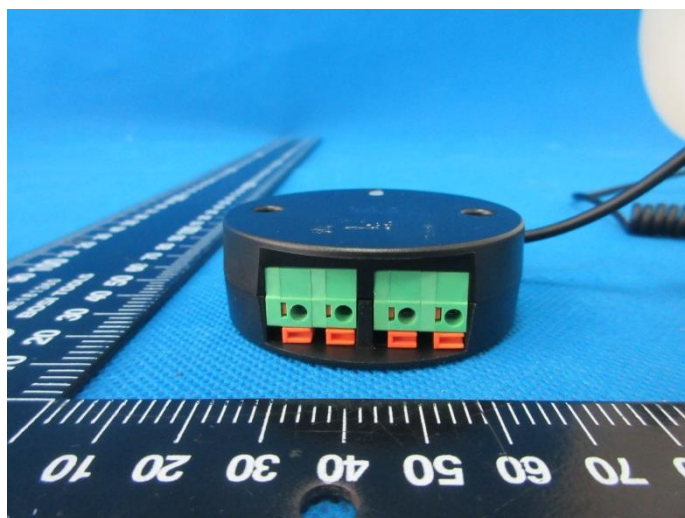

External Photos of the EUT

VUpoint Power Supply

MODEL:SAW06B-050-1000U

INPUT:100-240Vac

50/60Hz 0.3A

OUTPUT:5V 1000mA

LISTED
I.T.E POWER SUPPLY
E310745
3K2S

MADE IN CHINA