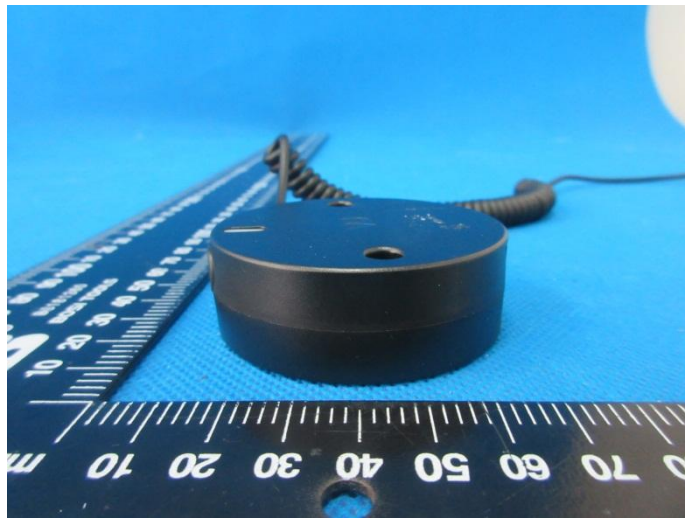

External Photos of the EUT

VUpoint Power Supply

MODEL:SAW06B-050-1000U

INPUT:100-240Vac

50/60Hz 0.3A

OUTPUT:5V 1000mA

LISTED
I.T.E POWER SUPPLY
E310745
3K2S

MADE IN CHINA