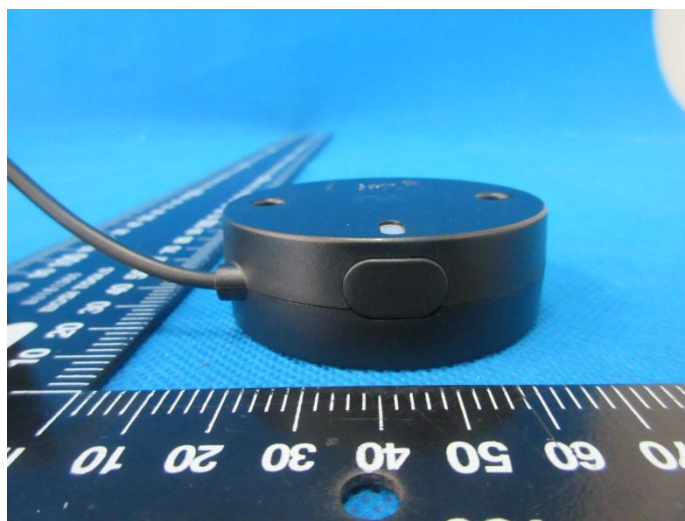

External Photos of the EUT

VUpoint Power Supply

MODEL:SAW06B-050-1000U

INPUT:100-240Vac

50/60Hz 0.3A

OUTPUT:5V 1000mA

LISTED
I.T.E POWER SUPPLY
E310745
3K2S

MADE IN CHINA