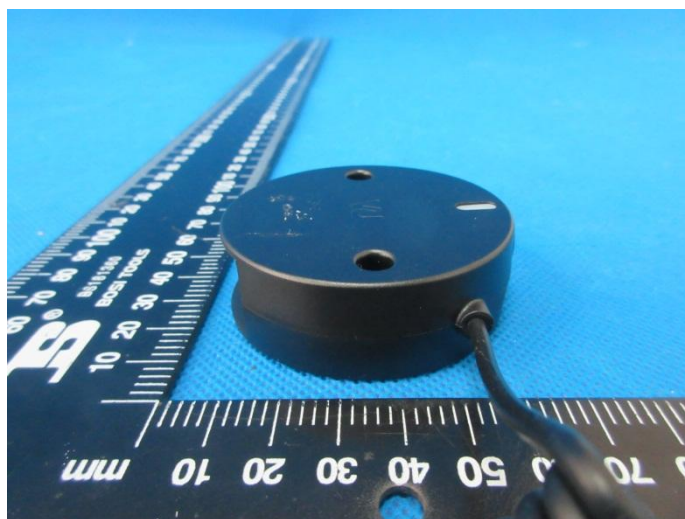

External Photos of the EUT

VUpoint Power Supply

MODEL:SAW06B-050-1000U

INPUT:100-240Vac

50/60Hz 0.3A

OUTPUT:5V 1000mA

LISTED
I.T.E POWER SUPPLY
E310745
3K2S

MADE IN CHINA