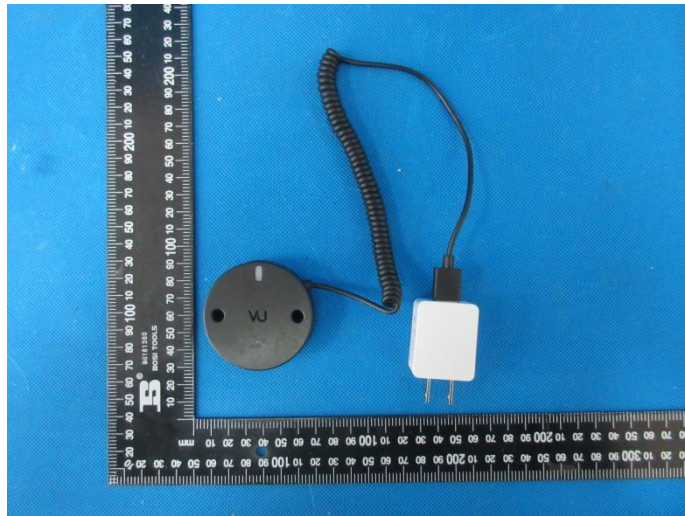

External Photos of the EUT

VUpoint Power Supply

MODEL:SAW06B-050-1000U

INPUT:100-240Vac

50/60Hz 0.3A

OUTPUT:5V 1000mA

LISTED
I.T.E POWER SUPPLY
E310745
3K2S

MADE IN CHINA