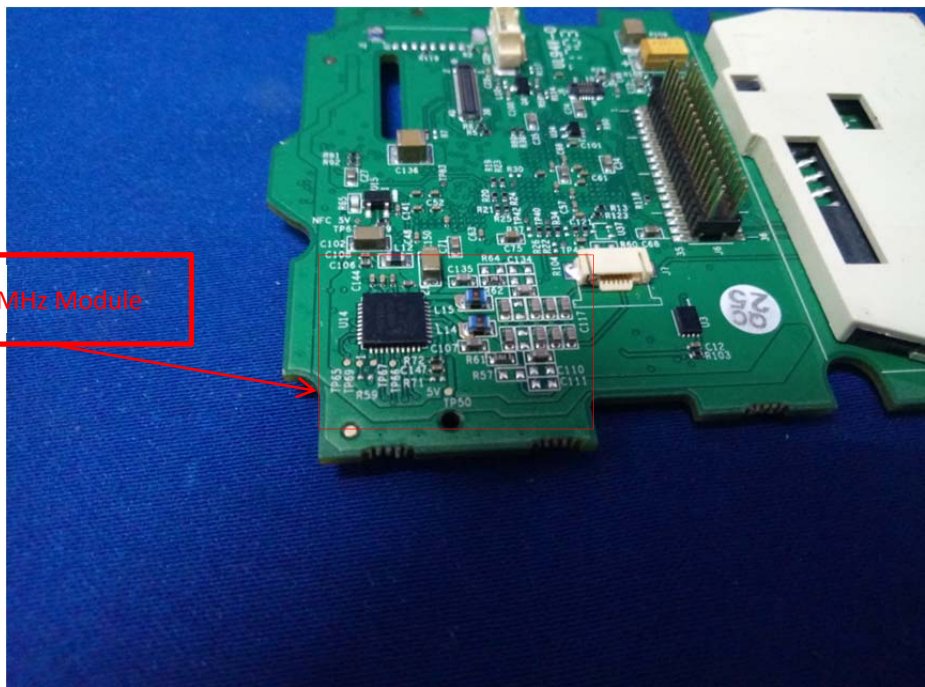

Internal Photo

13.56MHz Module

NFC Antenna

For Contain Module1 (FCC ID: R17LE910SVL)

For Contain Module2 (FCC ID: RI7LE910NAV2)