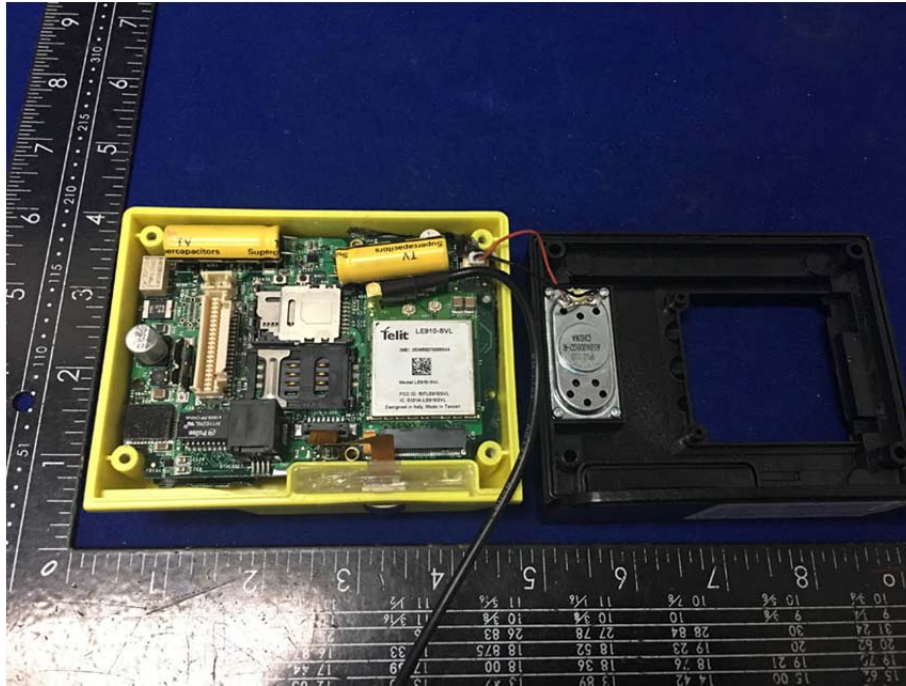

Internal Photo

13.56MHz Module

NFC Antenna

For Contain Module1 (FCC ID: R17LE910SVL)

For Contain Module2 (FCC ID: RI7LE910NAV2)