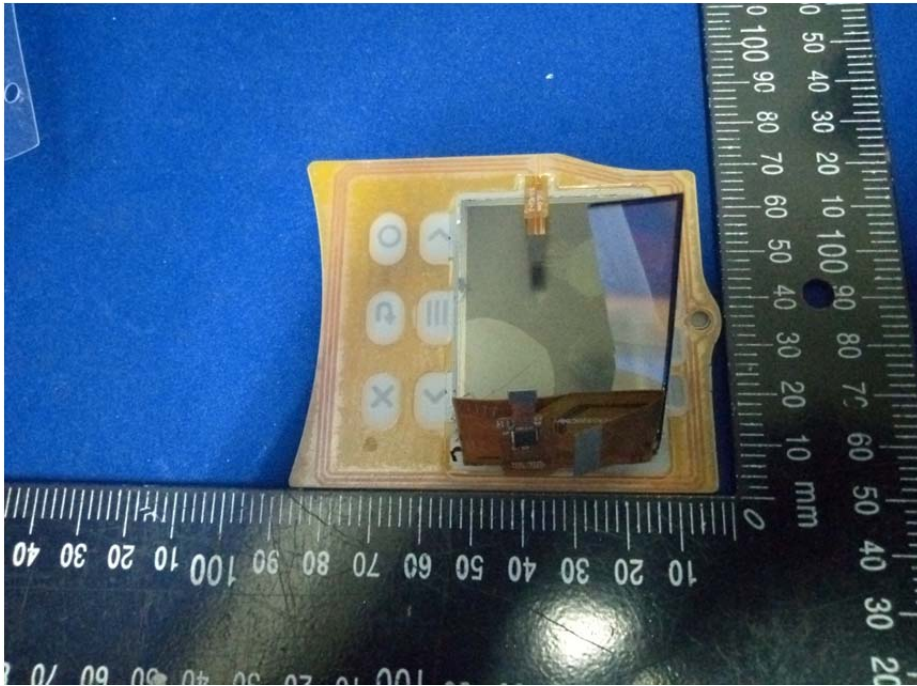

Internal Photo

13.56MHz Module

NFC Antenna

For Contain Module1 (FCC ID: R17LE910SVL)

For Contain Module2 (FCC ID: RI7LE910NAV2)