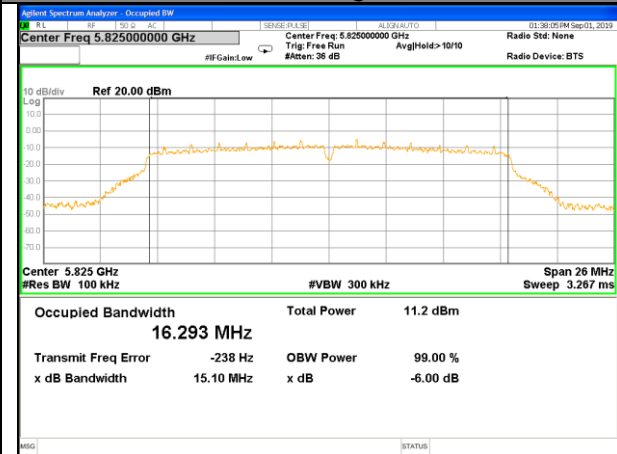

6BW  
WLAN-Band-4

WLAN-Band-4

W58\_11a20\_Lower\_6BW

W58\_11a20\_Middle\_6BW

W58\_11a20\_Higher\_6BW

W58\_11n20\_Lower\_6BW

W58\_11n20\_Middle\_6BW

W58\_11n20\_Higher\_6BW