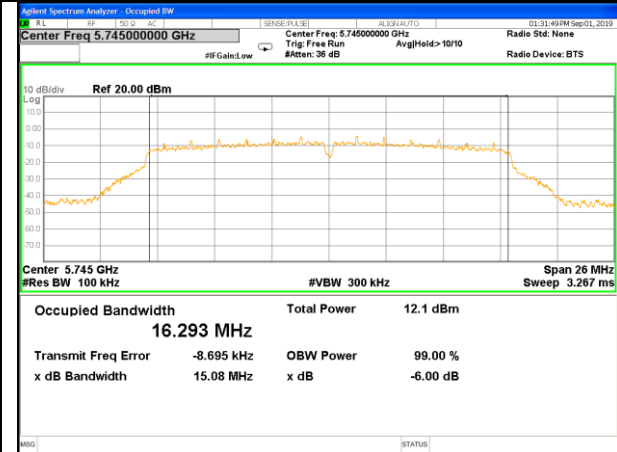

6BW  
WLAN-Band-4

WLAN-Band-4

W58\_11a20\_Lower\_6BW

W58\_11a20\_Middle\_6BW

W58\_11a20\_Higher\_6BW

W58\_11n20\_Lower\_6BW

W58\_11n20\_Middle\_6BW

W58\_11n20\_Higher\_6BW