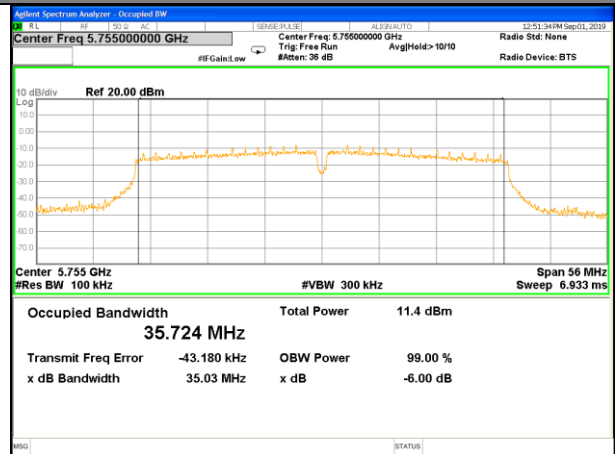

WLAN-Band-4

WLAN-Band-4

W58\_11n40\_Lower\_6BW

W58\_11n40\_Higher\_6BW

W58\_11ac20\_Lower\_6BW

W58\_11ac20\_Middle\_6BW

W58\_11ac20\_Higher\_6BW

W58\_11ac40\_Lower\_6BW

WLAN-Band-4

WLAN-Band-4

W58\_11ac40\_Higher\_6BW

W58\_11ac80\_-6\_Bandwidth\_5775M