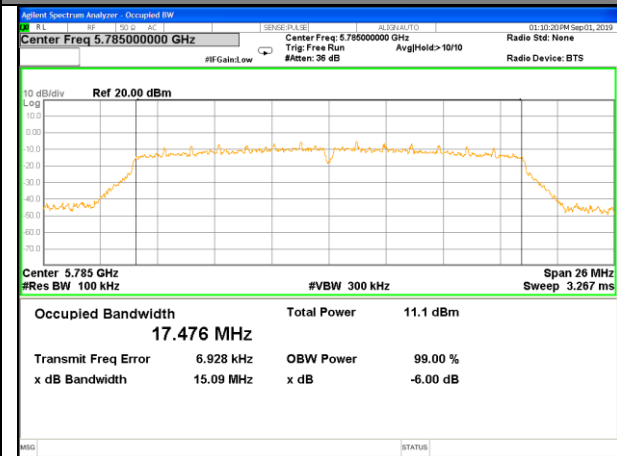

6BW  
WLAN-Band-4

WLAN-Band-4

W58\_11a20\_Lower\_6BW

W58\_11a20\_Middle\_6BW

W58\_11a20\_Higher\_6BW

W58\_11n20\_Lower\_6BW

W58\_11n20\_Middle\_6BW

W58\_11n20\_Higher\_6BW