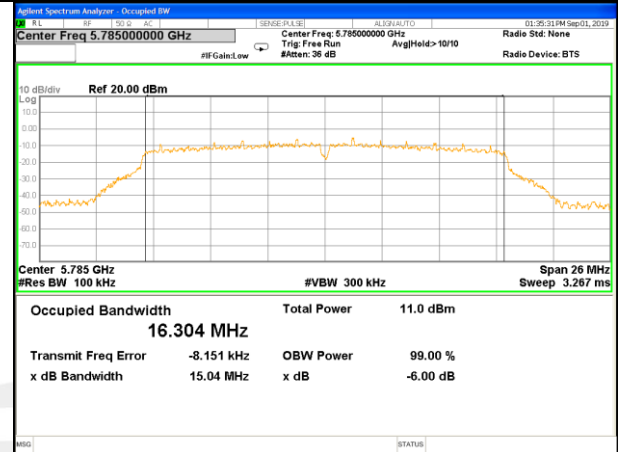

6BW  
WLAN-Band-4

WLAN-Band-4

W58\_11a20\_Lower\_6BW

W58\_11a20\_Middle\_6BW

W58\_11a20\_Higher\_6BW

W58\_11n20\_Lower\_6BW

W58\_11n20\_Middle\_6BW

W58\_11n20\_Higher\_6BW