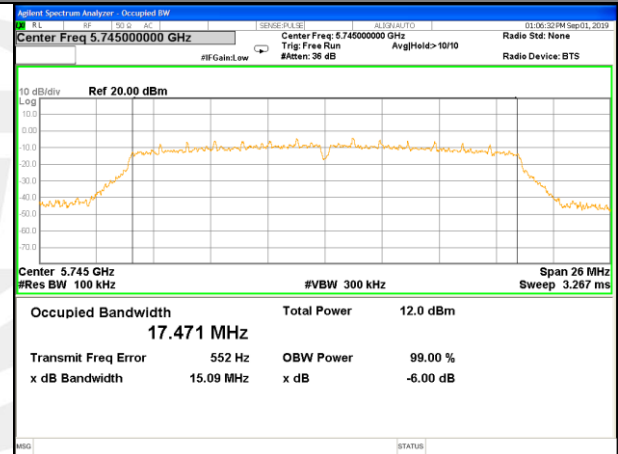

6BW  
WLAN-Band-4

WLAN-Band-4

W58\_11a20\_Lower\_6BW

W58\_11a20\_Middle\_6BW

W58\_11a20\_Higher\_6BW

W58\_11n20\_Lower\_6BW

W58\_11n20\_Middle\_6BW

W58\_11n20\_Higher\_6BW