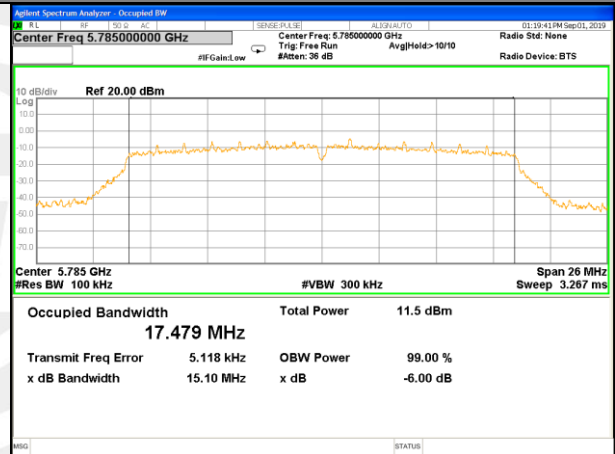

WLAN-Band-4

WLAN-Band-4

W58\_11n40\_Lower\_6BW

W58\_11n40\_Higher\_6BW

W58\_11ac20\_Lower\_6BW

W58\_11ac20\_Middle\_6BW

W58\_11ac20\_Higher\_6BW

W58\_11ac40\_Lower\_6BW