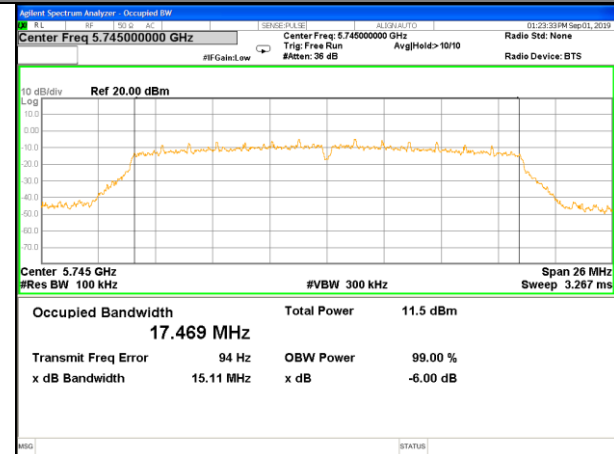

WLAN-Band-4

WLAN-Band-4

W58\_11n40\_Lower\_6BW

W58\_11n40\_Higher\_6BW

W58\_11ac20\_Lower\_6BW

W58\_11ac20\_Middle\_6BW

W58\_11ac20\_Higher\_6BW

W58\_11ac40\_Lower\_6BW