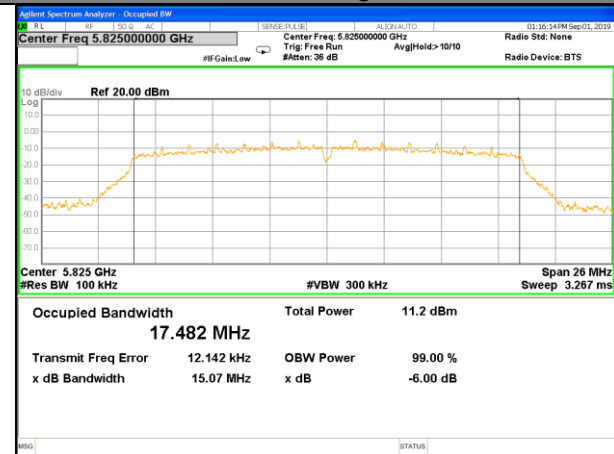

WLAN-Band-4

WLAN-Band-4

W58\_11n40\_Lower\_6BW

W58\_11n40\_Higher\_6BW

W58\_11ac20\_Lower\_6BW

W58\_11ac20\_Middle\_6BW

W58\_11ac20\_Higher\_6BW

W58\_11ac40\_Lower\_6BW

WLAN-Band-4

WLAN-Band-4

W58\_11ac40\_Higher\_6BW

W58\_11ac80\_-6\_Bandwidth\_5775M