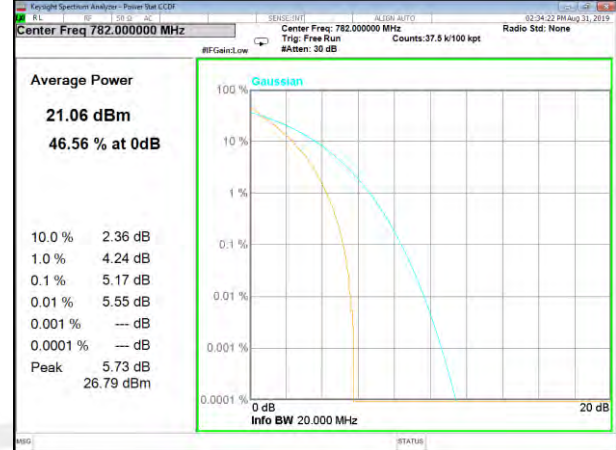

B13_50_QPSK_Middle_