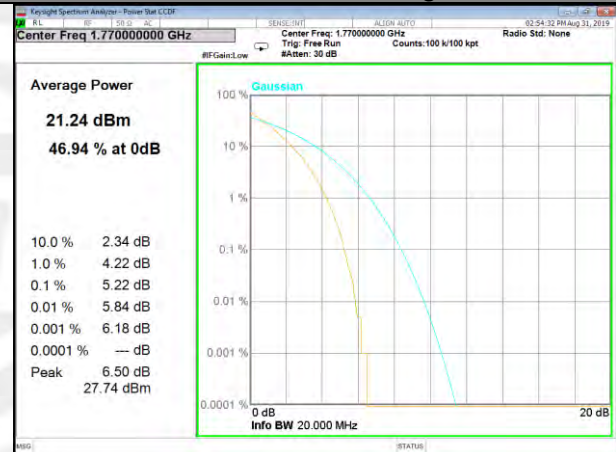

LTE\_Band-66

LTE\_Band-66

B66\_1\_Q16\_Middle\_

B66\_100\_Q16\_Middle\_

B66\_1\_QPSK\_High\_

B66\_100\_QPSK\_High\_

B66\_1\_Q16\_High\_

B66\_100\_Q16\_High\_