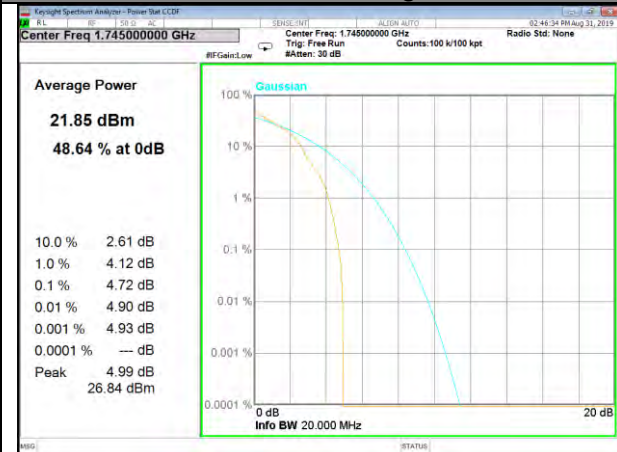

LTE\_Band-4

LTE\_Band-4

B4\_1\_Q16\_Middle\_

B4\_100\_Q16\_Middle\_

B4\_1\_QPSK\_High\_

B4\_100\_QPSK\_High\_

B4\_1\_Q16\_High\_

B4\_100\_Q16\_High\_