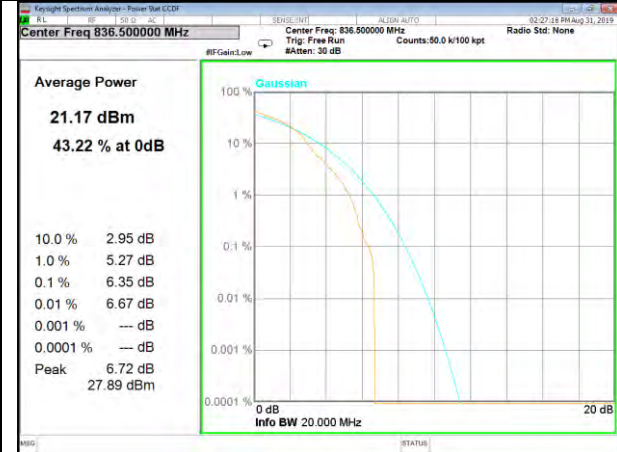

LTE_Band-5

LTE_Band-5

B5_1_Q16_Middle_