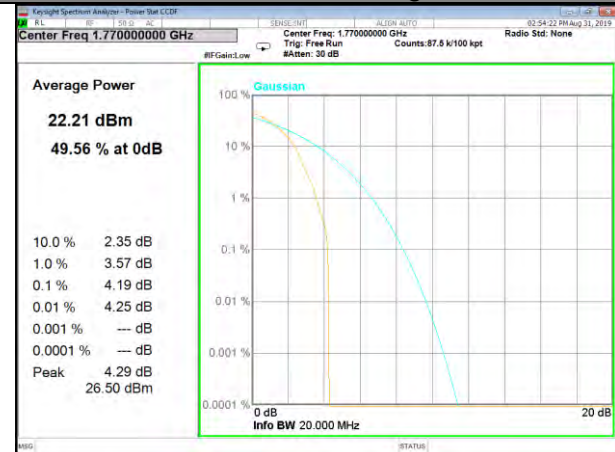

LTE\_Band-66

LTE\_Band-66

B66\_1\_Q16\_Middle\_

B66\_100\_Q16\_Middle\_

B66\_1\_QPSK\_High\_

B66\_100\_QPSK\_High\_

B66\_1\_Q16\_High\_

B66\_100\_Q16\_High\_