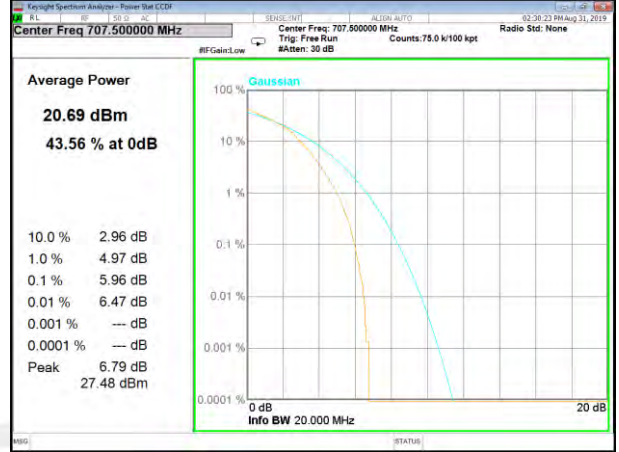

B12_50_Q16_Middle_