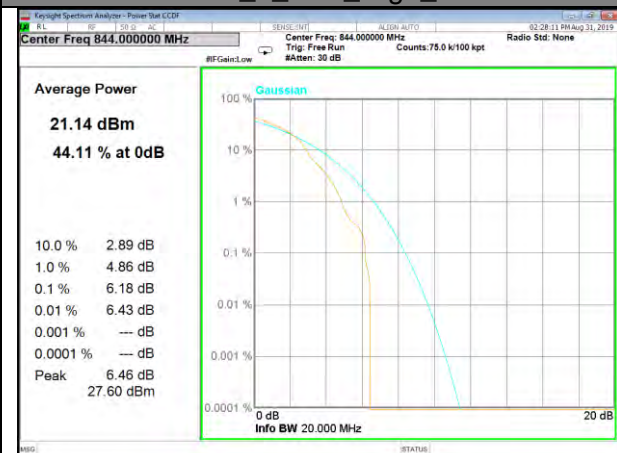

LTE\_Band-5

LTE\_Band-5

B5\_1\_Q16\_Middle\_

B5\_50\_Q16\_Middle\_

B5\_1\_QPSK\_High\_

B5\_50\_QPSK\_High\_

B5\_1\_Q16\_High\_

B5\_50\_Q16\_High\_