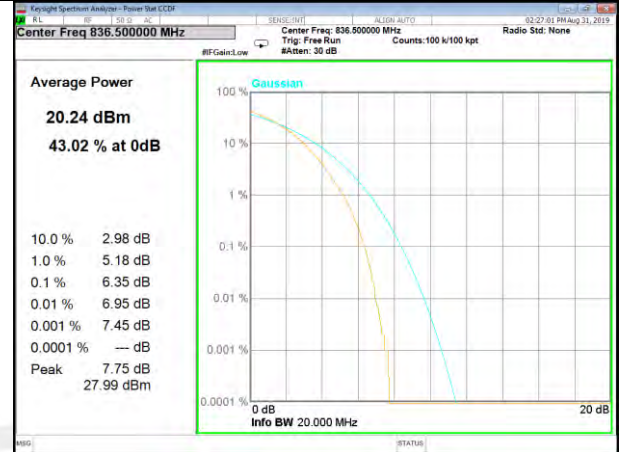

B5_50_Q16_Middle_