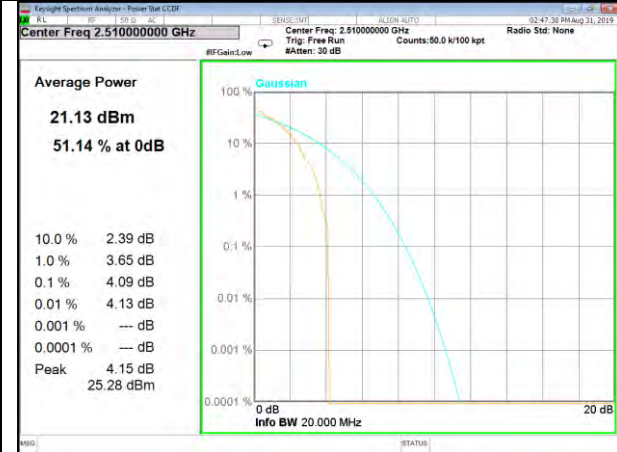

LTE_Band-7

LTE_Band-7

B7_1_QPSK_Lower_