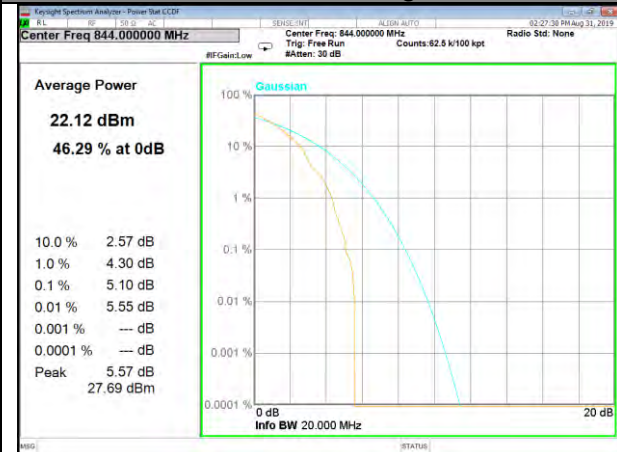

LTE\_Band-5

LTE\_Band-5

B5\_1\_Q16\_Middle\_

B5\_50\_Q16\_Middle\_

B5\_1\_QPSK\_High\_

B5\_50\_QPSK\_High\_

B5\_1\_Q16\_High\_

B5\_50\_Q16\_High\_