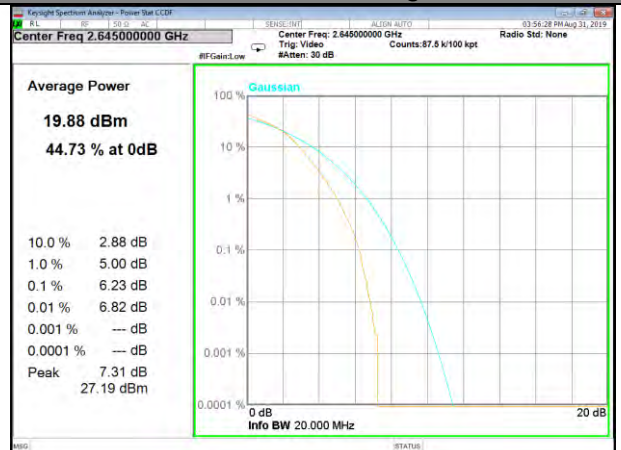

B41\_1\_Q16\_Middle\_

B41\_100\_Q16\_Middle\_

B41\_1\_QPSK\_High\_

B41\_100\_QPSK\_High\_

B41\_1\_Q16\_High\_

B41\_100\_Q16\_High\_

LTE\_Band-66

LTE\_Band-66