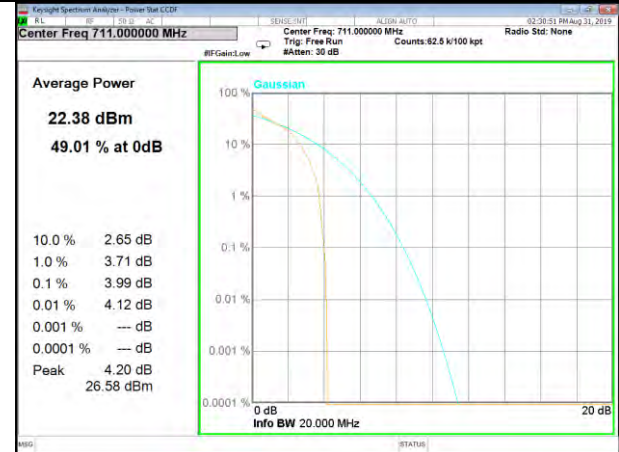

LTE\_Band-12

LTE\_Band-12

B12\_1\_Q16\_Middle\_

B12\_50\_Q16\_Middle\_

B12\_1\_QPSK\_High\_

B12\_50\_QPSK\_High\_

B12\_1\_Q16\_High\_

B12\_50\_Q16\_High\_