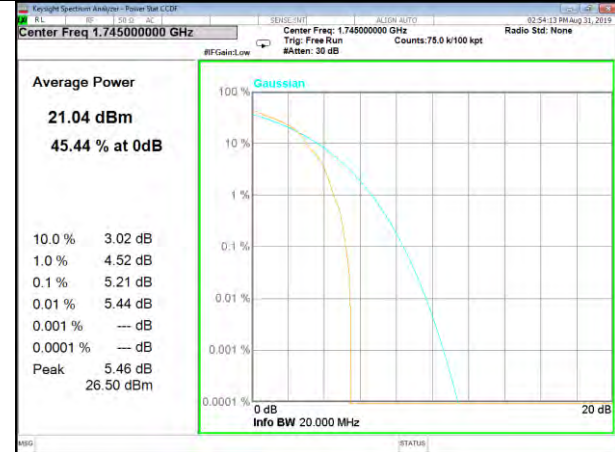

LTE_Band-66

LTE_Band-66

B66_1_Q16_Middle_