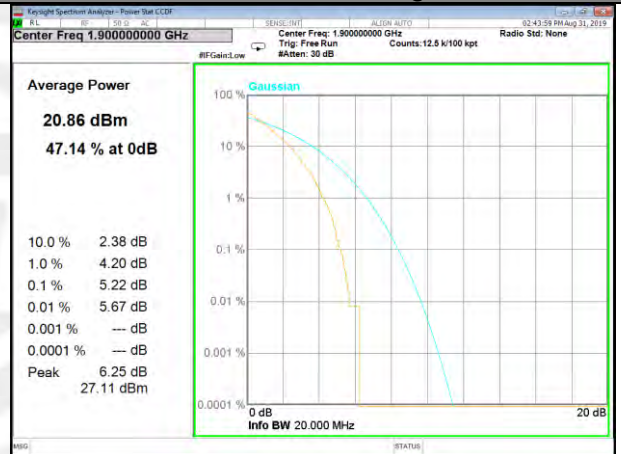

LTE\_Band-2

LTE\_Band-2

B2\_1\_Q16\_Middle\_

B2\_100\_Q16\_Middle\_

B2\_1\_QPSK\_High\_

B2\_100\_QPSK\_High\_

B2\_1\_Q16\_High\_

B2\_100\_Q16\_High\_