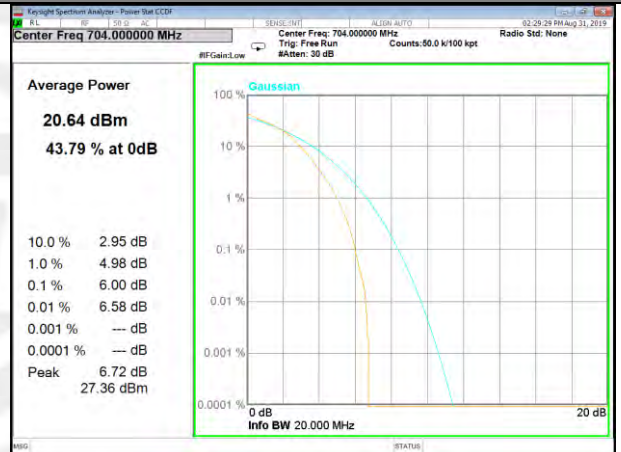

LTE\_Band-12

LTE\_Band-12

B12\_1\_QPSK\_Lower\_

B12\_50\_QPSK\_Lower\_

B12\_1\_Q16\_Lower\_

B12\_50\_Q16\_Lower\_

B12\_1\_QPSK\_Middle\_

B12\_50\_QPSK\_Middle\_