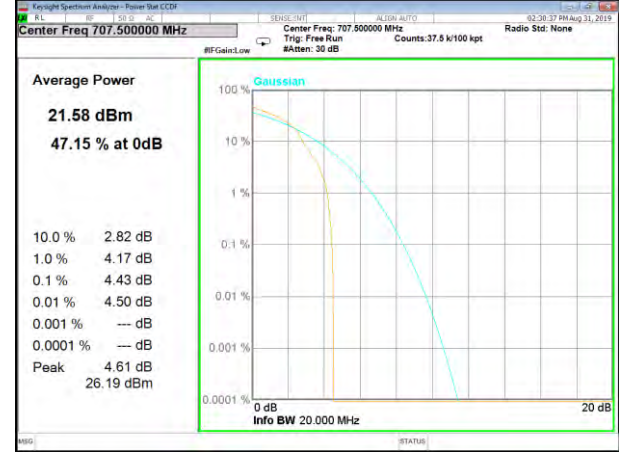

LTE_Band-12

LTE_Band-12

B12_1_Q16_Middle_