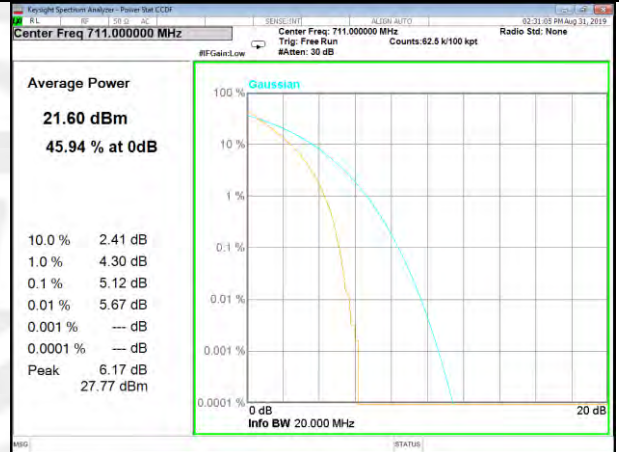

LTE\_Band-12

LTE\_Band-12

B12\_1\_Q16\_Middle\_

B12\_50\_Q16\_Middle\_

B12\_1\_QPSK\_High\_

B12\_50\_QPSK\_High\_

B12\_1\_Q16\_High\_

B12\_50\_Q16\_High\_