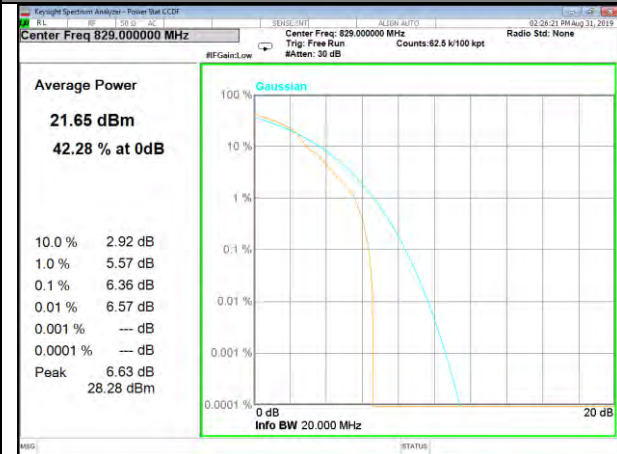

LTE\_Band-5

LTE\_Band-5

B5\_1\_QPSK\_Lower\_

B5\_50\_QPSK\_Lower\_

B5\_1\_Q16\_Lower\_

B5\_50\_Q16\_Lower\_

B5\_1\_QPSK\_Middle\_

B5\_50\_QPSK\_Middle\_