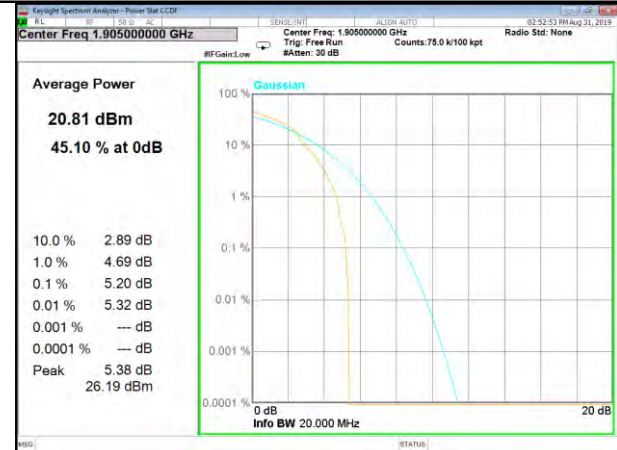

LTE\_Band-25

LTE\_Band-25

B25\_1\_Q16\_Middle\_

B25\_100\_Q16\_Middle\_

B25\_1\_QPSK\_High\_

B25\_100\_QPSK\_High\_

B25\_1\_Q16\_High\_

B25\_100\_Q16\_High\_