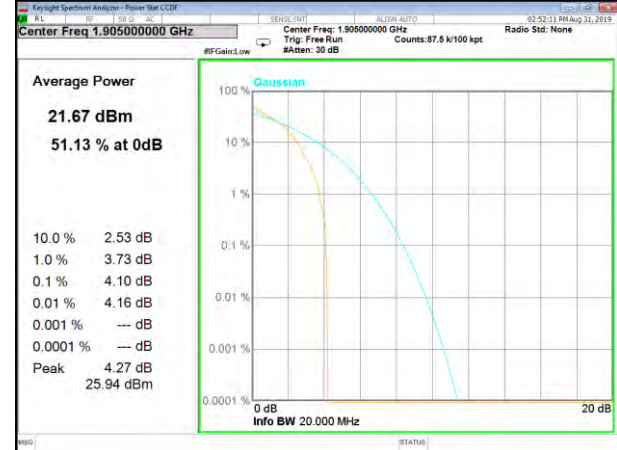

LTE\_Band-25

LTE\_Band-25

B25\_1\_Q16\_Middle\_

B25\_100\_Q16\_Middle\_

B25\_1\_QPSK\_High\_

B25\_100\_QPSK\_High\_

B25\_1\_Q16\_High\_

B25\_100\_Q16\_High\_