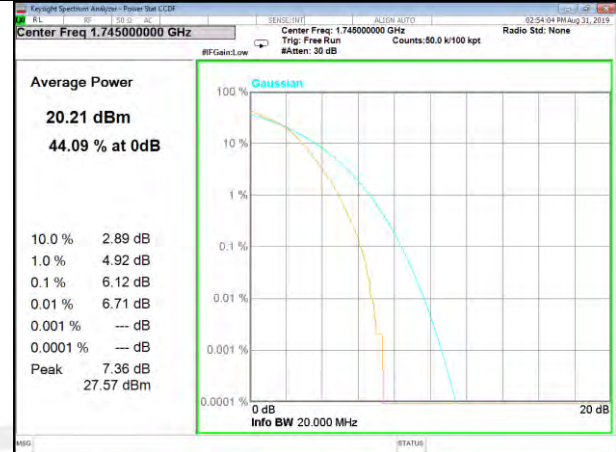

B66_100_Q16_Middle_