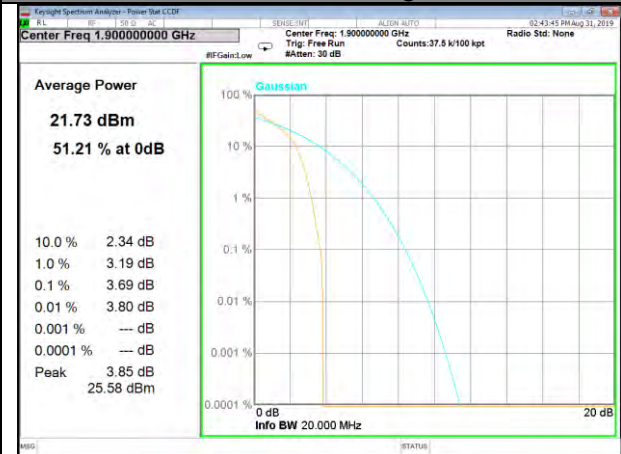

LTE\_Band-2

LTE\_Band-2

B2\_1\_Q16\_Middle\_

B2\_100\_Q16\_Middle\_

B2\_1\_QPSK\_High\_

B2\_100\_QPSK\_High\_

B2\_1\_Q16\_High\_

B2\_100\_Q16\_High\_