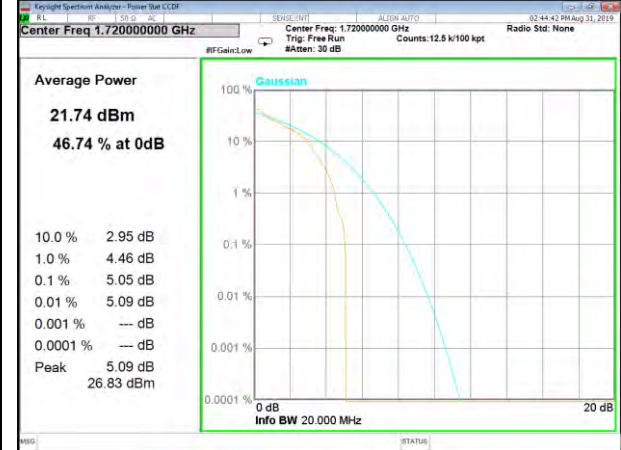

LTE_Band-4

LTE_Band-4

B4_1_QPSK_Lower_