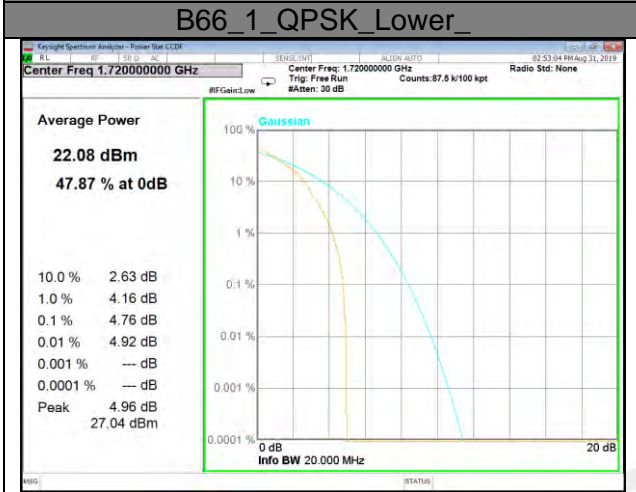

B41\_1\_Q16\_Middle\_

B41\_100\_Q16\_Middle\_

B41\_1\_QPSK\_High\_

B41\_100\_QPSK\_High\_

B41\_1\_Q16\_High\_

B41\_100\_Q16\_High\_

LTE\_Band-66

LTE\_Band-66