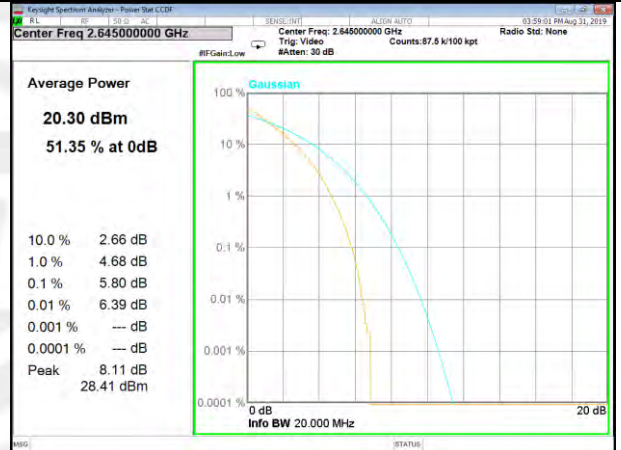

B41\_1\_Q16\_Middle\_

B41\_100\_Q16\_Middle\_

B41\_1\_QPSK\_High\_

B41\_100\_QPSK\_High\_

B41\_1\_Q16\_High\_

B41\_100\_Q16\_High\_

LTE\_Band-66

LTE\_Band-66