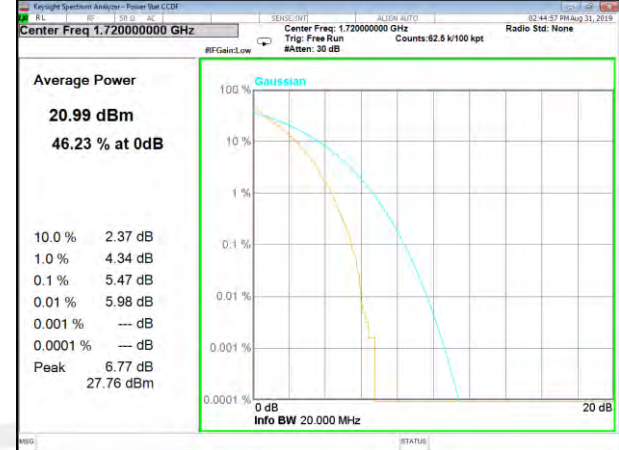

B4_100_QPSK_Lower_