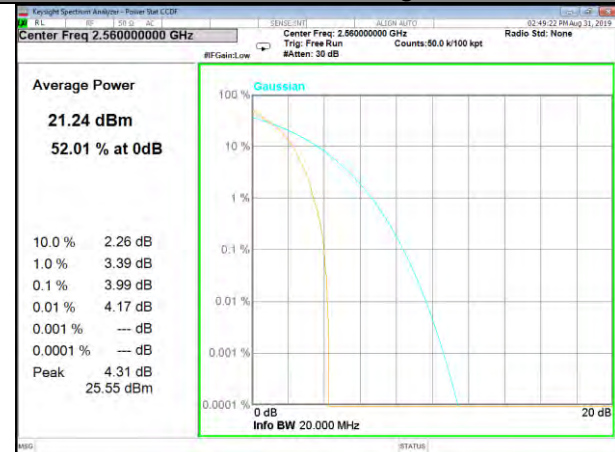

LTE\_Band-7

LTE\_Band-7

B7\_1\_Q16\_Middle\_

B7\_100\_Q16\_Middle\_

B7\_1\_QPSK\_High\_

B7\_100\_QPSK\_High\_

B7\_1\_Q16\_High\_

B7\_100\_Q16\_High\_