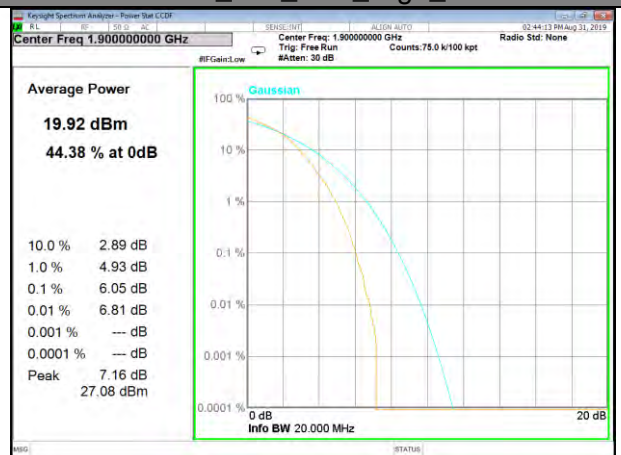

LTE\_Band-2

LTE\_Band-2

B2\_1\_Q16\_Middle\_

B2\_100\_Q16\_Middle\_

B2\_1\_QPSK\_High\_

B2\_100\_QPSK\_High\_

B2\_1\_Q16\_High\_

B2\_100\_Q16\_High\_