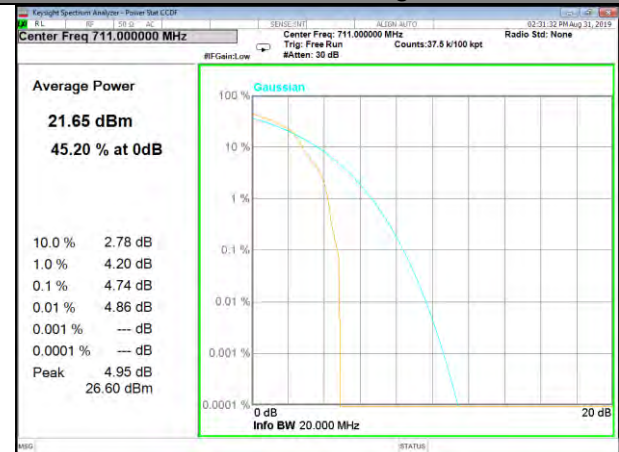

LTE\_Band-12

LTE\_Band-12

B12\_1\_Q16\_Middle\_

B12\_50\_Q16\_Middle\_

B12\_1\_QPSK\_High\_

B12\_50\_QPSK\_High\_

B12\_1\_Q16\_High\_

B12\_50\_Q16\_High\_