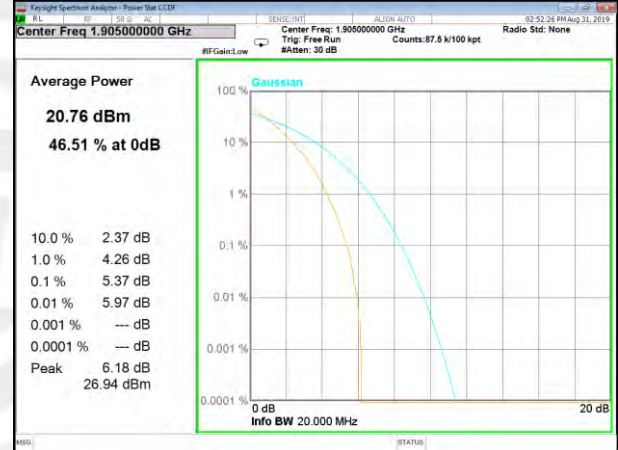

LTE\_Band-25

LTE\_Band-25

B25\_1\_Q16\_Middle\_

B25\_100\_Q16\_Middle\_

B25\_1\_QPSK\_High\_

B25\_100\_QPSK\_High\_

B25\_1\_Q16\_High\_

B25\_100\_Q16\_High\_