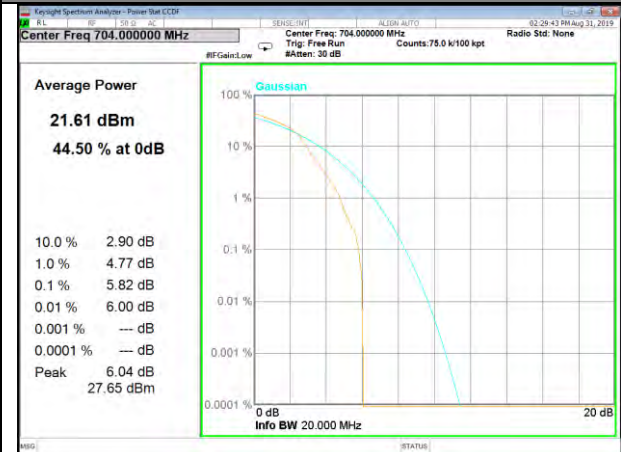

LTE\_Band-12

LTE\_Band-12

B12\_1\_QPSK\_Lower\_

B12\_50\_QPSK\_Lower\_

B12\_1\_Q16\_Lower\_

B12\_50\_Q16\_Lower\_

B12\_1\_QPSK\_Middle\_

B12\_50\_QPSK\_Middle\_