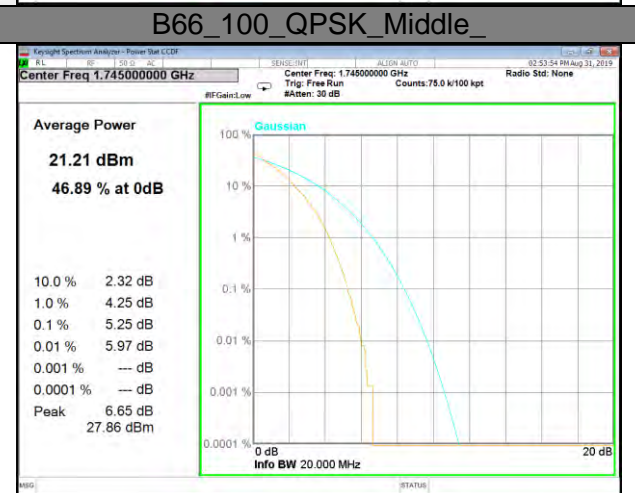

B41\_1\_Q16\_Middle\_

B41\_100\_Q16\_Middle\_

B41\_1\_QPSK\_High\_

B41\_100\_QPSK\_High\_

B41\_1\_Q16\_High\_

B41\_100\_Q16\_High\_

LTE\_Band-66

LTE\_Band-66