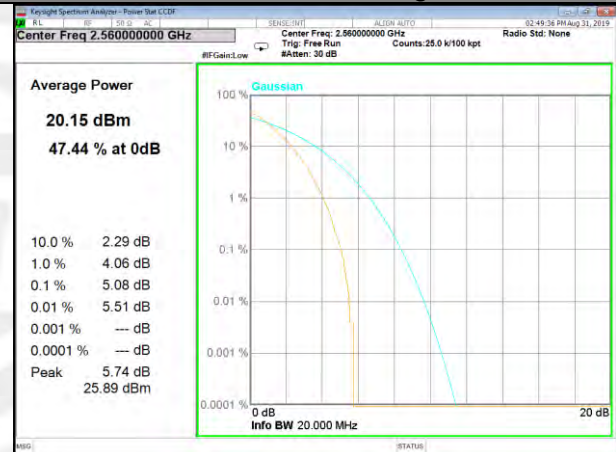

LTE\_Band-7

LTE\_Band-7

B7\_1\_Q16\_Middle\_

B7\_100\_Q16\_Middle\_

B7\_1\_QPSK\_High\_

B7\_100\_QPSK\_High\_

B7\_1\_Q16\_High\_

B7\_100\_Q16\_High\_