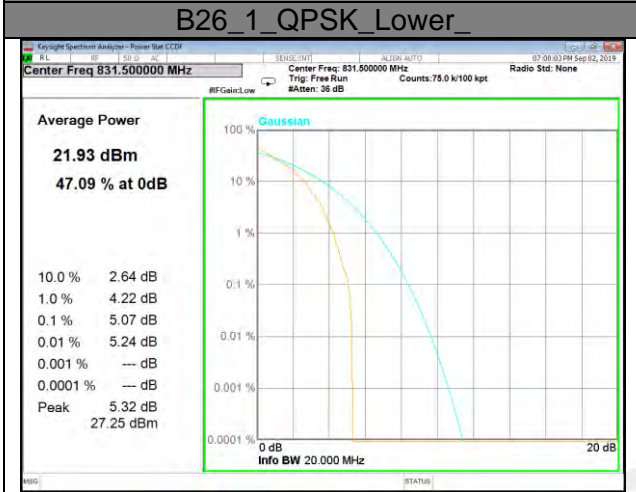

LTE_Band-26

LTE_Band-26