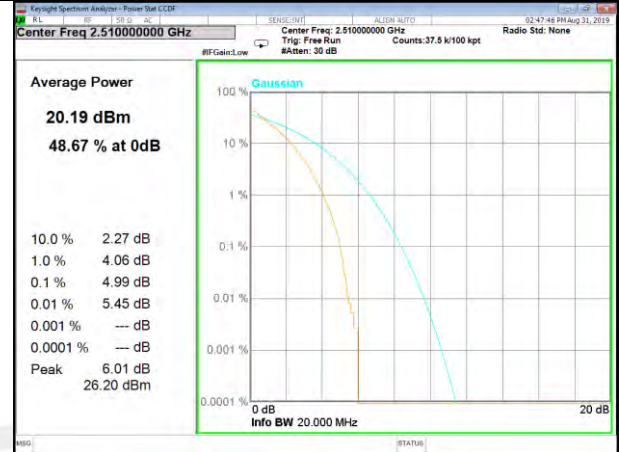

B7_100_QPSK_Lower_