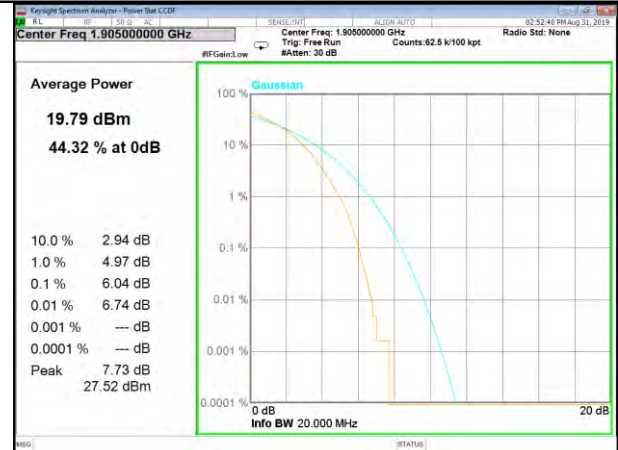

LTE\_Band-25

LTE\_Band-25

B25\_1\_Q16\_Middle\_

B25\_100\_Q16\_Middle\_

B25\_1\_QPSK\_High\_

B25\_100\_QPSK\_High\_

B25\_1\_Q16\_High\_

B25\_100\_Q16\_High\_