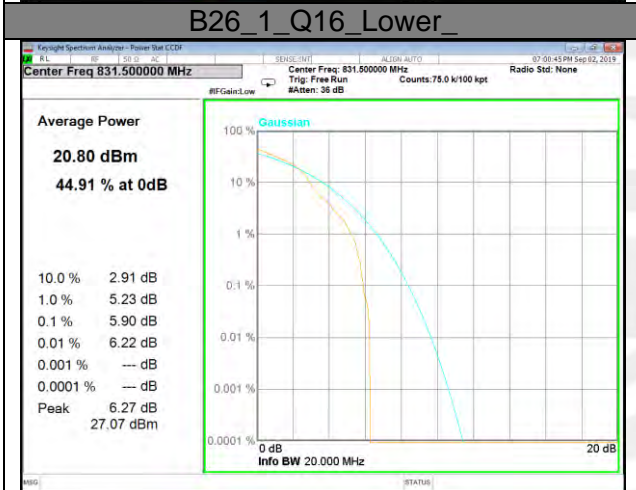

LTE_Band-26

LTE_Band-26