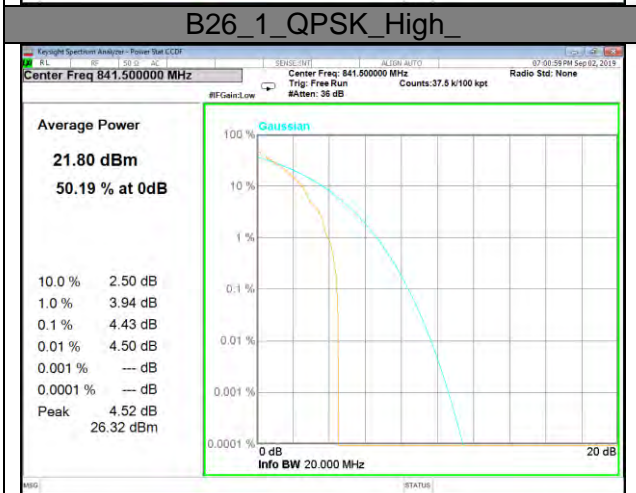

LTE_Band-26

LTE_Band-26