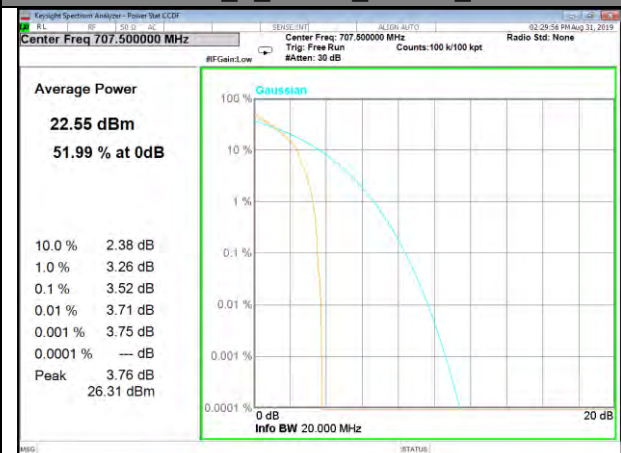

LTE\_Band-12

LTE\_Band-12

B12\_1\_QPSK\_Lower\_

B12\_50\_QPSK\_Lower\_

B12\_1\_Q16\_Lower\_

B12\_50\_Q16\_Lower\_

B12\_1\_QPSK\_Middle\_

B12\_50\_QPSK\_Middle\_