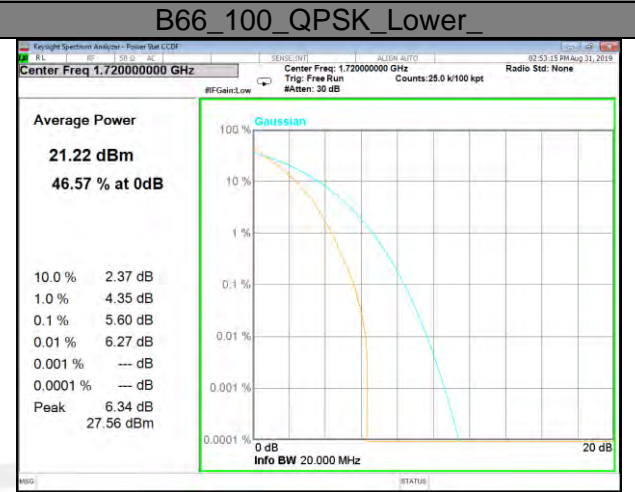

B41\_1\_Q16\_Middle\_

B41\_100\_Q16\_Middle\_

B41\_1\_QPSK\_High\_

B41\_100\_QPSK\_High\_

B41\_1\_Q16\_High\_

B41\_100\_Q16\_High\_

LTE\_Band-66

LTE\_Band-66