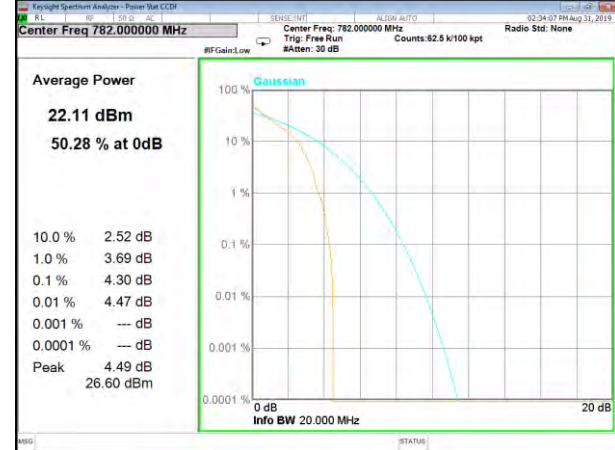

LTE_Band-13

LTE_Band-13

B13_1_QPSK_Middle_