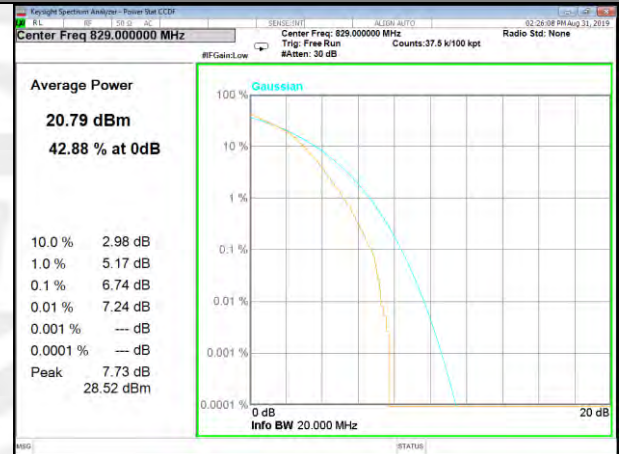

LTE\_Band-5

LTE\_Band-5

B5\_1\_QPSK\_Lower\_

B5\_50\_QPSK\_Lower\_

B5\_1\_Q16\_Lower\_

B5\_50\_Q16\_Lower\_

B5\_1\_QPSK\_Middle\_

B5\_50\_QPSK\_Middle\_