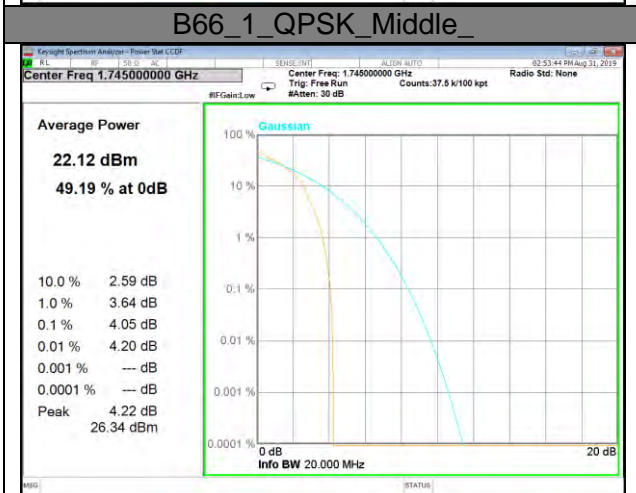

B41\_1\_Q16\_Middle\_

B41\_100\_Q16\_Middle\_

B41\_1\_QPSK\_High\_

B41\_100\_QPSK\_High\_

B41\_1\_Q16\_High\_

B41\_100\_Q16\_High\_

LTE\_Band-66

LTE\_Band-66