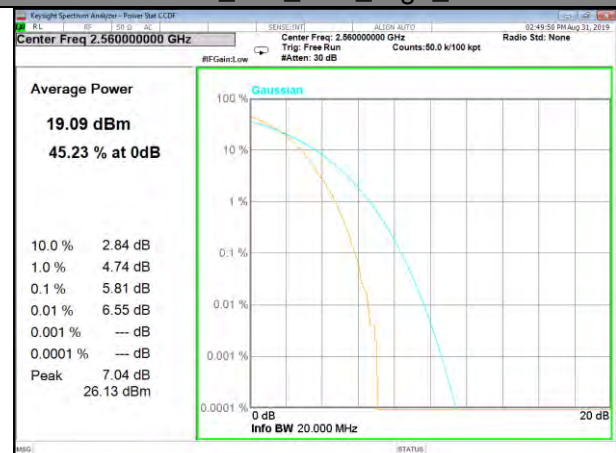

LTE\_Band-7

LTE\_Band-7

B7\_1\_Q16\_Middle\_

B7\_100\_Q16\_Middle\_

B7\_1\_QPSK\_High\_

B7\_100\_QPSK\_High\_

B7\_1\_Q16\_High\_

B7\_100\_Q16\_High\_