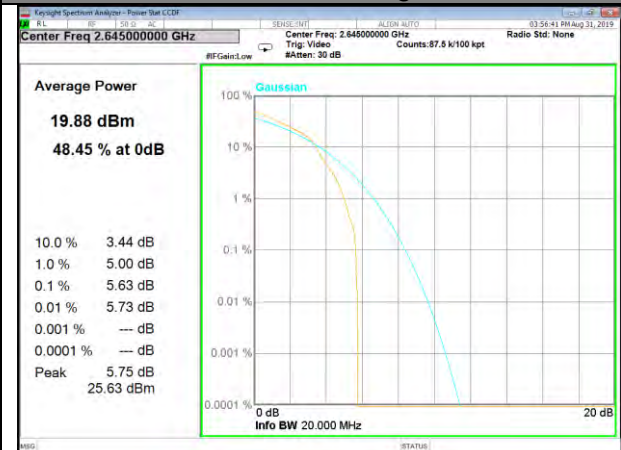

B41\_1\_Q16\_Middle\_

B41\_100\_Q16\_Middle\_

B41\_1\_QPSK\_High\_

B41\_100\_QPSK\_High\_

B41\_1\_Q16\_High\_

B41\_100\_Q16\_High\_

LTE\_Band-66

LTE\_Band-66