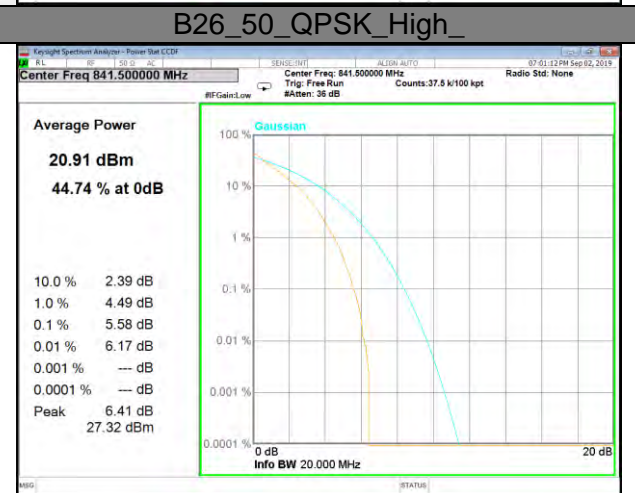

LTE_Band-26

LTE_Band-26