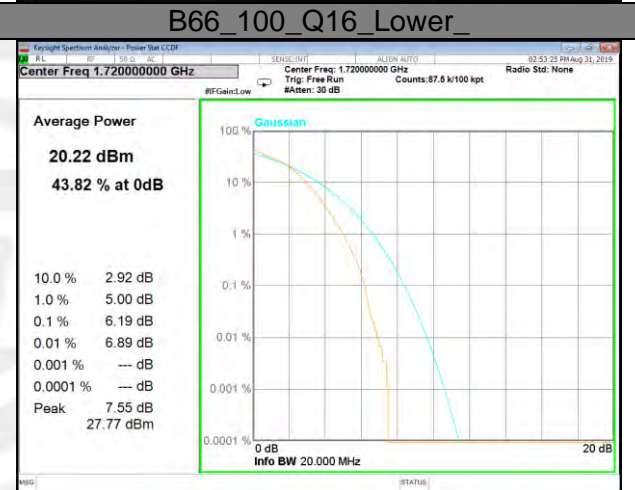

B41\_1\_Q16\_Middle\_

B41\_100\_Q16\_Middle\_

B41\_1\_QPSK\_High\_

B41\_100\_QPSK\_High\_

B41\_1\_Q16\_High\_

B41\_100\_Q16\_High\_

LTE\_Band-66

LTE\_Band-66