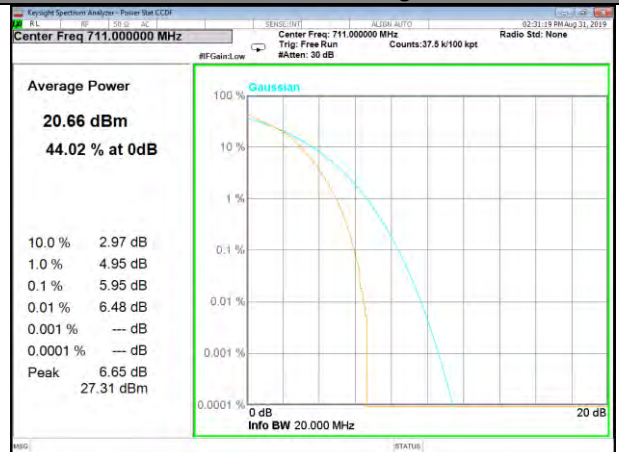

LTE\_Band-12

LTE\_Band-12

B12\_1\_Q16\_Middle\_

B12\_50\_Q16\_Middle\_

B12\_1\_QPSK\_High\_

B12\_50\_QPSK\_High\_

B12\_1\_Q16\_High\_

B12\_50\_Q16\_High\_