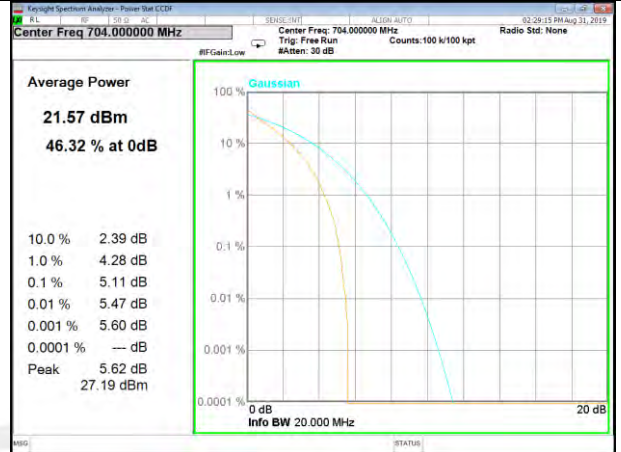

B12_50_QPSK_Lower_