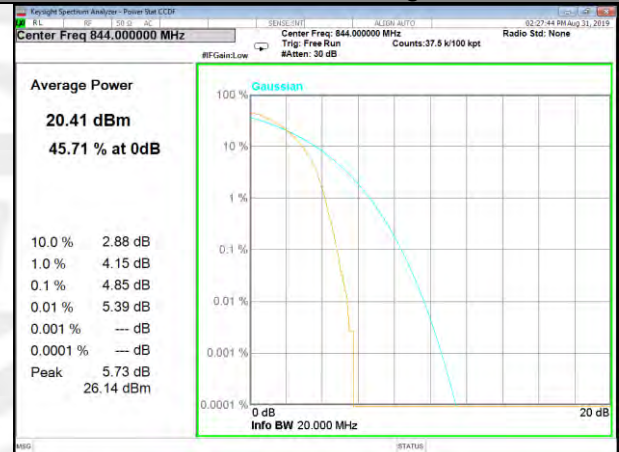

LTE\_Band-5

LTE\_Band-5

B5\_1\_Q16\_Middle\_

B5\_50\_Q16\_Middle\_

B5\_1\_QPSK\_High\_

B5\_50\_QPSK\_High\_

B5\_1\_Q16\_High\_

B5\_50\_Q16\_High\_