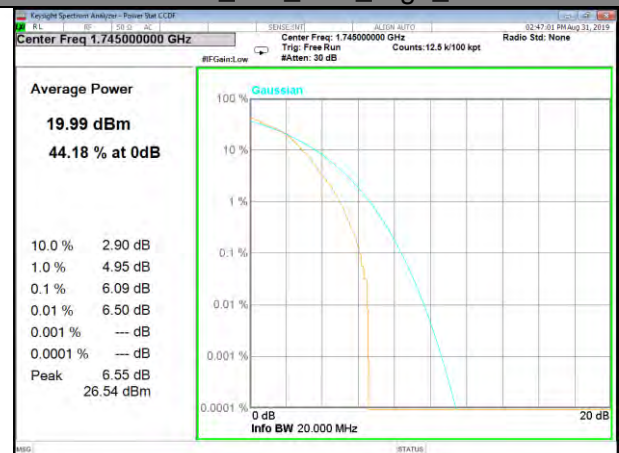

LTE\_Band-4

LTE\_Band-4

B4\_1\_Q16\_Middle\_

B4\_100\_Q16\_Middle\_

B4\_1\_QPSK\_High\_

B4\_100\_QPSK\_High\_

B4\_1\_Q16\_High\_

B4\_100\_Q16\_High\_