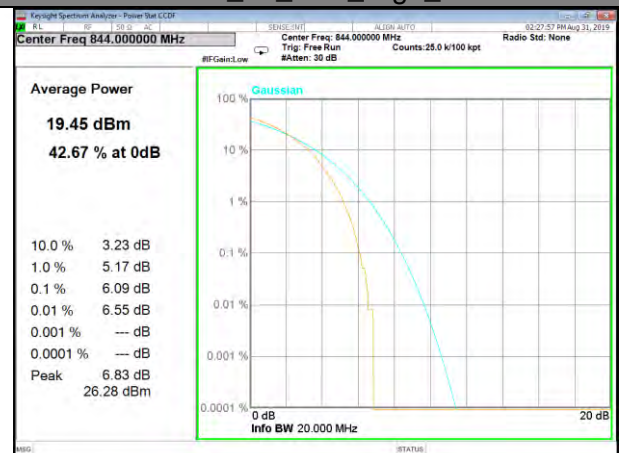

LTE\_Band-5

LTE\_Band-5

B5\_1\_Q16\_Middle\_

B5\_50\_Q16\_Middle\_

B5\_1\_QPSK\_High\_

B5\_50\_QPSK\_High\_

B5\_1\_Q16\_High\_

B5\_50\_Q16\_High\_