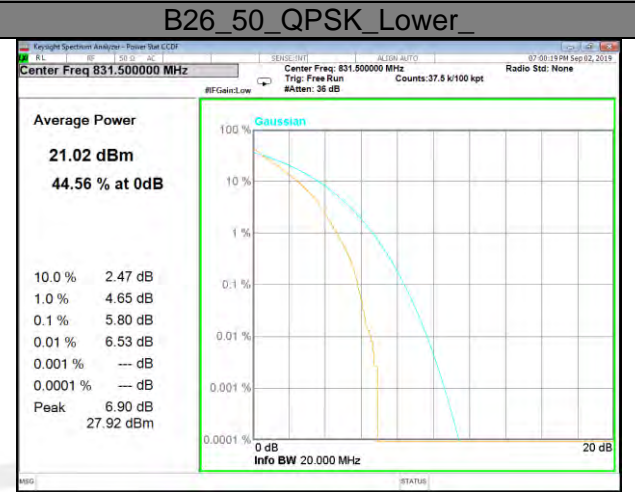

LTE_Band-26

LTE_Band-26