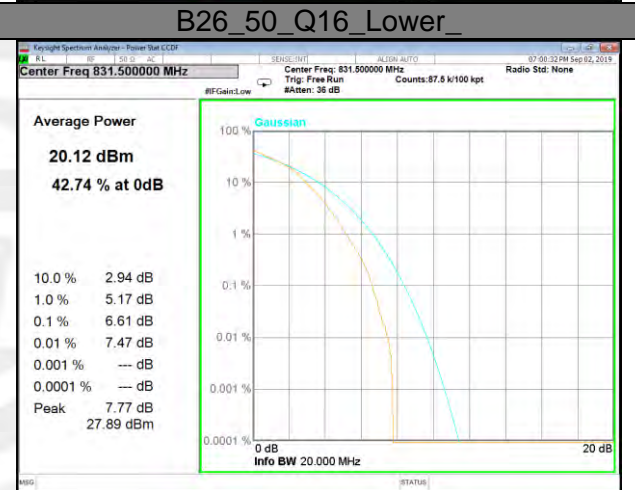

LTE_Band-26

LTE_Band-26