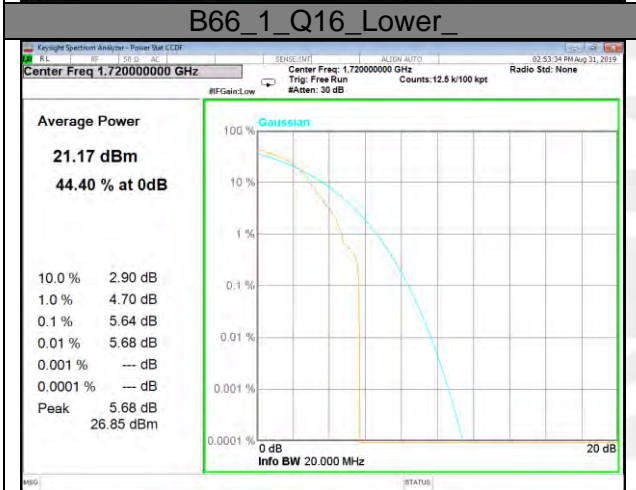

B41\_1\_Q16\_Middle\_

B41\_100\_Q16\_Middle\_

B41\_1\_QPSK\_High\_

B41\_100\_QPSK\_High\_

B41\_1\_Q16\_High\_

B41\_100\_Q16\_High\_

LTE\_Band-66

LTE\_Band-66