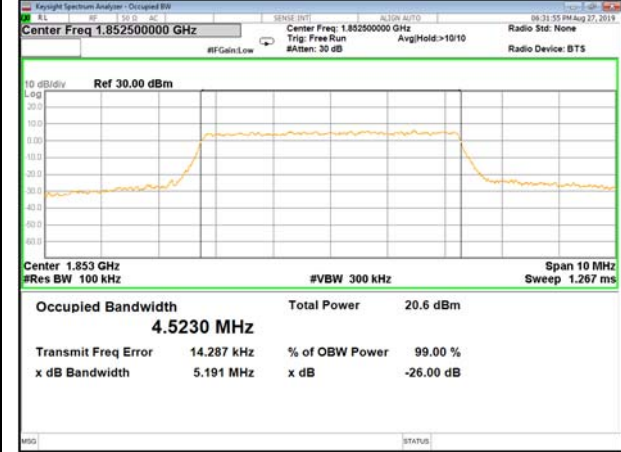

16QAM\_3M\_Higher\_(26BW and 99%)

LTE\_Band-2

LTE\_Band-2

QPSK\_5M\_Lower\_(26BW and 99%)

16QAM\_5M\_Lower\_(26BW and 99%)

QPSK\_5M\_Middle\_(26BW and 99%)

16QAM\_5M\_Middle\_(26BW and 99%)

QPSK\_5M\_Higher\_(26BW and 99%)

16QAM\_5M\_Higher\_(26BW and 99%)

LTE\_Band-2

LTE\_Band-2

QPSK\_10M\_Lower\_(26BW and 99%)

16QAM\_10M\_Lower\_(26BW and 99%)

QPSK\_10M\_Middle\_(26BW and 99%)

16QAM\_10M\_Middle\_(26BW and 99%)

QPSK\_10M\_Higher\_(26BW and 99%)