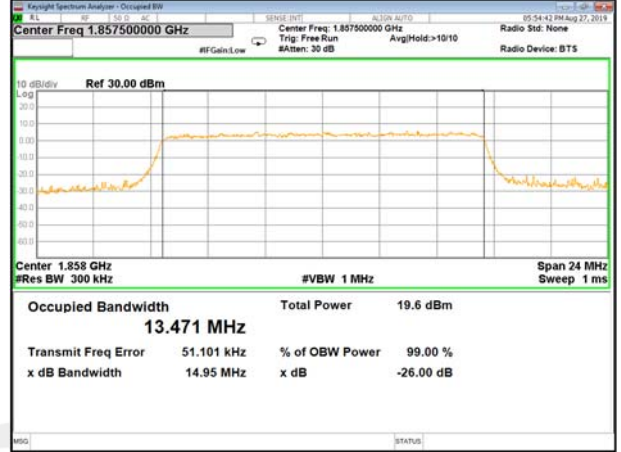

16QAM\_10M\_Higher\_(26BW and 99%)

LTE\_Band-2

LTE\_Band-2

QPSK\_15M\_Lower\_(26BW and 99%)

16QAM\_15M\_Lower\_(26BW and 99%)

QPSK\_15M\_Middle\_(26BW and 99%)

16QAM\_15M\_Middle\_(26BW and 99%)

QPSK\_15M\_Higher\_(26BW and 99%)

16QAM\_15M\_Higher\_(26BW and 99%)

LTE\_Band-2

LTE\_Band-2

QPSK\_20M\_Lower\_(26BW and 99%)

16QAM\_20M\_Lower\_(26BW and 99%)

QPSK\_20M\_Middle\_(26BW and 99%)

16QAM\_20M\_Middle\_(26BW and 99%)

QPSK\_20M\_Higher\_(26BW and 99%)