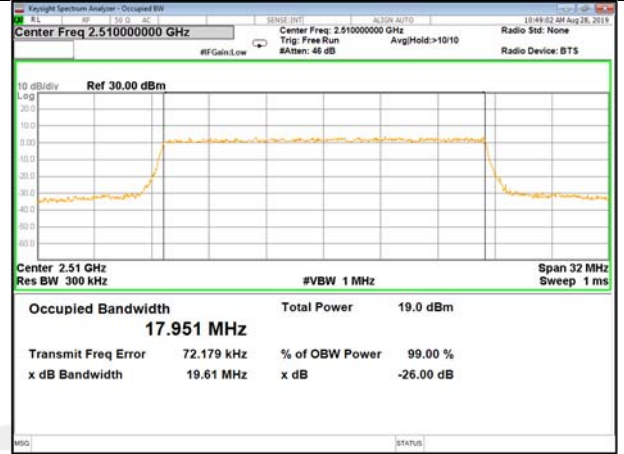

B7\_Q16\_15M\_High\_26BW-99%

LTE\_Band-7

LTE\_Band-7

B7\_QPSK\_20M\_Low\_26BW-99%

B7\_Q16\_20M\_Low\_26BW-99%

B7\_QPSK\_20M\_Mid\_26BW-99%

B7\_Q16\_20M\_Mid\_26BW-99%

B7\_QPSK\_20M\_High\_26BW-99%