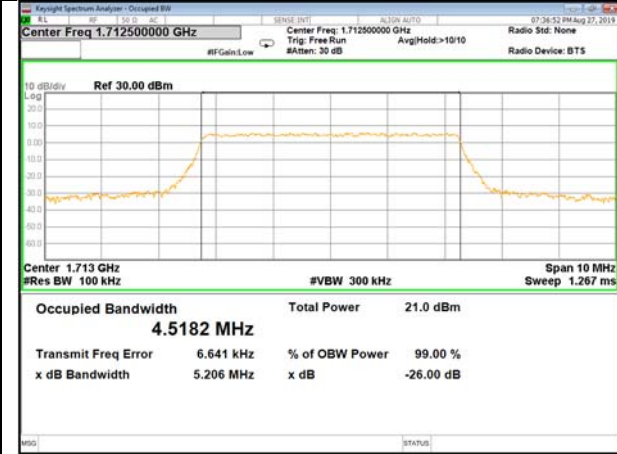

16QAM\_3M\_Higher\_(26BW and 99%)

LTE\_Band-4

LTE\_Band-4

QPSK\_5M\_Lower\_(26BW and 99%)

16QAM\_5M\_Lower\_(26BW and 99%)

QPSK\_5M\_Middle\_(26BW and 99%)

16QAM\_5M\_Middle\_(26BW and 99%)

QPSK\_5M\_Higher\_(26BW and 99%)