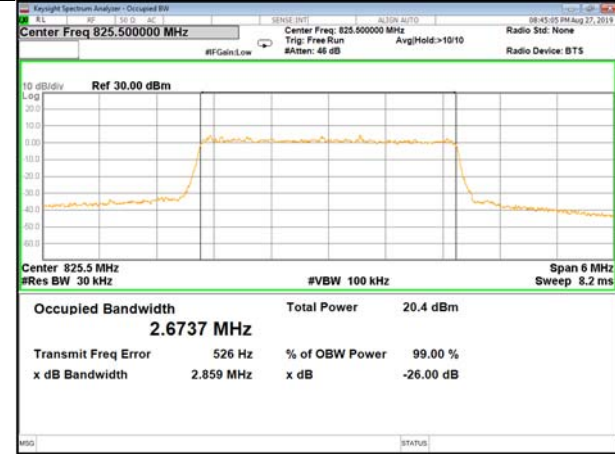

B5\_Q16\_1.4M\_High\_26BW-99%

LTE\_Band-5

LTE\_Band-5

B5\_QPSK\_3M\_Low\_26BW-99%

B5\_Q16\_3M\_Low\_26BW-99%

B5\_QPSK\_3M\_Mid\_26BW-99%

B5\_Q16\_3M\_Mid\_26BW-99%

B5\_QPSK\_3M\_High\_26BW-99%

B5\_Q16\_3M\_High\_26BW-99%

LTE\_Band-5

LTE\_Band-5

B5\_QPSK\_5M\_Low\_26BW-99%

B5\_Q16\_5M\_Low\_26BW-99%

B5\_QPSK\_5M\_Mid\_26BW-99%

B5\_Q16\_5M\_Mid\_26BW-99%

B5\_QPSK\_5M\_High\_26BW-99%