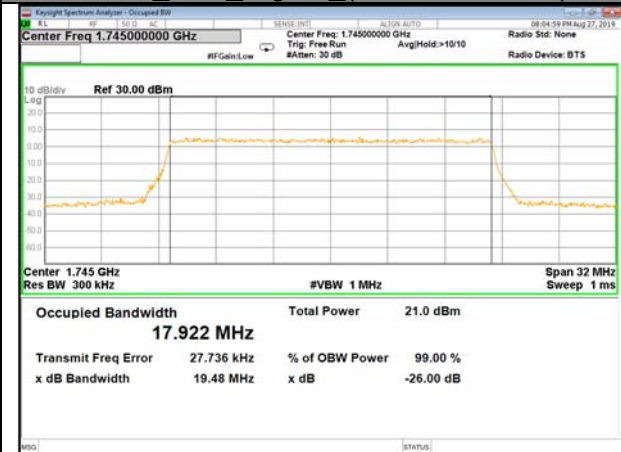

16QAM\_15M\_Higher\_(26BW and 99%)

LTE\_Band-4

LTE\_Band-4

QPSK\_20M\_Lower\_(26BW and 99%)

16QAM\_20M\_Lower\_(26BW and 99%)

QPSK\_20M\_Middle\_(26BW and 99%)

16QAM\_20M\_Middle\_(26BW and 99%)

QPSK\_20M\_Higher\_(26BW and 99%)

16QAM\_20M\_Higher\_(26BW and 99%)

LTE\_Band-5

LTE\_Band-5

B5\_QPSK\_1.4M\_Low\_26BW-99%

B5\_Q16\_1.4M\_Low\_26BW-99%

B5\_QPSK\_1.4M\_Mid\_26BW-99%

B5\_Q16\_1.4M\_Mid\_26BW-99%

B5\_QPSK\_1.4M\_High\_26BW-99%