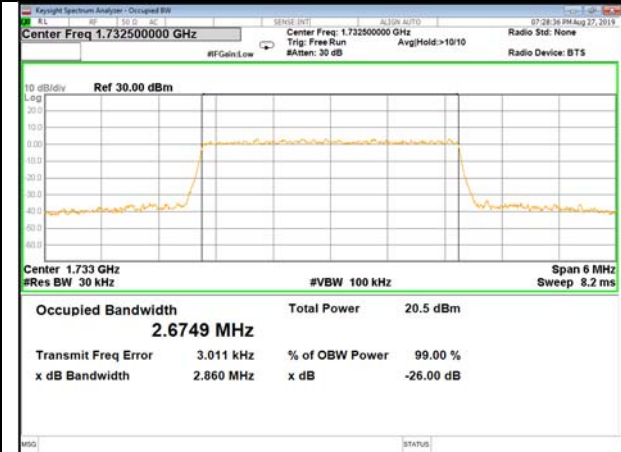

16QAM\_1.4M\_Higher\_(26BW and 99%)

LTE\_Band-4

LTE\_Band-4

QPSK\_3M\_Lower\_(26BW and 99%)

16QAM\_3M\_Lower\_(26BW and 99%)

QPSK\_3M\_Middle\_(26BW and 99%)

16QAM\_3M\_Middle\_(26BW and 99%)

QPSK\_3M\_Higher\_(26BW and 99%)