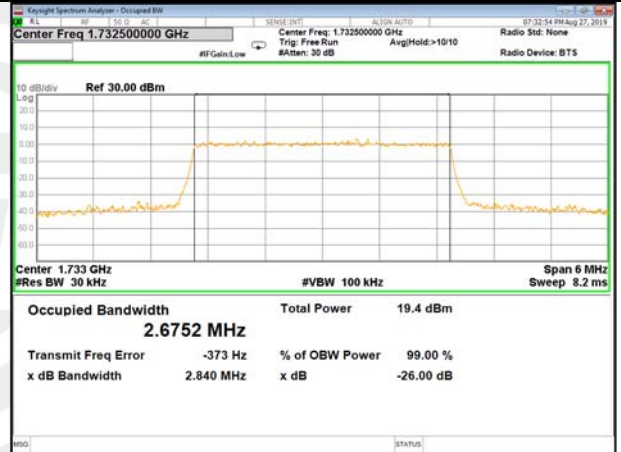

16QAM\_1.4M\_Higher\_(26BW and 99%)

LTE\_Band-4

LTE\_Band-4

QPSK\_3M\_Lower\_(26BW and 99%)

16QAM\_3M\_Lower\_(26BW and 99%)

QPSK\_3M\_Middle\_(26BW and 99%)

16QAM\_3M\_Middle\_(26BW and 99%)

QPSK\_3M\_Higher\_(26BW and 99%)