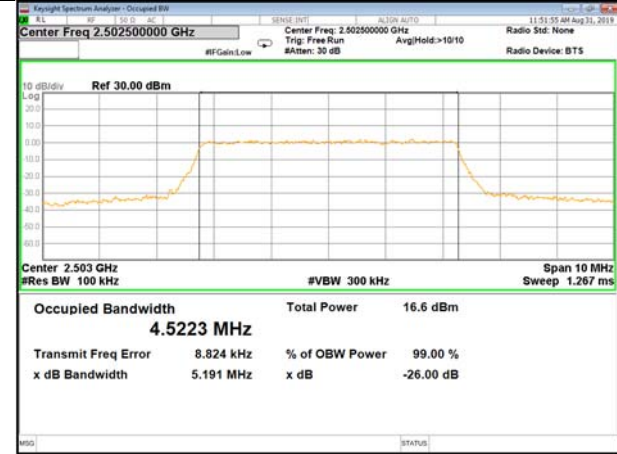

B5\_Q16\_10M\_High\_26BW-99%

LTE\_Band-7

LTE\_Band-7

B7\_QPSK\_5M\_Low\_26BW-99%

B7\_Q16\_5M\_Low\_26BW-99%

B7\_QPSK\_5M\_Mid\_26BW-99%

B7\_Q16\_5M\_Mid\_26BW-99%

B7\_QPSK\_5M\_High\_26BW-99%