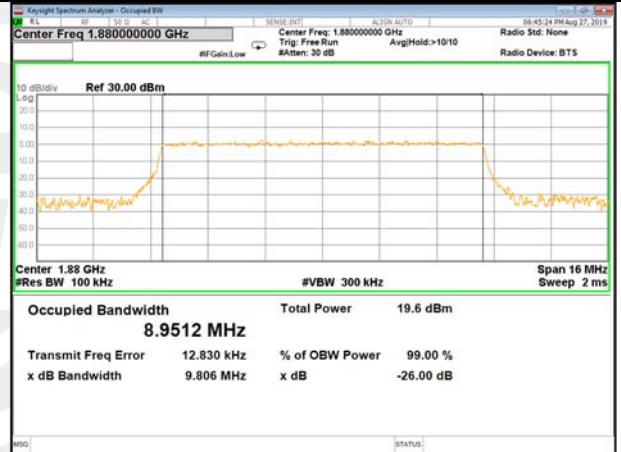

16QAM\_5M\_Higher\_(26BW and 99%)

LTE\_Band-2

LTE\_Band-2

QPSK\_10M\_Lower\_(26BW and 99%)

16QAM\_10M\_Lower\_(26BW and 99%)

QPSK\_10M\_Middle\_(26BW and 99%)

16QAM\_10M\_Middle\_(26BW and 99%)

QPSK\_10M\_Higher\_(26BW and 99%)