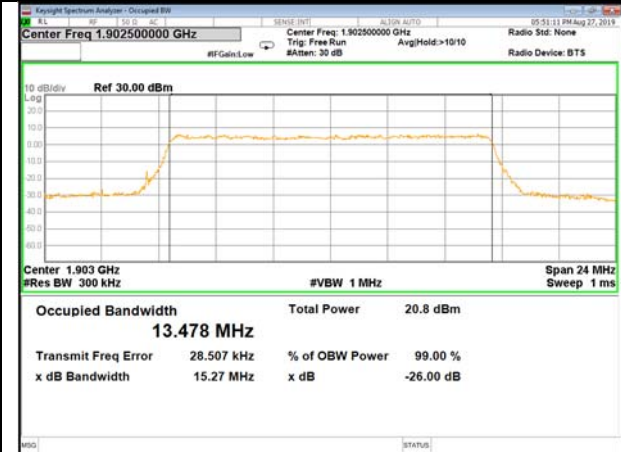

16QAM\_5M\_Higher\_(26BW and 99%)

LTE\_Band-2

LTE\_Band-2

QPSK\_10M\_Lower\_(26BW and 99%)

16QAM\_10M\_Lower\_(26BW and 99%)

QPSK\_10M\_Middle\_(26BW and 99%)

16QAM\_10M\_Middle\_(26BW and 99%)

QPSK\_10M\_Higher\_(26BW and 99%)

16QAM\_10M\_Higher\_(26BW and 99%)

LTE\_Band-2

LTE\_Band-2

QPSK\_15M\_Lower\_(26BW and 99%)

16QAM\_15M\_Lower\_(26BW and 99%)

QPSK\_15M\_Middle\_(26BW and 99%)

16QAM\_15M\_Middle\_(26BW and 99%)

QPSK\_15M\_Higher\_(26BW and 99%)

16QAM\_15M\_Higher\_(26BW and 99%)

LTE\_Band-2

LTE\_Band-2

QPSK\_20M\_Lower\_(26BW and 99%)

16QAM\_20M\_Lower\_(26BW and 99%)

QPSK\_20M\_Middle\_(26BW and 99%)

16QAM\_20M\_Middle\_(26BW and 99%)

QPSK\_20M\_Higher\_(26BW and 99%)