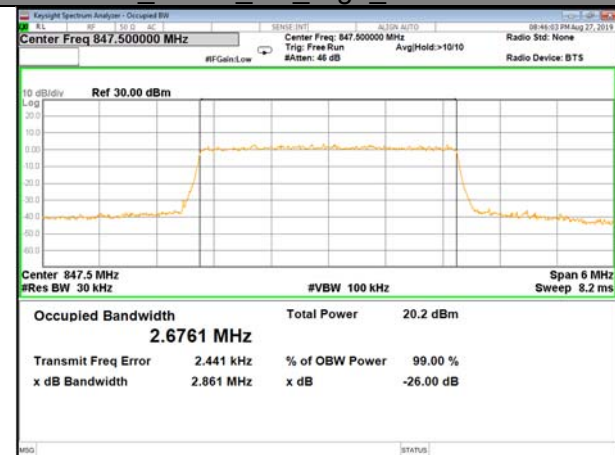

16QAM\_20M\_Higher\_(26BW and 99%)

LTE\_Band-5

LTE\_Band-5

B5\_QPSK\_1.4M\_Low\_26BW-99%

B5\_Q16\_1.4M\_Low\_26BW-99%

B5\_QPSK\_1.4M\_Mid\_26BW-99%

B5\_Q16\_1.4M\_Mid\_26BW-99%

B5\_QPSK\_1.4M\_High\_26BW-99%

B5\_Q16\_1.4M\_High\_26BW-99%

LTE\_Band-5

LTE\_Band-5

B5\_QPSK\_3M\_Low\_26BW-99%

B5\_Q16\_3M\_Low\_26BW-99%

B5\_QPSK\_3M\_Mid\_26BW-99%

B5\_Q16\_3M\_Mid\_26BW-99%

B5\_QPSK\_3M\_High\_26BW-99%

B5\_Q16\_3M\_High\_26BW-99%

LTE\_Band-5

LTE\_Band-5

B5\_QPSK\_5M\_Low\_26BW-99%

B5\_Q16\_5M\_Low\_26BW-99%

B5\_QPSK\_5M\_Mid\_26BW-99%

B5\_Q16\_5M\_Mid\_26BW-99%

B5\_QPSK\_5M\_High\_26BW-99%