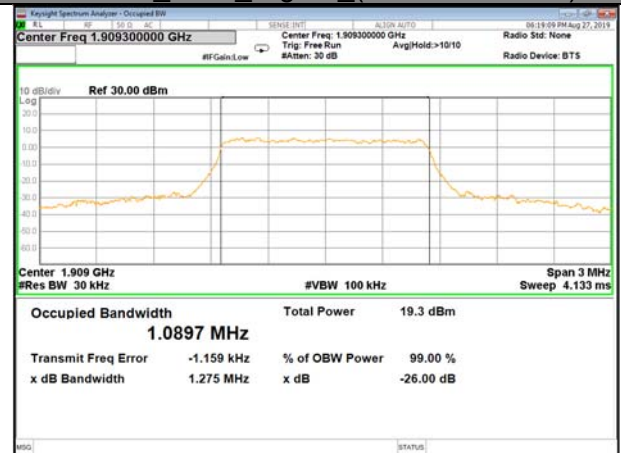

26BW and 99%  
LTE\_Band-2

LTE\_Band-2

QPSK\_1.4M\_Lower\_(26BW and 99%)

16QAM\_1.4M\_Lower\_(26BW and 99%)

QPSK\_1.4M\_Middle\_(26BW and 99%)

16QAM\_1.4M\_Middle\_(26BW and 99%)

QPSK\_1.4M\_Higher\_(26BW and 99%)

16QAM\_1.4M\_Higher\_(26BW and 99%)

LTE\_Band-2

LTE\_Band-2

QPSK\_3M\_Lower\_(26BW and 99%)

16QAM\_3M\_Lower\_(26BW and 99%)

QPSK\_3M\_Middle\_(26BW and 99%)

16QAM\_3M\_Middle\_(26BW and 99%)

QPSK\_3M\_Higher\_(26BW and 99%)