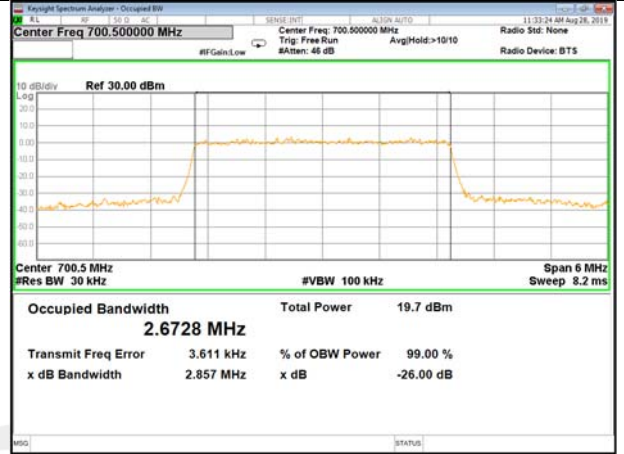

B12\_Q16\_1.4M\_High\_26BW-99%

LTE\_Band-12

LTE\_Band-12

B12\_QPSK\_3M\_Low\_26BW-99%

B12\_Q16\_3M\_Low\_26BW-99%

B12\_QPSK\_3M\_Mid\_26BW-99%

B12\_Q16\_3M\_Mid\_26BW-99%

B12\_QPSK\_3M\_High\_26BW-99%