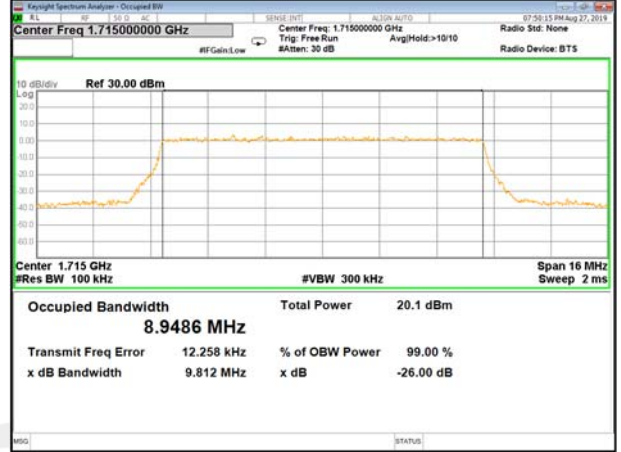

16QAM\_5M\_Higher\_(26BW and 99%)

LTE\_Band-4

LTE\_Band-4

QPSK\_10M\_Lower\_(26BW and 99%)

16QAM\_10M\_Lower\_(26BW and 99%)

QPSK\_10M\_Middle\_(26BW and 99%)

16QAM\_10M\_Middle\_(26BW and 99%)

QPSK\_10M\_Higher\_(26BW and 99%)

16QAM\_10M\_Higher\_(26BW and 99%)

LTE\_Band-4

LTE\_Band-4

QPSK\_15M\_Lower\_(26BW and 99%)

16QAM\_15M\_Lower\_(26BW and 99%)

QPSK\_15M\_Middle\_(26BW and 99%)

16QAM\_15M\_Middle\_(26BW and 99%)

QPSK\_15M\_Higher\_(26BW and 99%)