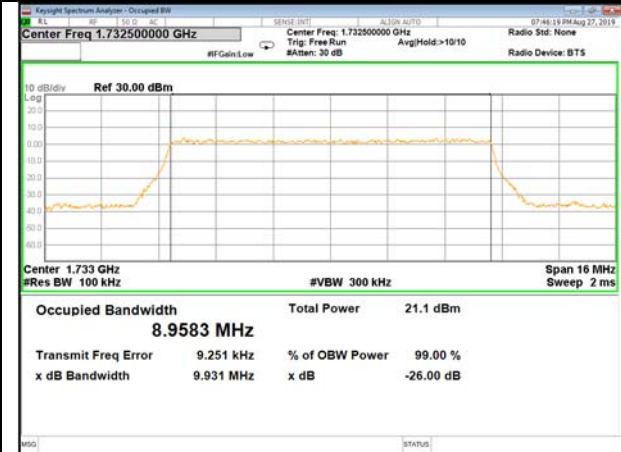

16QAM\_5M\_Higher\_(26BW and 99%)

LTE\_Band-4

LTE\_Band-4

QPSK\_10M\_Lower\_(26BW and 99%)

16QAM\_10M\_Lower\_(26BW and 99%)

QPSK\_10M\_Middle\_(26BW and 99%)

16QAM\_10M\_Middle\_(26BW and 99%)

QPSK\_10M\_Higher\_(26BW and 99%)