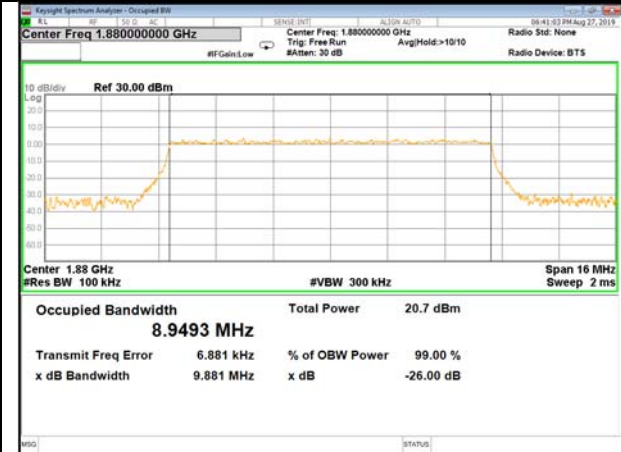

16QAM\_5M\_Higher\_(26BW and 99%)

LTE\_Band-2

LTE\_Band-2

QPSK\_10M\_Lower\_(26BW and 99%)

16QAM\_10M\_Lower\_(26BW and 99%)

QPSK\_10M\_Middle\_(26BW and 99%)

16QAM\_10M\_Middle\_(26BW and 99%)

QPSK\_10M\_Higher\_(26BW and 99%)