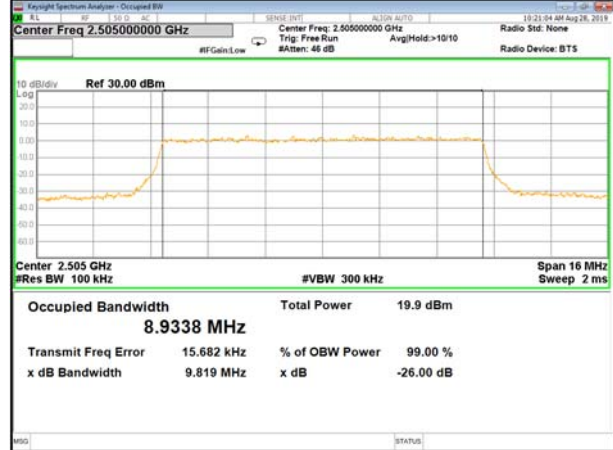

B7\_Q16\_5M\_High\_26BW-99%

LTE\_Band-7

LTE\_Band-7

B7\_QPSK\_10M\_Low\_26BW-99%

B7\_Q16\_10M\_Low\_26BW-99%

B7\_QPSK\_10M\_Mid\_26BW-99%

B7\_Q16\_10M\_Mid\_26BW-99%

B7\_QPSK\_10M\_High\_26BW-99%