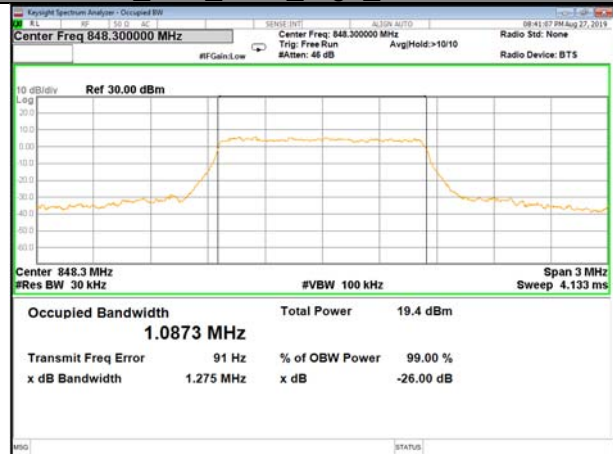

16QAM\_20M\_Higher\_(26BW and 99%)

LTE\_Band-5

LTE\_Band-5

B5\_QPSK\_1.4M\_Low\_26BW-99%

B5\_Q16\_1.4M\_Low\_26BW-99%

B5\_QPSK\_1.4M\_Mid\_26BW-99%

B5\_Q16\_1.4M\_Mid\_26BW-99%

B5\_QPSK\_1.4M\_High\_26BW-99%

B5\_Q16\_1.4M\_High\_26BW-99%

LTE\_Band-5

LTE\_Band-5

B5\_QPSK\_3M\_Low\_26BW-99%

B5\_Q16\_3M\_Low\_26BW-99%

B5\_QPSK\_3M\_Mid\_26BW-99%

B5\_Q16\_3M\_Mid\_26BW-99%

B5\_QPSK\_3M\_High\_26BW-99%