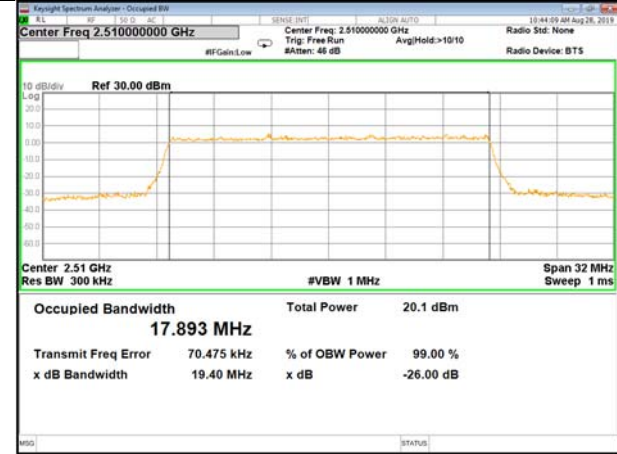

B7\_Q16\_15M\_High\_26BW-99%

LTE\_Band-7

LTE\_Band-7

B7\_QPSK\_20M\_Low\_26BW-99%

B7\_Q16\_20M\_Low\_26BW-99%

B7\_QPSK\_20M\_Mid\_26BW-99%

B7\_Q16\_20M\_Mid\_26BW-99%

B7\_QPSK\_20M\_High\_26BW-99%