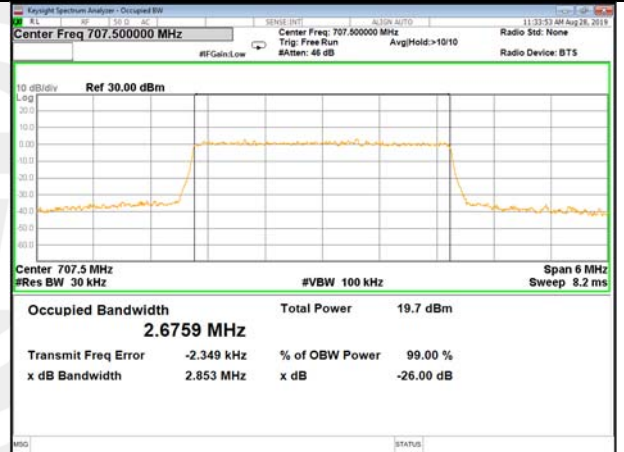

B12\_Q16\_1.4M\_High\_26BW-99%

LTE\_Band-12

LTE\_Band-12

B12\_QPSK\_3M\_Low\_26BW-99%

B12\_Q16\_3M\_Low\_26BW-99%

B12\_QPSK\_3M\_Mid\_26BW-99%

B12\_Q16\_3M\_Mid\_26BW-99%

B12\_QPSK\_3M\_High\_26BW-99%