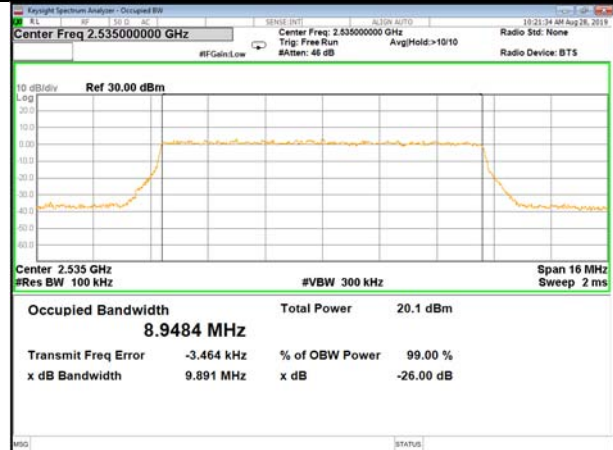

B7\_Q16\_5M\_High\_26BW-99%

LTE\_Band-7

LTE\_Band-7

B7\_QPSK\_10M\_Low\_26BW-99%

B7\_Q16\_10M\_Low\_26BW-99%

B7\_QPSK\_10M\_Mid\_26BW-99%

B7\_Q16\_10M\_Mid\_26BW-99%

B7\_QPSK\_10M\_High\_26BW-99%