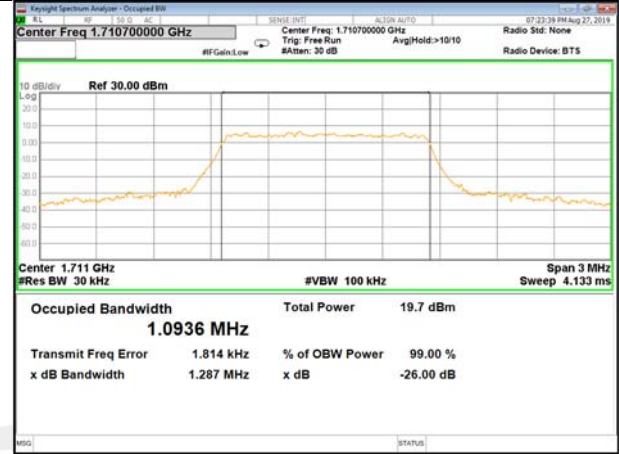

16QAM\_20M\_Higher\_(26BW and 99%)

LTE\_Band-4

LTE\_Band-4

QPSK\_1.4M\_Lower\_(26BW and 99%)

16QAM\_1.4M\_Lower\_(26BW and 99%)

QPSK\_1.4M\_Middle\_(26BW and 99%)

16QAM\_1.4M\_Middle\_(26BW and 99%)

QPSK\_1.4M\_Higher\_(26BW and 99%)