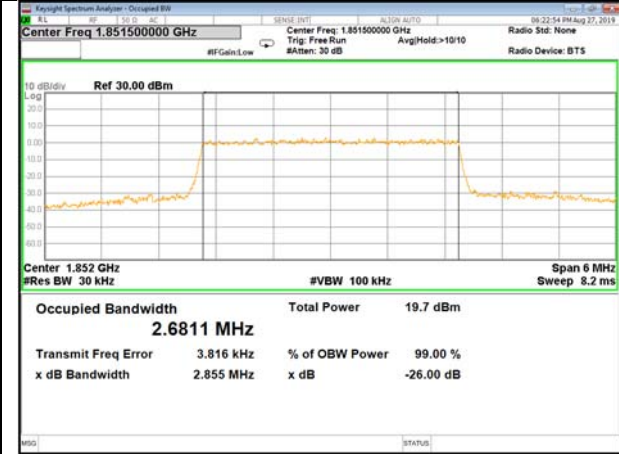

16QAM\_1.4M\_Higher\_(26BW and 99%)

LTE\_Band-2

LTE\_Band-2

QPSK\_3M\_Lower\_(26BW and 99%)

16QAM\_3M\_Lower\_(26BW and 99%)

QPSK\_3M\_Middle\_(26BW and 99%)

16QAM\_3M\_Middle\_(26BW and 99%)

QPSK\_3M\_Higher\_(26BW and 99%)

16QAM\_3M\_Higher\_(26BW and 99%)

LTE\_Band-2

LTE\_Band-2

QPSK\_5M\_Lower\_(26BW and 99%)

16QAM\_5M\_Lower\_(26BW and 99%)

QPSK\_5M\_Middle\_(26BW and 99%)

16QAM\_5M\_Middle\_(26BW and 99%)

QPSK\_5M\_Higher\_(26BW and 99%)