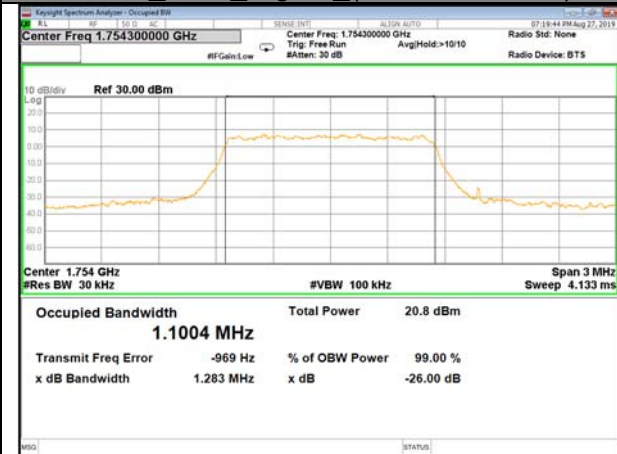

16QAM\_20M\_Higher\_(26BW and 99%)

LTE\_Band-4

LTE\_Band-4

QPSK\_1.4M\_Lower\_(26BW and 99%)

16QAM\_1.4M\_Lower\_(26BW and 99%)

QPSK\_1.4M\_Middle\_(26BW and 99%)

16QAM\_1.4M\_Middle\_(26BW and 99%)

QPSK\_1.4M\_Higher\_(26BW and 99%)

16QAM\_1.4M\_Higher\_(26BW and 99%)

LTE\_Band-4

LTE\_Band-4

QPSK\_3M\_Lower\_(26BW and 99%)

16QAM\_3M\_Lower\_(26BW and 99%)

QPSK\_3M\_Middle\_(26BW and 99%)

16QAM\_3M\_Middle\_(26BW and 99%)

QPSK\_3M\_Higher\_(26BW and 99%)