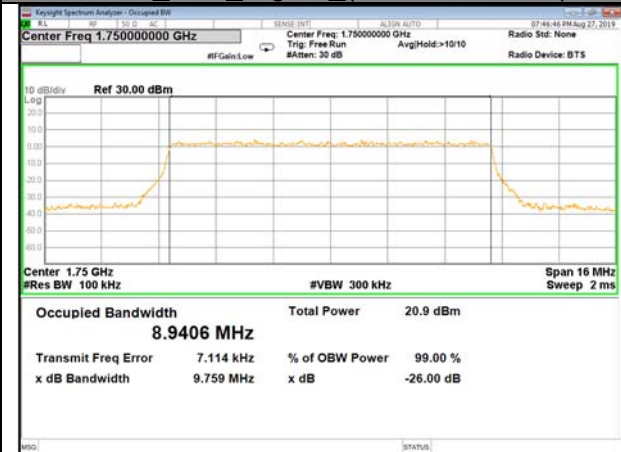

16QAM\_5M\_Higher\_(26BW and 99%)

LTE\_Band-4

LTE\_Band-4

QPSK\_10M\_Lower\_(26BW and 99%)

16QAM\_10M\_Lower\_(26BW and 99%)

QPSK\_10M\_Middle\_(26BW and 99%)

16QAM\_10M\_Middle\_(26BW and 99%)

QPSK\_10M\_Higher\_(26BW and 99%)