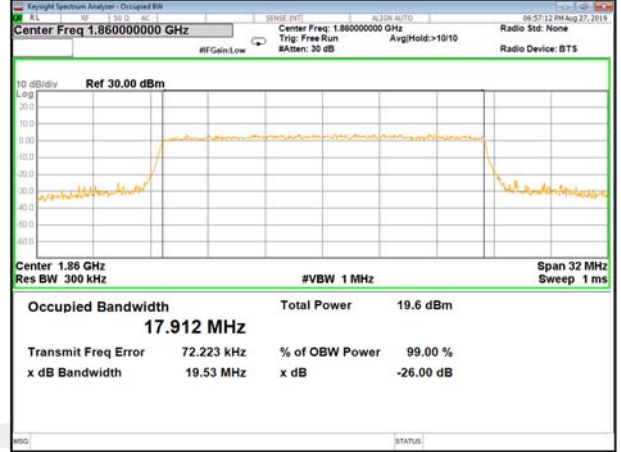

16QAM\_10M\_Higher\_(26BW and 99%)

LTE\_Band-2

LTE\_Band-2

QPSK\_15M\_Lower\_(26BW and 99%)

16QAM\_15M\_Lower\_(26BW and 99%)

QPSK\_15M\_Middle\_(26BW and 99%)

16QAM\_15M\_Middle\_(26BW and 99%)

QPSK\_15M\_Higher\_(26BW and 99%)

16QAM\_15M\_Higher\_(26BW and 99%)

LTE\_Band-2

LTE\_Band-2

QPSK\_20M\_Lower\_(26BW and 99%)

16QAM\_20M\_Lower\_(26BW and 99%)

QPSK\_20M\_Middle\_(26BW and 99%)

16QAM\_20M\_Middle\_(26BW and 99%)

QPSK\_20M\_Higher\_(26BW and 99%)

16QAM\_20M\_Higher\_(26BW and 99%)

LTE\_Band-4

LTE\_Band-4

QPSK\_1.4M\_Lower\_(26BW and 99%)

16QAM\_1.4M\_Lower\_(26BW and 99%)

QPSK\_1.4M\_Middle\_(26BW and 99%)

16QAM\_1.4M\_Middle\_(26BW and 99%)

QPSK\_1.4M\_Higher\_(26BW and 99%)