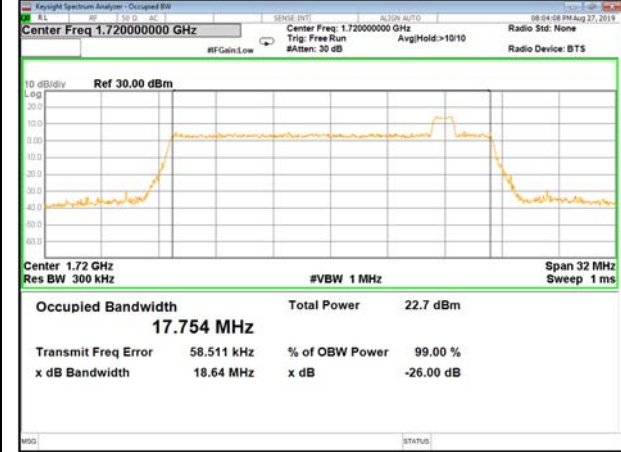

16QAM\_15M\_Higher\_(26BW and 99%)

LTE\_Band-4

LTE\_Band-4

QPSK\_20M\_Lower\_(26BW and 99%)

16QAM\_20M\_Lower\_(26BW and 99%)

QPSK\_20M\_Middle\_(26BW and 99%)

16QAM\_20M\_Middle\_(26BW and 99%)

QPSK\_20M\_Higher\_(26BW and 99%)

16QAM\_20M\_Higher\_(26BW and 99%)

LTE\_Band-5

LTE\_Band-5

B5\_QPSK\_1.4M\_Low\_26BW-99%

B5\_Q16\_1.4M\_Low\_26BW-99%

B5\_QPSK\_1.4M\_Mid\_26BW-99%

B5\_Q16\_1.4M\_Mid\_26BW-99%

B5\_QPSK\_1.4M\_High\_26BW-99%