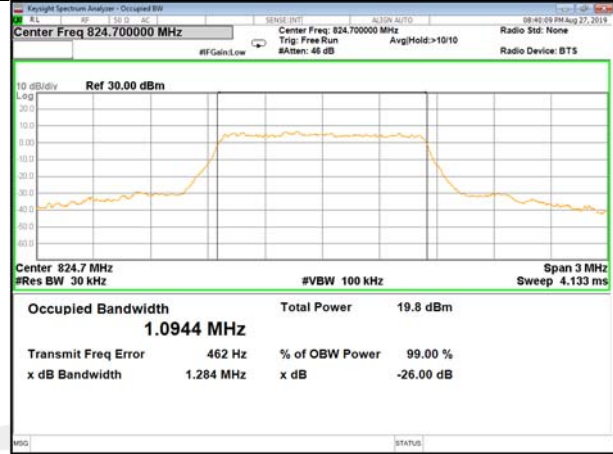

16QAM\_20M\_Higher\_(26BW and 99%)

LTE\_Band-5

LTE\_Band-5

B5\_QPSK\_1.4M\_Low\_26BW-99%

B5\_Q16\_1.4M\_Low\_26BW-99%

B5\_QPSK\_1.4M\_Mid\_26BW-99%

B5\_Q16\_1.4M\_Mid\_26BW-99%

B5\_QPSK\_1.4M\_High\_26BW-99%

B5\_Q16\_1.4M\_High\_26BW-99%

LTE\_Band-5

LTE\_Band-5

B5\_QPSK\_3M\_Low\_26BW-99%

B5\_Q16\_3M\_Low\_26BW-99%

B5\_QPSK\_3M\_Mid\_26BW-99%

B5\_Q16\_3M\_Mid\_26BW-99%

B5\_QPSK\_3M\_High\_26BW-99%