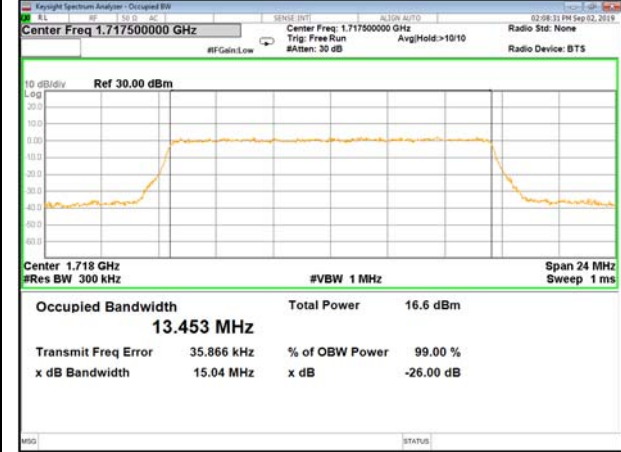

16QAM\_10M\_Higher\_(26BW and 99%)

LTE\_Band-4

LTE\_Band-4

QPSK\_15M\_Lower\_(26BW and 99%)

16QAM\_15M\_Lower\_(26BW and 99%)

QPSK\_15M\_Middle\_(26BW and 99%)

16QAM\_15M\_Middle\_(26BW and 99%)

QPSK\_15M\_Higher\_(26BW and 99%)

16QAM\_15M\_Higher\_(26BW and 99%)

LTE\_Band-4

LTE\_Band-4

QPSK\_20M\_Lower\_(26BW and 99%)

16QAM\_20M\_Lower\_(26BW and 99%)

QPSK\_20M\_Middle\_(26BW and 99%)

16QAM\_20M\_Middle\_(26BW and 99%)

QPSK\_20M\_Higher\_(26BW and 99%)