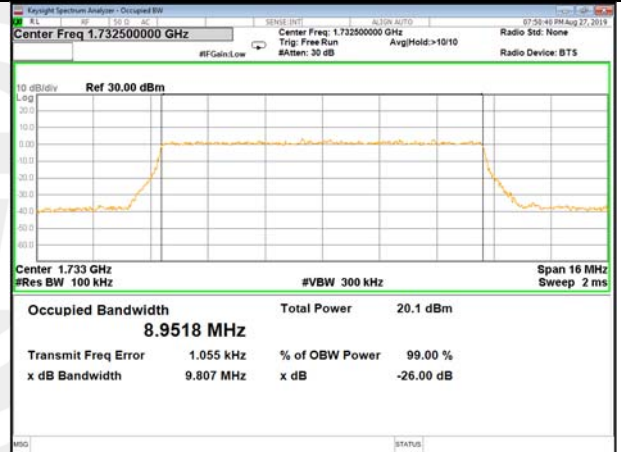

16QAM\_5M\_Higher\_(26BW and 99%)

LTE\_Band-4

LTE\_Band-4

QPSK\_10M\_Lower\_(26BW and 99%)

16QAM\_10M\_Lower\_(26BW and 99%)

QPSK\_10M\_Middle\_(26BW and 99%)

16QAM\_10M\_Middle\_(26BW and 99%)

QPSK\_10M\_Higher\_(26BW and 99%)