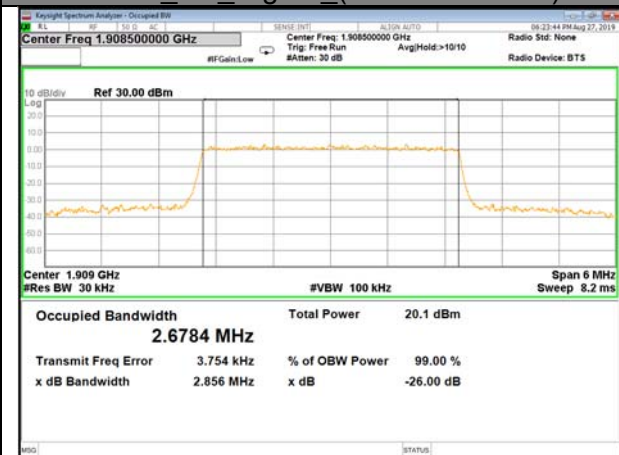

26BW and 99%  
LTE\_Band-2

LTE\_Band-2

QPSK\_1.4M\_Lower\_(26BW and 99%)

16QAM\_1.4M\_Lower\_(26BW and 99%)

QPSK\_1.4M\_Middle\_(26BW and 99%)

16QAM\_1.4M\_Middle\_(26BW and 99%)

QPSK\_1.4M\_Higher\_(26BW and 99%)

16QAM\_1.4M\_Higher\_(26BW and 99%)

LTE\_Band-2

LTE\_Band-2

QPSK\_3M\_Lower\_(26BW and 99%)

16QAM\_3M\_Lower\_(26BW and 99%)

QPSK\_3M\_Middle\_(26BW and 99%)

16QAM\_3M\_Middle\_(26BW and 99%)

QPSK\_3M\_Higher\_(26BW and 99%)

16QAM\_3M\_Higher\_(26BW and 99%)

LTE\_Band-2

LTE\_Band-2

QPSK\_5M\_Lower\_(26BW and 99%)

16QAM\_5M\_Lower\_(26BW and 99%)

QPSK\_5M\_Middle\_(26BW and 99%)

16QAM\_5M\_Middle\_(26BW and 99%)

QPSK\_5M\_Higher\_(26BW and 99%)