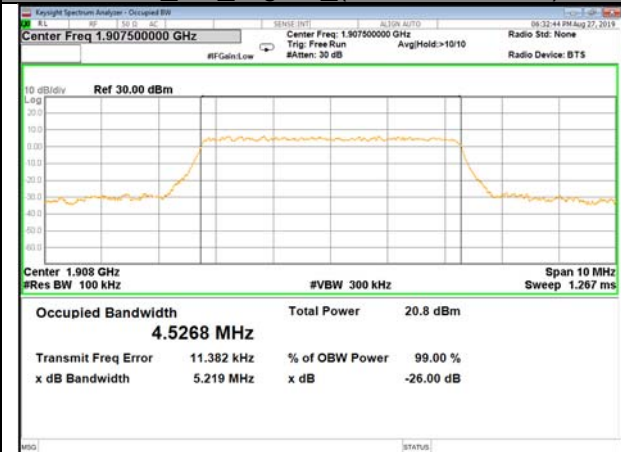

16QAM\_1.4M\_Higher\_(26BW and 99%)

LTE\_Band-2

LTE\_Band-2

QPSK\_3M\_Lower\_(26BW and 99%)

16QAM\_3M\_Lower\_(26BW and 99%)

QPSK\_3M\_Middle\_(26BW and 99%)

16QAM\_3M\_Middle\_(26BW and 99%)

QPSK\_3M\_Higher\_(26BW and 99%)

16QAM\_3M\_Higher\_(26BW and 99%)

LTE\_Band-2

LTE\_Band-2

QPSK\_5M\_Lower\_(26BW and 99%)

16QAM\_5M\_Lower\_(26BW and 99%)

QPSK\_5M\_Middle\_(26BW and 99%)

16QAM\_5M\_Middle\_(26BW and 99%)

QPSK\_5M\_Higher\_(26BW and 99%)

16QAM\_5M\_Higher\_(26BW and 99%)

LTE\_Band-2

LTE\_Band-2

QPSK\_10M\_Lower\_(26BW and 99%)

16QAM\_10M\_Lower\_(26BW and 99%)

QPSK\_10M\_Middle\_(26BW and 99%)

16QAM\_10M\_Middle\_(26BW and 99%)

QPSK\_10M\_Higher\_(26BW and 99%)