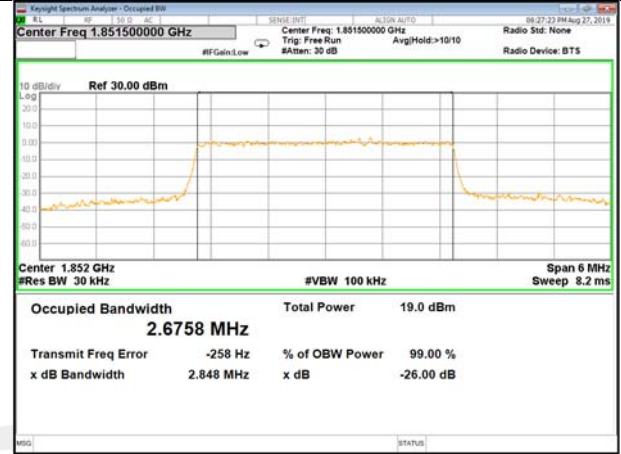

16QAM\_1.4M\_Higher\_(26BW and 99%)

LTE\_Band-2

LTE\_Band-2

QPSK\_3M\_Lower\_(26BW and 99%)

16QAM\_3M\_Lower\_(26BW and 99%)

QPSK\_3M\_Middle\_(26BW and 99%)

16QAM\_3M\_Middle\_(26BW and 99%)

QPSK\_3M\_Higher\_(26BW and 99%)

16QAM\_3M\_Higher\_(26BW and 99%)

LTE\_Band-2

LTE\_Band-2

QPSK\_5M\_Lower\_(26BW and 99%)

16QAM\_5M\_Lower\_(26BW and 99%)

QPSK\_5M\_Middle\_(26BW and 99%)

16QAM\_5M\_Middle\_(26BW and 99%)

QPSK\_5M\_Higher\_(26BW and 99%)