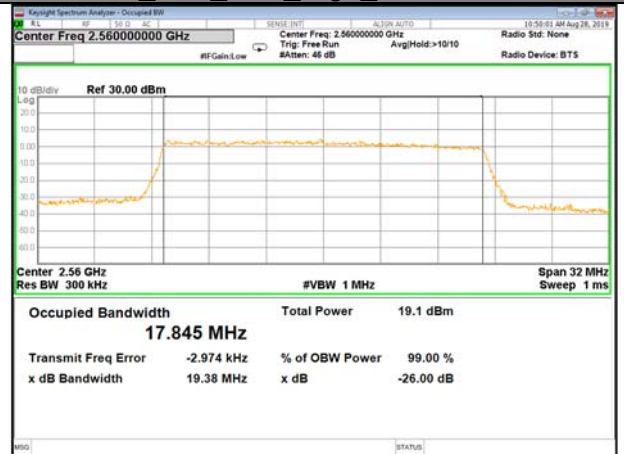

B7_Q16_20M_High_26BW-99%