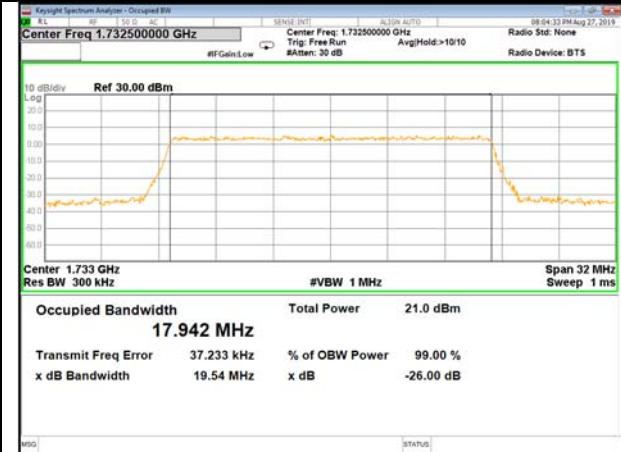

16QAM\_15M\_Higher\_(26BW and 99%)

LTE\_Band-4

LTE\_Band-4

QPSK\_20M\_Lower\_(26BW and 99%)

16QAM\_20M\_Lower\_(26BW and 99%)

QPSK\_20M\_Middle\_(26BW and 99%)

16QAM\_20M\_Middle\_(26BW and 99%)

QPSK\_20M\_Higher\_(26BW and 99%)