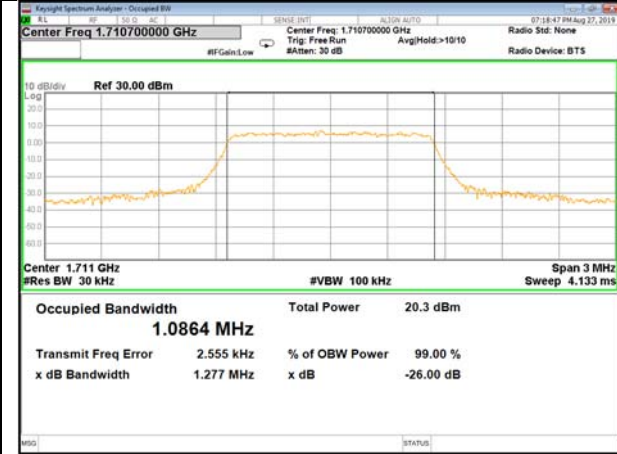

16QAM\_20M\_Higher\_(26BW and 99%)

LTE\_Band-4

LTE\_Band-4

QPSK\_1.4M\_Lower\_(26BW and 99%)

16QAM\_1.4M\_Lower\_(26BW and 99%)

QPSK\_1.4M\_Middle\_(26BW and 99%)

16QAM\_1.4M\_Middle\_(26BW and 99%)

QPSK\_1.4M\_Higher\_(26BW and 99%)

16QAM\_1.4M\_Higher\_(26BW and 99%)

LTE\_Band-4

LTE\_Band-4

QPSK\_3M\_Lower\_(26BW and 99%)

16QAM\_3M\_Lower\_(26BW and 99%)

QPSK\_3M\_Middle\_(26BW and 99%)

16QAM\_3M\_Middle\_(26BW and 99%)

QPSK\_3M\_Higher\_(26BW and 99%)