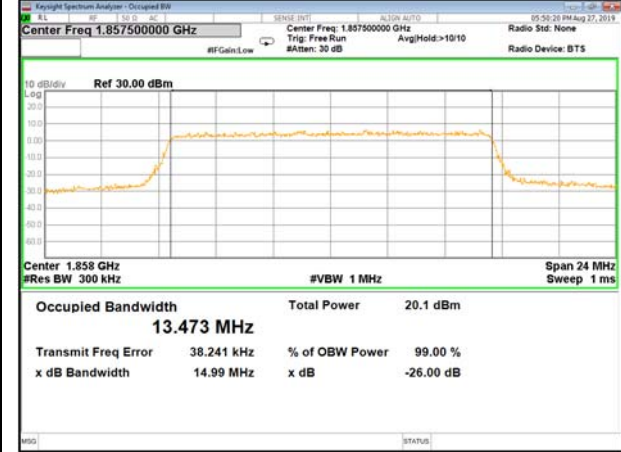

16QAM\_5M\_Higher\_(26BW and 99%)

LTE\_Band-2

LTE\_Band-2

QPSK\_10M\_Lower\_(26BW and 99%)

16QAM\_10M\_Lower\_(26BW and 99%)

QPSK\_10M\_Middle\_(26BW and 99%)

16QAM\_10M\_Middle\_(26BW and 99%)

QPSK\_10M\_Higher\_(26BW and 99%)

16QAM\_10M\_Higher\_(26BW and 99%)

LTE\_Band-2

LTE\_Band-2

QPSK\_15M\_Lower\_(26BW and 99%)

16QAM\_15M\_Lower\_(26BW and 99%)

QPSK\_15M\_Middle\_(26BW and 99%)

16QAM\_15M\_Middle\_(26BW and 99%)

QPSK\_15M\_Higher\_(26BW and 99%)

16QAM\_15M\_Higher\_(26BW and 99%)

LTE\_Band-2

LTE\_Band-2

QPSK\_20M\_Lower\_(26BW and 99%)

16QAM\_20M\_Lower\_(26BW and 99%)

QPSK\_20M\_Middle\_(26BW and 99%)

16QAM\_20M\_Middle\_(26BW and 99%)

QPSK\_20M\_Higher\_(26BW and 99%)