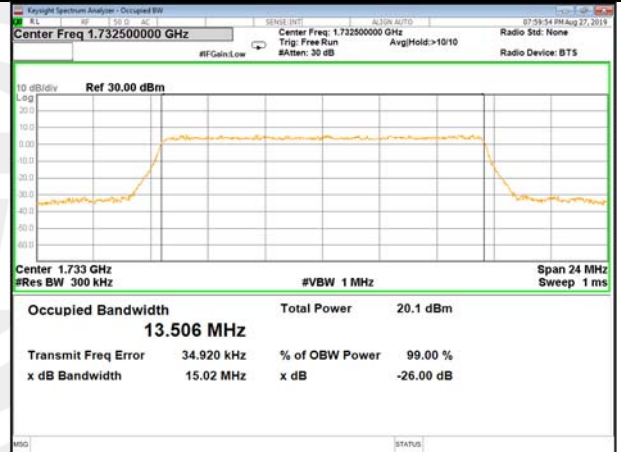

16QAM\_10M\_Higher\_(26BW and 99%)

LTE\_Band-4

LTE\_Band-4

QPSK\_15M\_Lower\_(26BW and 99%)

16QAM\_15M\_Lower\_(26BW and 99%)

QPSK\_15M\_Middle\_(26BW and 99%)

16QAM\_15M\_Middle\_(26BW and 99%)

QPSK\_15M\_Higher\_(26BW and 99%)