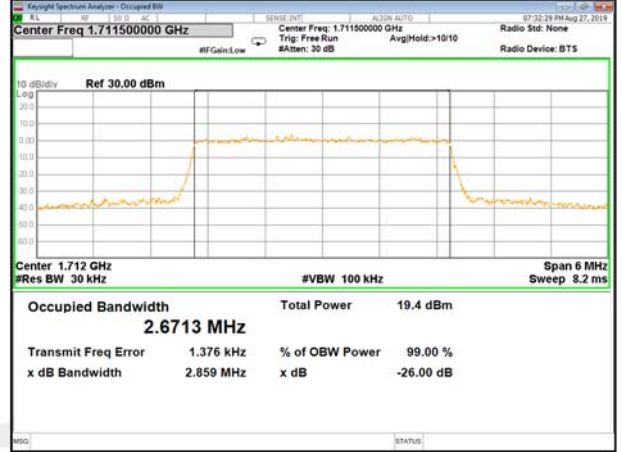

16QAM\_1.4M\_Higher\_(26BW and 99%)

LTE\_Band-4

LTE\_Band-4

QPSK\_3M\_Lower\_(26BW and 99%)

16QAM\_3M\_Lower\_(26BW and 99%)

QPSK\_3M\_Middle\_(26BW and 99%)

16QAM\_3M\_Middle\_(26BW and 99%)

QPSK\_3M\_Higher\_(26BW and 99%)

16QAM\_3M\_Higher\_(26BW and 99%)

LTE\_Band-4

LTE\_Band-4

QPSK\_5M\_Lower\_(26BW and 99%)

16QAM\_5M\_Lower\_(26BW and 99%)

QPSK\_5M\_Middle\_(26BW and 99%)

16QAM\_5M\_Middle\_(26BW and 99%)

QPSK\_5M\_Higher\_(26BW and 99%)