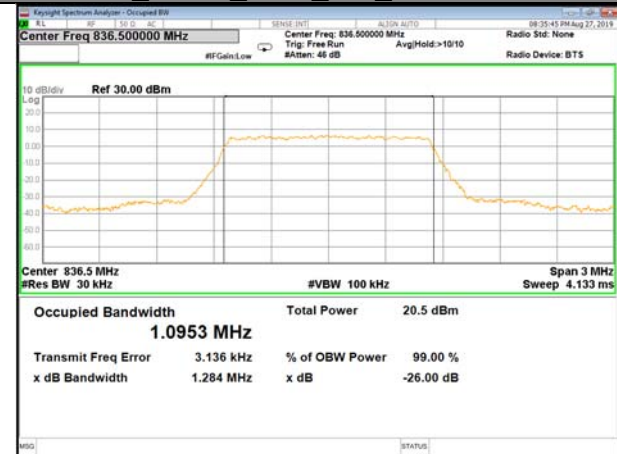

16QAM\_20M\_Higher\_(26BW and 99%)

LTE\_Band-5

LTE\_Band-5

B5\_QPSK\_1.4M\_Low\_26BW-99%

B5\_Q16\_1.4M\_Low\_26BW-99%

B5\_QPSK\_1.4M\_Mid\_26BW-99%

B5\_Q16\_1.4M\_Mid\_26BW-99%

B5\_QPSK\_1.4M\_High\_26BW-99%

B5\_Q16\_1.4M\_High\_26BW-99%

LTE\_Band-5

LTE\_Band-5

B5\_QPSK\_3M\_Low\_26BW-99%

B5\_Q16\_3M\_Low\_26BW-99%

B5\_QPSK\_3M\_Mid\_26BW-99%

B5\_Q16\_3M\_Mid\_26BW-99%

B5\_QPSK\_3M\_High\_26BW-99%