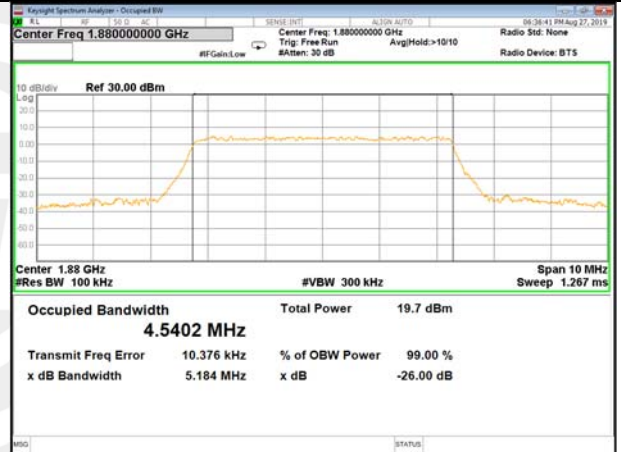

16QAM\_3M\_Higher\_(26BW and 99%)

LTE\_Band-2

LTE\_Band-2

QPSK\_5M\_Lower\_(26BW and 99%)

16QAM\_5M\_Lower\_(26BW and 99%)

QPSK\_5M\_Middle\_(26BW and 99%)

16QAM\_5M\_Middle\_(26BW and 99%)

QPSK\_5M\_Higher\_(26BW and 99%)

16QAM\_5M\_Higher\_(26BW and 99%)

LTE\_Band-2

LTE\_Band-2

QPSK\_10M\_Lower\_(26BW and 99%)

16QAM\_10M\_Lower\_(26BW and 99%)

QPSK\_10M\_Middle\_(26BW and 99%)

16QAM\_10M\_Middle\_(26BW and 99%)

QPSK\_10M\_Higher\_(26BW and 99%)