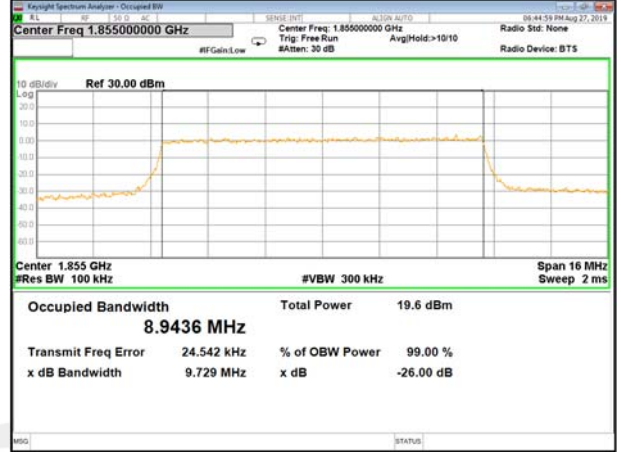

16QAM\_3M\_Higher\_(26BW and 99%)

LTE\_Band-2

LTE\_Band-2

QPSK\_5M\_Lower\_(26BW and 99%)

16QAM\_5M\_Lower\_(26BW and 99%)

QPSK\_5M\_Middle\_(26BW and 99%)

16QAM\_5M\_Middle\_(26BW and 99%)

QPSK\_5M\_Higher\_(26BW and 99%)

16QAM\_5M\_Higher\_(26BW and 99%)

LTE\_Band-2

LTE\_Band-2

QPSK\_10M\_Lower\_(26BW and 99%)

16QAM\_10M\_Lower\_(26BW and 99%)

QPSK\_10M\_Middle\_(26BW and 99%)

16QAM\_10M\_Middle\_(26BW and 99%)

QPSK\_10M\_Higher\_(26BW and 99%)

16QAM\_10M\_Higher\_(26BW and 99%)

LTE\_Band-2

LTE\_Band-2

QPSK\_15M\_Lower\_(26BW and 99%)

16QAM\_15M\_Lower\_(26BW and 99%)

QPSK\_15M\_Middle\_(26BW and 99%)

16QAM\_15M\_Middle\_(26BW and 99%)

QPSK\_15M\_Higher\_(26BW and 99%)