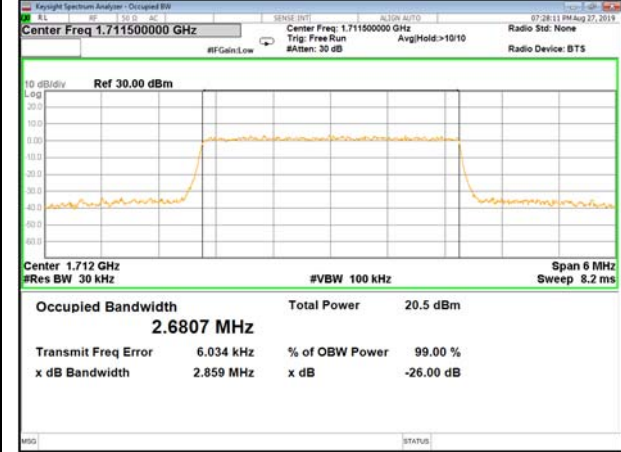

16QAM\_1.4M\_Higher\_(26BW and 99%)

LTE\_Band-4

LTE\_Band-4

QPSK\_3M\_Lower\_(26BW and 99%)

16QAM\_3M\_Lower\_(26BW and 99%)

QPSK\_3M\_Middle\_(26BW and 99%)

16QAM\_3M\_Middle\_(26BW and 99%)

QPSK\_3M\_Higher\_(26BW and 99%)

16QAM\_3M\_Higher\_(26BW and 99%)

LTE\_Band-4

LTE\_Band-4

QPSK\_5M\_Lower\_(26BW and 99%)

16QAM\_5M\_Lower\_(26BW and 99%)

QPSK\_5M\_Middle\_(26BW and 99%)

16QAM\_5M\_Middle\_(26BW and 99%)

QPSK\_5M\_Higher\_(26BW and 99%)