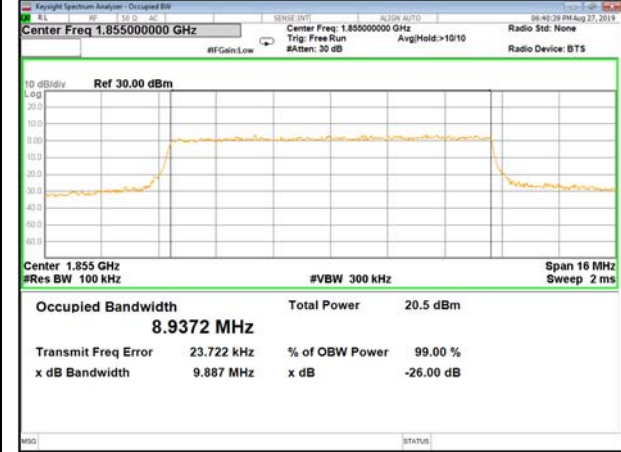

16QAM\_5M\_Higher\_(26BW and 99%)

LTE\_Band-2

LTE\_Band-2

QPSK\_10M\_Lower\_(26BW and 99%)

16QAM\_10M\_Lower\_(26BW and 99%)

QPSK\_10M\_Middle\_(26BW and 99%)

16QAM\_10M\_Middle\_(26BW and 99%)

QPSK\_10M\_Higher\_(26BW and 99%)

16QAM\_10M\_Higher\_(26BW and 99%)

LTE\_Band-2

LTE\_Band-2

QPSK\_15M\_Lower\_(26BW and 99%)

16QAM\_15M\_Lower\_(26BW and 99%)

QPSK\_15M\_Middle\_(26BW and 99%)

16QAM\_15M\_Middle\_(26BW and 99%)

QPSK\_15M\_Higher\_(26BW and 99%)