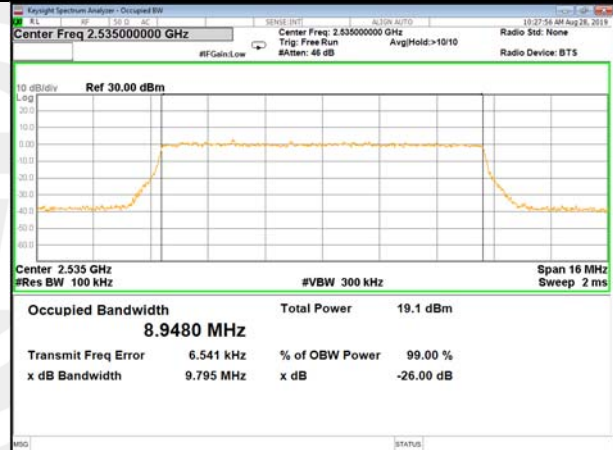

B7\_Q16\_5M\_High\_26BW-99%

LTE\_Band-7

LTE\_Band-7

B7\_QPSK\_10M\_Low\_26BW-99%

B7\_Q16\_10M\_Low\_26BW-99%

B7\_QPSK\_10M\_Mid\_26BW-99%

B7\_Q16\_10M\_Mid\_26BW-99%

B7\_QPSK\_10M\_High\_26BW-99%