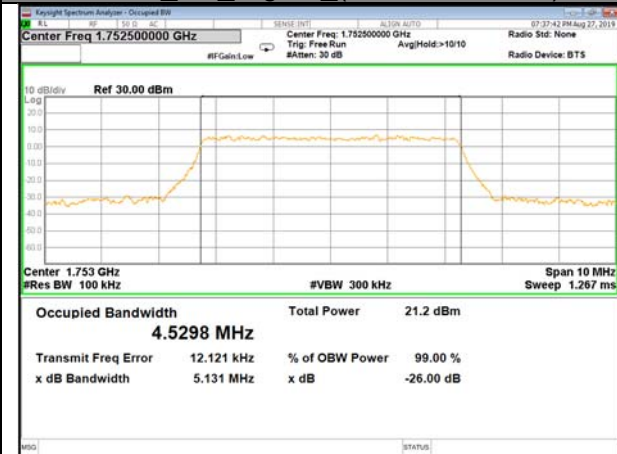

16QAM\_3M\_Higher\_(26BW and 99%)

LTE\_Band-4

LTE\_Band-4

QPSK\_5M\_Lower\_(26BW and 99%)

16QAM\_5M\_Lower\_(26BW and 99%)

QPSK\_5M\_Middle\_(26BW and 99%)

16QAM\_5M\_Middle\_(26BW and 99%)

QPSK\_5M\_Higher\_(26BW and 99%)