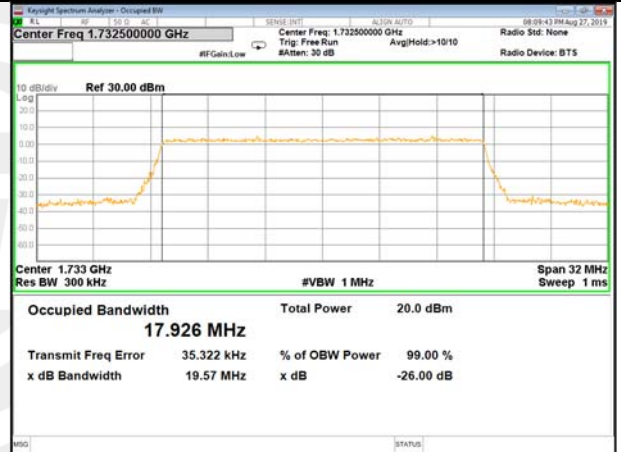

16QAM\_15M\_Higher\_(26BW and 99%)

LTE\_Band-4

LTE\_Band-4

QPSK\_20M\_Lower\_(26BW and 99%)

16QAM\_20M\_Lower\_(26BW and 99%)

QPSK\_20M\_Middle\_(26BW and 99%)

16QAM\_20M\_Middle\_(26BW and 99%)

QPSK\_20M\_Higher\_(26BW and 99%)

16QAM\_20M\_Higher\_(26BW and 99%)

LTE\_Band-5

LTE\_Band-5

B5\_QPSK\_1.4M\_Low\_26BW-99%

B5\_Q16\_1.4M\_Low\_26BW-99%

B5\_QPSK\_1.4M\_Mid\_26BW-99%

B5\_Q16\_1.4M\_Mid\_26BW-99%

B5\_QPSK\_1.4M\_High\_26BW-99%