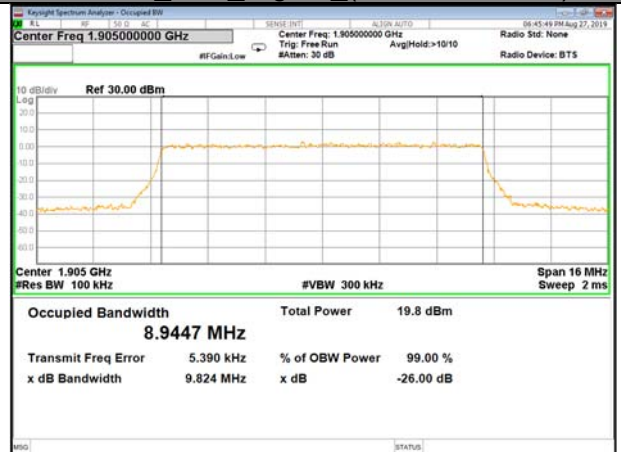

16QAM\_3M\_Higher\_(26BW and 99%)

LTE\_Band-2

LTE\_Band-2

QPSK\_5M\_Lower\_(26BW and 99%)

16QAM\_5M\_Lower\_(26BW and 99%)

QPSK\_5M\_Middle\_(26BW and 99%)

16QAM\_5M\_Middle\_(26BW and 99%)

QPSK\_5M\_Higher\_(26BW and 99%)

16QAM\_5M\_Higher\_(26BW and 99%)

LTE\_Band-2

LTE\_Band-2

QPSK\_10M\_Lower\_(26BW and 99%)

16QAM\_10M\_Lower\_(26BW and 99%)

QPSK\_10M\_Middle\_(26BW and 99%)

16QAM\_10M\_Middle\_(26BW and 99%)

QPSK\_10M\_Higher\_(26BW and 99%)

16QAM\_10M\_Higher\_(26BW and 99%)

LTE\_Band-2

LTE\_Band-2

QPSK\_15M\_Lower\_(26BW and 99%)

16QAM\_15M\_Lower\_(26BW and 99%)

QPSK\_15M\_Middle\_(26BW and 99%)

16QAM\_15M\_Middle\_(26BW and 99%)

QPSK\_15M\_Higher\_(26BW and 99%)