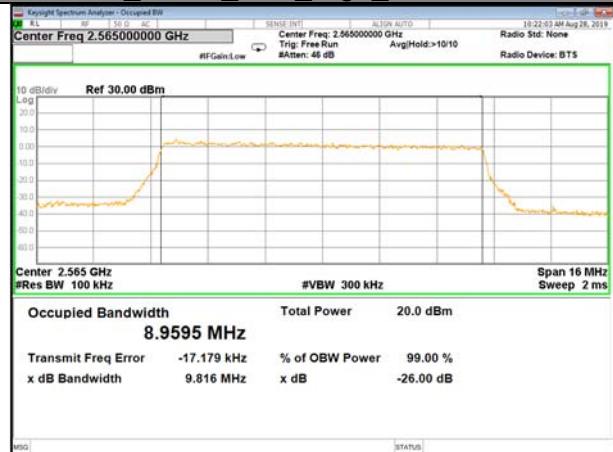

B7\_Q16\_5M\_High\_26BW-99%

LTE\_Band-7

LTE\_Band-7

B7\_QPSK\_10M\_Low\_26BW-99%

B7\_Q16\_10M\_Low\_26BW-99%

B7\_QPSK\_10M\_Mid\_26BW-99%

B7\_Q16\_10M\_Mid\_26BW-99%

B7\_QPSK\_10M\_High\_26BW-99%