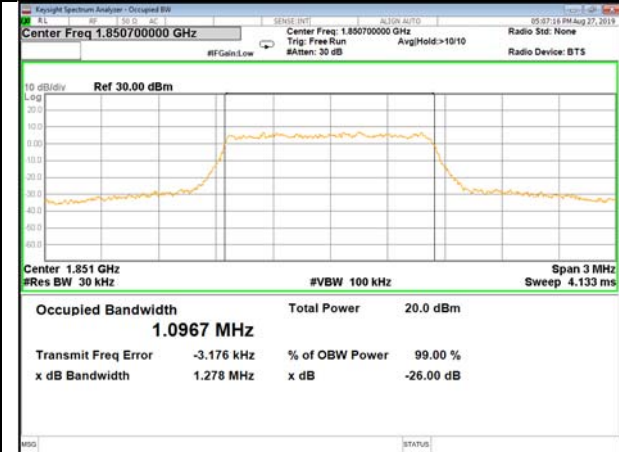

26BW and 99%  
LTE\_Band-2

LTE\_Band-2

QPSK\_1.4M\_Lower\_(26BW and 99%)

16QAM\_1.4M\_Lower\_(26BW and 99%)

QPSK\_1.4M\_Middle\_(26BW and 99%)

16QAM\_1.4M\_Middle\_(26BW and 99%)

QPSK\_1.4M\_Higher\_(26BW and 99%)

16QAM\_1.4M\_Higher\_(26BW and 99%)

LTE\_Band-2

LTE\_Band-2

QPSK\_3M\_Lower\_(26BW and 99%)

16QAM\_3M\_Lower\_(26BW and 99%)

QPSK\_3M\_Middle\_(26BW and 99%)

16QAM\_3M\_Middle\_(26BW and 99%)

QPSK\_3M\_Higher\_(26BW and 99%)