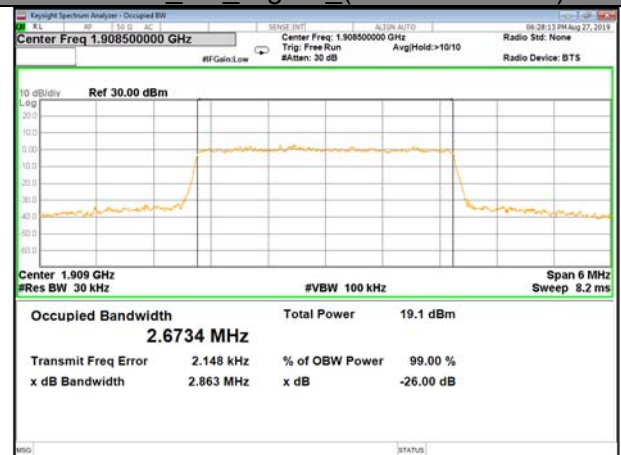

16QAM\_1.4M\_Higher\_(26BW and 99%)

LTE\_Band-2

LTE\_Band-2

QPSK\_3M\_Lower\_(26BW and 99%)

16QAM\_3M\_Lower\_(26BW and 99%)

QPSK\_3M\_Middle\_(26BW and 99%)

16QAM\_3M\_Middle\_(26BW and 99%)

QPSK\_3M\_Higher\_(26BW and 99%)

16QAM\_3M\_Higher\_(26BW and 99%)

LTE\_Band-2

LTE\_Band-2

QPSK\_5M\_Lower\_(26BW and 99%)

16QAM\_5M\_Lower\_(26BW and 99%)

QPSK\_5M\_Middle\_(26BW and 99%)

16QAM\_5M\_Middle\_(26BW and 99%)

QPSK\_5M\_Higher\_(26BW and 99%)