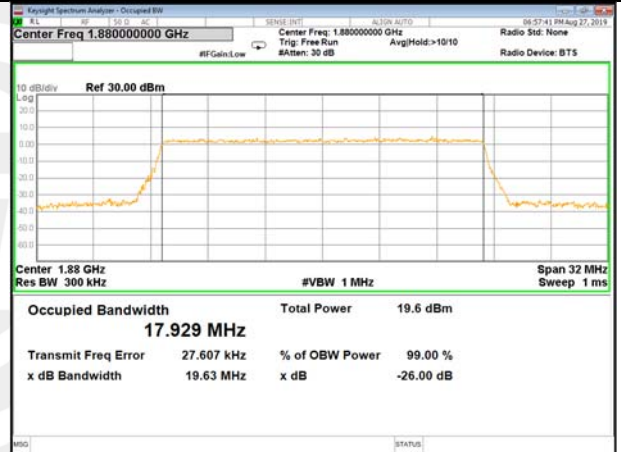

16QAM\_15M\_Higher\_(26BW and 99%)

LTE\_Band-2

LTE\_Band-2

QPSK\_20M\_Lower\_(26BW and 99%)

16QAM\_20M\_Lower\_(26BW and 99%)

QPSK\_20M\_Middle\_(26BW and 99%)

16QAM\_20M\_Middle\_(26BW and 99%)

QPSK\_20M\_Higher\_(26BW and 99%)

16QAM\_20M\_Higher\_(26BW and 99%)

LTE\_Band-4

LTE\_Band-4

QPSK\_1.4M\_Lower\_(26BW and 99%)

16QAM\_1.4M\_Lower\_(26BW and 99%)

QPSK\_1.4M\_Middle\_(26BW and 99%)

16QAM\_1.4M\_Middle\_(26BW and 99%)

QPSK\_1.4M\_Higher\_(26BW and 99%)