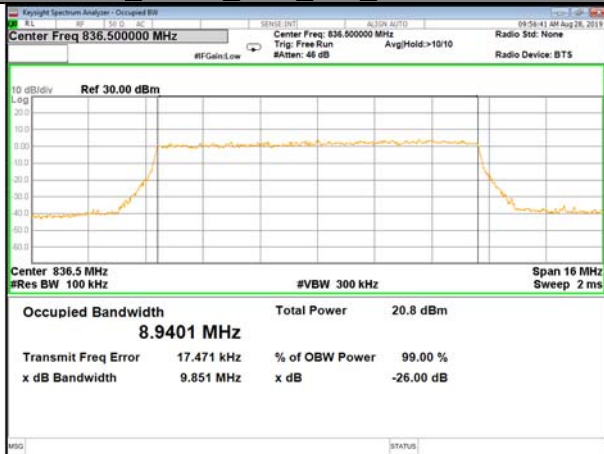

B5\_Q16\_5M\_High\_26BW-99%

LTE\_Band-5

LTE\_Band-5

B5\_QPSK\_10M\_Low\_26BW-99%

B5\_Q16\_10M\_Low\_26BW-99%

B5\_QPSK\_10M\_Mid\_26BW-99%

B5\_Q16\_10M\_Mid\_26BW-99%

B5\_QPSK\_10M\_High\_26BW-99%