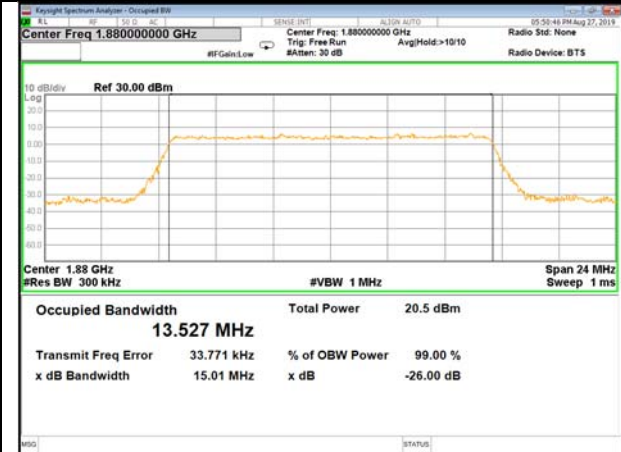

16QAM\_10M\_Higher\_(26BW and 99%)

LTE\_Band-2

LTE\_Band-2

QPSK\_15M\_Lower\_(26BW and 99%)

16QAM\_15M\_Lower\_(26BW and 99%)

QPSK\_15M\_Middle\_(26BW and 99%)

16QAM\_15M\_Middle\_(26BW and 99%)

QPSK\_15M\_Higher\_(26BW and 99%)

16QAM\_15M\_Higher\_(26BW and 99%)

LTE\_Band-2

LTE\_Band-2

QPSK\_20M\_Lower\_(26BW and 99%)

16QAM\_20M\_Lower\_(26BW and 99%)

QPSK\_20M\_Middle\_(26BW and 99%)

16QAM\_20M\_Middle\_(26BW and 99%)

QPSK\_20M\_Higher\_(26BW and 99%)