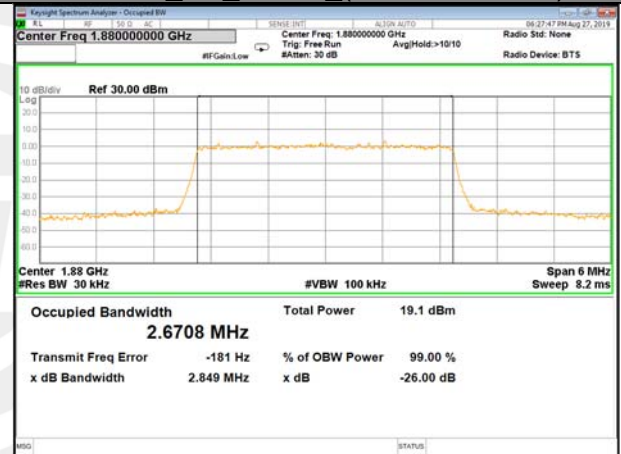

16QAM\_1.4M\_Higher\_(26BW and 99%)

LTE\_Band-2

LTE\_Band-2

QPSK\_3M\_Lower\_(26BW and 99%)

16QAM\_3M\_Lower\_(26BW and 99%)

QPSK\_3M\_Middle\_(26BW and 99%)

16QAM\_3M\_Middle\_(26BW and 99%)

QPSK\_3M\_Higher\_(26BW and 99%)

16QAM\_3M\_Higher\_(26BW and 99%)

LTE\_Band-2

LTE\_Band-2

QPSK\_5M\_Lower\_(26BW and 99%)

16QAM\_5M\_Lower\_(26BW and 99%)

QPSK\_5M\_Middle\_(26BW and 99%)

16QAM\_5M\_Middle\_(26BW and 99%)

QPSK\_5M\_Higher\_(26BW and 99%)