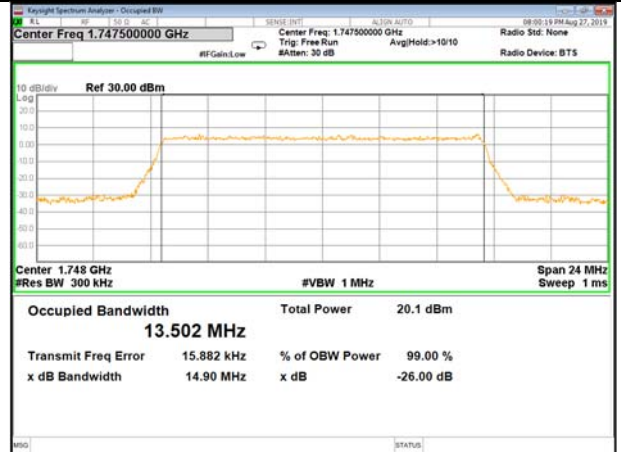

16QAM_15M_Higher_(26BW and 99%)