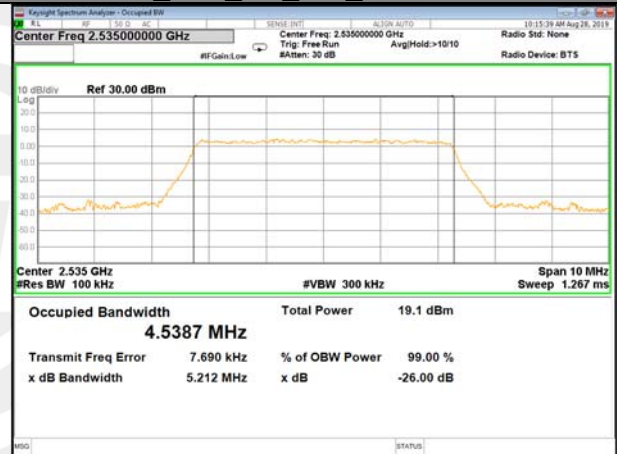

B5\_Q16\_10M\_High\_26BW-99%

LTE\_Band-7

LTE\_Band-7

B7\_QPSK\_5M\_Low\_26BW-99%

B7\_Q16\_5M\_Low\_26BW-99%

B7\_QPSK\_5M\_Mid\_26BW-99%

B7\_Q16\_5M\_Mid\_26BW-99%

B7\_QPSK\_5M\_High\_26BW-99%