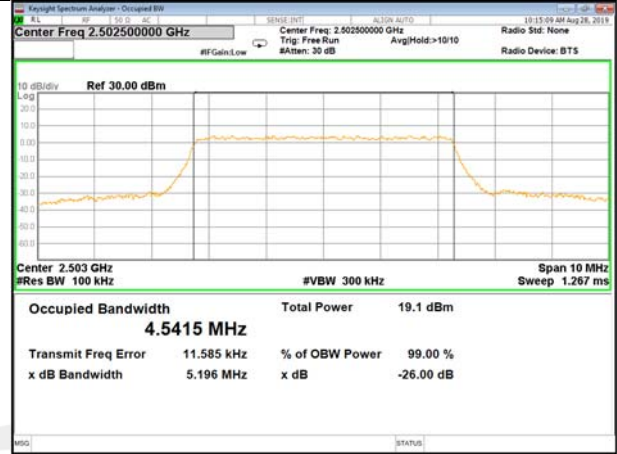

B5\_Q16\_10M\_High\_26BW-99%

LTE\_Band-7

LTE\_Band-7

B7\_QPSK\_5M\_Low\_26BW-99%

B7\_Q16\_5M\_Low\_26BW-99%

B7\_QPSK\_5M\_Mid\_26BW-99%

B7\_Q16\_5M\_Mid\_26BW-99%

B7\_QPSK\_5M\_High\_26BW-99%