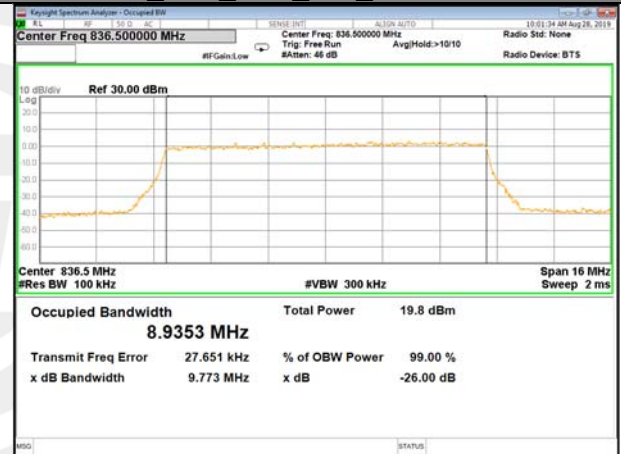

B5\_Q16\_5M\_High\_26BW-99%

LTE\_Band-5

LTE\_Band-5

B5\_QPSK\_10M\_Low\_26BW-99%

B5\_Q16\_10M\_Low\_26BW-99%

B5\_QPSK\_10M\_Mid\_26BW-99%

B5\_Q16\_10M\_Mid\_26BW-99%

B5\_QPSK\_10M\_High\_26BW-99%