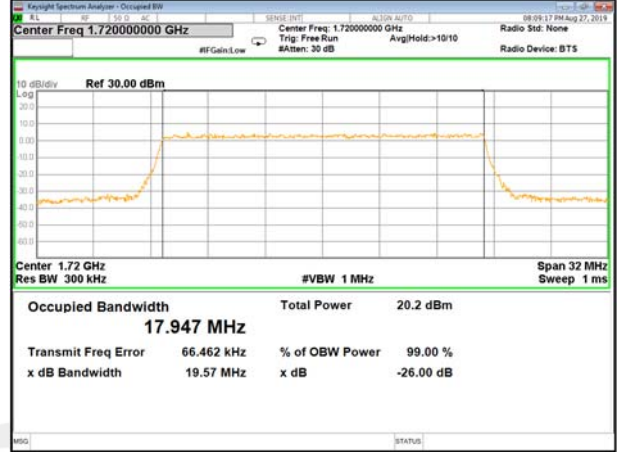

16QAM\_15M\_Higher\_(26BW and 99%)

LTE\_Band-4

LTE\_Band-4

QPSK\_20M\_Lower\_(26BW and 99%)

16QAM\_20M\_Lower\_(26BW and 99%)

QPSK\_20M\_Middle\_(26BW and 99%)

16QAM\_20M\_Middle\_(26BW and 99%)

QPSK\_20M\_Higher\_(26BW and 99%)

16QAM\_20M\_Higher\_(26BW and 99%)

LTE\_Band-5

LTE\_Band-5

B5\_QPSK\_1.4M\_Low\_26BW-99%

B5\_Q16\_1.4M\_Low\_26BW-99%

B5\_QPSK\_1.4M\_Mid\_26BW-99%

B5\_Q16\_1.4M\_Mid\_26BW-99%

B5\_QPSK\_1.4M\_High\_26BW-99%