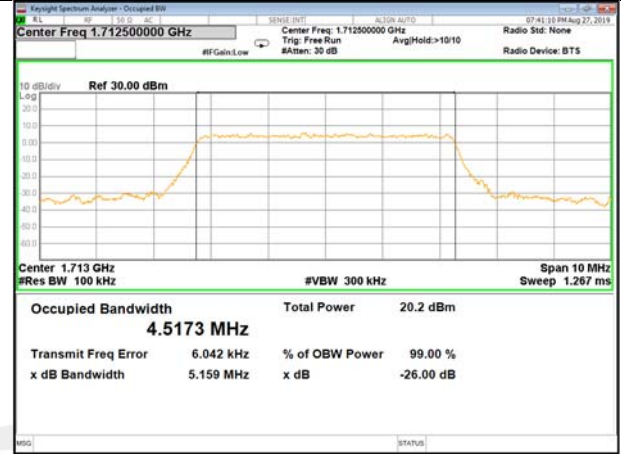

16QAM\_3M\_Higher\_(26BW and 99%)

LTE\_Band-4

LTE\_Band-4

QPSK\_5M\_Lower\_(26BW and 99%)

16QAM\_5M\_Lower\_(26BW and 99%)

QPSK\_5M\_Middle\_(26BW and 99%)

16QAM\_5M\_Middle\_(26BW and 99%)

QPSK\_5M\_Higher\_(26BW and 99%)