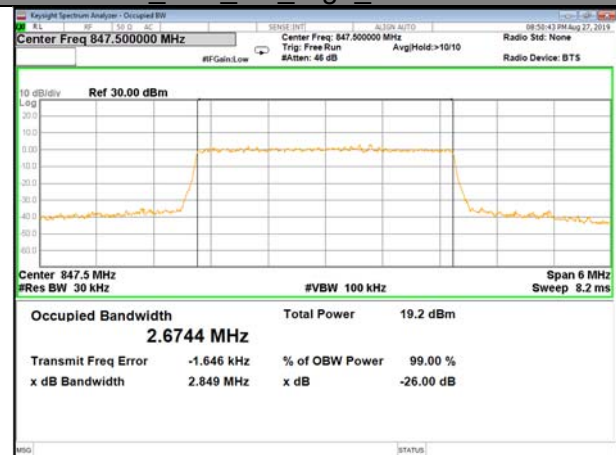

B5_Q16_3M_High_26BW-99%