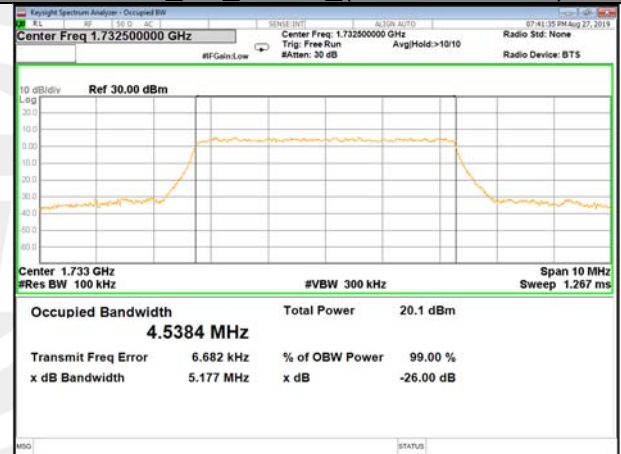

16QAM\_3M\_Higher\_(26BW and 99%)

LTE\_Band-4

LTE\_Band-4

QPSK\_5M\_Lower\_(26BW and 99%)

16QAM\_5M\_Lower\_(26BW and 99%)

QPSK\_5M\_Middle\_(26BW and 99%)

16QAM\_5M\_Middle\_(26BW and 99%)

QPSK\_5M\_Higher\_(26BW and 99%)

16QAM\_5M\_Higher\_(26BW and 99%)

LTE\_Band-4

LTE\_Band-4

QPSK\_10M\_Lower\_(26BW and 99%)

16QAM\_10M\_Lower\_(26BW and 99%)

QPSK\_10M\_Middle\_(26BW and 99%)

16QAM\_10M\_Middle\_(26BW and 99%)

QPSK\_10M\_Higher\_(26BW and 99%)