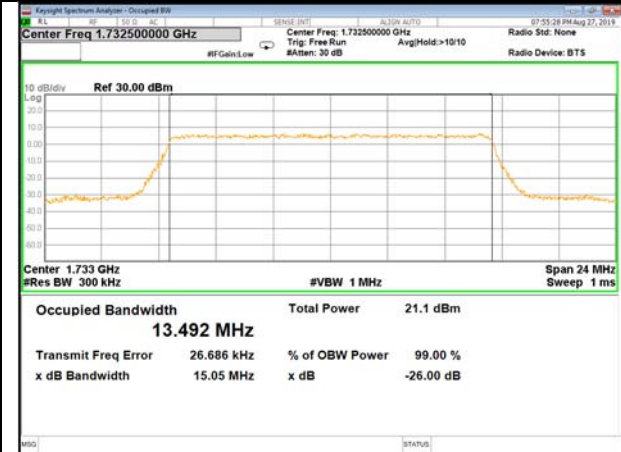

16QAM\_10M\_Higher\_(26BW and 99%)

LTE\_Band-4

LTE\_Band-4

QPSK\_15M\_Lower\_(26BW and 99%)

16QAM\_15M\_Lower\_(26BW and 99%)

QPSK\_15M\_Middle\_(26BW and 99%)

16QAM\_15M\_Middle\_(26BW and 99%)

QPSK\_15M\_Higher\_(26BW and 99%)