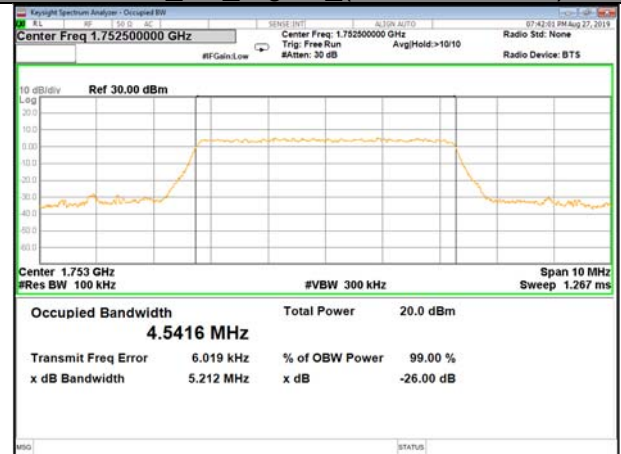

16QAM_5M_Higher_(26BW and 99%)