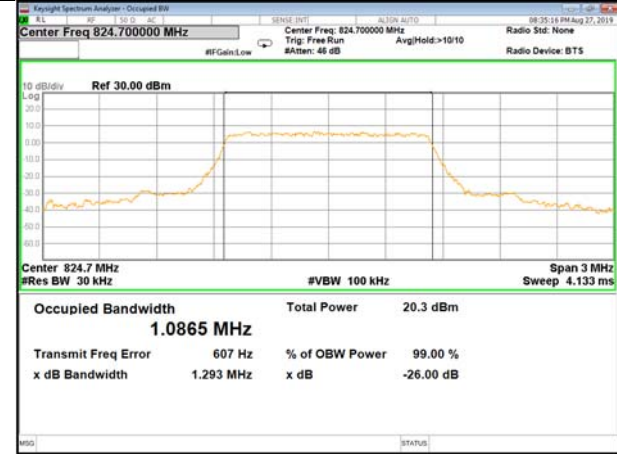

16QAM\_20M\_Higher\_(26BW and 99%)

LTE\_Band-5

LTE\_Band-5

B5\_QPSK\_1.4M\_Low\_26BW-99%

B5\_Q16\_1.4M\_Low\_26BW-99%

B5\_QPSK\_1.4M\_Mid\_26BW-99%

B5\_Q16\_1.4M\_Mid\_26BW-99%

B5\_QPSK\_1.4M\_High\_26BW-99%

B5\_Q16\_1.4M\_High\_26BW-99%

LTE\_Band-5

LTE\_Band-5

B5\_QPSK\_3M\_Low\_26BW-99%

B5\_Q16\_3M\_Low\_26BW-99%

B5\_QPSK\_3M\_Mid\_26BW-99%

B5\_Q16\_3M\_Mid\_26BW-99%

B5\_QPSK\_3M\_High\_26BW-99%