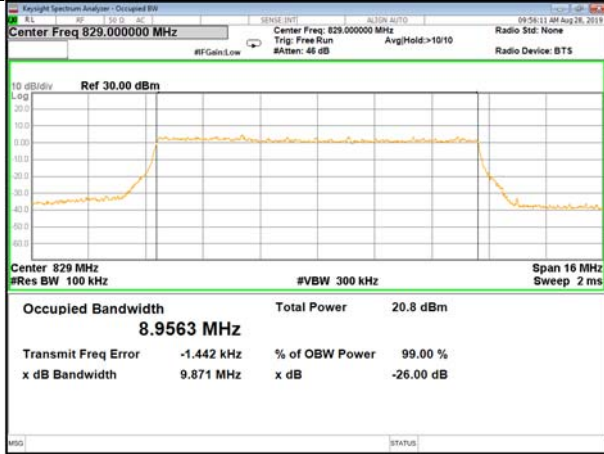

B5\_Q16\_5M\_High\_26BW-99%

LTE\_Band-5

LTE\_Band-5

B5\_QPSK\_10M\_Low\_26BW-99%

B5\_Q16\_10M\_Low\_26BW-99%

B5\_QPSK\_10M\_Mid\_26BW-99%

B5\_Q16\_10M\_Mid\_26BW-99%

B5\_QPSK\_10M\_High\_26BW-99%