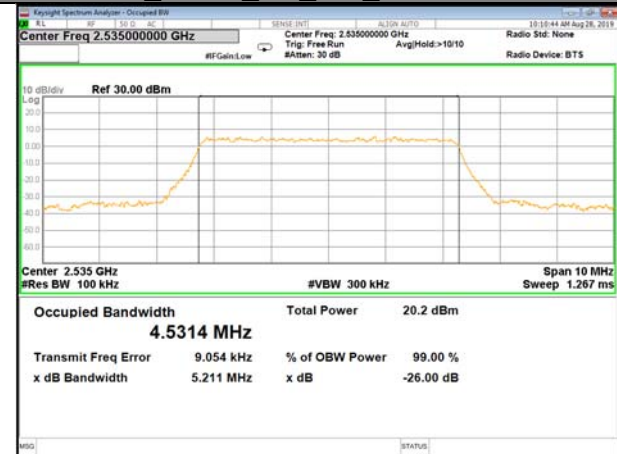

B5\_Q16\_10M\_High\_26BW-99%

LTE\_Band-7

LTE\_Band-7

B7\_QPSK\_5M\_Low\_26BW-99%

B7\_Q16\_5M\_Low\_26BW-99%

B7\_QPSK\_5M\_Mid\_26BW-99%

B7\_Q16\_5M\_Mid\_26BW-99%

B7\_QPSK\_5M\_High\_26BW-99%