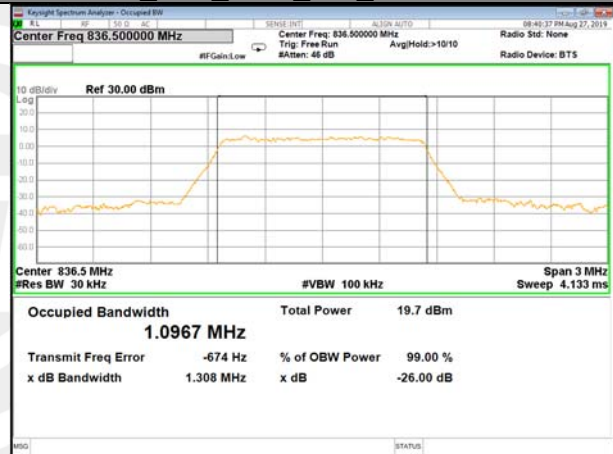

16QAM\_20M\_Higher\_(26BW and 99%)

LTE\_Band-5

LTE\_Band-5

B5\_QPSK\_1.4M\_Low\_26BW-99%

B5\_Q16\_1.4M\_Low\_26BW-99%

B5\_QPSK\_1.4M\_Mid\_26BW-99%

B5\_Q16\_1.4M\_Mid\_26BW-99%

B5\_QPSK\_1.4M\_High\_26BW-99%

B5\_Q16\_1.4M\_High\_26BW-99%

LTE\_Band-5

LTE\_Band-5

B5\_QPSK\_3M\_Low\_26BW-99%

B5\_Q16\_3M\_Low\_26BW-99%

B5\_QPSK\_3M\_Mid\_26BW-99%

B5\_Q16\_3M\_Mid\_26BW-99%

B5\_QPSK\_3M\_High\_26BW-99%