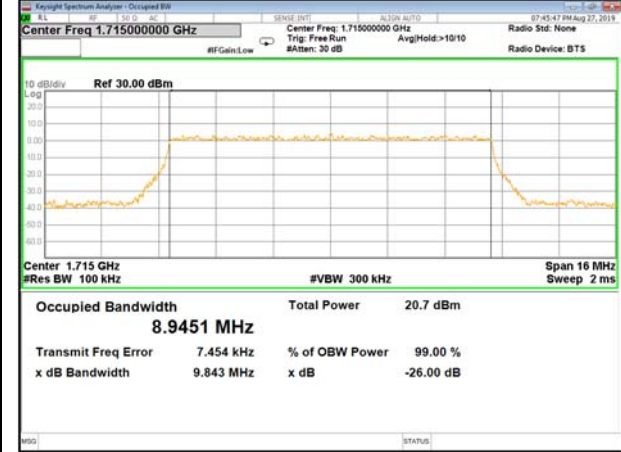

16QAM\_5M\_Higher\_(26BW and 99%)

LTE\_Band-4

LTE\_Band-4

QPSK\_10M\_Lower\_(26BW and 99%)

16QAM\_10M\_Lower\_(26BW and 99%)

QPSK\_10M\_Middle\_(26BW and 99%)

16QAM\_10M\_Middle\_(26BW and 99%)

QPSK\_10M\_Higher\_(26BW and 99%)