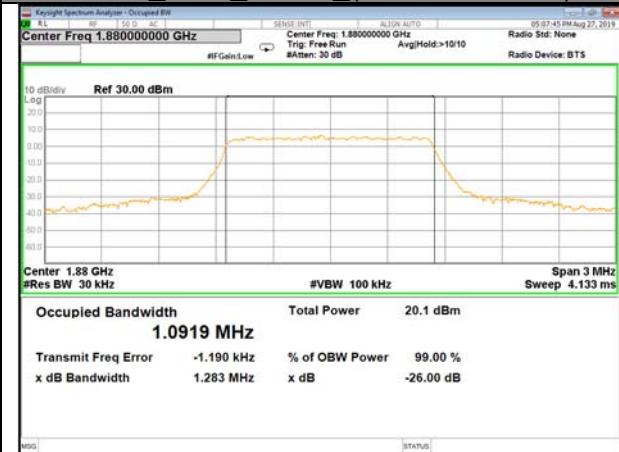

26BW and 99%  
LTE\_Band-2

LTE\_Band-2

QPSK\_1.4M\_Lower\_(26BW and 99%)

16QAM\_1.4M\_Lower\_(26BW and 99%)

QPSK\_1.4M\_Middle\_(26BW and 99%)

16QAM\_1.4M\_Middle\_(26BW and 99%)

QPSK\_1.4M\_Higher\_(26BW and 99%)

16QAM\_1.4M\_Higher\_(26BW and 99%)

LTE\_Band-2

LTE\_Band-2

QPSK\_3M\_Lower\_(26BW and 99%)

16QAM\_3M\_Lower\_(26BW and 99%)

QPSK\_3M\_Middle\_(26BW and 99%)

16QAM\_3M\_Middle\_(26BW and 99%)

QPSK\_3M\_Higher\_(26BW and 99%)