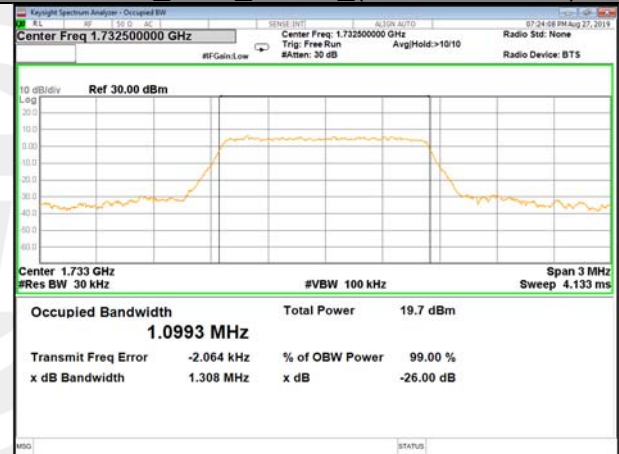

16QAM\_20M\_Higher\_(26BW and 99%)

LTE\_Band-4

LTE\_Band-4

QPSK\_1.4M\_Lower\_(26BW and 99%)

16QAM\_1.4M\_Lower\_(26BW and 99%)

QPSK\_1.4M\_Middle\_(26BW and 99%)

16QAM\_1.4M\_Middle\_(26BW and 99%)

QPSK\_1.4M\_Higher\_(26BW and 99%)

16QAM\_1.4M\_Higher\_(26BW and 99%)

LTE\_Band-4

LTE\_Band-4

QPSK\_3M\_Lower\_(26BW and 99%)

16QAM\_3M\_Lower\_(26BW and 99%)

QPSK\_3M\_Middle\_(26BW and 99%)

16QAM\_3M\_Middle\_(26BW and 99%)

QPSK\_3M\_Higher\_(26BW and 99%)