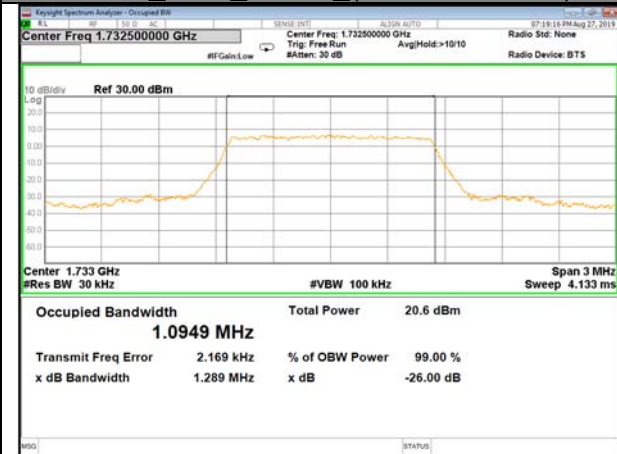

16QAM\_20M\_Higher\_(26BW and 99%)

LTE\_Band-4

LTE\_Band-4

QPSK\_1.4M\_Lower\_(26BW and 99%)

16QAM\_1.4M\_Lower\_(26BW and 99%)

QPSK\_1.4M\_Middle\_(26BW and 99%)

16QAM\_1.4M\_Middle\_(26BW and 99%)

QPSK\_1.4M\_Higher\_(26BW and 99%)

16QAM\_1.4M\_Higher\_(26BW and 99%)

LTE\_Band-4

LTE\_Band-4

QPSK\_3M\_Lower\_(26BW and 99%)

16QAM\_3M\_Lower\_(26BW and 99%)

QPSK\_3M\_Middle\_(26BW and 99%)

16QAM\_3M\_Middle\_(26BW and 99%)

QPSK\_3M\_Higher\_(26BW and 99%)