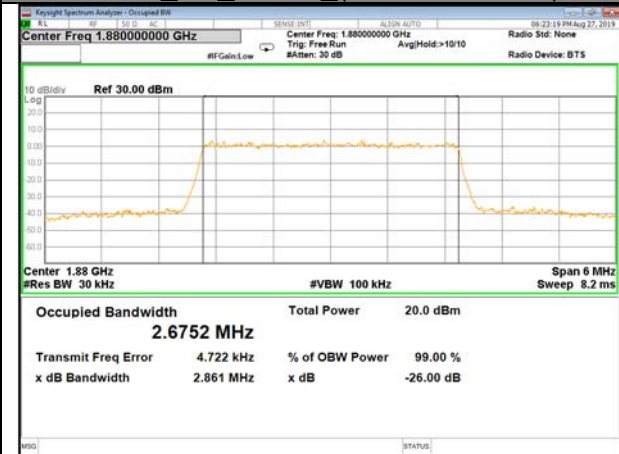

16QAM\_1.4M\_Higher\_(26BW and 99%)

LTE\_Band-2

LTE\_Band-2

QPSK\_3M\_Lower\_(26BW and 99%)

16QAM\_3M\_Lower\_(26BW and 99%)

QPSK\_3M\_Middle\_(26BW and 99%)

16QAM\_3M\_Middle\_(26BW and 99%)

QPSK\_3M\_Higher\_(26BW and 99%)

16QAM\_3M\_Higher\_(26BW and 99%)

LTE\_Band-2

LTE\_Band-2

QPSK\_5M\_Lower\_(26BW and 99%)

16QAM\_5M\_Lower\_(26BW and 99%)

QPSK\_5M\_Middle\_(26BW and 99%)

16QAM\_5M\_Middle\_(26BW and 99%)

QPSK\_5M\_Higher\_(26BW and 99%)