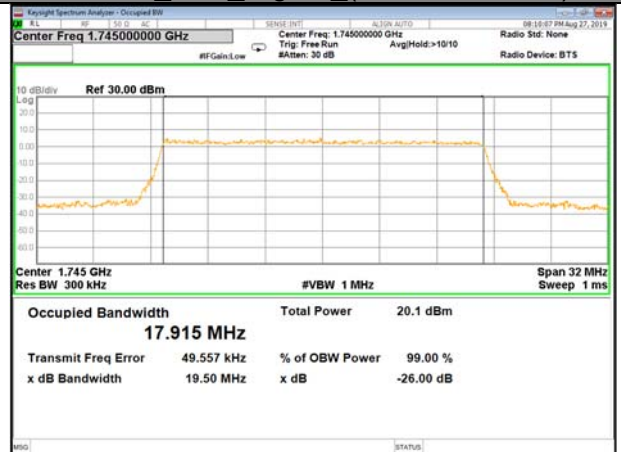

16QAM\_15M\_Higher\_(26BW and 99%)

LTE\_Band-4

LTE\_Band-4

QPSK\_20M\_Lower\_(26BW and 99%)

16QAM\_20M\_Lower\_(26BW and 99%)

QPSK\_20M\_Middle\_(26BW and 99%)

16QAM\_20M\_Middle\_(26BW and 99%)

QPSK\_20M\_Higher\_(26BW and 99%)

16QAM\_20M\_Higher\_(26BW and 99%)

LTE\_Band-5

LTE\_Band-5

B5\_QPSK\_1.4M\_Low\_26BW-99%

B5\_Q16\_1.4M\_Low\_26BW-99%

B5\_QPSK\_1.4M\_Mid\_26BW-99%

B5\_Q16\_1.4M\_Mid\_26BW-99%

B5\_QPSK\_1.4M\_High\_26BW-99%