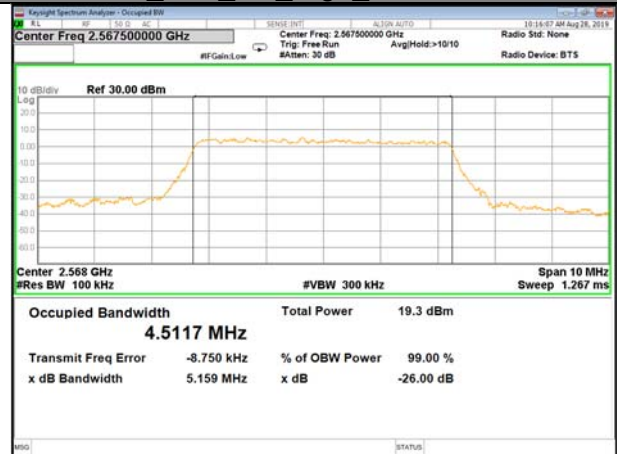

B7_Q16_5M_High_26BW-99%