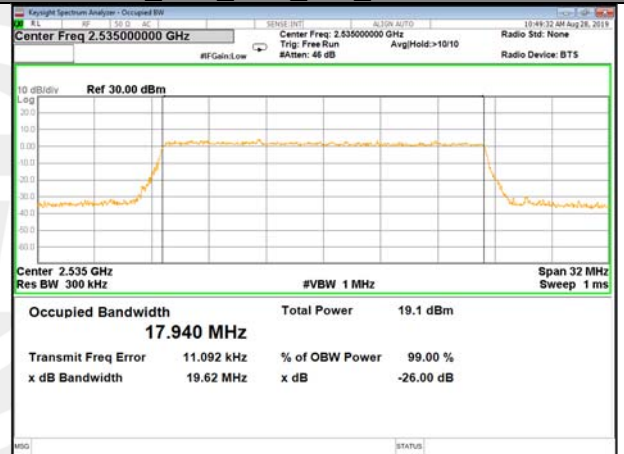

B7\_Q16\_15M\_High\_26BW-99%

LTE\_Band-7

LTE\_Band-7

B7\_QPSK\_20M\_Low\_26BW-99%

B7\_Q16\_20M\_Low\_26BW-99%

B7\_QPSK\_20M\_Mid\_26BW-99%

B7\_Q16\_20M\_Mid\_26BW-99%

B7\_QPSK\_20M\_High\_26BW-99%