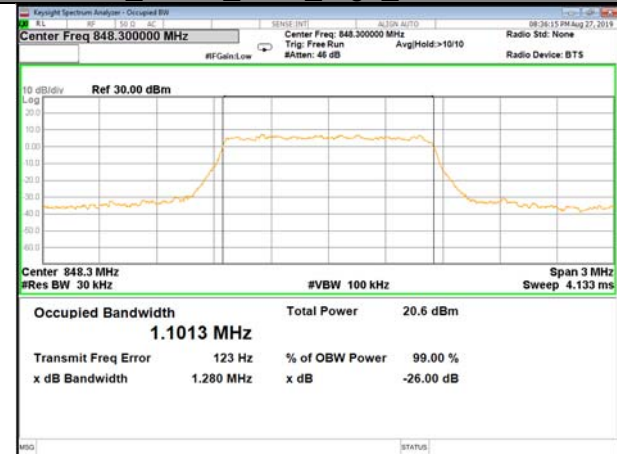

16QAM\_20M\_Higher\_(26BW and 99%)

LTE\_Band-5

LTE\_Band-5

B5\_QPSK\_1.4M\_Low\_26BW-99%

B5\_Q16\_1.4M\_Low\_26BW-99%

B5\_QPSK\_1.4M\_Mid\_26BW-99%

B5\_Q16\_1.4M\_Mid\_26BW-99%

B5\_QPSK\_1.4M\_High\_26BW-99%

B5\_Q16\_1.4M\_High\_26BW-99%

LTE\_Band-5

LTE\_Band-5

B5\_QPSK\_3M\_Low\_26BW-99%

B5\_Q16\_3M\_Low\_26BW-99%

B5\_QPSK\_3M\_Mid\_26BW-99%

B5\_Q16\_3M\_Mid\_26BW-99%

B5\_QPSK\_3M\_High\_26BW-99%