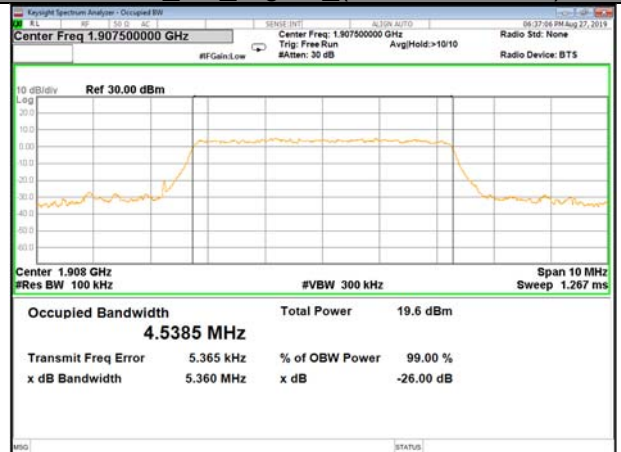

16QAM\_1.4M\_Higher\_(26BW and 99%)

LTE\_Band-2

LTE\_Band-2

QPSK\_3M\_Lower\_(26BW and 99%)

16QAM\_3M\_Lower\_(26BW and 99%)

QPSK\_3M\_Middle\_(26BW and 99%)

16QAM\_3M\_Middle\_(26BW and 99%)

QPSK\_3M\_Higher\_(26BW and 99%)

16QAM\_3M\_Higher\_(26BW and 99%)

LTE\_Band-2

LTE\_Band-2

QPSK\_5M\_Lower\_(26BW and 99%)

16QAM\_5M\_Lower\_(26BW and 99%)

QPSK\_5M\_Middle\_(26BW and 99%)

16QAM\_5M\_Middle\_(26BW and 99%)

QPSK\_5M\_Higher\_(26BW and 99%)

16QAM\_5M\_Higher\_(26BW and 99%)

LTE\_Band-2

LTE\_Band-2

QPSK\_10M\_Lower\_(26BW and 99%)

16QAM\_10M\_Lower\_(26BW and 99%)

QPSK\_10M\_Middle\_(26BW and 99%)

16QAM\_10M\_Middle\_(26BW and 99%)

QPSK\_10M\_Higher\_(26BW and 99%)