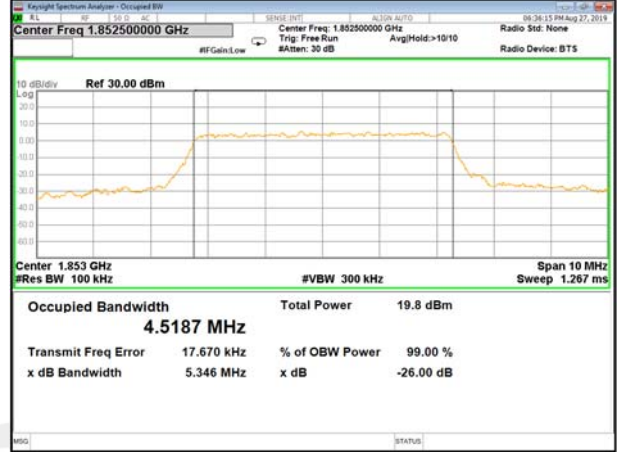

16QAM\_1.4M\_Higher\_(26BW and 99%)

LTE\_Band-2

LTE\_Band-2

QPSK\_3M\_Lower\_(26BW and 99%)

16QAM\_3M\_Lower\_(26BW and 99%)

QPSK\_3M\_Middle\_(26BW and 99%)

16QAM\_3M\_Middle\_(26BW and 99%)

QPSK\_3M\_Higher\_(26BW and 99%)

16QAM\_3M\_Higher\_(26BW and 99%)

LTE\_Band-2

LTE\_Band-2

QPSK\_5M\_Lower\_(26BW and 99%)

16QAM\_5M\_Lower\_(26BW and 99%)

QPSK\_5M\_Middle\_(26BW and 99%)

16QAM\_5M\_Middle\_(26BW and 99%)

QPSK\_5M\_Higher\_(26BW and 99%)

16QAM\_5M\_Higher\_(26BW and 99%)

LTE\_Band-2

LTE\_Band-2

QPSK\_10M\_Lower\_(26BW and 99%)

16QAM\_10M\_Lower\_(26BW and 99%)

QPSK\_10M\_Middle\_(26BW and 99%)

16QAM\_10M\_Middle\_(26BW and 99%)

QPSK\_10M\_Higher\_(26BW and 99%)