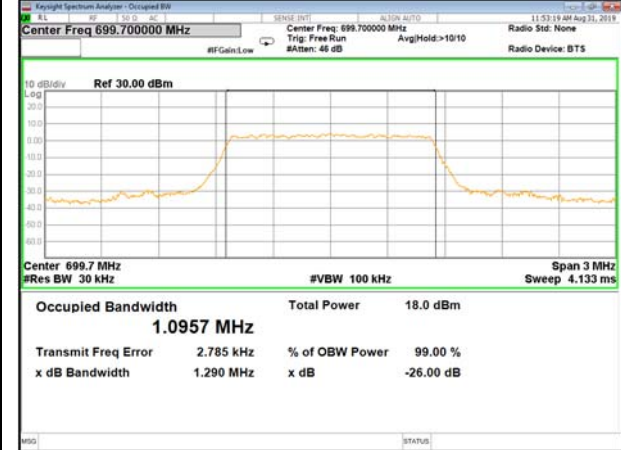

B7\_Q16\_20M\_High\_26BW-99%

LTE\_Band-12

LTE\_Band-12

B12\_QPSK\_1.4M\_Low\_26BW-99%

B12\_Q16\_1.4M\_Low\_26BW-99%

B12\_QPSK\_1.4M\_Mid\_26BW-99%

B12\_Q16\_1.4M\_Mid\_26BW-99%

B12\_QPSK\_1.4M\_High\_26BW-99%