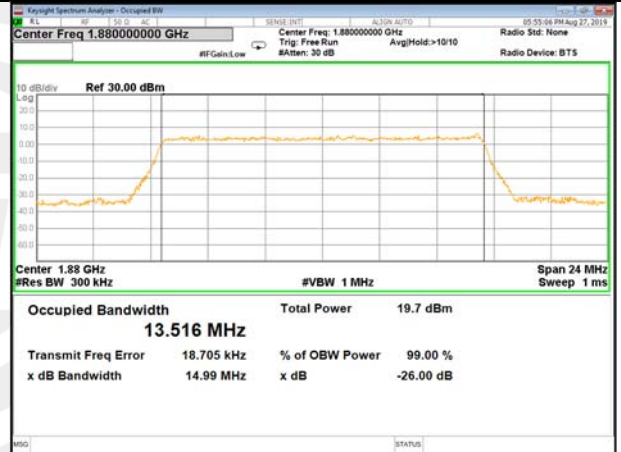

16QAM\_10M\_Higher\_(26BW and 99%)

LTE\_Band-2

LTE\_Band-2

QPSK\_15M\_Lower\_(26BW and 99%)

16QAM\_15M\_Lower\_(26BW and 99%)

QPSK\_15M\_Middle\_(26BW and 99%)

16QAM\_15M\_Middle\_(26BW and 99%)

QPSK\_15M\_Higher\_(26BW and 99%)

16QAM\_15M\_Higher\_(26BW and 99%)

LTE\_Band-2

LTE\_Band-2

QPSK\_20M\_Lower\_(26BW and 99%)

16QAM\_20M\_Lower\_(26BW and 99%)

QPSK\_20M\_Middle\_(26BW and 99%)

16QAM\_20M\_Middle\_(26BW and 99%)

QPSK\_20M\_Higher\_(26BW and 99%)