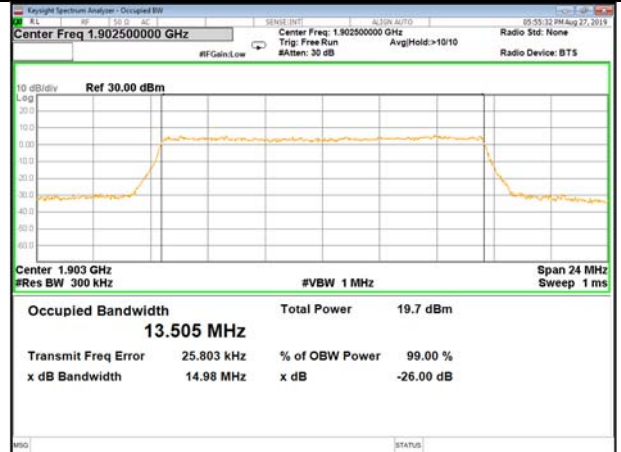

16QAM\_10M\_Higher\_(26BW and 99%)

LTE\_Band-2

LTE\_Band-2

QPSK\_15M\_Lower\_(26BW and 99%)

16QAM\_15M\_Lower\_(26BW and 99%)

QPSK\_15M\_Middle\_(26BW and 99%)

16QAM\_15M\_Middle\_(26BW and 99%)

QPSK\_15M\_Higher\_(26BW and 99%)

16QAM\_15M\_Higher\_(26BW and 99%)

LTE\_Band-2

LTE\_Band-2

QPSK\_20M\_Lower\_(26BW and 99%)

16QAM\_20M\_Lower\_(26BW and 99%)

QPSK\_20M\_Middle\_(26BW and 99%)

16QAM\_20M\_Middle\_(26BW and 99%)

QPSK\_20M\_Higher\_(26BW and 99%)