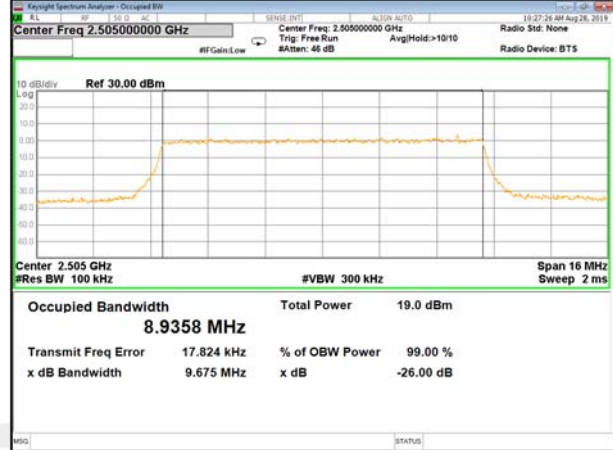

B7\_Q16\_5M\_High\_26BW-99%

LTE\_Band-7

LTE\_Band-7

B7\_QPSK\_10M\_Low\_26BW-99%

B7\_Q16\_10M\_Low\_26BW-99%

B7\_QPSK\_10M\_Mid\_26BW-99%

B7\_Q16\_10M\_Mid\_26BW-99%

B7\_QPSK\_10M\_High\_26BW-99%