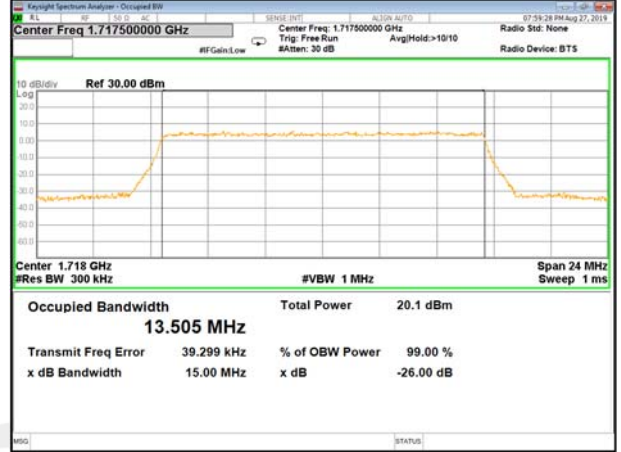

16QAM\_10M\_Higher\_(26BW and 99%)

LTE\_Band-4

LTE\_Band-4

QPSK\_15M\_Lower\_(26BW and 99%)

16QAM\_15M\_Lower\_(26BW and 99%)

QPSK\_15M\_Middle\_(26BW and 99%)

16QAM\_15M\_Middle\_(26BW and 99%)

QPSK\_15M\_Higher\_(26BW and 99%)