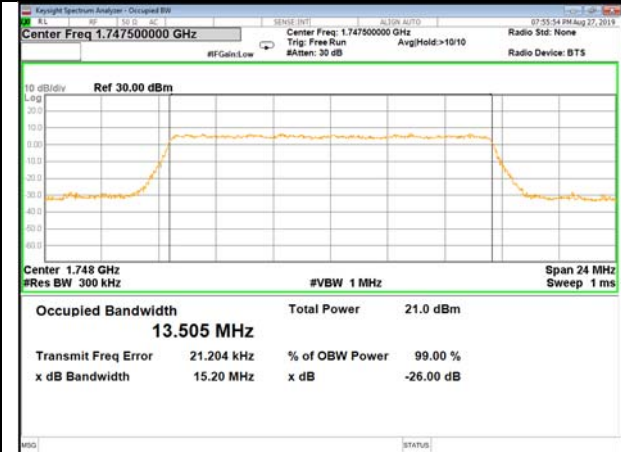

16QAM\_10M\_Higher\_(26BW and 99%)

LTE\_Band-4

LTE\_Band-4

QPSK\_15M\_Lower\_(26BW and 99%)

16QAM\_15M\_Lower\_(26BW and 99%)

QPSK\_15M\_Middle\_(26BW and 99%)

16QAM\_15M\_Middle\_(26BW and 99%)

QPSK\_15M\_Higher\_(26BW and 99%)

16QAM\_15M\_Higher\_(26BW and 99%)

LTE\_Band-4

LTE\_Band-4

QPSK\_20M\_Lower\_(26BW and 99%)

16QAM\_20M\_Lower\_(26BW and 99%)

QPSK\_20M\_Middle\_(26BW and 99%)

16QAM\_20M\_Middle\_(26BW and 99%)

QPSK\_20M\_Higher\_(26BW and 99%)