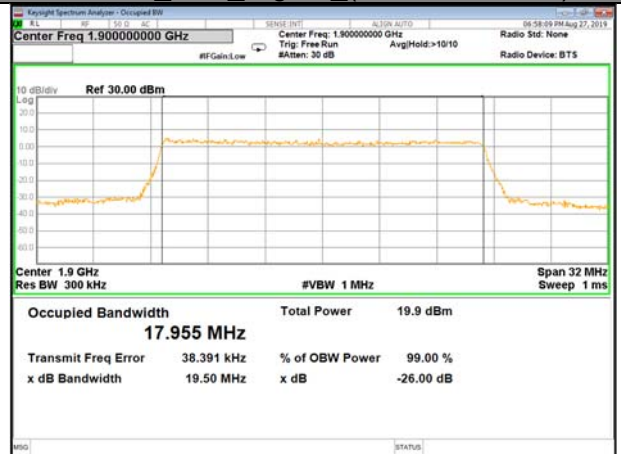

16QAM\_10M\_Higher\_(26BW and 99%)

LTE\_Band-2

LTE\_Band-2

QPSK\_15M\_Lower\_(26BW and 99%)

16QAM\_15M\_Lower\_(26BW and 99%)

QPSK\_15M\_Middle\_(26BW and 99%)

16QAM\_15M\_Middle\_(26BW and 99%)

QPSK\_15M\_Higher\_(26BW and 99%)

16QAM\_15M\_Higher\_(26BW and 99%)

LTE\_Band-2

LTE\_Band-2

QPSK\_20M\_Lower\_(26BW and 99%)

16QAM\_20M\_Lower\_(26BW and 99%)

QPSK\_20M\_Middle\_(26BW and 99%)

16QAM\_20M\_Middle\_(26BW and 99%)

QPSK\_20M\_Higher\_(26BW and 99%)

16QAM\_20M\_Higher\_(26BW and 99%)

LTE\_Band-4

LTE\_Band-4

QPSK\_1.4M\_Lower\_(26BW and 99%)

16QAM\_1.4M\_Lower\_(26BW and 99%)

QPSK\_1.4M\_Middle\_(26BW and 99%)

16QAM\_1.4M\_Middle\_(26BW and 99%)

QPSK\_1.4M\_Higher\_(26BW and 99%)