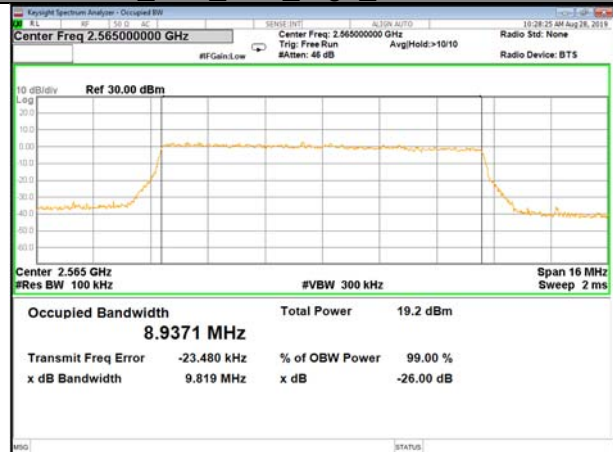

B7_Q16_10M_High_26BW-99%