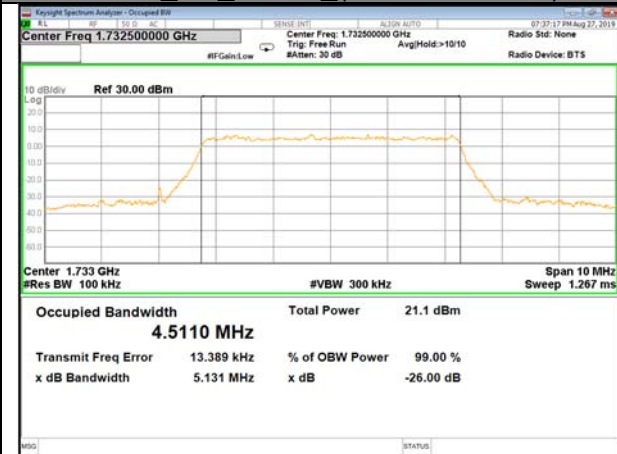

16QAM\_3M\_Higher\_(26BW and 99%)

LTE\_Band-4

LTE\_Band-4

QPSK\_5M\_Lower\_(26BW and 99%)

16QAM\_5M\_Lower\_(26BW and 99%)

QPSK\_5M\_Middle\_(26BW and 99%)

16QAM\_5M\_Middle\_(26BW and 99%)

QPSK\_5M\_Higher\_(26BW and 99%)