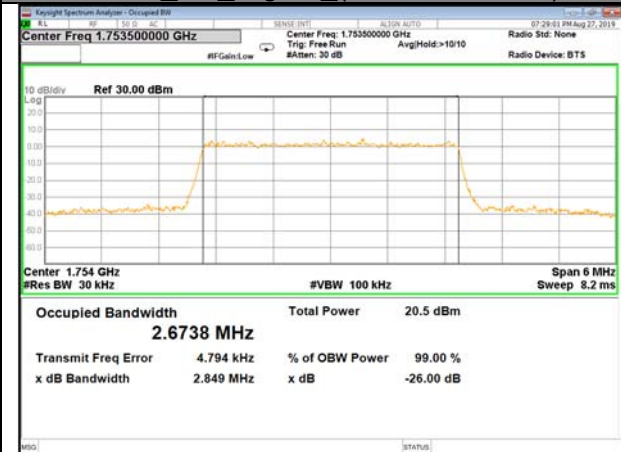

16QAM\_1.4M\_Higher\_(26BW and 99%)

LTE\_Band-4

LTE\_Band-4

QPSK\_3M\_Lower\_(26BW and 99%)

16QAM\_3M\_Lower\_(26BW and 99%)

QPSK\_3M\_Middle\_(26BW and 99%)

16QAM\_3M\_Middle\_(26BW and 99%)

QPSK\_3M\_Higher\_(26BW and 99%)

16QAM\_3M\_Higher\_(26BW and 99%)

LTE\_Band-4

LTE\_Band-4

QPSK\_5M\_Lower\_(26BW and 99%)

16QAM\_5M\_Lower\_(26BW and 99%)

QPSK\_5M\_Middle\_(26BW and 99%)

16QAM\_5M\_Middle\_(26BW and 99%)

QPSK\_5M\_Higher\_(26BW and 99%)