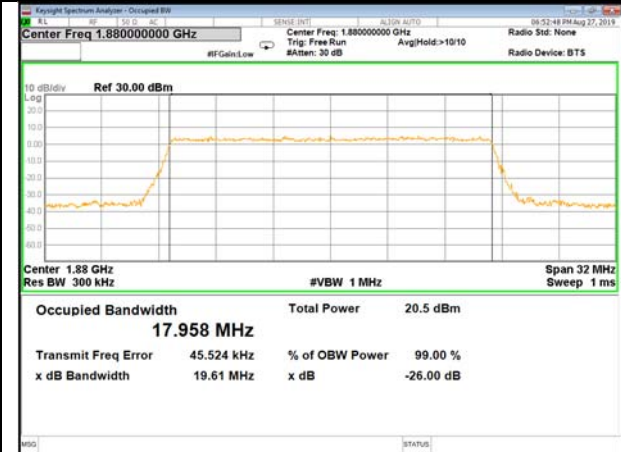

16QAM\_15M\_Higher\_(26BW and 99%)

LTE\_Band-2

LTE\_Band-2

QPSK\_20M\_Lower\_(26BW and 99%)

16QAM\_20M\_Lower\_(26BW and 99%)

QPSK\_20M\_Middle\_(26BW and 99%)

16QAM\_20M\_Middle\_(26BW and 99%)

QPSK\_20M\_Higher\_(26BW and 99%)

16QAM\_20M\_Higher\_(26BW and 99%)

LTE\_Band-4

LTE\_Band-4

QPSK\_1.4M\_Lower\_(26BW and 99%)

16QAM\_1.4M\_Lower\_(26BW and 99%)

QPSK\_1.4M\_Middle\_(26BW and 99%)

16QAM\_1.4M\_Middle\_(26BW and 99%)

QPSK\_1.4M\_Higher\_(26BW and 99%)