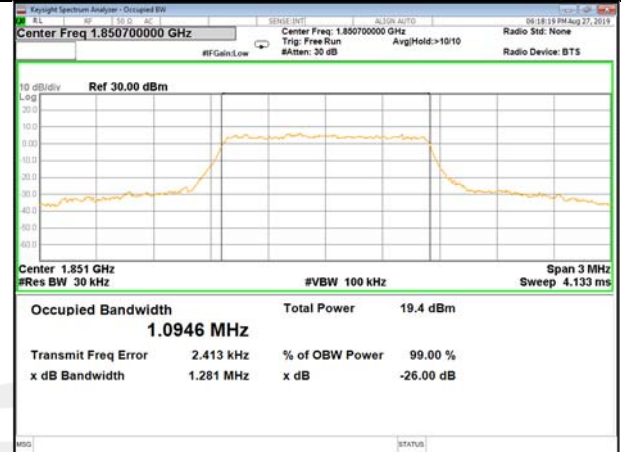

26BW and 99%  
LTE\_Band-2

LTE\_Band-2

QPSK\_1.4M\_Lower\_(26BW and 99%)

16QAM\_1.4M\_Lower\_(26BW and 99%)

QPSK\_1.4M\_Middle\_(26BW and 99%)

16QAM\_1.4M\_Middle\_(26BW and 99%)

QPSK\_1.4M\_Higher\_(26BW and 99%)

16QAM\_1.4M\_Higher\_(26BW and 99%)

LTE\_Band-2

LTE\_Band-2

QPSK\_3M\_Lower\_(26BW and 99%)

16QAM\_3M\_Lower\_(26BW and 99%)

QPSK\_3M\_Middle\_(26BW and 99%)

16QAM\_3M\_Middle\_(26BW and 99%)

QPSK\_3M\_Higher\_(26BW and 99%)