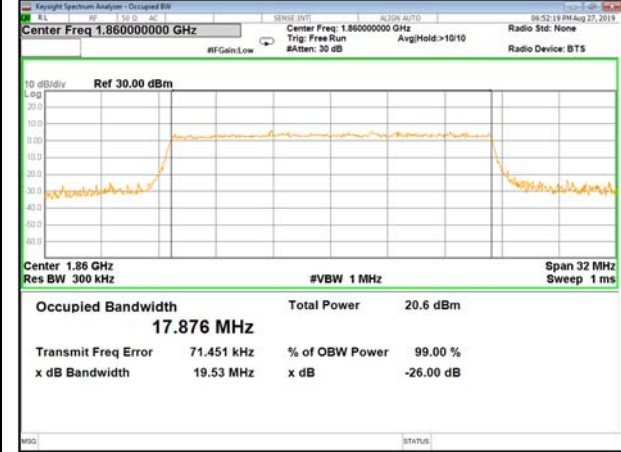

16QAM\_10M\_Higher\_(26BW and 99%)

LTE\_Band-2

LTE\_Band-2

QPSK\_15M\_Lower\_(26BW and 99%)

16QAM\_15M\_Lower\_(26BW and 99%)

QPSK\_15M\_Middle\_(26BW and 99%)

16QAM\_15M\_Middle\_(26BW and 99%)

QPSK\_15M\_Higher\_(26BW and 99%)

16QAM\_15M\_Higher\_(26BW and 99%)

LTE\_Band-2

LTE\_Band-2

QPSK\_20M\_Lower\_(26BW and 99%)

16QAM\_20M\_Lower\_(26BW and 99%)

QPSK\_20M\_Middle\_(26BW and 99%)

16QAM\_20M\_Middle\_(26BW and 99%)

QPSK\_20M\_Higher\_(26BW and 99%)

16QAM\_20M\_Higher\_(26BW and 99%)

LTE\_Band-4

LTE\_Band-4

QPSK\_1.4M\_Lower\_(26BW and 99%)

16QAM\_1.4M\_Lower\_(26BW and 99%)

QPSK\_1.4M\_Middle\_(26BW and 99%)

16QAM\_1.4M\_Middle\_(26BW and 99%)

QPSK\_1.4M\_Higher\_(26BW and 99%)