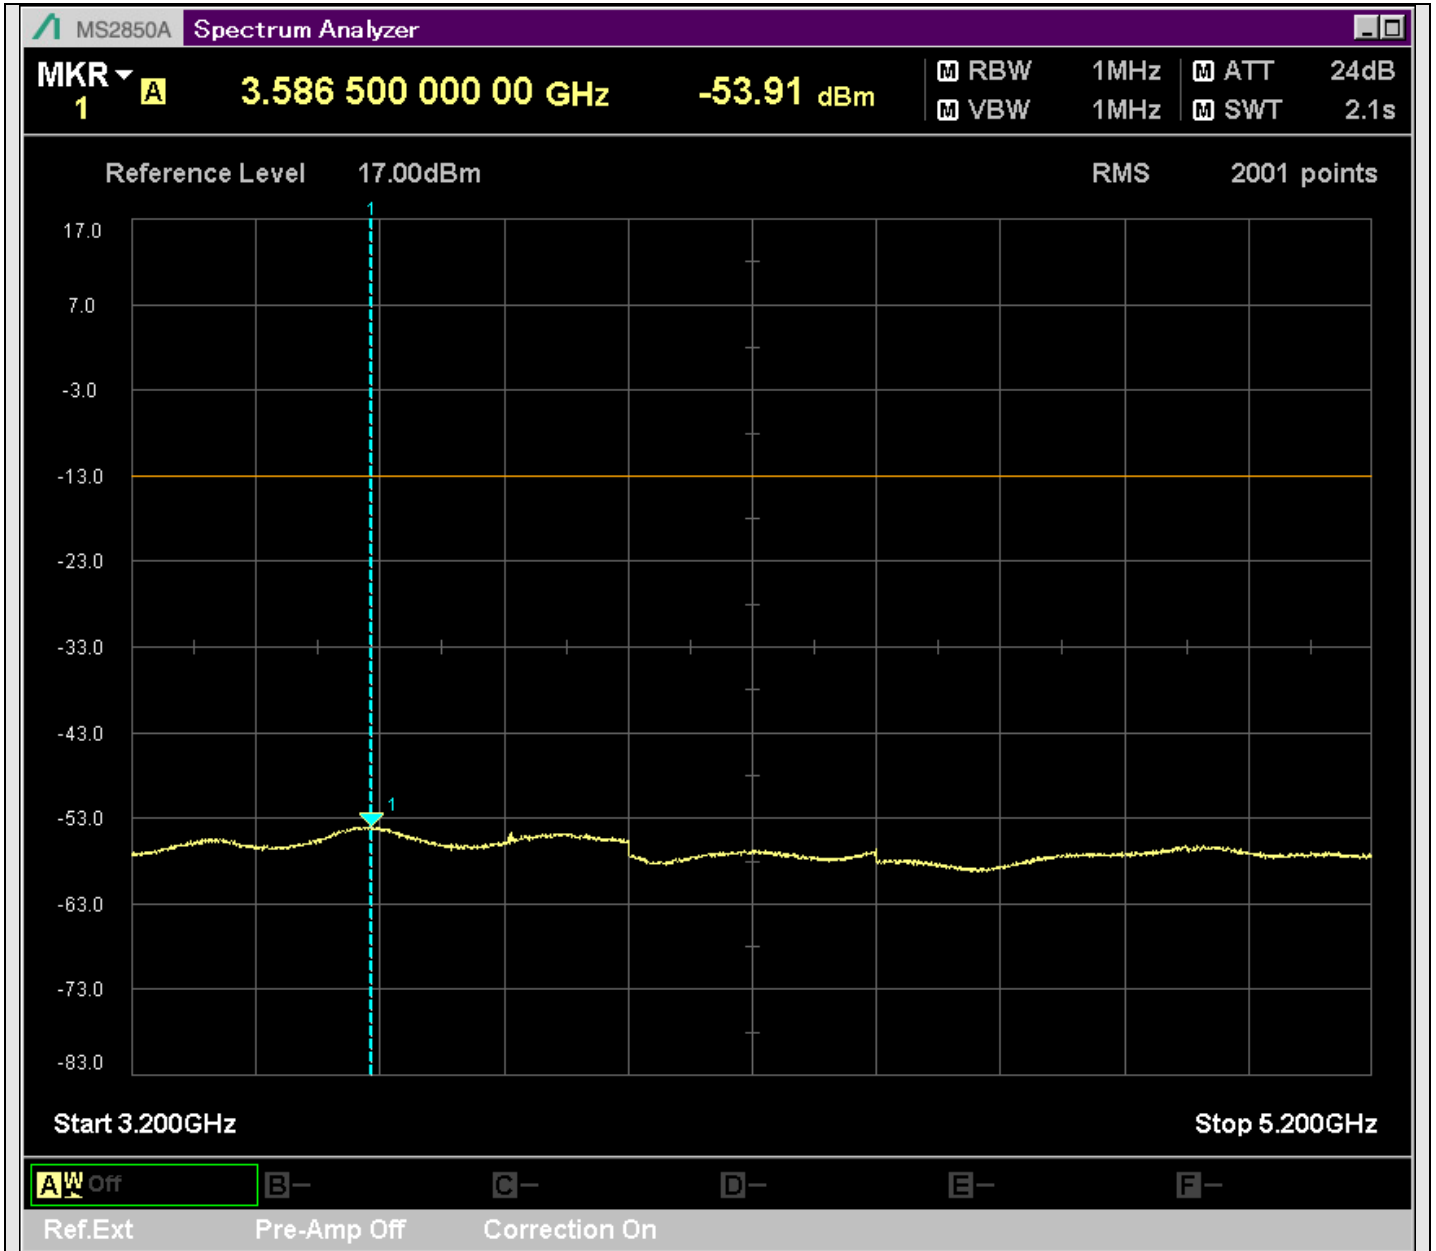

n2_5MHz_15kHz_397500_CP-OFDM
QPSK_Edge_1RB_Left_SA(3199MHz-5200MHz_1MHz)@3586.500MHz