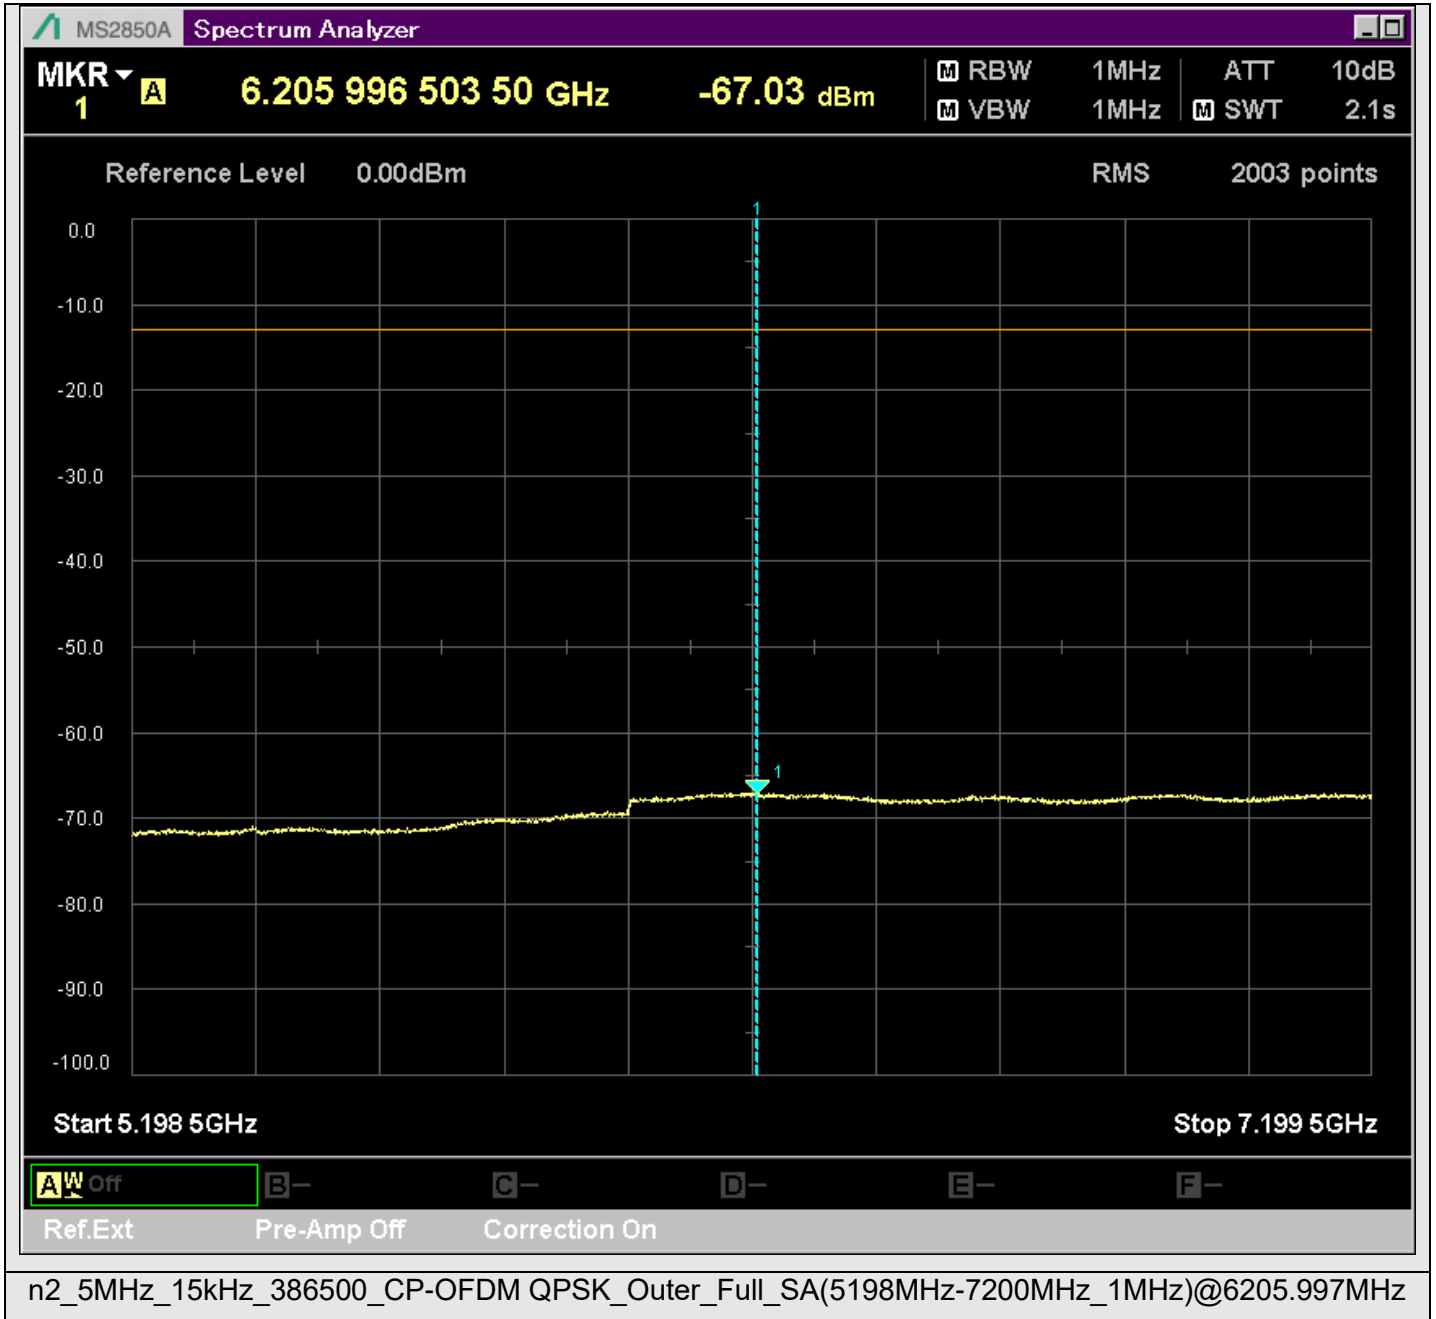

n2_5MHz_15kHz_386500_CP-OFDM
QPSK_Outer_Full_SA(229.9MHz-430.1MHz_100kHz)@249.640MHz

n2_5MHz_15kHz_386500_CP-OFDM
QPSK_Outer_Full_SA(429.9MHz-630.1MHz_100kHz)@523.403MHz

n2_5MHz_15kHz_386500_CP-OFDM
QPSK_Outer_Full_SA(629.9MHz-830.1MHz_100kHz)@714.408MHz