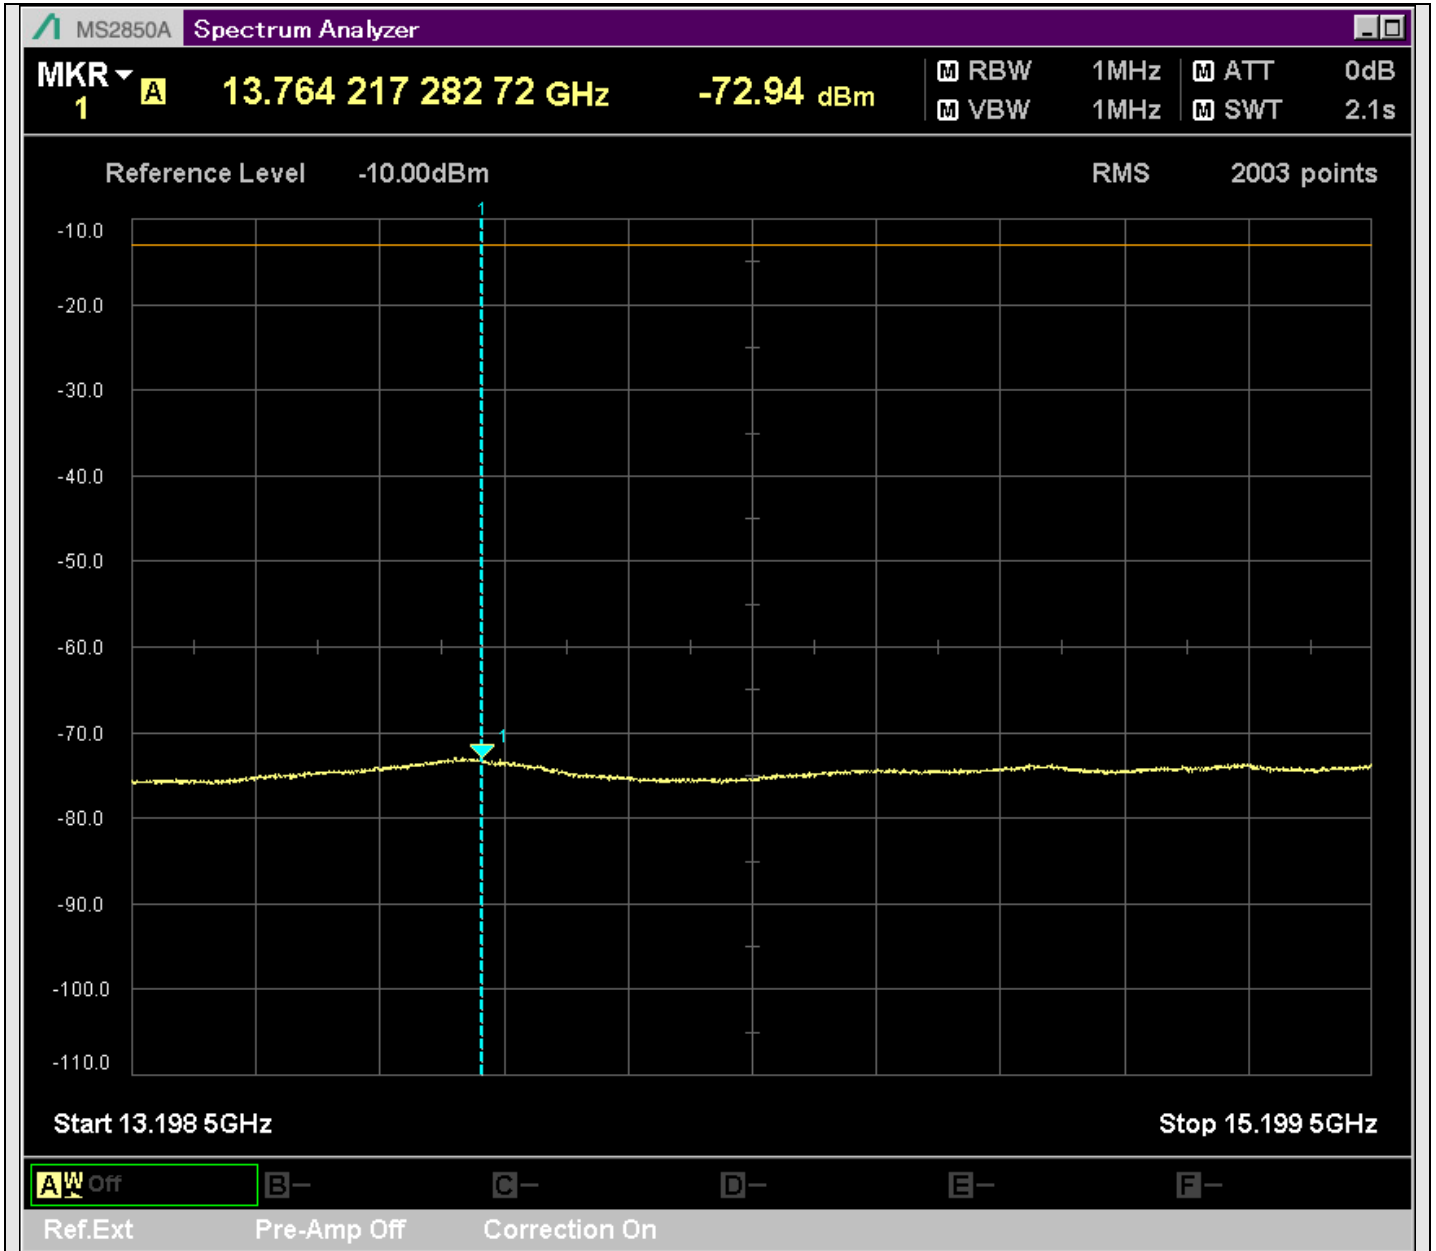

n2_5MHz_15kHz_386500_CP-OFDM
QPSK_Outer_Full_SA(13198MHz-15200MHz_1MHz)@13764.217MHz