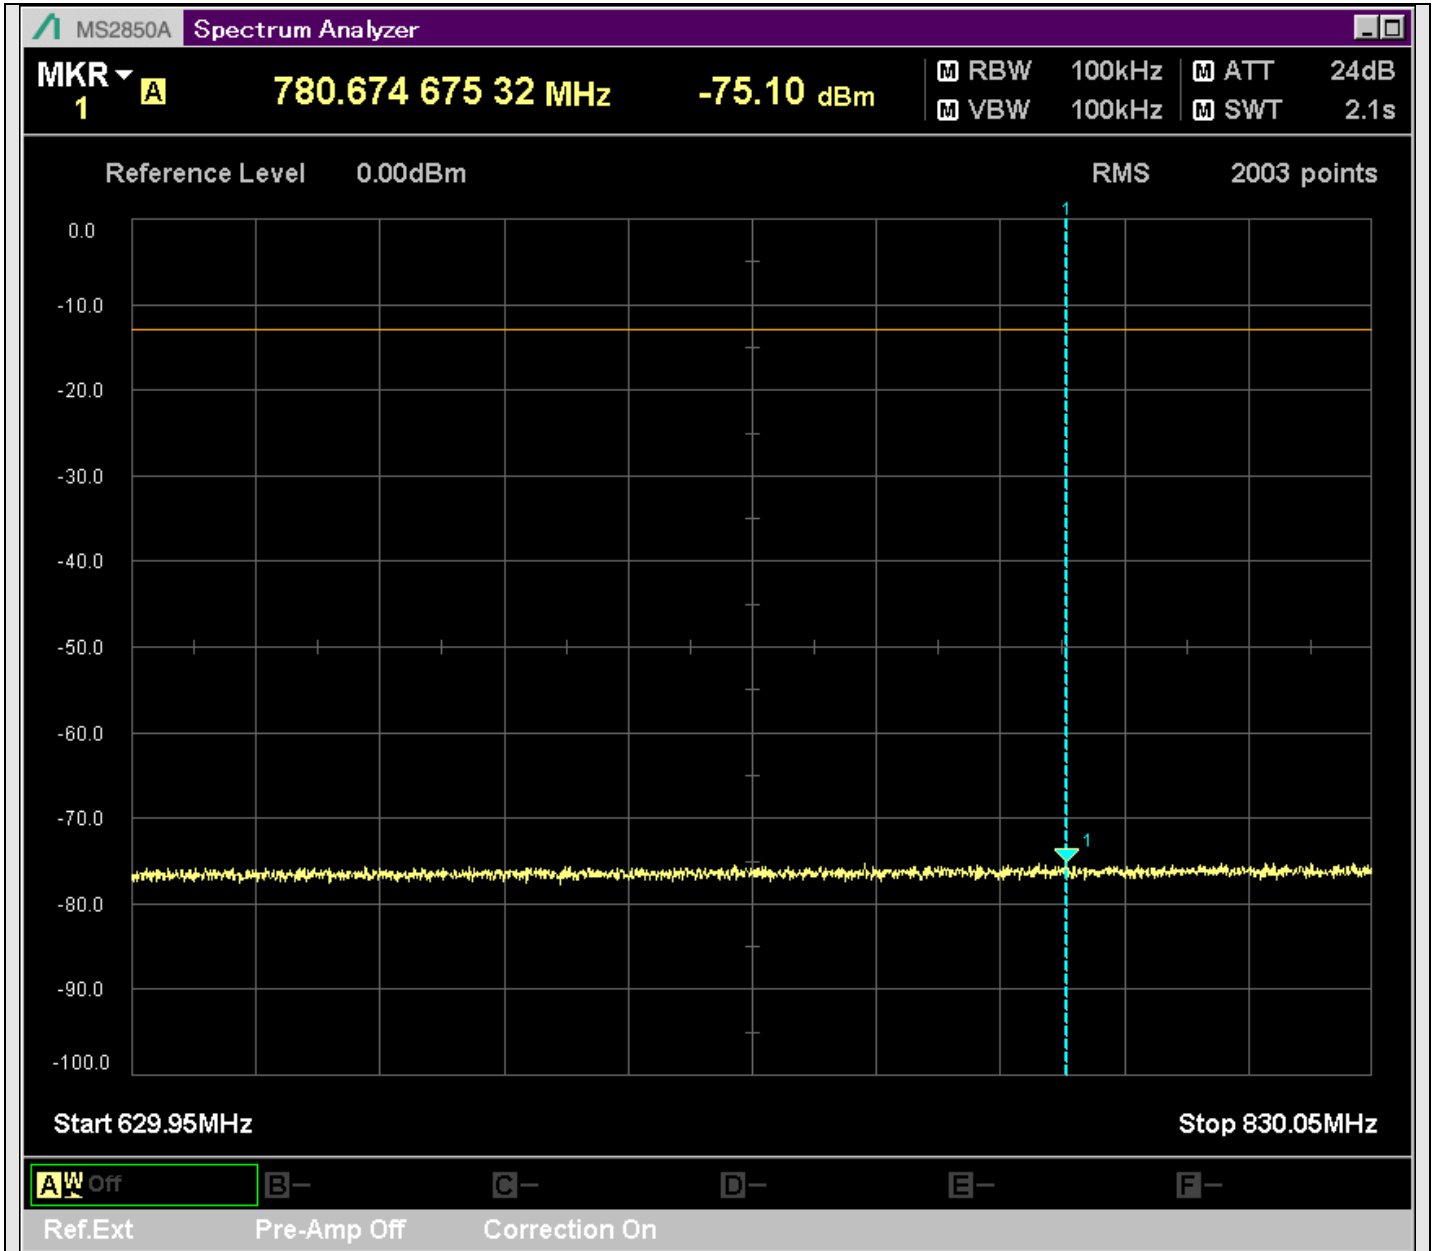

n2_5MHz_15kHz_386500_CP-OFDM
QPSK_Edge_1RB_Right_SA(629.9MHz-830.1MHz_100kHz)@780.675MHz