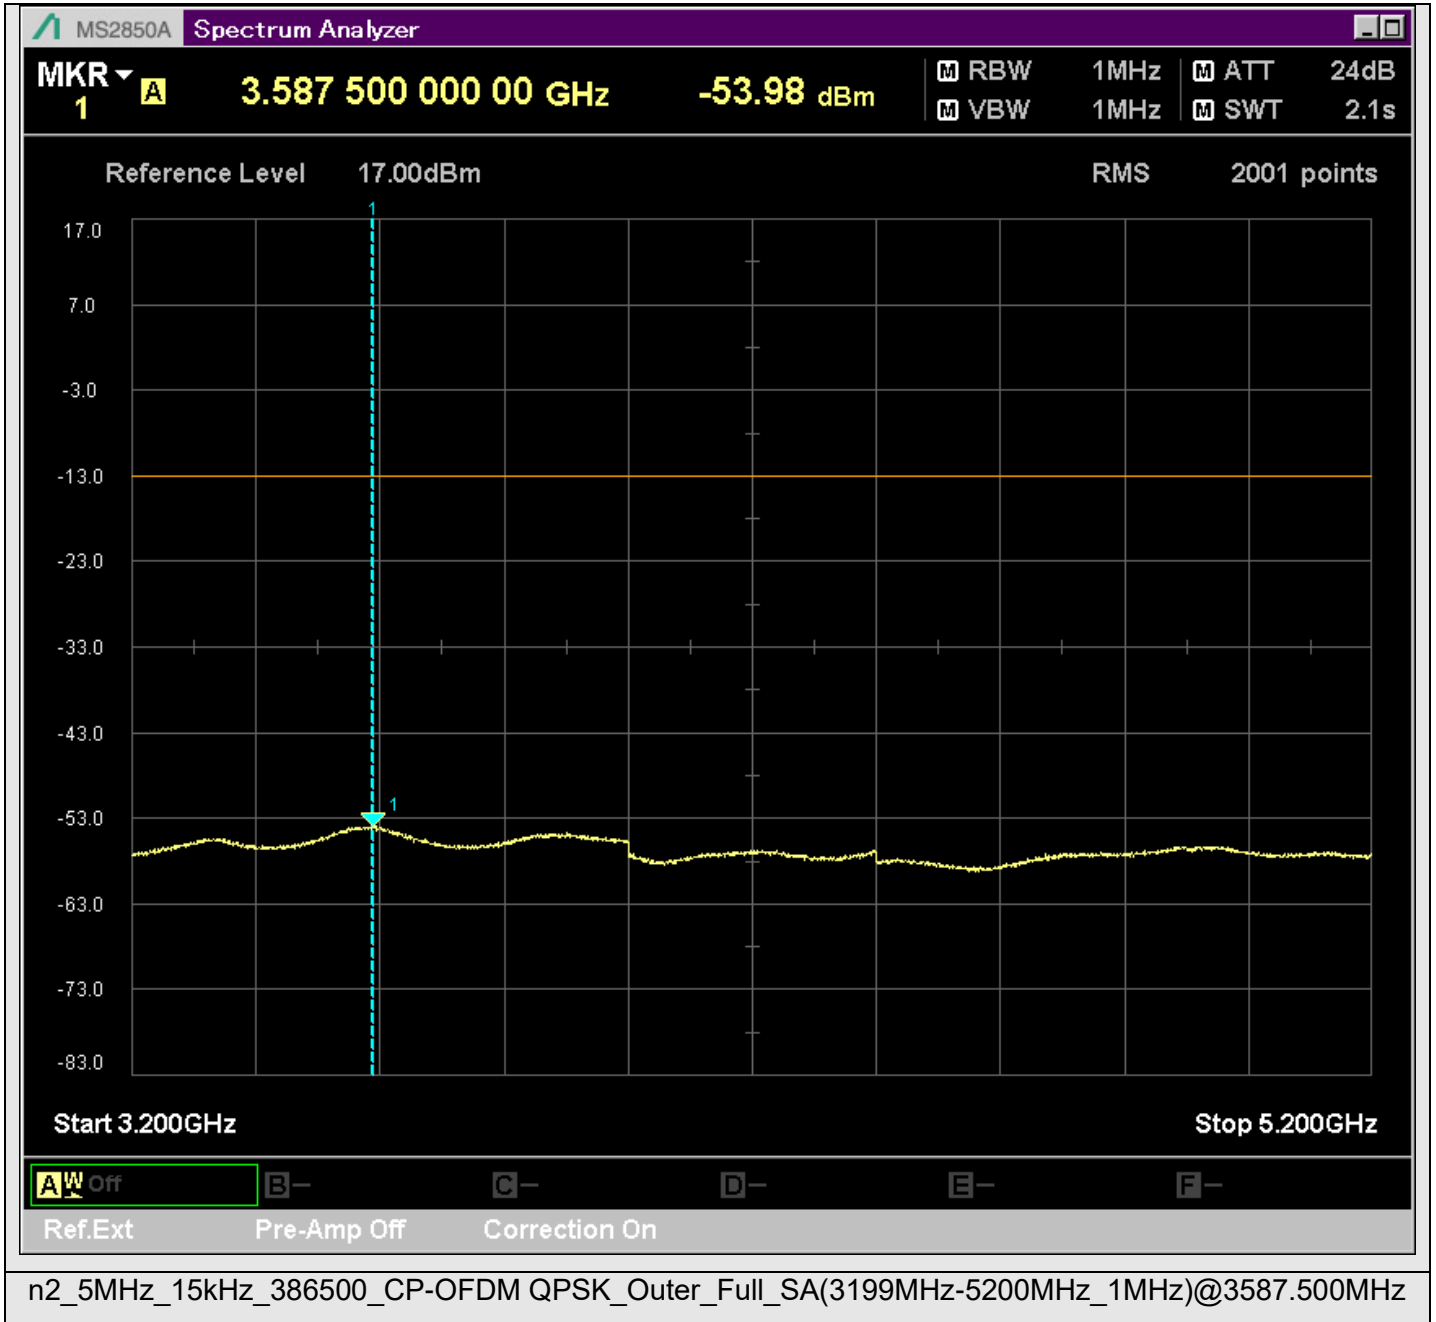

n2_5MHz_15kHz_386500_CP-OFDM
QPSK_Outer_Full_SA(229.9MHz-430.1MHz_100kHz)@249.640MHz

n2_5MHz_15kHz_386500_CP-OFDM
QPSK_Outer_Full_SA(429.9MHz-630.1MHz_100kHz)@523.403MHz

n2_5MHz_15kHz_386500_CP-OFDM
QPSK_Outer_Full_SA(629.9MHz-830.1MHz_100kHz)@714.408MHz