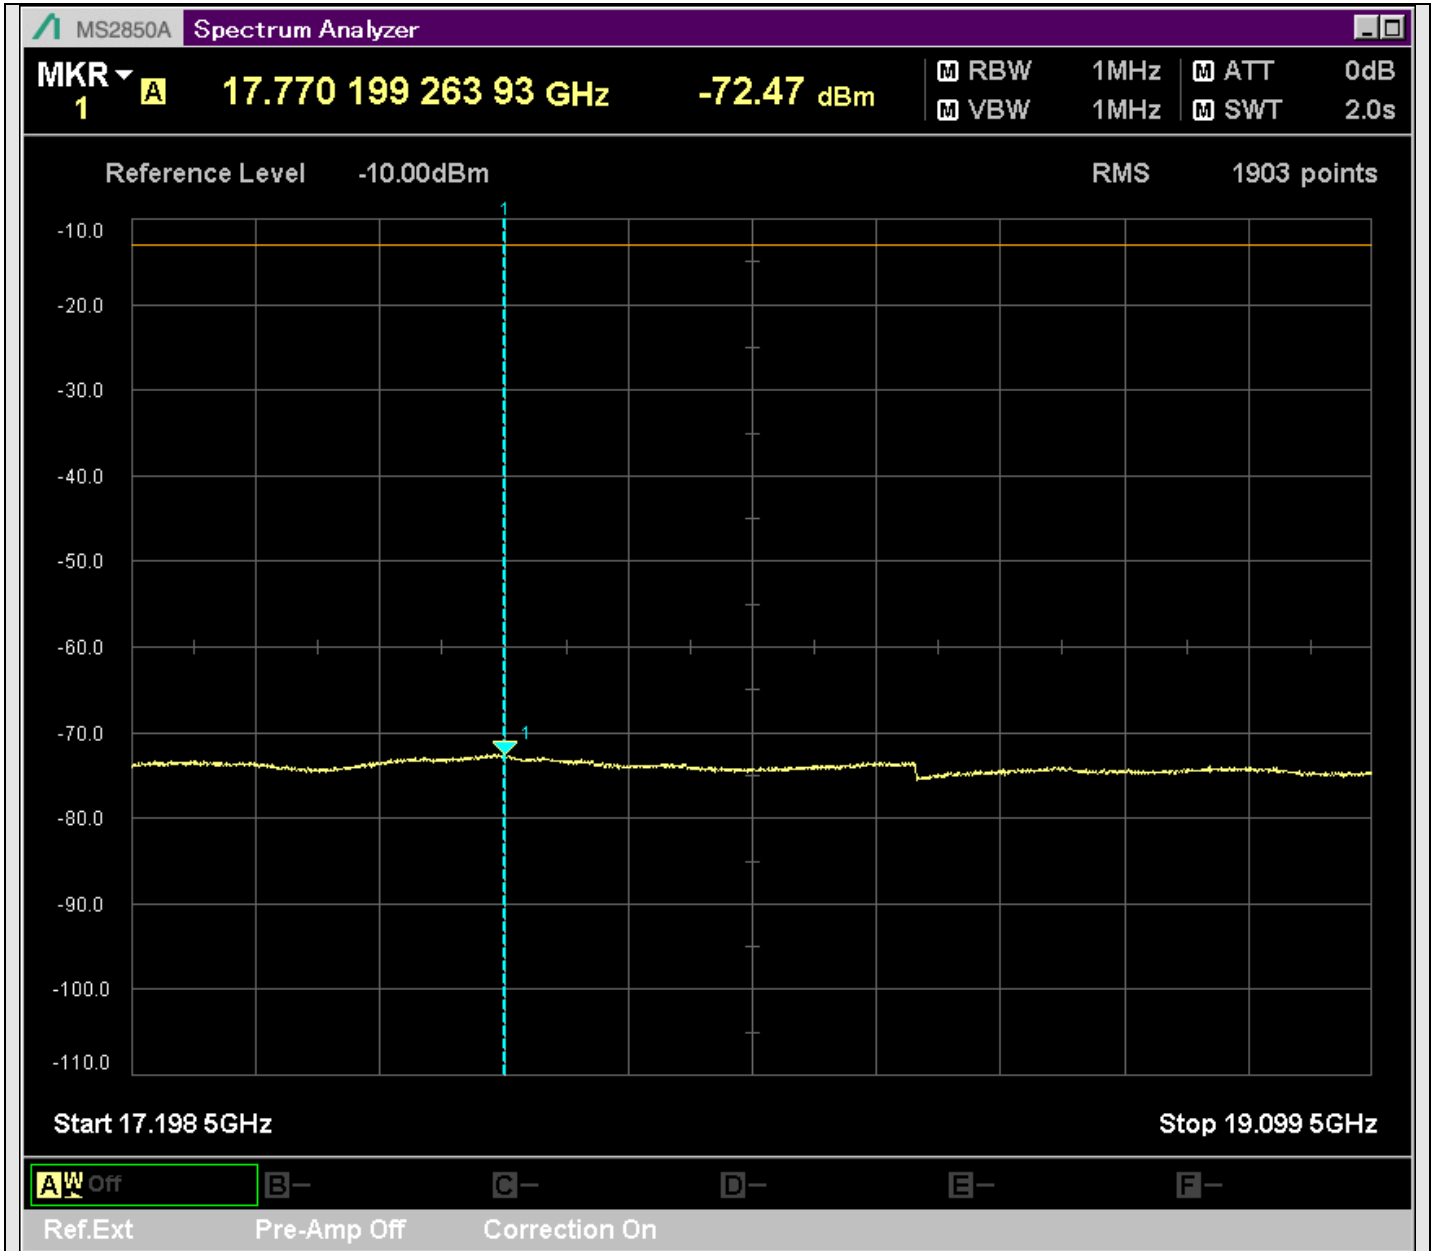

n2_5MHz_15kHz_392000_CP-OFDM
QPSK_Outer_Full_SA(17198MHz-19100MHz_1MHz)@17770.199MHz