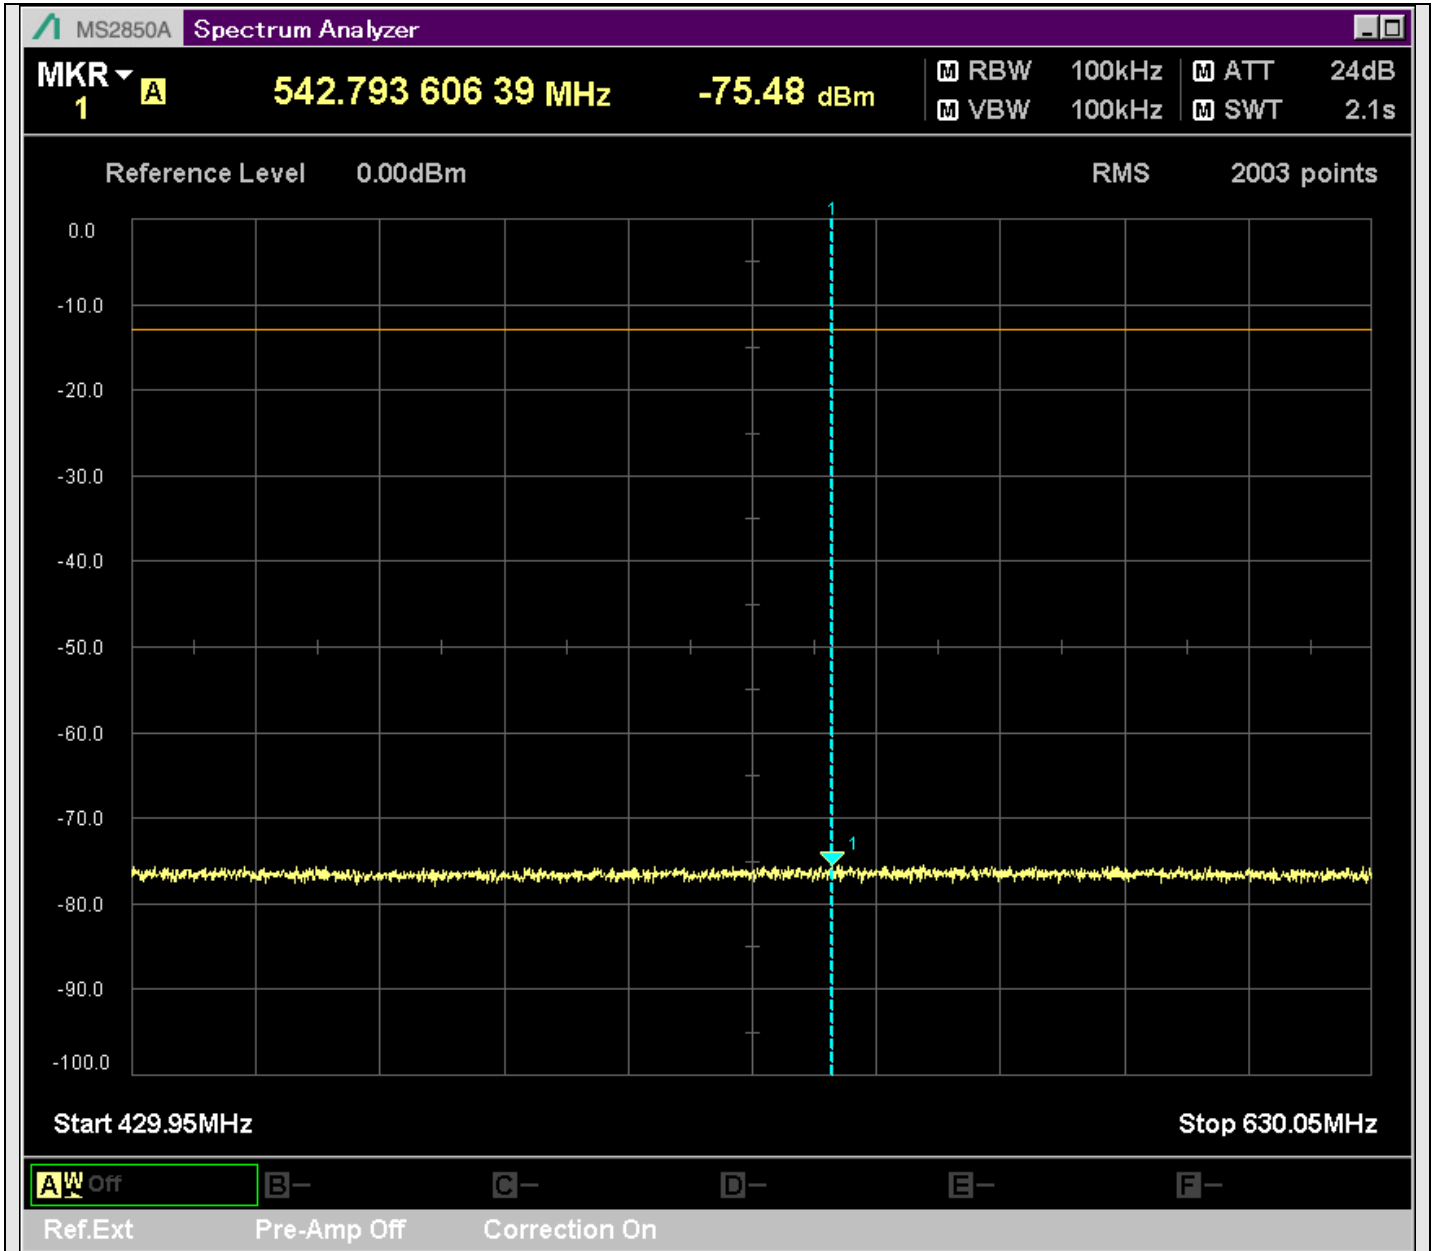

n2_5MHz_15kHz_386500_CP-OFDM
QPSK_Edge_1RB_Right_SA(429.9MHz-630.1MHz_100kHz)@542.794MHz