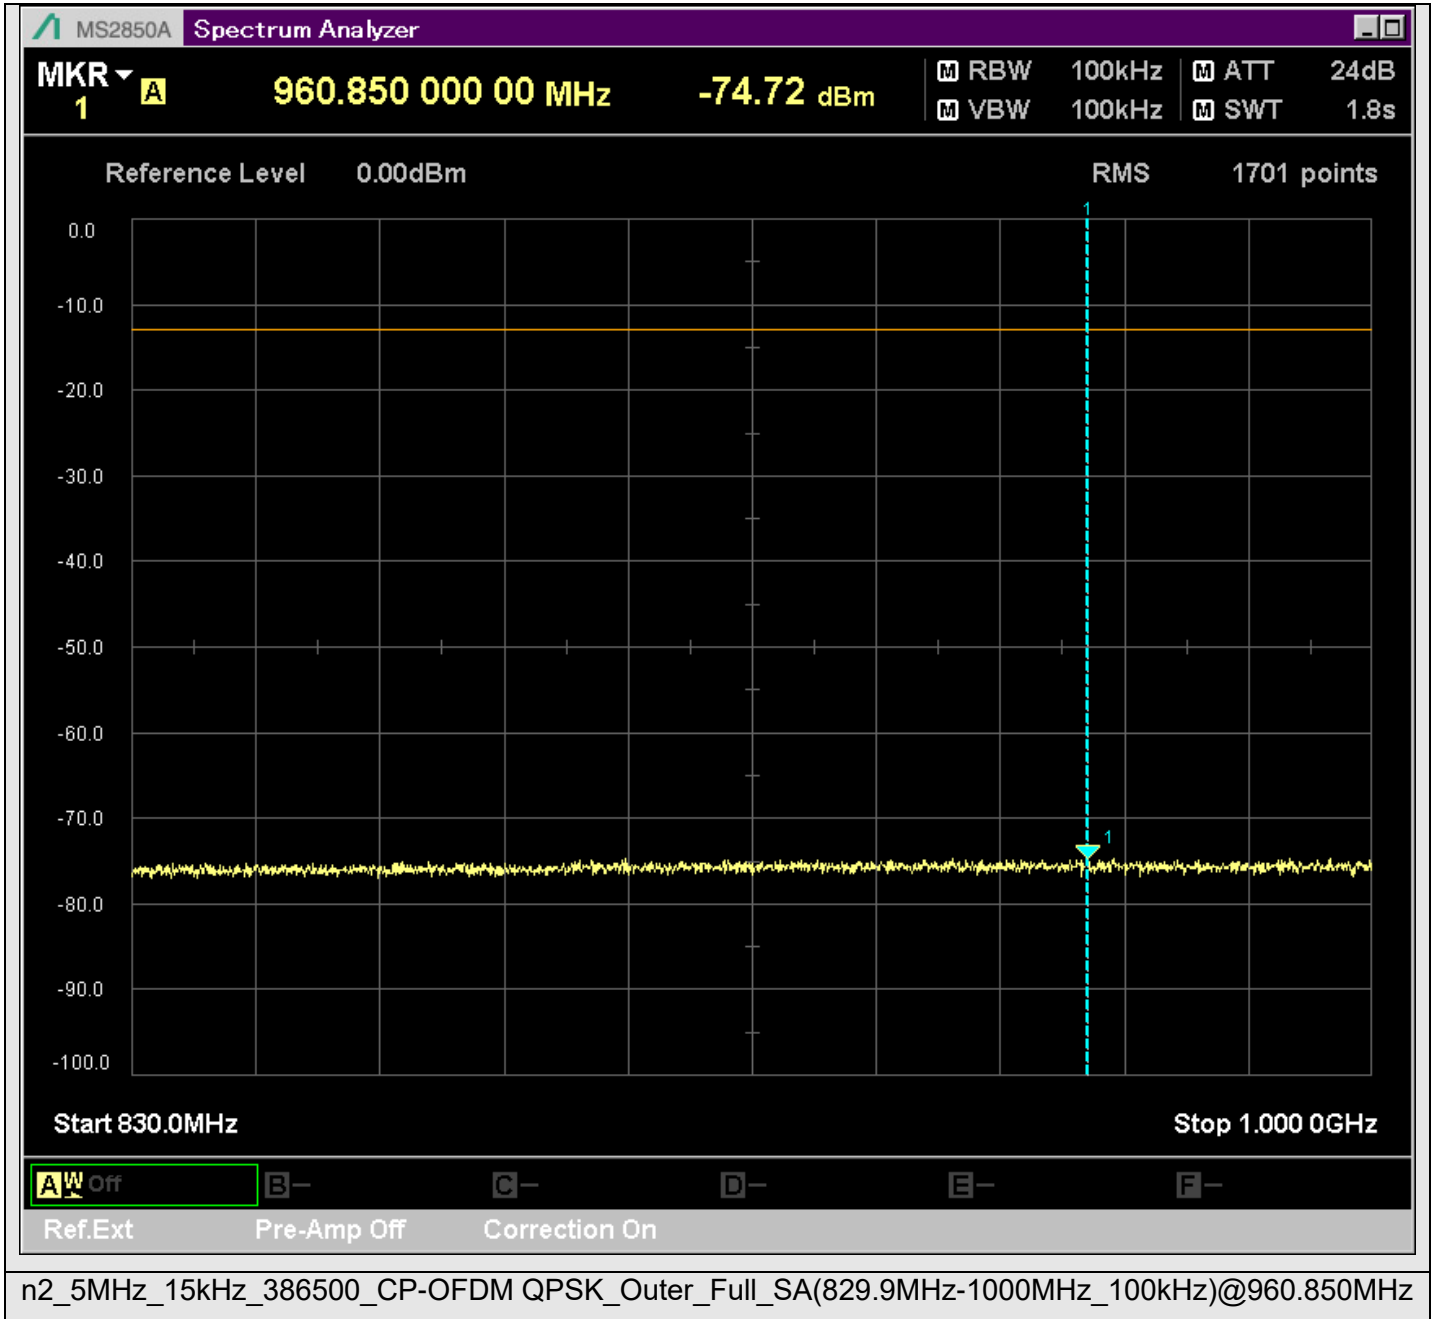

n2_5MHz_15kHz_386500_CP-OFDM
QPSK_Outer_Full_SA(229.9MHz-430.1MHz_100kHz)@249.640MHz

n2_5MHz_15kHz_386500_CP-OFDM
QPSK_Outer_Full_SA(429.9MHz-630.1MHz_100kHz)@523.403MHz

n2_5MHz_15kHz_386500_CP-OFDM
QPSK_Outer_Full_SA(629.9MHz-830.1MHz_100kHz)@714.408MHz