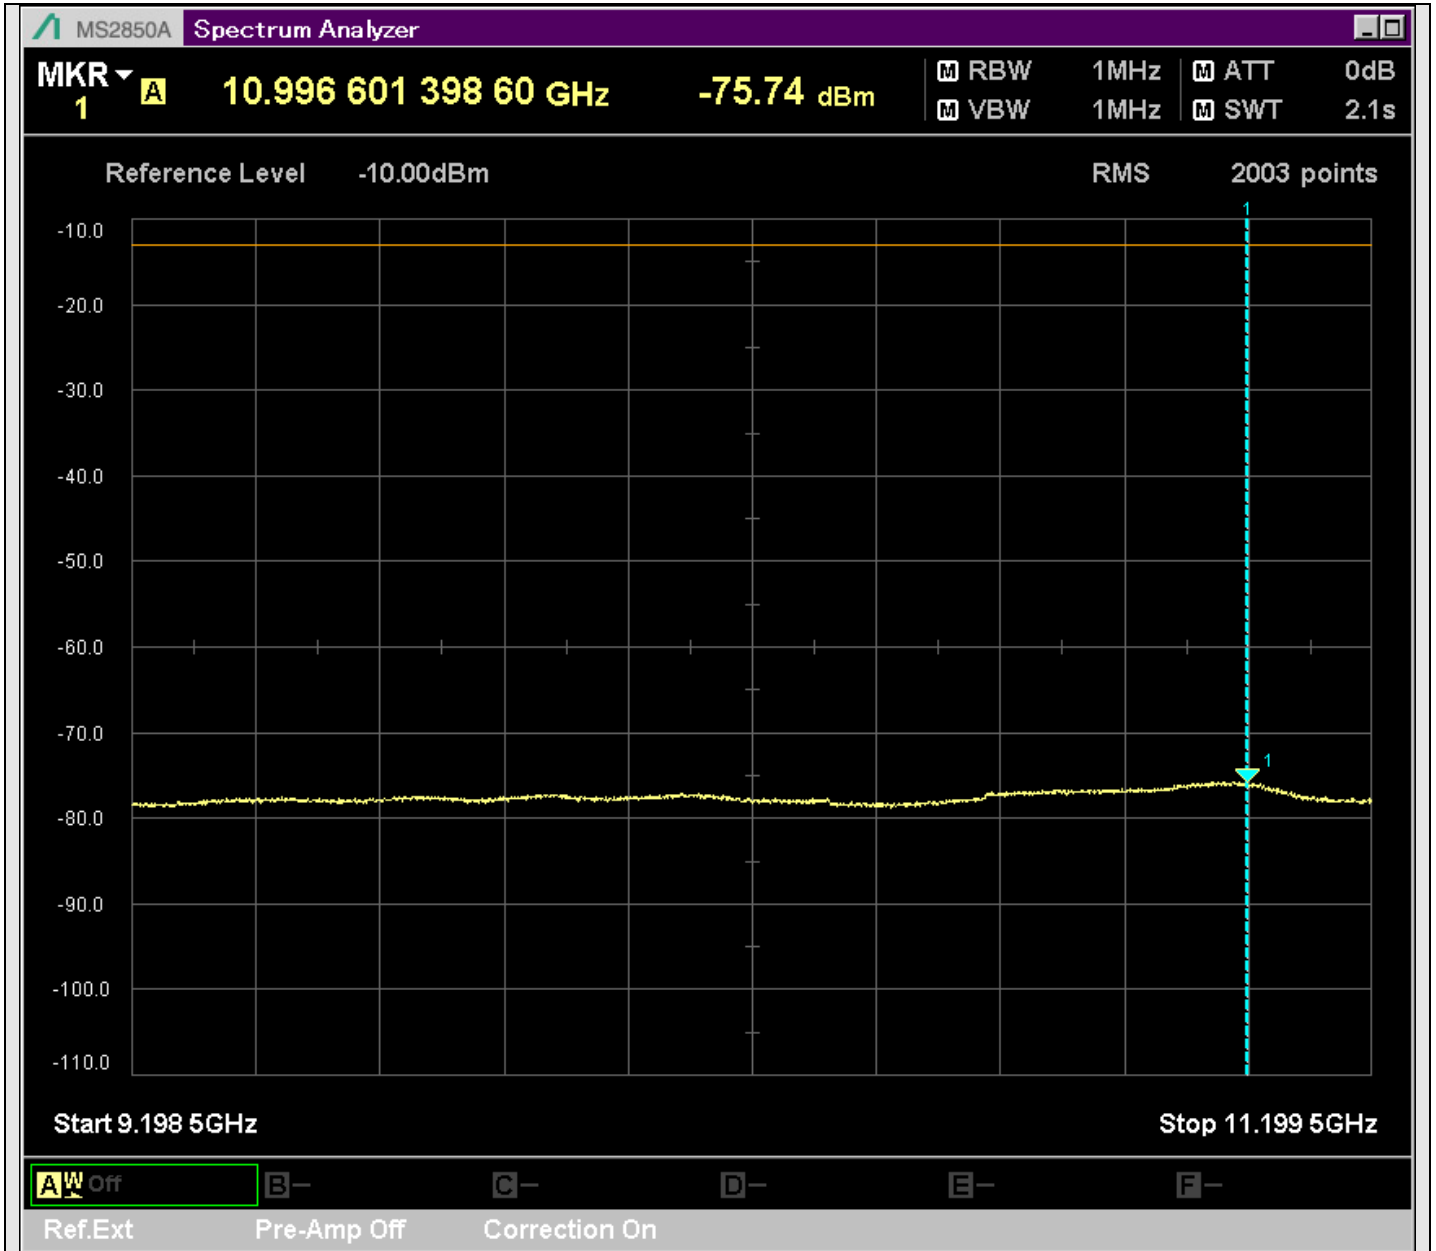

n2_5MHz_15kHz_386500_CP-OFDM
QPSK_Edge_1RB_Right_SA(9198MHz-11200MHz_1MHz)@10996.601MHz