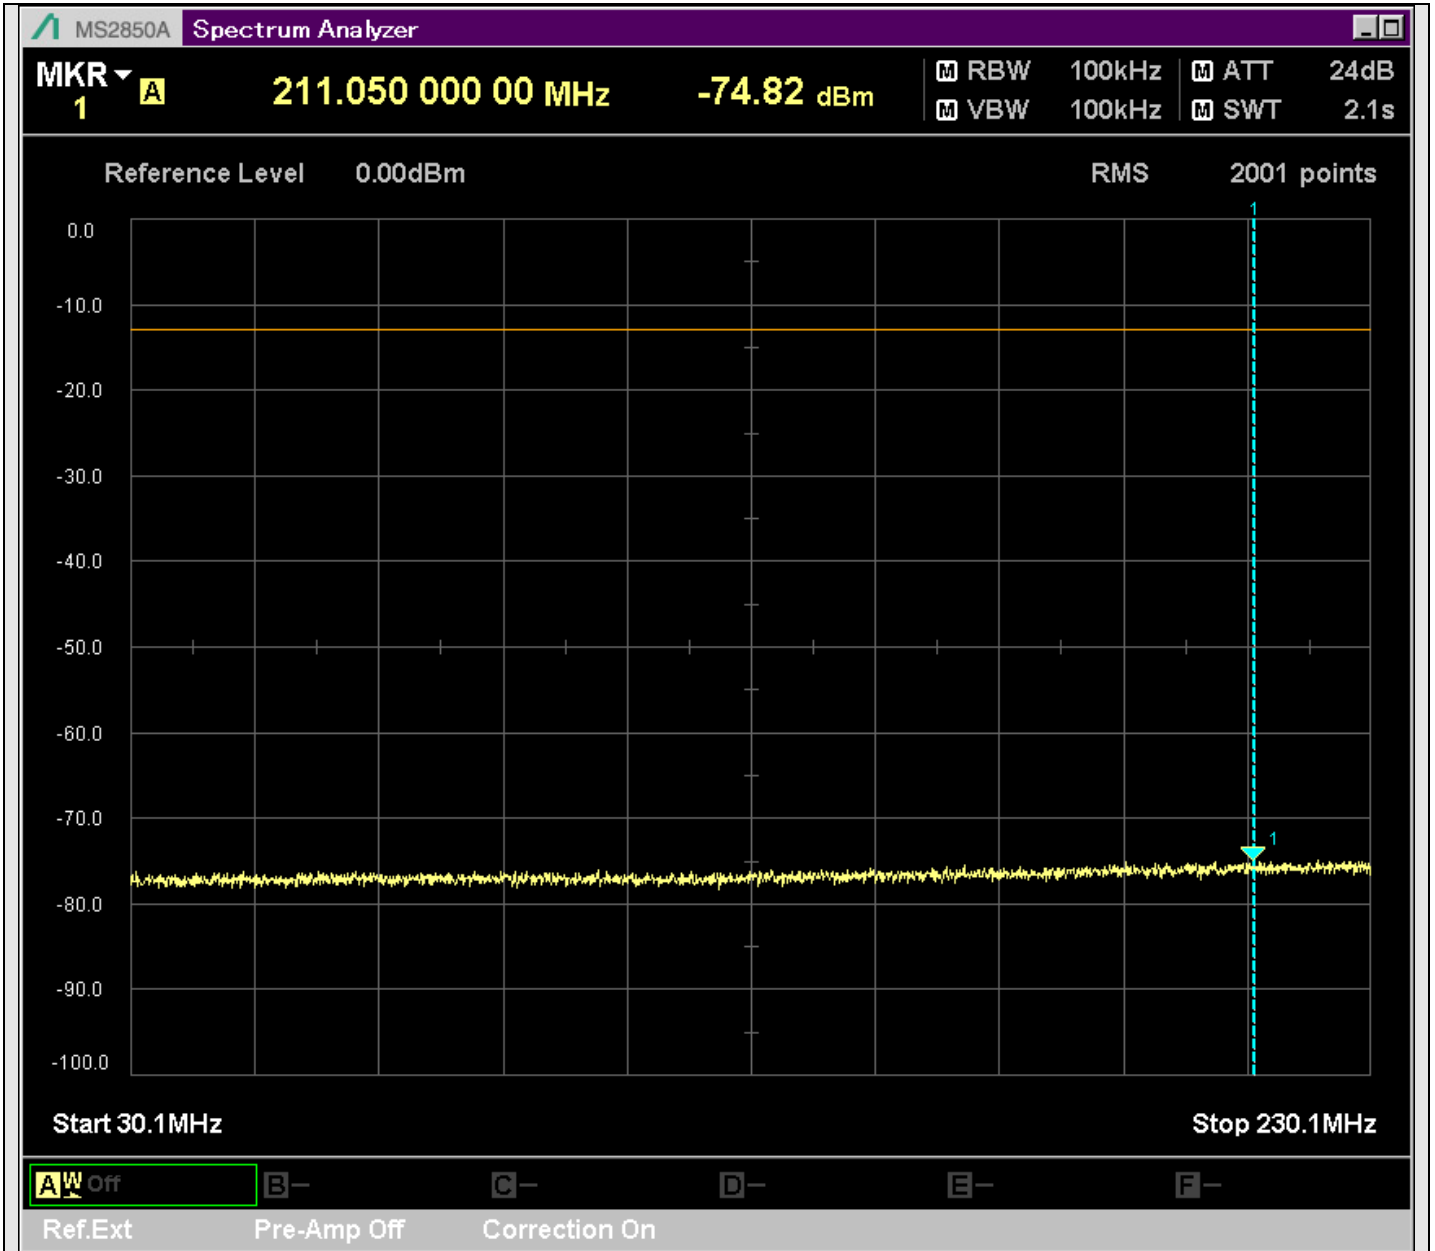

n2_5MHz_15kHz_386500_CP-OFDM
QPSK_Outer_Full_SA(15198MHz-17200MHz_1MHz)@15280.459MHz

n2_5MHz_15kHz_386500_CP-OFDM
QPSK_Outer_Full_SA(17198MHz-19100MHz_1MHz)@17773.198MHz

n2_5MHz_15kHz_386500_CP-OFDM
QPSK_Edge_1RB_Left_SA(0.15MHz-20.16MHz_10kHz)@0.155MHz