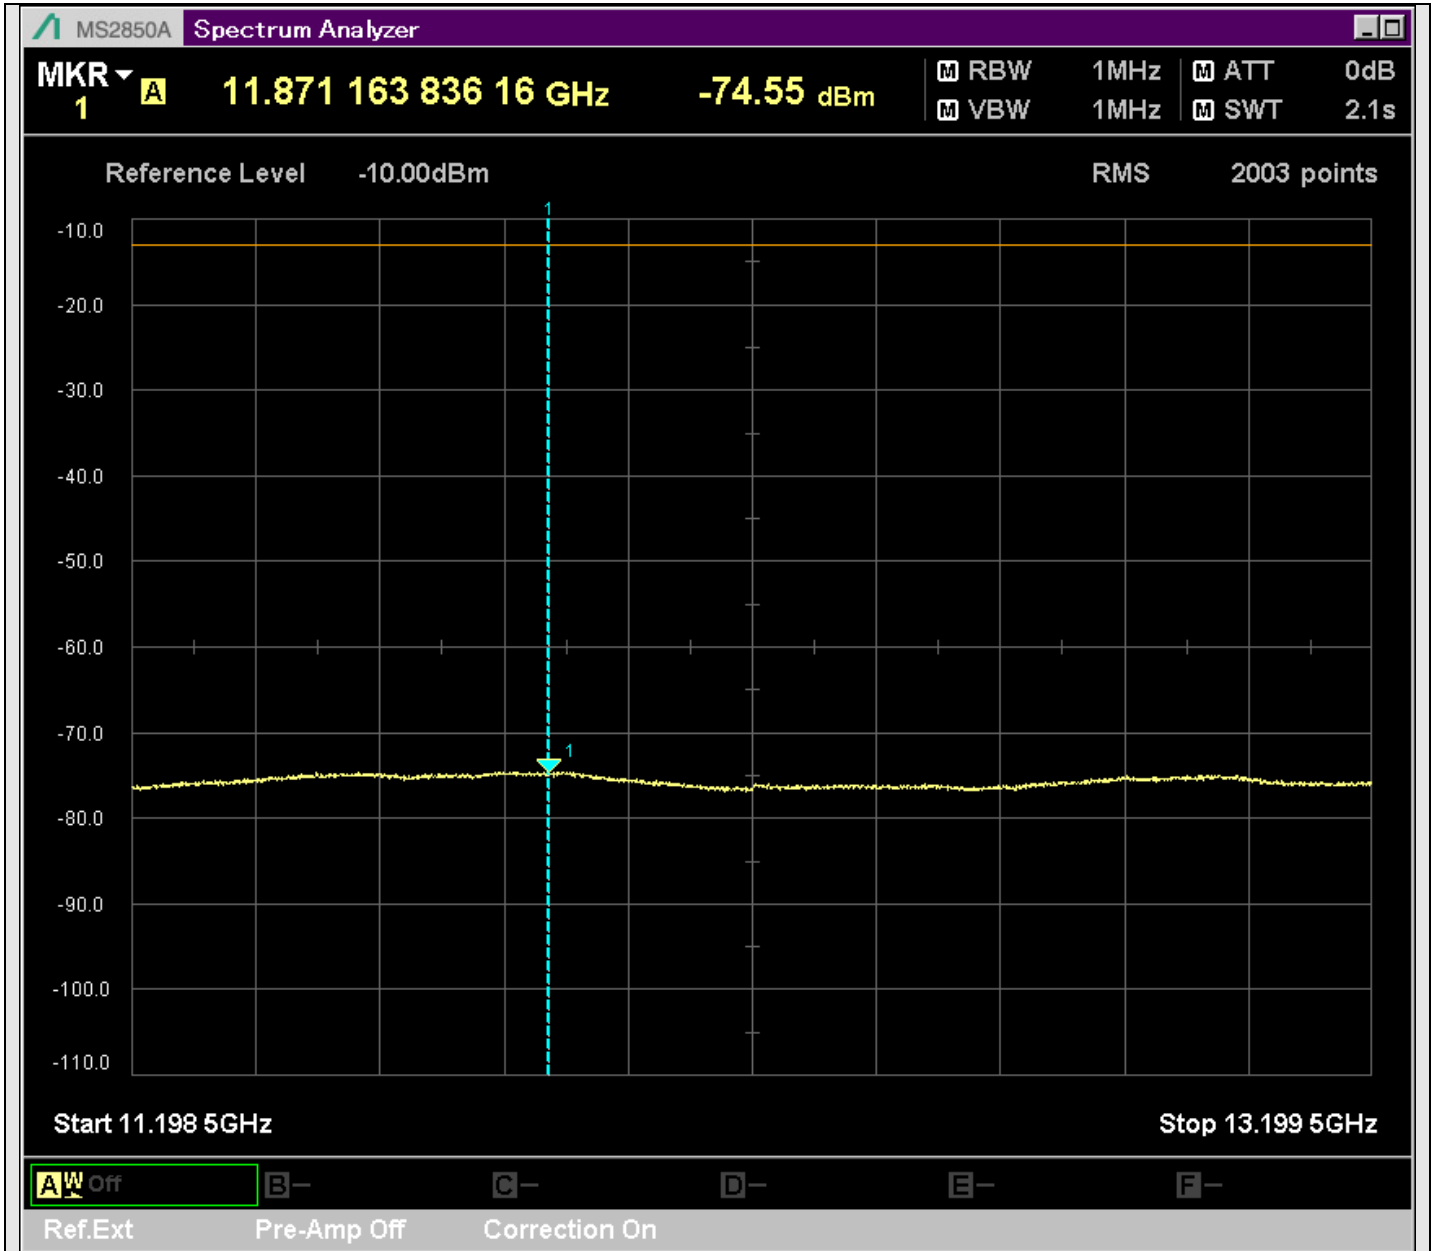

n2_5MHz_15kHz_397500_CP-OFDM
QPSK_Edge_1RB_Left_SA(11198MHz-13200MHz_1MHz)@11871.164MHz