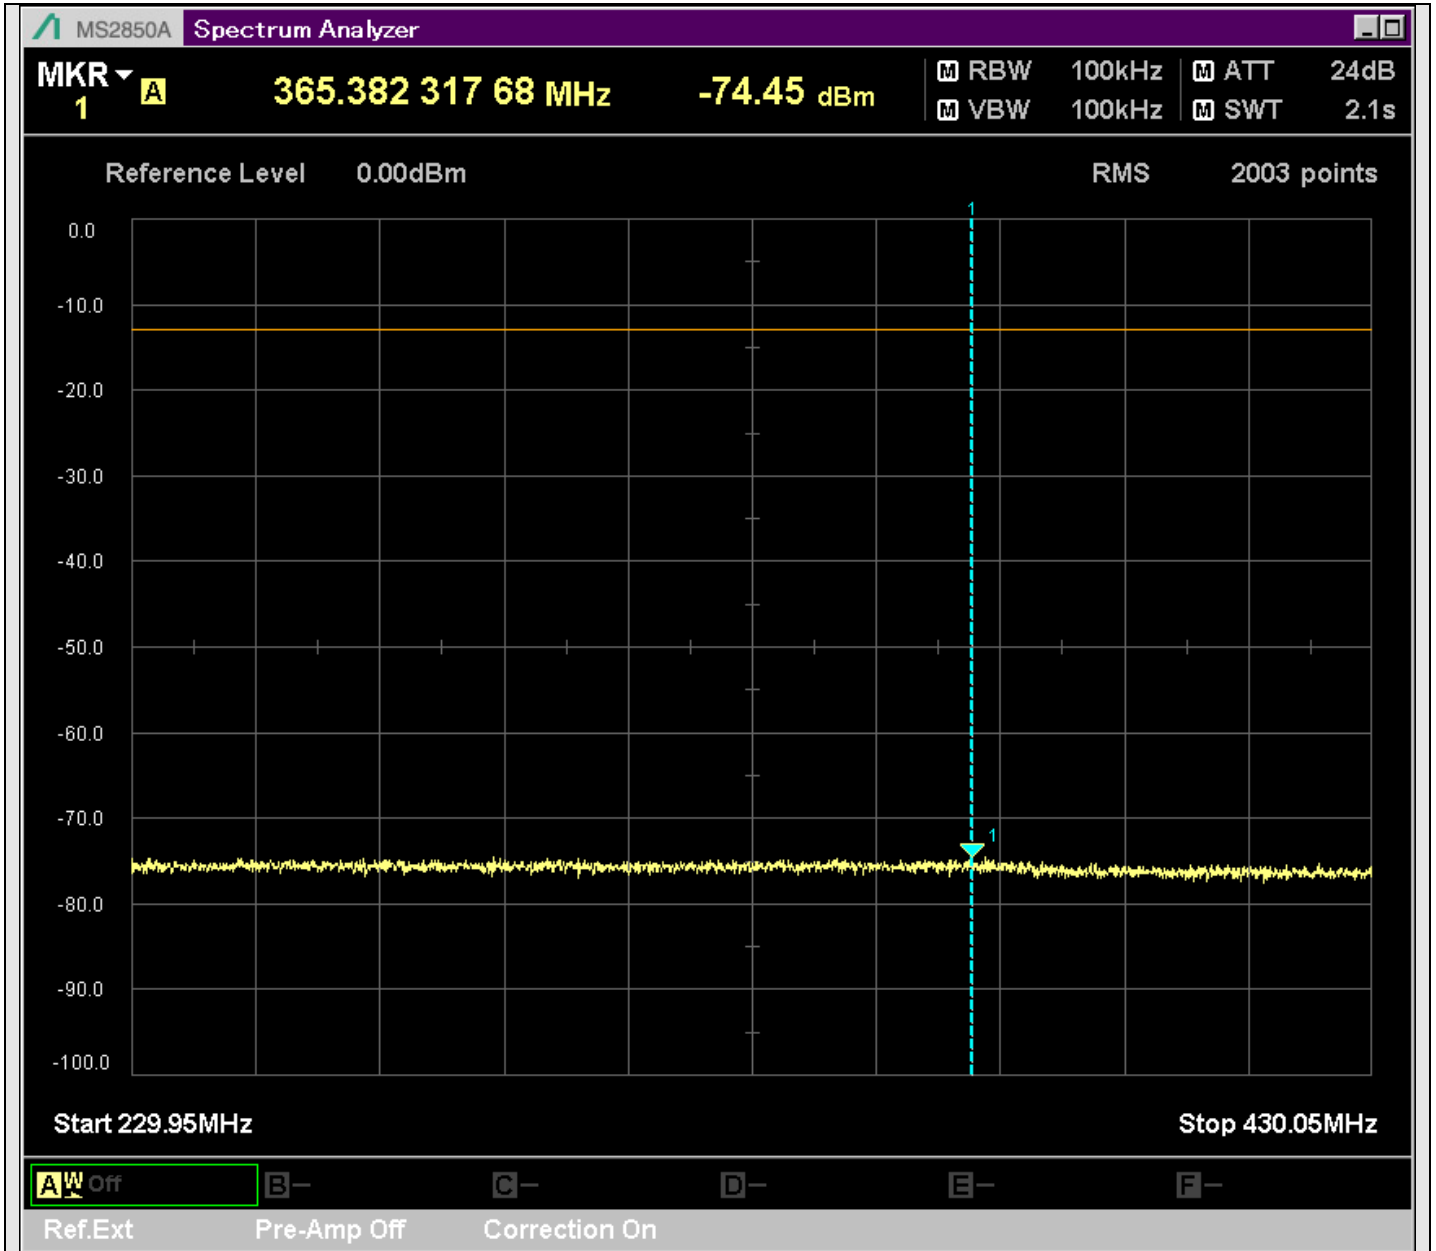

n2_5MHz_15kHz_392000_CP-OFDM
QPSK_Edge_1RB_Right_SA(229.9MHz-430.1MHz_100kHz)@365.382MHz