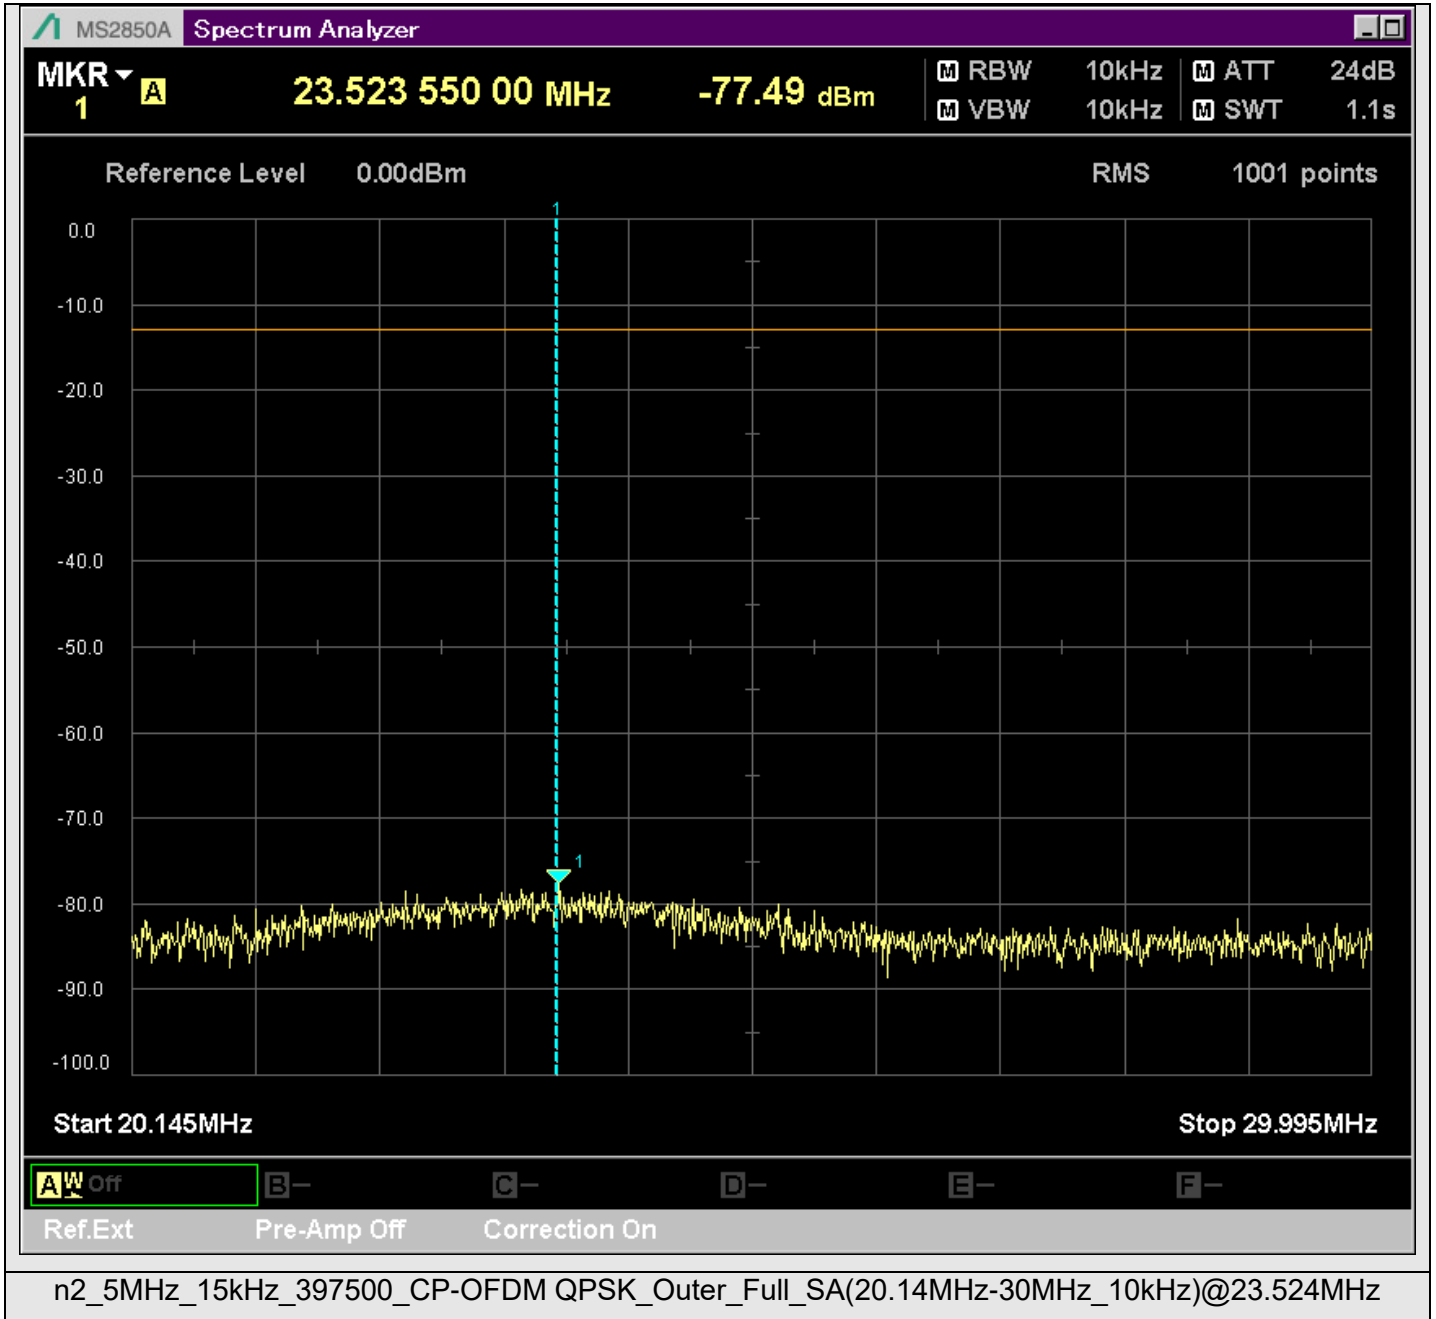

n2_5MHz_15kHz_392000_CP-OFDM
QPSK_Edge_1RB_Right_SA(13198MHz-15200MHz_1MHz)@13734.232MHz

n2_5MHz_15kHz_392000_CP-OFDM
QPSK_Edge_1RB_Right_SA(15198MHz-17200MHz_1MHz)@15279.460MHz

n2_5MHz_15kHz_392000_CP-OFDM
QPSK_Edge_1RB_Right_SA(17198MHz-19100MHz_1MHz)@17748.211MHz