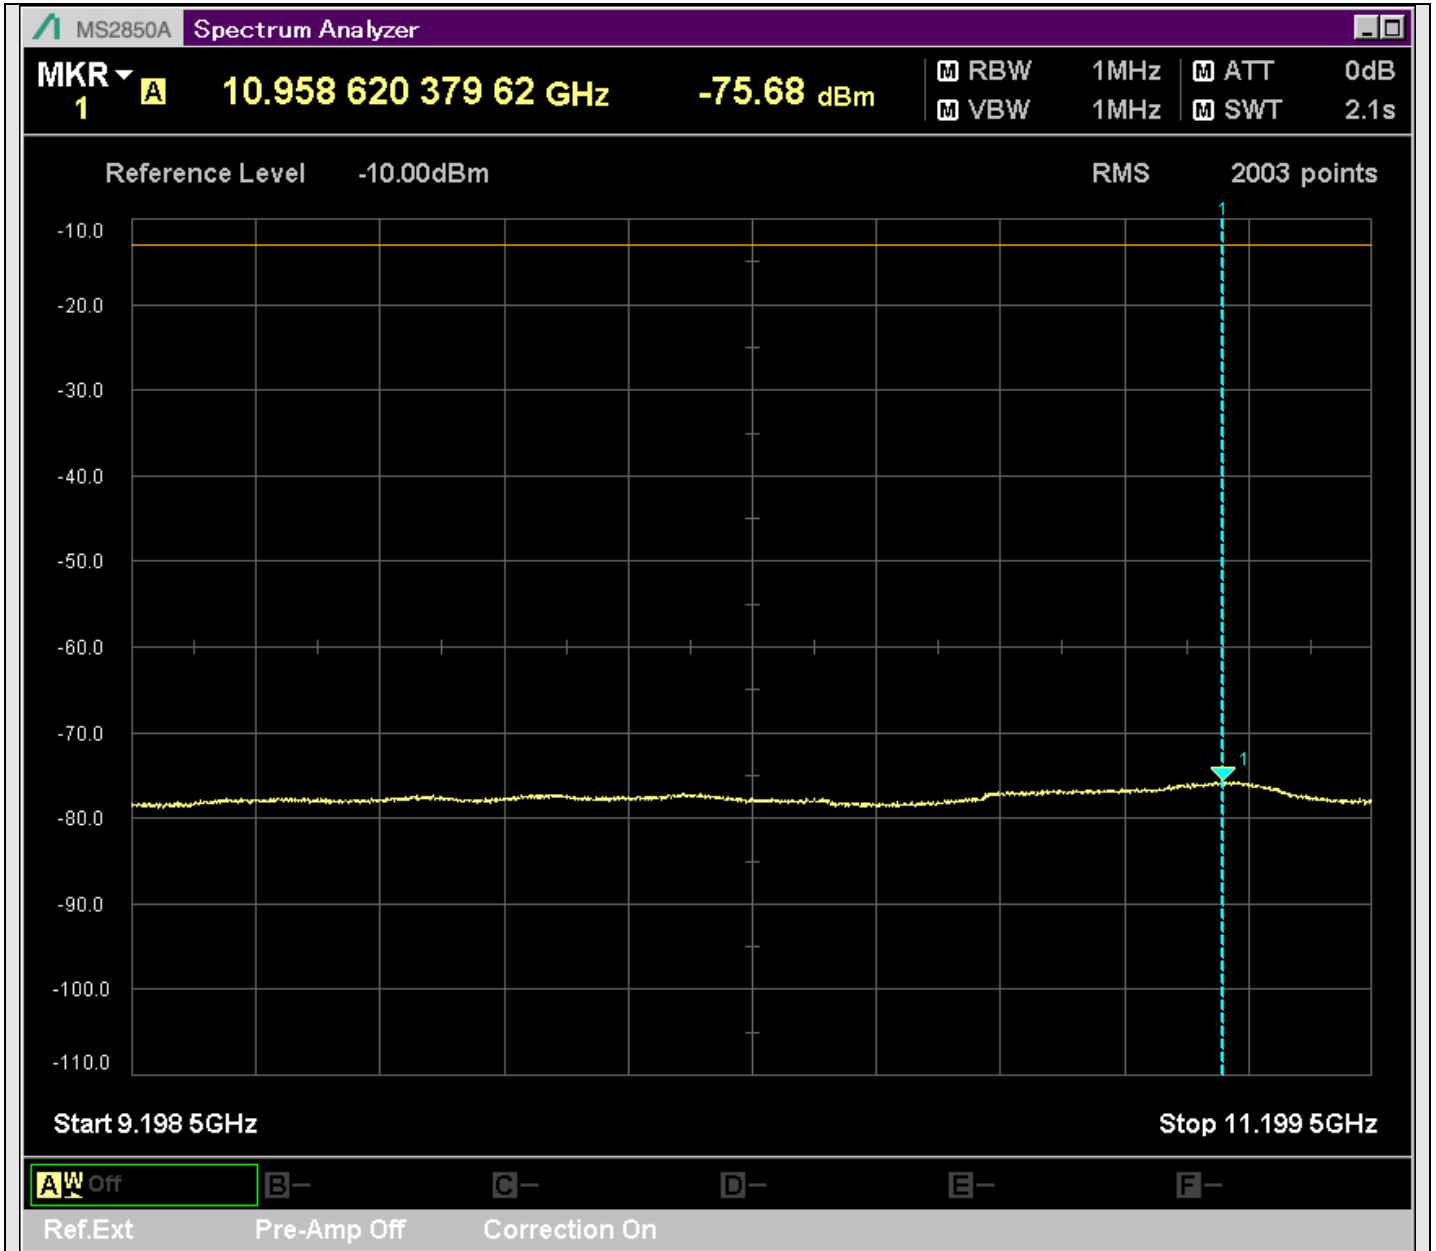

n2_5MHz_15kHz_392000_CP-OFDM
QPSK_Edge_1RB_Left_SA(9198MHz-11200MHz_1MHz)@10958.620MHz