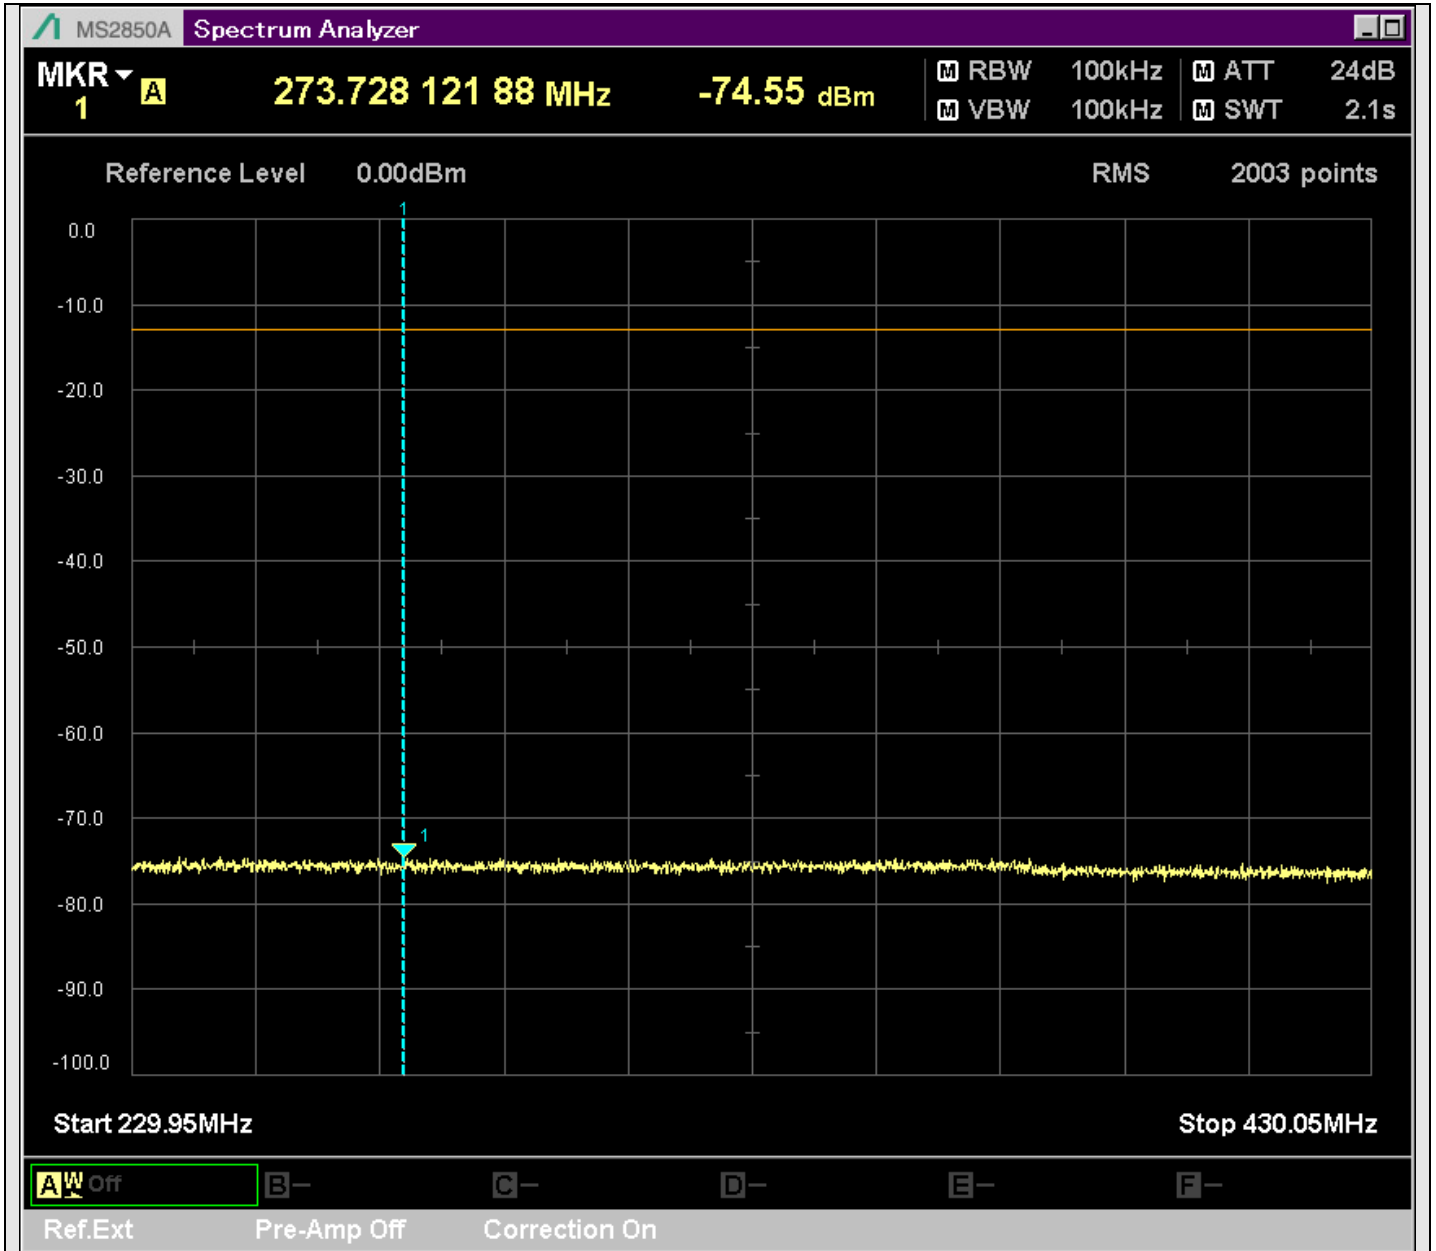

n2_5MHz_15kHz_397500_CP-OFDM
QPSK_Edge_1RB_Left_SA(229.9MHz-430.1MHz_100kHz)@273.728MHz