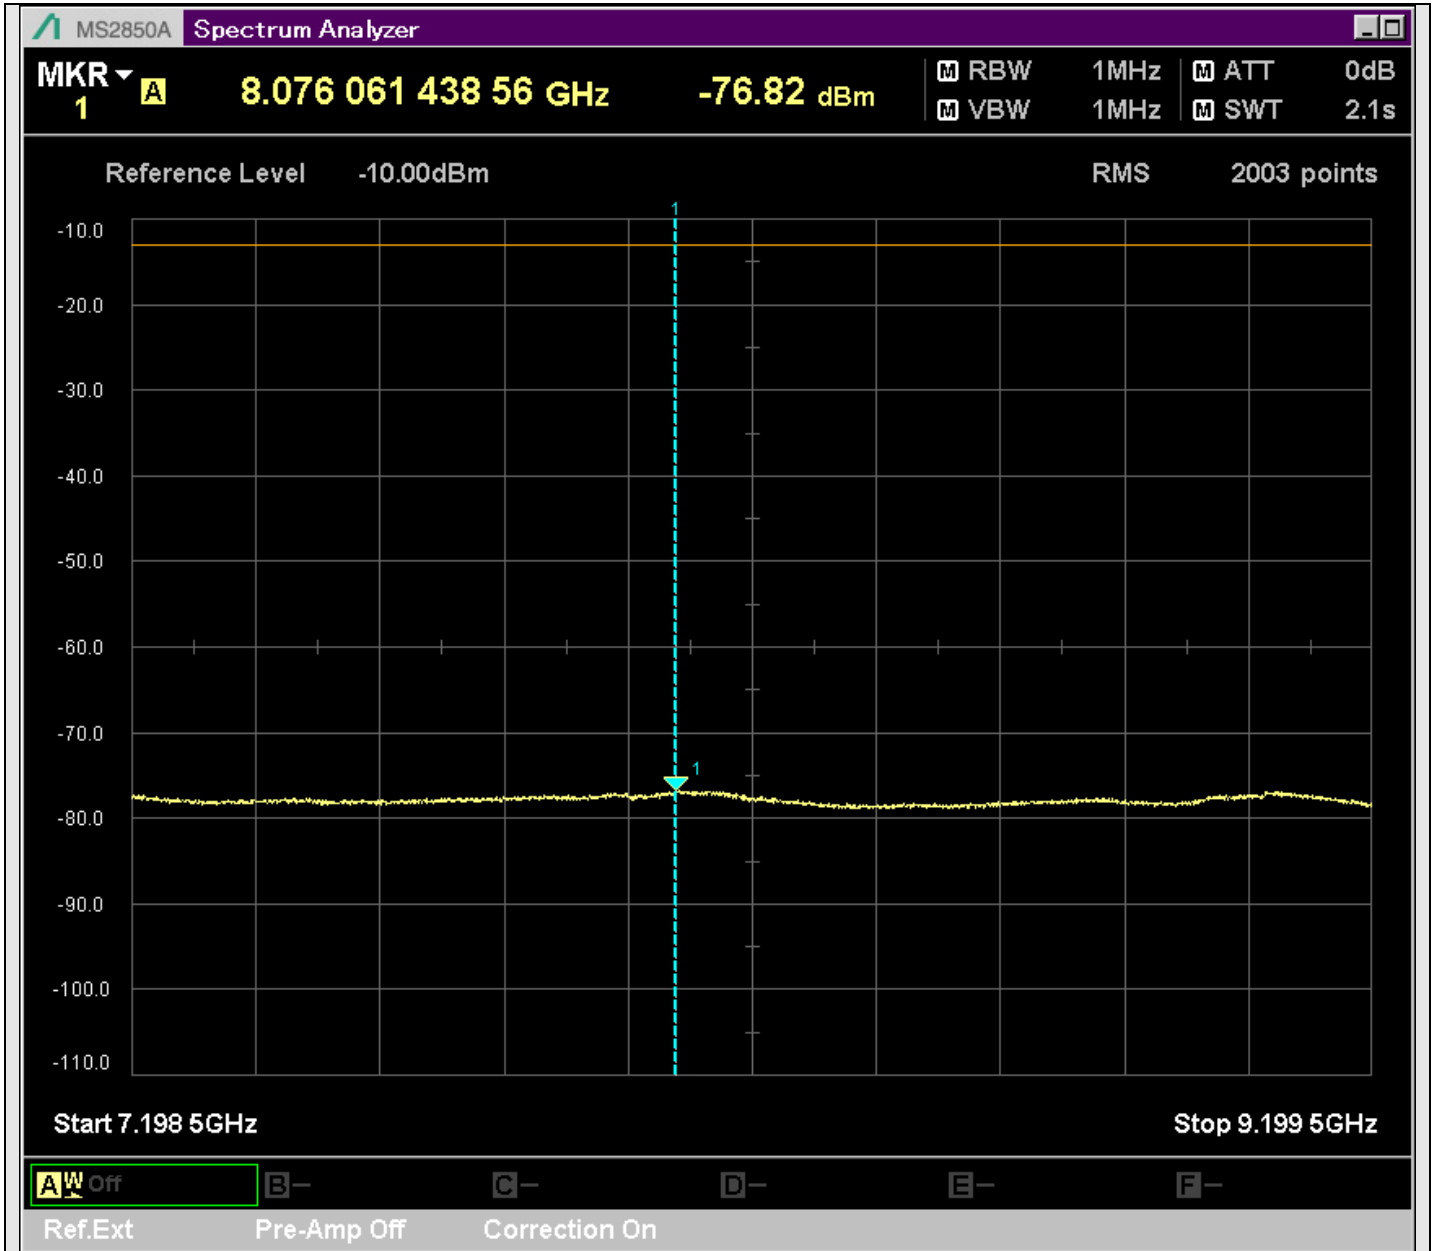

n2_5MHz_15kHz_386500_CP-OFDM
QPSK_Edge_1RB_Left_SA(7198MHz-9200MHz_1MHz)@8076.061MHz