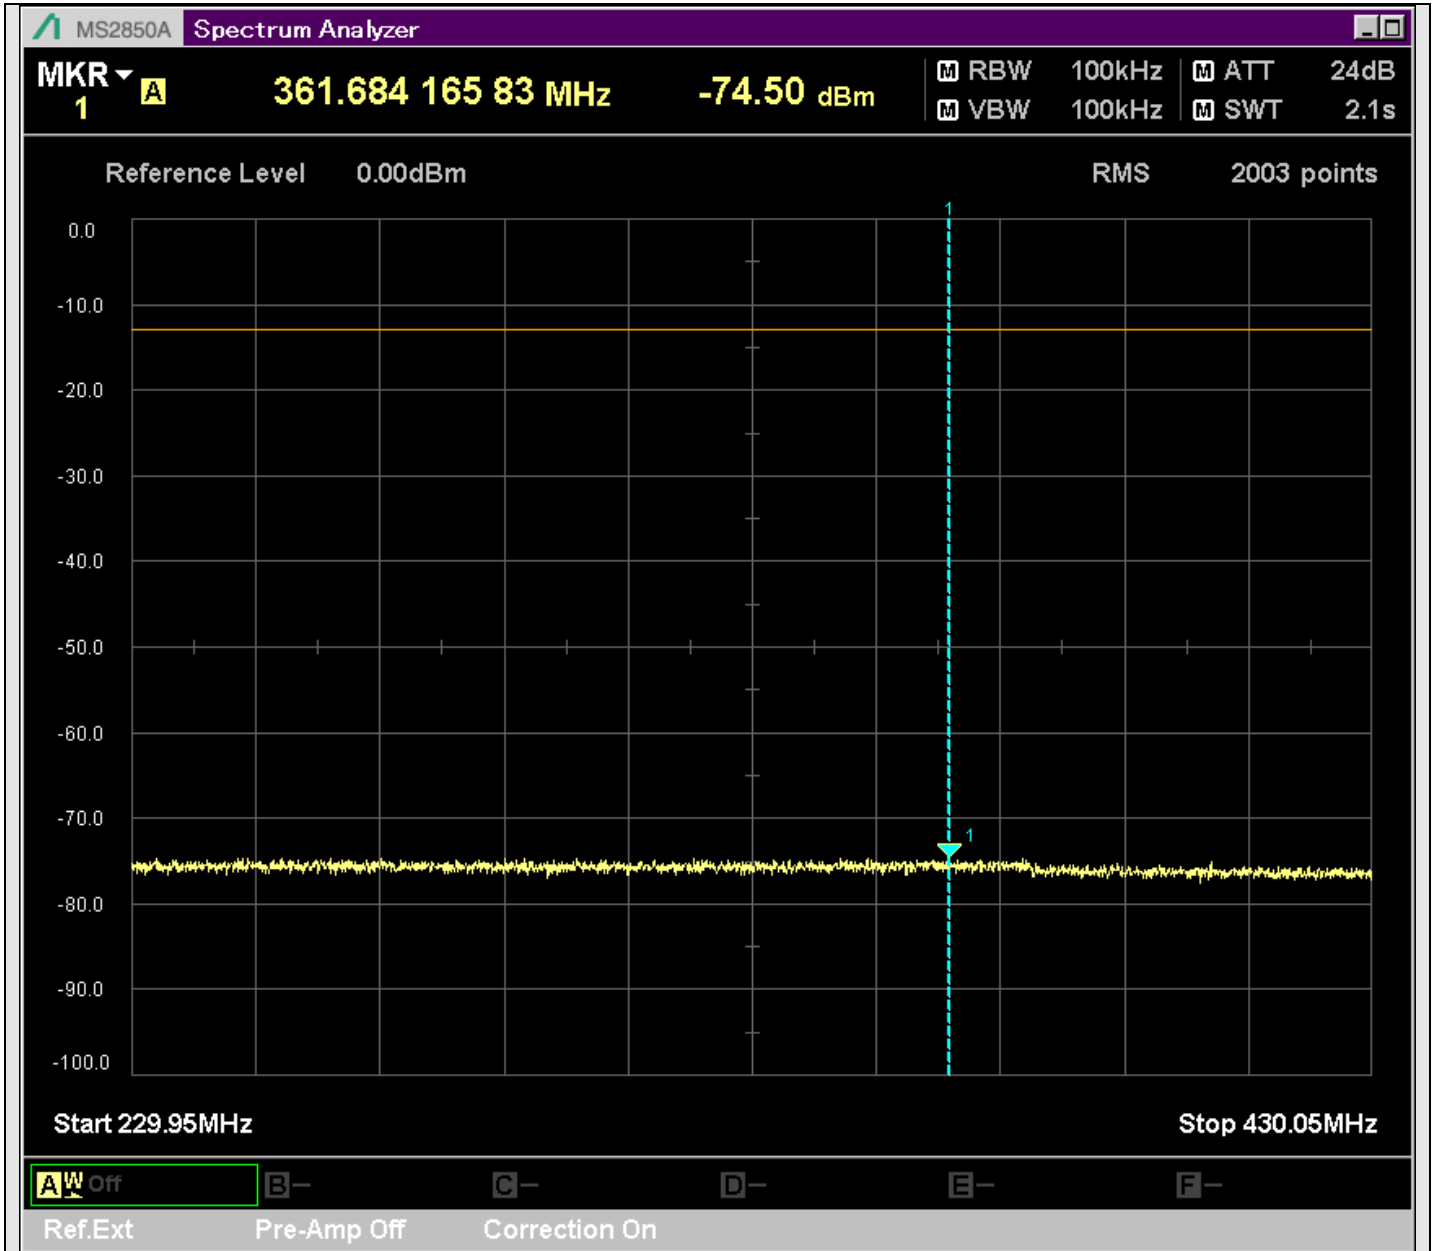

n2_5MHz_15kHz_386500_CP-OFDM
QPSK_Edge_1RB_Right_SA(229.9MHz-430.1MHz_100kHz)@361.684MHz