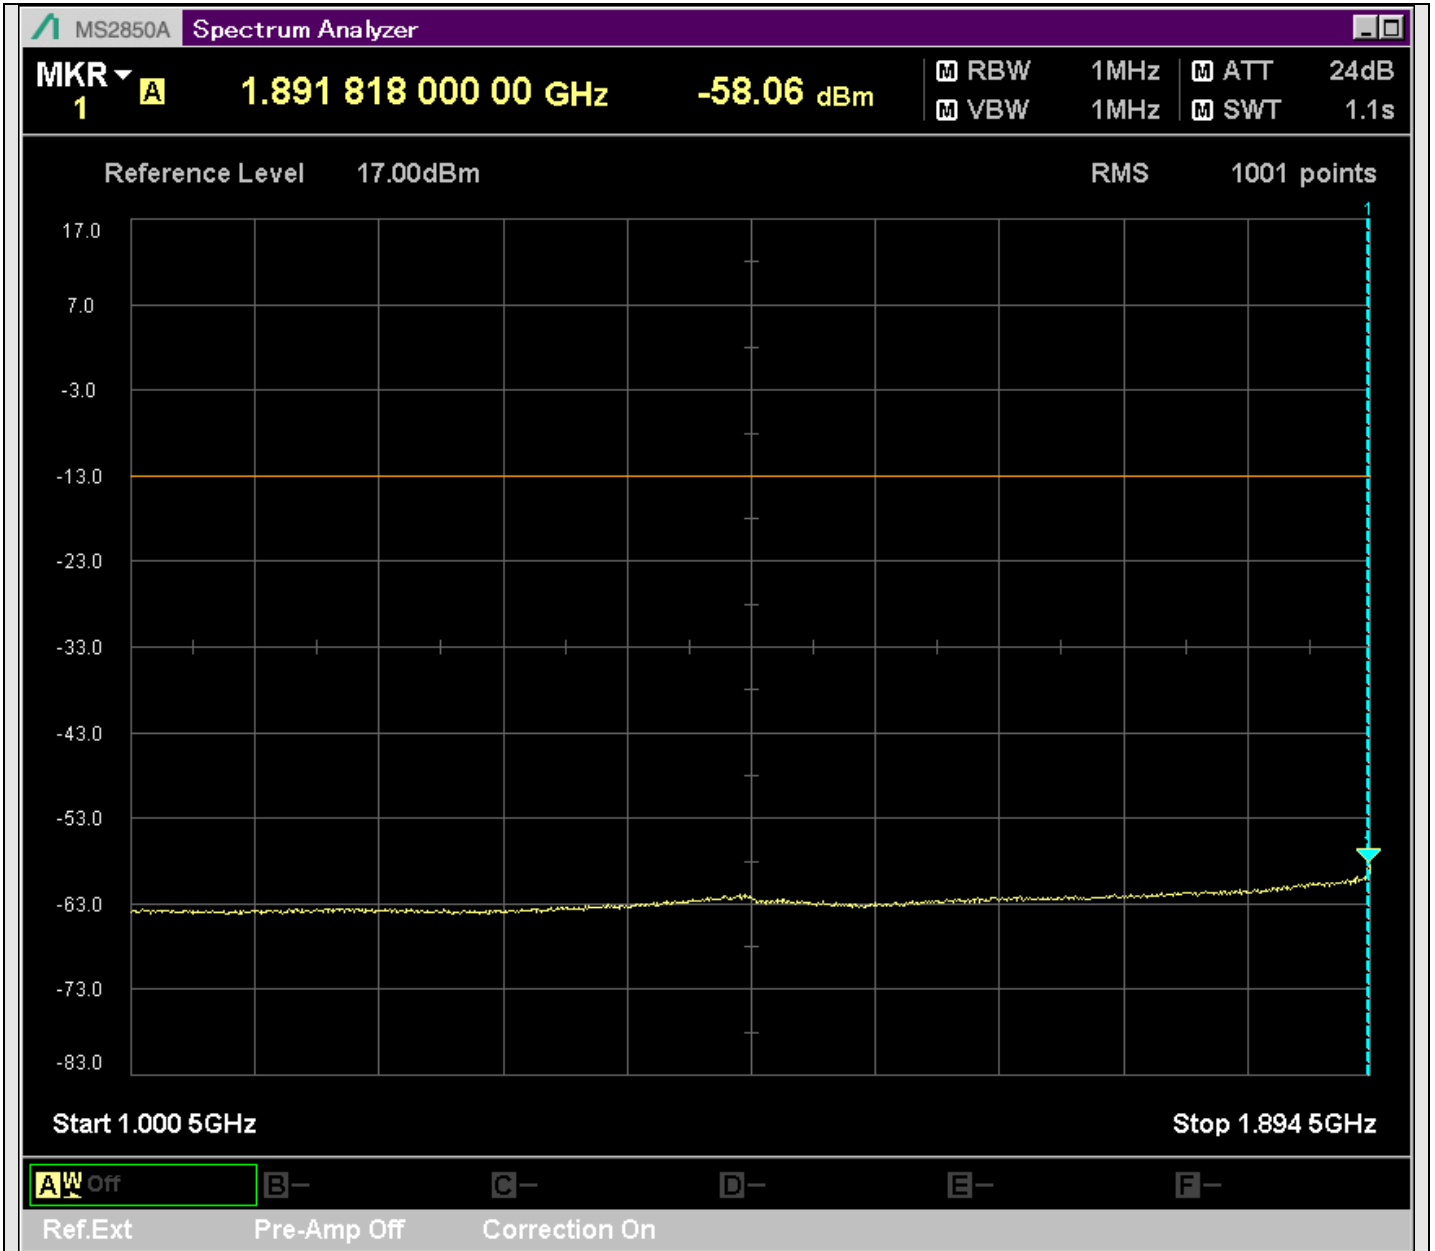

n2_5MHz_15kHz_397500_CP-OFDM
QPSK_Edge_1RB_Right_SA(1000MHz-1895MHz_1MHz)@1891.818MHz