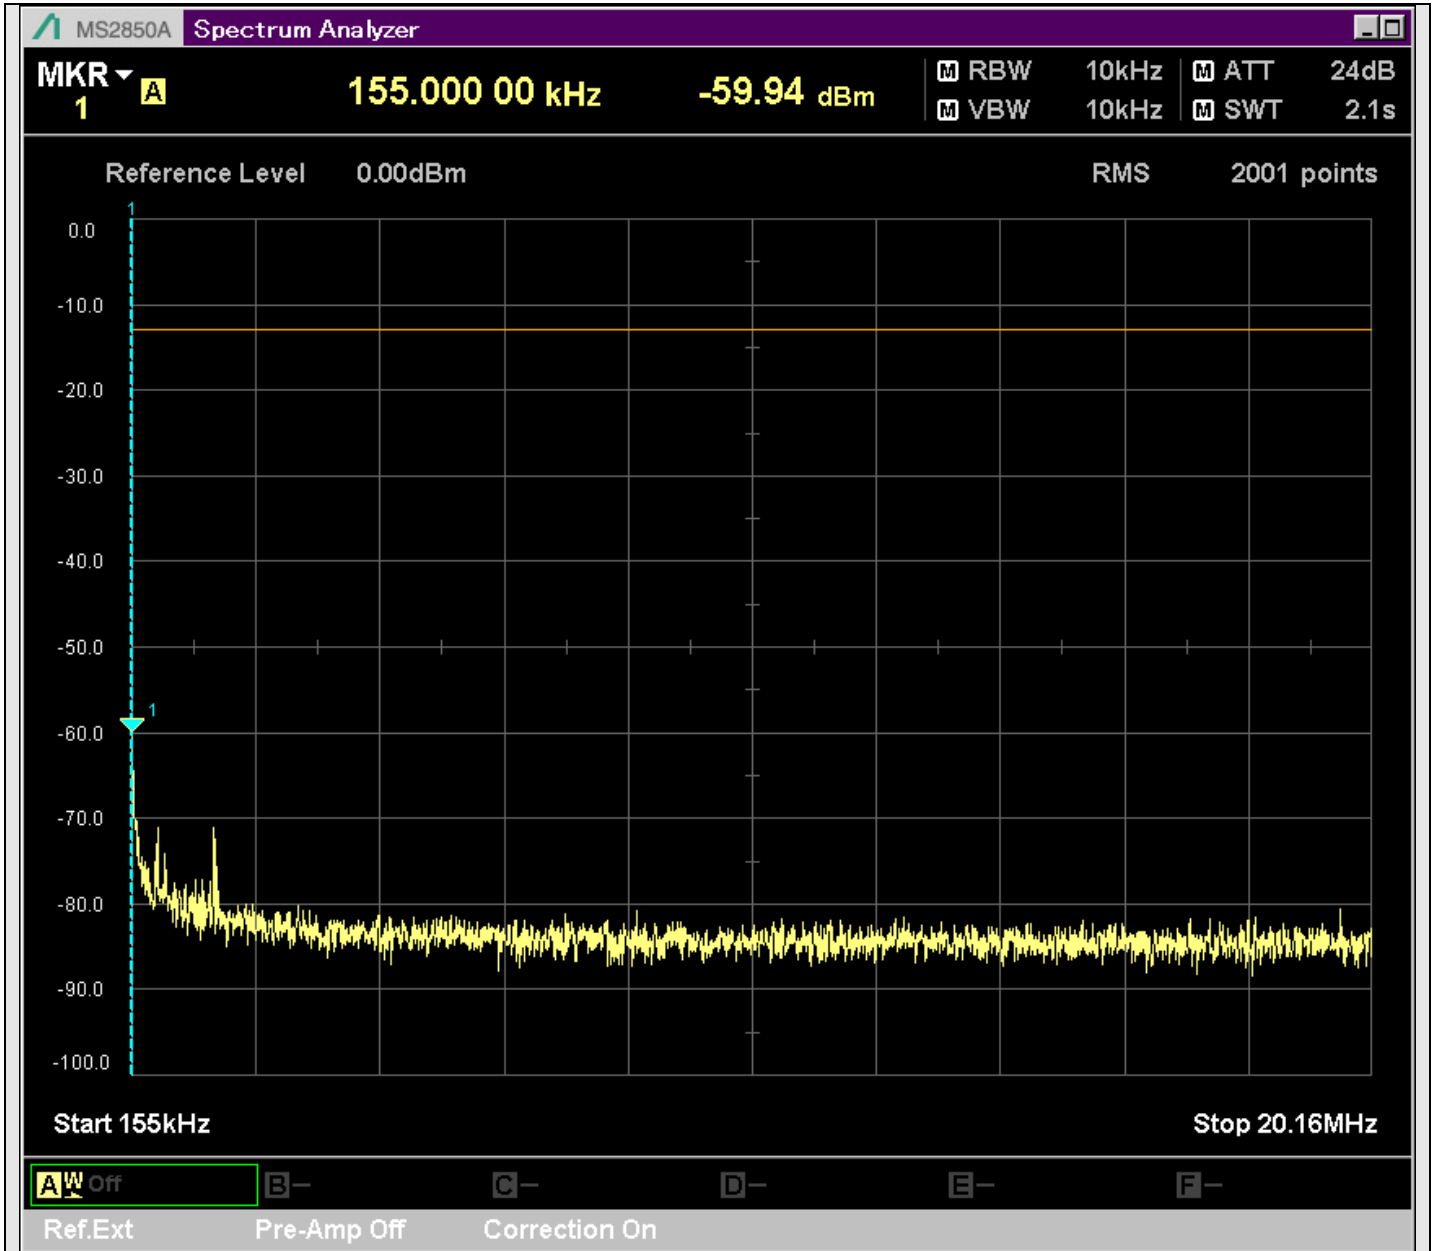

n2_5MHz_15kHz_386500_CP-OFDM
QPSK_Edge_1RB_Left_SA(0.15MHz-20.16MHz_10kHz)@0.155MHz