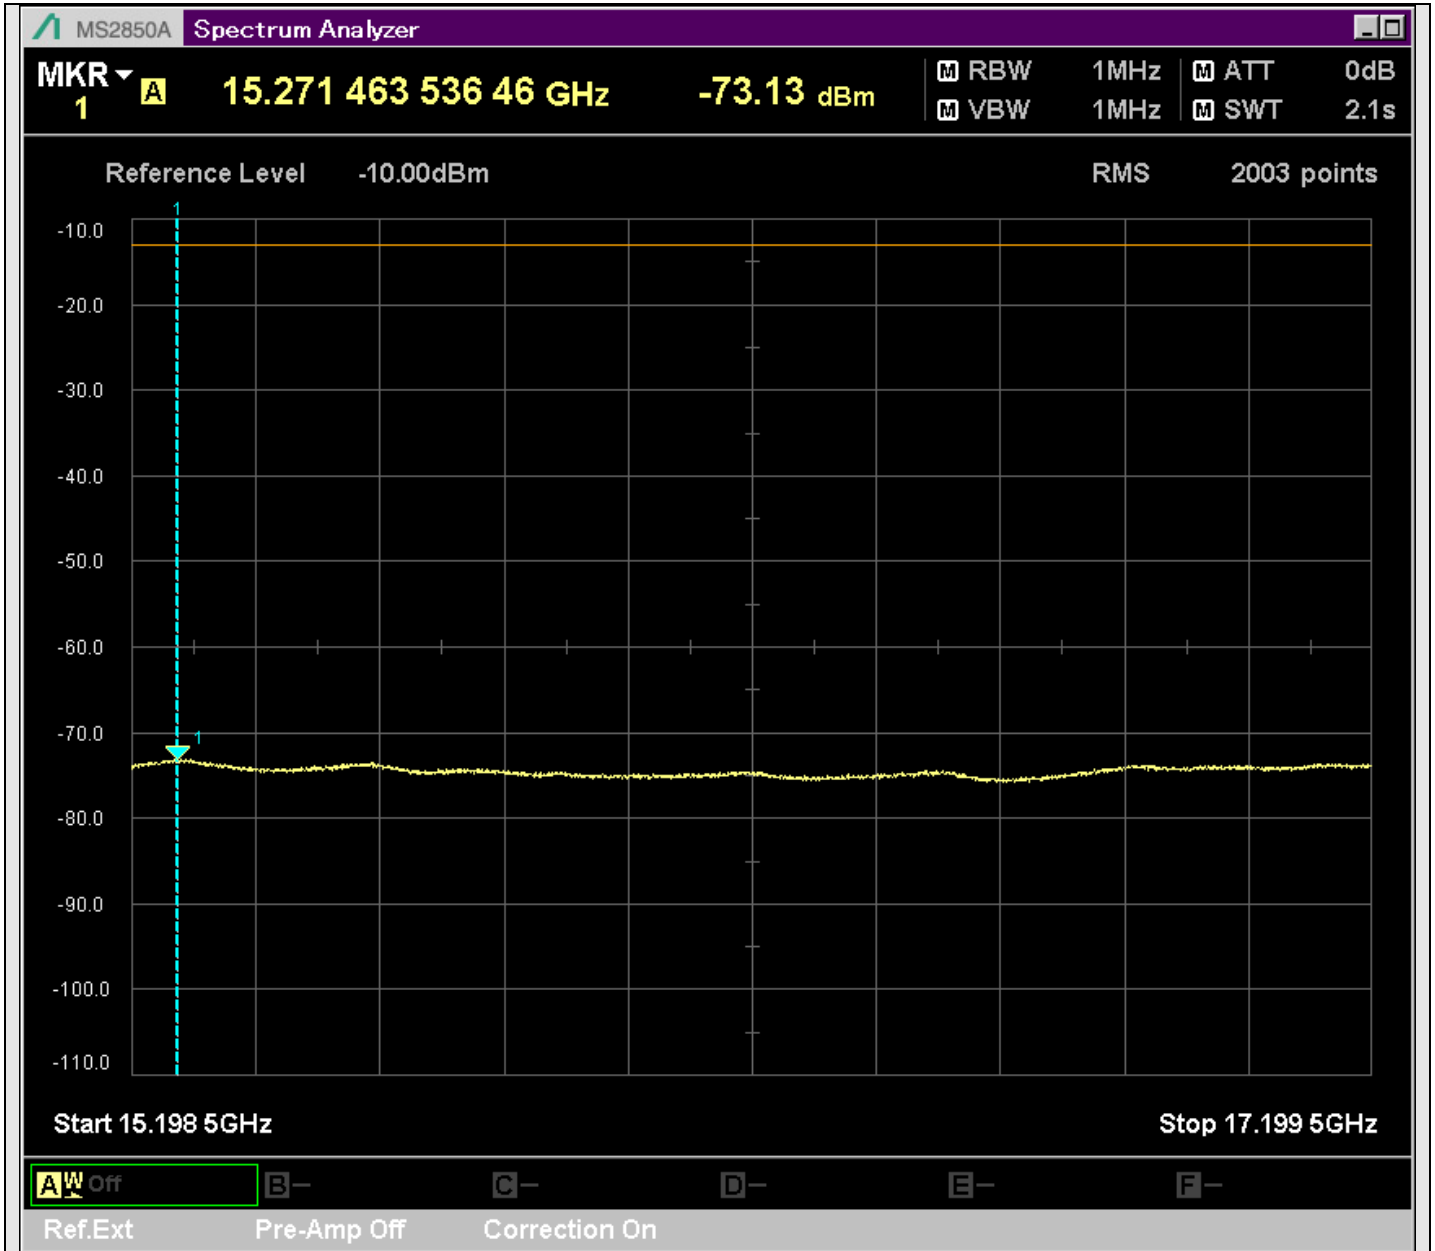

n2_5MHz_15kHz_392000_CP-OFDM
QPSK_Edge_1RB_Left_SA(15198MHz-17200MHz_1MHz)@15271.464MHz