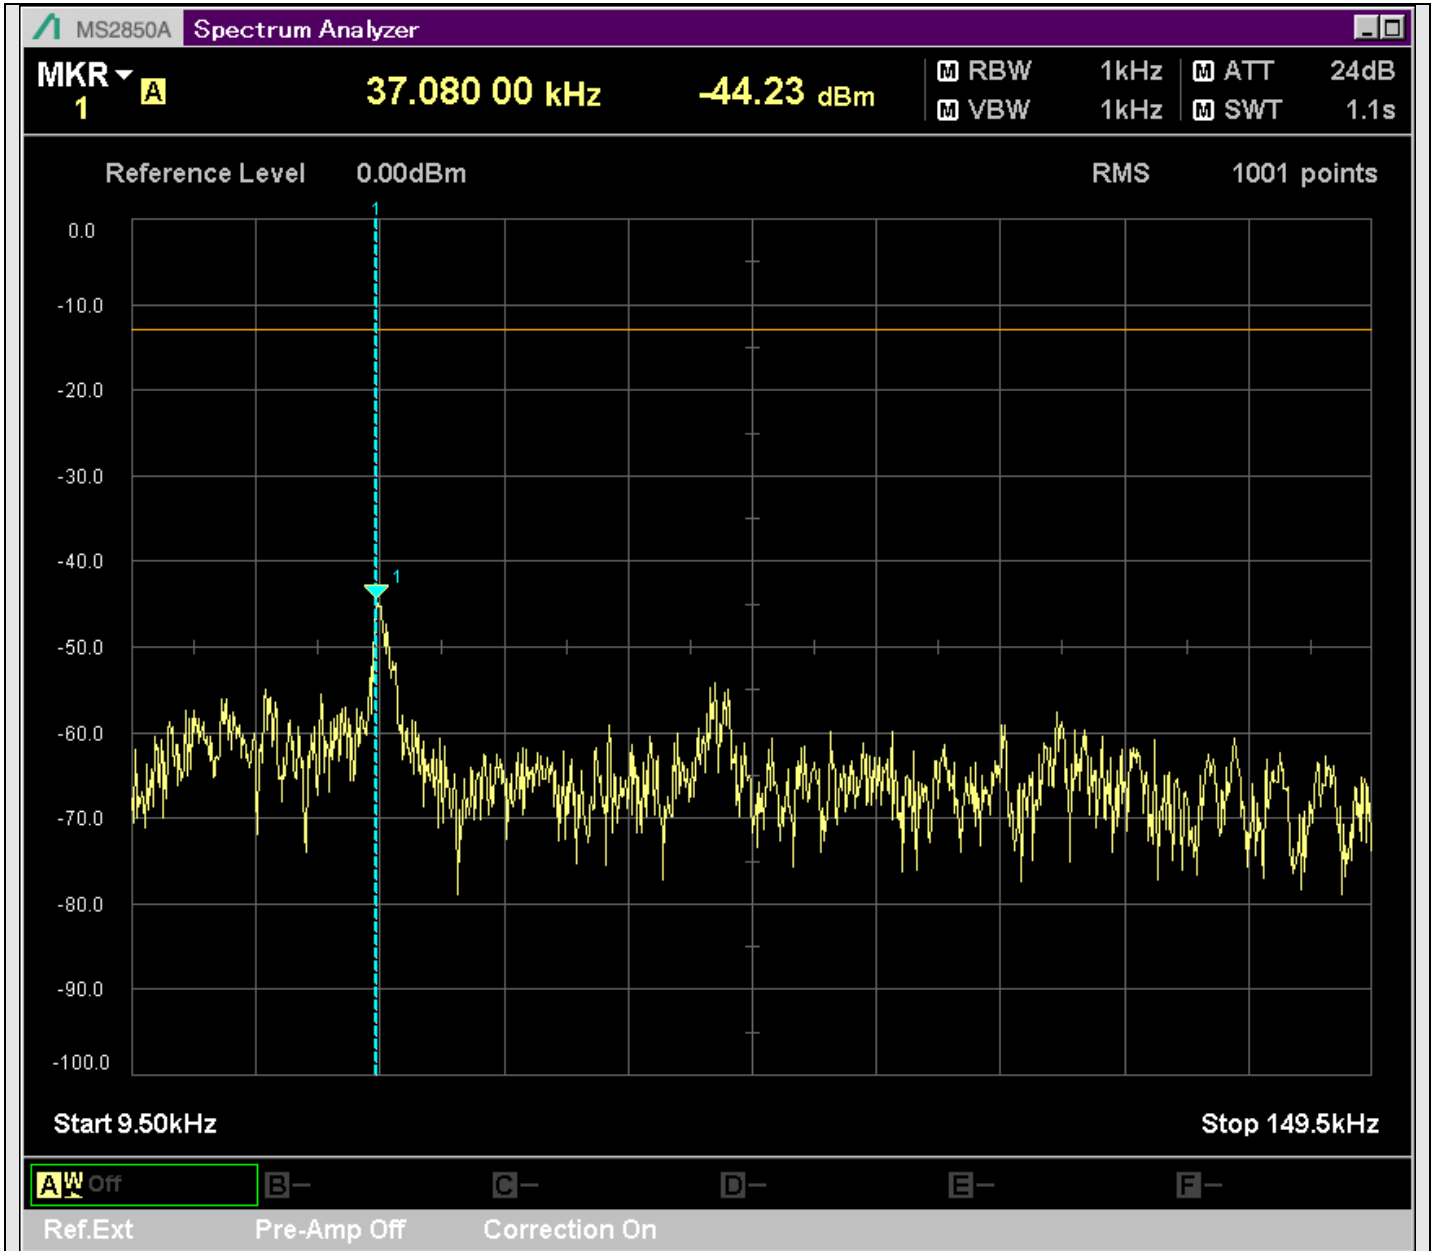

n2_5MHz_15kHz_397500_CP-OFDM
QPSK_Edge_1RB_Right_SA(0.009MHz-0.15MHz_1kHz)@0.037MHz