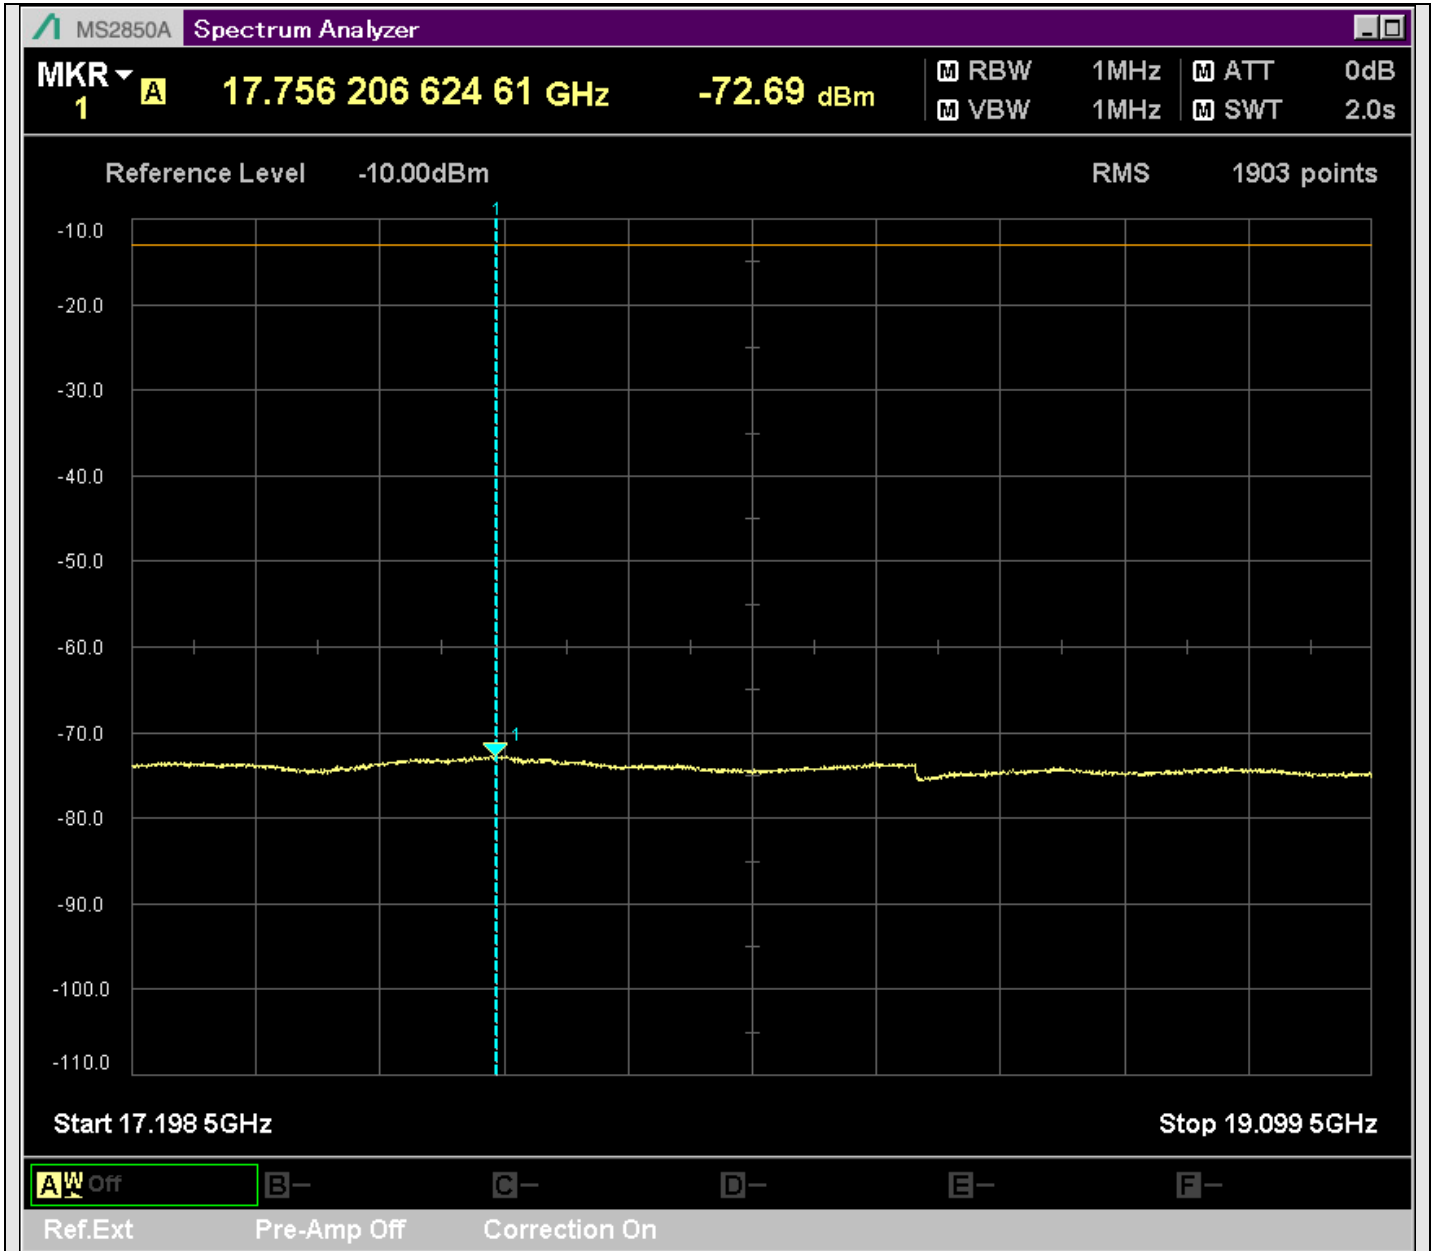

n2_5MHz_15kHz_397500_CP-OFDM
QPSK_Edge_1RB_Right_SA(17198MHz-19100MHz_1MHz)@17756.207MHz