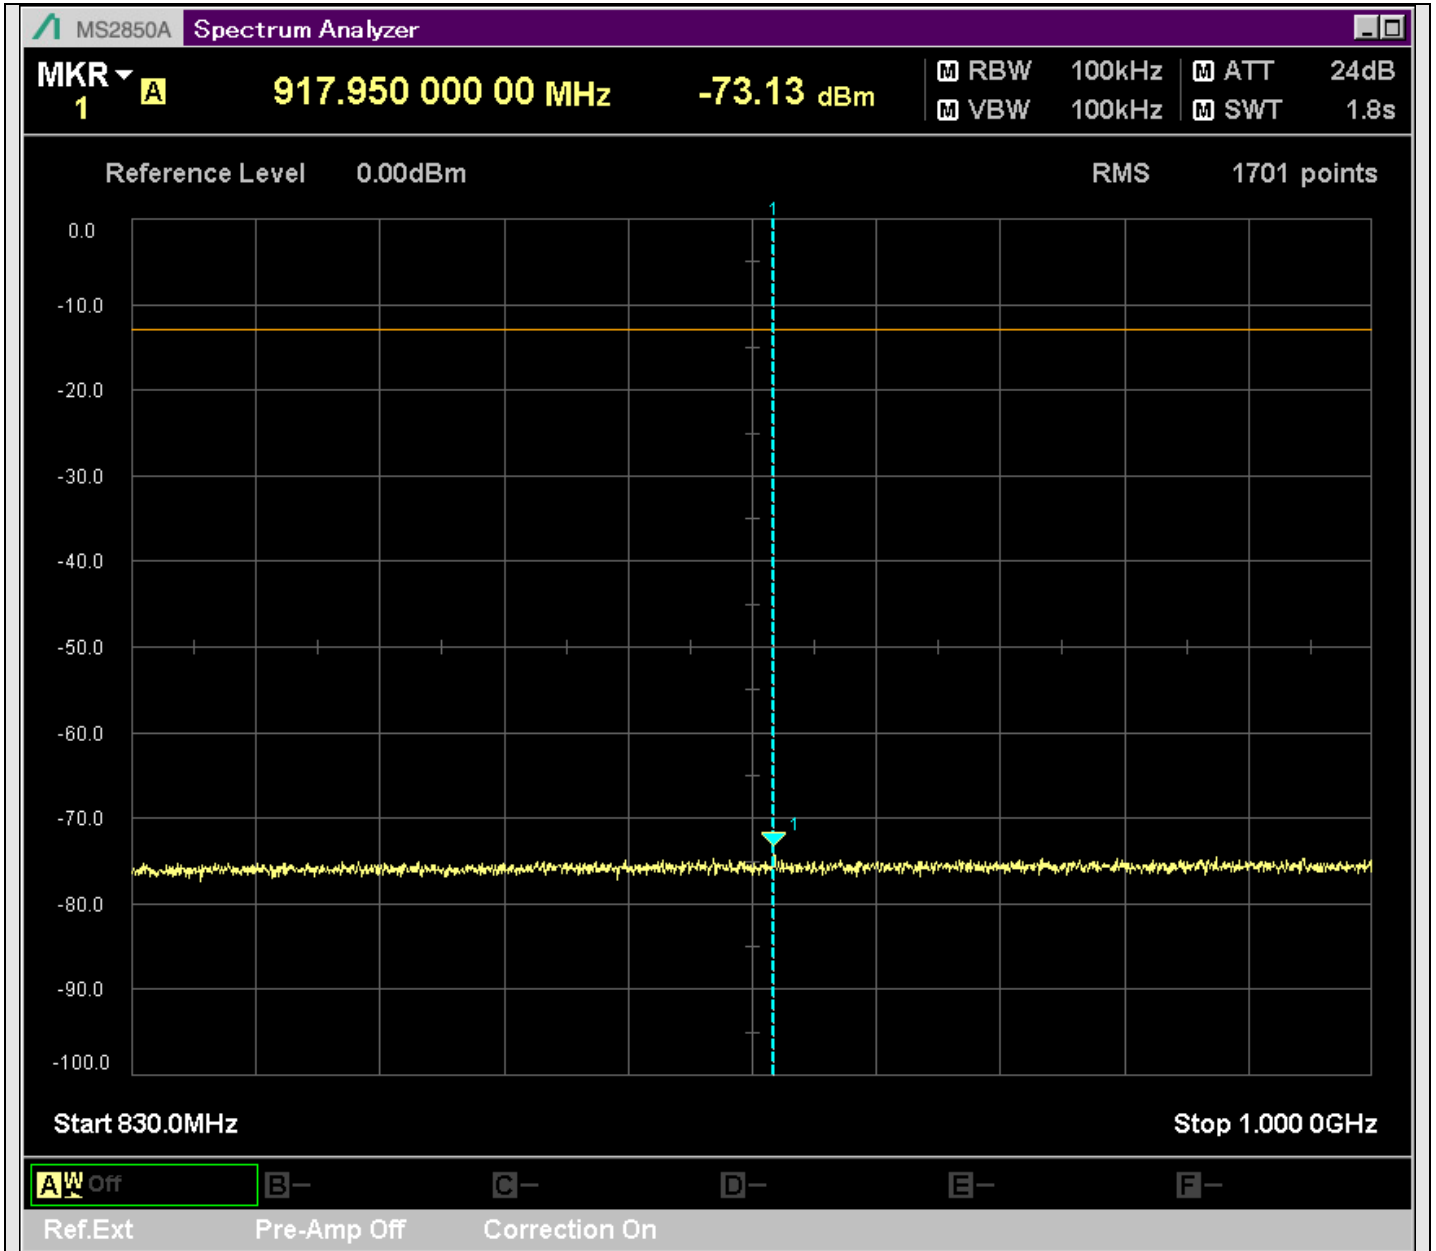

n2_5MHz_15kHz_392000_CP-OFDM
QPSK_Edge_1RB_Left_SA(829.9MHz-1000MHz_100kHz)@917.950MHz