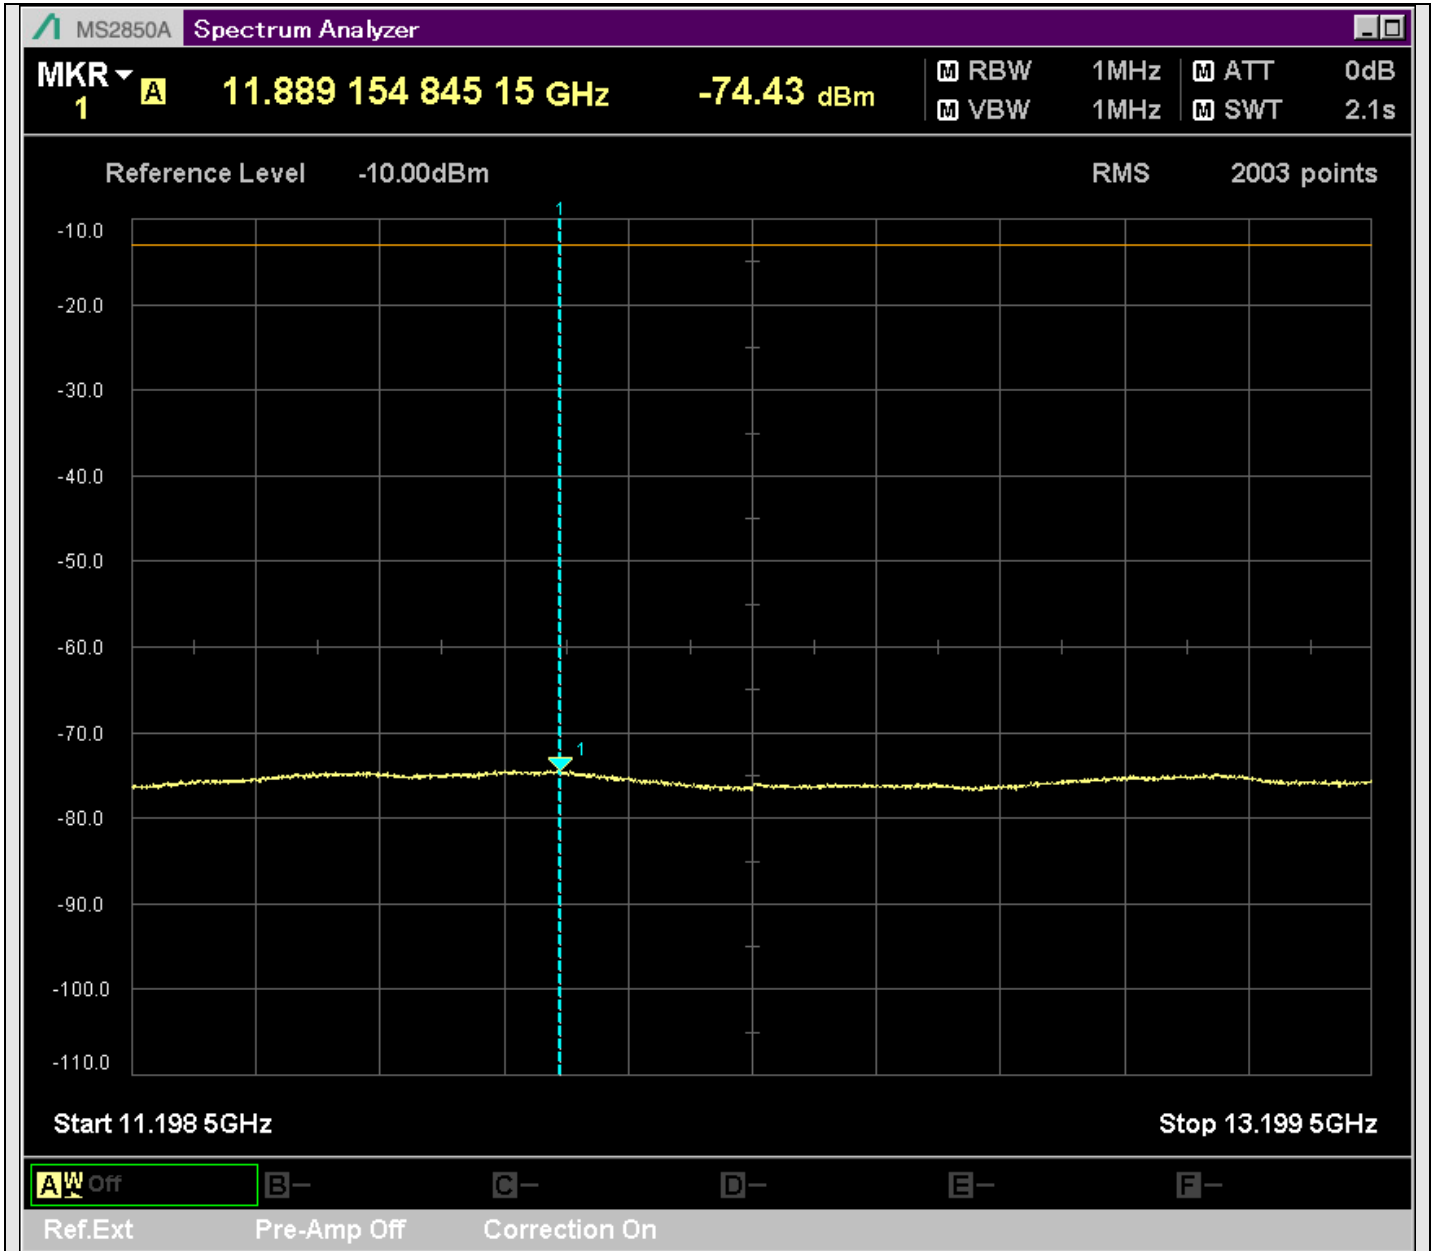

n2_5MHz_15kHz_392000_CP-OFDM
QPSK_Edge_1RB_Right_SA(11198MHz-13200MHz_1MHz)@11889.155MHz