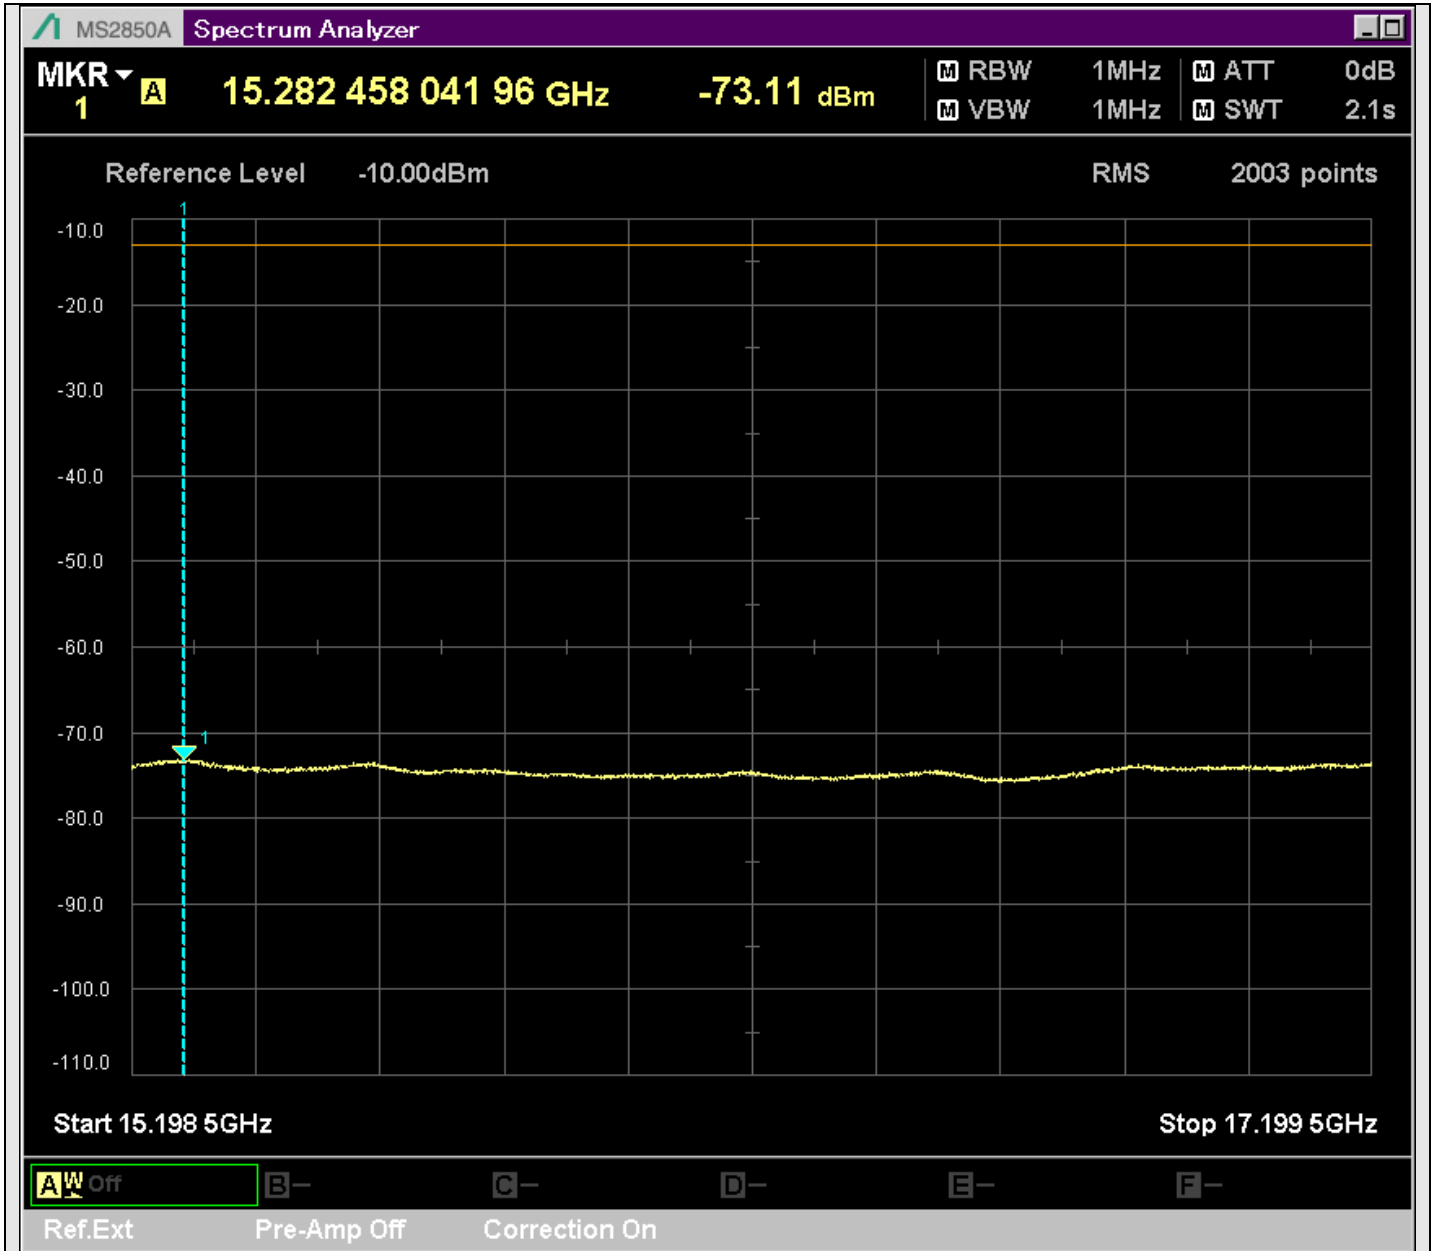

n2_5MHz_15kHz_392000_CP-OFDM
QPSK_Outer_Full_SA(15198MHz-17200MHz_1MHz)@15282.458MHz