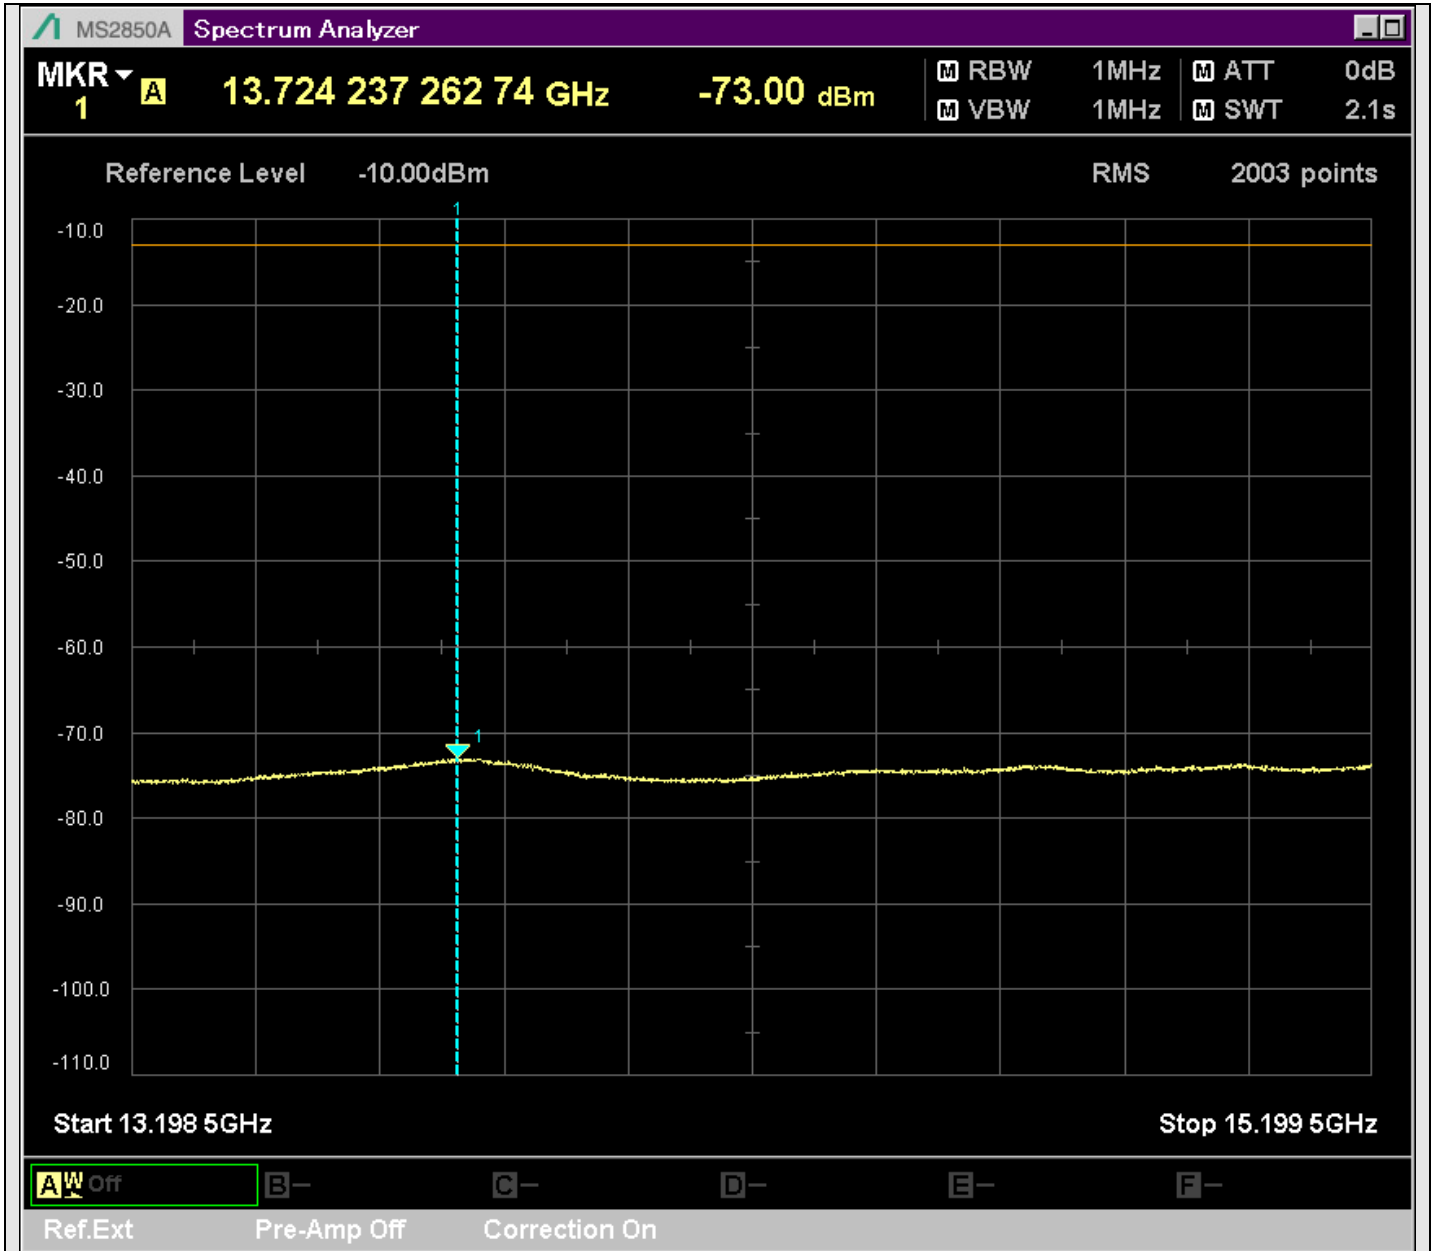

n2_5MHz_15kHz_386500_CP-OFDM
QPSK_Edge_1RB_Left_SA(13198MHz-15200MHz_1MHz)@13724.237MHz