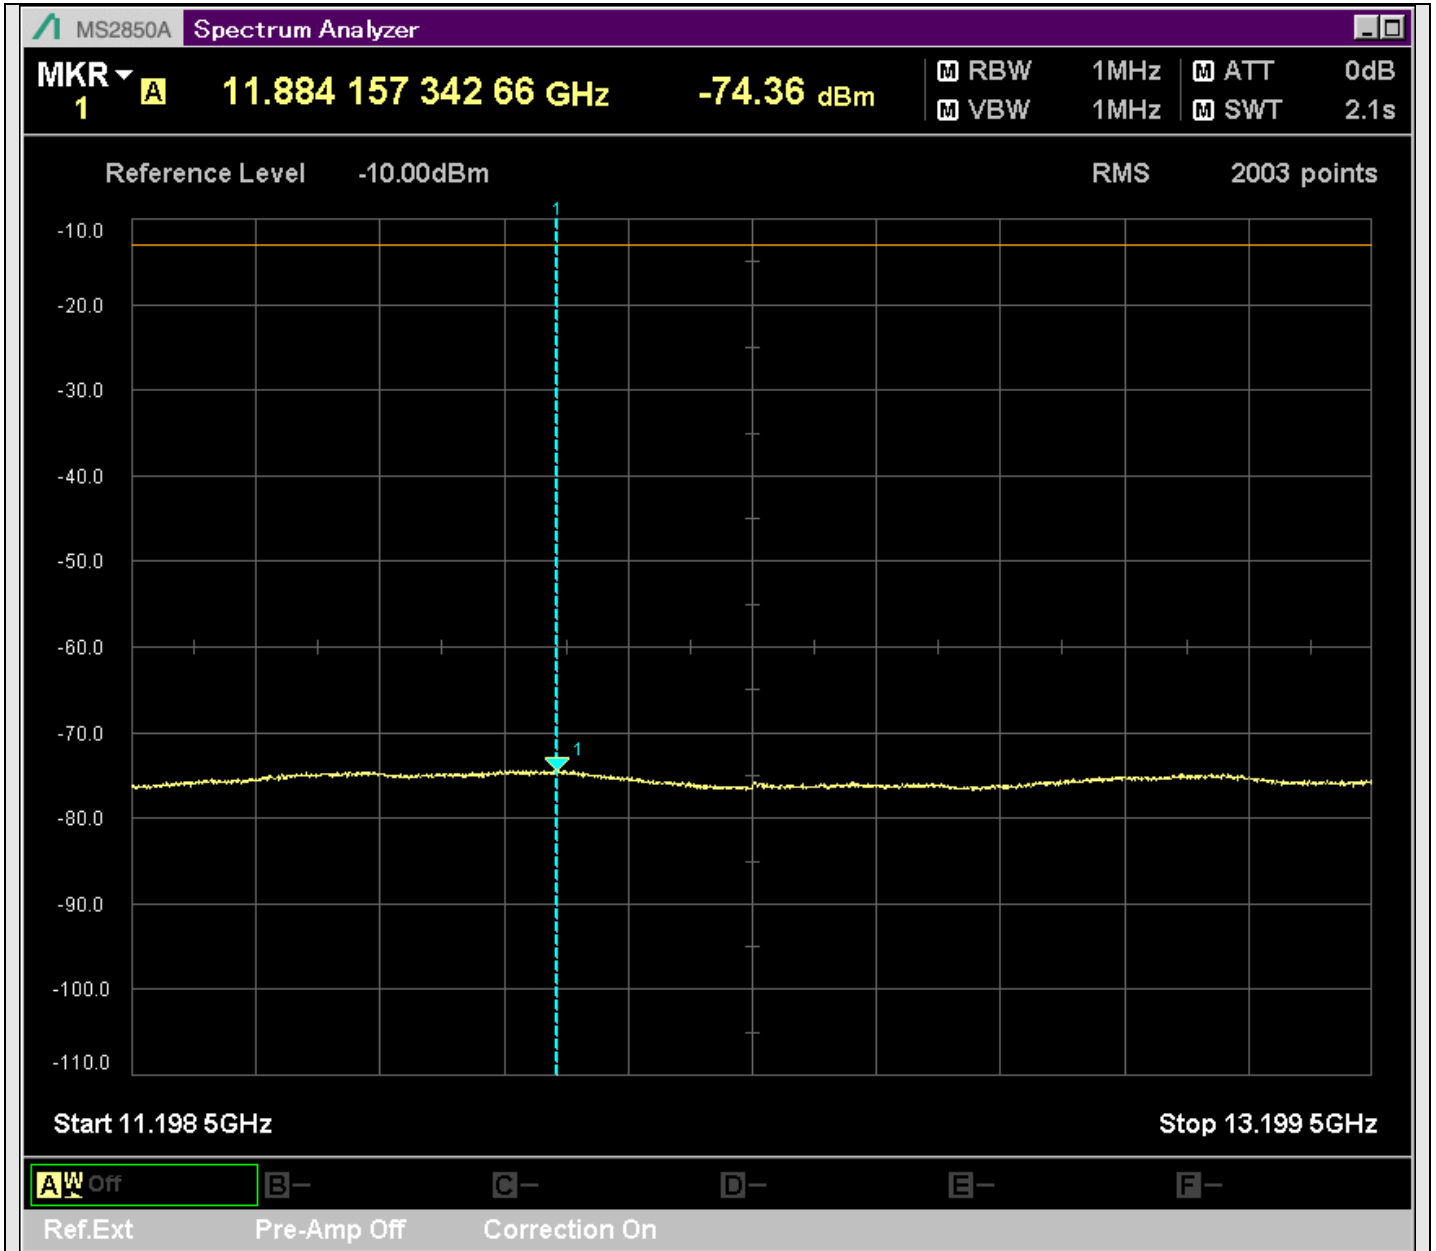

n2_5MHz_15kHz_386500_CP-OFDM
QPSK_Edge_1RB_Left_SA(11198MHz-13200MHz_1MHz)@11884.157MHz