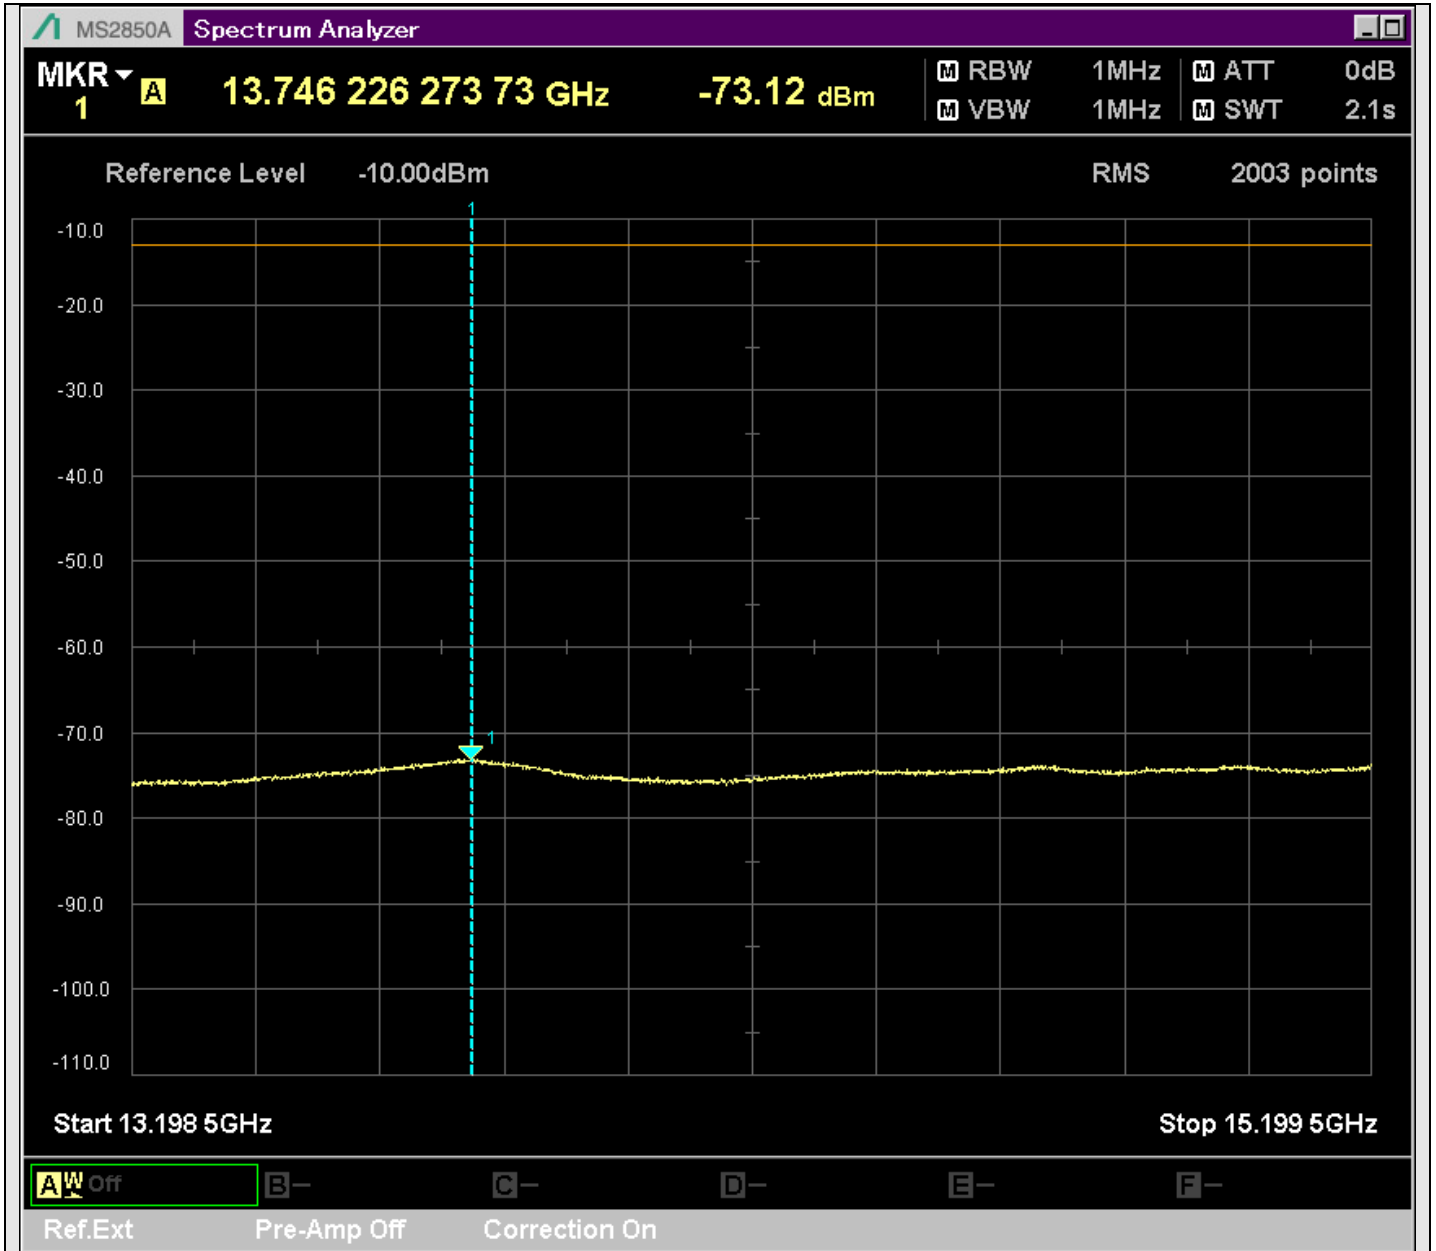

n2_5MHz_15kHz_397500_CP-OFDM
QPSK_Edge_1RB_Right_SA(13198MHz-15200MHz_1MHz)@13746.226MHz