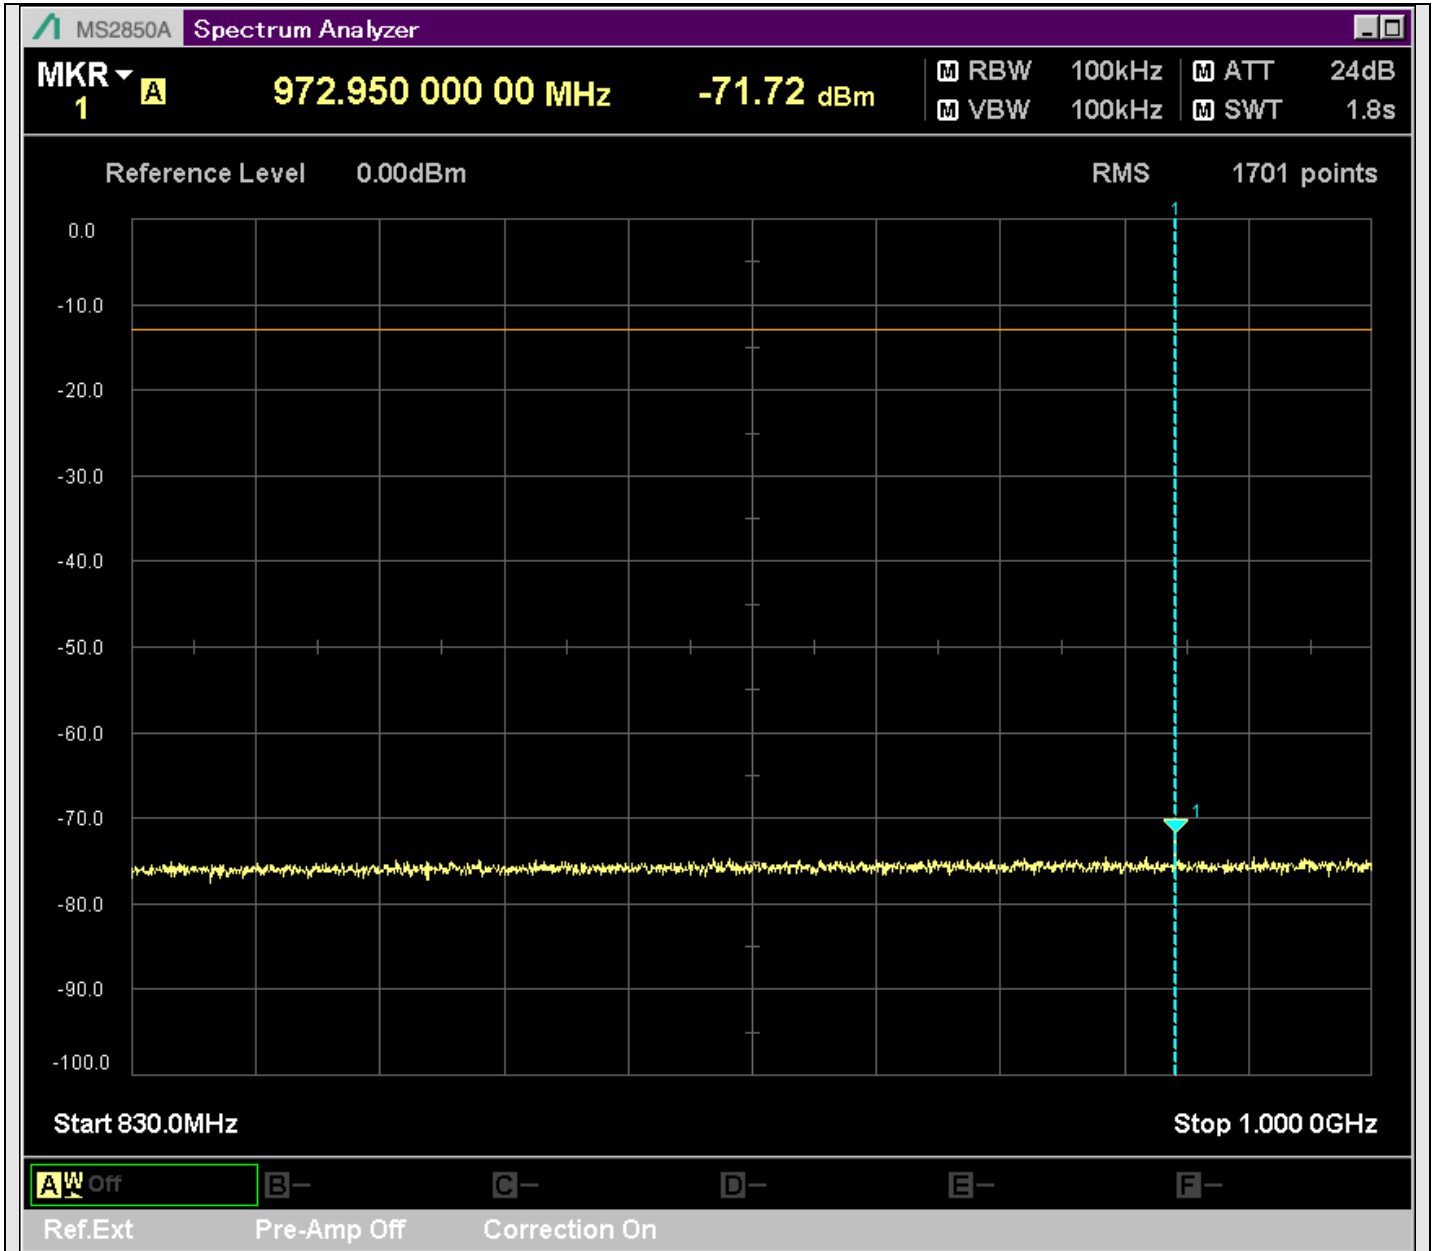

n2_5MHz_15kHz_397500_CP-OFDM
QPSK_Edge_1RB_Left_SA(829.9MHz-1000MHz_100kHz)@972.950MHz