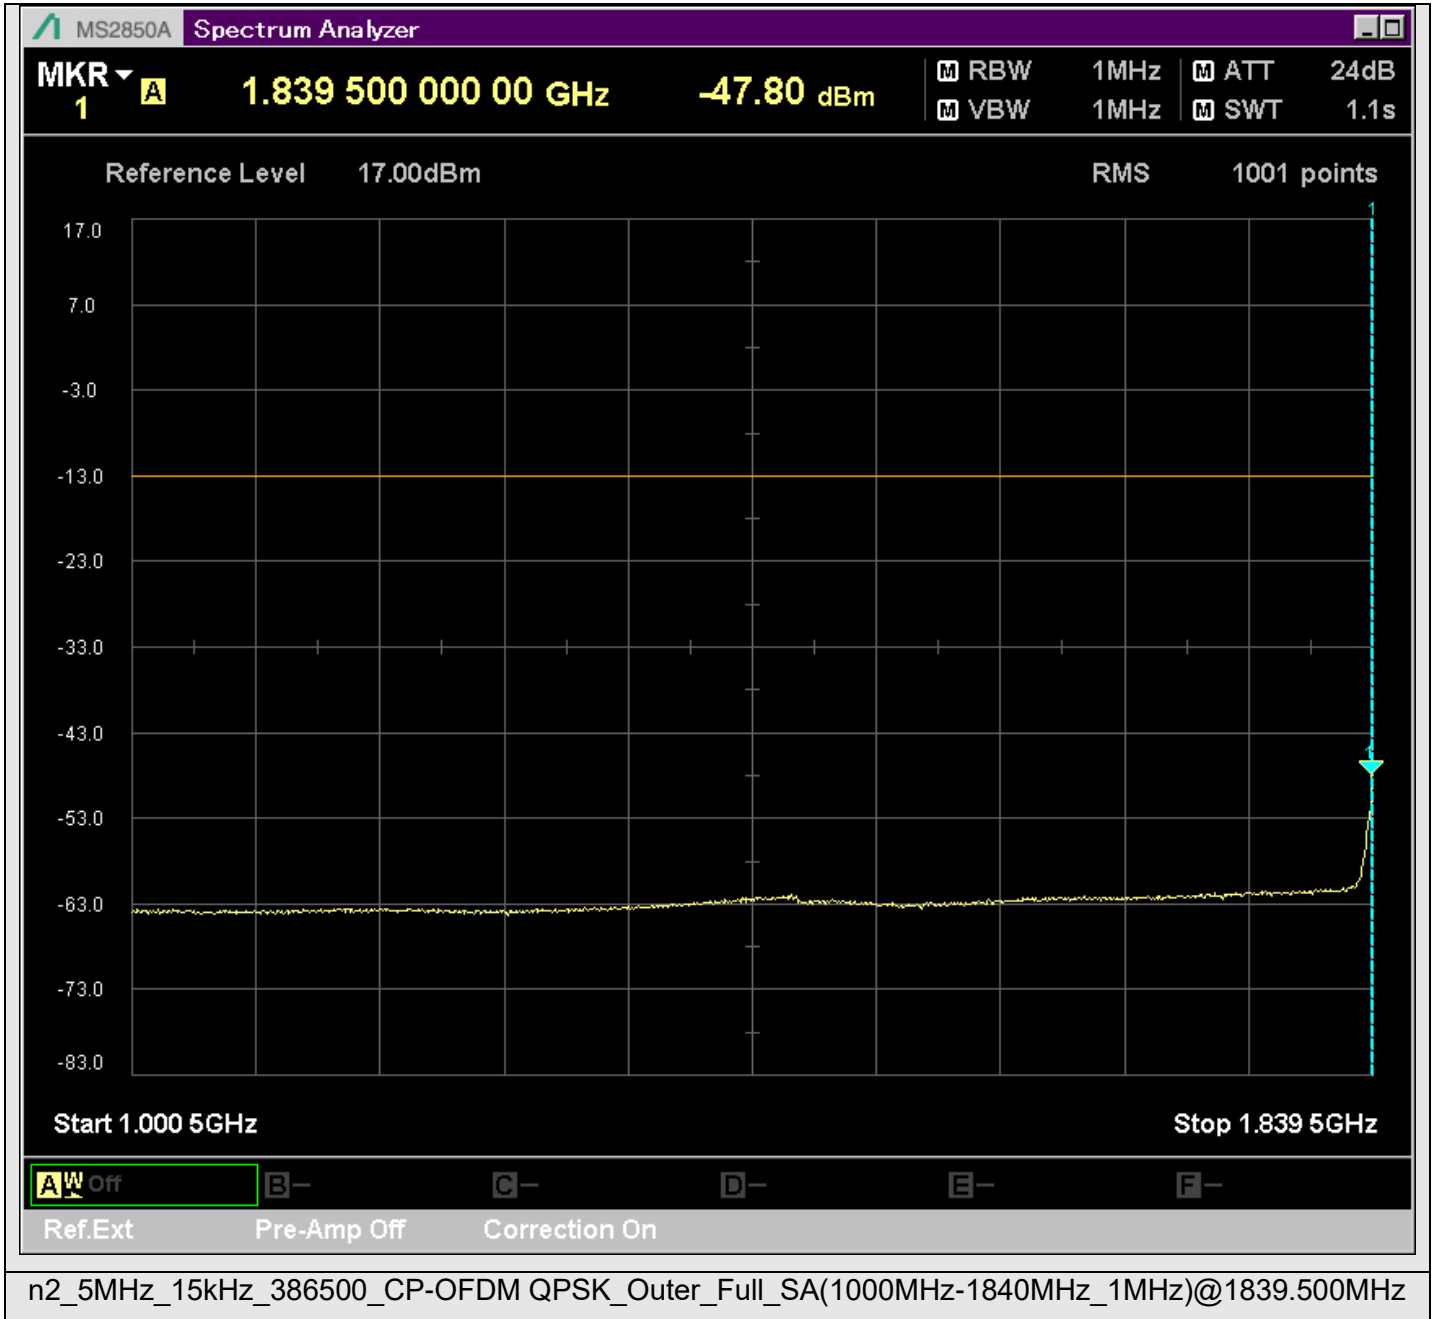

n2_5MHz_15kHz_386500_CP-OFDM
QPSK_Outer_Full_SA(229.9MHz-430.1MHz_100kHz)@249.640MHz

n2_5MHz_15kHz_386500_CP-OFDM
QPSK_Outer_Full_SA(429.9MHz-630.1MHz_100kHz)@523.403MHz

n2_5MHz_15kHz_386500_CP-OFDM
QPSK_Outer_Full_SA(629.9MHz-830.1MHz_100kHz)@714.408MHz