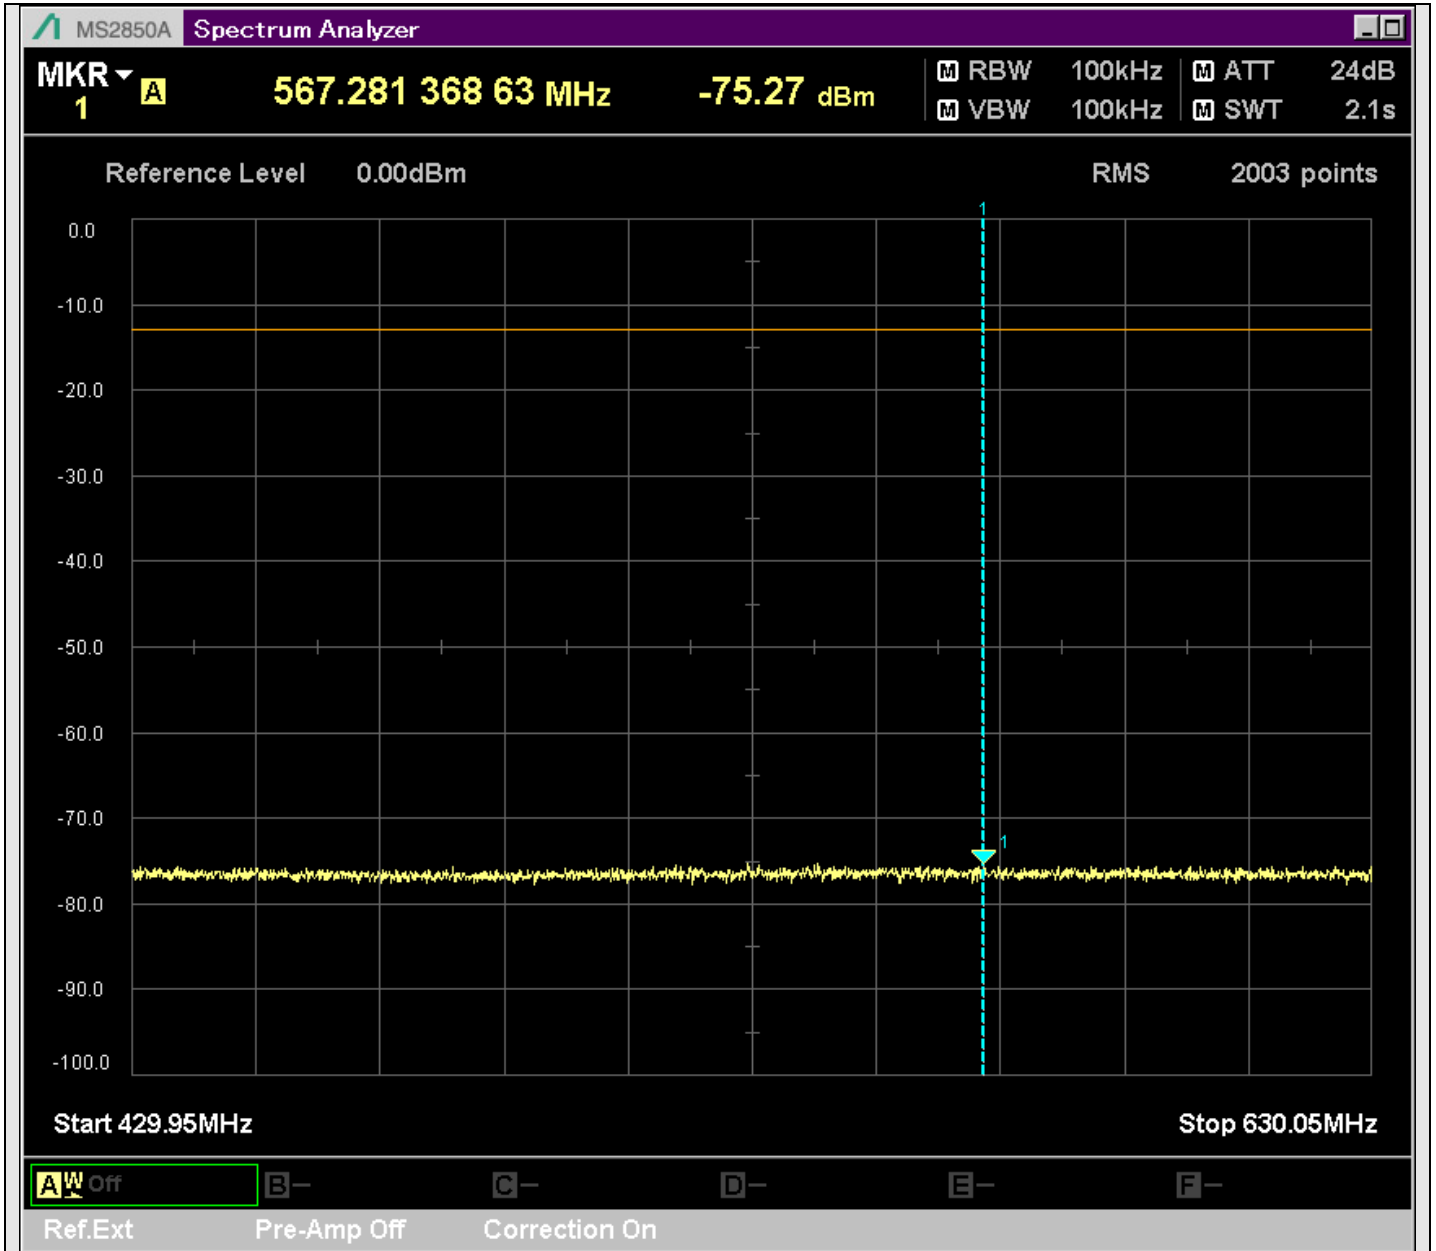

n2_5MHz_15kHz_397500_CP-OFDM
QPSK_Outer_Full_SA(429.9MHz-630.1MHz_100kHz)@567.281MHz