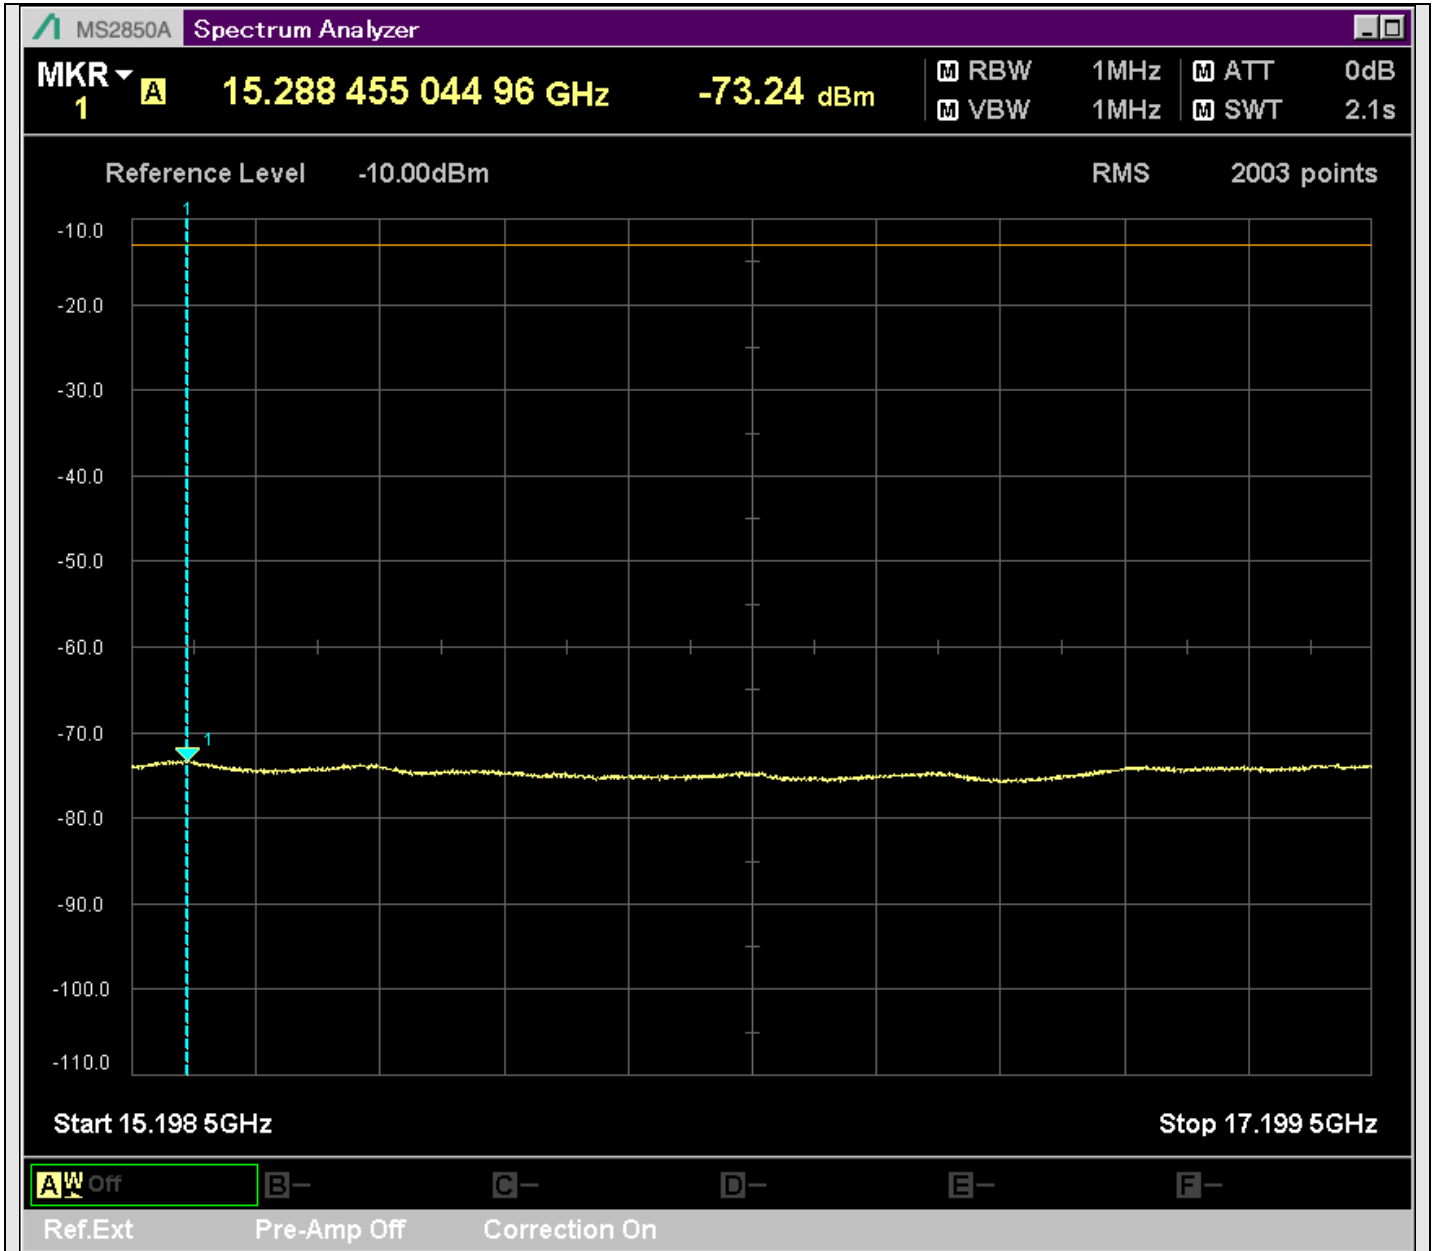

n2_5MHz_15kHz_397500_CP-OFDM
QPSK_Edge_1RB_Left_SA(15198MHz-17200MHz_1MHz)@15288.455MHz