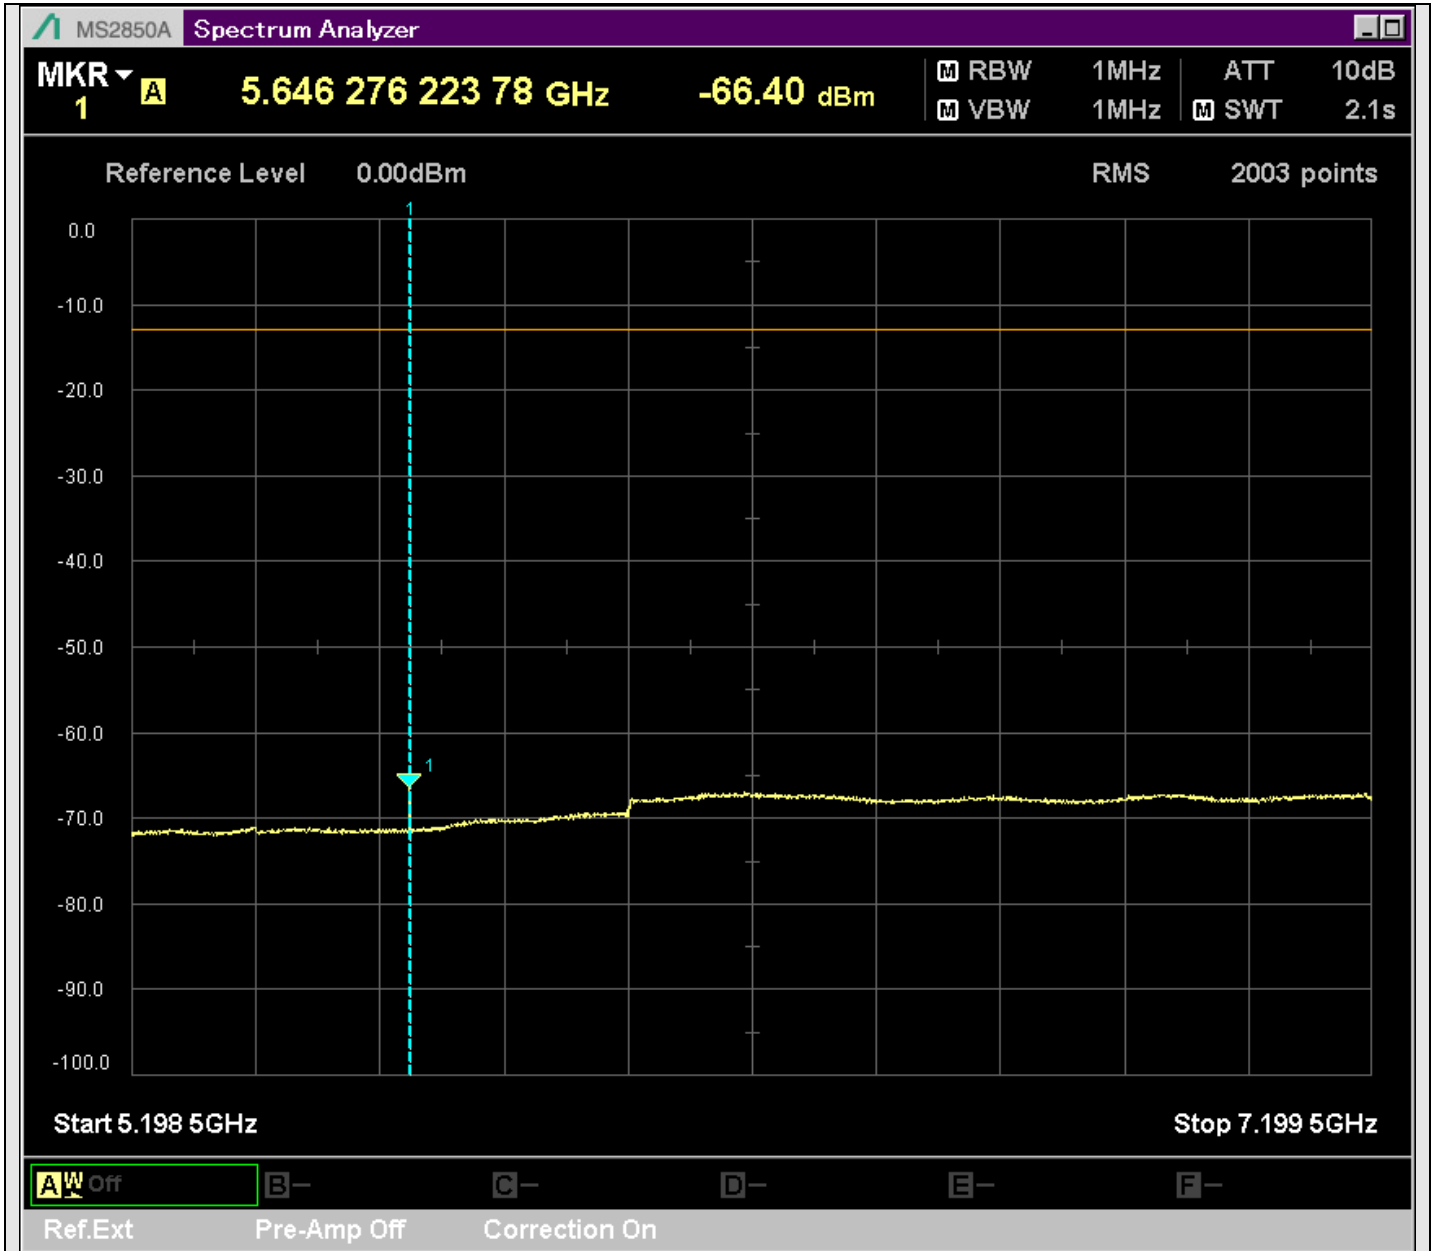

n2_5MHz_15kHz_392000_CP-OFDM
QPSK_Edge_1RB_Right_SA(5198MHz-7200MHz_1MHz)@5646.276MHz