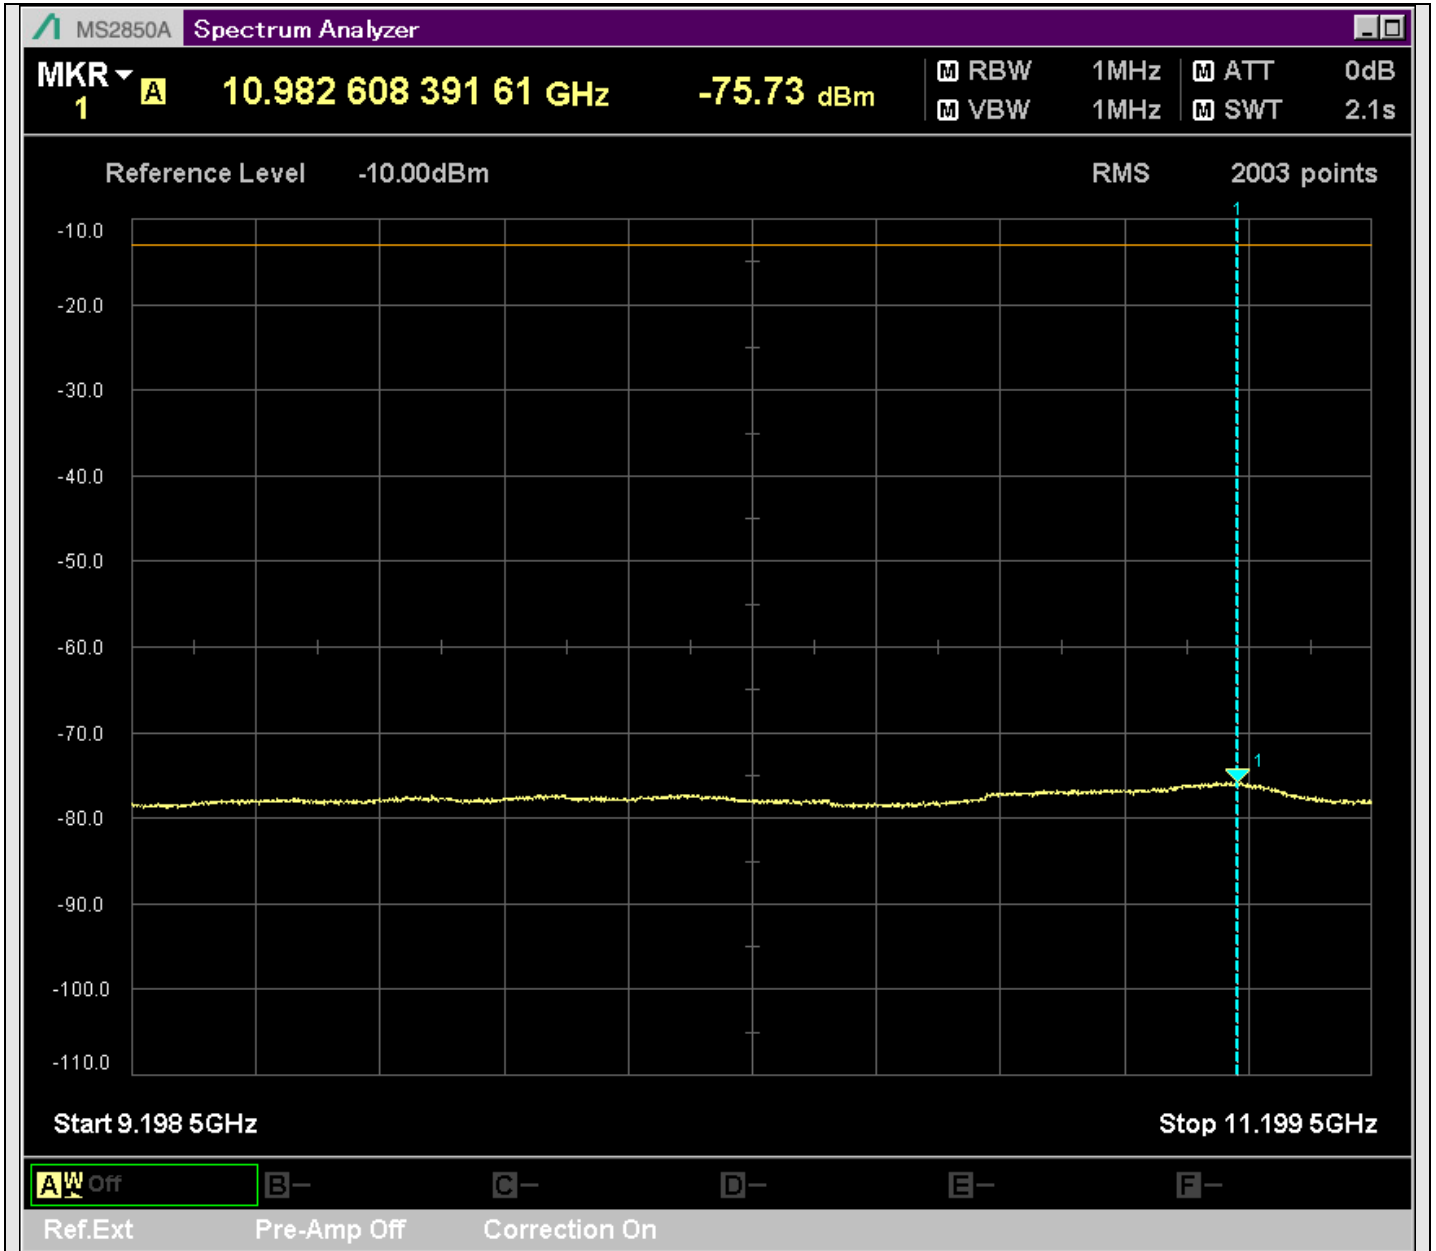

n2_5MHz_15kHz_397500_CP-OFDM
QPSK_Outer_Full_SA(229.9MHz-430.1MHz_100kHz)@252.339MHz

n2_5MHz_15kHz_397500_CP-OFDM
QPSK_Outer_Full_SA(429.9MHz-630.1MHz_100kHz)@567.281MHz

n2_5MHz_15kHz_397500_CP-OFDM
QPSK_Outer_Full_SA(629.9MHz-830.1MHz_100kHz)@808.261MHz