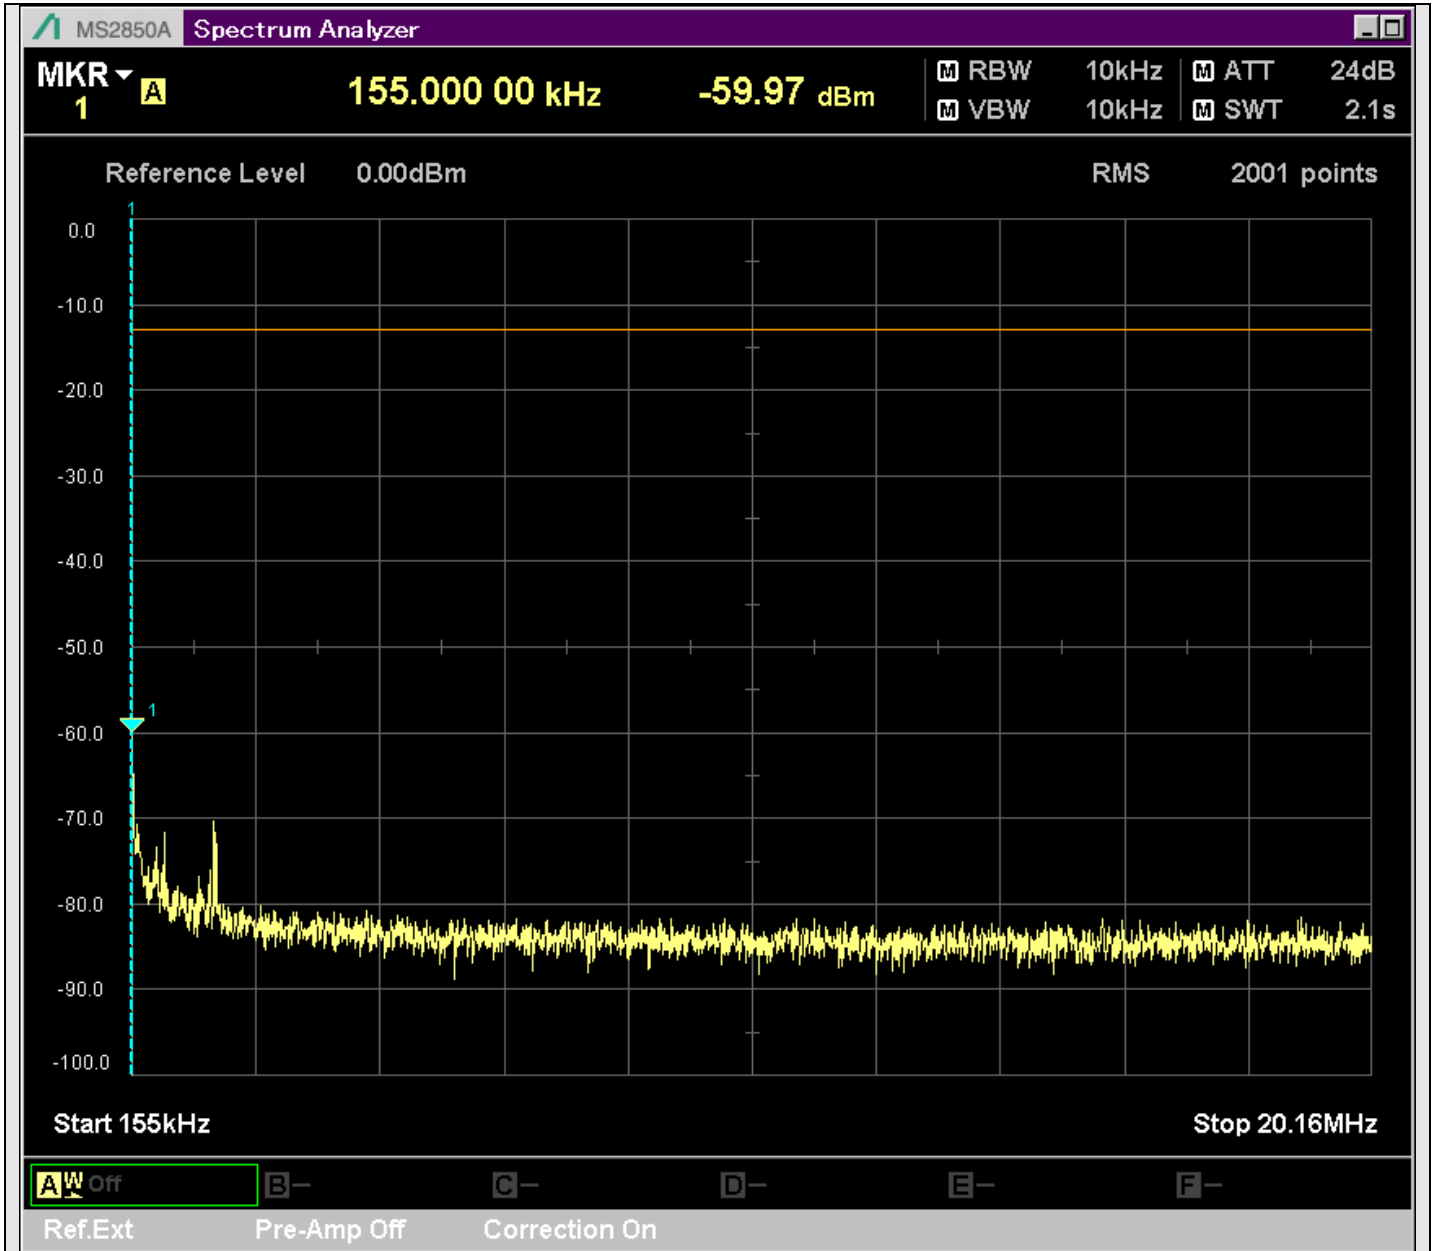

n2_5MHz_15kHz_386500_CP-OFDM
QPSK_Edge_1RB_Right_SA(0.15MHz-20.16MHz_10kHz)@0.155MHz