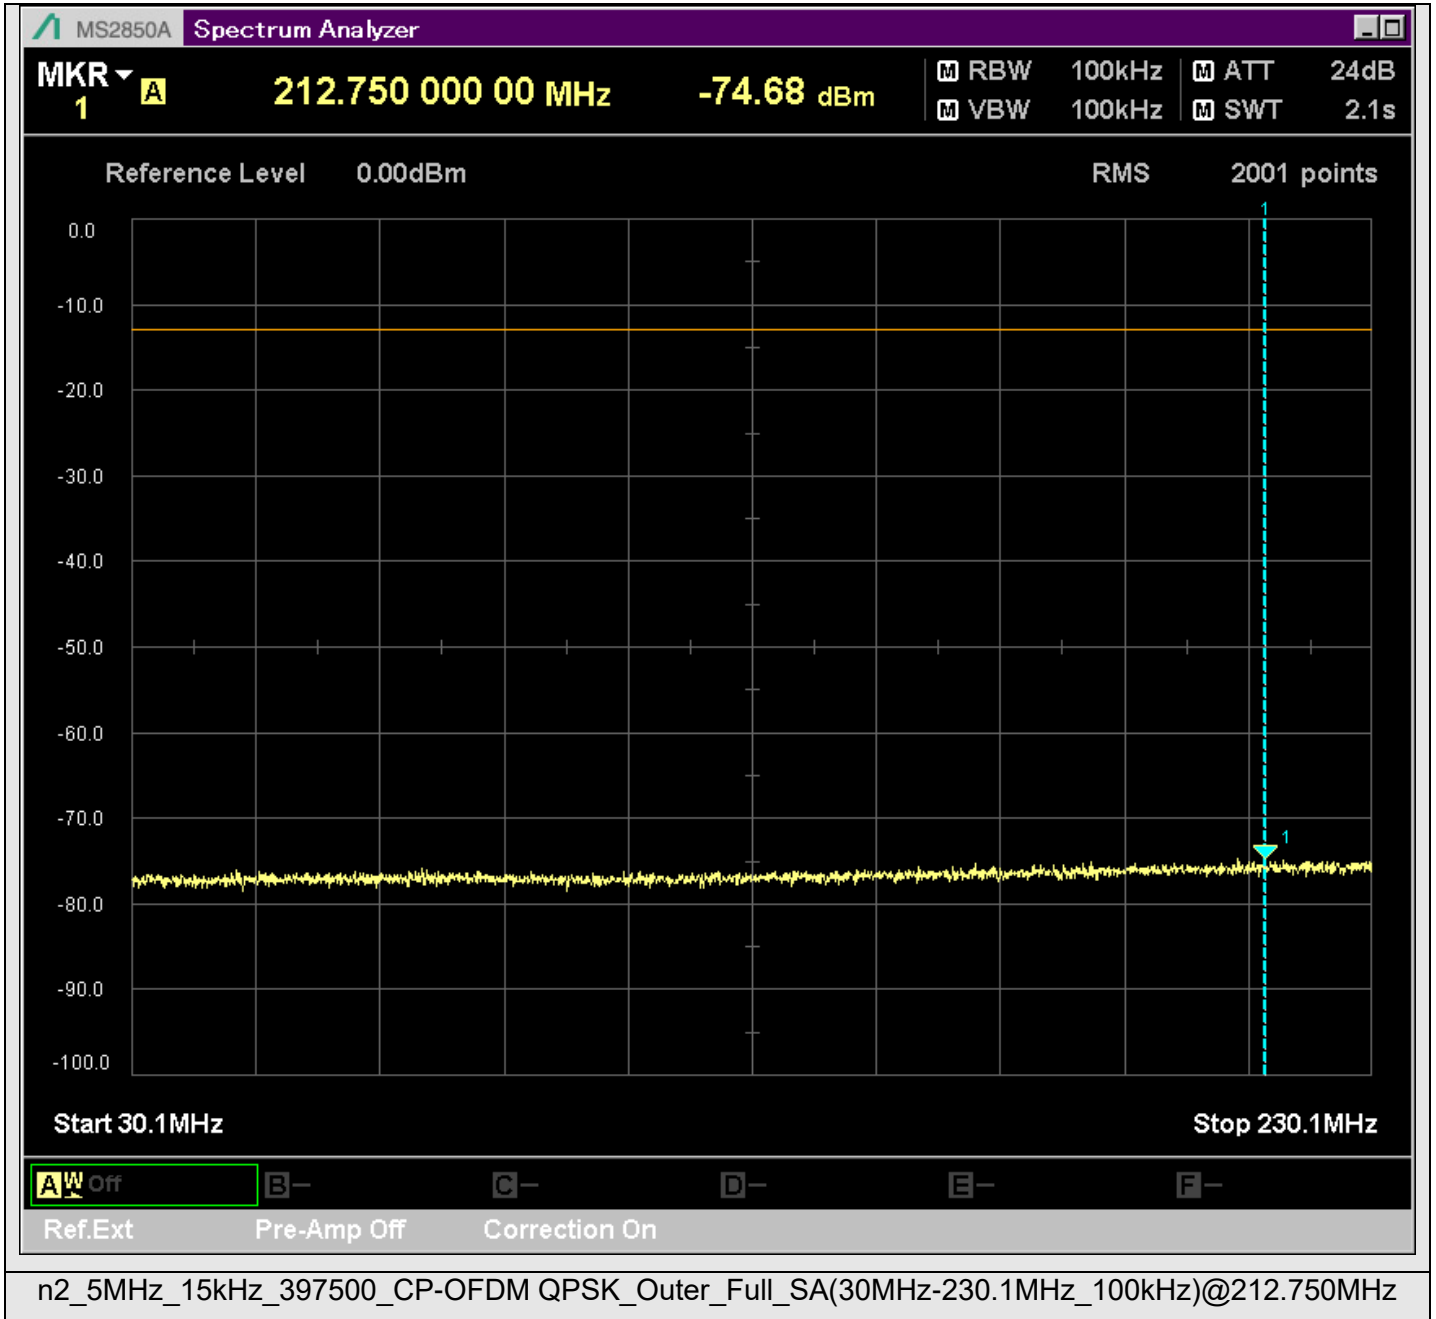

n2_5MHz_15kHz_392000_CP-OFDM
QPSK_Edge_1RB_Right_SA(13198MHz-15200MHz_1MHz)@13734.232MHz

n2_5MHz_15kHz_392000_CP-OFDM
QPSK_Edge_1RB_Right_SA(15198MHz-17200MHz_1MHz)@15279.460MHz

n2_5MHz_15kHz_392000_CP-OFDM
QPSK_Edge_1RB_Right_SA(17198MHz-19100MHz_1MHz)@17748.211MHz