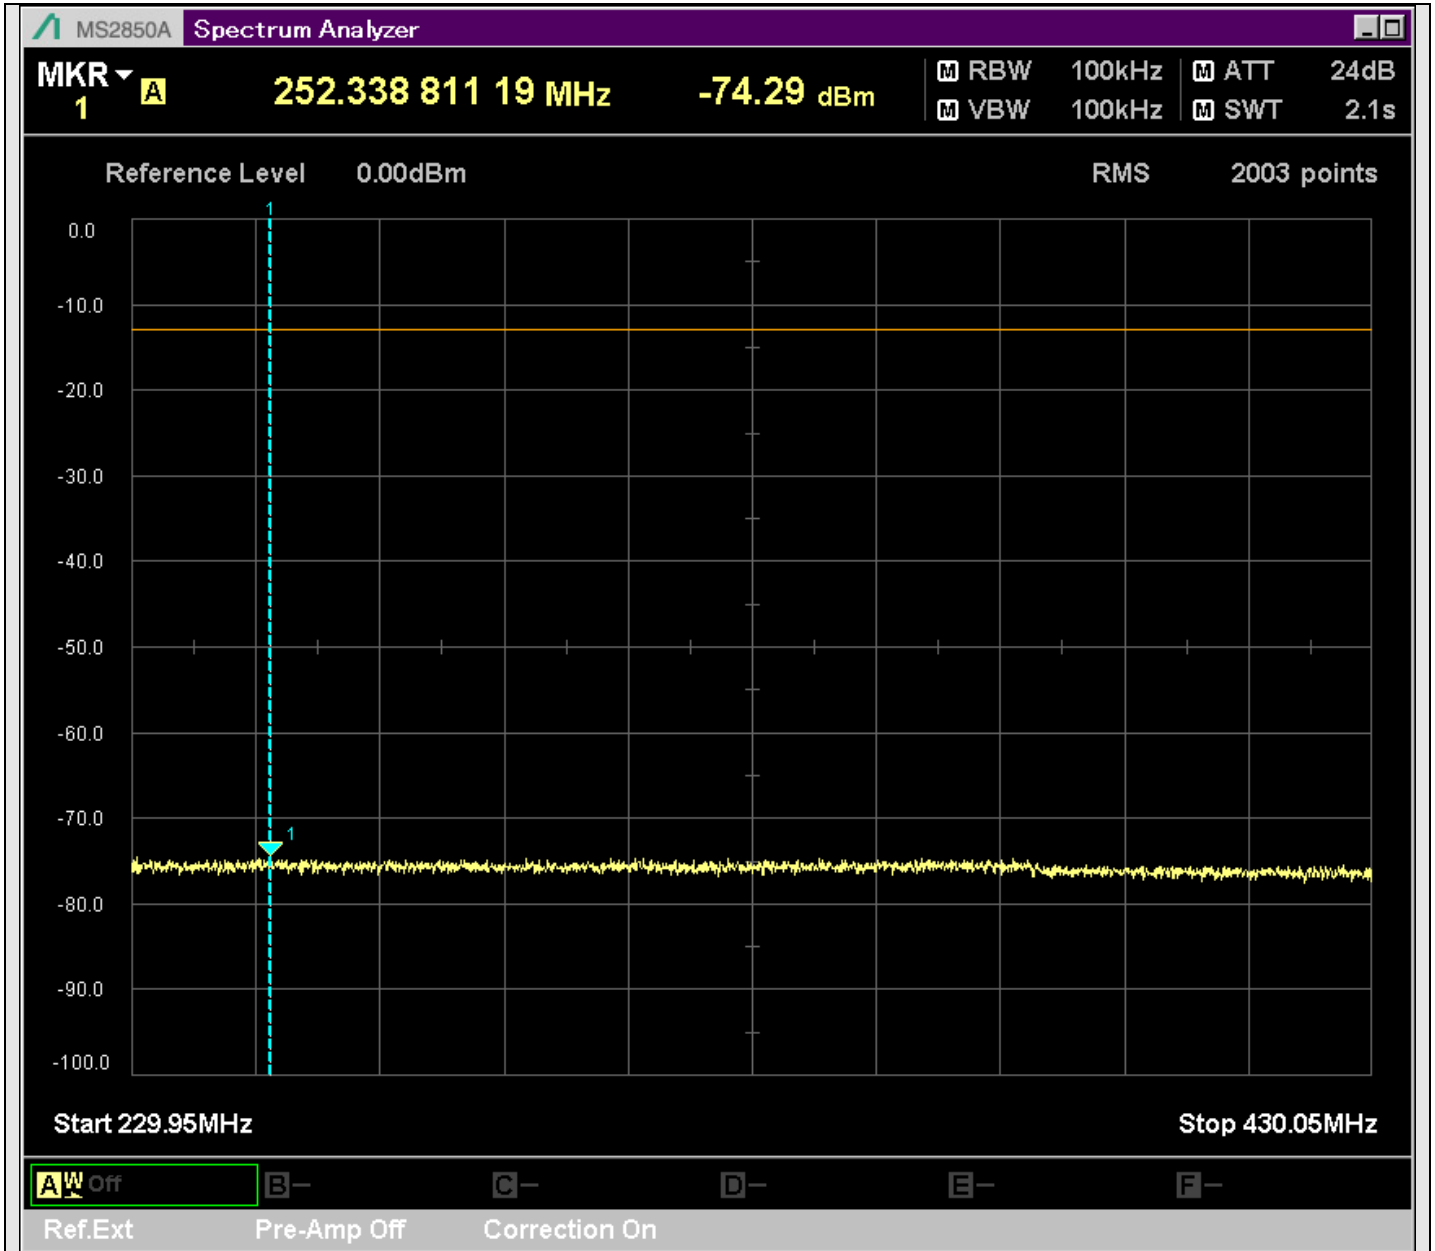

n2_5MHz_15kHz_392000_CP-OFDM
QPSK_Edge_1RB_Right_SA(13198MHz-15200MHz_1MHz)@13734.232MHz

n2_5MHz_15kHz_392000_CP-OFDM
QPSK_Edge_1RB_Right_SA(15198MHz-17200MHz_1MHz)@15279.460MHz

n2_5MHz_15kHz_392000_CP-OFDM
QPSK_Edge_1RB_Right_SA(17198MHz-19100MHz_1MHz)@17748.211MHz