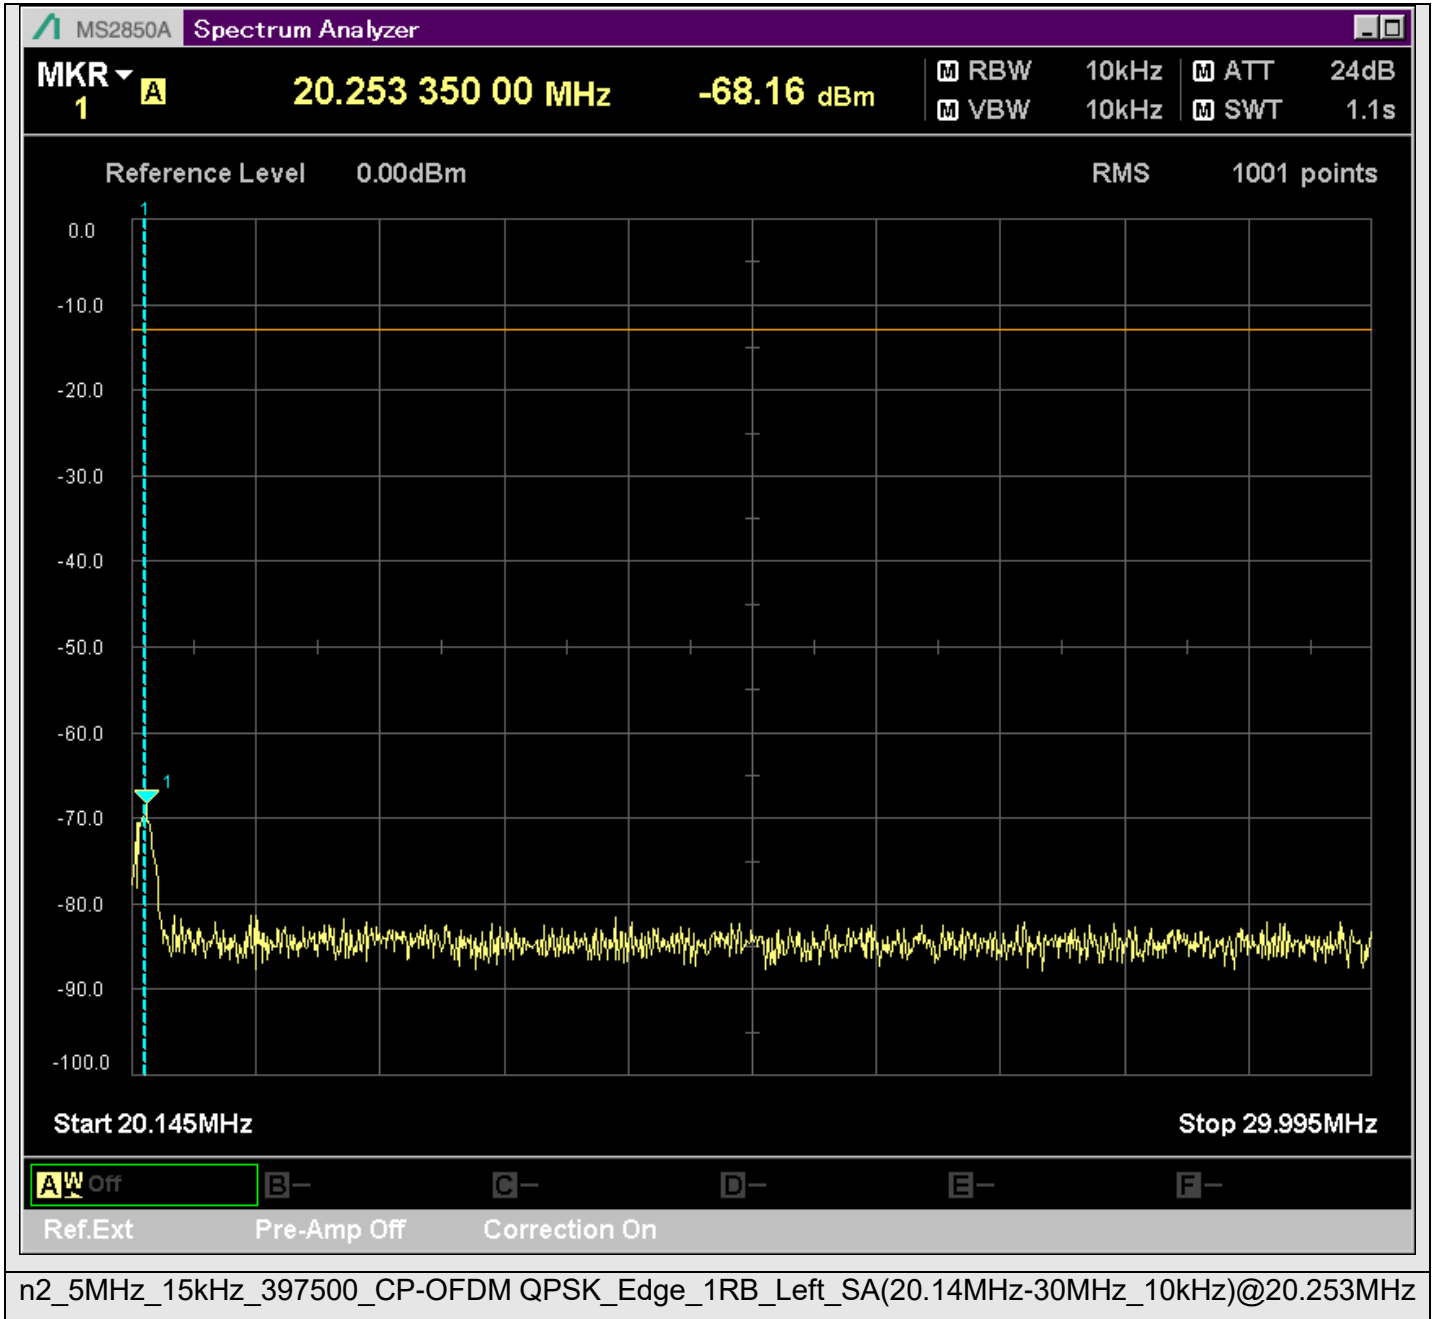

n2_5MHz_15kHz_397500_CP-OFDM
QPSK_Outer_Full_SA(15198MHz-17200MHz_1MHz)@15285.457MHz

n2_5MHz_15kHz_397500_CP-OFDM
QPSK_Outer_Full_SA(17198MHz-19100MHz_1MHz)@17764.202MHz

n2_5MHz_15kHz_397500_CP-OFDM
QPSK_Edge_1RB_Left_SA(0.15MHz-20.16MHz_10kHz)@0.155MHz