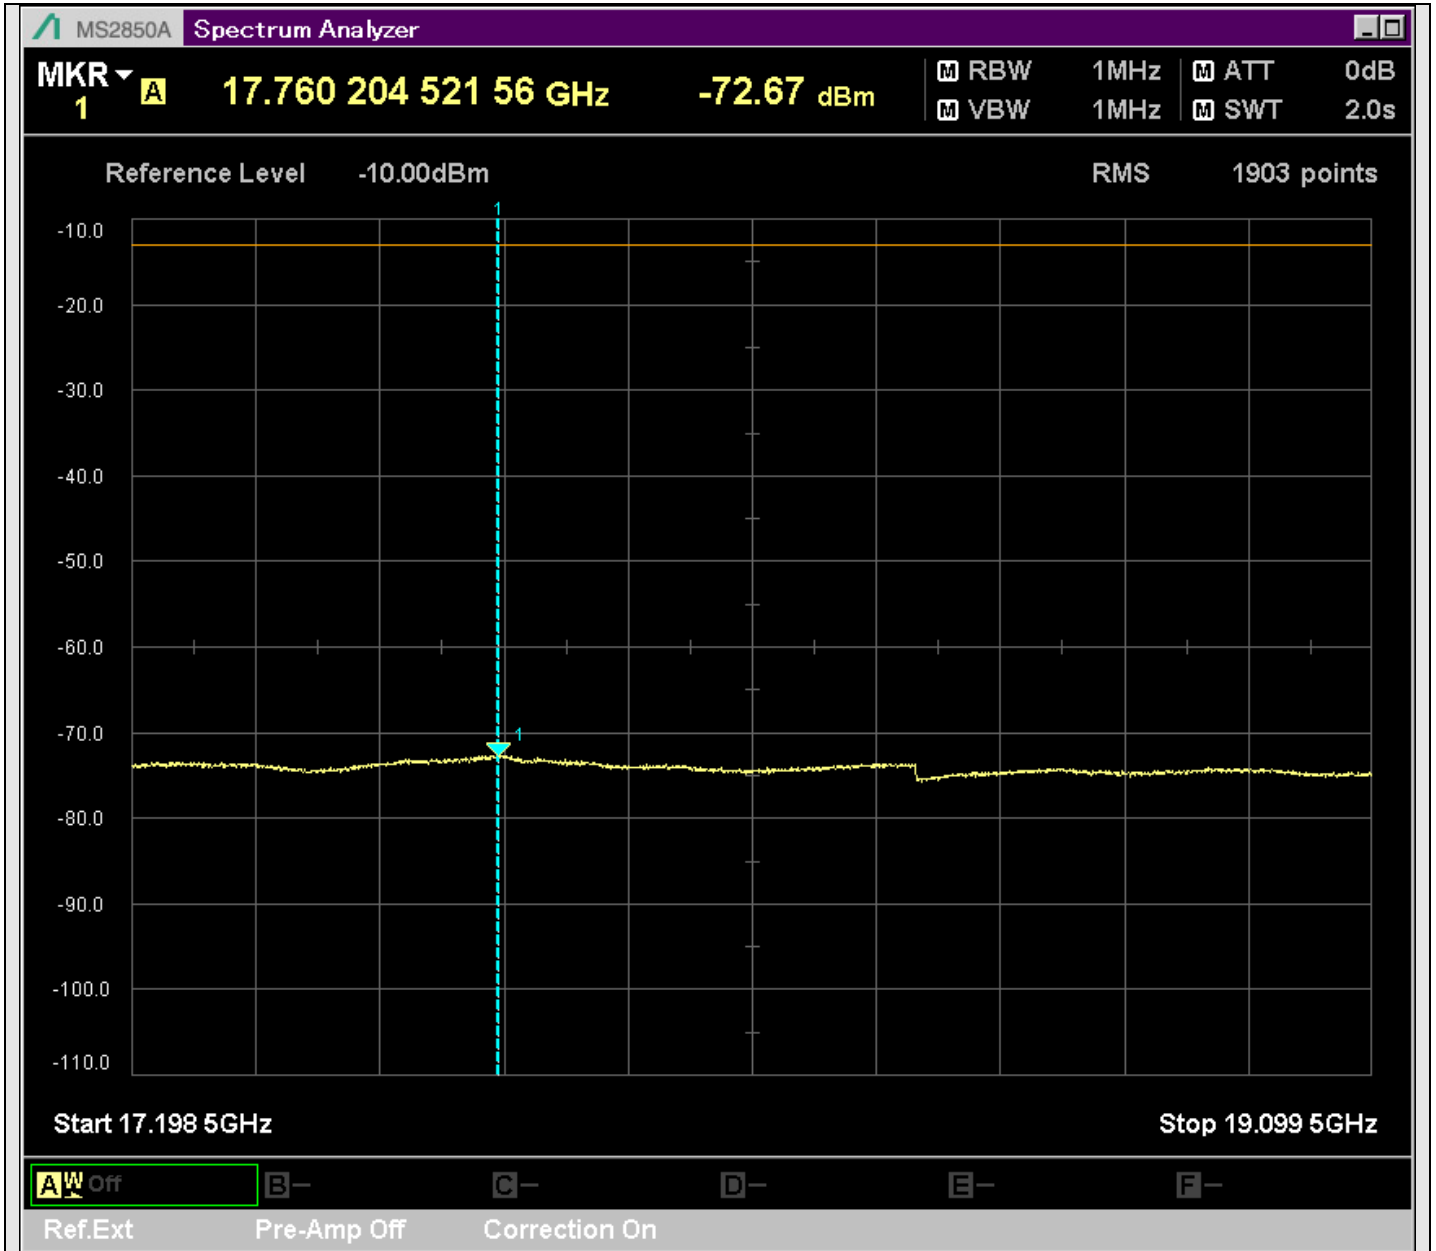

n2_5MHz_15kHz_397500_CP-OFDM
QPSK_Edge_1RB_Left_SA(17198MHz-19100MHz_1MHz)@17760.205MHz