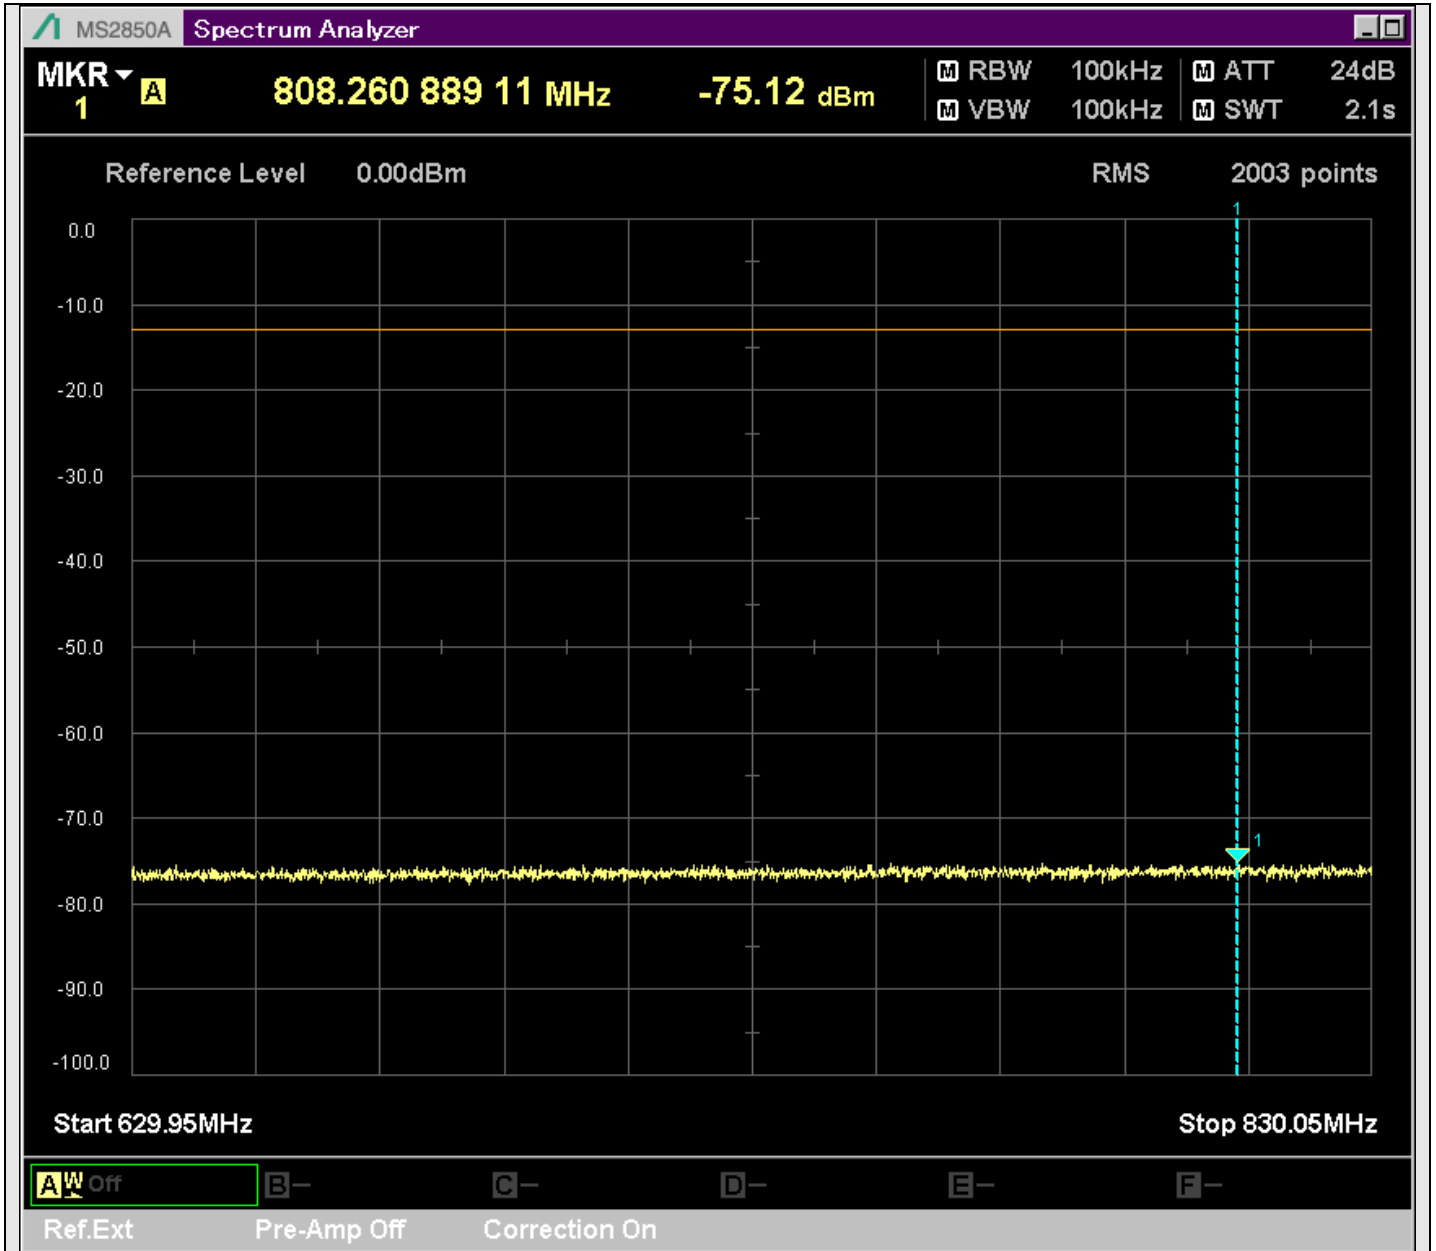

n2_5MHz_15kHz_397500_CP-OFDM
QPSK_Outer_Full_SA(629.9MHz-830.1MHz_100kHz)@808.261MHz