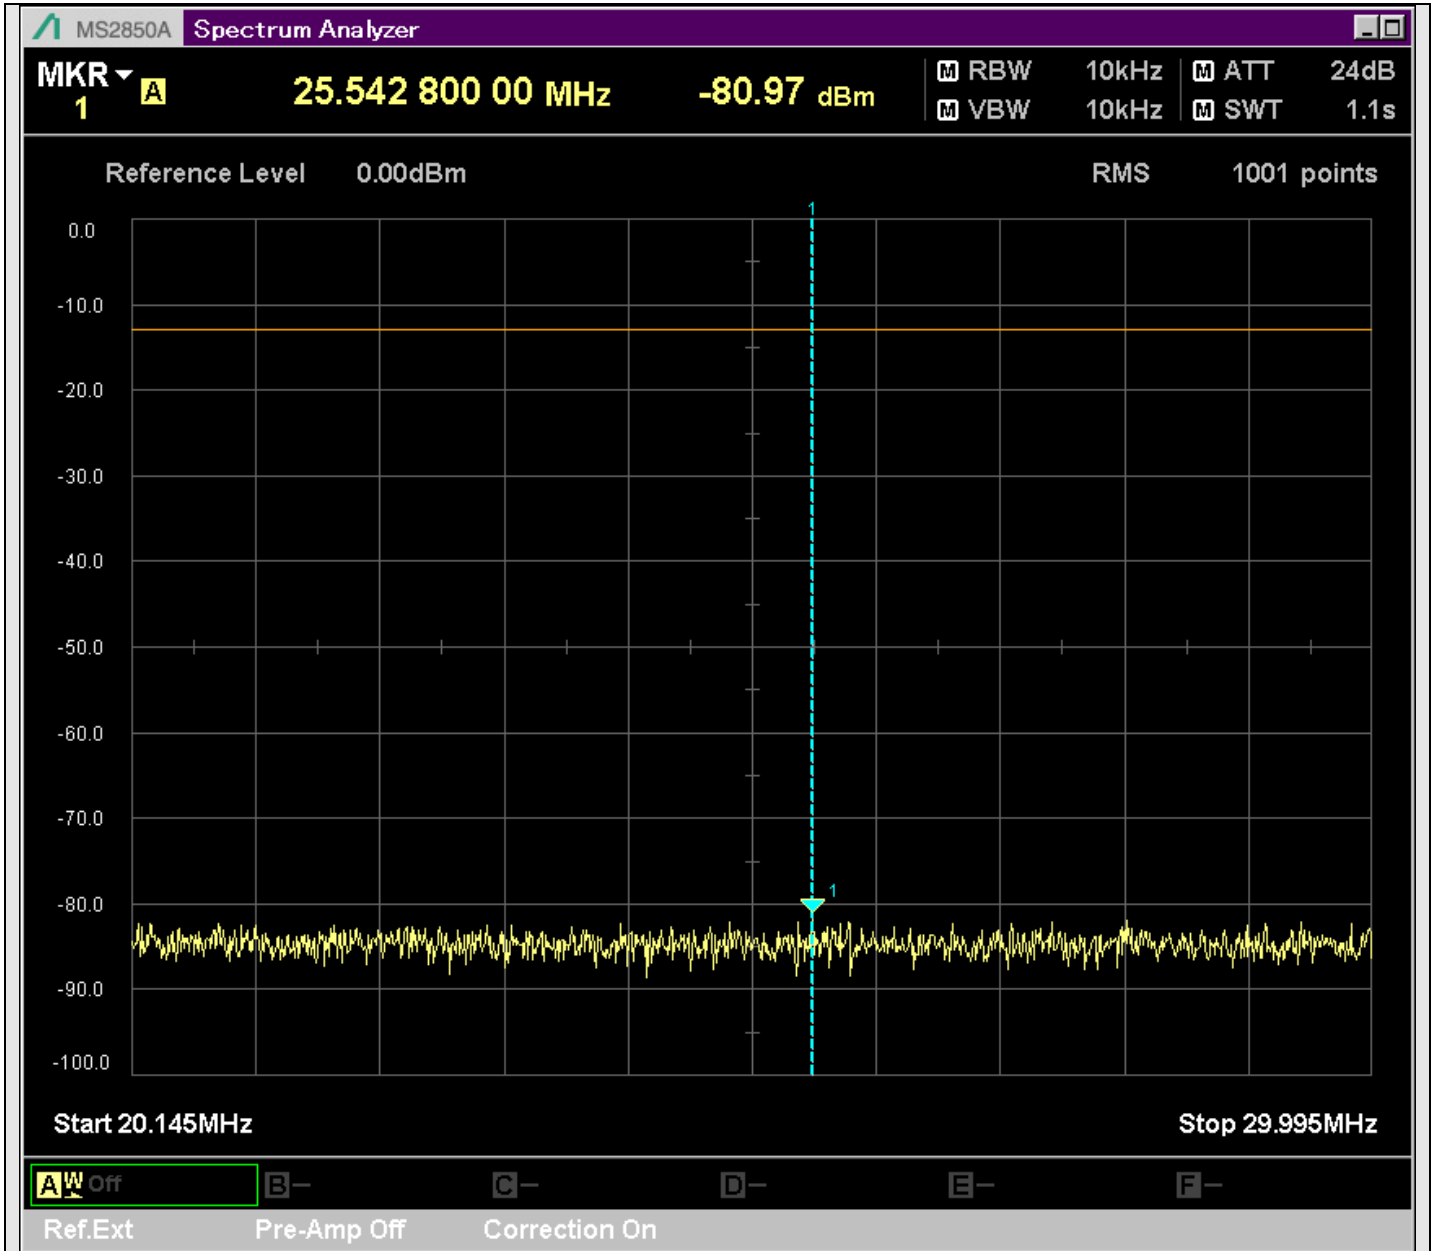

n2_5MHz_15kHz_392000_CP-OFDM
QPSK_Edge_1RB_Right_SA(20.14MHz-30MHz_10kHz)@25.543MHz