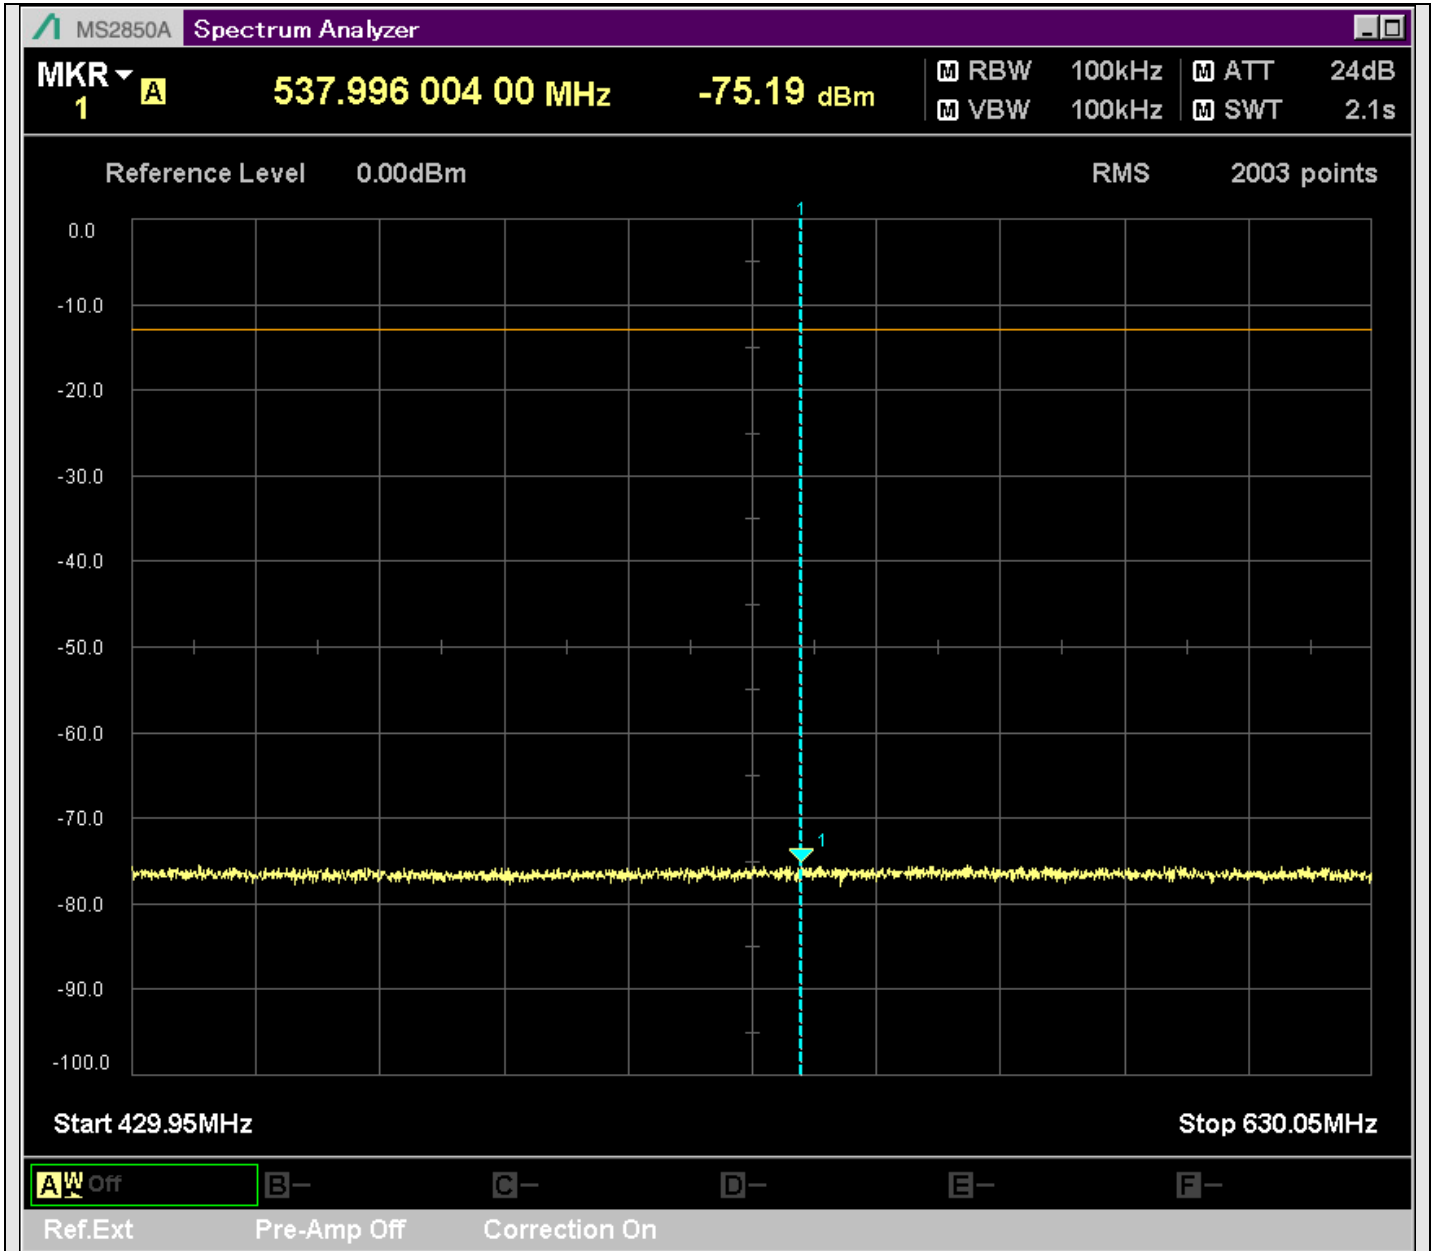

n2_5MHz_15kHz_386500_CP-OFDM
QPSK_Edge_1RB_Right_SA(15198MHz-17200MHz_1MHz)@15281.459MHz

n2_5MHz_15kHz_386500_CP-OFDM
QPSK_Edge_1RB_Right_SA(17198MHz-19100MHz_1MHz)@17725.223MHz

n2_5MHz_15kHz_392000_CP-OFDM
QPSK_Outer_Full_SA(229.9MHz-430.1MHz_100kHz)@337.596MHz