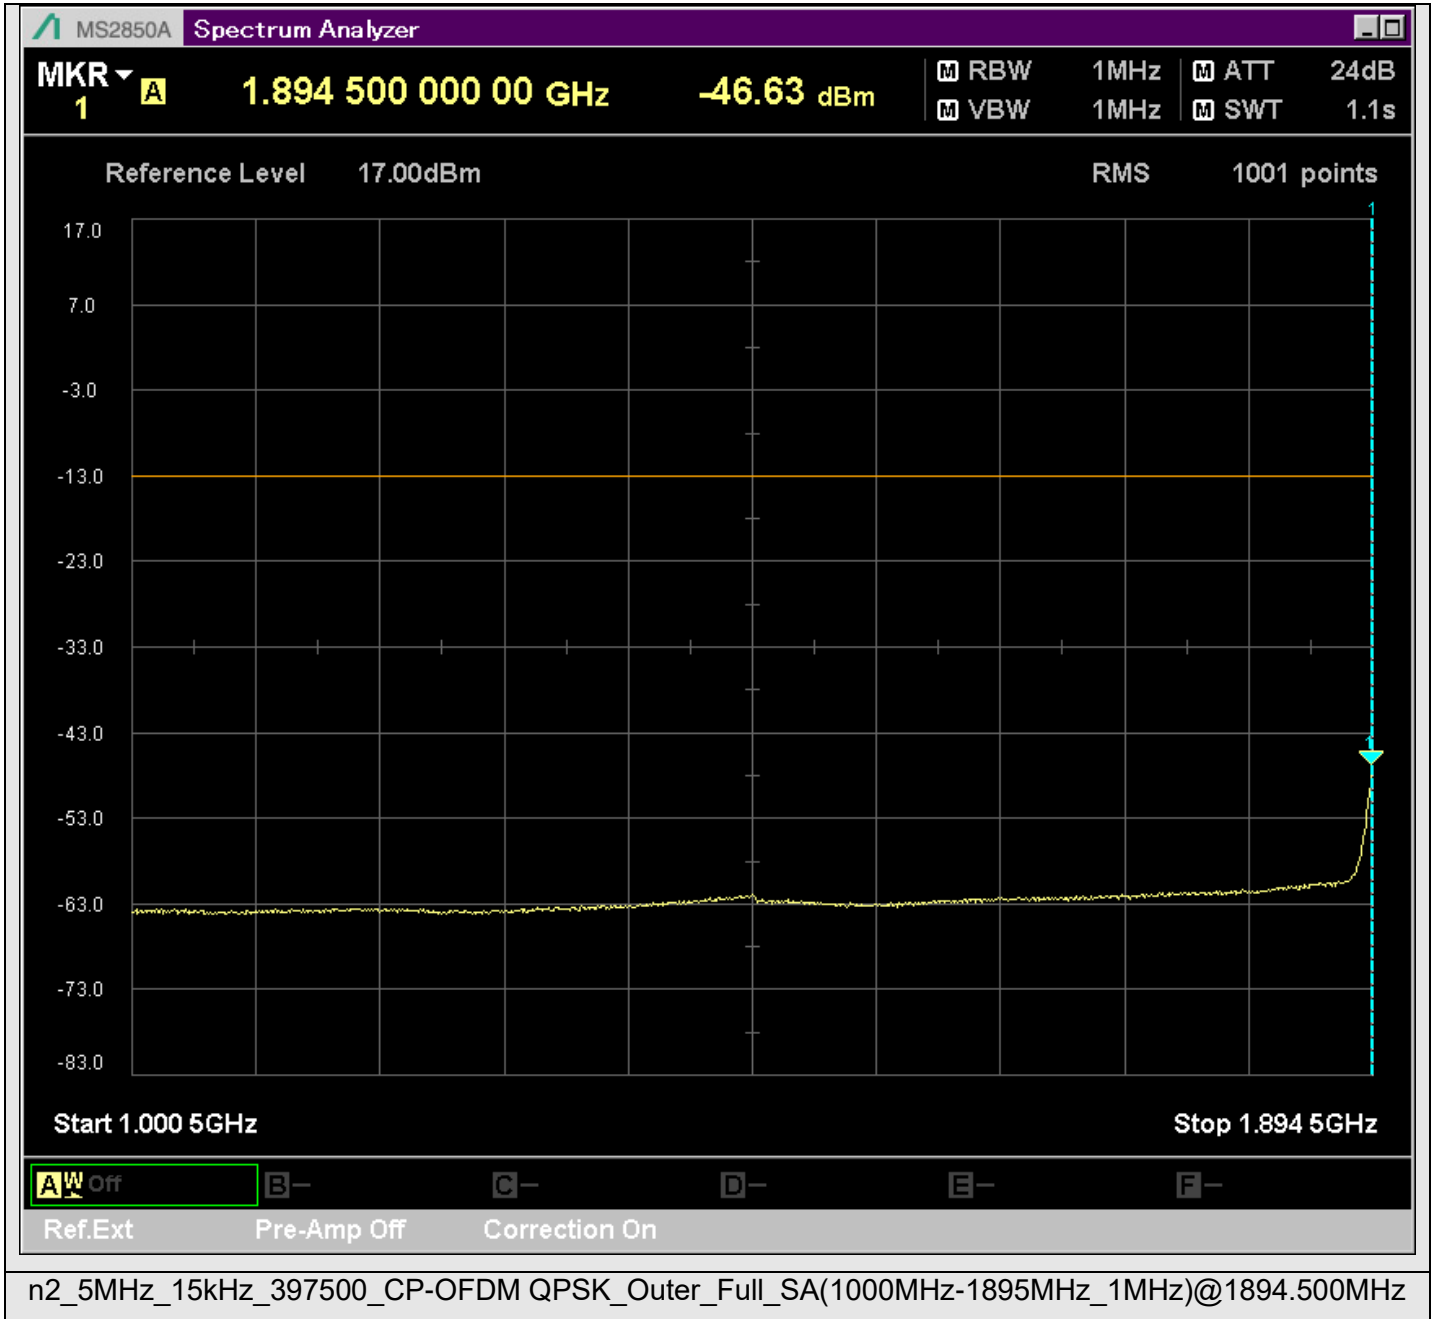

n2_5MHz_15kHz_397500_CP-OFDM
QPSK_Outer_Full_SA(229.9MHz-430.1MHz_100kHz)@252.339MHz

n2_5MHz_15kHz_397500_CP-OFDM
QPSK_Outer_Full_SA(429.9MHz-630.1MHz_100kHz)@567.281MHz

n2_5MHz_15kHz_397500_CP-OFDM
QPSK_Outer_Full_SA(629.9MHz-830.1MHz_100kHz)@808.261MHz