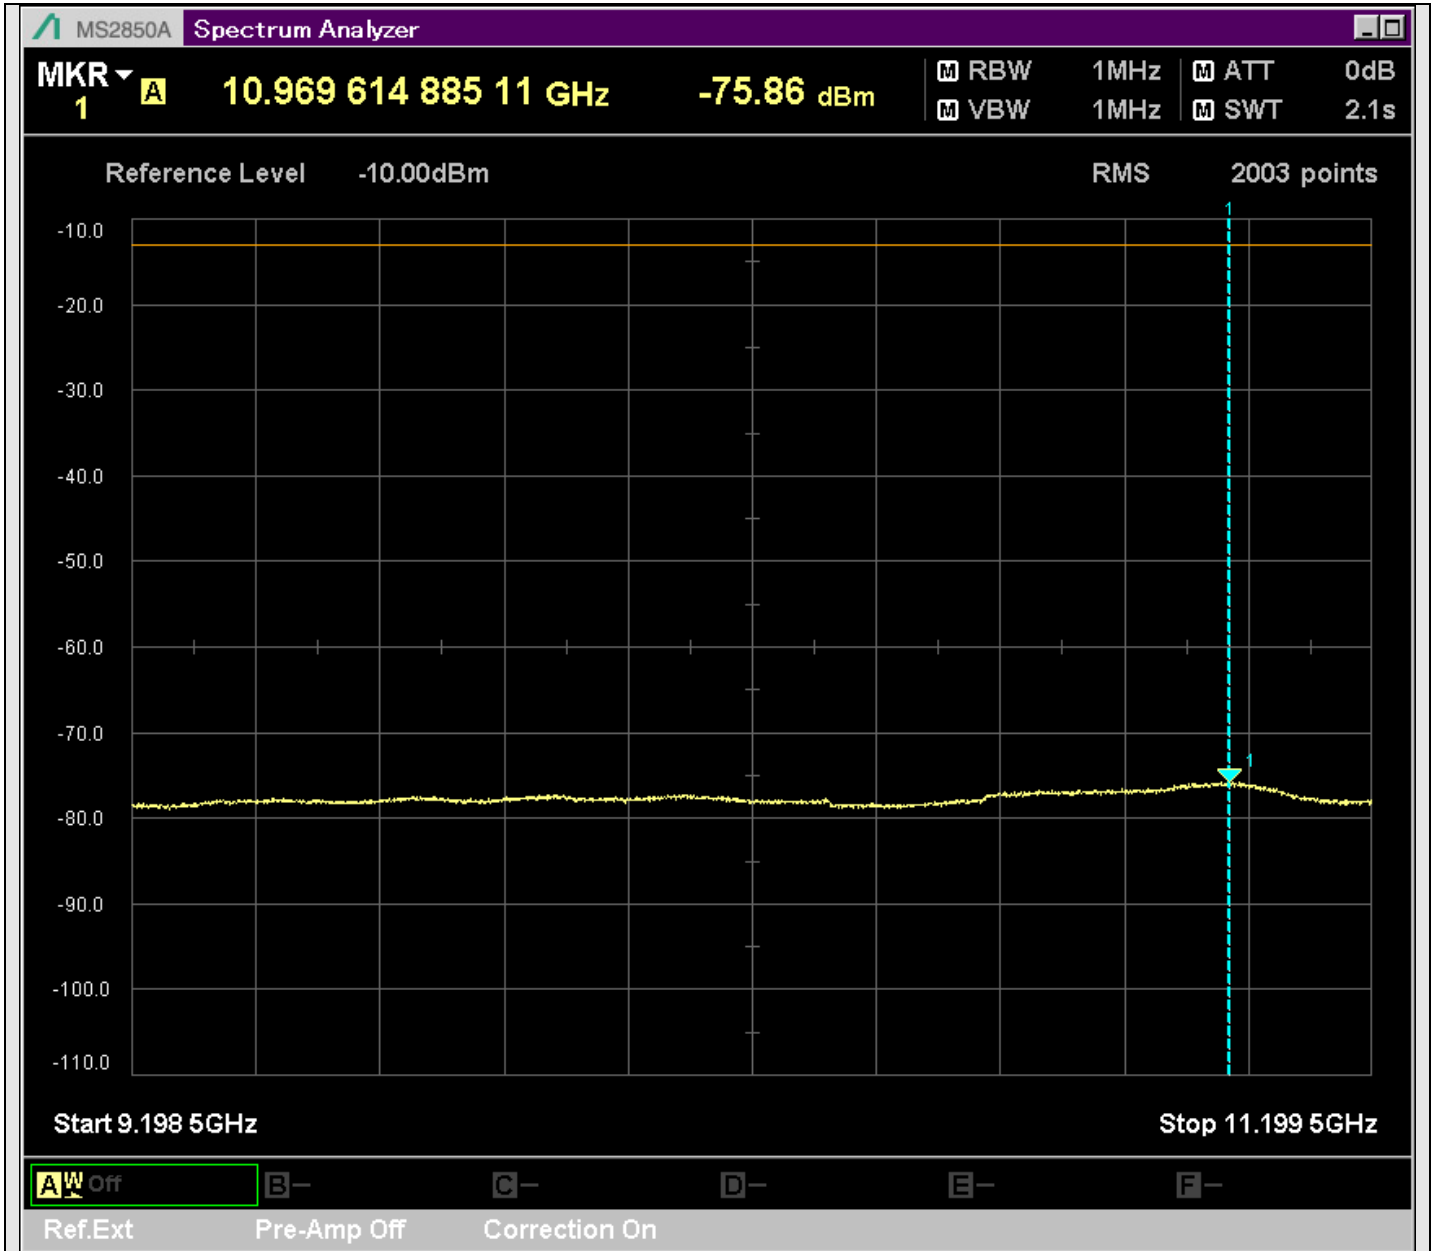

n2_5MHz_15kHz_397500_CP-OFDM
QPSK_Edge_1RB_Left_SA(9198MHz-11200MHz_1MHz)@10969.615MHz