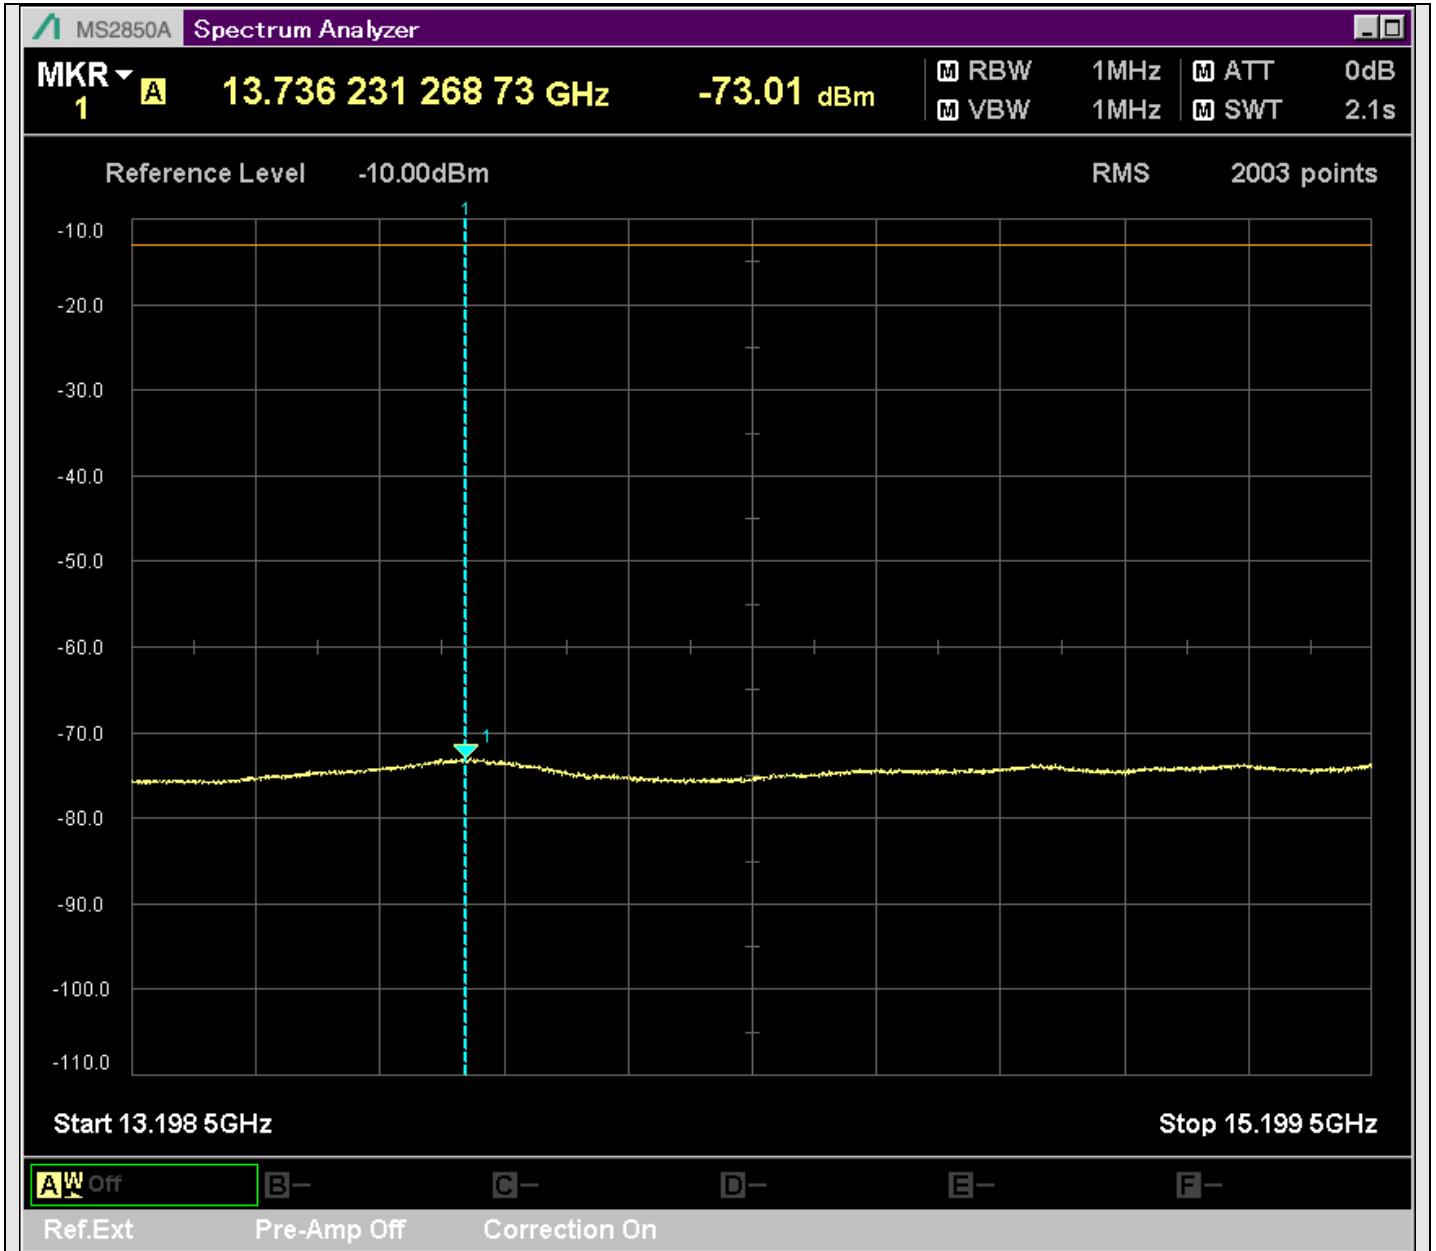

n2_5MHz_15kHz_392000_CP-OFDM
QPSK_Edge_1RB_Left_SA(13198MHz-15200MHz_1MHz)@13736.231MHz