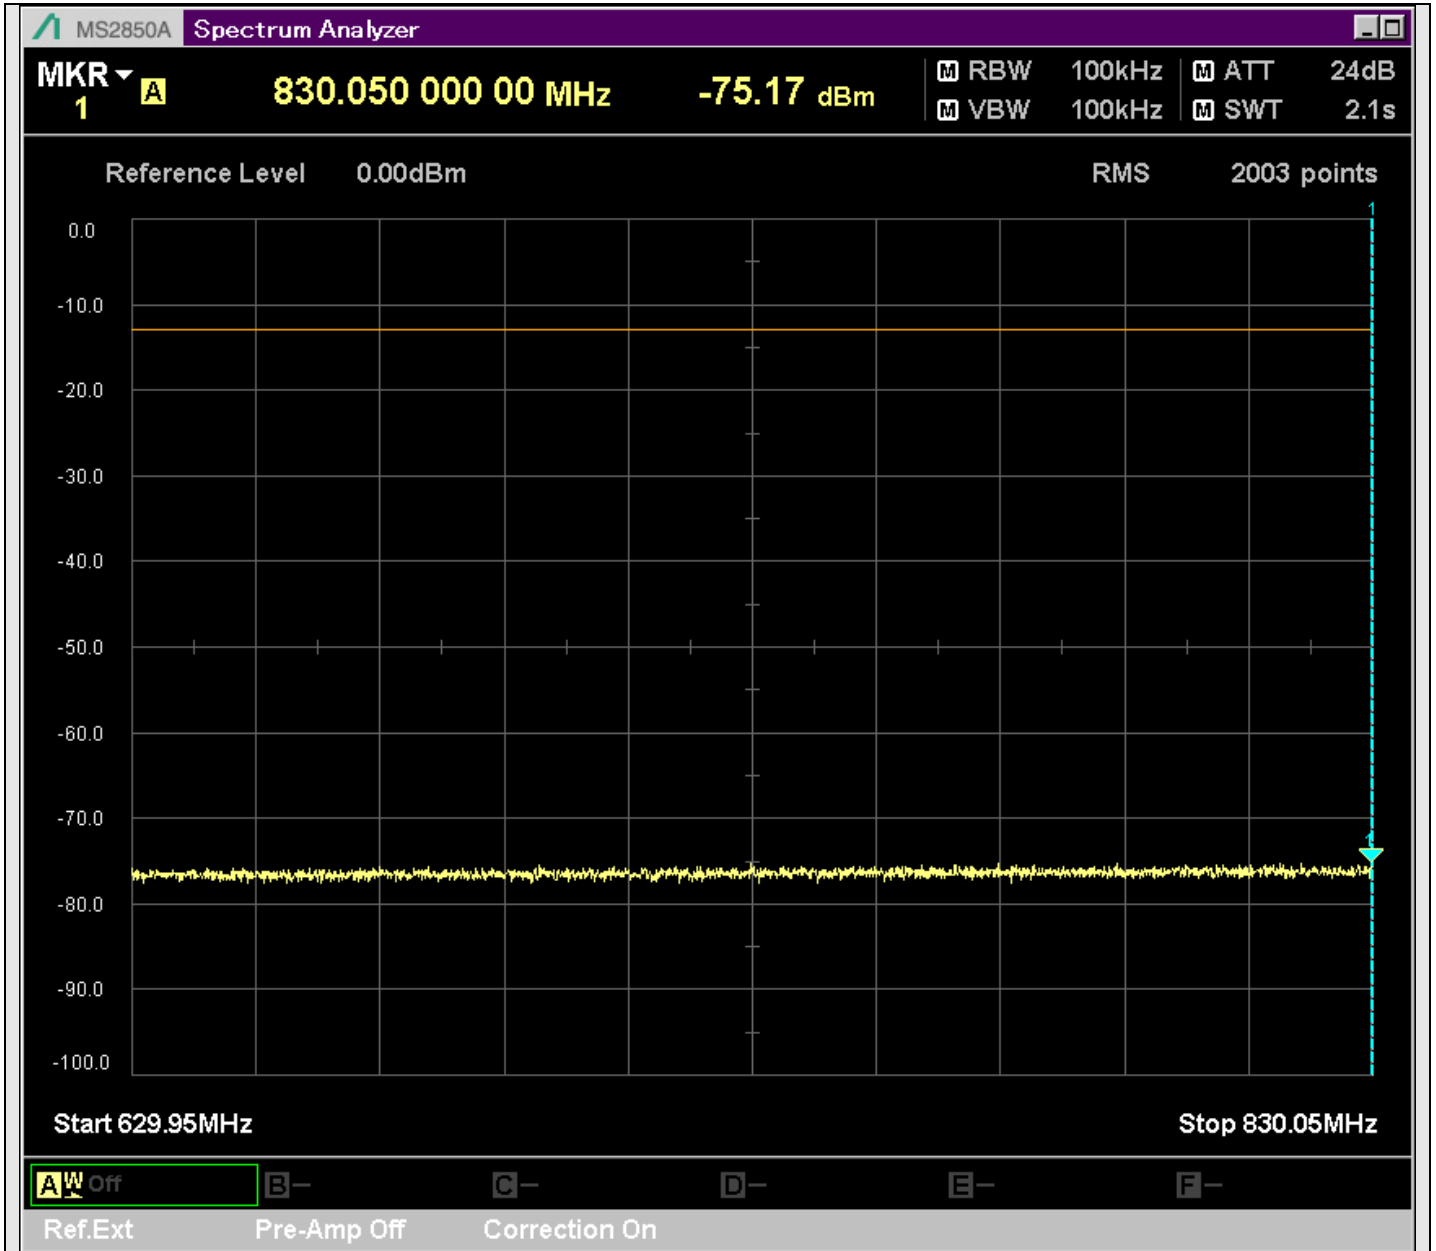

n2_5MHz_15kHz_392000_CP-OFDM
QPSK_Outer_Full_SA(629.9MHz-830.1MHz_100kHz)@830.050MHz