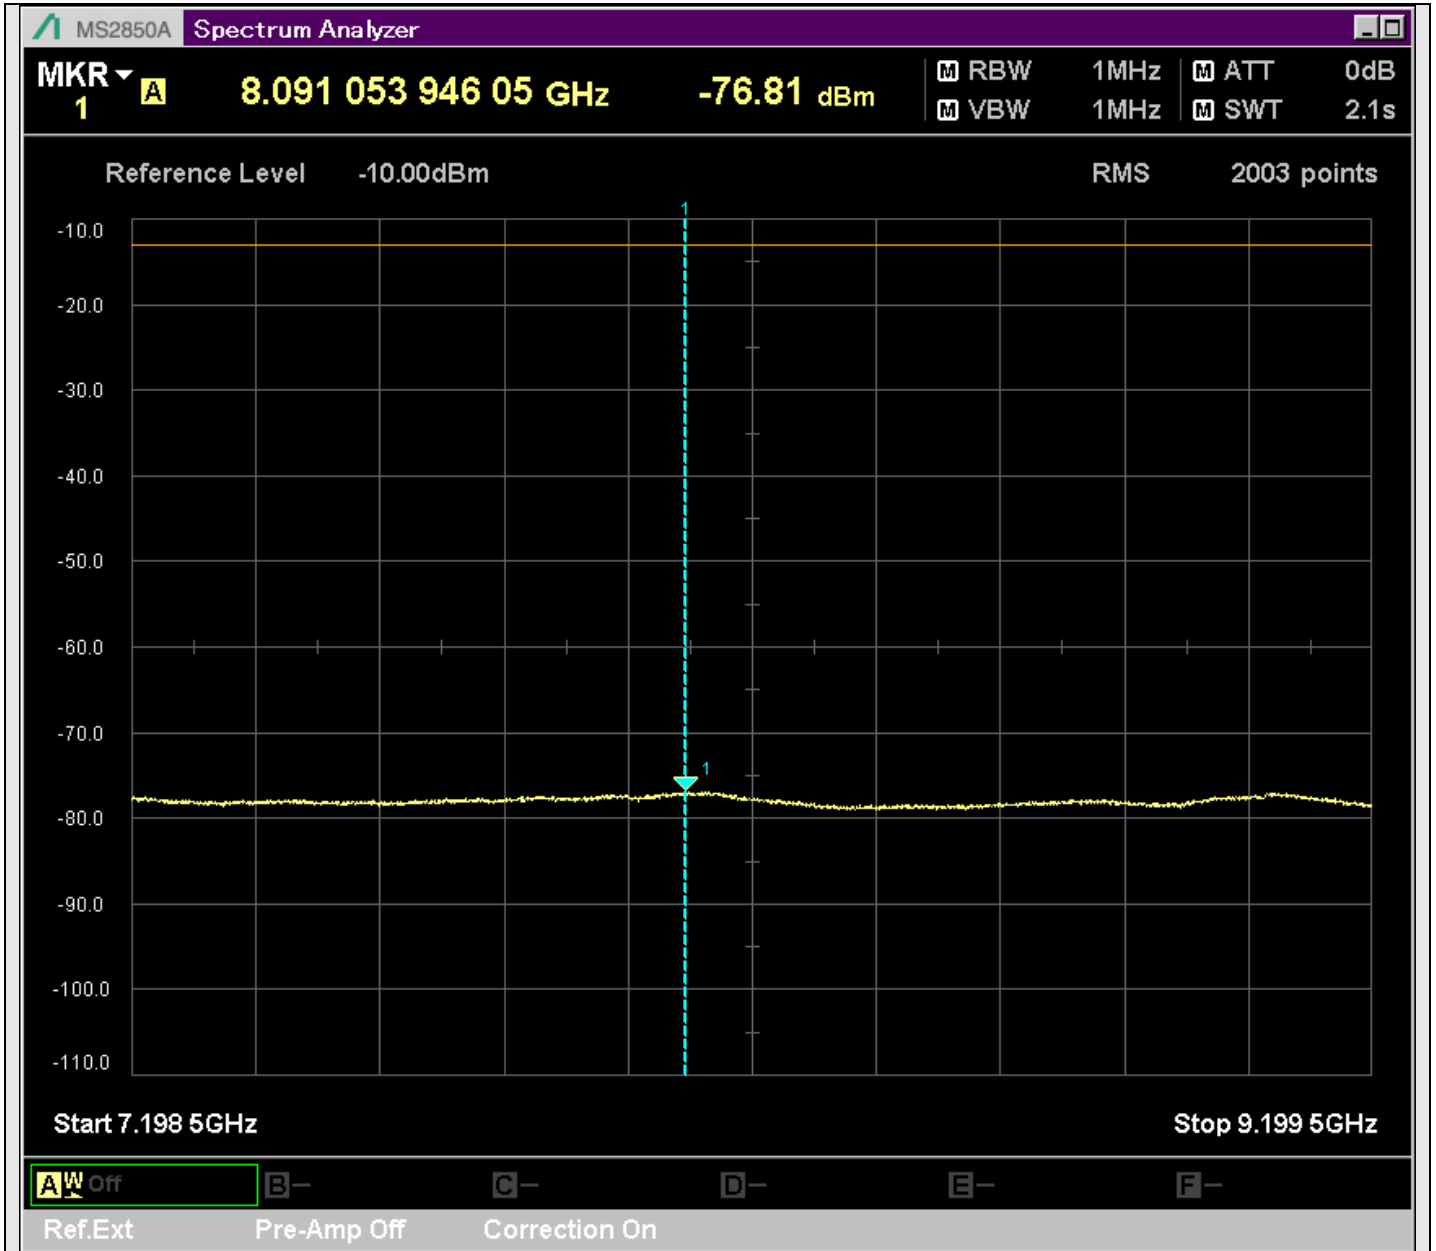

n2_5MHz_15kHz_397500_CP-OFDM
QPSK_Edge_1RB_Left_SA(7198MHz-9200MHz_1MHz)@8091.054MHz