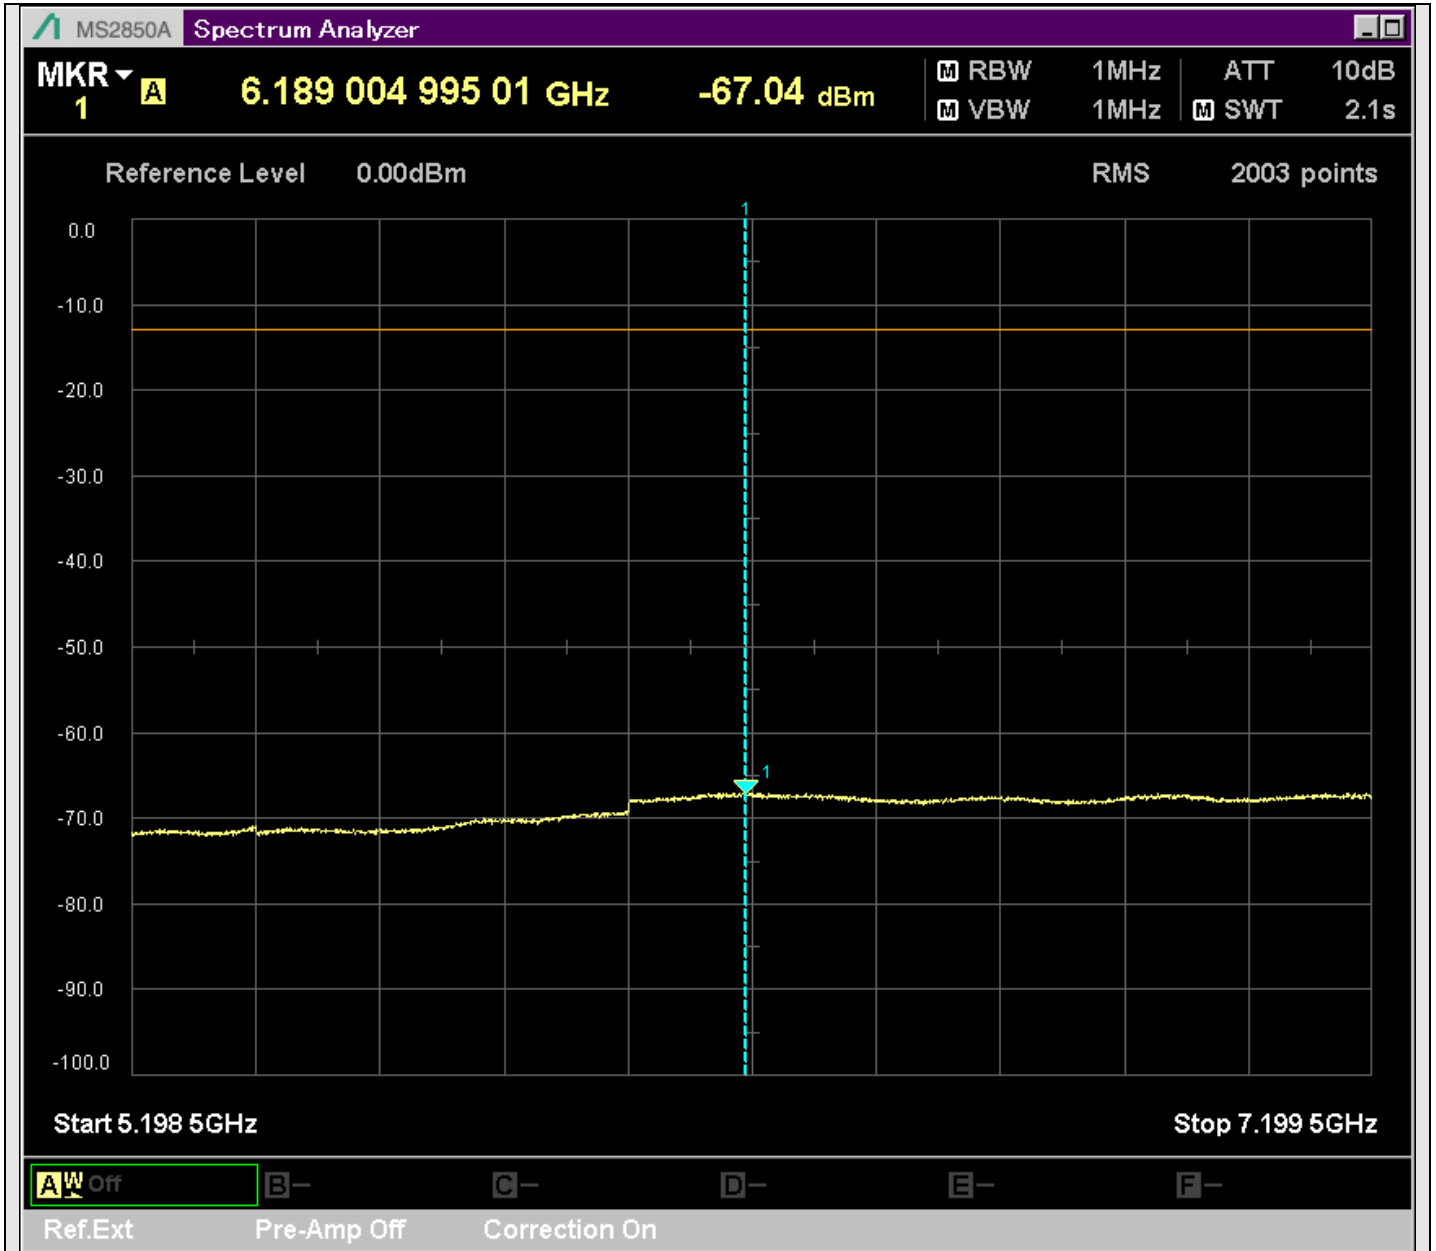

n2_5MHz_15kHz_392000_CP-OFDM
QPSK_Edge_1RB_Left_SA(5198MHz-7200MHz_1MHz)@6189.005MHz