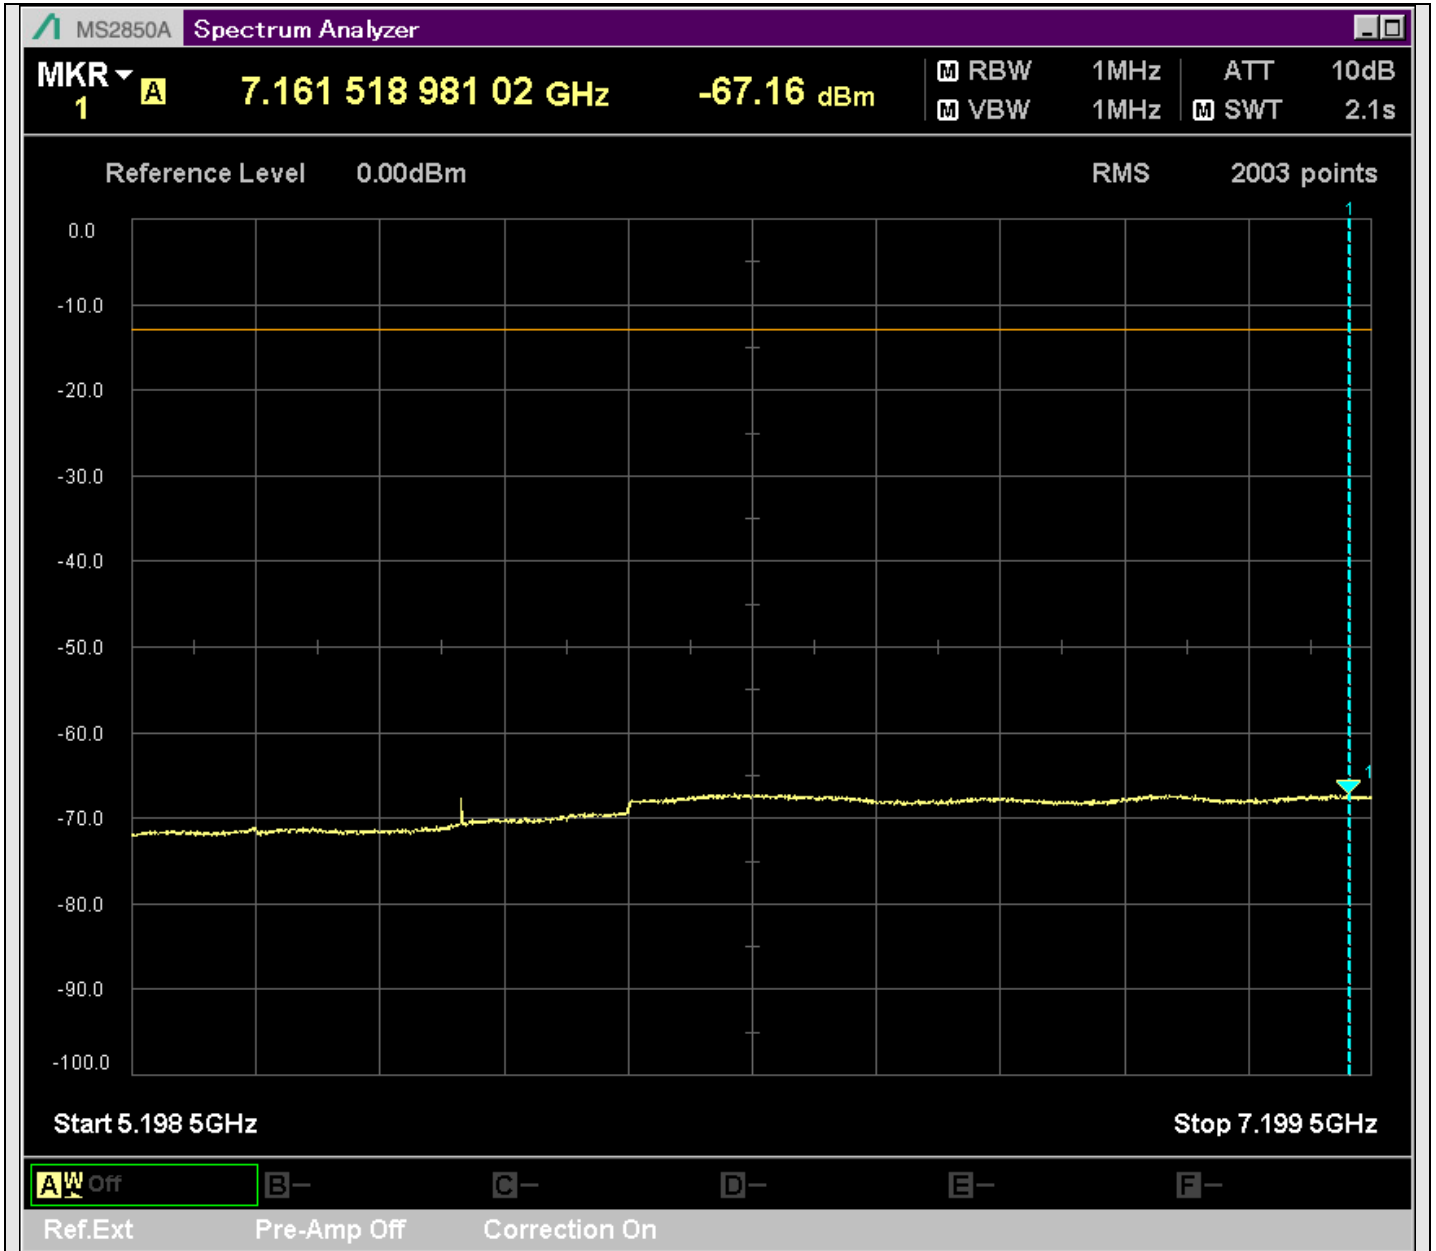

n2_5MHz_15kHz_397500_CP-OFDM
QPSK_Edge_1RB_Right_SA(5198MHz-7200MHz_1MHz)@7161.519MHz