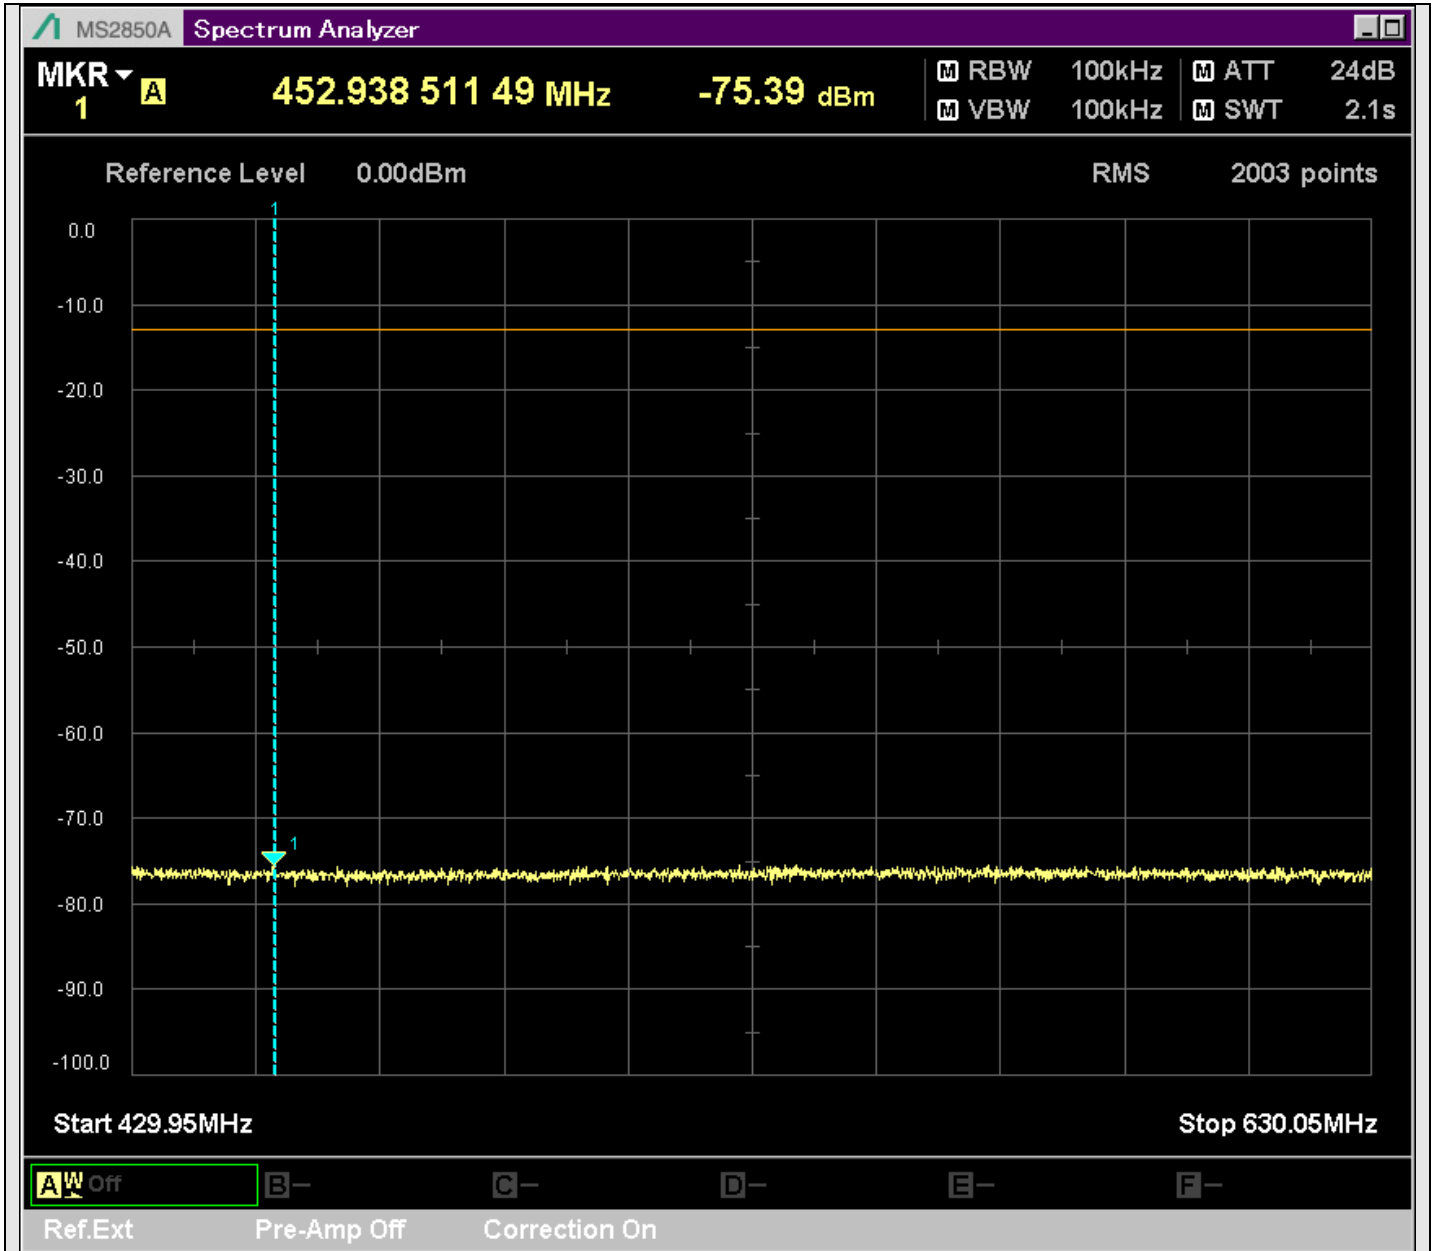

n2_5MHz_15kHz_397500_CP-OFDM
QPSK_Edge_1RB_Left_SA(429.9MHz-630.1MHz_100kHz)@452.939MHz