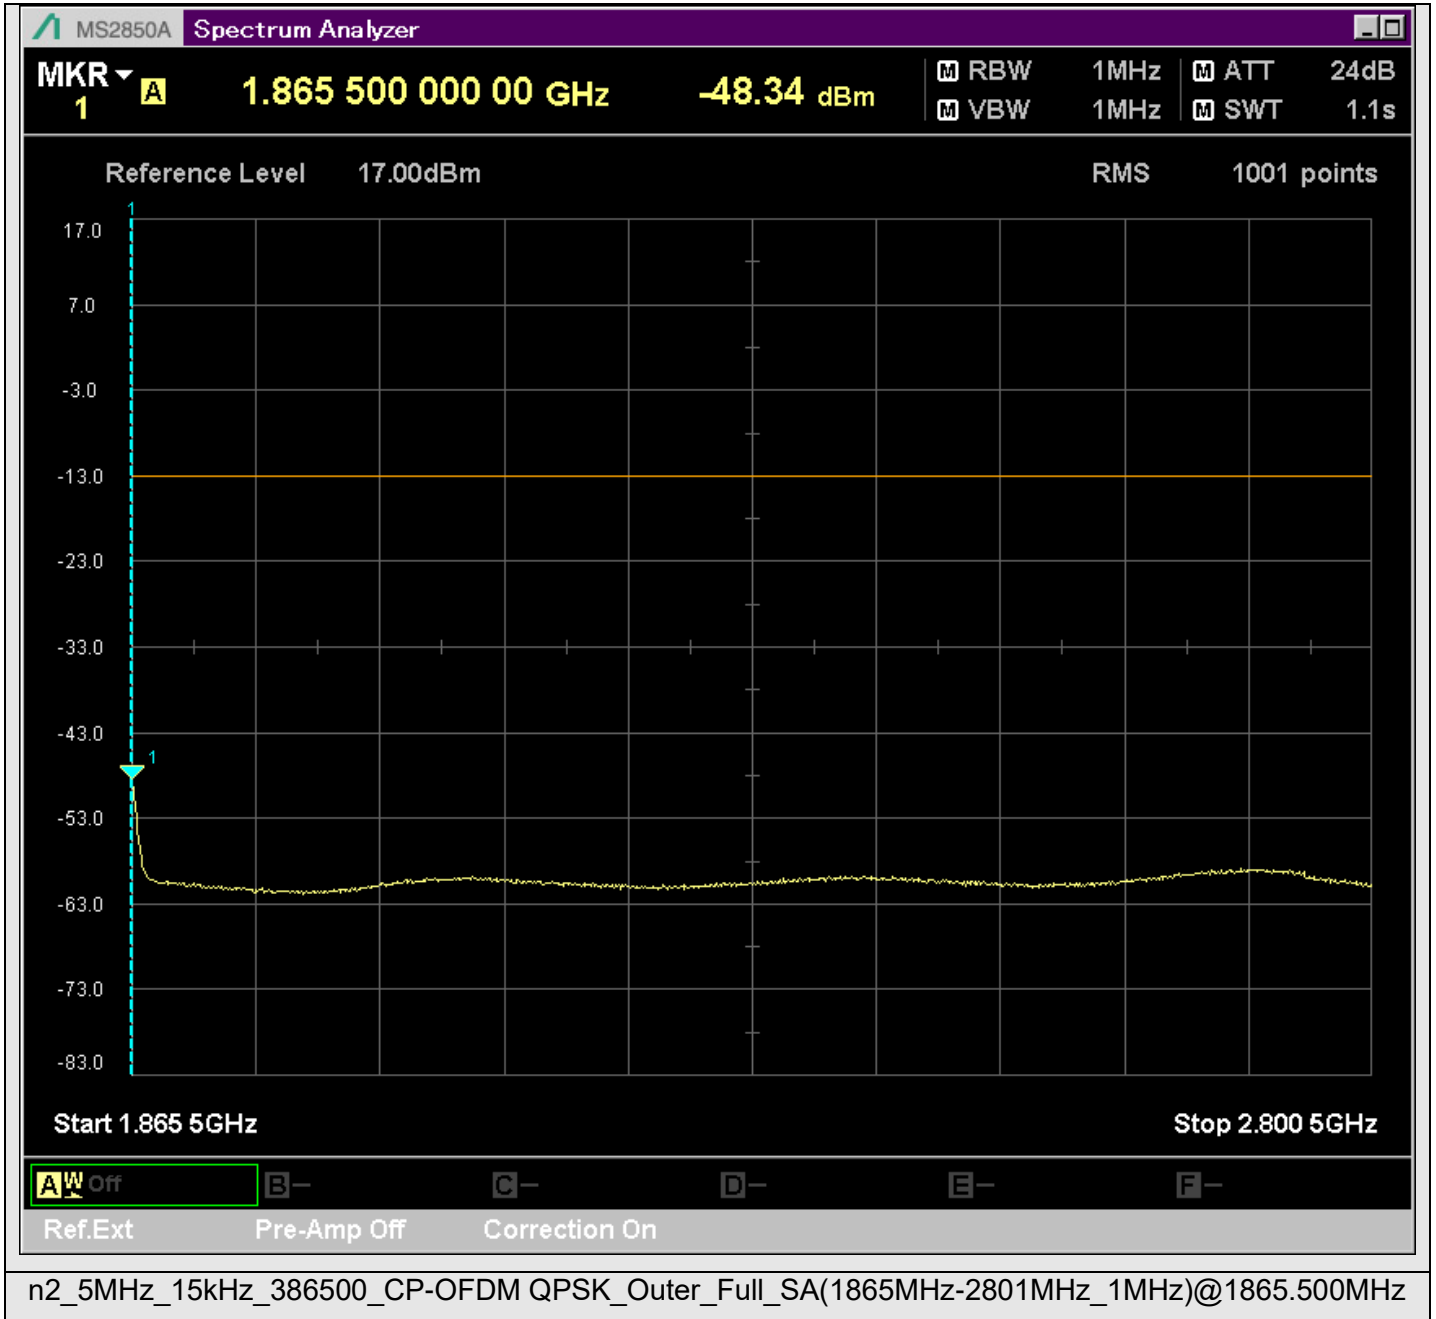

n2_5MHz_15kHz_386500_CP-OFDM
QPSK_Outer_Full_SA(229.9MHz-430.1MHz_100kHz)@249.640MHz

n2_5MHz_15kHz_386500_CP-OFDM
QPSK_Outer_Full_SA(429.9MHz-630.1MHz_100kHz)@523.403MHz

n2_5MHz_15kHz_386500_CP-OFDM
QPSK_Outer_Full_SA(629.9MHz-830.1MHz_100kHz)@714.408MHz