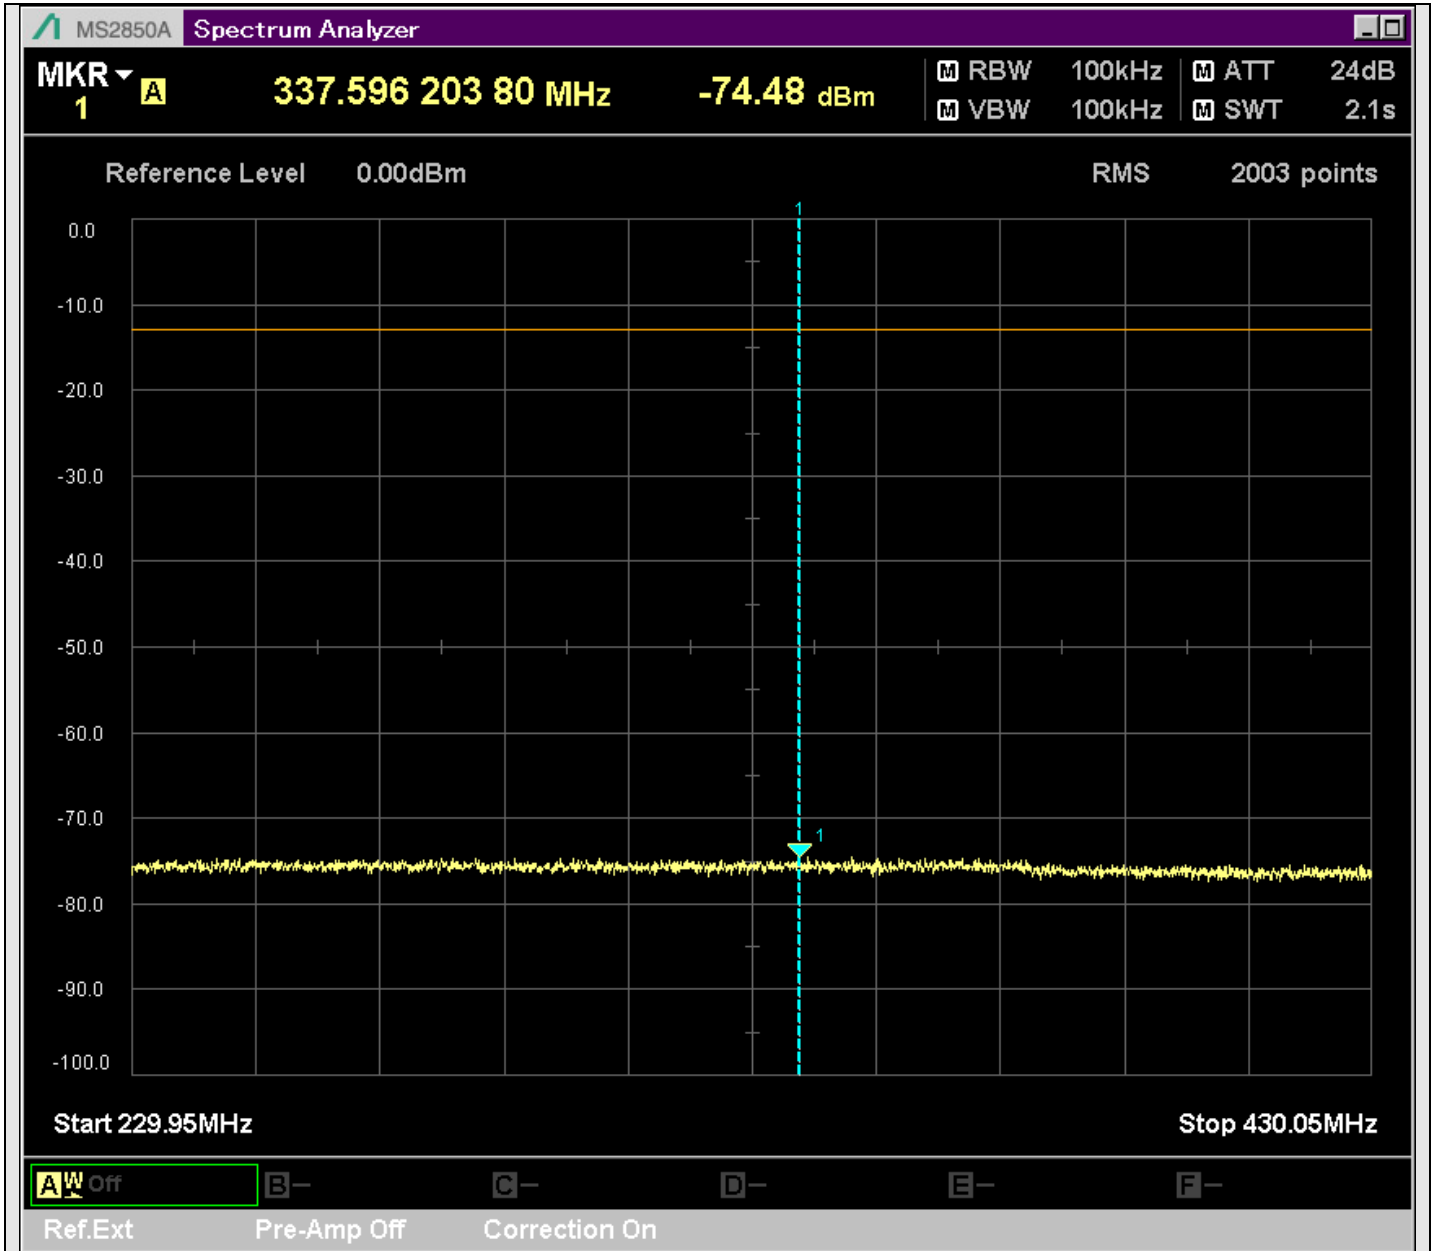

n2_5MHz_15kHz_386500_CP-OFDM
QPSK_Edge_1RB_Right_SA(15198MHz-17200MHz_1MHz)@15281.459MHz

n2_5MHz_15kHz_386500_CP-OFDM
QPSK_Edge_1RB_Right_SA(17198MHz-19100MHz_1MHz)@17725.223MHz

n2_5MHz_15kHz_392000_CP-OFDM
QPSK_Outer_Full_SA(229.9MHz-430.1MHz_100kHz)@337.596MHz