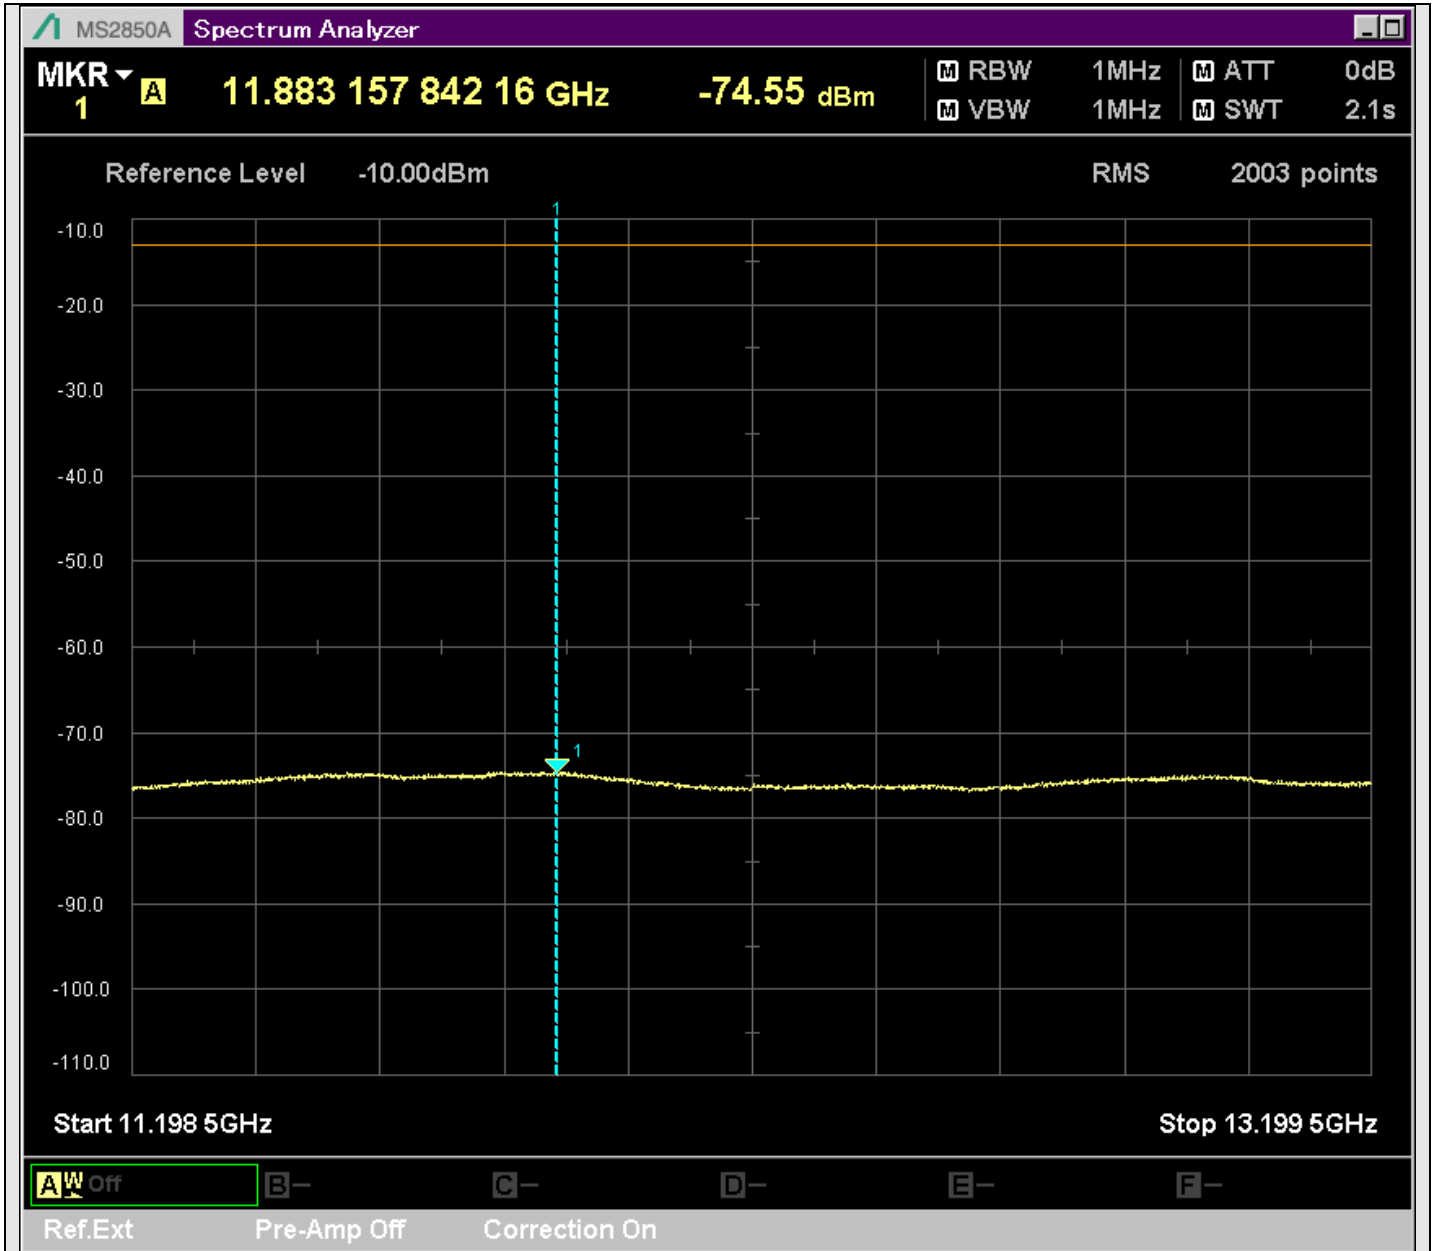

n2_5MHz_15kHz_397500_CP-OFDM
QPSK_Edge_1RB_Right_SA(11198MHz-13200MHz_1MHz)@11883.158MHz