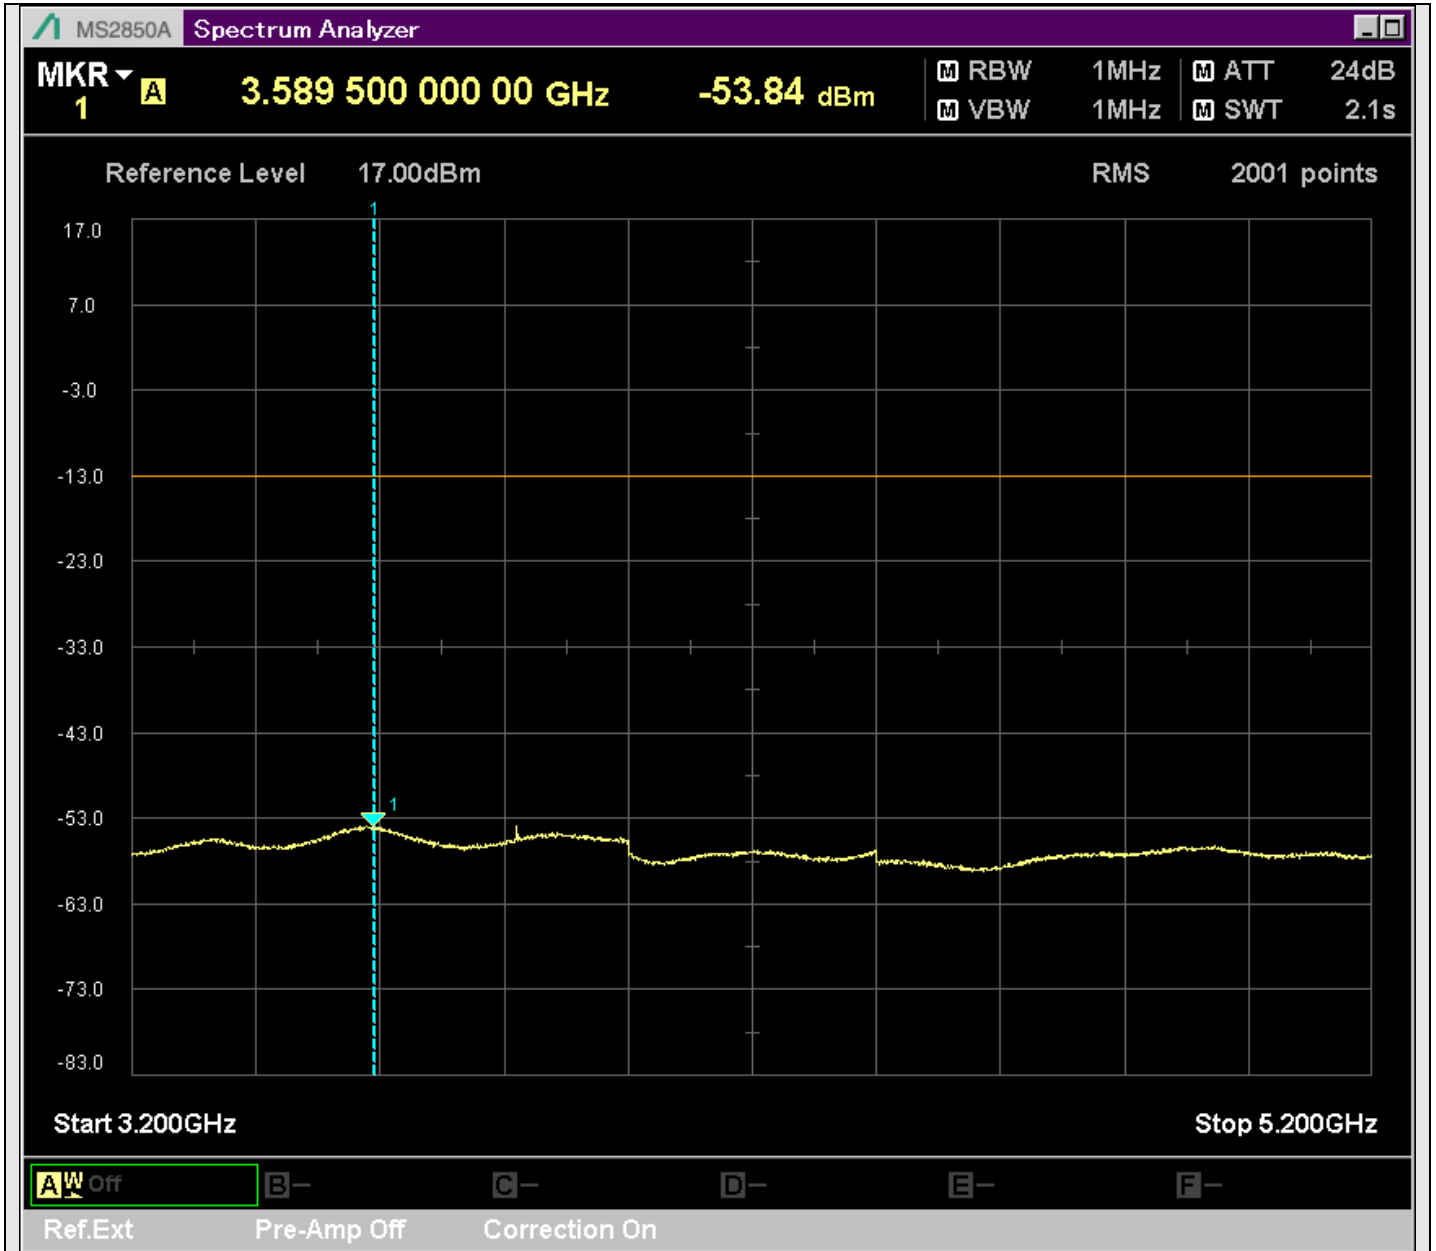

n2_5MHz_15kHz_397500_CP-OFDM
QPSK_Edge_1RB_Right_SA(3199MHz-5200MHz_1MHz)@3589.500MHz