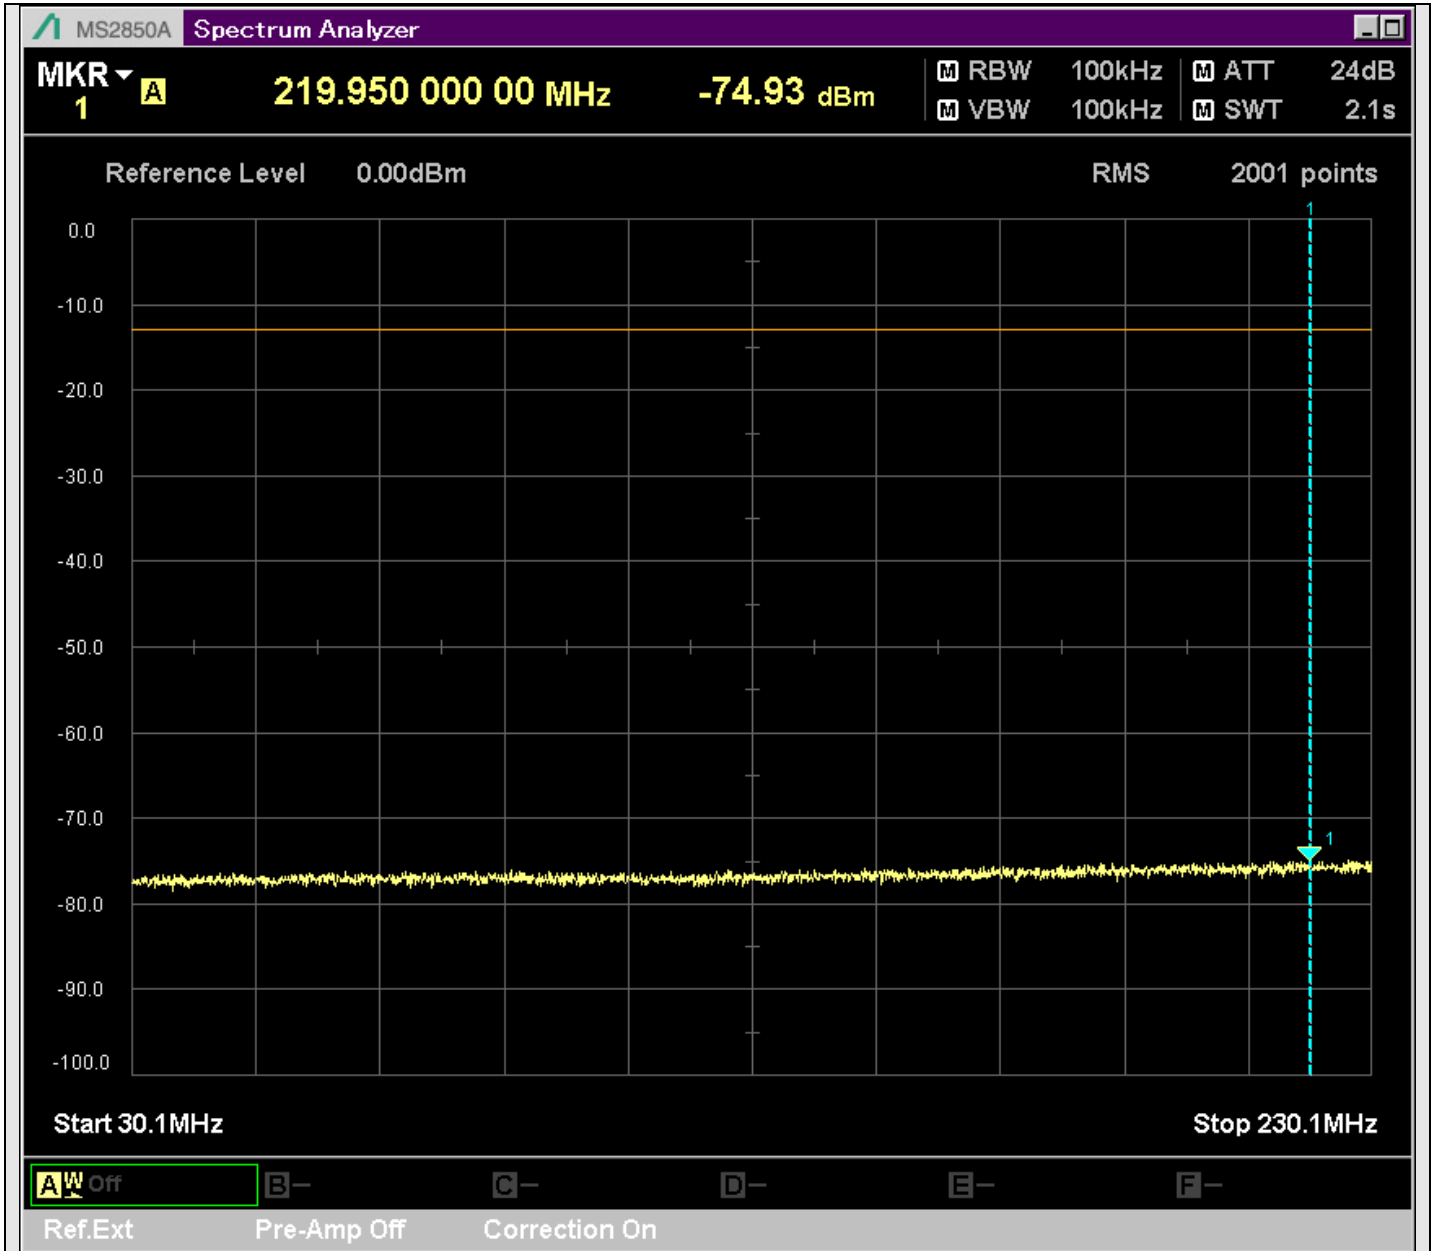

n2_5MHz_15kHz_386500_CP-OFDM
QPSK_Edge_1RB_Right_SA(30MHz-230.1MHz_100kHz)@219.950MHz