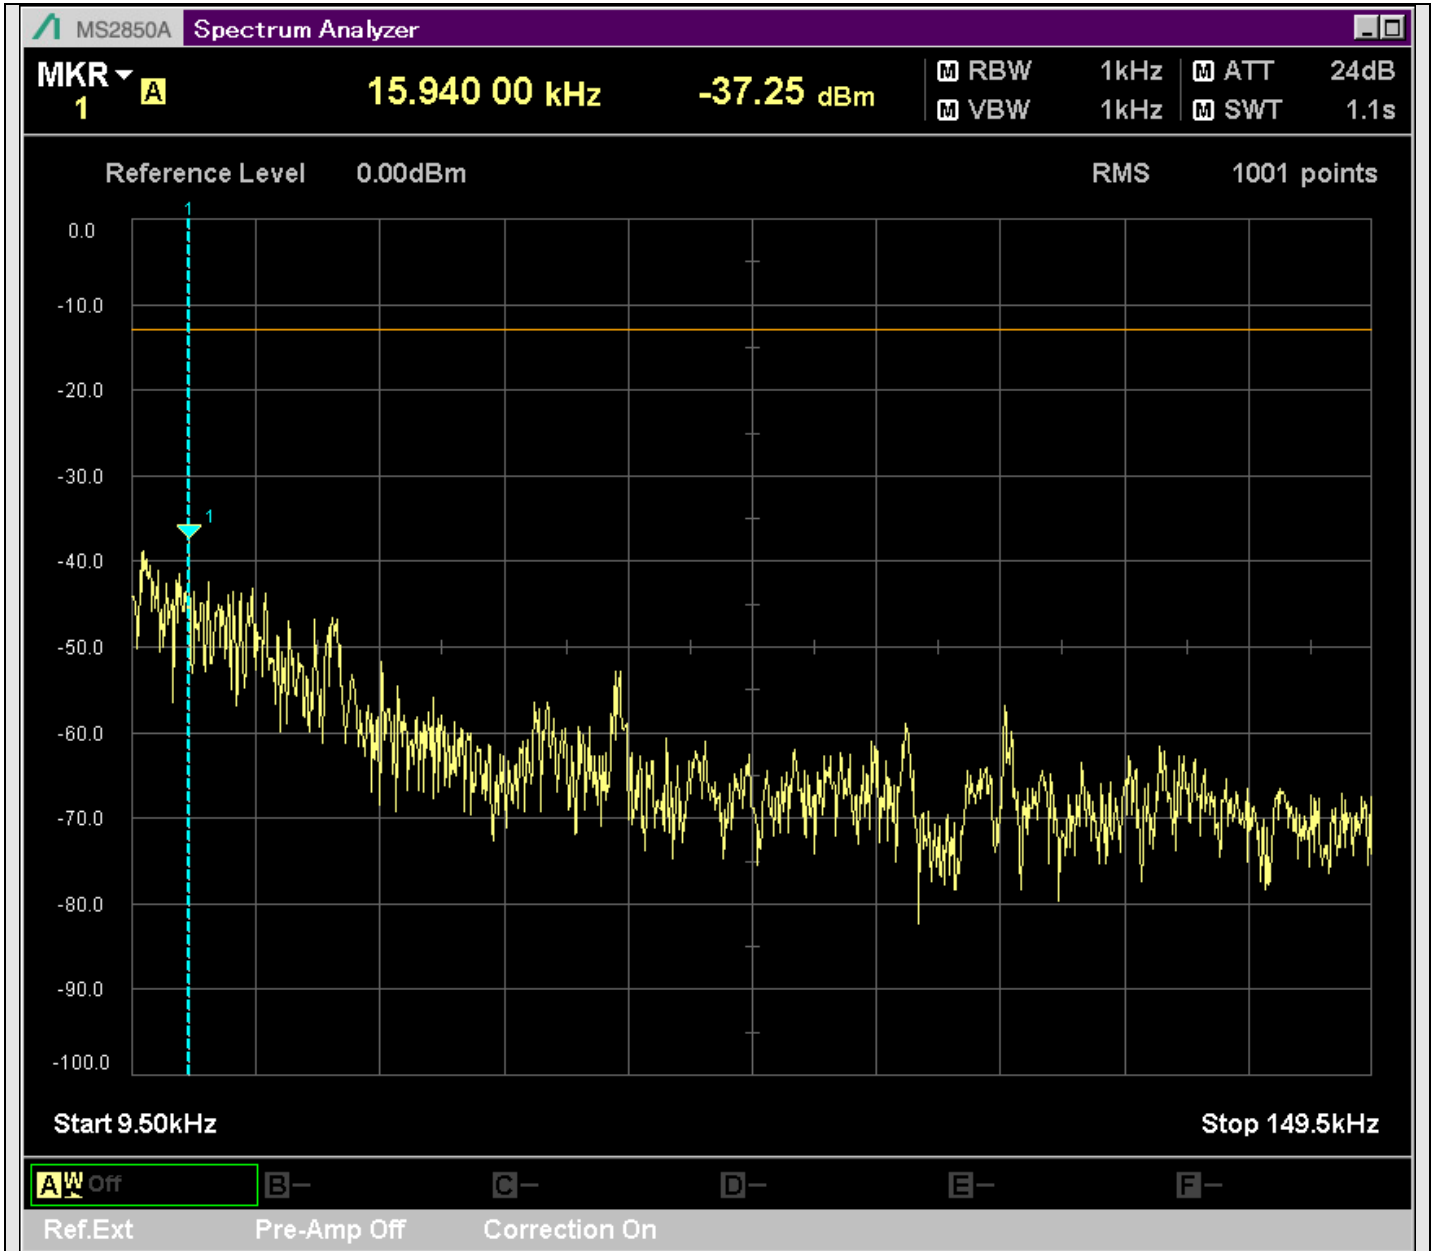

n2_5MHz_15kHz_386500_CP-OFDM
QPSK_Edge_1RB_Right_SA(0.009MHz-0.15MHz_1kHz)@0.016MHz