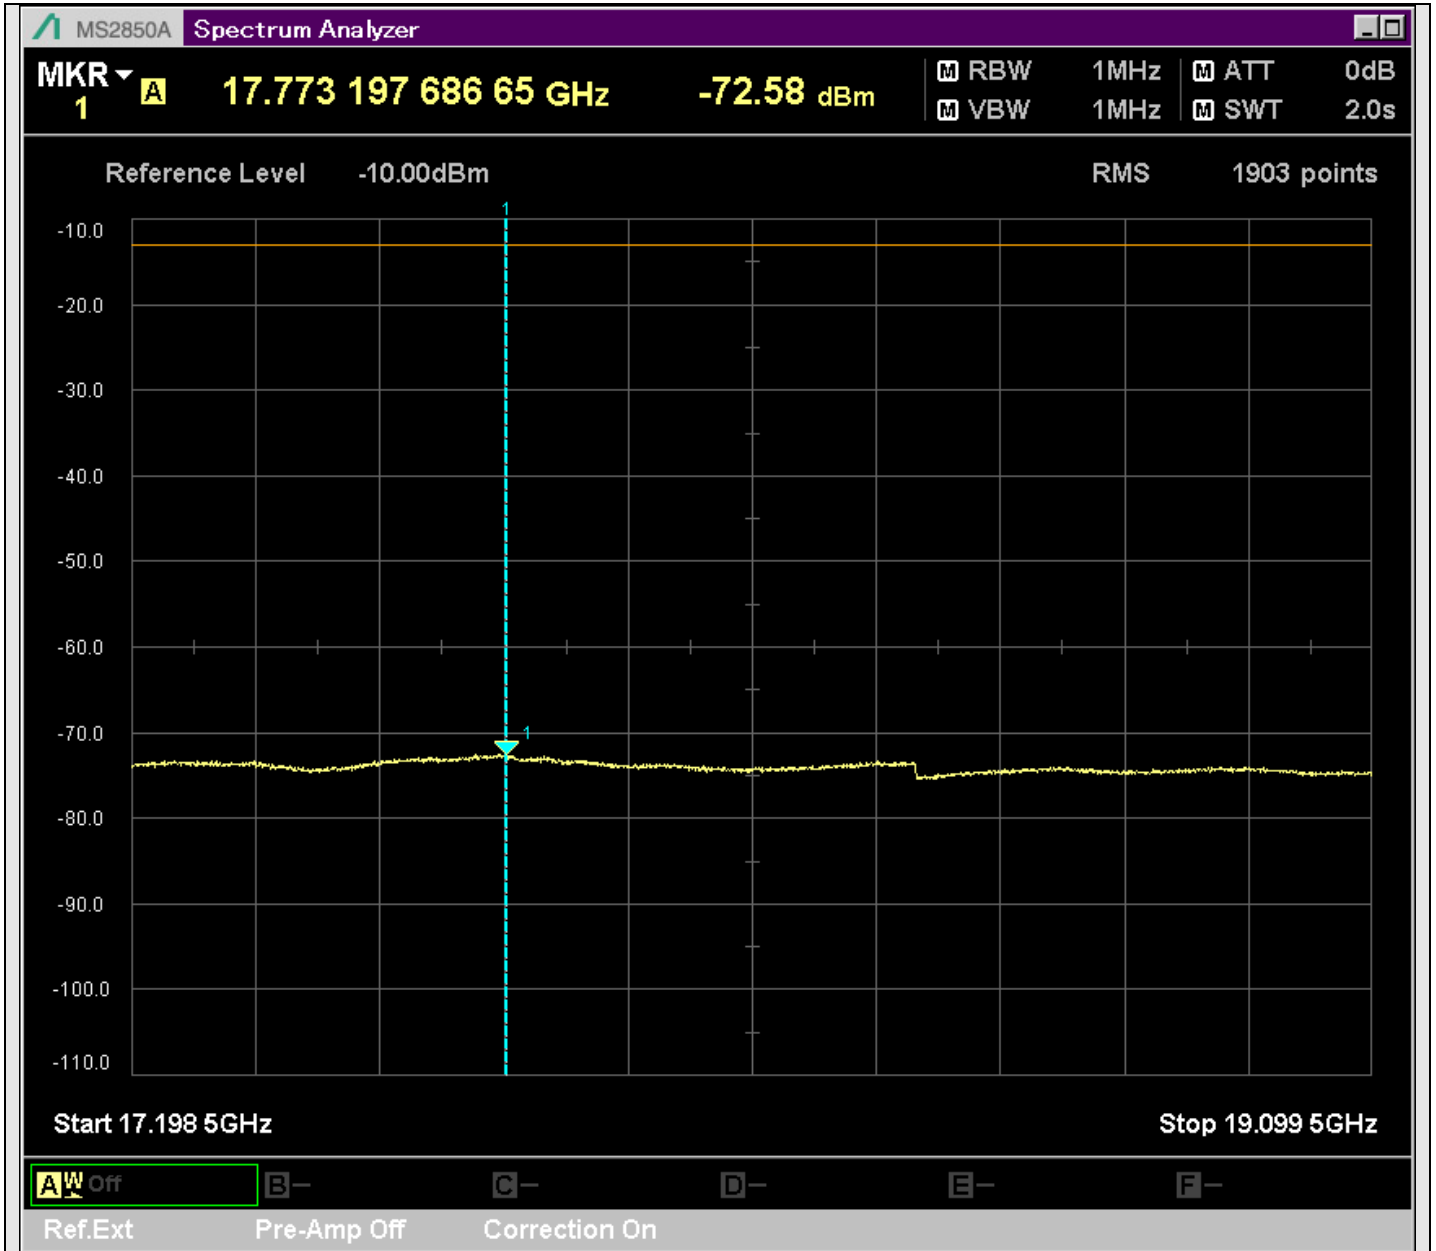

n2_5MHz_15kHz_386500_CP-OFDM
QPSK_Outer_Full_SA(17198MHz-19100MHz_1MHz)@17773.198MHz