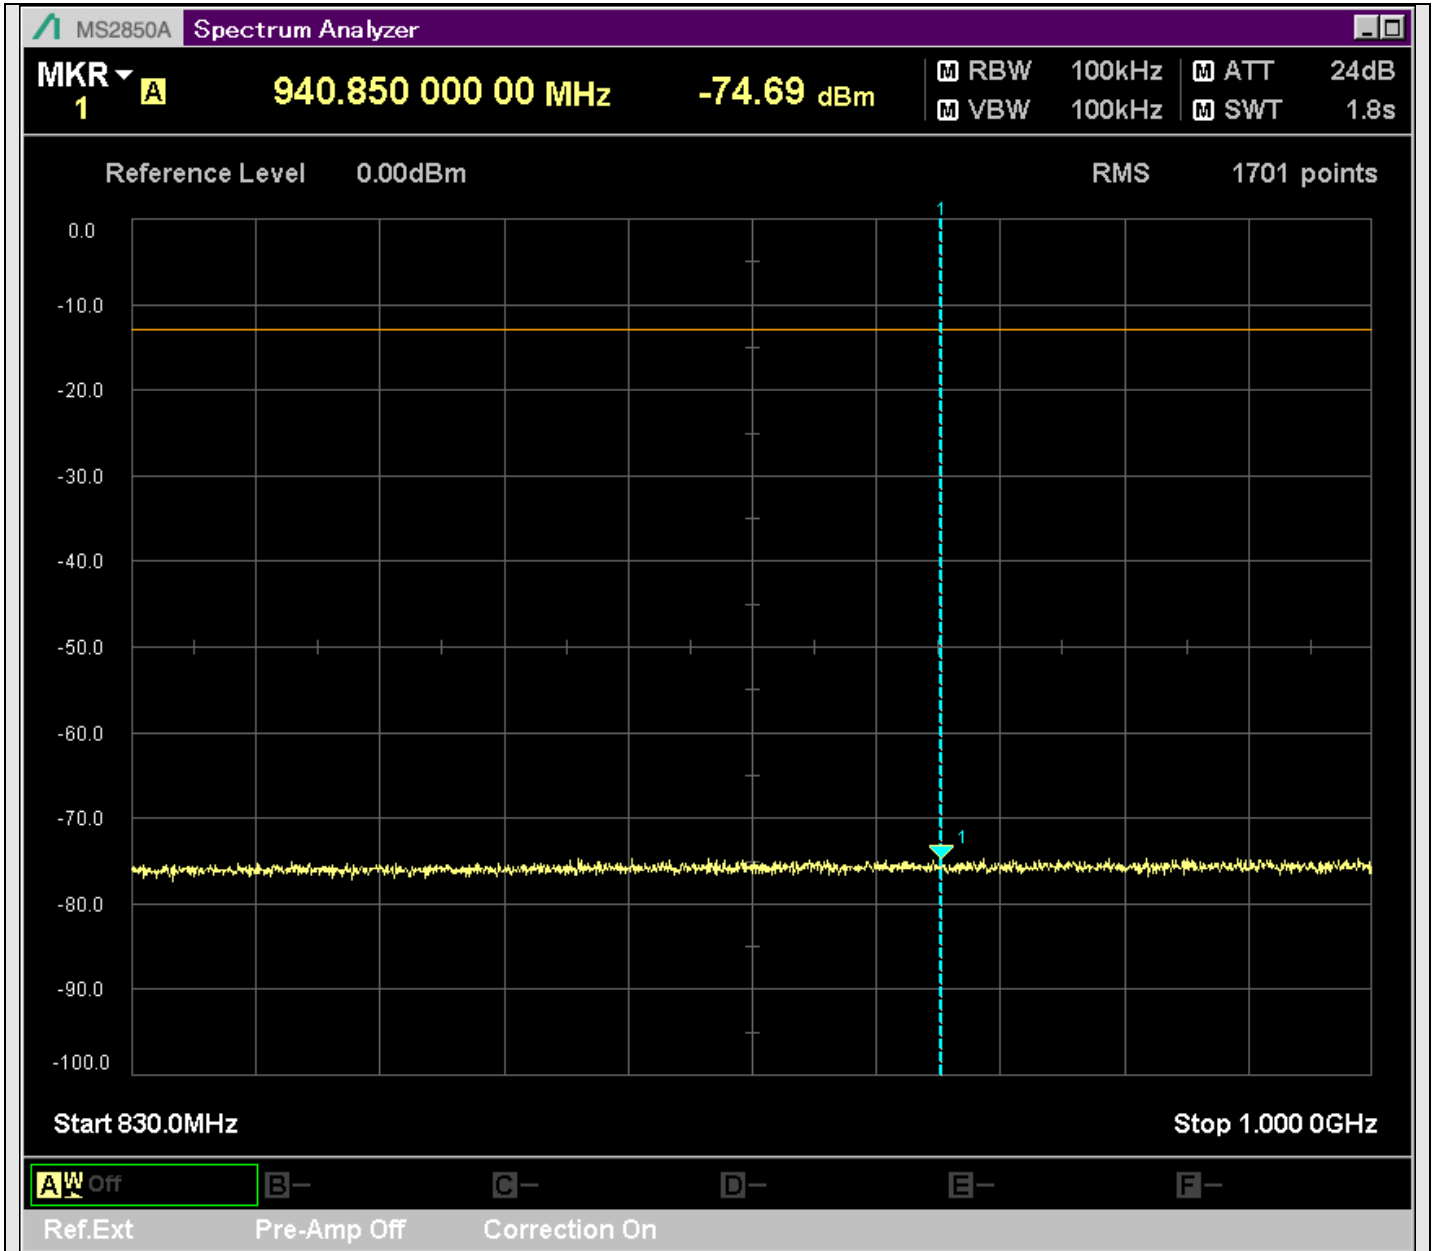

n2_5MHz_15kHz_397500_CP-OFDM
QPSK_Edge_1RB_Right_SA(829.9MHz-1000MHz_100kHz)@940.850MHz