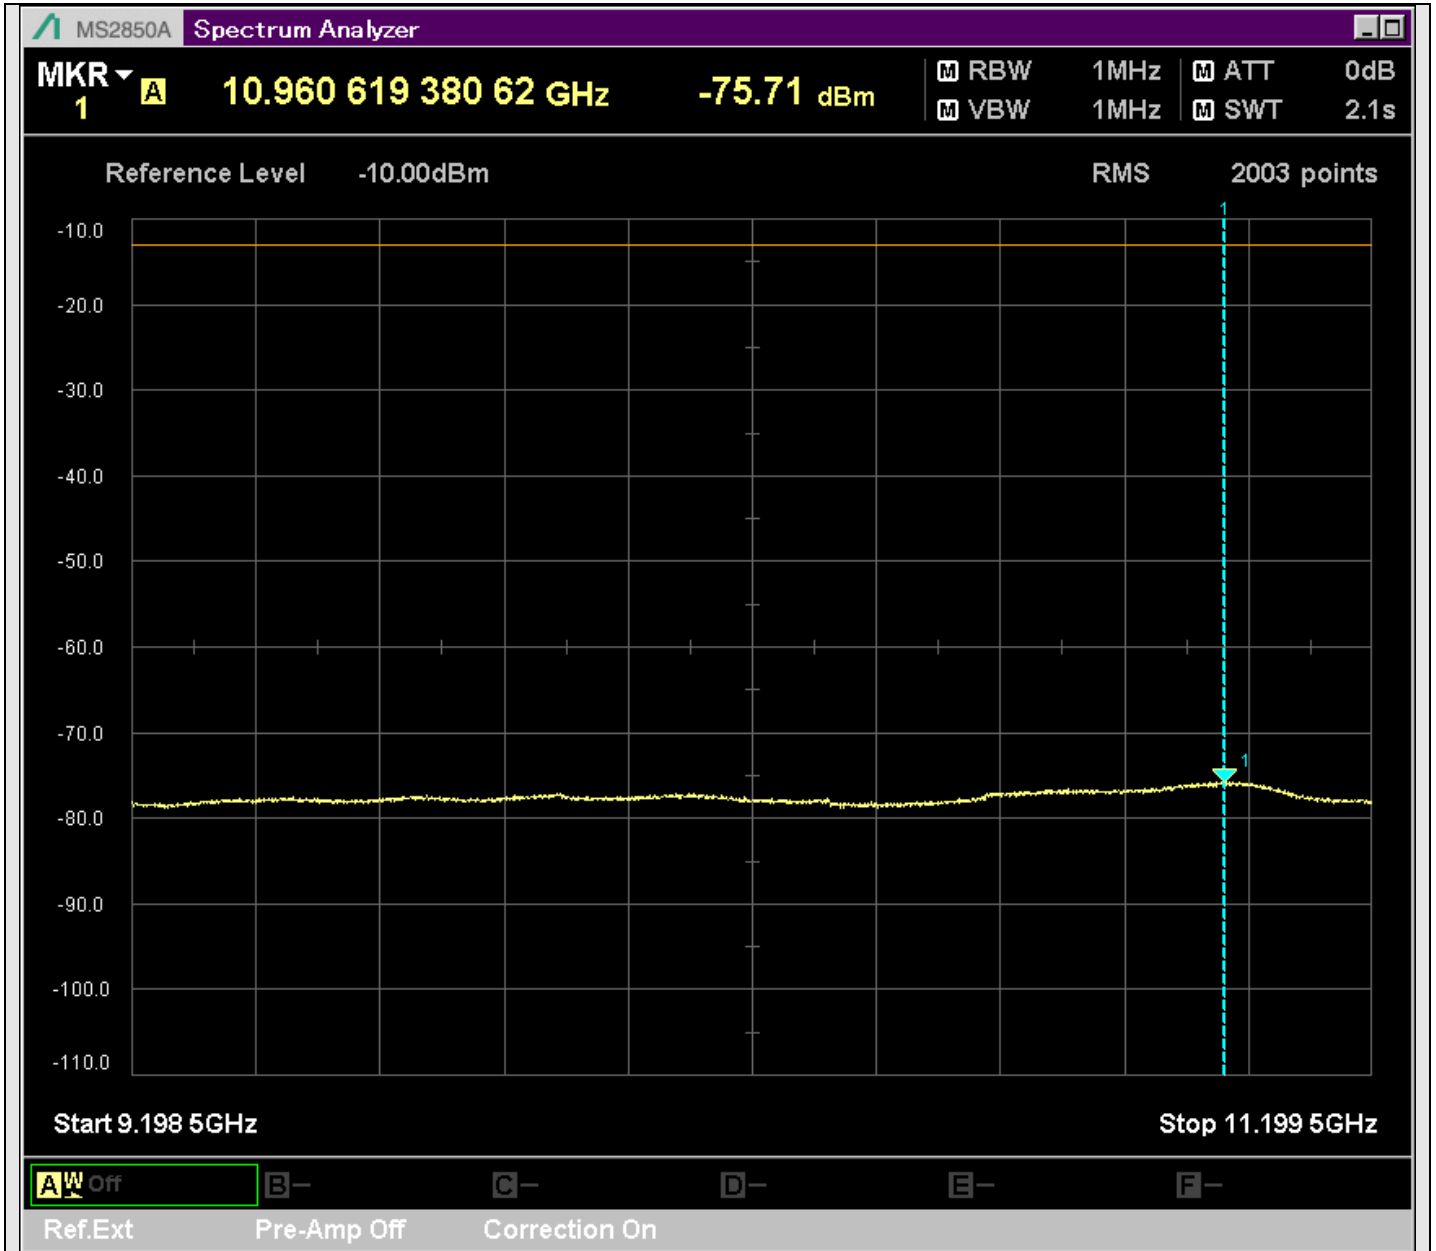

n2_5MHz_15kHz_392000_CP-OFDM
QPSK_Edge_1RB_Right_SA(9198MHz-11200MHz_1MHz)@10960.619MHz