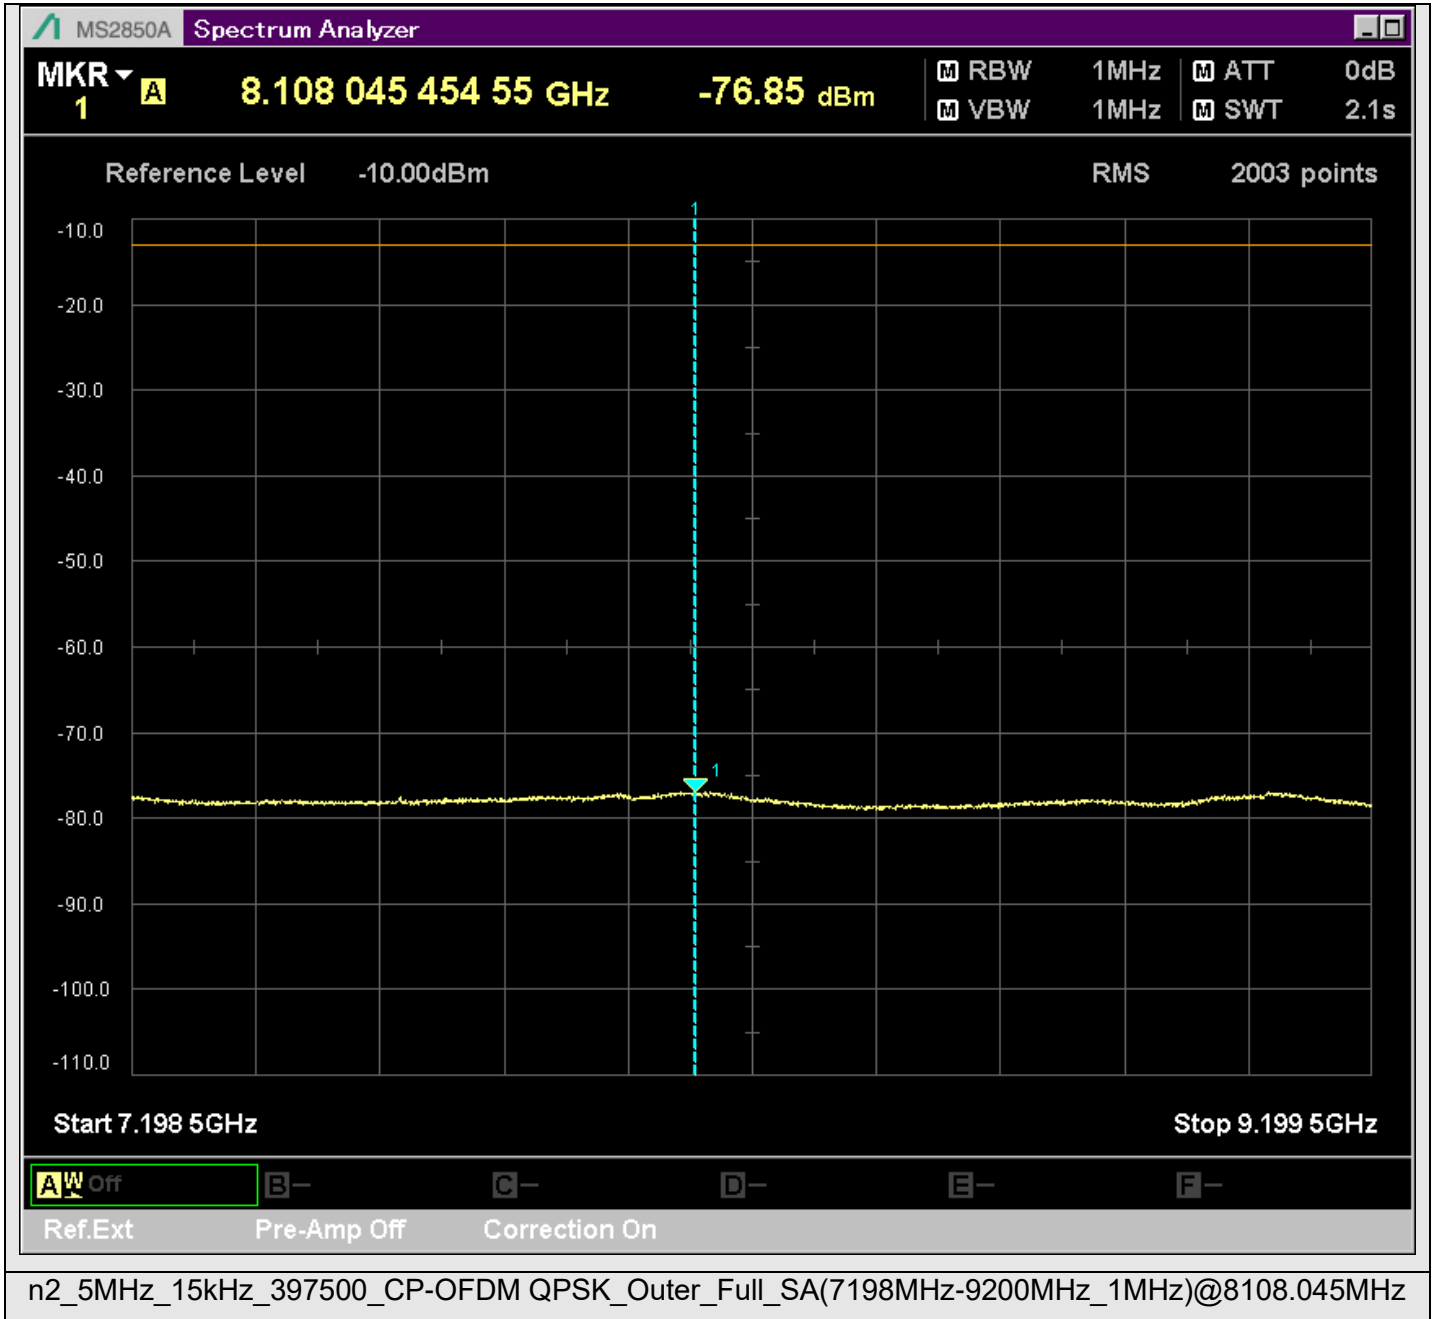

n2_5MHz_15kHz_397500_CP-OFDM
QPSK_Outer_Full_SA(229.9MHz-430.1MHz_100kHz)@252.339MHz

n2_5MHz_15kHz_397500_CP-OFDM
QPSK_Outer_Full_SA(429.9MHz-630.1MHz_100kHz)@567.281MHz

n2_5MHz_15kHz_397500_CP-OFDM
QPSK_Outer_Full_SA(629.9MHz-830.1MHz_100kHz)@808.261MHz