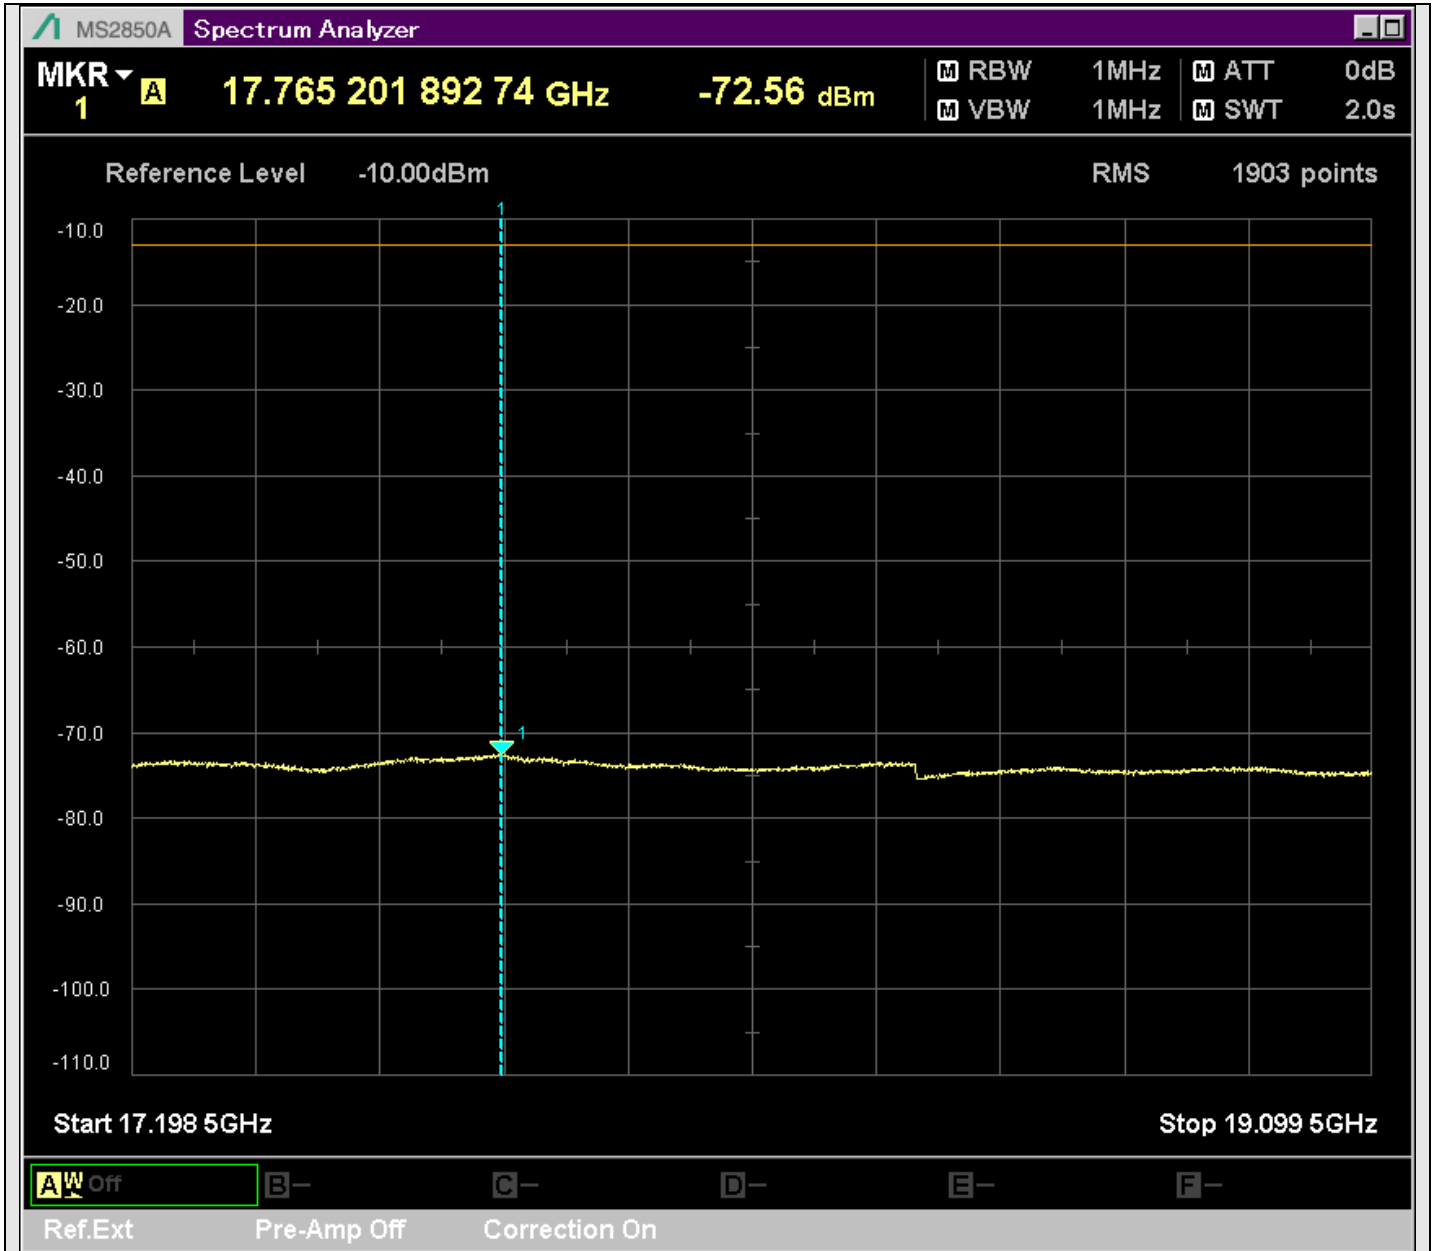

n2_5MHz_15kHz_392000_CP-OFDM
QPSK_Edge_1RB_Left_SA(17198MHz-19100MHz_1MHz)@17765.202MHz