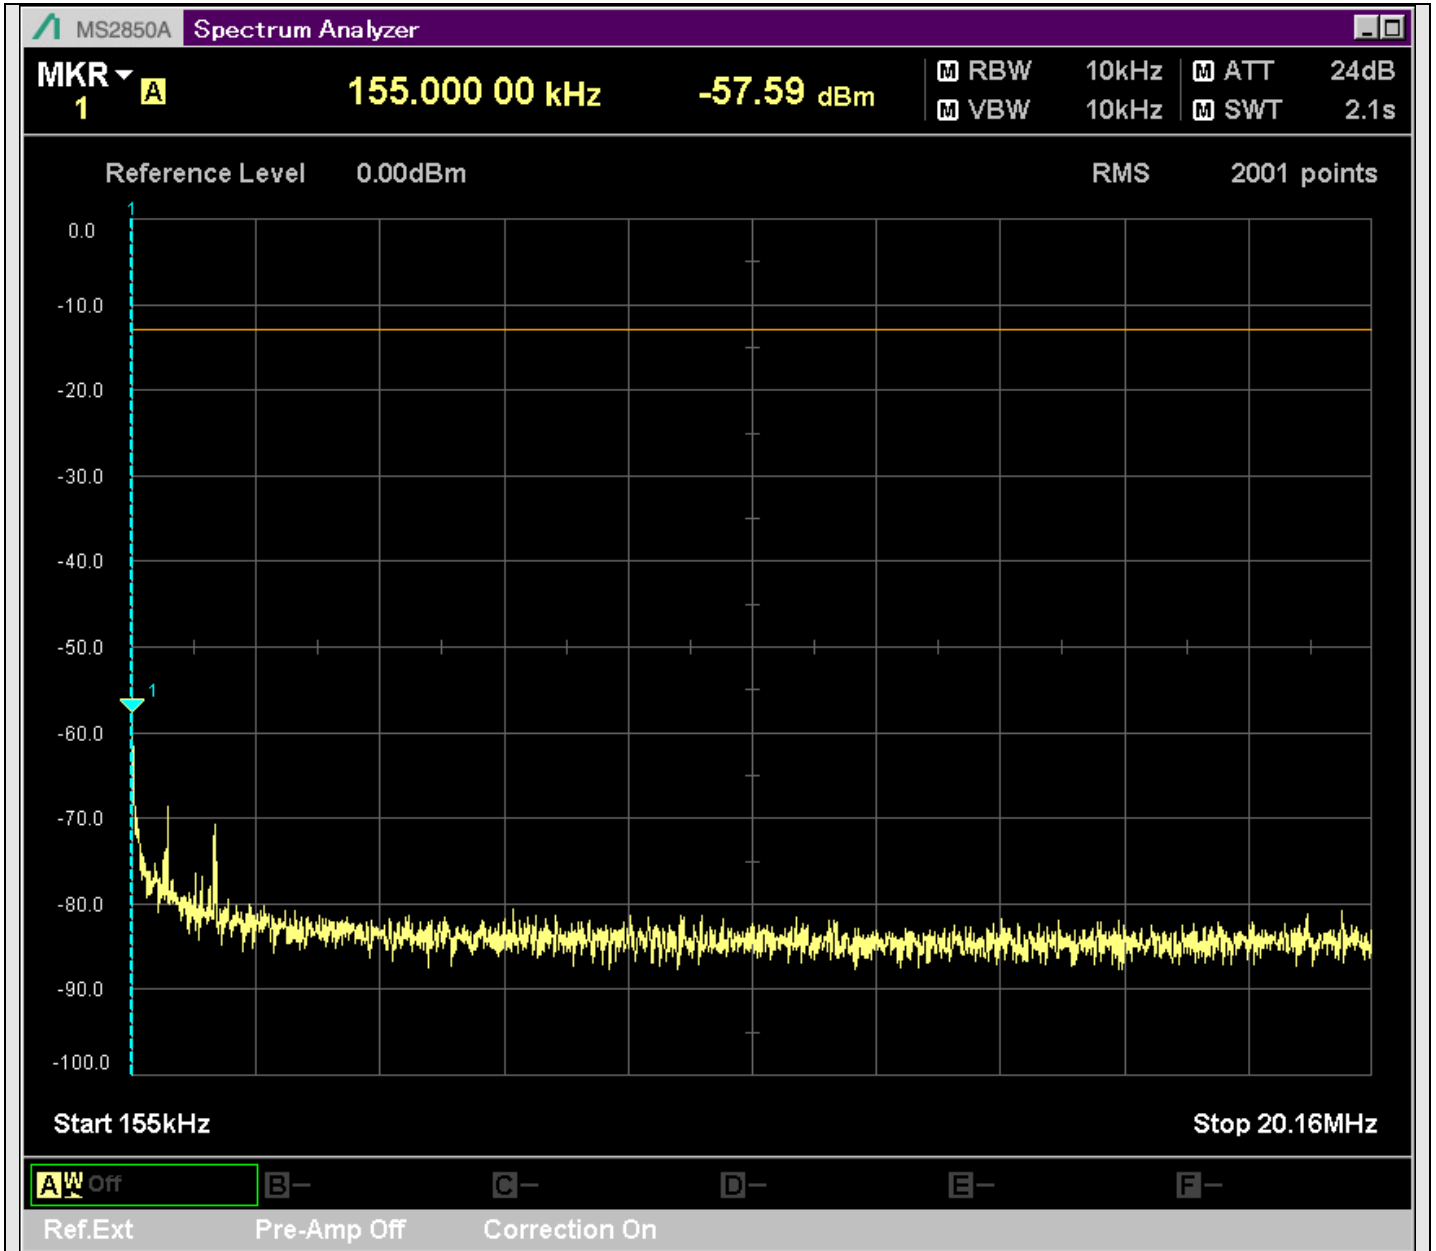

n2_5MHz_15kHz_397500_CP-OFDM
QPSK_Edge_1RB_Right_SA(0.15MHz-20.16MHz_10kHz)@0.155MHz