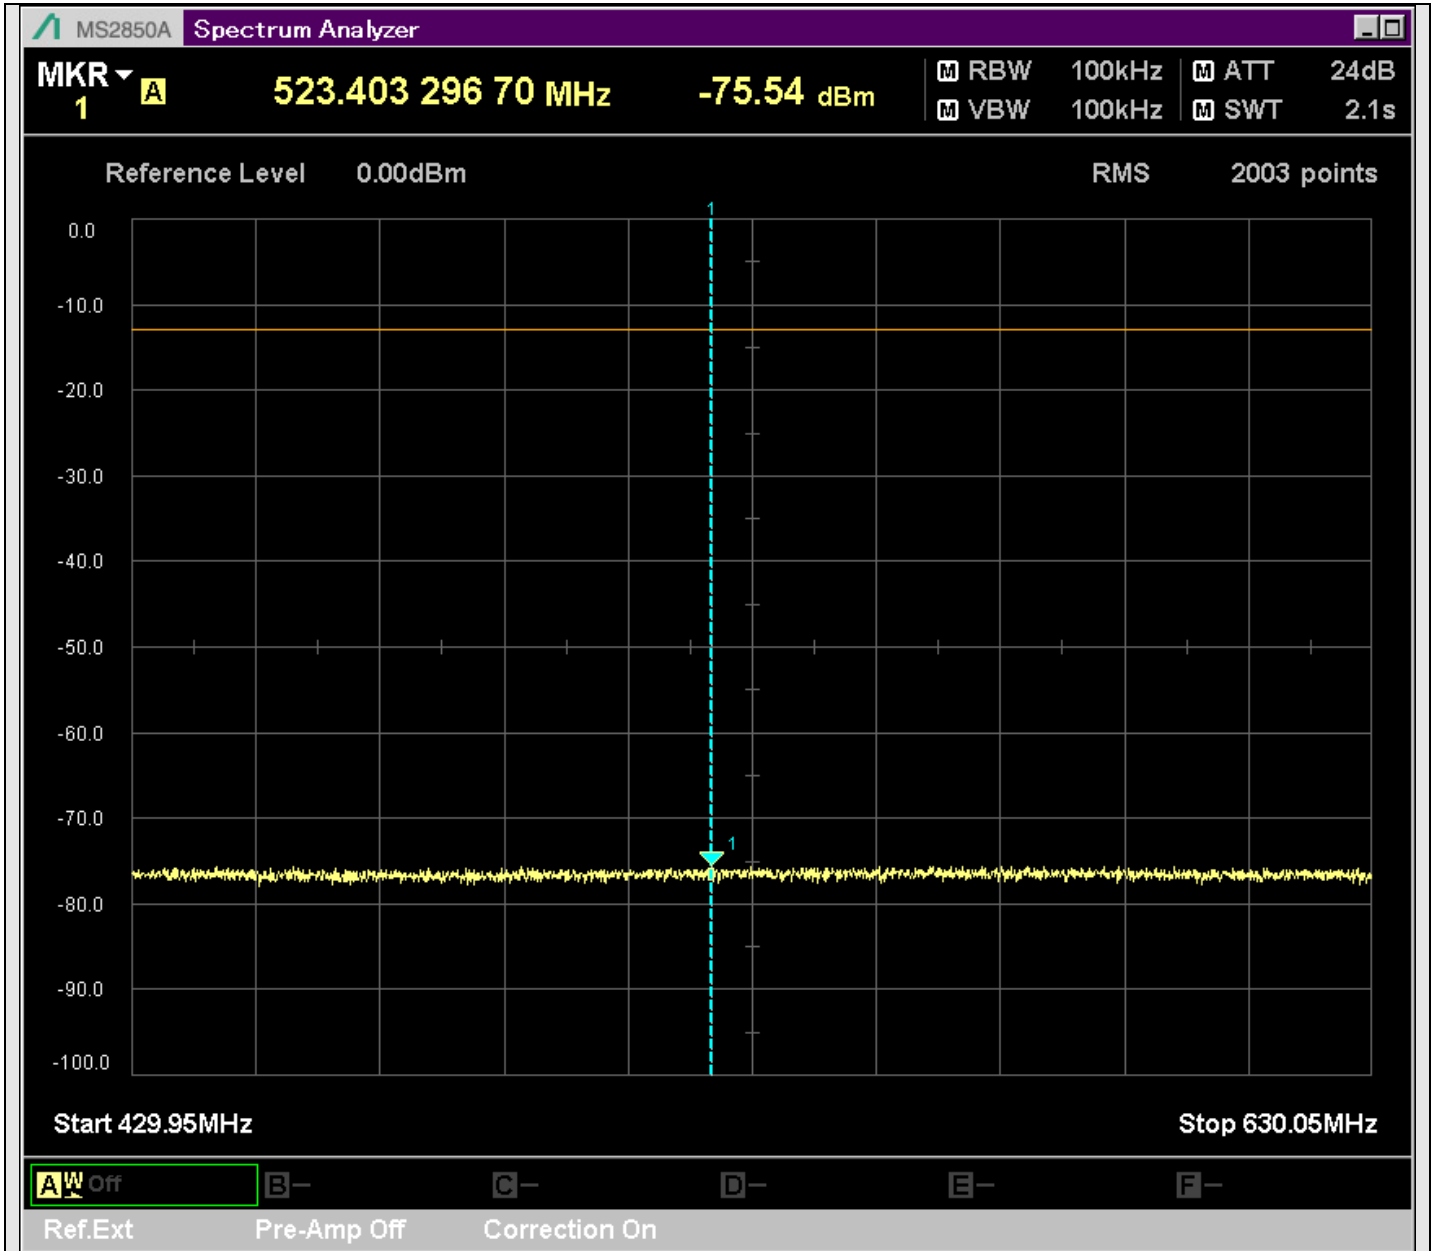

n2_5MHz_15kHz_386500_CP-OFDM
QPSK_Outer_Full_SA(229.9MHz-430.1MHz_100kHz)@249.640MHz

n2_5MHz_15kHz_386500_CP-OFDM
QPSK_Outer_Full_SA(429.9MHz-630.1MHz_100kHz)@523.403MHz

n2_5MHz_15kHz_386500_CP-OFDM
QPSK_Outer_Full_SA(629.9MHz-830.1MHz_100kHz)@714.408MHz