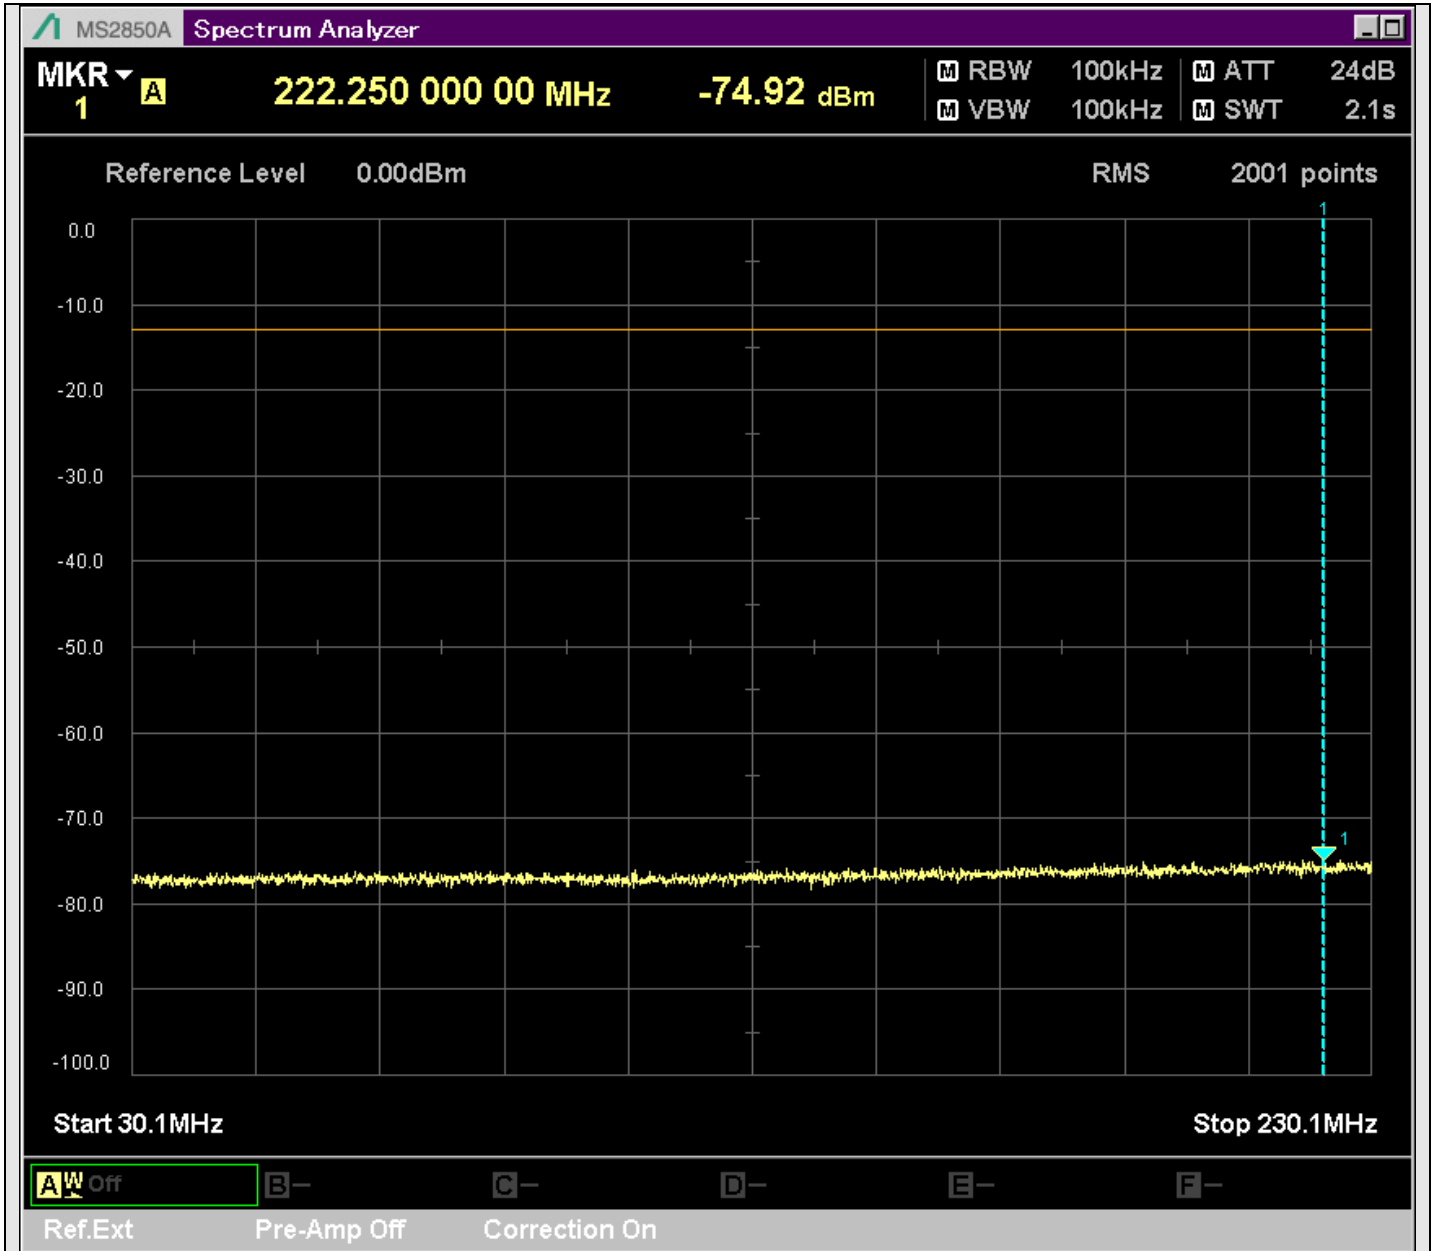

n2_5MHz_15kHz_397500_CP-OFDM
QPSK_Edge_1RB_Right_SA(30MHz-230.1MHz_100kHz)@222.250MHz