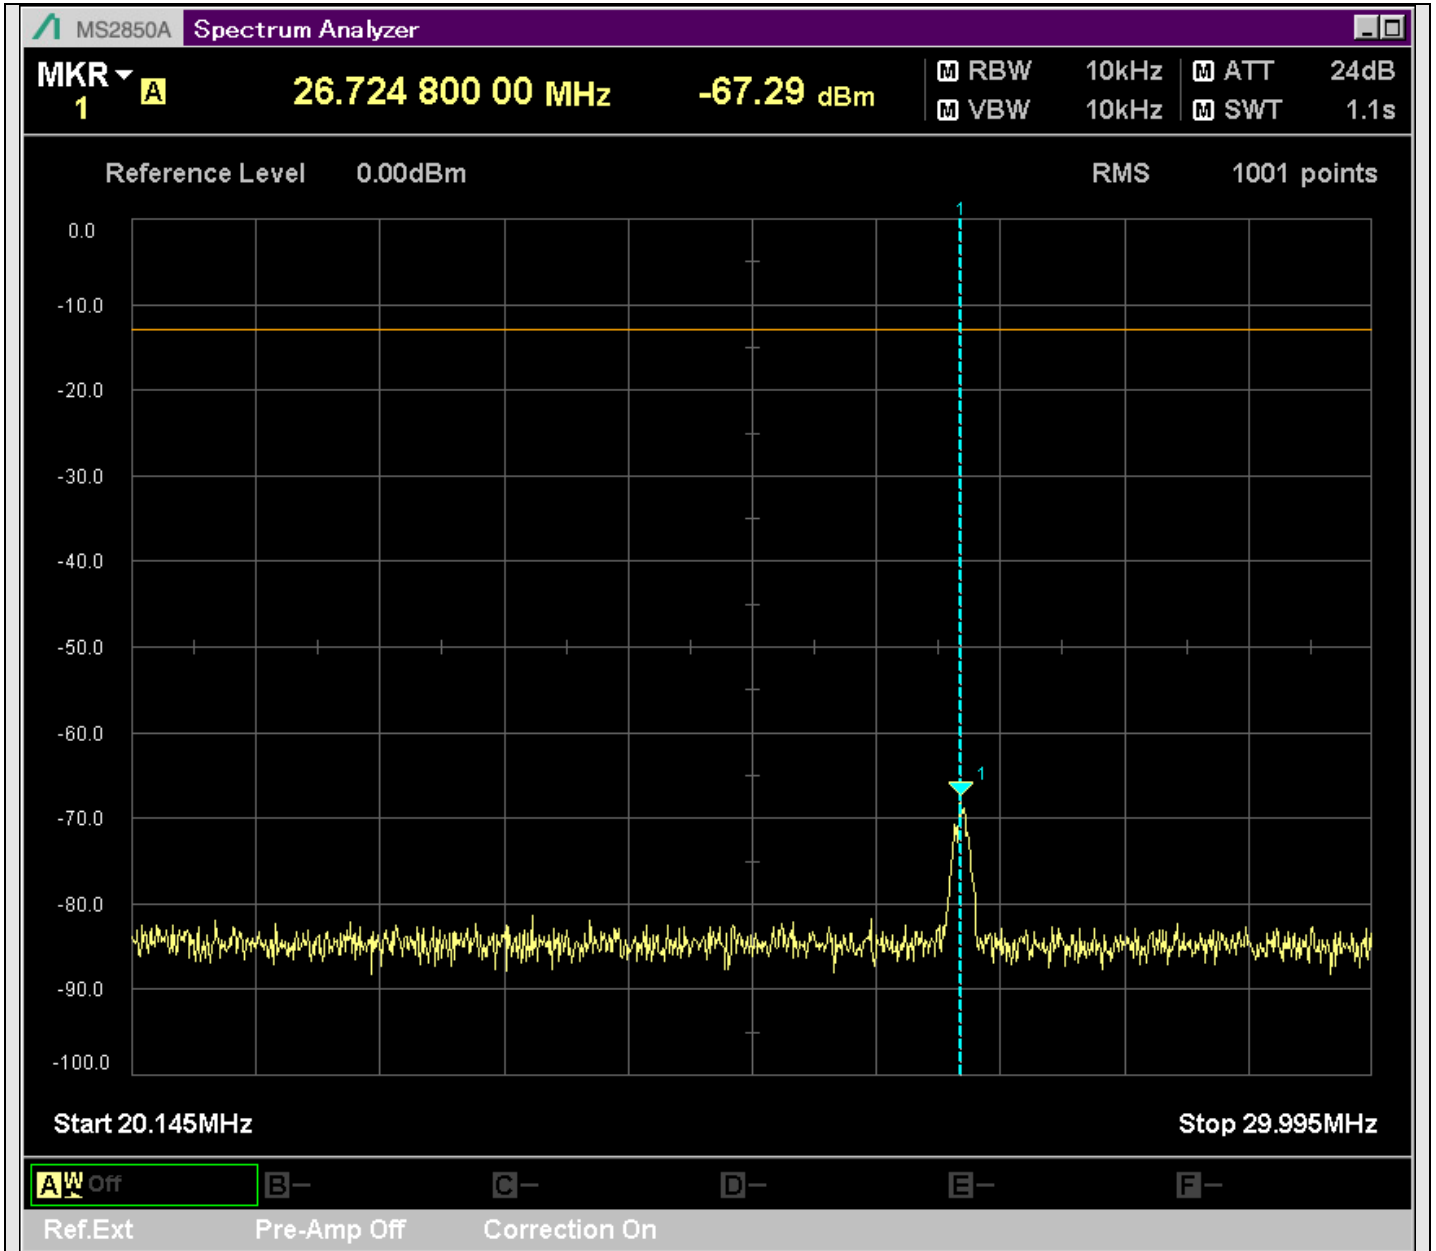

n2_5MHz_15kHz_397500_CP-OFDM
QPSK_Edge_1RB_Right_SA(20.14MHz-30MHz_10kHz)@26.725MHz