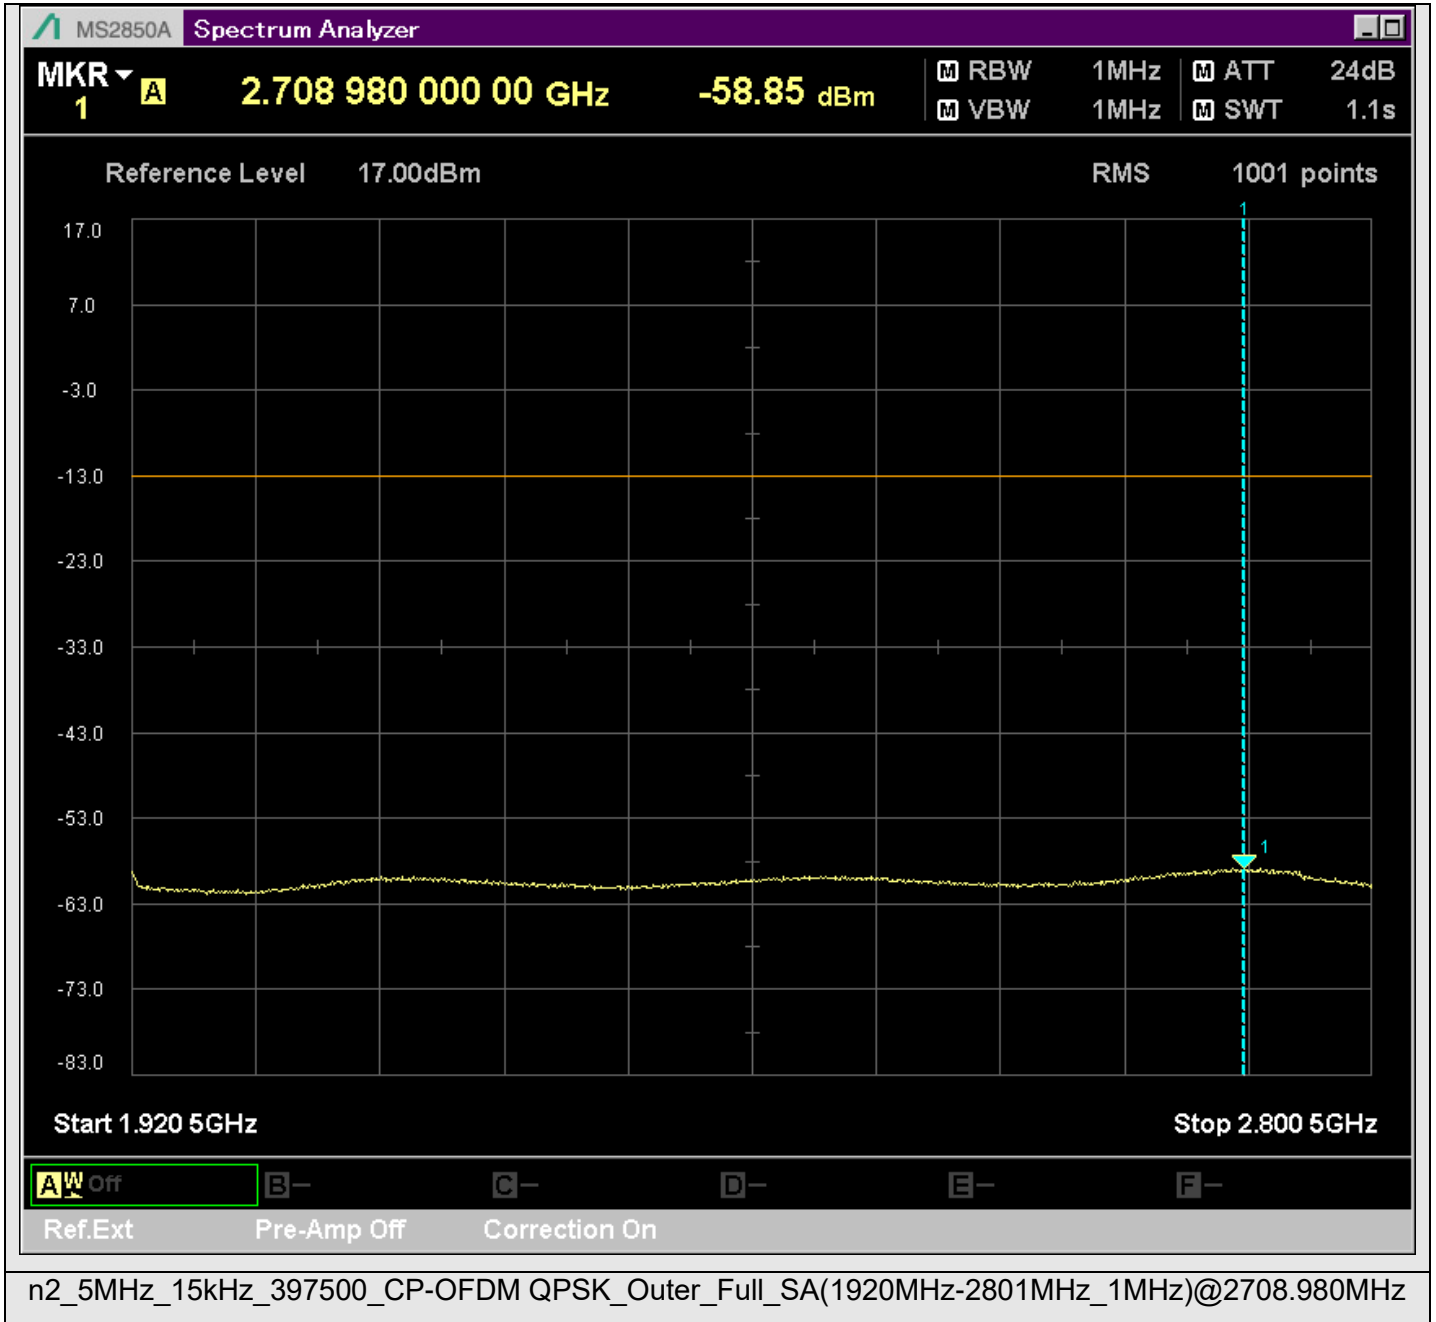

n2_5MHz_15kHz_397500_CP-OFDM
QPSK_Outer_Full_SA(229.9MHz-430.1MHz_100kHz)@252.339MHz

n2_5MHz_15kHz_397500_CP-OFDM
QPSK_Outer_Full_SA(429.9MHz-630.1MHz_100kHz)@567.281MHz

n2_5MHz_15kHz_397500_CP-OFDM
QPSK_Outer_Full_SA(629.9MHz-830.1MHz_100kHz)@808.261MHz