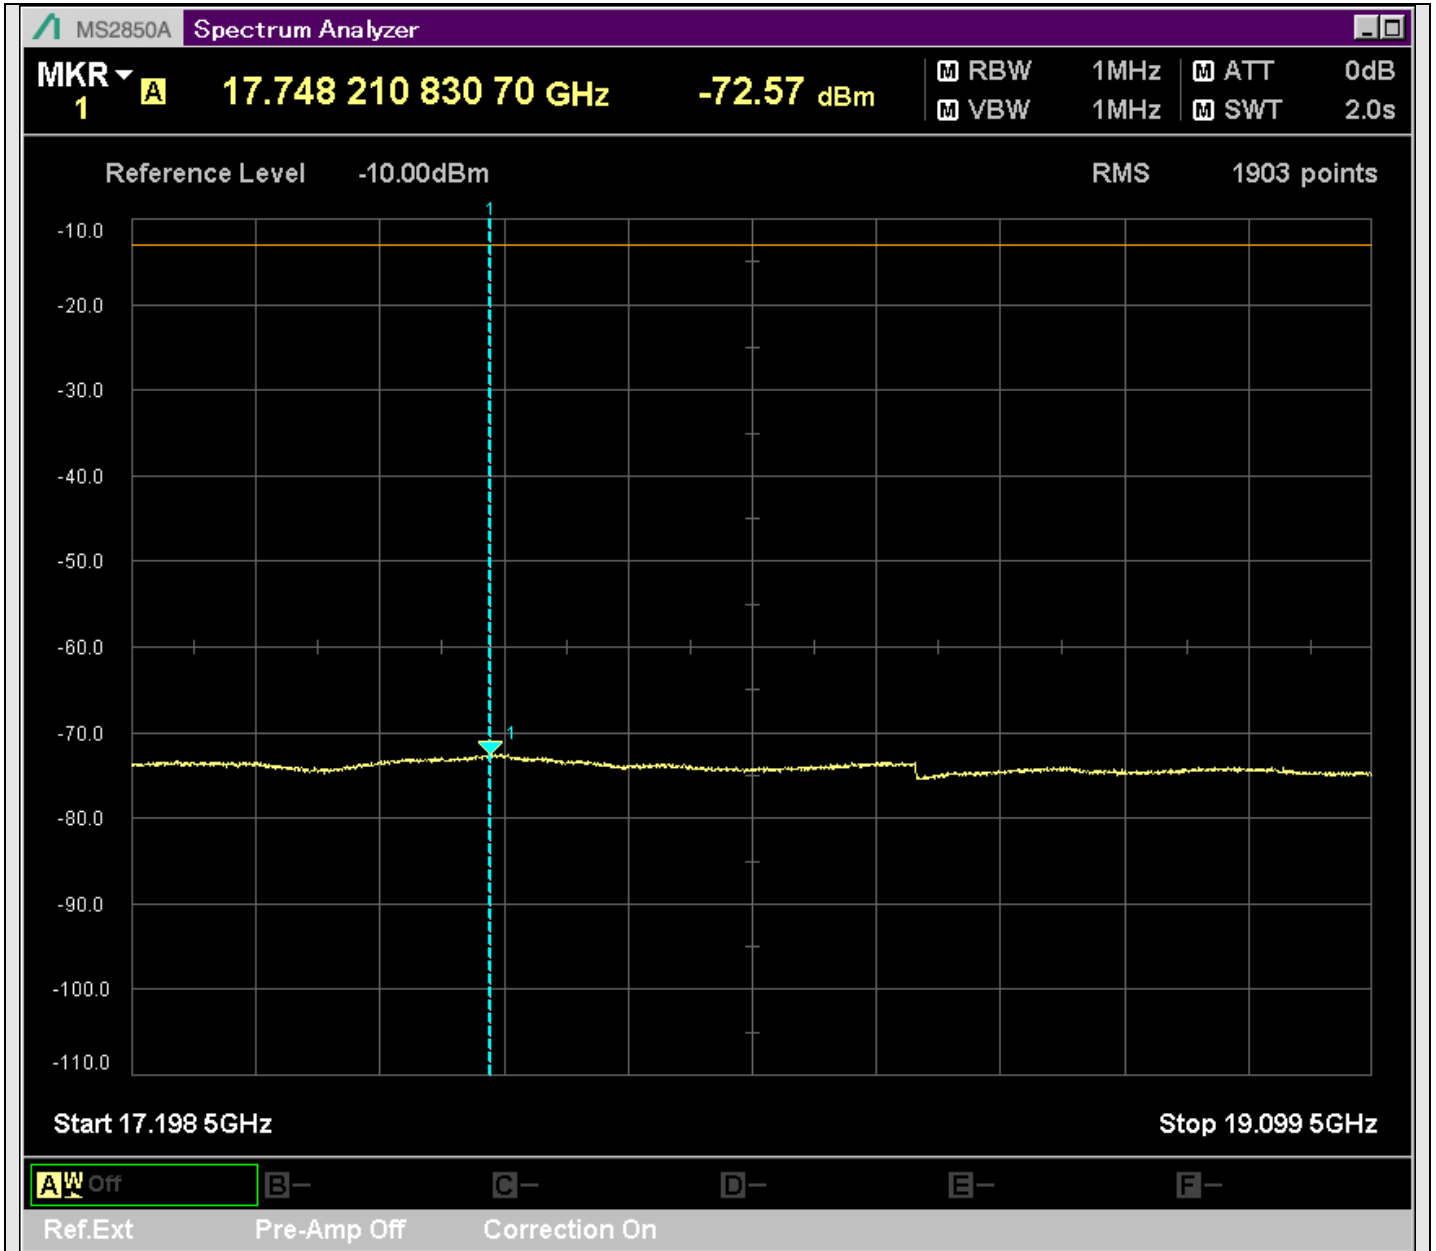

n2_5MHz_15kHz_392000_CP-OFDM
QPSK_Edge_1RB_Right_SA(17198MHz-19100MHz_1MHz)@17748.211MHz