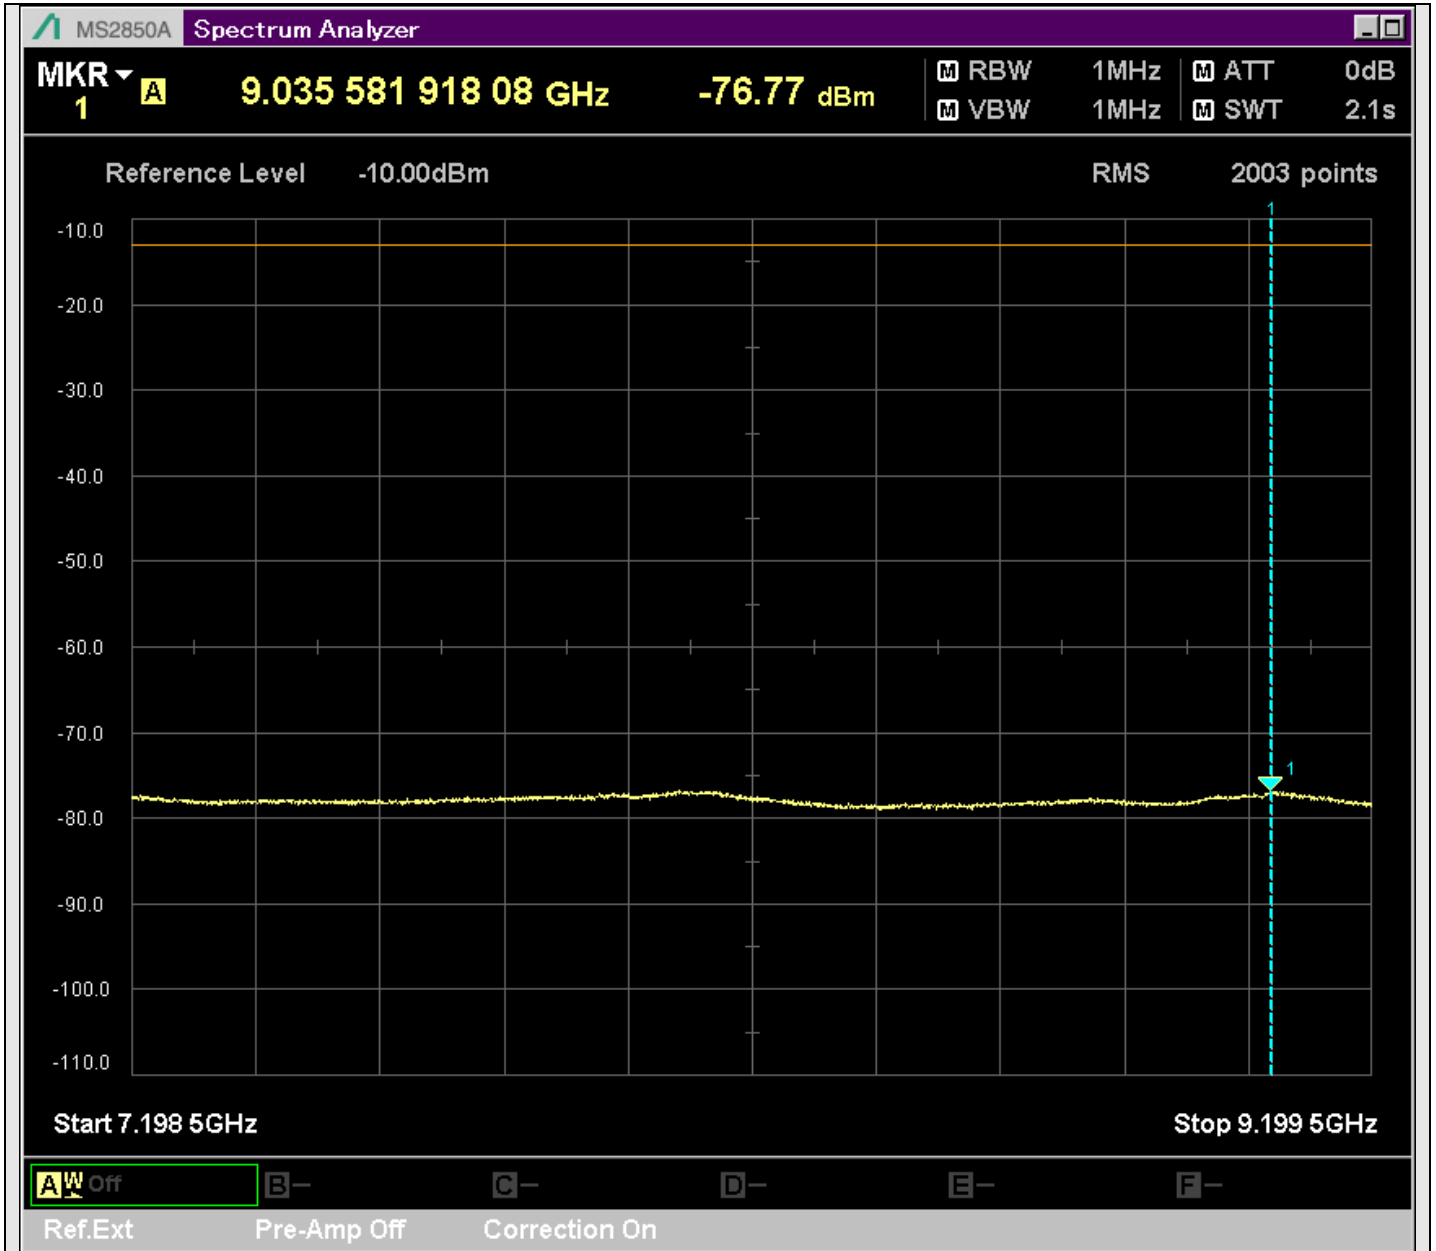

n2_5MHz_15kHz_392000_CP-OFDM
QPSK_Edge_1RB_Left_SA(7198MHz-9200MHz_1MHz)@9035.582MHz