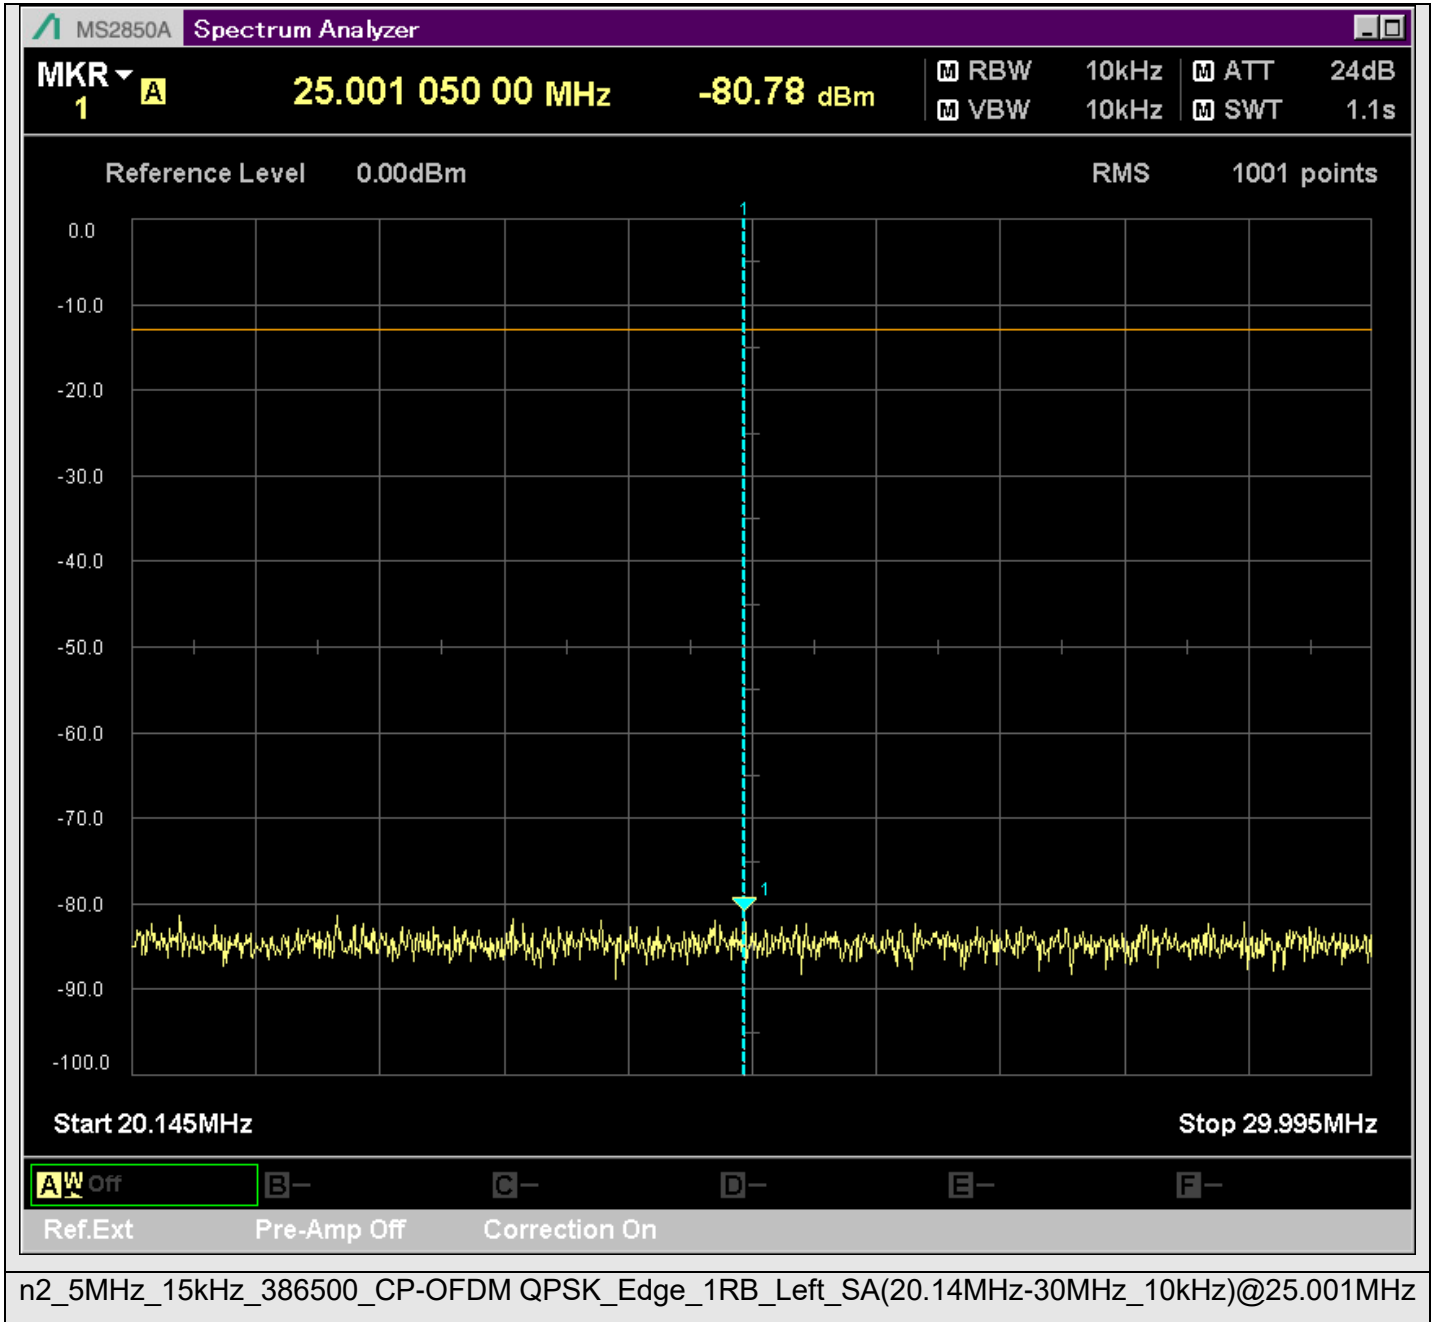

n2_5MHz_15kHz_386500_CP-OFDM
QPSK_Outer_Full_SA(15198MHz-17200MHz_1MHz)@15280.459MHz

n2_5MHz_15kHz_386500_CP-OFDM
QPSK_Outer_Full_SA(17198MHz-19100MHz_1MHz)@17773.198MHz

n2_5MHz_15kHz_386500_CP-OFDM
QPSK_Edge_1RB_Left_SA(0.15MHz-20.16MHz_10kHz)@0.155MHz