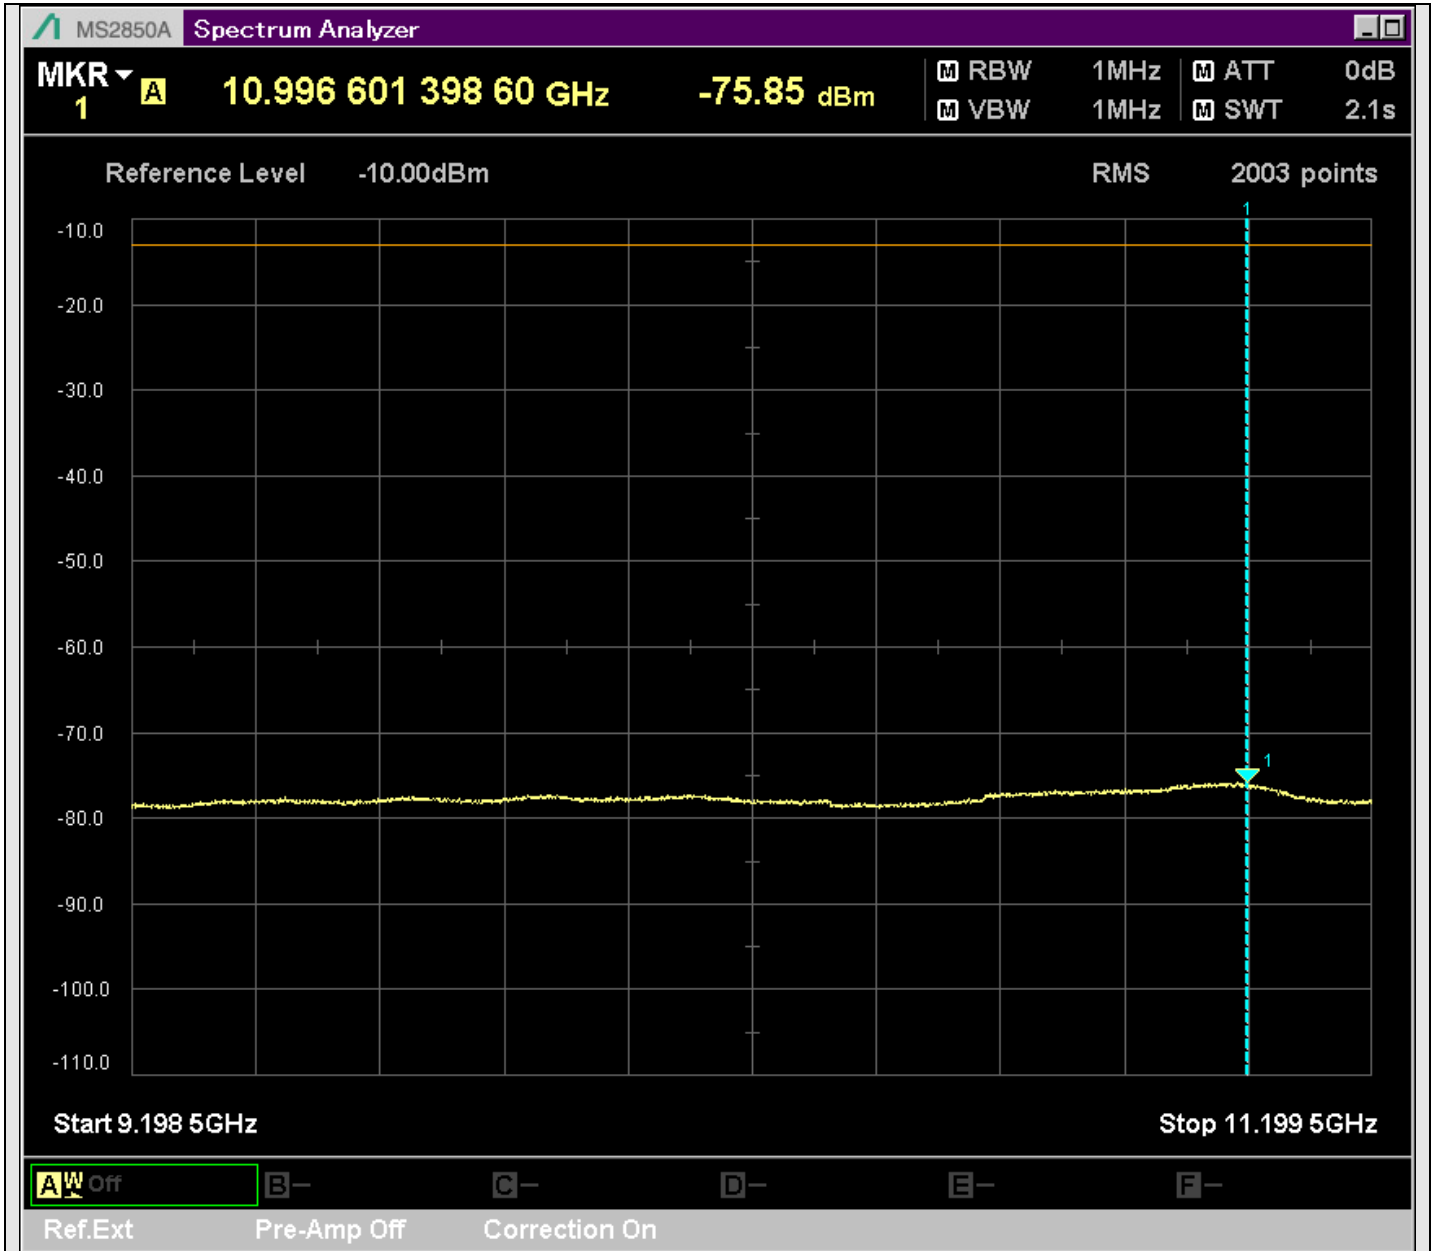

n2_5MHz_15kHz_397500_CP-OFDM
QPSK_Edge_1RB_Right_SA(9198MHz-11200MHz_1MHz)@10996.601MHz