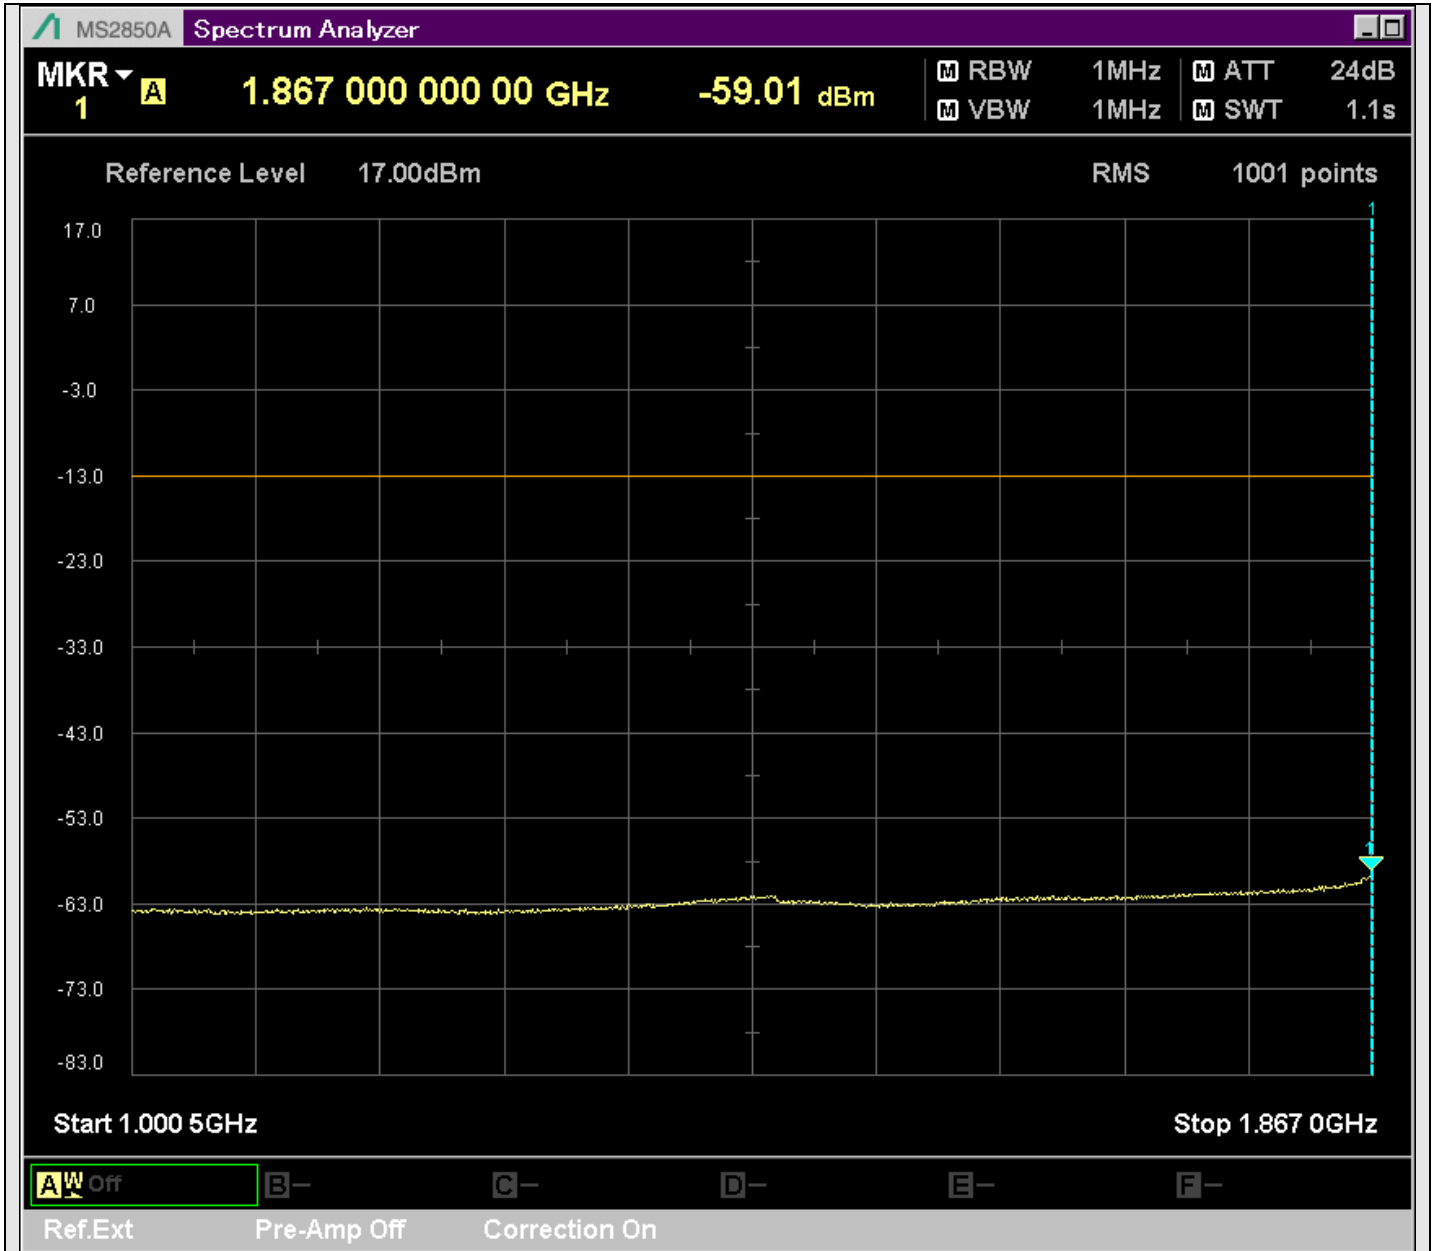

n2_5MHz_15kHz_392000_CP-OFDM
QPSK_Edge_1RB_Left_SA(1000MHz-1867.5MHz_1MHz)@1867.000MHz