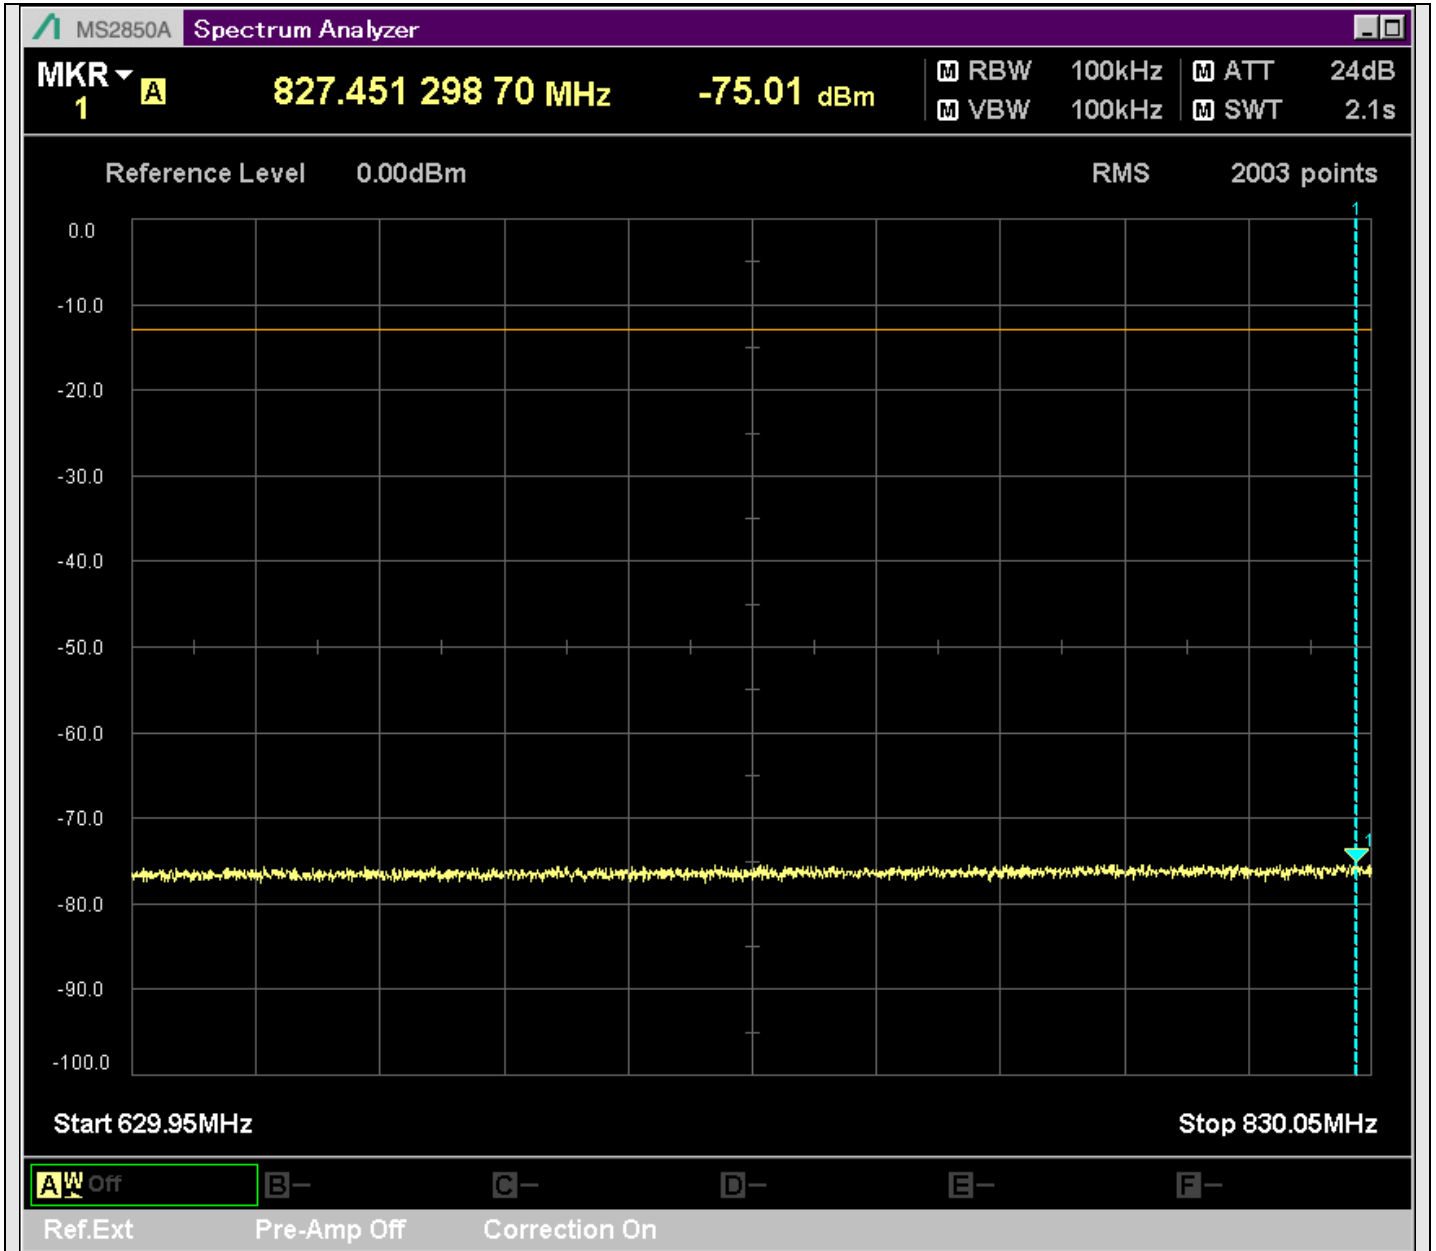

n2_5MHz_15kHz_392000_CP-OFDM
QPSK_Edge_1RB_Left_SA(629.9MHz-830.1MHz_100kHz)@827.451MHz