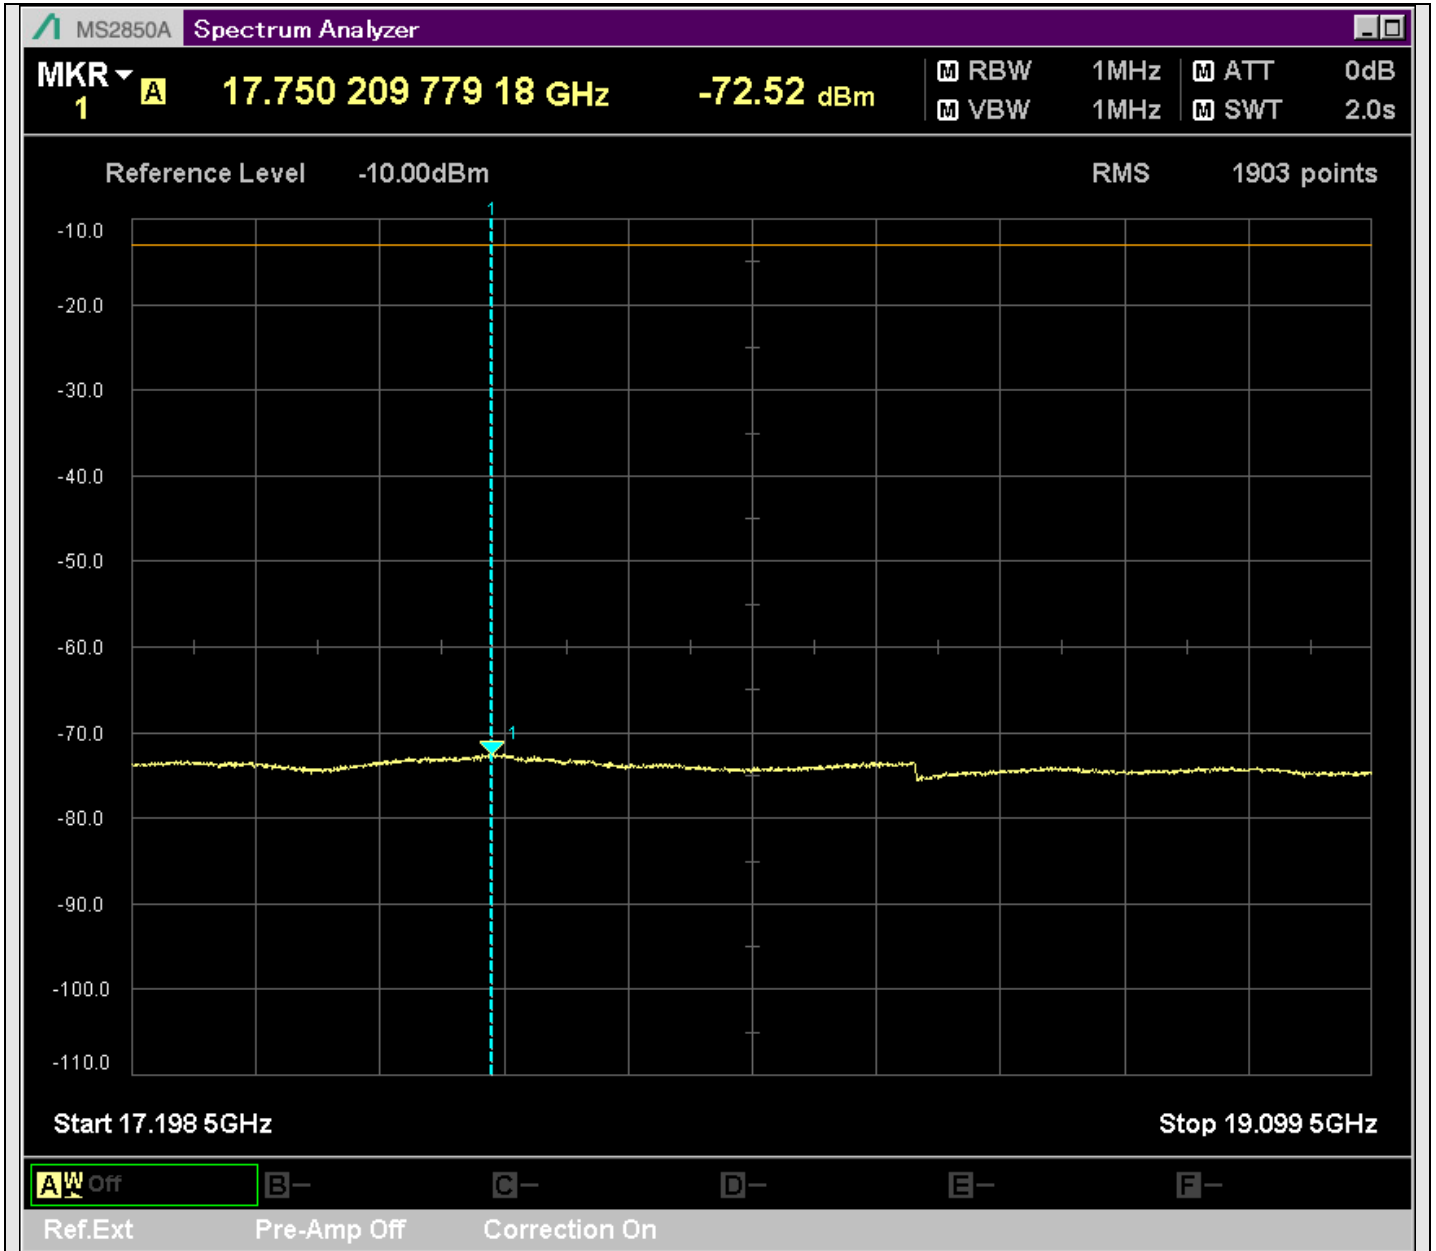

n2_5MHz_15kHz_386500_CP-OFDM
QPSK_Edge_1RB_Left_SA(17198MHz-19100MHz_1MHz)@17750.210MHz