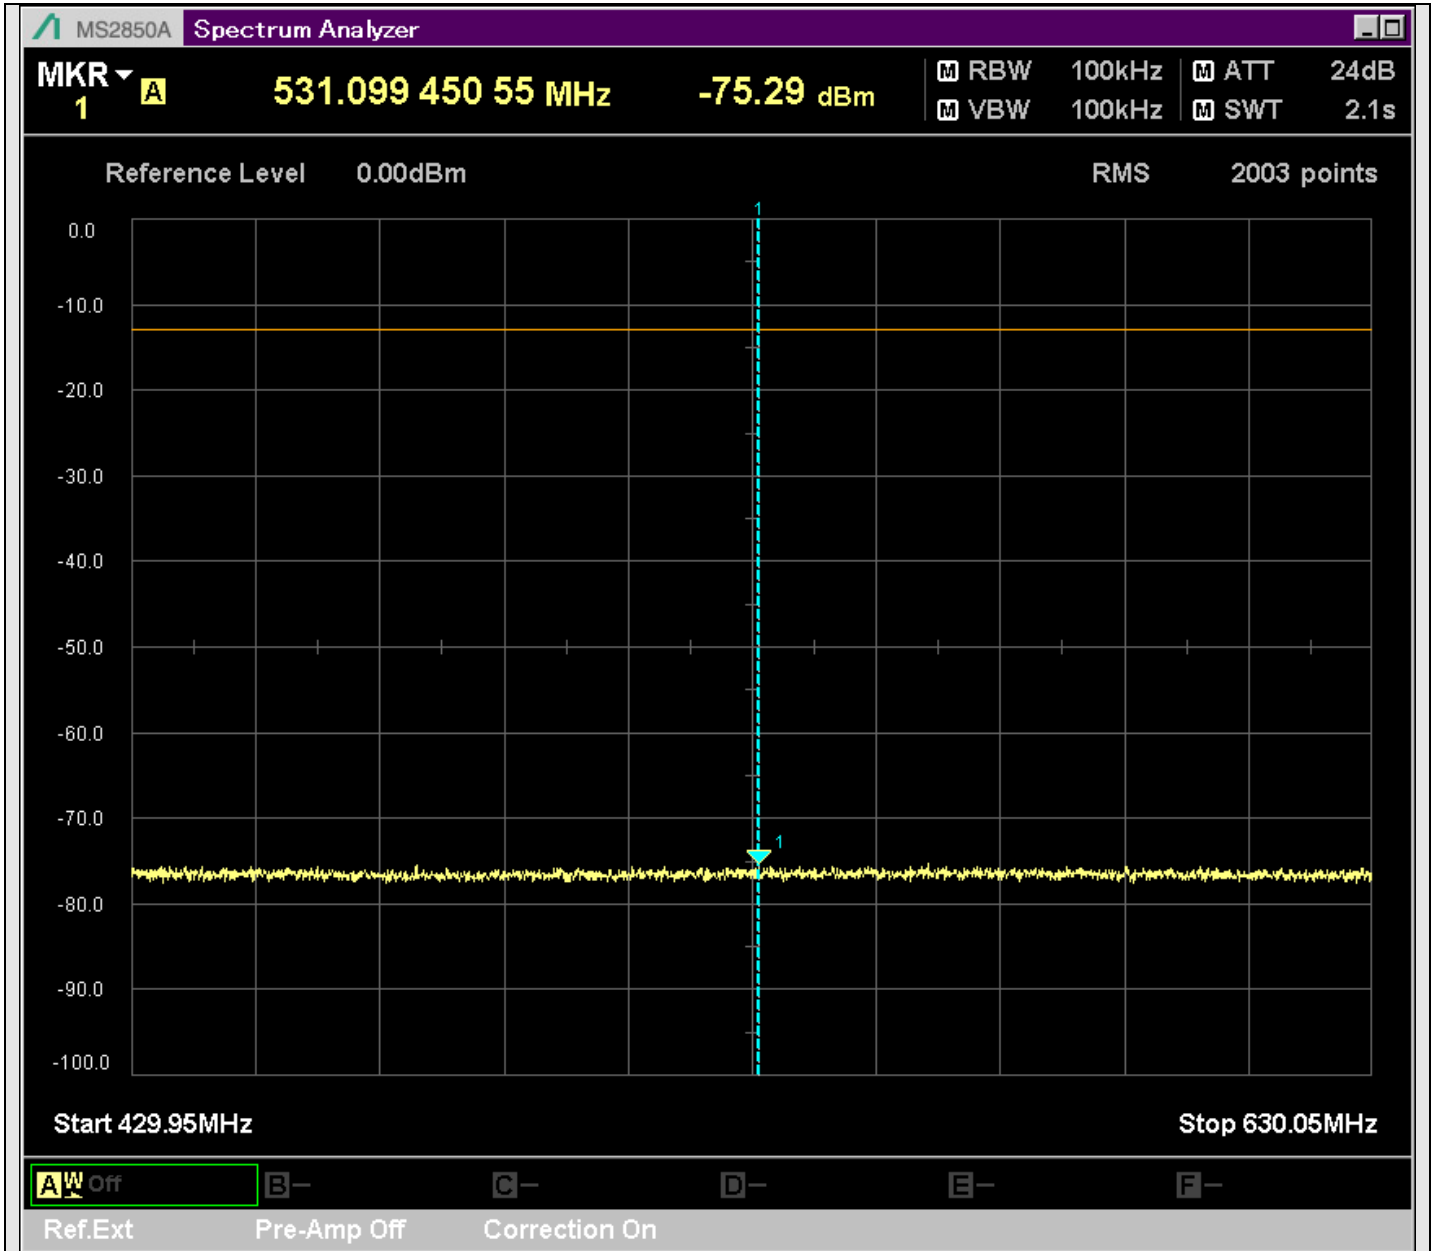

n2_5MHz_15kHz_392000_CP-OFDM
QPSK_Edge_1RB_Right_SA(429.9MHz-630.1MHz_100kHz)@531.099MHz