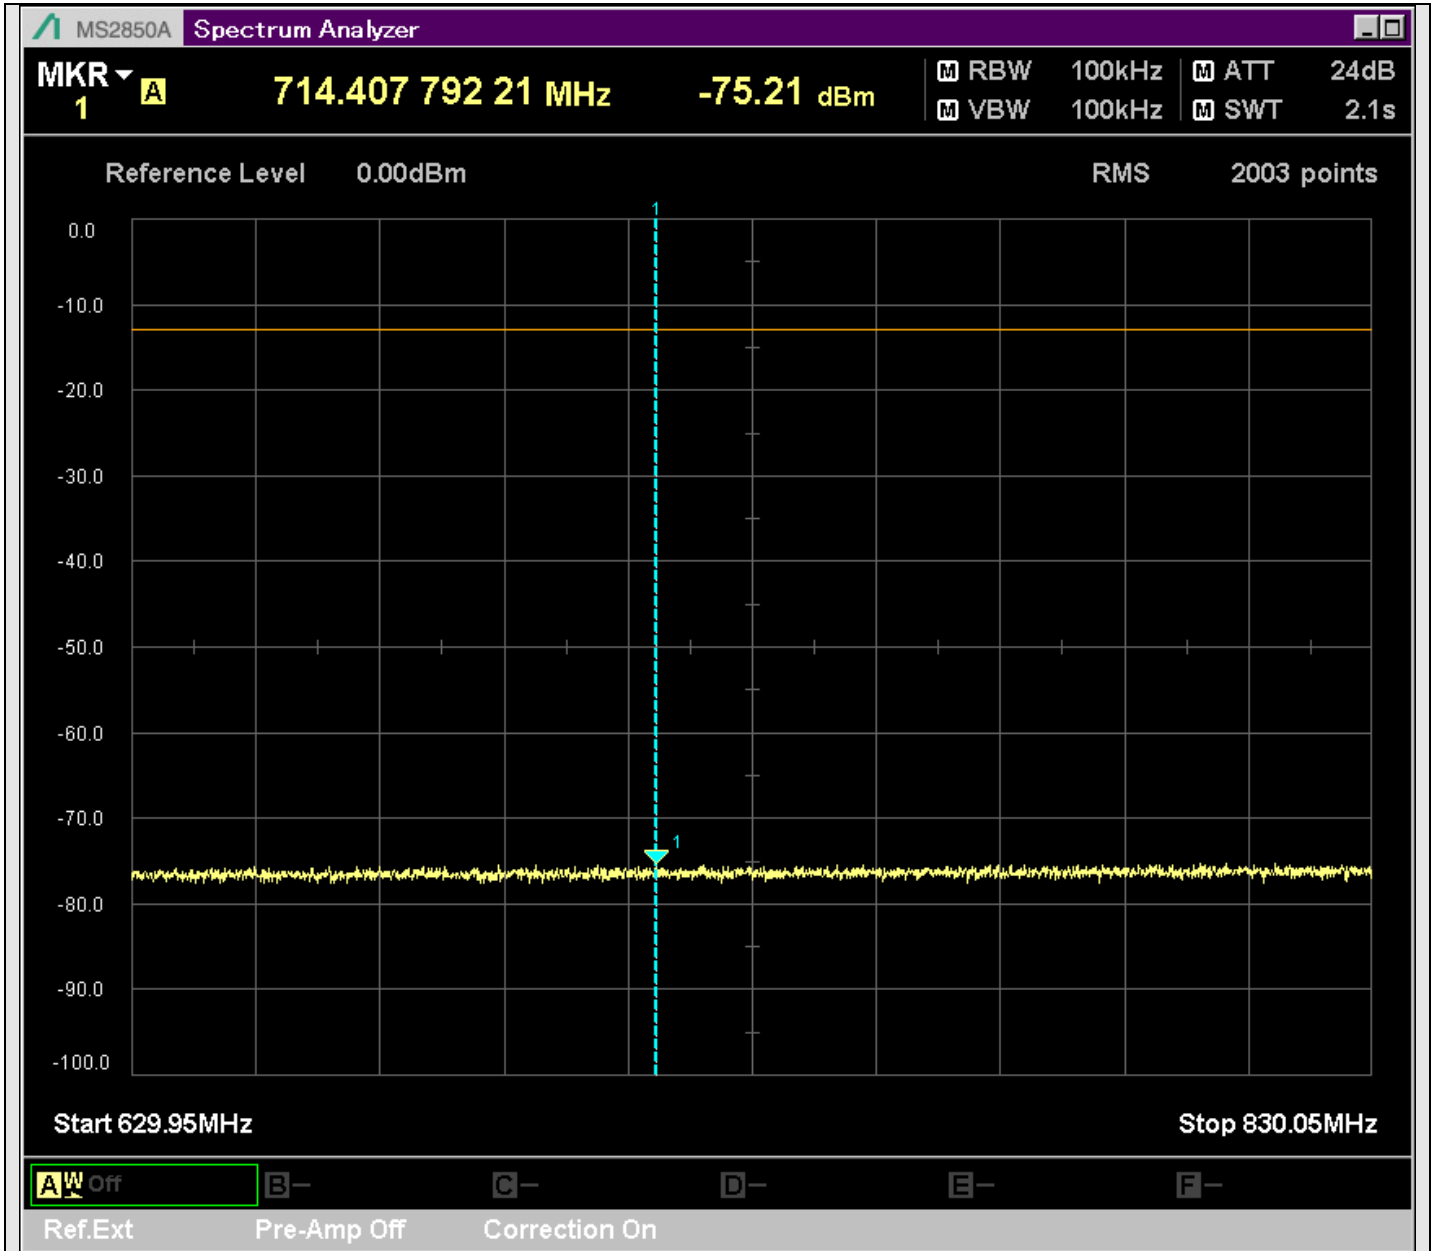

n2_5MHz_15kHz_386500_CP-OFDM
QPSK_Outer_Full_SA(229.9MHz-430.1MHz_100kHz)@249.640MHz

n2_5MHz_15kHz_386500_CP-OFDM
QPSK_Outer_Full_SA(429.9MHz-630.1MHz_100kHz)@523.403MHz

n2_5MHz_15kHz_386500_CP-OFDM
QPSK_Outer_Full_SA(629.9MHz-830.1MHz_100kHz)@714.408MHz