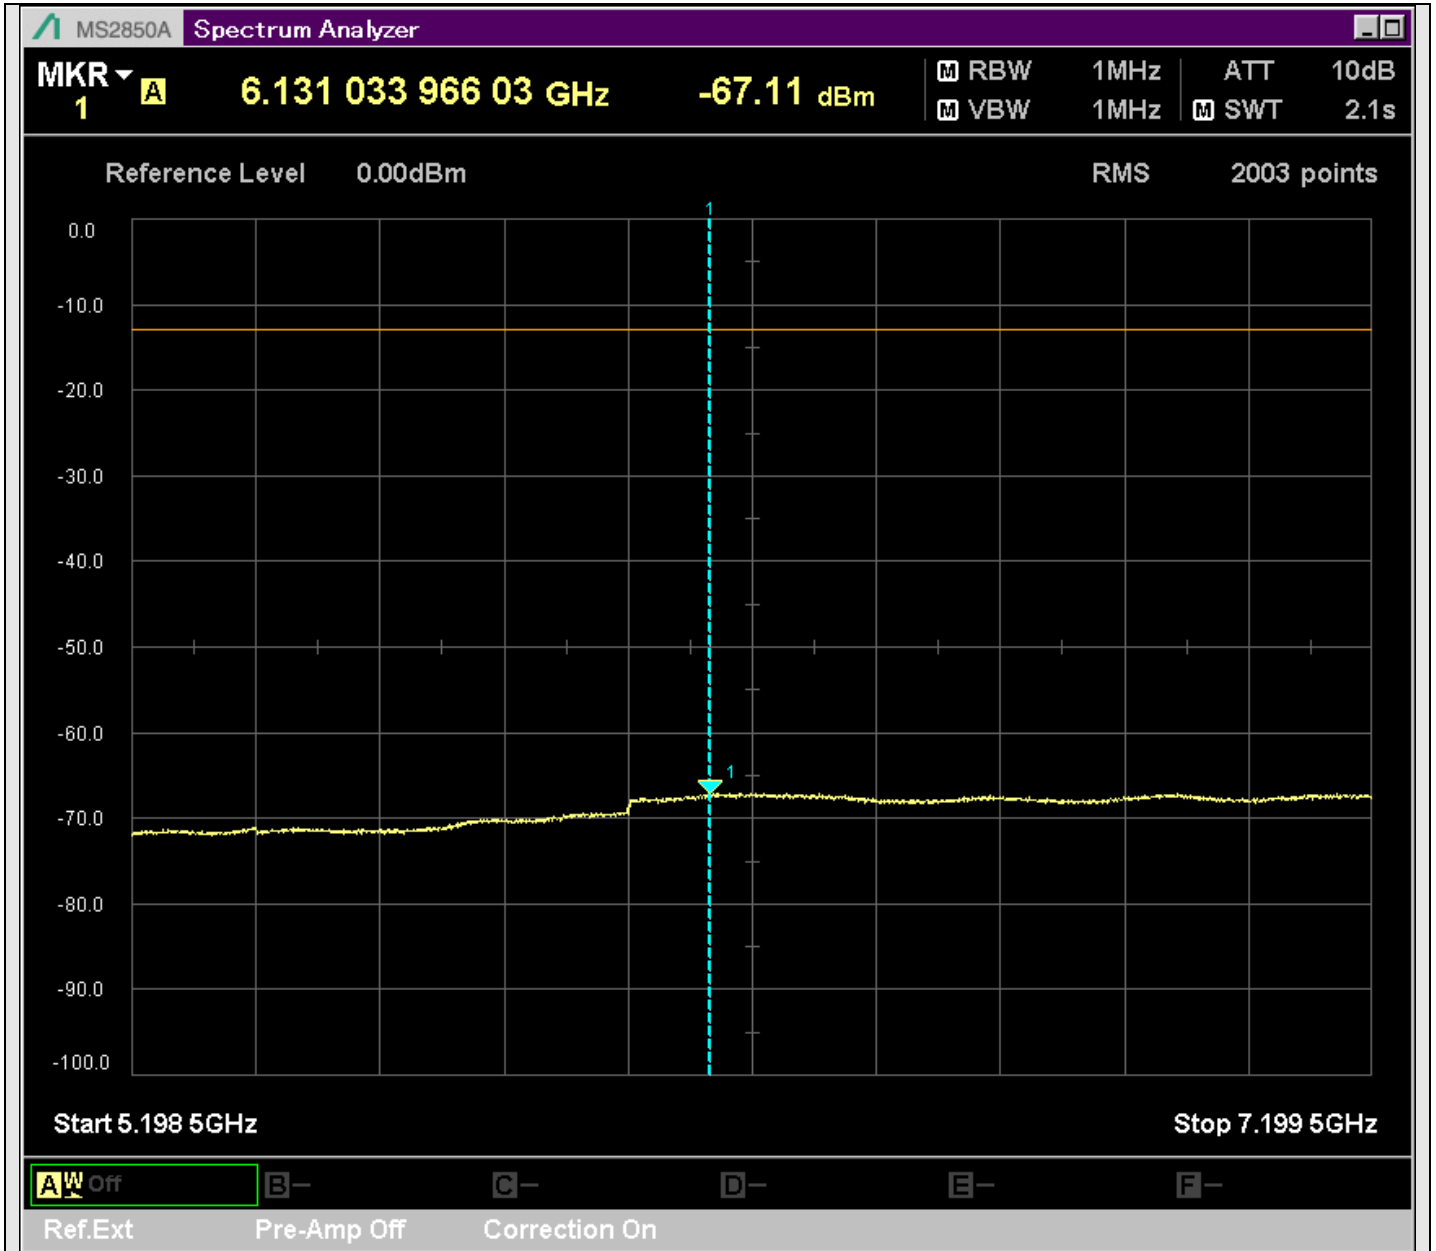

n2_5MHz_15kHz_386500_CP-OFDM
QPSK_Edge_1RB_Right_SA(5198MHz-7200MHz_1MHz)@6131.034MHz