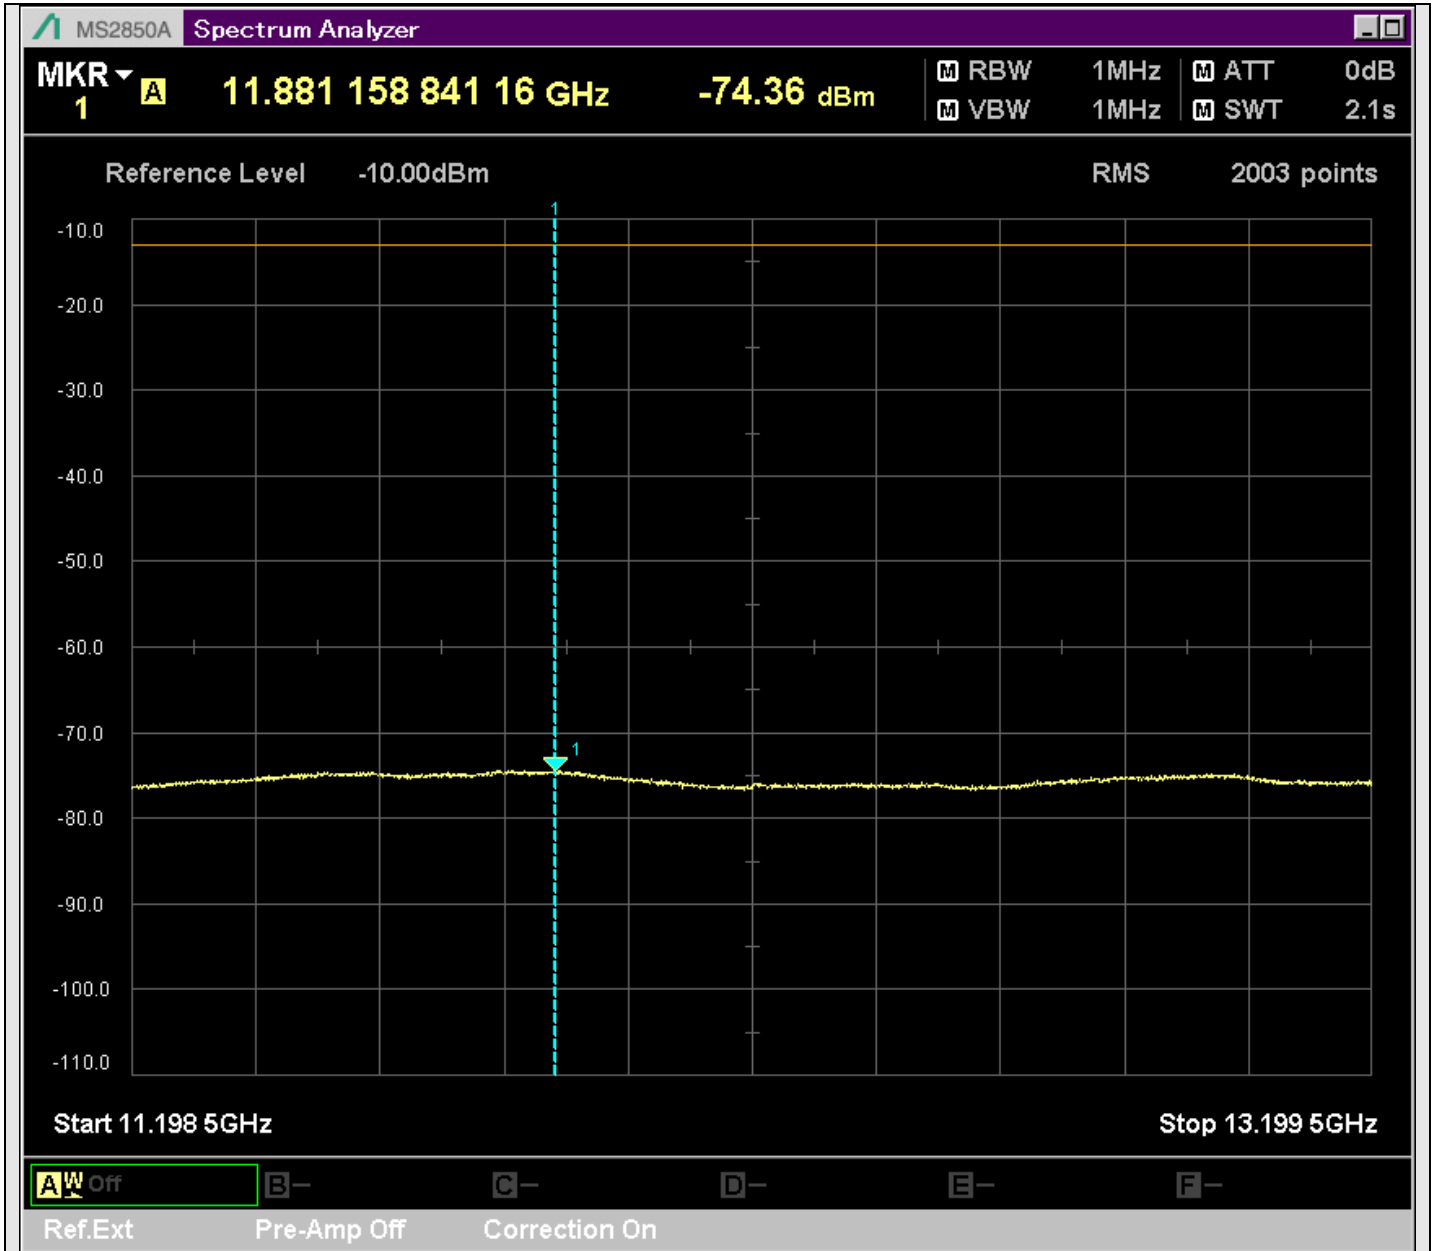

n2_5MHz_15kHz_386500_CP-OFDM
QPSK_Edge_1RB_Right_SA(11198MHz-13200MHz_1MHz)@11881.159MHz