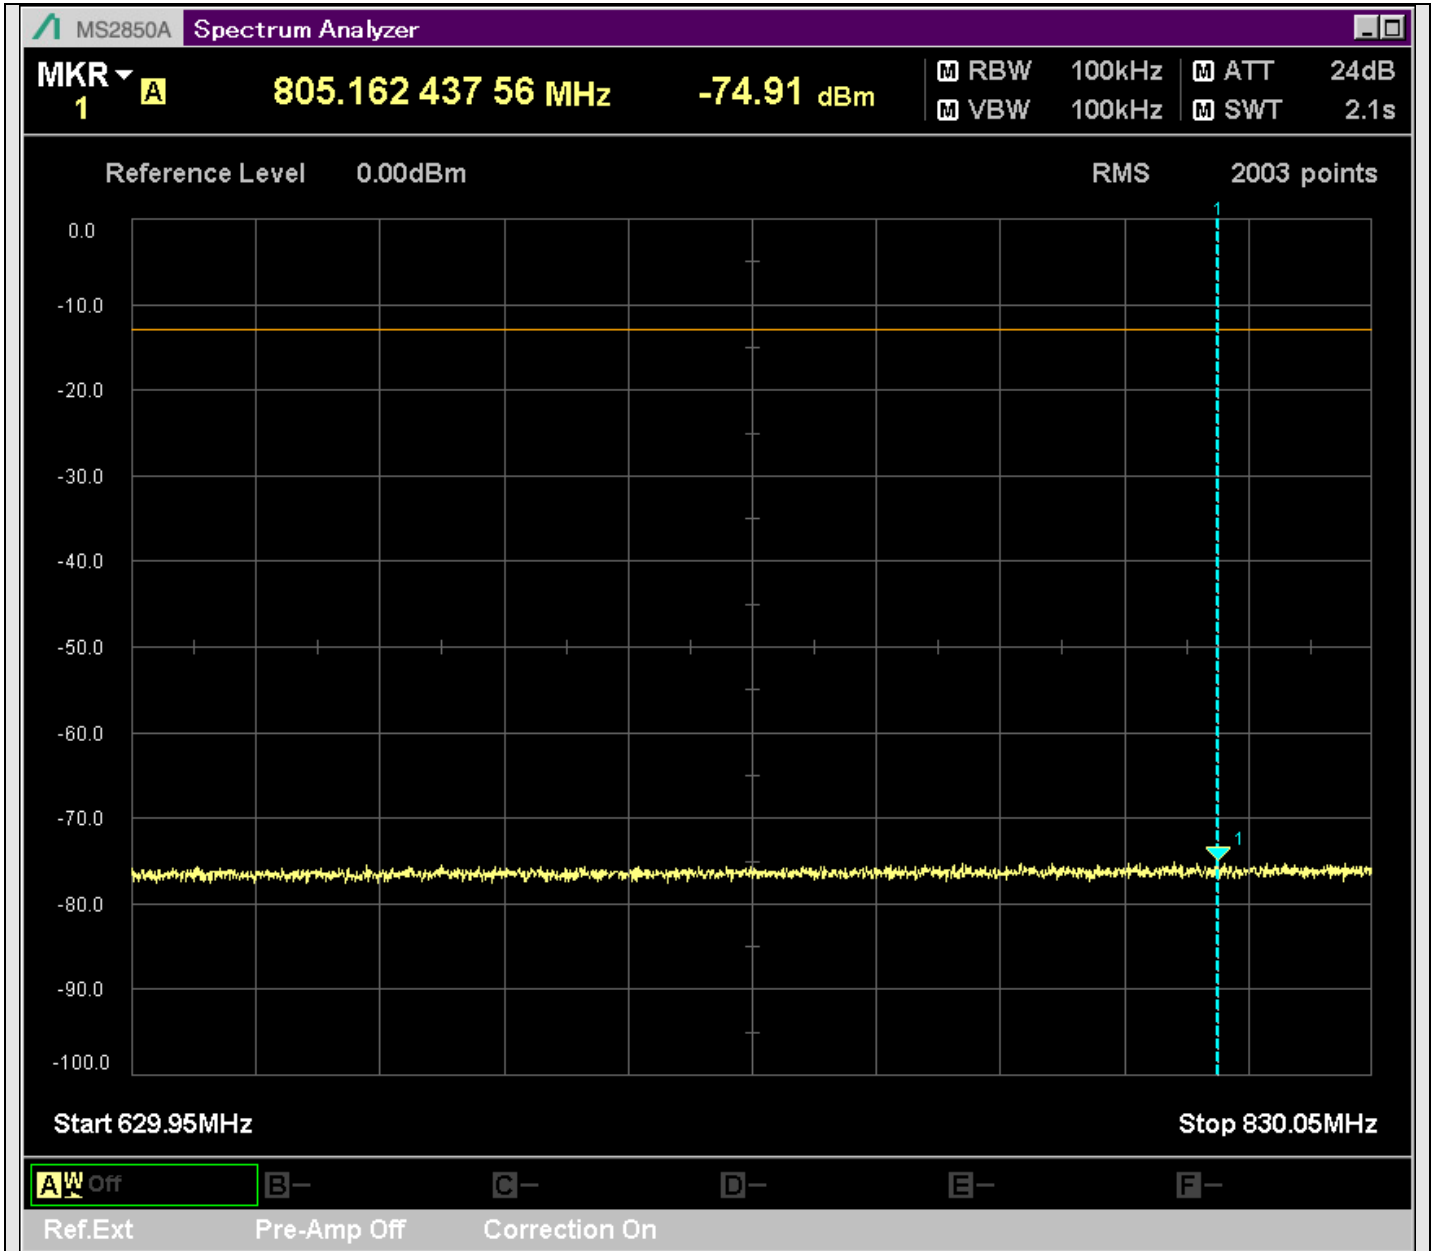

n2_5MHz_15kHz_386500_CP-OFDM
QPSK_Edge_1RB_Left_SA(629.9MHz-830.1MHz_100kHz)@805.162MHz