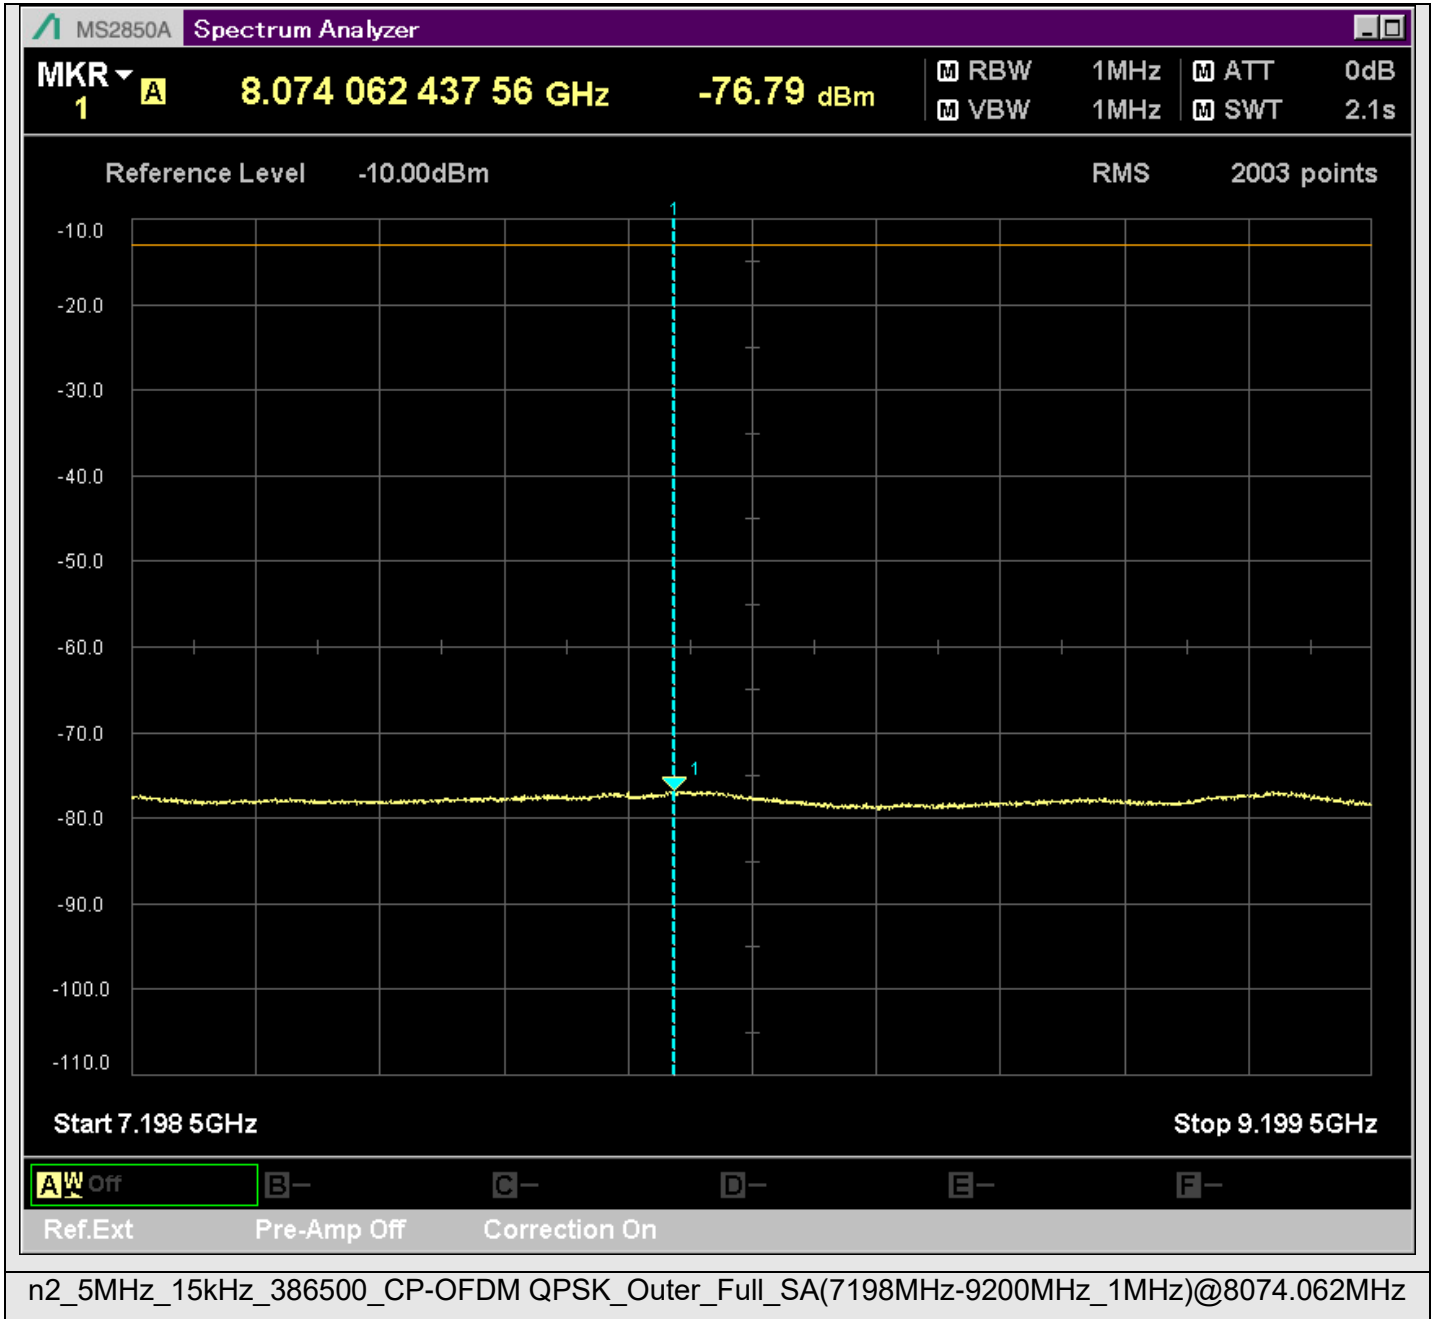

n2_5MHz_15kHz_386500_CP-OFDM
QPSK_Outer_Full_SA(229.9MHz-430.1MHz_100kHz)@249.640MHz

n2_5MHz_15kHz_386500_CP-OFDM
QPSK_Outer_Full_SA(429.9MHz-630.1MHz_100kHz)@523.403MHz

n2_5MHz_15kHz_386500_CP-OFDM
QPSK_Outer_Full_SA(629.9MHz-830.1MHz_100kHz)@714.408MHz