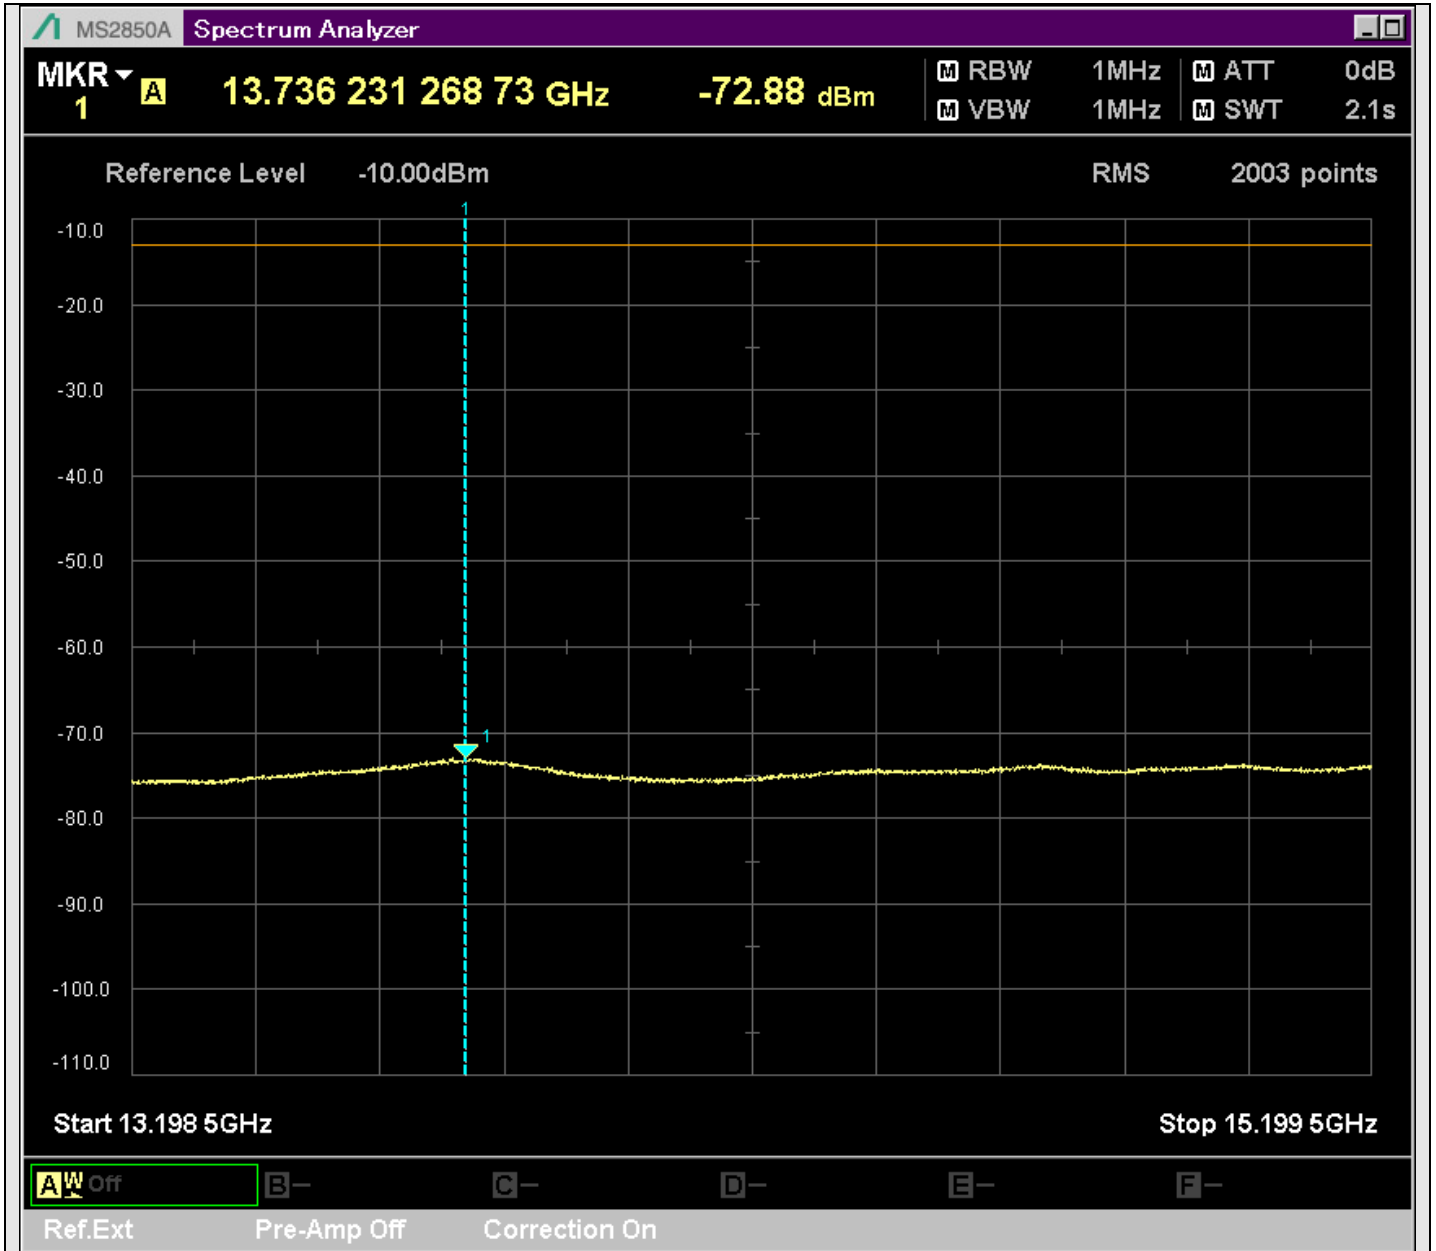

n2_5MHz_15kHz_392000_CP-OFDM
QPSK_Outer_Full_SA(1892.5MHz-2801MHz_1MHz)@1893.000MHz

n2_5MHz_15kHz_392000_CP-OFDM
QPSK_Outer_Full_SA(9198MHz-11200MHz_1MHz)@10957.621MHz

n2_5MHz_15kHz_392000_CP-OFDM
QPSK_Outer_Full_SA(11198MHz-13200MHz_1MHz)@11805.197MHz