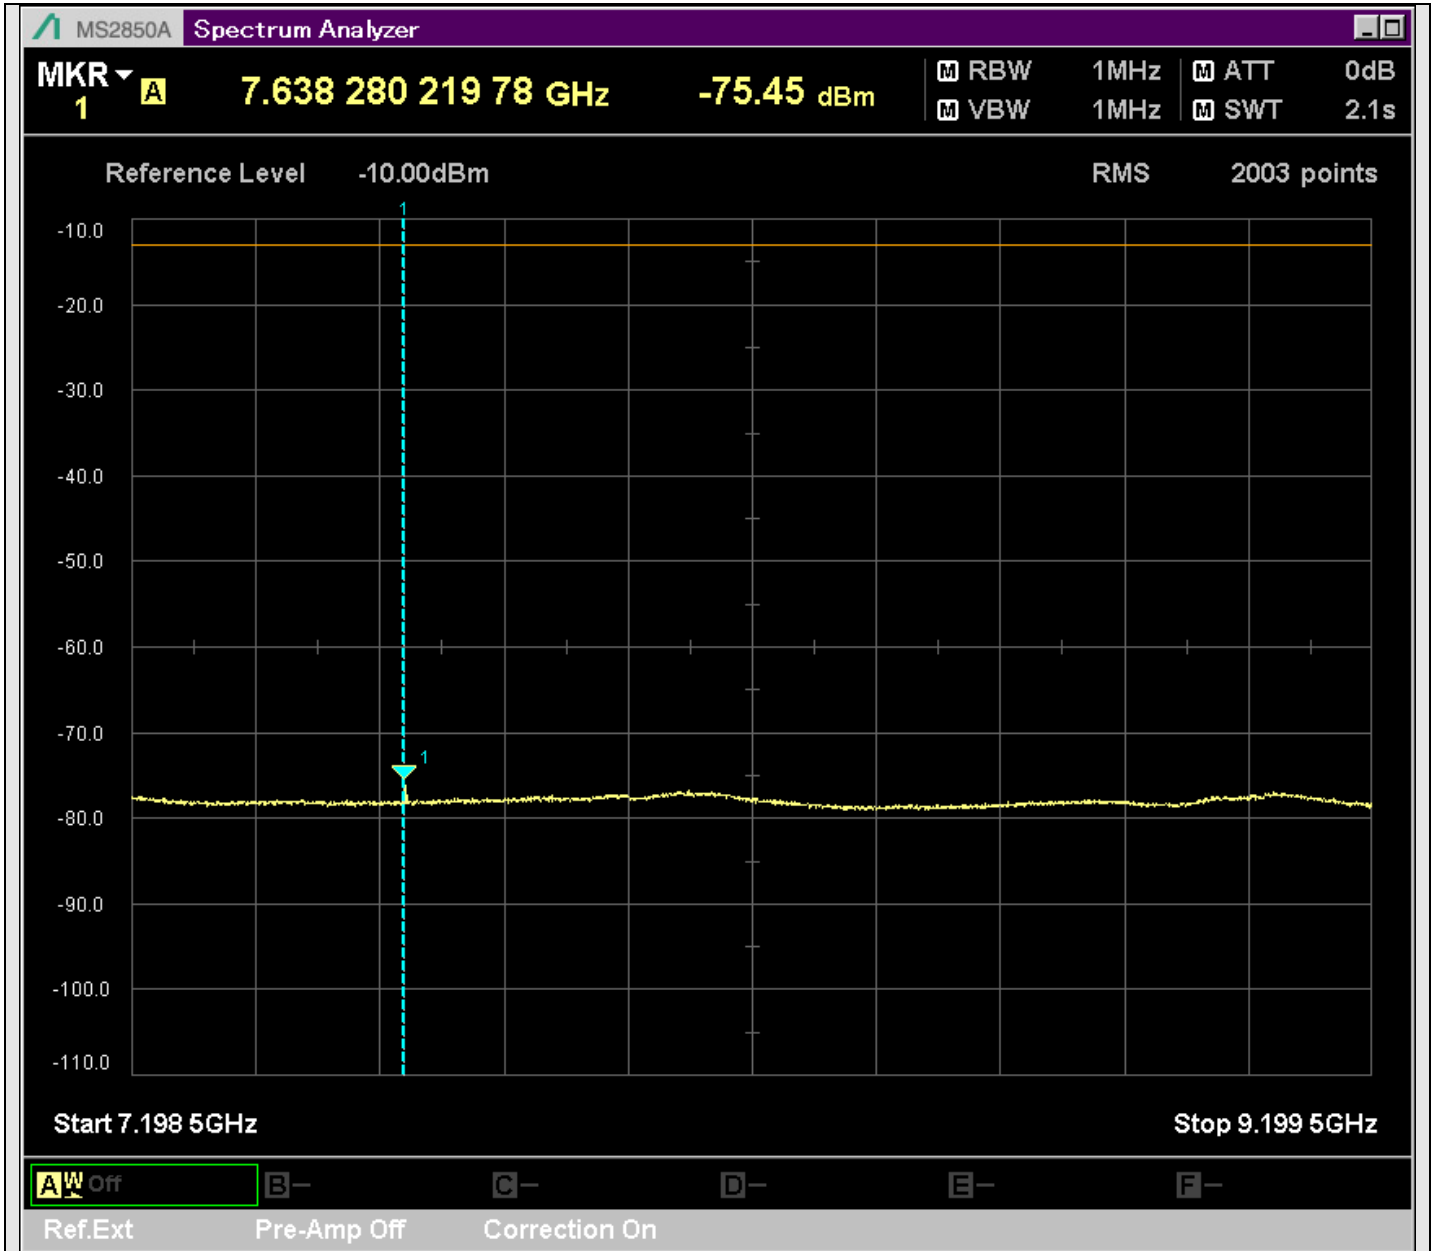

n2_5MHz_15kHz_397500_CP-OFDM
QPSK_Edge_1RB_Right_SA(7198MHz-9200MHz_1MHz)@7638.280MHz