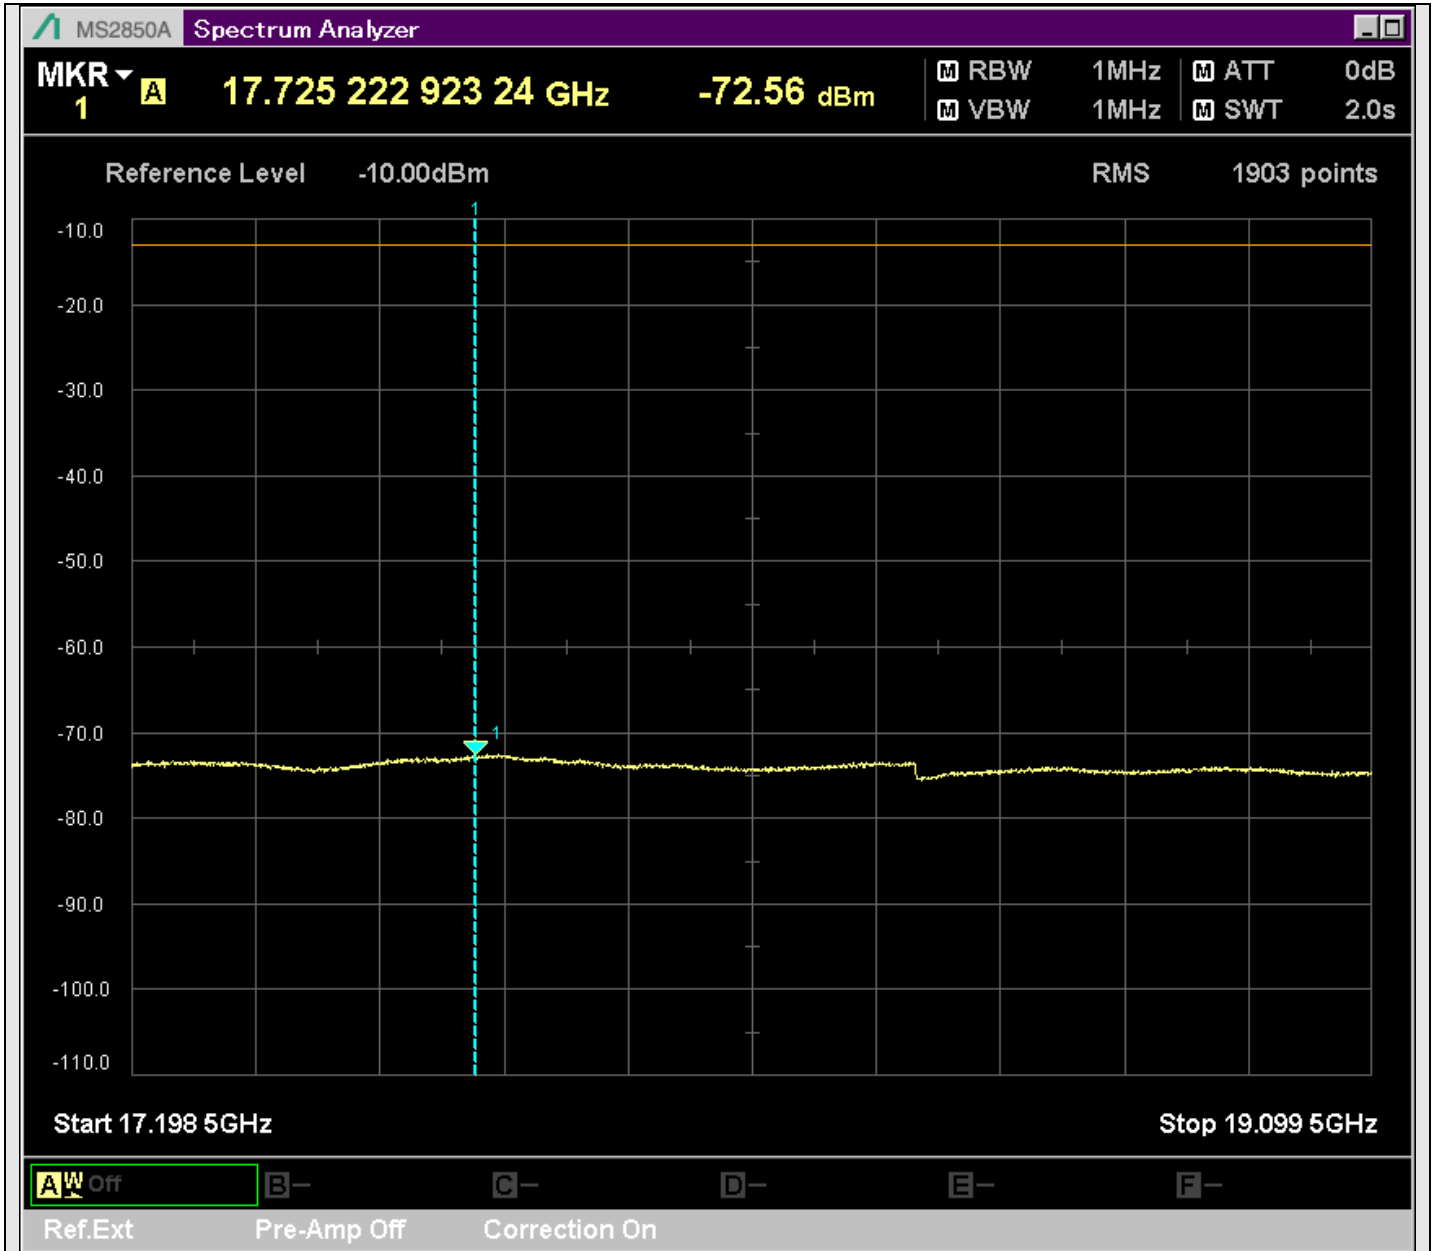

n2_5MHz_15kHz_386500_CP-OFDM
QPSK_Edge_1RB_Right_SA(17198MHz-19100MHz_1MHz)@17725.223MHz