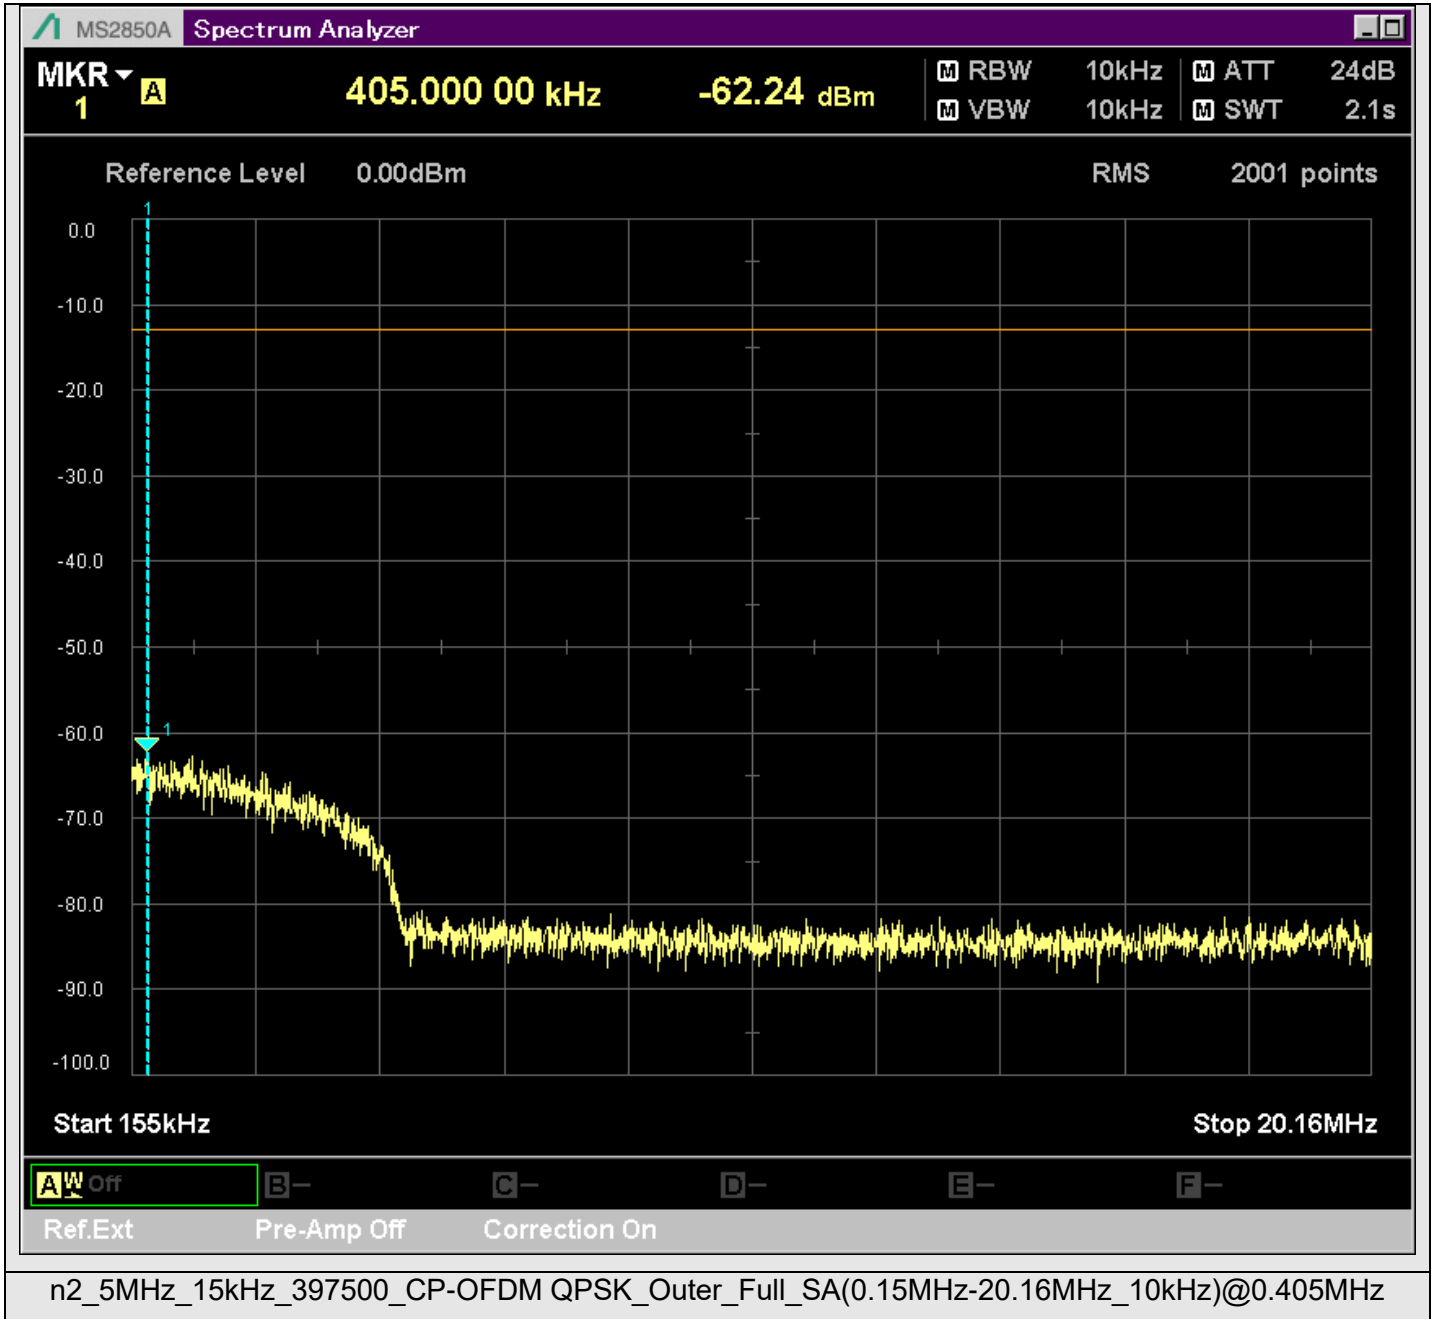

n2_5MHz_15kHz_392000_CP-OFDM
QPSK_Edge_1RB_Right_SA(13198MHz-15200MHz_1MHz)@13734.232MHz

n2_5MHz_15kHz_392000_CP-OFDM
QPSK_Edge_1RB_Right_SA(15198MHz-17200MHz_1MHz)@15279.460MHz

n2_5MHz_15kHz_392000_CP-OFDM
QPSK_Edge_1RB_Right_SA(17198MHz-19100MHz_1MHz)@17748.211MHz