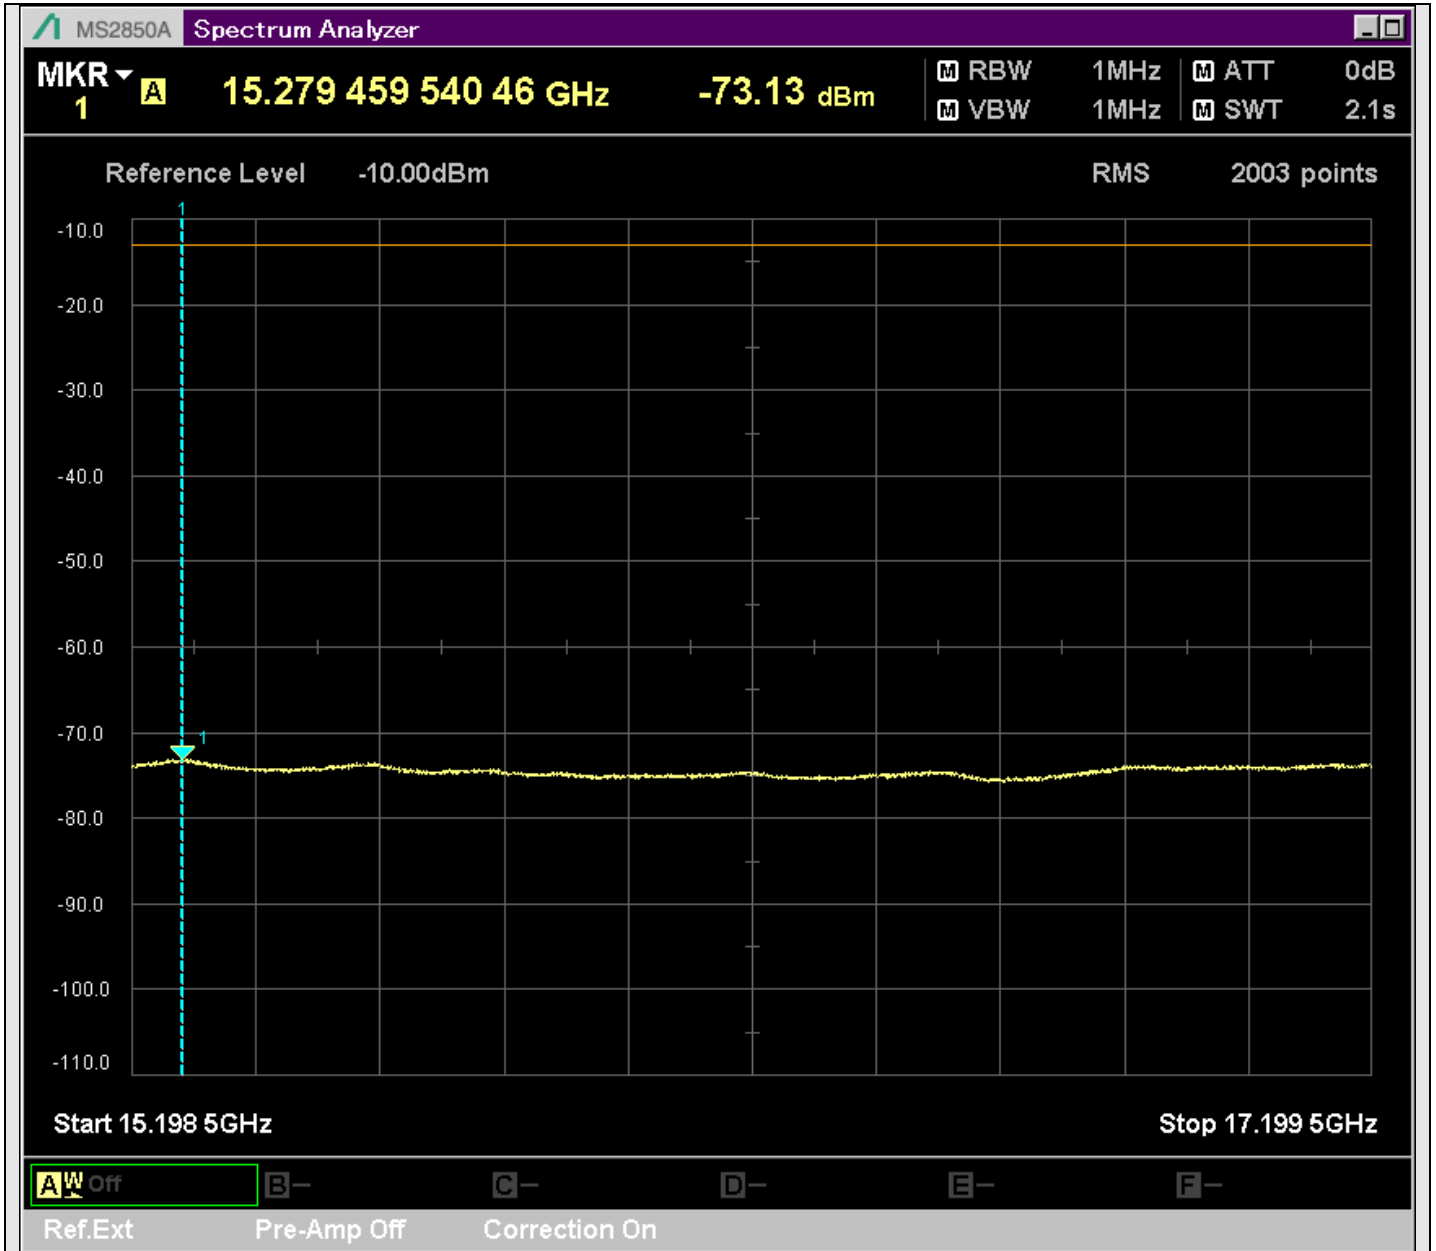

n2_5MHz_15kHz_392000_CP-OFDM
QPSK_Edge_1RB_Right_SA(15198MHz-17200MHz_1MHz)@15279.460MHz