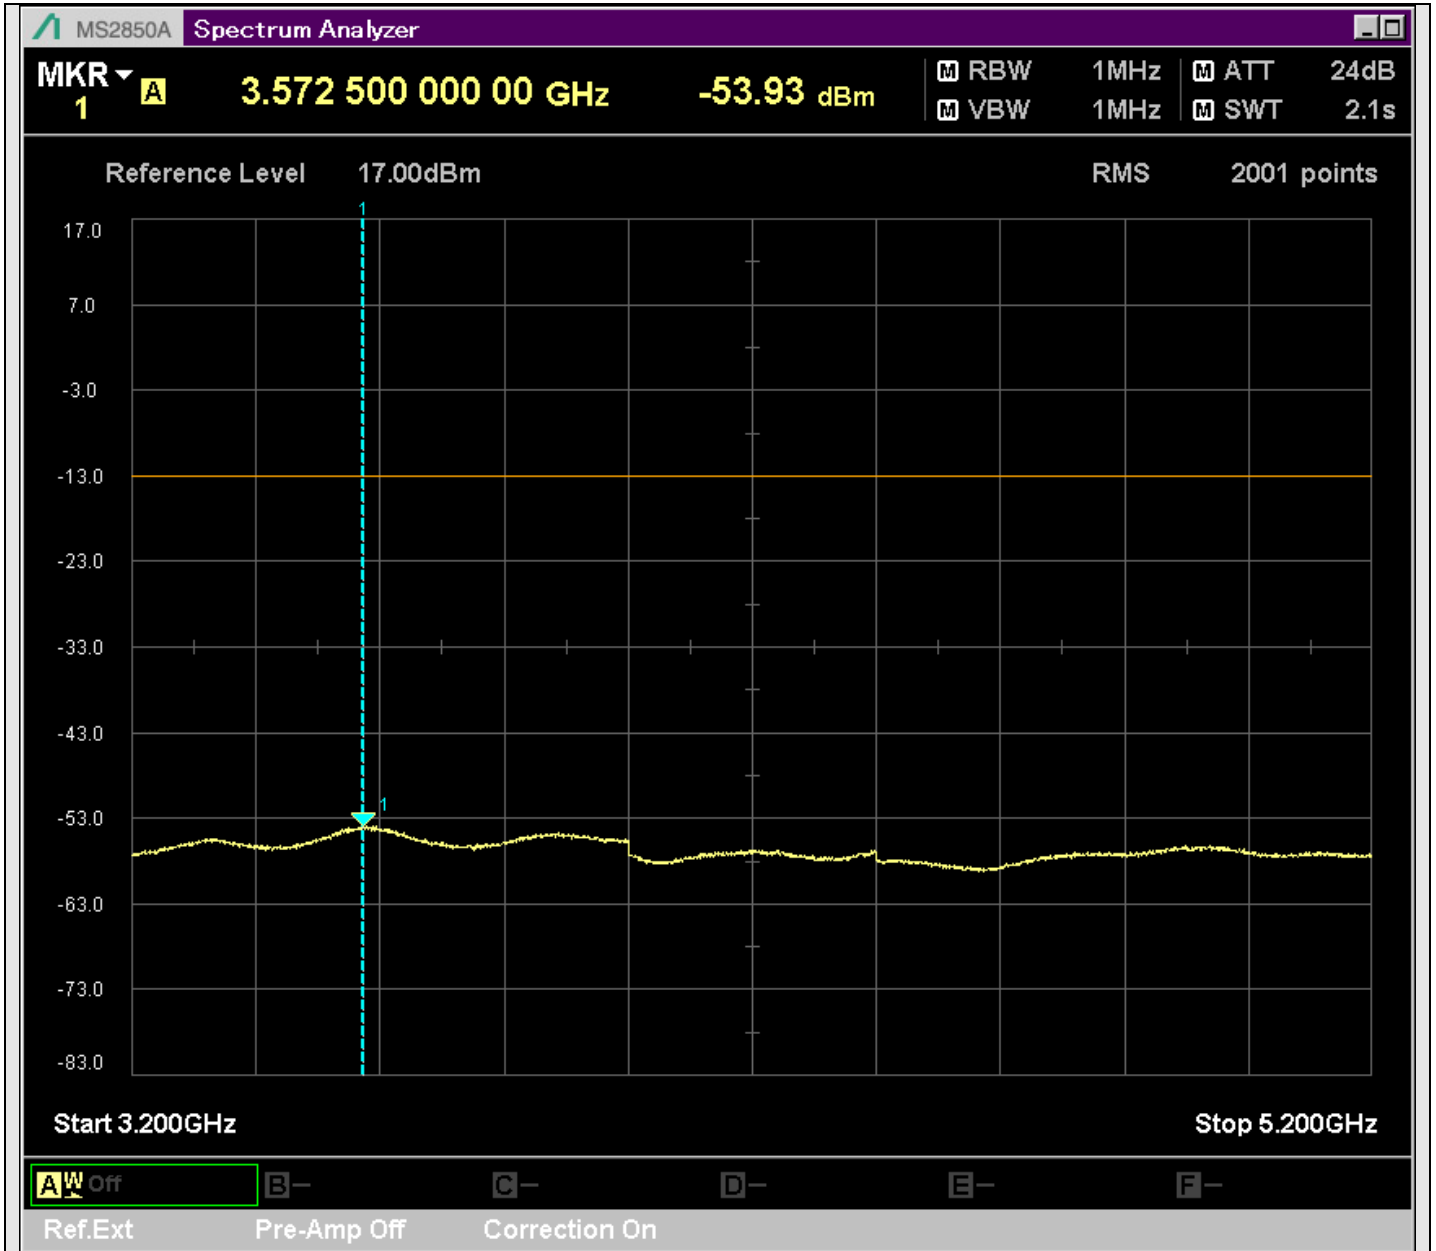

n2_5MHz_15kHz_386500_CP-OFDM
QPSK_Edge_1RB_Left_SA(3199MHz-5200MHz_1MHz)@3572.500MHz