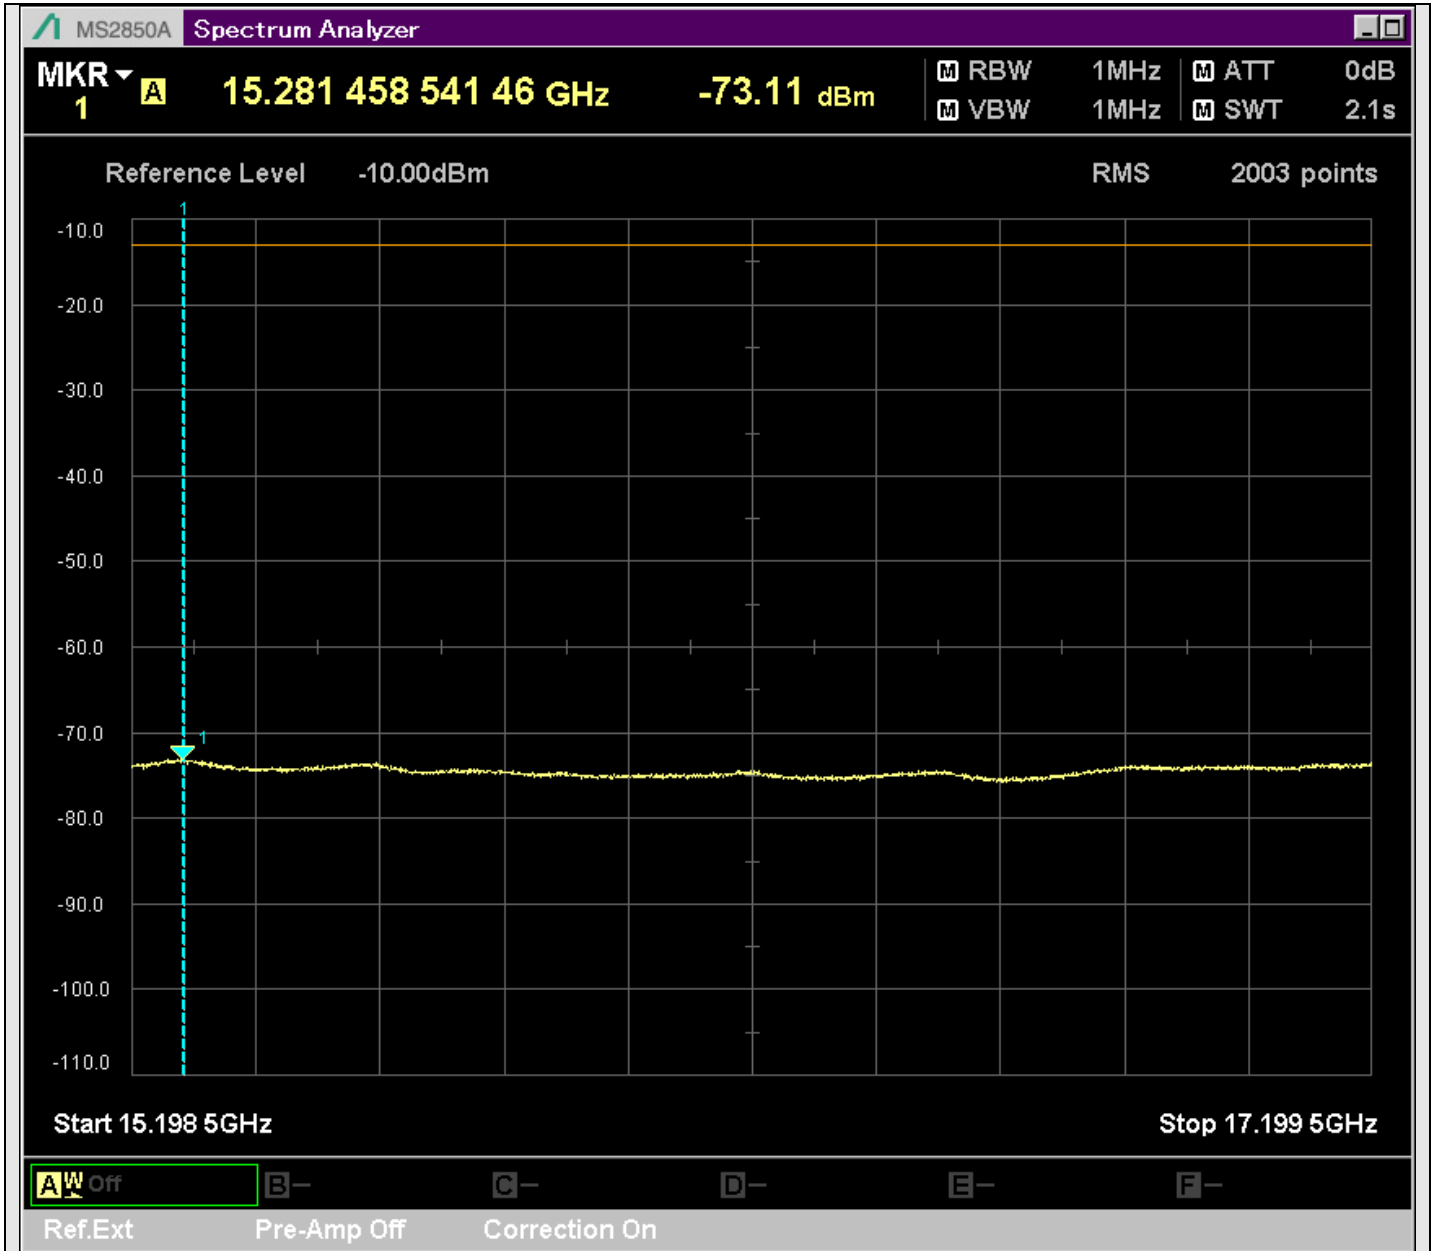

n2_5MHz_15kHz_386500_CP-OFDM
QPSK_Edge_1RB_Right_SA(15198MHz-17200MHz_1MHz)@15281.459MHz