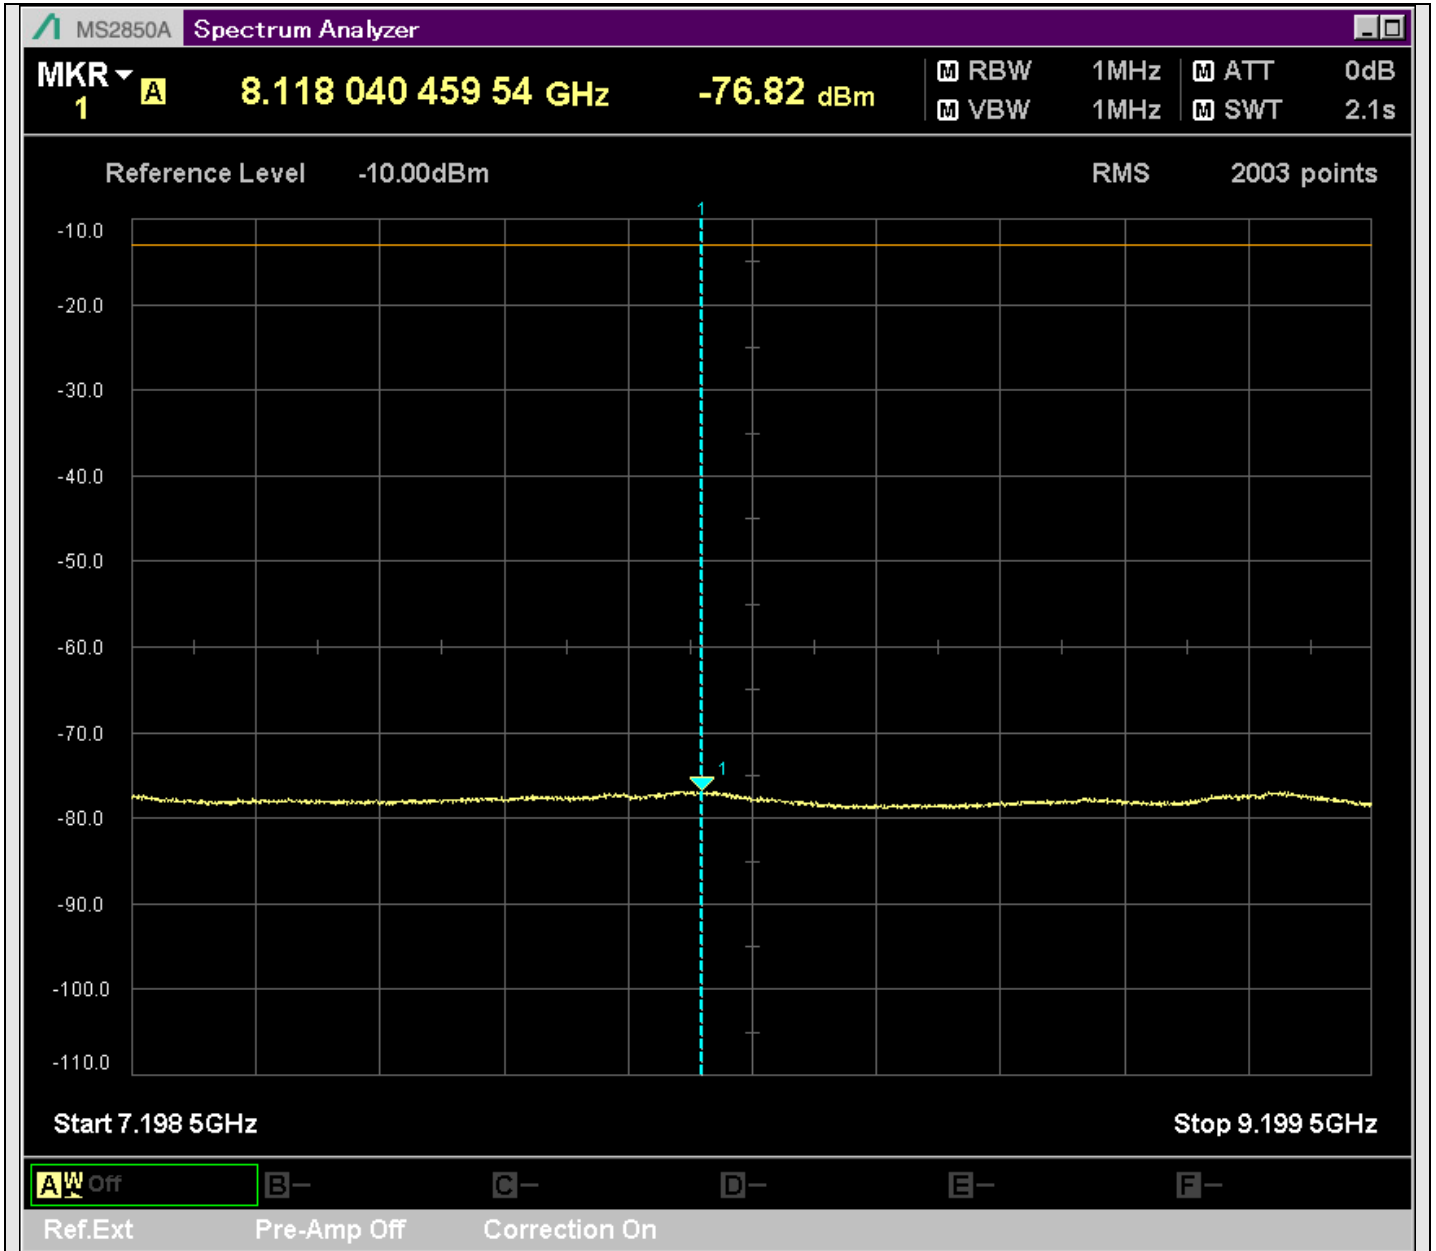

n2_5MHz_15kHz_392000_CP-OFDM
QPSK_Edge_1RB_Right_SA(7198MHz-9200MHz_1MHz)@8118.040MHz