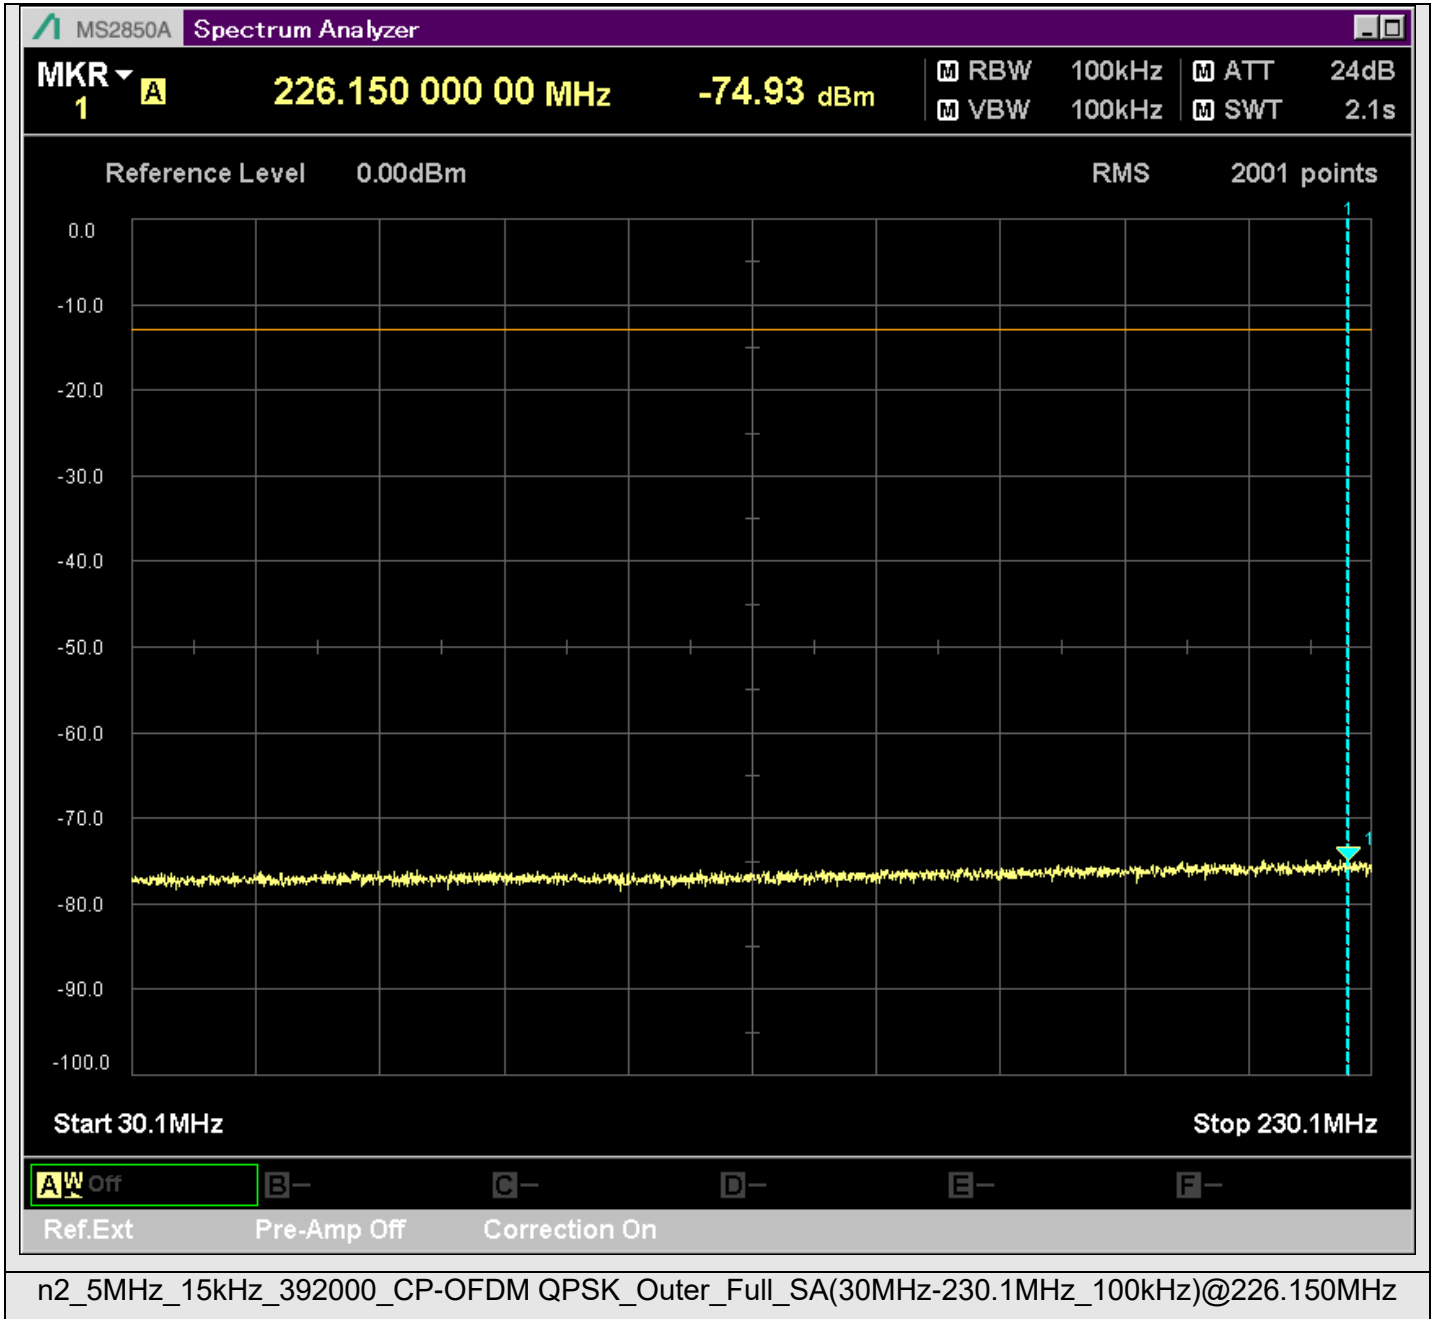

n2_5MHz_15kHz_386500_CP-OFDM
QPSK_Edge_1RB_Right_SA(15198MHz-17200MHz_1MHz)@15281.459MHz

n2_5MHz_15kHz_386500_CP-OFDM
QPSK_Edge_1RB_Right_SA(17198MHz-19100MHz_1MHz)@17725.223MHz

n2_5MHz_15kHz_392000_CP-OFDM
QPSK_Outer_Full_SA(229.9MHz-430.1MHz_100kHz)@337.596MHz