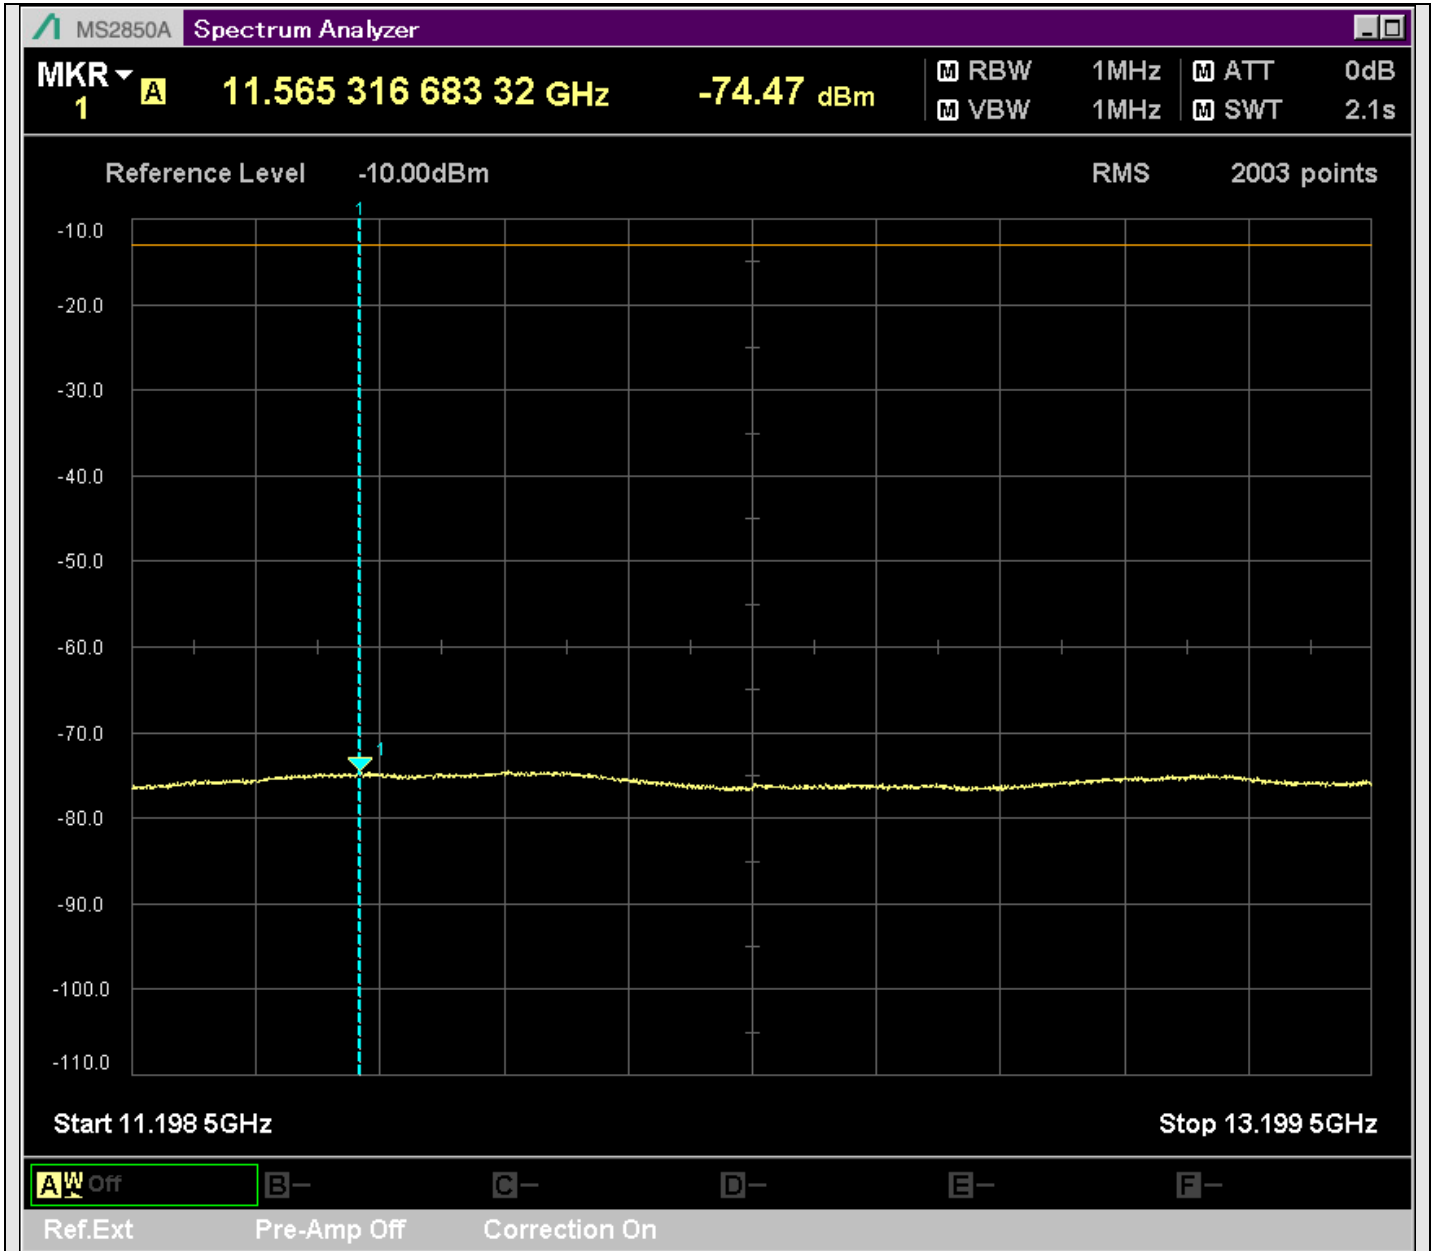

n2_5MHz_15kHz_397500_CP-OFDM
QPSK_Outer_Full_SA(11198MHz-13200MHz_1MHz)@11565.317MHz