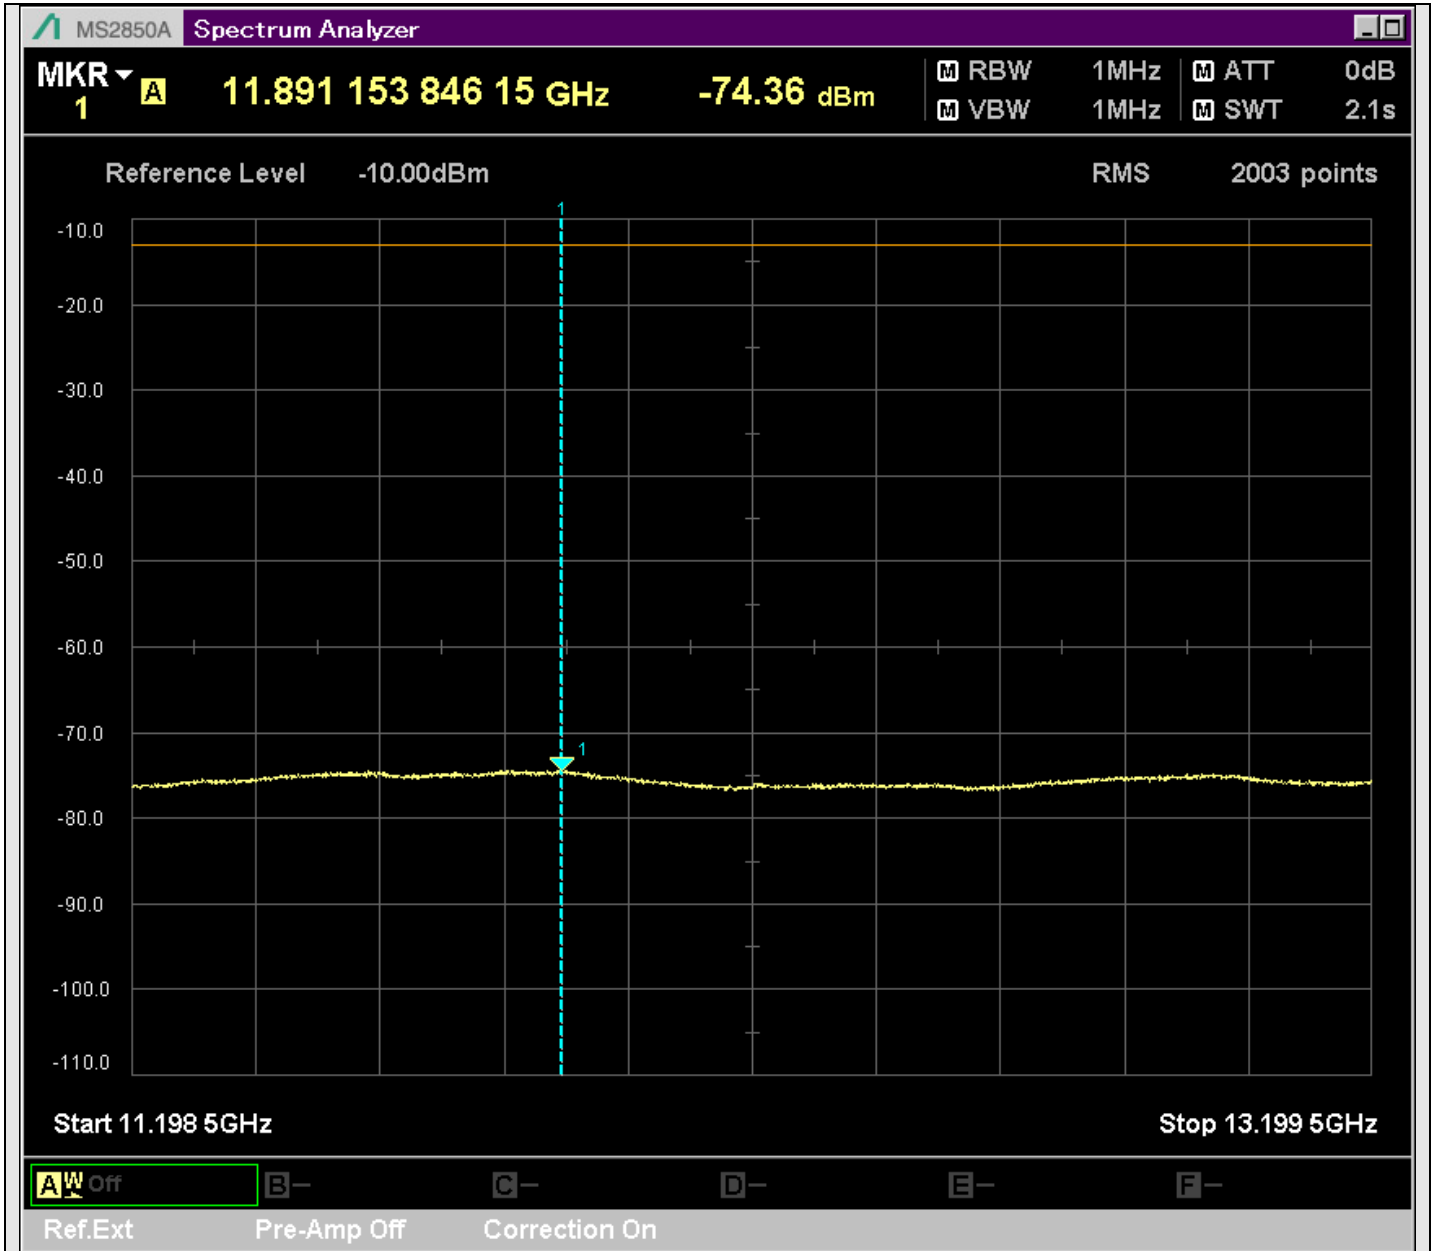

n2_5MHz_15kHz_392000_CP-OFDM
QPSK_Edge_1RB_Left_SA(11198MHz-13200MHz_1MHz)@11891.154MHz