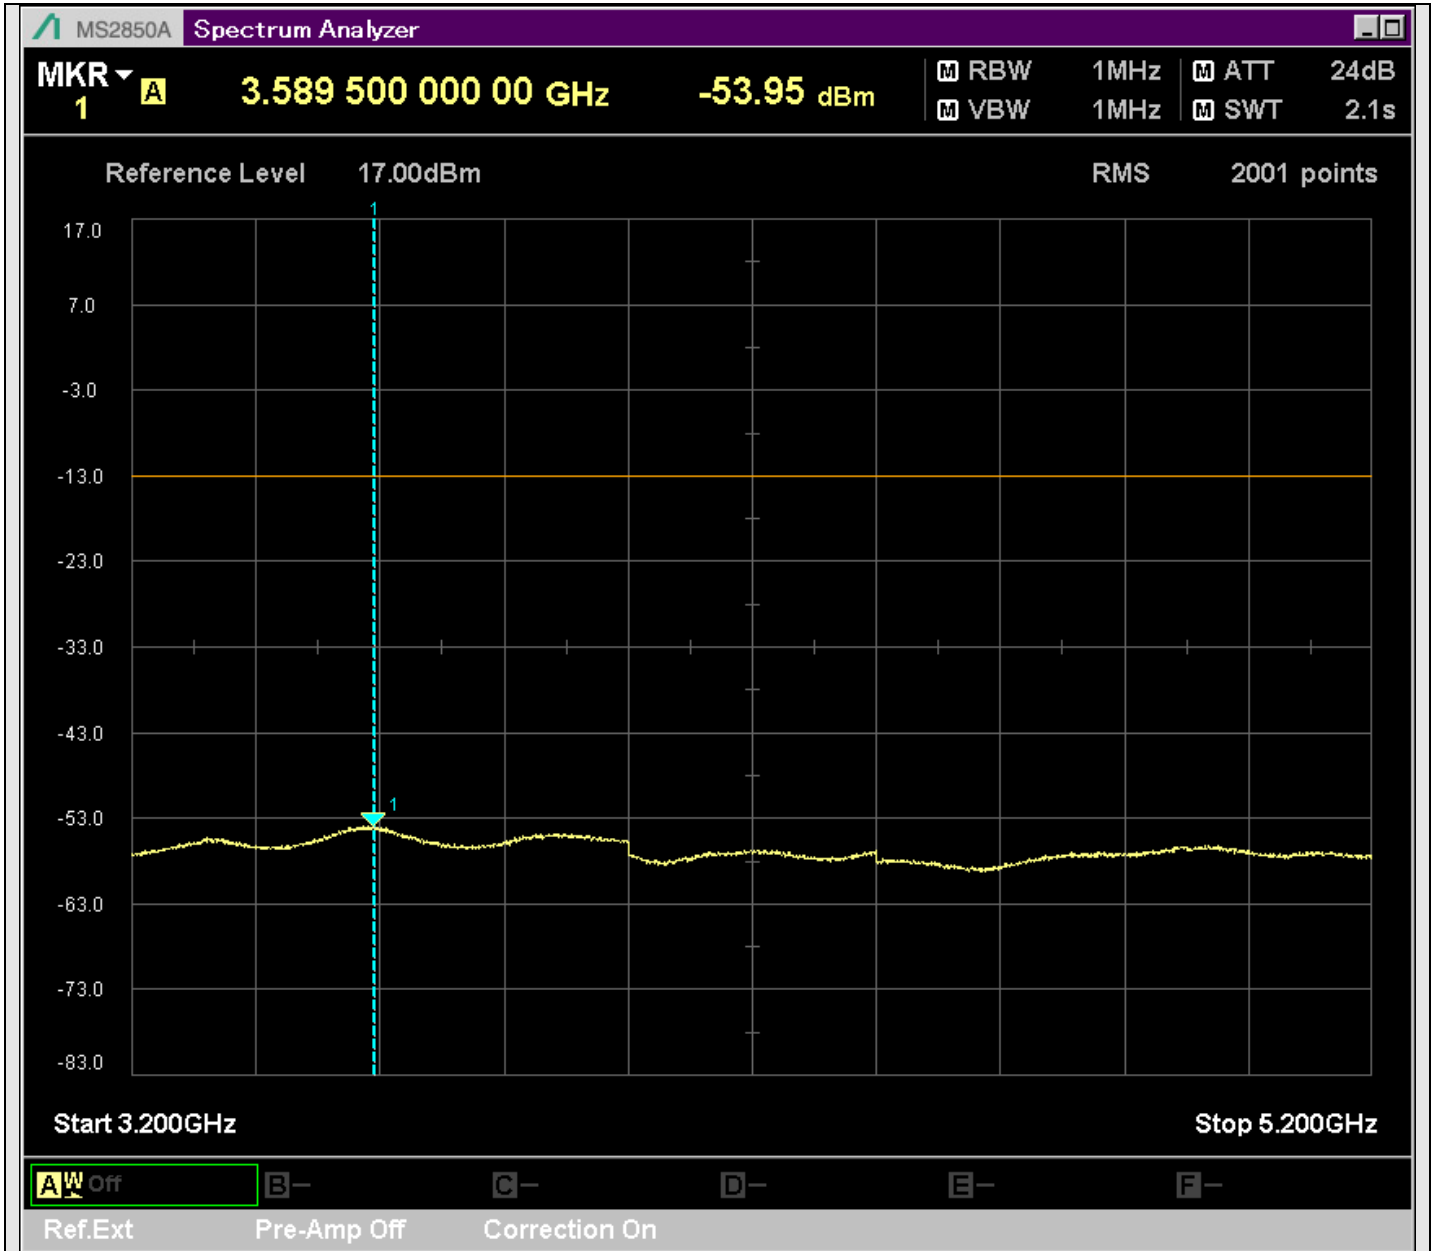

n2_5MHz_15kHz_392000_CP-OFDM
QPSK_Edge_1RB_Right_SA(3199MHz-5200MHz_1MHz)@3589.500MHz