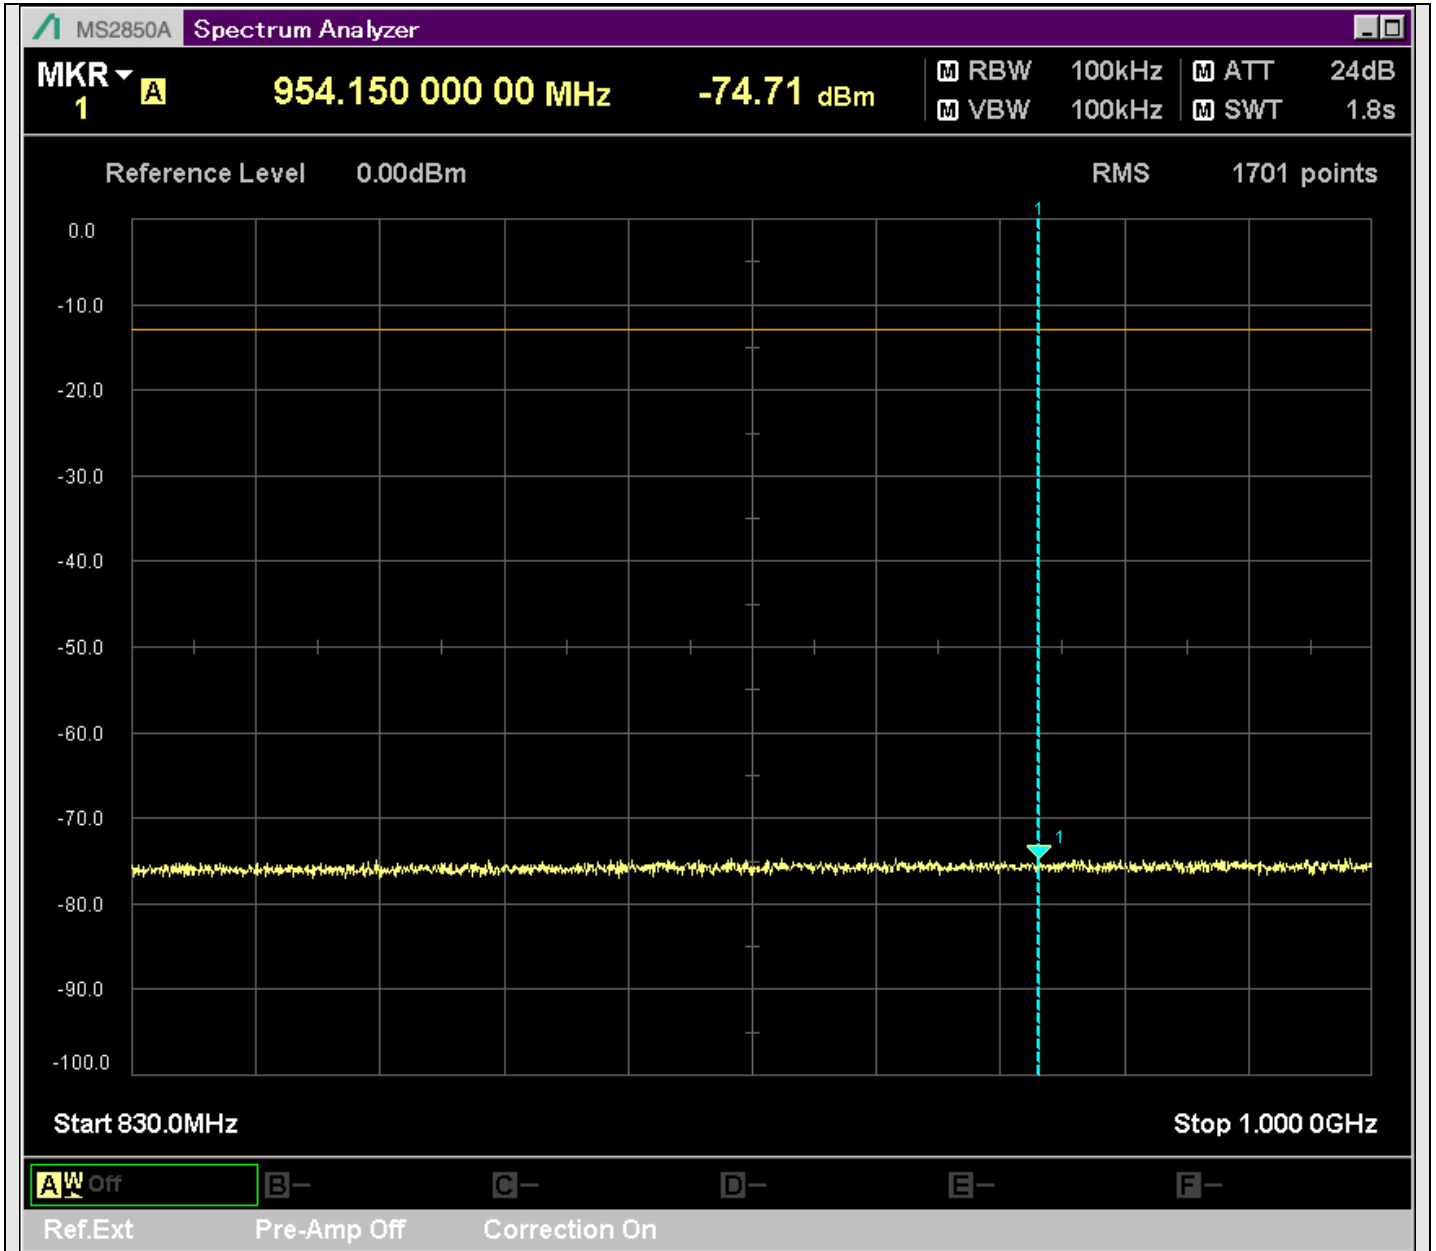

n2_5MHz_15kHz_386500_CP-OFDM
QPSK_Edge_1RB_Right_SA(829.9MHz-1000MHz_100kHz)@954.150MHz