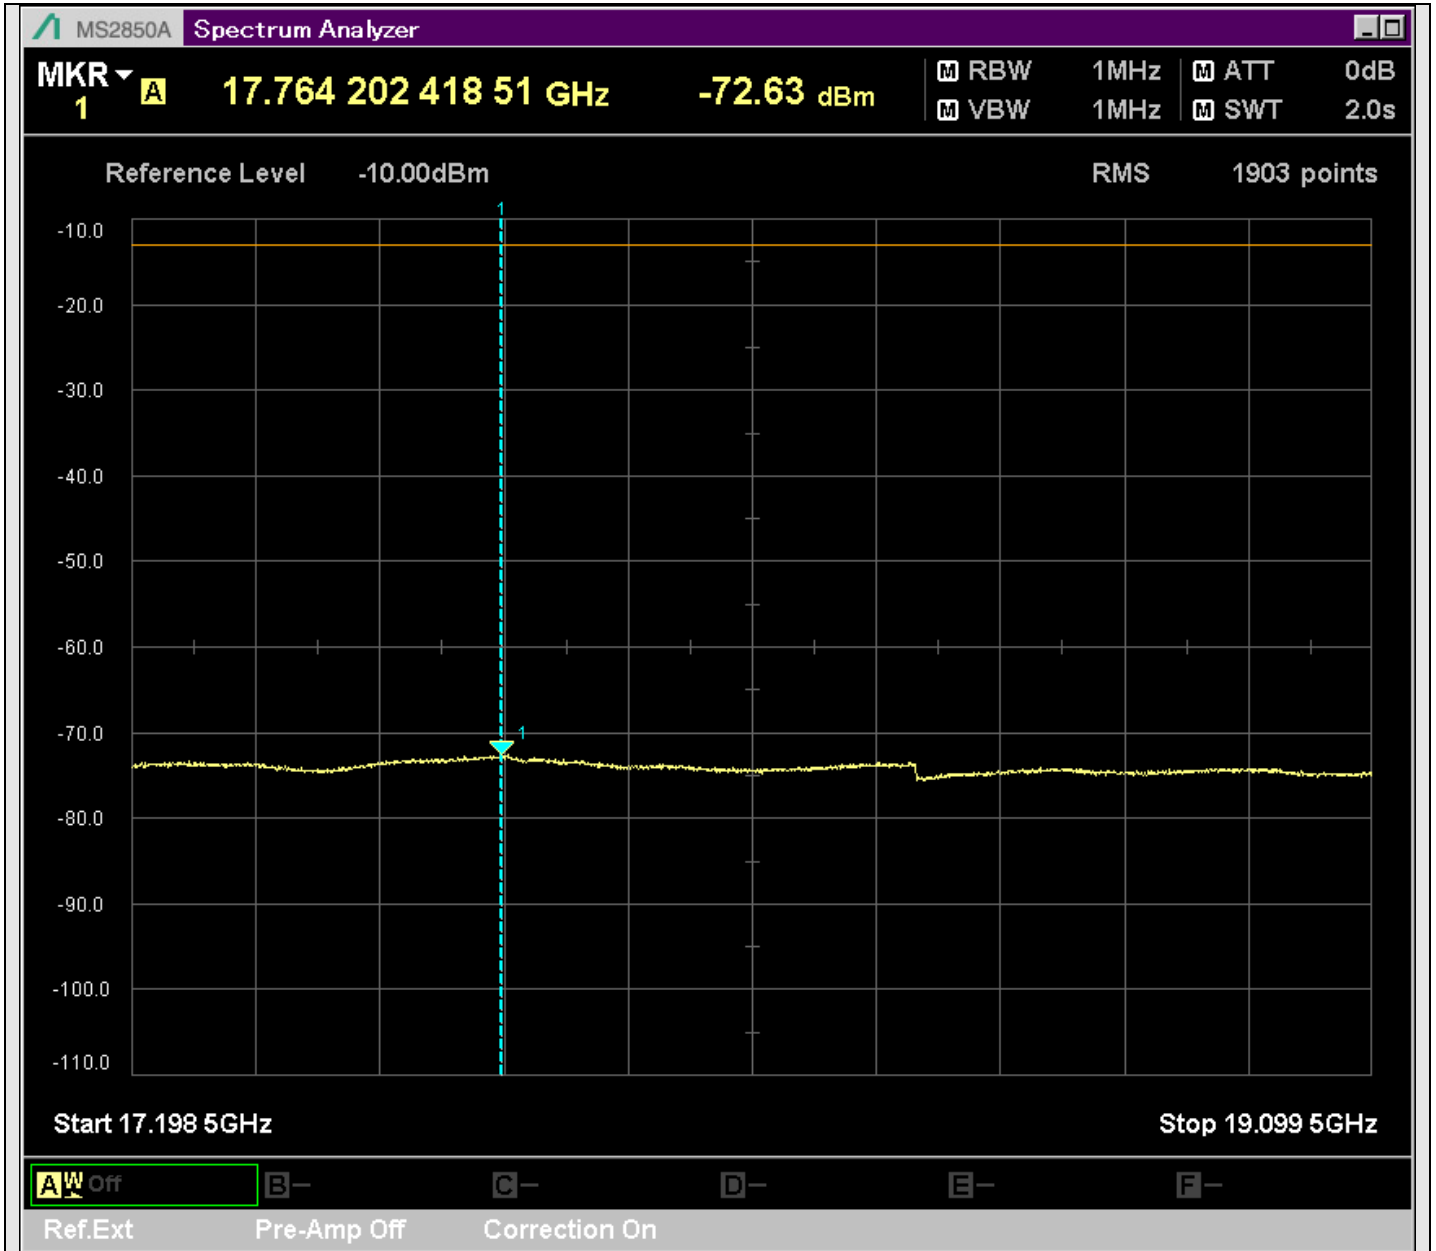

n2_5MHz_15kHz_397500_CP-OFDM
QPSK_Outer_Full_SA(17198MHz-19100MHz_1MHz)@17764.202MHz