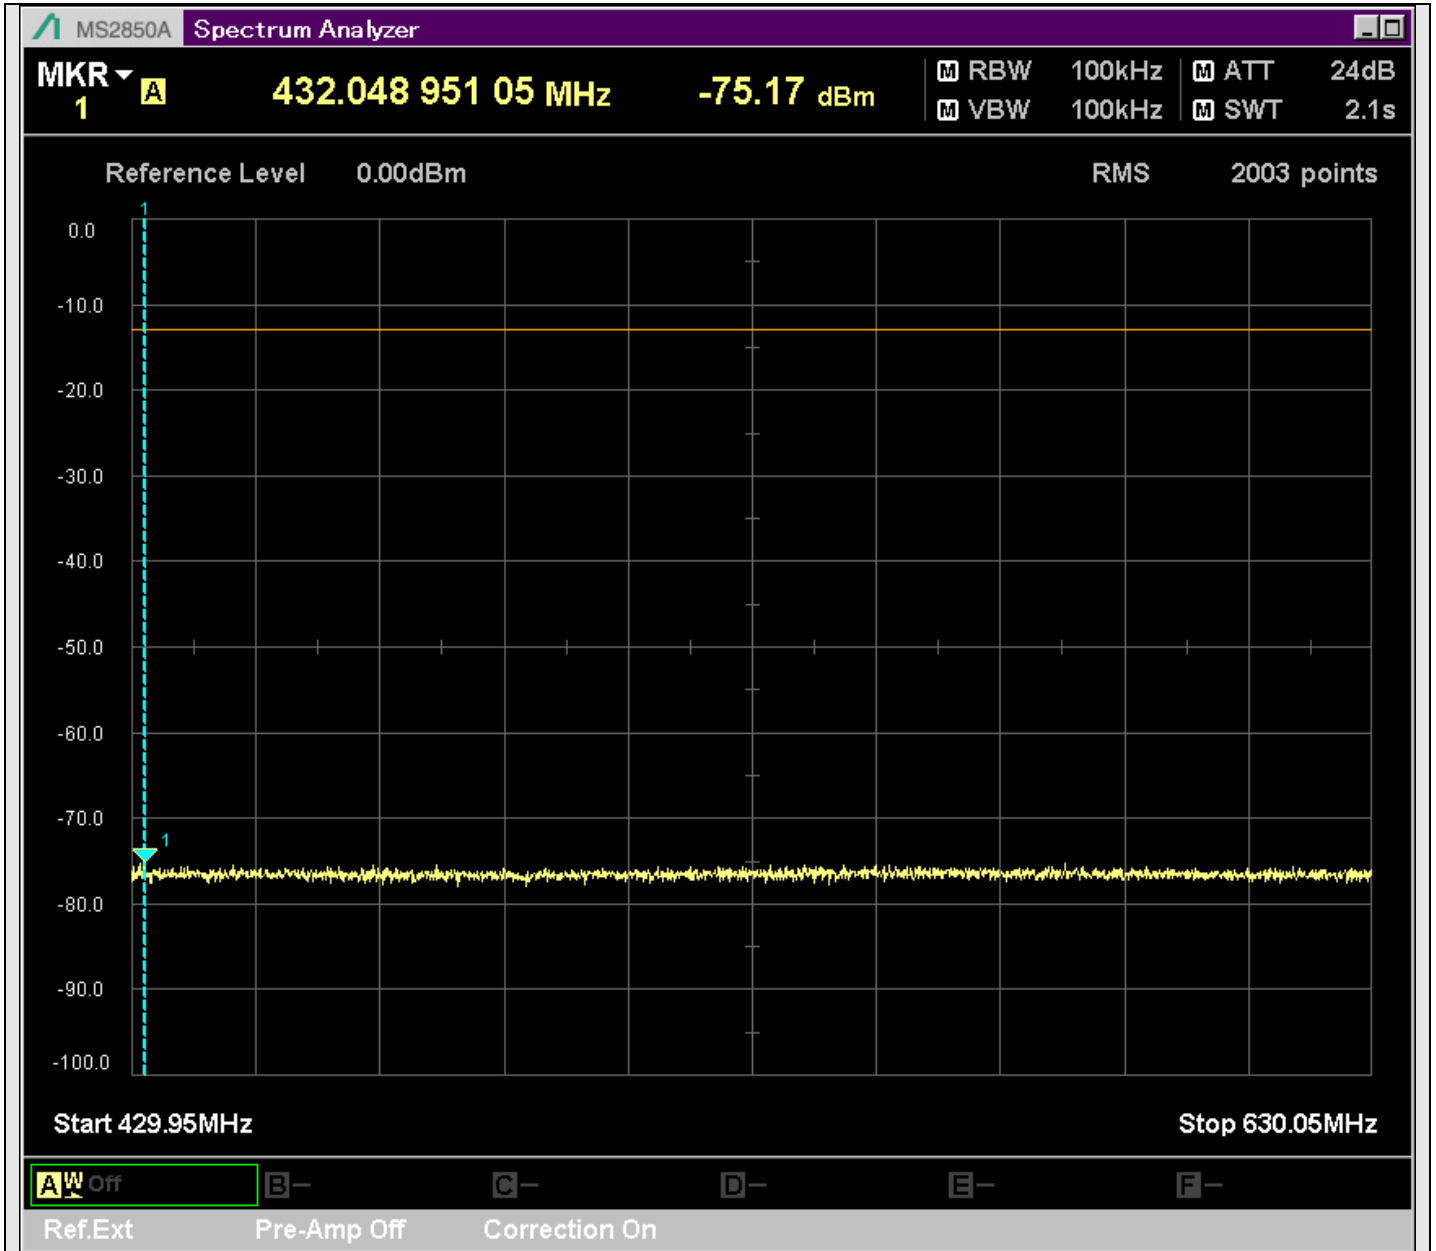

n2_5MHz_15kHz_397500_CP-OFDM
QPSK_Edge_1RB_Right_SA(429.9MHz-630.1MHz_100kHz)@432.049MHz