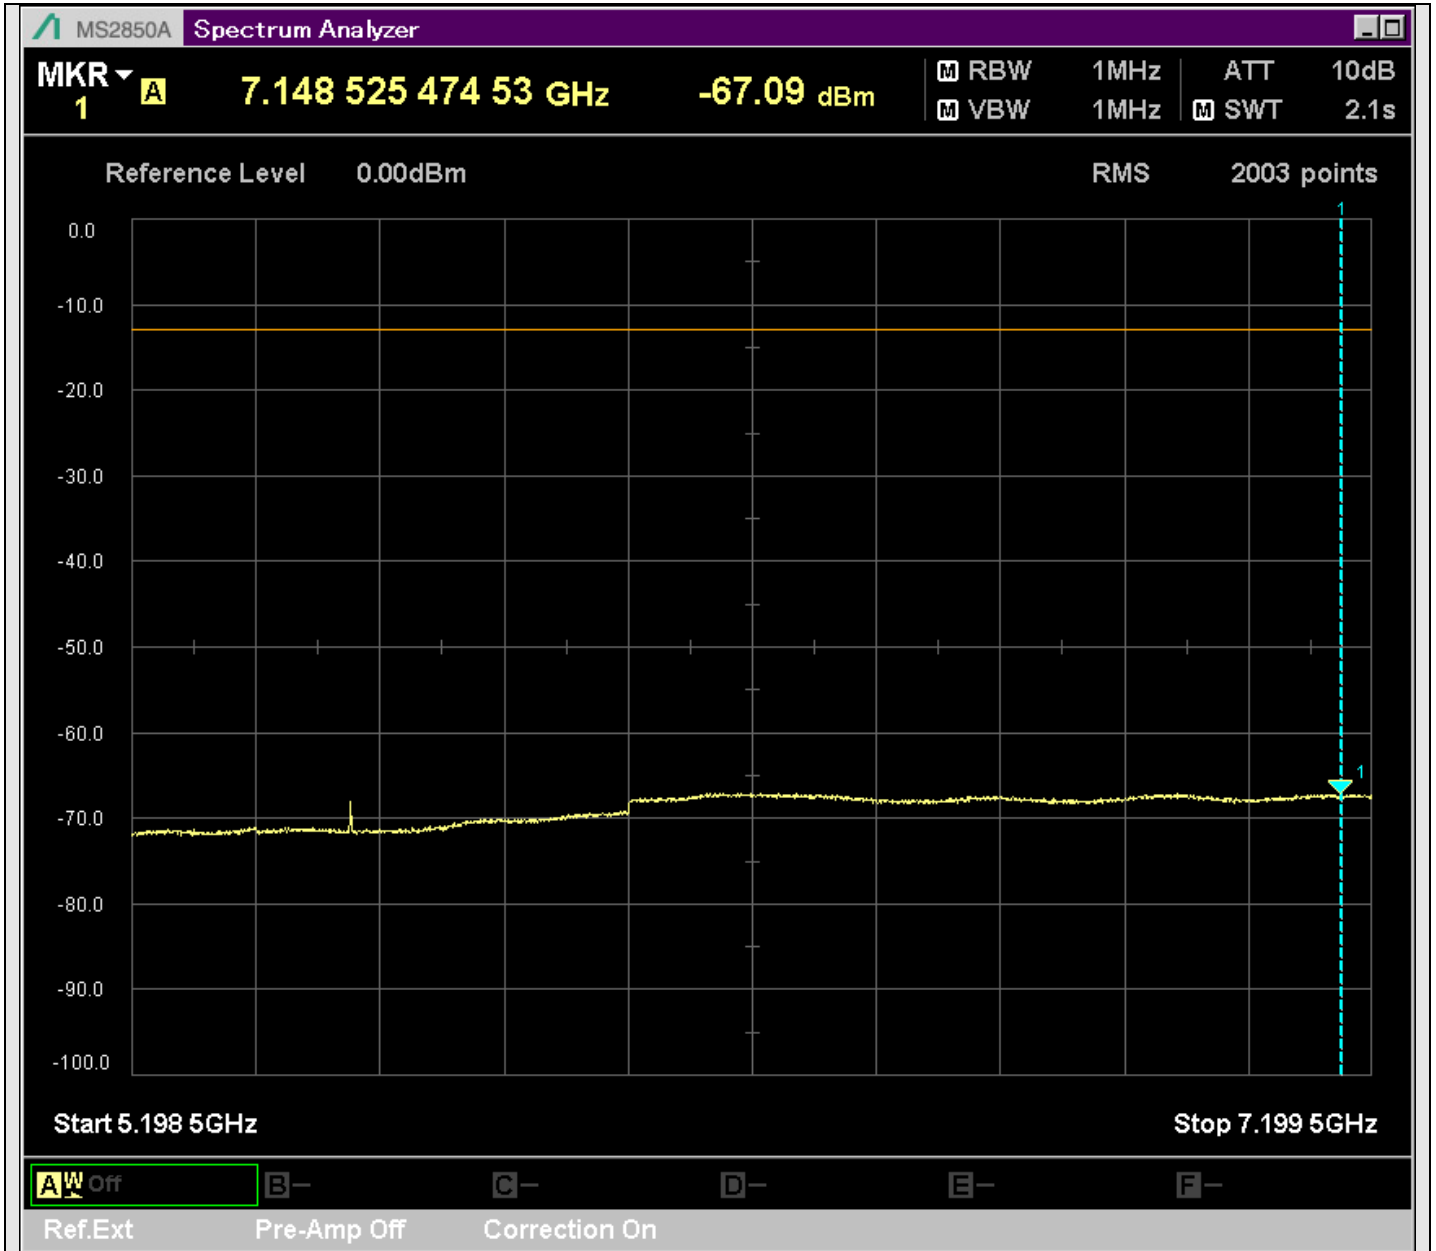

n2_5MHz_15kHz_386500_CP-OFDM
QPSK_Edge_1RB_Left_SA(5198MHz-7200MHz_1MHz)@7148.525MHz