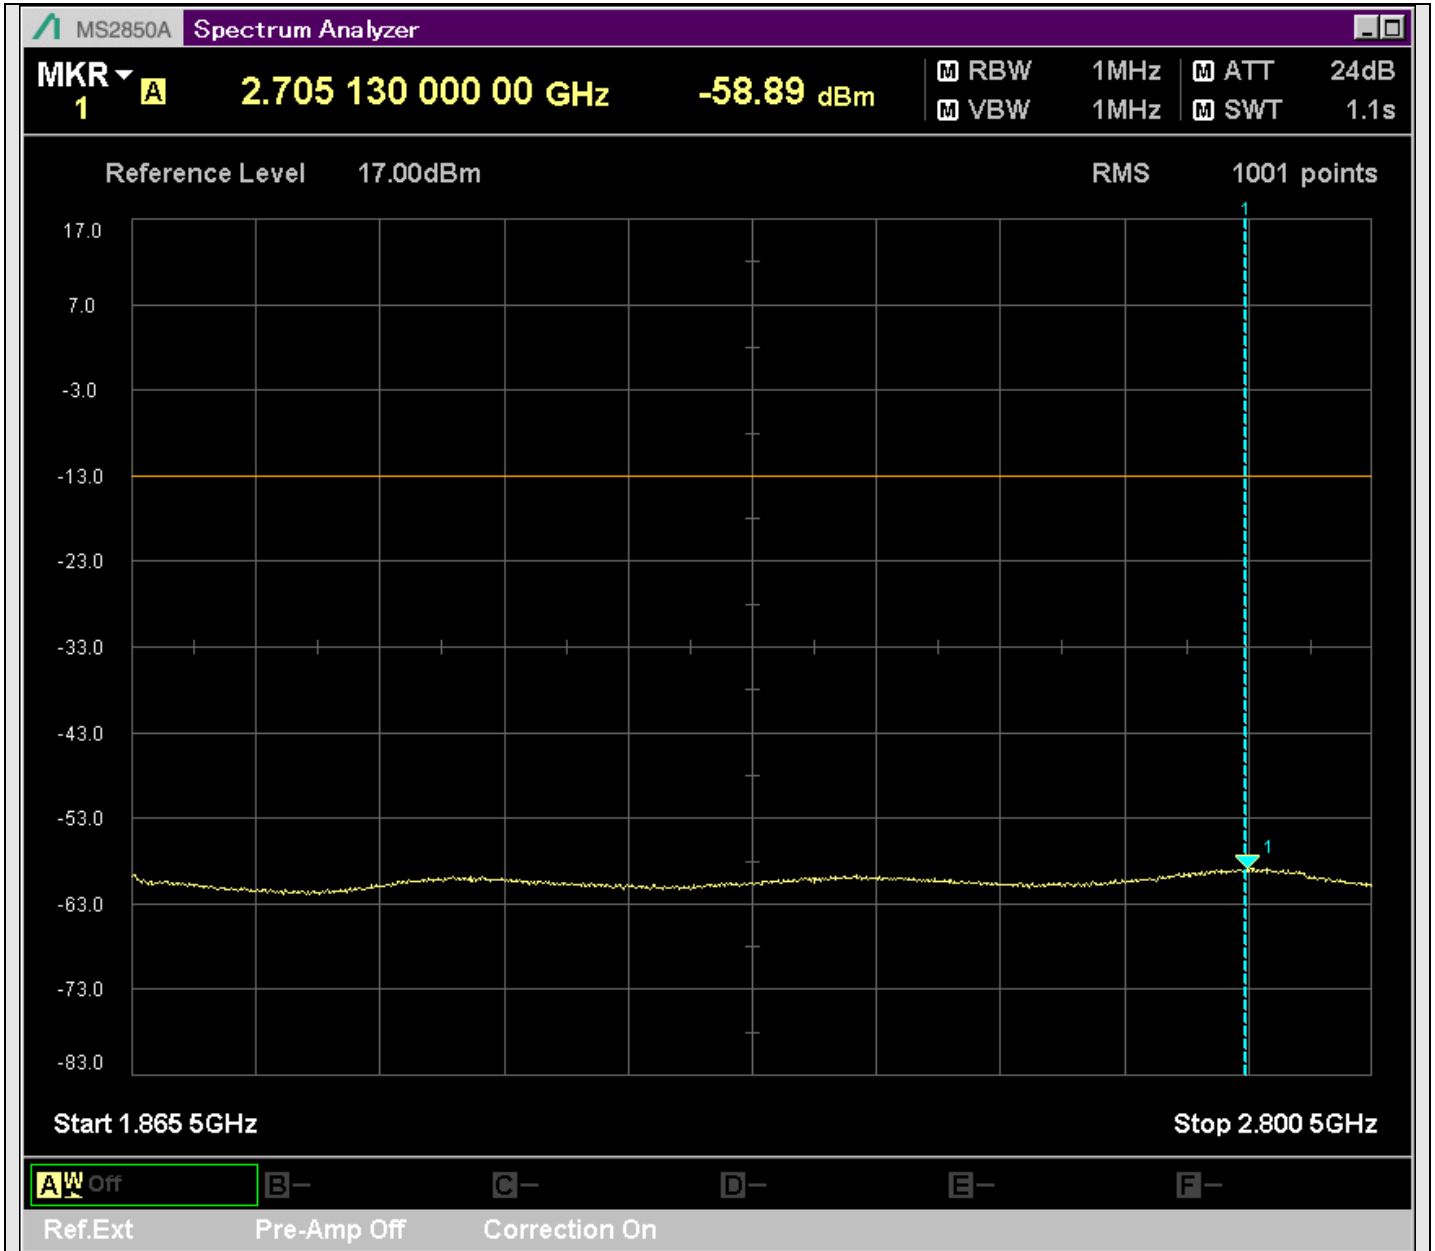

n2_5MHz_15kHz_386500_CP-OFDM
QPSK_Edge_1RB_Left_SA(1865MHz-2801MHz_1MHz)@2705.130MHz