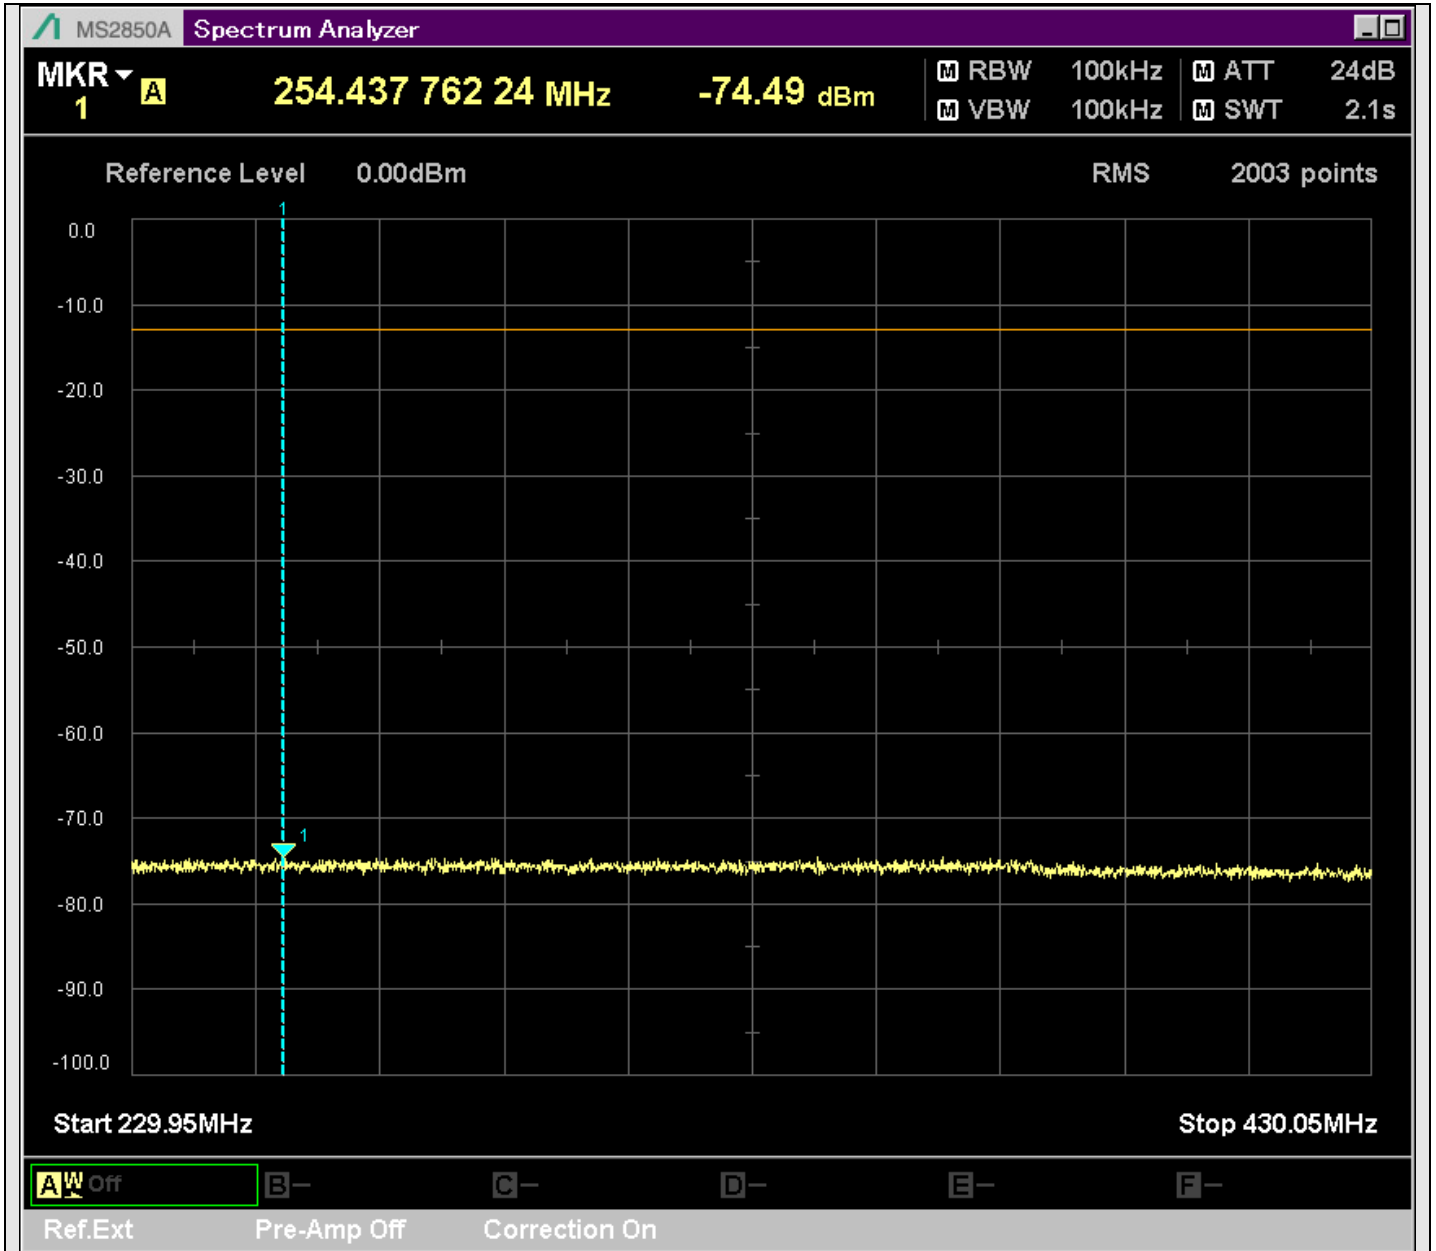

n2_5MHz_15kHz_397500_CP-OFDM
QPSK_Edge_1RB_Right_SA(229.9MHz-430.1MHz_100kHz)@254.438MHz