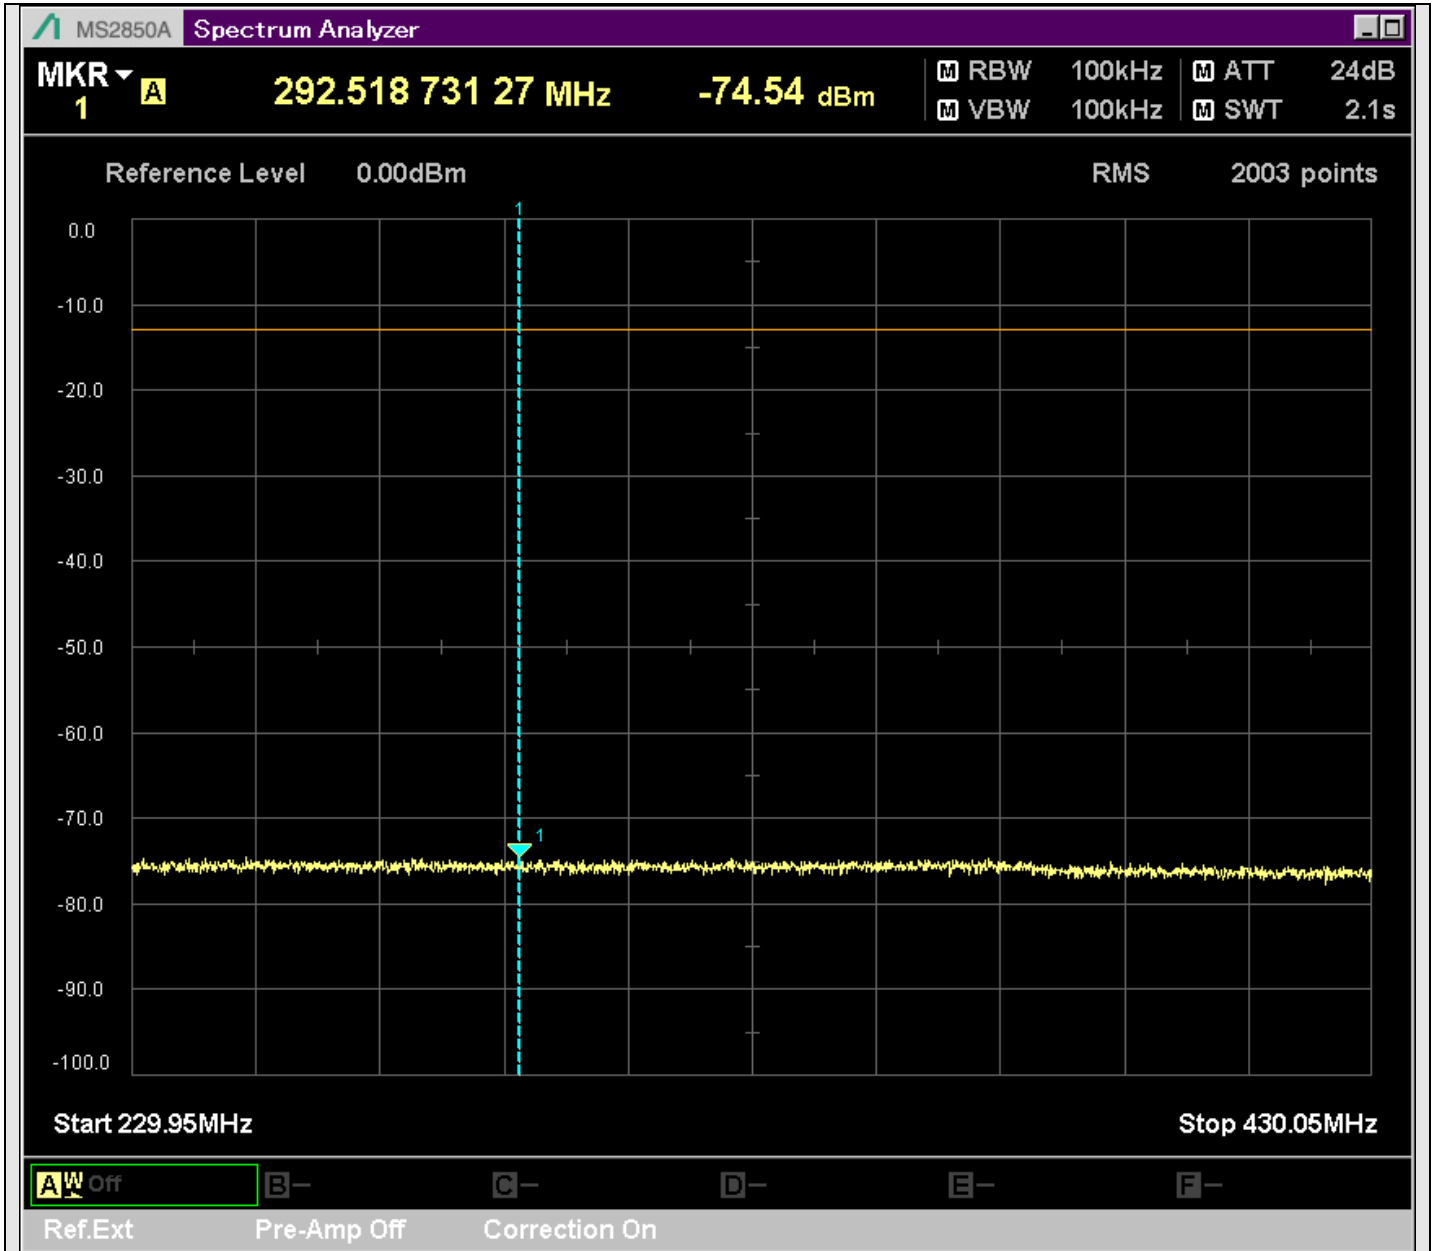

n2_5MHz_15kHz_392000_CP-OFDM
QPSK_Edge_1RB_Left_SA(229.9MHz-430.1MHz_100kHz)@292.519MHz