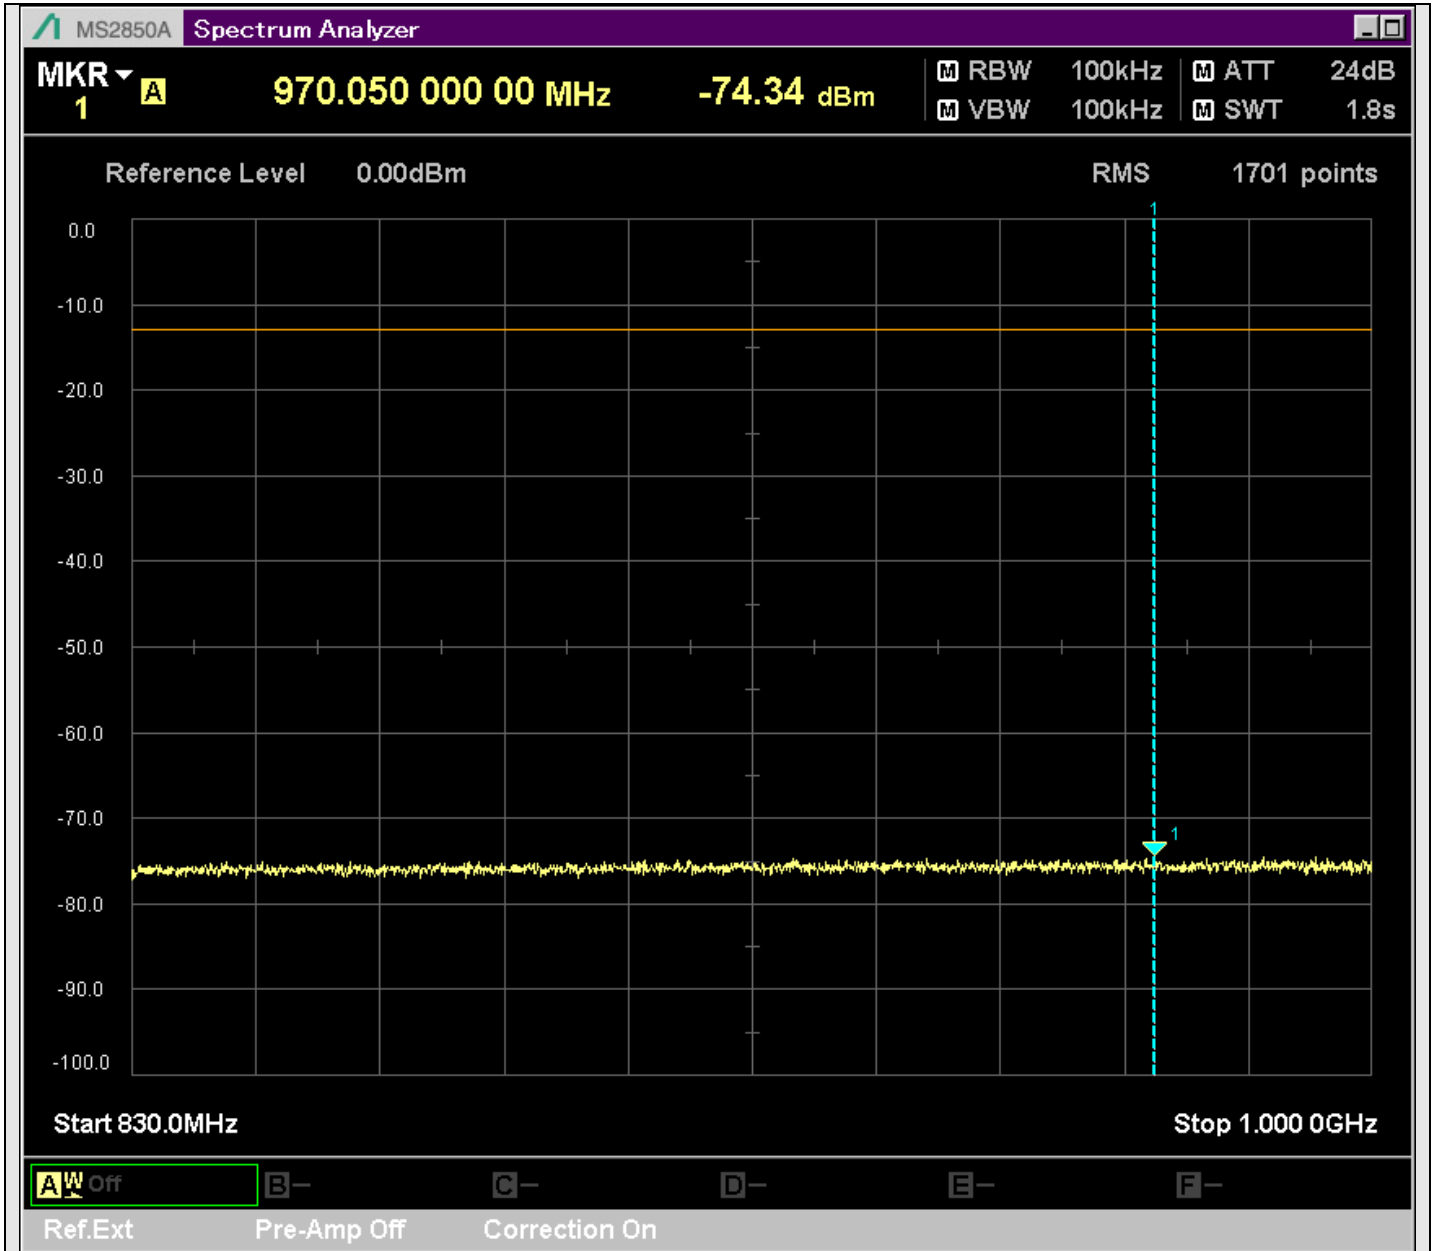

n2_5MHz_15kHz_386500_CP-OFDM
QPSK_Edge_1RB_Left_SA(829.9MHz-1000MHz_100kHz)@970.050MHz