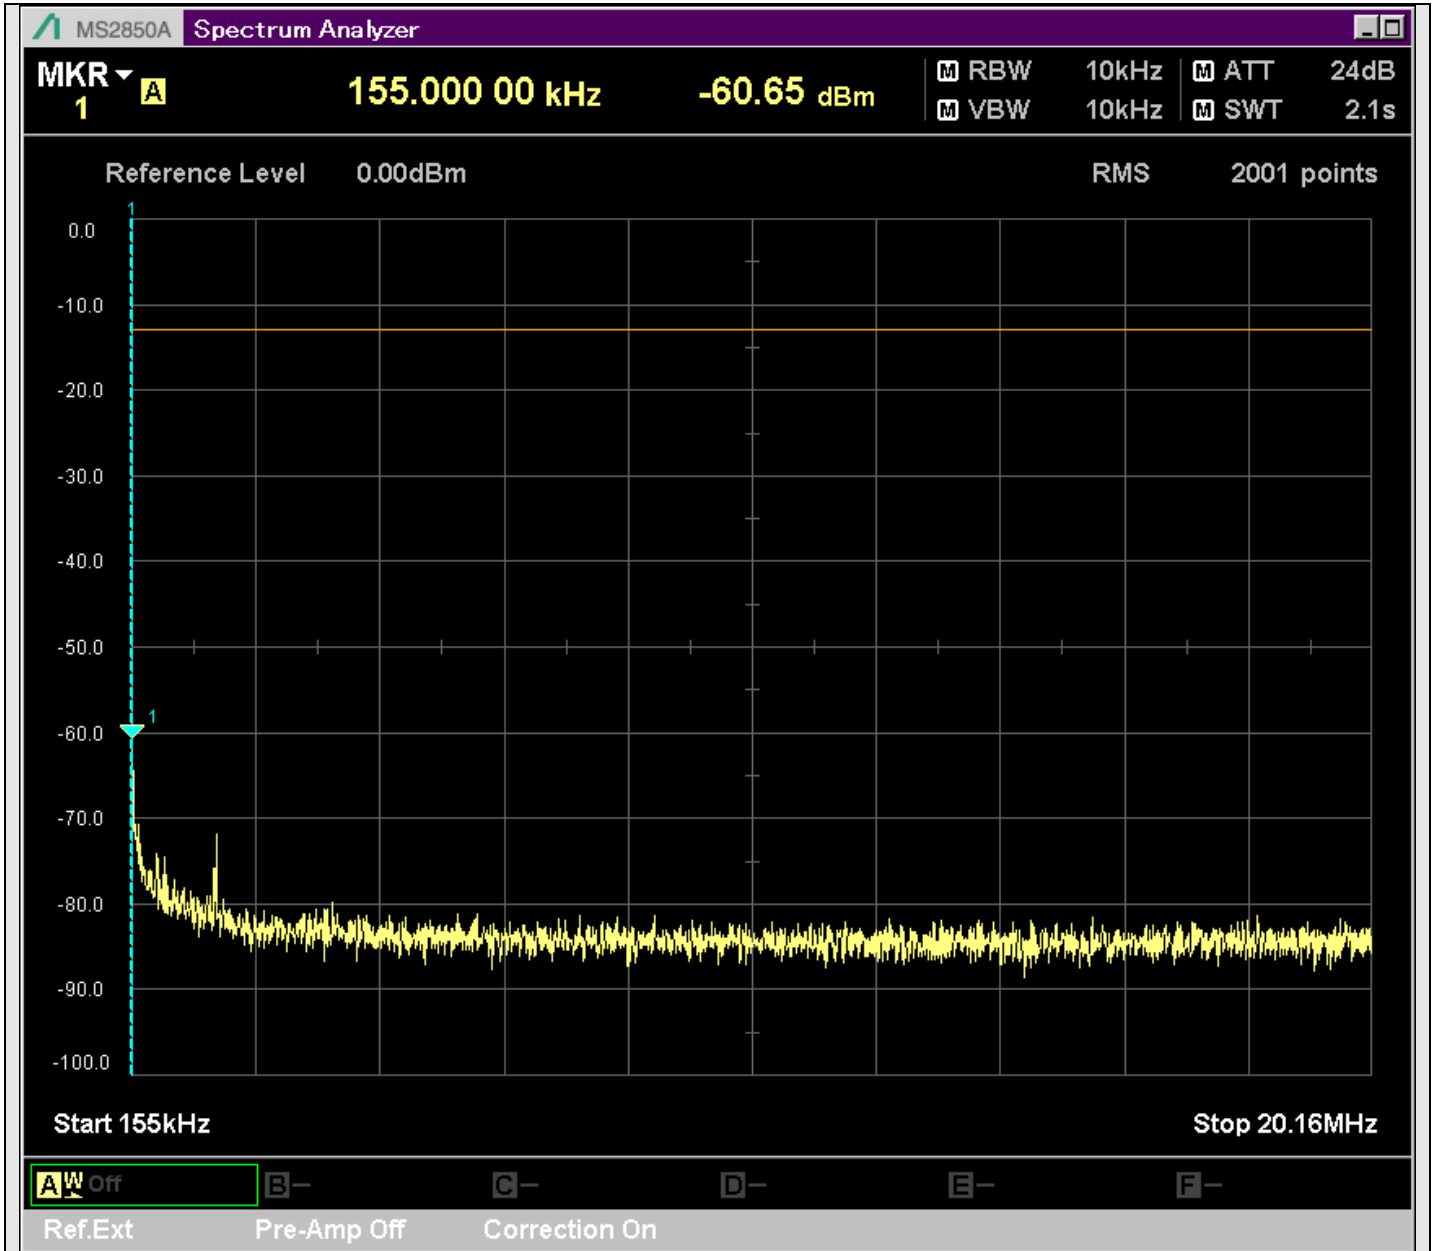

n2_5MHz_15kHz_392000_CP-OFDM
QPSK_Outer_Full_SA(13198MHz-15200MHz_1MHz)@13736.231MHz

n2_5MHz_15kHz_392000_CP-OFDM
QPSK_Outer_Full_SA(15198MHz-17200MHz_1MHz)@15282.458MHz

n2_5MHz_15kHz_392000_CP-OFDM
QPSK_Outer_Full_SA(17198MHz-19100MHz_1MHz)@17770.199MHz