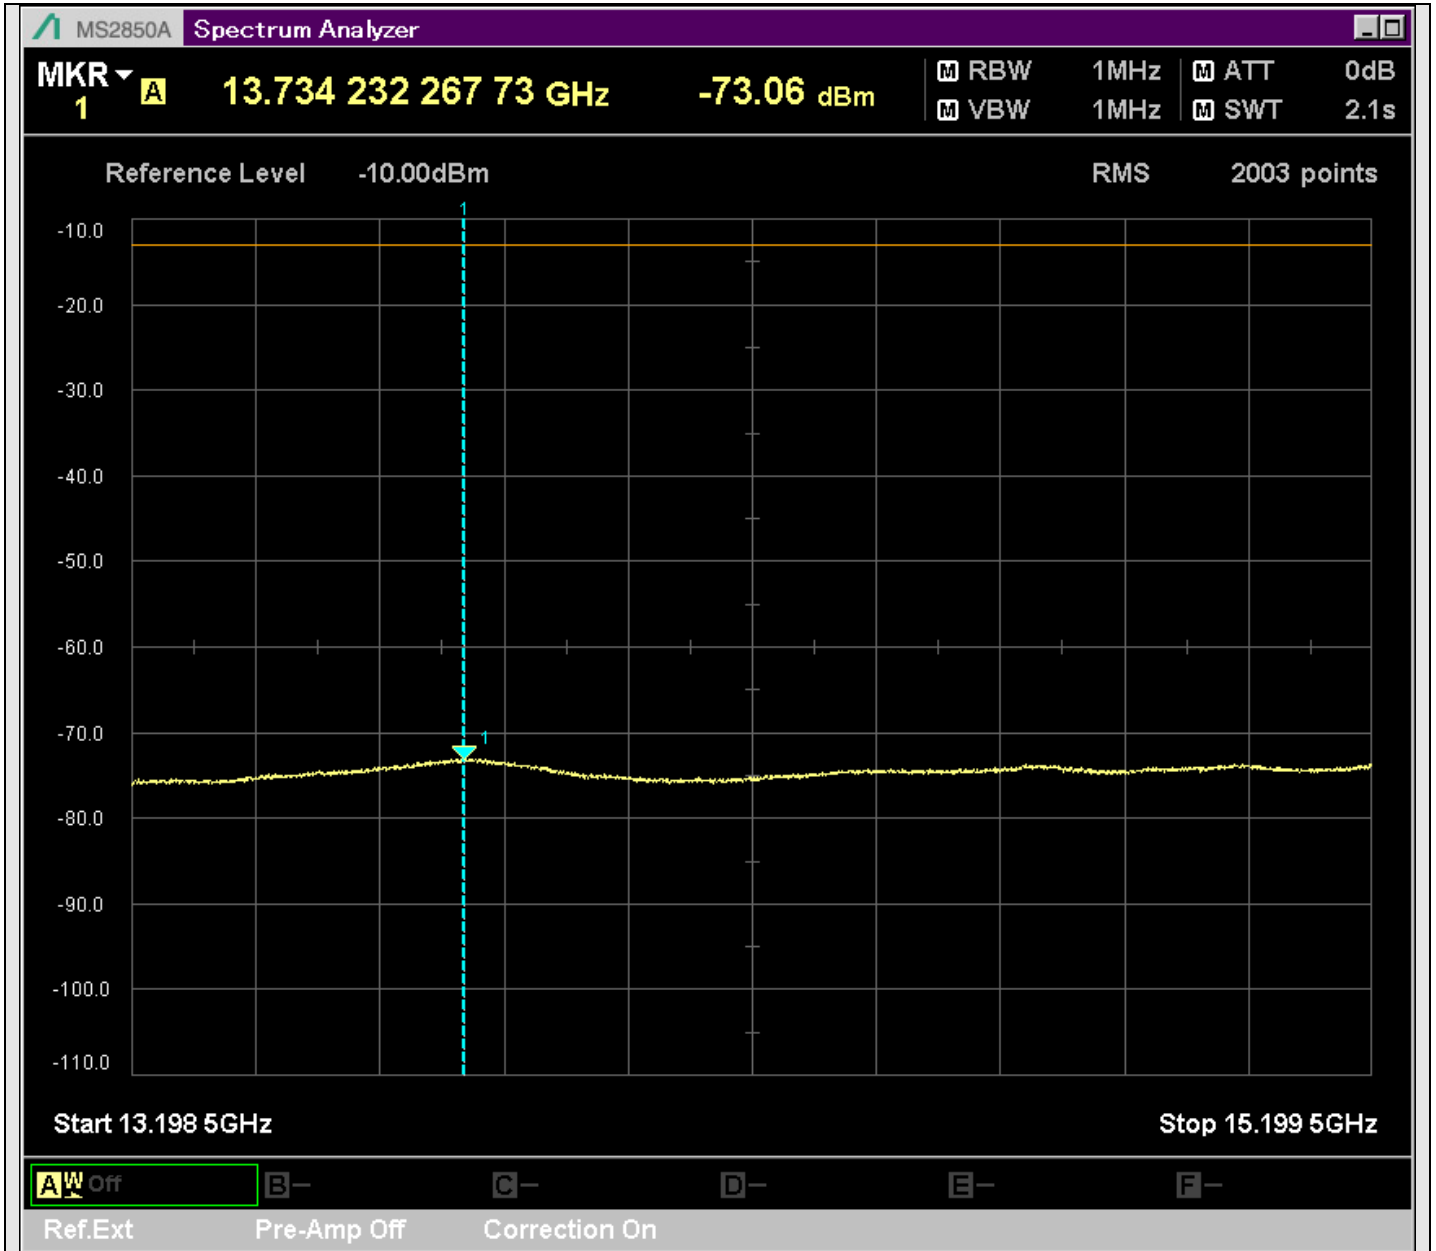

n2_5MHz_15kHz_392000_CP-OFDM
QPSK_Edge_1RB_Right_SA(13198MHz-15200MHz_1MHz)@13734.232MHz