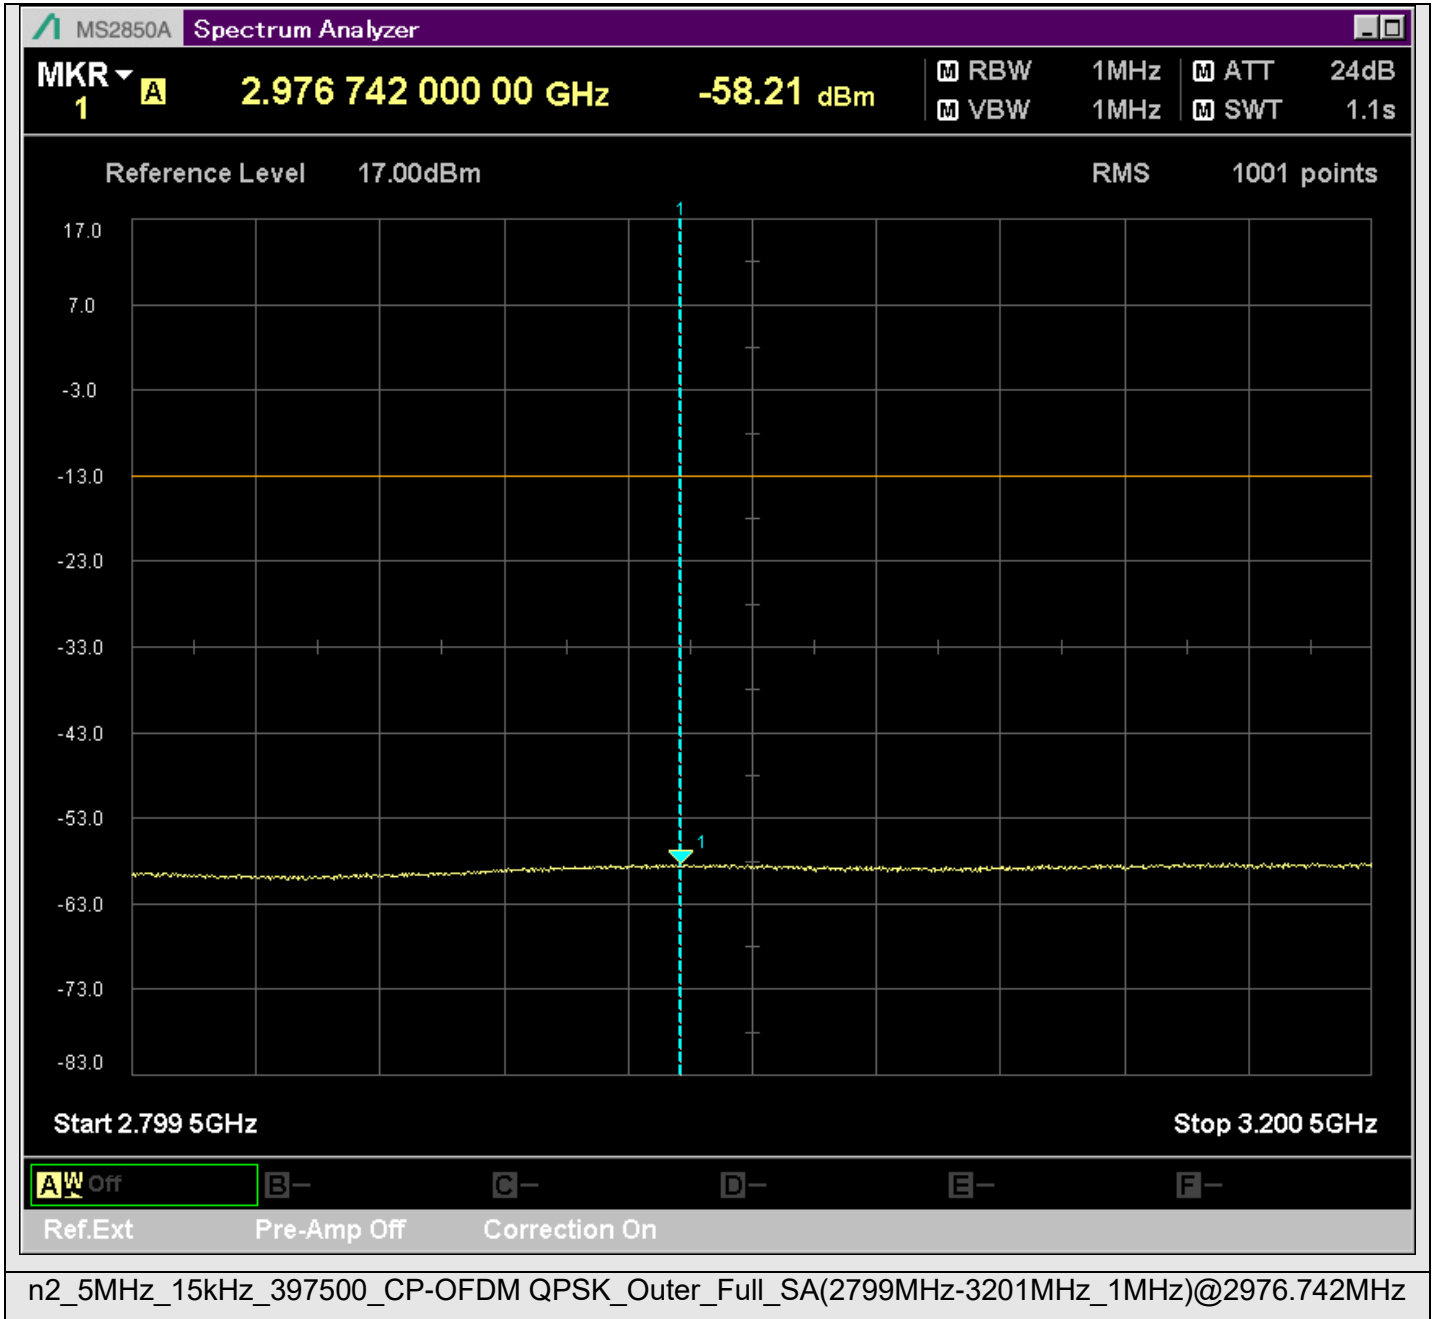

n2_5MHz_15kHz_397500_CP-OFDM
QPSK_Outer_Full_SA(229.9MHz-430.1MHz_100kHz)@252.339MHz

n2_5MHz_15kHz_397500_CP-OFDM
QPSK_Outer_Full_SA(429.9MHz-630.1MHz_100kHz)@567.281MHz

n2_5MHz_15kHz_397500_CP-OFDM
QPSK_Outer_Full_SA(629.9MHz-830.1MHz_100kHz)@808.261MHz