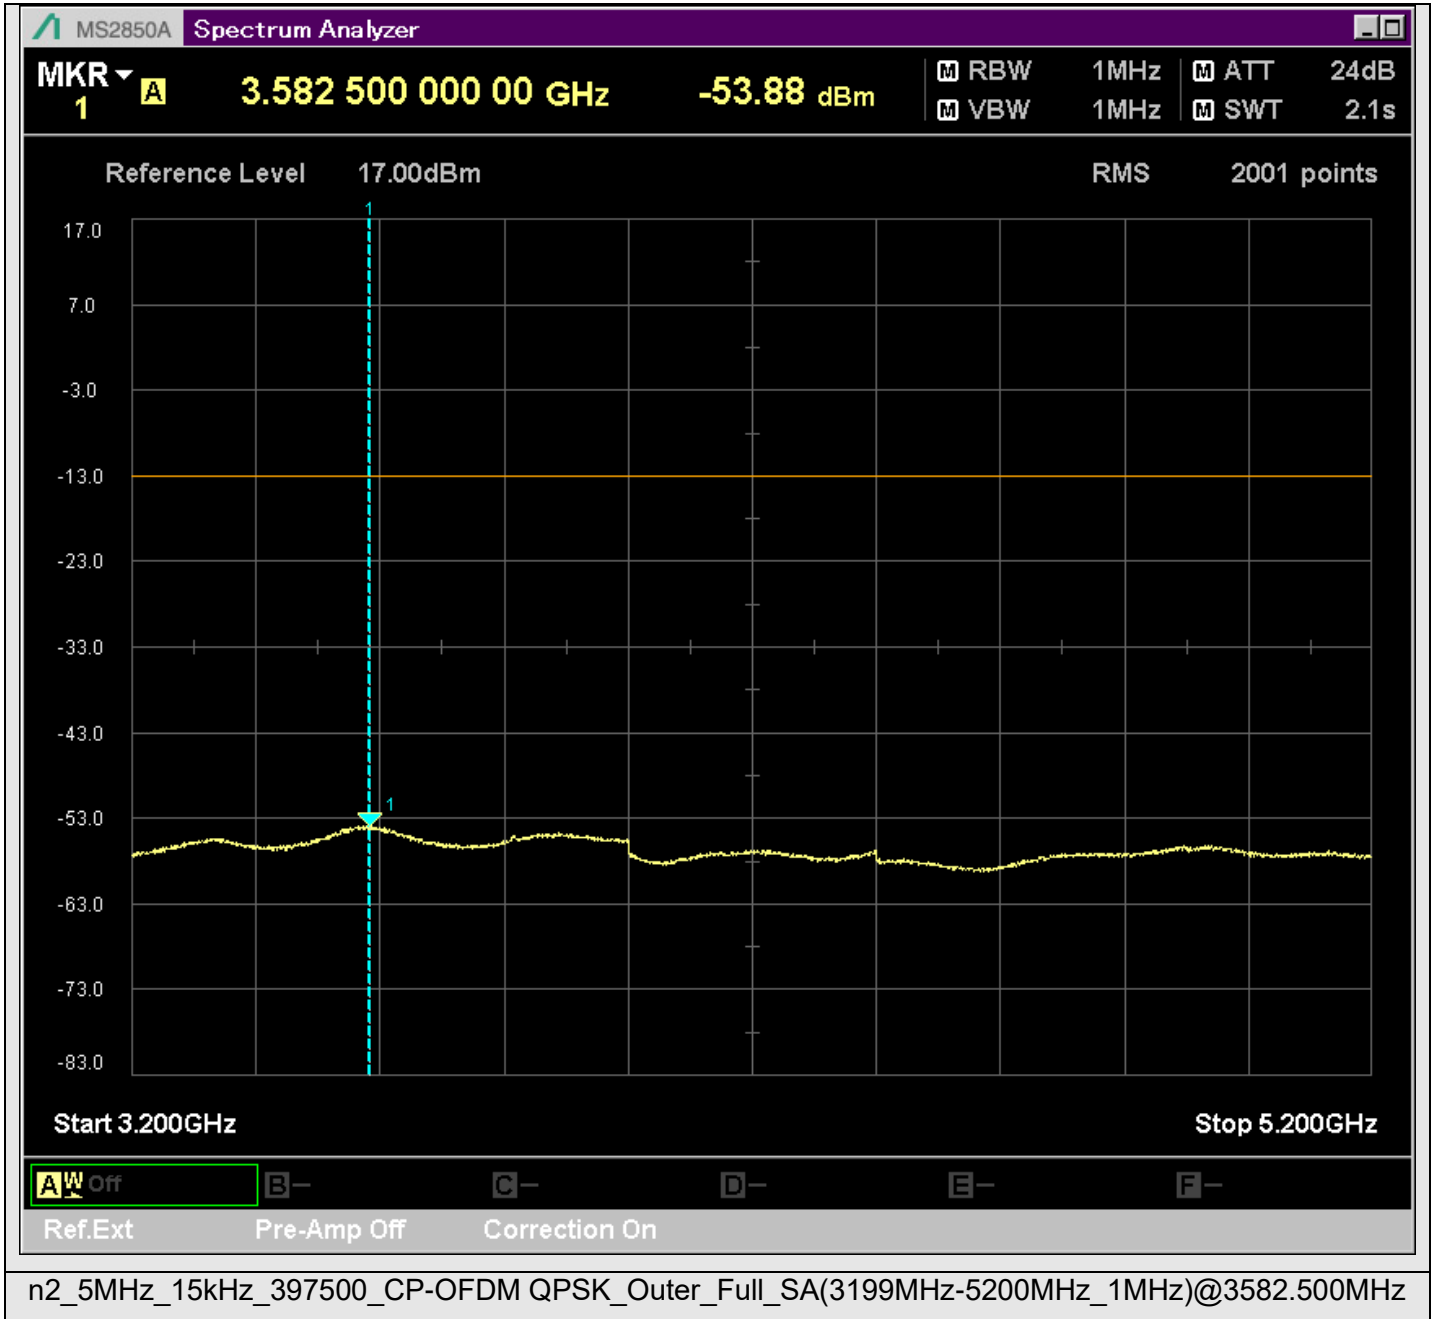

n2_5MHz_15kHz_397500_CP-OFDM
QPSK_Outer_Full_SA(229.9MHz-430.1MHz_100kHz)@252.339MHz

n2_5MHz_15kHz_397500_CP-OFDM
QPSK_Outer_Full_SA(429.9MHz-630.1MHz_100kHz)@567.281MHz

n2_5MHz_15kHz_397500_CP-OFDM
QPSK_Outer_Full_SA(629.9MHz-830.1MHz_100kHz)@808.261MHz