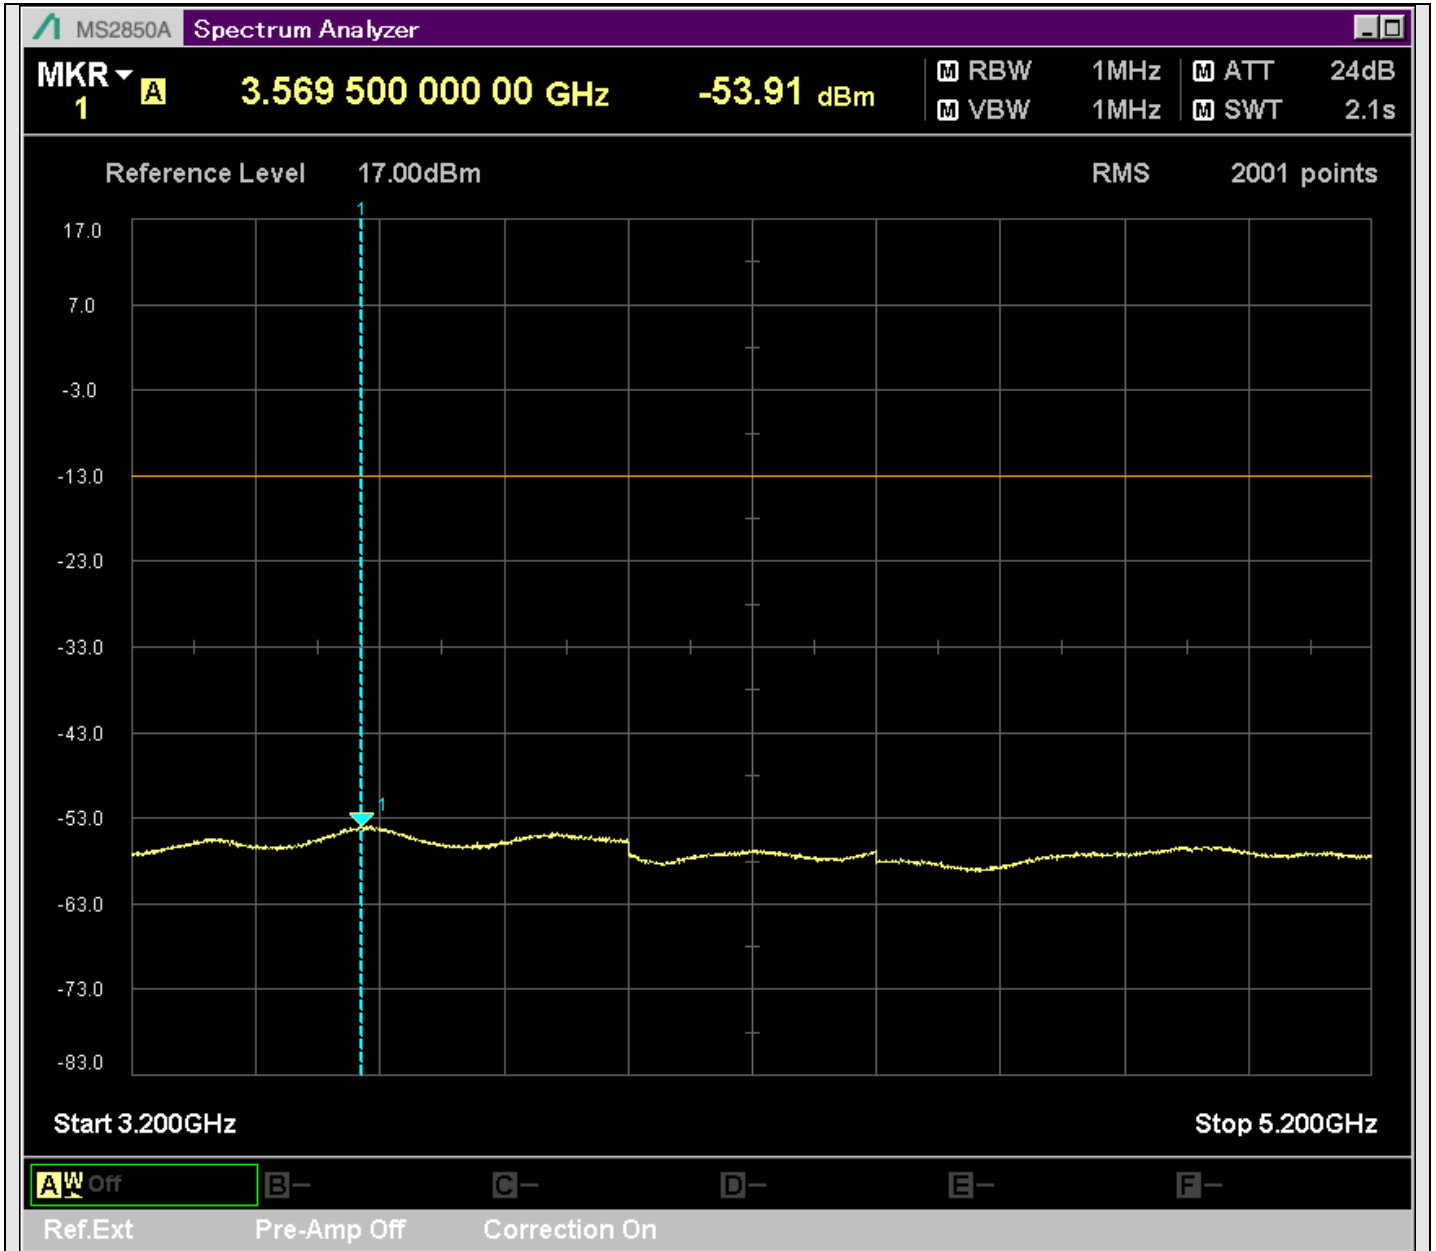

n2_5MHz_15kHz_392000_CP-OFDM
QPSK_Edge_1RB_Left_SA(3199MHz-5200MHz_1MHz)@3569.500MHz