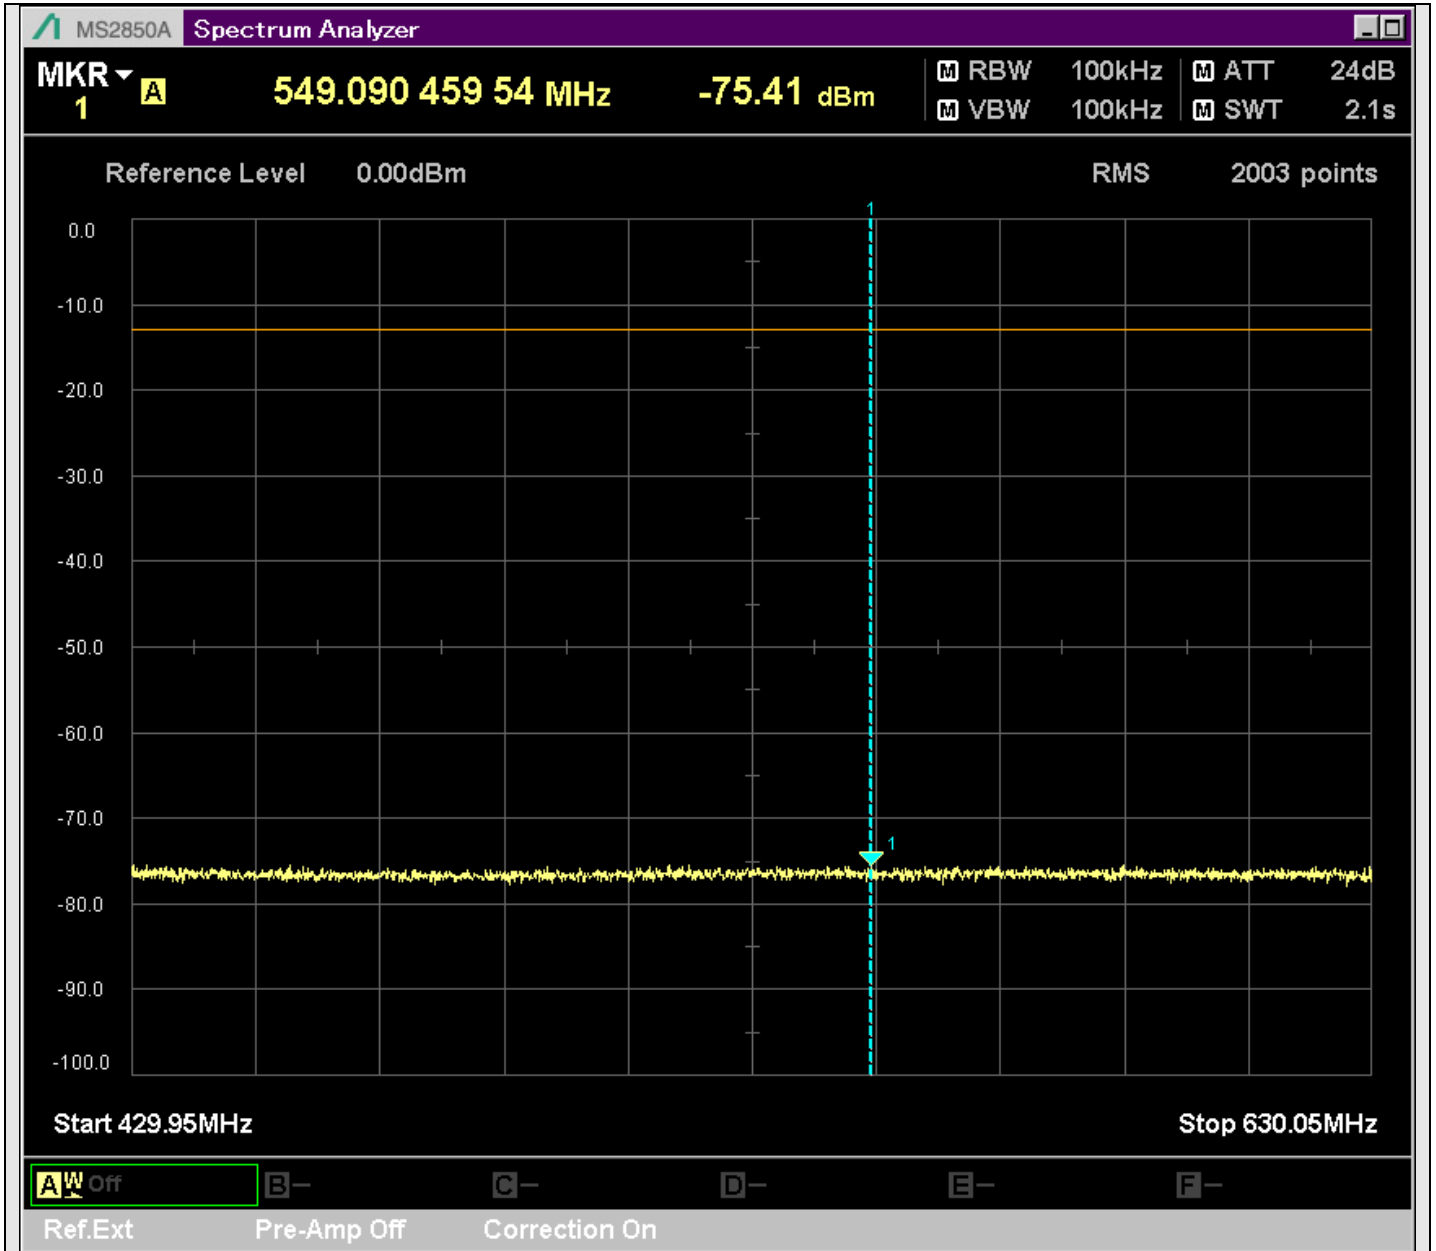

n2_5MHz_15kHz_392000_CP-OFDM
QPSK_Edge_1RB_Left_SA(0.15MHz-20.16MHz_10kHz)@0.155MHz

n2_5MHz_15kHz_392000_CP-OFDM
QPSK_Edge_1RB_Left_SA(30MHz-230.1MHz_100kHz)@228.850MHz

n2_5MHz_15kHz_392000_CP-OFDM
QPSK_Edge_1RB_Left_SA(229.9MHz-430.1MHz_100kHz)@292.519MHz