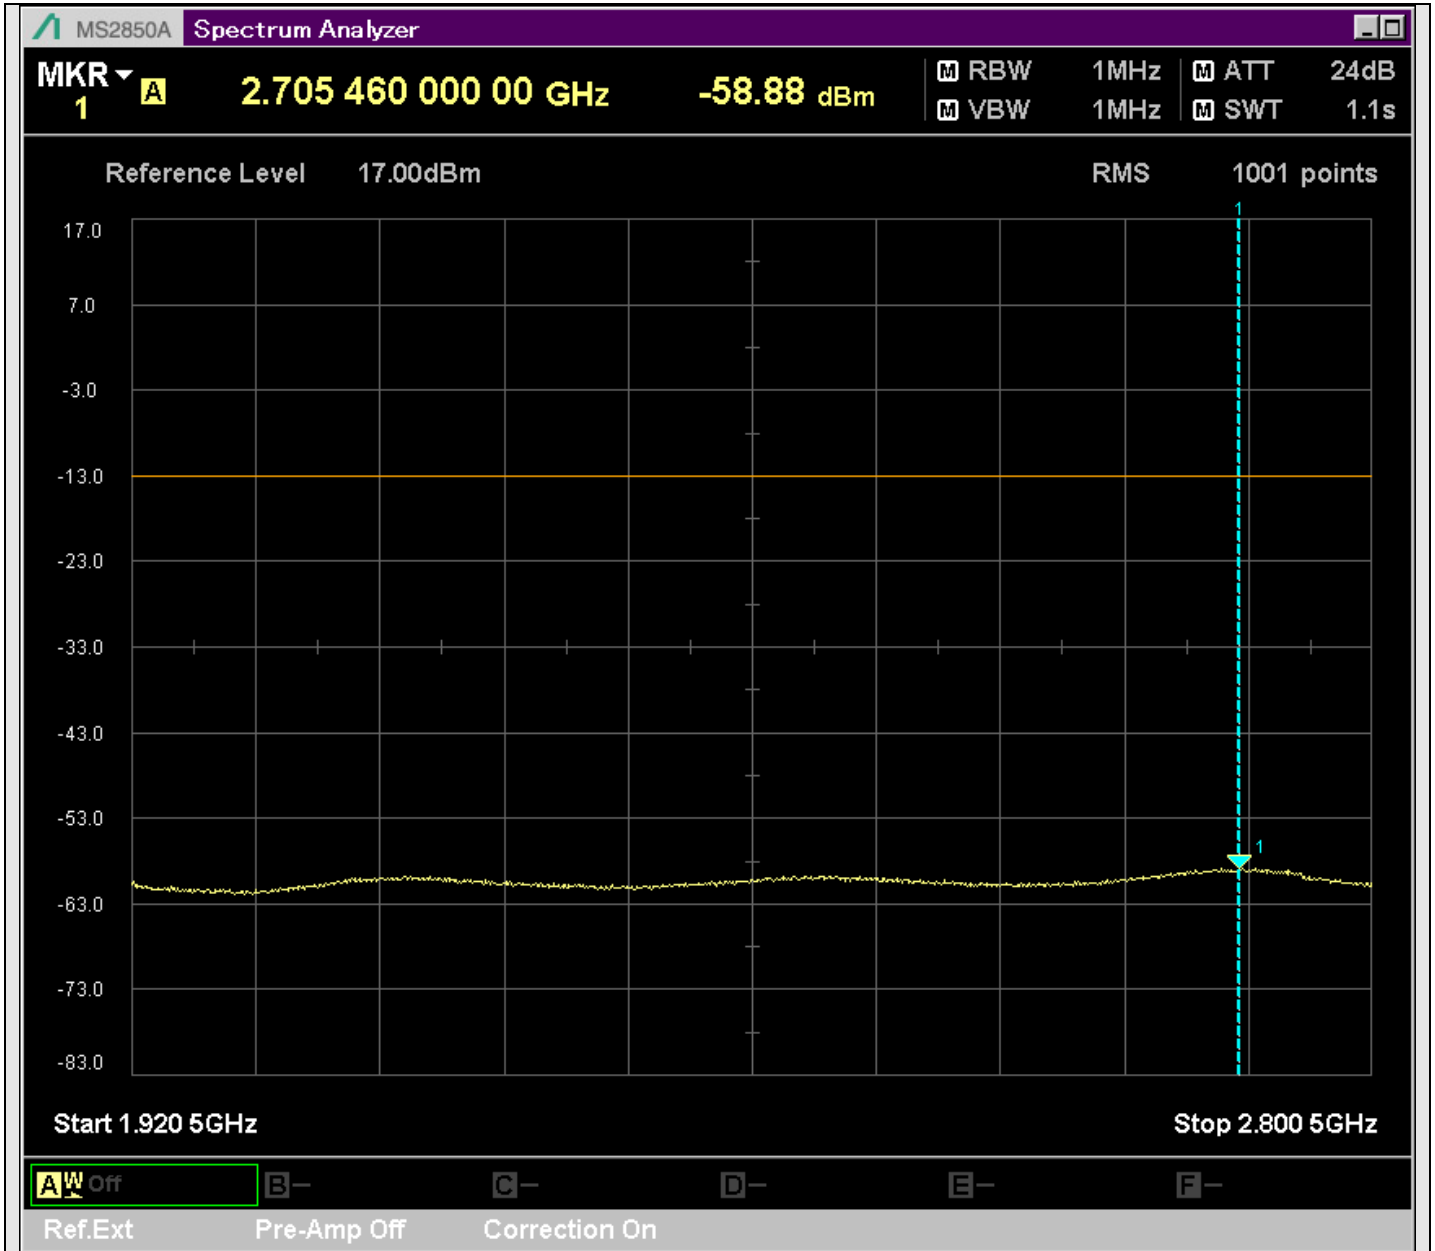

n2_5MHz_15kHz_397500_CP-OFDM
QPSK_Edge_1RB_Right_SA(1920MHz-2801MHz_1MHz)@2705.460MHz