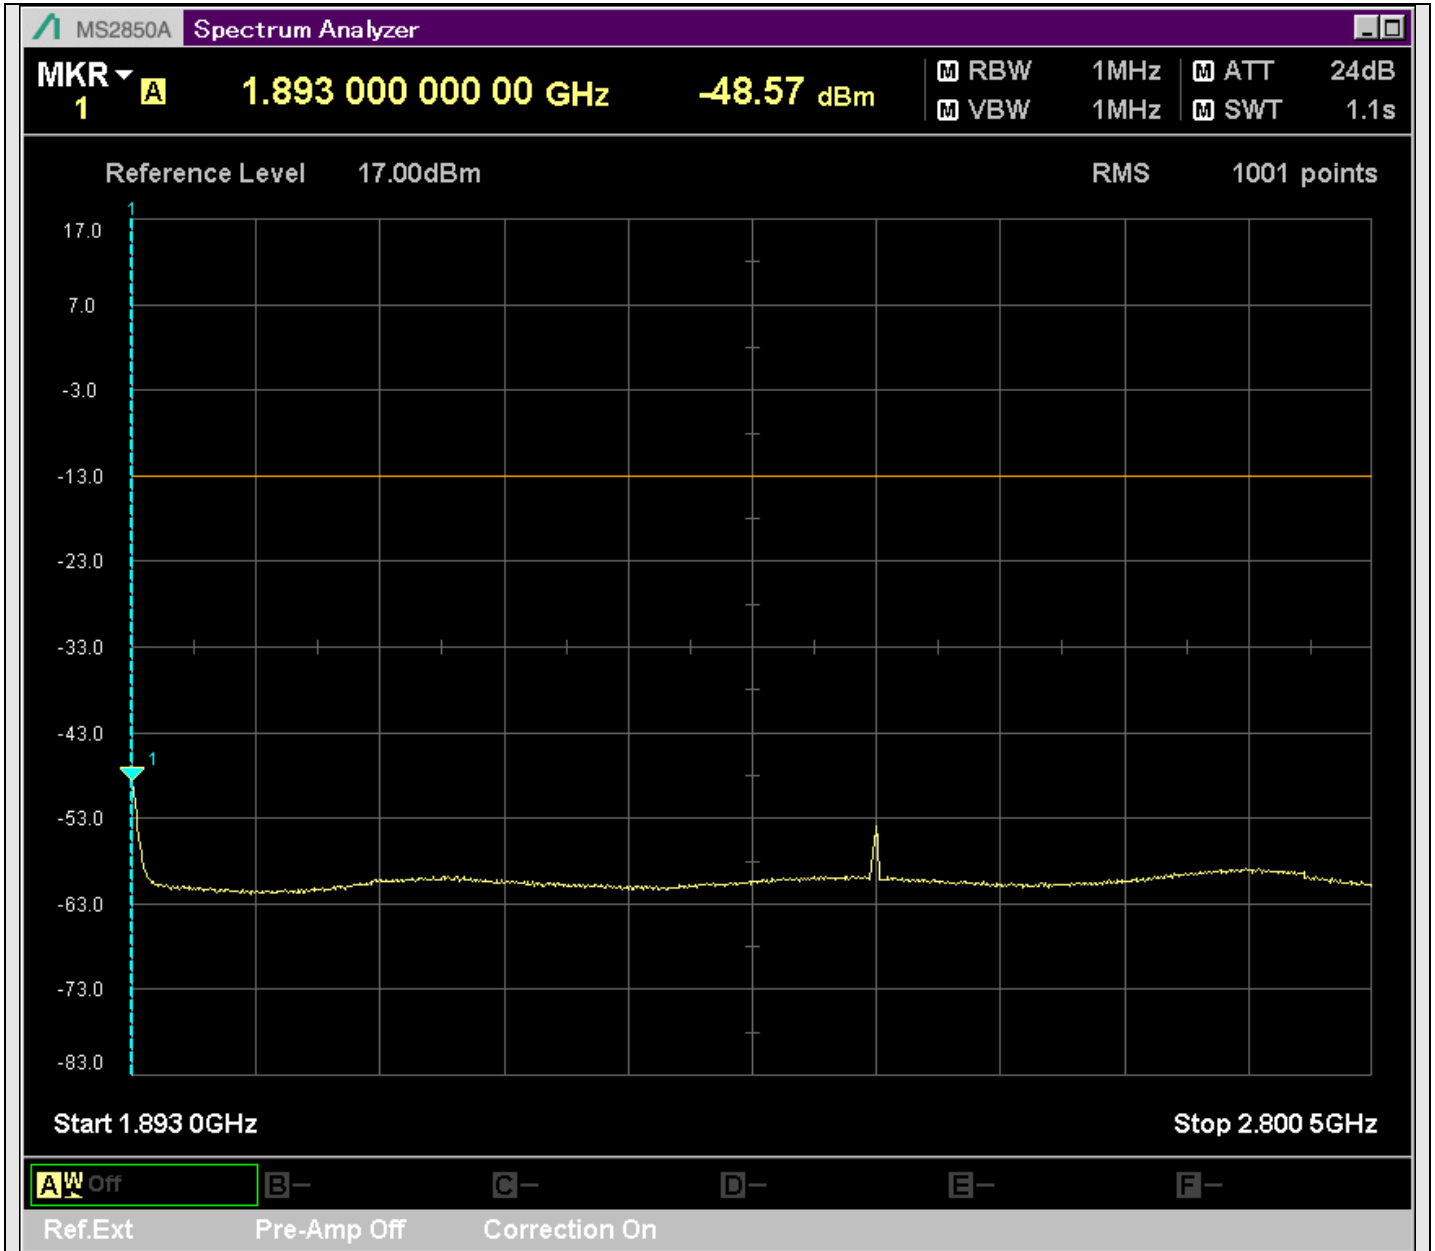

n2_5MHz_15kHz_392000_CP-OFDM
QPSK_Outer_Full_SA(429.9MHz-630.1MHz_100kHz)@537.996MHz

n2_5MHz_15kHz_392000_CP-OFDM
QPSK_Outer_Full_SA(629.9MHz-830.1MHz_100kHz)@830.050MHz

n2_5MHz_15kHz_392000_CP-OFDM
QPSK_Outer_Full_SA(1000MHz-1867.5MHz_1MHz)@1867.000MHz