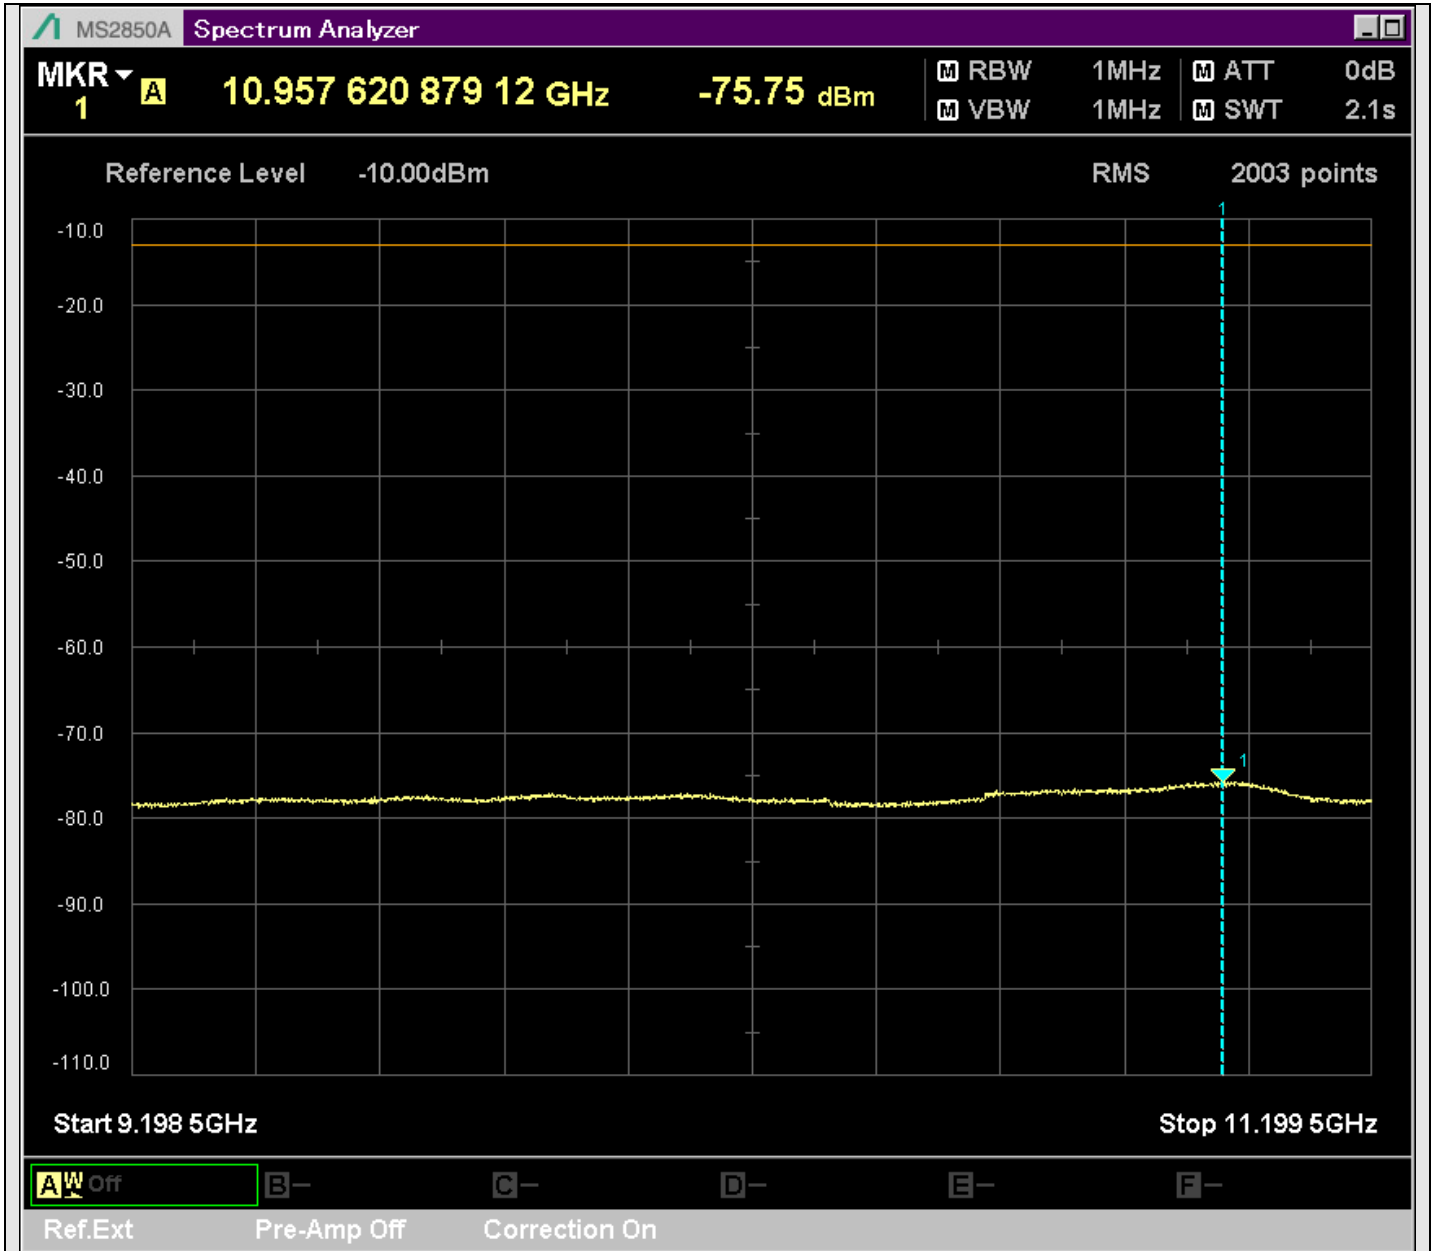

n2_5MHz_15kHz_392000_CP-OFDM
QPSK_Outer_Full_SA(9198MHz-11200MHz_1MHz)@10957.621MHz