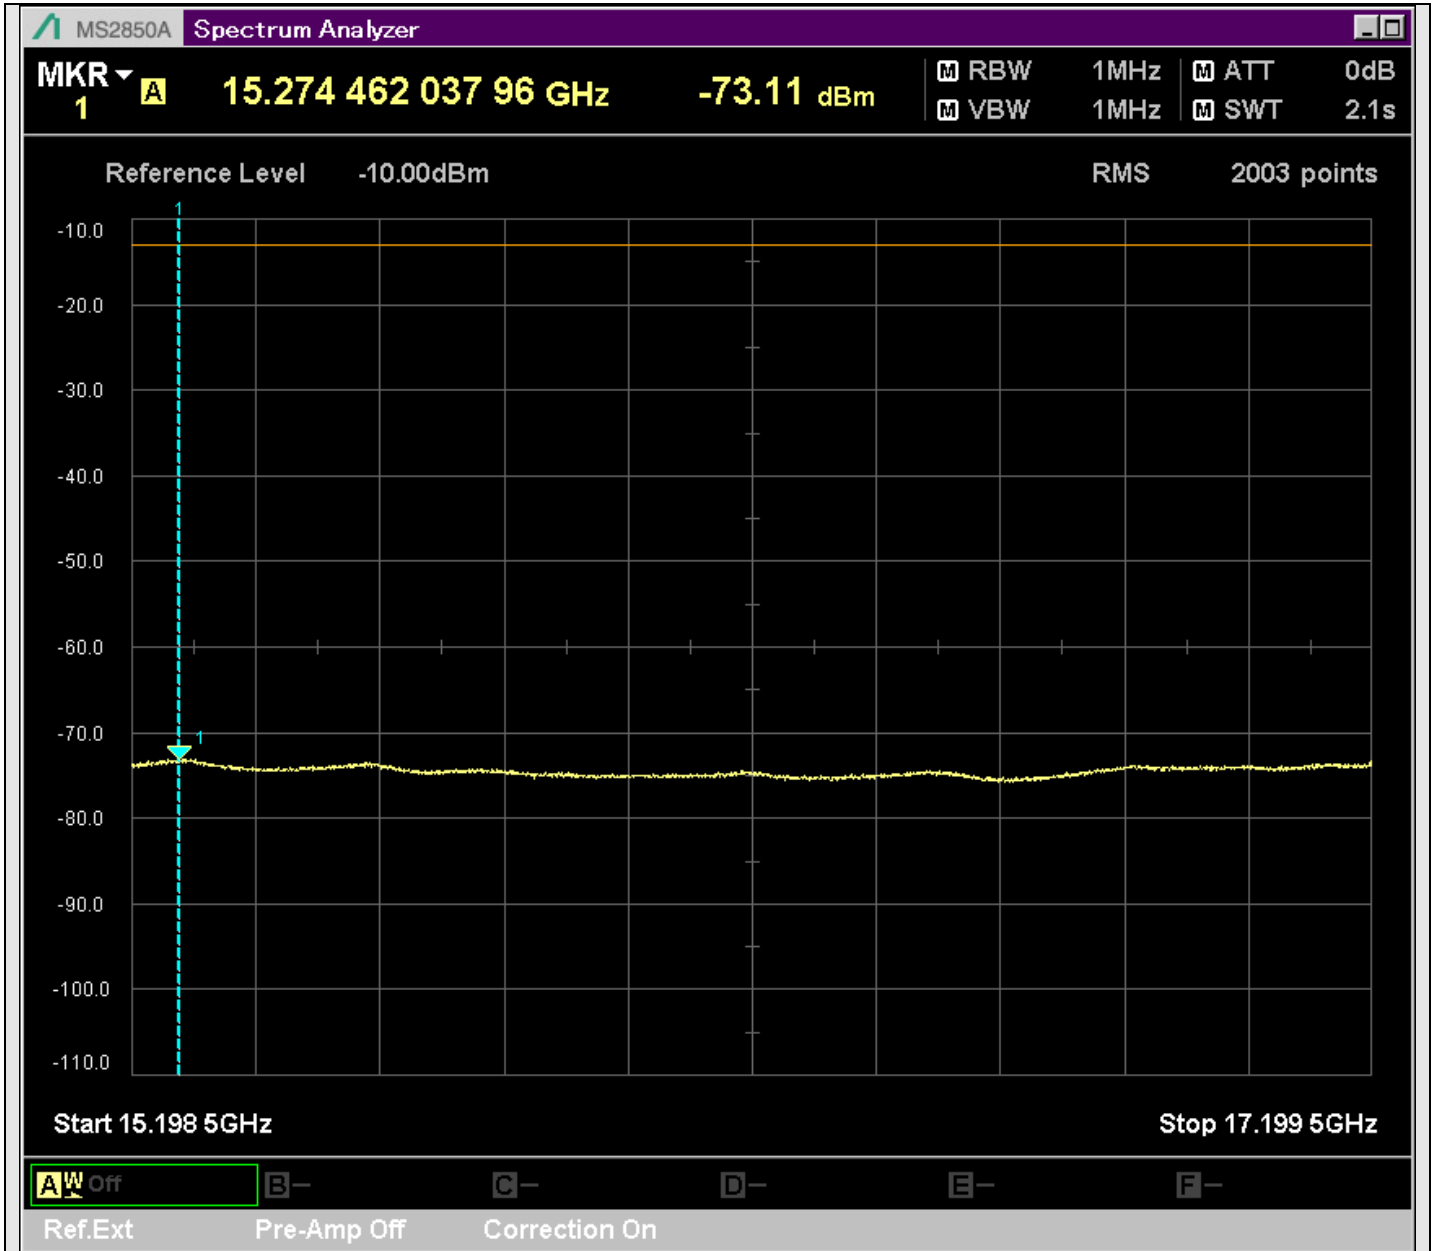

n2_5MHz_15kHz_386500_CP-OFDM
QPSK_Edge_1RB_Left_SA(15198MHz-17200MHz_1MHz)@15274.462MHz