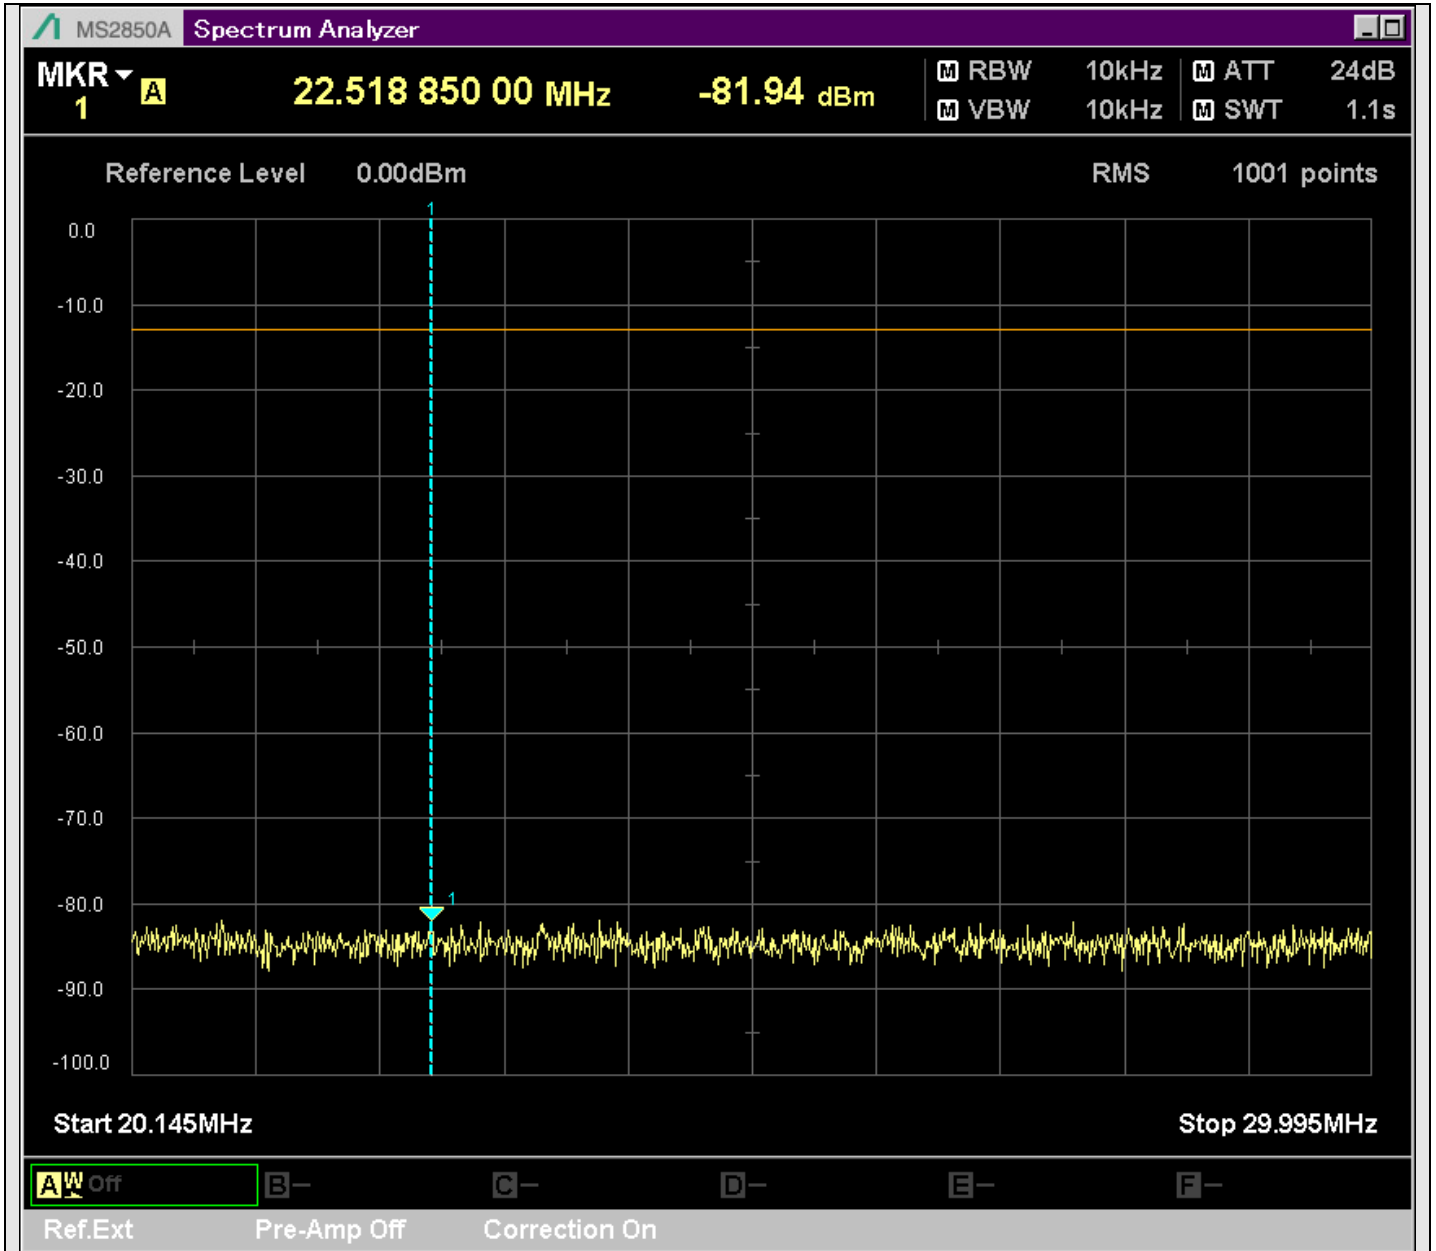

n2_5MHz_15kHz_386500_CP-OFDM
QPSK_Edge_1RB_Right_SA(20.14MHz-30MHz_10kHz)@22.519MHz