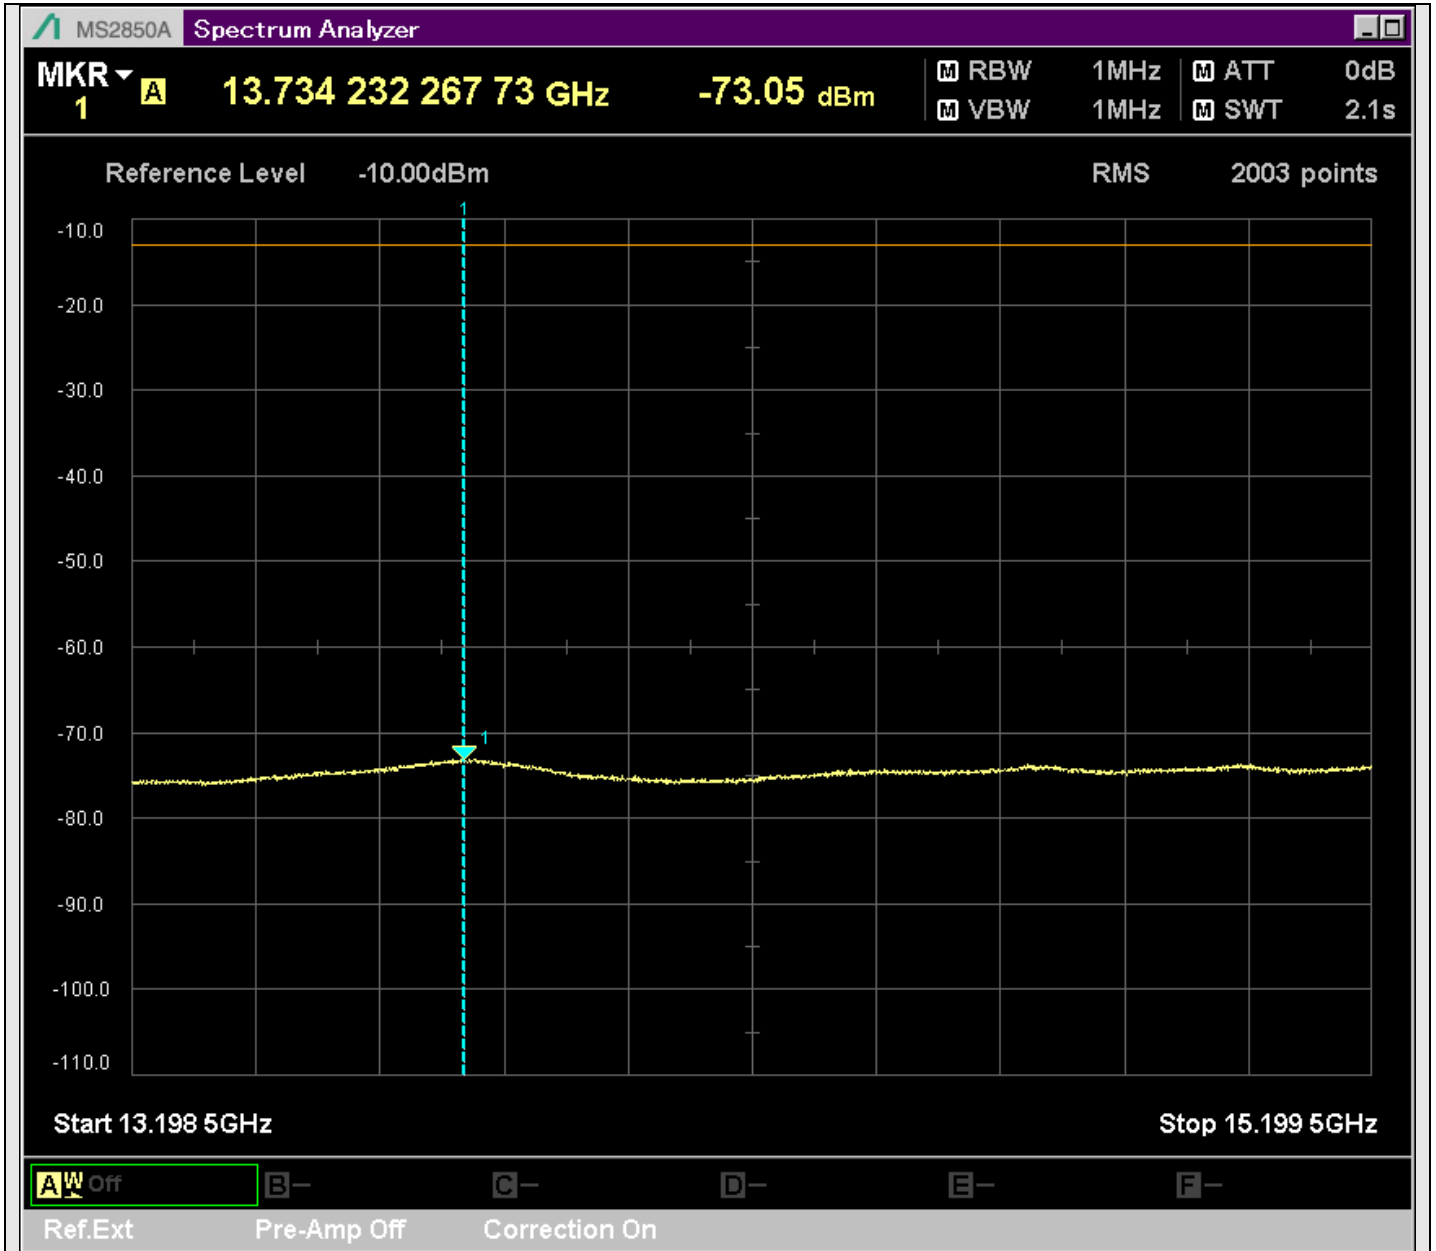

n2_5MHz_15kHz_397500_CP-OFDM
QPSK_Outer_Full_SA(13198MHz-15200MHz_1MHz)@13734.232MHz