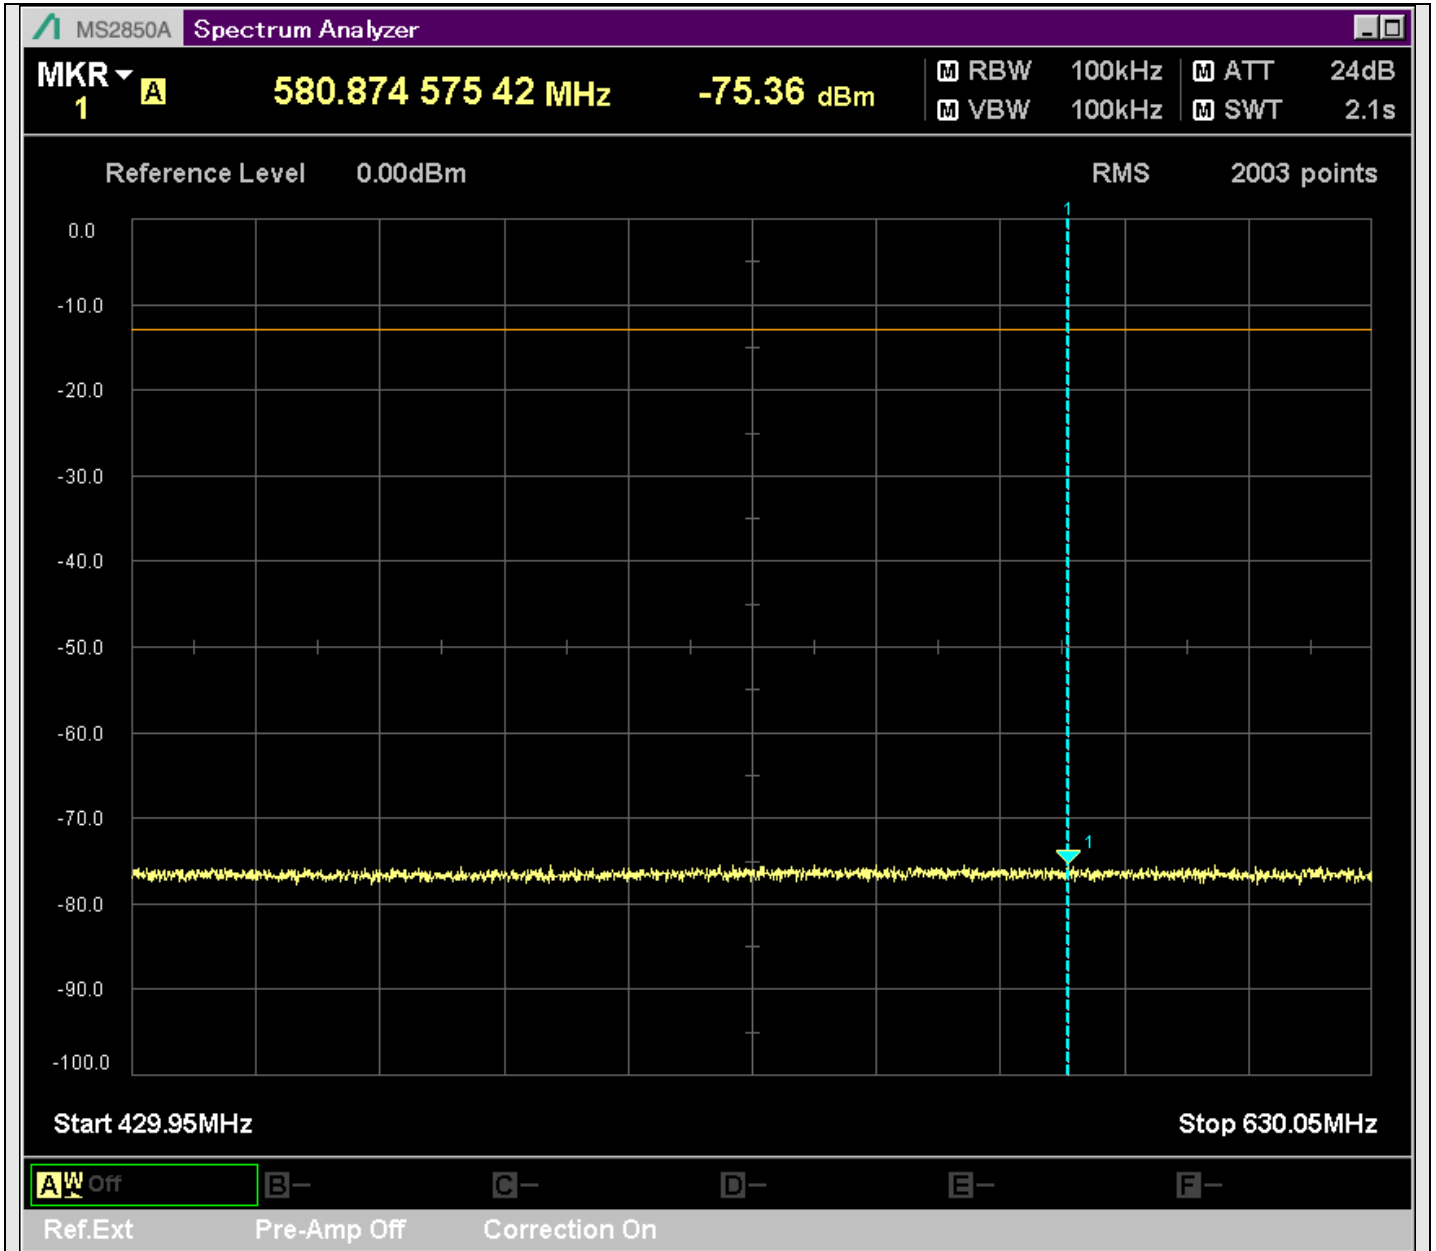

n2_5MHz_15kHz_386500_CP-OFDM
QPSK_Edge_1RB_Left_SA(429.9MHz-630.1MHz_100kHz)@580.875MHz