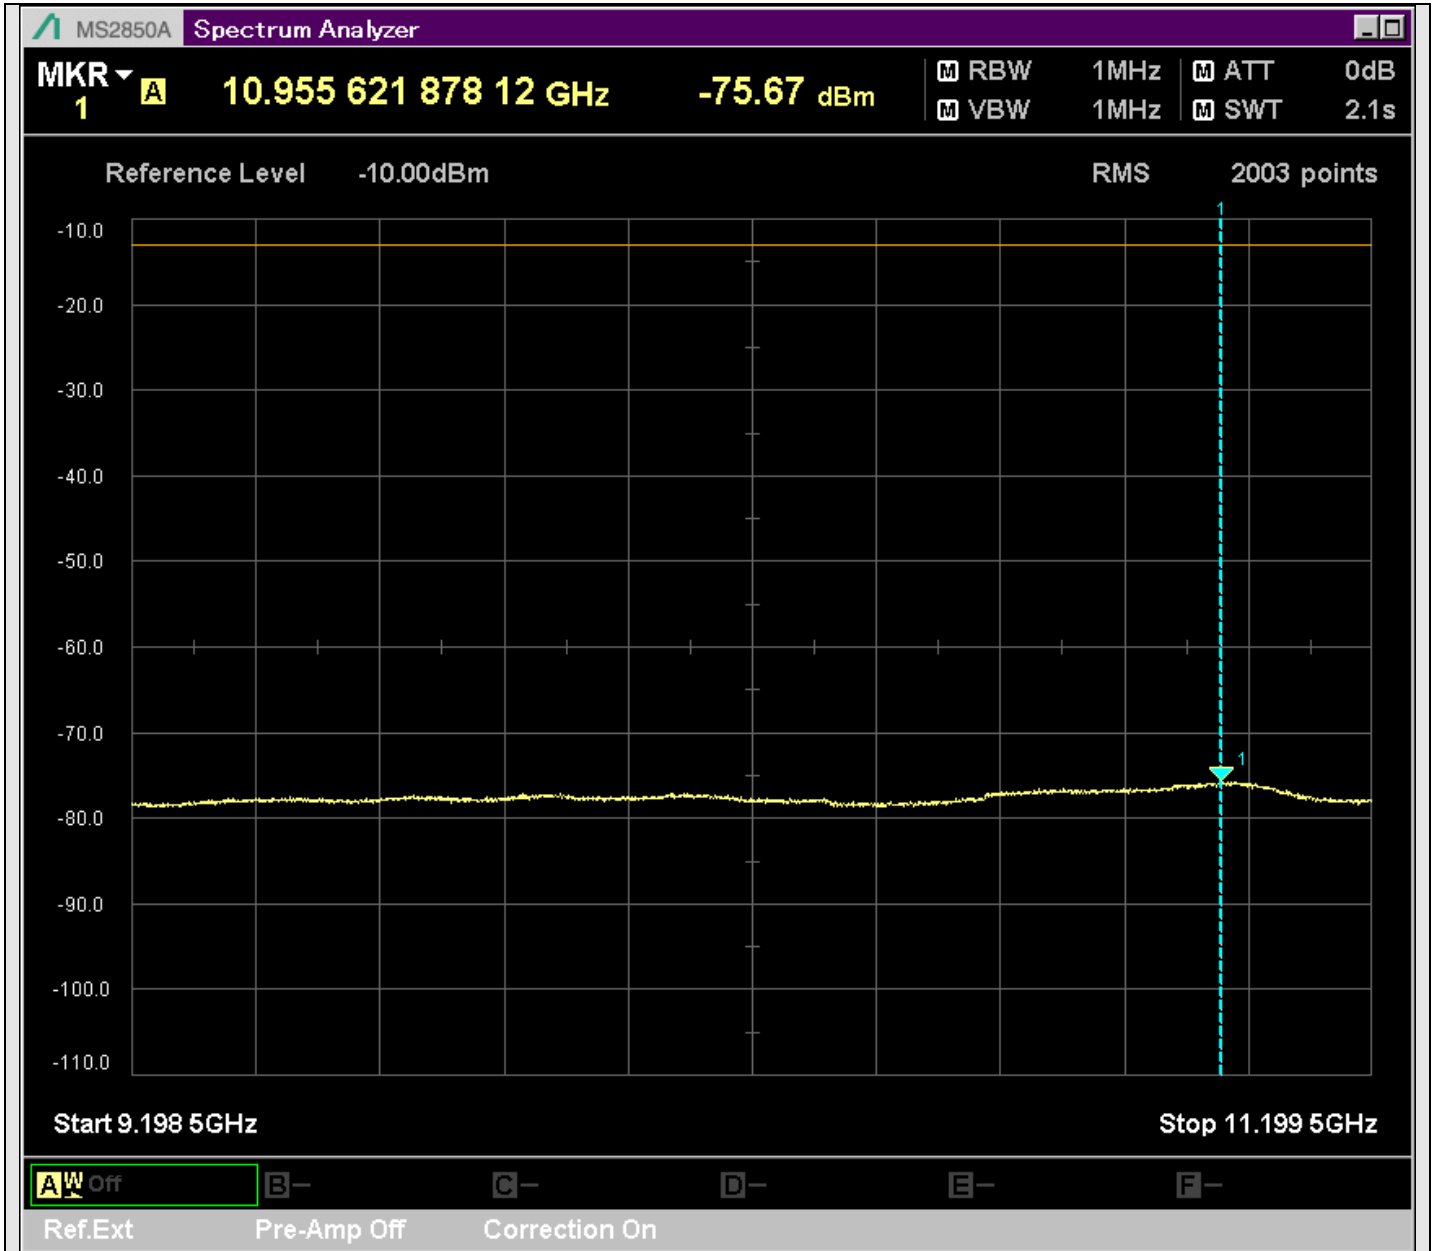

n2_5MHz_15kHz_386500_CP-OFDM
QPSK_Outer_Full_SA(229.9MHz-430.1MHz_100kHz)@249.640MHz

n2_5MHz_15kHz_386500_CP-OFDM
QPSK_Outer_Full_SA(429.9MHz-630.1MHz_100kHz)@523.403MHz

n2_5MHz_15kHz_386500_CP-OFDM
QPSK_Outer_Full_SA(629.9MHz-830.1MHz_100kHz)@714.408MHz