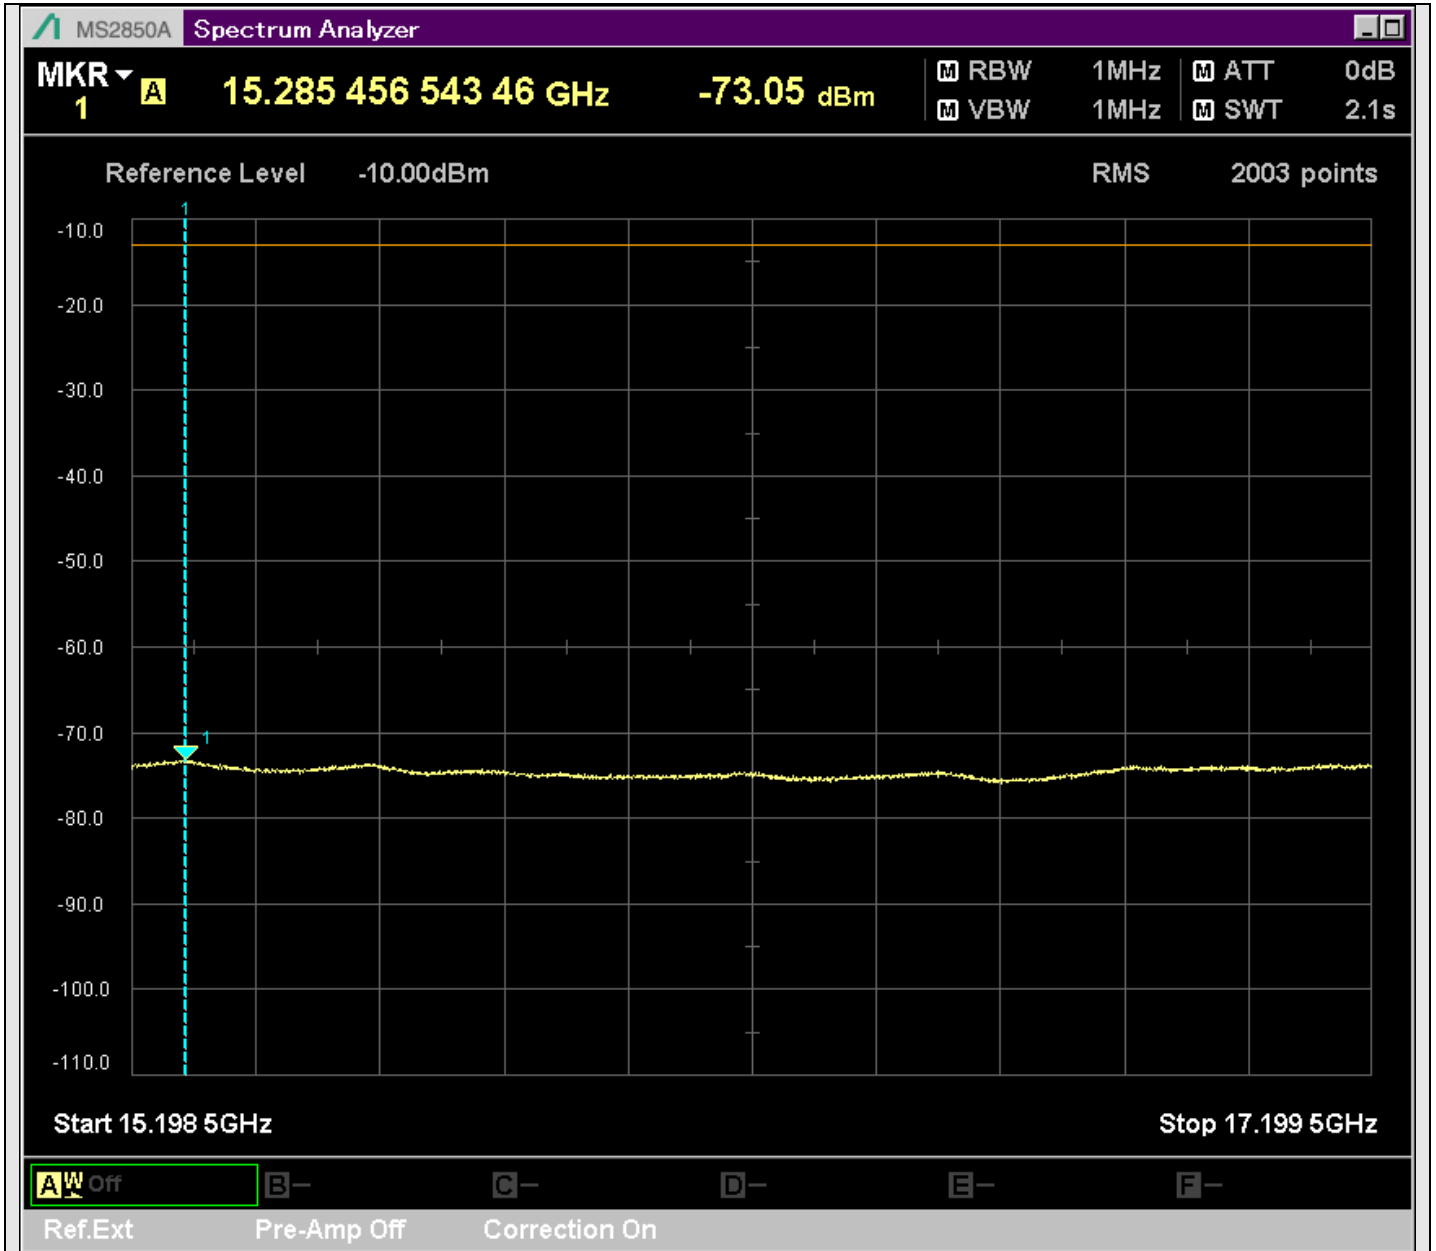

n2_5MHz_15kHz_397500_CP-OFDM
QPSK_Outer_Full_SA(15198MHz-17200MHz_1MHz)@15285.457MHz