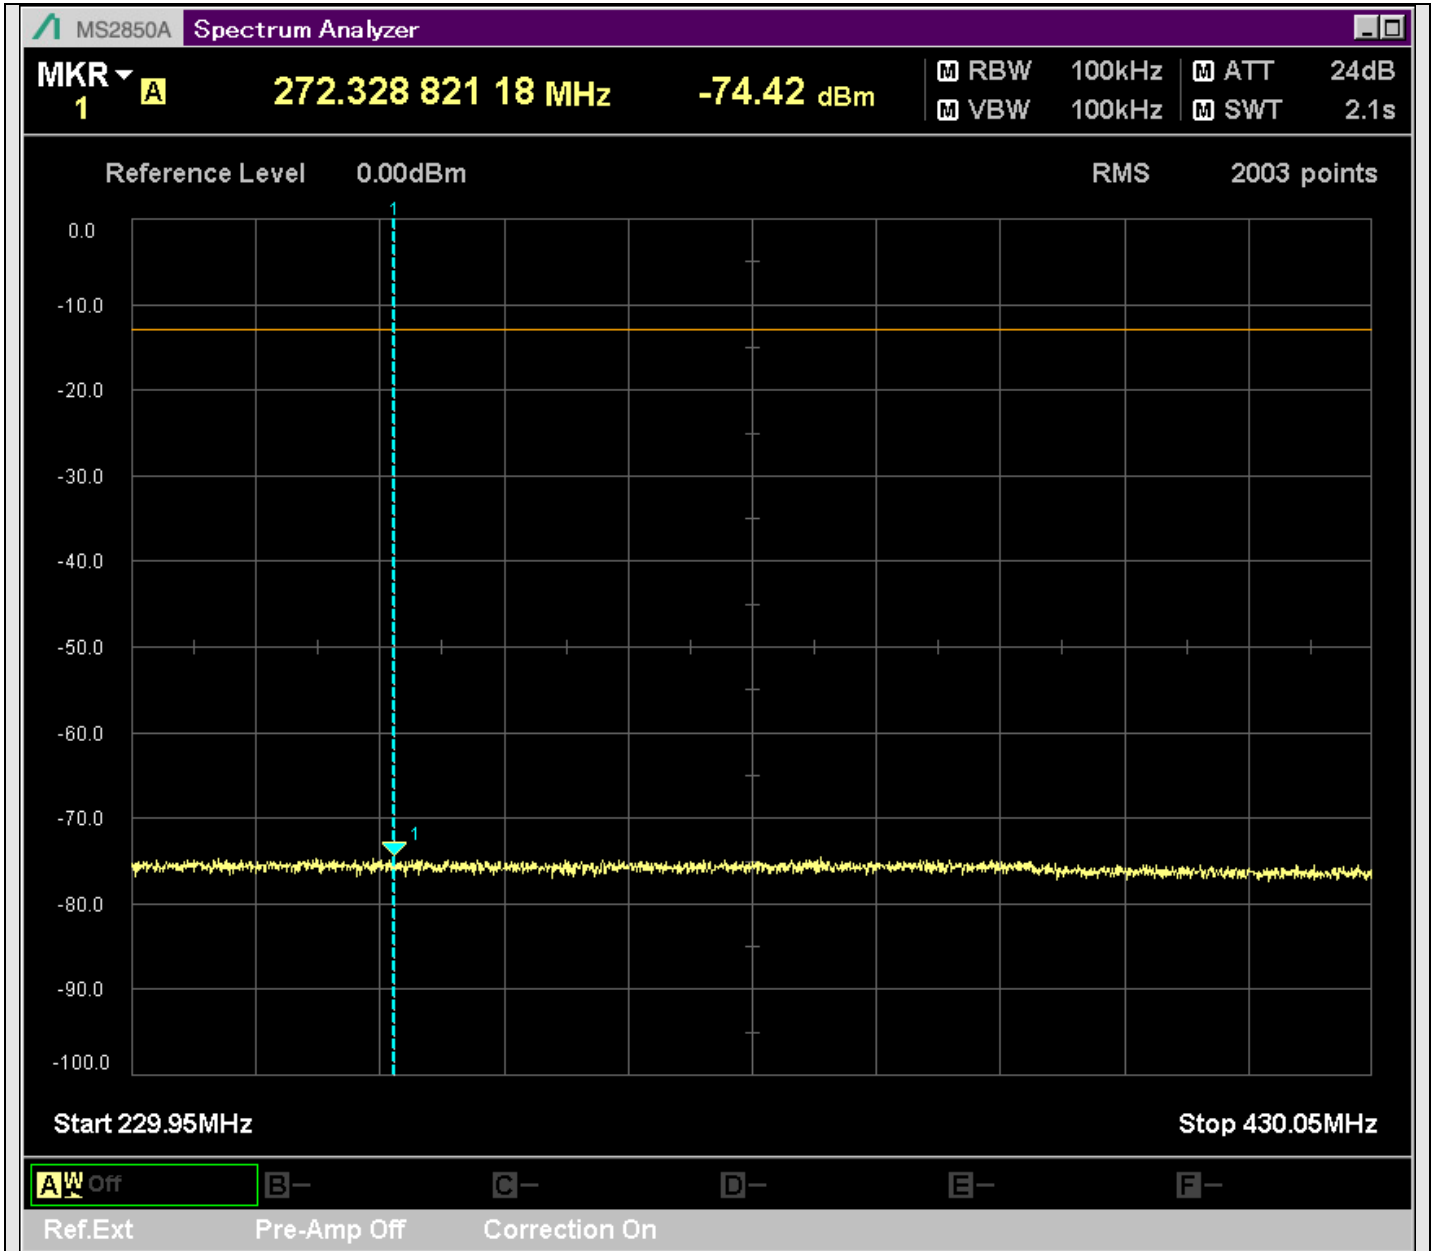

n2_5MHz_15kHz_386500_CP-OFDM
QPSK_Edge_1RB_Left_SA(229.9MHz-430.1MHz_100kHz)@272.329MHz