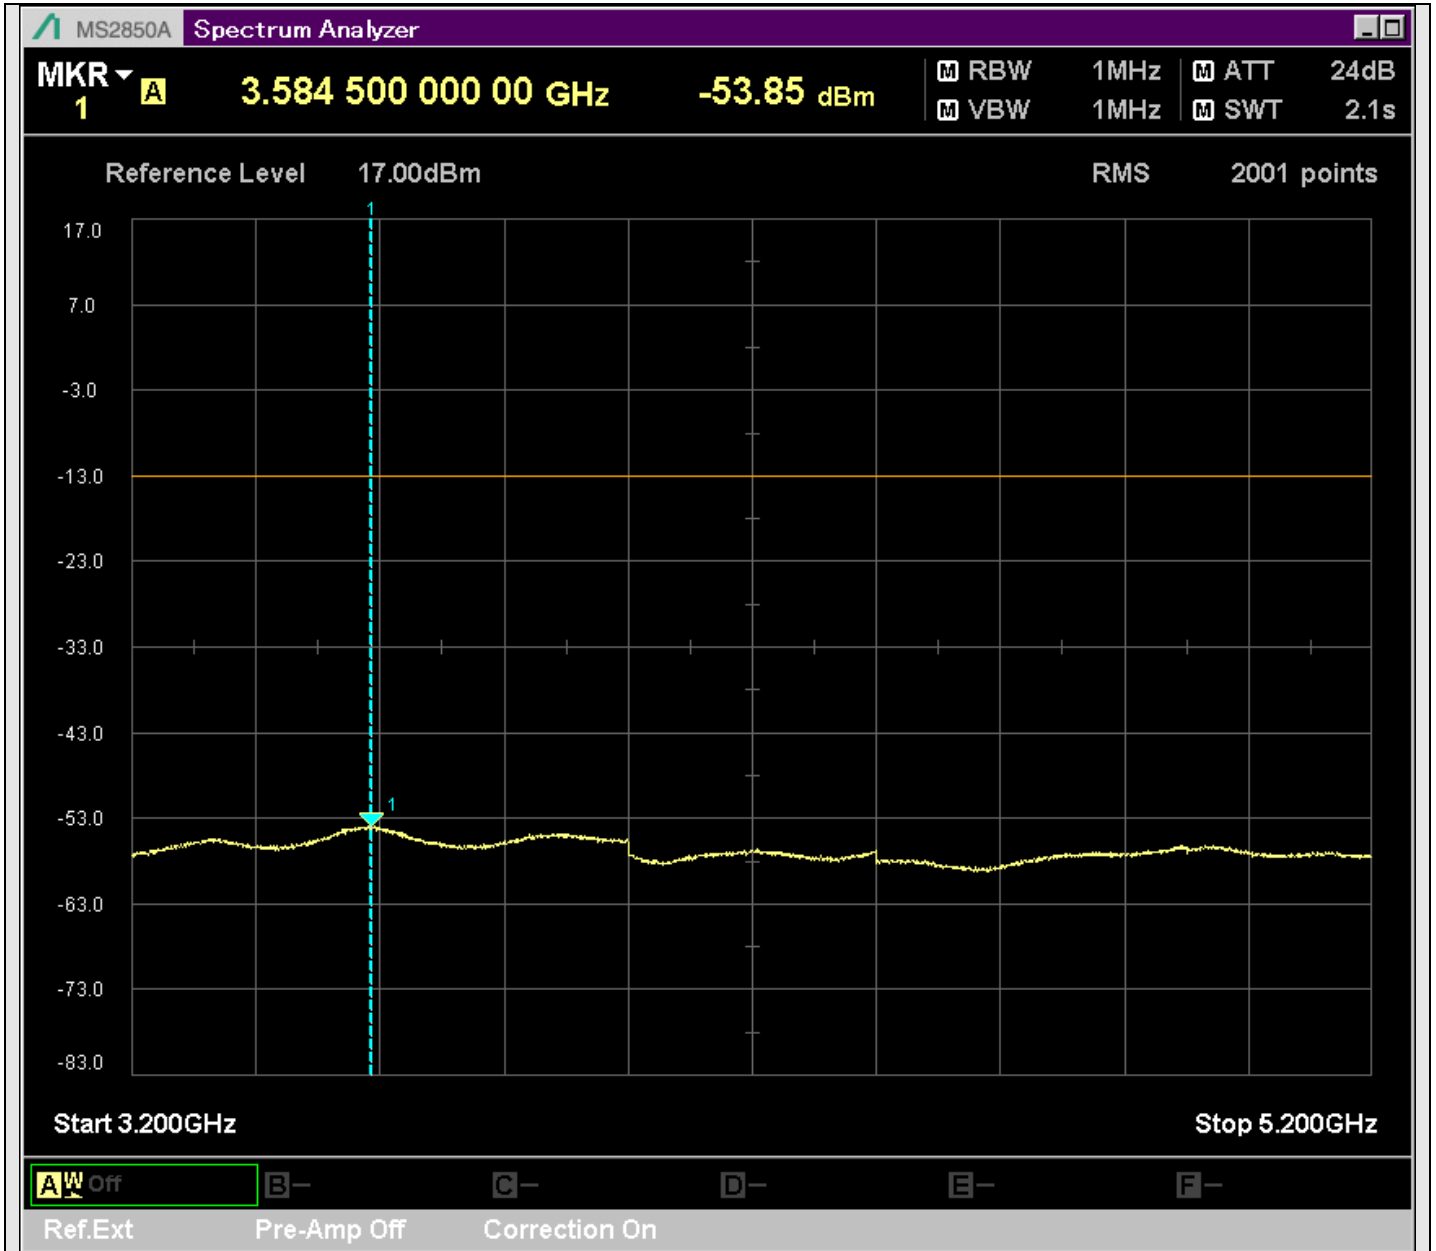

n2_5MHz_15kHz_386500_CP-OFDM
QPSK_Edge_1RB_Right_SA(3199MHz-5200MHz_1MHz)@3584.500MHz