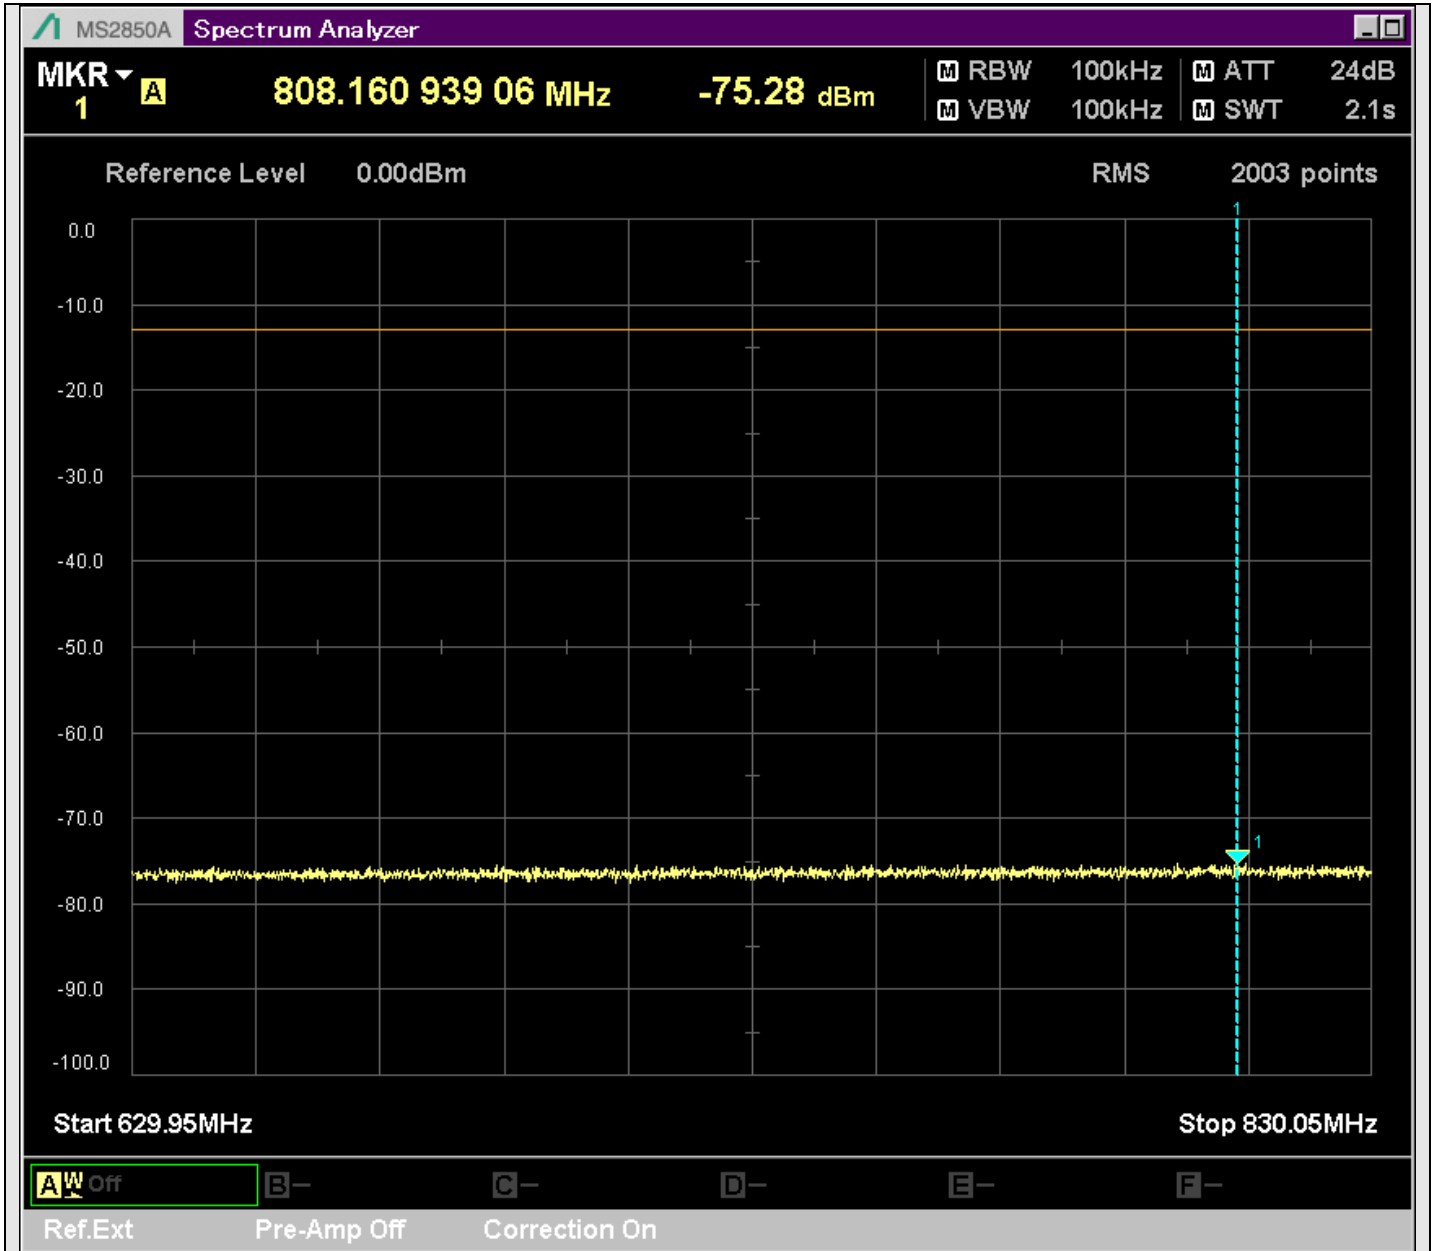

n2_5MHz_15kHz_397500_CP-OFDM
QPSK_Edge_1RB_Left_SA(629.9MHz-830.1MHz_100kHz)@808.161MHz