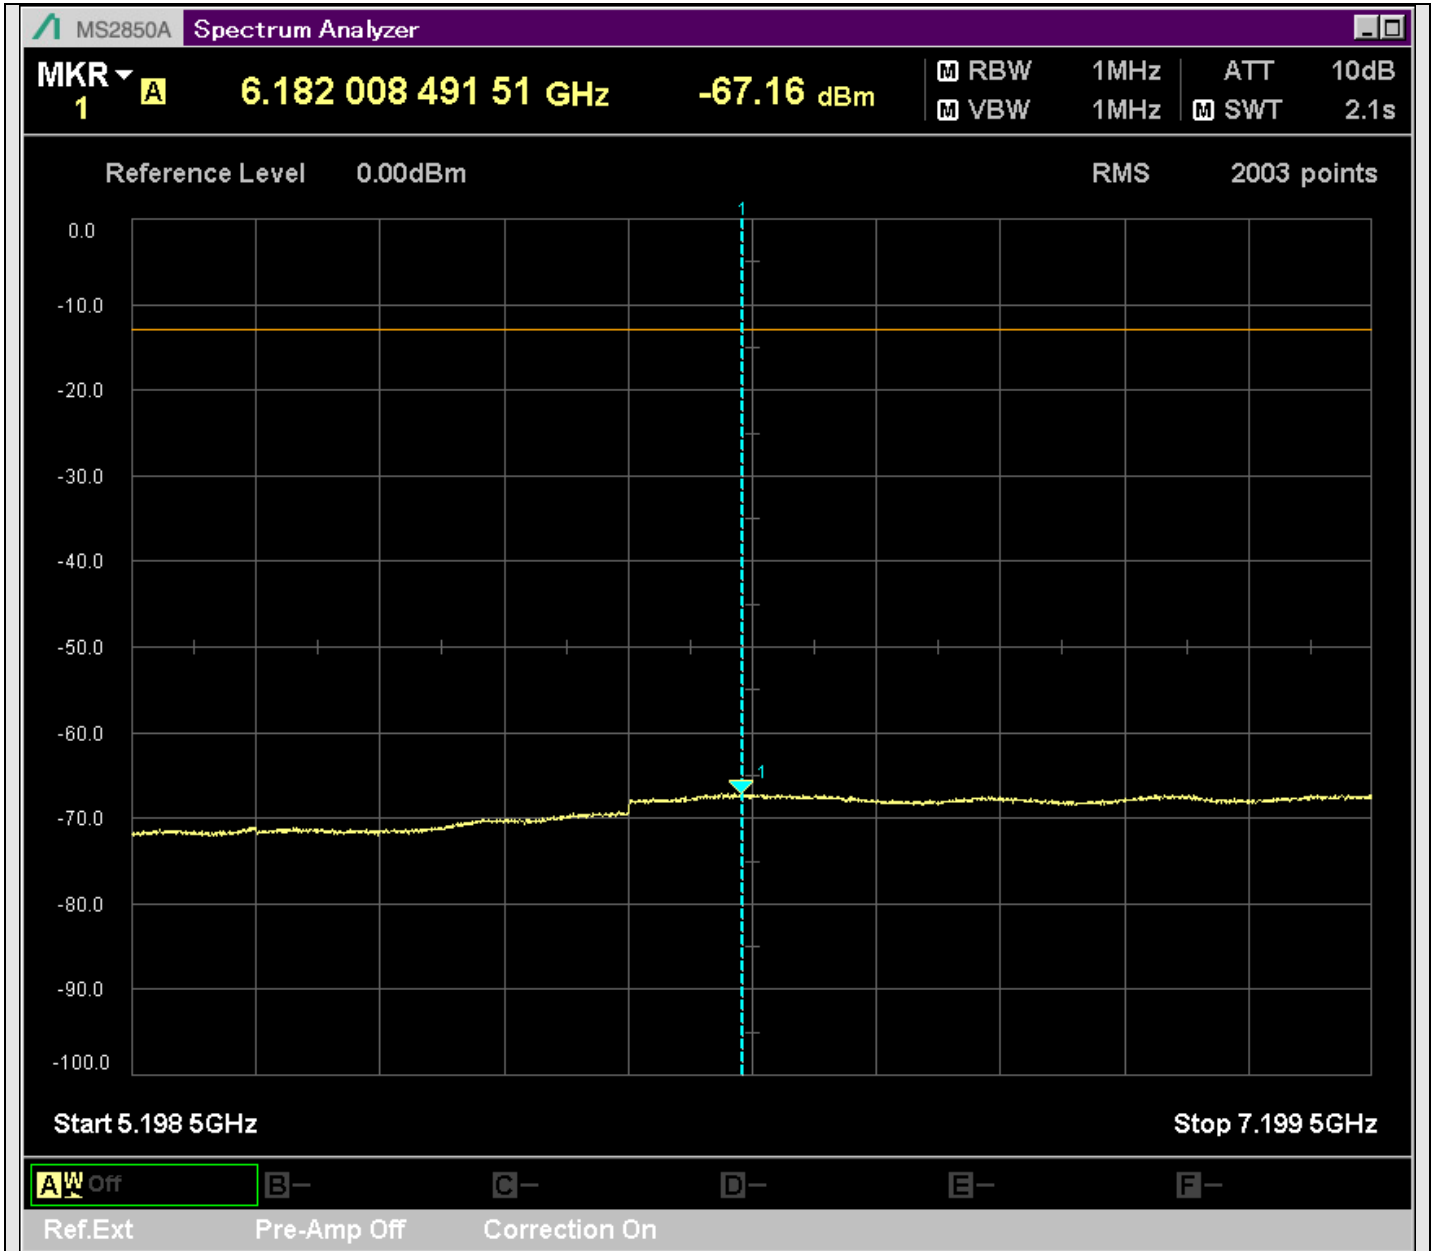

n2_5MHz_15kHz_397500_CP-OFDM
QPSK_Edge_1RB_Left_SA(5198MHz-7200MHz_1MHz)@6182.008MHz