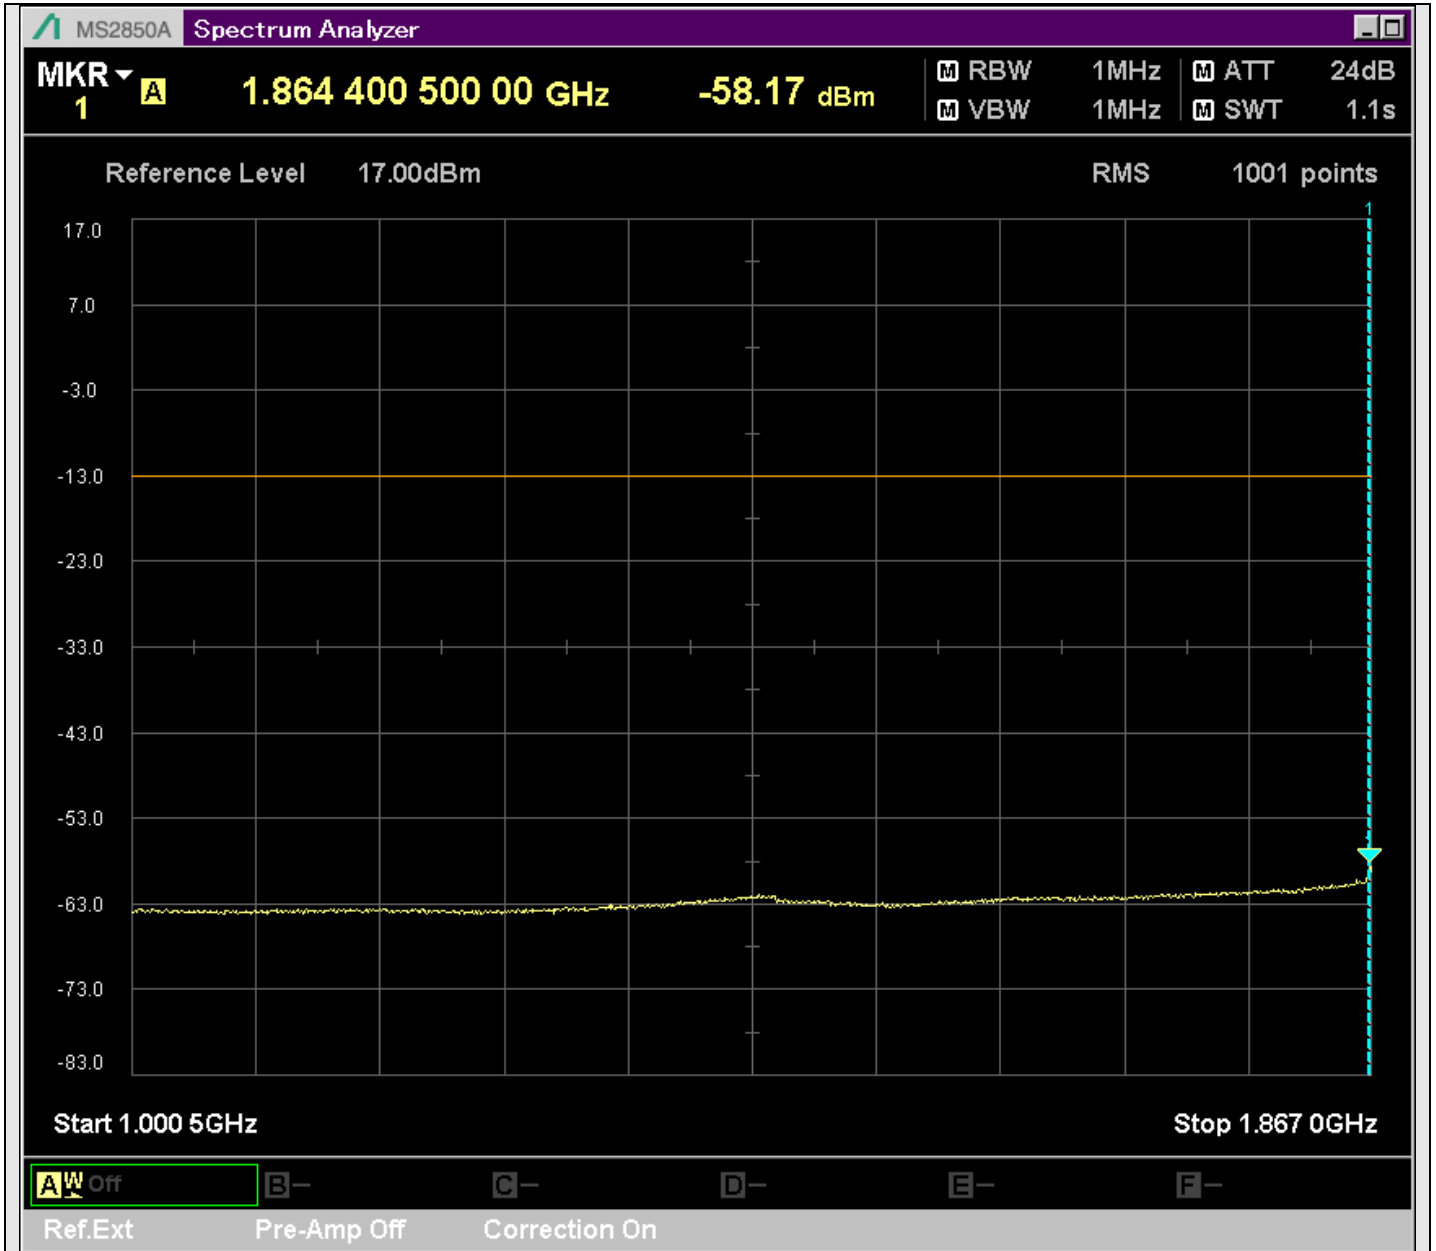

n2_5MHz_15kHz_392000_CP-OFDM
QPSK_Edge_1RB_Right_SA(1000MHz-1867.5MHz_1MHz)@1864.401MHz