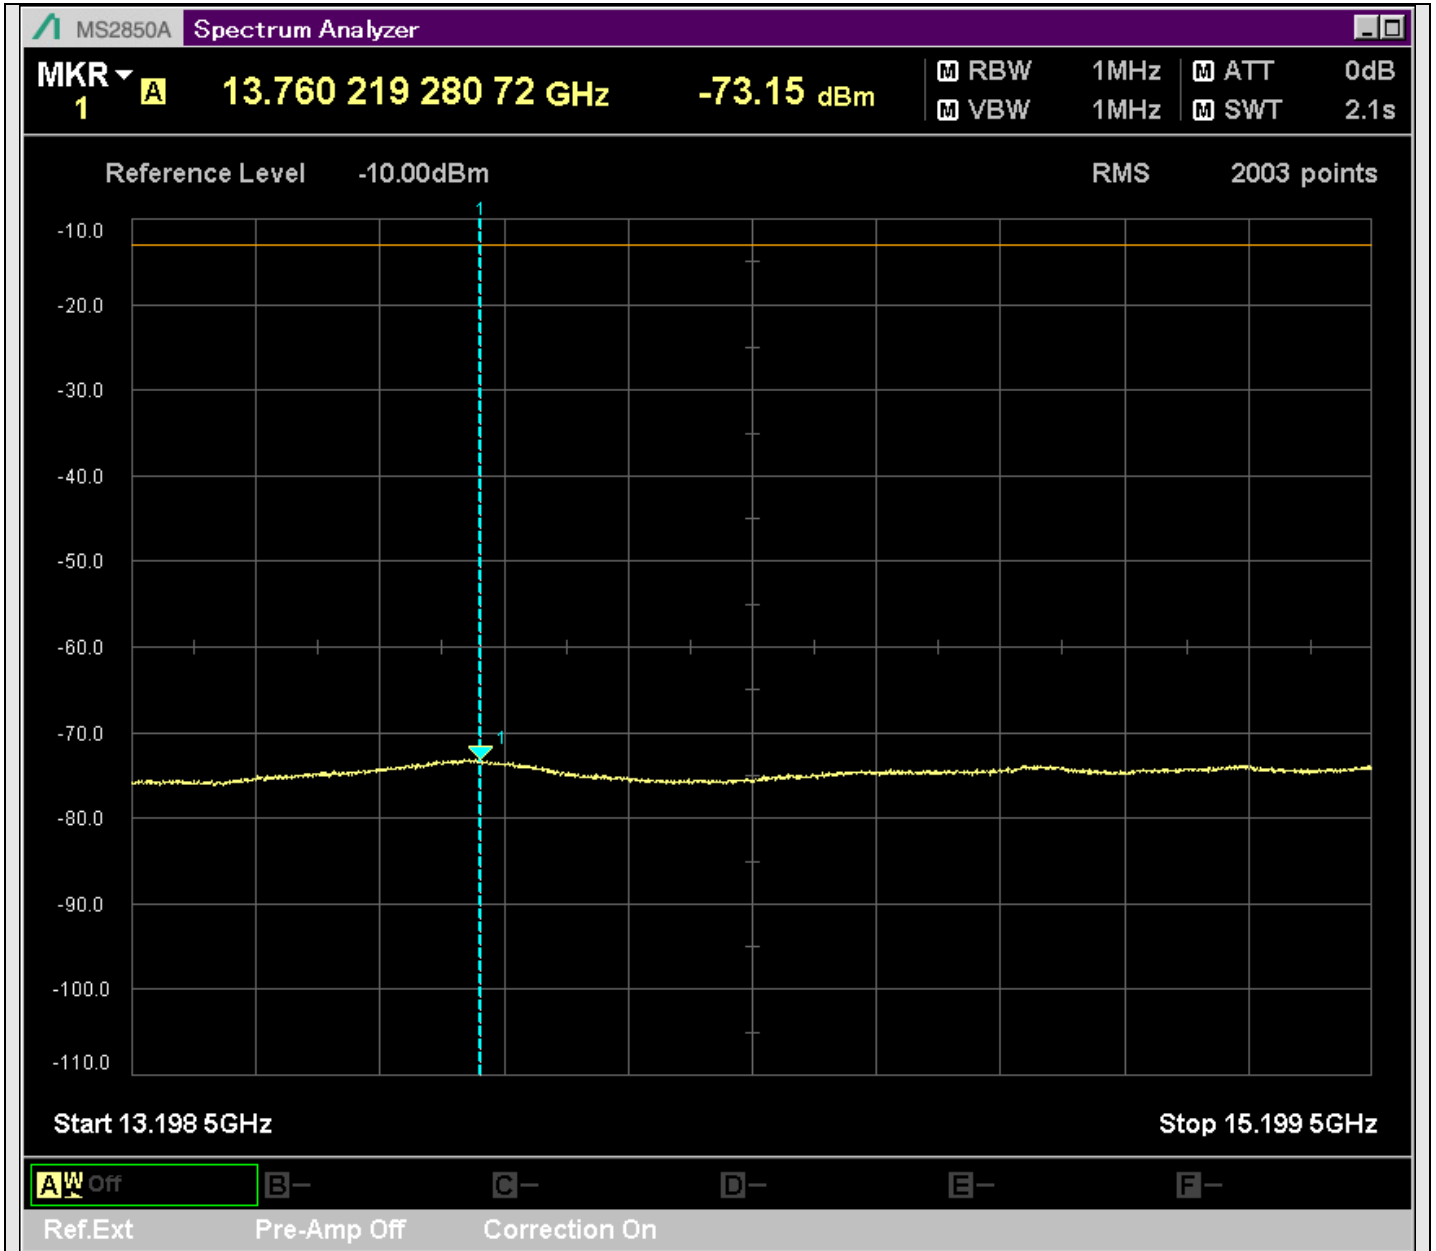

n2_5MHz_15kHz_397500_CP-OFDM
QPSK_Edge_1RB_Left_SA(13198MHz-15200MHz_1MHz)@13760.219MHz