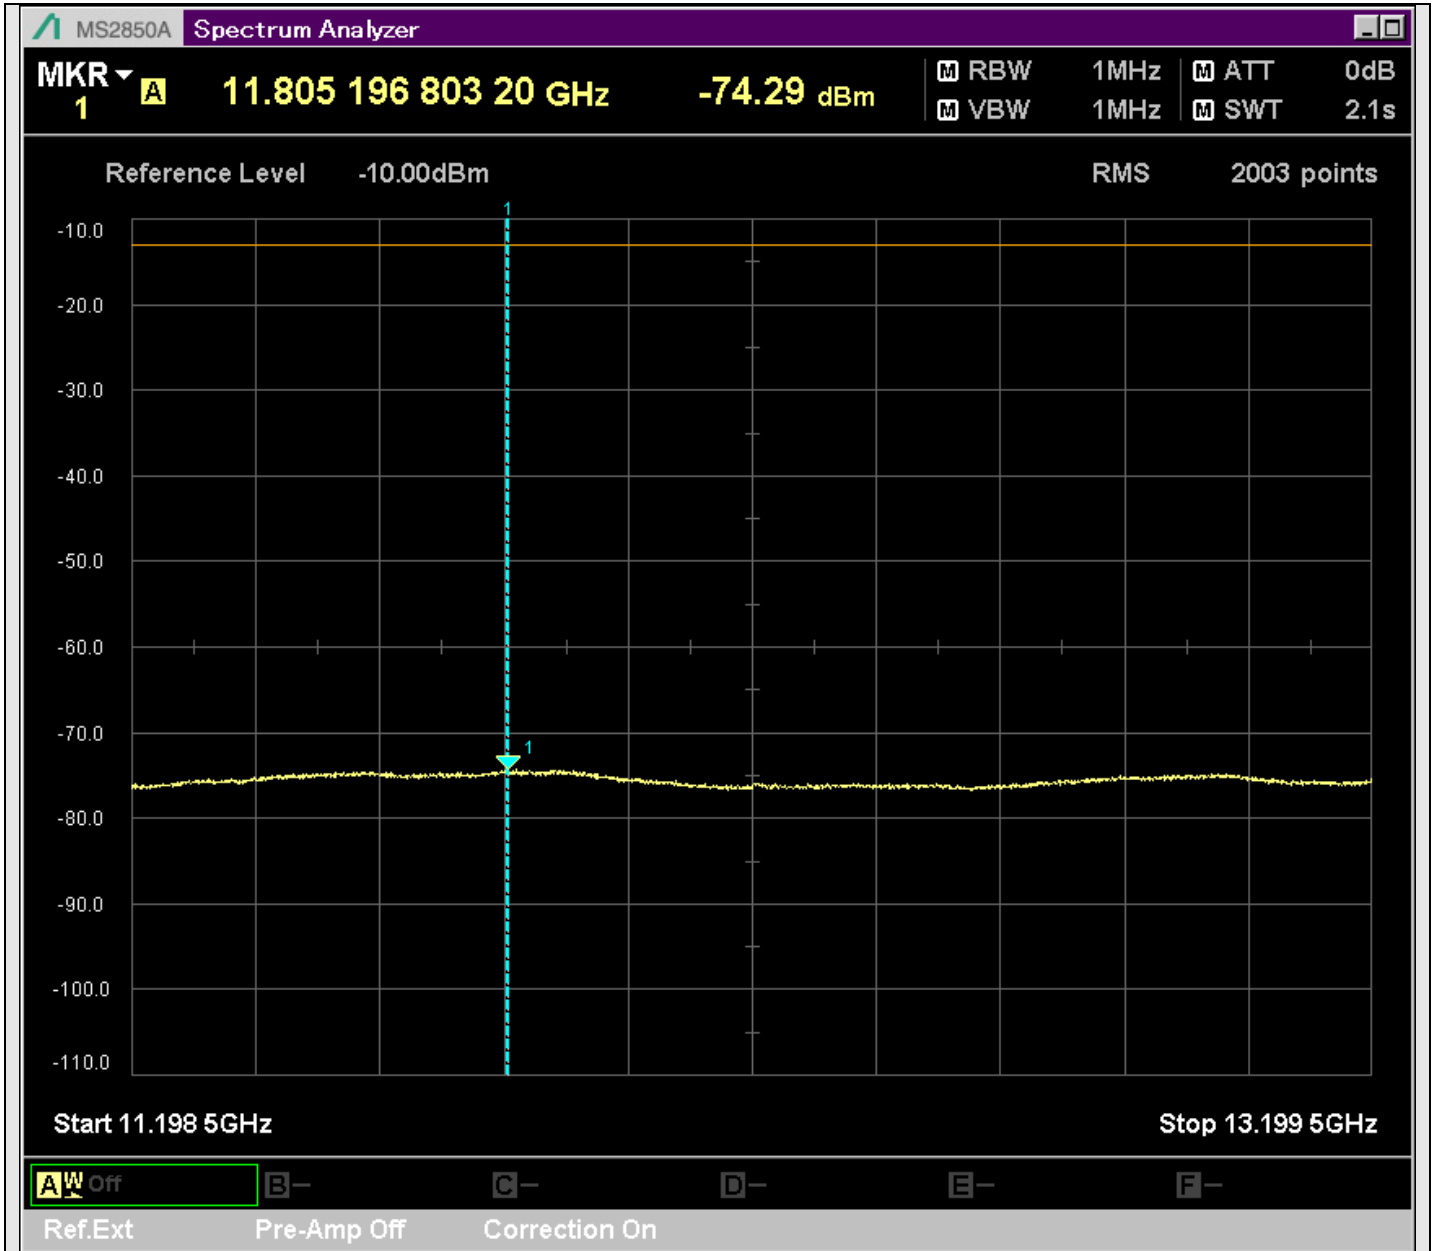

n2_5MHz_15kHz_392000_CP-OFDM
QPSK_Outer_Full_SA(1892.5MHz-2801MHz_1MHz)@1893.000MHz

n2_5MHz_15kHz_392000_CP-OFDM
QPSK_Outer_Full_SA(9198MHz-11200MHz_1MHz)@10957.621MHz

n2_5MHz_15kHz_392000_CP-OFDM
QPSK_Outer_Full_SA(11198MHz-13200MHz_1MHz)@11805.197MHz