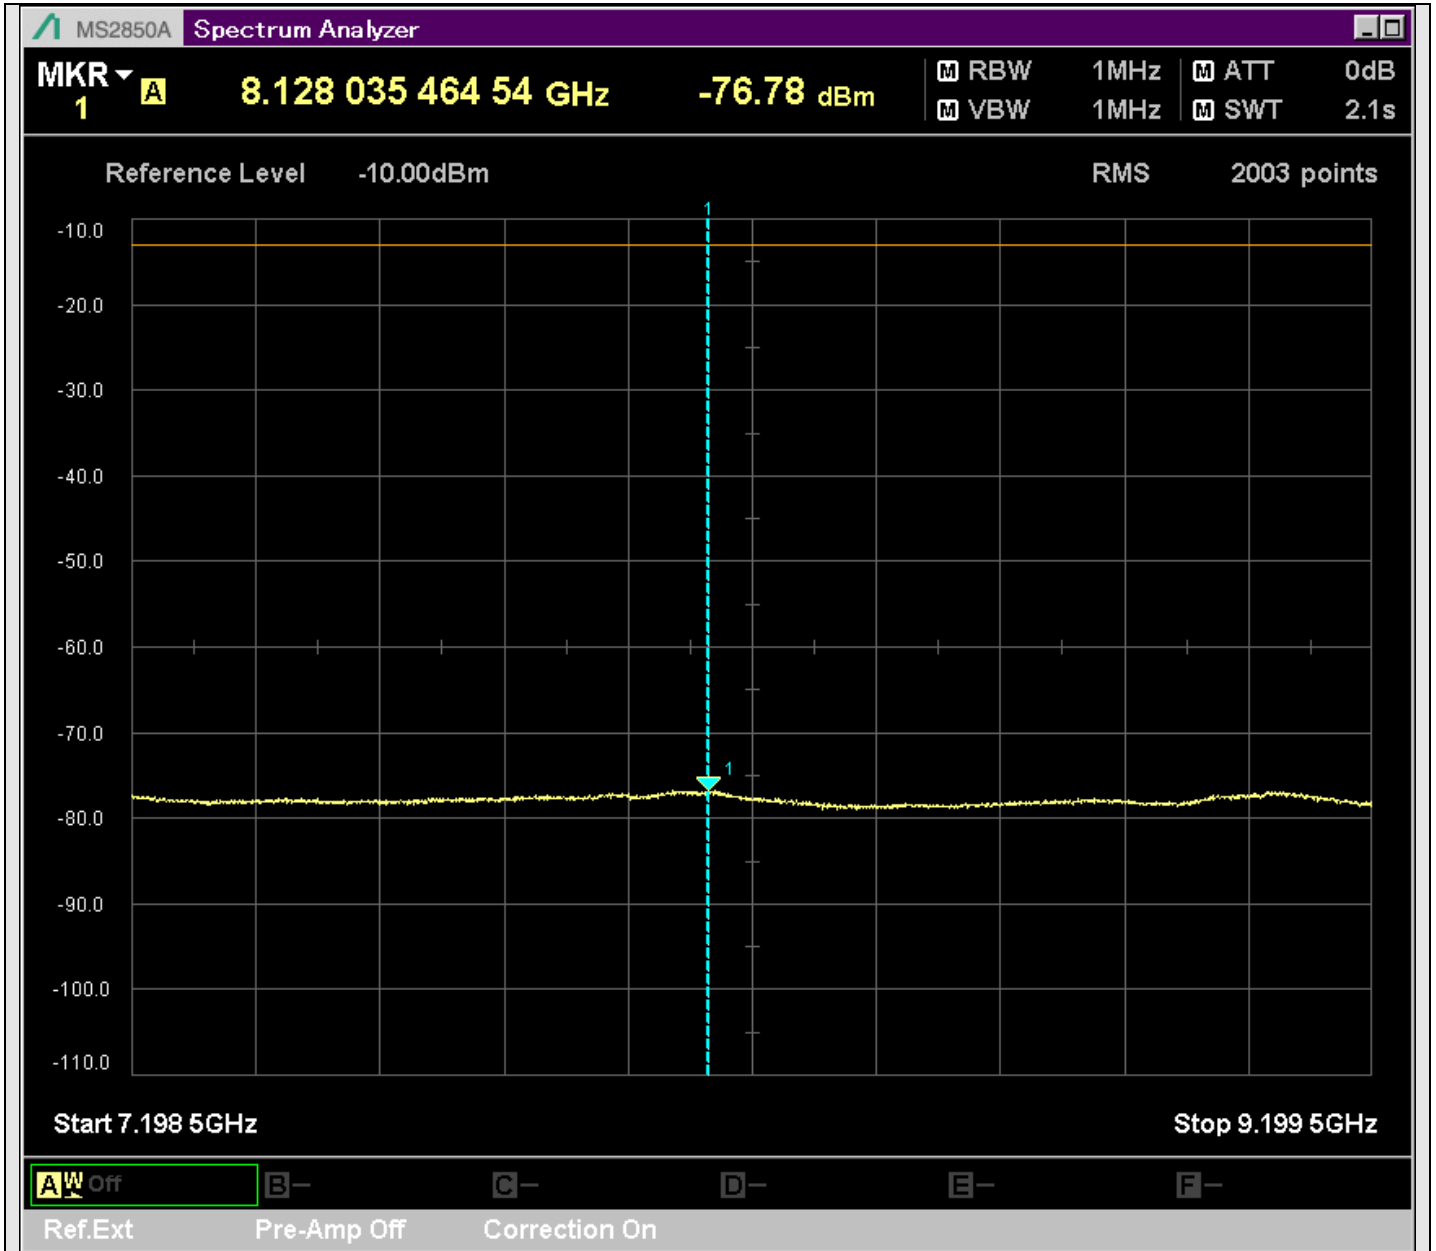

n2_5MHz_15kHz_386500_CP-OFDM
QPSK_Edge_1RB_Right_SA(7198MHz-9200MHz_1MHz)@8128.035MHz