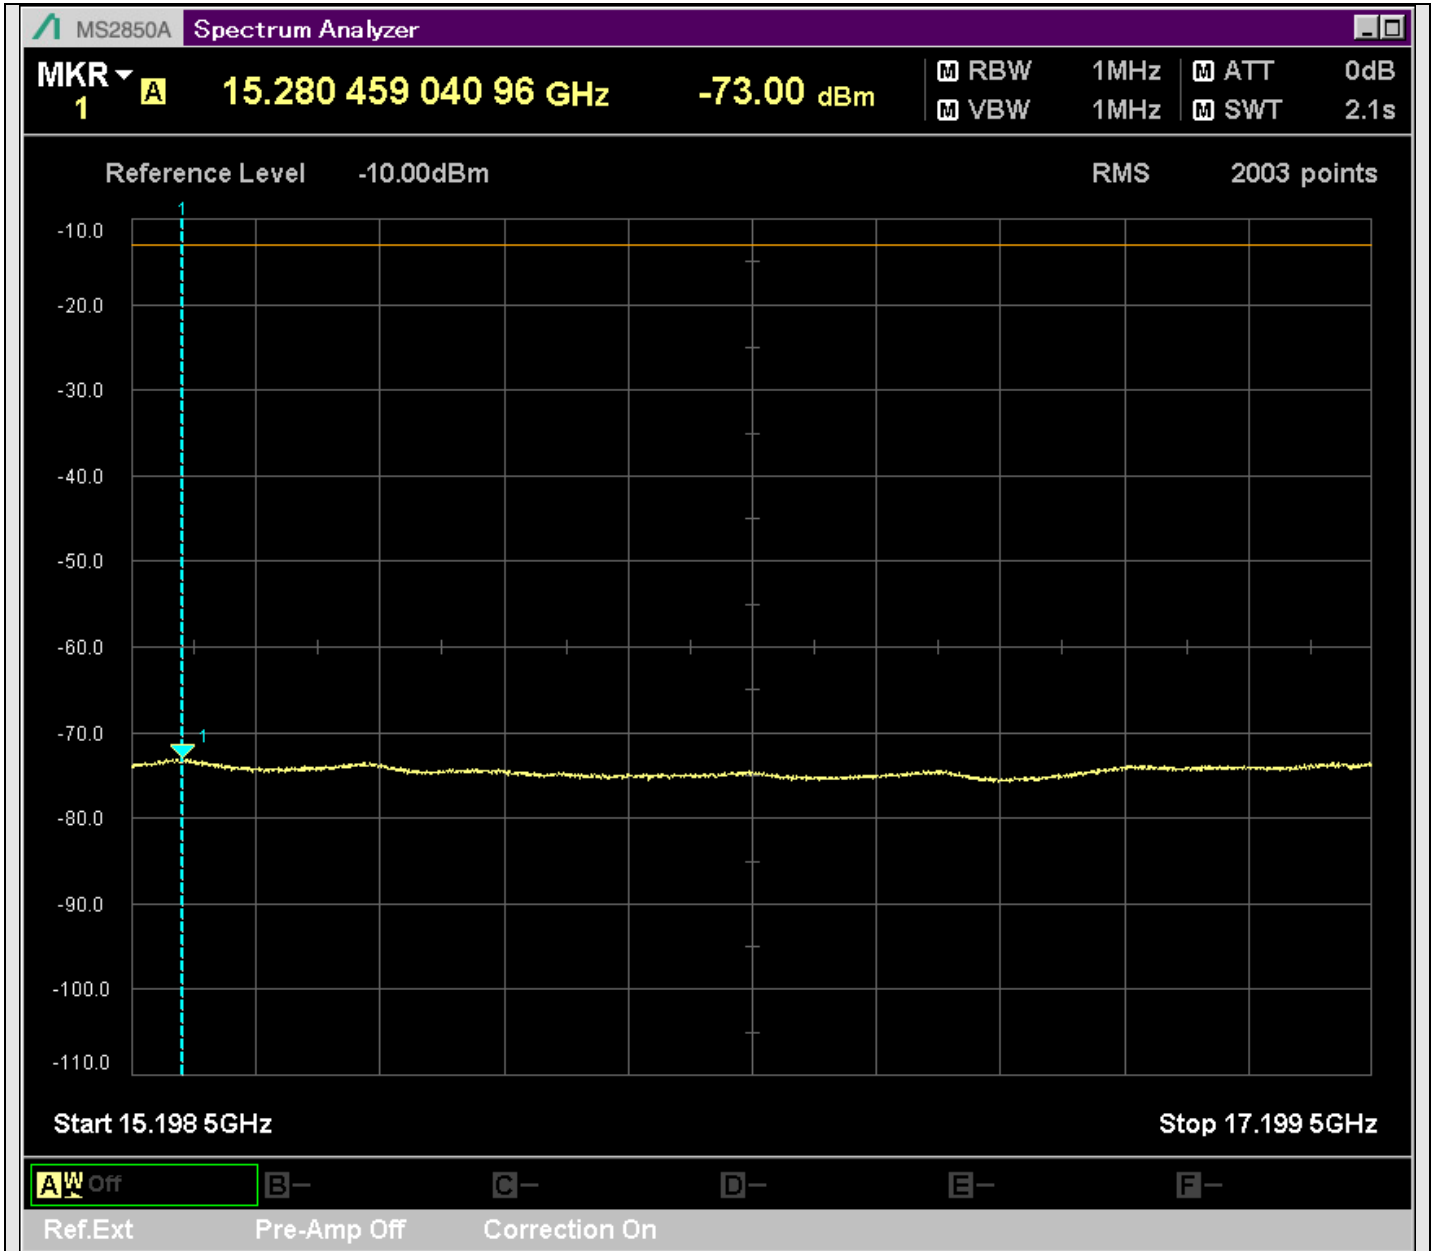

n2_5MHz_15kHz_386500_CP-OFDM
QPSK_Outer_Full_SA(15198MHz-17200MHz_1MHz)@15280.459MHz