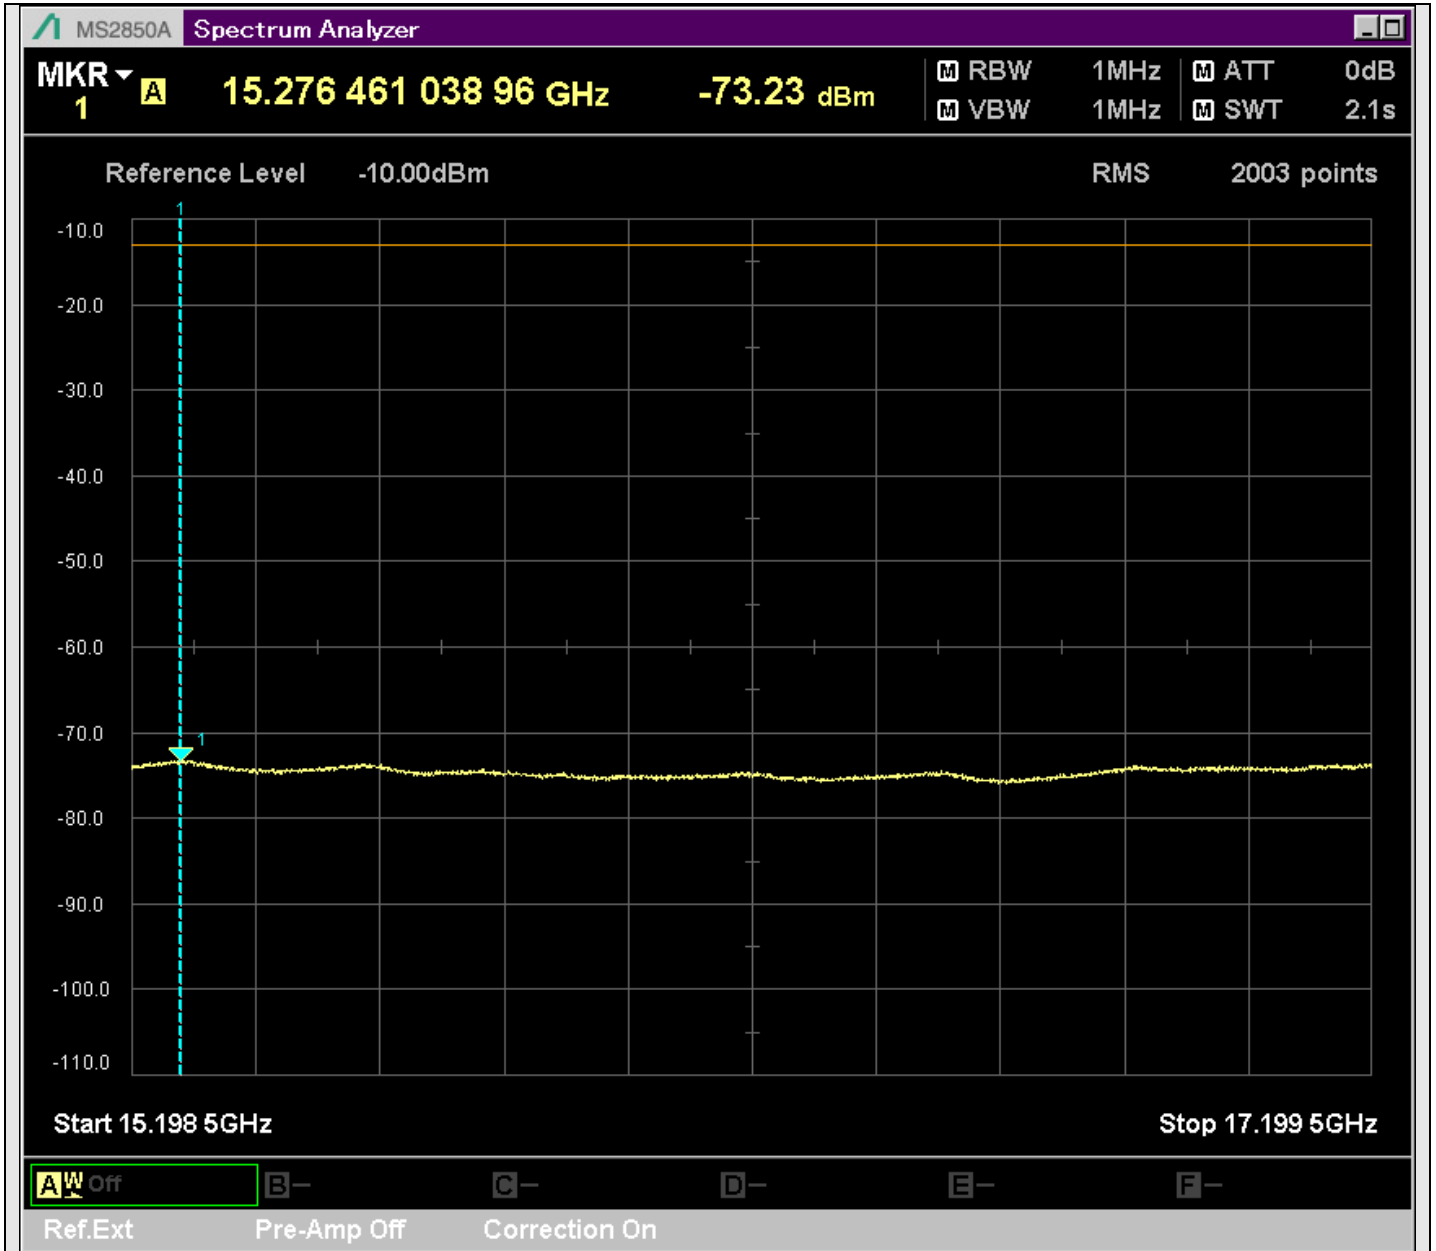

n2_5MHz_15kHz_397500_CP-OFDM
QPSK_Edge_1RB_Right_SA(15198MHz-17200MHz_1MHz)@15276.461MHz