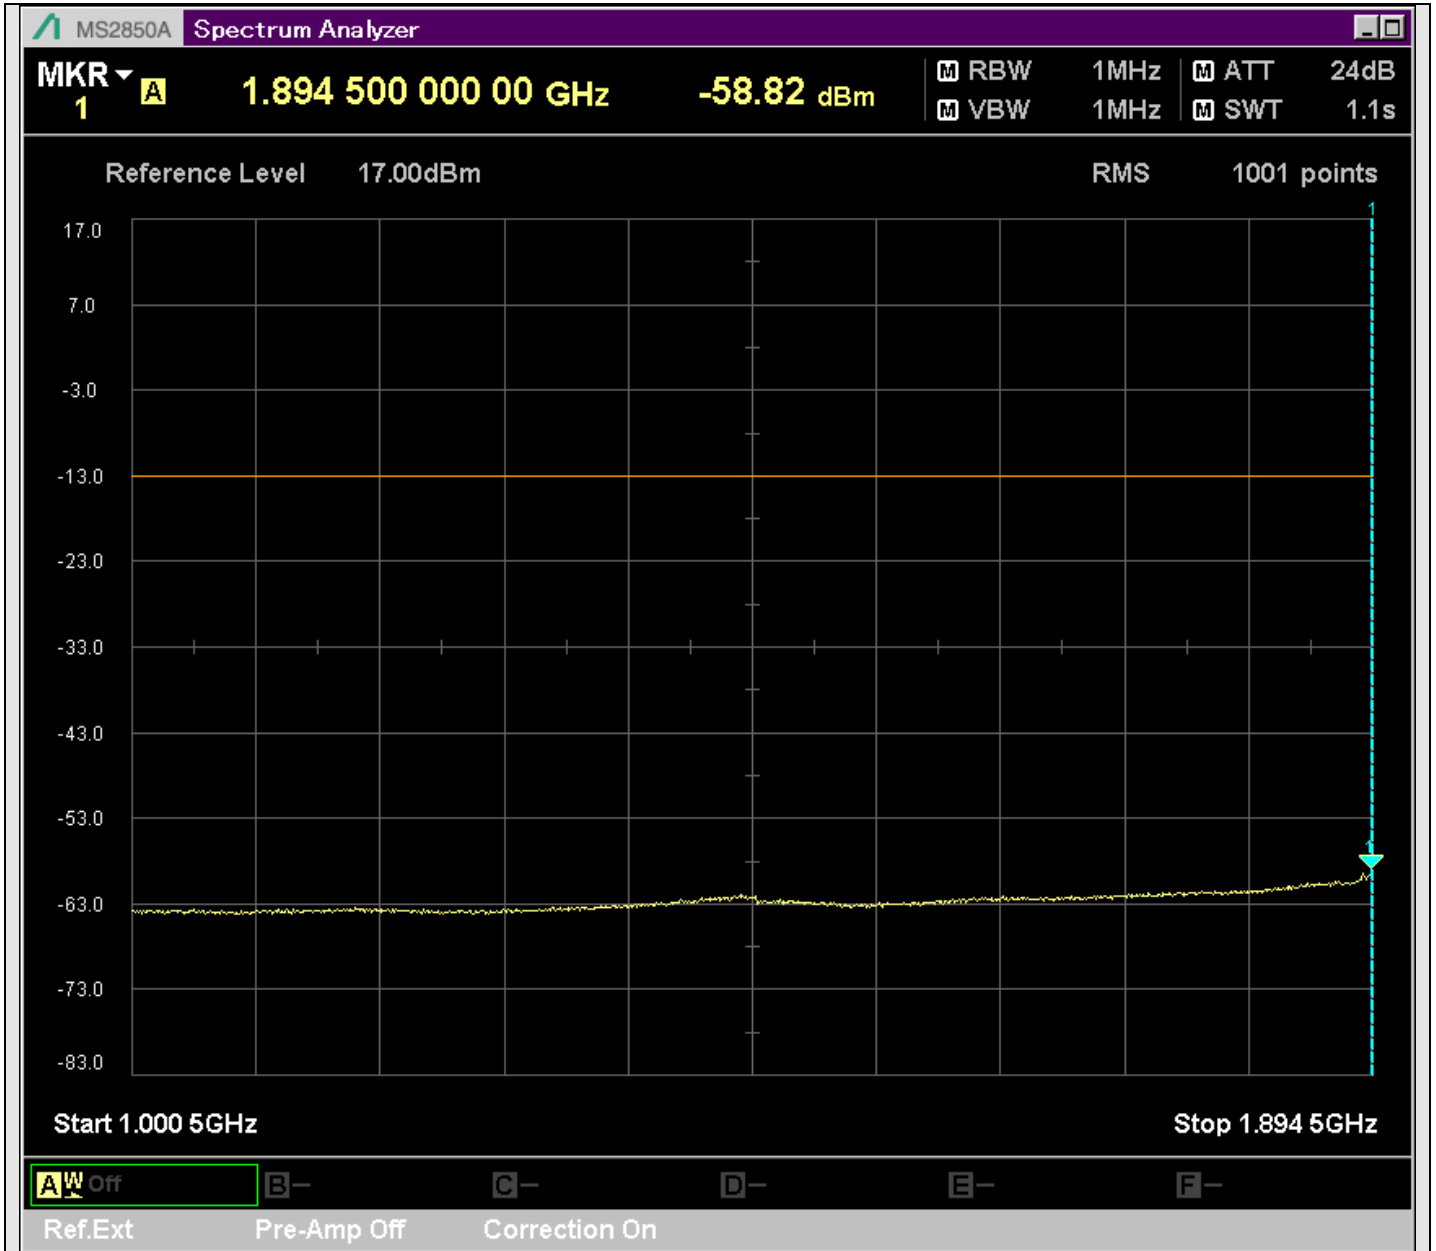

n2_5MHz_15kHz_397500_CP-OFDM
QPSK_Edge_1RB_Left_SA(1000MHz-1895MHz_1MHz)@1894.500MHz