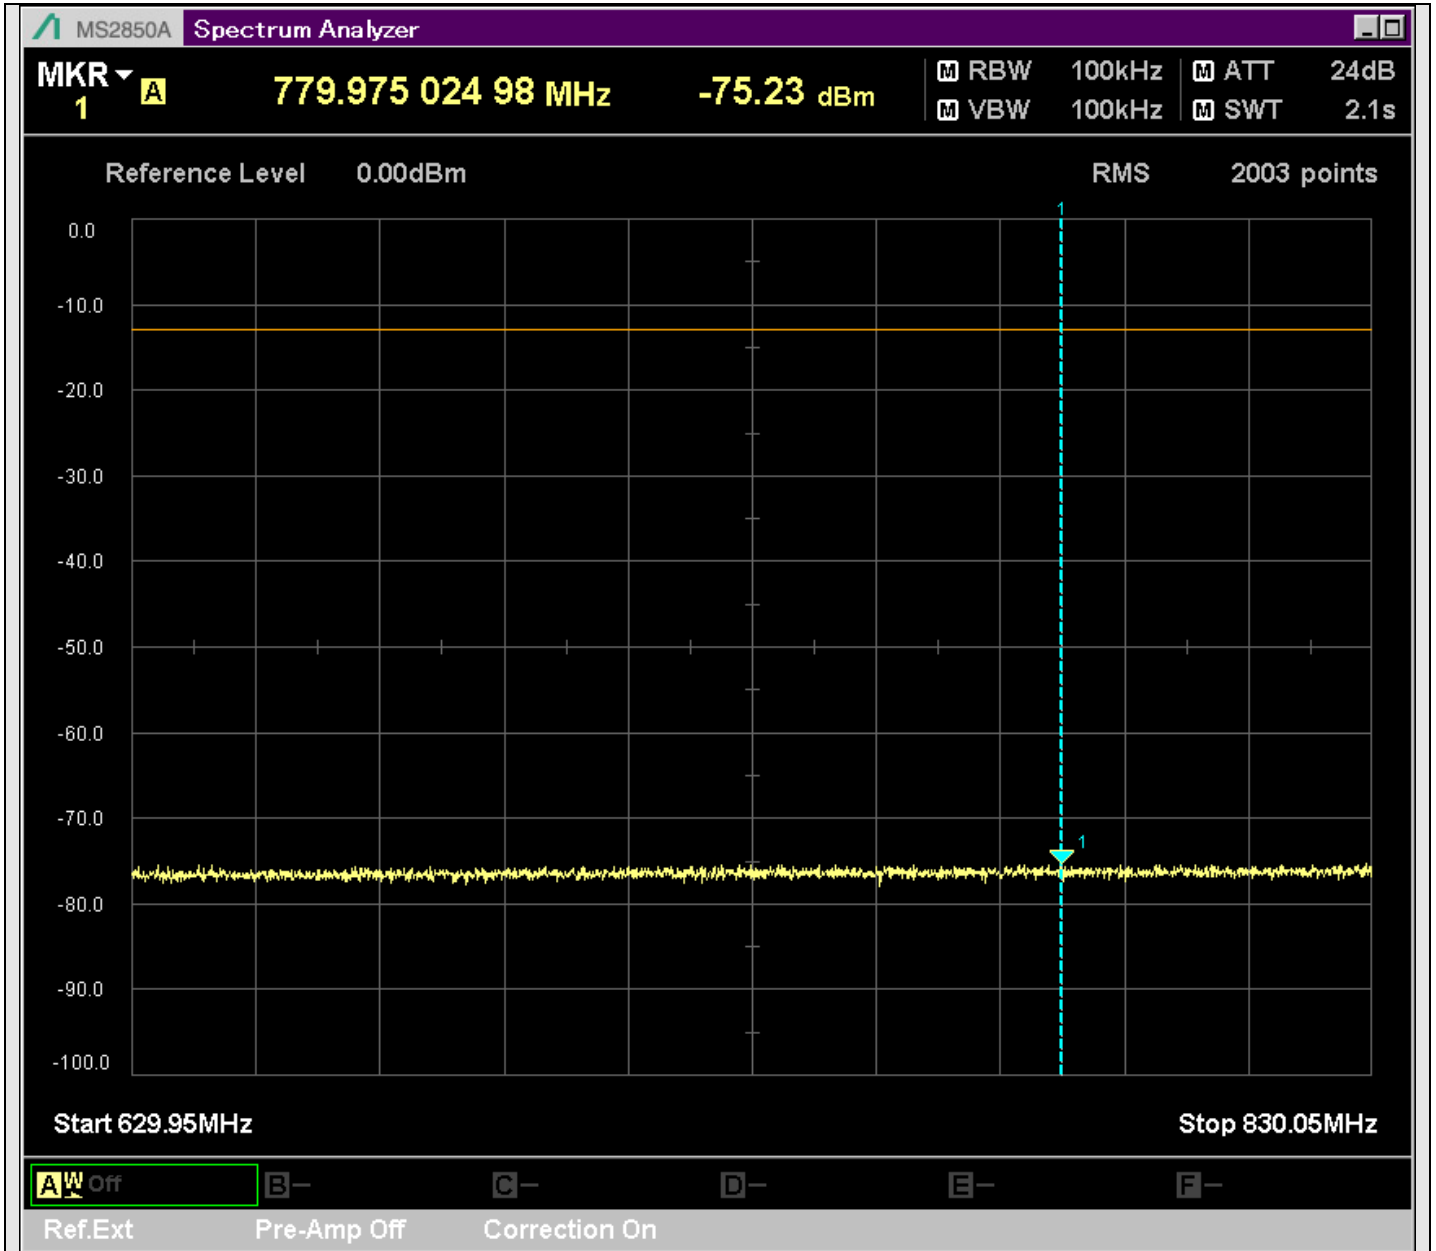

n2_5MHz_15kHz_392000_CP-OFDM
QPSK_Edge_1RB_Right_SA(629.9MHz-830.1MHz_100kHz)@779.975MHz