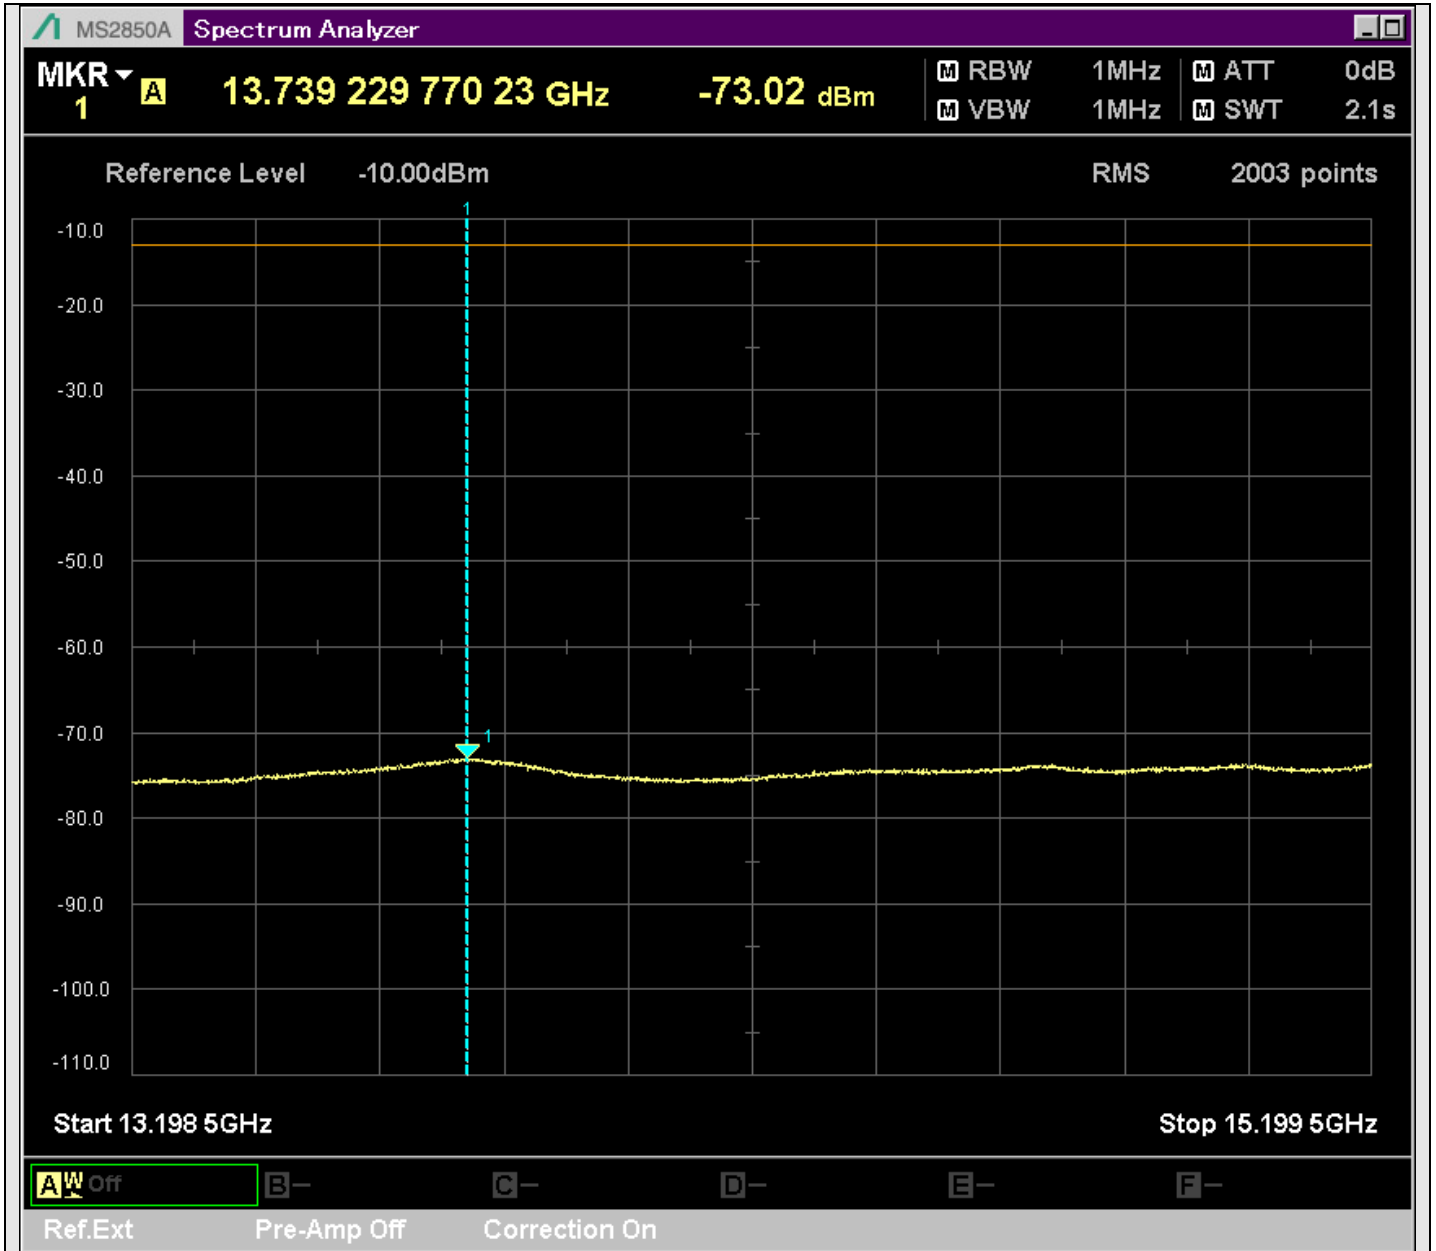

n2_5MHz_15kHz_386500_CP-OFDM
QPSK_Edge_1RB_Right_SA(13198MHz-15200MHz_1MHz)@13739.230MHz