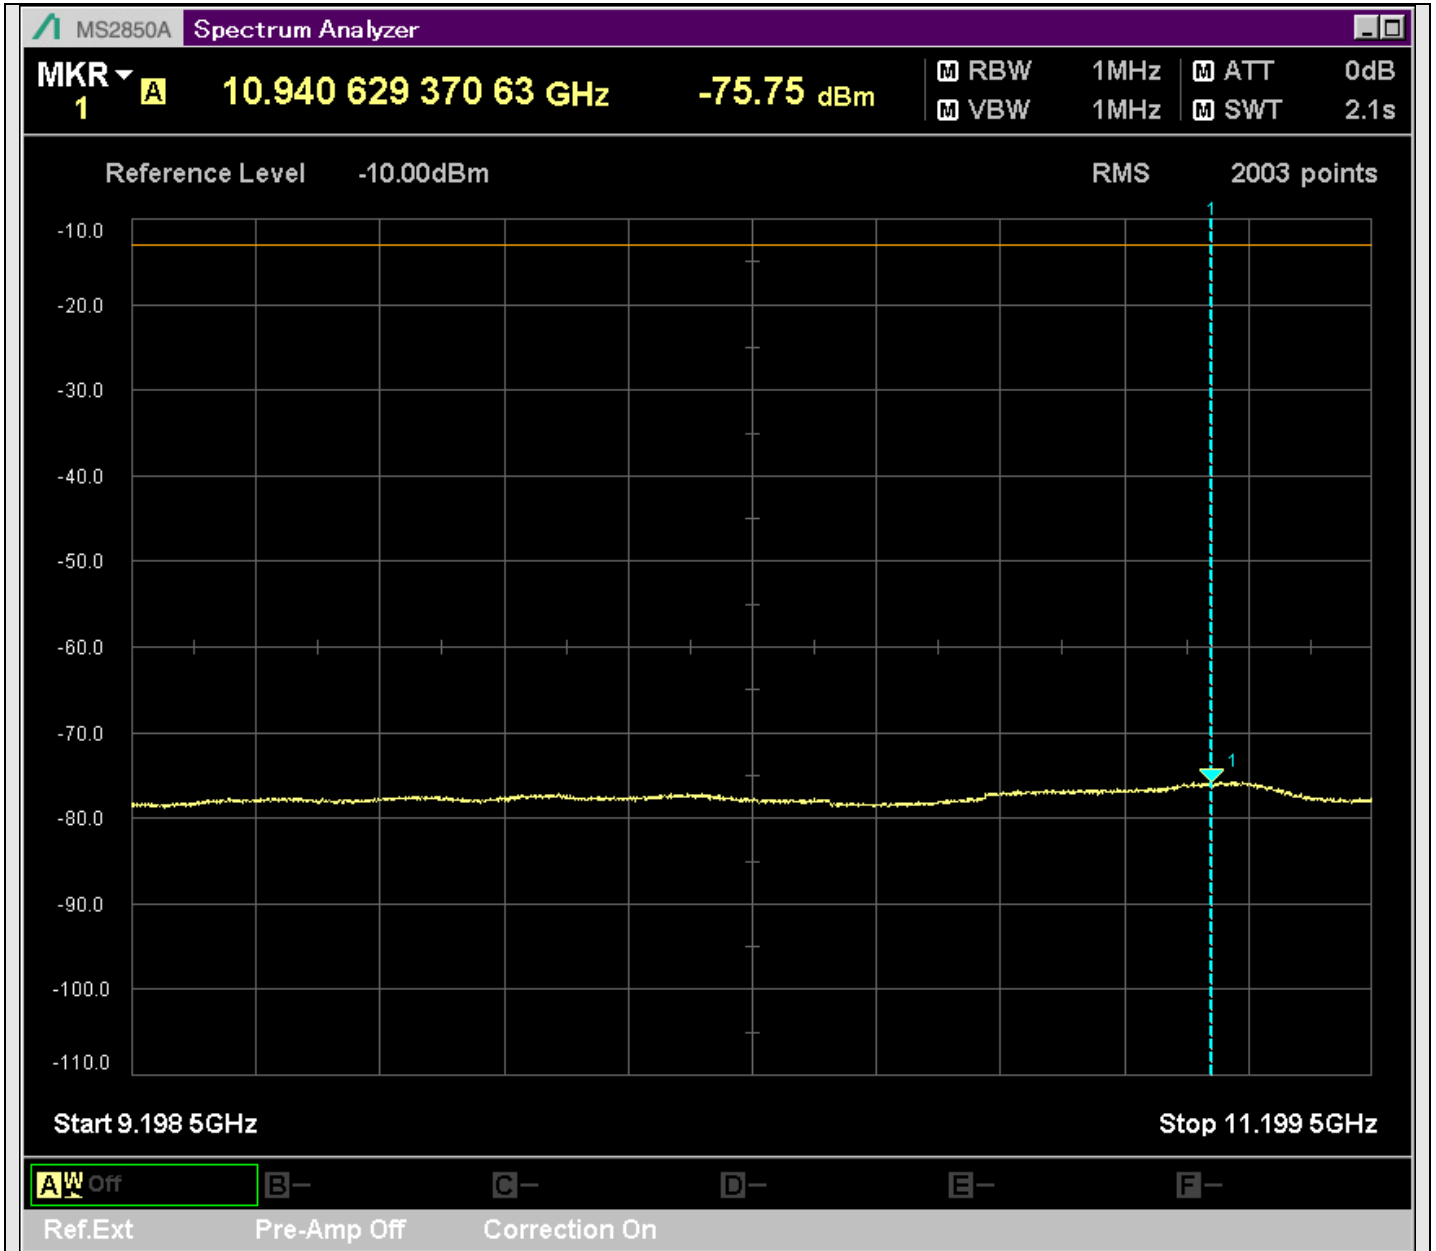

n2_5MHz_15kHz_386500_CP-OFDM
QPSK_Edge_1RB_Left_SA(9198MHz-11200MHz_1MHz)@10940.629MHz