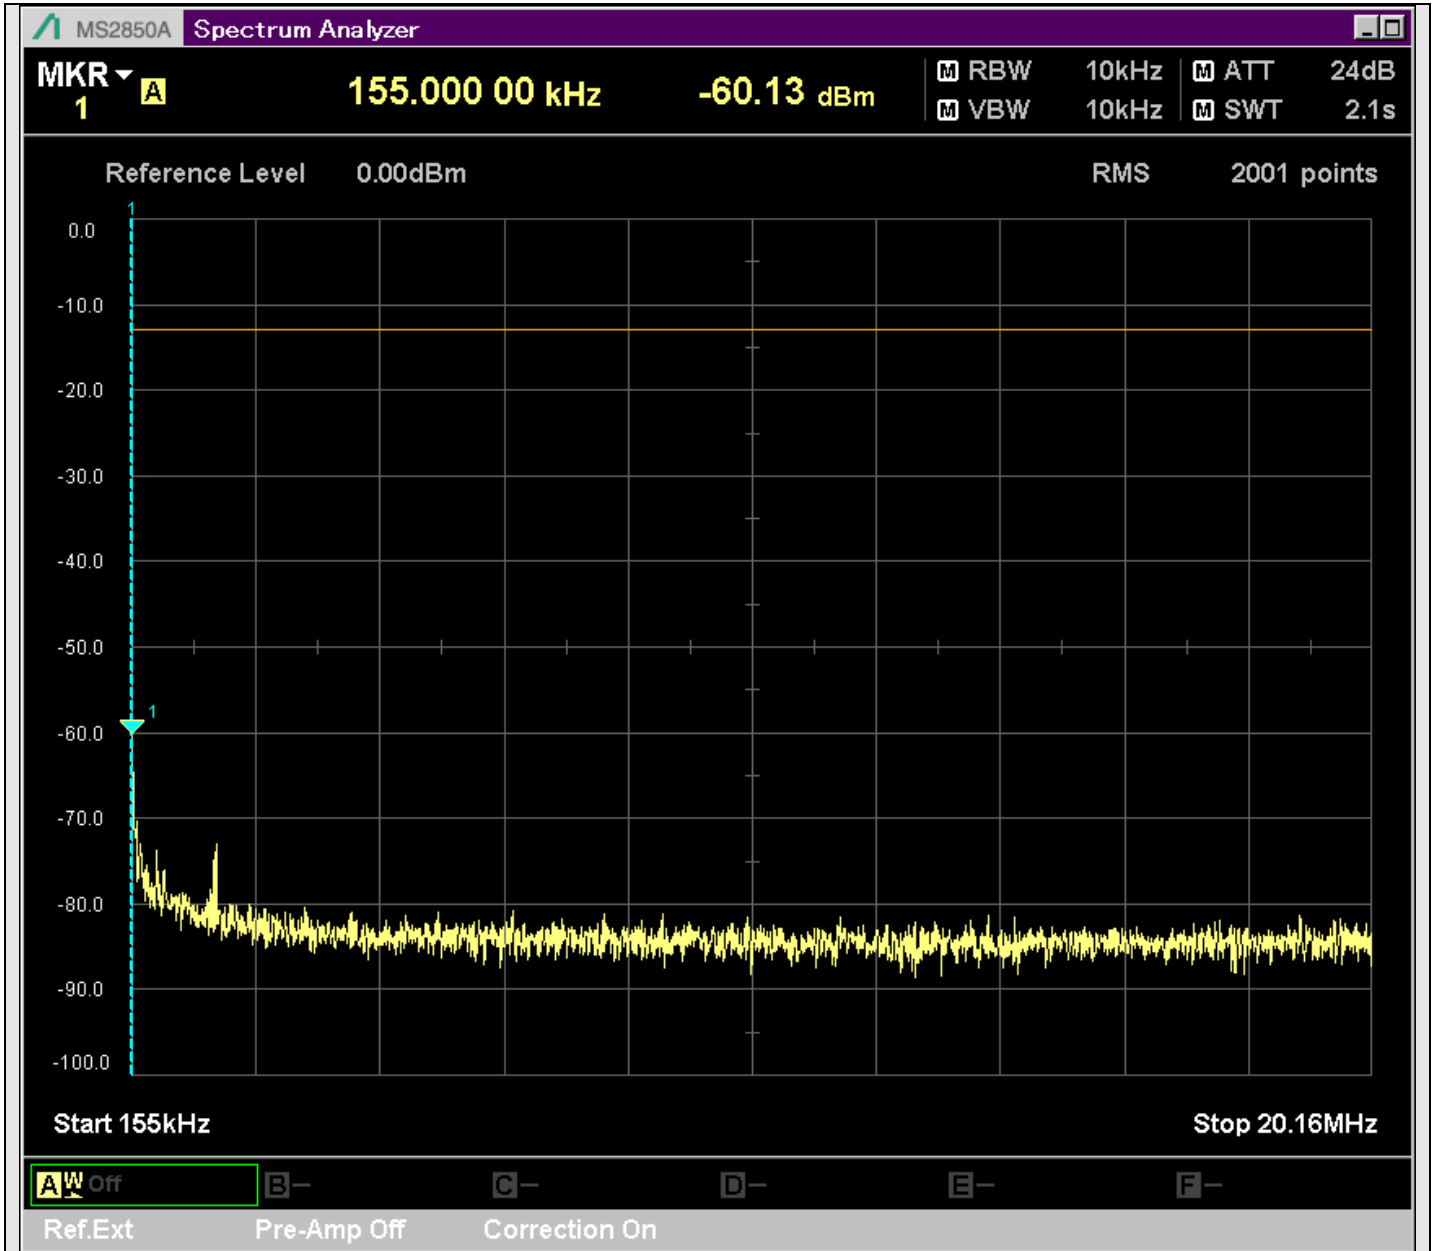

n2_5MHz_15kHz_392000_CP-OFDM
QPSK_Edge_1RB_Right_SA(0.15MHz-20.16MHz_10kHz)@0.155MHz