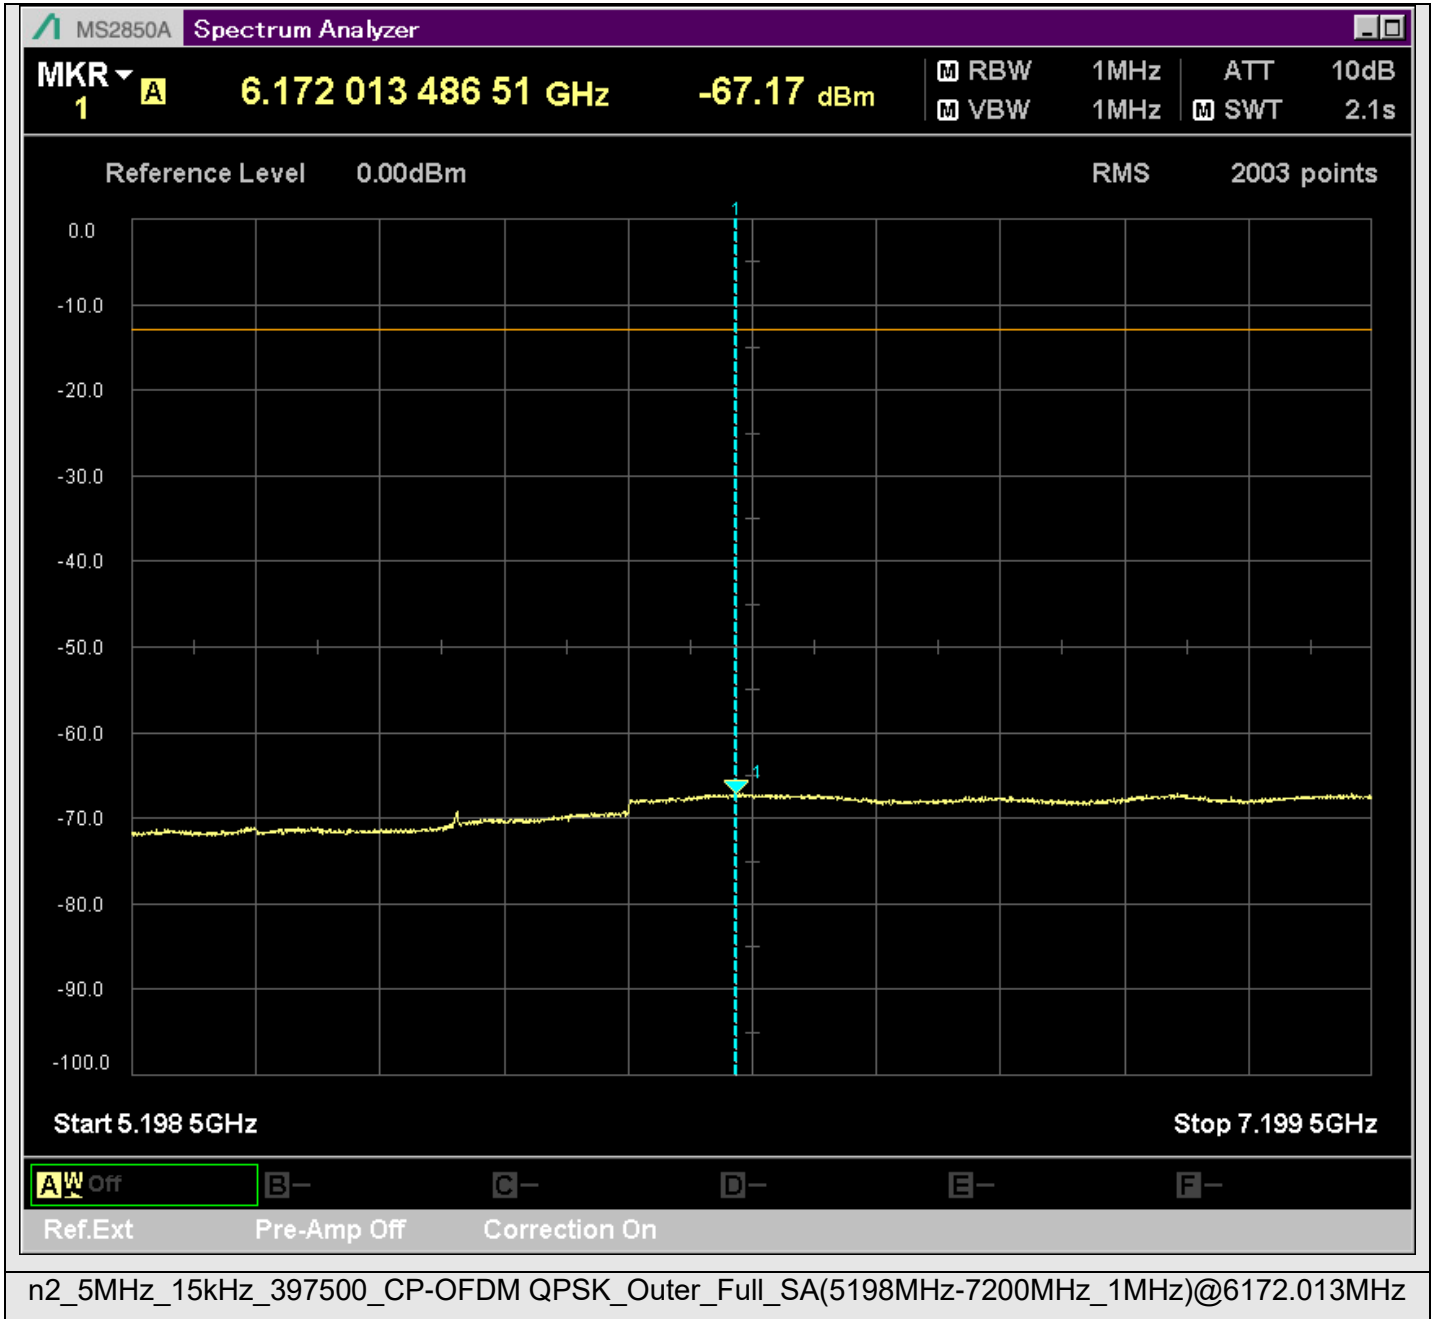

n2_5MHz_15kHz_397500_CP-OFDM
QPSK_Outer_Full_SA(229.9MHz-430.1MHz_100kHz)@252.339MHz

n2_5MHz_15kHz_397500_CP-OFDM
QPSK_Outer_Full_SA(429.9MHz-630.1MHz_100kHz)@567.281MHz

n2_5MHz_15kHz_397500_CP-OFDM
QPSK_Outer_Full_SA(629.9MHz-830.1MHz_100kHz)@808.261MHz