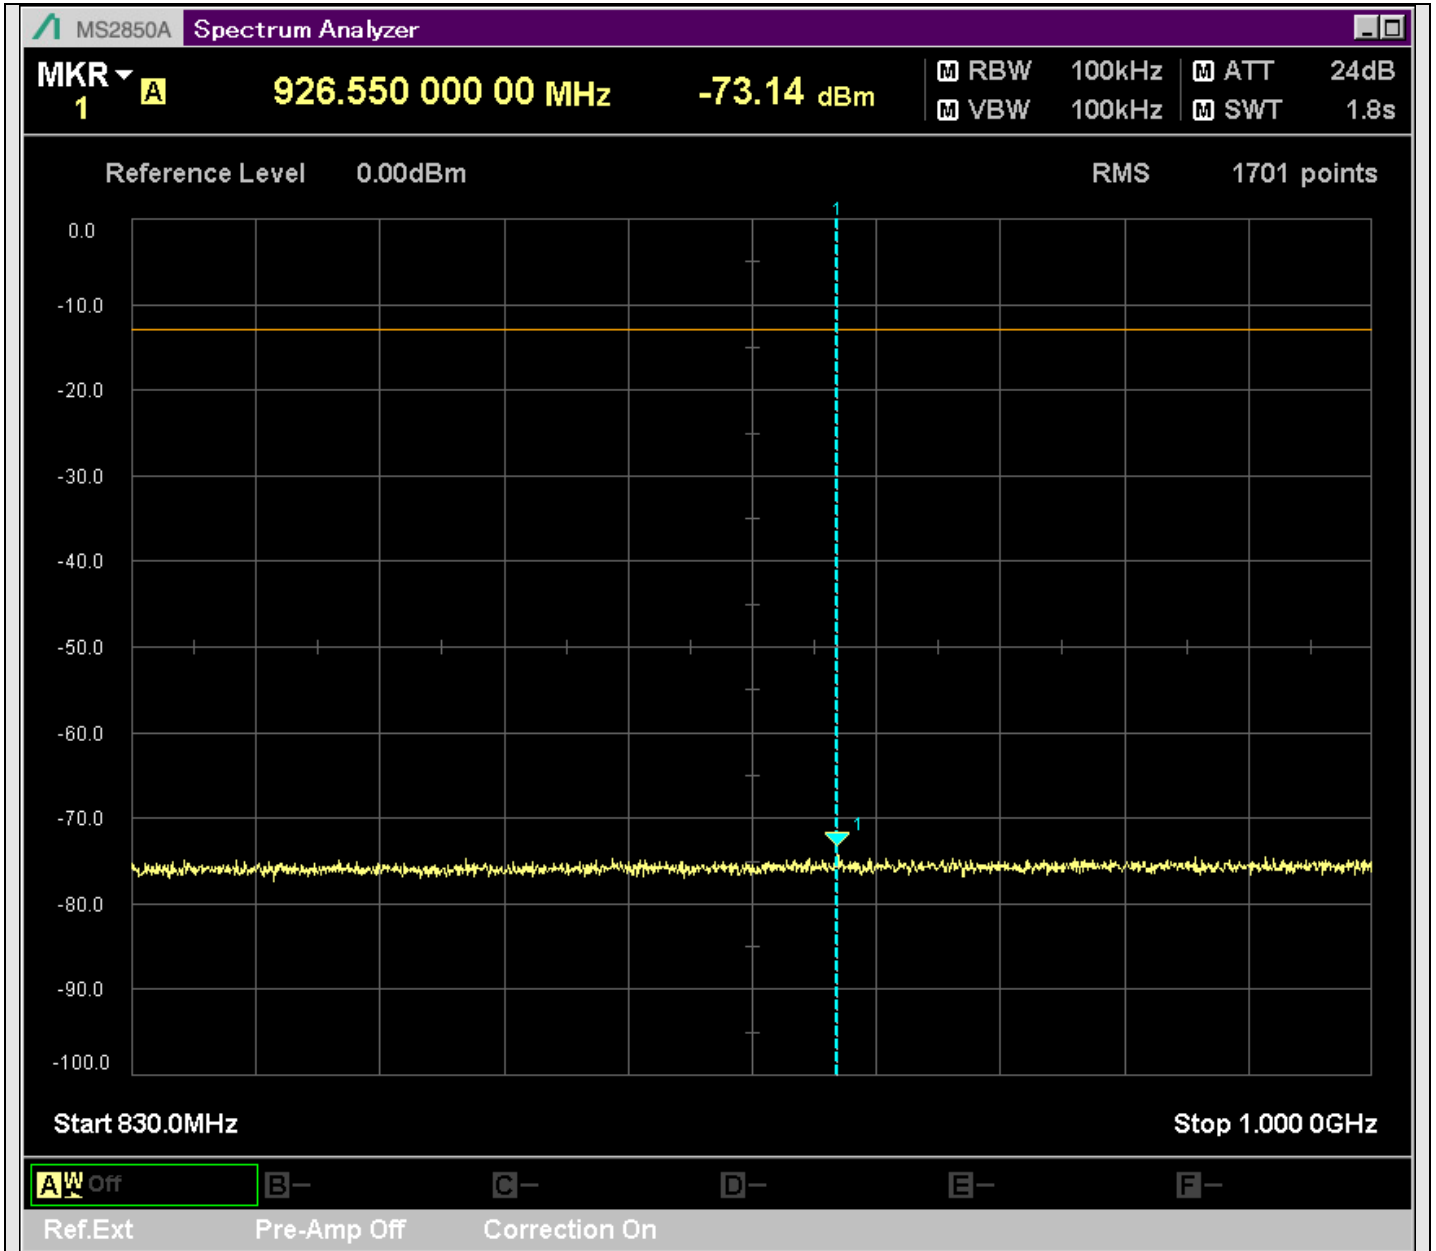

n2_5MHz_15kHz_392000_CP-OFDM
QPSK_Edge_1RB_Right_SA(829.9MHz-1000MHz_100kHz)@926.550MHz