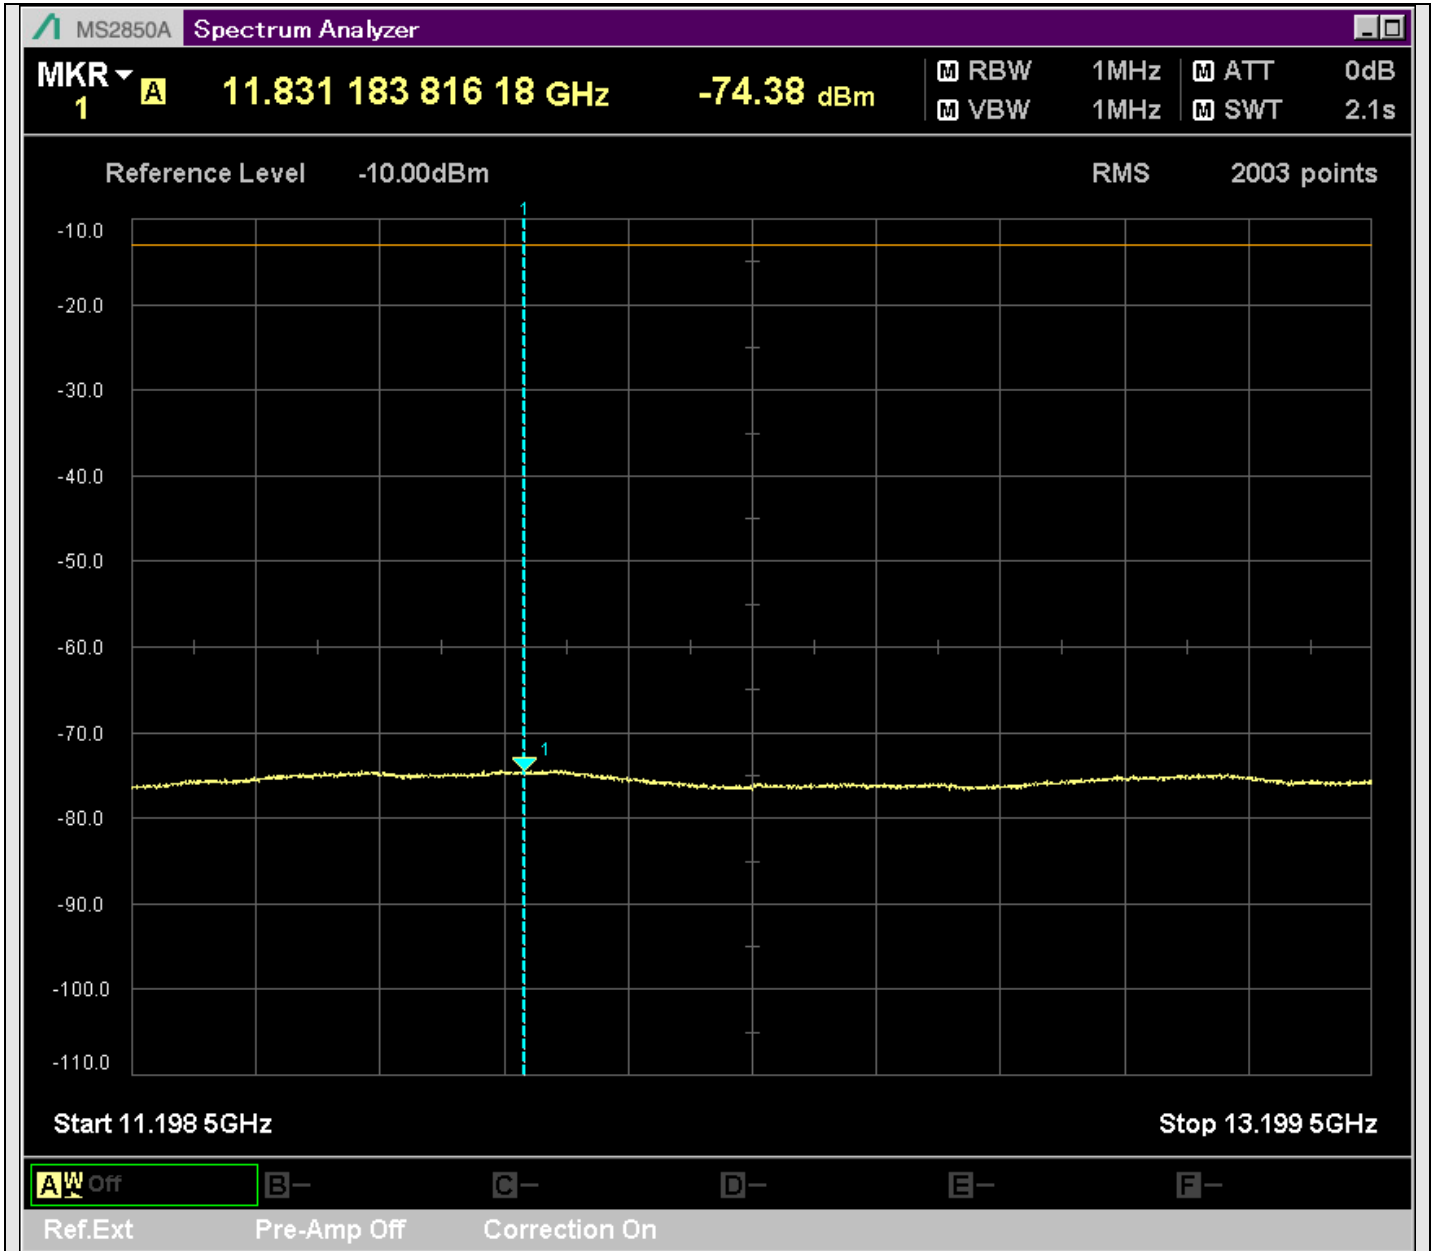

n2_5MHz_15kHz_386500_CP-OFDM
QPSK_Outer_Full_SA(11198MHz-13200MHz_1MHz)@11831.184MHz