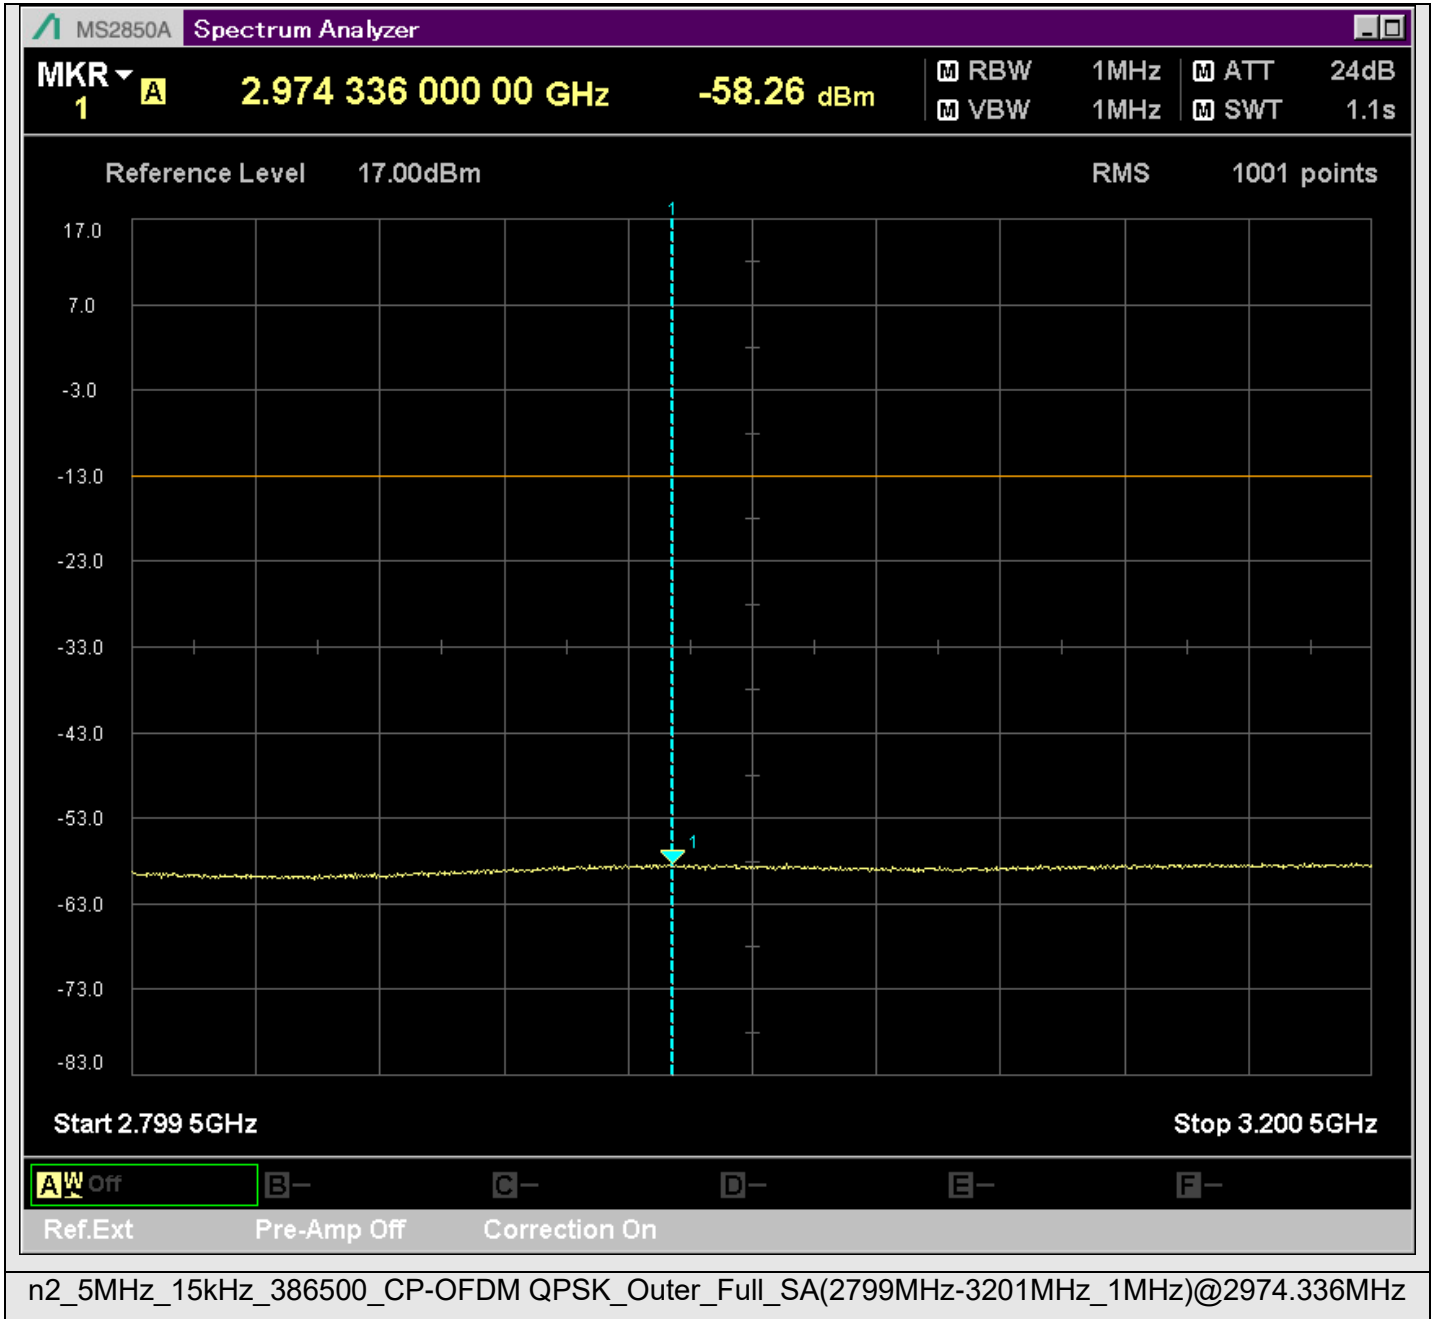

n2_5MHz_15kHz_386500_CP-OFDM
QPSK_Outer_Full_SA(229.9MHz-430.1MHz_100kHz)@249.640MHz

n2_5MHz_15kHz_386500_CP-OFDM
QPSK_Outer_Full_SA(429.9MHz-630.1MHz_100kHz)@523.403MHz

n2_5MHz_15kHz_386500_CP-OFDM
QPSK_Outer_Full_SA(629.9MHz-830.1MHz_100kHz)@714.408MHz