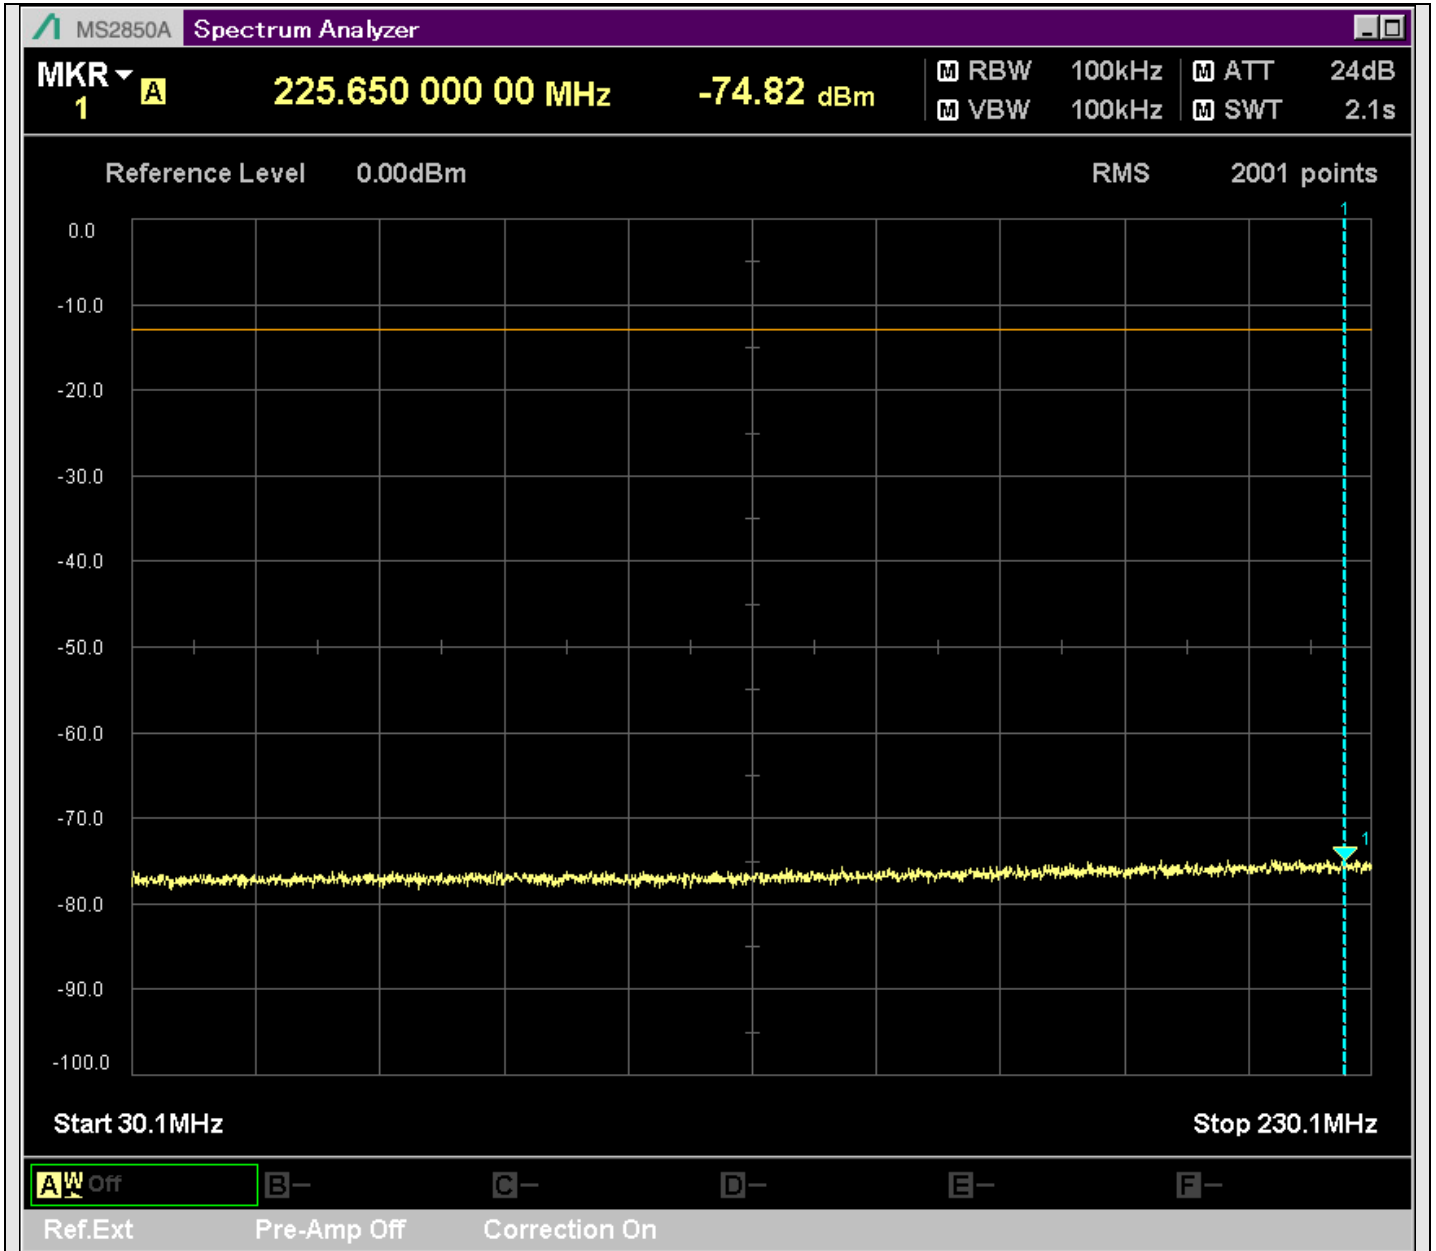

n2_5MHz_15kHz_392000_CP-OFDM
QPSK_Edge_1RB_Right_SA(30MHz-230.1MHz_100kHz)@225.650MHz