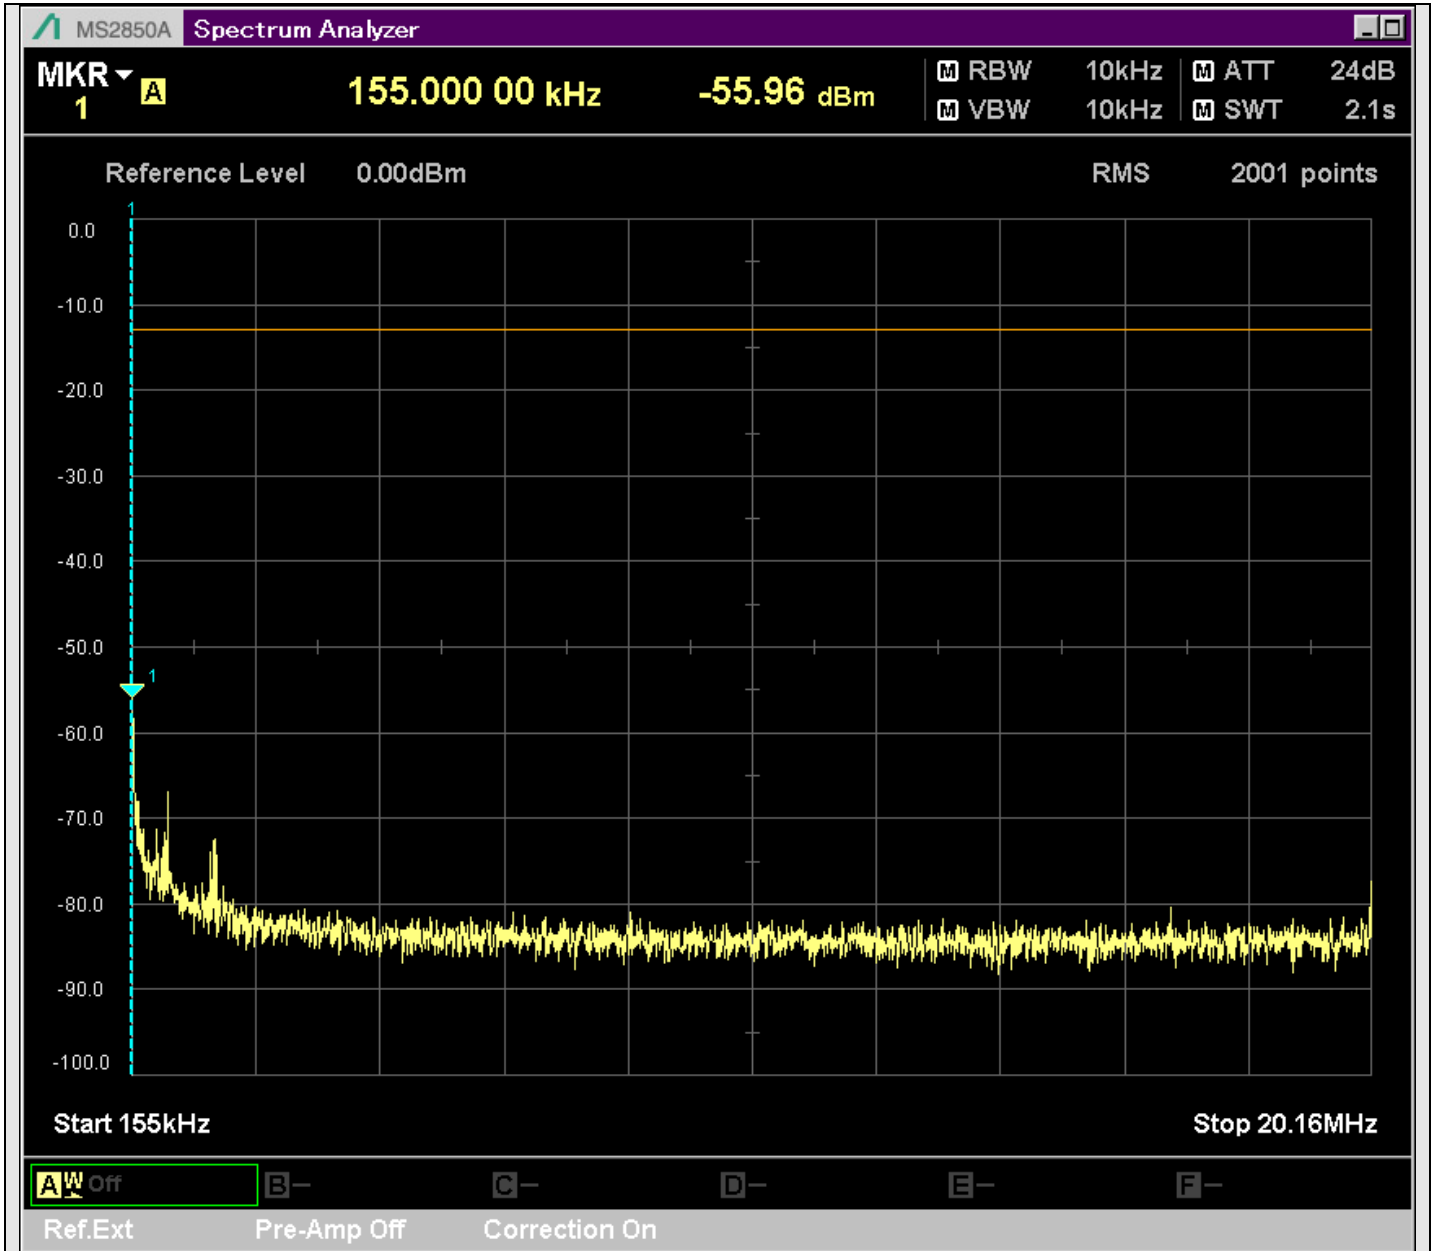

n2_5MHz_15kHz_397500_CP-OFDM
QPSK_Edge_1RB_Left_SA(0.15MHz-20.16MHz_10kHz)@0.155MHz