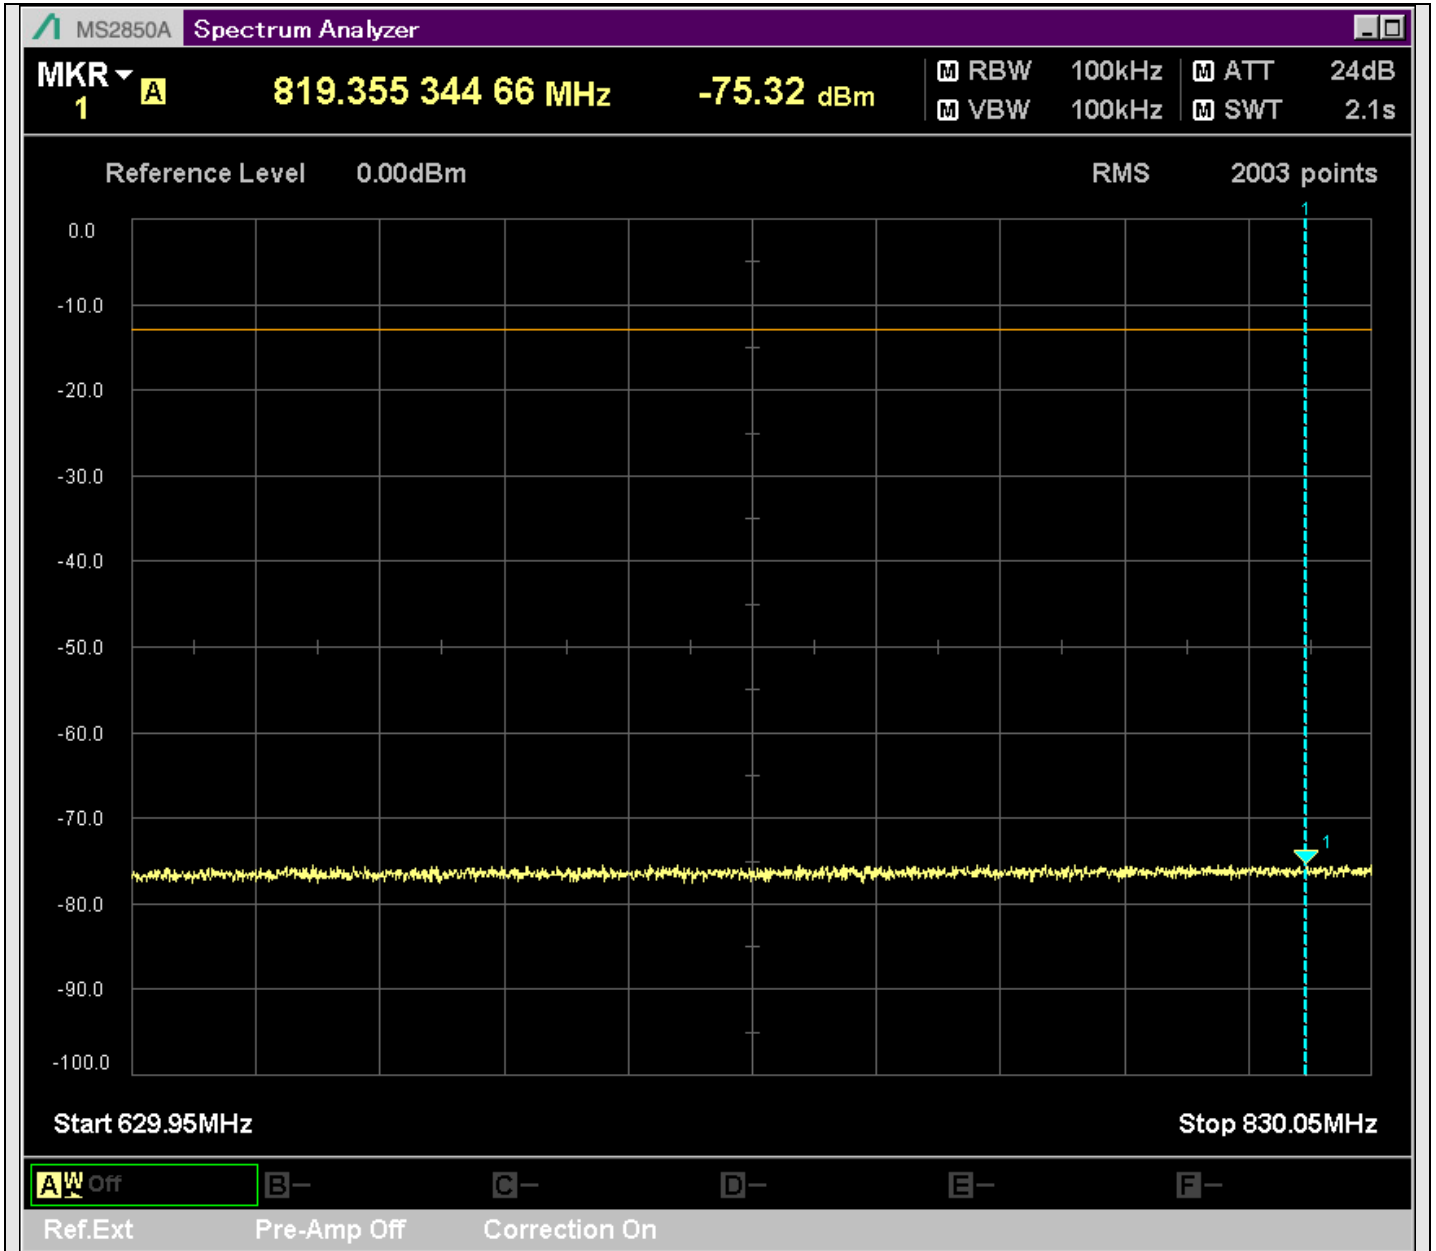

n2_5MHz_15kHz_397500_CP-OFDM
QPSK_Edge_1RB_Right_SA(629.9MHz-830.1MHz_100kHz)@819.355MHz