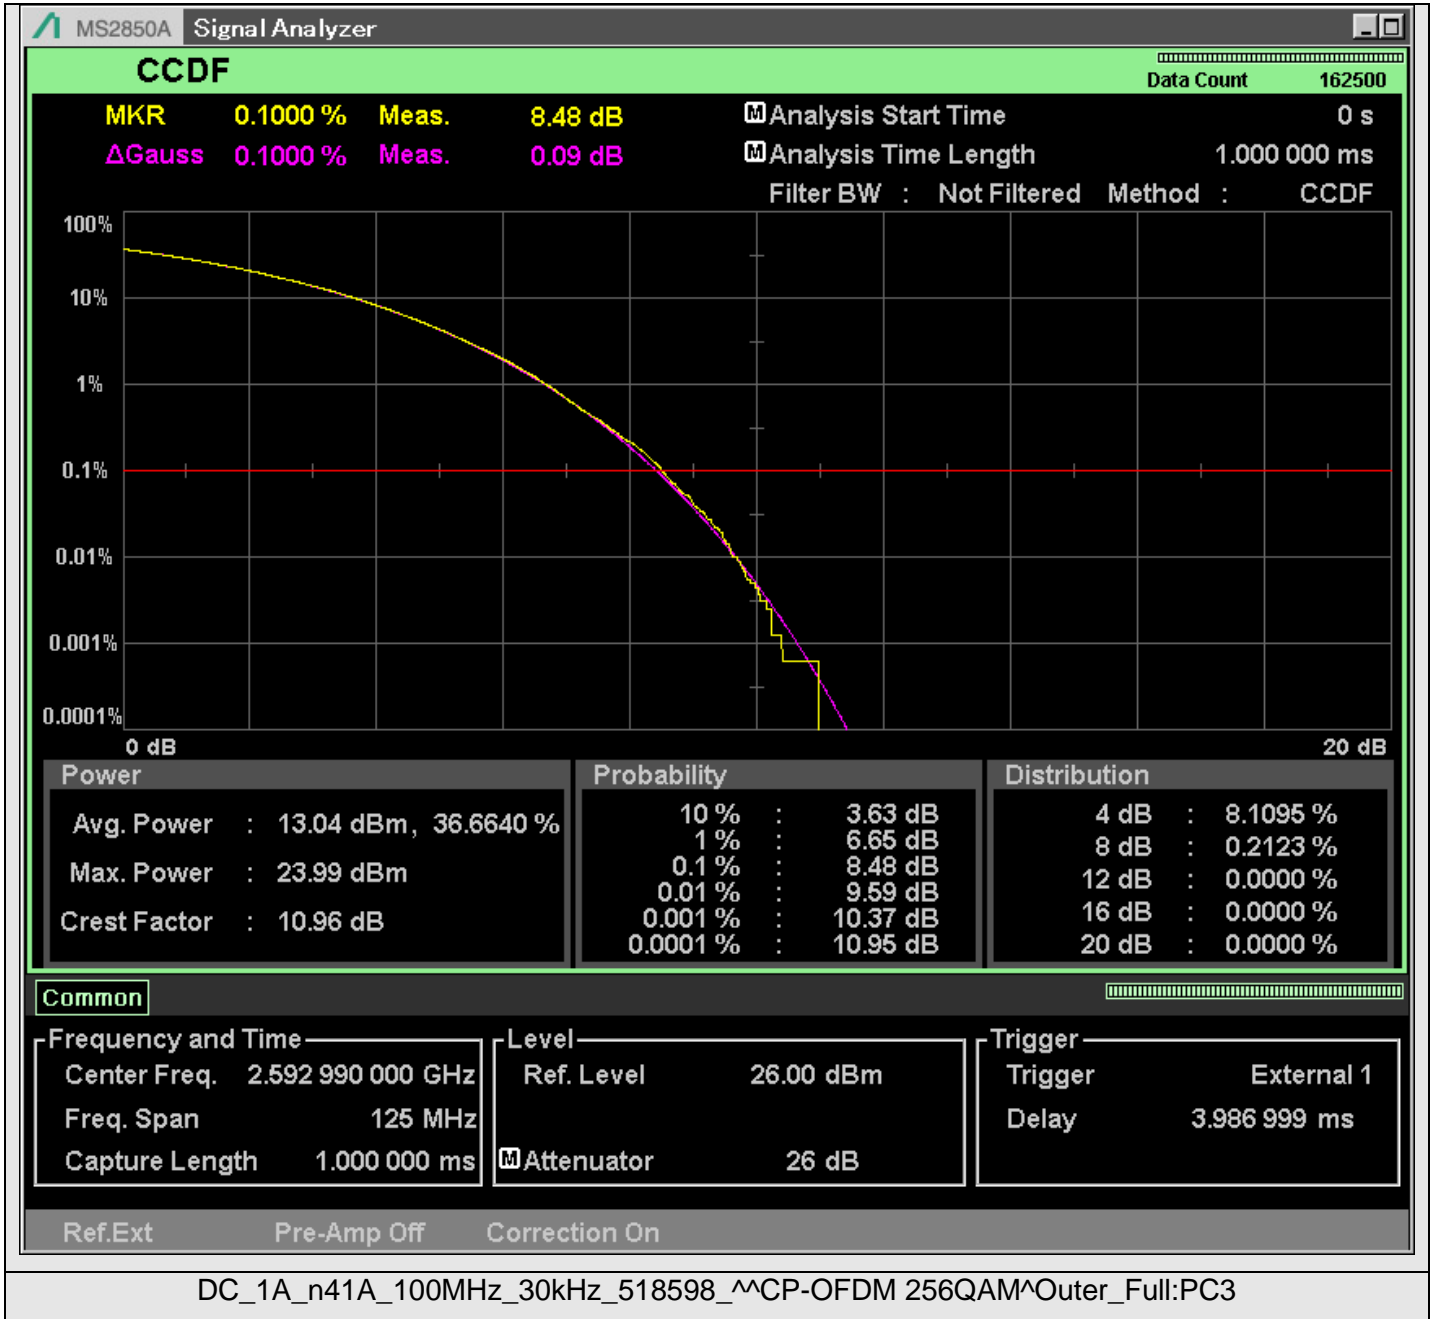

TestGraph

2.1049B Occupied bandwidth

TestResult

Band	Bandwidth	SCS	Channel	TestID	TestConfig	Value	LowLimit	UpLimit	Result
DC_1A_n41A	10MHz	30kHz	500202	1	N/A^N/A^DFT-s-OFDM PI/2 BPSK^Outer_Full	8.56	0.00	10.00	PASS
DC_1A_n41A	10MHz	30kHz	500202	2	N/A^N/A^DFT-s-OFDM QPSK^Outer_Full	8.54	0.00	10.00	PASS
DC_1A_n41A	10MHz	30kHz	500202	3	N/A^N/A^DFT-s-OFDM 16QAM^Outer_Full	8.56	0.00	10.00	PASS