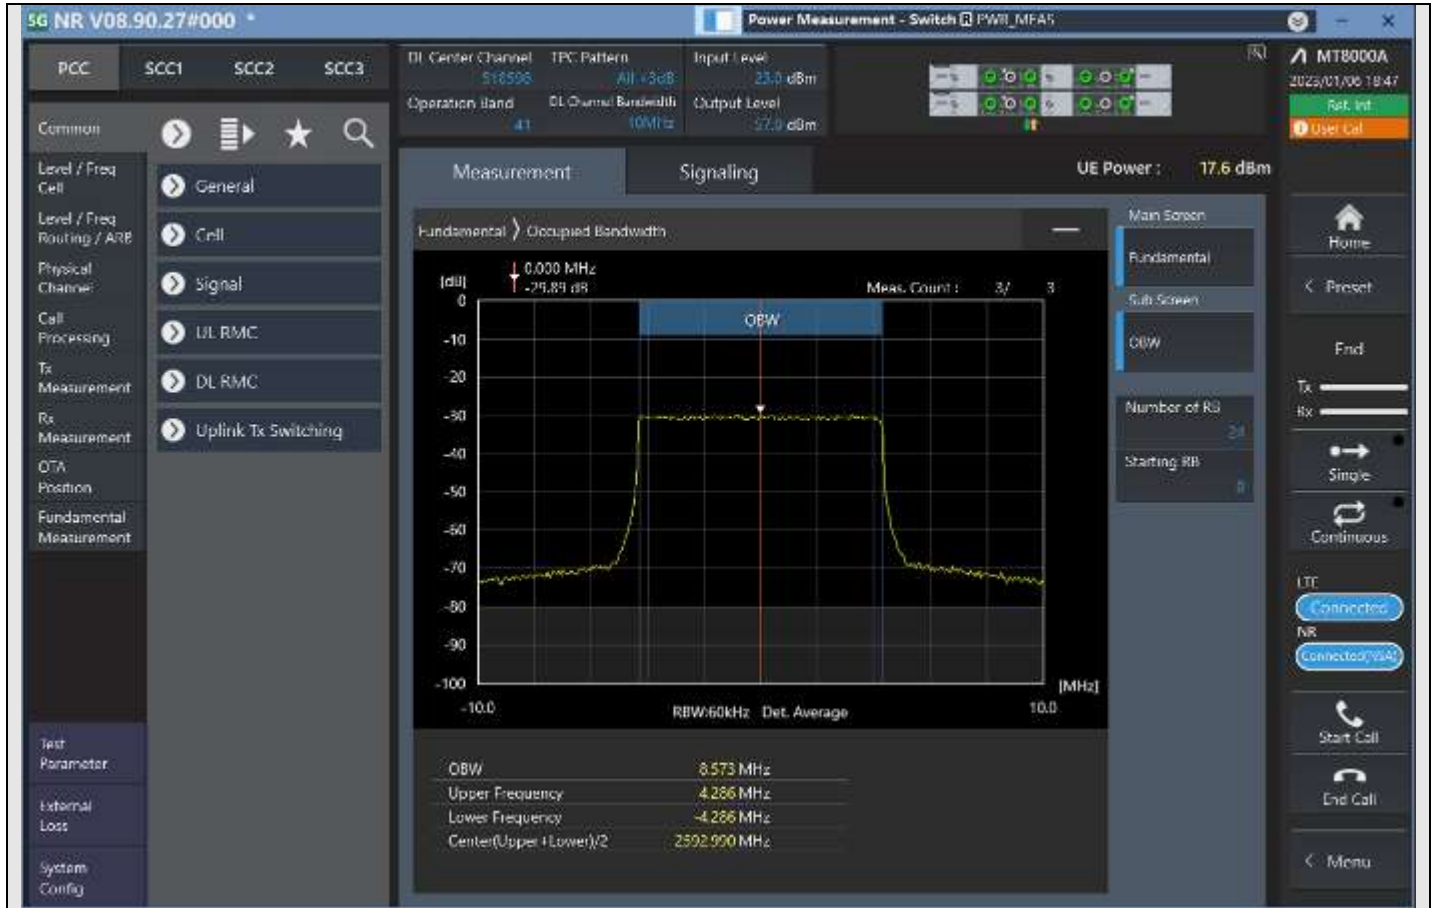

DC_1A_n41A_10MHz_30kHz_518598_N/A^N/A^CP-OFDM 64QAM^Outer_Full