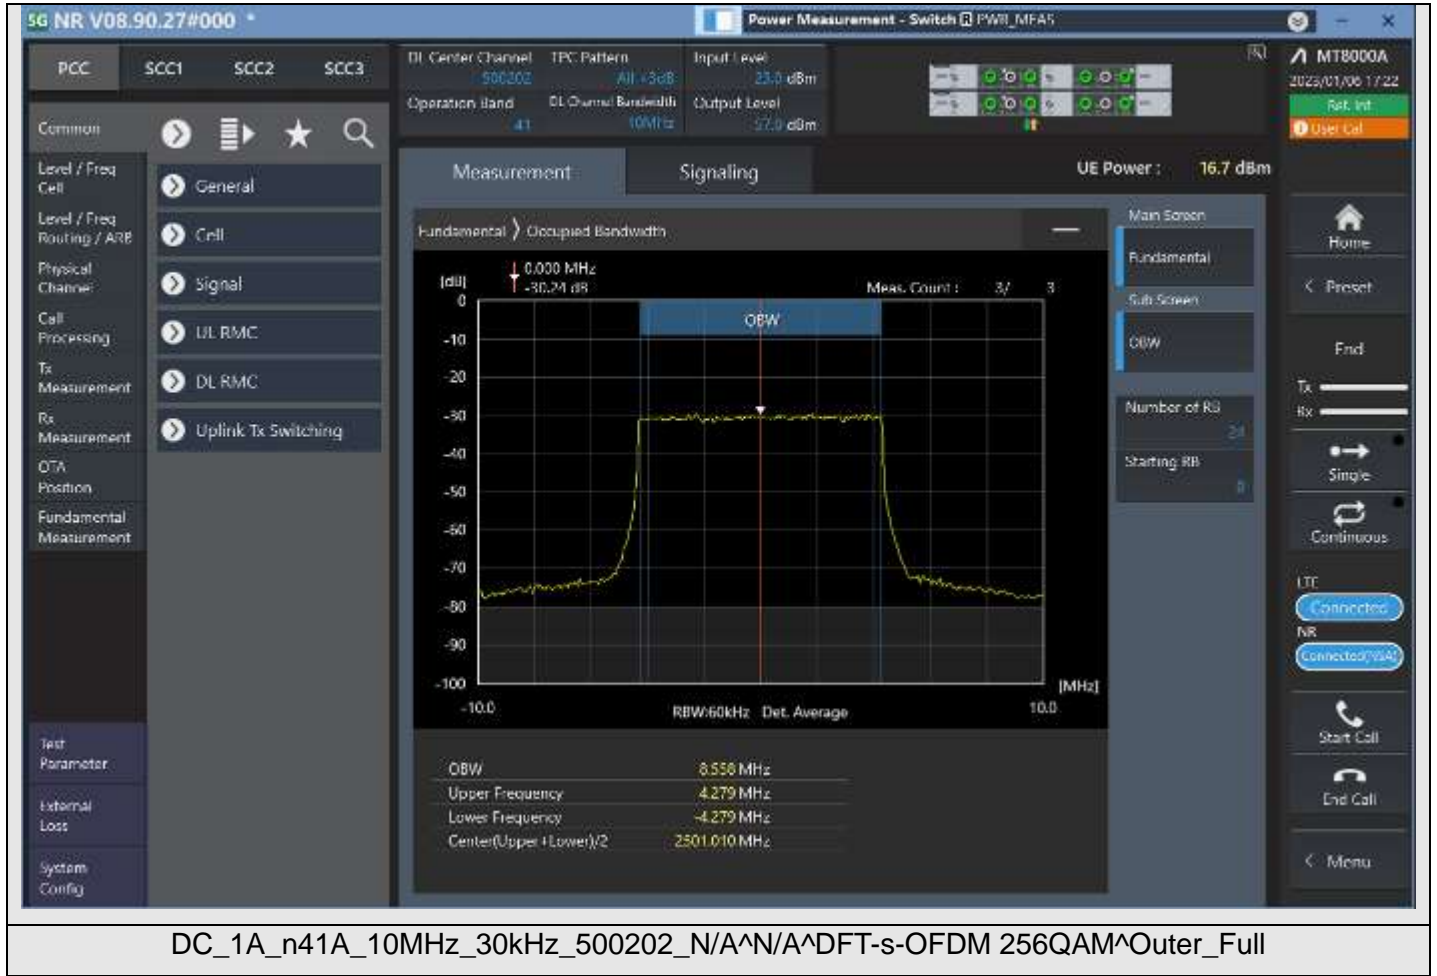

TestGraph

DC_1A_n41A_10MHz_30kHz_500202_N/A^N/A^DFT-s-OFDM QPSK^Outer_Full

DC_1A_n41A_10MHz_30kHz_500202_N/A^N/A^DFT-s-OFDM 16QAM^Outer_Full

DC_1A_n41A_10MHz_30kHz_500202_N/A^N/A^DFT-s-OFDM 64QAM^Outer_Full