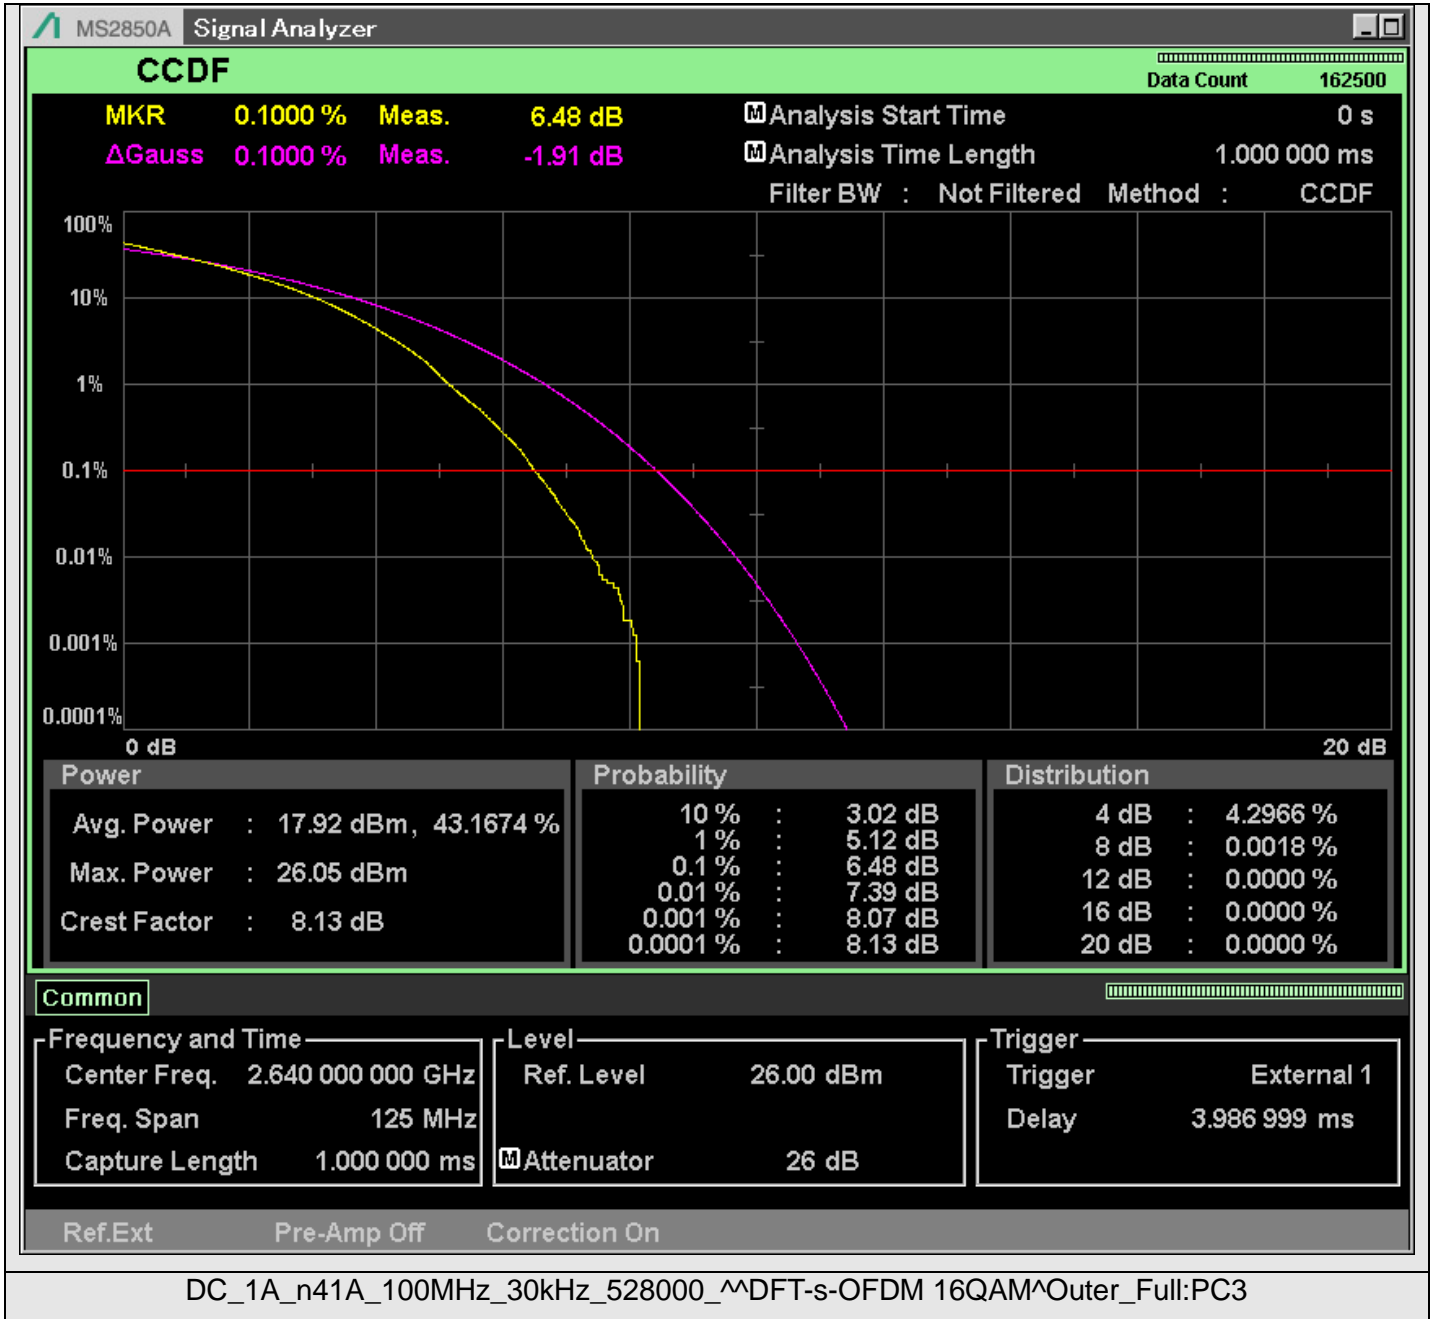

TestGraph

2.1049B Occupied bandwidth

TestResult

Band	Bandwidth	SCS	Channel	TestID	TestConfig	Value	LowLimit	UpLimit	Result
DC_1A_n41A	10MHz	30kHz	500202	1	N/A^N/A^DFT-s-OFDM PI/2 BPSK^Outer_Full	8.56	0.00	10.00	PASS
DC_1A_n41A	10MHz	30kHz	500202	2	N/A^N/A^DFT-s-OFDM QPSK^Outer_Full	8.54	0.00	10.00	PASS
DC_1A_n41A	10MHz	30kHz	500202	3	N/A^N/A^DFT-s-OFDM 16QAM^Outer_Full	8.56	0.00	10.00	PASS