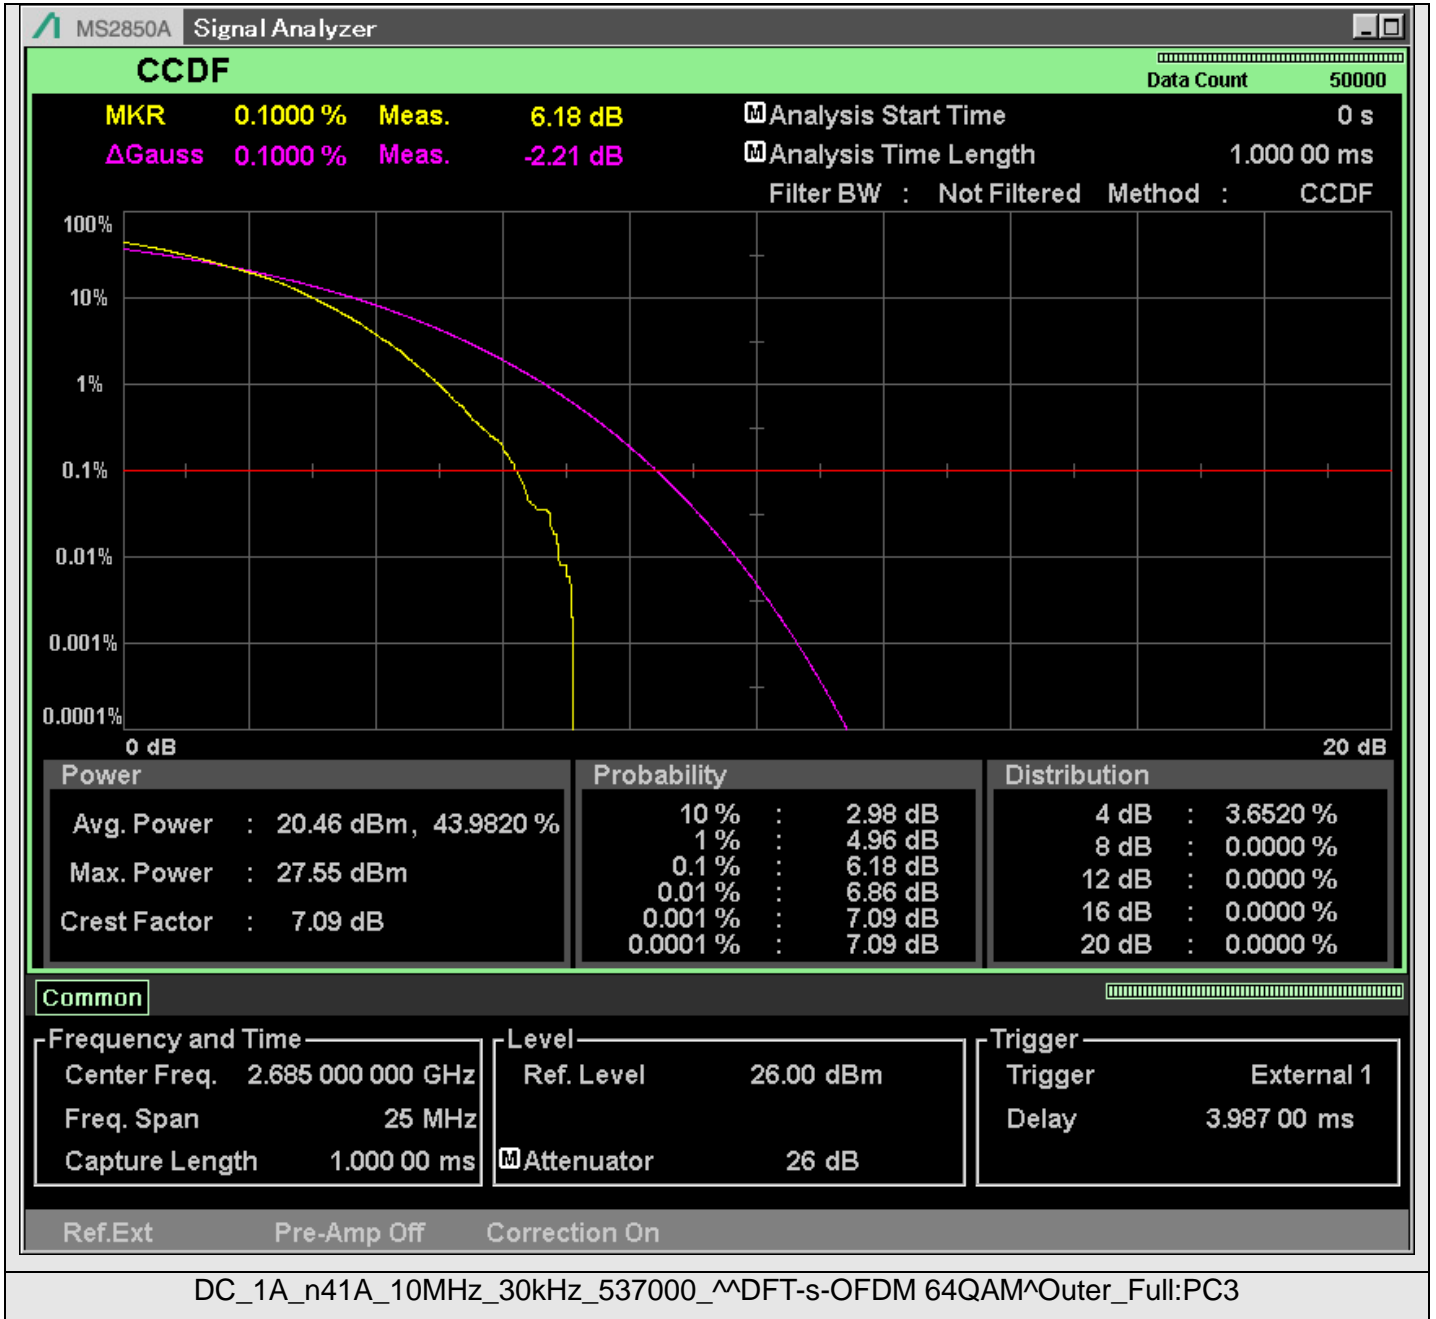

TestGraph

2.1049B Occupied bandwidth

TestResult

Band	Bandwidth	SCS	Channel	TestID	TestConfig	Value	LowLimit	UpLimit	Result
DC_1A_n41A	10MHz	30kHz	500202	1	N/A^N/A^DFT-s-OFDM PI/2 BPSK^Outer_Full	8.56	0.00	10.00	PASS
DC_1A_n41A	10MHz	30kHz	500202	2	N/A^N/A^DFT-s-OFDM QPSK^Outer_Full	8.54	0.00	10.00	PASS
DC_1A_n41A	10MHz	30kHz	500202	3	N/A^N/A^DFT-s-OFDM 16QAM^Outer_Full	8.56	0.00	10.00	PASS