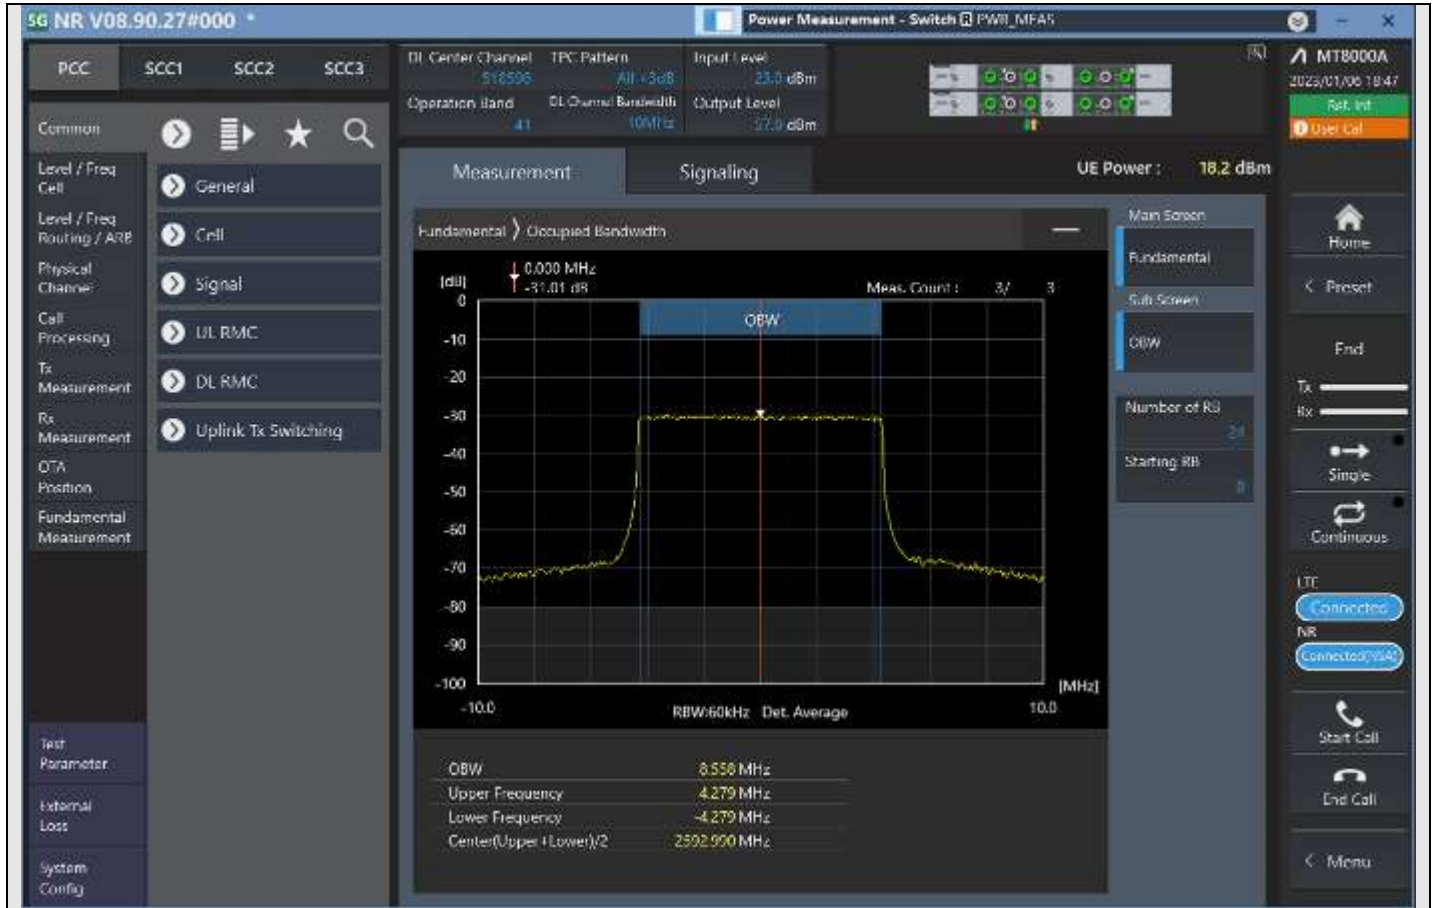

DC_1A_n41A_10MHz_30kHz_518598_N/A^N/A^CP-OFDM 16QAM^Outer_Full