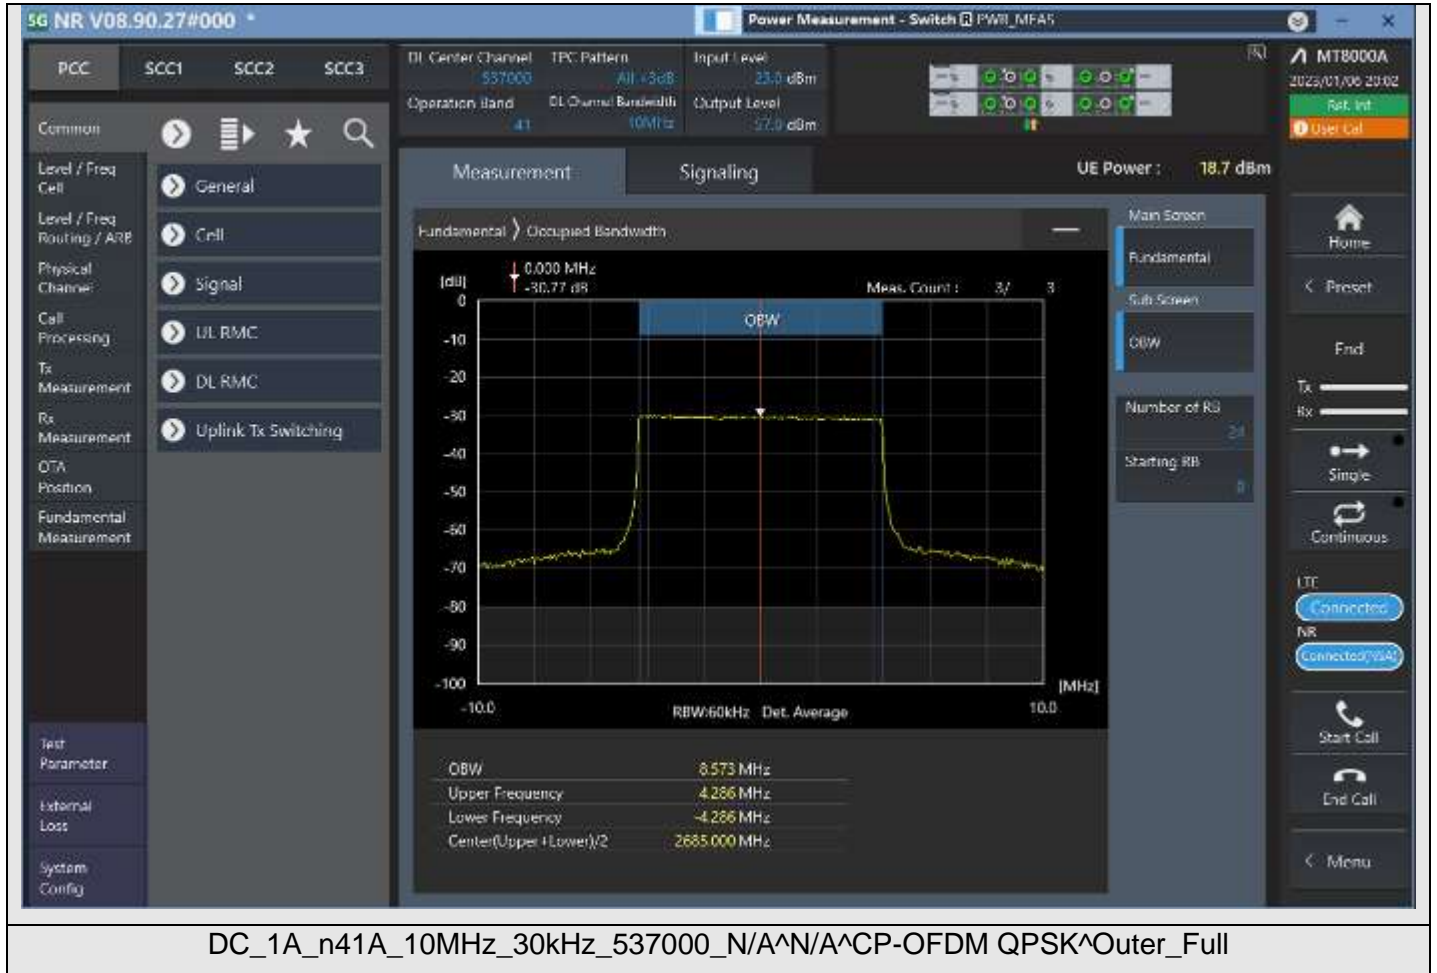

DC_1A_n41A_10MHz_30kHz_537000_N/A^N/A^DFT-s-OFDM QPSK^Outer_Full

DC_1A_n41A_10MHz_30kHz_537000_N/A^N/A^DFT-s-OFDM 16QAM^Outer_Full

DC_1A_n41A_10MHz_30kHz_537000_N/A^N/A^DFT-s-OFDM 64QAM^Outer_Full

DC_1A_n41A_10MHz_30kHz_537000_N/A^N/A^DFT-s-OFDM 256QAM^Outer_Full