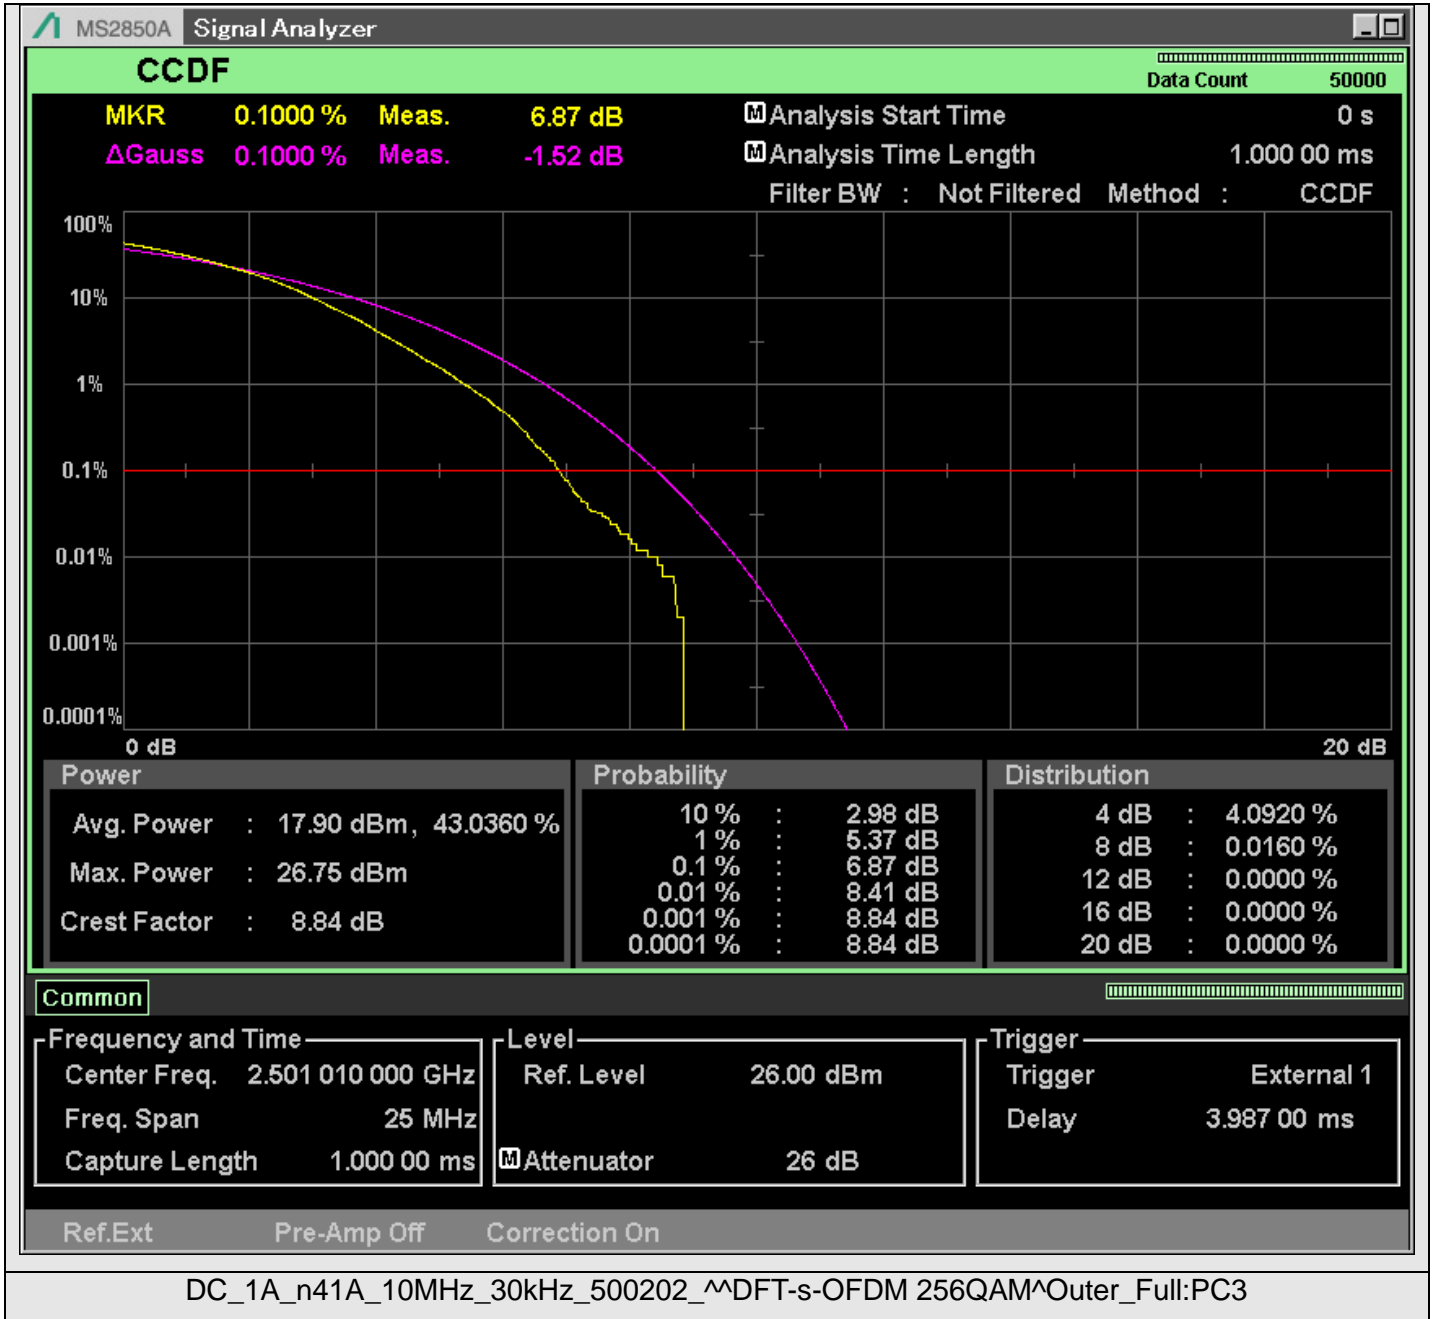

TestGraph

2.1049B Occupied bandwidth

TestResult

Band	Bandwidth	SCS	Channel	TestID	TestConfig	Value	LowLimit	UpLimit	Result
DC_1A_n41A	10MHz	30kHz	500202	1	N/A^N/A^DFT-s-OFDM PI/2 BPSK^Outer_Full	8.56	0.00	10.00	PASS
DC_1A_n41A	10MHz	30kHz	500202	2	N/A^N/A^DFT-s-OFDM QPSK^Outer_Full	8.54	0.00	10.00	PASS
DC_1A_n41A	10MHz	30kHz	500202	3	N/A^N/A^DFT-s-OFDM 16QAM^Outer_Full	8.56	0.00	10.00	PASS