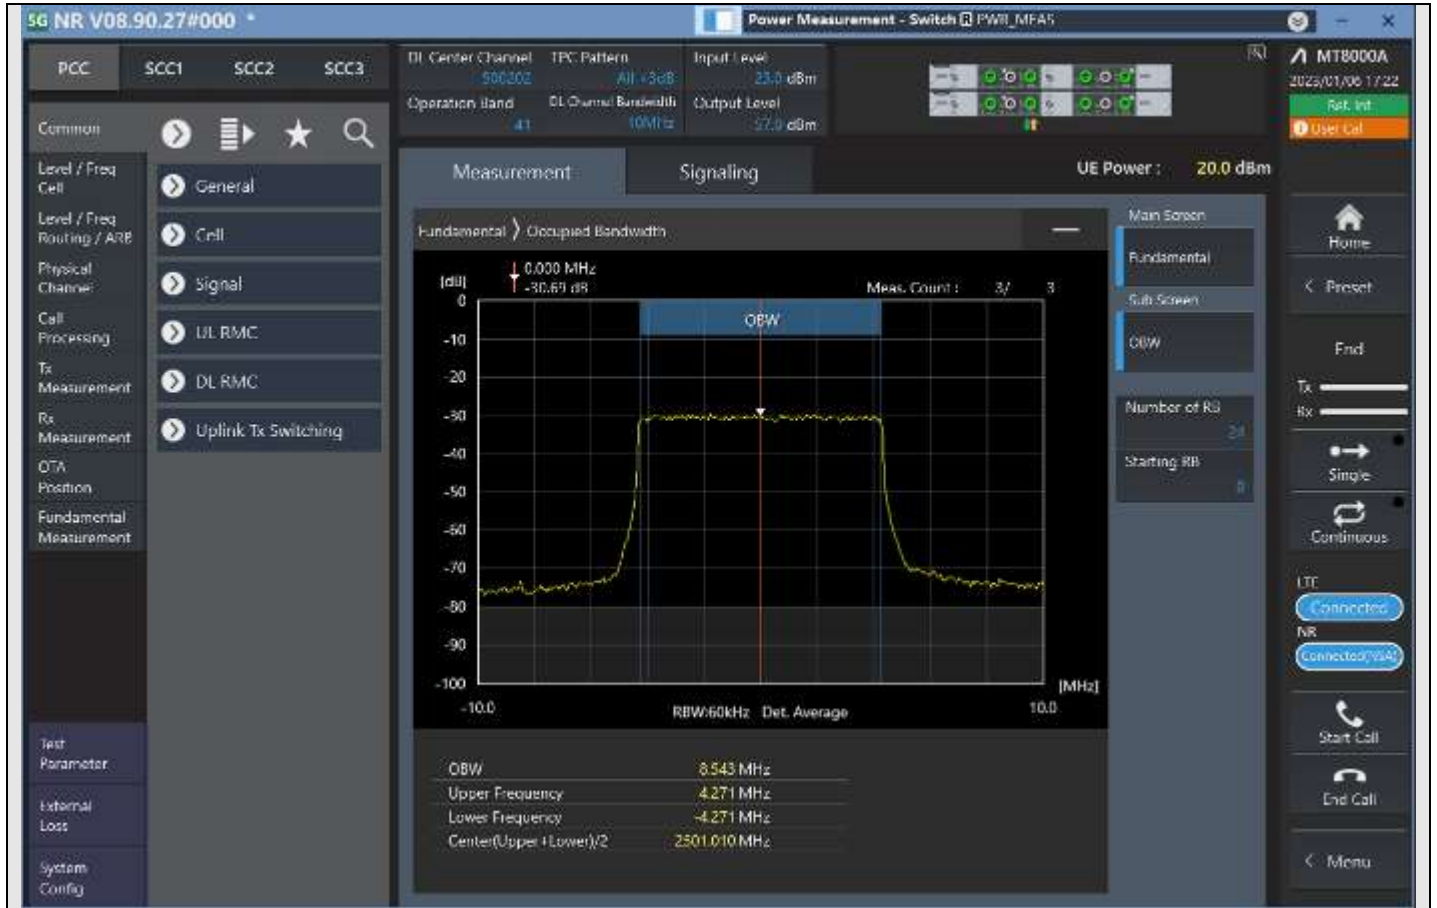

DC_1A_n41A_10MHz_30kHz_500202_N/A^N/A^DFT-s-OFDM QPSK^Outer_Full