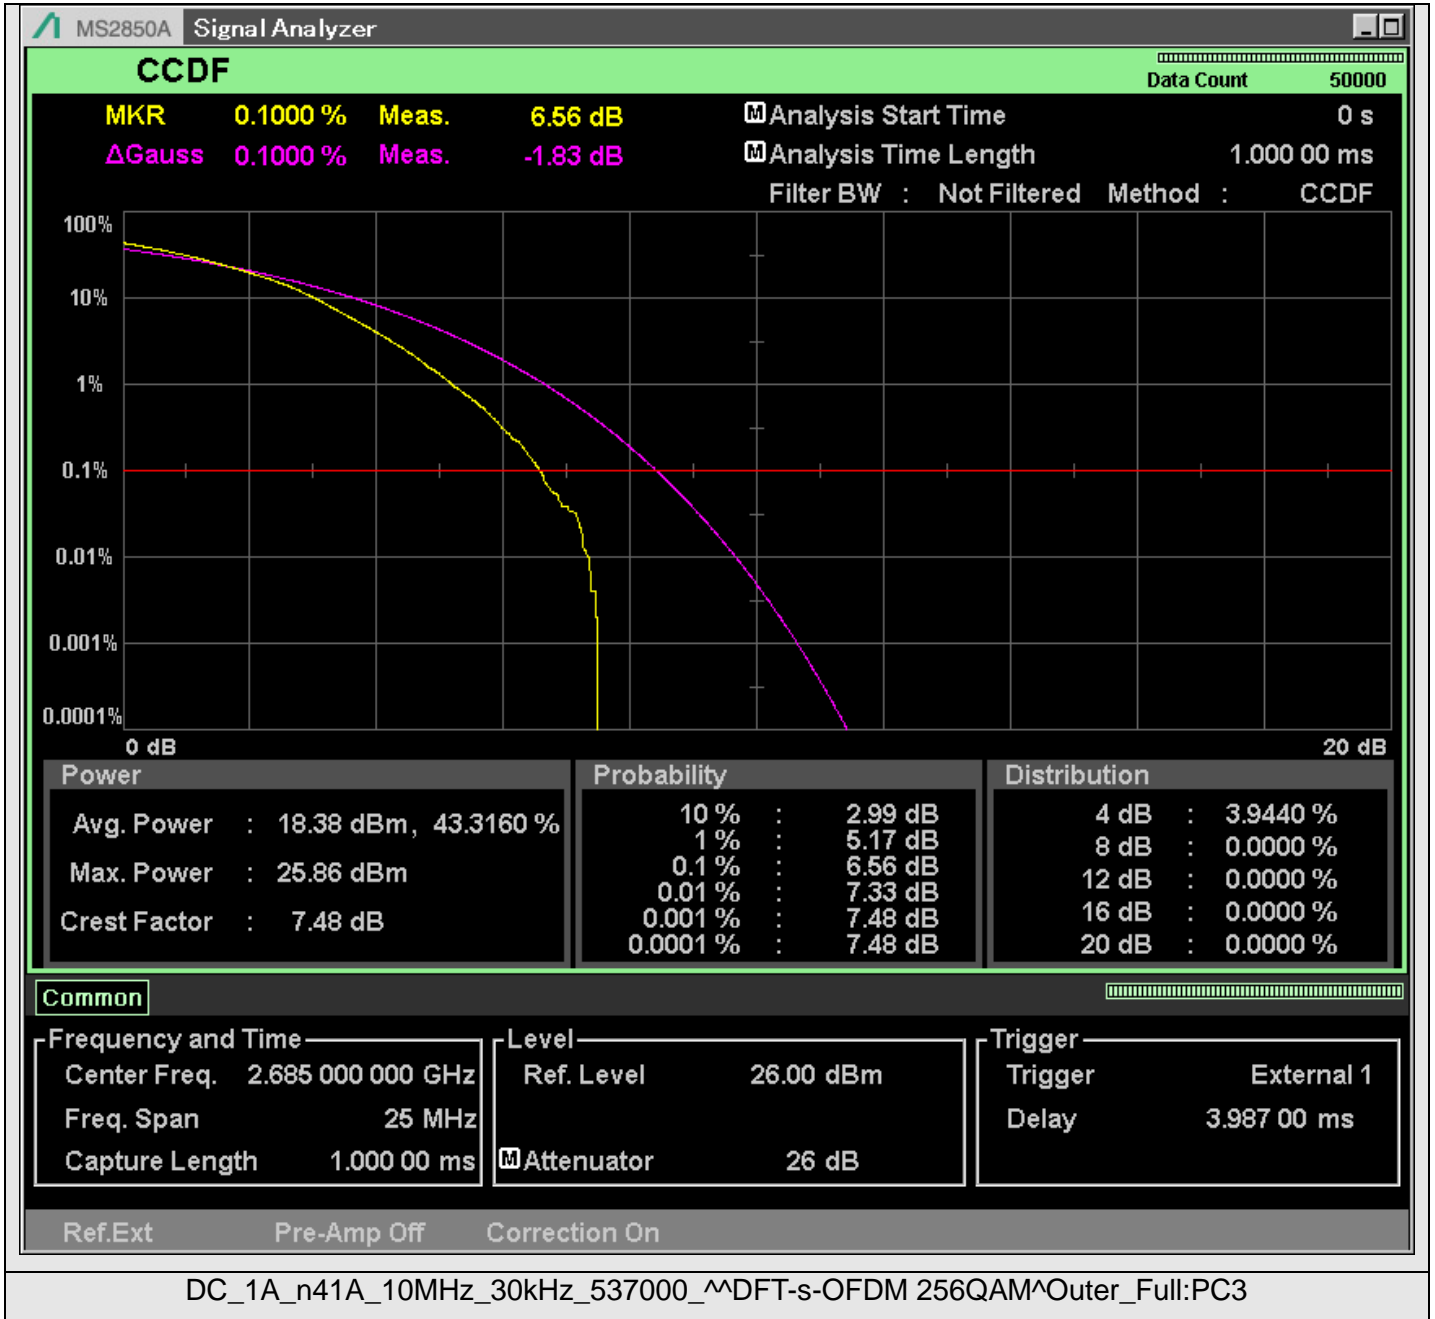

TestGraph

2.1049B Occupied bandwidth

TestResult

Band	Bandwidth	SCS	Channel	TestID	TestConfig	Value	LowLimit	UpLimit	Result
DC_1A_n41A	10MHz	30kHz	500202	1	N/A^N/A^DFT-s-OFDM PI/2 BPSK^Outer_Full	8.56	0.00	10.00	PASS
DC_1A_n41A	10MHz	30kHz	500202	2	N/A^N/A^DFT-s-OFDM QPSK^Outer_Full	8.54	0.00	10.00	PASS
DC_1A_n41A	10MHz	30kHz	500202	3	N/A^N/A^DFT-s-OFDM 16QAM^Outer_Full	8.56	0.00	10.00	PASS