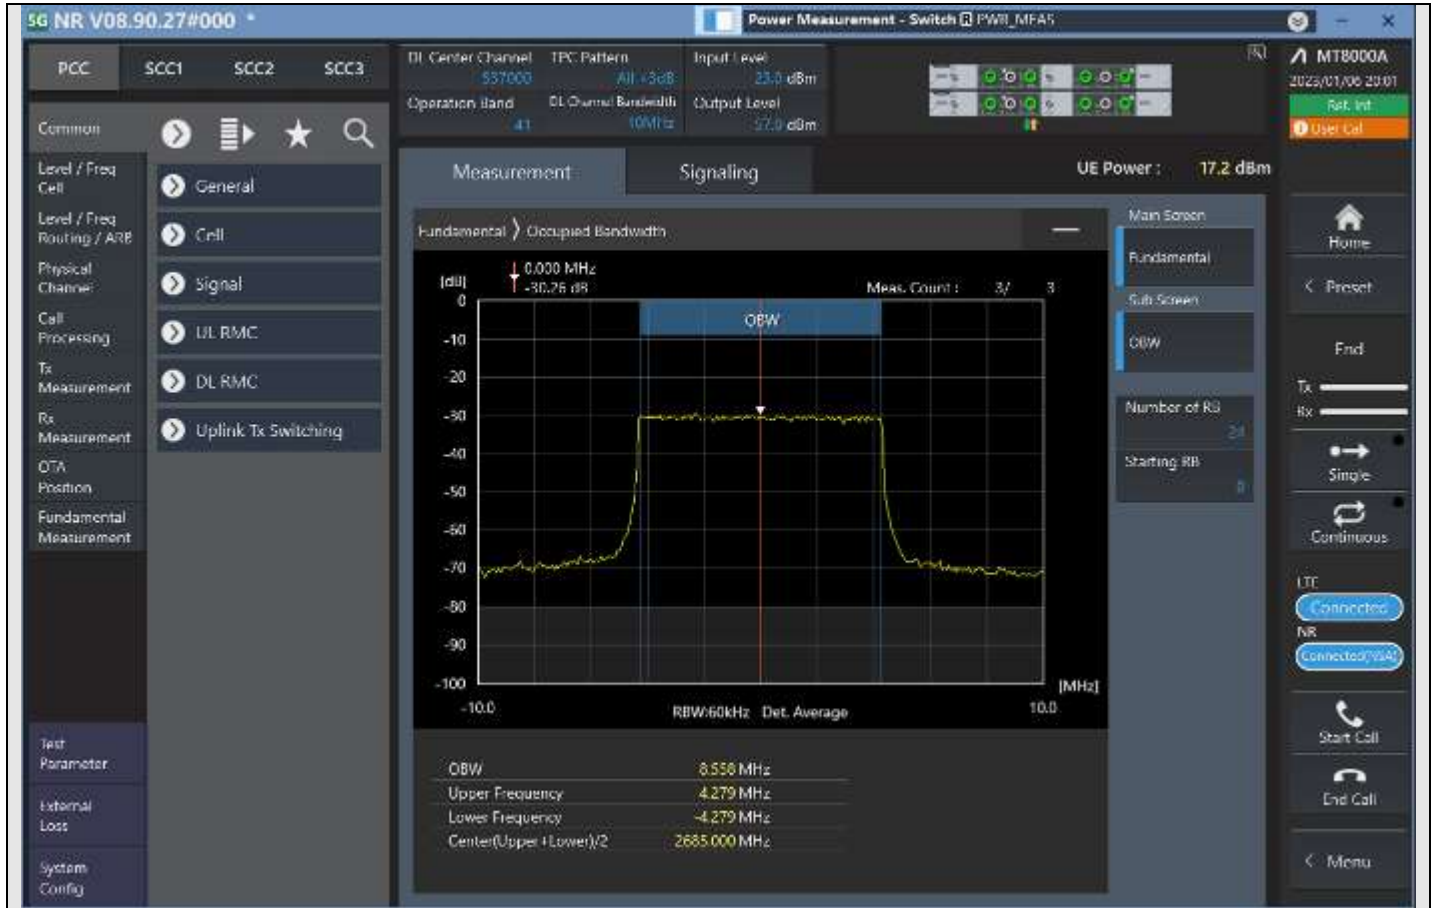

DC_1A_n41A_10MHz_30kHz_537000_N/A^N/A^DFT-s-OFDM 256QAM^Outer_Full