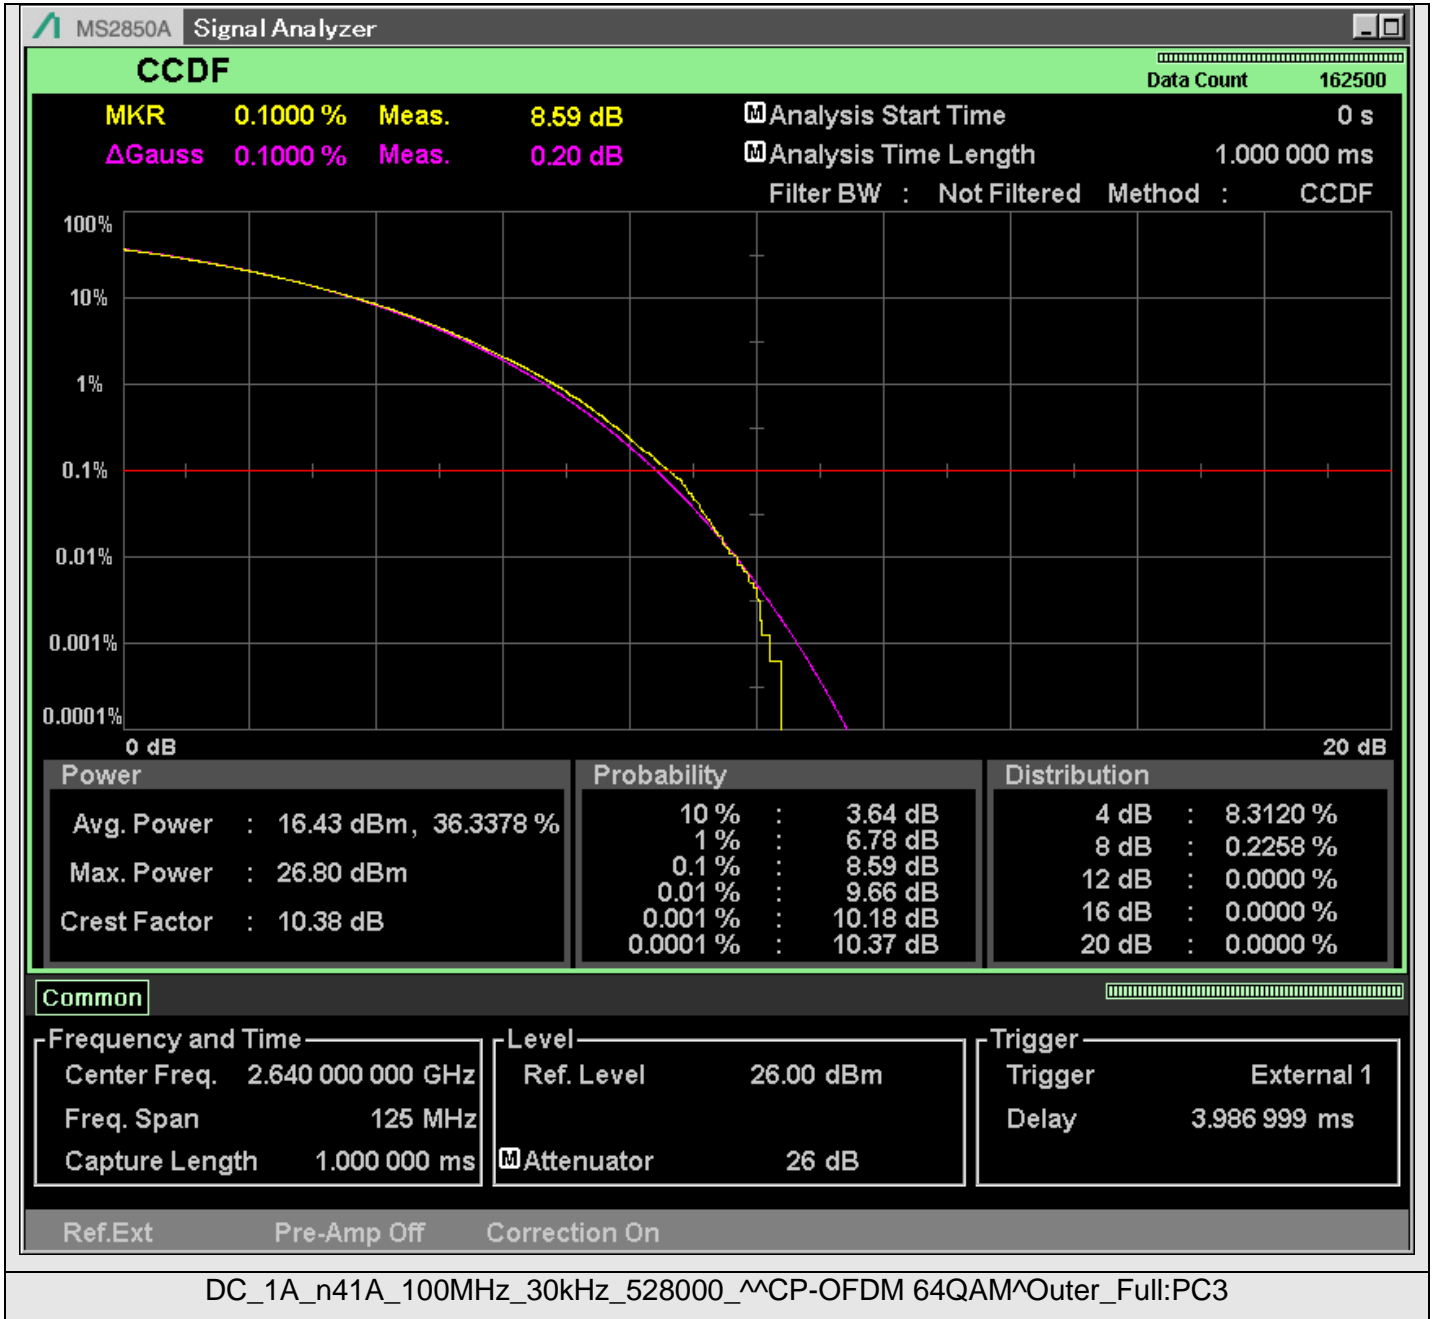

TestGraph

2.1049B Occupied bandwidth

TestResult

Band	Bandwidth	SCS	Channel	TestID	TestConfig	Value	LowLimit	UpLimit	Result
DC_1A_n41A	10MHz	30kHz	500202	1	N/A^N/A^DFT-s-OFDM PI/2 BPSK^Outer_Full	8.56	0.00	10.00	PASS
DC_1A_n41A	10MHz	30kHz	500202	2	N/A^N/A^DFT-s-OFDM QPSK^Outer_Full	8.54	0.00	10.00	PASS
DC_1A_n41A	10MHz	30kHz	500202	3	N/A^N/A^DFT-s-OFDM 16QAM^Outer_Full	8.56	0.00	10.00	PASS