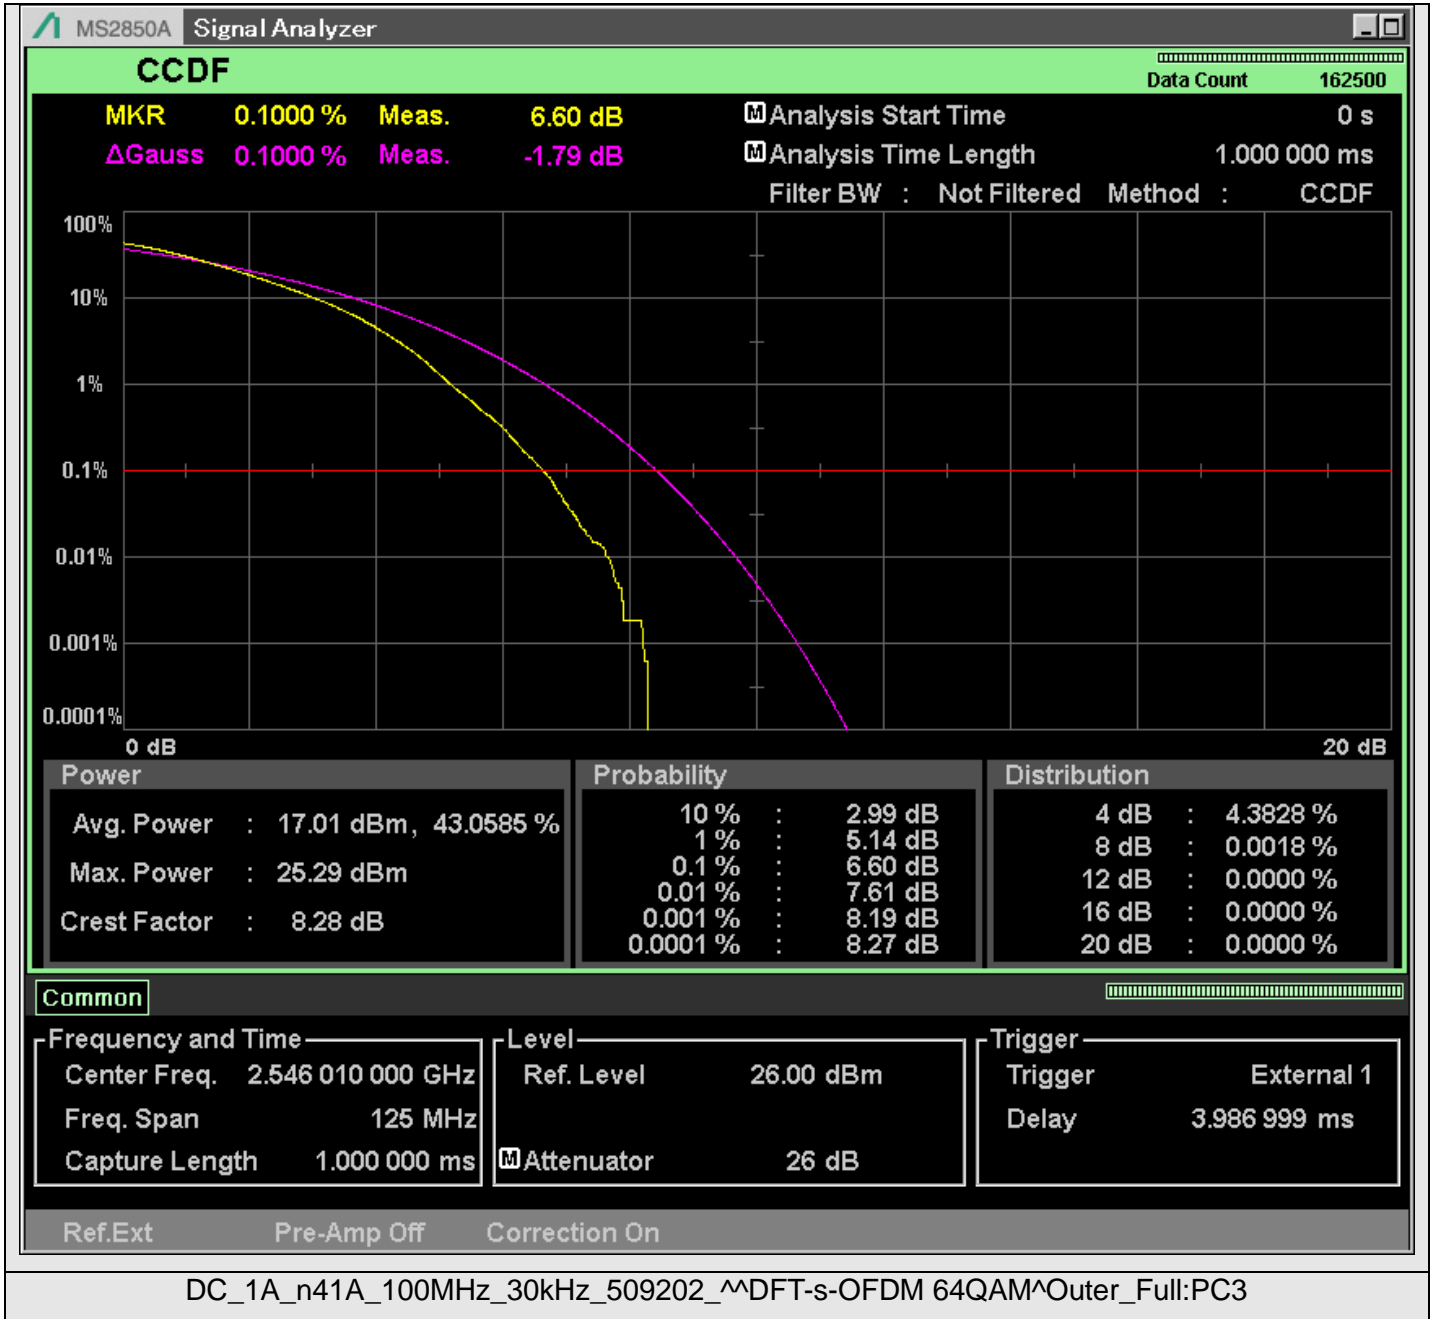

TestGraph

2.1049B Occupied bandwidth

TestResult

Band	Bandwidth	SCS	Channel	TestID	TestConfig	Value	LowLimit	UpLimit	Result
DC_1A_n41A	10MHz	30kHz	500202	1	N/A^N/A^DFT-s-OFDM PI/2 BPSK^Outer_Full	8.56	0.00	10.00	PASS
DC_1A_n41A	10MHz	30kHz	500202	2	N/A^N/A^DFT-s-OFDM QPSK^Outer_Full	8.54	0.00	10.00	PASS
DC_1A_n41A	10MHz	30kHz	500202	3	N/A^N/A^DFT-s-OFDM 16QAM^Outer_Full	8.56	0.00	10.00	PASS