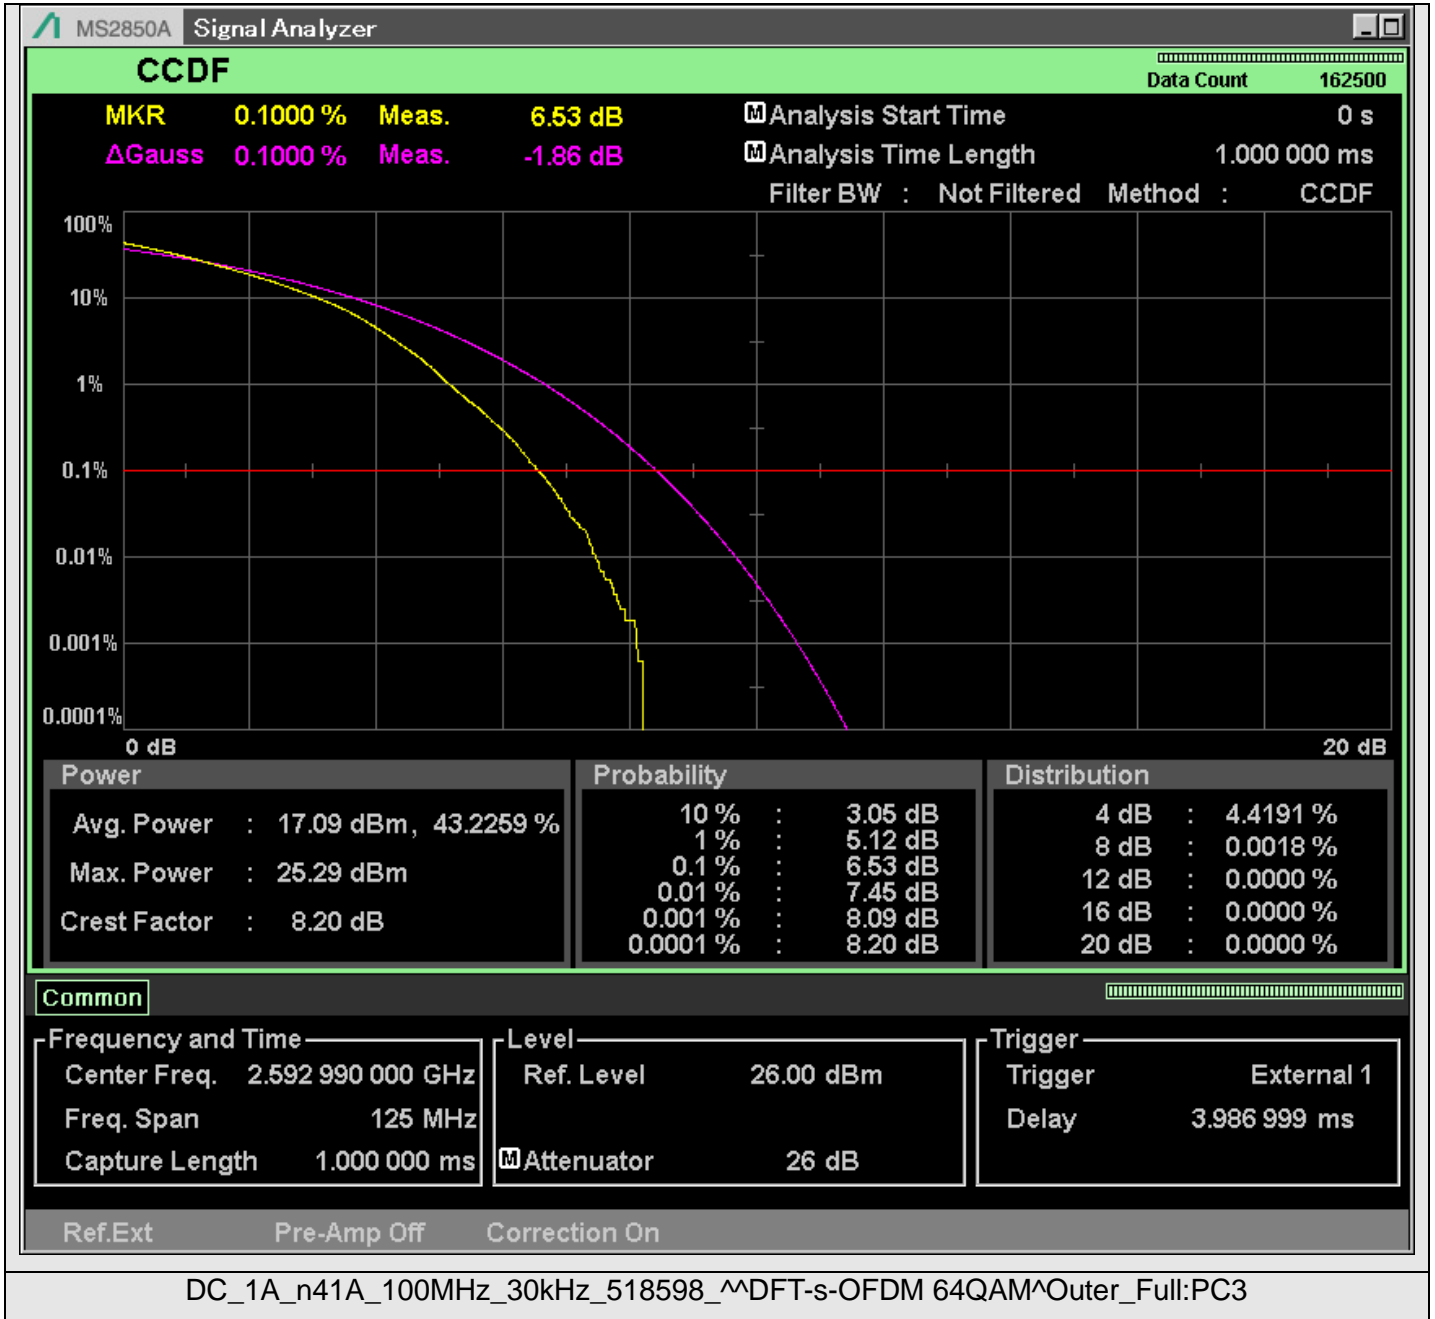

TestGraph

2.1049B Occupied bandwidth

TestResult

Band	Bandwidth	SCS	Channel	TestID	TestConfig	Value	LowLimit	UpLimit	Result
DC_1A_n41A	10MHz	30kHz	500202	1	N/A^N/A^DFT-s-OFDM PI/2 BPSK^Outer_Full	8.56	0.00	10.00	PASS
DC_1A_n41A	10MHz	30kHz	500202	2	N/A^N/A^DFT-s-OFDM QPSK^Outer_Full	8.54	0.00	10.00	PASS
DC_1A_n41A	10MHz	30kHz	500202	3	N/A^N/A^DFT-s-OFDM 16QAM^Outer_Full	8.56	0.00	10.00	PASS