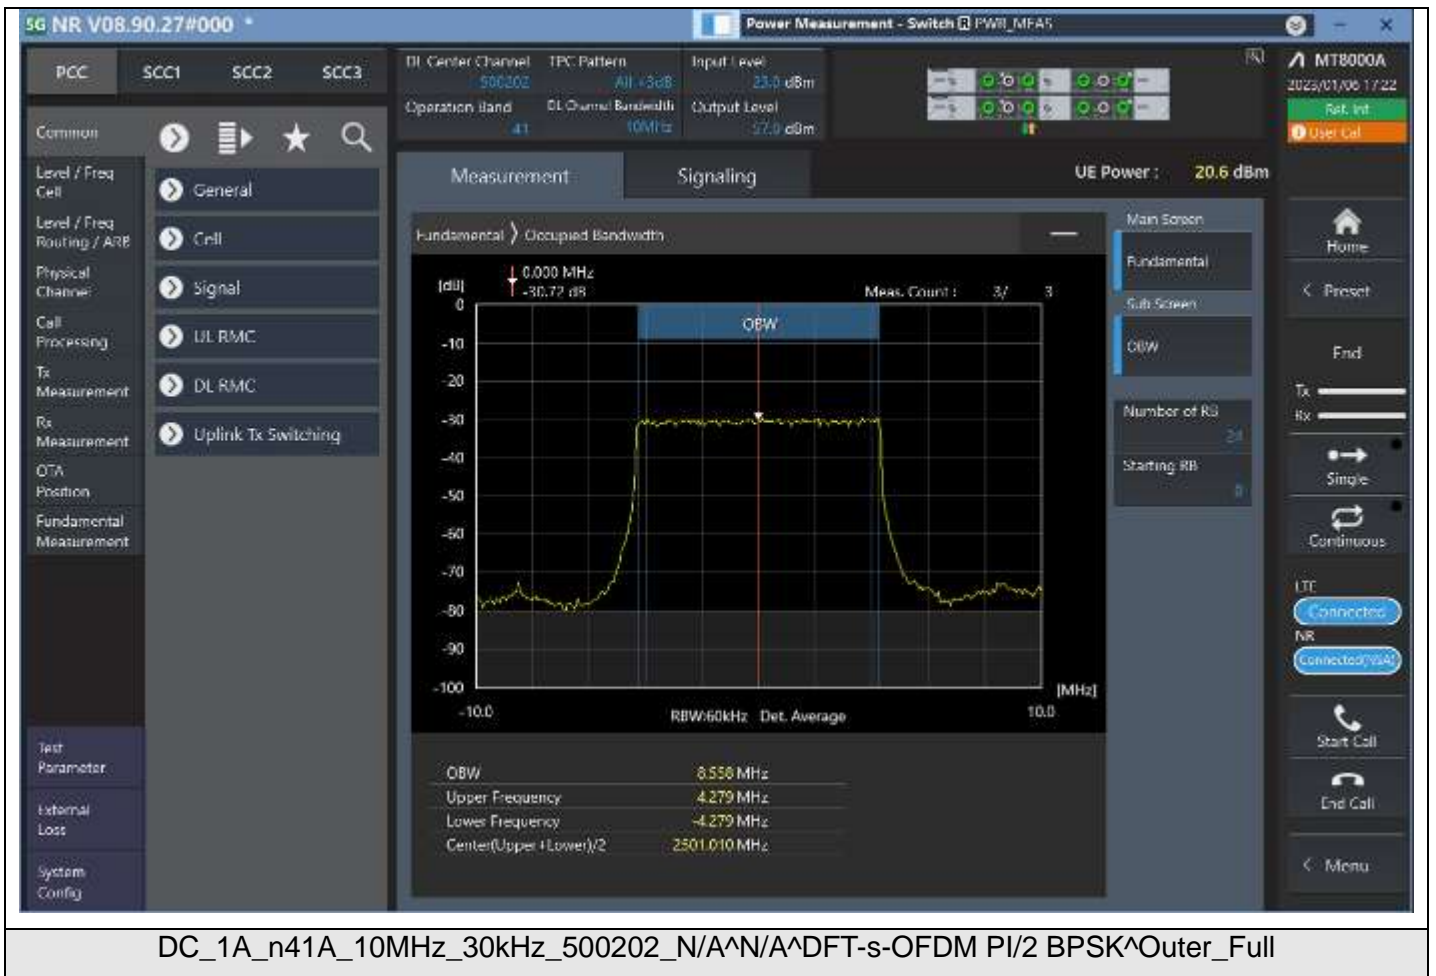

DC_1A_n41A	100MHz	30kHz	528000	1	N/A^N/A^DFT-s-OFDM PI/2 BPSK^Outer_Full	96.62	0.00	100.00	PASS
DC_1A_n41A	100MHz	30kHz	528000	2	N/A^N/A^DFT-s-OFDM QPSK^Outer_Full	96.59	0.00	100.00	PASS
DC_1A_n41A	100MHz	30kHz	528000	3	N/A^N/A^DFT-s-OFDM 16QAM^Outer_Full	96.68	0.00	100.00	PASS
DC_1A_n41A	100MHz	30kHz	528000	4	N/A^N/A^DFT-s-OFDM 64QAM^Outer_Full	96.62	0.00	100.00	PASS
DC_1A_n41A	100MHz	30kHz	528000	5	N/A^N/A^DFT-s-OFDM 256QAM^Outer_Full	96.56	0.00	100.00	PASS
DC_1A_n41A	100MHz	30kHz	528000	6	N/A^N/A^CP-OFDM QPSK^Outer_Full	97.12	0.00	100.00	PASS
DC_1A_n41A	100MHz	30kHz	528000	7	N/A^N/A^CP-OFDM 16QAM^Outer_Full	97.10	0.00	100.00	PASS
DC_1A_n41A	100MHz	30kHz	528000	8	N/A^N/A^CP-OFDM 64QAM^Outer_Full	97.07	0.00	100.00	PASS
DC_1A_n41A	100MHz	30kHz	528000	9	N/A^N/A^CP-OFDM 256QAM^Outer_Full	97.10	0.00	100.00	PASS

TestGraph