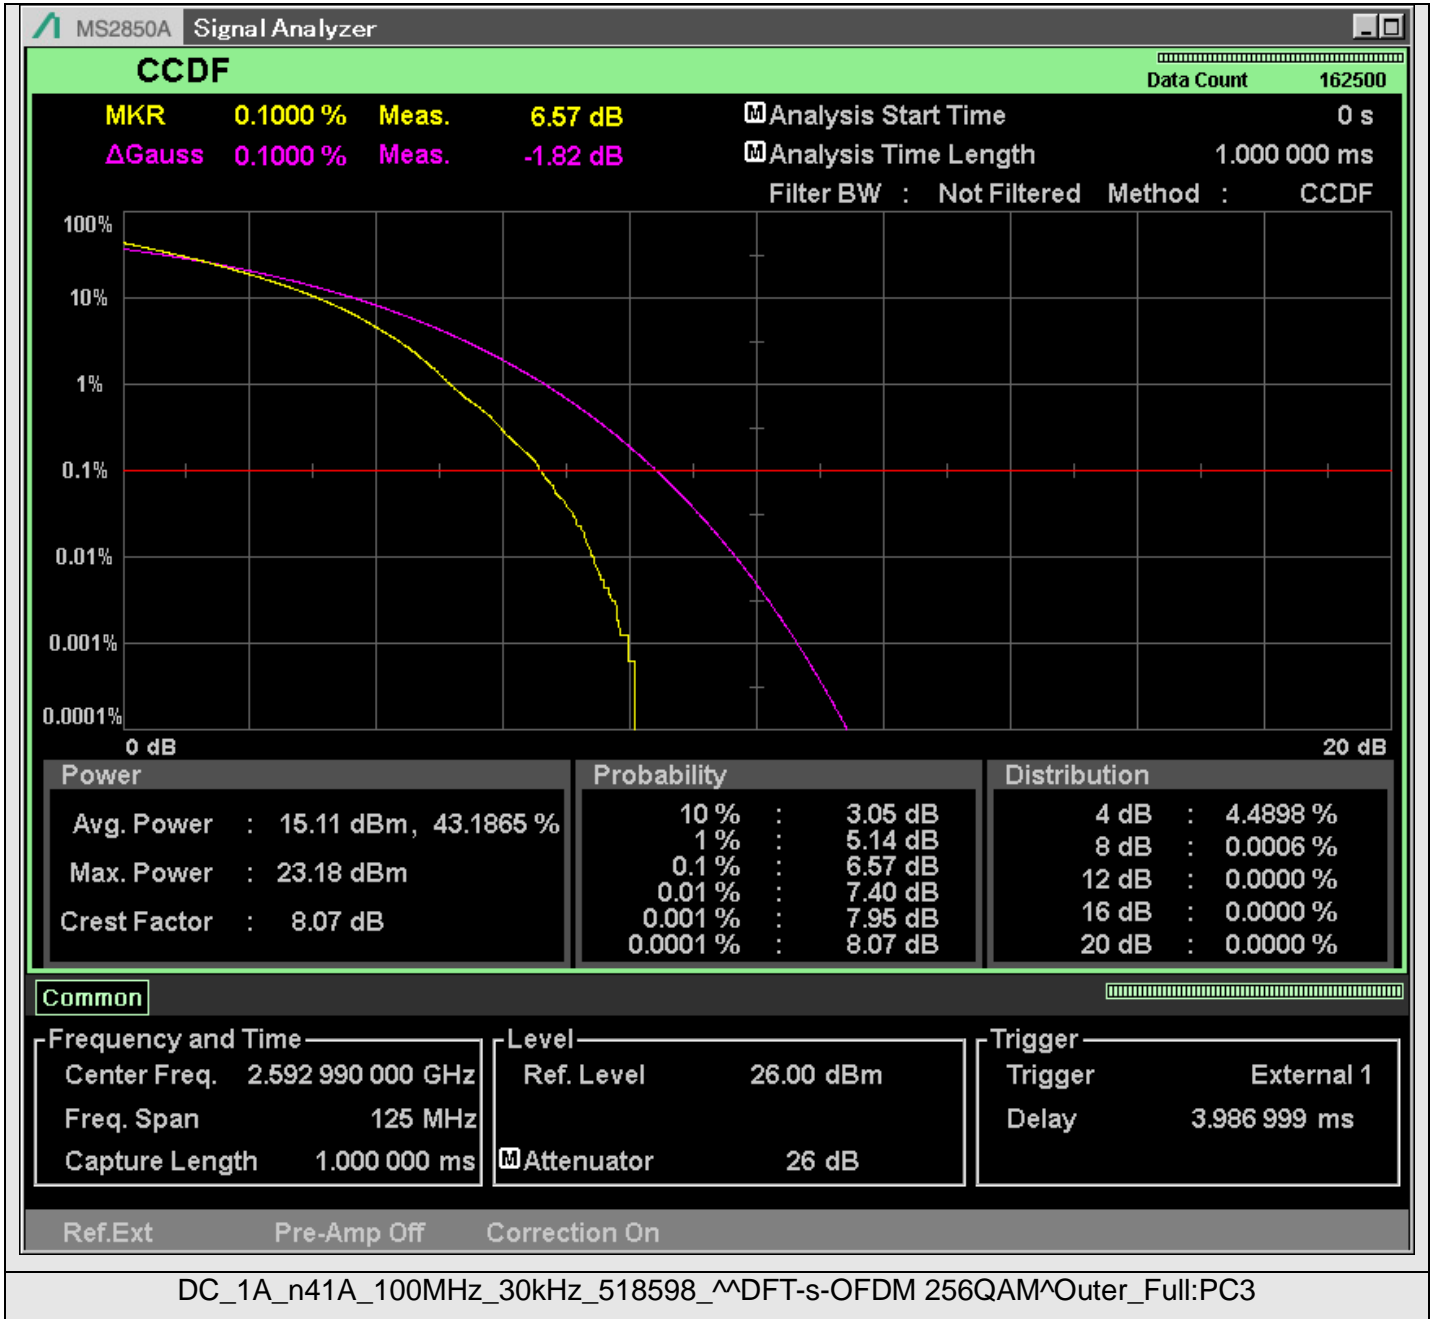

TestGraph

2.1049B Occupied bandwidth

TestResult

Band	Bandwidth	SCS	Channel	TestID	TestConfig	Value	LowLimit	UpLimit	Result
DC_1A_n41A	10MHz	30kHz	500202	1	N/A^N/A^DFT-s-OFDM PI/2 BPSK^Outer_Full	8.56	0.00	10.00	PASS
DC_1A_n41A	10MHz	30kHz	500202	2	N/A^N/A^DFT-s-OFDM QPSK^Outer_Full	8.54	0.00	10.00	PASS
DC_1A_n41A	10MHz	30kHz	500202	3	N/A^N/A^DFT-s-OFDM 16QAM^Outer_Full	8.56	0.00	10.00	PASS