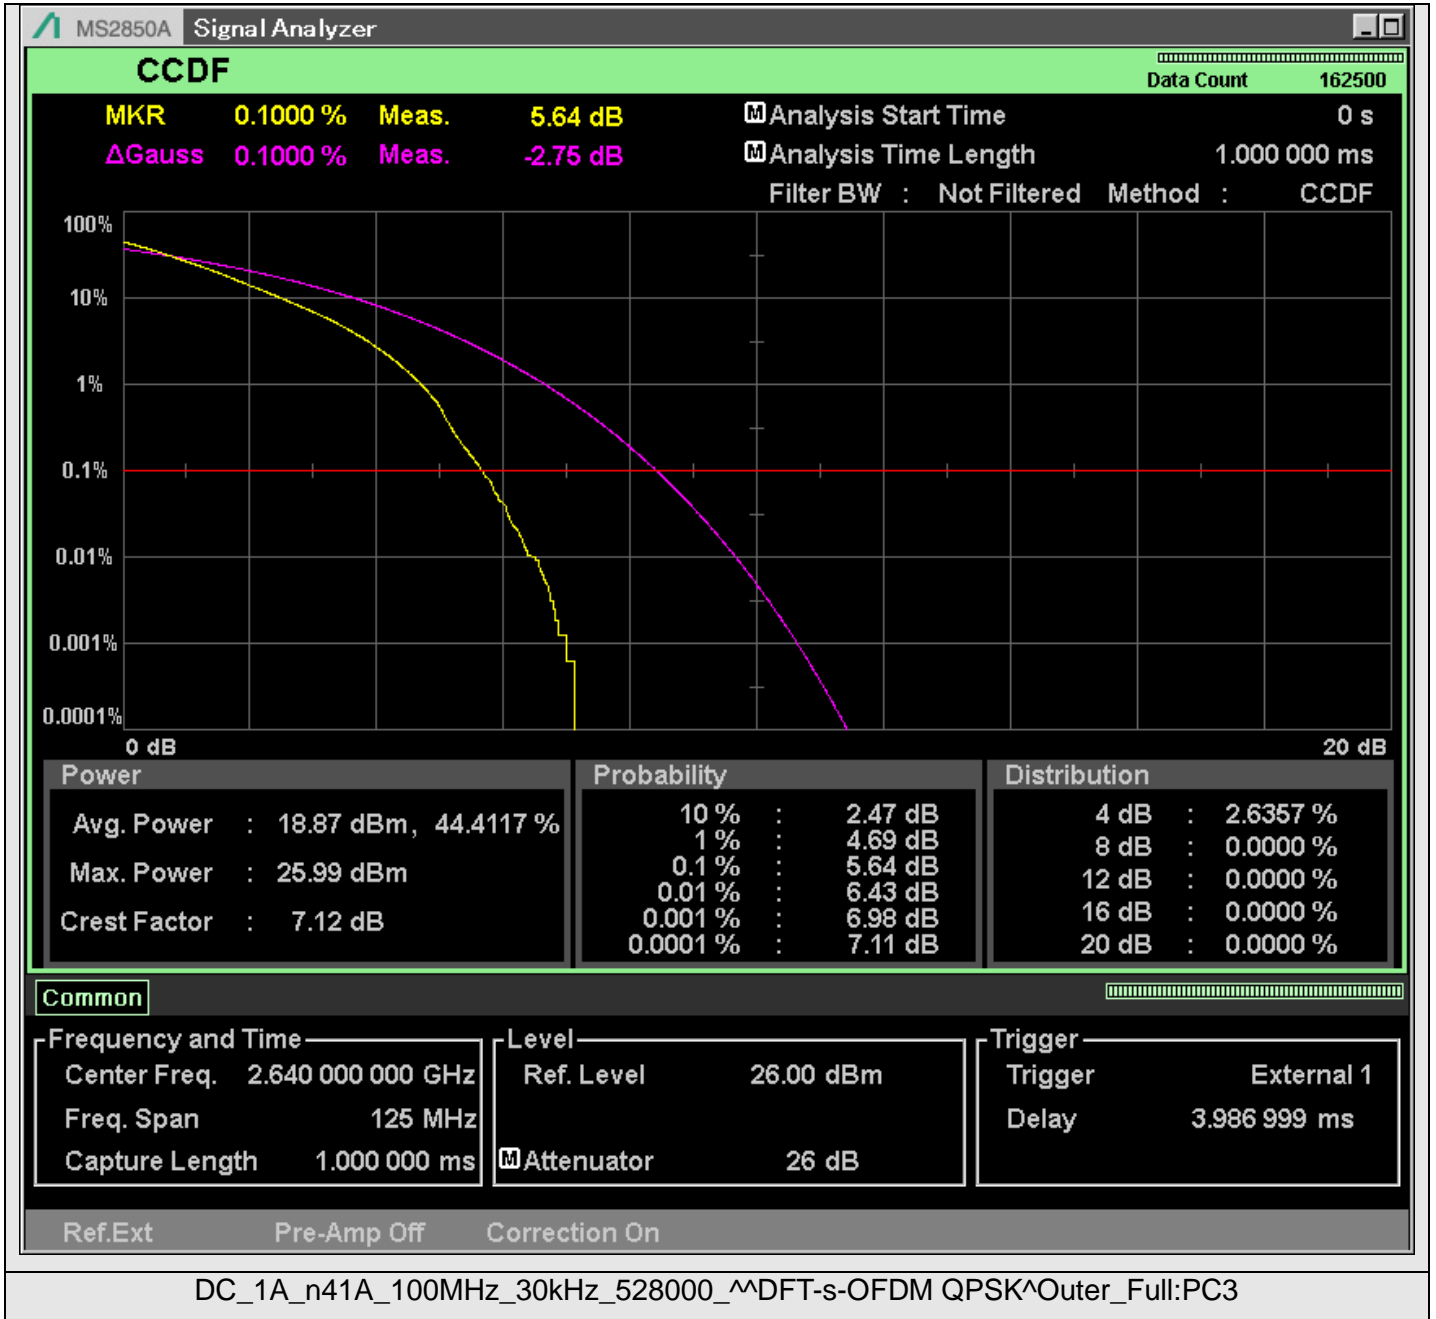

TestGraph

2.1049B Occupied bandwidth

TestResult

Band	Bandwidth	SCS	Channel	TestID	TestConfig	Value	LowLimit	UpLimit	Result
DC_1A_n41A	10MHz	30kHz	500202	1	N/A^N/A^DFT-s-OFDM PI/2 BPSK^Outer_Full	8.56	0.00	10.00	PASS
DC_1A_n41A	10MHz	30kHz	500202	2	N/A^N/A^DFT-s-OFDM QPSK^Outer_Full	8.54	0.00	10.00	PASS
DC_1A_n41A	10MHz	30kHz	500202	3	N/A^N/A^DFT-s-OFDM 16QAM^Outer_Full	8.56	0.00	10.00	PASS