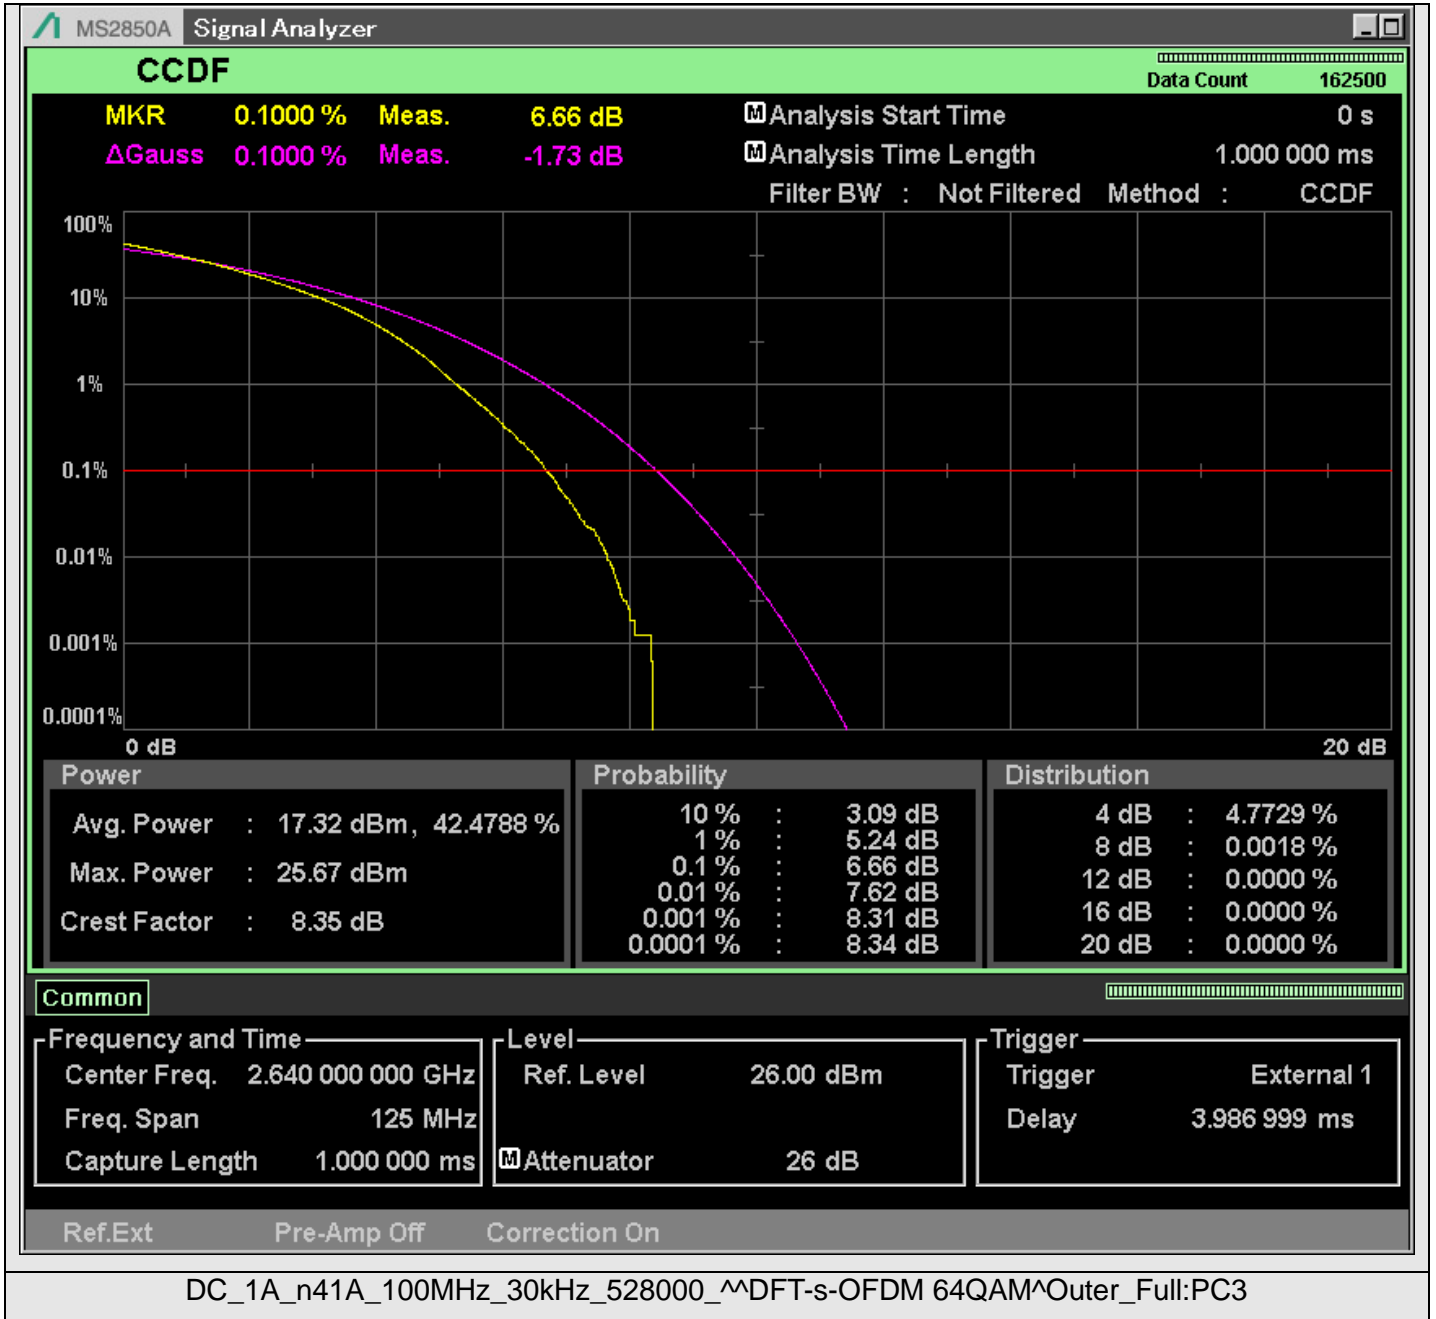

TestGraph

2.1049B Occupied bandwidth

TestResult

Band	Bandwidth	SCS	Channel	TestID	TestConfig	Value	LowLimit	UpLimit	Result
DC_1A_n41A	10MHz	30kHz	500202	1	N/A^N/A^DFT-s-OFDM PI/2 BPSK^Outer_Full	8.56	0.00	10.00	PASS
DC_1A_n41A	10MHz	30kHz	500202	2	N/A^N/A^DFT-s-OFDM QPSK^Outer_Full	8.54	0.00	10.00	PASS
DC_1A_n41A	10MHz	30kHz	500202	3	N/A^N/A^DFT-s-OFDM 16QAM^Outer_Full	8.56	0.00	10.00	PASS