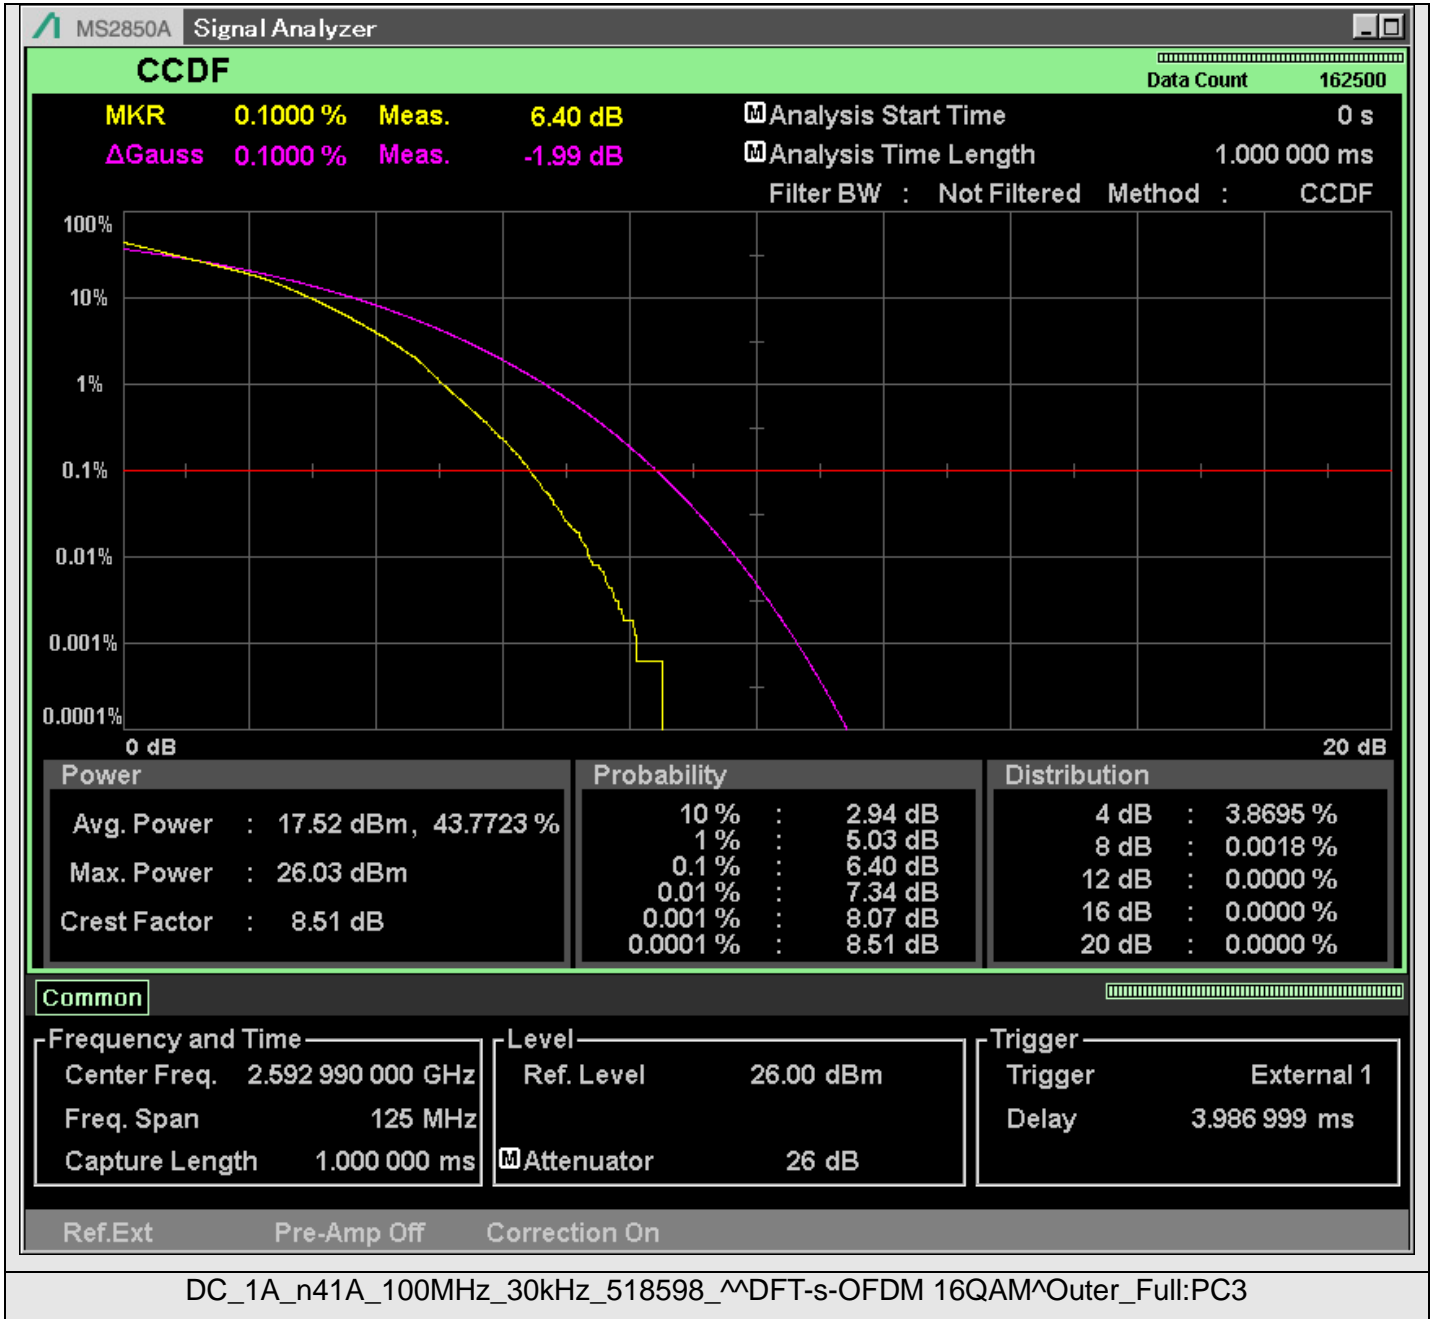

TestGraph

2.1049B Occupied bandwidth

TestResult

Band	Bandwidth	SCS	Channel	TestID	TestConfig	Value	LowLimit	UpLimit	Result
DC_1A_n41A	10MHz	30kHz	500202	1	N/A^N/A^DFT-s-OFDM PI/2 BPSK^Outer_Full	8.56	0.00	10.00	PASS
DC_1A_n41A	10MHz	30kHz	500202	2	N/A^N/A^DFT-s-OFDM QPSK^Outer_Full	8.54	0.00	10.00	PASS
DC_1A_n41A	10MHz	30kHz	500202	3	N/A^N/A^DFT-s-OFDM 16QAM^Outer_Full	8.56	0.00	10.00	PASS