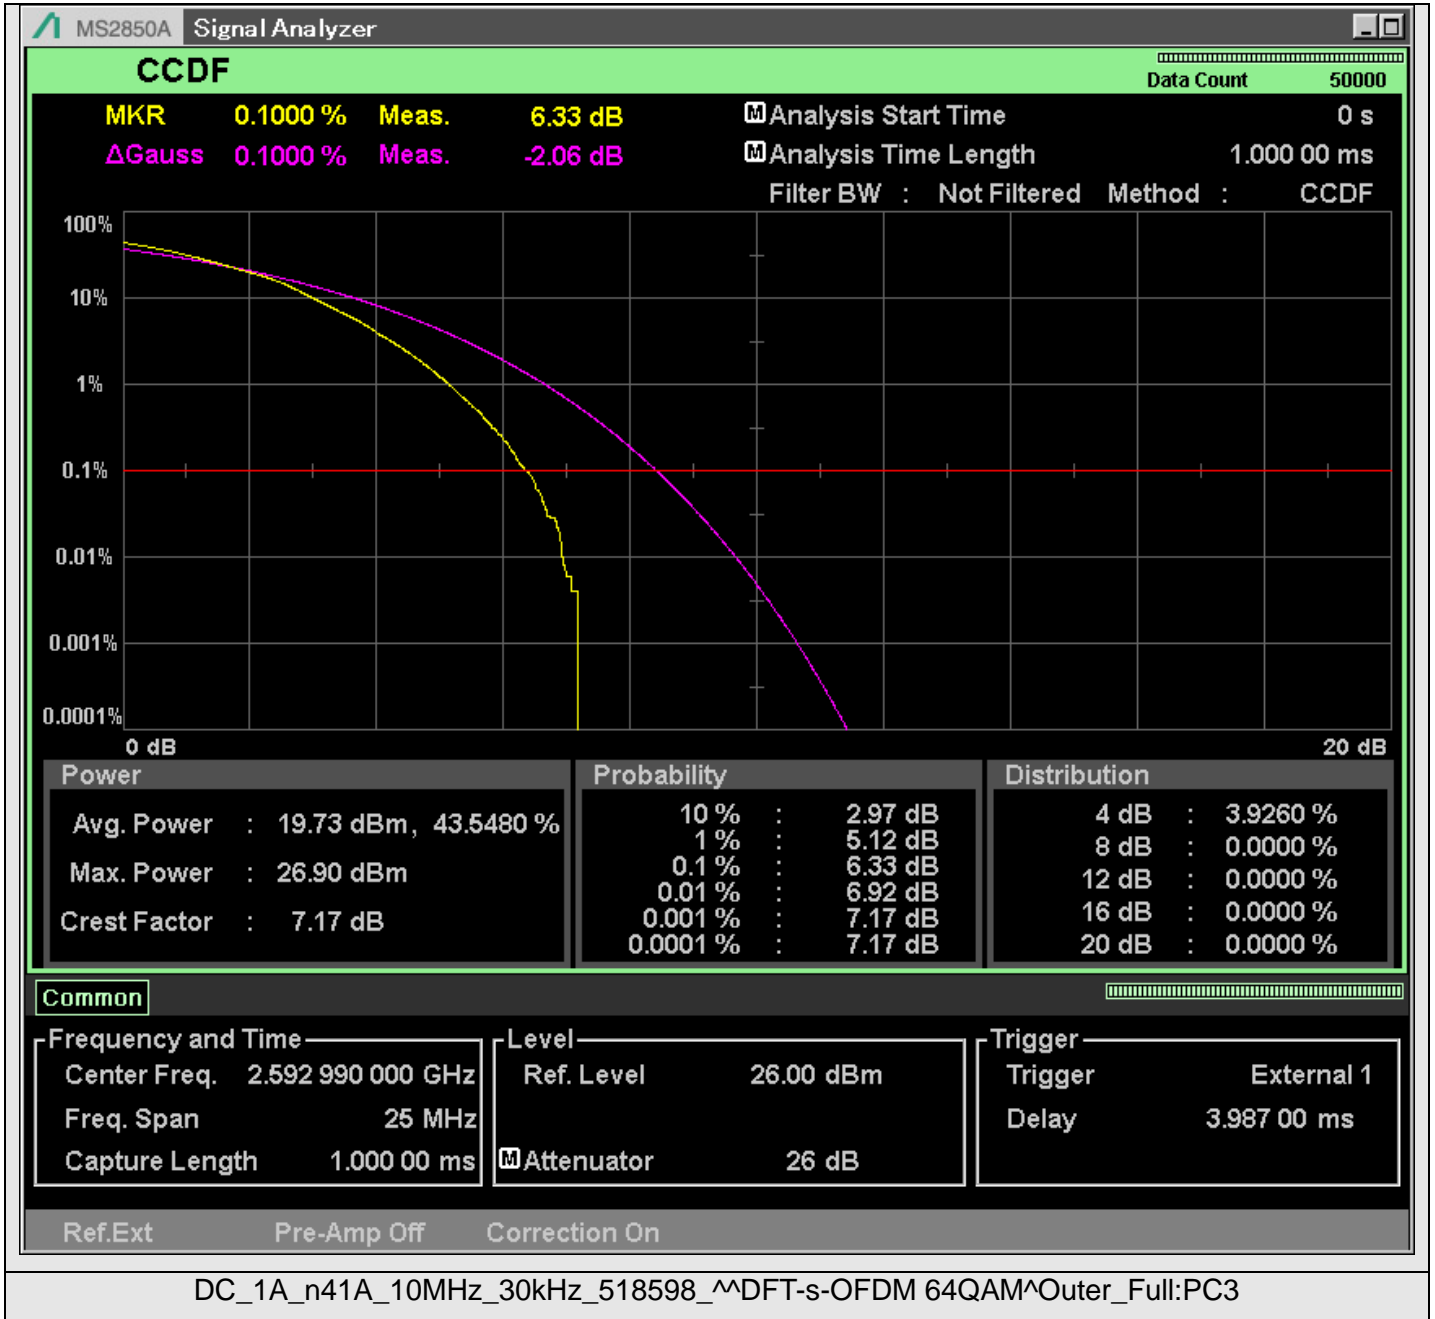

TestGraph

2.1049B Occupied bandwidth

TestResult

Band	Bandwidth	SCS	Channel	TestID	TestConfig	Value	LowLimit	UpLimit	Result
DC_1A_n41A	10MHz	30kHz	500202	1	N/A^N/A^DFT-s-OFDM PI/2 BPSK^Outer_Full	8.56	0.00	10.00	PASS
DC_1A_n41A	10MHz	30kHz	500202	2	N/A^N/A^DFT-s-OFDM QPSK^Outer_Full	8.54	0.00	10.00	PASS
DC_1A_n41A	10MHz	30kHz	500202	3	N/A^N/A^DFT-s-OFDM 16QAM^Outer_Full	8.56	0.00	10.00	PASS