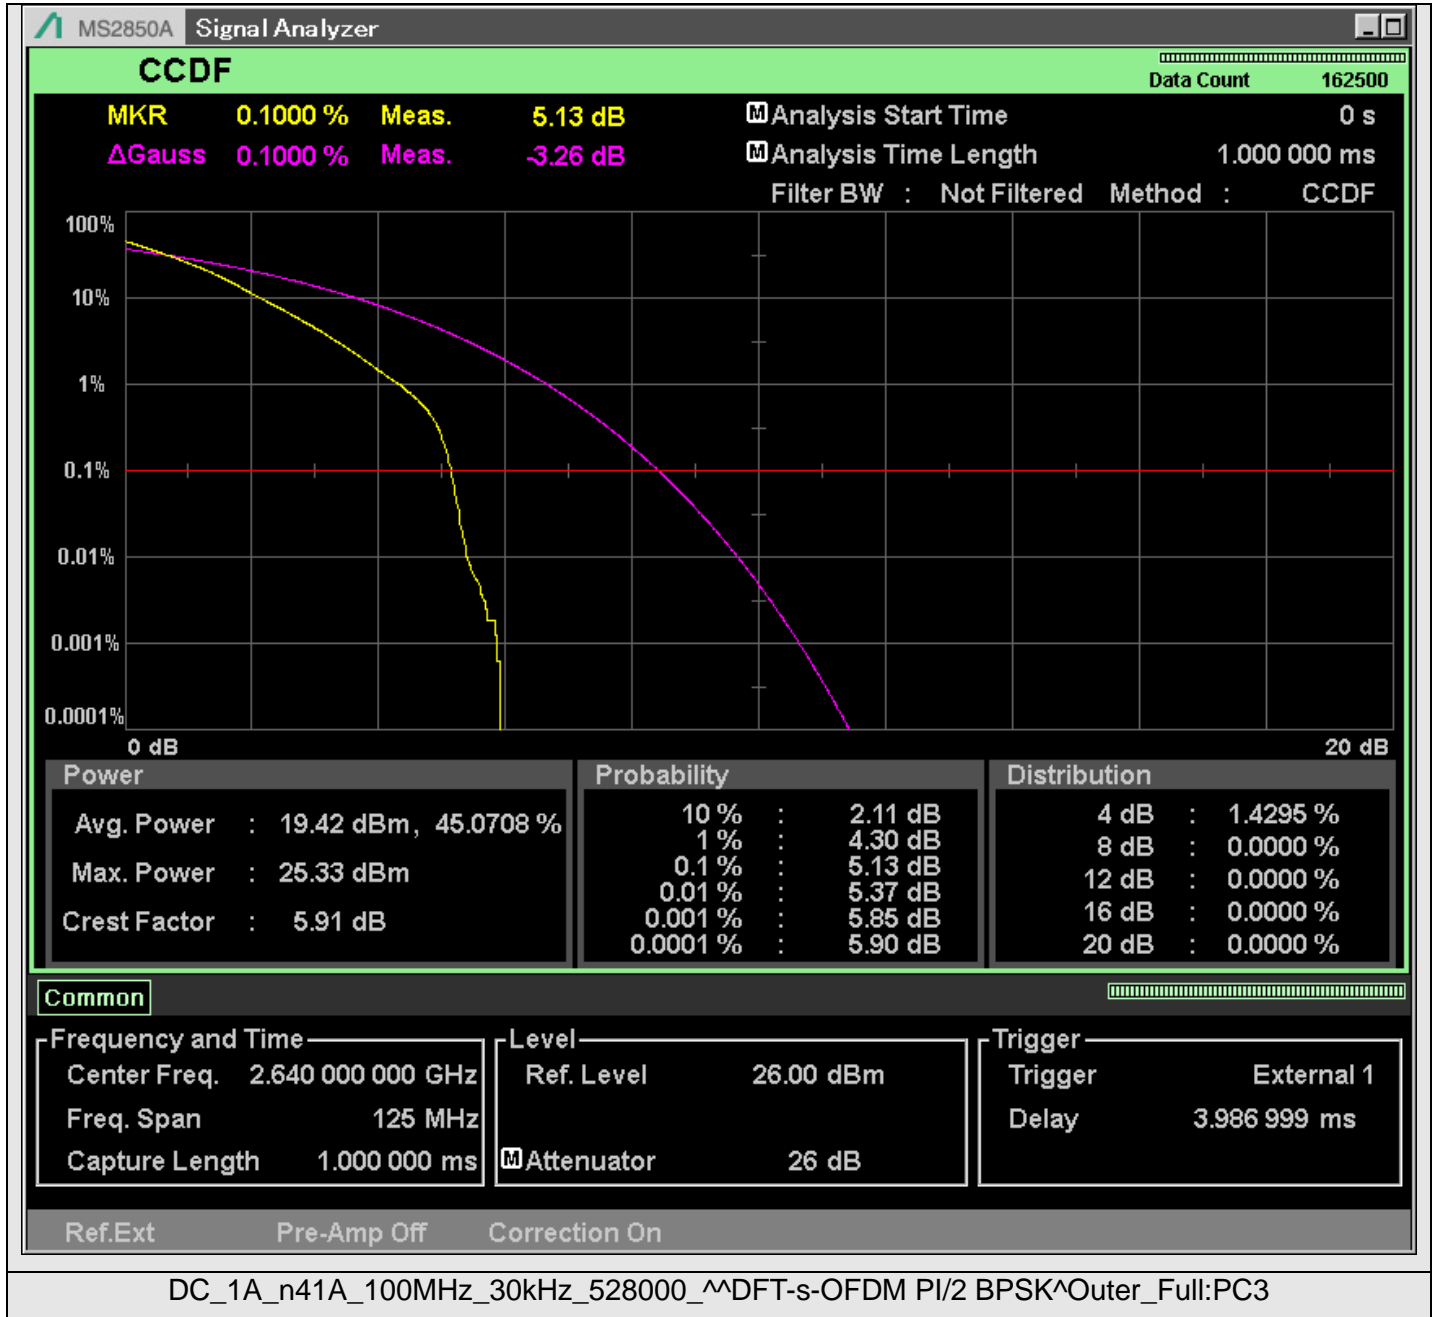

TestGraph

2.1049B Occupied bandwidth

TestResult

Band	Bandwidth	SCS	Channel	TestID	TestConfig	Value	LowLimit	UpLimit	Result
DC_1A_n41A	10MHz	30kHz	500202	1	N/A^N/A^DFT-s-OFDM PI/2 BPSK^Outer_Full	8.56	0.00	10.00	PASS
DC_1A_n41A	10MHz	30kHz	500202	2	N/A^N/A^DFT-s-OFDM QPSK^Outer_Full	8.54	0.00	10.00	PASS
DC_1A_n41A	10MHz	30kHz	500202	3	N/A^N/A^DFT-s-OFDM 16QAM^Outer_Full	8.56	0.00	10.00	PASS