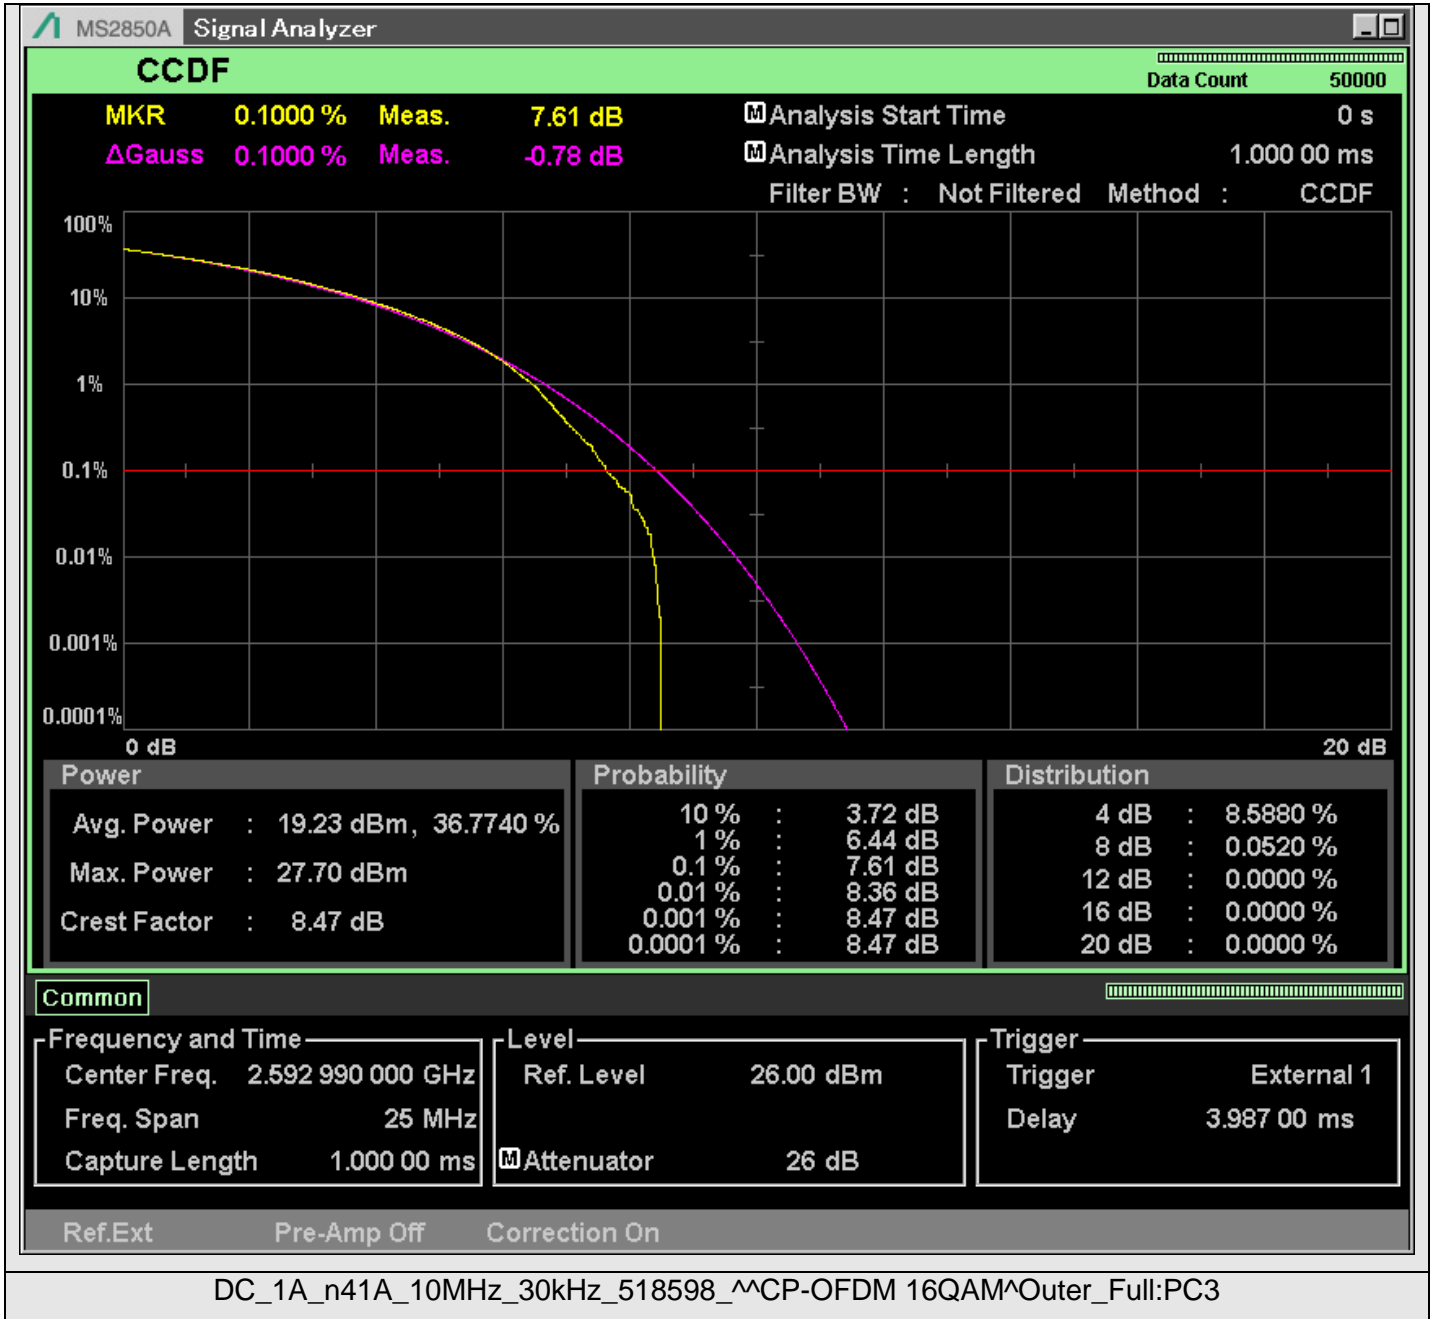

TestGraph

2.1049B Occupied bandwidth

TestResult

Band	Bandwidth	SCS	Channel	TestID	TestConfig	Value	LowLimit	UpLimit	Result
DC_1A_n41A	10MHz	30kHz	500202	1	N/A^N/A^DFT-s-OFDM PI/2 BPSK^Outer_Full	8.56	0.00	10.00	PASS
DC_1A_n41A	10MHz	30kHz	500202	2	N/A^N/A^DFT-s-OFDM QPSK^Outer_Full	8.54	0.00	10.00	PASS
DC_1A_n41A	10MHz	30kHz	500202	3	N/A^N/A^DFT-s-OFDM 16QAM^Outer_Full	8.56	0.00	10.00	PASS