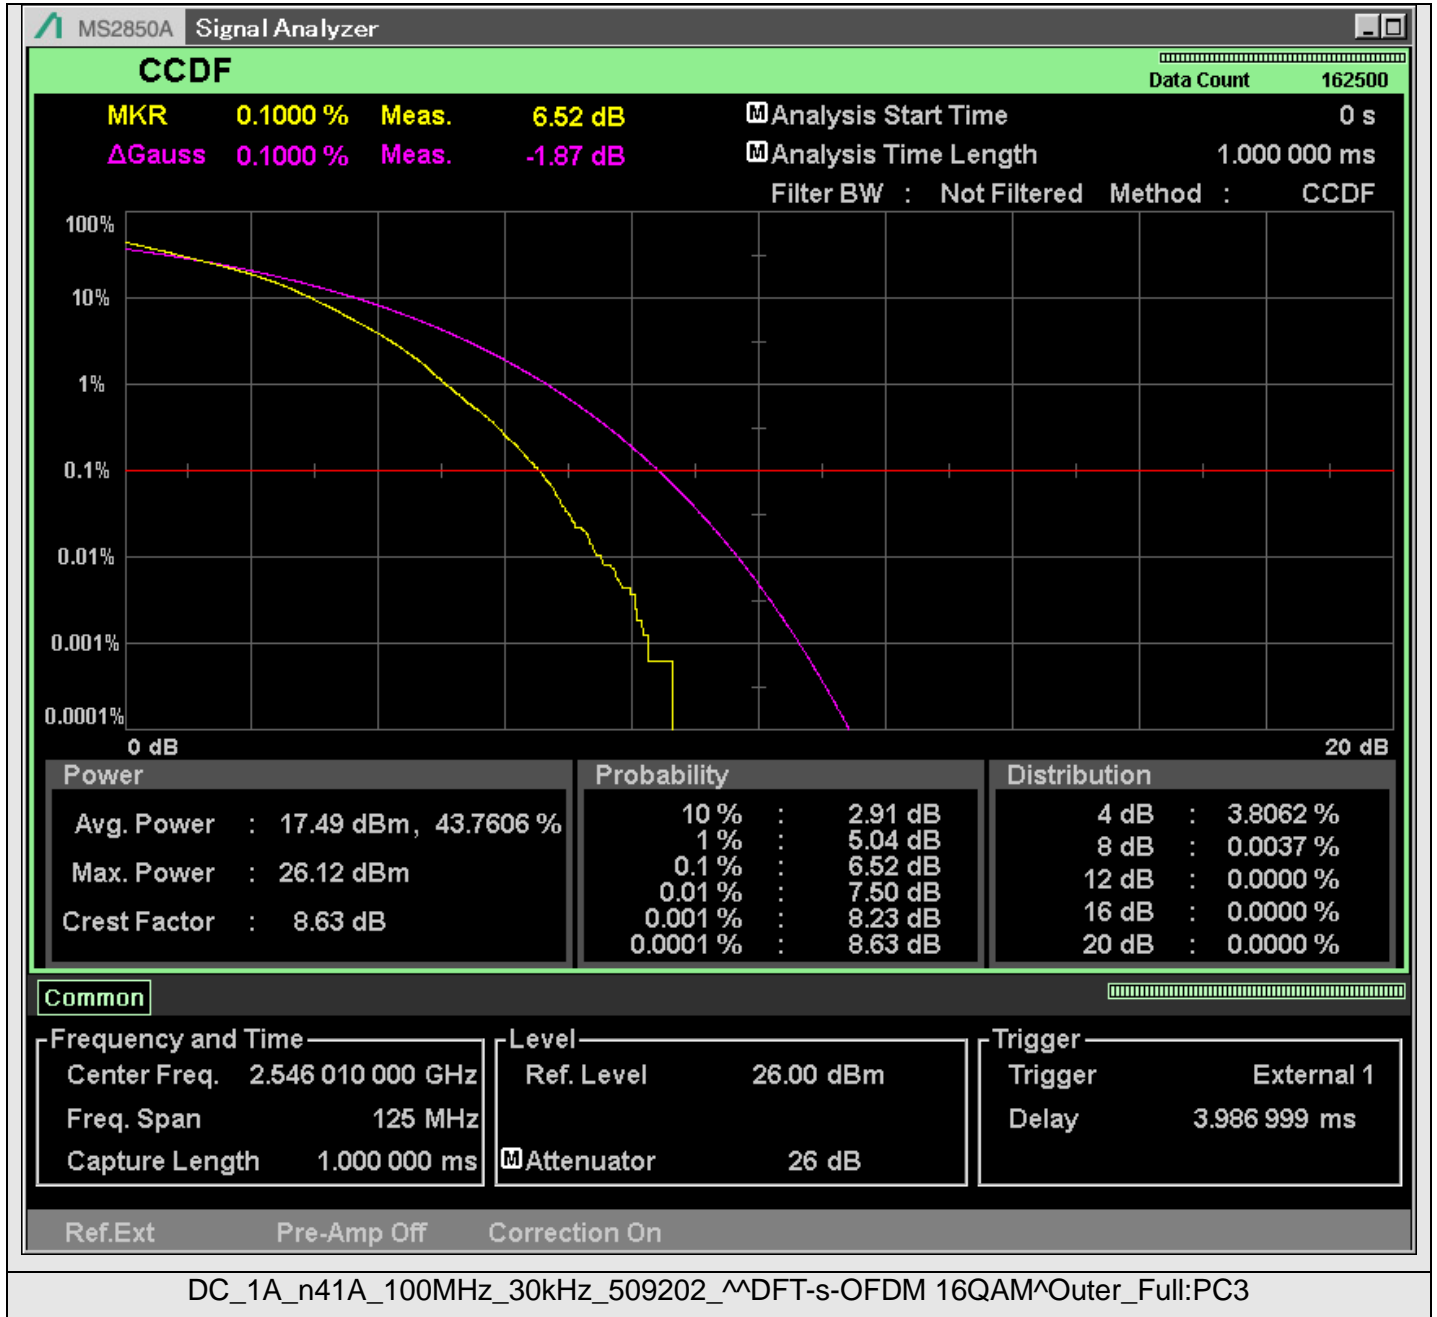

TestGraph

2.1049B Occupied bandwidth

TestResult

Band	Bandwidth	SCS	Channel	TestID	TestConfig	Value	LowLimit	UpLimit	Result
DC_1A_n41A	10MHz	30kHz	500202	1	N/A^N/A^DFT-s-OFDM PI/2 BPSK^Outer_Full	8.56	0.00	10.00	PASS
DC_1A_n41A	10MHz	30kHz	500202	2	N/A^N/A^DFT-s-OFDM QPSK^Outer_Full	8.54	0.00	10.00	PASS
DC_1A_n41A	10MHz	30kHz	500202	3	N/A^N/A^DFT-s-OFDM 16QAM^Outer_Full	8.56	0.00	10.00	PASS