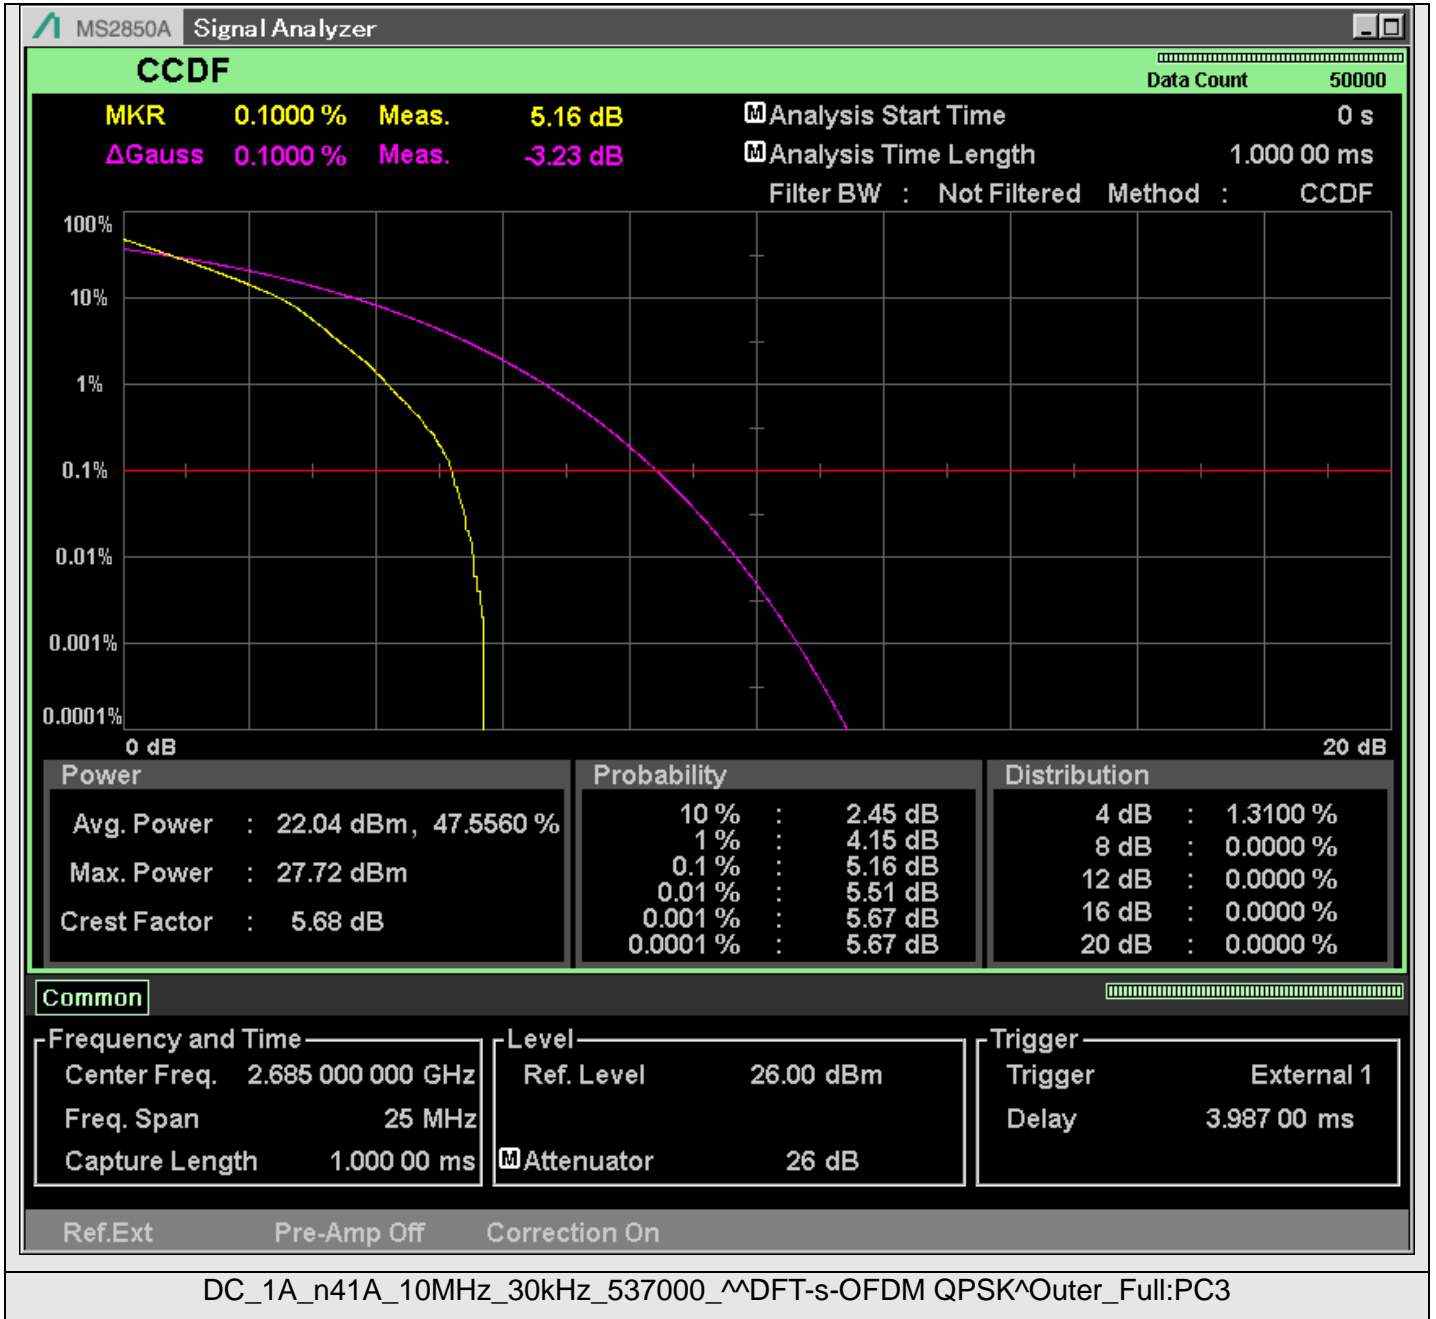

TestGraph

2.1049B Occupied bandwidth

TestResult

Band	Bandwidth	SCS	Channel	TestID	TestConfig	Value	LowLimit	UpLimit	Result
DC_1A_n41A	10MHz	30kHz	500202	1	N/A^N/A^DFT-s-OFDM PI/2 BPSK^Outer_Full	8.56	0.00	10.00	PASS
DC_1A_n41A	10MHz	30kHz	500202	2	N/A^N/A^DFT-s-OFDM QPSK^Outer_Full	8.54	0.00	10.00	PASS
DC_1A_n41A	10MHz	30kHz	500202	3	N/A^N/A^DFT-s-OFDM 16QAM^Outer_Full	8.56	0.00	10.00	PASS