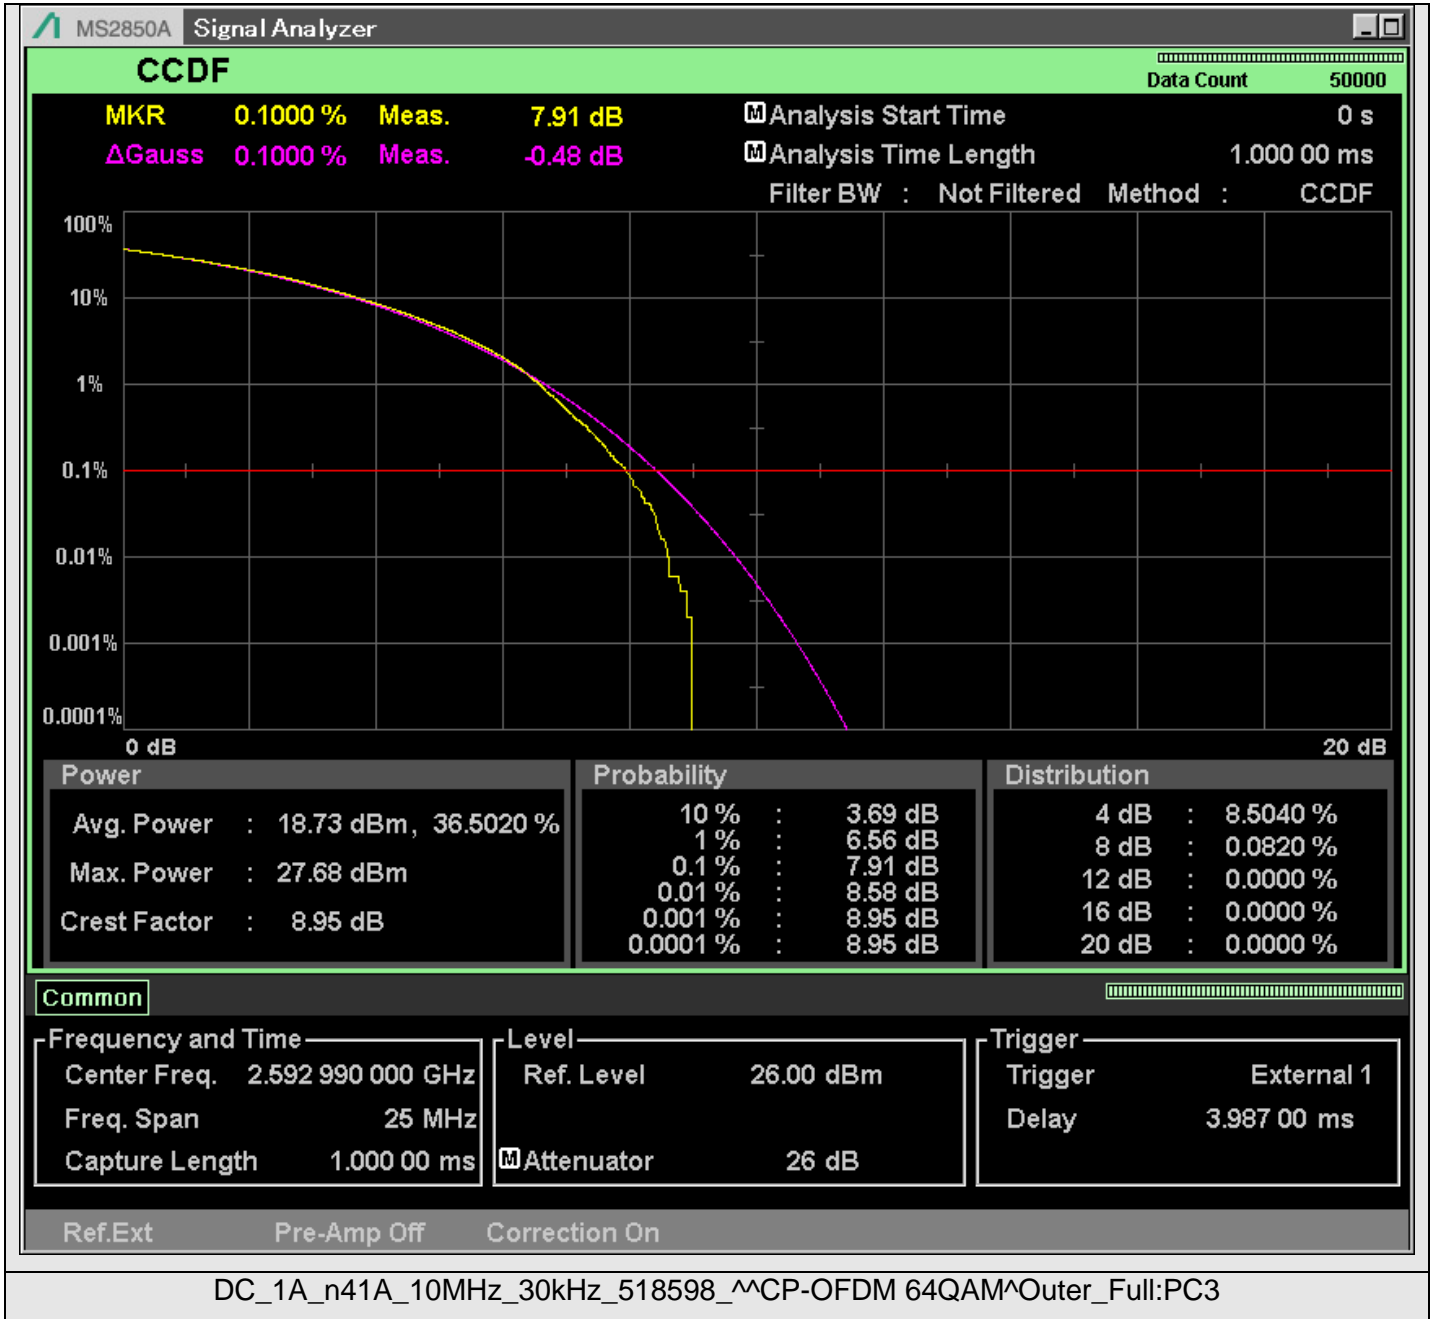

TestGraph

2.1049B Occupied bandwidth

TestResult

Band	Bandwidth	SCS	Channel	TestID	TestConfig	Value	LowLimit	UpLimit	Result
DC_1A_n41A	10MHz	30kHz	500202	1	N/A^N/A^DFT-s-OFDM PI/2 BPSK^Outer_Full	8.56	0.00	10.00	PASS
DC_1A_n41A	10MHz	30kHz	500202	2	N/A^N/A^DFT-s-OFDM QPSK^Outer_Full	8.54	0.00	10.00	PASS
DC_1A_n41A	10MHz	30kHz	500202	3	N/A^N/A^DFT-s-OFDM 16QAM^Outer_Full	8.56	0.00	10.00	PASS