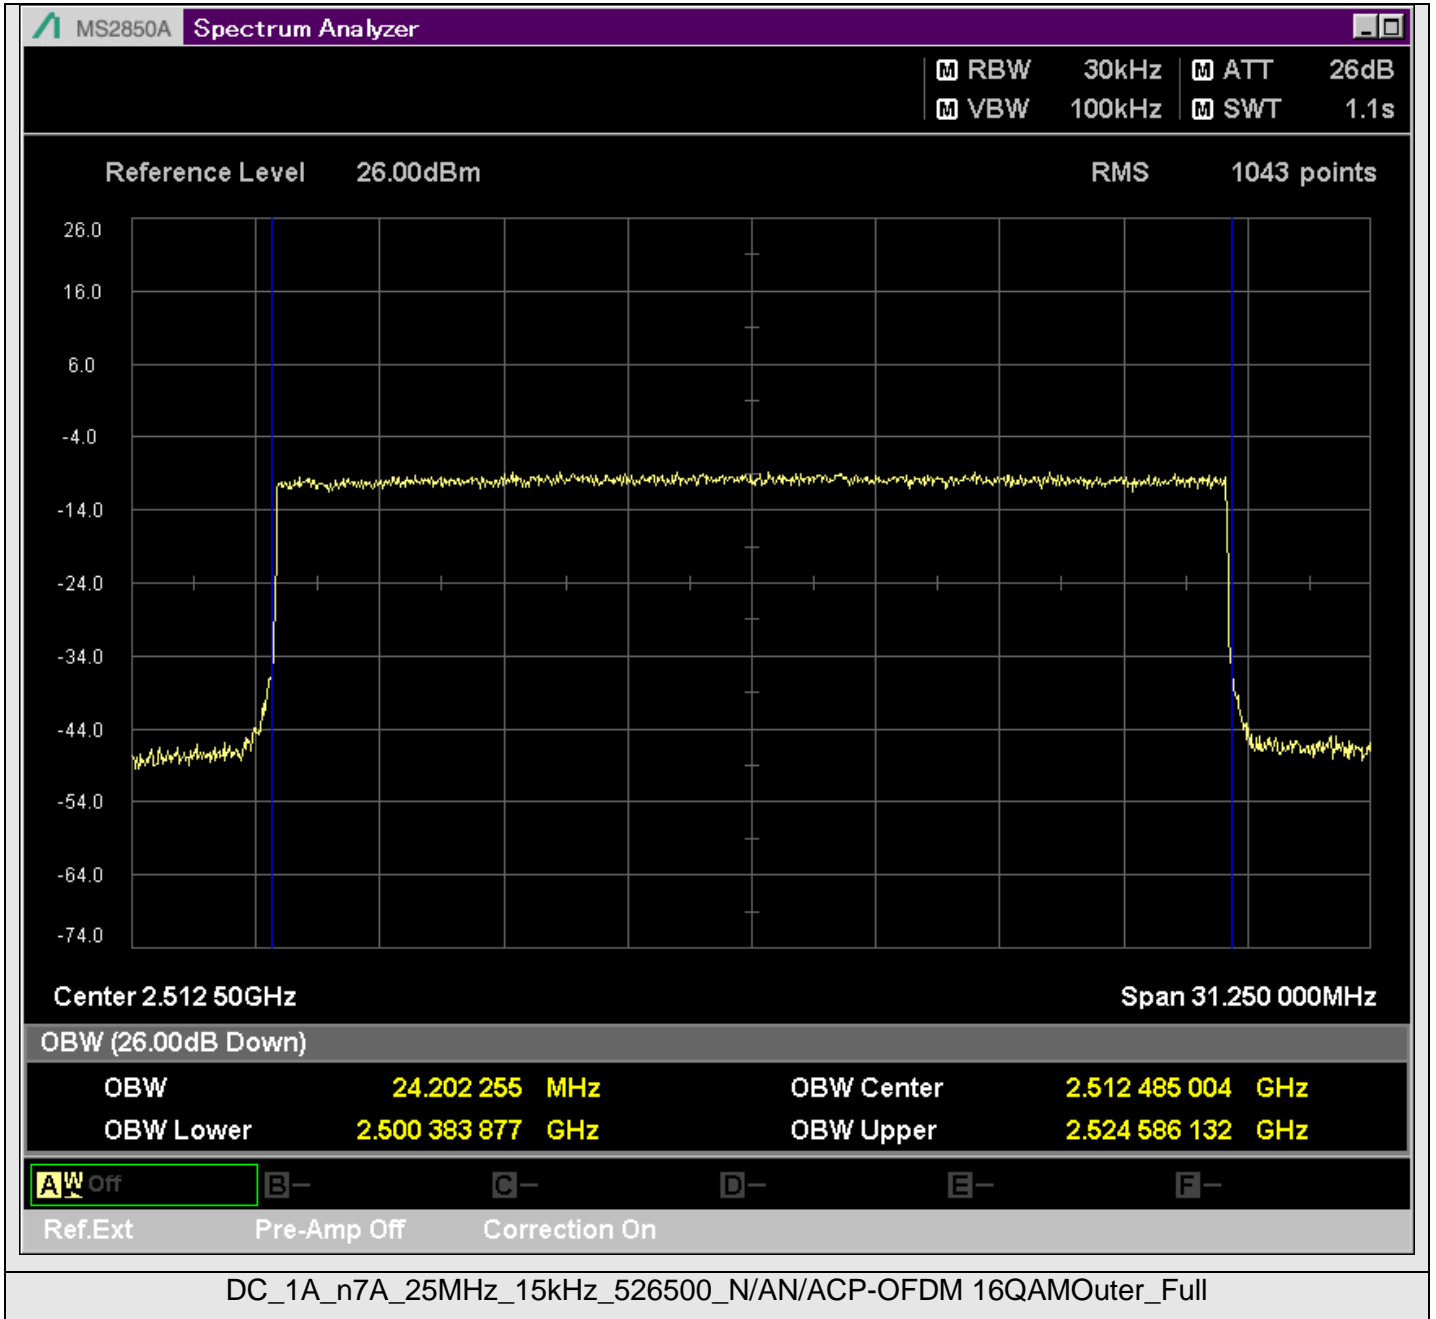

TestGraph

2.1051B.2 Band edge

TestResult

Band	Bandwidth	SCS	Channel	TestID	TestConfig	Value	LowLimit	UpLimit	Result
DC_1A_n7A	5MHz	15kHz	524500	1	@2499.950MHz	-21.11	-999.00	-10.00	PASS
DC_1A_n7A	5MHz	15kHz	524500	1	@2499.500MHz	-44.42	-999.00	-10.00	PASS
DC_1A_n7A	5MHz	15kHz	524500	1	@2499.000MHz	-37.39	-999.00	-10.00	PASS