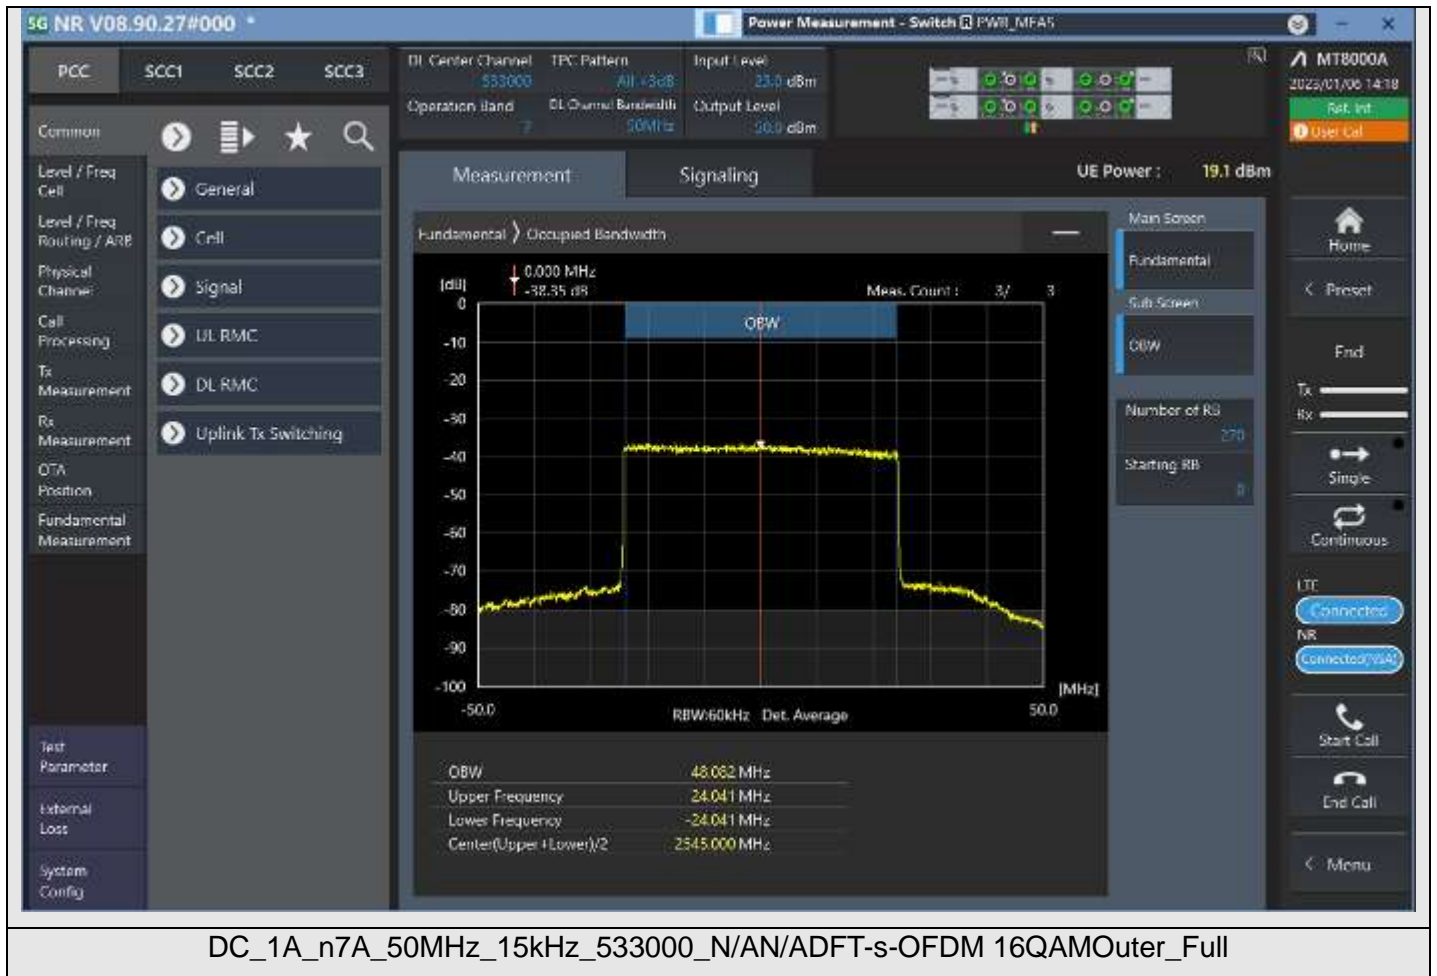

DC_1A_n7A_50MHz_15kHz_533000_N/AN/ADFT-s-OFDM QPSKOuter_Full