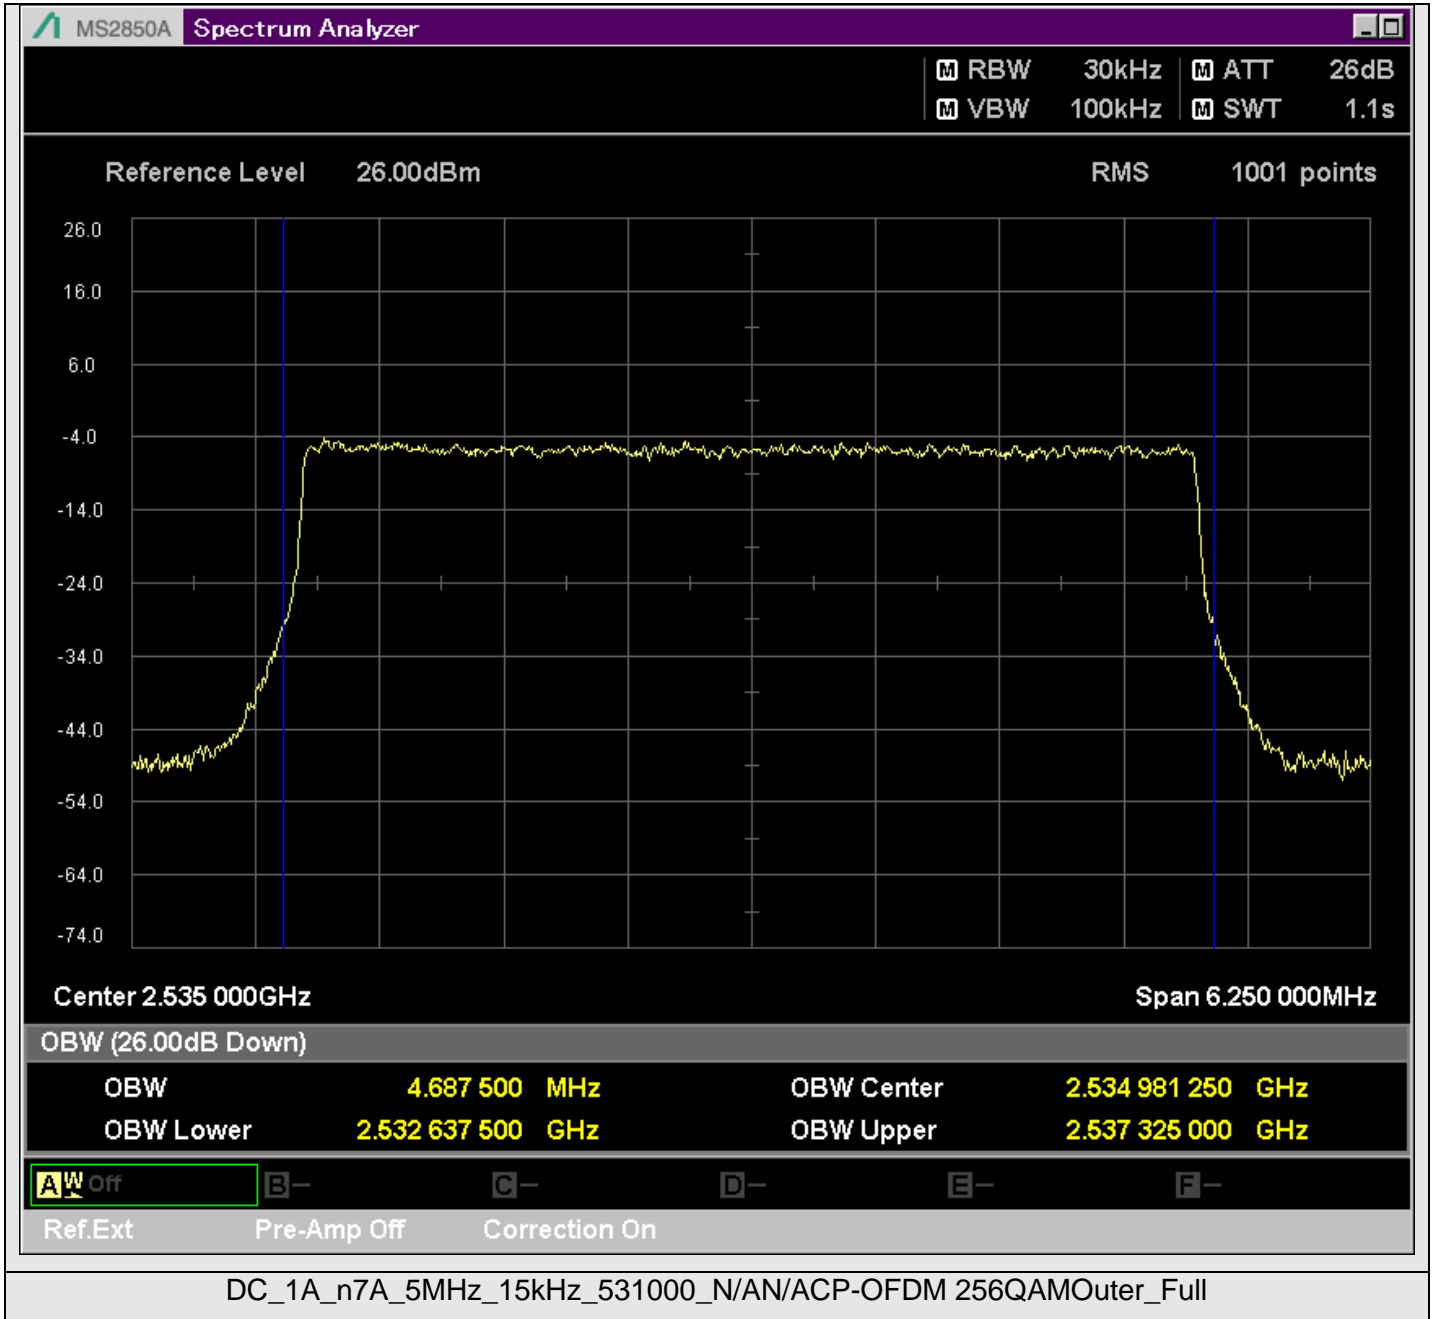

TestGraph

2.1051B.2 Band edge

TestResult

Band	Bandwidth	SCS	Channel	TestID	TestConfig	Value	LowLimit	UpLimit	Result
DC_1A_n7A	5MHz	15kHz	524500	1	@2499.950MHz	-21.11	-999.00	-10.00	PASS
DC_1A_n7A	5MHz	15kHz	524500	1	@2499.500MHz	-44.42	-999.00	-10.00	PASS
DC_1A_n7A	5MHz	15kHz	524500	1	@2499.000MHz	-37.39	-999.00	-10.00	PASS