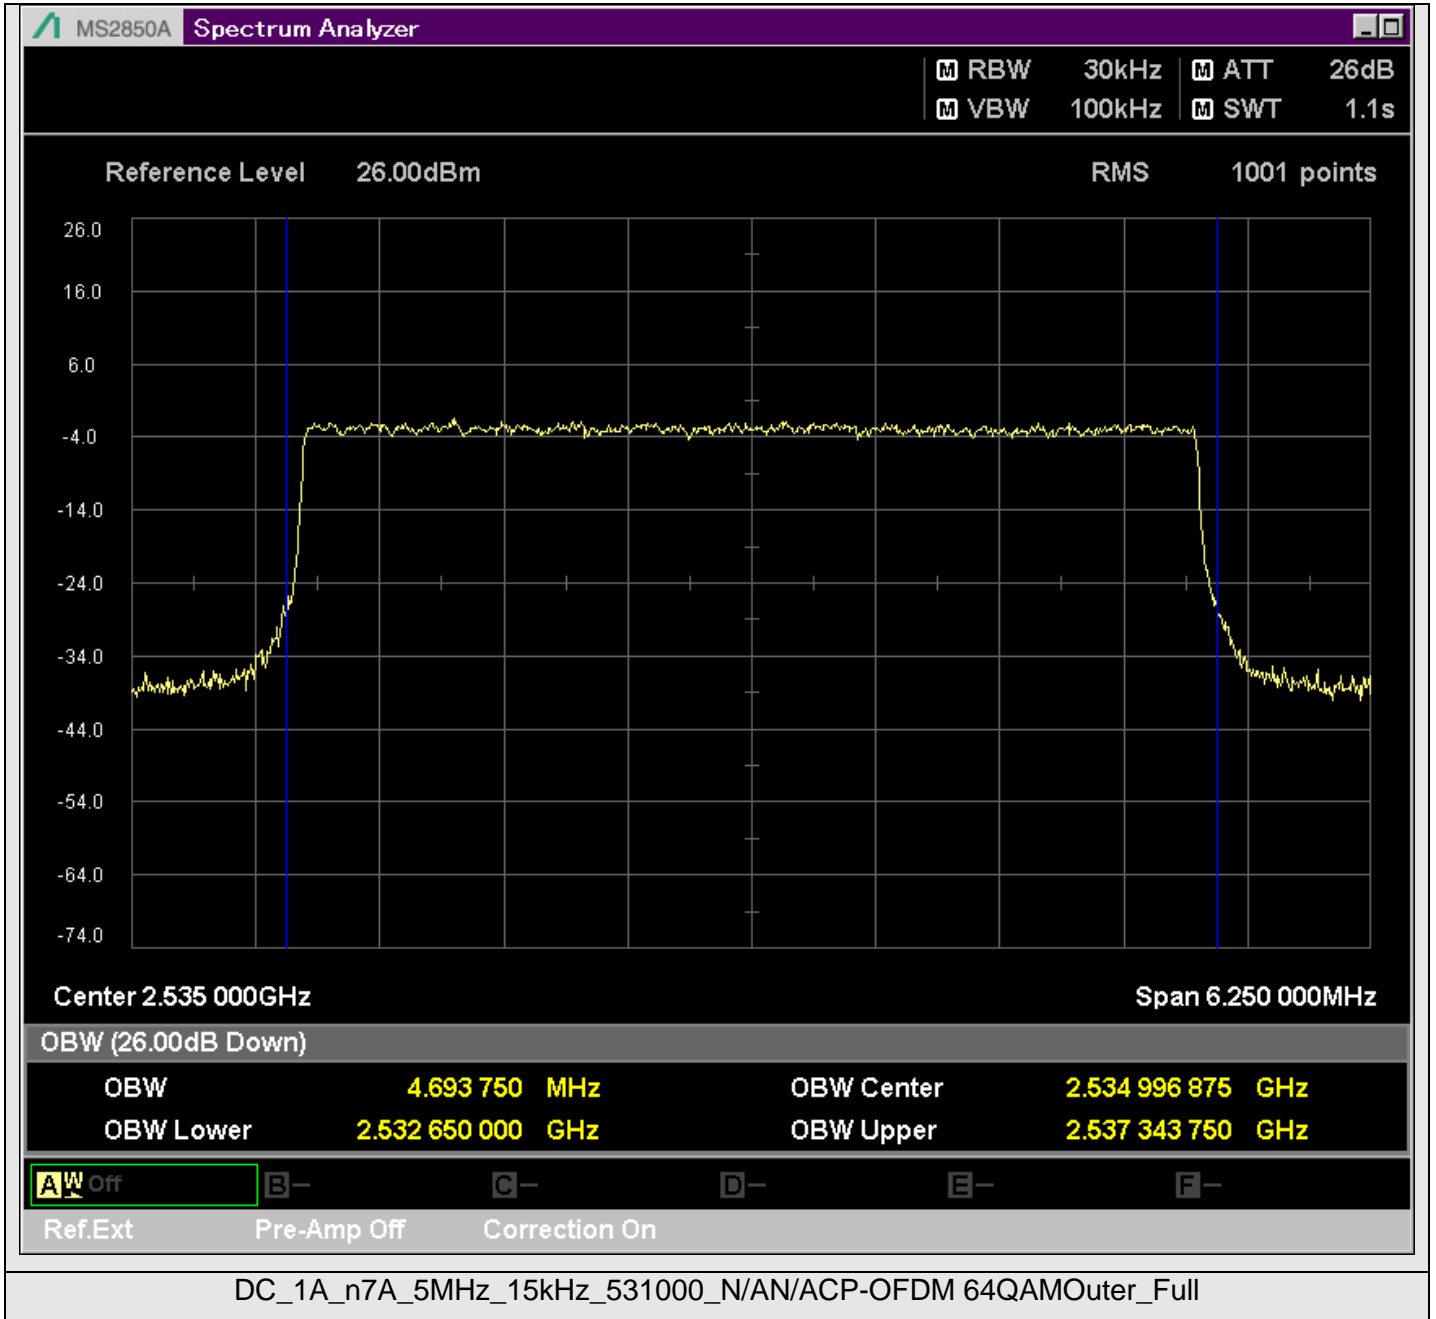

TestGraph

2.1051B.2 Band edge

TestResult

Band	Bandwidth	SCS	Channel	TestID	TestConfig	Value	LowLimit	UpLimit	Result
DC_1A_n7A	5MHz	15kHz	524500	1	@2499.950MHz	-21.11	-999.00	-10.00	PASS
DC_1A_n7A	5MHz	15kHz	524500	1	@2499.500MHz	-44.42	-999.00	-10.00	PASS
DC_1A_n7A	5MHz	15kHz	524500	1	@2499.000MHz	-37.39	-999.00	-10.00	PASS