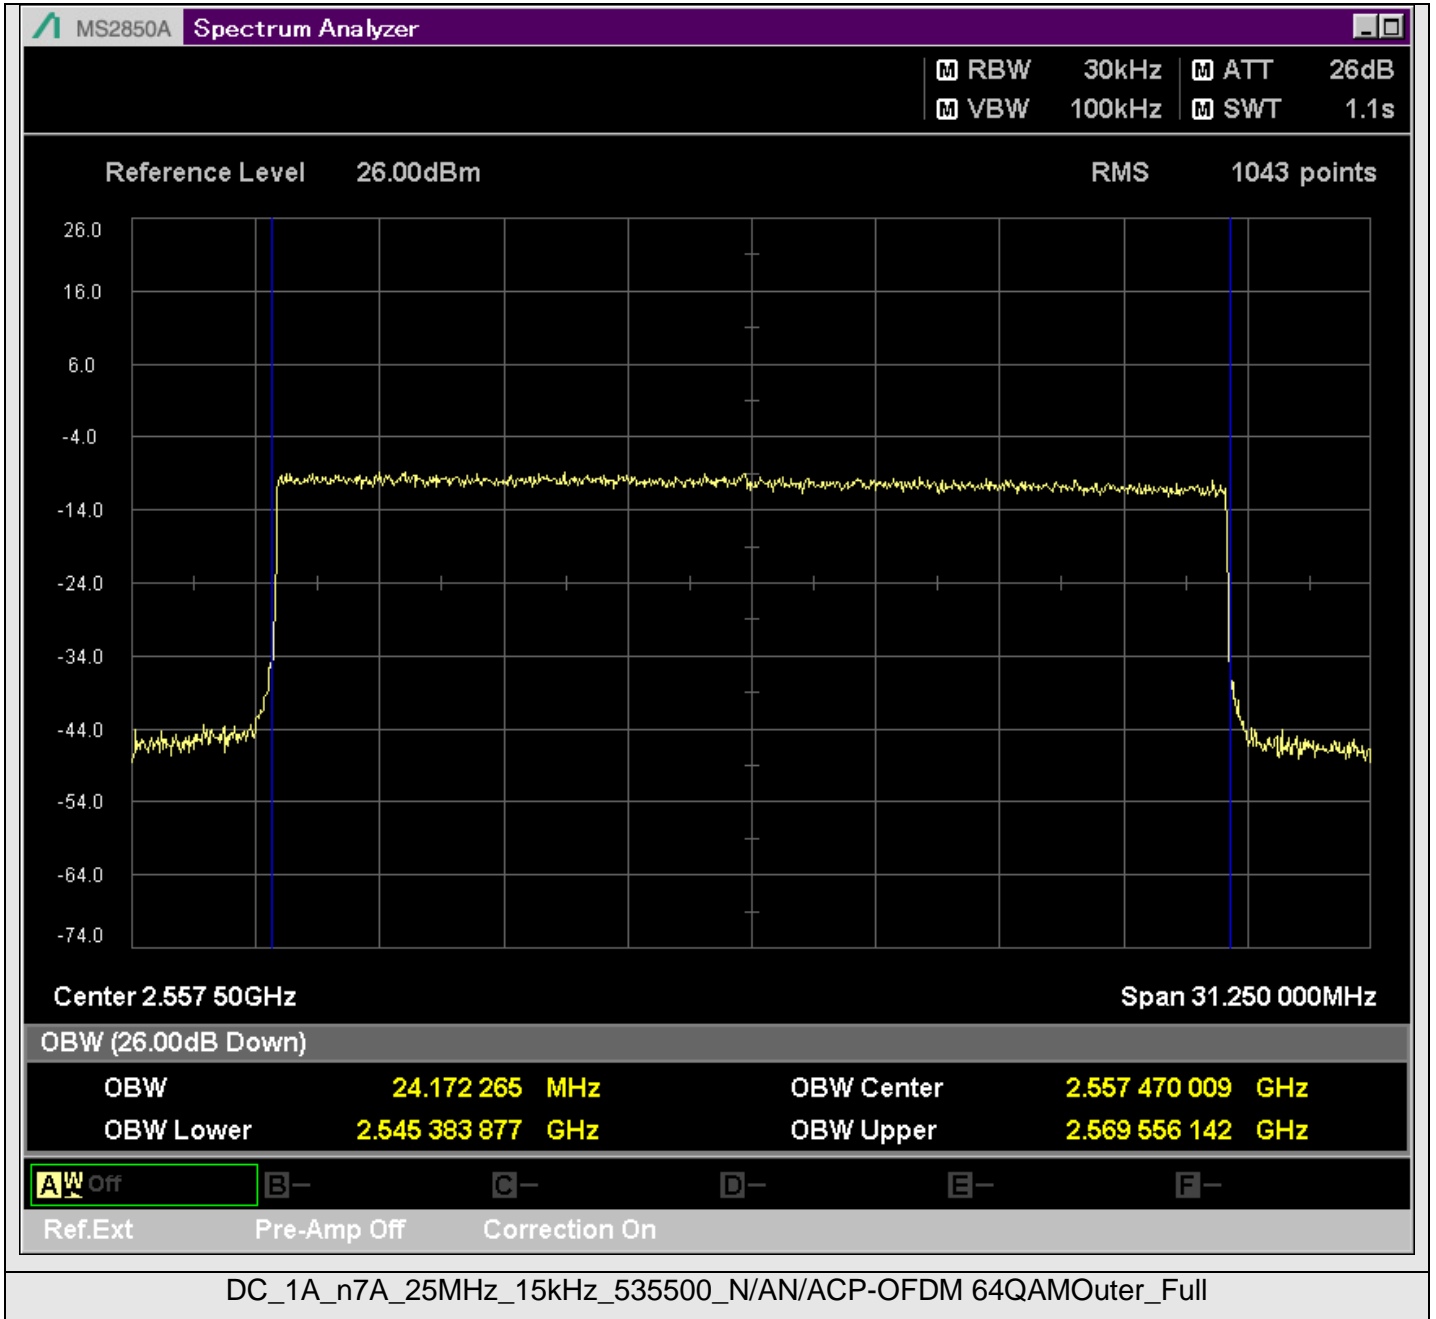

TestGraph

2.1051B.2 Band edge

TestResult

Band	Bandwidth	SCS	Channel	TestID	TestConfig	Value	LowLimit	UpLimit	Result
DC_1A_n7A	5MHz	15kHz	524500	1	@2499.950MHz	-21.11	-999.00	-10.00	PASS
DC_1A_n7A	5MHz	15kHz	524500	1	@2499.500MHz	-44.42	-999.00	-10.00	PASS
DC_1A_n7A	5MHz	15kHz	524500	1	@2499.000MHz	-37.39	-999.00	-10.00	PASS