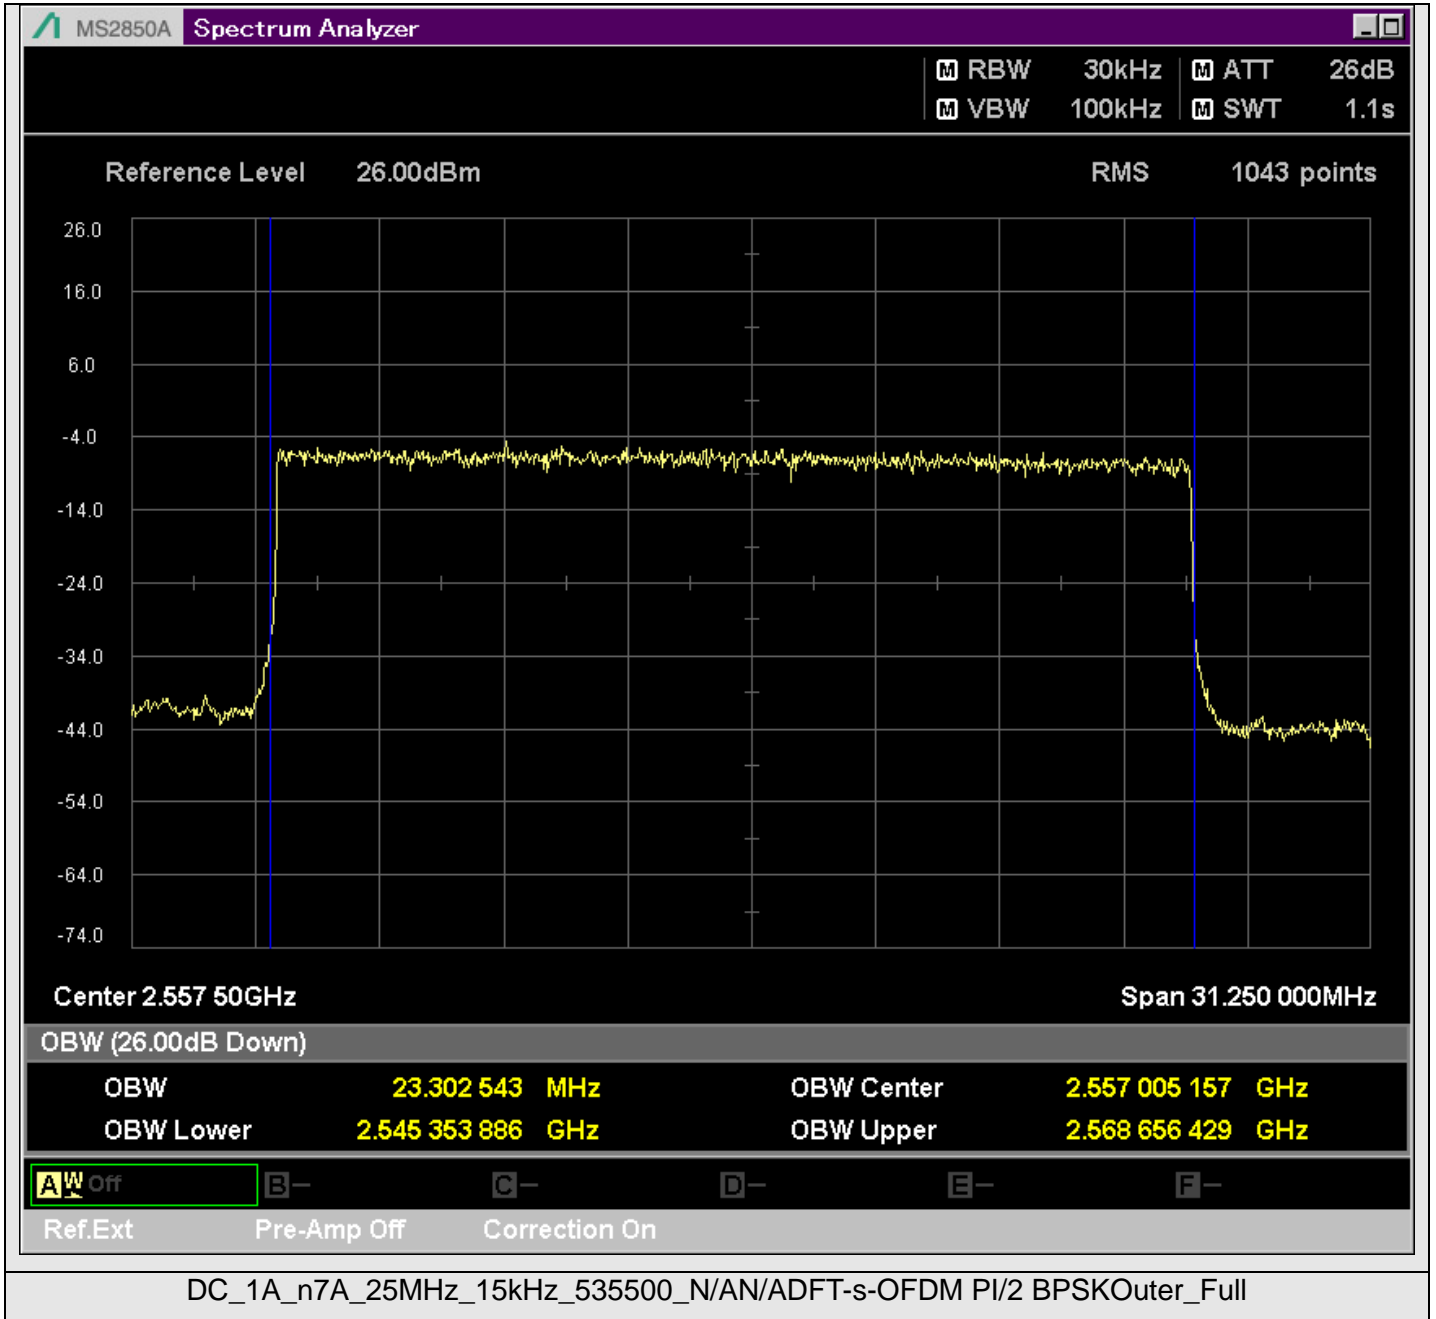

TestGraph

2.1051B.2 Band edge

TestResult

Band	Bandwidth	SCS	Channel	TestID	TestConfig	Value	LowLimit	UpLimit	Result
DC_1A_n7A	5MHz	15kHz	524500	1	@2499.950MHz	-21.11	-999.00	-10.00	PASS
DC_1A_n7A	5MHz	15kHz	524500	1	@2499.500MHz	-44.42	-999.00	-10.00	PASS
DC_1A_n7A	5MHz	15kHz	524500	1	@2499.000MHz	-37.39	-999.00	-10.00	PASS