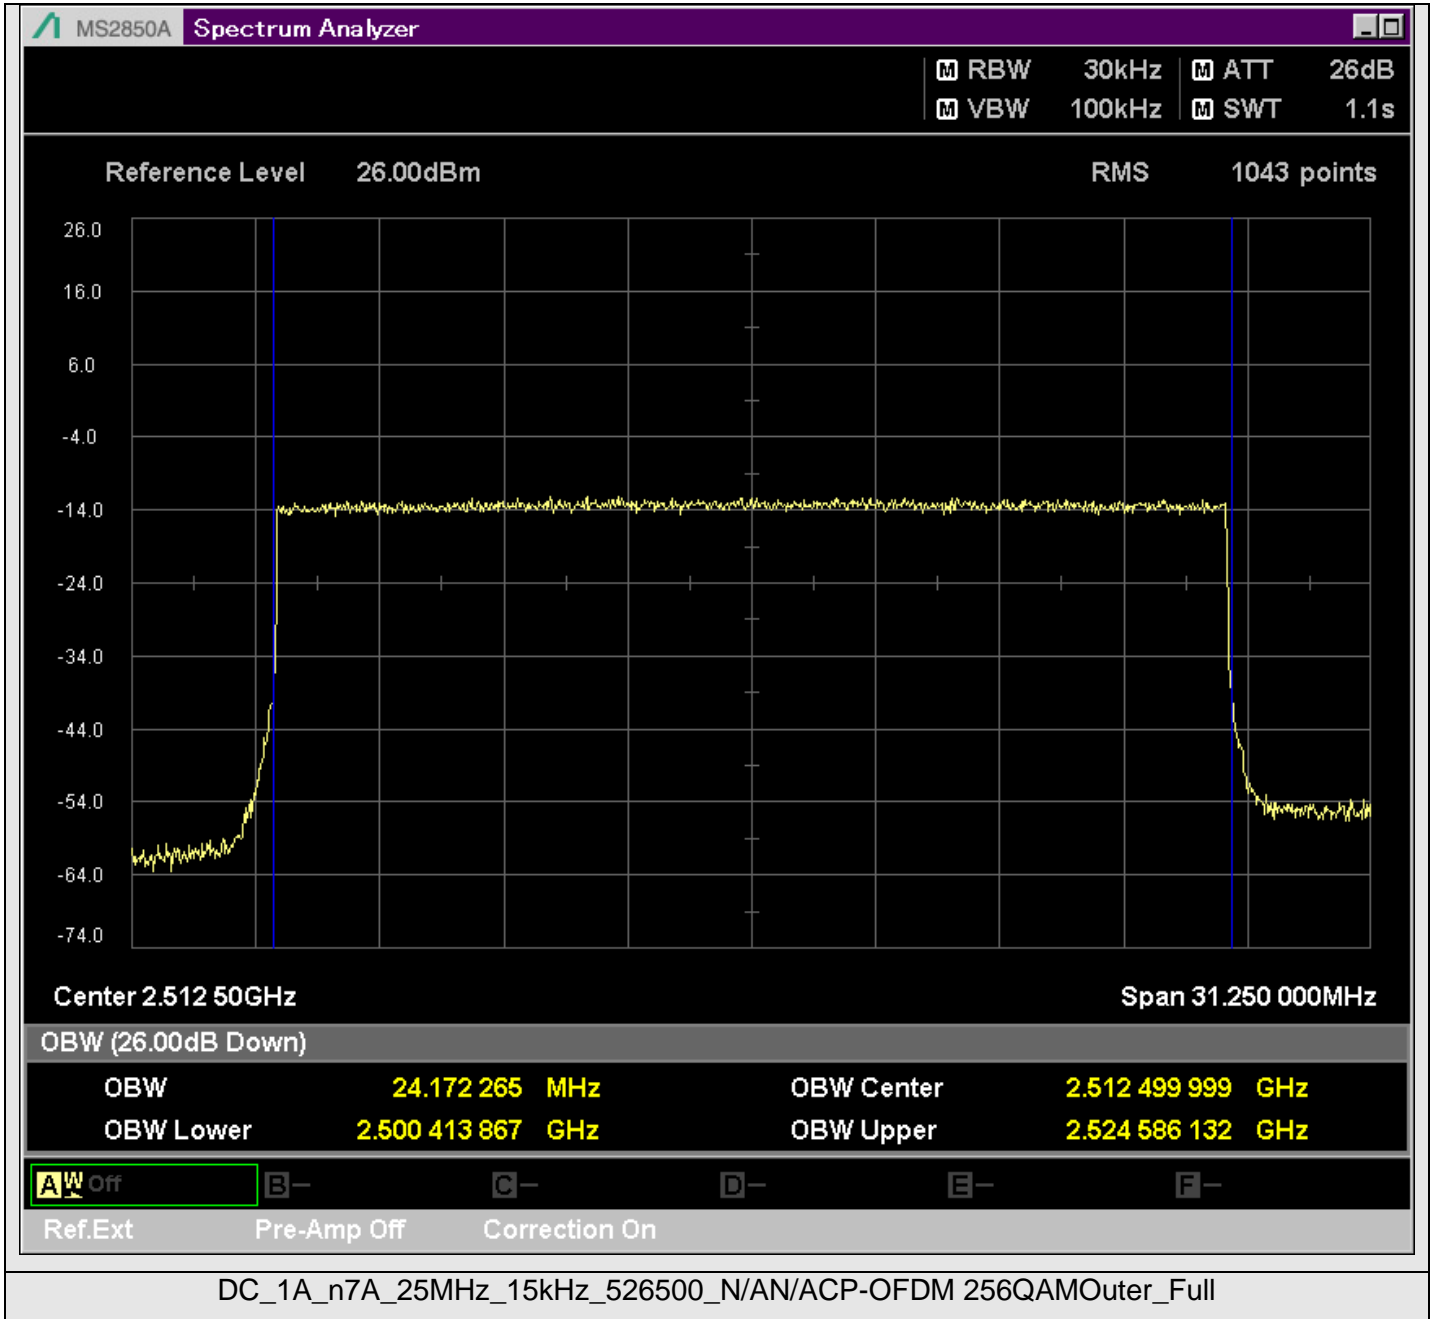

TestGraph

2.1051B.2 Band edge

TestResult

Band	Bandwidth	SCS	Channel	TestID	TestConfig	Value	LowLimit	UpLimit	Result
DC_1A_n7A	5MHz	15kHz	524500	1	@2499.950MHz	-21.11	-999.00	-10.00	PASS
DC_1A_n7A	5MHz	15kHz	524500	1	@2499.500MHz	-44.42	-999.00	-10.00	PASS
DC_1A_n7A	5MHz	15kHz	524500	1	@2499.000MHz	-37.39	-999.00	-10.00	PASS