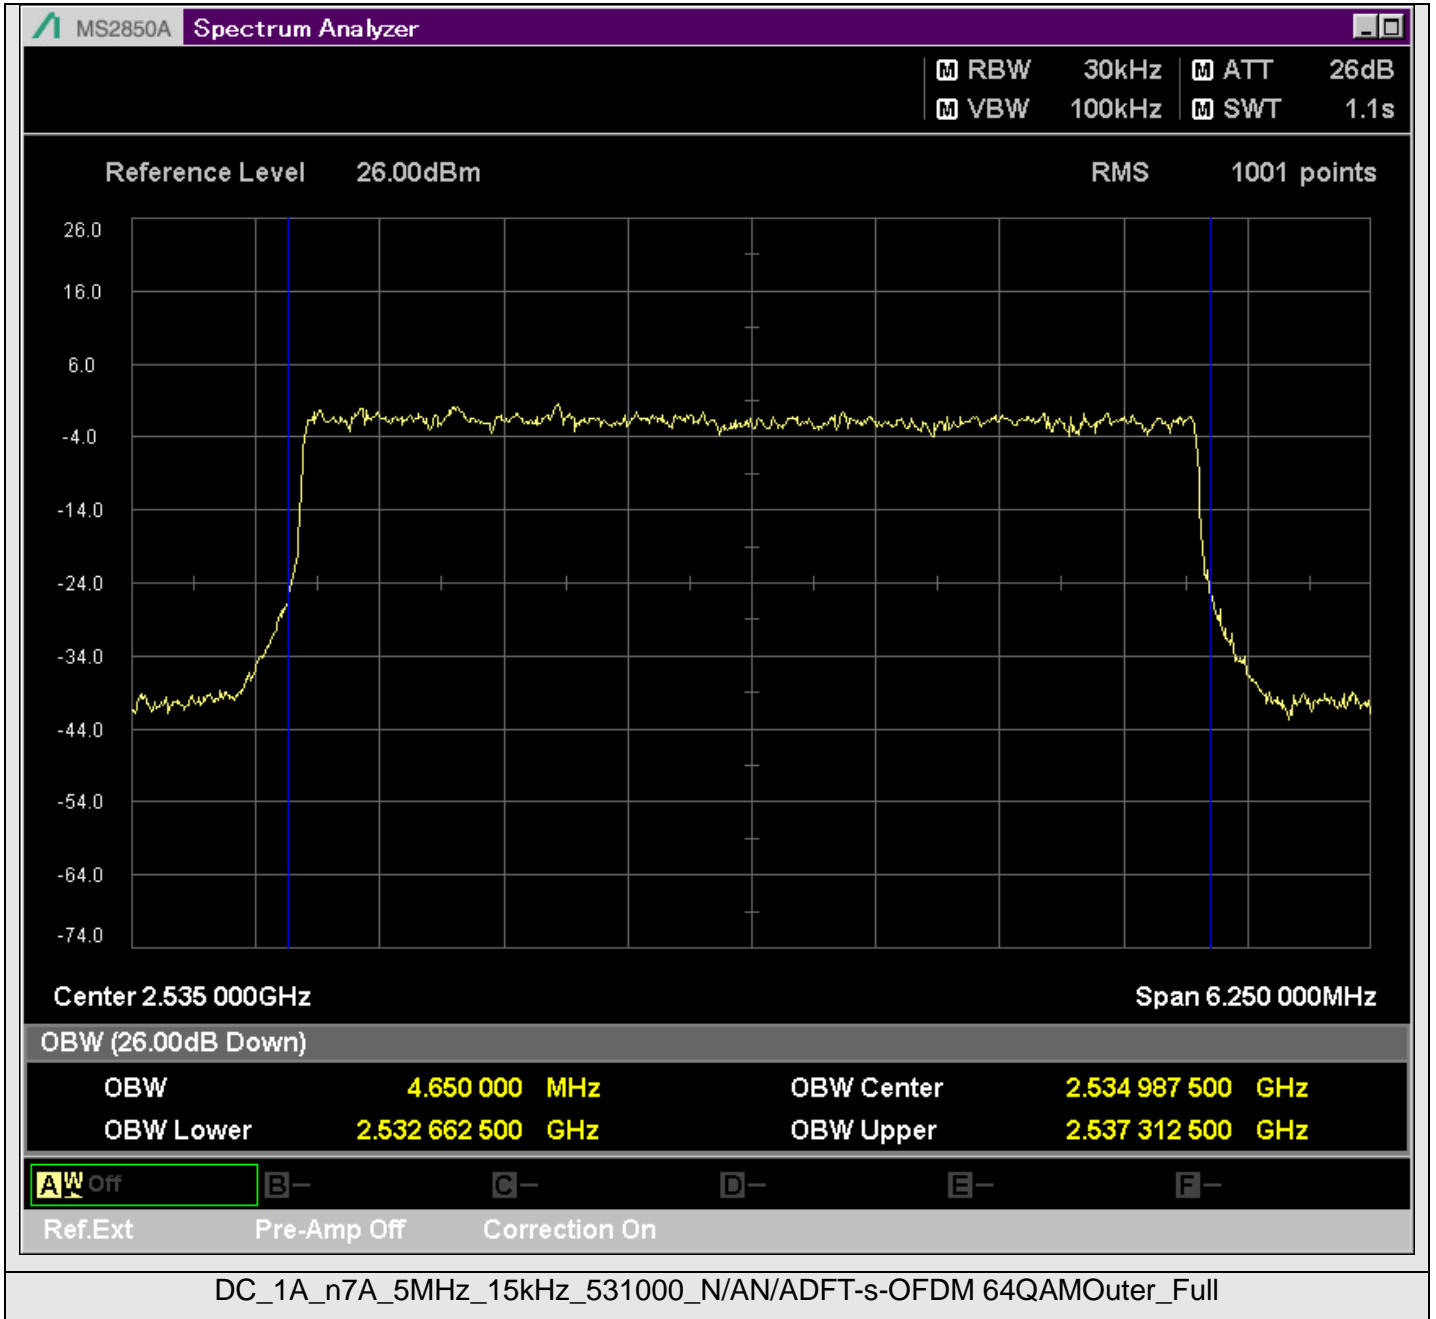

TestGraph

2.1051B.2 Band edge

TestResult

Band	Bandwidth	SCS	Channel	TestID	TestConfig	Value	LowLimit	UpLimit	Result
DC_1A_n7A	5MHz	15kHz	524500	1	@2499.950MHz	-21.11	-999.00	-10.00	PASS
DC_1A_n7A	5MHz	15kHz	524500	1	@2499.500MHz	-44.42	-999.00	-10.00	PASS
DC_1A_n7A	5MHz	15kHz	524500	1	@2499.000MHz	-37.39	-999.00	-10.00	PASS