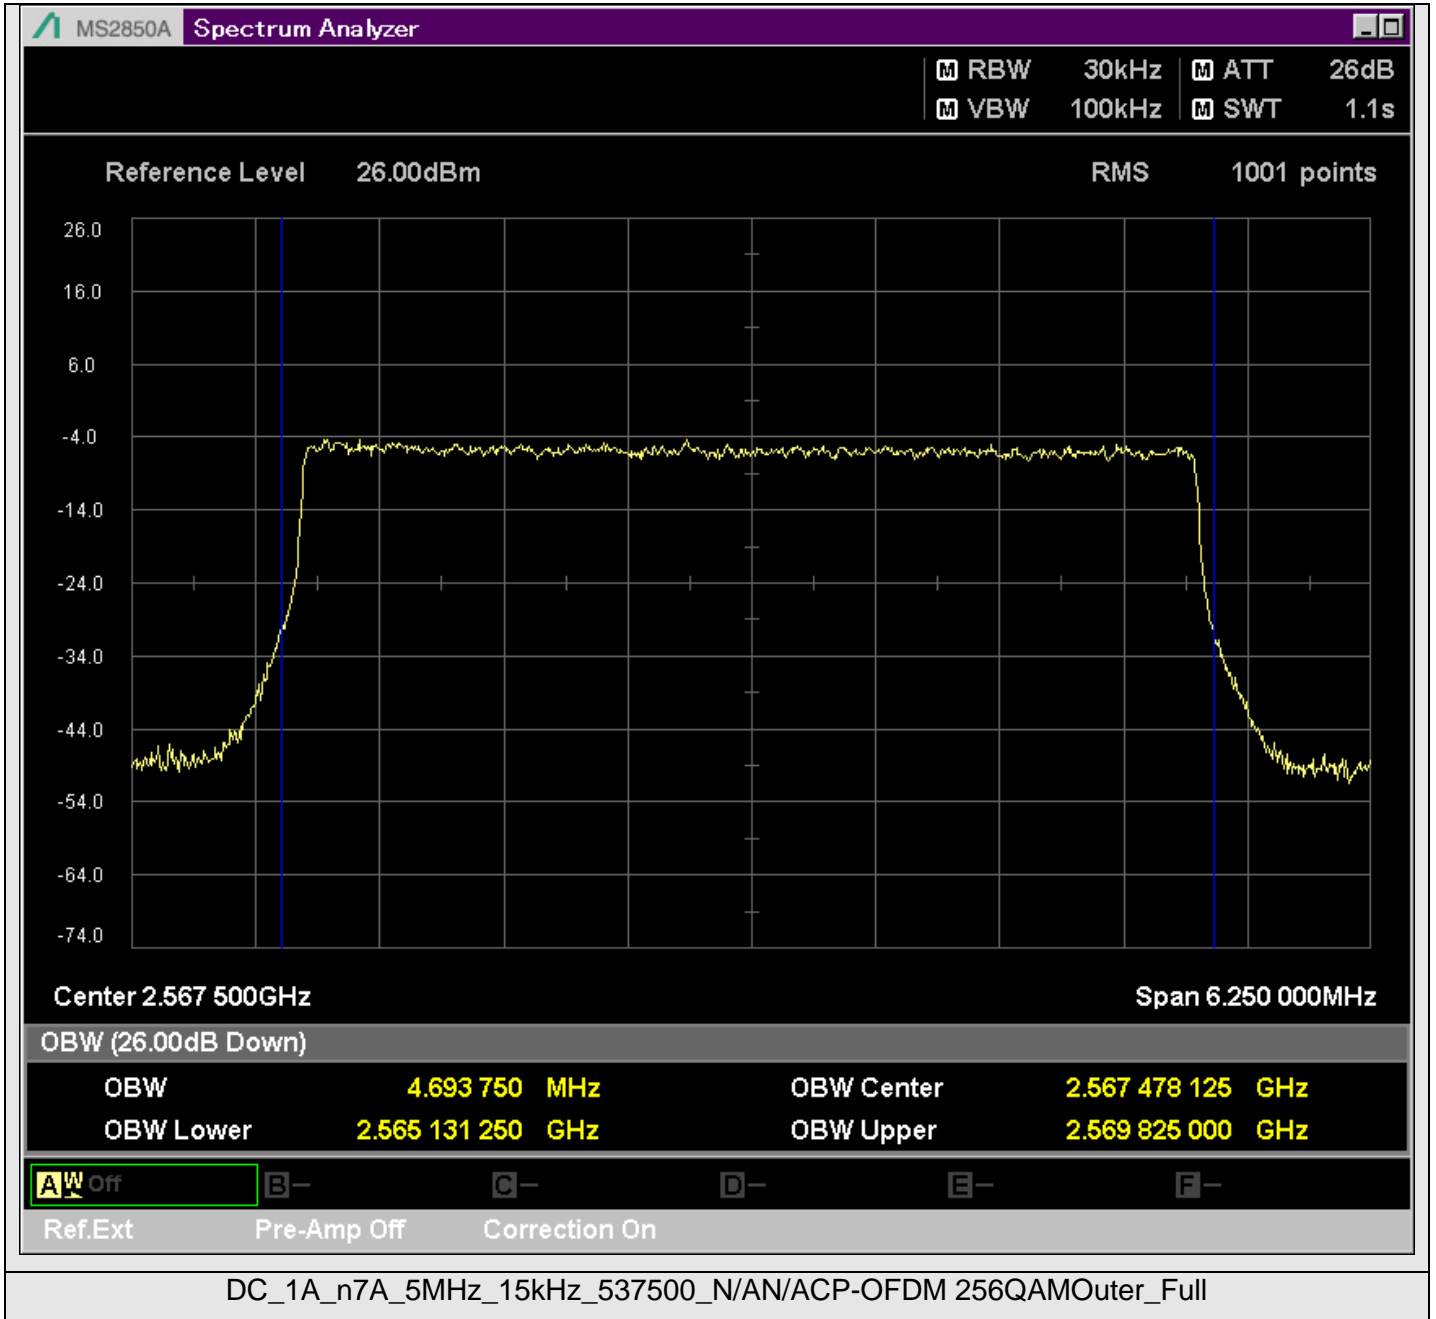

TestGraph

2.1051B.2 Band edge

TestResult

Band	Bandwidth	SCS	Channel	TestID	TestConfig	Value	LowLimit	UpLimit	Result
DC_1A_n7A	5MHz	15kHz	524500	1	@2499.950MHz	-21.11	-999.00	-10.00	PASS
DC_1A_n7A	5MHz	15kHz	524500	1	@2499.500MHz	-44.42	-999.00	-10.00	PASS
DC_1A_n7A	5MHz	15kHz	524500	1	@2499.000MHz	-37.39	-999.00	-10.00	PASS