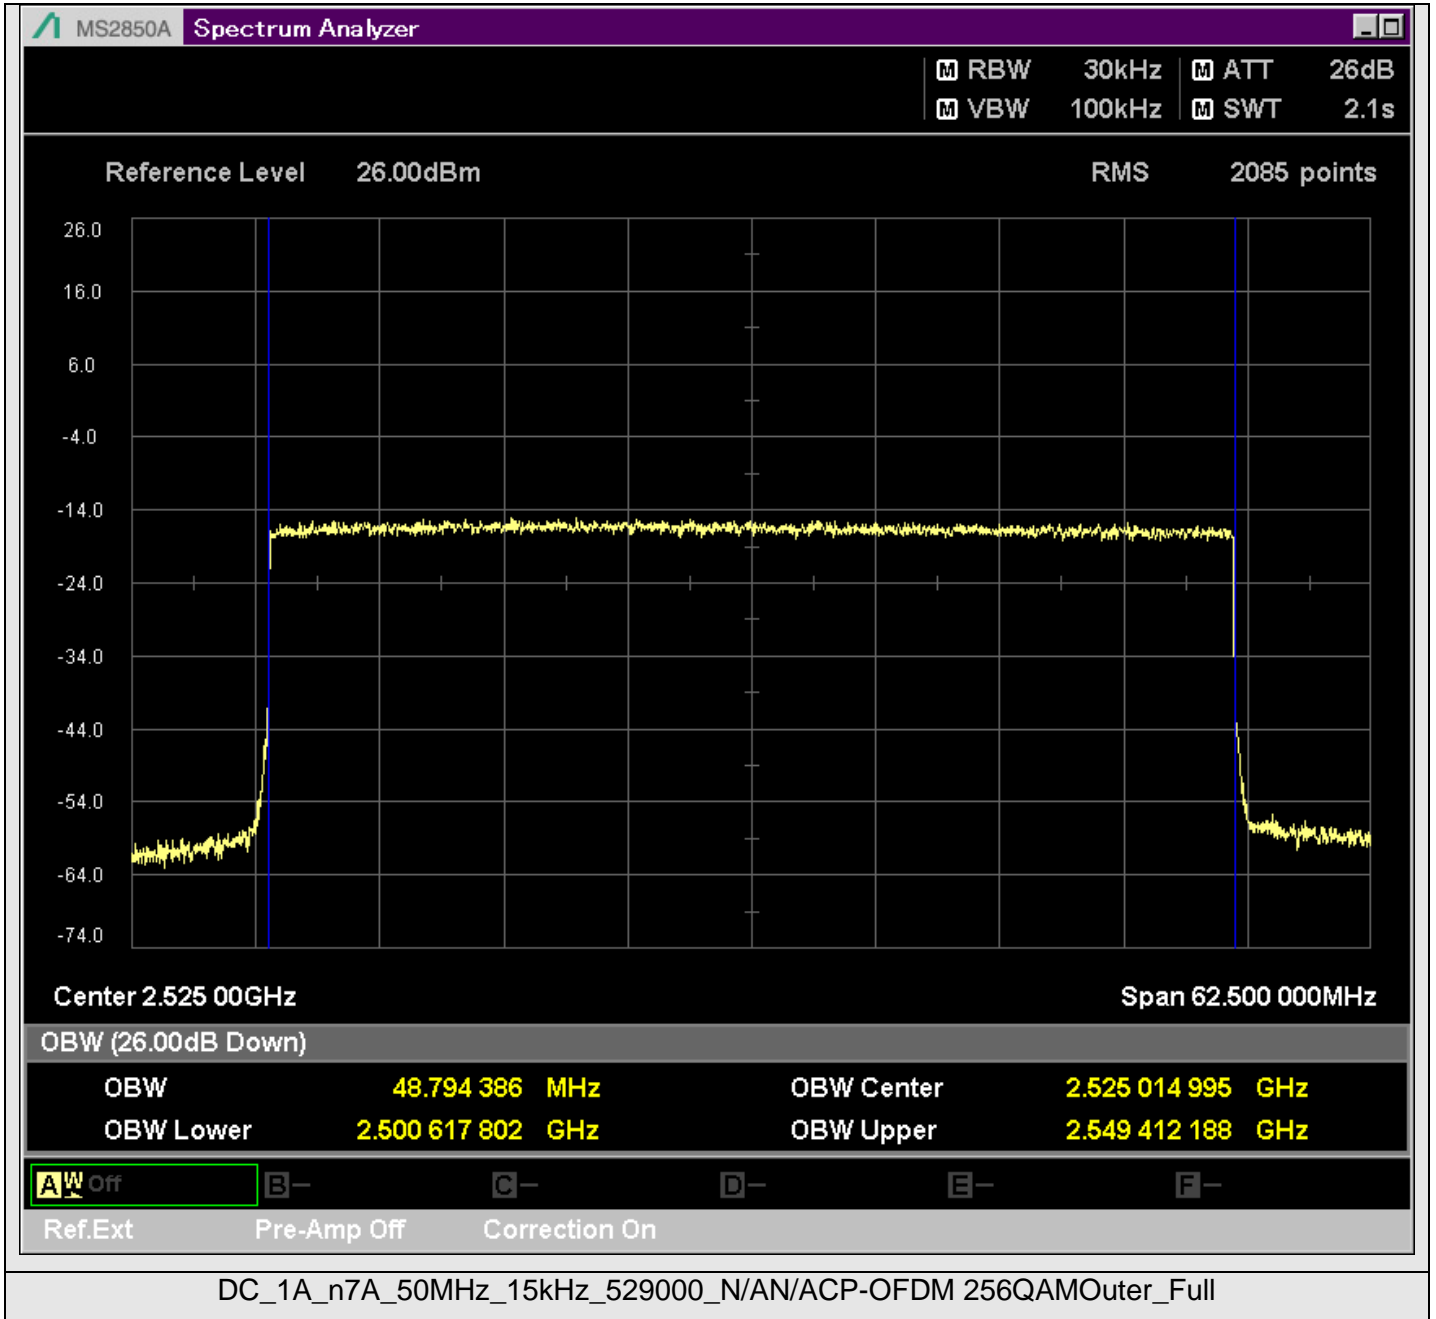

TestGraph

2.1051B.2 Band edge

TestResult

Band	Bandwidth	SCS	Channel	TestID	TestConfig	Value	LowLimit	UpLimit	Result
DC_1A_n7A	5MHz	15kHz	524500	1	@2499.950MHz	-21.11	-999.00	-10.00	PASS
DC_1A_n7A	5MHz	15kHz	524500	1	@2499.500MHz	-44.42	-999.00	-10.00	PASS
DC_1A_n7A	5MHz	15kHz	524500	1	@2499.000MHz	-37.39	-999.00	-10.00	PASS