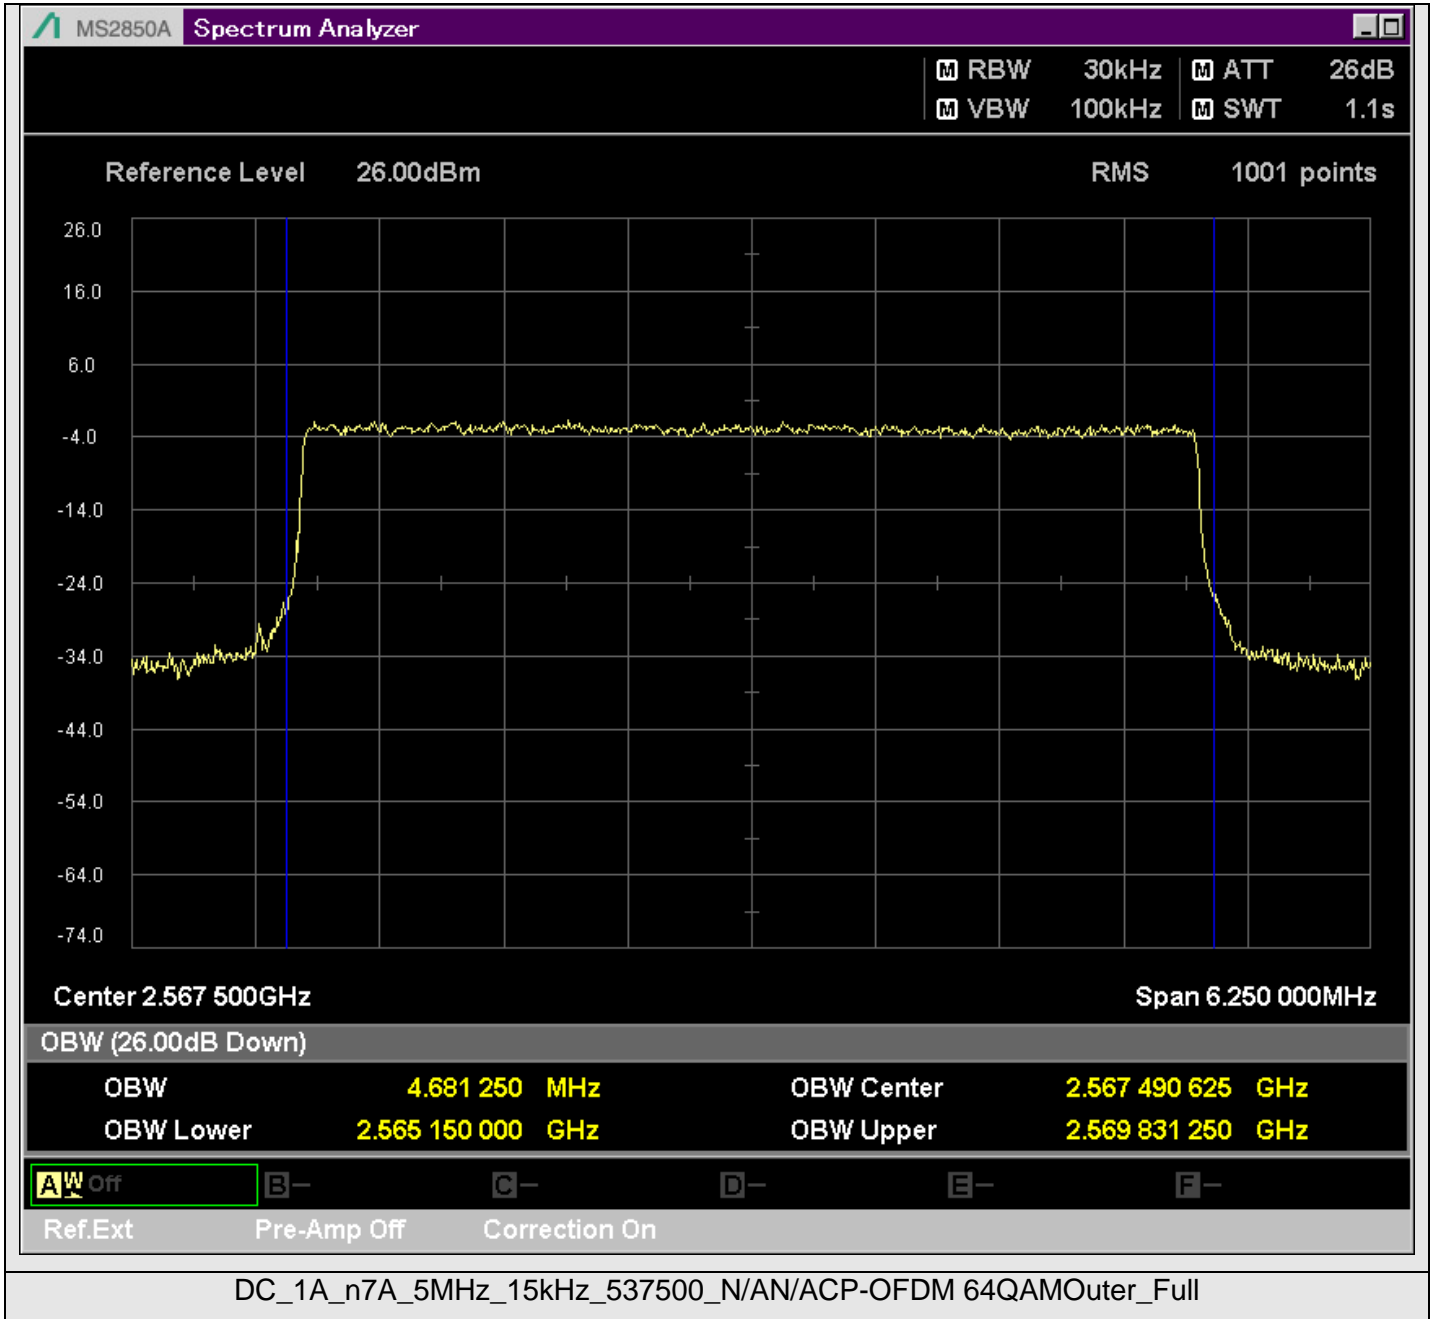

TestGraph

2.1051B.2 Band edge

TestResult

Band	Bandwidth	SCS	Channel	TestID	TestConfig	Value	LowLimit	UpLimit	Result
DC_1A_n7A	5MHz	15kHz	524500	1	@2499.950MHz	-21.11	-999.00	-10.00	PASS
DC_1A_n7A	5MHz	15kHz	524500	1	@2499.500MHz	-44.42	-999.00	-10.00	PASS
DC_1A_n7A	5MHz	15kHz	524500	1	@2499.000MHz	-37.39	-999.00	-10.00	PASS