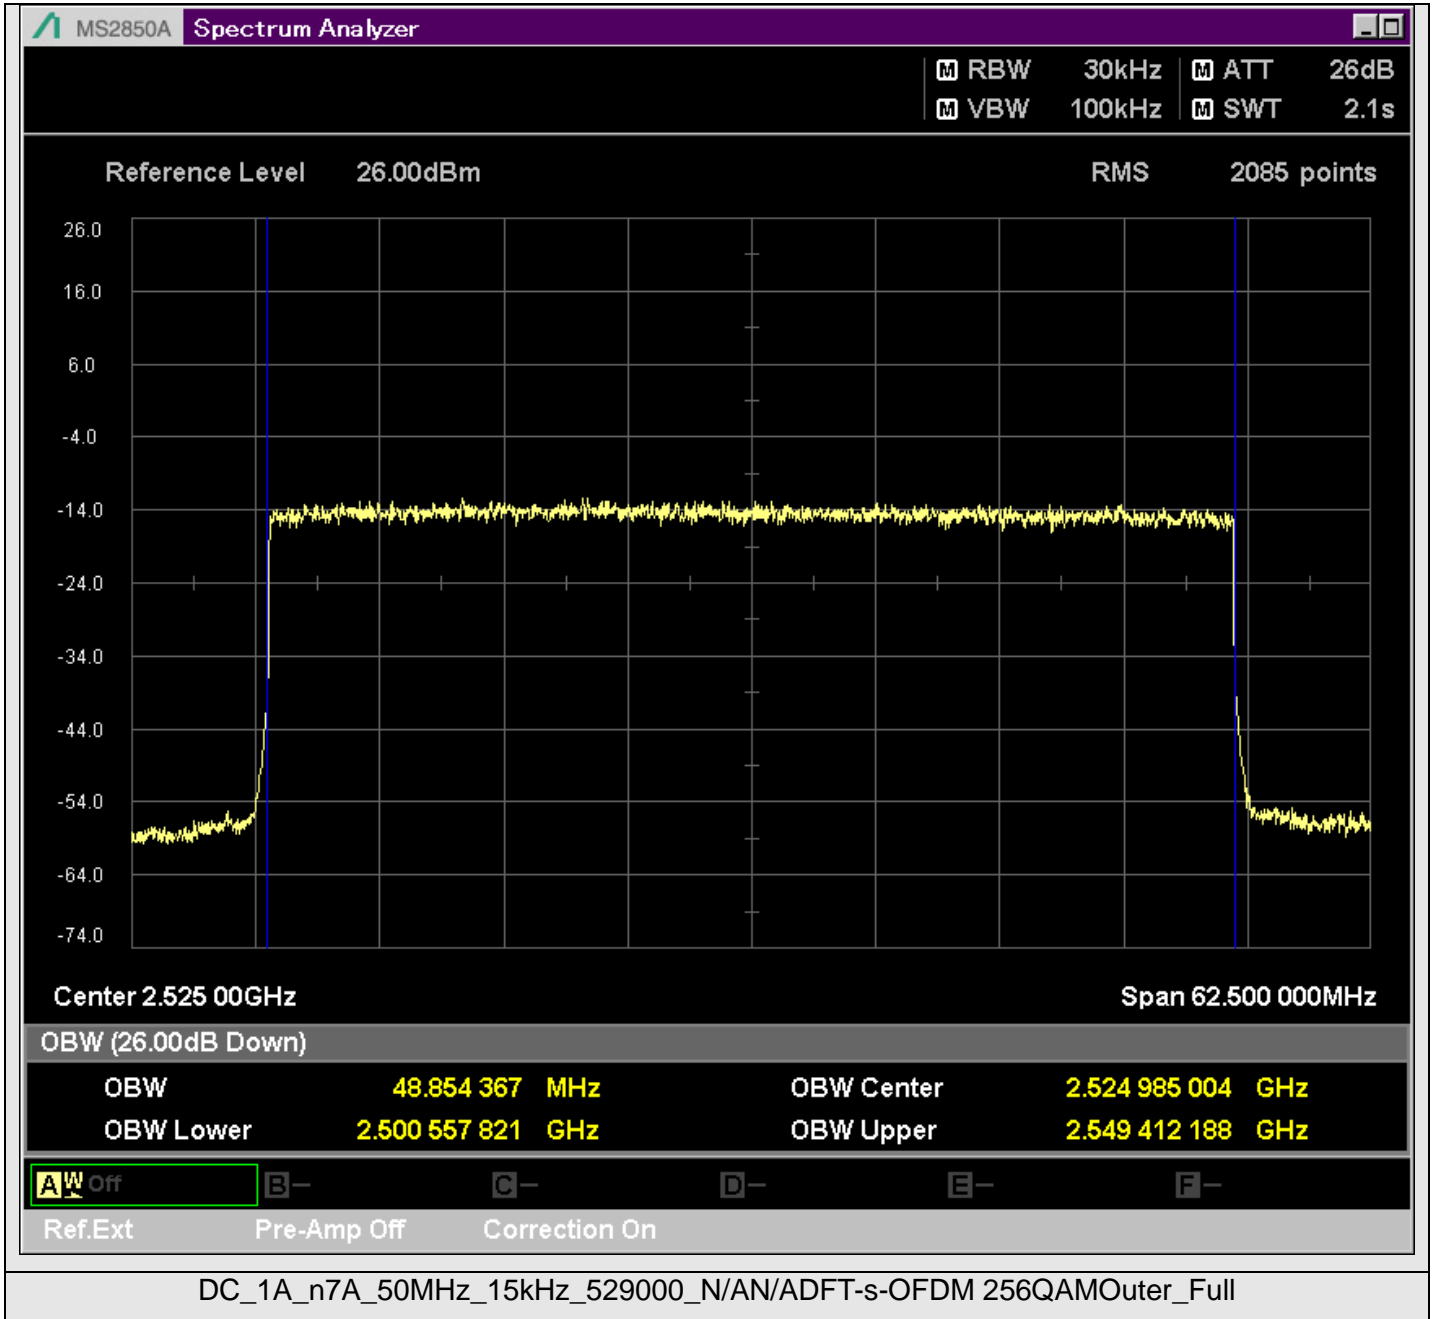

TestGraph

2.1051B.2 Band edge

TestResult

Band	Bandwidth	SCS	Channel	TestID	TestConfig	Value	LowLimit	UpLimit	Result
DC_1A_n7A	5MHz	15kHz	524500	1	@2499.950MHz	-21.11	-999.00	-10.00	PASS
DC_1A_n7A	5MHz	15kHz	524500	1	@2499.500MHz	-44.42	-999.00	-10.00	PASS
DC_1A_n7A	5MHz	15kHz	524500	1	@2499.000MHz	-37.39	-999.00	-10.00	PASS