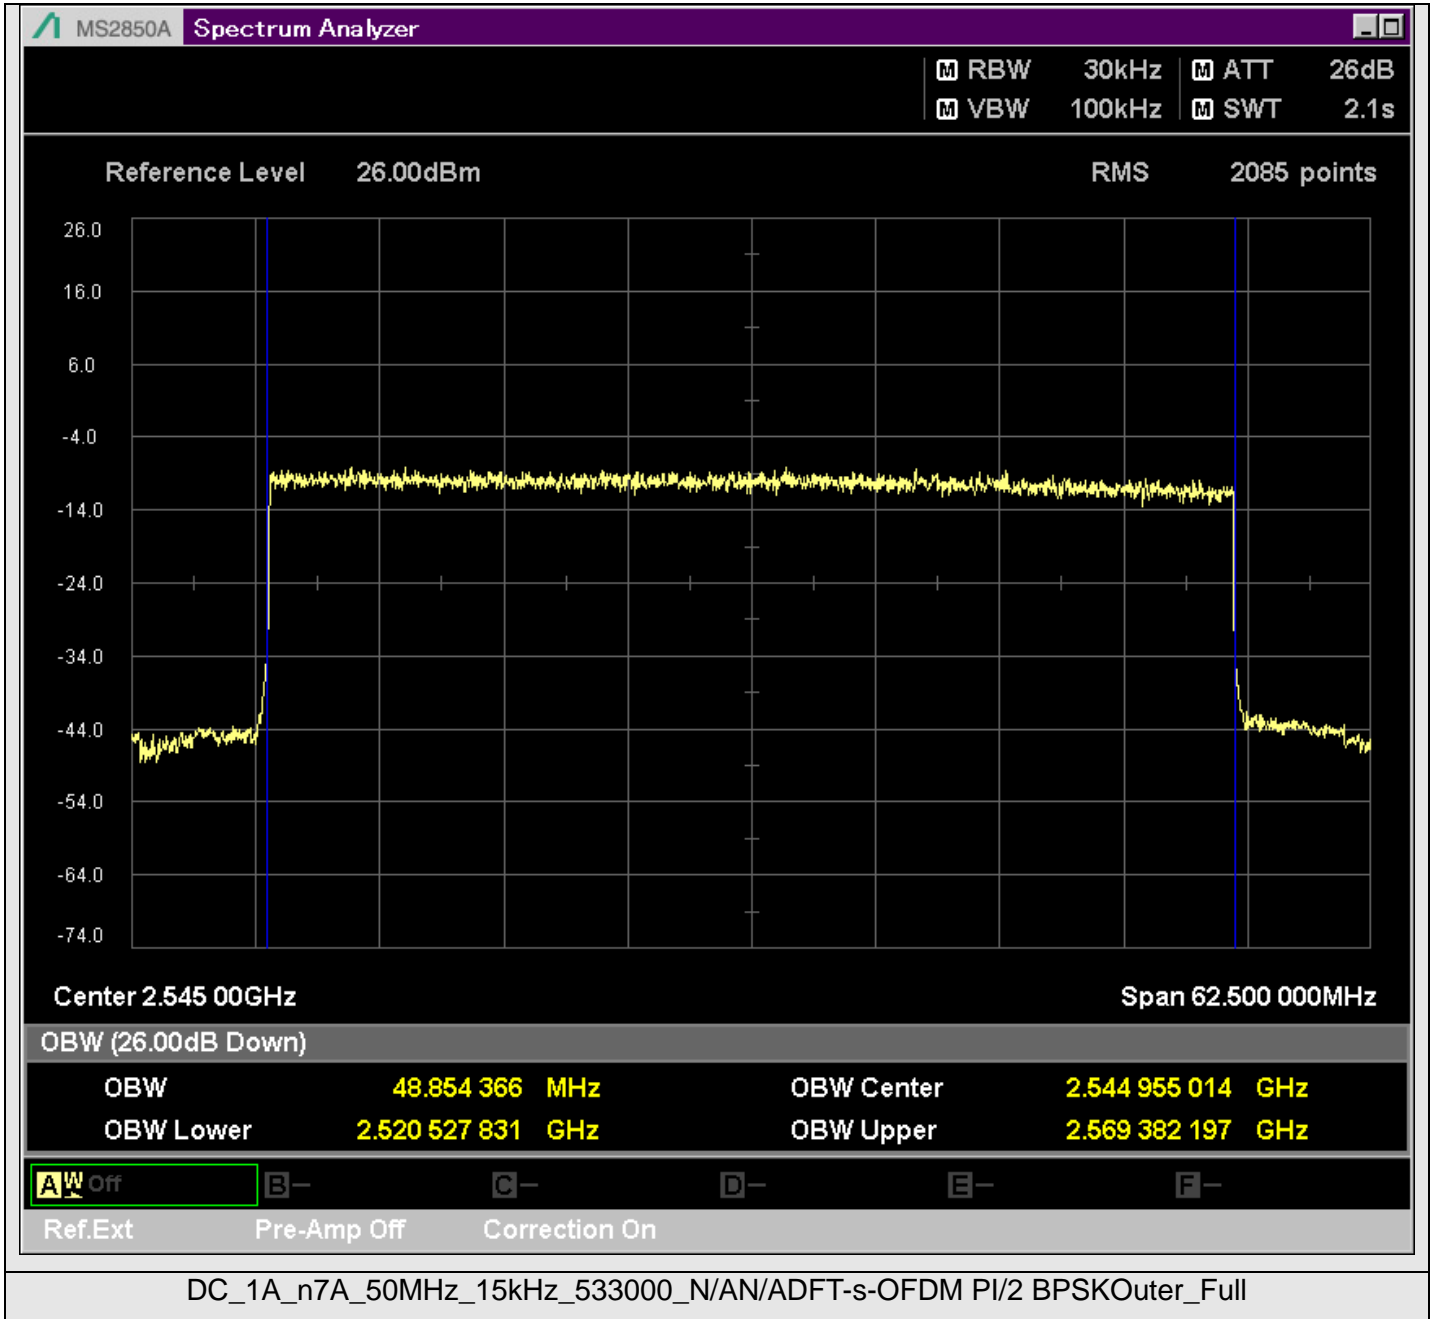

TestGraph

2.1051B.2 Band edge

TestResult

Band	Bandwidth	SCS	Channel	TestID	TestConfig	Value	LowLimit	UpLimit	Result
DC_1A_n7A	5MHz	15kHz	524500	1	@2499.950MHz	-21.11	-999.00	-10.00	PASS
DC_1A_n7A	5MHz	15kHz	524500	1	@2499.500MHz	-44.42	-999.00	-10.00	PASS
DC_1A_n7A	5MHz	15kHz	524500	1	@2499.000MHz	-37.39	-999.00	-10.00	PASS