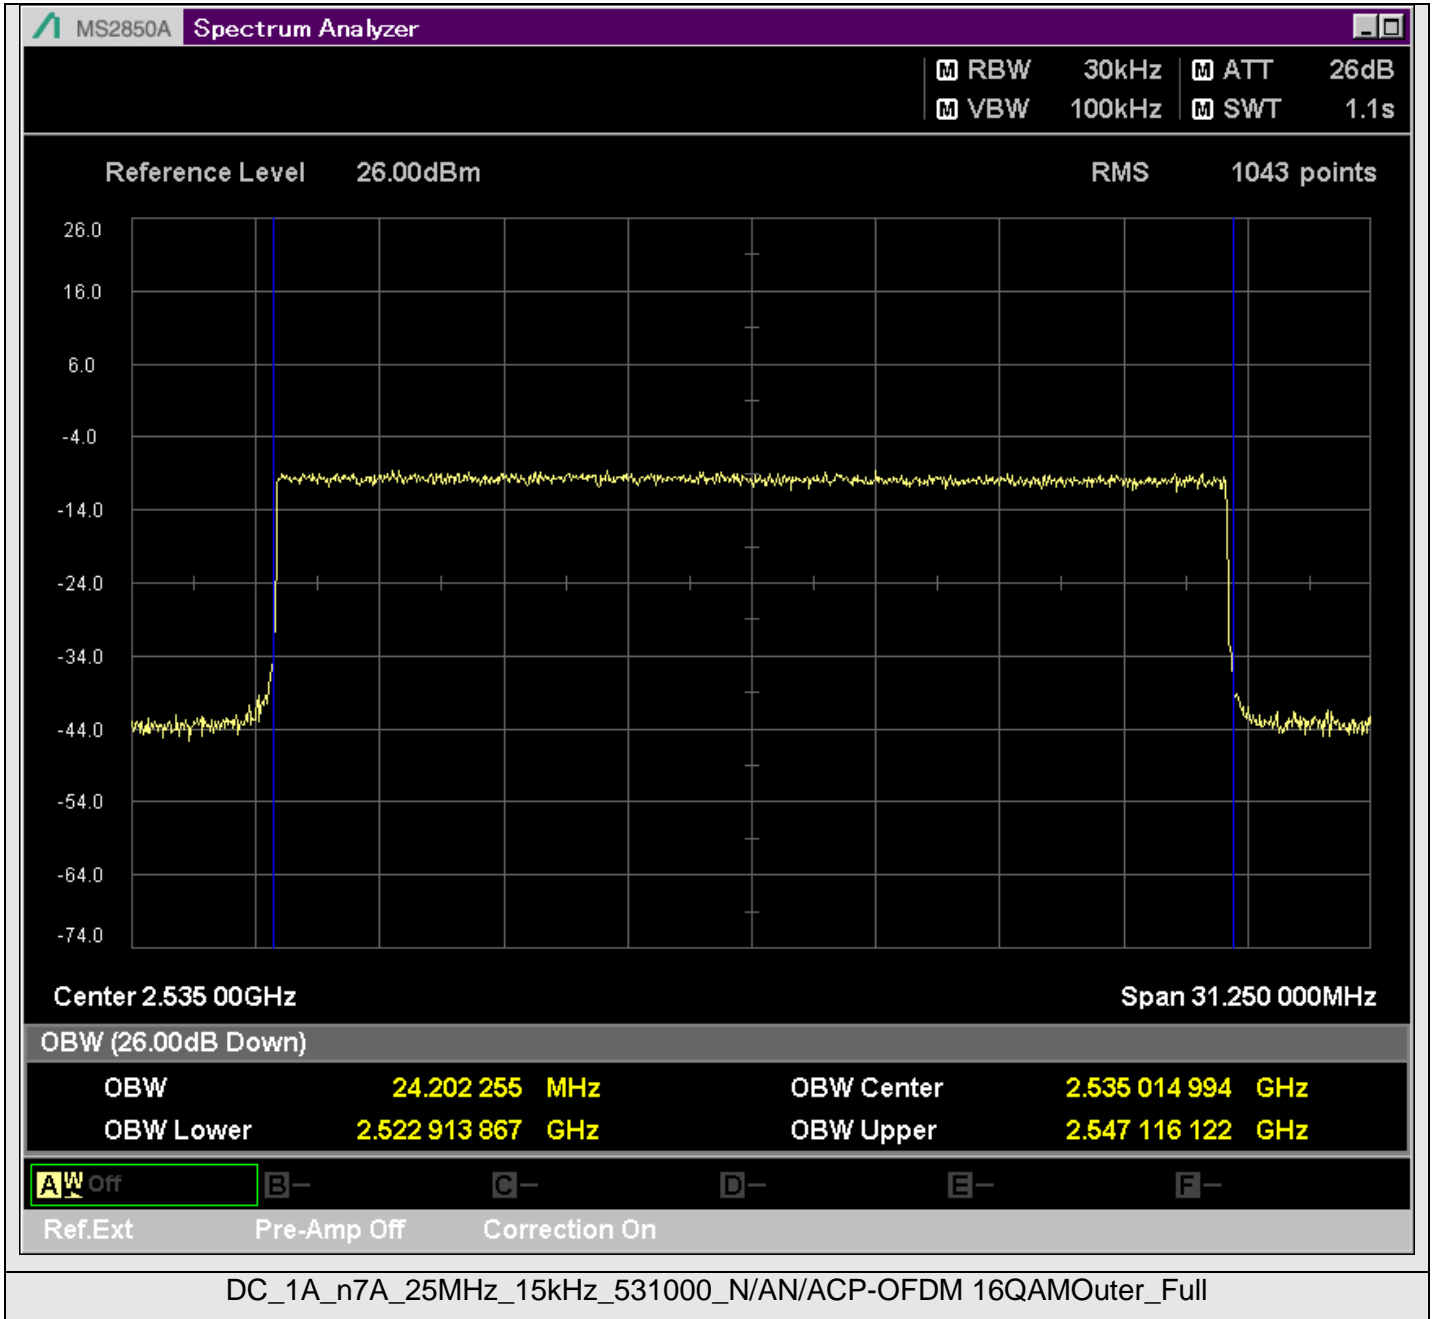

TestGraph

2.1051B.2 Band edge

TestResult

Band	Bandwidth	SCS	Channel	TestID	TestConfig	Value	LowLimit	UpLimit	Result
DC_1A_n7A	5MHz	15kHz	524500	1	@2499.950MHz	-21.11	-999.00	-10.00	PASS
DC_1A_n7A	5MHz	15kHz	524500	1	@2499.500MHz	-44.42	-999.00	-10.00	PASS
DC_1A_n7A	5MHz	15kHz	524500	1	@2499.000MHz	-37.39	-999.00	-10.00	PASS