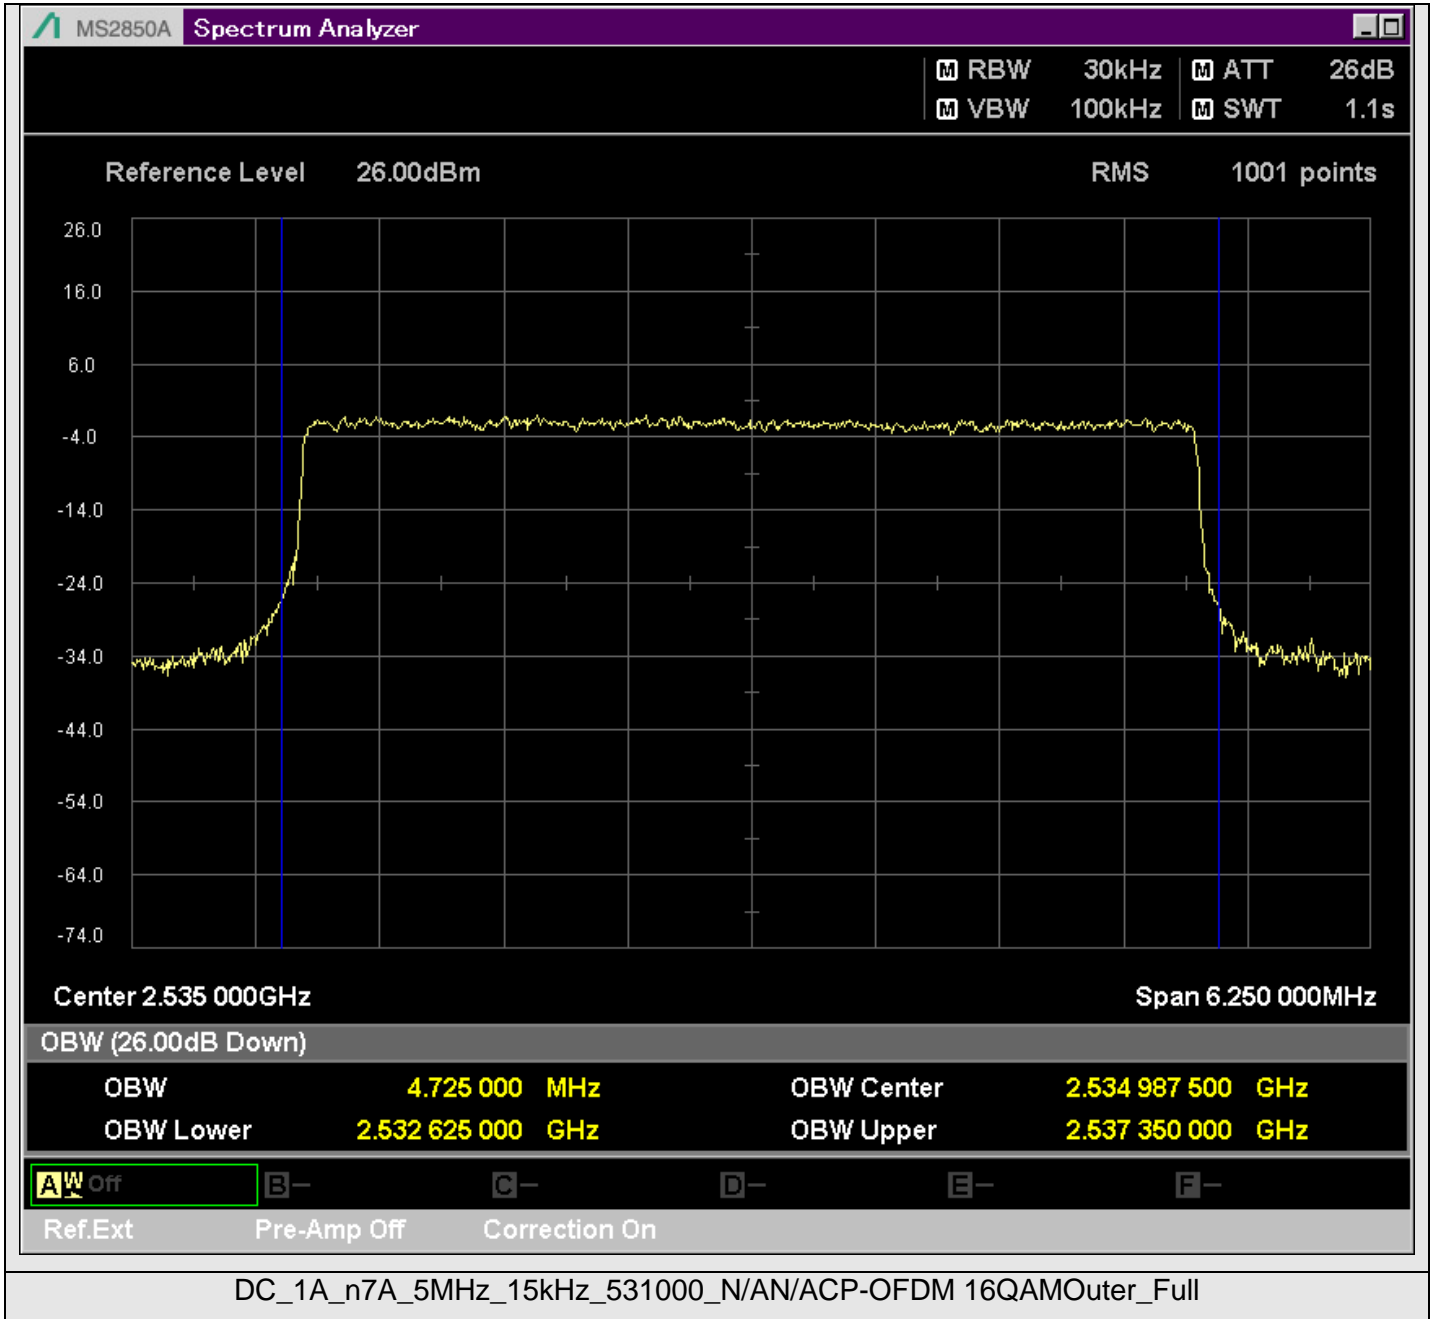

TestGraph

2.1051B.2 Band edge

TestResult

Band	Bandwidth	SCS	Channel	TestID	TestConfig	Value	LowLimit	UpLimit	Result
DC_1A_n7A	5MHz	15kHz	524500	1	@2499.950MHz	-21.11	-999.00	-10.00	PASS
DC_1A_n7A	5MHz	15kHz	524500	1	@2499.500MHz	-44.42	-999.00	-10.00	PASS
DC_1A_n7A	5MHz	15kHz	524500	1	@2499.000MHz	-37.39	-999.00	-10.00	PASS