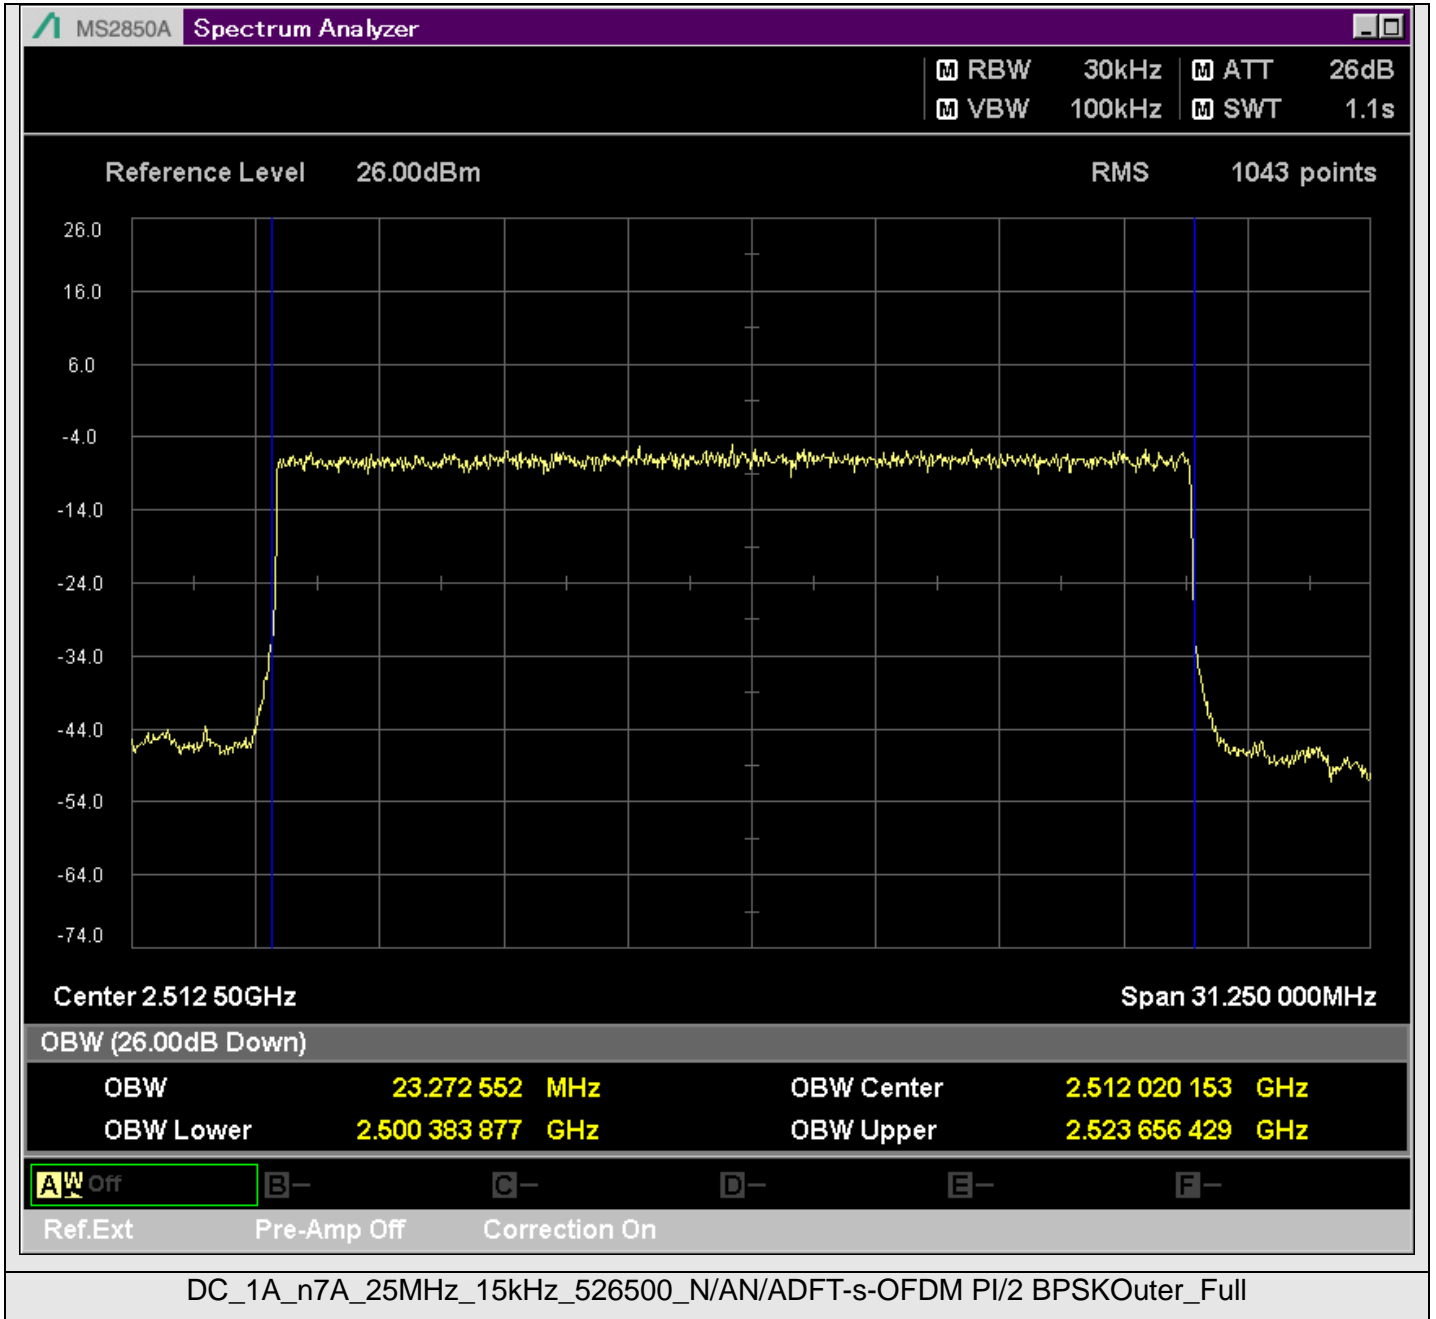

TestGraph

2.1051B.2 Band edge

TestResult

Band	Bandwidth	SCS	Channel	TestID	TestConfig	Value	LowLimit	UpLimit	Result
DC_1A_n7A	5MHz	15kHz	524500	1	@2499.950MHz	-21.11	-999.00	-10.00	PASS
DC_1A_n7A	5MHz	15kHz	524500	1	@2499.500MHz	-44.42	-999.00	-10.00	PASS
DC_1A_n7A	5MHz	15kHz	524500	1	@2499.000MHz	-37.39	-999.00	-10.00	PASS