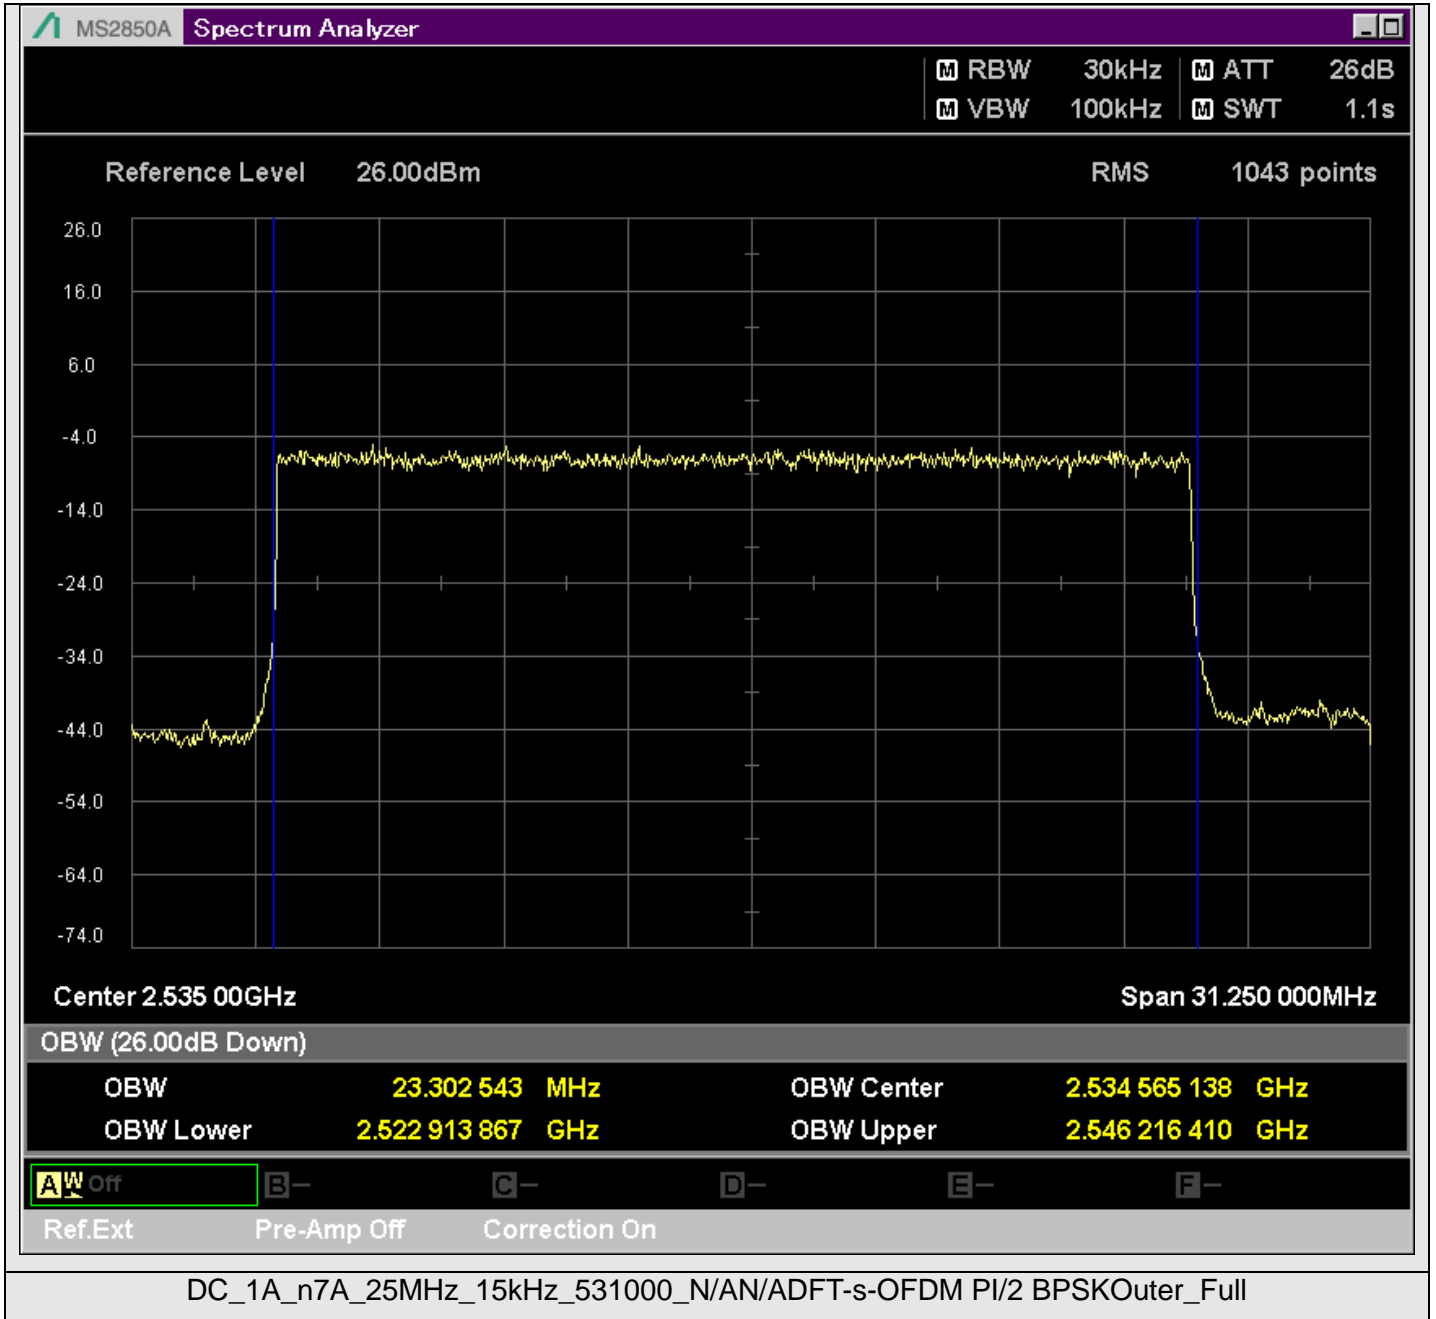

TestGraph

2.1051B.2 Band edge

TestResult

Band	Bandwidth	SCS	Channel	TestID	TestConfig	Value	LowLimit	UpLimit	Result
DC_1A_n7A	5MHz	15kHz	524500	1	@2499.950MHz	-21.11	-999.00	-10.00	PASS
DC_1A_n7A	5MHz	15kHz	524500	1	@2499.500MHz	-44.42	-999.00	-10.00	PASS
DC_1A_n7A	5MHz	15kHz	524500	1	@2499.000MHz	-37.39	-999.00	-10.00	PASS