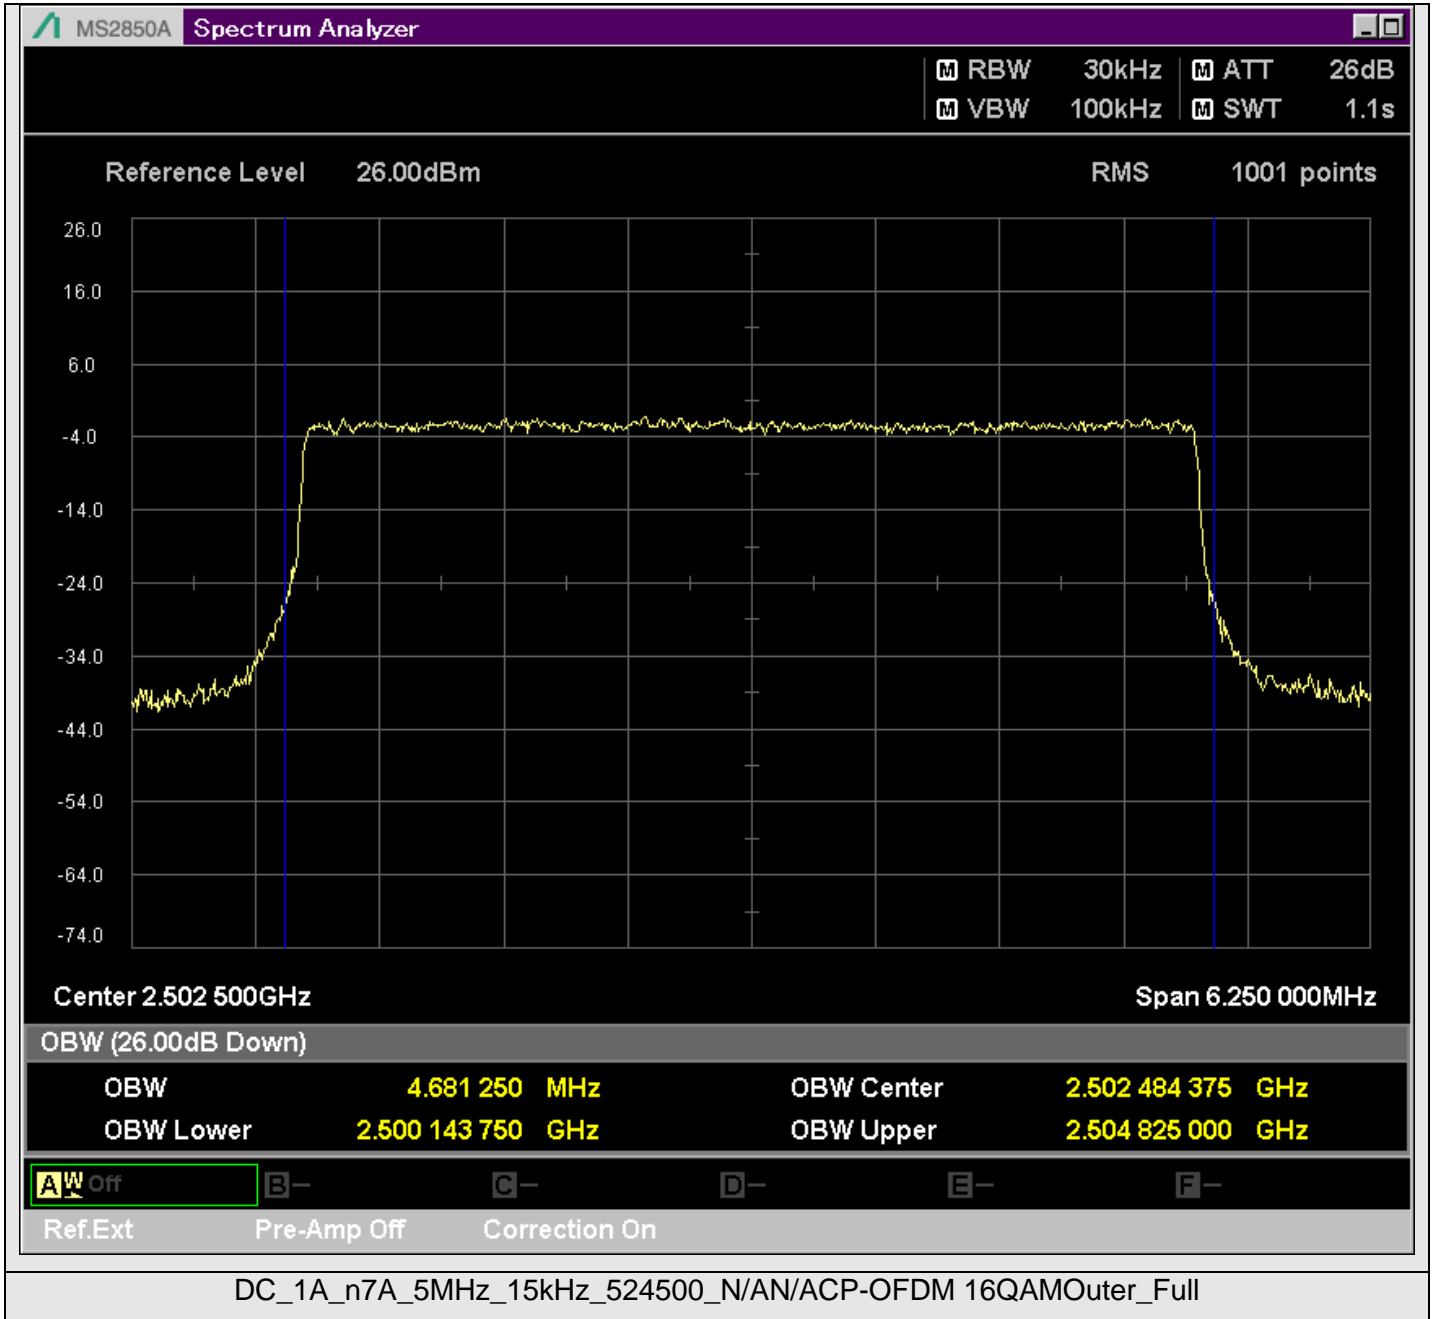

TestGraph

2.1051B.2 Band edge

TestResult

Band	Bandwidth	SCS	Channel	TestID	TestConfig	Value	LowLimit	UpLimit	Result
DC_1A_n7A	5MHz	15kHz	524500	1	@2499.950MHz	-21.11	-999.00	-10.00	PASS
DC_1A_n7A	5MHz	15kHz	524500	1	@2499.500MHz	-44.42	-999.00	-10.00	PASS
DC_1A_n7A	5MHz	15kHz	524500	1	@2499.000MHz	-37.39	-999.00	-10.00	PASS