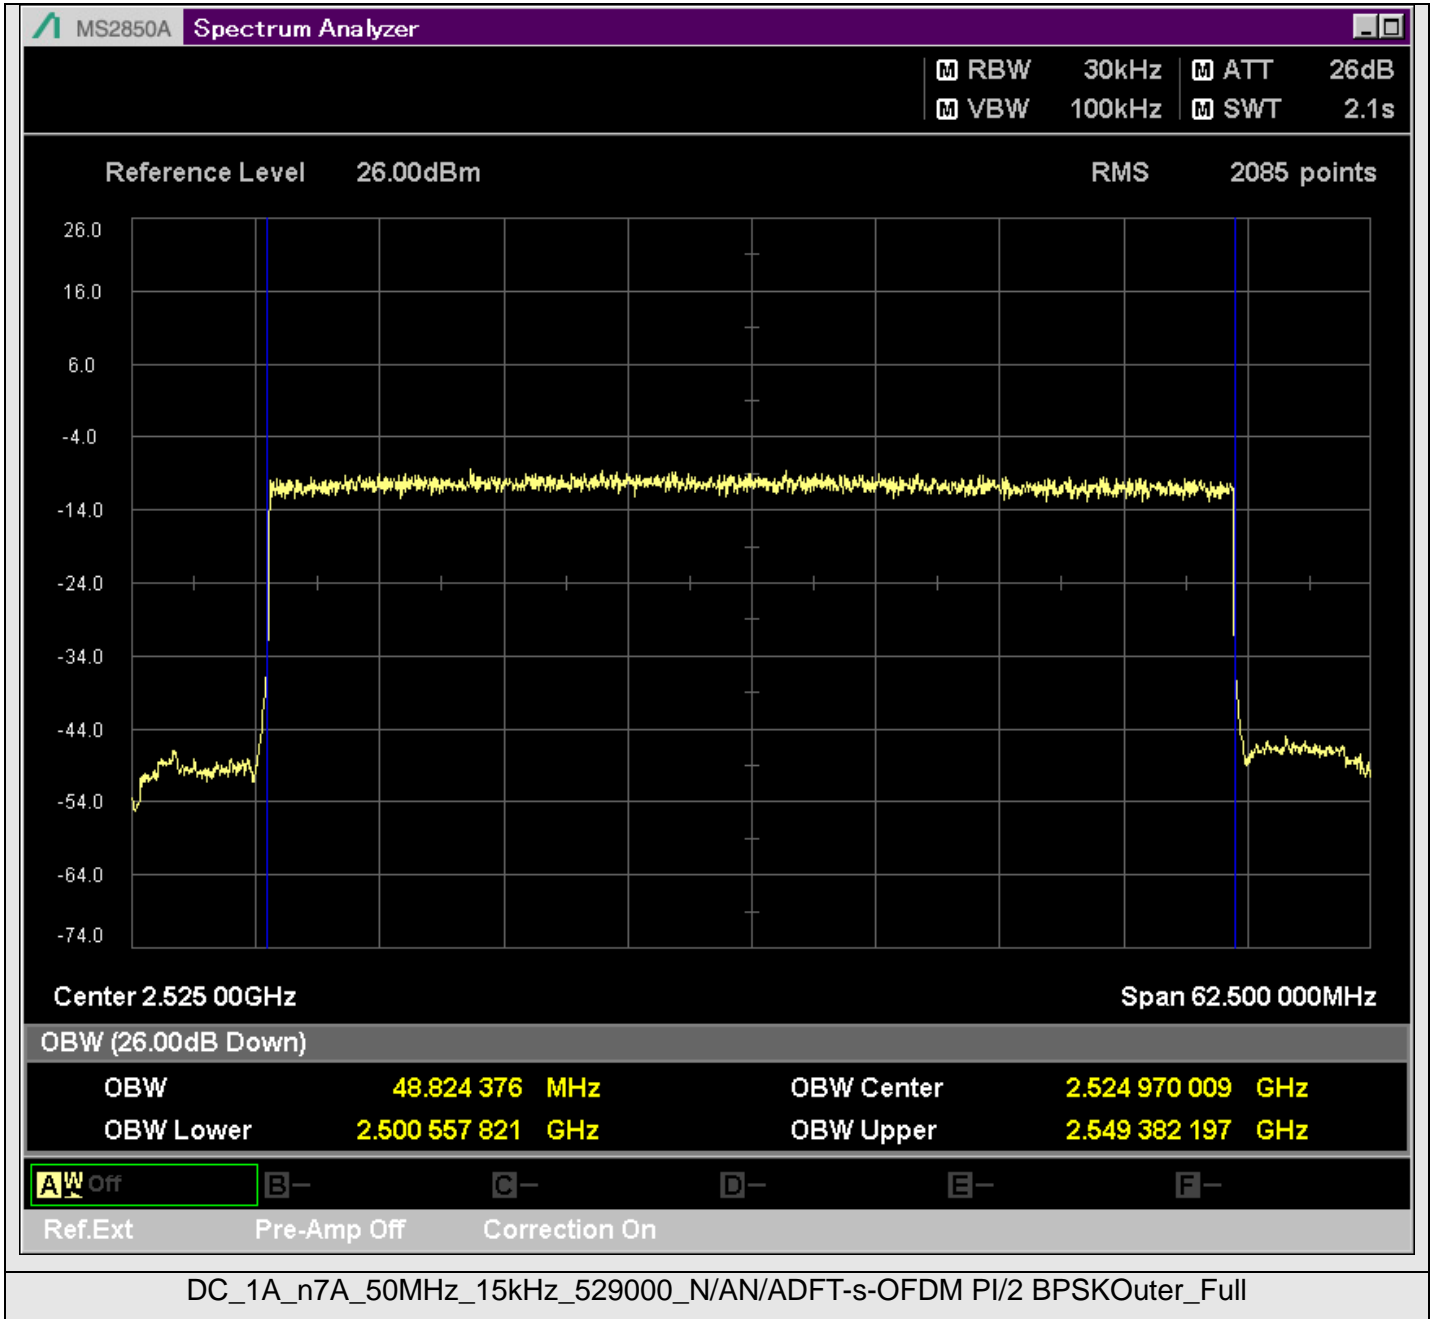

TestGraph

2.1051B.2 Band edge

TestResult

Band	Bandwidth	SCS	Channel	TestID	TestConfig	Value	LowLimit	UpLimit	Result
DC_1A_n7A	5MHz	15kHz	524500	1	@2499.950MHz	-21.11	-999.00	-10.00	PASS
DC_1A_n7A	5MHz	15kHz	524500	1	@2499.500MHz	-44.42	-999.00	-10.00	PASS
DC_1A_n7A	5MHz	15kHz	524500	1	@2499.000MHz	-37.39	-999.00	-10.00	PASS