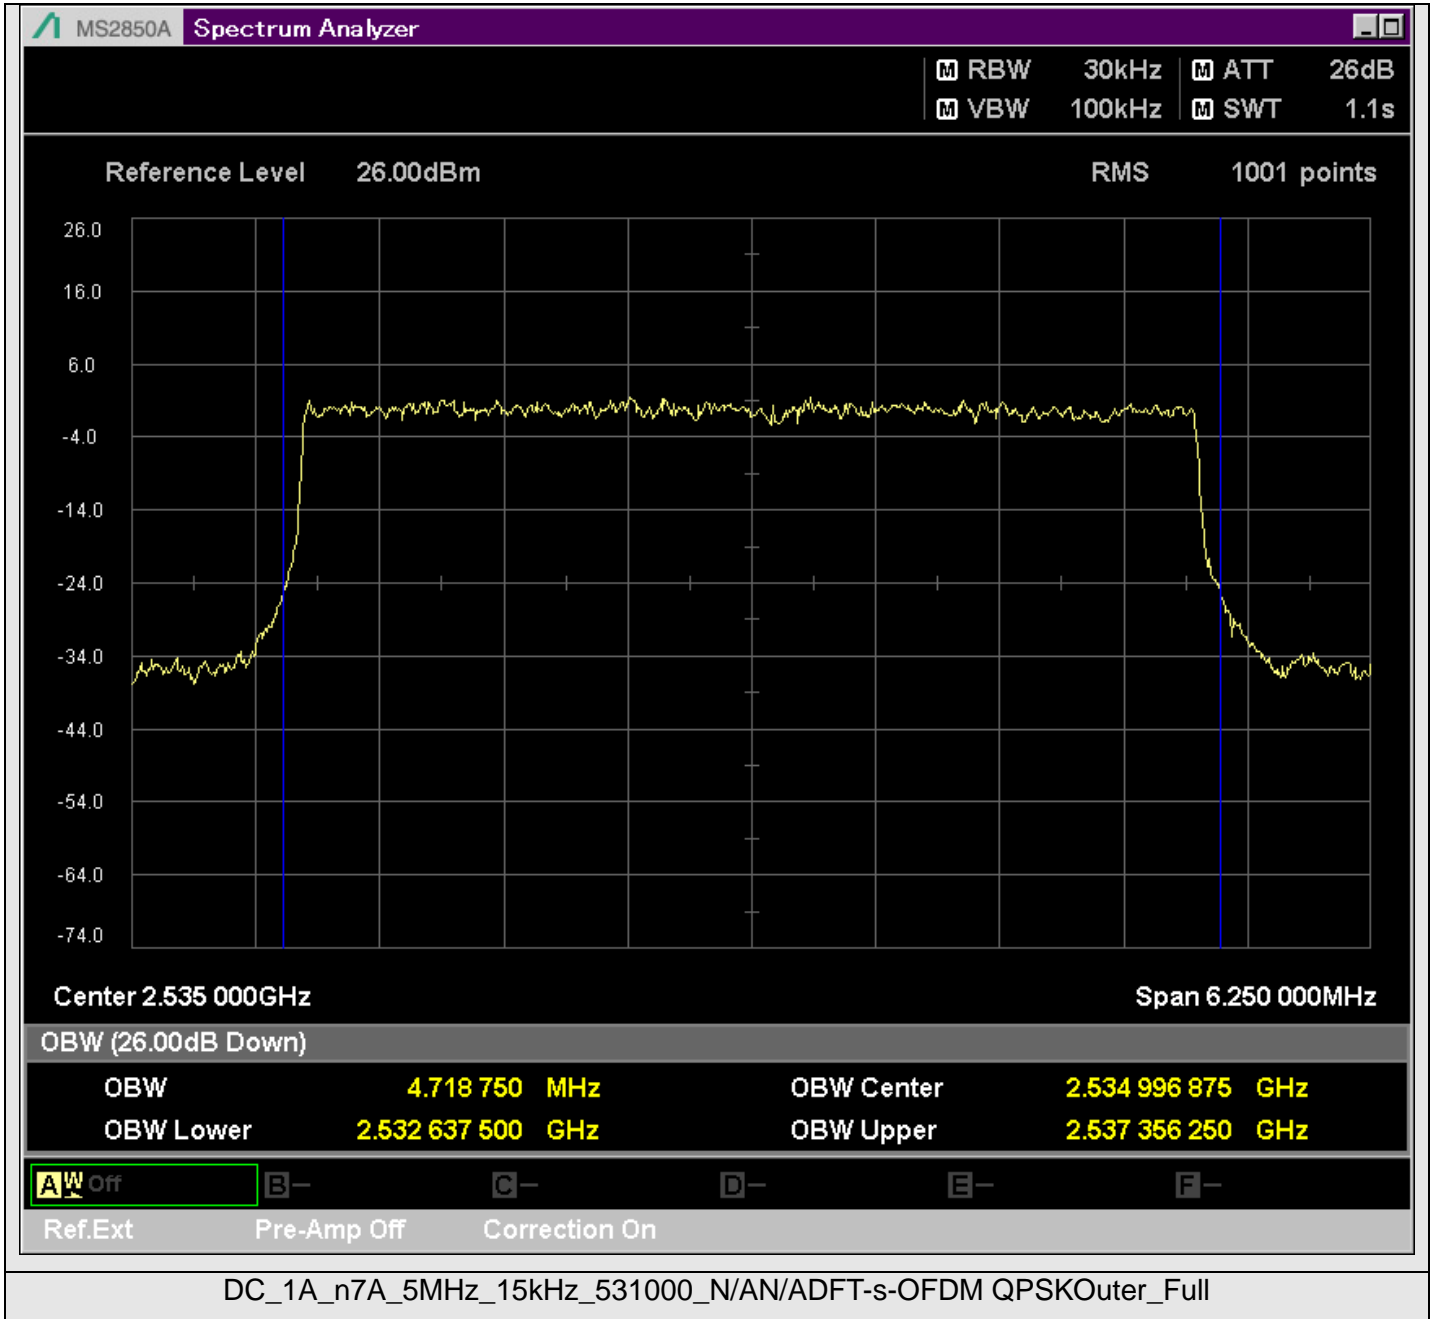

TestGraph

2.1051B.2 Band edge

TestResult

Band	Bandwidth	SCS	Channel	TestID	TestConfig	Value	LowLimit	UpLimit	Result
DC_1A_n7A	5MHz	15kHz	524500	1	@2499.950MHz	-21.11	-999.00	-10.00	PASS
DC_1A_n7A	5MHz	15kHz	524500	1	@2499.500MHz	-44.42	-999.00	-10.00	PASS
DC_1A_n7A	5MHz	15kHz	524500	1	@2499.000MHz	-37.39	-999.00	-10.00	PASS