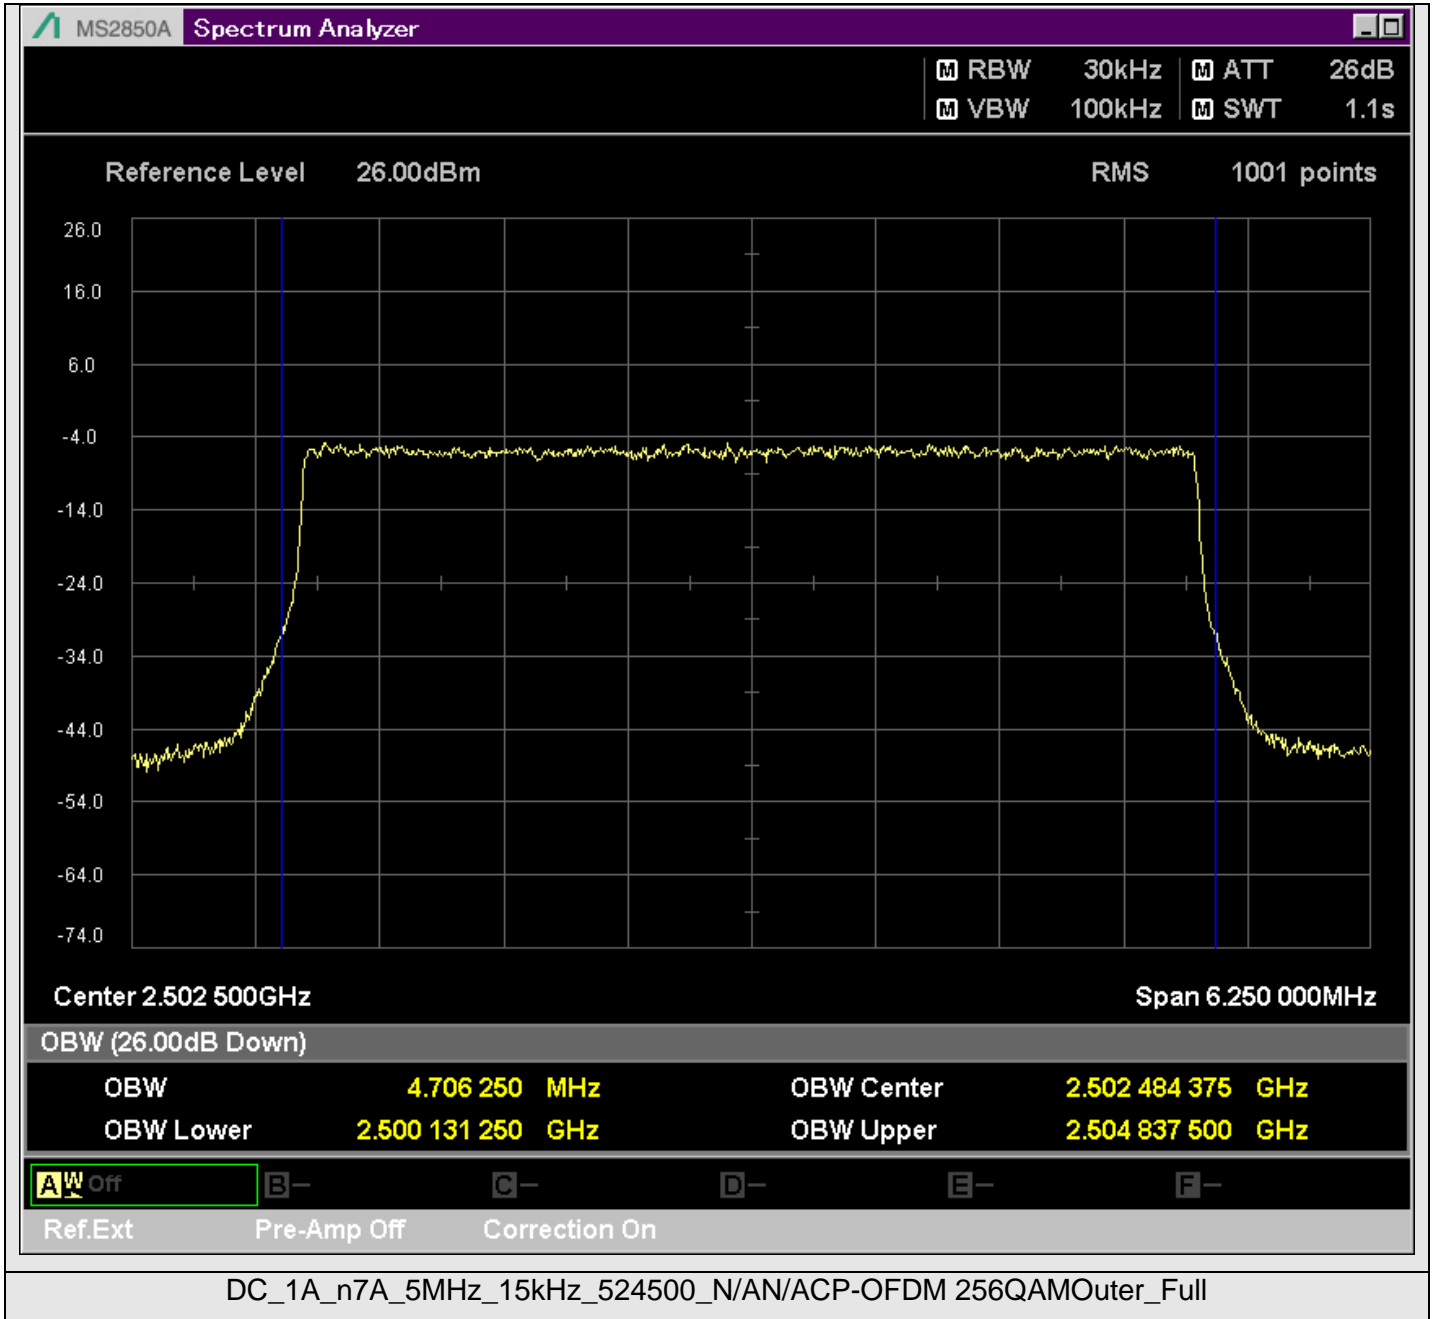

TestGraph

2.1051B.2 Band edge

TestResult

Band	Bandwidth	SCS	Channel	TestID	TestConfig	Value	LowLimit	UpLimit	Result
DC_1A_n7A	5MHz	15kHz	524500	1	@2499.950MHz	-21.11	-999.00	-10.00	PASS
DC_1A_n7A	5MHz	15kHz	524500	1	@2499.500MHz	-44.42	-999.00	-10.00	PASS
DC_1A_n7A	5MHz	15kHz	524500	1	@2499.000MHz	-37.39	-999.00	-10.00	PASS