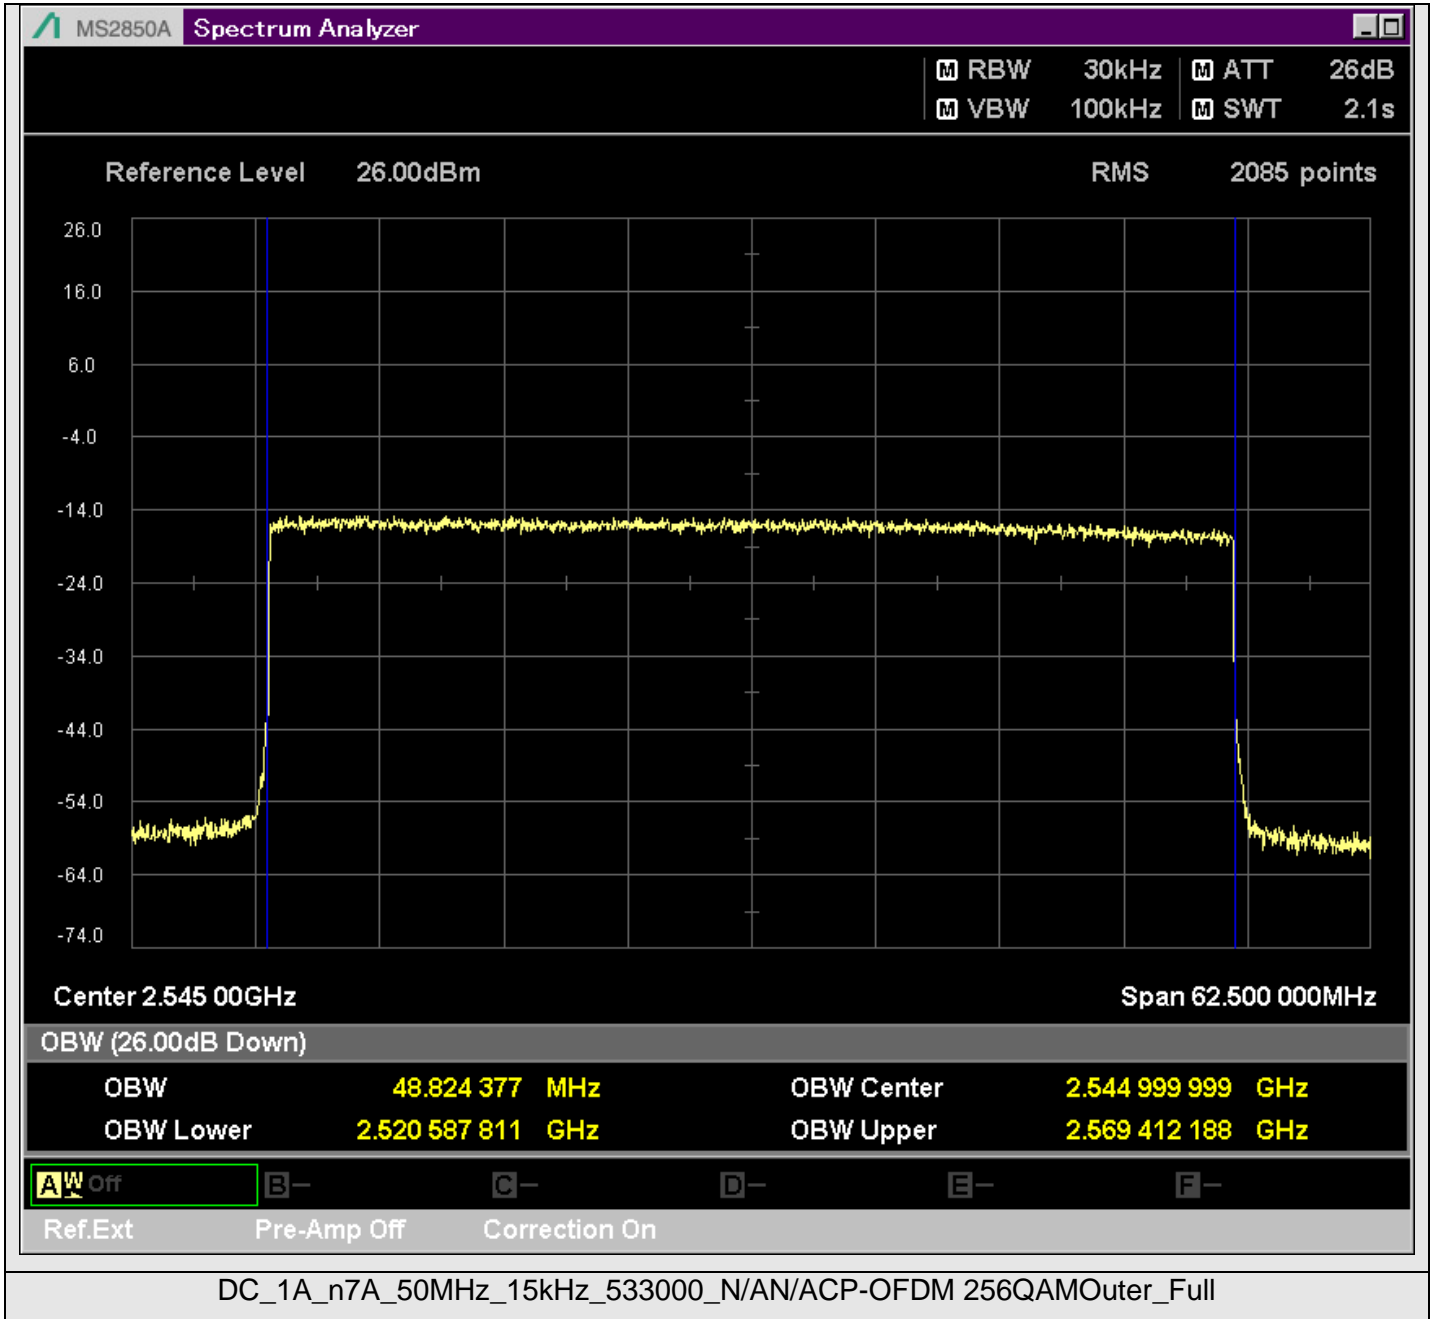

TestGraph

2.1051B.2 Band edge

TestResult

Band	Bandwidth	SCS	Channel	TestID	TestConfig	Value	LowLimit	UpLimit	Result
DC_1A_n7A	5MHz	15kHz	524500	1	@2499.950MHz	-21.11	-999.00	-10.00	PASS
DC_1A_n7A	5MHz	15kHz	524500	1	@2499.500MHz	-44.42	-999.00	-10.00	PASS
DC_1A_n7A	5MHz	15kHz	524500	1	@2499.000MHz	-37.39	-999.00	-10.00	PASS