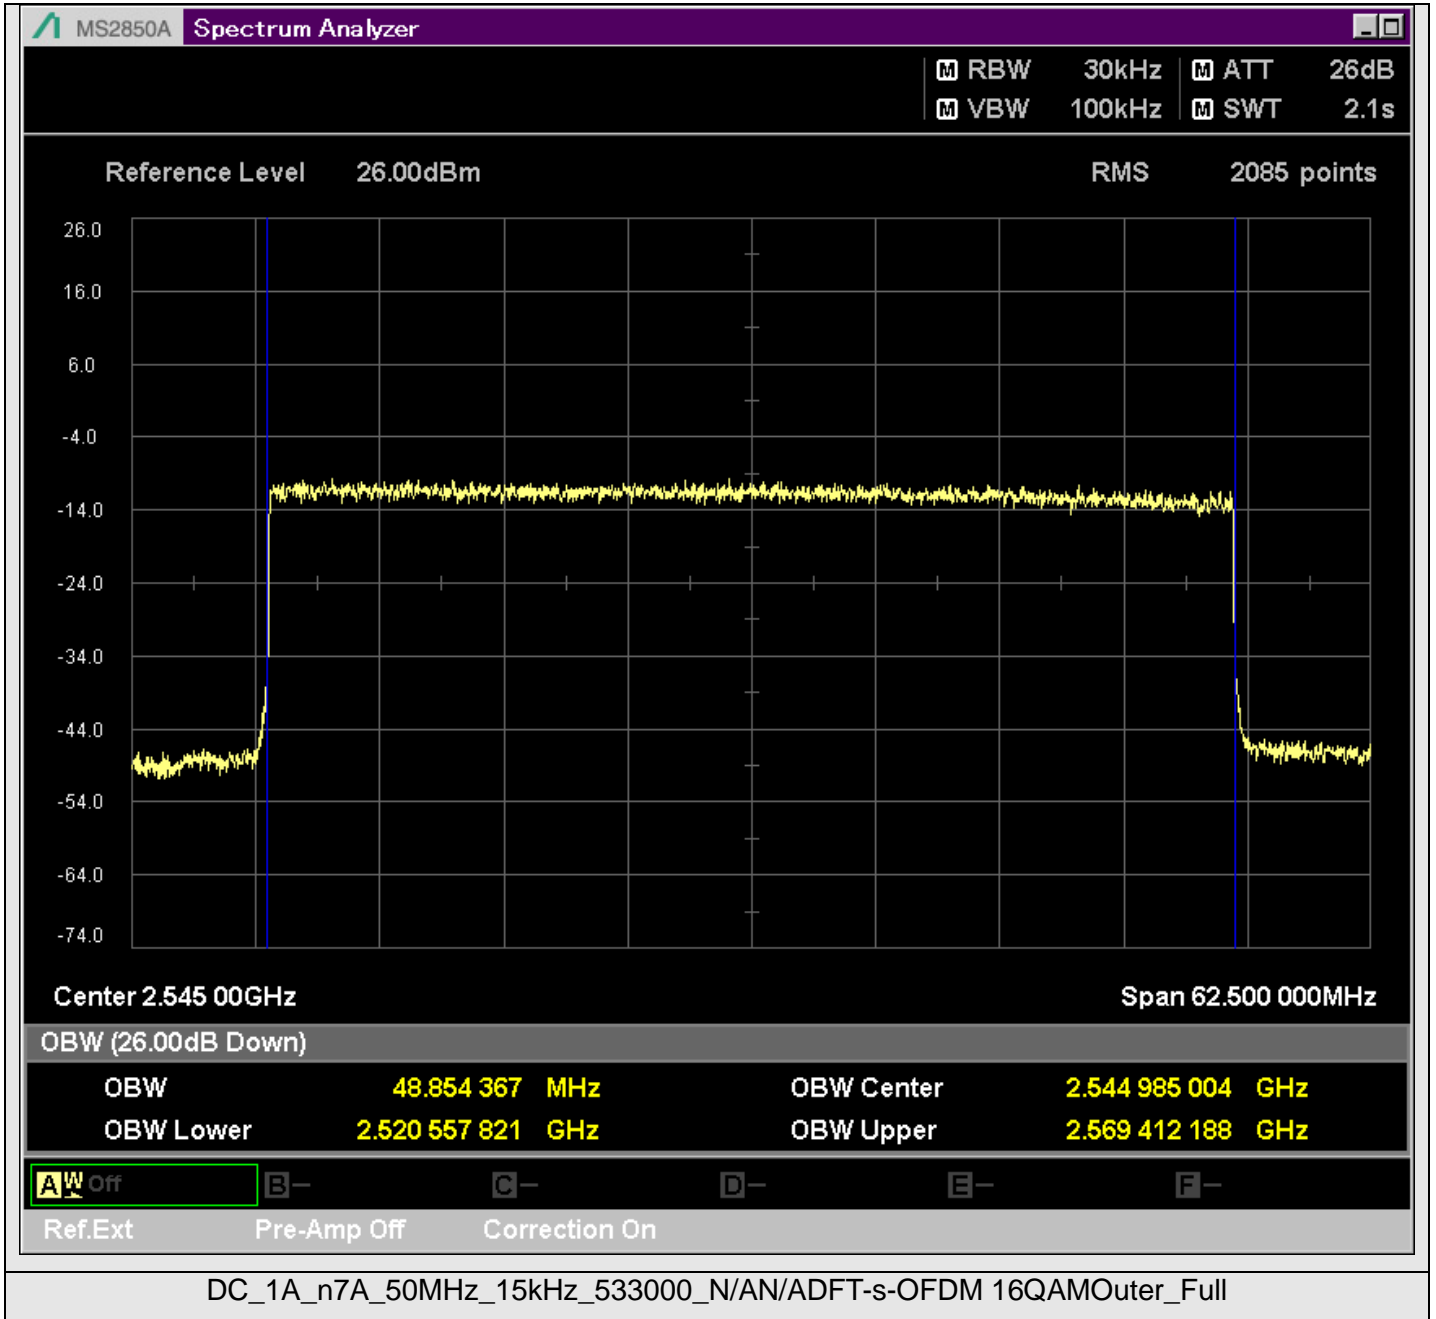

TestGraph

2.1051B.2 Band edge

TestResult

Band	Bandwidth	SCS	Channel	TestID	TestConfig	Value	LowLimit	UpLimit	Result
DC_1A_n7A	5MHz	15kHz	524500	1	@2499.950MHz	-21.11	-999.00	-10.00	PASS
DC_1A_n7A	5MHz	15kHz	524500	1	@2499.500MHz	-44.42	-999.00	-10.00	PASS
DC_1A_n7A	5MHz	15kHz	524500	1	@2499.000MHz	-37.39	-999.00	-10.00	PASS