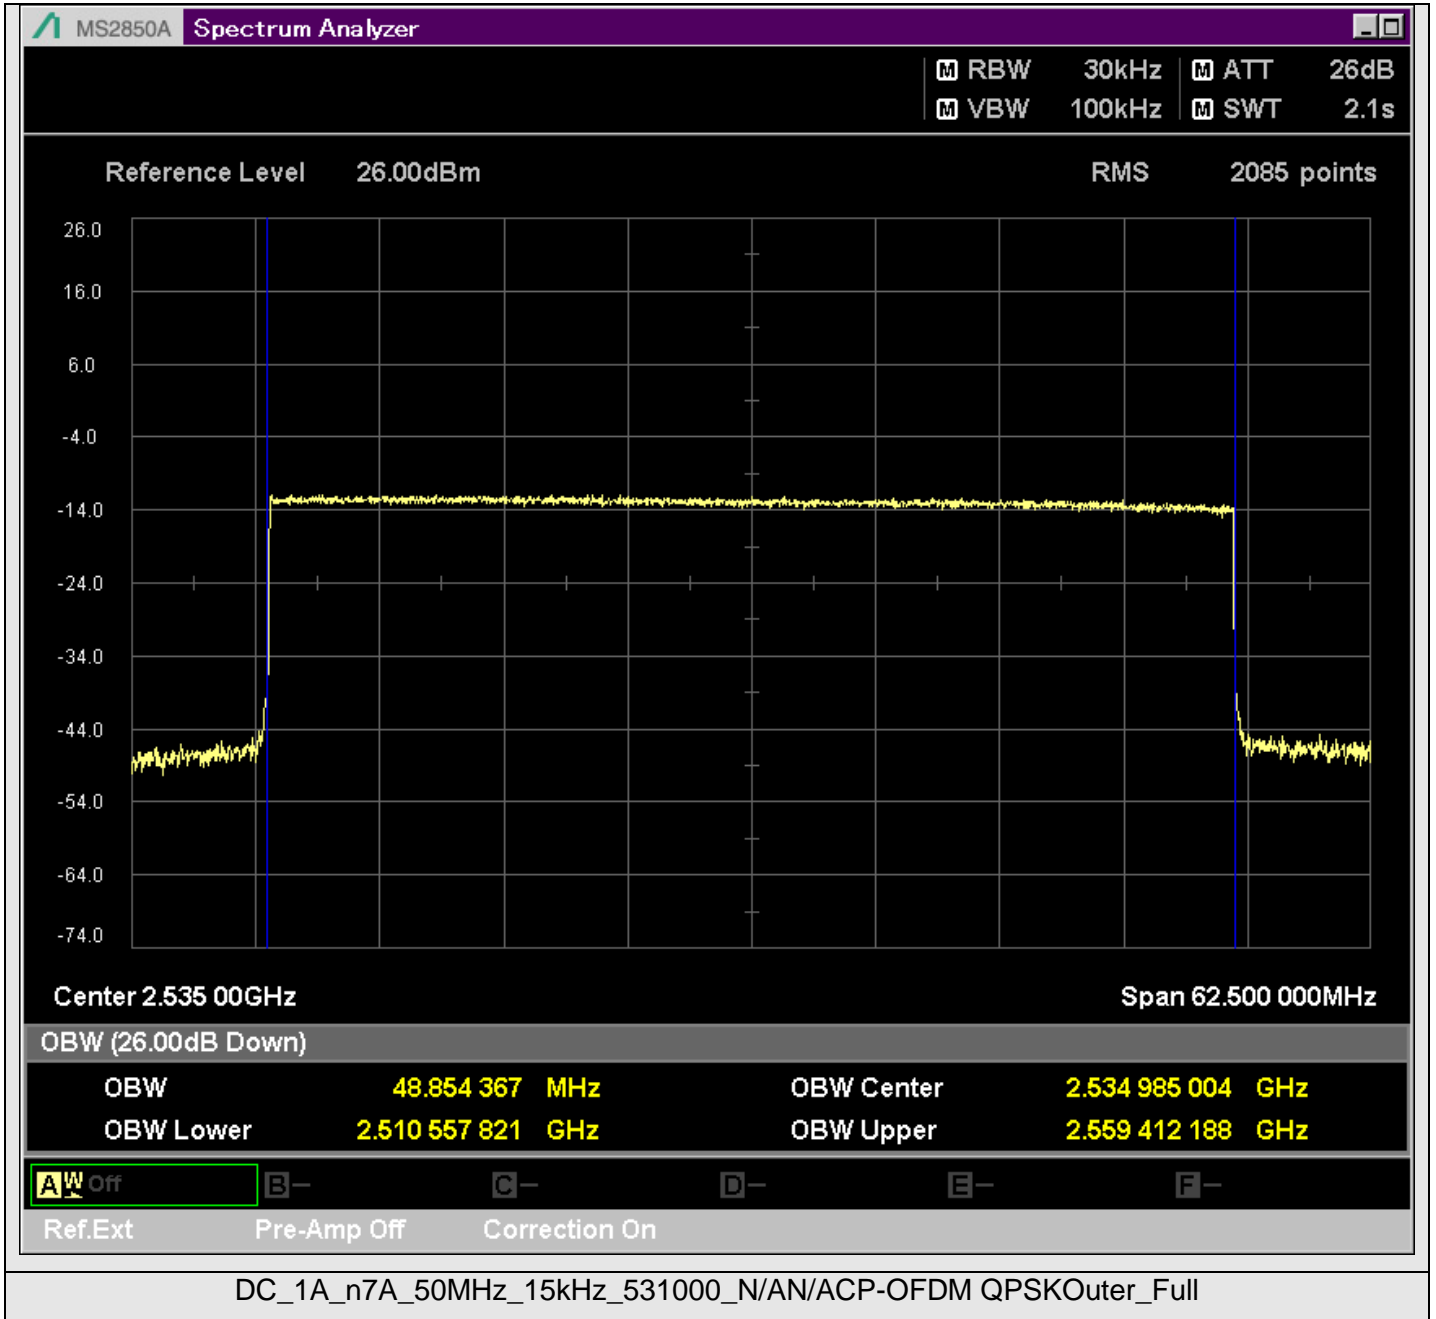

TestGraph

2.1051B.2 Band edge

TestResult

Band	Bandwidth	SCS	Channel	TestID	TestConfig	Value	LowLimit	UpLimit	Result
DC_1A_n7A	5MHz	15kHz	524500	1	@2499.950MHz	-21.11	-999.00	-10.00	PASS
DC_1A_n7A	5MHz	15kHz	524500	1	@2499.500MHz	-44.42	-999.00	-10.00	PASS
DC_1A_n7A	5MHz	15kHz	524500	1	@2499.000MHz	-37.39	-999.00	-10.00	PASS