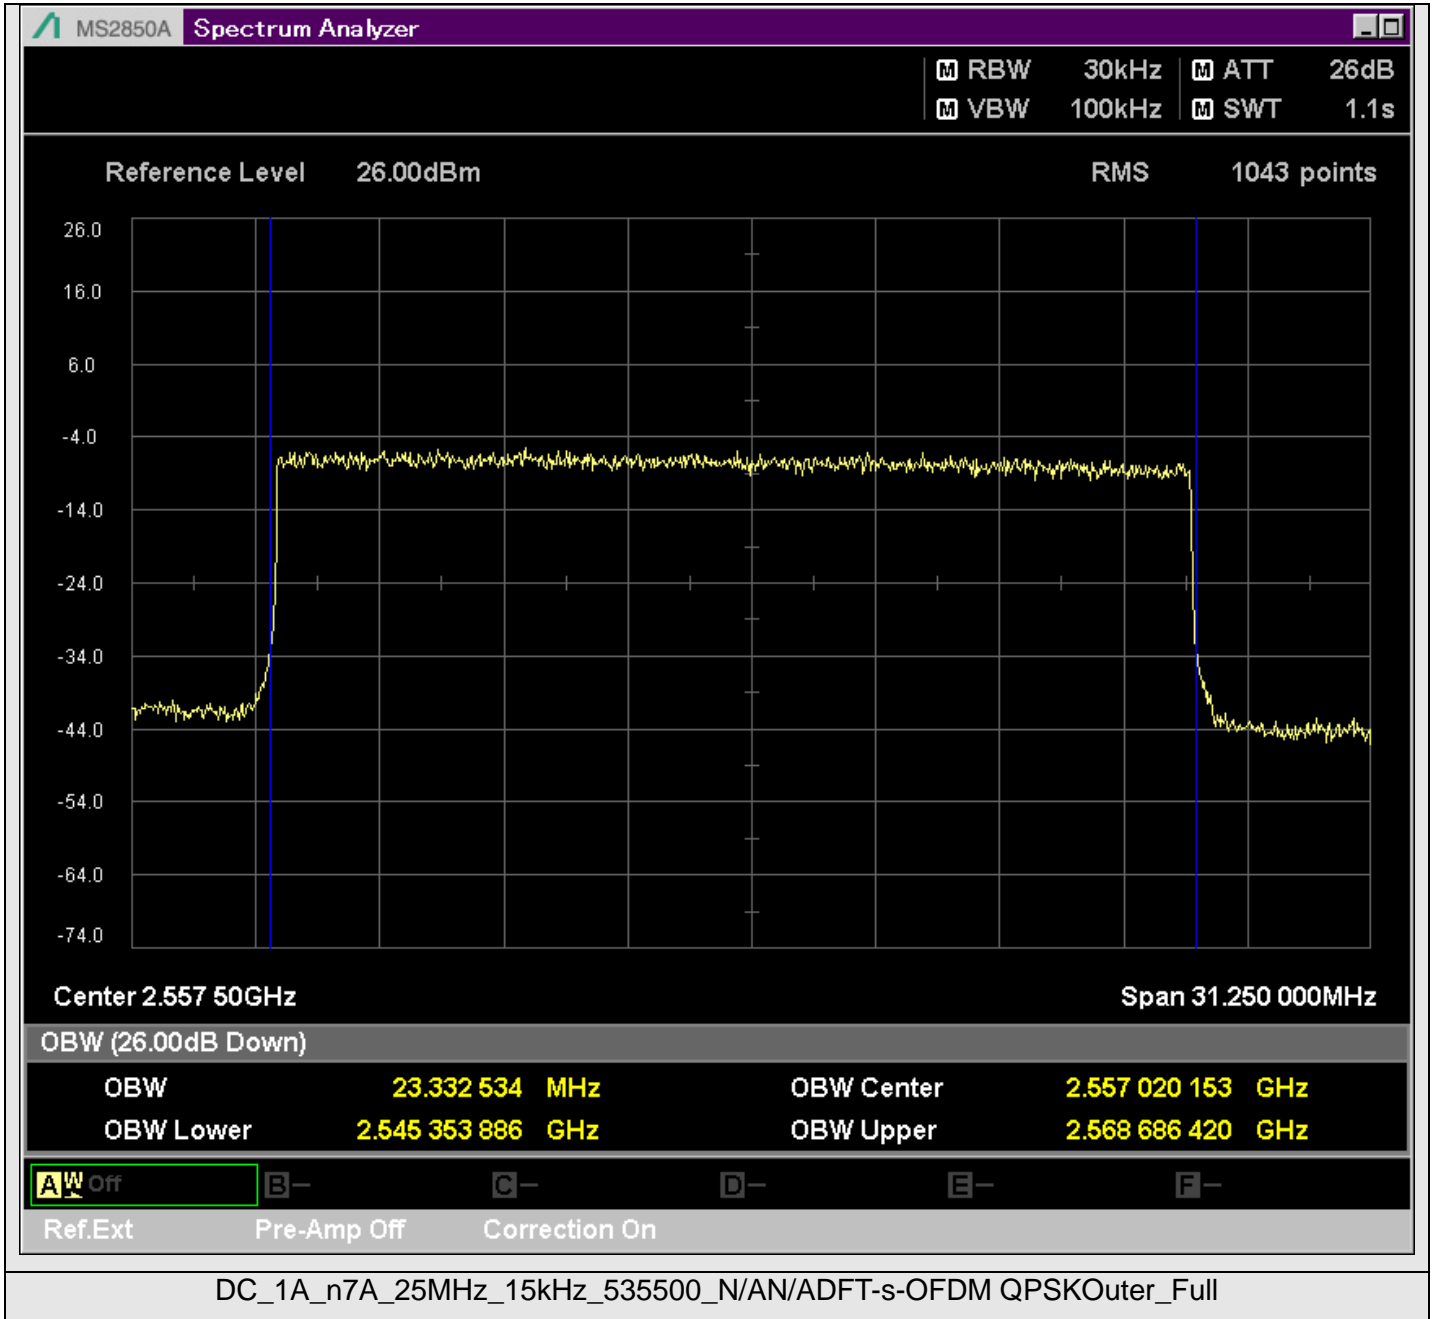

TestGraph

2.1051B.2 Band edge

TestResult

Band	Bandwidth	SCS	Channel	TestID	TestConfig	Value	LowLimit	UpLimit	Result
DC_1A_n7A	5MHz	15kHz	524500	1	@2499.950MHz	-21.11	-999.00	-10.00	PASS
DC_1A_n7A	5MHz	15kHz	524500	1	@2499.500MHz	-44.42	-999.00	-10.00	PASS
DC_1A_n7A	5MHz	15kHz	524500	1	@2499.000MHz	-37.39	-999.00	-10.00	PASS