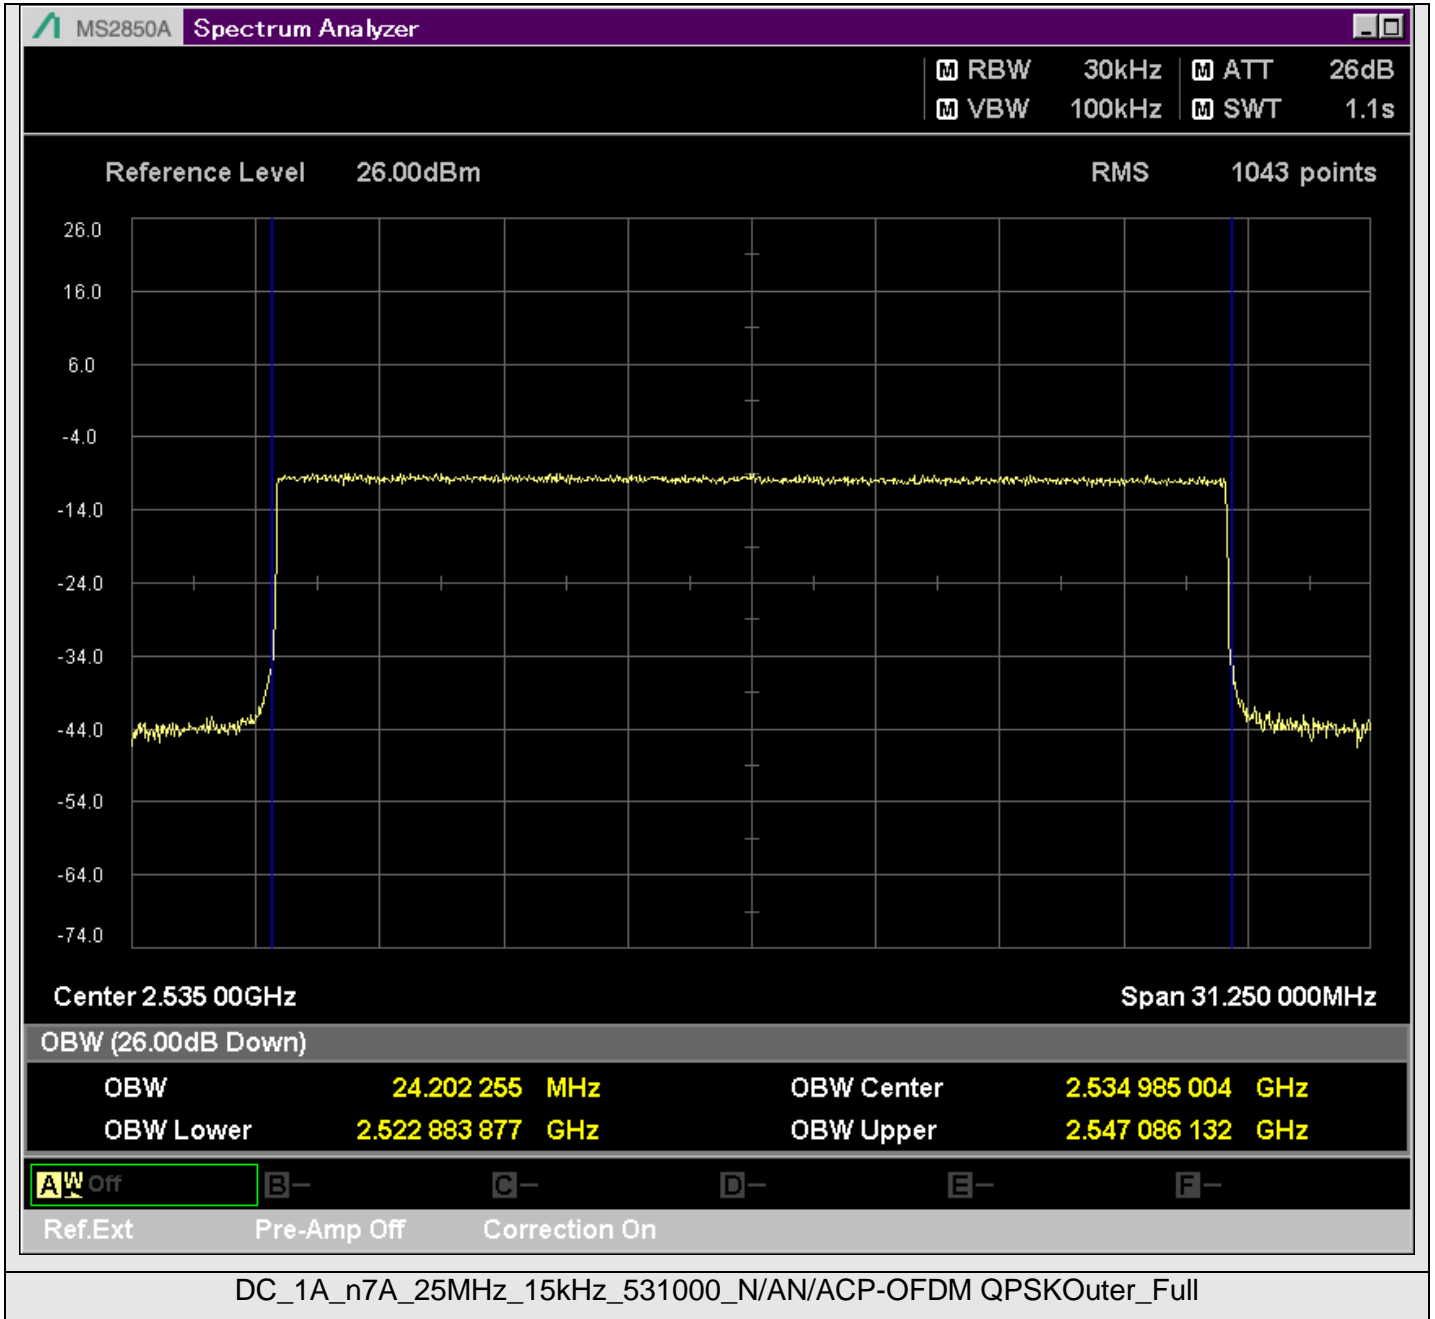

TestGraph

2.1051B.2 Band edge

TestResult

Band	Bandwidth	SCS	Channel	TestID	TestConfig	Value	LowLimit	UpLimit	Result
DC_1A_n7A	5MHz	15kHz	524500	1	@2499.950MHz	-21.11	-999.00	-10.00	PASS
DC_1A_n7A	5MHz	15kHz	524500	1	@2499.500MHz	-44.42	-999.00	-10.00	PASS
DC_1A_n7A	5MHz	15kHz	524500	1	@2499.000MHz	-37.39	-999.00	-10.00	PASS