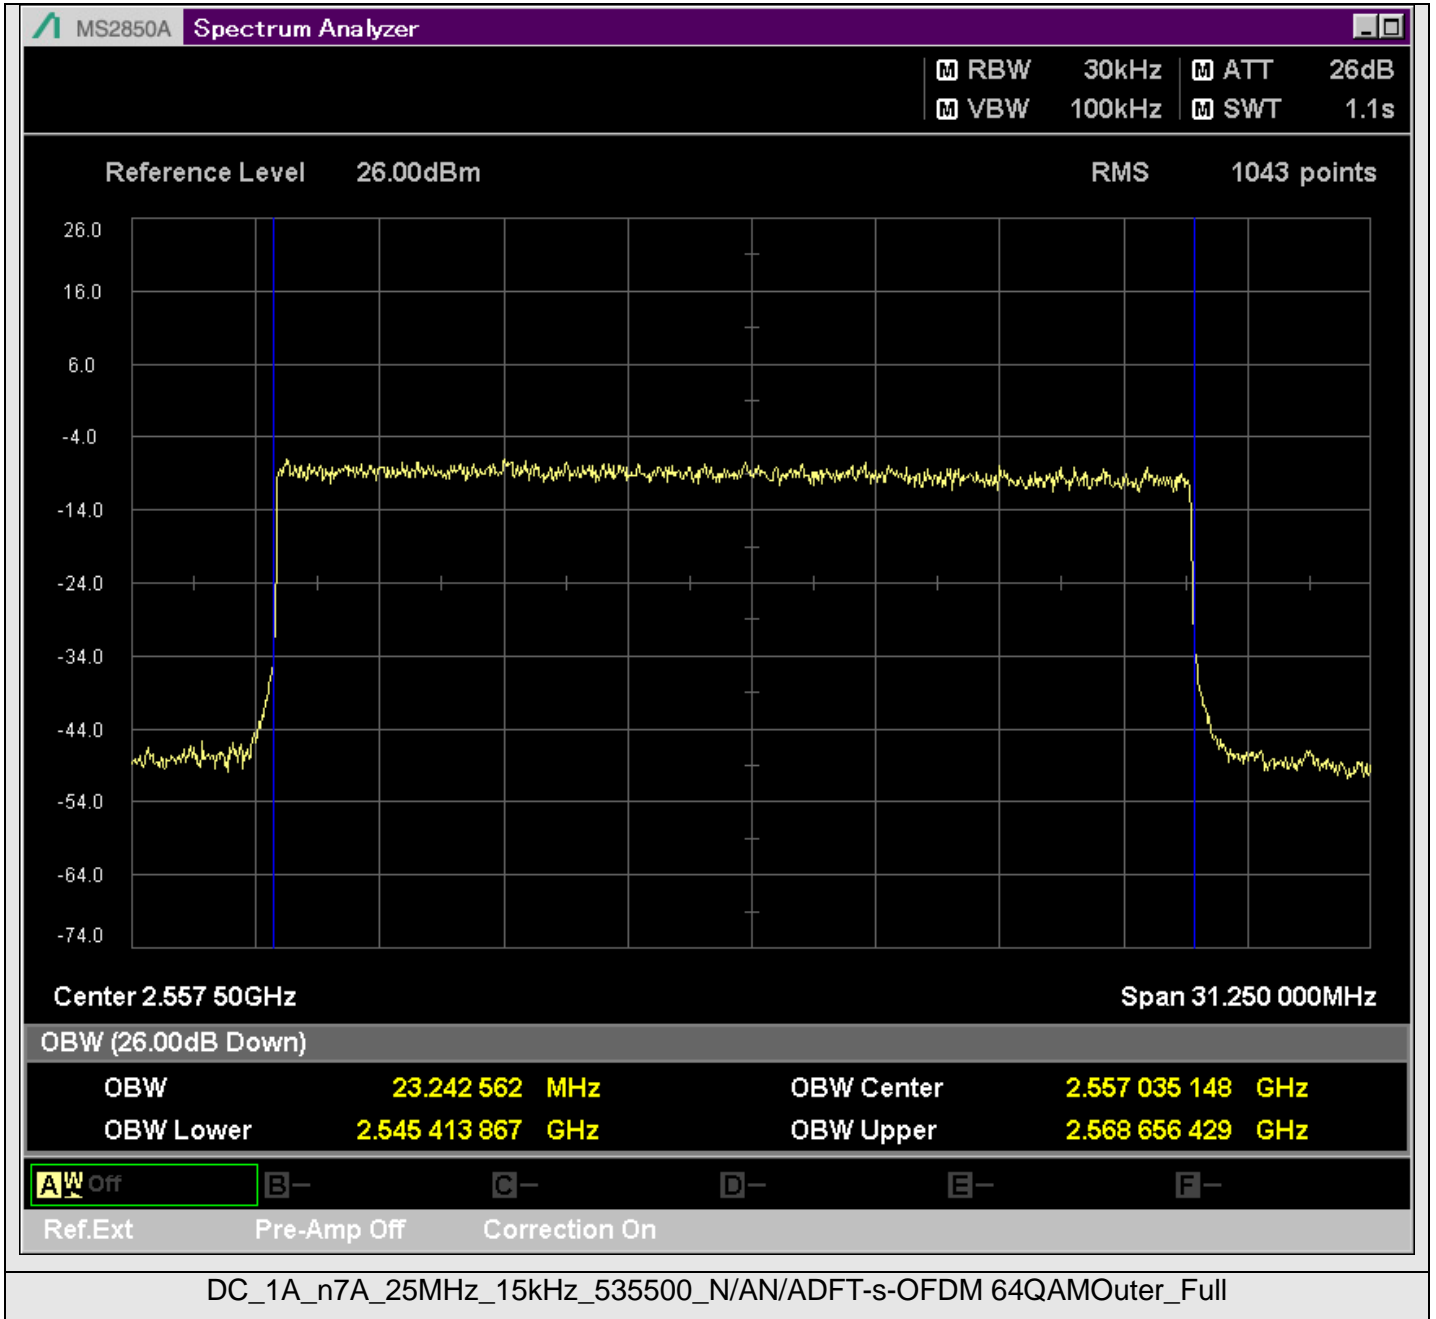

TestGraph

2.1051B.2 Band edge

TestResult

Band	Bandwidth	SCS	Channel	TestID	TestConfig	Value	LowLimit	UpLimit	Result
DC_1A_n7A	5MHz	15kHz	524500	1	@2499.950MHz	-21.11	-999.00	-10.00	PASS
DC_1A_n7A	5MHz	15kHz	524500	1	@2499.500MHz	-44.42	-999.00	-10.00	PASS
DC_1A_n7A	5MHz	15kHz	524500	1	@2499.000MHz	-37.39	-999.00	-10.00	PASS