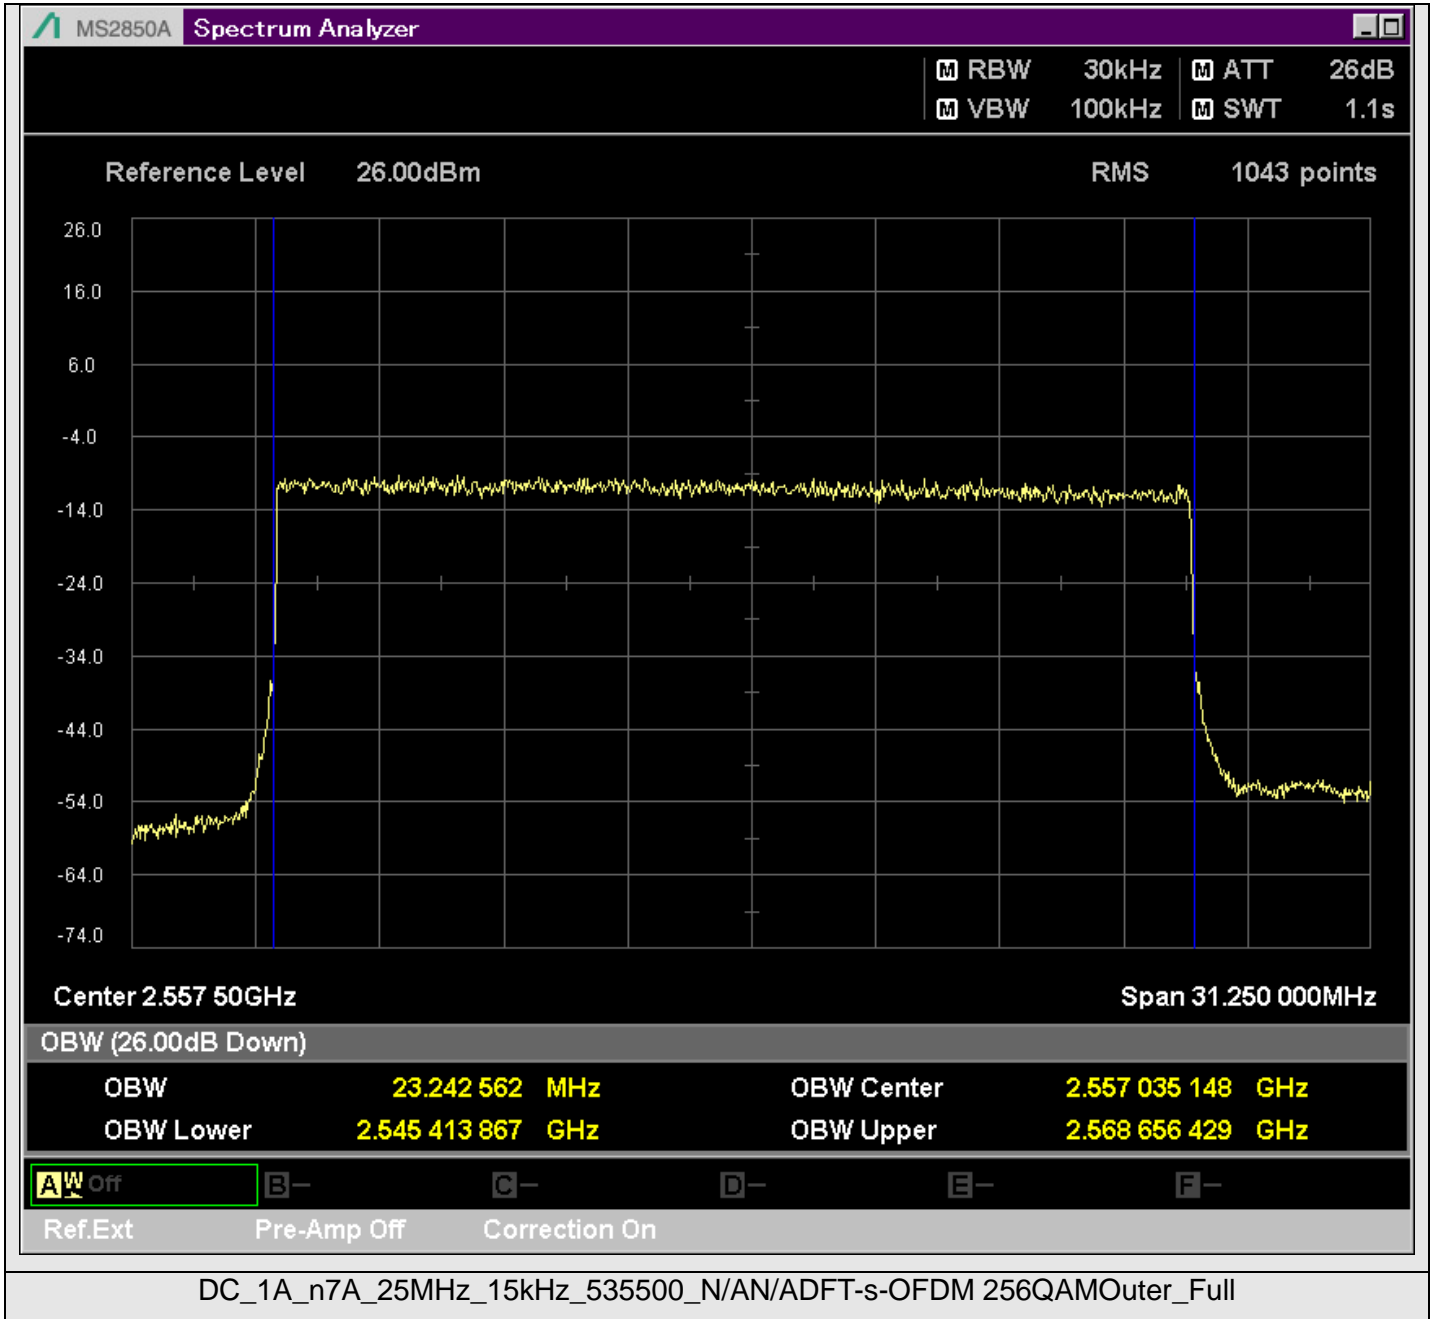

TestGraph

2.1051B.2 Band edge

TestResult

Band	Bandwidth	SCS	Channel	TestID	TestConfig	Value	LowLimit	UpLimit	Result
DC_1A_n7A	5MHz	15kHz	524500	1	@2499.950MHz	-21.11	-999.00	-10.00	PASS
DC_1A_n7A	5MHz	15kHz	524500	1	@2499.500MHz	-44.42	-999.00	-10.00	PASS
DC_1A_n7A	5MHz	15kHz	524500	1	@2499.000MHz	-37.39	-999.00	-10.00	PASS