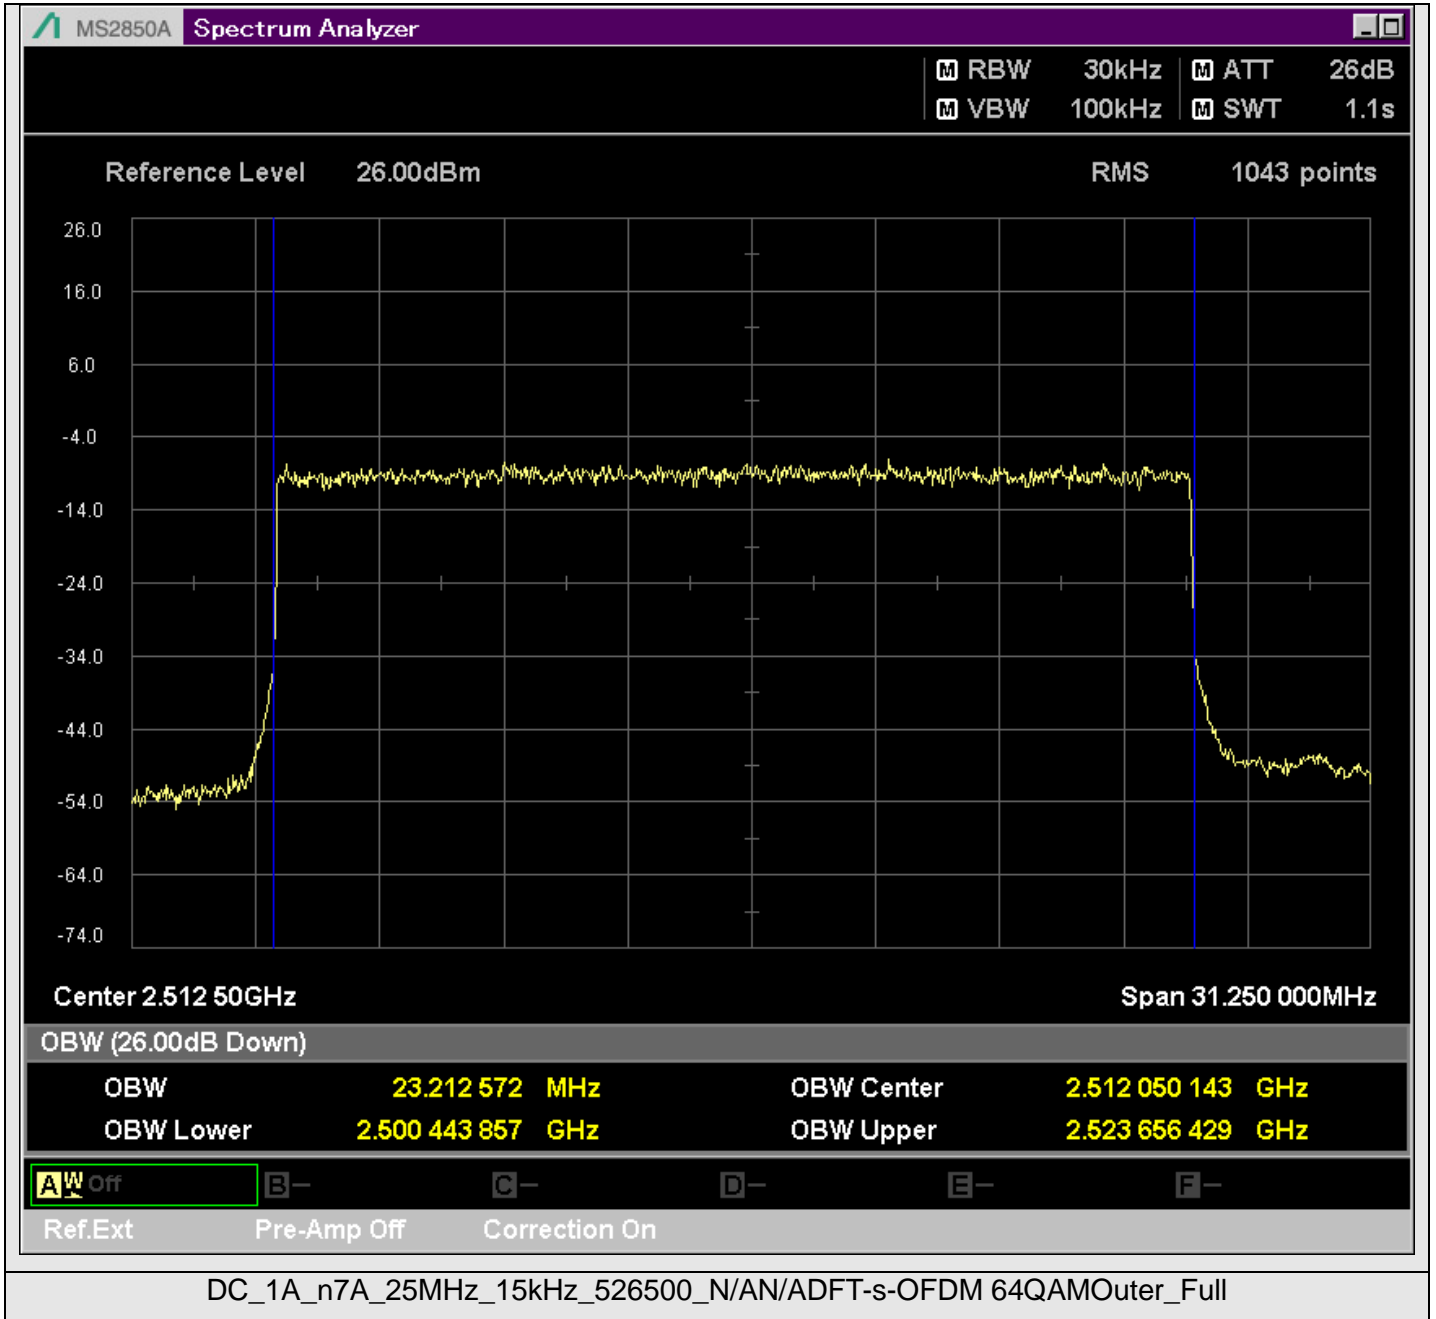

TestGraph

2.1051B.2 Band edge

TestResult

Band	Bandwidth	SCS	Channel	TestID	TestConfig	Value	LowLimit	UpLimit	Result
DC_1A_n7A	5MHz	15kHz	524500	1	@2499.950MHz	-21.11	-999.00	-10.00	PASS
DC_1A_n7A	5MHz	15kHz	524500	1	@2499.500MHz	-44.42	-999.00	-10.00	PASS
DC_1A_n7A	5MHz	15kHz	524500	1	@2499.000MHz	-37.39	-999.00	-10.00	PASS