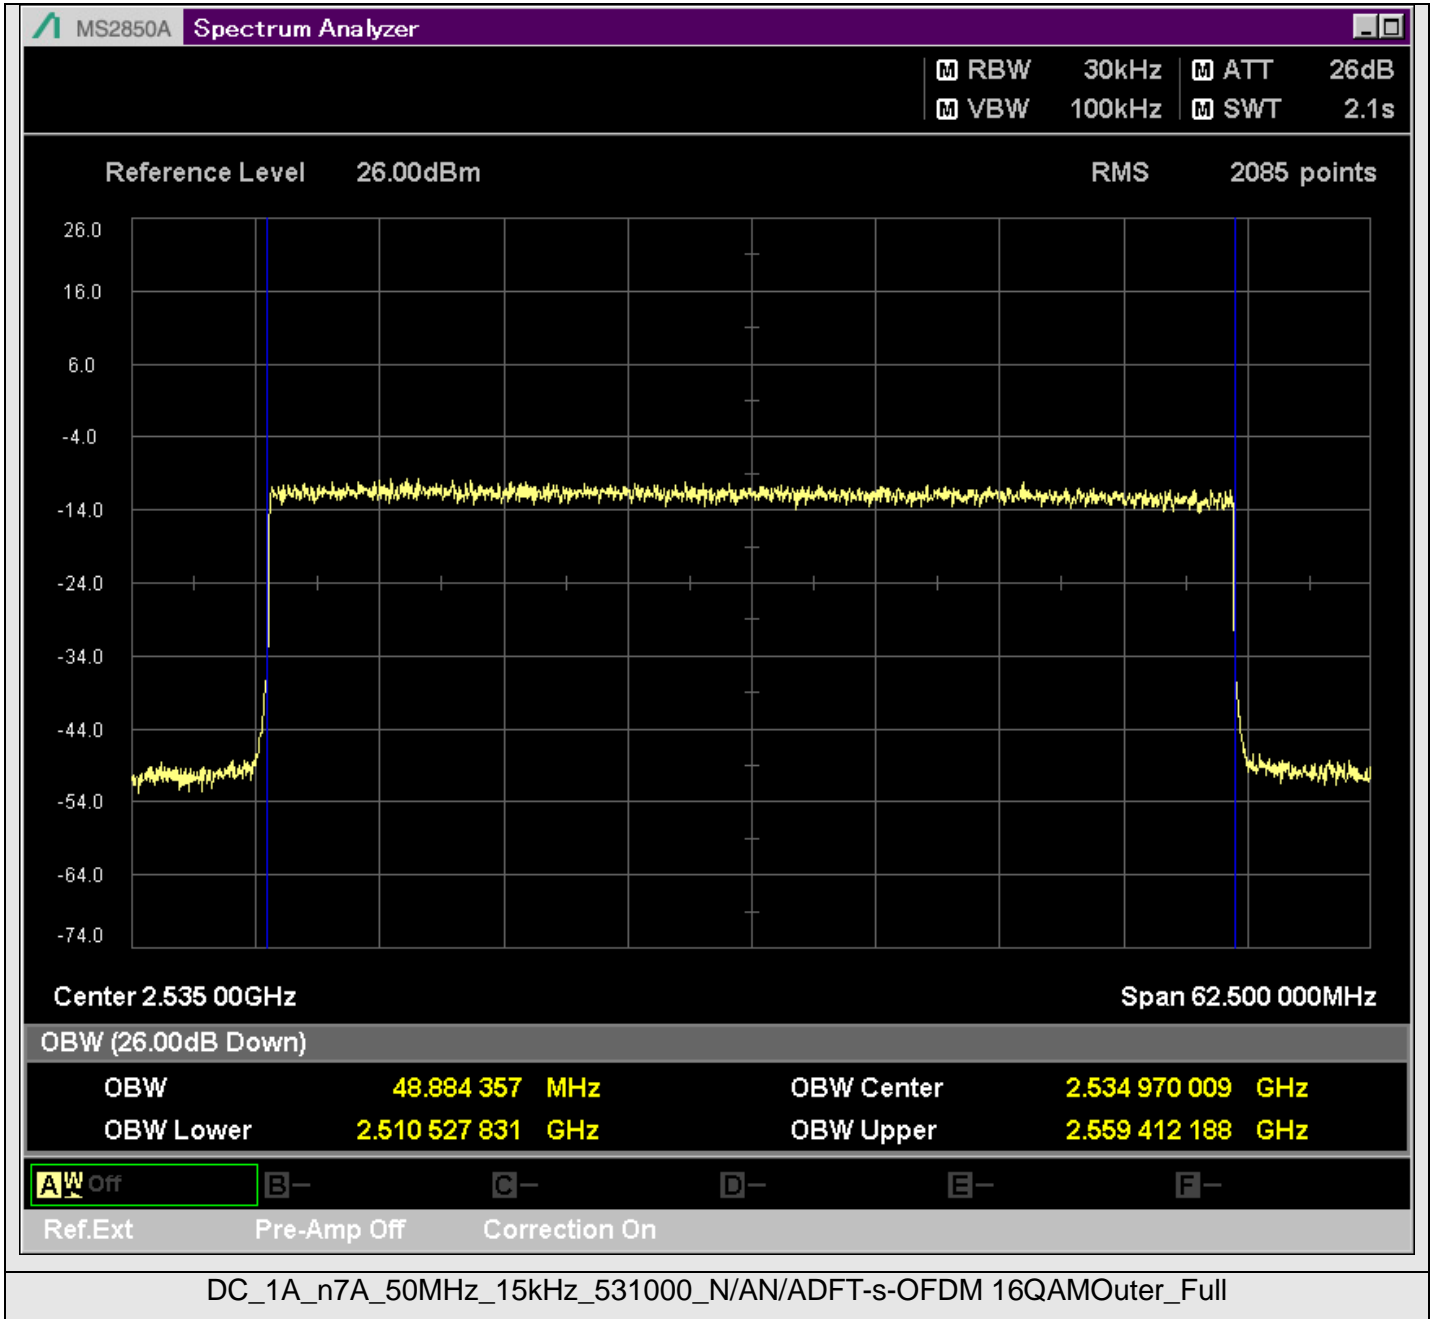

TestGraph

2.1051B.2 Band edge

TestResult

Band	Bandwidth	SCS	Channel	TestID	TestConfig	Value	LowLimit	UpLimit	Result
DC_1A_n7A	5MHz	15kHz	524500	1	@2499.950MHz	-21.11	-999.00	-10.00	PASS
DC_1A_n7A	5MHz	15kHz	524500	1	@2499.500MHz	-44.42	-999.00	-10.00	PASS
DC_1A_n7A	5MHz	15kHz	524500	1	@2499.000MHz	-37.39	-999.00	-10.00	PASS