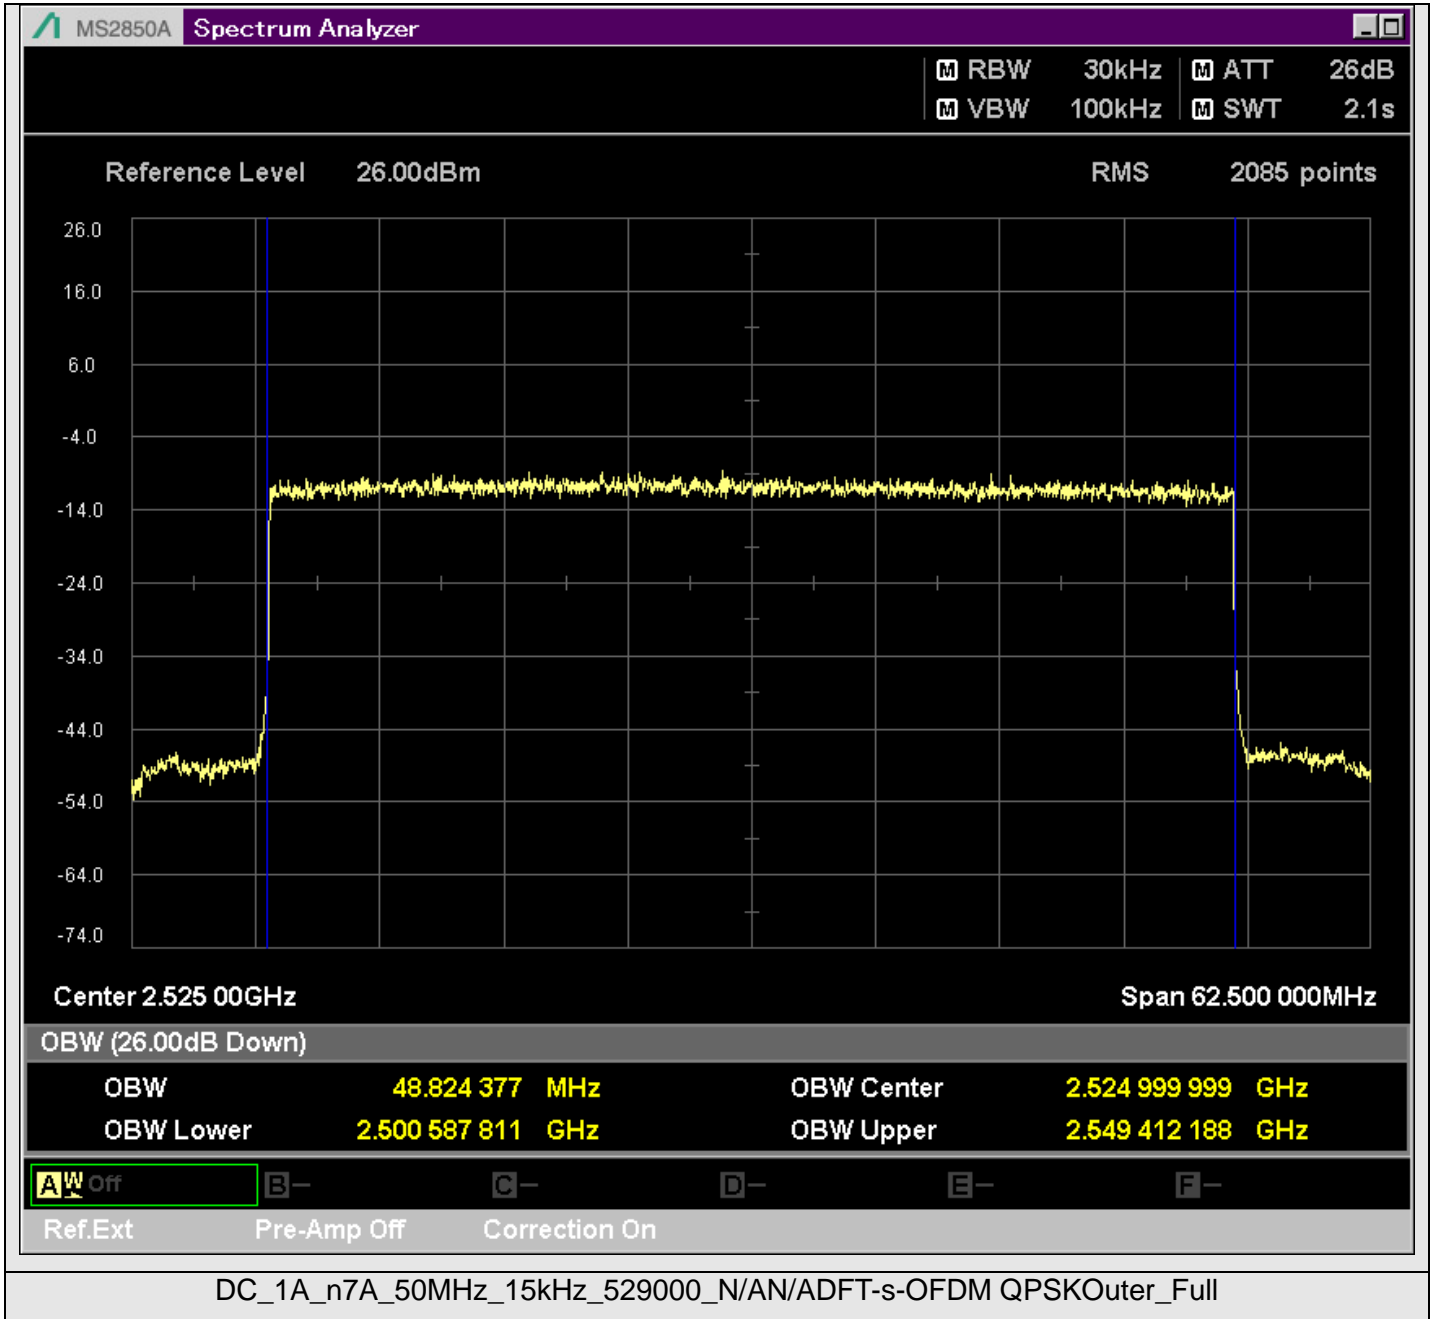

TestGraph

2.1051B.2 Band edge

TestResult

Band	Bandwidth	SCS	Channel	TestID	TestConfig	Value	LowLimit	UpLimit	Result
DC_1A_n7A	5MHz	15kHz	524500	1	@2499.950MHz	-21.11	-999.00	-10.00	PASS
DC_1A_n7A	5MHz	15kHz	524500	1	@2499.500MHz	-44.42	-999.00	-10.00	PASS
DC_1A_n7A	5MHz	15kHz	524500	1	@2499.000MHz	-37.39	-999.00	-10.00	PASS