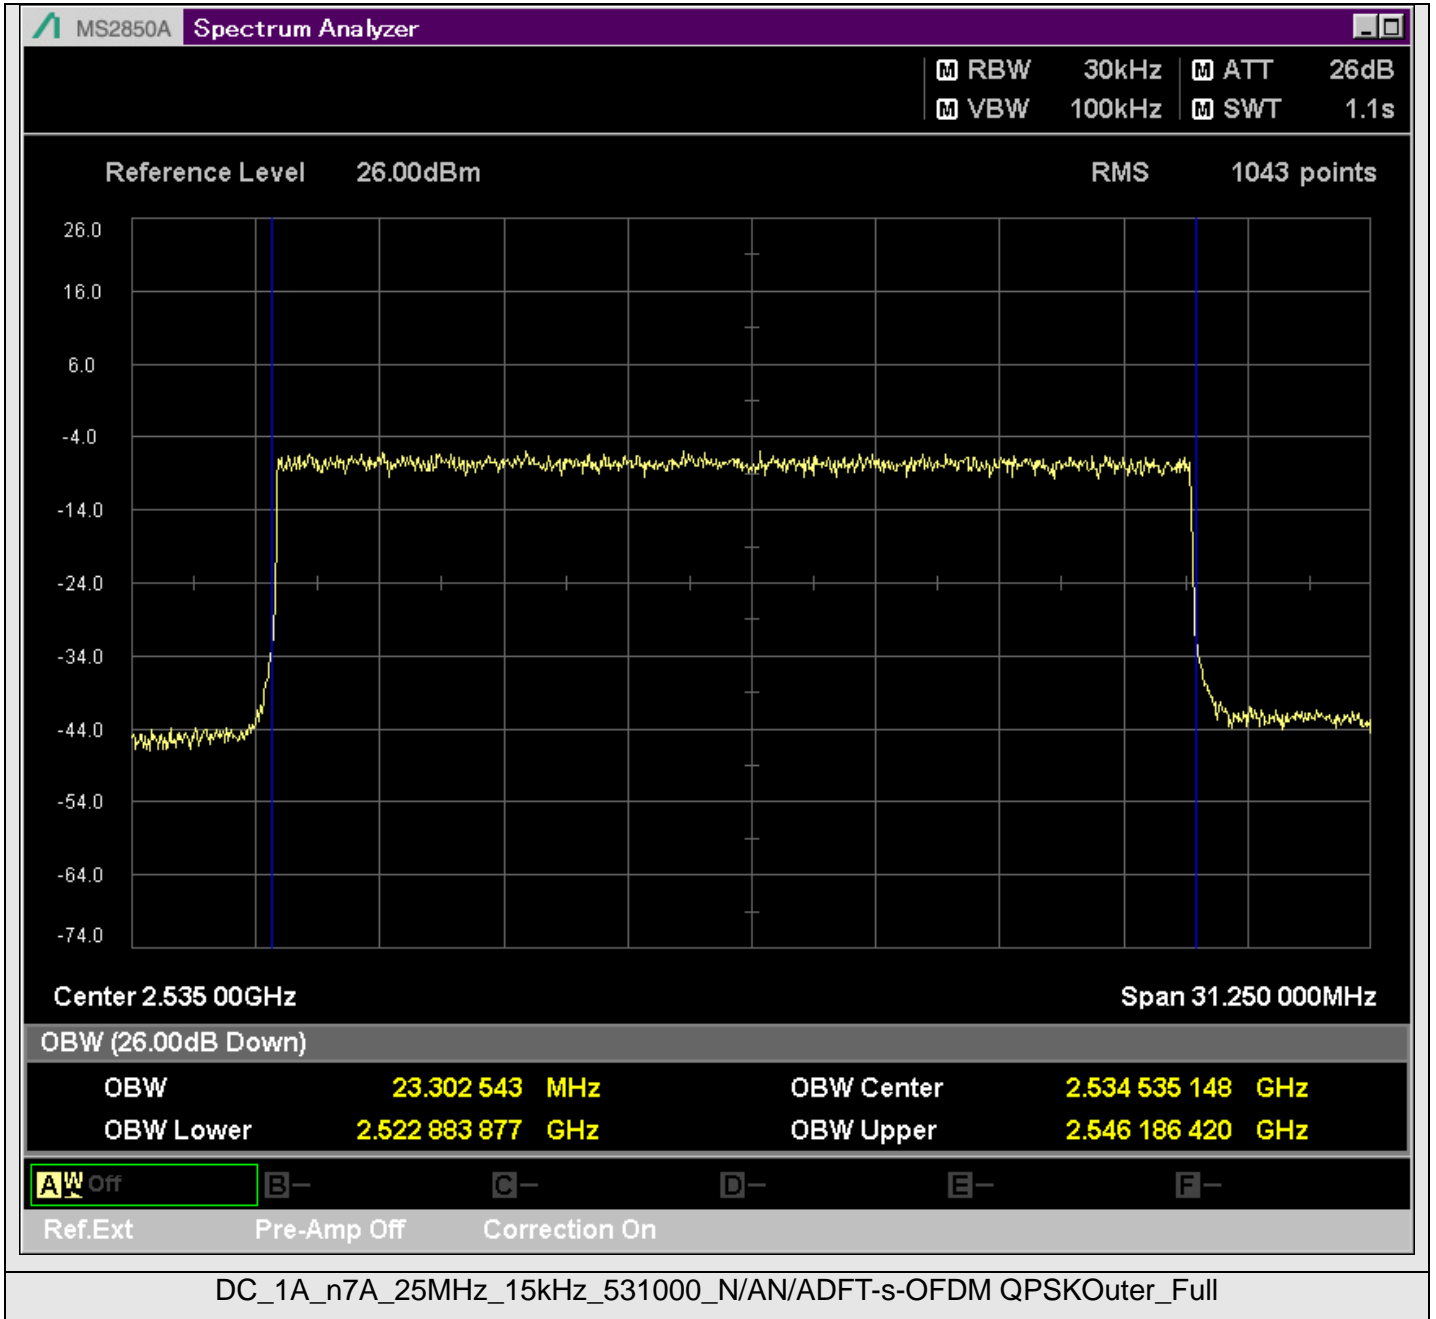

TestGraph

2.1051B.2 Band edge

TestResult

Band	Bandwidth	SCS	Channel	TestID	TestConfig	Value	LowLimit	UpLimit	Result
DC_1A_n7A	5MHz	15kHz	524500	1	@2499.950MHz	-21.11	-999.00	-10.00	PASS
DC_1A_n7A	5MHz	15kHz	524500	1	@2499.500MHz	-44.42	-999.00	-10.00	PASS
DC_1A_n7A	5MHz	15kHz	524500	1	@2499.000MHz	-37.39	-999.00	-10.00	PASS