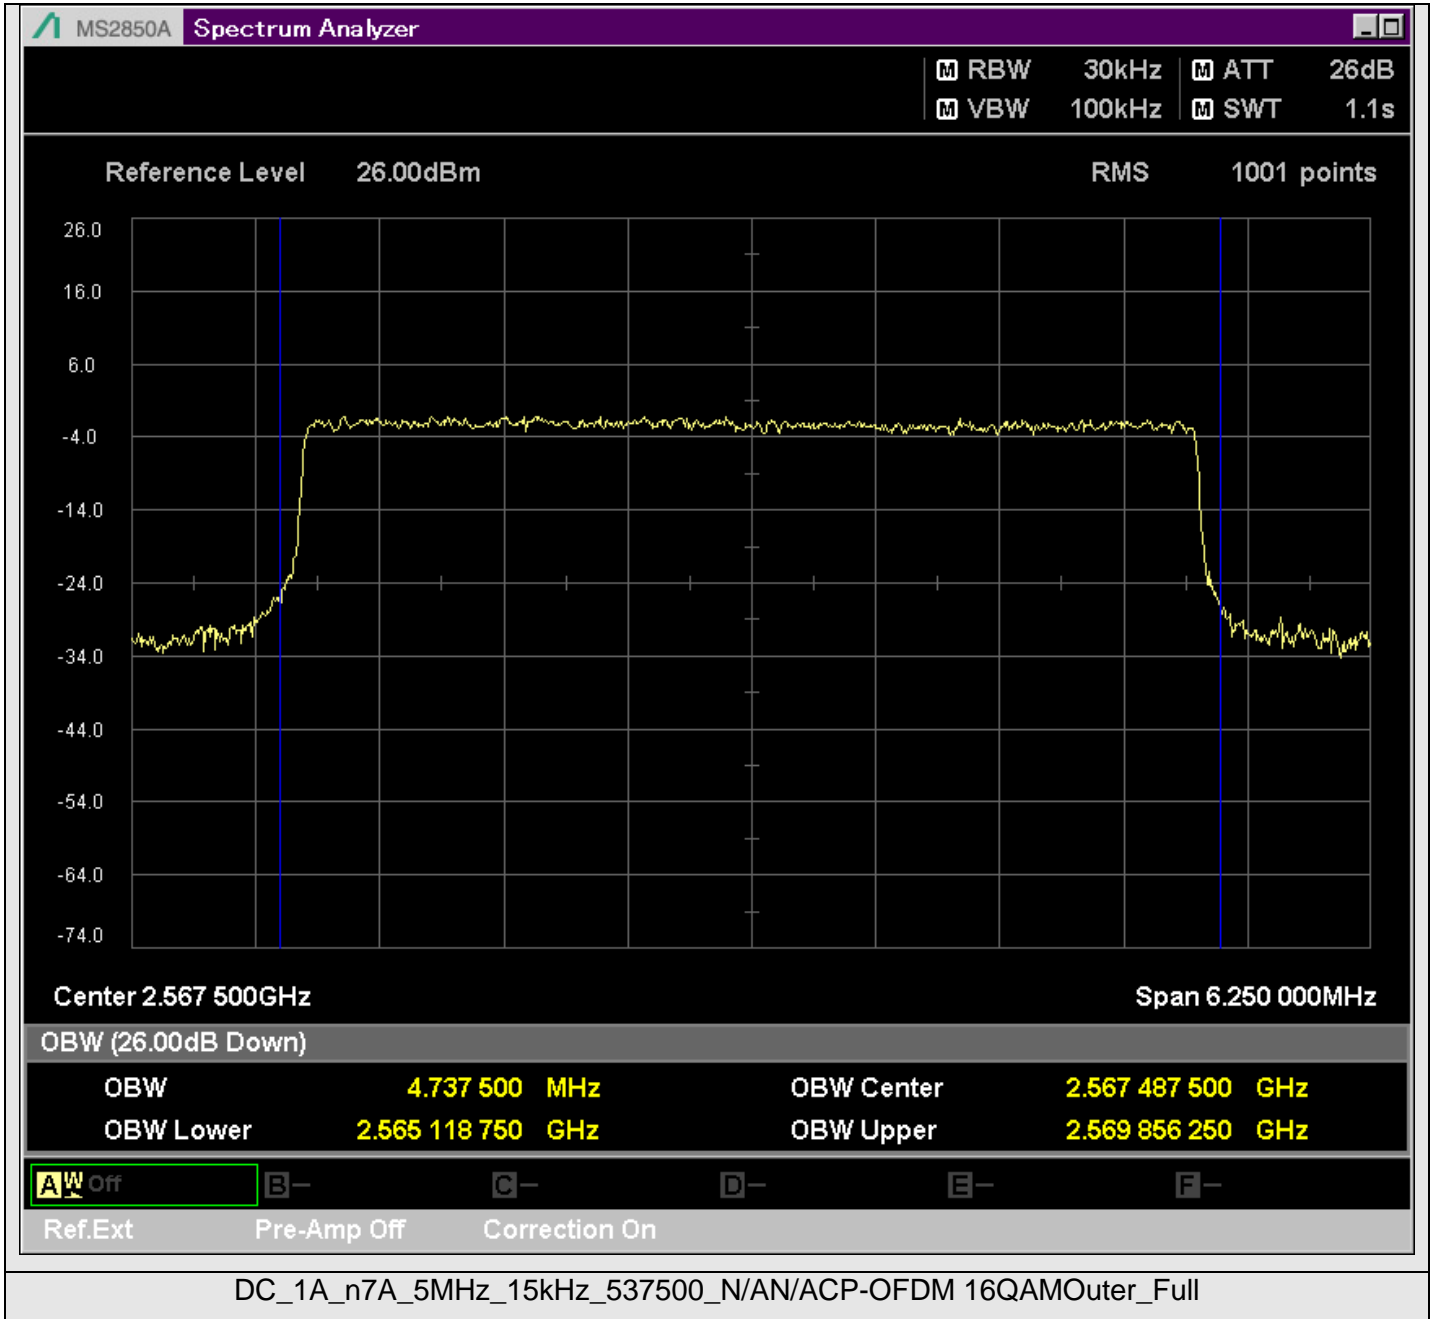

TestGraph

2.1051B.2 Band edge

TestResult

Band	Bandwidth	SCS	Channel	TestID	TestConfig	Value	LowLimit	UpLimit	Result
DC_1A_n7A	5MHz	15kHz	524500	1	@2499.950MHz	-21.11	-999.00	-10.00	PASS
DC_1A_n7A	5MHz	15kHz	524500	1	@2499.500MHz	-44.42	-999.00	-10.00	PASS
DC_1A_n7A	5MHz	15kHz	524500	1	@2499.000MHz	-37.39	-999.00	-10.00	PASS