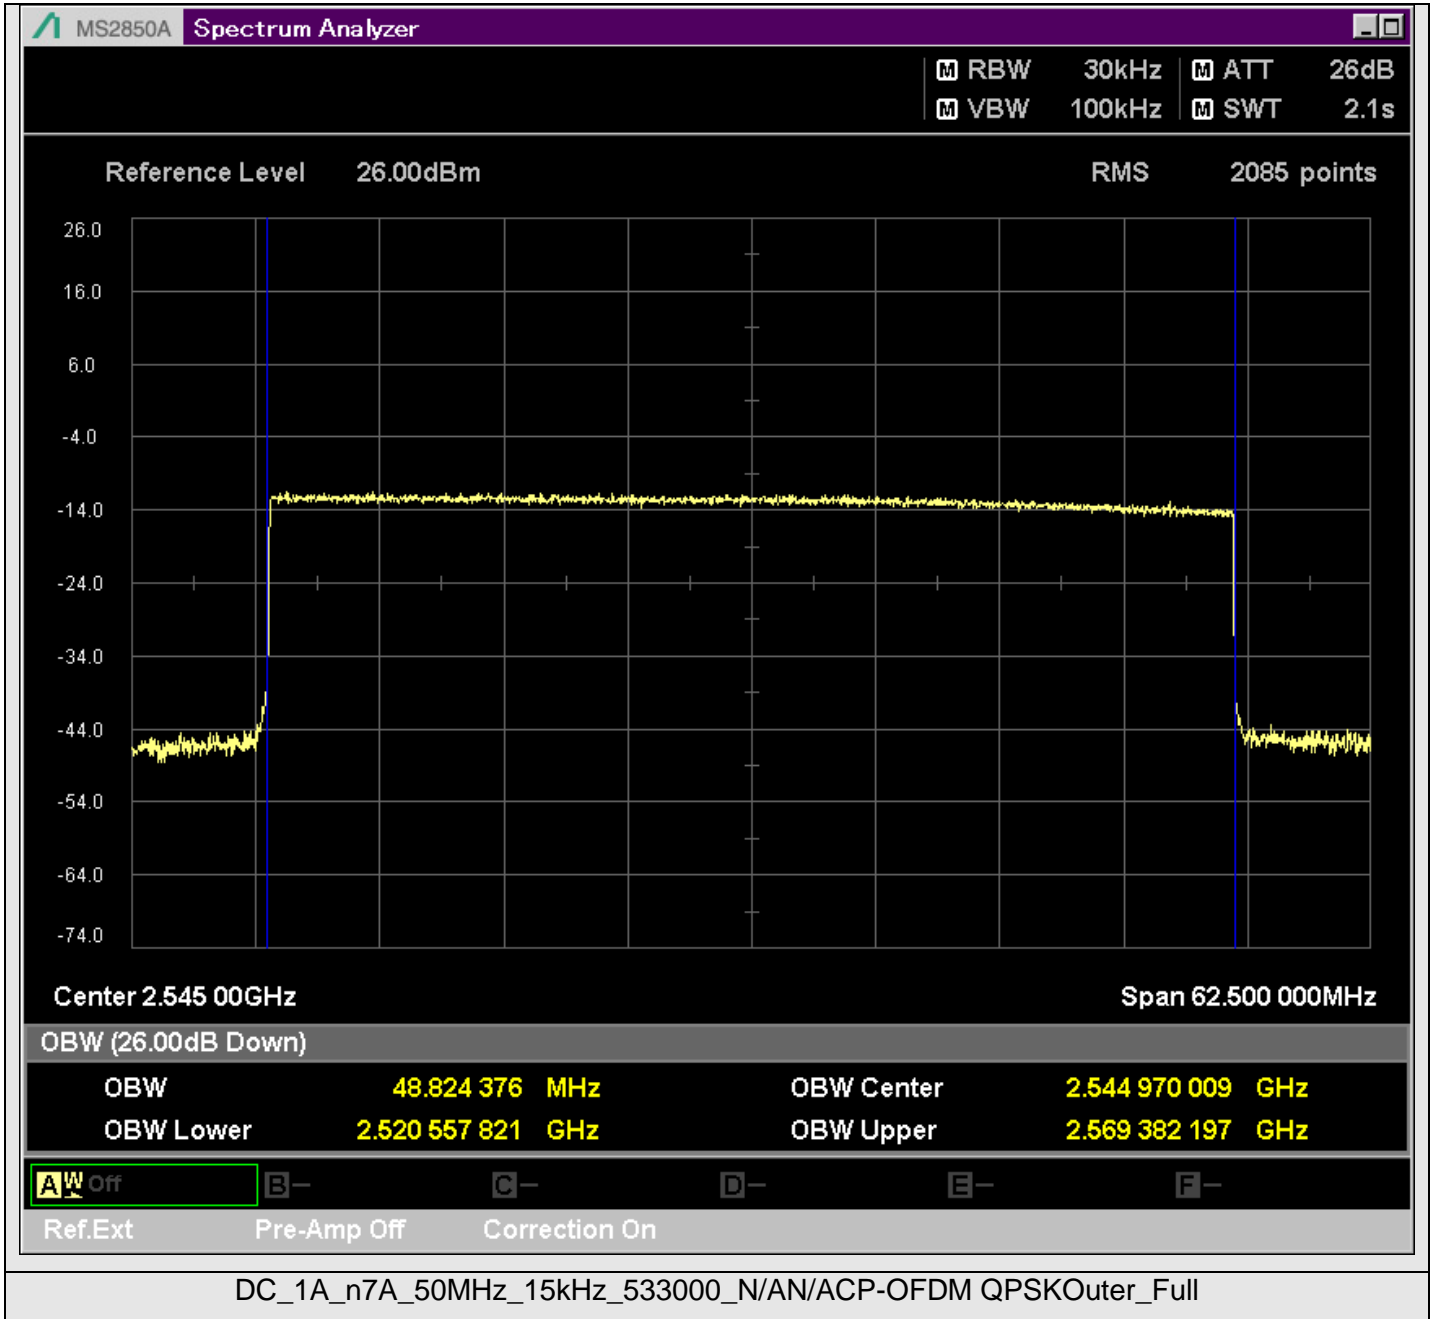

TestGraph

2.1051B.2 Band edge

TestResult

Band	Bandwidth	SCS	Channel	TestID	TestConfig	Value	LowLimit	UpLimit	Result
DC_1A_n7A	5MHz	15kHz	524500	1	@2499.950MHz	-21.11	-999.00	-10.00	PASS
DC_1A_n7A	5MHz	15kHz	524500	1	@2499.500MHz	-44.42	-999.00	-10.00	PASS
DC_1A_n7A	5MHz	15kHz	524500	1	@2499.000MHz	-37.39	-999.00	-10.00	PASS