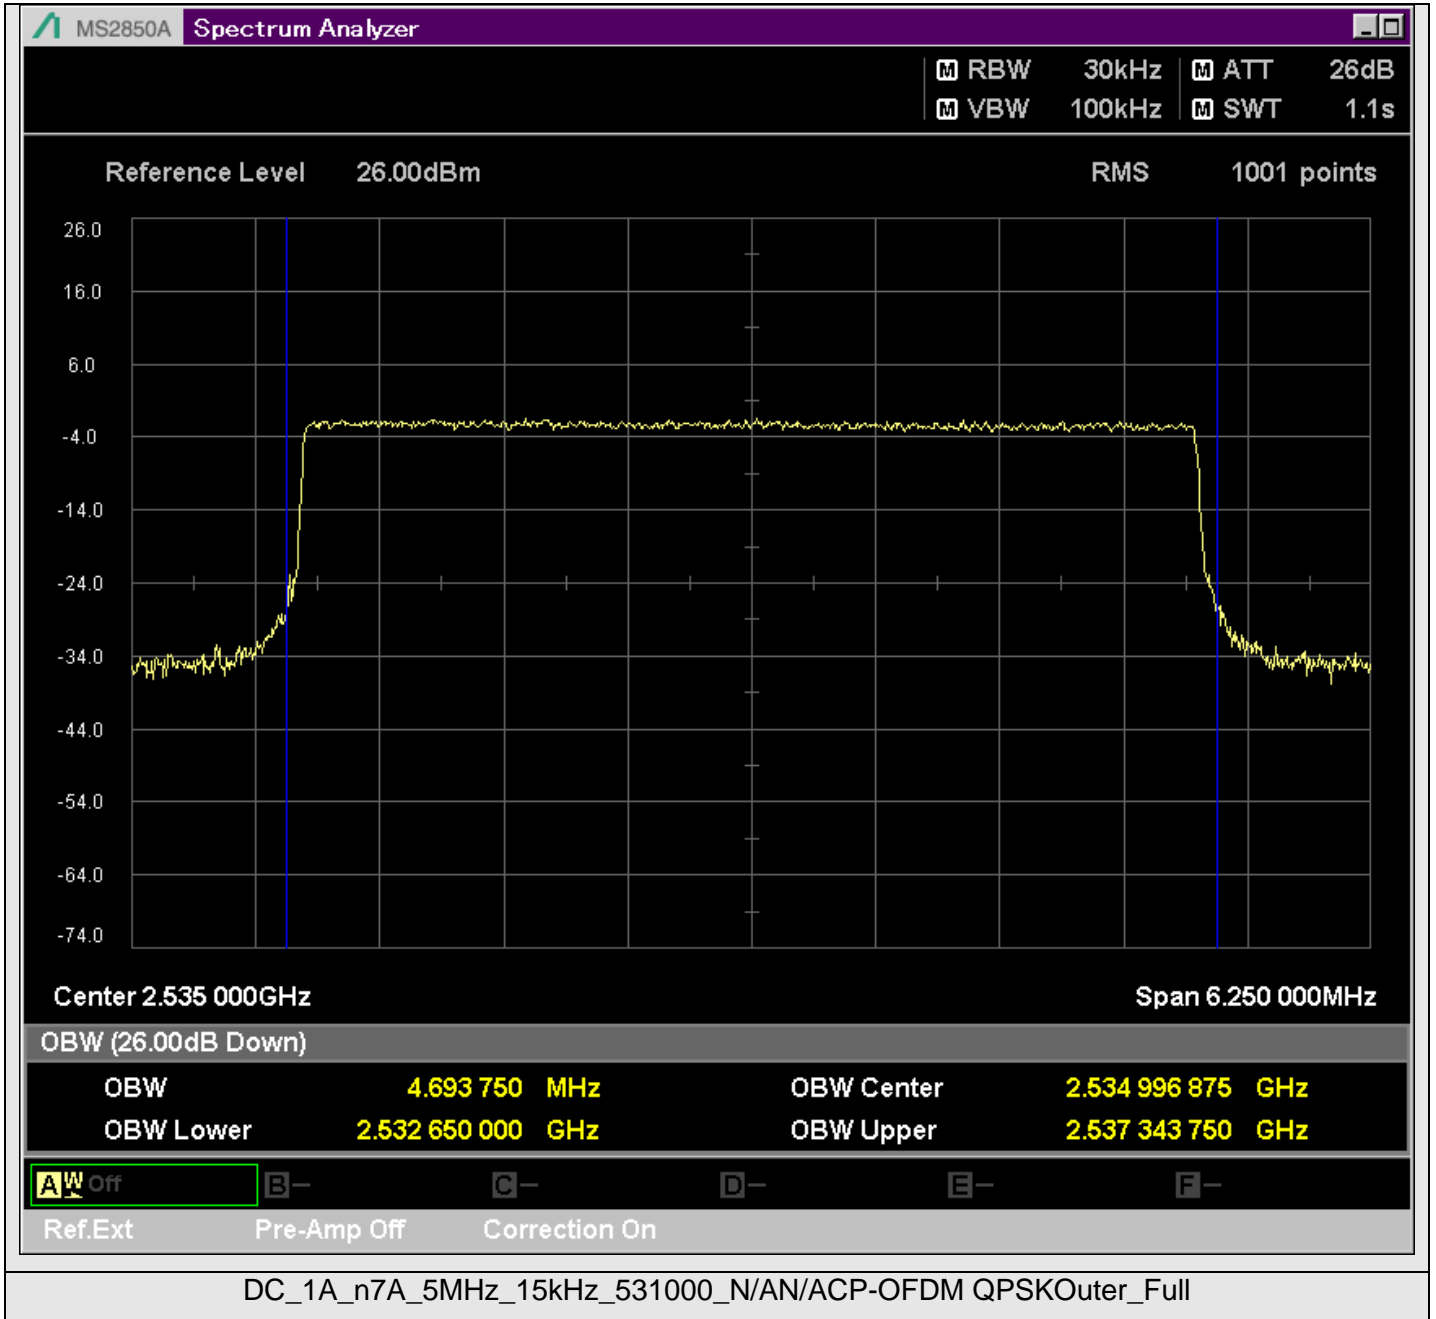

TestGraph

2.1051B.2 Band edge

TestResult

Band	Bandwidth	SCS	Channel	TestID	TestConfig	Value	LowLimit	UpLimit	Result
DC_1A_n7A	5MHz	15kHz	524500	1	@2499.950MHz	-21.11	-999.00	-10.00	PASS
DC_1A_n7A	5MHz	15kHz	524500	1	@2499.500MHz	-44.42	-999.00	-10.00	PASS
DC_1A_n7A	5MHz	15kHz	524500	1	@2499.000MHz	-37.39	-999.00	-10.00	PASS