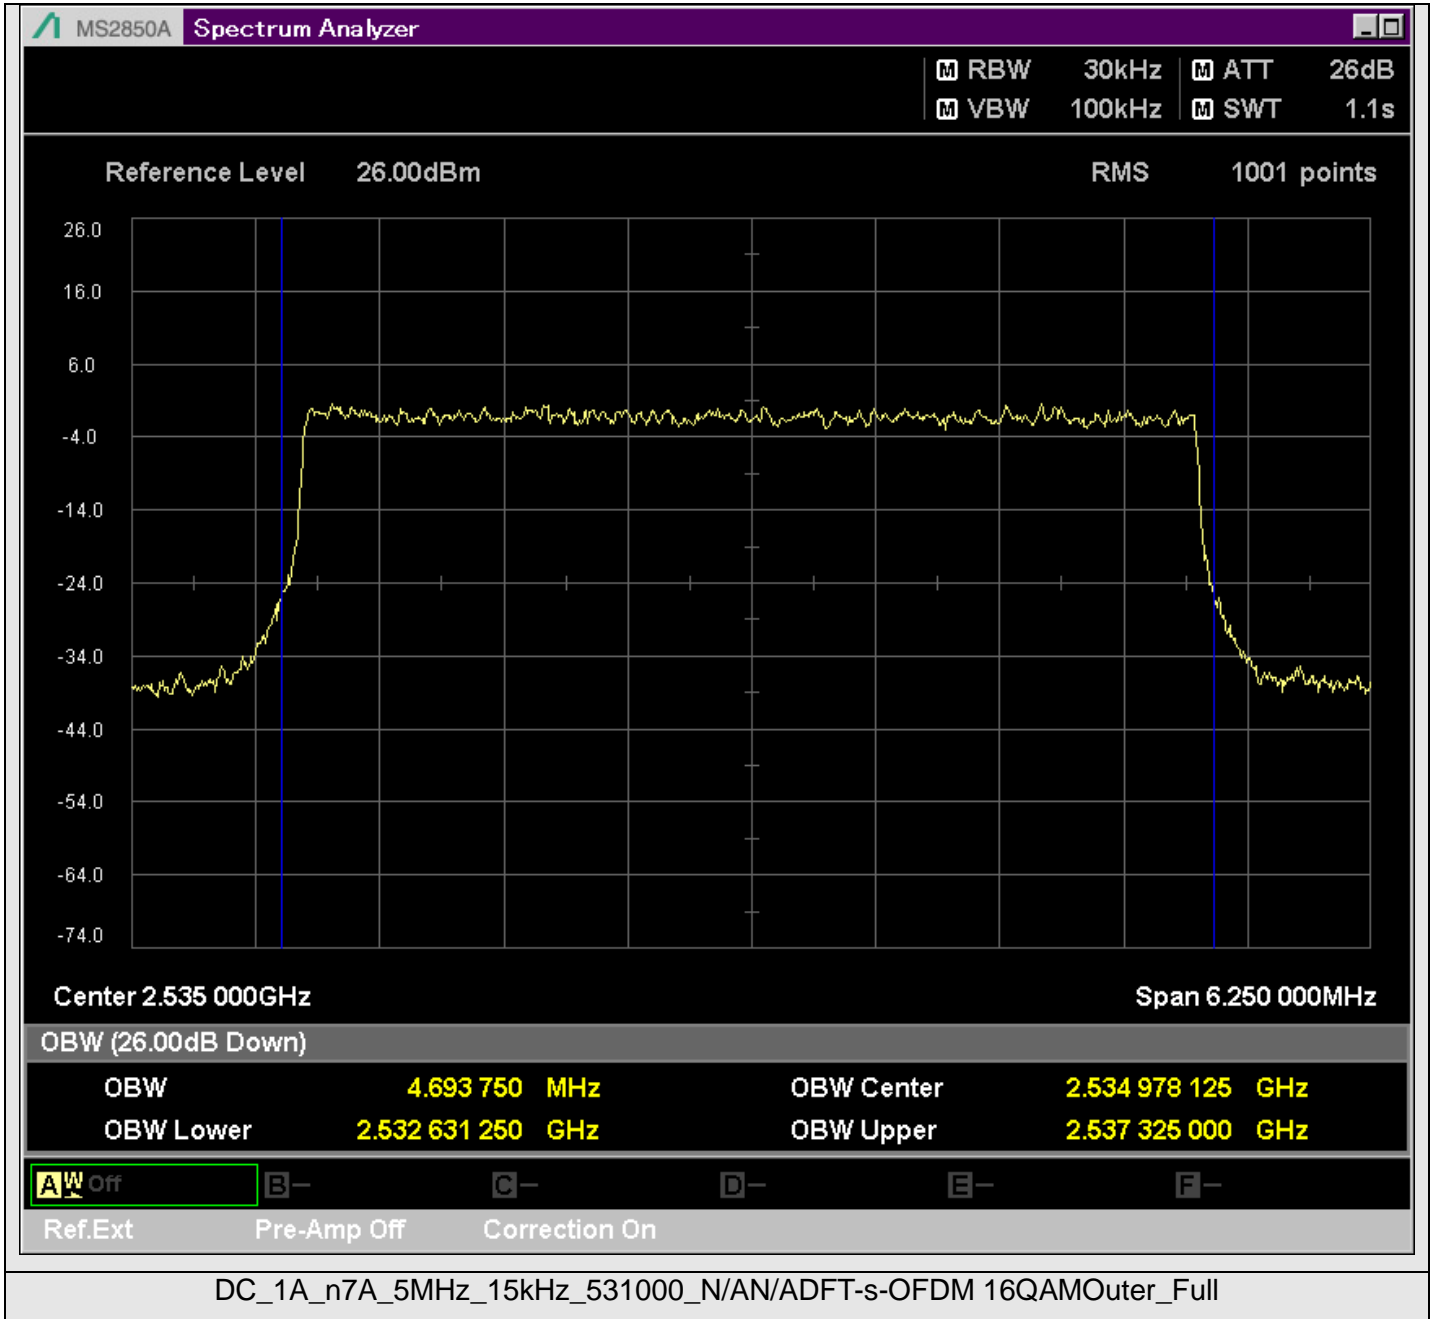

TestGraph

2.1051B.2 Band edge

TestResult

Band	Bandwidth	SCS	Channel	TestID	TestConfig	Value	LowLimit	UpLimit	Result
DC_1A_n7A	5MHz	15kHz	524500	1	@2499.950MHz	-21.11	-999.00	-10.00	PASS
DC_1A_n7A	5MHz	15kHz	524500	1	@2499.500MHz	-44.42	-999.00	-10.00	PASS
DC_1A_n7A	5MHz	15kHz	524500	1	@2499.000MHz	-37.39	-999.00	-10.00	PASS