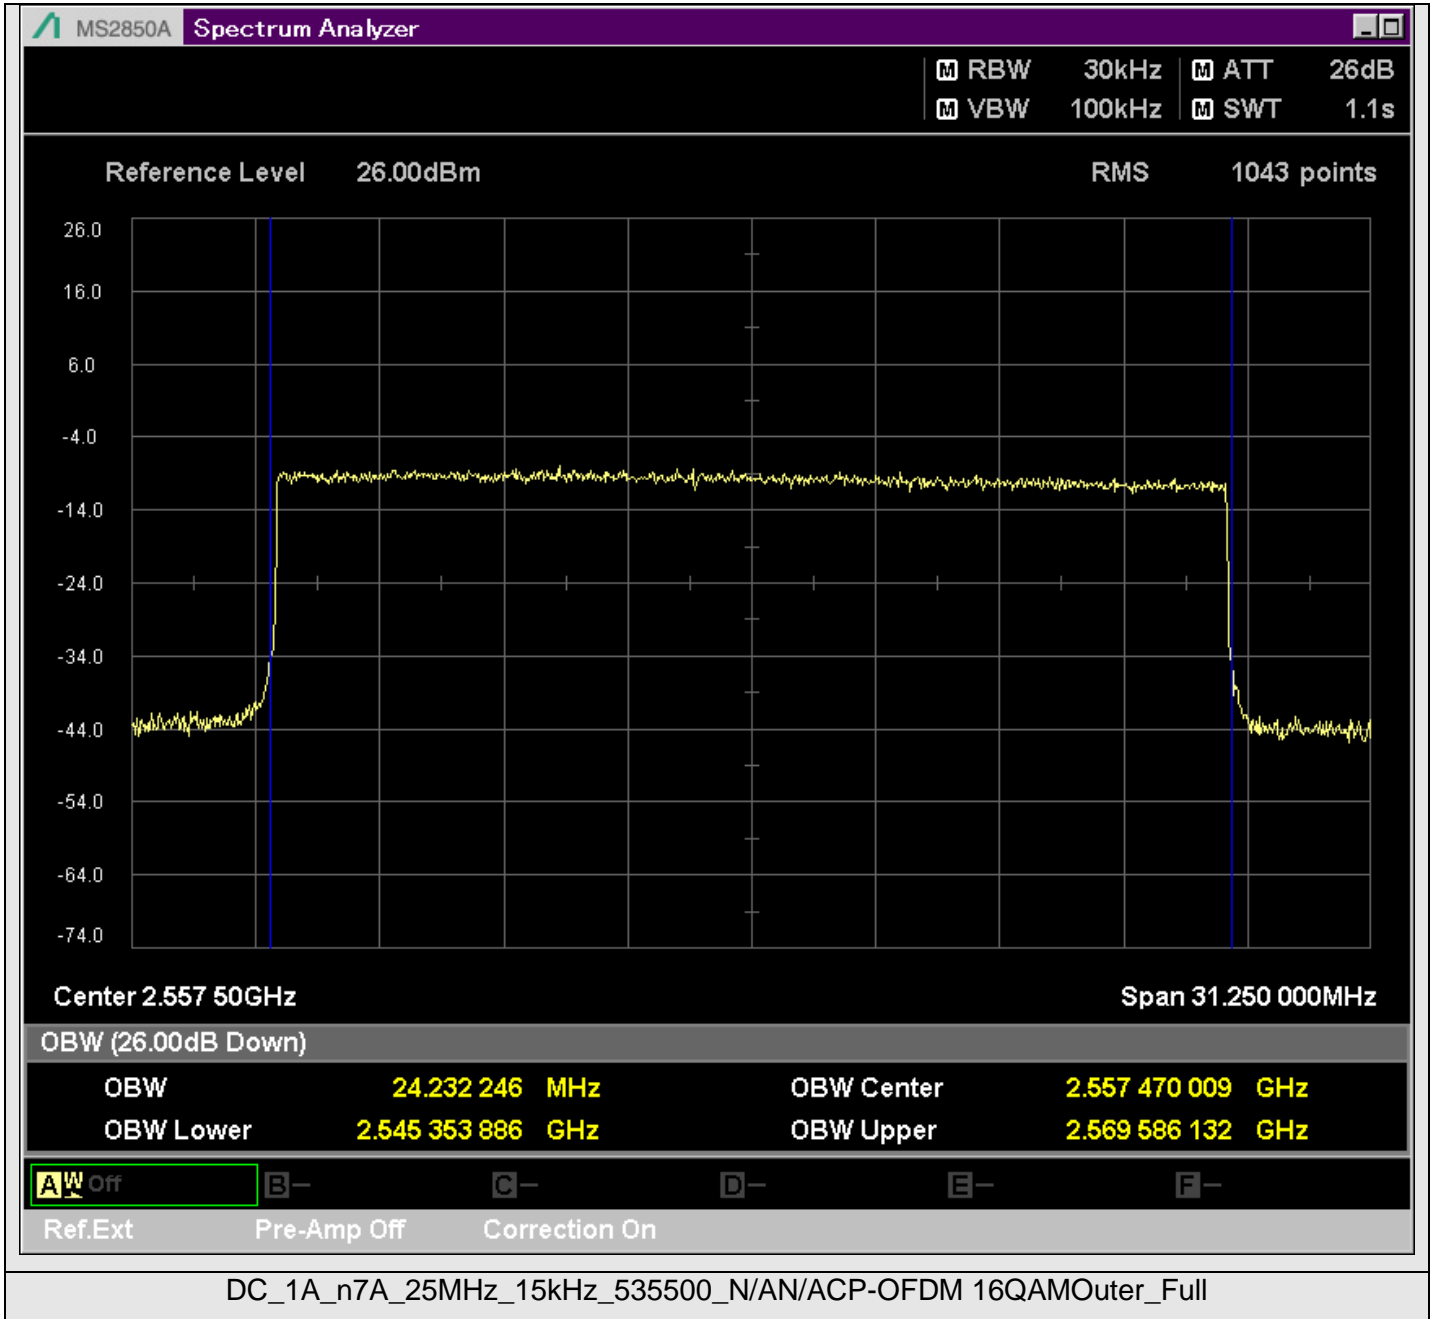

TestGraph

2.1051B.2 Band edge

TestResult

Band	Bandwidth	SCS	Channel	TestID	TestConfig	Value	LowLimit	UpLimit	Result
DC_1A_n7A	5MHz	15kHz	524500	1	@2499.950MHz	-21.11	-999.00	-10.00	PASS
DC_1A_n7A	5MHz	15kHz	524500	1	@2499.500MHz	-44.42	-999.00	-10.00	PASS
DC_1A_n7A	5MHz	15kHz	524500	1	@2499.000MHz	-37.39	-999.00	-10.00	PASS