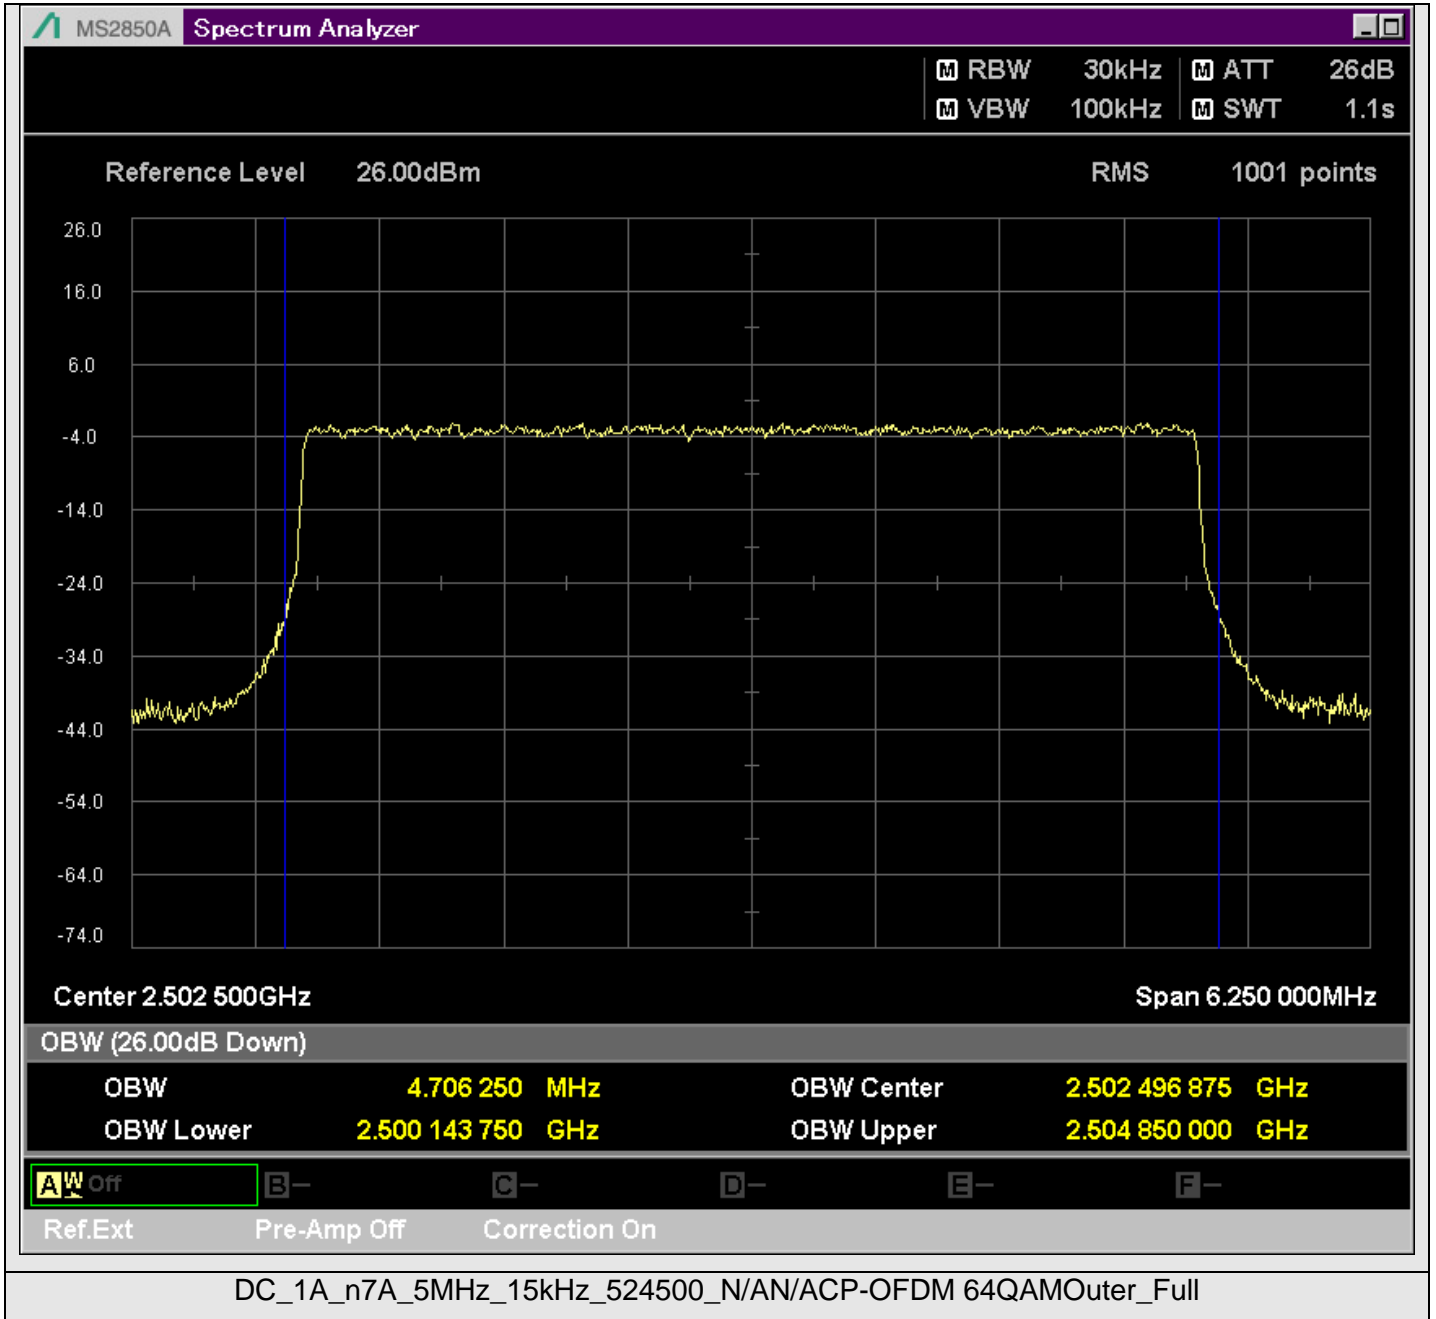

TestGraph

2.1051B.2 Band edge

TestResult

Band	Bandwidth	SCS	Channel	TestID	TestConfig	Value	LowLimit	UpLimit	Result
DC_1A_n7A	5MHz	15kHz	524500	1	@2499.950MHz	-21.11	-999.00	-10.00	PASS
DC_1A_n7A	5MHz	15kHz	524500	1	@2499.500MHz	-44.42	-999.00	-10.00	PASS
DC_1A_n7A	5MHz	15kHz	524500	1	@2499.000MHz	-37.39	-999.00	-10.00	PASS