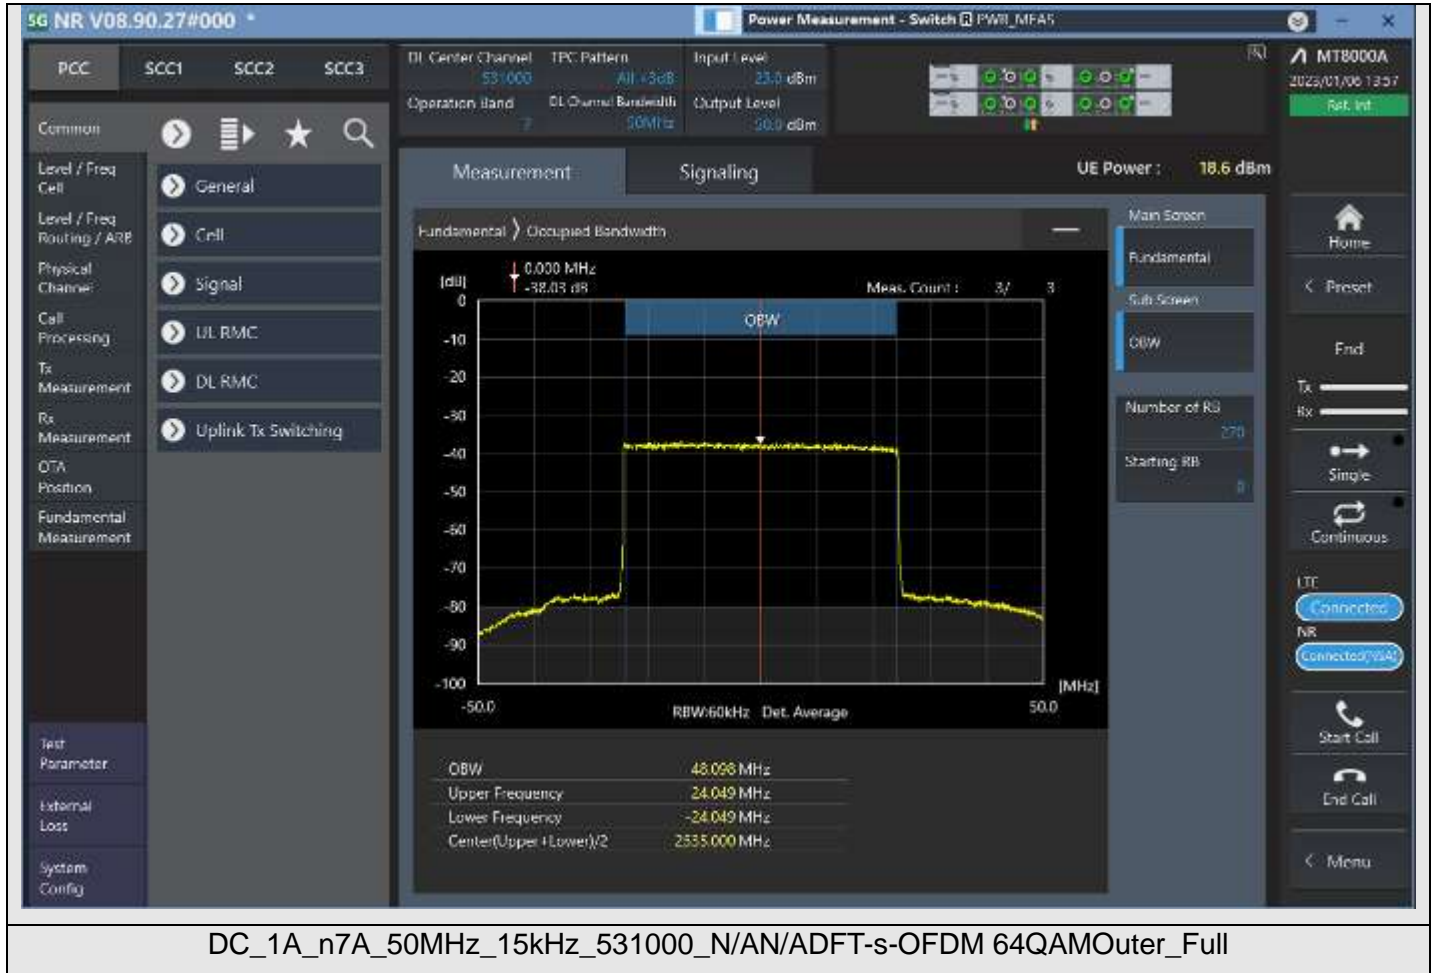

DC_1A_n7A_50MHz_15kHz_531000_N/AN/ADFT-s-OFDM 16QAMOuter_Full