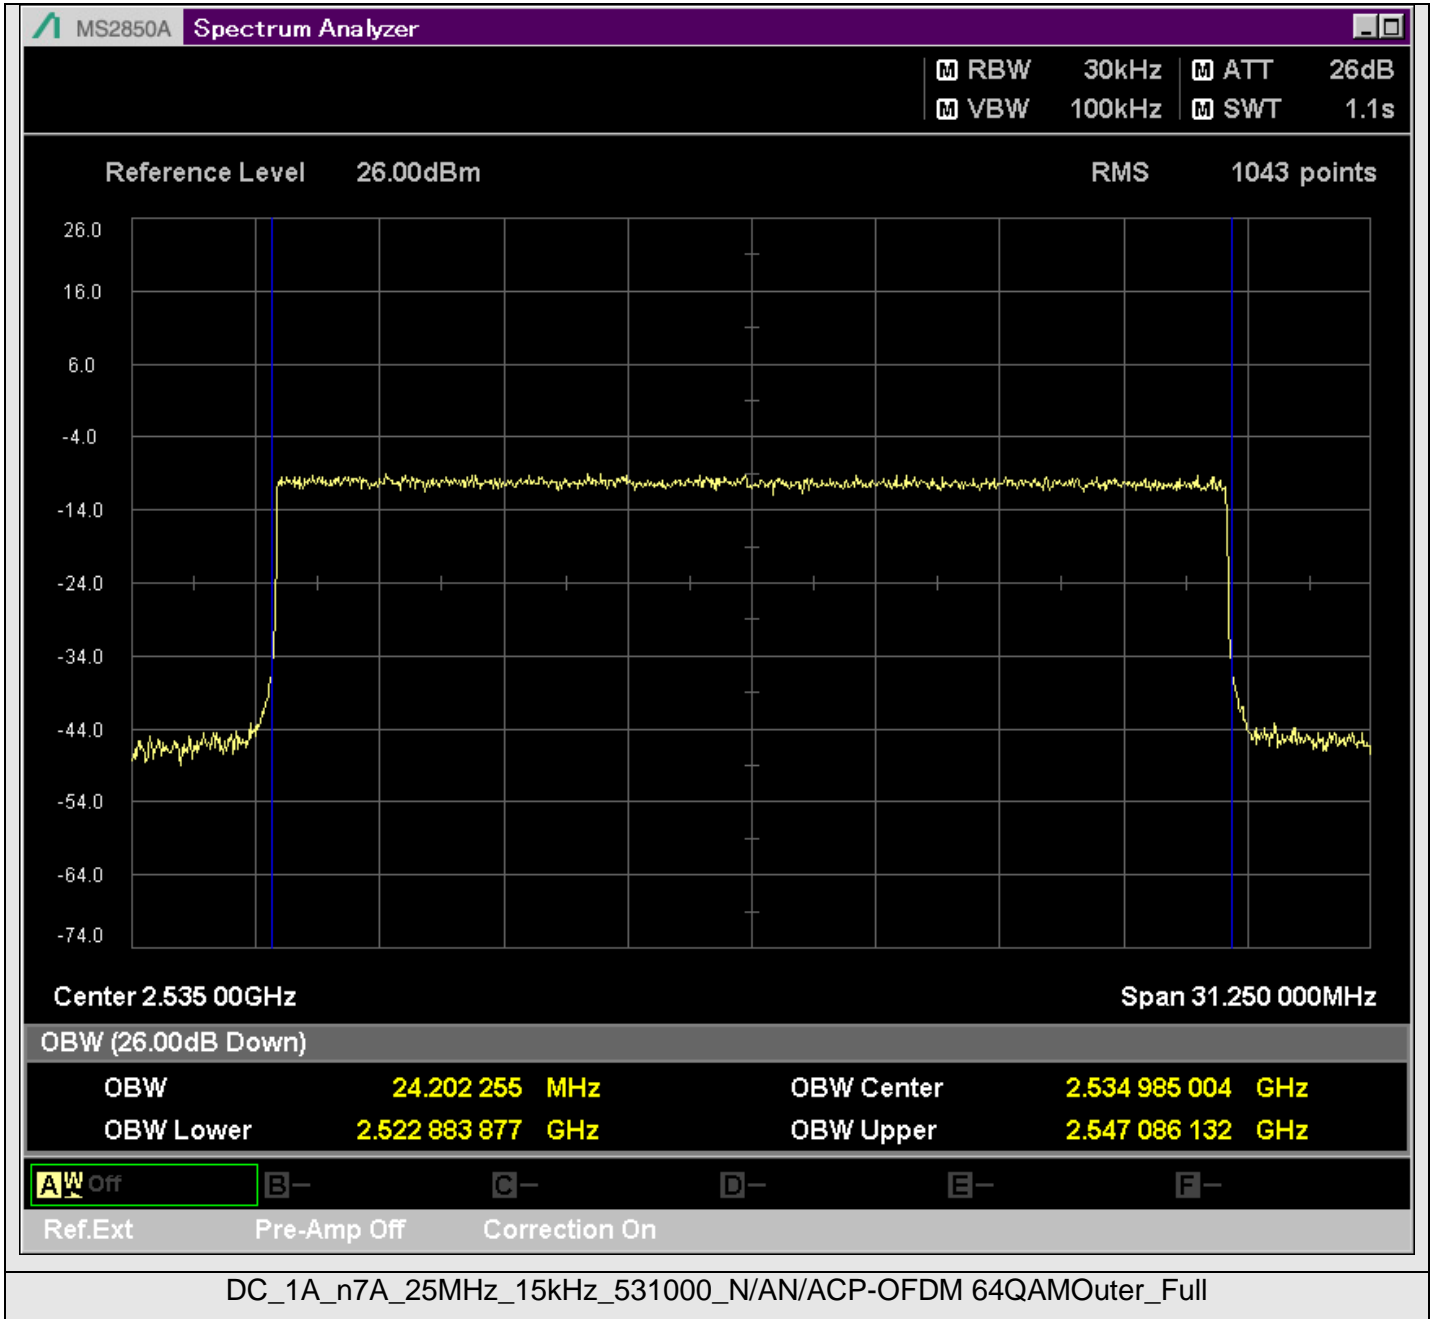

TestGraph

2.1051B.2 Band edge

TestResult

Band	Bandwidth	SCS	Channel	TestID	TestConfig	Value	LowLimit	UpLimit	Result
DC_1A_n7A	5MHz	15kHz	524500	1	@2499.950MHz	-21.11	-999.00	-10.00	PASS
DC_1A_n7A	5MHz	15kHz	524500	1	@2499.500MHz	-44.42	-999.00	-10.00	PASS
DC_1A_n7A	5MHz	15kHz	524500	1	@2499.000MHz	-37.39	-999.00	-10.00	PASS