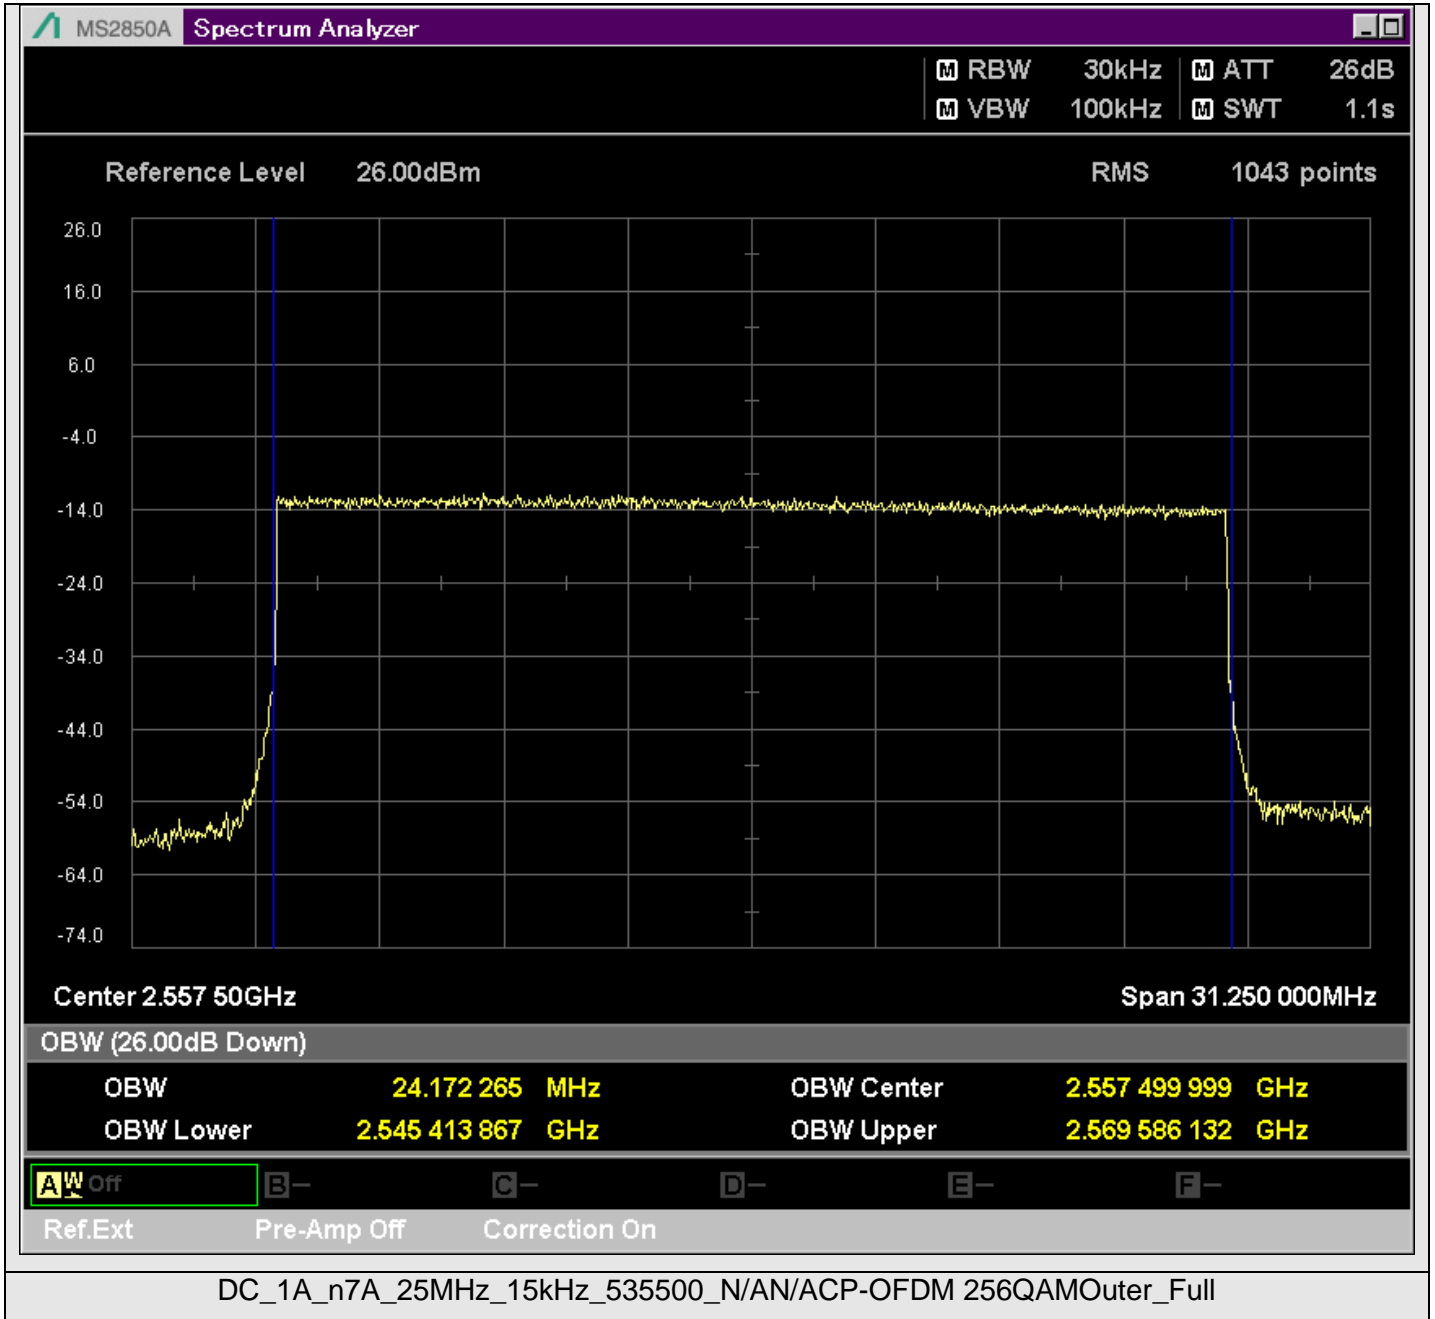

TestGraph

2.1051B.2 Band edge

TestResult

Band	Bandwidth	SCS	Channel	TestID	TestConfig	Value	LowLimit	UpLimit	Result
DC_1A_n7A	5MHz	15kHz	524500	1	@2499.950MHz	-21.11	-999.00	-10.00	PASS
DC_1A_n7A	5MHz	15kHz	524500	1	@2499.500MHz	-44.42	-999.00	-10.00	PASS
DC_1A_n7A	5MHz	15kHz	524500	1	@2499.000MHz	-37.39	-999.00	-10.00	PASS