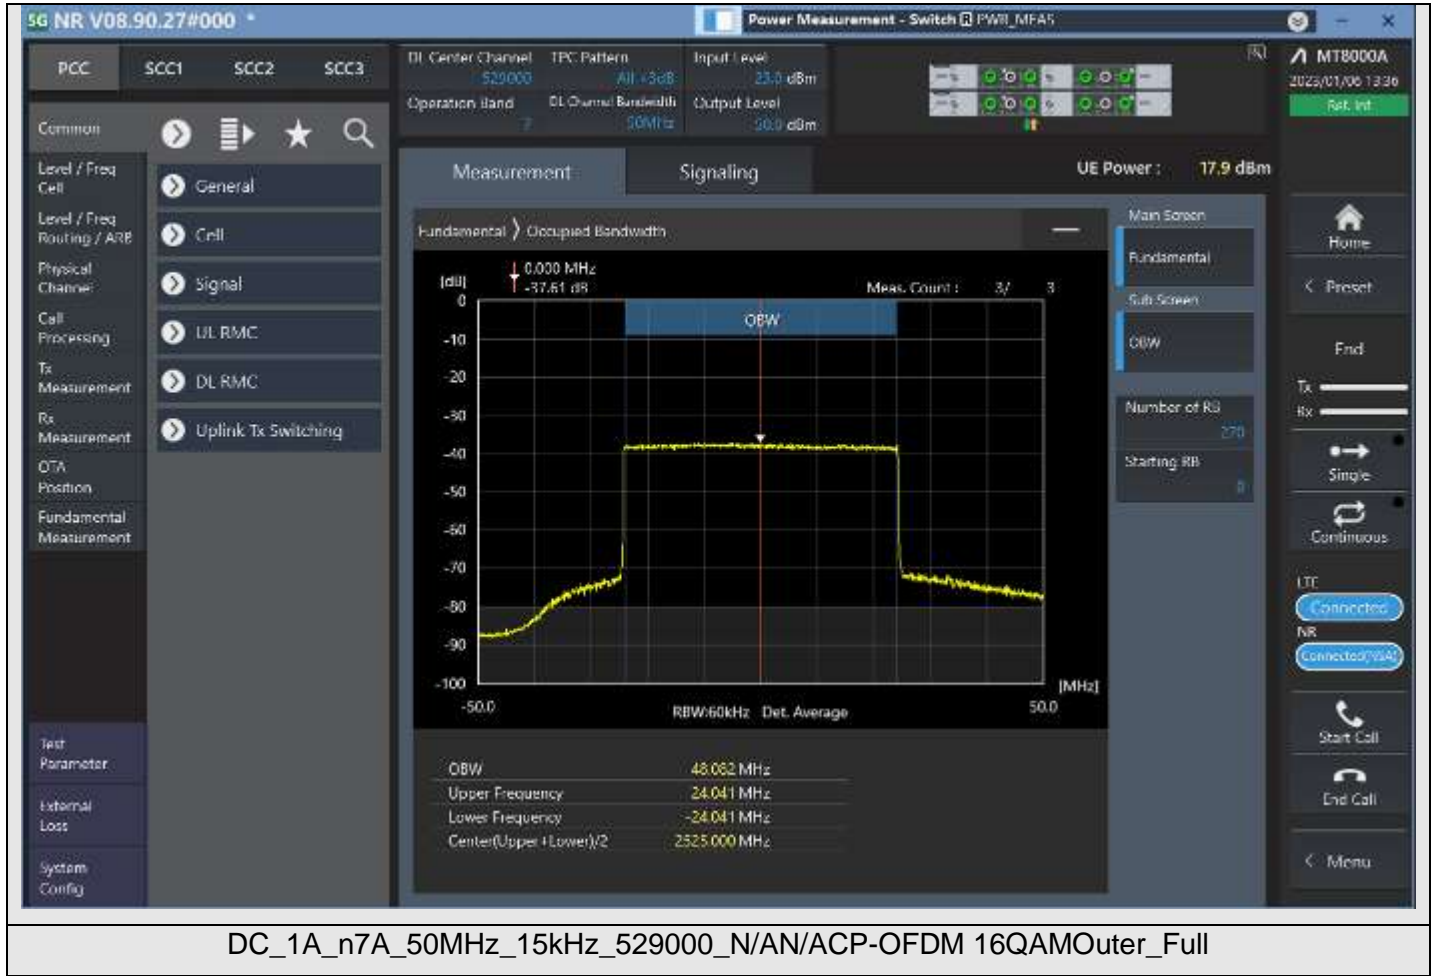

DC_1A_n7A_50MHz_15kHz_529000_N/AN/ADFT-s-OFDM 256QAMOuter_Full

DC_1A_n7A_50MHz_15kHz_529000_N/AN/ACP-OFDM QPSKOuter_Full

DC_1A_n7A_50MHz_15kHz_529000_N/AN/ACP-OFDM 64QAMOuter_Full

DC_1A_n7A_50MHz_15kHz_529000_N/AN/ACP-OFDM 256QAMOuter_Full