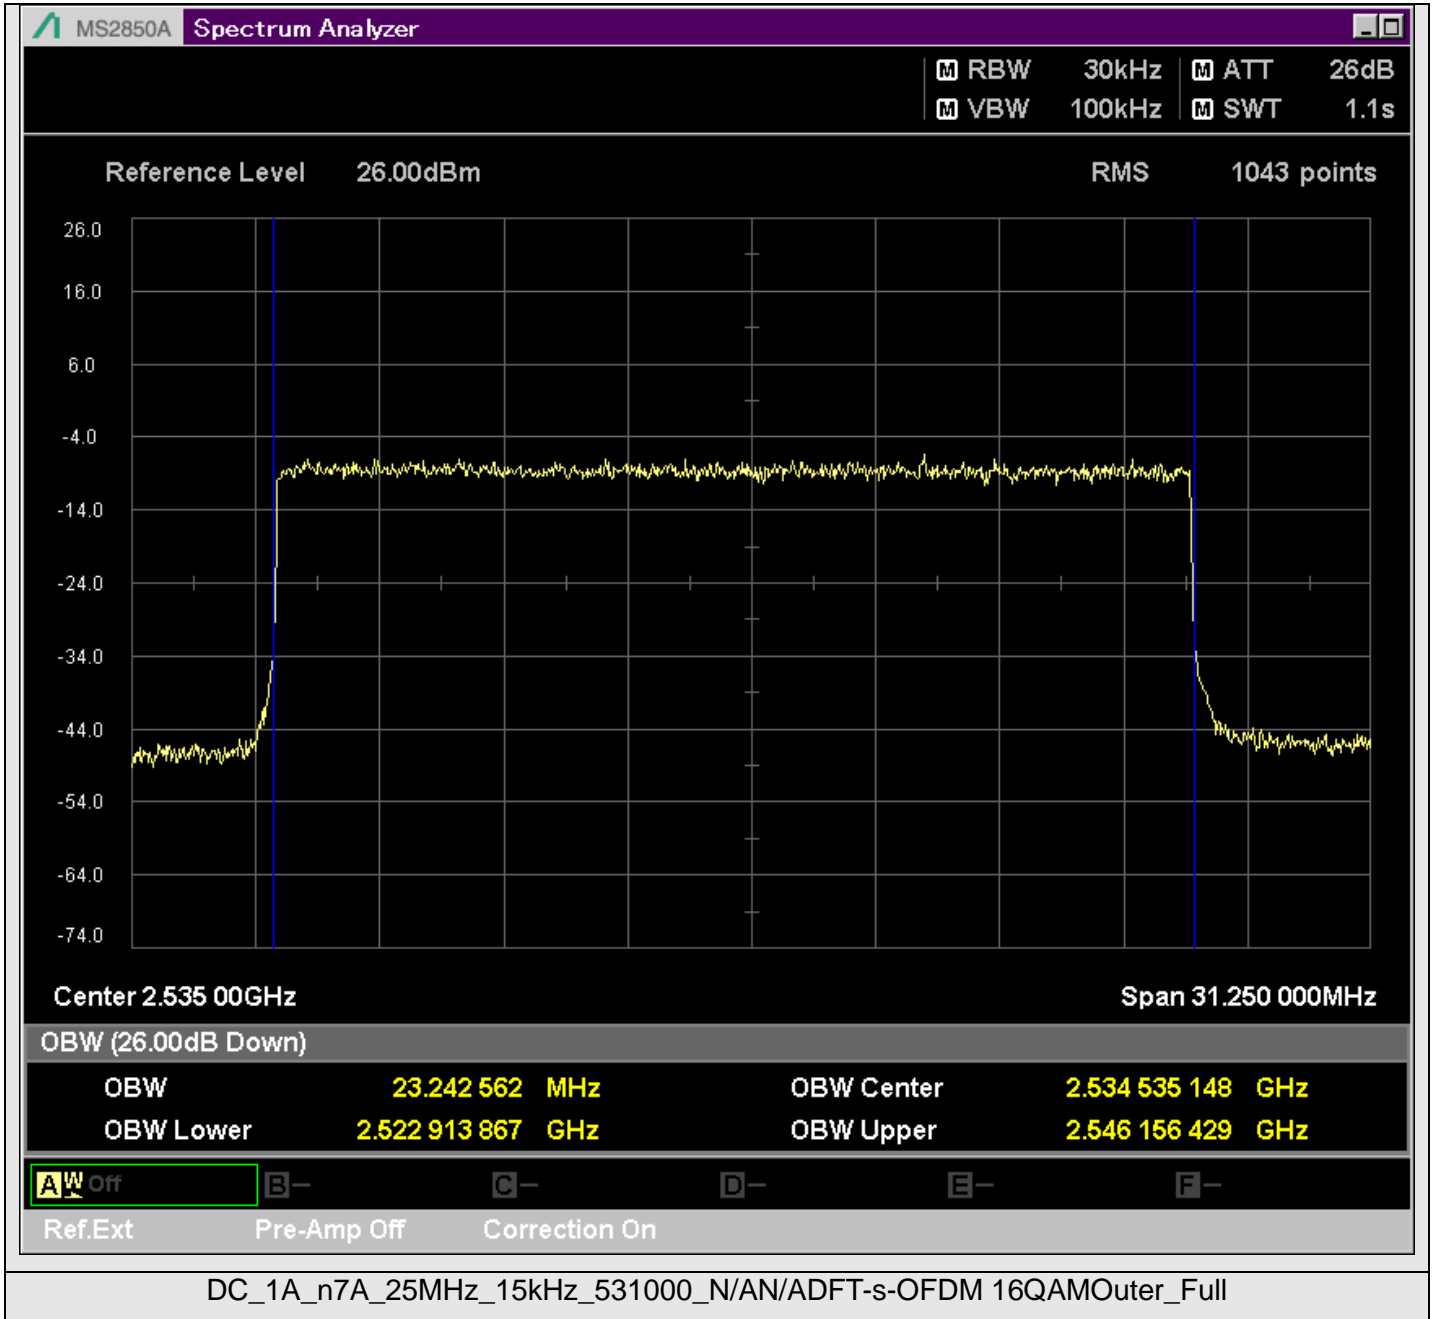

TestGraph

2.1051B.2 Band edge

TestResult

Band	Bandwidth	SCS	Channel	TestID	TestConfig	Value	LowLimit	UpLimit	Result
DC_1A_n7A	5MHz	15kHz	524500	1	@2499.950MHz	-21.11	-999.00	-10.00	PASS
DC_1A_n7A	5MHz	15kHz	524500	1	@2499.500MHz	-44.42	-999.00	-10.00	PASS
DC_1A_n7A	5MHz	15kHz	524500	1	@2499.000MHz	-37.39	-999.00	-10.00	PASS