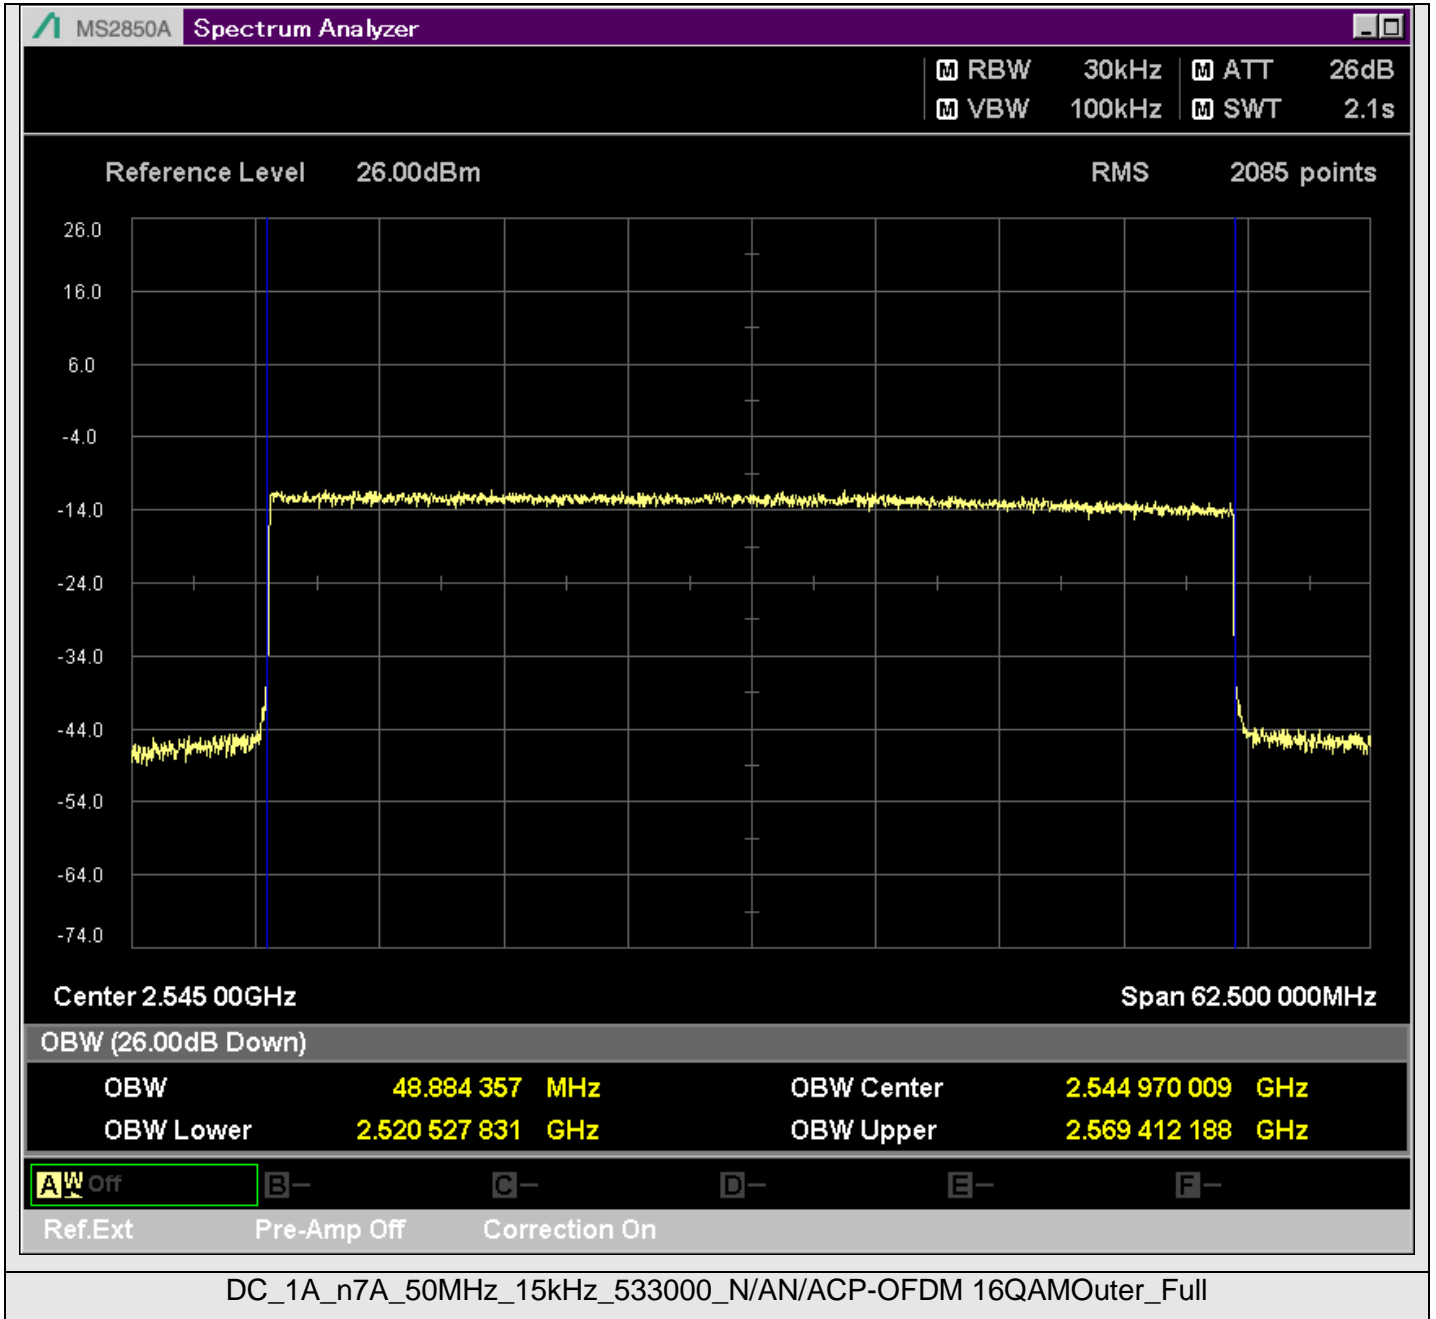

TestGraph

2.1051B.2 Band edge

TestResult

Band	Bandwidth	SCS	Channel	TestID	TestConfig	Value	LowLimit	UpLimit	Result
DC_1A_n7A	5MHz	15kHz	524500	1	@2499.950MHz	-21.11	-999.00	-10.00	PASS
DC_1A_n7A	5MHz	15kHz	524500	1	@2499.500MHz	-44.42	-999.00	-10.00	PASS
DC_1A_n7A	5MHz	15kHz	524500	1	@2499.000MHz	-37.39	-999.00	-10.00	PASS