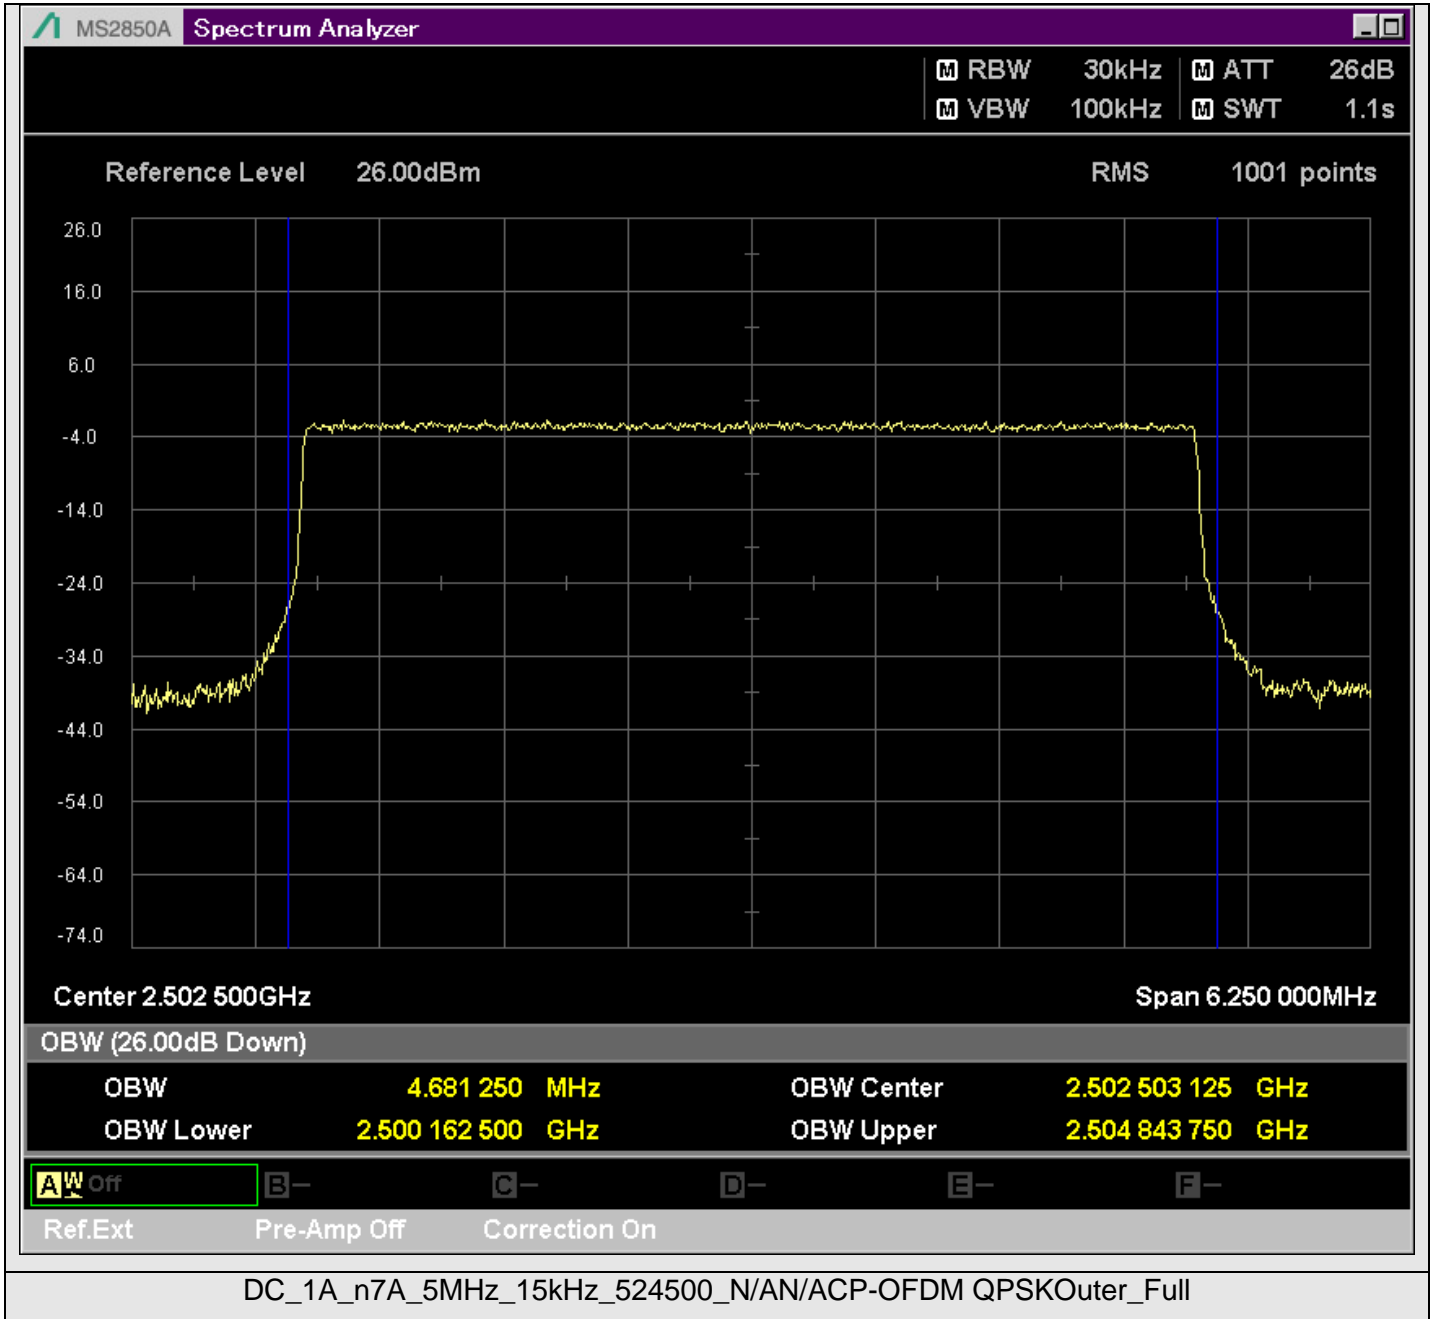

TestGraph

2.1051B.2 Band edge

TestResult

Band	Bandwidth	SCS	Channel	TestID	TestConfig	Value	LowLimit	UpLimit	Result
DC_1A_n7A	5MHz	15kHz	524500	1	@2499.950MHz	-21.11	-999.00	-10.00	PASS
DC_1A_n7A	5MHz	15kHz	524500	1	@2499.500MHz	-44.42	-999.00	-10.00	PASS
DC_1A_n7A	5MHz	15kHz	524500	1	@2499.000MHz	-37.39	-999.00	-10.00	PASS