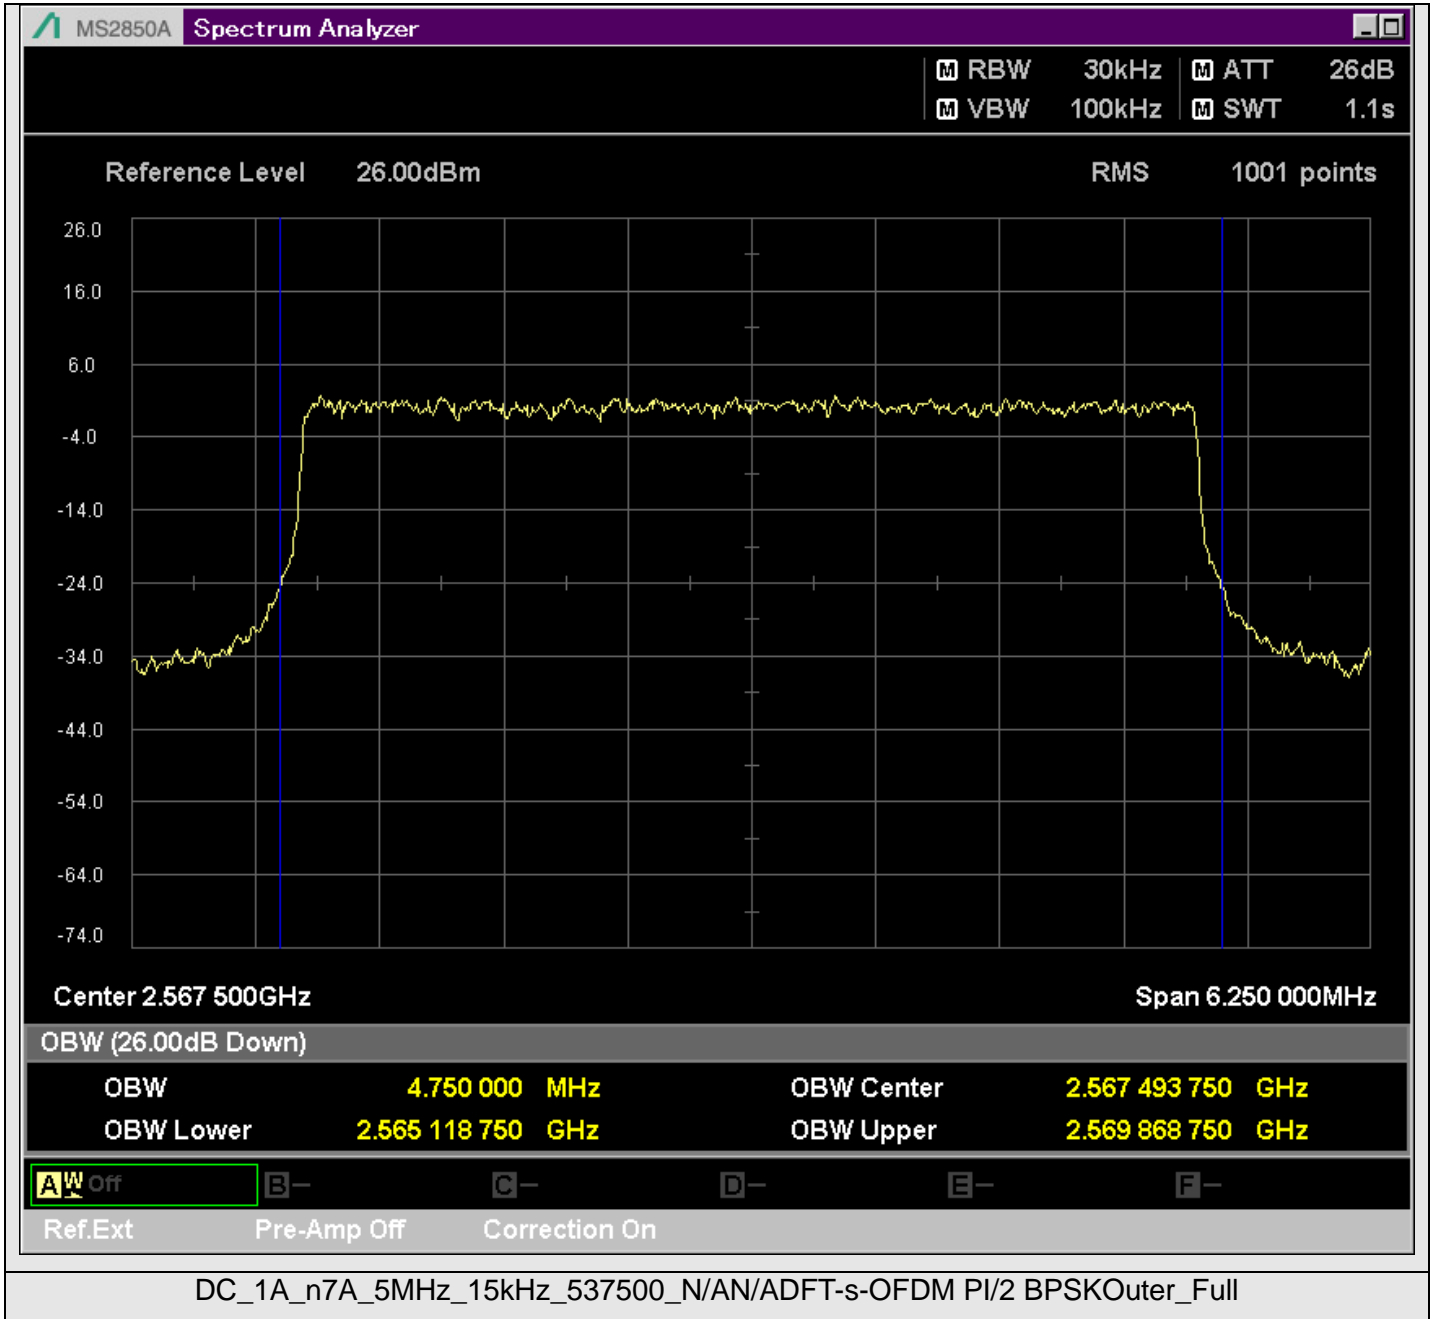

TestGraph

2.1051B.2 Band edge

TestResult

Band	Bandwidth	SCS	Channel	TestID	TestConfig	Value	LowLimit	UpLimit	Result
DC_1A_n7A	5MHz	15kHz	524500	1	@2499.950MHz	-21.11	-999.00	-10.00	PASS
DC_1A_n7A	5MHz	15kHz	524500	1	@2499.500MHz	-44.42	-999.00	-10.00	PASS
DC_1A_n7A	5MHz	15kHz	524500	1	@2499.000MHz	-37.39	-999.00	-10.00	PASS