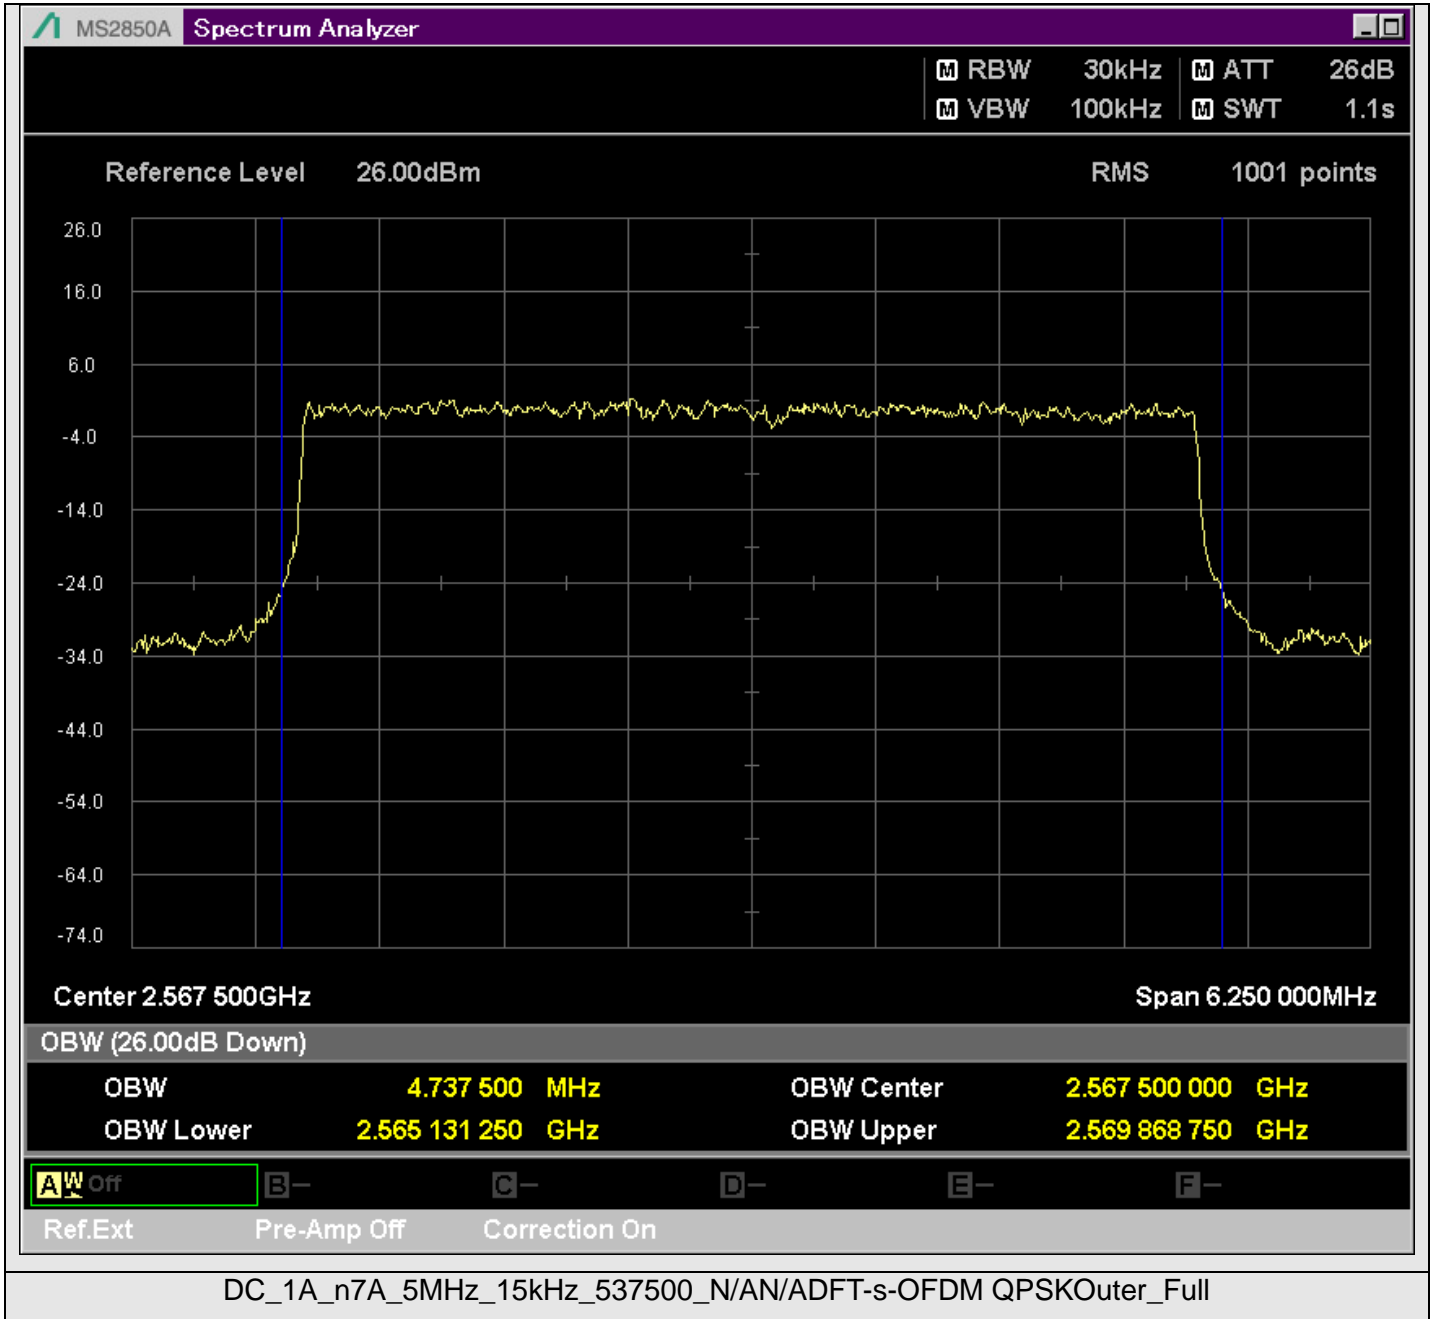

TestGraph

2.1051B.2 Band edge

TestResult

Band	Bandwidth	SCS	Channel	TestID	TestConfig	Value	LowLimit	UpLimit	Result
DC_1A_n7A	5MHz	15kHz	524500	1	@2499.950MHz	-21.11	-999.00	-10.00	PASS
DC_1A_n7A	5MHz	15kHz	524500	1	@2499.500MHz	-44.42	-999.00	-10.00	PASS
DC_1A_n7A	5MHz	15kHz	524500	1	@2499.000MHz	-37.39	-999.00	-10.00	PASS