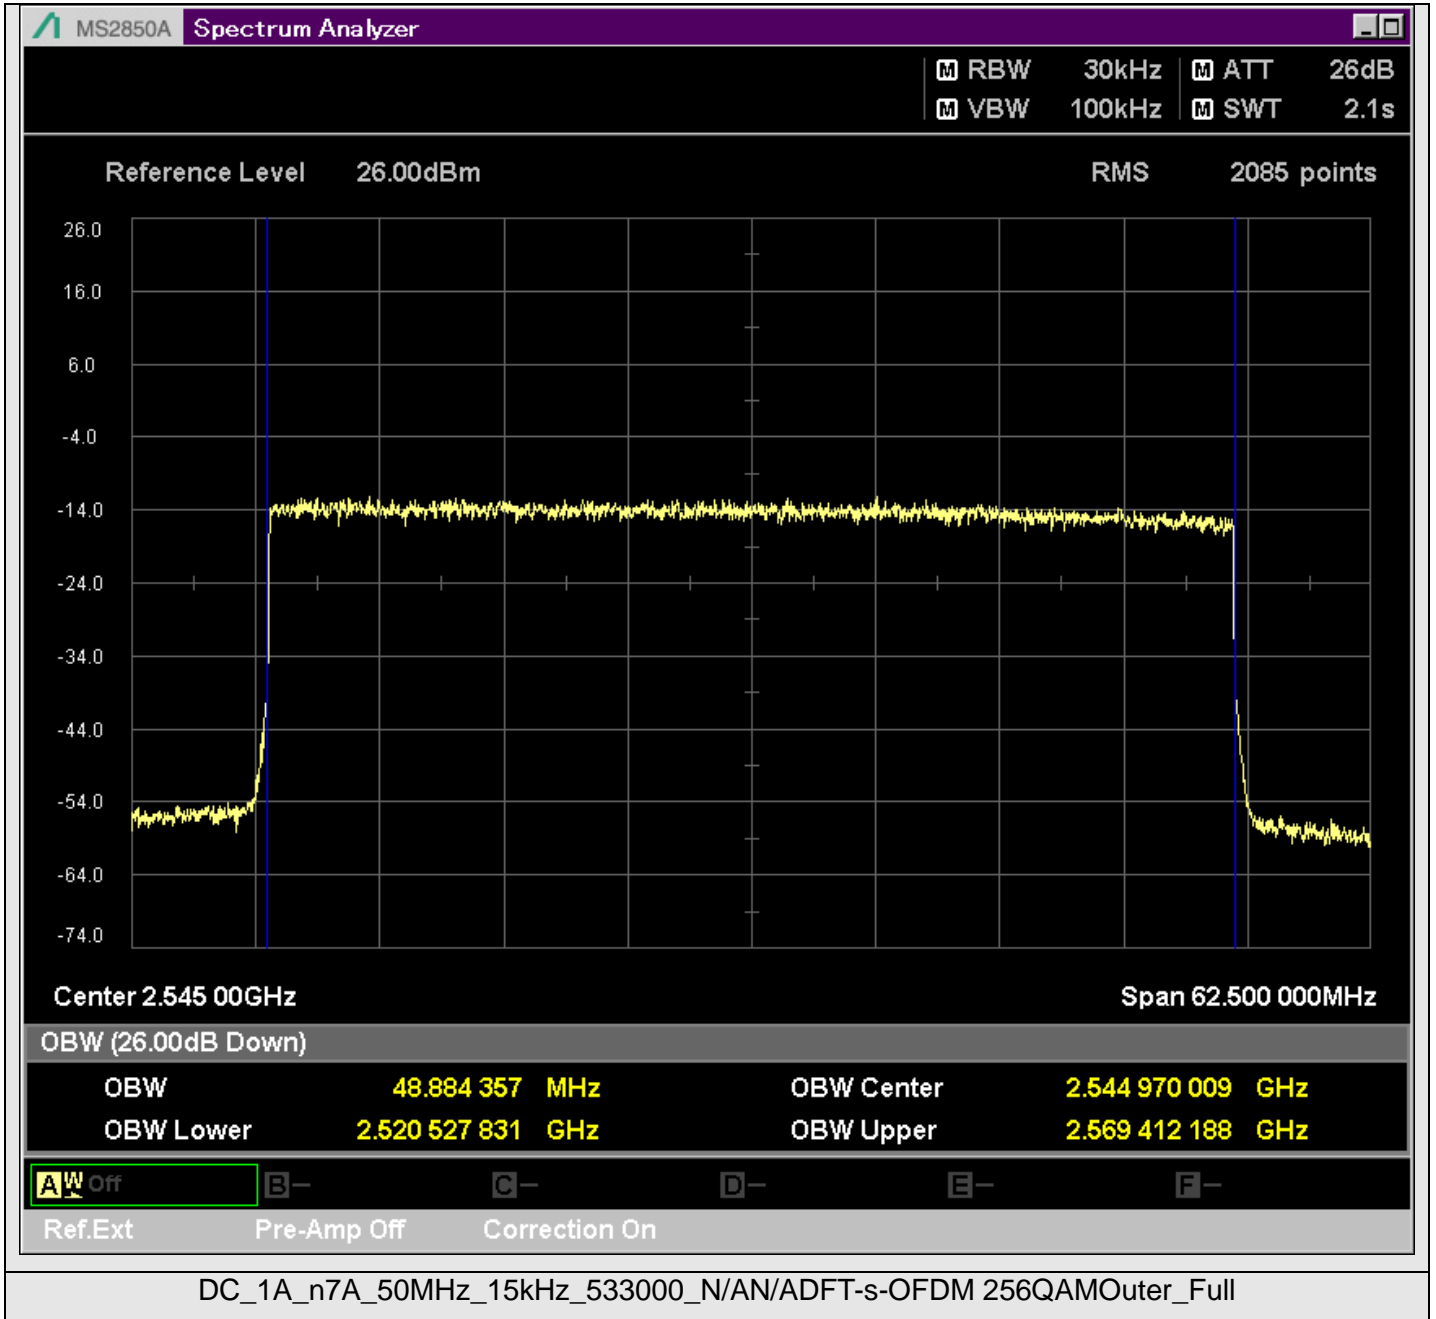

TestGraph

2.1051B.2 Band edge

TestResult

Band	Bandwidth	SCS	Channel	TestID	TestConfig	Value	LowLimit	UpLimit	Result
DC_1A_n7A	5MHz	15kHz	524500	1	@2499.950MHz	-21.11	-999.00	-10.00	PASS
DC_1A_n7A	5MHz	15kHz	524500	1	@2499.500MHz	-44.42	-999.00	-10.00	PASS
DC_1A_n7A	5MHz	15kHz	524500	1	@2499.000MHz	-37.39	-999.00	-10.00	PASS