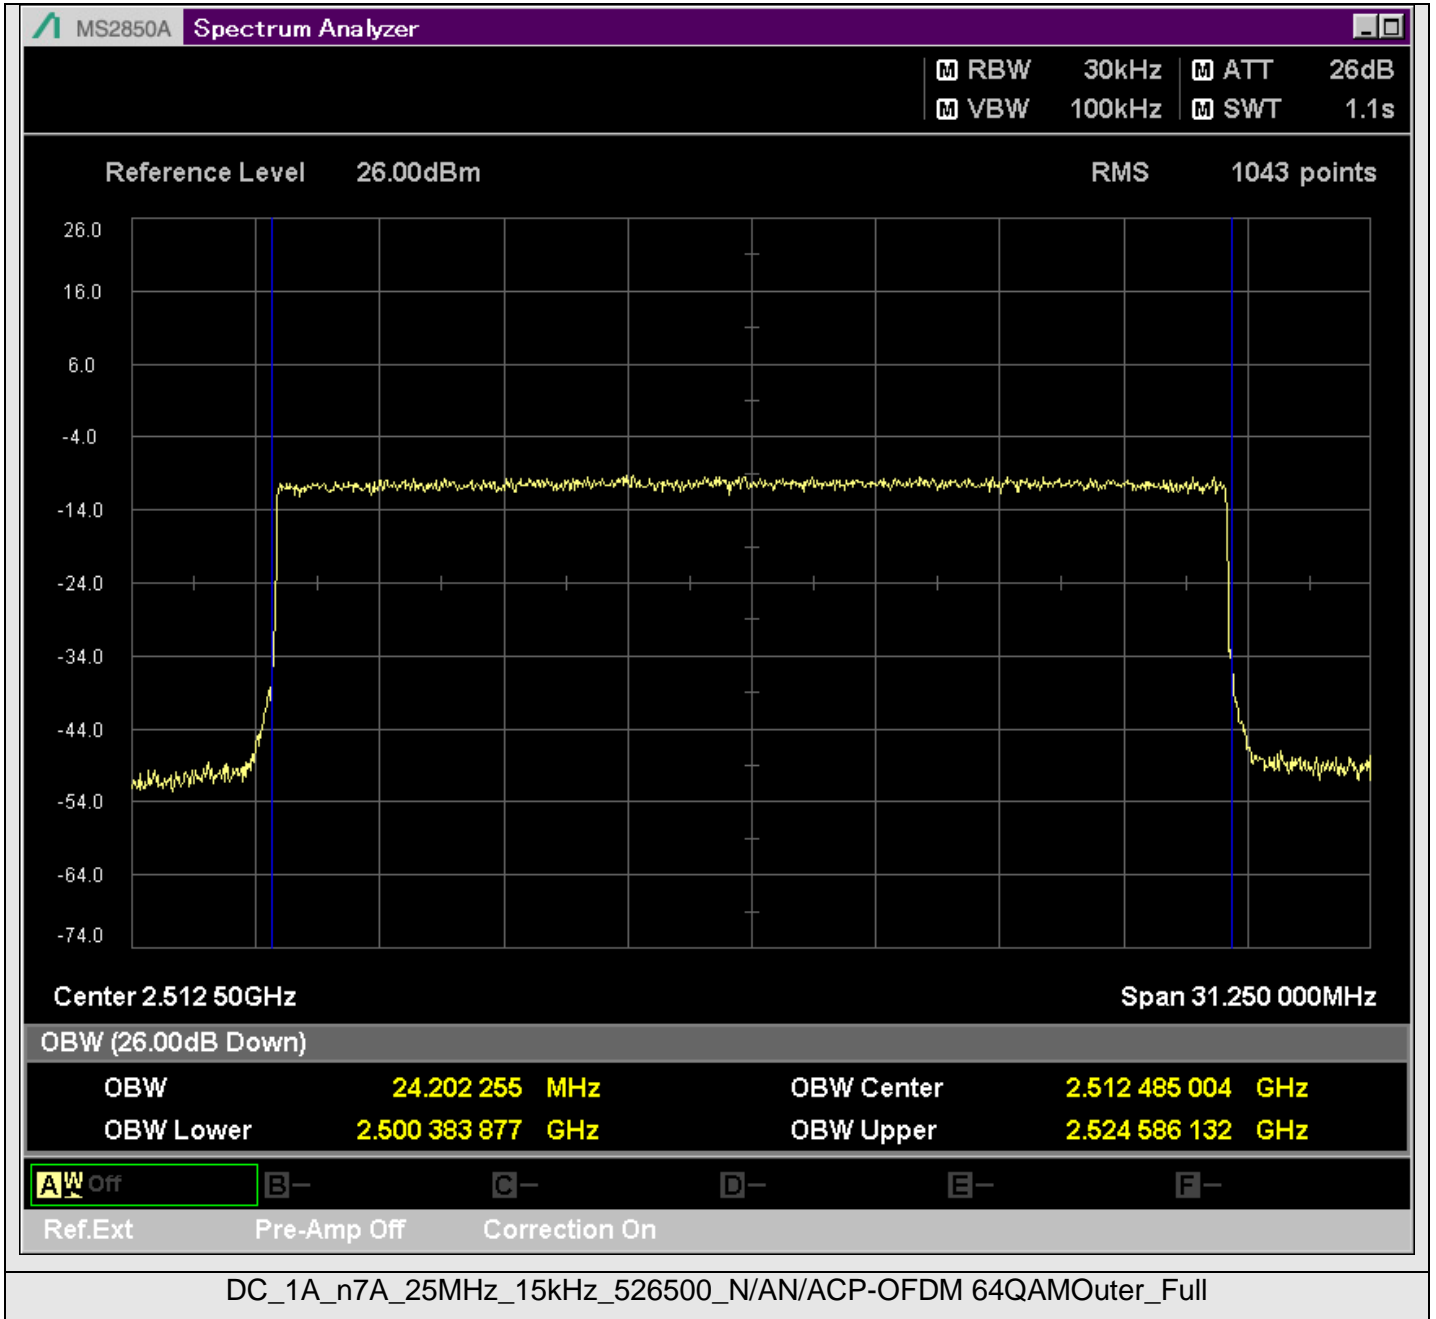

TestGraph

2.1051B.2 Band edge

TestResult

Band	Bandwidth	SCS	Channel	TestID	TestConfig	Value	LowLimit	UpLimit	Result
DC_1A_n7A	5MHz	15kHz	524500	1	@2499.950MHz	-21.11	-999.00	-10.00	PASS
DC_1A_n7A	5MHz	15kHz	524500	1	@2499.500MHz	-44.42	-999.00	-10.00	PASS
DC_1A_n7A	5MHz	15kHz	524500	1	@2499.000MHz	-37.39	-999.00	-10.00	PASS