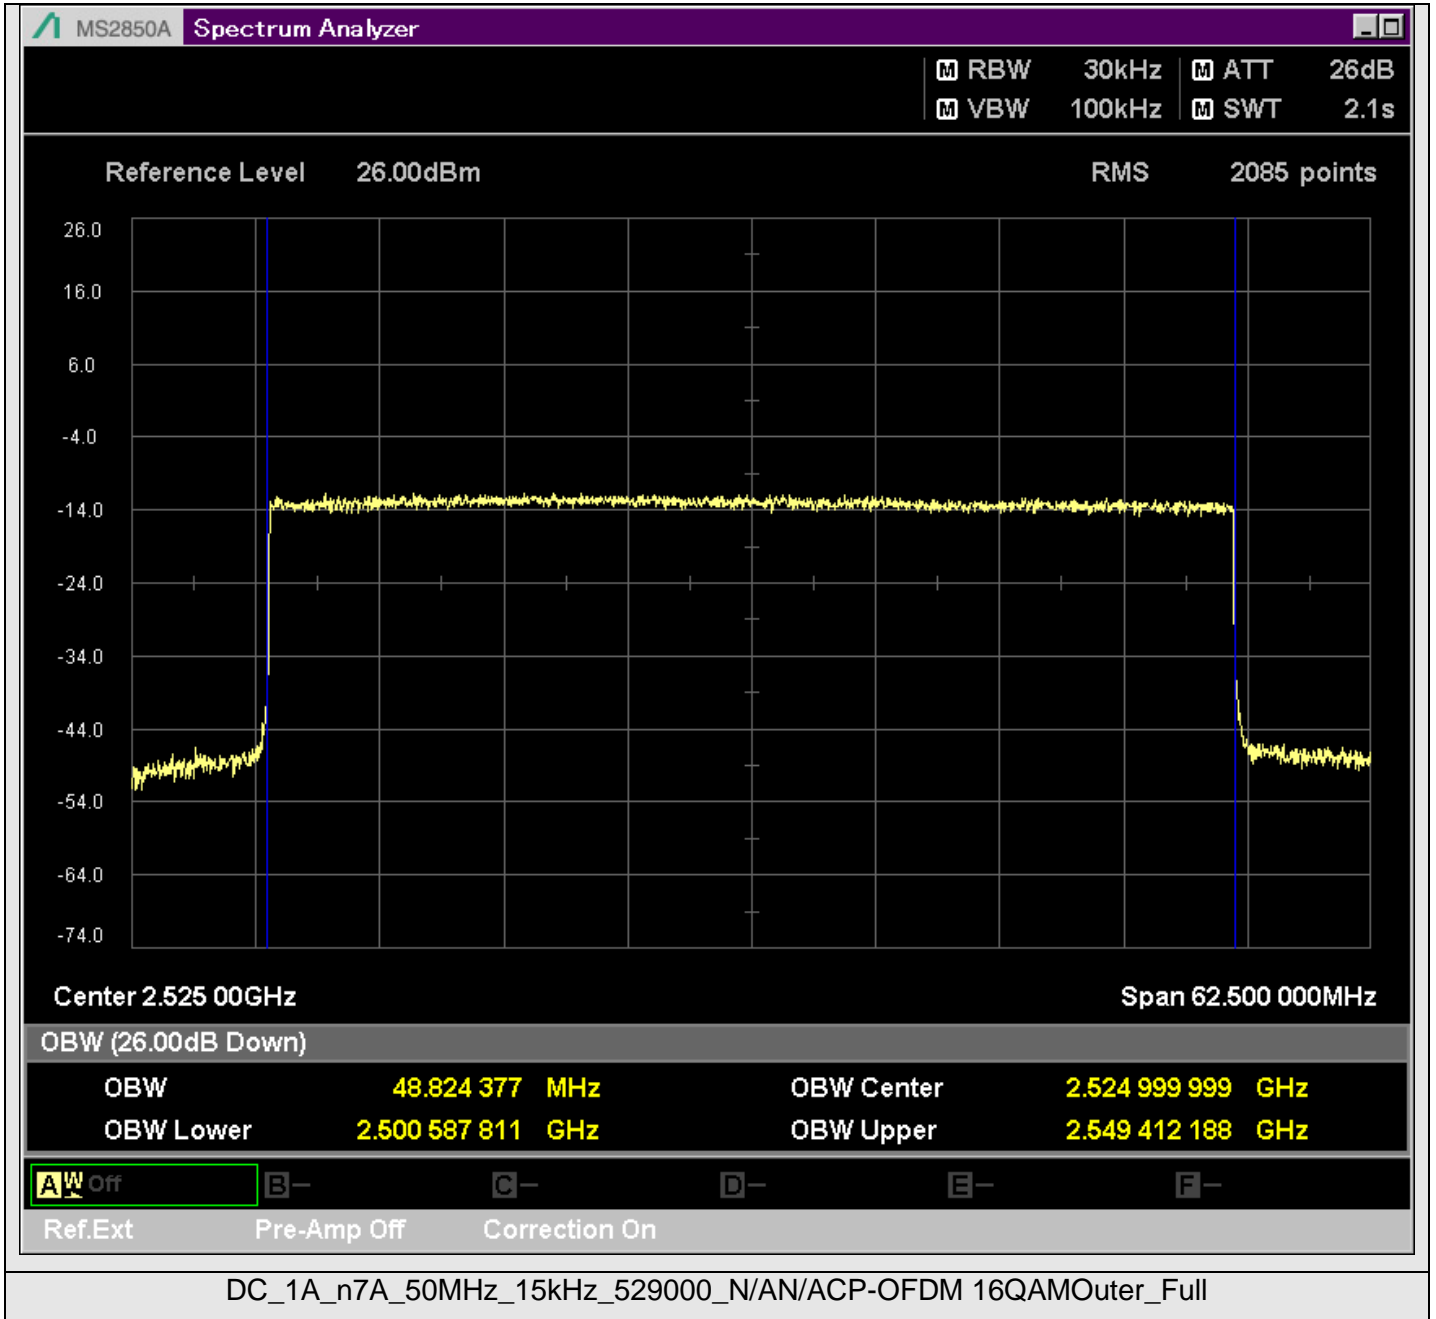

TestGraph

2.1051B.2 Band edge

TestResult

Band	Bandwidth	SCS	Channel	TestID	TestConfig	Value	LowLimit	UpLimit	Result
DC_1A_n7A	5MHz	15kHz	524500	1	@2499.950MHz	-21.11	-999.00	-10.00	PASS
DC_1A_n7A	5MHz	15kHz	524500	1	@2499.500MHz	-44.42	-999.00	-10.00	PASS
DC_1A_n7A	5MHz	15kHz	524500	1	@2499.000MHz	-37.39	-999.00	-10.00	PASS