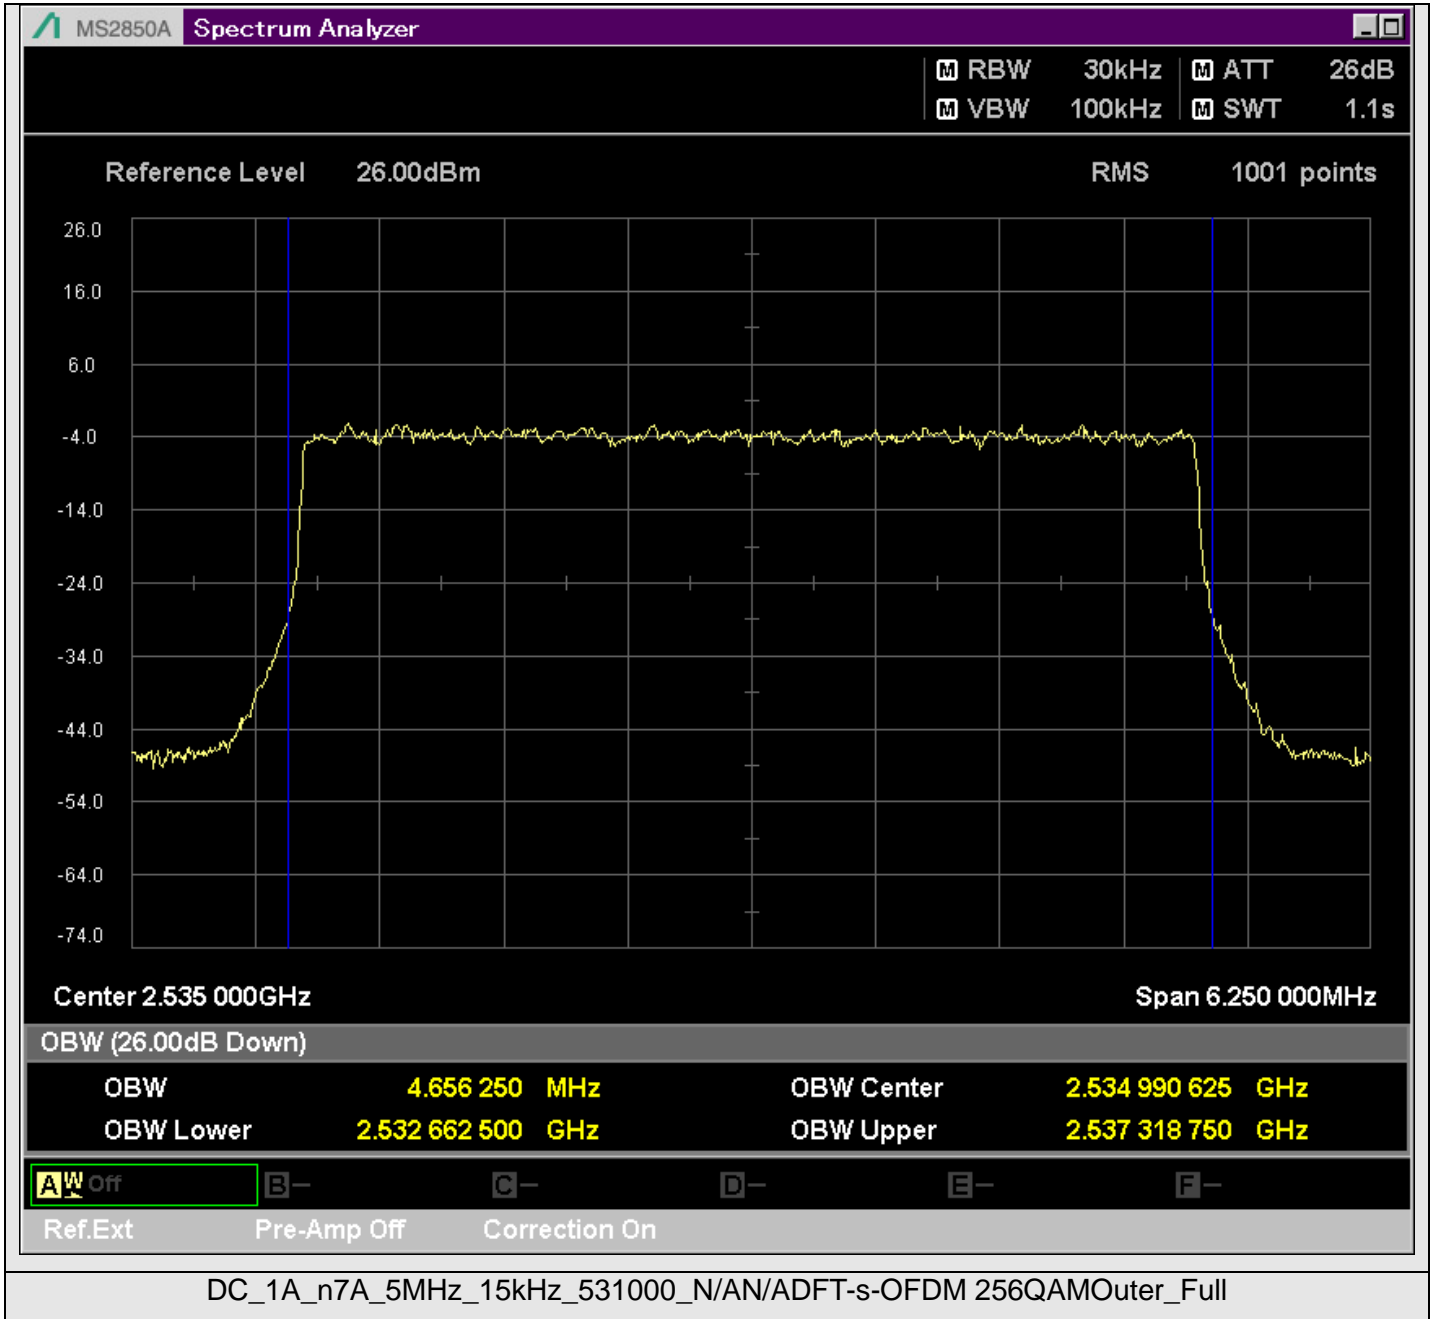

TestGraph

2.1051B.2 Band edge

TestResult

Band	Bandwidth	SCS	Channel	TestID	TestConfig	Value	LowLimit	UpLimit	Result
DC_1A_n7A	5MHz	15kHz	524500	1	@2499.950MHz	-21.11	-999.00	-10.00	PASS
DC_1A_n7A	5MHz	15kHz	524500	1	@2499.500MHz	-44.42	-999.00	-10.00	PASS
DC_1A_n7A	5MHz	15kHz	524500	1	@2499.000MHz	-37.39	-999.00	-10.00	PASS