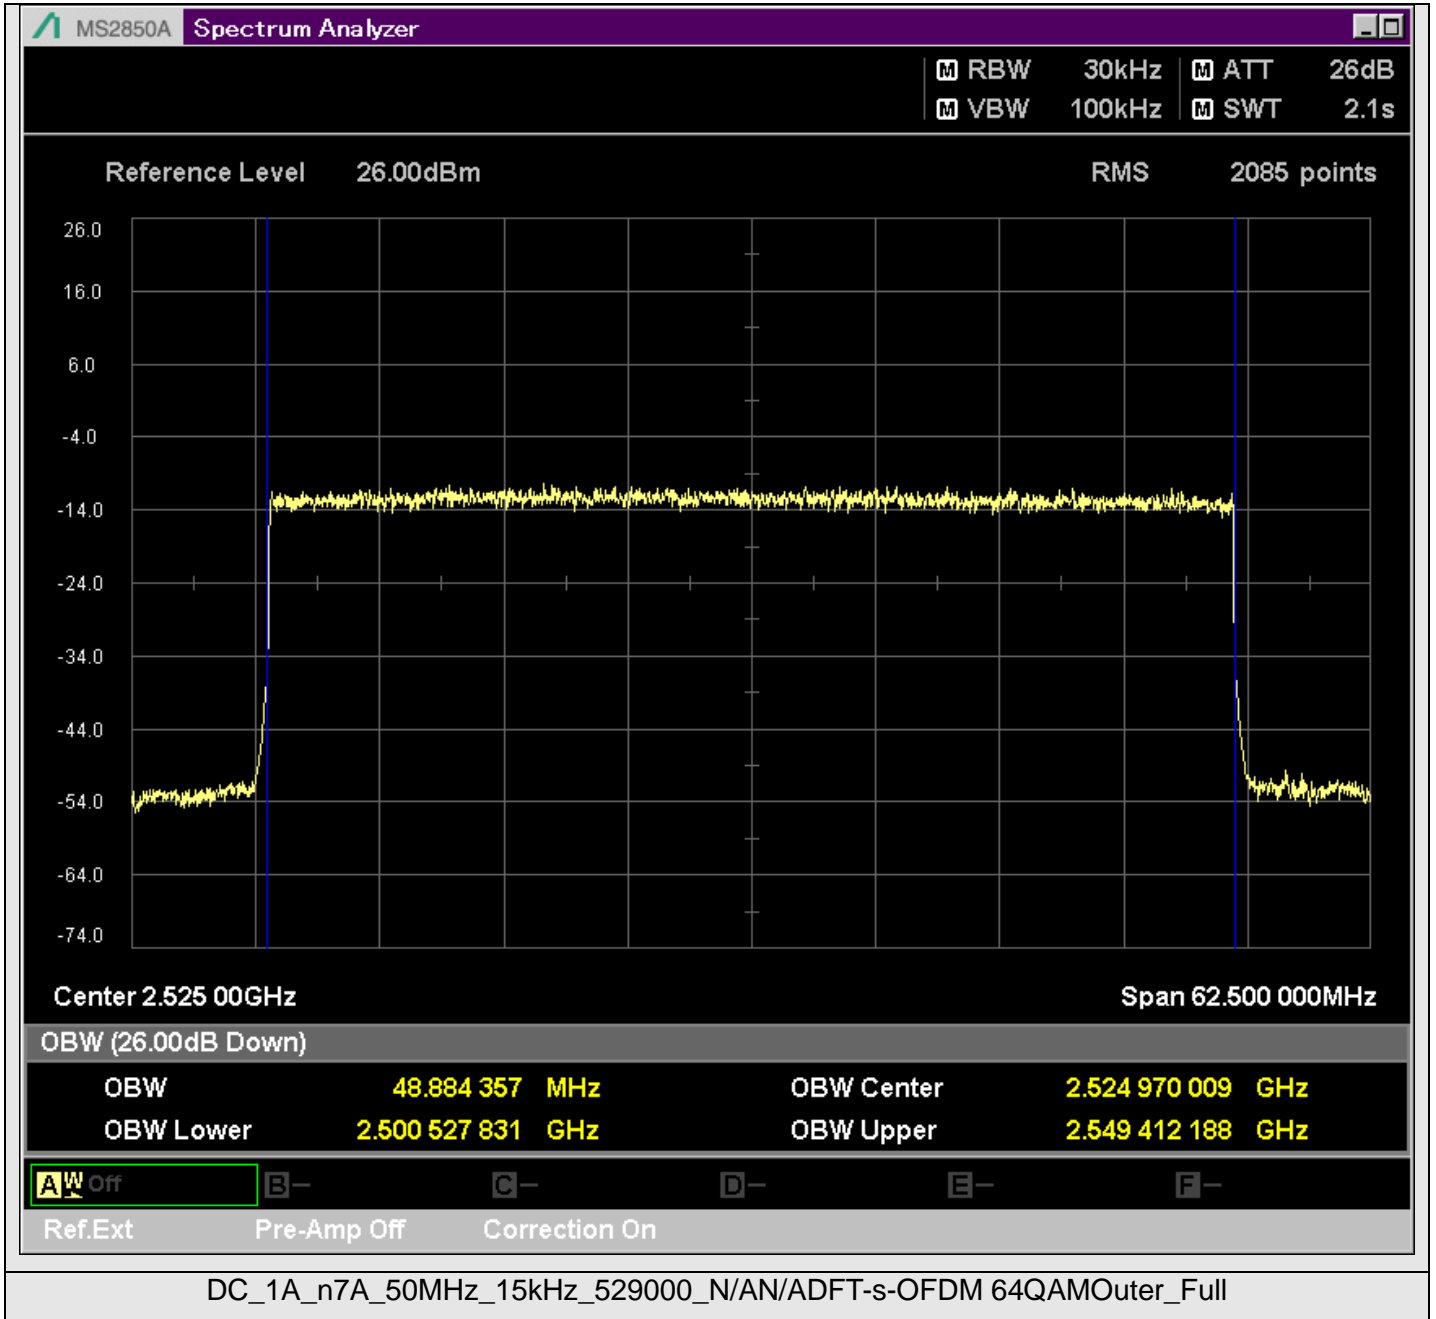

TestGraph

2.1051B.2 Band edge

TestResult

Band	Bandwidth	SCS	Channel	TestID	TestConfig	Value	LowLimit	UpLimit	Result
DC_1A_n7A	5MHz	15kHz	524500	1	@2499.950MHz	-21.11	-999.00	-10.00	PASS
DC_1A_n7A	5MHz	15kHz	524500	1	@2499.500MHz	-44.42	-999.00	-10.00	PASS
DC_1A_n7A	5MHz	15kHz	524500	1	@2499.000MHz	-37.39	-999.00	-10.00	PASS