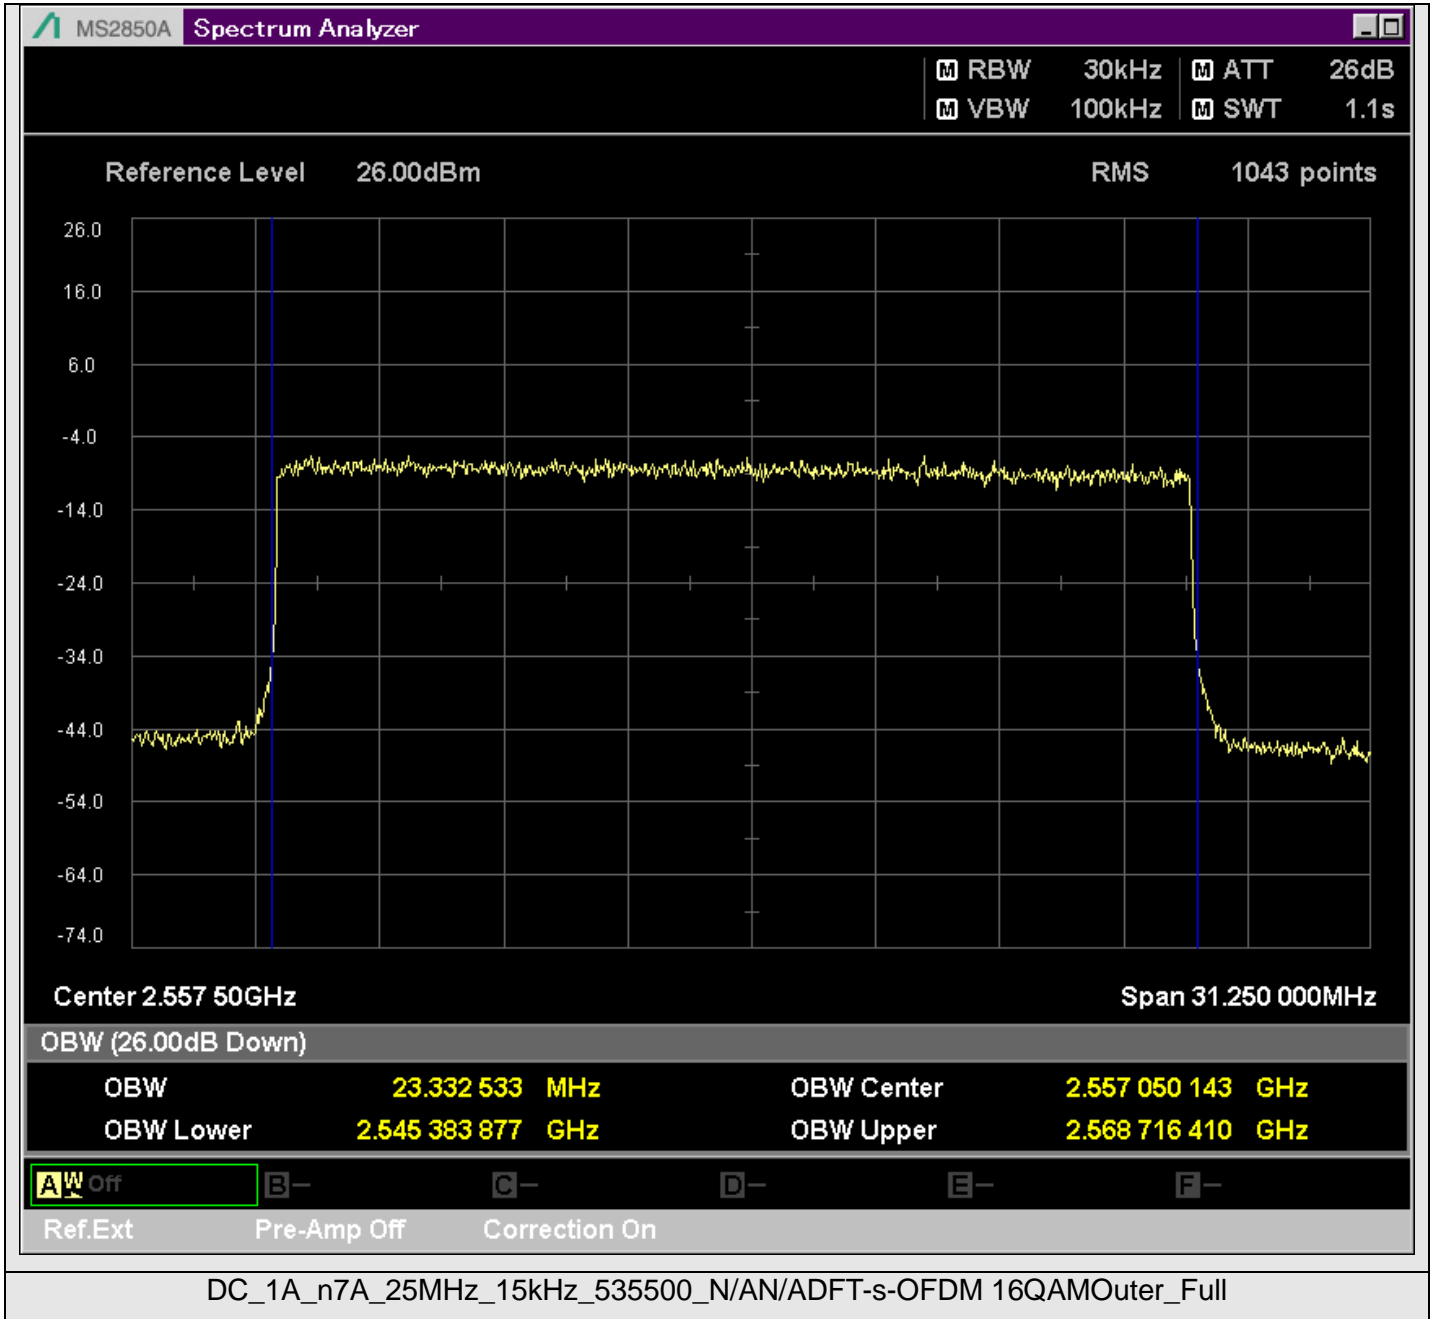

TestGraph

2.1051B.2 Band edge

TestResult

Band	Bandwidth	SCS	Channel	TestID	TestConfig	Value	LowLimit	UpLimit	Result
DC_1A_n7A	5MHz	15kHz	524500	1	@2499.950MHz	-21.11	-999.00	-10.00	PASS
DC_1A_n7A	5MHz	15kHz	524500	1	@2499.500MHz	-44.42	-999.00	-10.00	PASS
DC_1A_n7A	5MHz	15kHz	524500	1	@2499.000MHz	-37.39	-999.00	-10.00	PASS