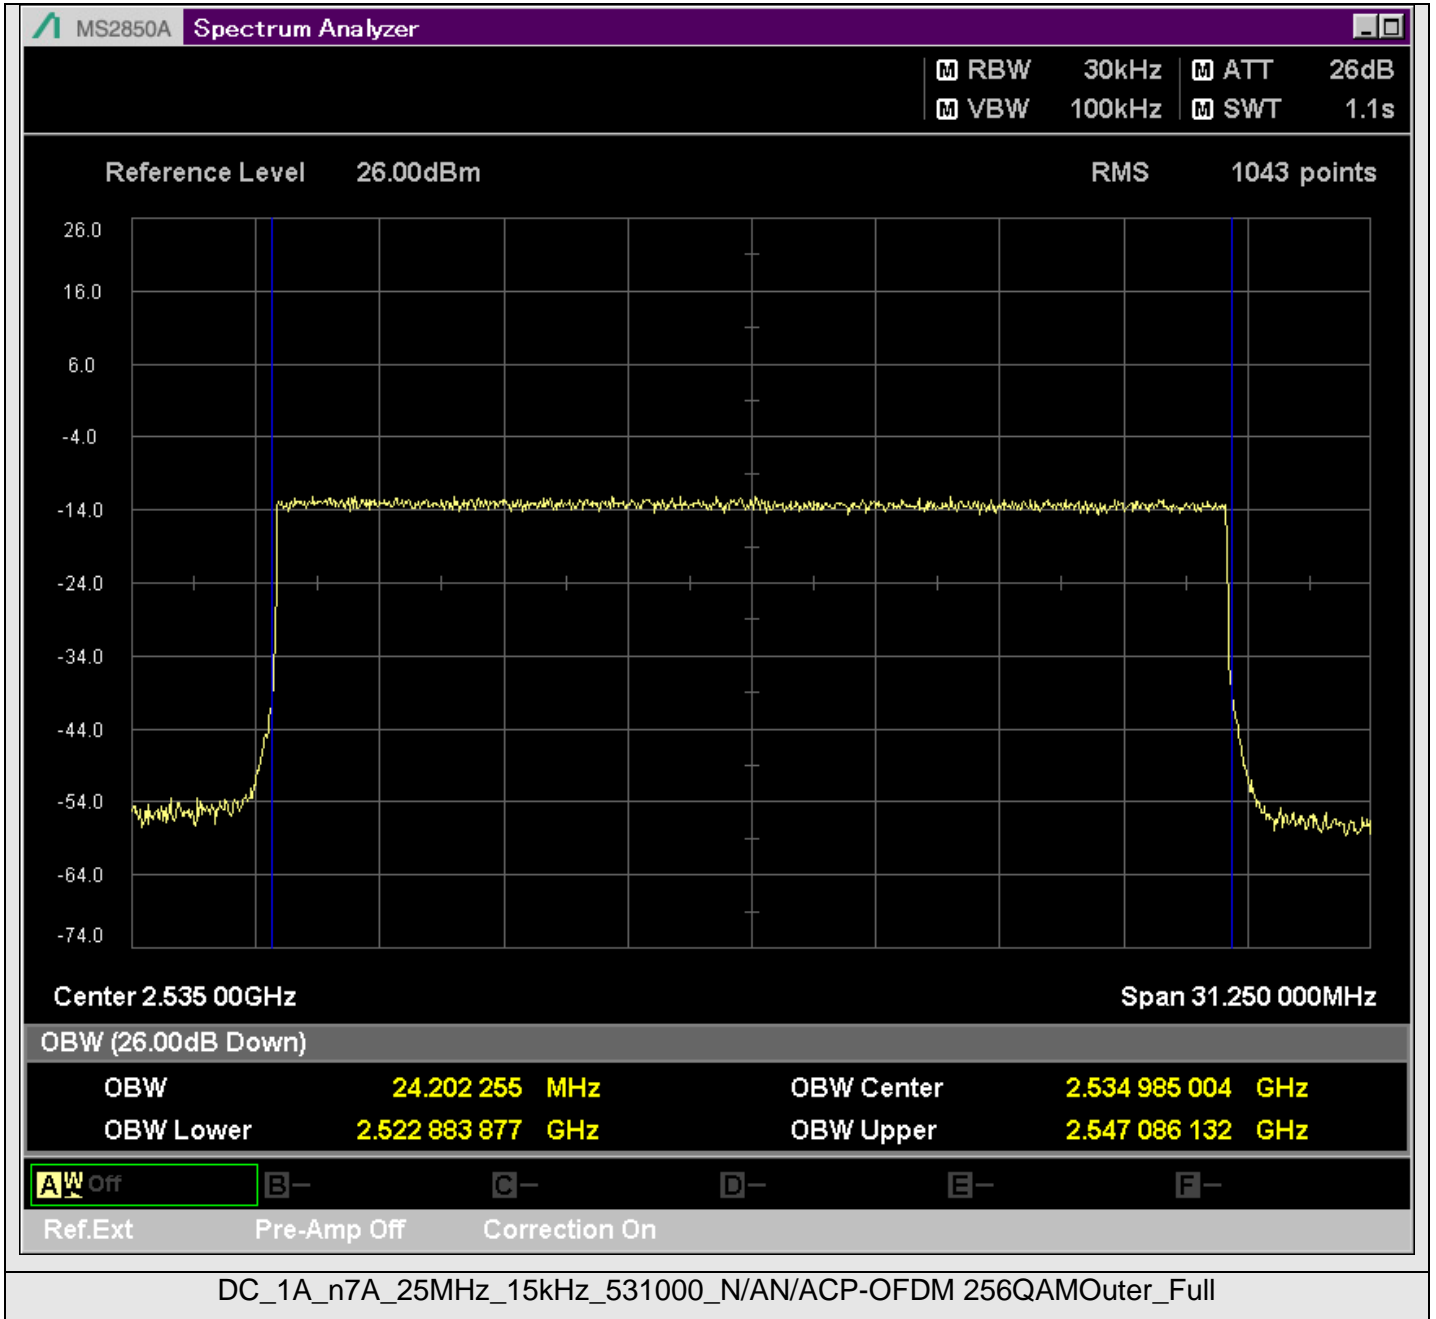

TestGraph

2.1051B.2 Band edge

TestResult

Band	Bandwidth	SCS	Channel	TestID	TestConfig	Value	LowLimit	UpLimit	Result
DC_1A_n7A	5MHz	15kHz	524500	1	@2499.950MHz	-21.11	-999.00	-10.00	PASS
DC_1A_n7A	5MHz	15kHz	524500	1	@2499.500MHz	-44.42	-999.00	-10.00	PASS
DC_1A_n7A	5MHz	15kHz	524500	1	@2499.000MHz	-37.39	-999.00	-10.00	PASS