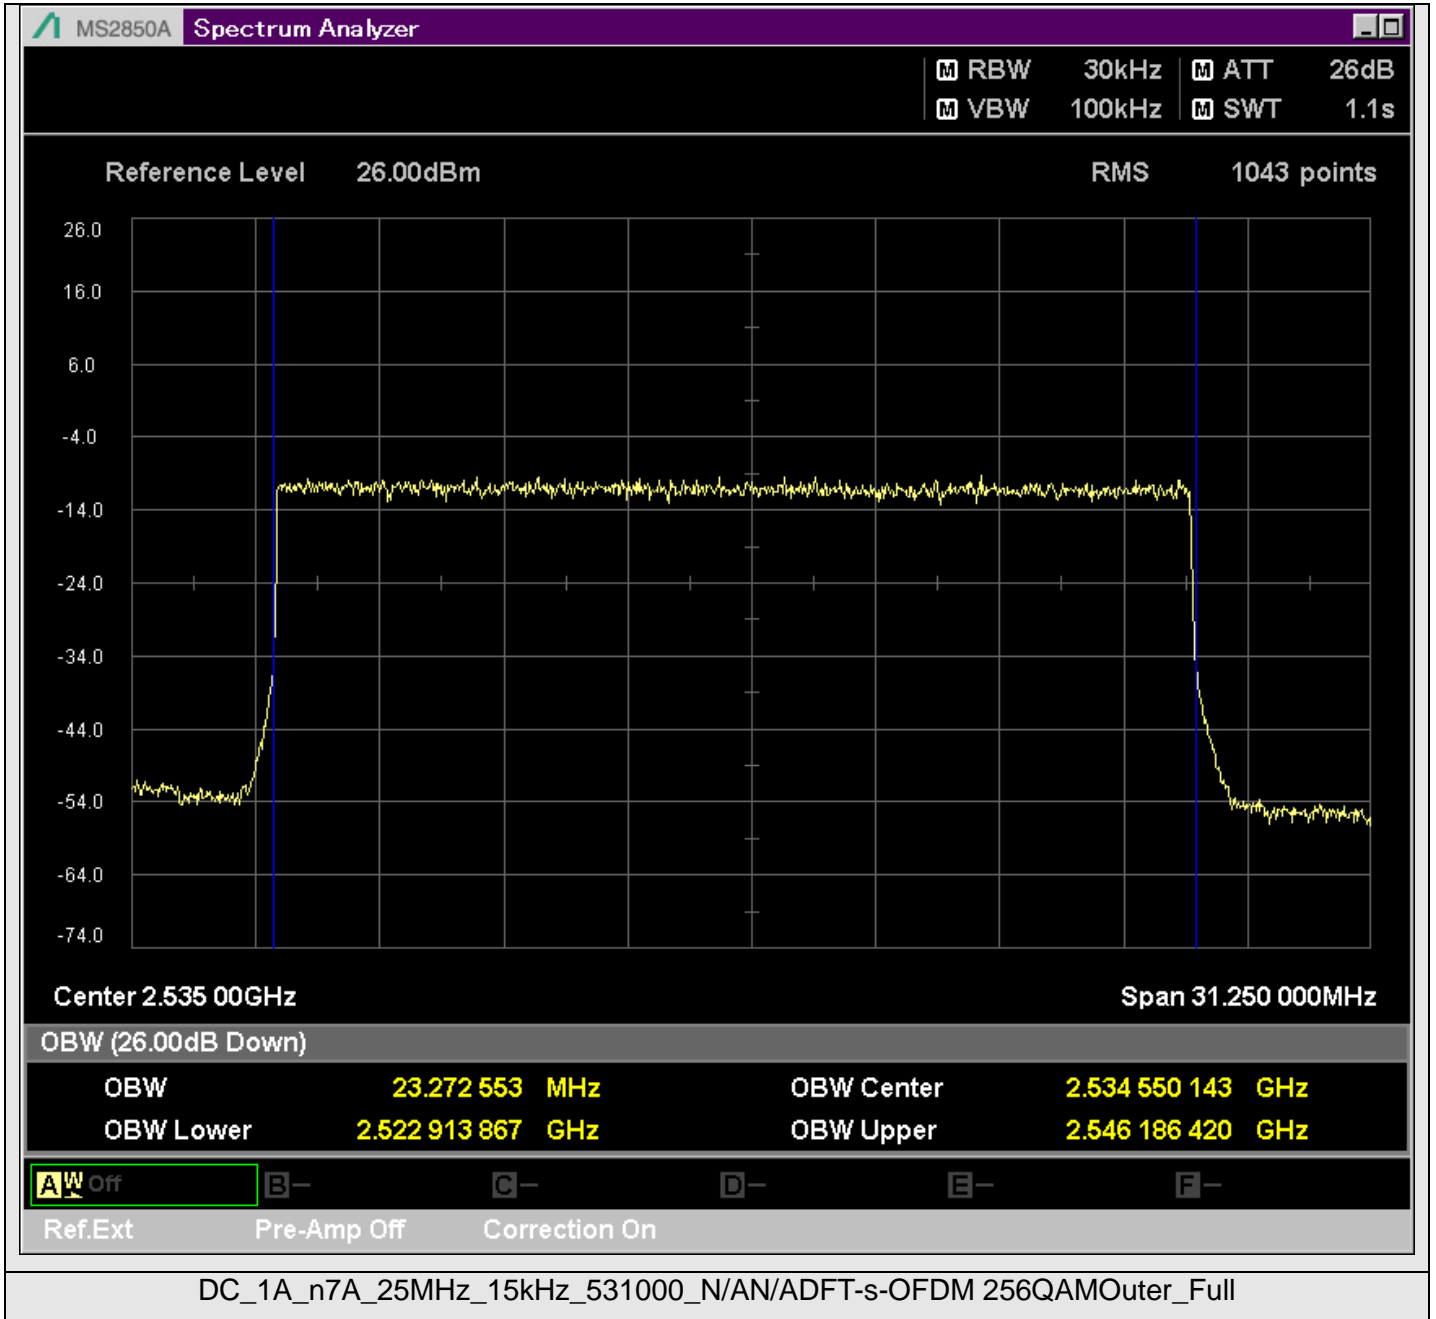

TestGraph

2.1051B.2 Band edge

TestResult

Band	Bandwidth	SCS	Channel	TestID	TestConfig	Value	LowLimit	UpLimit	Result
DC_1A_n7A	5MHz	15kHz	524500	1	@2499.950MHz	-21.11	-999.00	-10.00	PASS
DC_1A_n7A	5MHz	15kHz	524500	1	@2499.500MHz	-44.42	-999.00	-10.00	PASS
DC_1A_n7A	5MHz	15kHz	524500	1	@2499.000MHz	-37.39	-999.00	-10.00	PASS