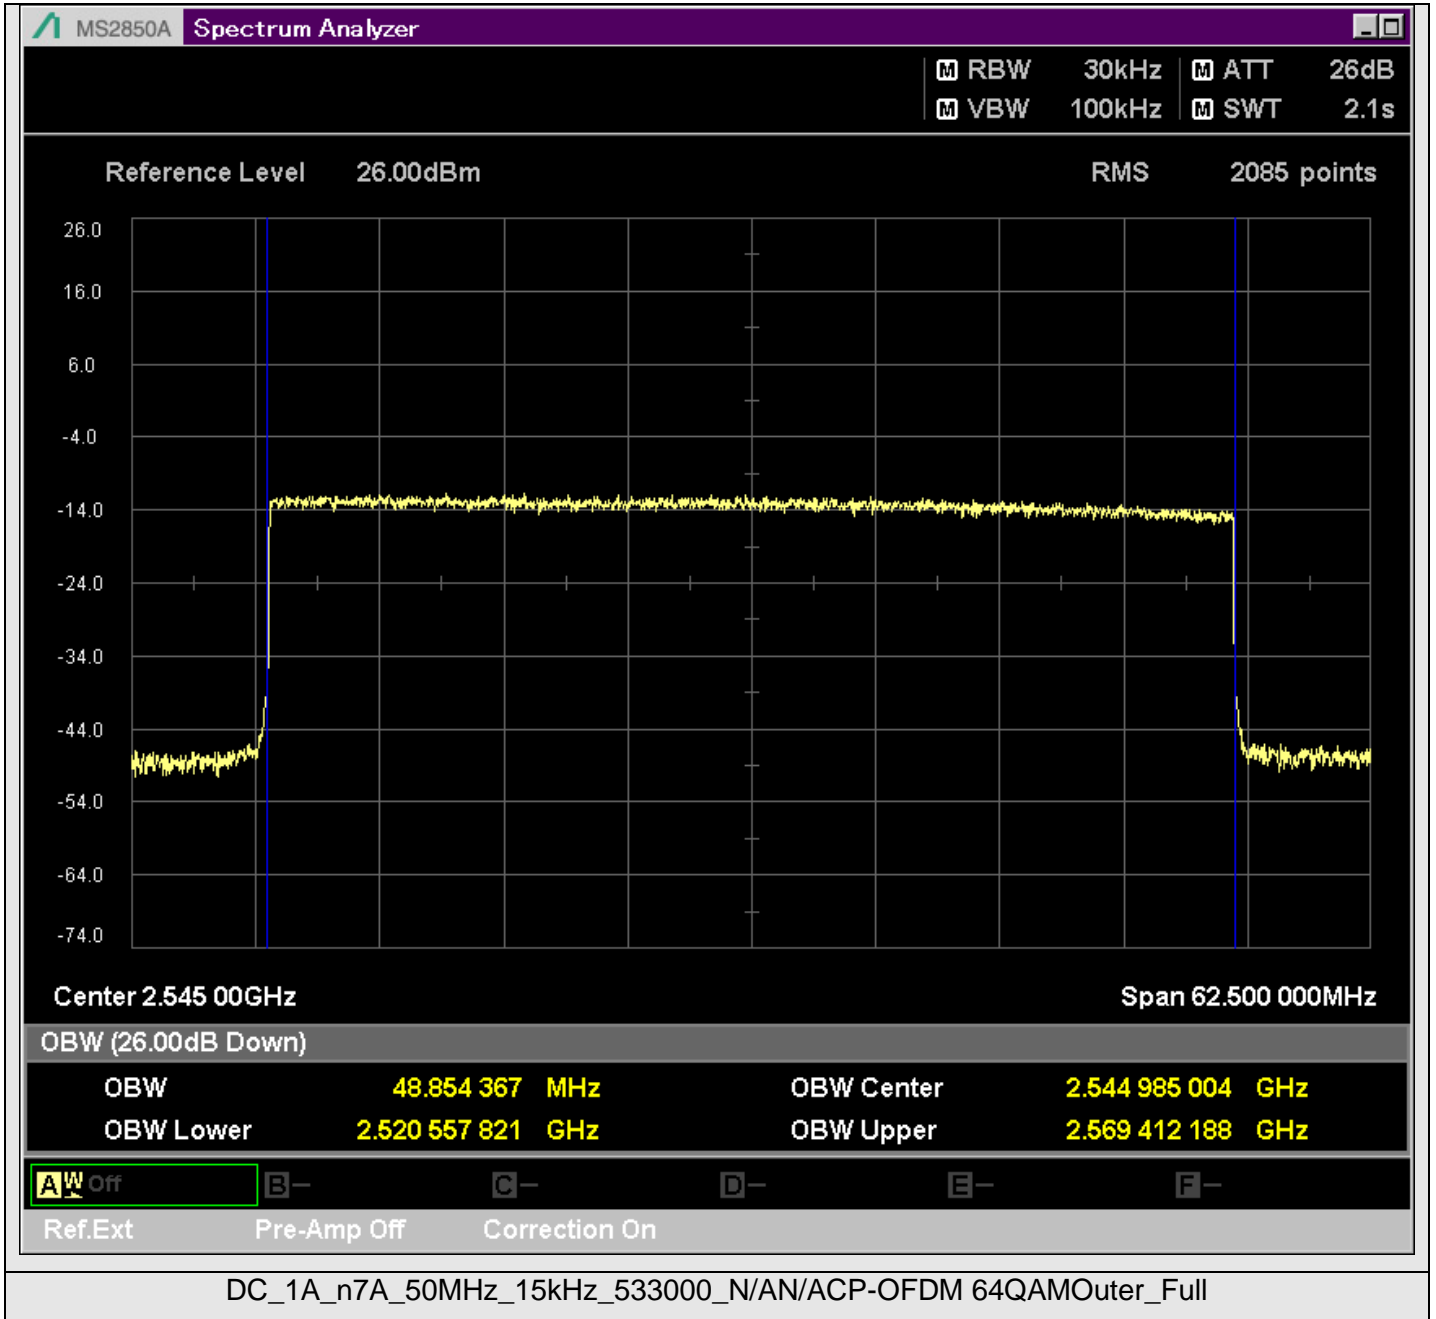

TestGraph

2.1051B.2 Band edge

TestResult

Band	Bandwidth	SCS	Channel	TestID	TestConfig	Value	LowLimit	UpLimit	Result
DC_1A_n7A	5MHz	15kHz	524500	1	@2499.950MHz	-21.11	-999.00	-10.00	PASS
DC_1A_n7A	5MHz	15kHz	524500	1	@2499.500MHz	-44.42	-999.00	-10.00	PASS
DC_1A_n7A	5MHz	15kHz	524500	1	@2499.000MHz	-37.39	-999.00	-10.00	PASS