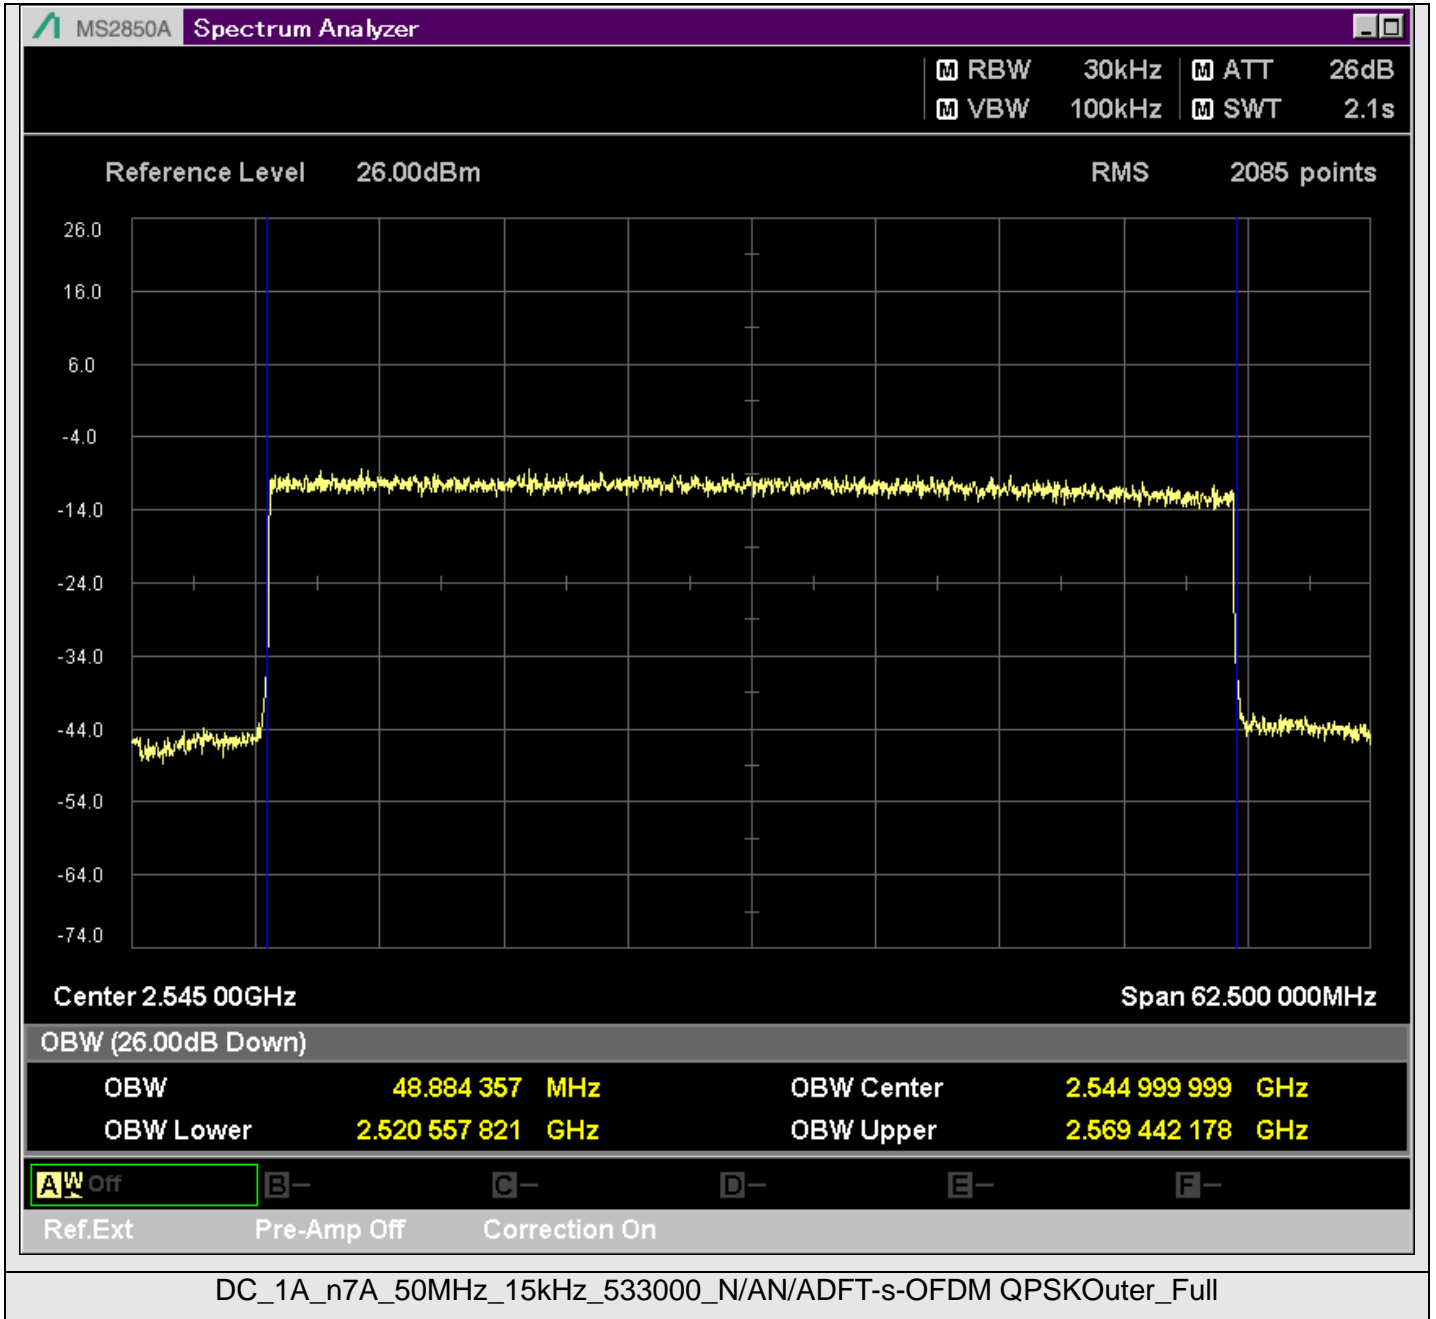

TestGraph

2.1051B.2 Band edge

TestResult

Band	Bandwidth	SCS	Channel	TestID	TestConfig	Value	LowLimit	UpLimit	Result
DC_1A_n7A	5MHz	15kHz	524500	1	@2499.950MHz	-21.11	-999.00	-10.00	PASS
DC_1A_n7A	5MHz	15kHz	524500	1	@2499.500MHz	-44.42	-999.00	-10.00	PASS
DC_1A_n7A	5MHz	15kHz	524500	1	@2499.000MHz	-37.39	-999.00	-10.00	PASS