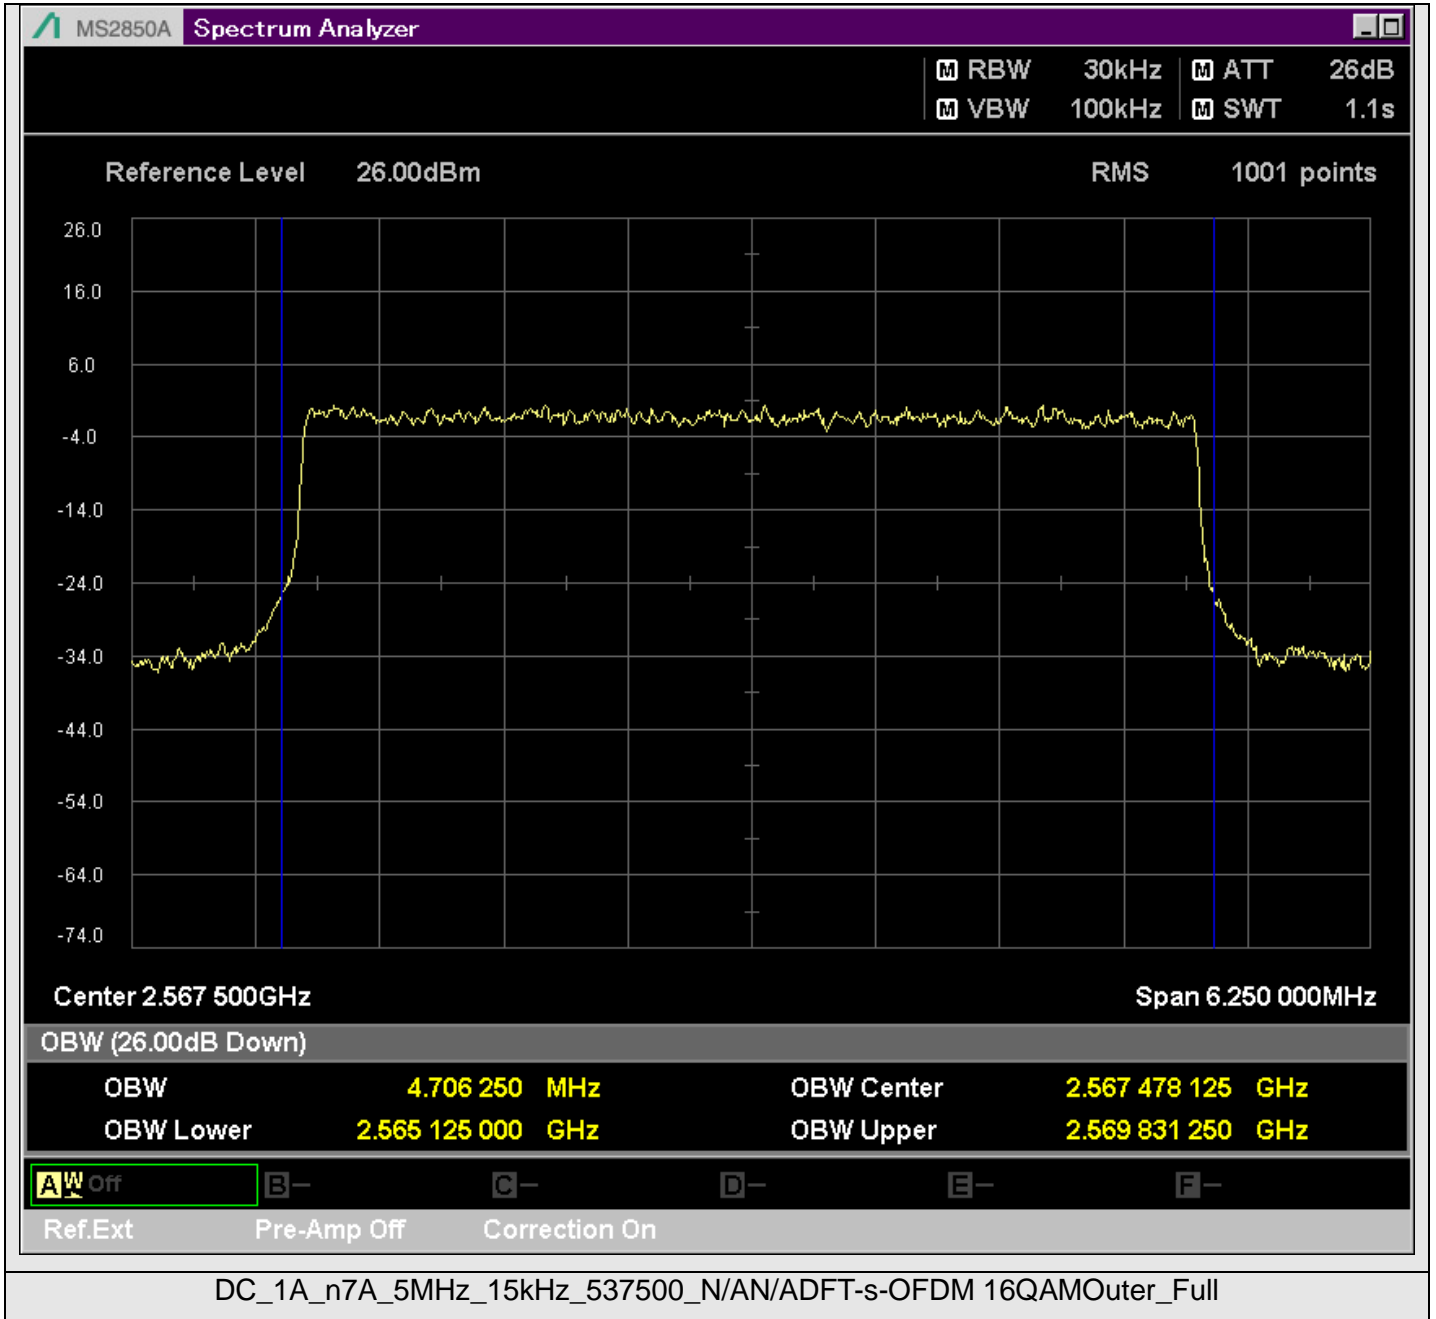

TestGraph

2.1051B.2 Band edge

TestResult

Band	Bandwidth	SCS	Channel	TestID	TestConfig	Value	LowLimit	UpLimit	Result
DC_1A_n7A	5MHz	15kHz	524500	1	@2499.950MHz	-21.11	-999.00	-10.00	PASS
DC_1A_n7A	5MHz	15kHz	524500	1	@2499.500MHz	-44.42	-999.00	-10.00	PASS
DC_1A_n7A	5MHz	15kHz	524500	1	@2499.000MHz	-37.39	-999.00	-10.00	PASS