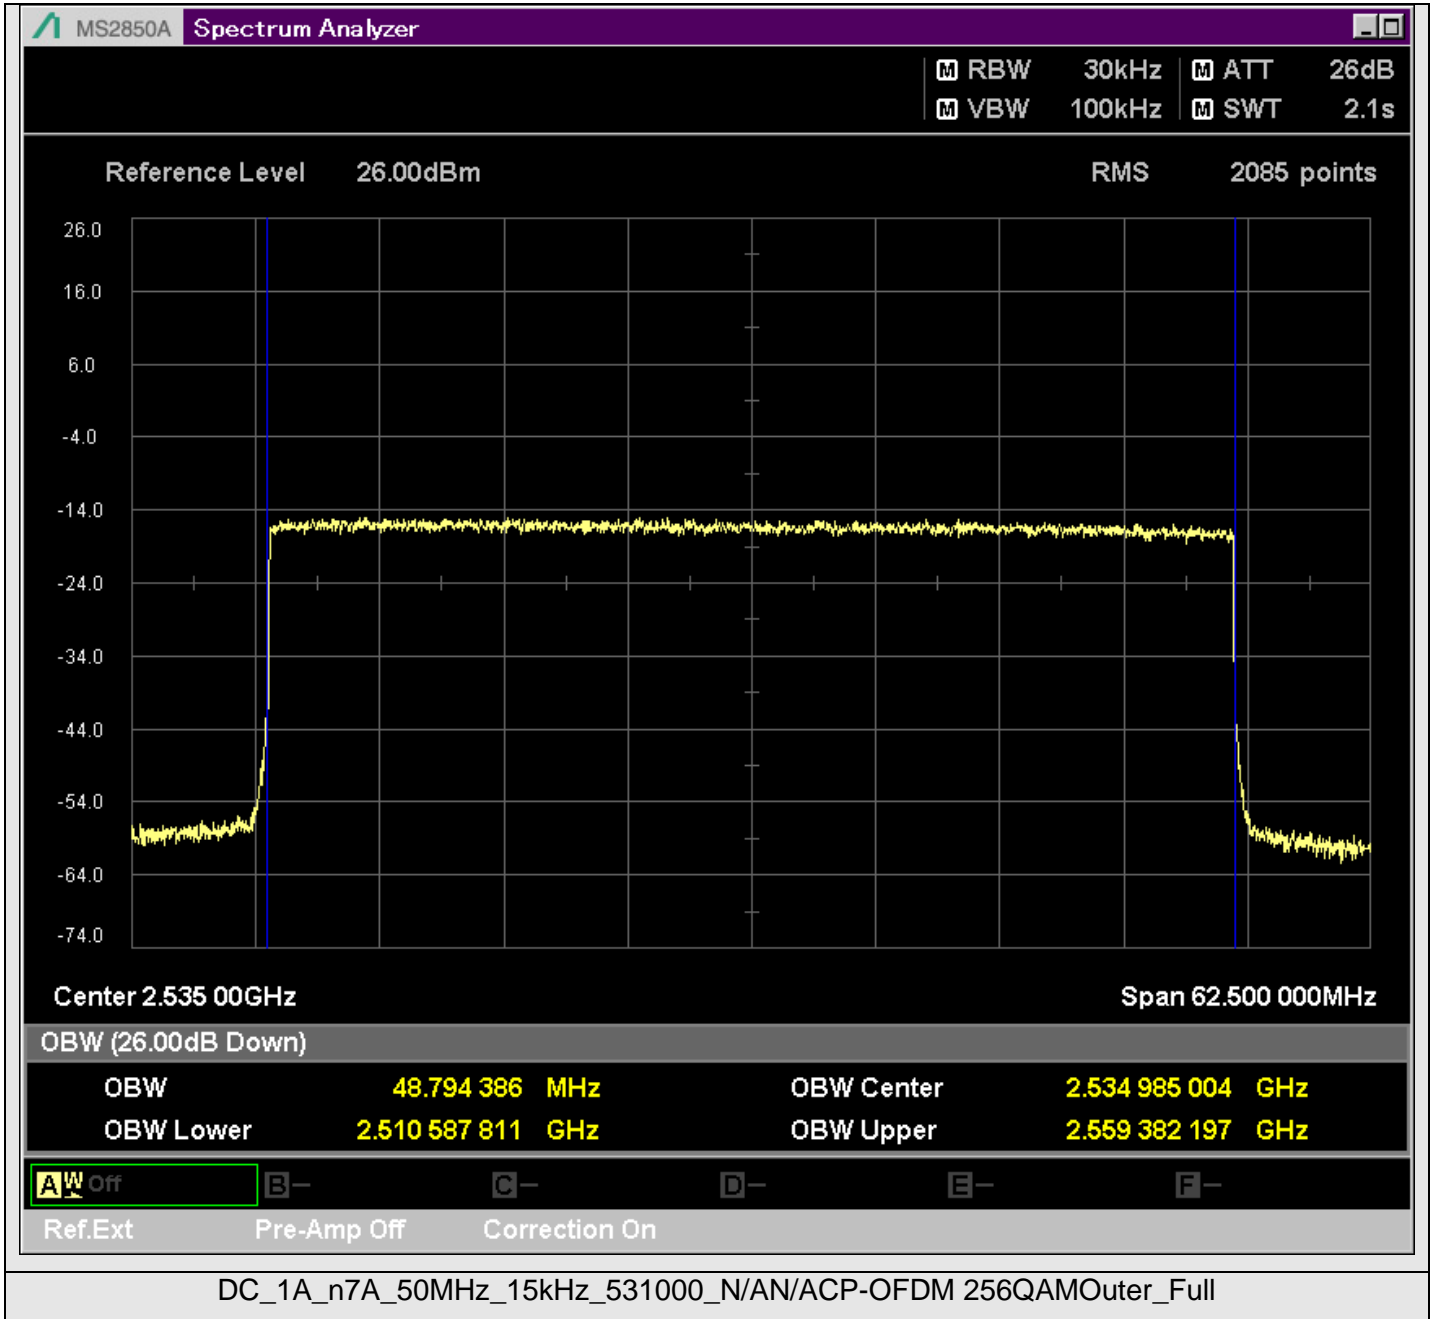

TestGraph

2.1051B.2 Band edge

TestResult

Band	Bandwidth	SCS	Channel	TestID	TestConfig	Value	LowLimit	UpLimit	Result
DC_1A_n7A	5MHz	15kHz	524500	1	@2499.950MHz	-21.11	-999.00	-10.00	PASS
DC_1A_n7A	5MHz	15kHz	524500	1	@2499.500MHz	-44.42	-999.00	-10.00	PASS
DC_1A_n7A	5MHz	15kHz	524500	1	@2499.000MHz	-37.39	-999.00	-10.00	PASS