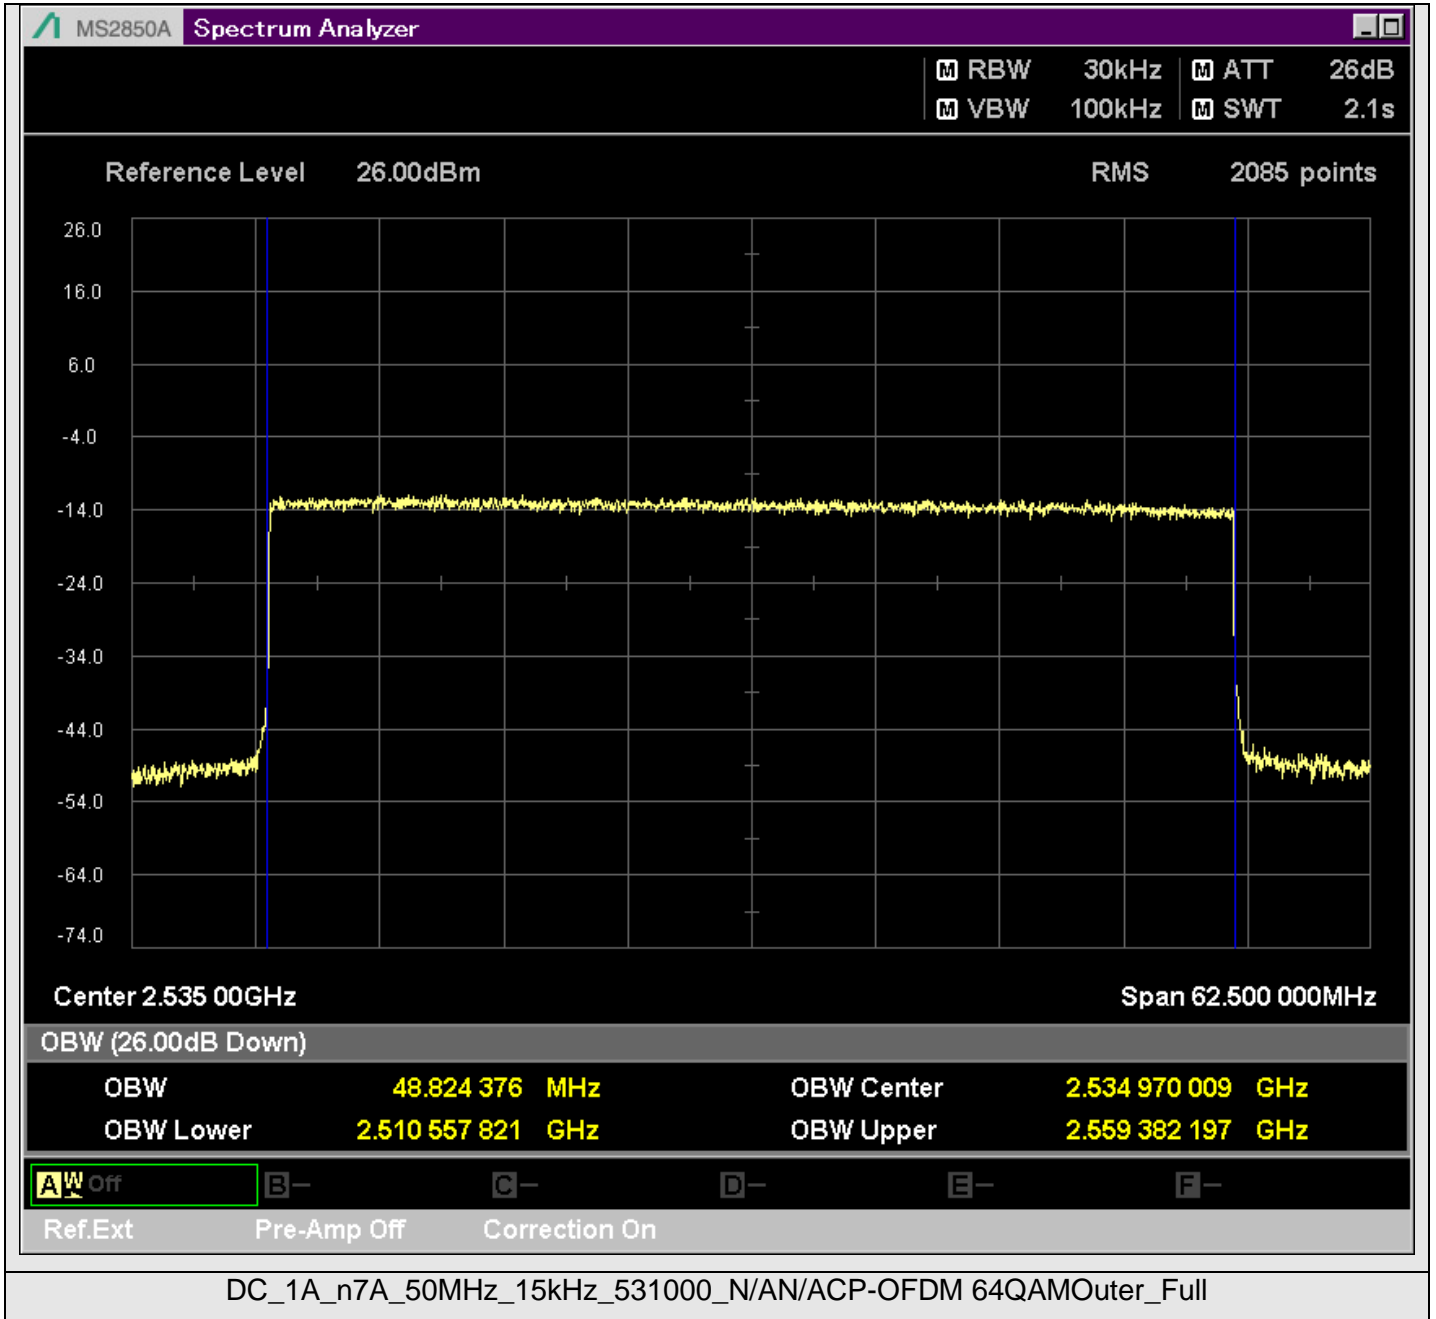

TestGraph

2.1051B.2 Band edge

TestResult

Band	Bandwidth	SCS	Channel	TestID	TestConfig	Value	LowLimit	UpLimit	Result
DC_1A_n7A	5MHz	15kHz	524500	1	@2499.950MHz	-21.11	-999.00	-10.00	PASS
DC_1A_n7A	5MHz	15kHz	524500	1	@2499.500MHz	-44.42	-999.00	-10.00	PASS
DC_1A_n7A	5MHz	15kHz	524500	1	@2499.000MHz	-37.39	-999.00	-10.00	PASS