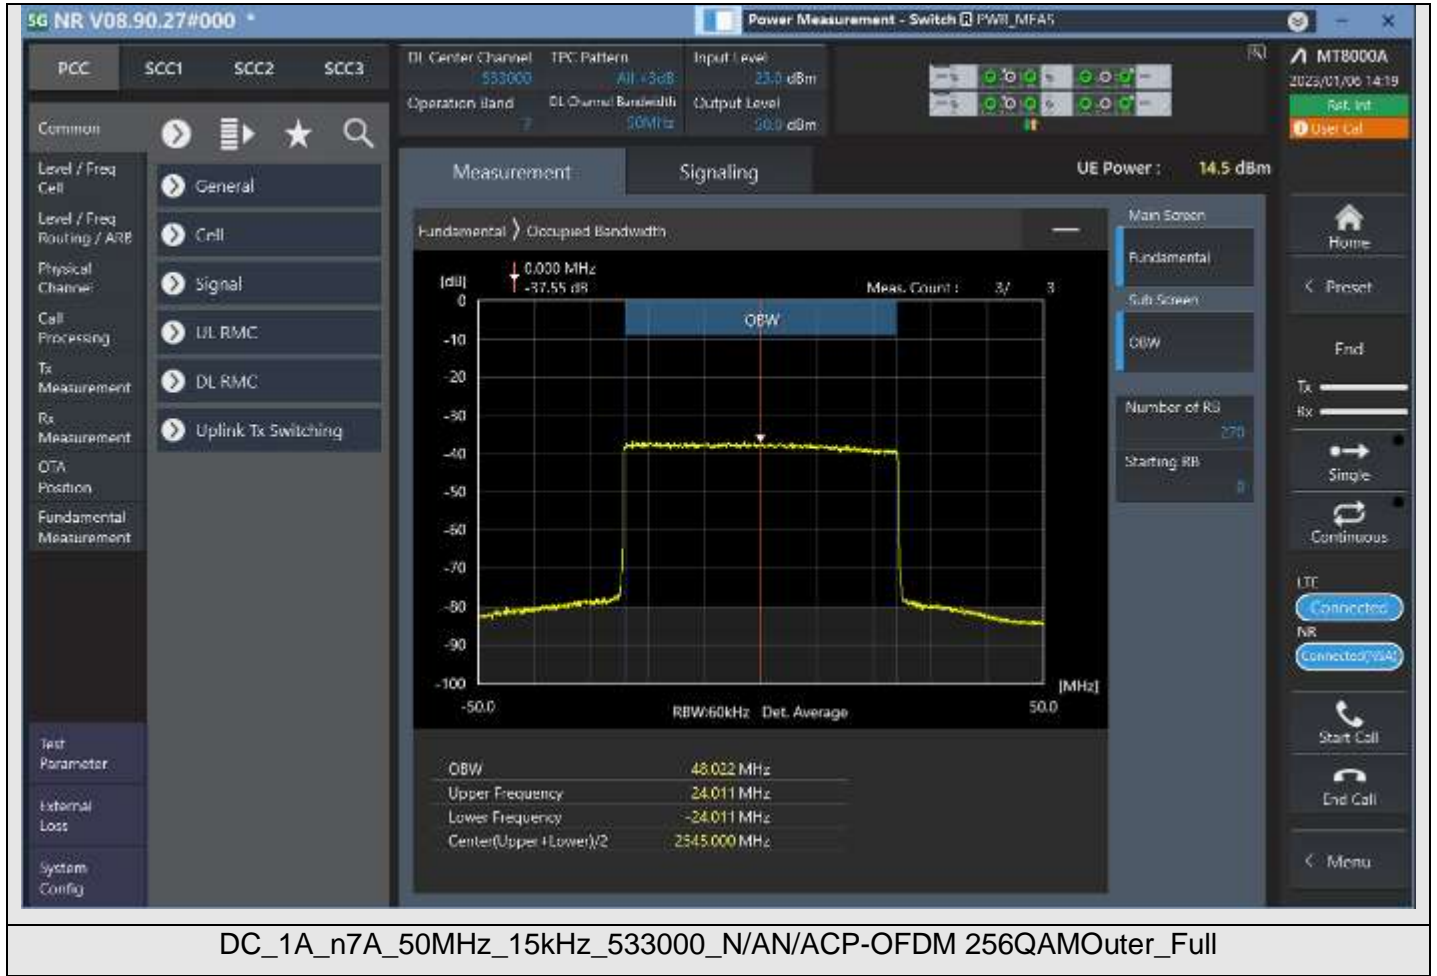

2.1051B.1 Emission bandwidth

TestResult

Band	Bandwidth	SCS	Channel	TestID	TestConfig	Value	LowLimit	UpLimit	Result
DC_1A_n7A	5MHz	15kHz	524500	1	N/AN/ADFT-s-OFDM PI/2 BPSKOuter_Full	4.738	0.00	5.00	PASS
DC_1A_n7A	5MHz	15kHz	524500	2	N/AN/ADFT-s-OFDM QPSKOuter_Full	4.688	0.00	5.00	PASS
DC_1A_n7A	5MHz	15kHz	524500	3	N/AN/ADFT-s-OFDM 16QAMOuter_Full	4.675	0.00	5.00	PASS
DC_1A_n7A	5MHz	15kHz	524500	4	N/AN/ADFT-s-OFDM 64QAMOuter_Full	4.644	0.00	5.00	PASS
DC_1A_n7A	5MHz	15kHz	524500	5	N/AN/ADFT-s-OFDM 256QAMOuter_Full	4.663	0.00	5.00	PASS
DC_1A_n7A	5MHz	15kHz	524500	6	N/AN/ACP-OFDM QPSKOuter_Full	4.681	0.00	5.00	PASS
DC_1A_n7A	5MHz	15kHz	524500	7	N/AN/ACP-OFDM 16QAMOuter_Full	4.681	0.00	5.00	PASS
DC_1A_n7A	5MHz	15kHz	524500	8	N/AN/ACP-OFDM 64QAMOuter_Full	4.706	0.00	5.00	PASS
DC_1A_n7A	5MHz	15kHz	524500	9	N/AN/ACP-OFDM 256QAMOuter_Full	4.706	0.00	5.00	PASS
DC_1A_n7A	5MHz	15kHz	531000	1	N/AN/ADFT-s-OFDM PI/2 BPSKOuter_Full	4.731	0.00	5.00	PASS
DC_1A_n7A	5MHz	15kHz	531000	2	N/AN/ADFT-s-OFDM QPSKOuter_Full	4.719	0.00	5.00	PASS