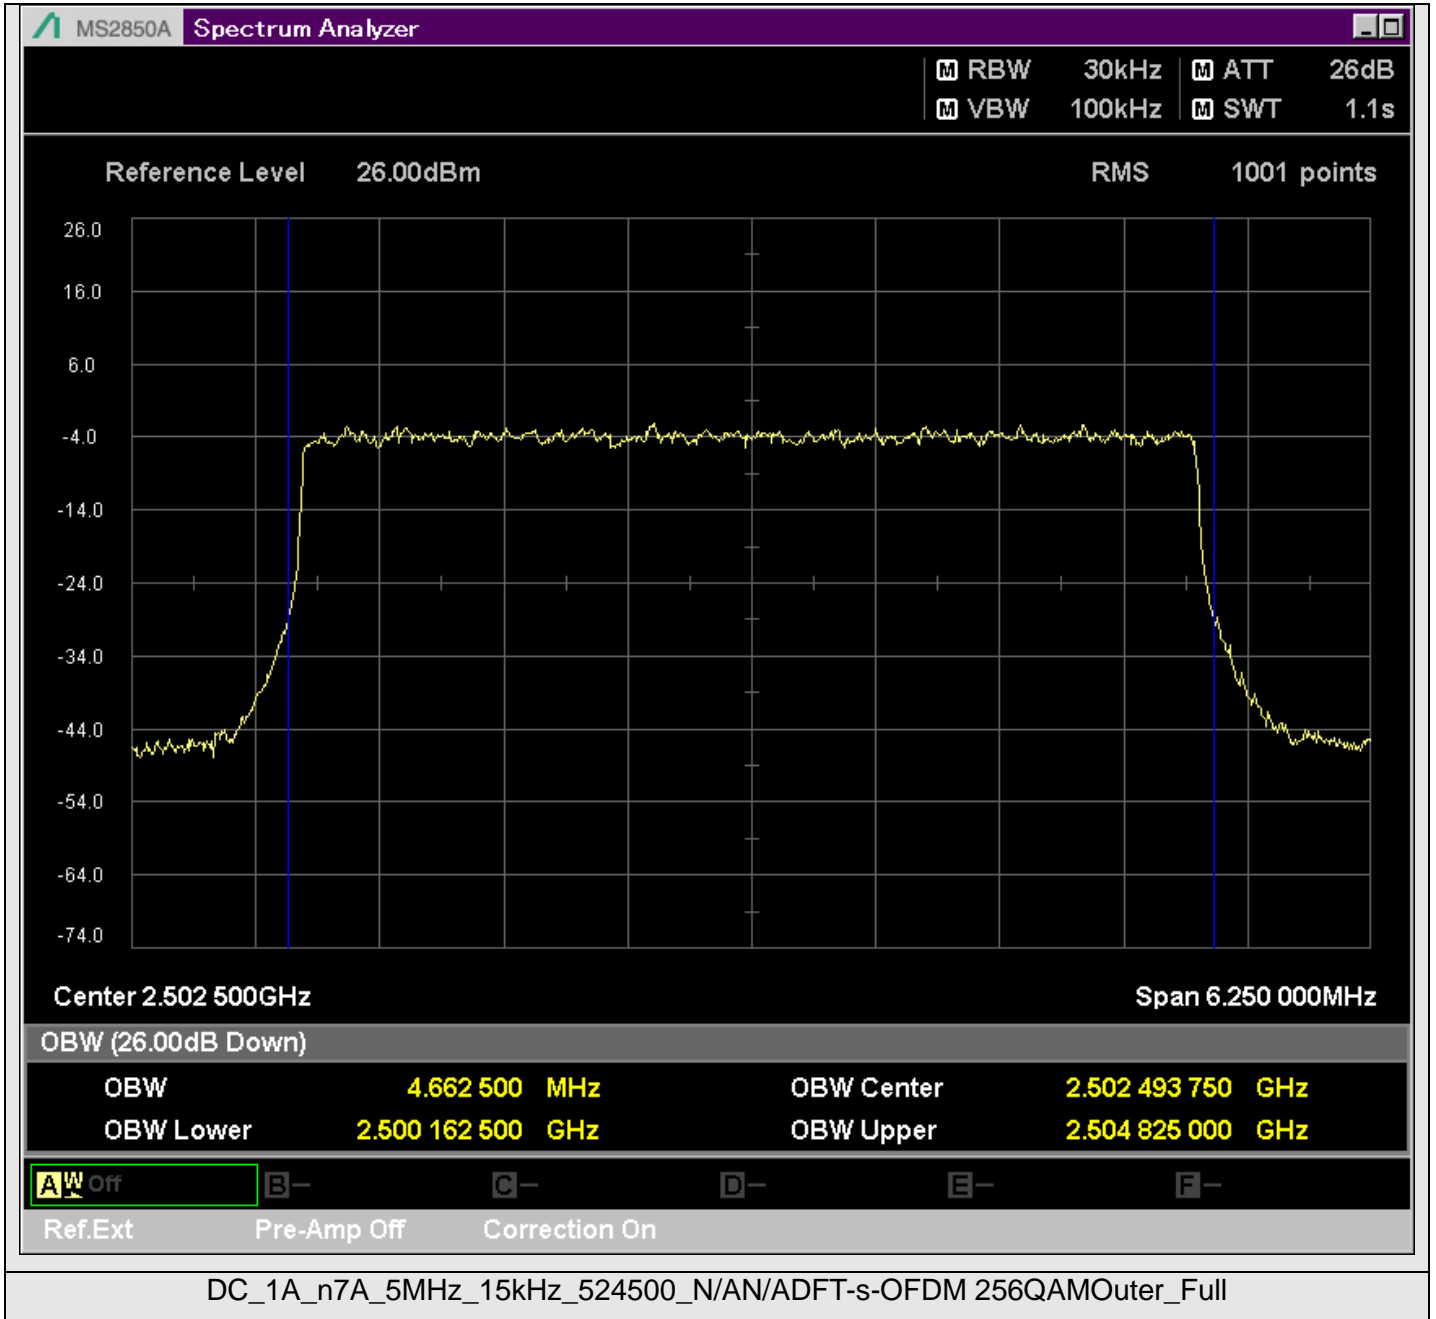

TestGraph

2.1051B.2 Band edge

TestResult

Band	Bandwidth	SCS	Channel	TestID	TestConfig	Value	LowLimit	UpLimit	Result
DC_1A_n7A	5MHz	15kHz	524500	1	@2499.950MHz	-21.11	-999.00	-10.00	PASS
DC_1A_n7A	5MHz	15kHz	524500	1	@2499.500MHz	-44.42	-999.00	-10.00	PASS
DC_1A_n7A	5MHz	15kHz	524500	1	@2499.000MHz	-37.39	-999.00	-10.00	PASS