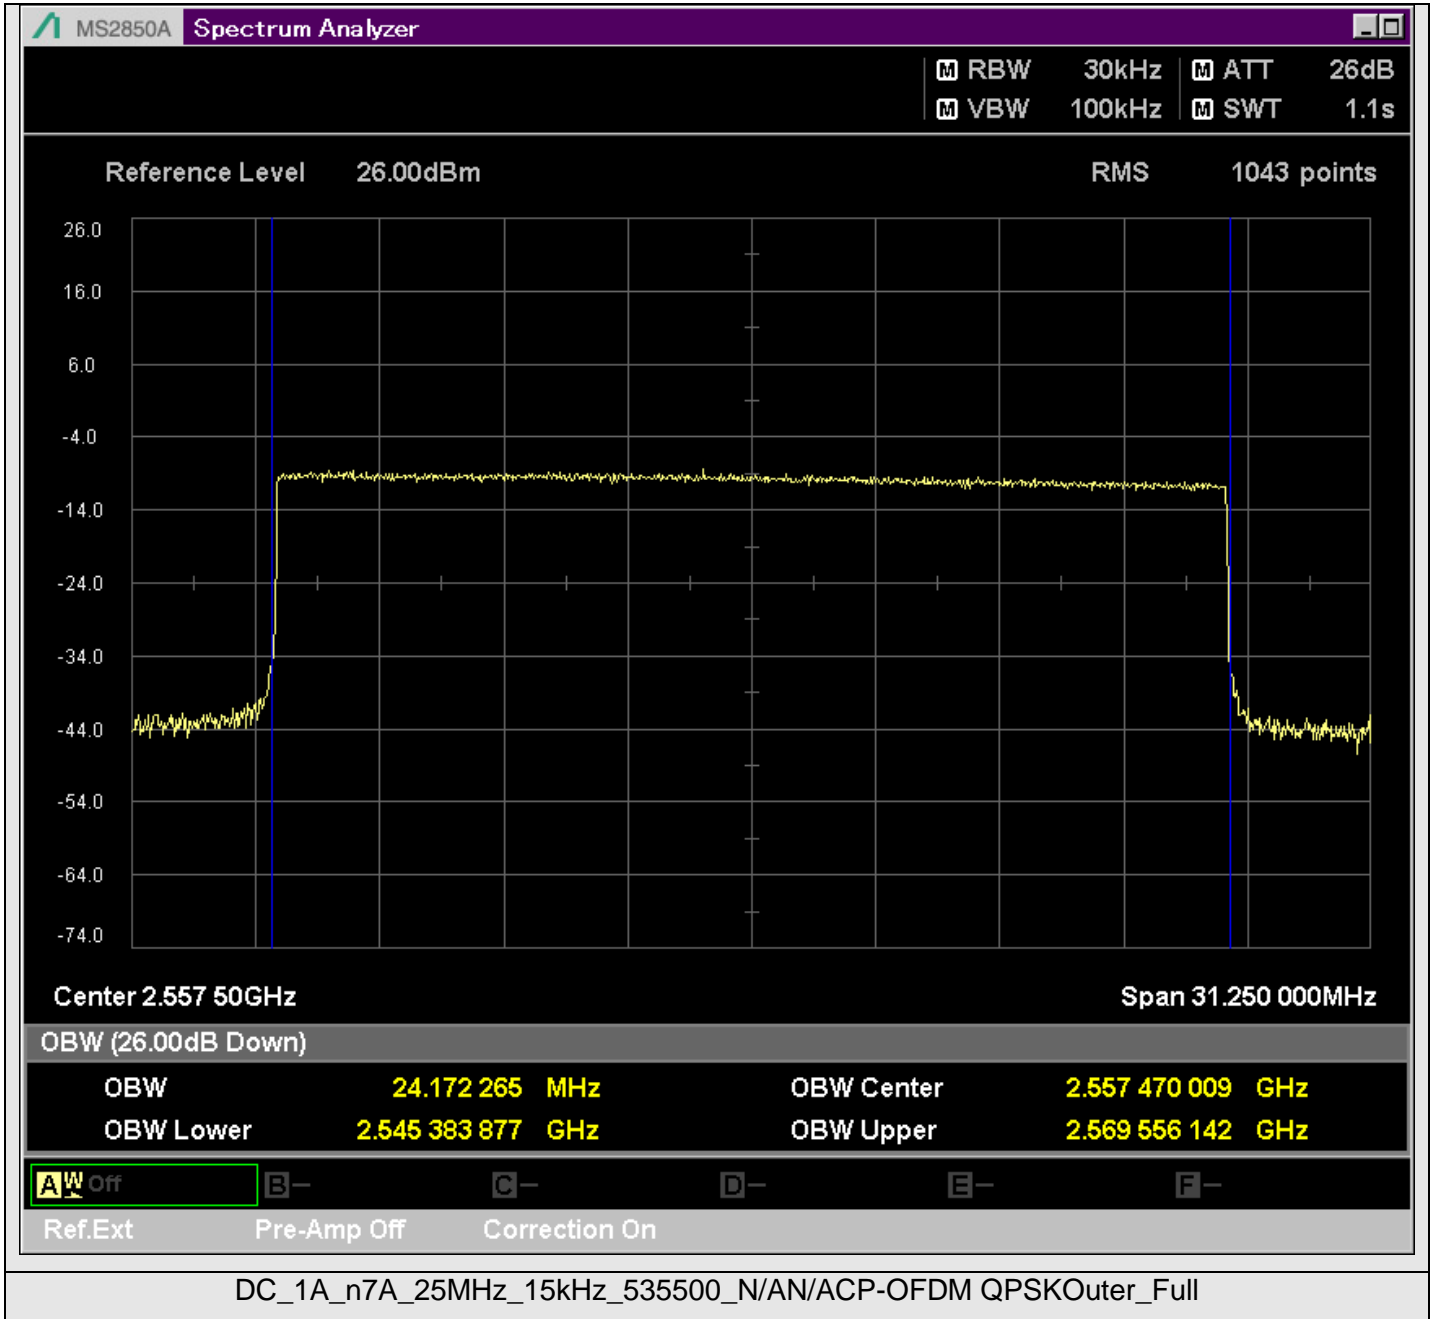

TestGraph

2.1051B.2 Band edge

TestResult

Band	Bandwidth	SCS	Channel	TestID	TestConfig	Value	LowLimit	UpLimit	Result
DC_1A_n7A	5MHz	15kHz	524500	1	@2499.950MHz	-21.11	-999.00	-10.00	PASS
DC_1A_n7A	5MHz	15kHz	524500	1	@2499.500MHz	-44.42	-999.00	-10.00	PASS
DC_1A_n7A	5MHz	15kHz	524500	1	@2499.000MHz	-37.39	-999.00	-10.00	PASS