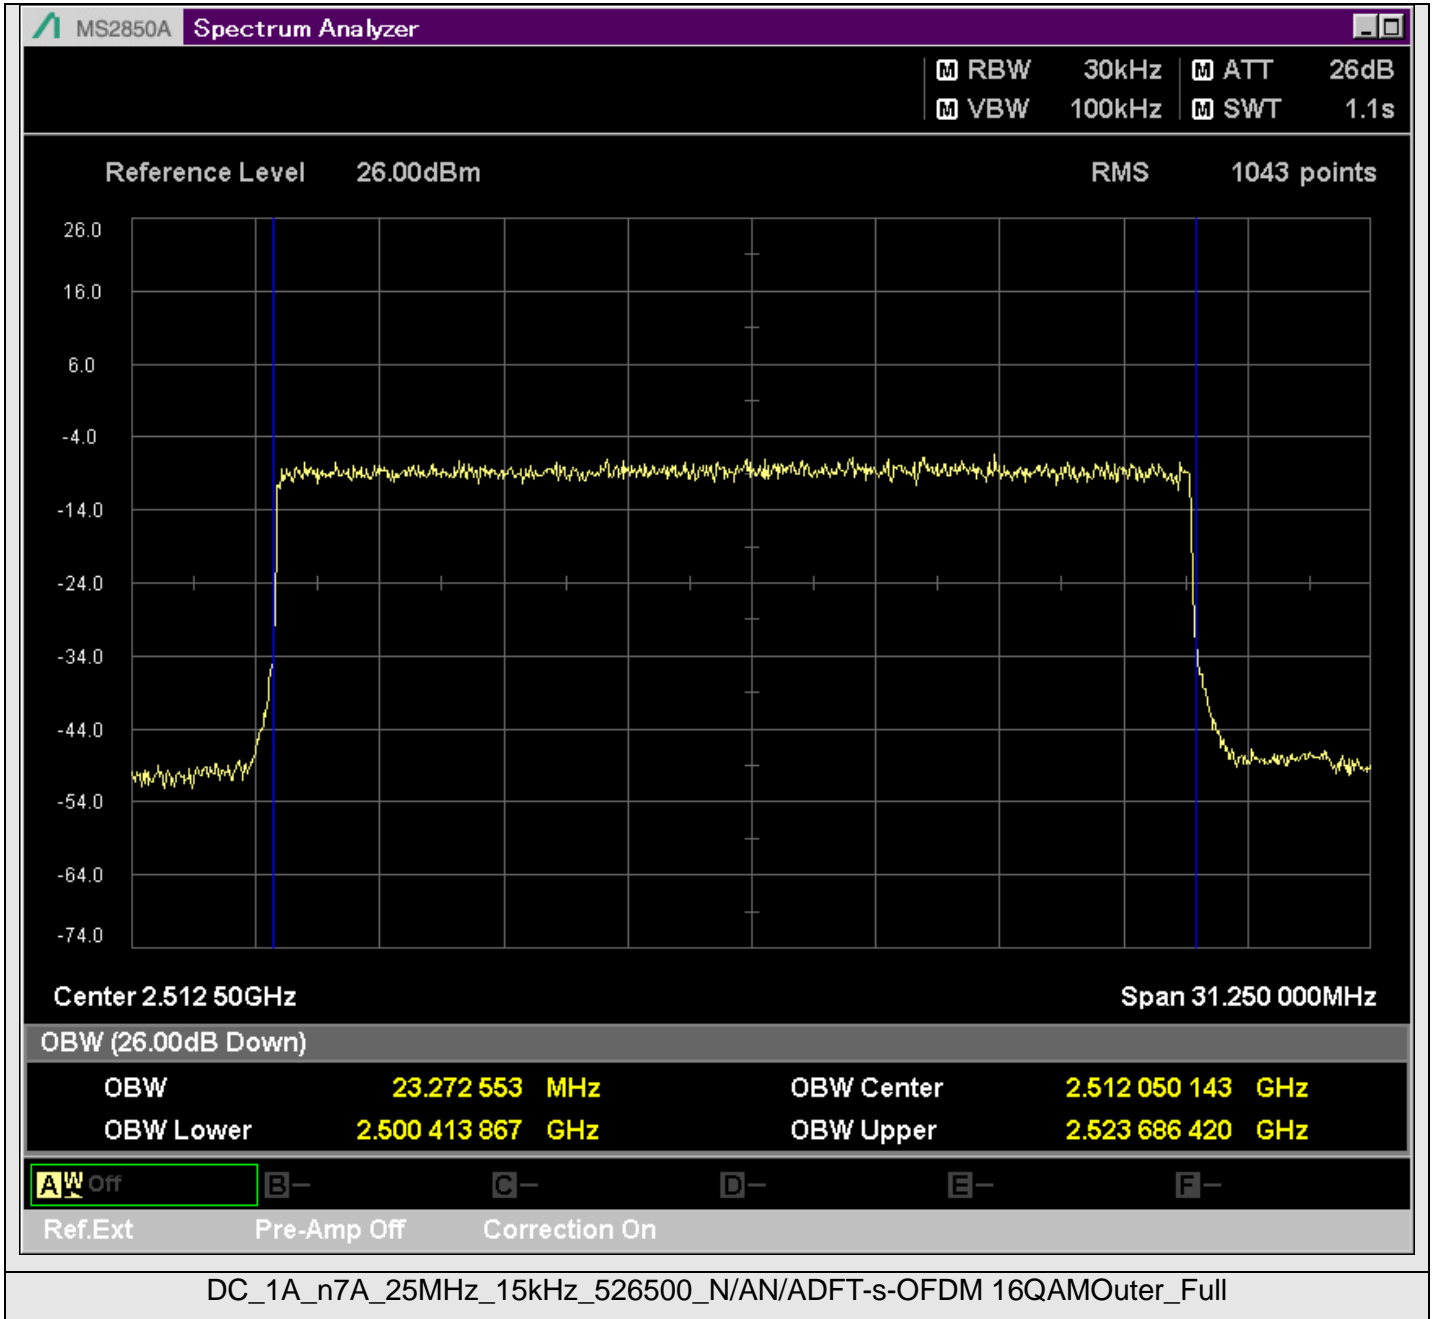

TestGraph

2.1051B.2 Band edge

TestResult

Band	Bandwidth	SCS	Channel	TestID	TestConfig	Value	LowLimit	UpLimit	Result
DC_1A_n7A	5MHz	15kHz	524500	1	@2499.950MHz	-21.11	-999.00	-10.00	PASS
DC_1A_n7A	5MHz	15kHz	524500	1	@2499.500MHz	-44.42	-999.00	-10.00	PASS
DC_1A_n7A	5MHz	15kHz	524500	1	@2499.000MHz	-37.39	-999.00	-10.00	PASS