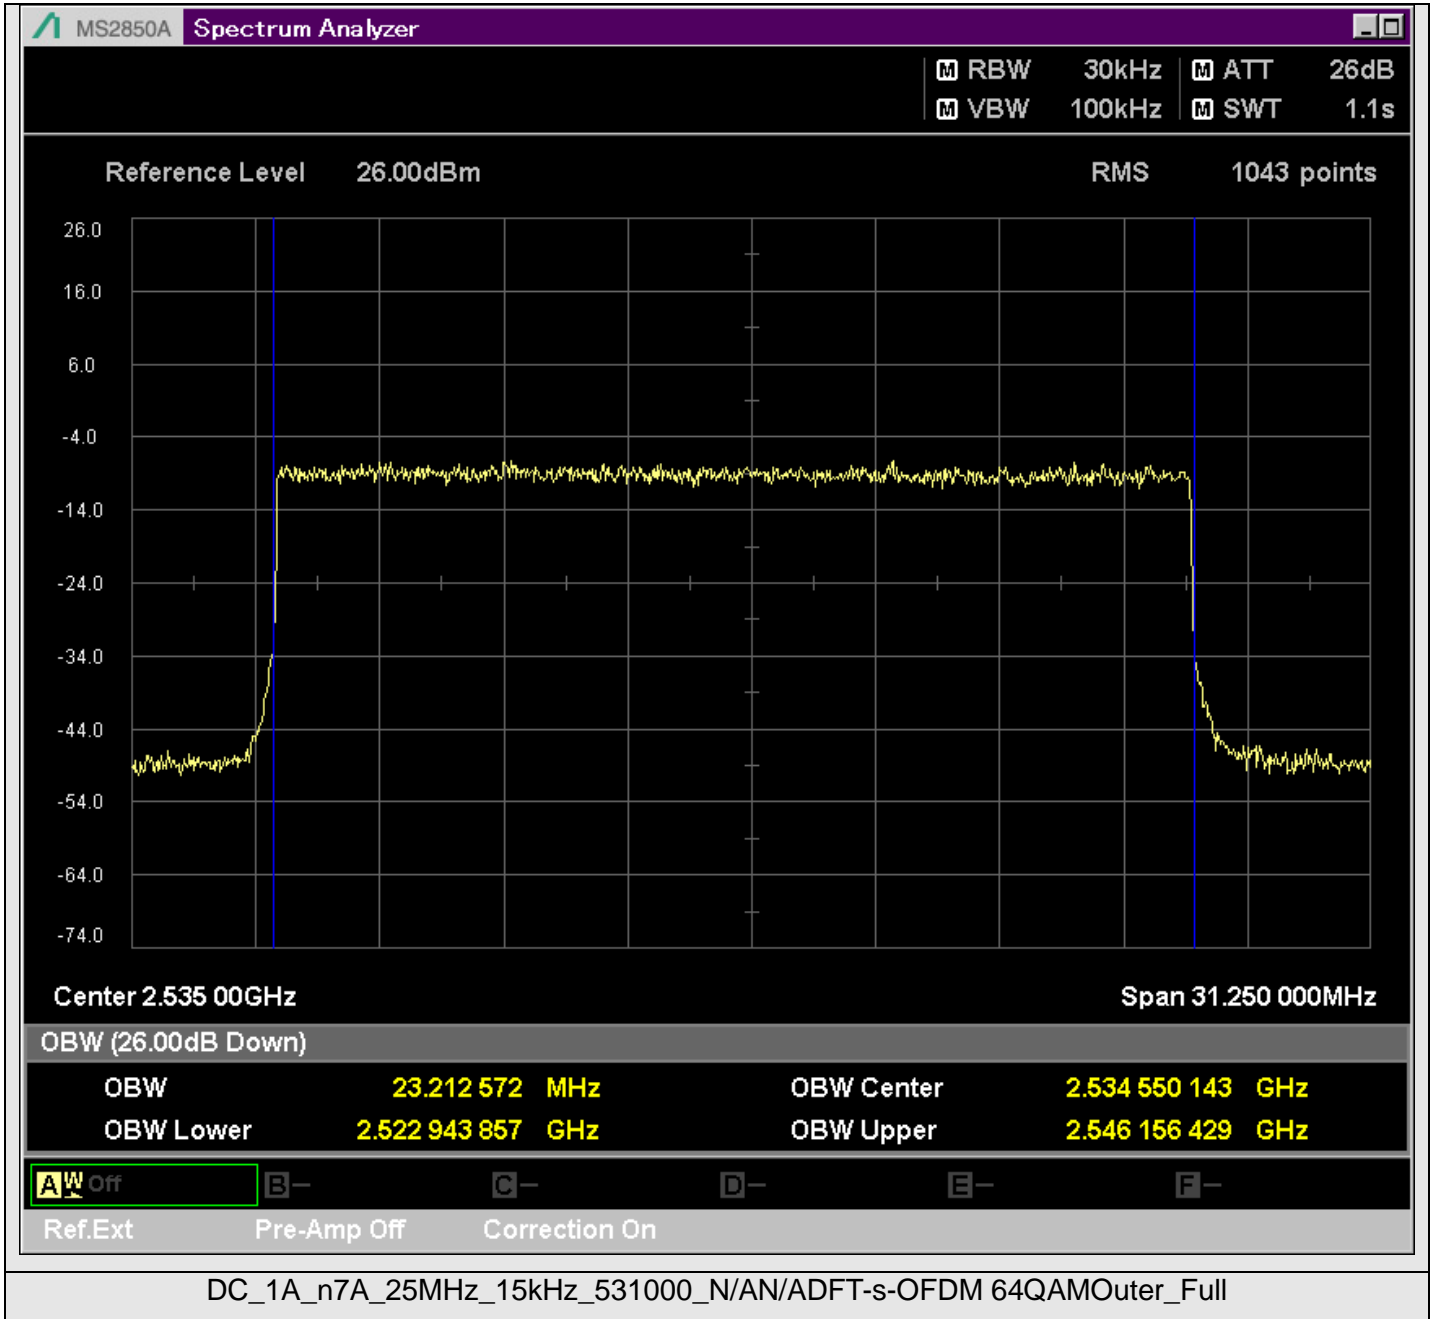

TestGraph

2.1051B.2 Band edge

TestResult

Band	Bandwidth	SCS	Channel	TestID	TestConfig	Value	LowLimit	UpLimit	Result
DC_1A_n7A	5MHz	15kHz	524500	1	@2499.950MHz	-21.11	-999.00	-10.00	PASS
DC_1A_n7A	5MHz	15kHz	524500	1	@2499.500MHz	-44.42	-999.00	-10.00	PASS
DC_1A_n7A	5MHz	15kHz	524500	1	@2499.000MHz	-37.39	-999.00	-10.00	PASS