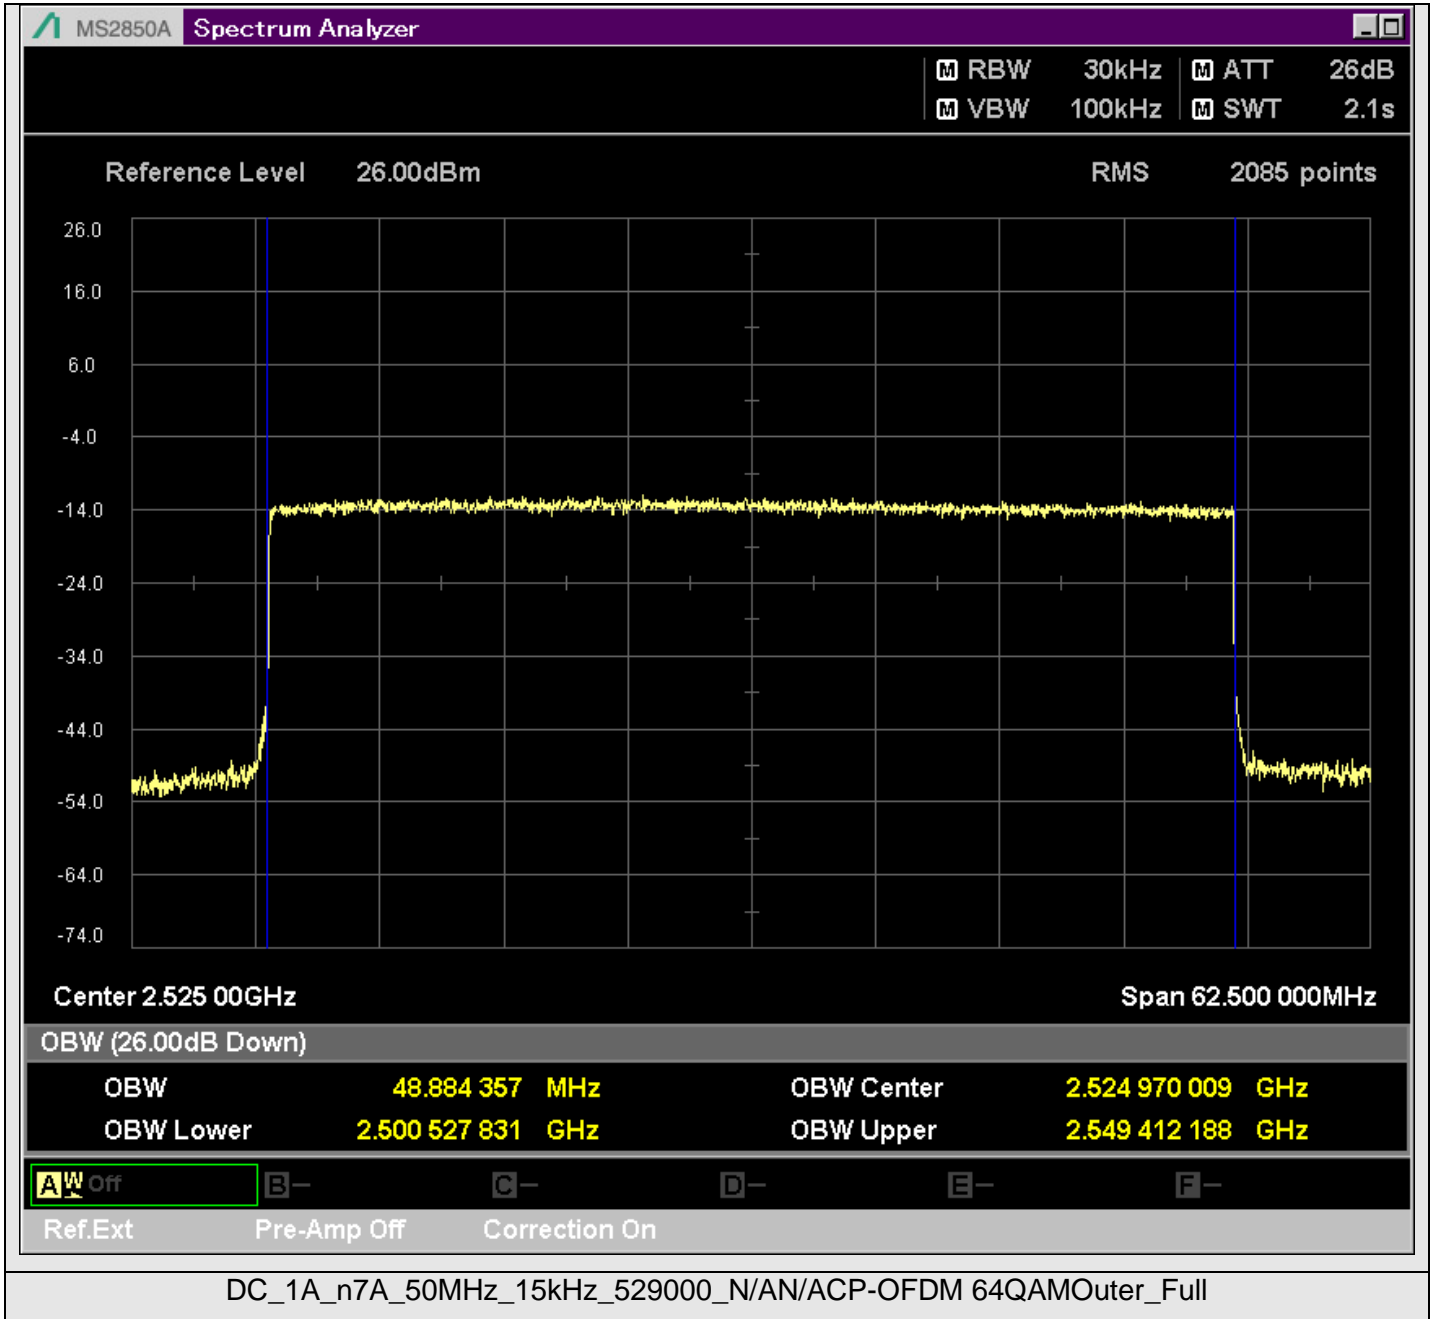

TestGraph

2.1051B.2 Band edge

TestResult

Band	Bandwidth	SCS	Channel	TestID	TestConfig	Value	LowLimit	UpLimit	Result
DC_1A_n7A	5MHz	15kHz	524500	1	@2499.950MHz	-21.11	-999.00	-10.00	PASS
DC_1A_n7A	5MHz	15kHz	524500	1	@2499.500MHz	-44.42	-999.00	-10.00	PASS
DC_1A_n7A	5MHz	15kHz	524500	1	@2499.000MHz	-37.39	-999.00	-10.00	PASS