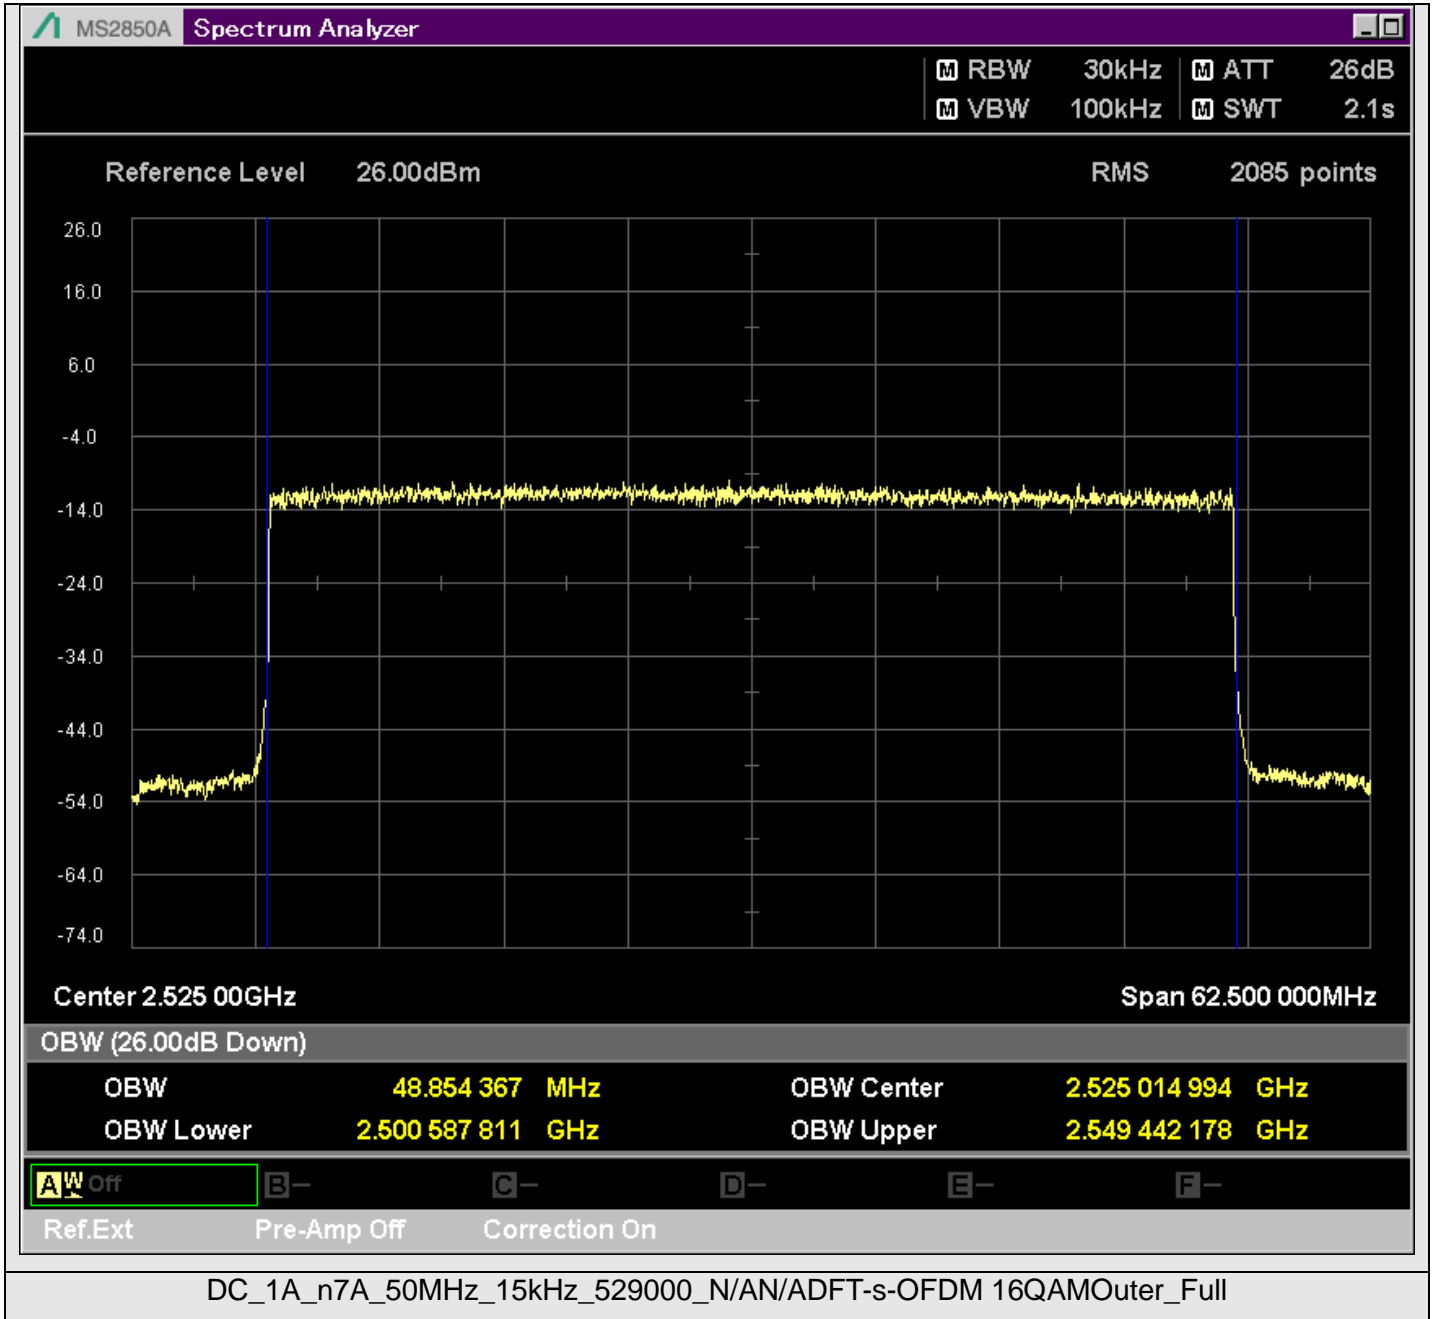

TestGraph

2.1051B.2 Band edge

TestResult

Band	Bandwidth	SCS	Channel	TestID	TestConfig	Value	LowLimit	UpLimit	Result
DC_1A_n7A	5MHz	15kHz	524500	1	@2499.950MHz	-21.11	-999.00	-10.00	PASS
DC_1A_n7A	5MHz	15kHz	524500	1	@2499.500MHz	-44.42	-999.00	-10.00	PASS
DC_1A_n7A	5MHz	15kHz	524500	1	@2499.000MHz	-37.39	-999.00	-10.00	PASS