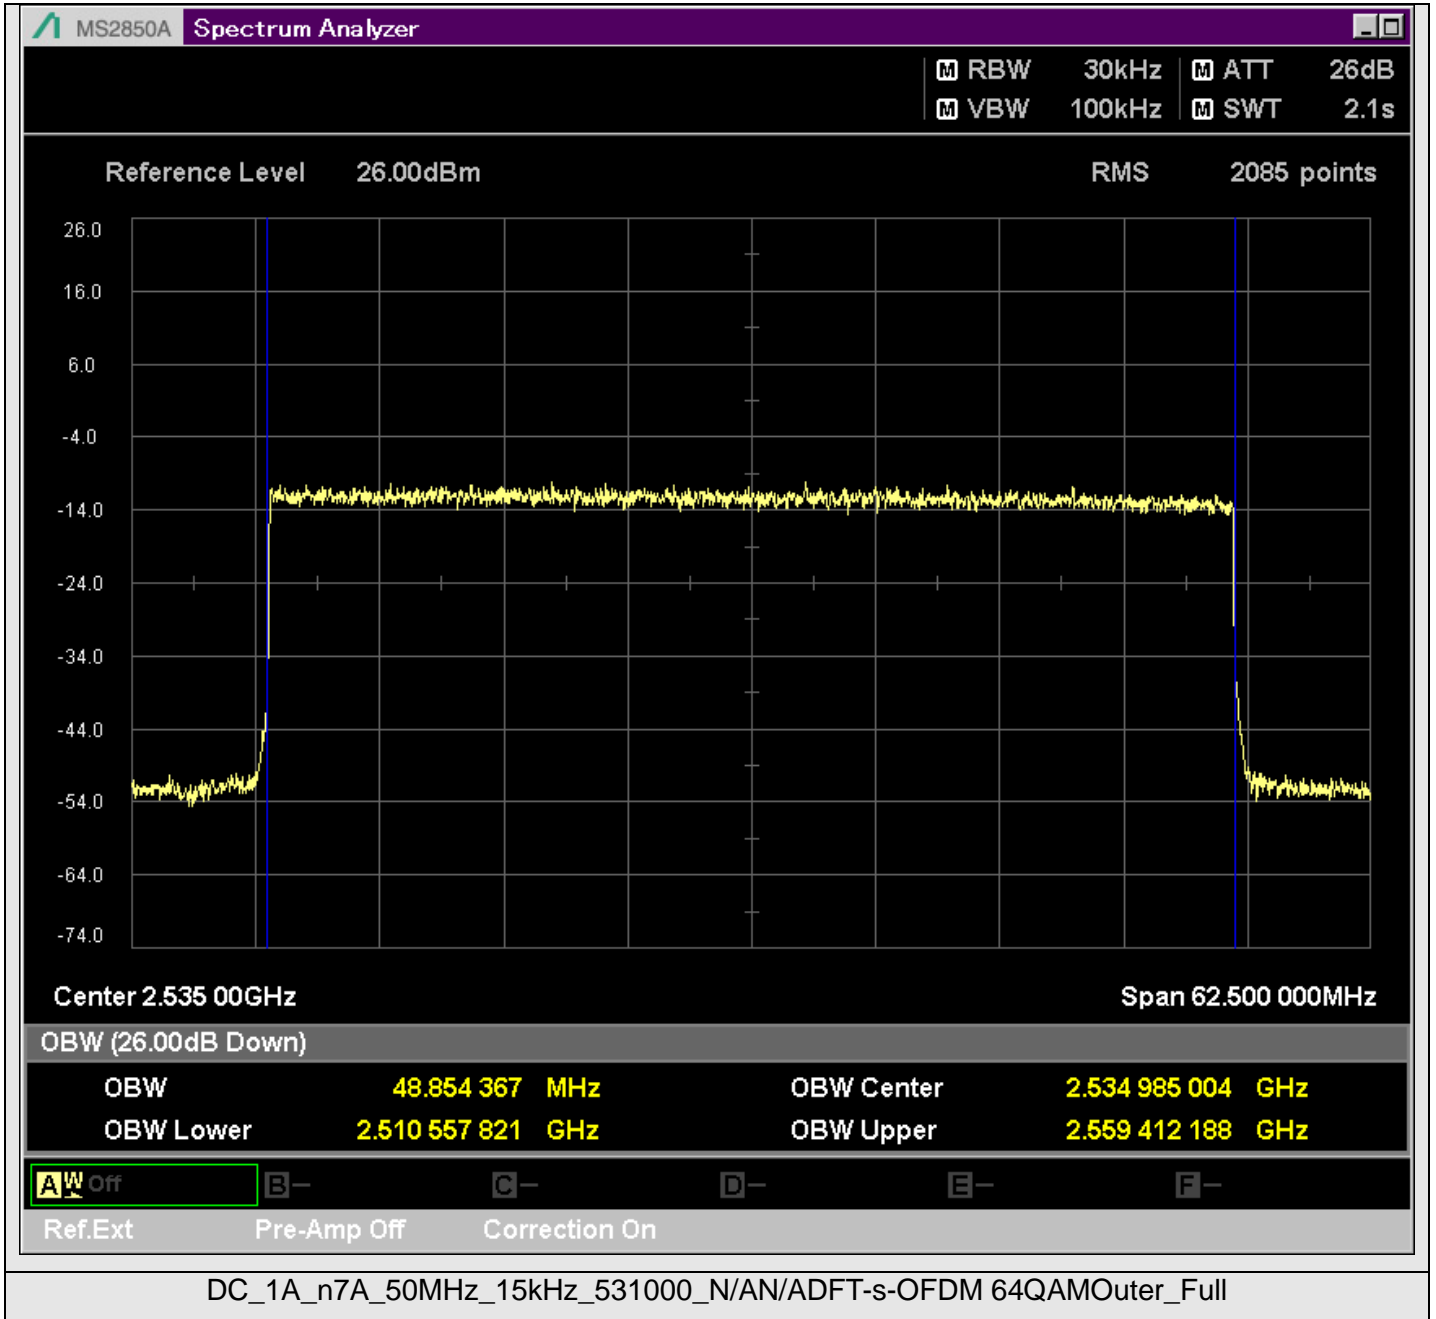

TestGraph

2.1051B.2 Band edge

TestResult

Band	Bandwidth	SCS	Channel	TestID	TestConfig	Value	LowLimit	UpLimit	Result
DC_1A_n7A	5MHz	15kHz	524500	1	@2499.950MHz	-21.11	-999.00	-10.00	PASS
DC_1A_n7A	5MHz	15kHz	524500	1	@2499.500MHz	-44.42	-999.00	-10.00	PASS
DC_1A_n7A	5MHz	15kHz	524500	1	@2499.000MHz	-37.39	-999.00	-10.00	PASS