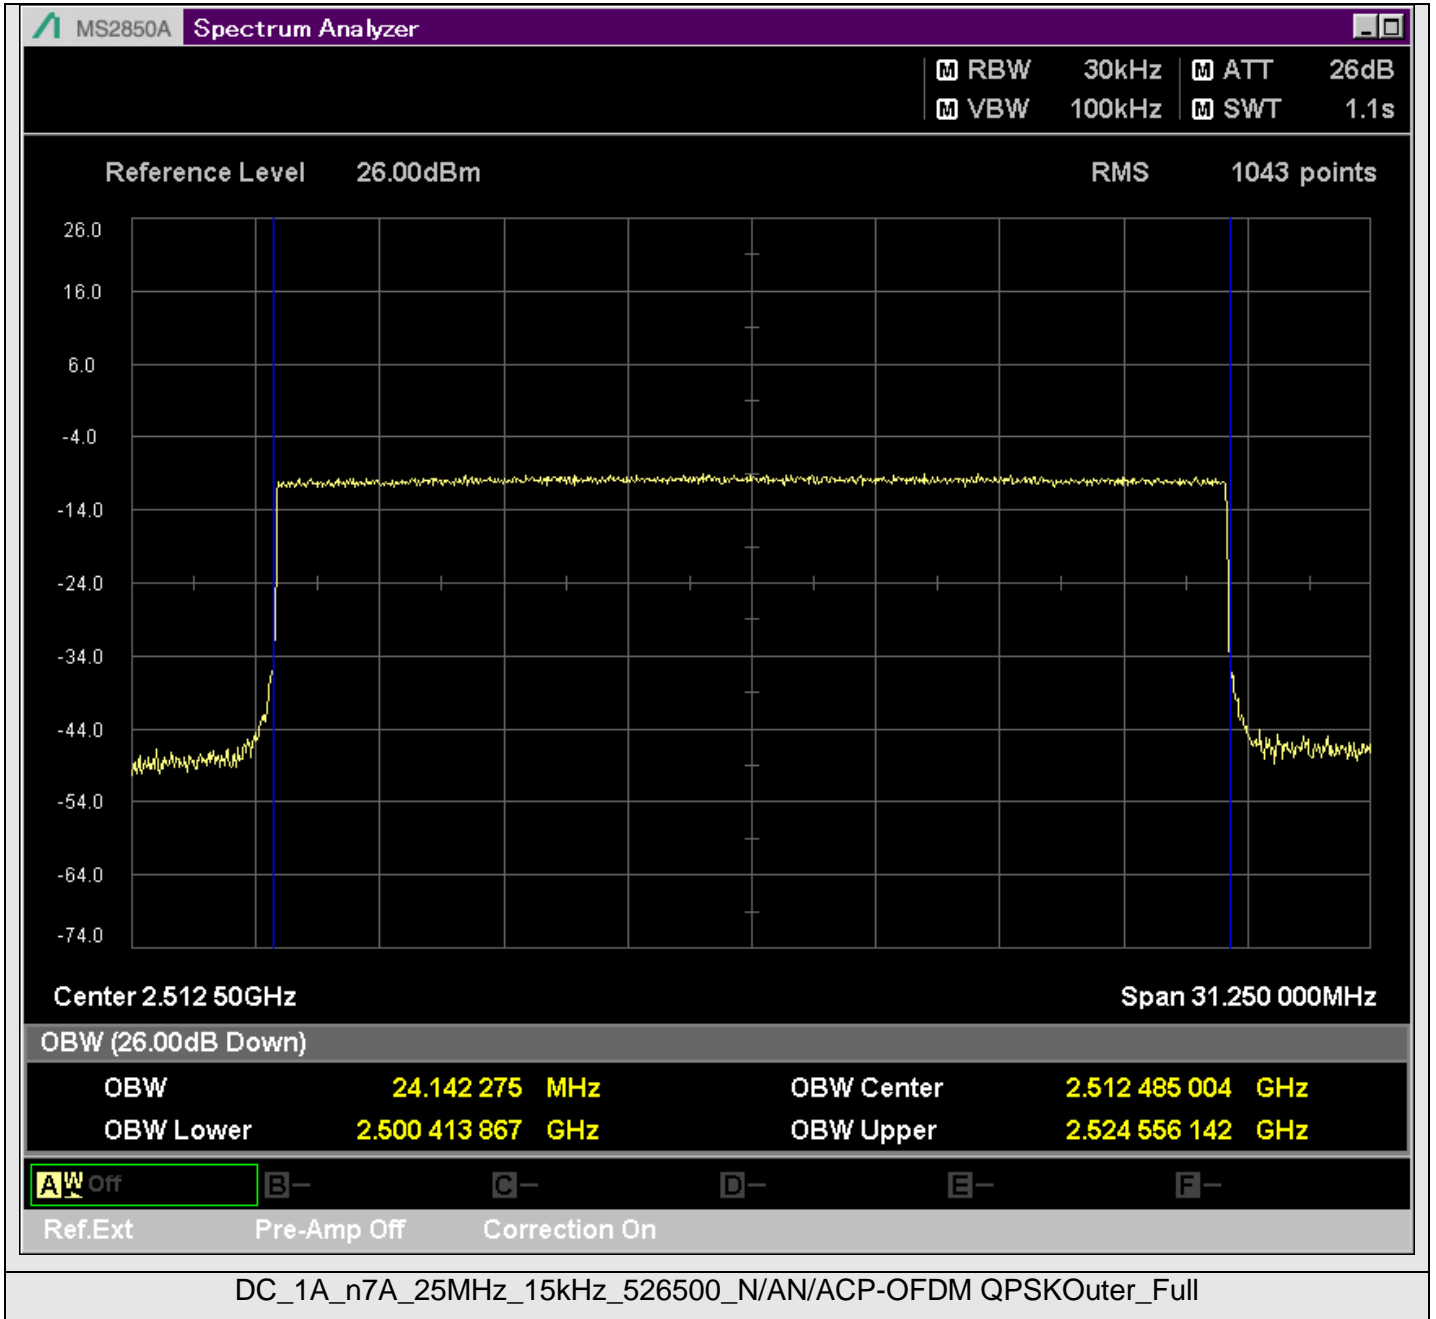

TestGraph

2.1051B.2 Band edge

TestResult

Band	Bandwidth	SCS	Channel	TestID	TestConfig	Value	LowLimit	UpLimit	Result
DC_1A_n7A	5MHz	15kHz	524500	1	@2499.950MHz	-21.11	-999.00	-10.00	PASS
DC_1A_n7A	5MHz	15kHz	524500	1	@2499.500MHz	-44.42	-999.00	-10.00	PASS
DC_1A_n7A	5MHz	15kHz	524500	1	@2499.000MHz	-37.39	-999.00	-10.00	PASS