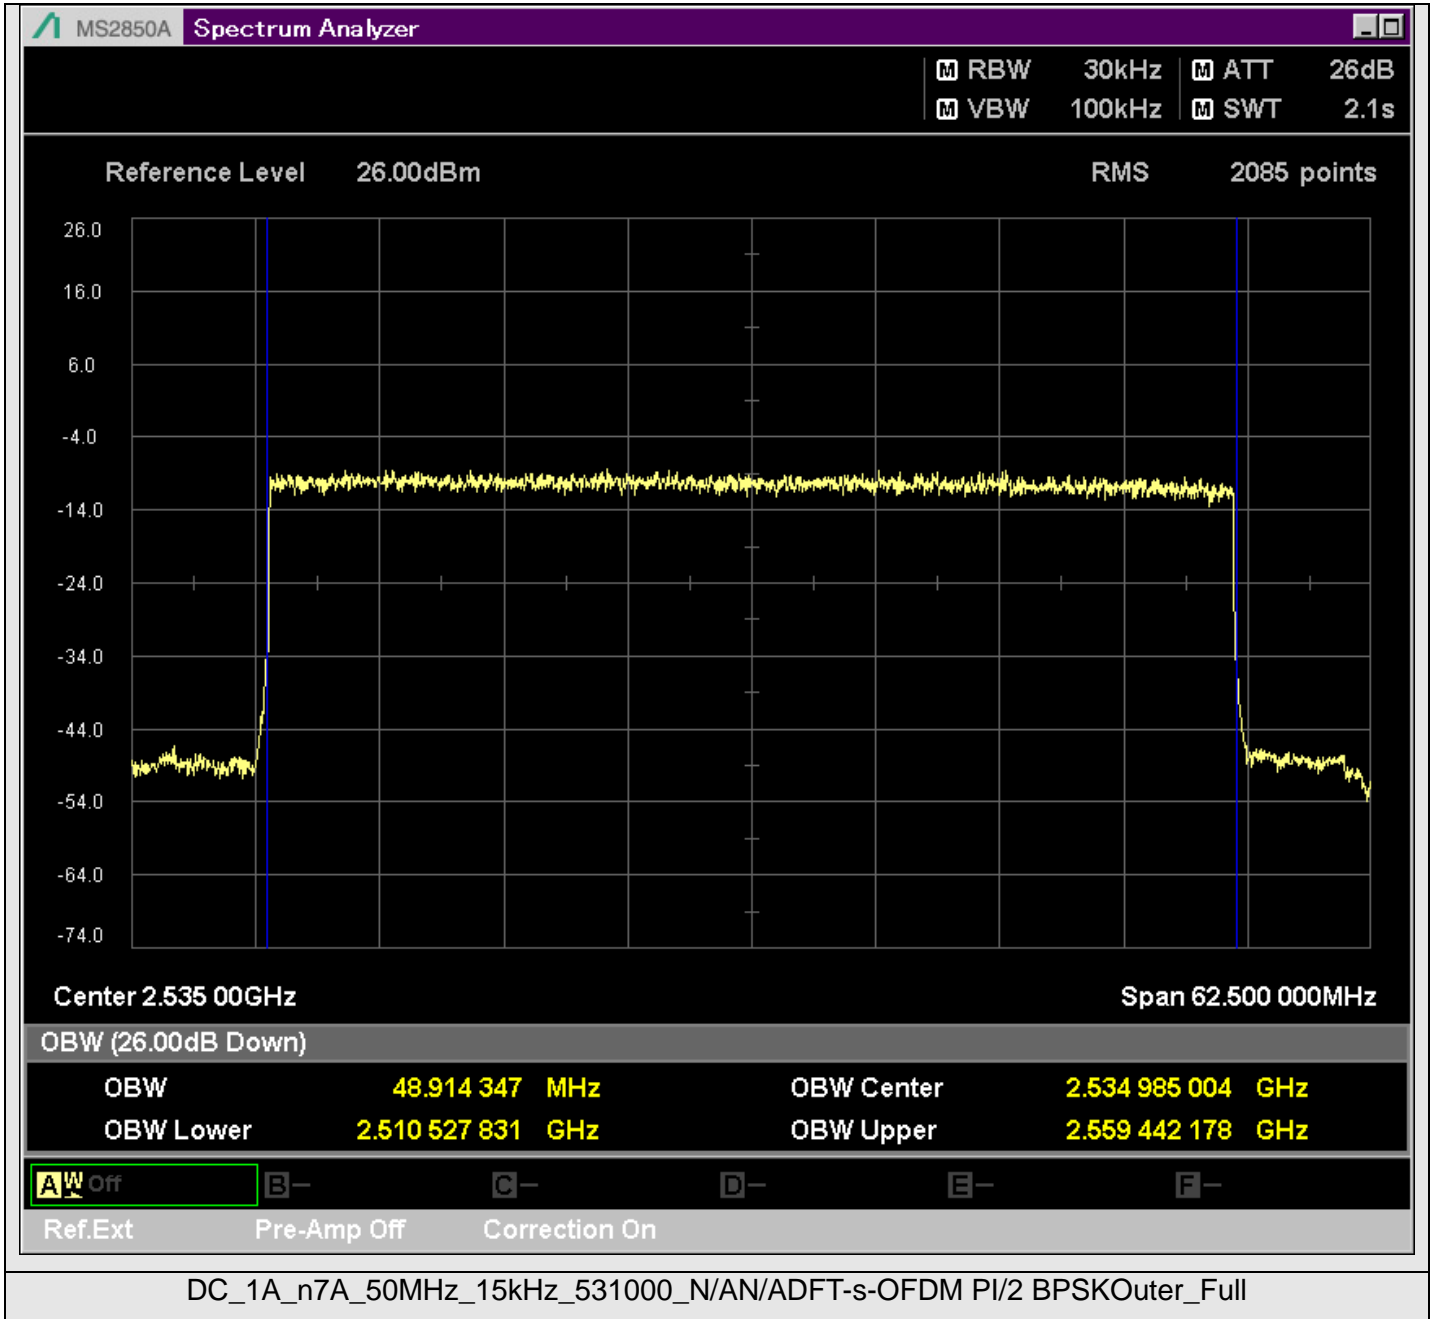

TestGraph

2.1051B.2 Band edge

TestResult

Band	Bandwidth	SCS	Channel	TestID	TestConfig	Value	LowLimit	UpLimit	Result
DC_1A_n7A	5MHz	15kHz	524500	1	@2499.950MHz	-21.11	-999.00	-10.00	PASS
DC_1A_n7A	5MHz	15kHz	524500	1	@2499.500MHz	-44.42	-999.00	-10.00	PASS
DC_1A_n7A	5MHz	15kHz	524500	1	@2499.000MHz	-37.39	-999.00	-10.00	PASS