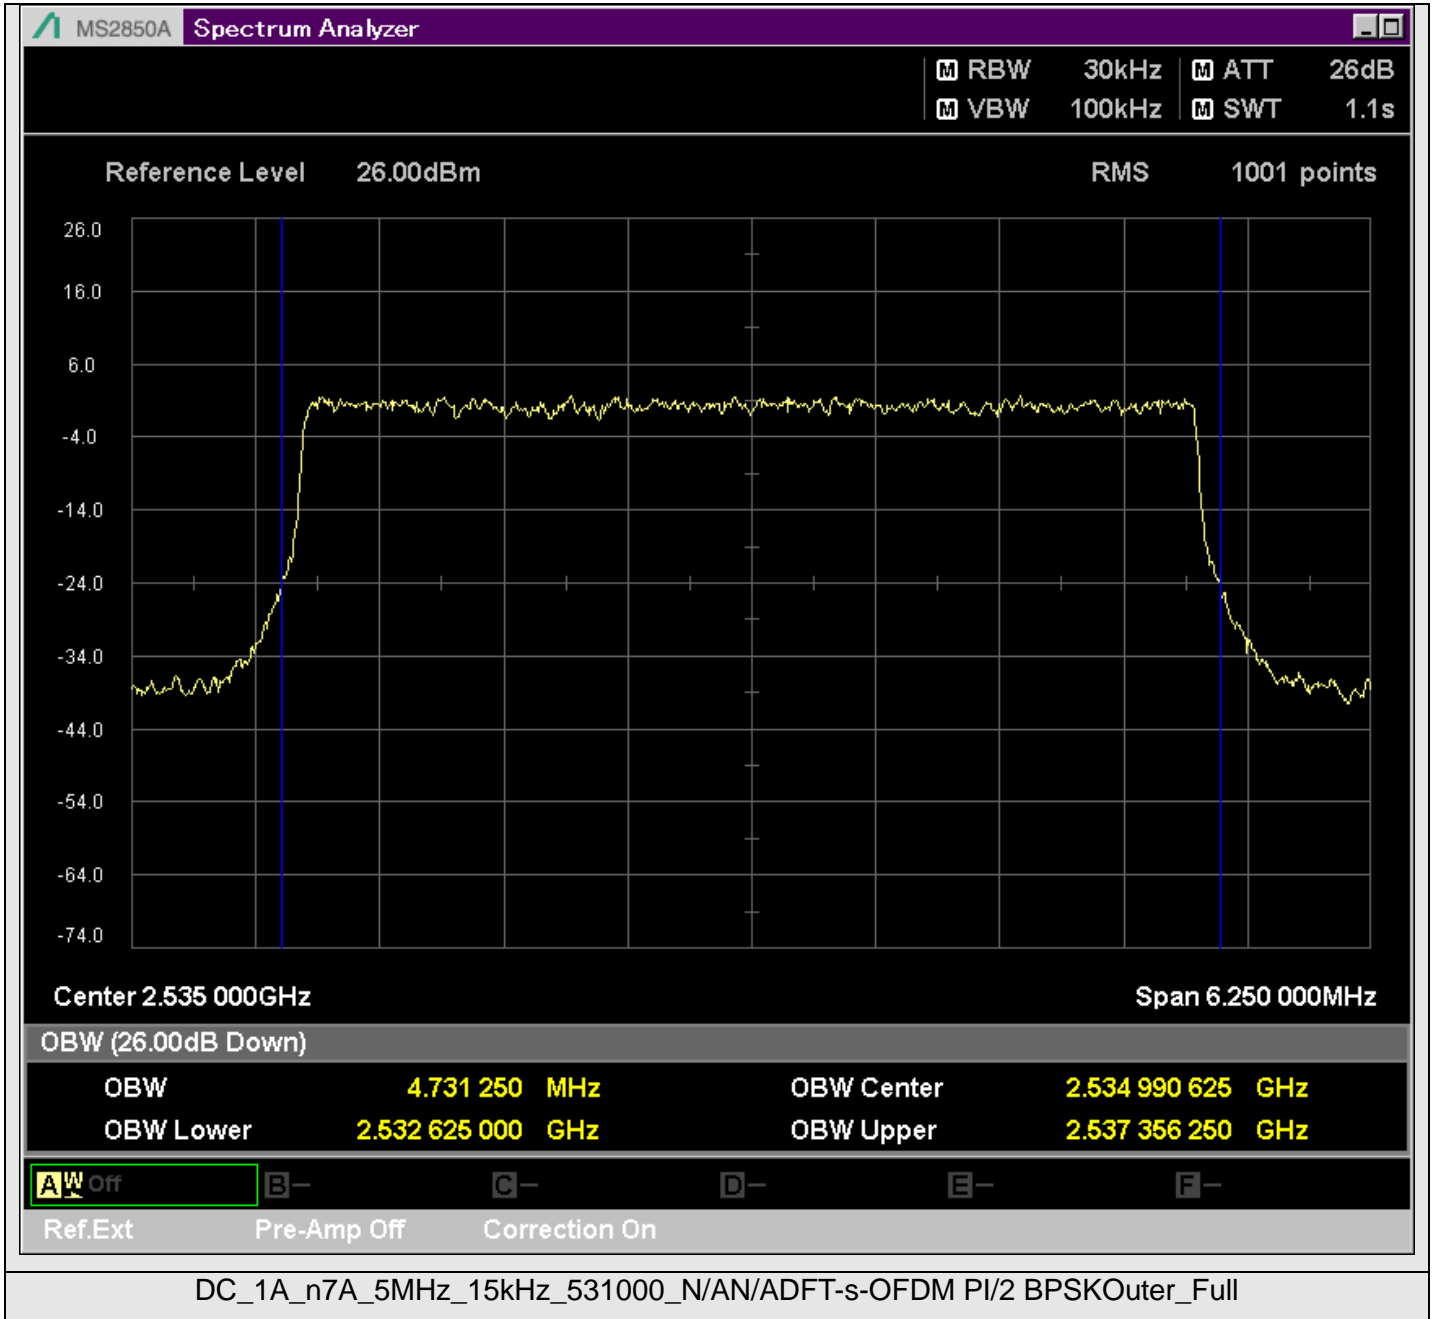

TestGraph

2.1051B.2 Band edge

TestResult

Band	Bandwidth	SCS	Channel	TestID	TestConfig	Value	LowLimit	UpLimit	Result
DC_1A_n7A	5MHz	15kHz	524500	1	@2499.950MHz	-21.11	-999.00	-10.00	PASS
DC_1A_n7A	5MHz	15kHz	524500	1	@2499.500MHz	-44.42	-999.00	-10.00	PASS
DC_1A_n7A	5MHz	15kHz	524500	1	@2499.000MHz	-37.39	-999.00	-10.00	PASS