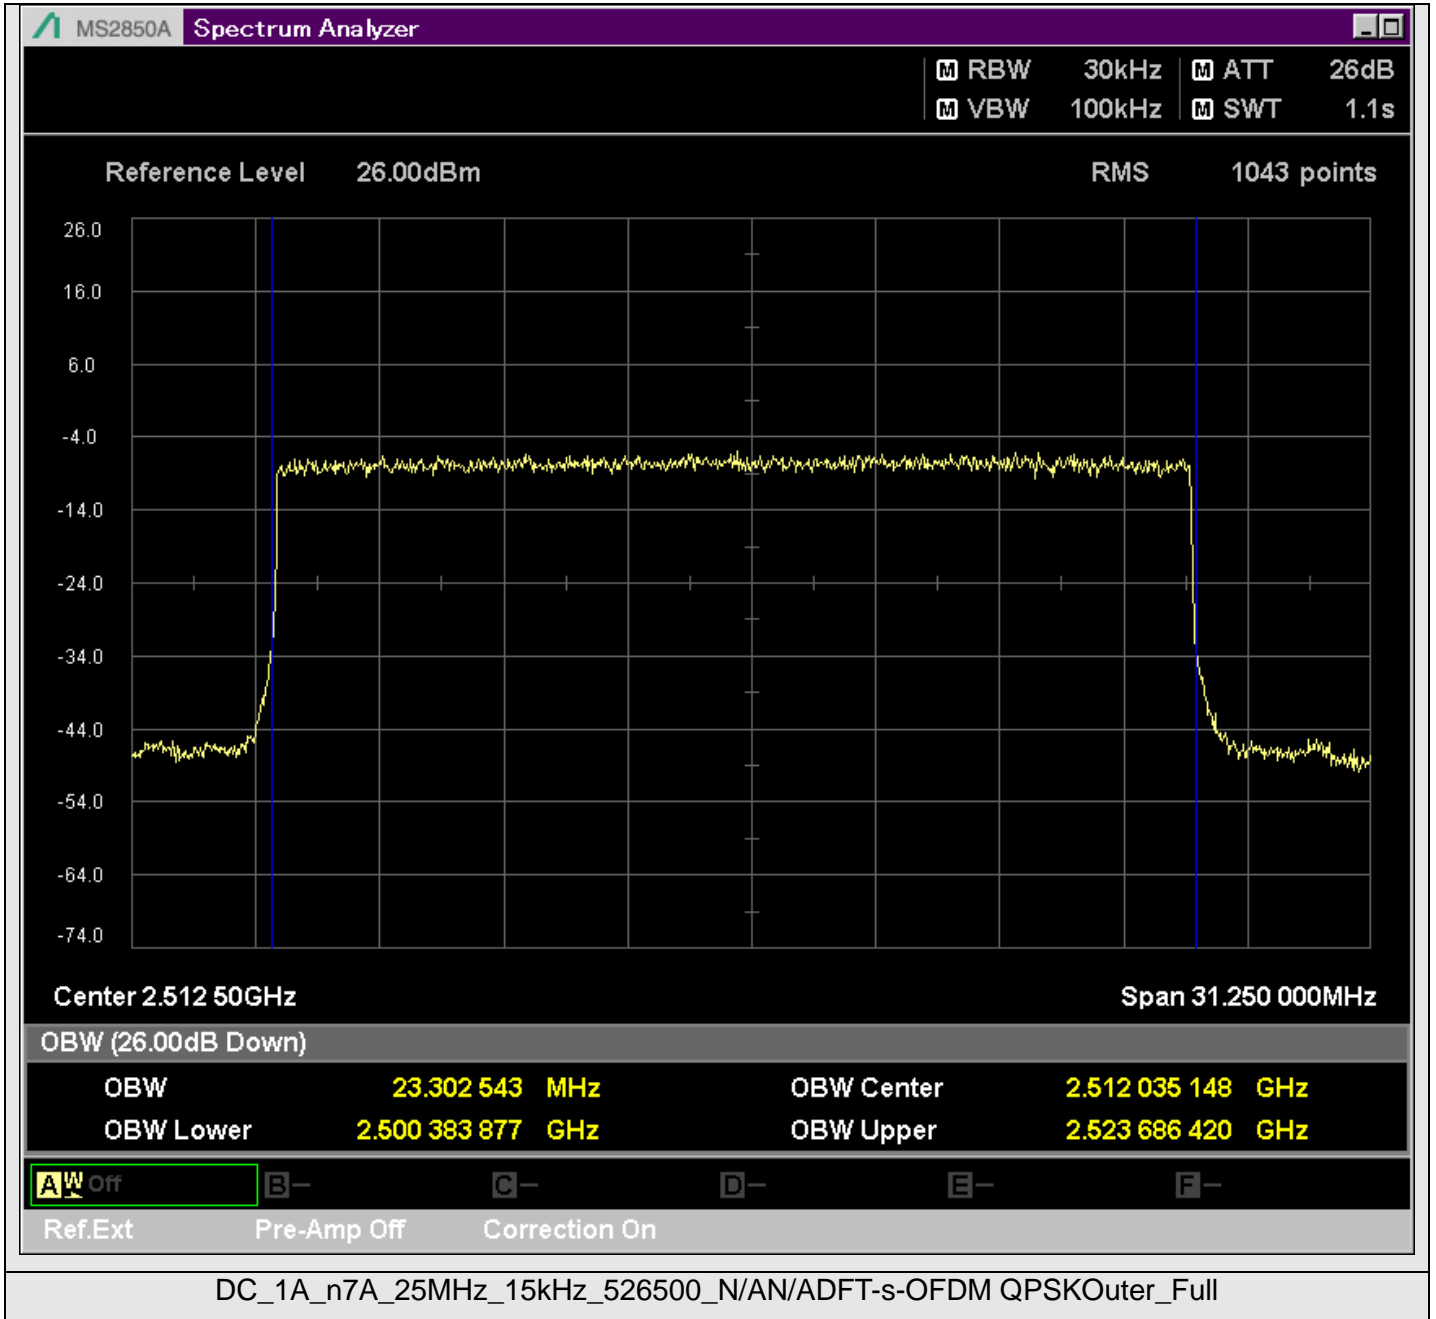

TestGraph

2.1051B.2 Band edge

TestResult

Band	Bandwidth	SCS	Channel	TestID	TestConfig	Value	LowLimit	UpLimit	Result
DC_1A_n7A	5MHz	15kHz	524500	1	@2499.950MHz	-21.11	-999.00	-10.00	PASS
DC_1A_n7A	5MHz	15kHz	524500	1	@2499.500MHz	-44.42	-999.00	-10.00	PASS
DC_1A_n7A	5MHz	15kHz	524500	1	@2499.000MHz	-37.39	-999.00	-10.00	PASS