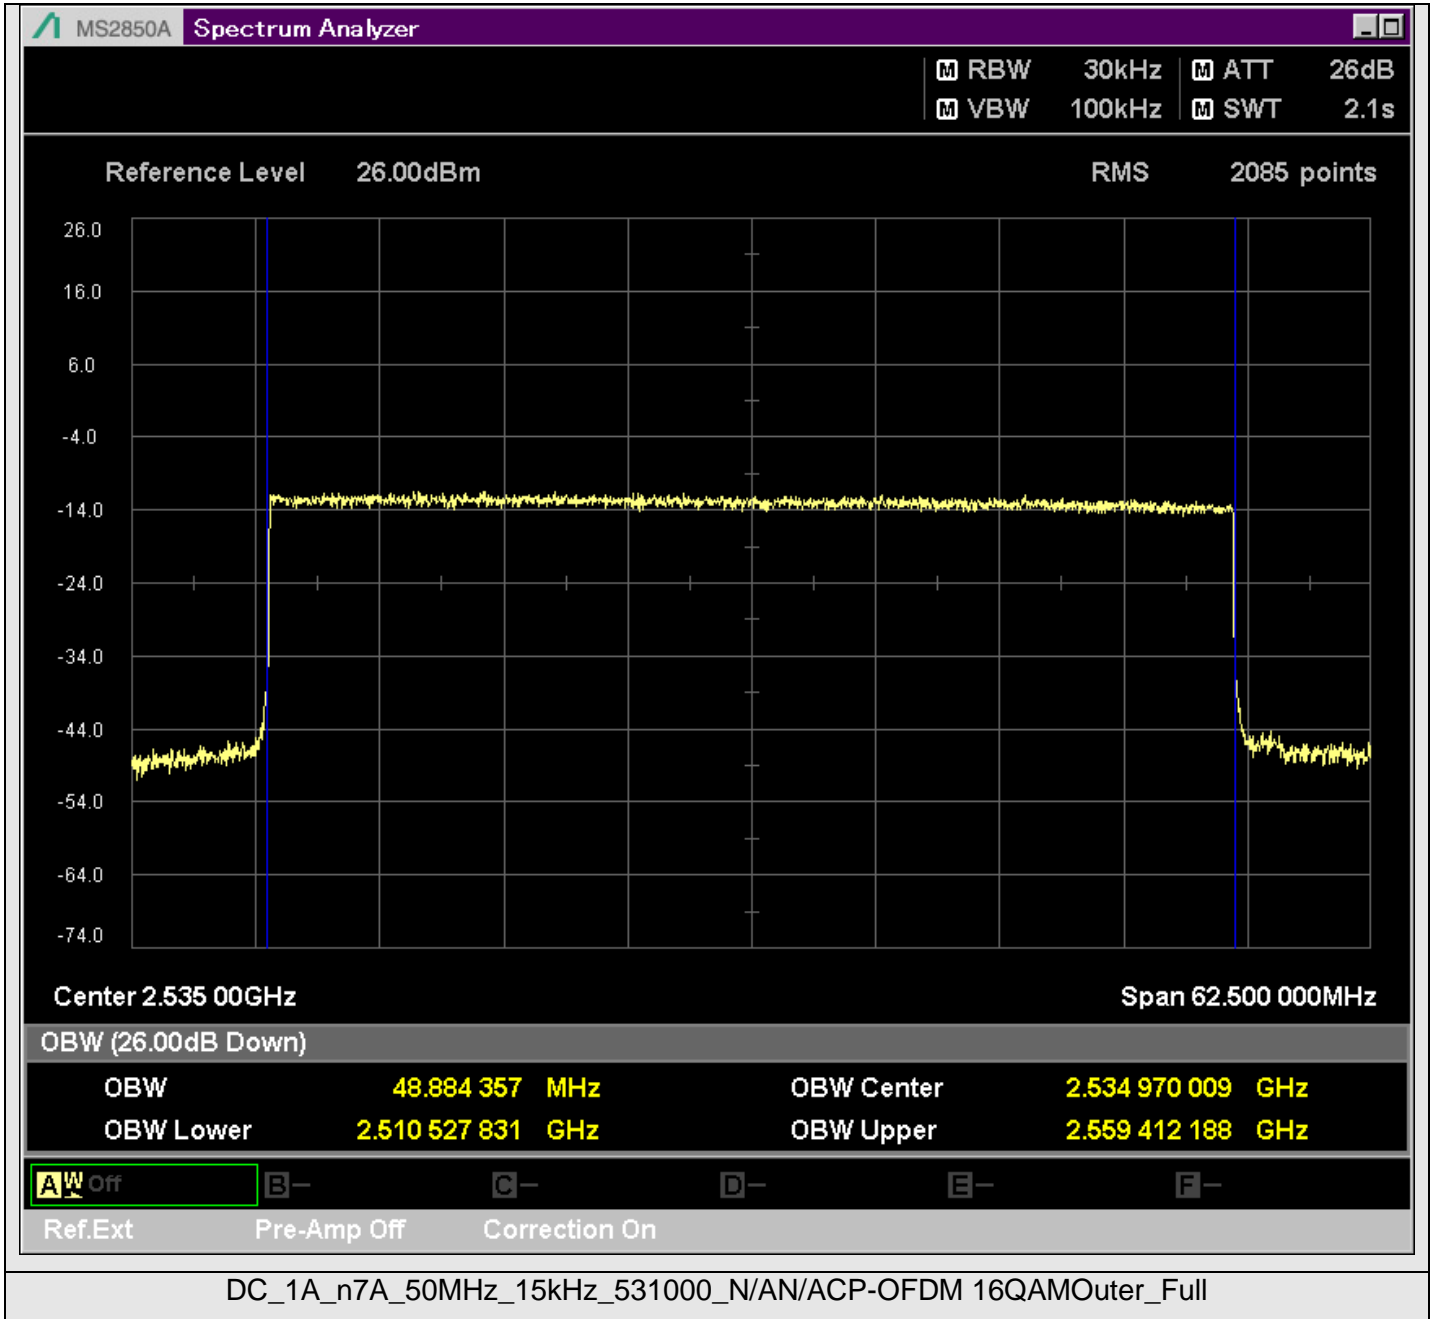

TestGraph

2.1051B.2 Band edge

TestResult

Band	Bandwidth	SCS	Channel	TestID	TestConfig	Value	LowLimit	UpLimit	Result
DC_1A_n7A	5MHz	15kHz	524500	1	@2499.950MHz	-21.11	-999.00	-10.00	PASS
DC_1A_n7A	5MHz	15kHz	524500	1	@2499.500MHz	-44.42	-999.00	-10.00	PASS
DC_1A_n7A	5MHz	15kHz	524500	1	@2499.000MHz	-37.39	-999.00	-10.00	PASS