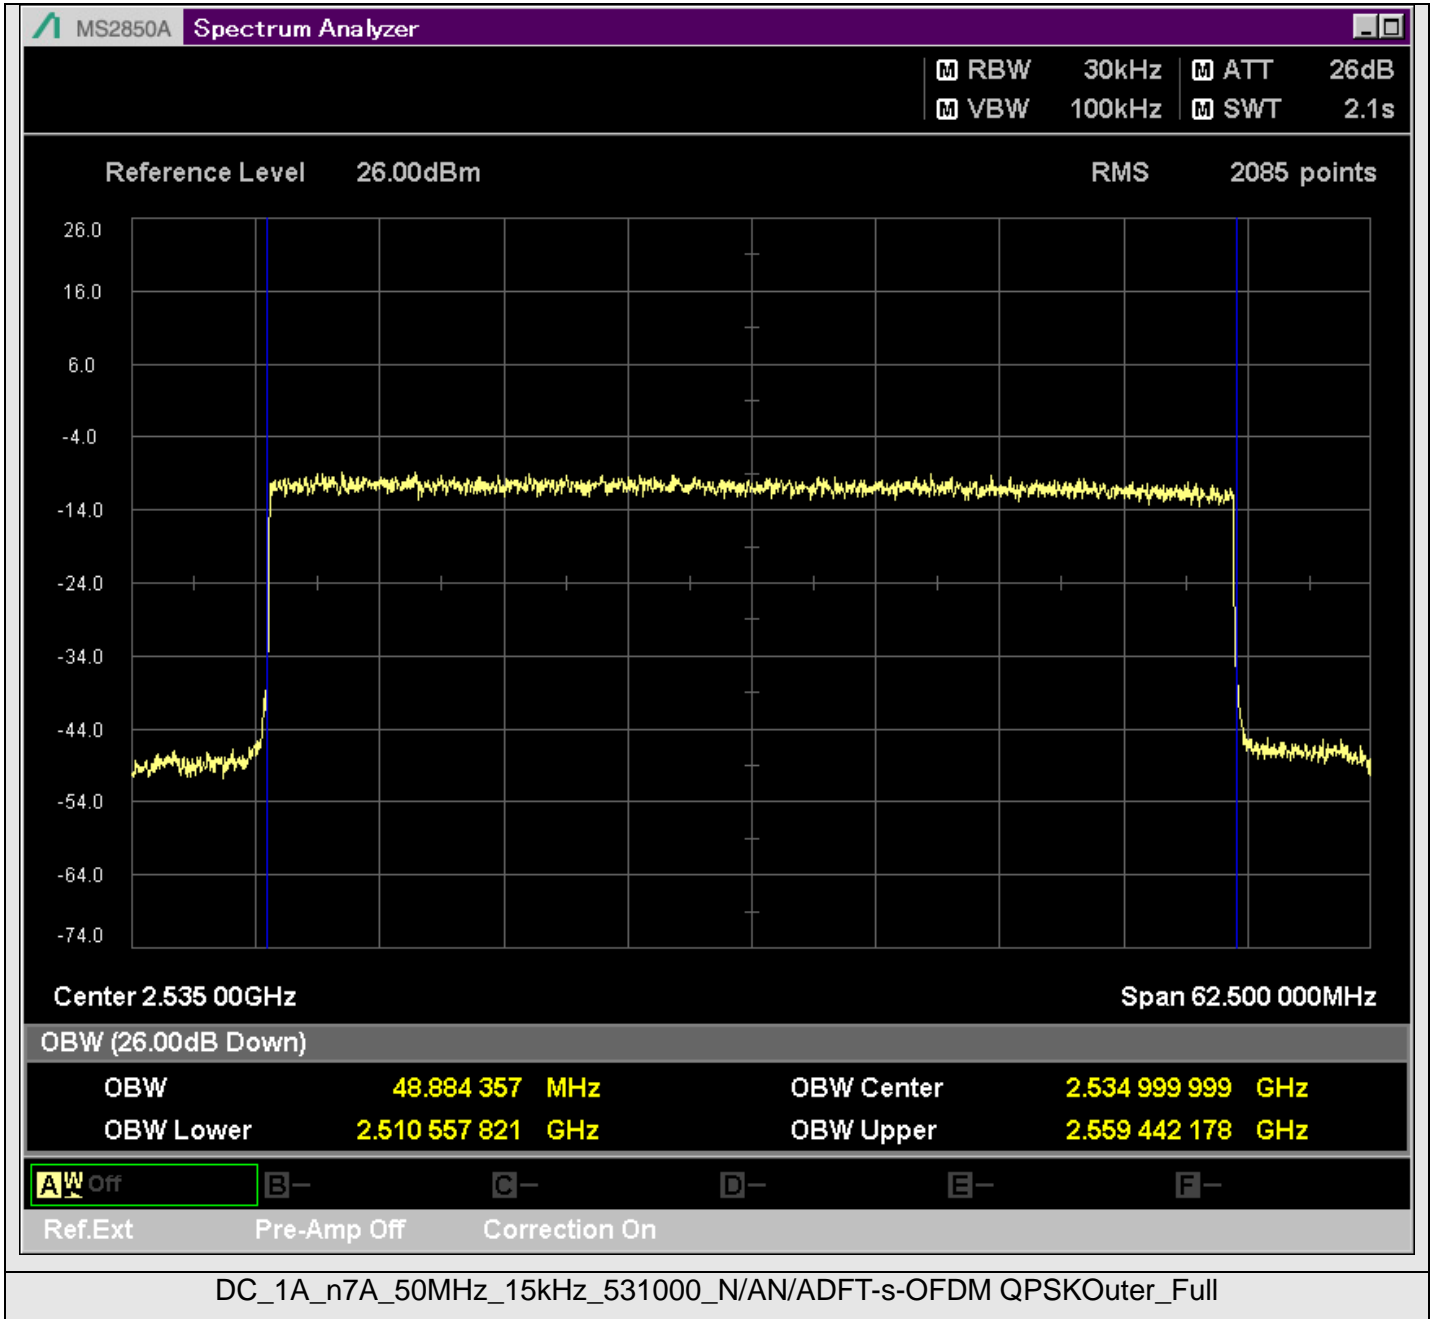

TestGraph

2.1051B.2 Band edge

TestResult

Band	Bandwidth	SCS	Channel	TestID	TestConfig	Value	LowLimit	UpLimit	Result
DC_1A_n7A	5MHz	15kHz	524500	1	@2499.950MHz	-21.11	-999.00	-10.00	PASS
DC_1A_n7A	5MHz	15kHz	524500	1	@2499.500MHz	-44.42	-999.00	-10.00	PASS
DC_1A_n7A	5MHz	15kHz	524500	1	@2499.000MHz	-37.39	-999.00	-10.00	PASS