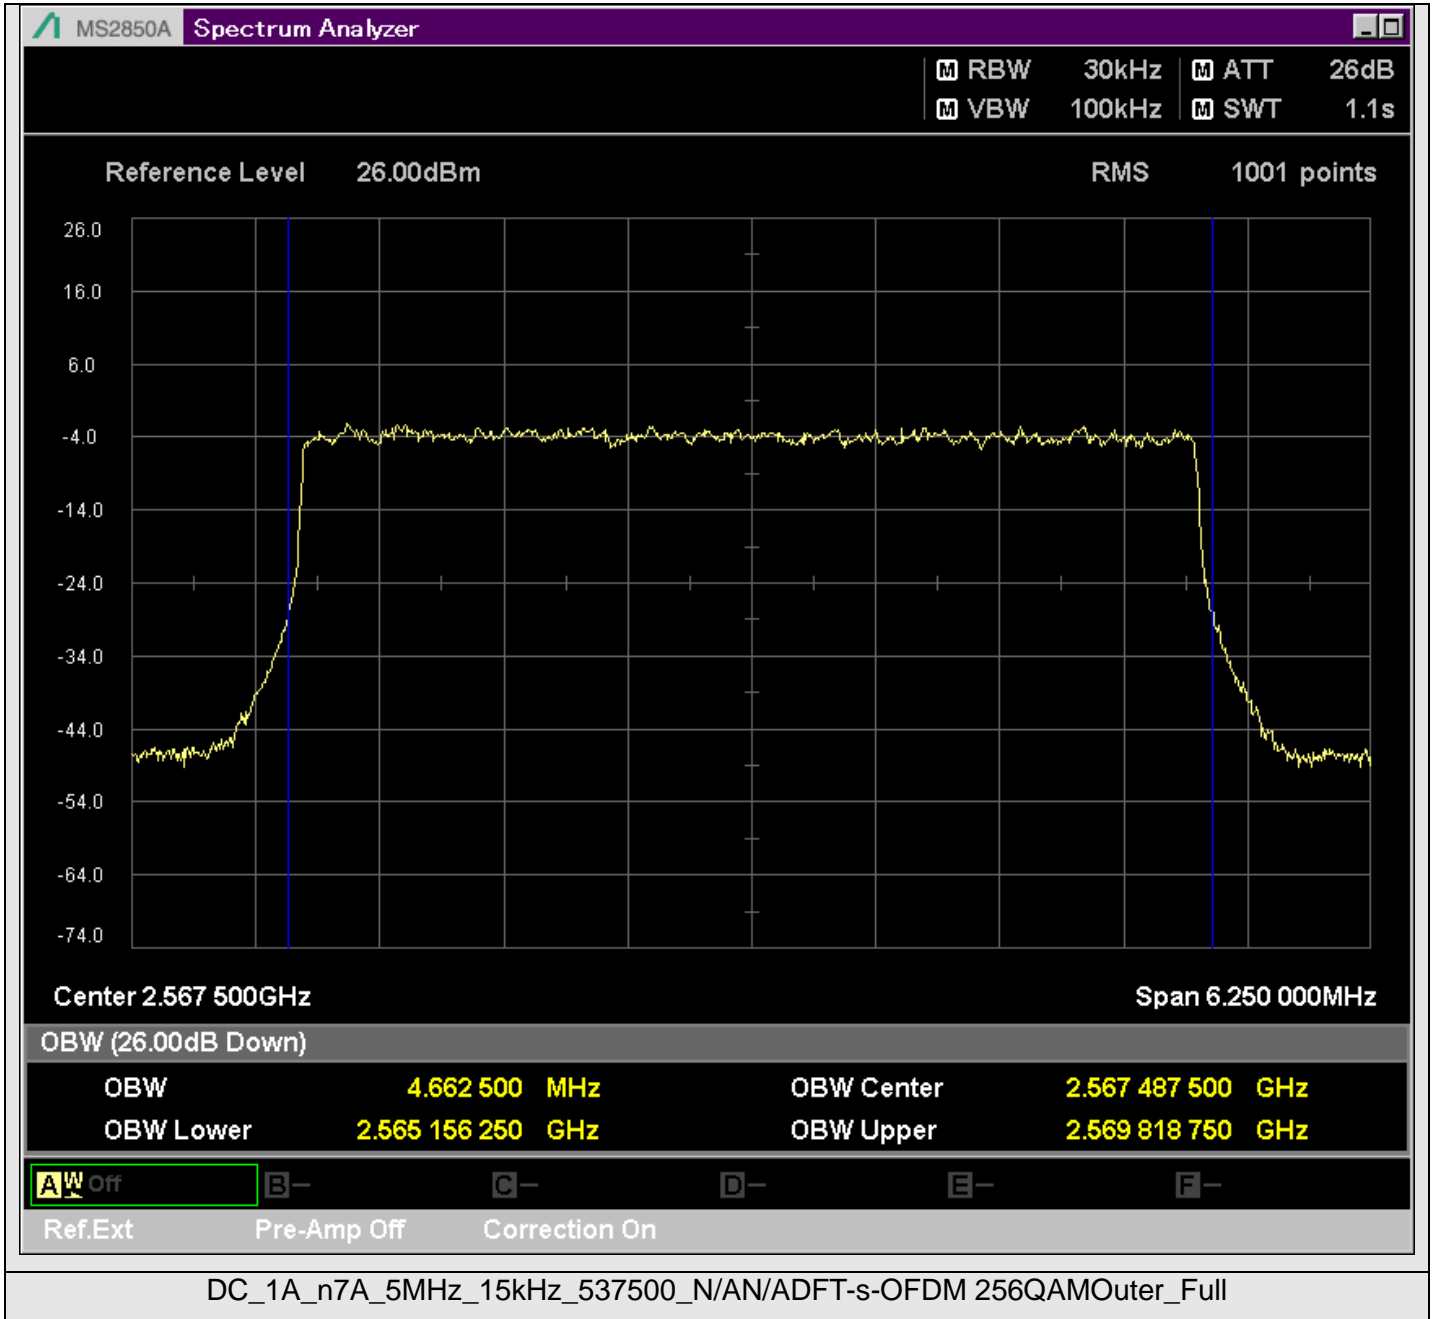

TestGraph

2.1051B.2 Band edge

TestResult

Band	Bandwidth	SCS	Channel	TestID	TestConfig	Value	LowLimit	UpLimit	Result
DC_1A_n7A	5MHz	15kHz	524500	1	@2499.950MHz	-21.11	-999.00	-10.00	PASS
DC_1A_n7A	5MHz	15kHz	524500	1	@2499.500MHz	-44.42	-999.00	-10.00	PASS
DC_1A_n7A	5MHz	15kHz	524500	1	@2499.000MHz	-37.39	-999.00	-10.00	PASS