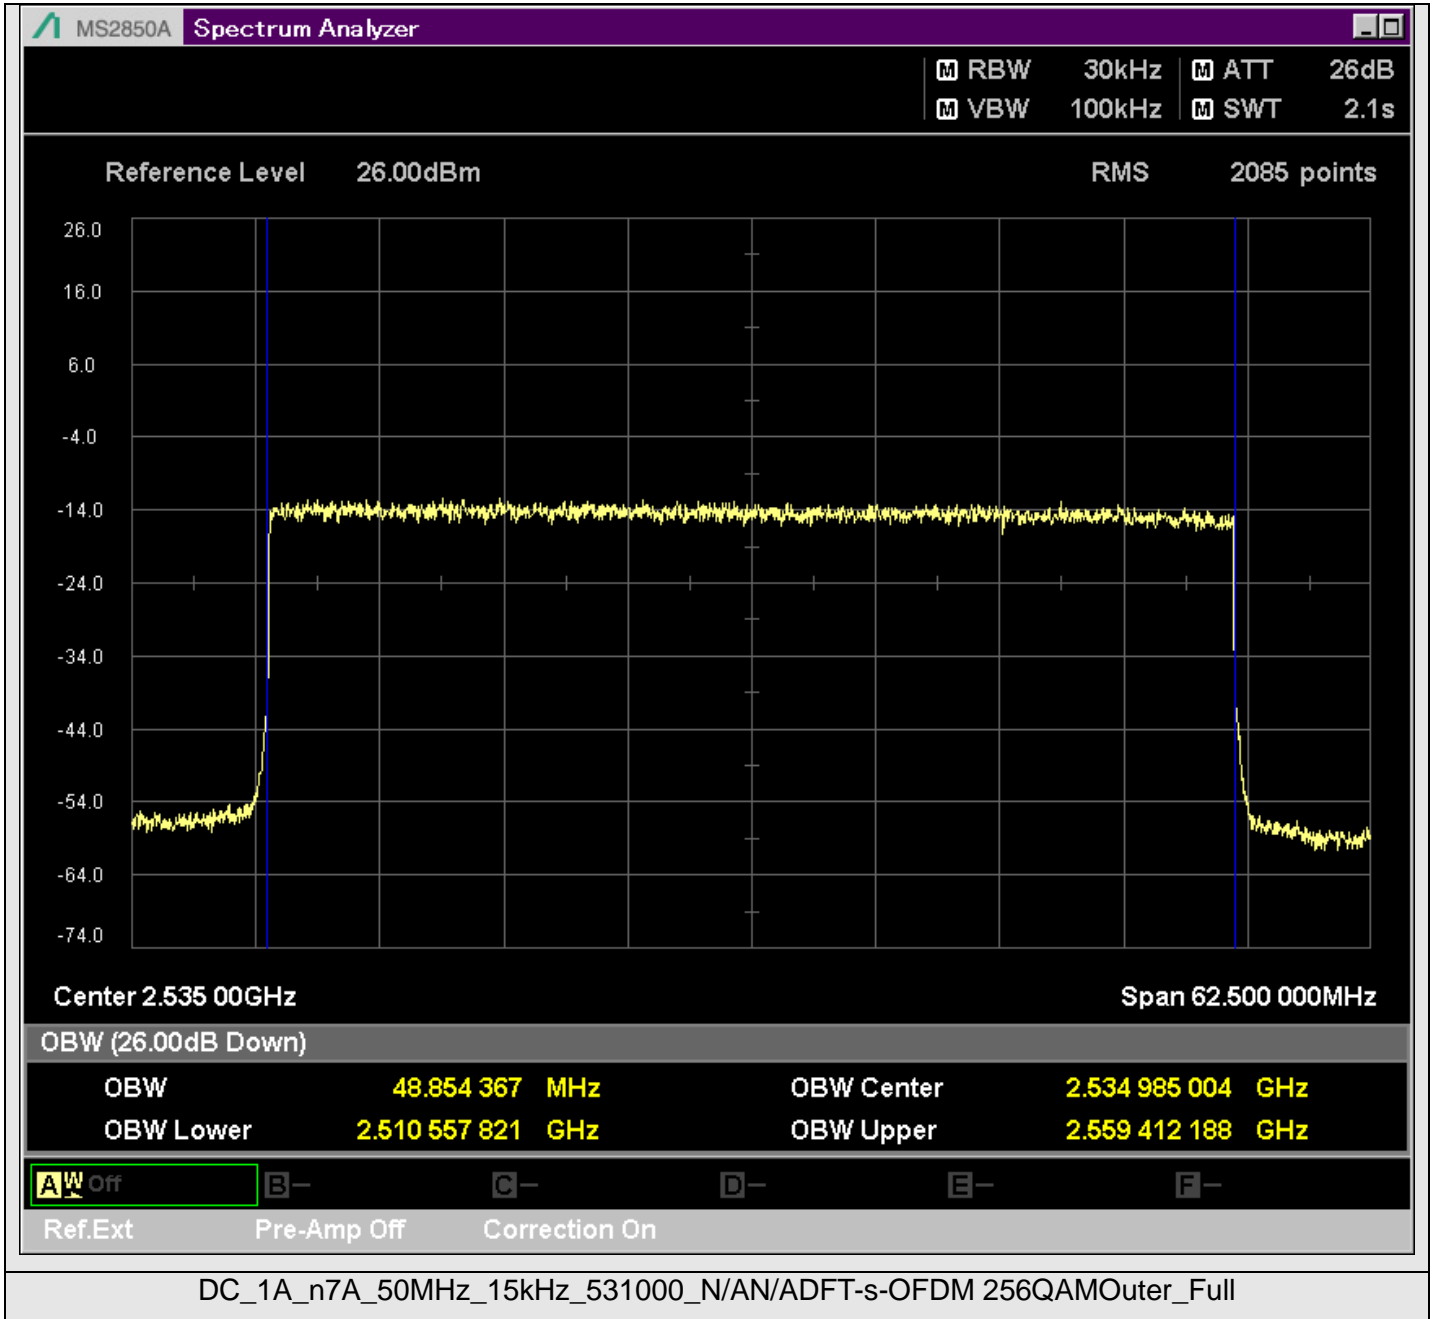

TestGraph

2.1051B.2 Band edge

TestResult

Band	Bandwidth	SCS	Channel	TestID	TestConfig	Value	LowLimit	UpLimit	Result
DC_1A_n7A	5MHz	15kHz	524500	1	@2499.950MHz	-21.11	-999.00	-10.00	PASS
DC_1A_n7A	5MHz	15kHz	524500	1	@2499.500MHz	-44.42	-999.00	-10.00	PASS
DC_1A_n7A	5MHz	15kHz	524500	1	@2499.000MHz	-37.39	-999.00	-10.00	PASS