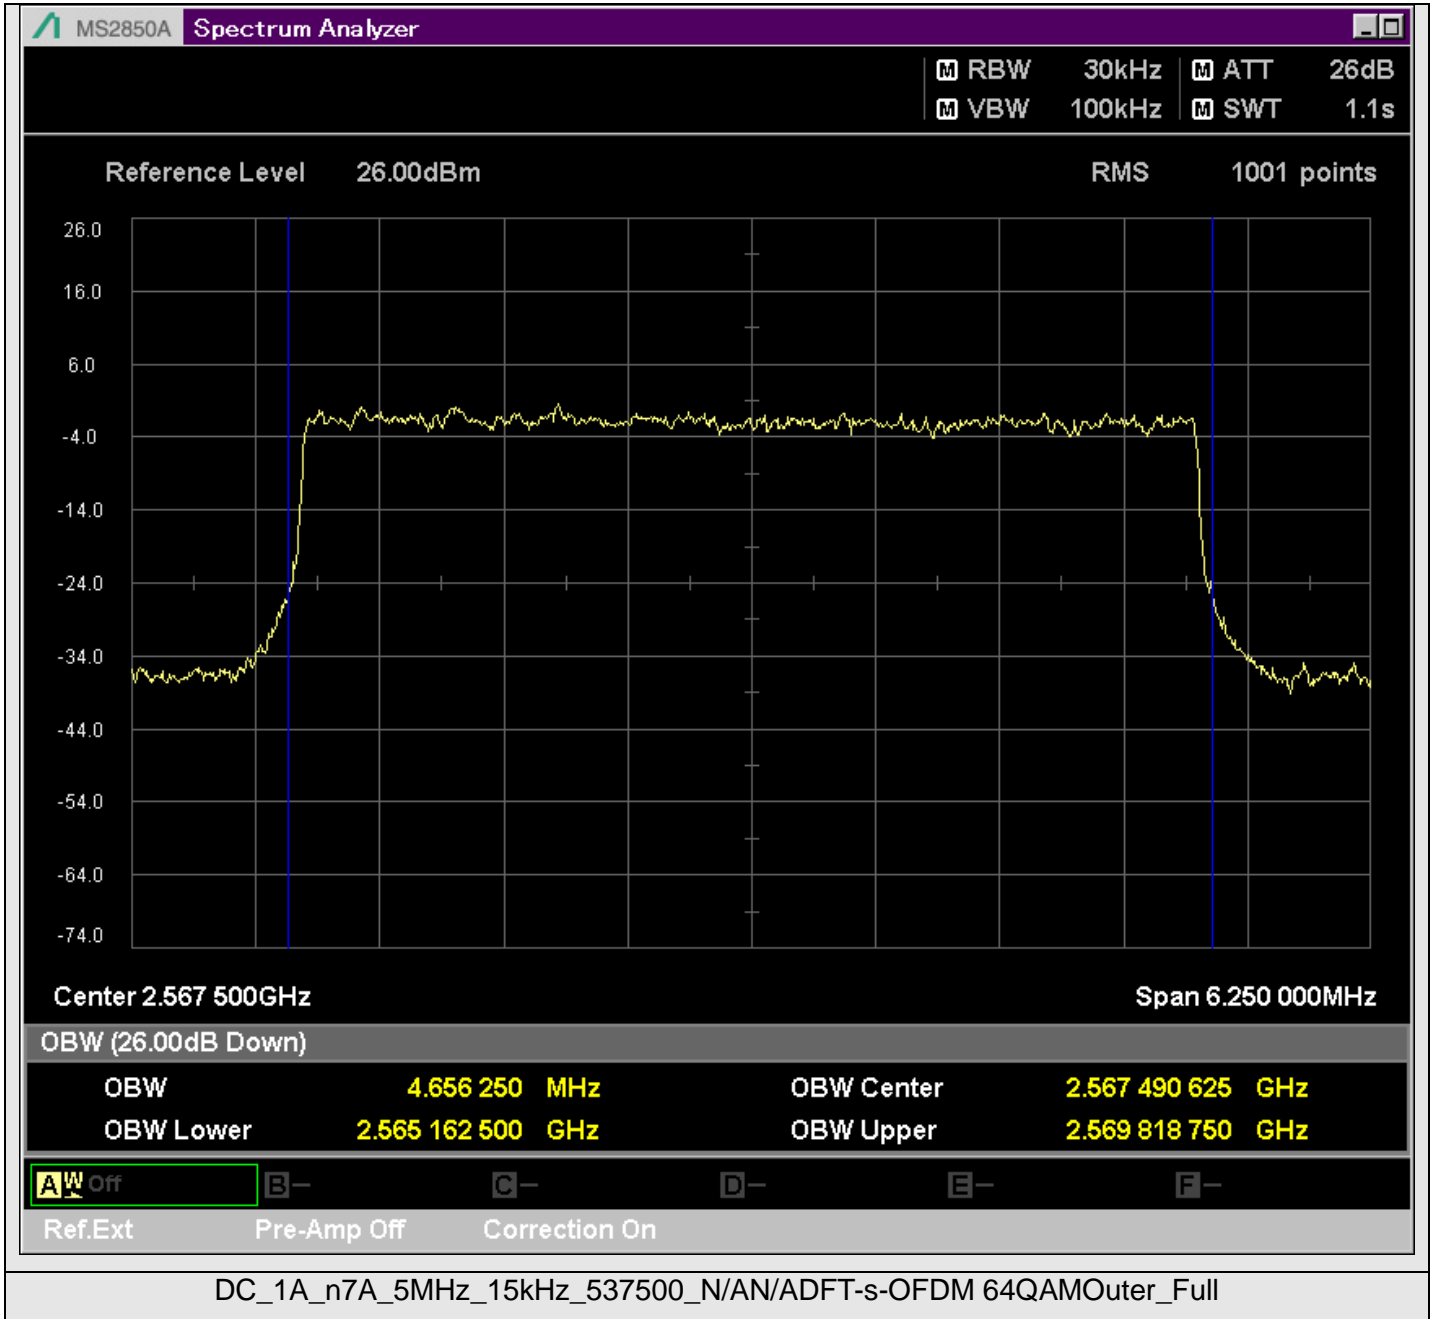

TestGraph

2.1051B.2 Band edge

TestResult

Band	Bandwidth	SCS	Channel	TestID	TestConfig	Value	LowLimit	UpLimit	Result
DC_1A_n7A	5MHz	15kHz	524500	1	@2499.950MHz	-21.11	-999.00	-10.00	PASS
DC_1A_n7A	5MHz	15kHz	524500	1	@2499.500MHz	-44.42	-999.00	-10.00	PASS
DC_1A_n7A	5MHz	15kHz	524500	1	@2499.000MHz	-37.39	-999.00	-10.00	PASS