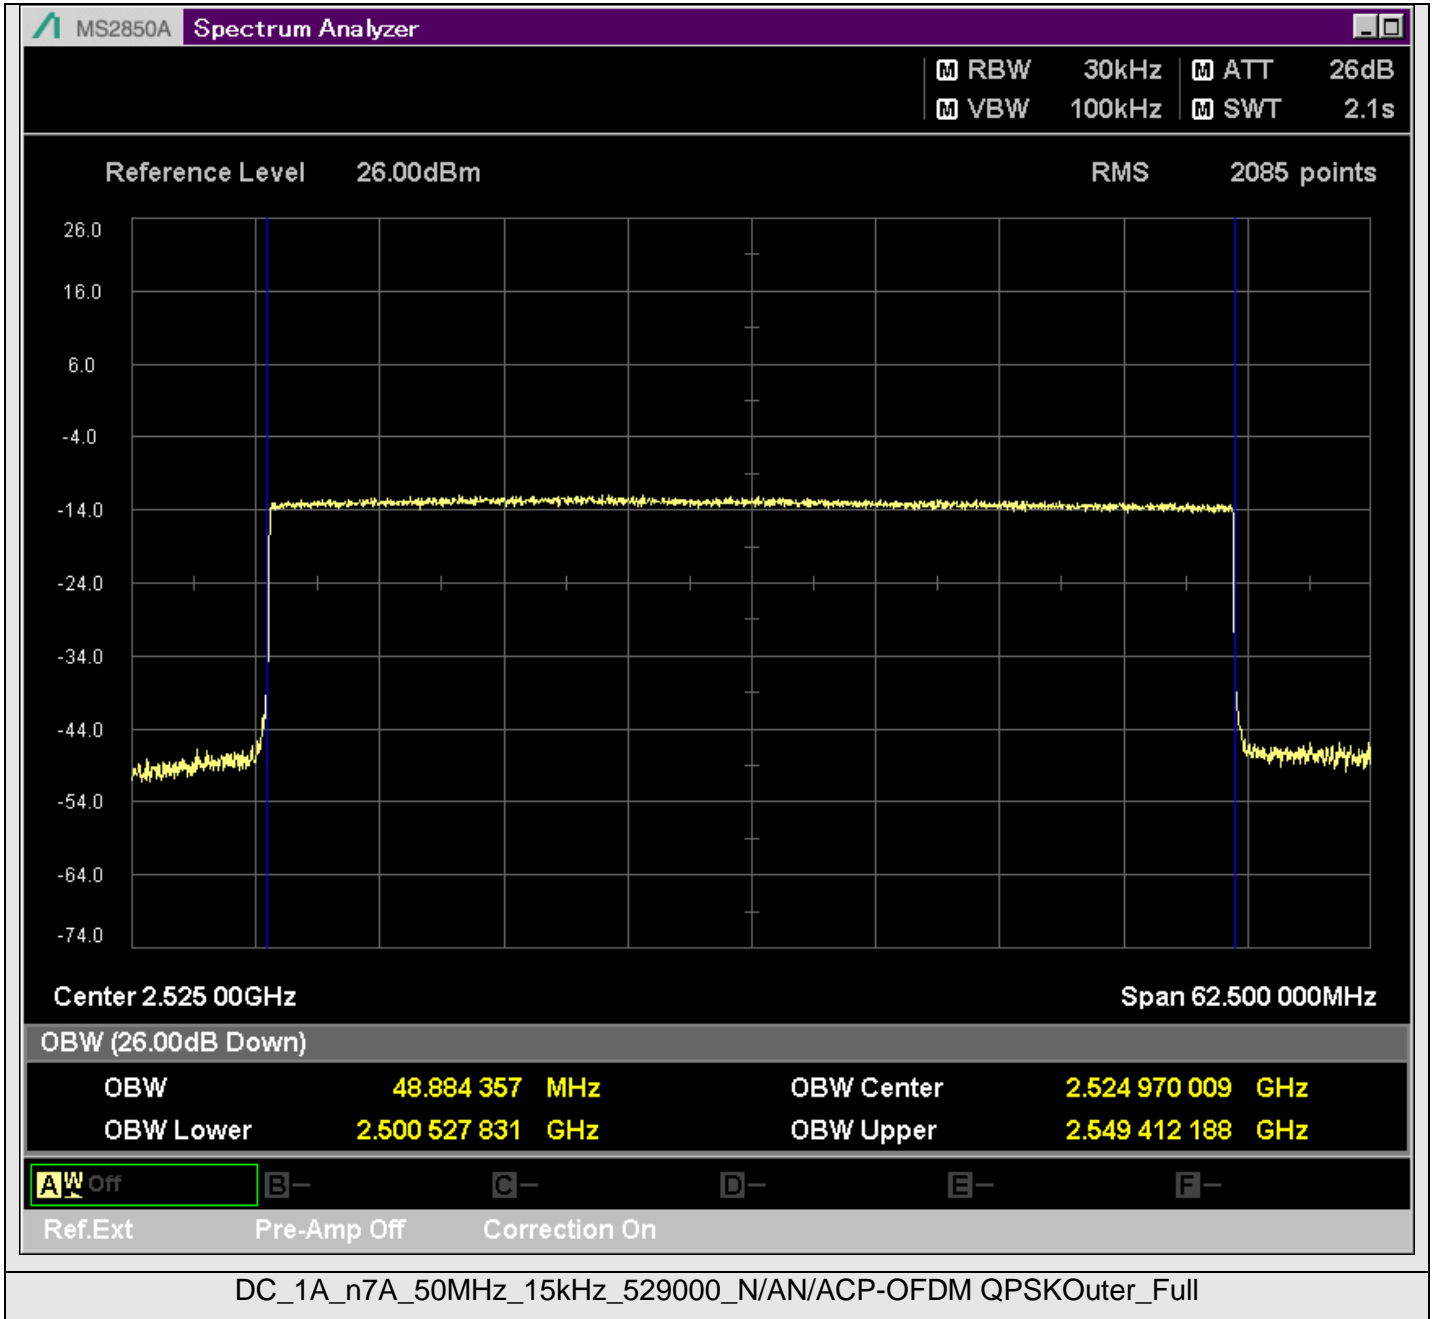

TestGraph

2.1051B.2 Band edge

TestResult

Band	Bandwidth	SCS	Channel	TestID	TestConfig	Value	LowLimit	UpLimit	Result
DC_1A_n7A	5MHz	15kHz	524500	1	@2499.950MHz	-21.11	-999.00	-10.00	PASS
DC_1A_n7A	5MHz	15kHz	524500	1	@2499.500MHz	-44.42	-999.00	-10.00	PASS
DC_1A_n7A	5MHz	15kHz	524500	1	@2499.000MHz	-37.39	-999.00	-10.00	PASS