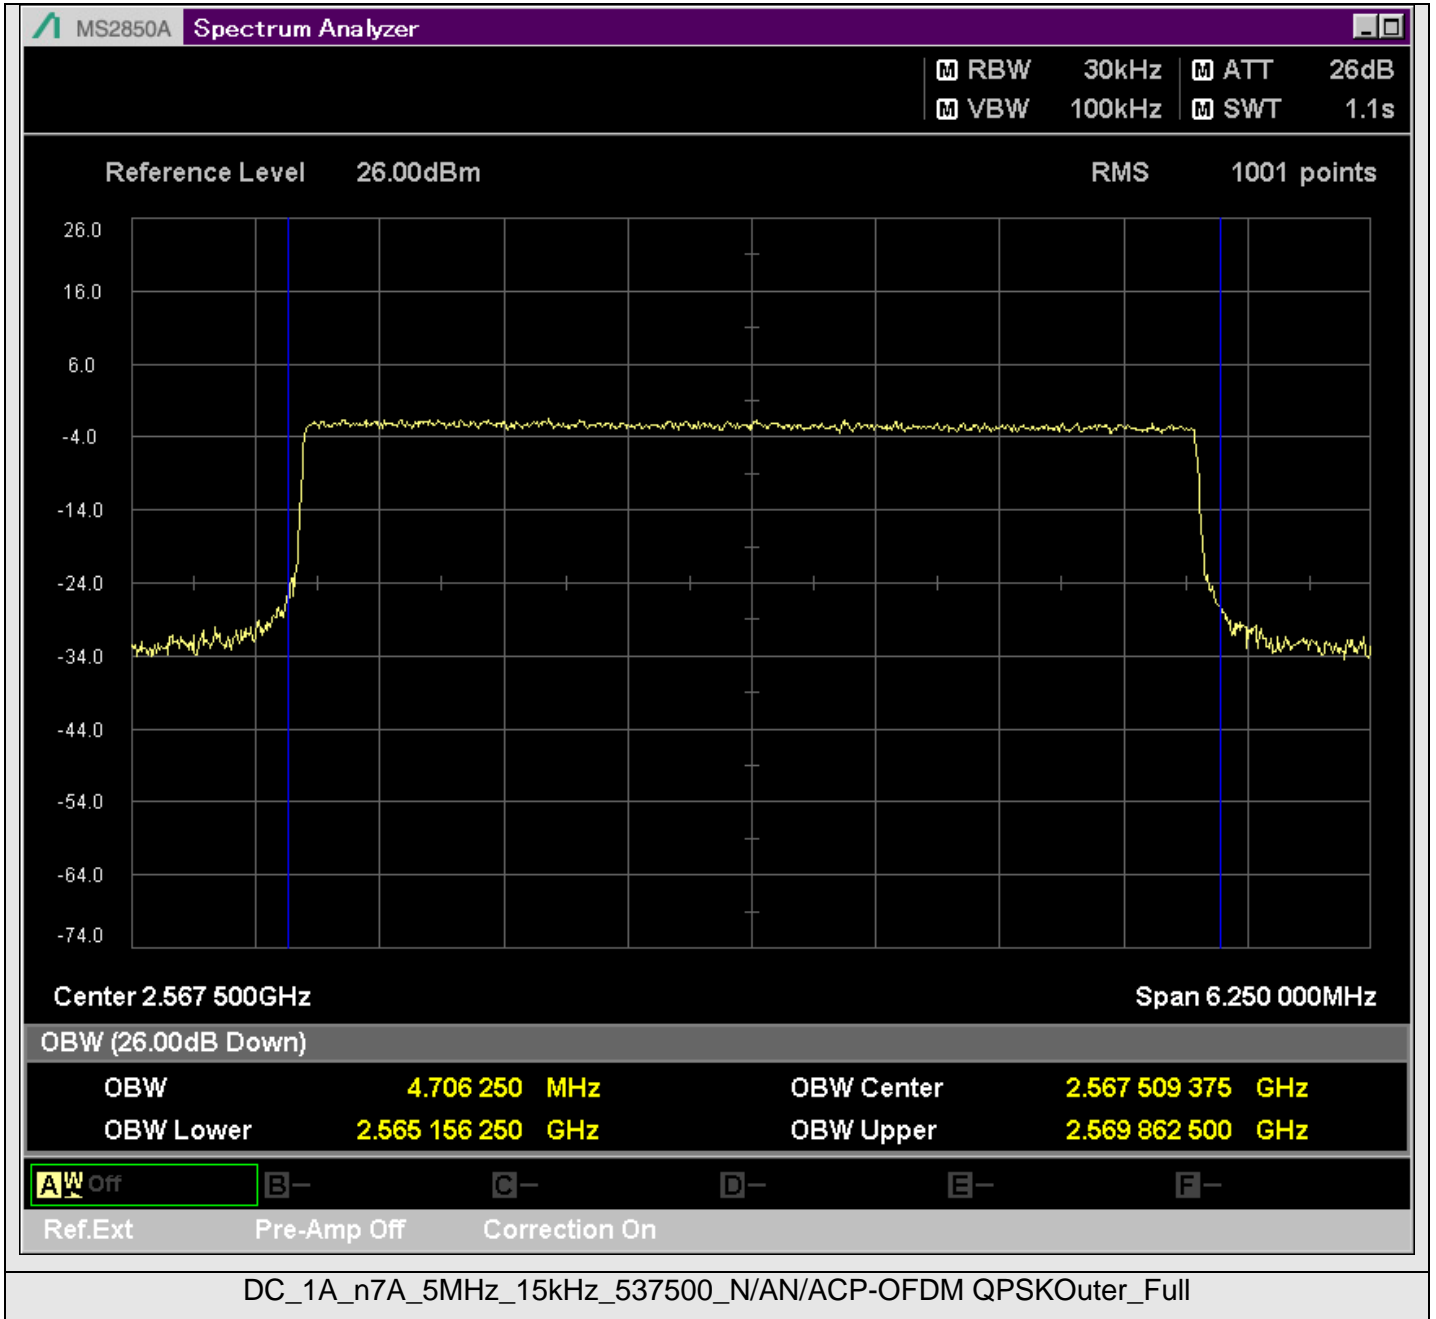

TestGraph

2.1051B.2 Band edge

TestResult

Band	Bandwidth	SCS	Channel	TestID	TestConfig	Value	LowLimit	UpLimit	Result
DC_1A_n7A	5MHz	15kHz	524500	1	@2499.950MHz	-21.11	-999.00	-10.00	PASS
DC_1A_n7A	5MHz	15kHz	524500	1	@2499.500MHz	-44.42	-999.00	-10.00	PASS
DC_1A_n7A	5MHz	15kHz	524500	1	@2499.000MHz	-37.39	-999.00	-10.00	PASS