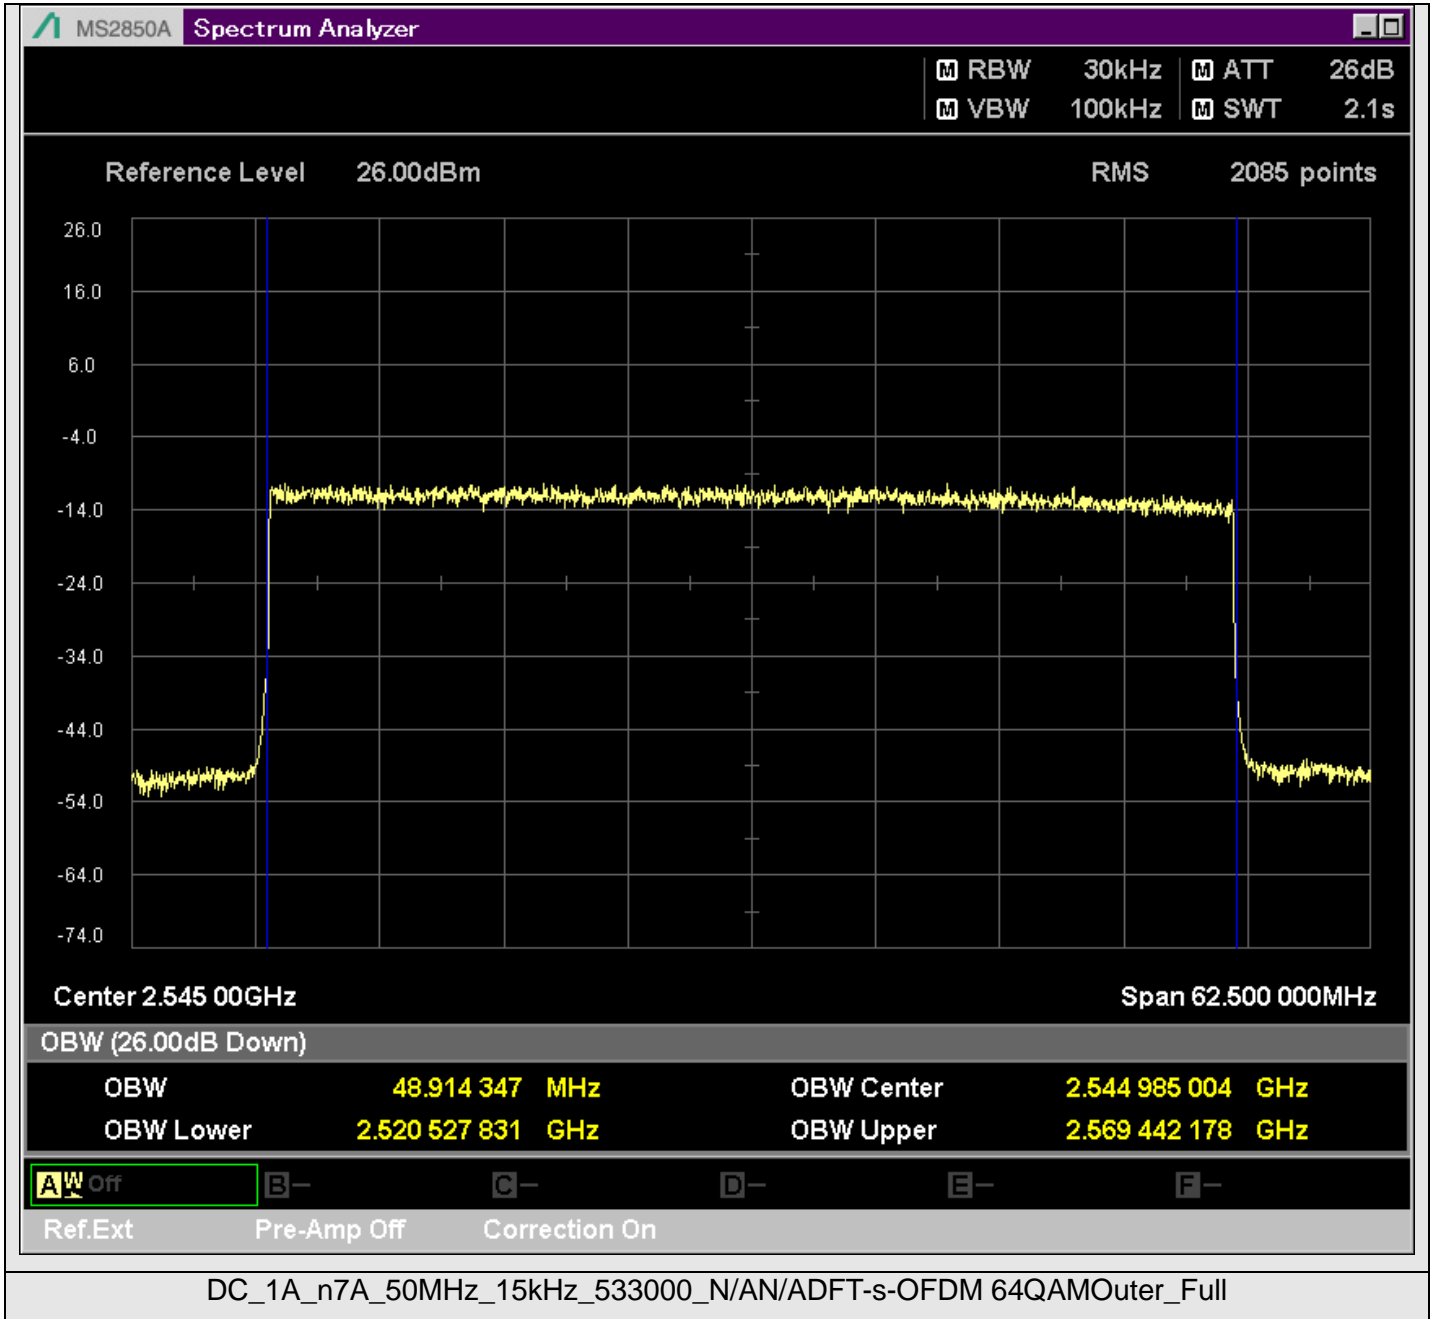

TestGraph

2.1051B.2 Band edge

TestResult

Band	Bandwidth	SCS	Channel	TestID	TestConfig	Value	LowLimit	UpLimit	Result
DC_1A_n7A	5MHz	15kHz	524500	1	@2499.950MHz	-21.11	-999.00	-10.00	PASS
DC_1A_n7A	5MHz	15kHz	524500	1	@2499.500MHz	-44.42	-999.00	-10.00	PASS
DC_1A_n7A	5MHz	15kHz	524500	1	@2499.000MHz	-37.39	-999.00	-10.00	PASS