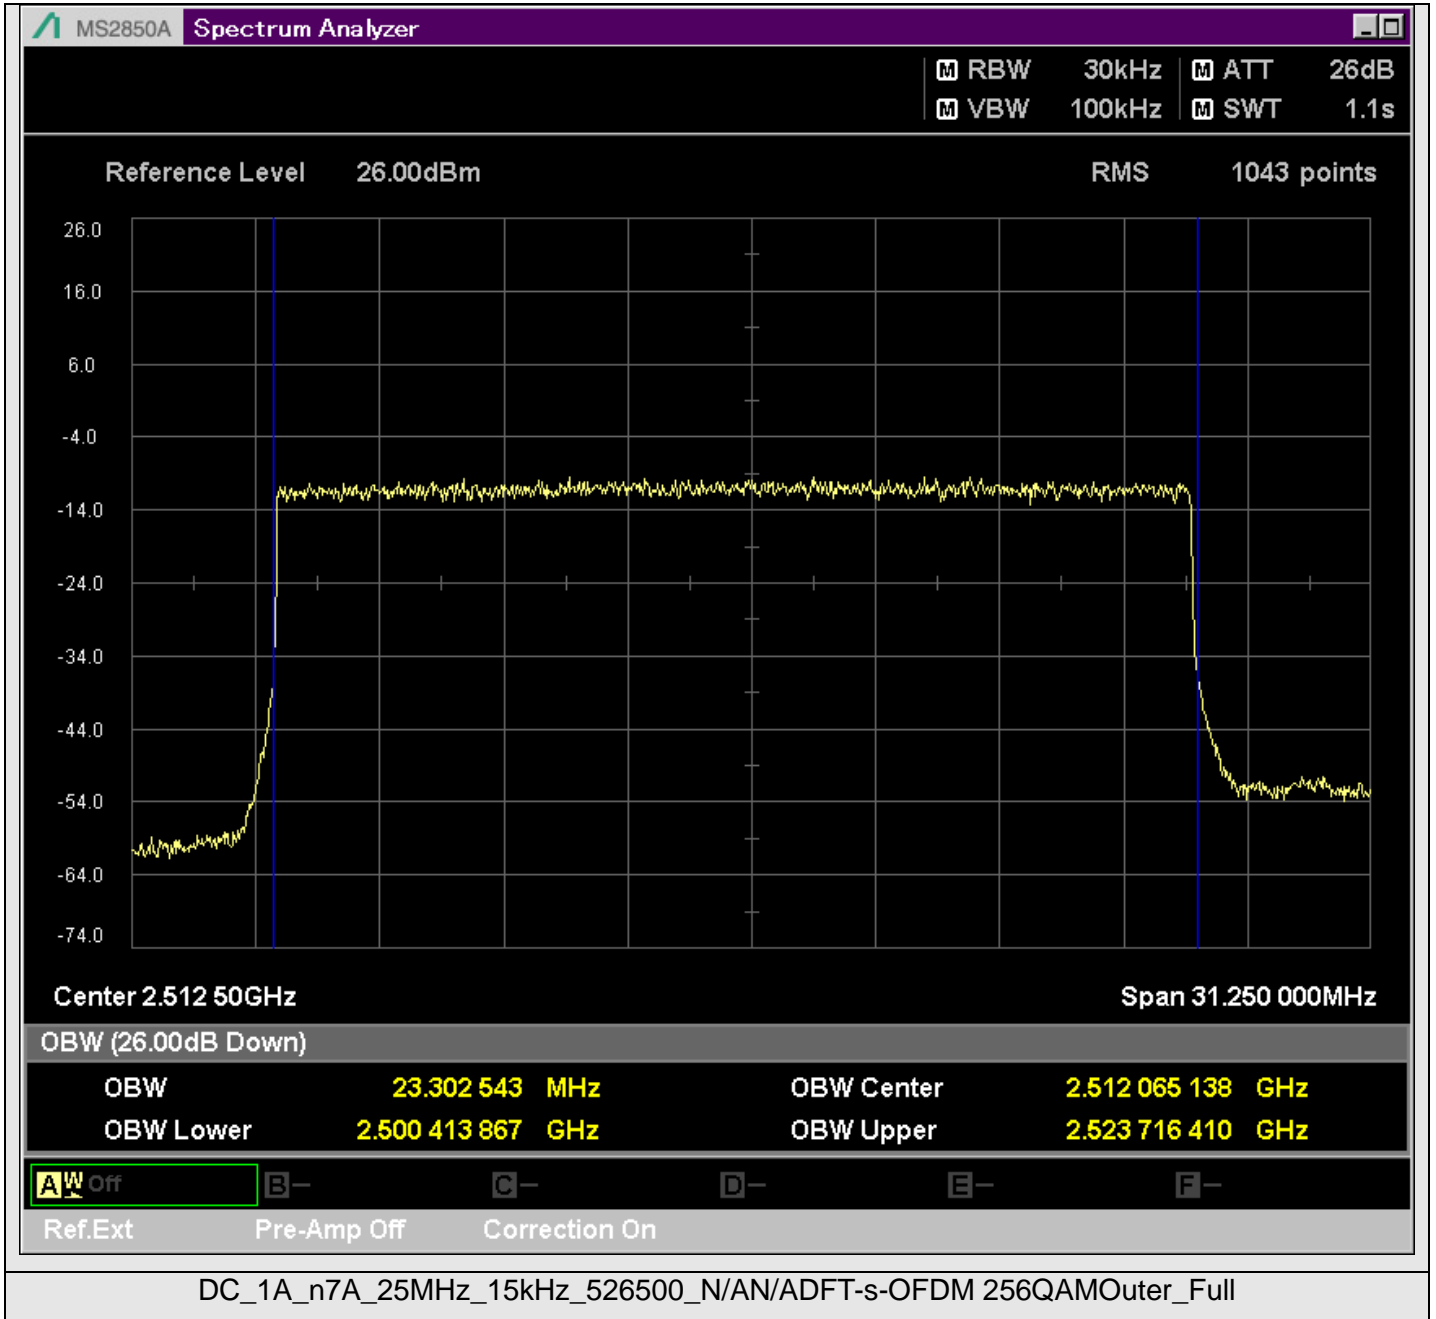

TestGraph

2.1051B.2 Band edge

TestResult

Band	Bandwidth	SCS	Channel	TestID	TestConfig	Value	LowLimit	UpLimit	Result
DC_1A_n7A	5MHz	15kHz	524500	1	@2499.950MHz	-21.11	-999.00	-10.00	PASS
DC_1A_n7A	5MHz	15kHz	524500	1	@2499.500MHz	-44.42	-999.00	-10.00	PASS
DC_1A_n7A	5MHz	15kHz	524500	1	@2499.000MHz	-37.39	-999.00	-10.00	PASS