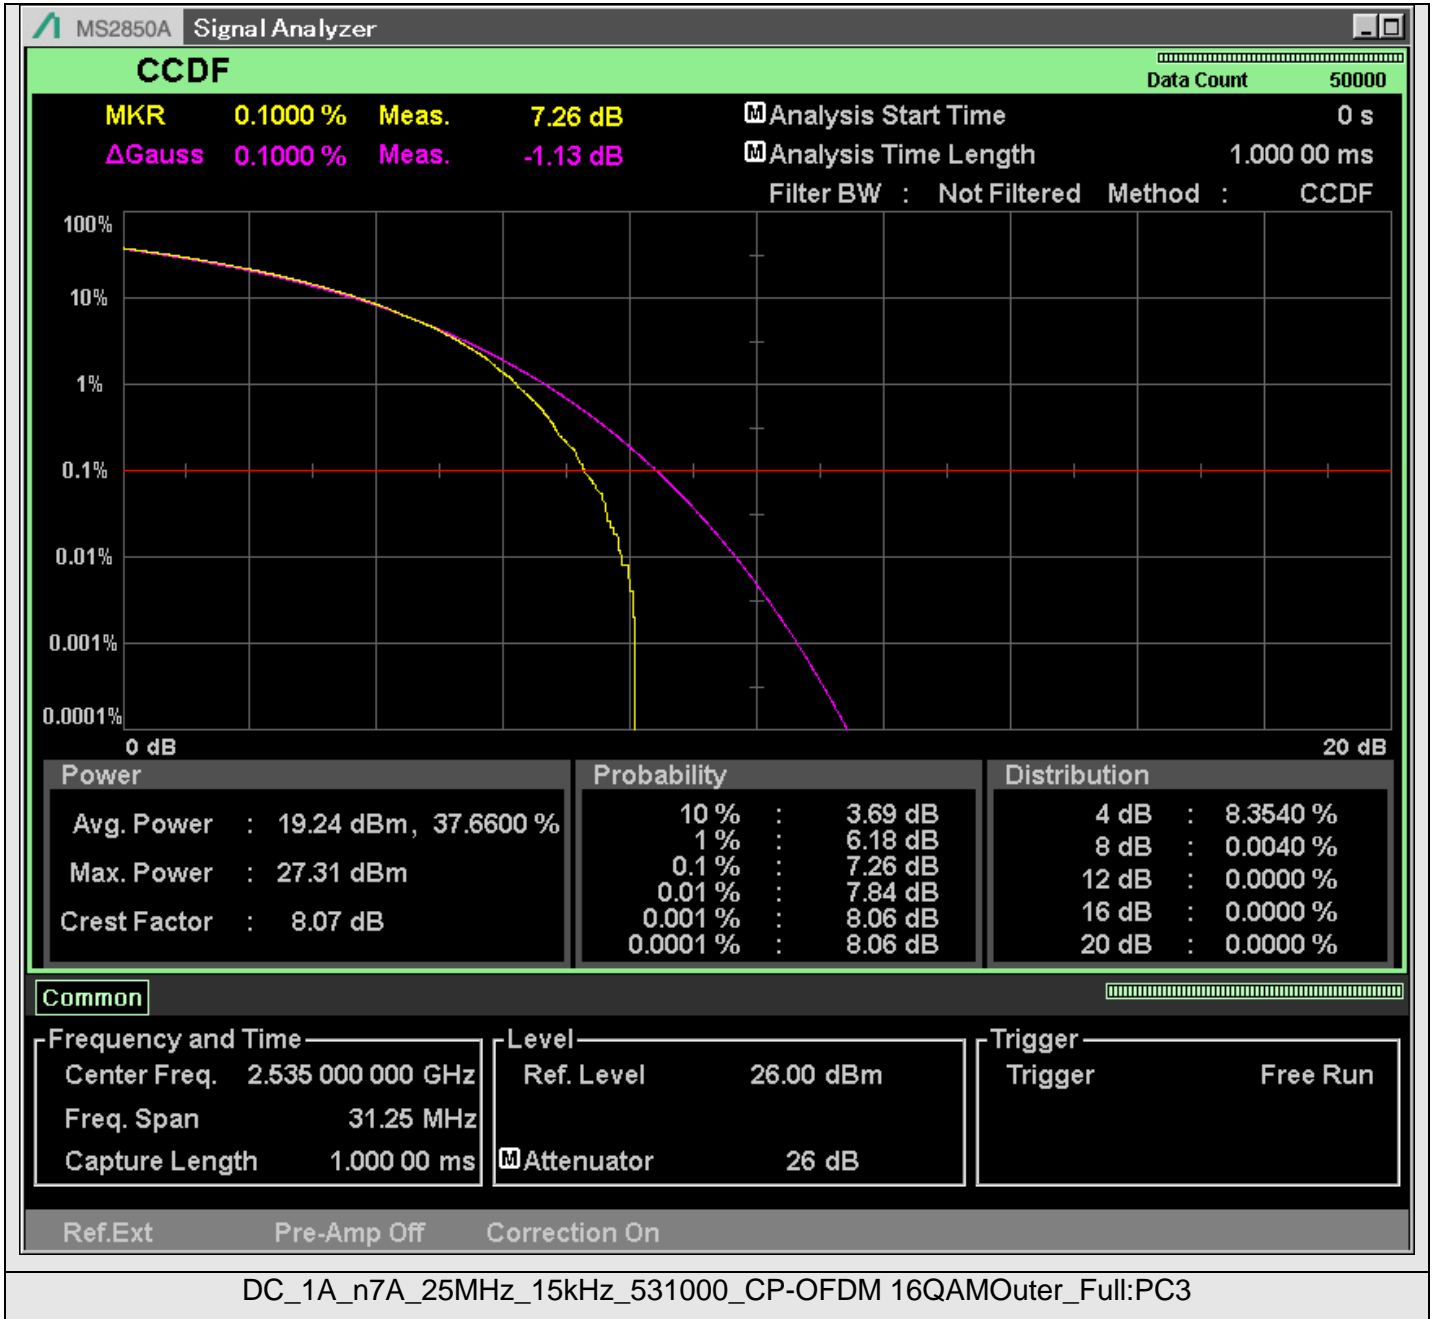

TestGraph

## 2.1049B Occupied bandwidth