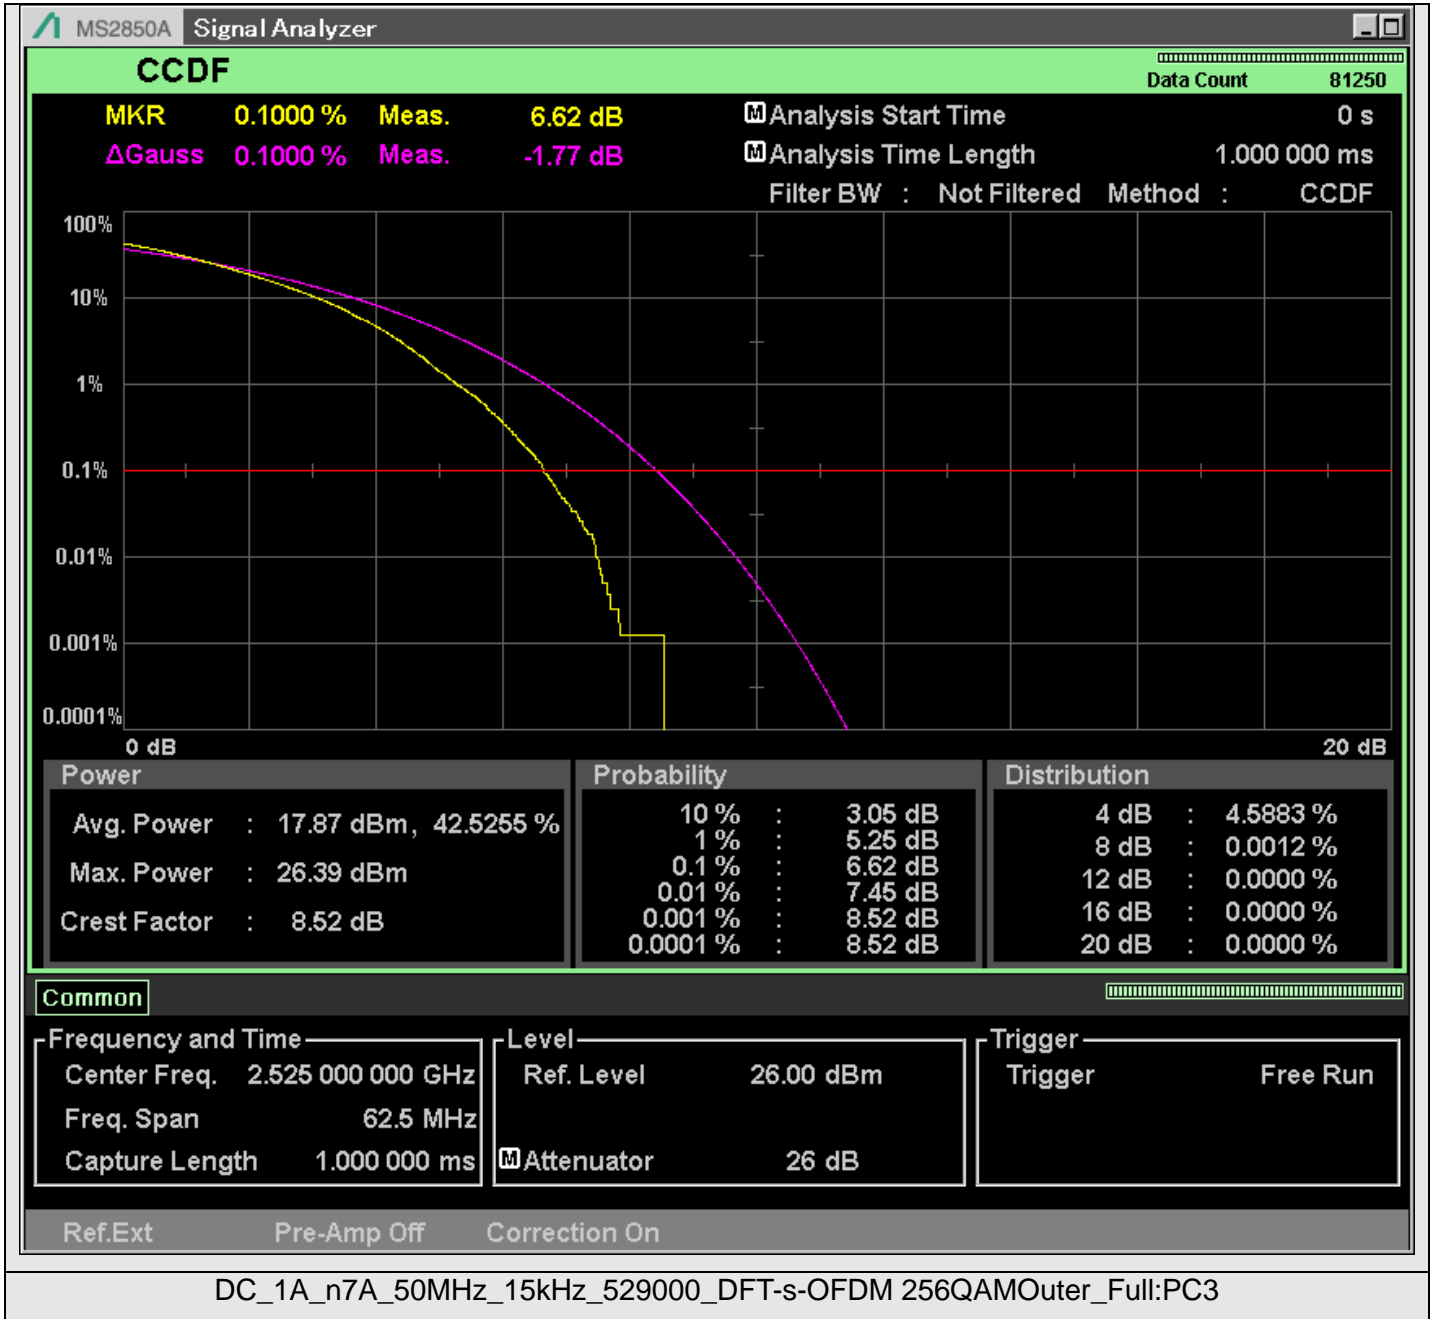

TestGraph

## 2.1049B Occupied bandwidth