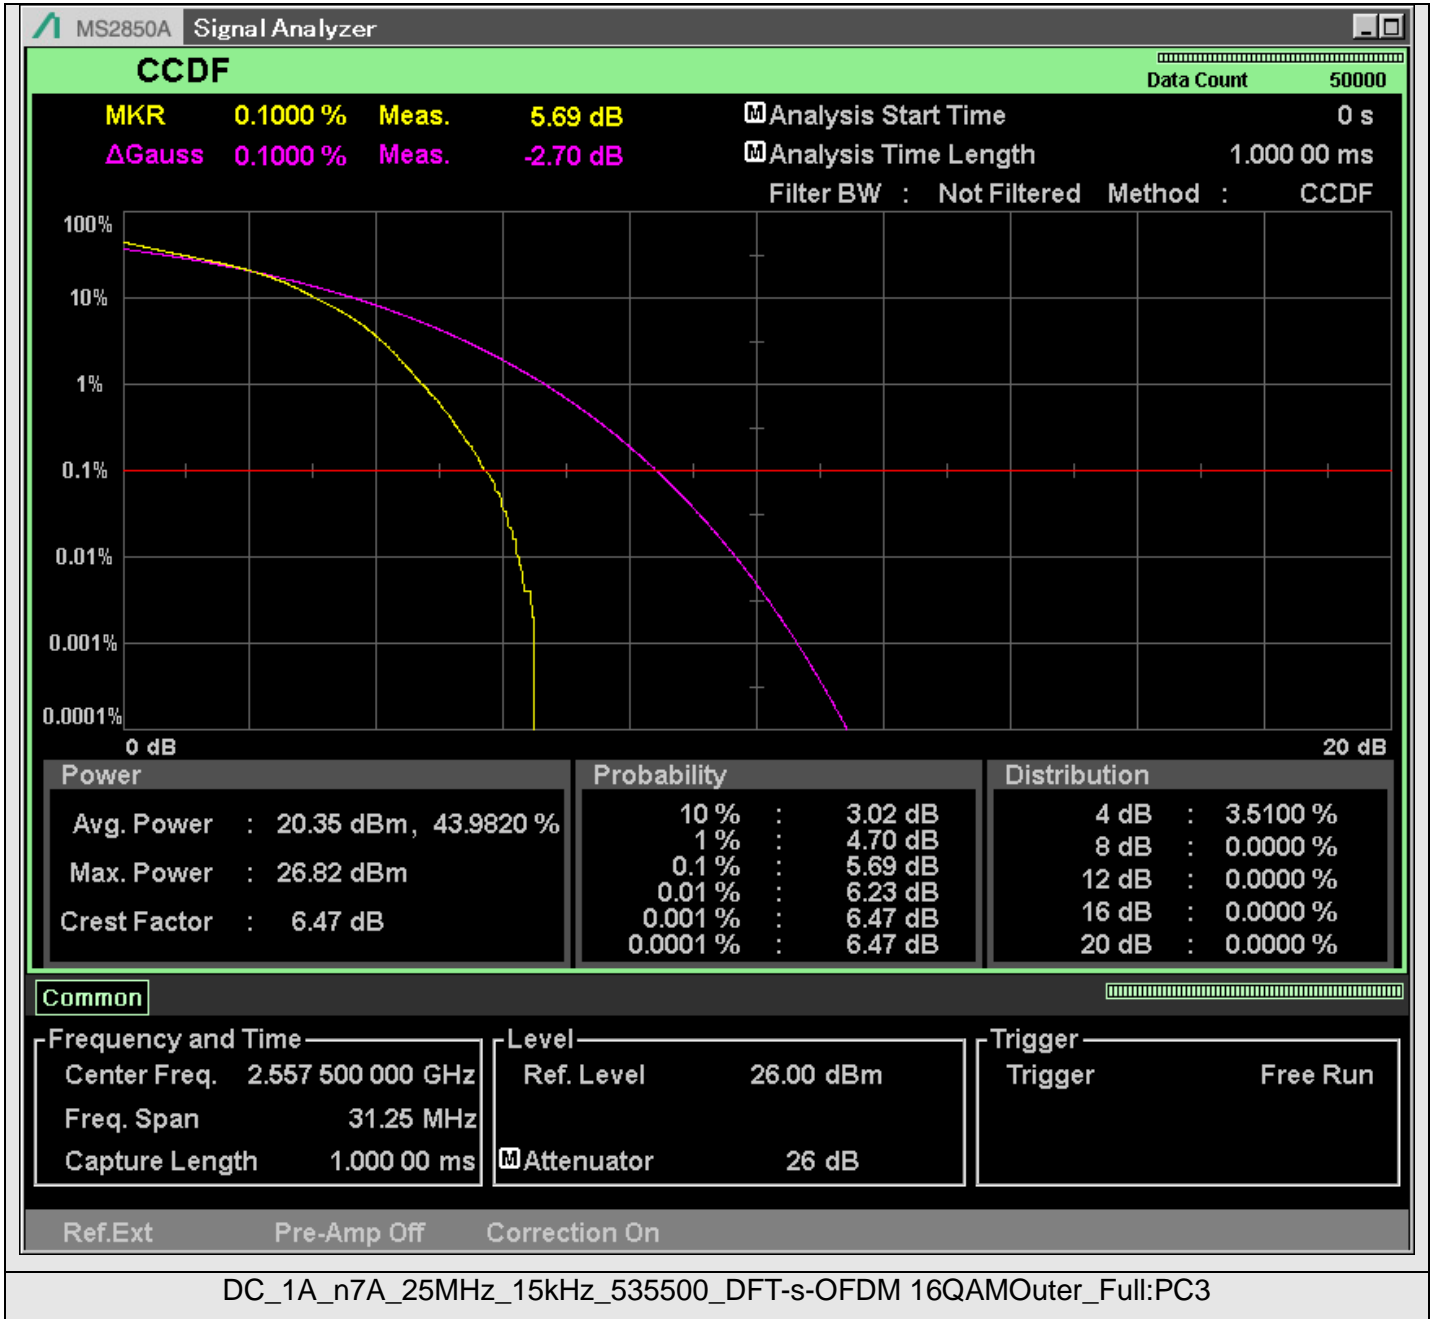

TestGraph

## 2.1049B Occupied bandwidth