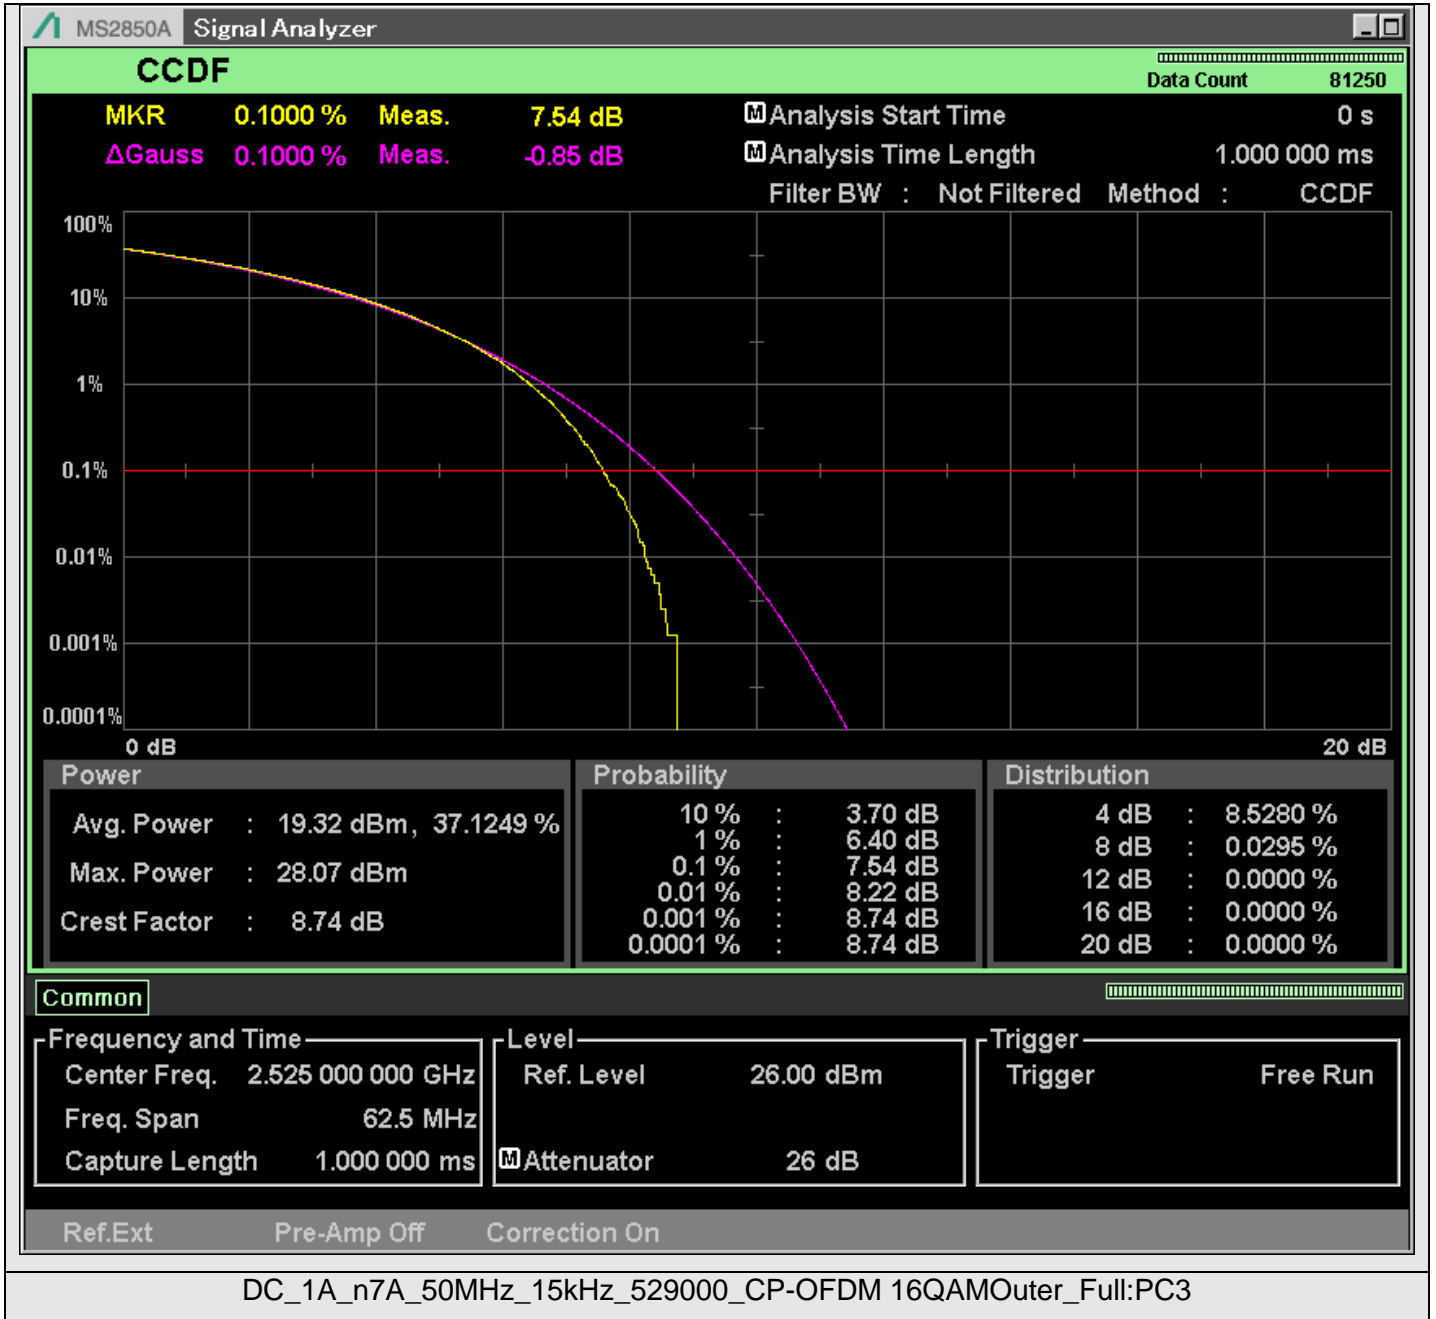

TestGraph

## 2.1049B Occupied bandwidth