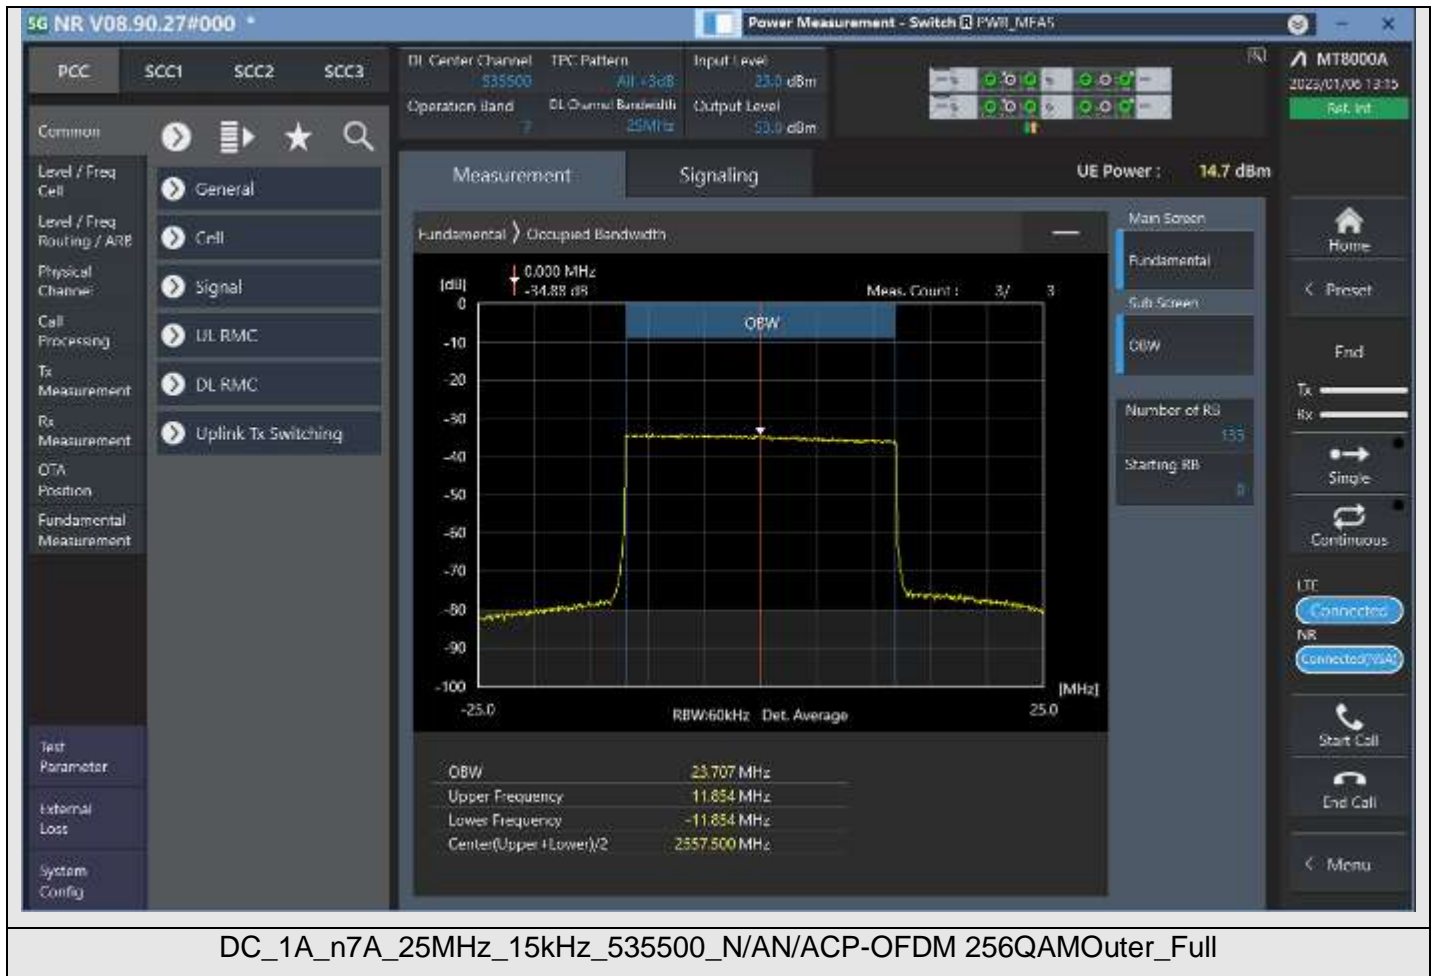

DC_1A_n7A_25MHz_15kHz_535500_N/AN/ACP-OFDM 64QAMOuter_Full