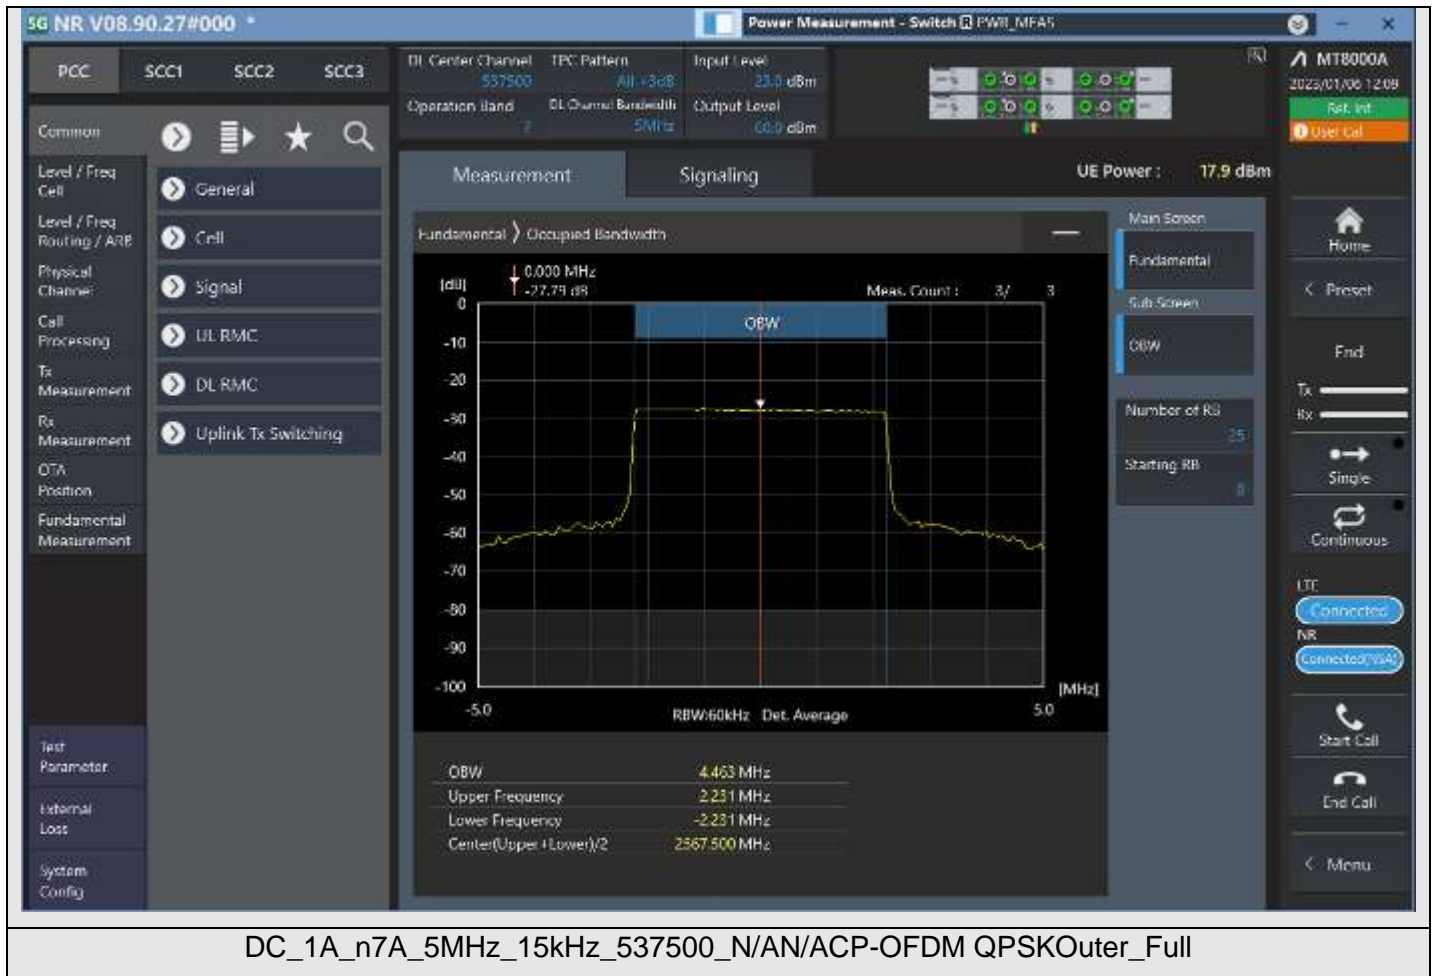

DC_1A_n7A_5MHz_15kHz_537500_N/AN/ADFT-s-OFDM 256QAMOuter_Full