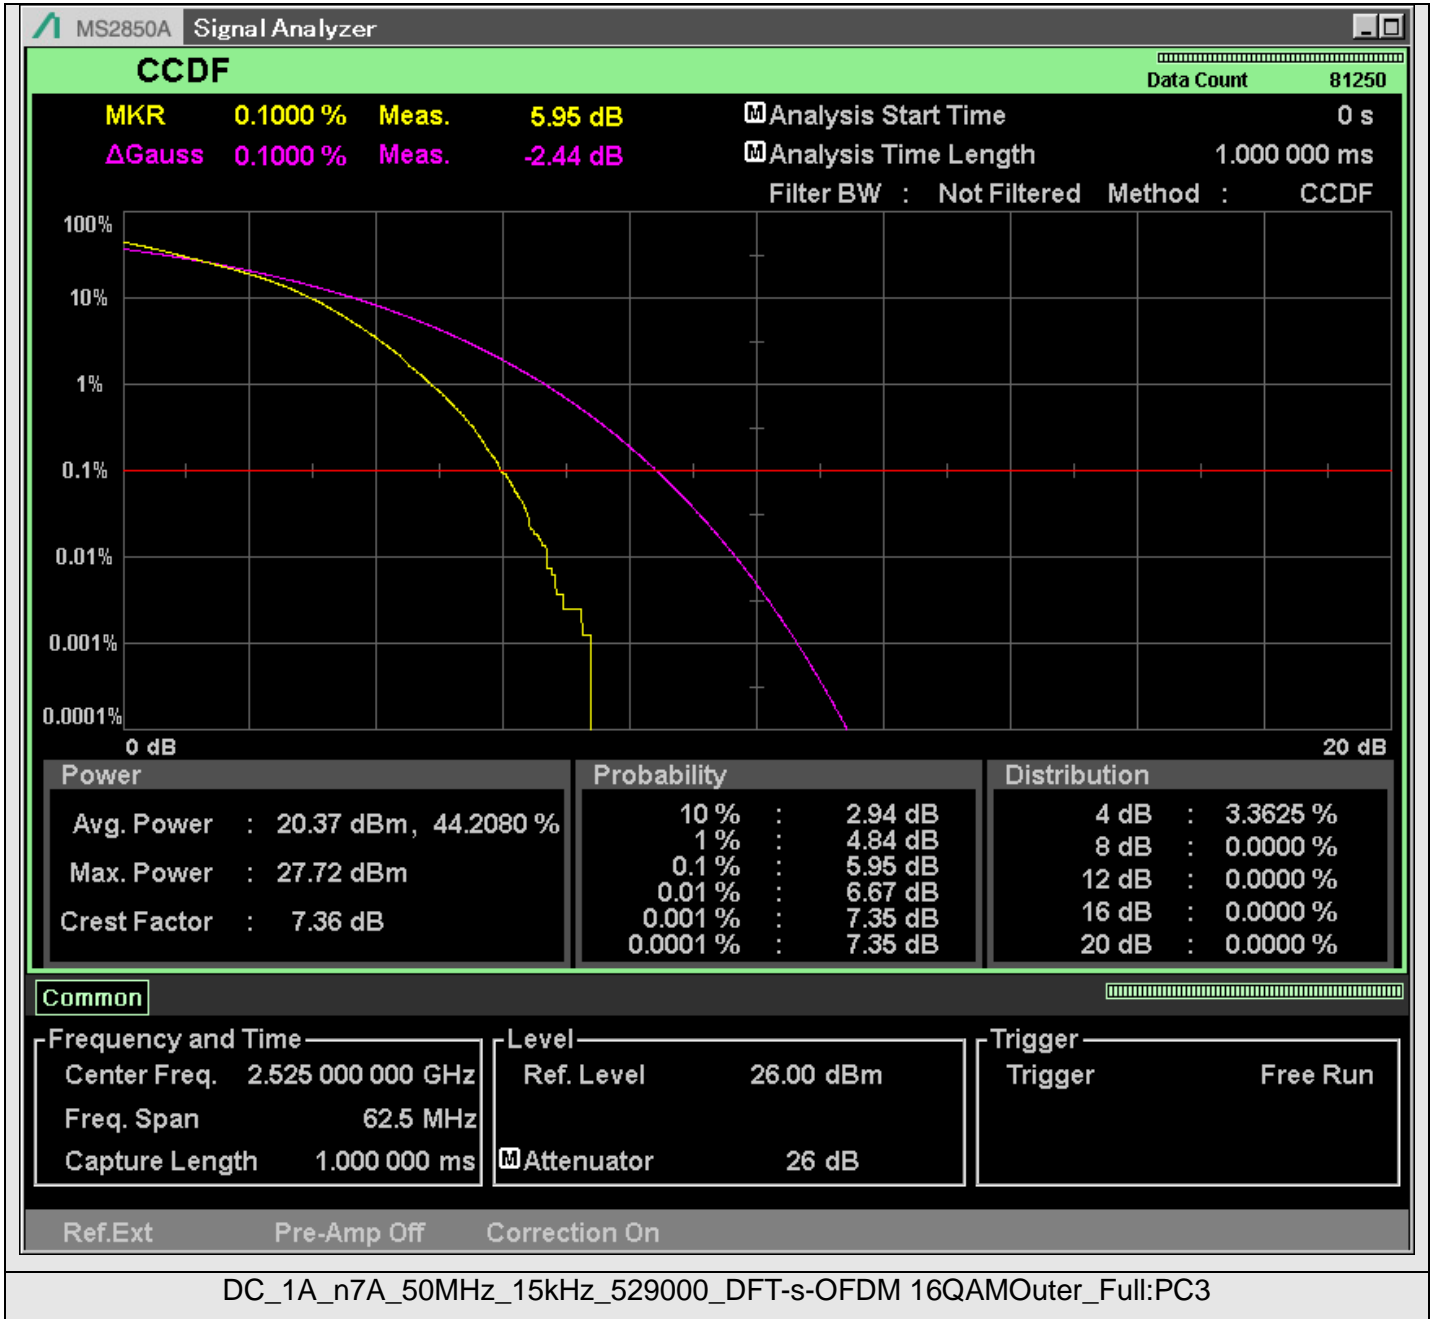

TestGraph

## 2.1049B Occupied bandwidth