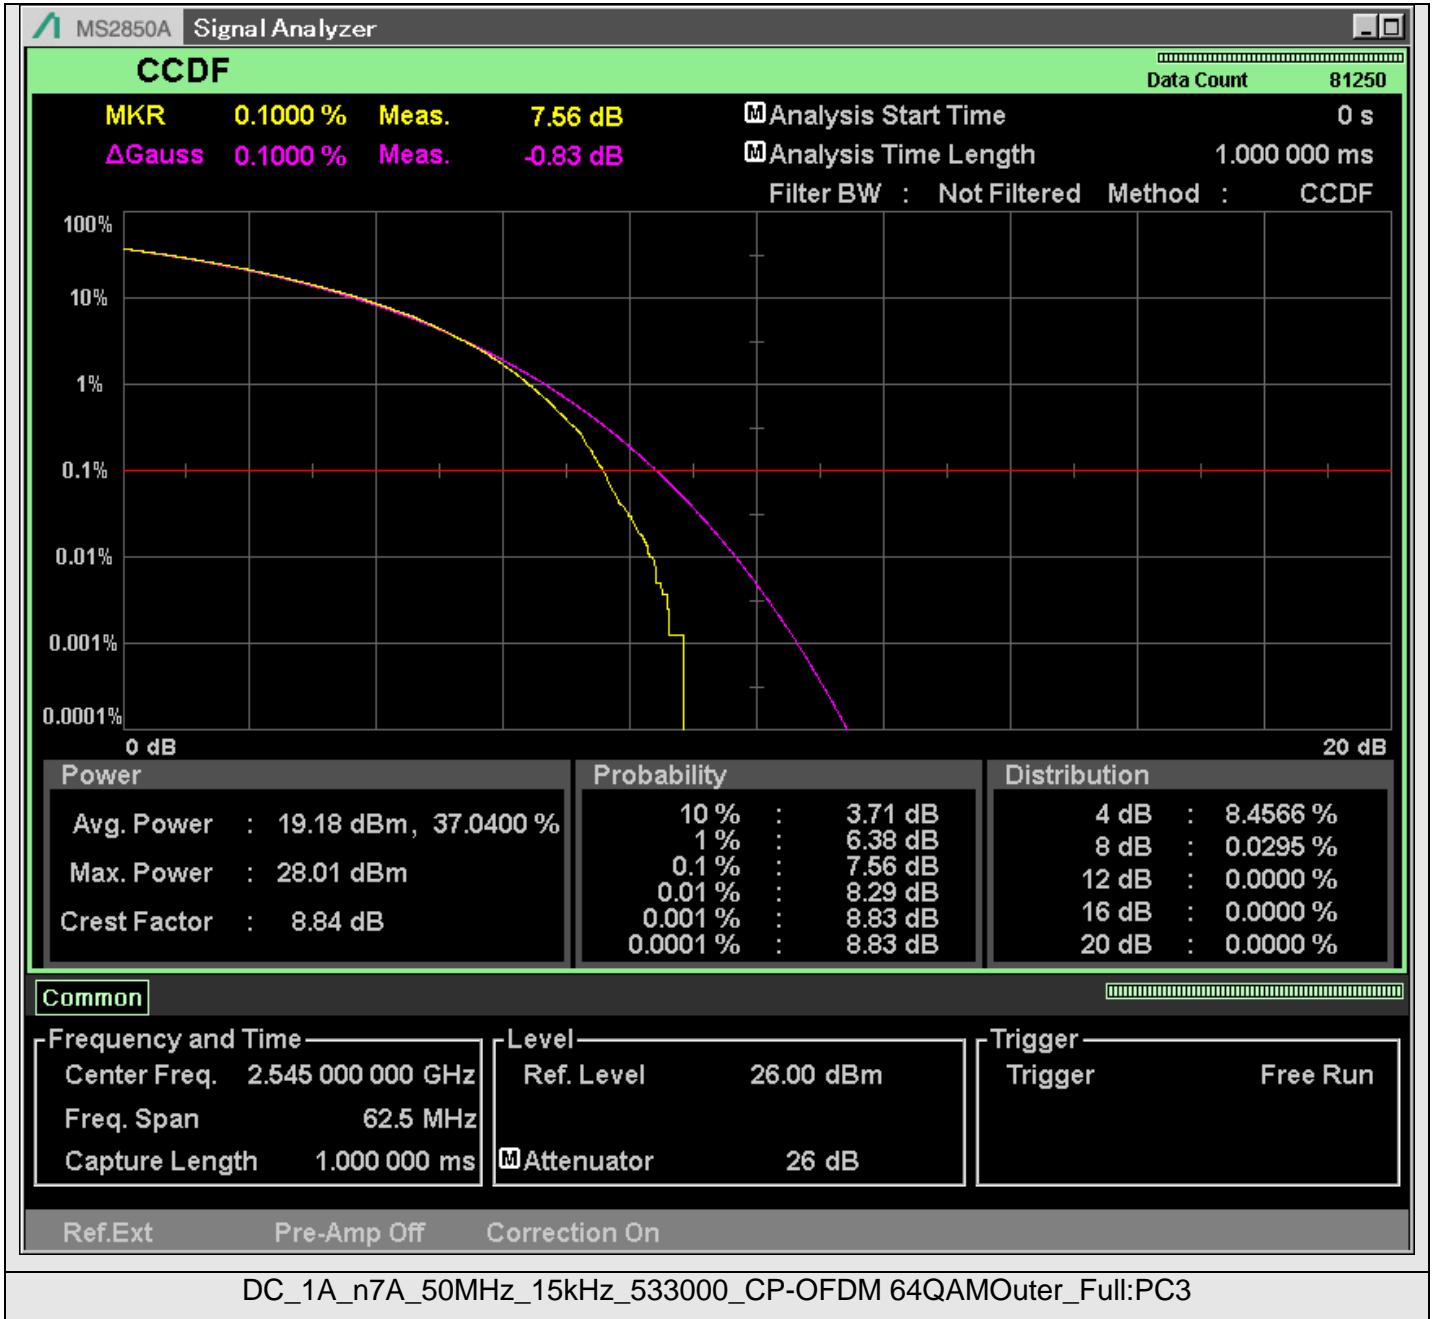

TestGraph

## 2.1049B Occupied bandwidth