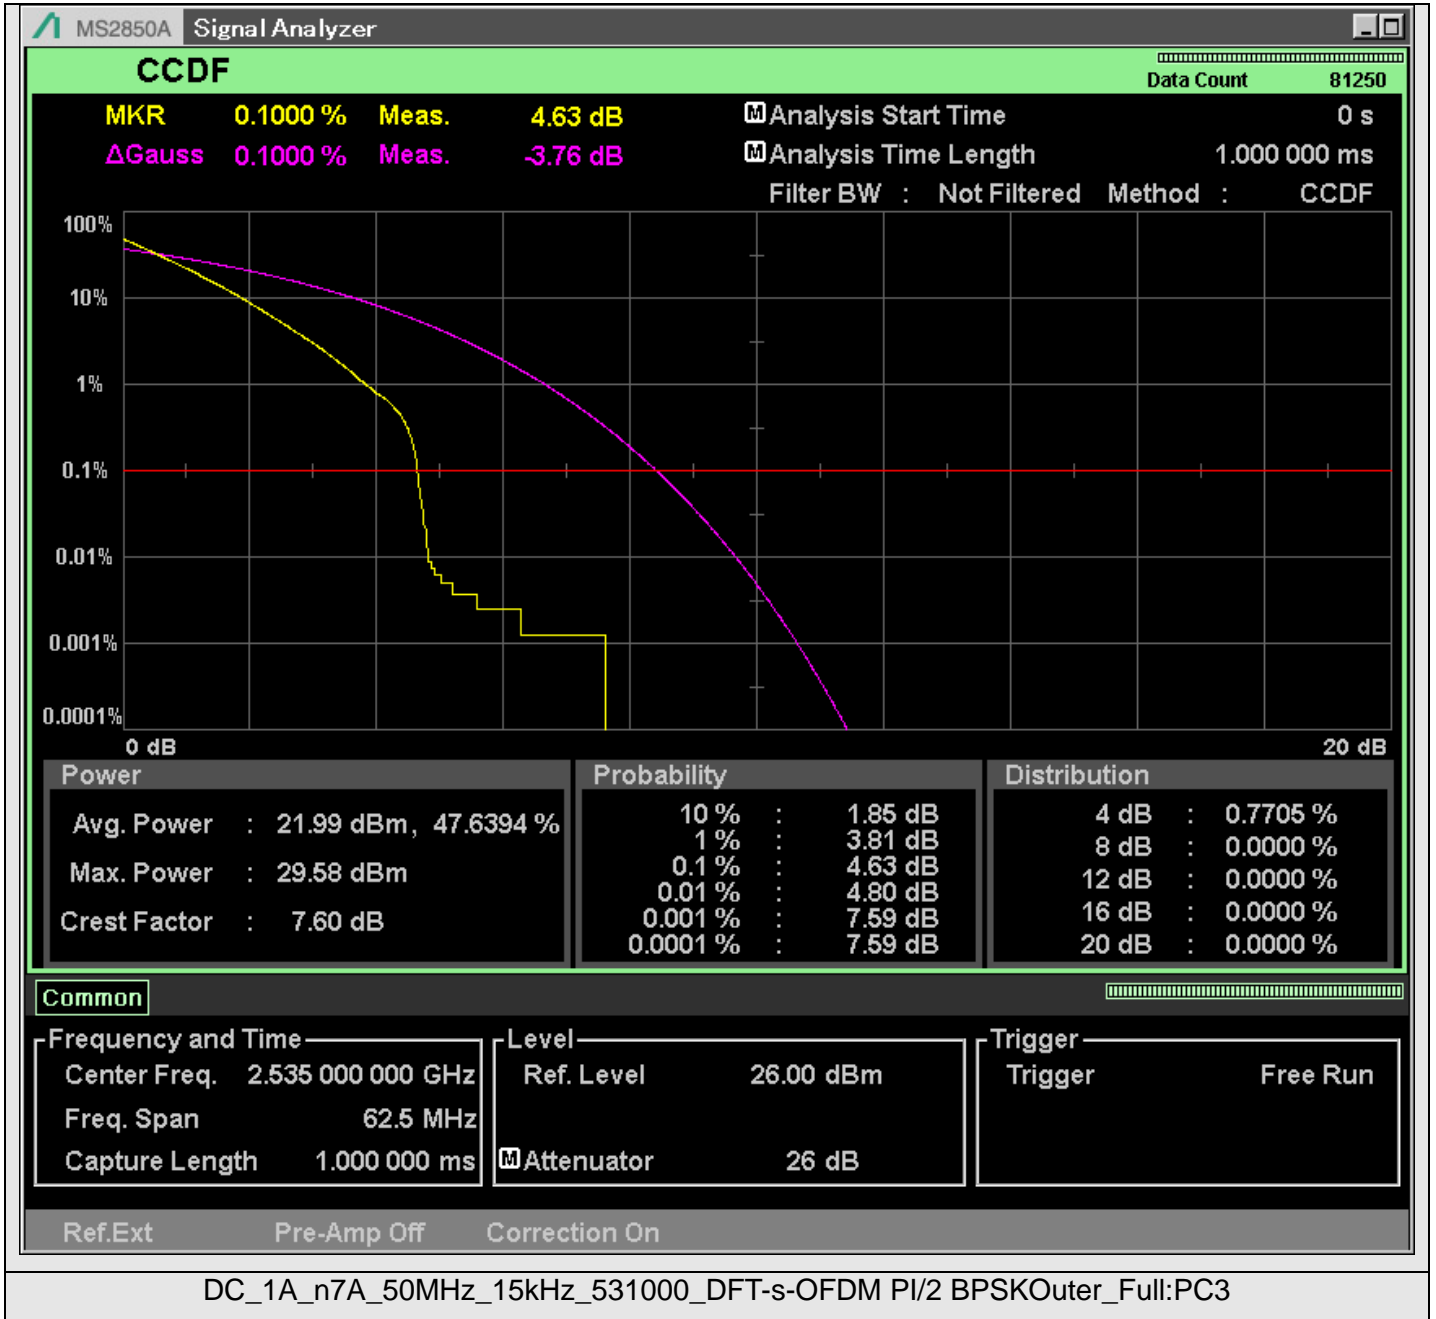

TestGraph

## 2.1049B Occupied bandwidth