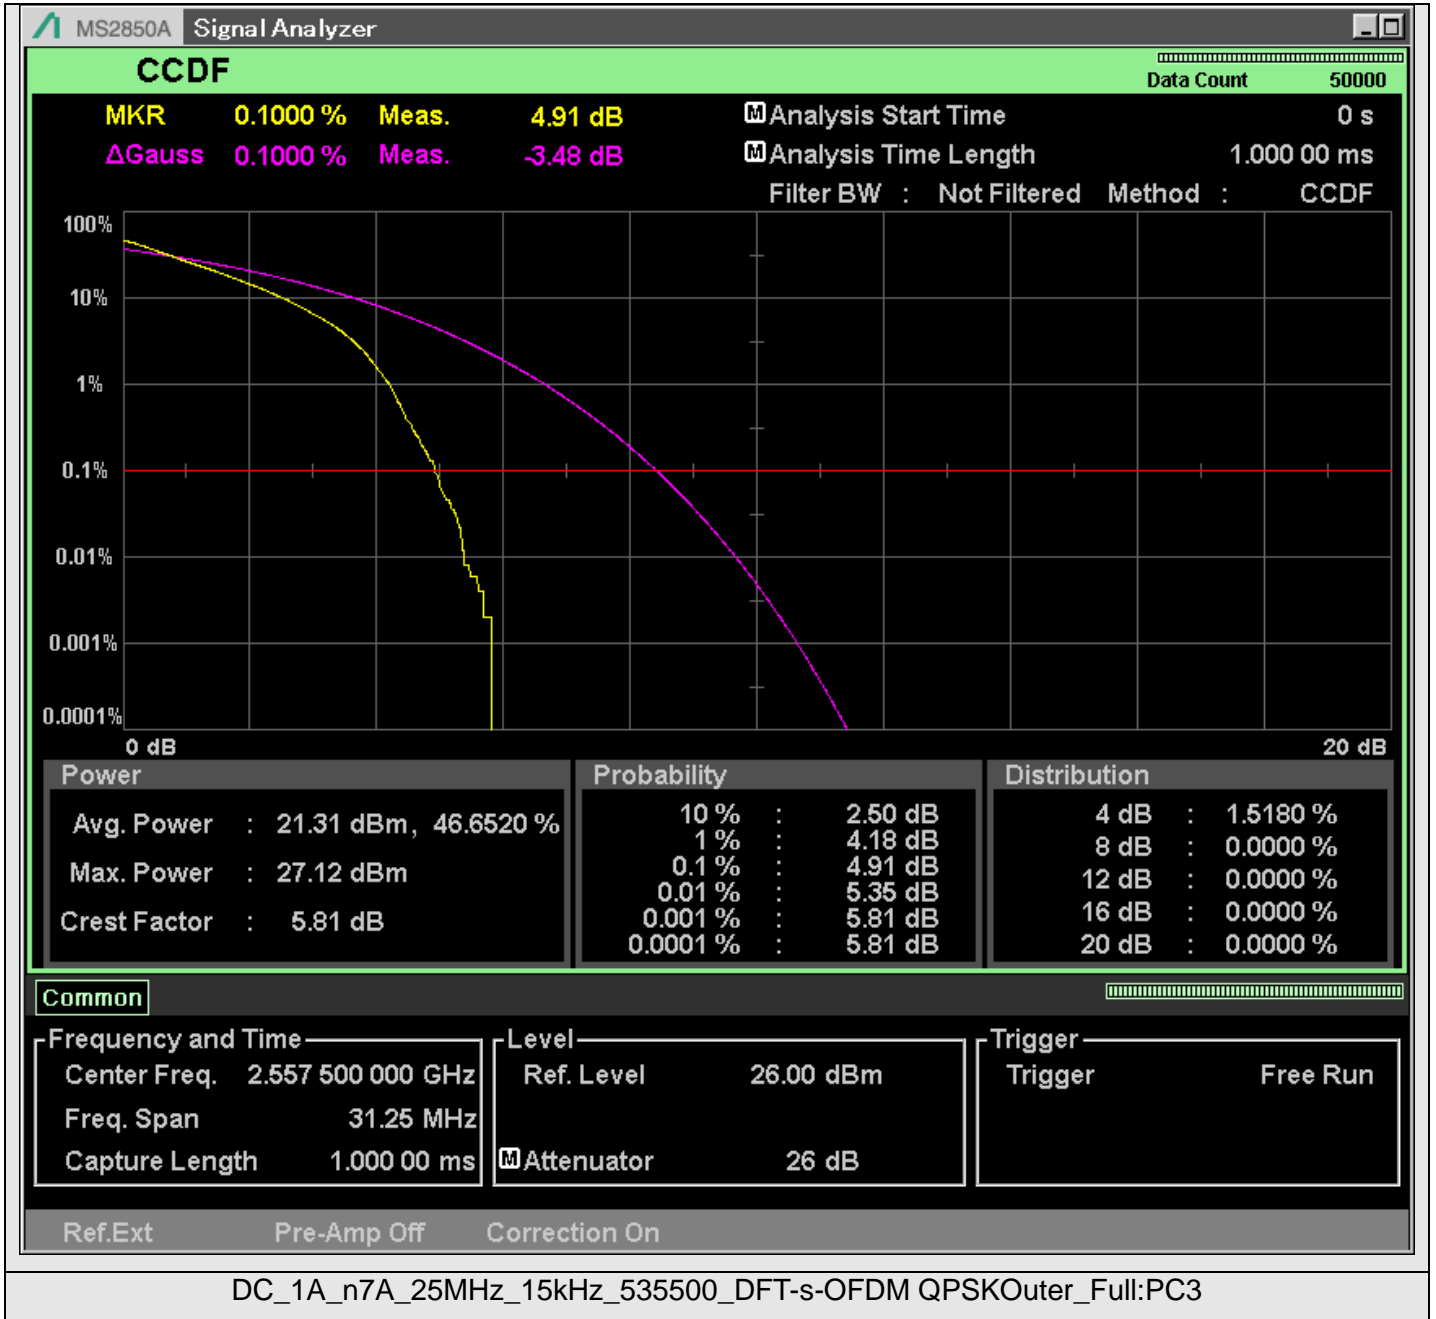

TestGraph

## 2.1049B Occupied bandwidth