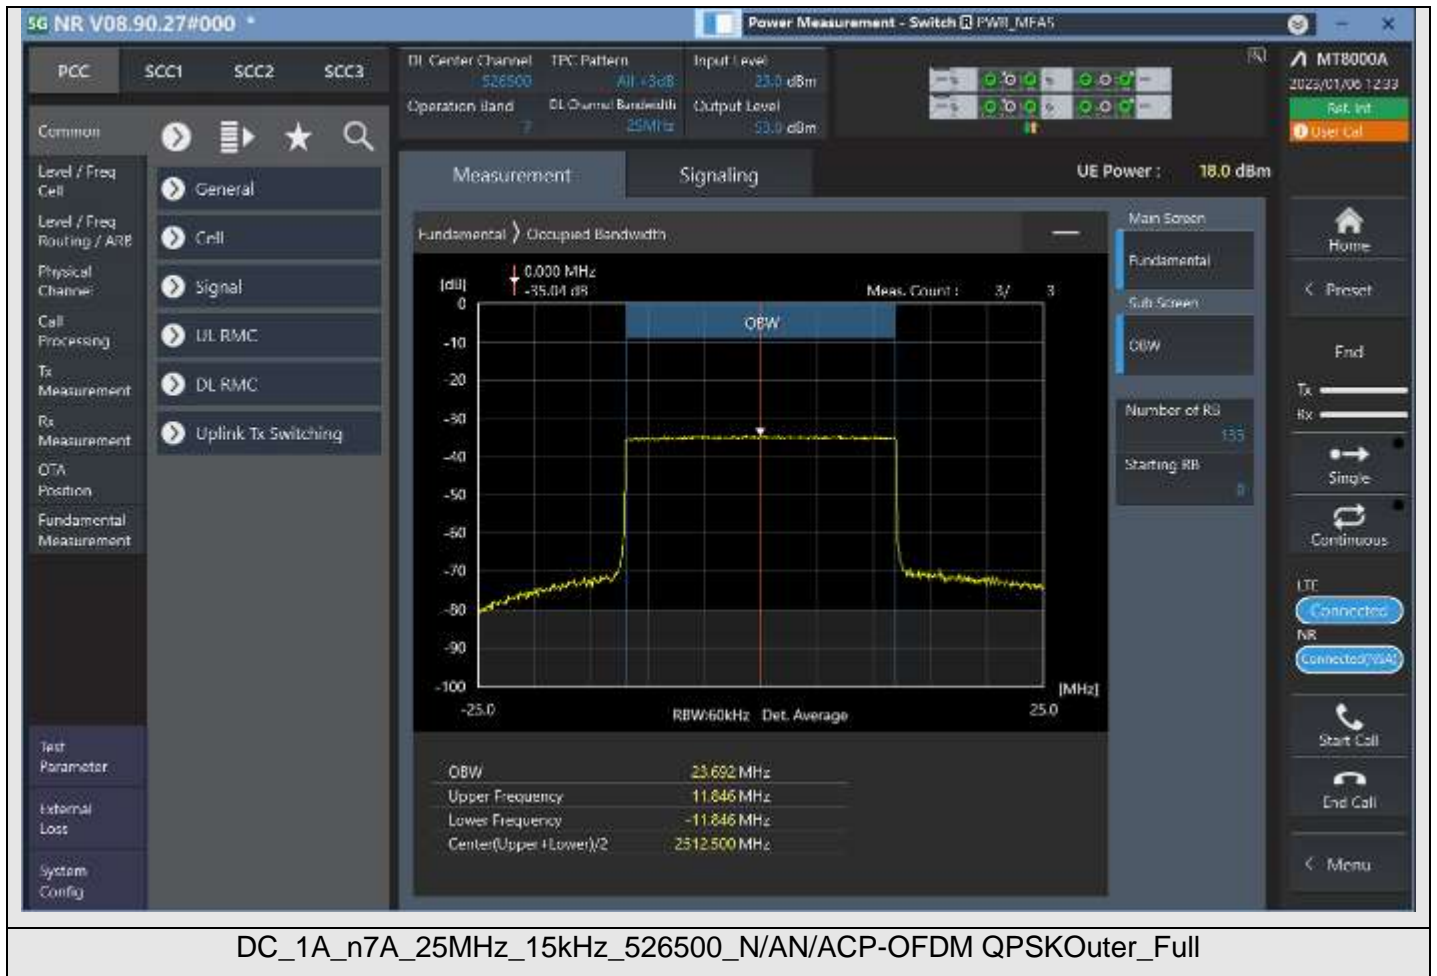

DC\_1A\_n7A\_25MHz\_15kHz\_526500\_N/AN/ADFT-s-OFDM 16QAMOuter\_Full

DC\_1A\_n7A\_25MHz\_15kHz\_526500\_N/AN/ADFT-s-OFDM 64QAMOuter\_Full

DC\_1A\_n7A\_25MHz\_15kHz\_526500\_N/AN/ADFT-s-OFDM 256QAMOuter\_Full