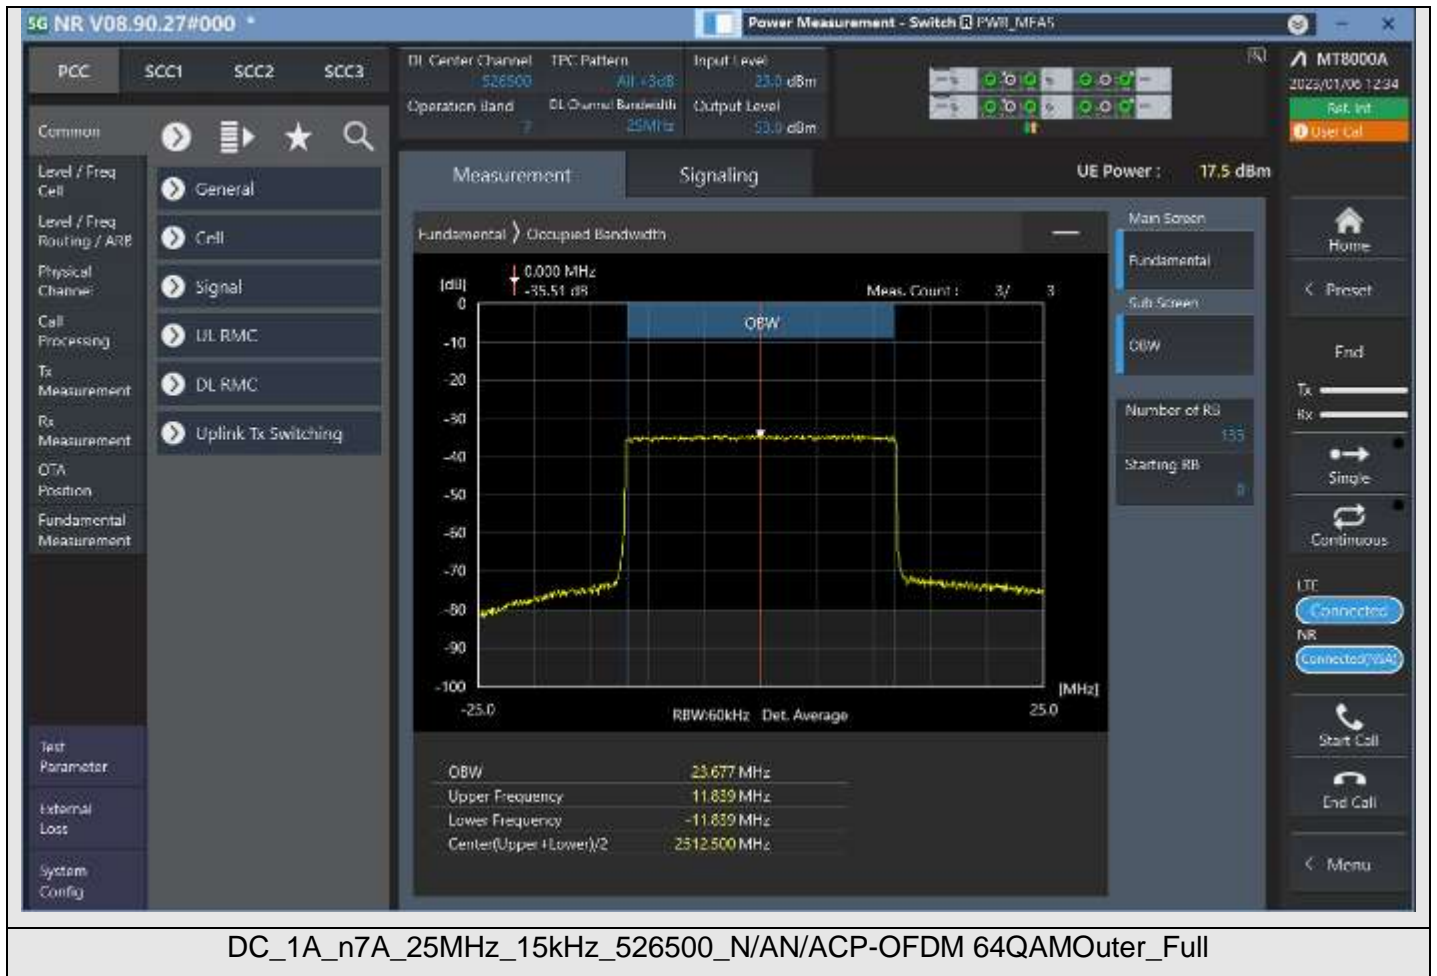

DC_1A_n7A_25MHz_15kHz_526500_N/AN/ACP-OFDM 16QAMOuter_Full