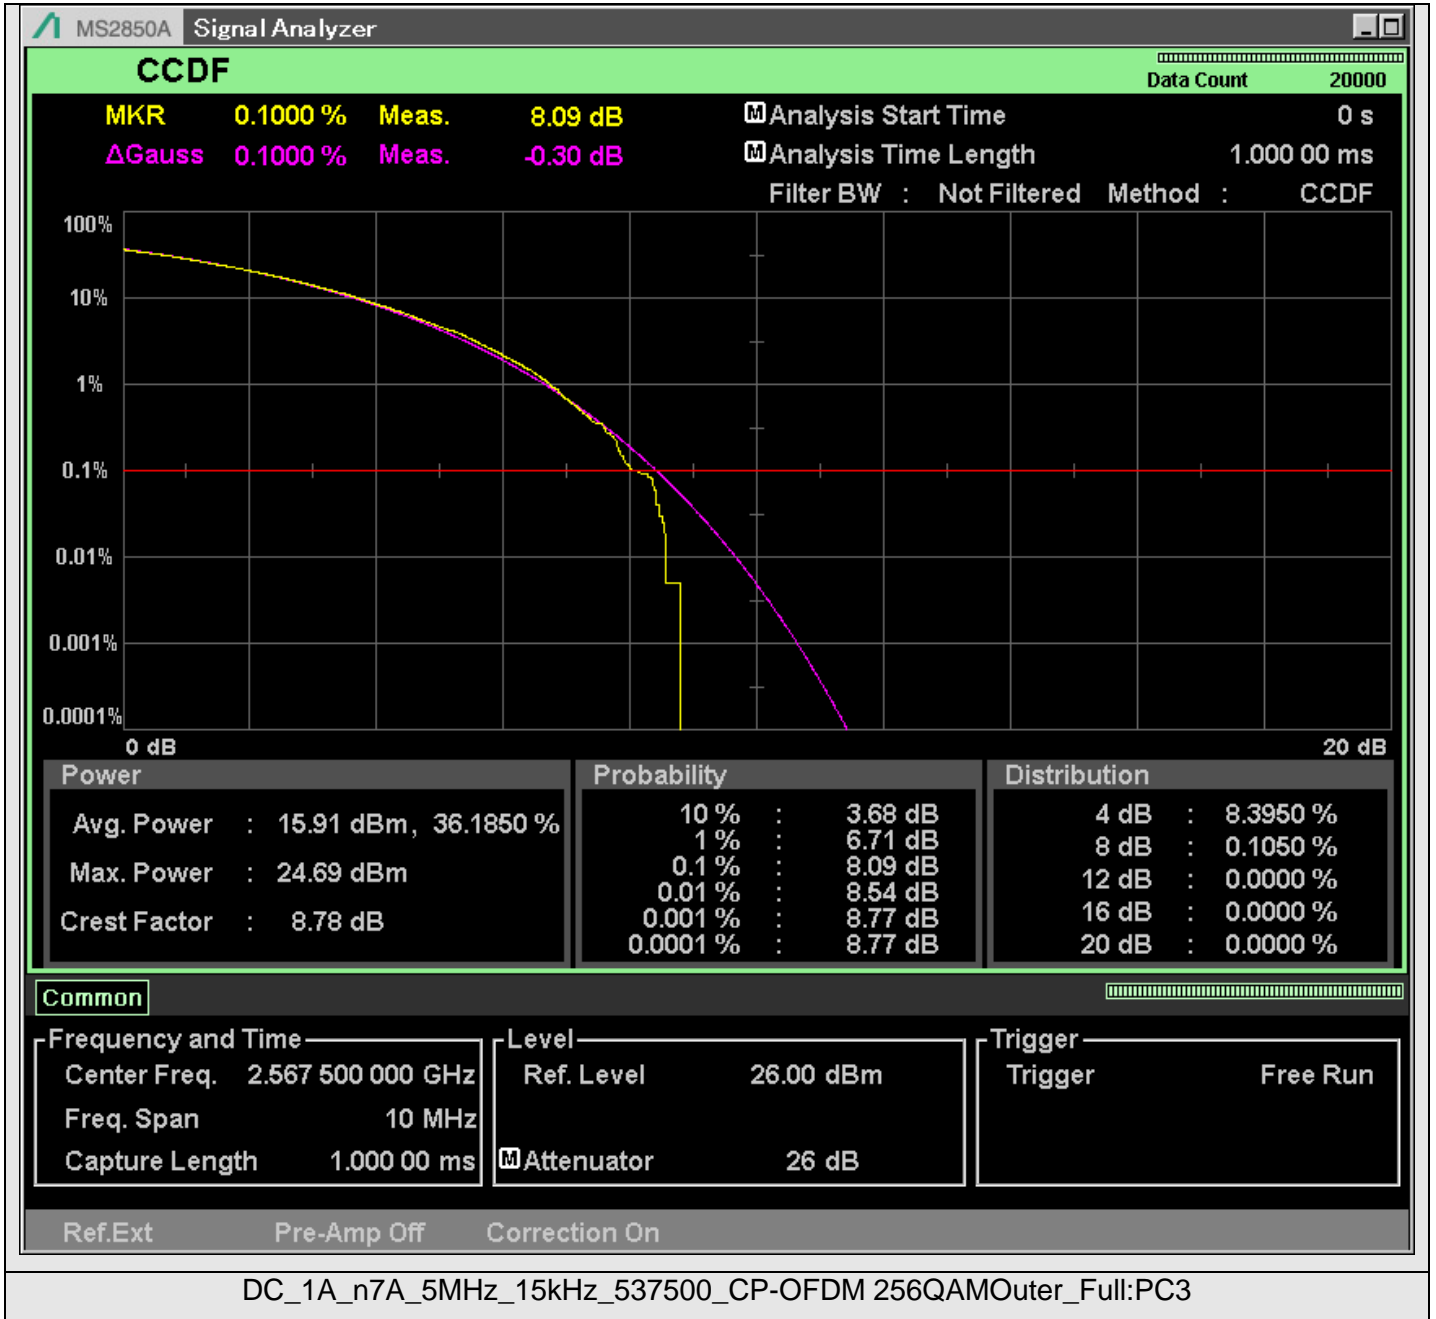

TestGraph

## 2.1049B Occupied bandwidth