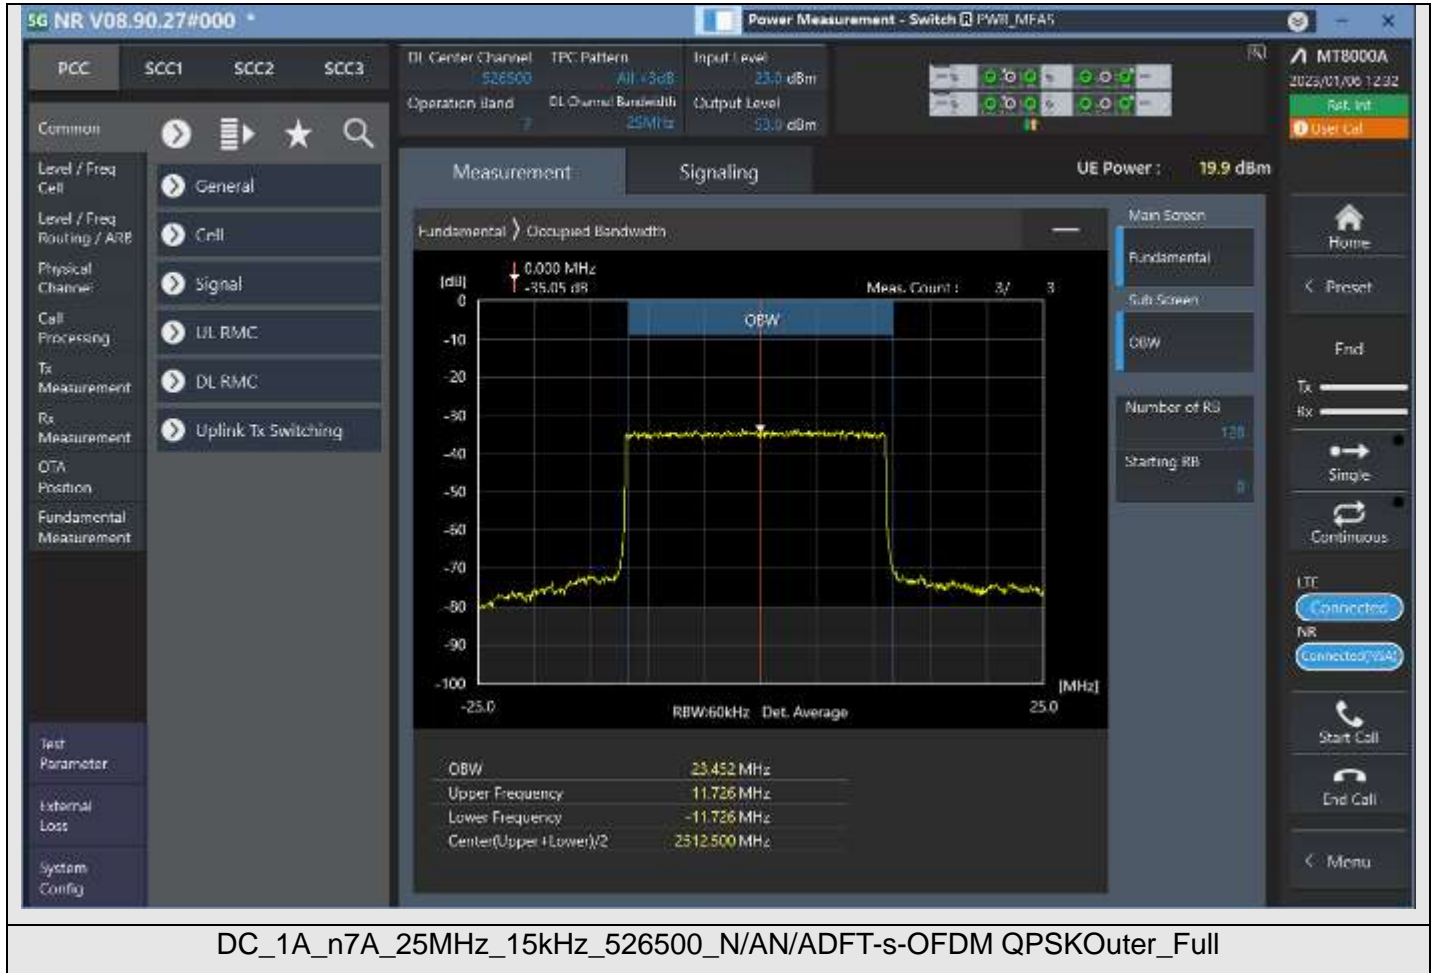

DC\_1A\_n7A\_5MHz\_15kHz\_537500\_N/AN/ADFT-s-OFDM 256QAMOuter\_Full

DC\_1A\_n7A\_5MHz\_15kHz\_537500\_N/AN/ACP-OFDM 16QAMOuter\_Full

DC\_1A\_n7A\_5MHz\_15kHz\_537500\_N/AN/ACP-OFDM 64QAMOuter\_Full

DC\_1A\_n7A\_5MHz\_15kHz\_537500\_N/AN/ACP-OFDM 256QAMOuter\_Full