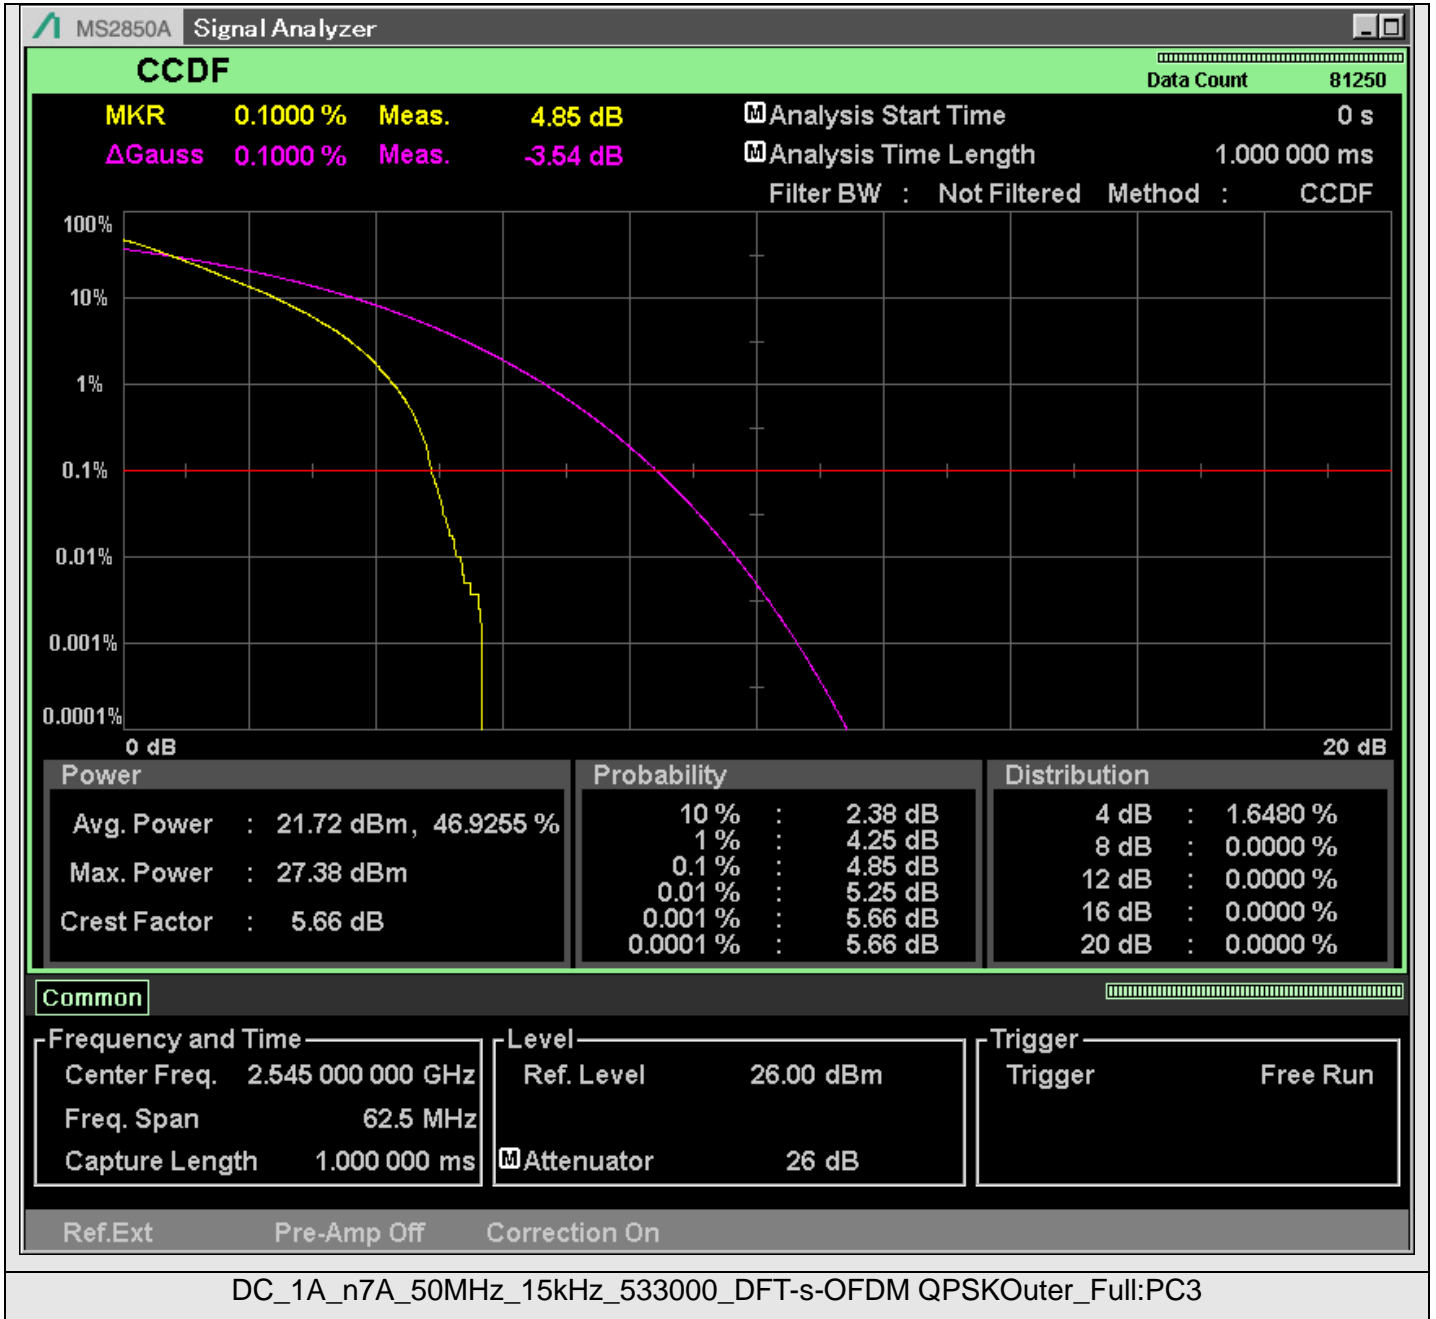

TestGraph

## 2.1049B Occupied bandwidth