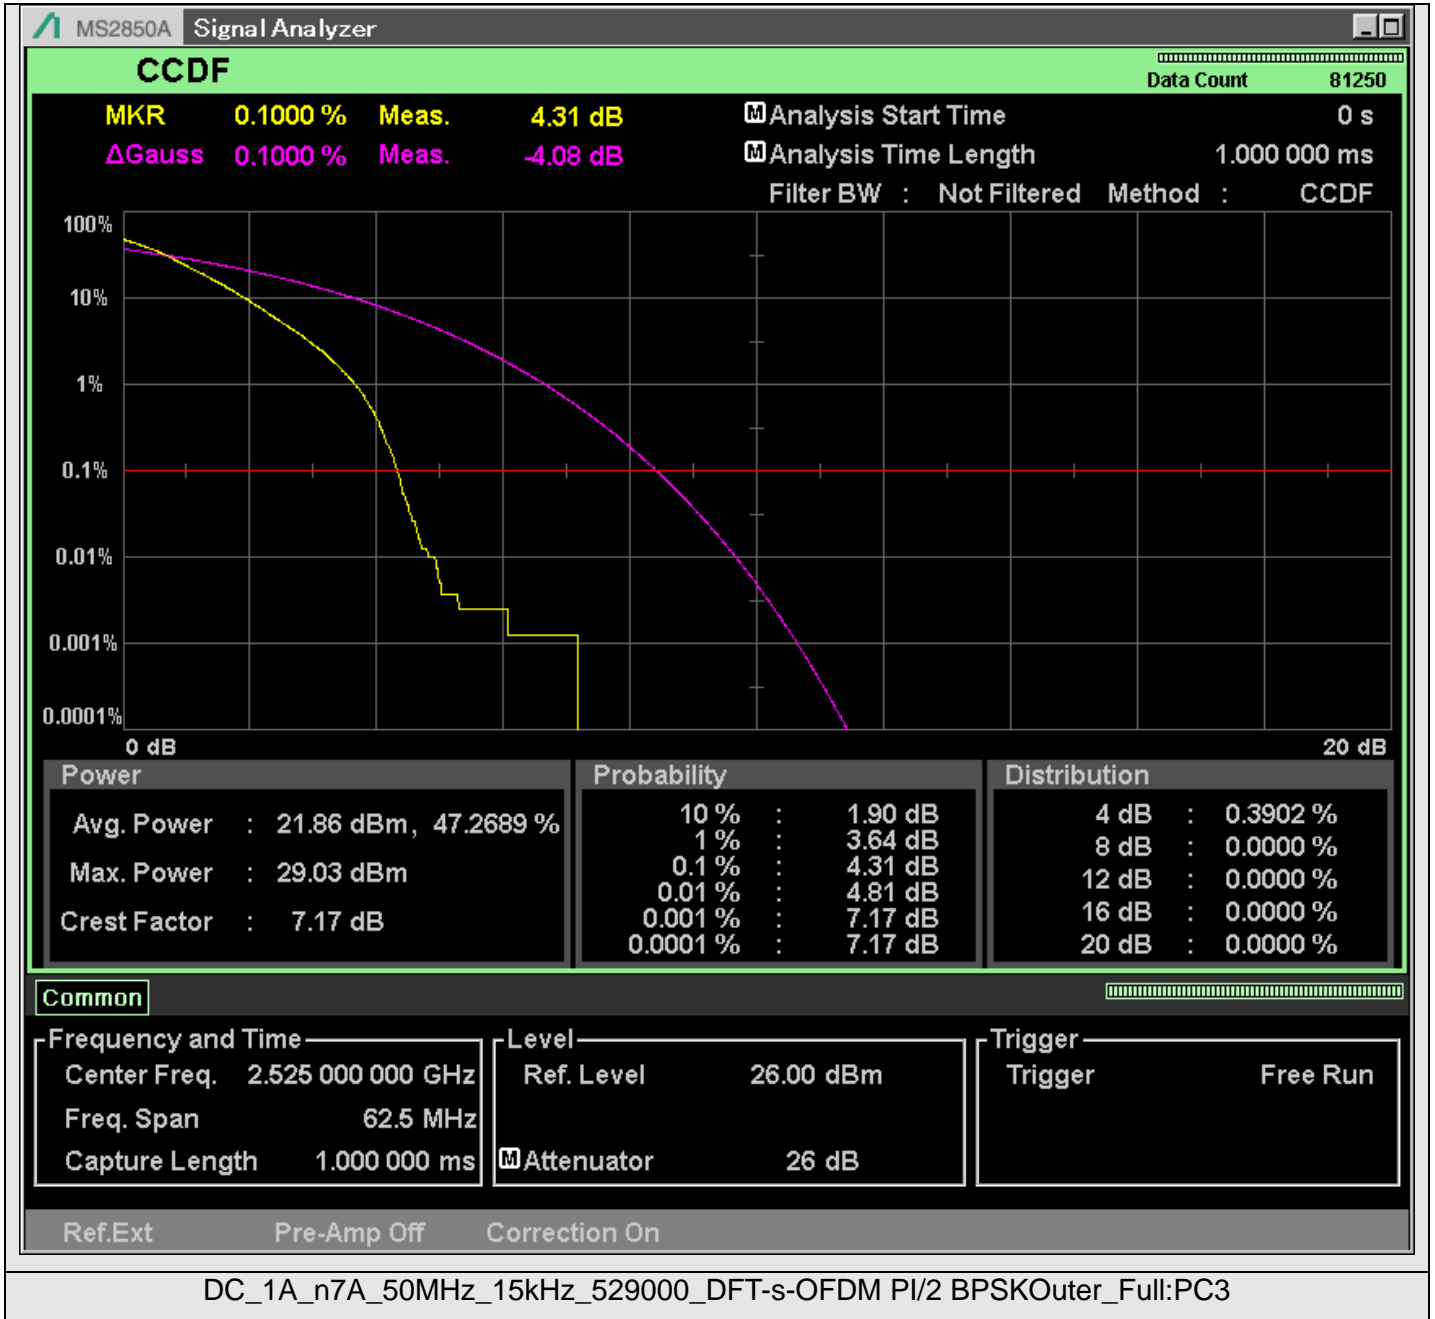

TestGraph

## 2.1049B Occupied bandwidth