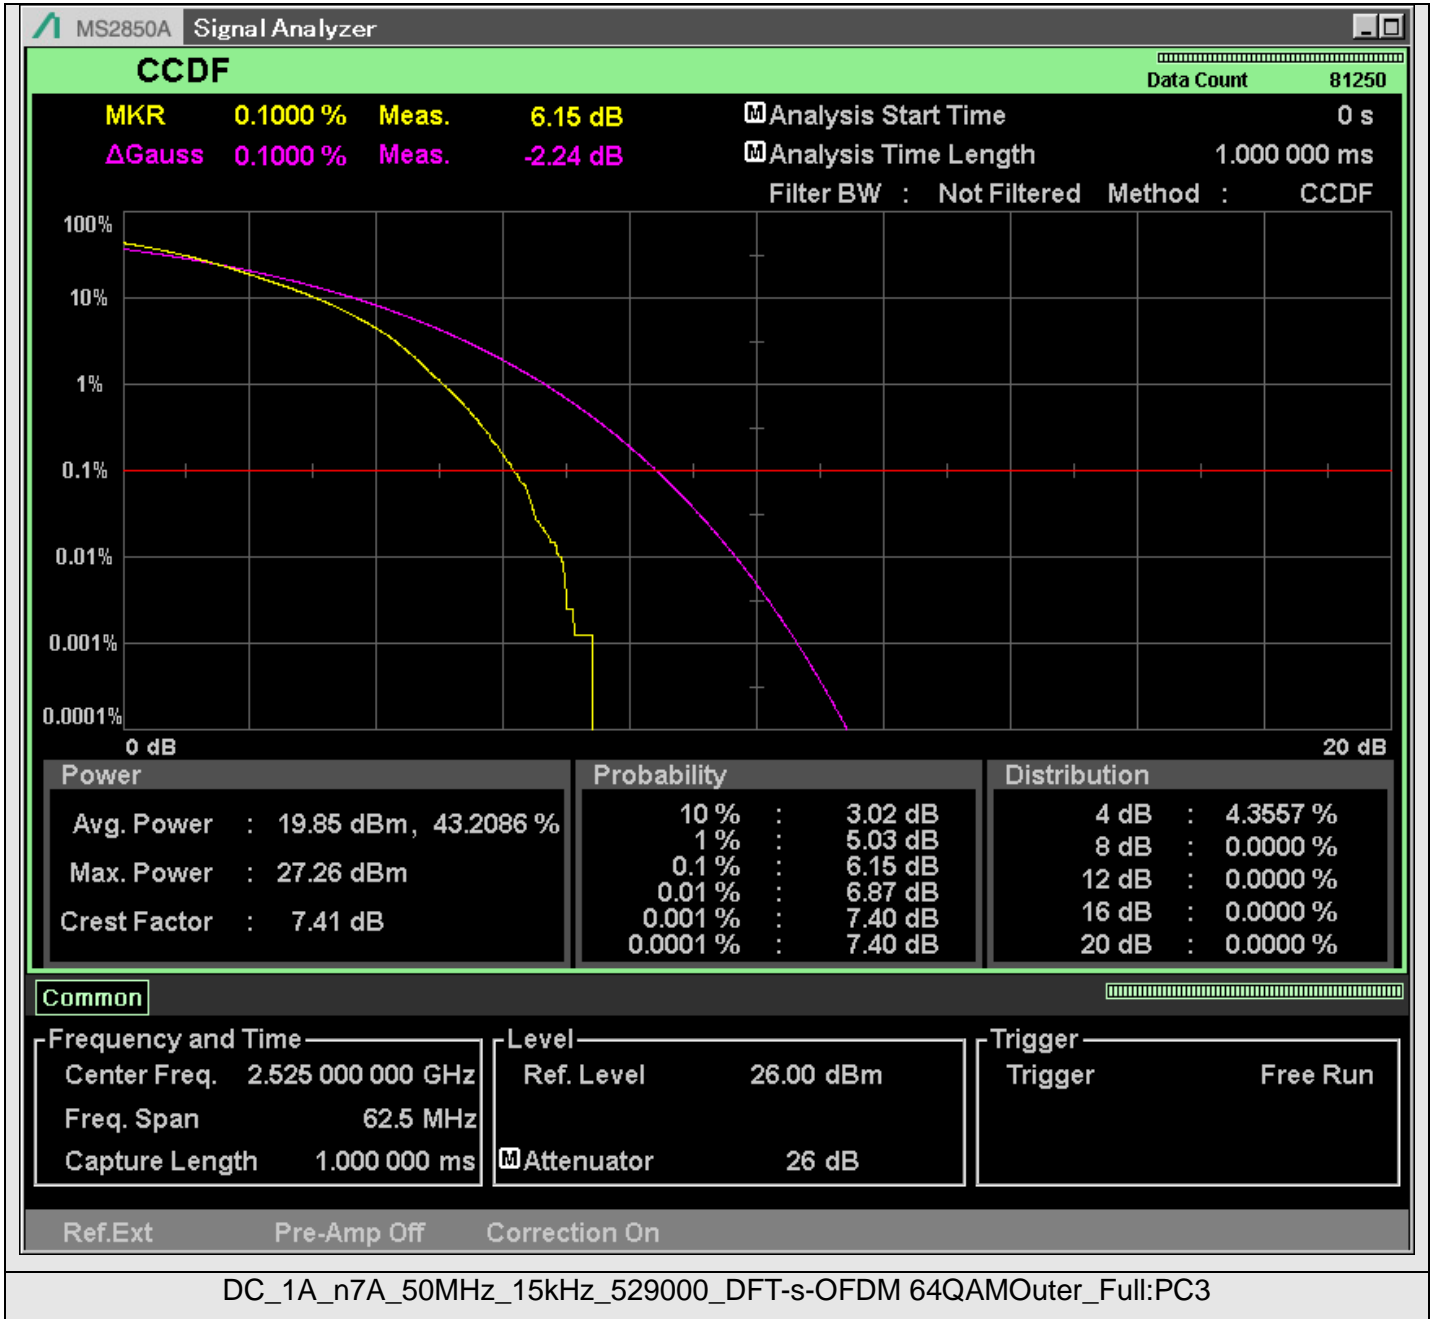

TestGraph

## 2.1049B Occupied bandwidth