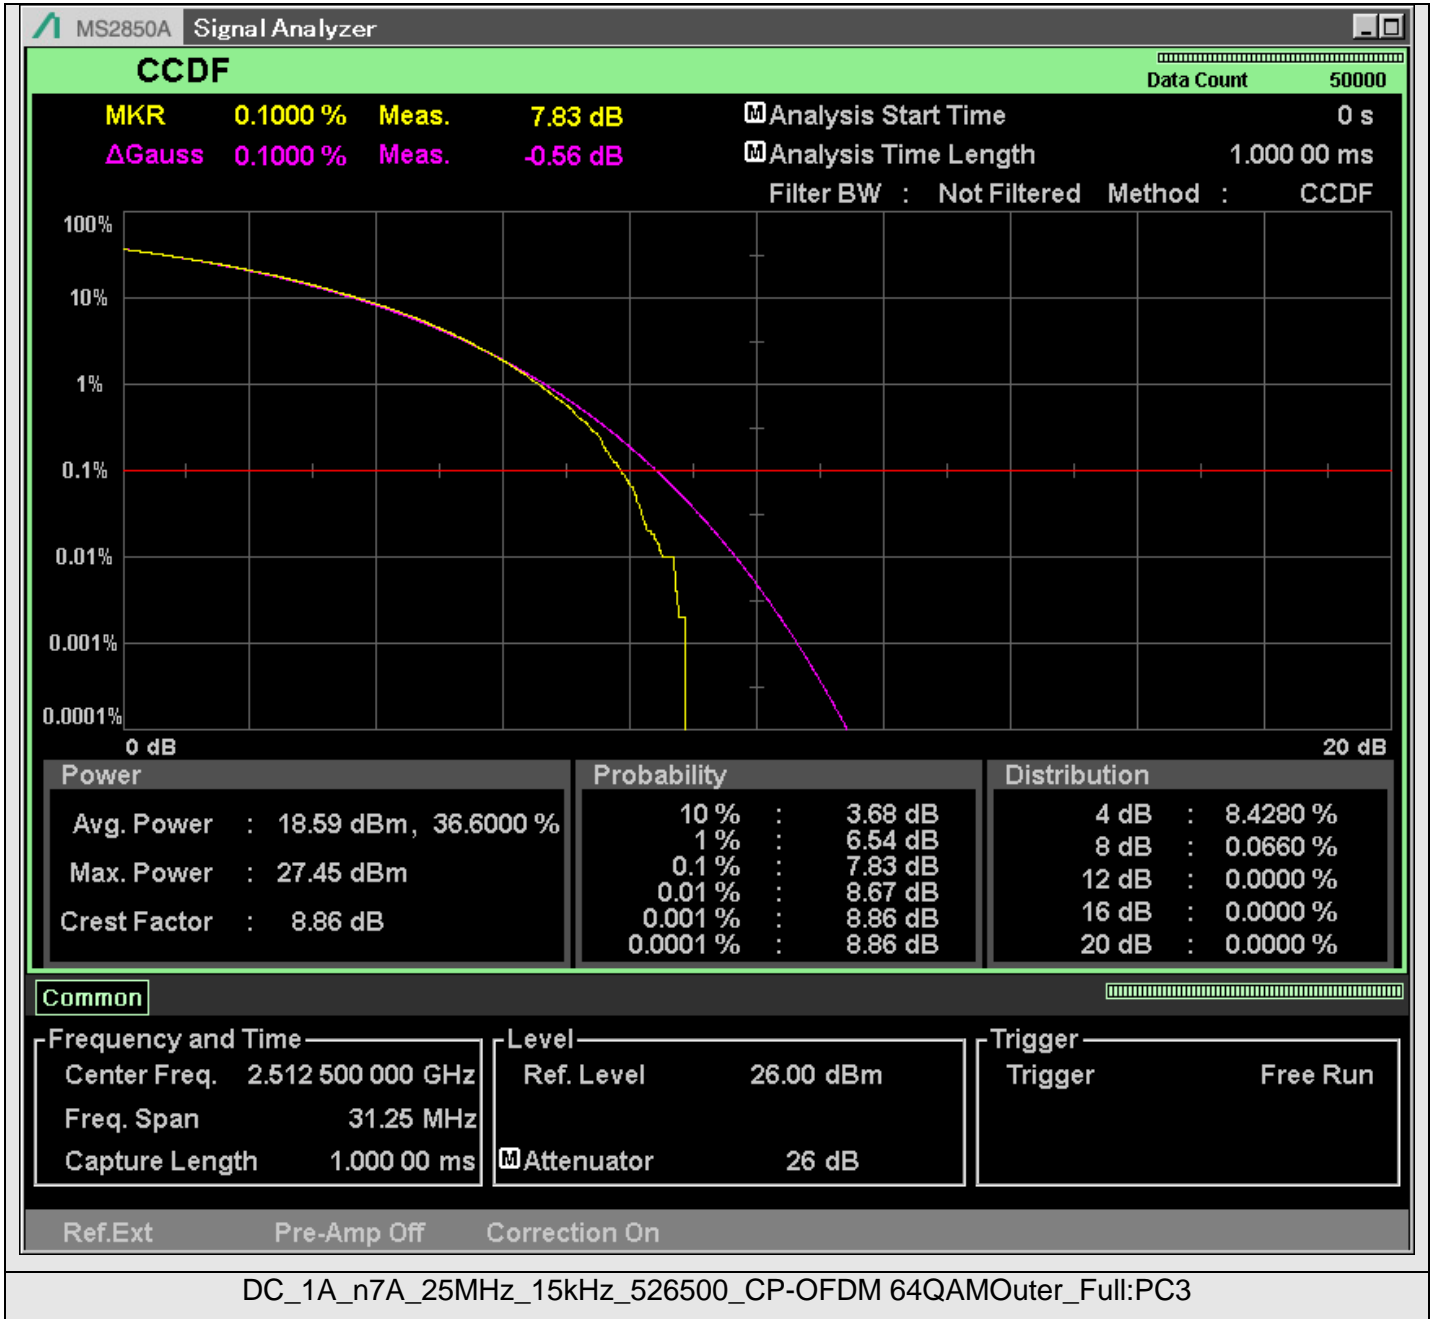

TestGraph

## 2.1049B Occupied bandwidth