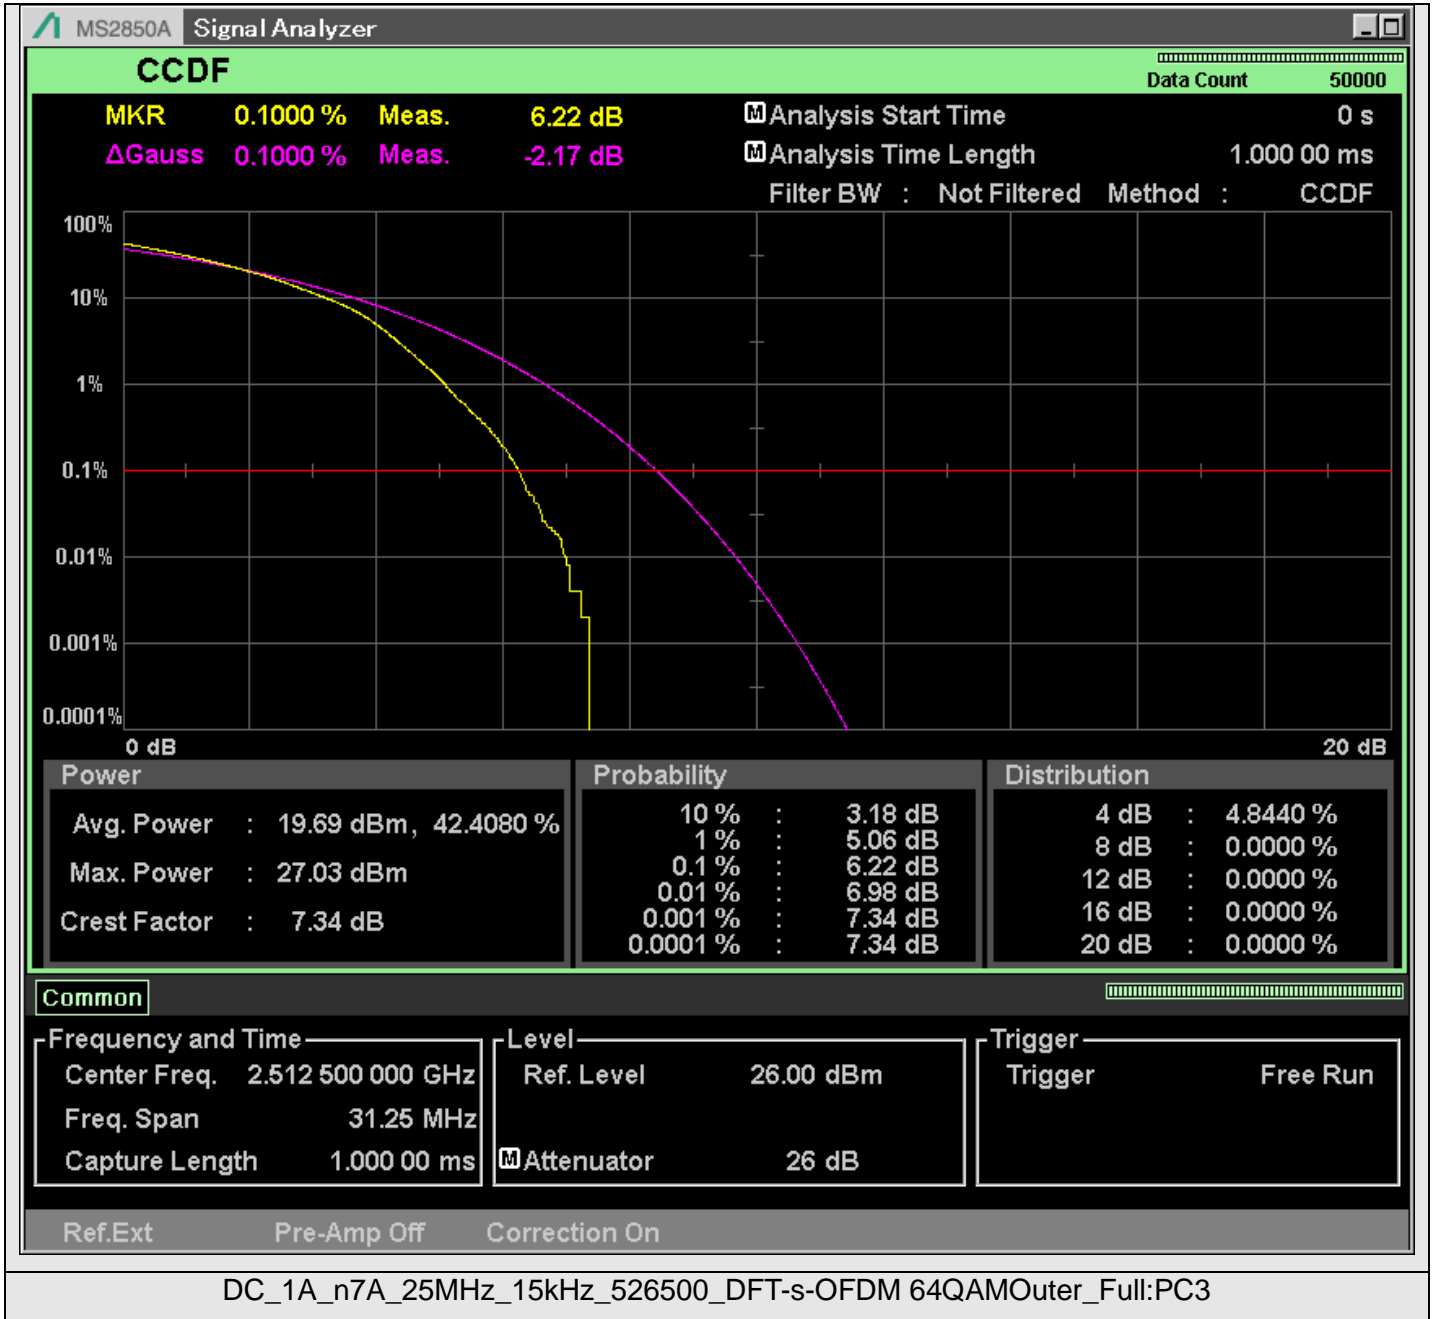

TestGraph

## 2.1049B Occupied bandwidth