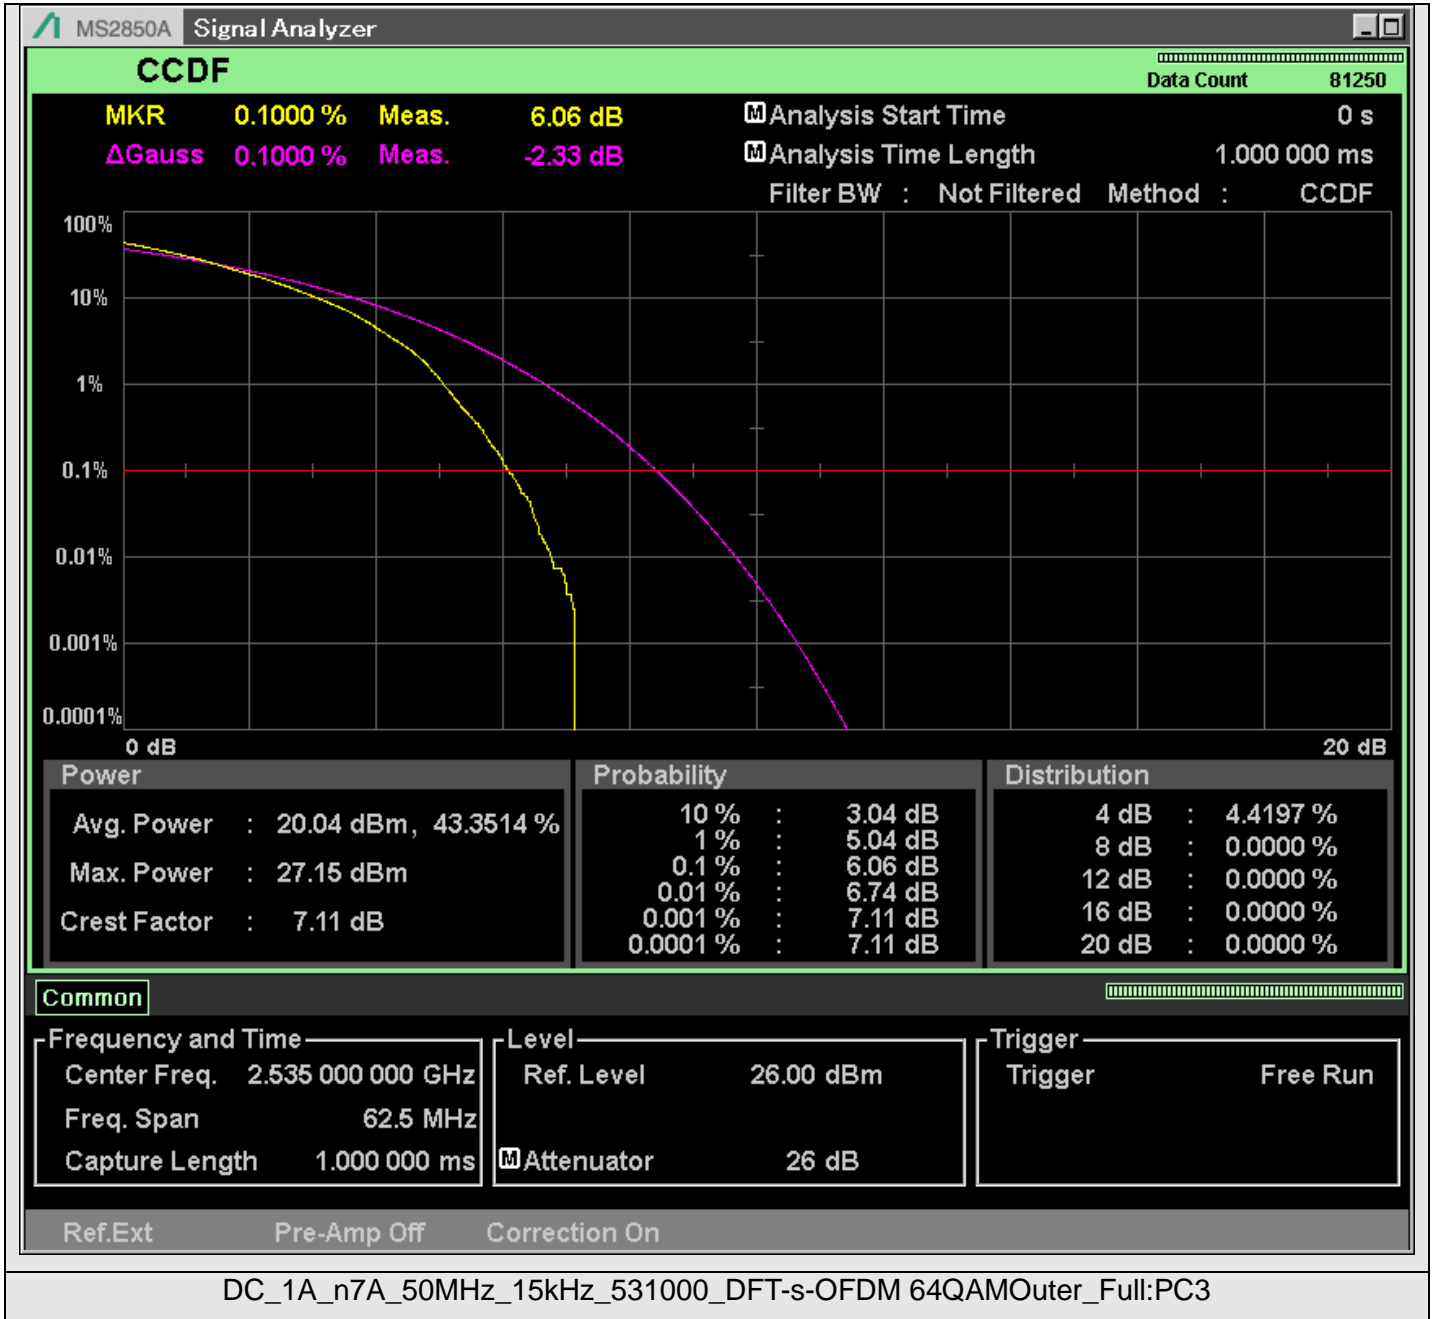

TestGraph

## 2.1049B Occupied bandwidth