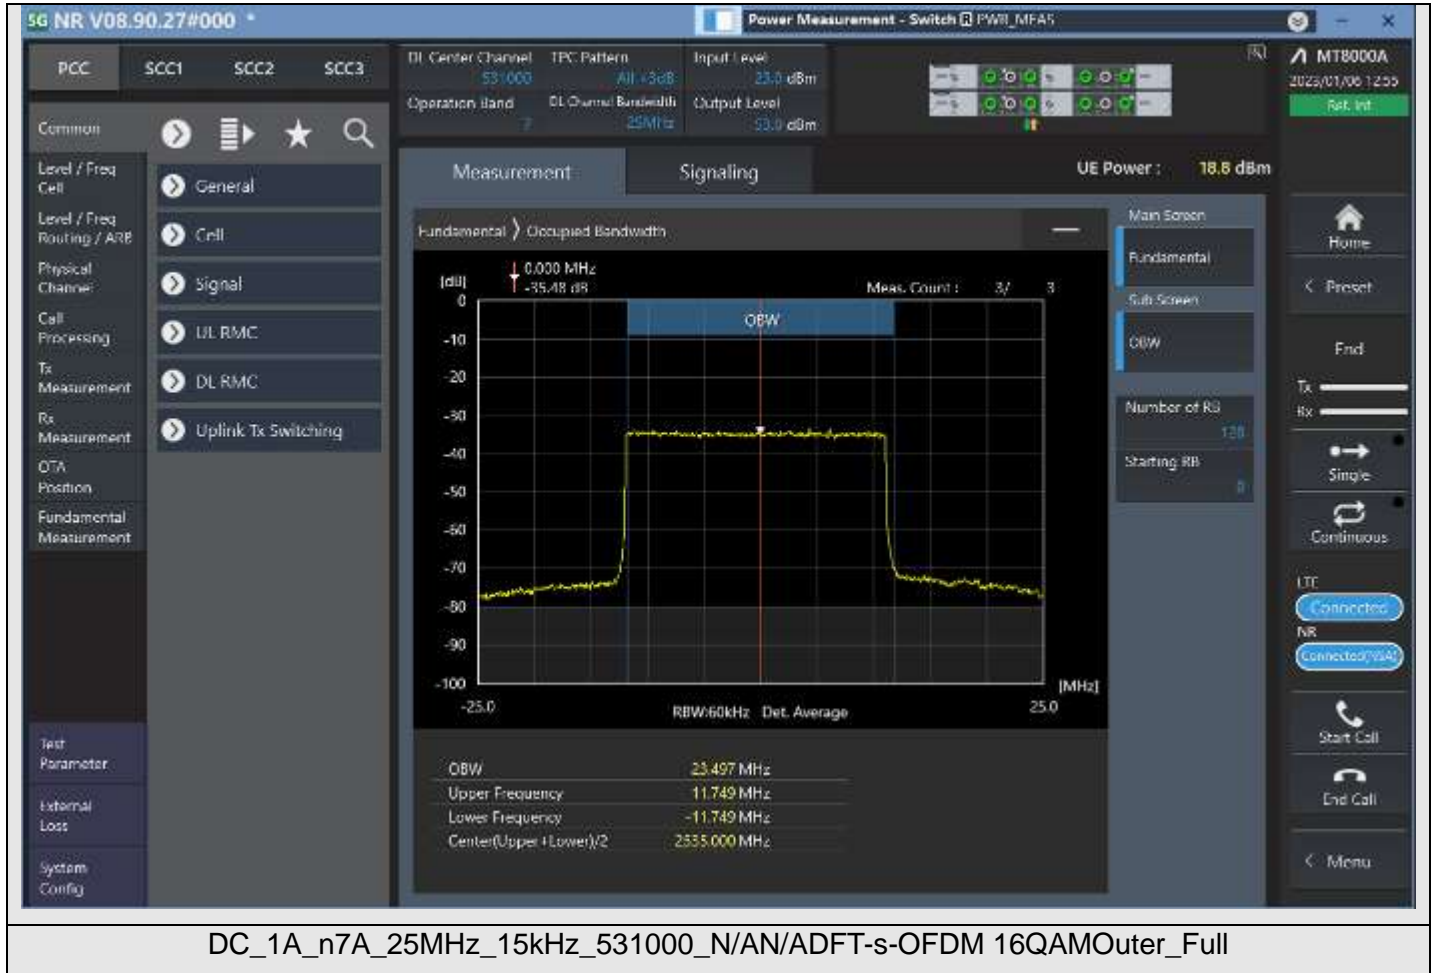

DC_1A_n7A_25MHz_15kHz_531000_N/AN/ADFT-s-OFDM QPSKOuter_Full