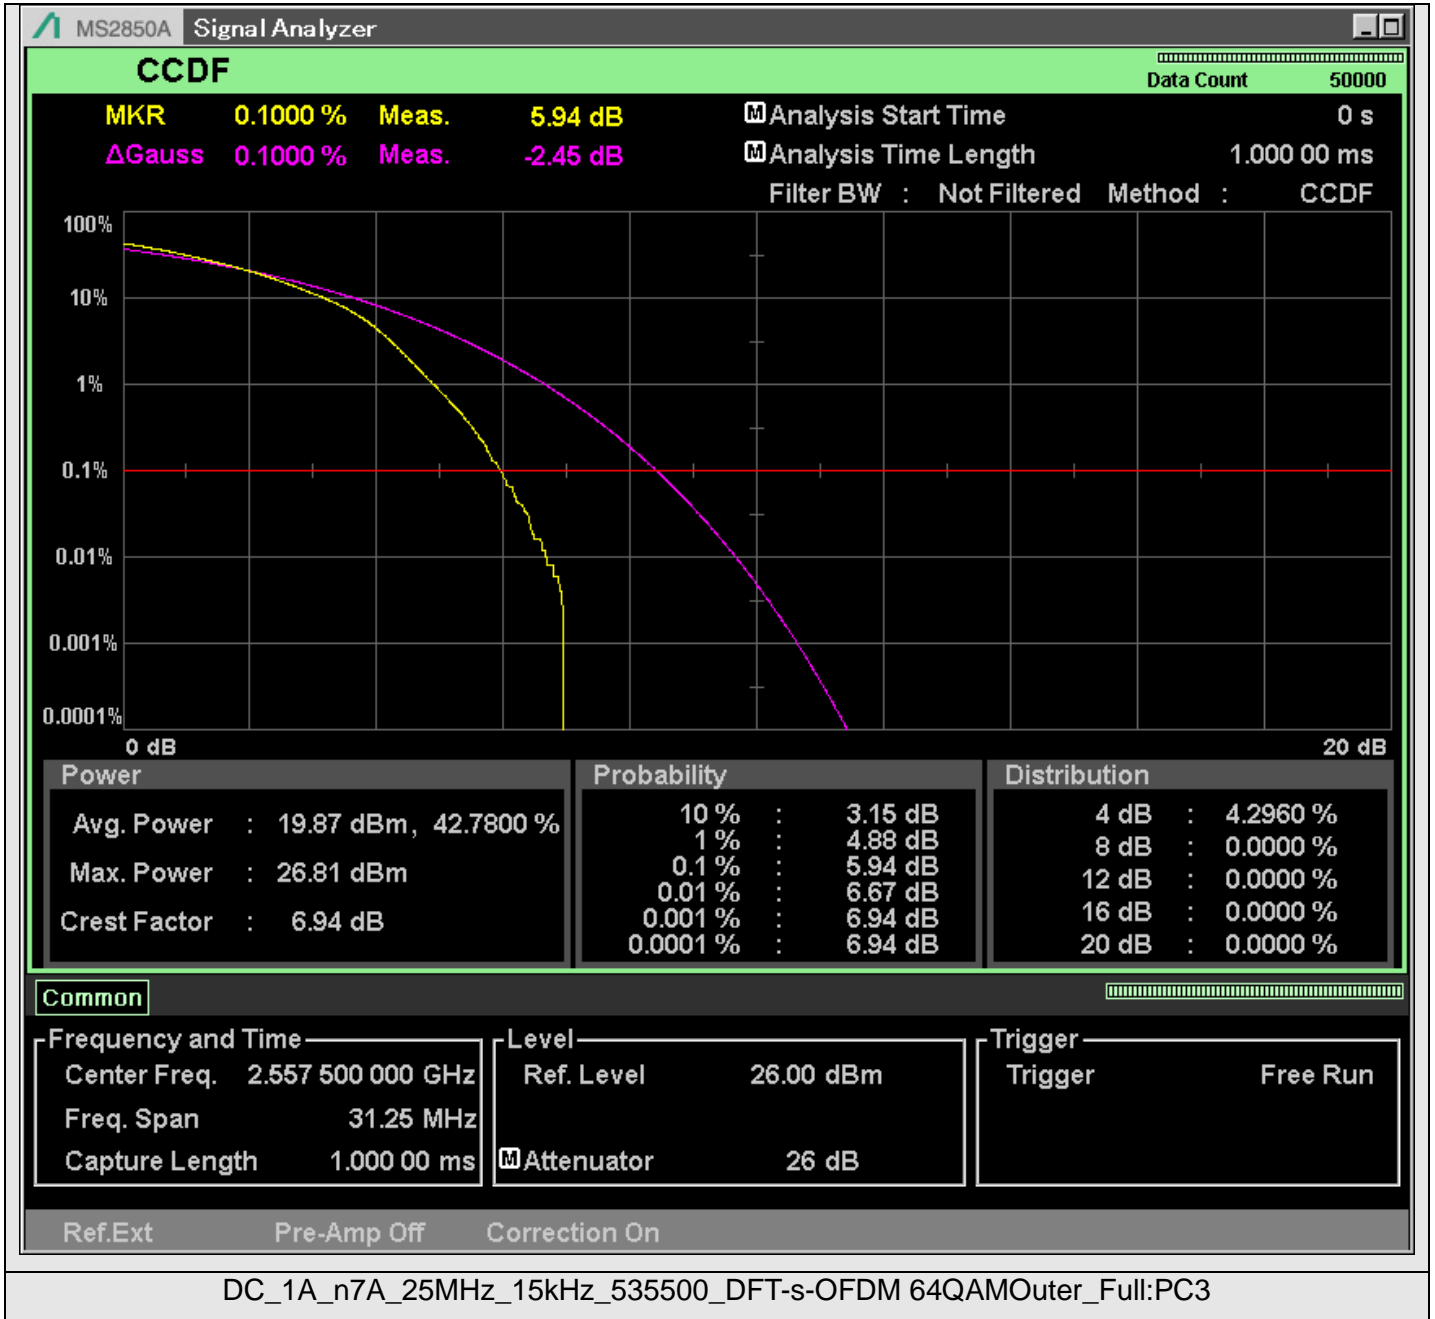

TestGraph

## 2.1049B Occupied bandwidth