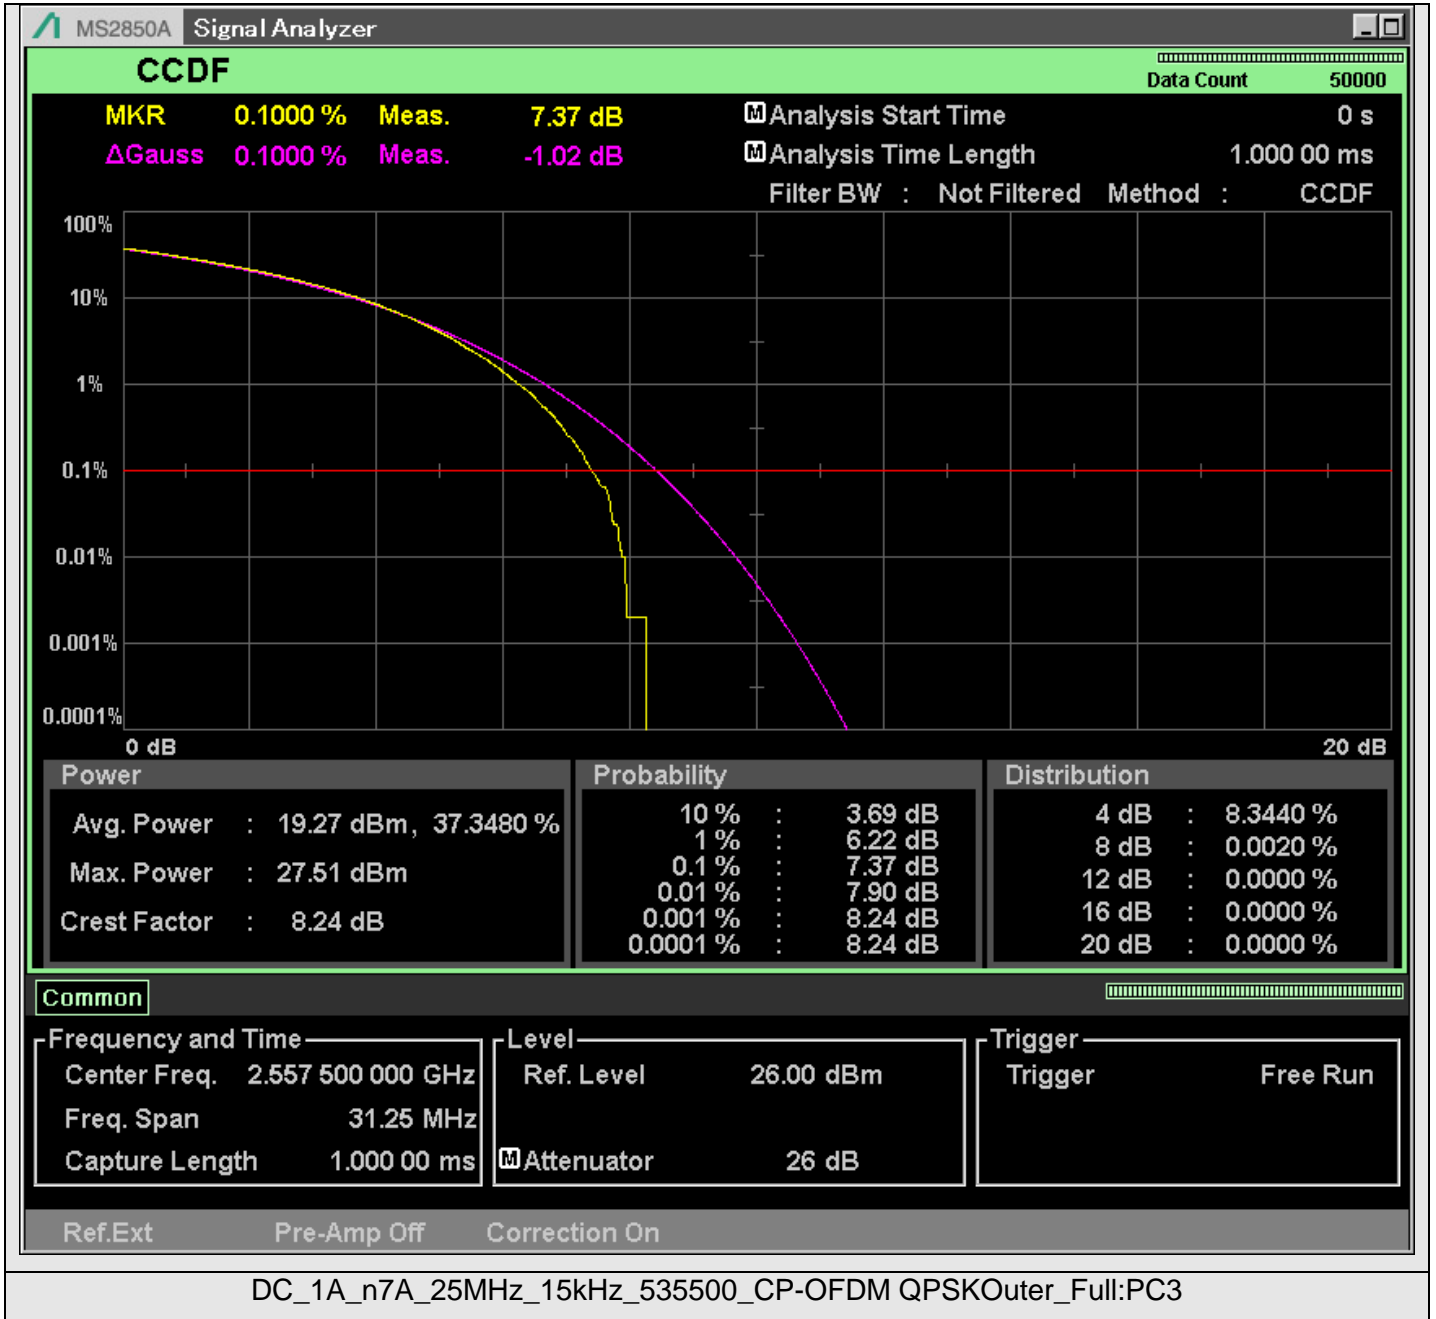

TestGraph

## 2.1049B Occupied bandwidth