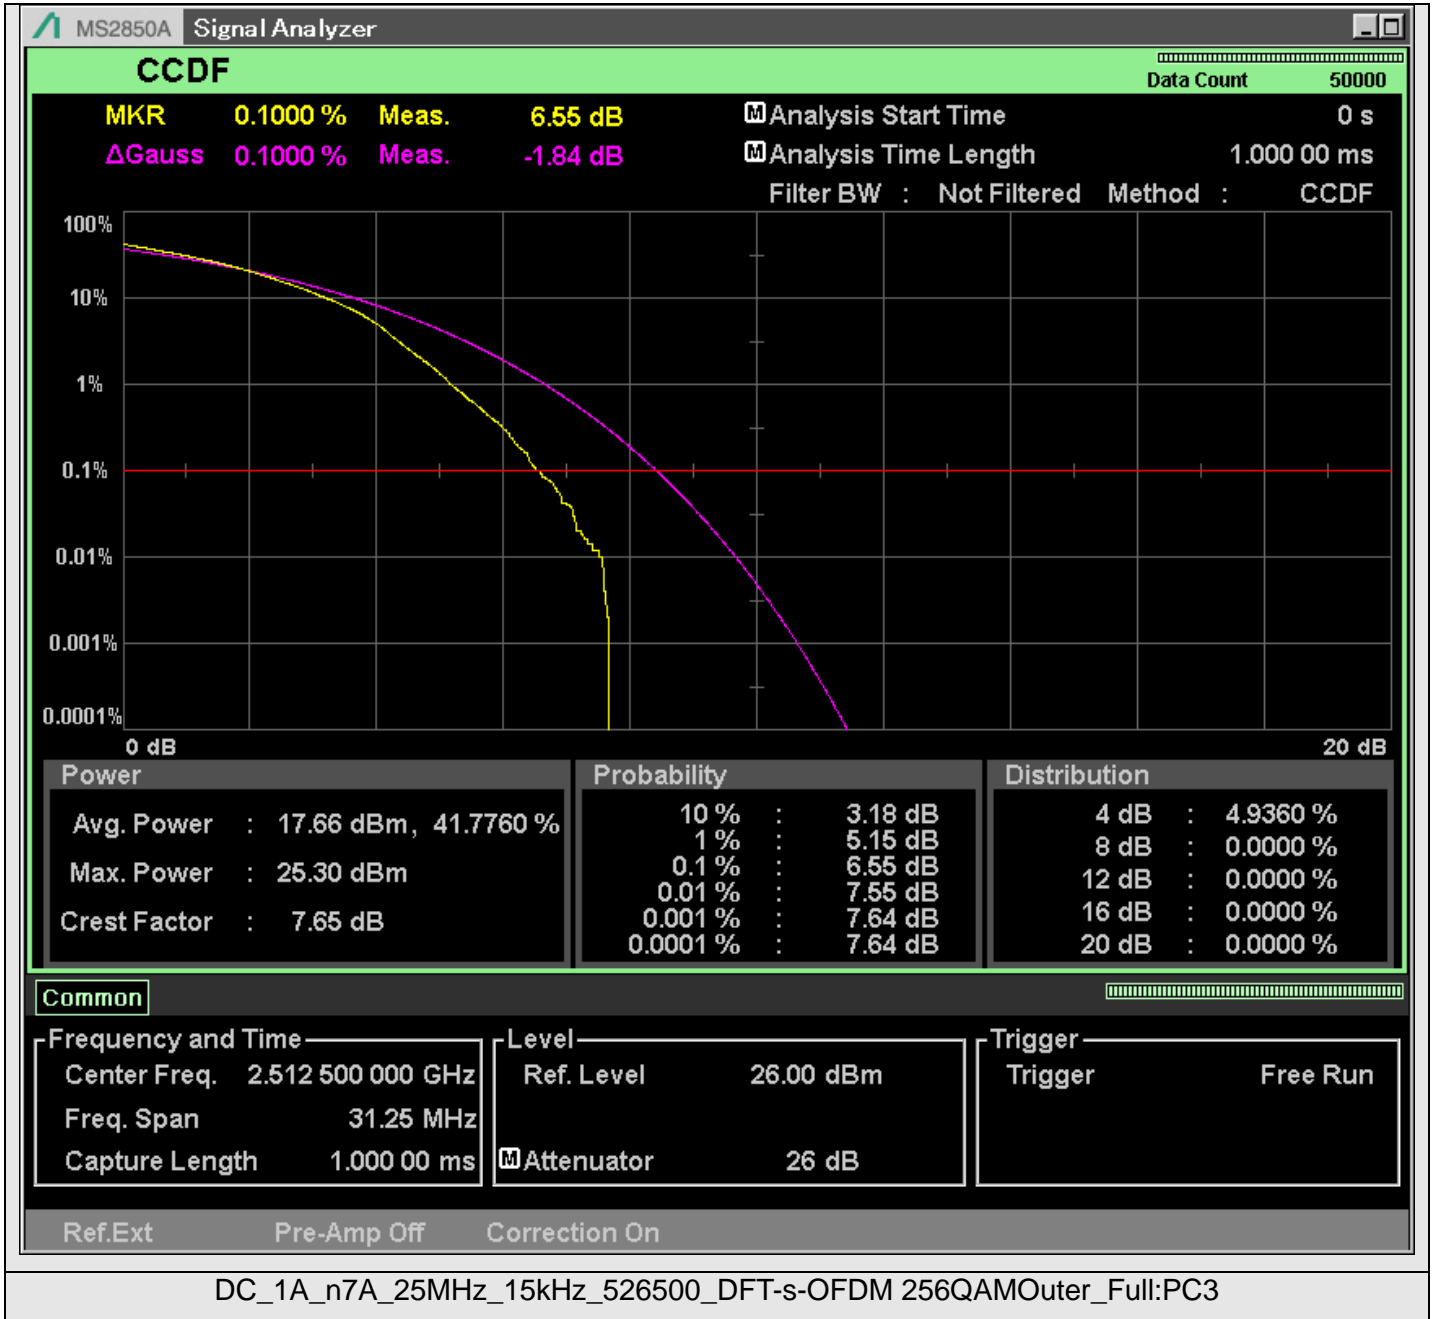

TestGraph

## 2.1049B Occupied bandwidth