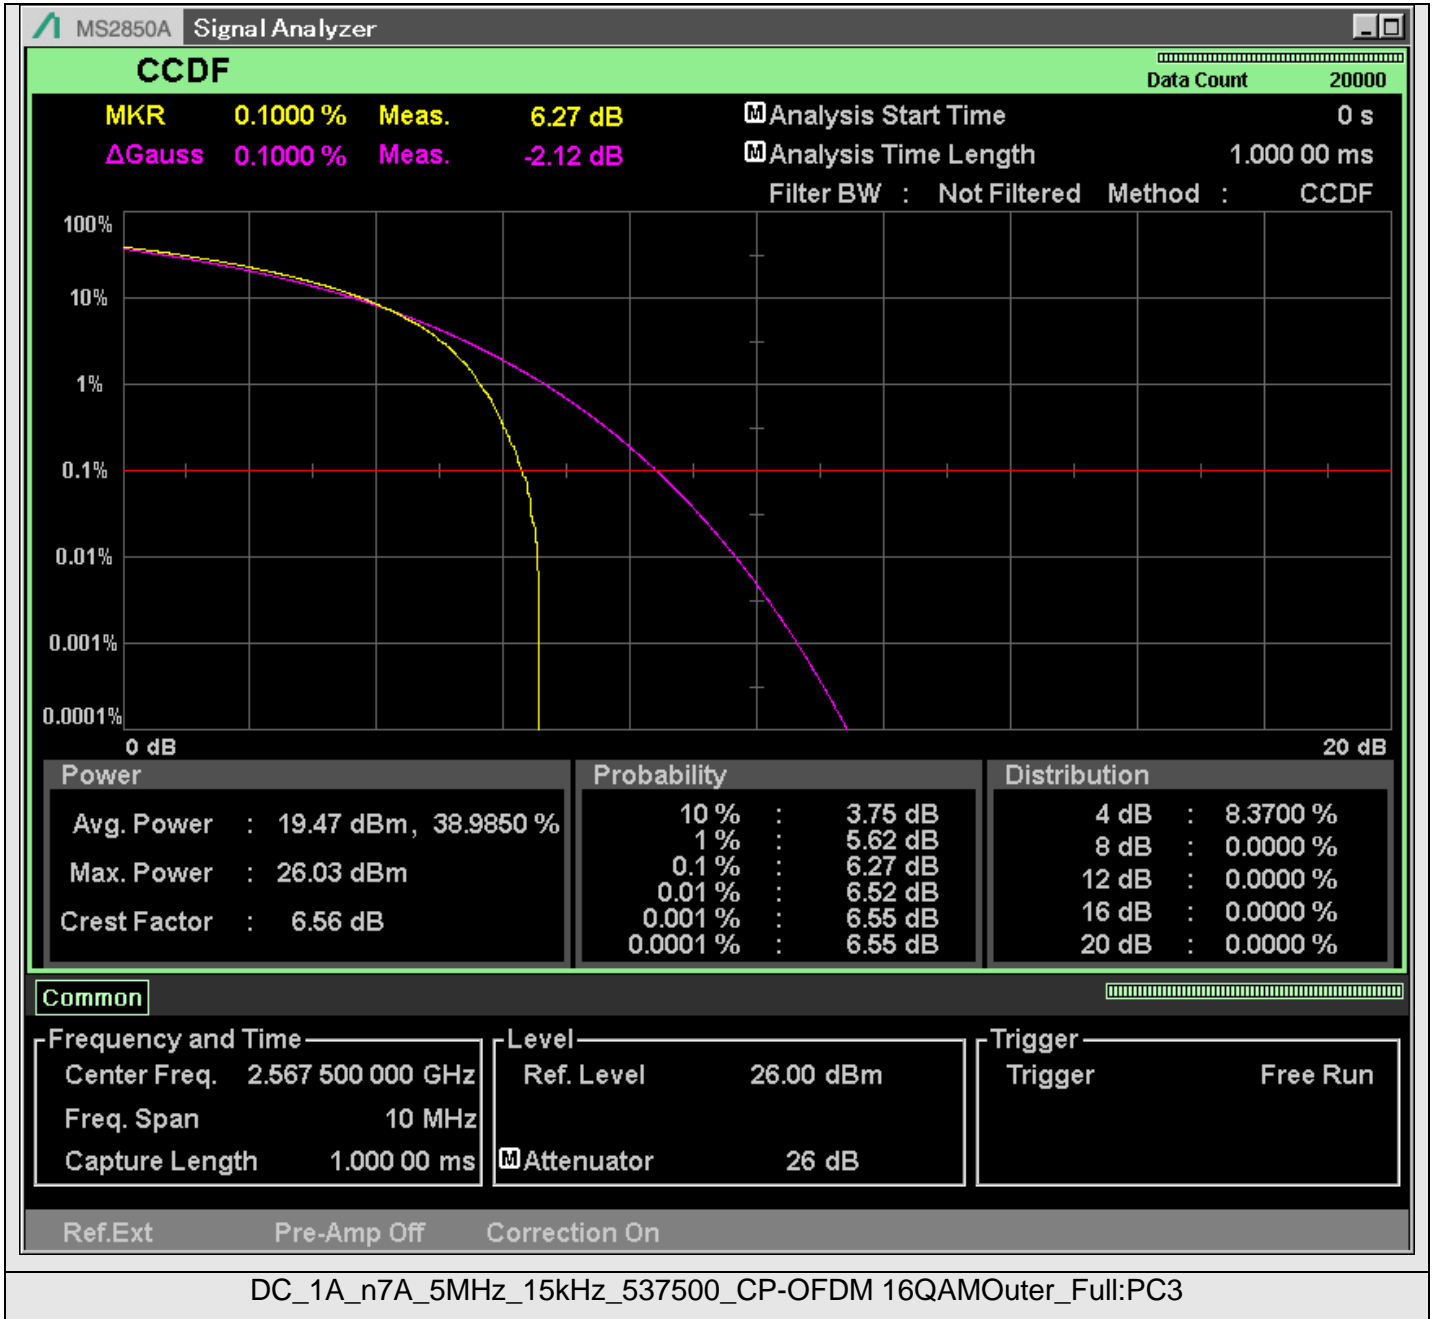

TestGraph

## 2.1049B Occupied bandwidth