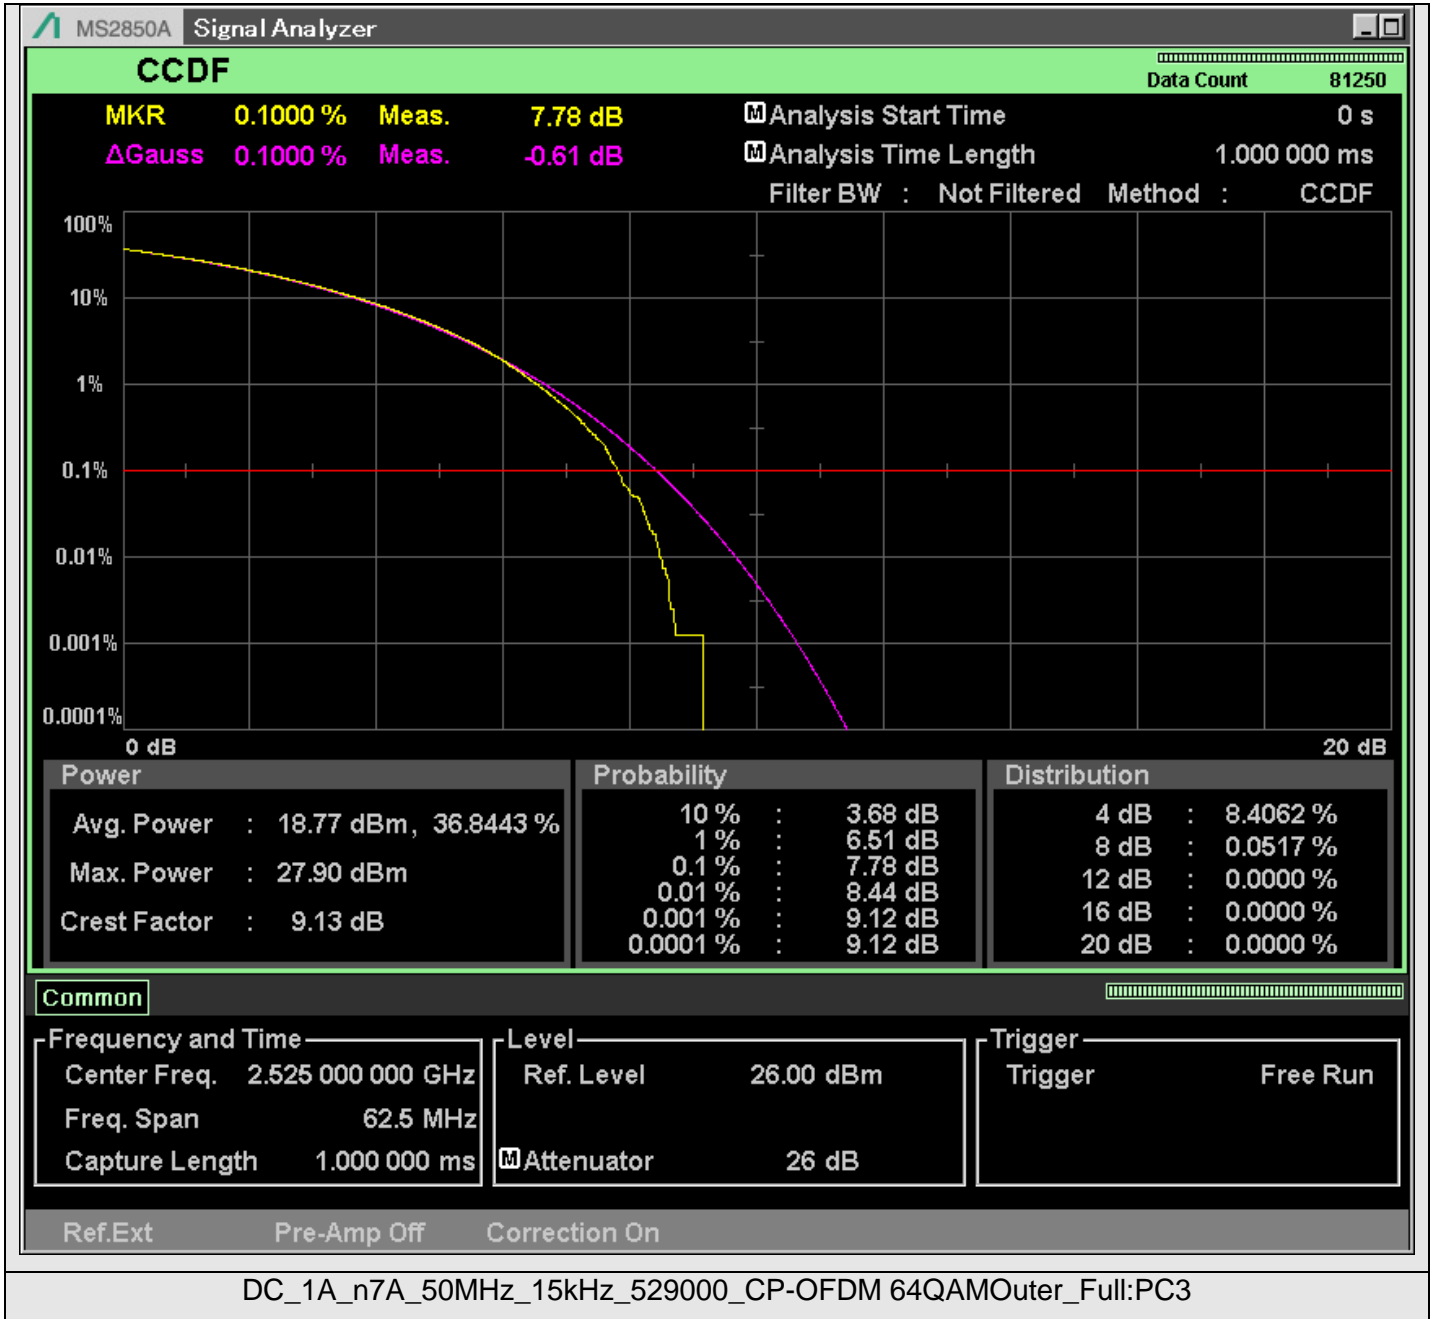

TestGraph

## 2.1049B Occupied bandwidth