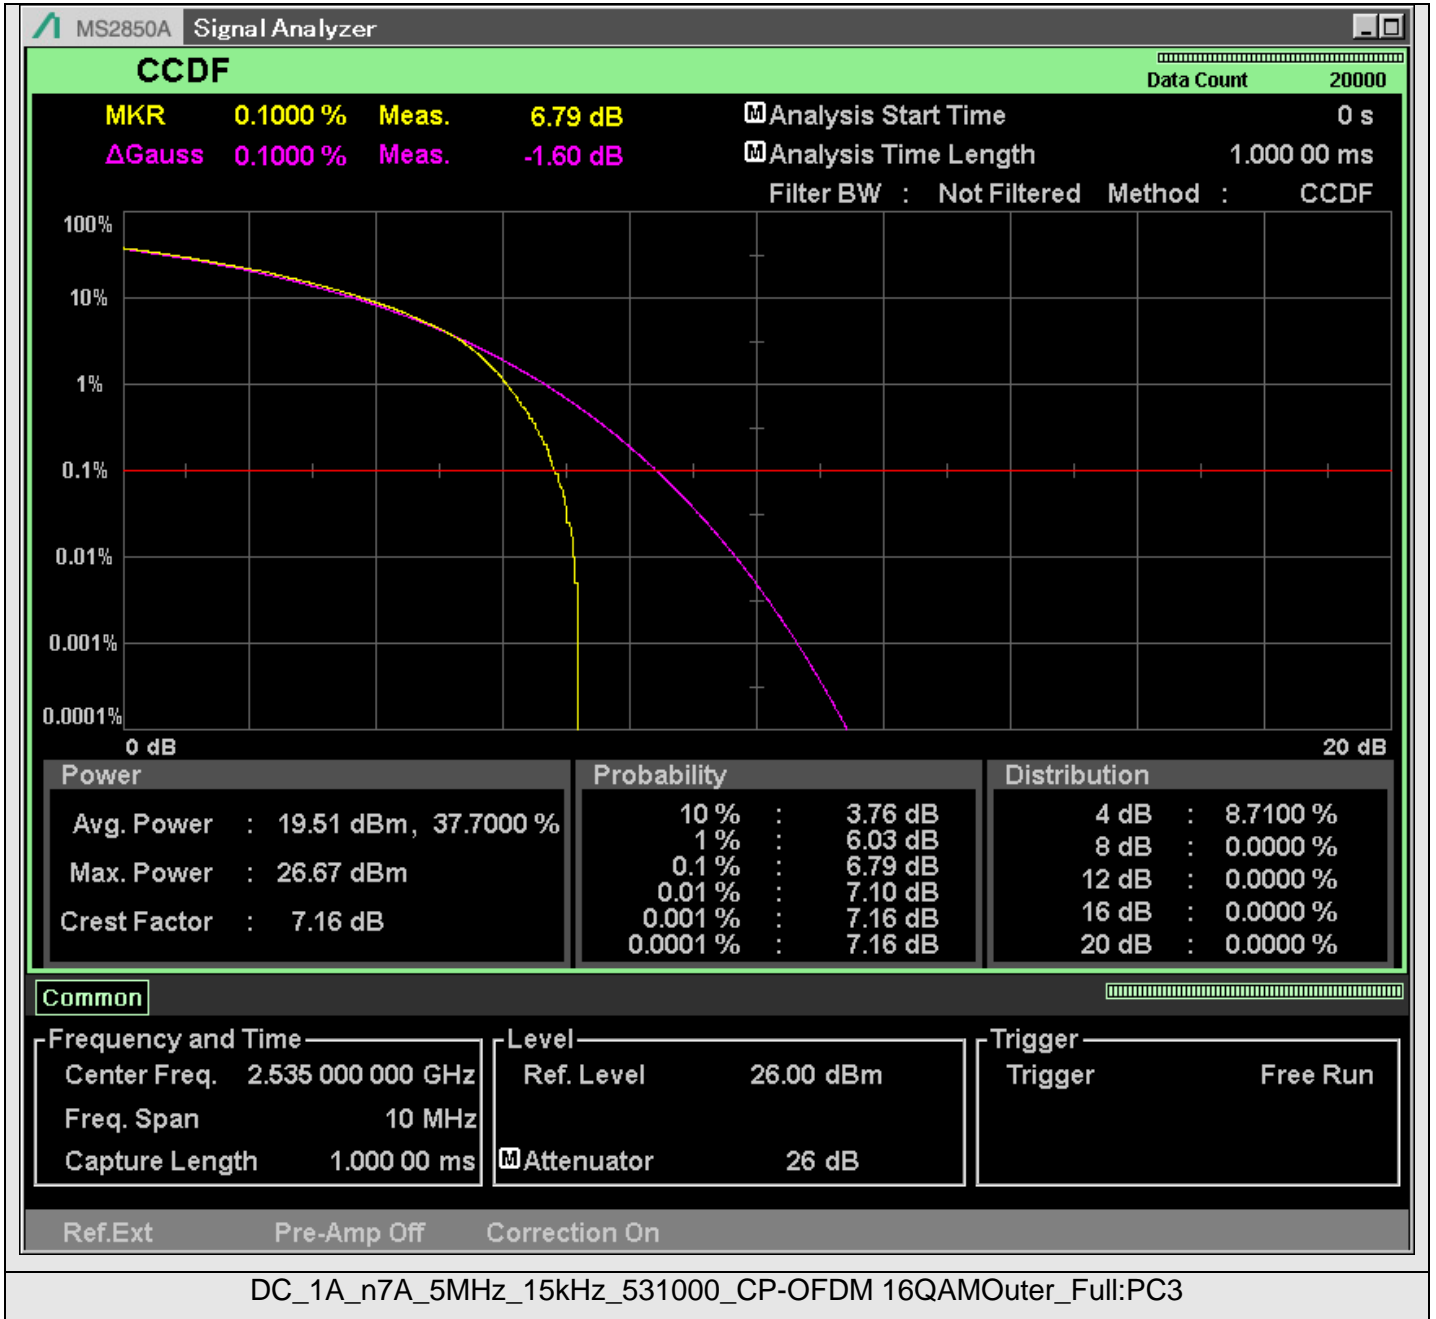

TestGraph

## 2.1049B Occupied bandwidth