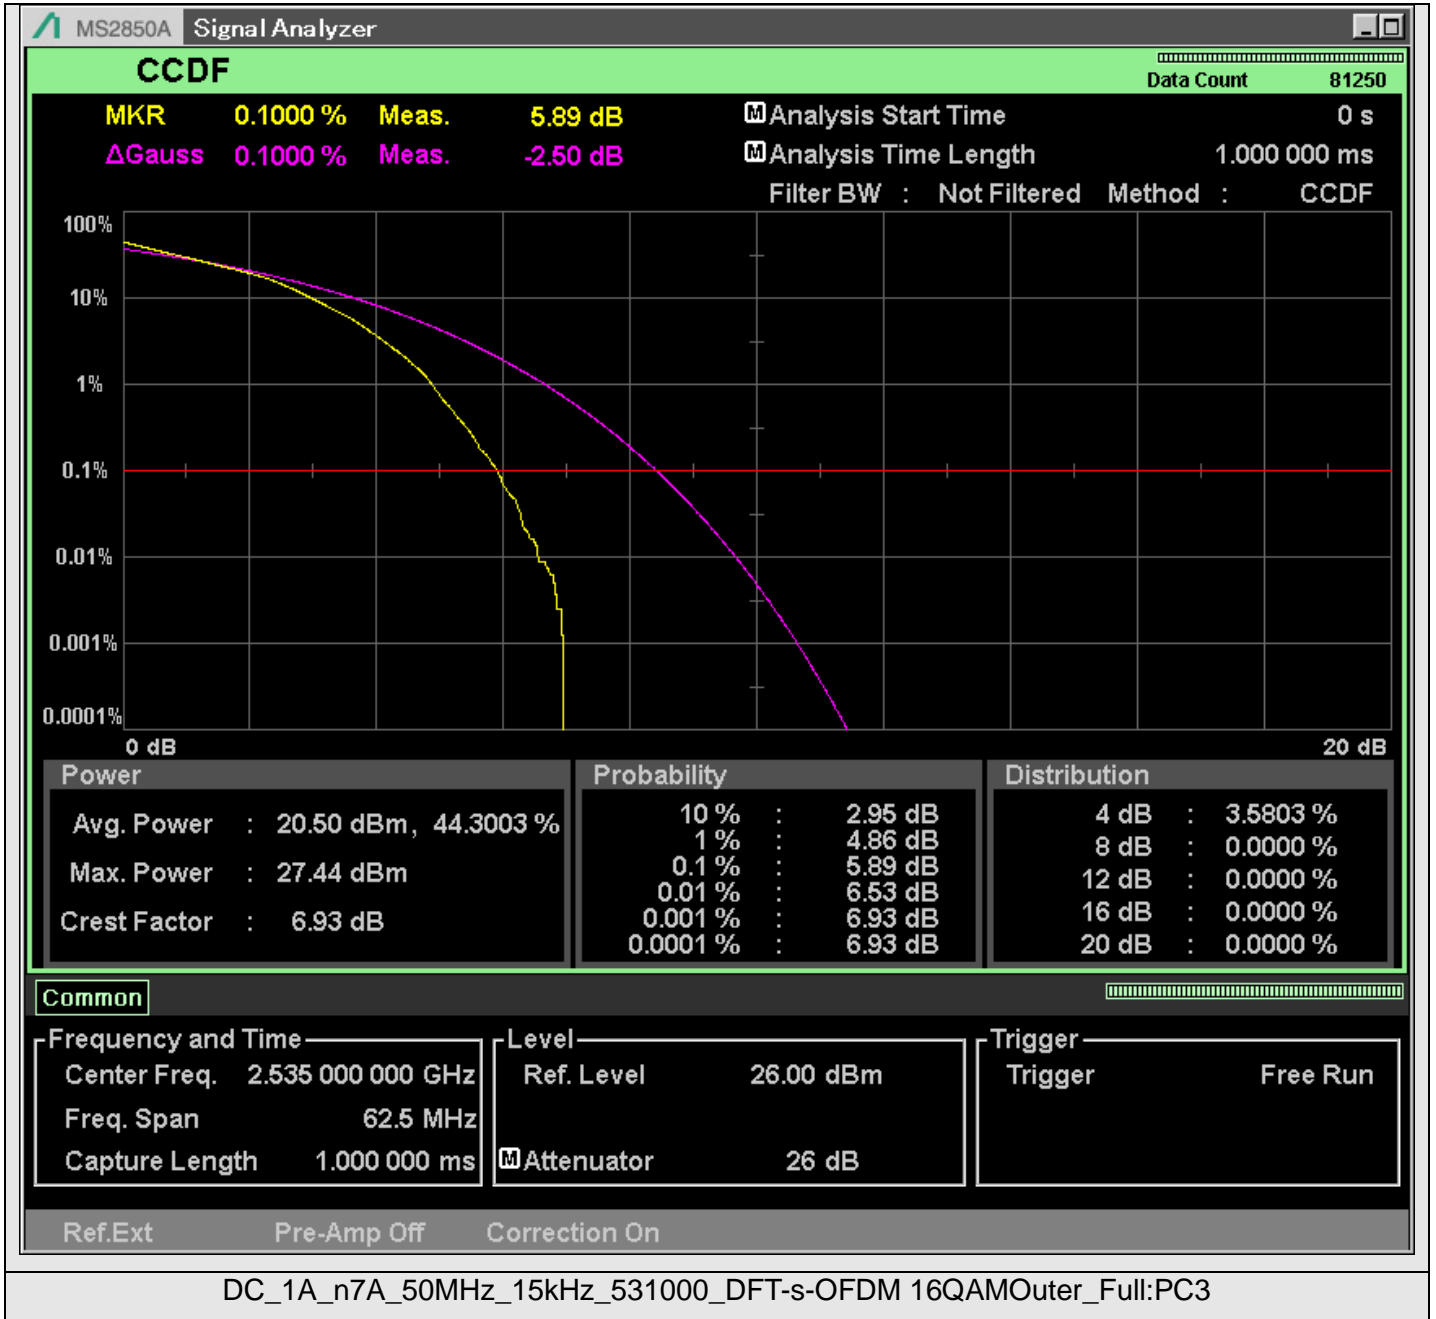

TestGraph

## 2.1049B Occupied bandwidth