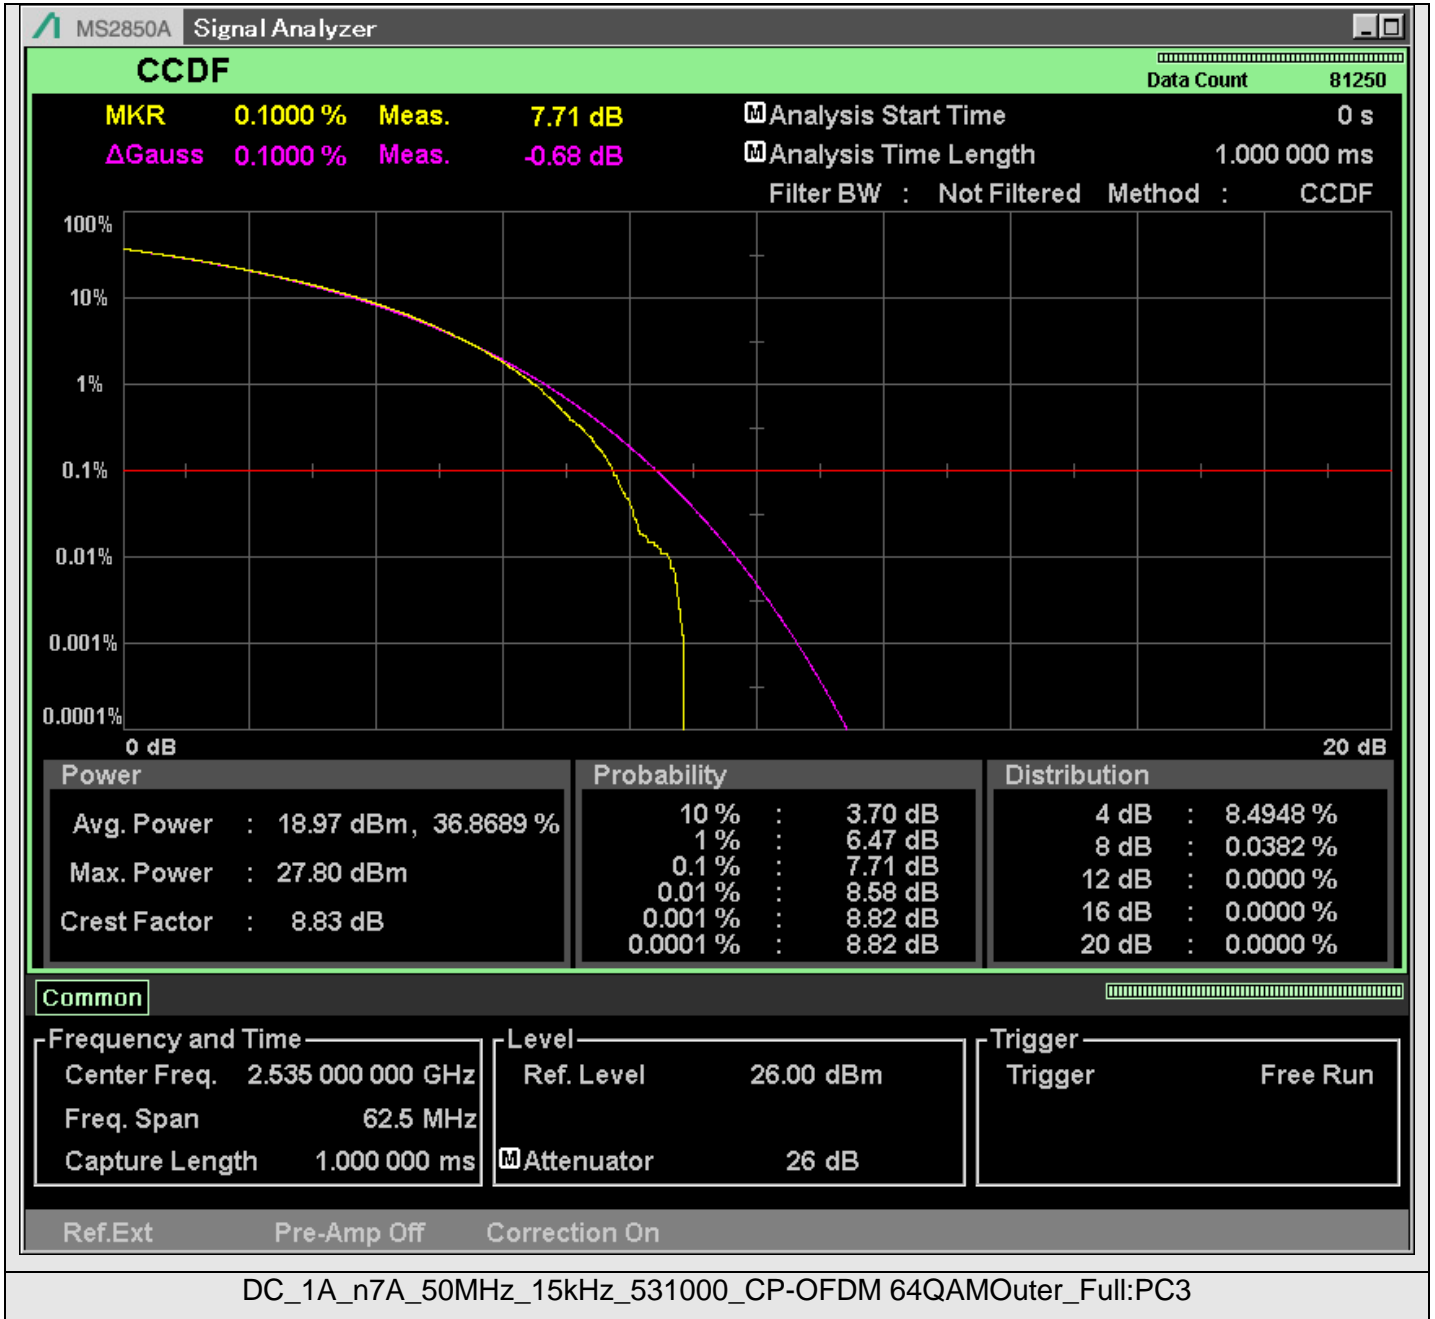

TestGraph

## 2.1049B Occupied bandwidth