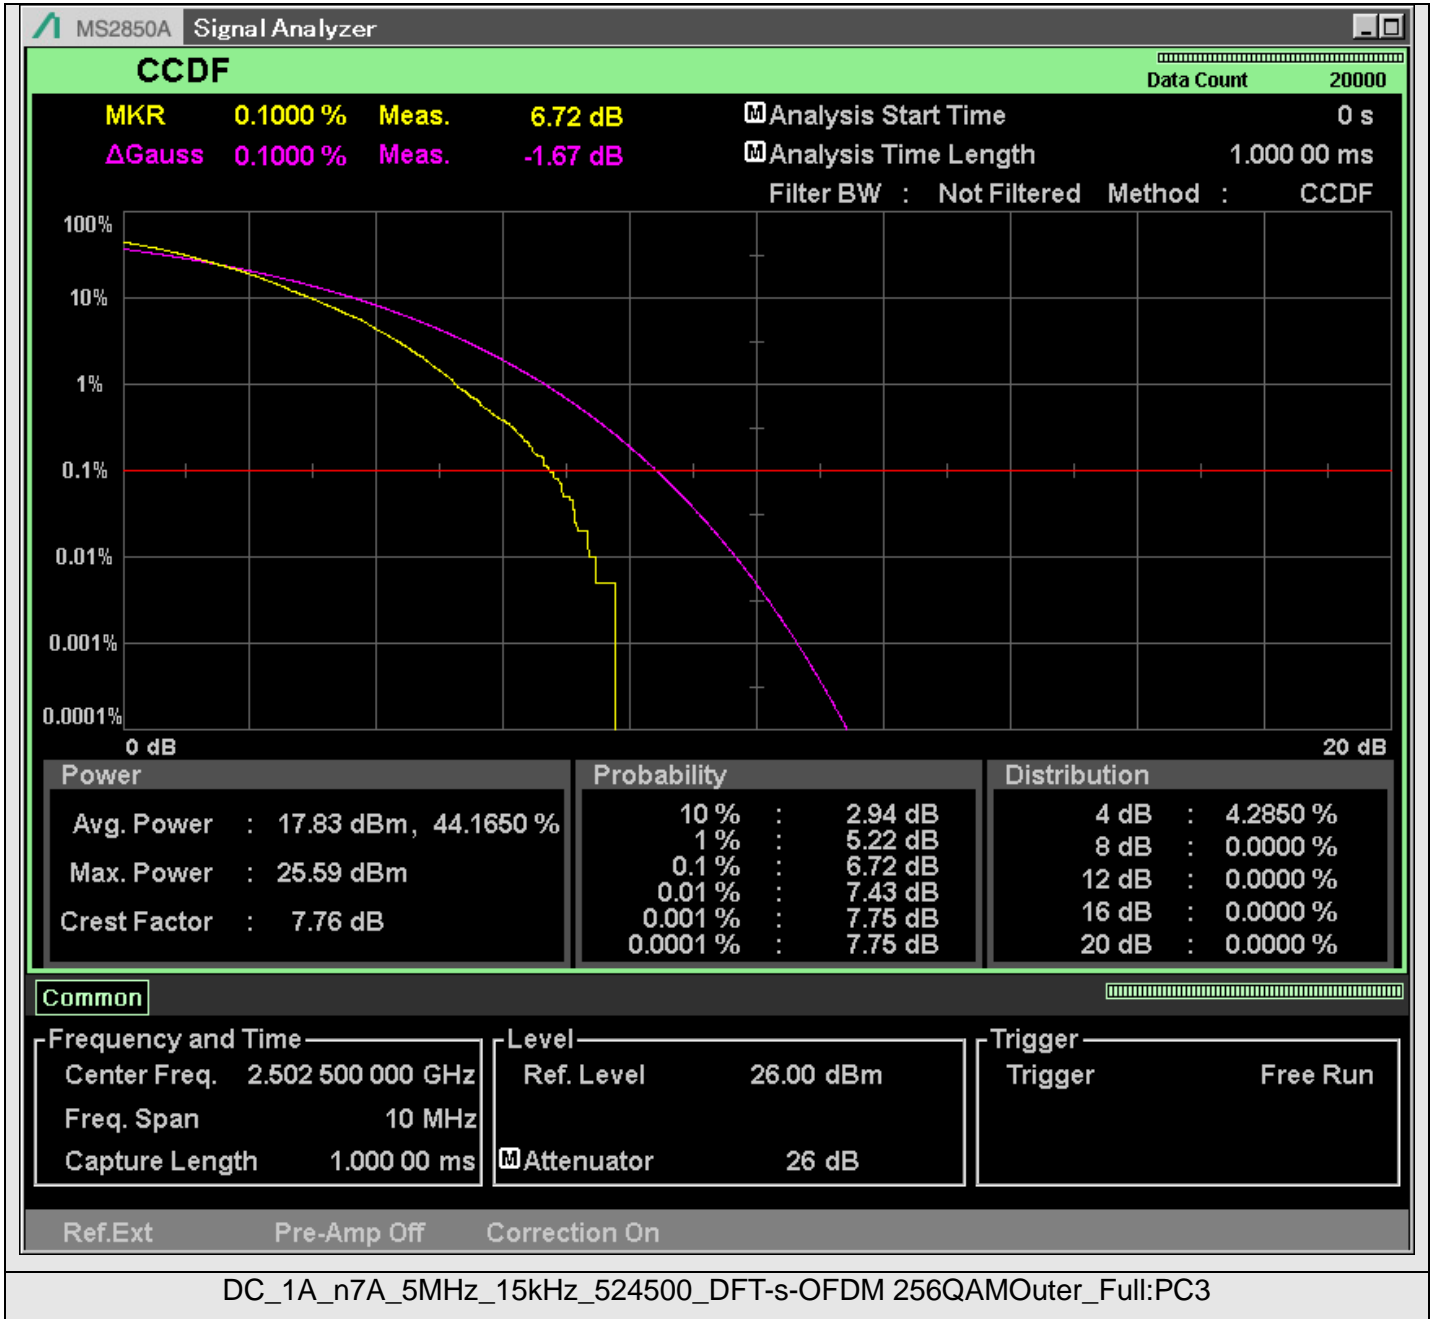

TestGraph

## 2.1049B Occupied bandwidth