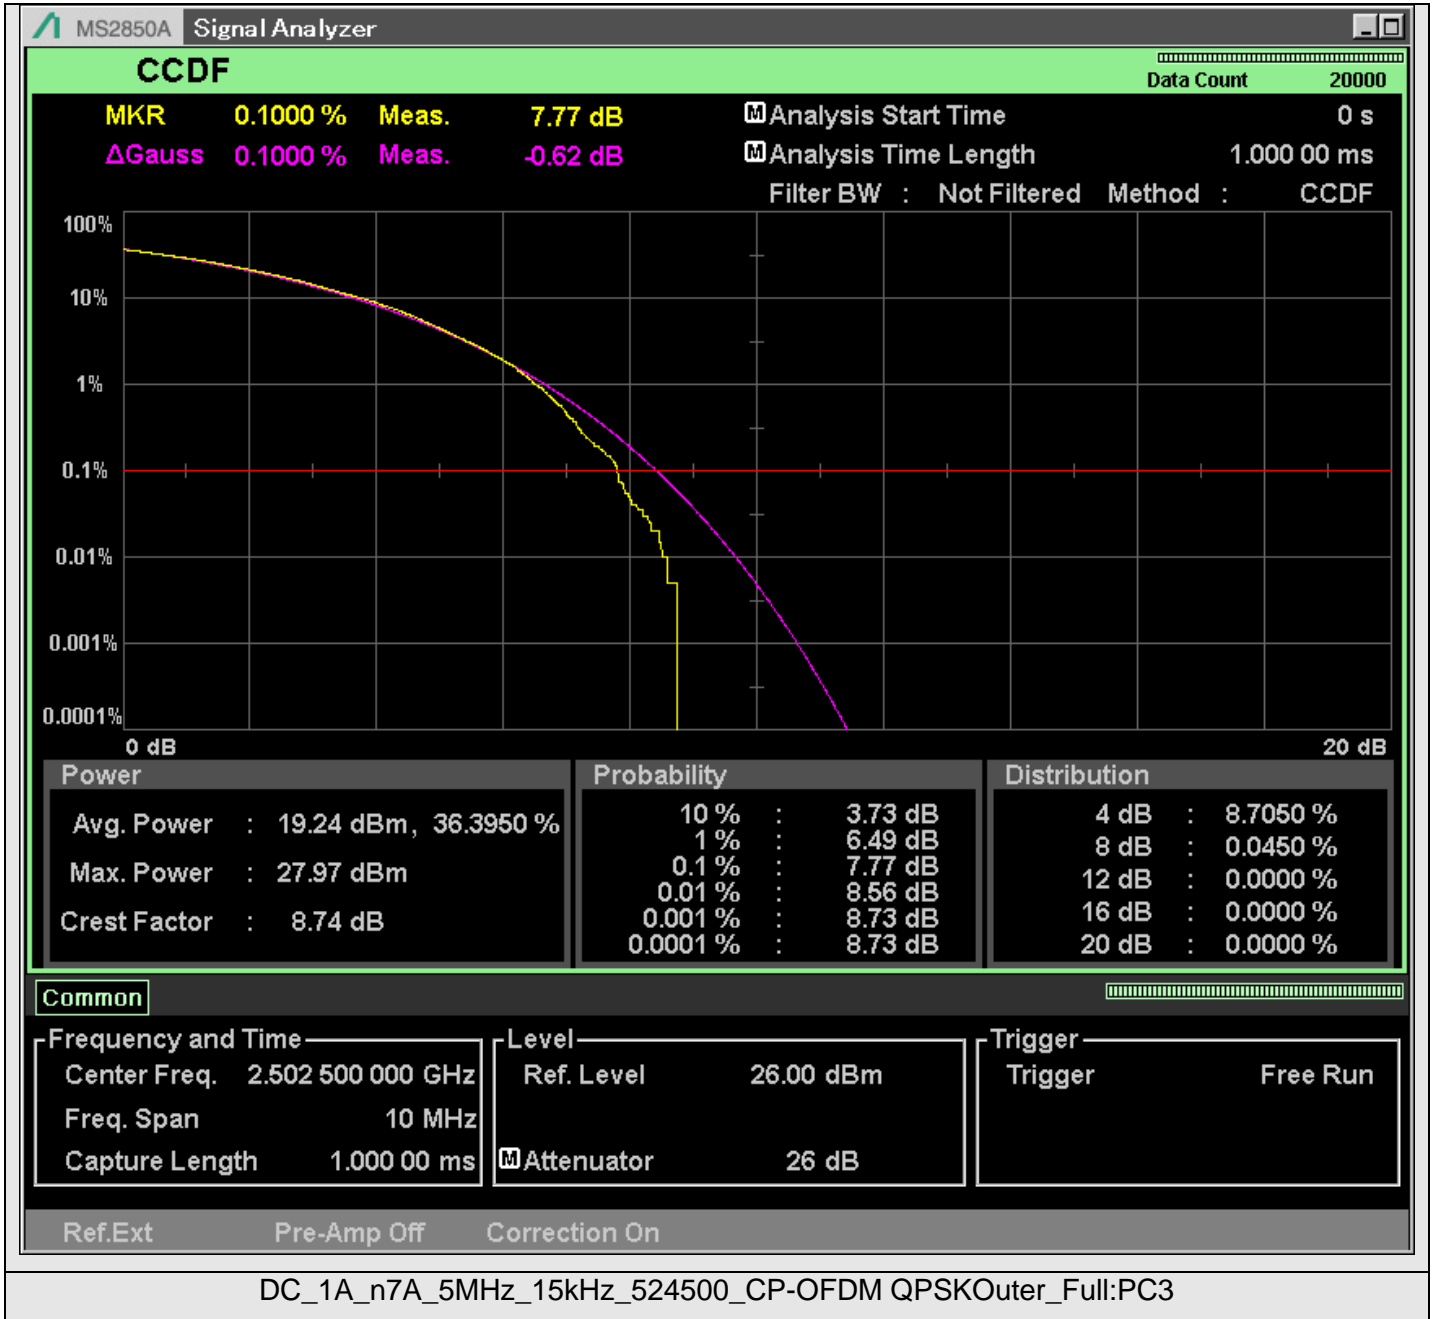

TestGraph

## 2.1049B Occupied bandwidth