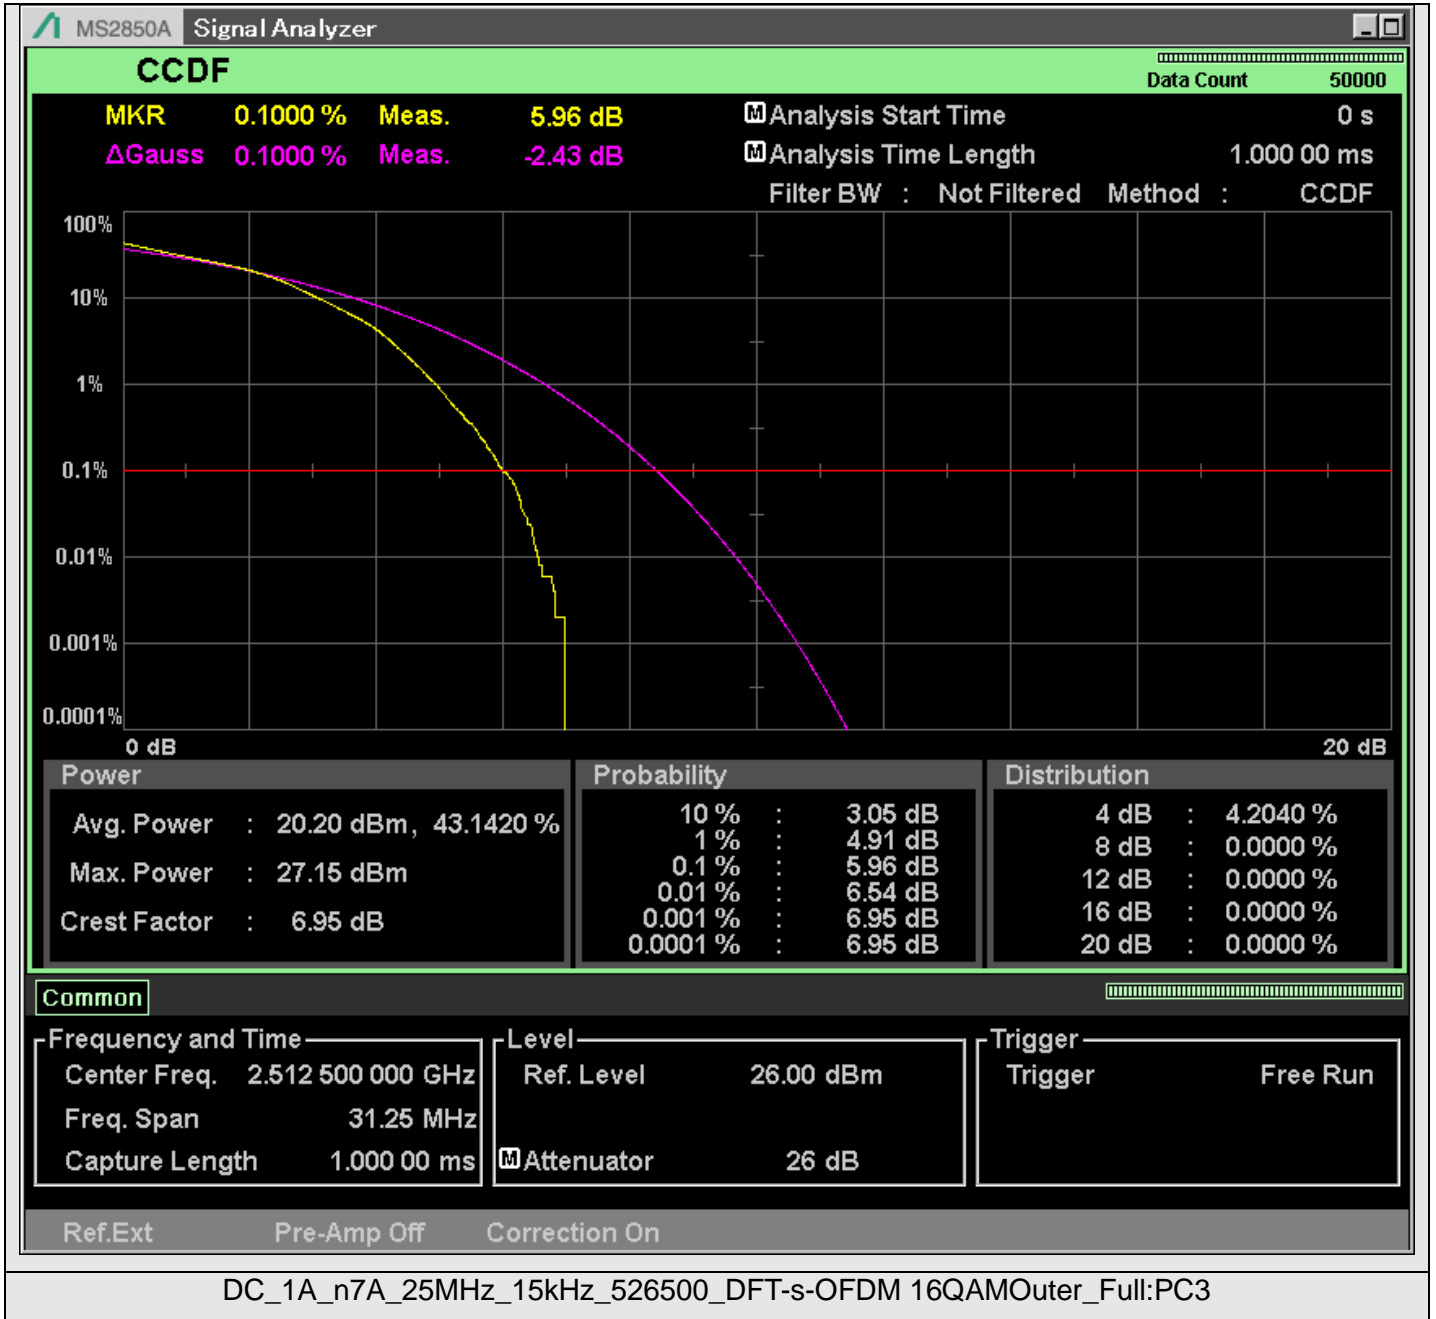

TestGraph

## 2.1049B Occupied bandwidth