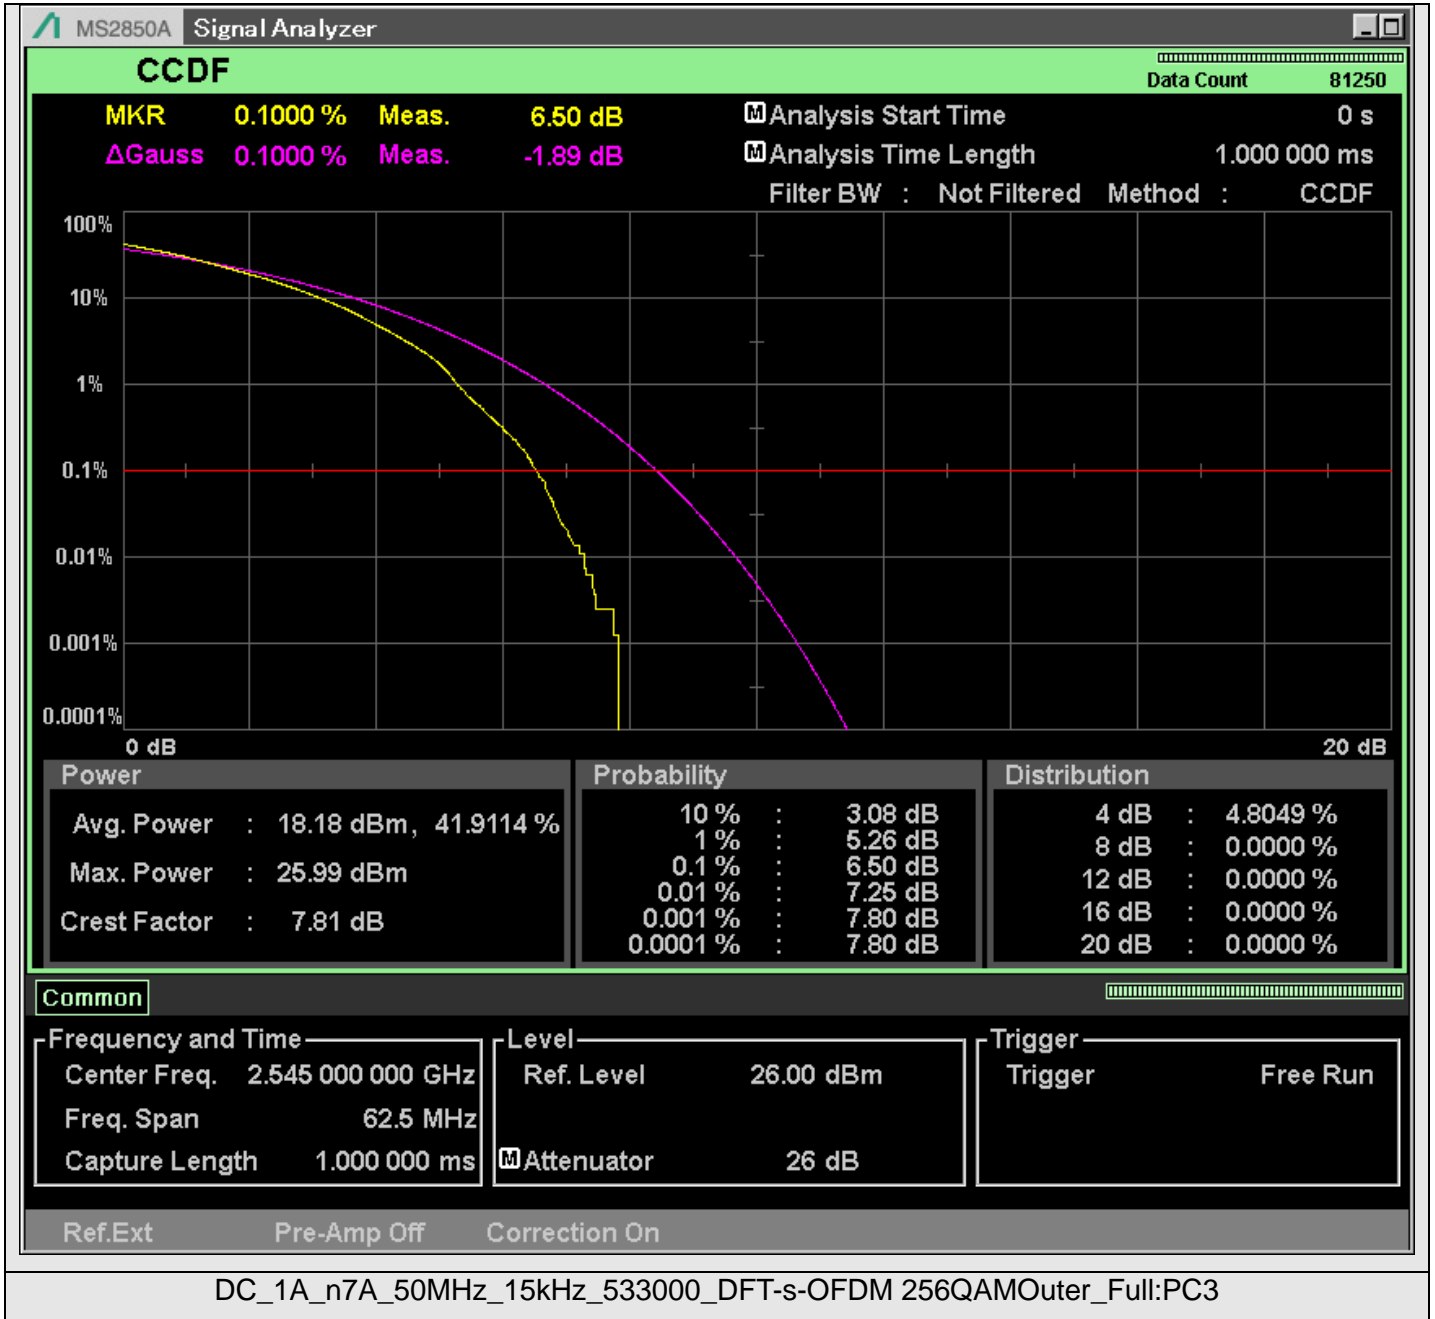

TestGraph

## 2.1049B Occupied bandwidth