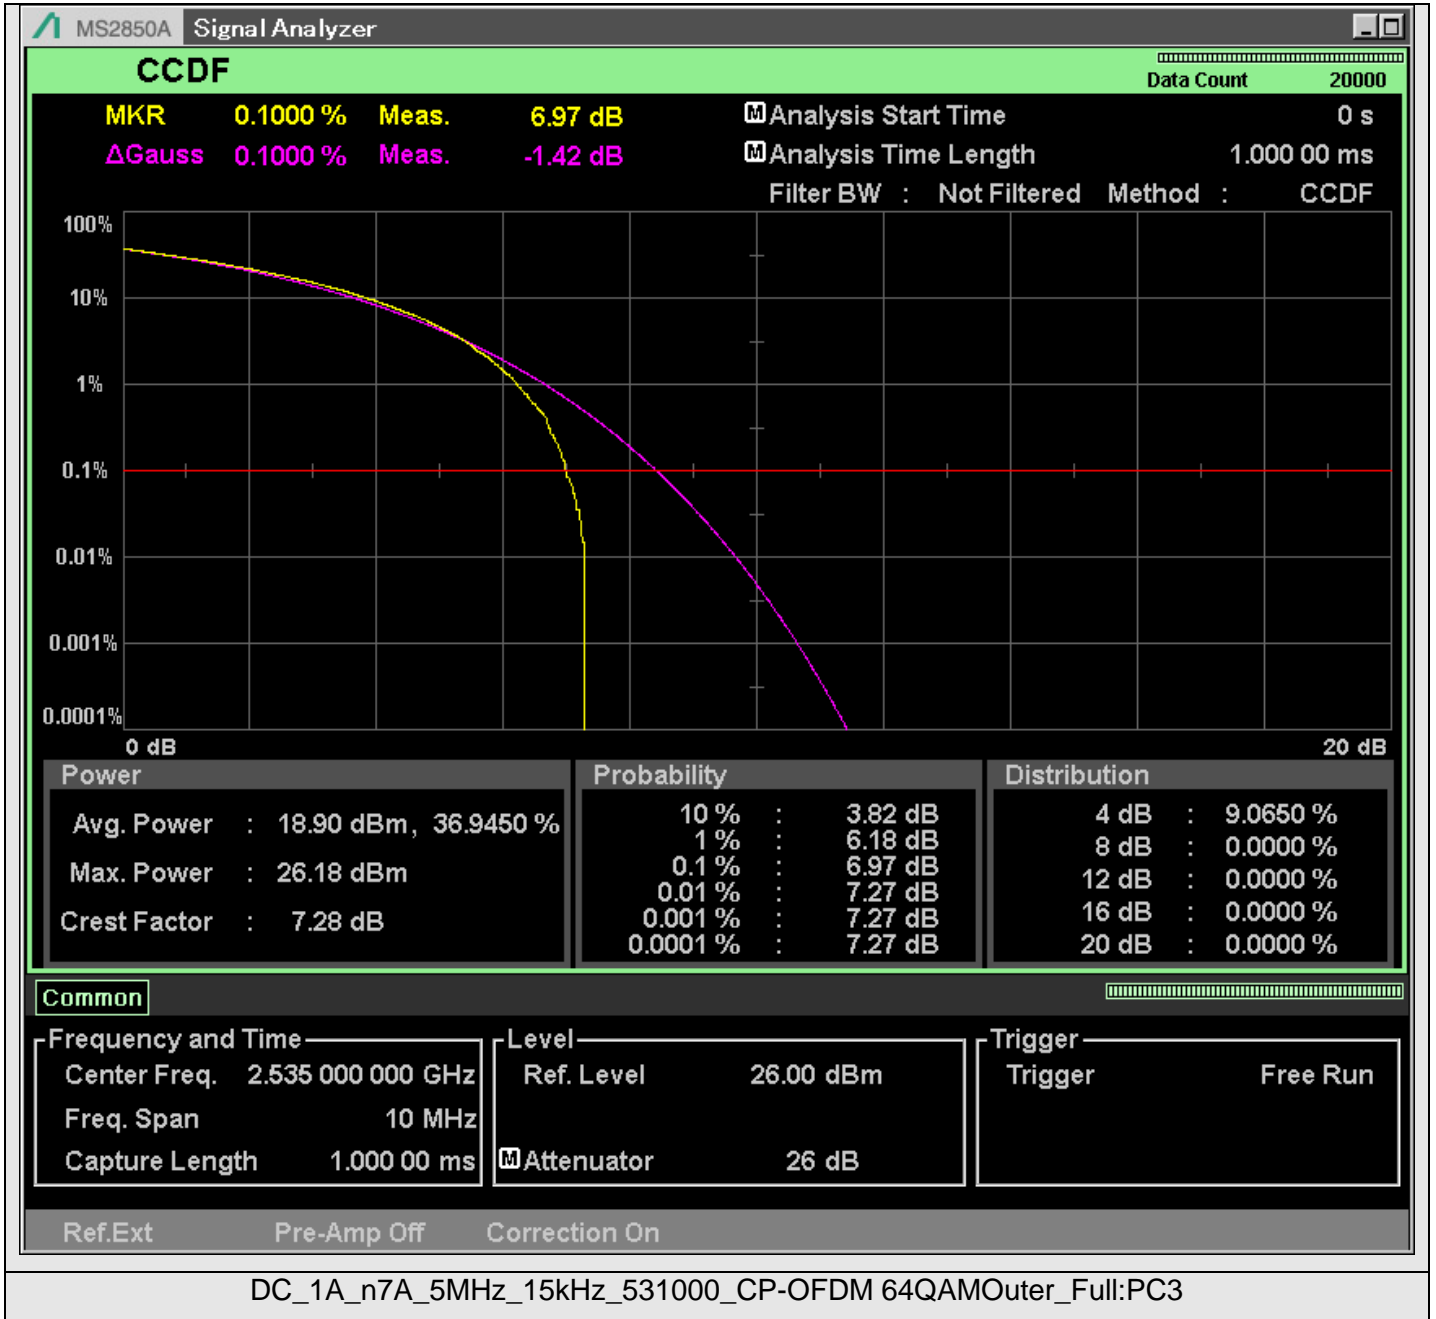

TestGraph

## 2.1049B Occupied bandwidth