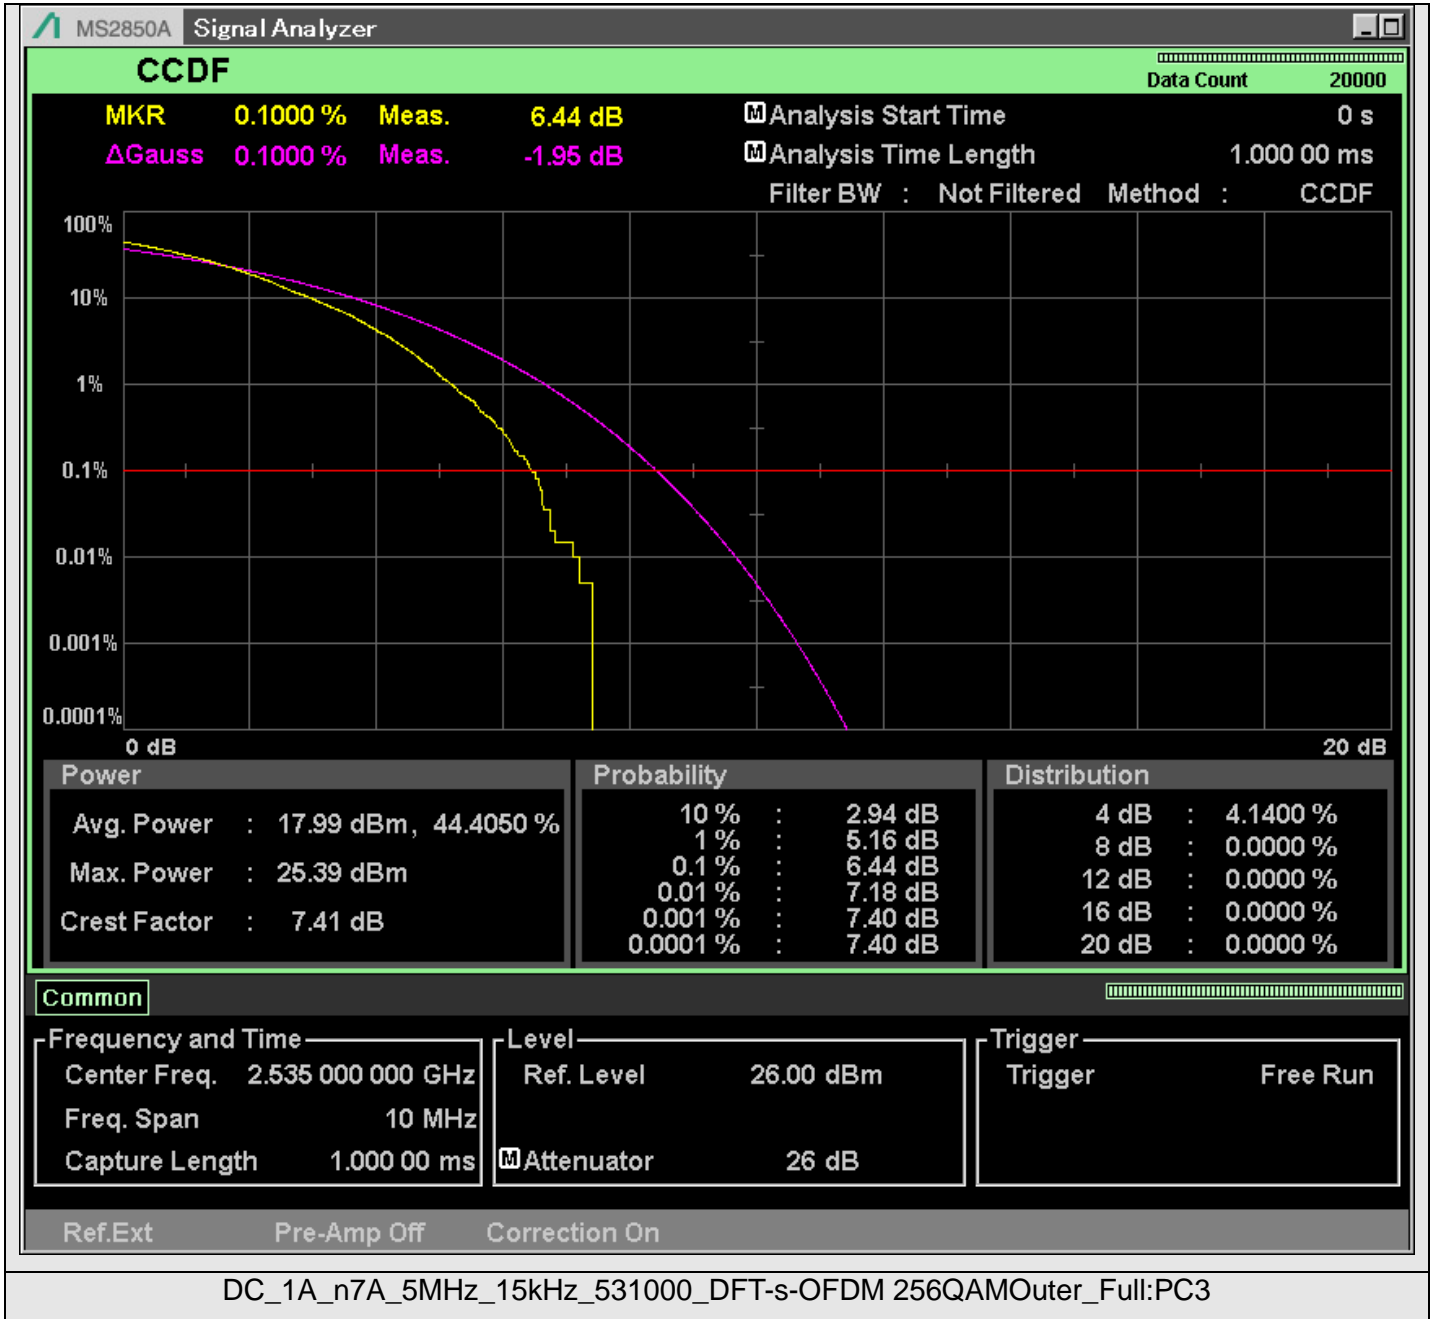

TestGraph

## 2.1049B Occupied bandwidth