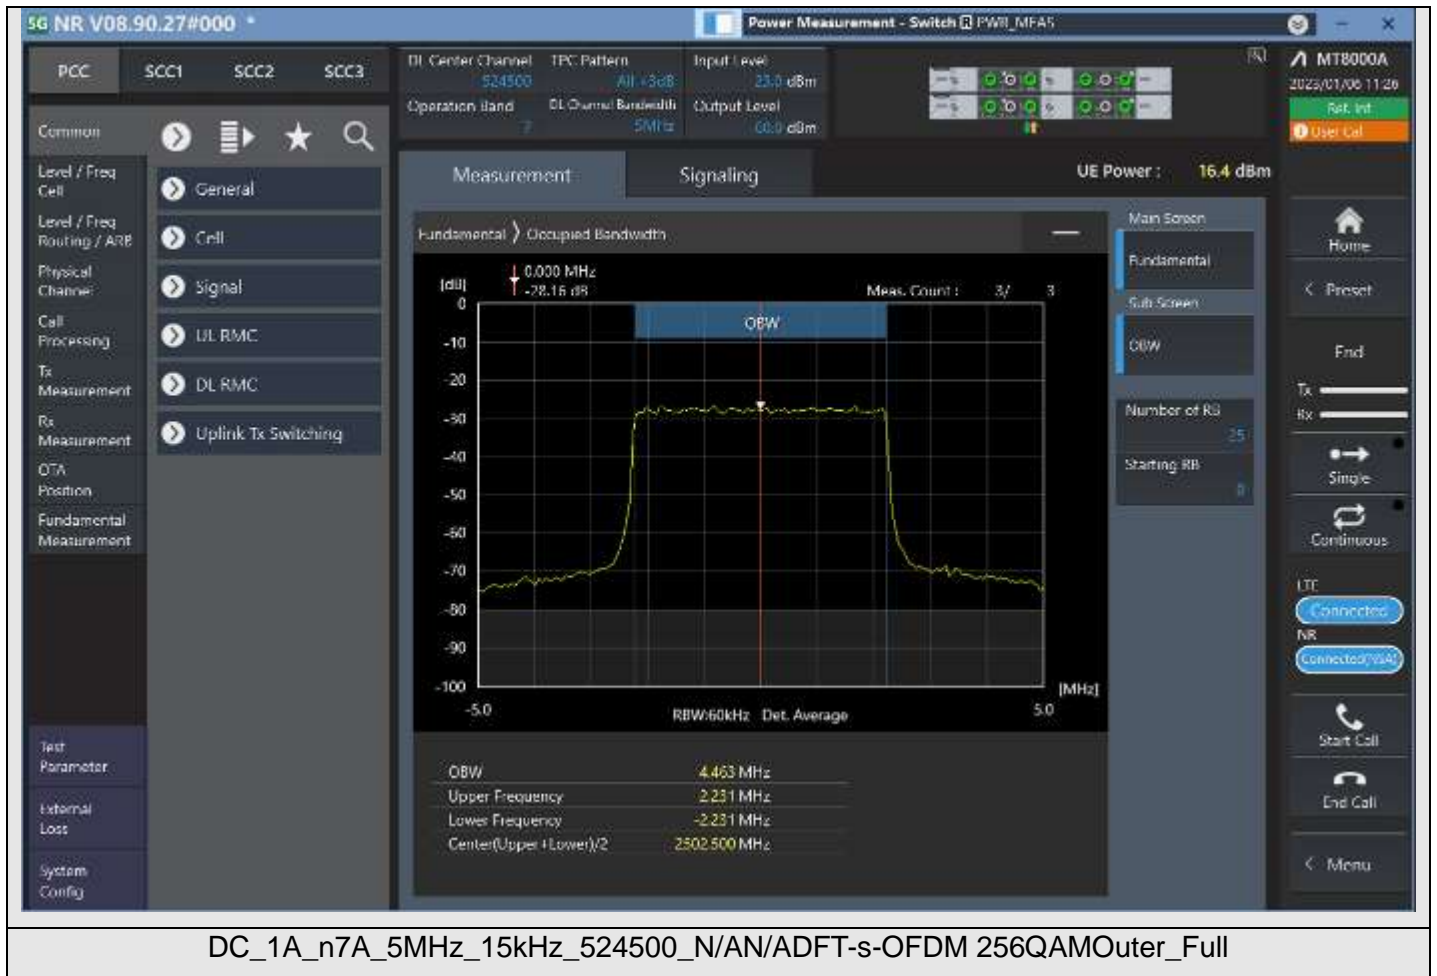

### TestGraph

DC\_1A\_n7A\_5MHz\_15kHz\_524500\_N/AN/ADFT-s-OFDM QPSKOuter\_Full

DC\_1A\_n7A\_5MHz\_15kHz\_524500\_N/AN/ADFT-s-OFDM 16QAMOuter\_Full

DC\_1A\_n7A\_5MHz\_15kHz\_524500\_N/AN/ADFT-s-OFDM 64QAMOuter\_Full