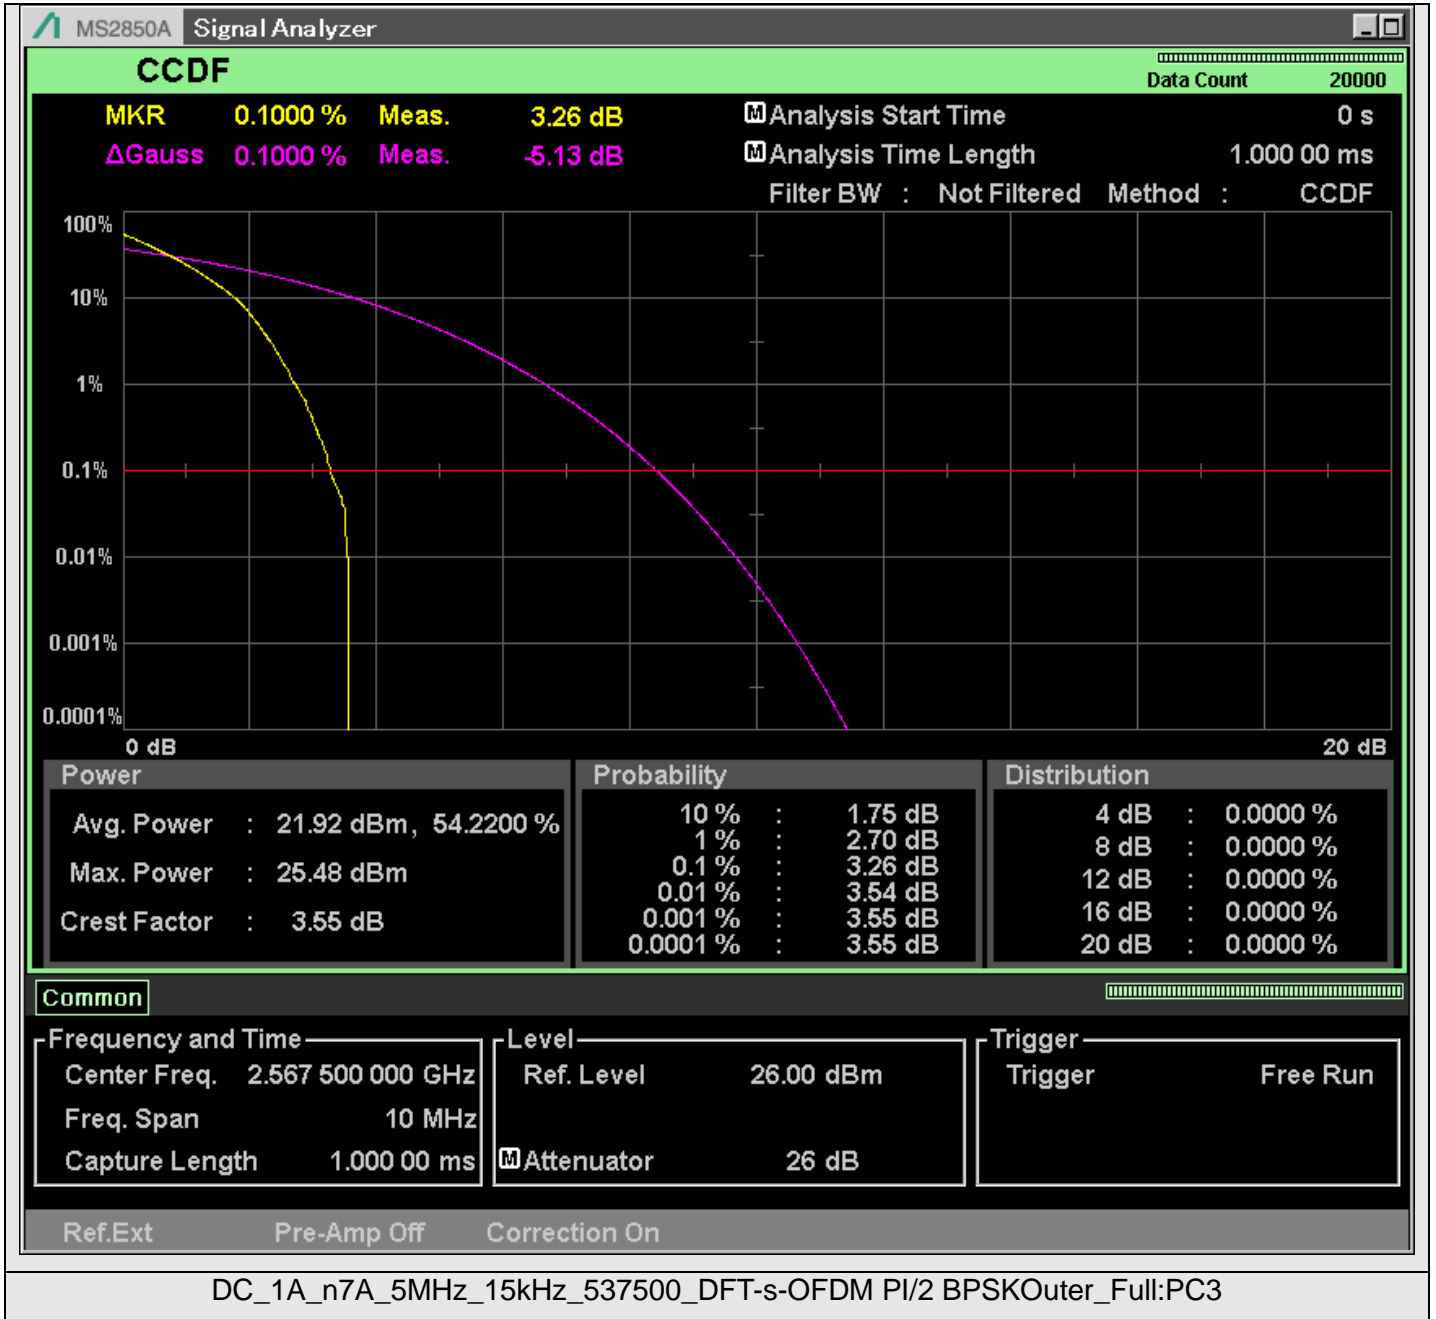

TestGraph

## 2.1049B Occupied bandwidth