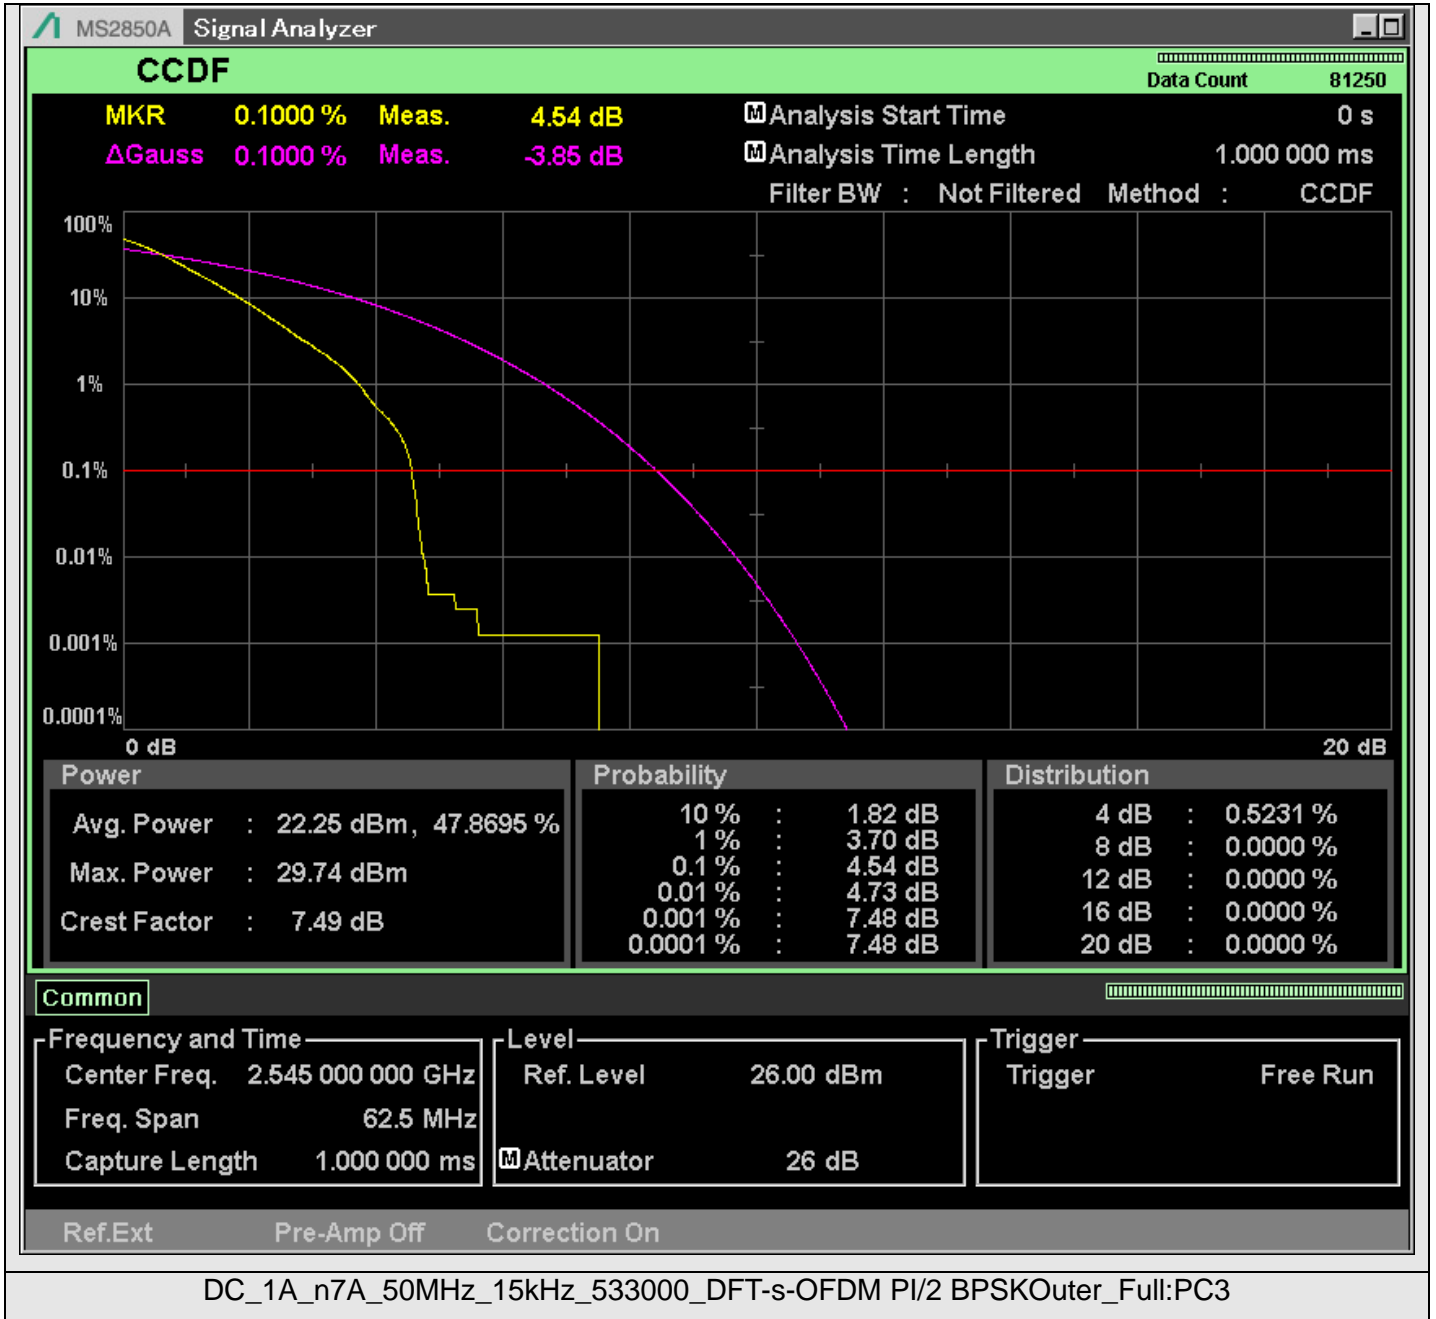

TestGraph

## 2.1049B Occupied bandwidth