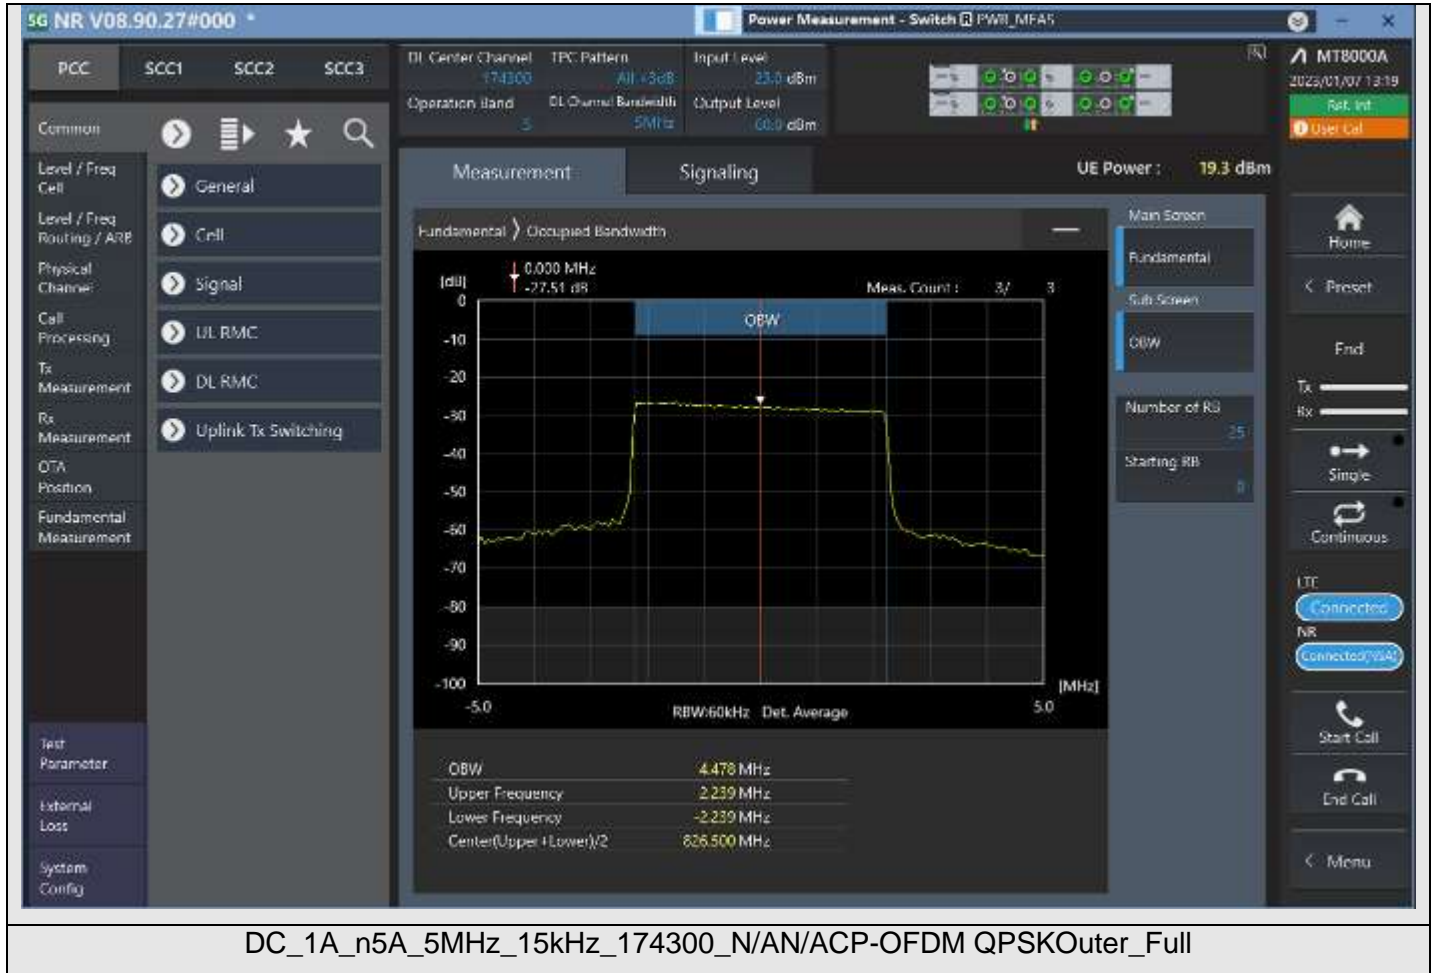

TestGraph

DC_1A_n5A_5MHz_15kHz_174300_N/AN/ADFT-s-OFDM QPSKOuter_Full

DC_1A_n5A_5MHz_15kHz_174300_N/AN/ADFT-s-OFDM 16QAMOuter_Full

DC_1A_n5A_5MHz_15kHz_174300_N/AN/ADFT-s-OFDM 64QAMOuter_Full

DC_1A_n5A_5MHz_15kHz_174300_N/AN/ADFT-s-OFDM 256QAMOuter_Full