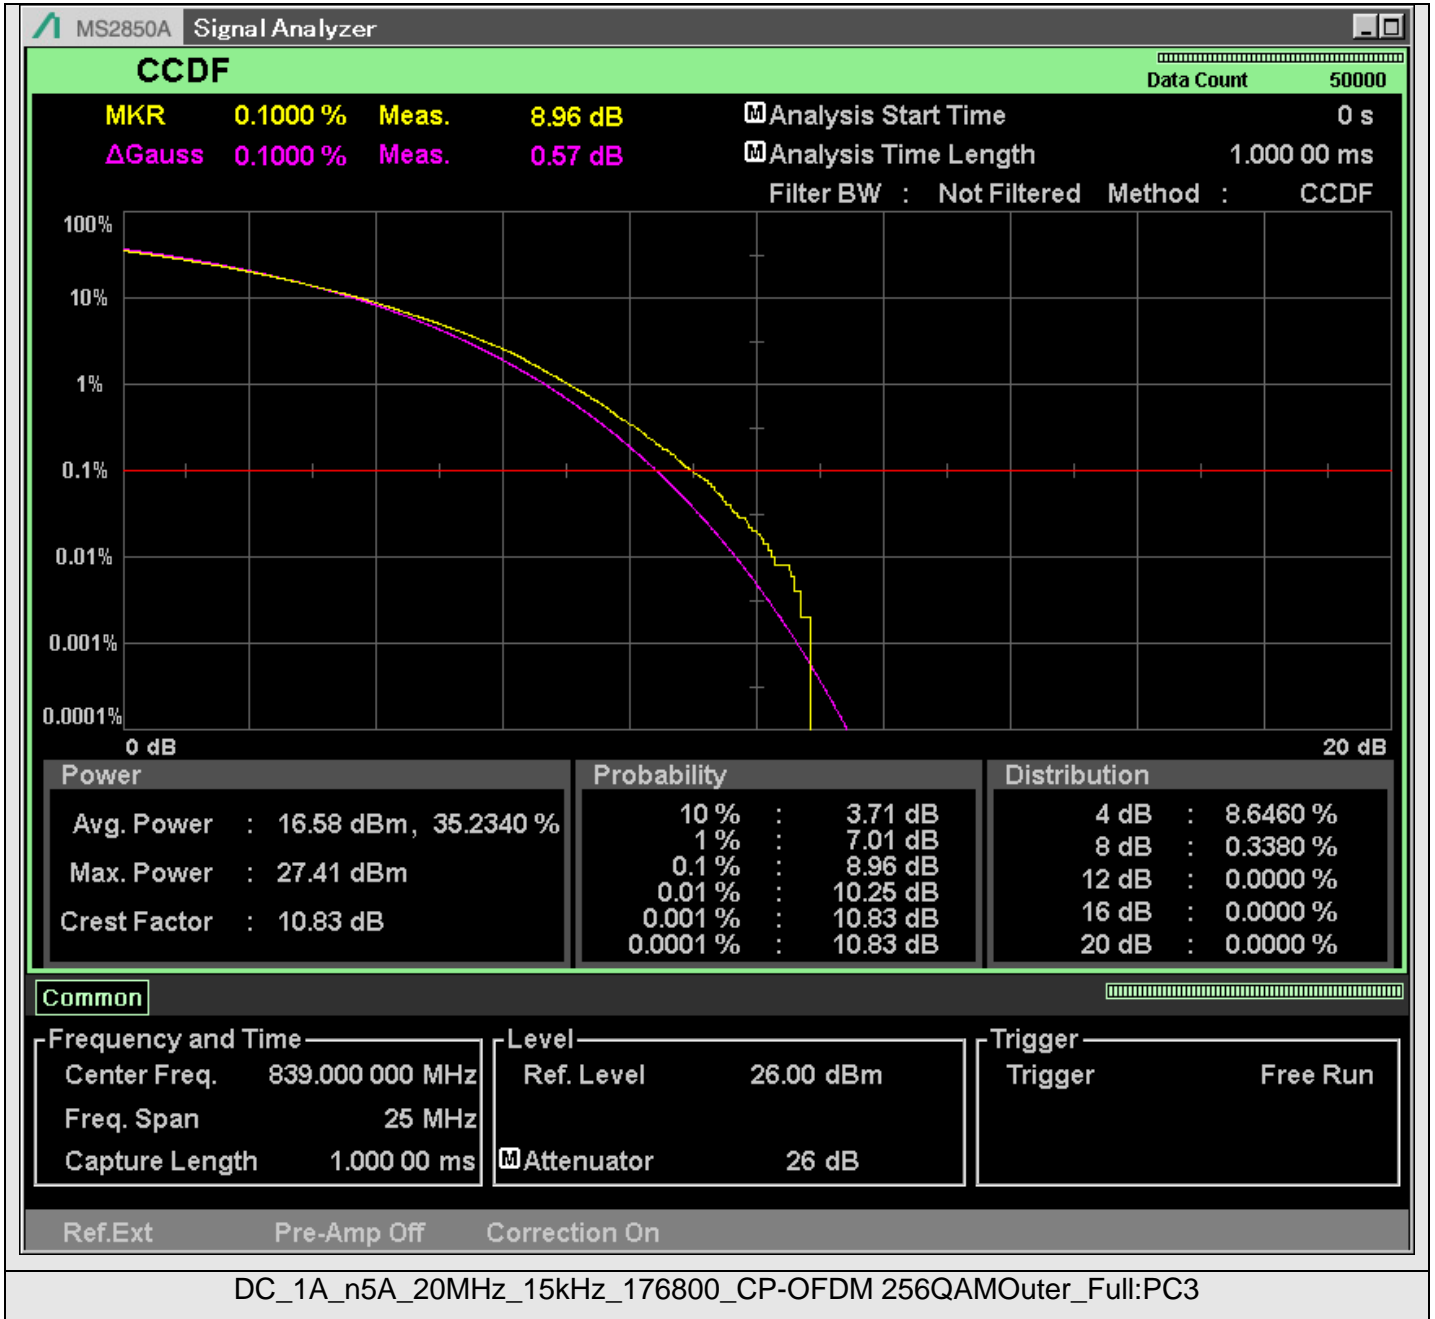

2.1047B Modulation characteristics

TestResult

Band	Bandwidth	SCS	Channel	TestID	TestConfig	Value	LowLimit	UpLimit	Result
DC_1A_n5A	5MHz	15kHz	174300	1	PUSCH_23.0dBm:Power	22.36	-99.9	38.5	PASS
DC_1A_n5A	5MHz	15kHz	174300	1	PUSCH_23.0dBm:EVM	0.94	0.00	30.00	PASS
DC_1A_n5A	5MHz	15kHz	174300	1	PUSCH_23.0dBm:RSEVM	0.88	0.00	30.00	PASS