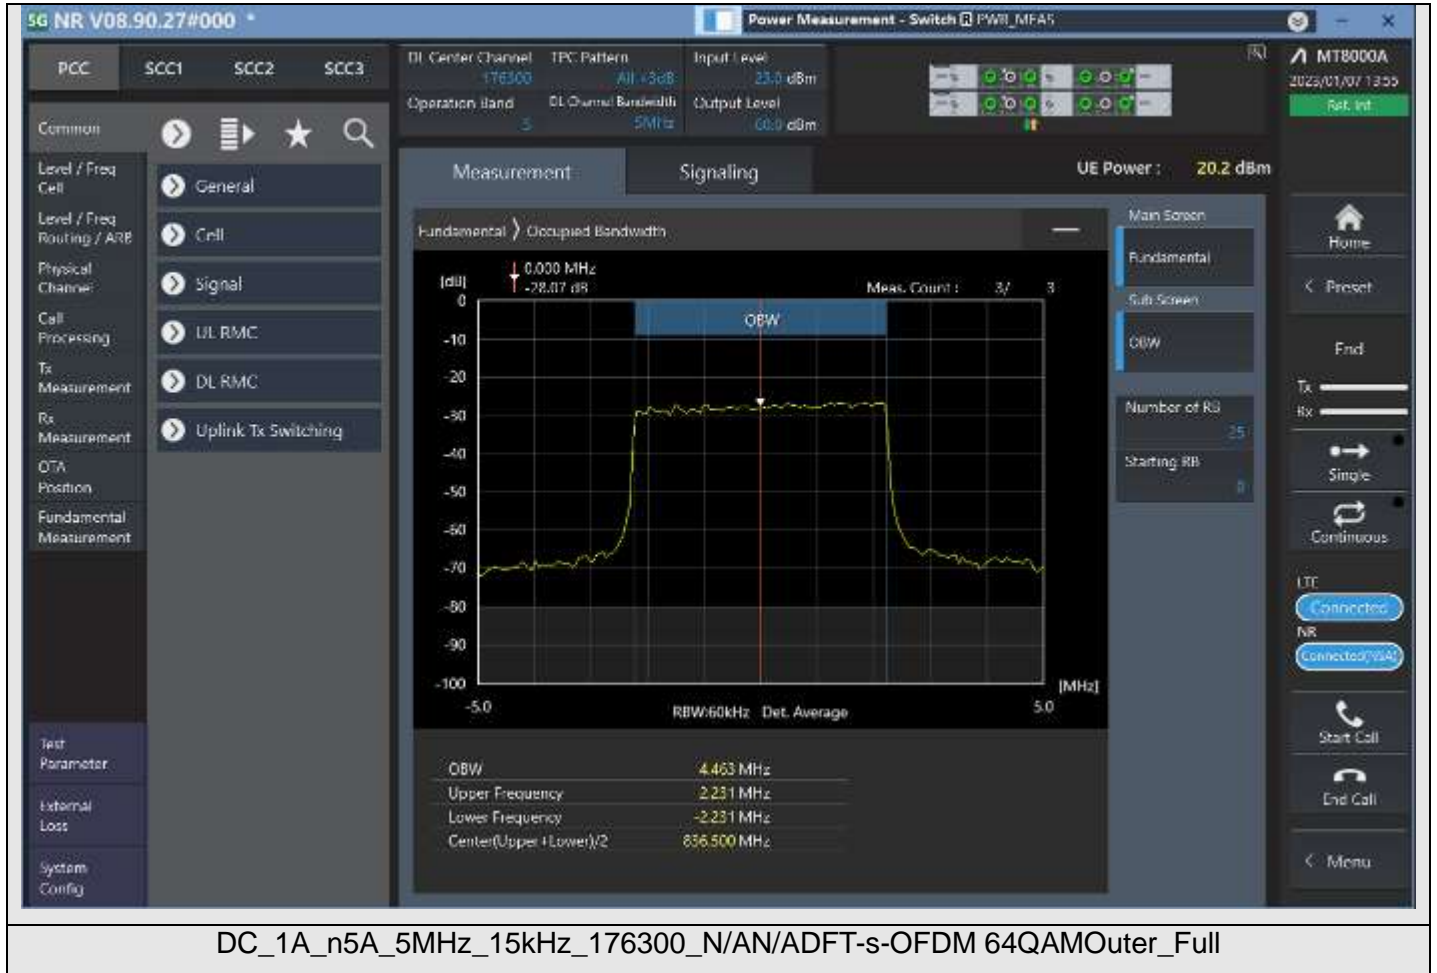

DC_1A_n5A_5MHz_15kHz_174300_N/AN/ACP-OFDM QPSKOuter_Full

DC_1A_n5A_5MHz_15kHz_174300_N/AN/ACP-OFDM 16QAMOuter_Full

DC_1A_n5A_5MHz_15kHz_174300_N/AN/ACP-OFDM 64QAMOuter_Full

DC_1A_n5A_5MHz_15kHz_176300_N/AN/ADFT-s-OFDM 256QAMOuter_Full