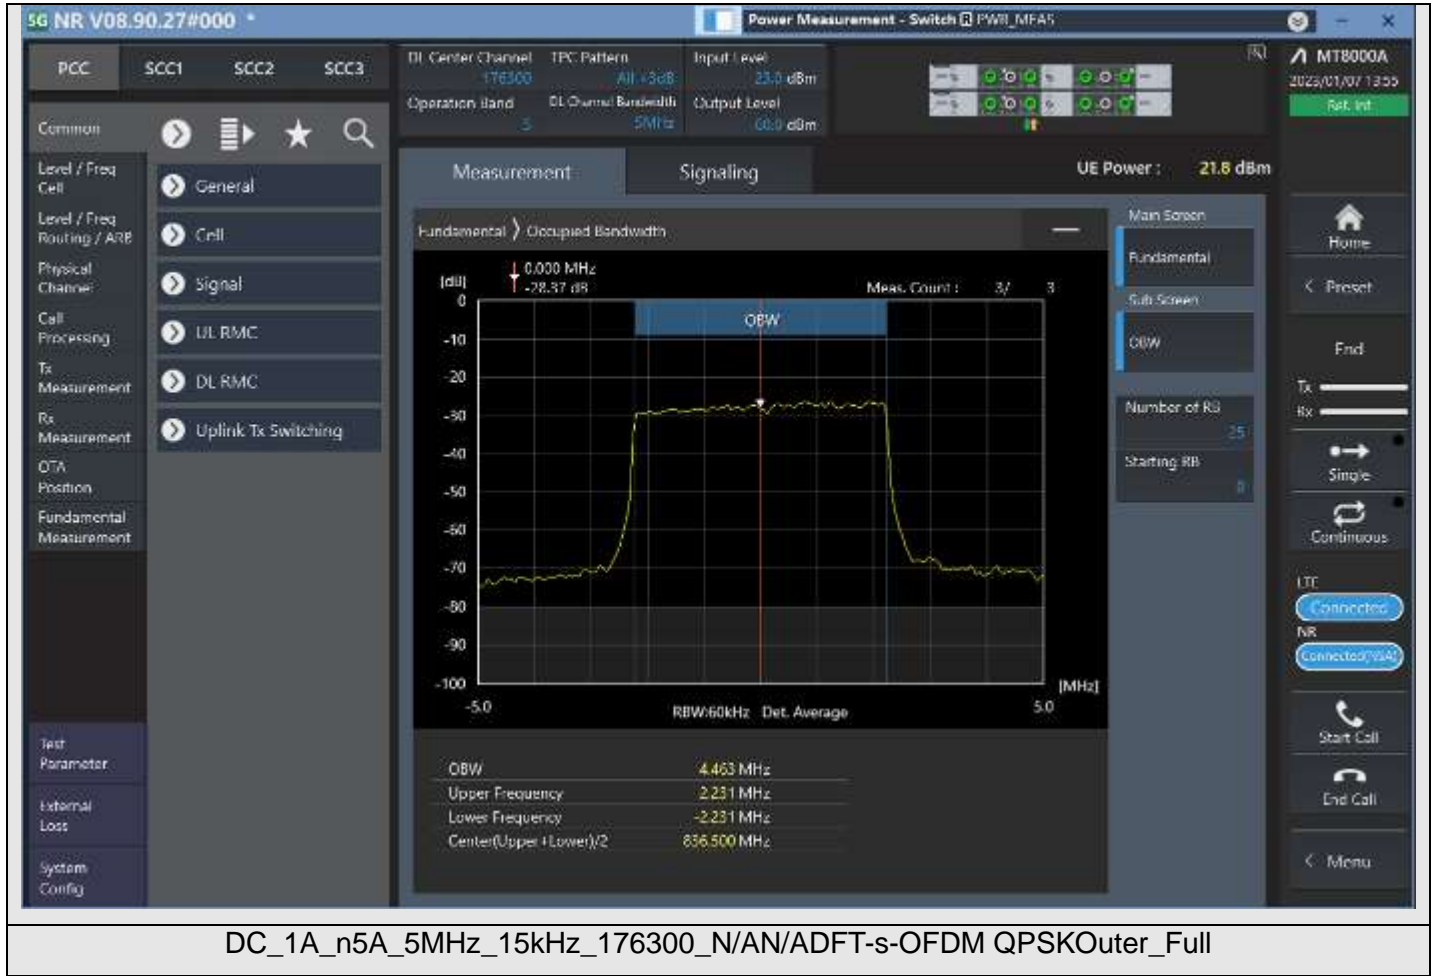

DC_1A_n5A_5MHz_15kHz_174300_N/AN/ACP-OFDM QPSKOuter_Full

DC_1A_n5A_5MHz_15kHz_174300_N/AN/ACP-OFDM 16QAMOuter_Full

DC_1A_n5A_5MHz_15kHz_174300_N/AN/ACP-OFDM 64QAMOuter_Full

DC_1A_n5A_5MHz_15kHz_176300_N/AN/ADFT-s-OFDM 256QAMOuter_Full