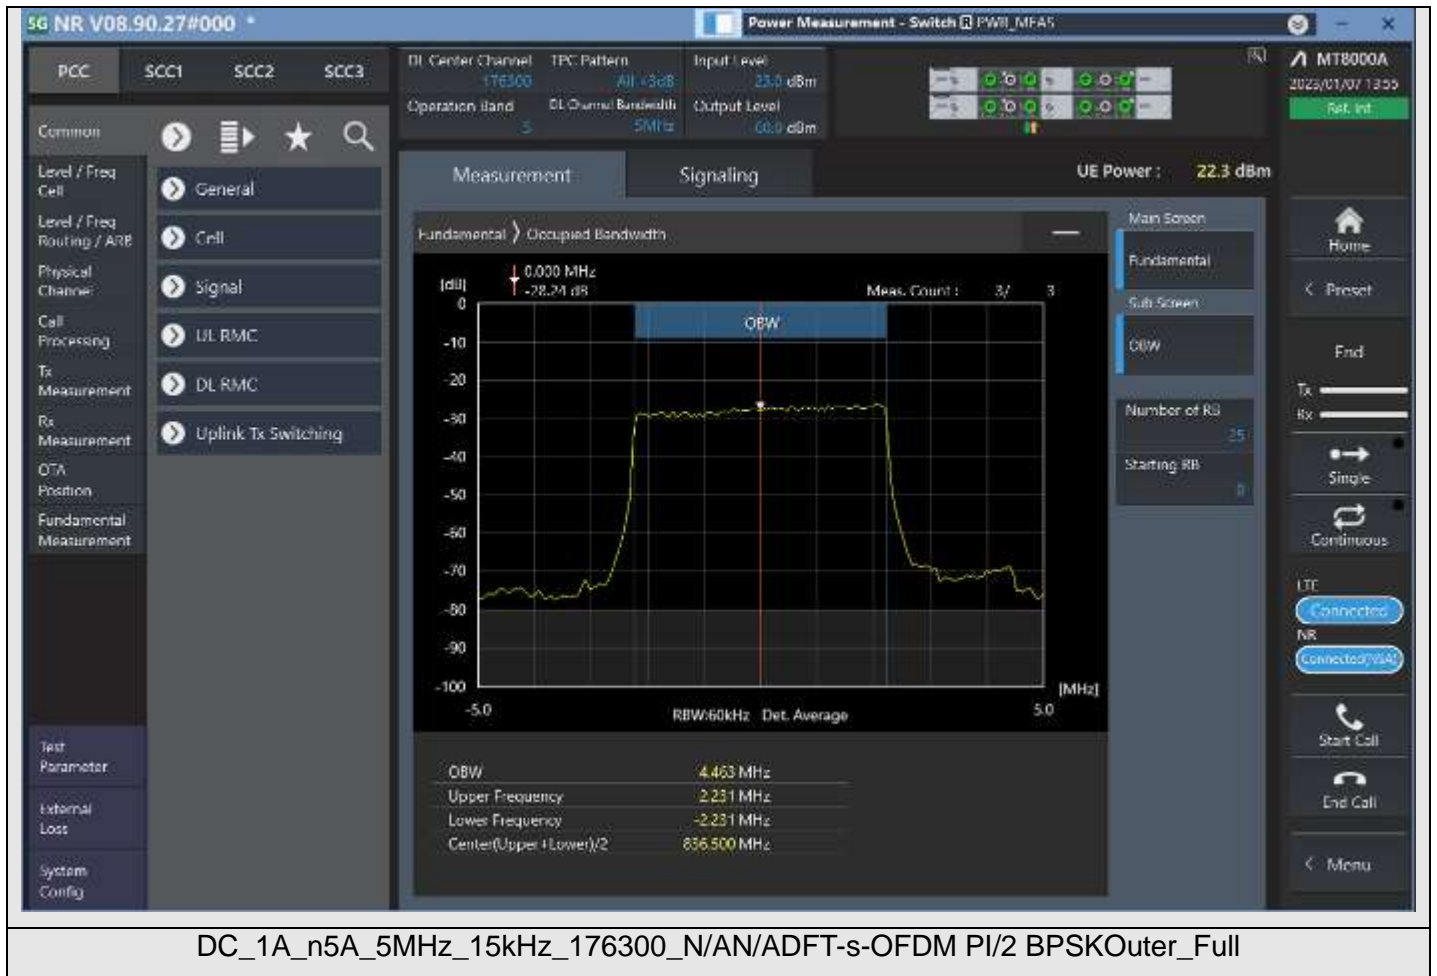

DC_1A_n5A_5MHz_15kHz_174300_N/AN/ACP-OFDM QPSKOuter_Full

DC_1A_n5A_5MHz_15kHz_174300_N/AN/ACP-OFDM 16QAMOuter_Full

DC_1A_n5A_5MHz_15kHz_174300_N/AN/ACP-OFDM 64QAMOuter_Full

DC_1A_n5A_5MHz_15kHz_176300_N/AN/ADFT-s-OFDM 256QAMOuter_Full