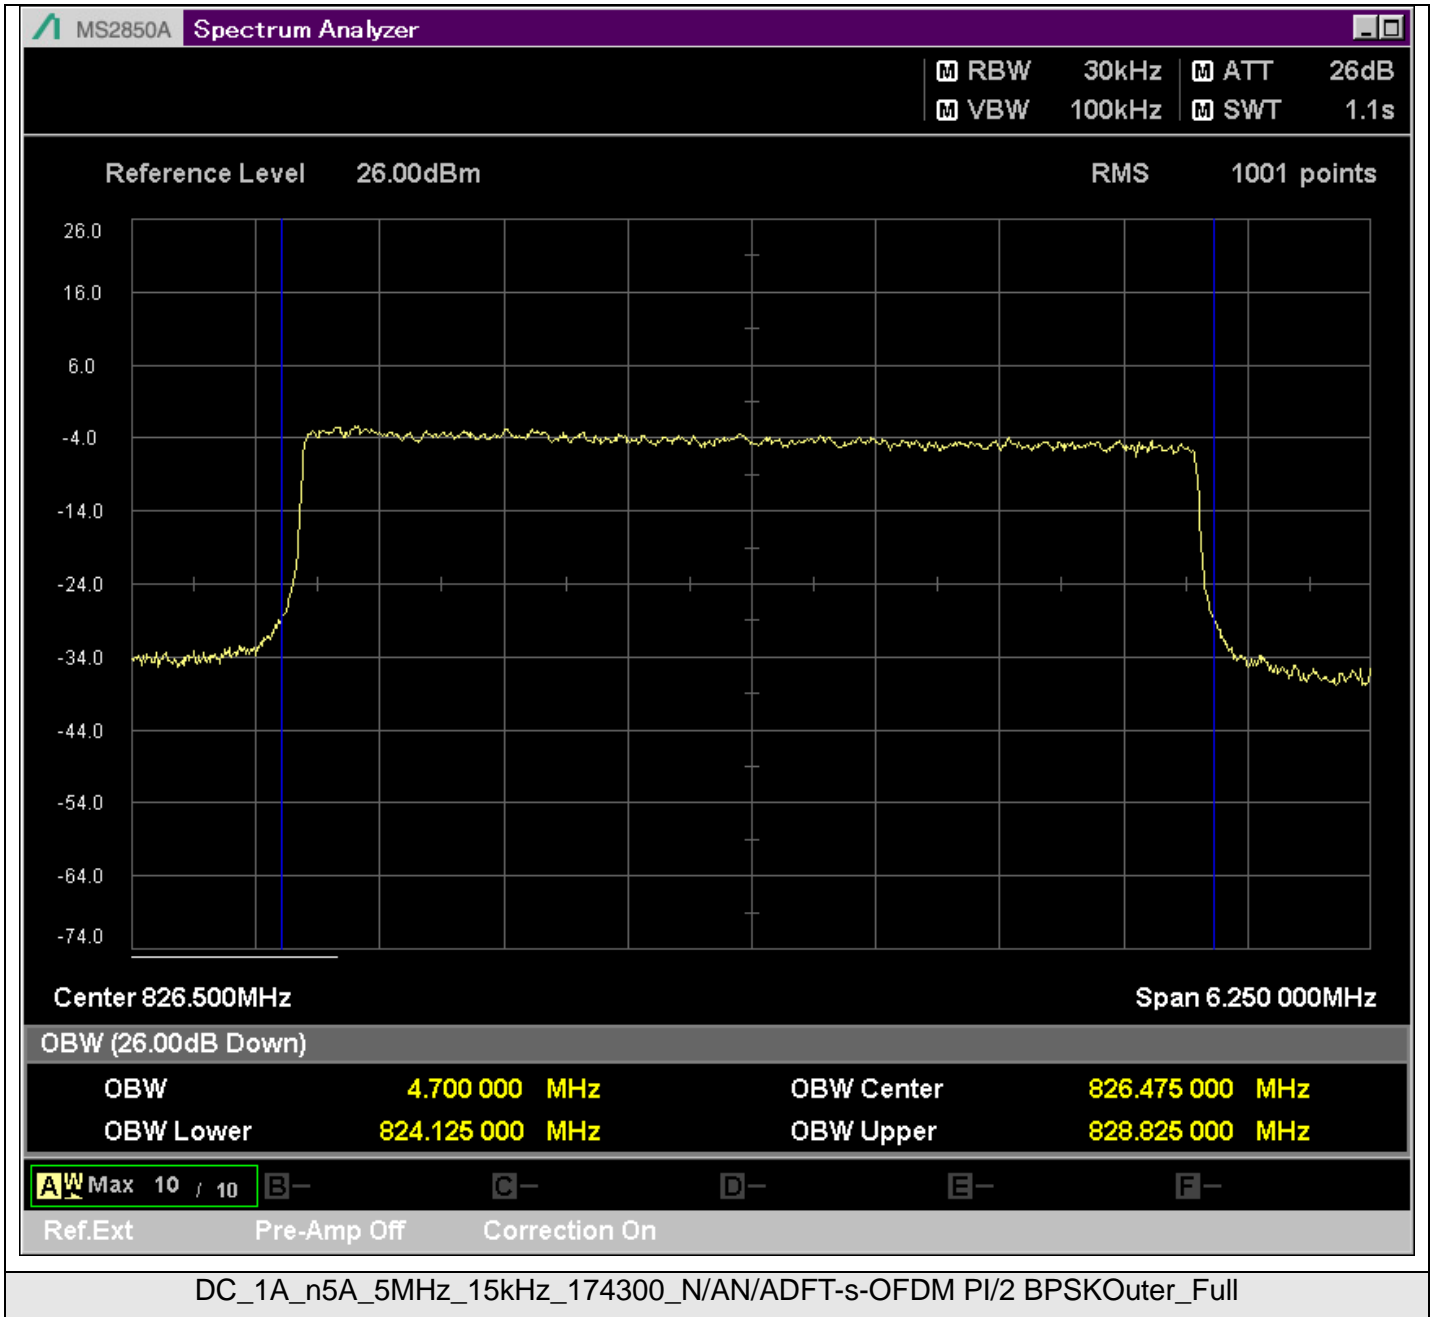

DC_1A_n5A	20MHz	15kHz	176800	9	N/AN/ACP-OFDM 256QAMOuter_Full	19.325	0.00	20.00	PASS

TestGraph