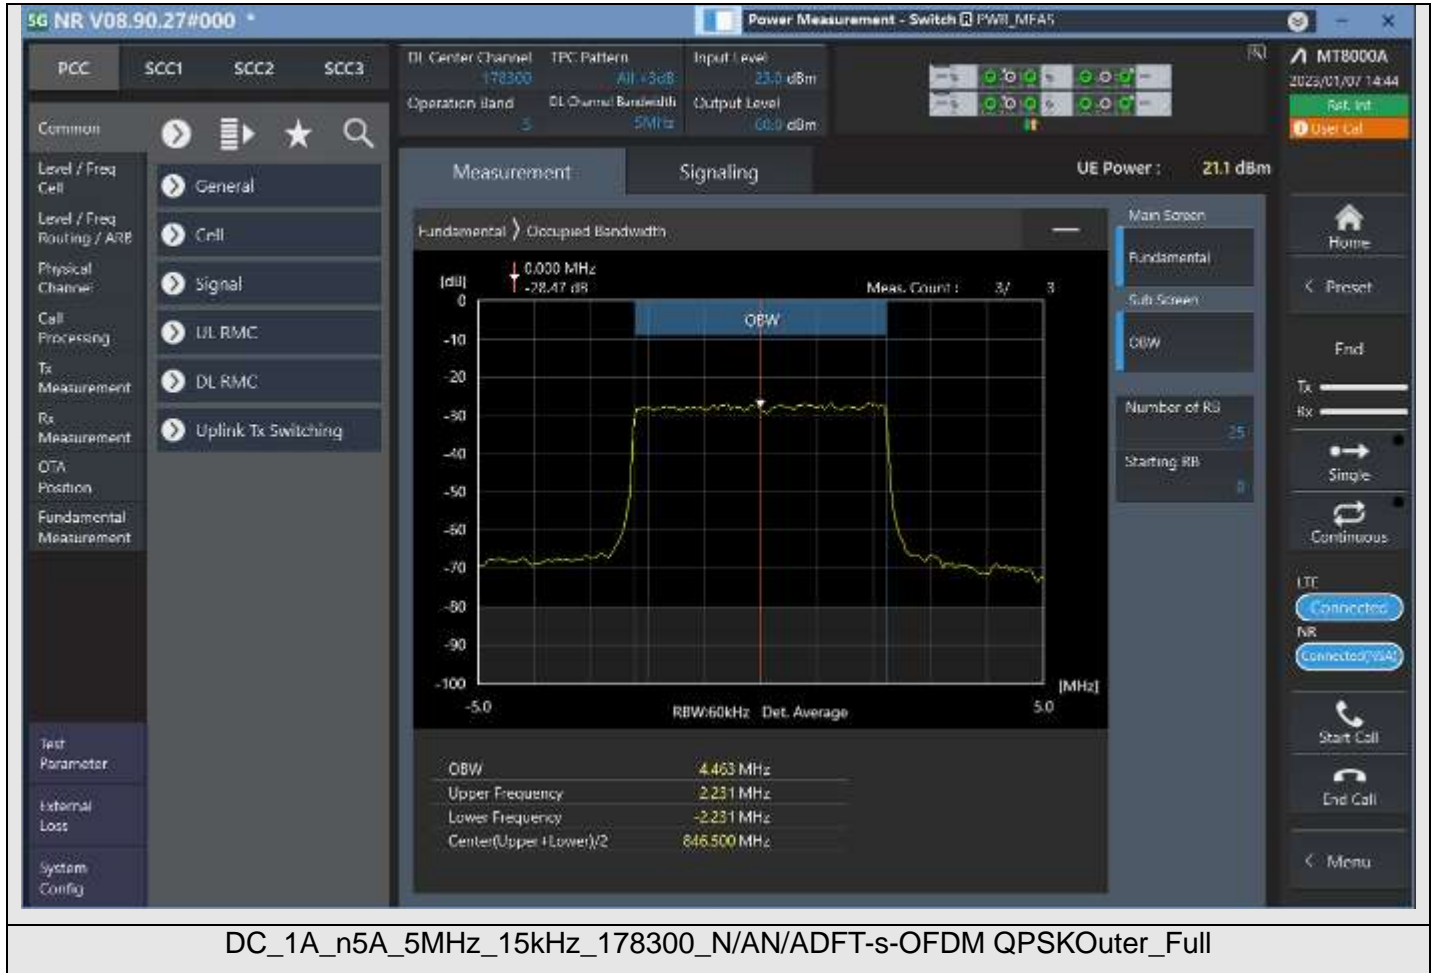

DC_1A_n5A_5MHz_15kHz_176300_N/AN/ACP-OFDM 16QAMOuter_Full

DC_1A_n5A_5MHz_15kHz_176300_N/AN/ACP-OFDM 64QAMOuter_Full

DC_1A_n5A_5MHz_15kHz_178300_N/AN/ADFT-s-OFDM PI/2 BPSKOuter_Full

DC_1A_n5A_5MHz_15kHz_178300_N/AN/ADFT-s-OFDM 16QAMOuter_Full