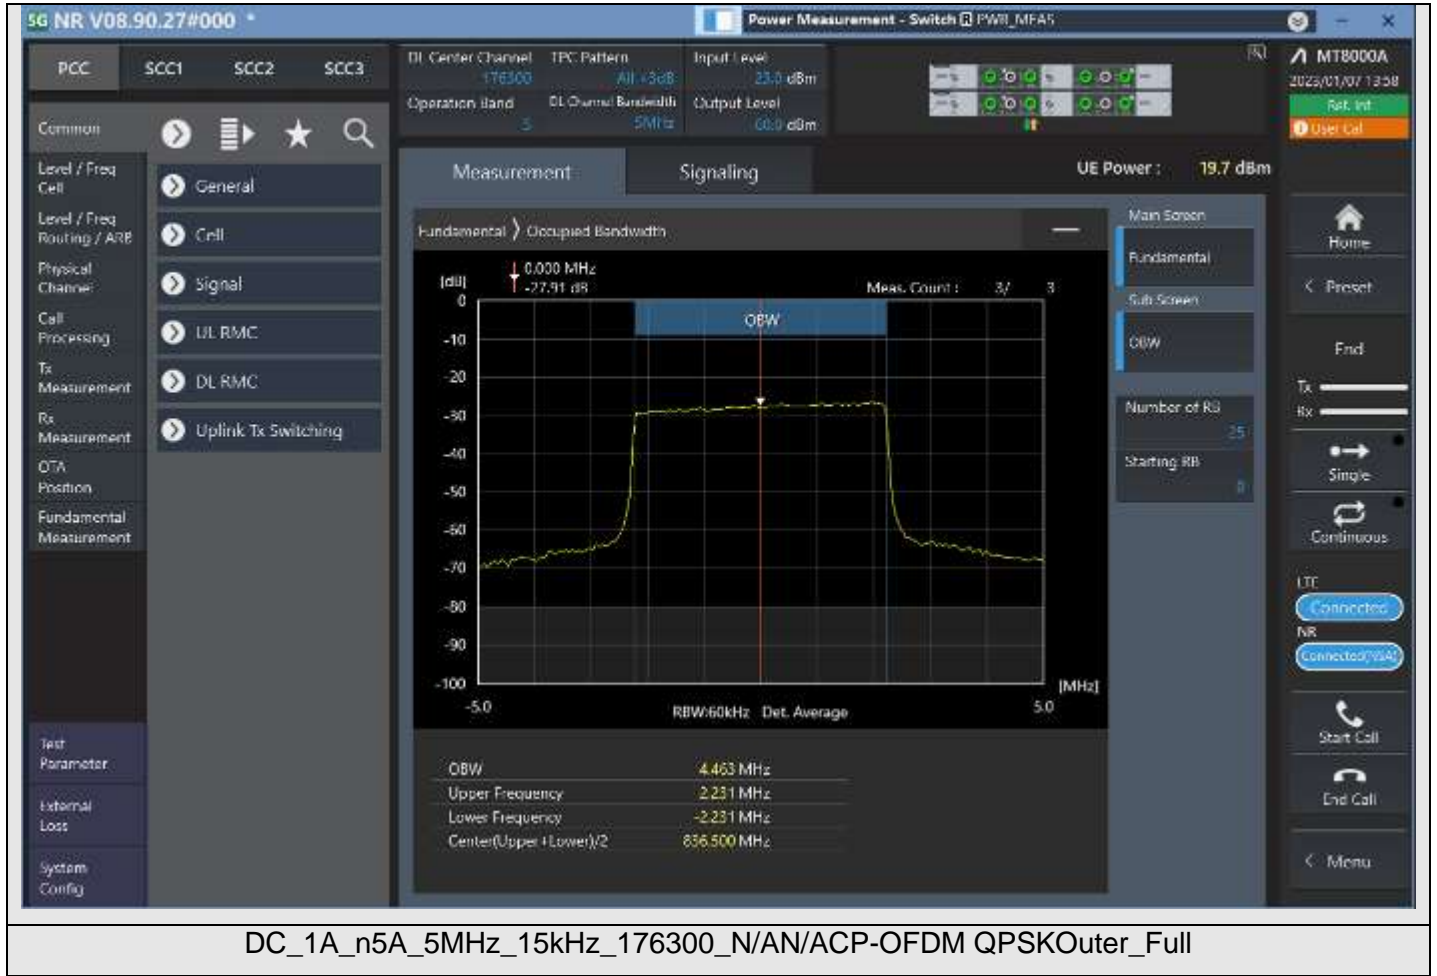

DC_1A_n5A_5MHz_15kHz_174300_N/AN/ACP-OFDM QPSKOuter_Full

DC_1A_n5A_5MHz_15kHz_174300_N/AN/ACP-OFDM 16QAMOuter_Full

DC_1A_n5A_5MHz_15kHz_174300_N/AN/ACP-OFDM 64QAMOuter_Full

DC_1A_n5A_5MHz_15kHz_176300_N/AN/ADFT-s-OFDM 256QAMOuter_Full