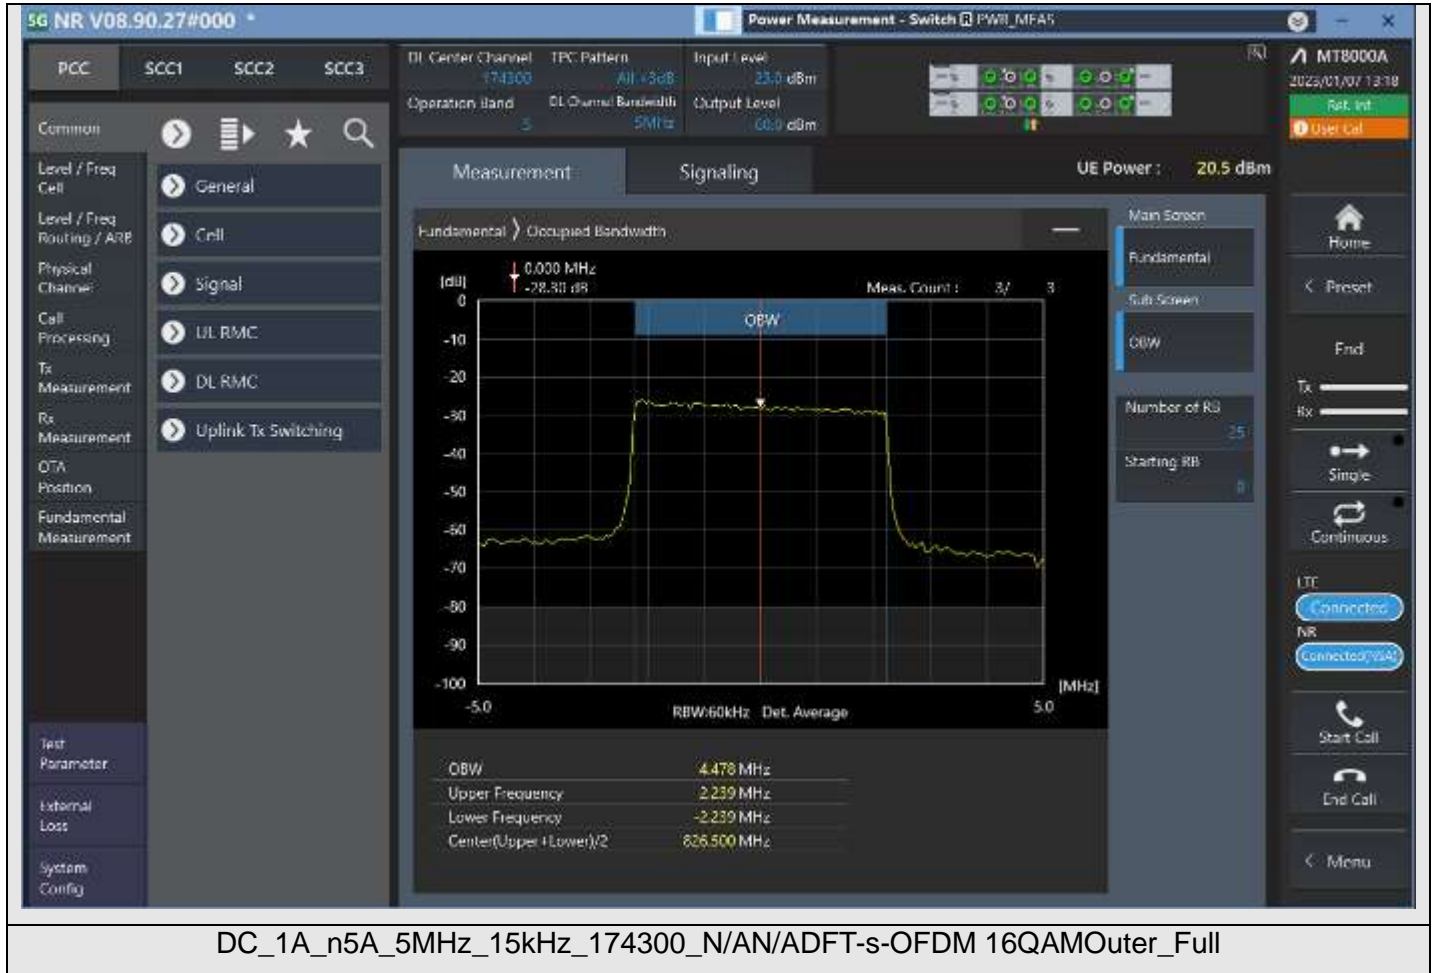

DC_1A_n5A_5MHz_15kHz_174300_N/AN/ADFT-s-OFDM 16QAMOuter_Full