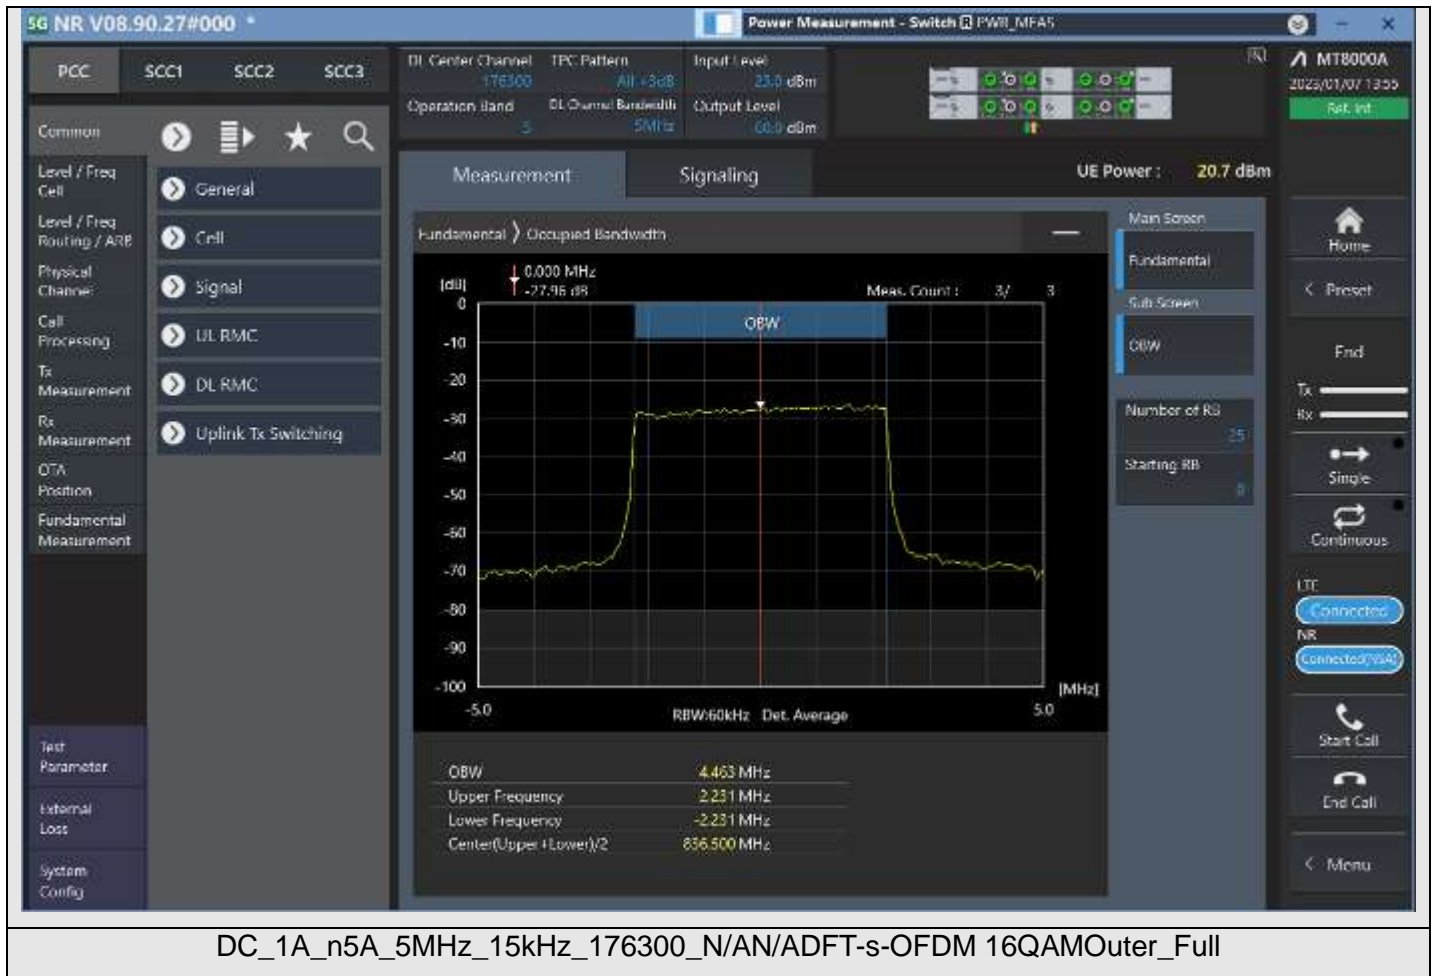

DC_1A_n5A_5MHz_15kHz_174300_N/AN/ACP-OFDM QPSKOuter_Full

DC_1A_n5A_5MHz_15kHz_174300_N/AN/ACP-OFDM 16QAMOuter_Full

DC_1A_n5A_5MHz_15kHz_174300_N/AN/ACP-OFDM 64QAMOuter_Full

DC_1A_n5A_5MHz_15kHz_176300_N/AN/ADFT-s-OFDM 256QAMOuter_Full