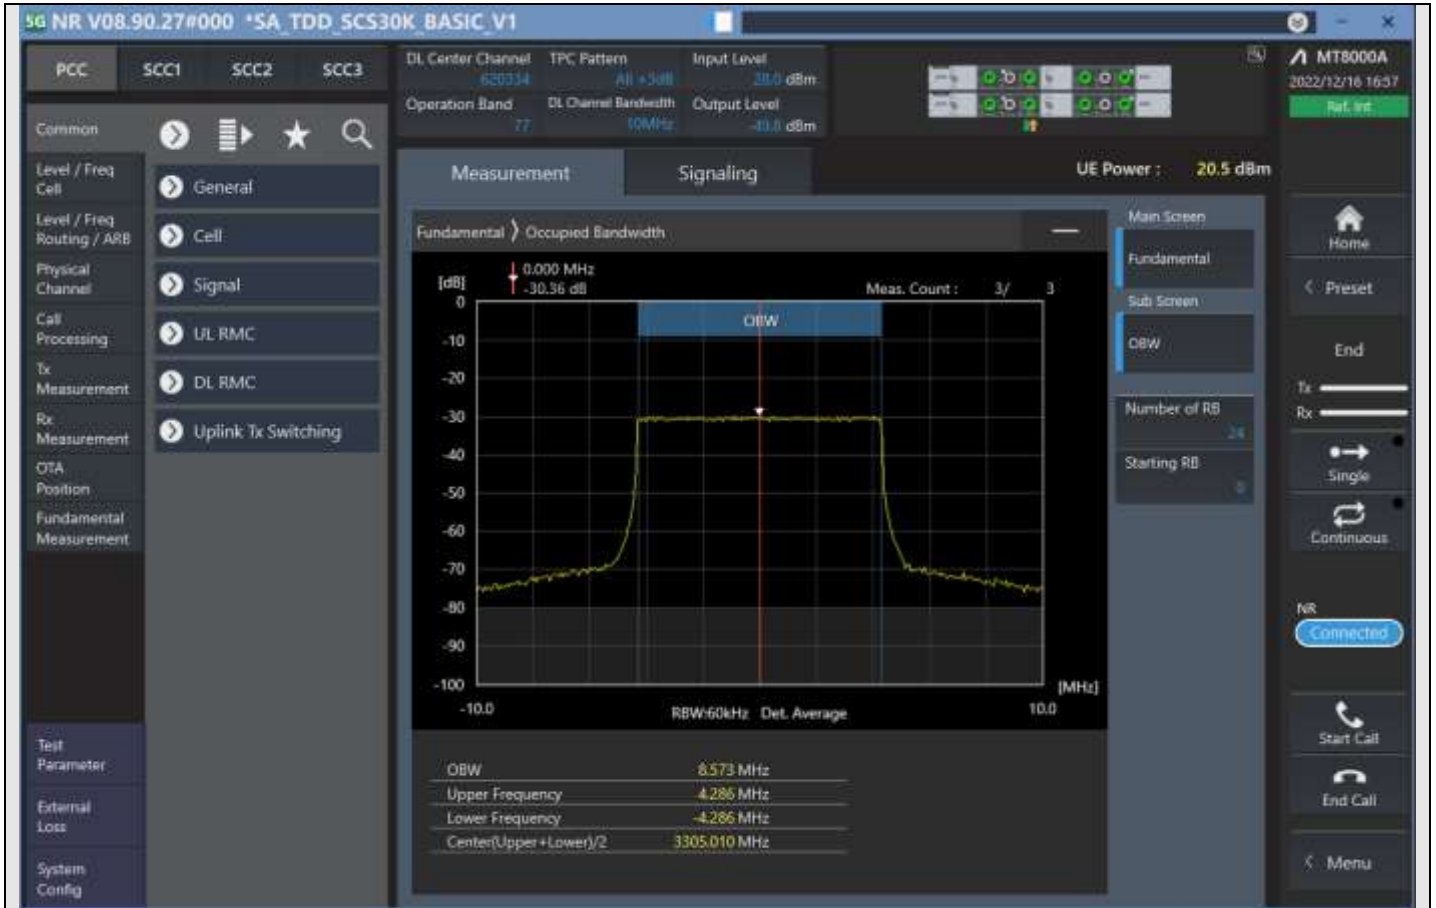

n77_10MHz_30kHz_620334_CP-OFDM 16QAM_Outer_Full