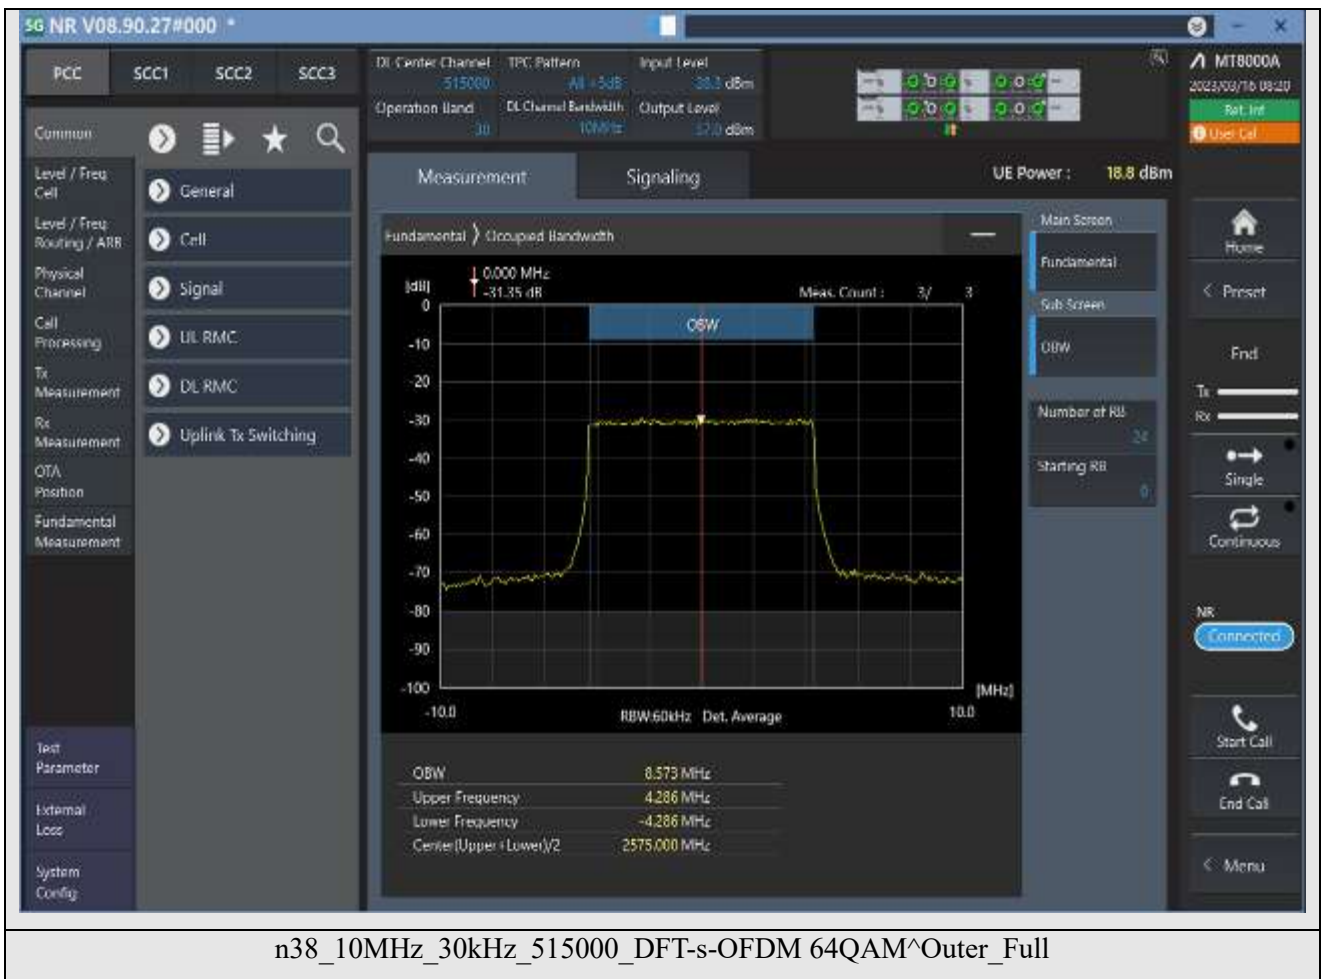

n38_10MHz_30kHz_515000_DFT-s-OFDM 64QAM^Outer_Full