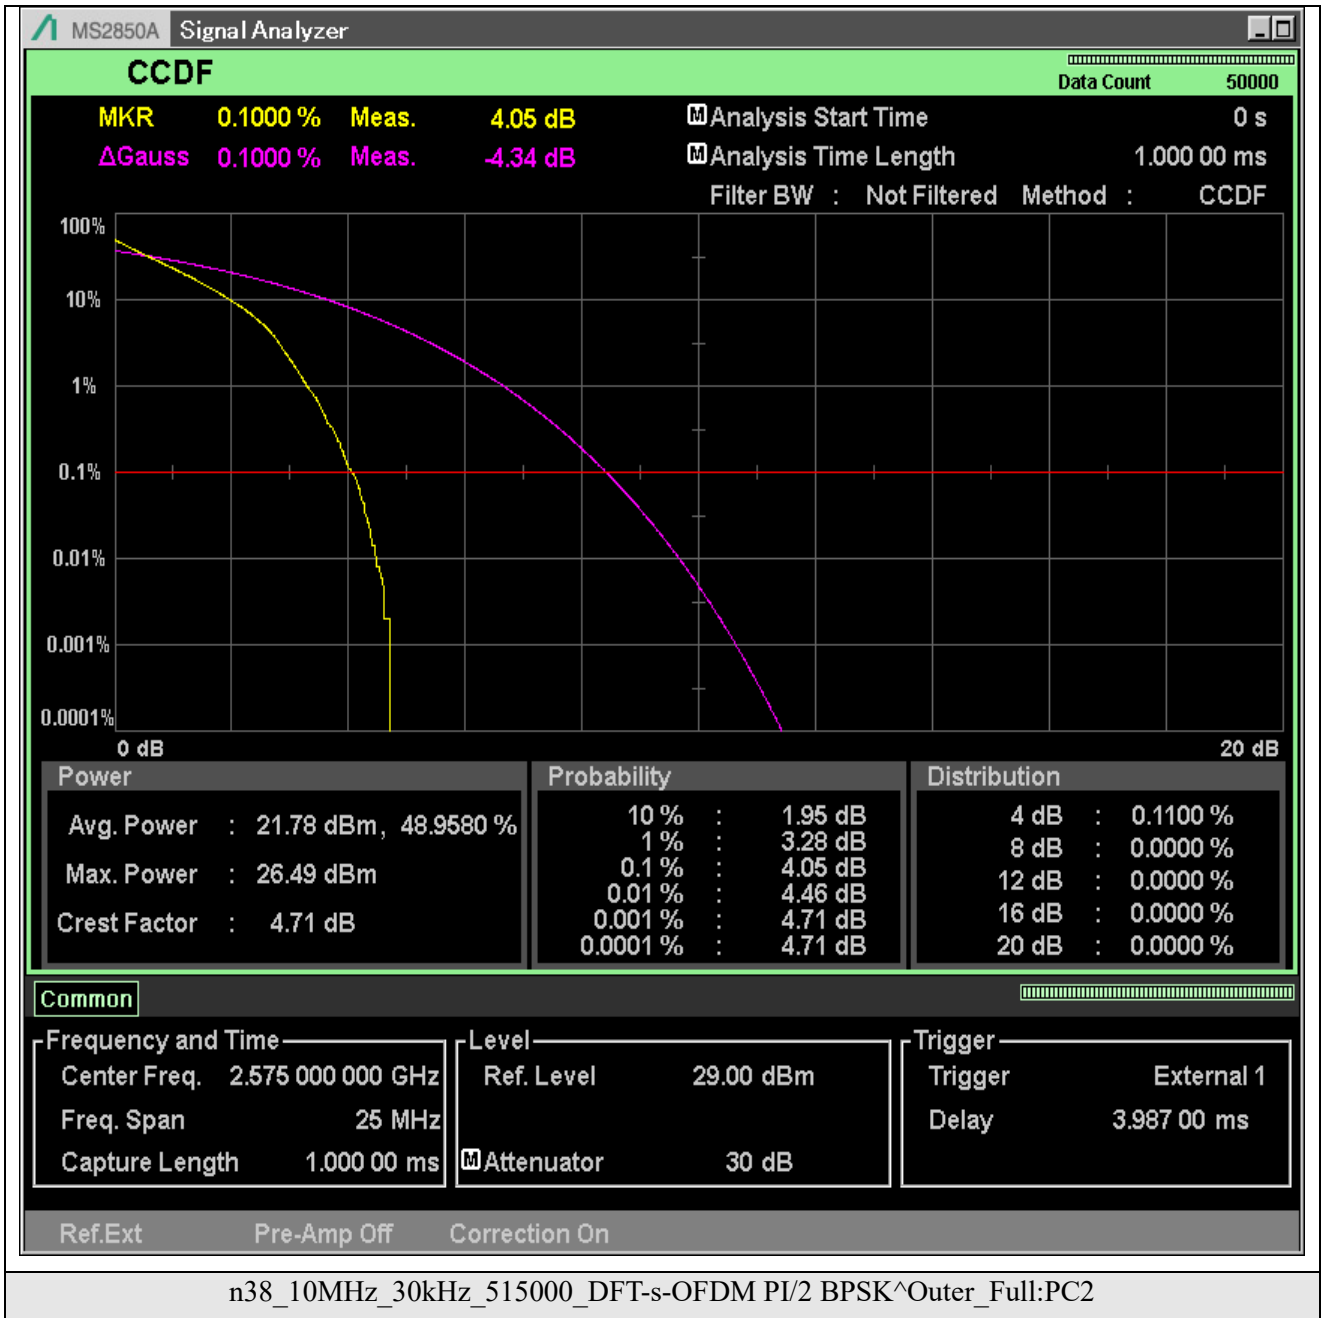

n38	20MHz	30kHz	522000	7	CP-OFDM 16QAM^Outer_Full:PC3	7.7	13.00	PASS
n38	20MHz	30kHz	522000	8	CP-OFDM 64QAM^Outer_Full:PC3	7.8	13.00	PASS
n38	20MHz	30kHz	522000	9	CP-OFDM 256QAM^Outer_Full:PC3	8.6	13.00	PASS

TestGraph