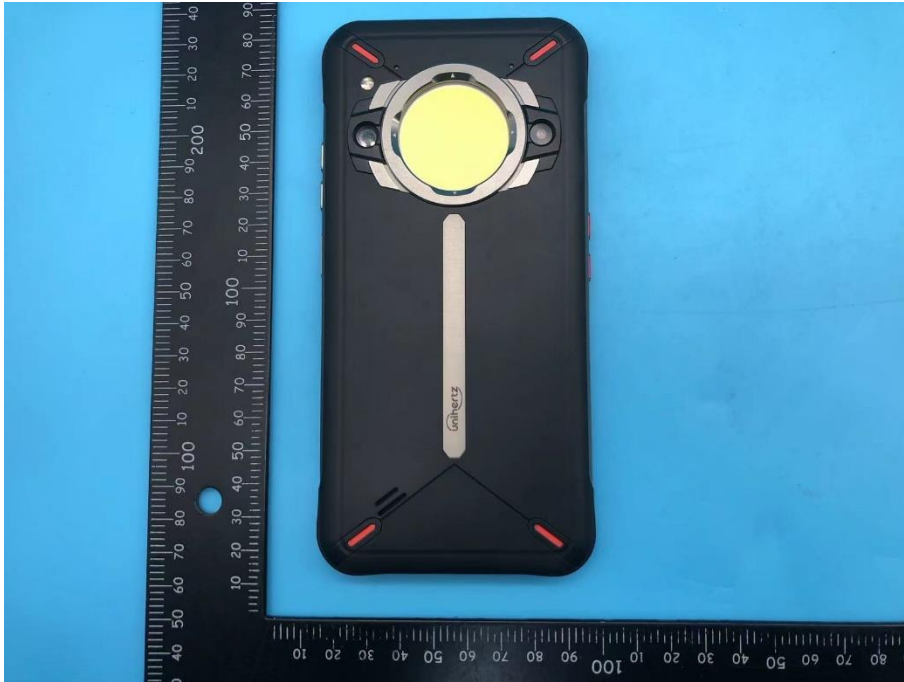

Appendix - External Photographs of EUT Constructional Details

Model Name: TickTock-S

Photo 1

Photo 2

Photo 3

Photo 4

Photo 5

Photo 6

Photo 7

Model Name: Golden Eye

Photo 8

Photo 9

Photo 10

Photo 11

Photo 12

Photo 13