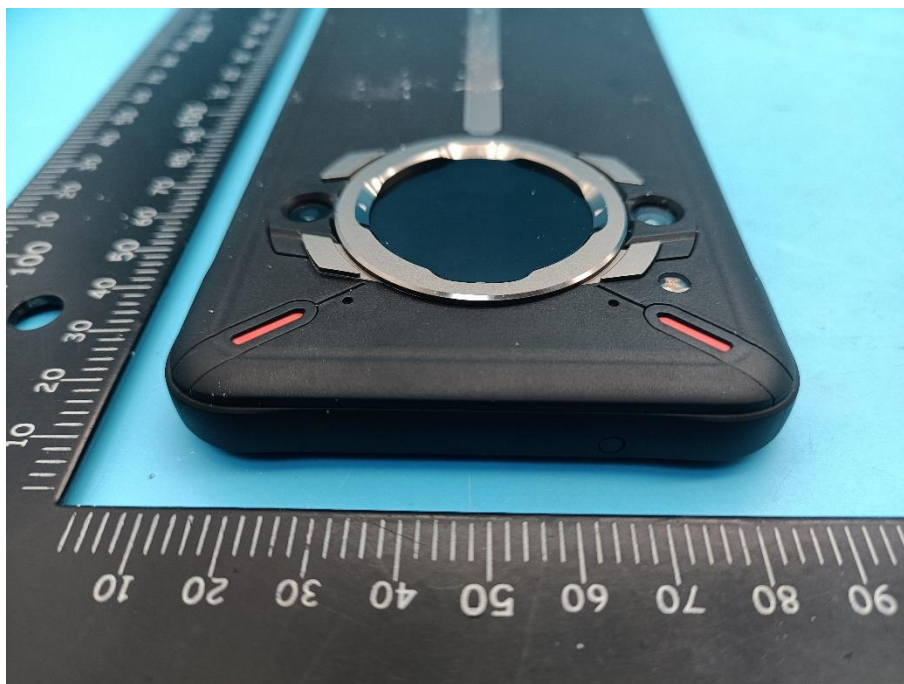

Appendix - External Photographs of EUT Constructional Details

Model Name: TickTock-S

Photo 1

Photo 2

Photo 3

Photo 4

Photo 5

Photo 6

Photo 7

Model Name: Golden Eye

Photo 8

Photo 9

Photo 10

Photo 11

Photo 12

Photo 13