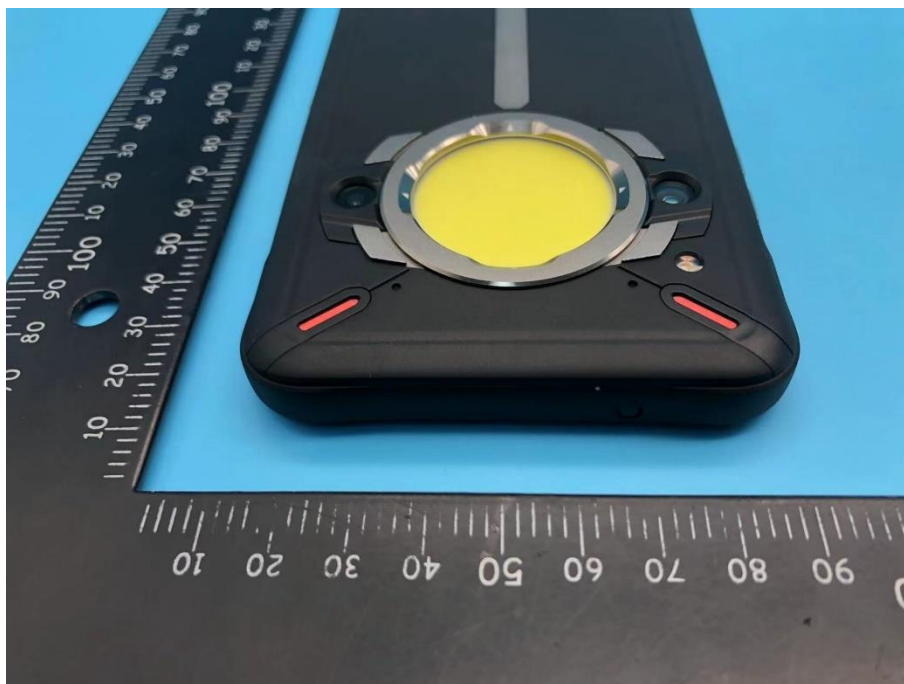

Appendix - External Photographs of EUT Constructional Details

Model Name: TickTock-S

Photo 1

Photo 2

Photo 3

Photo 4

Photo 5

Photo 6

Photo 7

Model Name: Golden Eye

Photo 8

Photo 9

Photo 10

Photo 11

Photo 12

Photo 13