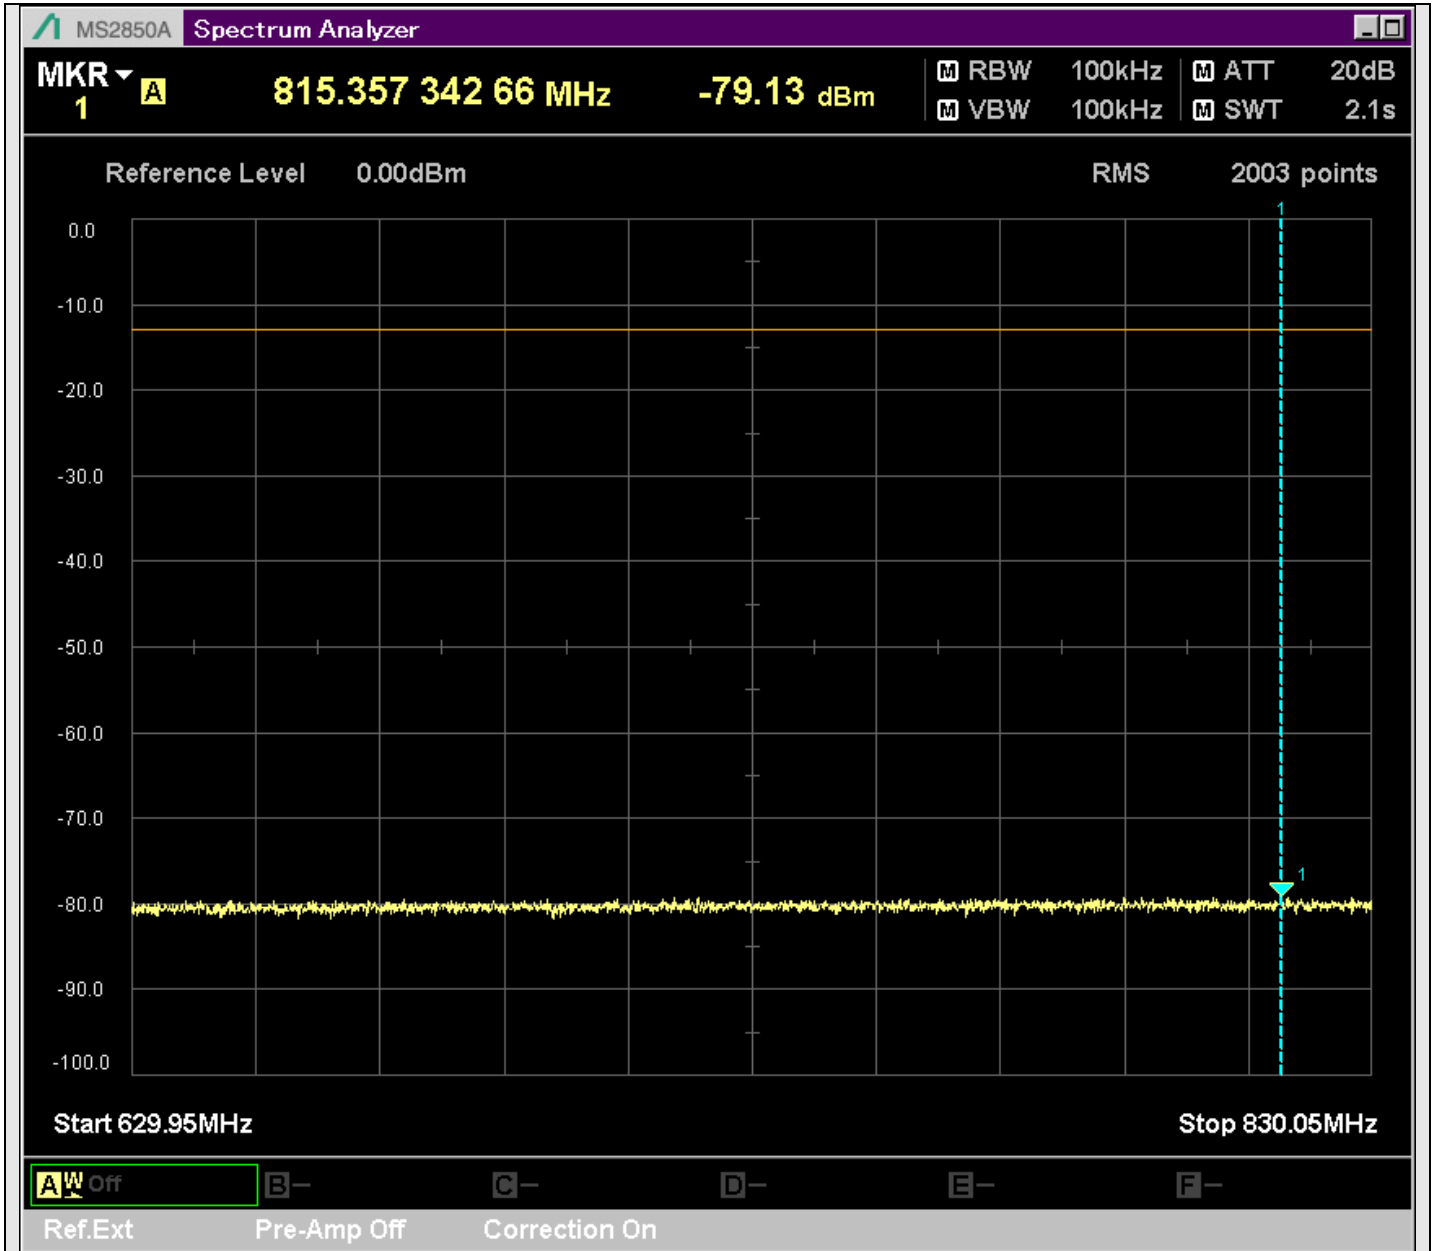

n7_50MHz_15kHz_531000_CP-OFDM
QPSK_Edge_1RB_Left_SA(629.9MHz-830.1MHz_100kHz)@815.357MHz