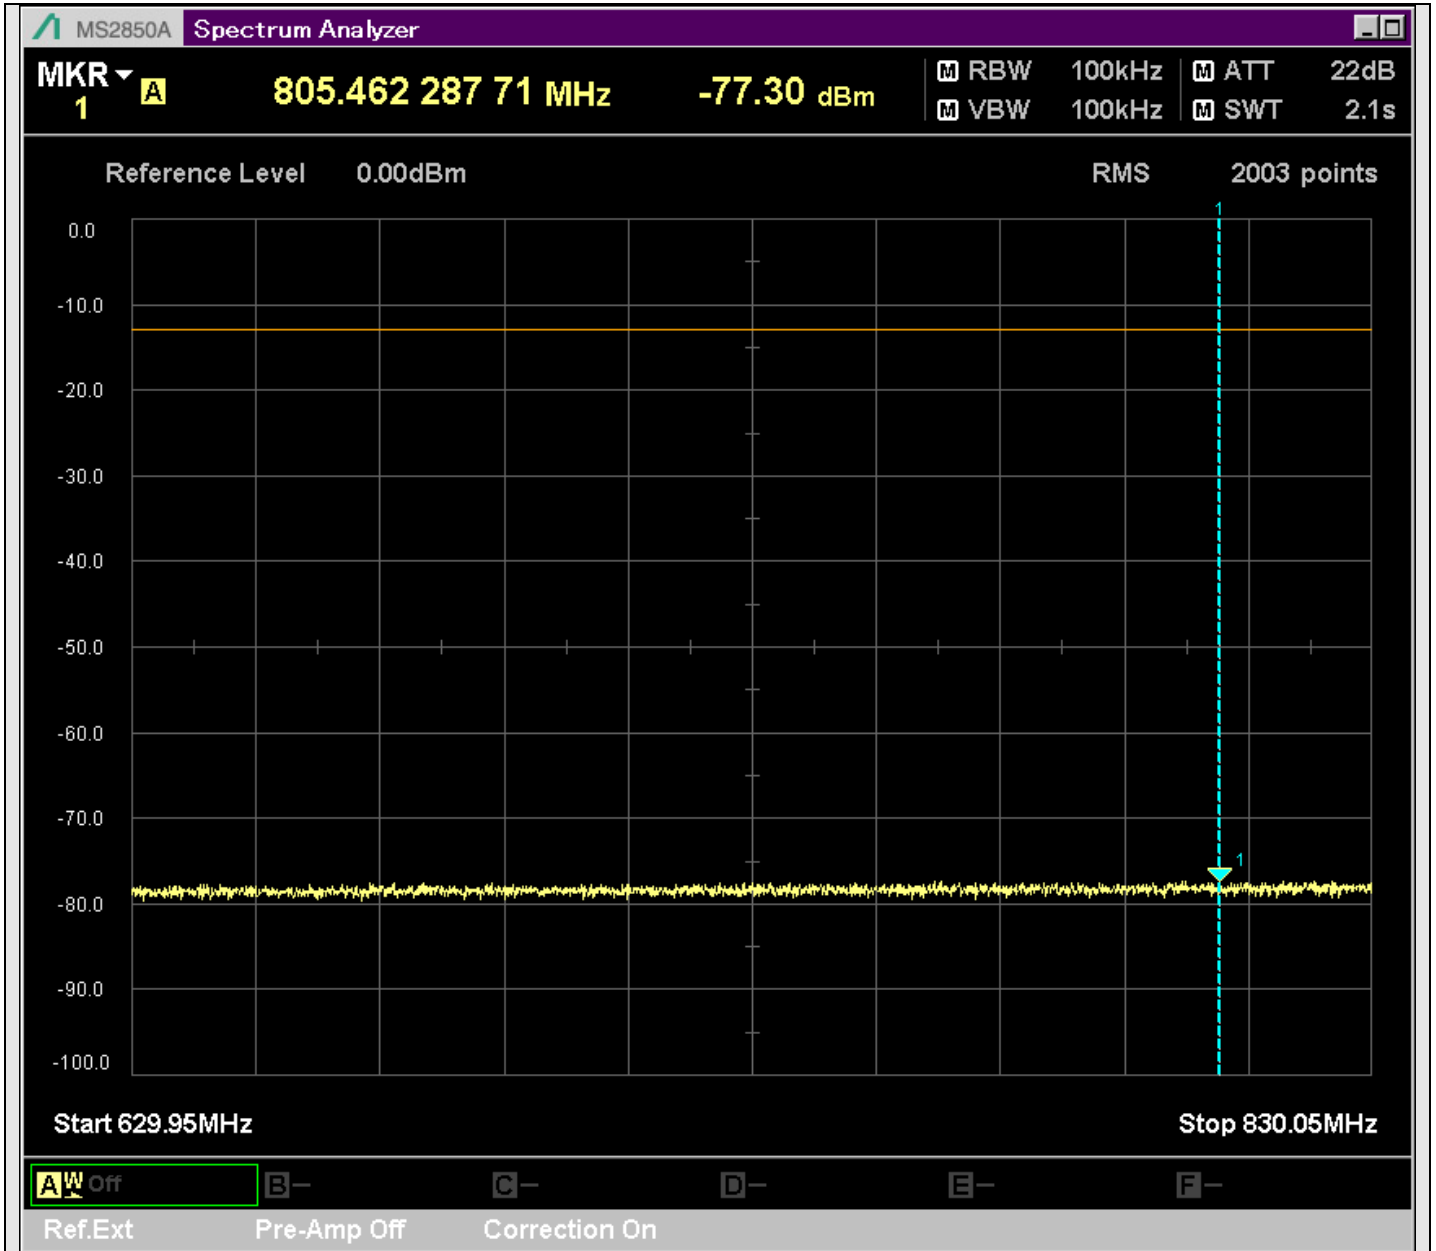

n7_50MHz_15kHz_533000_CP-OFDM
QPSK_Edge_1RB_Right_SA(629.9MHz-830.1MHz_100kHz)@805.462MHz