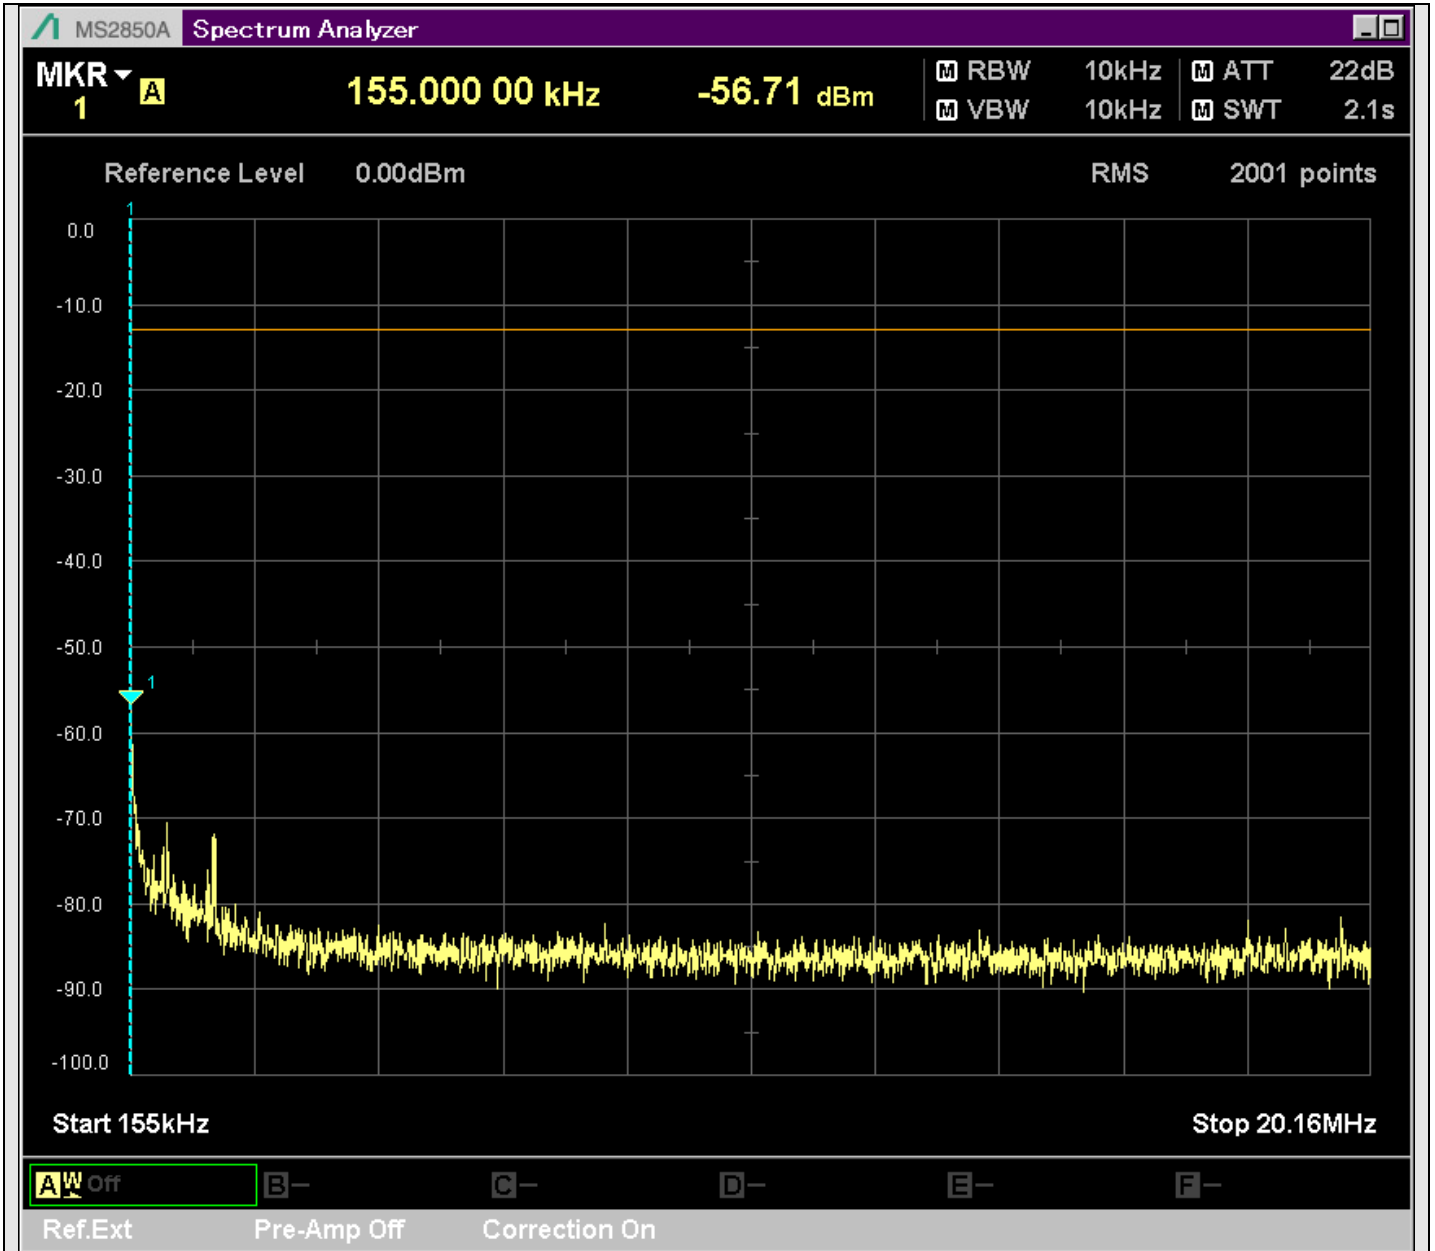

n7_50MHz_15kHz_531000_CP-OFDM
QPSK_Edge_1RB_Right_SA(0.15MHz-20.16MHz_10kHz)@0.155MHz