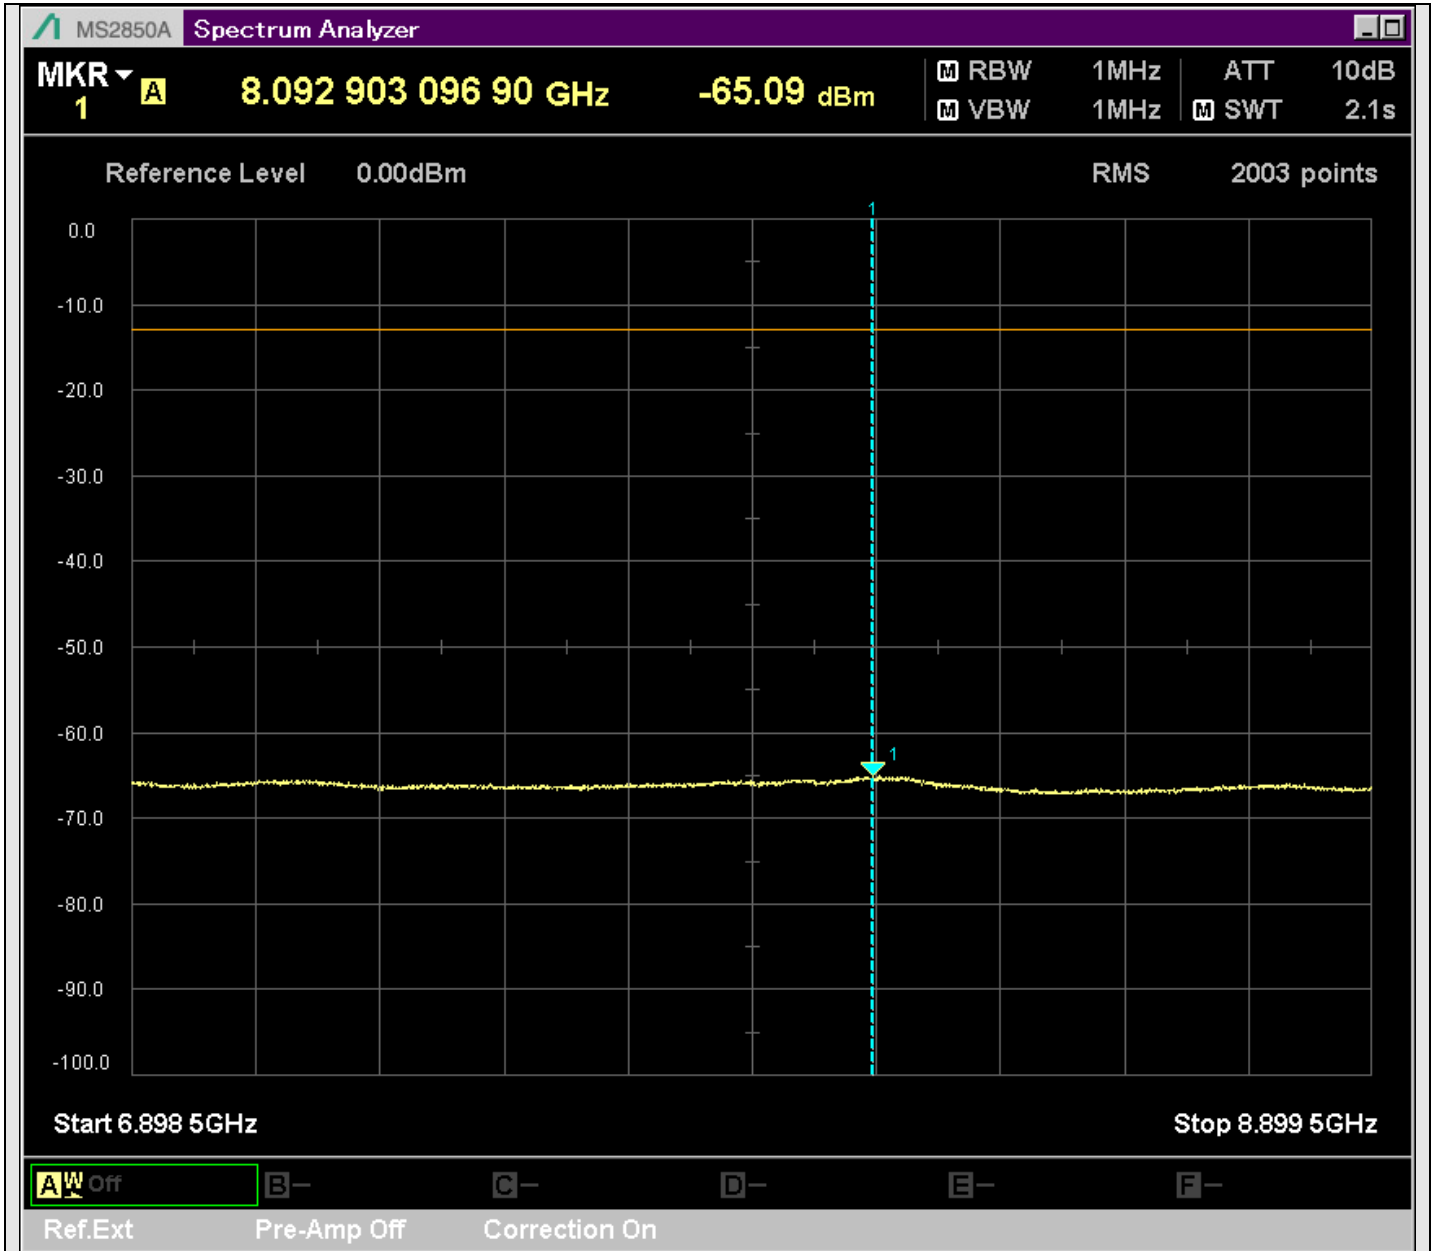

n7_50MHz_15kHz_533000_CP-OFDM
QPSK_Edge_1RB_Left_SA(6898MHz-8900MHz_1MHz)@8092.903MHz