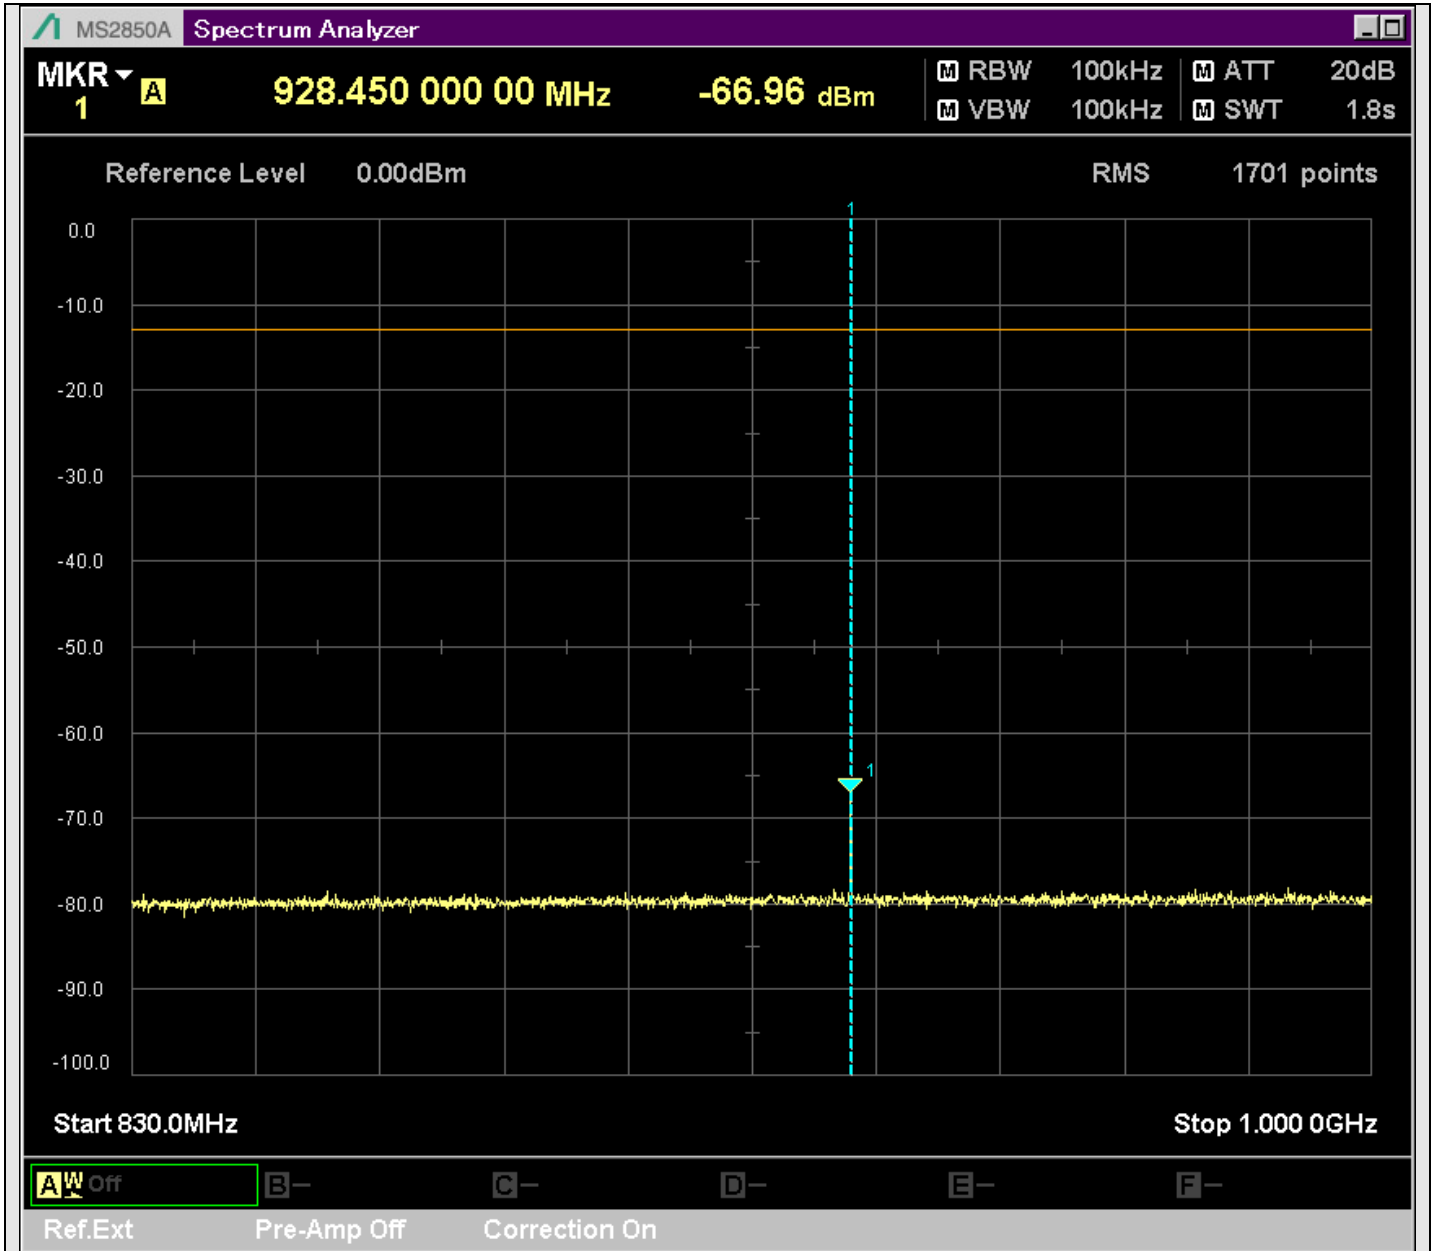

n7_50MHz_15kHz_531000_CP-OFDM
QPSK_Edge_1RB_Left_SA(829.9MHz-1000MHz_100kHz)@928.450MHz