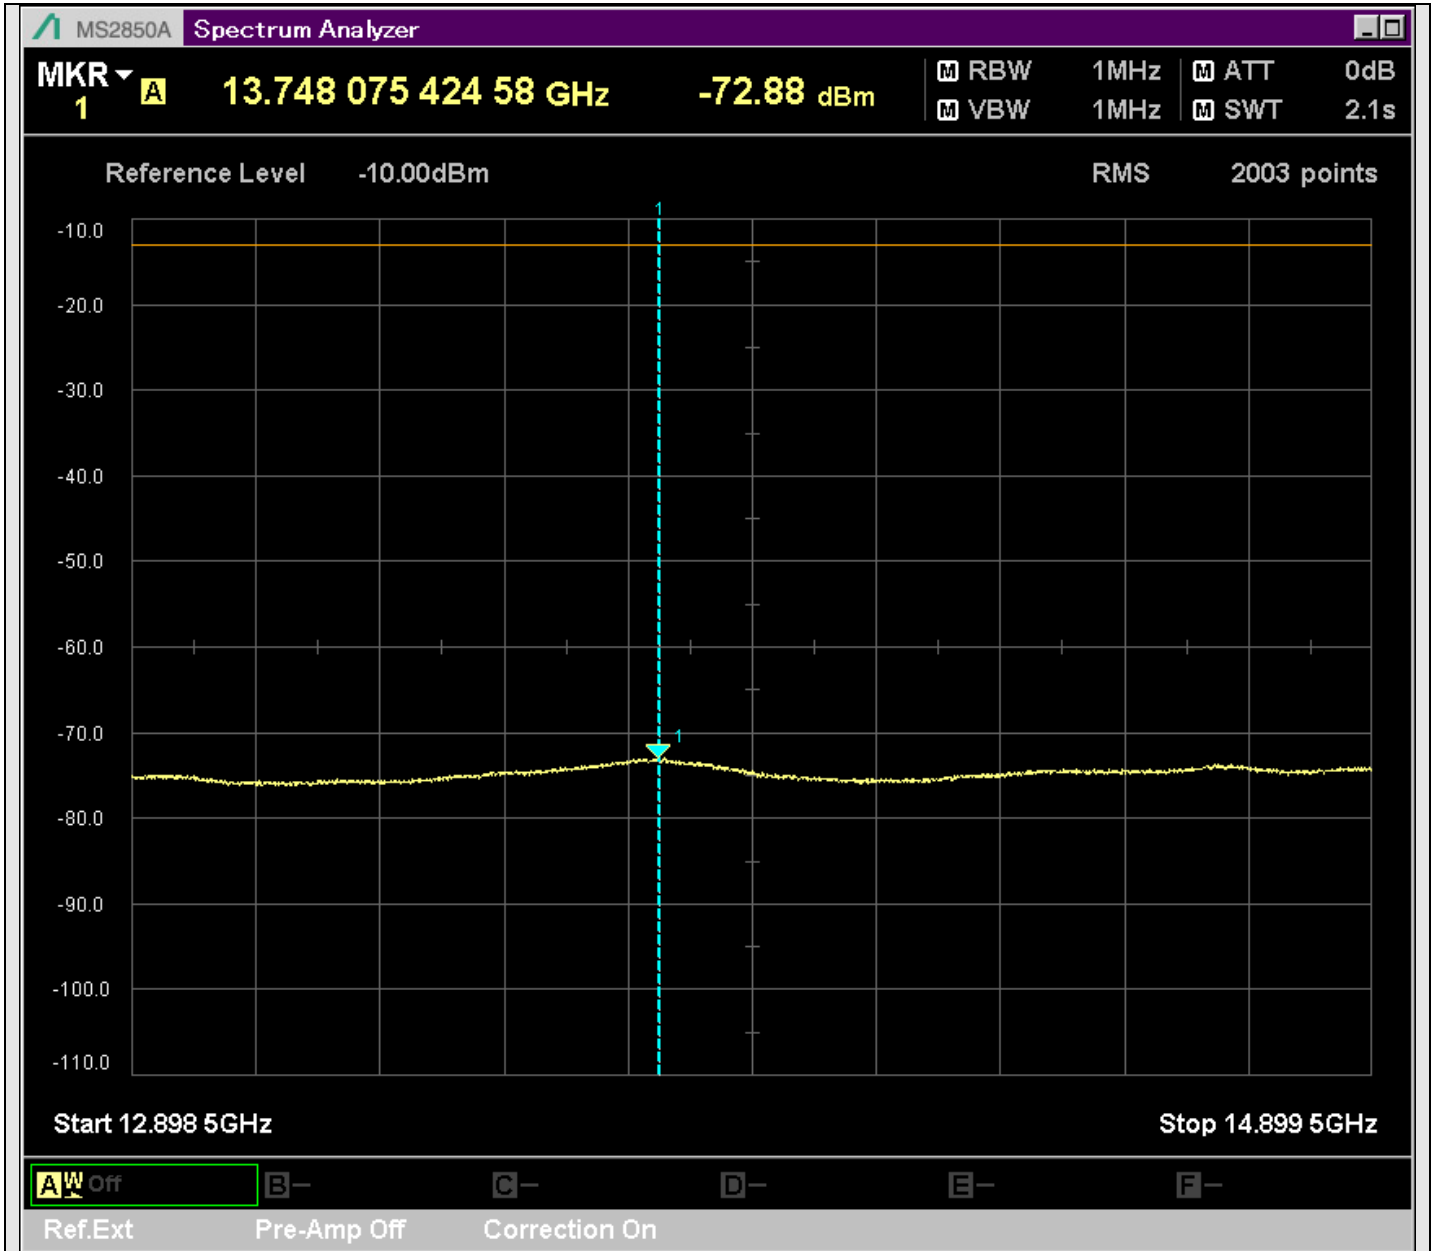

n7_50MHz_15kHz_533000_CP-OFDM
QPSK_Edge_1RB_Right_SA(12898MHz-14900MHz_1MHz)@13748.075MHz