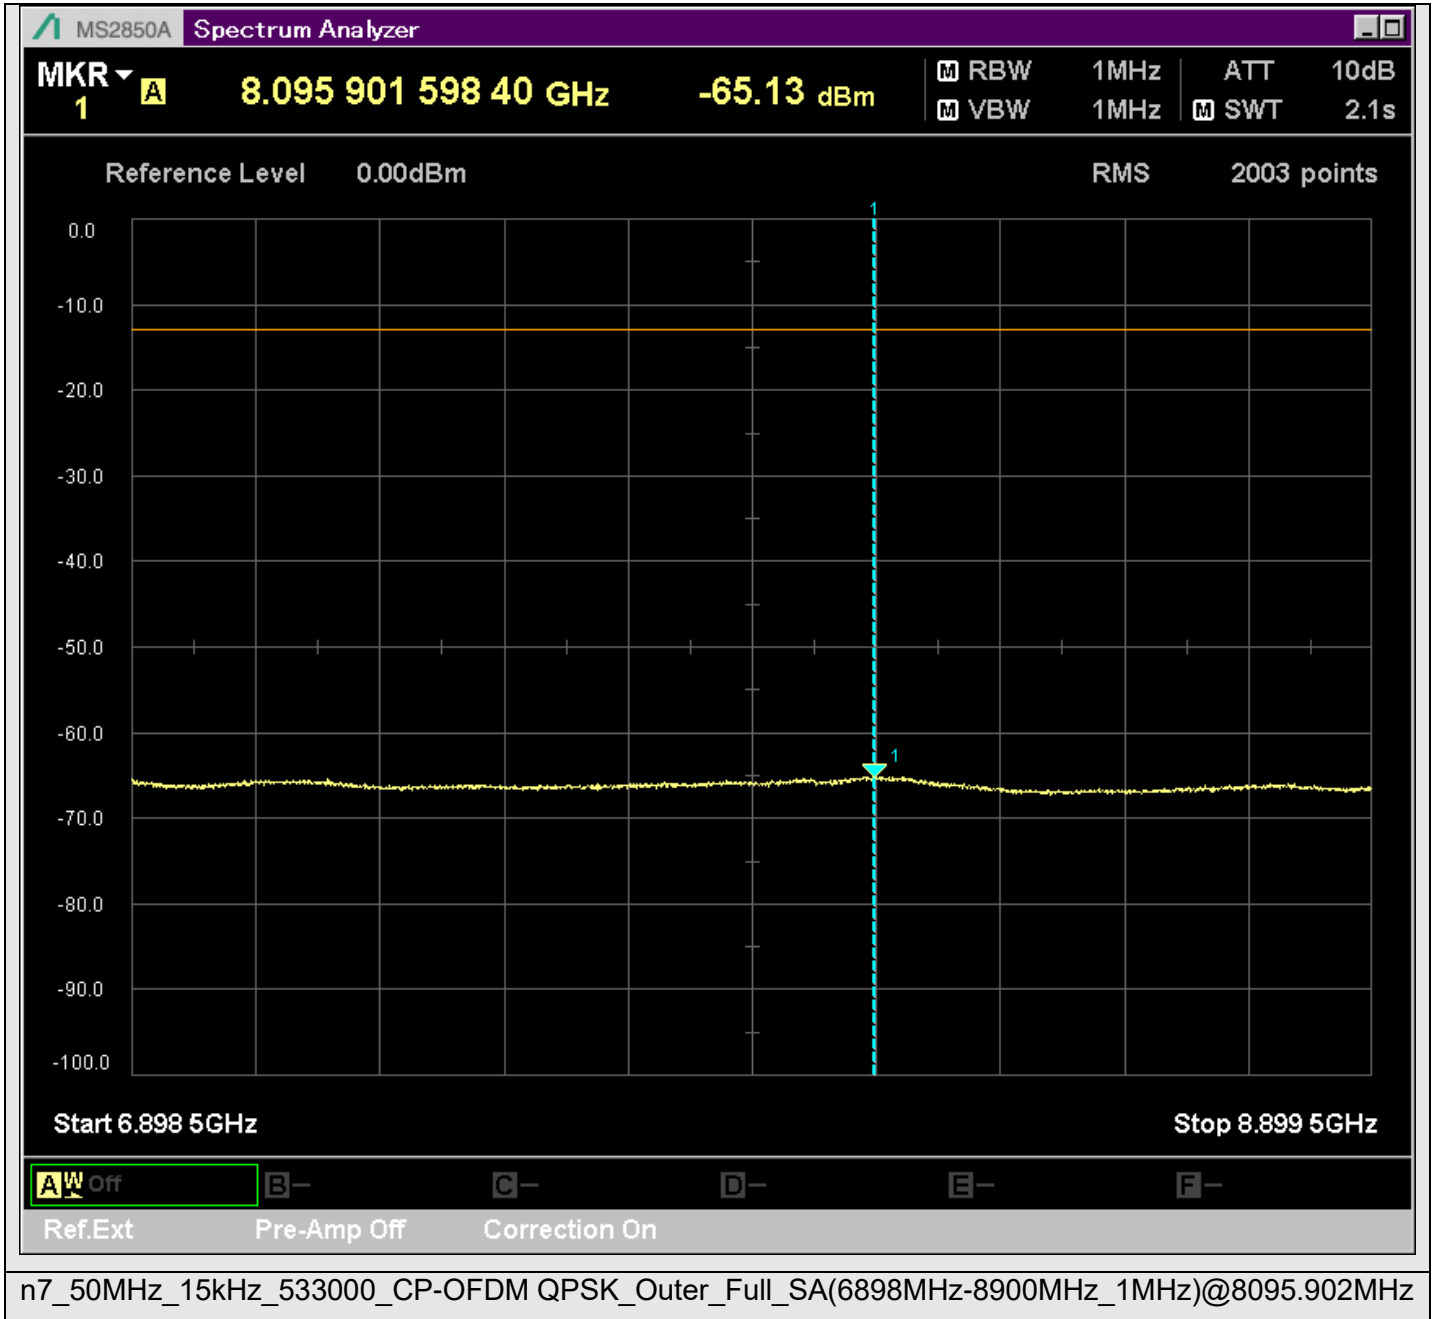

n7_50MHz_15kHz_533000_CP-OFDM
QPSK_Outer_Full_SA(829.9MHz-1000MHz_100kHz)@973.850MHz

n7_50MHz_15kHz_533000_CP-OFDM
QPSK_Outer_Full_SA(8898MHz-10900MHz_1MHz)@10896.501MHz

n7_50MHz_15kHz_533000_CP-OFDM
QPSK_Outer_Full_SA(10898MHz-12900MHz_1MHz)@10985.457MHz