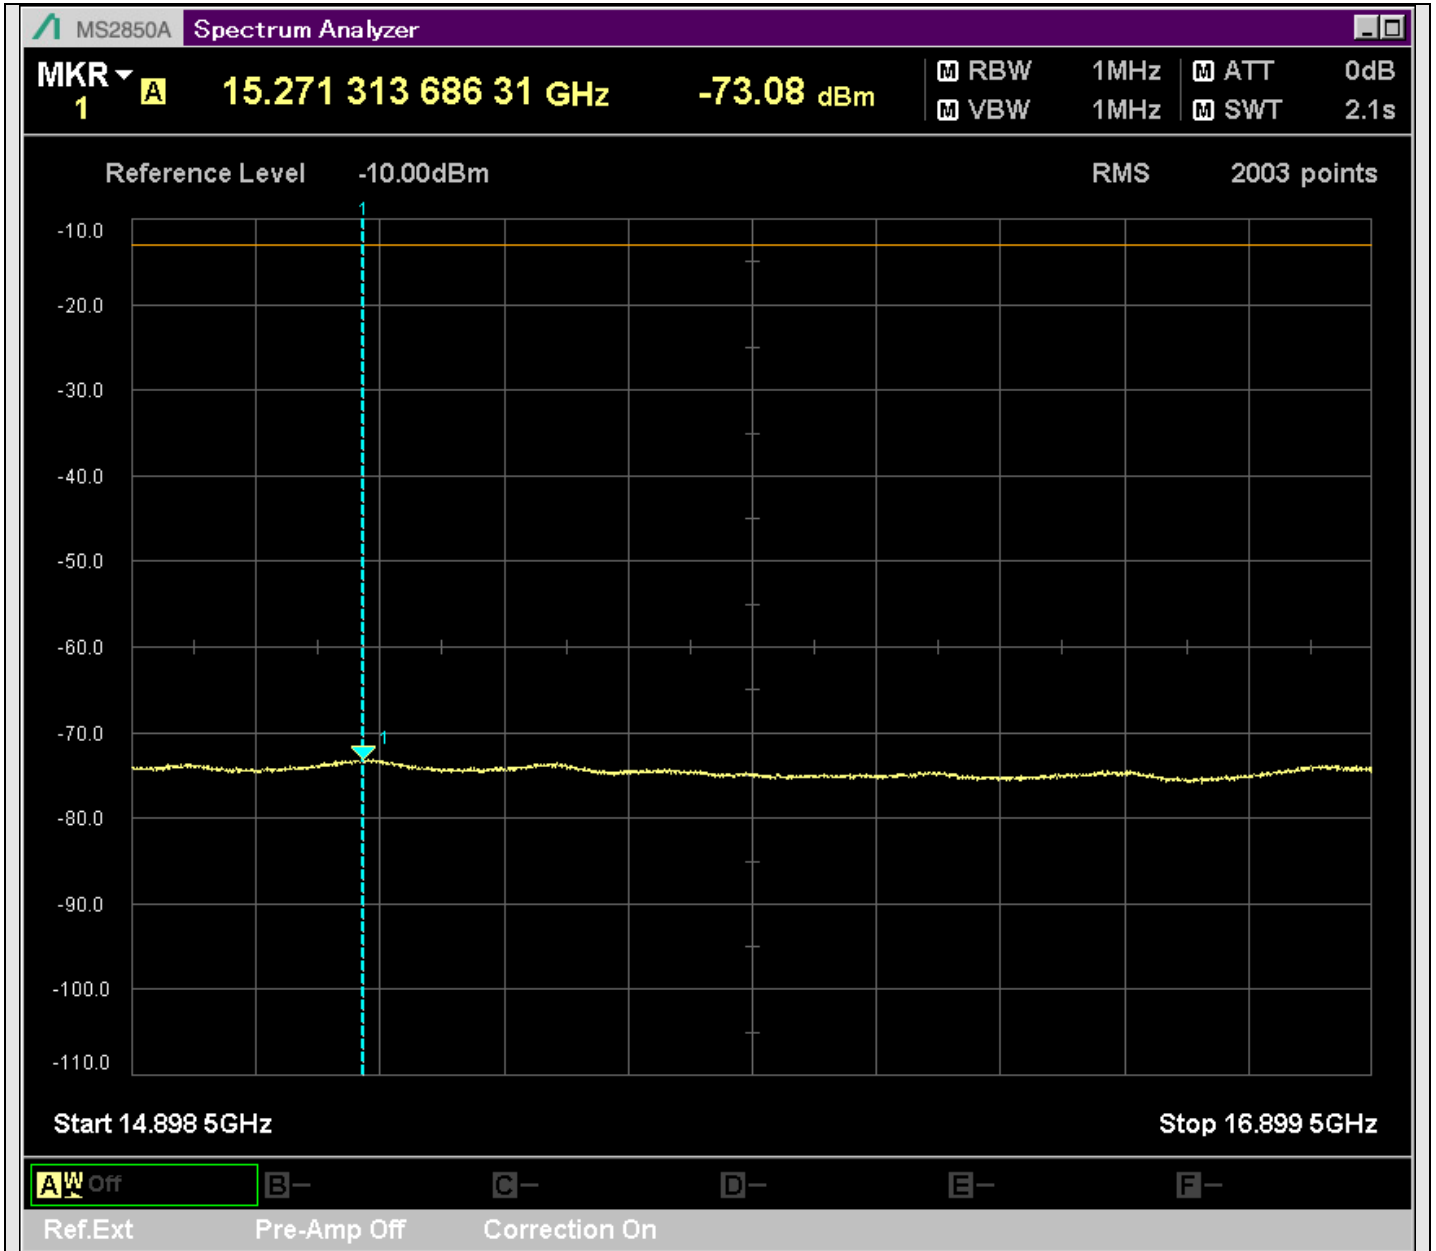

n7_50MHz_15kHz_533000_CP-OFDM
QPSK_Edge_1RB_Right_SA(14898MHz-16900MHz_1MHz)@15271.314MHz