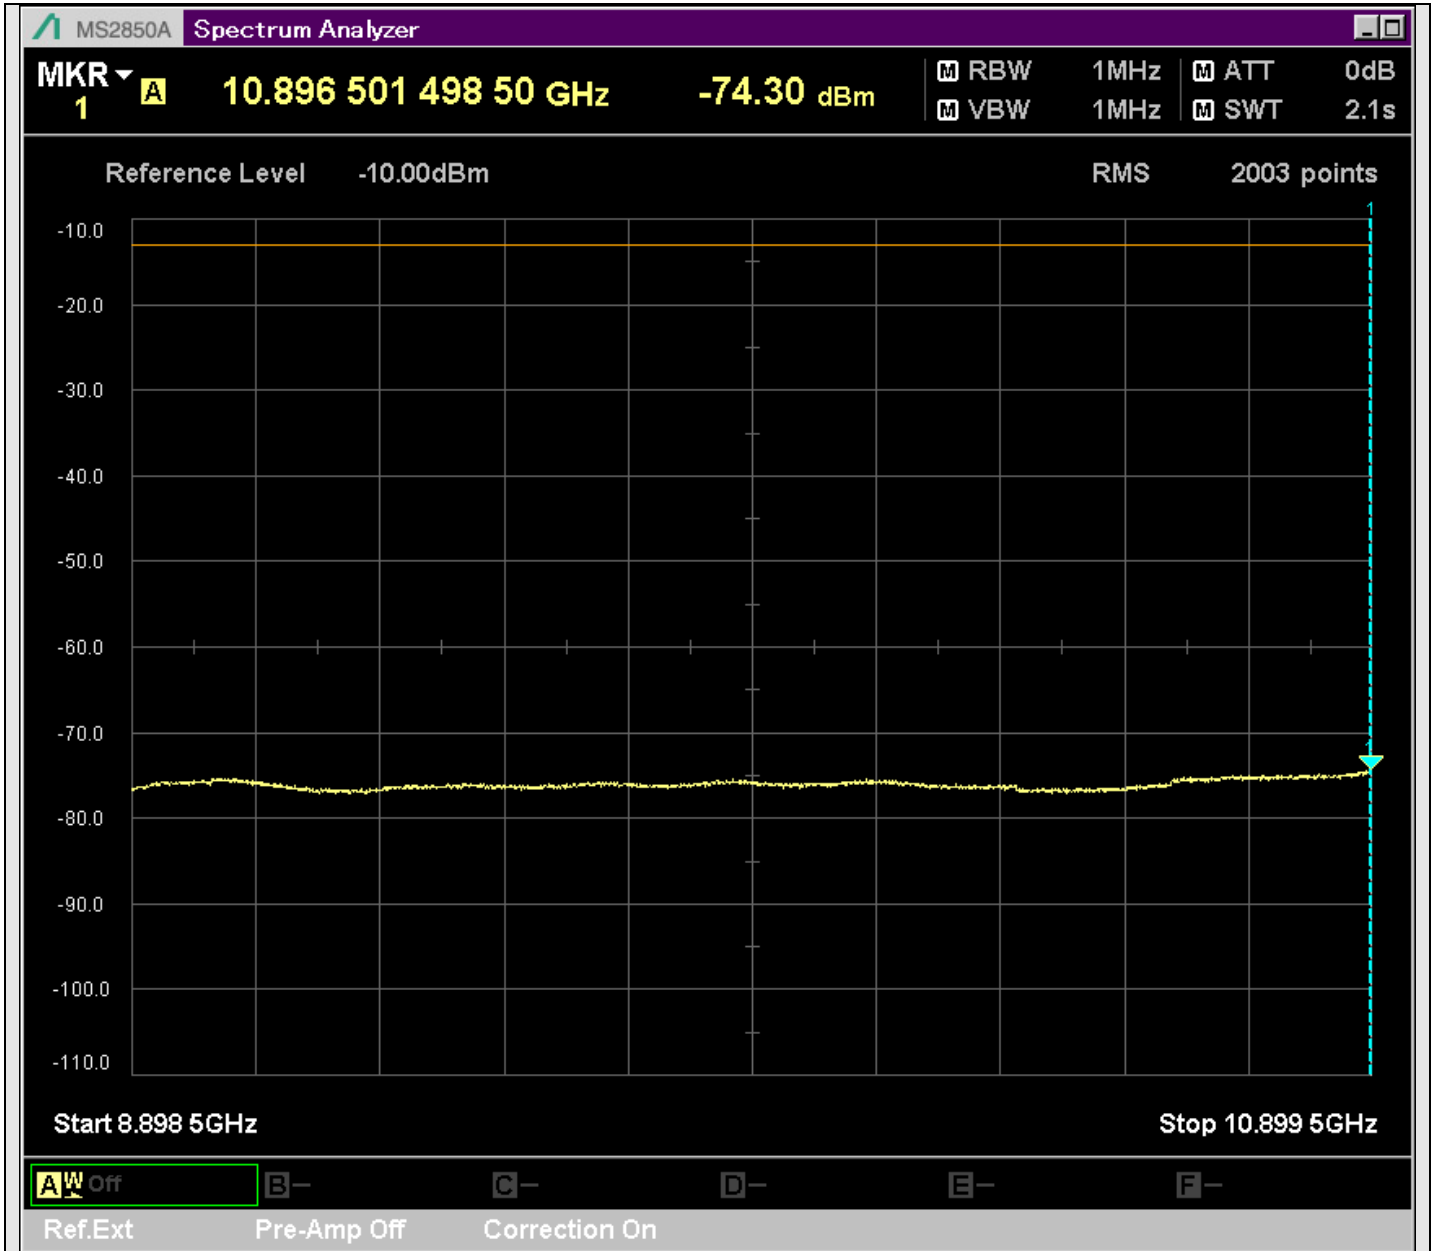

n7_50MHz_15kHz_533000_CP-OFDM
QPSK_Edge_1RB_Right_SA(8898MHz-10900MHz_1MHz)@10896.501MHz