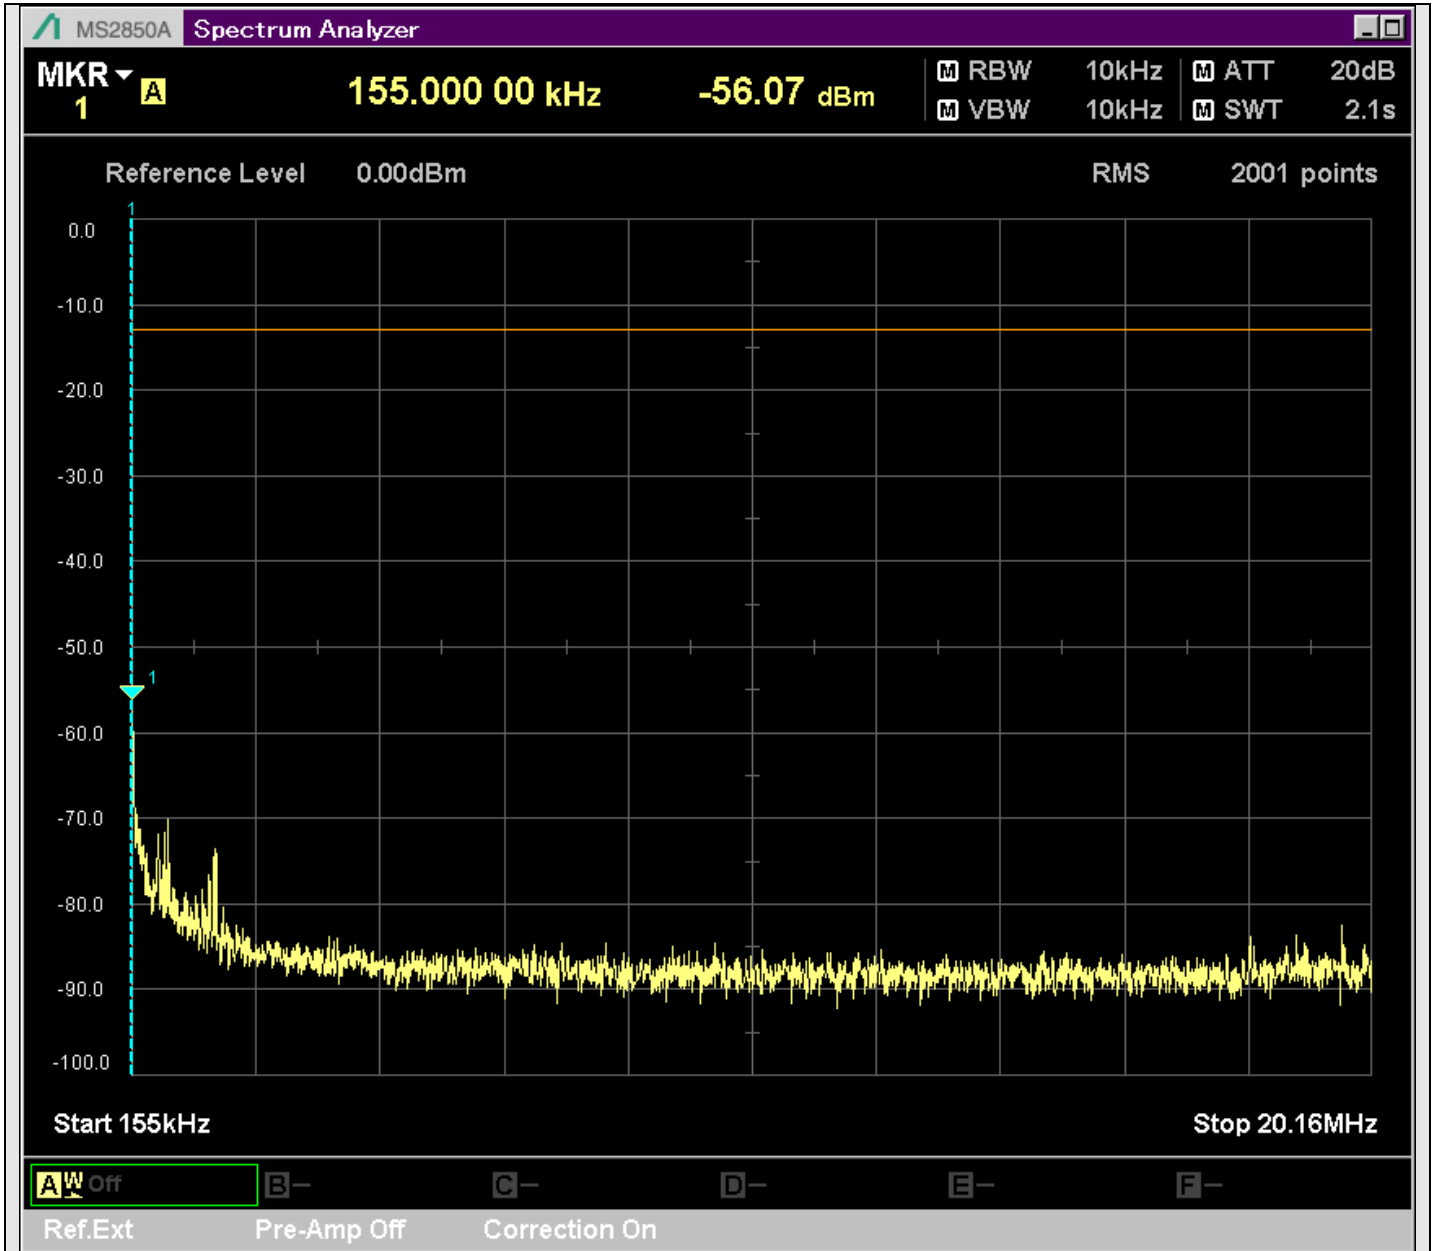

n7_50MHz_15kHz_531000_CP-OFDM
QPSK_Edge_1RB_Left_SA(0.15MHz-20.16MHz_10kHz)@0.155MHz