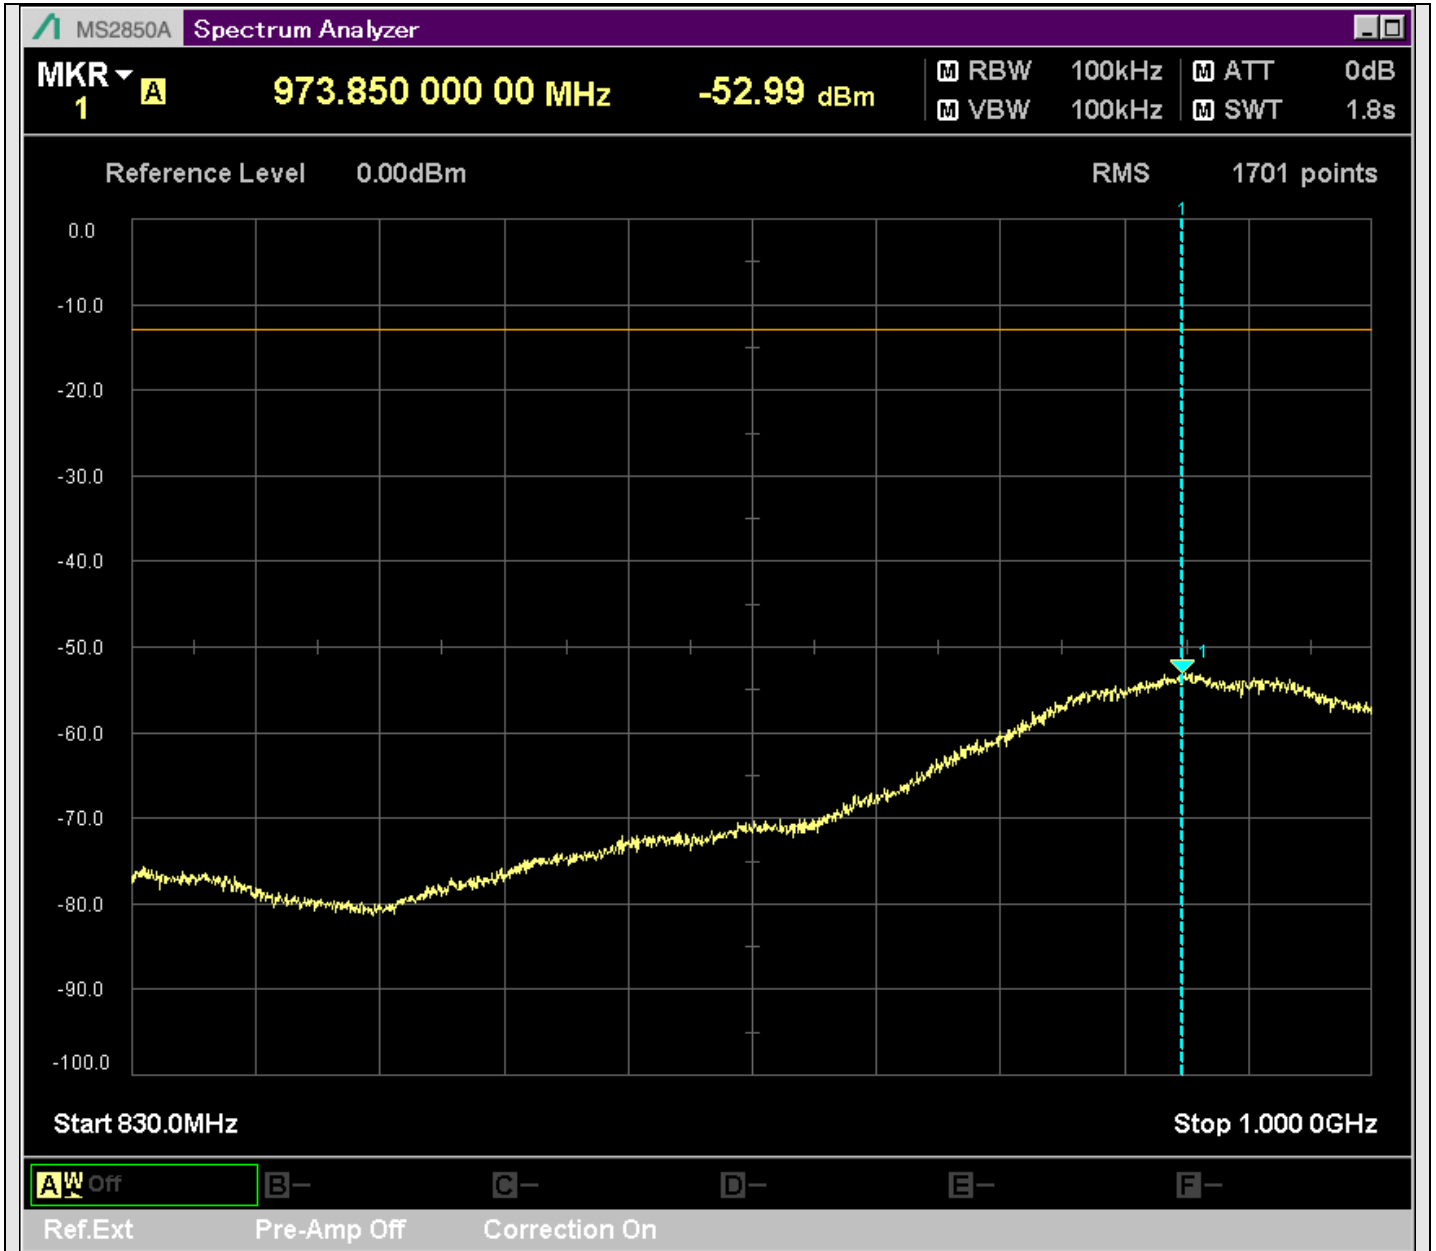

n7_50MHz_15kHz_533000_CP-OFDM
QPSK_Outer_Full_SA(829.9MHz-1000MHz_100kHz)@973.850MHz