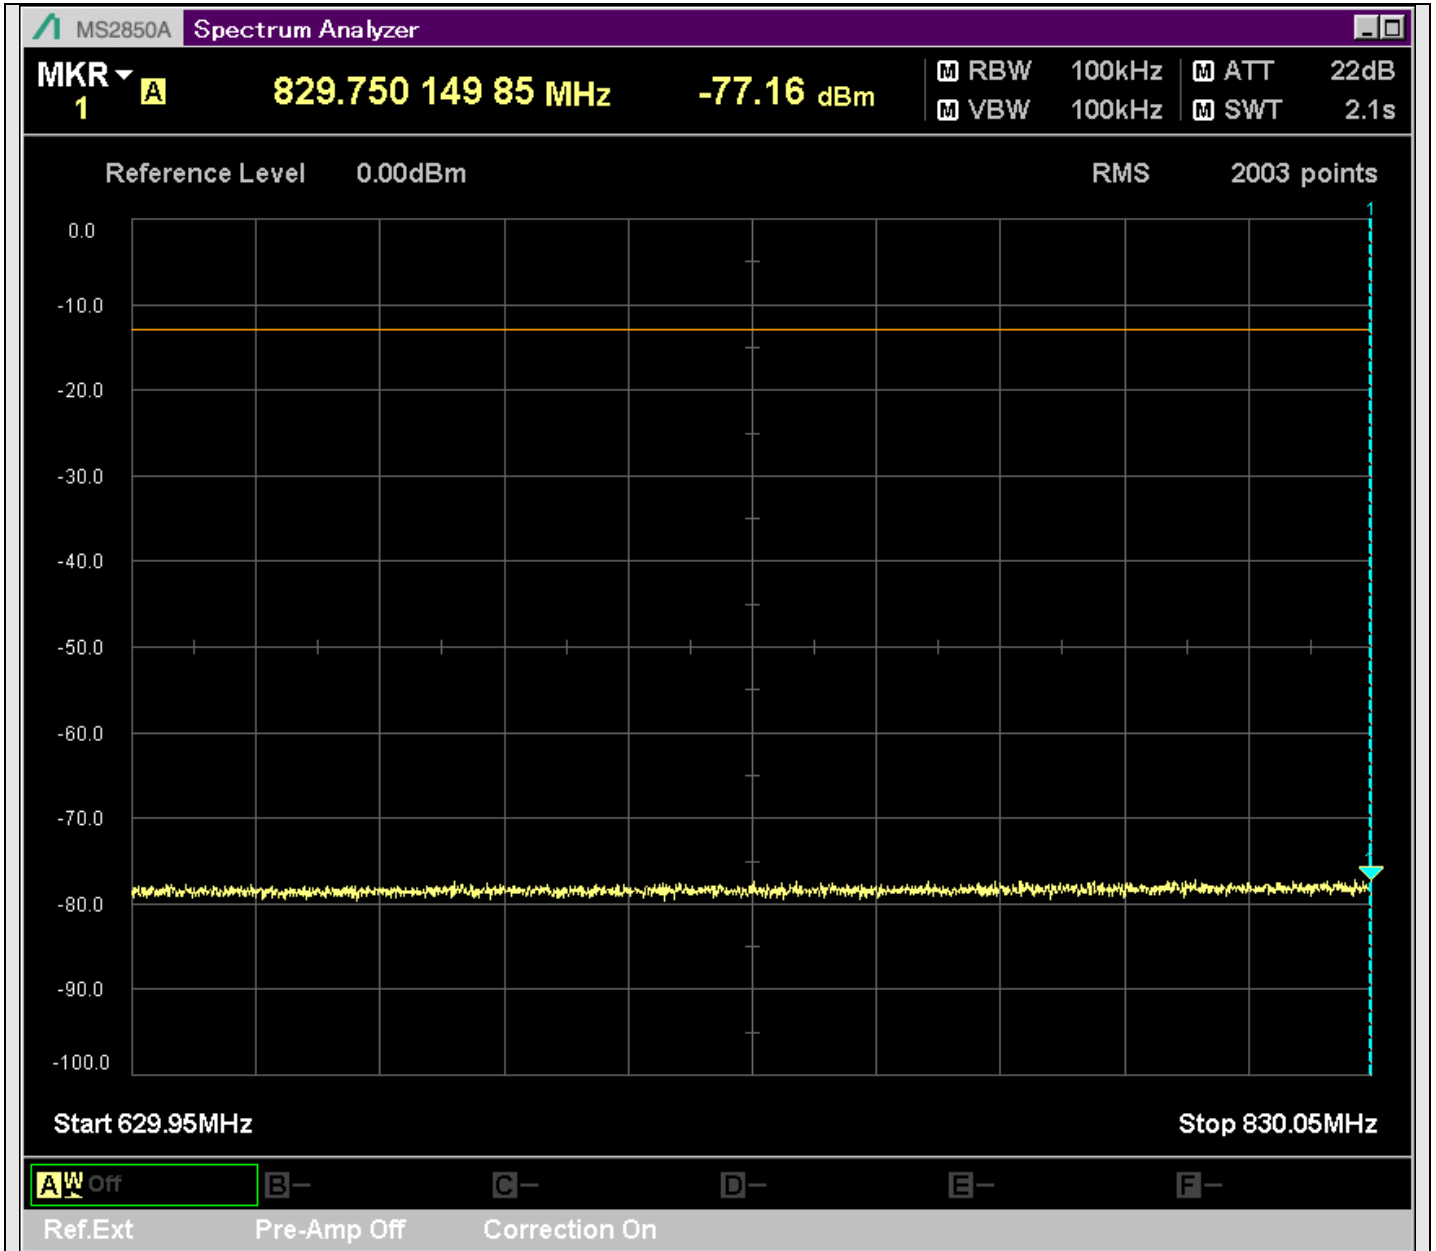

n7_50MHz_15kHz_533000_CP-OFDM
QPSK_Edge_1RB_Left_SA(629.9MHz-830.1MHz_100kHz)@829.750MHz