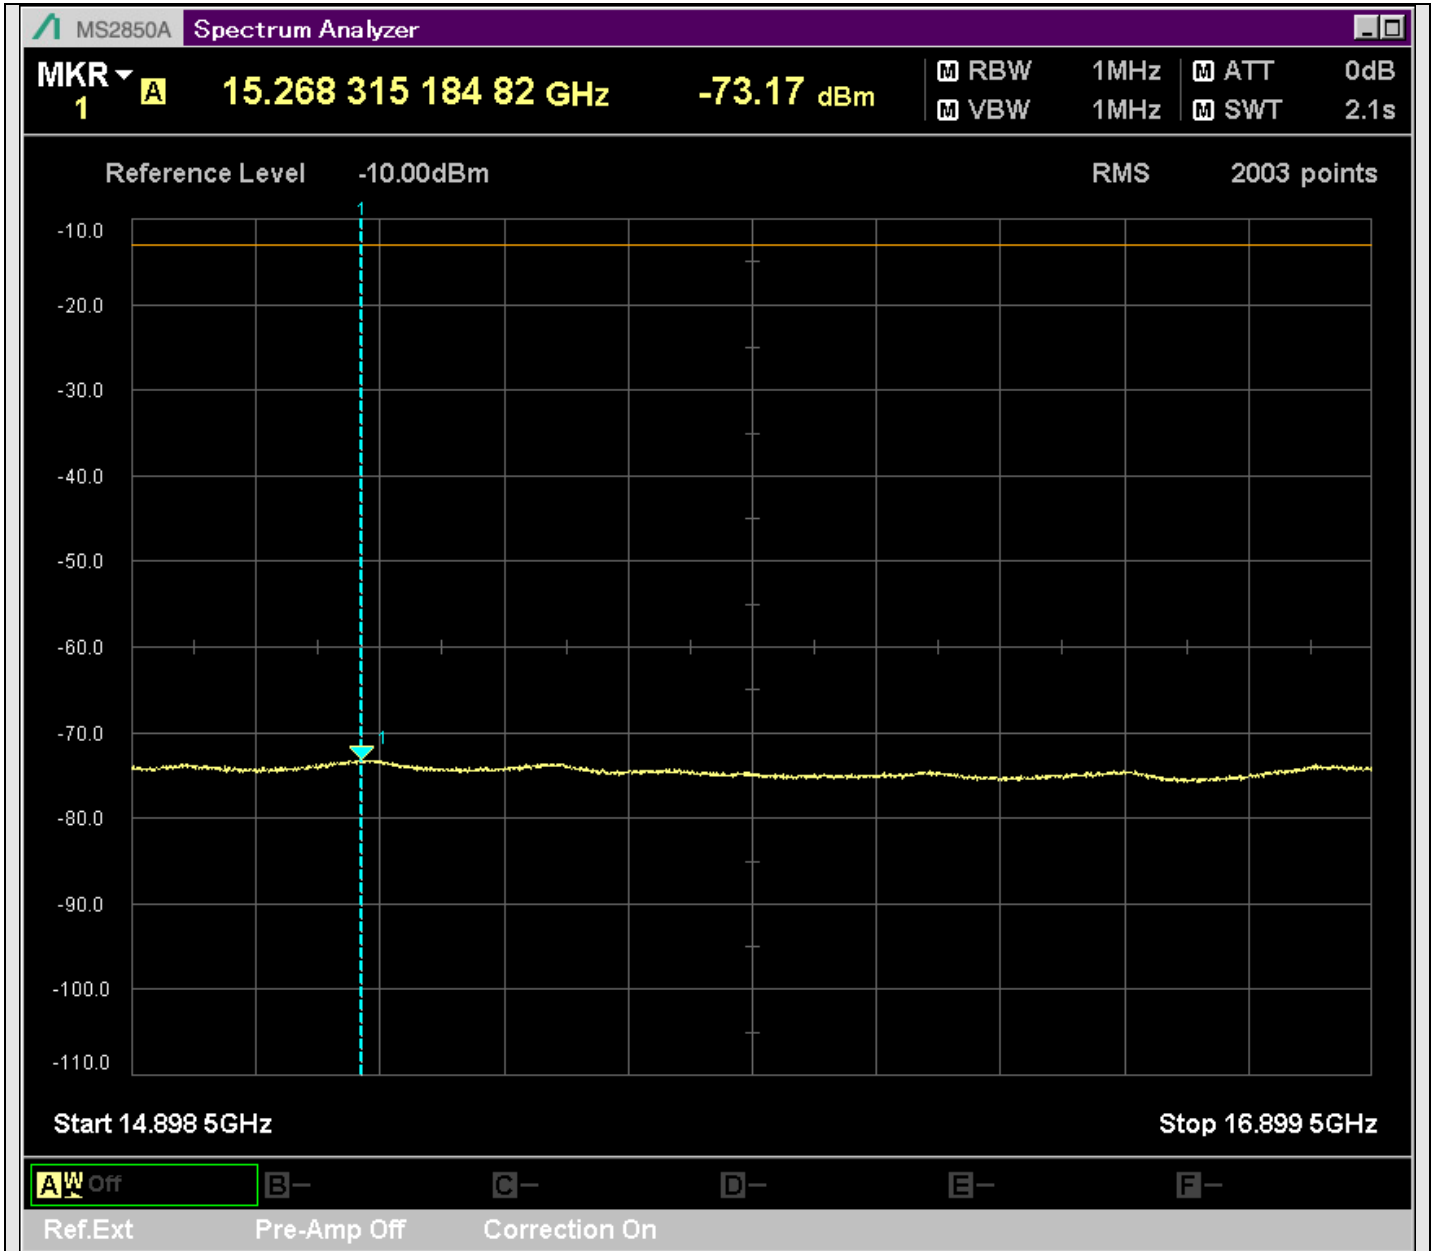

n7_50MHz_15kHz_533000_CP-OFDM
QPSK_Edge_1RB_Left_SA(14898MHz-16900MHz_1MHz)@15268.315MHz