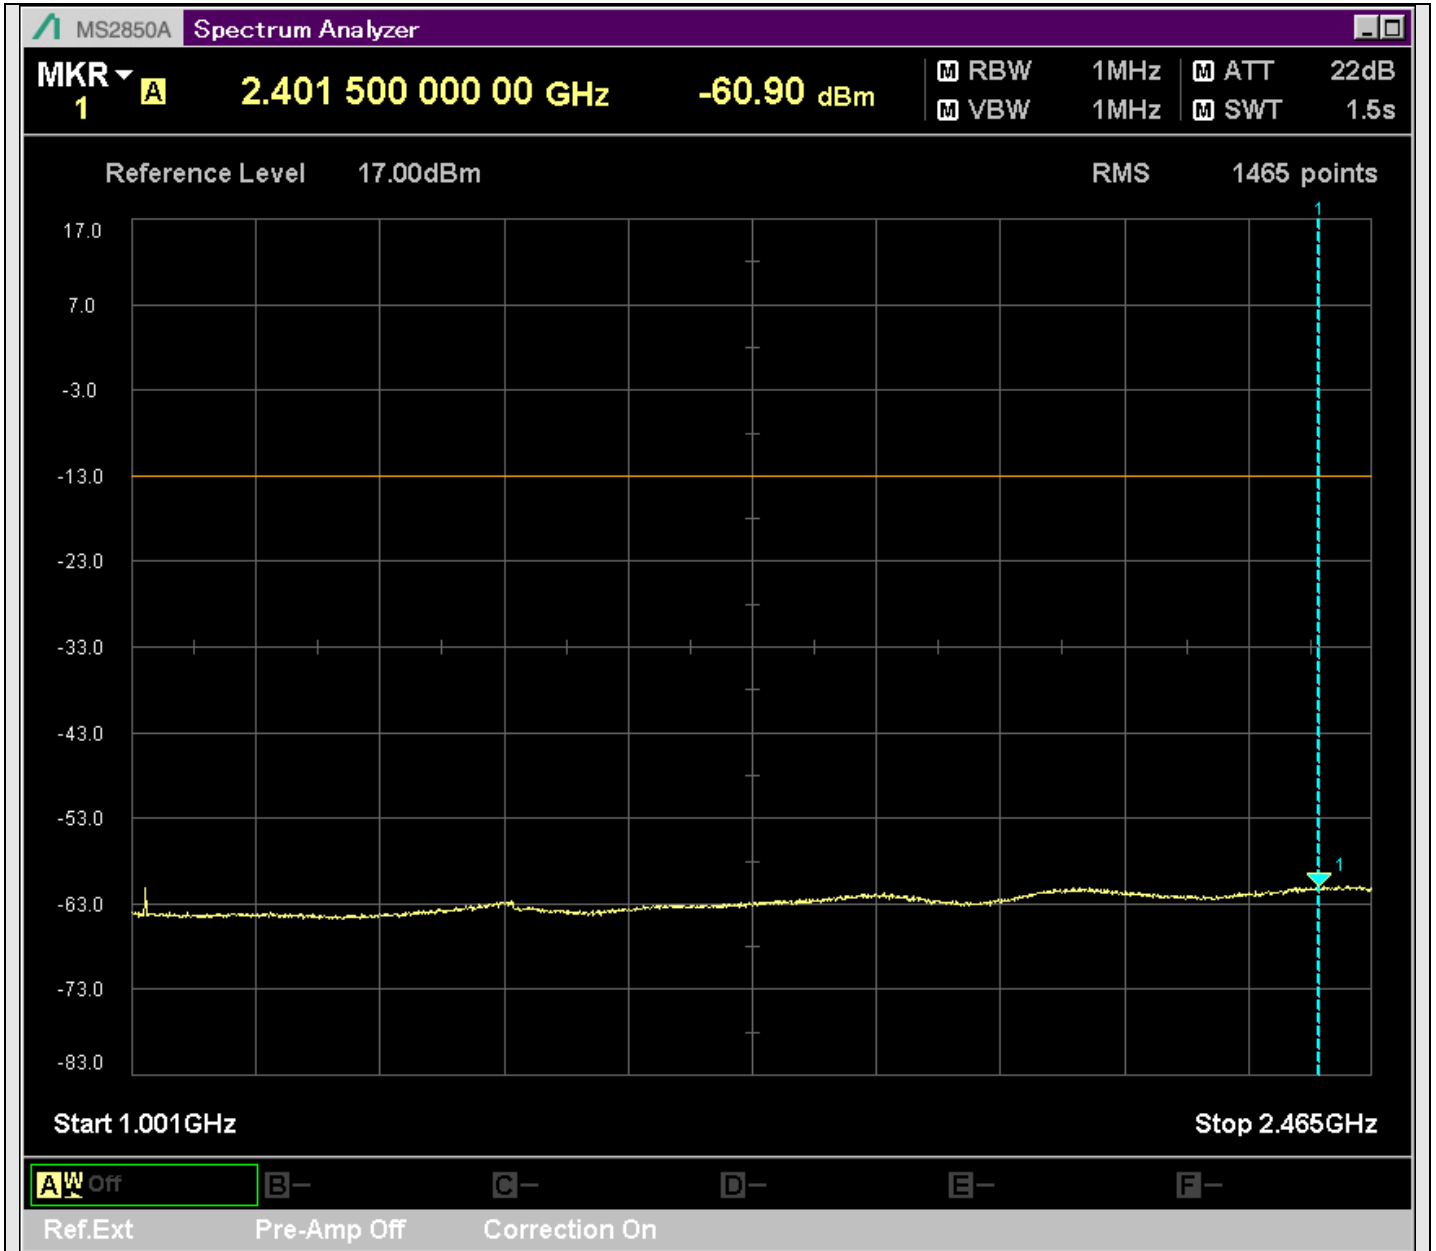

n7_50MHz_15kHz_533000_CP-OFDM
QPSK_Edge_1RB_Right_SA(1000MHz-2465MHz_1MHz)@2401.500MHz