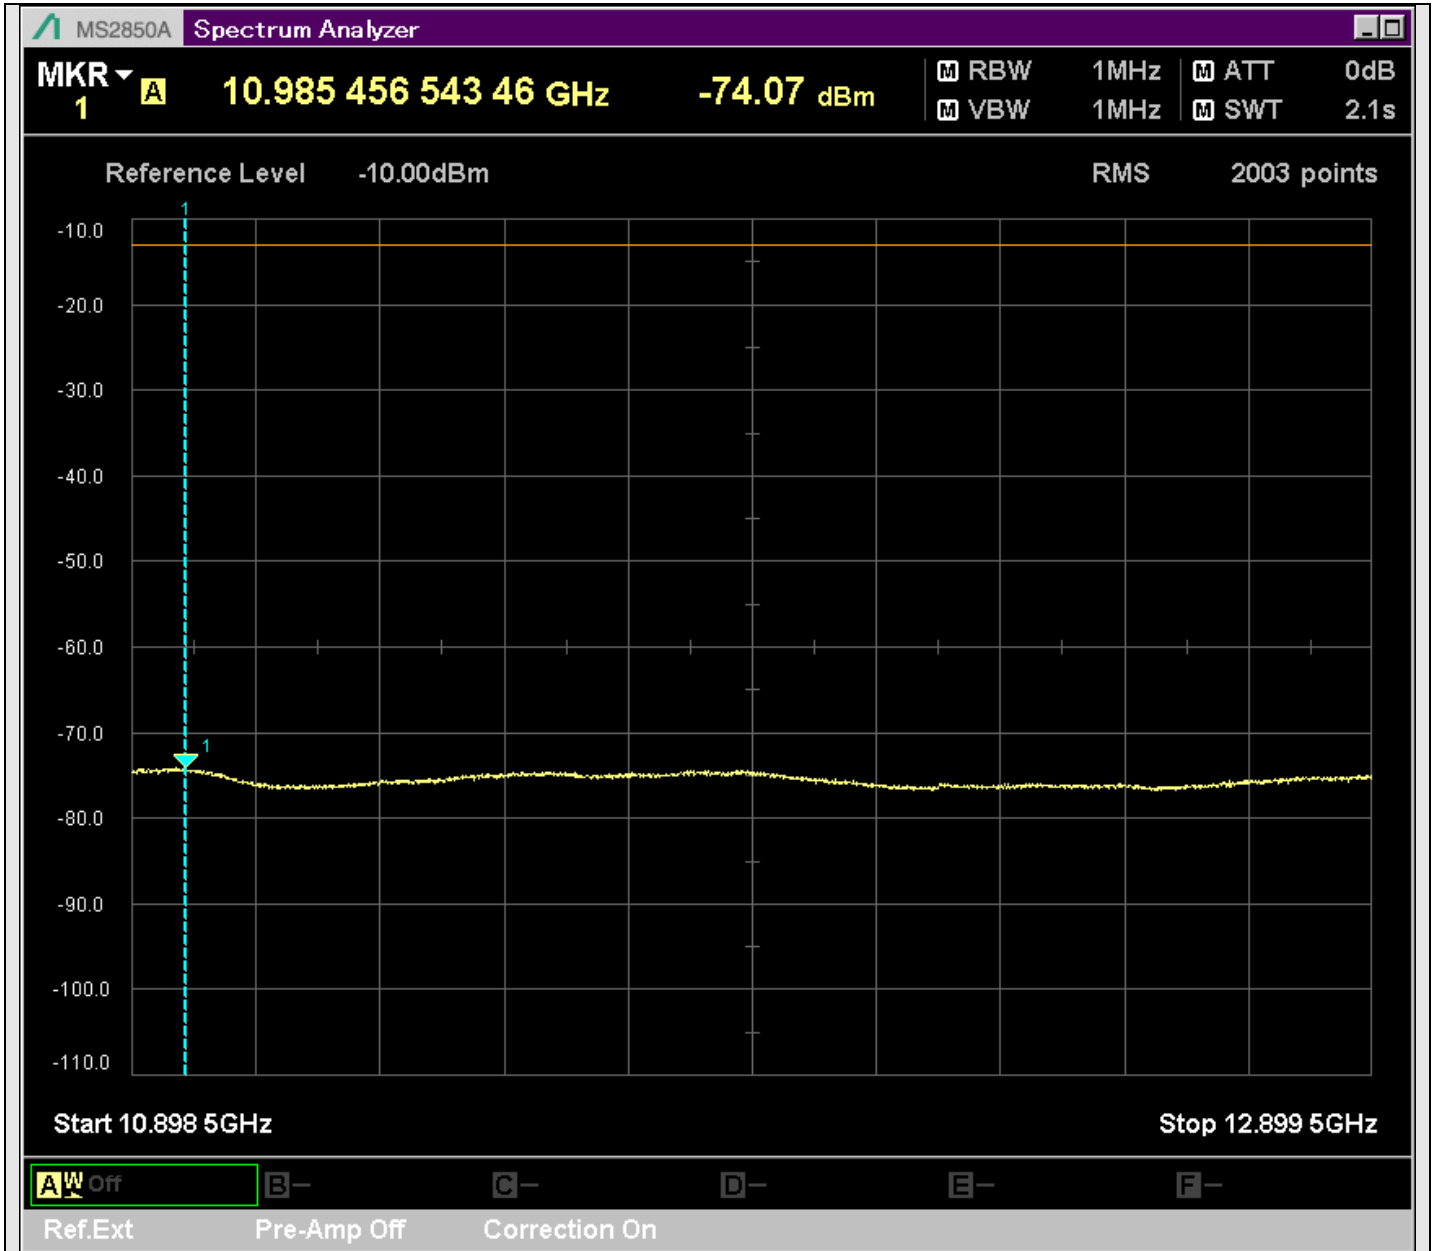

n7_50MHz_15kHz_533000_CP-OFDM
QPSK_Outer_Full_SA(829.9MHz-1000MHz_100kHz)@973.850MHz

n7_50MHz_15kHz_533000_CP-OFDM
QPSK_Outer_Full_SA(8898MHz-10900MHz_1MHz)@10896.501MHz

n7_50MHz_15kHz_533000_CP-OFDM
QPSK_Outer_Full_SA(10898MHz-12900MHz_1MHz)@10985.457MHz