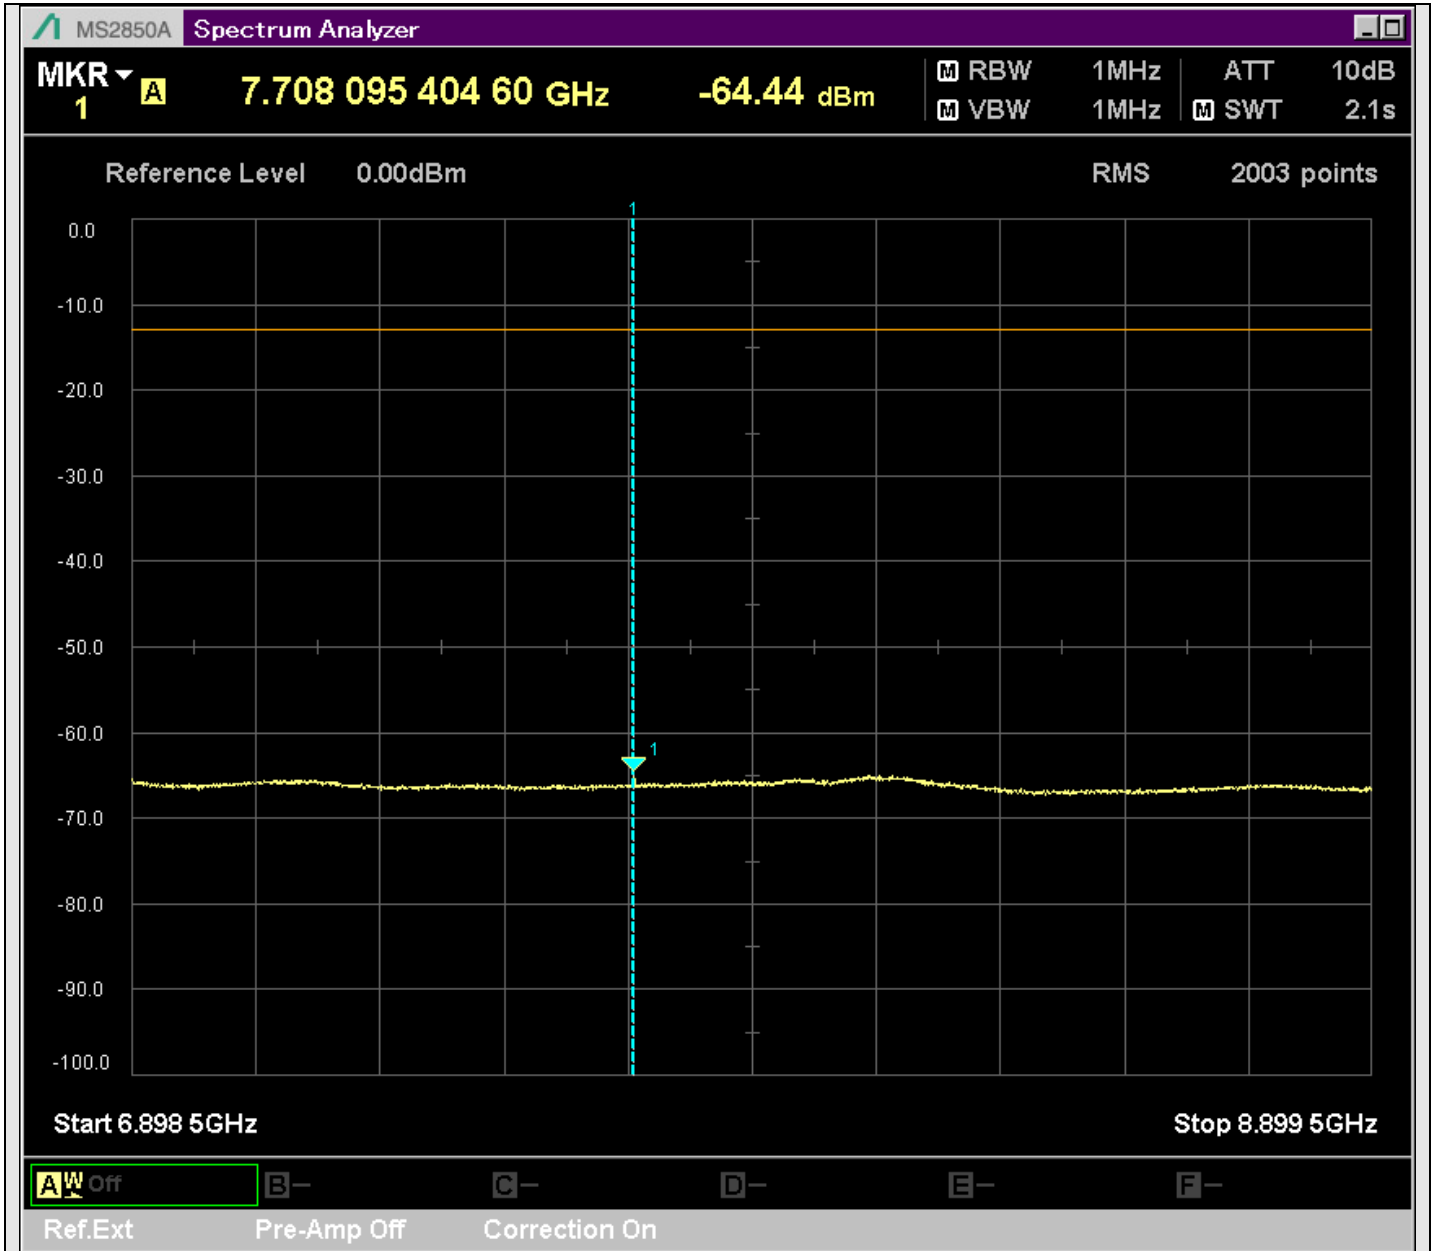

n7_50MHz_15kHz_533000_CP-OFDM
QPSK_Edge_1RB_Right_SA(6898MHz-8900MHz_1MHz)@7708.095MHz