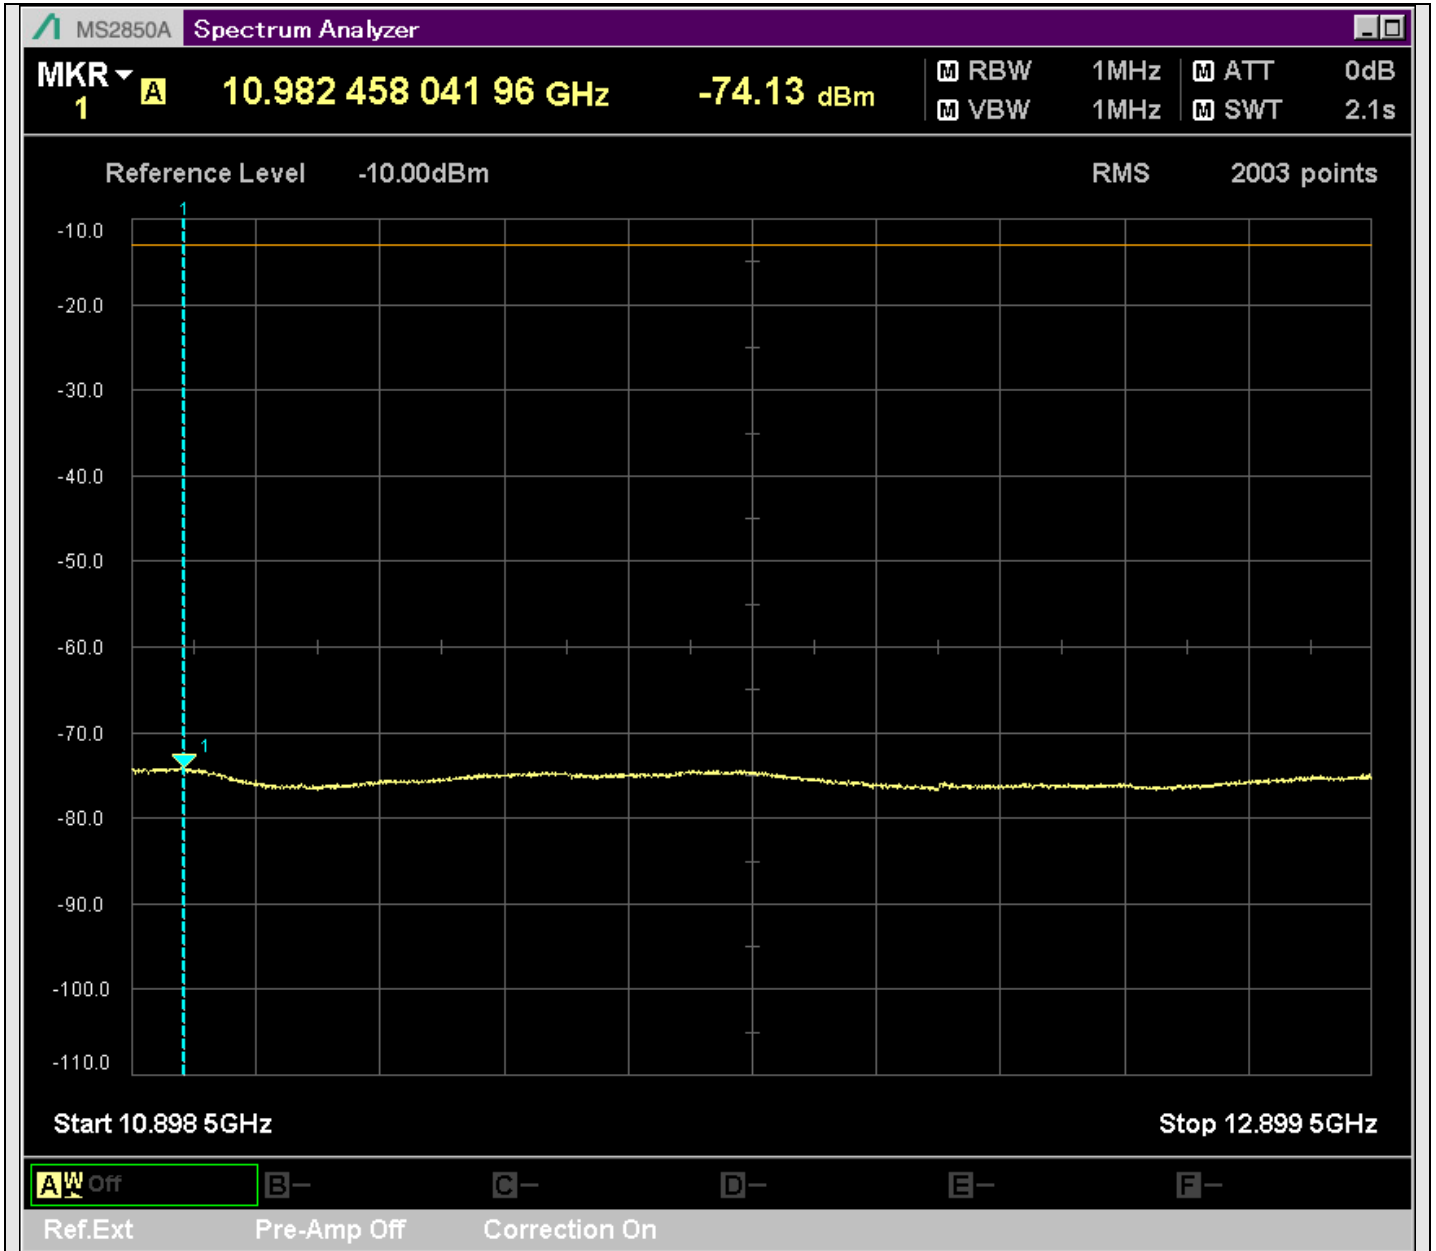

n7_50MHz_15kHz_533000_CP-OFDM
QPSK_Edge_1RB_Left_SA(10898MHz-12900MHz_1MHz)@10982.458MHz