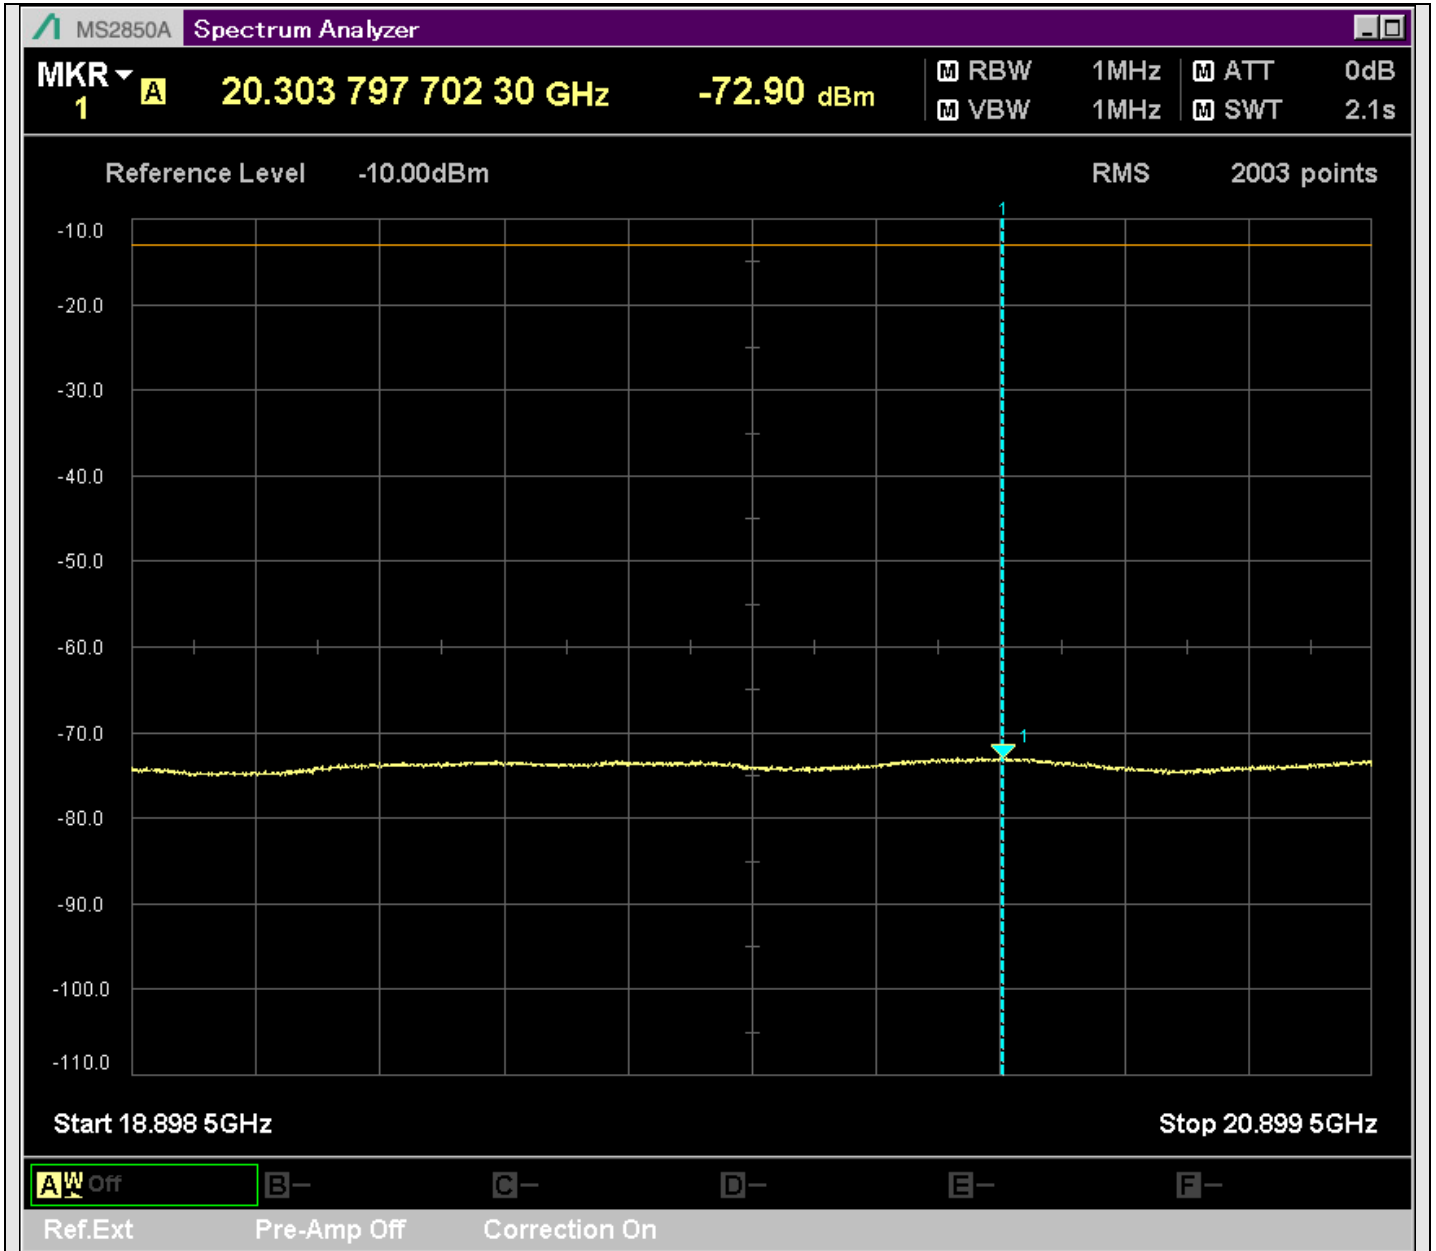

n7_50MHz_15kHz_533000_CP-OFDM
QPSK_Outer_Full_SA(18898MHz-20900MHz_1MHz)@20303.798MHz