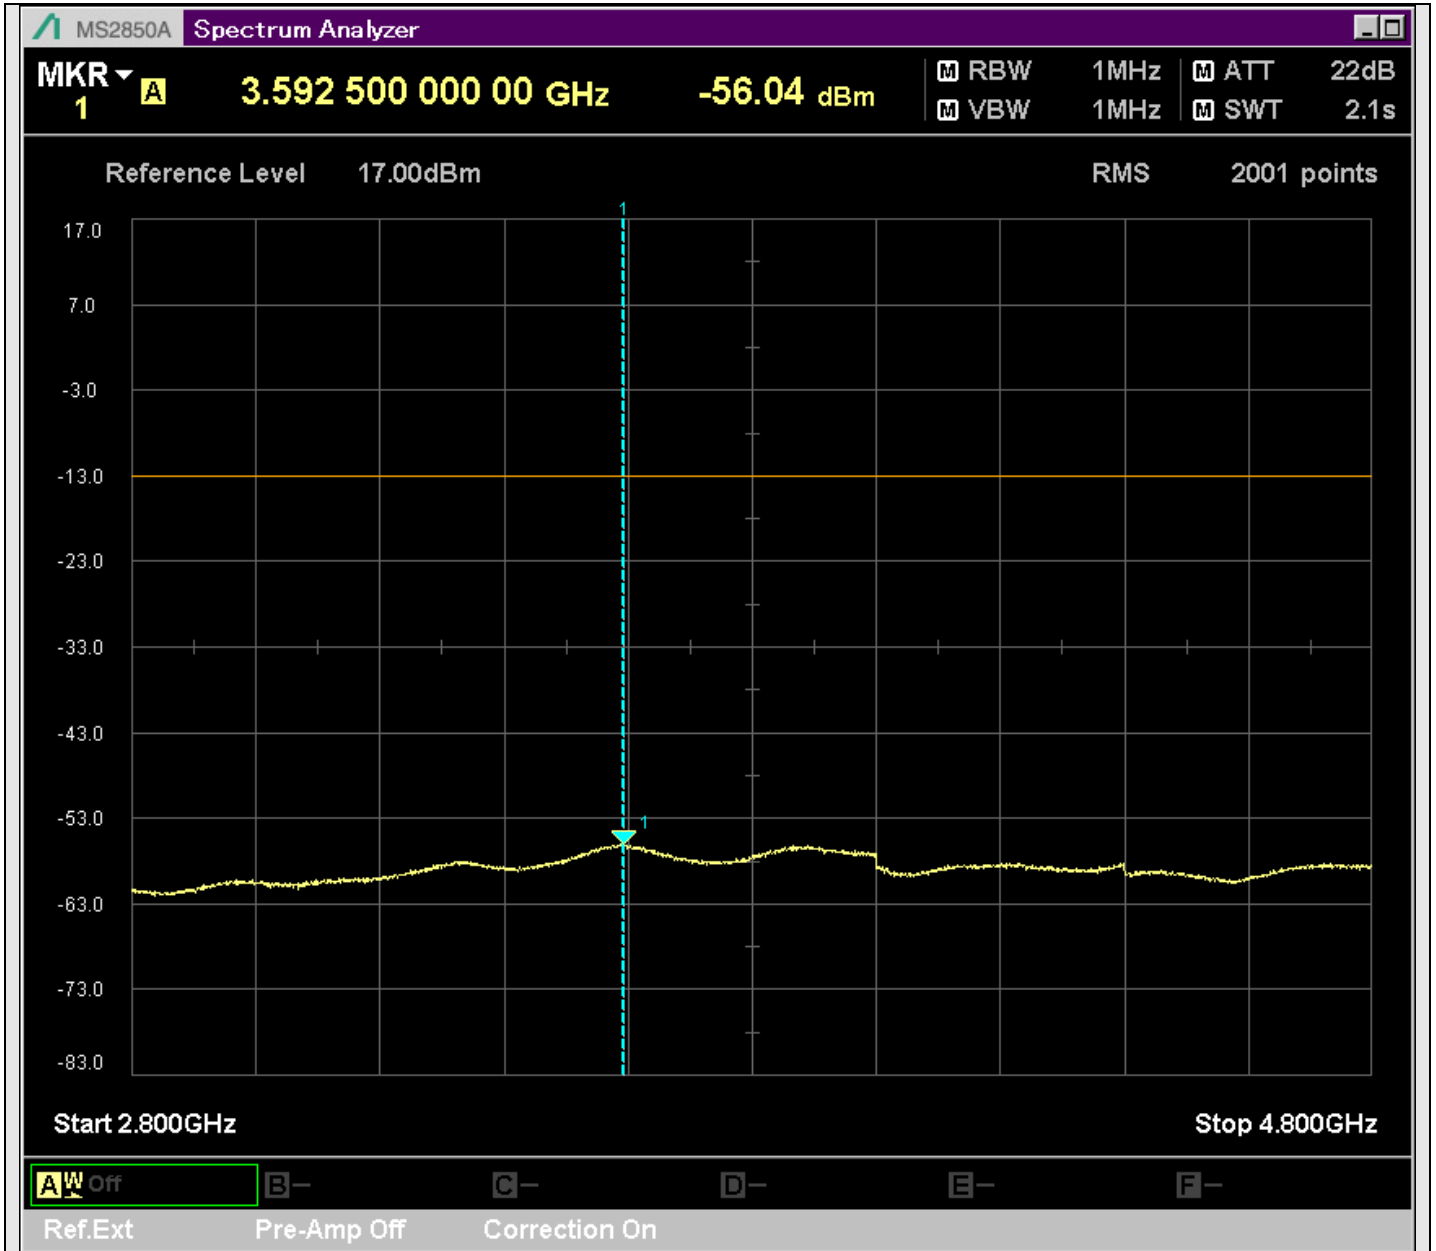

n7_50MHz_15kHz_533000_CP-OFDM
QPSK_Edge_1RB_Right_SA(2799MHz-4800MHz_1MHz)@3592.500MHz