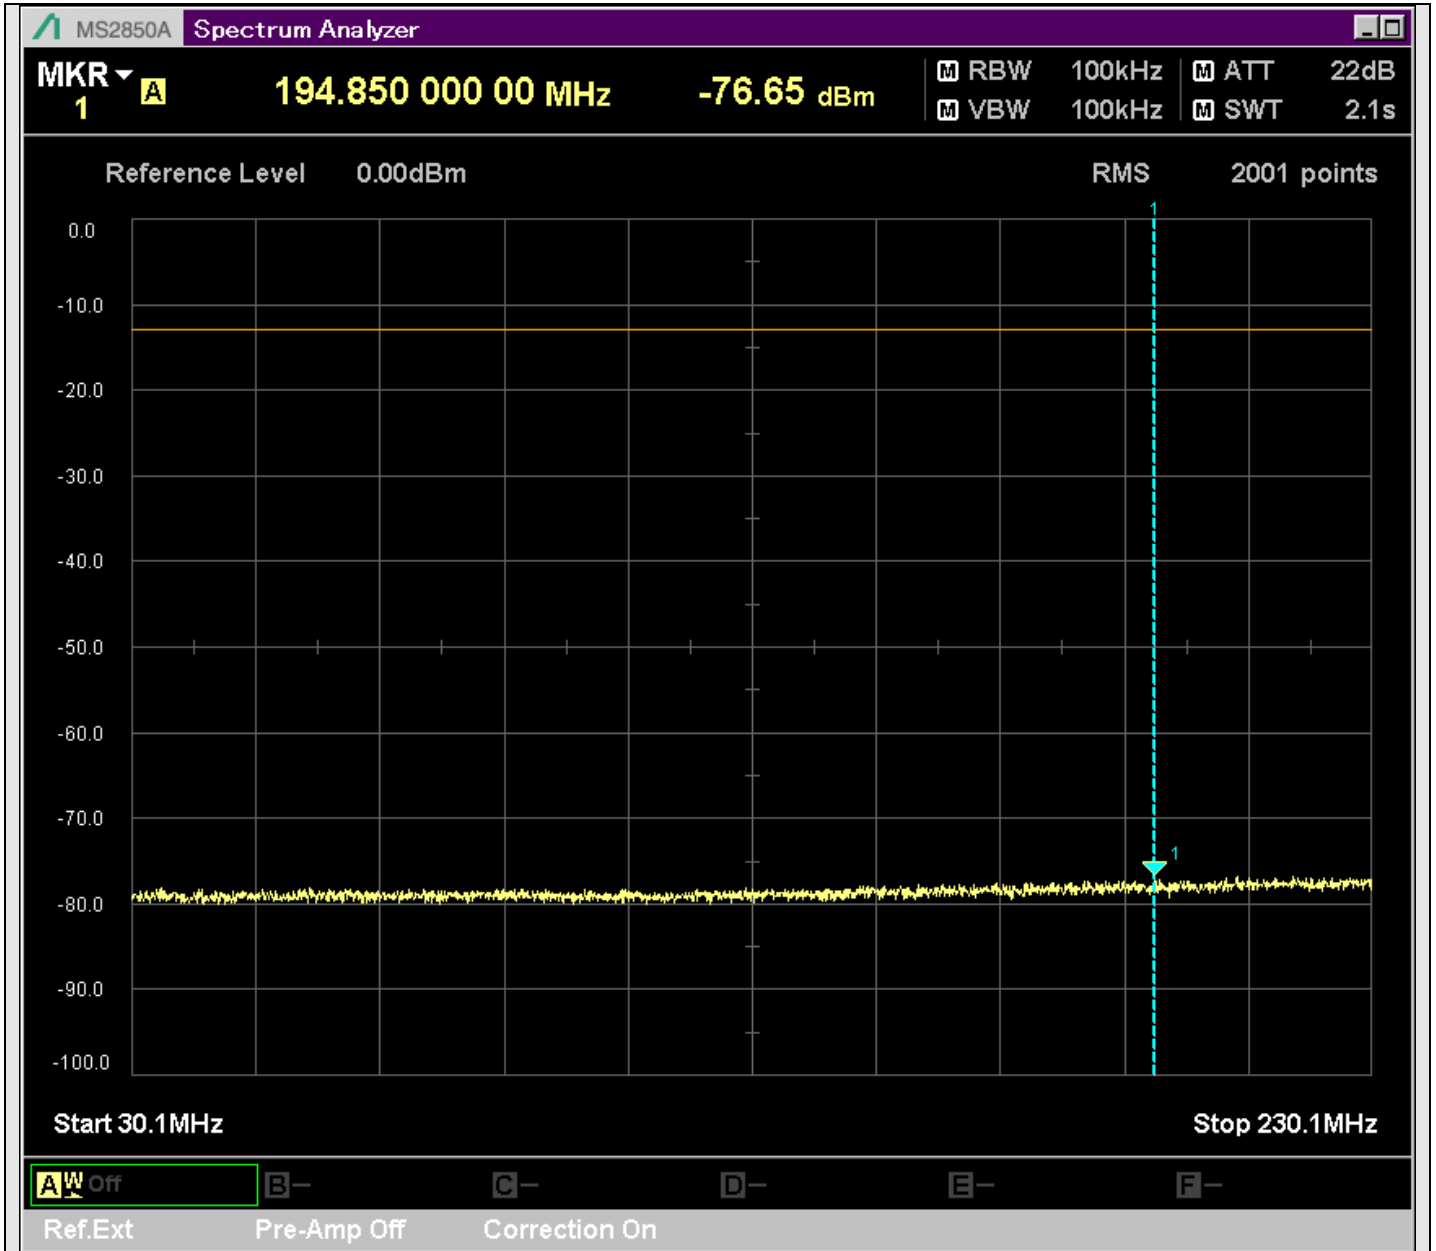

n7_50MHz_15kHz_531000_CP-OFDM
QPSK_Edge_1RB_Right_SA(30MHz-230.1MHz_100kHz)@194.850MHz