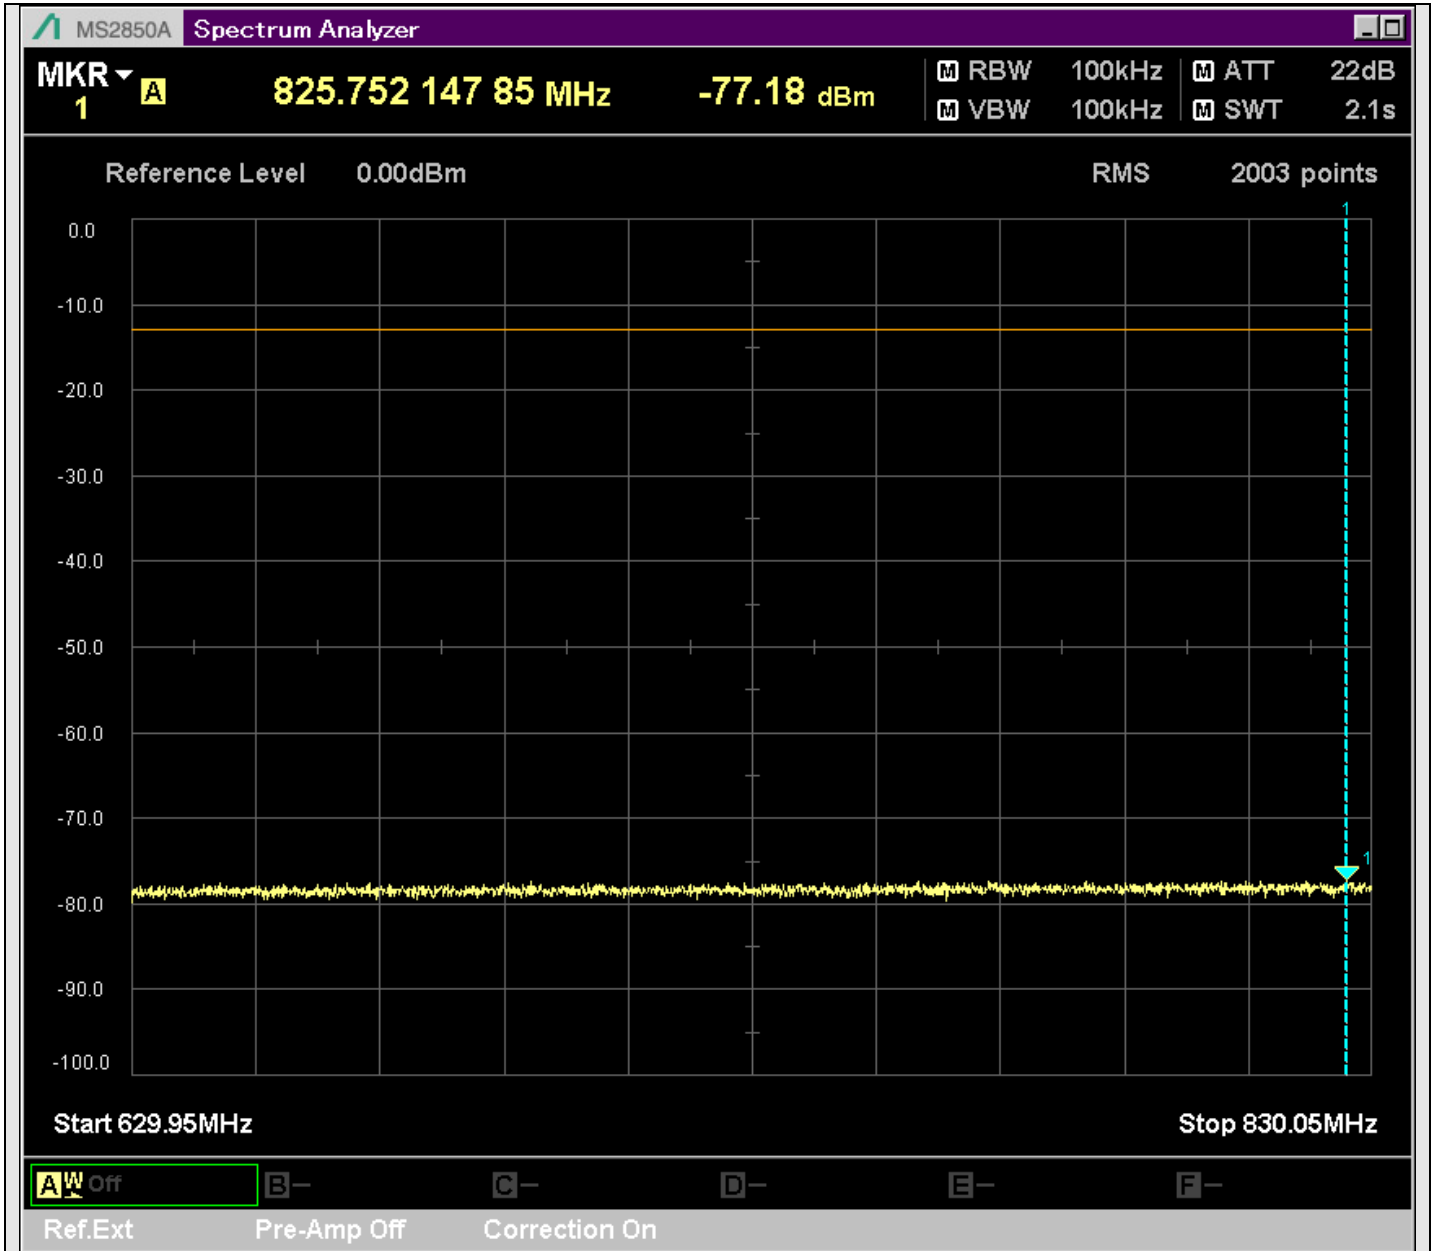

n7_50MHz_15kHz_531000_CP-OFDM
QPSK_Edge_1RB_Right_SA(629.9MHz-830.1MHz_100kHz)@825.752MHz