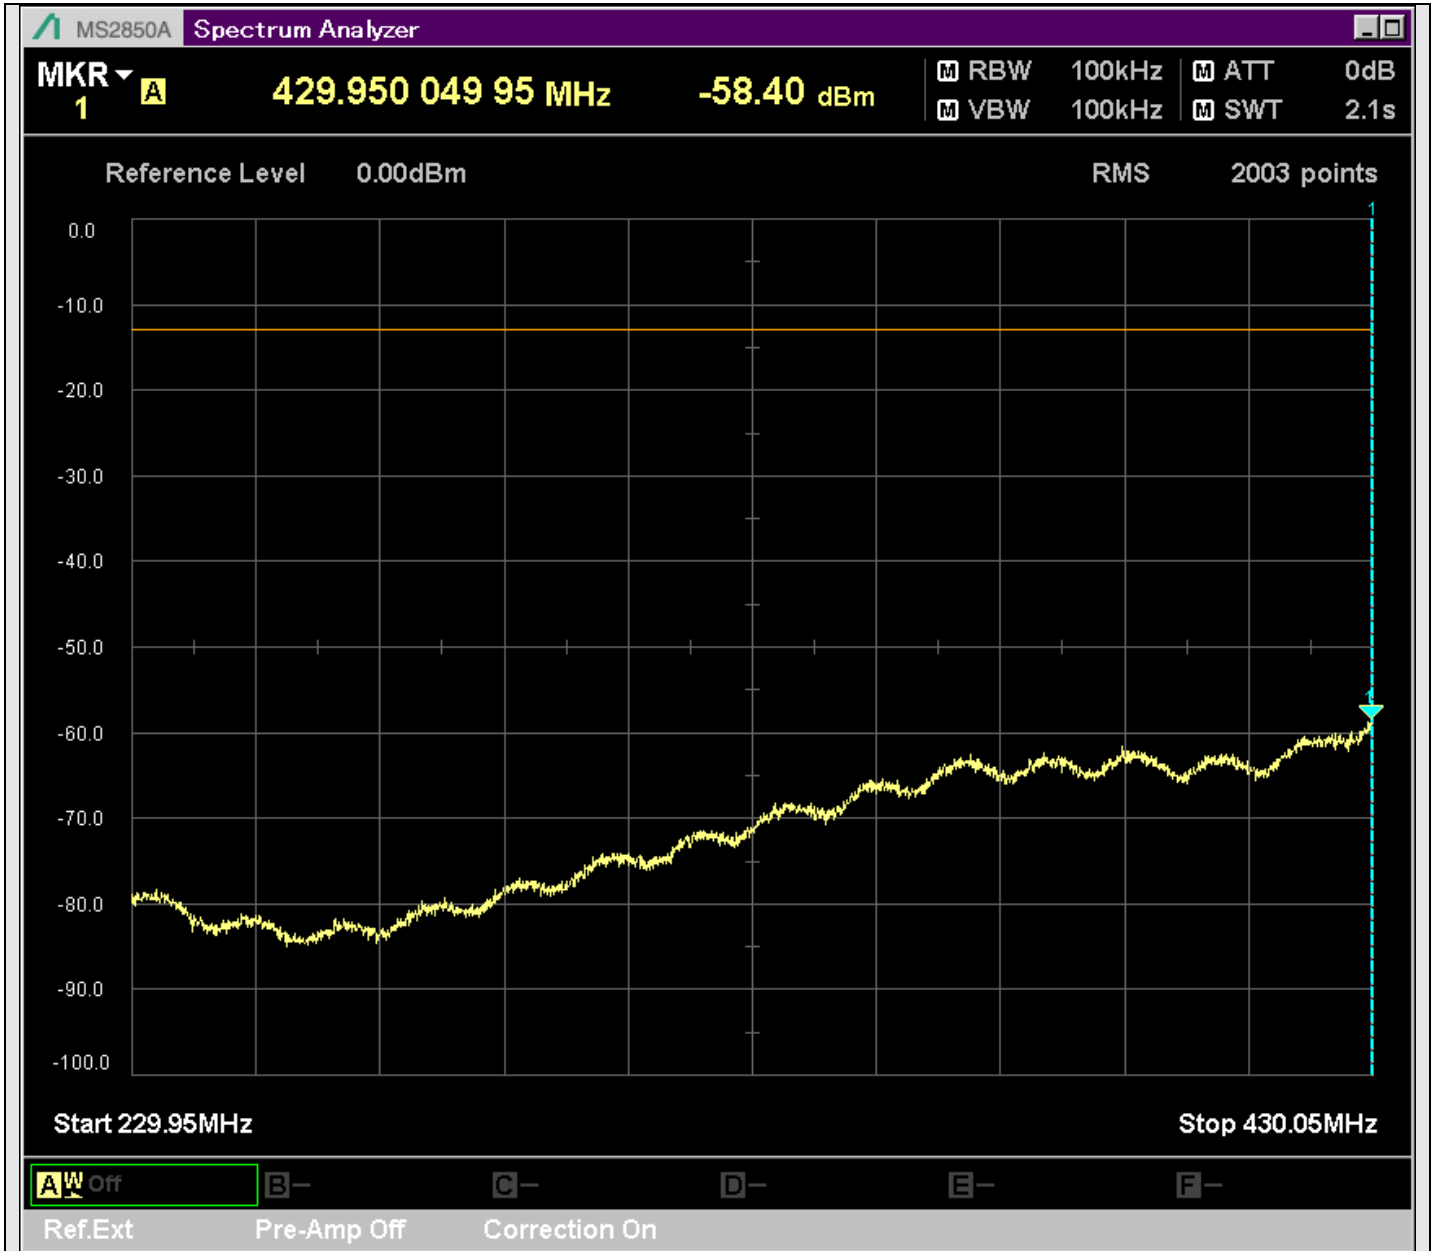

n7_50MHz_15kHz_531000_CP-OFDM
QPSK_Edge_1RB_Right_SA(20898MHz-22900MHz_1MHz)@21150.374MHz

n7_50MHz_15kHz_531000_CP-OFDM
QPSK_Edge_1RB_Right_SA(22898MHz-24900MHz_1MHz)@23421.239MHz

n7_50MHz_15kHz_531000_CP-OFDM
QPSK_Edge_1RB_Right_SA(24898MHz-25700MHz_1MHz)@25589.763MHz