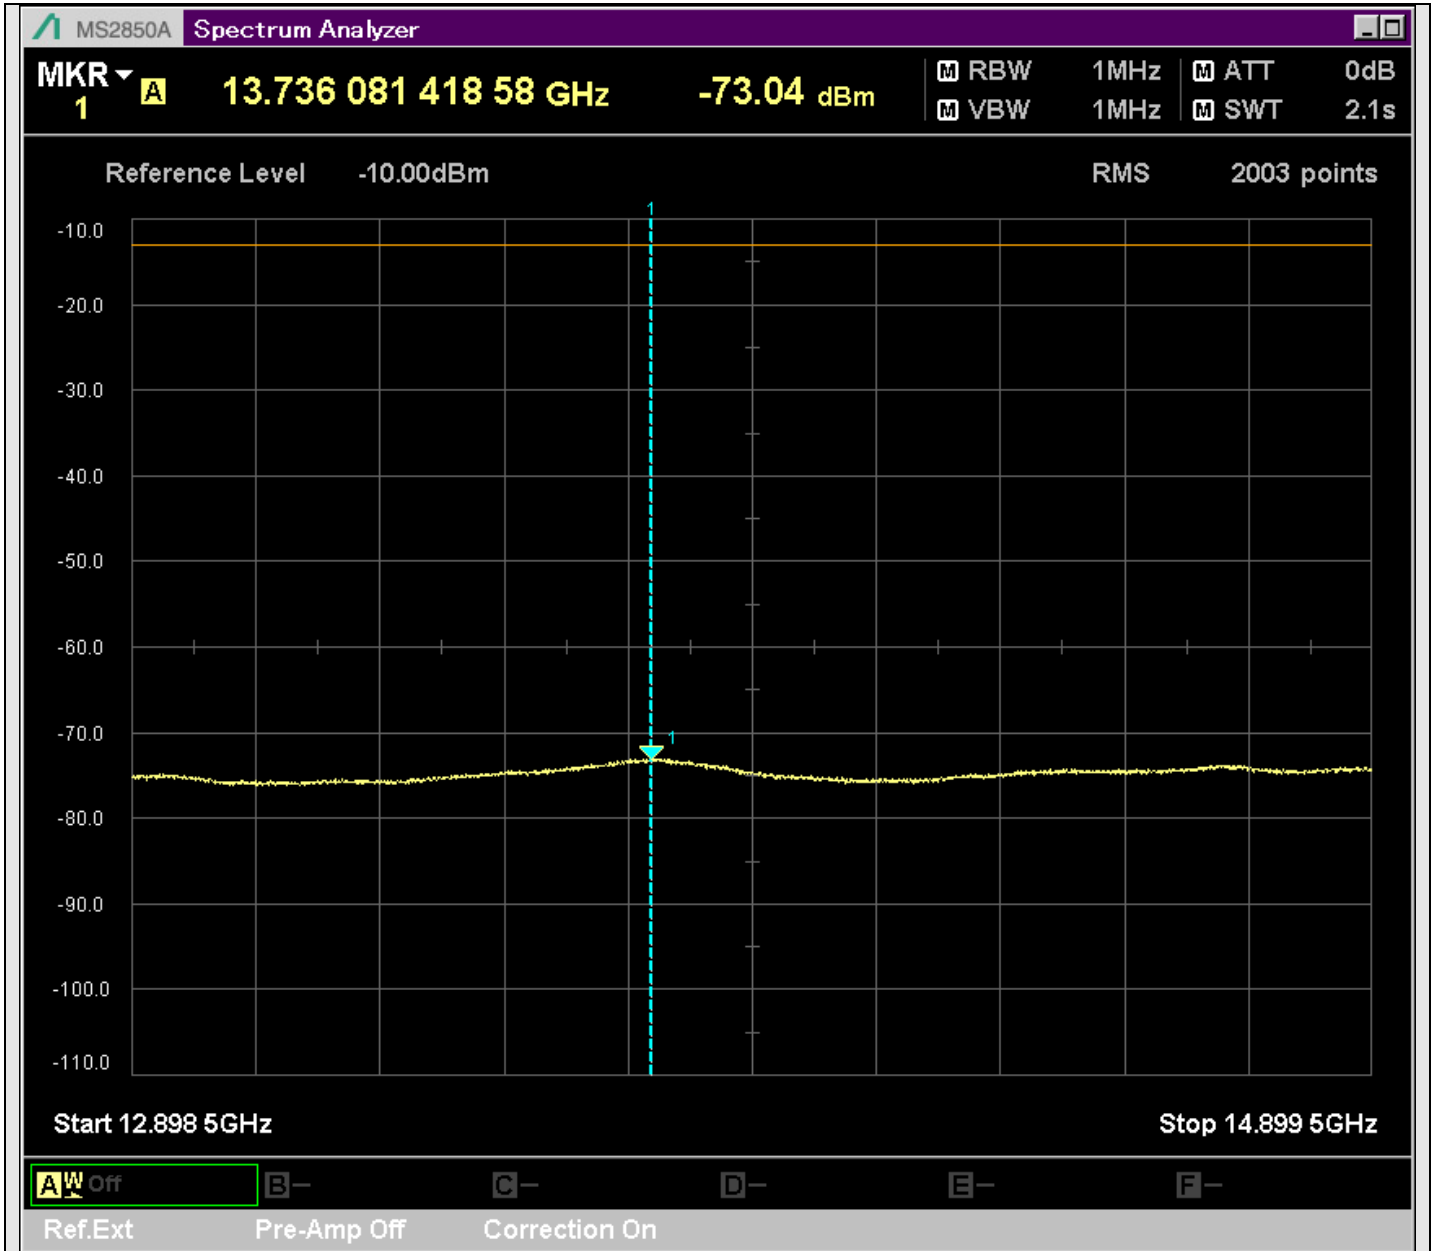

n7_50MHz_15kHz_533000_CP-OFDM
QPSK_Edge_1RB_Left_SA(12898MHz-14900MHz_1MHz)@13736.081MHz