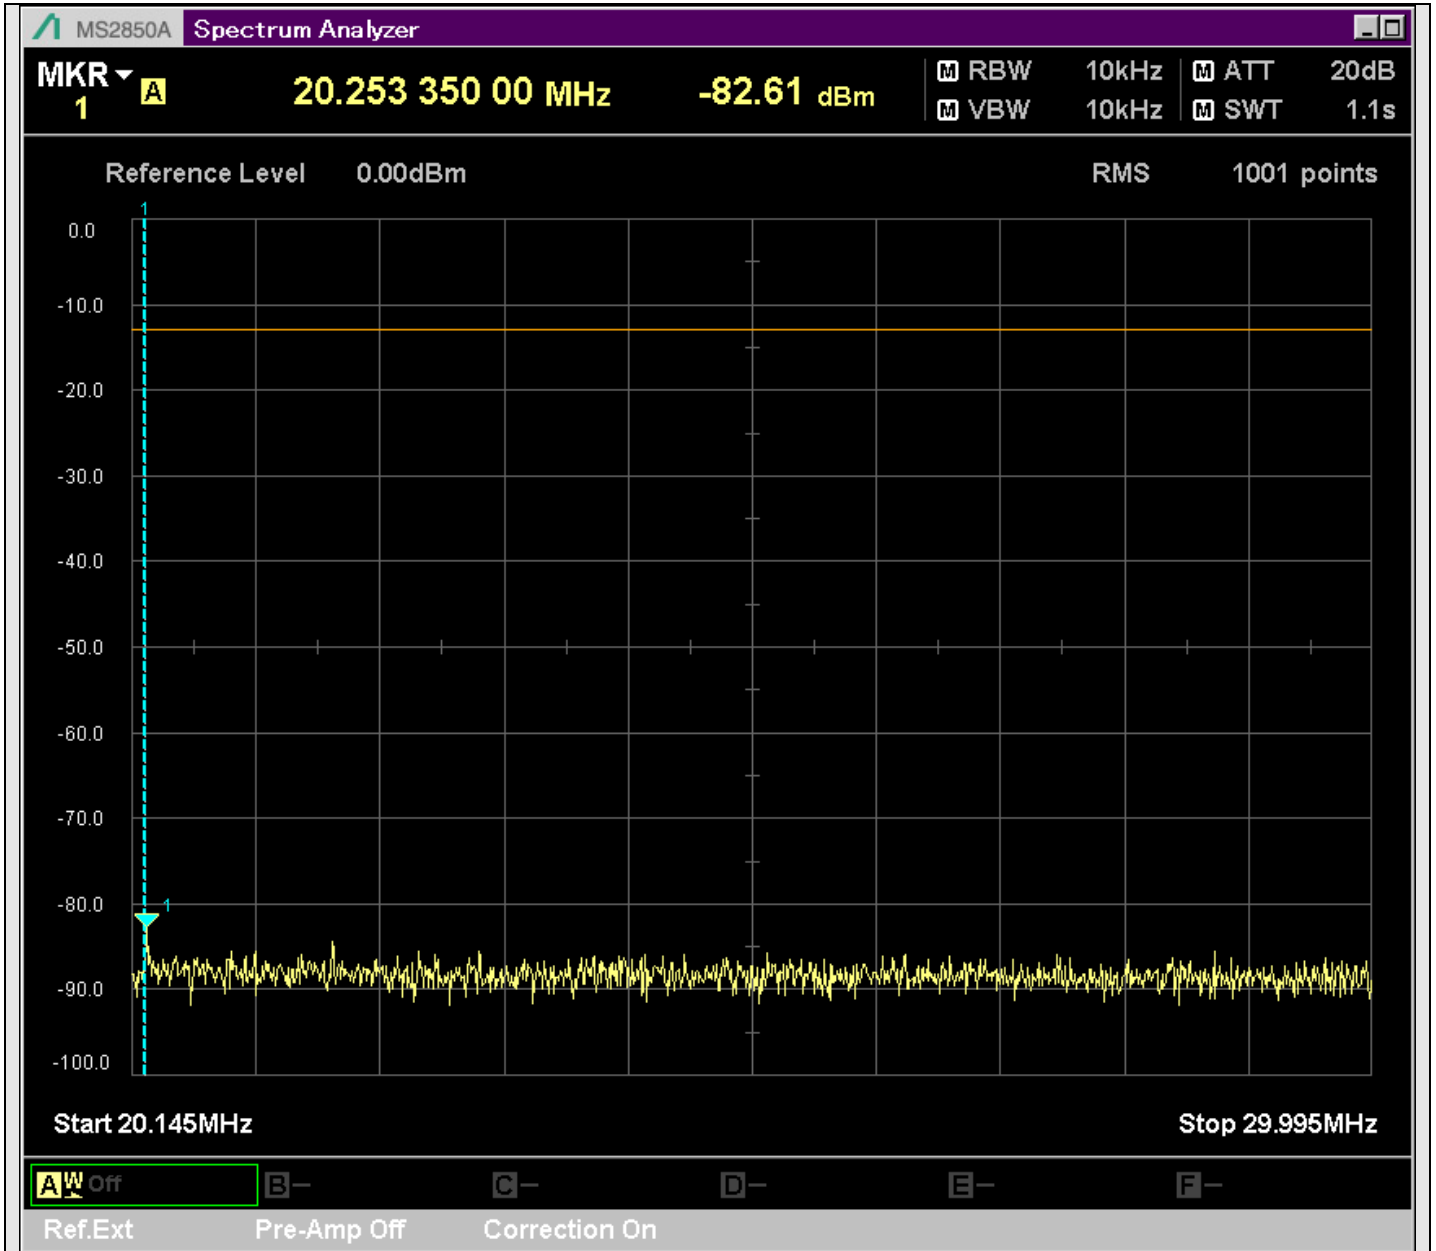

n7_50MHz_15kHz_531000_CP-OFDM
QPSK_Edge_1RB_Left_SA(20.14MHz-30MHz_10kHz)@20.253MHz