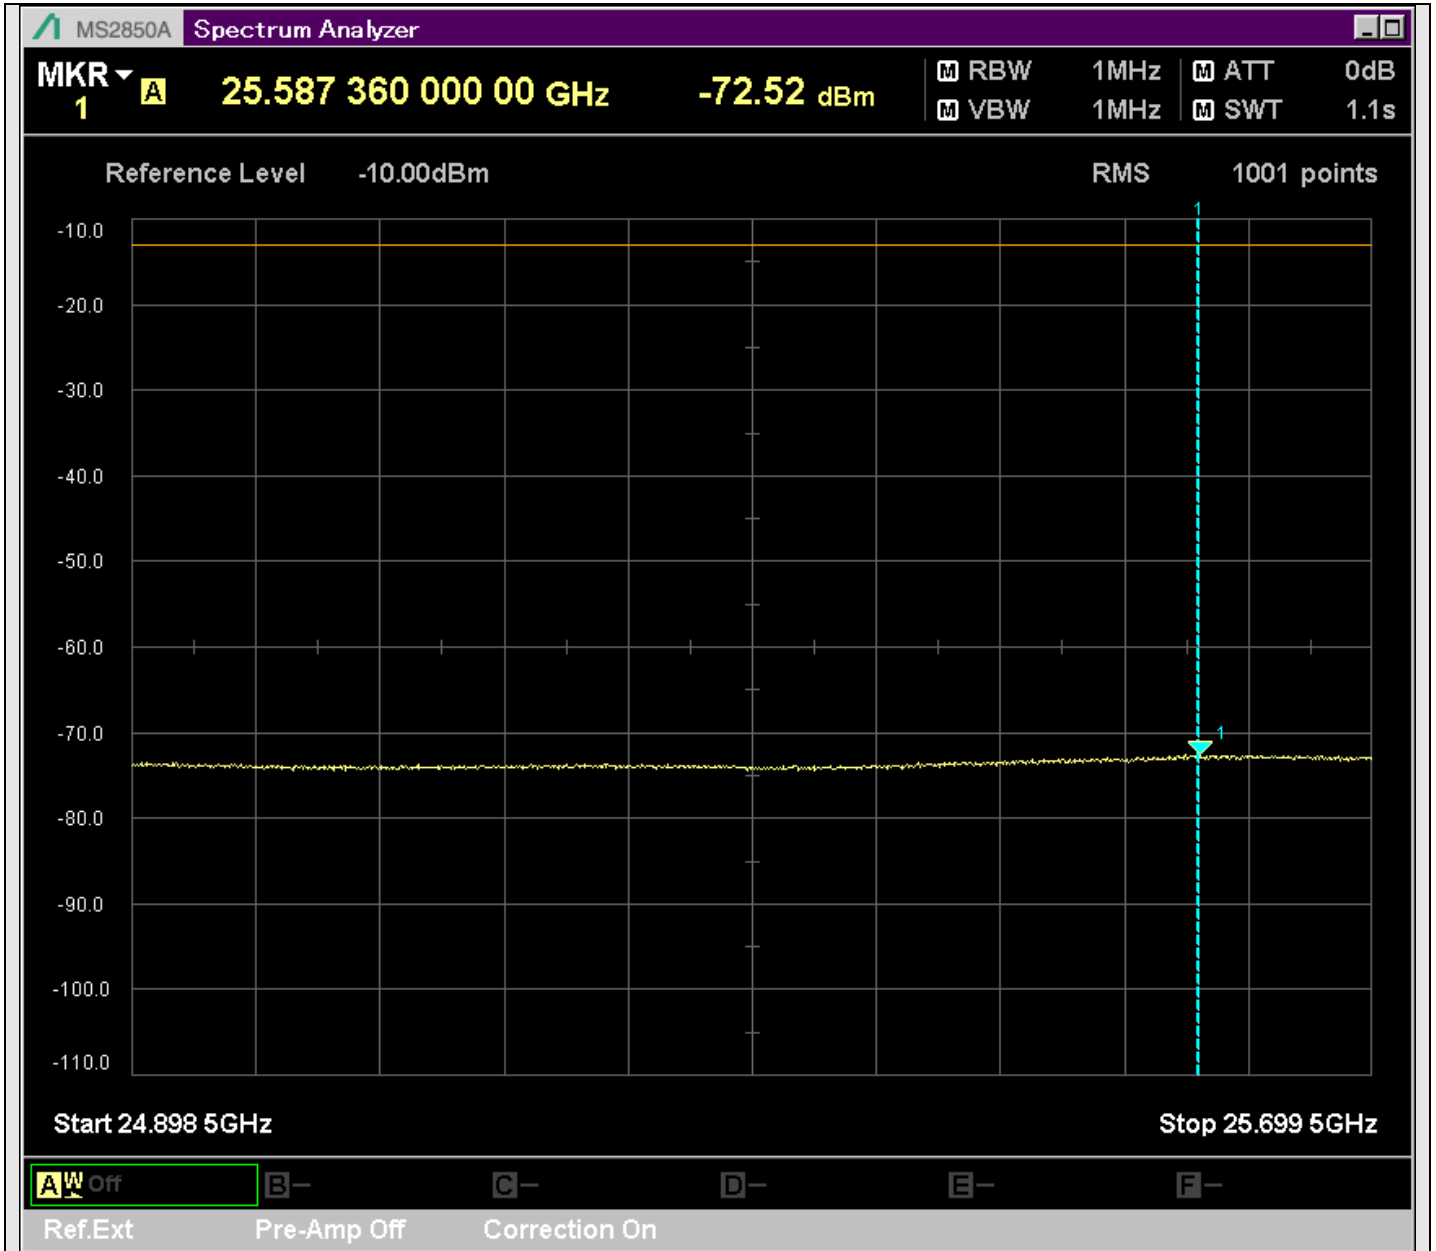

n7_50MHz_15kHz_533000_CP-OFDM
QPSK_Outer_Full_SA(24898MHz-25700MHz_1MHz)@25587.360MHz