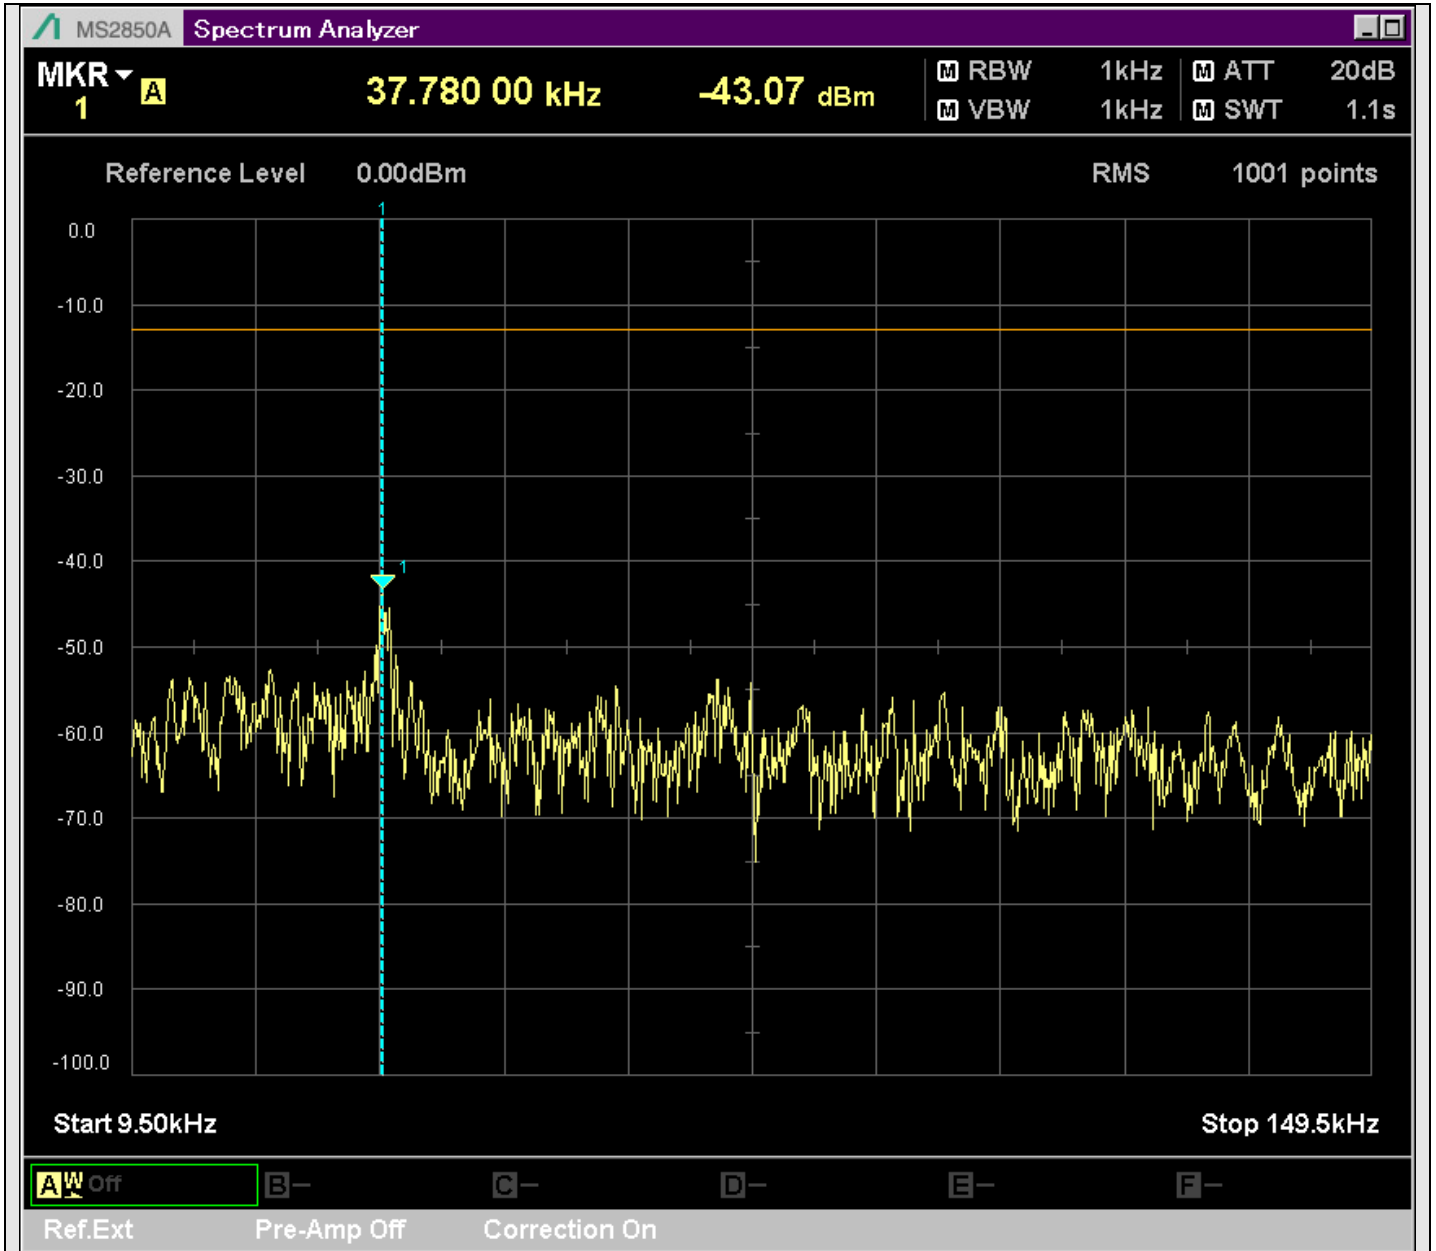

n7_50MHz_15kHz_531000_CP-OFDM
QPSK_Edge_1RB_Left_SA(0.009MHz-0.15MHz_1kHz)@0.038MHz