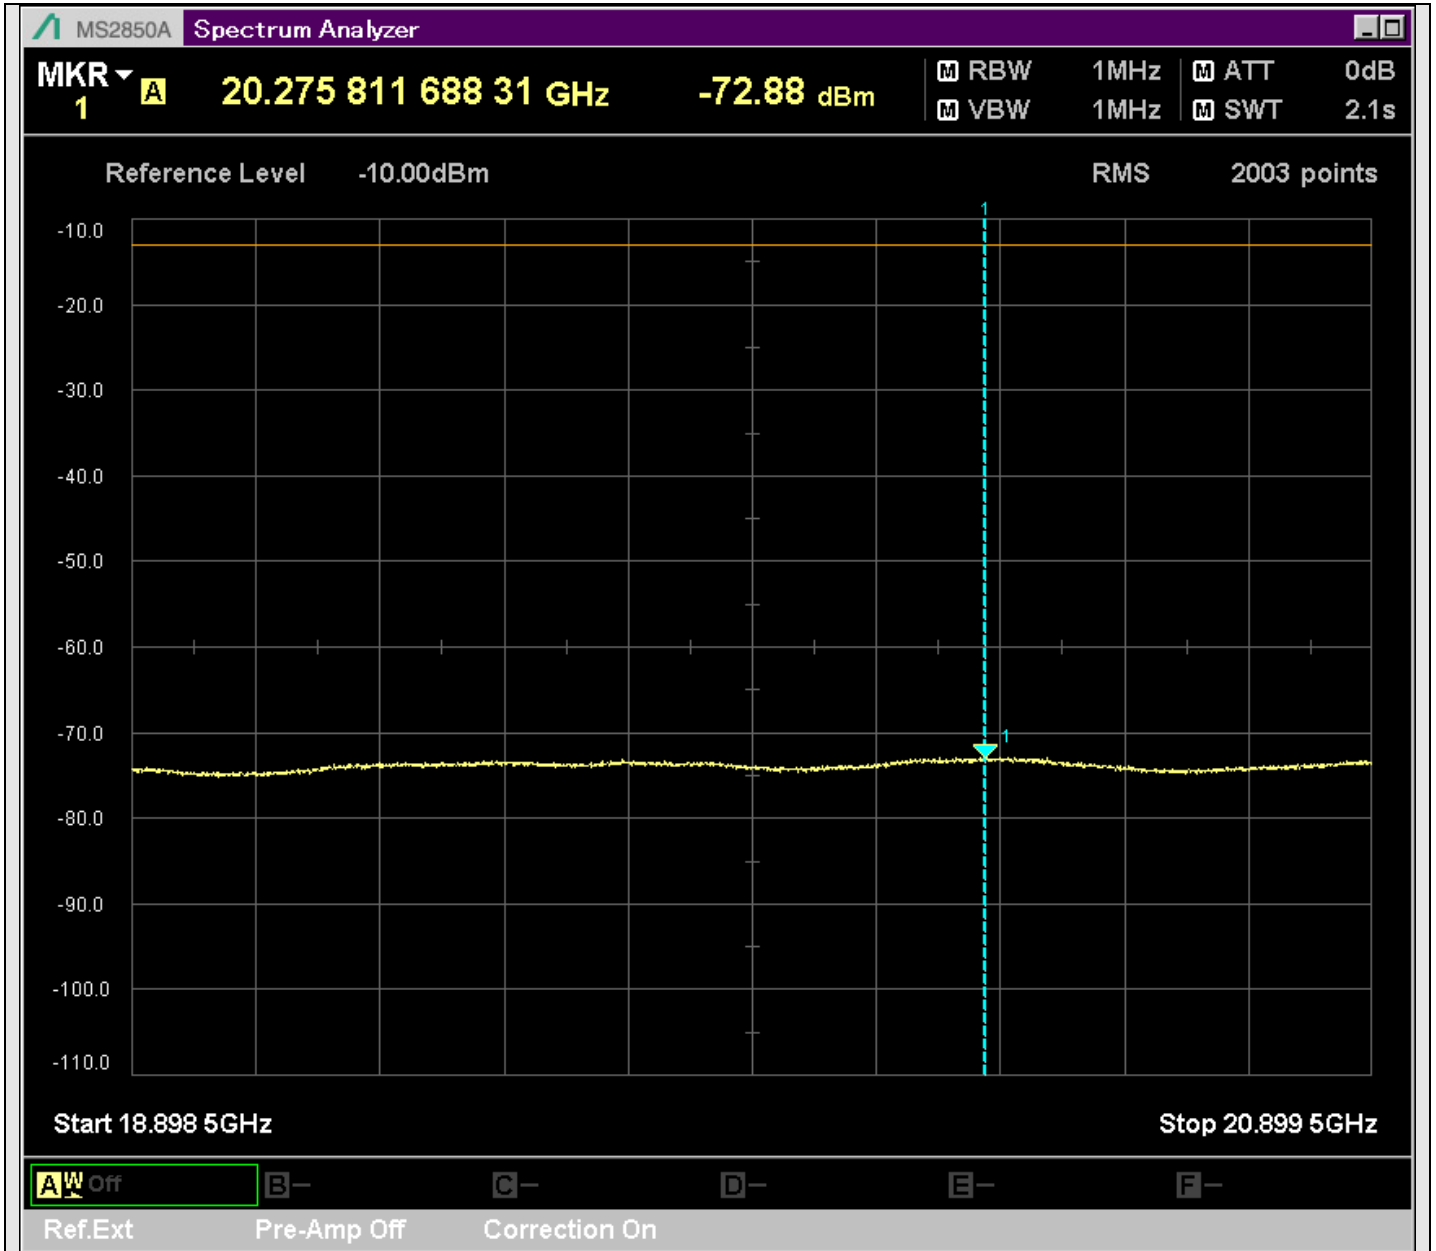

n7_50MHz_15kHz_531000_CP-OFDM
QPSK_Edge_1RB_Right_SA(18898MHz-20900MHz_1MHz)@20275.812MHz