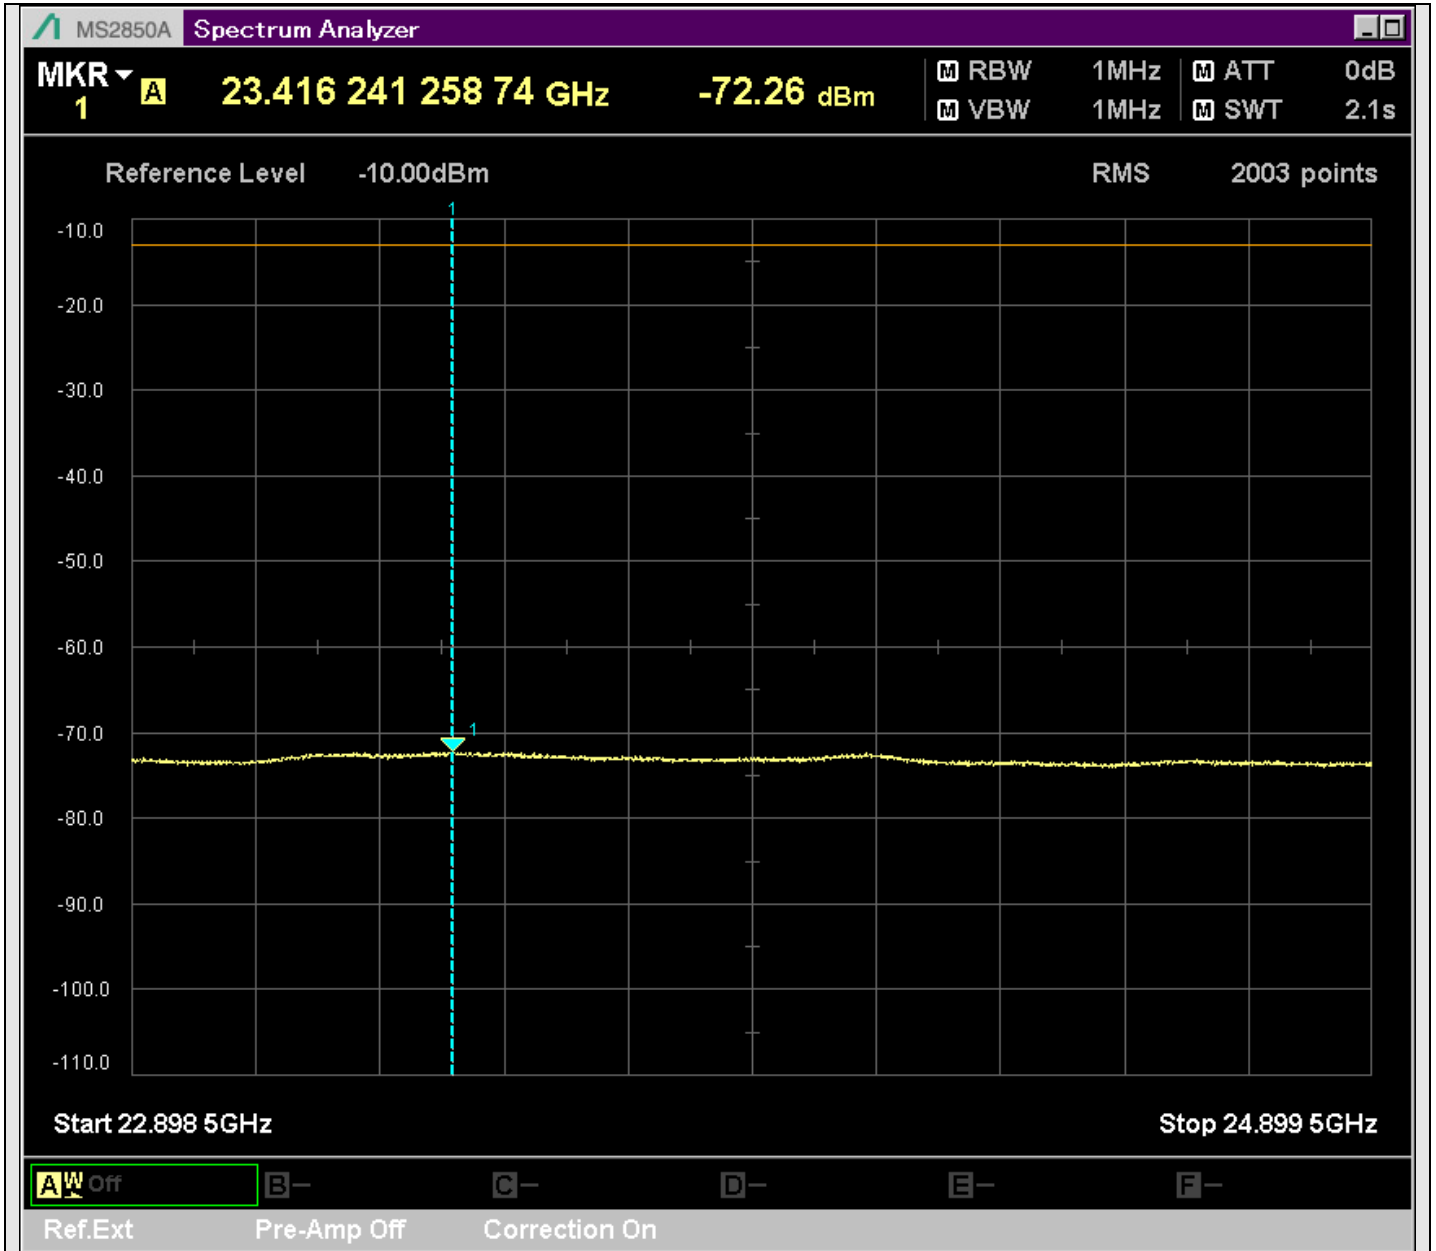

n7_50MHz_15kHz_533000_CP-OFDM
QPSK_Edge_1RB_Right_SA(22898MHz-24900MHz_1MHz)@23416.241MHz