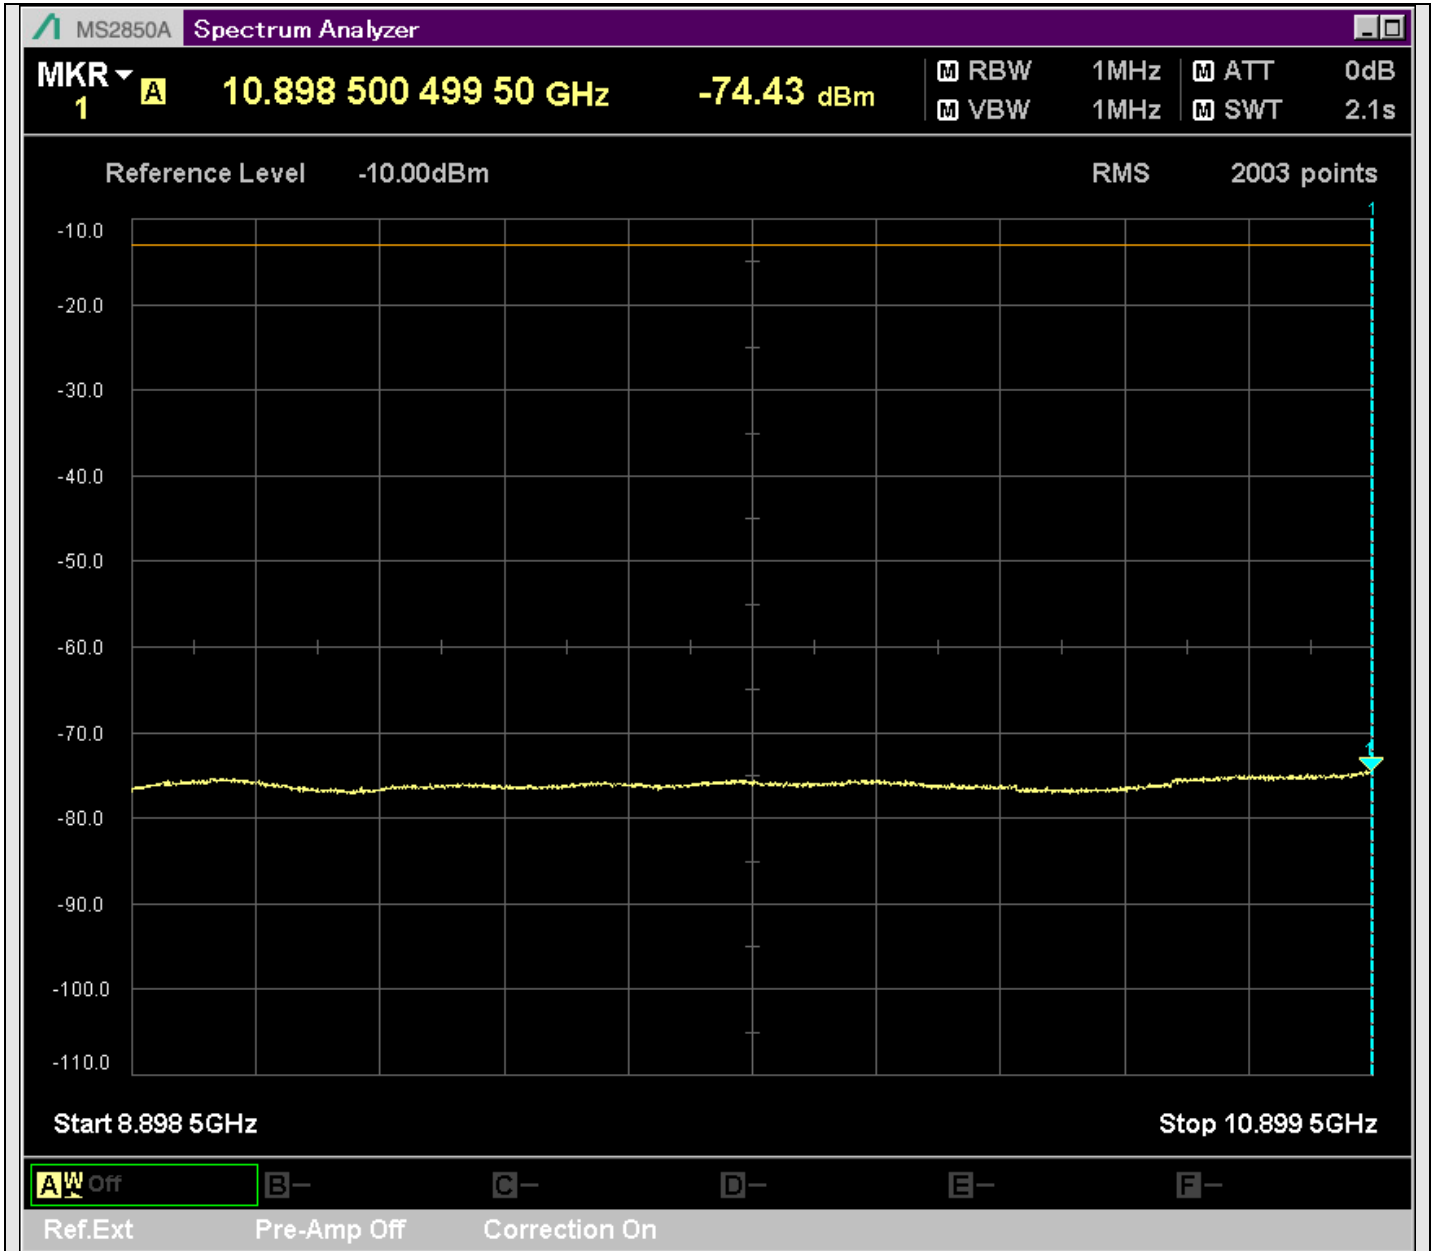

n7_50MHz_15kHz_531000_CP-OFDM
QPSK_Edge_1RB_Right_SA(8898MHz-10900MHz_1MHz)@10898.500MHz