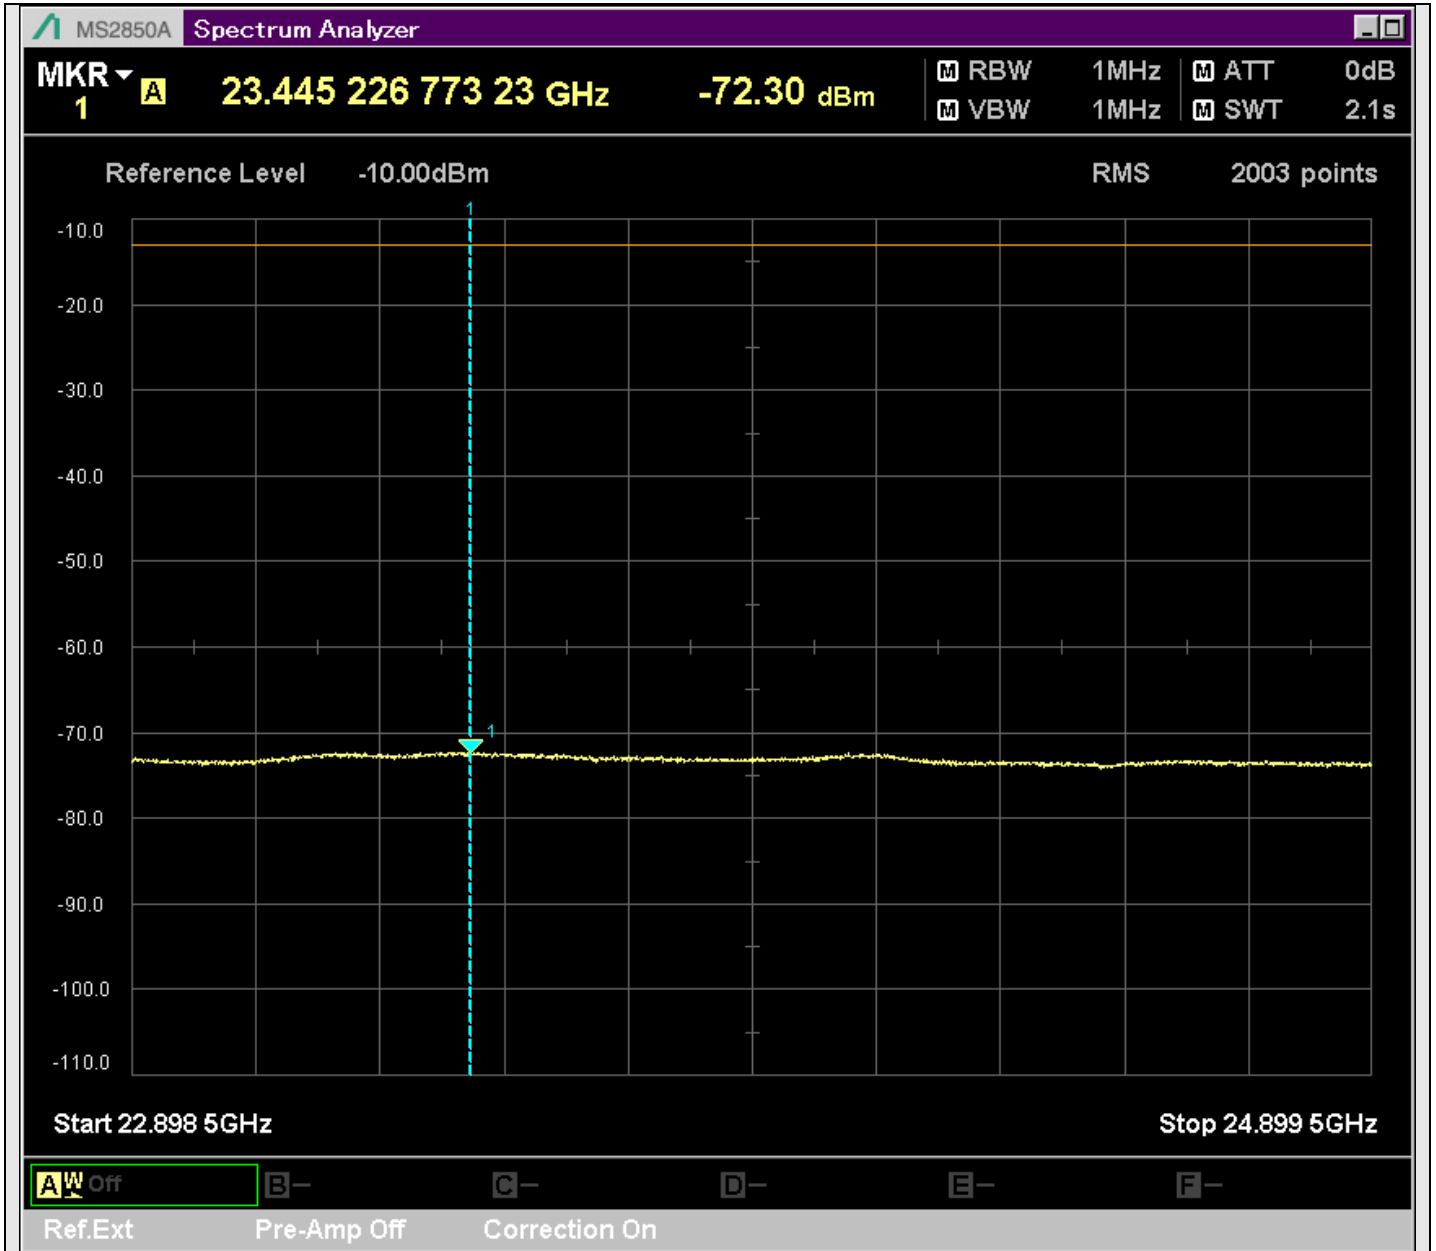

n7_50MHz_15kHz_533000_CP-OFDM
QPSK_Edge_1RB_Left_SA(22898MHz-24900MHz_1MHz)@23445.227MHz