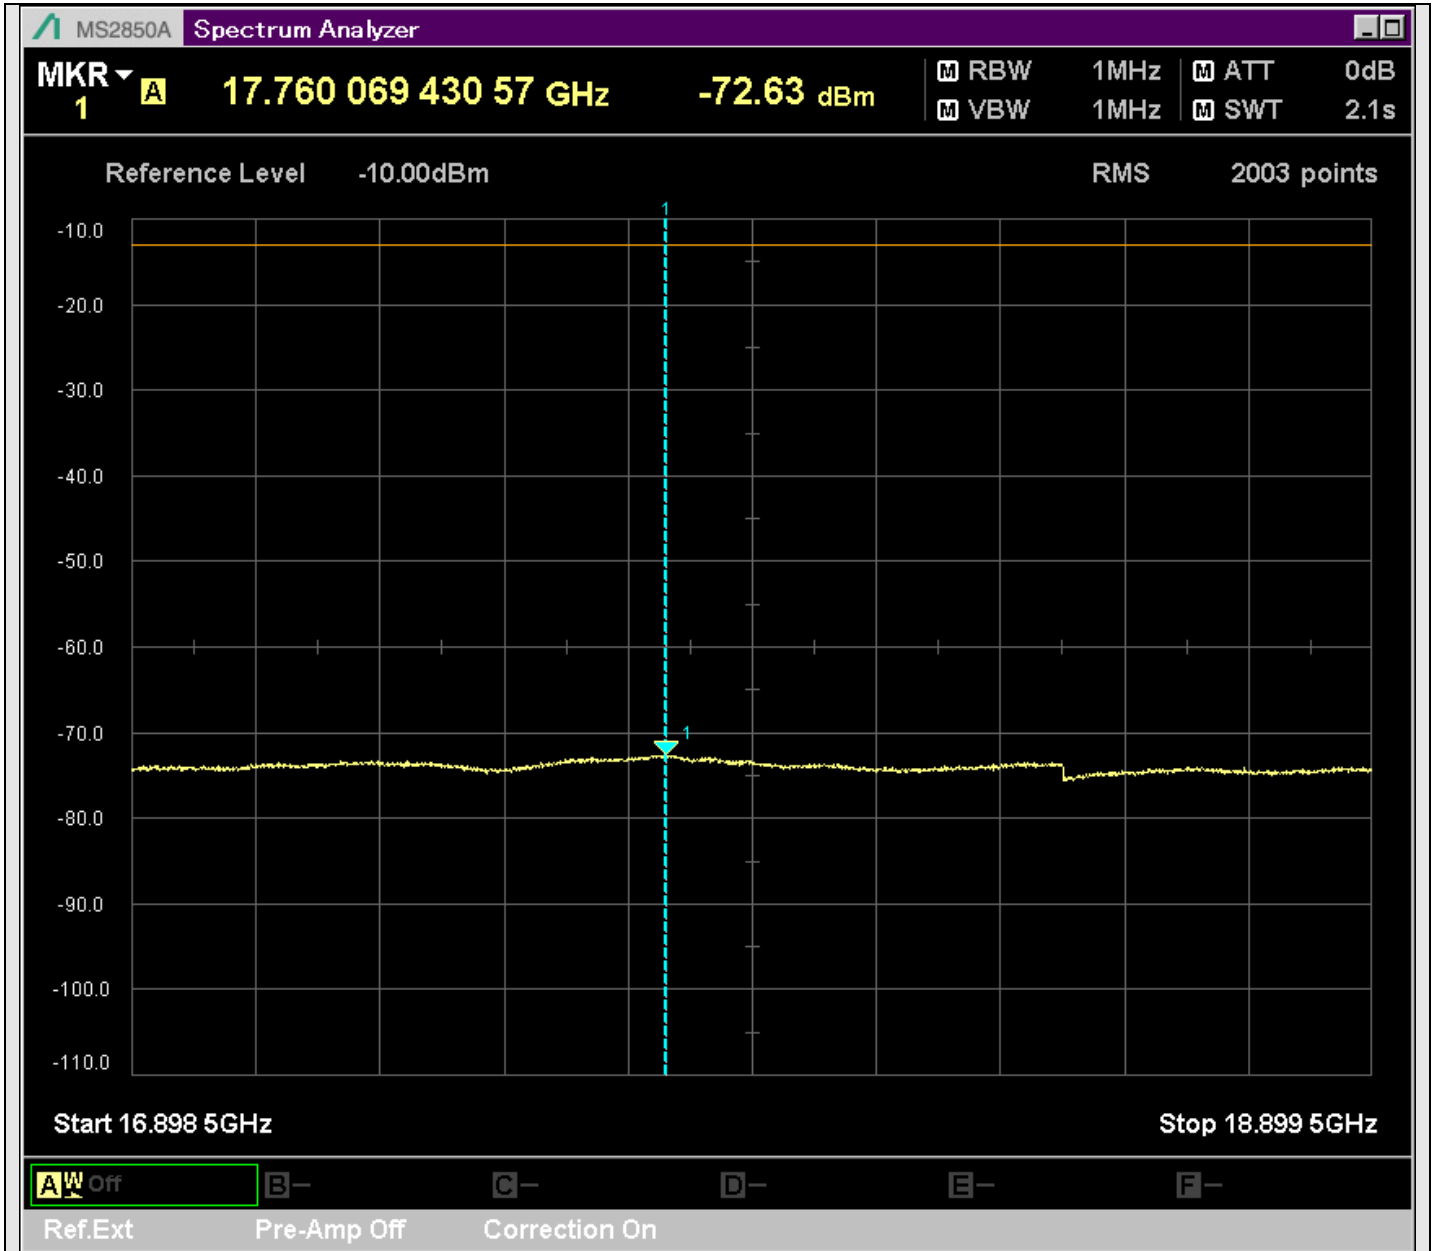

n7_50MHz_15kHz_531000_CP-OFDM
QPSK_Edge_1RB_Right_SA(16898MHz-18900MHz_1MHz)@17760.069MHz