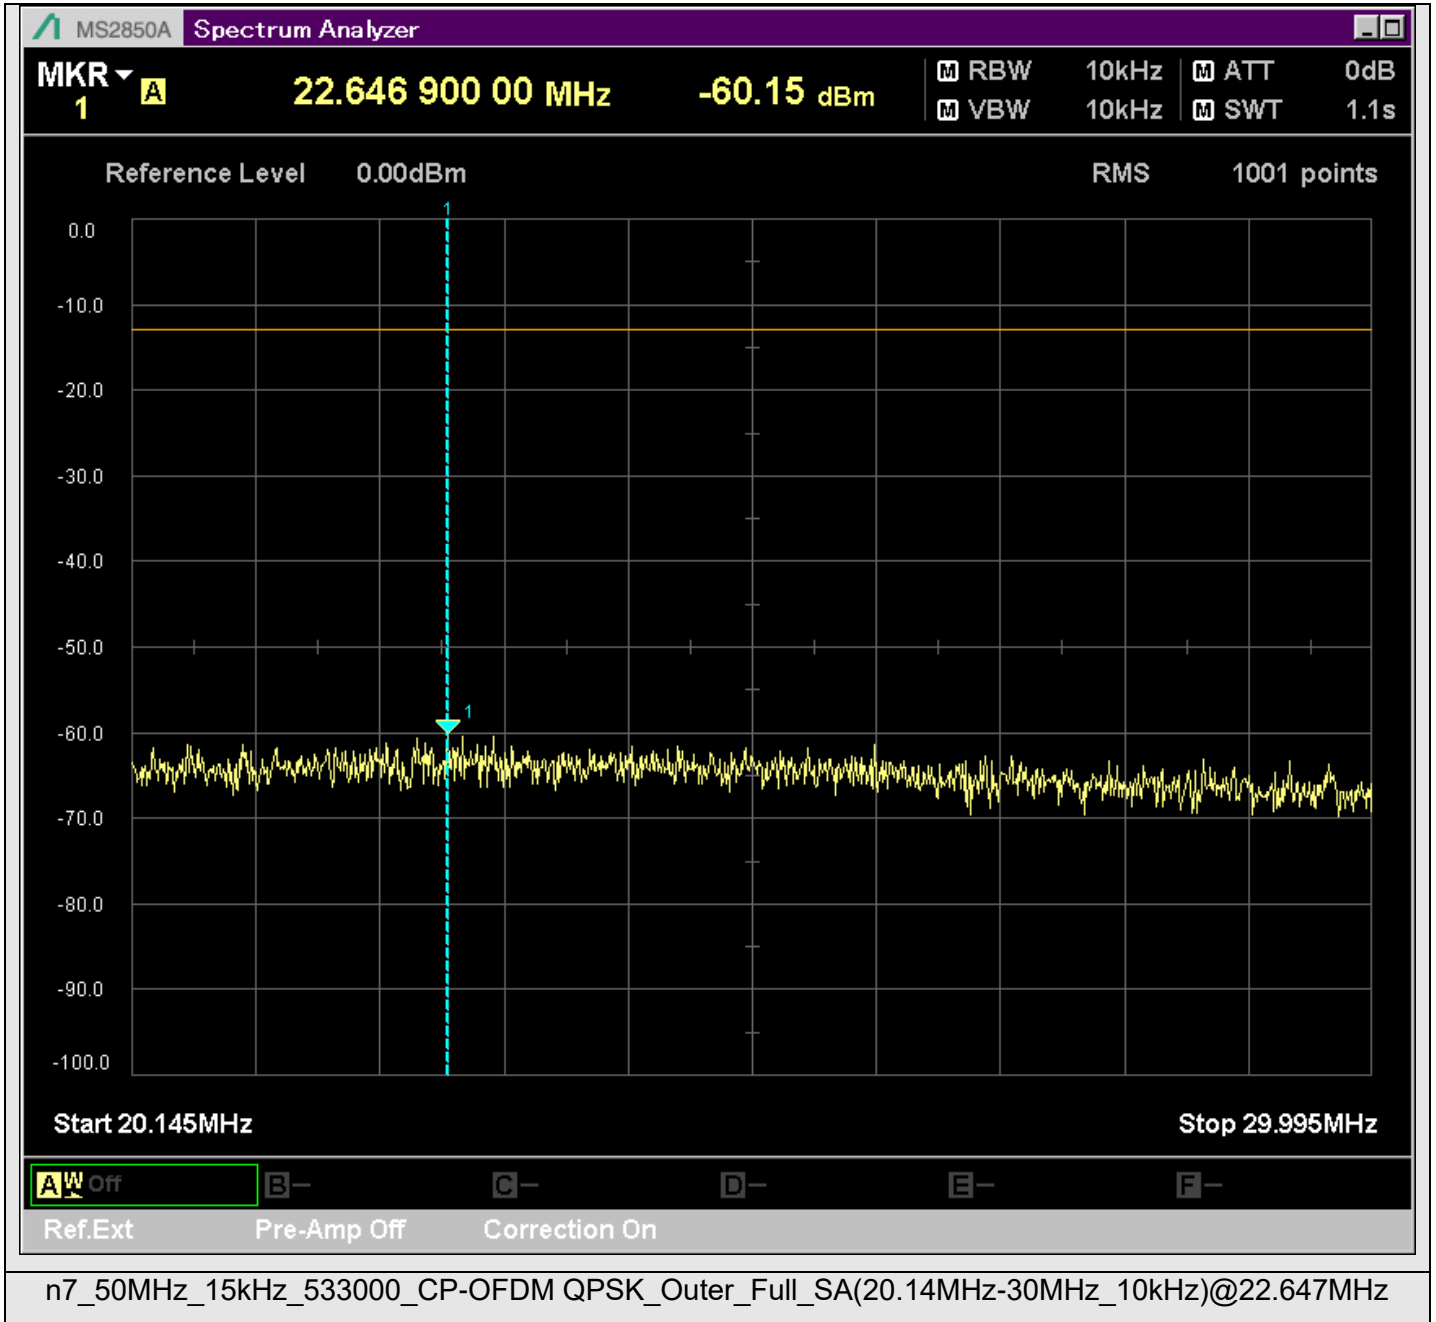

n7_50MHz_15kHz_531000_CP-OFDM
QPSK_Edge_1RB_Right_SA(20898MHz-22900MHz_1MHz)@21150.374MHz

n7_50MHz_15kHz_531000_CP-OFDM
QPSK_Edge_1RB_Right_SA(22898MHz-24900MHz_1MHz)@23421.239MHz

n7_50MHz_15kHz_531000_CP-OFDM
QPSK_Edge_1RB_Right_SA(24898MHz-25700MHz_1MHz)@25589.763MHz