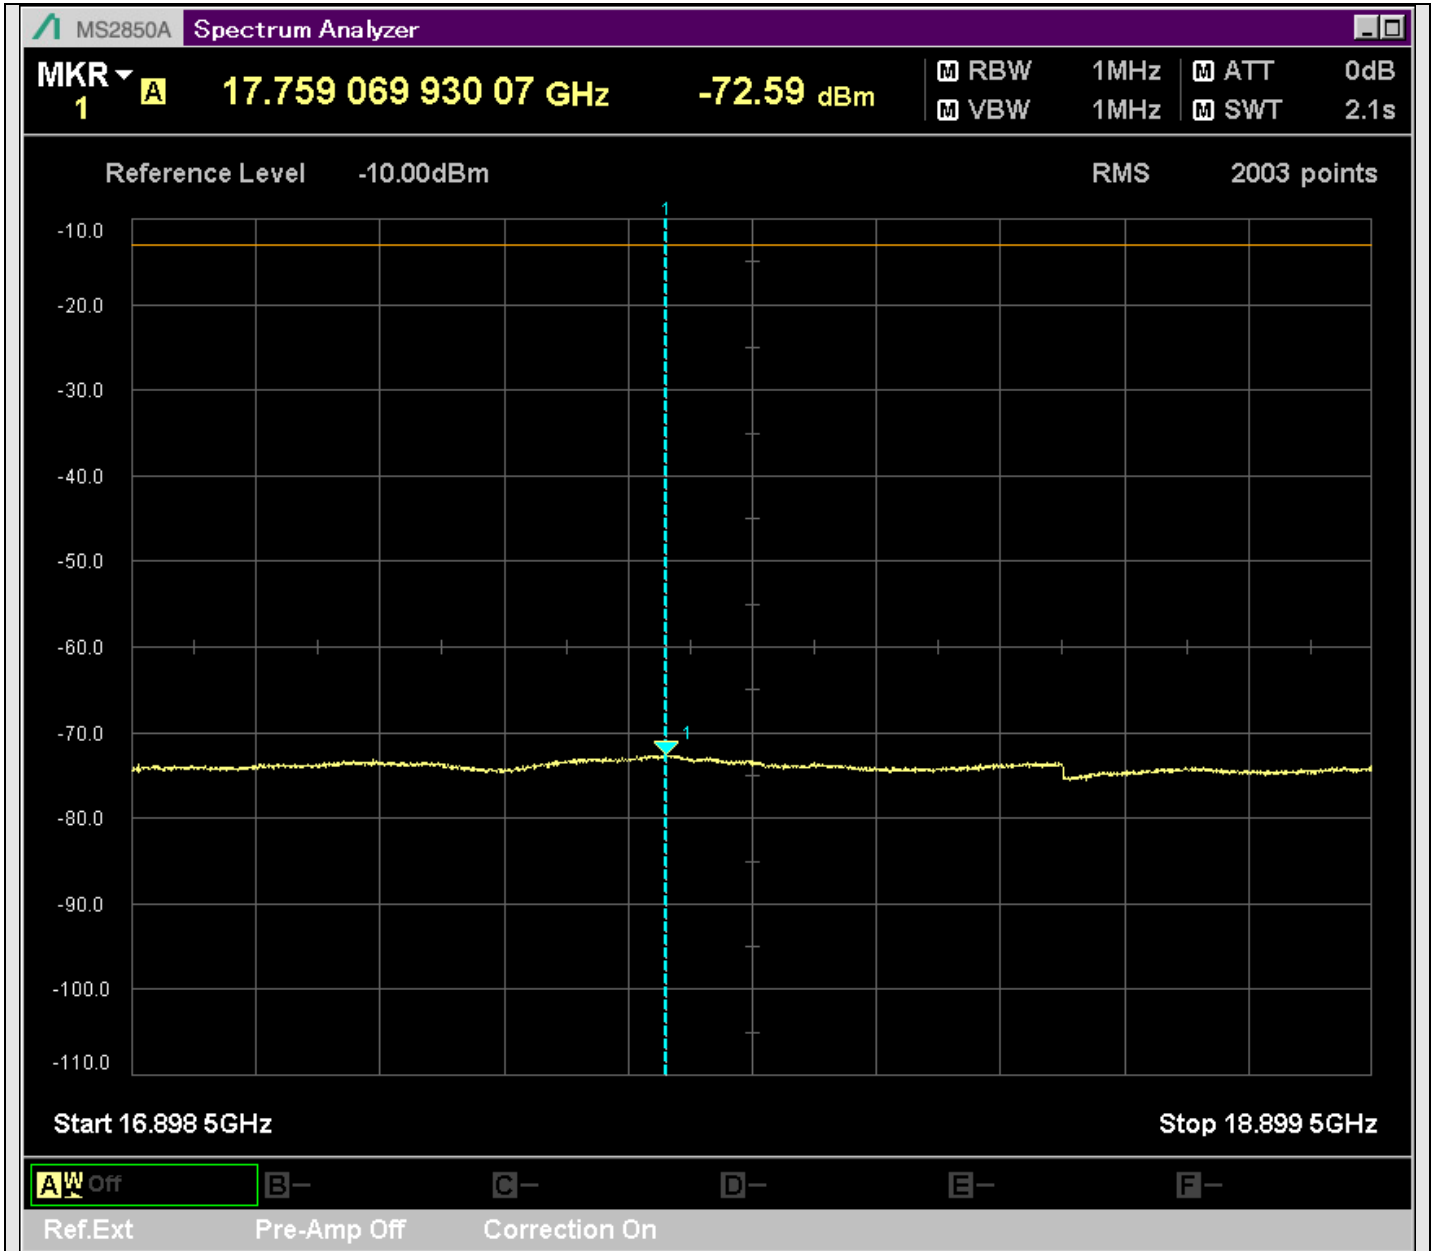

n7_50MHz_15kHz_531000_CP-OFDM
QPSK_Edge_1RB_Left_SA(16898MHz-18900MHz_1MHz)@17759.070MHz