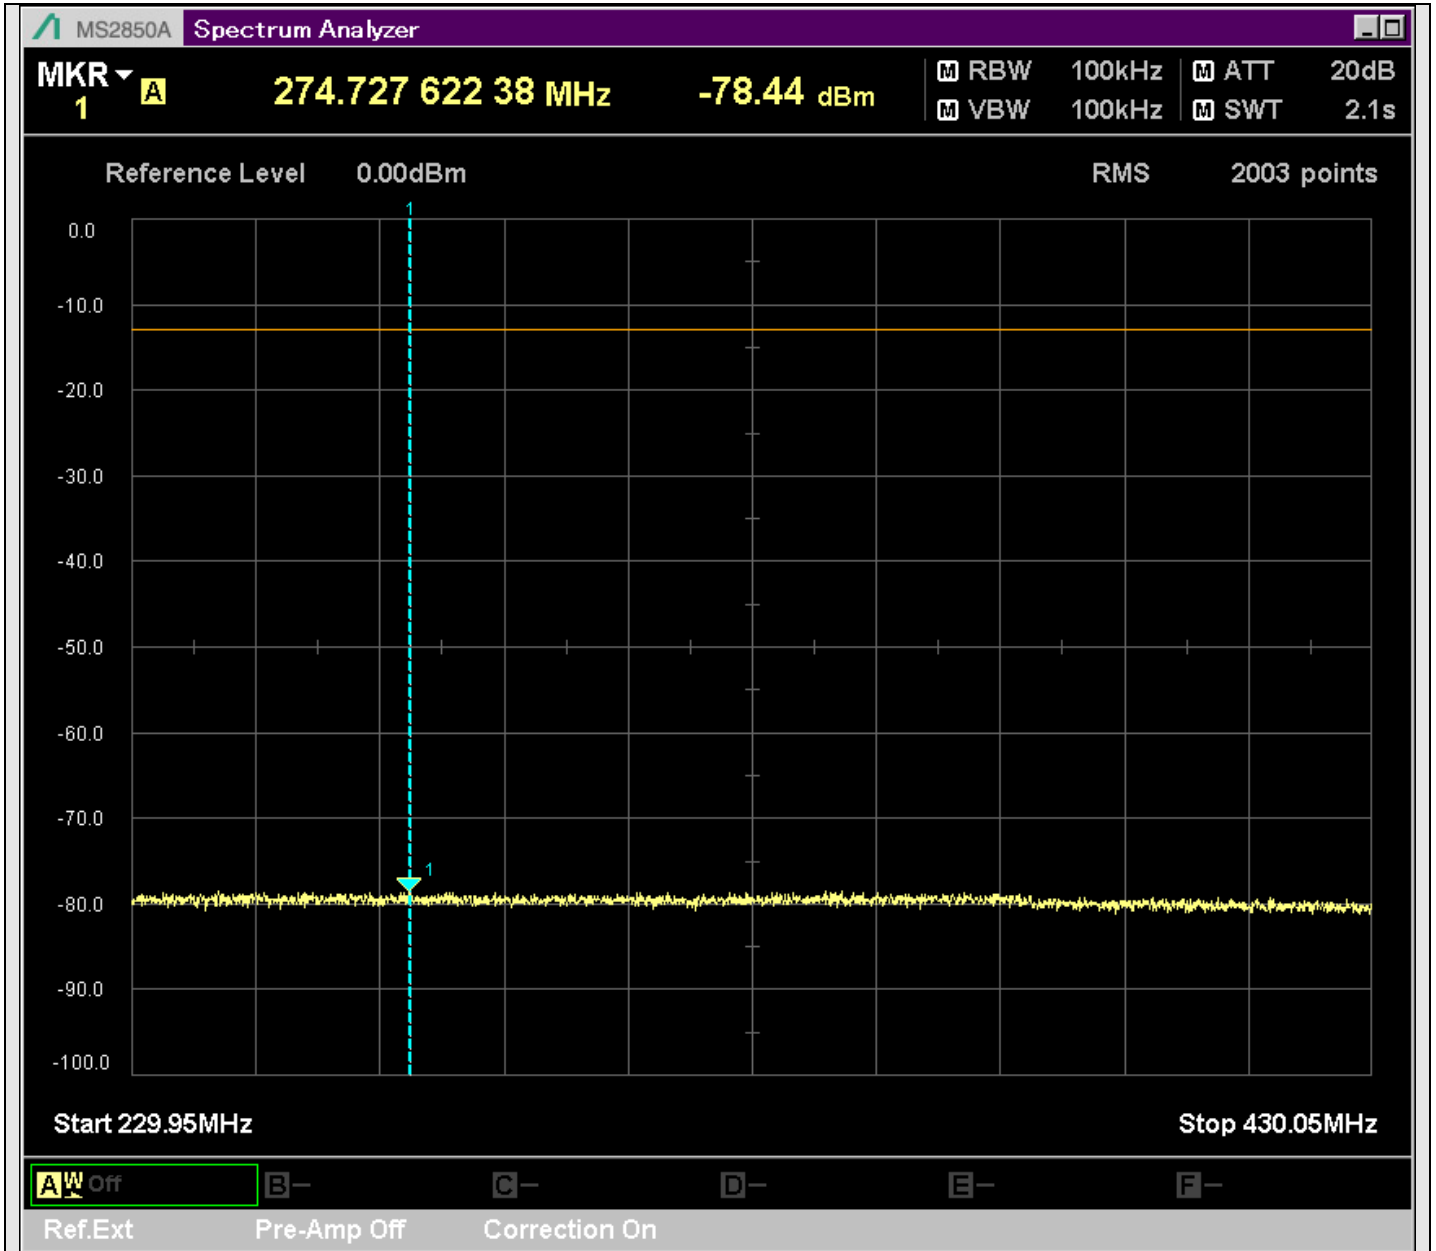

n7_50MHz_15kHz_531000_CP-OFDM
QPSK_Edge_1RB_Left_SA(229.9MHz-430.1MHz_100kHz)@274.728MHz