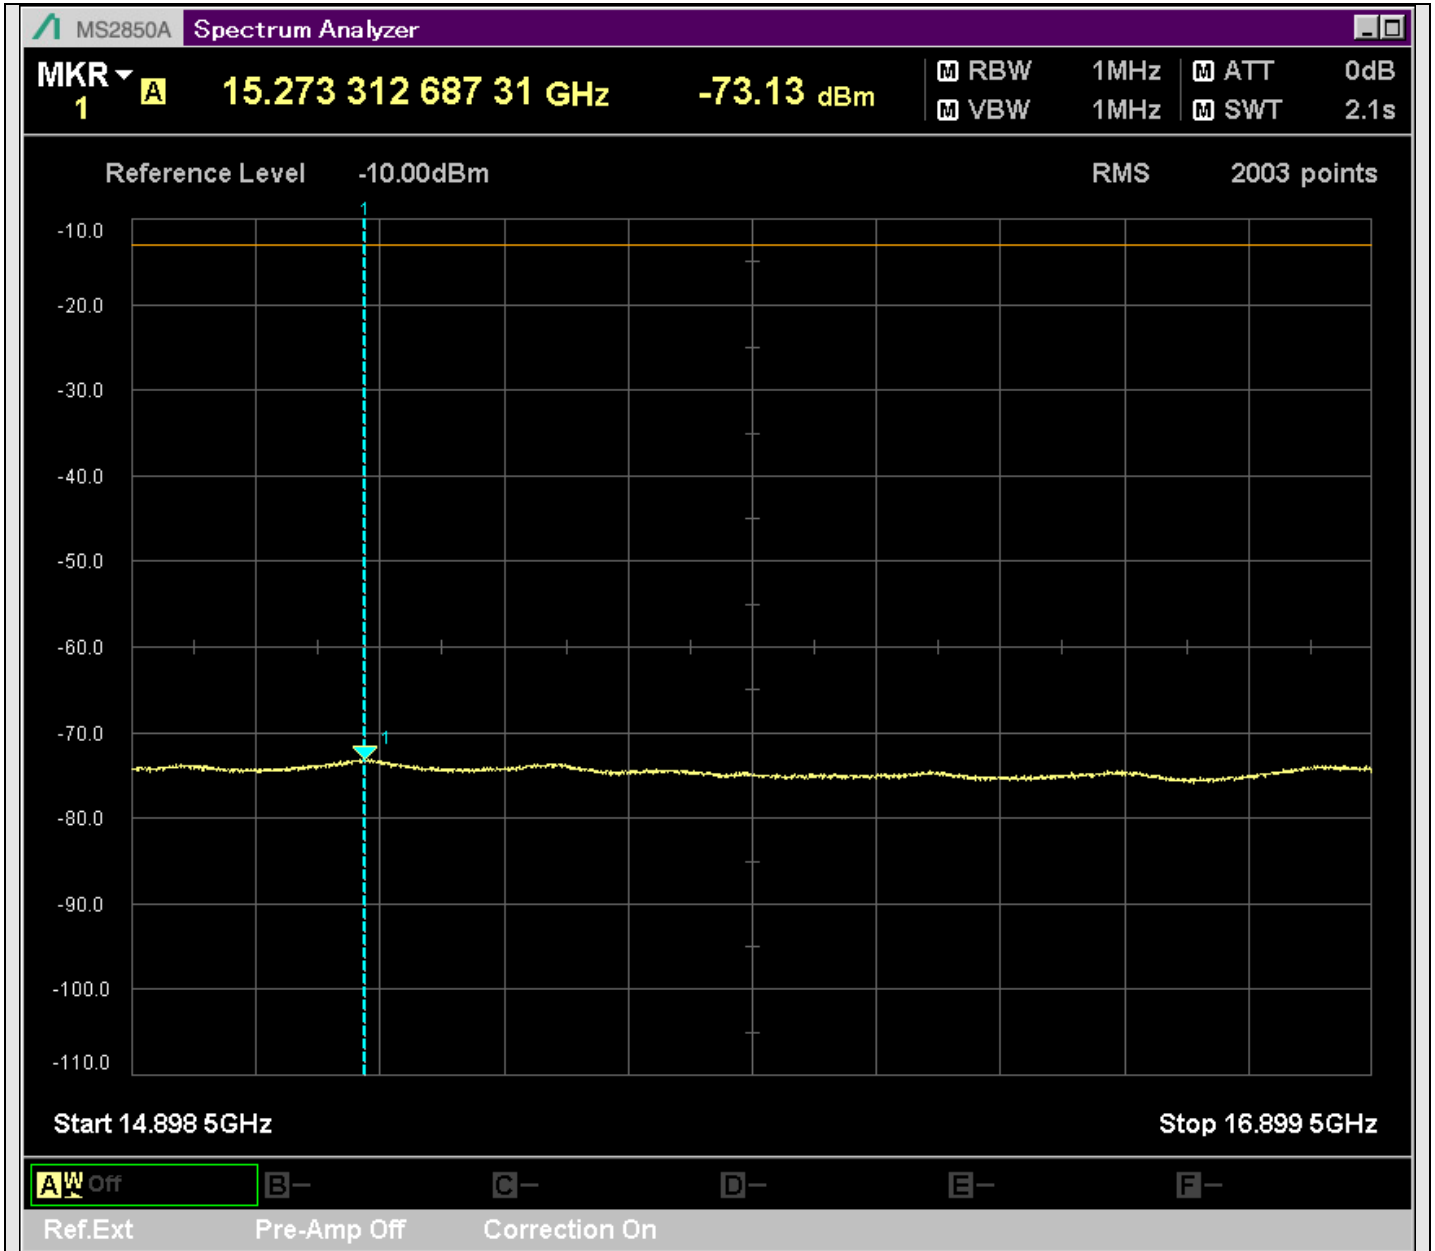

n7_50MHz_15kHz_533000_CP-OFDM
QPSK_Outer_Full_SA(14898MHz-16900MHz_1MHz)@15273.313MHz