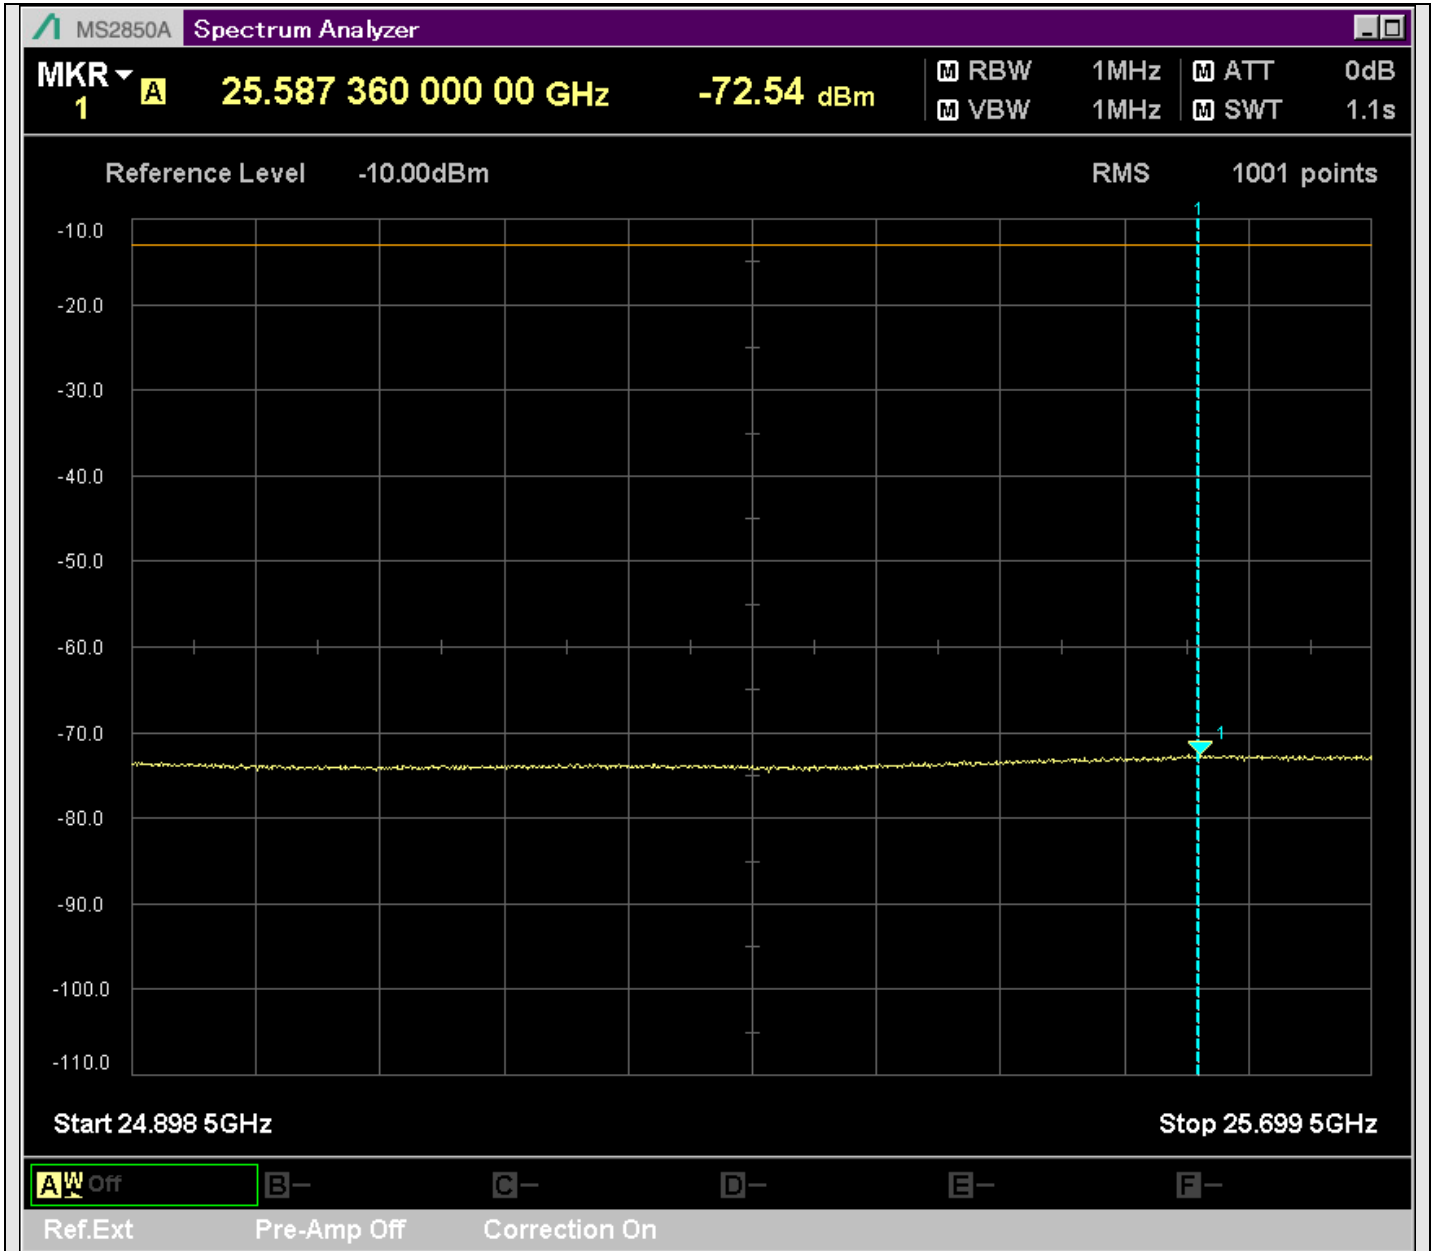

n7_50MHz_15kHz_531000_CP-OFDM
QPSK_Edge_1RB_Left_SA(24898MHz-25700MHz_1MHz)@25587.360MHz