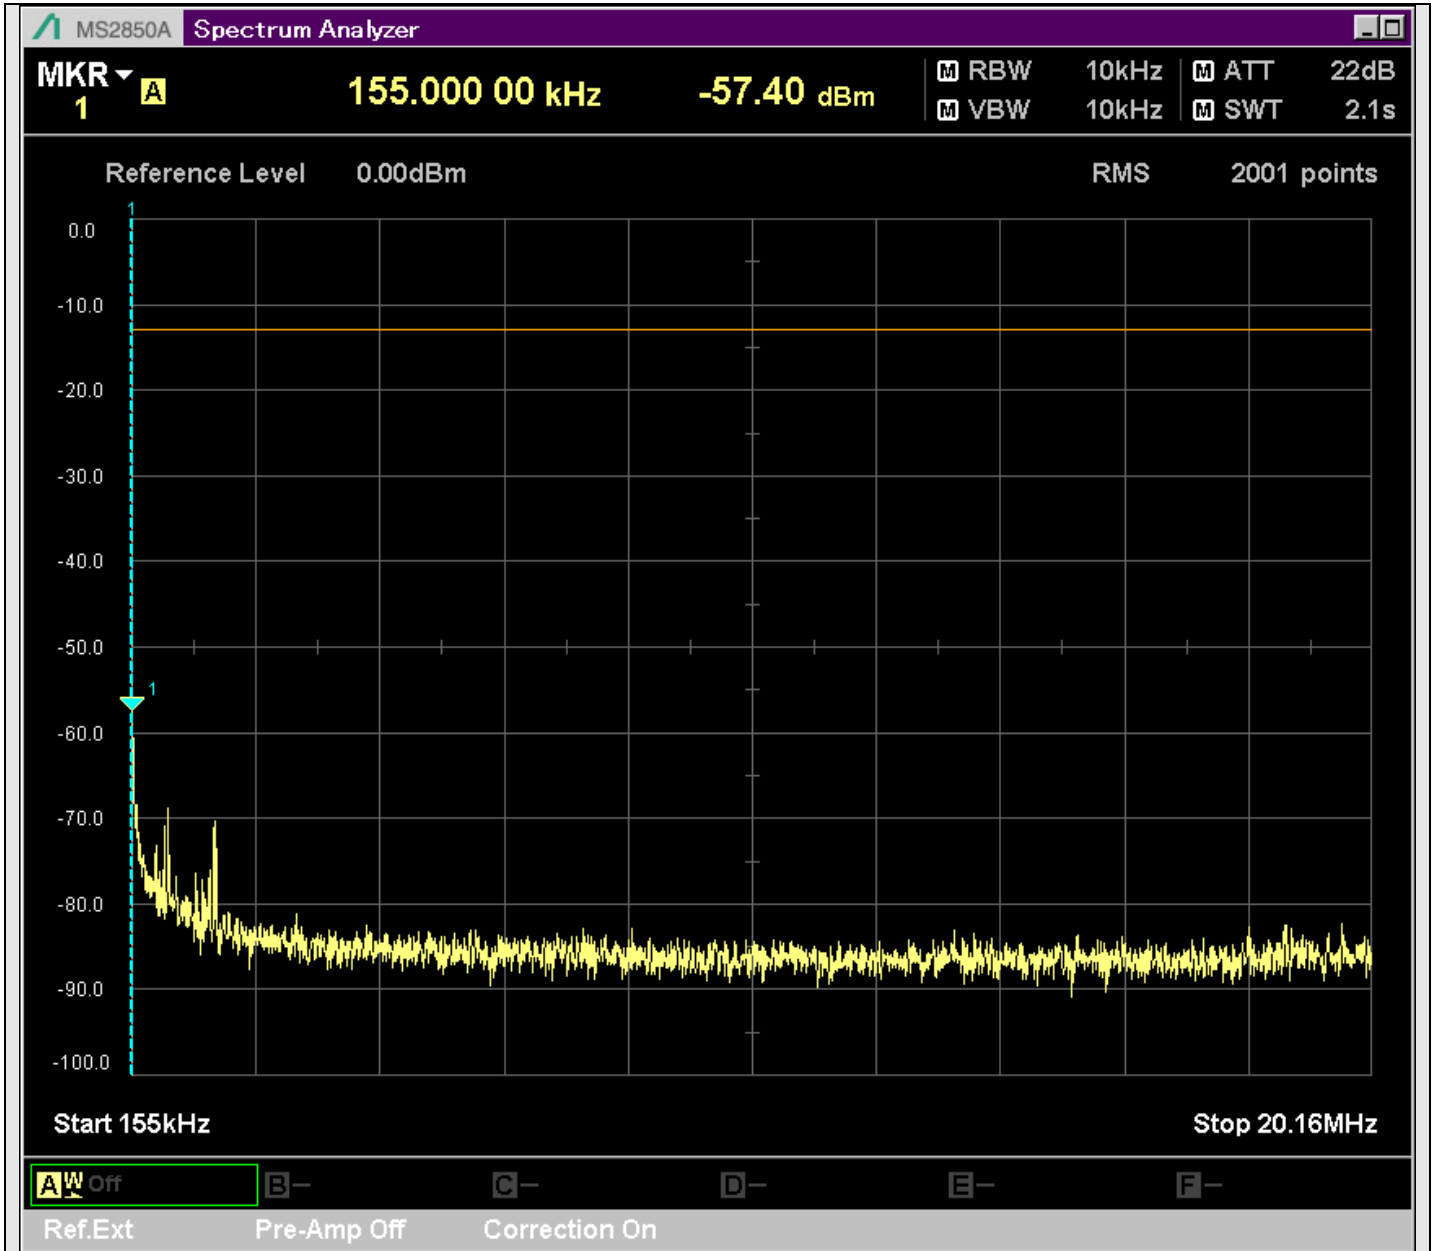

n7_50MHz_15kHz_533000_CP-OFDM
QPSK_Edge_1RB_Left_SA(0.15MHz-20.16MHz_10kHz)@0.155MHz