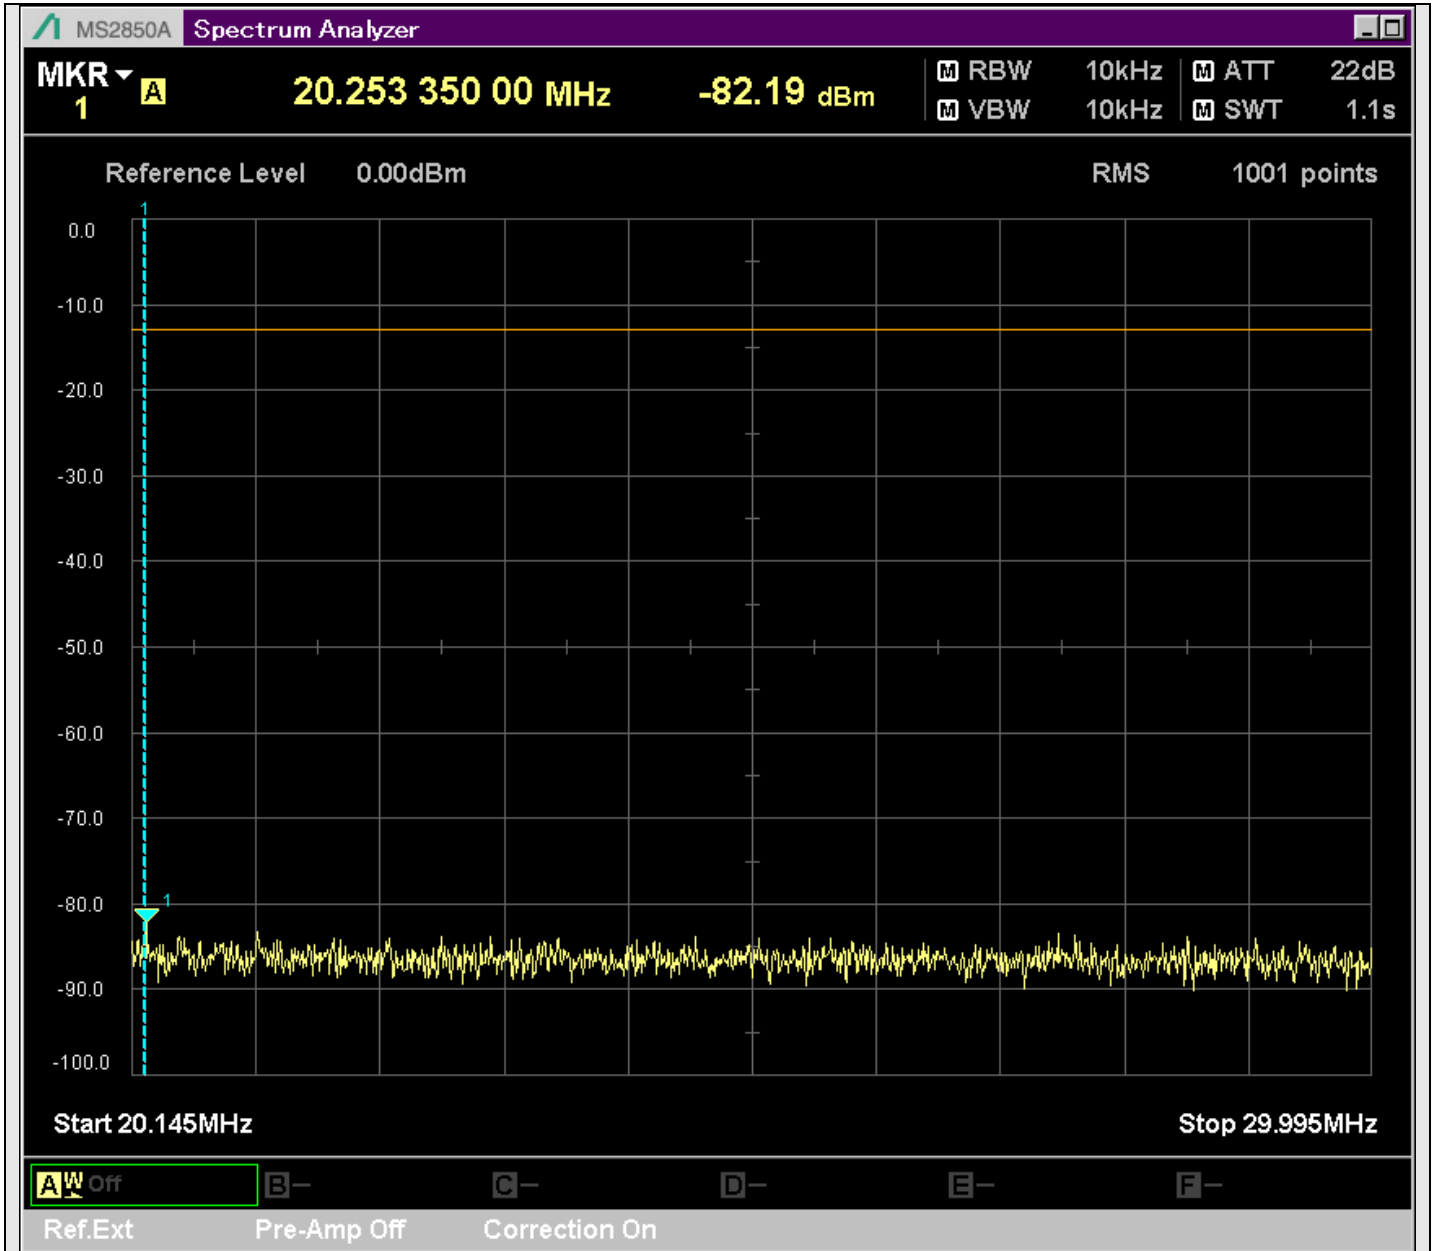

n7_50MHz_15kHz_533000_CP-OFDM
QPSK_Edge_1RB_Right_SA(20.14MHz-30MHz_10kHz)@20.253MHz