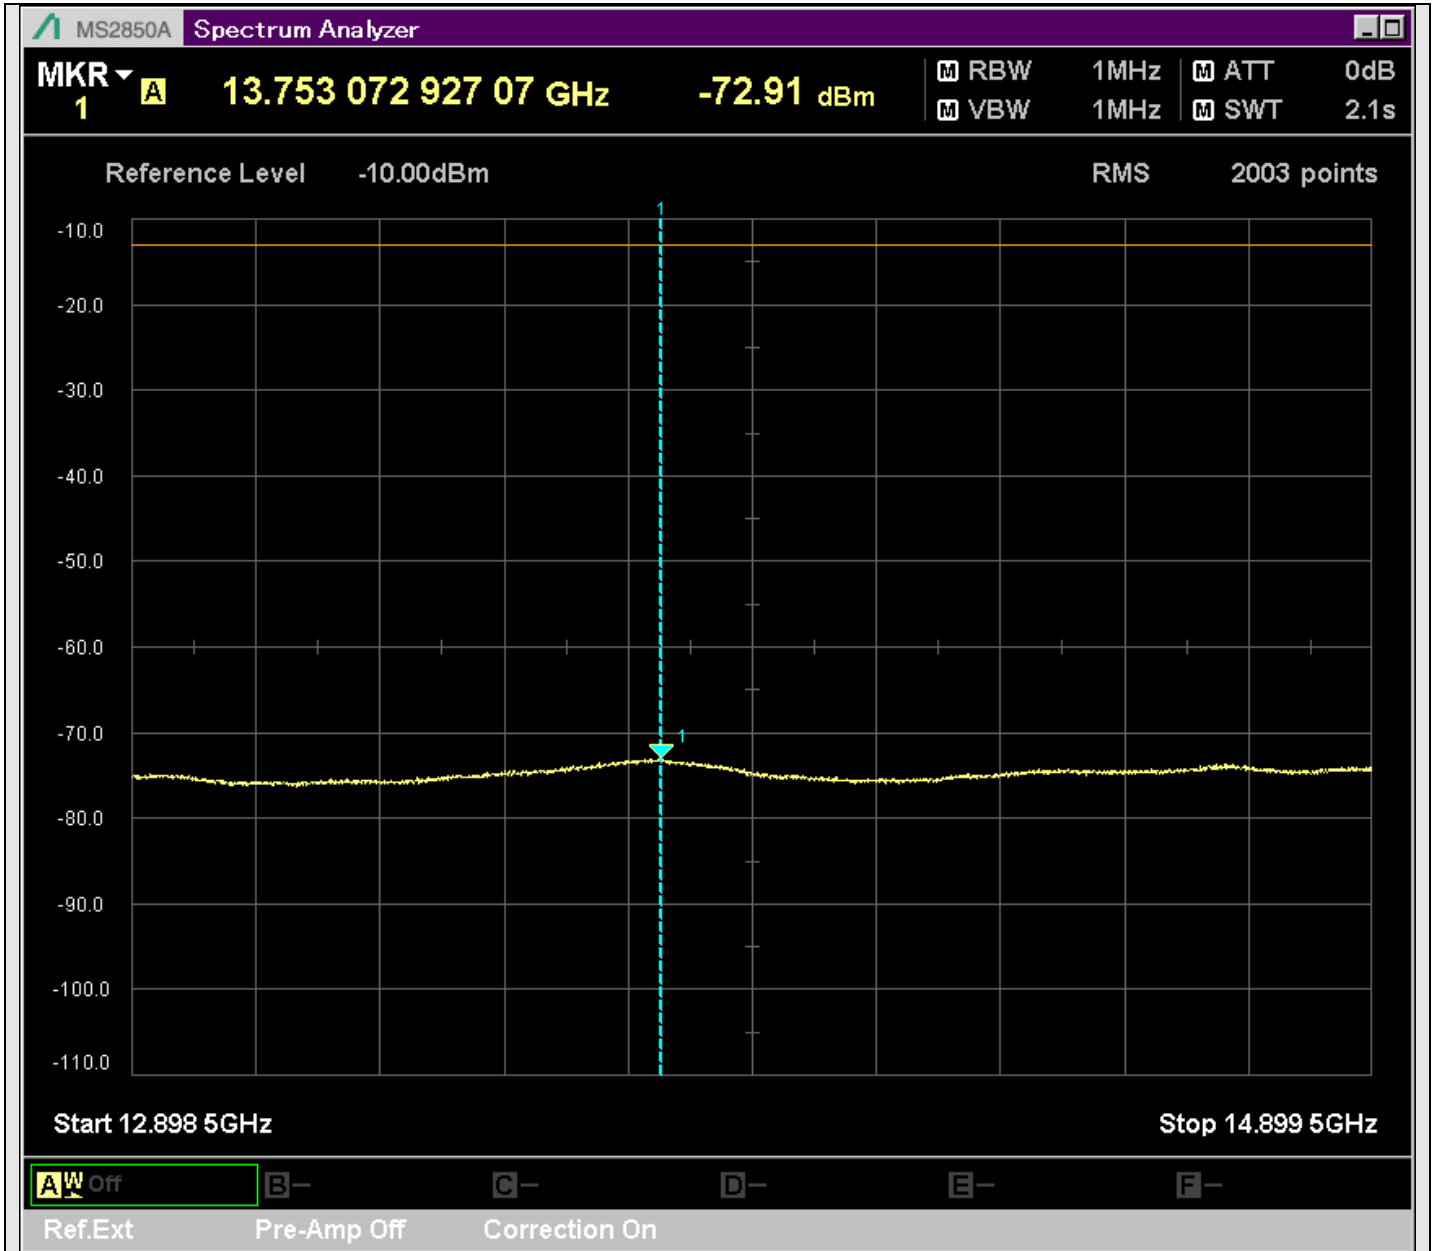

n7_50MHz_15kHz_531000_CP-OFDM
QPSK_Edge_1RB_Right_SA(12898MHz-14900MHz_1MHz)@13753.073MHz