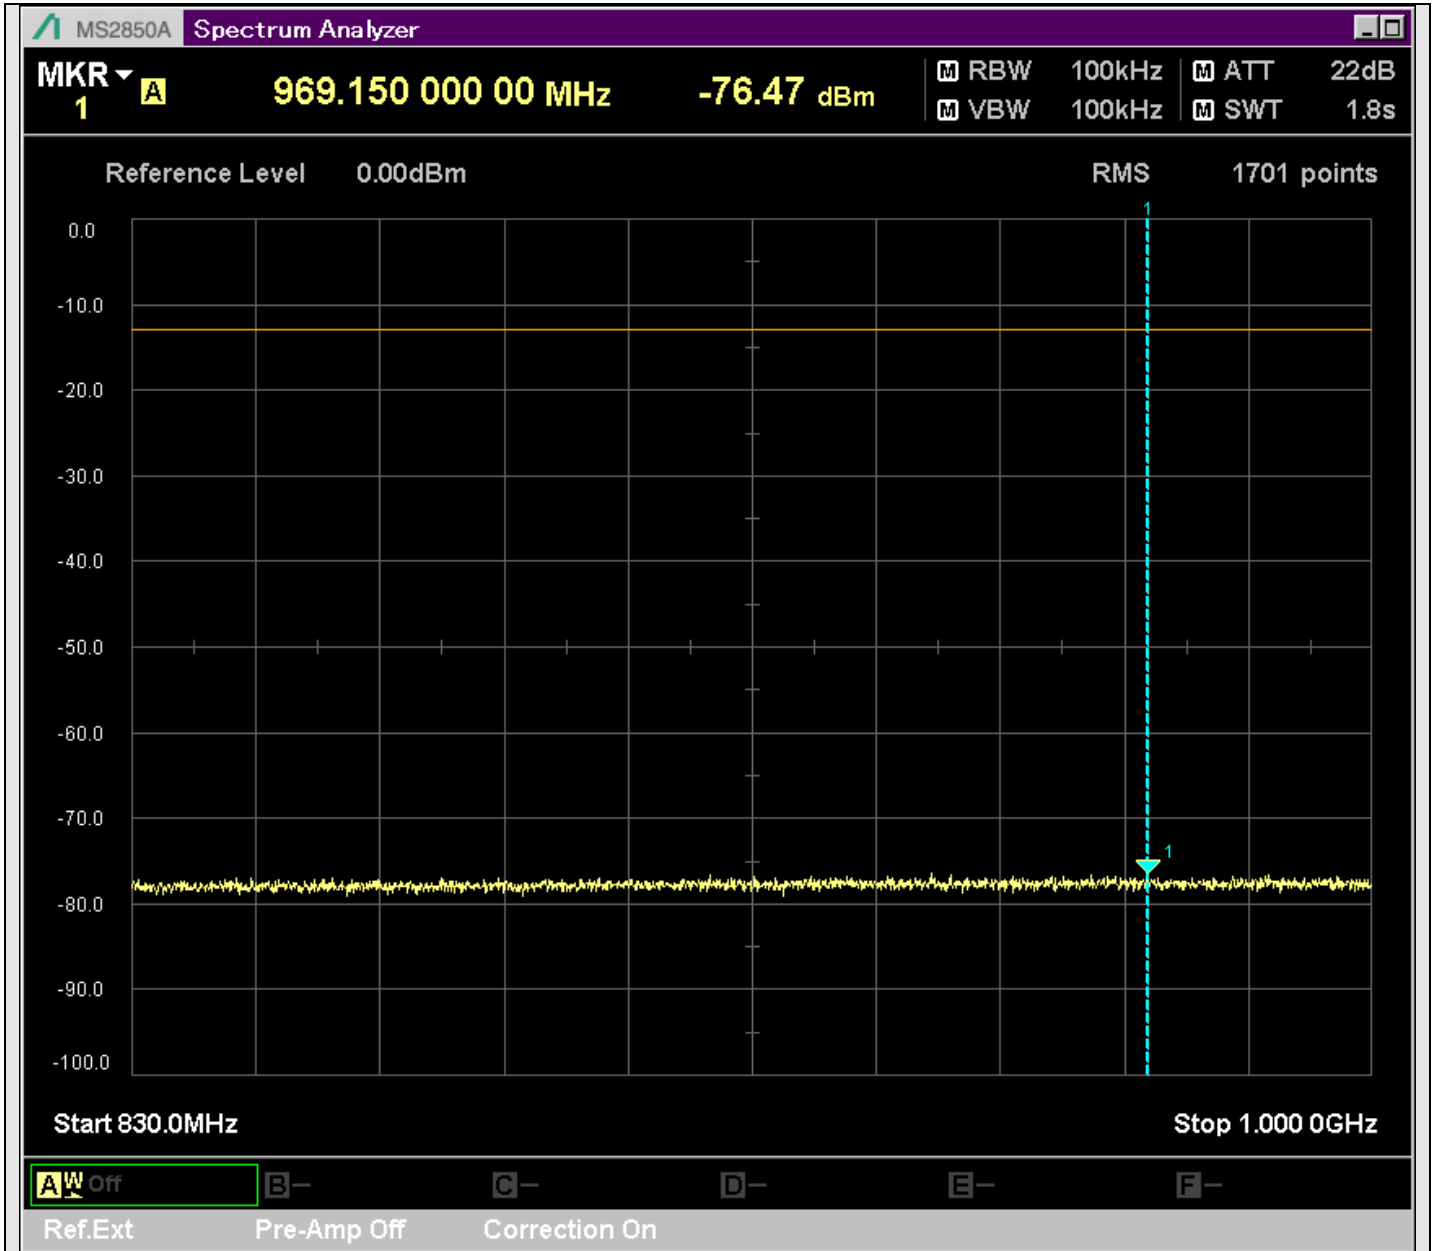

n7_50MHz_15kHz_531000_CP-OFDM
QPSK_Edge_1RB_Right_SA(829.9MHz-1000MHz_100kHz)@969.150MHz