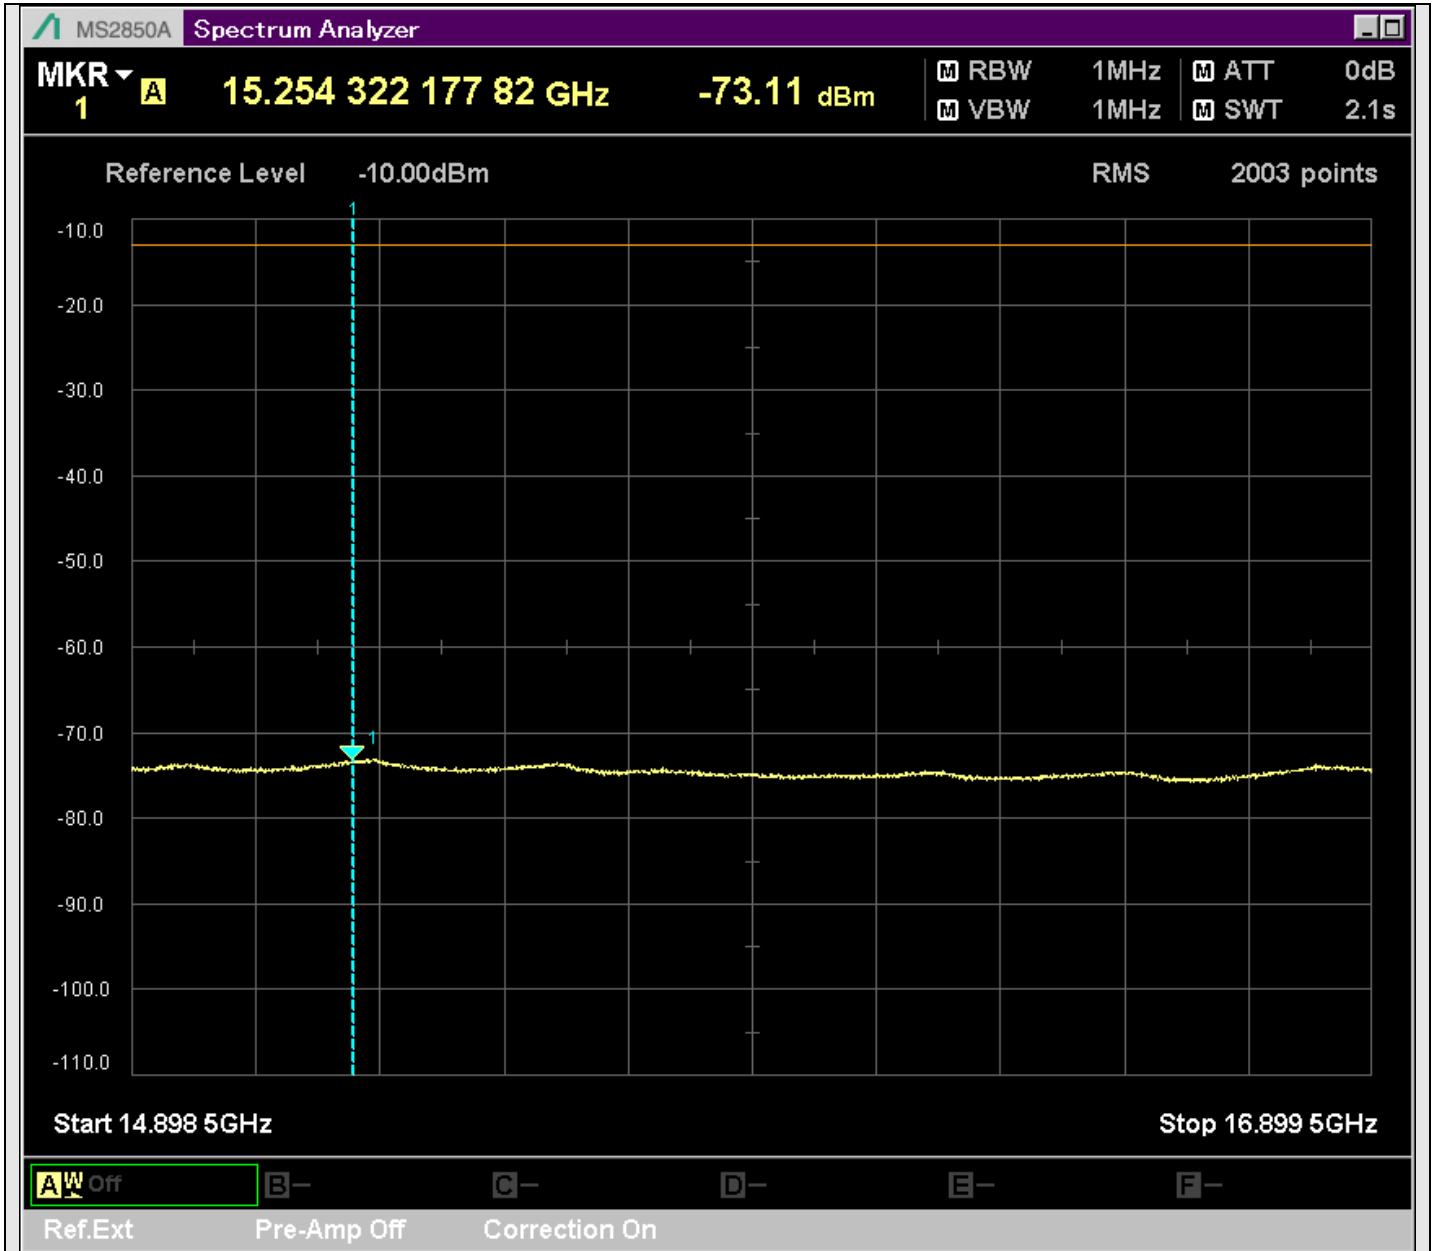

n7_50MHz_15kHz_531000_CP-OFDM
QPSK_Edge_1RB_Right_SA(14898MHz-16900MHz_1MHz)@15254.322MHz