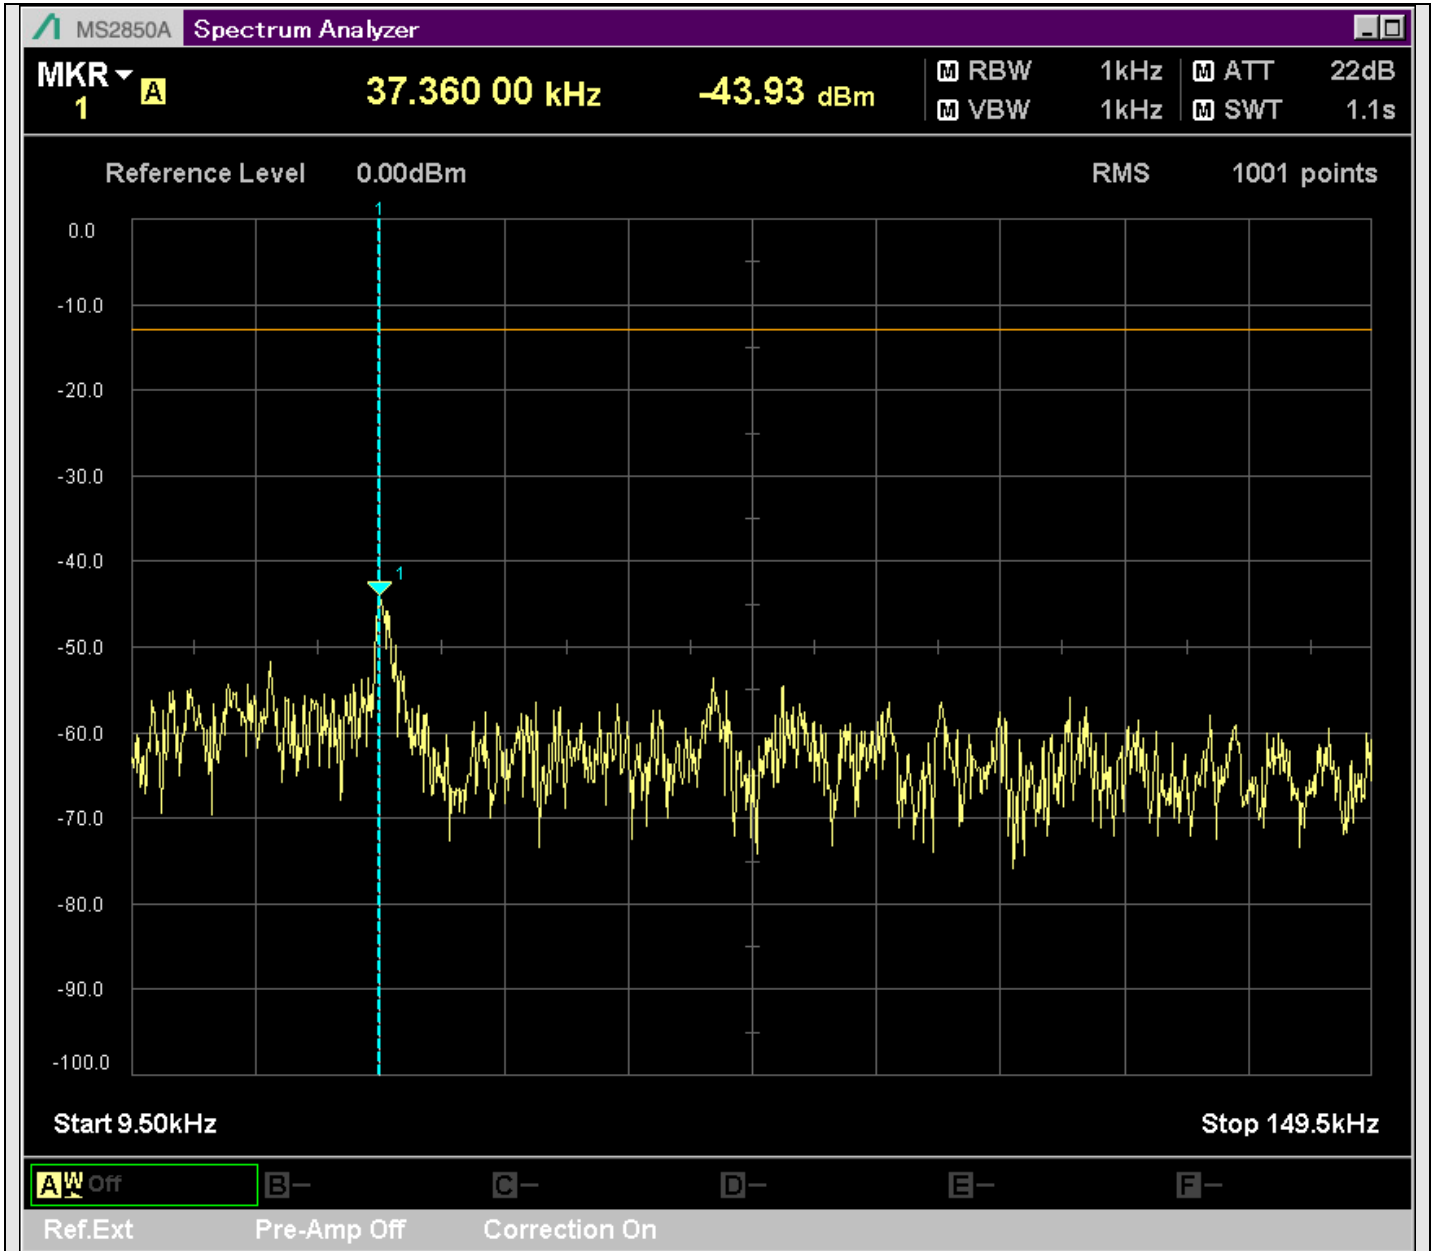

n7_50MHz_15kHz_531000_CP-OFDM
QPSK_Edge_1RB_Right_SA(0.009MHz-0.15MHz_1kHz)@0.037MHz