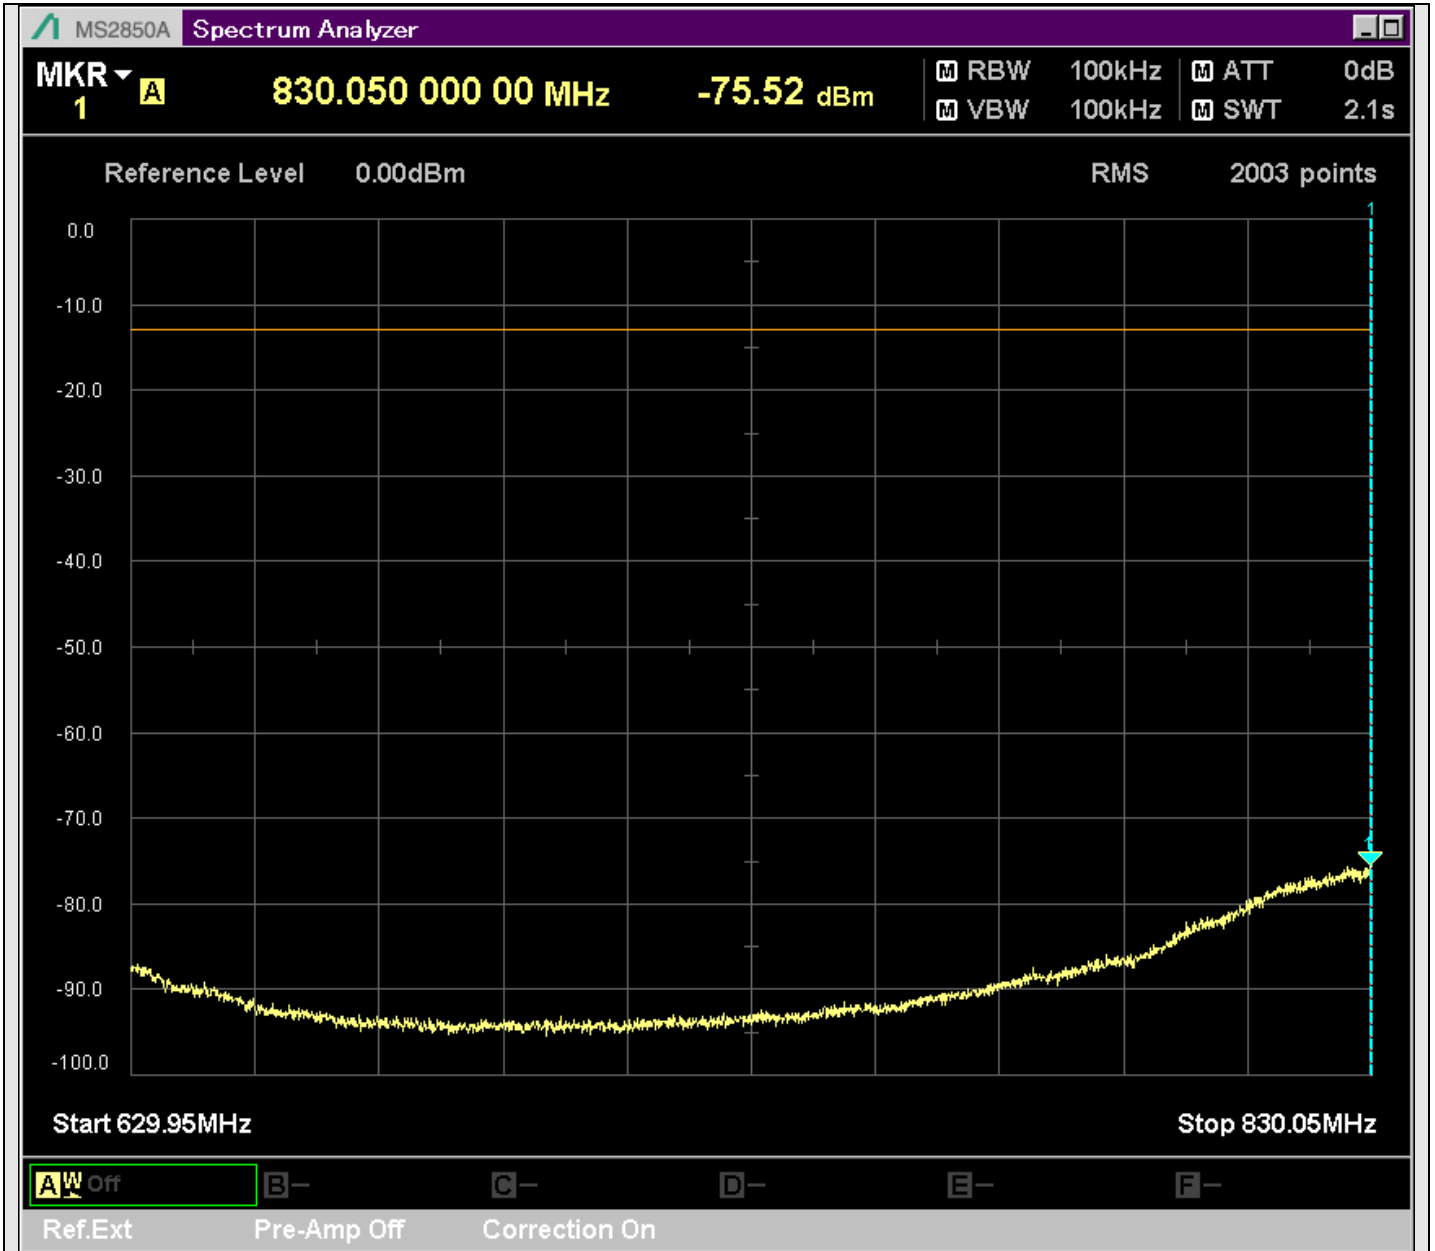

n7_50MHz_15kHz_533000_CP-OFDM
QPSK_Outer_Full_SA(629.9MHz-830.1MHz_100kHz)@830.050MHz