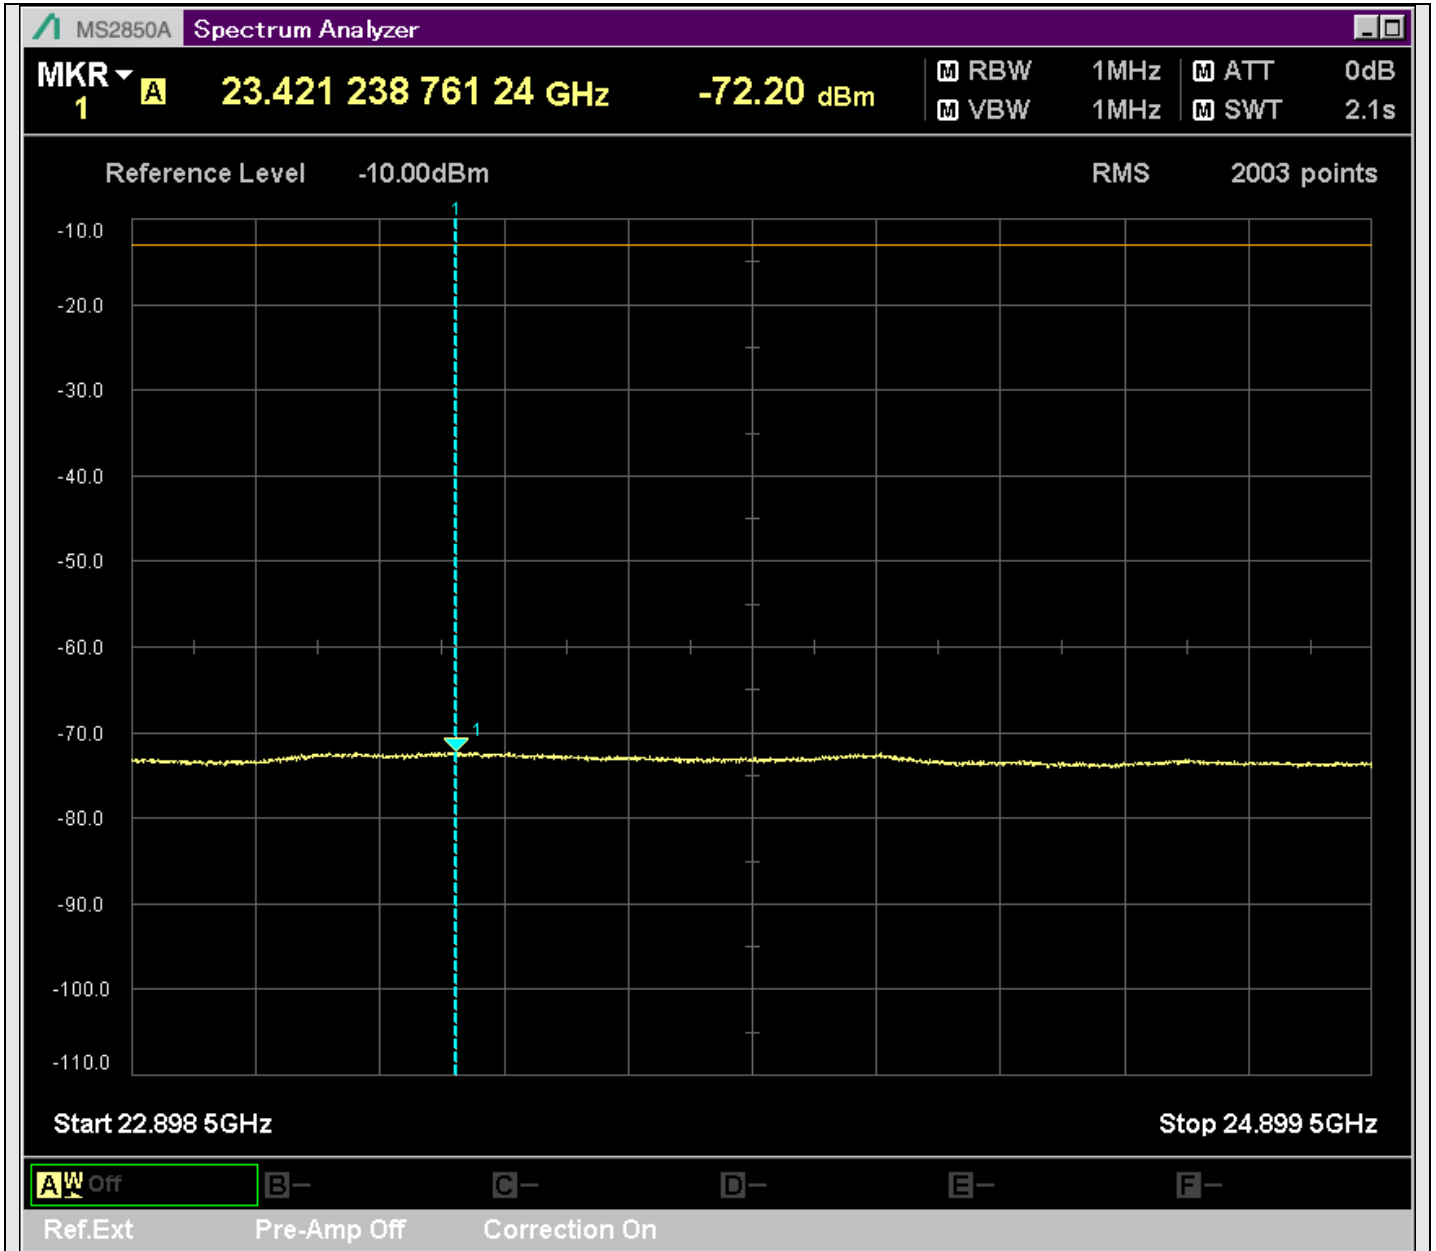

n7_50MHz_15kHz_531000_CP-OFDM
QPSK_Edge_1RB_Right_SA(22898MHz-24900MHz_1MHz)@23421.239MHz