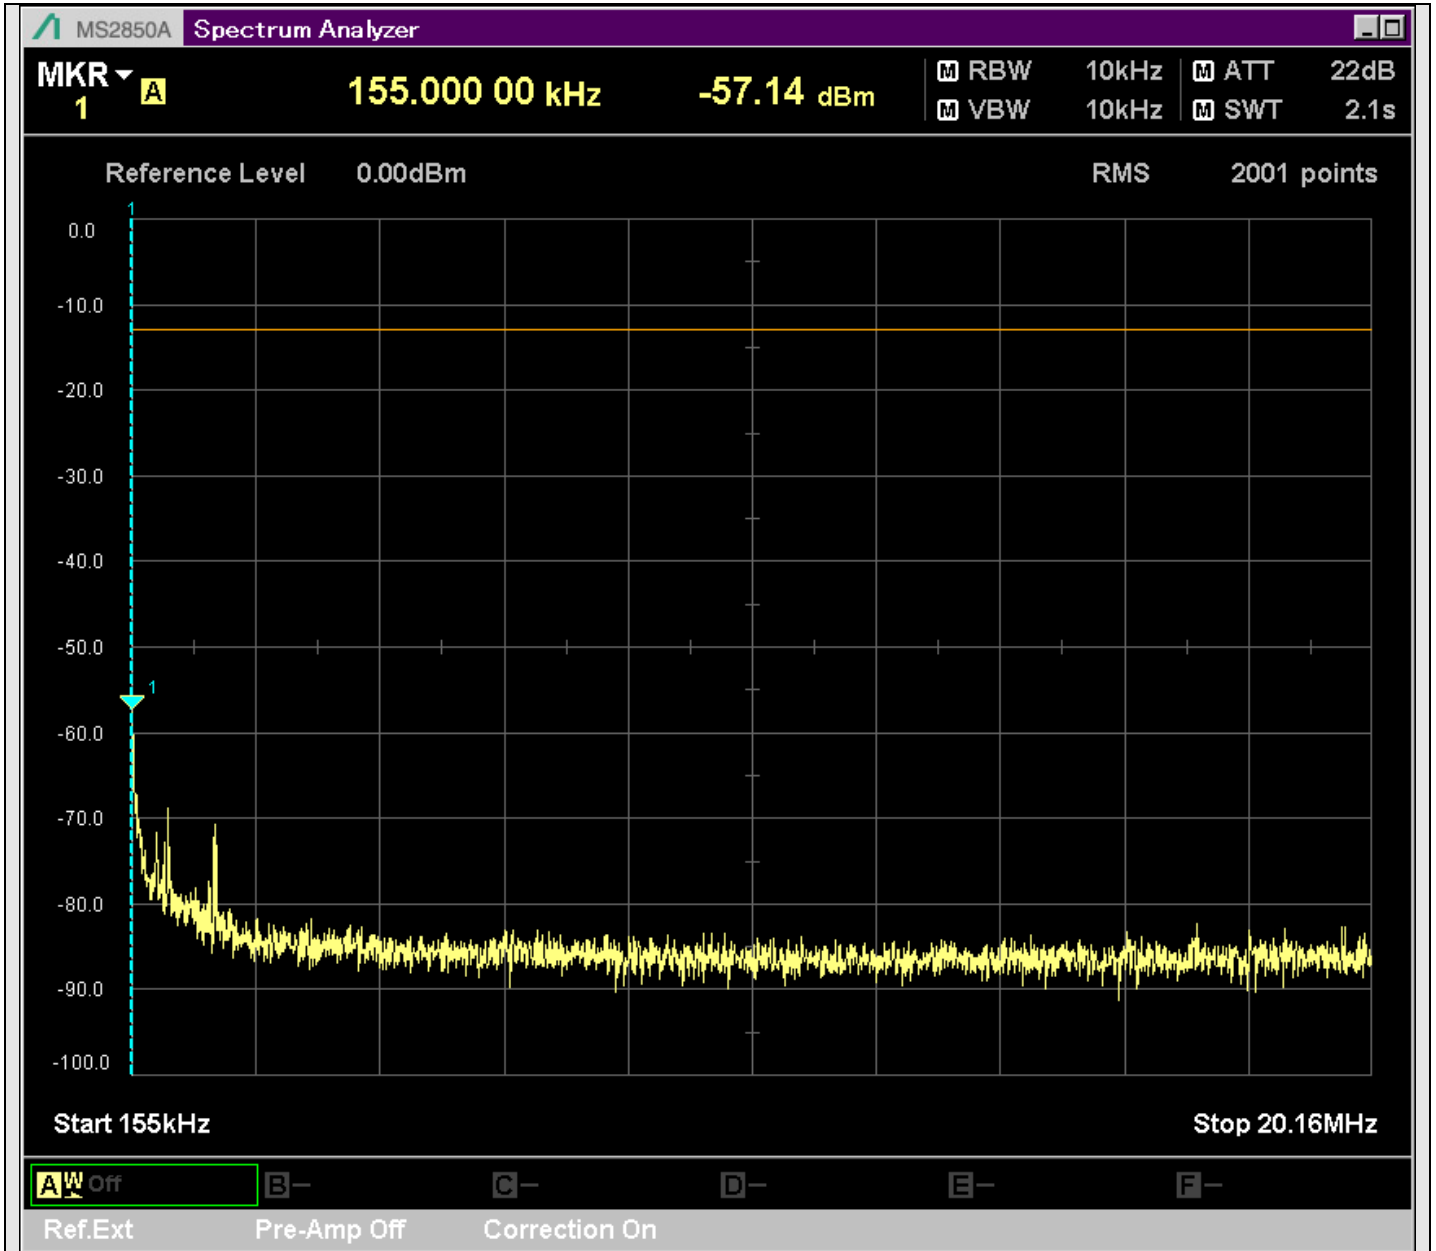

n7_50MHz_15kHz_533000_CP-OFDM
QPSK_Edge_1RB_Right_SA(0.15MHz-20.16MHz_10kHz)@0.155MHz