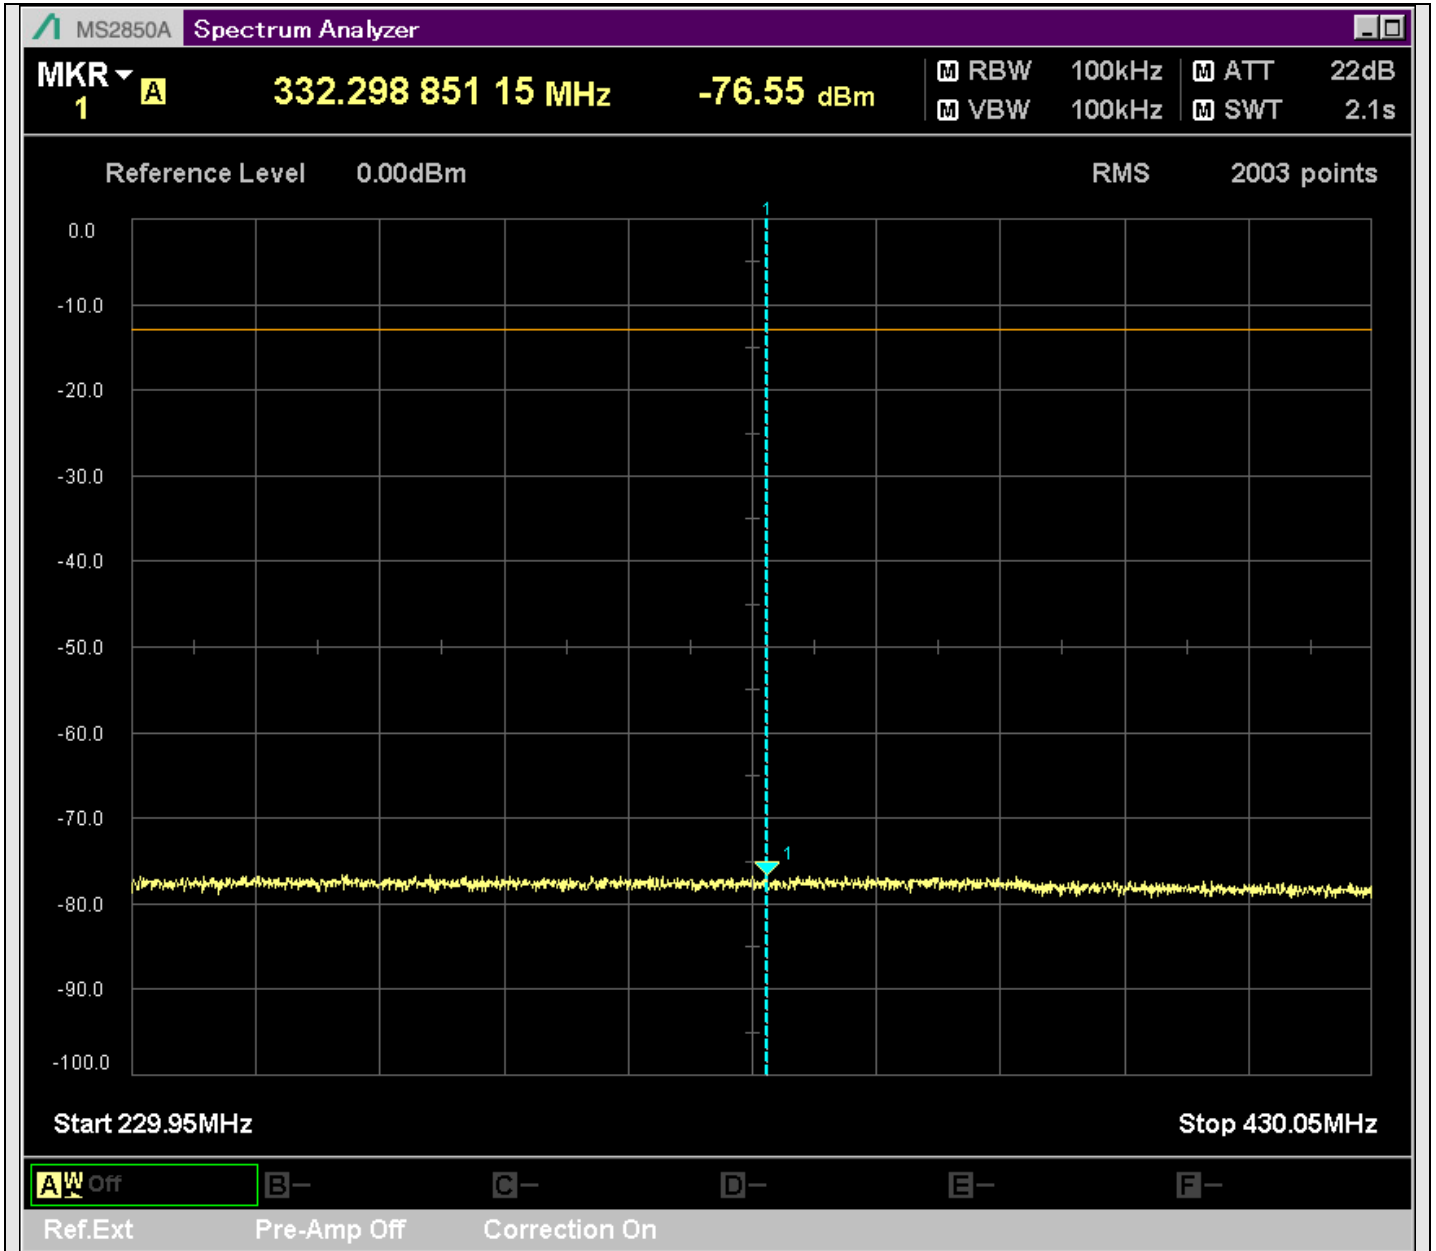

n7_50MHz_15kHz_533000_CP-OFDM
QPSK_Edge_1RB_Right_SA(229.9MHz-430.1MHz_100kHz)@332.299MHz