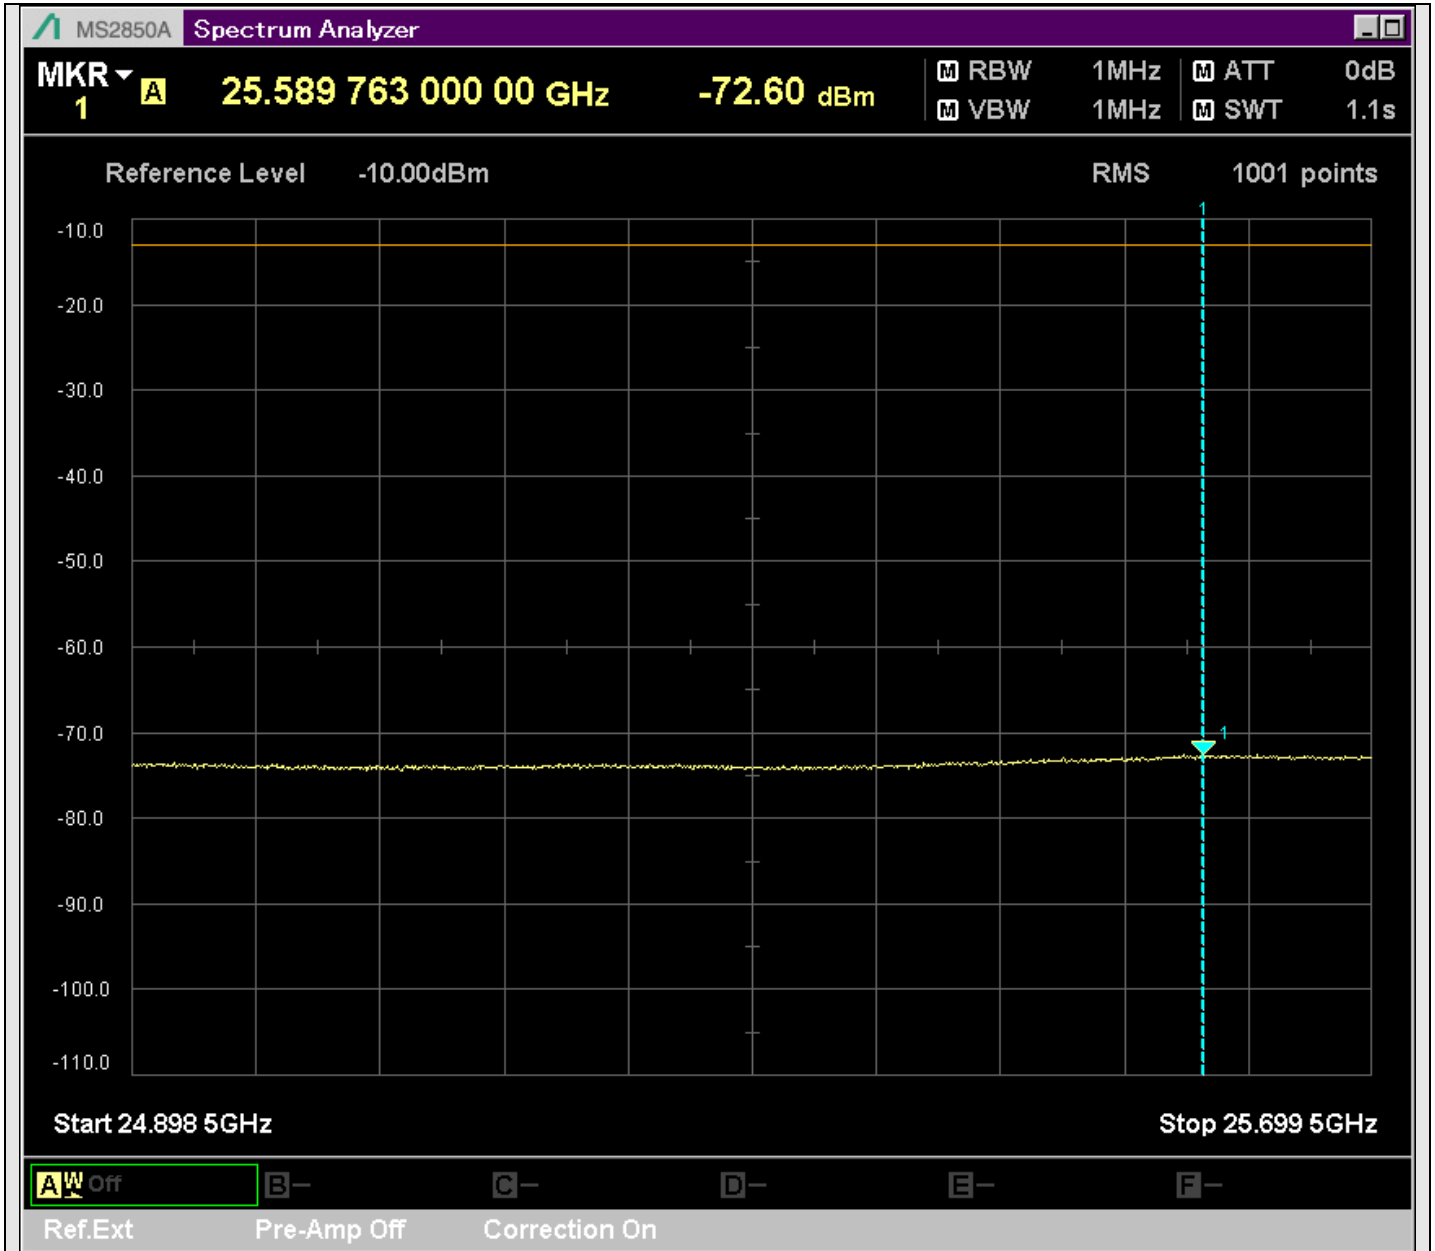

n7_50MHz_15kHz_531000_CP-OFDM
QPSK_Edge_1RB_Right_SA(24898MHz-25700MHz_1MHz)@25589.763MHz