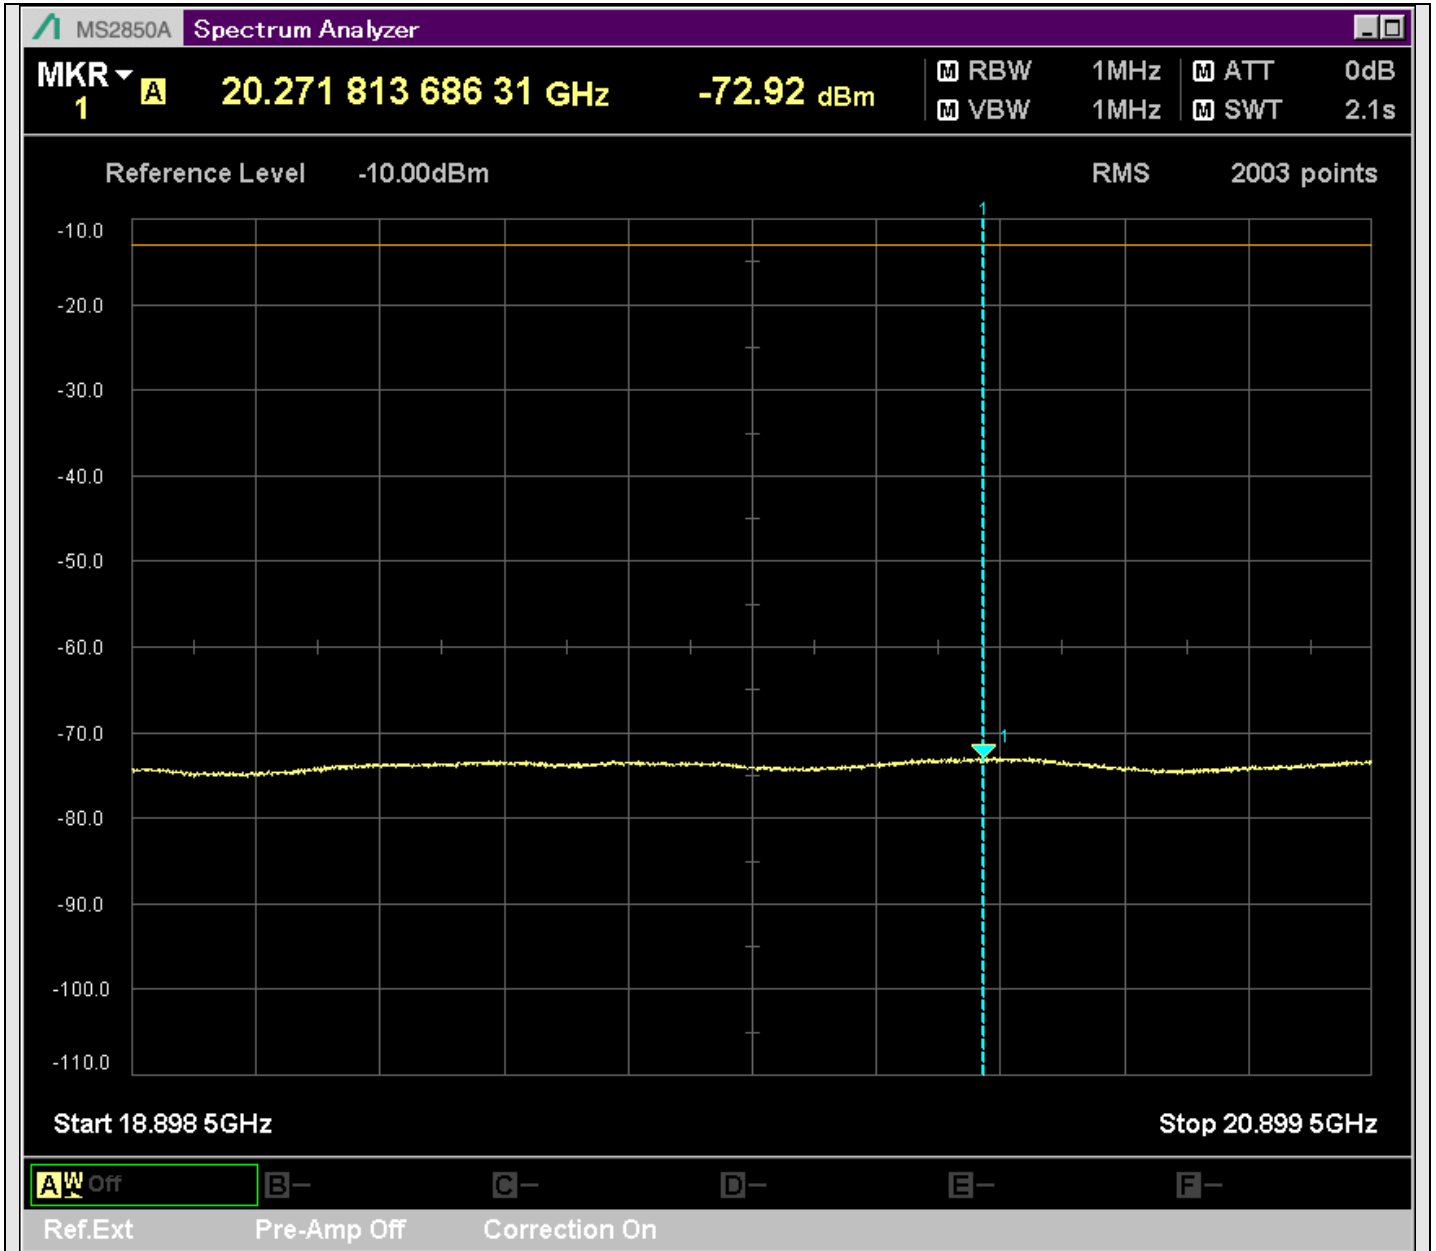

n7_50MHz_15kHz_533000_CP-OFDM
QPSK_Edge_1RB_Right_SA(18898MHz-20900MHz_1MHz)@20271.814MHz