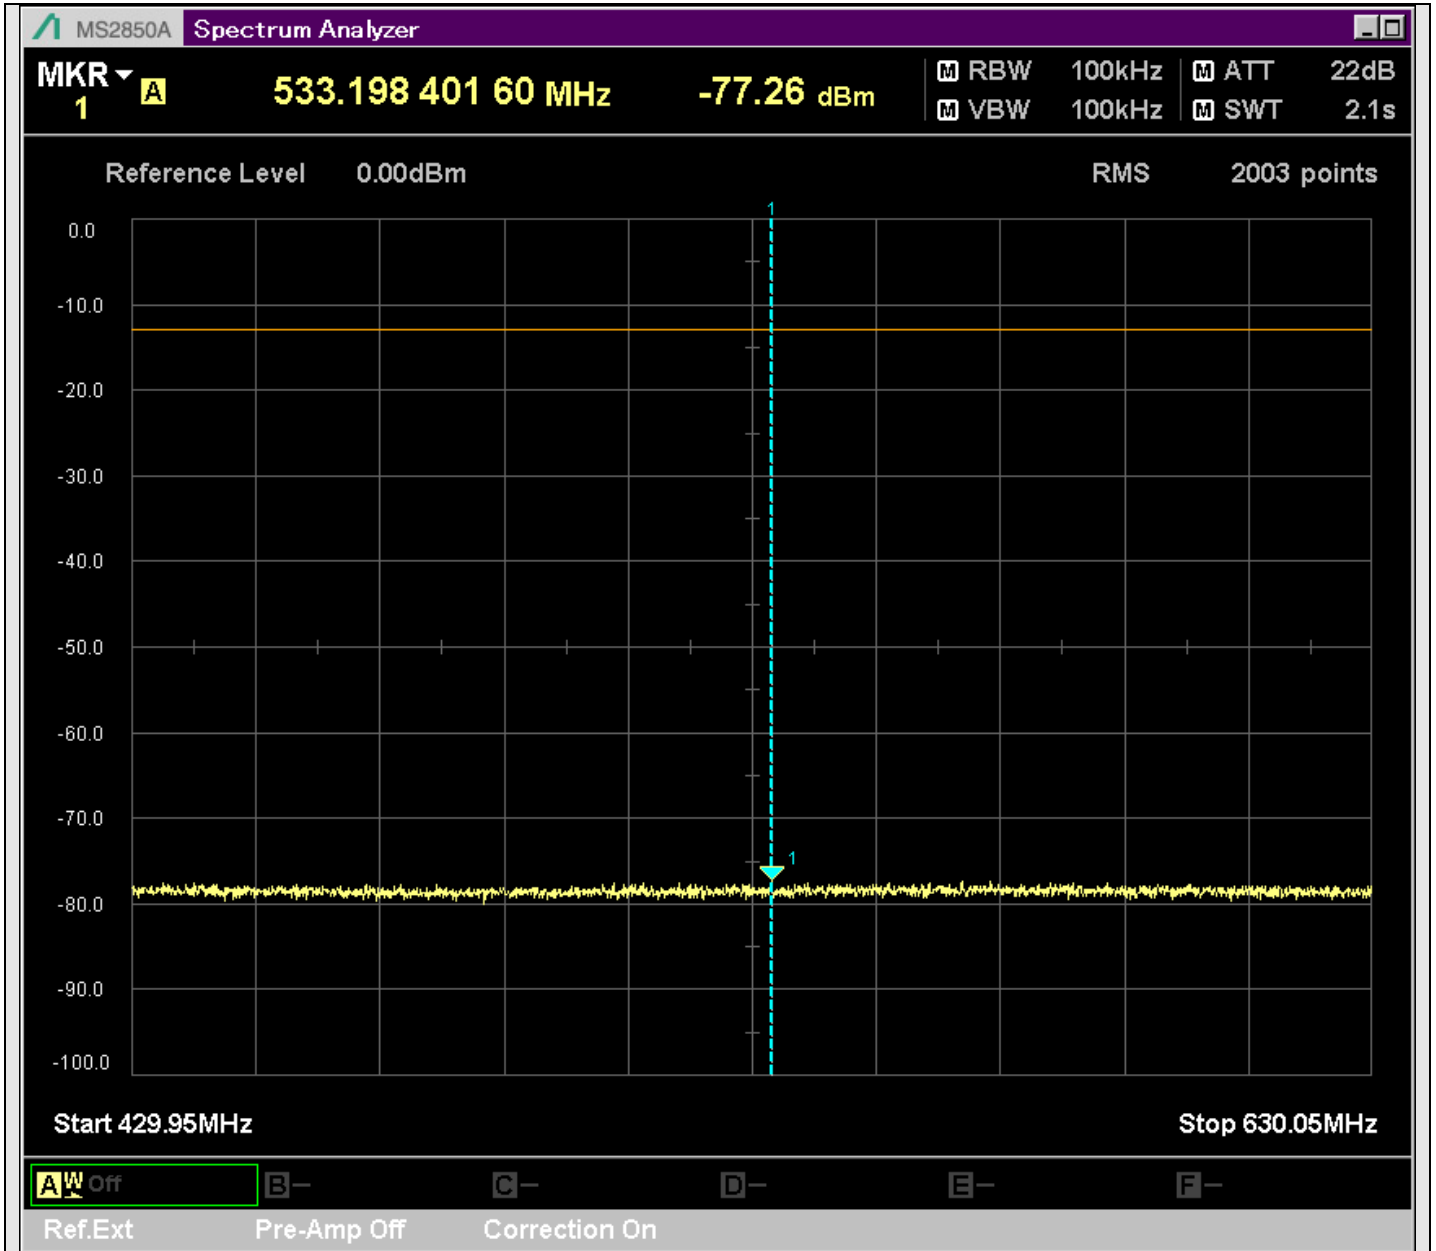

n7_50MHz_15kHz_531000_CP-OFDM
QPSK_Edge_1RB_Right_SA(429.9MHz-630.1MHz_100kHz)@533.198MHz