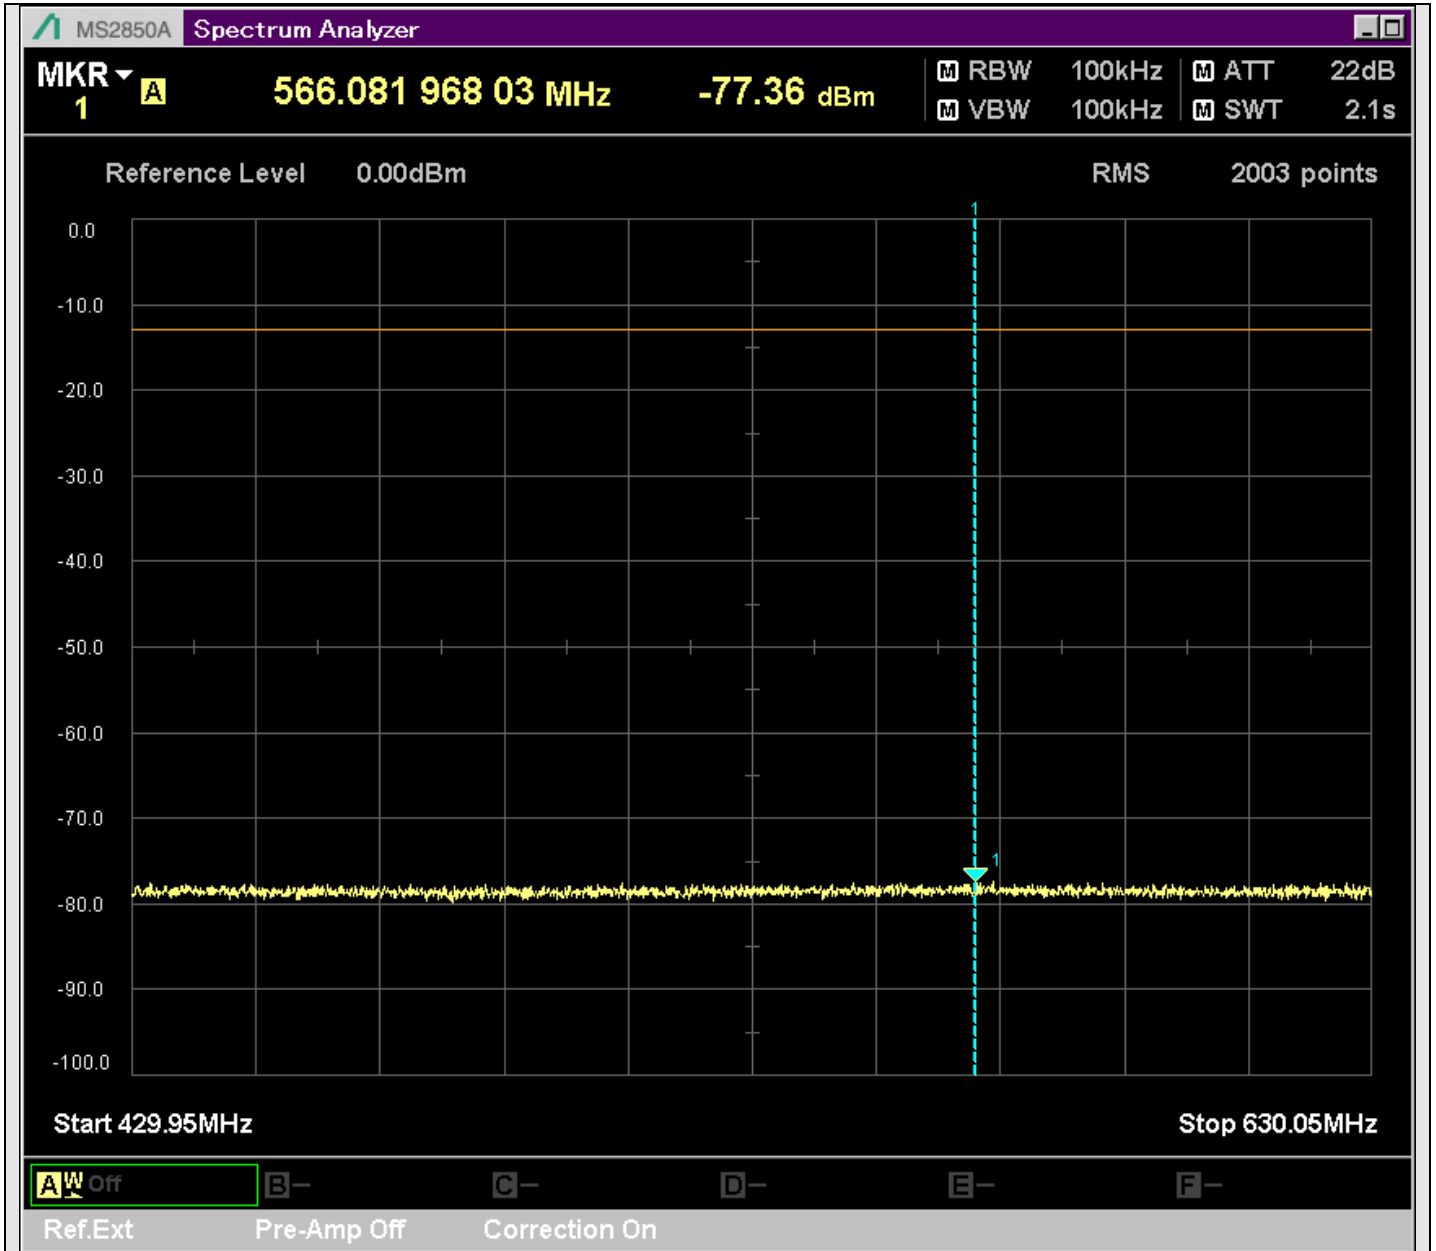

n7_50MHz_15kHz_533000_CP-OFDM
QPSK_Edge_1RB_Right_SA(429.9MHz-630.1MHz_100kHz)@566.082MHz