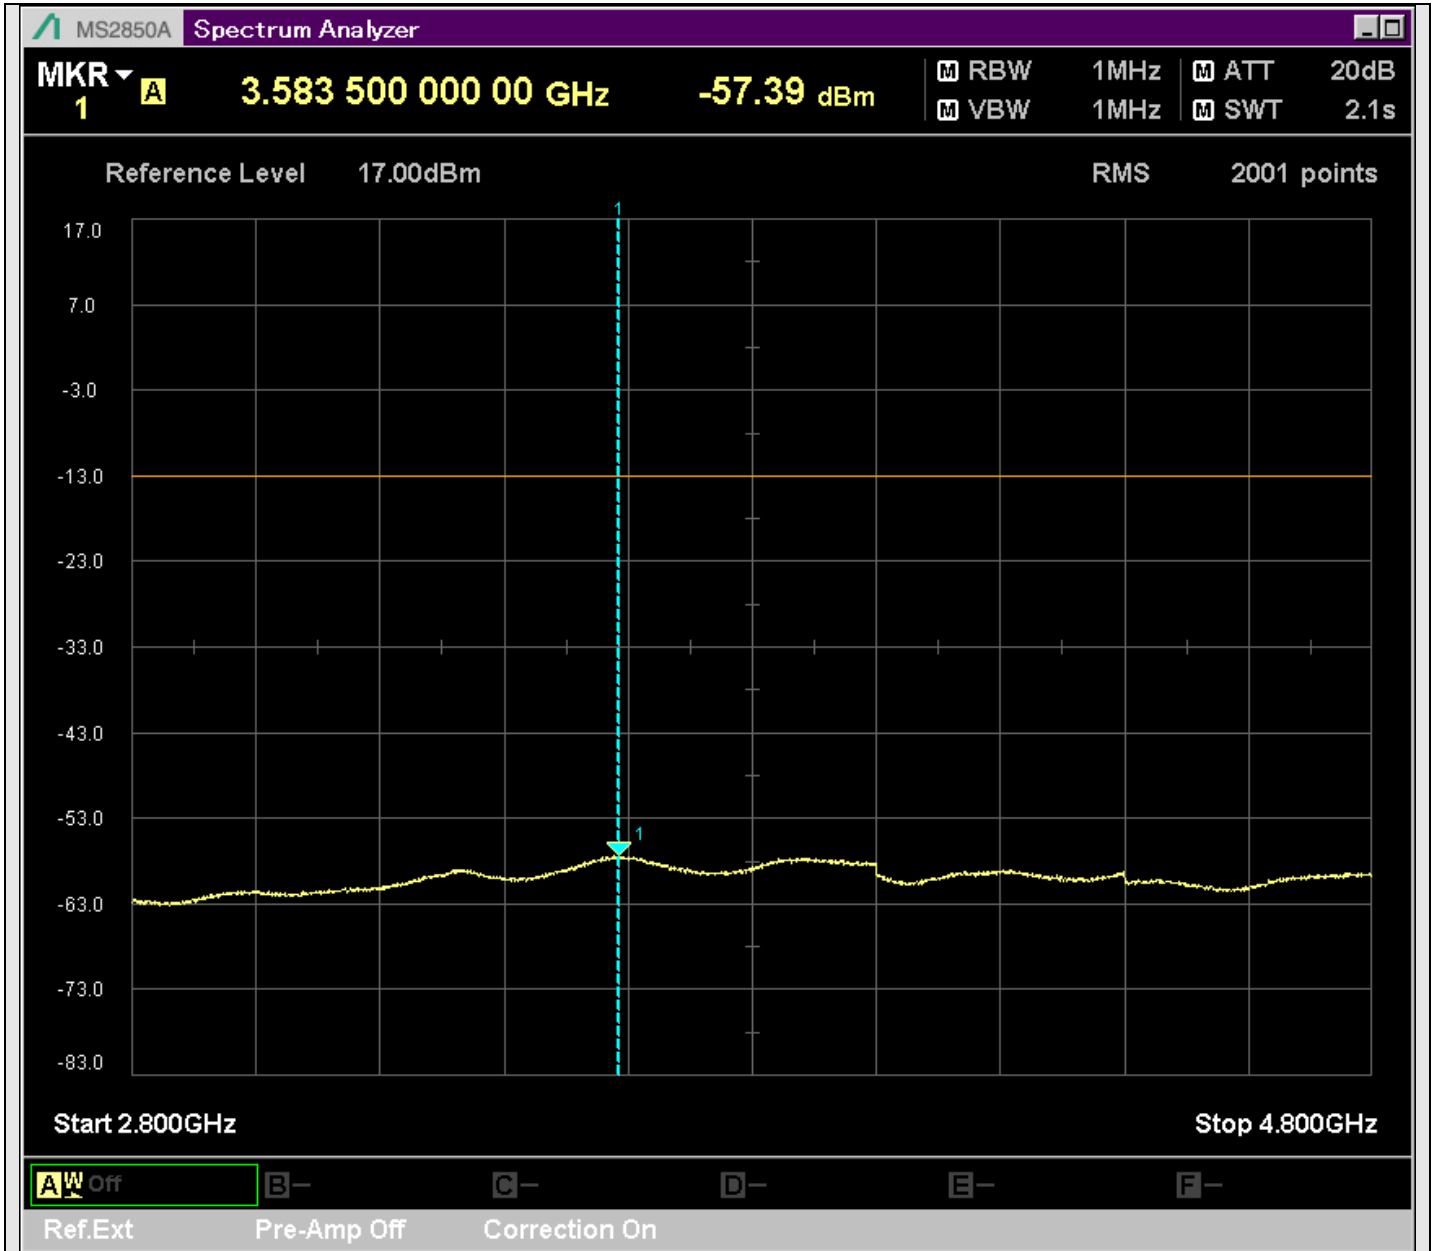

n7_50MHz_15kHz_531000_CP-OFDM
QPSK_Edge_1RB_Left_SA(2799MHz-4800MHz_1MHz)@3583.500MHz