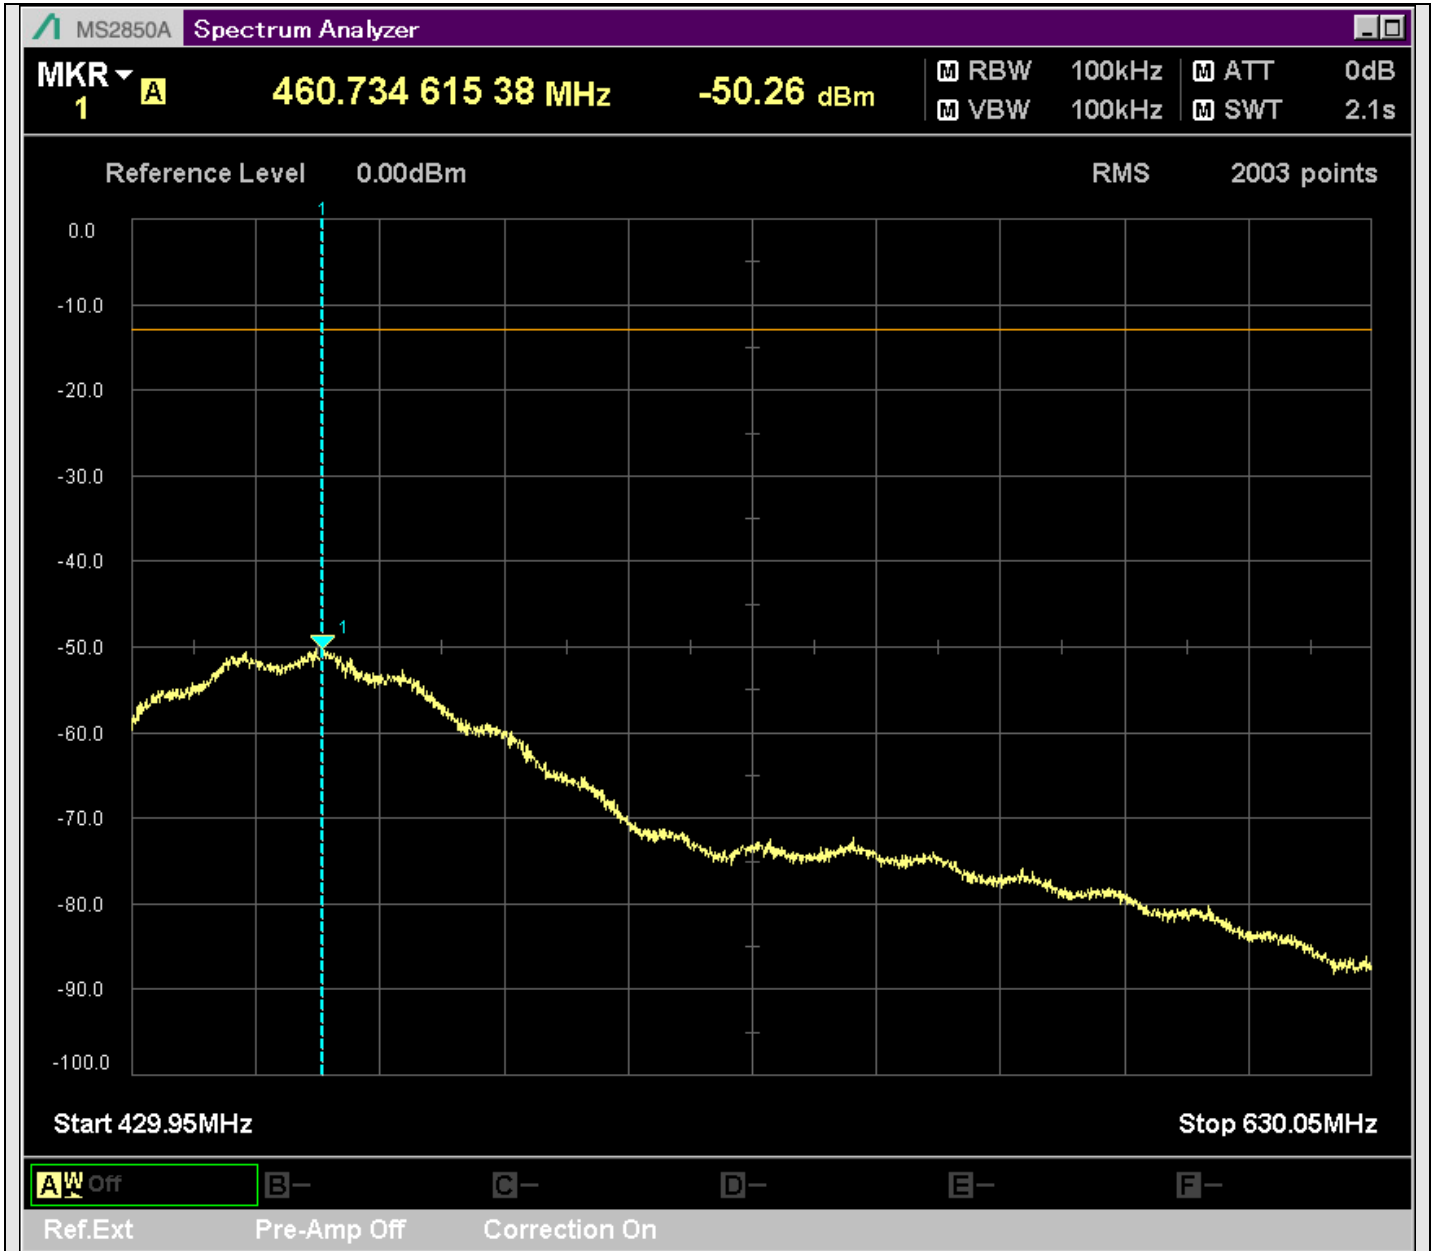

n7_50MHz_15kHz_533000_CP-OFDM
QPSK_Outer_Full_SA(429.9MHz-630.1MHz_100kHz)@460.735MHz