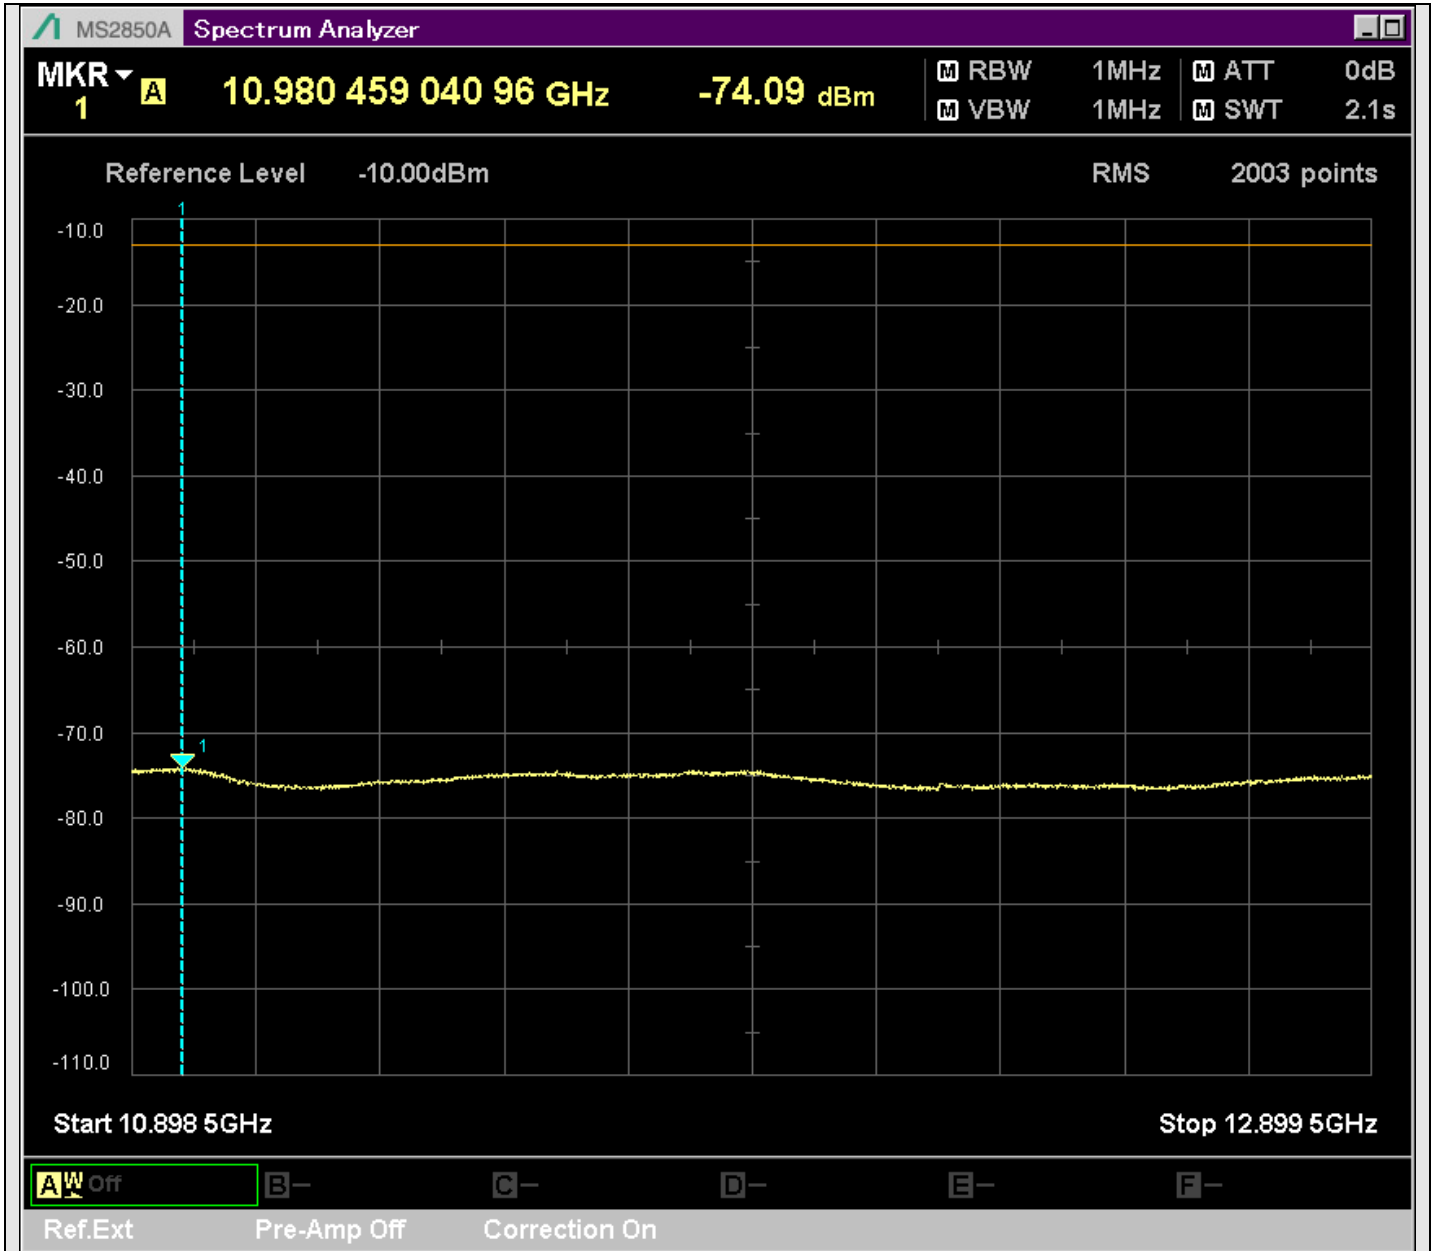

n7_50MHz_15kHz_531000_CP-OFDM
QPSK_Edge_1RB_Right_SA(10898MHz-12900MHz_1MHz)@10980.459MHz