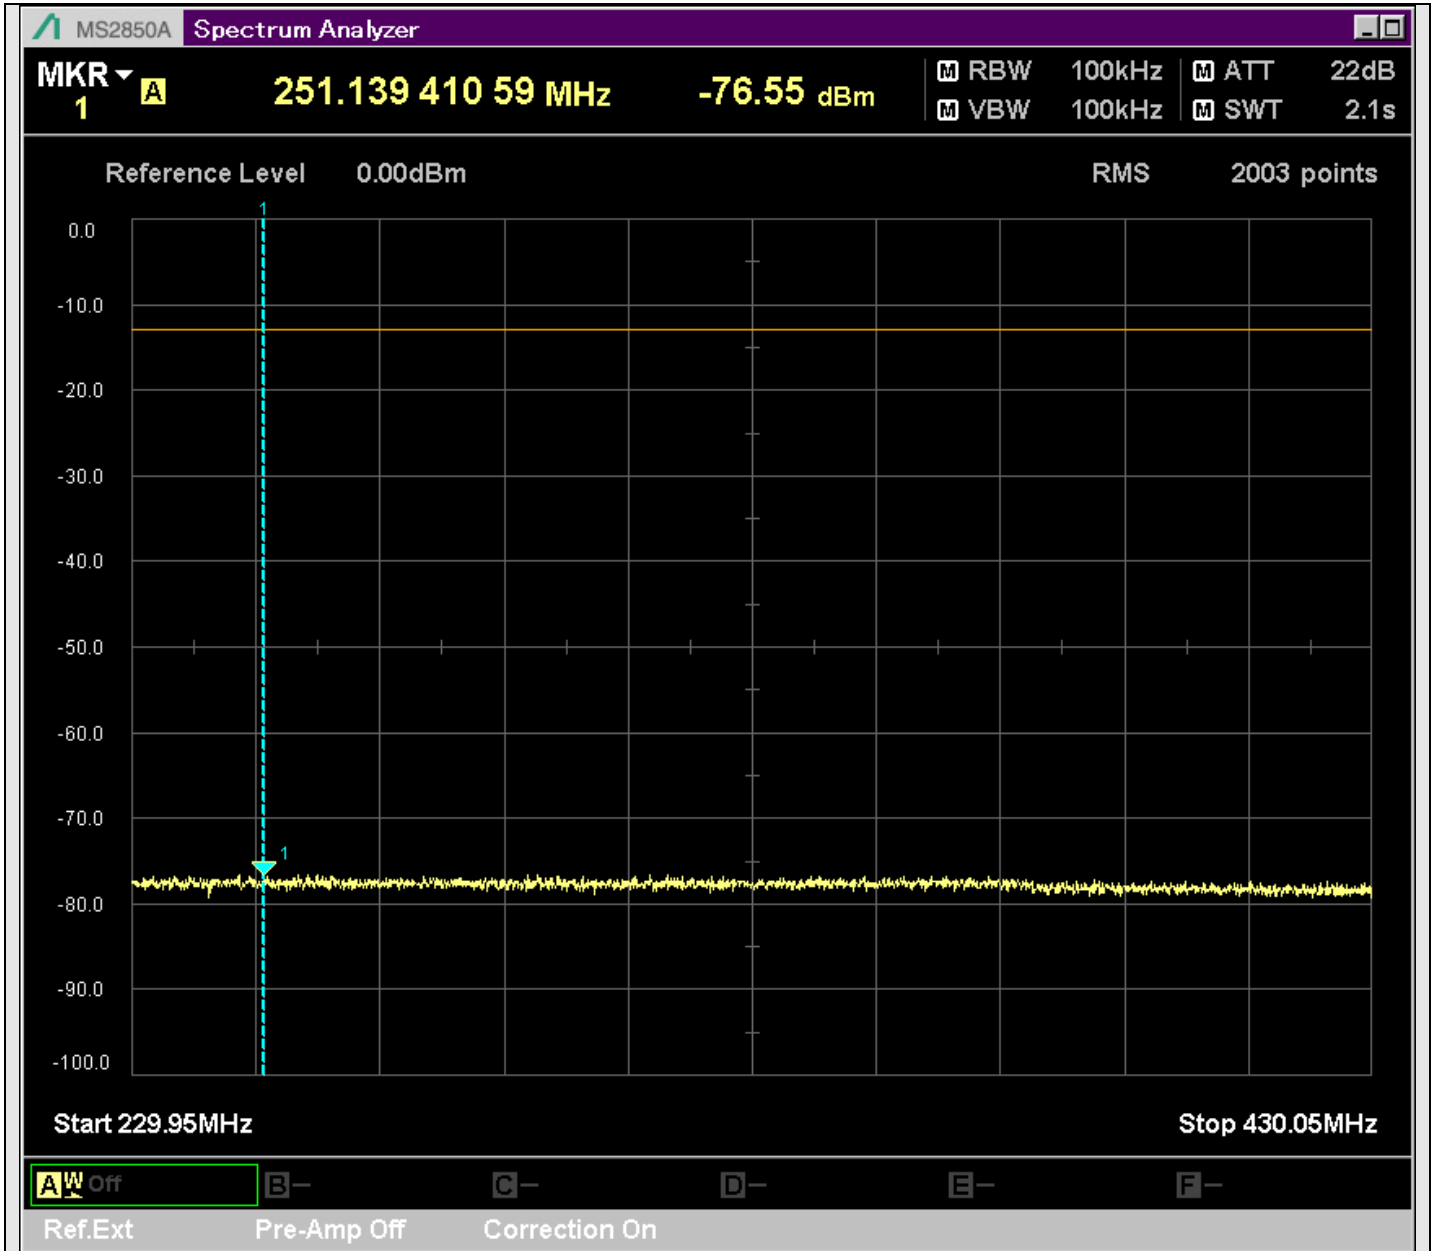

n7_50MHz_15kHz_533000_CP-OFDM
QPSK_Edge_1RB_Left_SA(229.9MHz-430.1MHz_100kHz)@251.139MHz