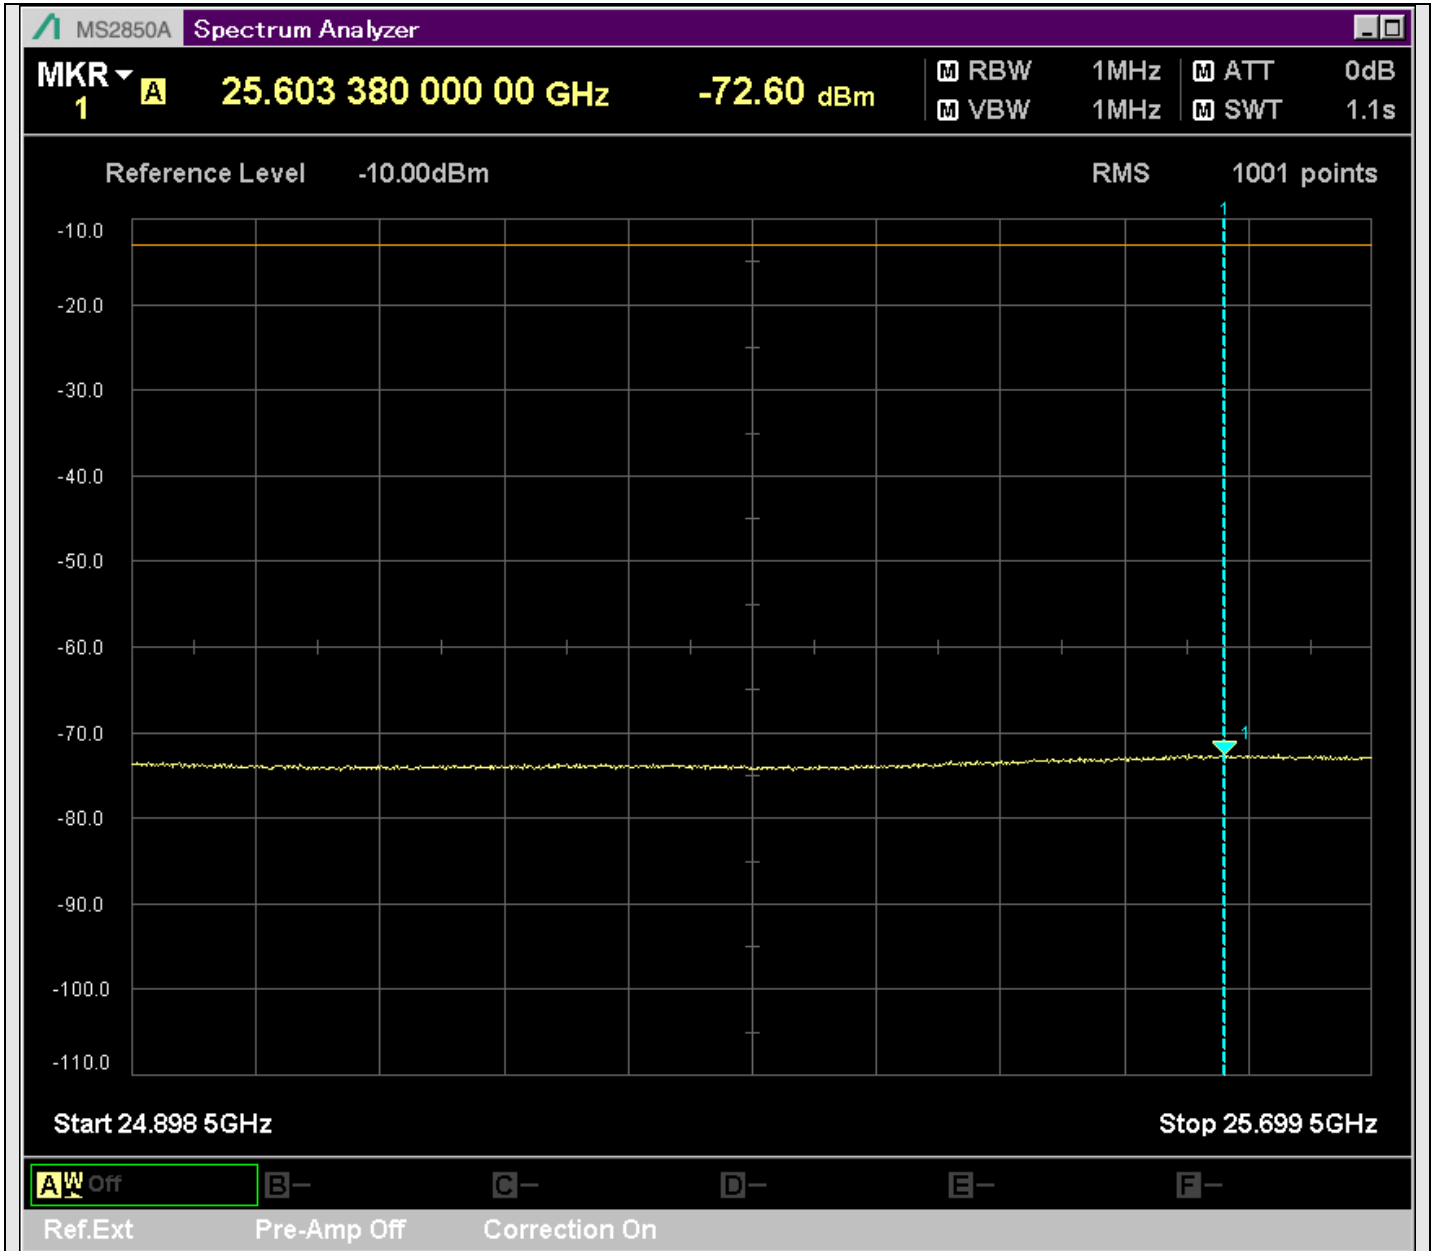

n7_50MHz_15kHz_533000_CP-OFDM
QPSK_Edge_1RB_Right_SA(24898MHz-25700MHz_1MHz)@25603.380MHz