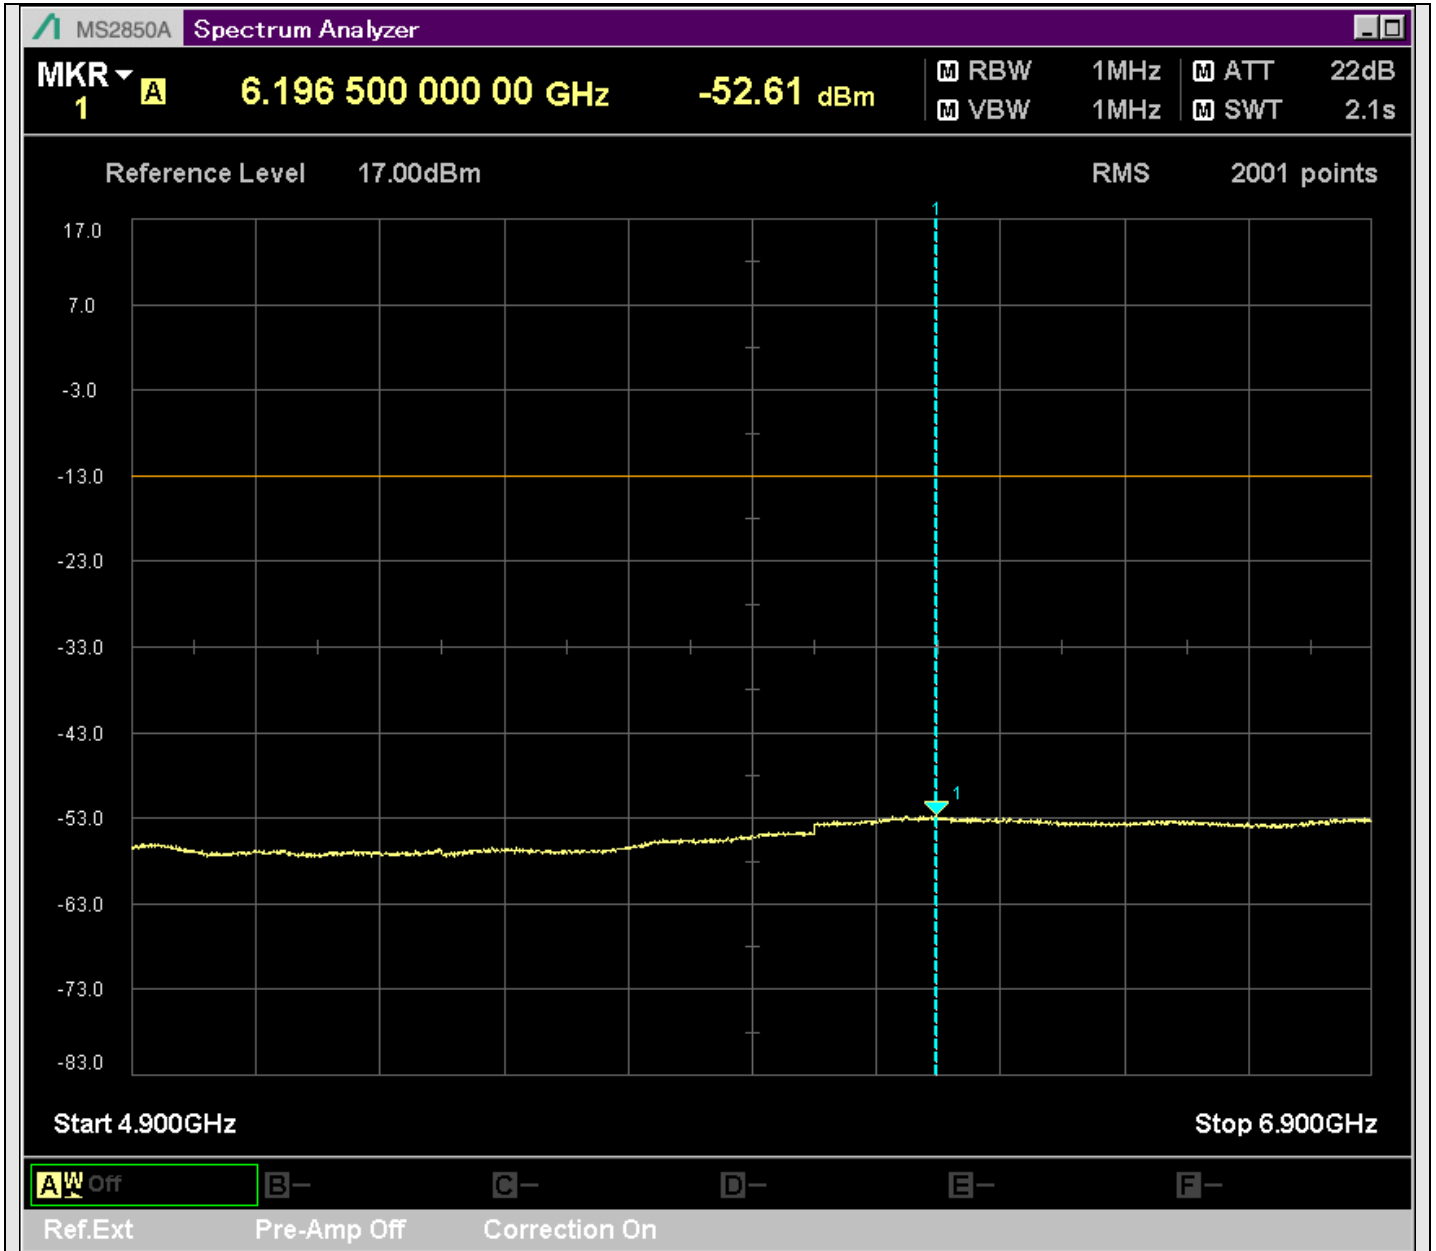

n7_50MHz_15kHz_533000_CP-OFDM
QPSK_Edge_1RB_Right_SA(4899MHz-6900MHz_1MHz)@6196.500MHz