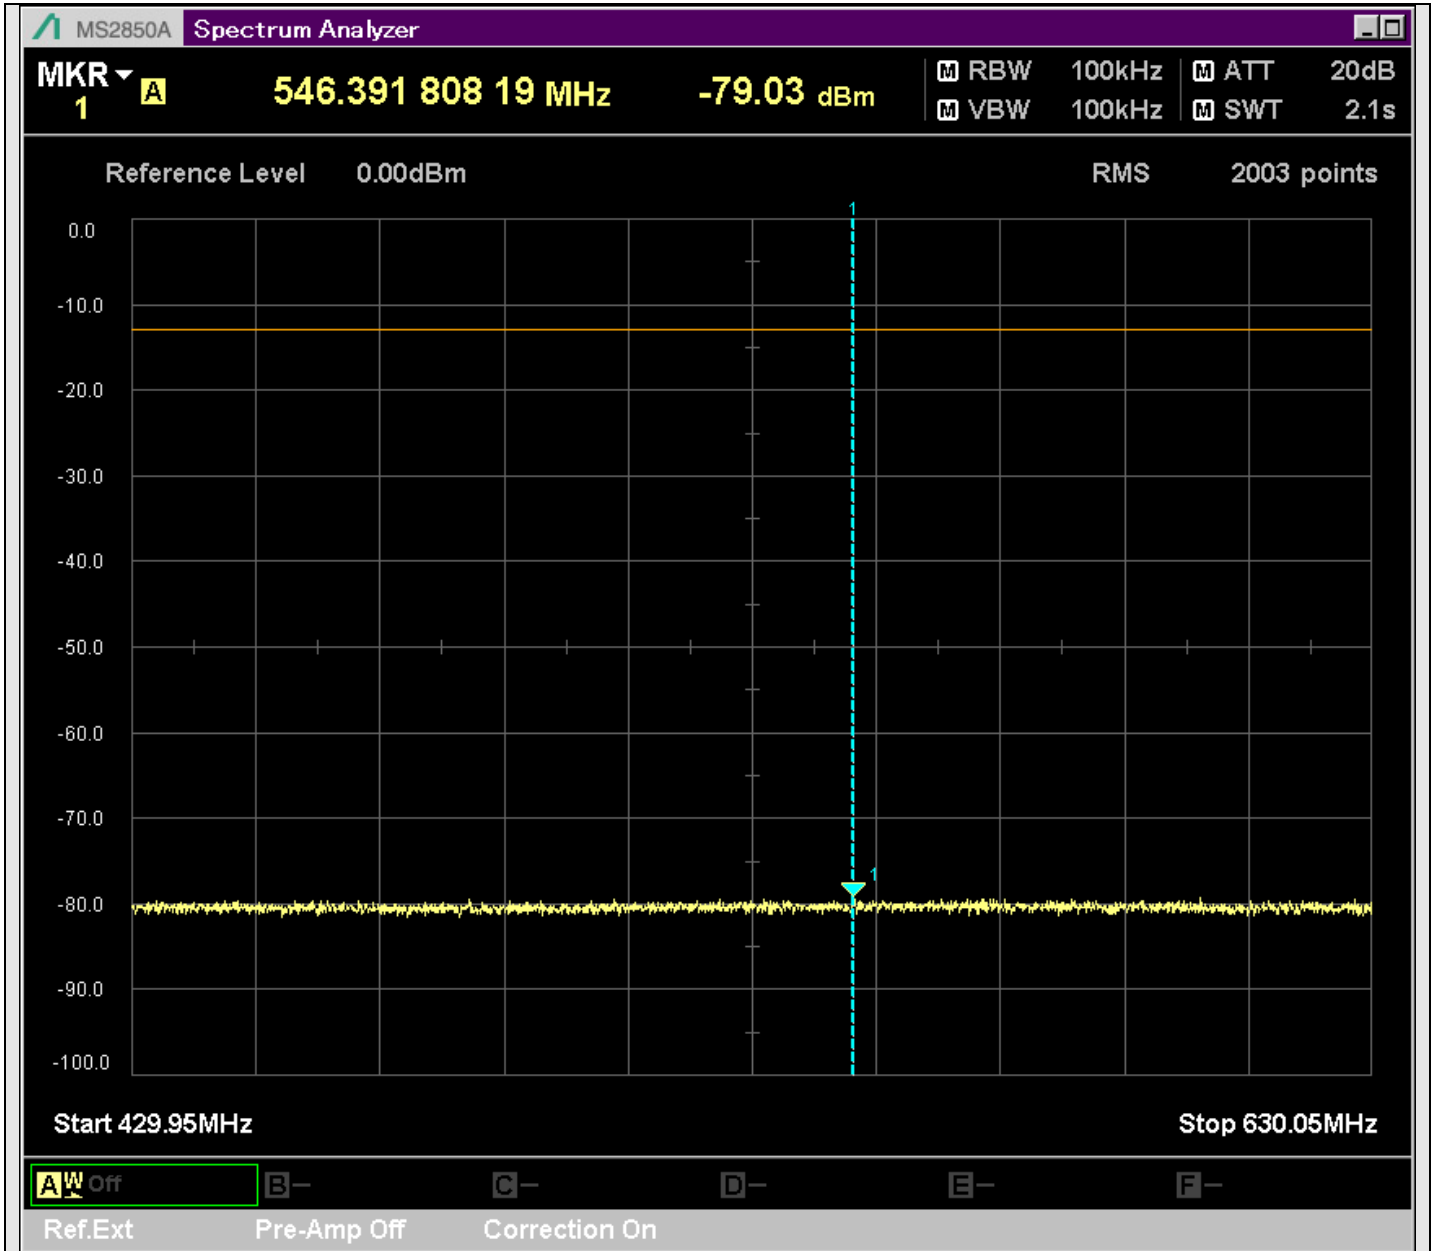

n7_50MHz_15kHz_531000_CP-OFDM
QPSK_Edge_1RB_Left_SA(429.9MHz-630.1MHz_100kHz)@546.392MHz