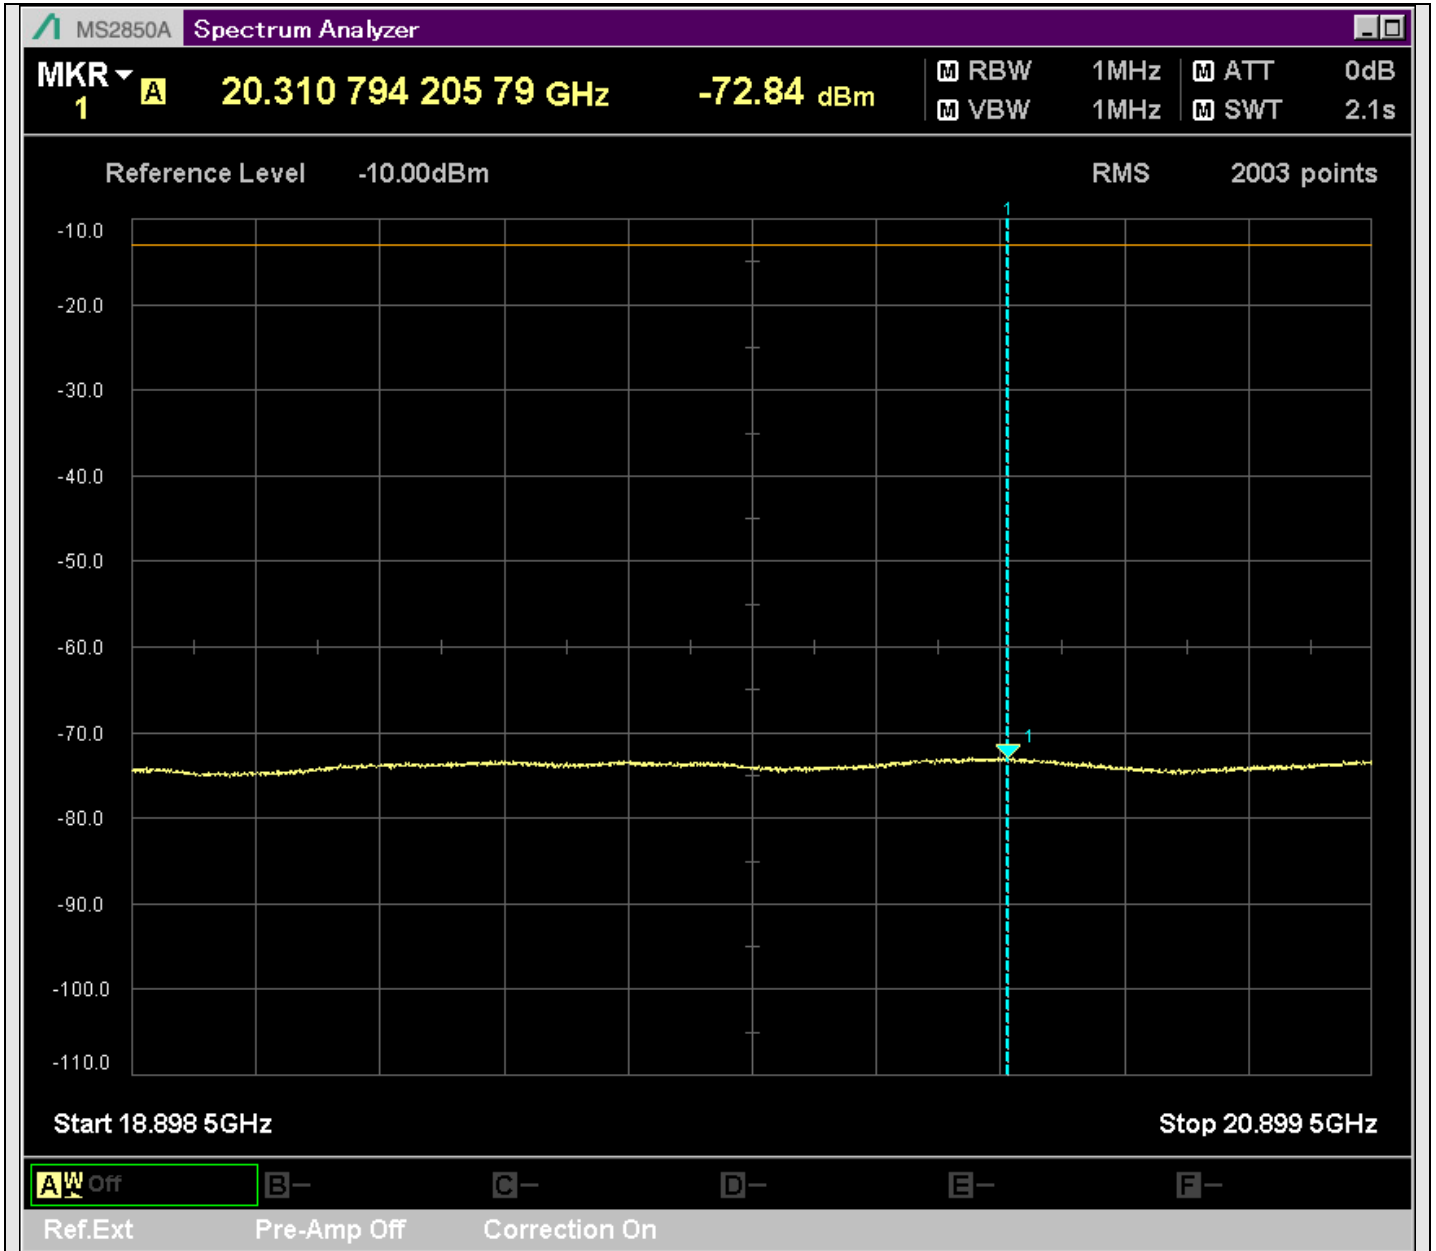

n7_50MHz_15kHz_531000_CP-OFDM
QPSK_Outer_Full_SA(16898MHz-18900MHz_1MHz)@17766.066MHz

n7_50MHz_15kHz_531000_CP-OFDM
QPSK_Outer_Full_SA(18898MHz-20900MHz_1MHz)@20310.794MHz

n7_50MHz_15kHz_531000_CP-OFDM
QPSK_Outer_Full_SA(20898MHz-22900MHz_1MHz)@21141.379MHz