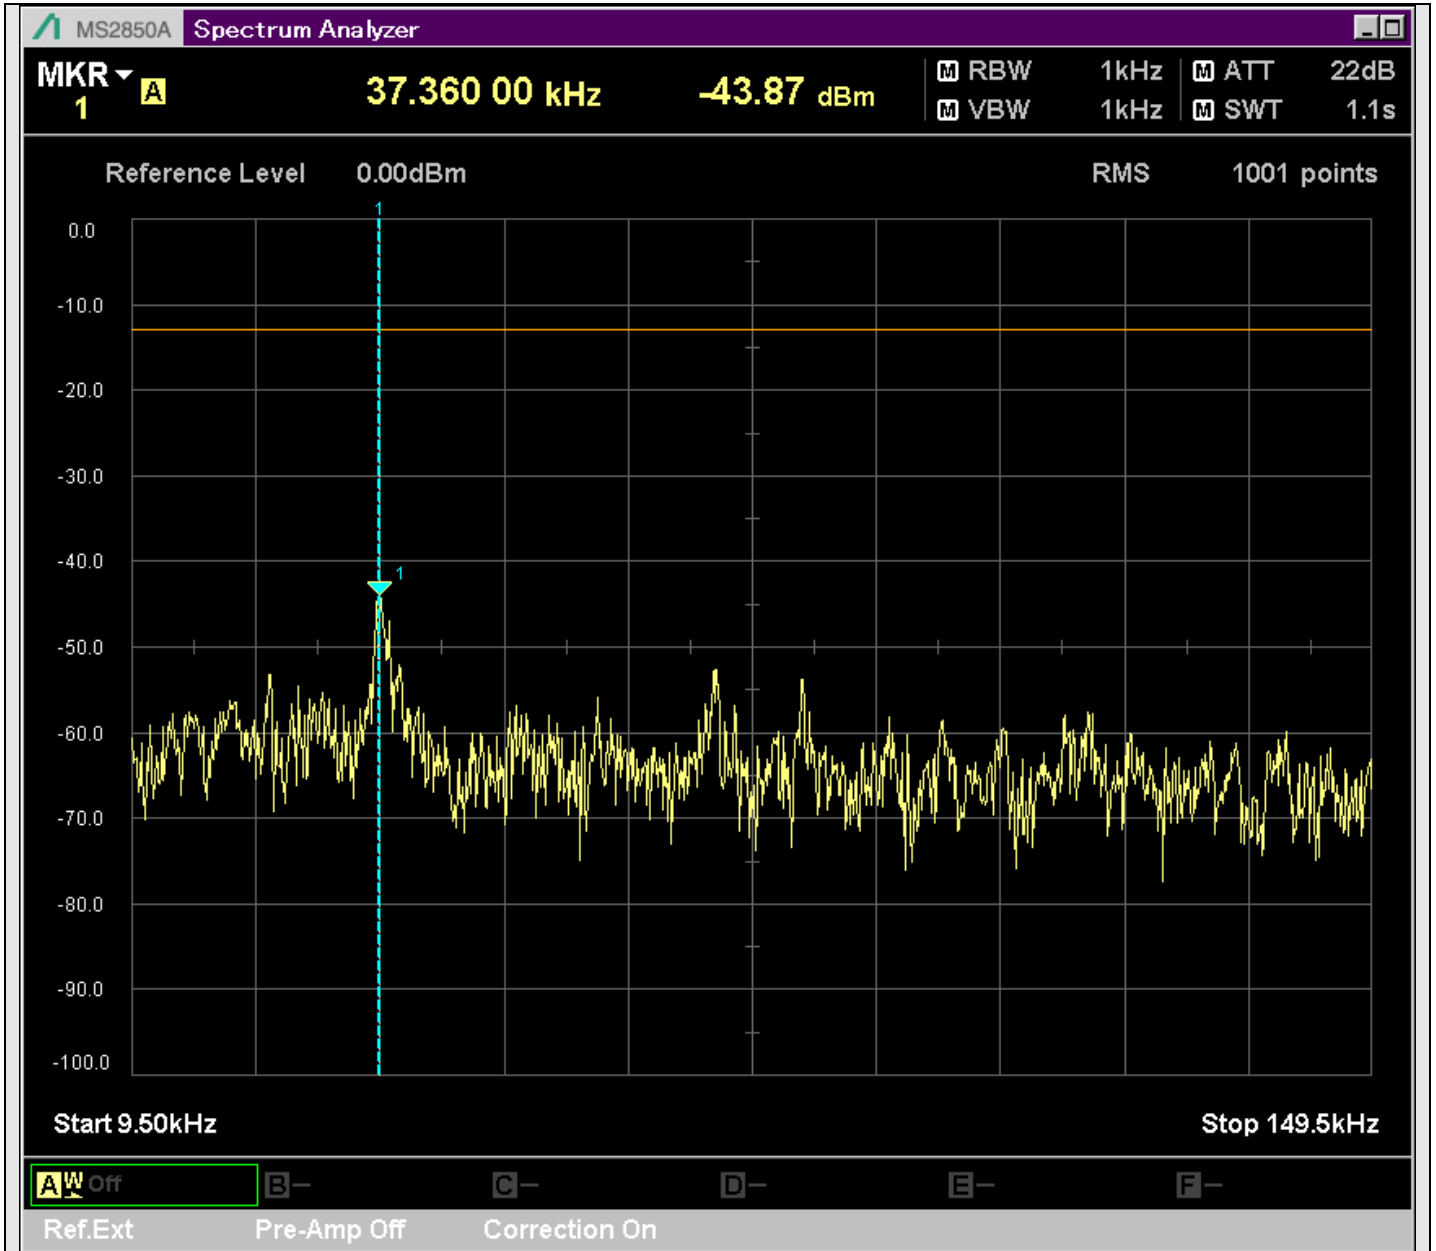

n7_50MHz_15kHz_533000_CP-OFDM
QPSK_Edge_1RB_Left_SA(0.009MHz-0.15MHz_1kHz)@0.037MHz