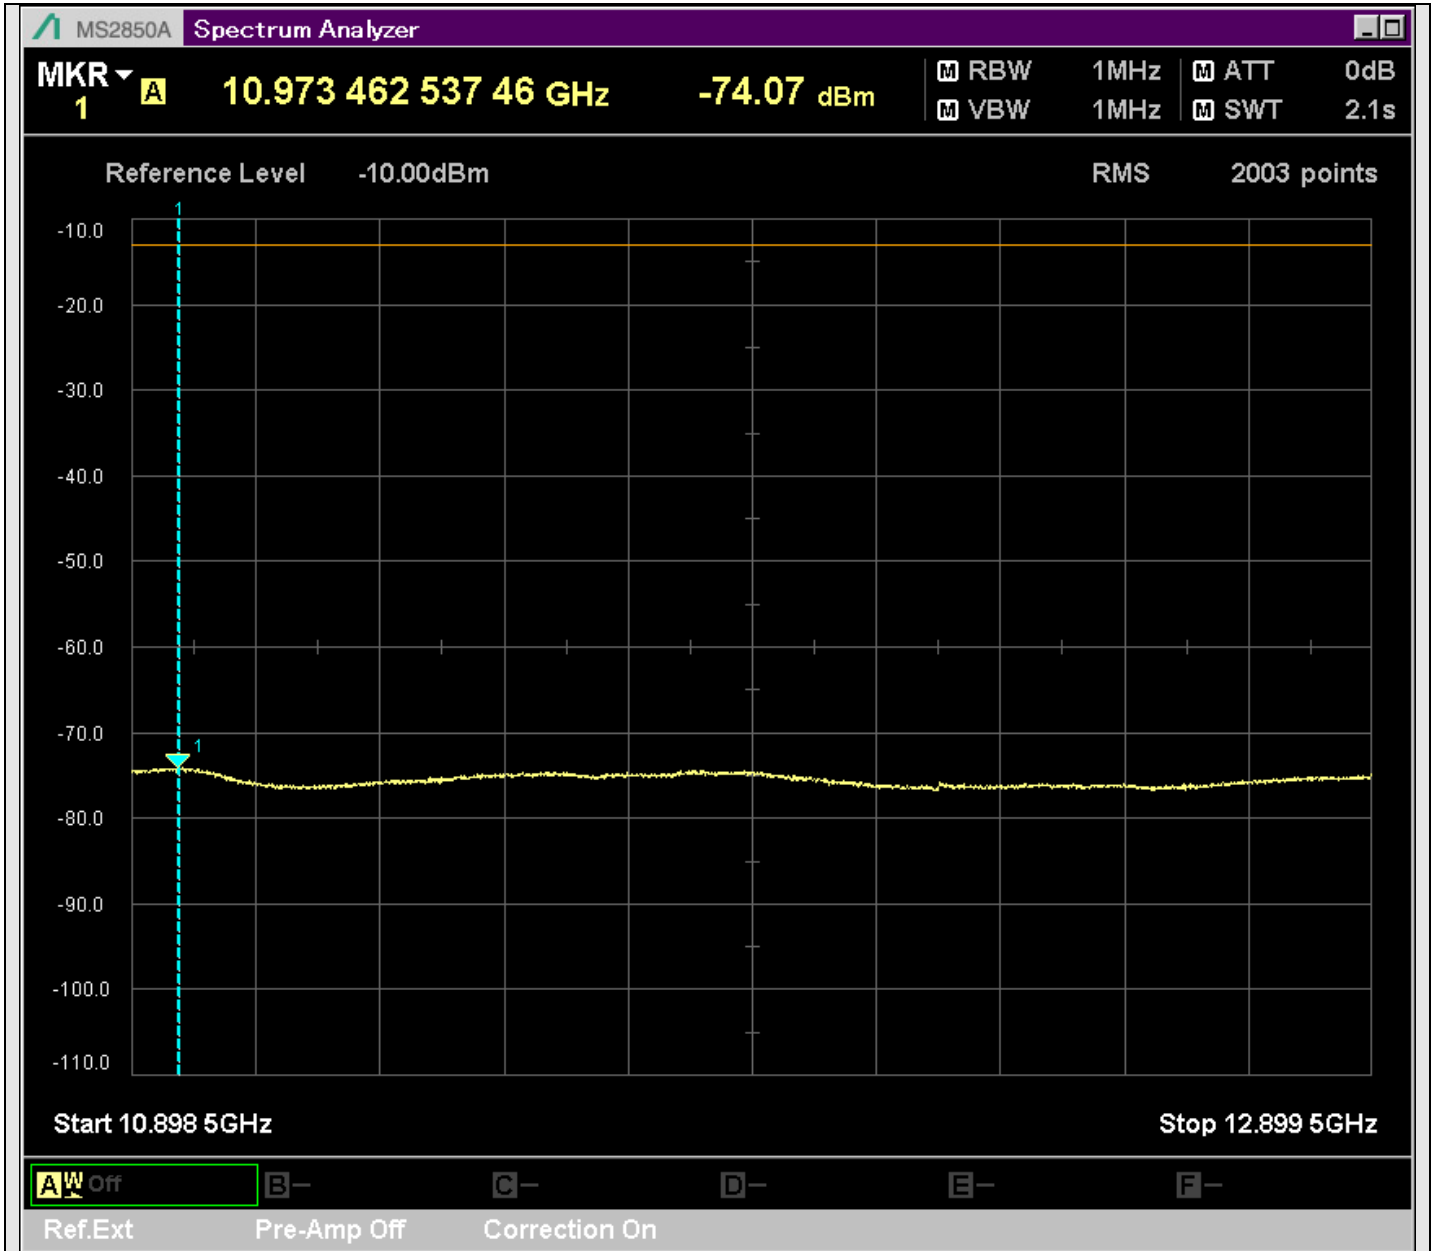

n7_50MHz_15kHz_533000_CP-OFDM
QPSK_Edge_1RB_Right_SA(10898MHz-12900MHz_1MHz)@10973.463MHz