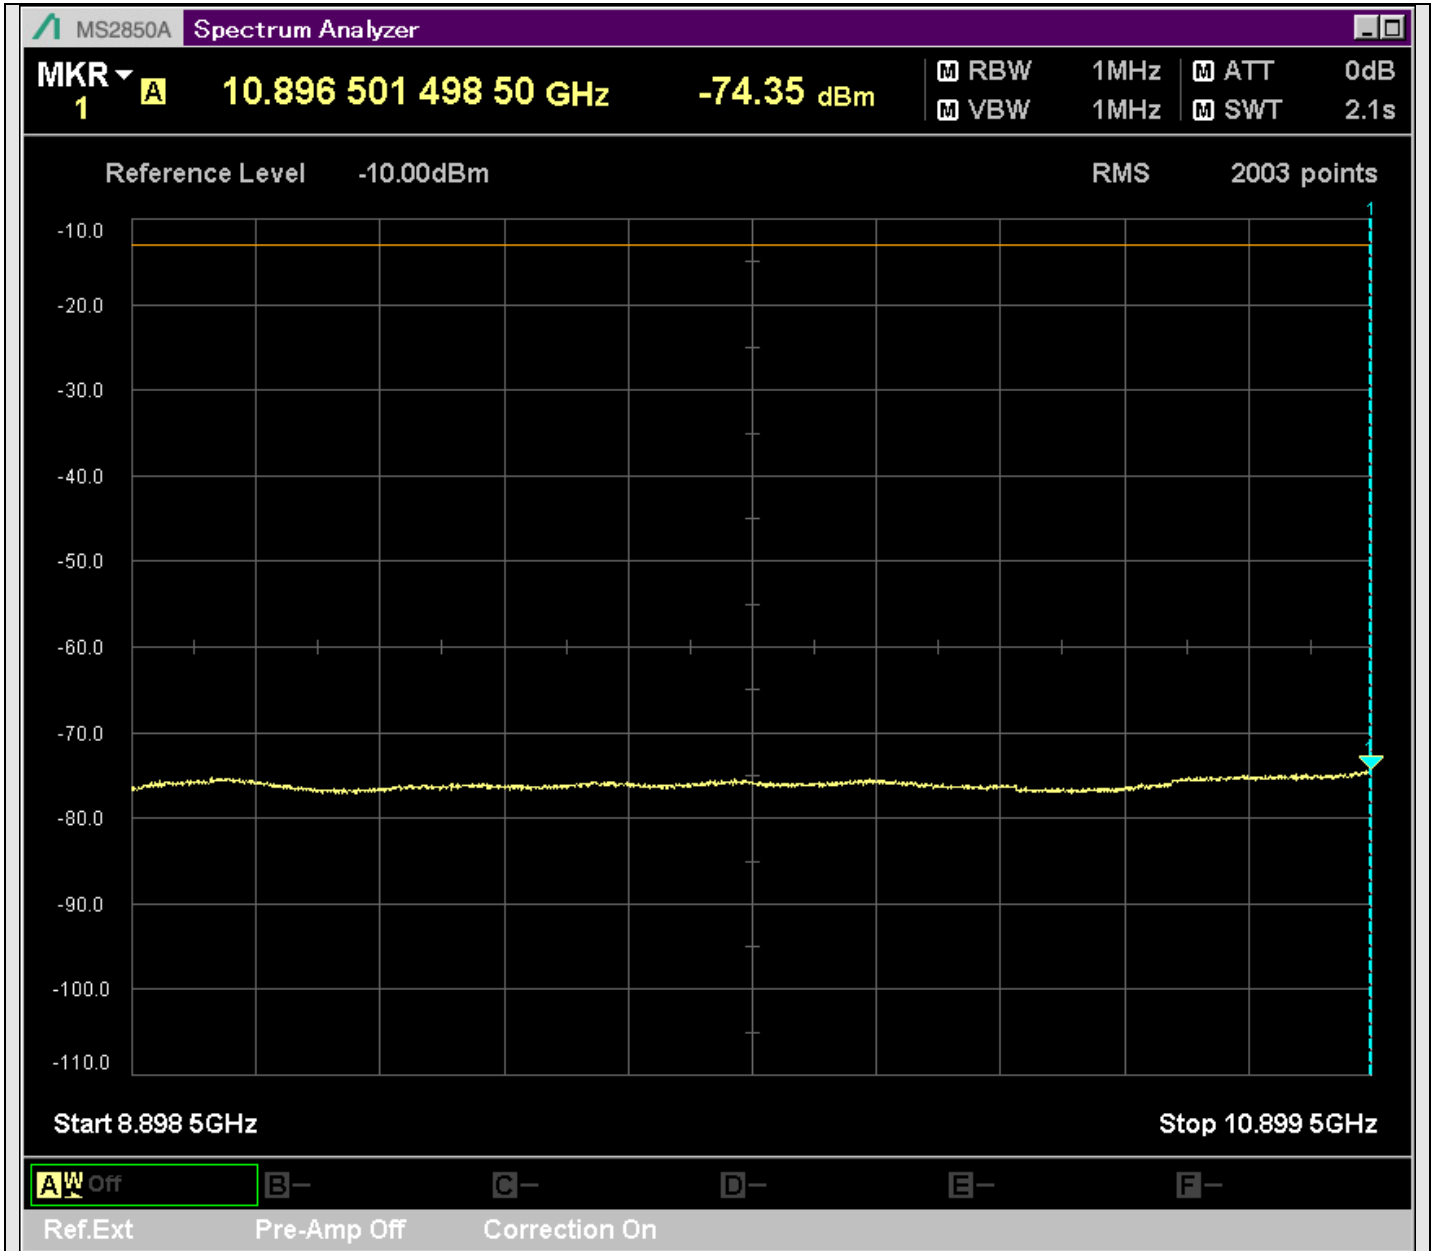

n7_50MHz_15kHz_533000_CP-OFDM
QPSK_Outer_Full_SA(829.9MHz-1000MHz_100kHz)@973.850MHz

n7_50MHz_15kHz_533000_CP-OFDM
QPSK_Outer_Full_SA(8898MHz-10900MHz_1MHz)@10896.501MHz

n7_50MHz_15kHz_533000_CP-OFDM
QPSK_Outer_Full_SA(10898MHz-12900MHz_1MHz)@10985.457MHz