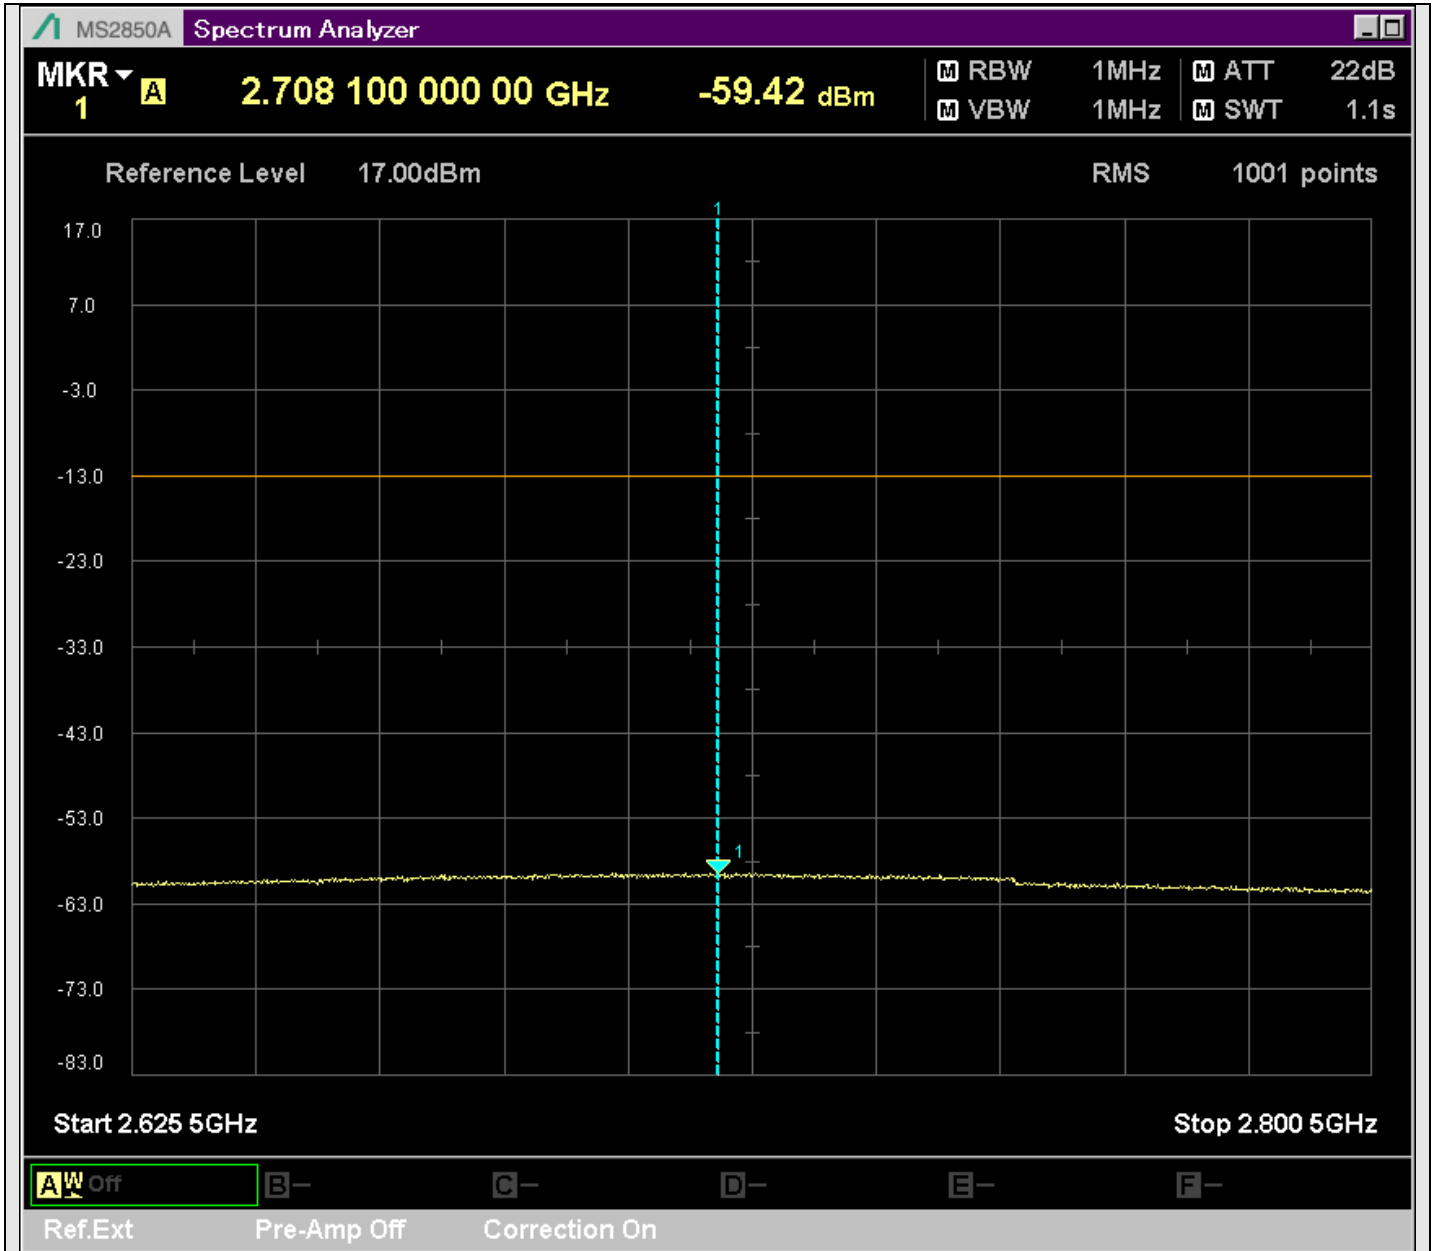

n7_50MHz_15kHz_533000_CP-OFDM
QPSK_Edge_1RB_Right_SA(2625MHz-2801MHz_1MHz)@2708.100MHz