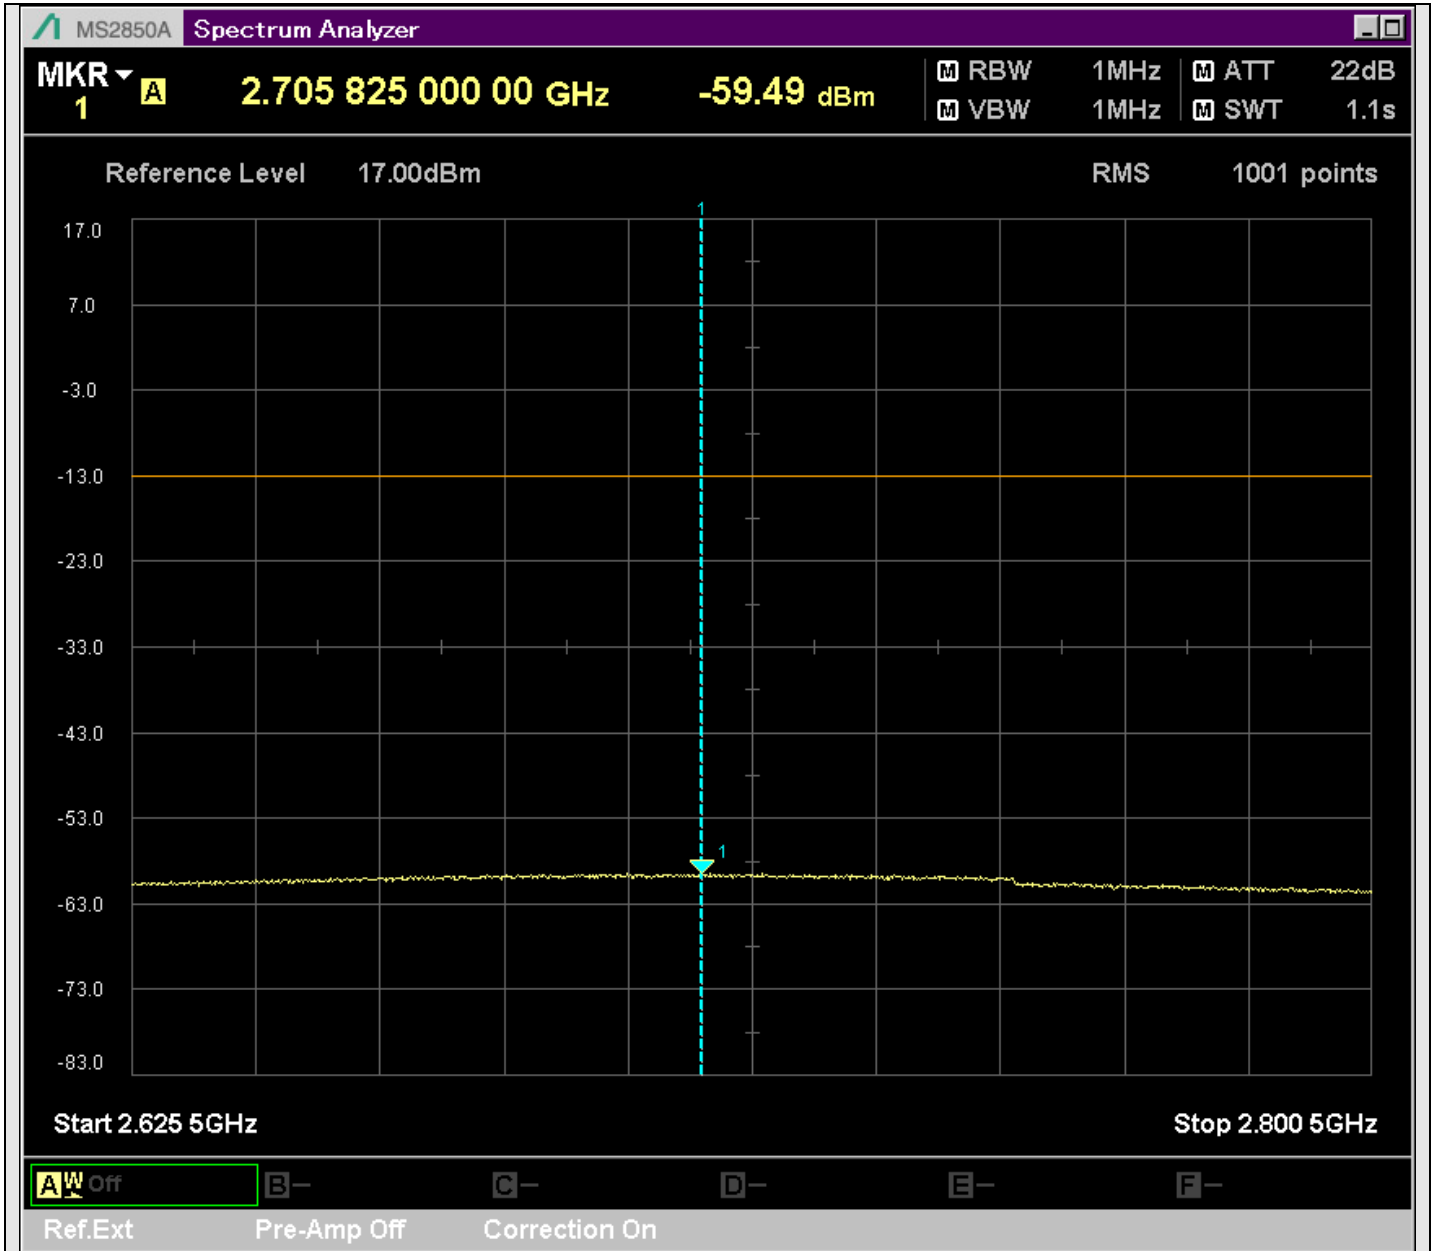

n7_50MHz_15kHz_533000_CP-OFDM
QPSK_Edge_1RB_Left_SA(2625MHz-2801MHz_1MHz)@2705.825MHz