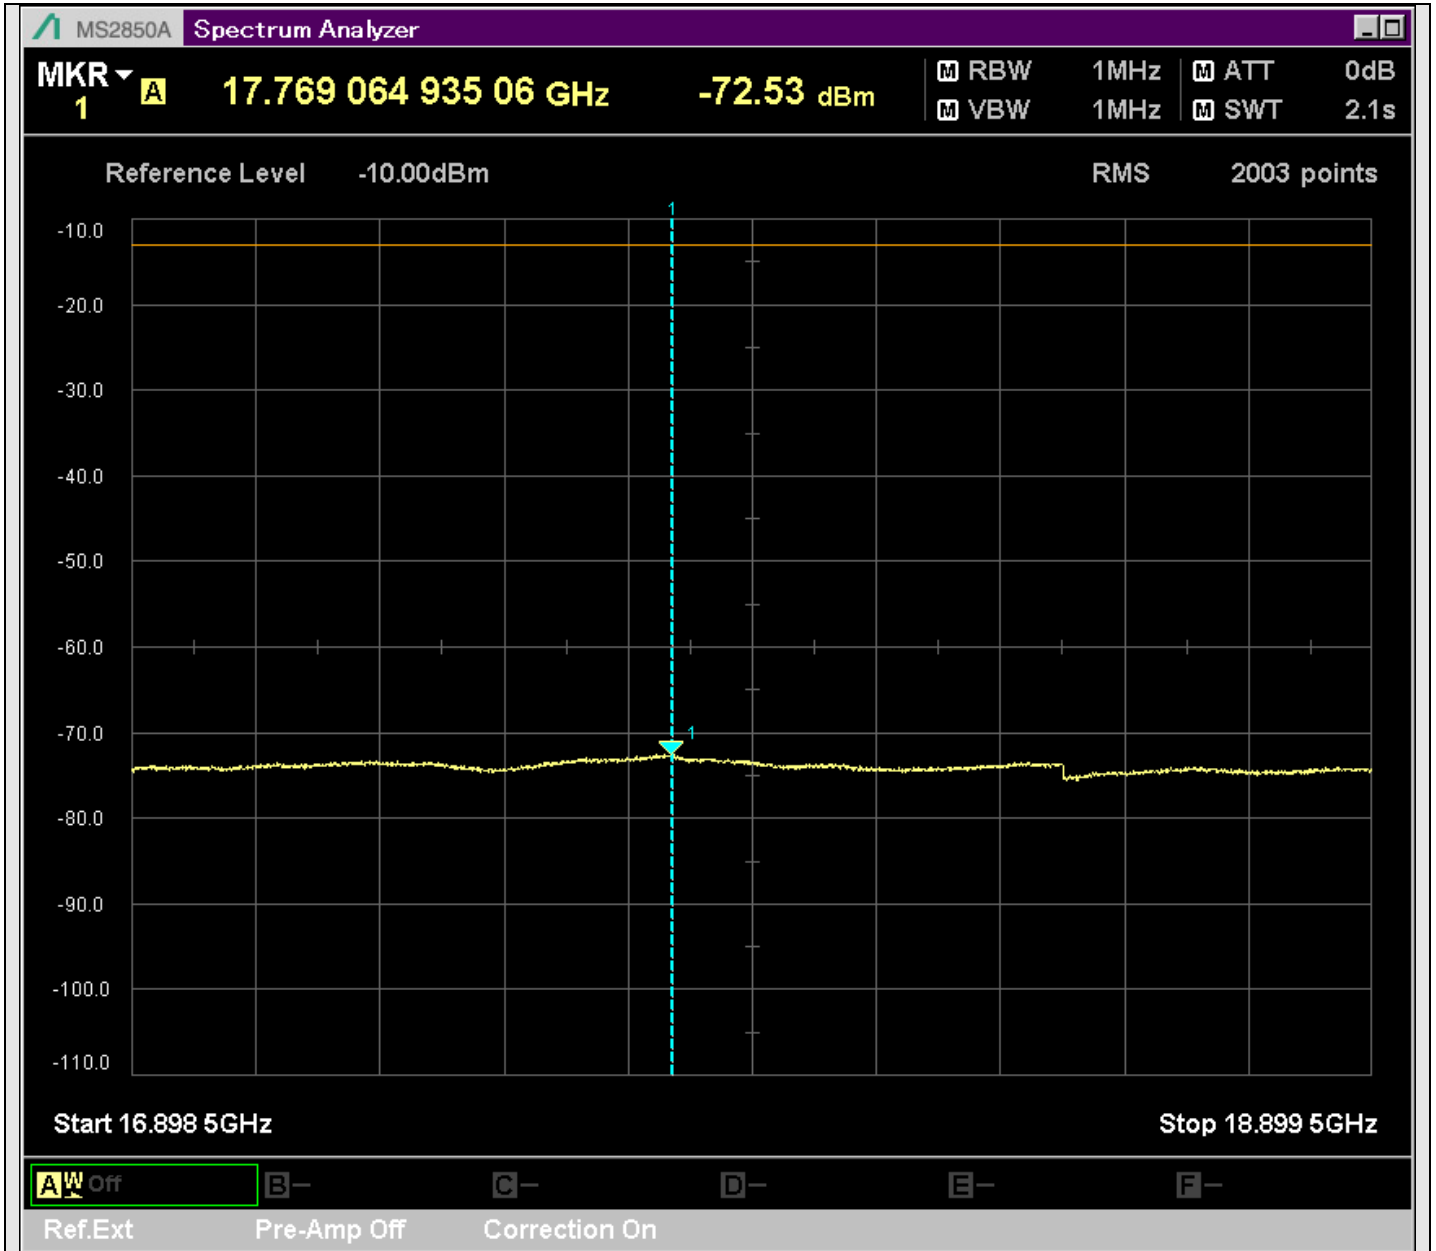

n7_50MHz_15kHz_533000_CP-OFDM
QPSK_Edge_1RB_Right_SA(16898MHz-18900MHz_1MHz)@17769.065MHz