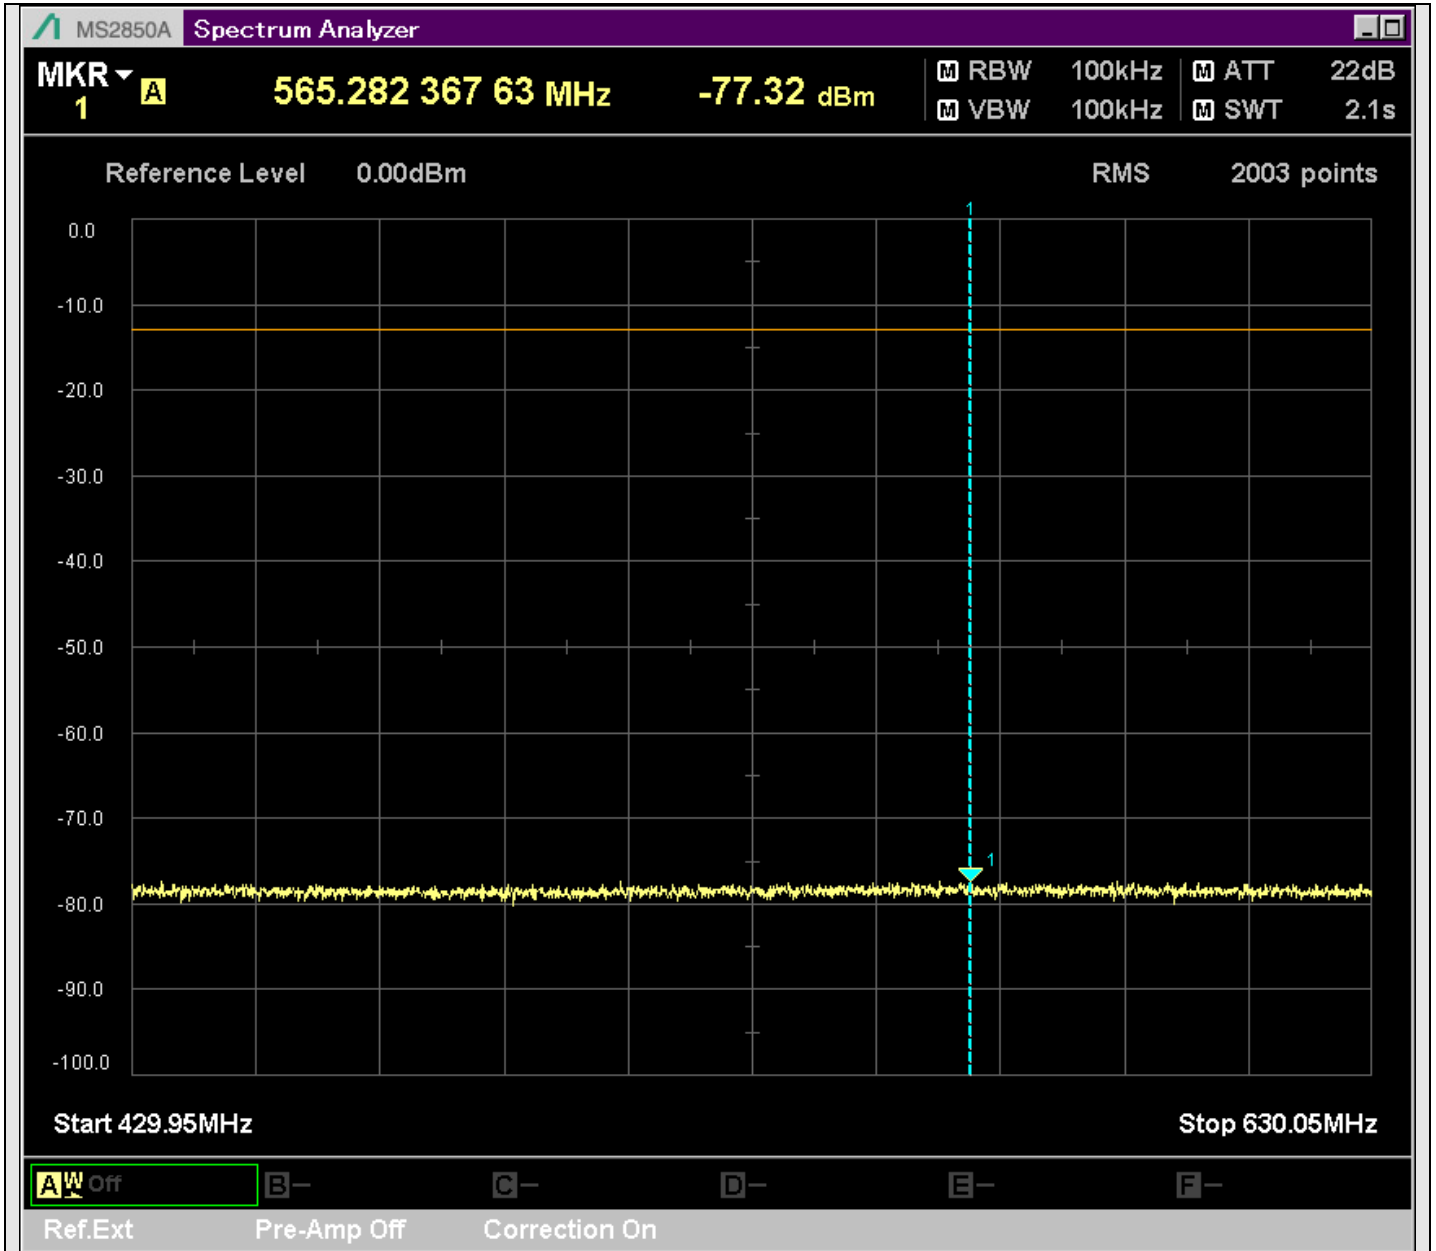

n7_50MHz_15kHz_533000_CP-OFDM
QPSK_Edge_1RB_Left_SA(429.9MHz-630.1MHz_100kHz)@565.282MHz