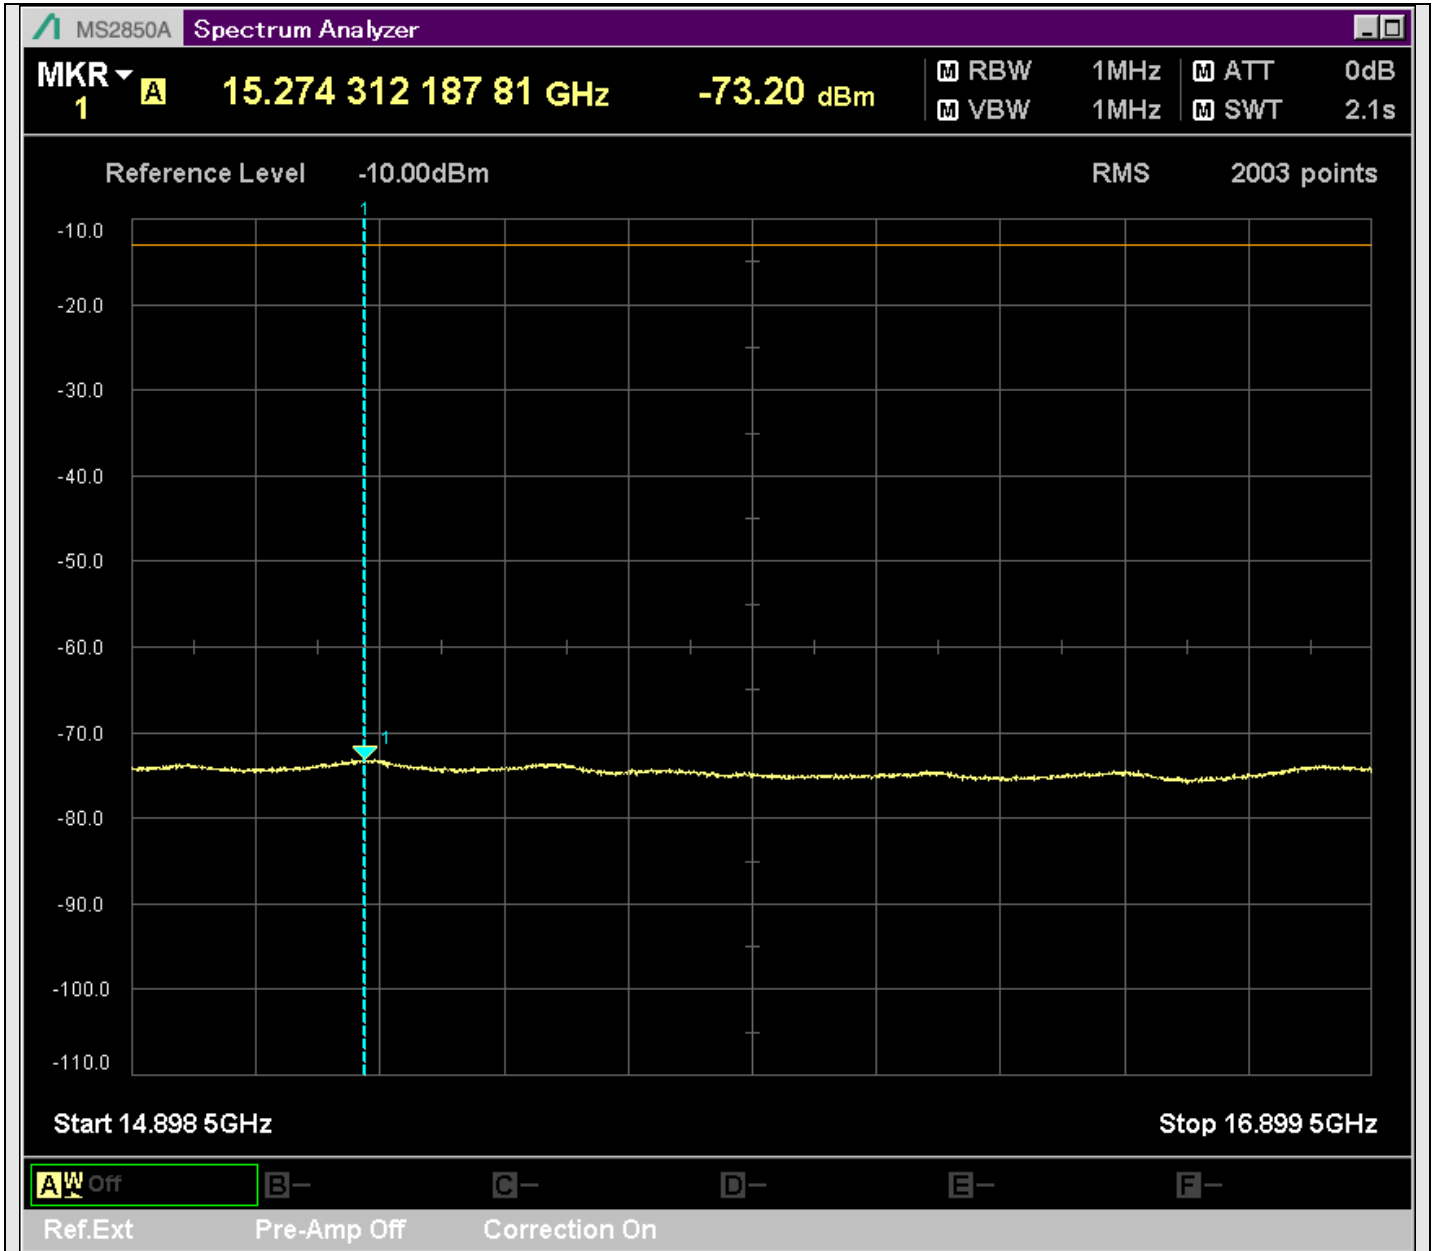

n7_50MHz_15kHz_531000_CP-OFDM
QPSK_Edge_1RB_Left_SA(14898MHz-16900MHz_1MHz)@15274.312MHz