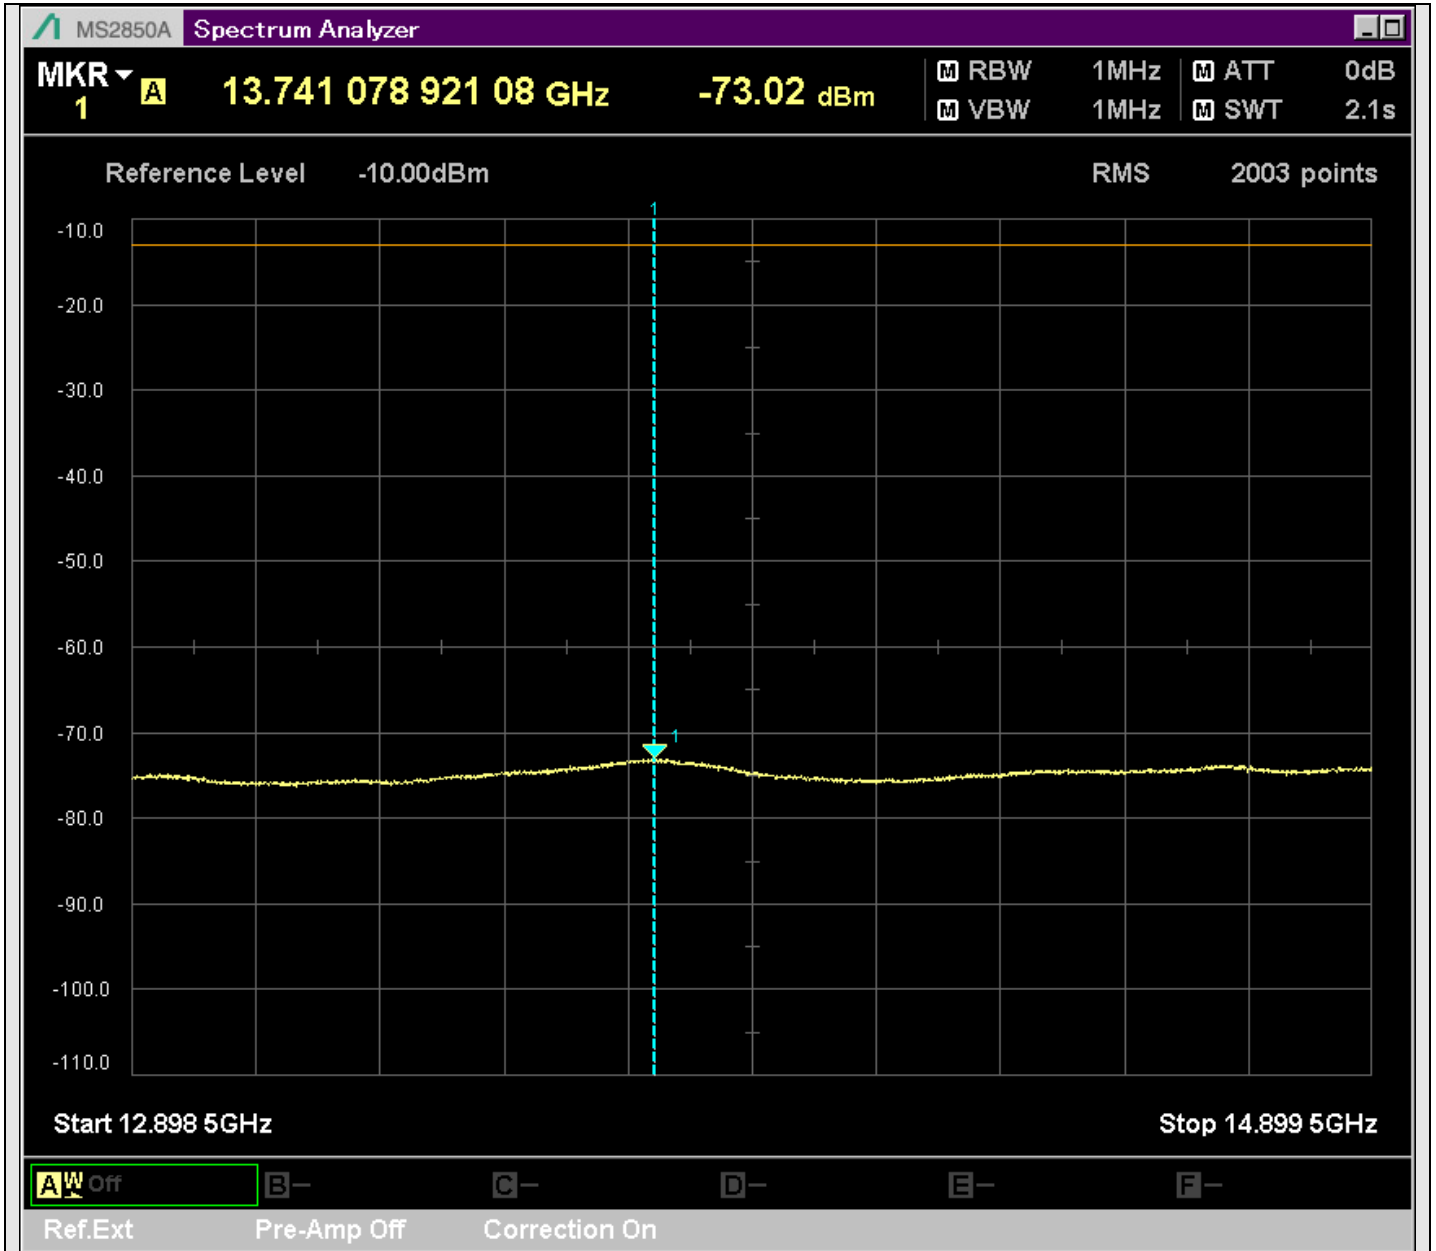

n7_50MHz_15kHz_531000_CP-OFDM
QPSK_Edge_1RB_Left_SA(12898MHz-14900MHz_1MHz)@13741.079MHz