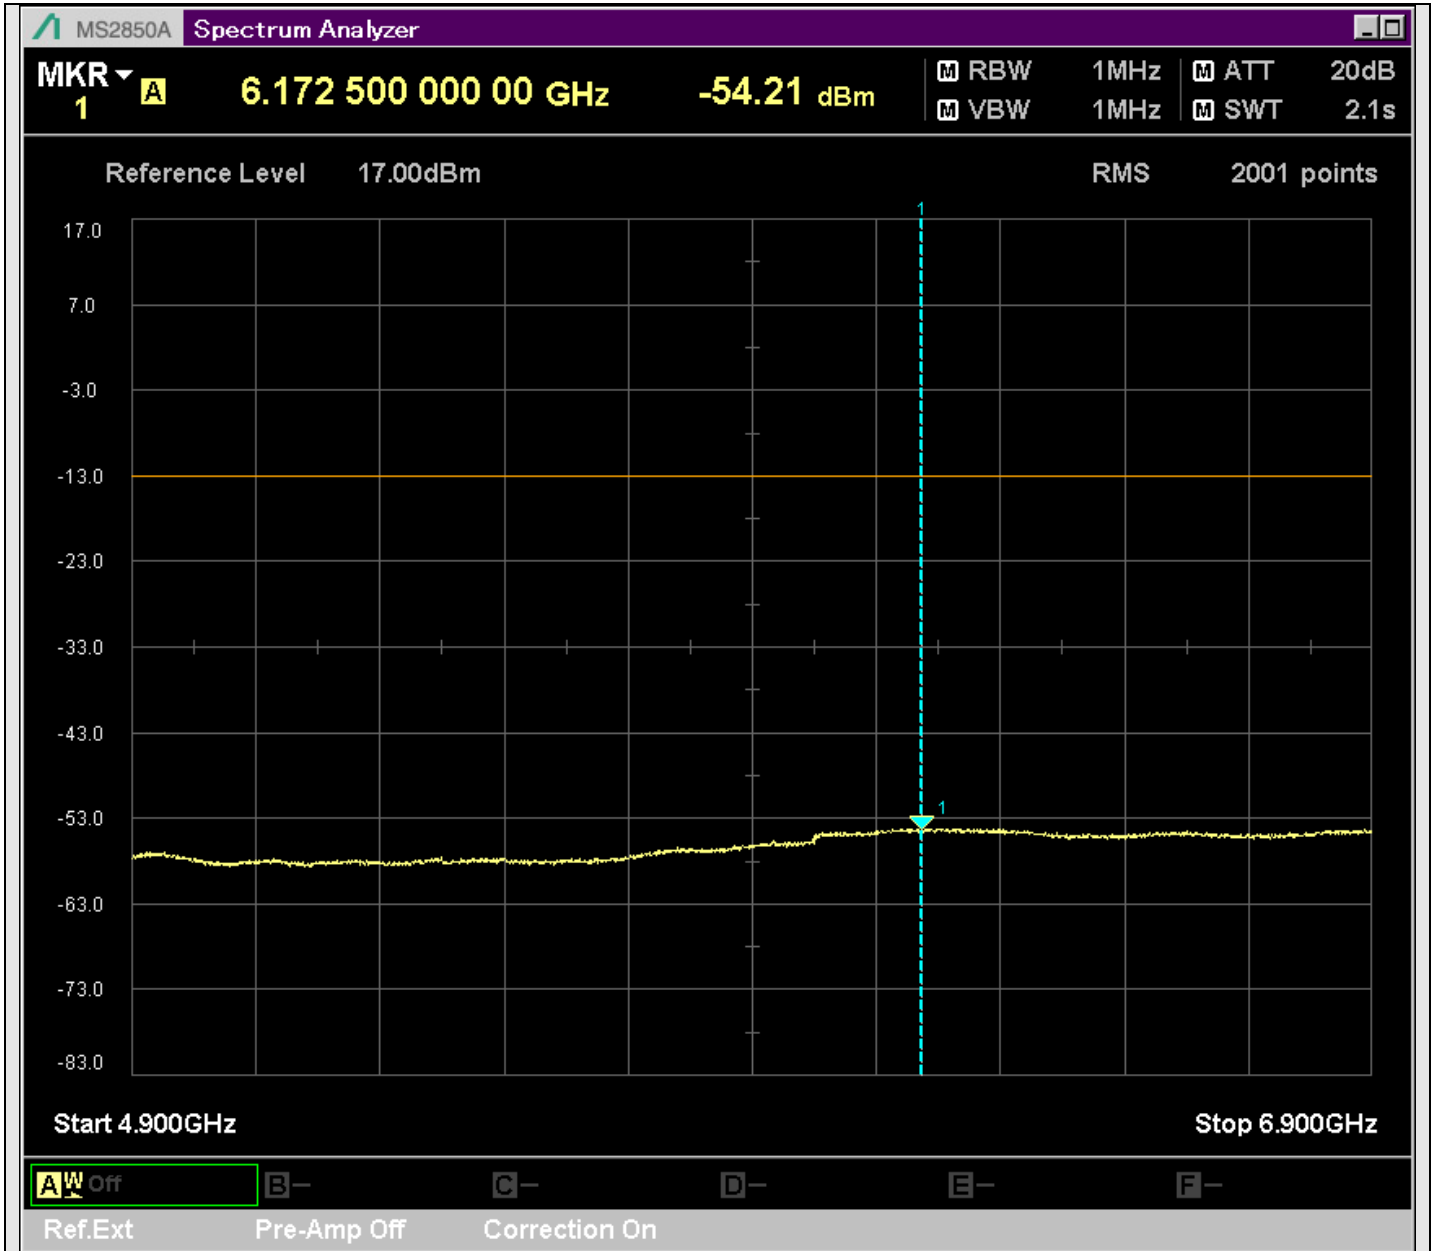

n7_50MHz_15kHz_531000_CP-OFDM
QPSK_Edge_1RB_Left_SA(4899MHz-6900MHz_1MHz)@6172.500MHz