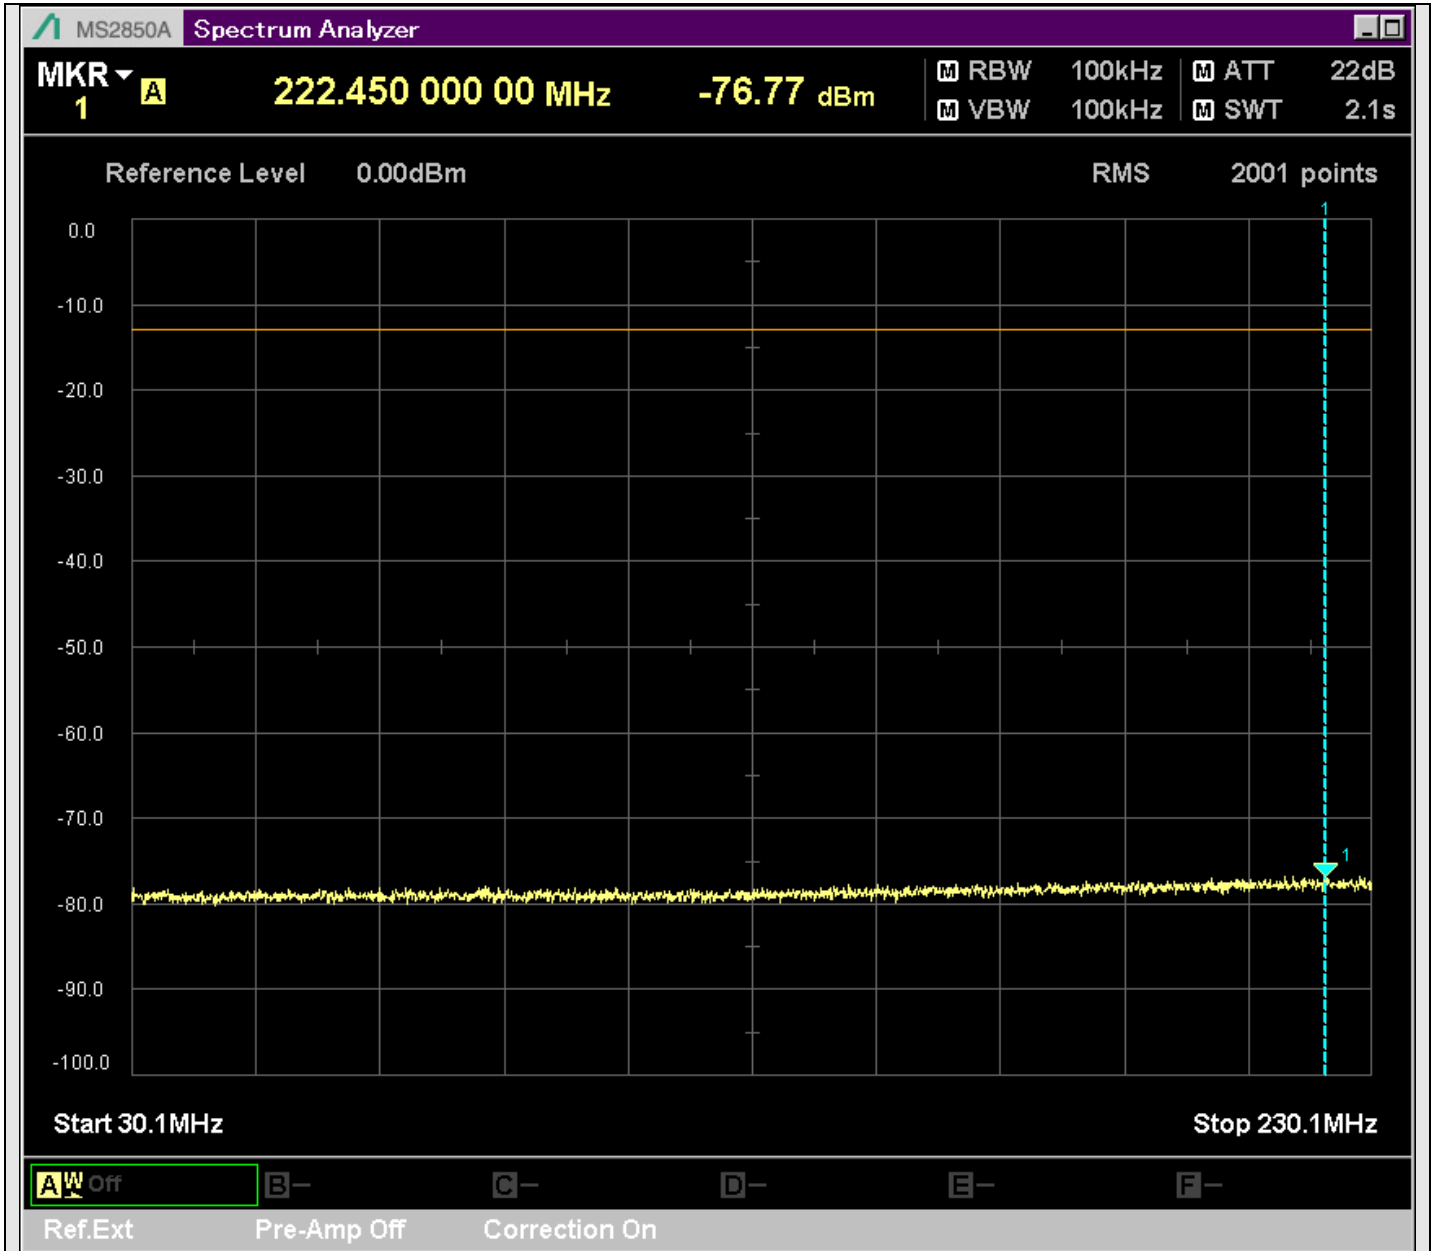

n7_50MHz_15kHz_533000_CP-OFDM
QPSK_Edge_1RB_Left_SA(30MHz-230.1MHz_100kHz)@222.450MHz