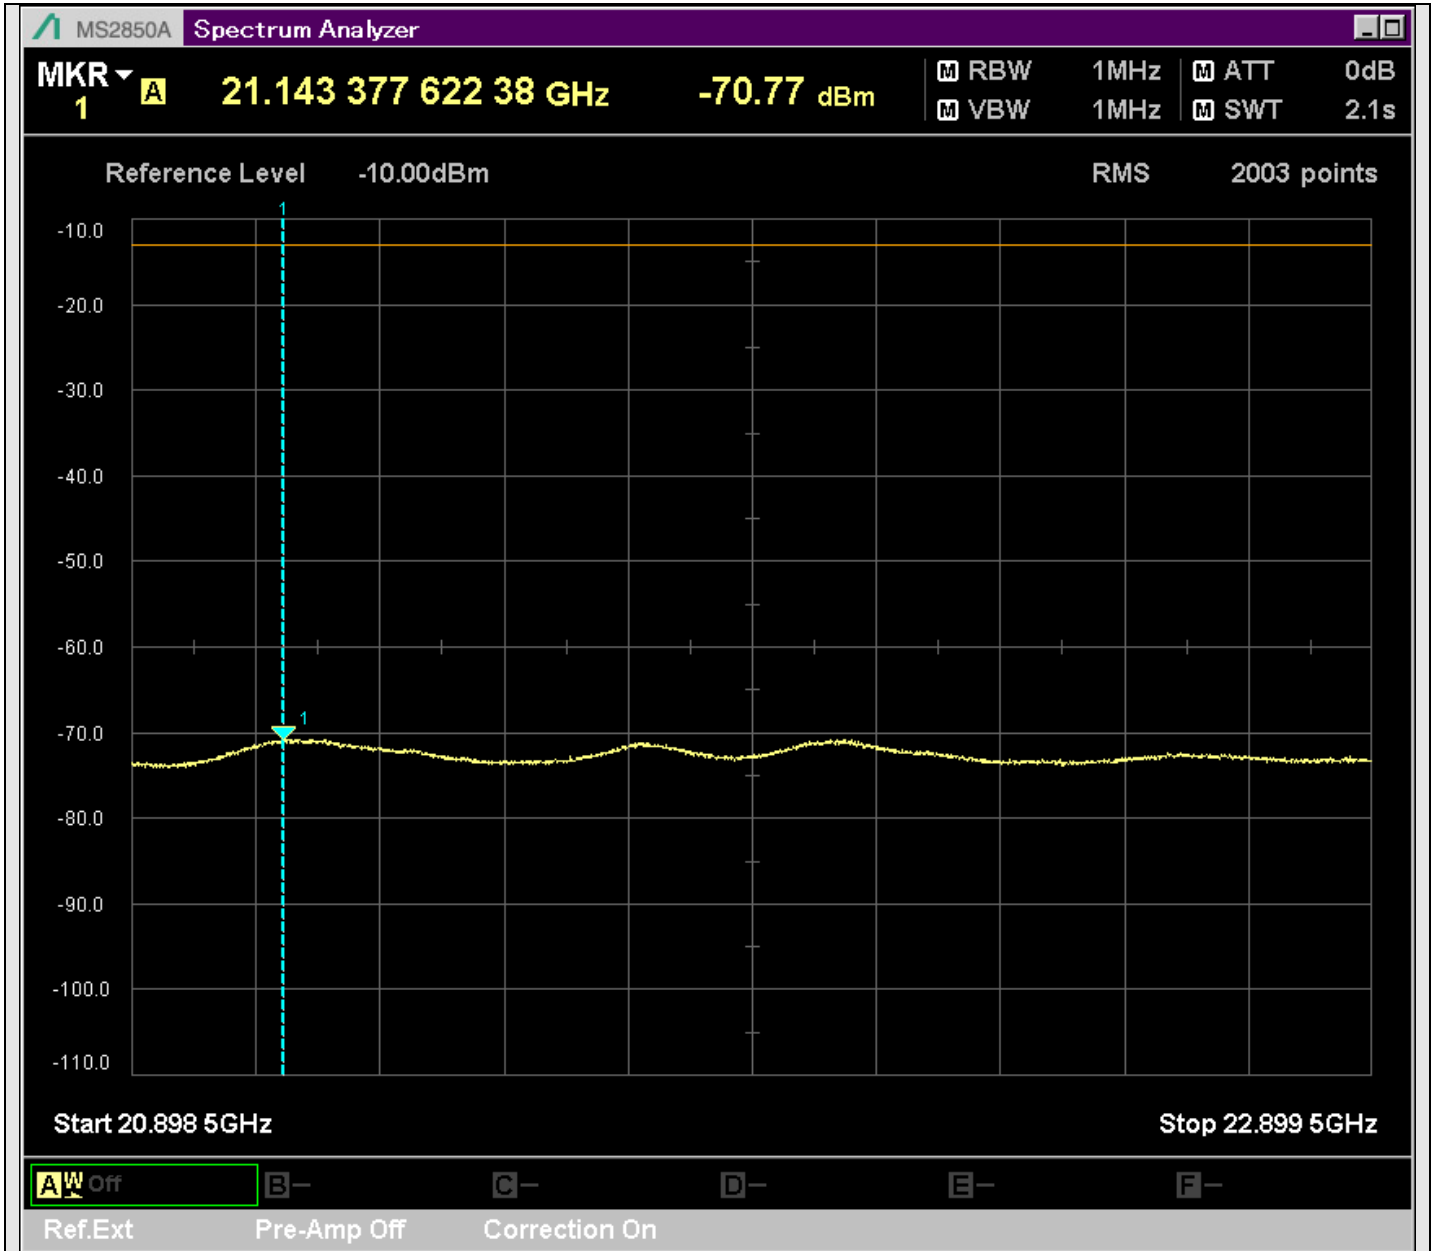

n7_50MHz_15kHz_533000_CP-OFDM
QPSK_Outer_Full_SA(20898MHz-22900MHz_1MHz)@21143.378MHz