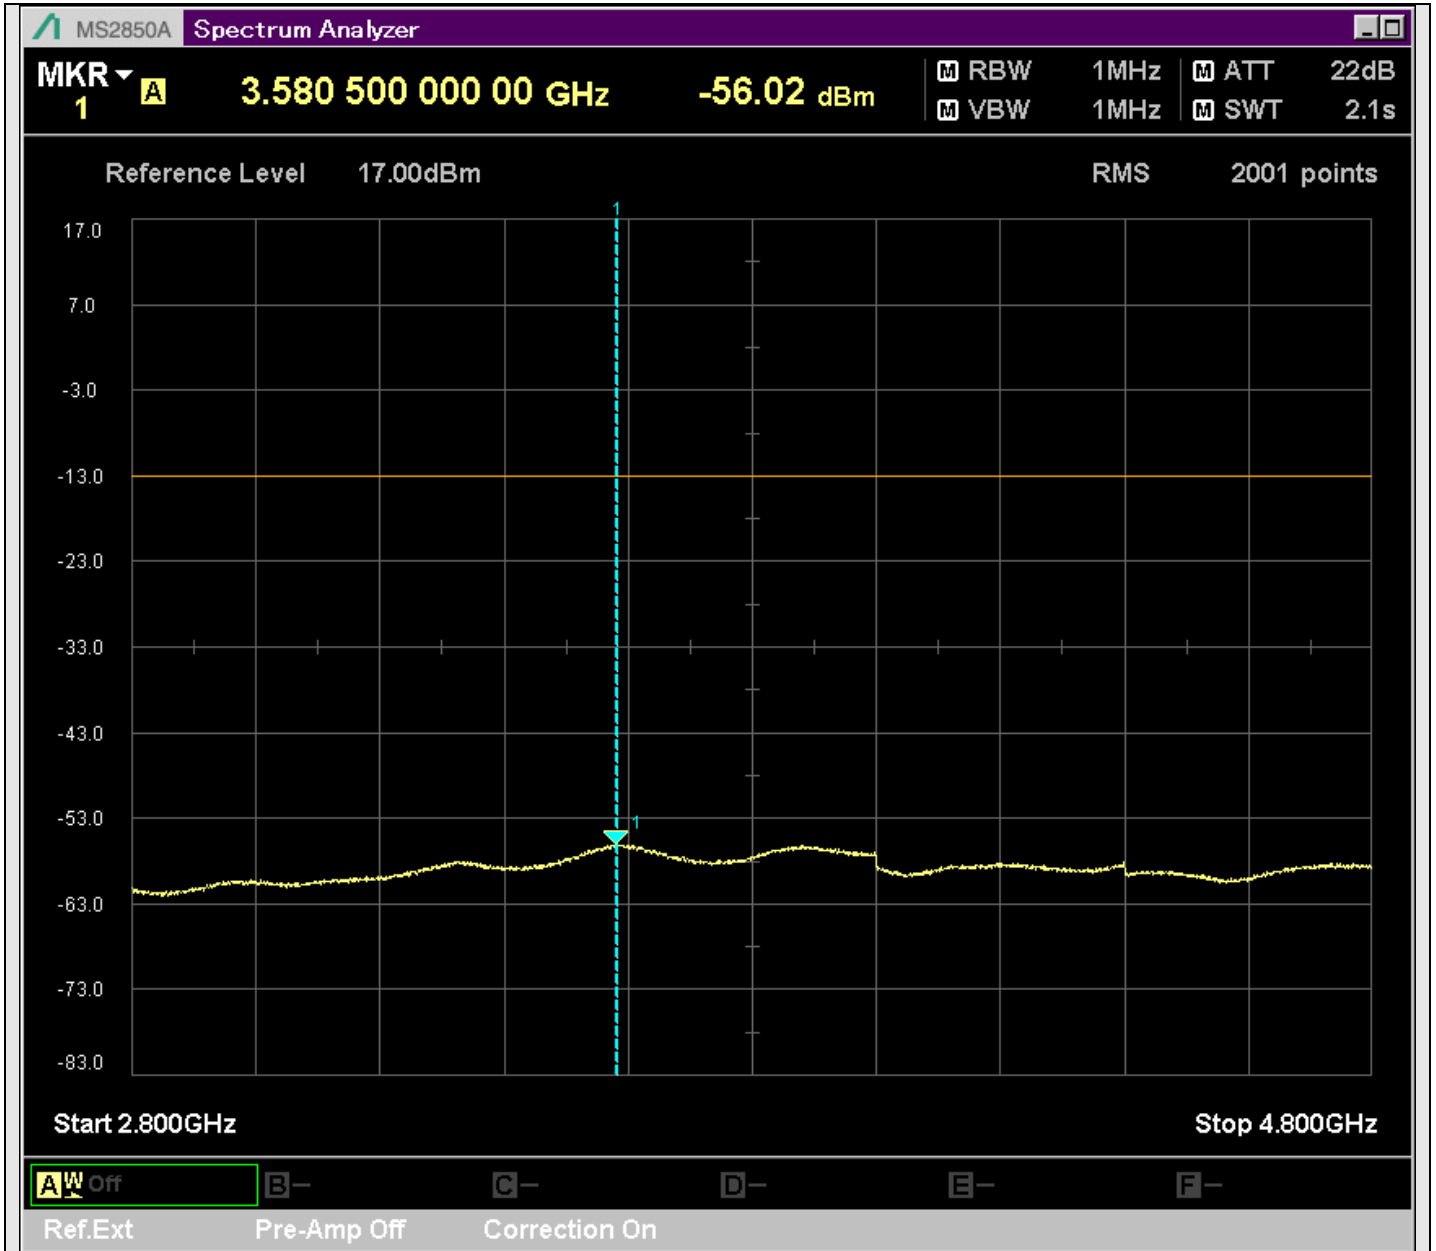

n7_50MHz_15kHz_533000_CP-OFDM
QPSK_Edge_1RB_Left_SA(2799MHz-4800MHz_1MHz)@3580.500MHz