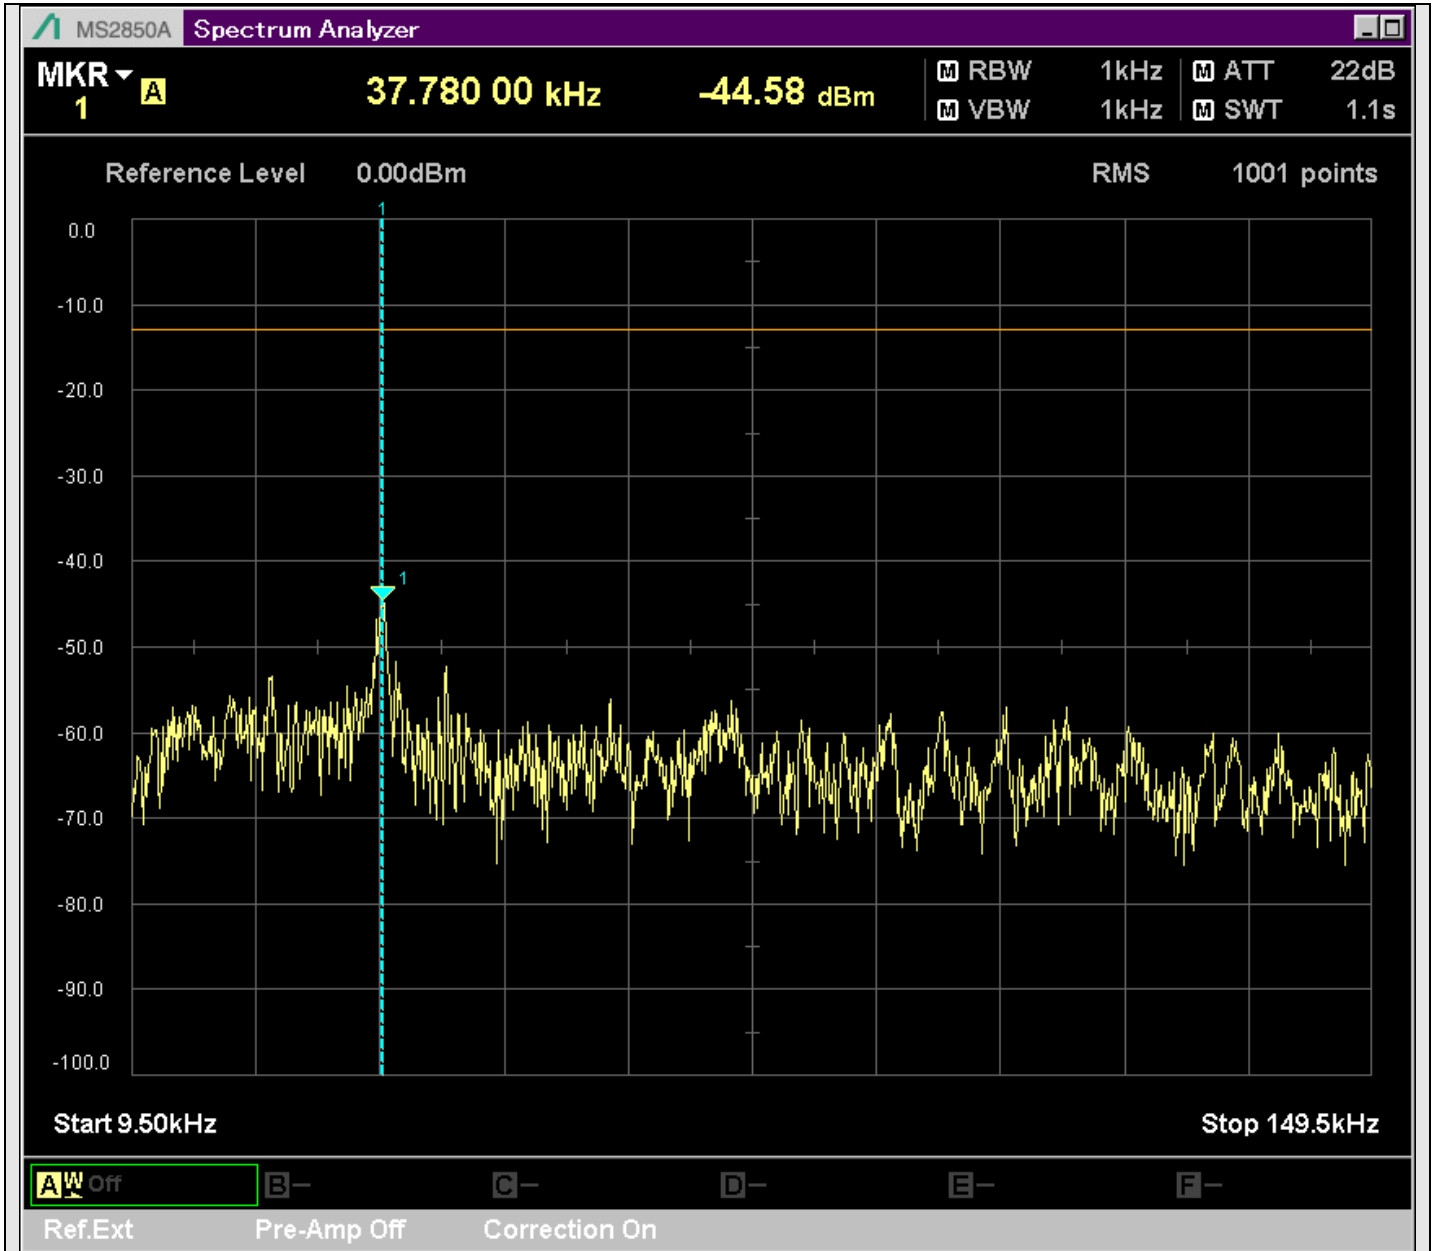

n7_50MHz_15kHz_533000_CP-OFDM
QPSK_Edge_1RB_Right_SA(0.009MHz-0.15MHz_1kHz)@0.038MHz