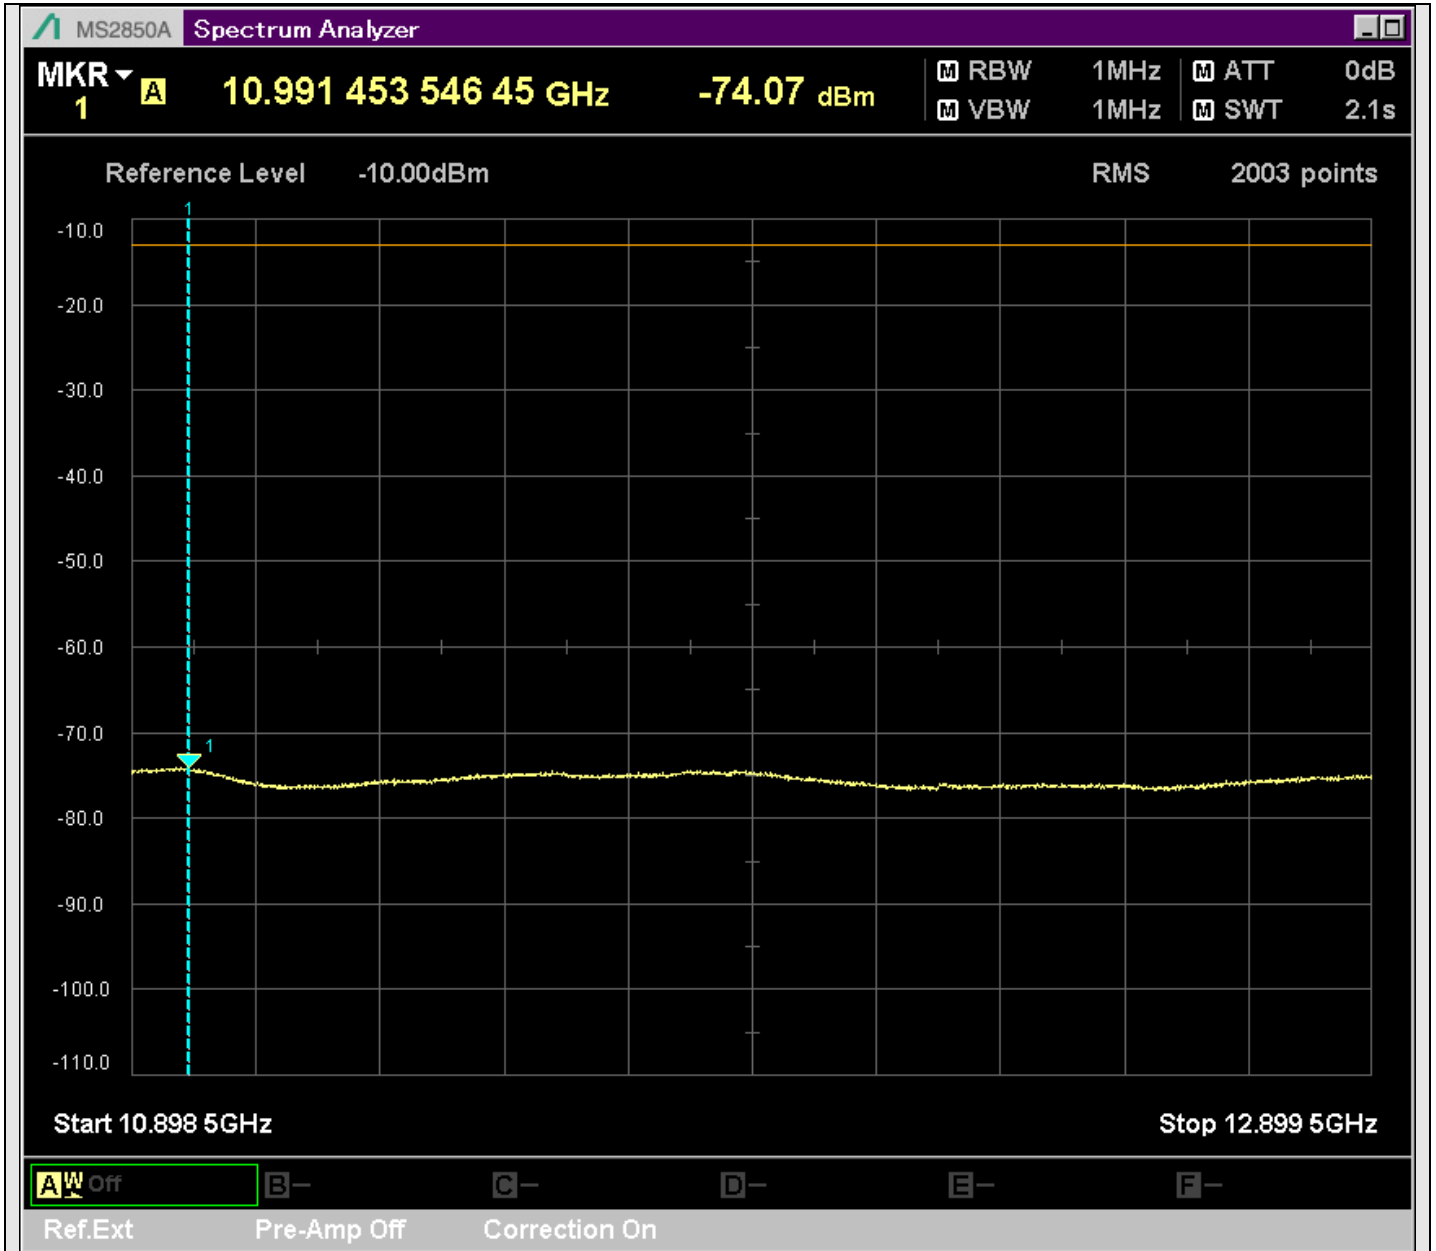

n7_50MHz_15kHz_531000_CP-OFDM
QPSK_Edge_1RB_Left_SA(10898MHz-12900MHz_1MHz)@10991.454MHz