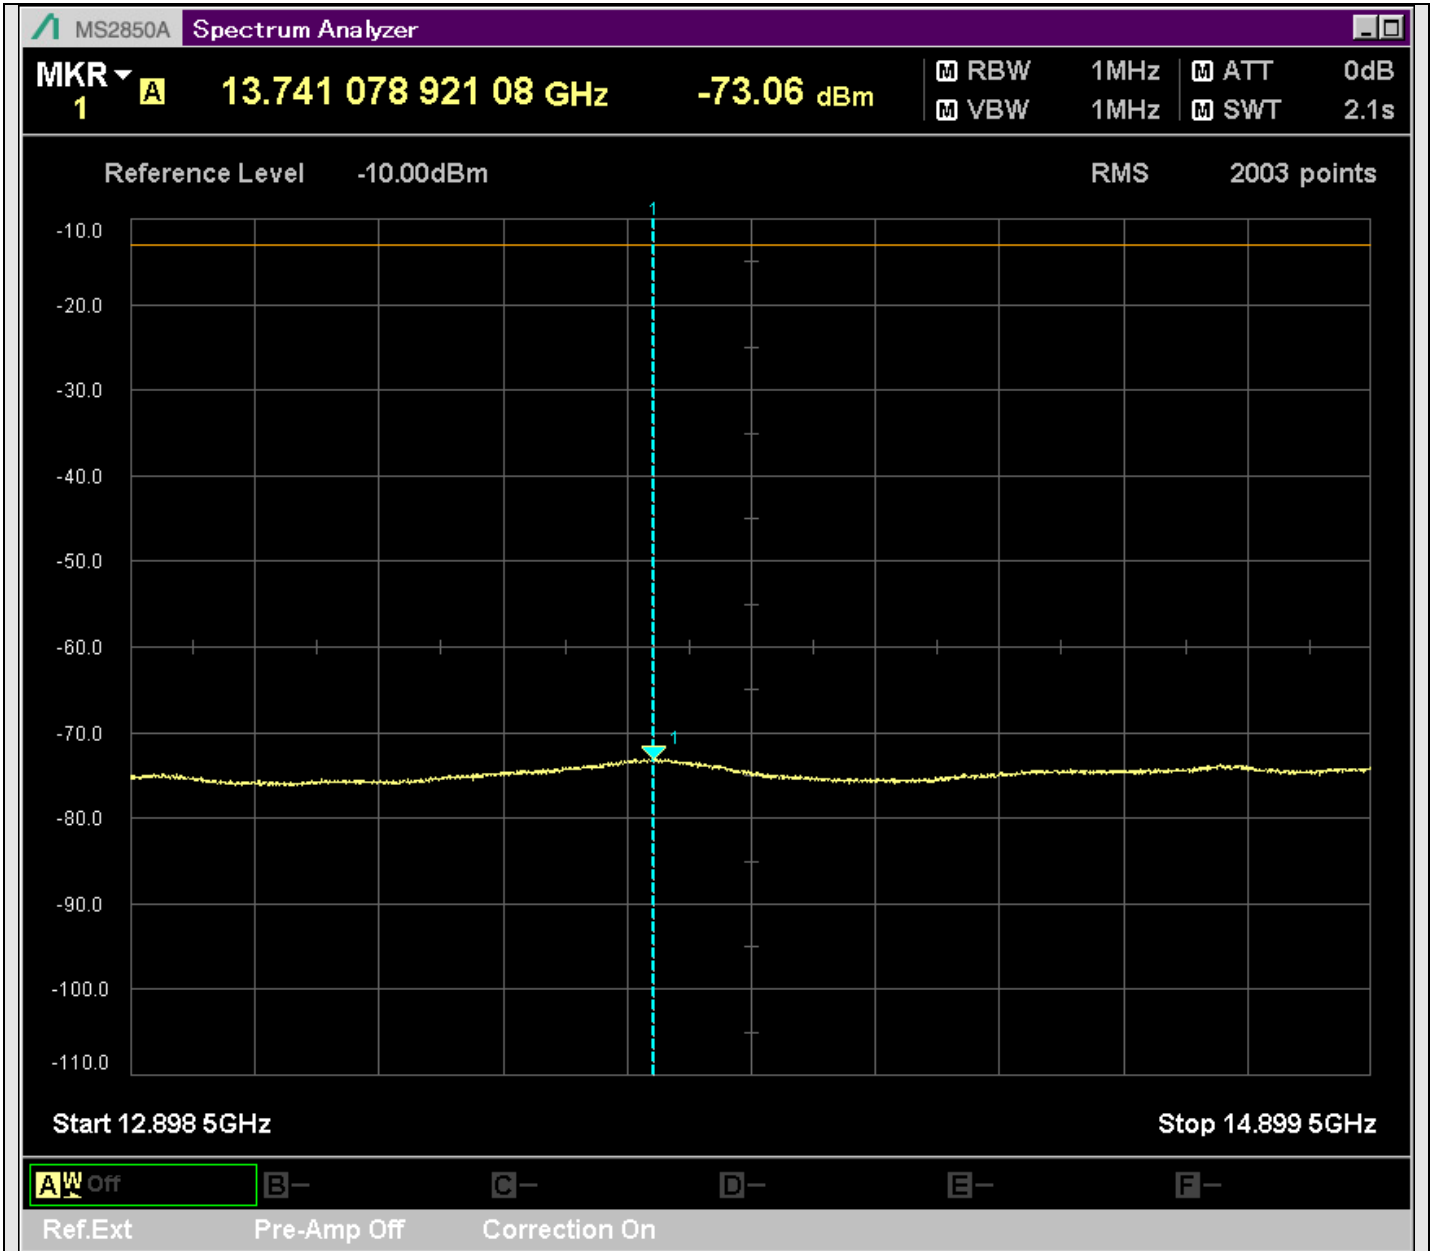

n7_50MHz_15kHz_533000_CP-OFDM
QPSK_Outer_Full_SA(829.9MHz-1000MHz_100kHz)@973.850MHz

n7_50MHz_15kHz_533000_CP-OFDM
QPSK_Outer_Full_SA(8898MHz-10900MHz_1MHz)@10896.501MHz

n7_50MHz_15kHz_533000_CP-OFDM
QPSK_Outer_Full_SA(10898MHz-12900MHz_1MHz)@10985.457MHz