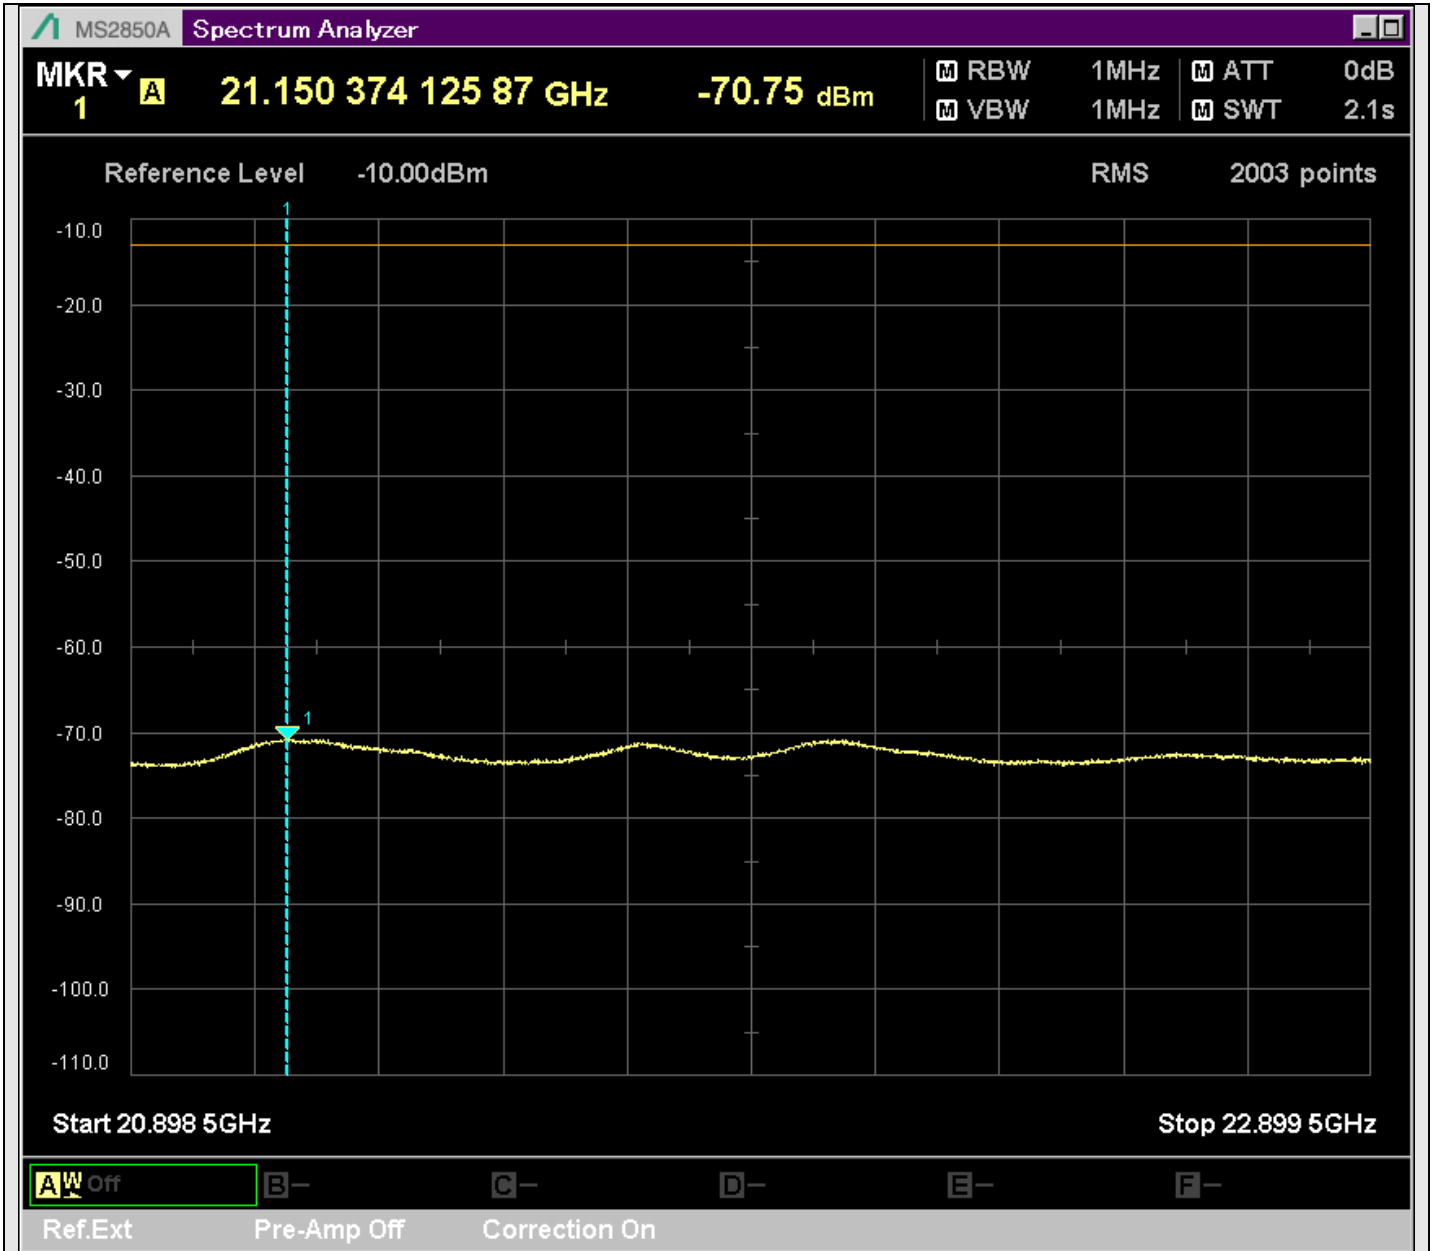

n7_50MHz_15kHz_531000_CP-OFDM
QPSK_Edge_1RB_Right_SA(20898MHz-22900MHz_1MHz)@21150.374MHz