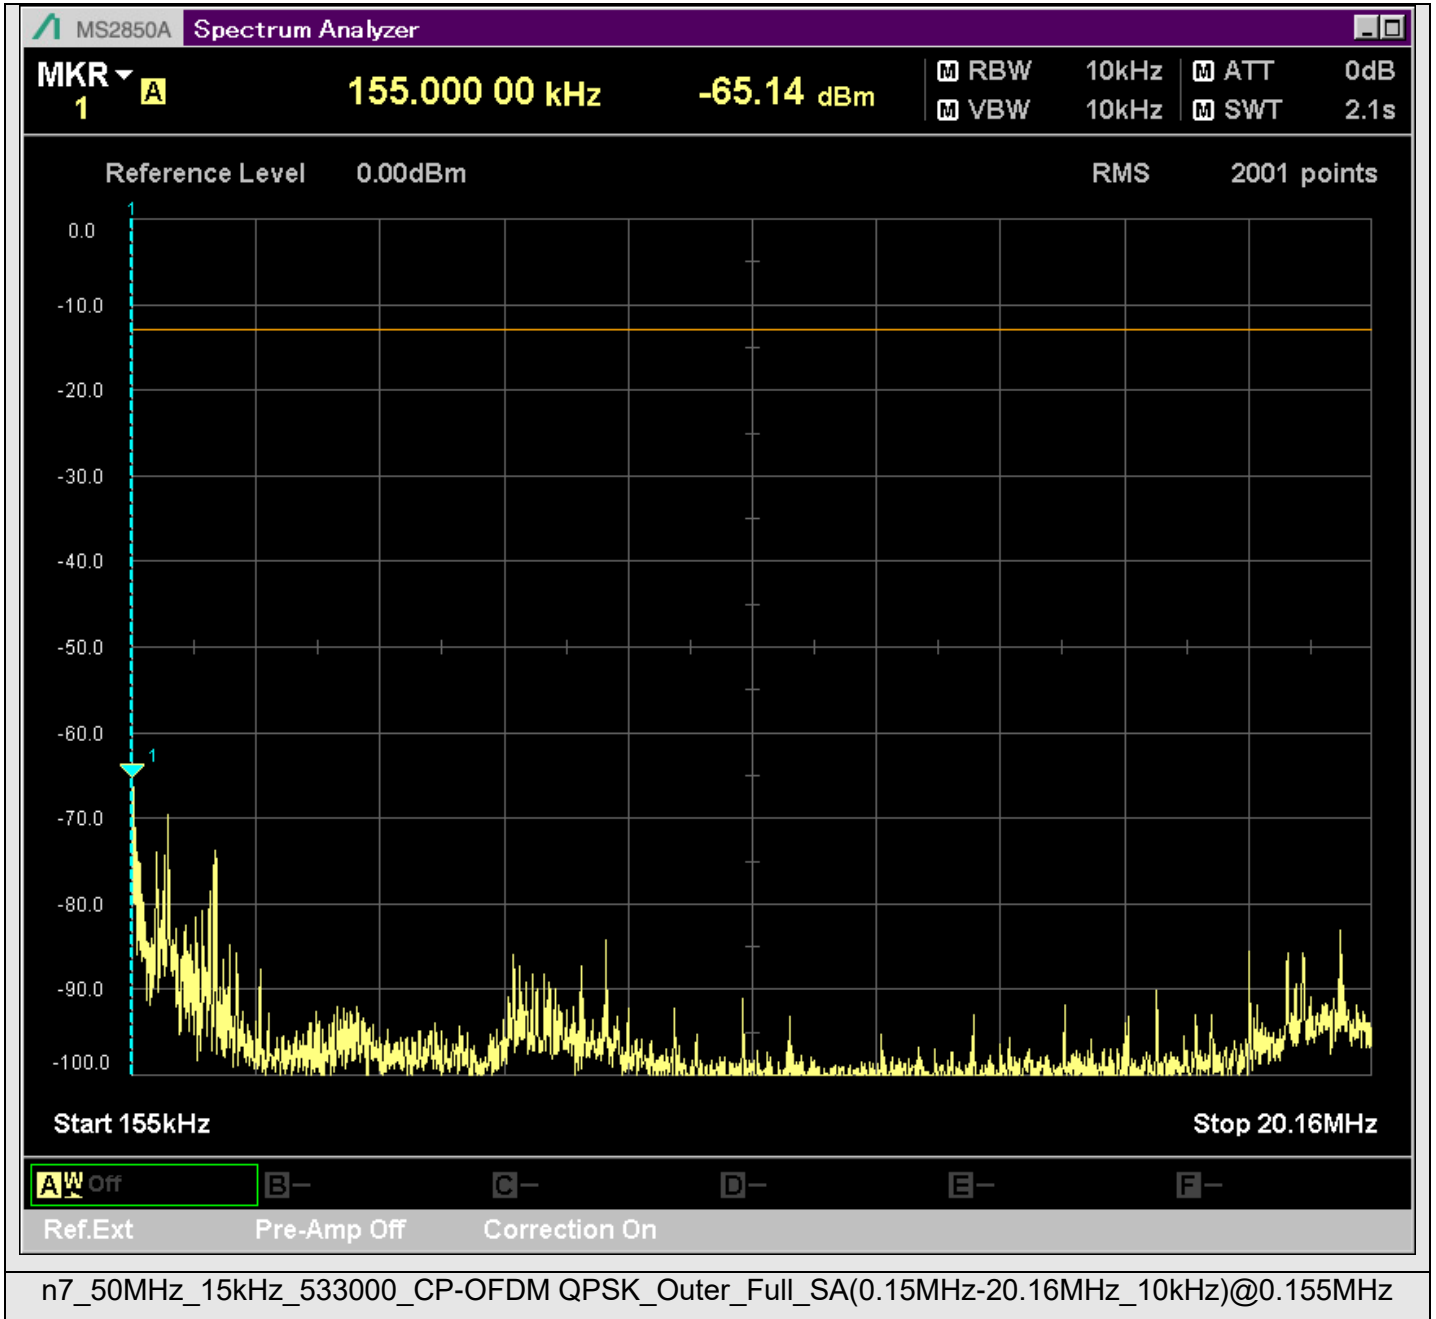

n7_50MHz_15kHz_531000_CP-OFDM
QPSK_Edge_1RB_Right_SA(20898MHz-22900MHz_1MHz)@21150.374MHz

n7_50MHz_15kHz_531000_CP-OFDM
QPSK_Edge_1RB_Right_SA(22898MHz-24900MHz_1MHz)@23421.239MHz

n7_50MHz_15kHz_531000_CP-OFDM
QPSK_Edge_1RB_Right_SA(24898MHz-25700MHz_1MHz)@25589.763MHz