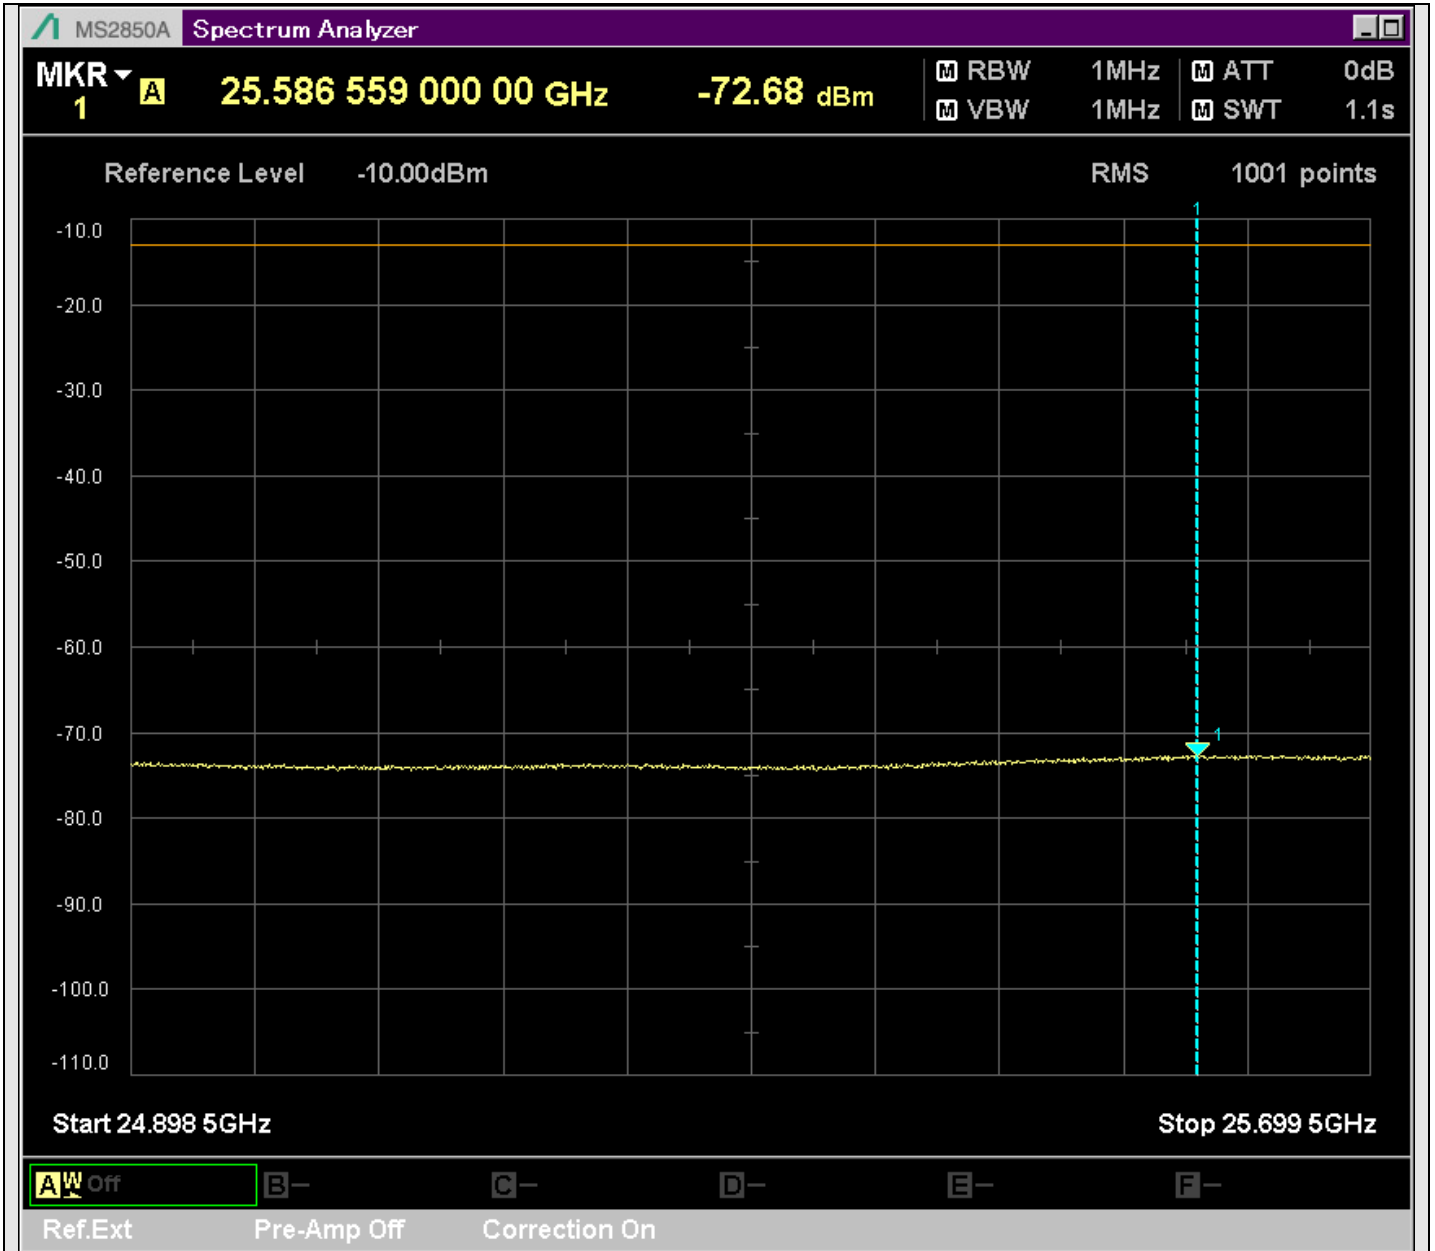

n7_50MHz_15kHz_533000_CP-OFDM
QPSK_Edge_1RB_Left_SA(24898MHz-25700MHz_1MHz)@25586.559MHz