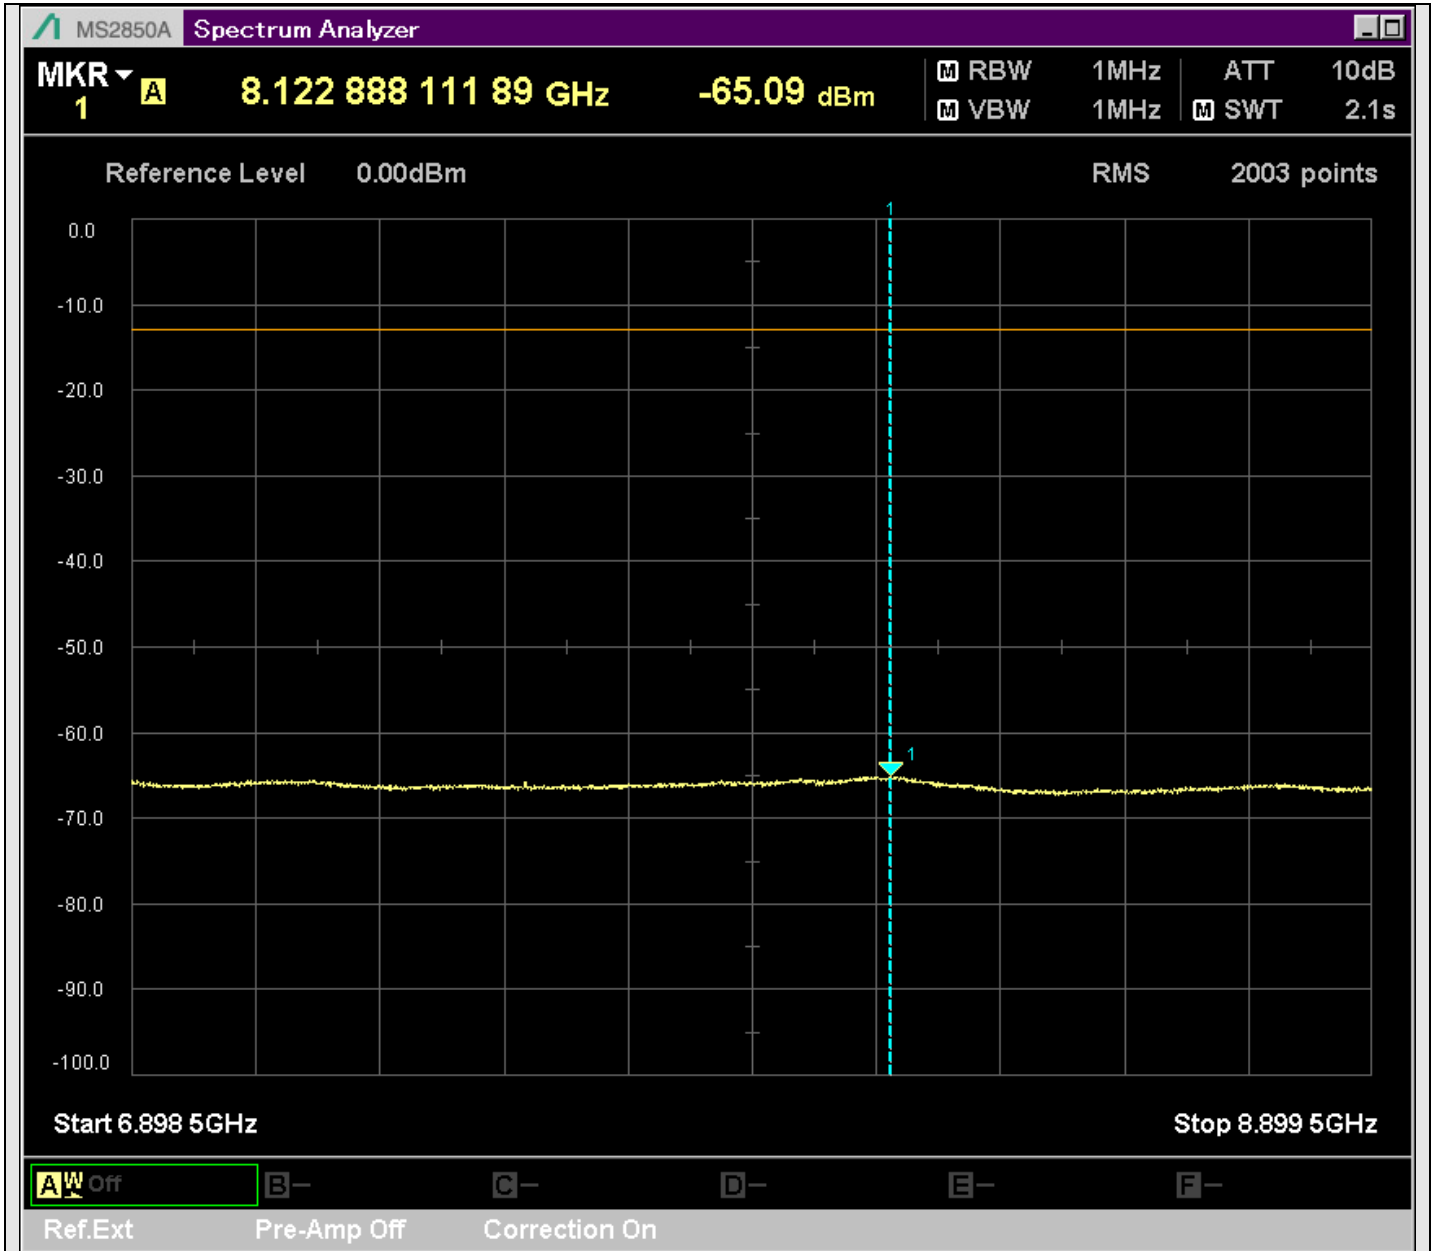

n7_50MHz_15kHz_531000_CP-OFDM
QPSK_Edge_1RB_Left_SA(6898MHz-8900MHz_1MHz)@8122.888MHz