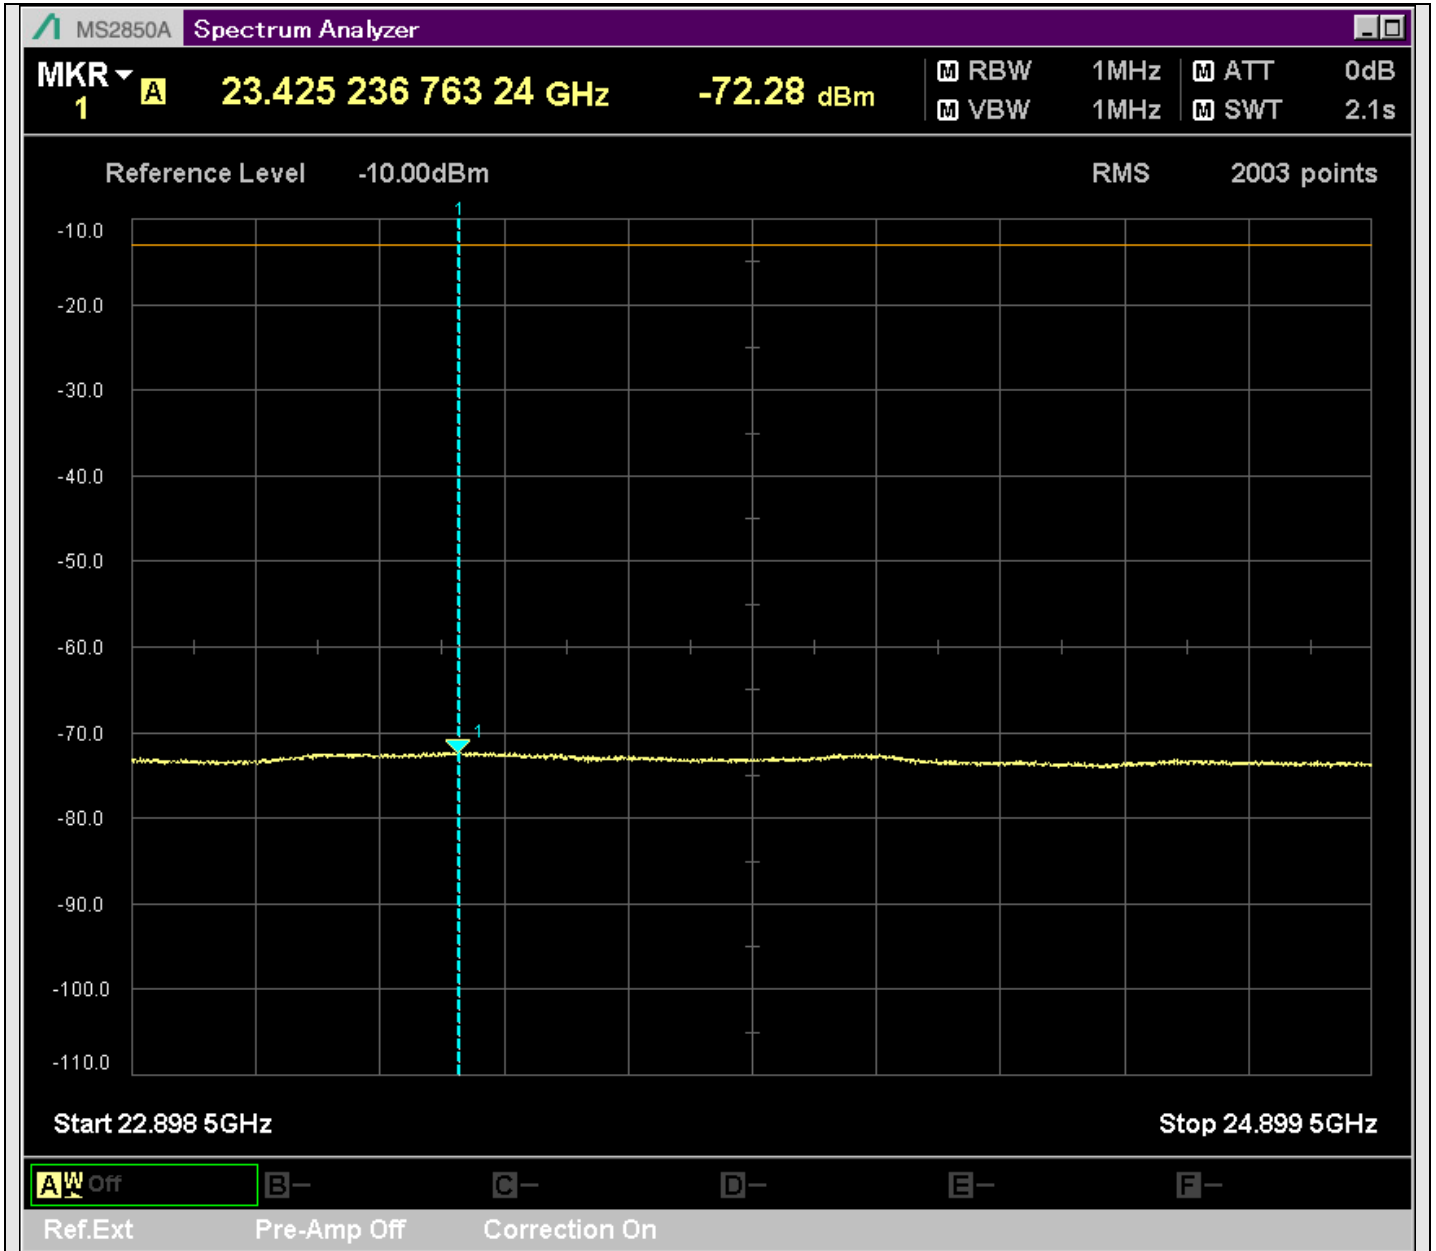

n7_50MHz_15kHz_531000_CP-OFDM
QPSK_Edge_1RB_Left_SA(22898MHz-24900MHz_1MHz)@23425.237MHz