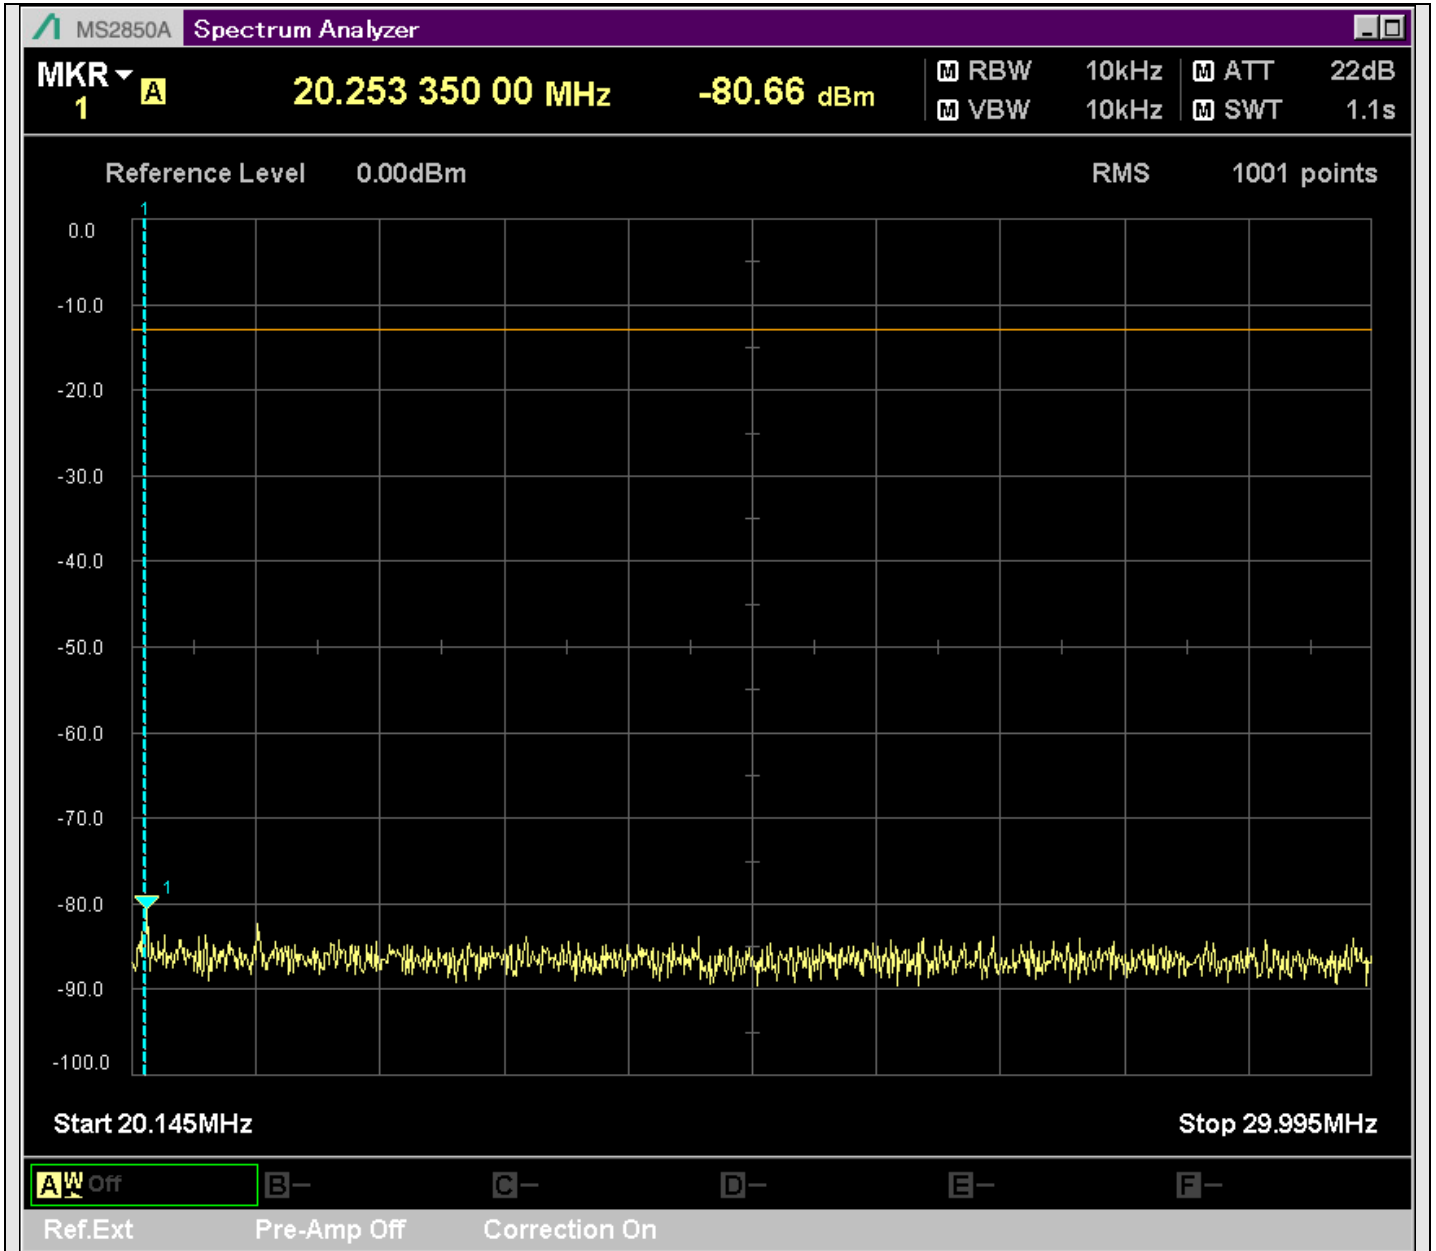

n7_50MHz_15kHz_531000_CP-OFDM
QPSK_Edge_1RB_Right_SA(20.14MHz-30MHz_10kHz)@20.253MHz