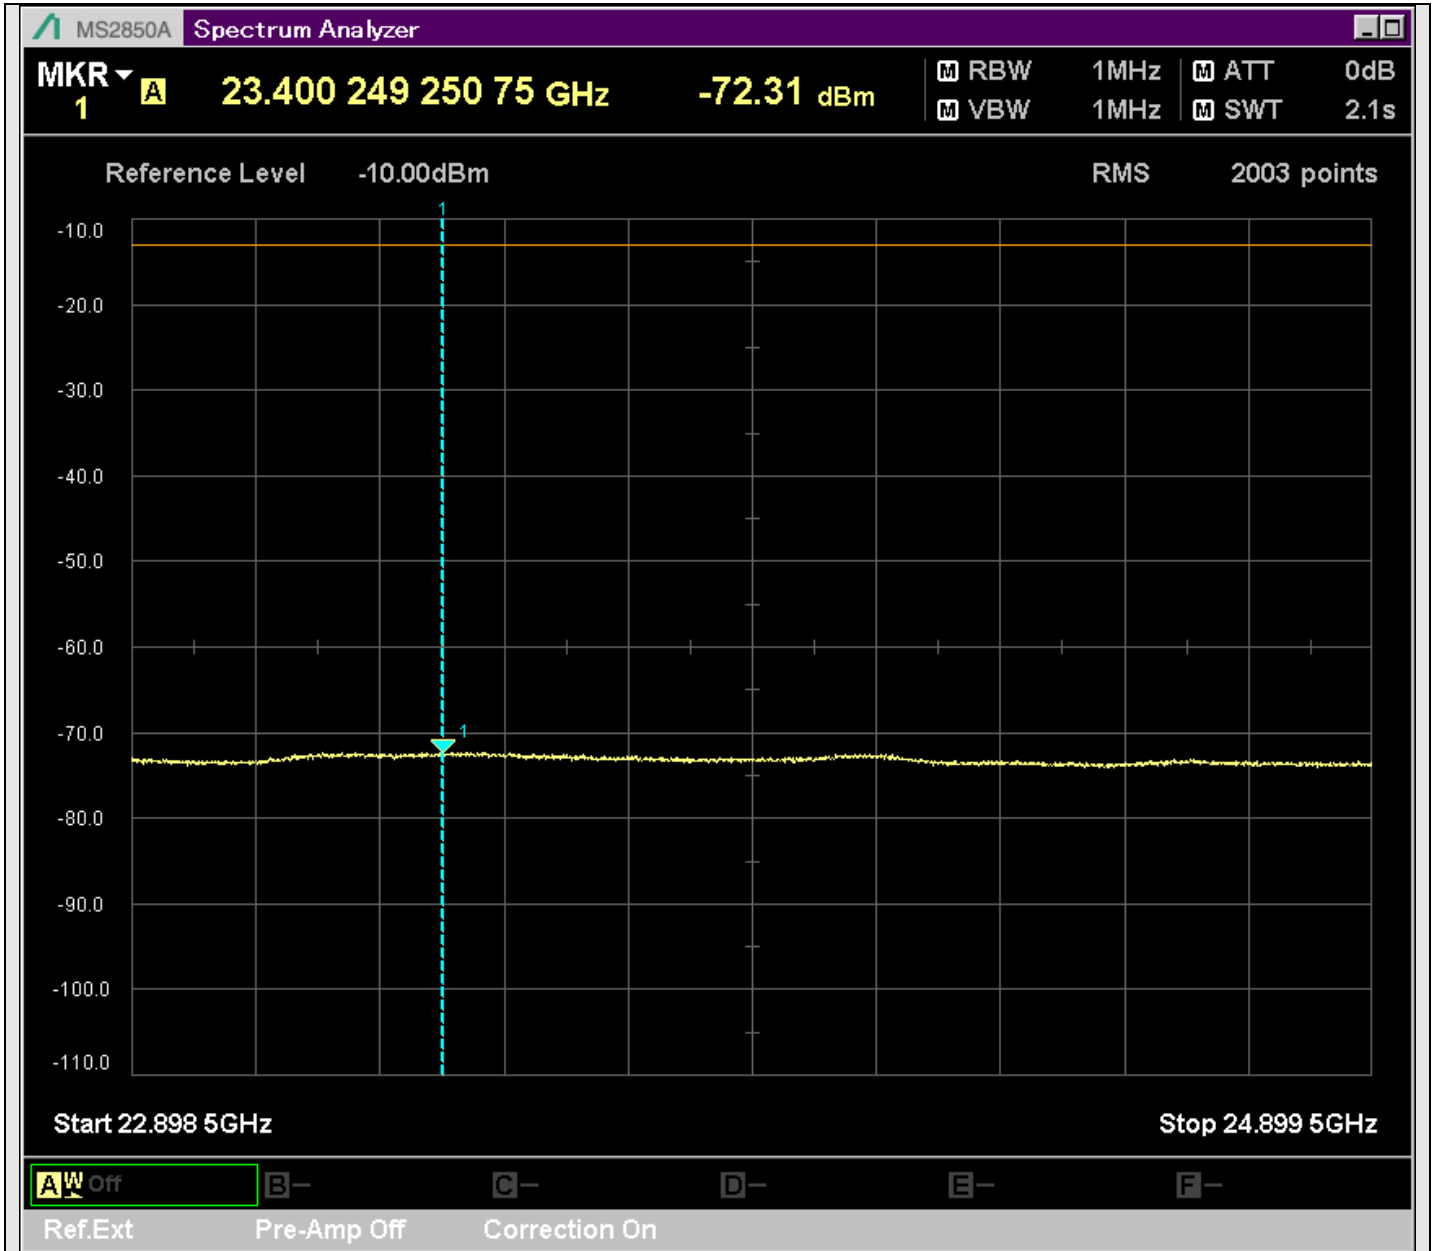

n7_50MHz_15kHz_533000_CP-OFDM
QPSK_Outer_Full_SA(22898MHz-24900MHz_1MHz)@23400.249MHz