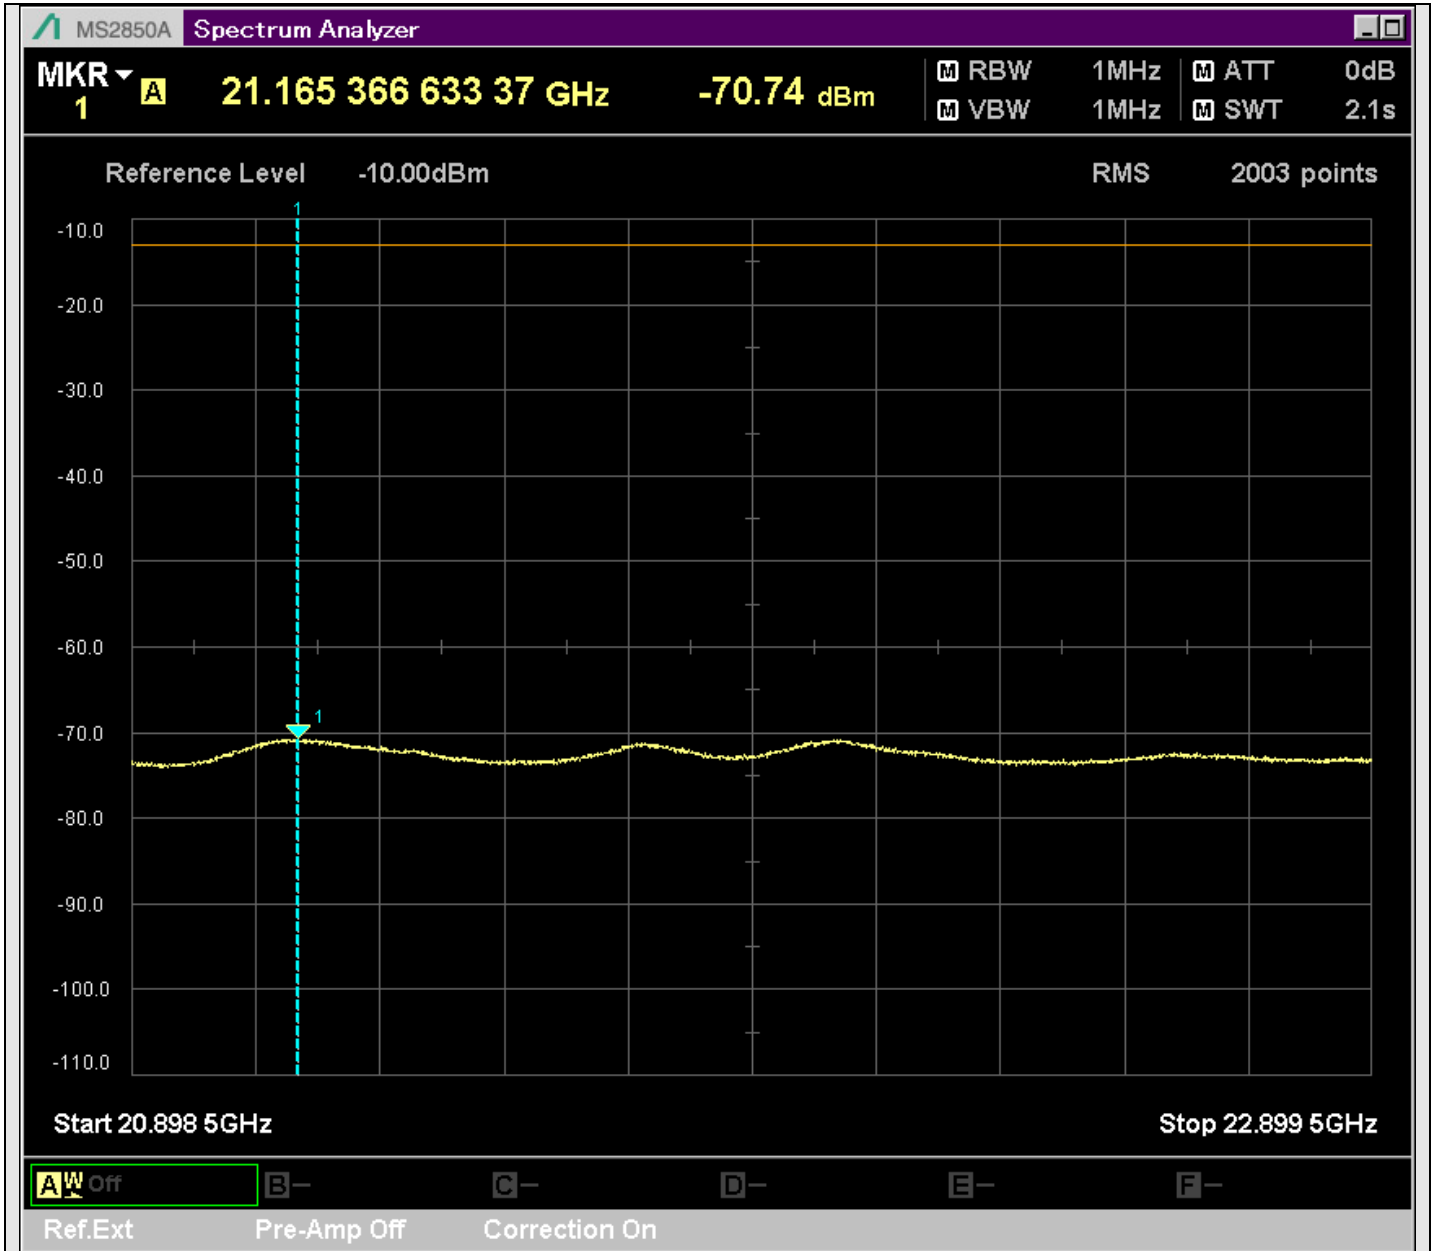

n7_50MHz_15kHz_533000_CP-OFDM
QPSK_Edge_1RB_Right_SA(20898MHz-22900MHz_1MHz)@21165.367MHz