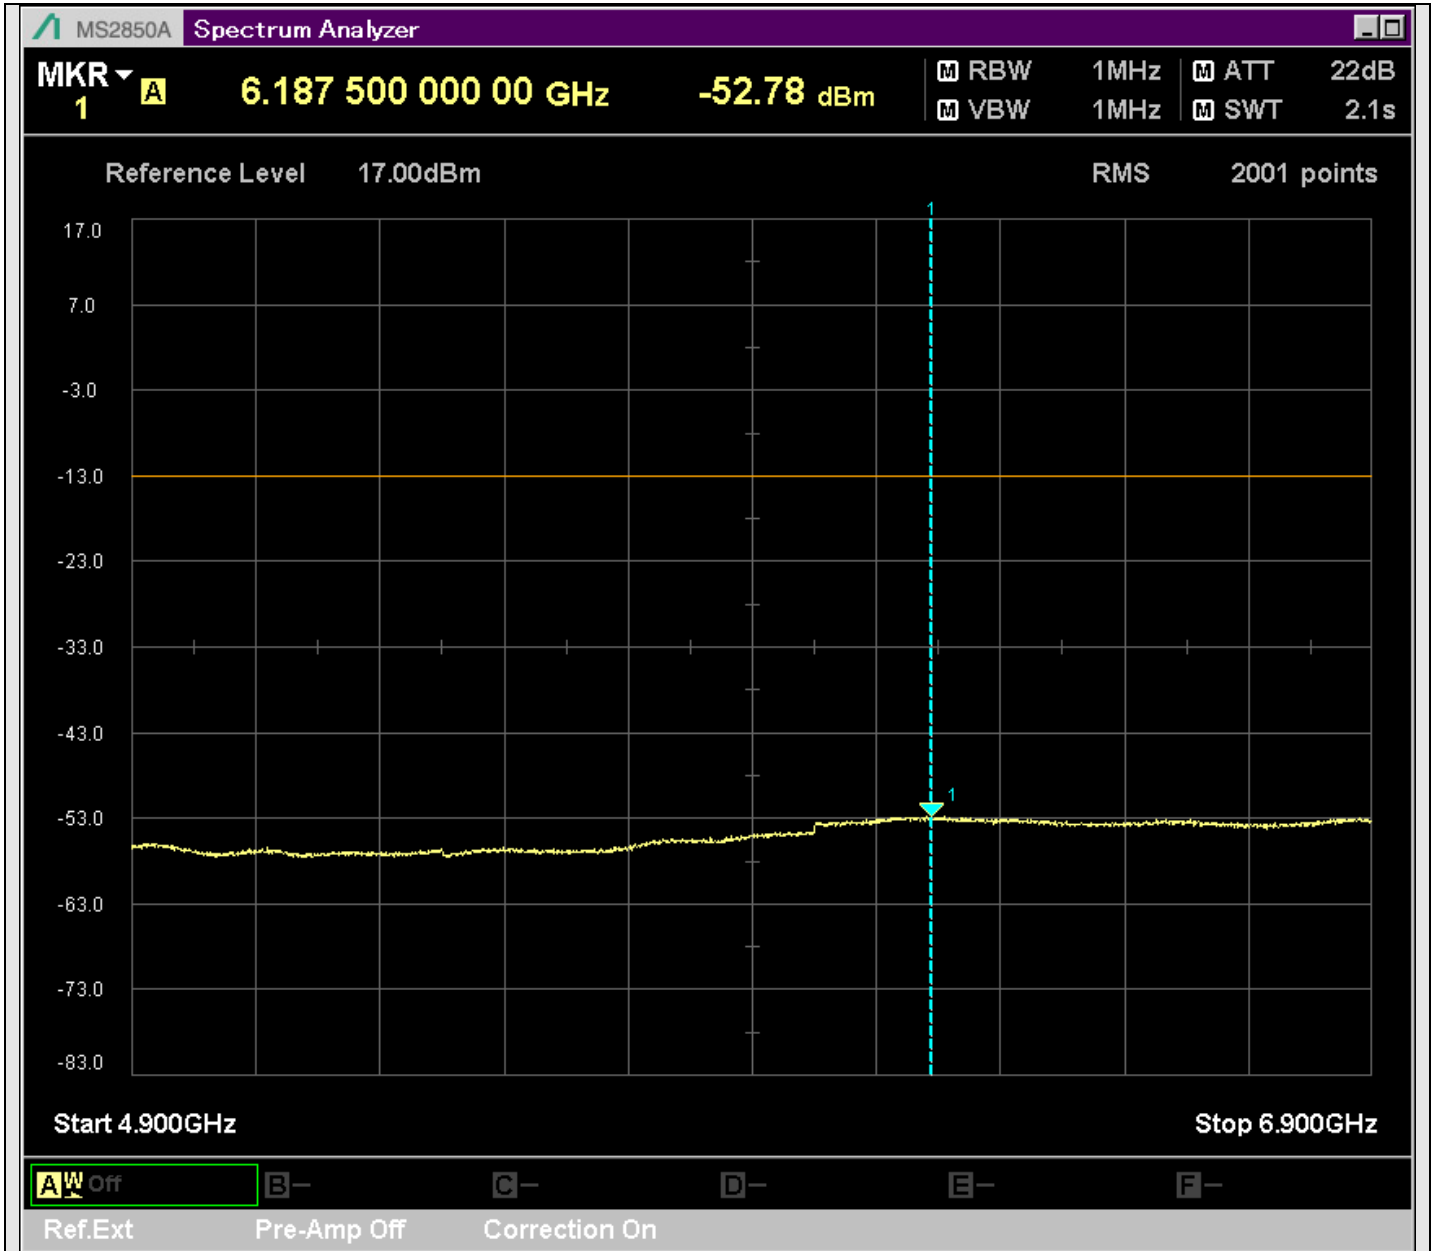

n7_50MHz_15kHz_531000_CP-OFDM
QPSK_Edge_1RB_Right_SA(4899MHz-6900MHz_1MHz)@6187.500MHz