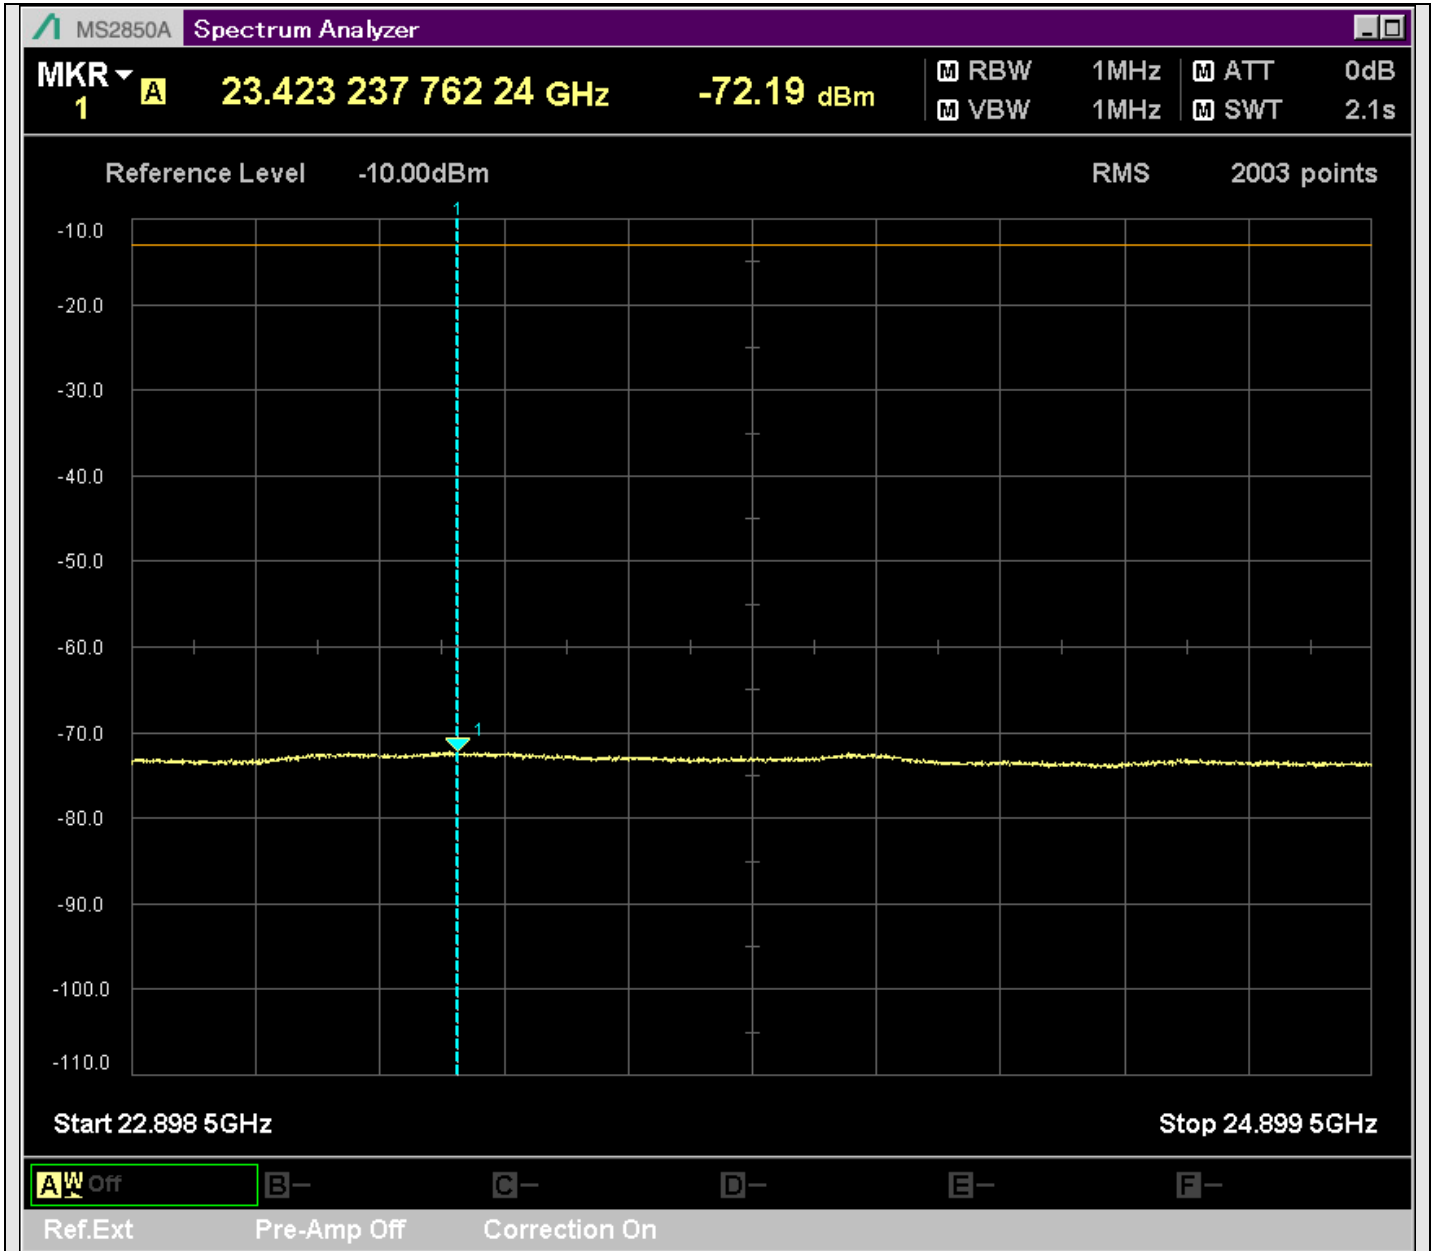

n7_50MHz_15kHz_531000_CP-OFDM
QPSK_Outer_Full_SA(16898MHz-18900MHz_1MHz)@17766.066MHz

n7_50MHz_15kHz_531000_CP-OFDM
QPSK_Outer_Full_SA(18898MHz-20900MHz_1MHz)@20310.794MHz

n7_50MHz_15kHz_531000_CP-OFDM
QPSK_Outer_Full_SA(20898MHz-22900MHz_1MHz)@21141.379MHz