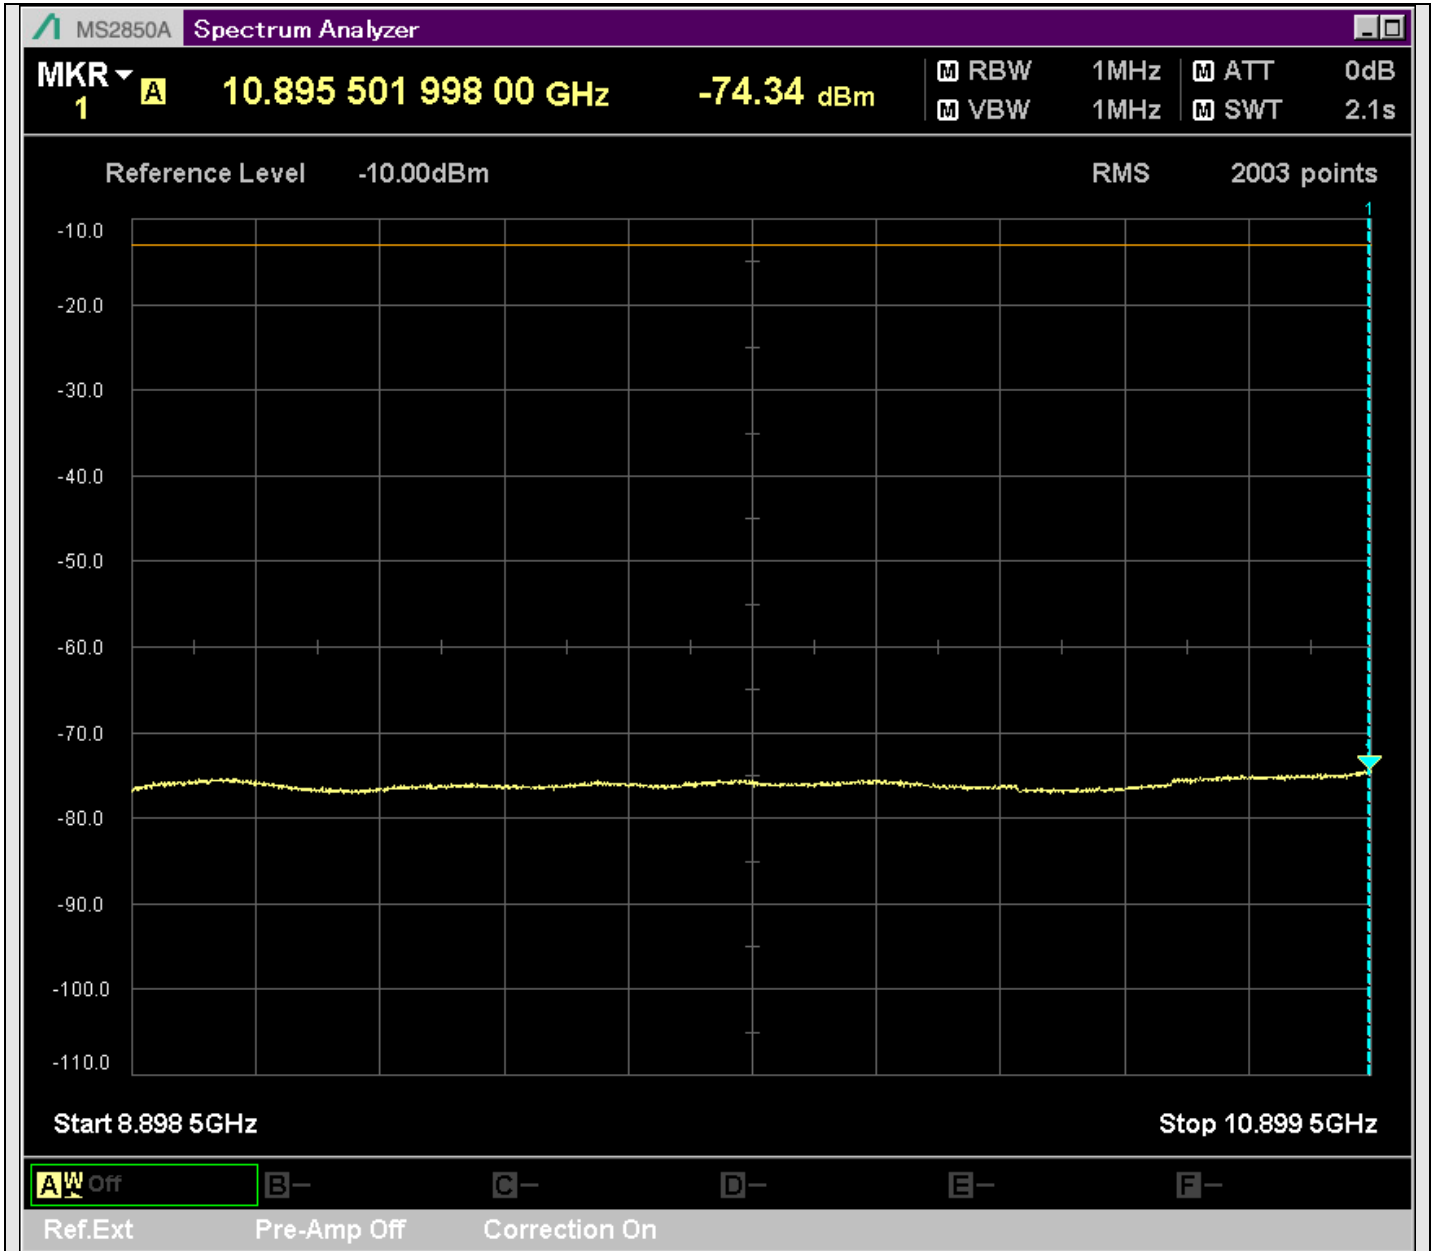

n7_50MHz_15kHz_531000_CP-OFDM
QPSK_Edge_1RB_Left_SA(8898MHz-10900MHz_1MHz)@10895.502MHz