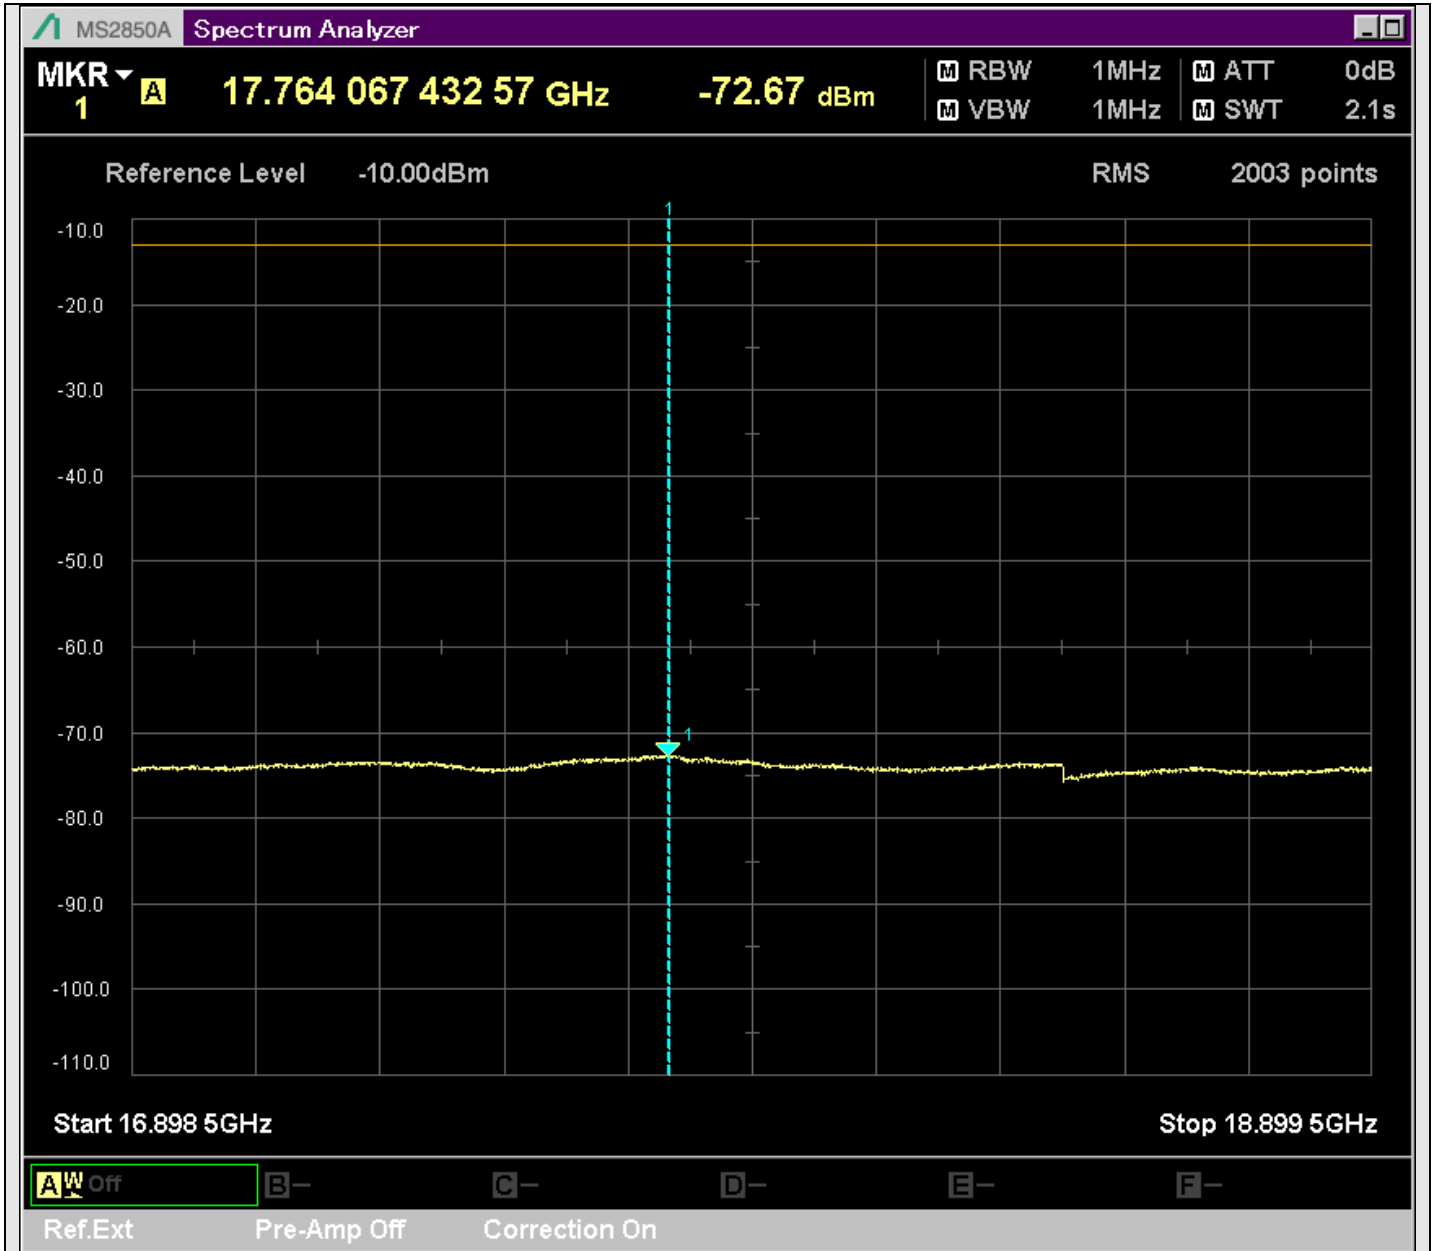

n7_50MHz_15kHz_533000_CP-OFDM
QPSK_Outer_Full_SA(16898MHz-18900MHz_1MHz)@17764.067MHz