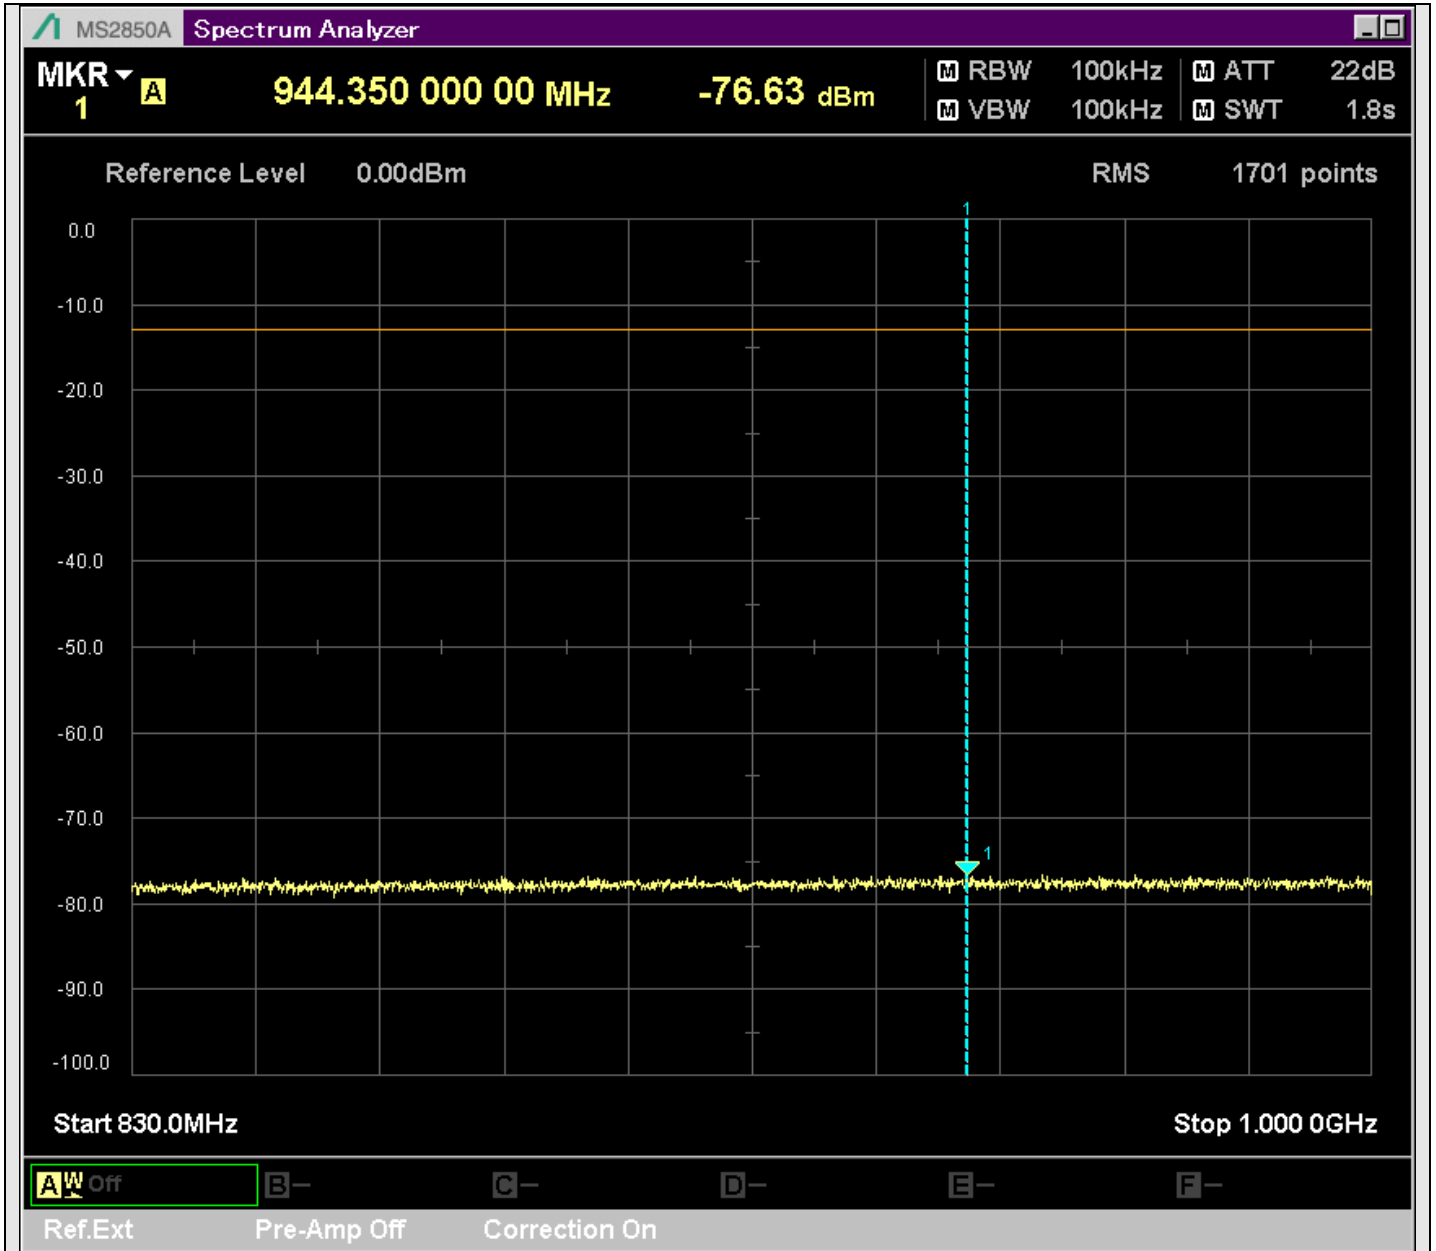

n7_50MHz_15kHz_533000_CP-OFDM
QPSK_Edge_1RB_Right_SA(829.9MHz-1000MHz_100kHz)@944.350MHz