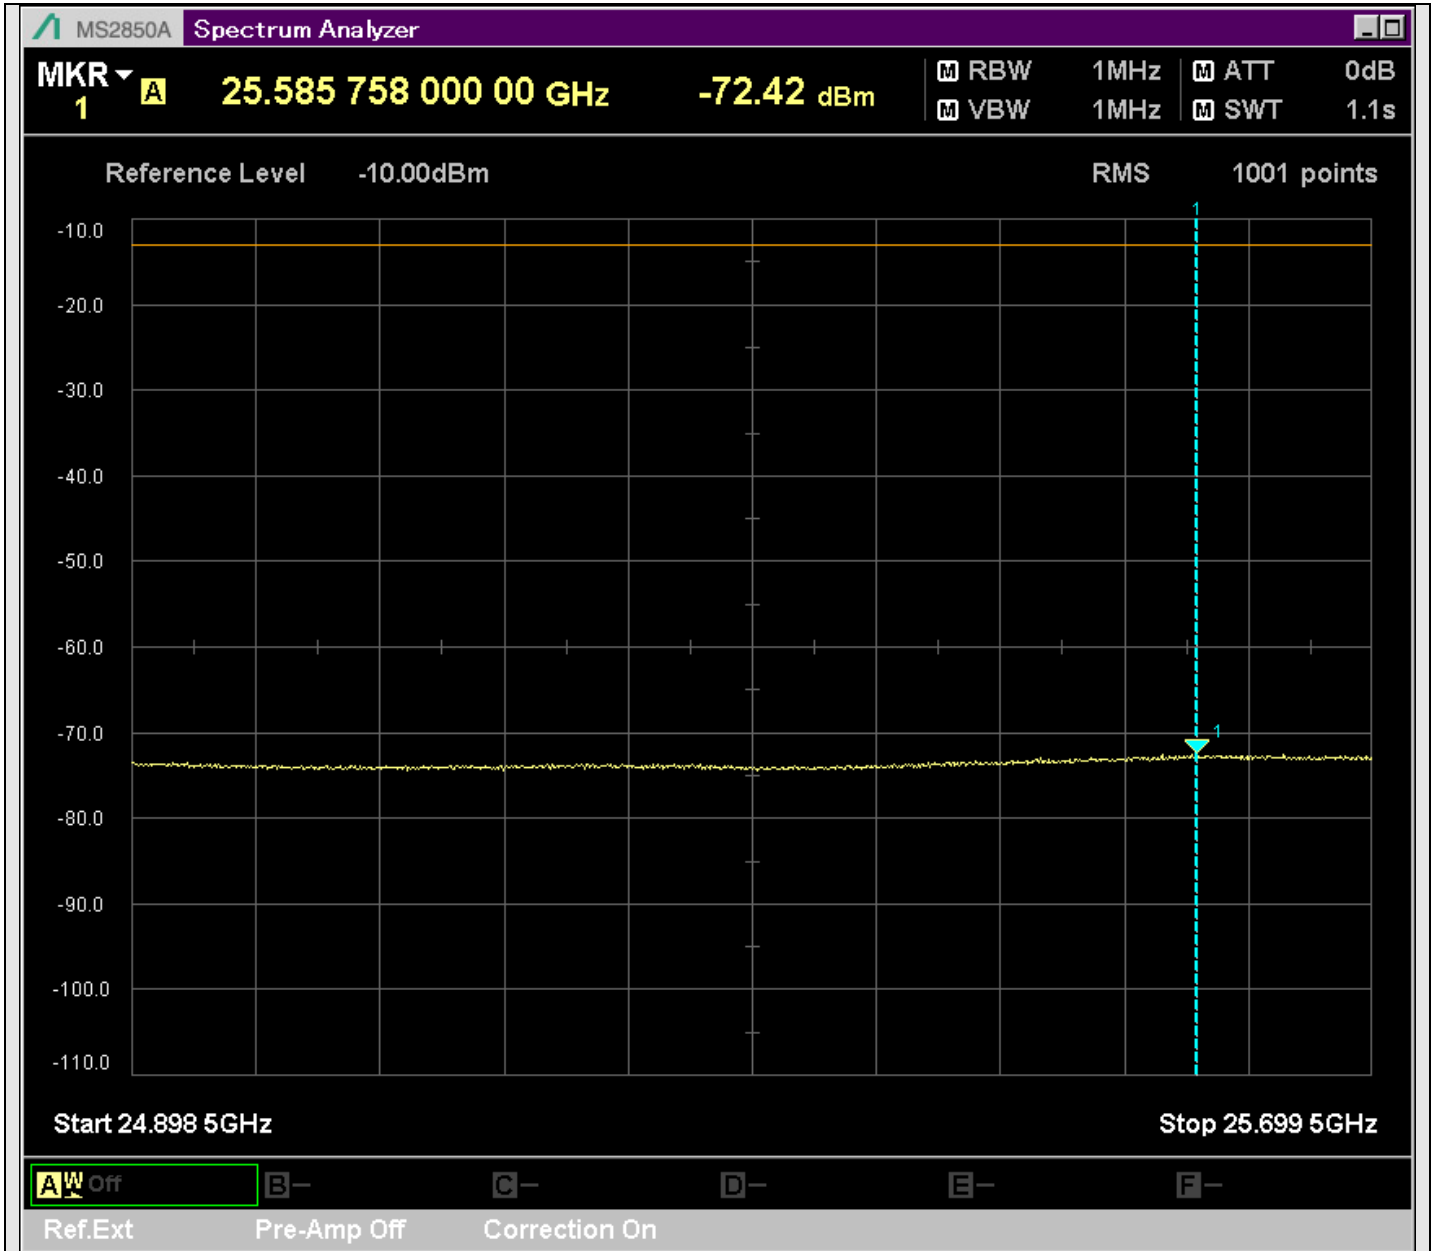

n7_50MHz_15kHz_531000_CP-OFDM
QPSK_Outer_Full_SA(24898MHz-25700MHz_1MHz)@25585.758MHz