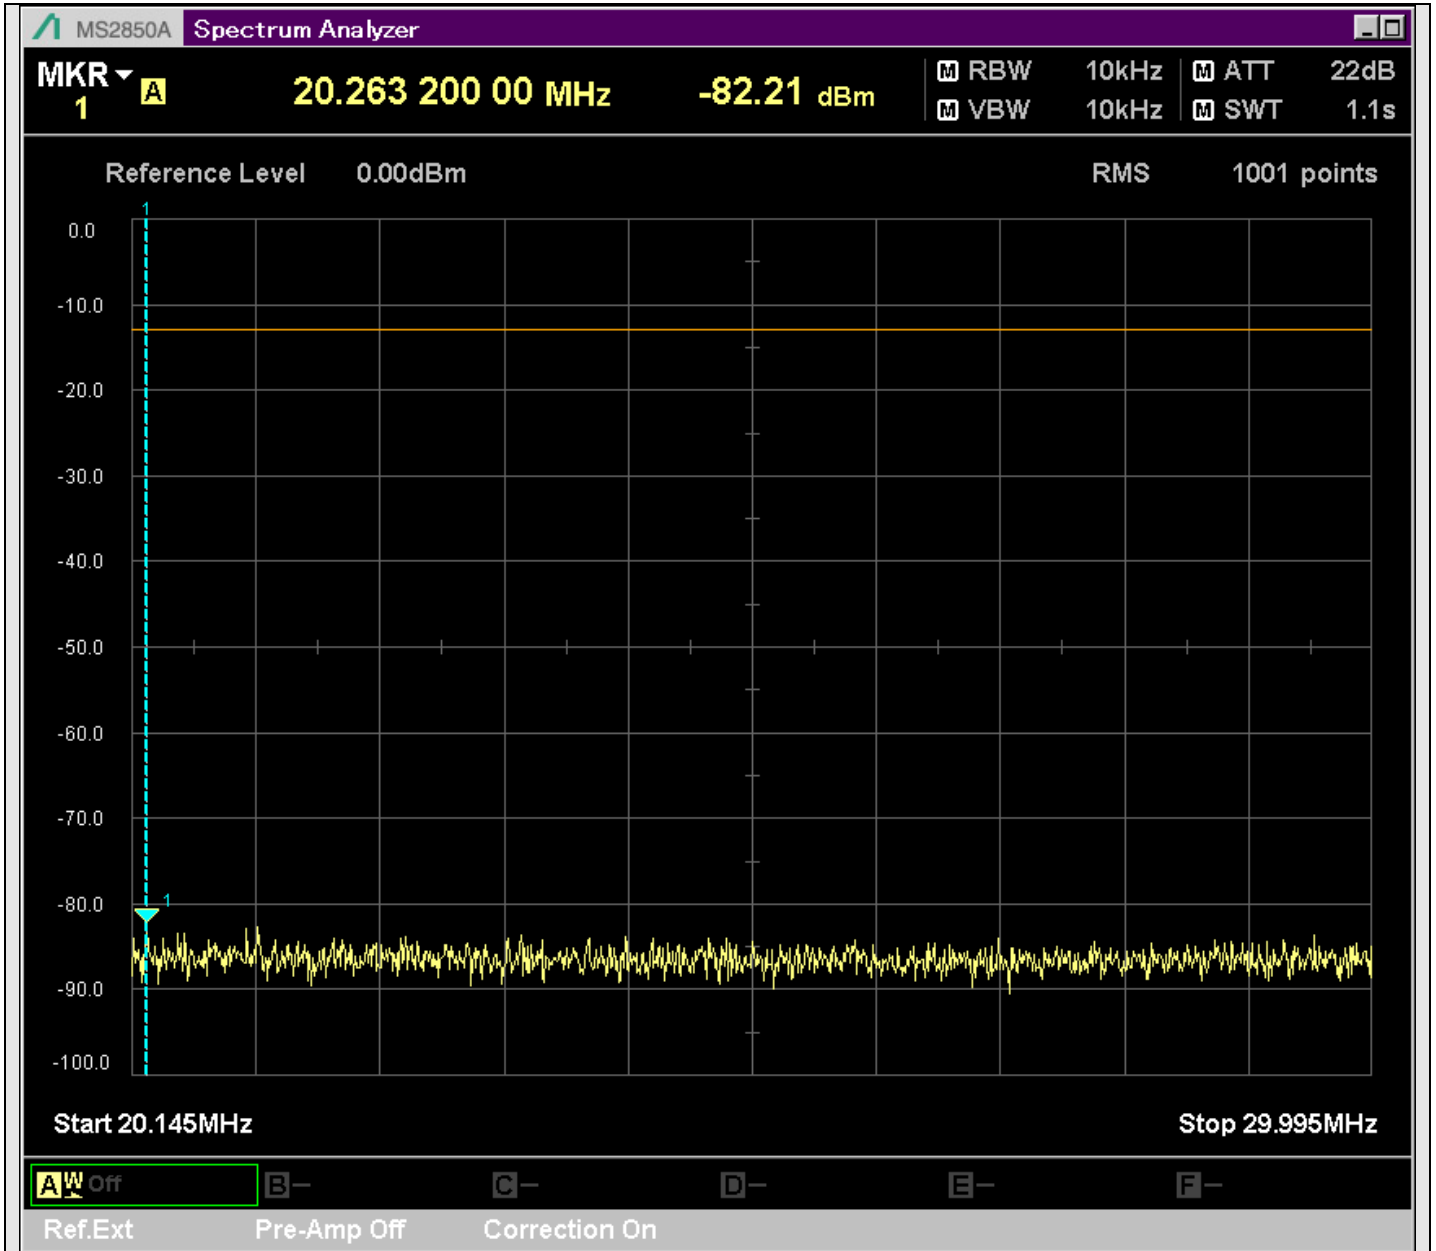

n7_50MHz_15kHz_533000_CP-OFDM
QPSK_Edge_1RB_Left_SA(20.14MHz-30MHz_10kHz)@20.263MHz