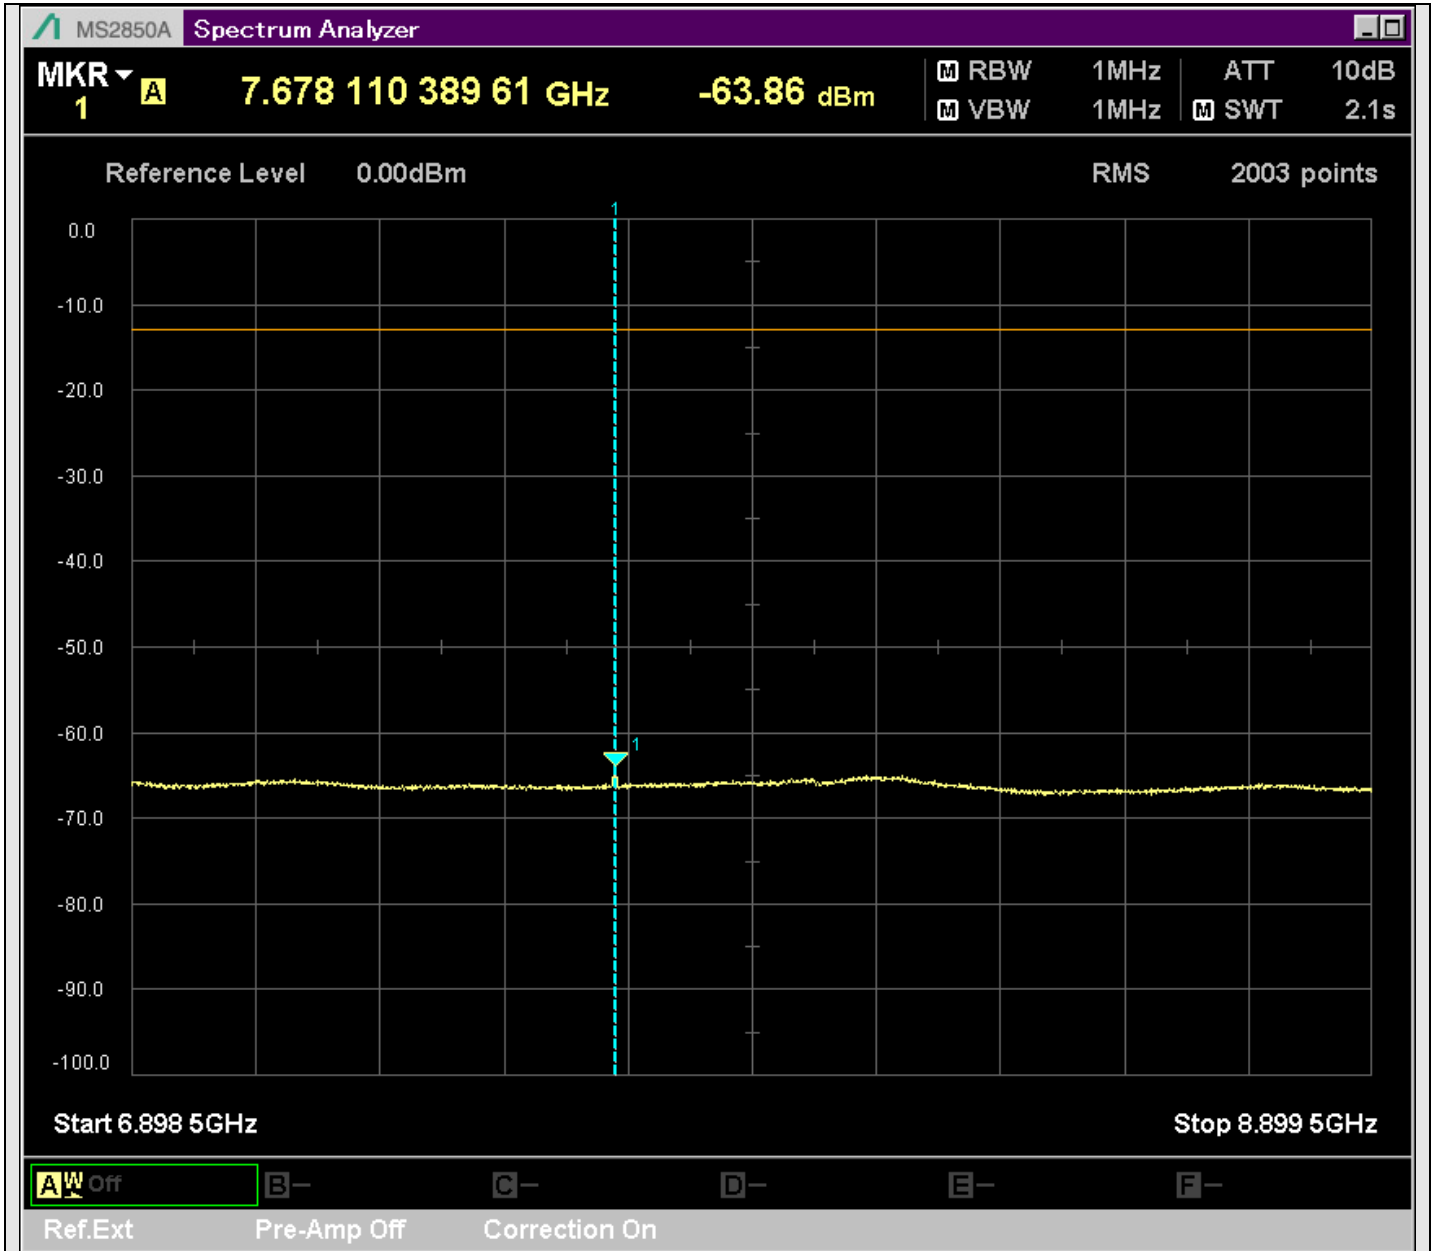

n7_50MHz_15kHz_531000_CP-OFDM
QPSK_Edge_1RB_Right_SA(6898MHz-8900MHz_1MHz)@7678.110MHz