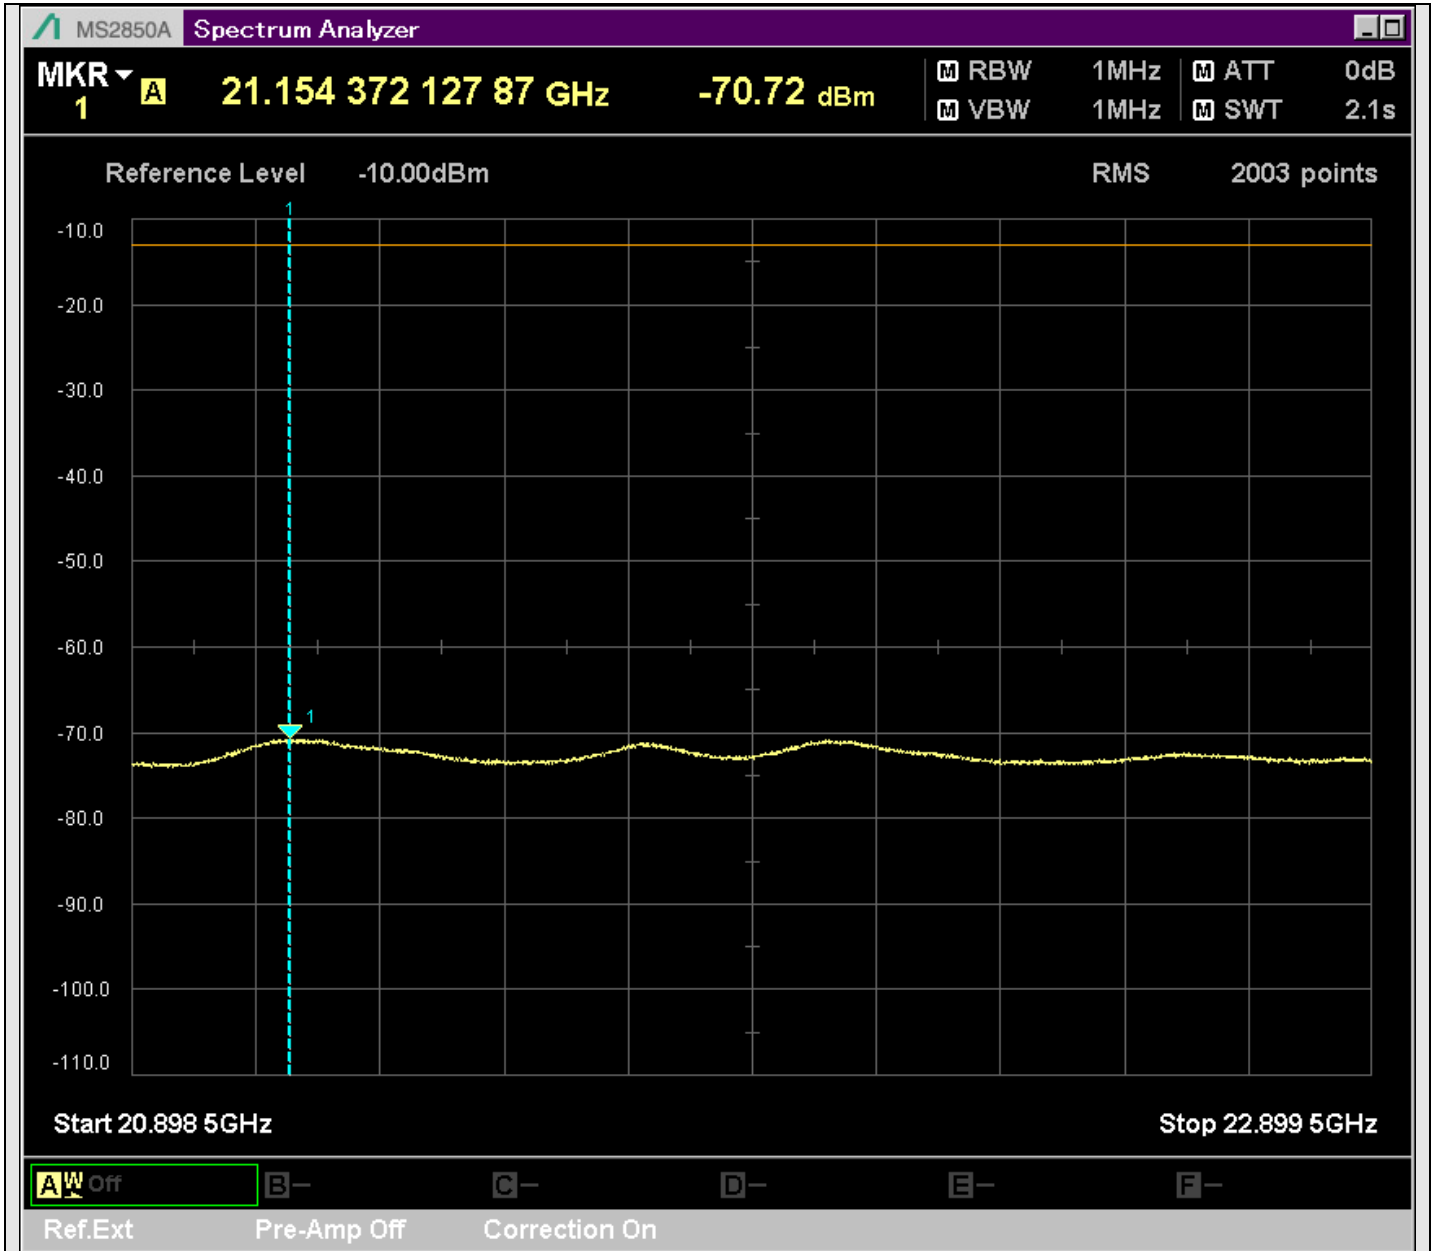

n7_50MHz_15kHz_531000_CP-OFDM
QPSK_Edge_1RB_Left_SA(20898MHz-22900MHz_1MHz)@21154.372MHz