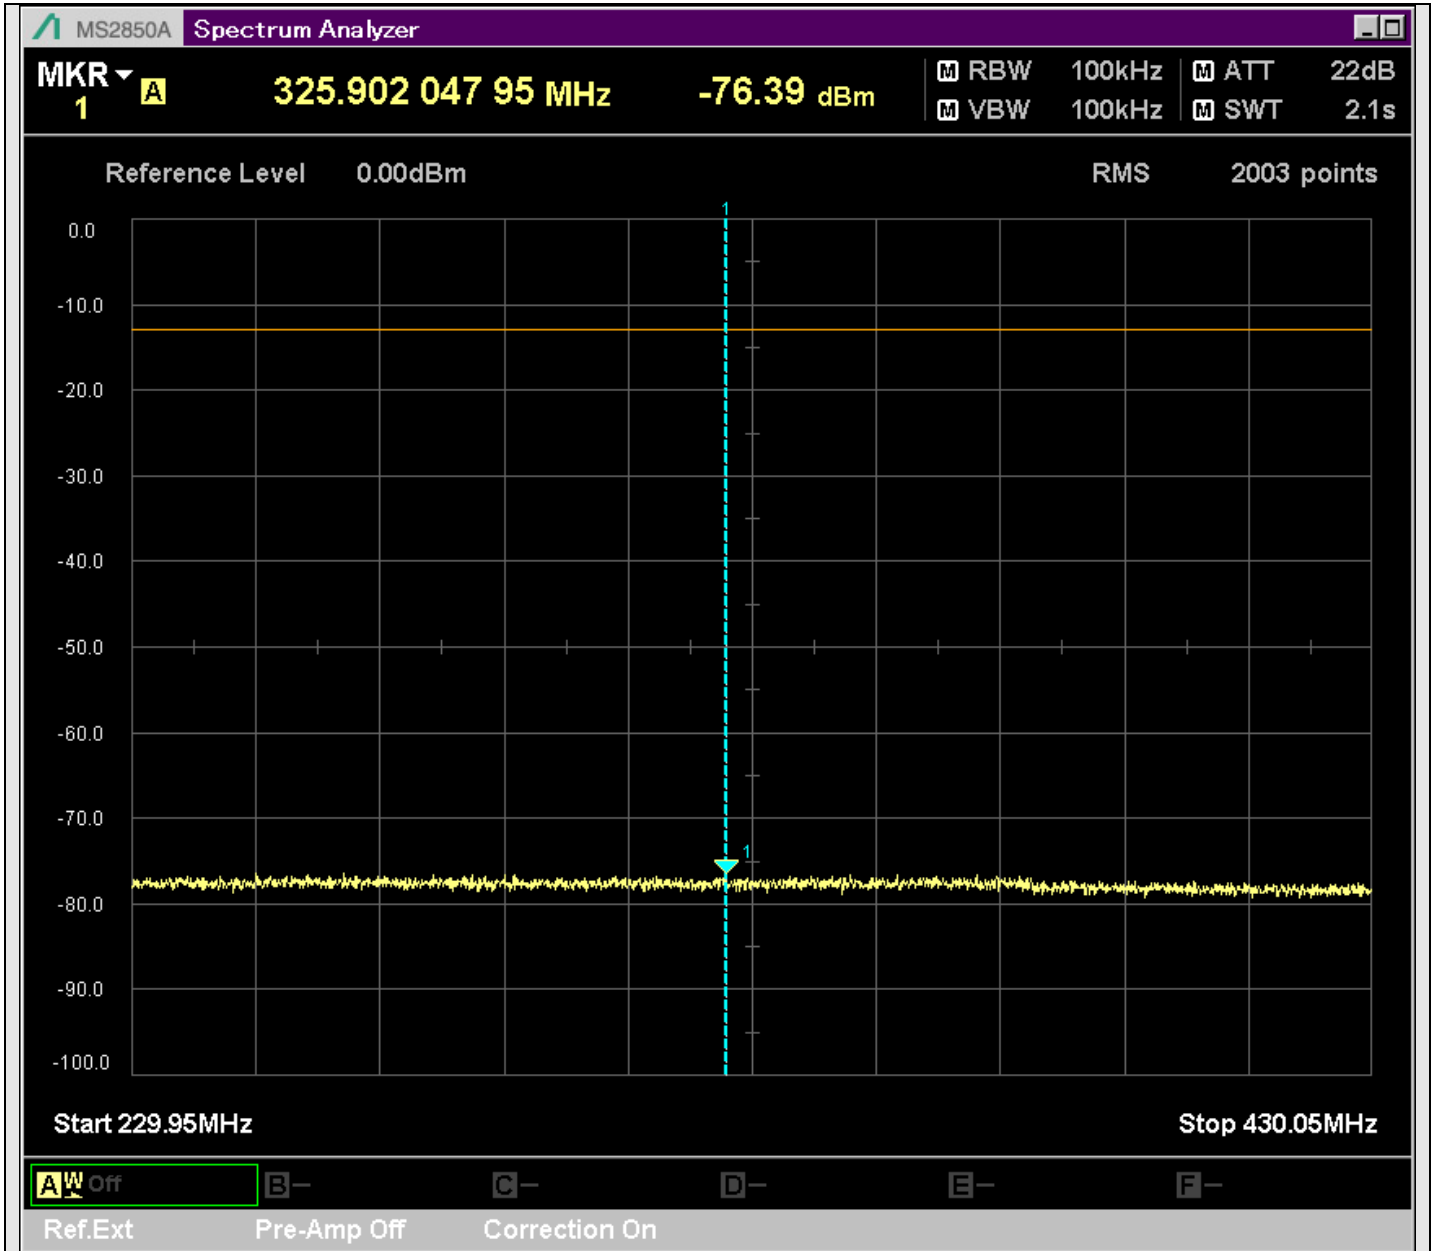

n7_50MHz_15kHz_531000_CP-OFDM
QPSK_Edge_1RB_Right_SA(229.9MHz-430.1MHz_100kHz)@325.902MHz