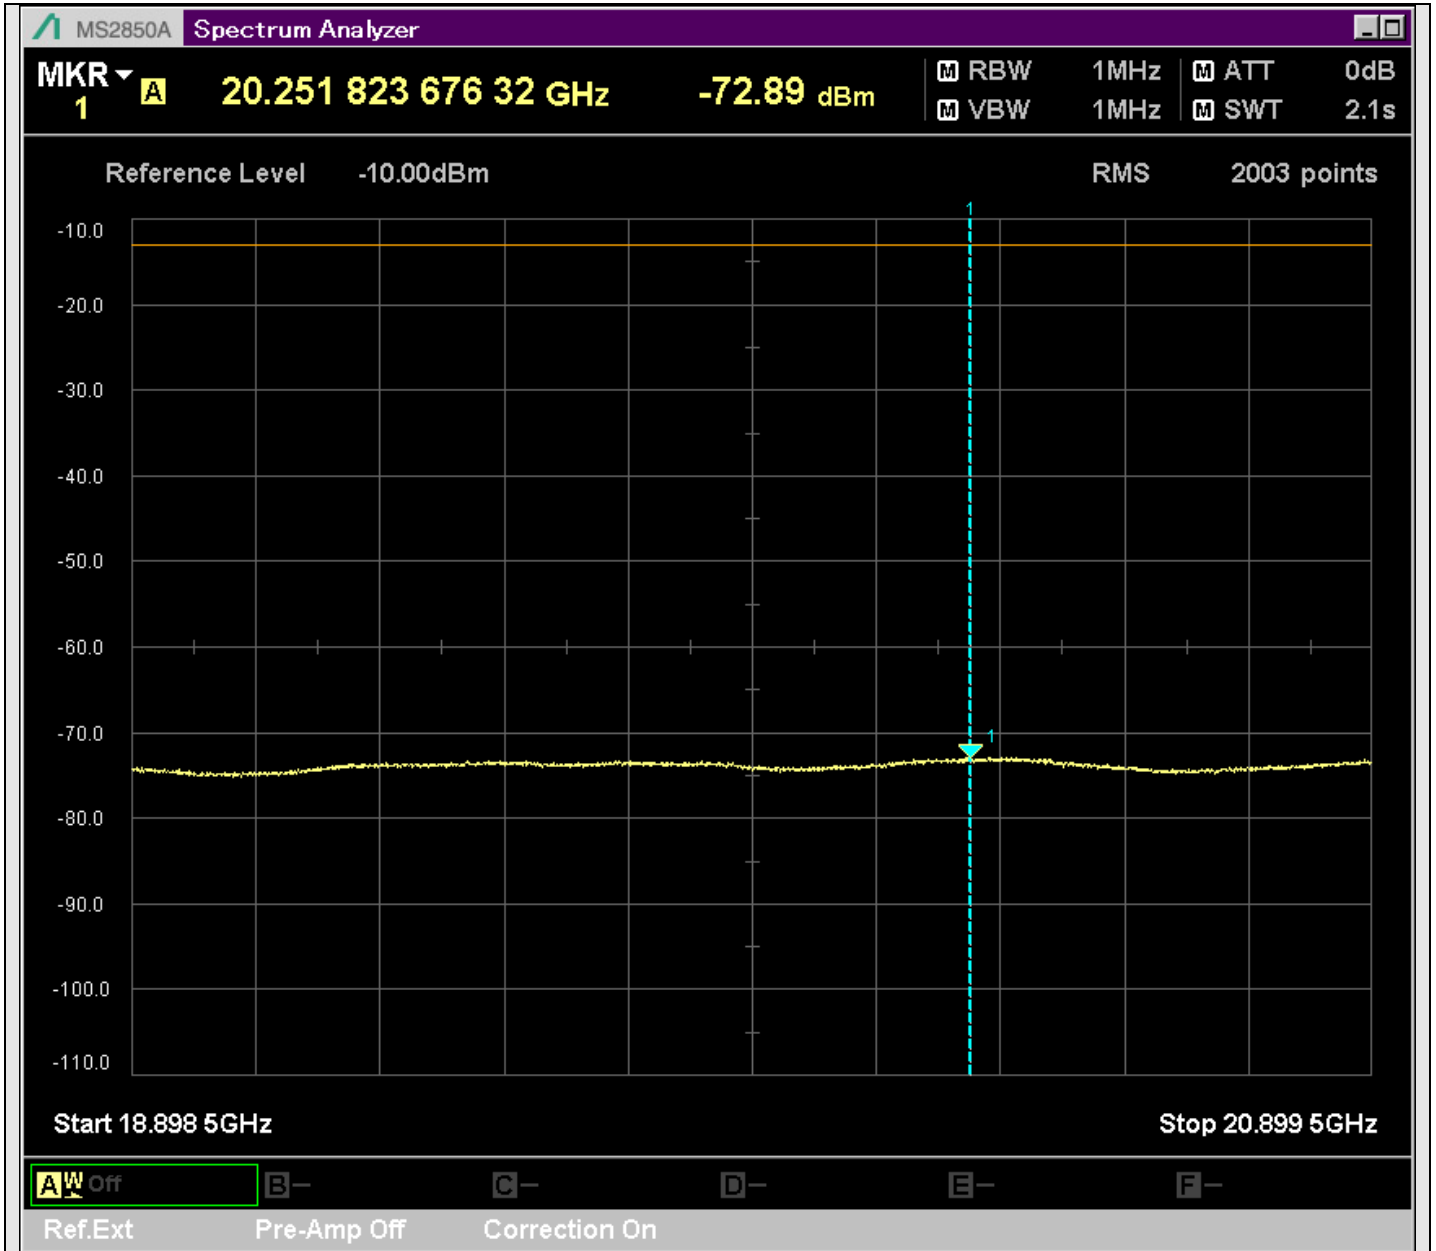

n7_50MHz_15kHz_531000_CP-OFDM
QPSK_Edge_1RB_Left_SA(18898MHz-20900MHz_1MHz)@20251.824MHz