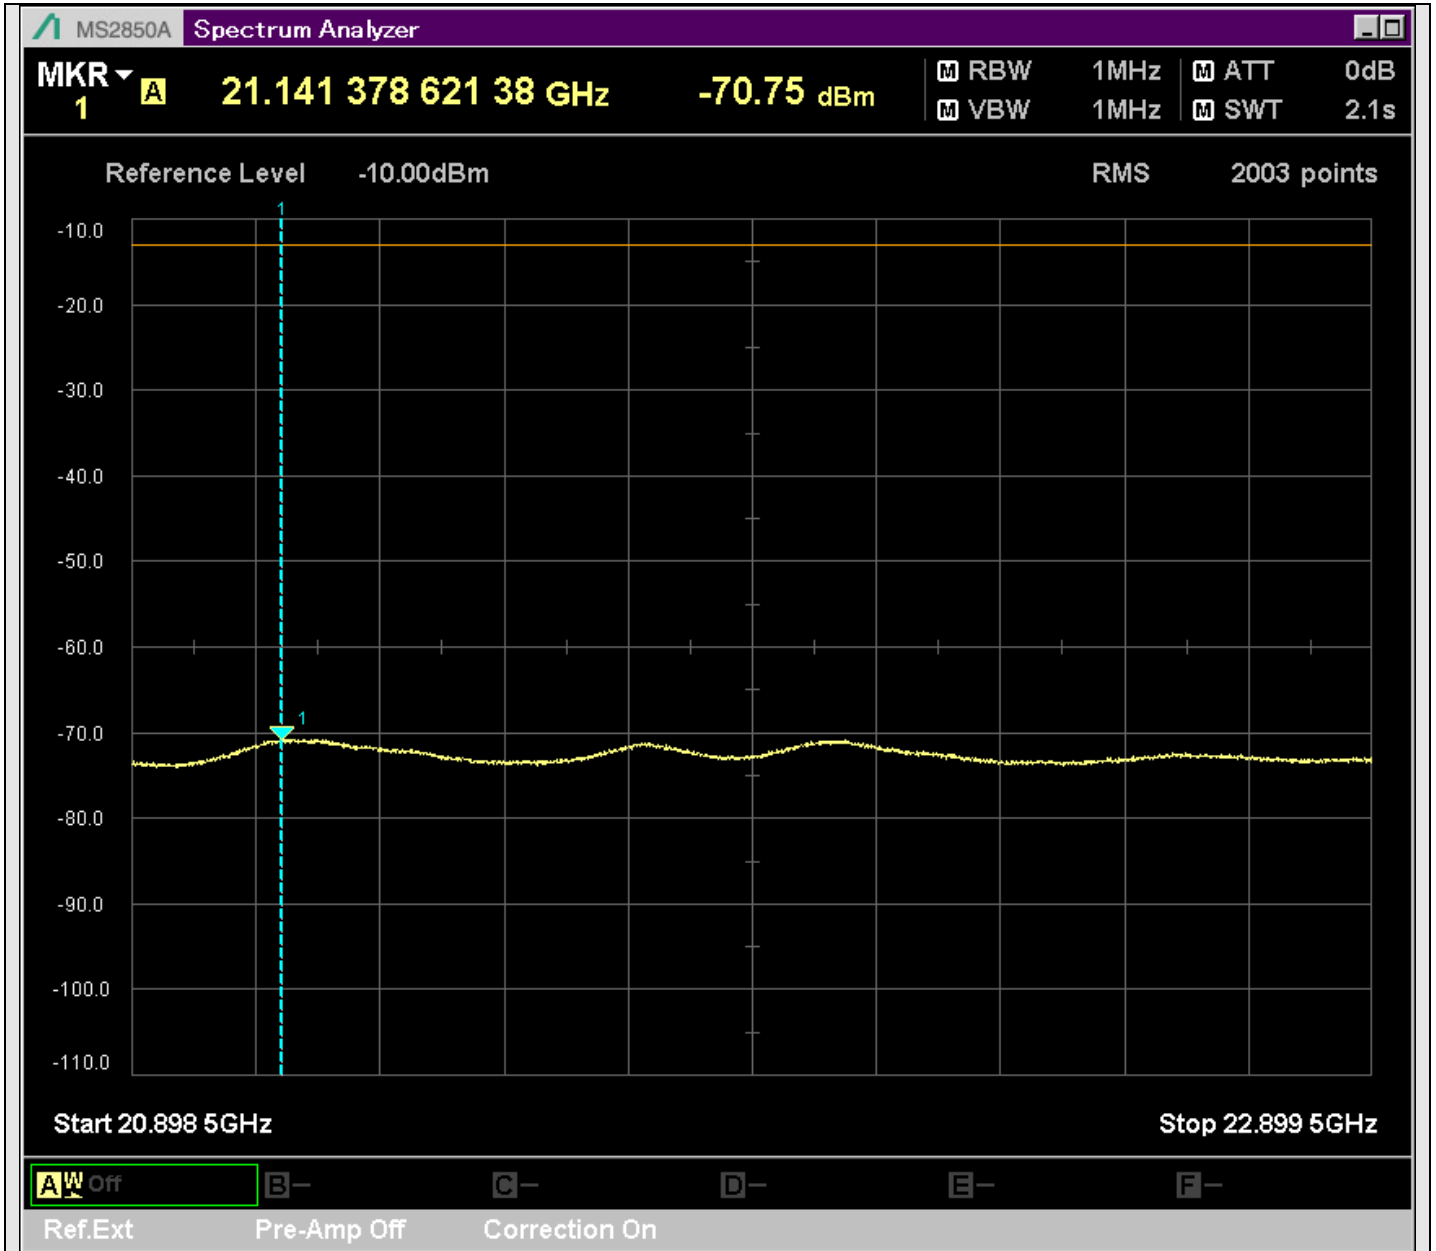

n7_50MHz_15kHz_531000_CP-OFDM
QPSK_Outer_Full_SA(16898MHz-18900MHz_1MHz)@17766.066MHz

n7_50MHz_15kHz_531000_CP-OFDM
QPSK_Outer_Full_SA(18898MHz-20900MHz_1MHz)@20310.794MHz

n7_50MHz_15kHz_531000_CP-OFDM
QPSK_Outer_Full_SA(20898MHz-22900MHz_1MHz)@21141.379MHz