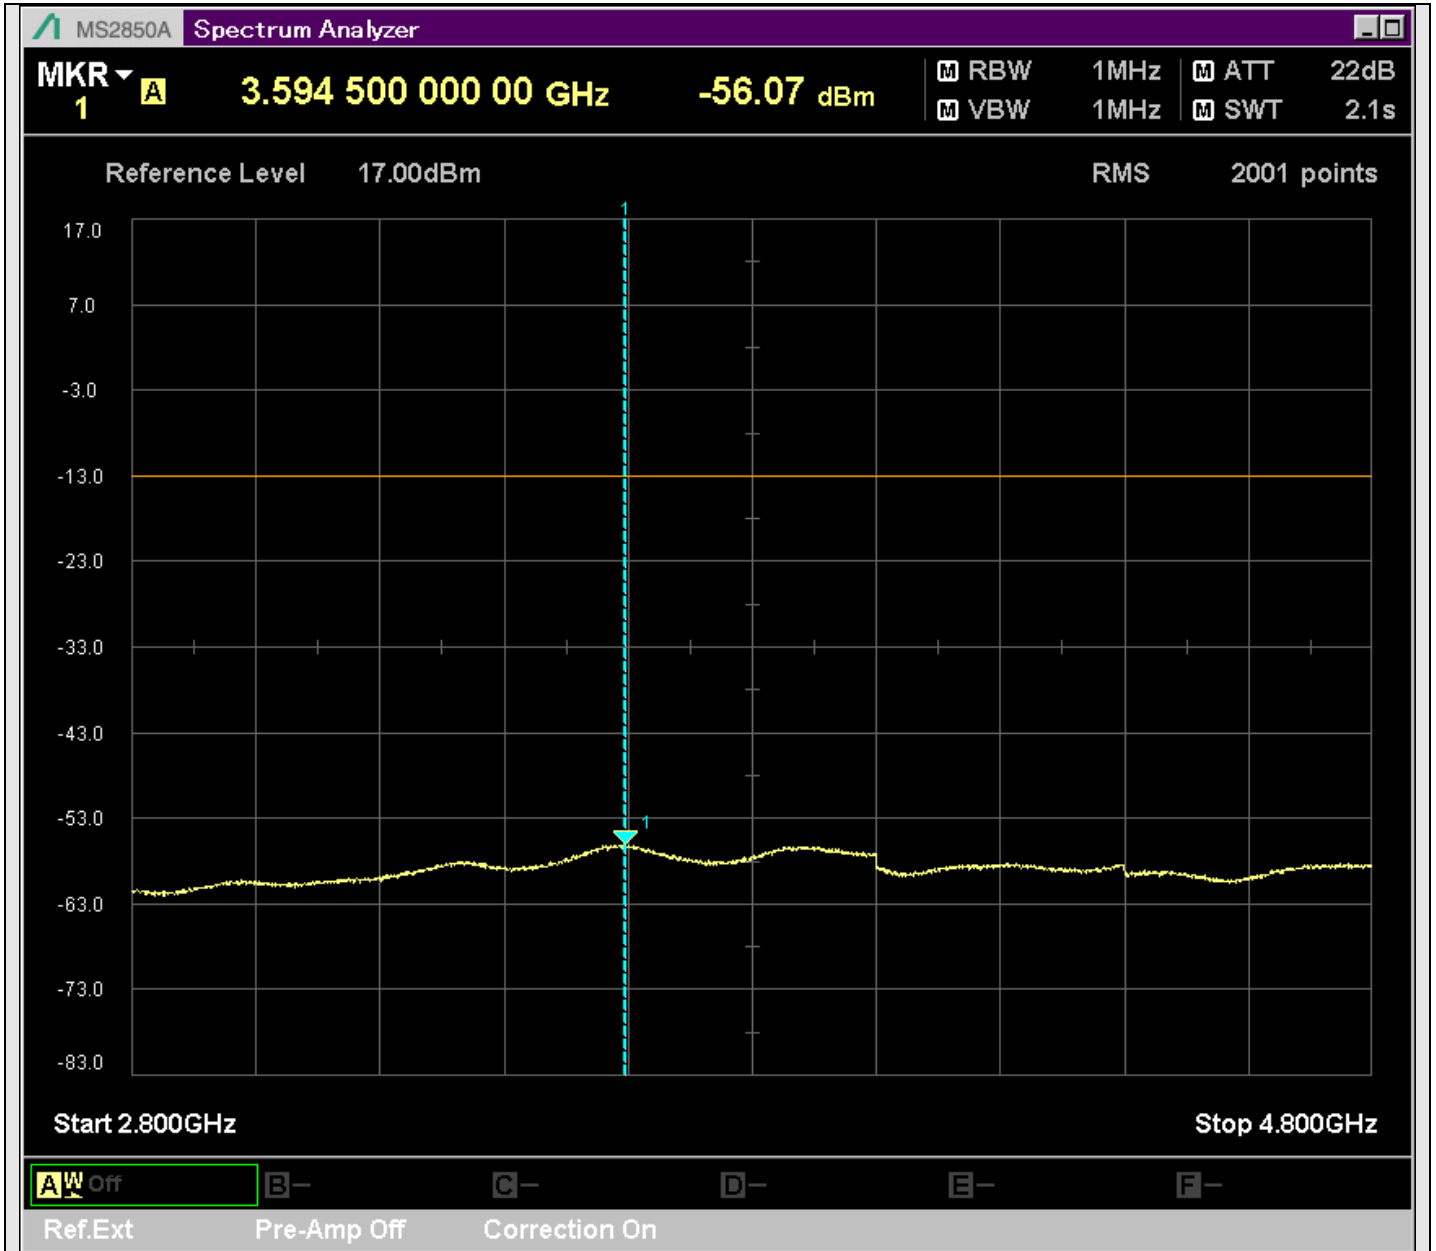

n7_50MHz_15kHz_531000_CP-OFDM
QPSK_Edge_1RB_Right_SA(2799MHz-4800MHz_1MHz)@3594.500MHz