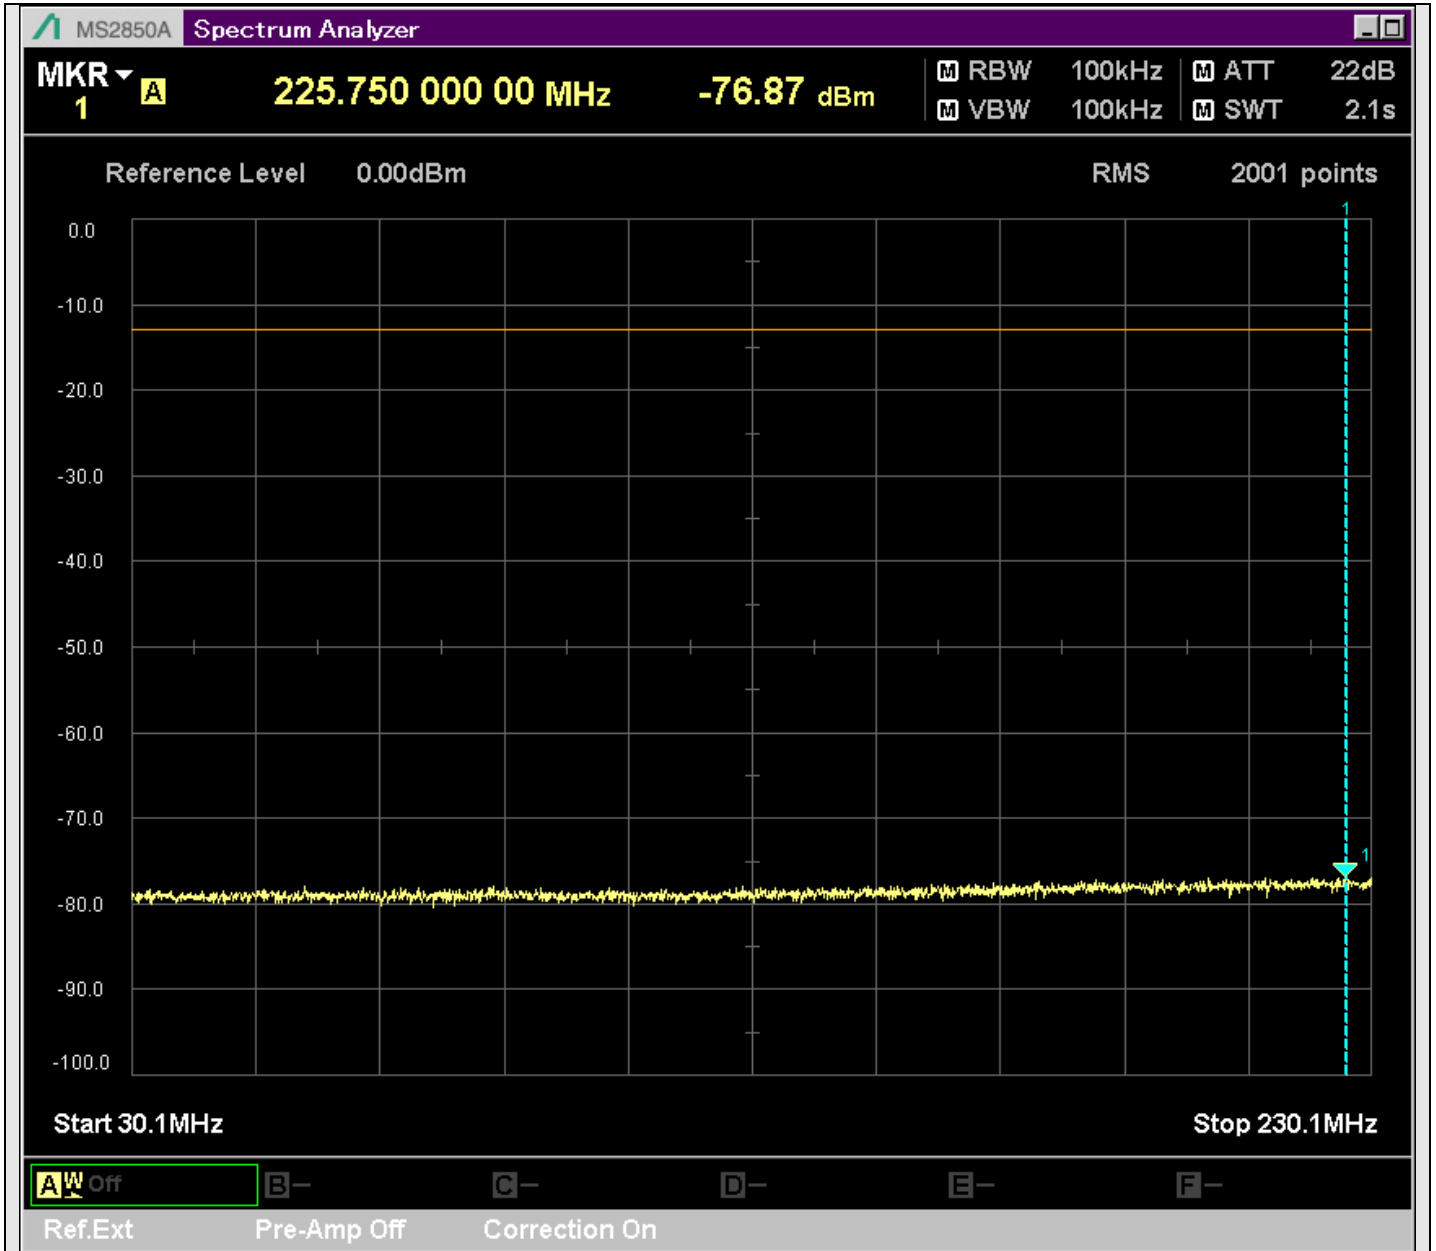

n7_50MHz_15kHz_533000_CP-OFDM
QPSK_Edge_1RB_Right_SA(30MHz-230.1MHz_100kHz)@225.750MHz