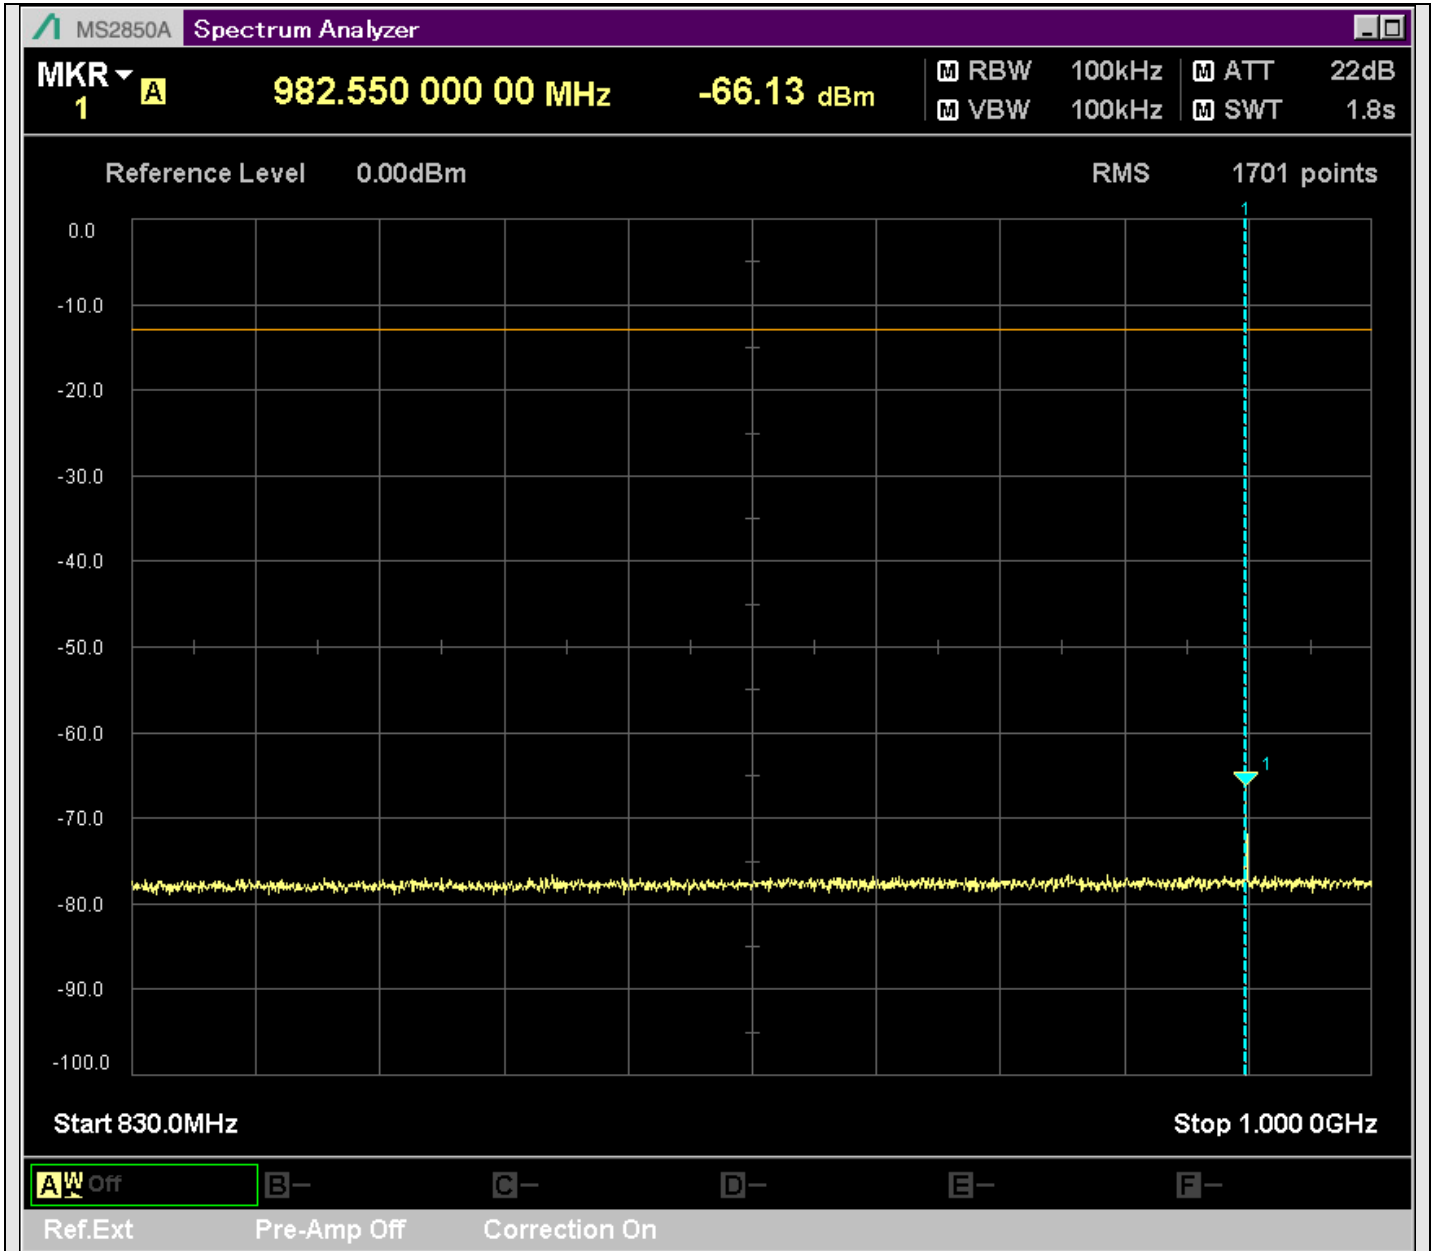

n7_25MHz_15kHz_531000_CP-OFDM
QPSK_Edge_1RB_Right_SA(829.9MHz-1000MHz_100kHz)@982.550MHz