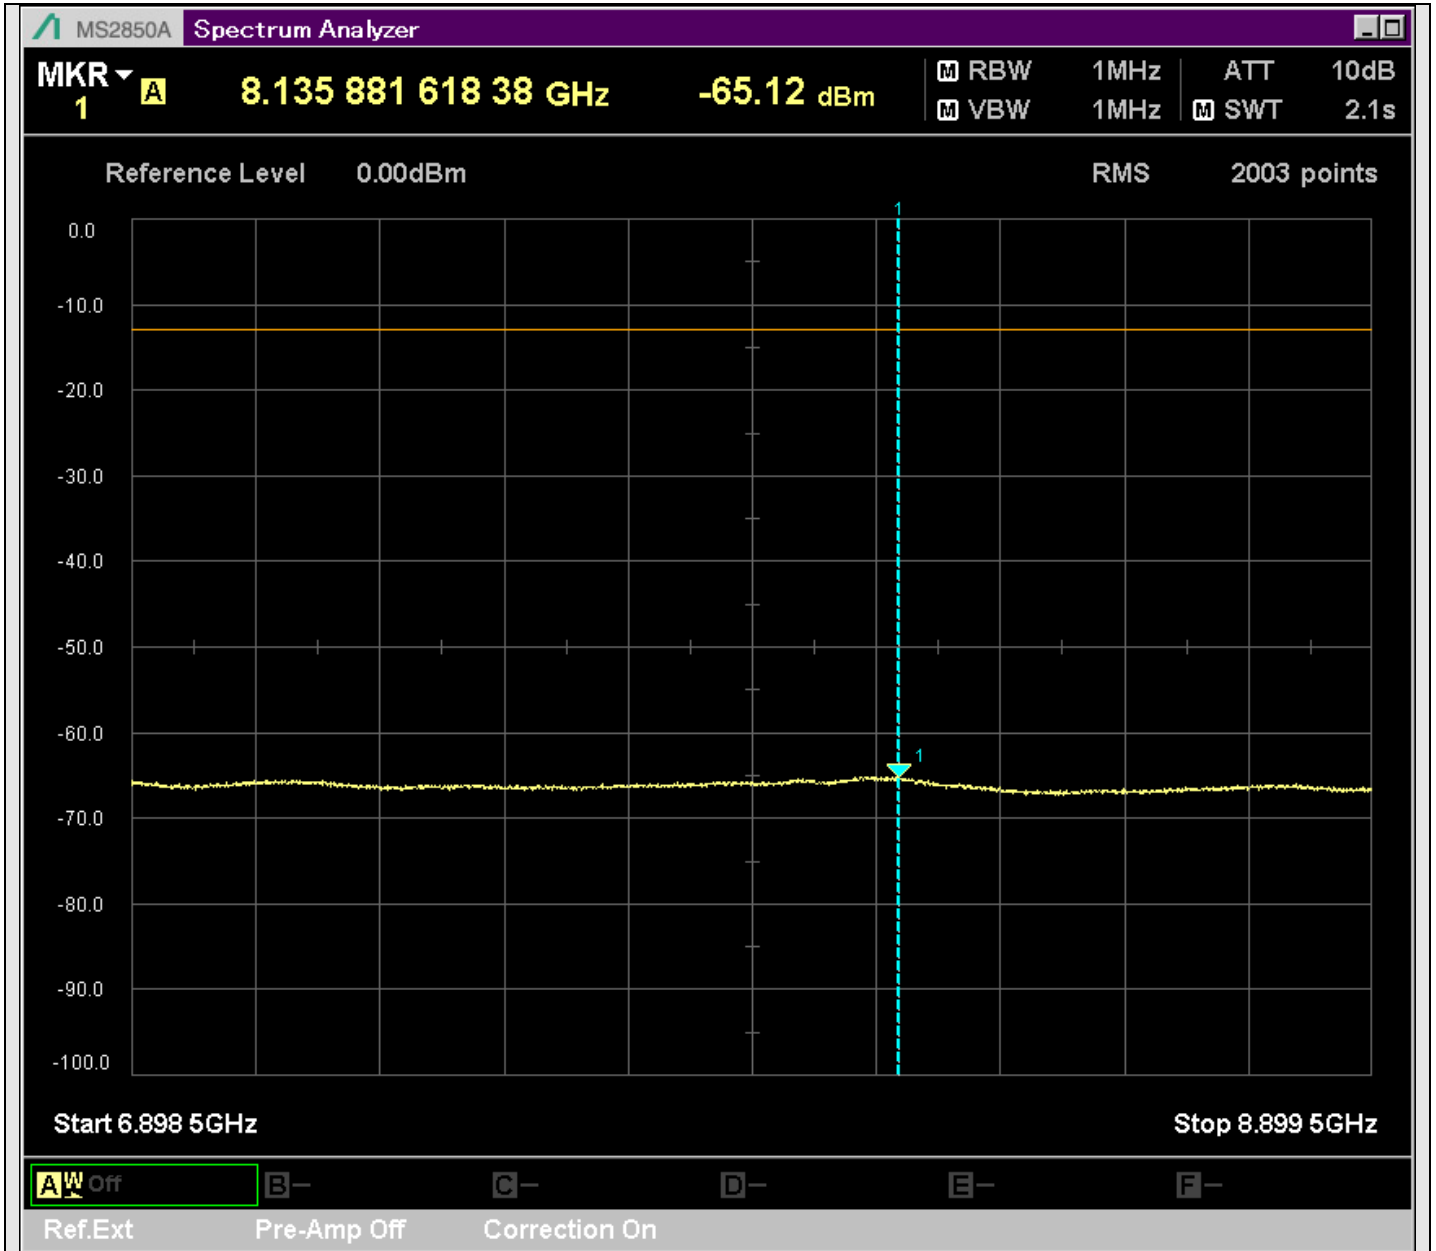

n7_25MHz_15kHz_531000_CP-OFDM
QPSK_Edge_1RB_Right_SA(6898MHz-8900MHz_1MHz)@8135.882MHz