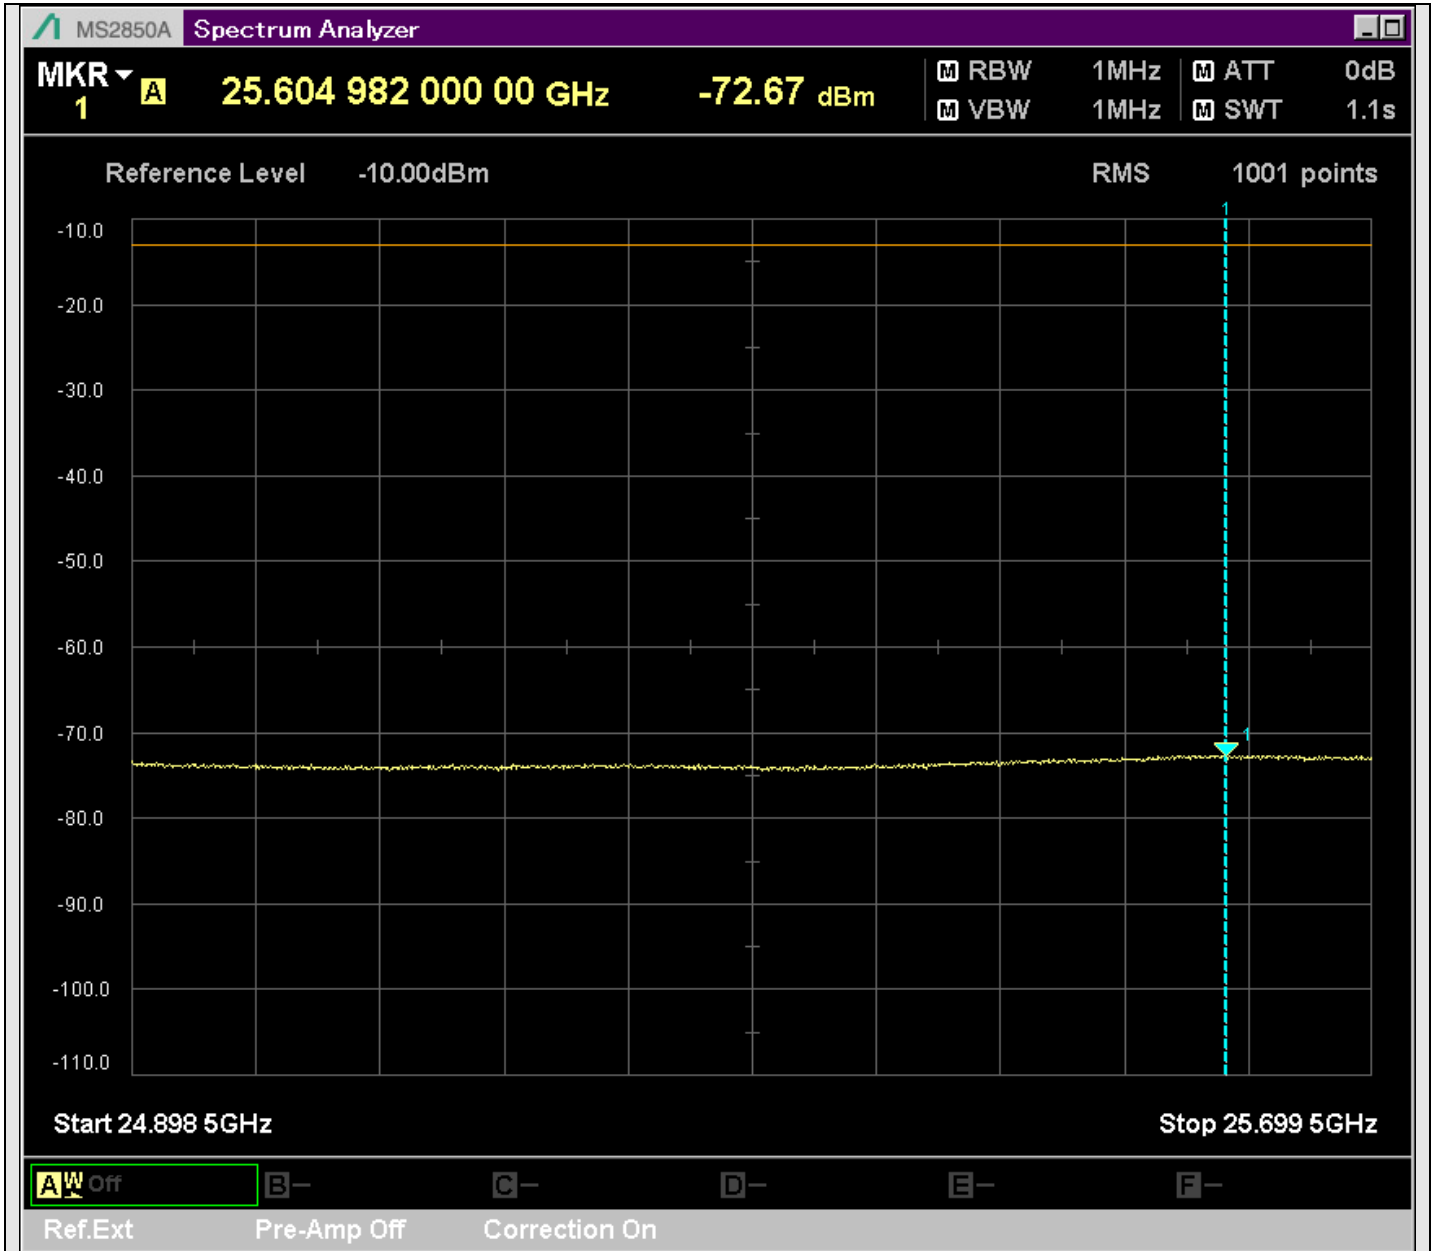

n7_25MHz_15kHz_531000_CP-OFDM
QPSK_Edge_1RB_Left_SA(24898MHz-25700MHz_1MHz)@25604.982MHz