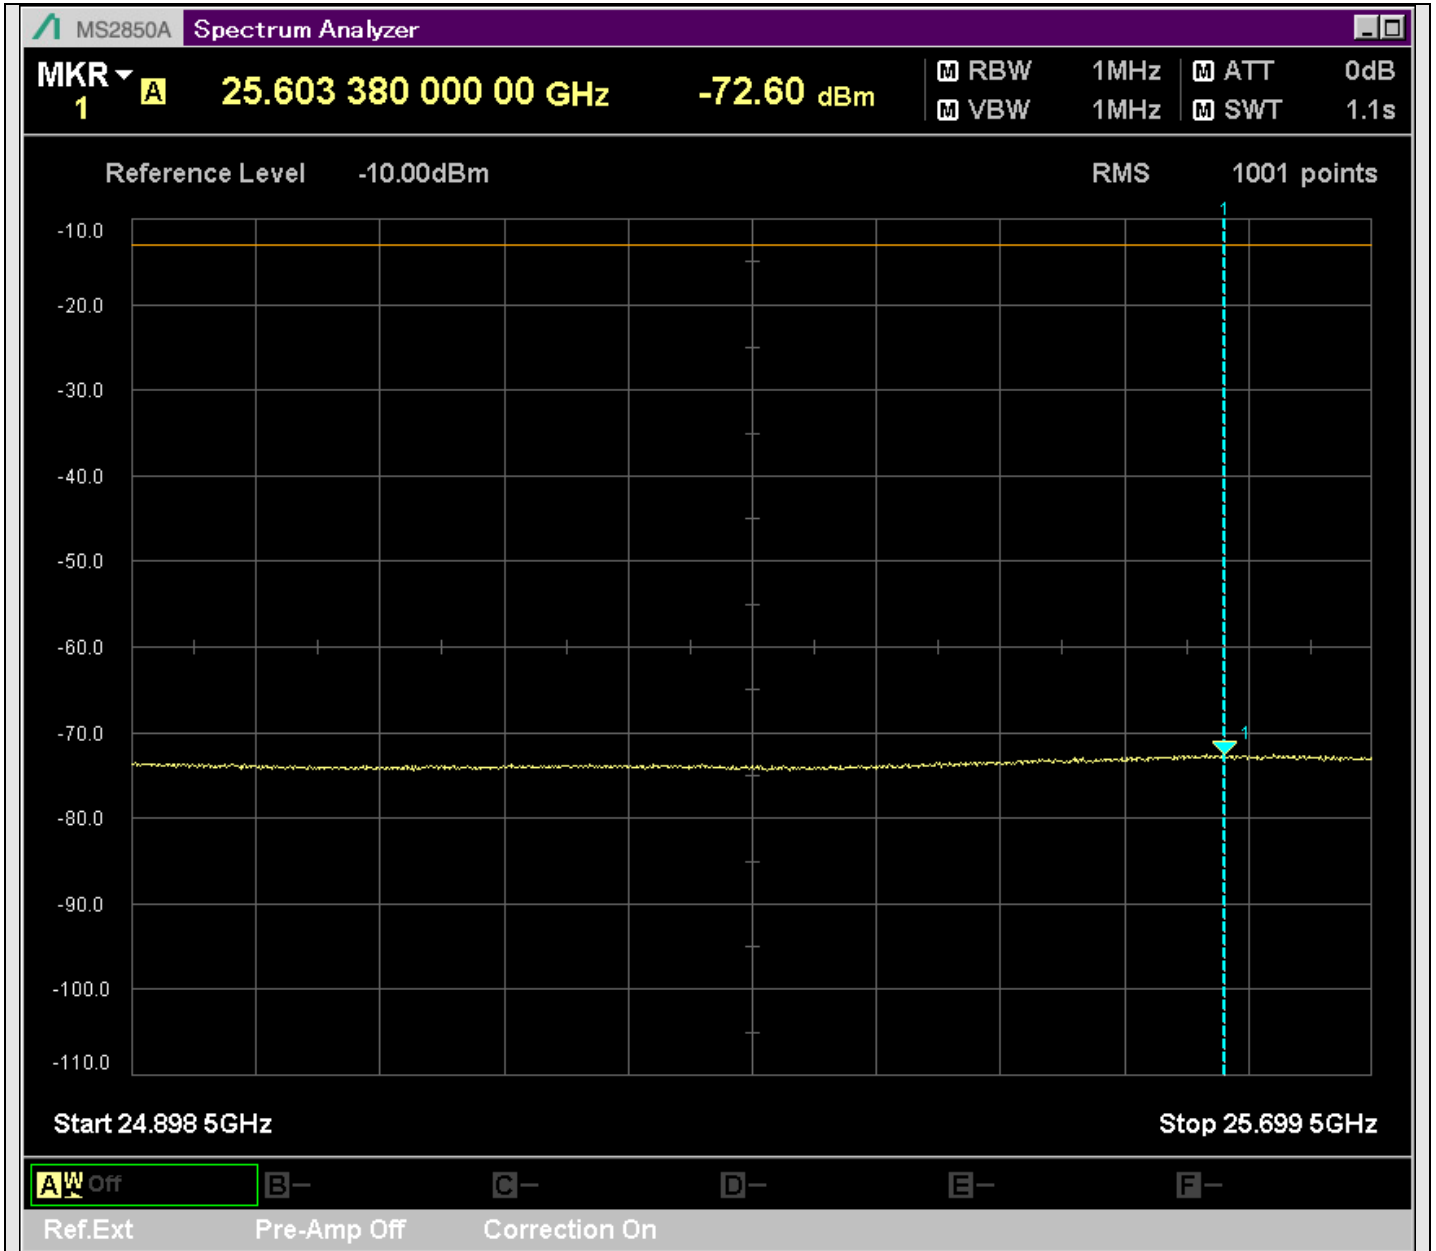

n7_50MHz_15kHz_529000_CP-OFDM
QPSK_Edge_1RB_Left_SA(24898MHz-25700MHz_1MHz)@25603.380MHz