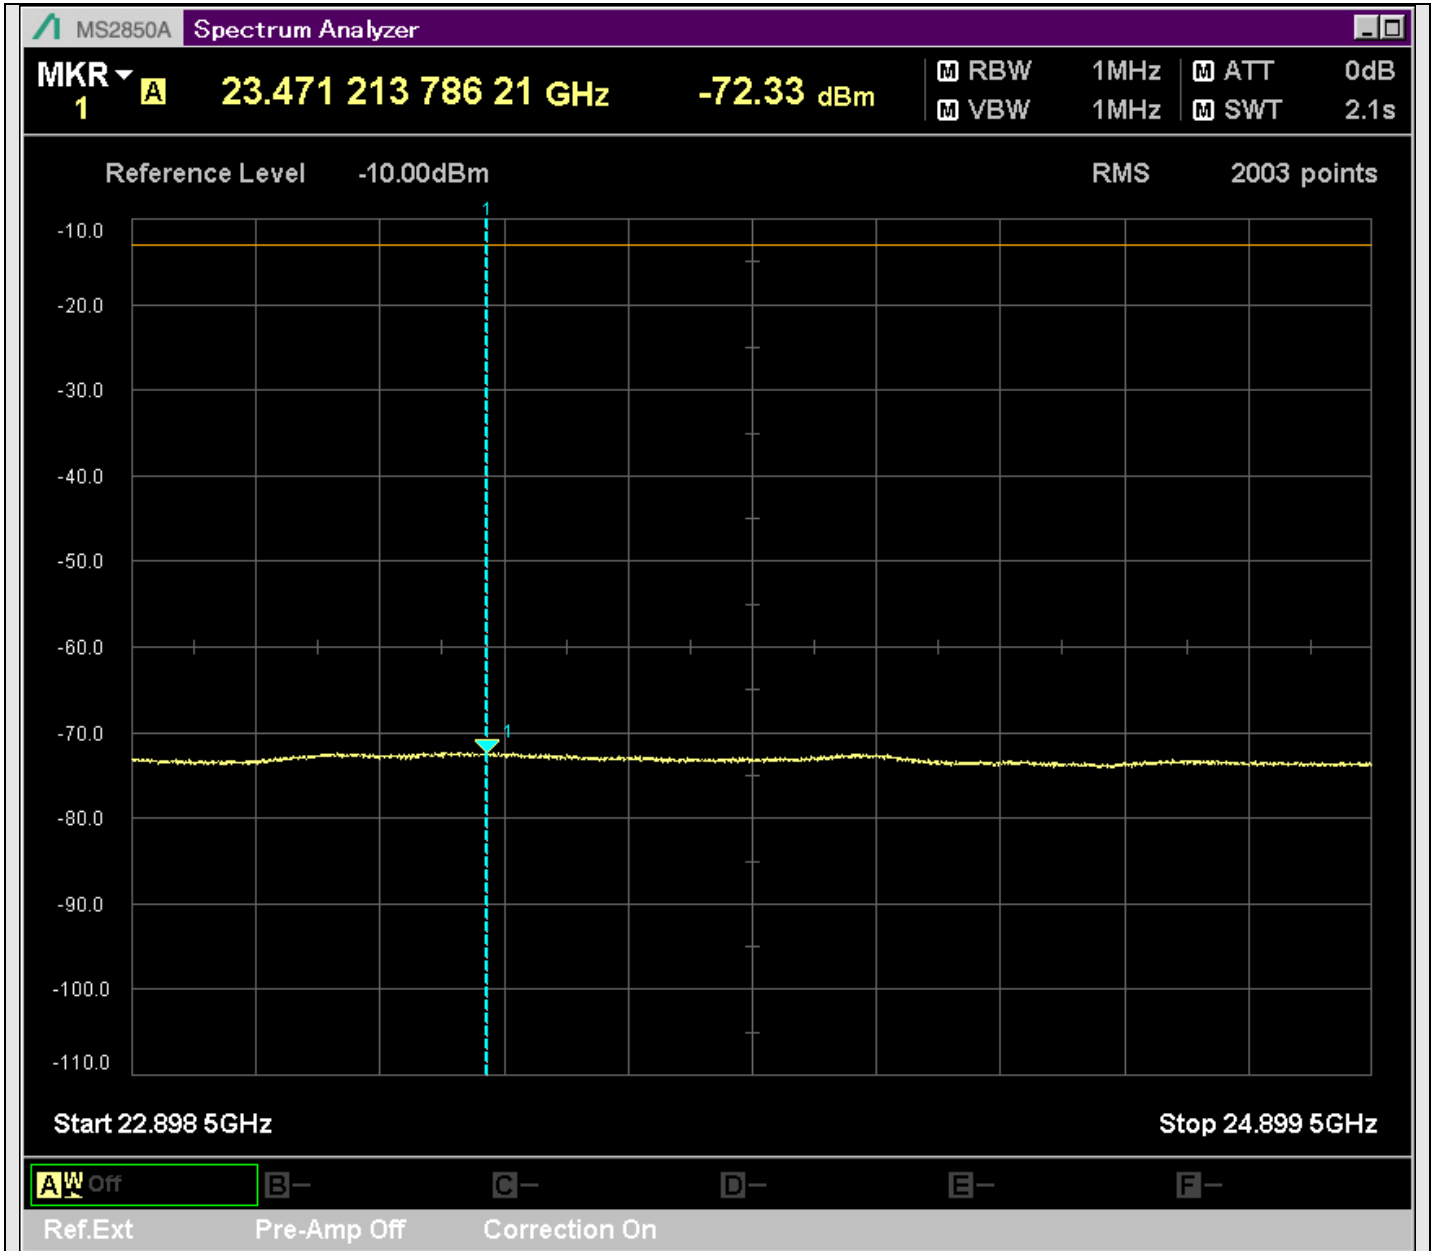

n7_50MHz_15kHz_529000_CP-OFDM
QPSK_Edge_1RB_Right_SA(22898MHz-24900MHz_1MHz)@23471.214MHz