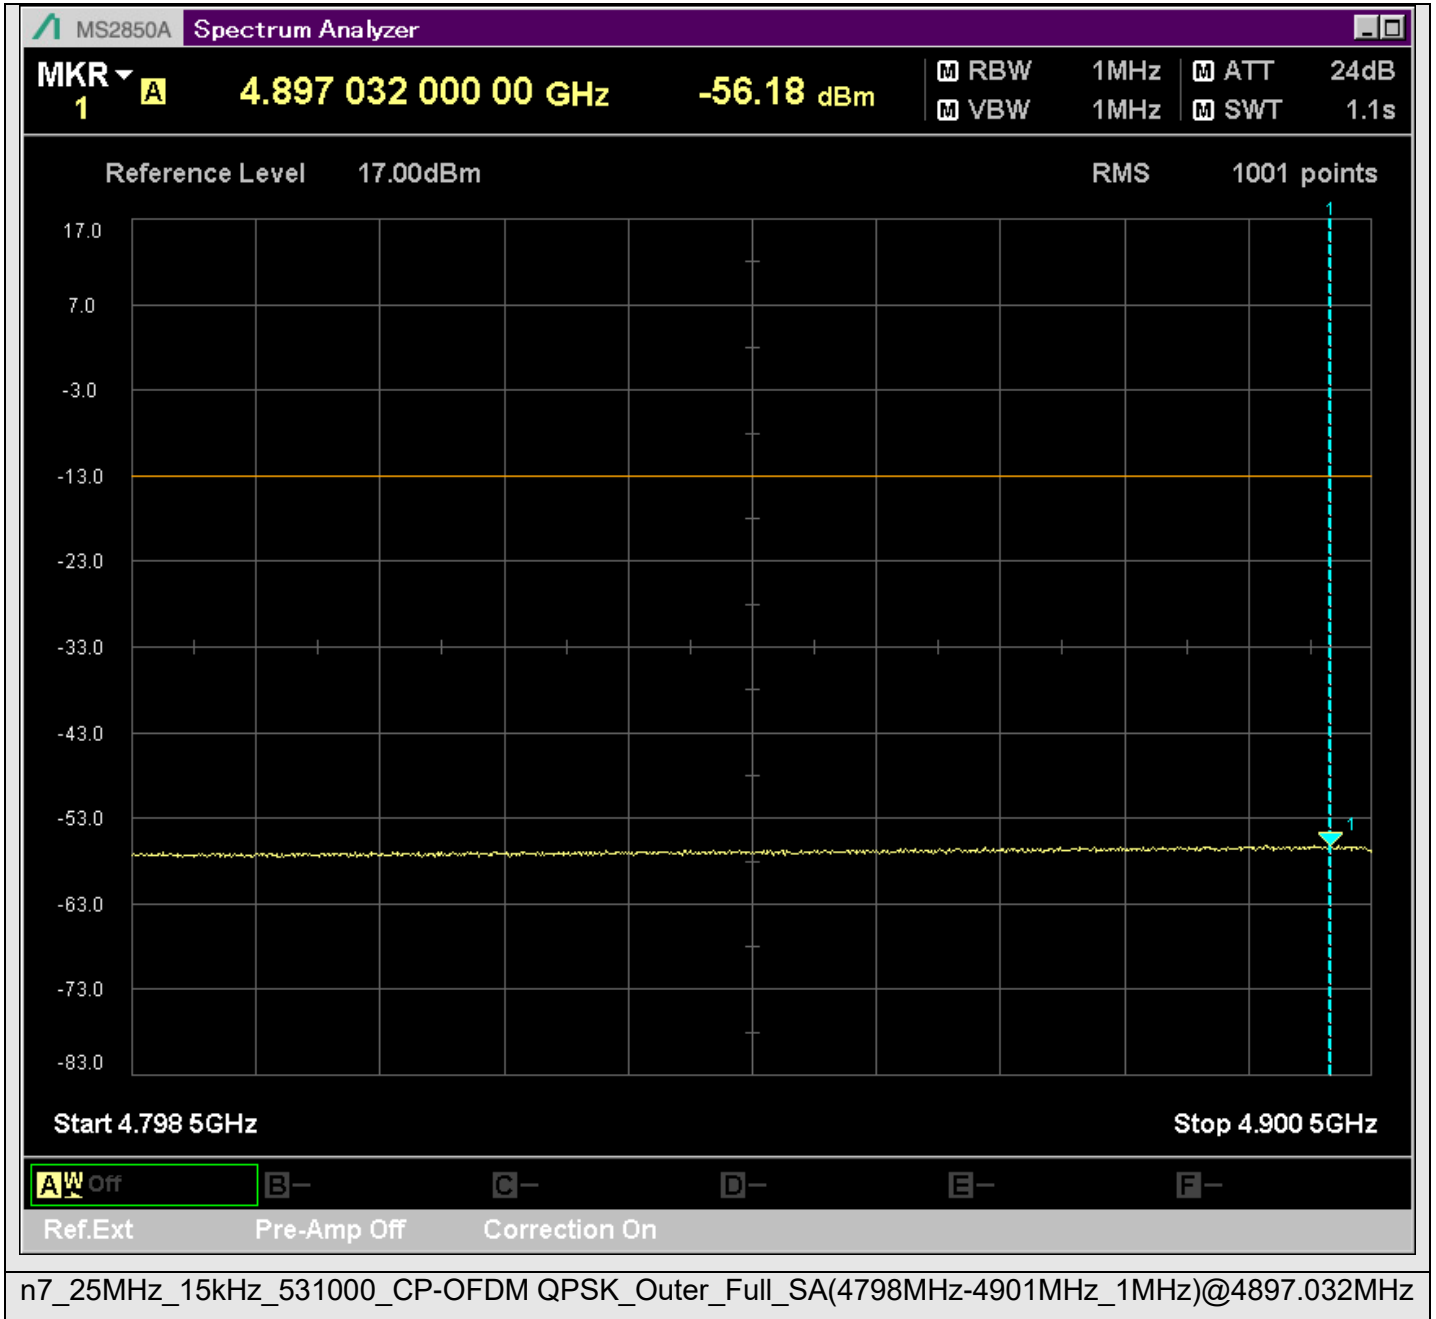

n7_25MHz_15kHz_531000_CP-OFDM
QPSK_Outer_Full_SA(829.9MHz-1000MHz_100kHz)@985.650MHz

n7_25MHz_15kHz_531000_CP-OFDM
QPSK_Outer_Full_SA(1000MHz-2492.5MHz_1MHz)@2492.000MHz

n7_25MHz_15kHz_531000_CP-OFDM
QPSK_Outer_Full_SA(2577.5MHz-2801MHz_1MHz)@2578.000MHz