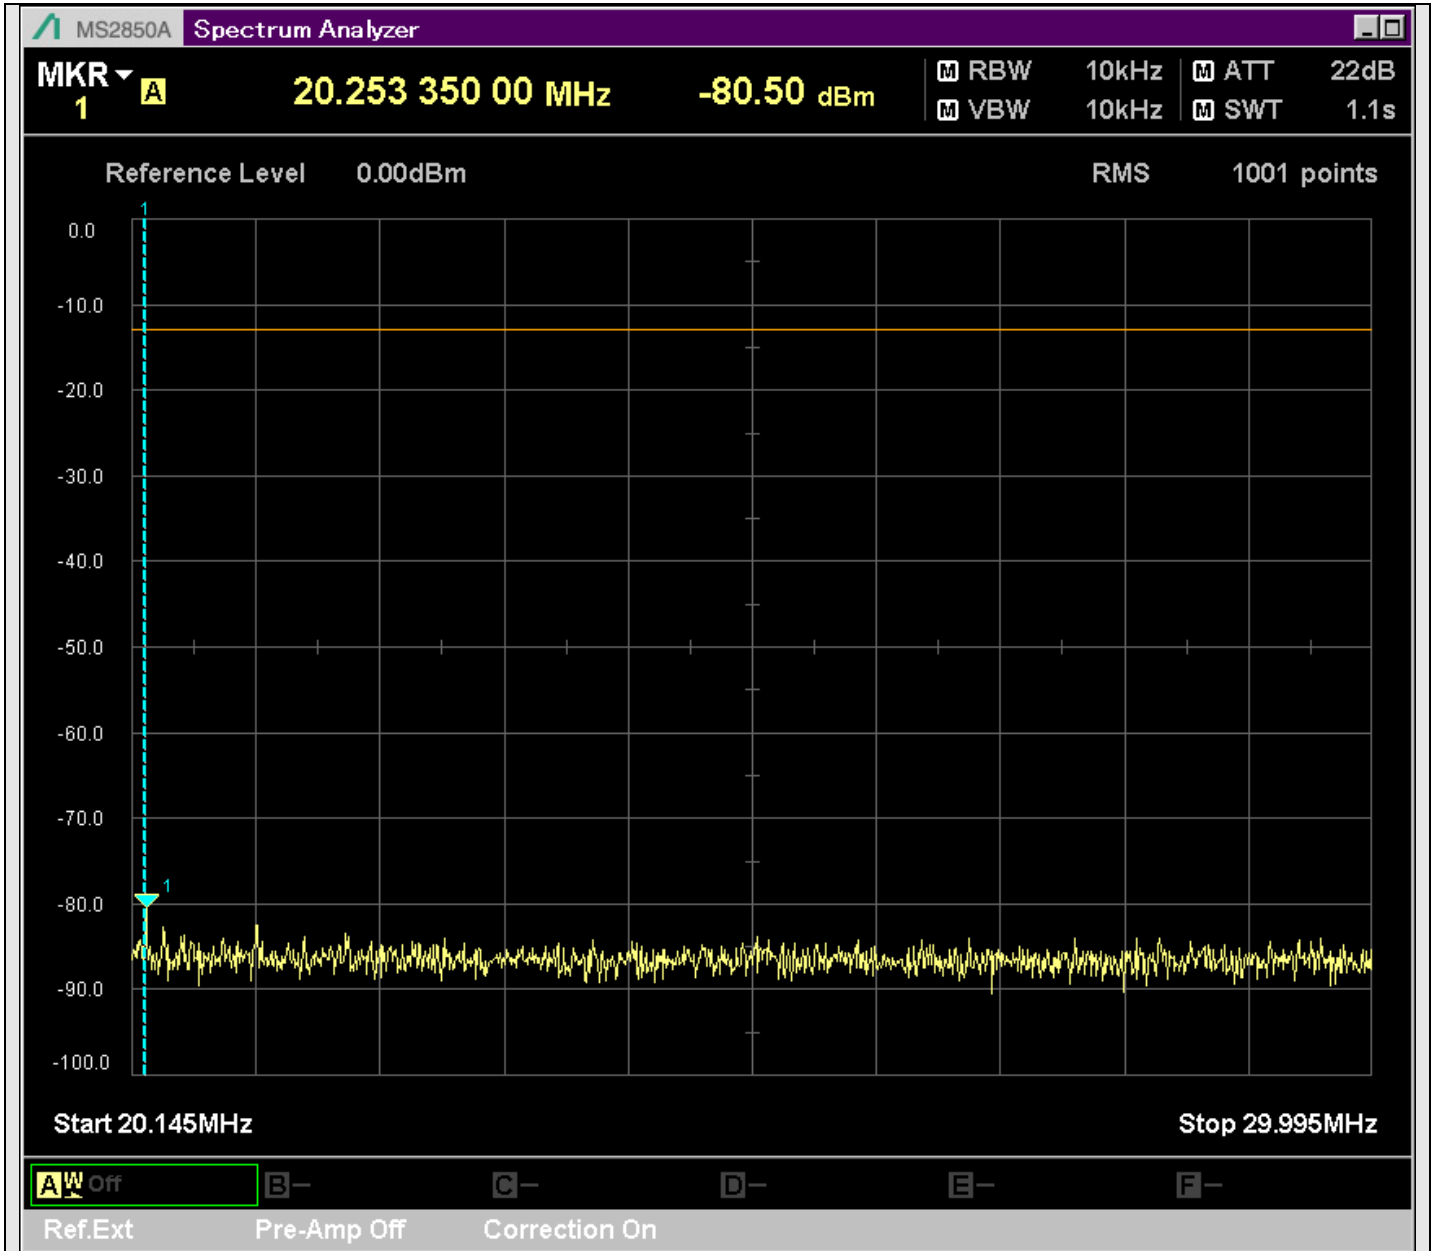

n7_25MHz_15kHz_531000_CP-OFDM
QPSK_Edge_1RB_Left_SA(20.14MHz-30MHz_10kHz)@20.253MHz