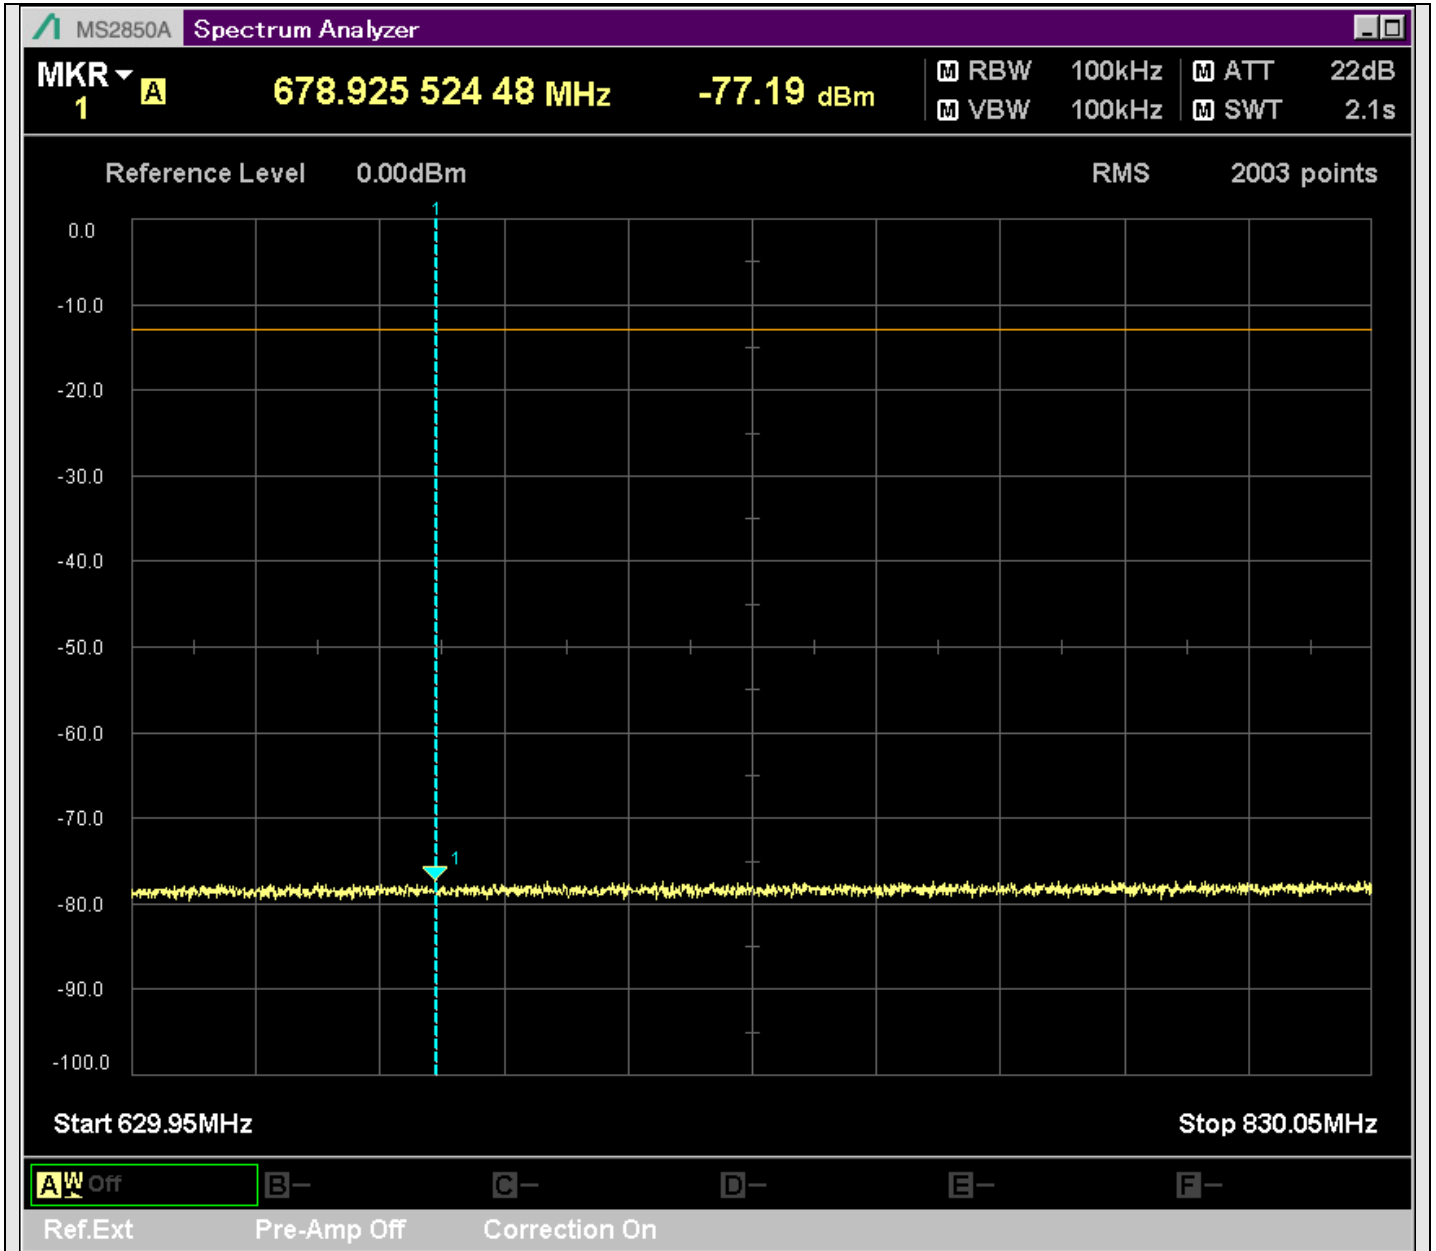

n7_25MHz_15kHz_535500_CP-OFDM
QPSK_Edge_1RB_Right_SA(629.9MHz-830.1MHz_100kHz)@678.926MHz