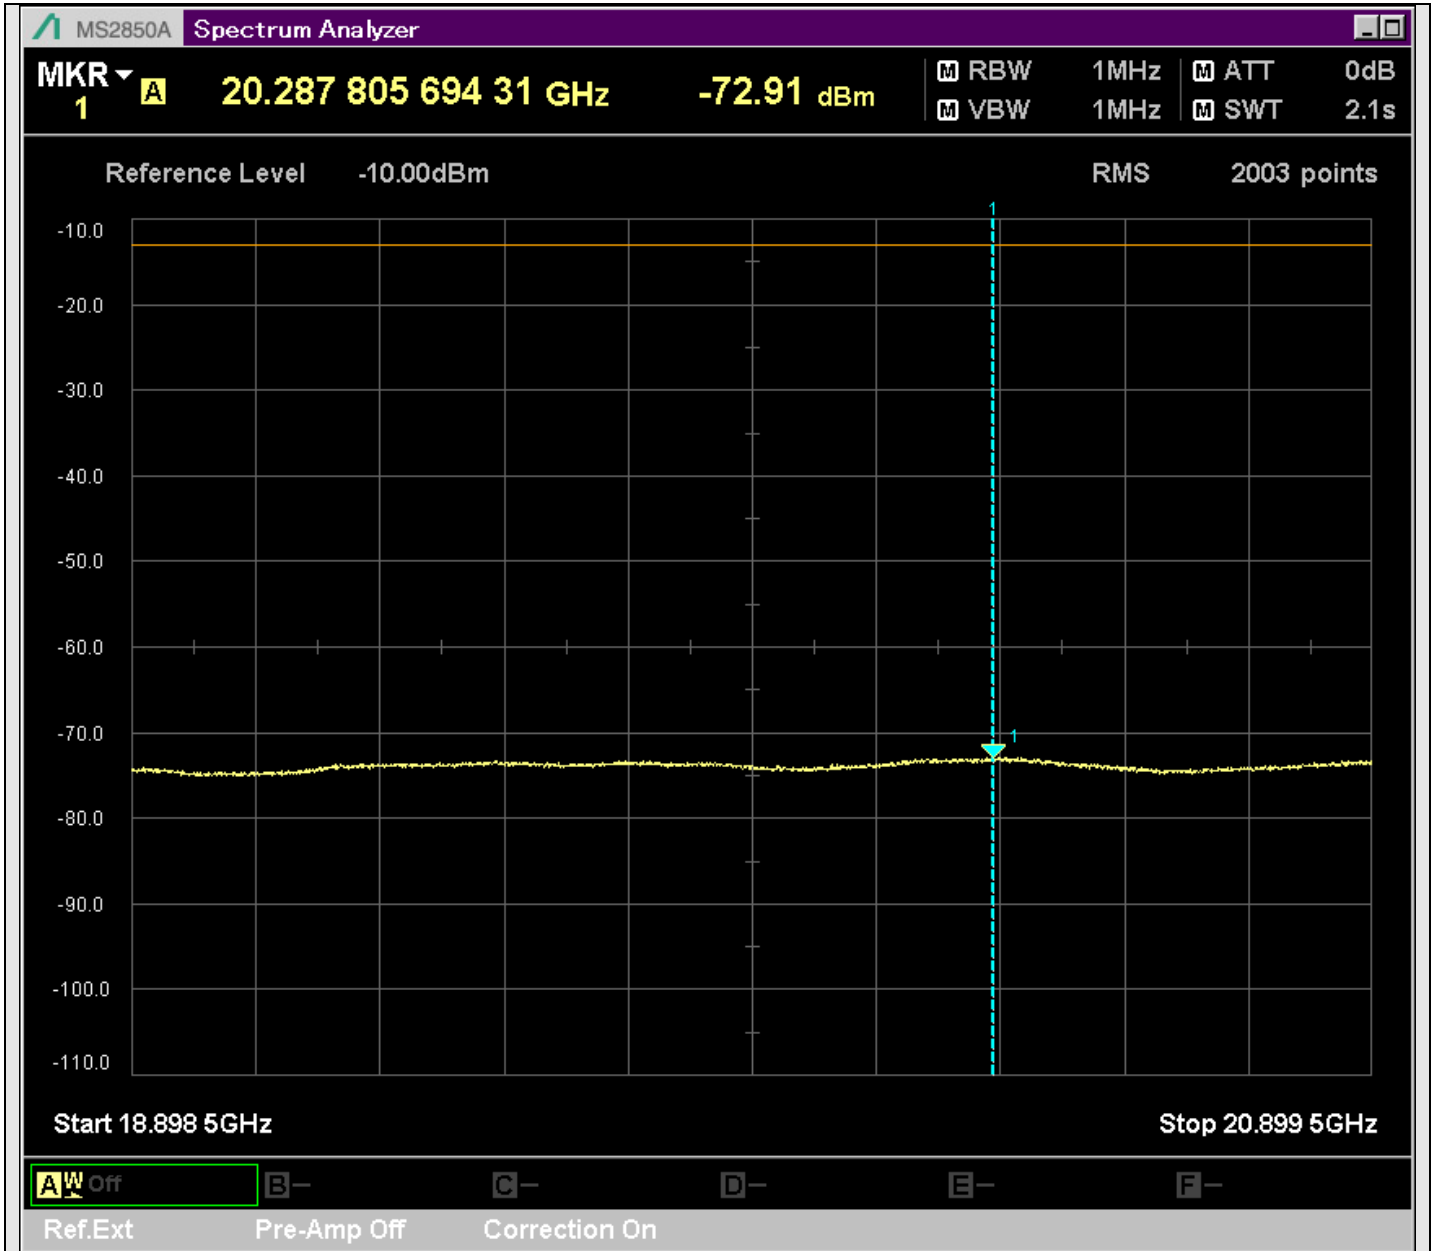

n7_25MHz_15kHz_531000_CP-OFDM
QPSK_Outer_Full_SA(18898MHz-20900MHz_1MHz)@20287.806MHz