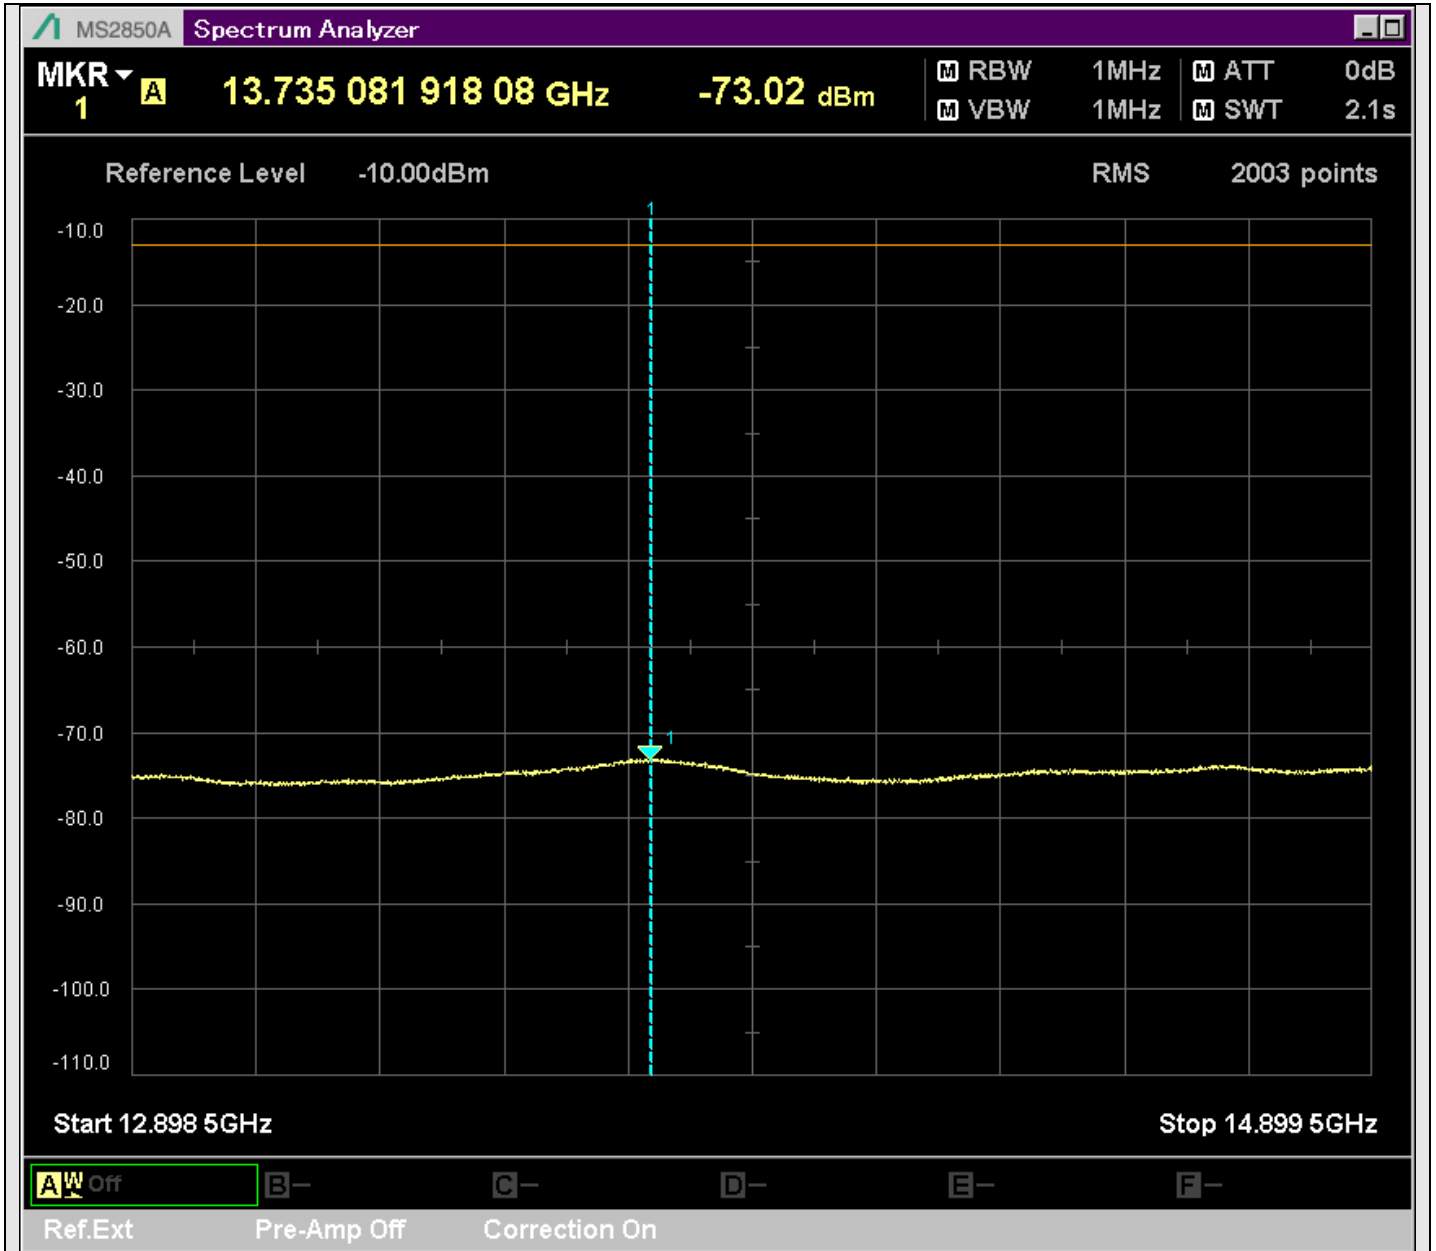

n7_25MHz_15kHz_531000_CP-OFDM
QPSK_Edge_1RB_Left_SA(12898MHz-14900MHz_1MHz)@13735.082MHz