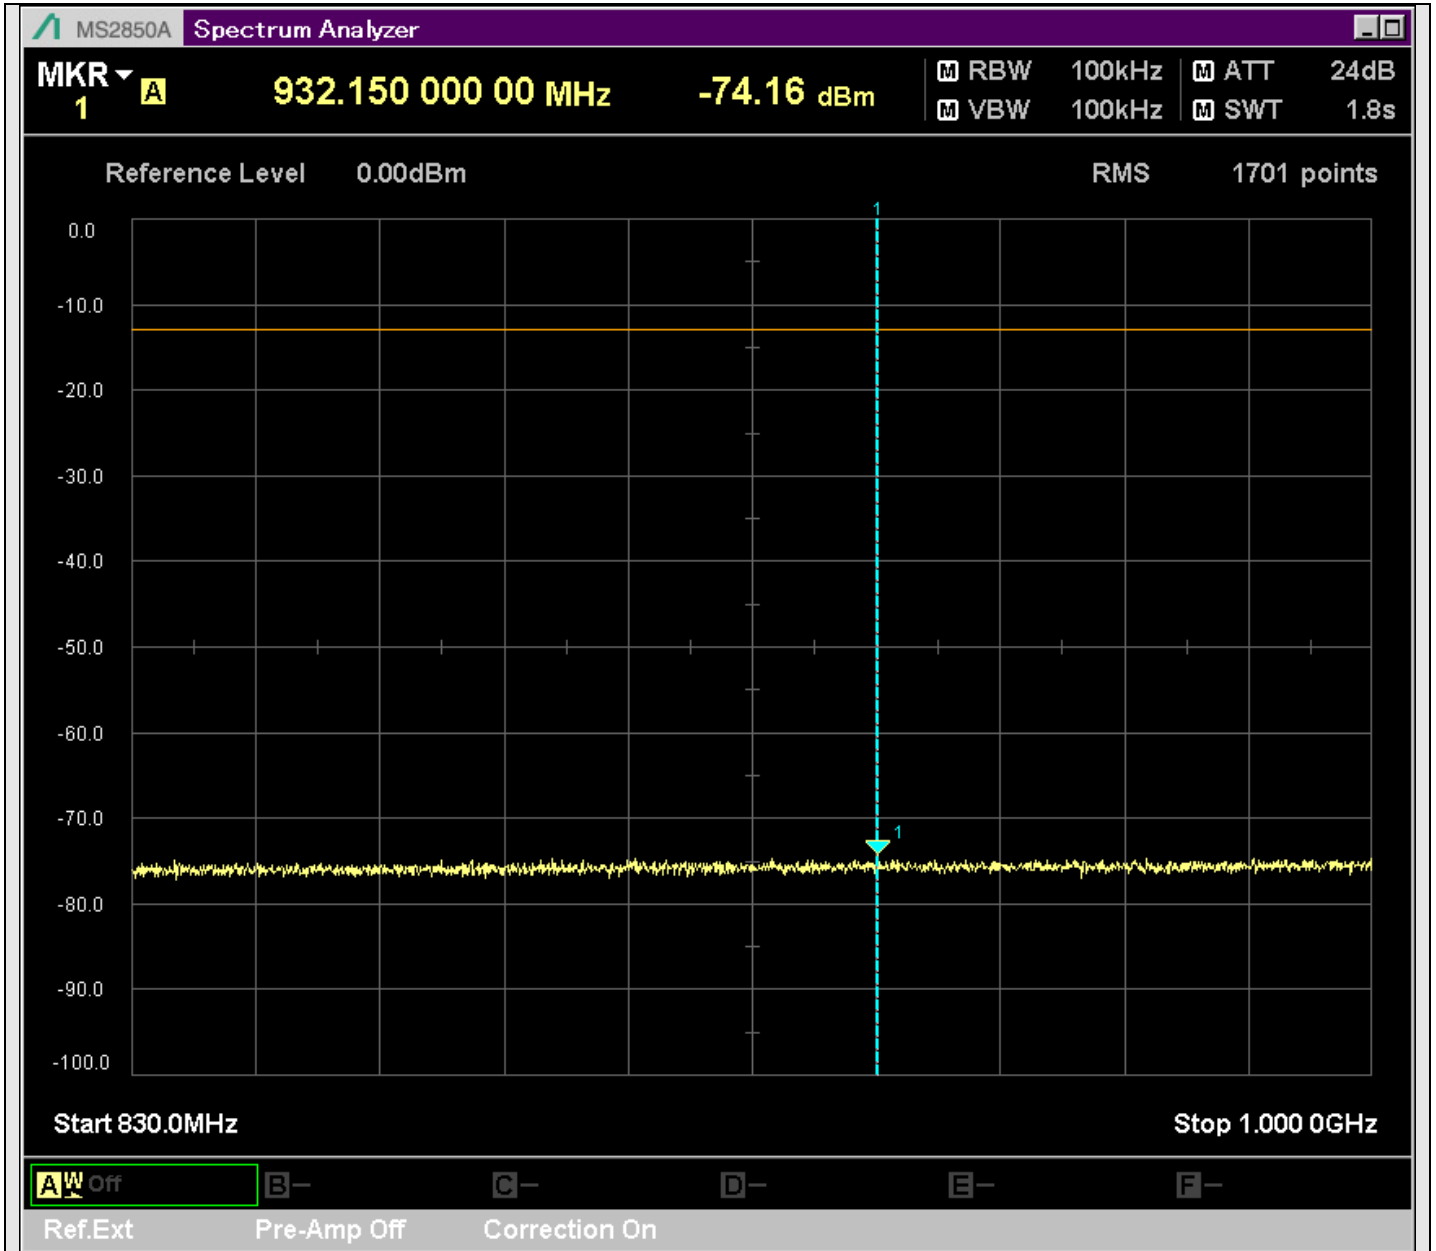

n7_25MHz_15kHz_535500_CP-OFDM
QPSK_Outer_Full_SA(829.9MHz-1000MHz_100kHz)@932.150MHz