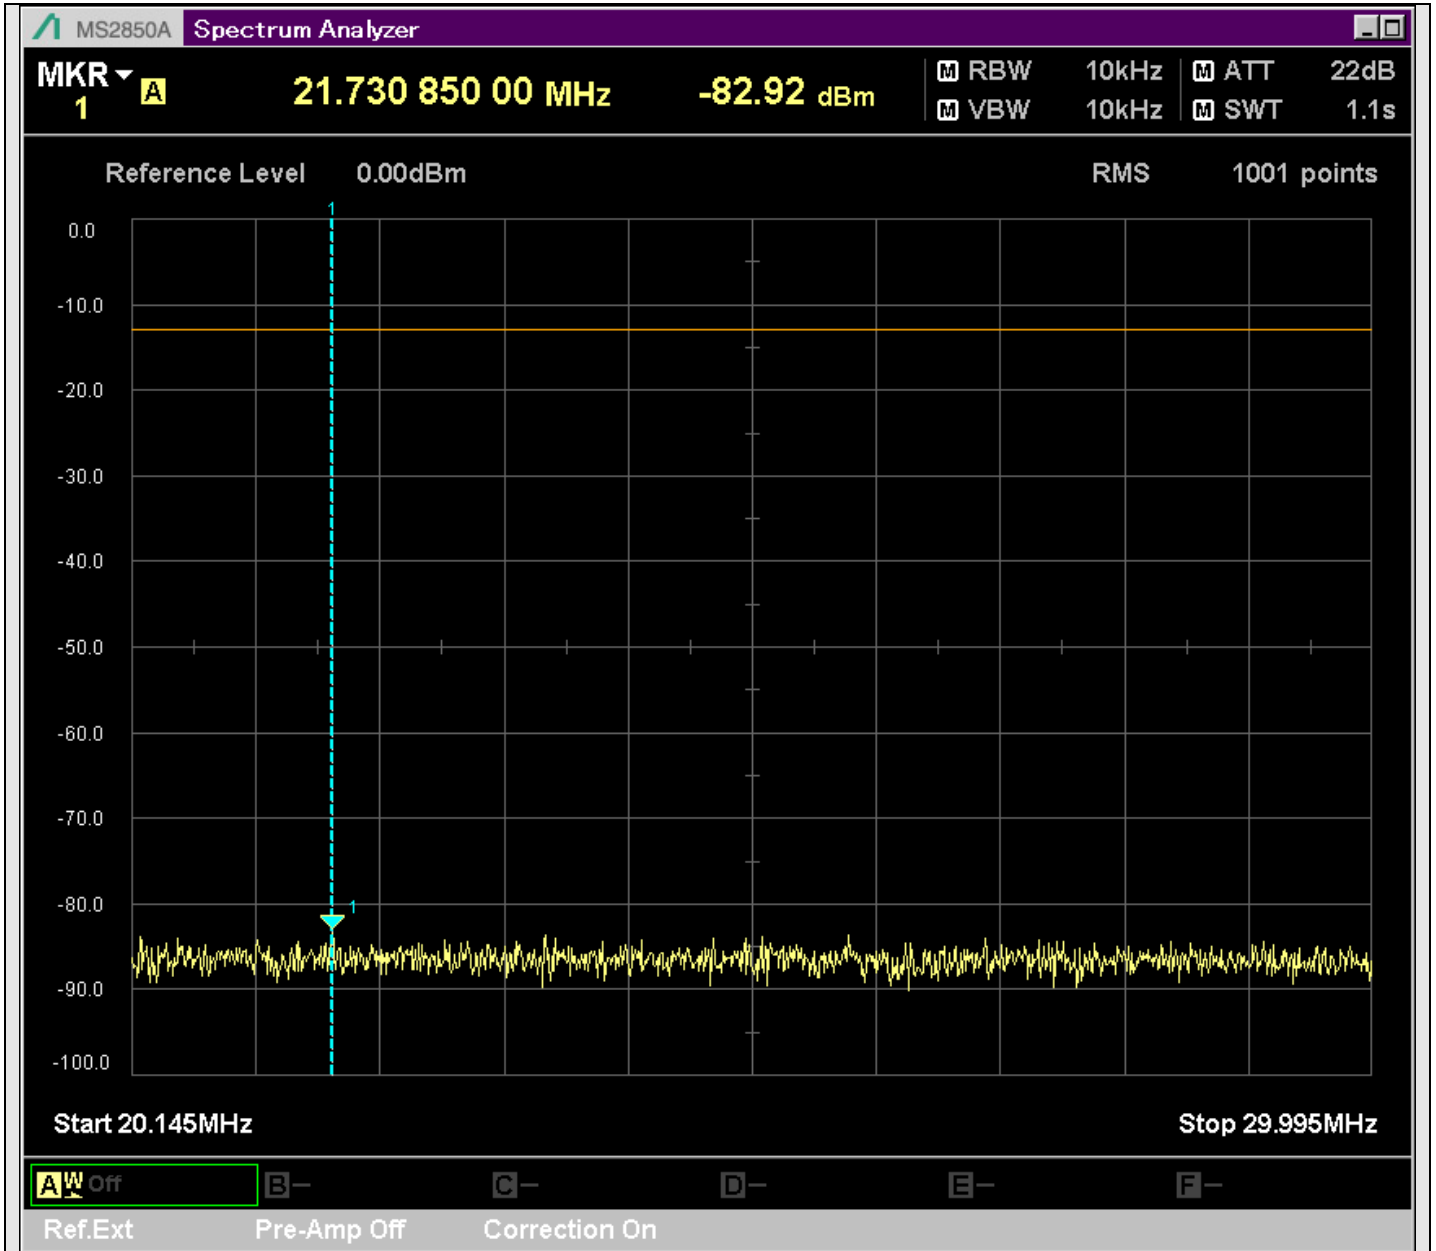

n7_50MHz_15kHz_529000_CP-OFDM
QPSK_Edge_1RB_Right_SA(20.14MHz-30MHz_10kHz)@21.731MHz