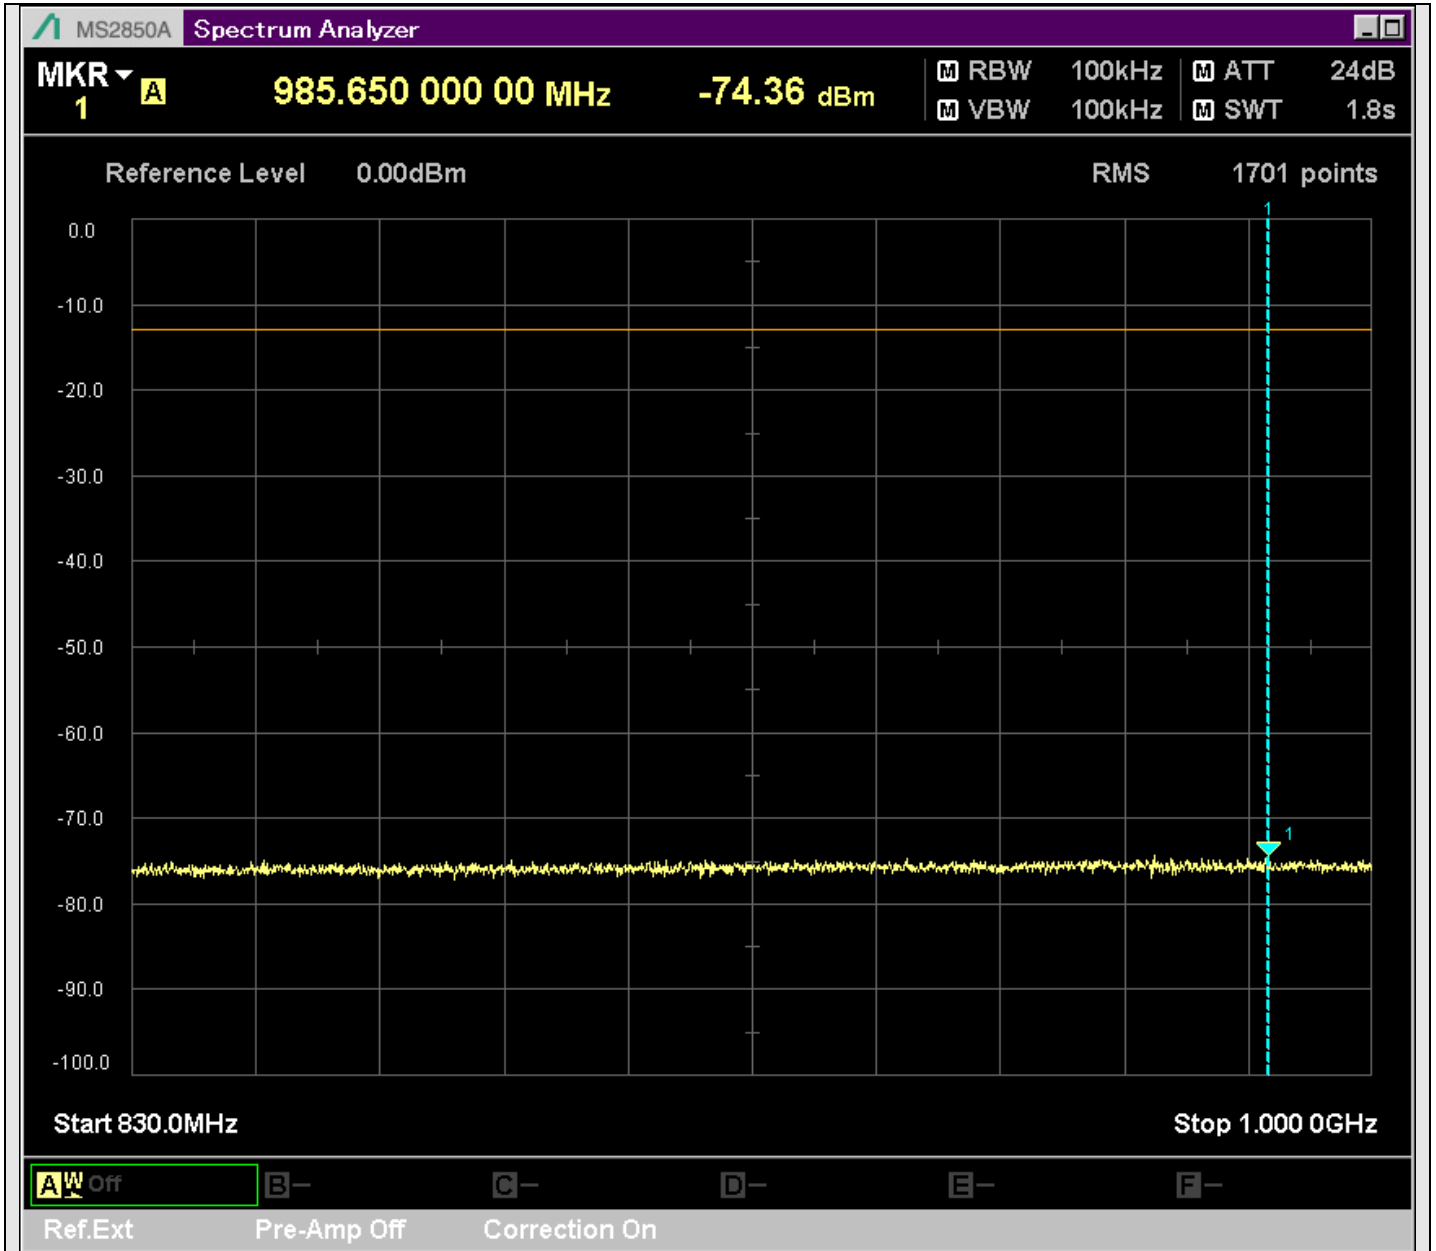

n7_25MHz_15kHz_531000_CP-OFDM
QPSK_Outer_Full_SA(229.9MHz-430.1MHz_100kHz)@266.632MHz

n7_25MHz_15kHz_531000_CP-OFDM
QPSK_Outer_Full_SA(429.9MHz-630.1MHz_100kHz)@604.163MHz

n7_25MHz_15kHz_531000_CP-OFDM
QPSK_Outer_Full_SA(629.9MHz-830.1MHz_100kHz)@818.756MHz