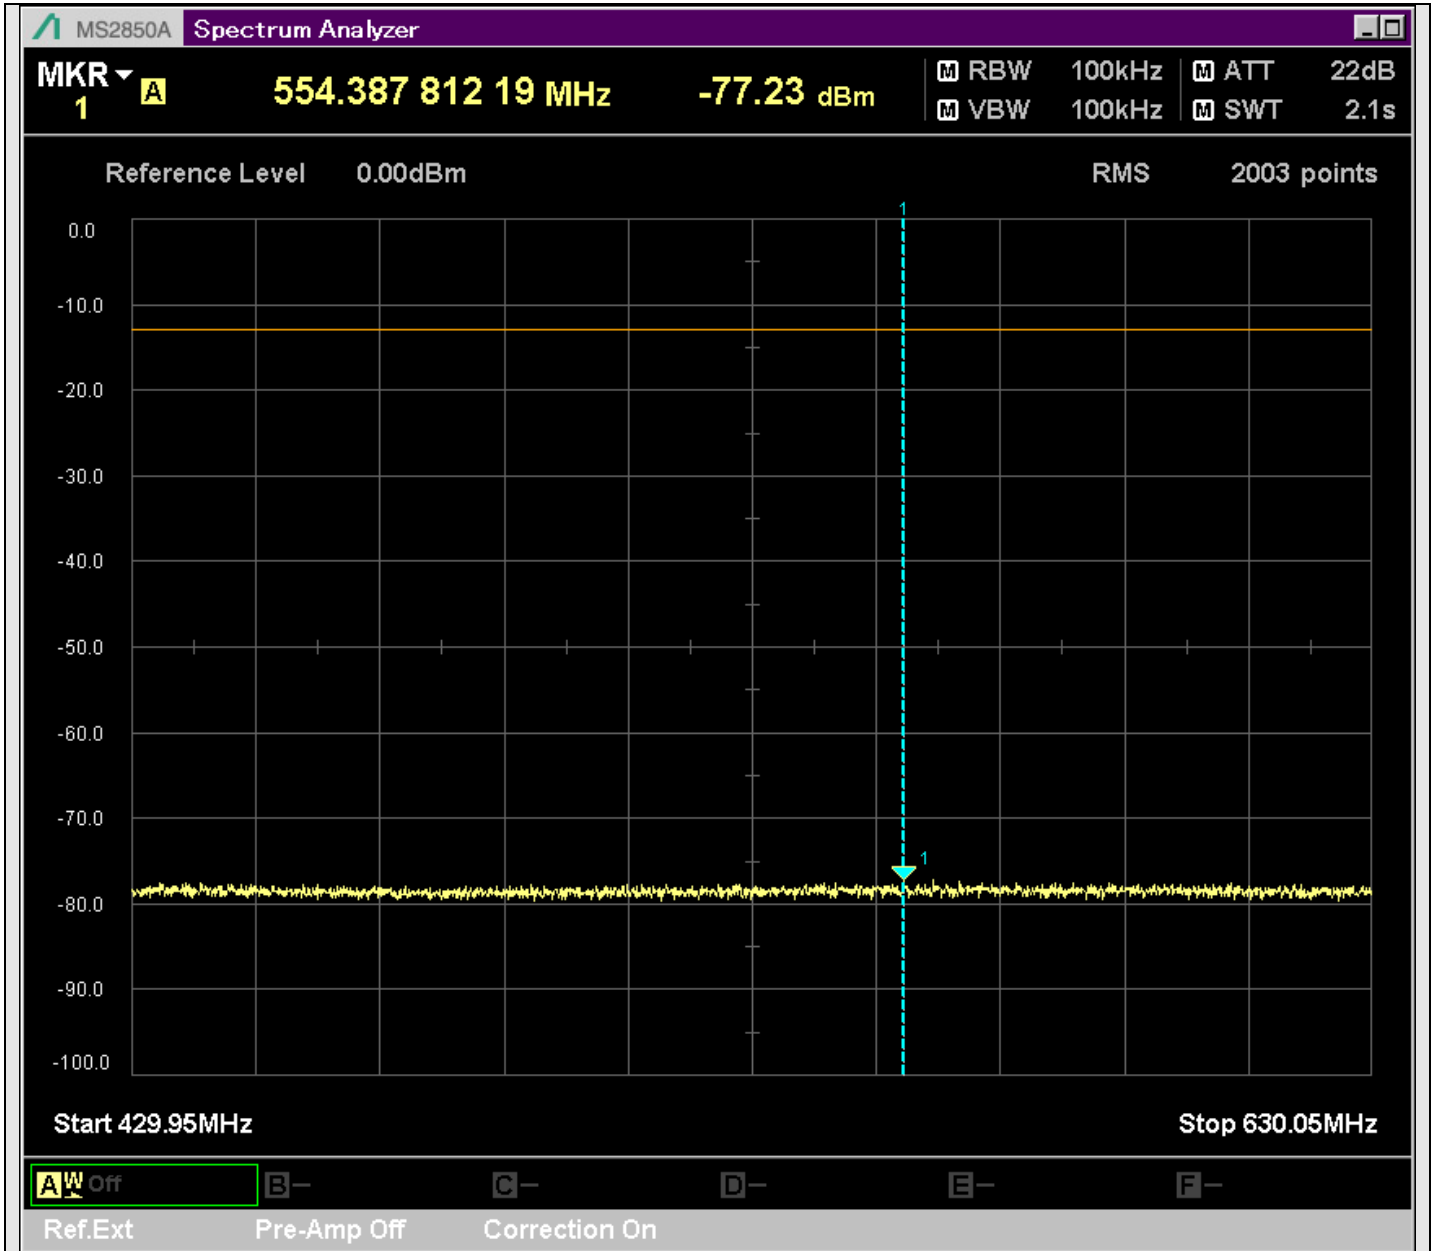

n7_25MHz_15kHz_535500_CP-OFDM
QPSK_Edge_1RB_Right_SA(429.9MHz-630.1MHz_100kHz)@554.388MHz