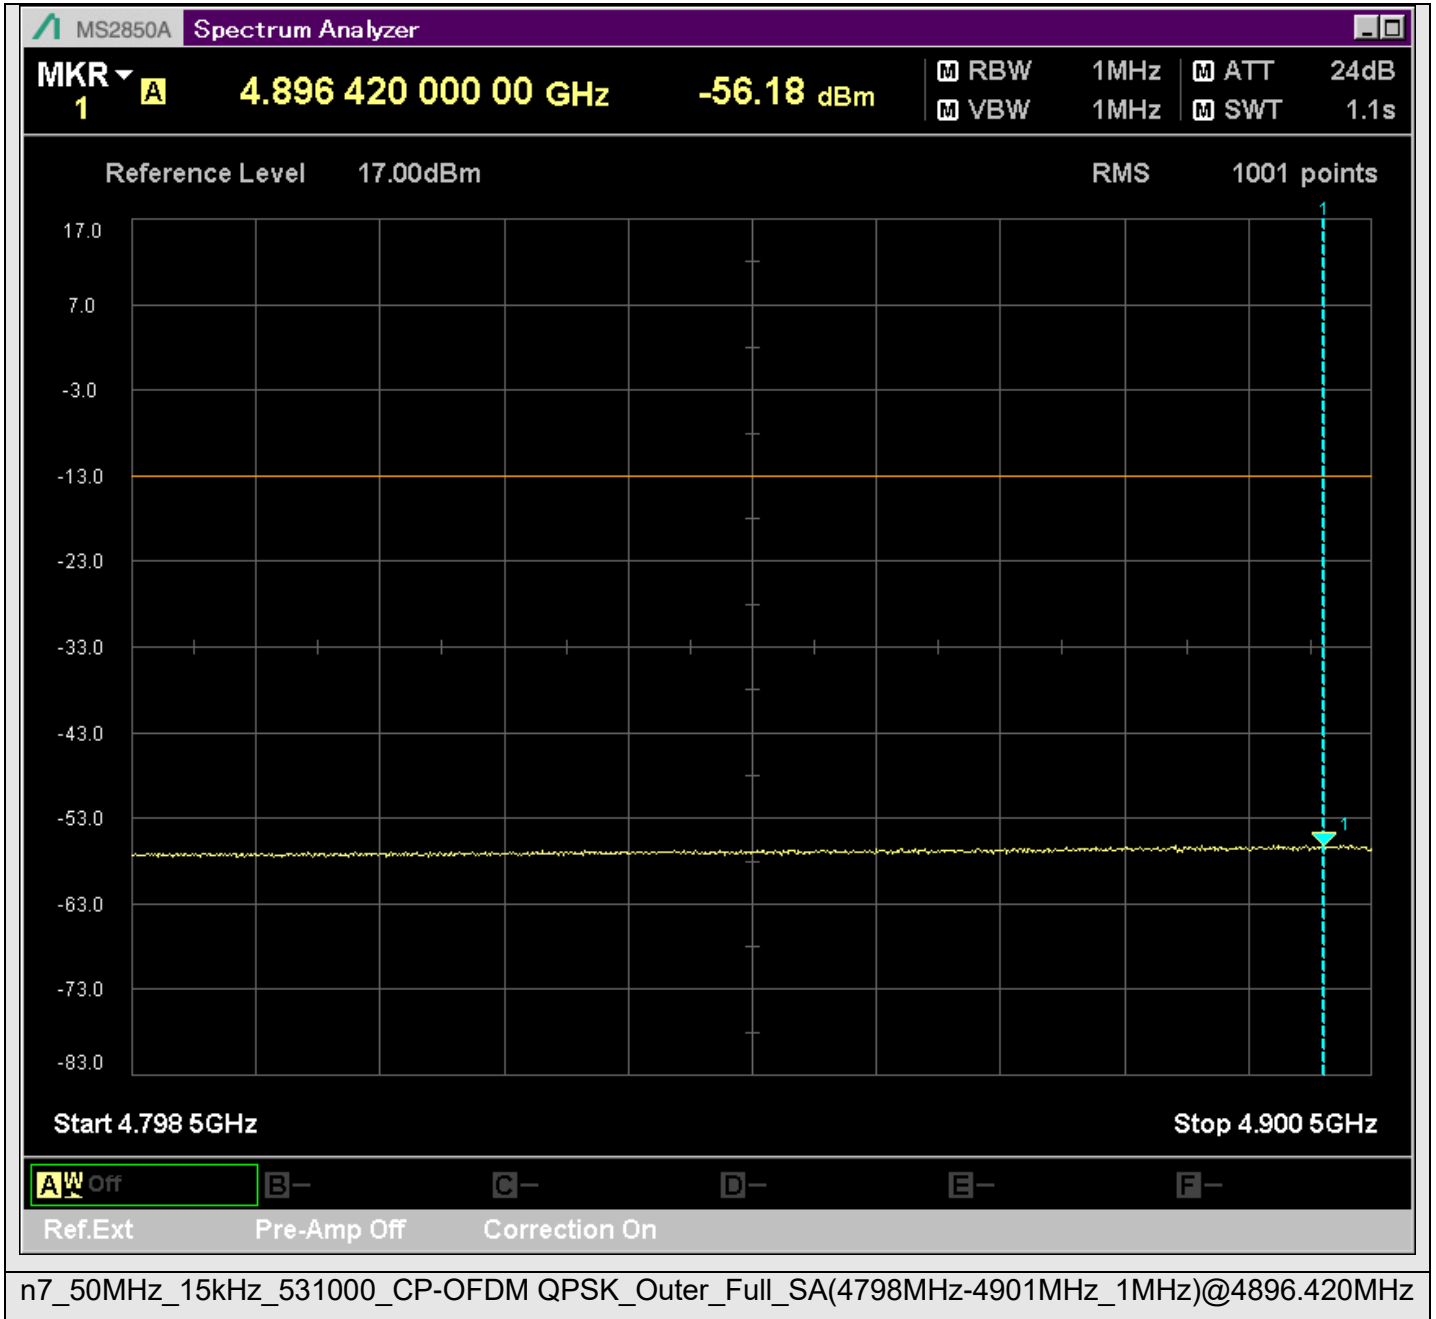

n7_50MHz_15kHz_529000_CP-OFDM
QPSK_Edge_1RB_Right_SA(24898MHz-25700MHz_1MHz)@25637.022MHz

n7_50MHz_15kHz_531000_CP-OFDM
QPSK_Outer_Full_SA(229.9MHz-430.1MHz_100kHz)@239.245MHz

n7_50MHz_15kHz_531000_CP-OFDM
QPSK_Outer_Full_SA(429.9MHz-630.1MHz_100kHz)@596.967MHz