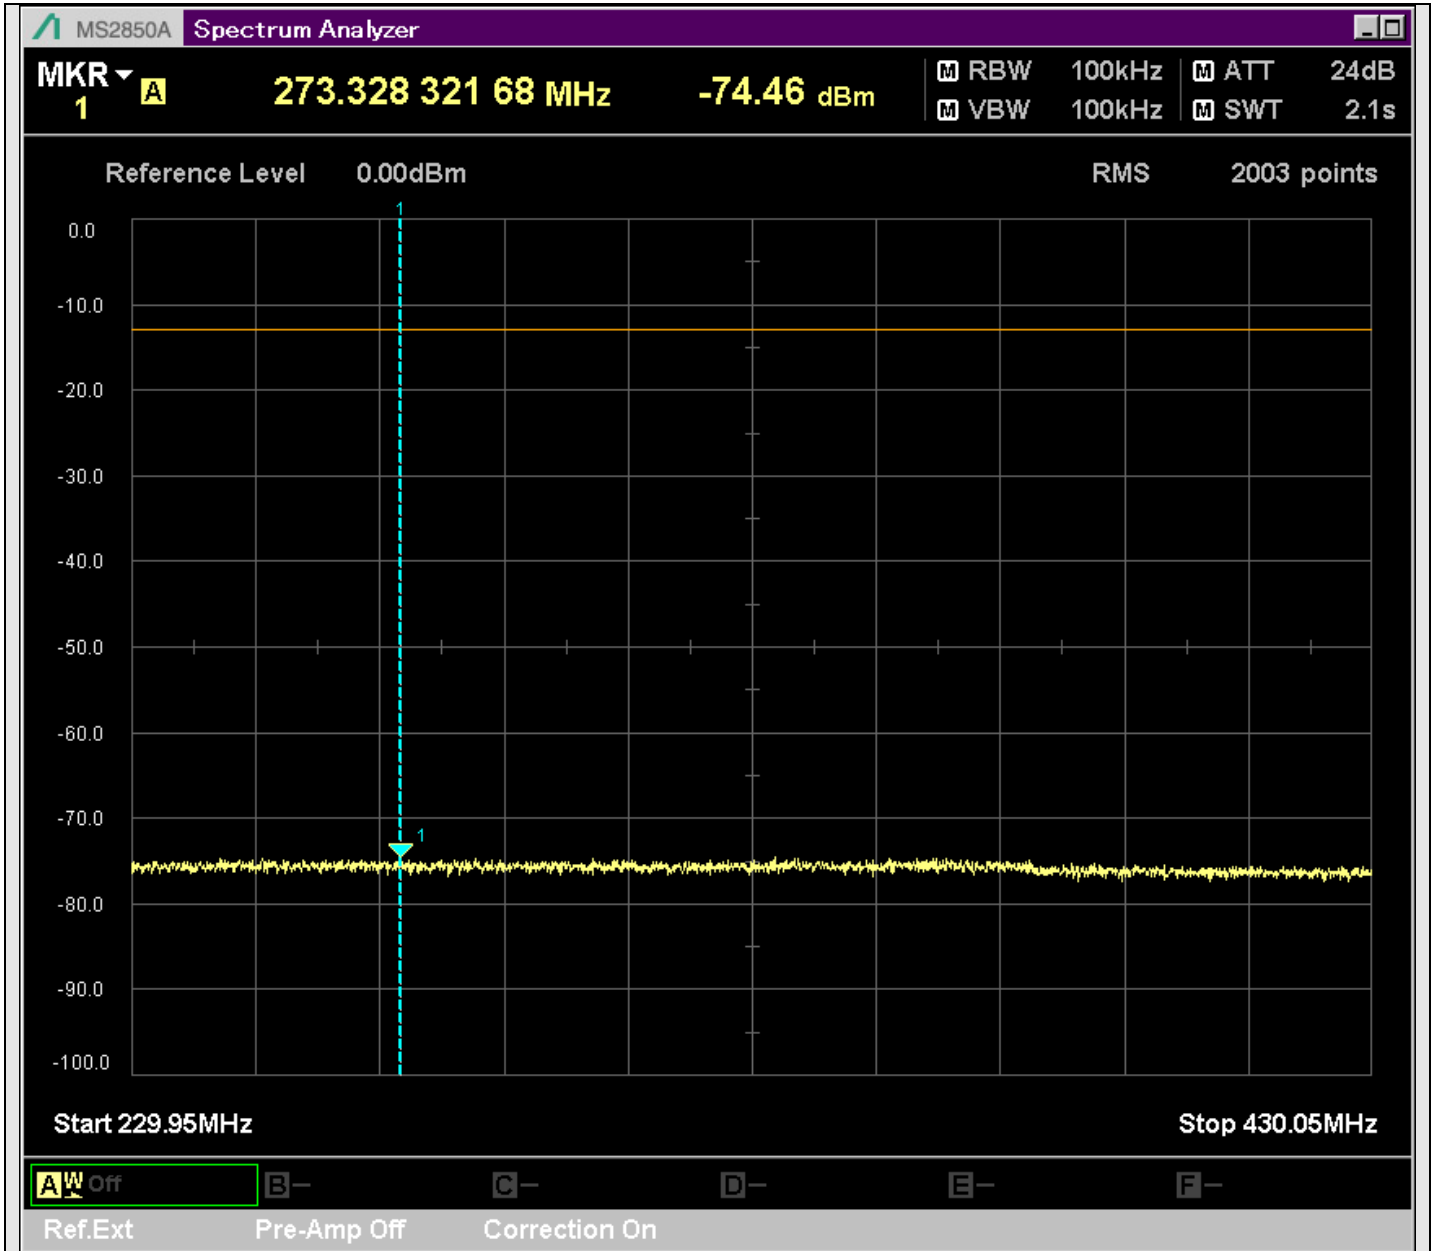

n7_25MHz_15kHz_535500_CP-OFDM
QPSK_Edge_1RB_Right_SA(20898MHz-22900MHz_1MHz)@21161.369MHz

n7_25MHz_15kHz_535500_CP-OFDM
QPSK_Edge_1RB_Right_SA(22898MHz-24900MHz_1MHz)@23260.319MHz

n7_25MHz_15kHz_535500_CP-OFDM
QPSK_Edge_1RB_Right_SA(24898MHz-25700MHz_1MHz)@25588.161MHz