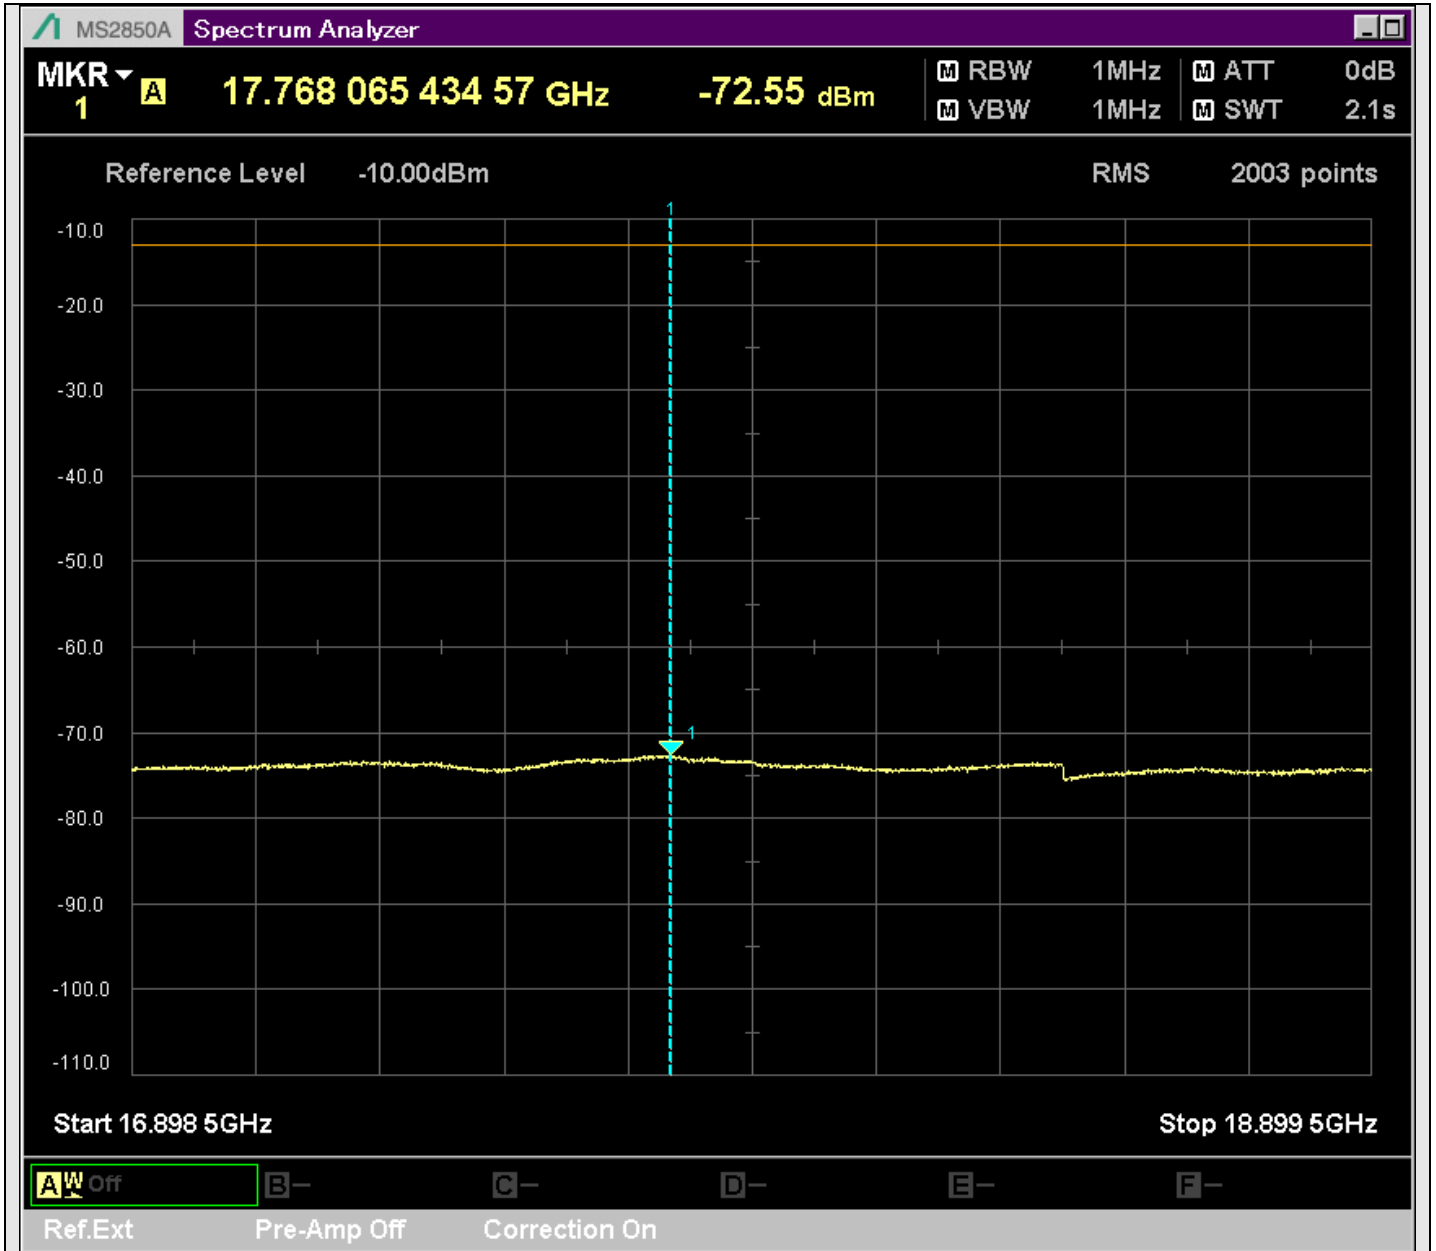

n7_25MHz_15kHz_535500_CP-OFDM
QPSK_Edge_1RB_Left_SA(16898MHz-18900MHz_1MHz)@17768.065MHz