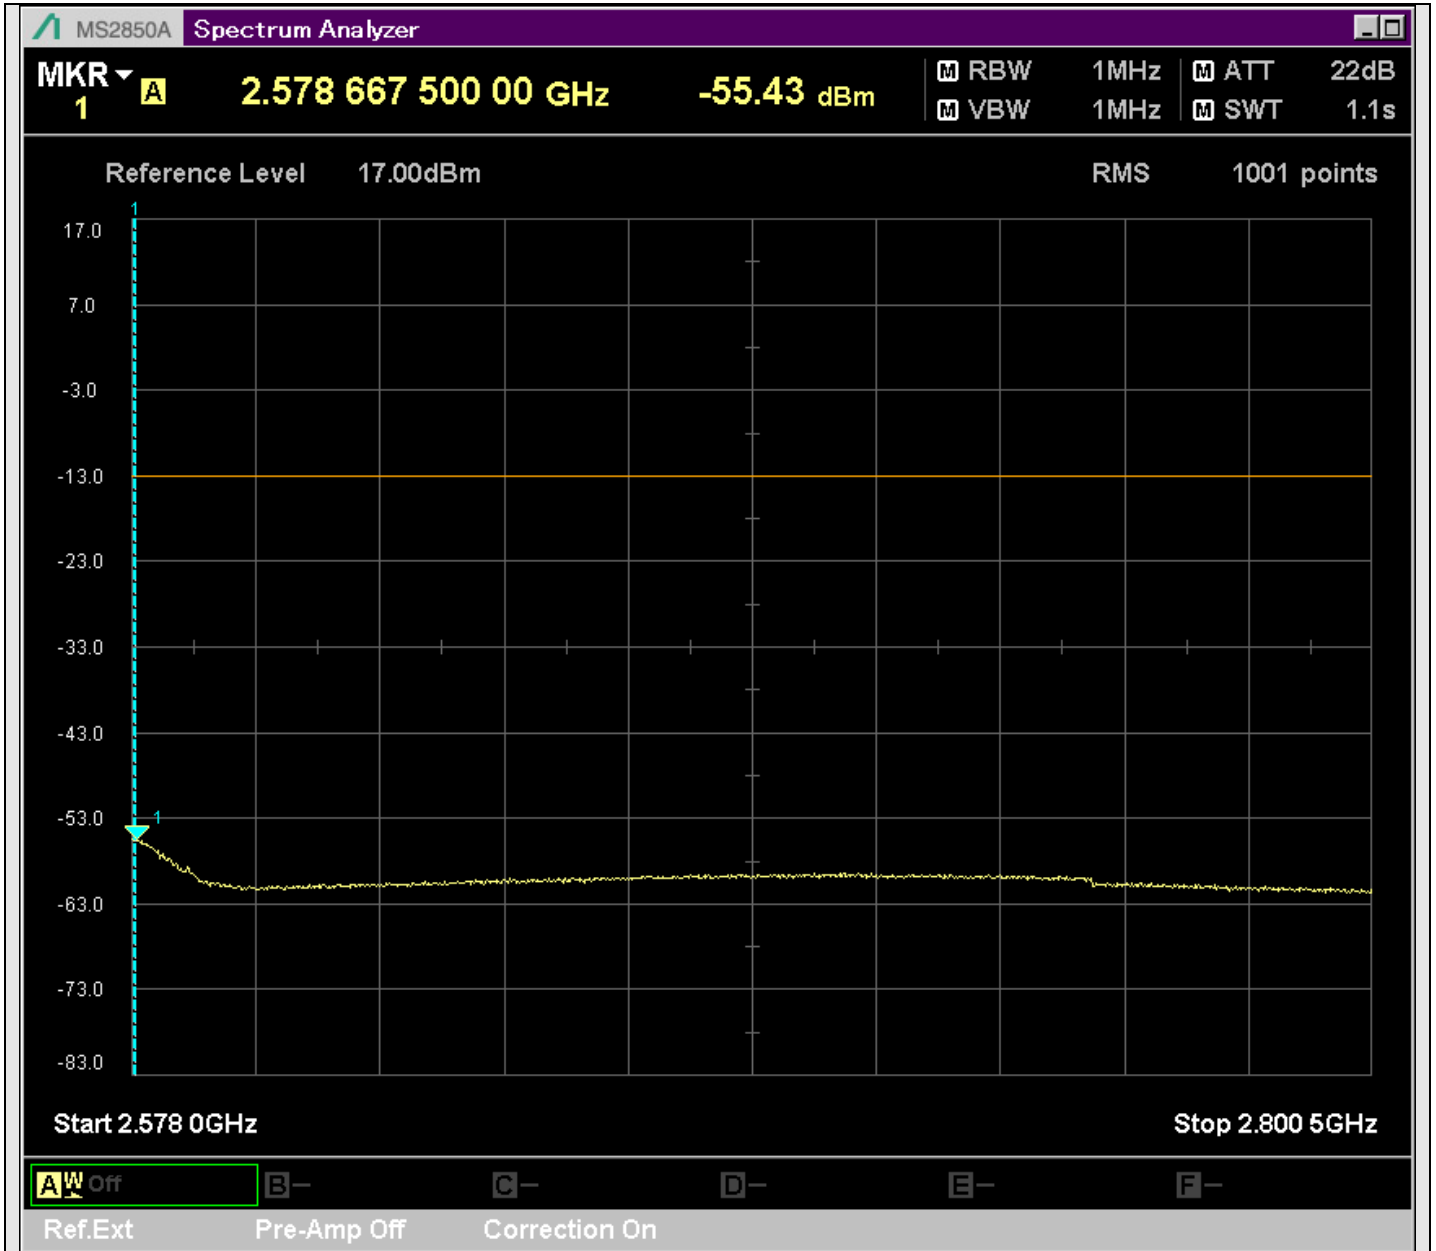

n7_25MHz_15kHz_531000_CP-OFDM
QPSK_Edge_1RB_Left_SA(2577.5MHz-2801MHz_1MHz)@2578.668MHz