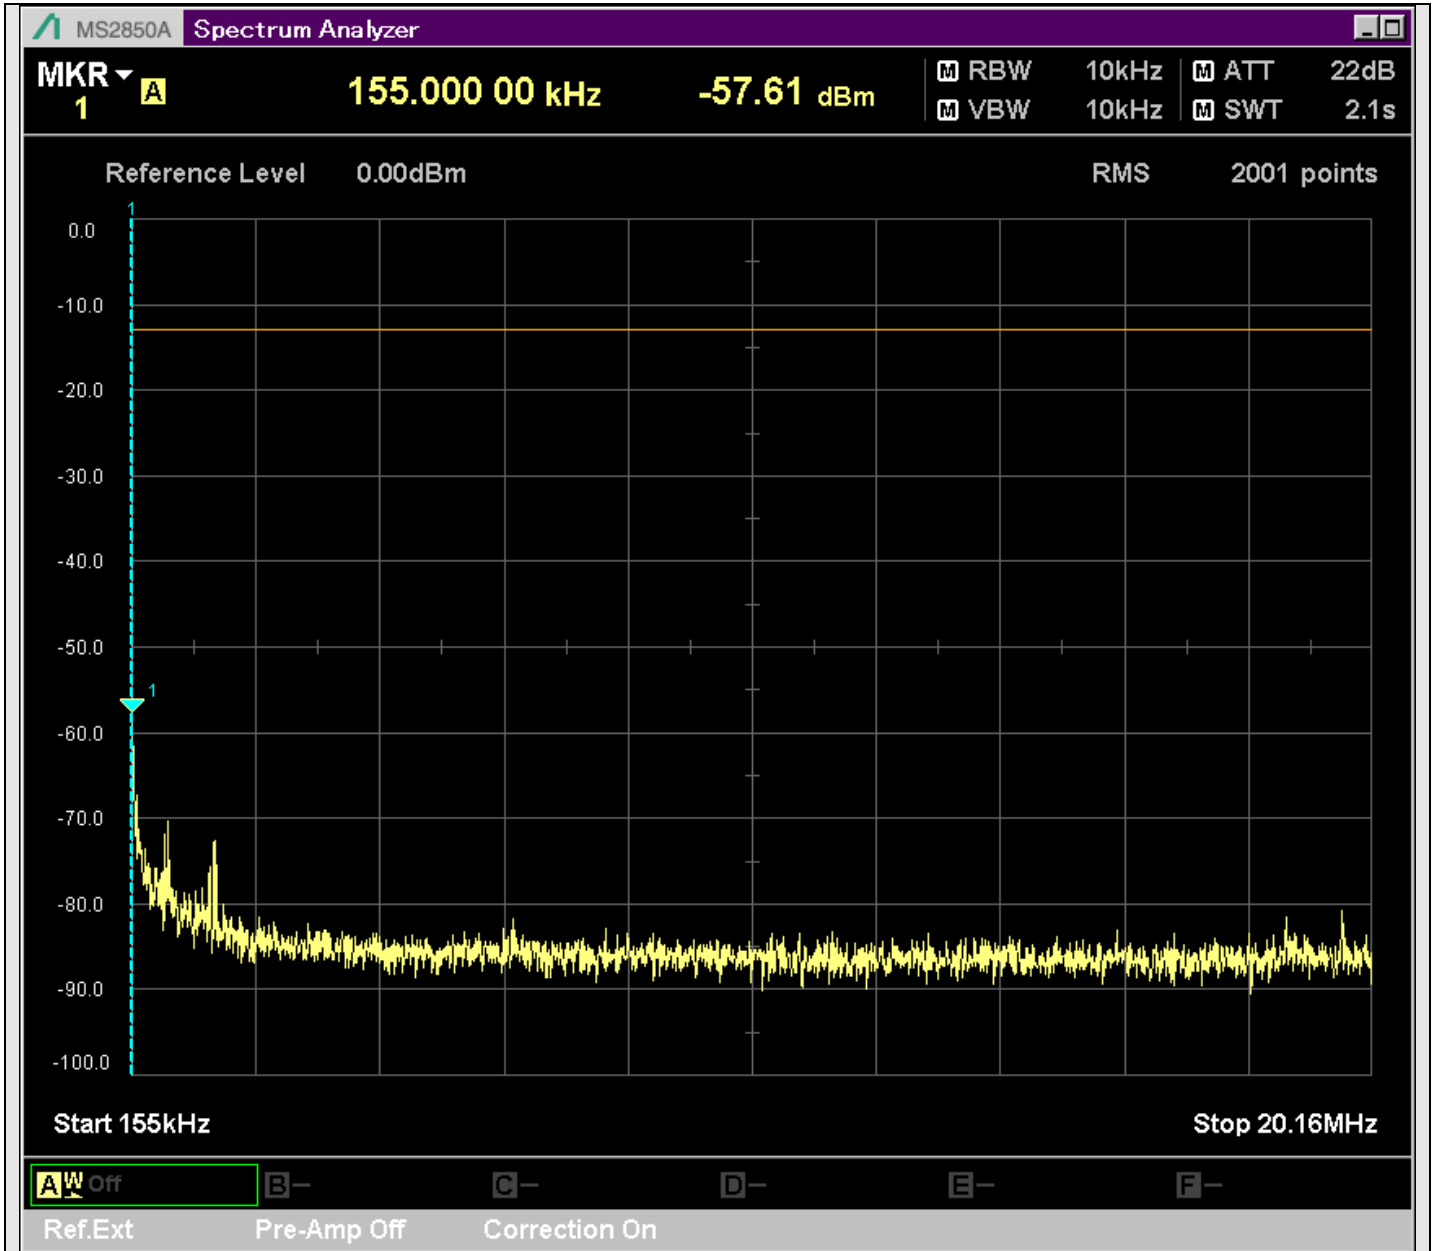

n7_25MHz_15kHz_535500_CP-OFDM
QPSK_Edge_1RB_Left_SA(0.15MHz-20.16MHz_10kHz)@0.155MHz