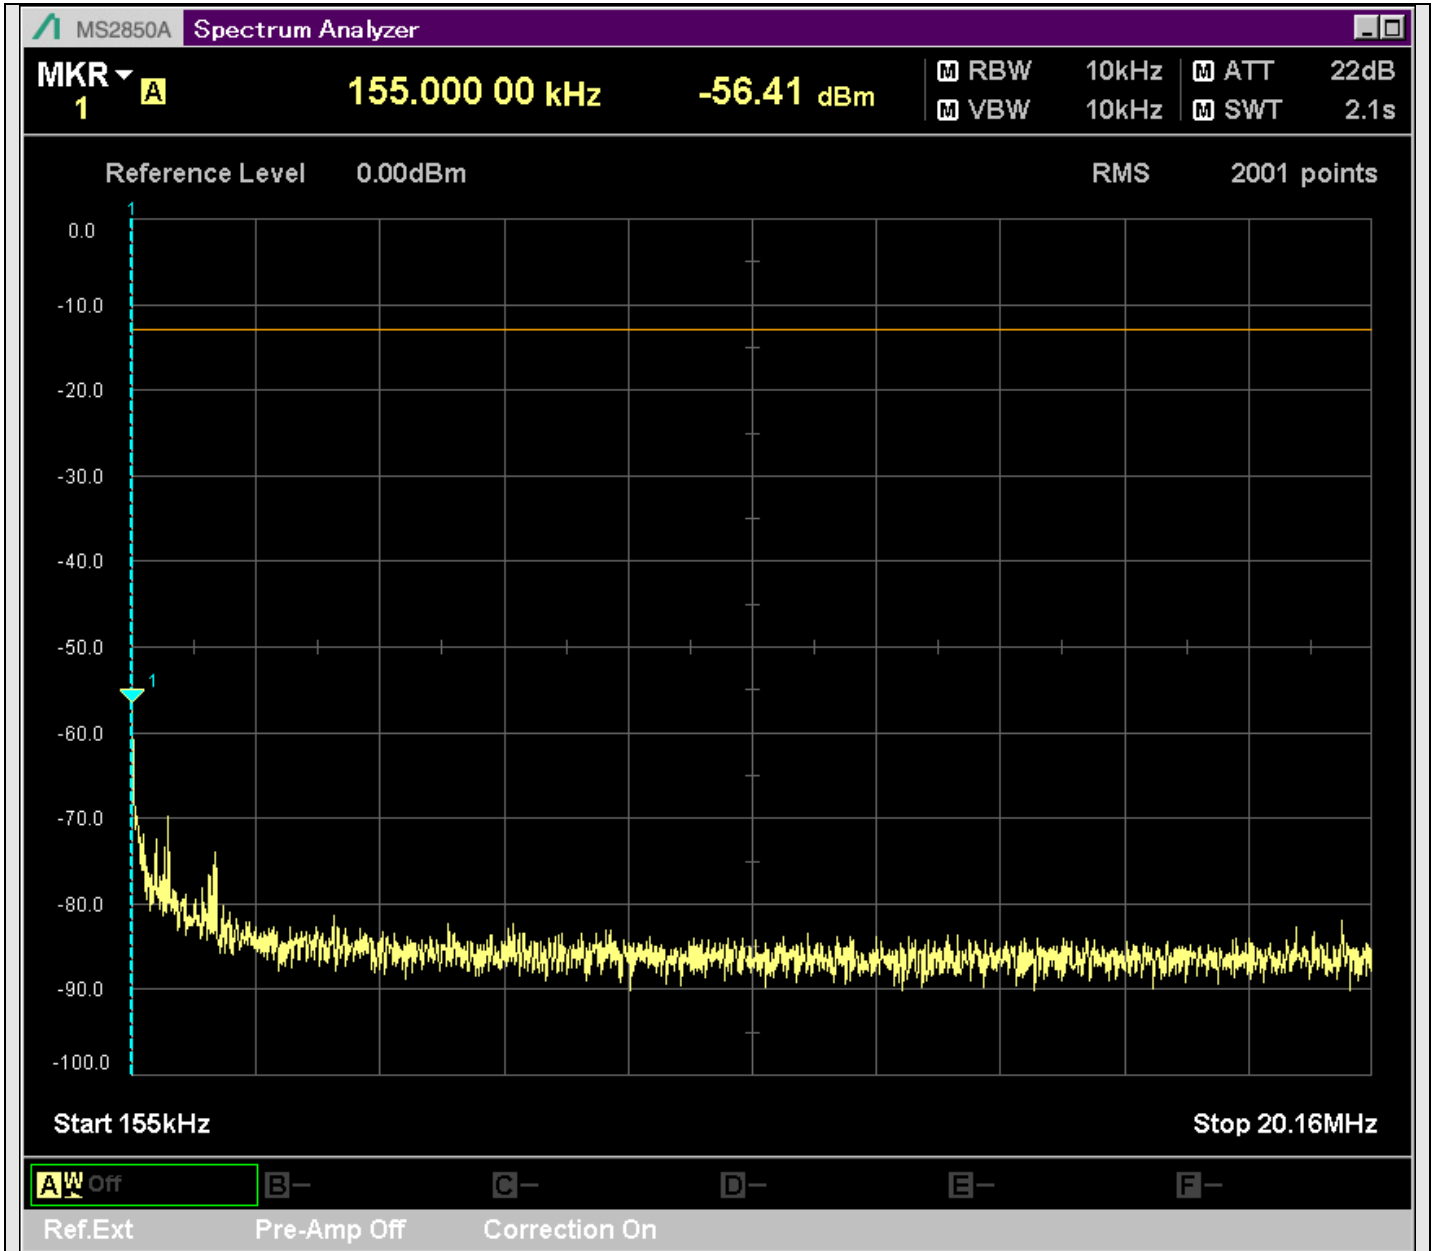

n7_25MHz_15kHz_531000_CP-OFDM
QPSK_Edge_1RB_Right_SA(0.15MHz-20.16MHz_10kHz)@0.155MHz