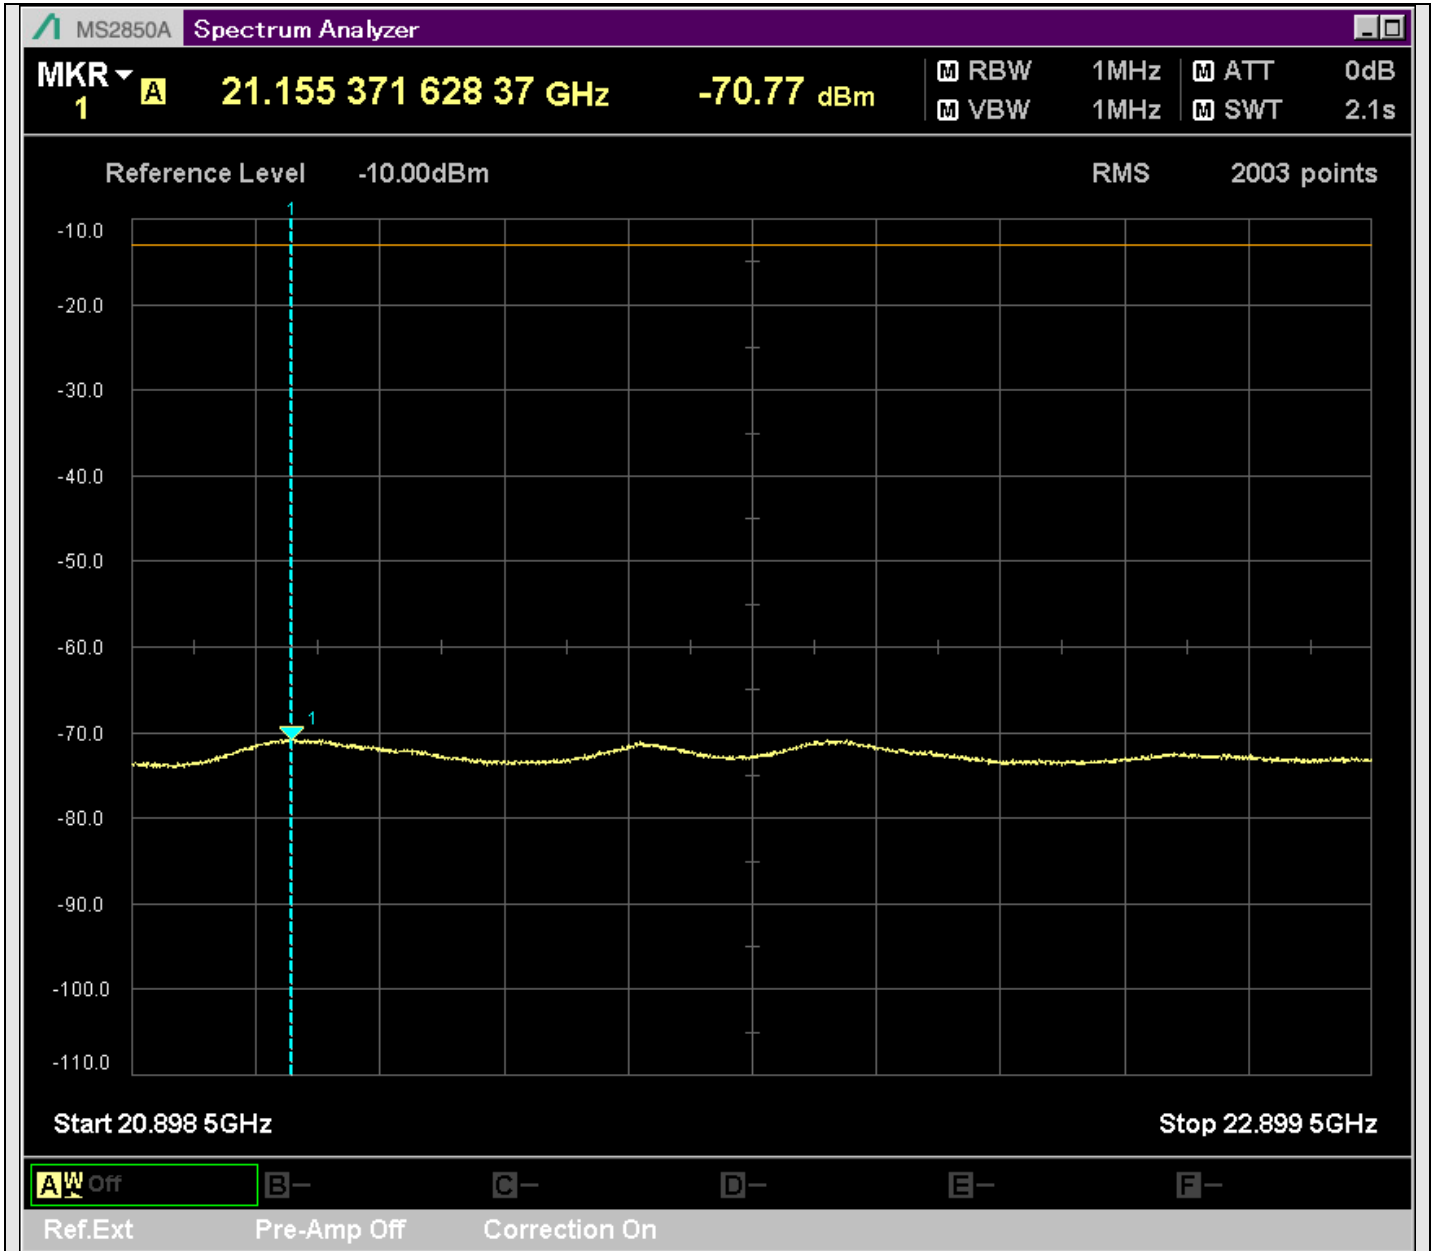

n7_50MHz_15kHz_529000_CP-OFDM
QPSK_Edge_1RB_Right_SA(20898MHz-22900MHz_1MHz)@21155.372MHz