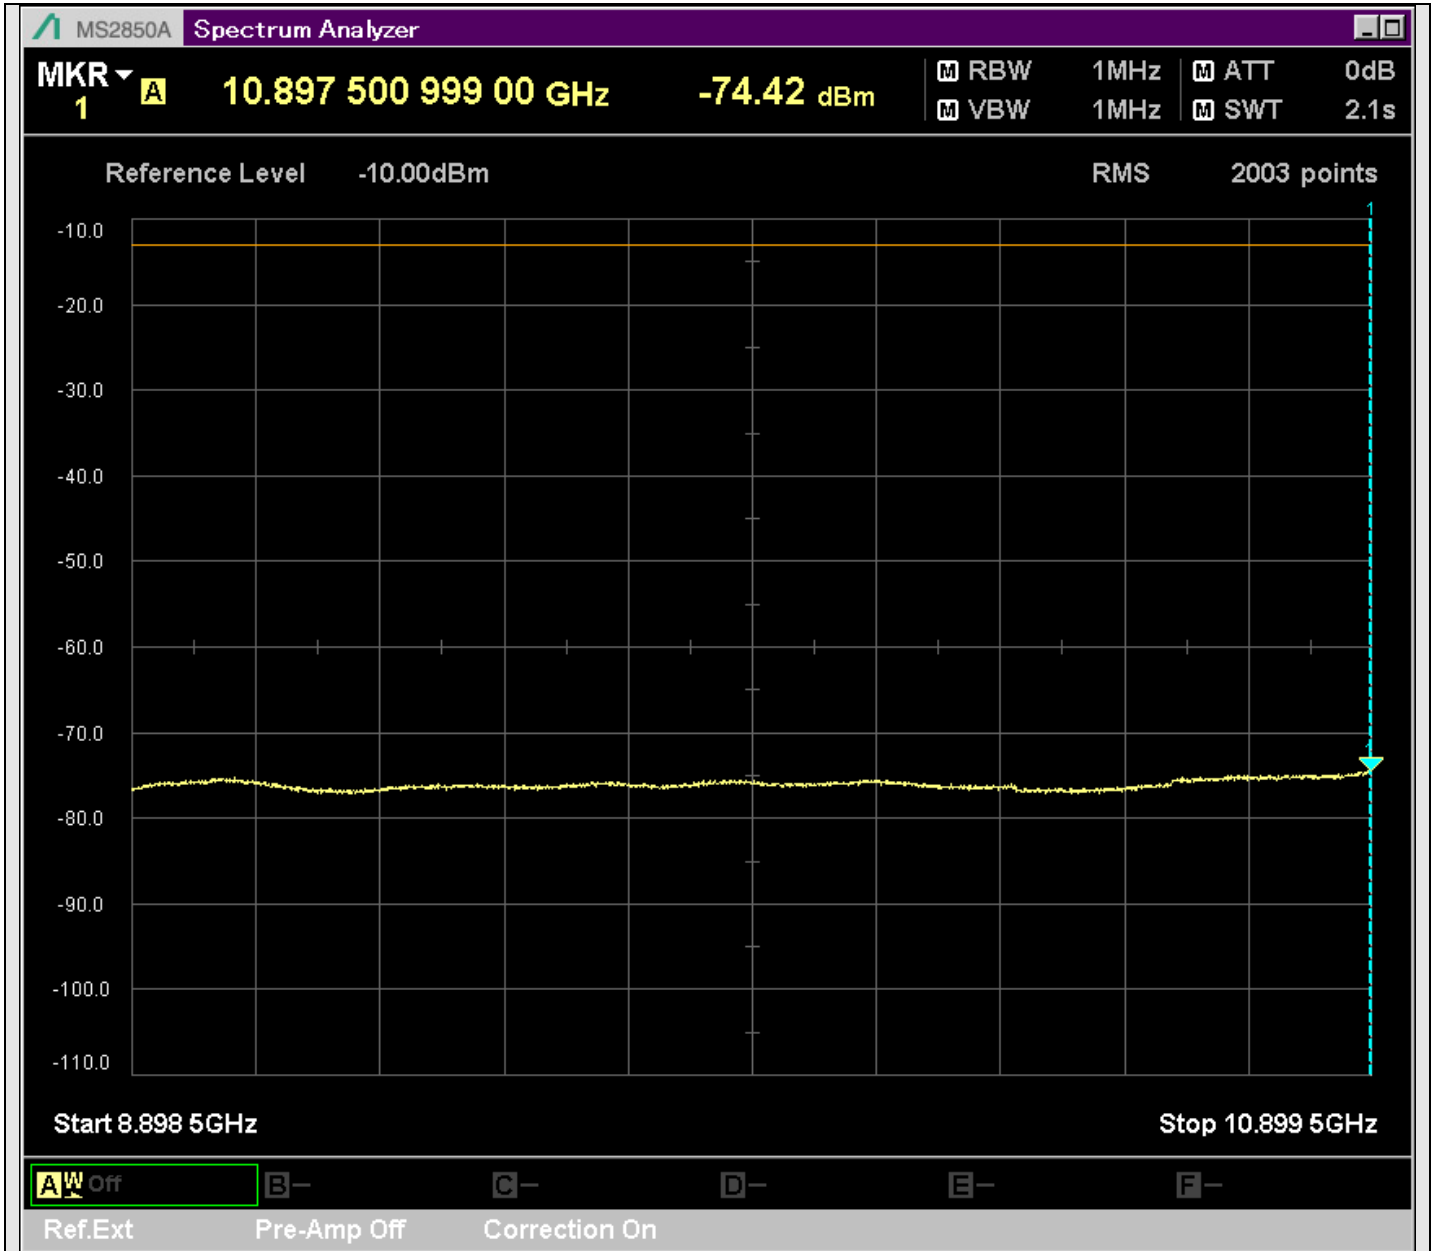

n7_50MHz_15kHz_529000_CP-OFDM
QPSK_Outer_Full_SA(829.9MHz-1000MHz_100kHz)@958.750MHz

n7_50MHz_15kHz_529000_CP-OFDM
QPSK_Outer_Full_SA(8898MHz-10900MHz_1MHz)@10897.501MHz

n7_50MHz_15kHz_529000_CP-OFDM
QPSK_Outer_Full_SA(10898MHz-12900MHz_1MHz)@10992.453MHz