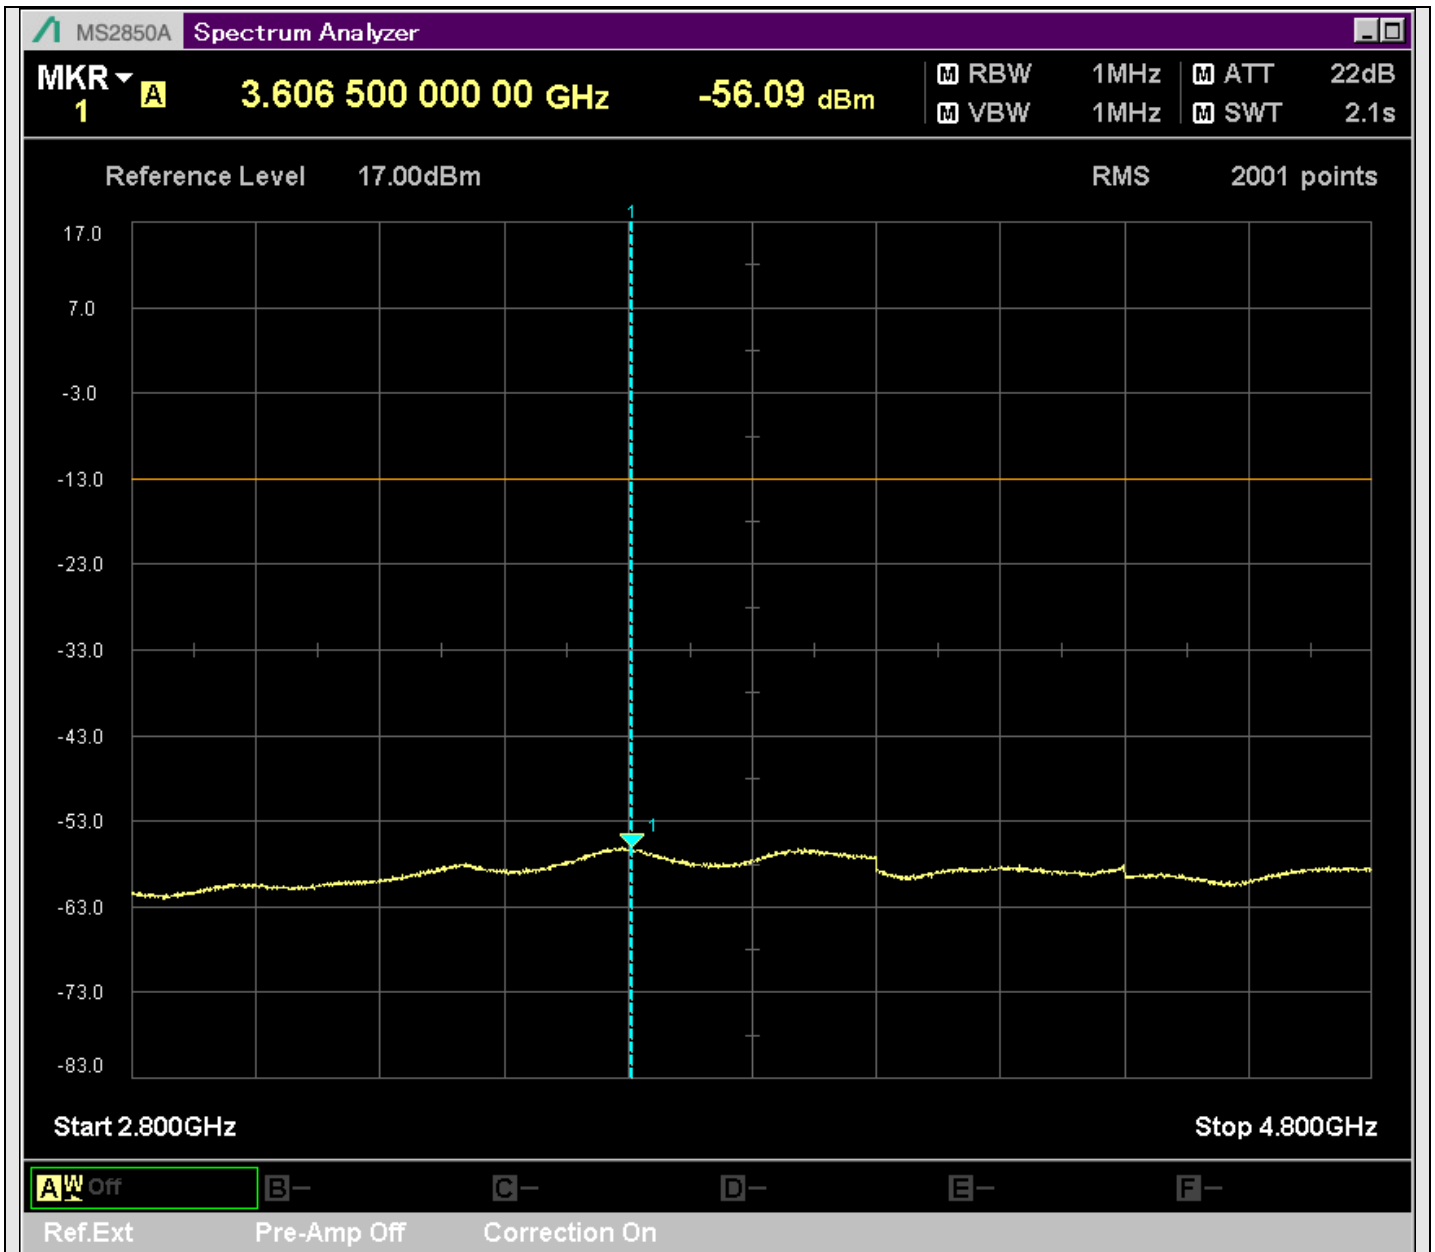

n7_25MHz_15kHz_535500_CP-OFDM
QPSK_Edge_1RB_Left_SA(2799MHz-4800MHz_1MHz)@3606.500MHz