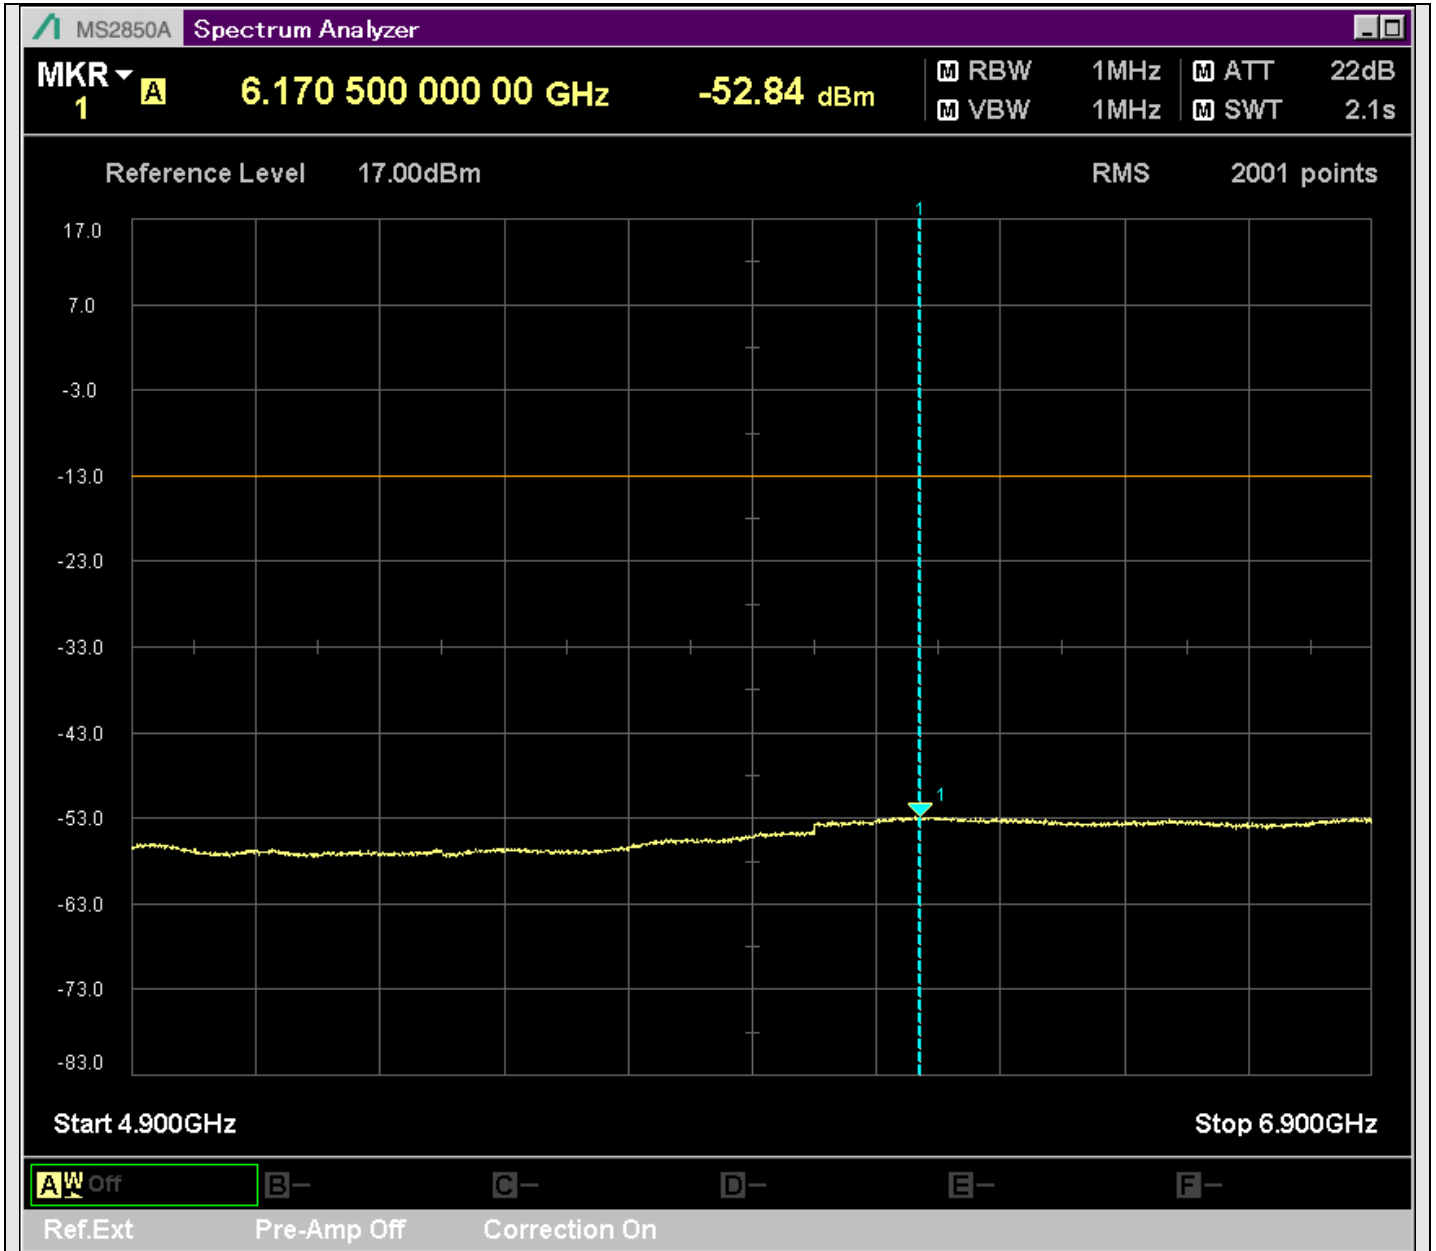

n7_50MHz_15kHz_529000_CP-OFDM
QPSK_Edge_1RB_Left_SA(4899MHz-6900MHz_1MHz)@6170.500MHz