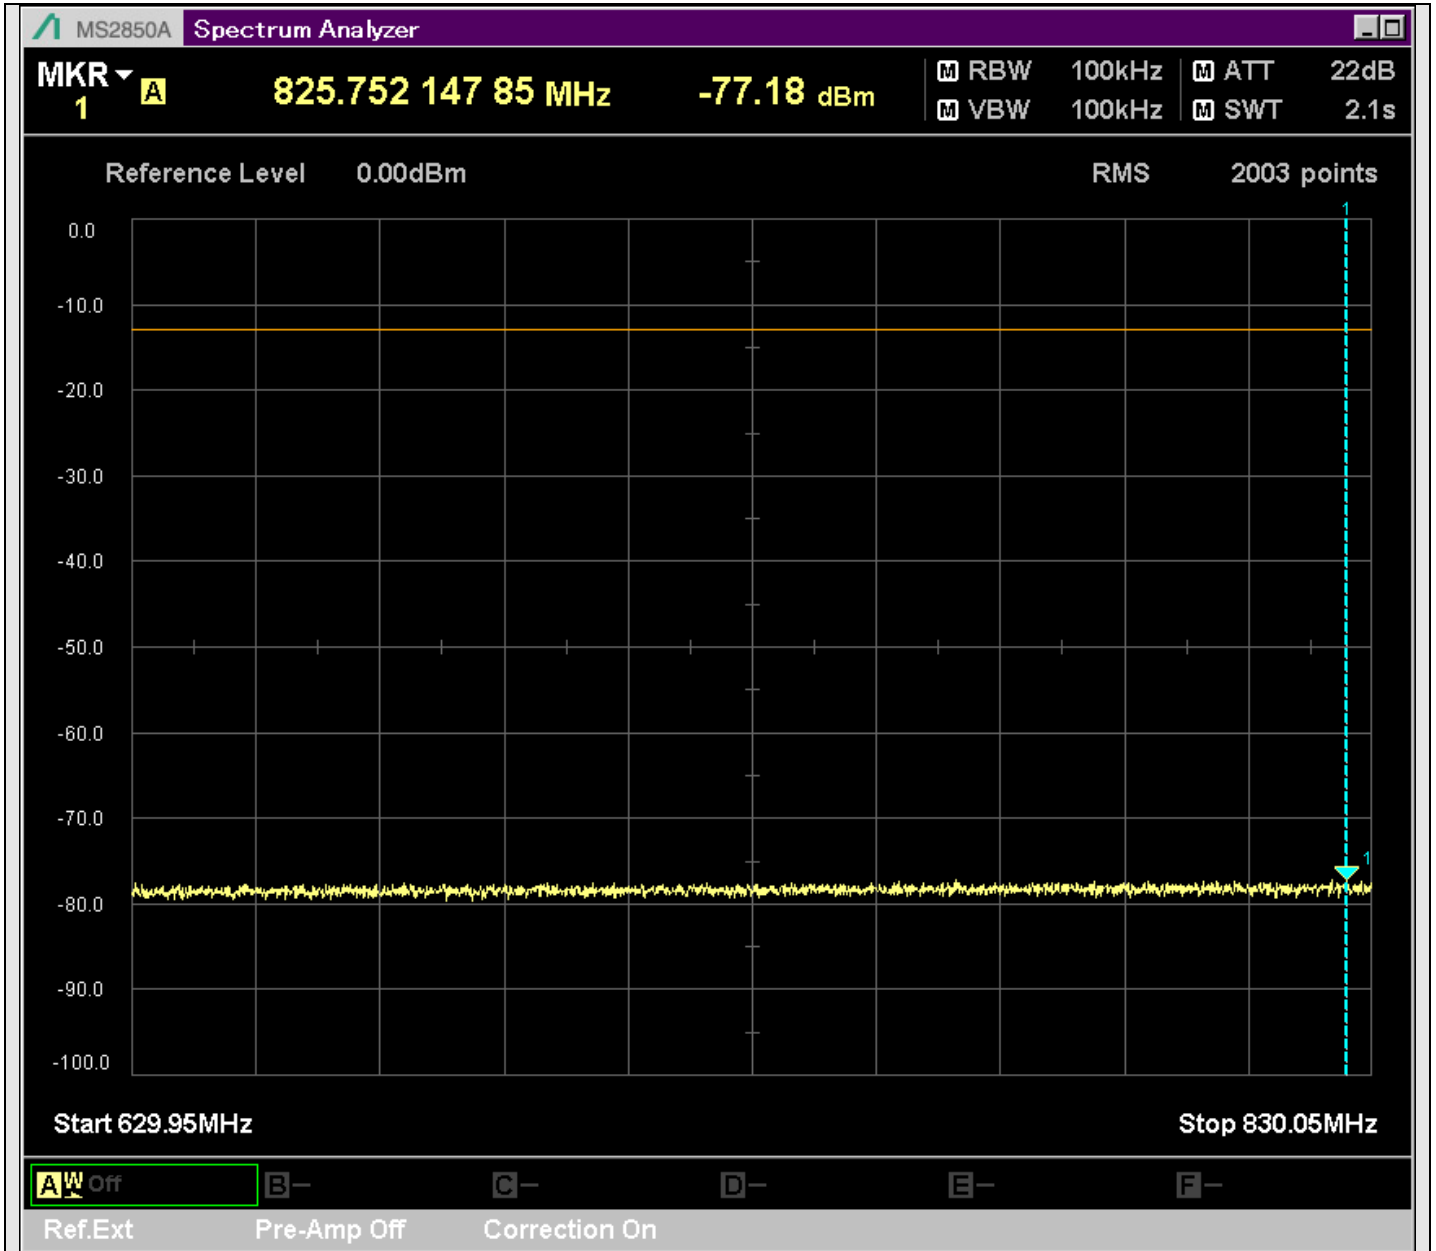

n7_25MHz_15kHz_531000_CP-OFDM
QPSK_Edge_1RB_Right_SA(629.9MHz-830.1MHz_100kHz)@825.752MHz