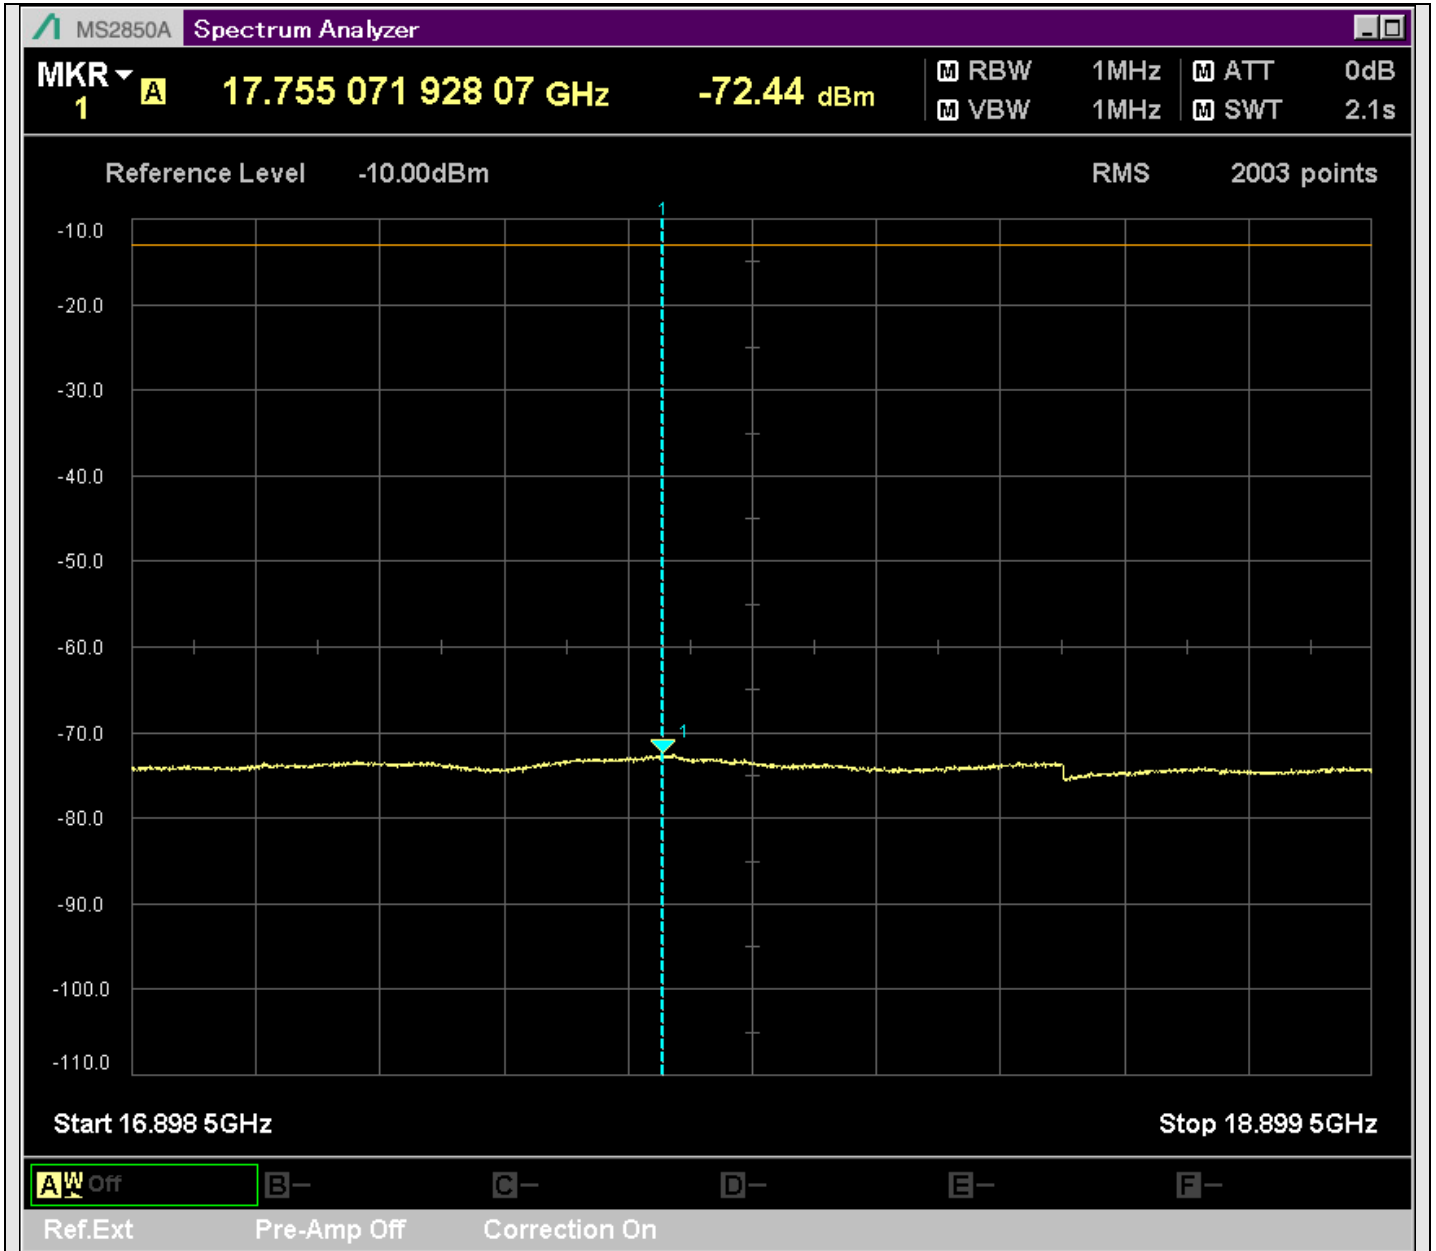

n7_25MHz_15kHz_531000_CP-OFDM
QPSK_Outer_Full_SA(16898MHz-18900MHz_1MHz)@17755.072MHz