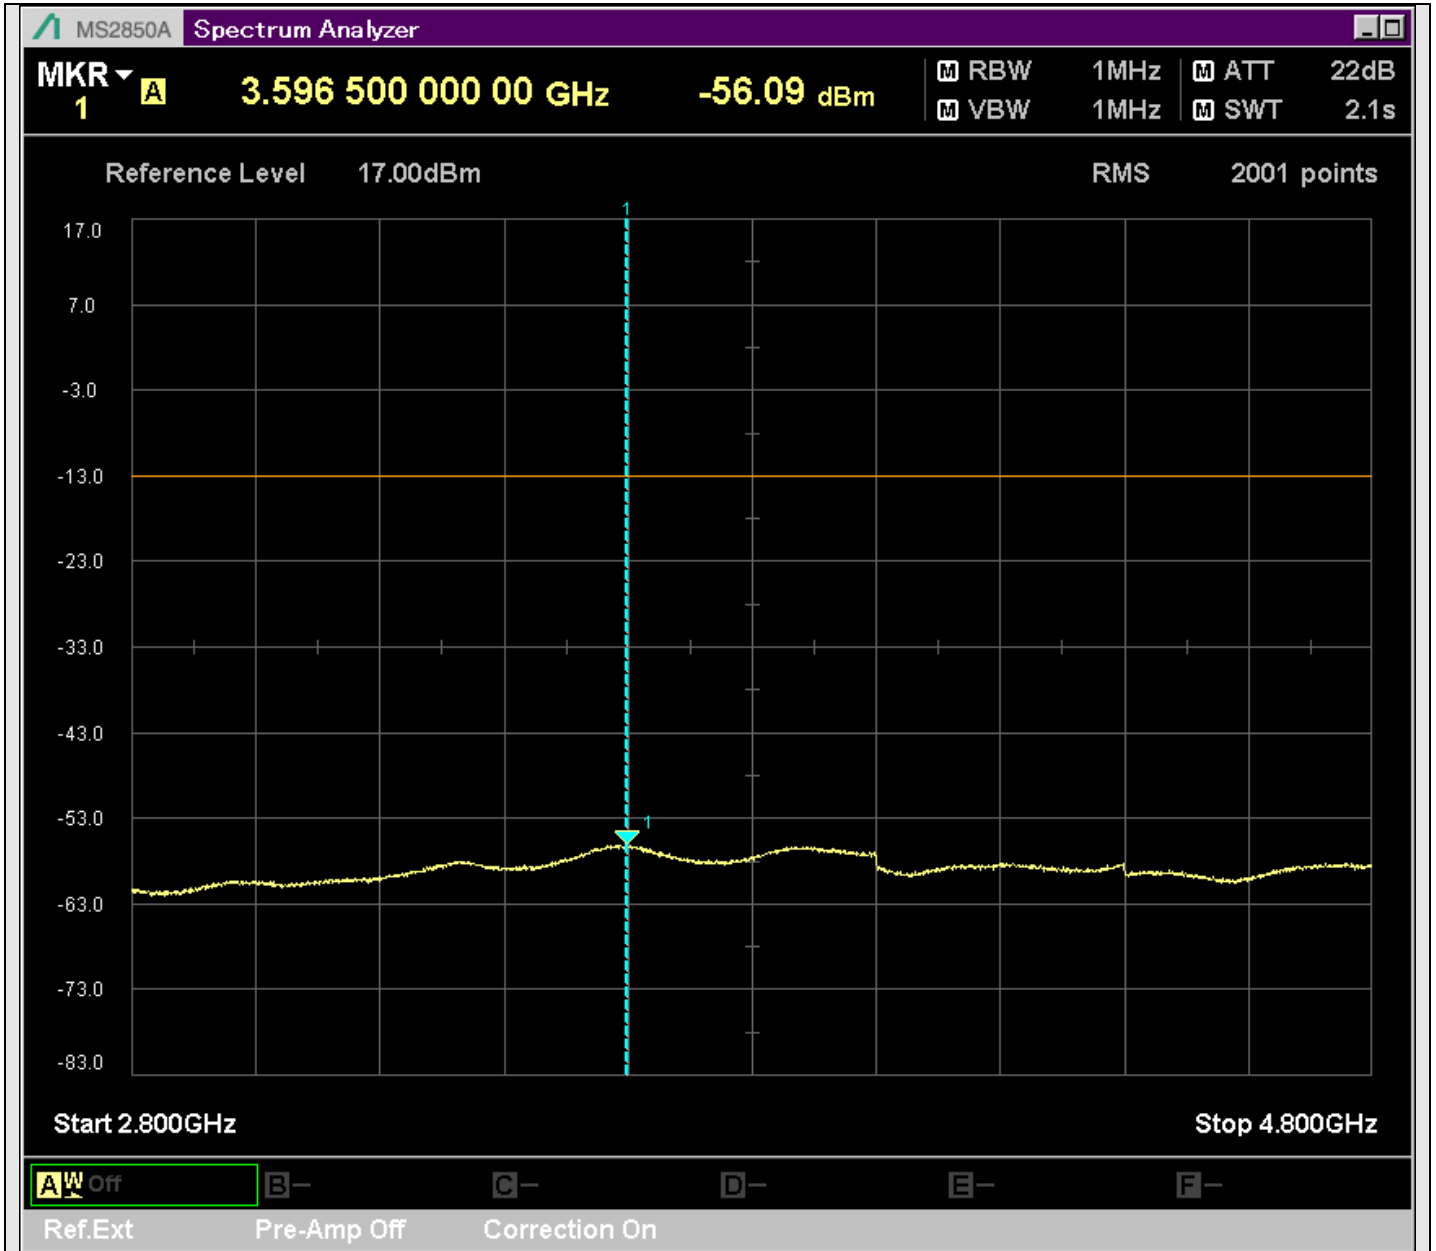

n7_25MHz_15kHz_531000_CP-OFDM
QPSK_Edge_1RB_Right_SA(2799MHz-4800MHz_1MHz)@3596.500MHz