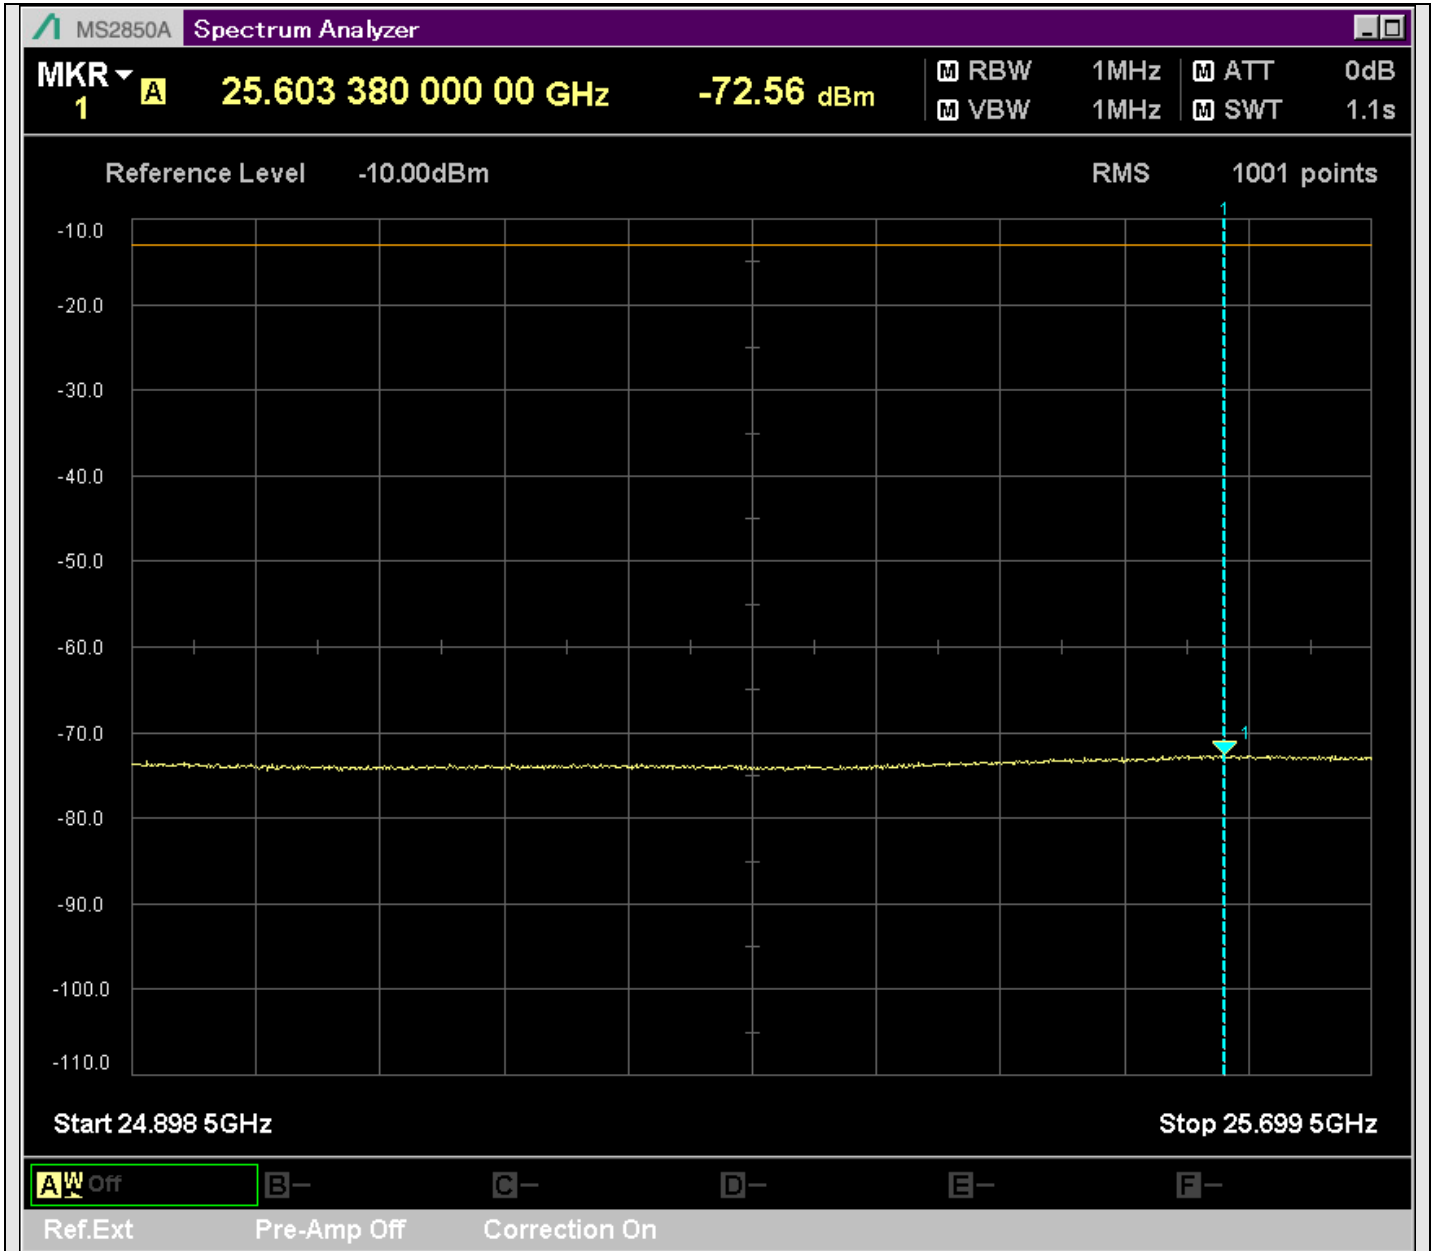

n7_25MHz_15kHz_535500_CP-OFDM
QPSK_Outer_Full_SA(24898MHz-25700MHz_1MHz)@25603.380MHz