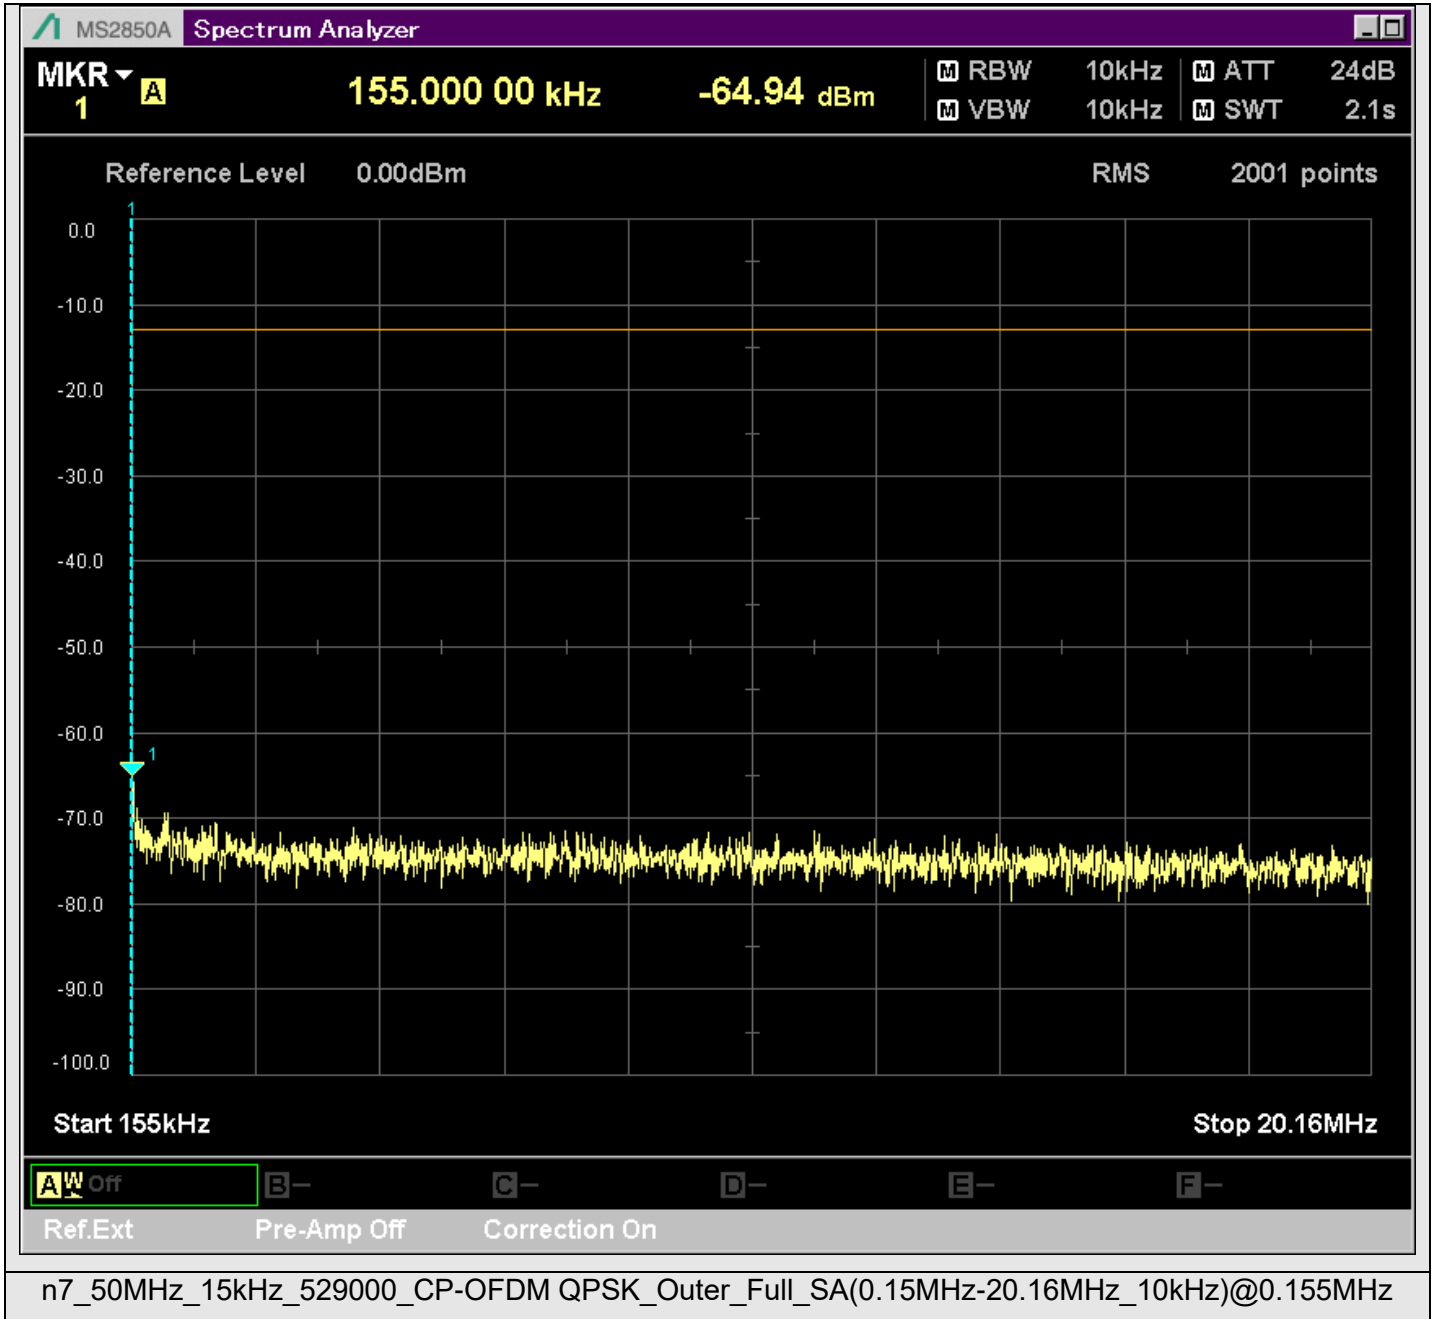

n7_25MHz_15kHz_535500_CP-OFDM
QPSK_Edge_1RB_Right_SA(20898MHz-22900MHz_1MHz)@21161.369MHz

n7_25MHz_15kHz_535500_CP-OFDM
QPSK_Edge_1RB_Right_SA(22898MHz-24900MHz_1MHz)@23260.319MHz

n7_25MHz_15kHz_535500_CP-OFDM
QPSK_Edge_1RB_Right_SA(24898MHz-25700MHz_1MHz)@25588.161MHz