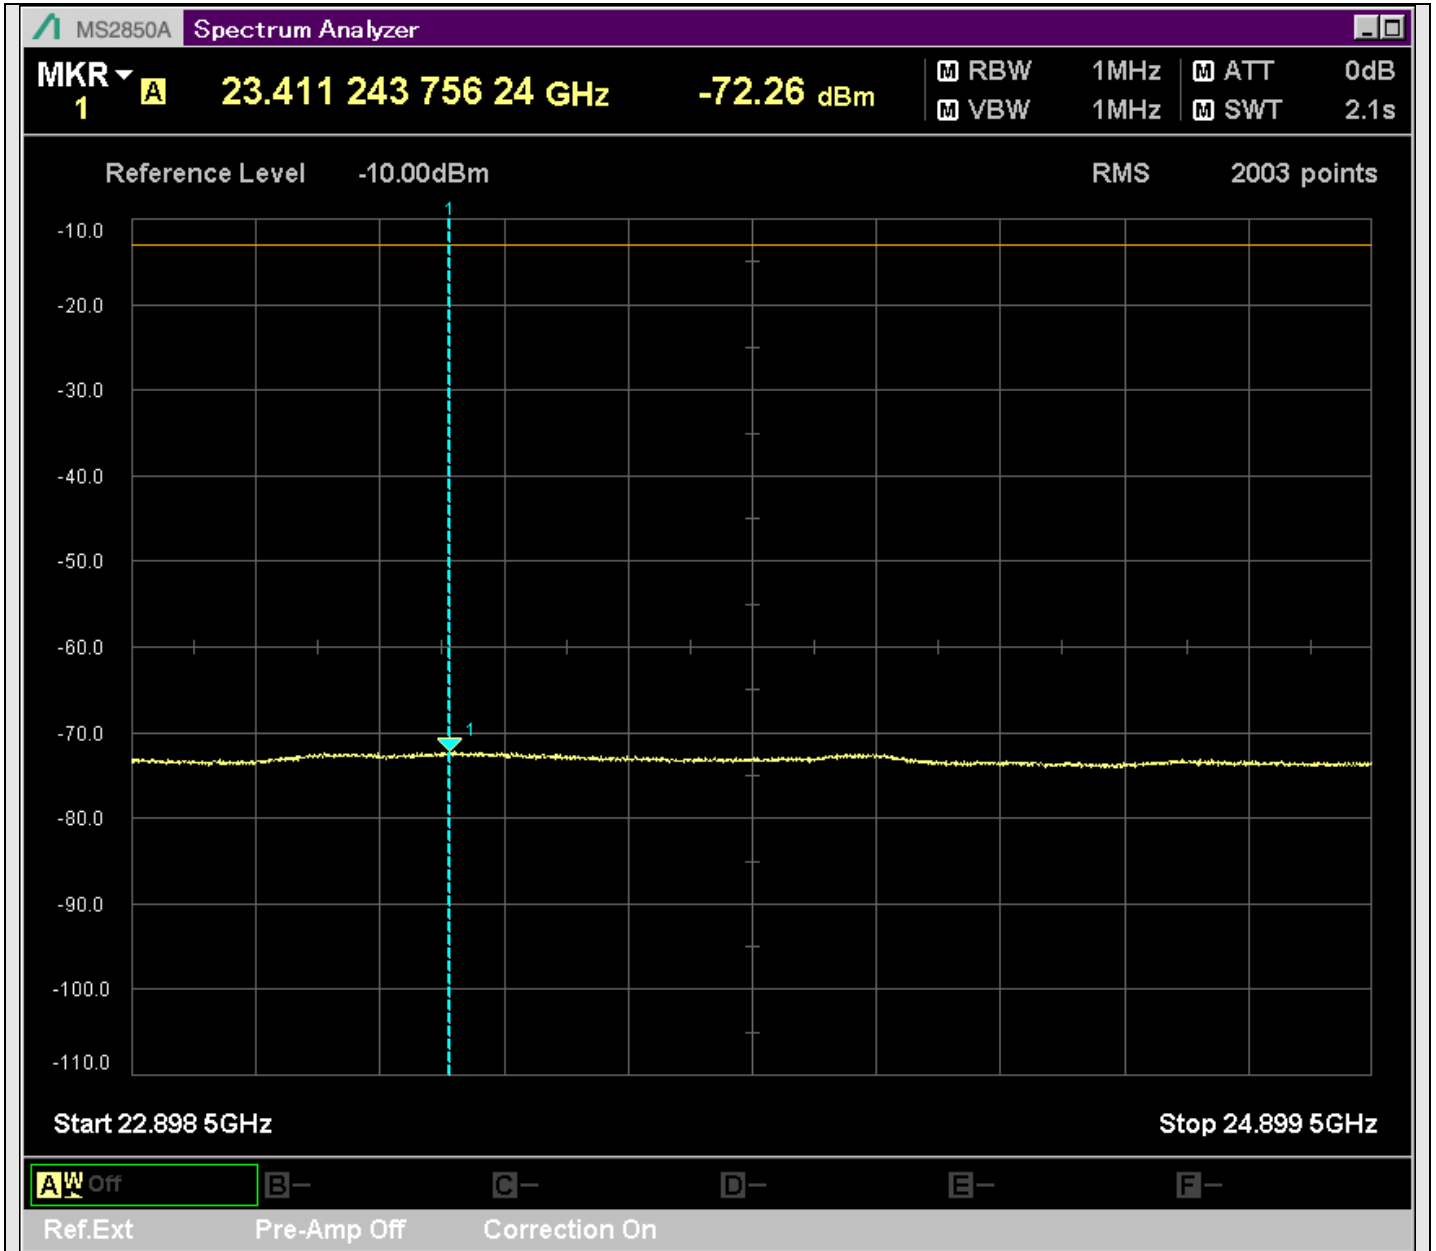

n7_25MHz_15kHz_531000_CP-OFDM
QPSK_Edge_1RB_Right_SA(22898MHz-24900MHz_1MHz)@23411.244MHz