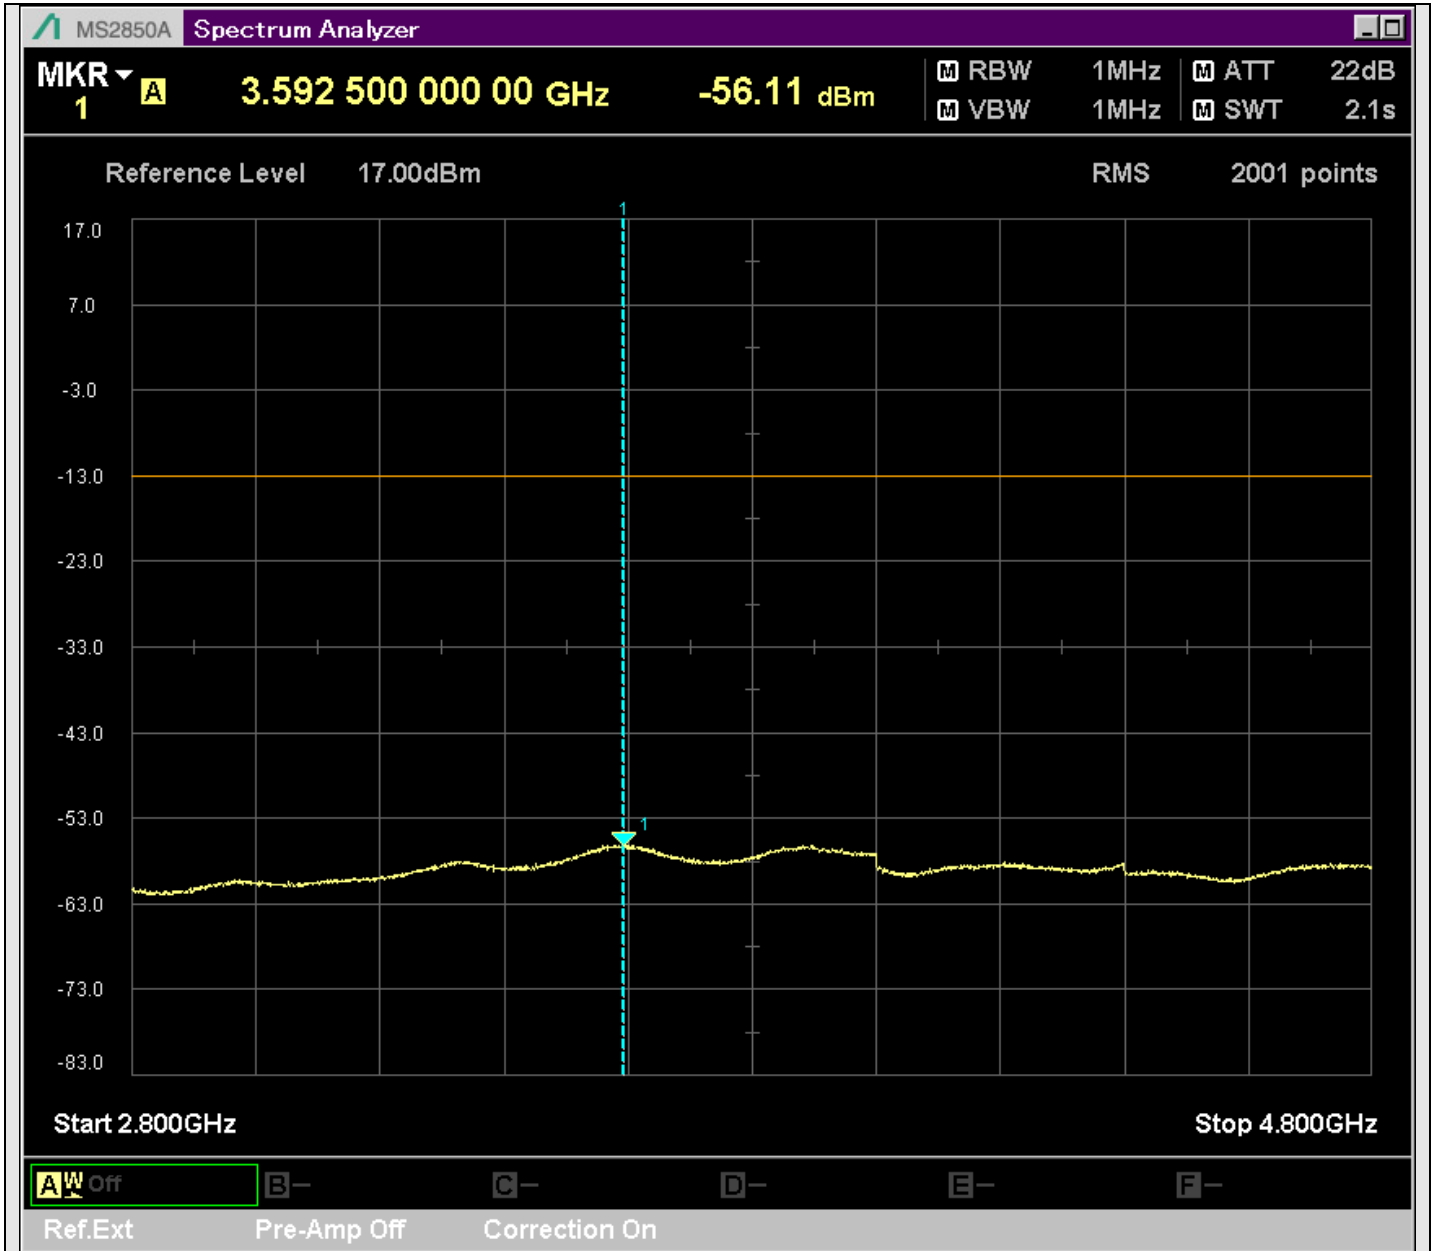

n7_25MHz_15kHz_531000_CP-OFDM
QPSK_Edge_1RB_Left_SA(2799MHz-4800MHz_1MHz)@3592.500MHz