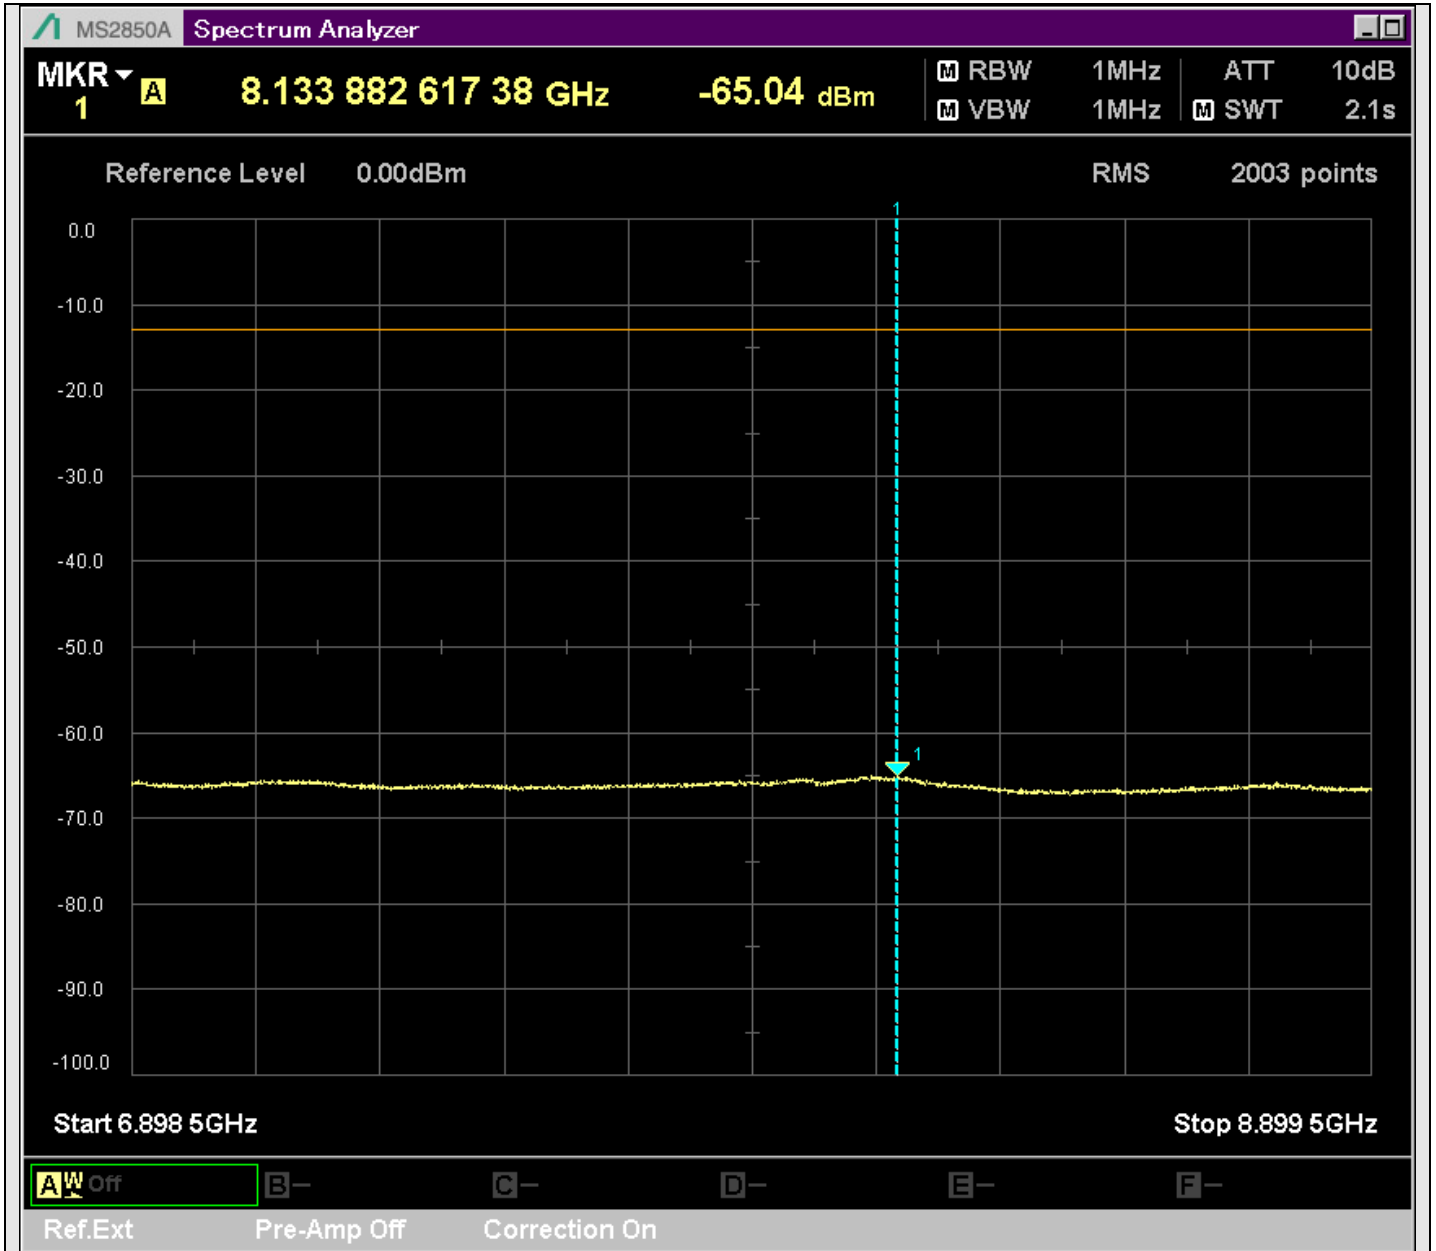

n7_50MHz_15kHz_529000_CP-OFDM
QPSK_Edge_1RB_Right_SA(6898MHz-8900MHz_1MHz)@8133.883MHz