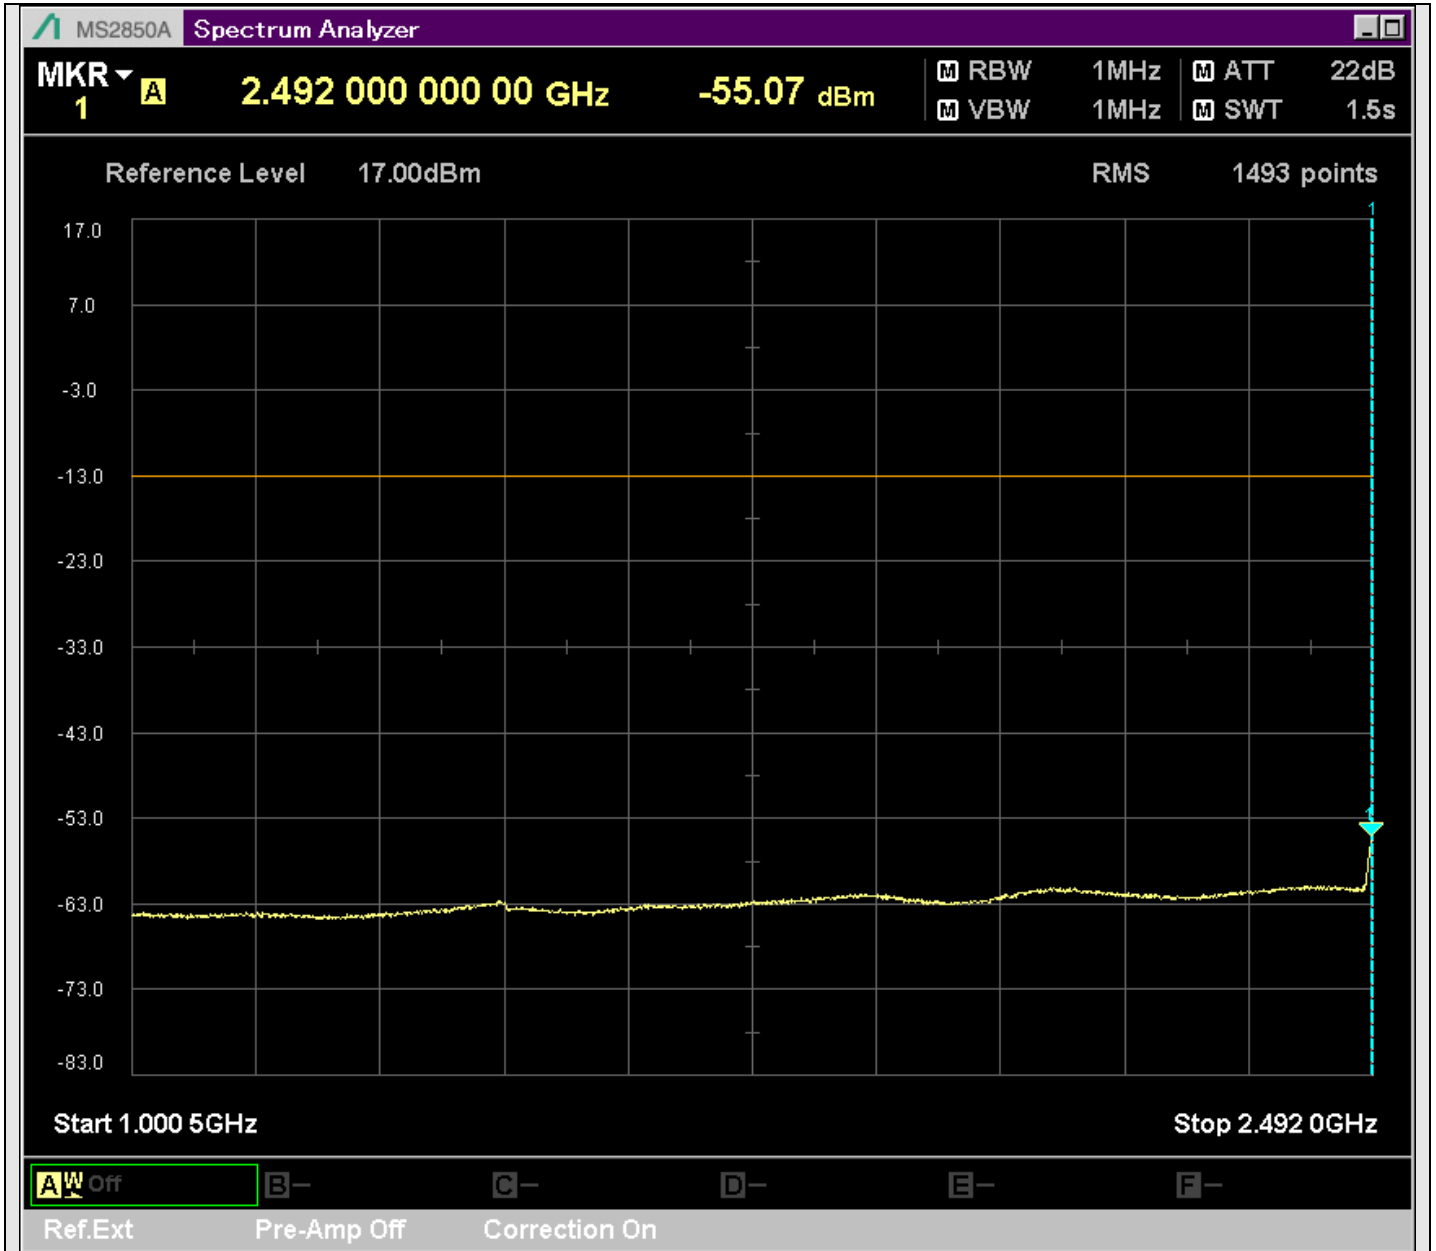

n7_25MHz_15kHz_531000_CP-OFDM
QPSK_Edge_1RB_Left_SA(1000MHz-2492.5MHz_1MHz)@2492.000MHz