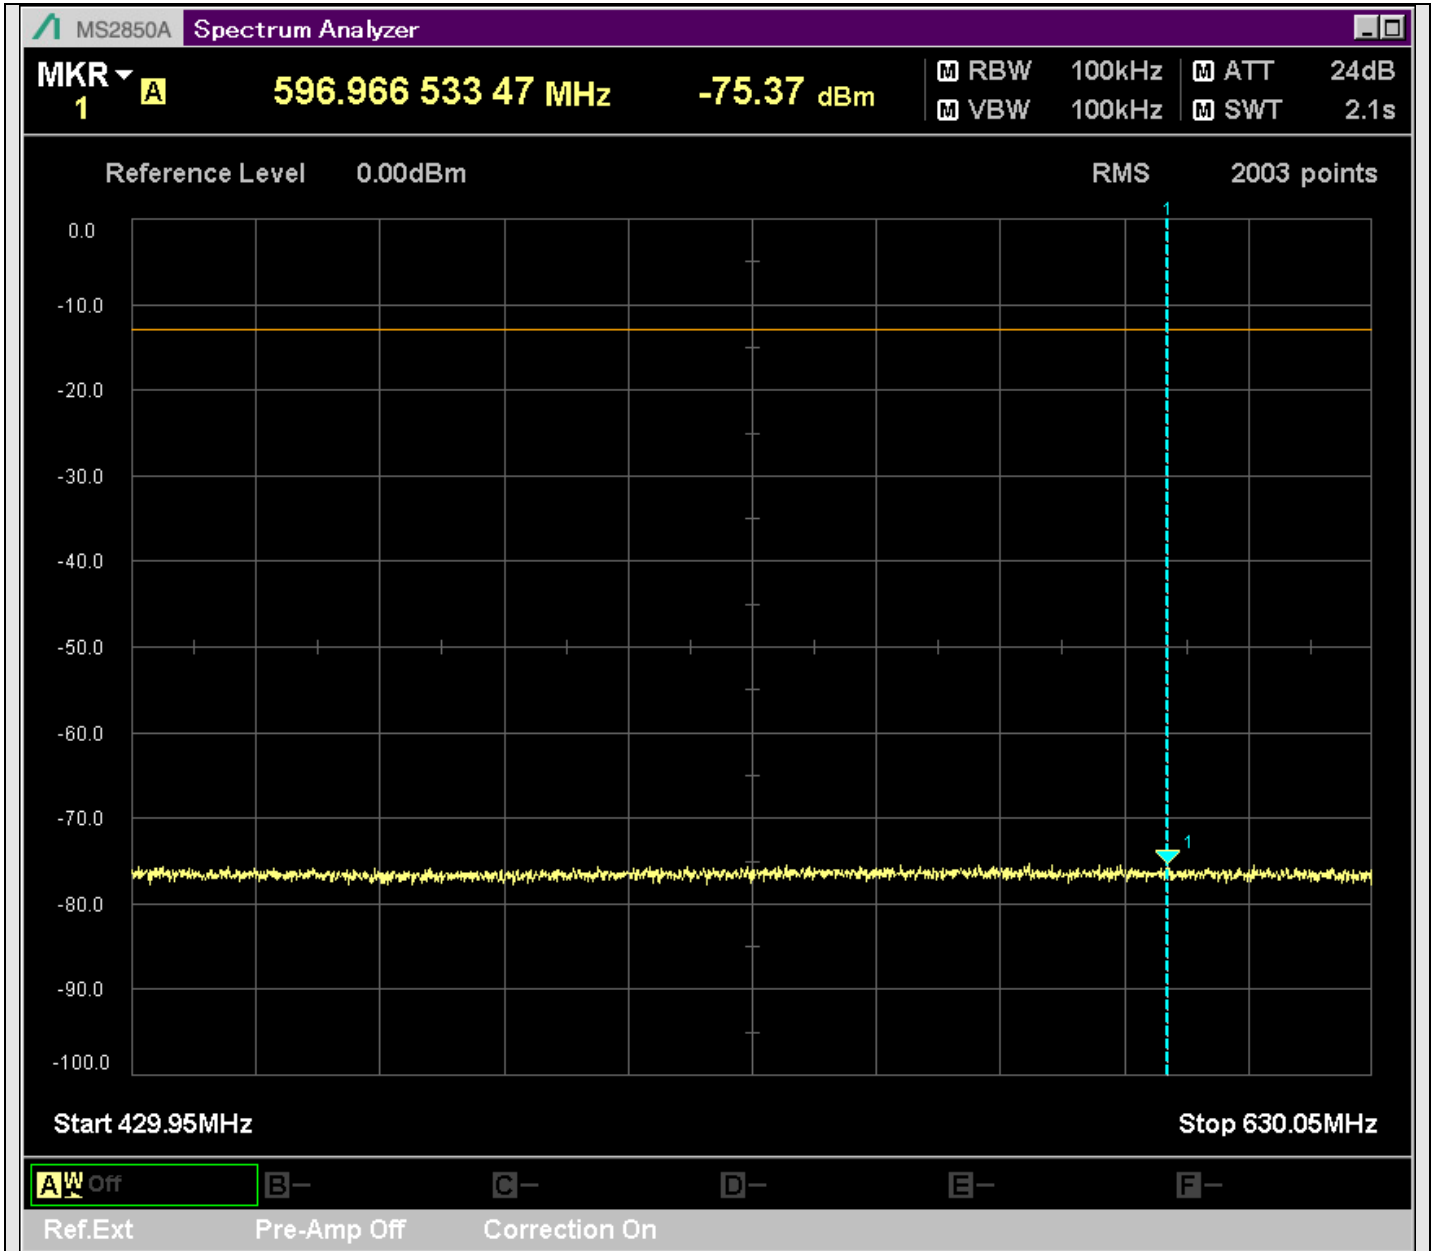

n7_50MHz_15kHz_529000_CP-OFDM
QPSK_Edge_1RB_Right_SA(24898MHz-25700MHz_1MHz)@25637.022MHz

n7_50MHz_15kHz_531000_CP-OFDM
QPSK_Outer_Full_SA(229.9MHz-430.1MHz_100kHz)@239.245MHz

n7_50MHz_15kHz_531000_CP-OFDM
QPSK_Outer_Full_SA(429.9MHz-630.1MHz_100kHz)@596.967MHz