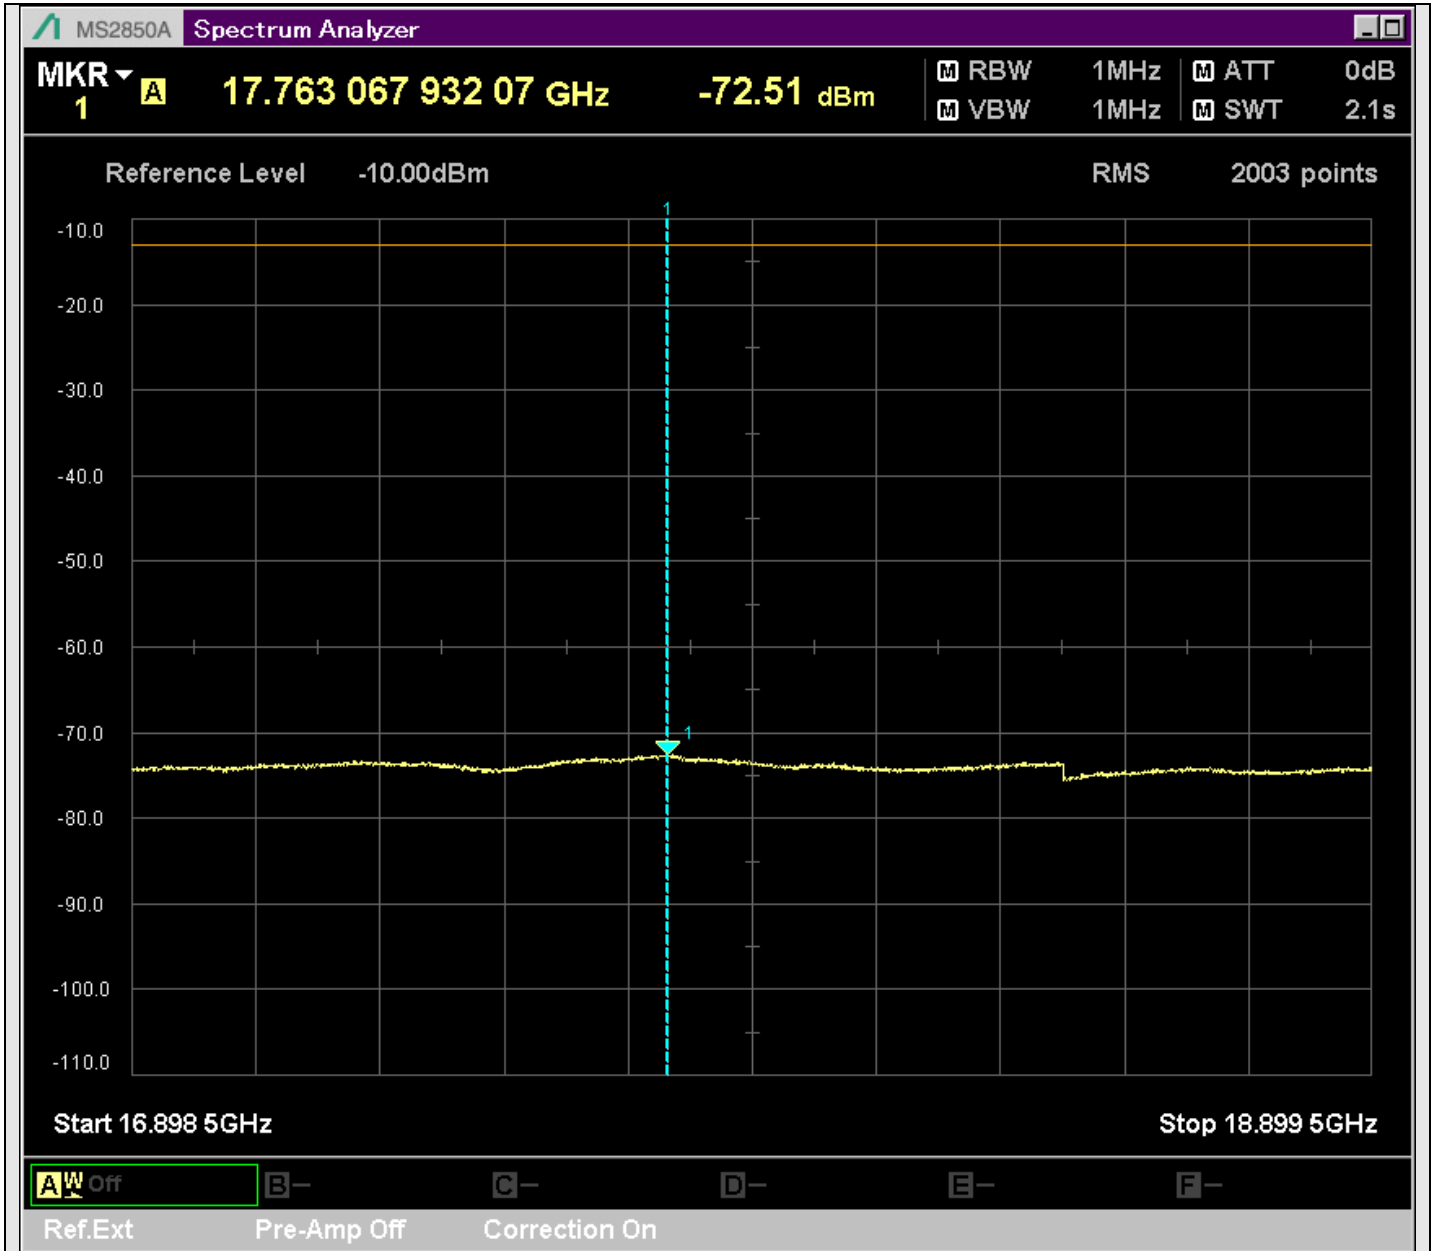

n7_25MHz_15kHz_535500_CP-OFDM
QPSK_Edge_1RB_Right_SA(16898MHz-18900MHz_1MHz)@17763.068MHz