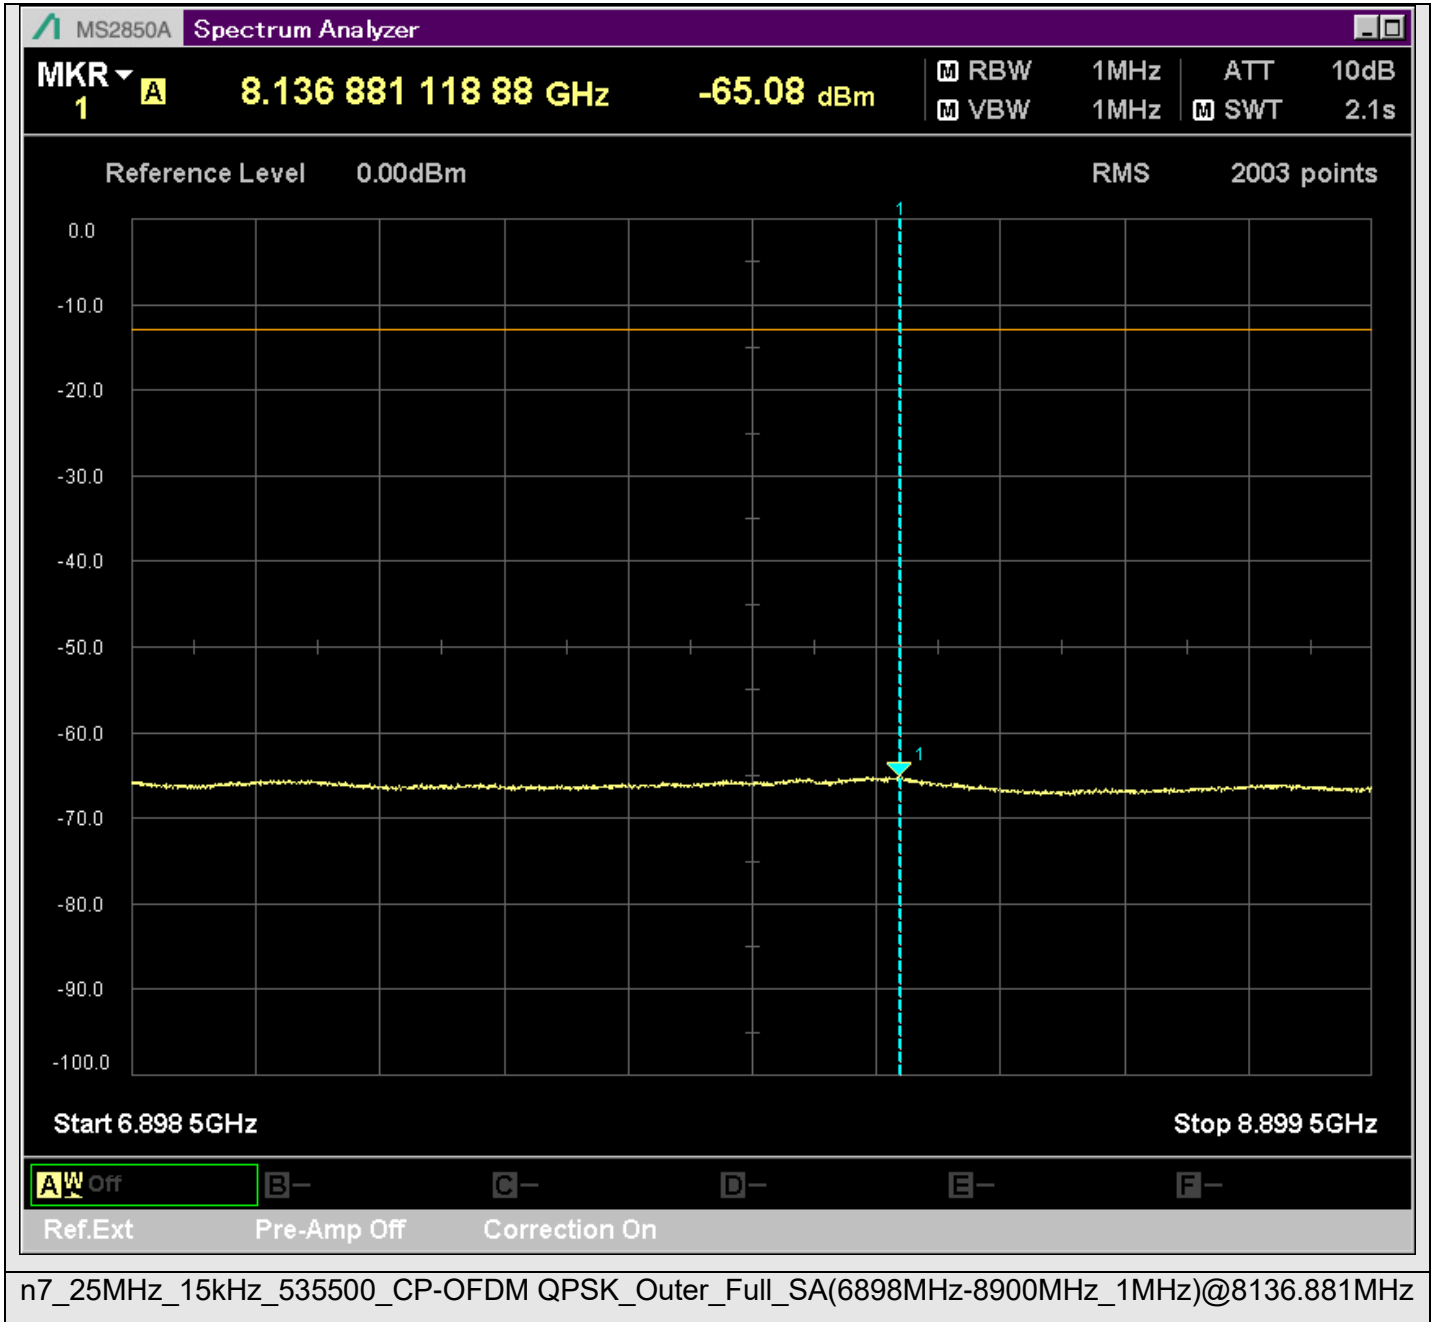

n7_25MHz_15kHz_535500_CP-OFDM
QPSK_Outer_Full_SA(629.9MHz-830.1MHz_100kHz)@723.203MHz

n7_25MHz_15kHz_535500_CP-OFDM
QPSK_Outer_Full_SA(829.9MHz-1000MHz_100kHz)@932.150MHz

n7_25MHz_15kHz_535500_CP-OFDM
QPSK_Outer_Full_SA(8898MHz-10900MHz_1MHz)@10892.503MHz