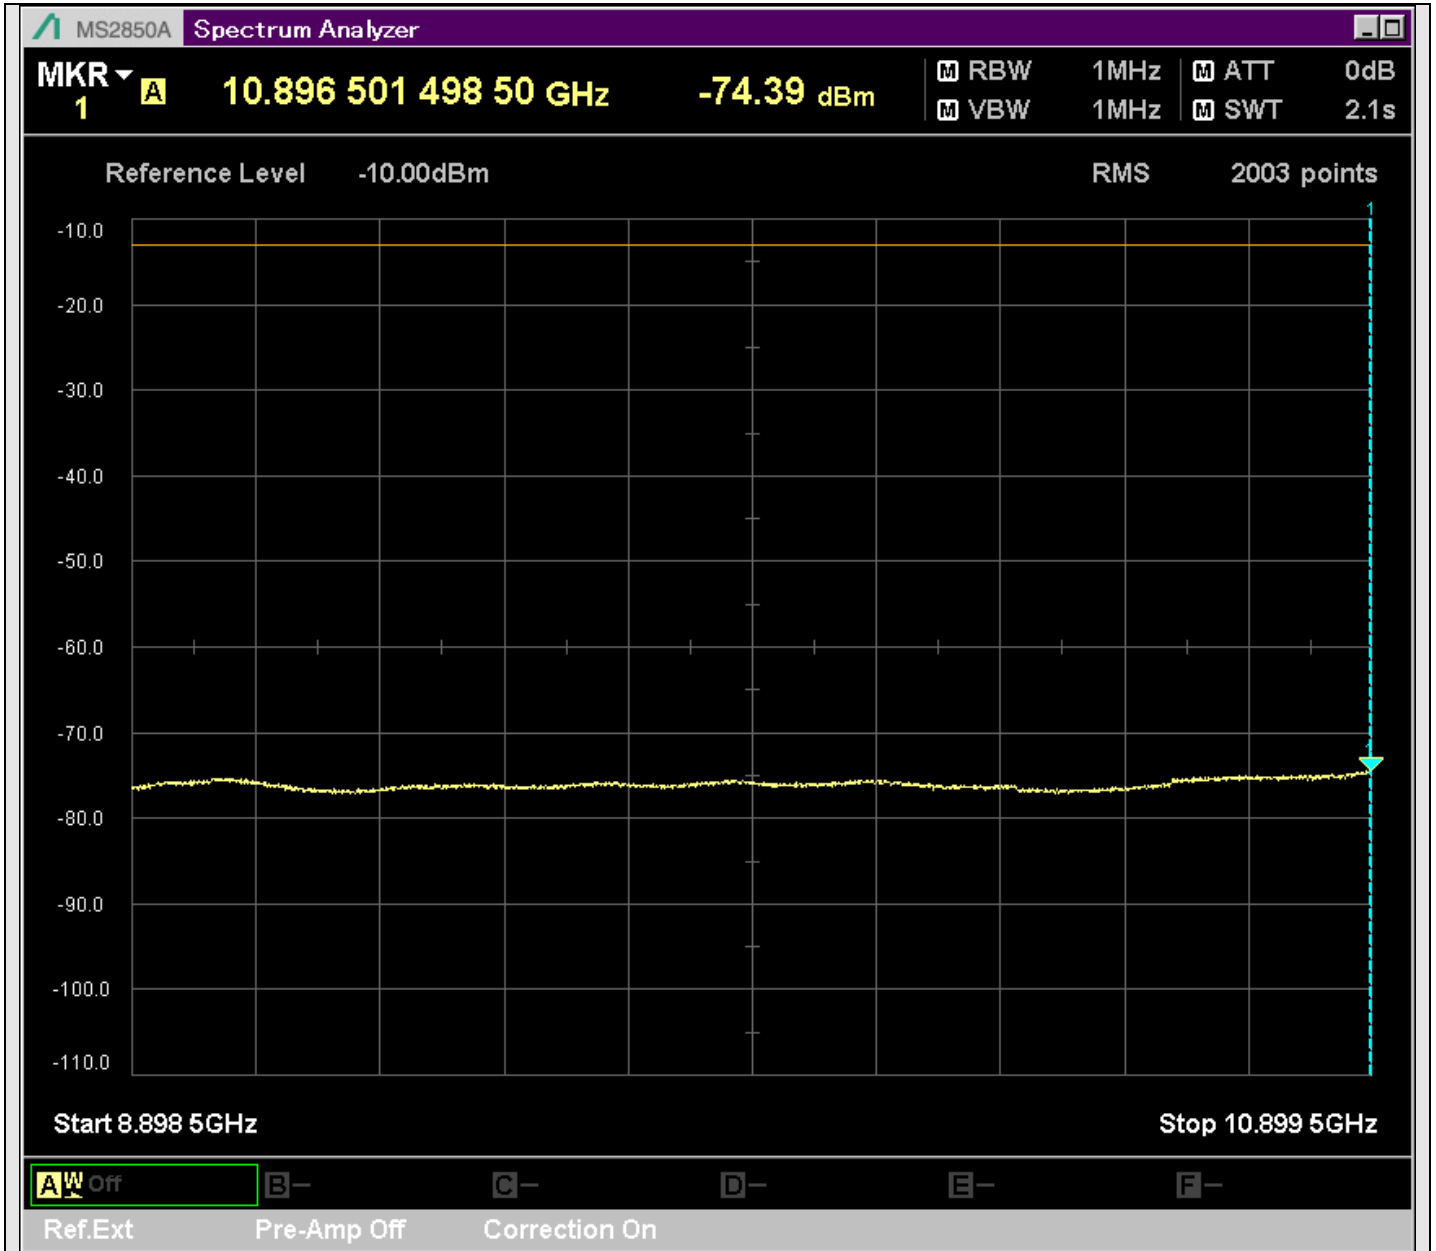

n7_25MHz_15kHz_535500_CP-OFDM
QPSK_Edge_1RB_Left_SA(8898MHz-10900MHz_1MHz)@10896.501MHz