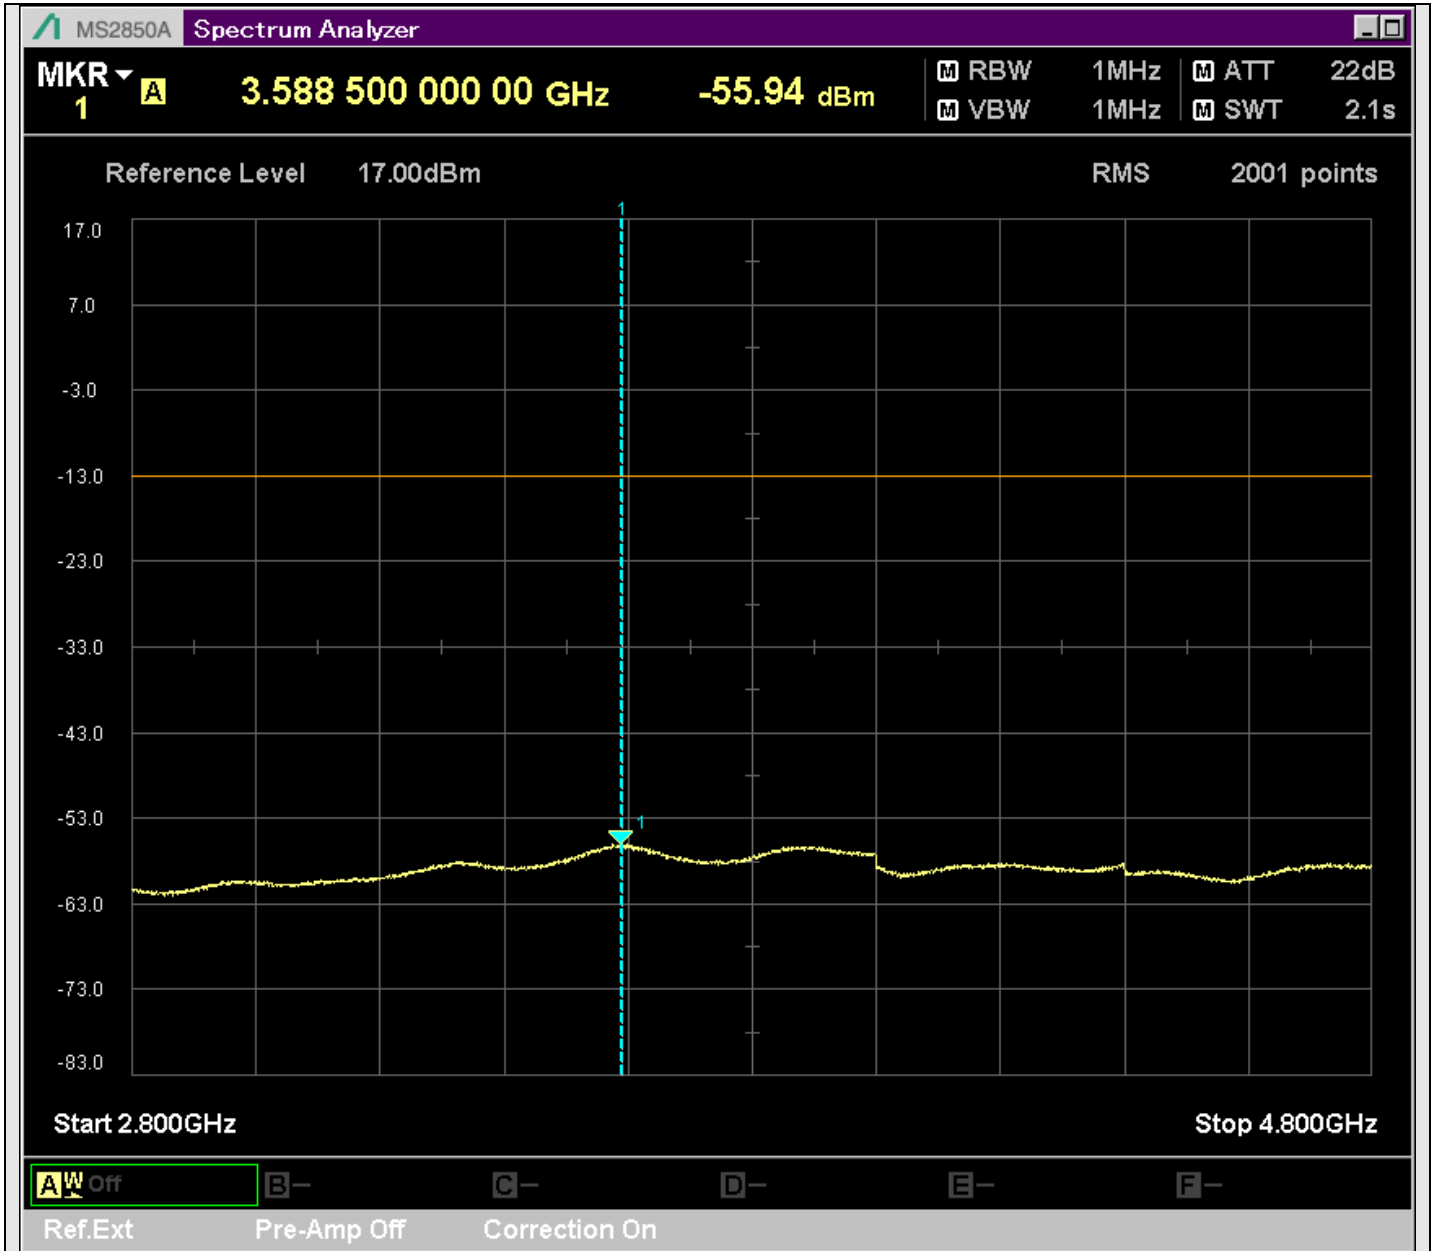

n7_25MHz_15kHz_535500_CP-OFDM
QPSK_Edge_1RB_Right_SA(2799MHz-4800MHz_1MHz)@3588.500MHz