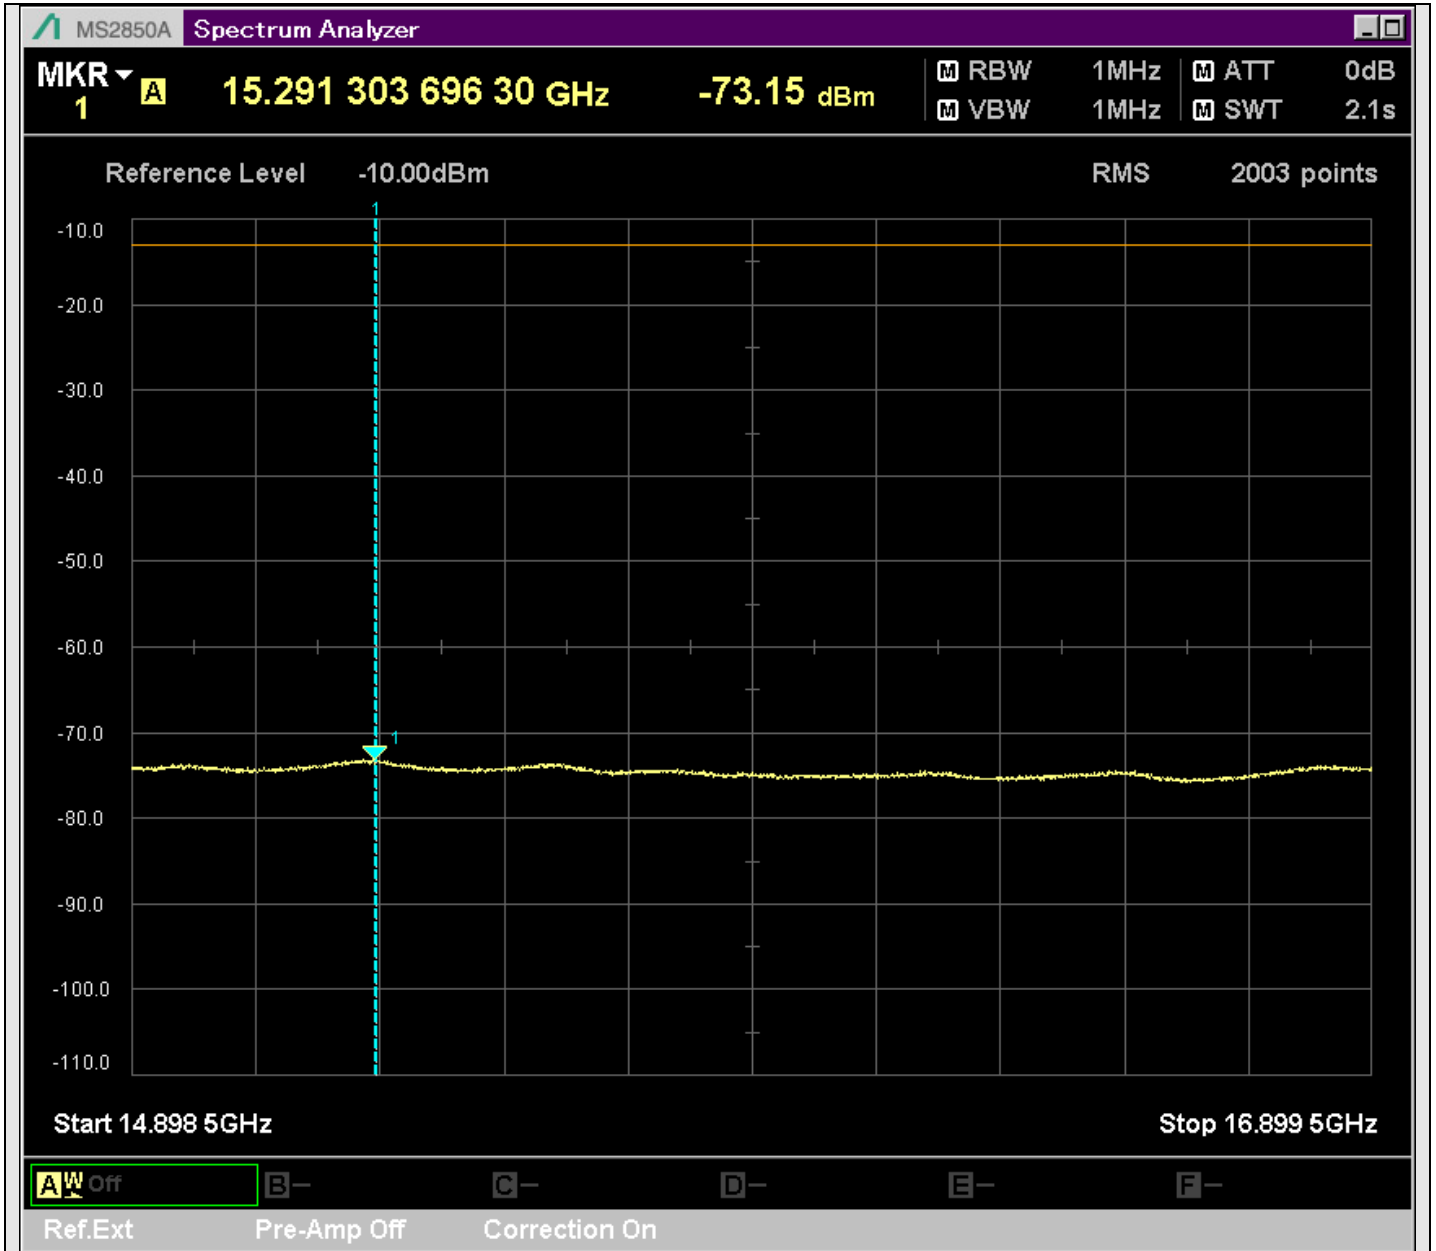

n7_25MHz_15kHz_535500_CP-OFDM
QPSK_Outer_Full_SA(14898MHz-16900MHz_1MHz)@15291.304MHz