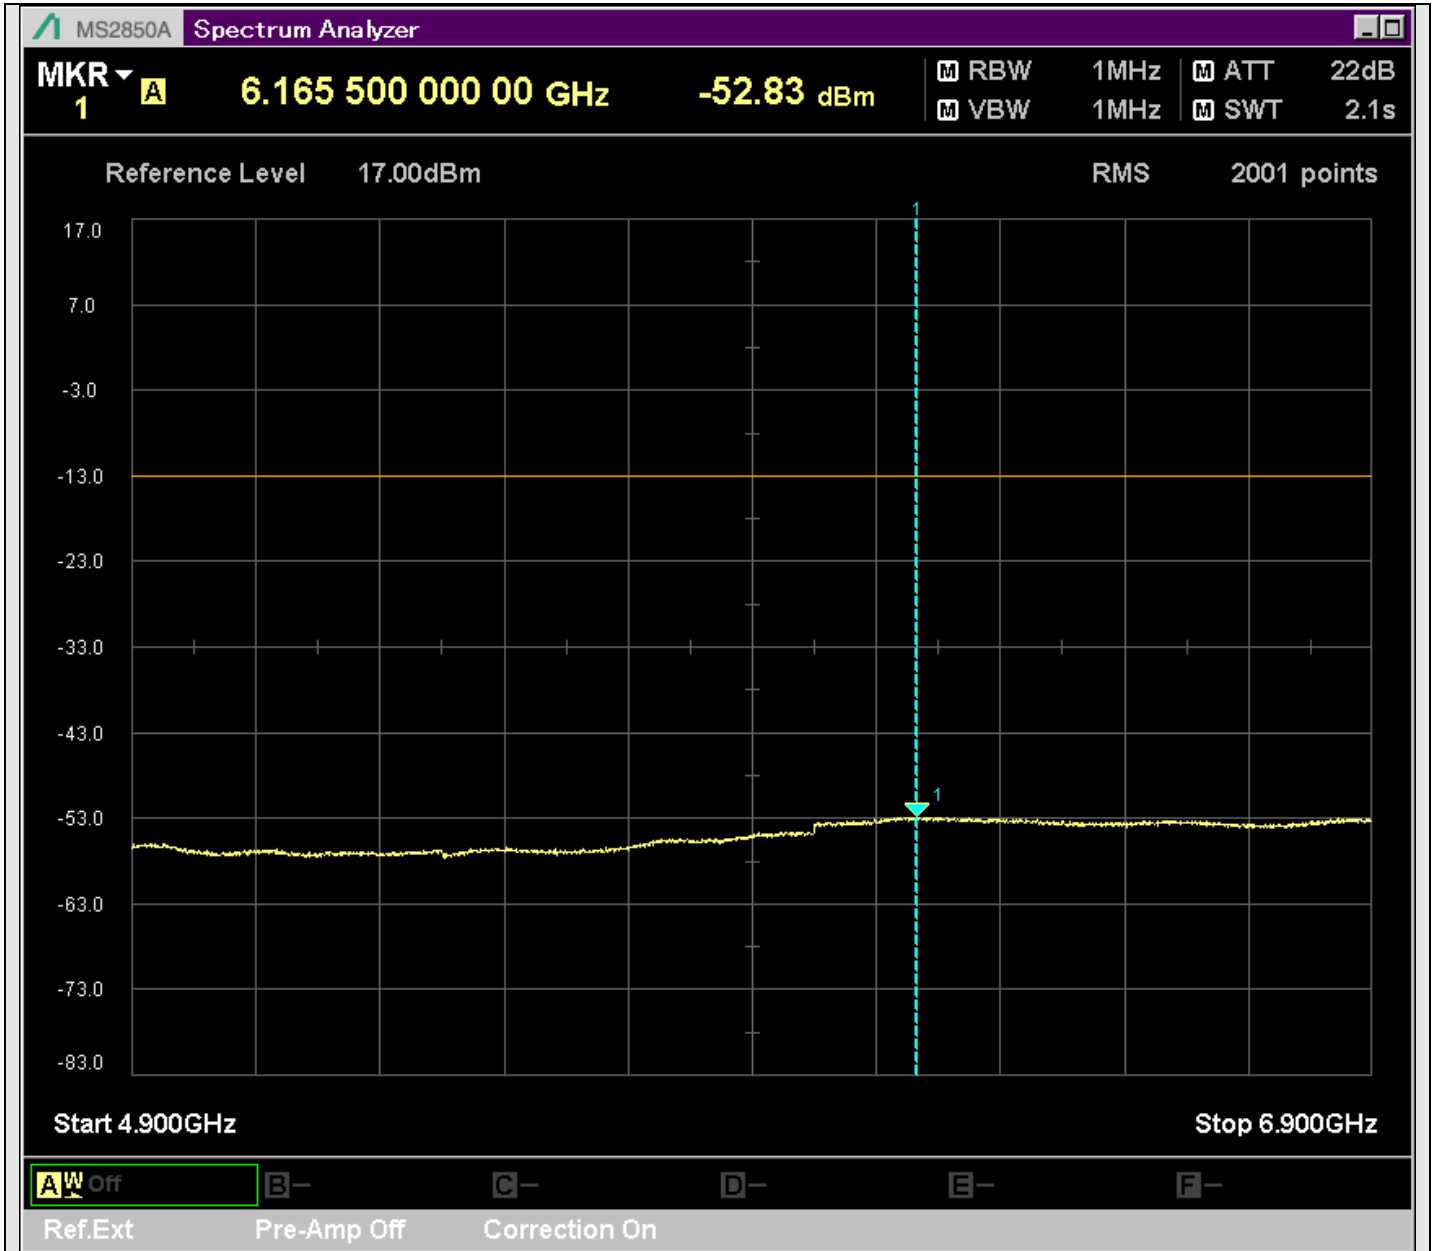

n7_25MHz_15kHz_535500_CP-OFDM
QPSK_Edge_1RB_Left_SA(4899MHz-6900MHz_1MHz)@6165.500MHz