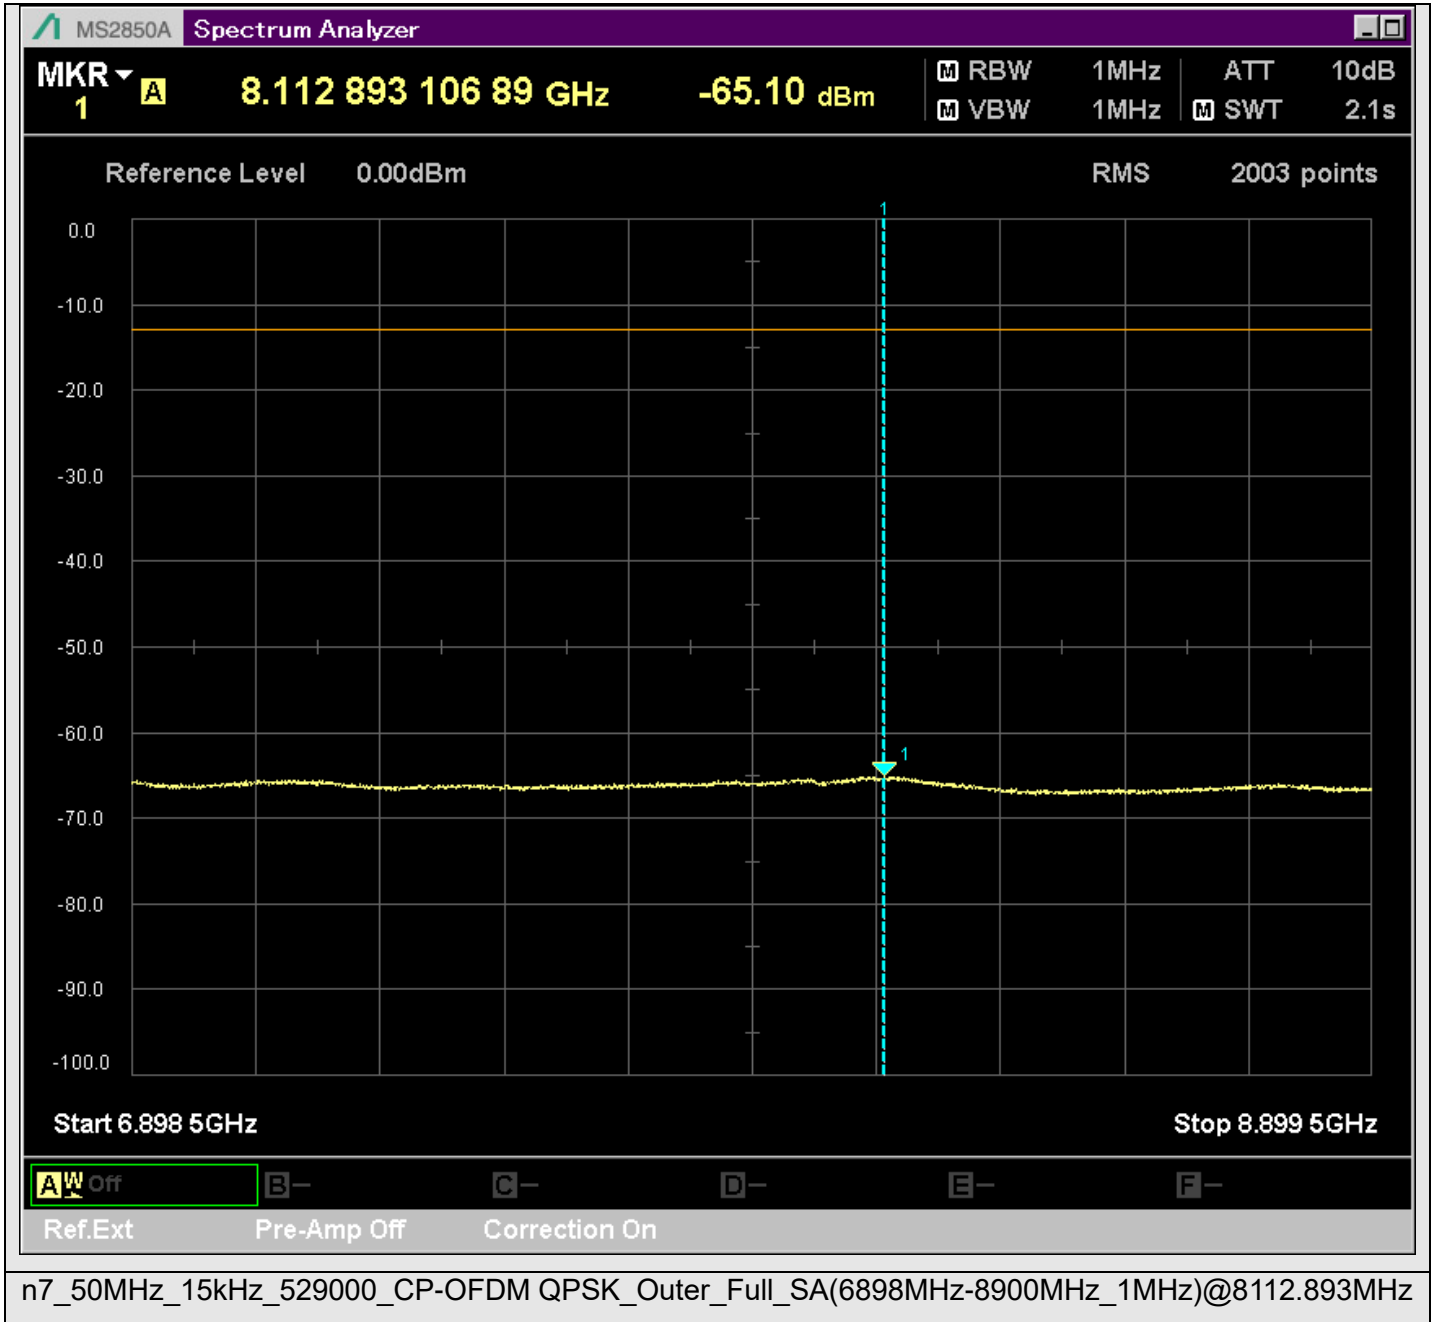

n7_50MHz_15kHz_529000_CP-OFDM
QPSK_Outer_Full_SA(829.9MHz-1000MHz_100kHz)@958.750MHz

n7_50MHz_15kHz_529000_CP-OFDM
QPSK_Outer_Full_SA(8898MHz-10900MHz_1MHz)@10897.501MHz

n7_50MHz_15kHz_529000_CP-OFDM
QPSK_Outer_Full_SA(10898MHz-12900MHz_1MHz)@10992.453MHz