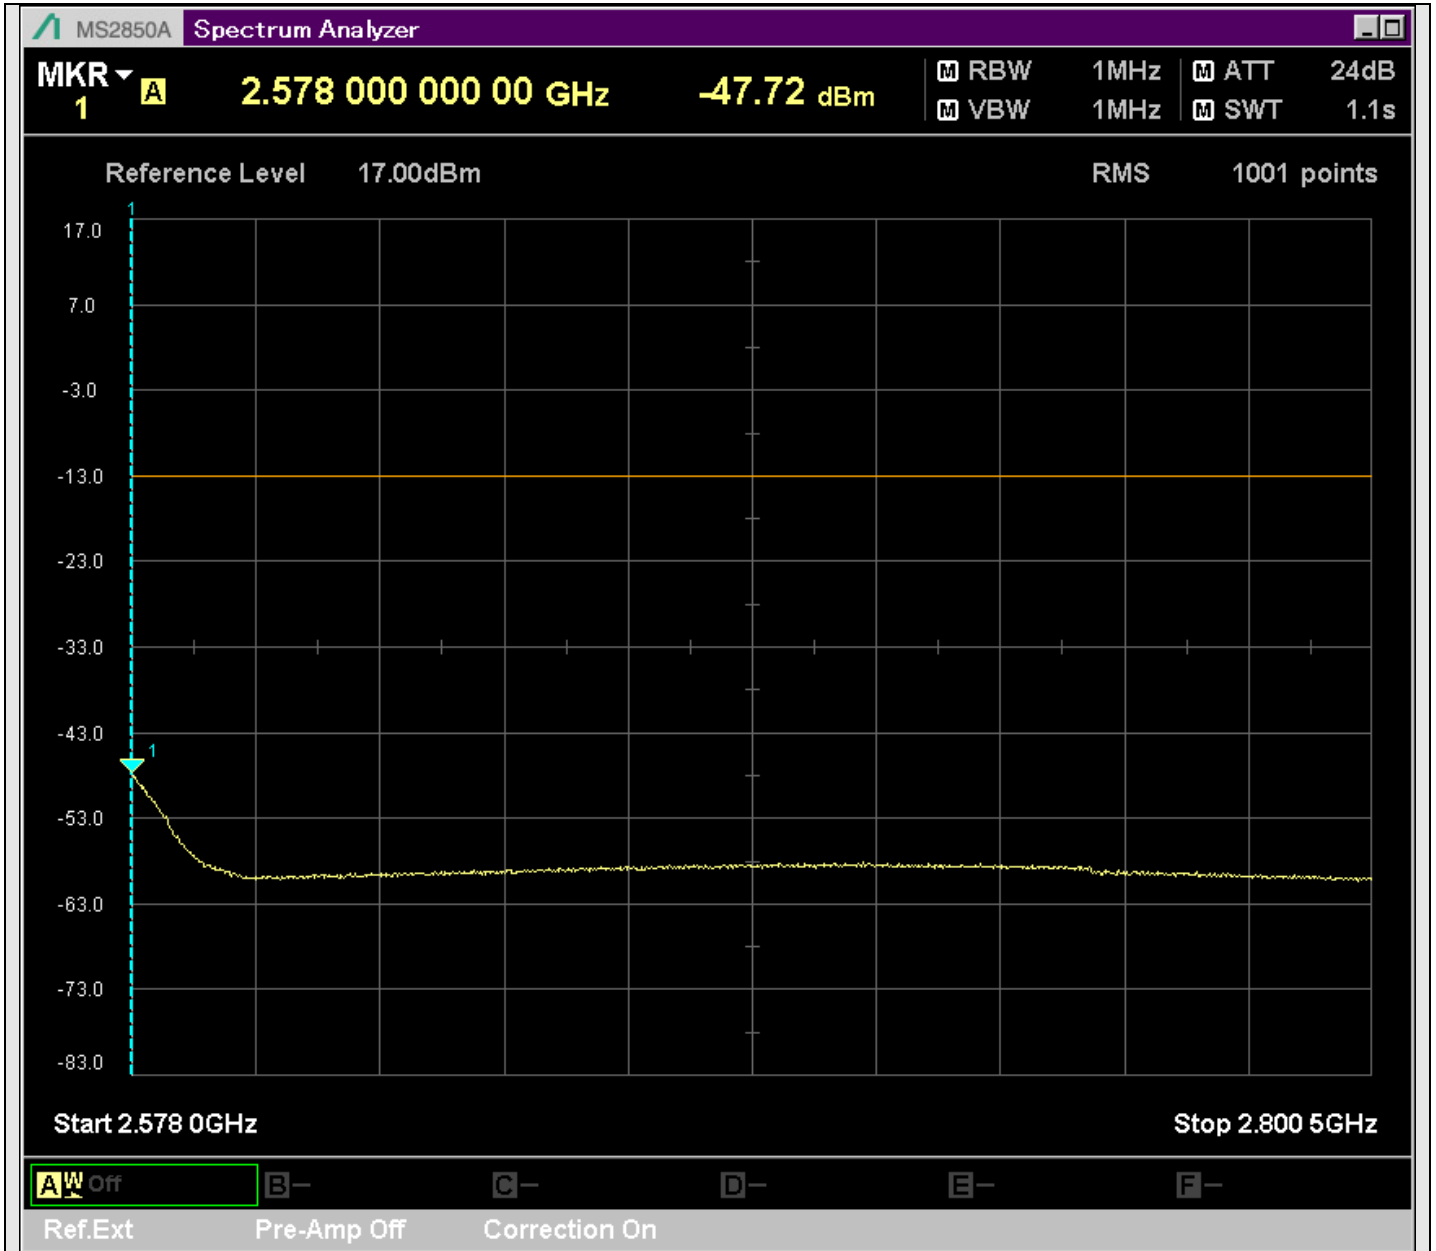

n7_25MHz_15kHz_531000_CP-OFDM
QPSK_Outer_Full_SA(2577.5MHz-2801MHz_1MHz)@2578.000MHz