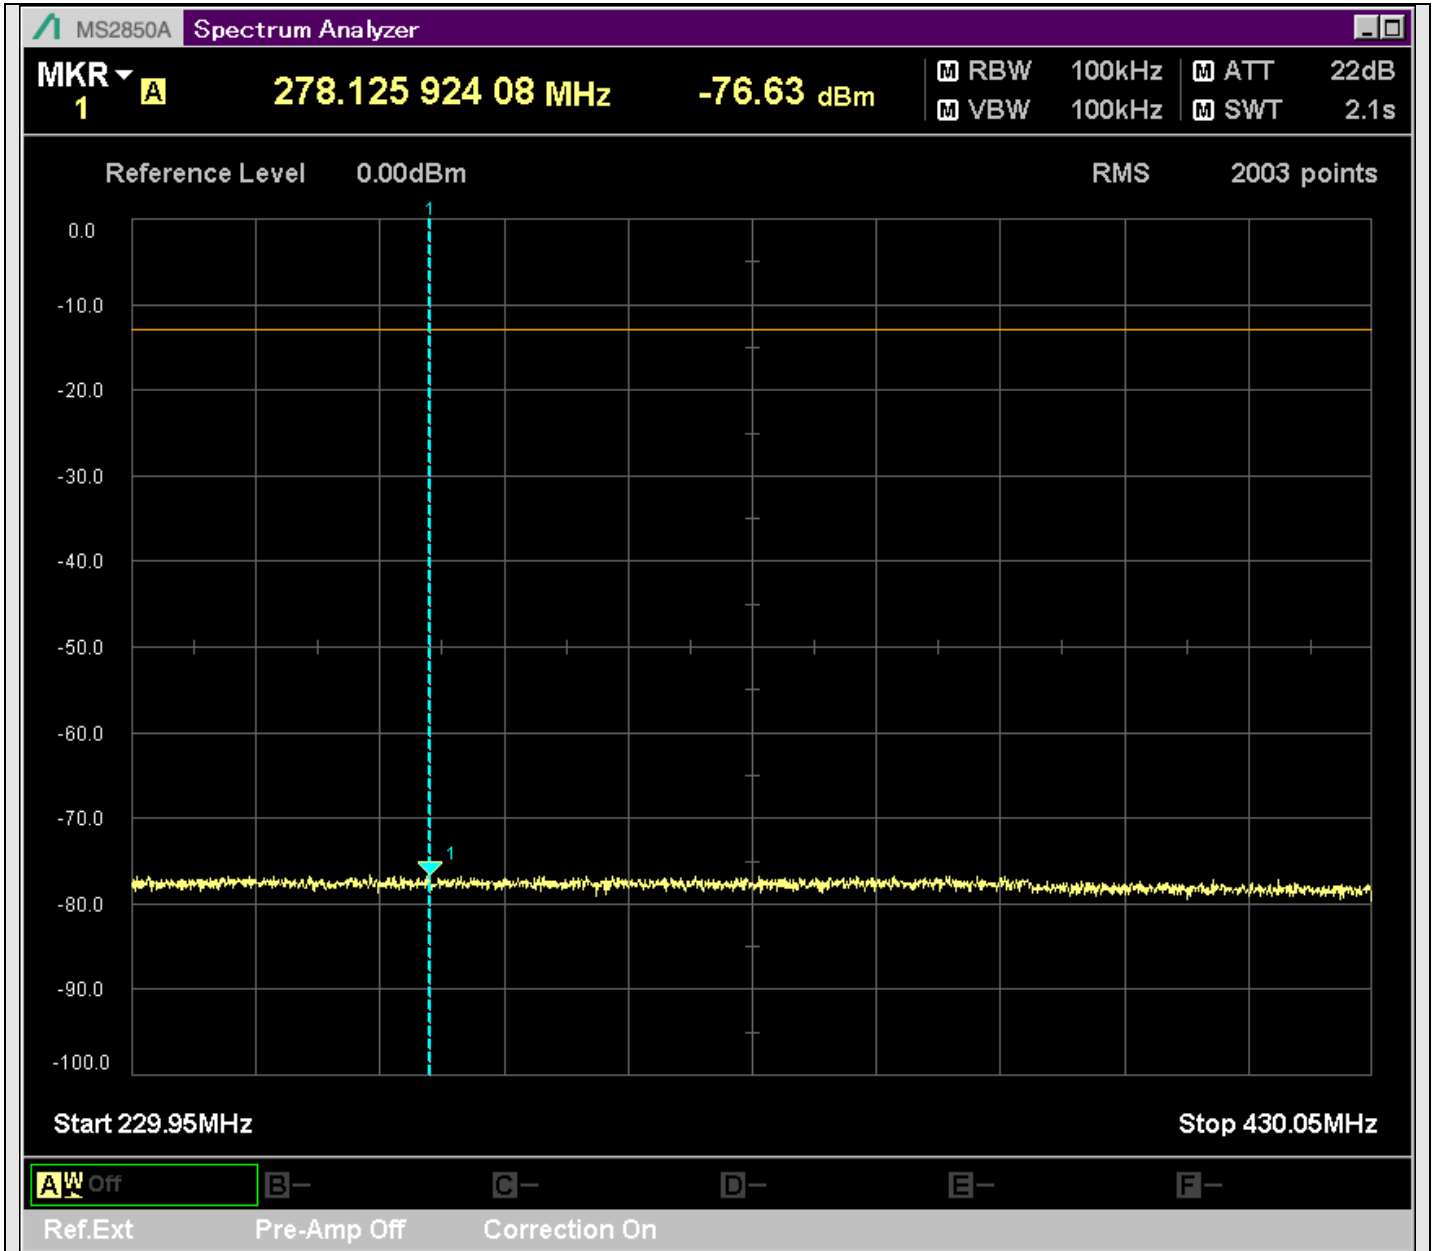

n7_25MHz_15kHz_531000_CP-OFDM
QPSK_Edge_1RB_Left_SA(229.9MHz-430.1MHz_100kHz)@278.126MHz