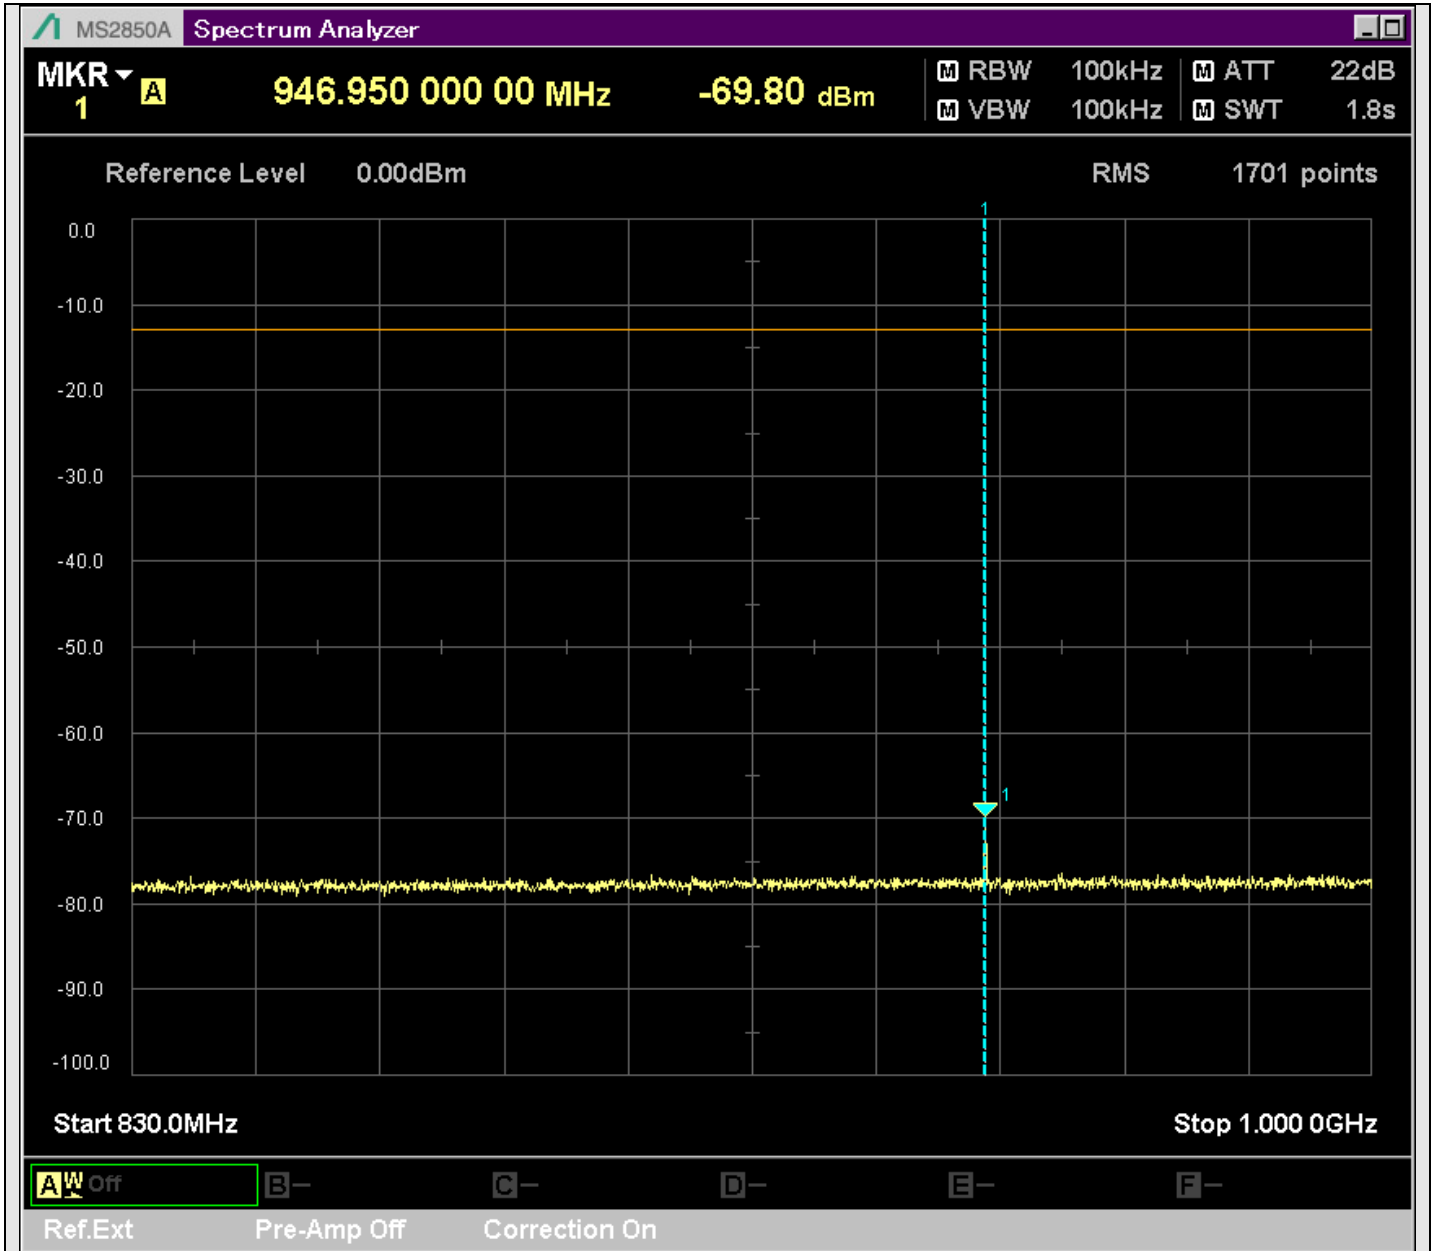

n7_25MHz_15kHz_531000_CP-OFDM
QPSK_Edge_1RB_Left_SA(829.9MHz-1000MHz_100kHz)@946.950MHz