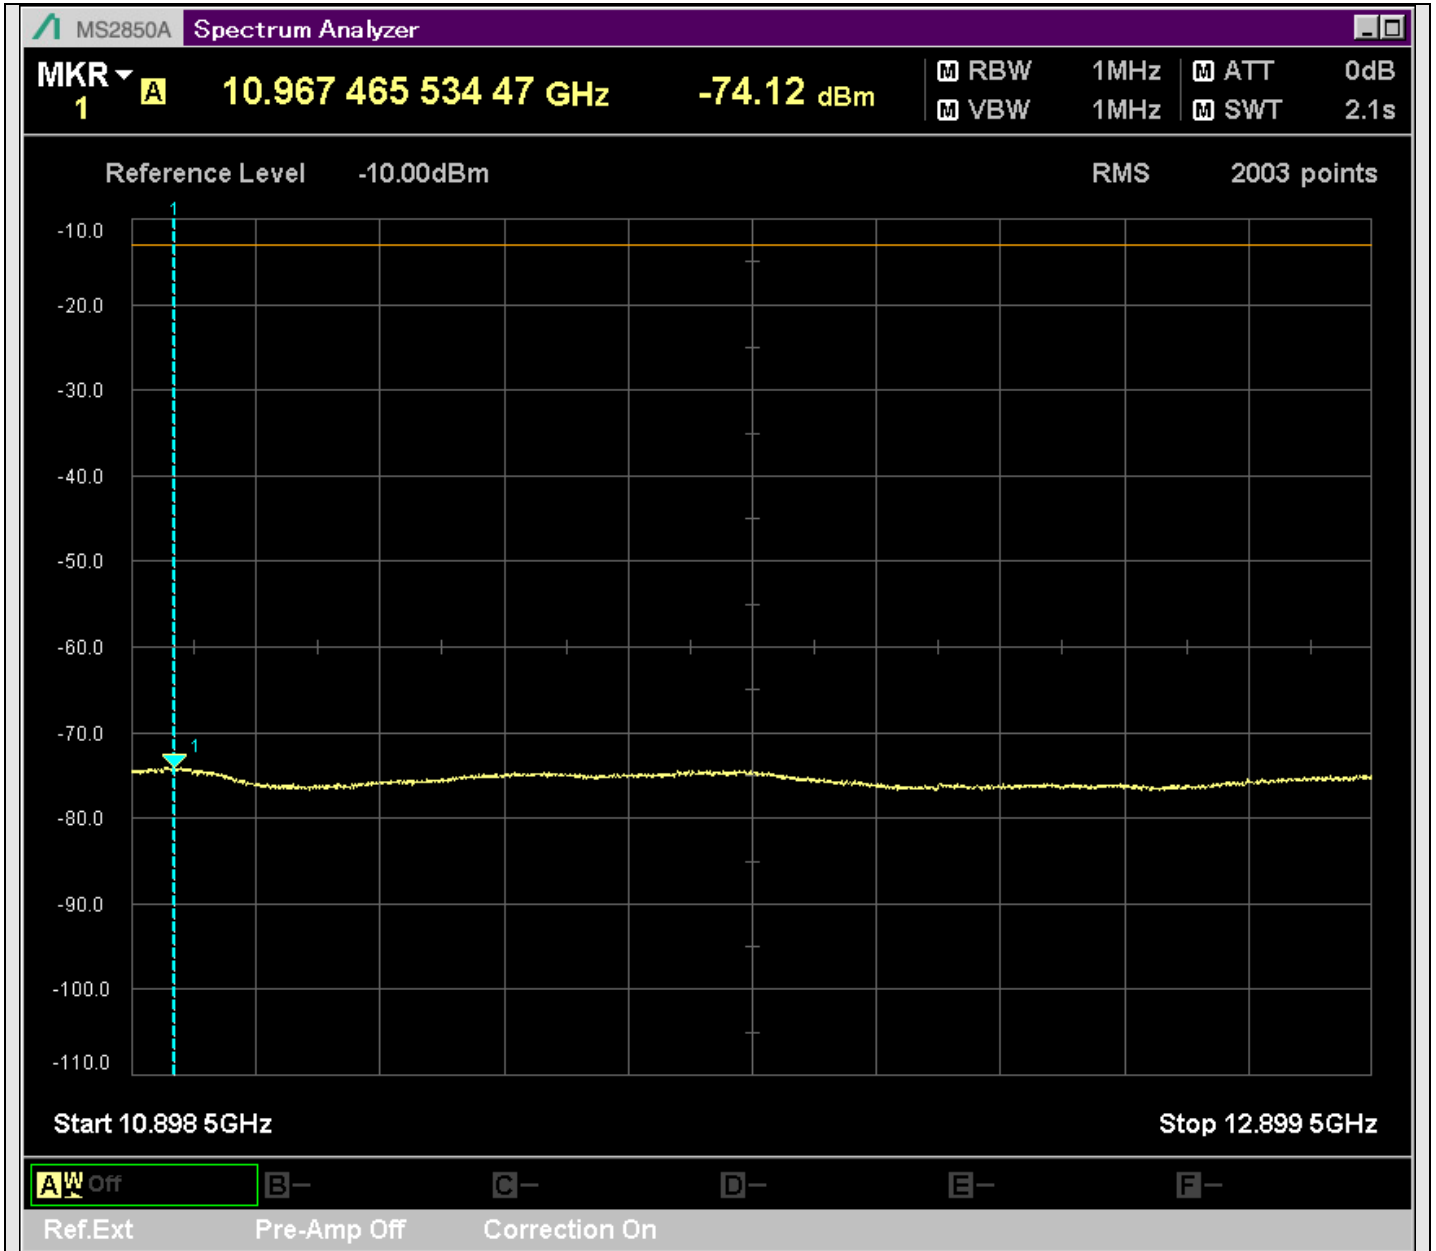

n7_25MHz_15kHz_531000_CP-OFDM
QPSK_Edge_1RB_Left_SA(10898MHz-12900MHz_1MHz)@10967.466MHz