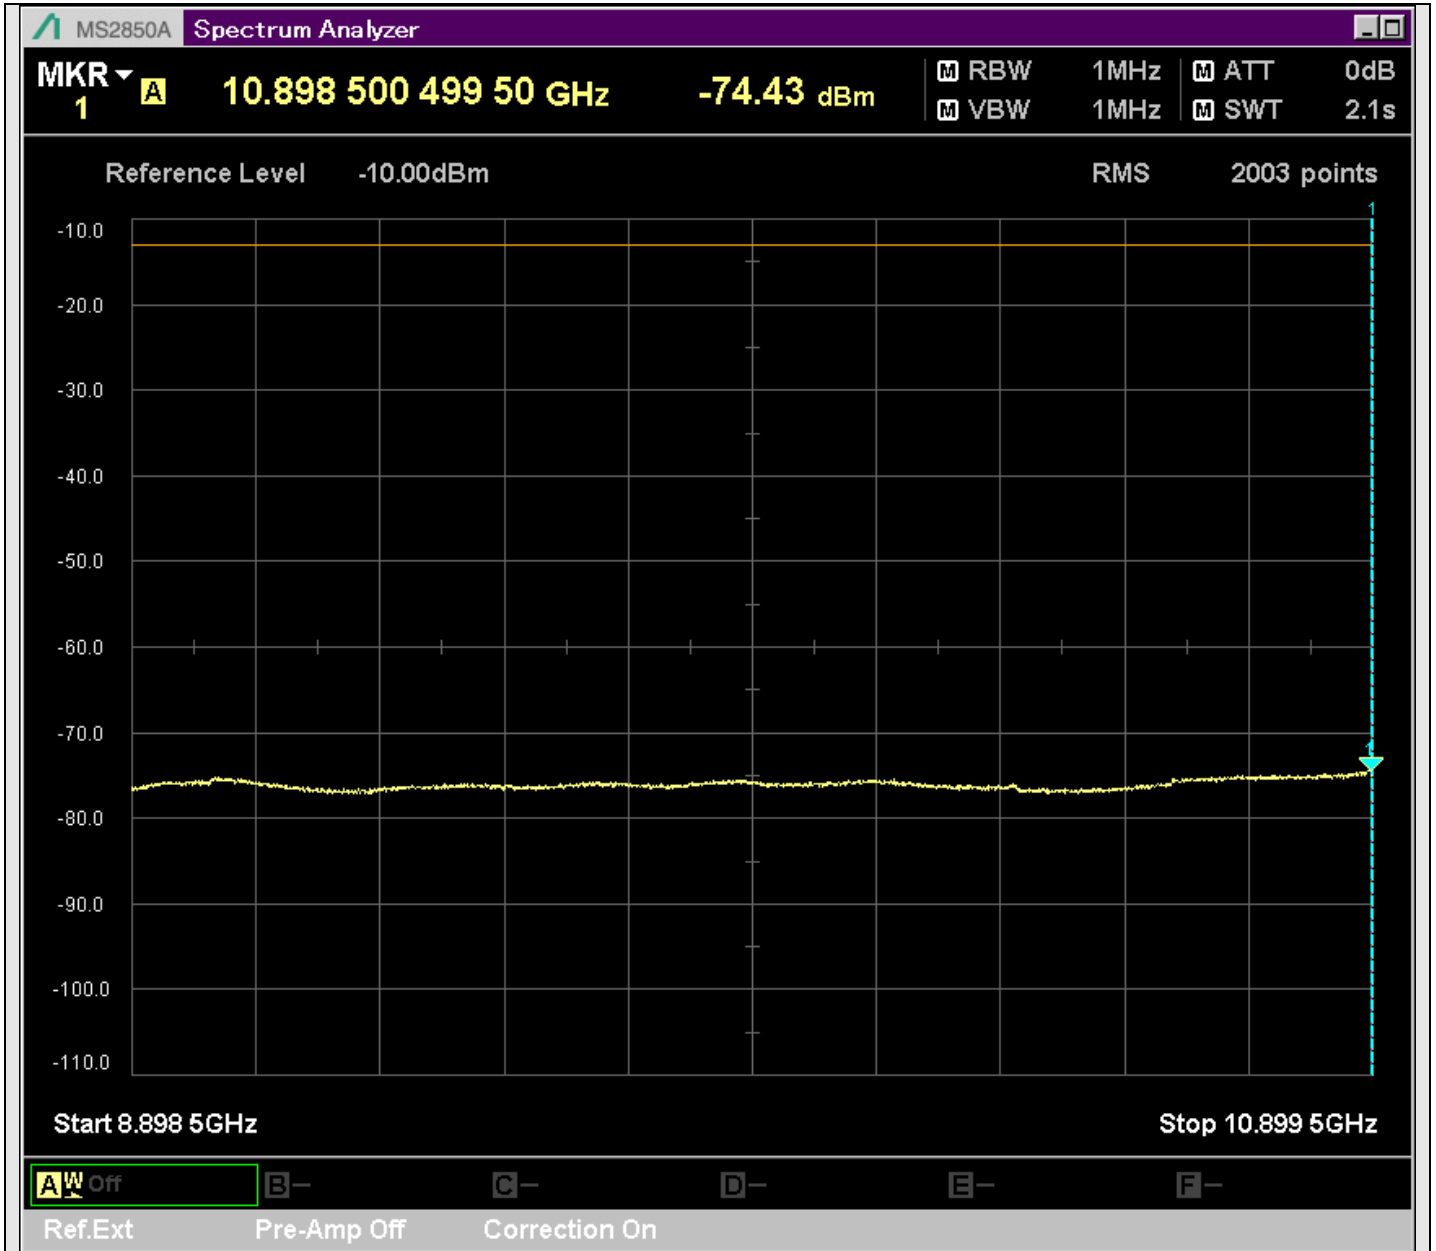

n7_25MHz_15kHz_531000_CP-OFDM
QPSK_Edge_1RB_Right_SA(8898MHz-10900MHz_1MHz)@10898.500MHz