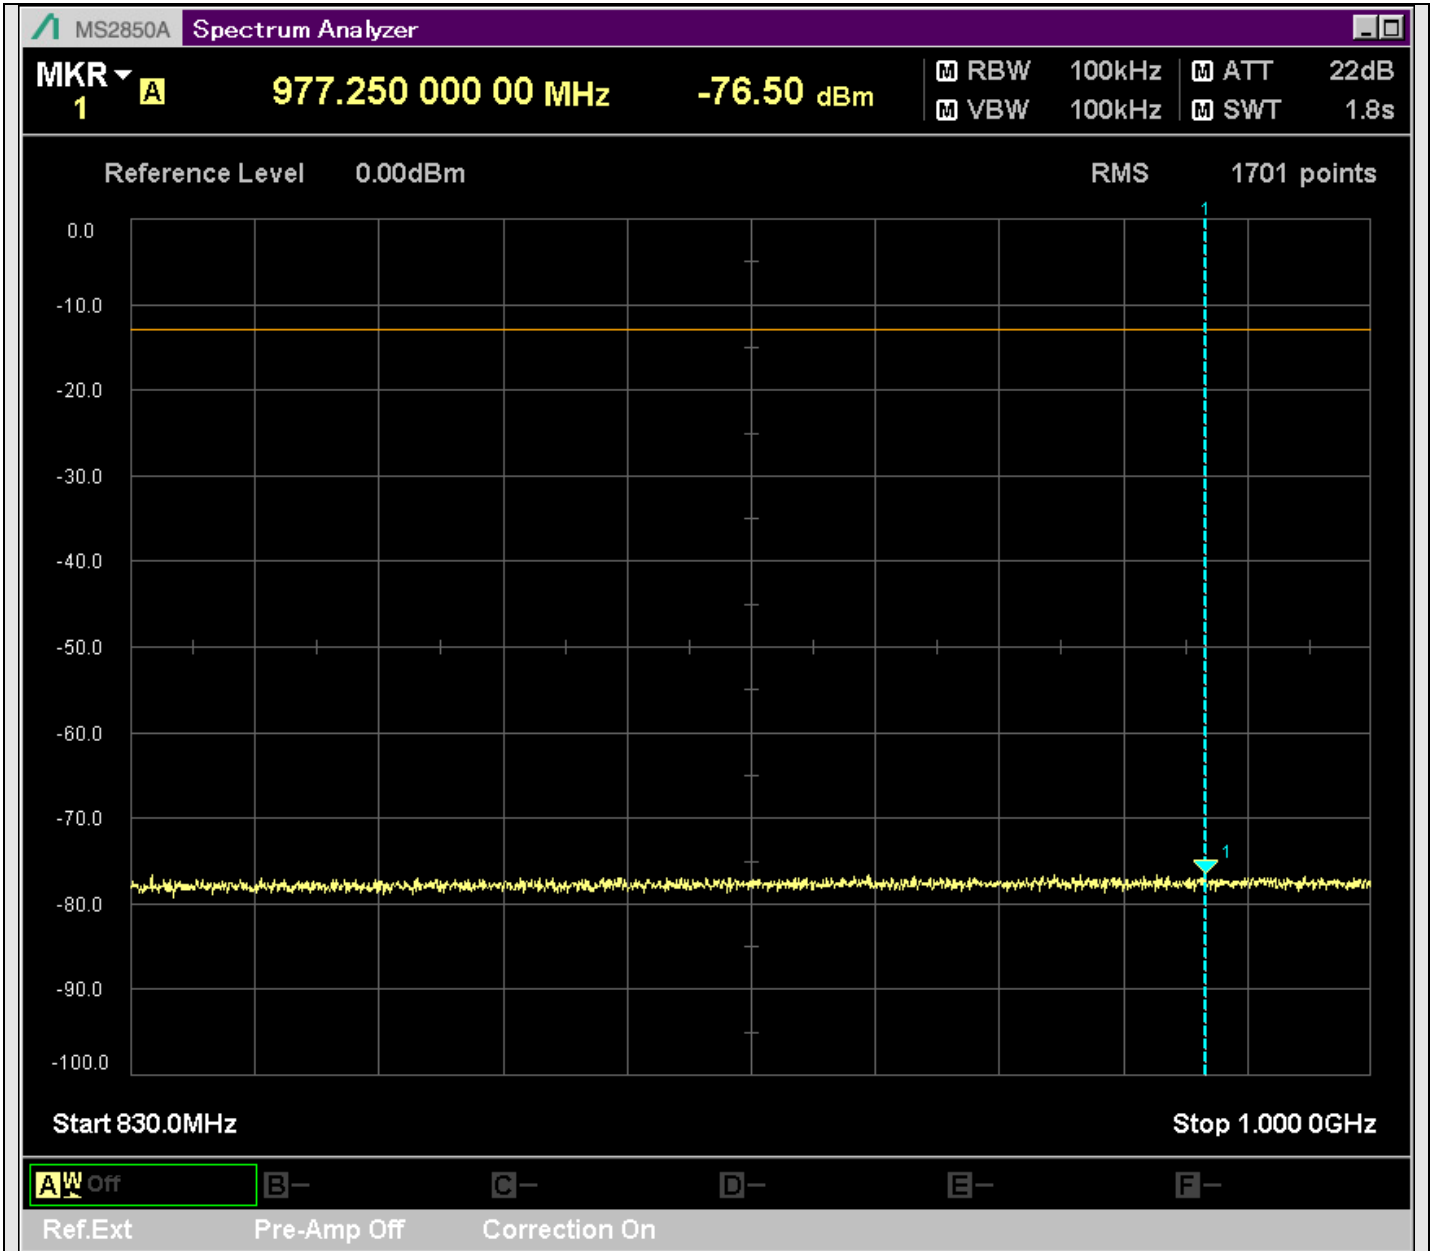

n7_25MHz_15kHz_535500_CP-OFDM
QPSK_Edge_1RB_Right_SA(829.9MHz-1000MHz_100kHz)@977.250MHz