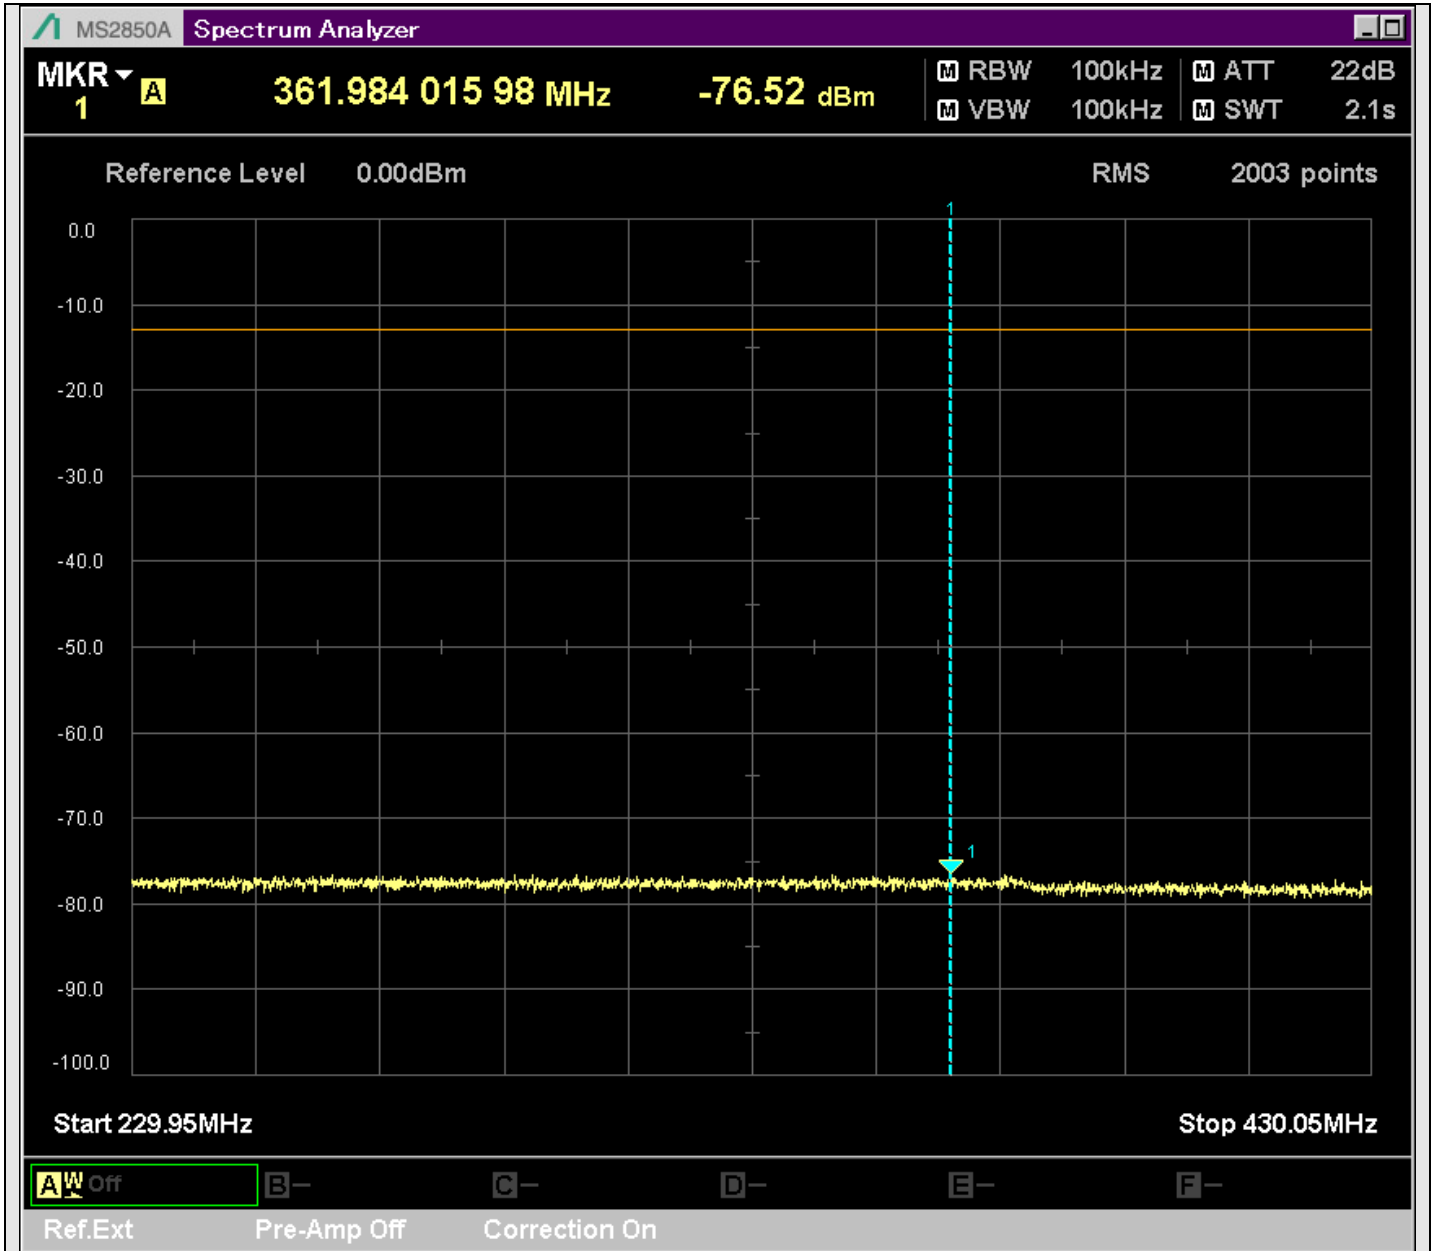

n7_25MHz_15kHz_535500_CP-OFDM
QPSK_Edge_1RB_Left_SA(229.9MHz-430.1MHz_100kHz)@361.984MHz