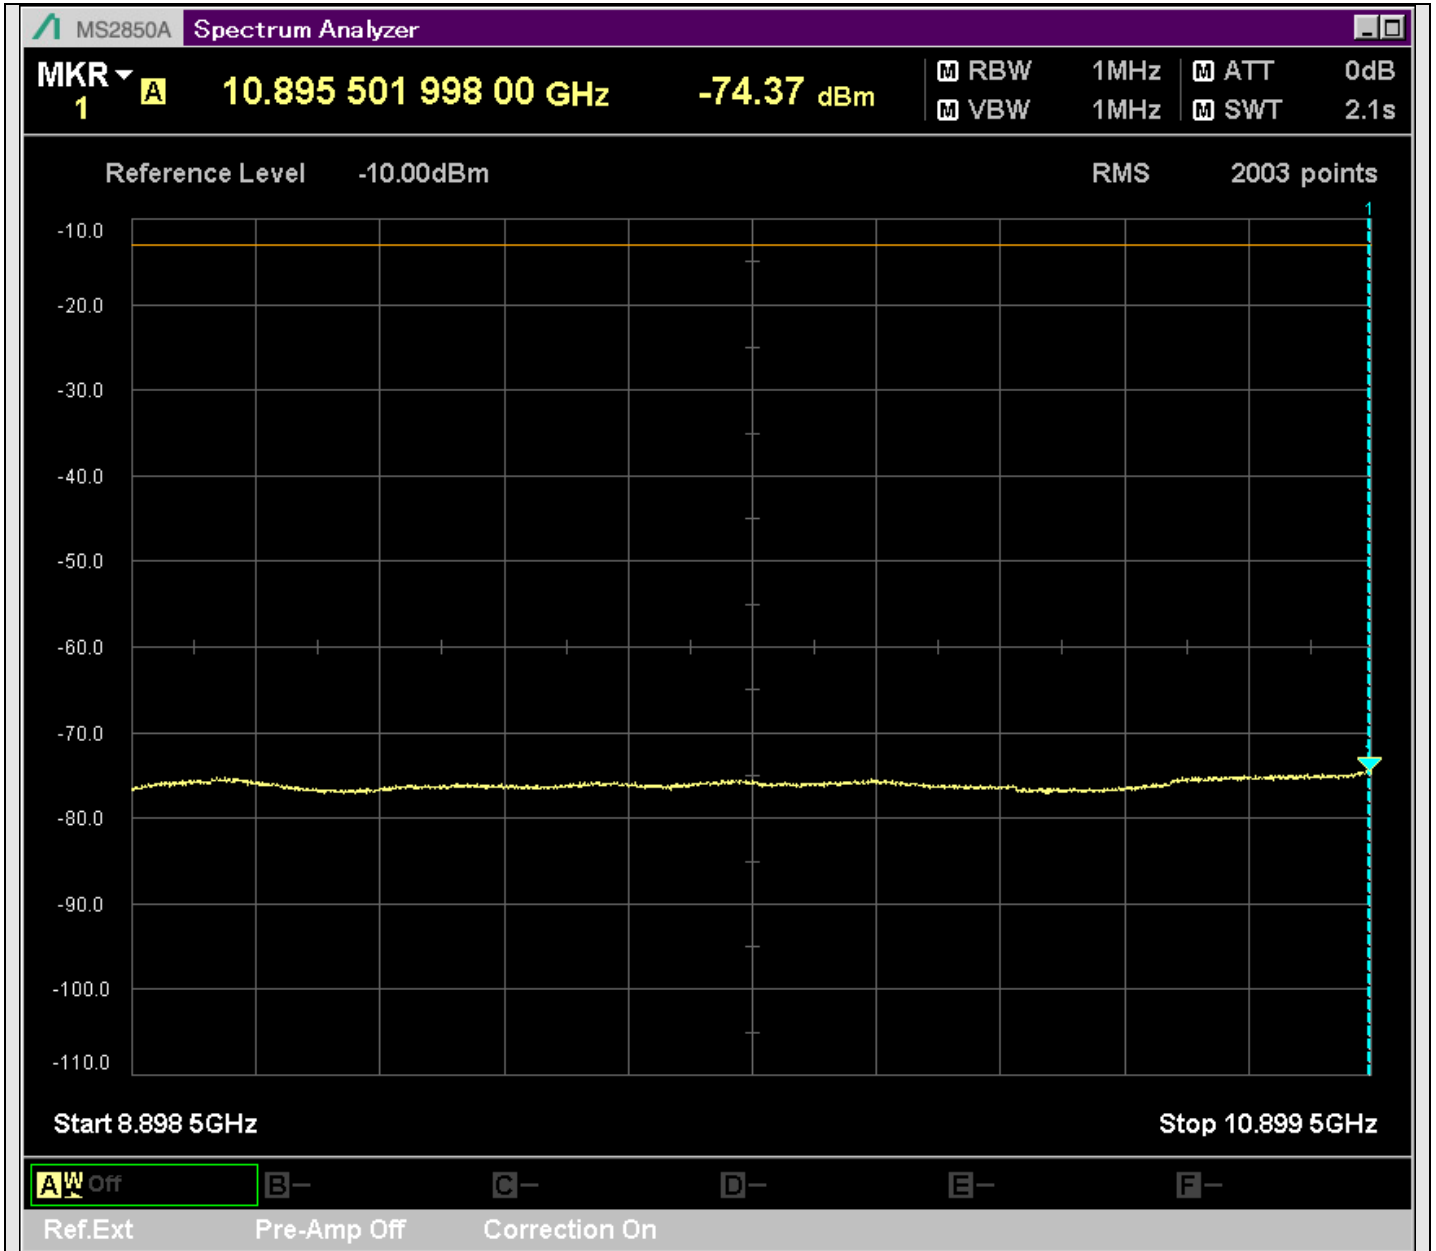

n7_50MHz_15kHz_529000_CP-OFDM
QPSK_Edge_1RB_Right_SA(8898MHz-10900MHz_1MHz)@10895.502MHz