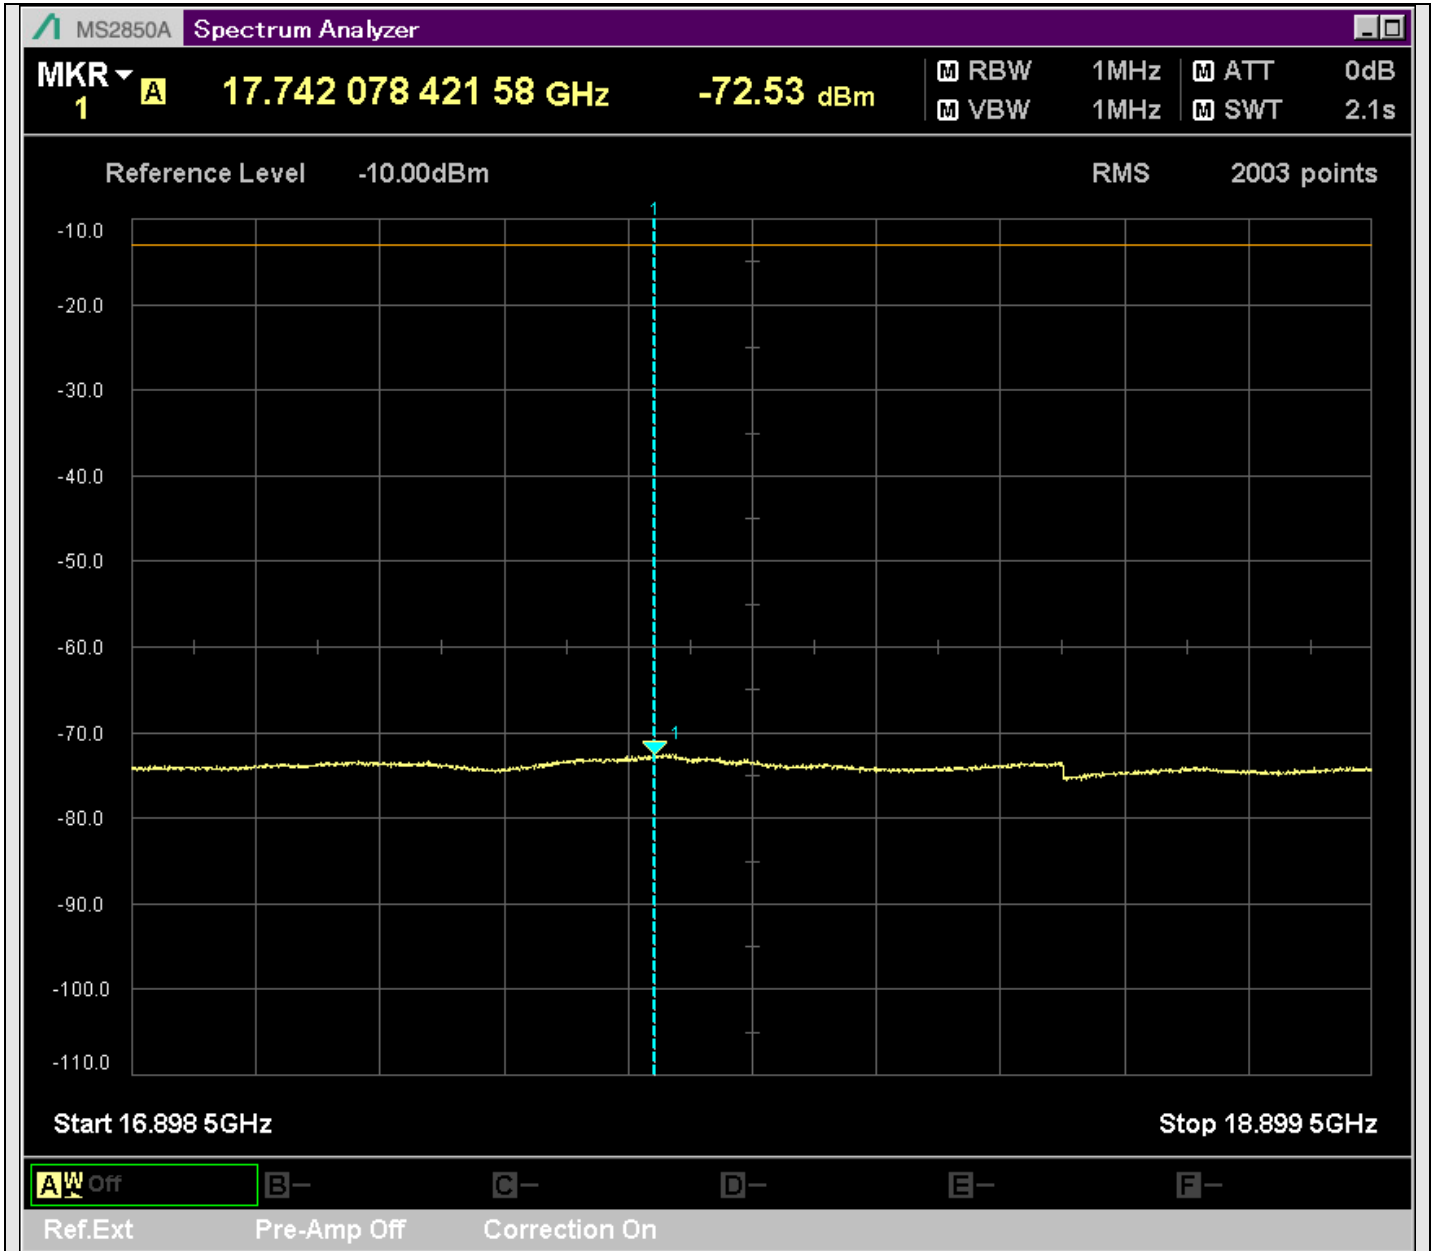

n7_50MHz_15kHz_529000_CP-OFDM
QPSK_Edge_1RB_Right_SA(16898MHz-18900MHz_1MHz)@17742.078MHz