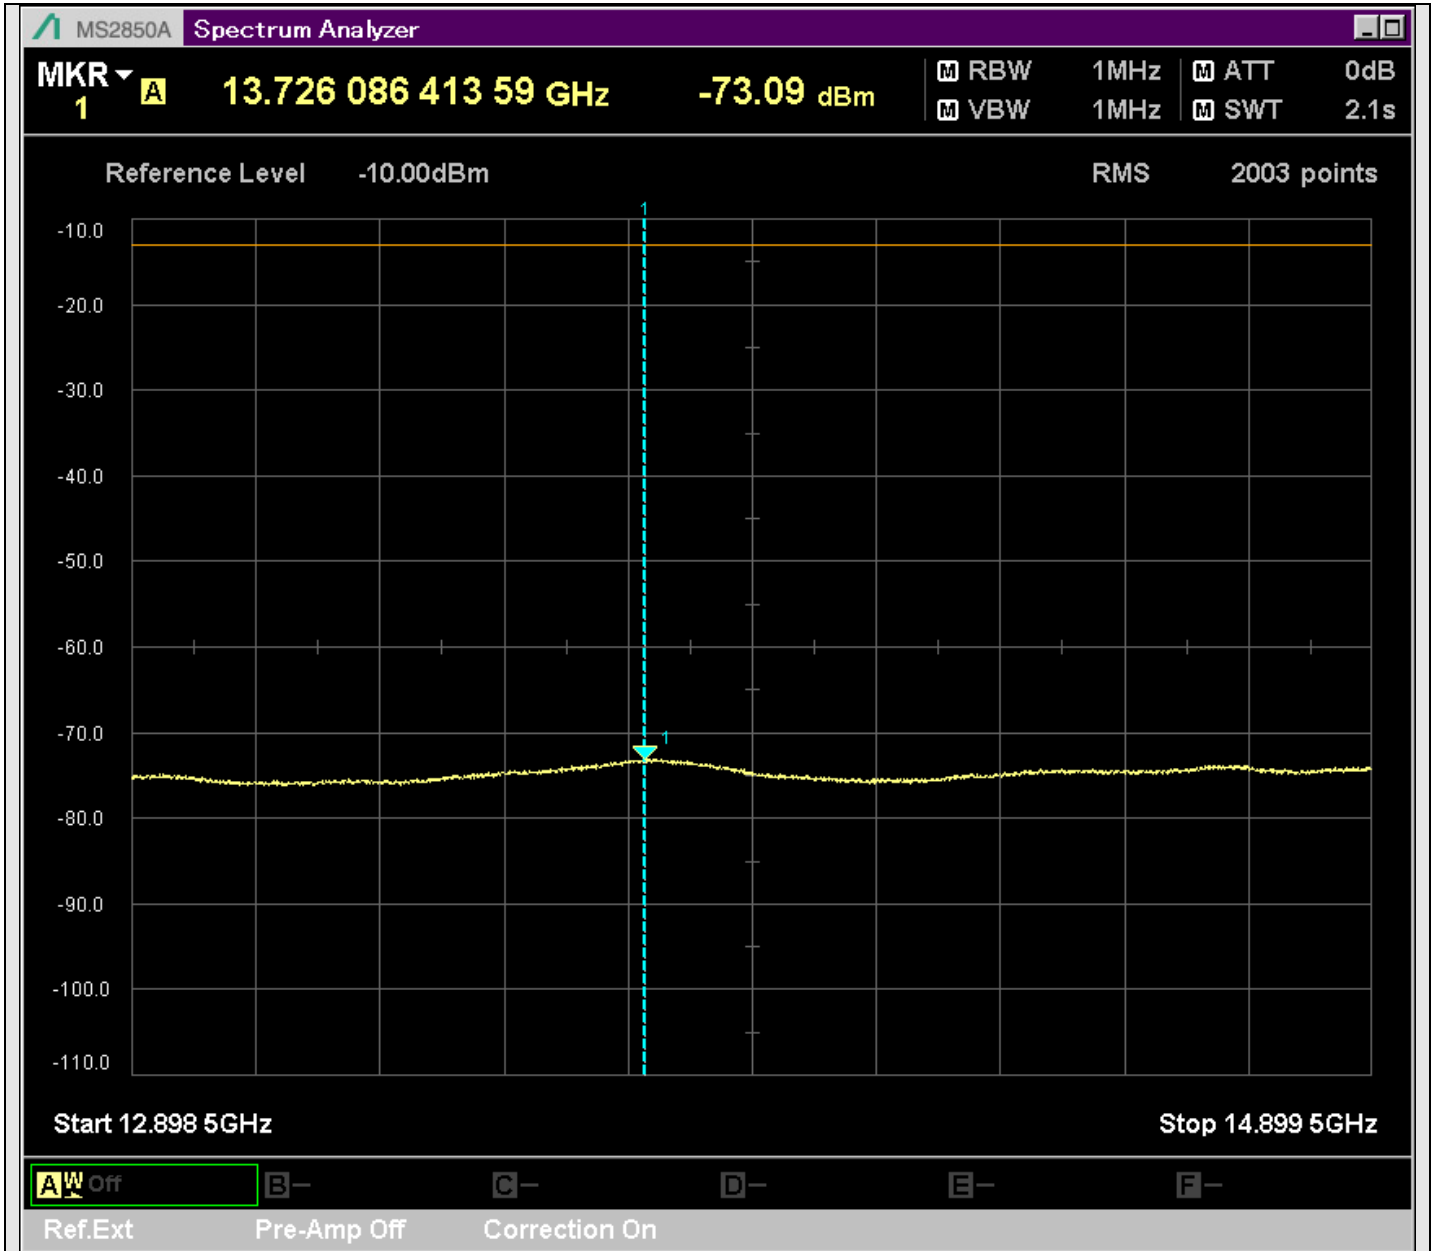

n7_25MHz_15kHz_535500_CP-OFDM
QPSK_Edge_1RB_Right_SA(12898MHz-14900MHz_1MHz)@13726.086MHz