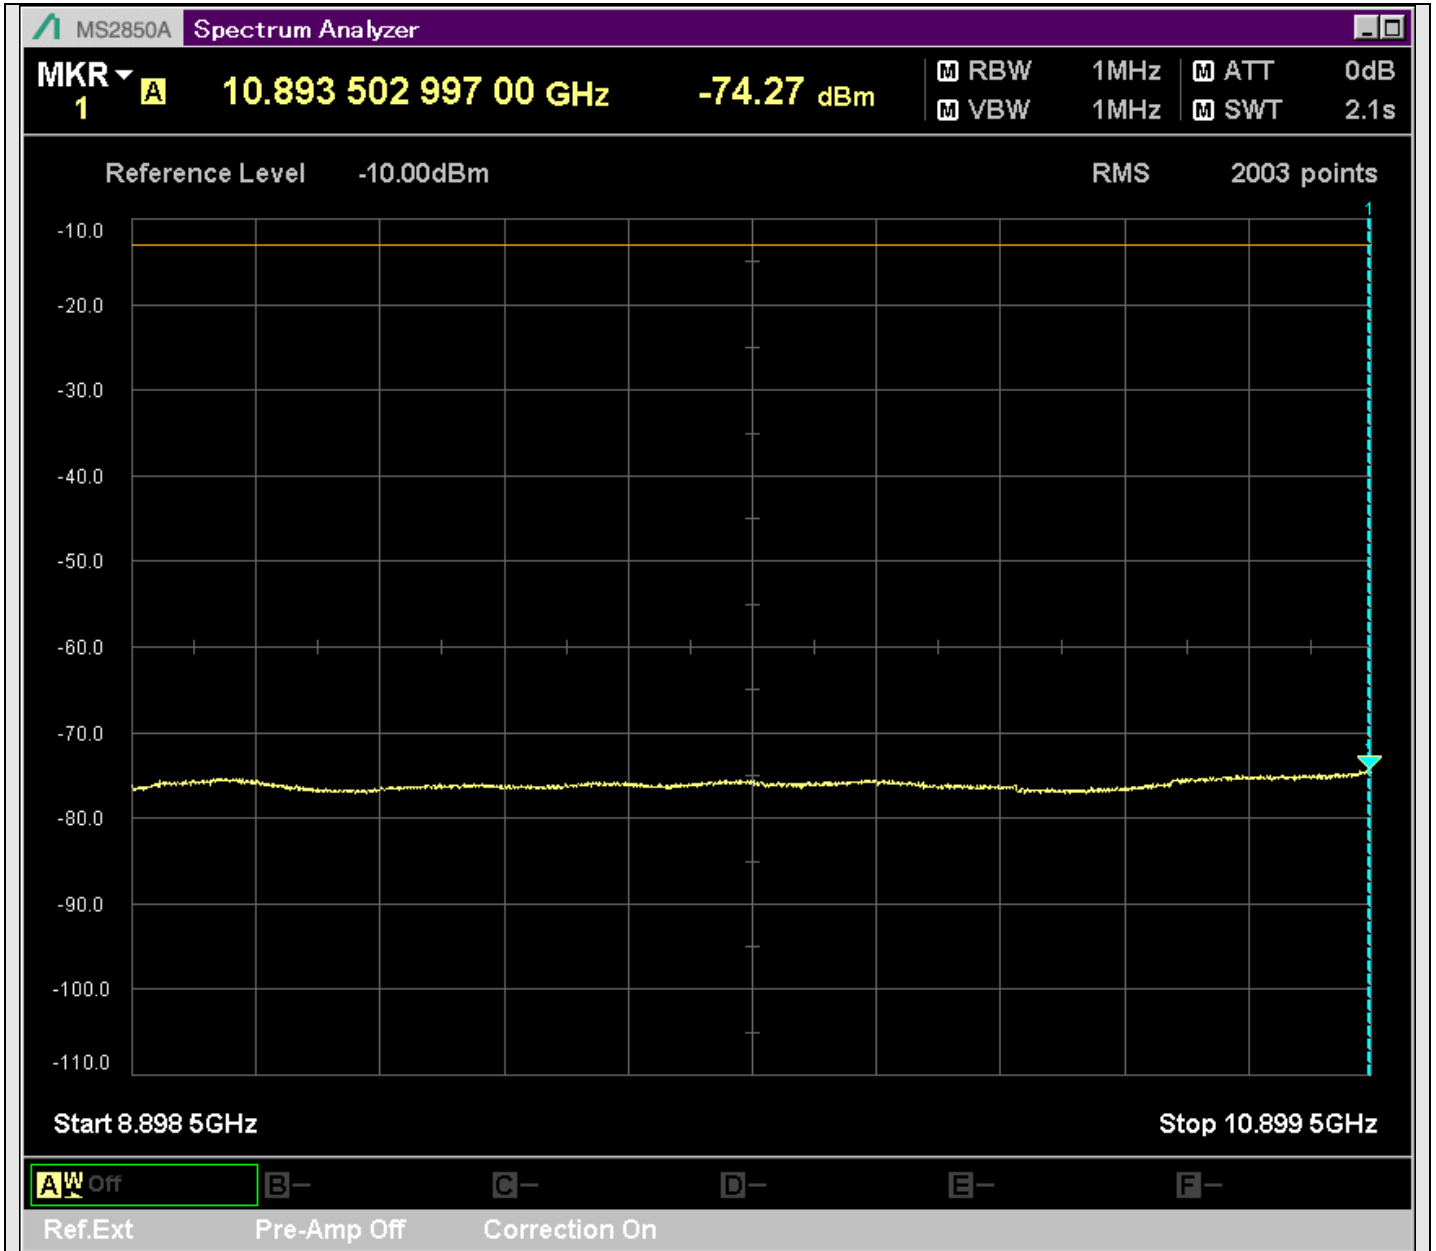

n7_50MHz_15kHz_529000_CP-OFDM
QPSK_Edge_1RB_Left_SA(8898MHz-10900MHz_1MHz)@10893.503MHz