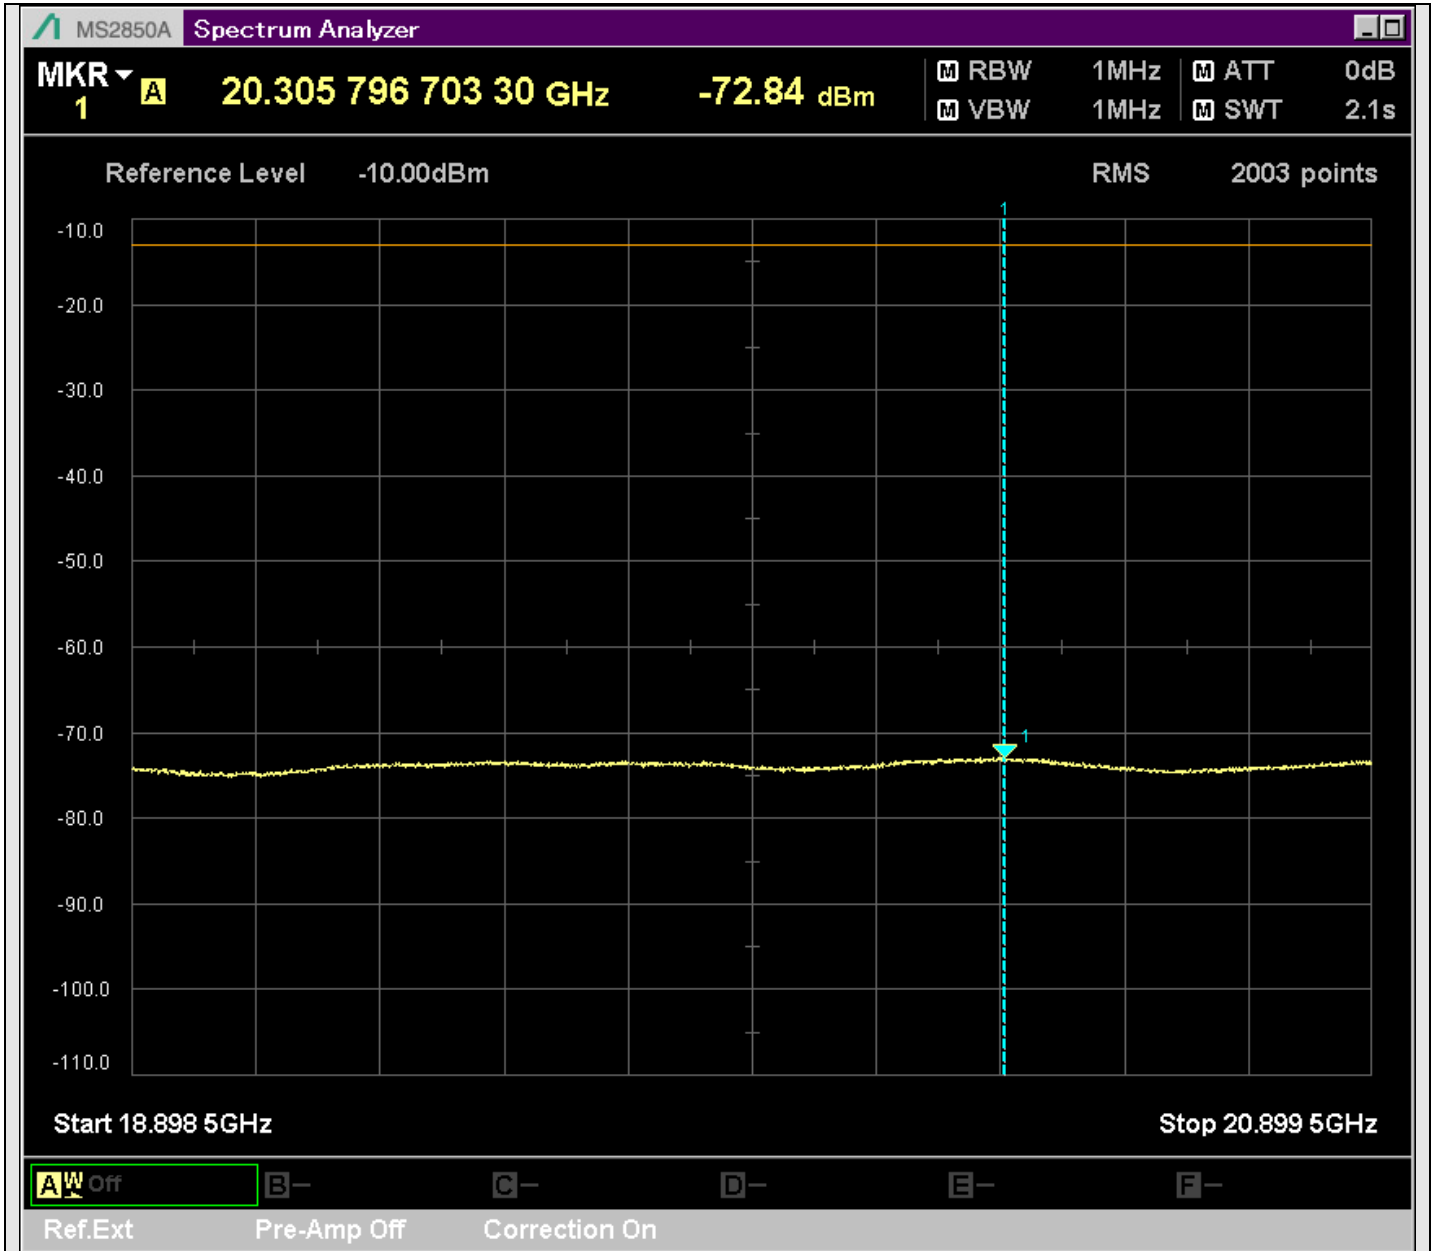

n7_25MHz_15kHz_535500_CP-OFDM
QPSK_Outer_Full_SA(18898MHz-20900MHz_1MHz)@20305.797MHz