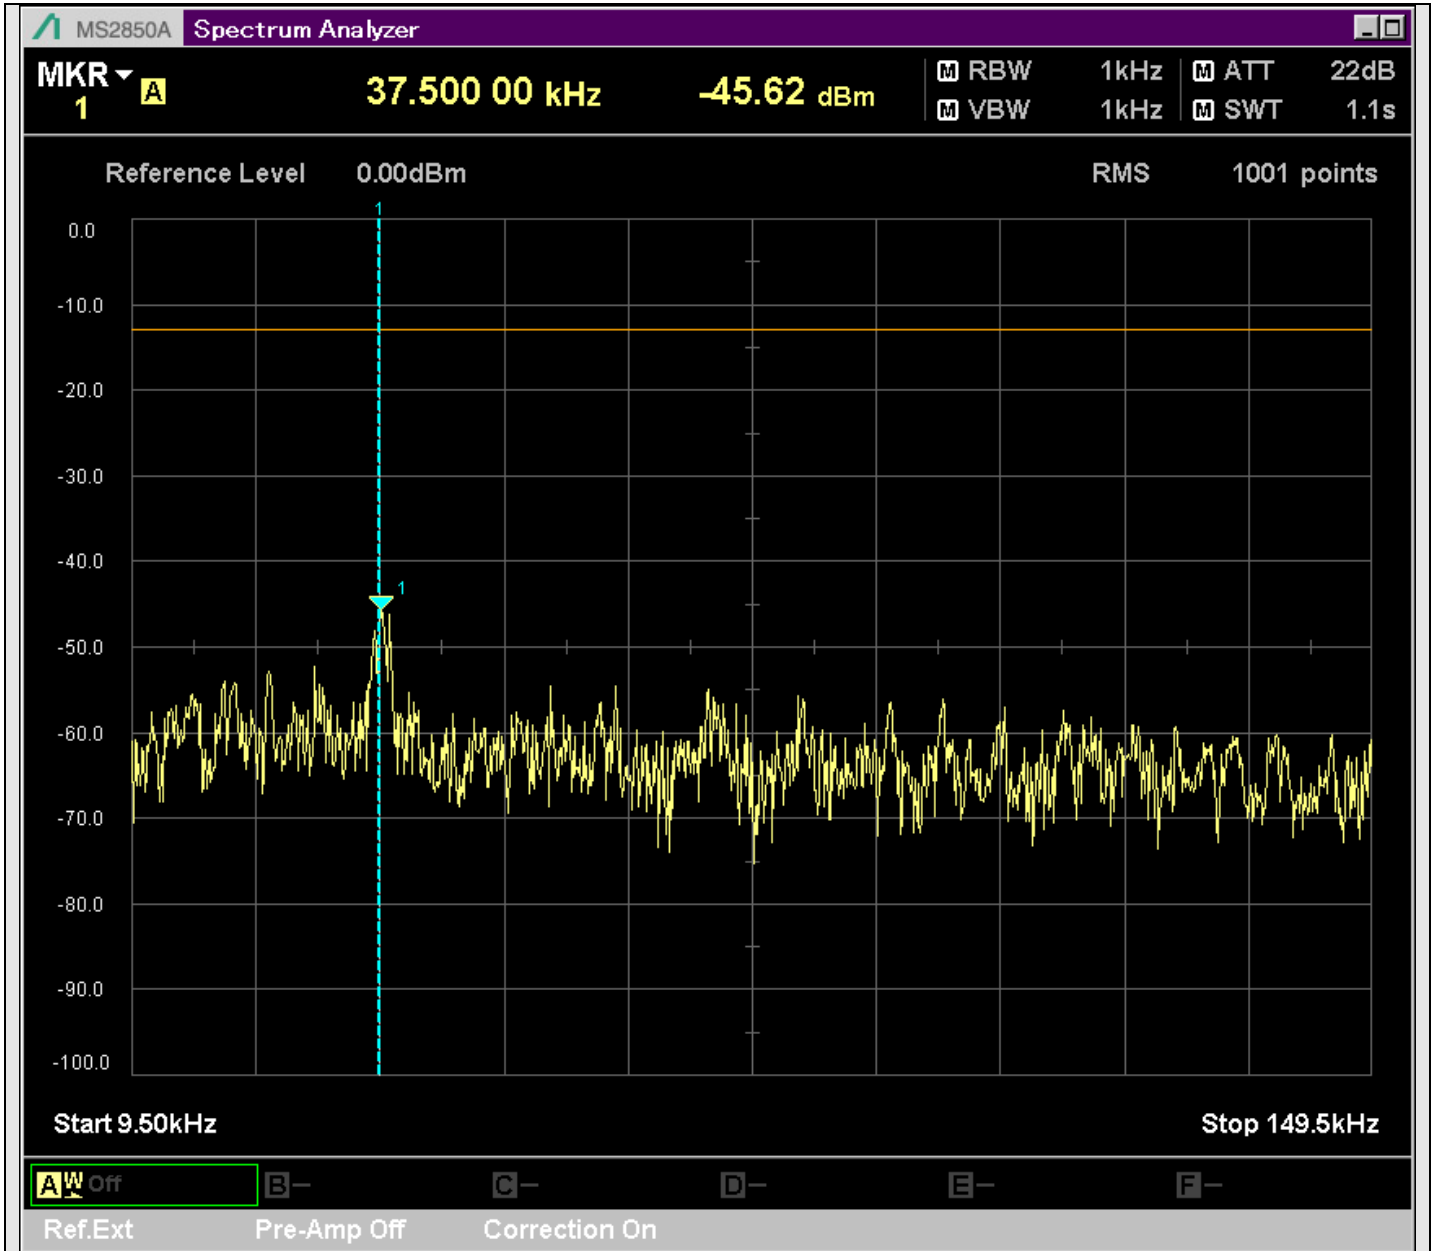

n7_50MHz_15kHz_529000_CP-OFDM
QPSK_Edge_1RB_Left_SA(0.009MHz-0.15MHz_1kHz)@0.038MHz