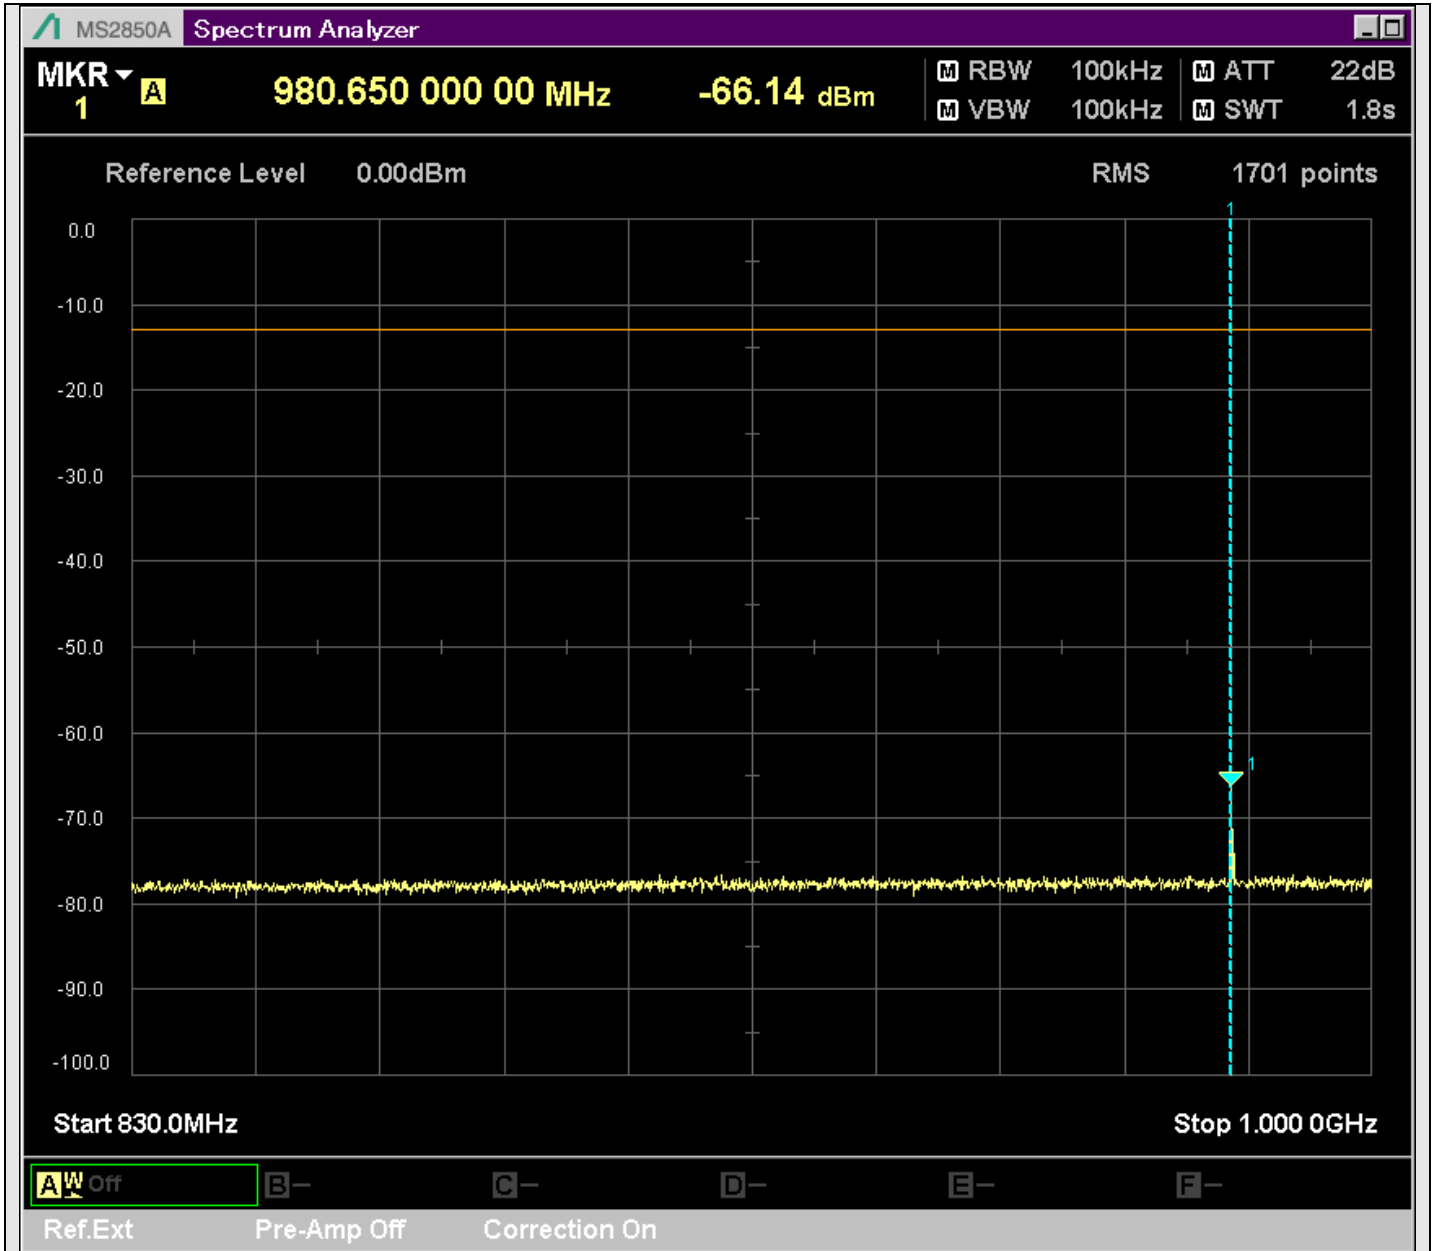

n7_25MHz_15kHz_535500_CP-OFDM
QPSK_Edge_1RB_Left_SA(829.9MHz-1000MHz_100kHz)@980.650MHz