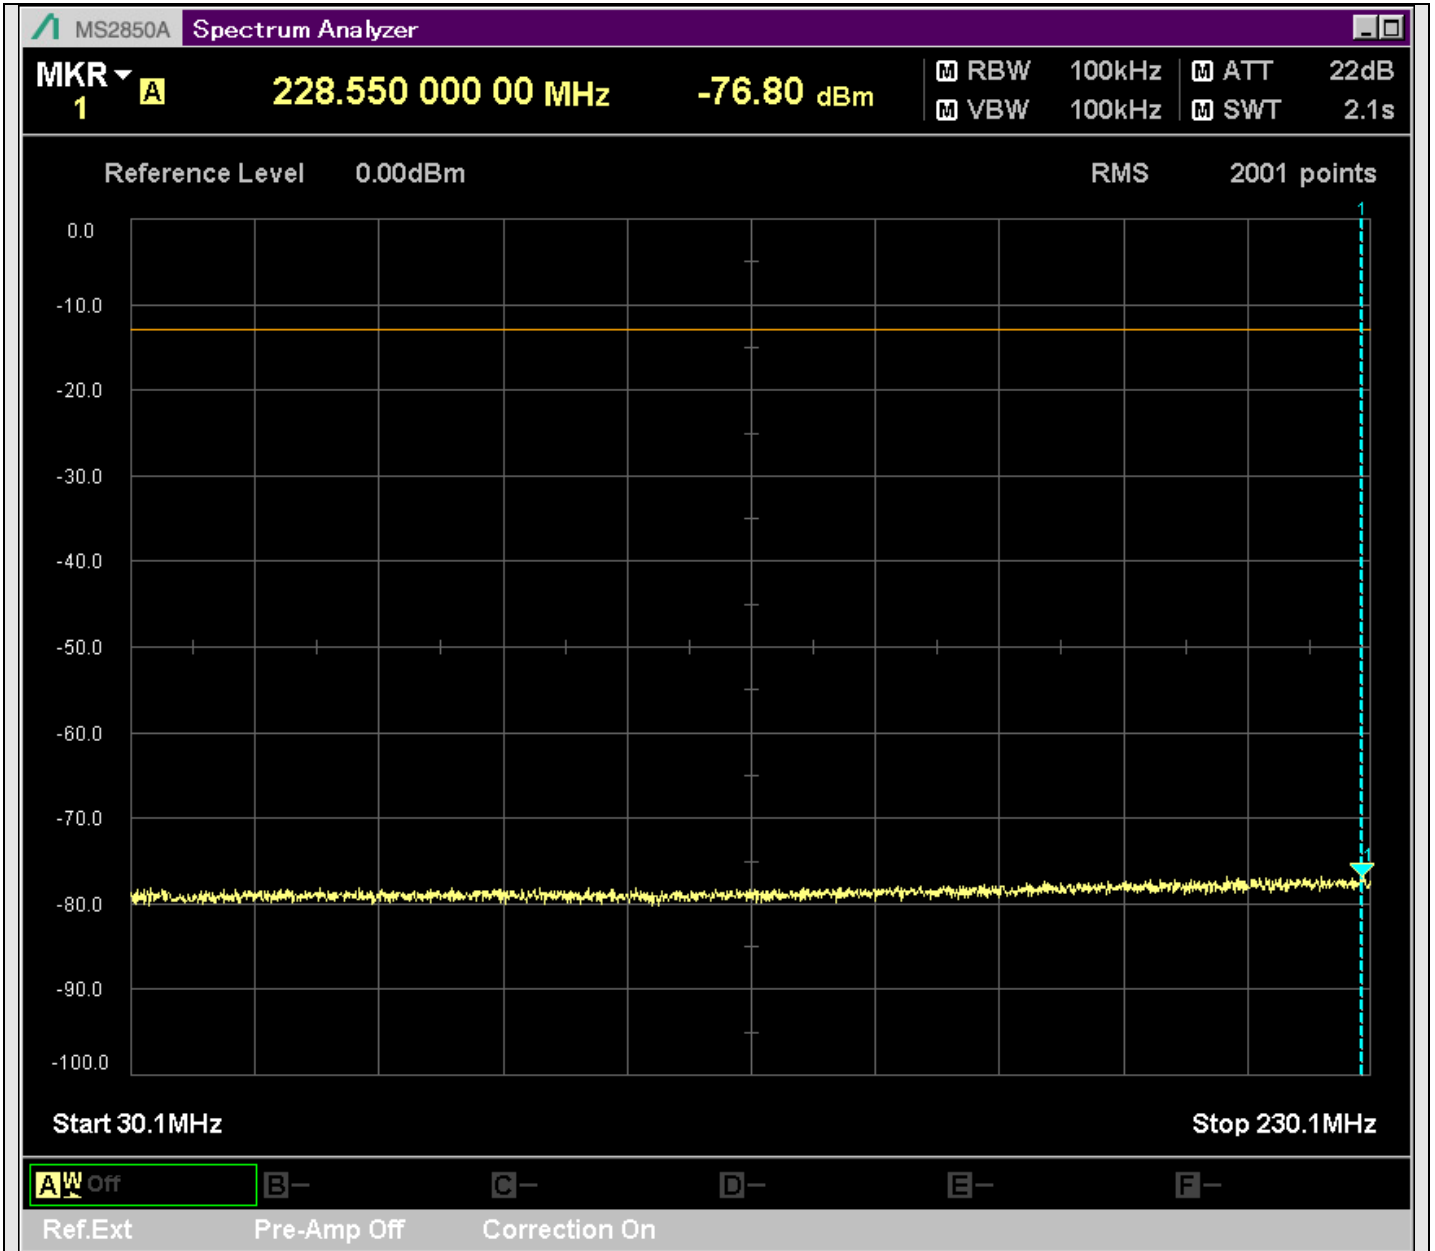

n7_50MHz_15kHz_529000_CP-OFDM
QPSK_Edge_1RB_Right_SA(30MHz-230.1MHz_100kHz)@228.550MHz