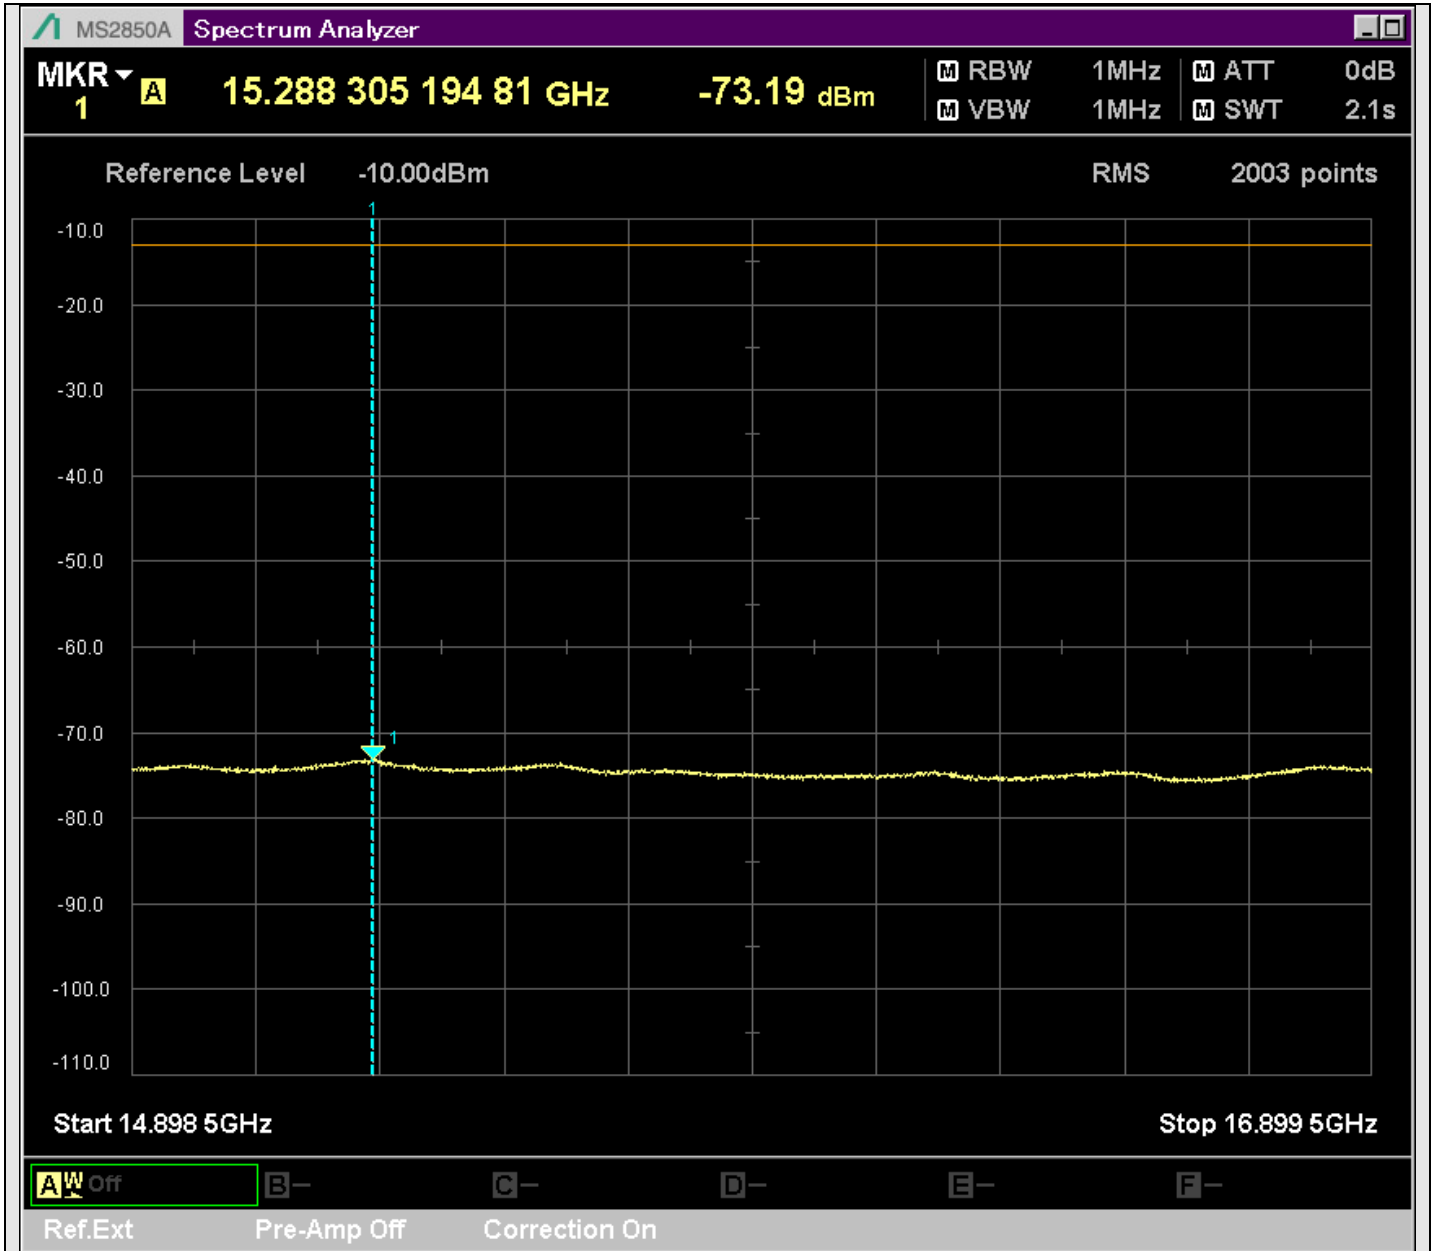

n7_50MHz_15kHz_529000_CP-OFDM
QPSK_Edge_1RB_Right_SA(14898MHz-16900MHz_1MHz)@15288.305MHz