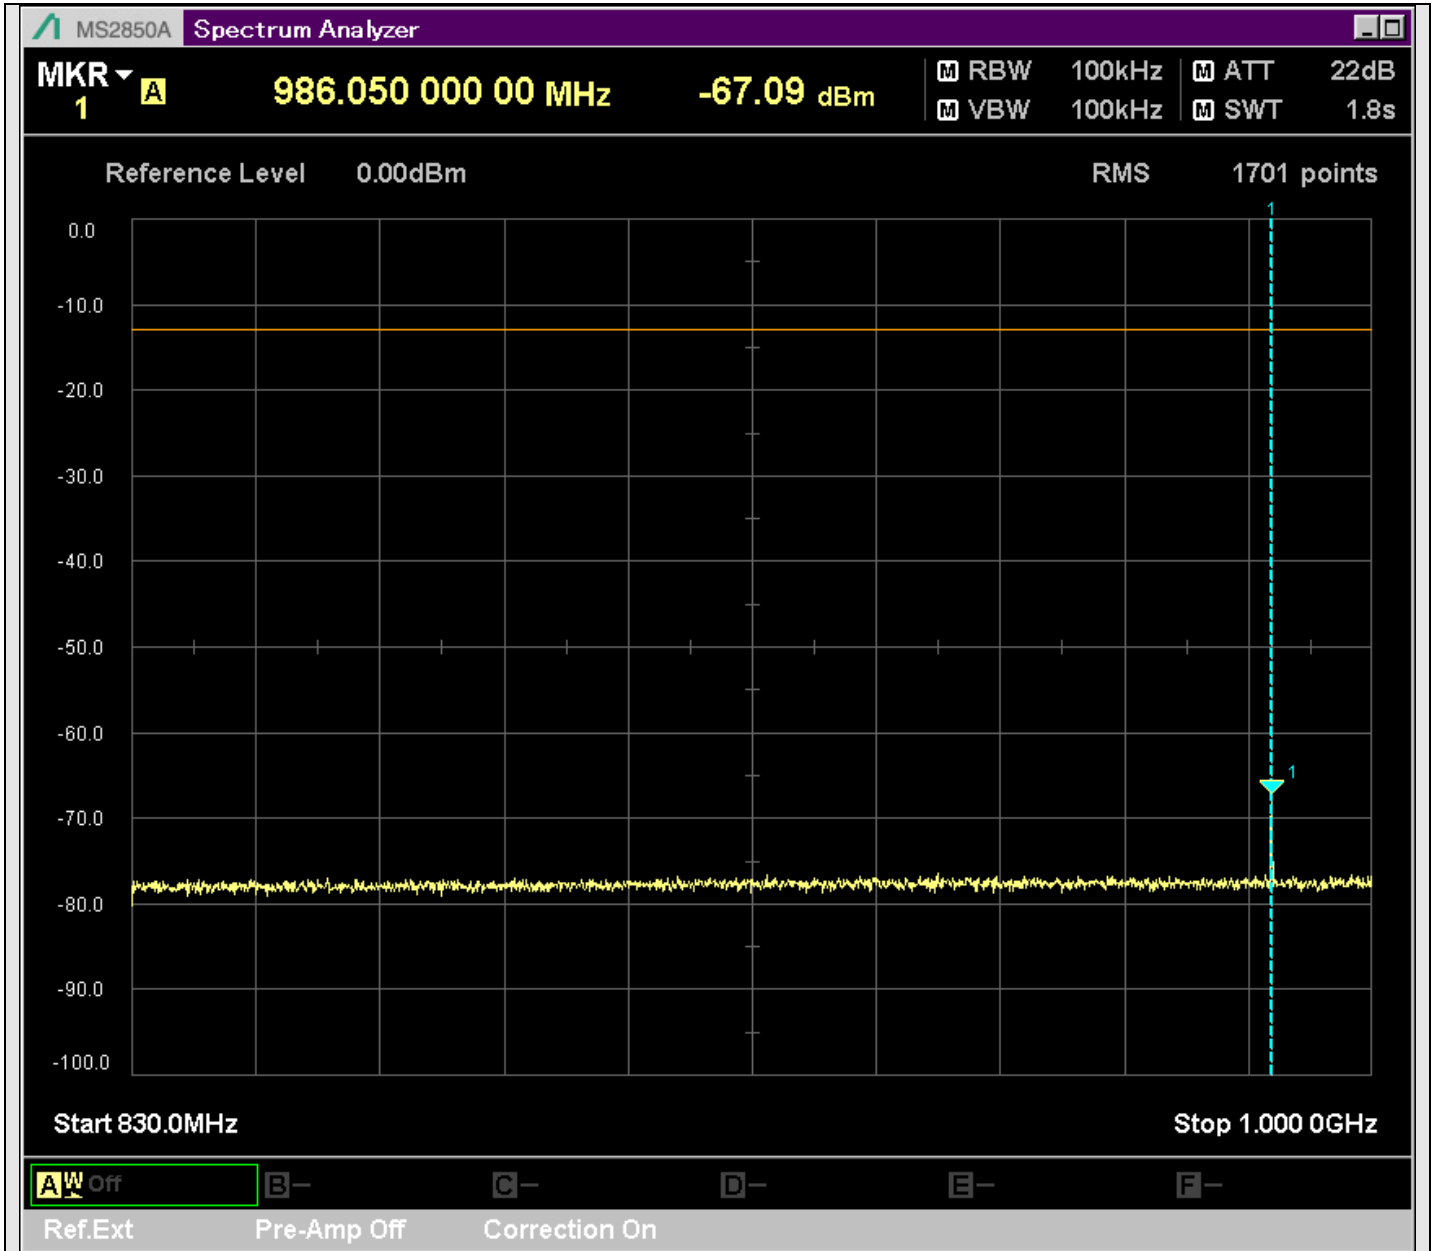

n7_50MHz_15kHz_529000_CP-OFDM
QPSK_Edge_1RB_Right_SA(829.9MHz-1000MHz_100kHz)@986.050MHz