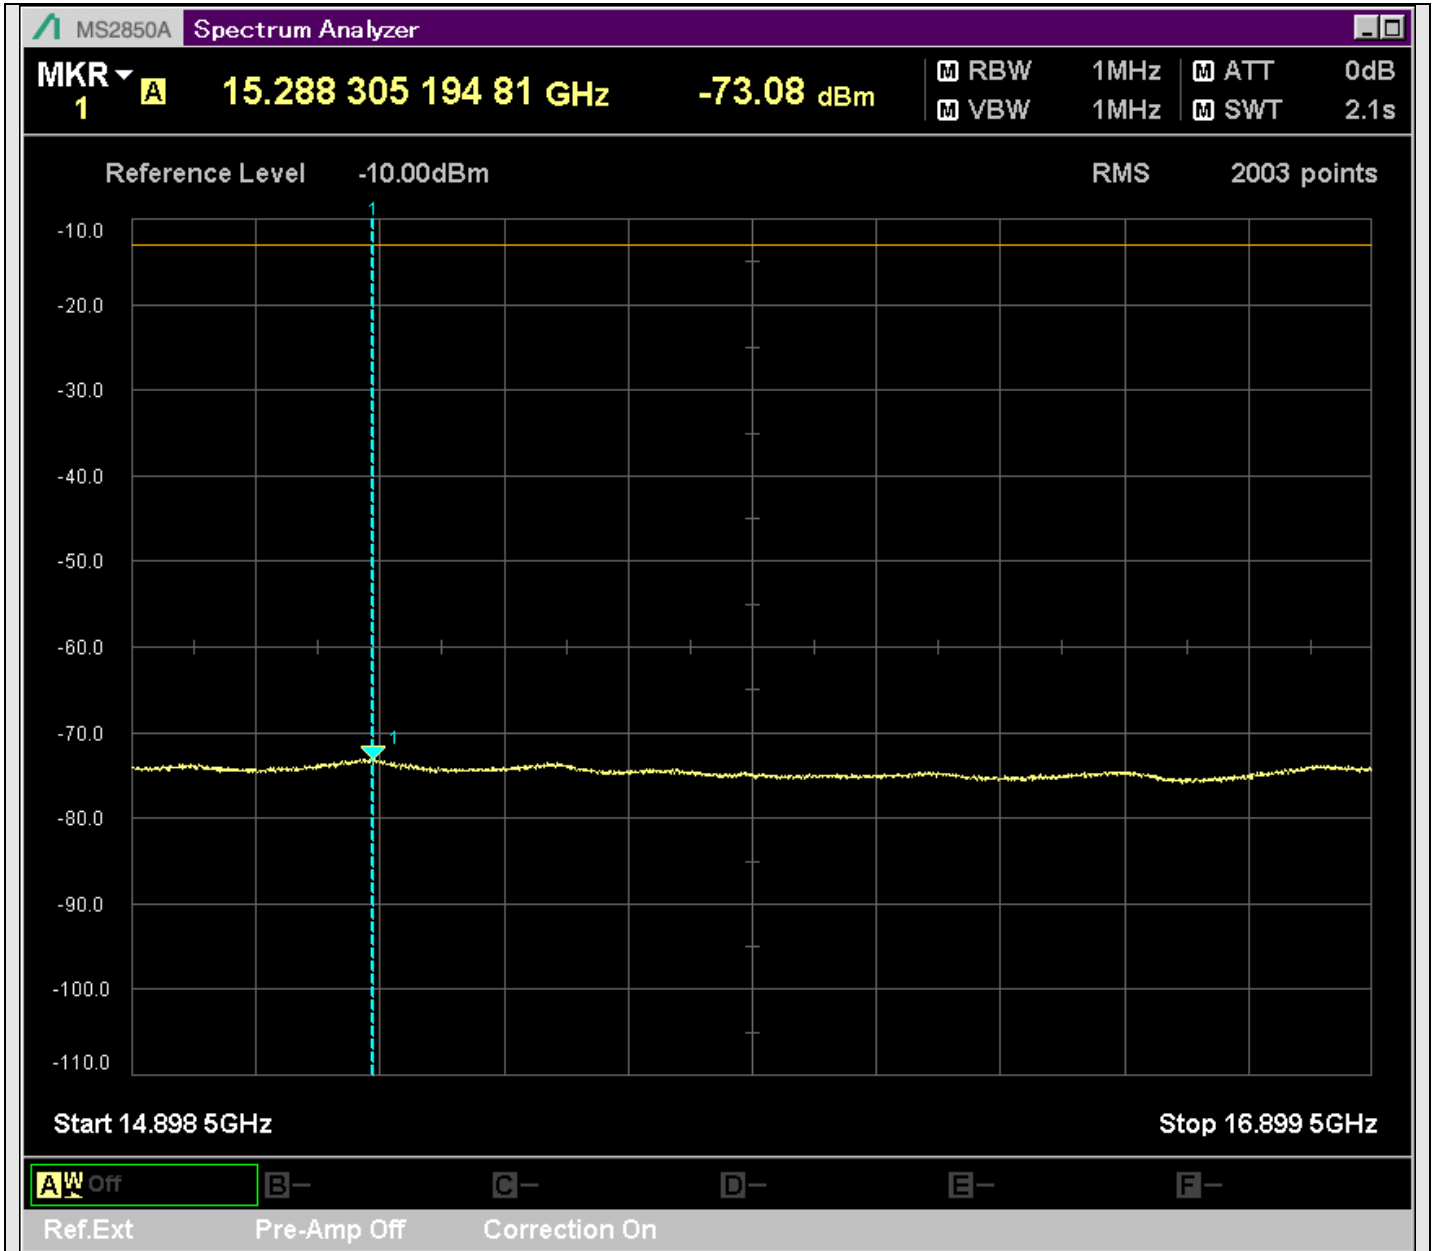

n7_25MHz_15kHz_535500_CP-OFDM
QPSK_Edge_1RB_Right_SA(14898MHz-16900MHz_1MHz)@15288.305MHz