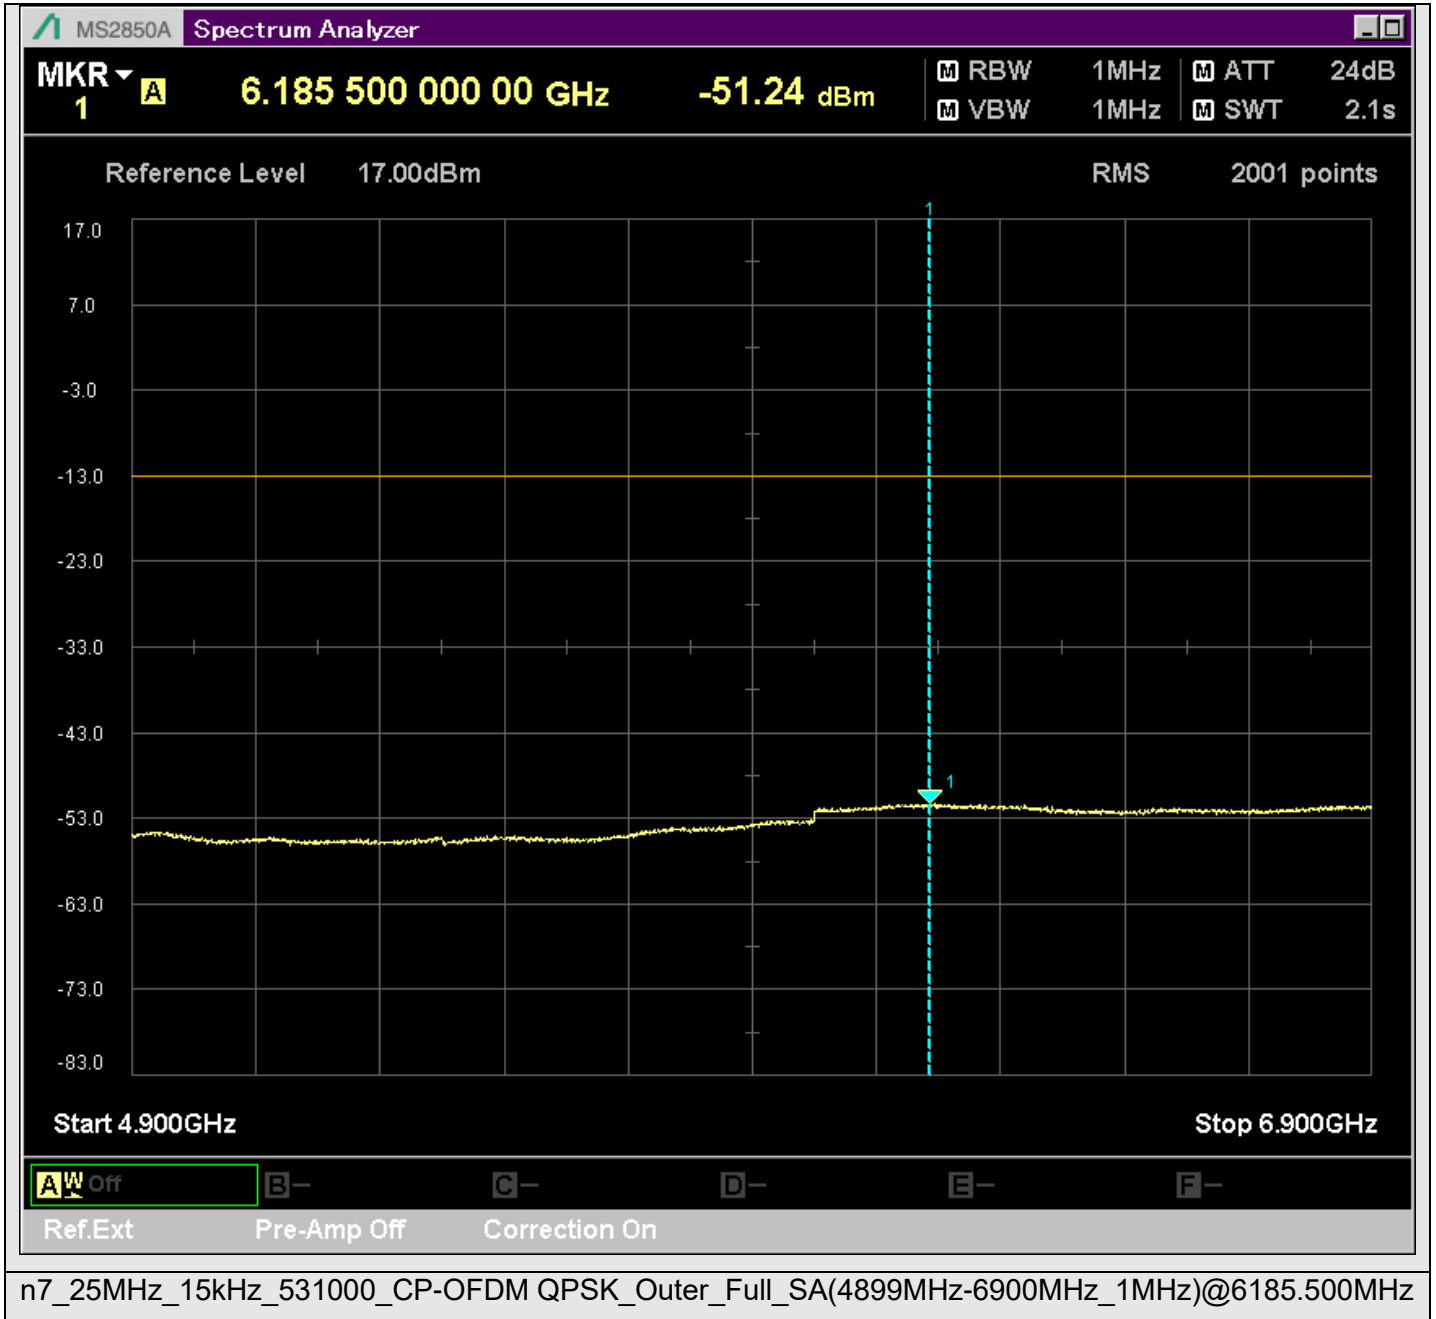

n7_25MHz_15kHz_531000_CP-OFDM
QPSK_Outer_Full_SA(829.9MHz-1000MHz_100kHz)@985.650MHz

n7_25MHz_15kHz_531000_CP-OFDM
QPSK_Outer_Full_SA(1000MHz-2492.5MHz_1MHz)@2492.000MHz

n7_25MHz_15kHz_531000_CP-OFDM
QPSK_Outer_Full_SA(2577.5MHz-2801MHz_1MHz)@2578.000MHz