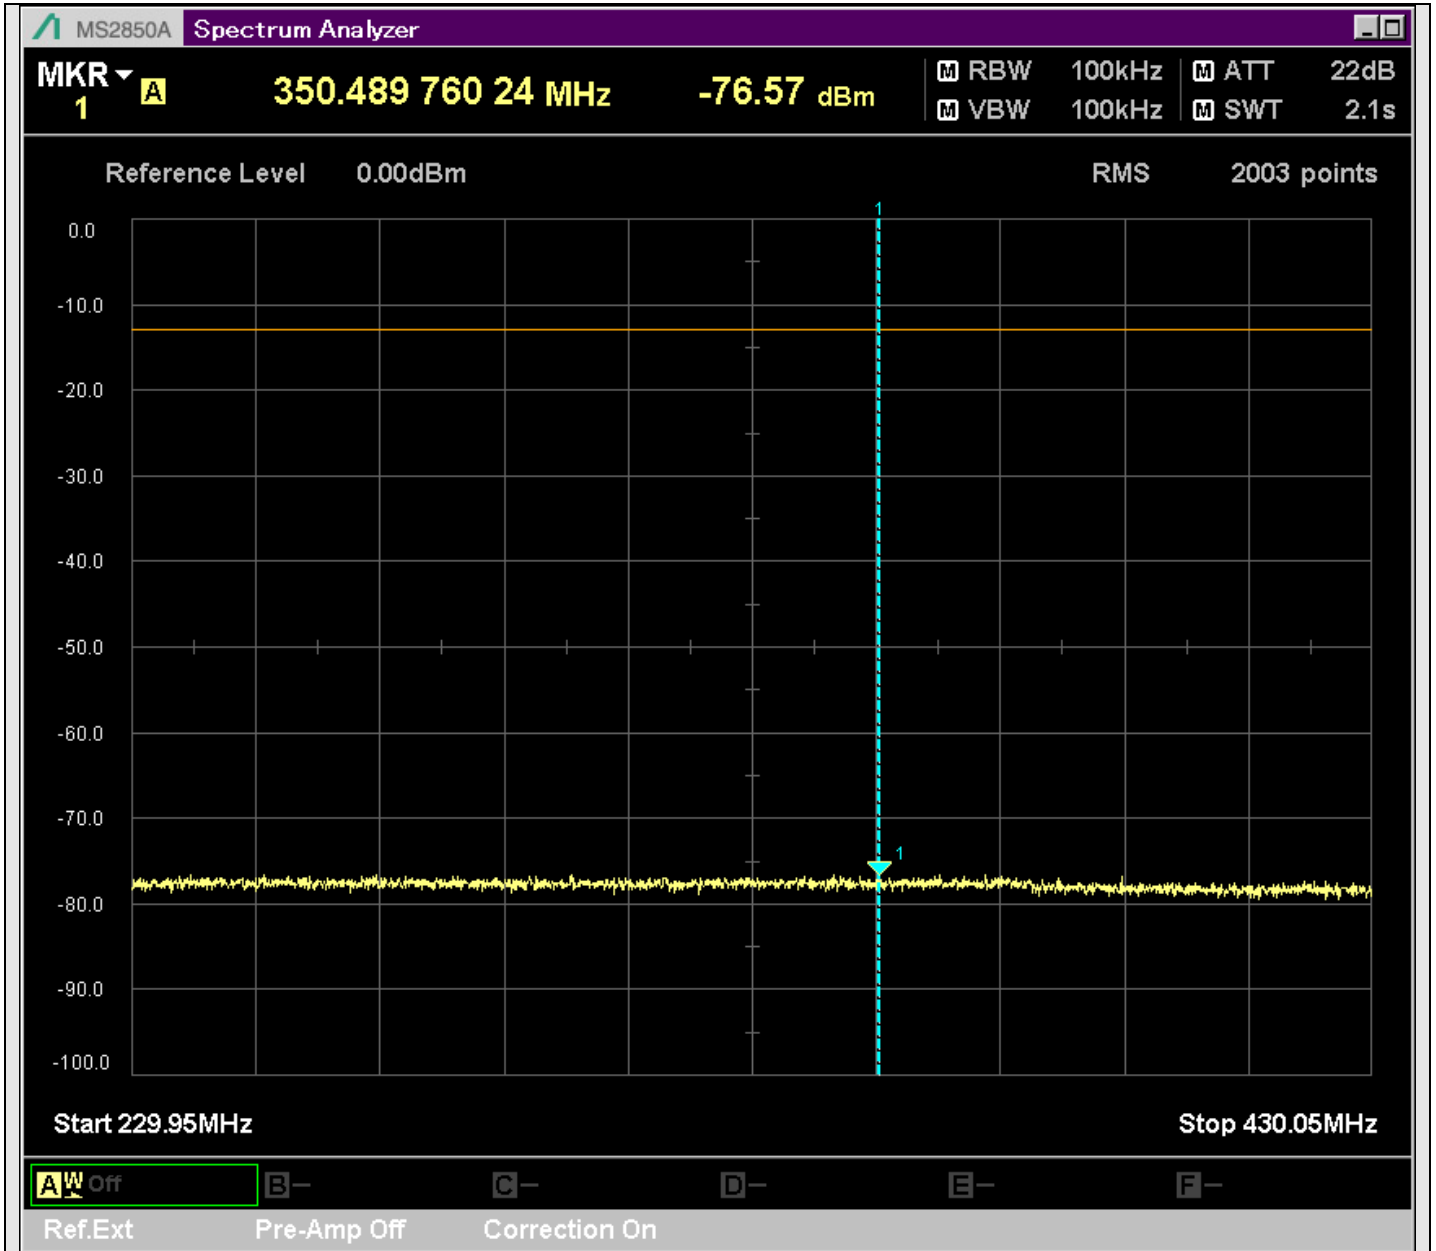

n7_25MHz_15kHz_535500_CP-OFDM
QPSK_Edge_1RB_Right_SA(229.9MHz-430.1MHz_100kHz)@350.490MHz