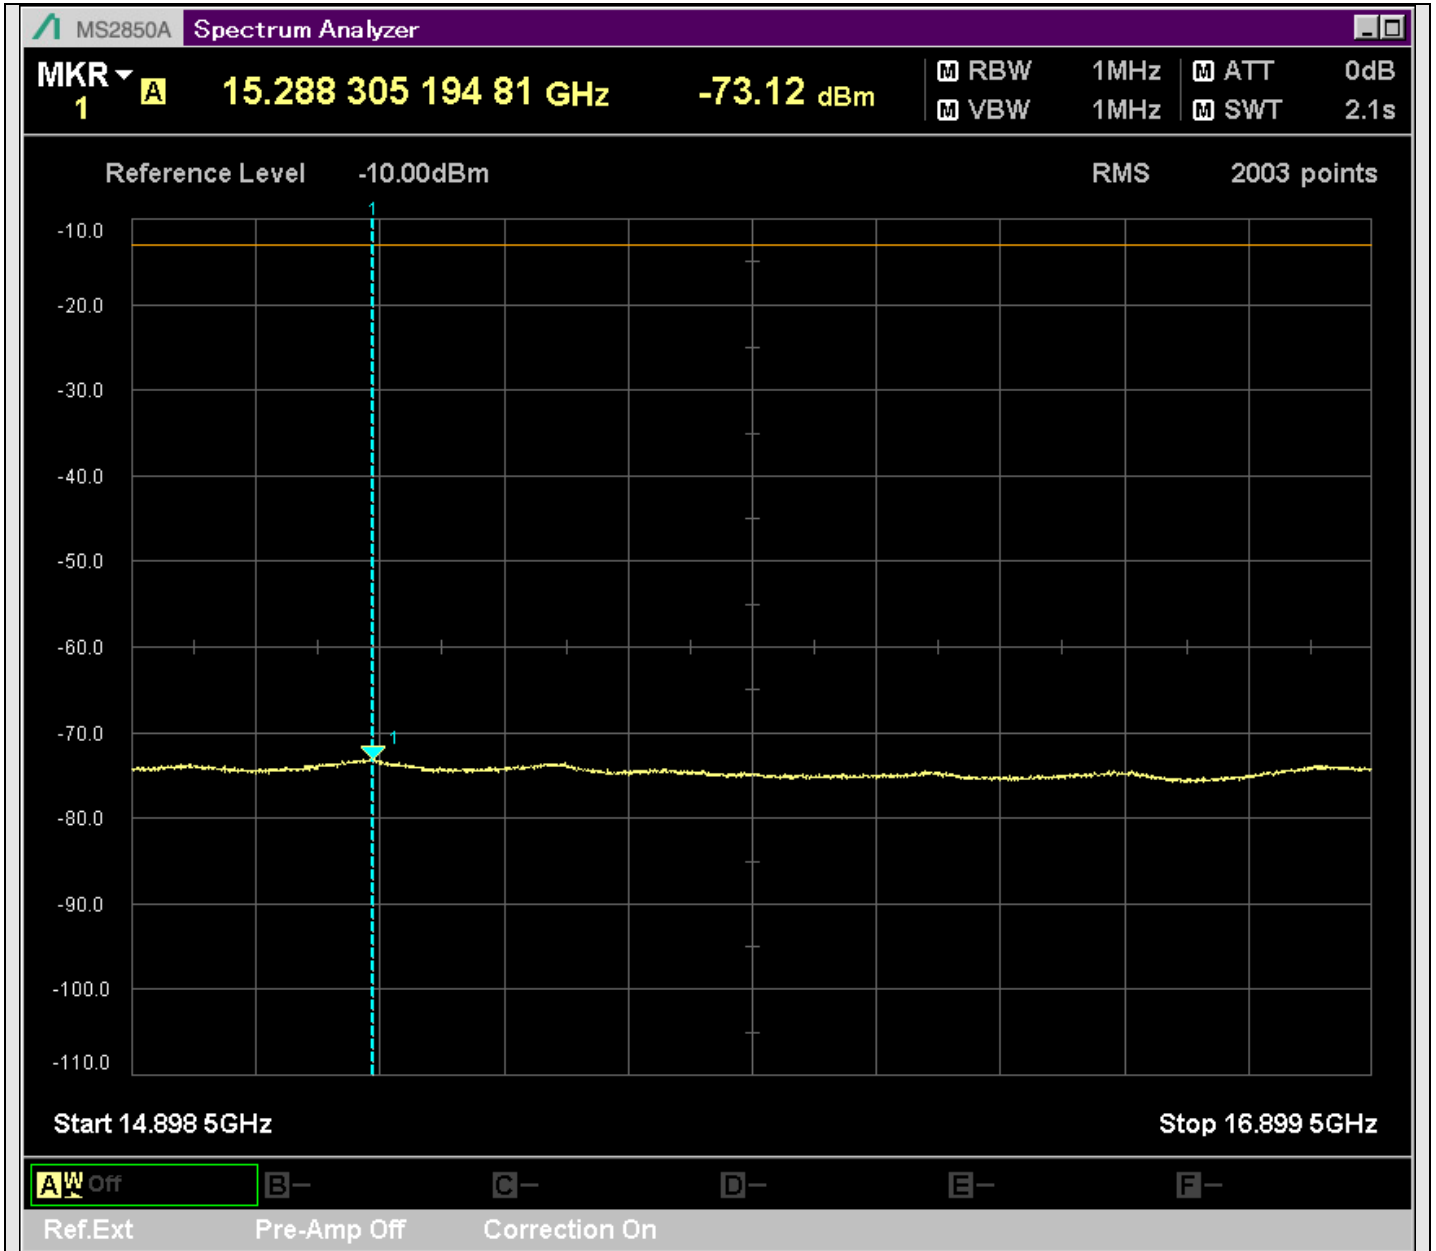

n7_25MHz_15kHz_531000_CP-OFDM
QPSK_Edge_1RB_Left_SA(14898MHz-16900MHz_1MHz)@15288.305MHz