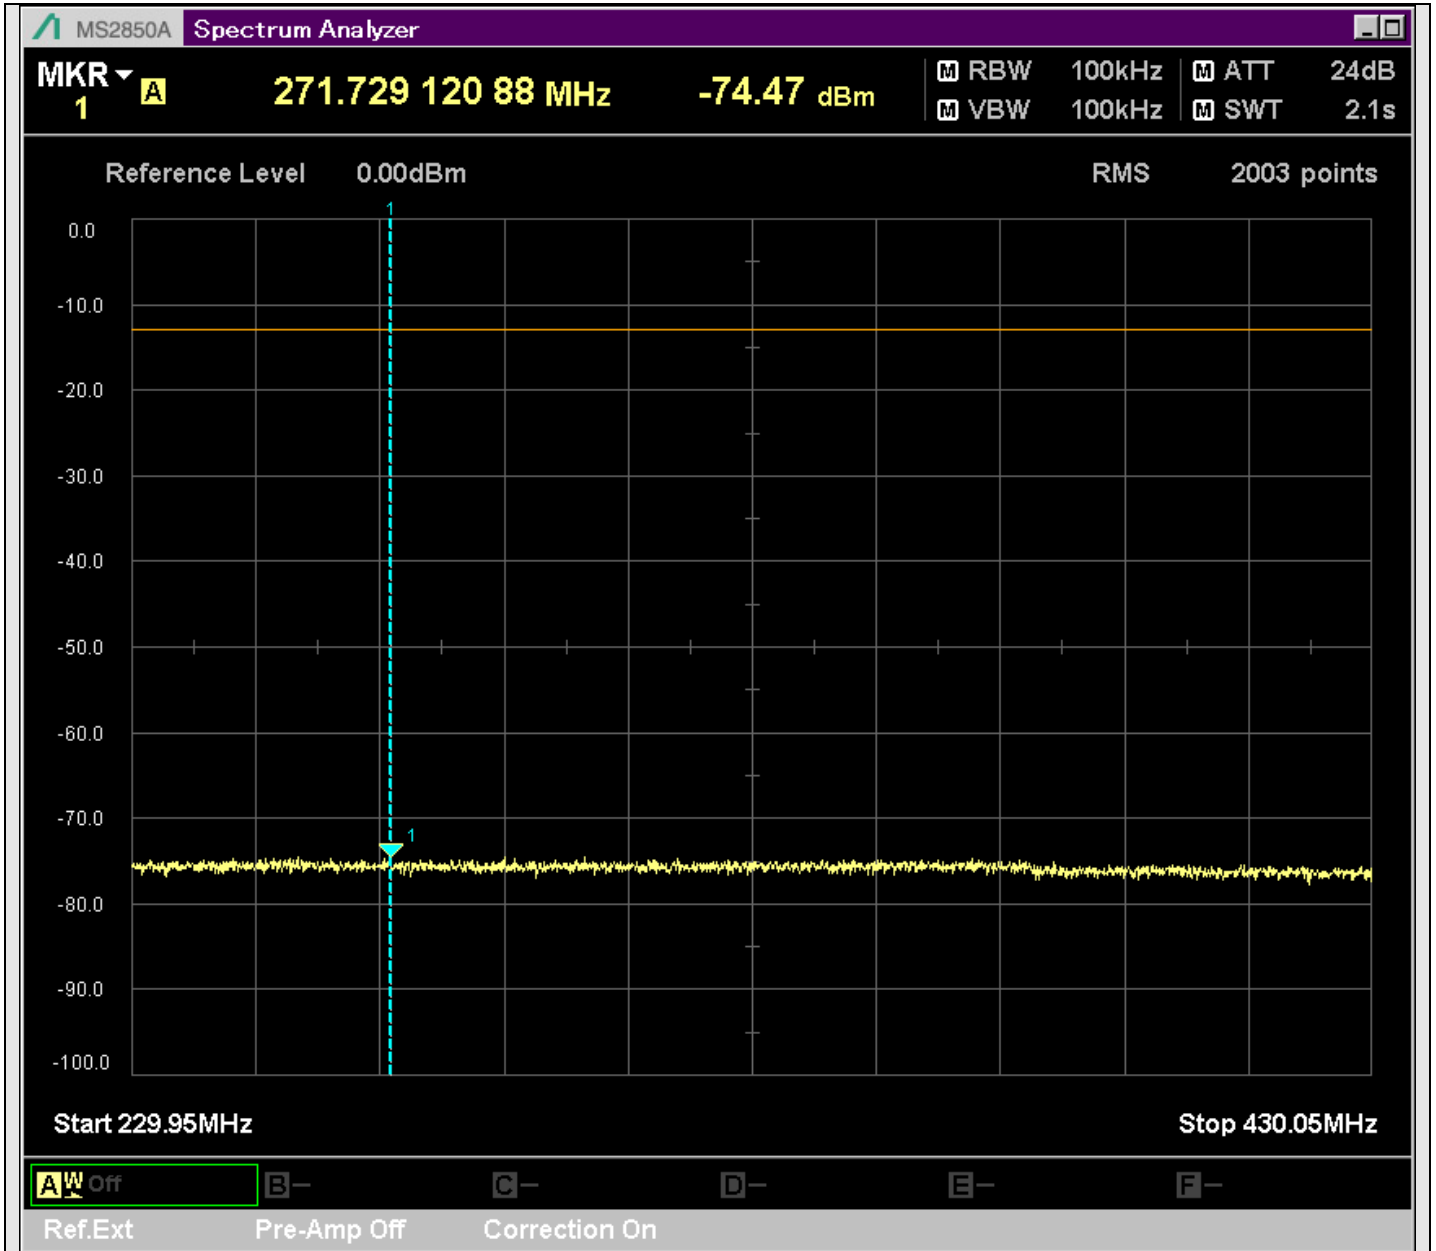

n7_25MHz_15kHz_535500_CP-OFDM
QPSK_Outer_Full_SA(229.9MHz-430.1MHz_100kHz)@271.729MHz