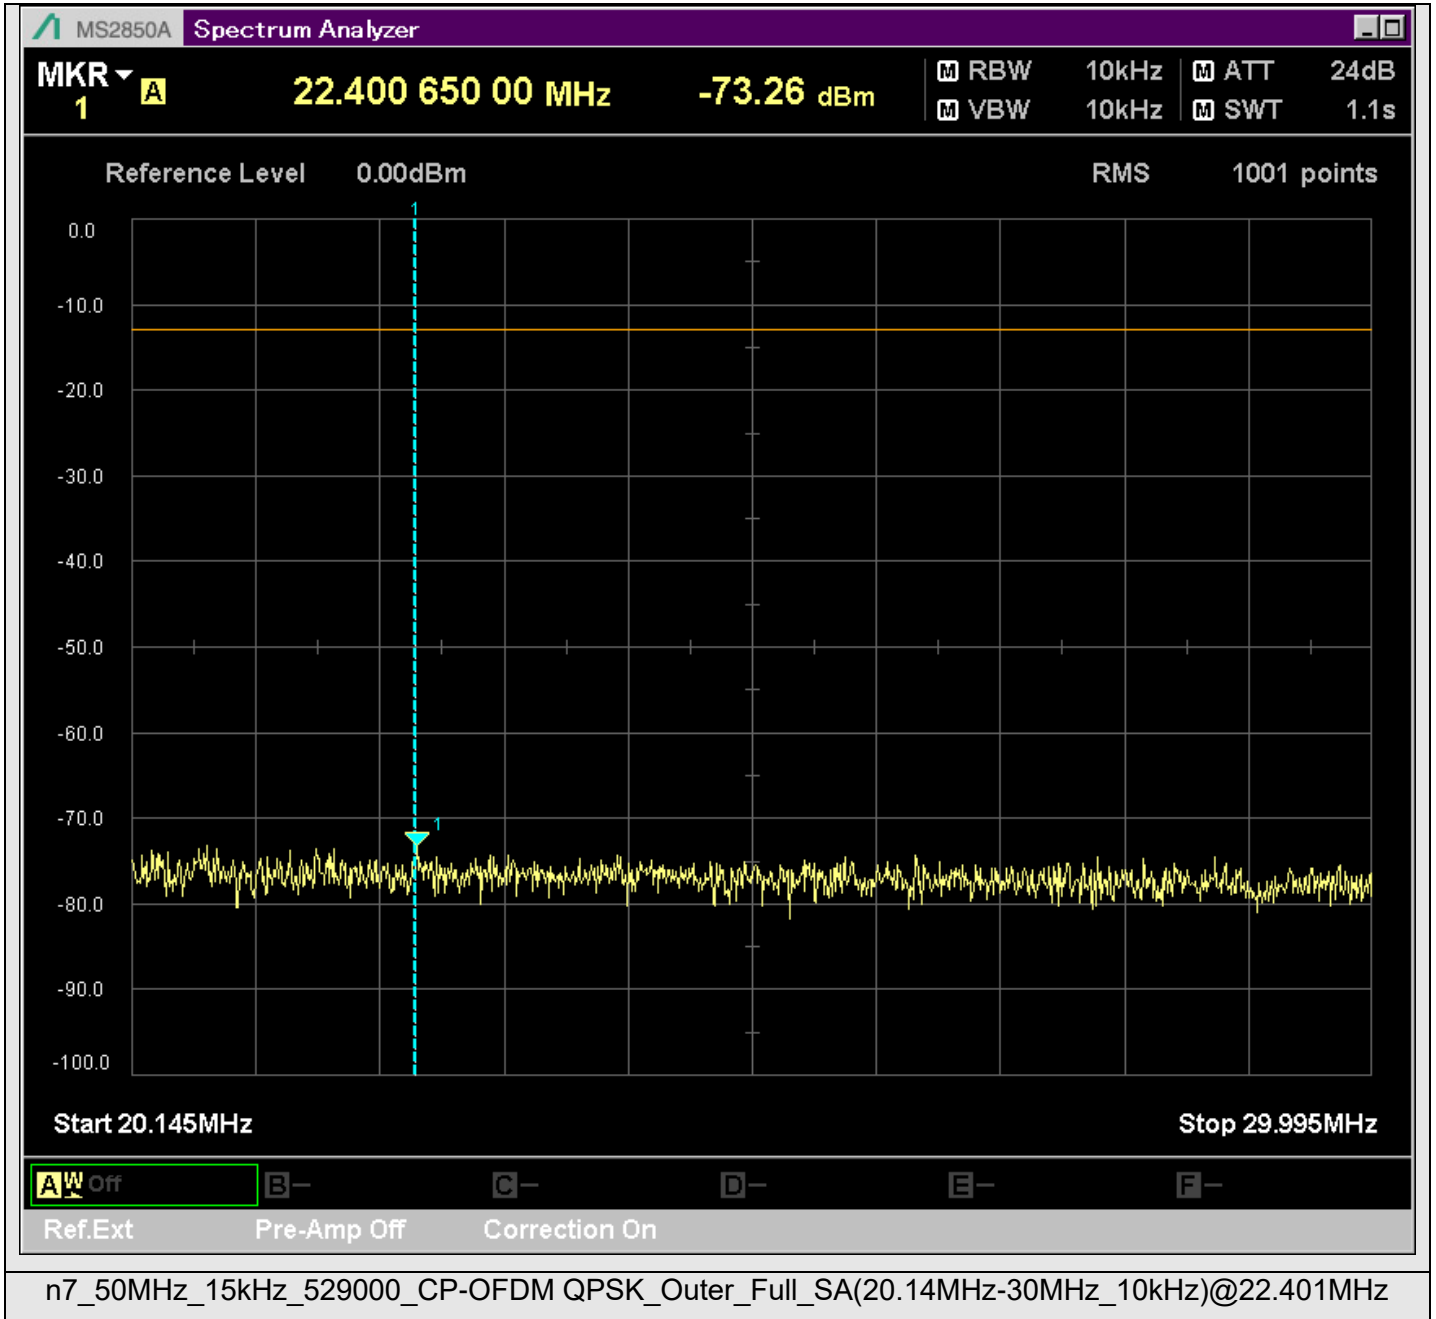

n7_25MHz_15kHz_535500_CP-OFDM
QPSK_Edge_1RB_Right_SA(20898MHz-22900MHz_1MHz)@21161.369MHz

n7_25MHz_15kHz_535500_CP-OFDM
QPSK_Edge_1RB_Right_SA(22898MHz-24900MHz_1MHz)@23260.319MHz

n7_25MHz_15kHz_535500_CP-OFDM
QPSK_Edge_1RB_Right_SA(24898MHz-25700MHz_1MHz)@25588.161MHz