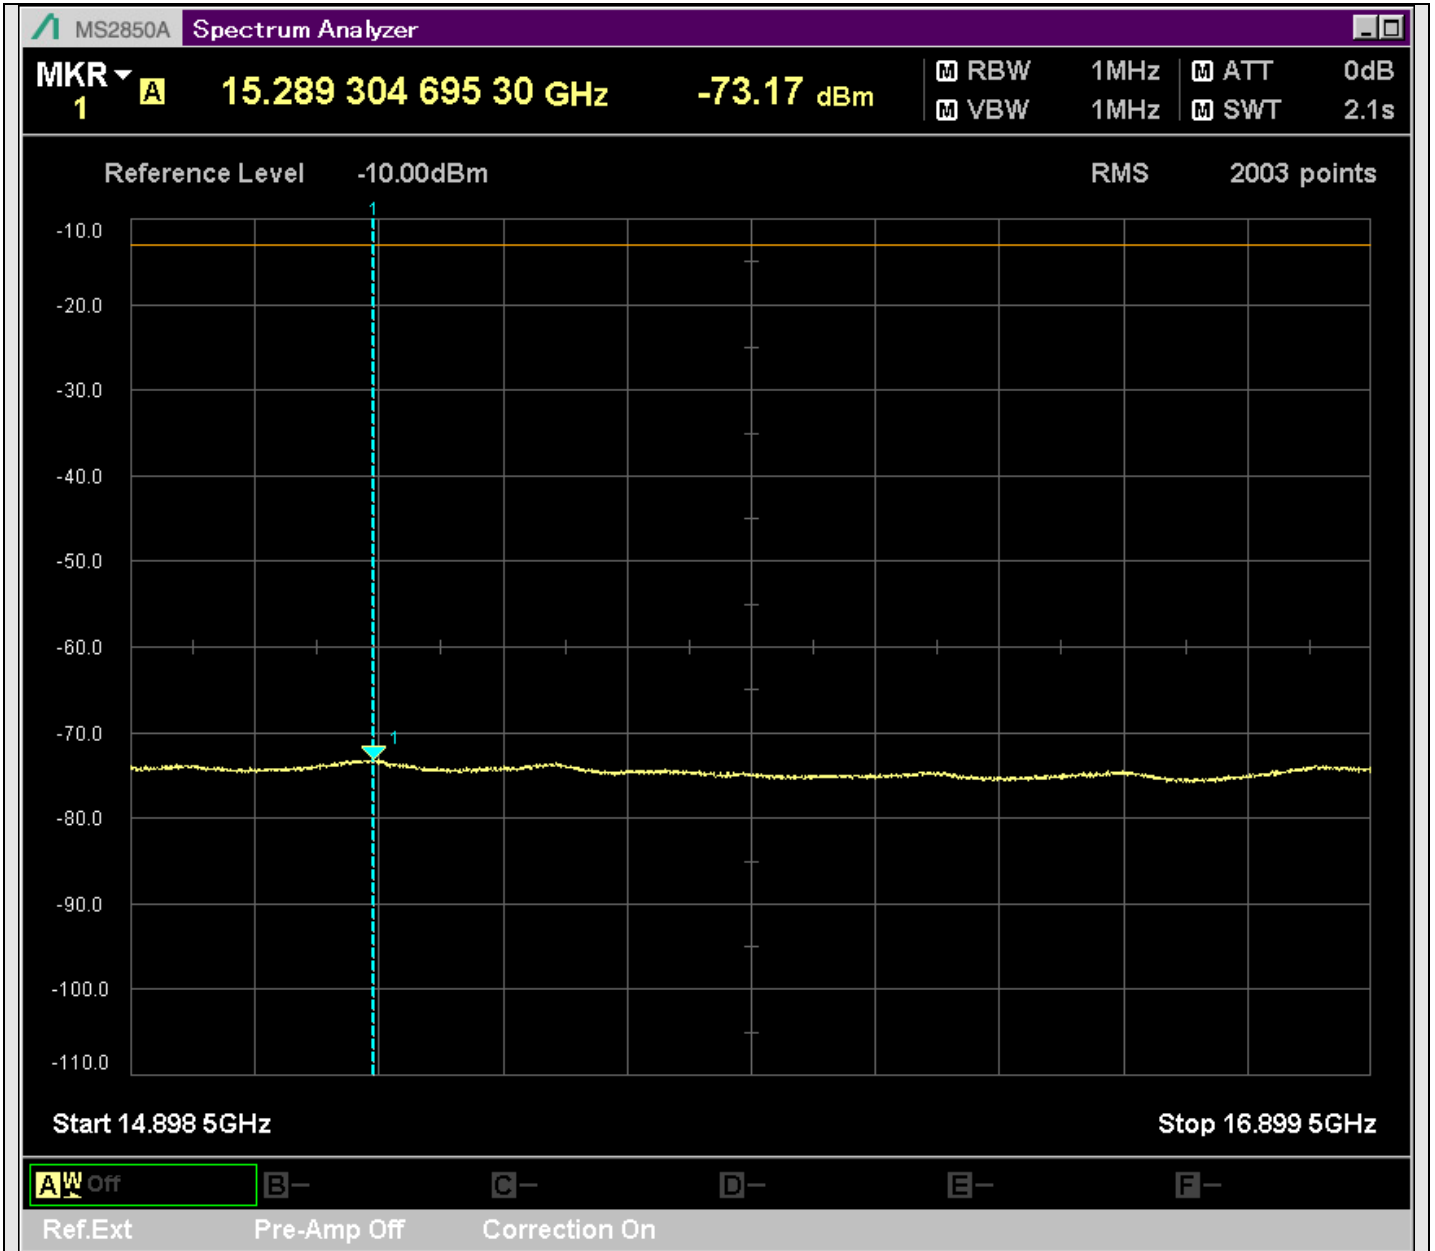

n7_25MHz_15kHz_531000_CP-OFDM
QPSK_Edge_1RB_Right_SA(14898MHz-16900MHz_1MHz)@15289.305MHz