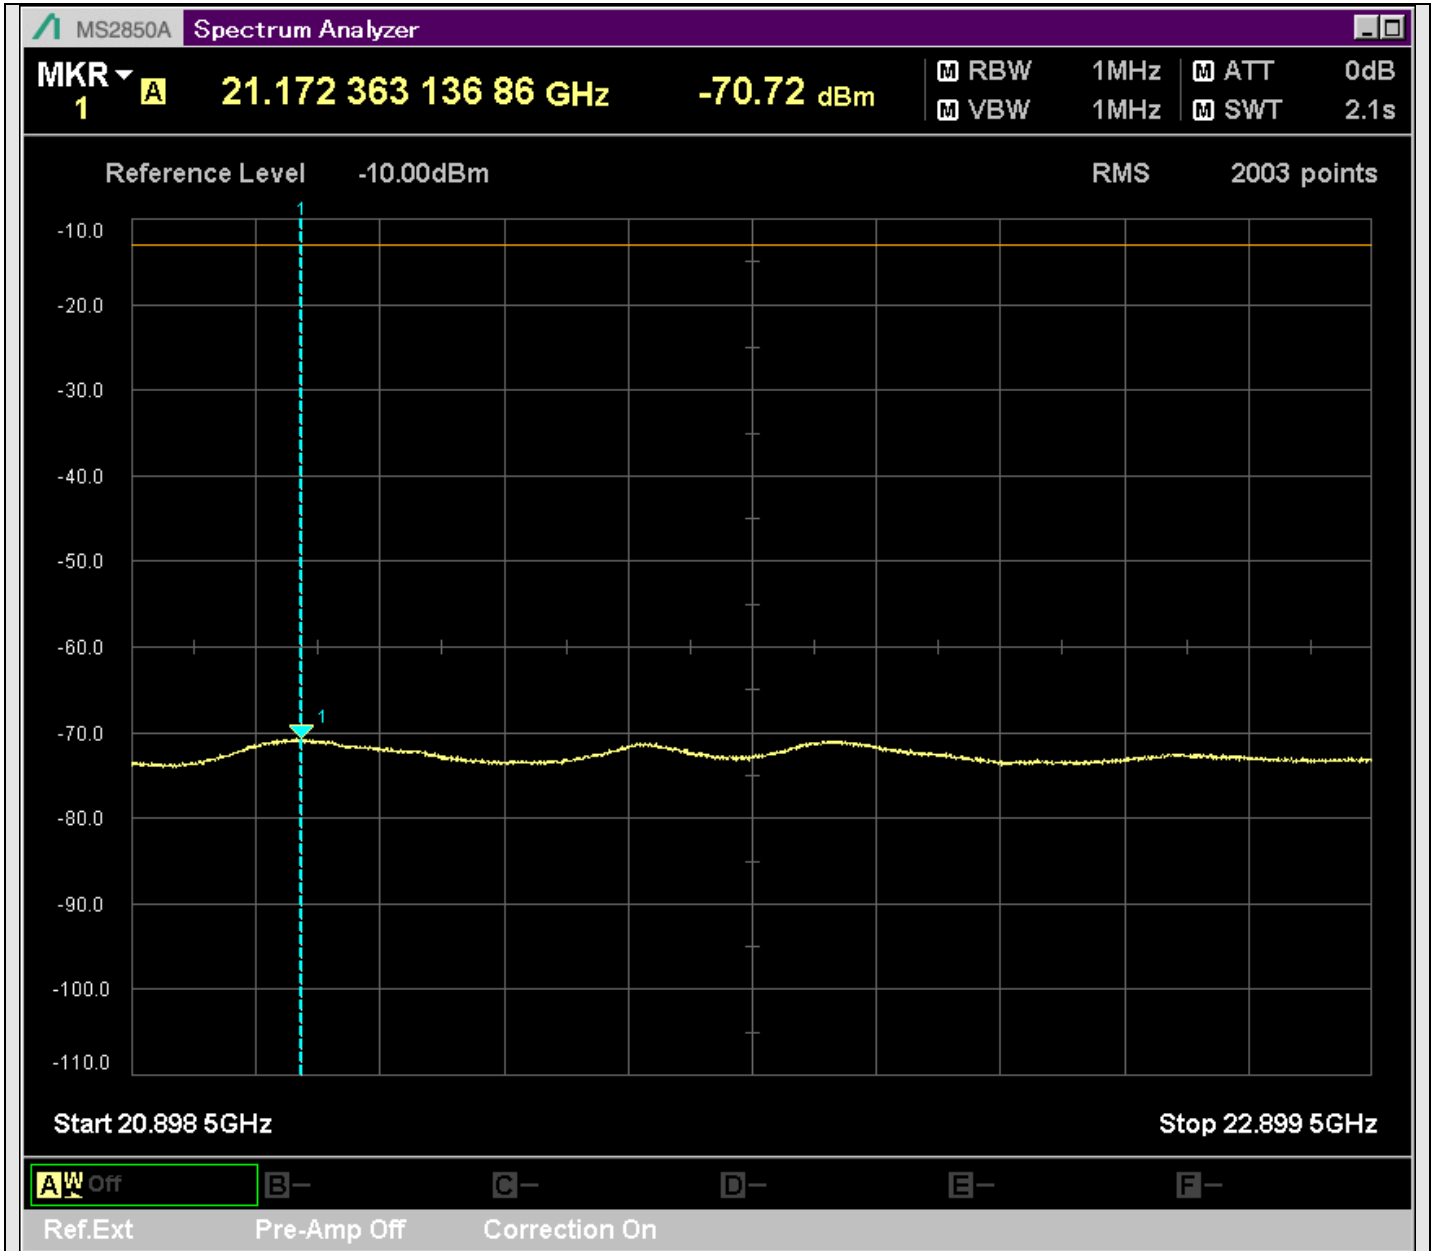

n7_25MHz_15kHz_531000_CP-OFDM
QPSK_Outer_Full_SA(20898MHz-22900MHz_1MHz)@21172.363MHz