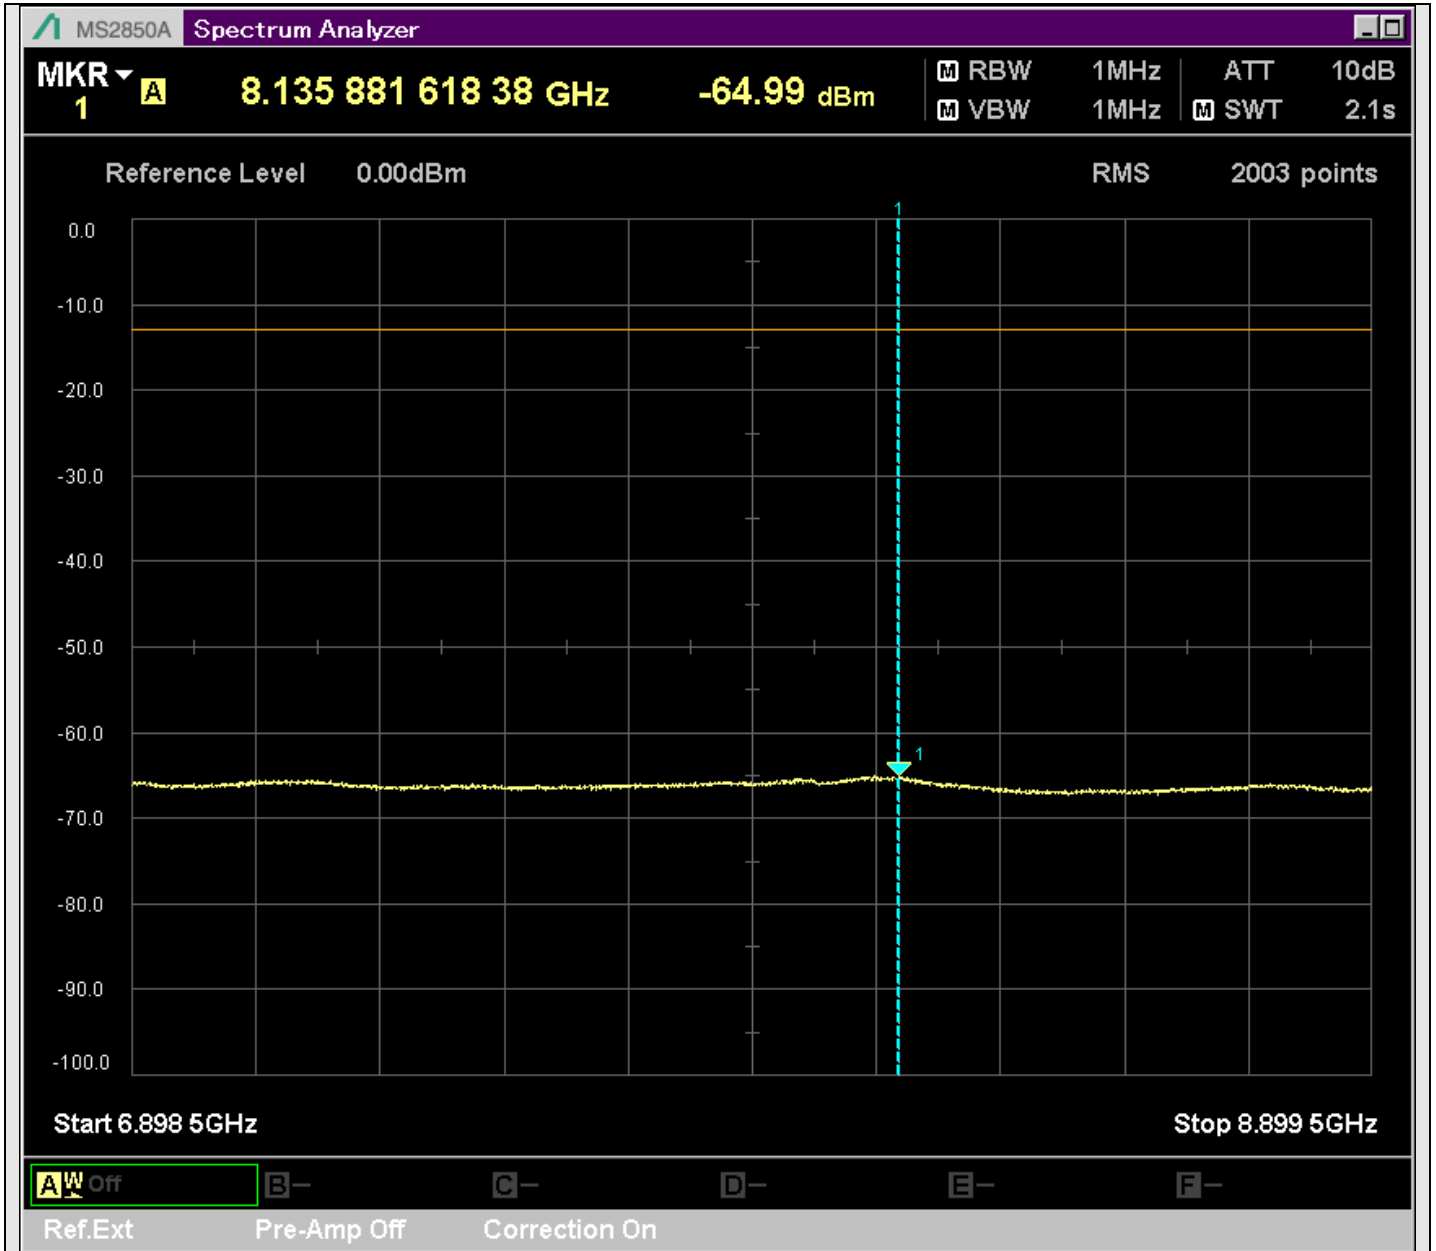

n7_25MHz_15kHz_535500_CP-OFDM
QPSK_Edge_1RB_Left_SA(6898MHz-8900MHz_1MHz)@8135.882MHz