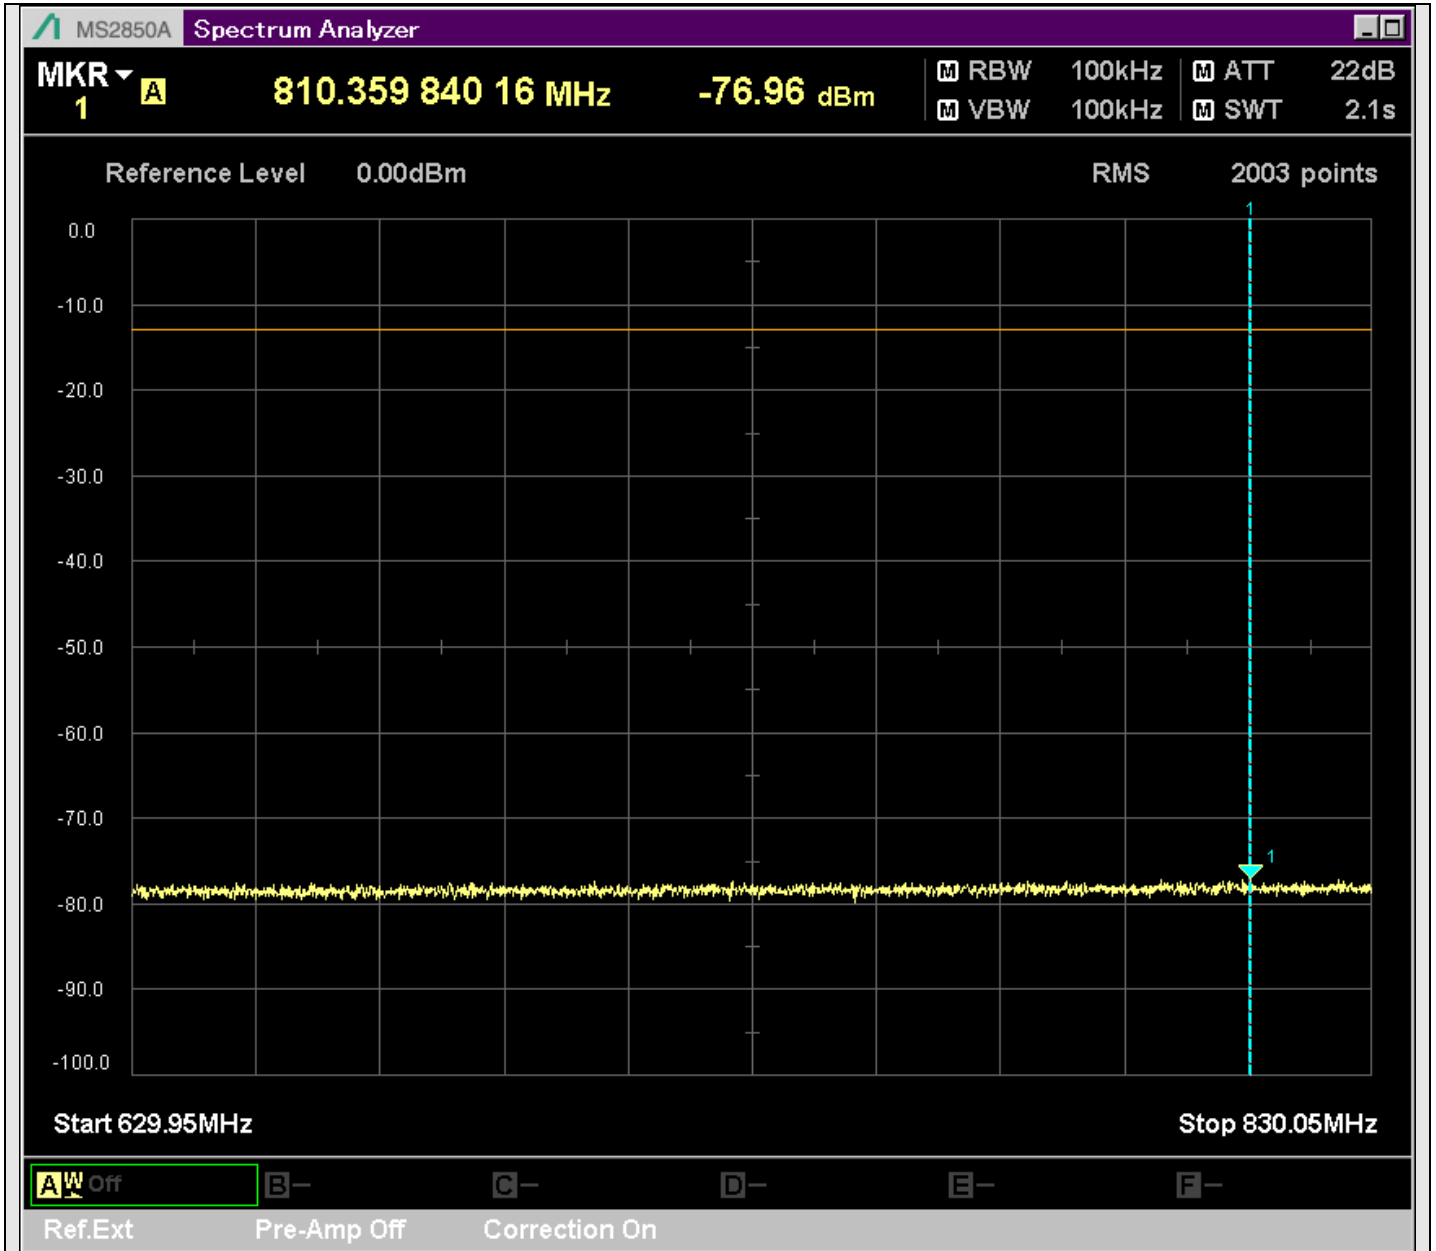

n7_50MHz_15kHz_529000_CP-OFDM
QPSK_Edge_1RB_Left_SA(629.9MHz-830.1MHz_100kHz)@810.360MHz