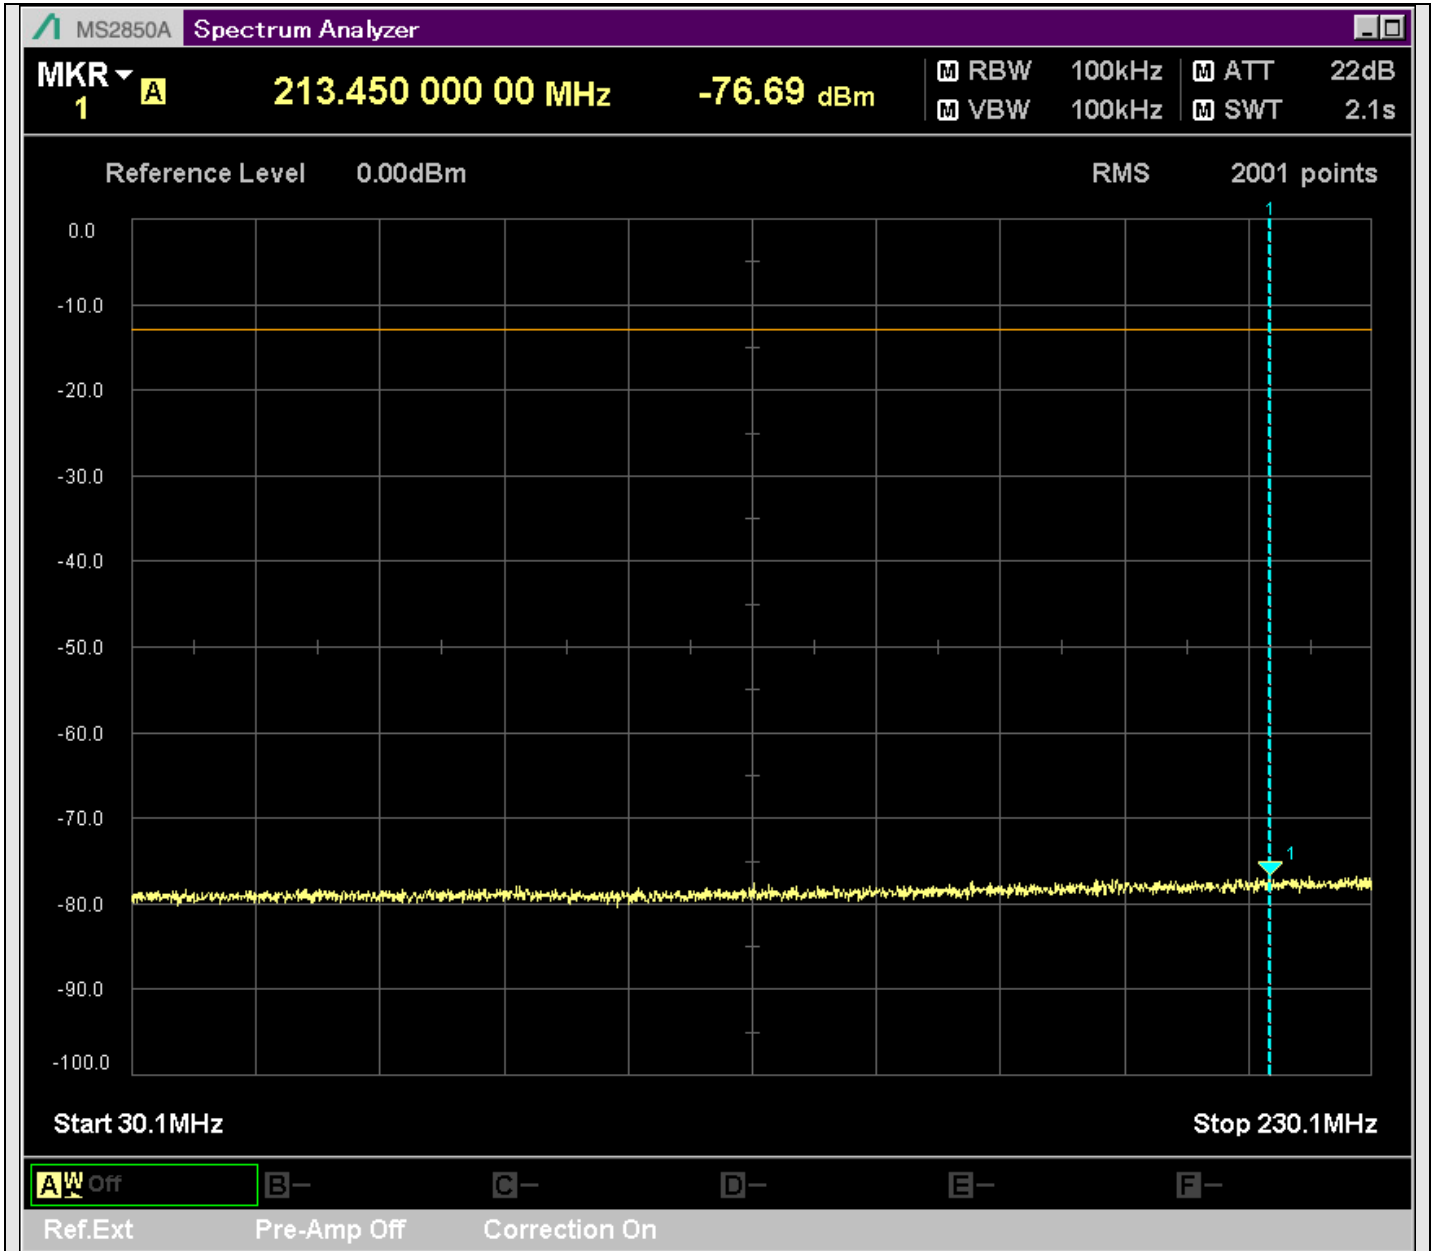

n7_25MHz_15kHz_531000_CP-OFDM
QPSK_Edge_1RB_Right_SA(30MHz-230.1MHz_100kHz)@213.450MHz