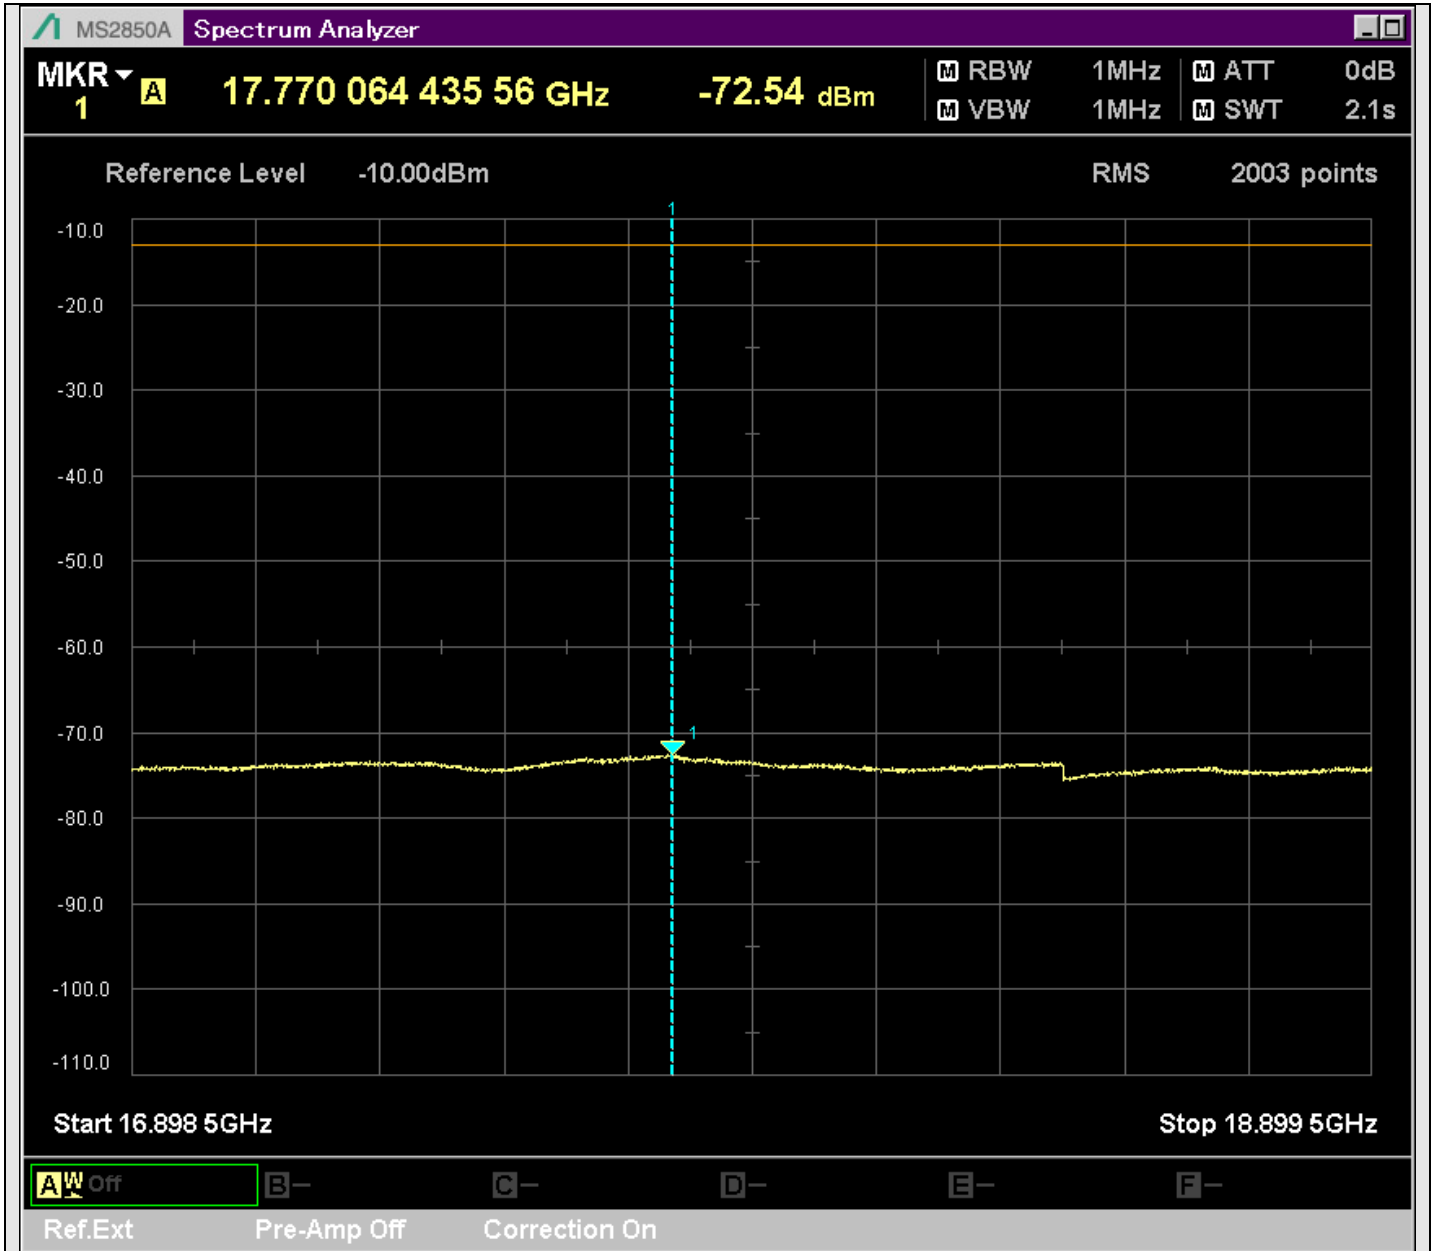

n7_50MHz_15kHz_529000_CP-OFDM
QPSK_Outer_Full_SA(16898MHz-18900MHz_1MHz)@17770.064MHz