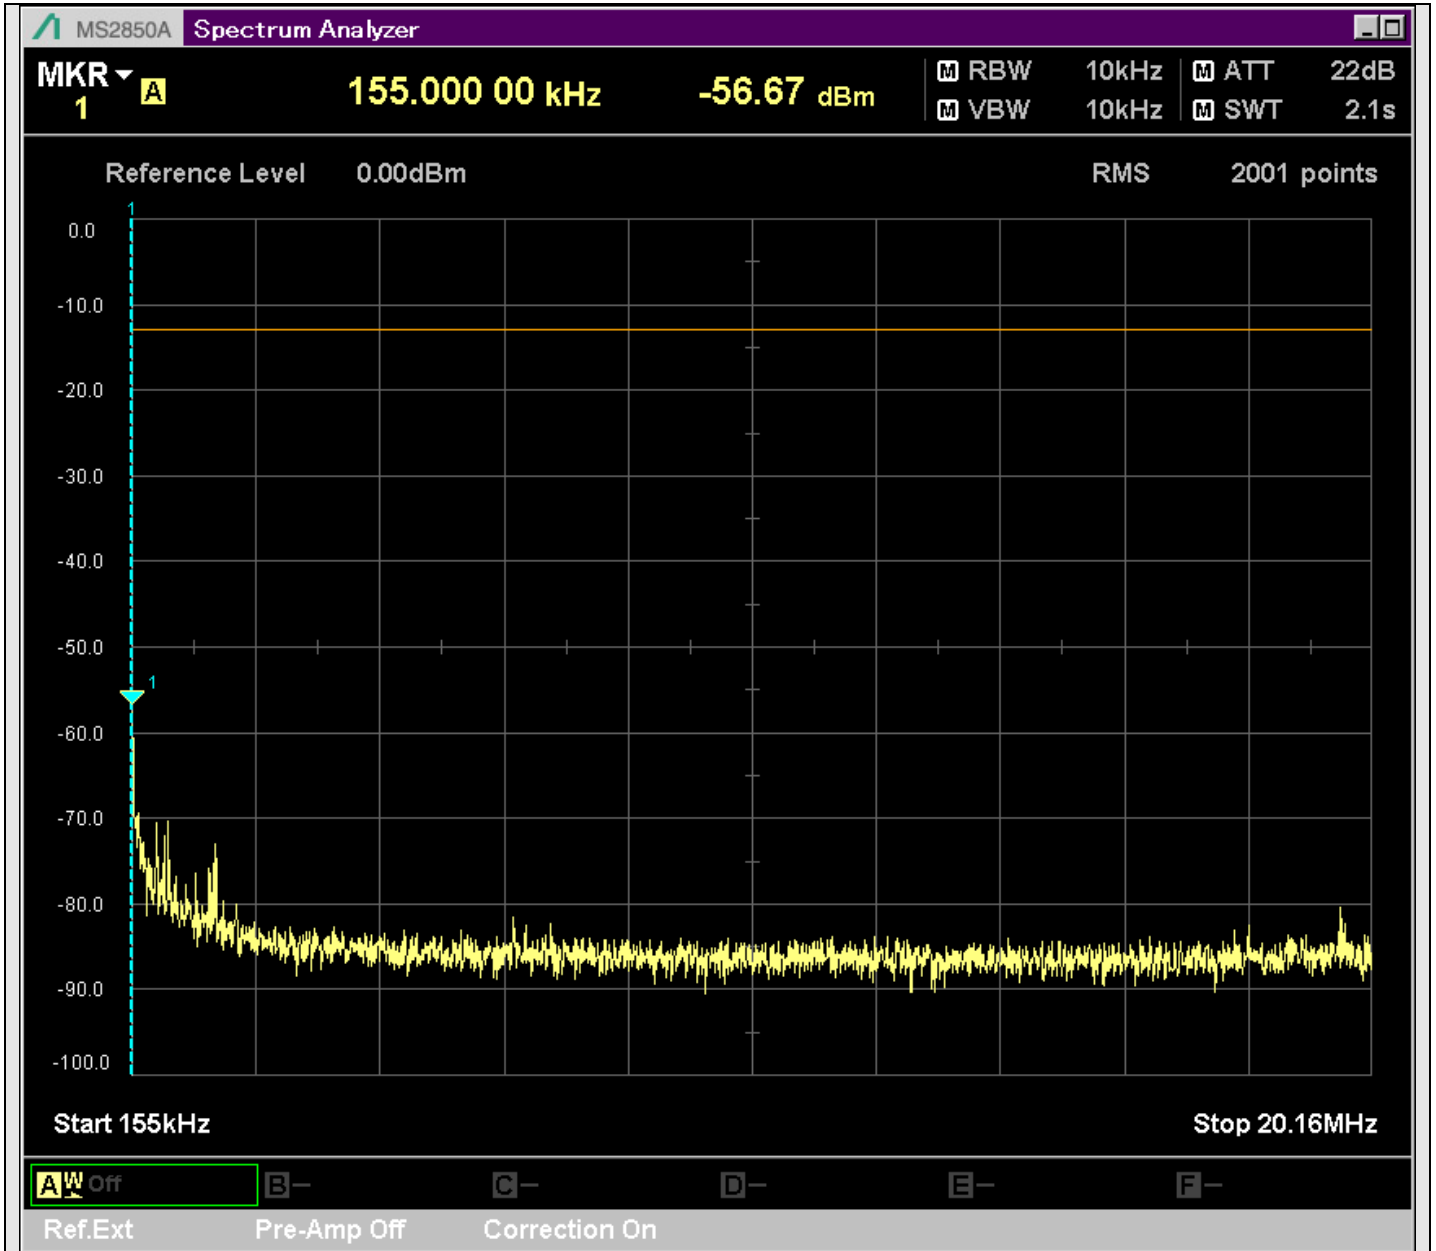

n7_50MHz_15kHz_529000_CP-OFDM
QPSK_Edge_1RB_Left_SA(0.15MHz-20.16MHz_10kHz)@0.155MHz