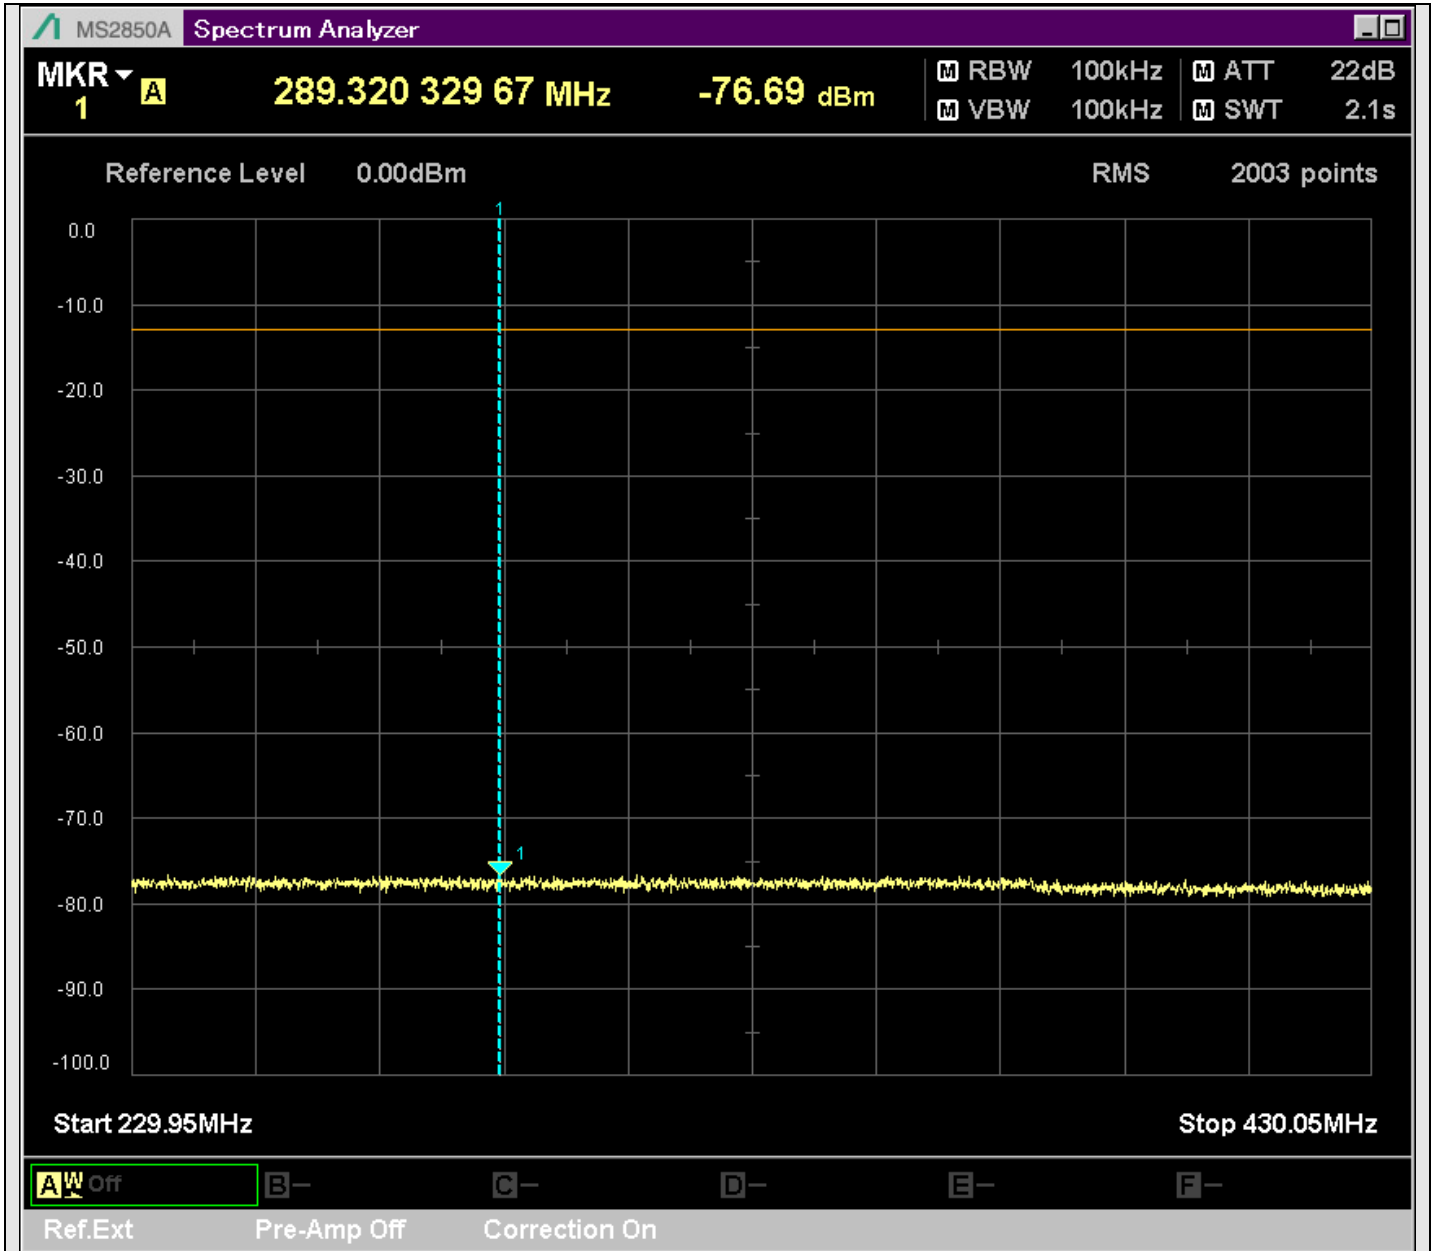

n7_50MHz_15kHz_529000_CP-OFDM
QPSK_Edge_1RB_Left_SA(229.9MHz-430.1MHz_100kHz)@289.320MHz