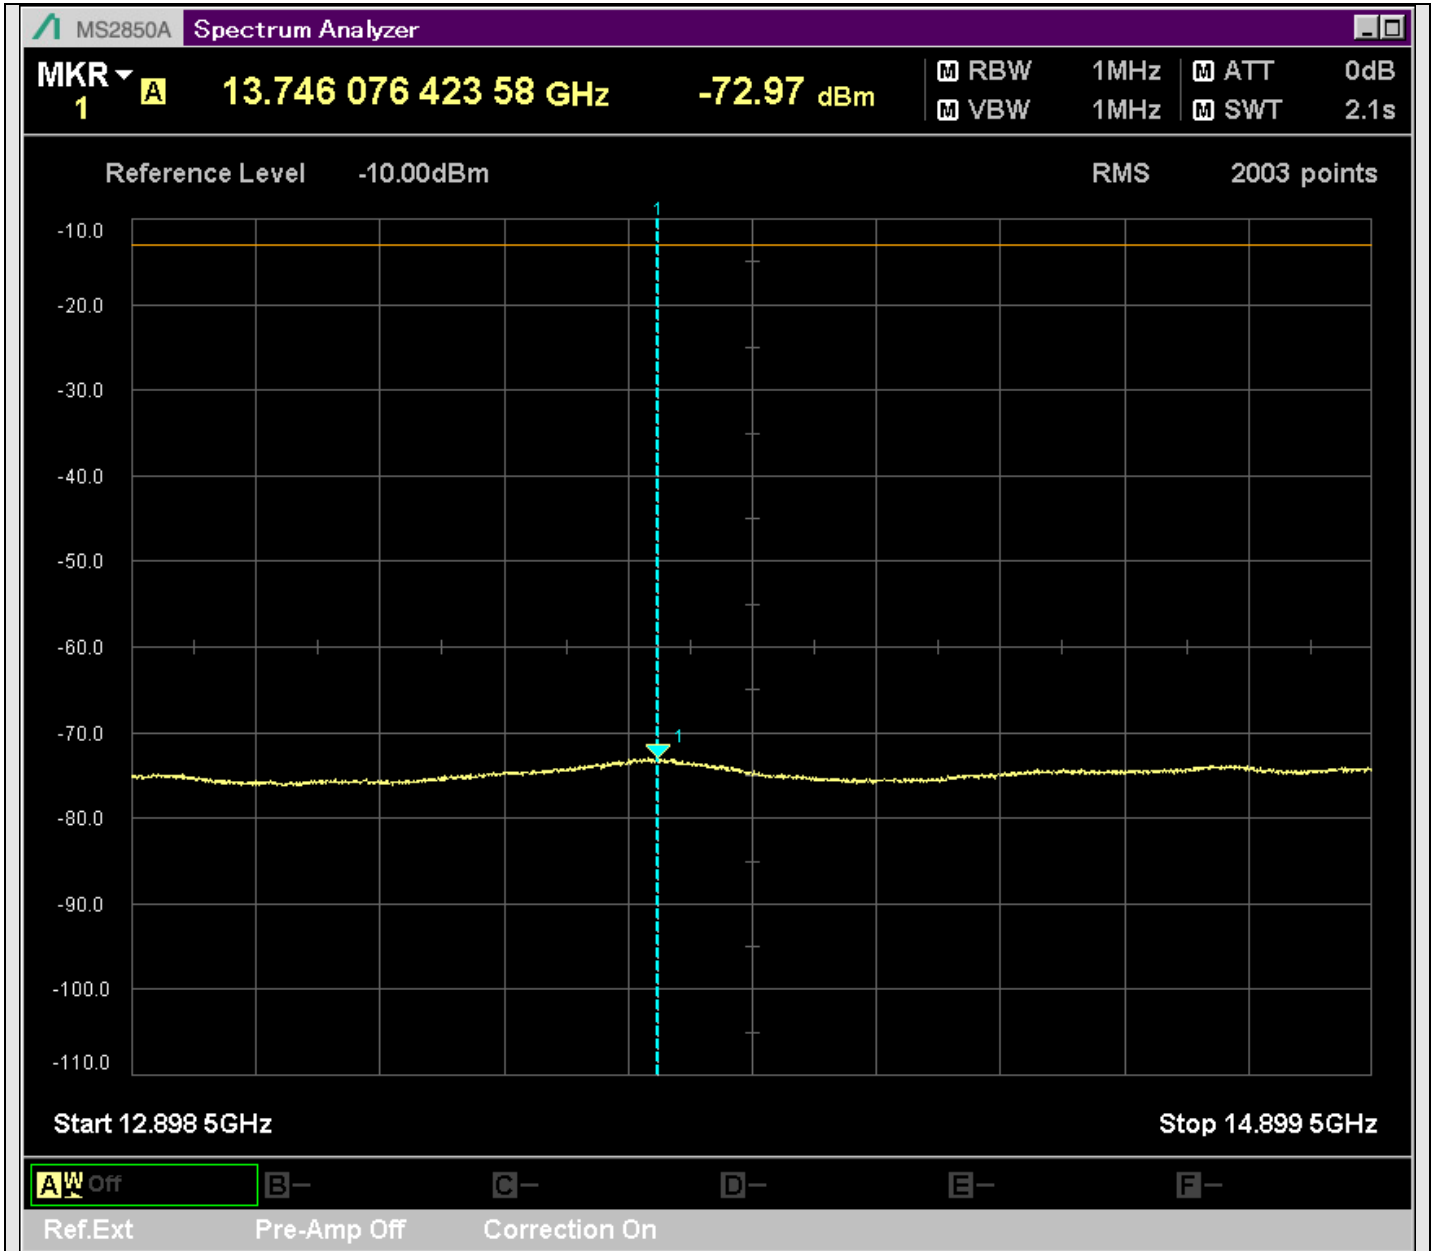

n7_50MHz_15kHz_531000_CP-OFDM
QPSK_Outer_Full_SA(12898MHz-14900MHz_1MHz)@13746.076MHz