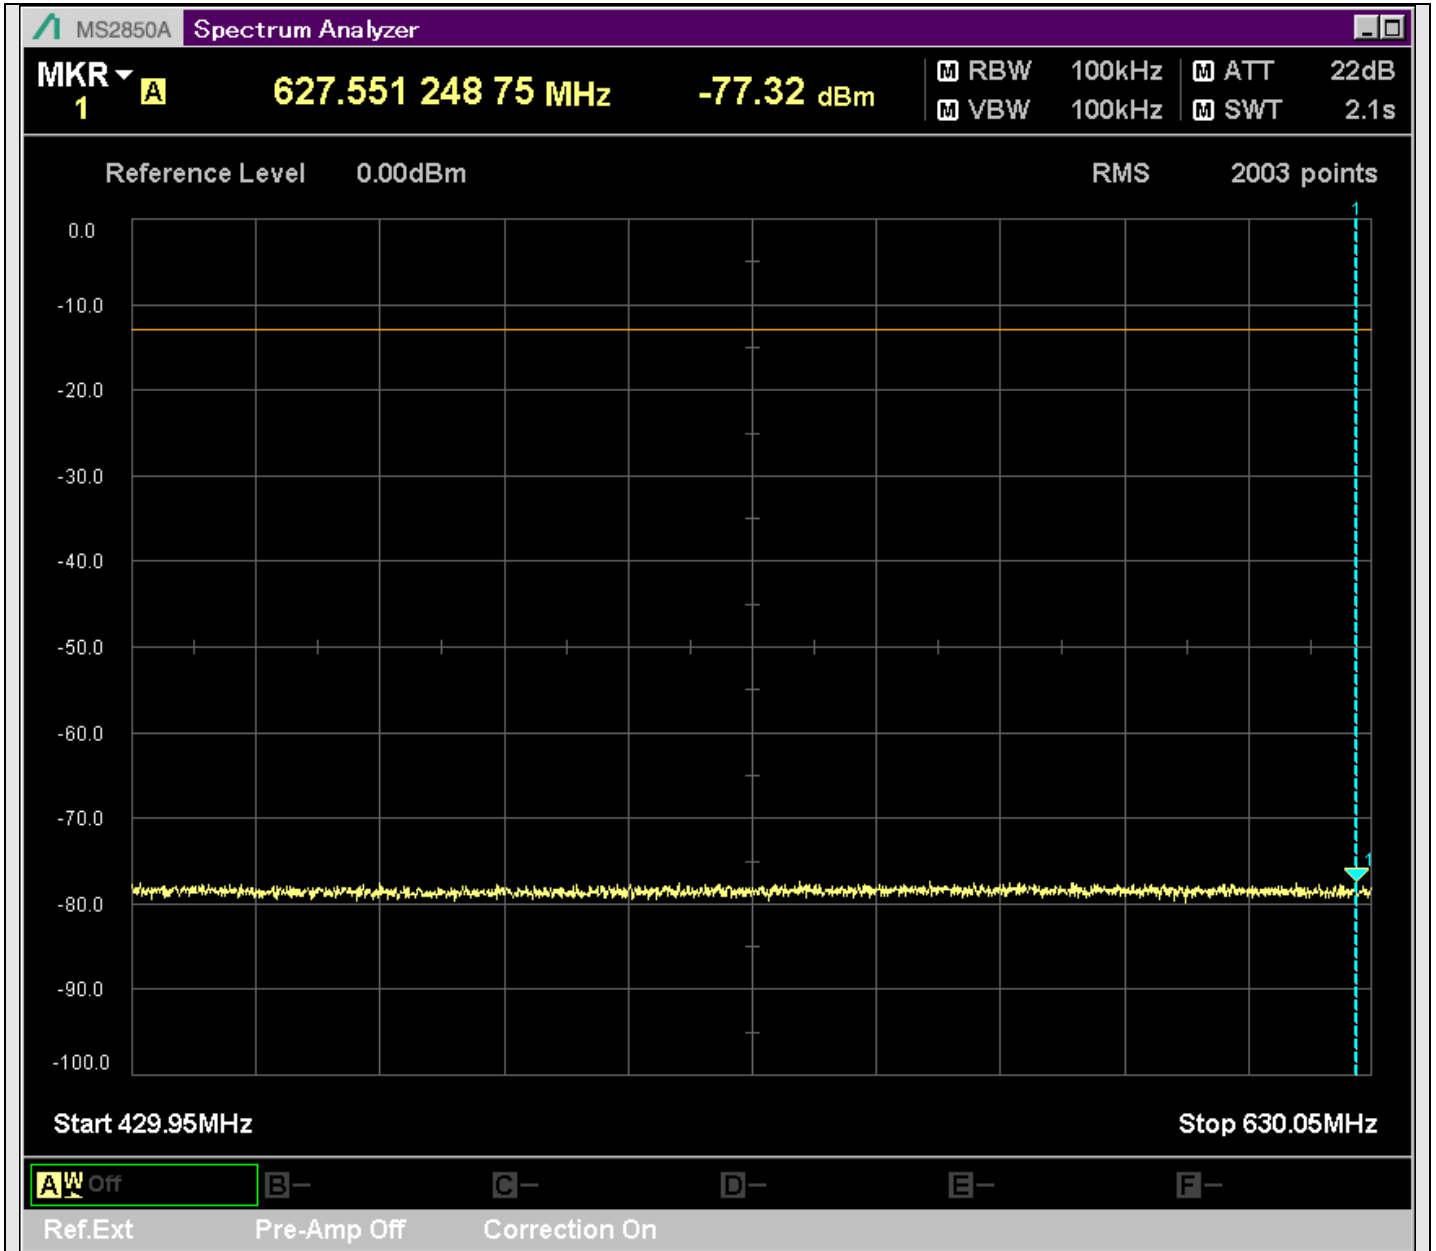

n7_50MHz_15kHz_529000_CP-OFDM
QPSK_Edge_1RB_Left_SA(429.9MHz-630.1MHz_100kHz)@627.551MHz