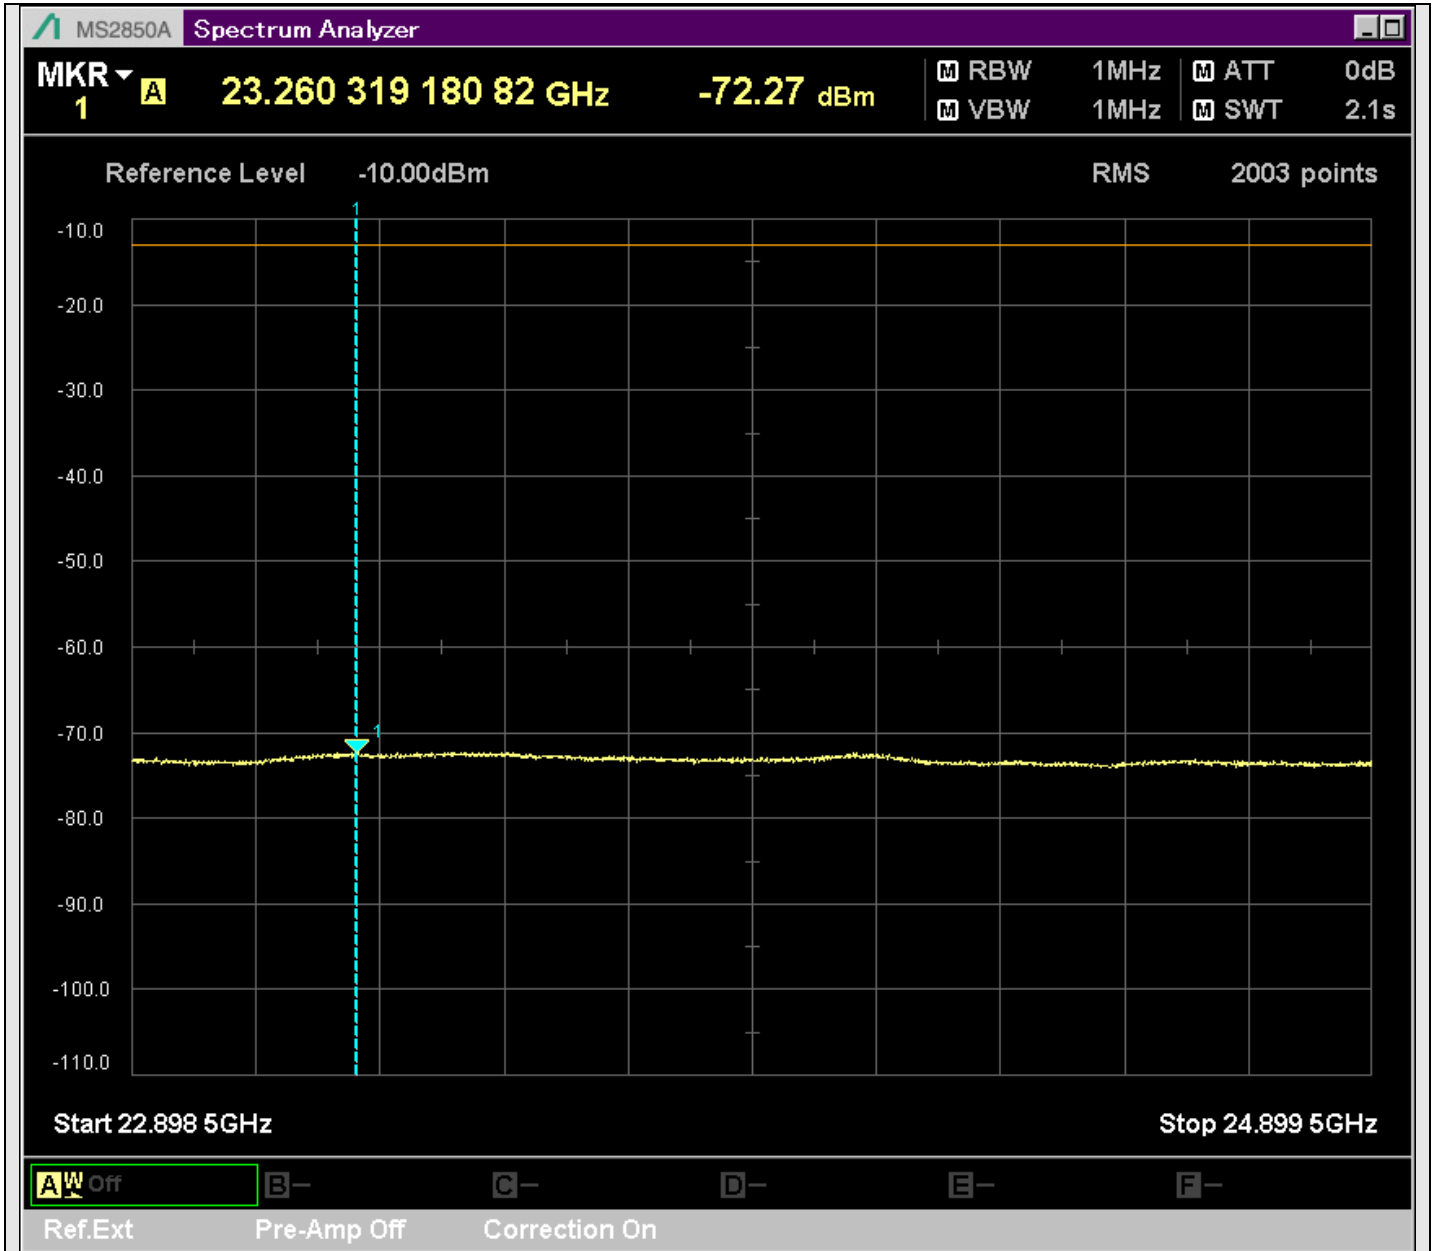

n7_25MHz_15kHz_535500_CP-OFDM
QPSK_Edge_1RB_Right_SA(22898MHz-24900MHz_1MHz)@23260.319MHz