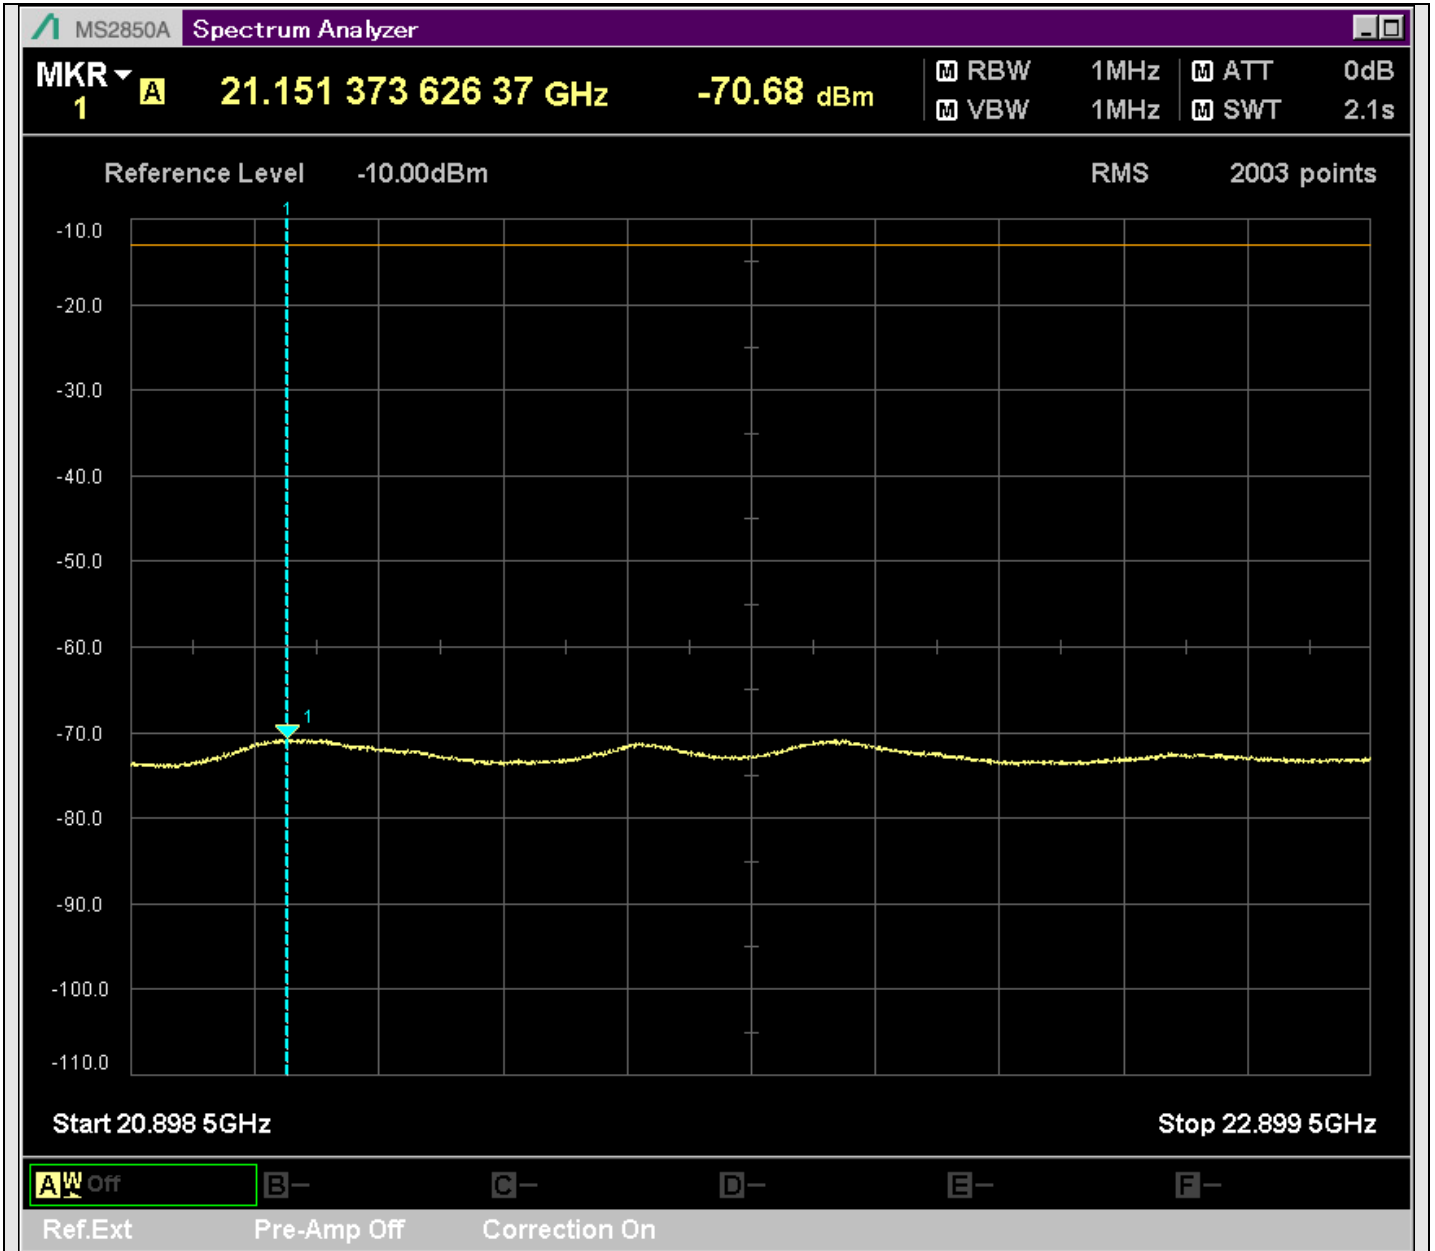

n7_25MHz_15kHz_535500_CP-OFDM
QPSK_Outer_Full_SA(20898MHz-22900MHz_1MHz)@21151.374MHz