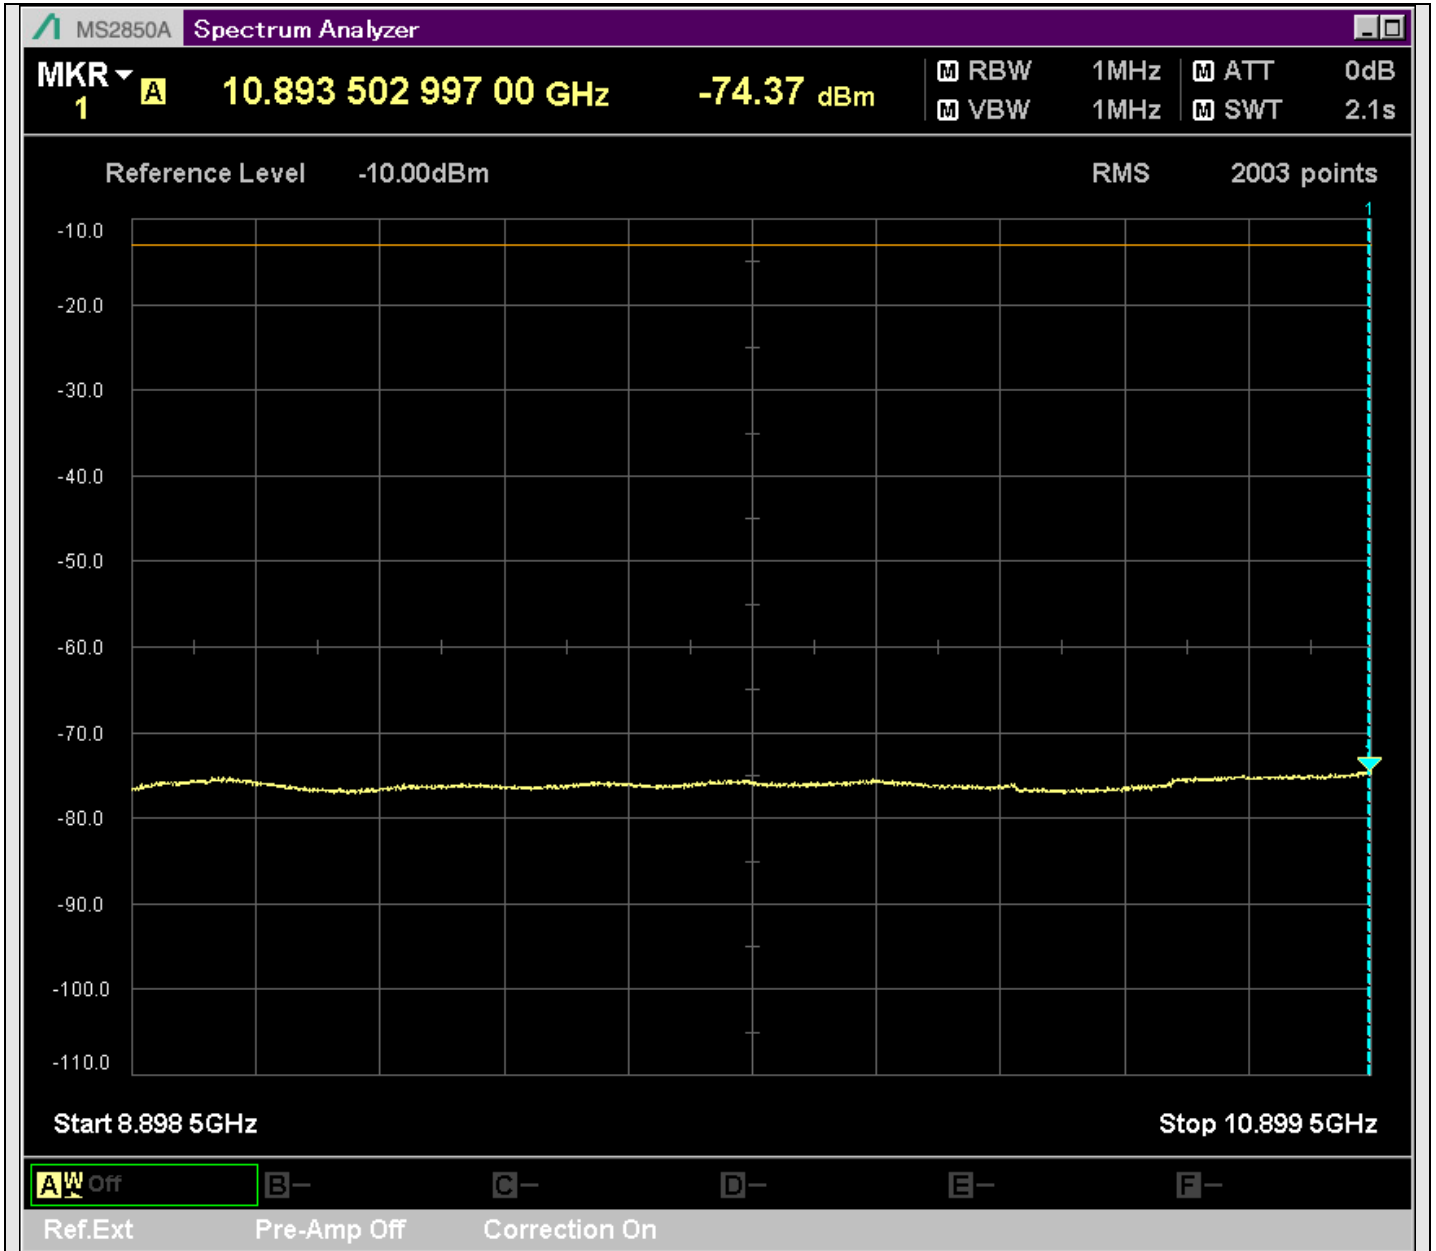

n7_25MHz_15kHz_535500_CP-OFDM
QPSK_Edge_1RB_Right_SA(8898MHz-10900MHz_1MHz)@10893.503MHz