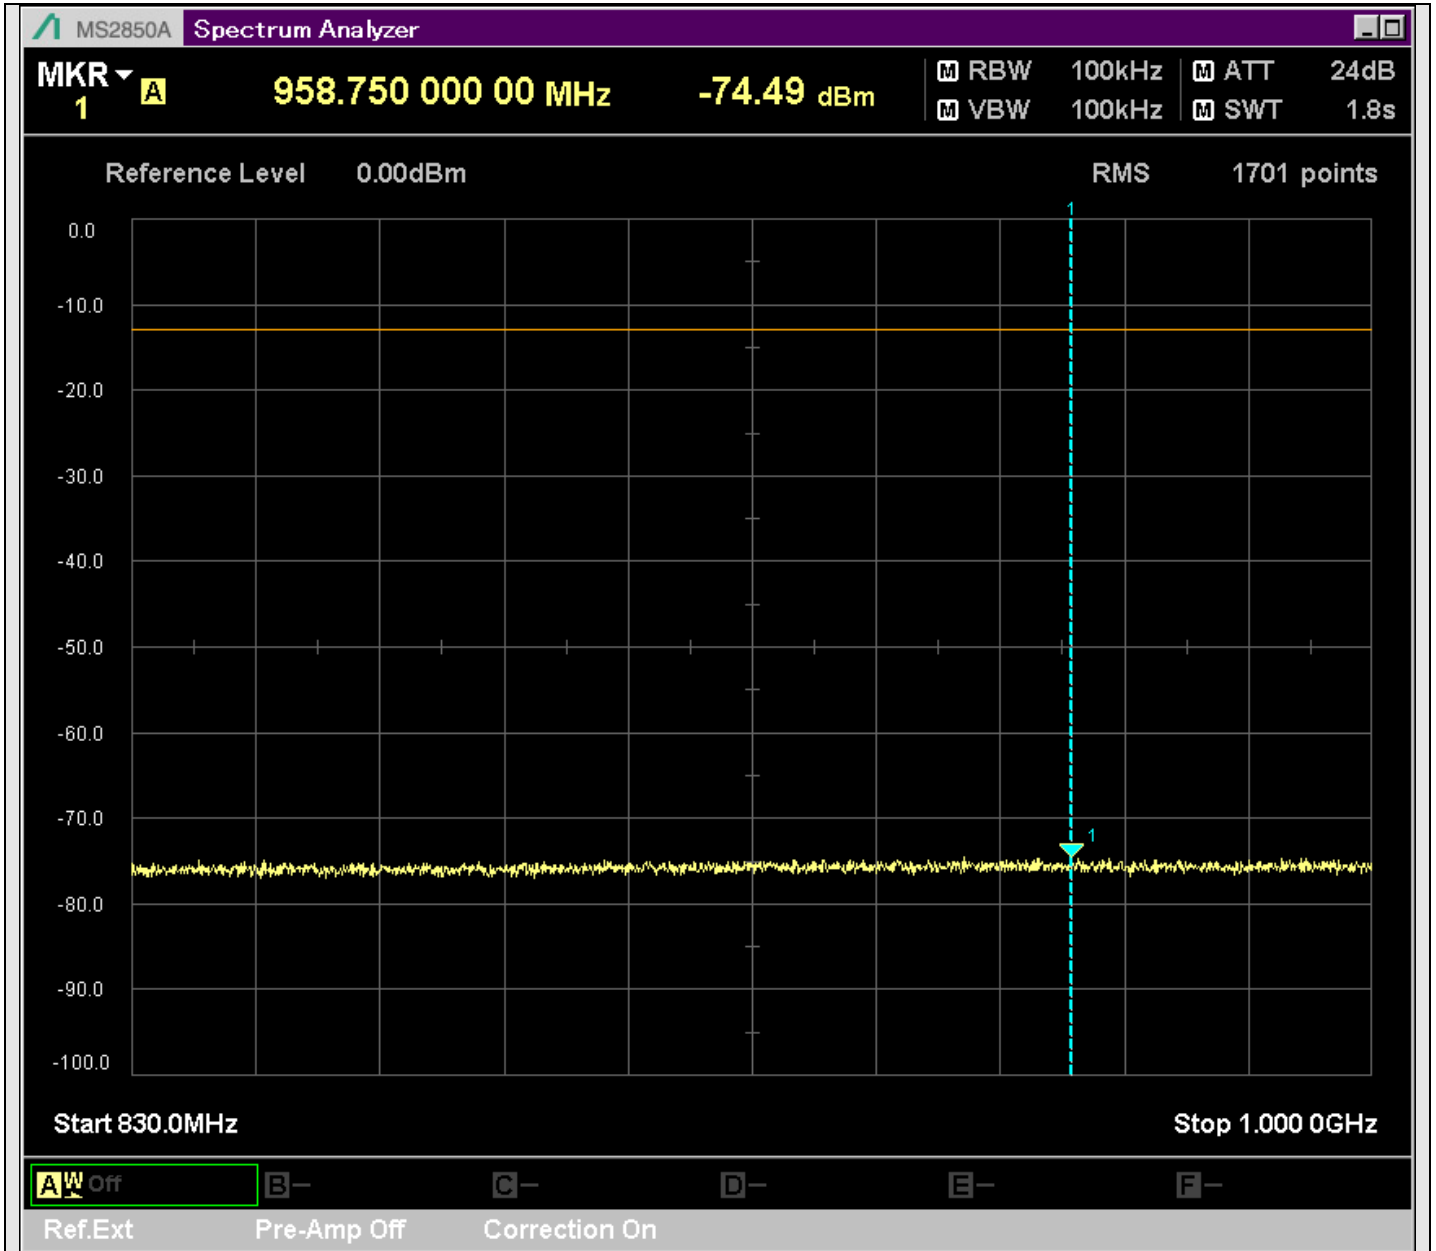

n7_50MHz_15kHz_529000_CP-OFDM
QPSK_Outer_Full_SA(829.9MHz-1000MHz_100kHz)@958.750MHz