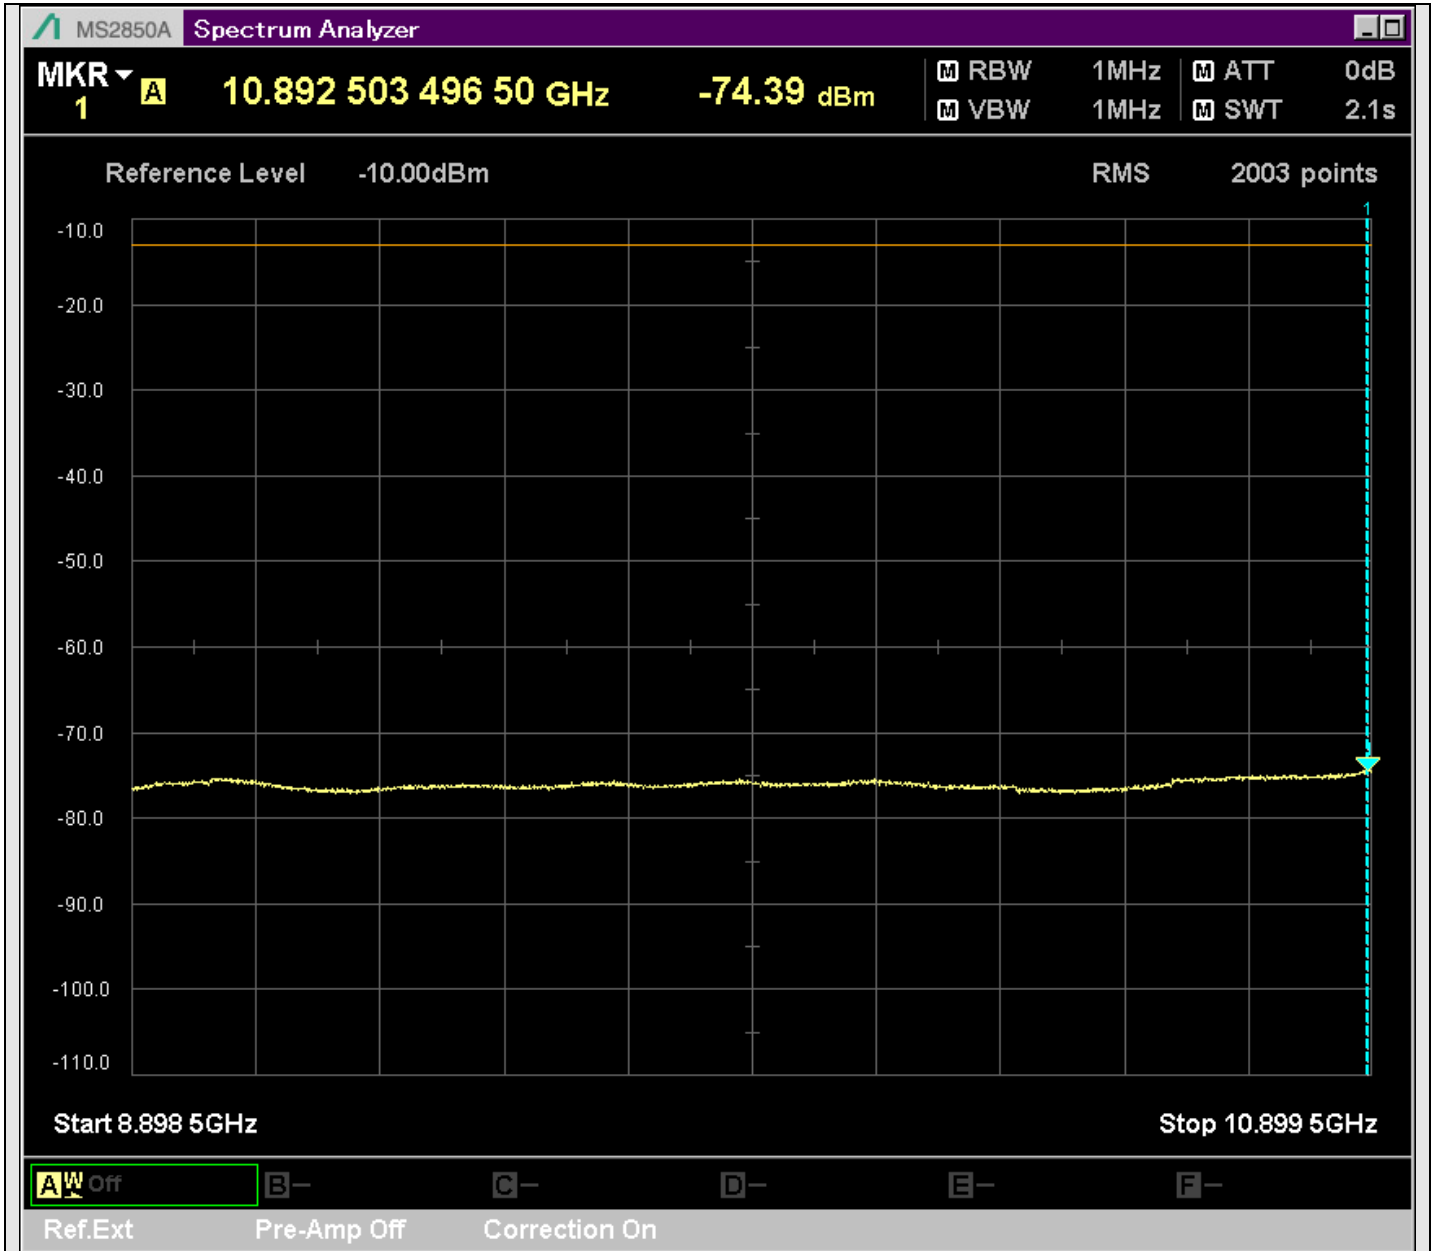

n7_25MHz_15kHz_535500_CP-OFDM
QPSK_Outer_Full_SA(629.9MHz-830.1MHz_100kHz)@723.203MHz

n7_25MHz_15kHz_535500_CP-OFDM
QPSK_Outer_Full_SA(829.9MHz-1000MHz_100kHz)@932.150MHz

n7_25MHz_15kHz_535500_CP-OFDM
QPSK_Outer_Full_SA(8898MHz-10900MHz_1MHz)@10892.503MHz