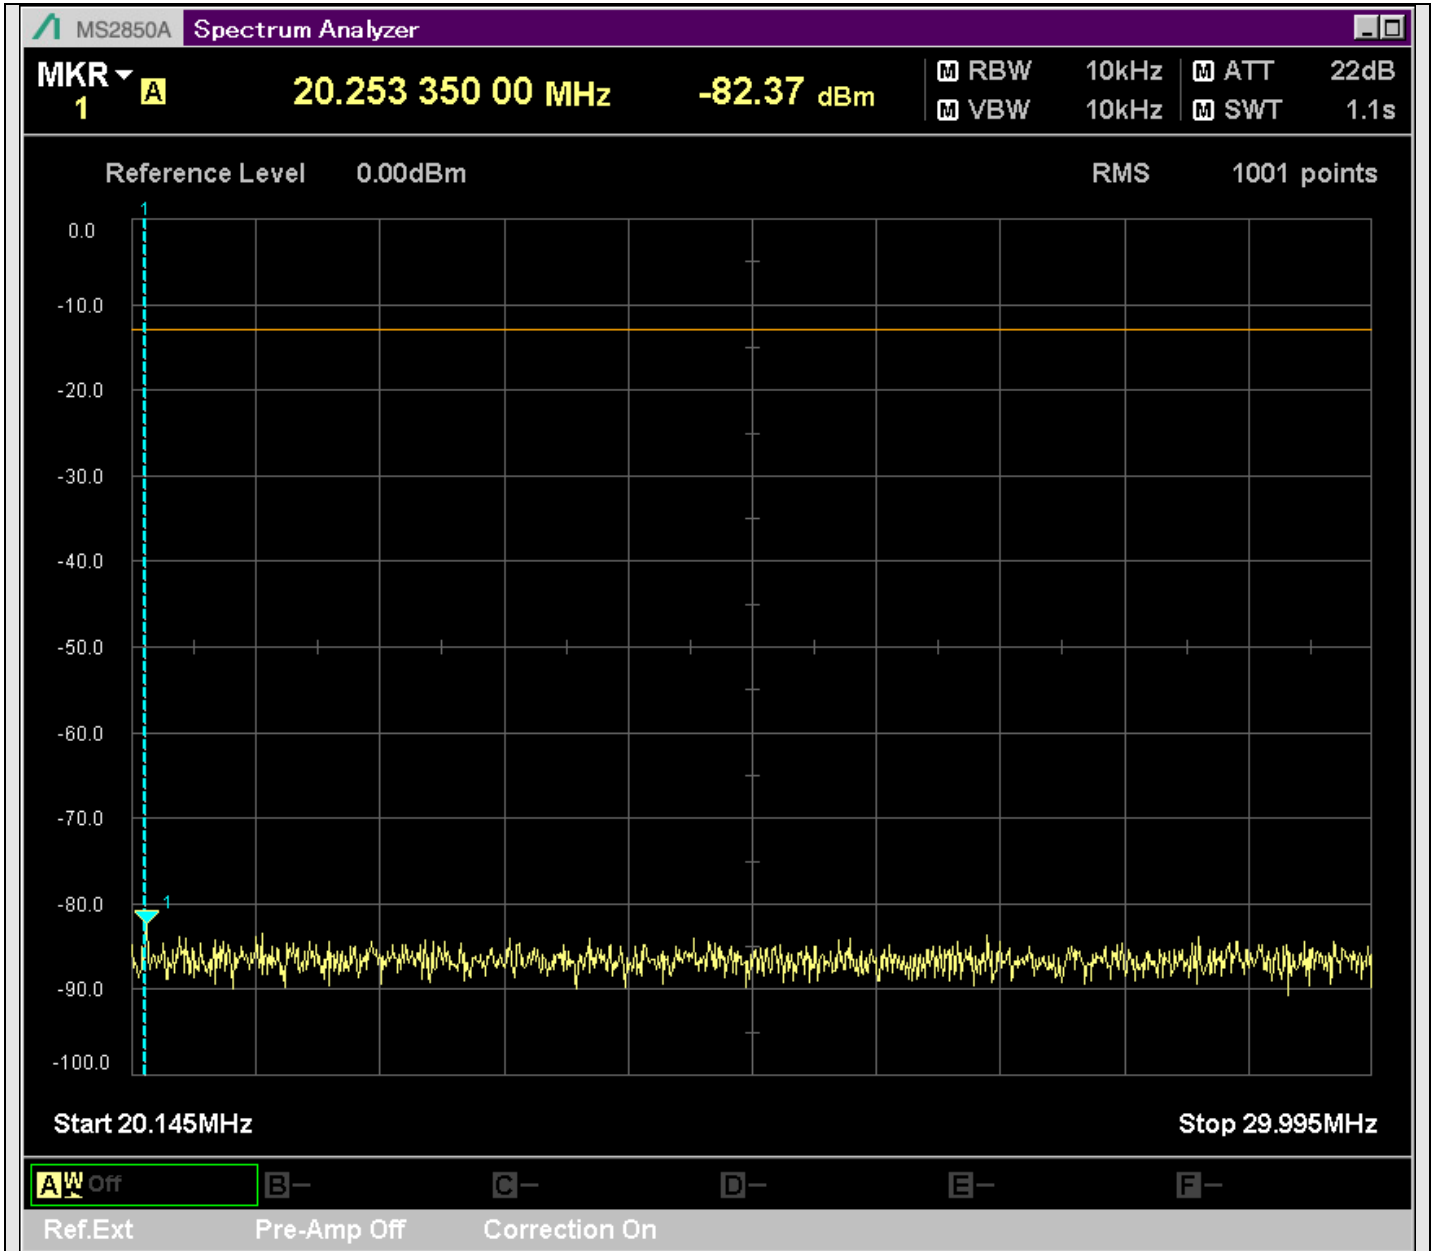

n7_25MHz_15kHz_531000_CP-OFDM
QPSK_Edge_1RB_Right_SA(20.14MHz-30MHz_10kHz)@20.253MHz