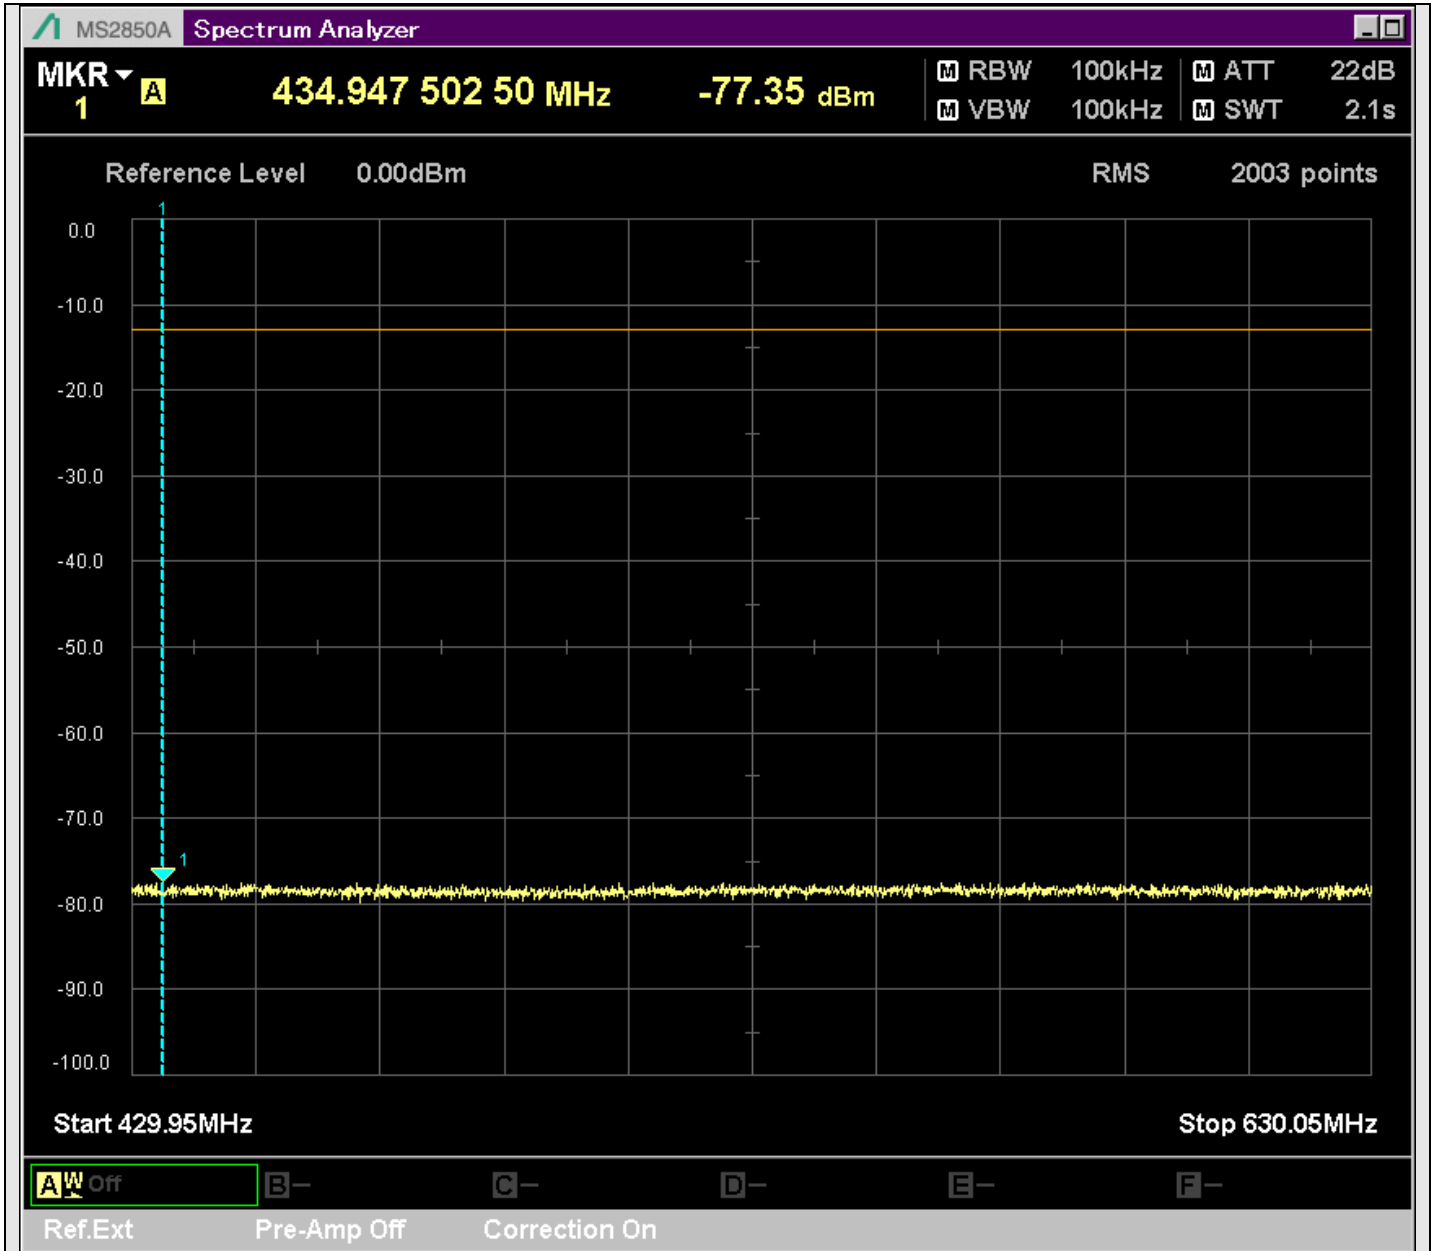

n7_50MHz_15kHz_529000_CP-OFDM
QPSK_Edge_1RB_Right_SA(429.9MHz-630.1MHz_100kHz)@434.948MHz