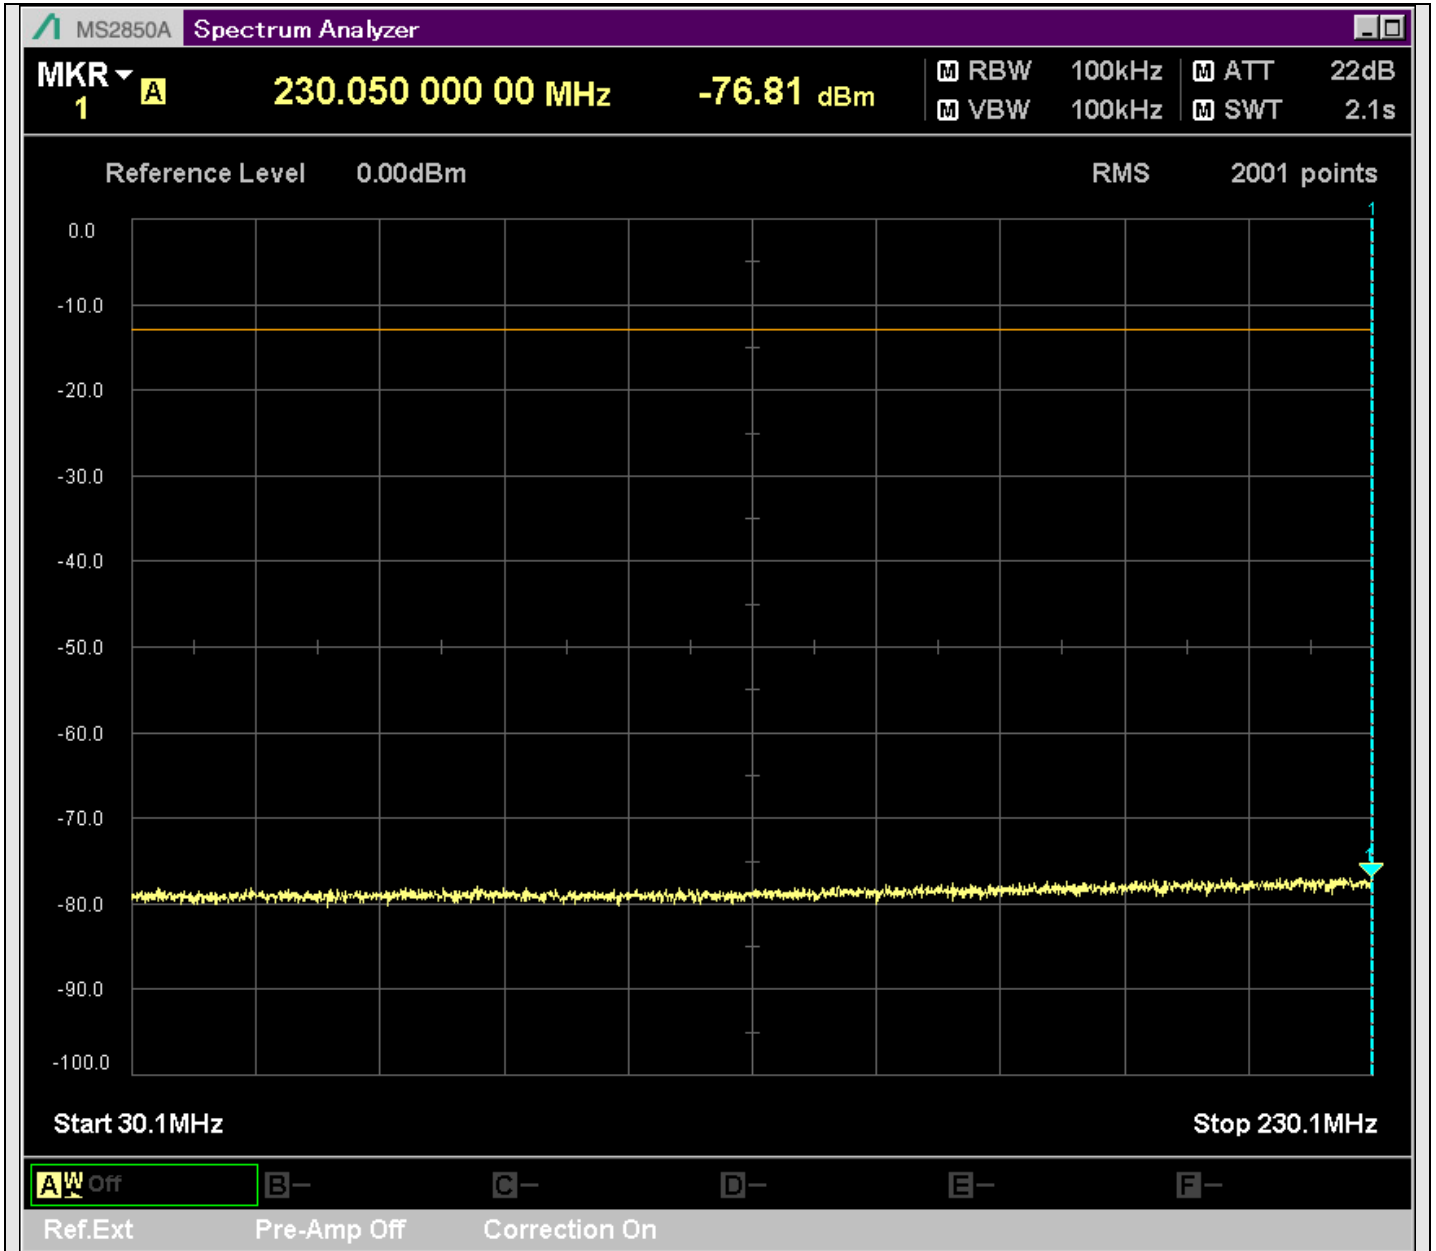

n7_25MHz_15kHz_535500_CP-OFDM
QPSK_Edge_1RB_Right_SA(30MHz-230.1MHz_100kHz)@230.050MHz