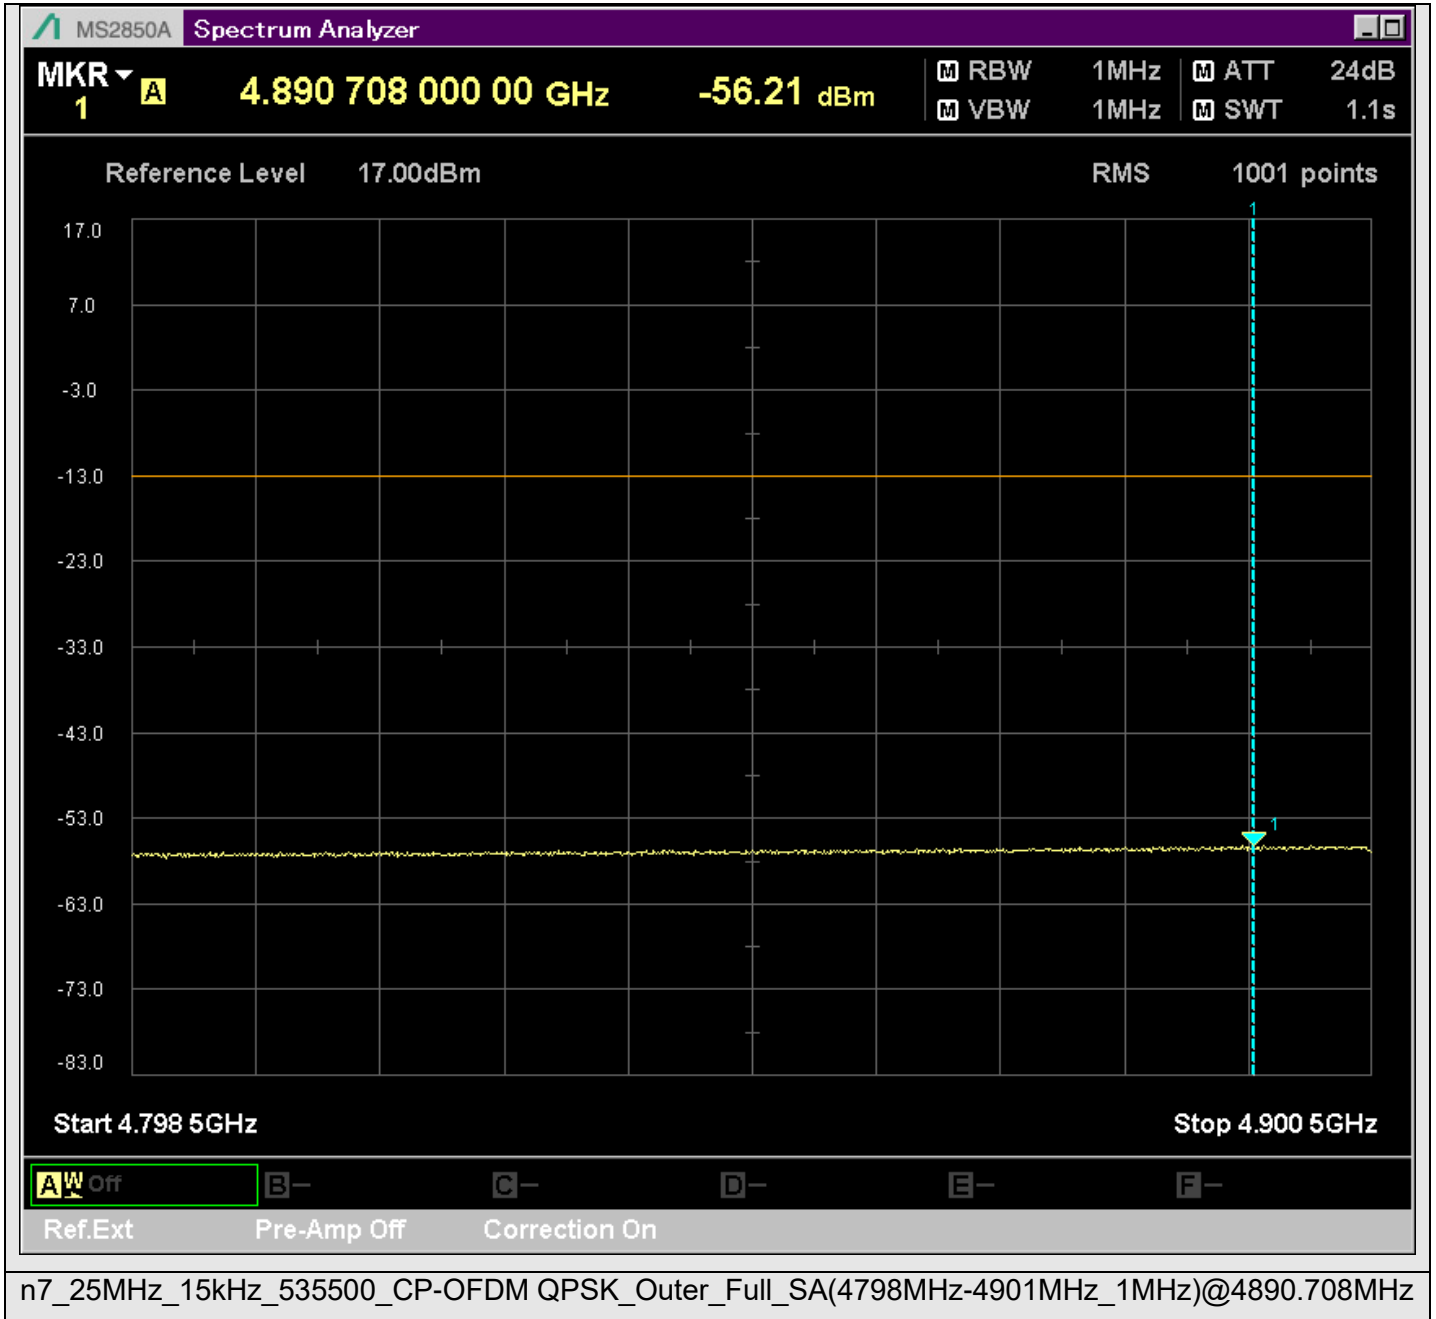

n7_25MHz_15kHz_535500_CP-OFDM
QPSK_Outer_Full_SA(629.9MHz-830.1MHz_100kHz)@723.203MHz

n7_25MHz_15kHz_535500_CP-OFDM
QPSK_Outer_Full_SA(829.9MHz-1000MHz_100kHz)@932.150MHz

n7_25MHz_15kHz_535500_CP-OFDM
QPSK_Outer_Full_SA(8898MHz-10900MHz_1MHz)@10892.503MHz