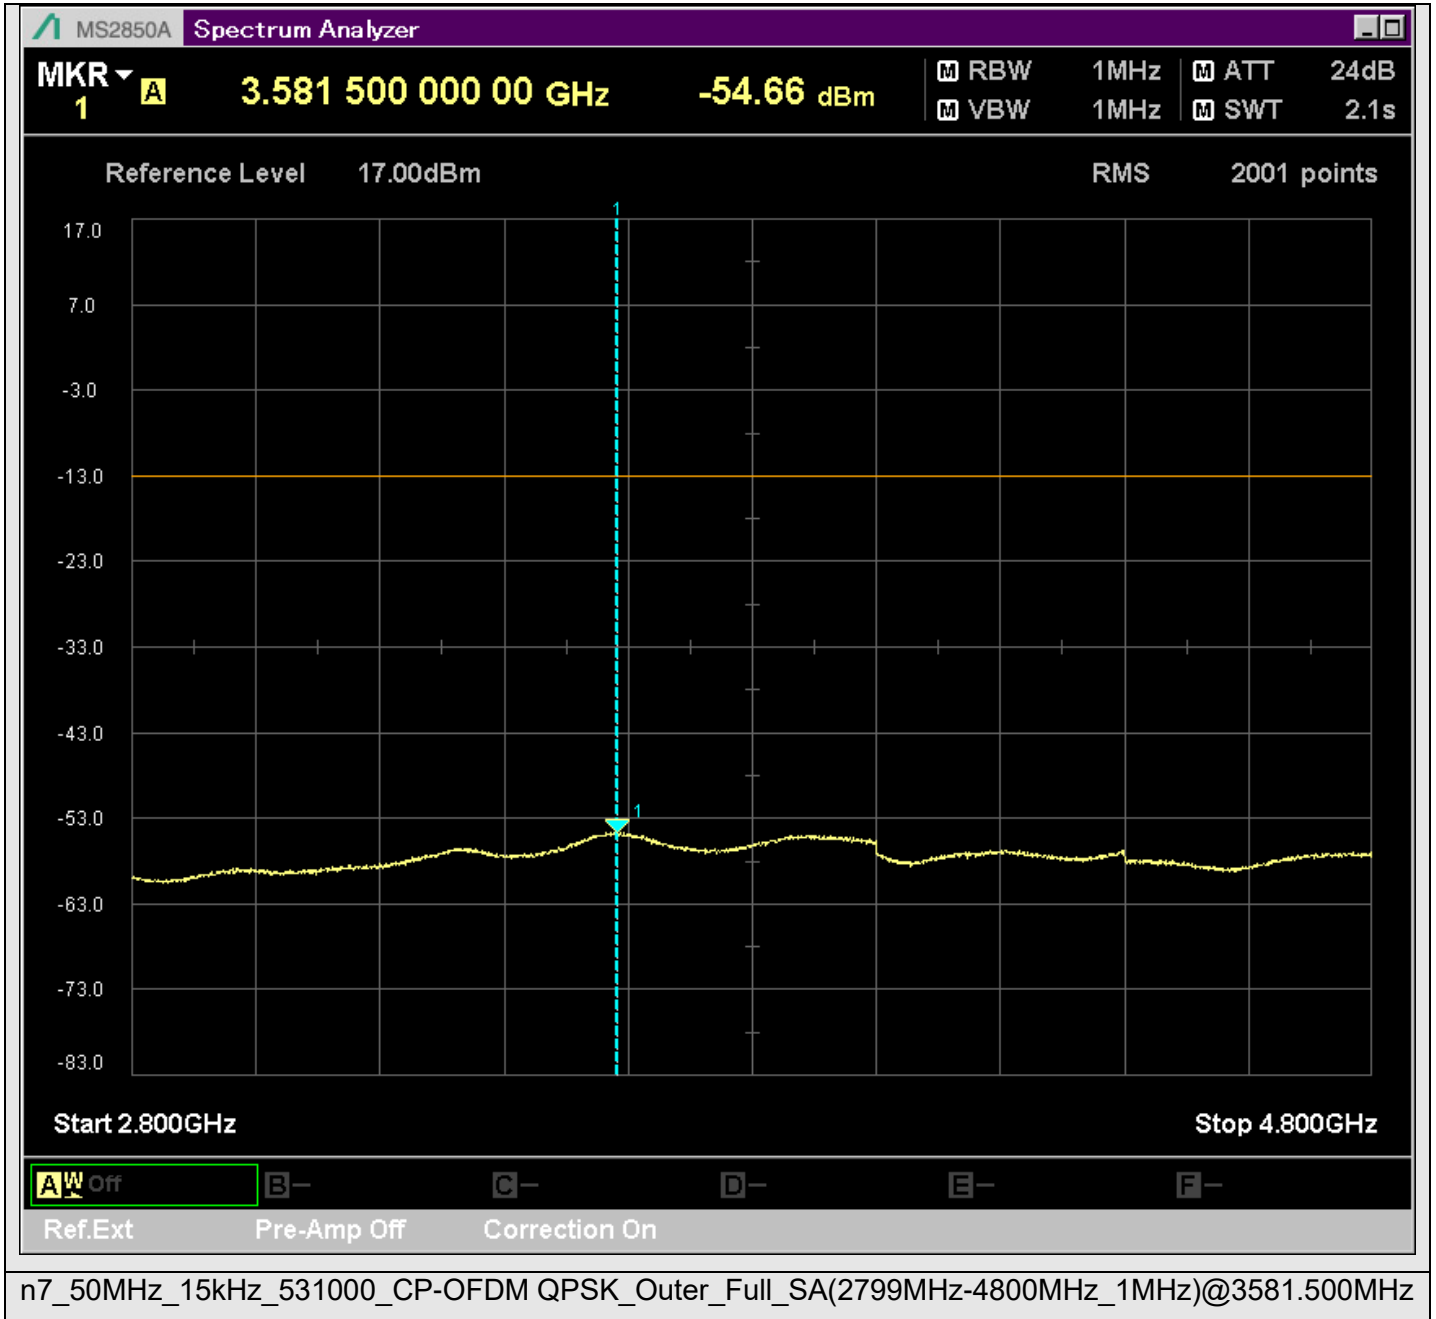

n7_50MHz_15kHz_529000_CP-OFDM
QPSK_Edge_1RB_Right_SA(24898MHz-25700MHz_1MHz)@25637.022MHz

n7_50MHz_15kHz_531000_CP-OFDM
QPSK_Outer_Full_SA(229.9MHz-430.1MHz_100kHz)@239.245MHz

n7_50MHz_15kHz_531000_CP-OFDM
QPSK_Outer_Full_SA(429.9MHz-630.1MHz_100kHz)@596.967MHz