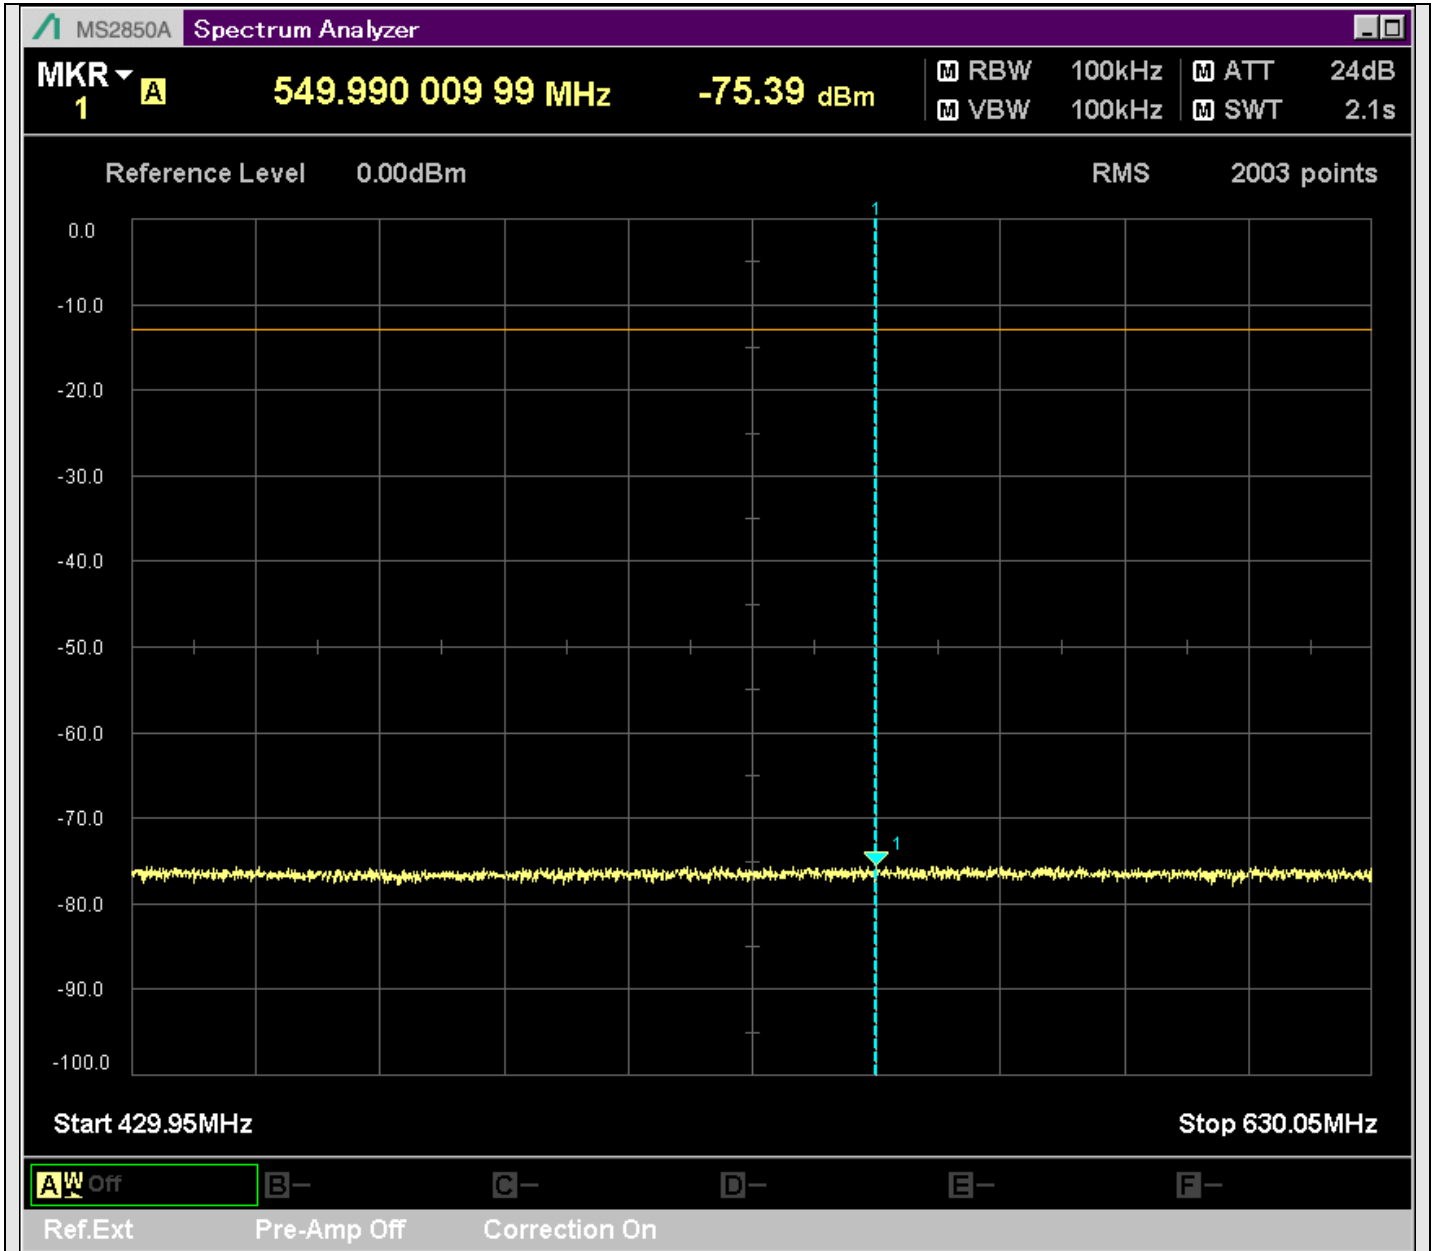

n7_50MHz_15kHz_529000_CP-OFDM
QPSK_Outer_Full_SA(429.9MHz-630.1MHz_100kHz)@549.990MHz