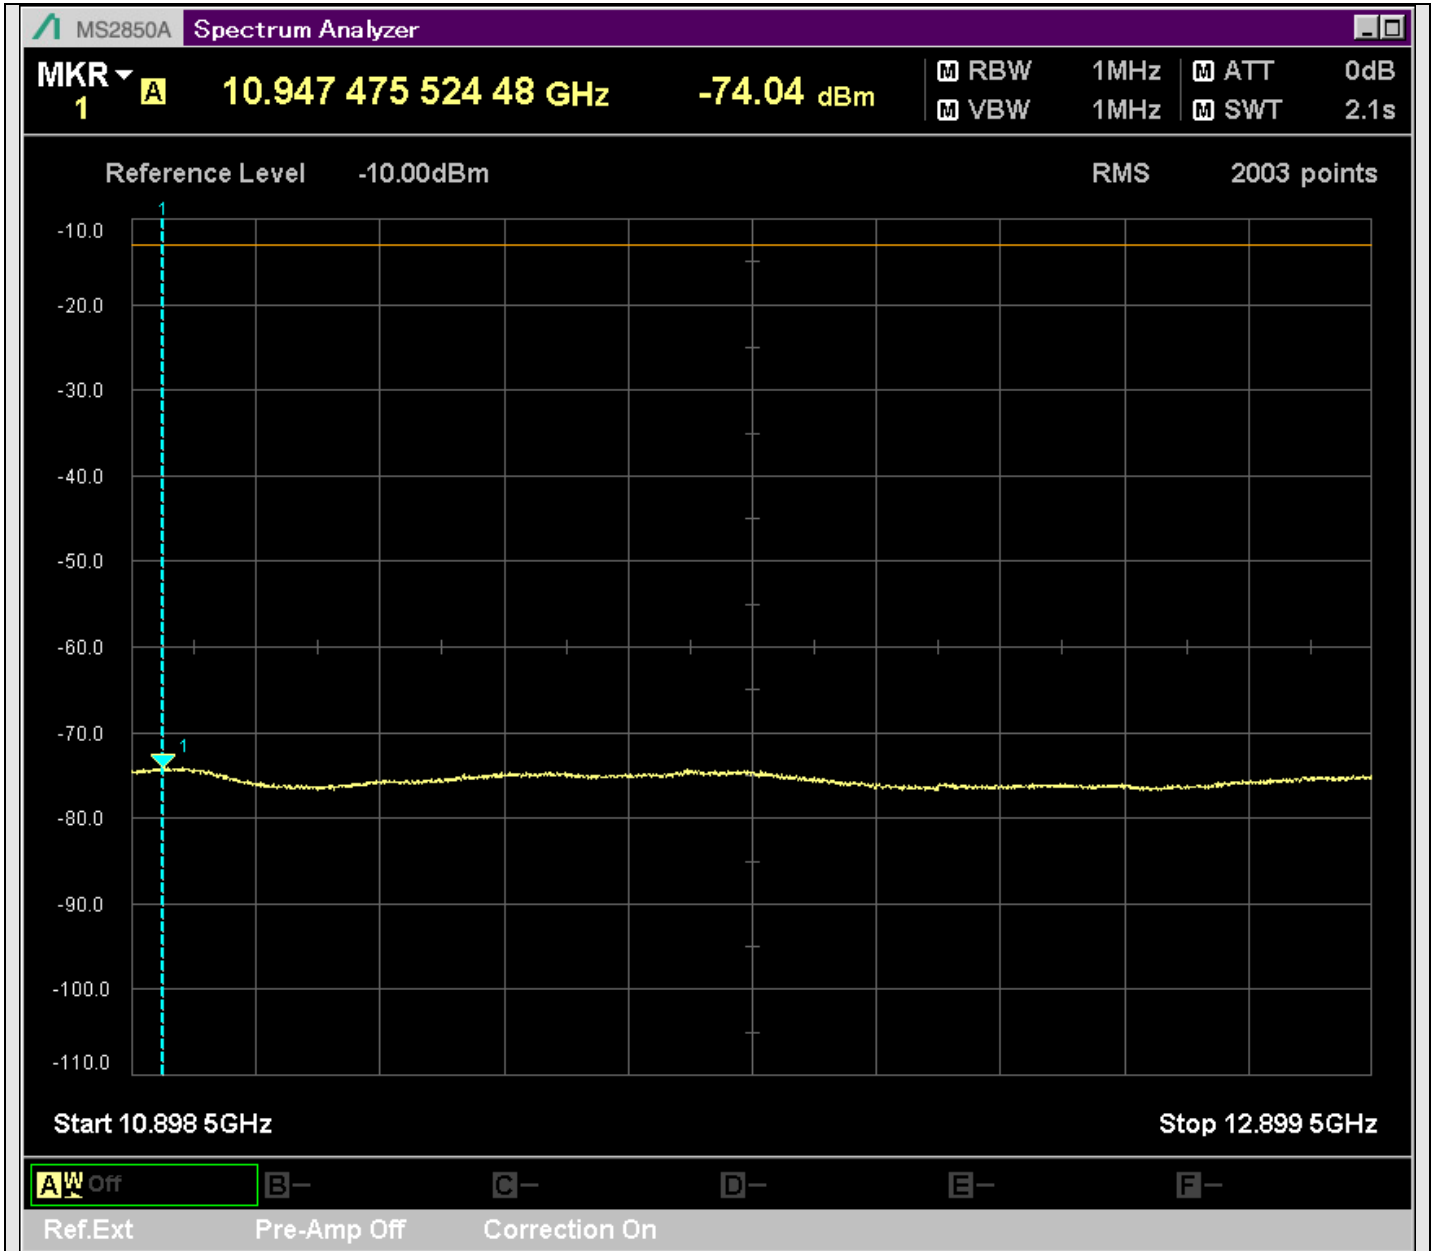

n7_25MHz_15kHz_535500_CP-OFDM
QPSK_Outer_Full_SA(629.9MHz-830.1MHz_100kHz)@723.203MHz

n7_25MHz_15kHz_535500_CP-OFDM
QPSK_Outer_Full_SA(829.9MHz-1000MHz_100kHz)@932.150MHz

n7_25MHz_15kHz_535500_CP-OFDM
QPSK_Outer_Full_SA(8898MHz-10900MHz_1MHz)@10892.503MHz