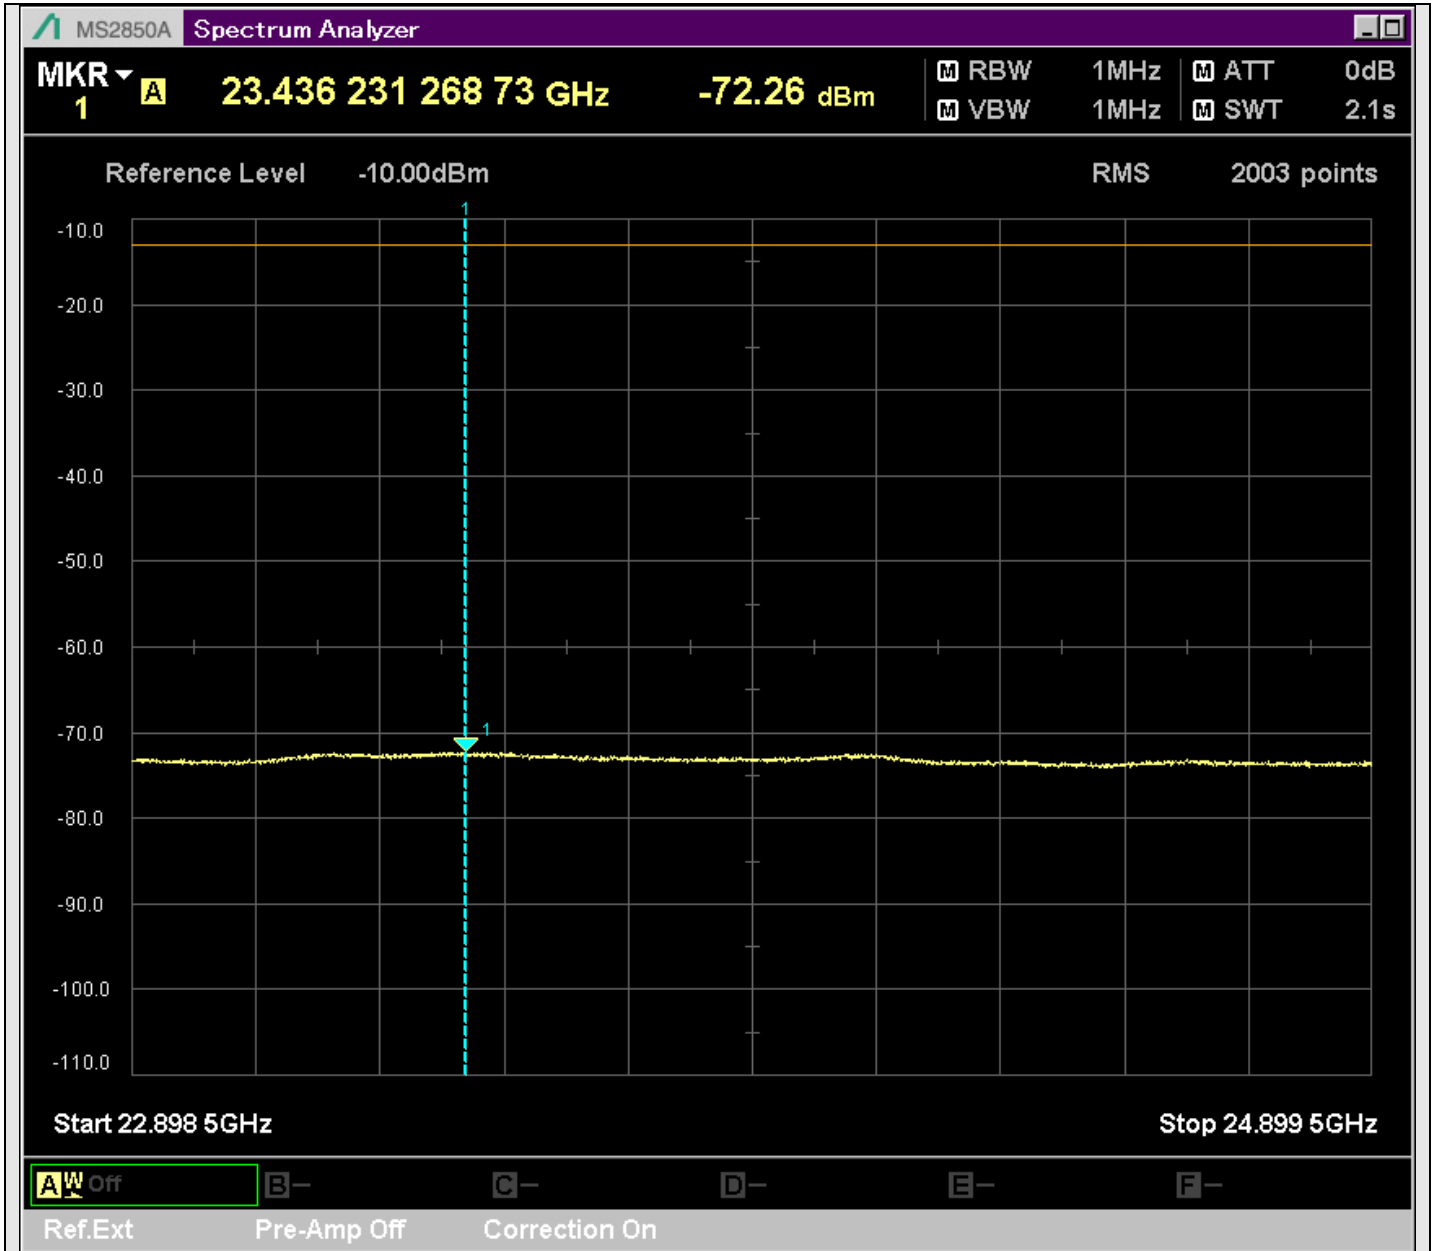

n7_25MHz_15kHz_535500_CP-OFDM
QPSK_Edge_1RB_Left_SA(22898MHz-24900MHz_1MHz)@23436.231MHz