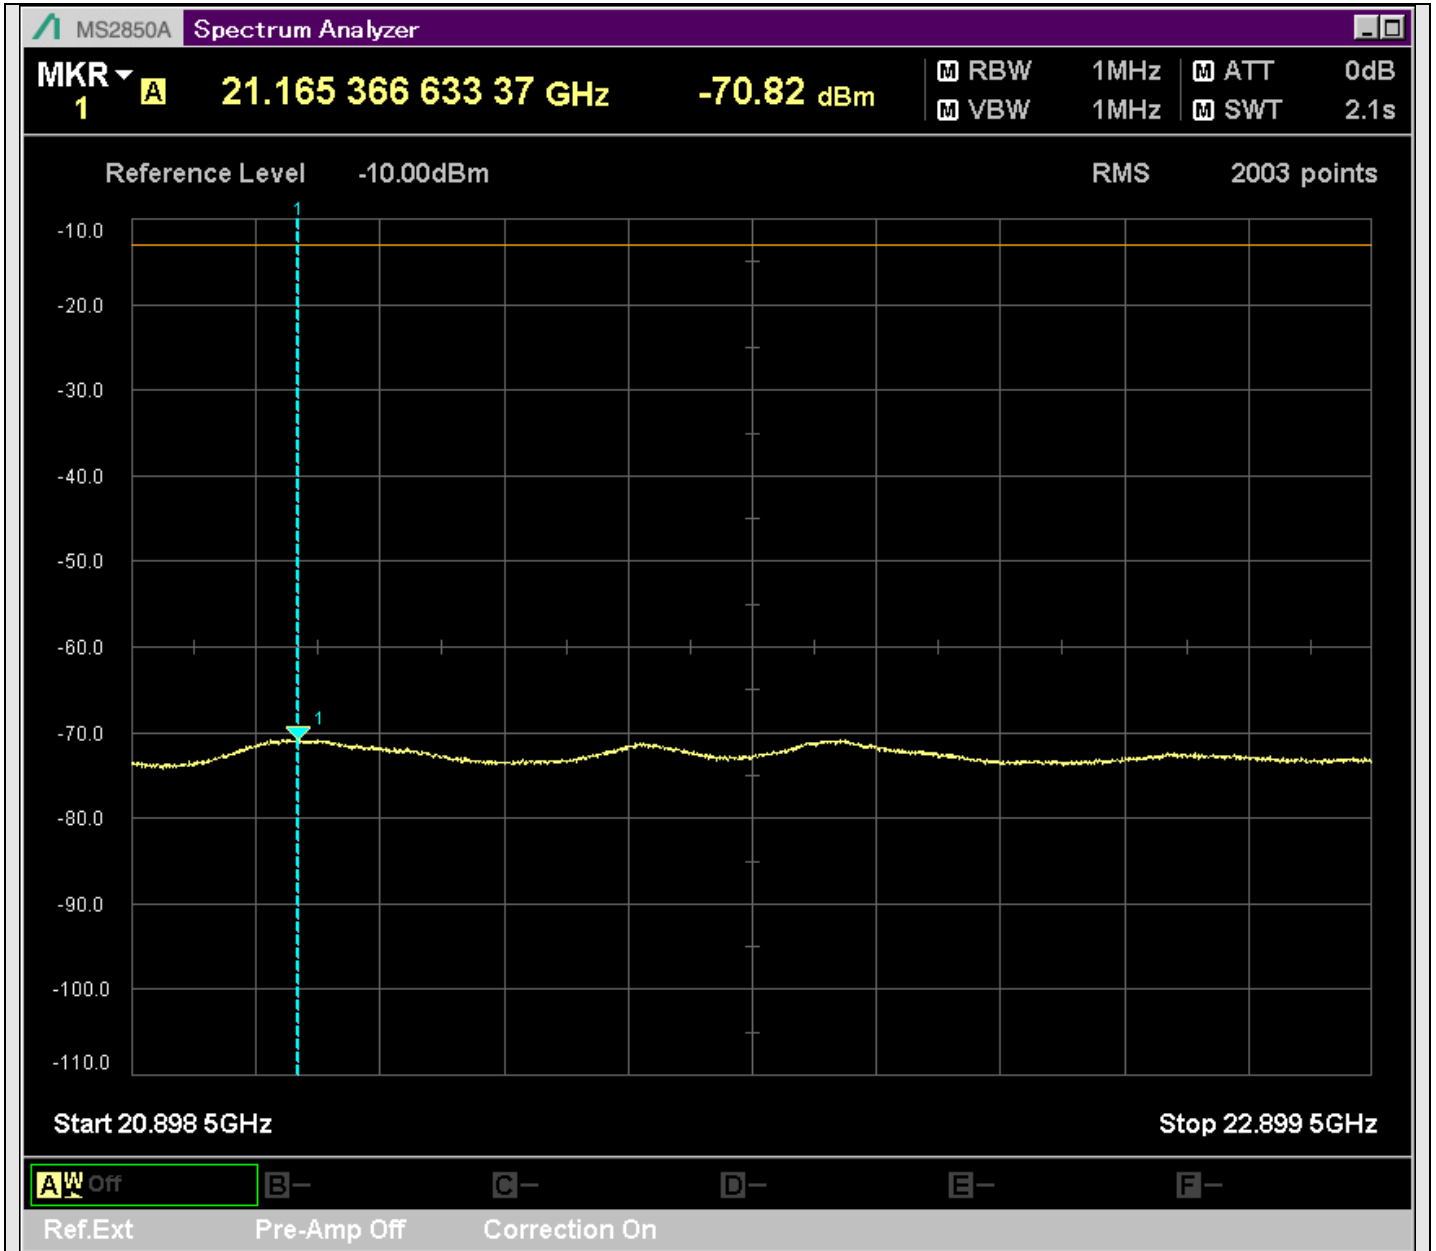

n7_25MHz_15kHz_531000_CP-OFDM
QPSK_Edge_1RB_Right_SA(20898MHz-22900MHz_1MHz)@21165.367MHz