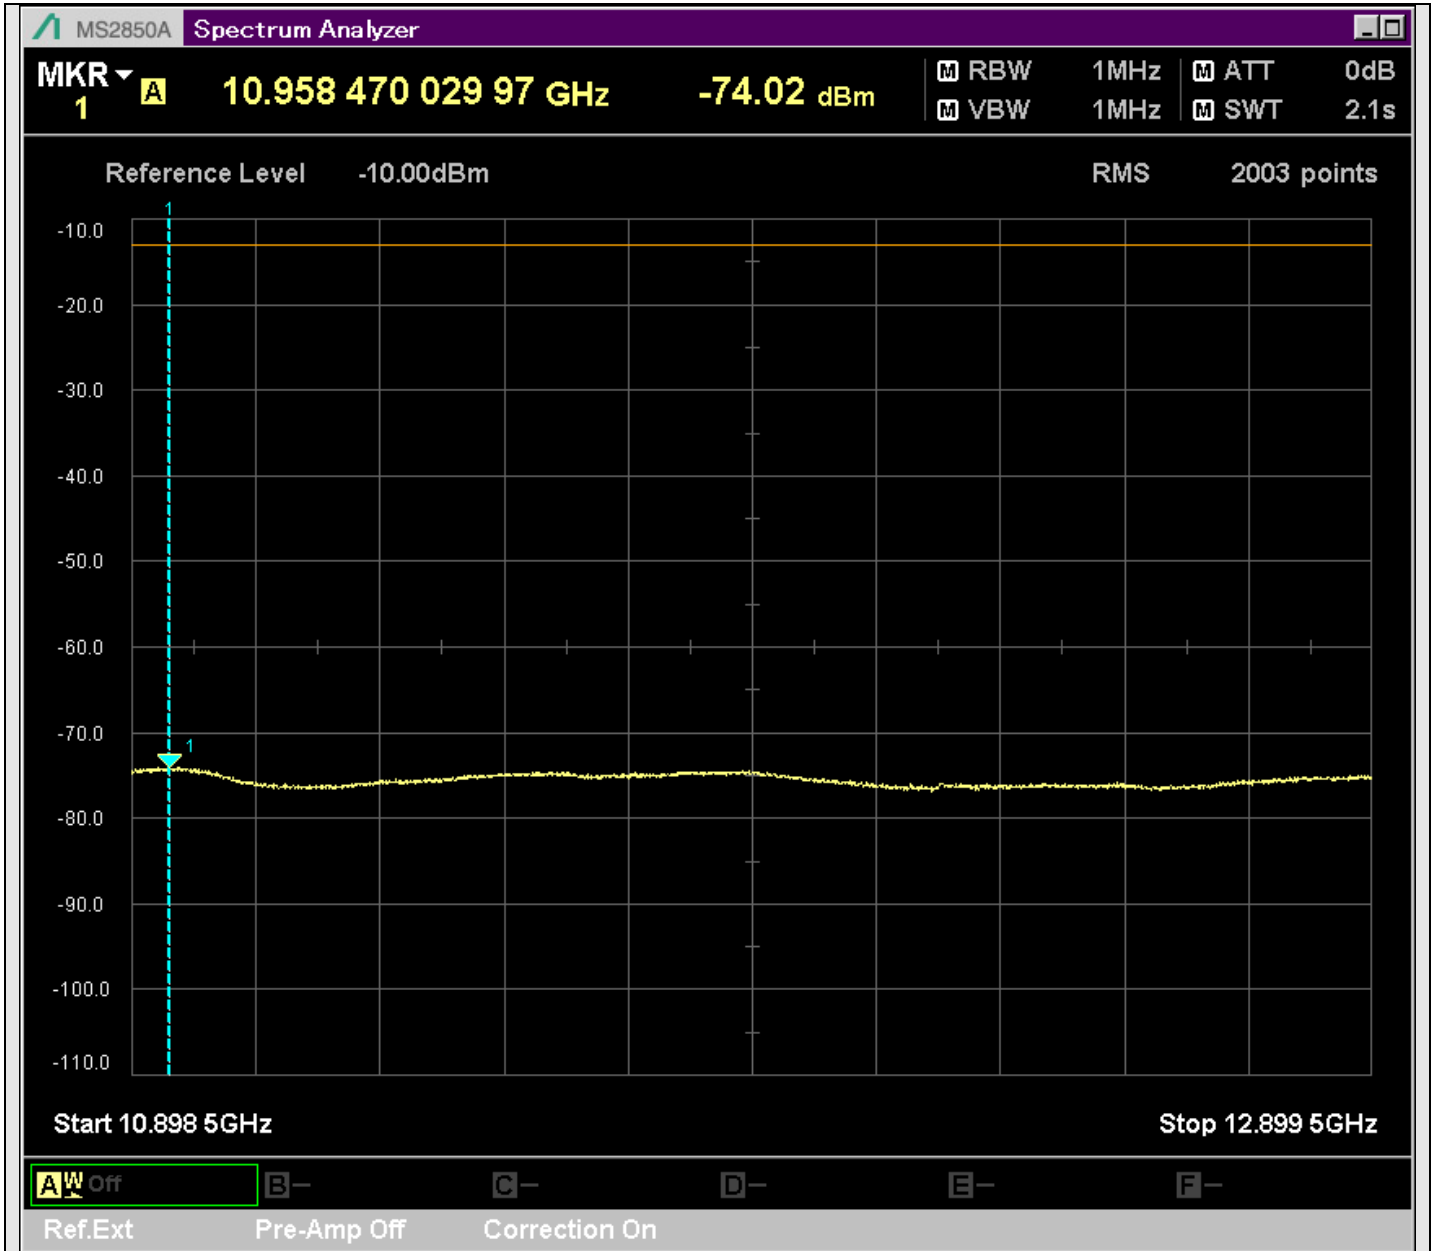

n7_50MHz_15kHz_531000_CP-OFDM
QPSK_Outer_Full_SA(10898MHz-12900MHz_1MHz)@10958.470MHz