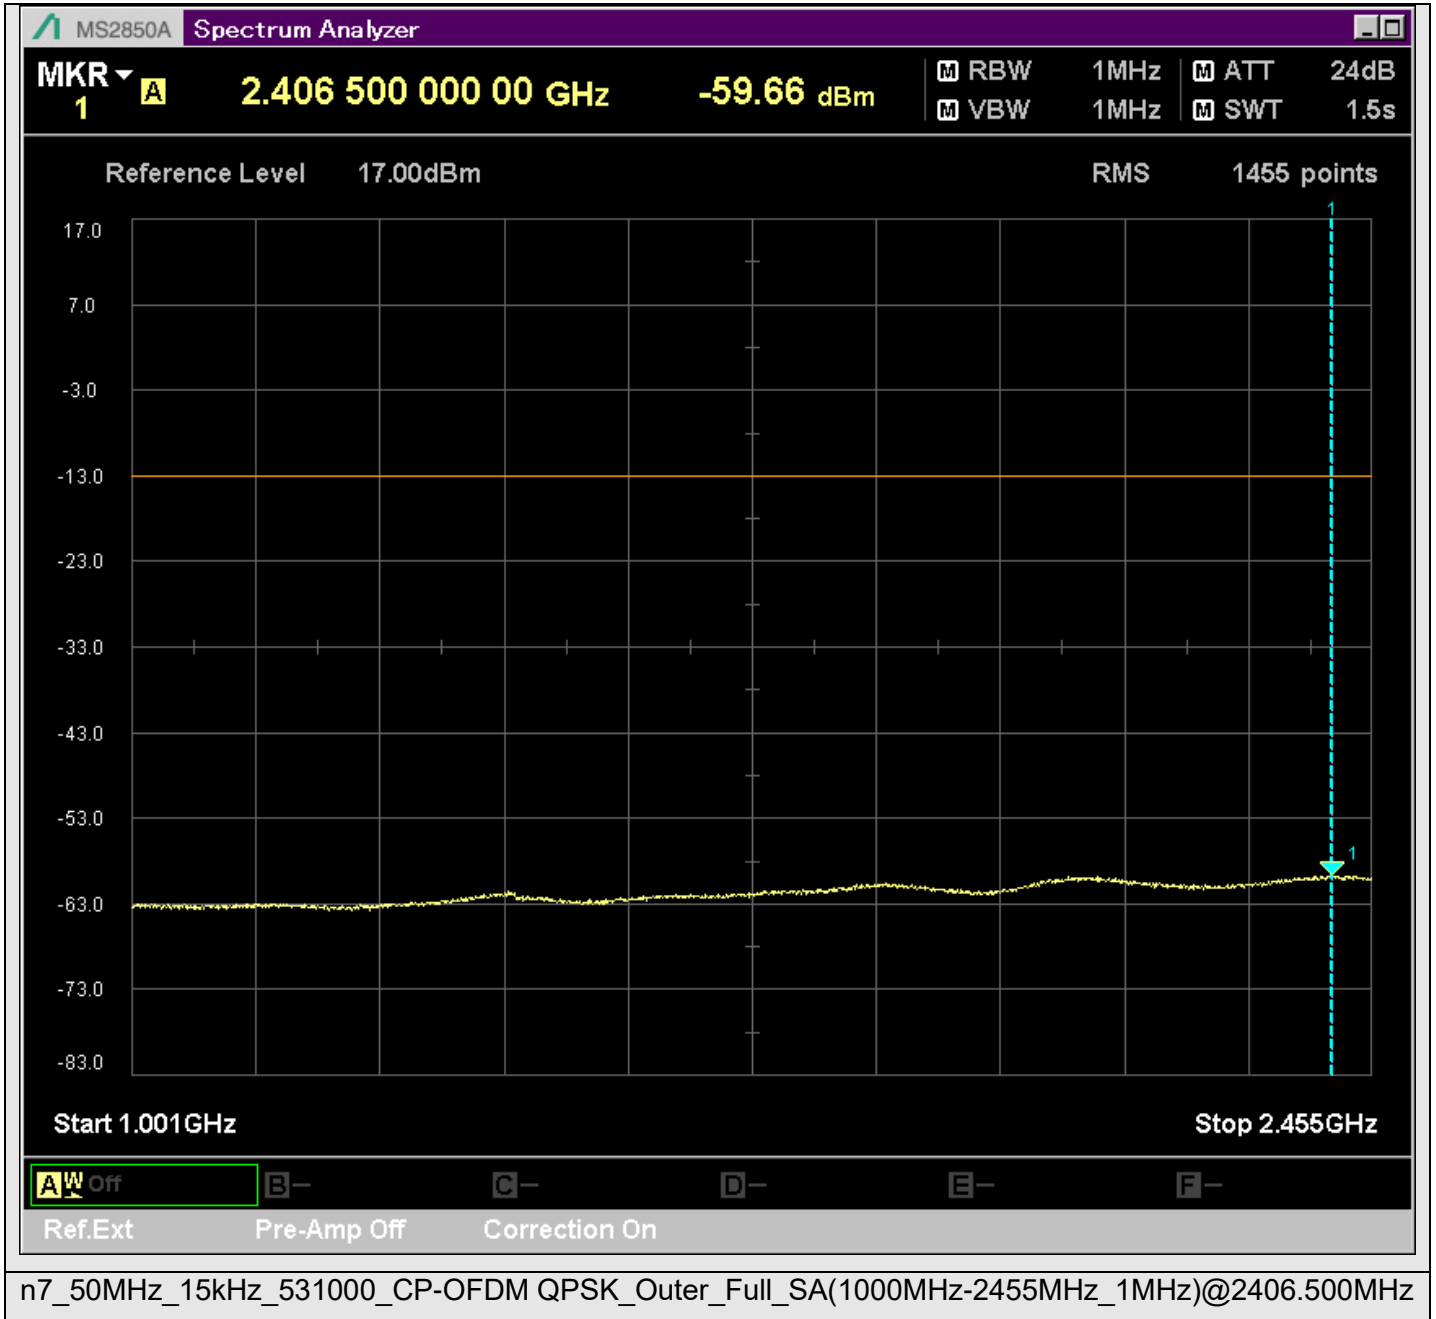

n7_50MHz_15kHz_529000_CP-OFDM
QPSK_Edge_1RB_Right_SA(24898MHz-25700MHz_1MHz)@25637.022MHz

n7_50MHz_15kHz_531000_CP-OFDM
QPSK_Outer_Full_SA(229.9MHz-430.1MHz_100kHz)@239.245MHz

n7_50MHz_15kHz_531000_CP-OFDM
QPSK_Outer_Full_SA(429.9MHz-630.1MHz_100kHz)@596.967MHz