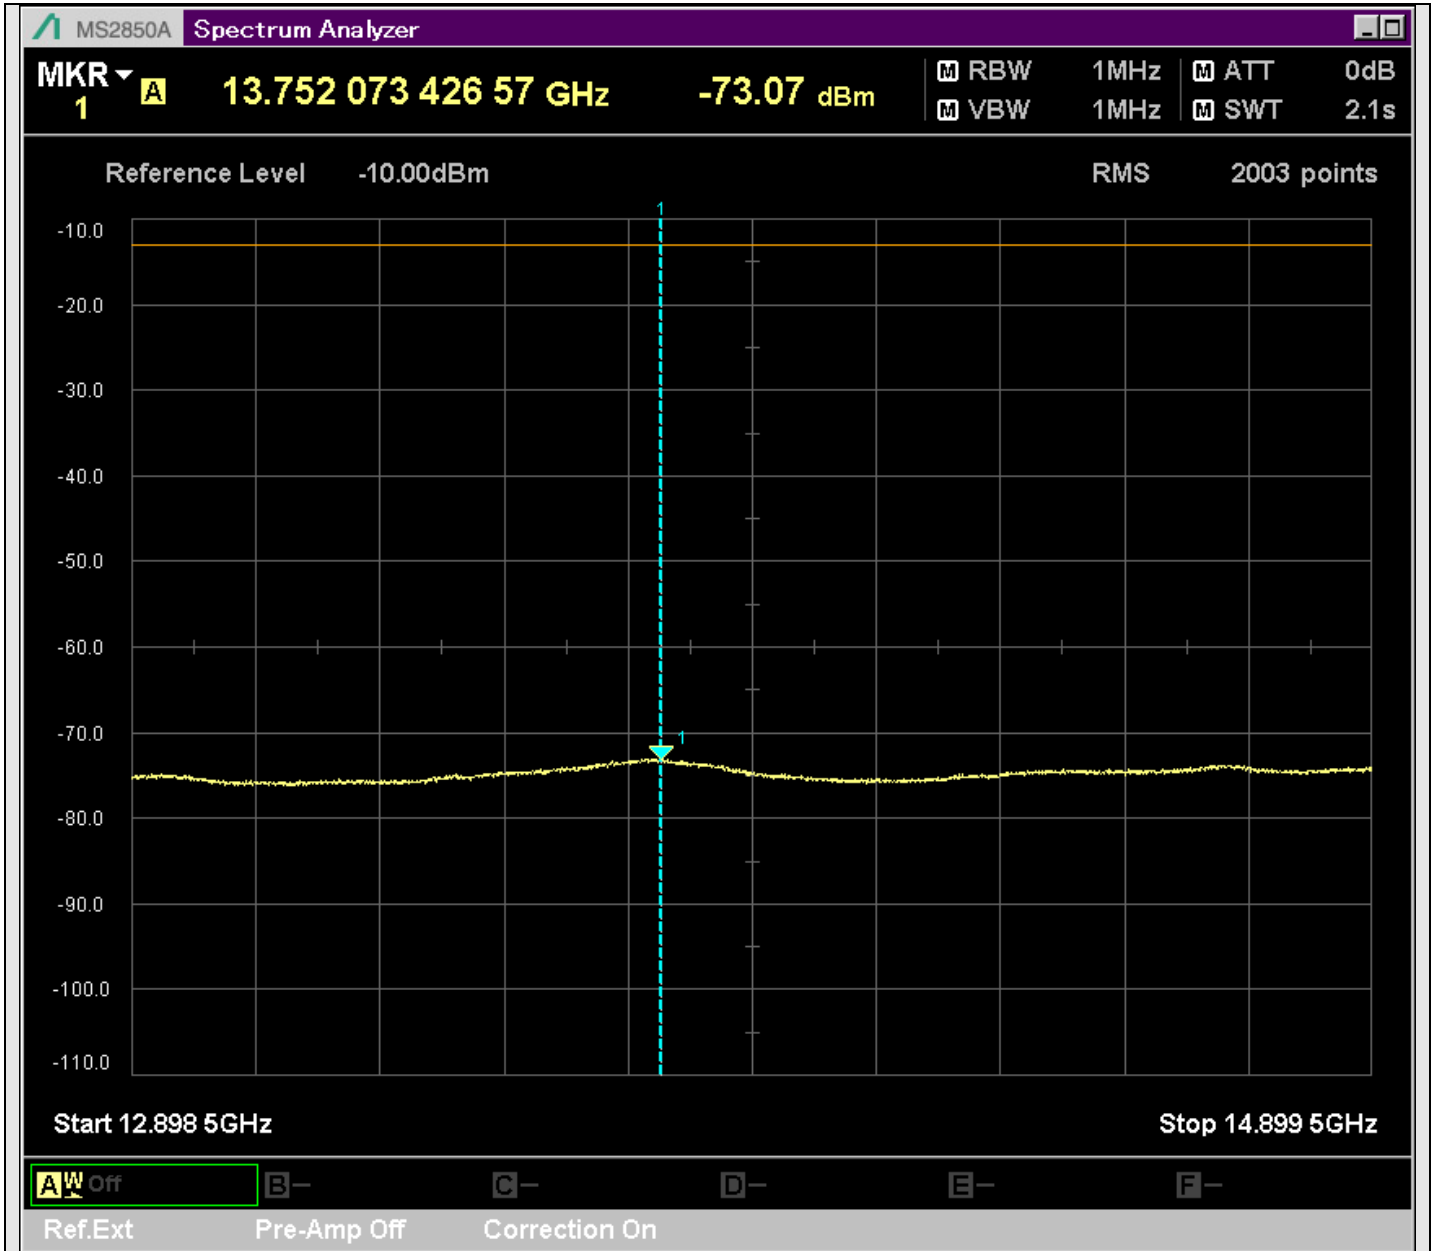

n7_25MHz_15kHz_531000_CP-OFDM
QPSK_Outer_Full_SA(12898MHz-14900MHz_1MHz)@13752.073MHz