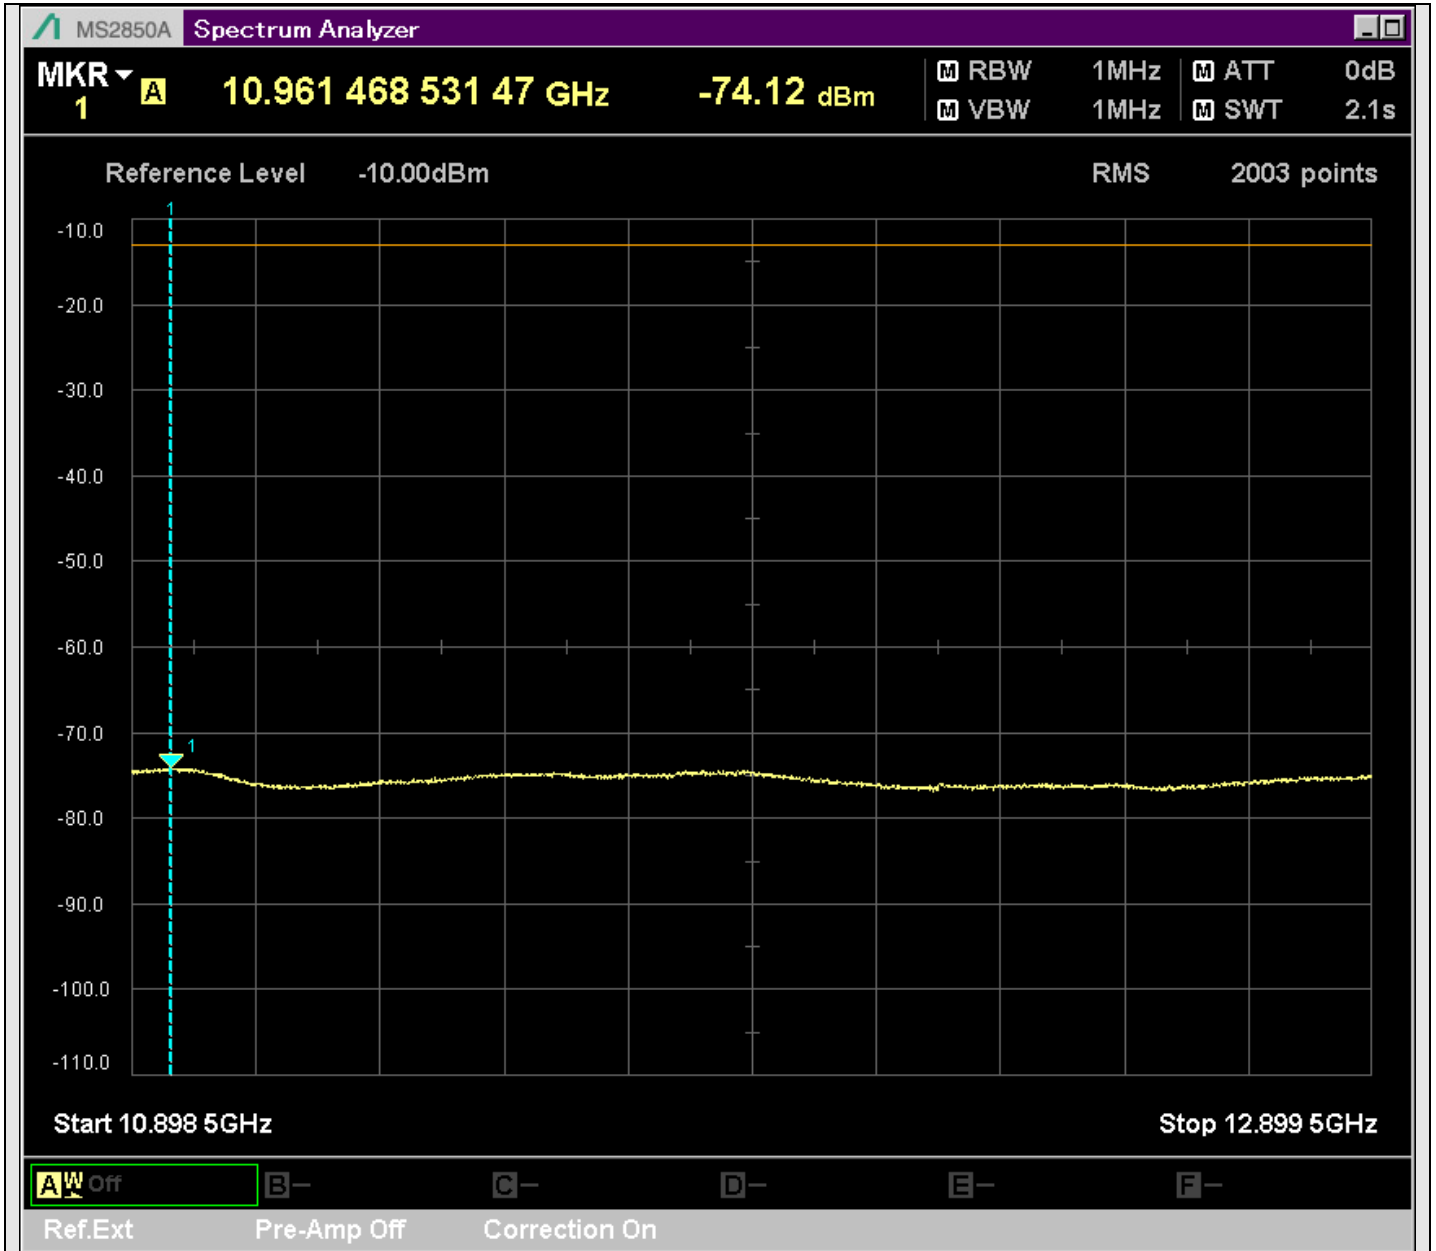

n7_25MHz_15kHz_531000_CP-OFDM
QPSK_Outer_Full_SA(10898MHz-12900MHz_1MHz)@10961.469MHz