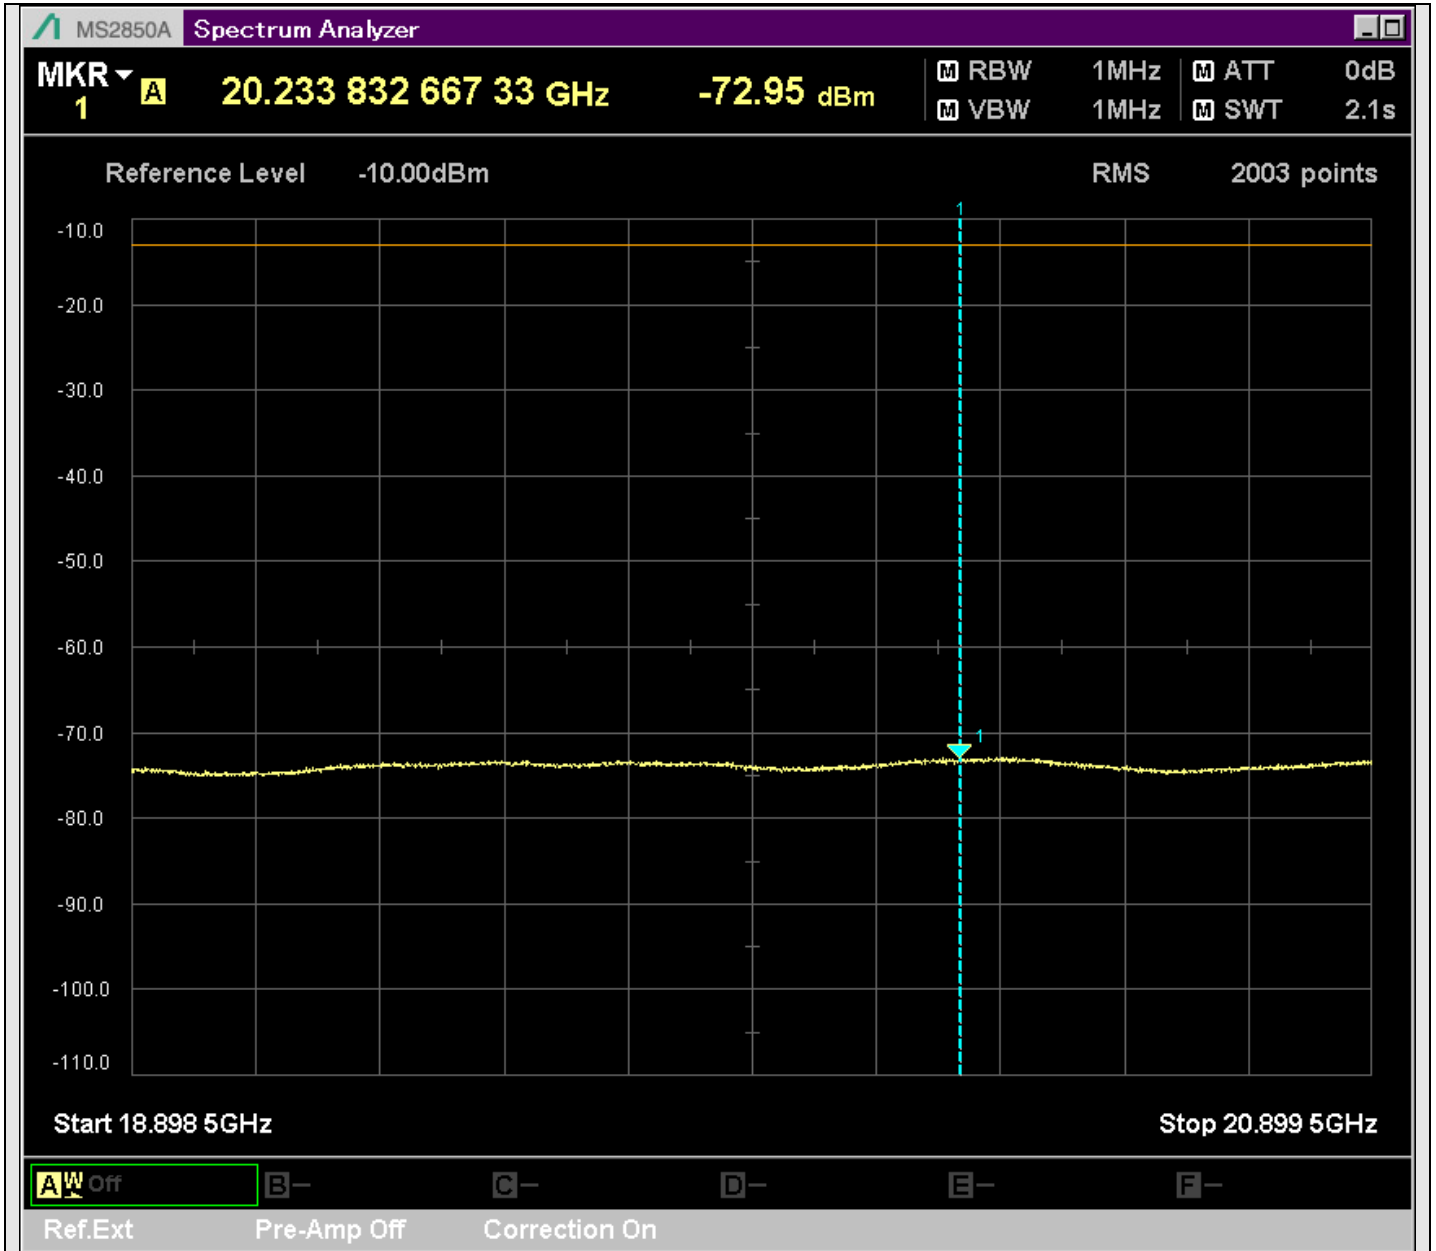

n7_25MHz_15kHz_535500_CP-OFDM
QPSK_Edge_1RB_Left_SA(18898MHz-20900MHz_1MHz)@20233.833MHz