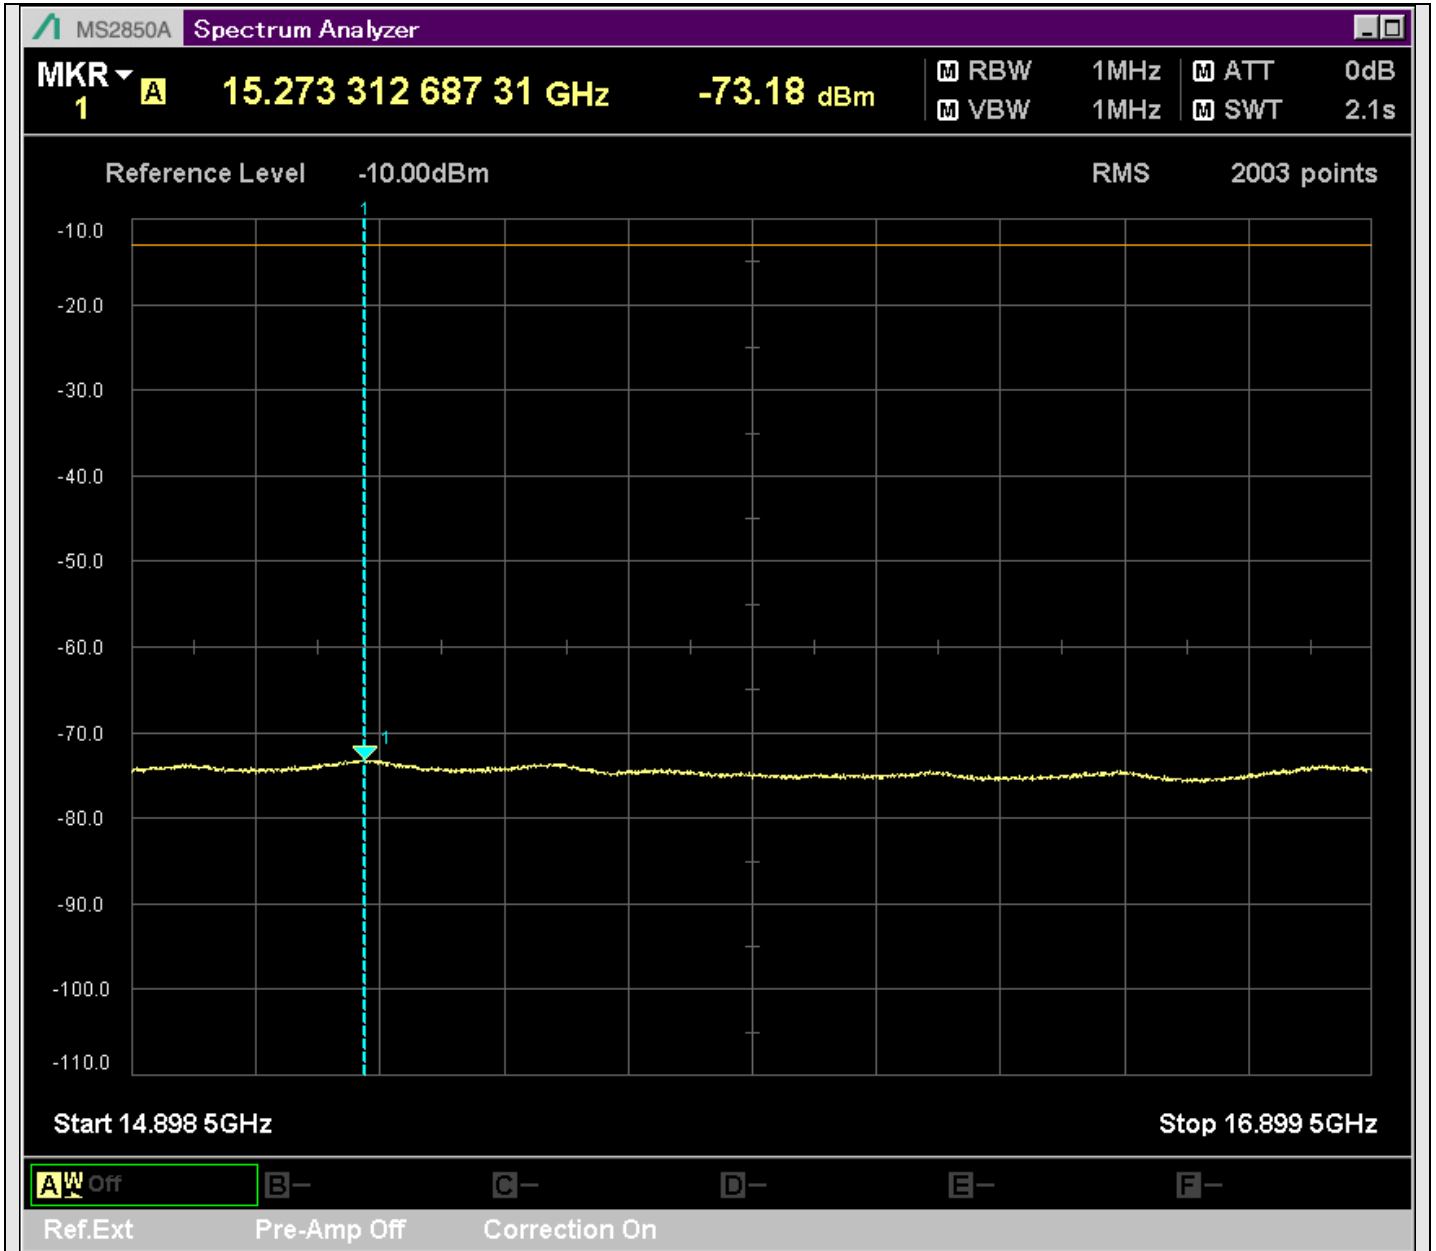

n7_25MHz_15kHz_535500_CP-OFDM
QPSK_Edge_1RB_Left_SA(14898MHz-16900MHz_1MHz)@15273.313MHz