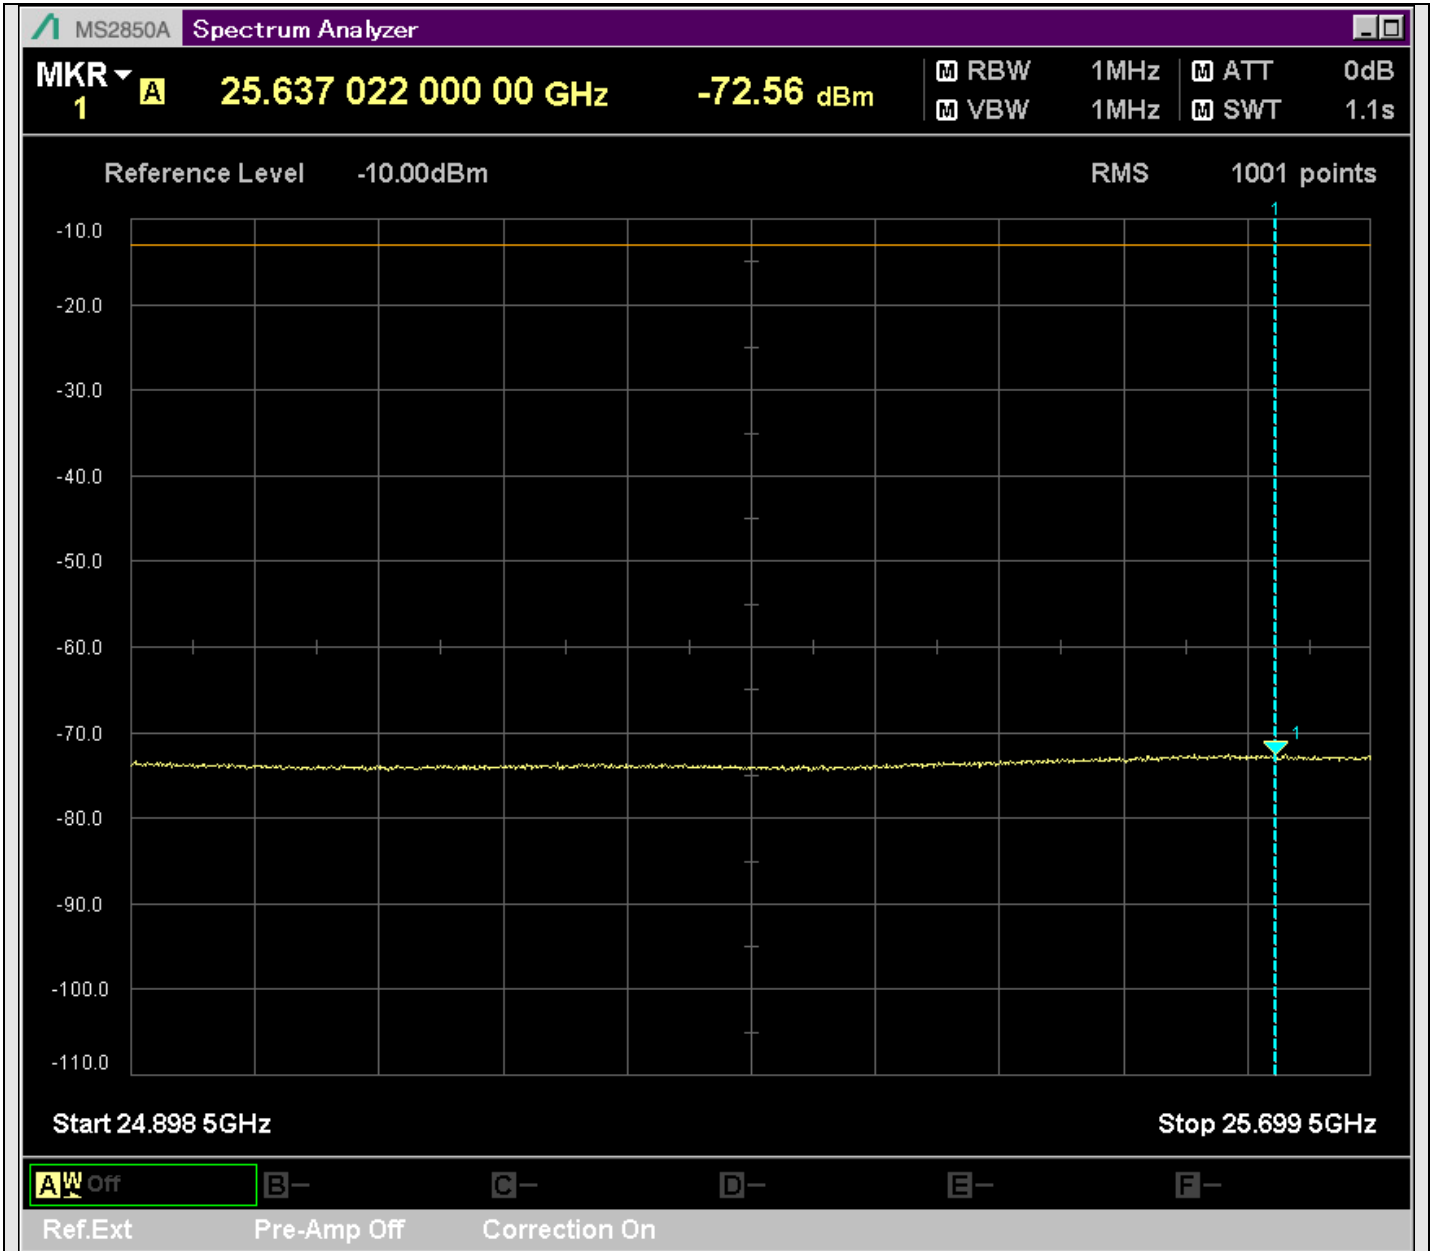

n7_50MHz_15kHz_529000_CP-OFDM
QPSK_Edge_1RB_Right_SA(24898MHz-25700MHz_1MHz)@25637.022MHz