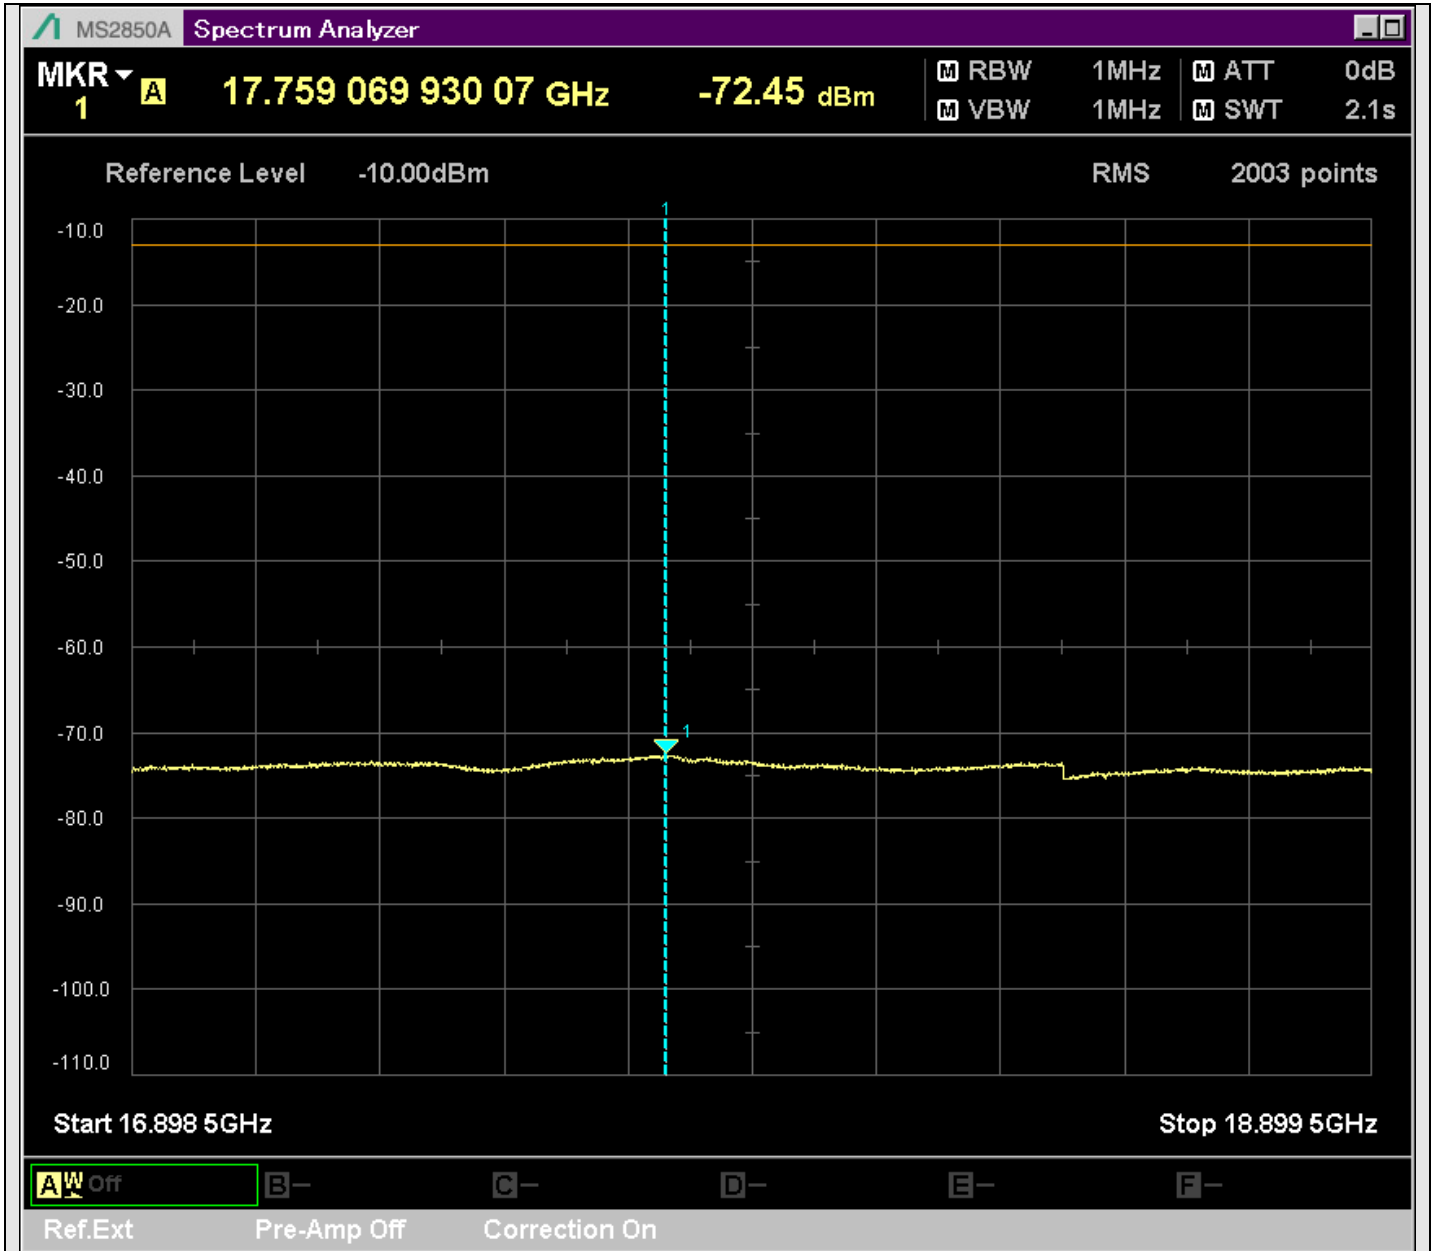

n7_25MHz_15kHz_531000_CP-OFDM
QPSK_Edge_1RB_Left_SA(16898MHz-18900MHz_1MHz)@17759.070MHz