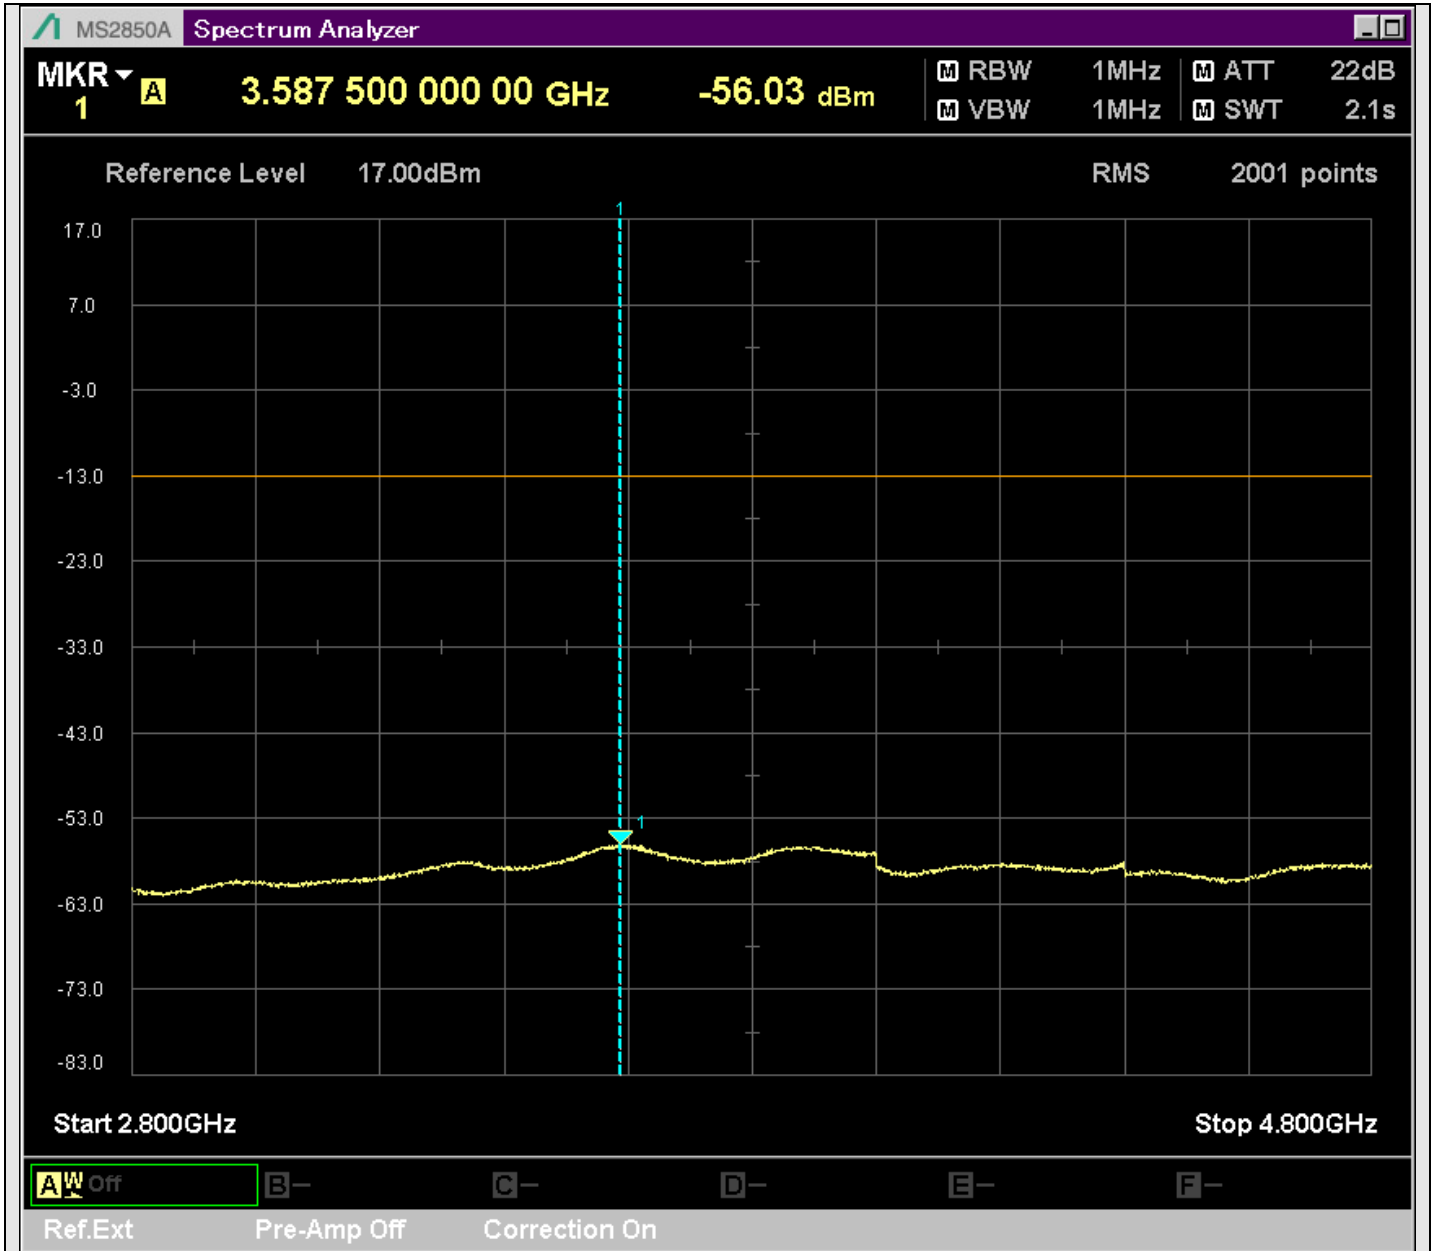

n7_50MHz_15kHz_529000_CP-OFDM
QPSK_Edge_1RB_Right_SA(2799MHz-4800MHz_1MHz)@3587.500MHz