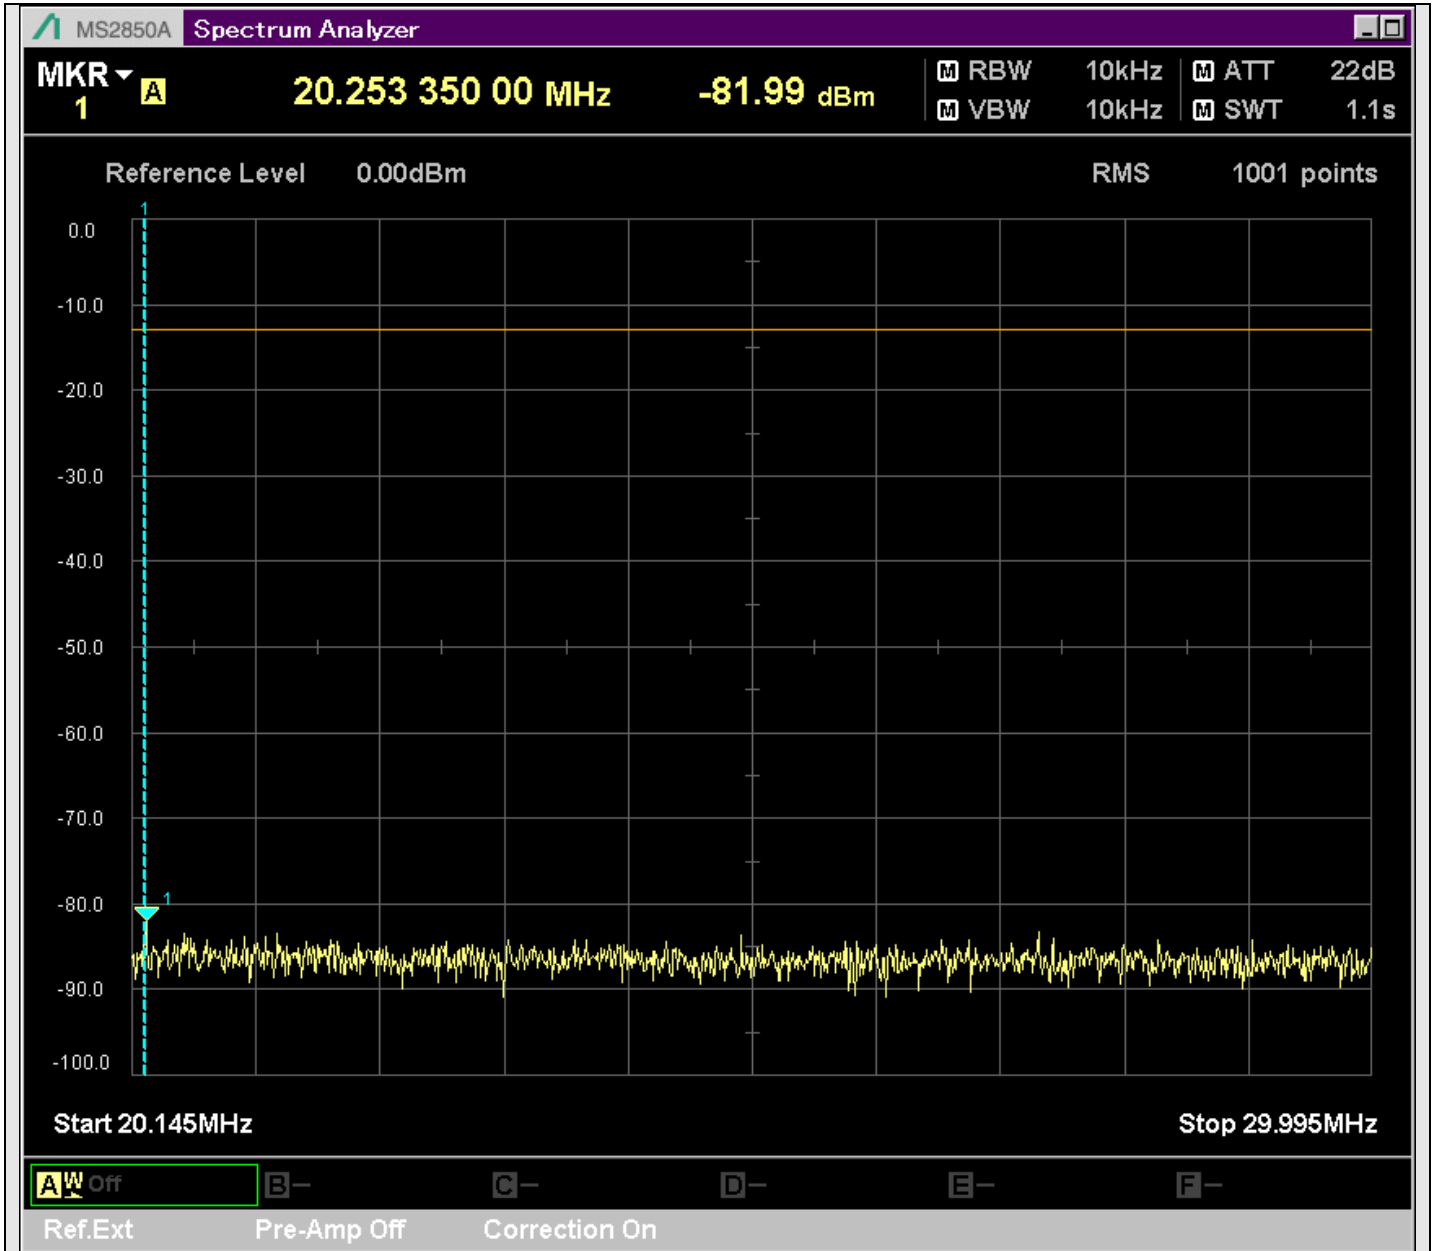

n7_25MHz_15kHz_535500_CP-OFDM
QPSK_Edge_1RB_Left_SA(20.14MHz-30MHz_10kHz)@20.253MHz