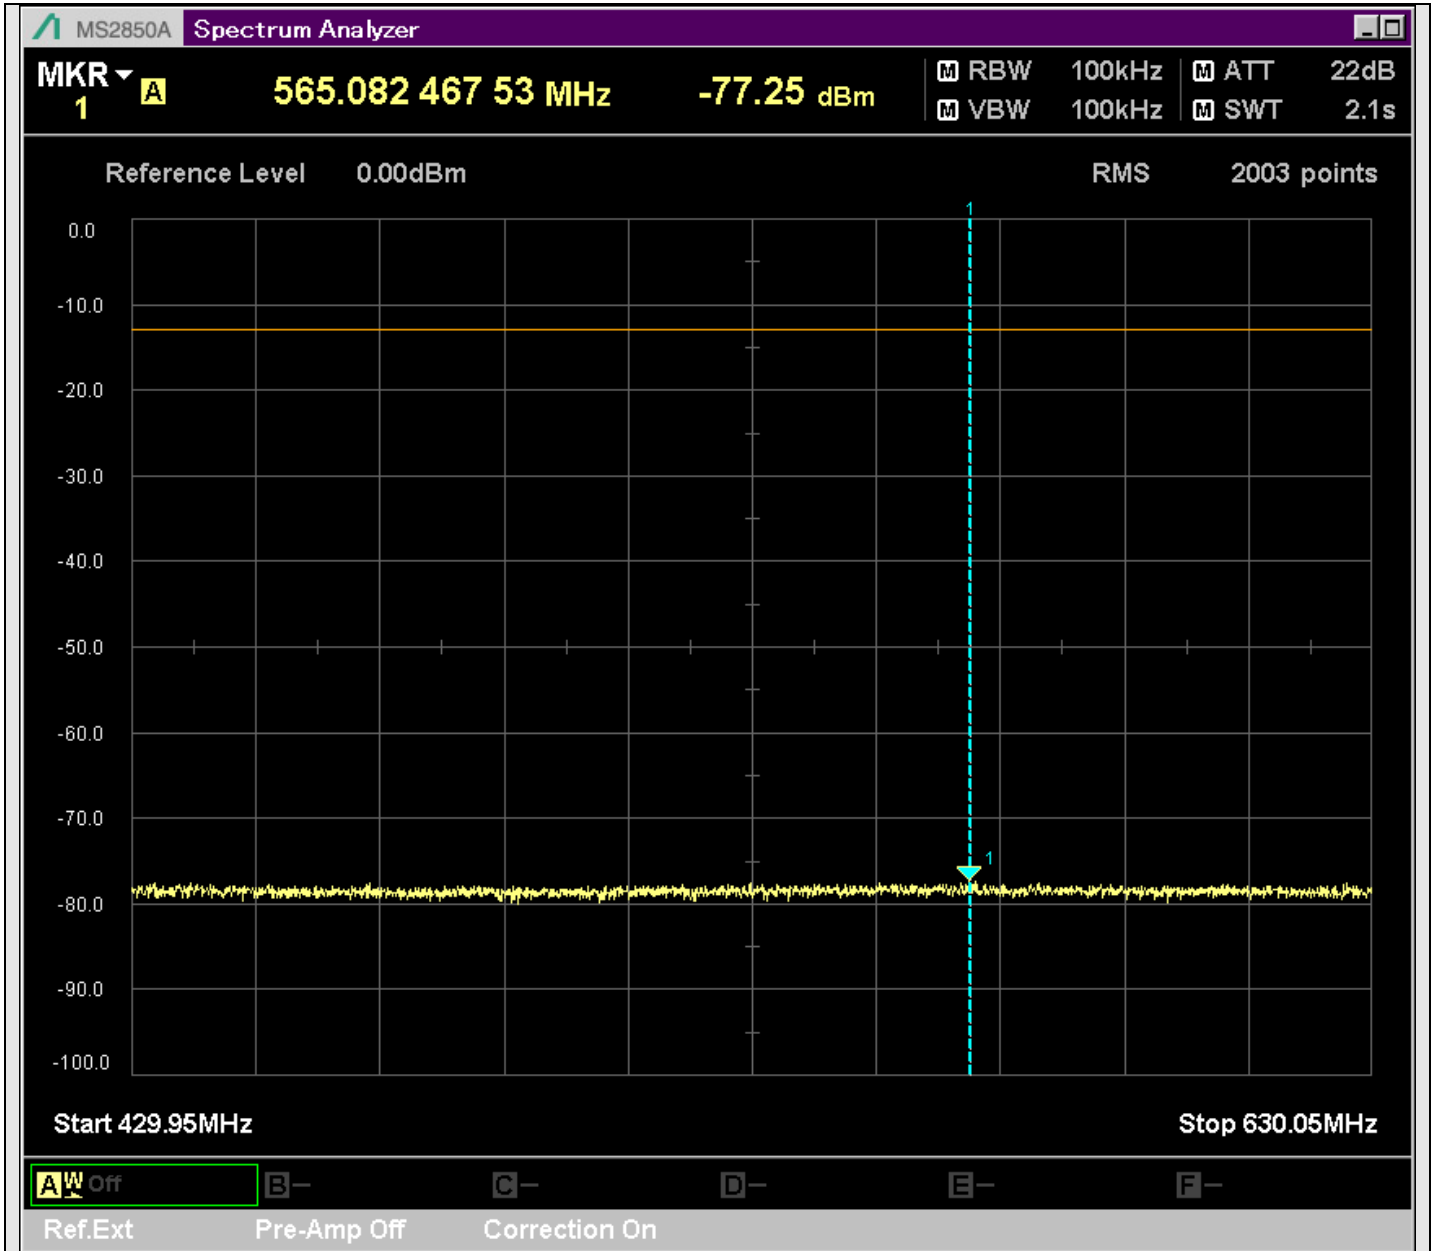

n7_25MHz_15kHz_531000_CP-OFDM
QPSK_Edge_1RB_Right_SA(429.9MHz-630.1MHz_100kHz)@565.082MHz