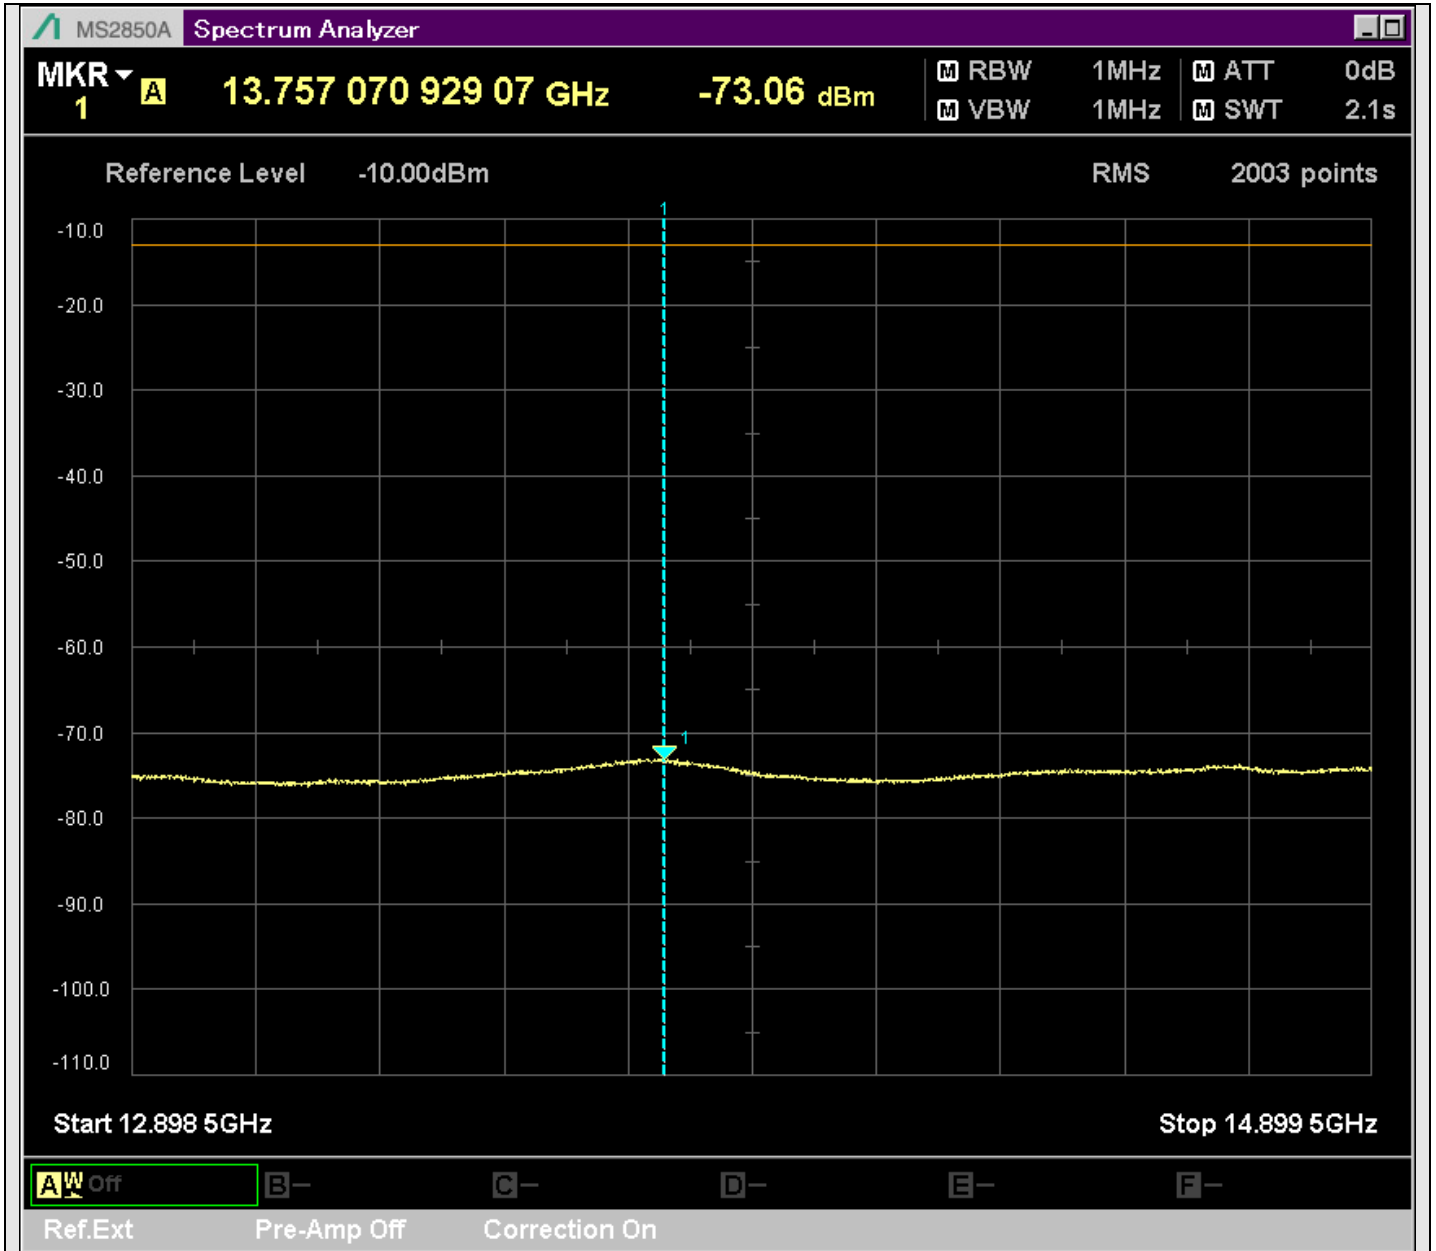

n7_50MHz_15kHz_529000_CP-OFDM
QPSK_Outer_Full_SA(829.9MHz-1000MHz_100kHz)@958.750MHz

n7_50MHz_15kHz_529000_CP-OFDM
QPSK_Outer_Full_SA(8898MHz-10900MHz_1MHz)@10897.501MHz

n7_50MHz_15kHz_529000_CP-OFDM
QPSK_Outer_Full_SA(10898MHz-12900MHz_1MHz)@10992.453MHz