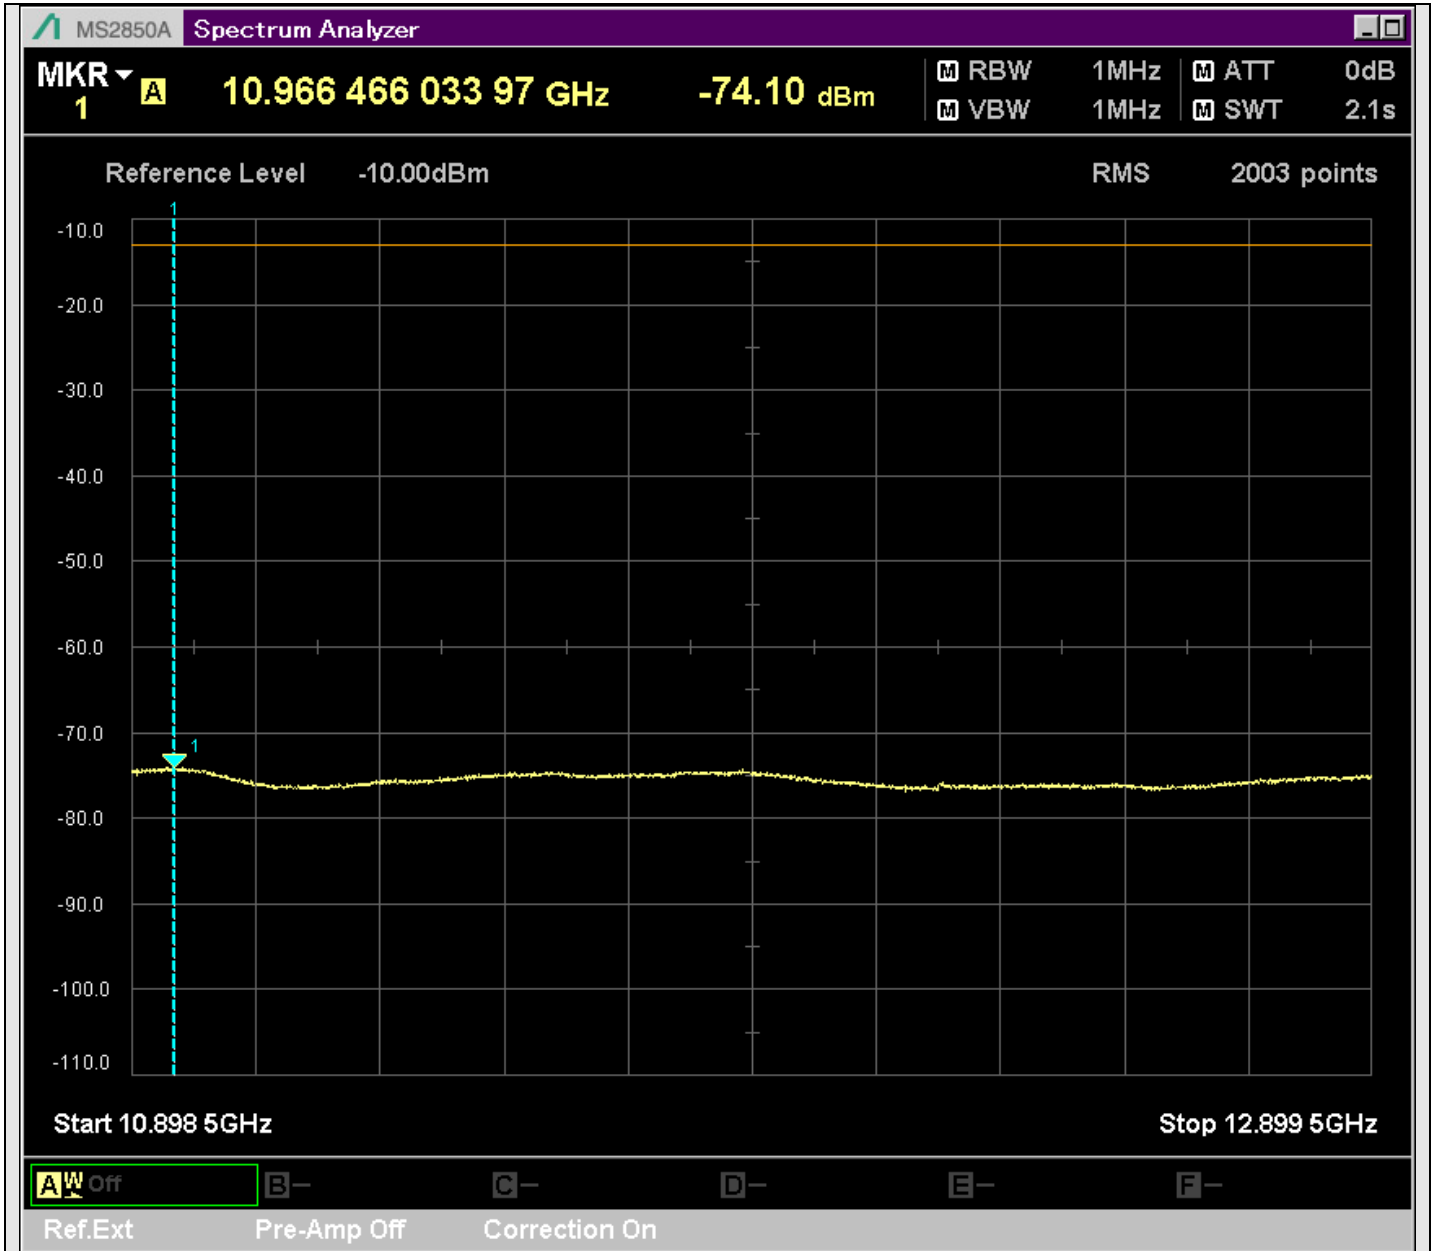

n7_50MHz_15kHz_529000_CP-OFDM
QPSK_Edge_1RB_Right_SA(10898MHz-12900MHz_1MHz)@10966.466MHz