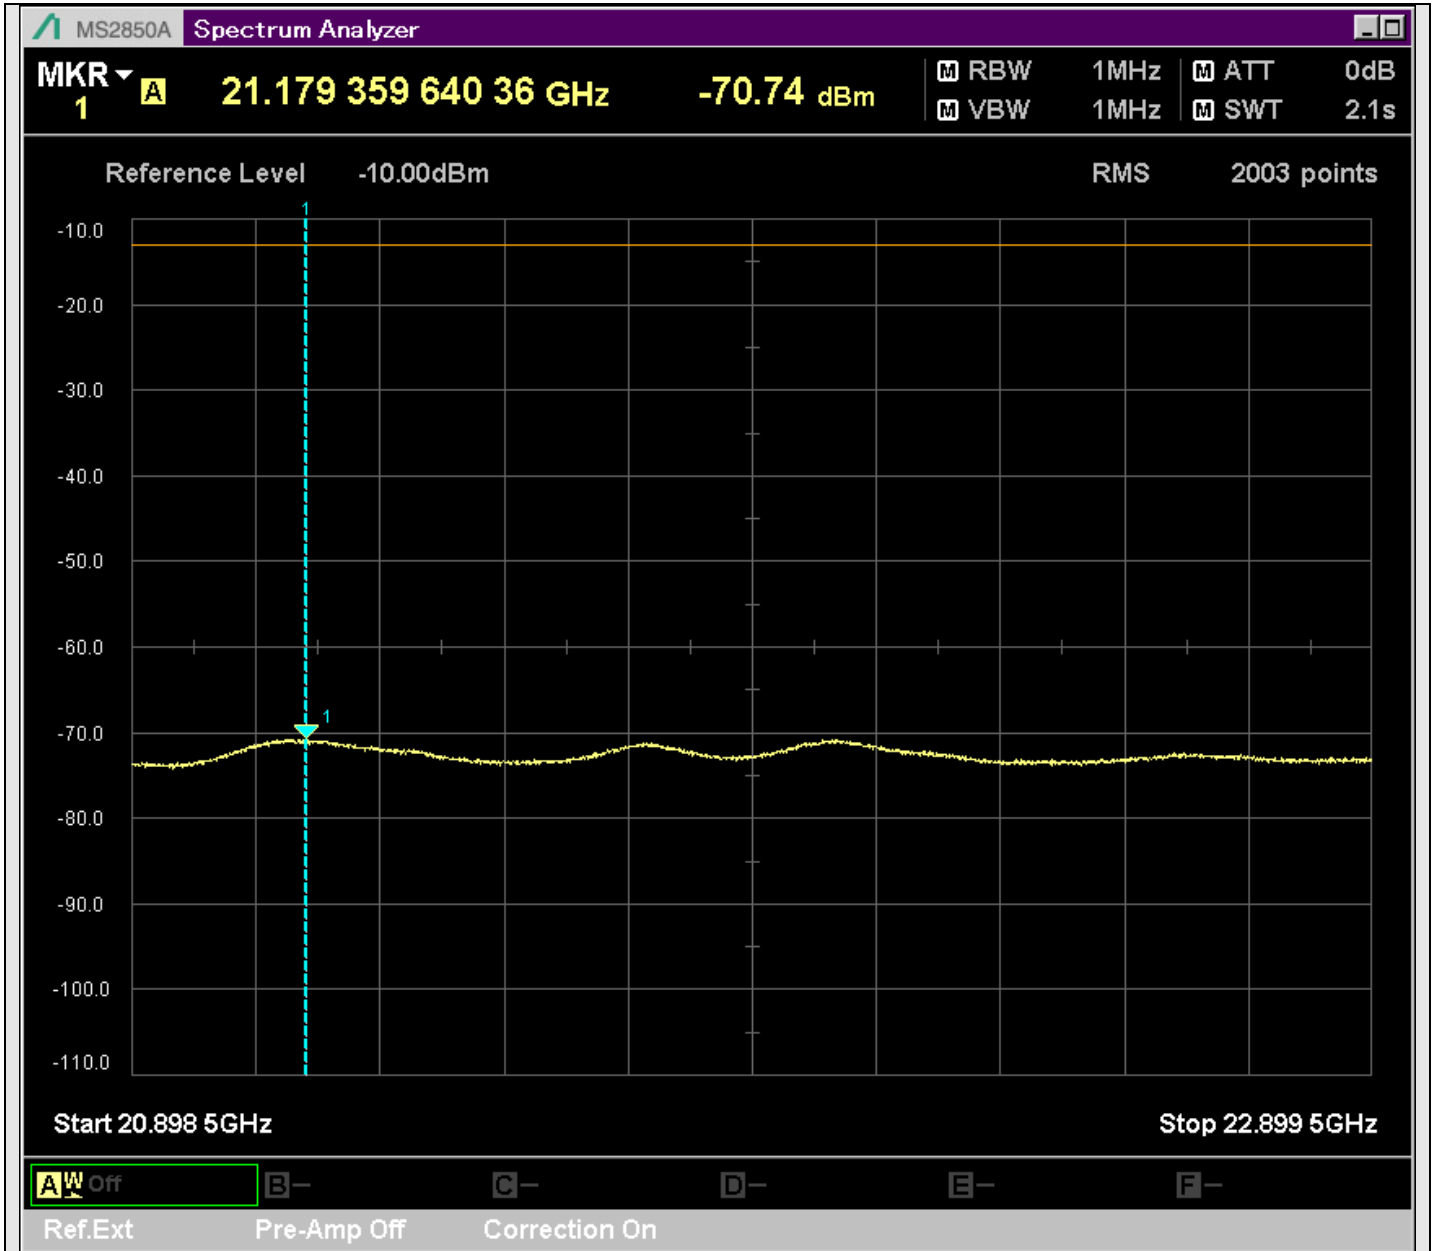

n7_25MHz_15kHz_535500_CP-OFDM
QPSK_Edge_1RB_Left_SA(20898MHz-22900MHz_1MHz)@21179.360MHz