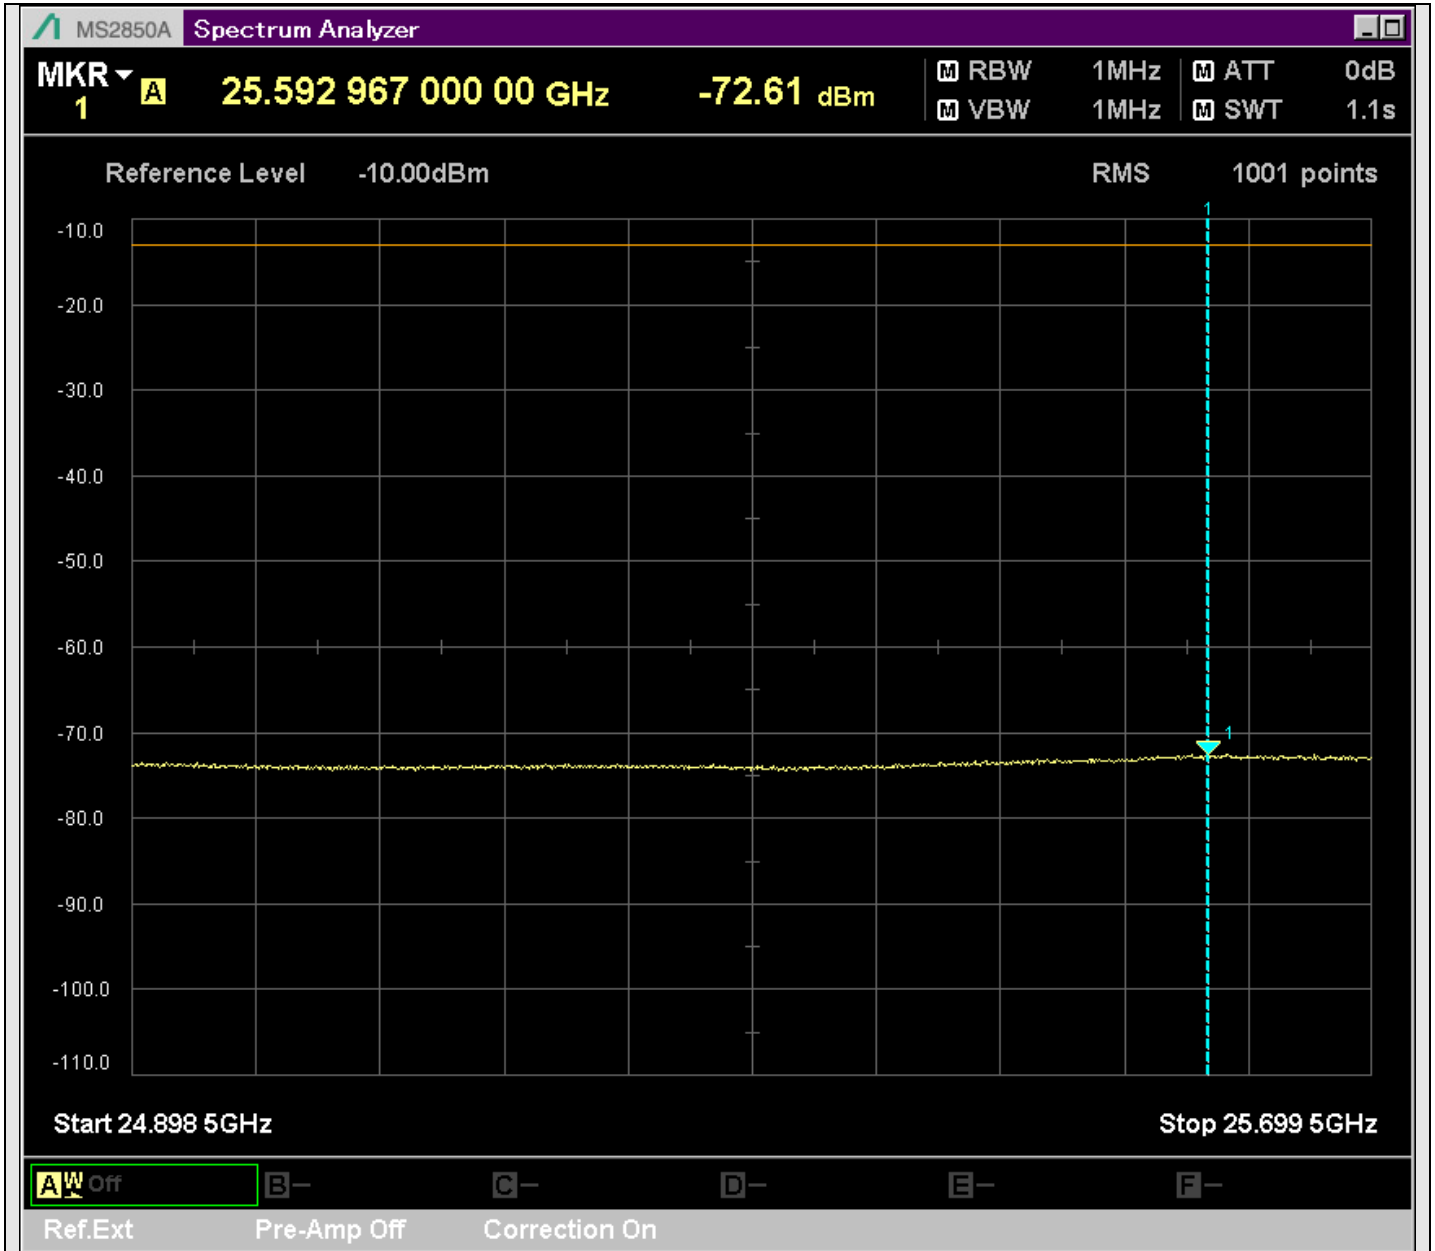

n7_25MHz_15kHz_531000_CP-OFDM
QPSK_Edge_1RB_Right_SA(24898MHz-25700MHz_1MHz)@25592.967MHz