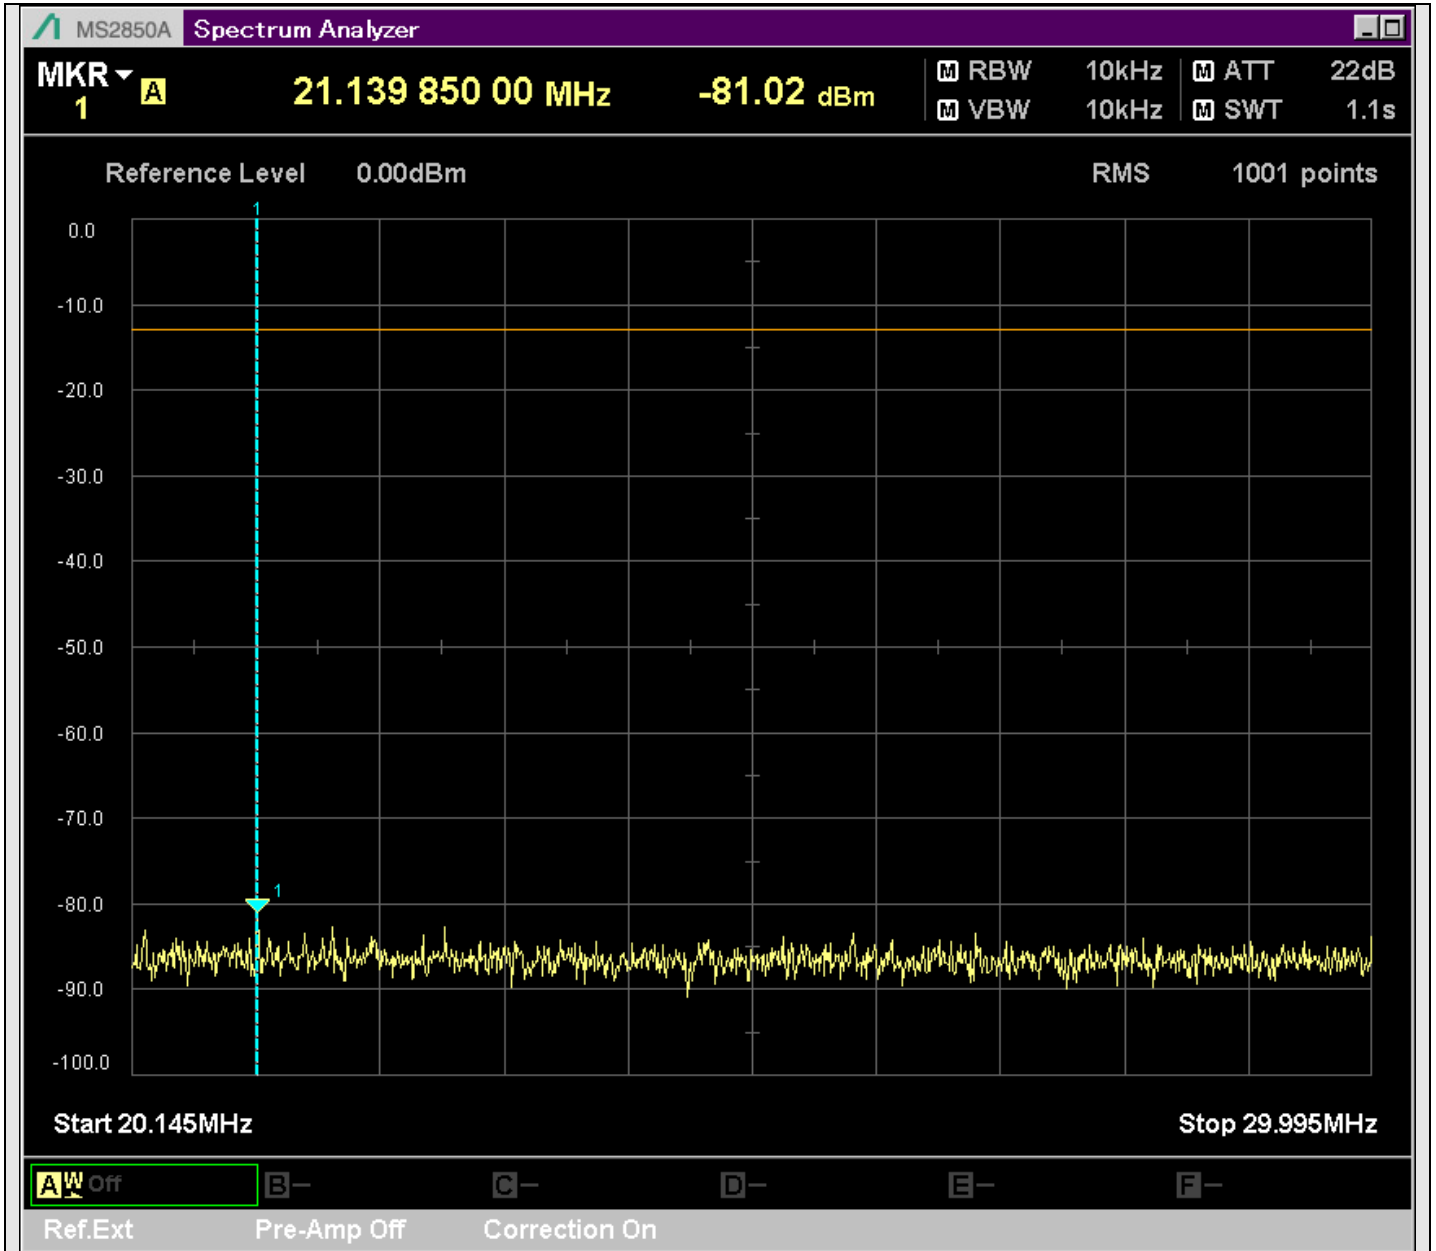

n7_25MHz_15kHz_535500_CP-OFDM
QPSK_Edge_1RB_Right_SA(20.14MHz-30MHz_10kHz)@21.140MHz