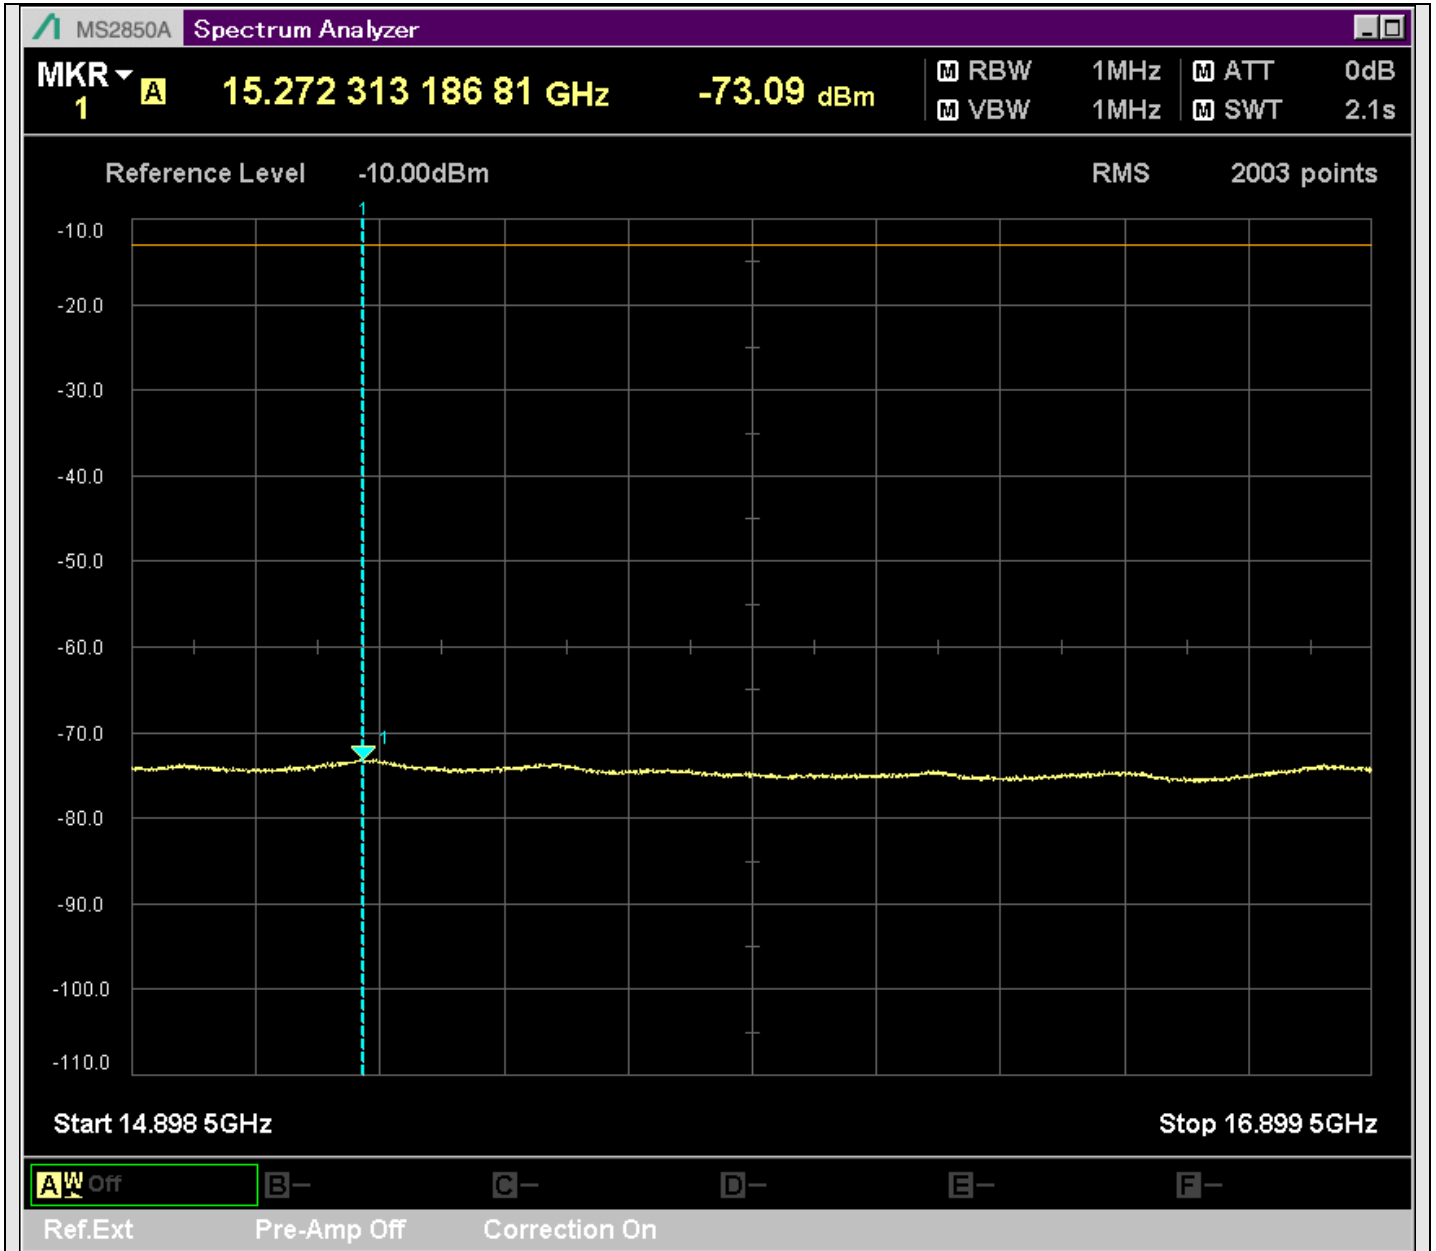

n7_50MHz_15kHz_531000_CP-OFDM
QPSK_Outer_Full_SA(14898MHz-16900MHz_1MHz)@15272.313MHz