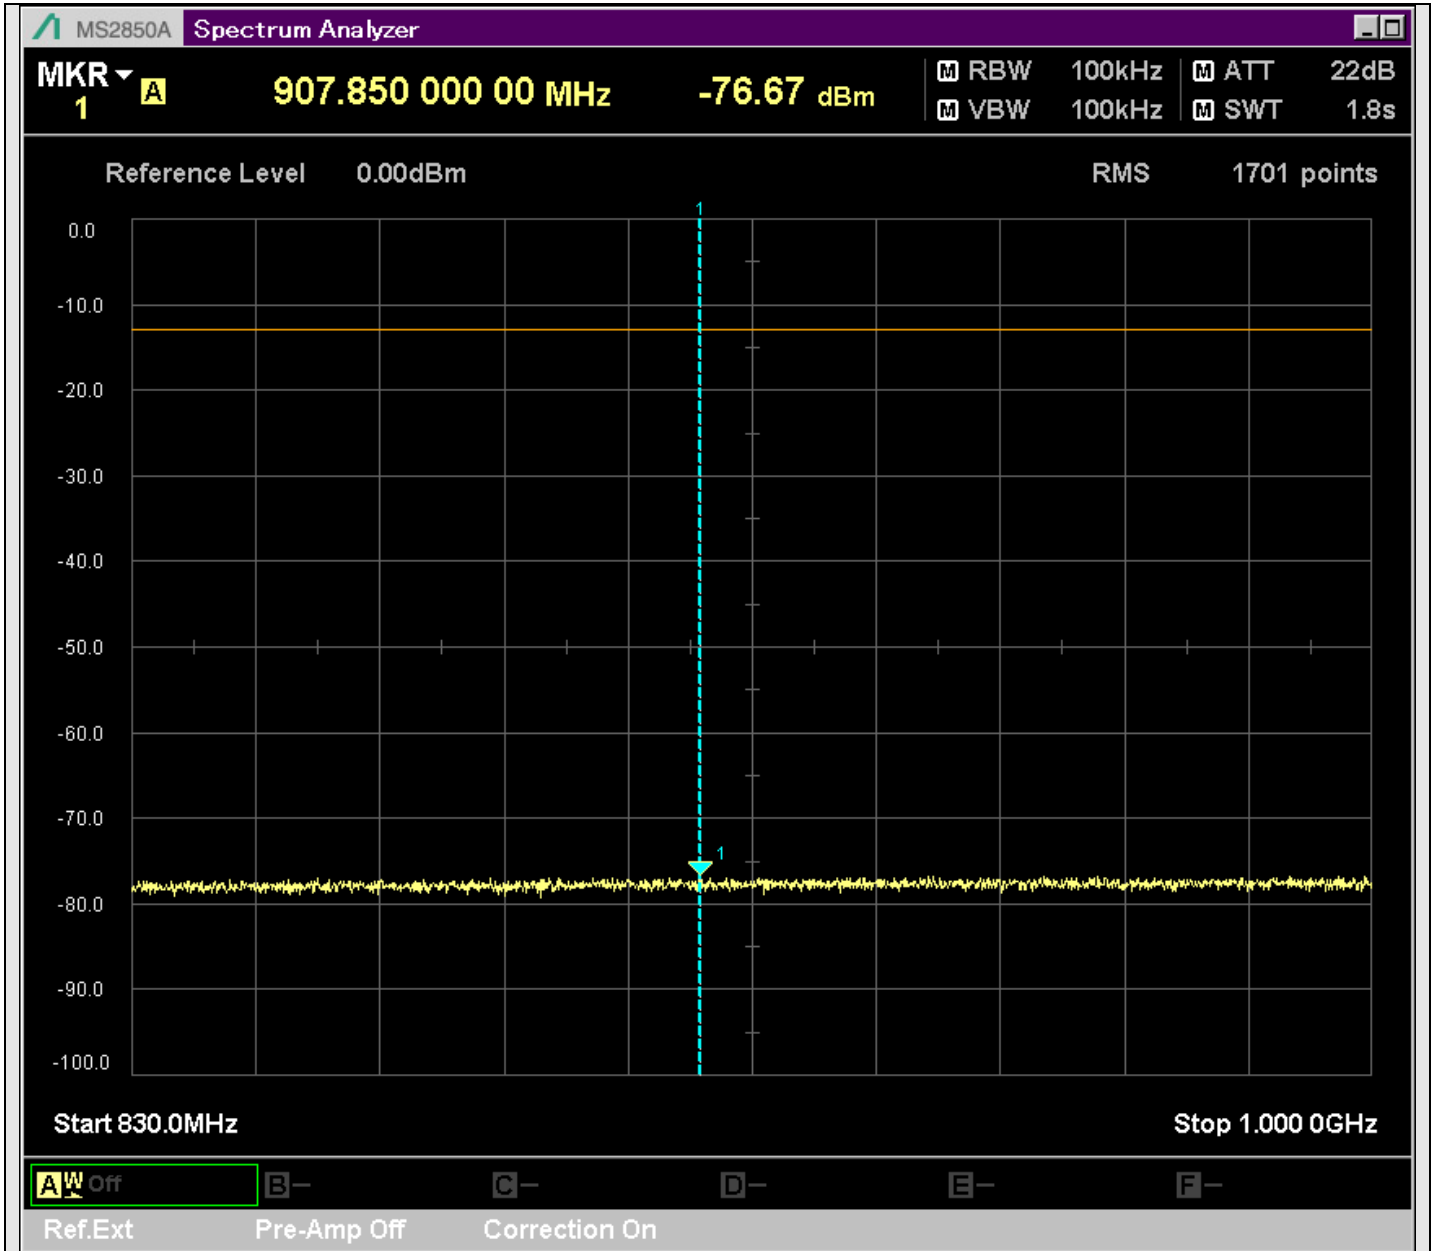

n7_50MHz_15kHz_529000_CP-OFDM
QPSK_Edge_1RB_Left_SA(829.9MHz-1000MHz_100kHz)@907.850MHz