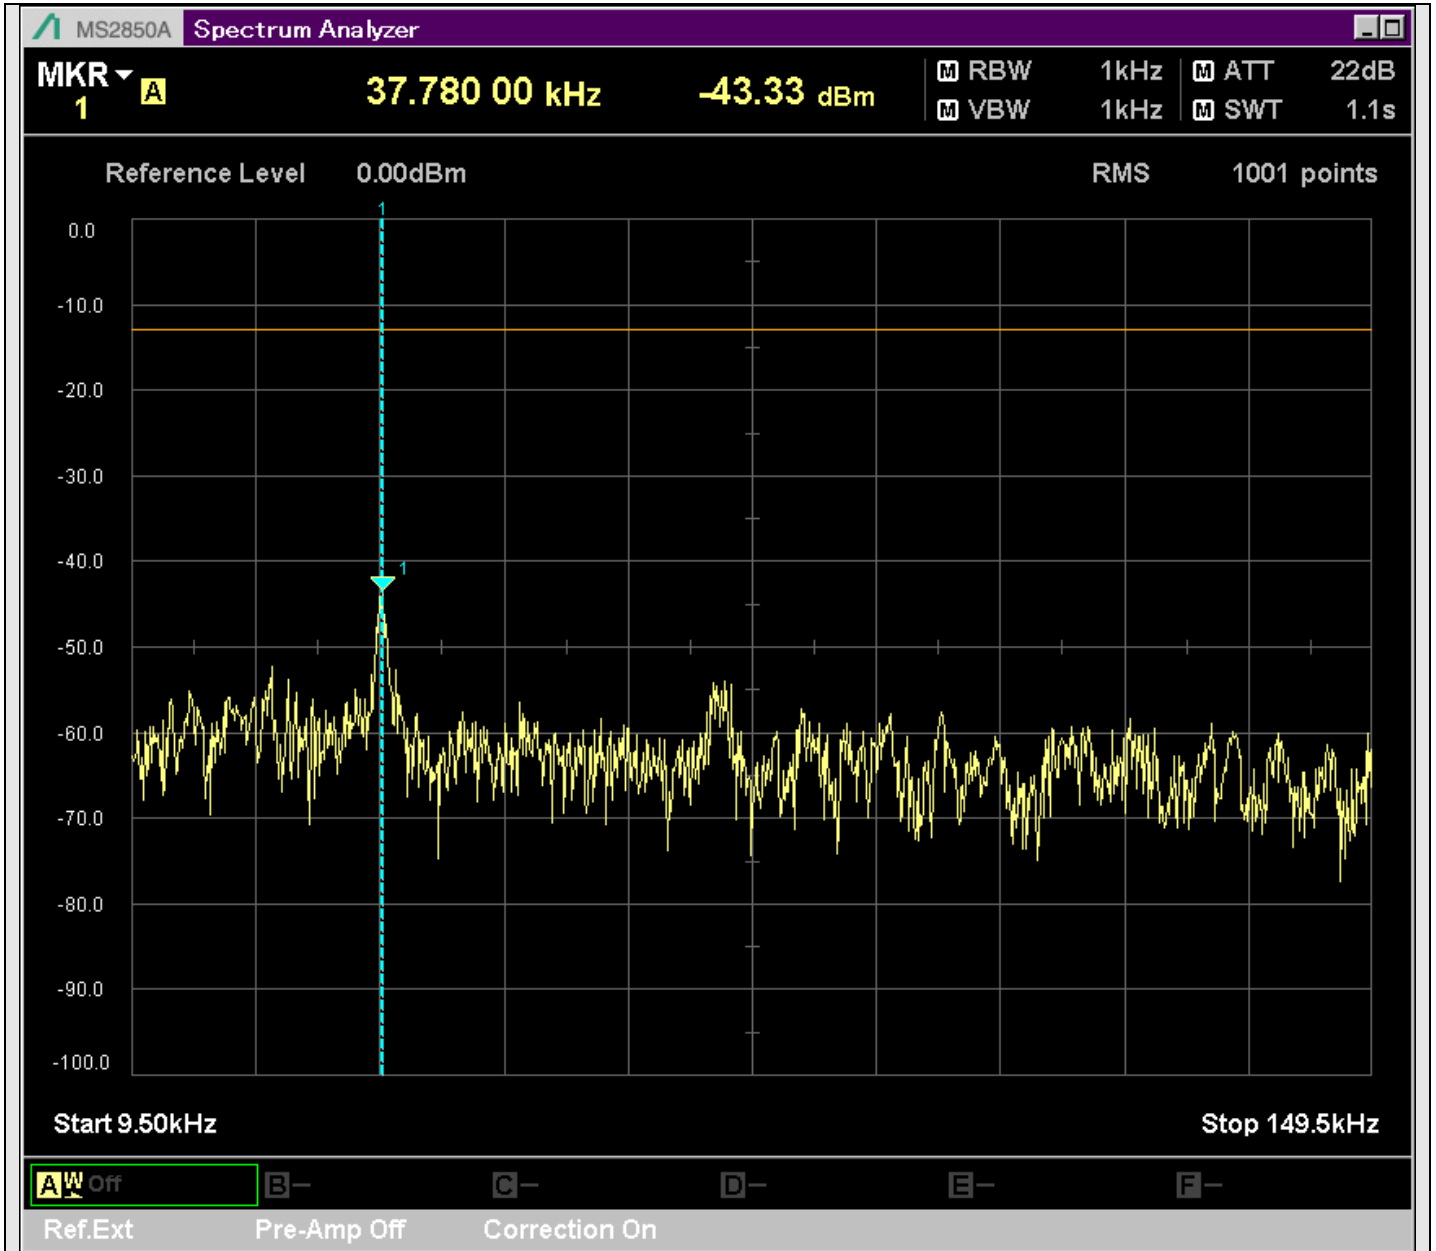

n7_50MHz_15kHz_529000_CP-OFDM
QPSK_Edge_1RB_Right_SA(0.009MHz-0.15MHz_1kHz)@0.038MHz