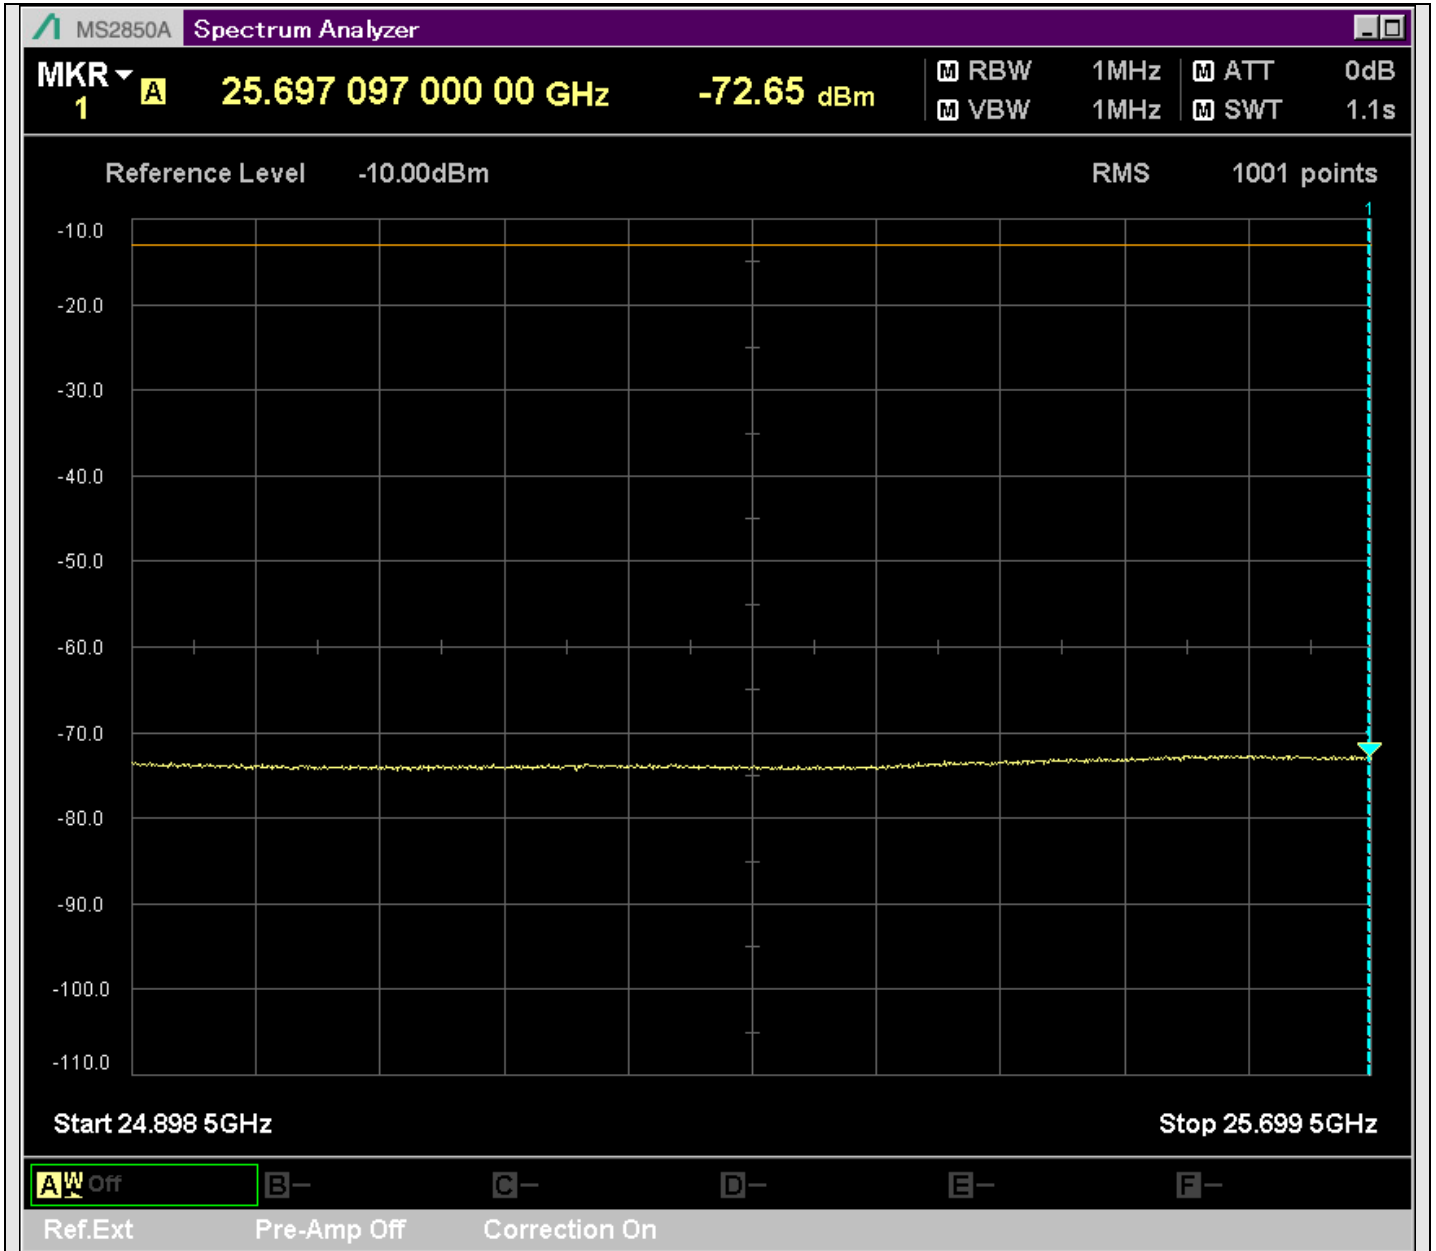

n7_50MHz_15kHz_529000_CP-OFDM
QPSK_Outer_Full_SA(24898MHz-25700MHz_1MHz)@25697.097MHz