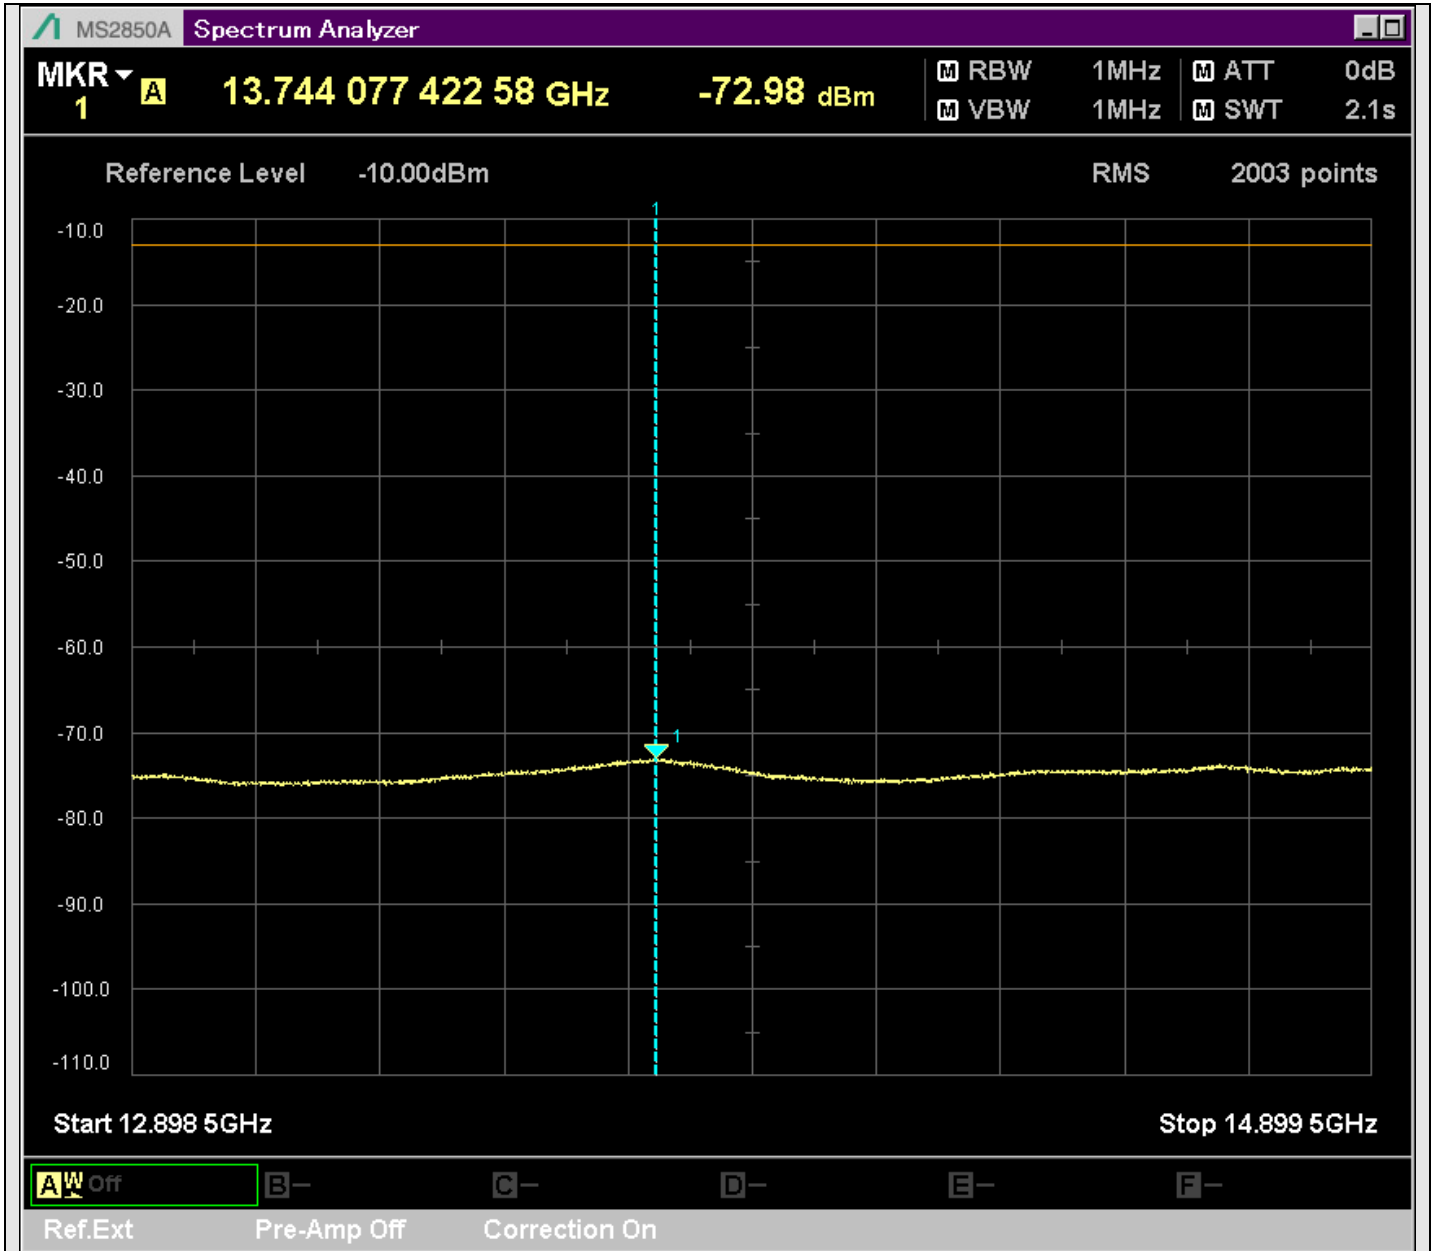

n7_25MHz_15kHz_531000_CP-OFDM
QPSK_Edge_1RB_Right_SA(12898MHz-14900MHz_1MHz)@13744.077MHz