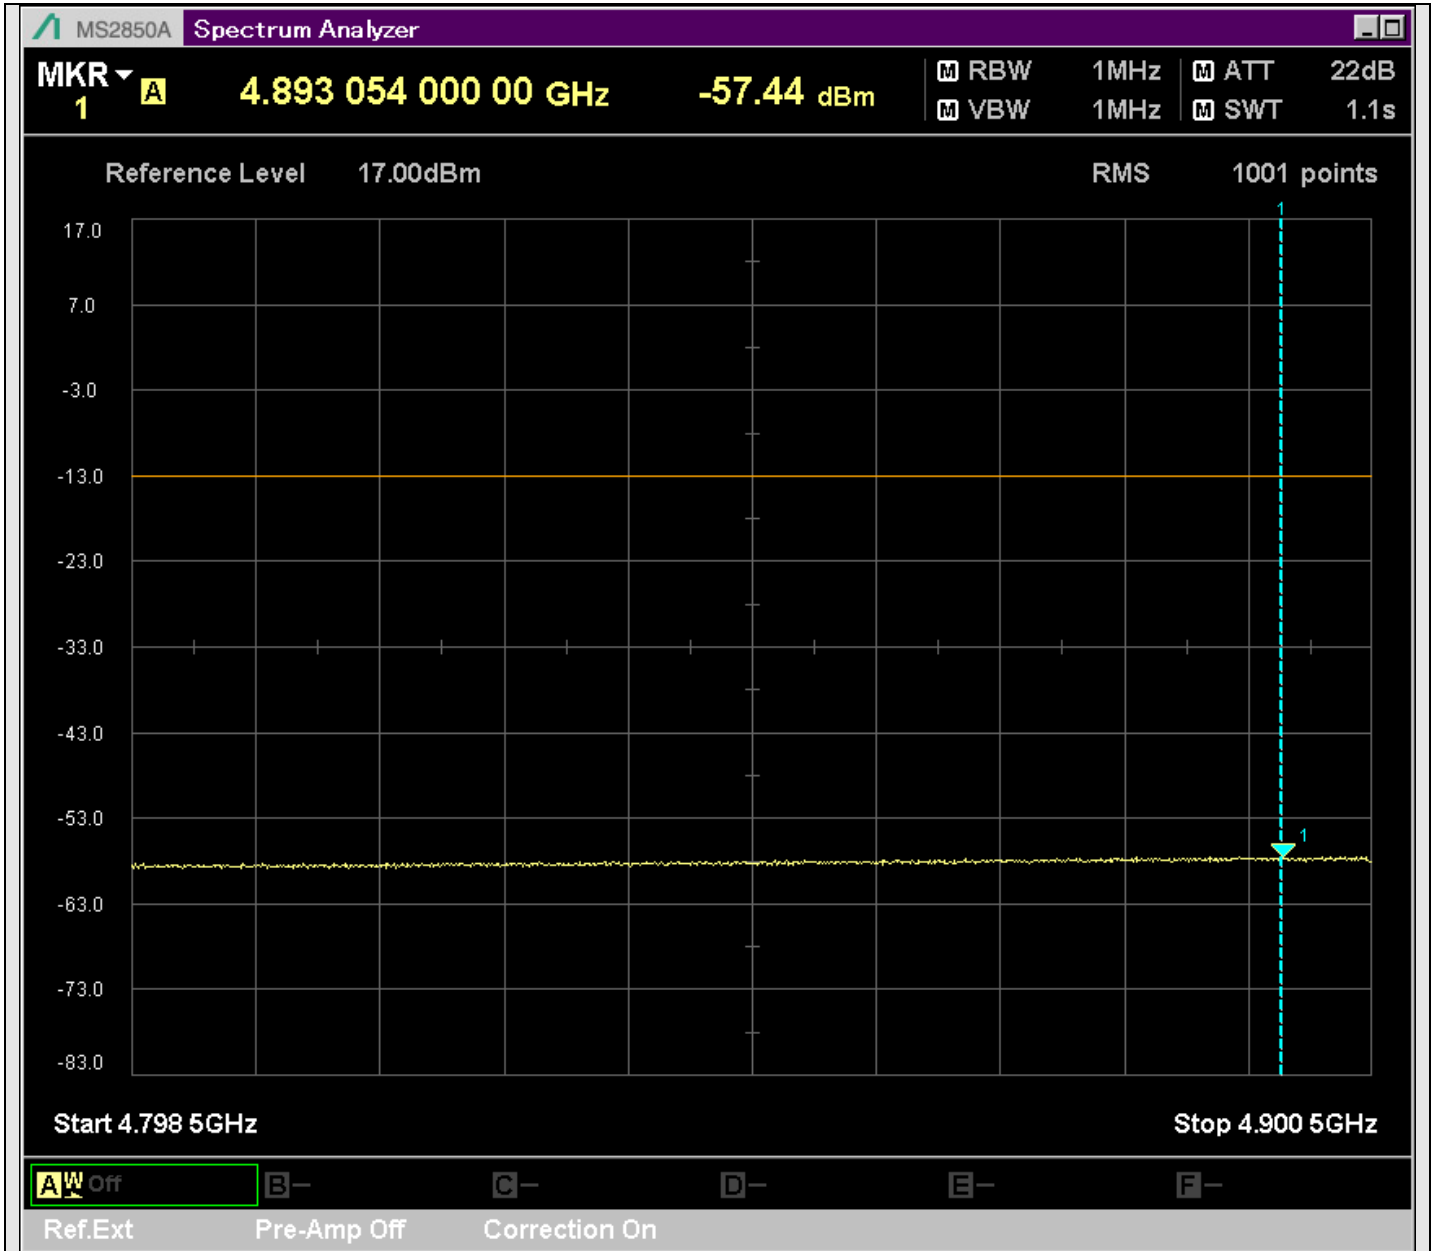

n7_25MHz_15kHz_531000_CP-OFDM
QPSK_Edge_1RB_Right_SA(4798MHz-4901MHz_1MHz)@4893.054MHz