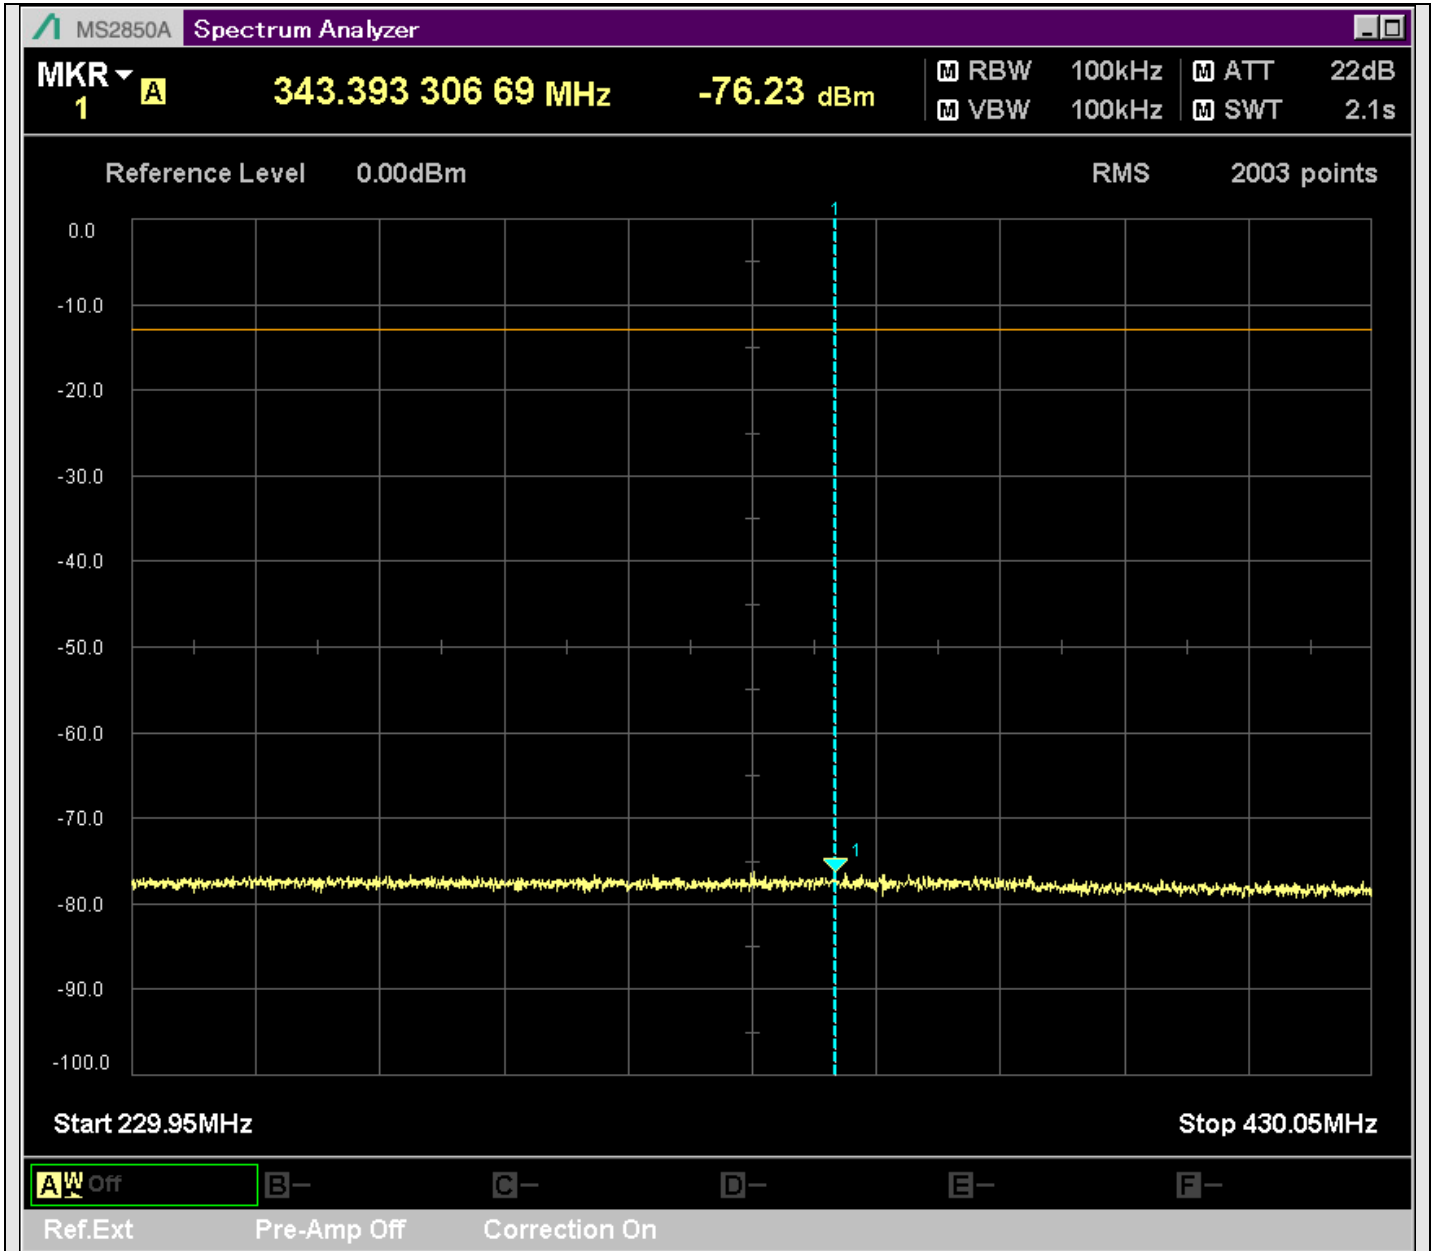

n7_50MHz_15kHz_529000_CP-OFDM
QPSK_Edge_1RB_Right_SA(229.9MHz-430.1MHz_100kHz)@343.393MHz