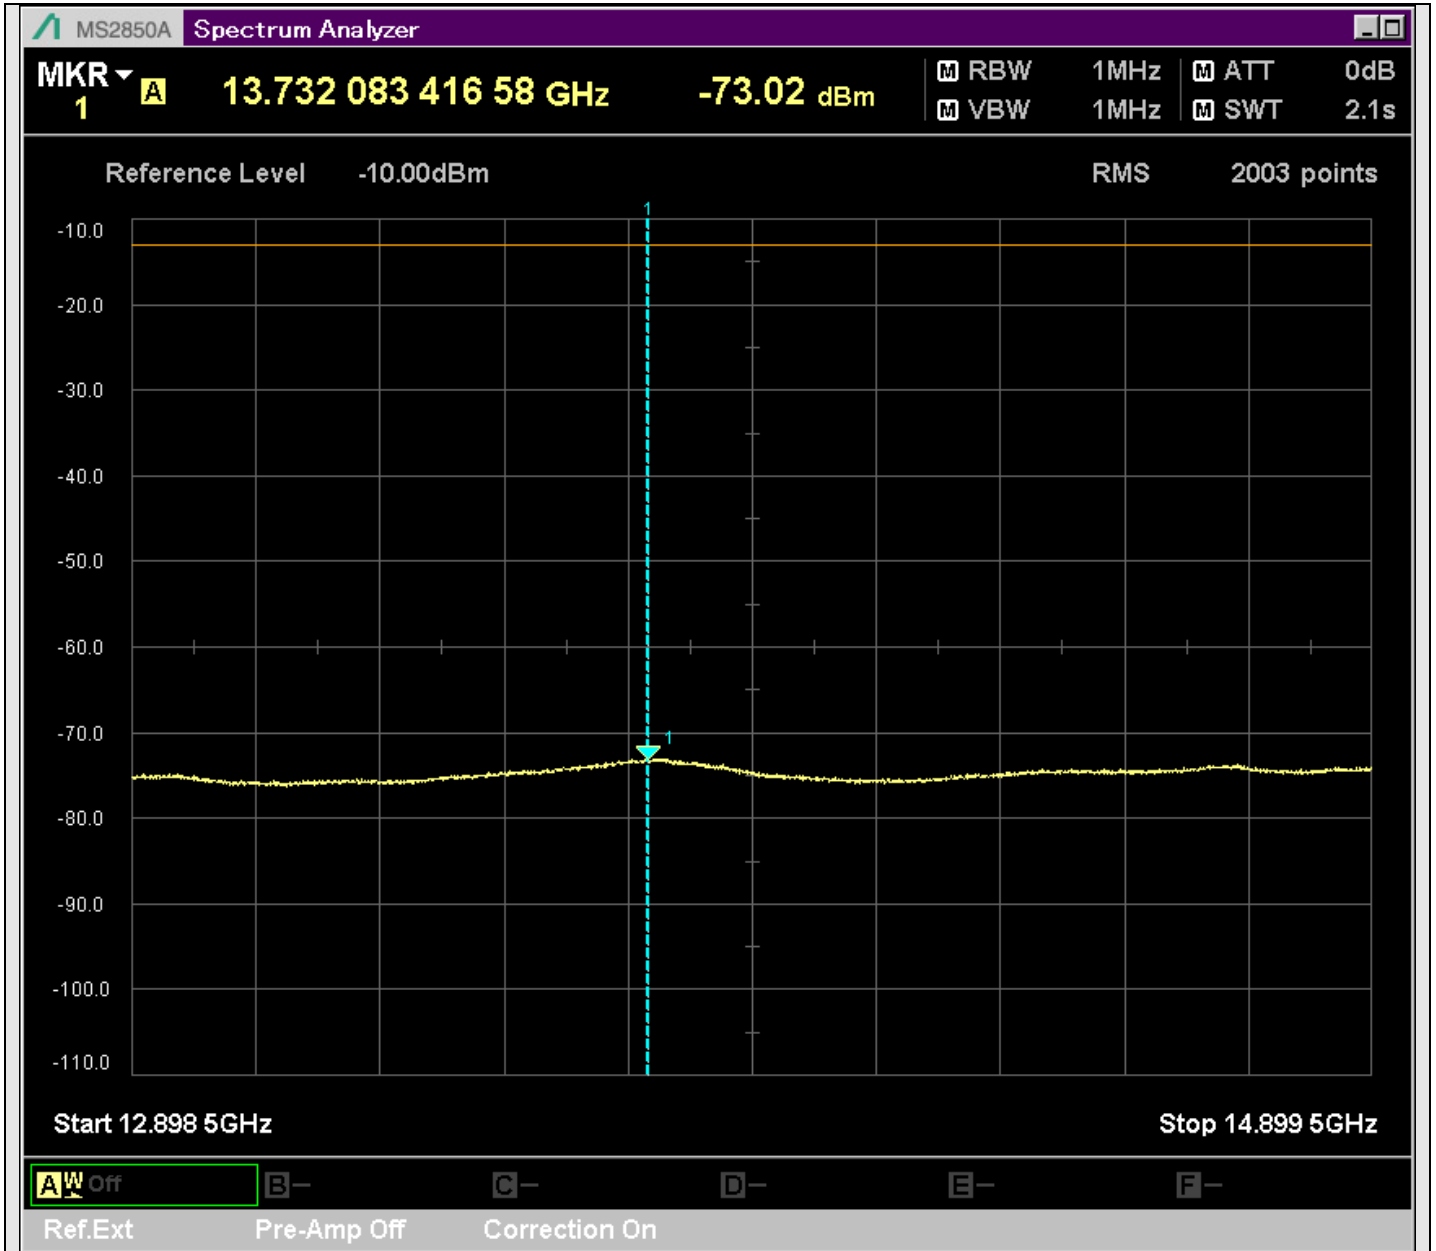

n7_25MHz_15kHz_535500_CP-OFDM
QPSK_Edge_1RB_Left_SA(12898MHz-14900MHz_1MHz)@13732.083MHz