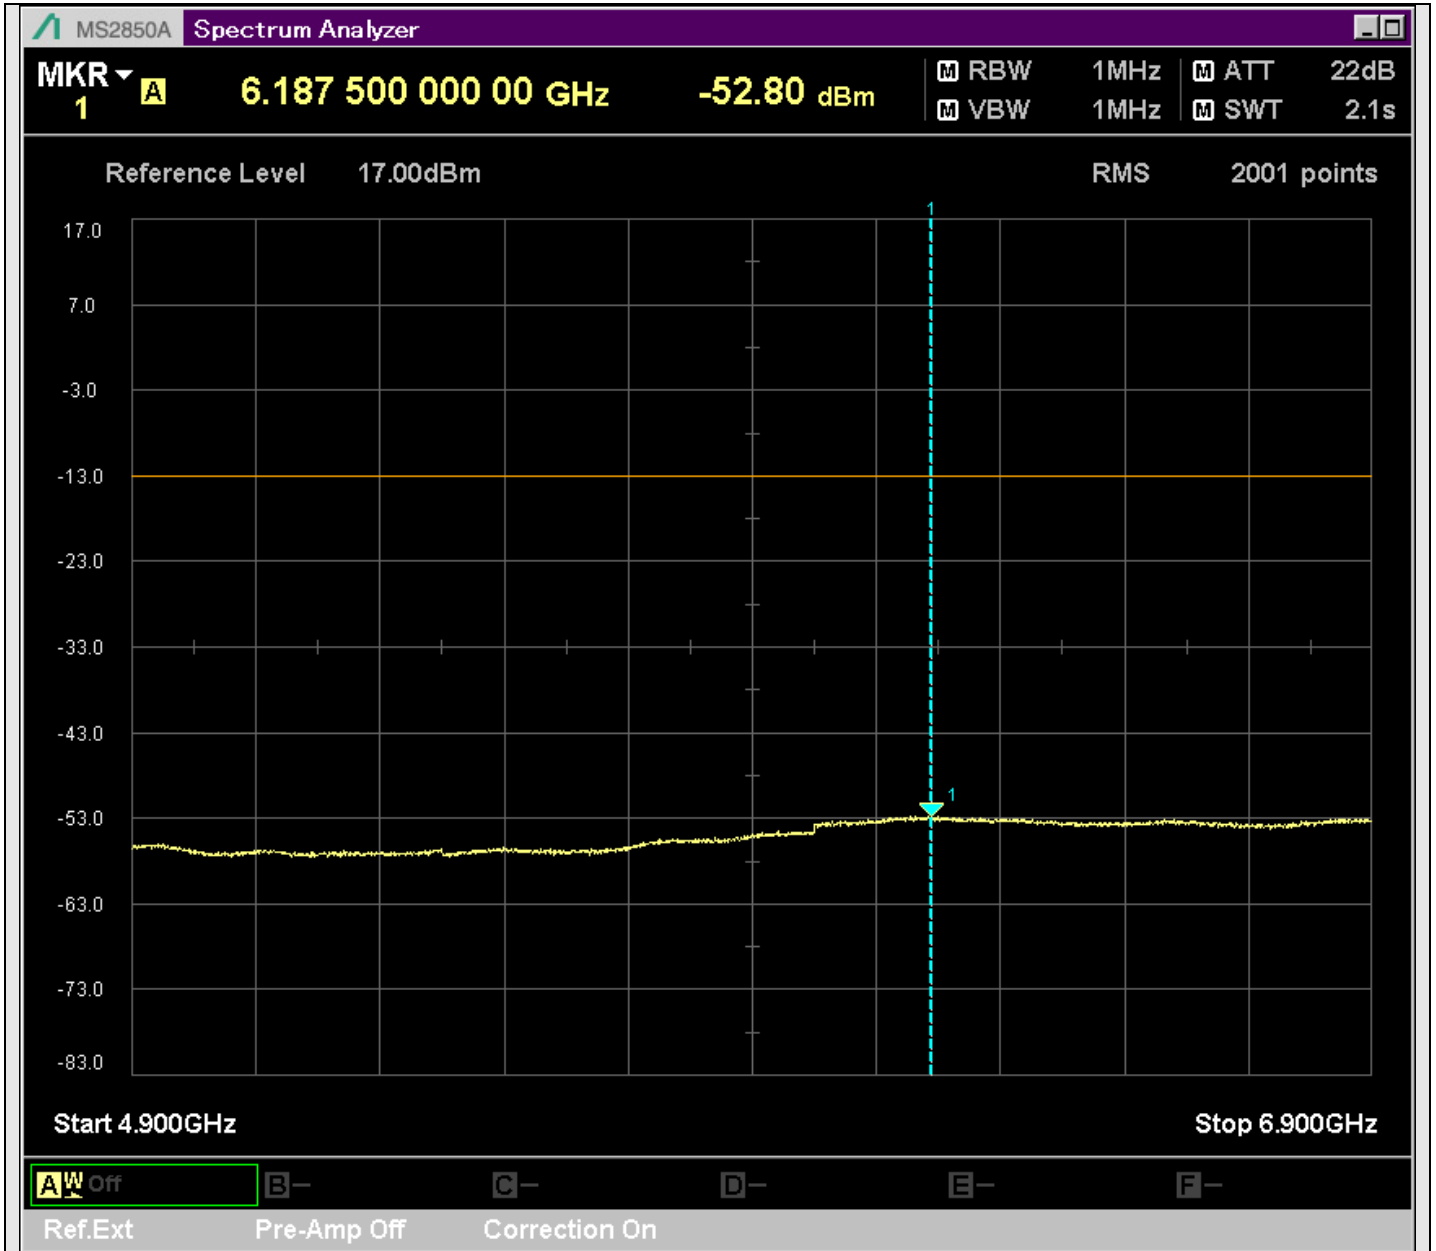

n7_50MHz_15kHz_529000_CP-OFDM
QPSK_Edge_1RB_Right_SA(4899MHz-6900MHz_1MHz)@6187.500MHz