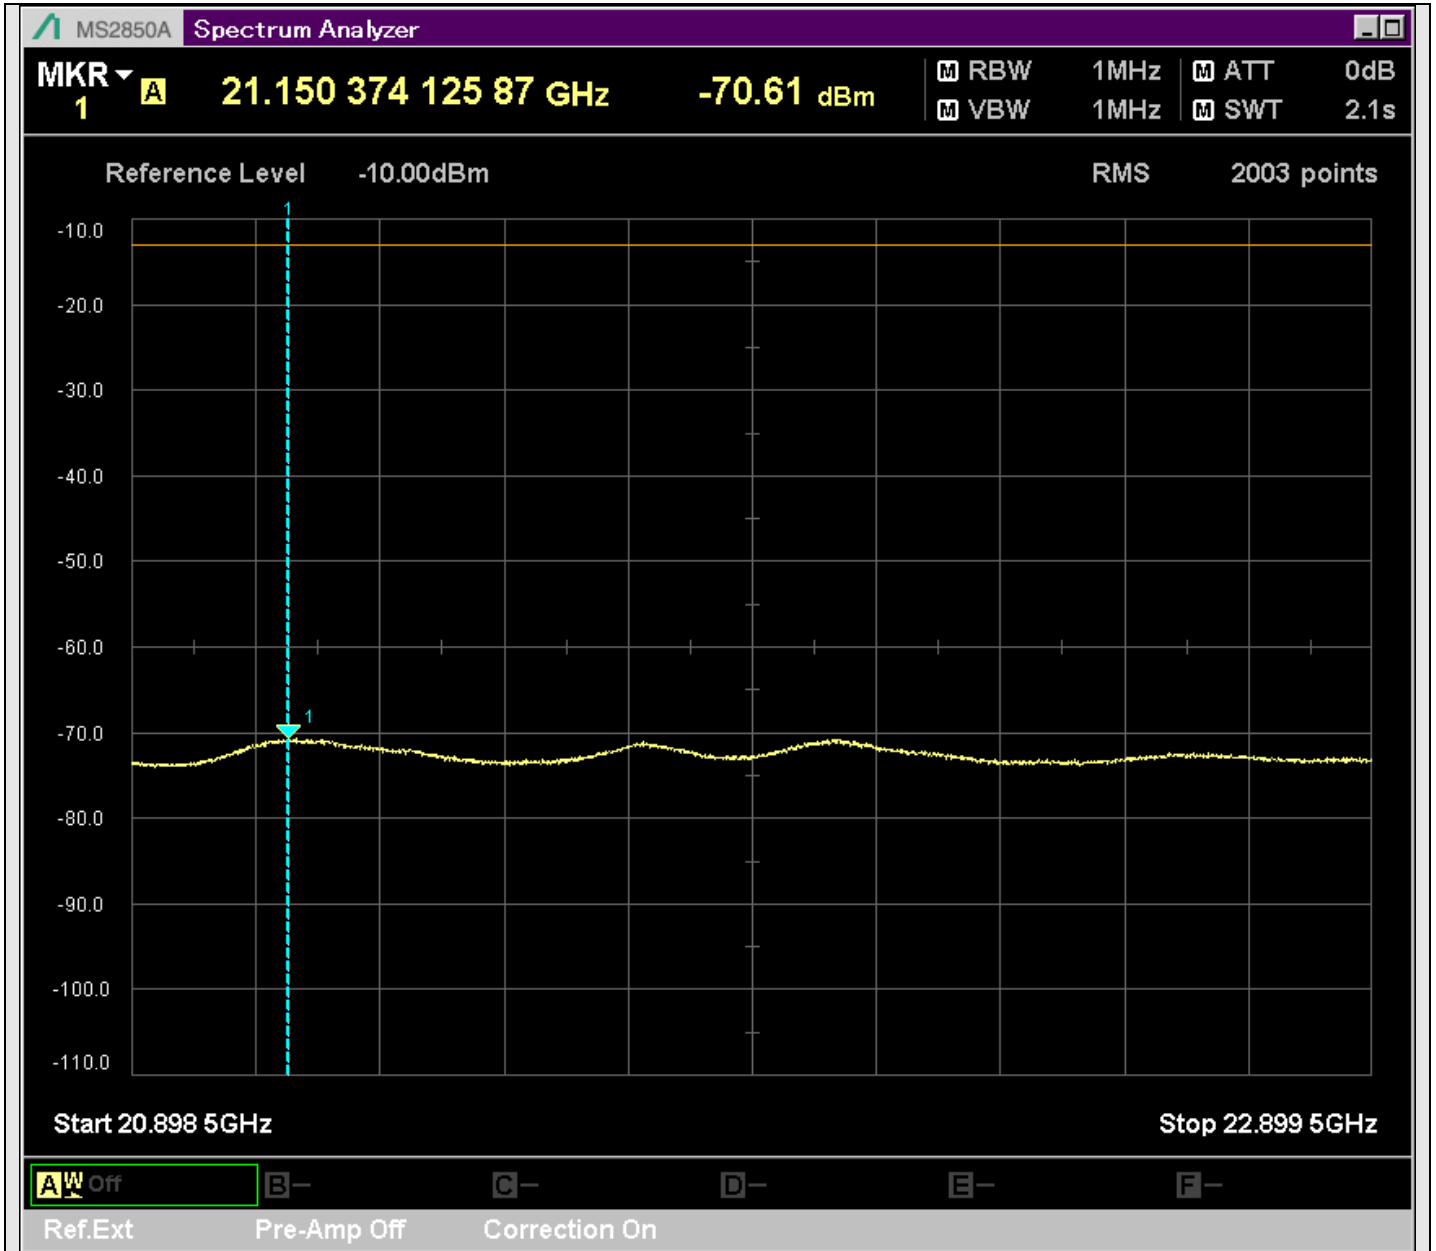

n7_50MHz_15kHz_529000_CP-OFDM
QPSK_Outer_Full_SA(20898MHz-22900MHz_1MHz)@21150.374MHz