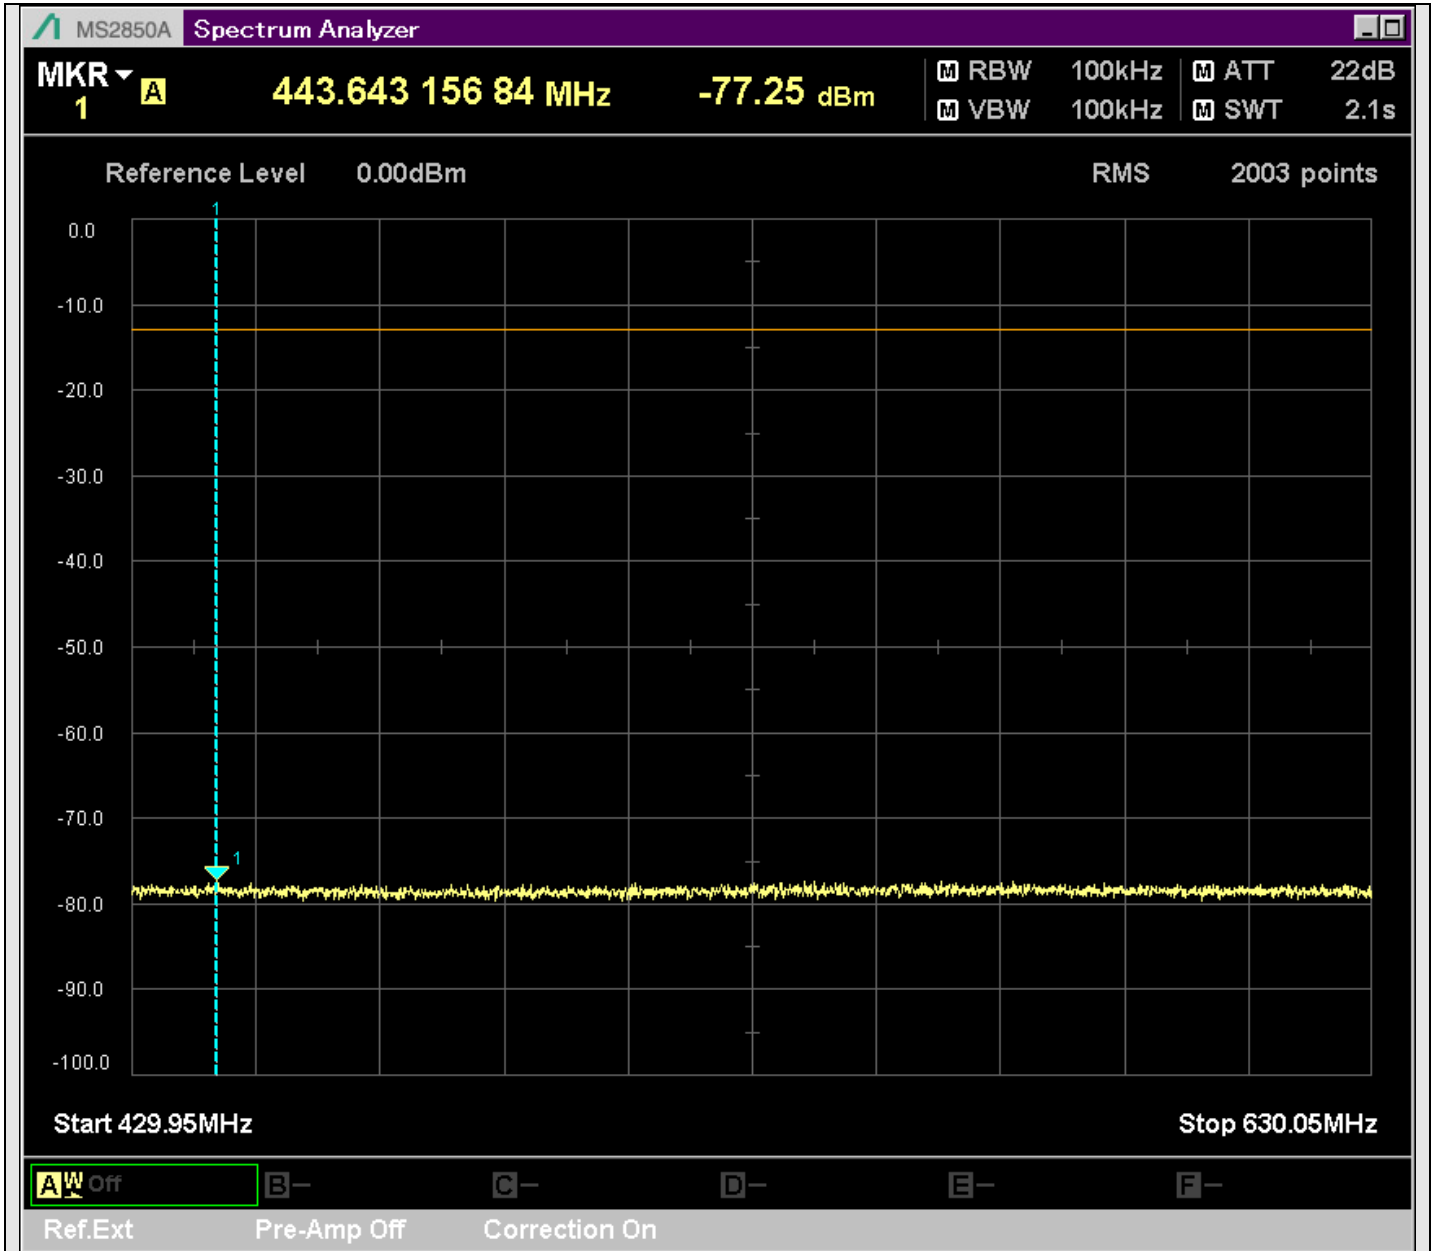

n7_25MHz_15kHz_531000_CP-OFDM
QPSK_Edge_1RB_Left_SA(429.9MHz-630.1MHz_100kHz)@443.643MHz