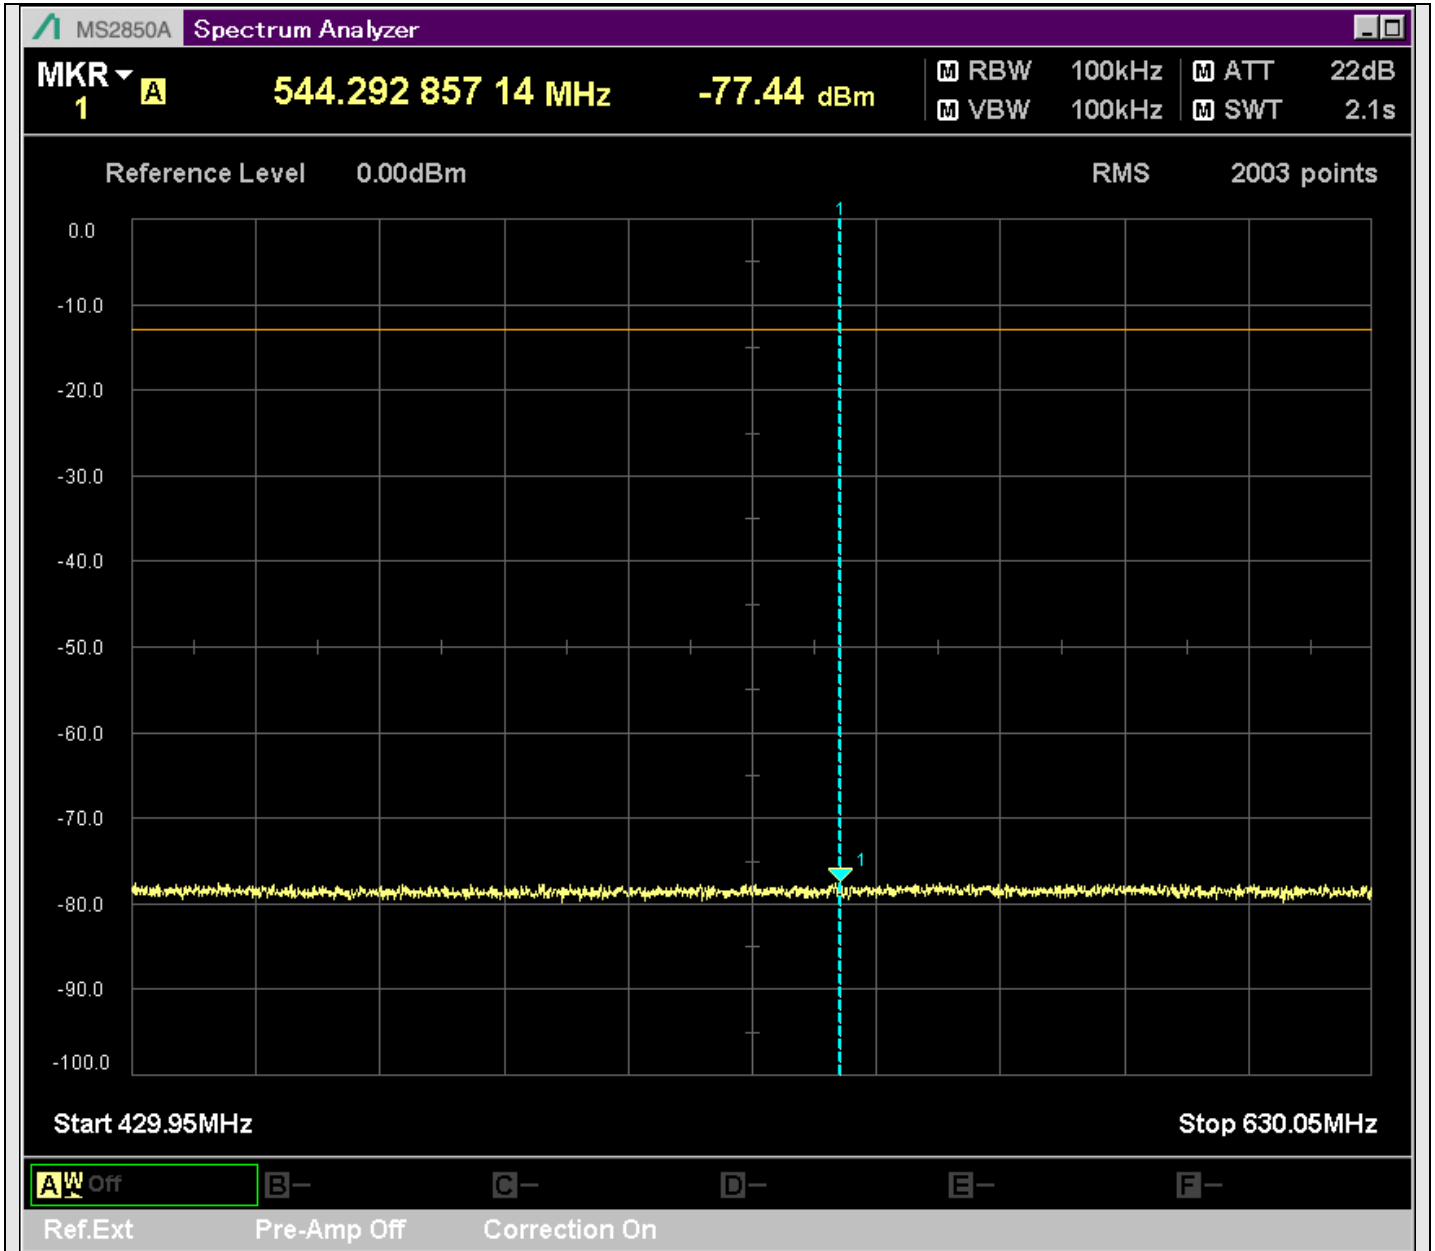

n7_25MHz_15kHz_535500_CP-OFDM
QPSK_Edge_1RB_Left_SA(429.9MHz-630.1MHz_100kHz)@544.293MHz