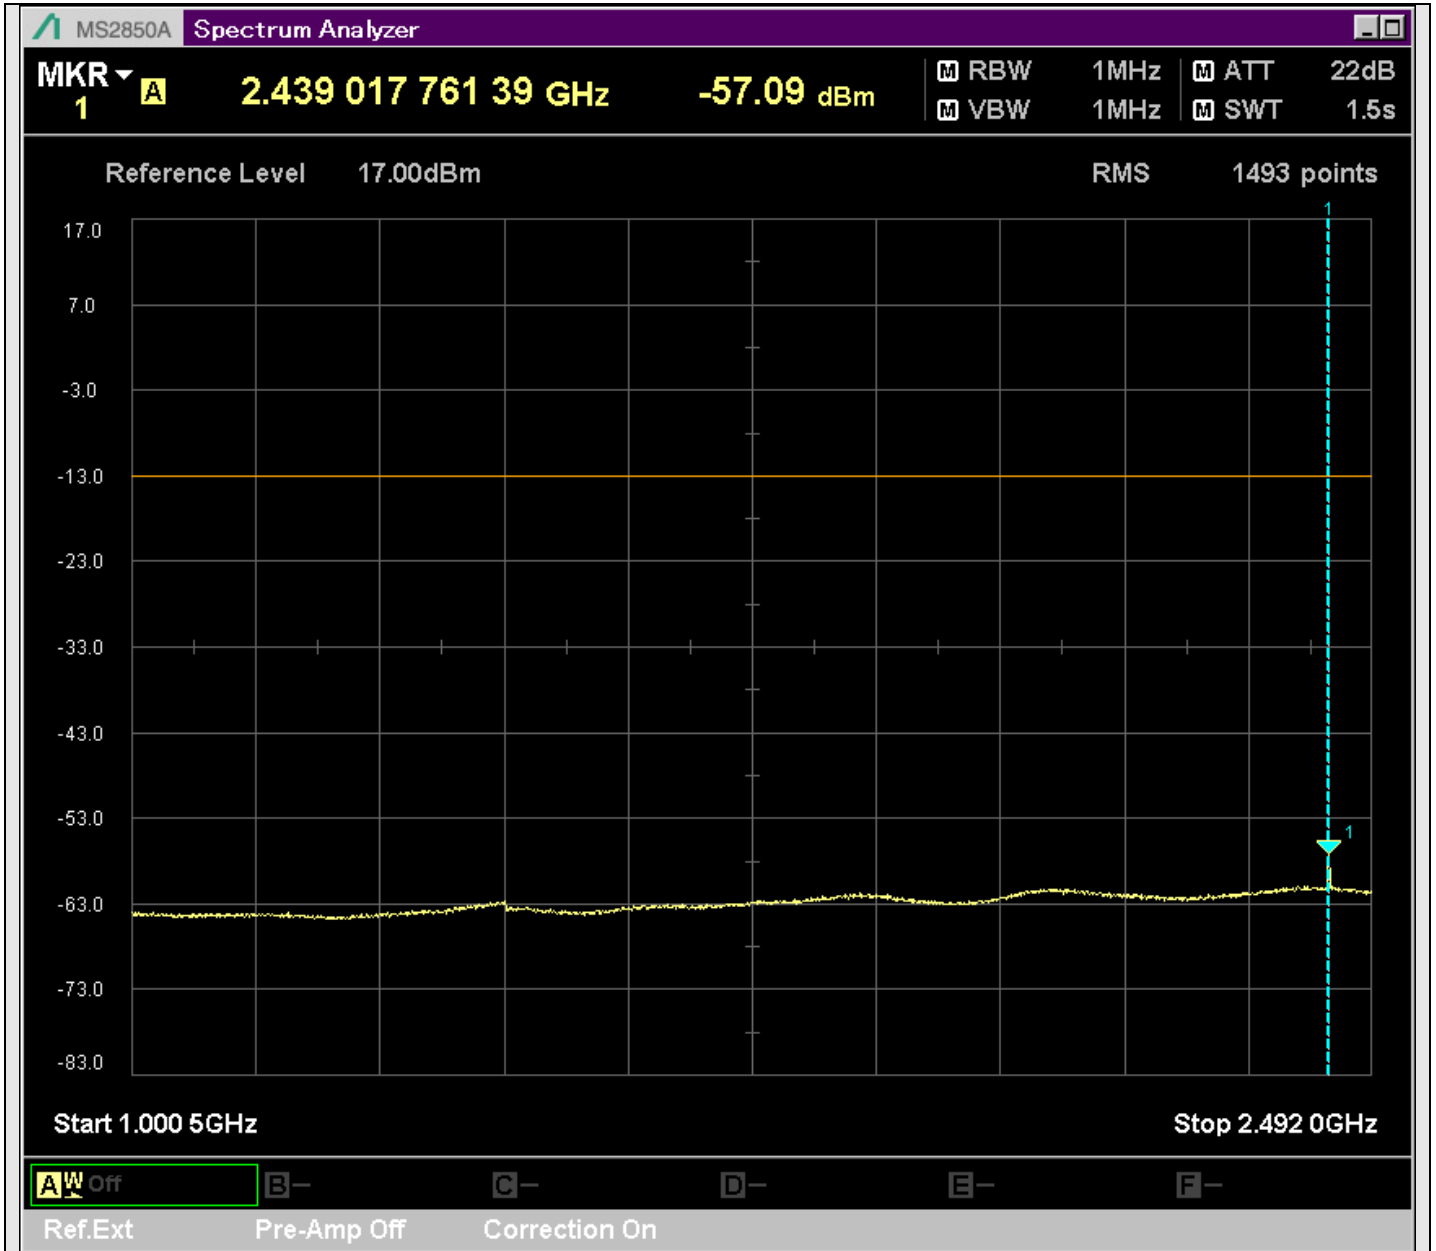

n7_25MHz_15kHz_531000_CP-OFDM
QPSK_Edge_1RB_Right_SA(1000MHz-2492.5MHz_1MHz)@2439.018MHz