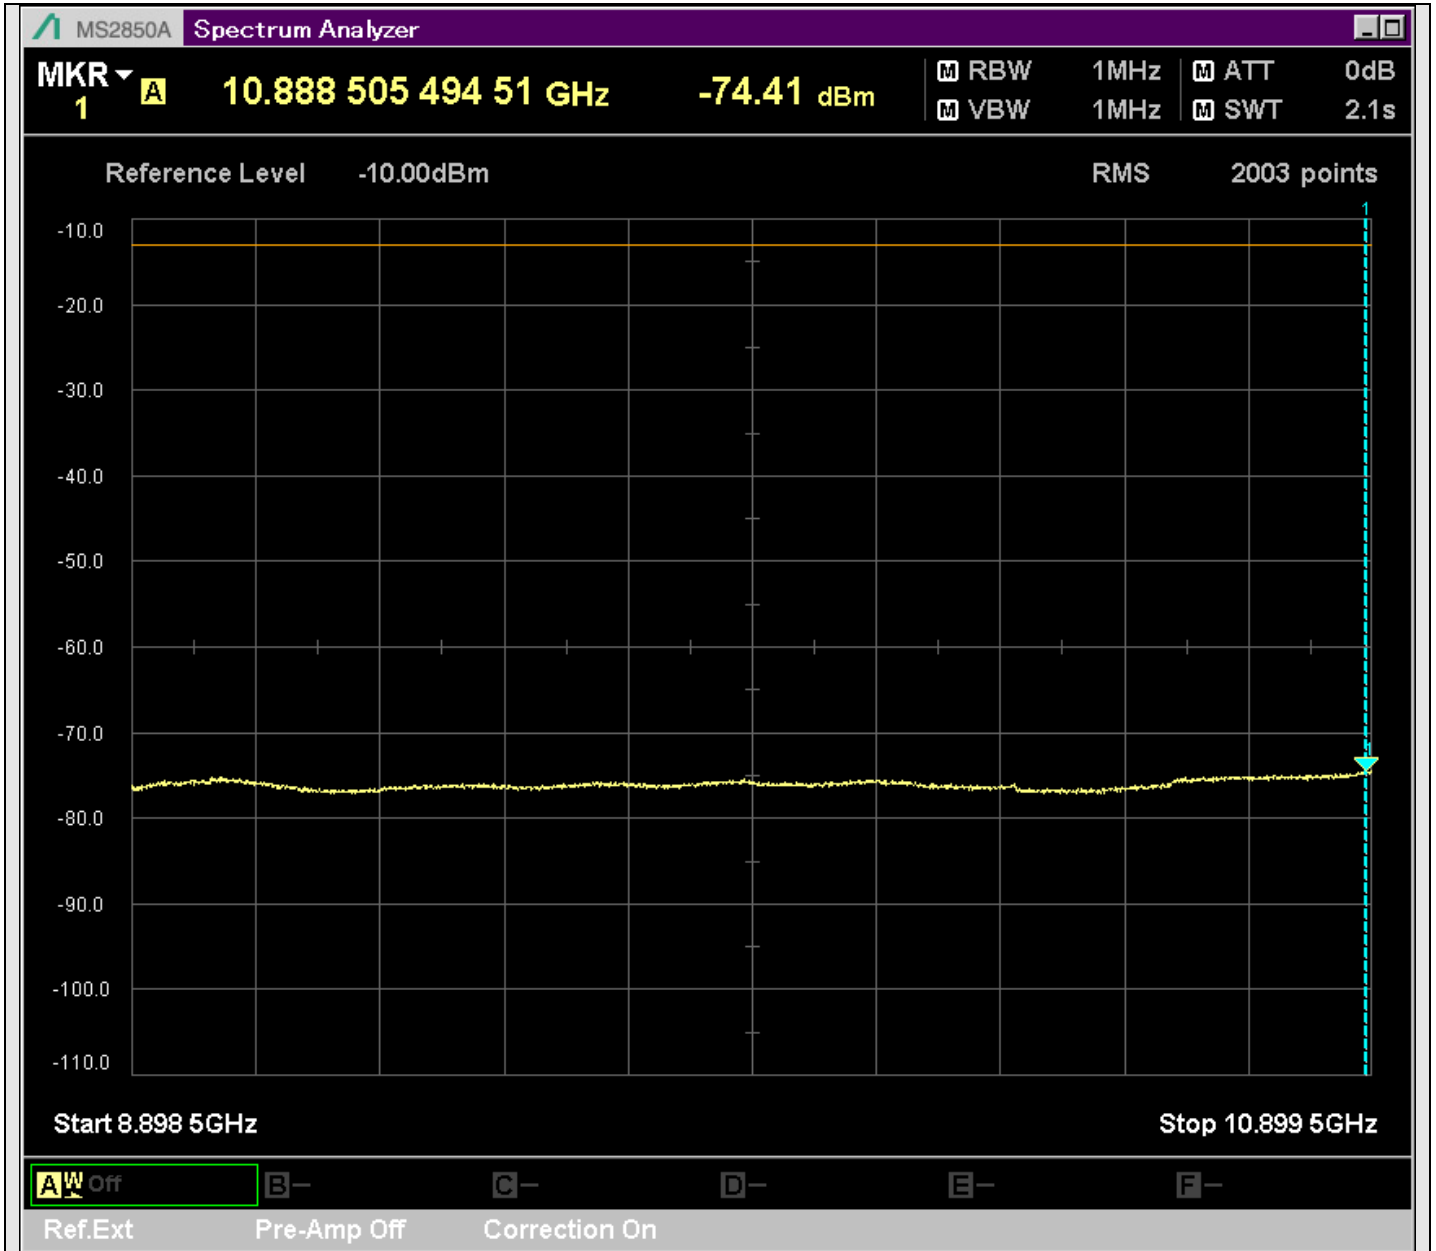

n7_25MHz_15kHz_531000_CP-OFDM
QPSK_Outer_Full_SA(829.9MHz-1000MHz_100kHz)@985.650MHz

n7_25MHz_15kHz_531000_CP-OFDM
QPSK_Outer_Full_SA(1000MHz-2492.5MHz_1MHz)@2492.000MHz

n7_25MHz_15kHz_531000_CP-OFDM
QPSK_Outer_Full_SA(2577.5MHz-2801MHz_1MHz)@2578.000MHz