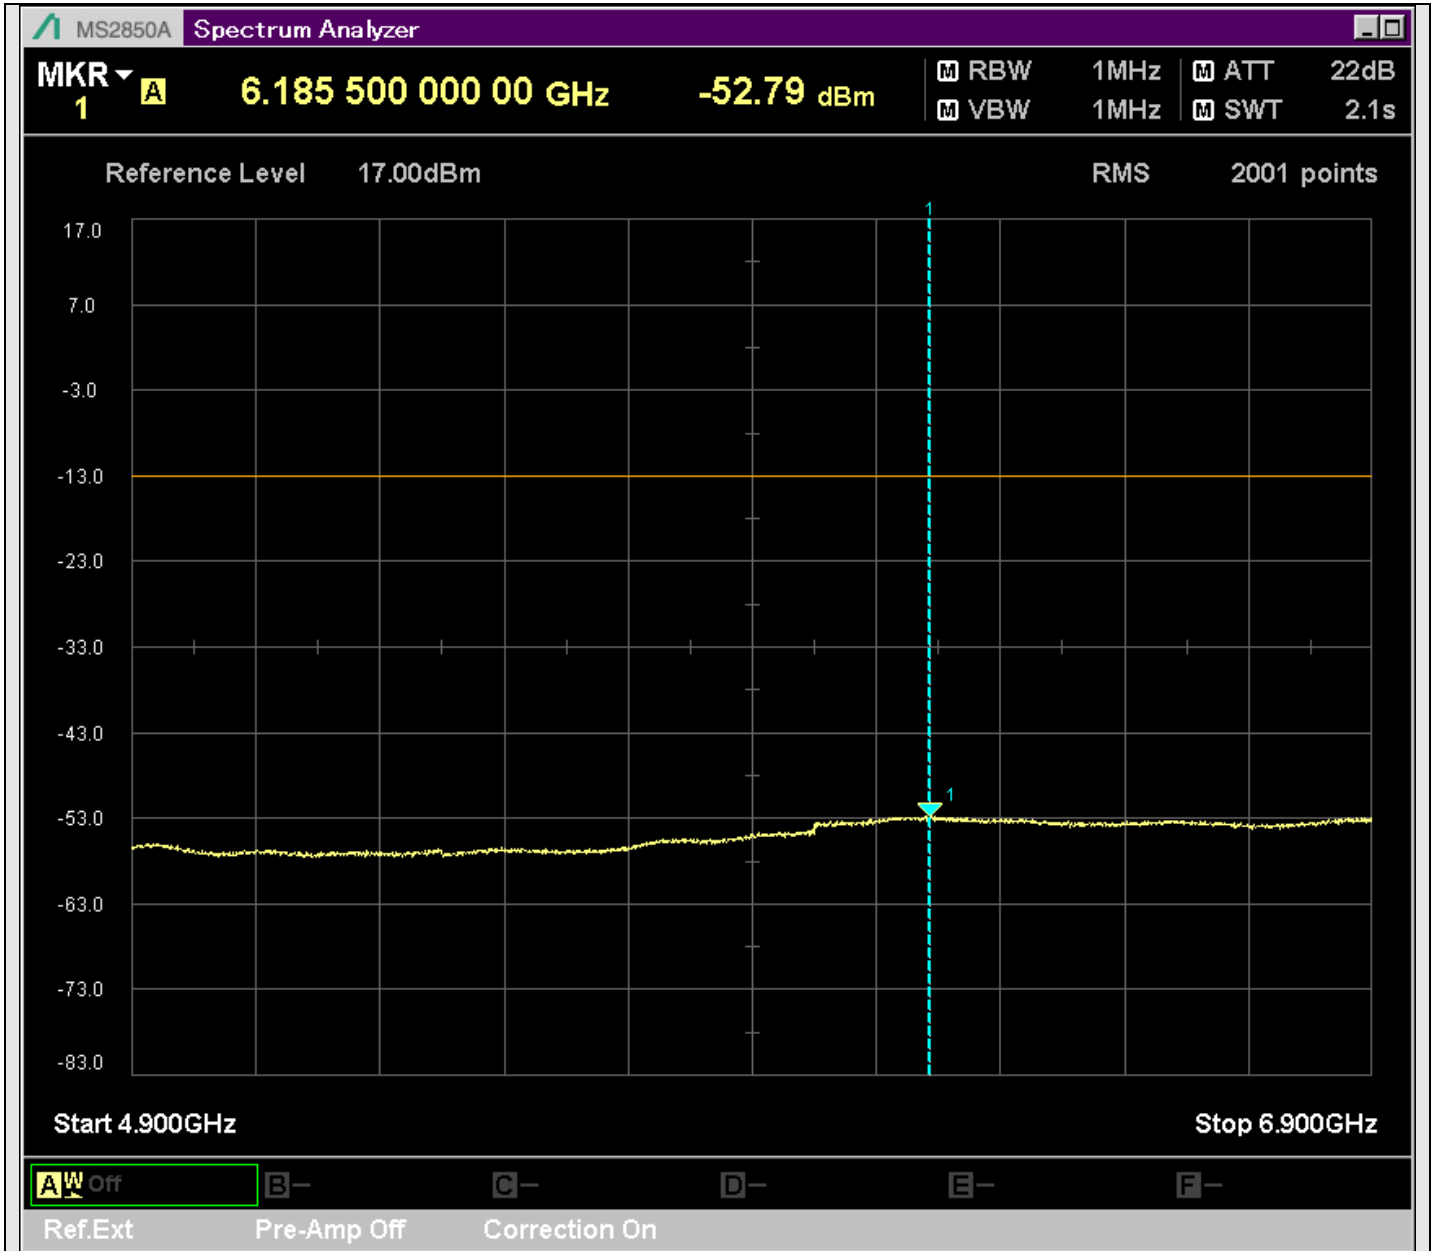

n7_25MHz_15kHz_535500_CP-OFDM
QPSK_Edge_1RB_Right_SA(4899MHz-6900MHz_1MHz)@6185.500MHz