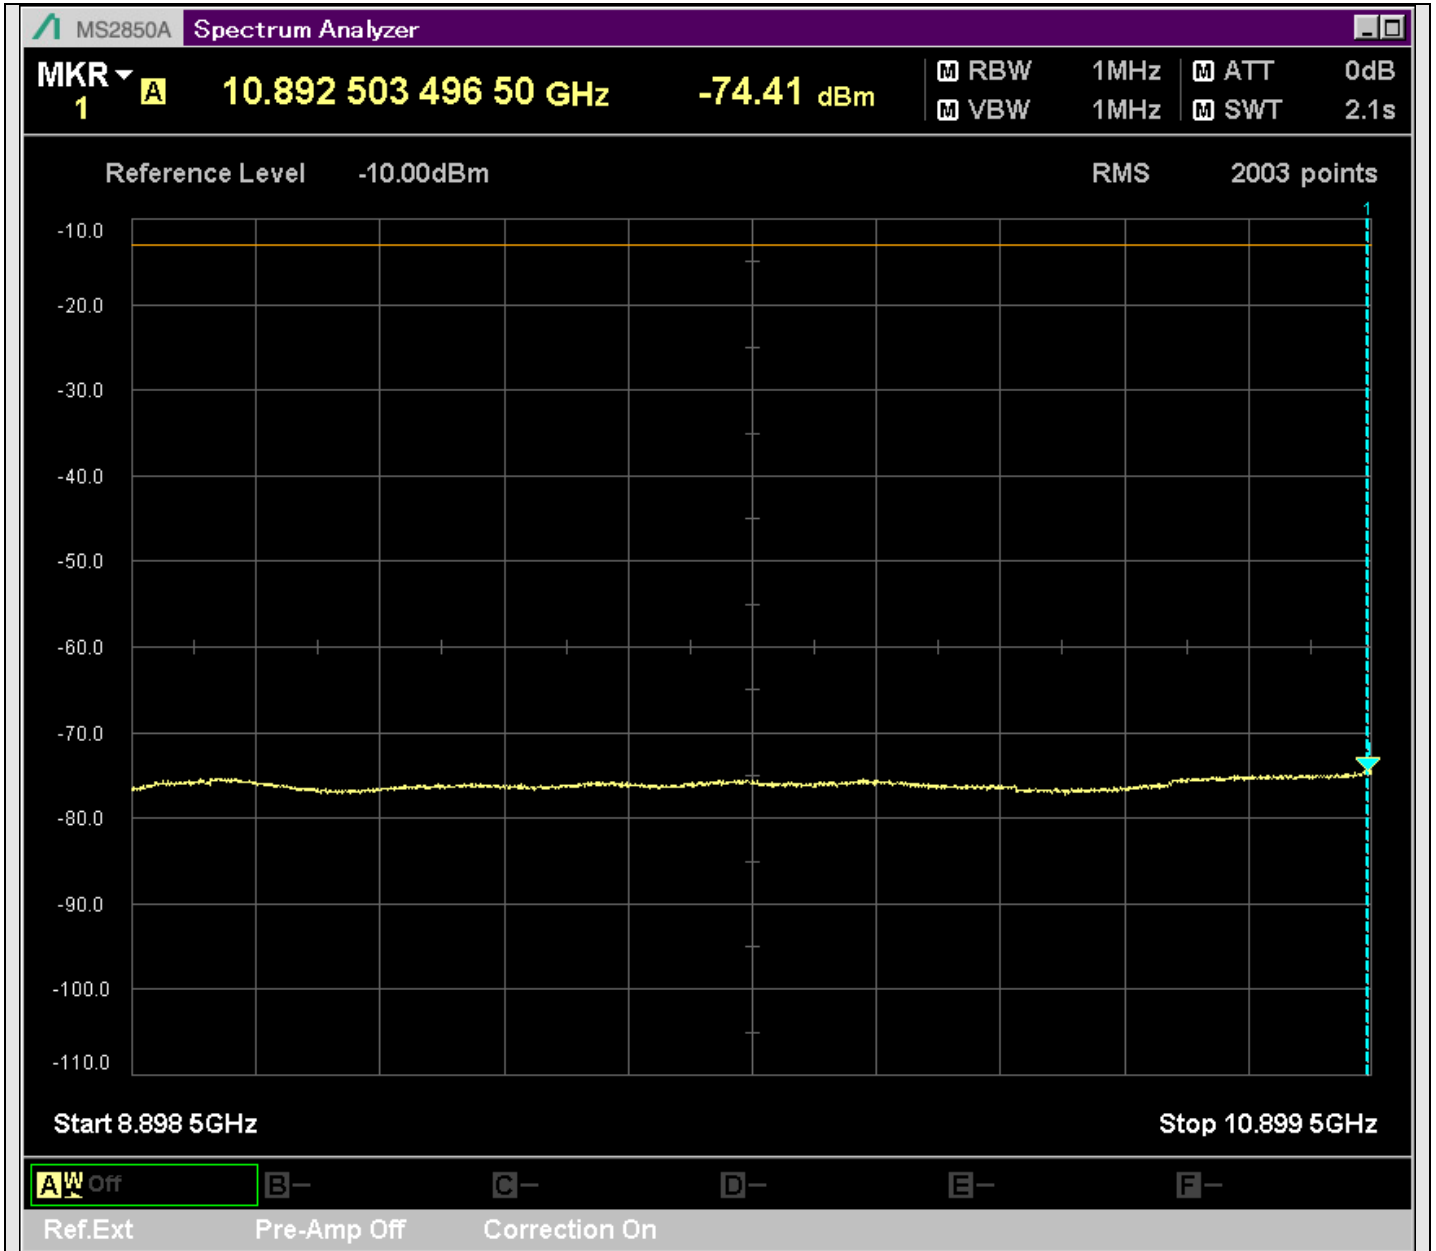

n7_50MHz_15kHz_529000_CP-OFDM
QPSK_Edge_1RB_Right_SA(24898MHz-25700MHz_1MHz)@25637.022MHz

n7_50MHz_15kHz_531000_CP-OFDM
QPSK_Outer_Full_SA(229.9MHz-430.1MHz_100kHz)@239.245MHz

n7_50MHz_15kHz_531000_CP-OFDM
QPSK_Outer_Full_SA(429.9MHz-630.1MHz_100kHz)@596.967MHz