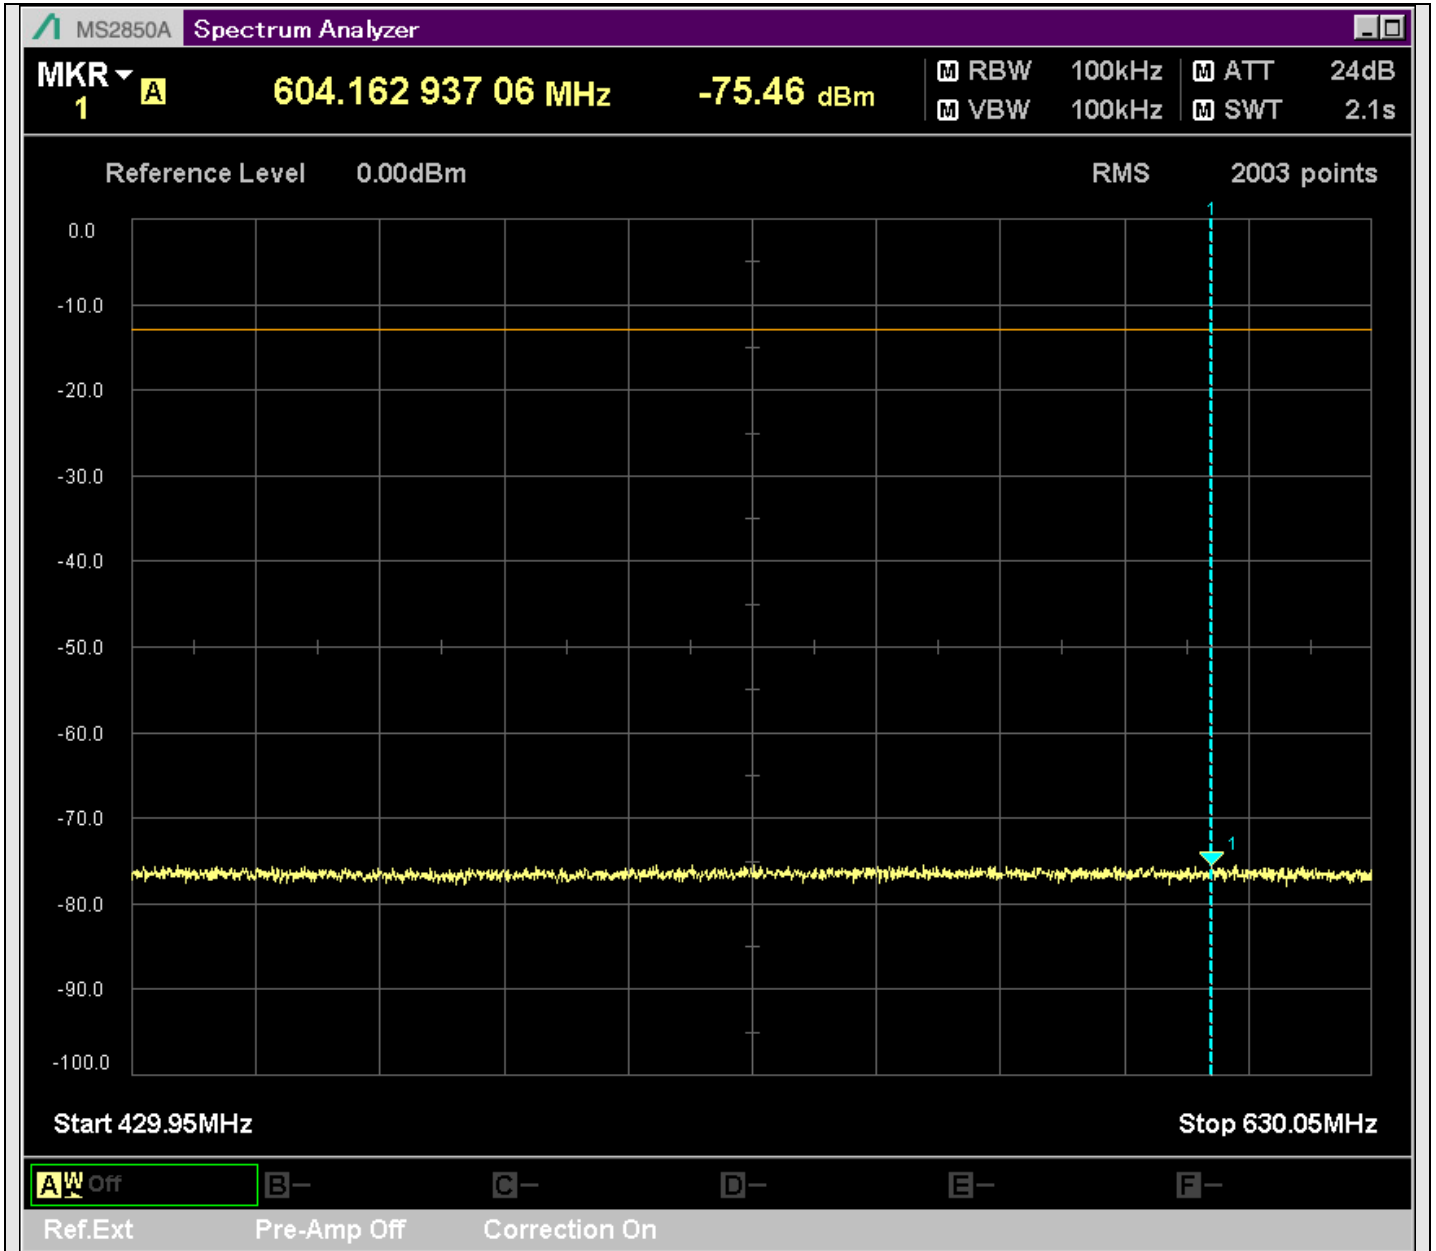

n7_25MHz_15kHz_531000_CP-OFDM
QPSK_Outer_Full_SA(229.9MHz-430.1MHz_100kHz)@266.632MHz

n7_25MHz_15kHz_531000_CP-OFDM
QPSK_Outer_Full_SA(429.9MHz-630.1MHz_100kHz)@604.163MHz

n7_25MHz_15kHz_531000_CP-OFDM
QPSK_Outer_Full_SA(629.9MHz-830.1MHz_100kHz)@818.756MHz