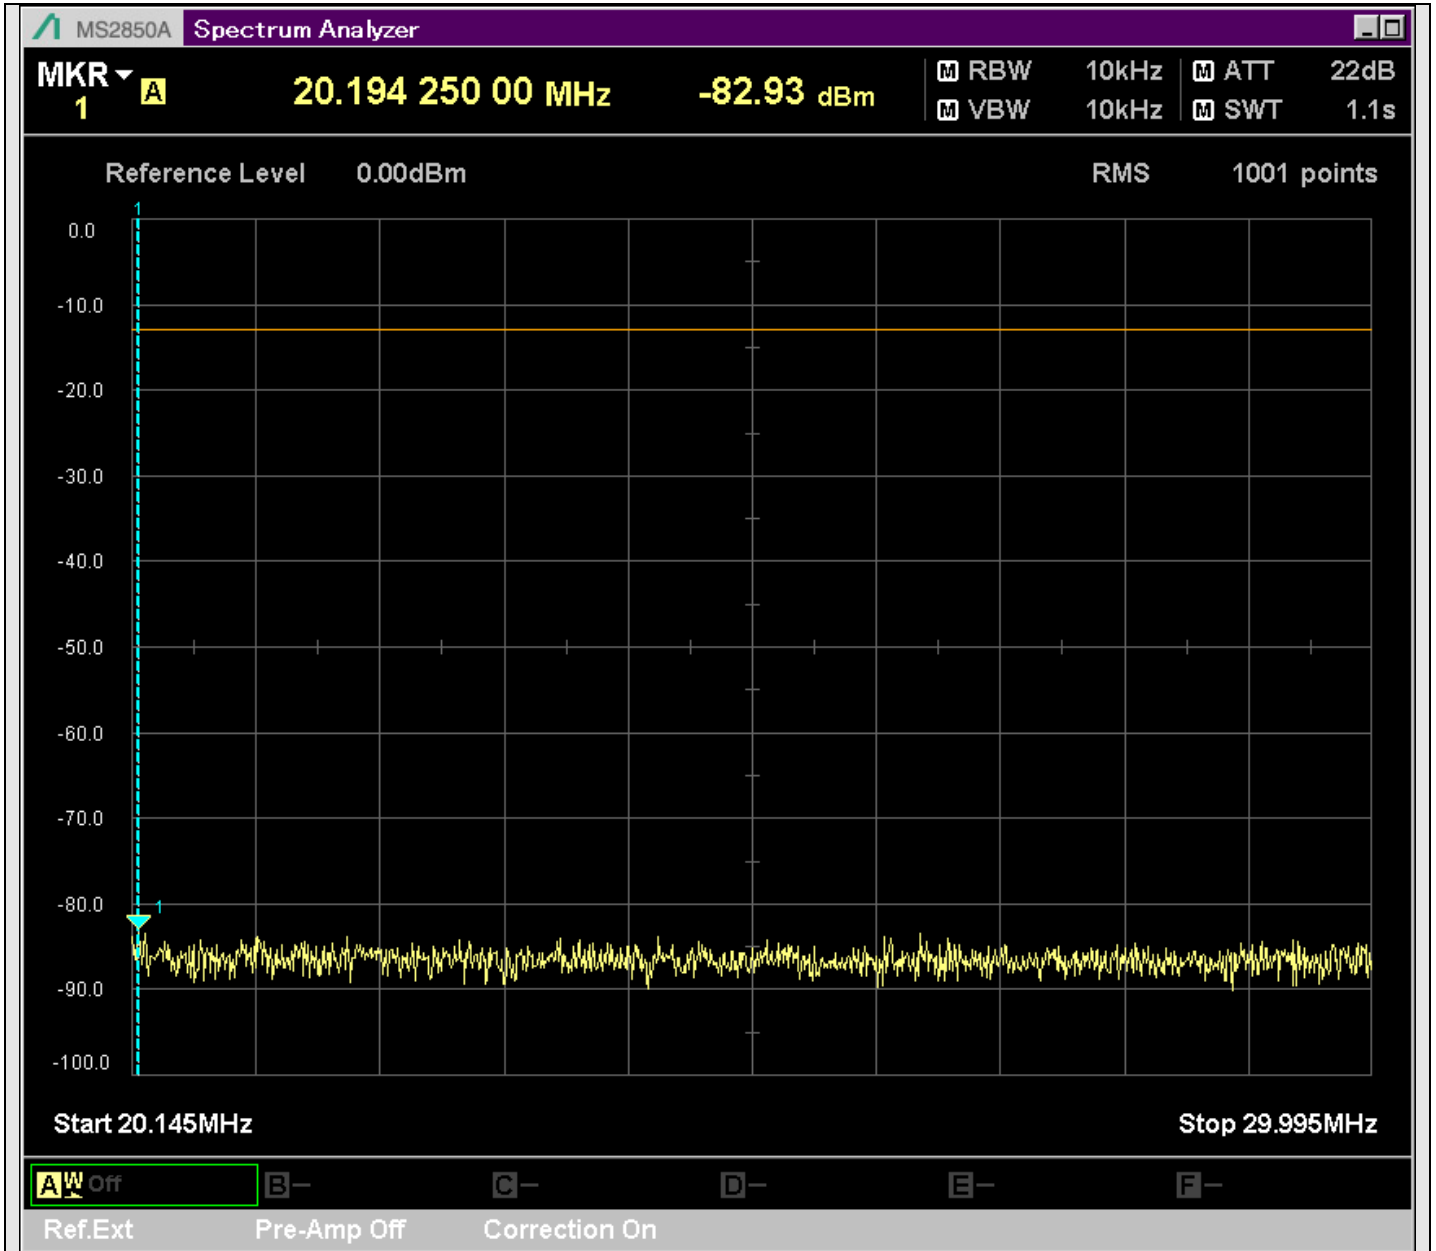

n7_50MHz_15kHz_529000_CP-OFDM
QPSK_Edge_1RB_Left_SA(20.14MHz-30MHz_10kHz)@20.194MHz