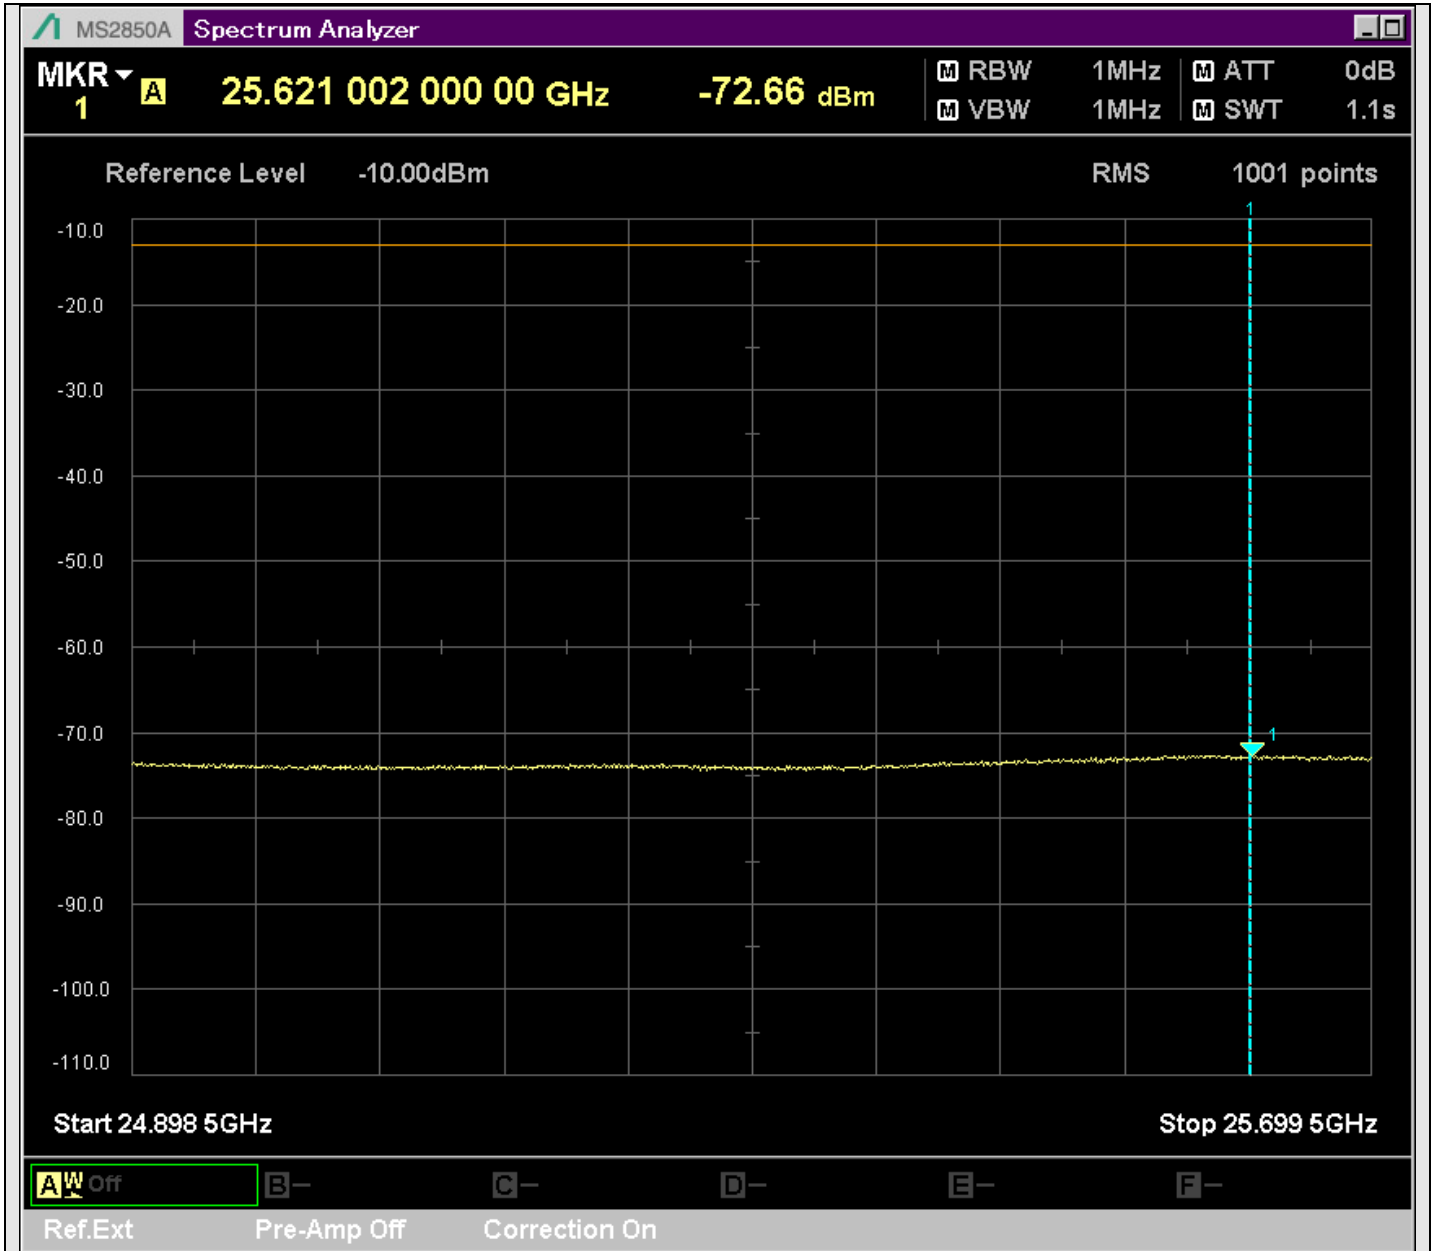

n7_25MHz_15kHz_531000_CP-OFDM
QPSK_Outer_Full_SA(24898MHz-25700MHz_1MHz)@25621.002MHz