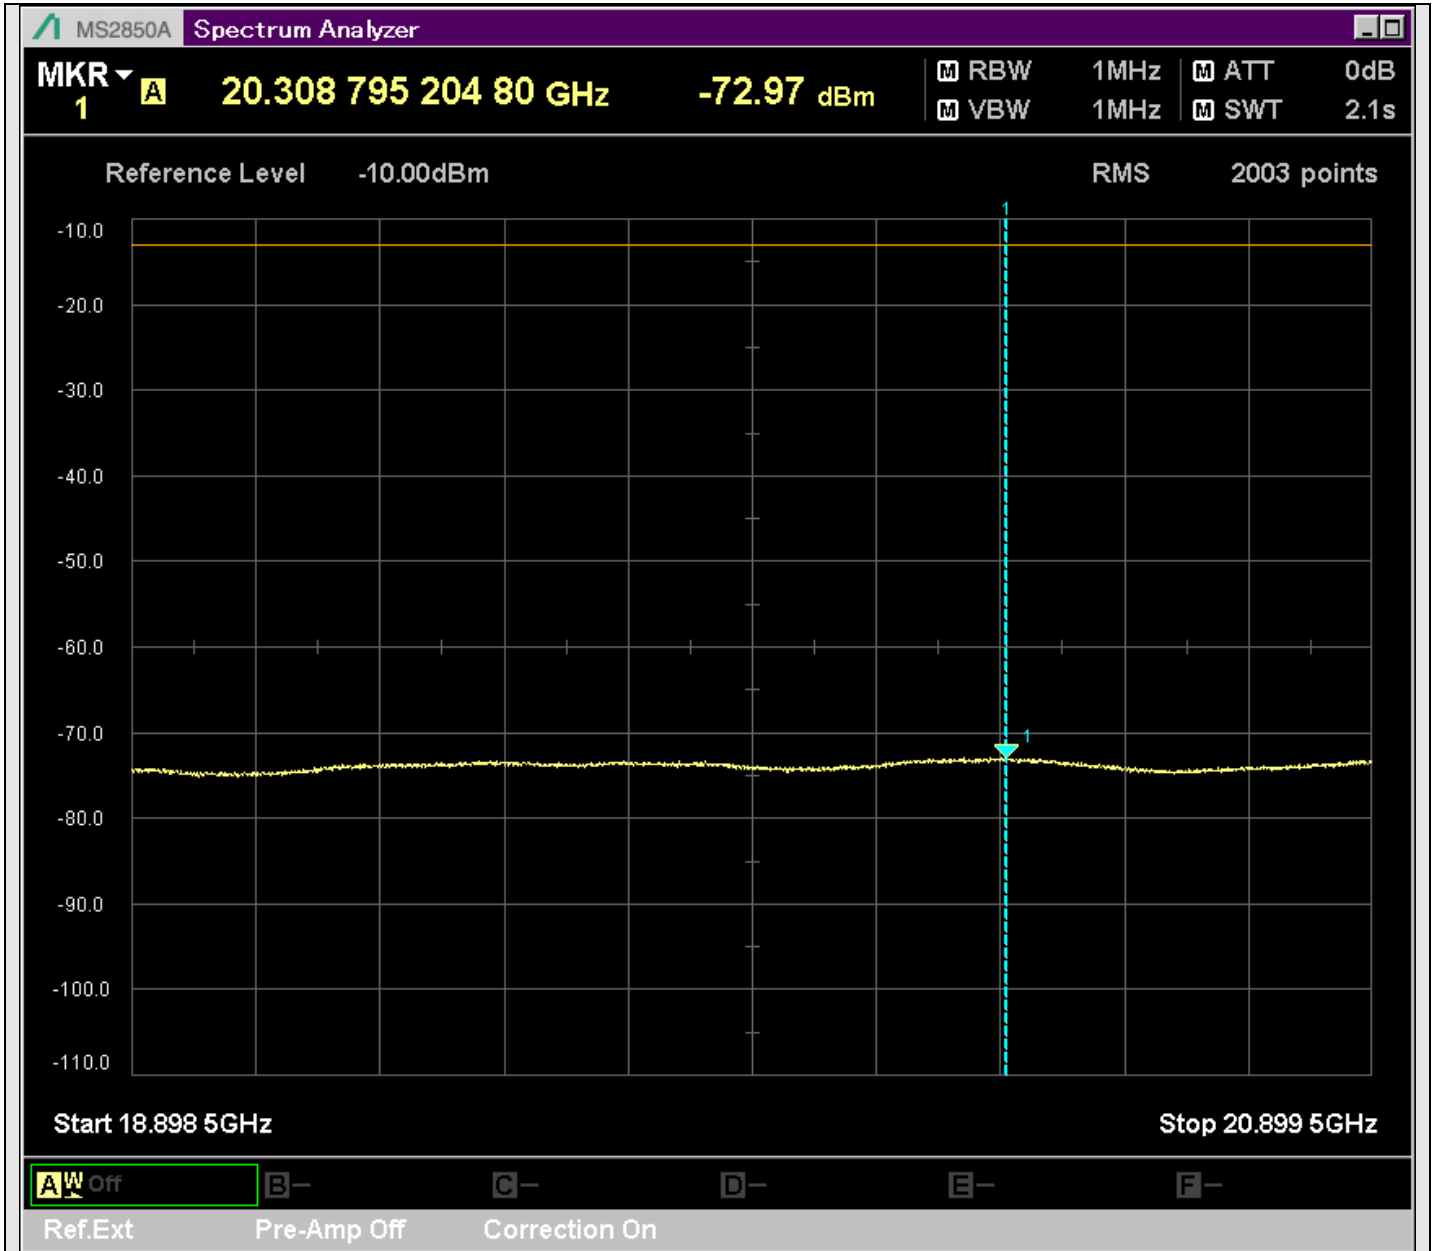

n7_25MHz_15kHz_531000_CP-OFDM
QPSK_Edge_1RB_Right_SA(18898MHz-20900MHz_1MHz)@20308.795MHz