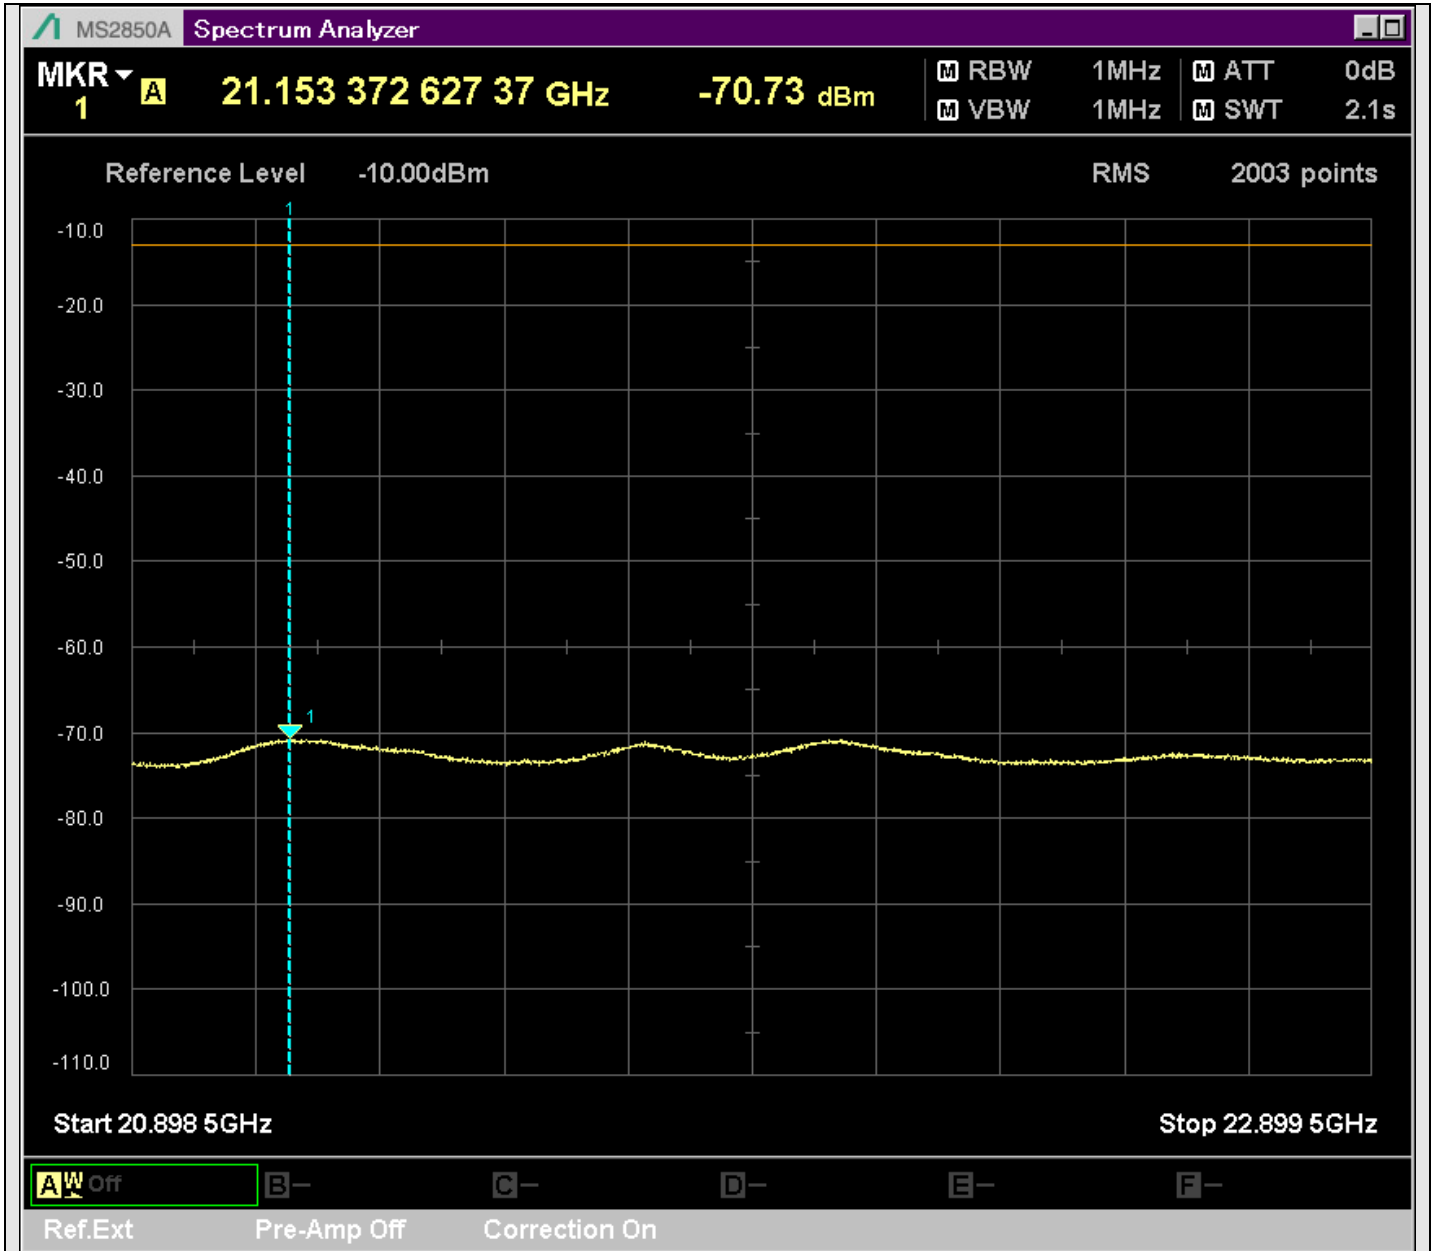

n7_25MHz_15kHz_531000_CP-OFDM
QPSK_Edge_1RB_Left_SA(20898MHz-22900MHz_1MHz)@21153.373MHz