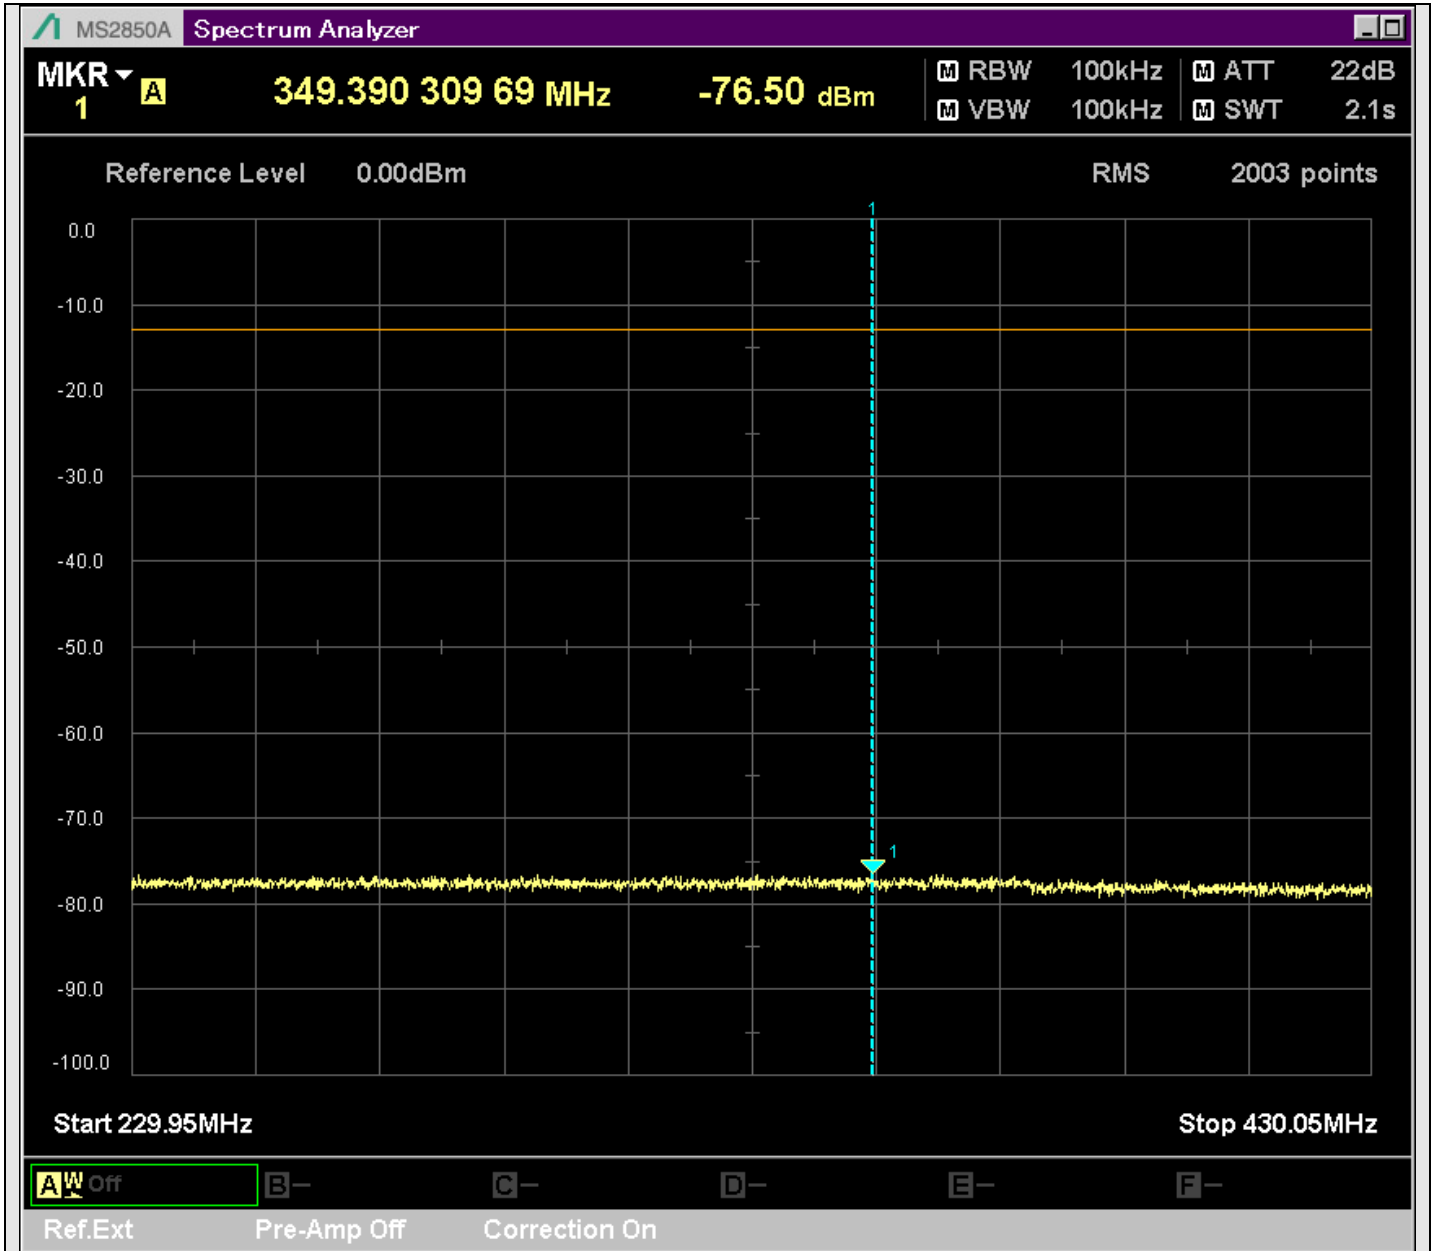

n7_25MHz_15kHz_531000_CP-OFDM
QPSK_Edge_1RB_Right_SA(229.9MHz-430.1MHz_100kHz)@349.390MHz