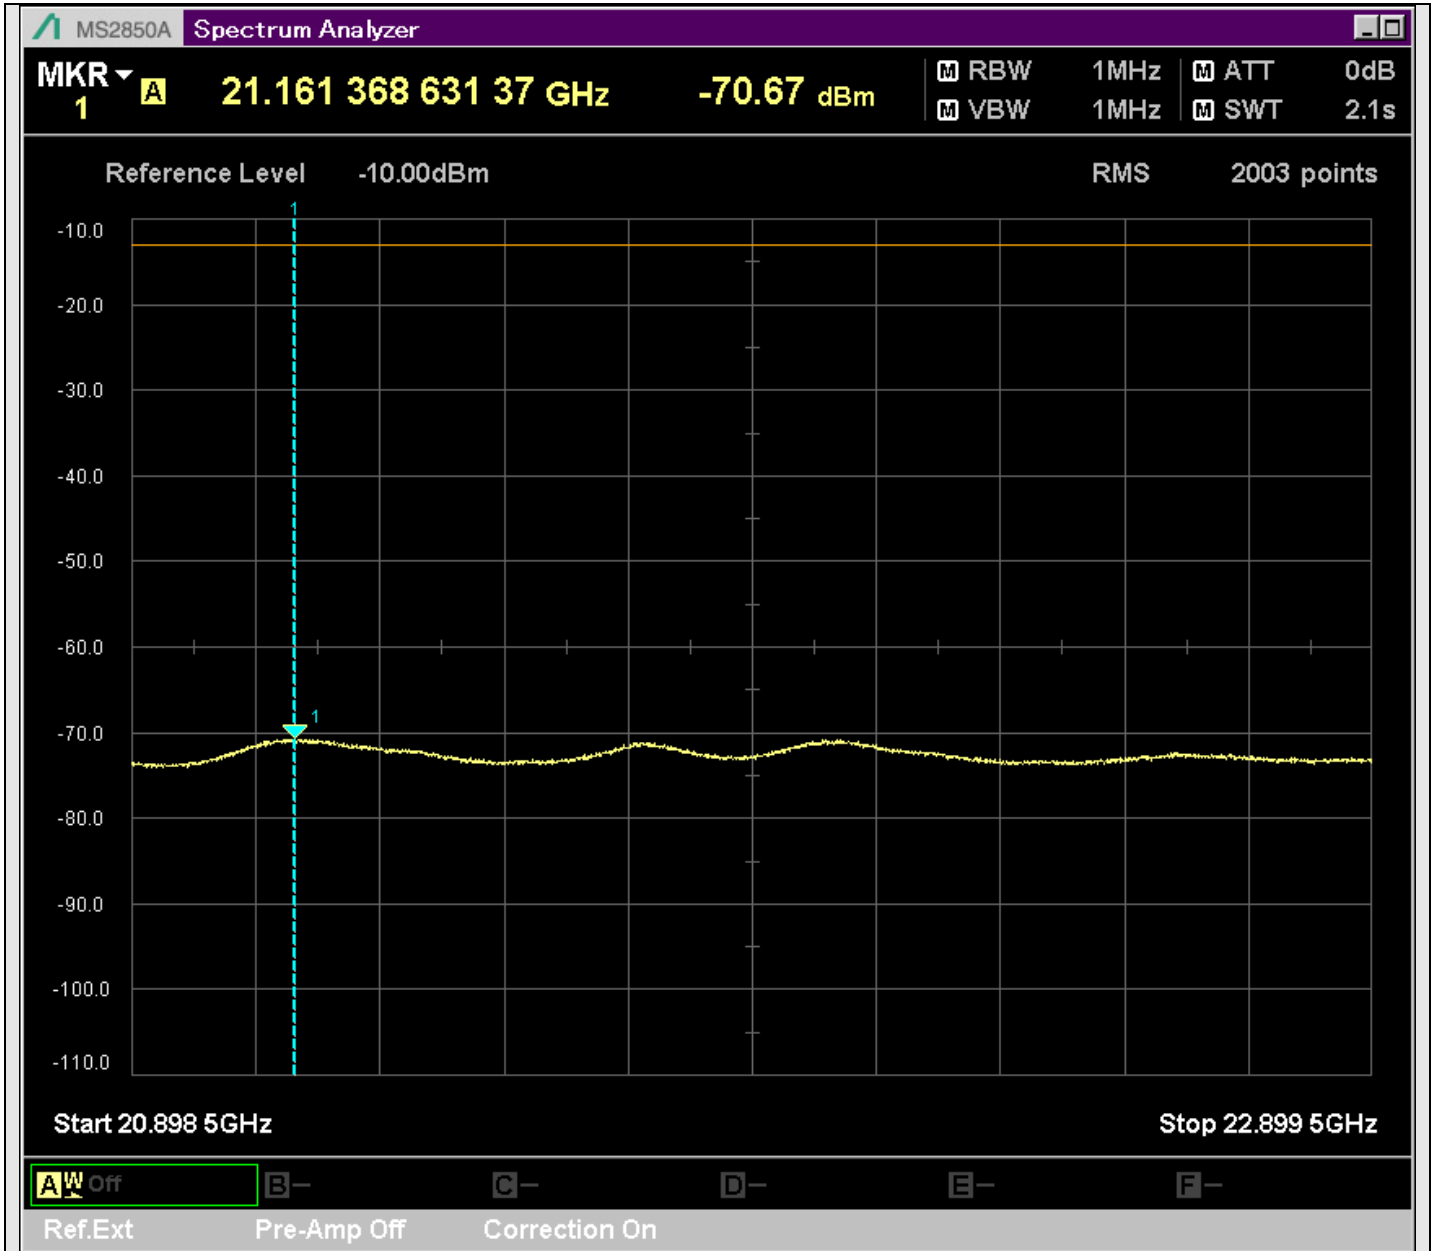

n7_25MHz_15kHz_535500_CP-OFDM
QPSK_Edge_1RB_Right_SA(20898MHz-22900MHz_1MHz)@21161.369MHz