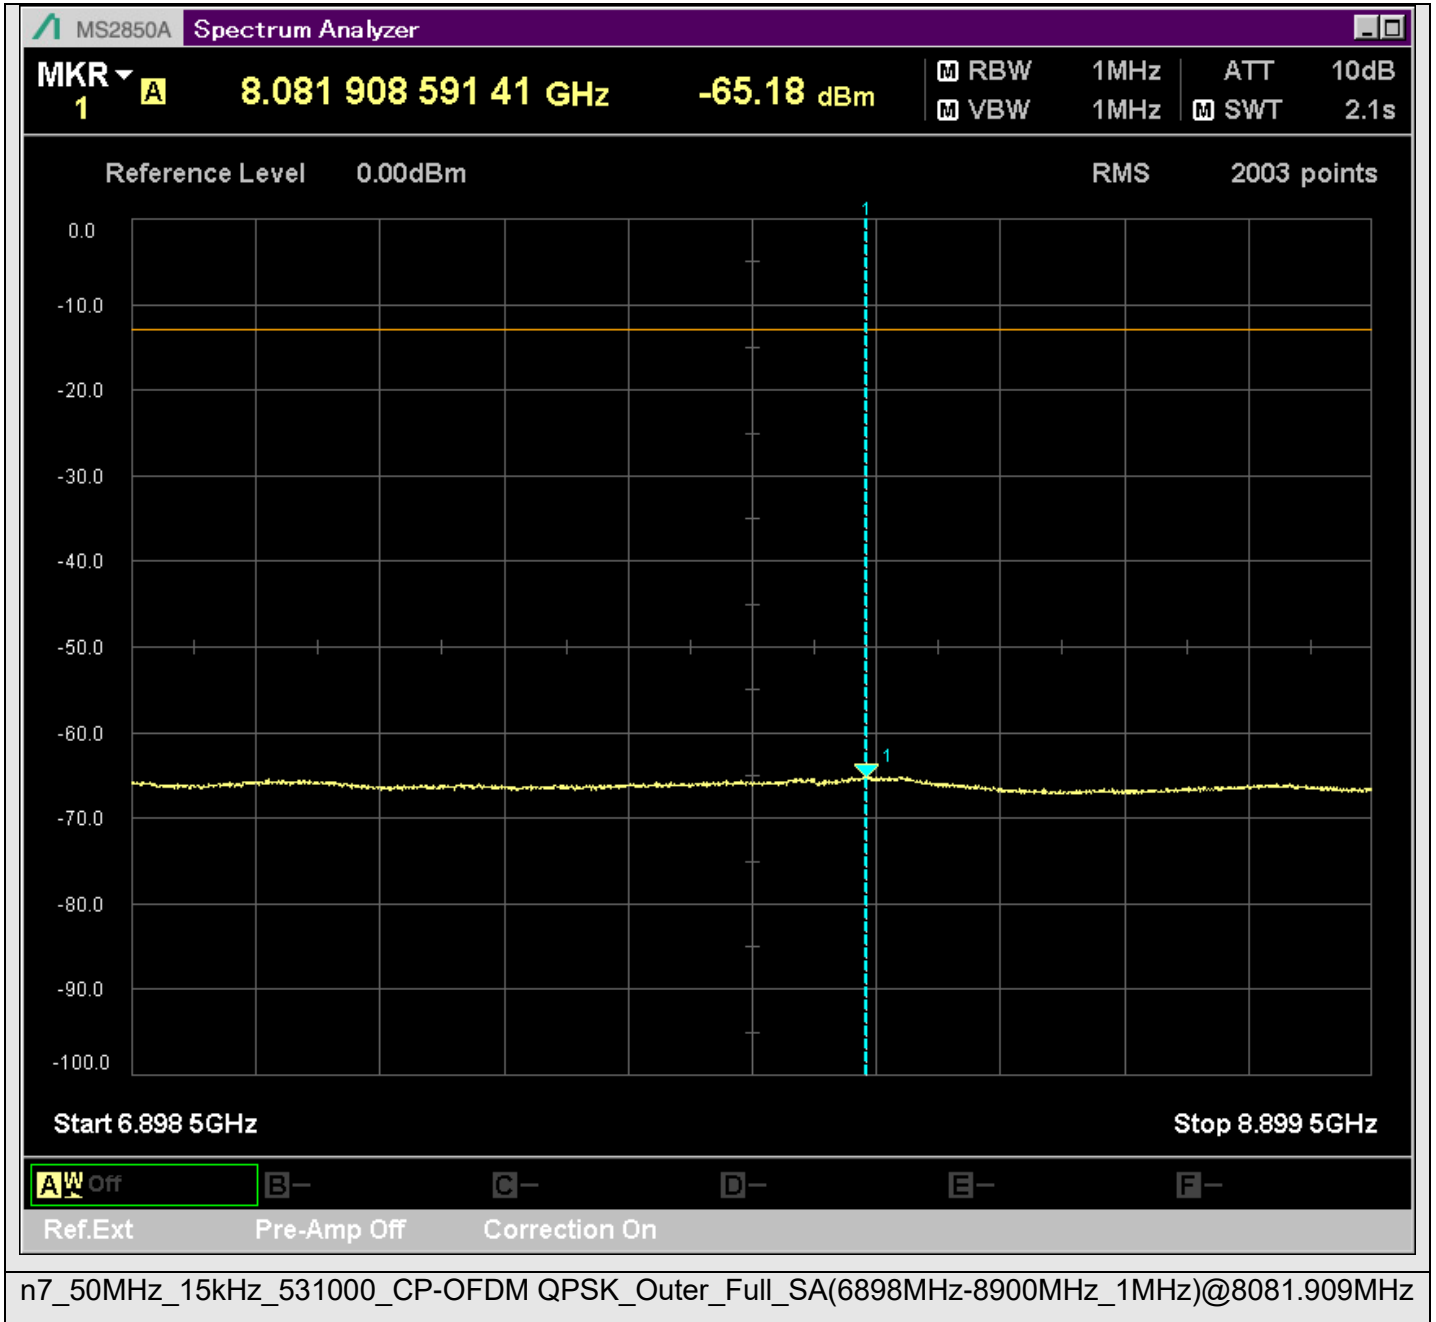

n7_50MHz_15kHz_529000_CP-OFDM
QPSK_Edge_1RB_Right_SA(24898MHz-25700MHz_1MHz)@25637.022MHz

n7_50MHz_15kHz_531000_CP-OFDM
QPSK_Outer_Full_SA(229.9MHz-430.1MHz_100kHz)@239.245MHz

n7_50MHz_15kHz_531000_CP-OFDM
QPSK_Outer_Full_SA(429.9MHz-630.1MHz_100kHz)@596.967MHz