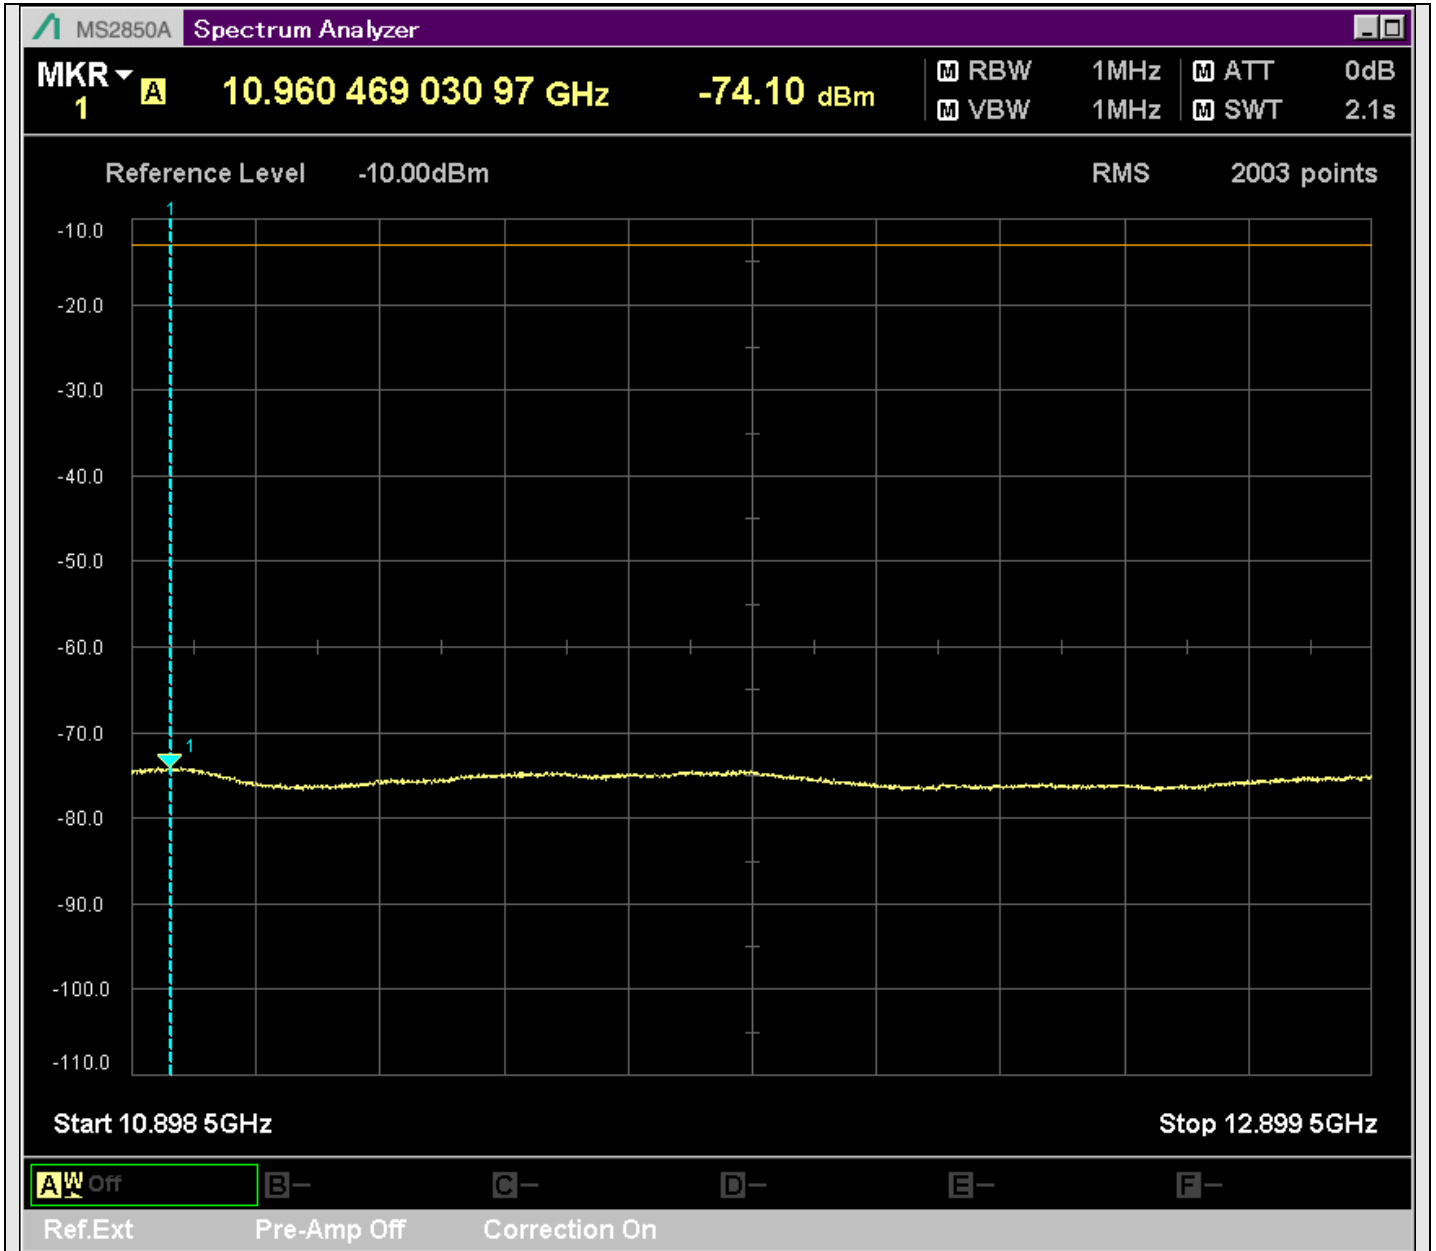

n7_25MHz_15kHz_531000_CP-OFDM
QPSK_Edge_1RB_Right_SA(10898MHz-12900MHz_1MHz)@10960.469MHz