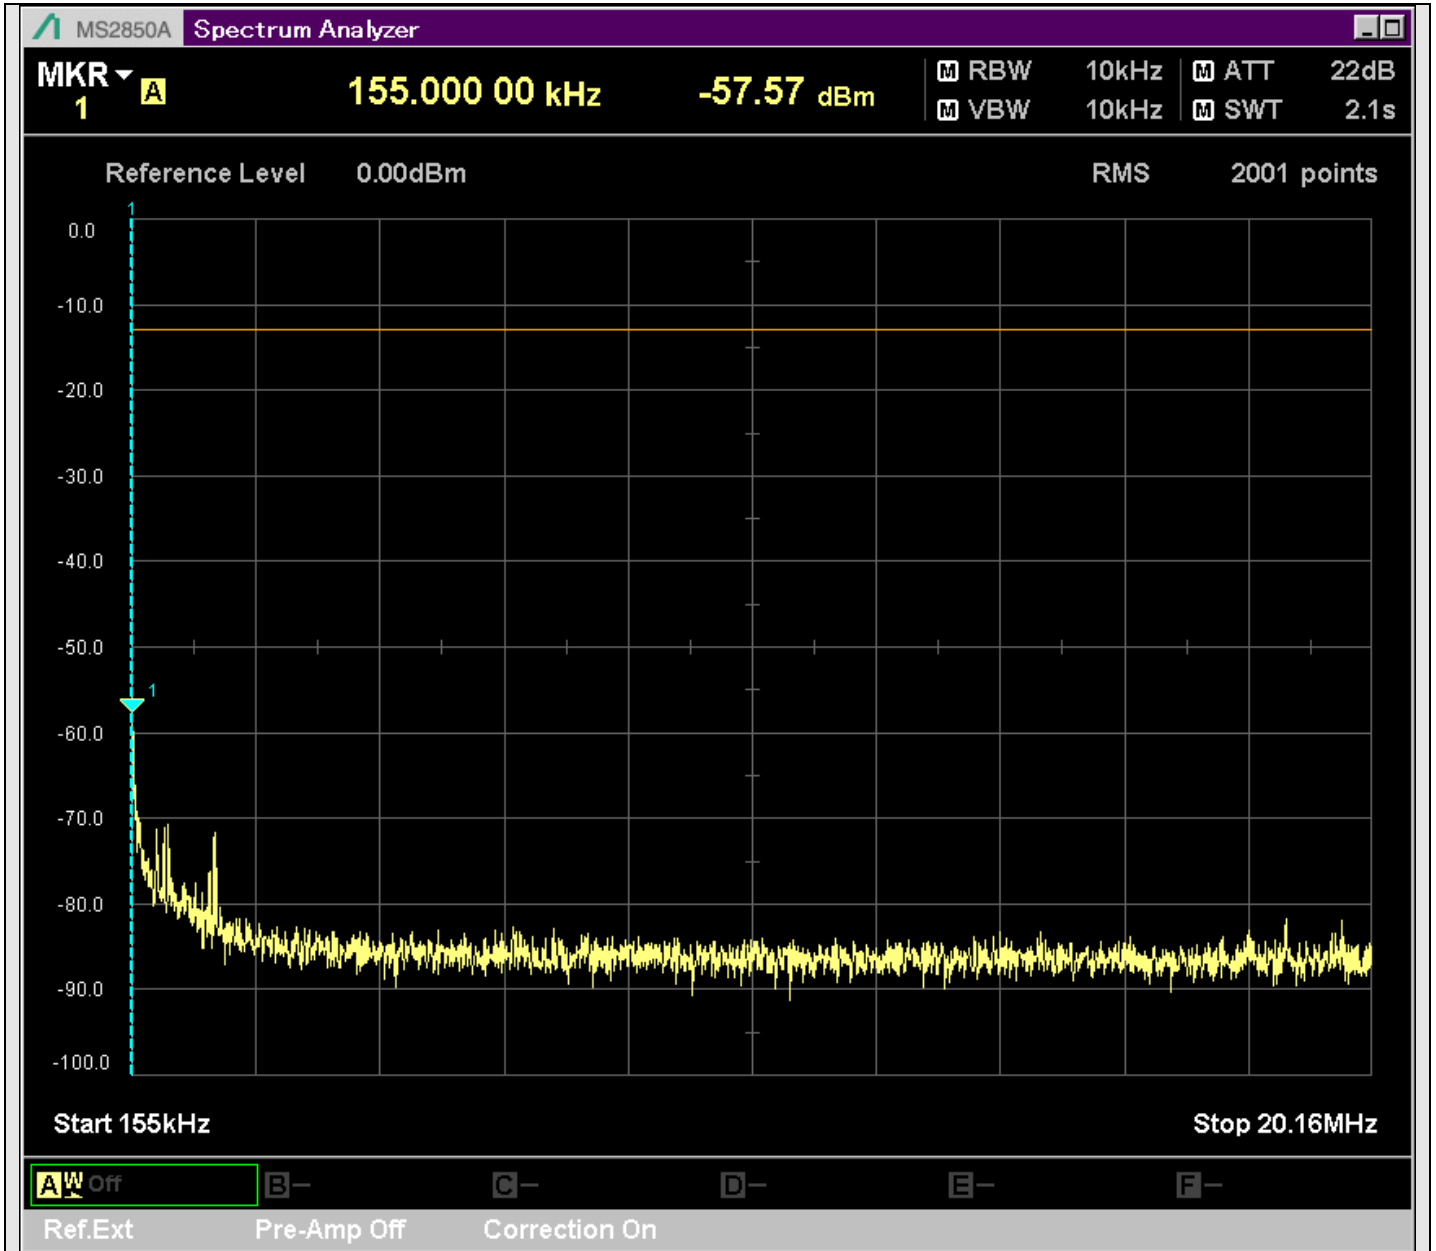

n7_25MHz_15kHz_535500_CP-OFDM
QPSK_Edge_1RB_Right_SA(0.15MHz-20.16MHz_10kHz)@0.155MHz