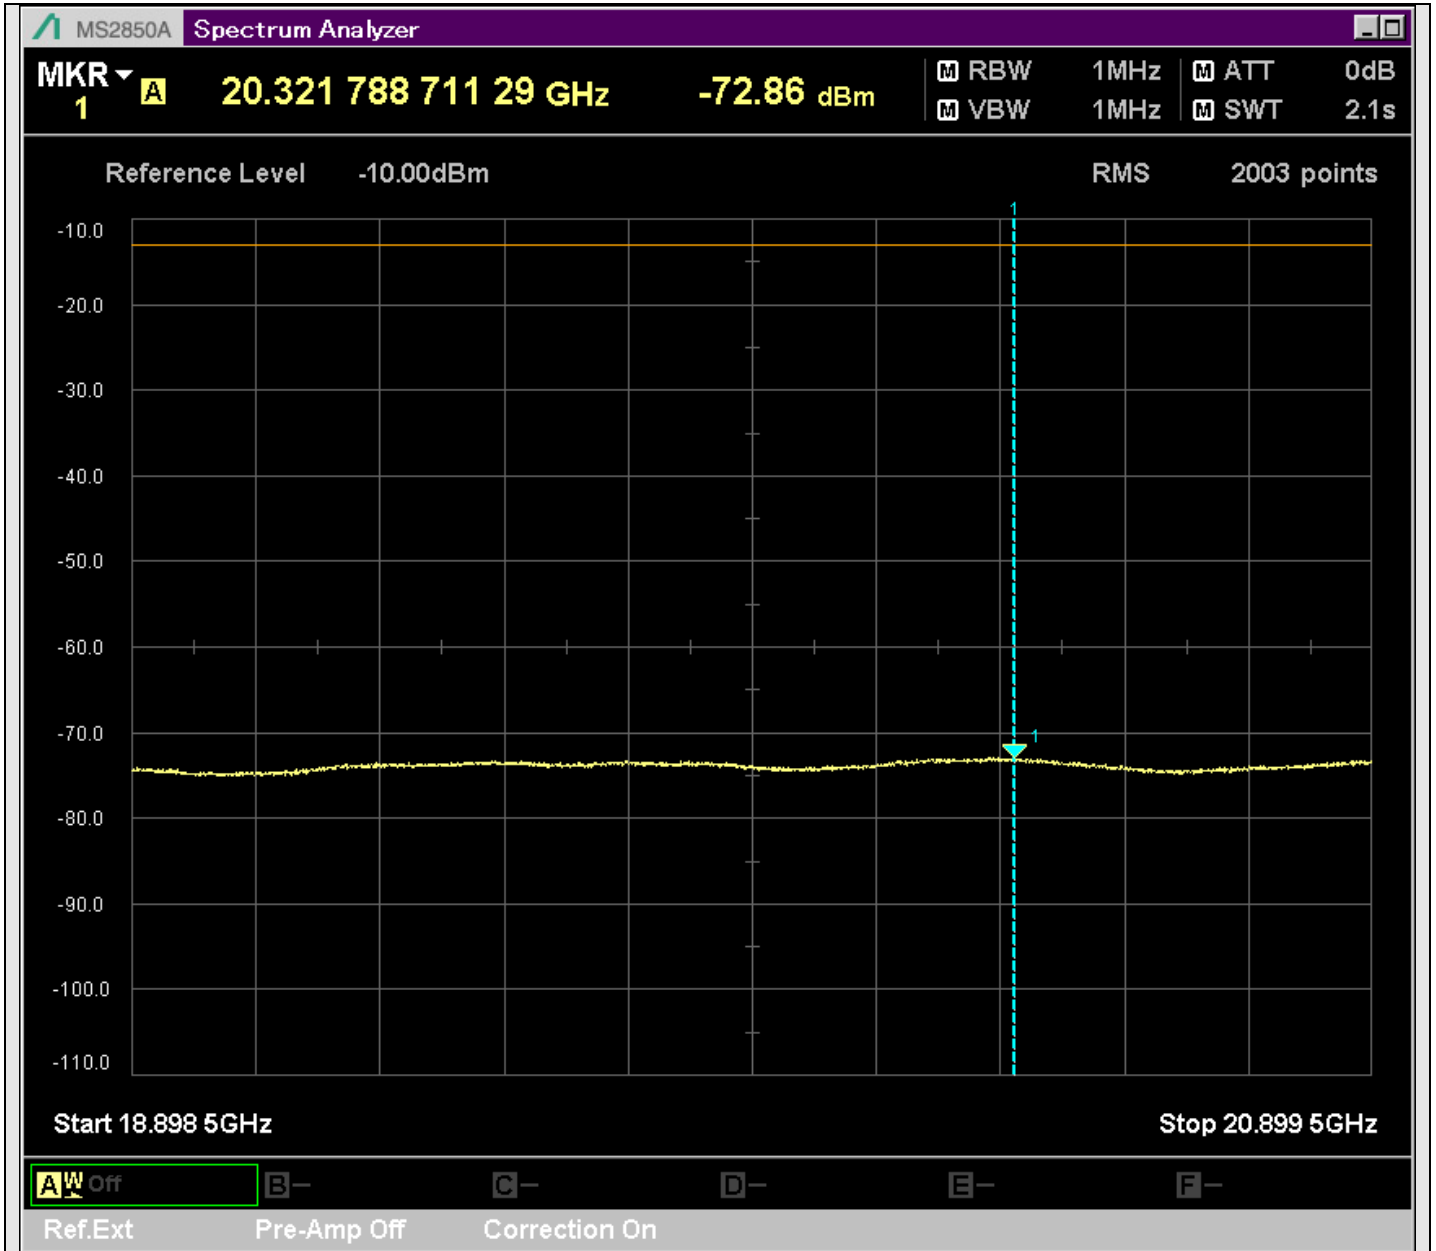

n7_50MHz_15kHz_529000_CP-OFDM
QPSK_Outer_Full_SA(18898MHz-20900MHz_1MHz)@20321.789MHz