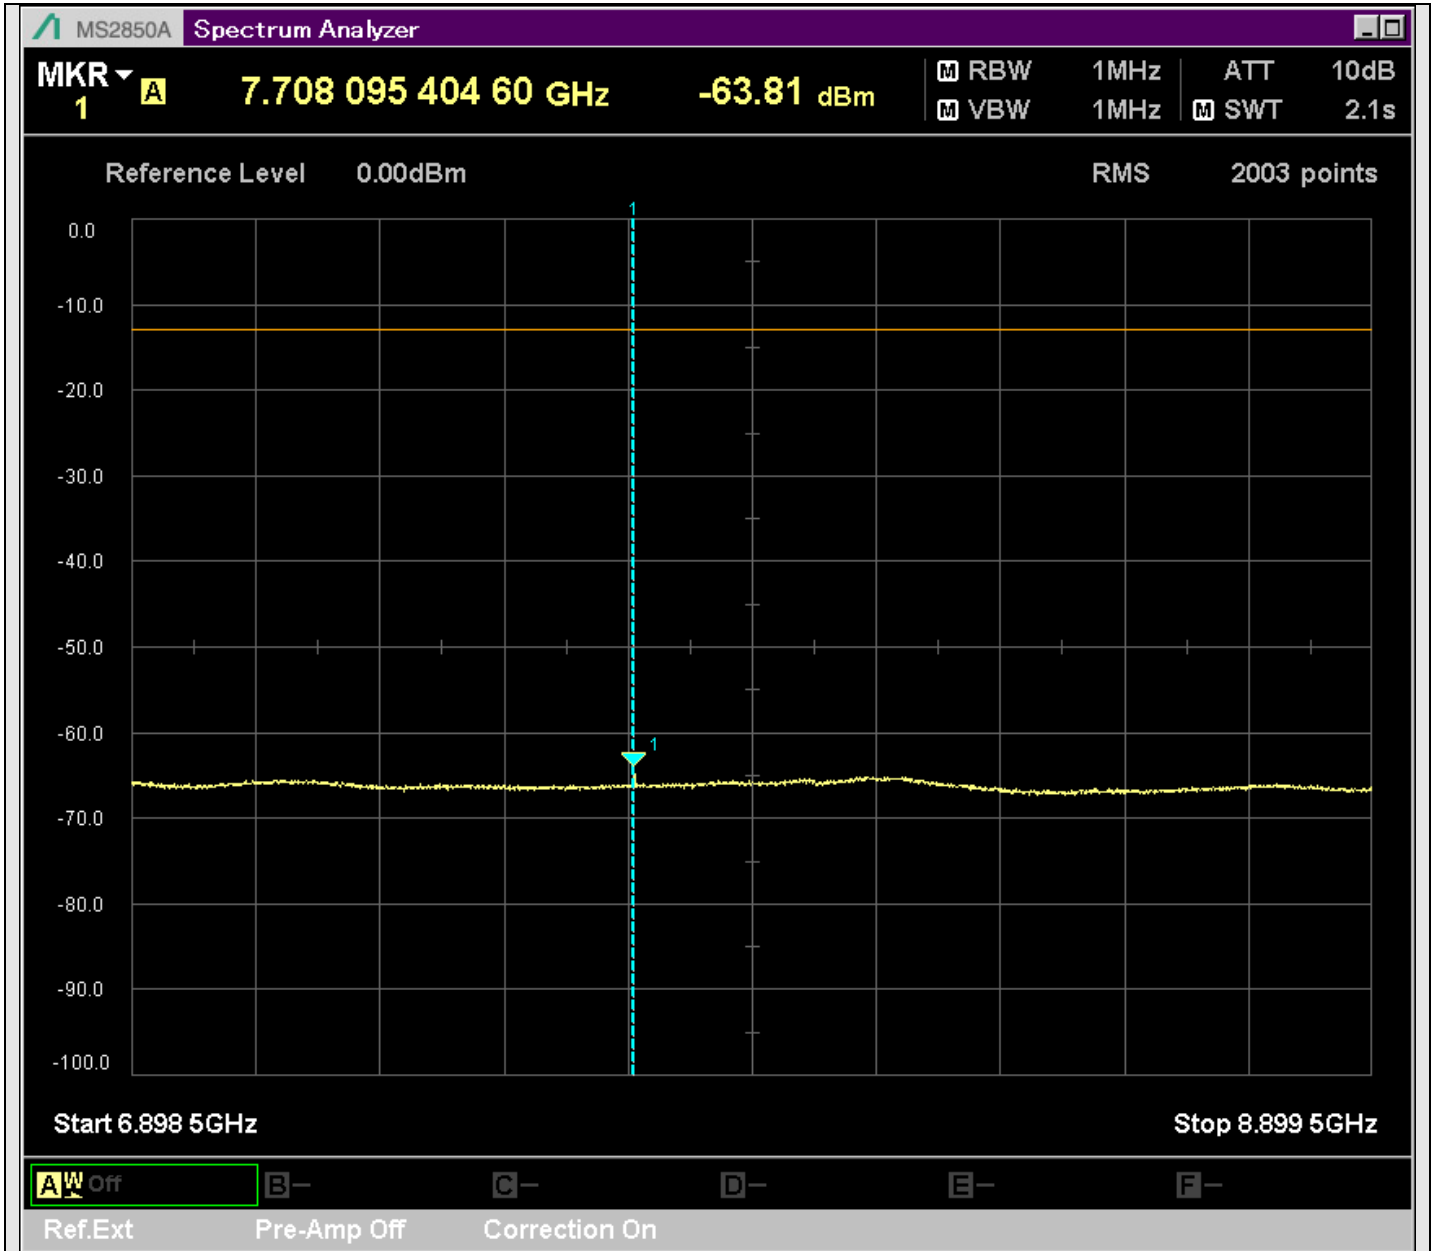

n7_25MHz_15kHz_535500_CP-OFDM
QPSK_Edge_1RB_Right_SA(6898MHz-8900MHz_1MHz)@7708.095MHz