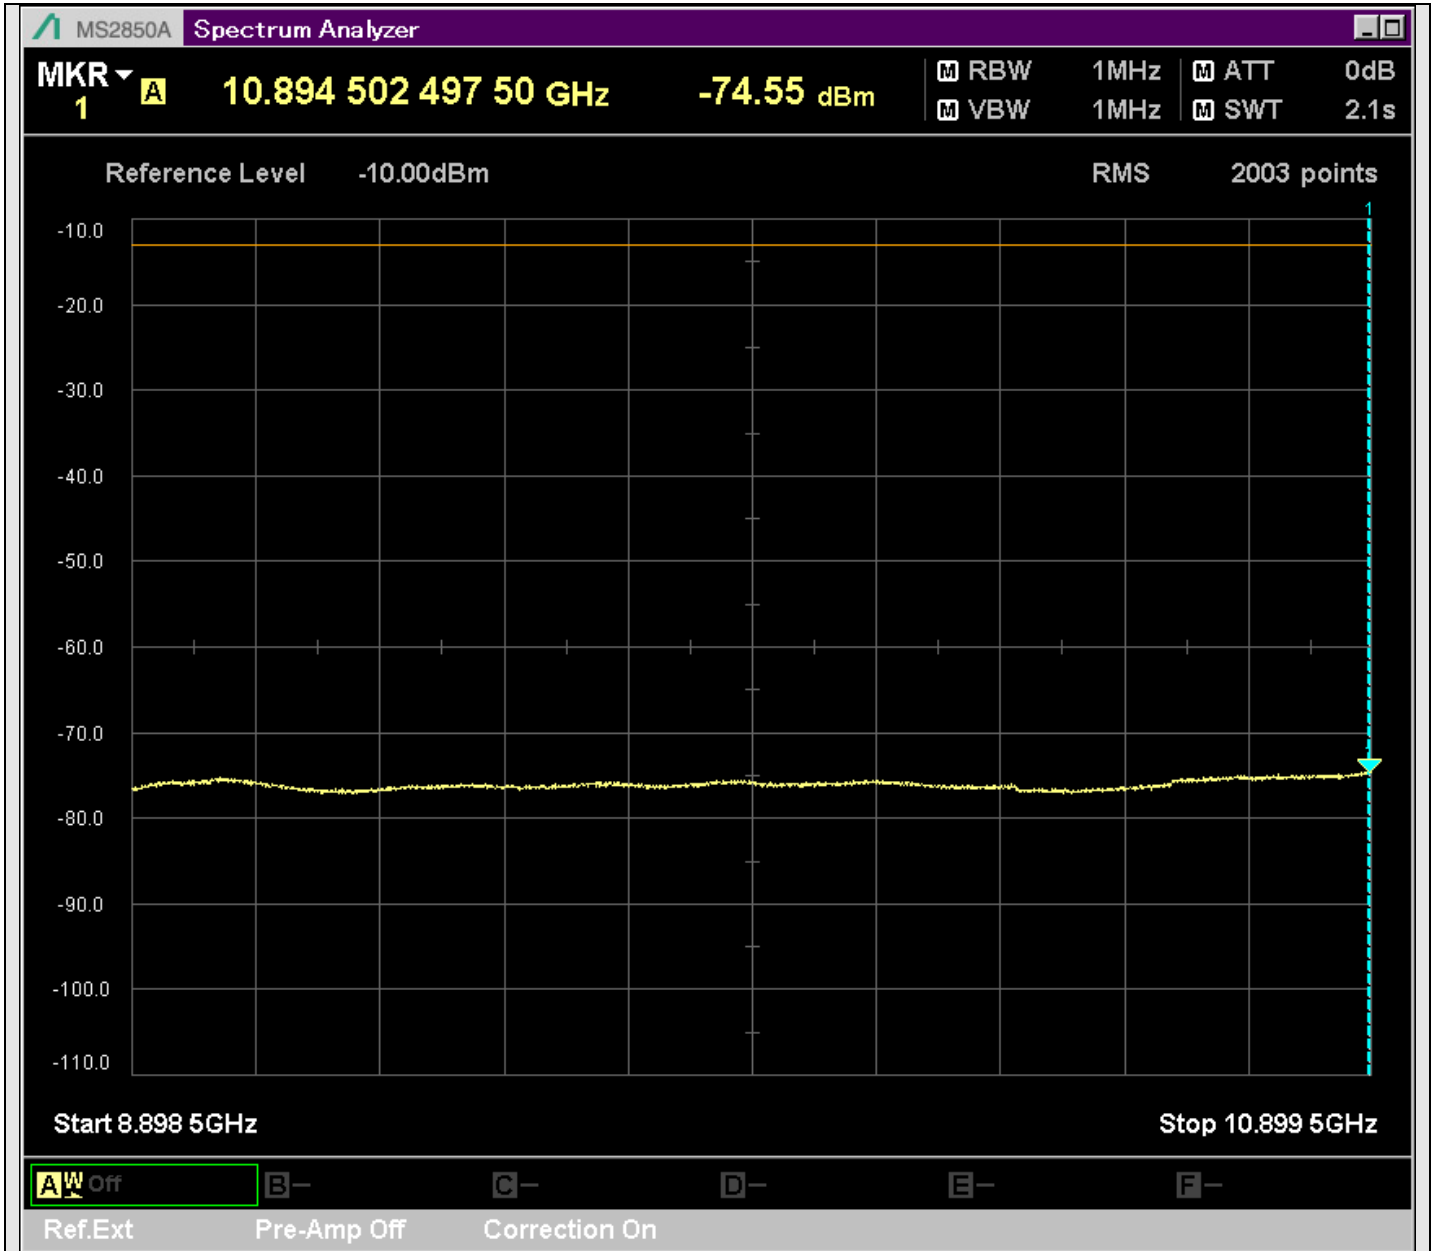

n7_25MHz_15kHz_531000_CP-OFDM
QPSK_Edge_1RB_Left_SA(8898MHz-10900MHz_1MHz)@10894.502MHz