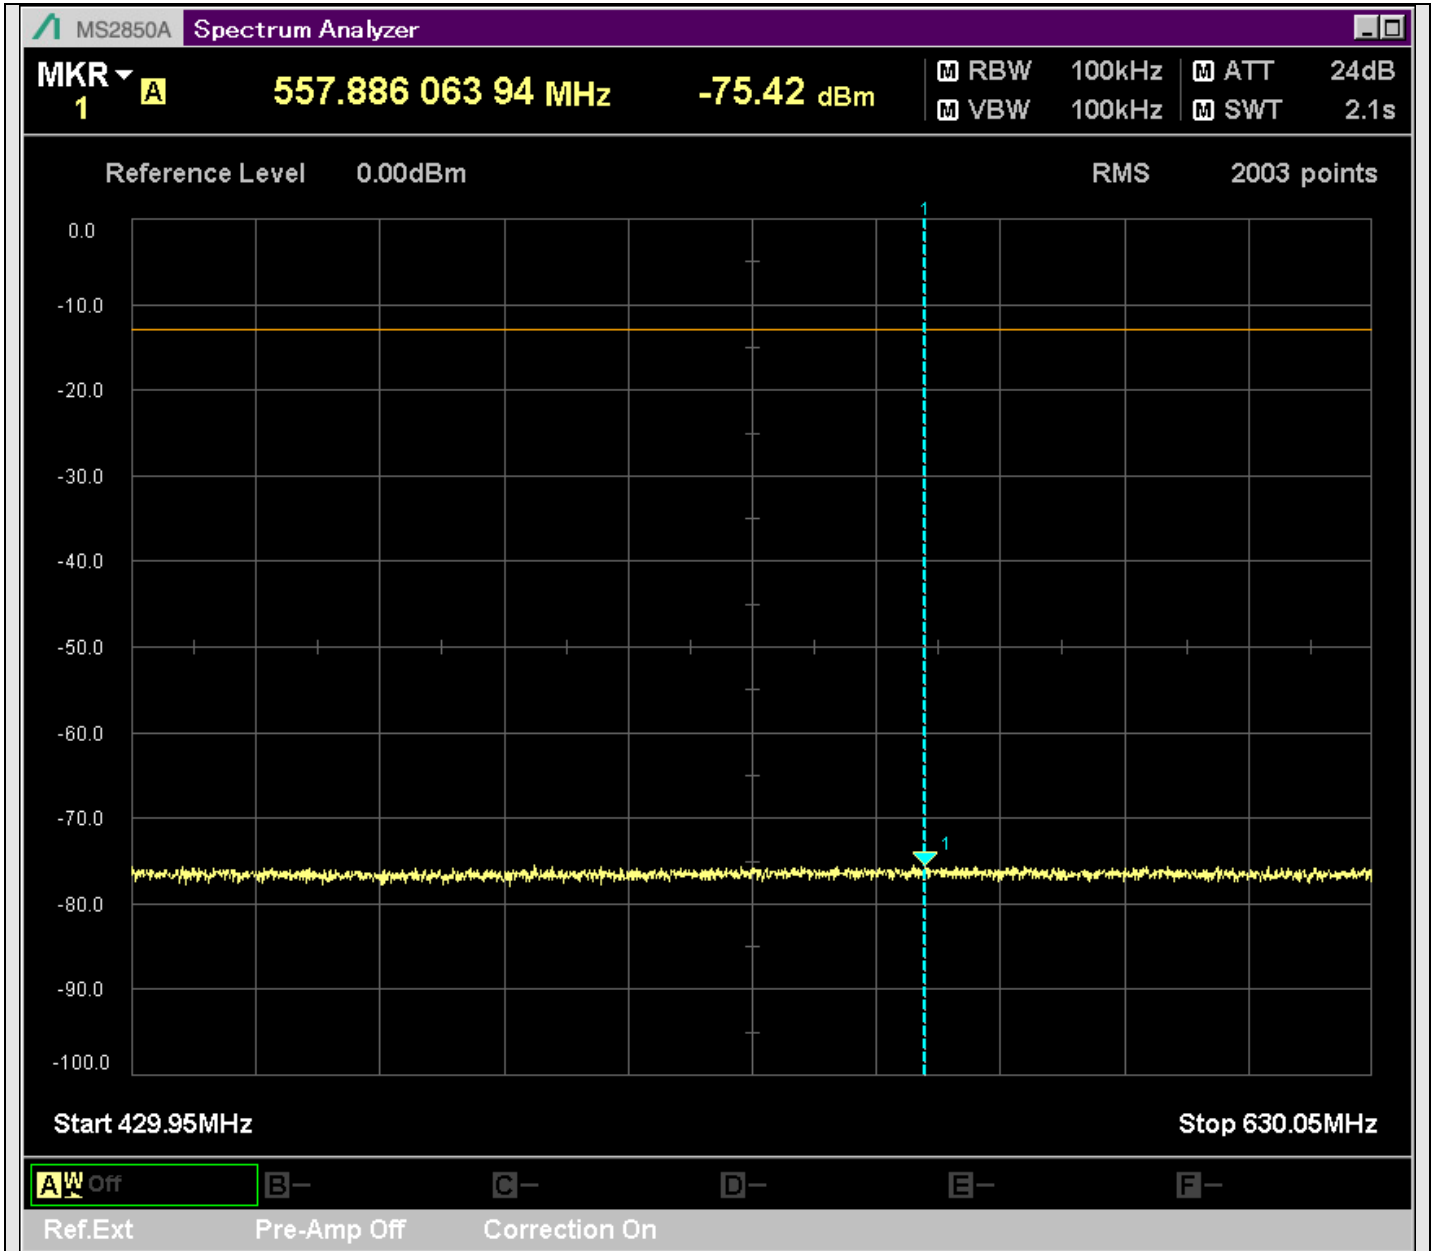

n7_25MHz_15kHz_531000_CP-OFDM
QPSK_Edge_1RB_Right_SA(24898MHz-25700MHz_1MHz)@25592.967MHz

n7_25MHz_15kHz_535500_CP-OFDM
QPSK_Outer_Full_SA(229.9MHz-430.1MHz_100kHz)@271.729MHz

n7_25MHz_15kHz_535500_CP-OFDM
QPSK_Outer_Full_SA(429.9MHz-630.1MHz_100kHz)@557.886MHz