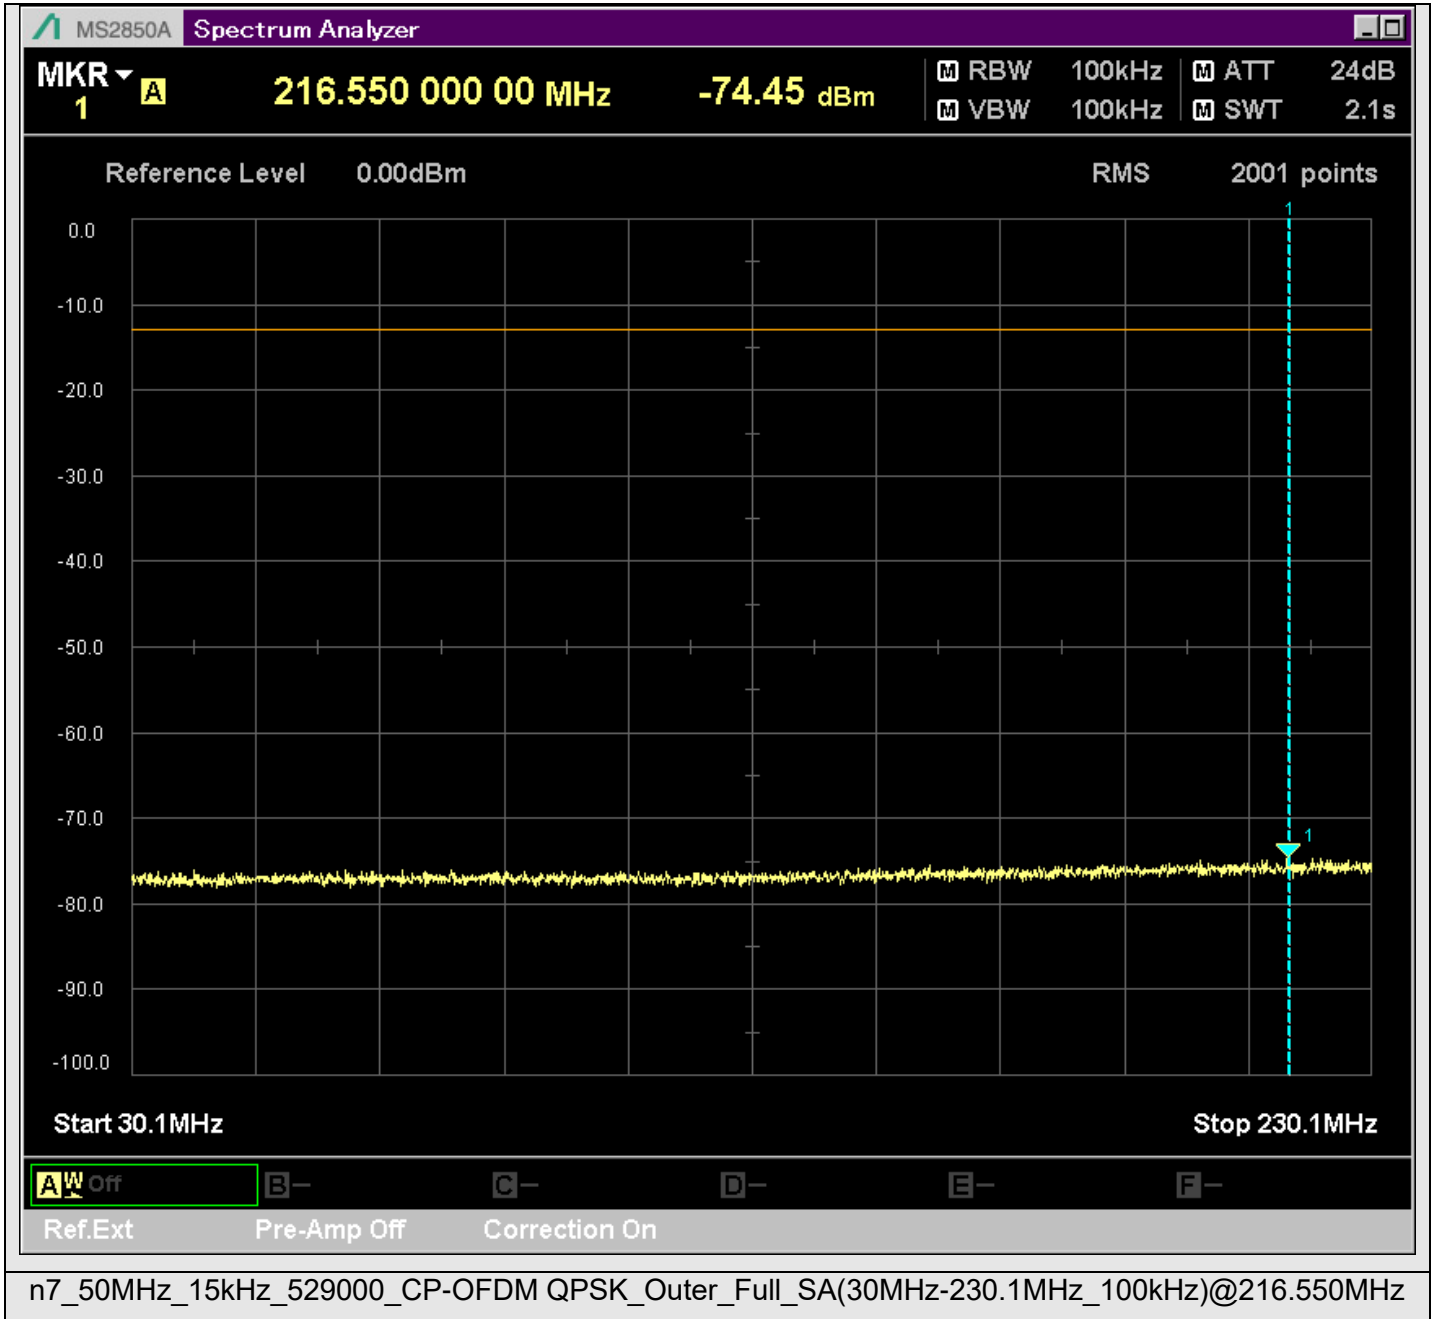

n7_25MHz_15kHz_535500_CP-OFDM
QPSK_Edge_1RB_Right_SA(20898MHz-22900MHz_1MHz)@21161.369MHz

n7_25MHz_15kHz_535500_CP-OFDM
QPSK_Edge_1RB_Right_SA(22898MHz-24900MHz_1MHz)@23260.319MHz

n7_25MHz_15kHz_535500_CP-OFDM
QPSK_Edge_1RB_Right_SA(24898MHz-25700MHz_1MHz)@25588.161MHz