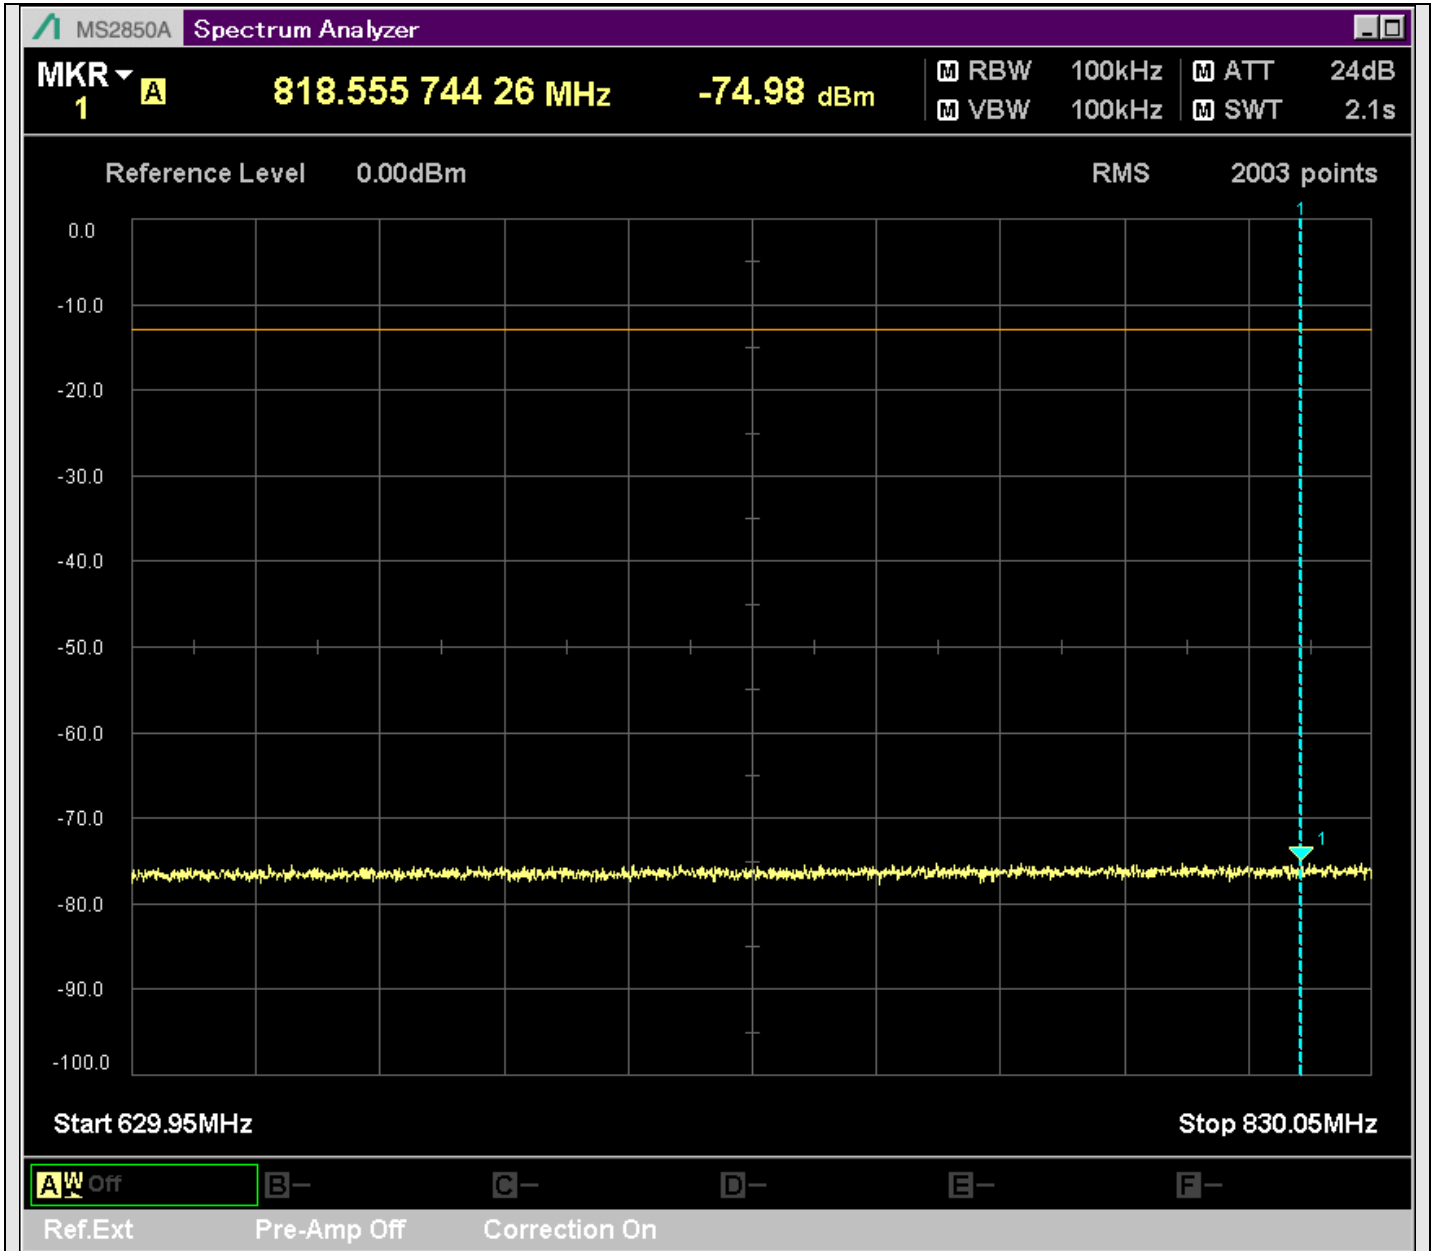

n7_50MHz_15kHz_529000_CP-OFDM
QPSK_Outer_Full_SA(629.9MHz-830.1MHz_100kHz)@818.556MHz