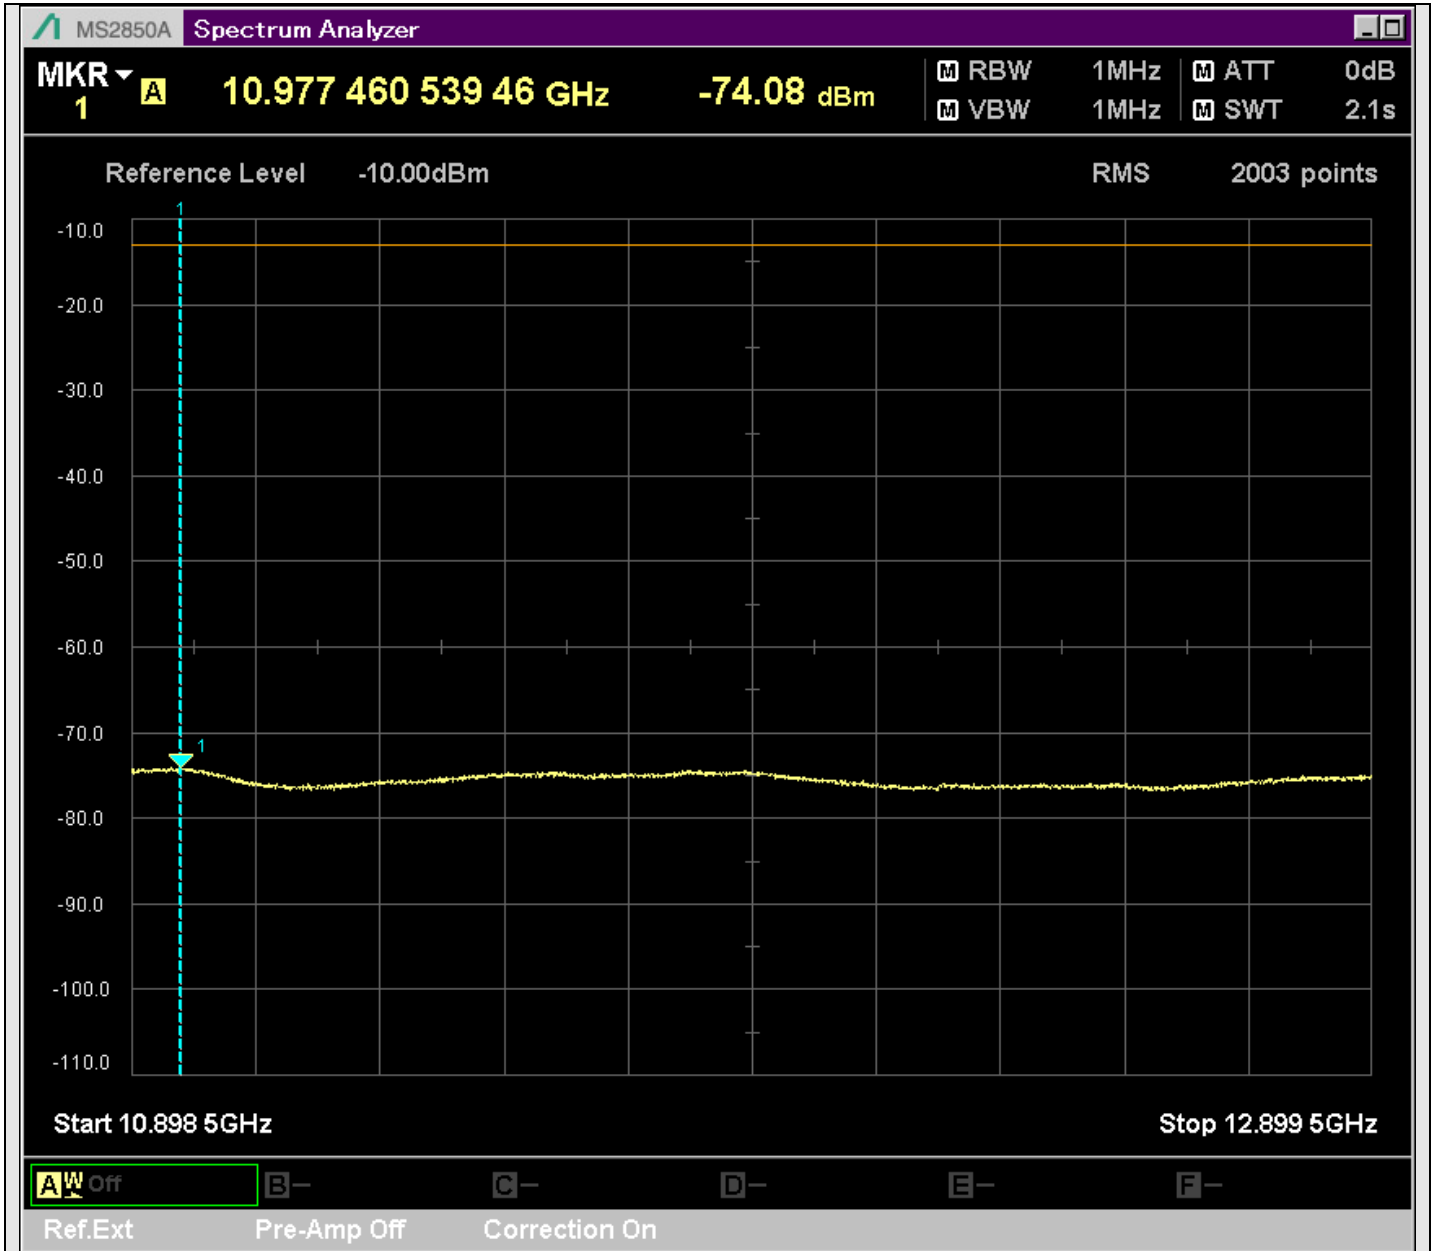

n7_25MHz_15kHz_535500_CP-OFDM
QPSK_Edge_1RB_Left_SA(10898MHz-12900MHz_1MHz)@10977.461MHz