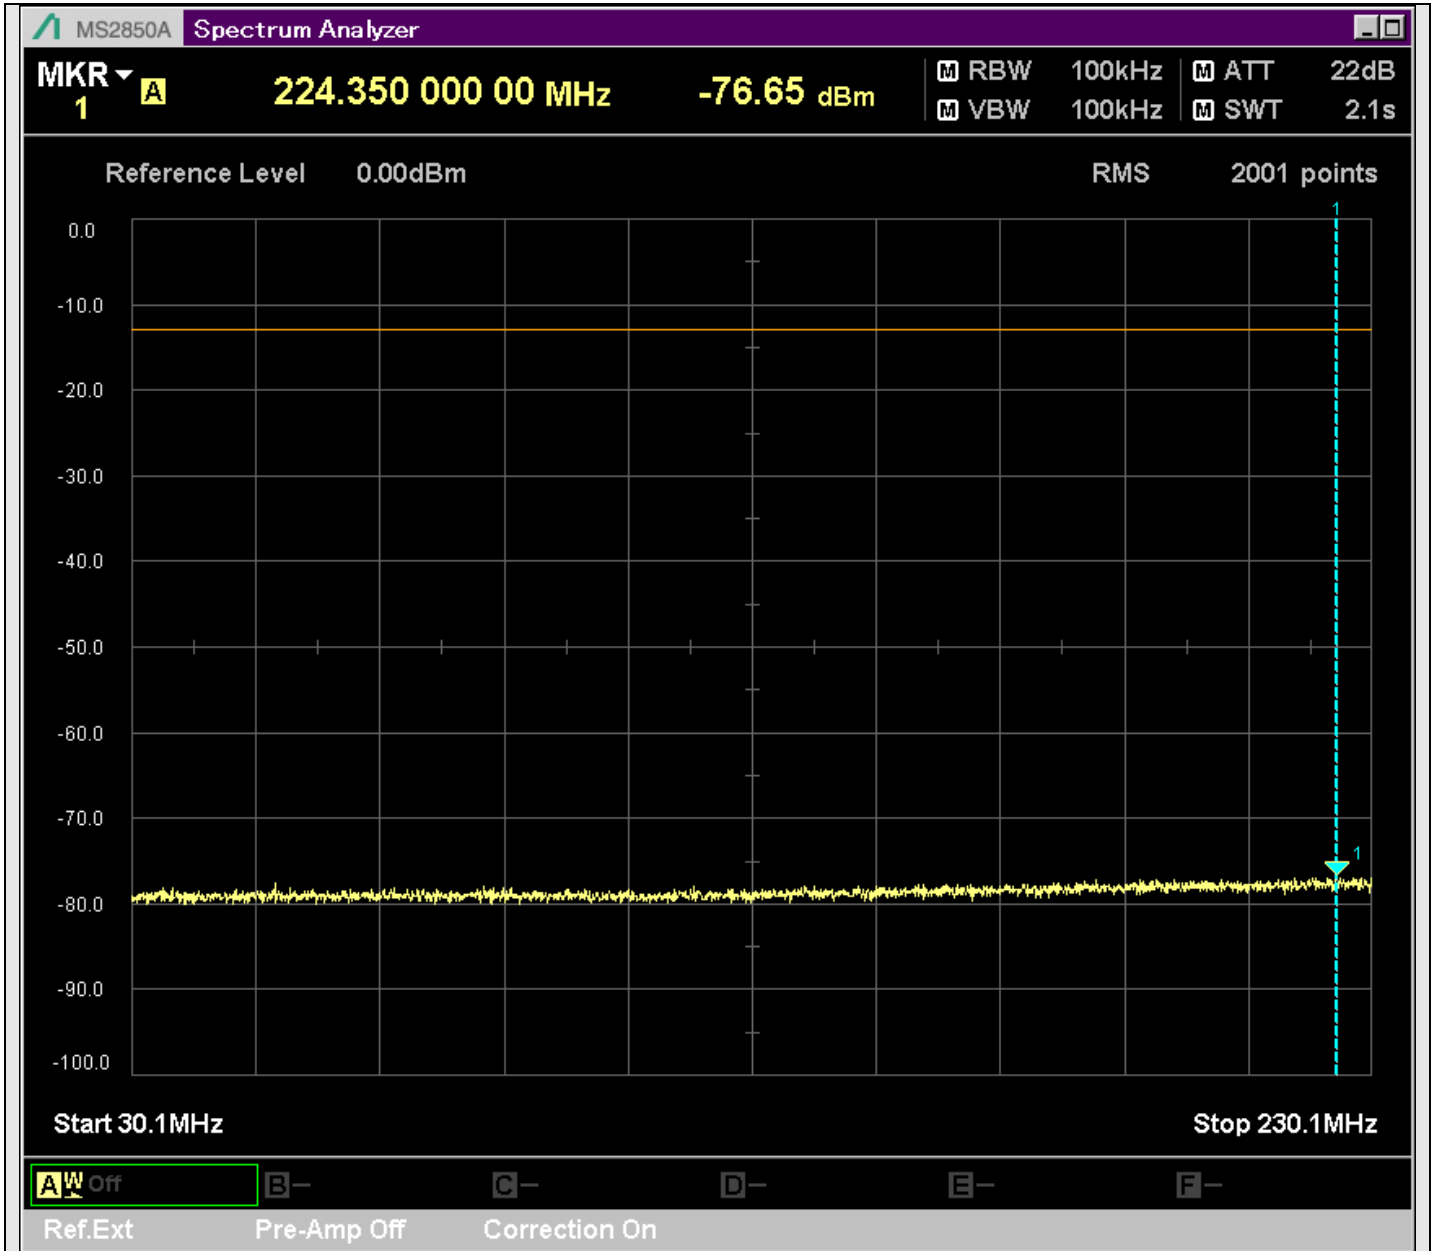

n7_50MHz_15kHz_529000_CP-OFDM
QPSK_Edge_1RB_Left_SA(30MHz-230.1MHz_100kHz)@224.350MHz