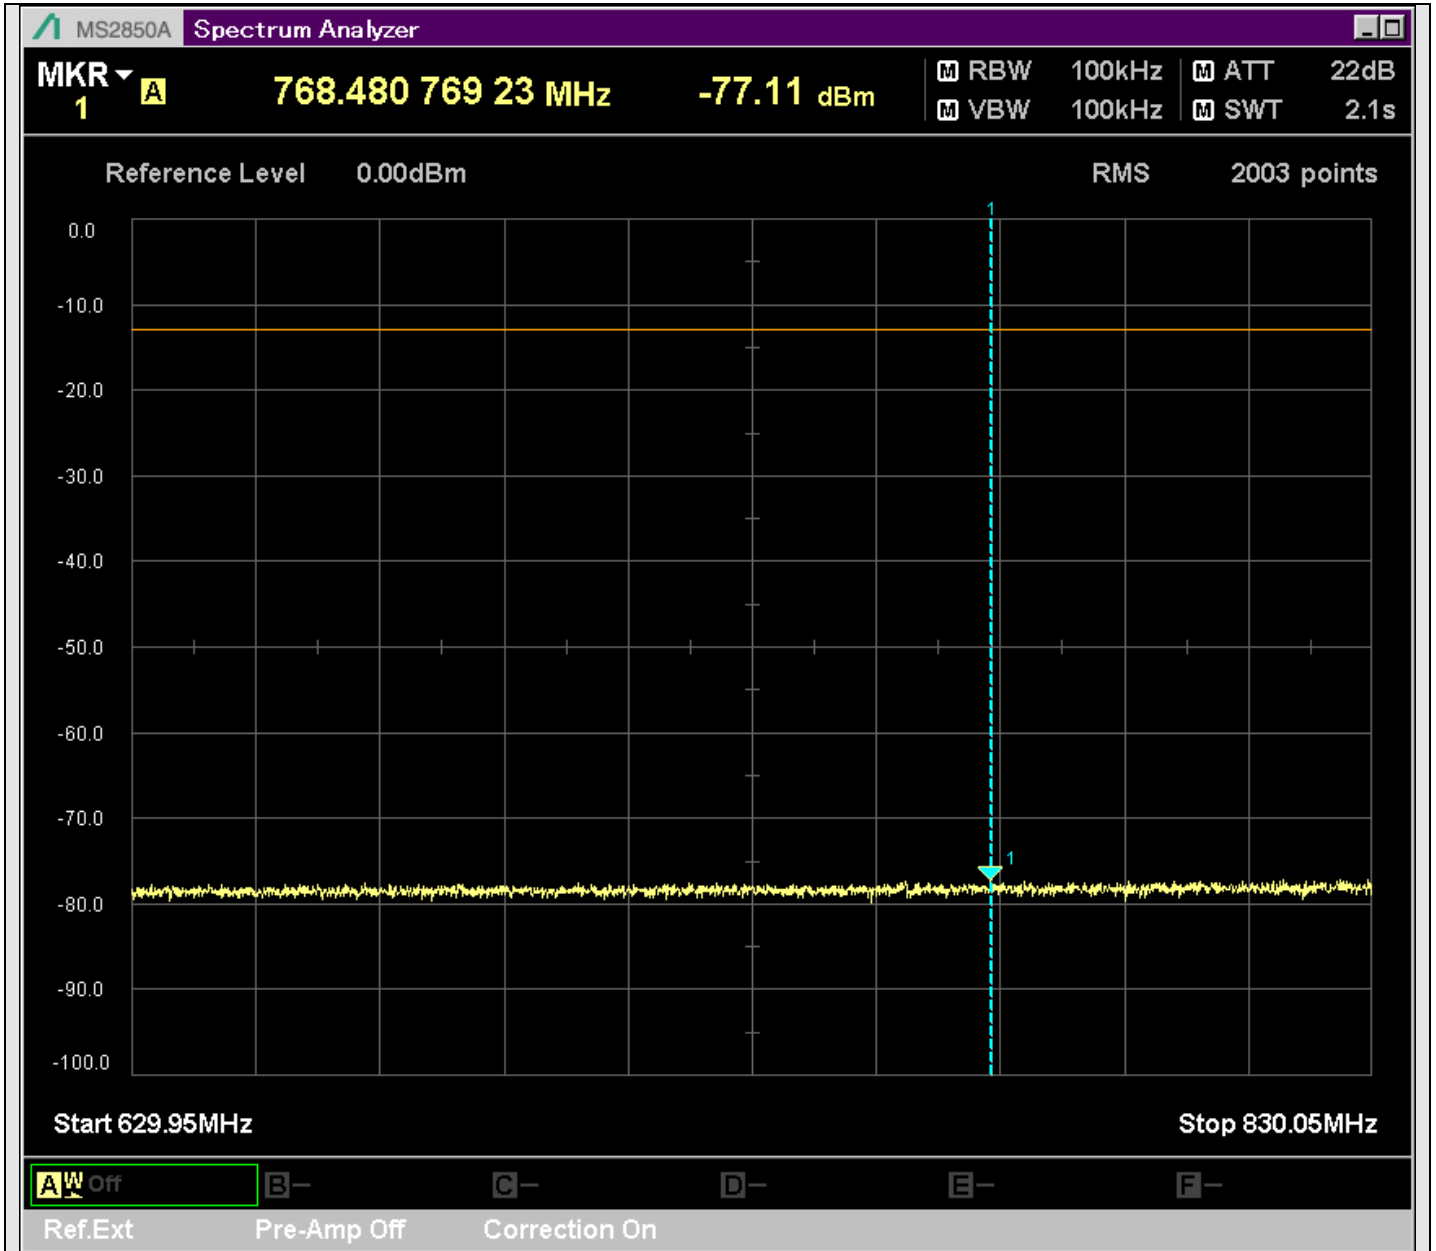

n7_25MHz_15kHz_535500_CP-OFDM
QPSK_Edge_1RB_Left_SA(629.9MHz-830.1MHz_100kHz)@768.481MHz