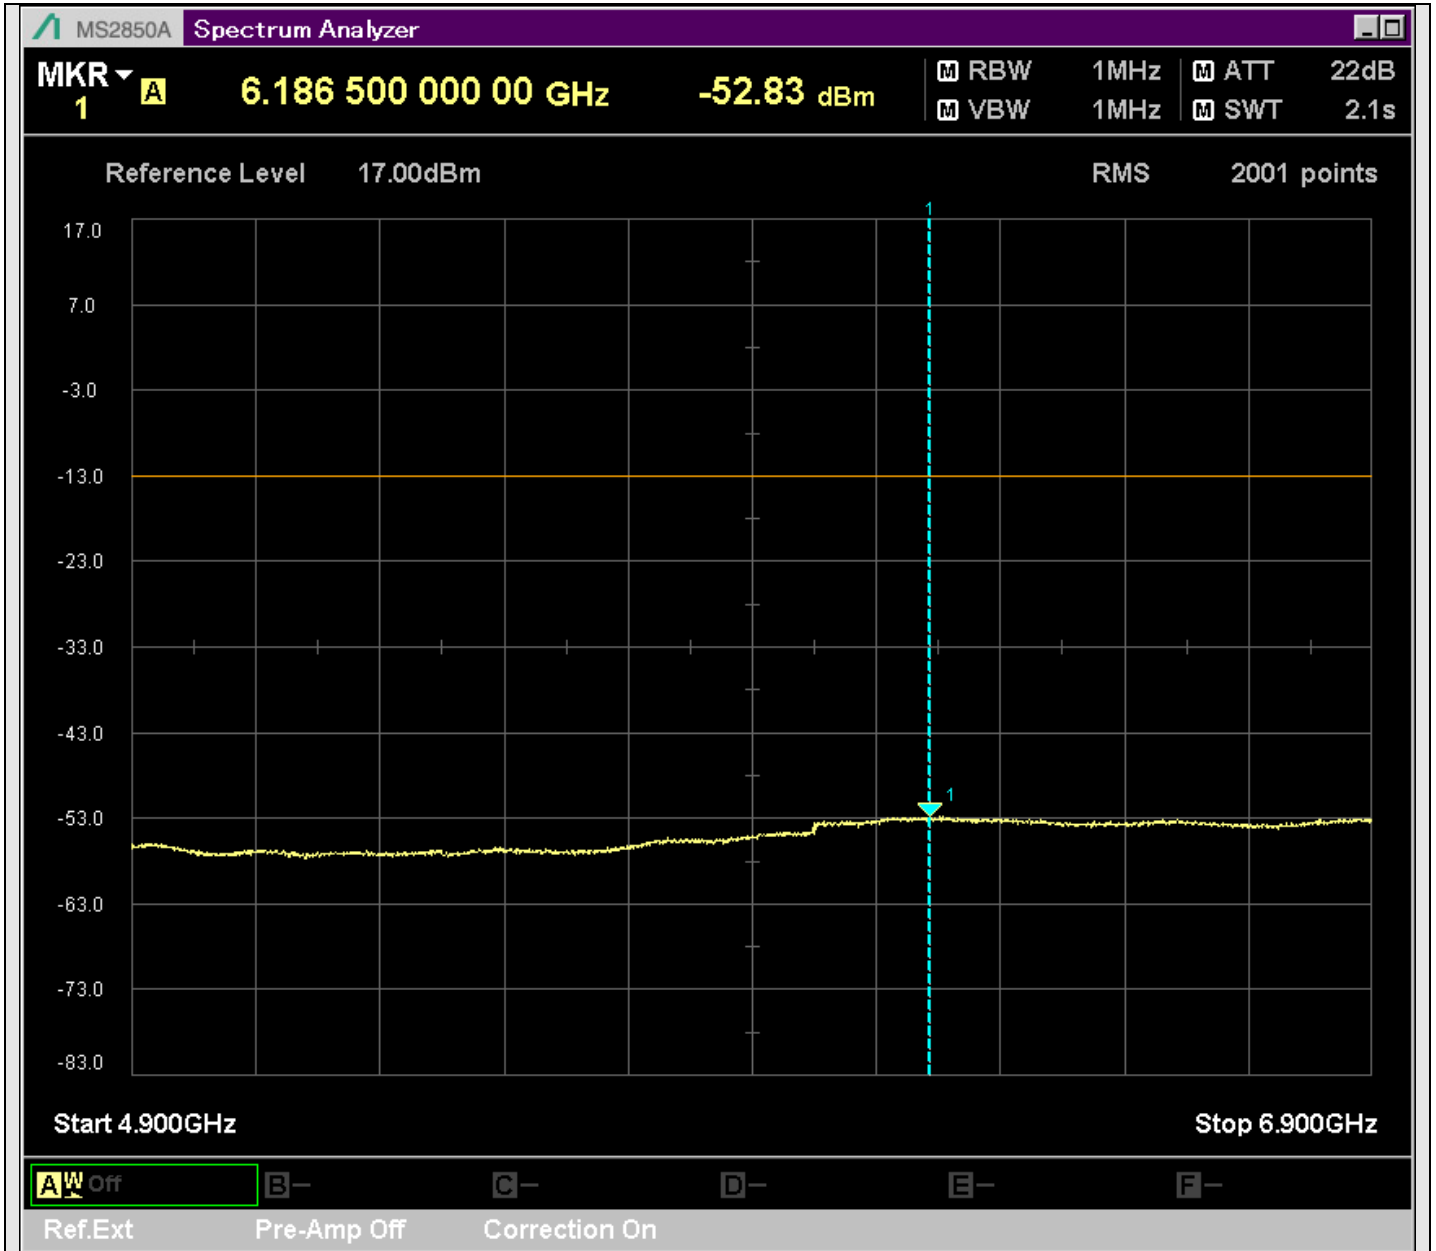

n7_25MHz_15kHz_531000_CP-OFDM
QPSK_Edge_1RB_Right_SA(4899MHz-6900MHz_1MHz)@6186.500MHz