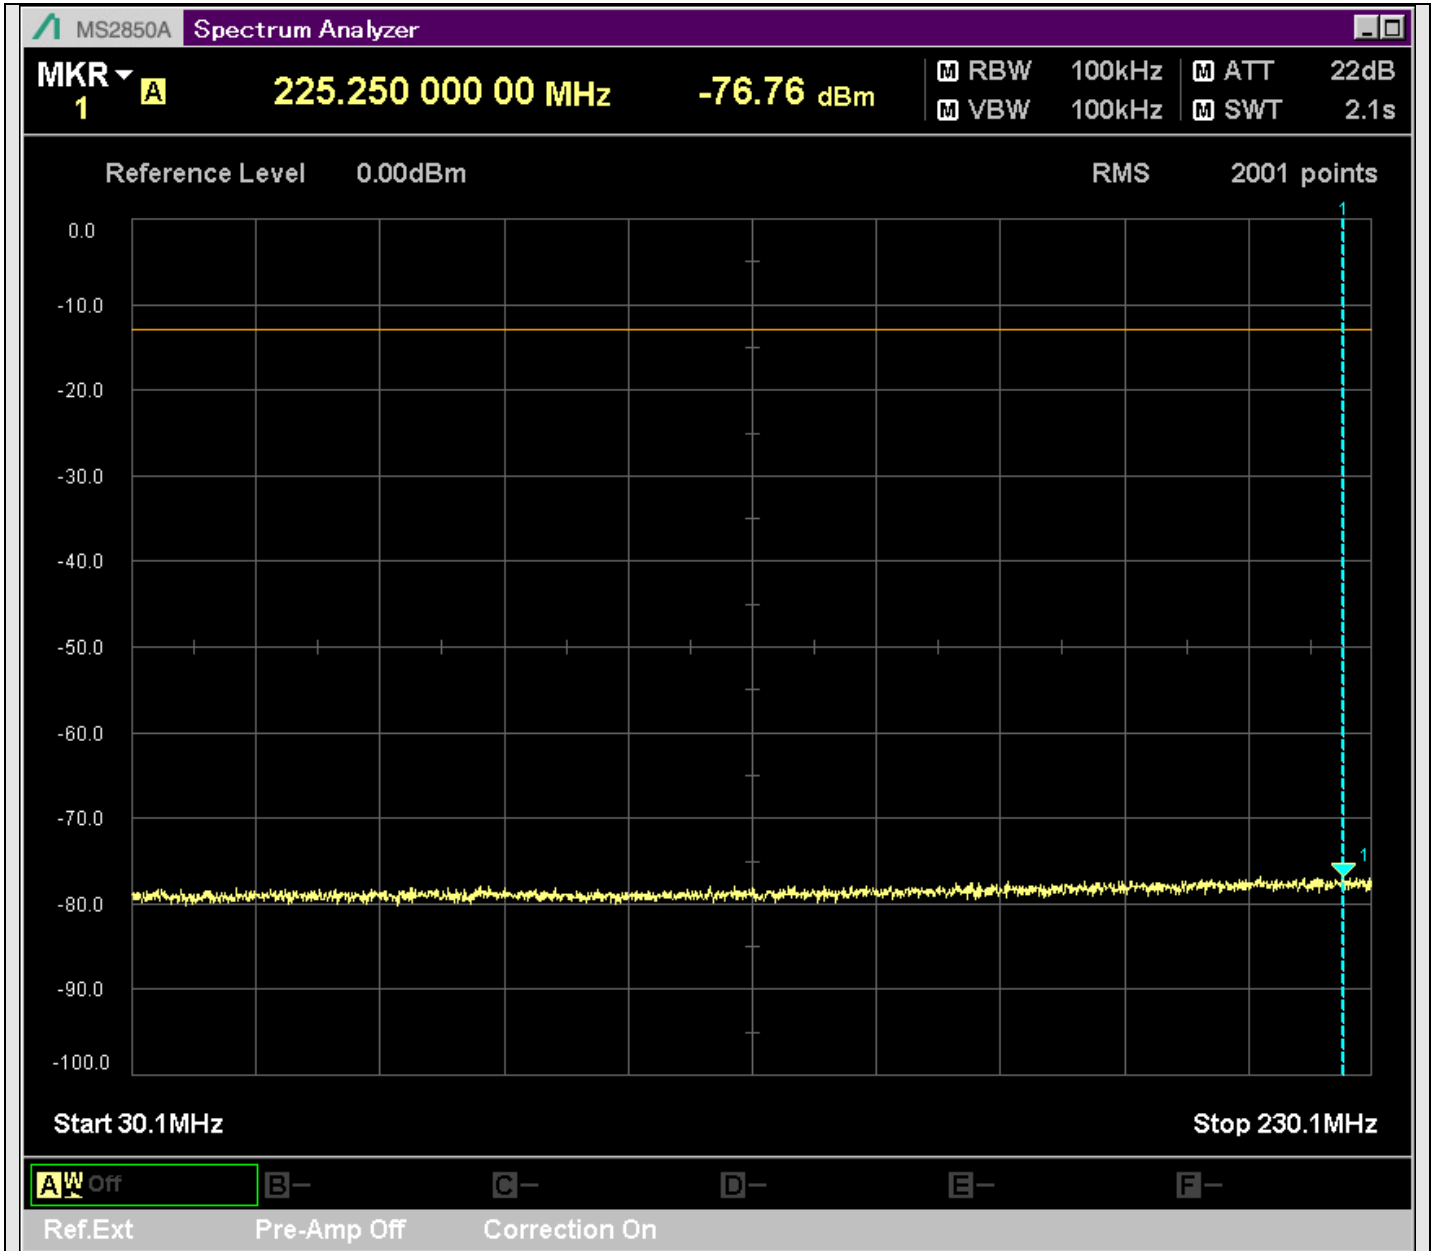

n7_25MHz_15kHz_535500_CP-OFDM
QPSK_Edge_1RB_Left_SA(30MHz-230.1MHz_100kHz)@225.250MHz