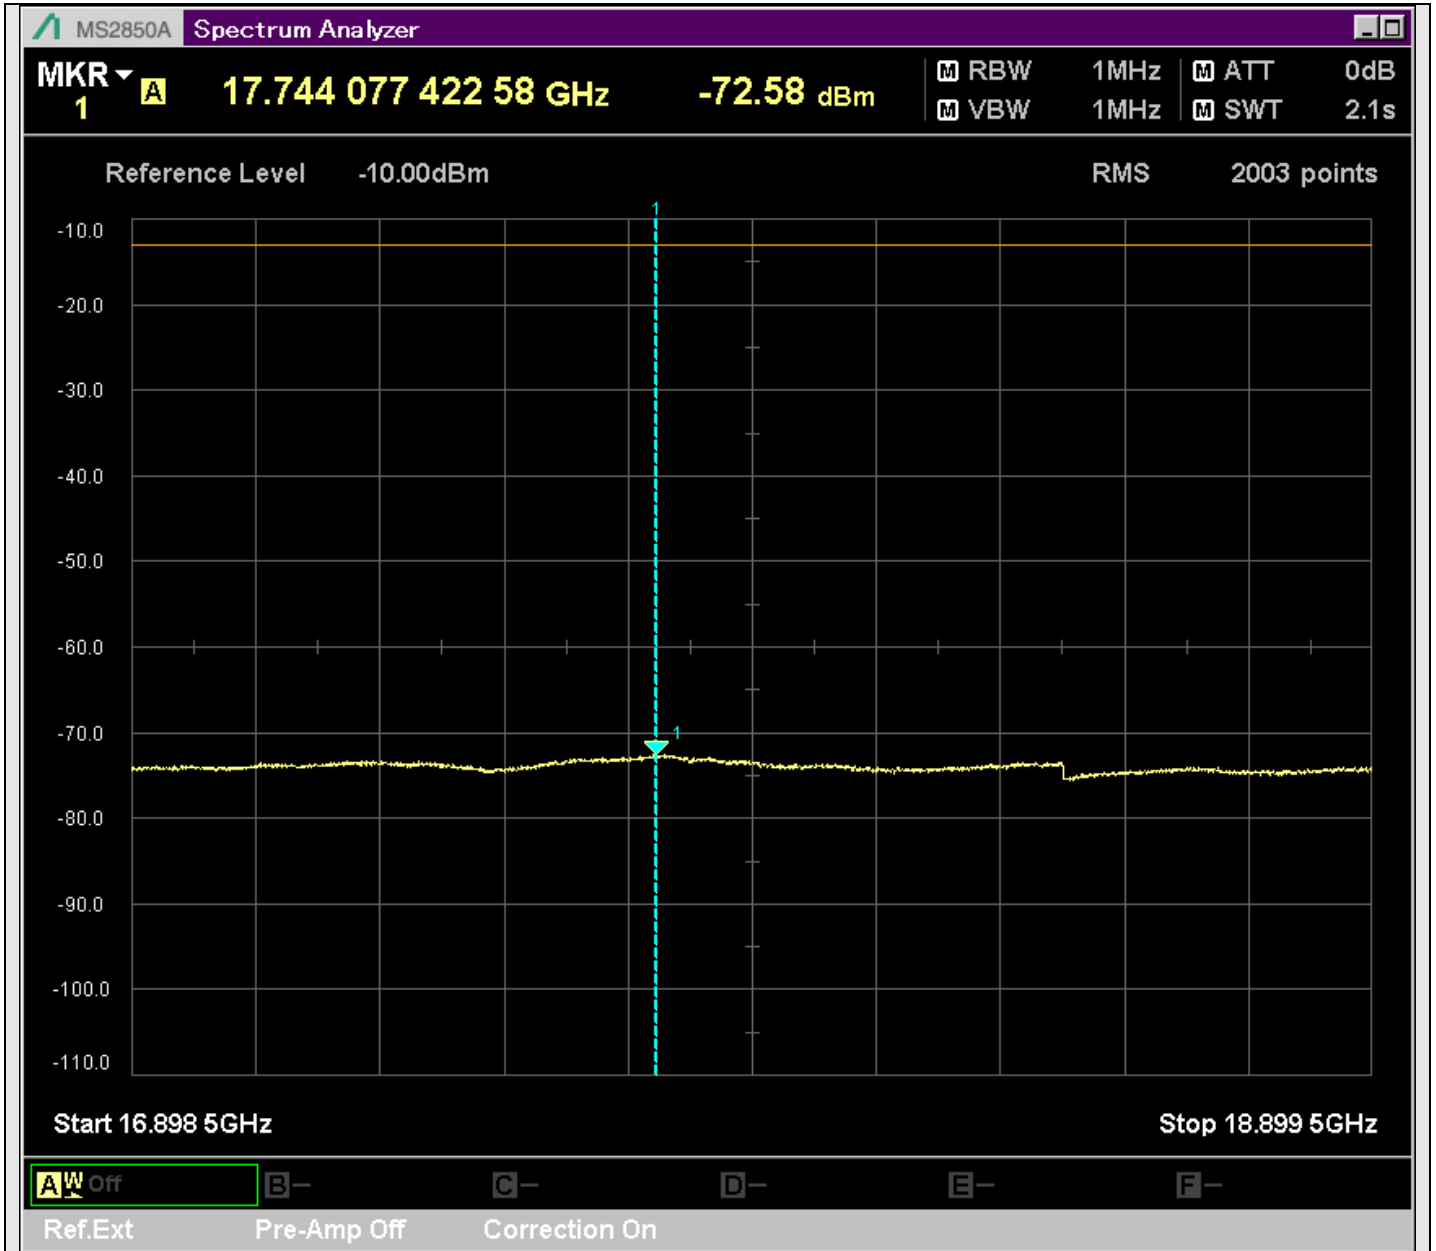

n7_25MHz_15kHz_535500_CP-OFDM
QPSK_Outer_Full_SA(16898MHz-18900MHz_1MHz)@17744.077MHz