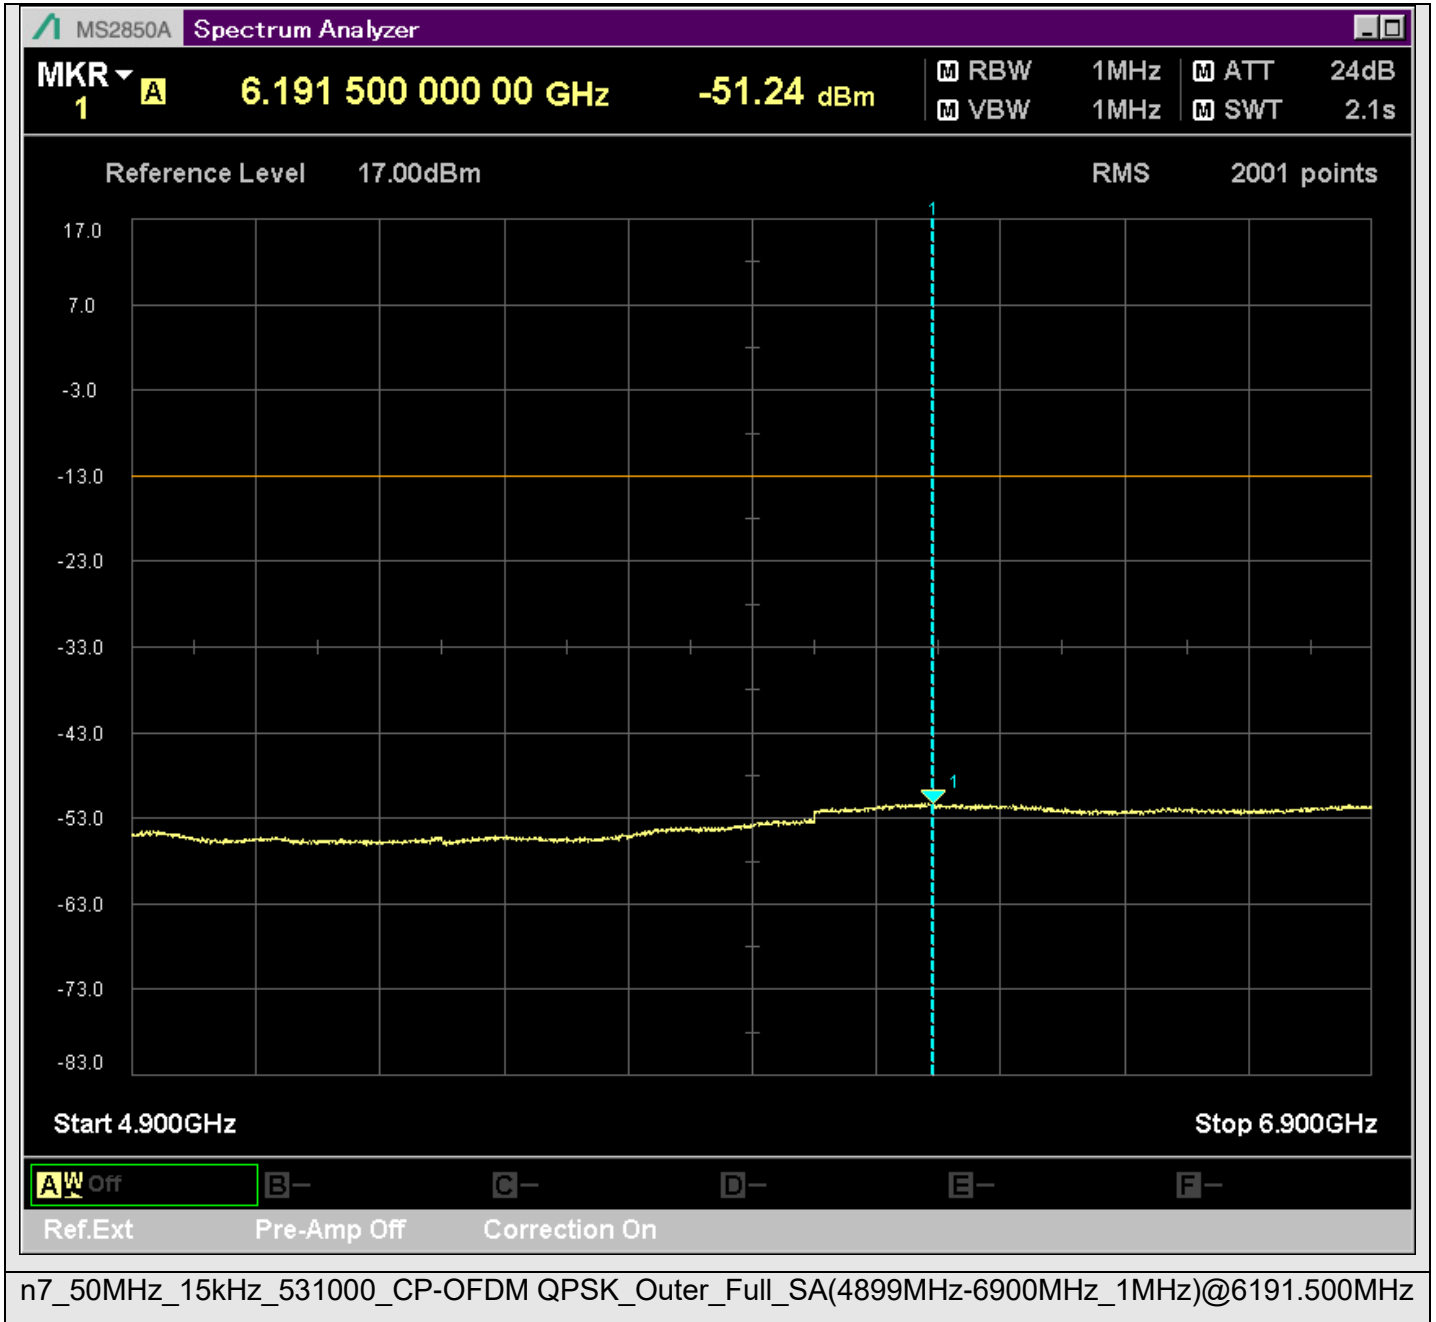

n7_50MHz_15kHz_529000_CP-OFDM
QPSK_Edge_1RB_Right_SA(24898MHz-25700MHz_1MHz)@25637.022MHz

n7_50MHz_15kHz_531000_CP-OFDM
QPSK_Outer_Full_SA(229.9MHz-430.1MHz_100kHz)@239.245MHz

n7_50MHz_15kHz_531000_CP-OFDM
QPSK_Outer_Full_SA(429.9MHz-630.1MHz_100kHz)@596.967MHz