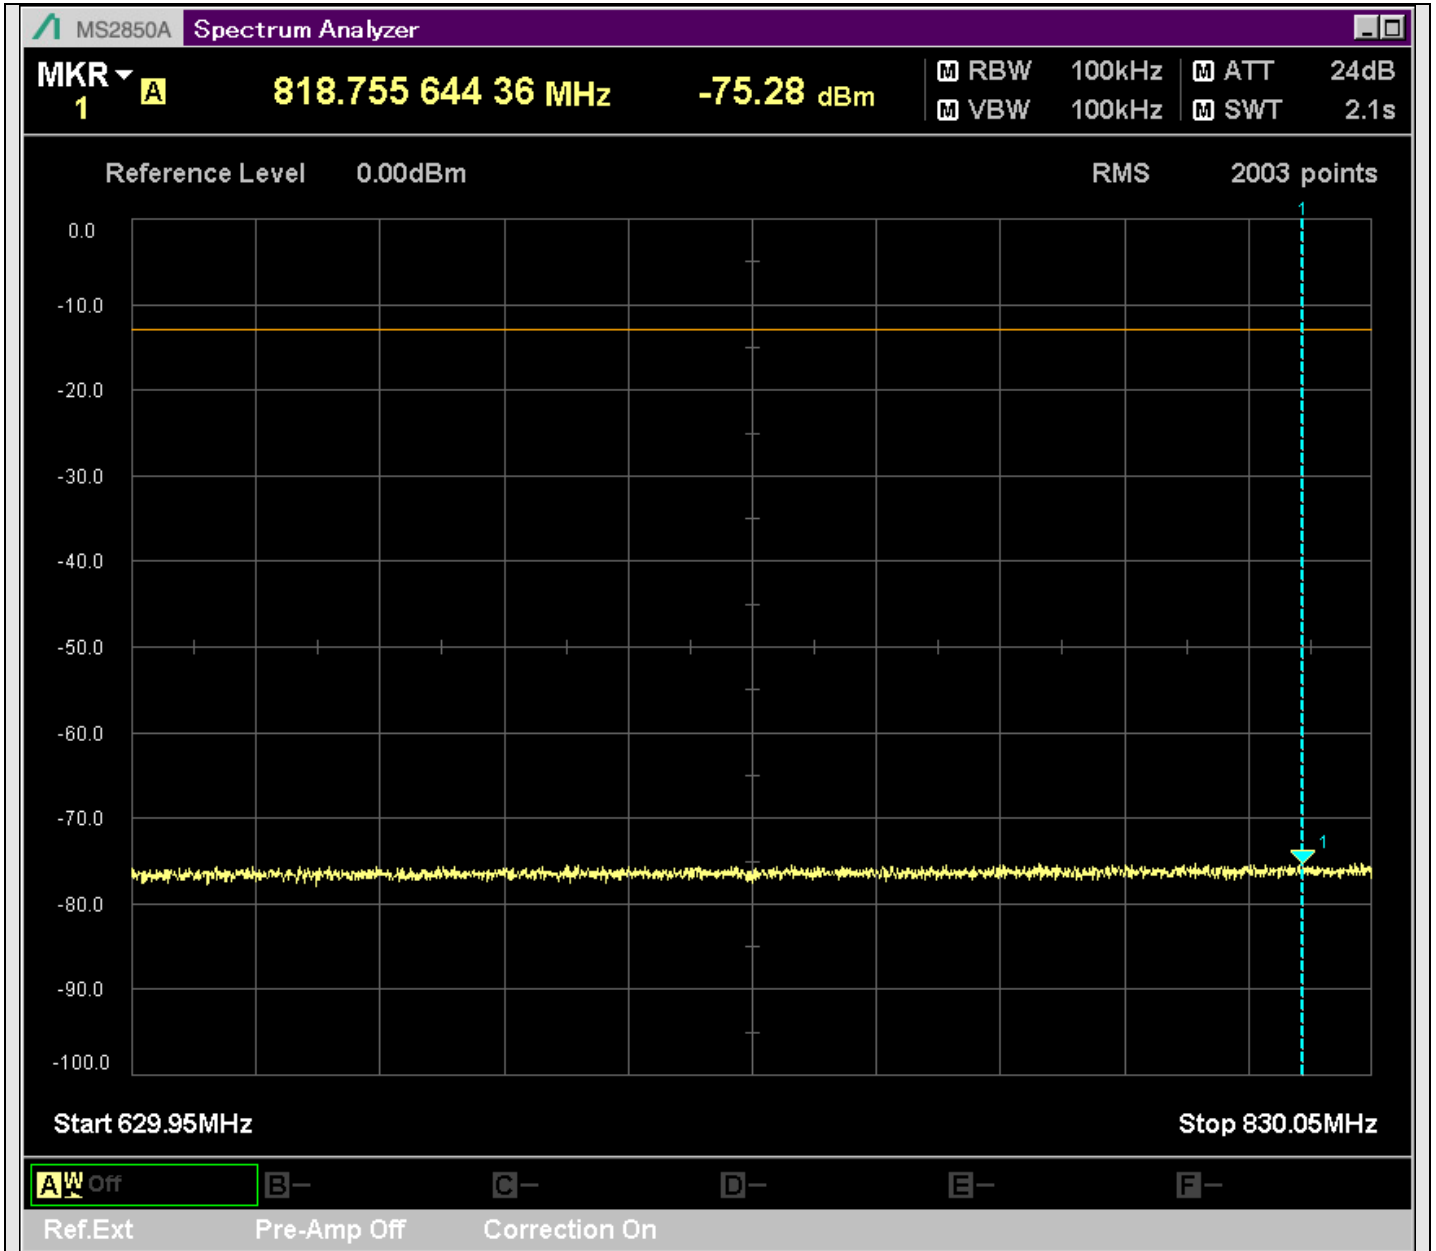

n7_25MHz_15kHz_531000_CP-OFDM
QPSK_Outer_Full_SA(229.9MHz-430.1MHz_100kHz)@266.632MHz

n7_25MHz_15kHz_531000_CP-OFDM
QPSK_Outer_Full_SA(429.9MHz-630.1MHz_100kHz)@604.163MHz

n7_25MHz_15kHz_531000_CP-OFDM
QPSK_Outer_Full_SA(629.9MHz-830.1MHz_100kHz)@818.756MHz