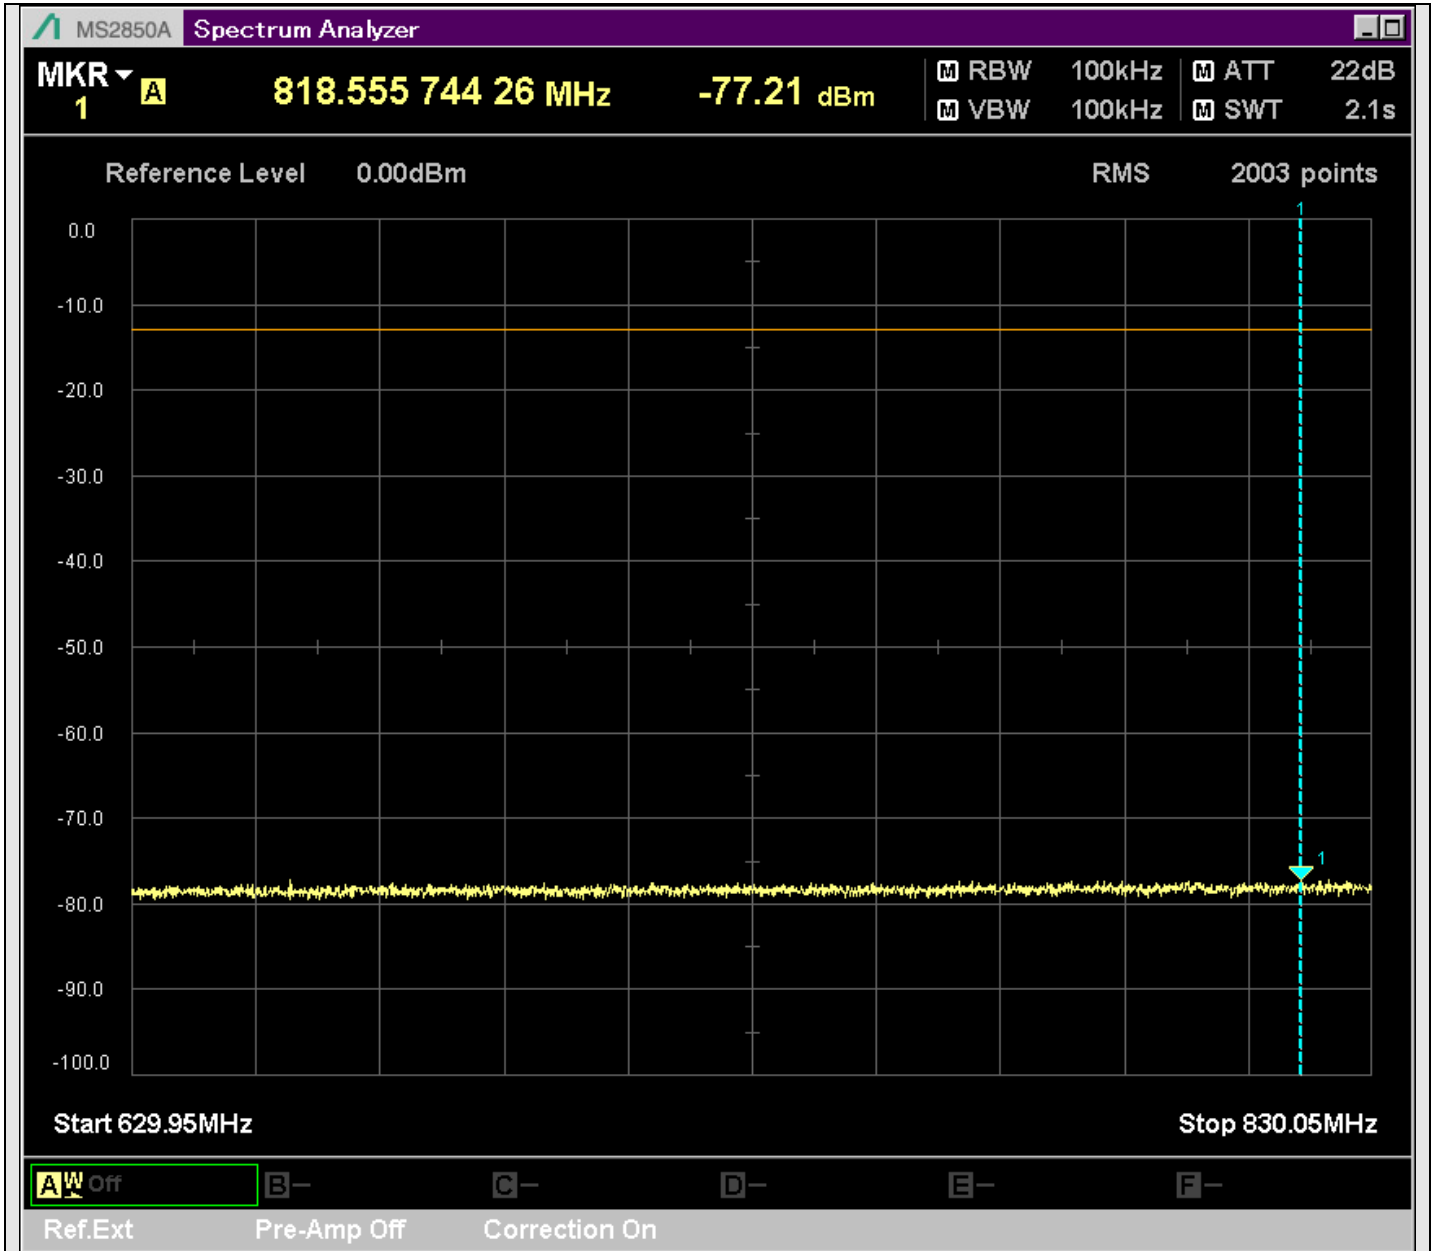

n7_50MHz_15kHz_529000_CP-OFDM
QPSK_Edge_1RB_Right_SA(629.9MHz-830.1MHz_100kHz)@818.556MHz