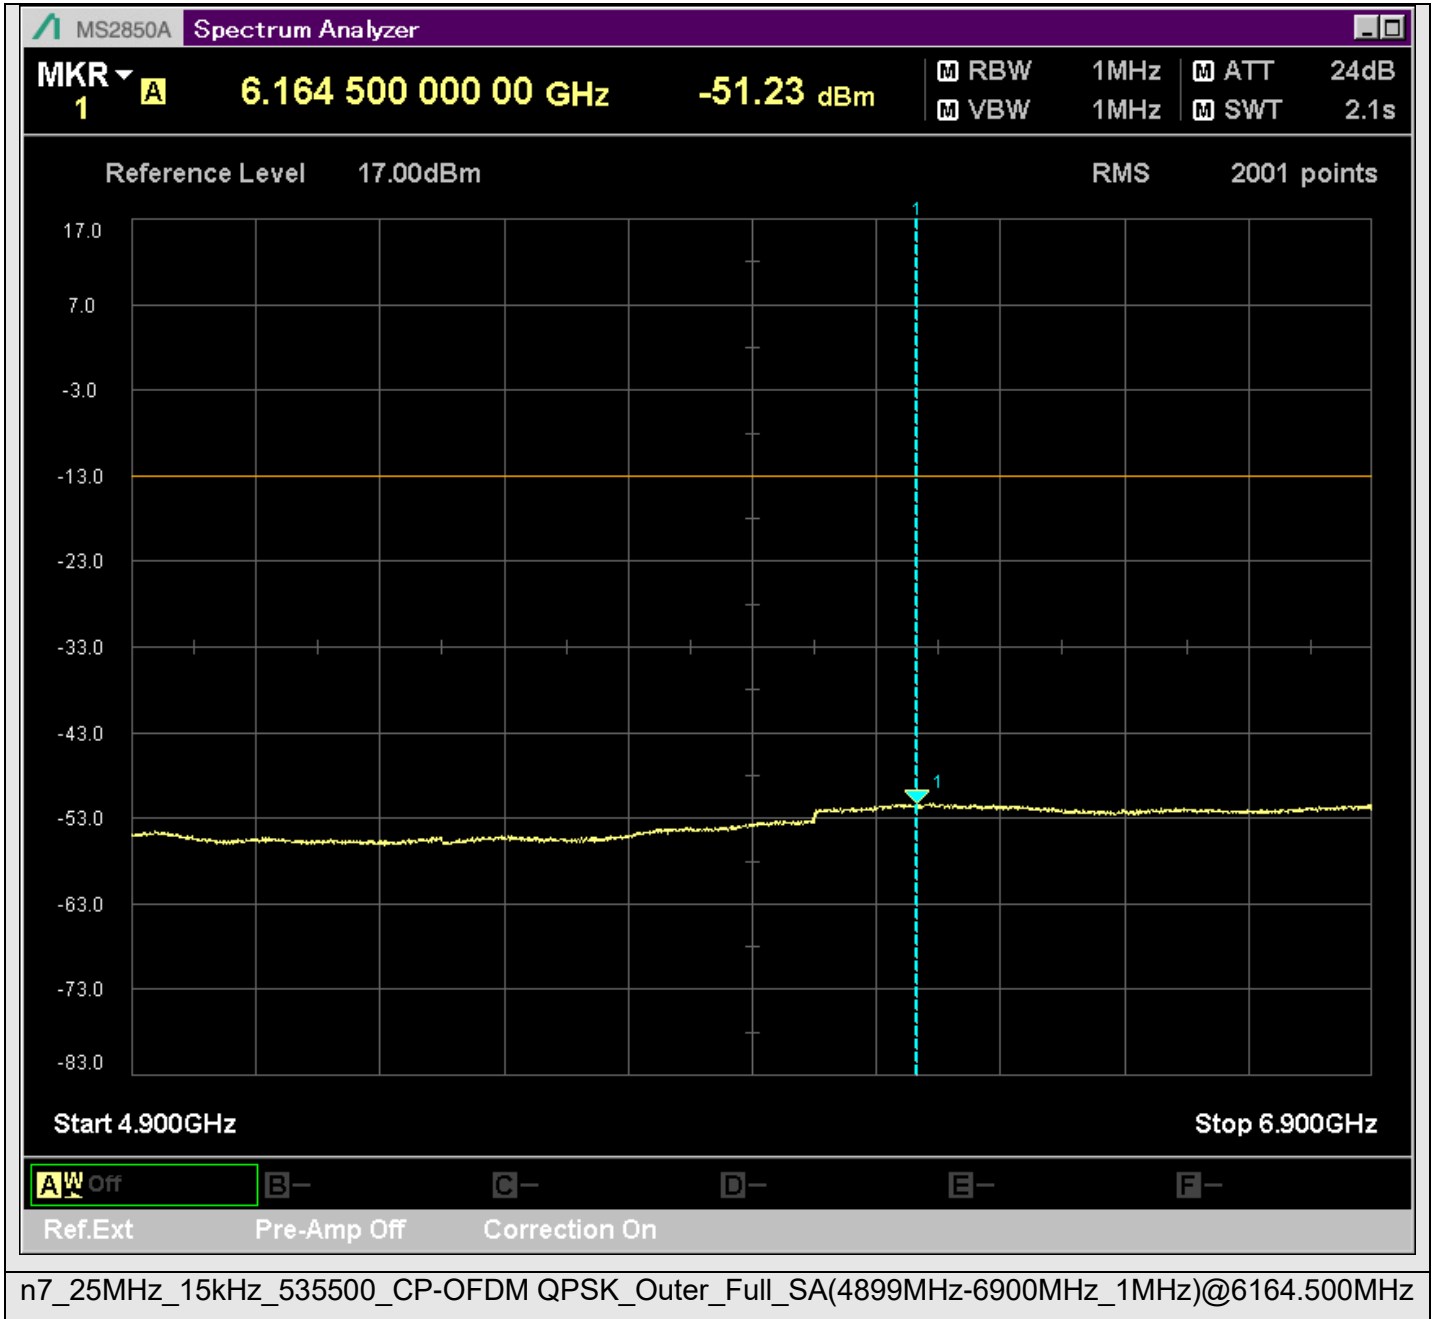

n7_25MHz_15kHz_535500_CP-OFDM
QPSK_Outer_Full_SA(629.9MHz-830.1MHz_100kHz)@723.203MHz

n7_25MHz_15kHz_535500_CP-OFDM
QPSK_Outer_Full_SA(829.9MHz-1000MHz_100kHz)@932.150MHz

n7_25MHz_15kHz_535500_CP-OFDM
QPSK_Outer_Full_SA(8898MHz-10900MHz_1MHz)@10892.503MHz