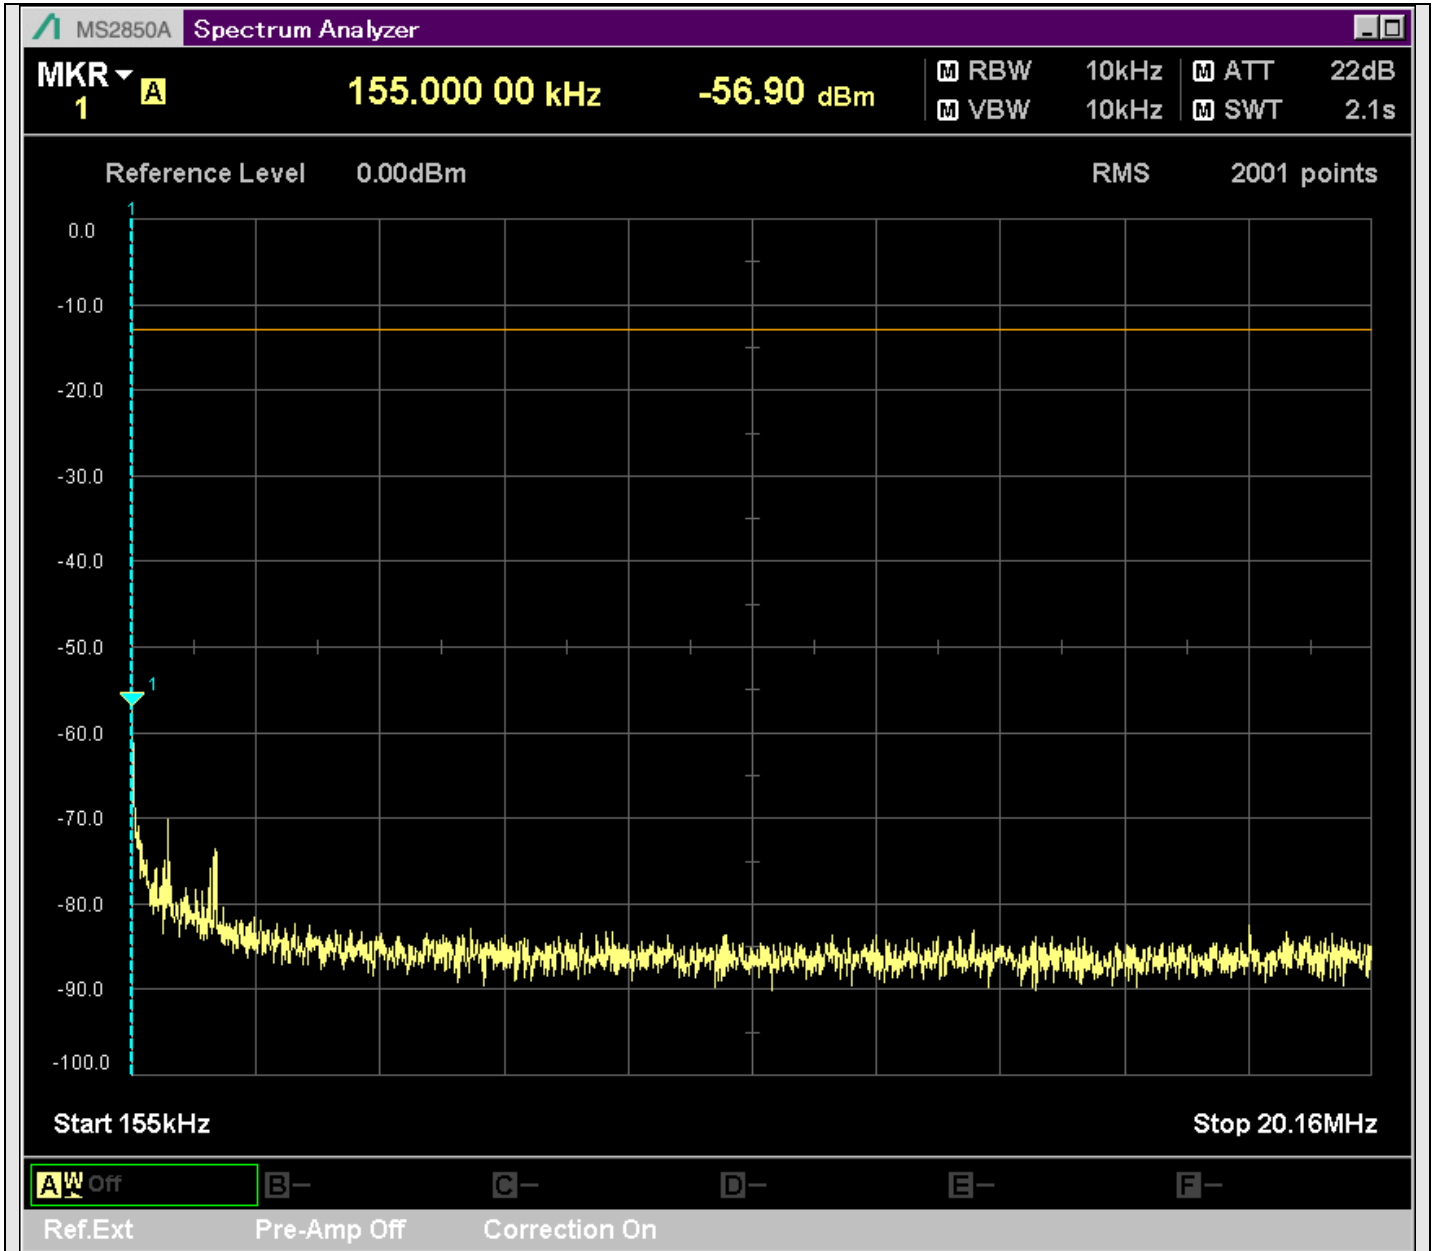

n7_50MHz_15kHz_529000_CP-OFDM
QPSK_Edge_1RB_Right_SA(0.15MHz-20.16MHz_10kHz)@0.155MHz