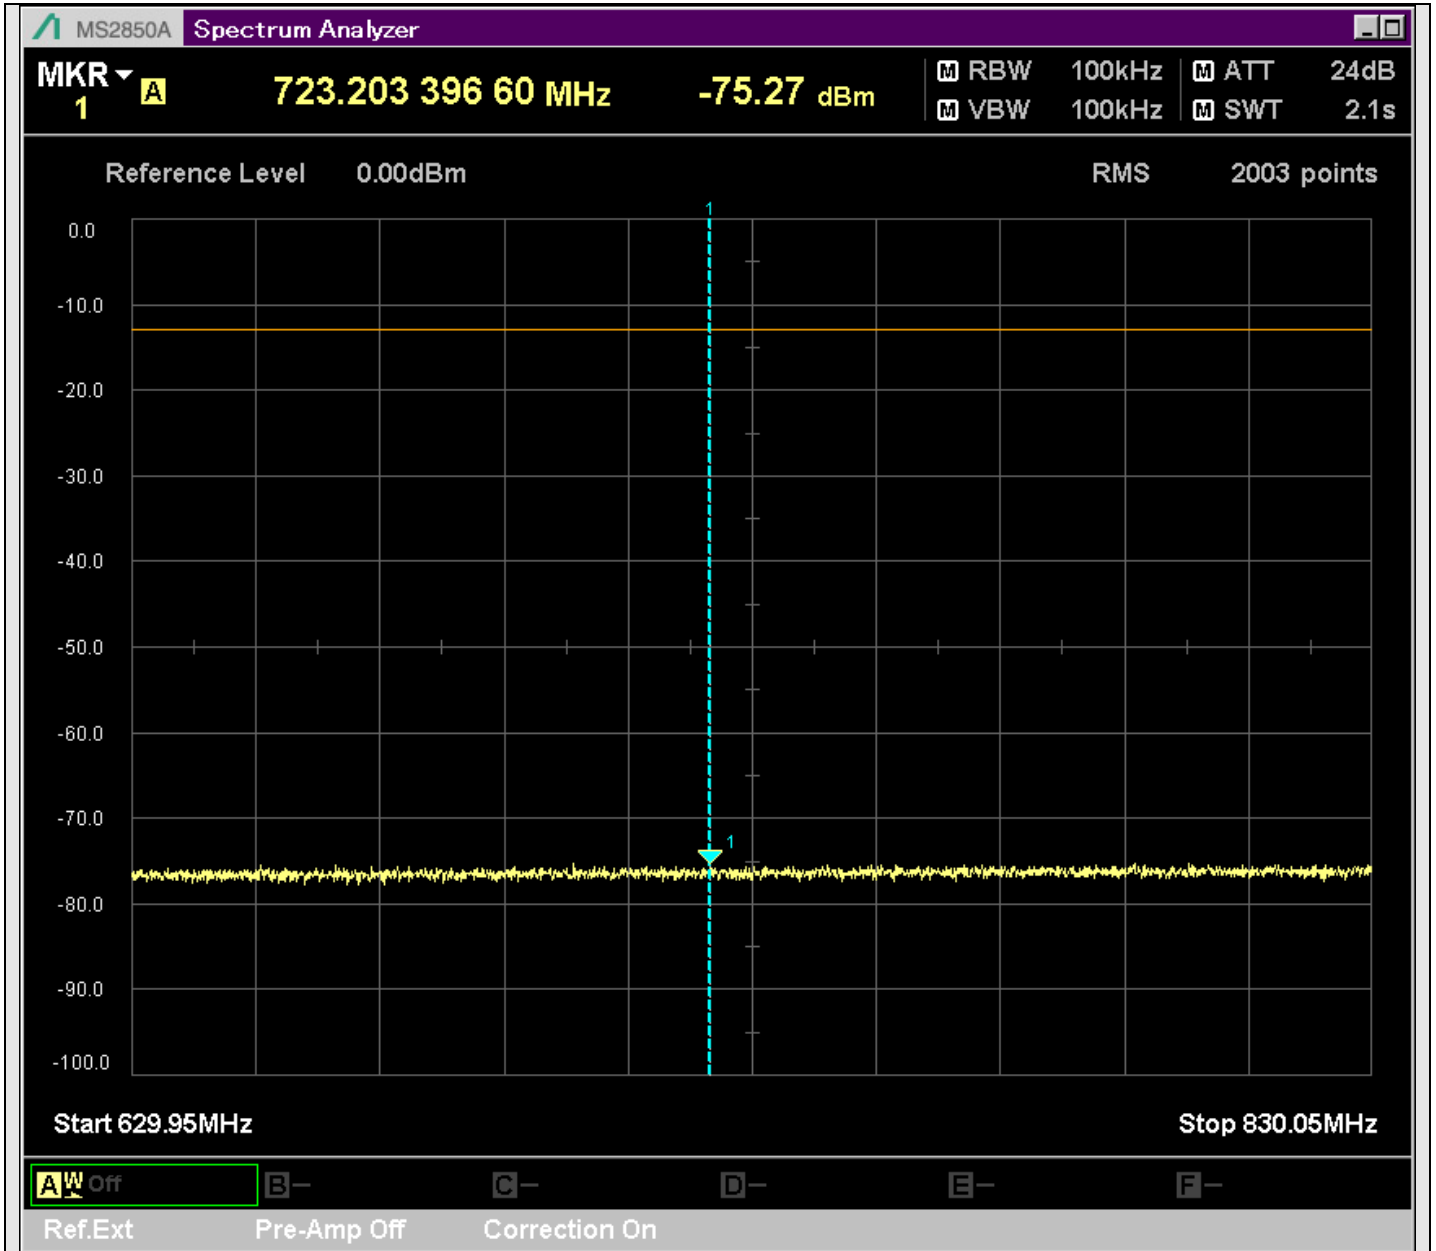

n7_25MHz_15kHz_531000_CP-OFDM
QPSK_Edge_1RB_Right_SA(24898MHz-25700MHz_1MHz)@25592.967MHz

n7_25MHz_15kHz_535500_CP-OFDM
QPSK_Outer_Full_SA(229.9MHz-430.1MHz_100kHz)@271.729MHz

n7_25MHz_15kHz_535500_CP-OFDM
QPSK_Outer_Full_SA(429.9MHz-630.1MHz_100kHz)@557.886MHz