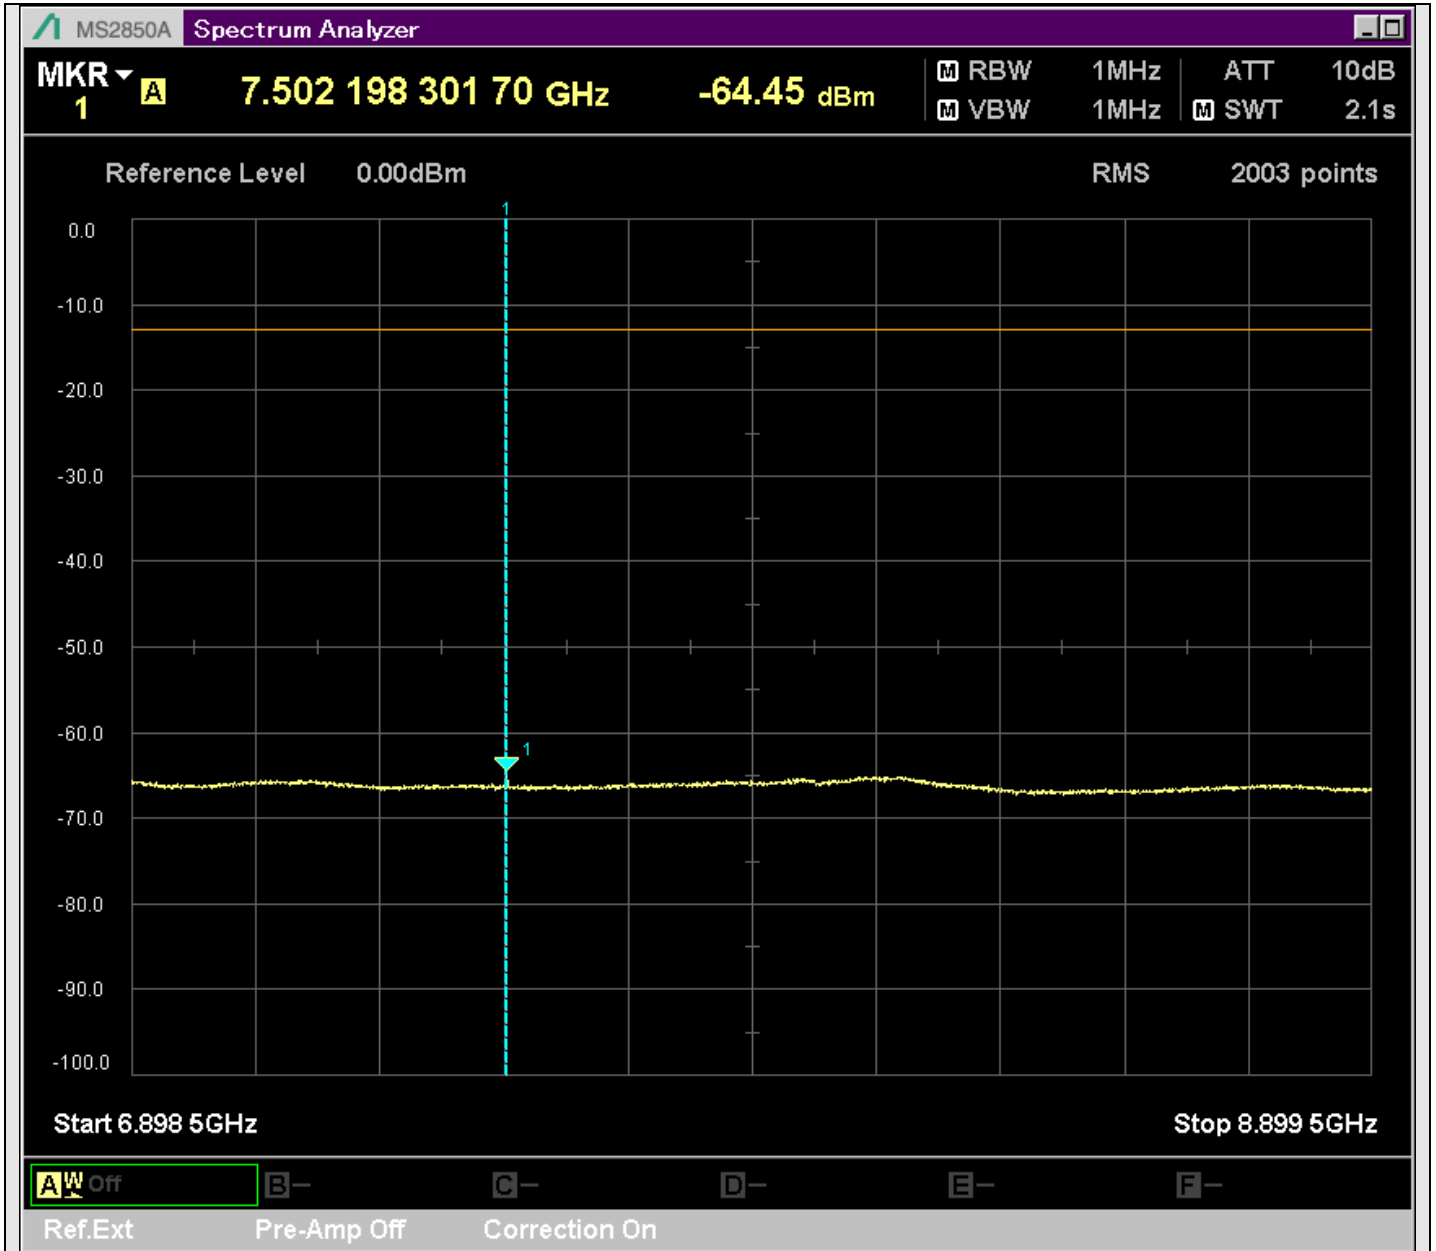

n7_50MHz_15kHz_529000_CP-OFDM
QPSK_Edge_1RB_Left_SA(6898MHz-8900MHz_1MHz)@7502.198MHz