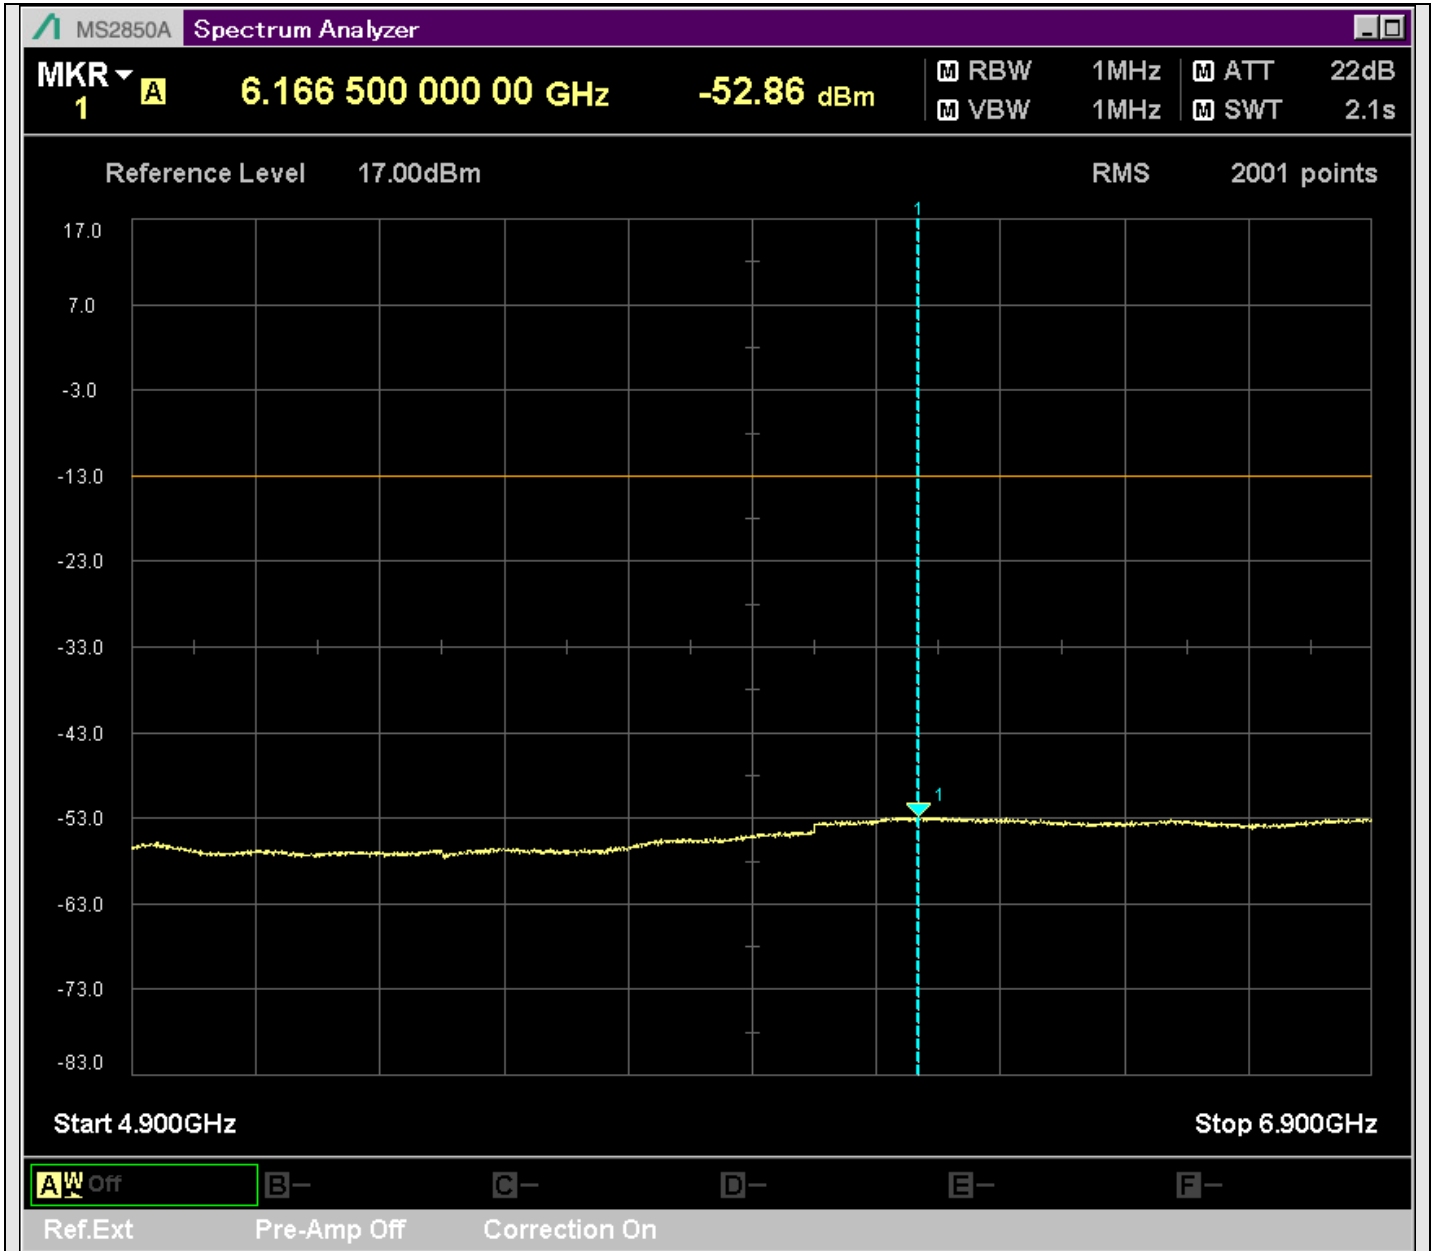

n7_25MHz_15kHz_531000_CP-OFDM
QPSK_Edge_1RB_Left_SA(4899MHz-6900MHz_1MHz)@6166.500MHz