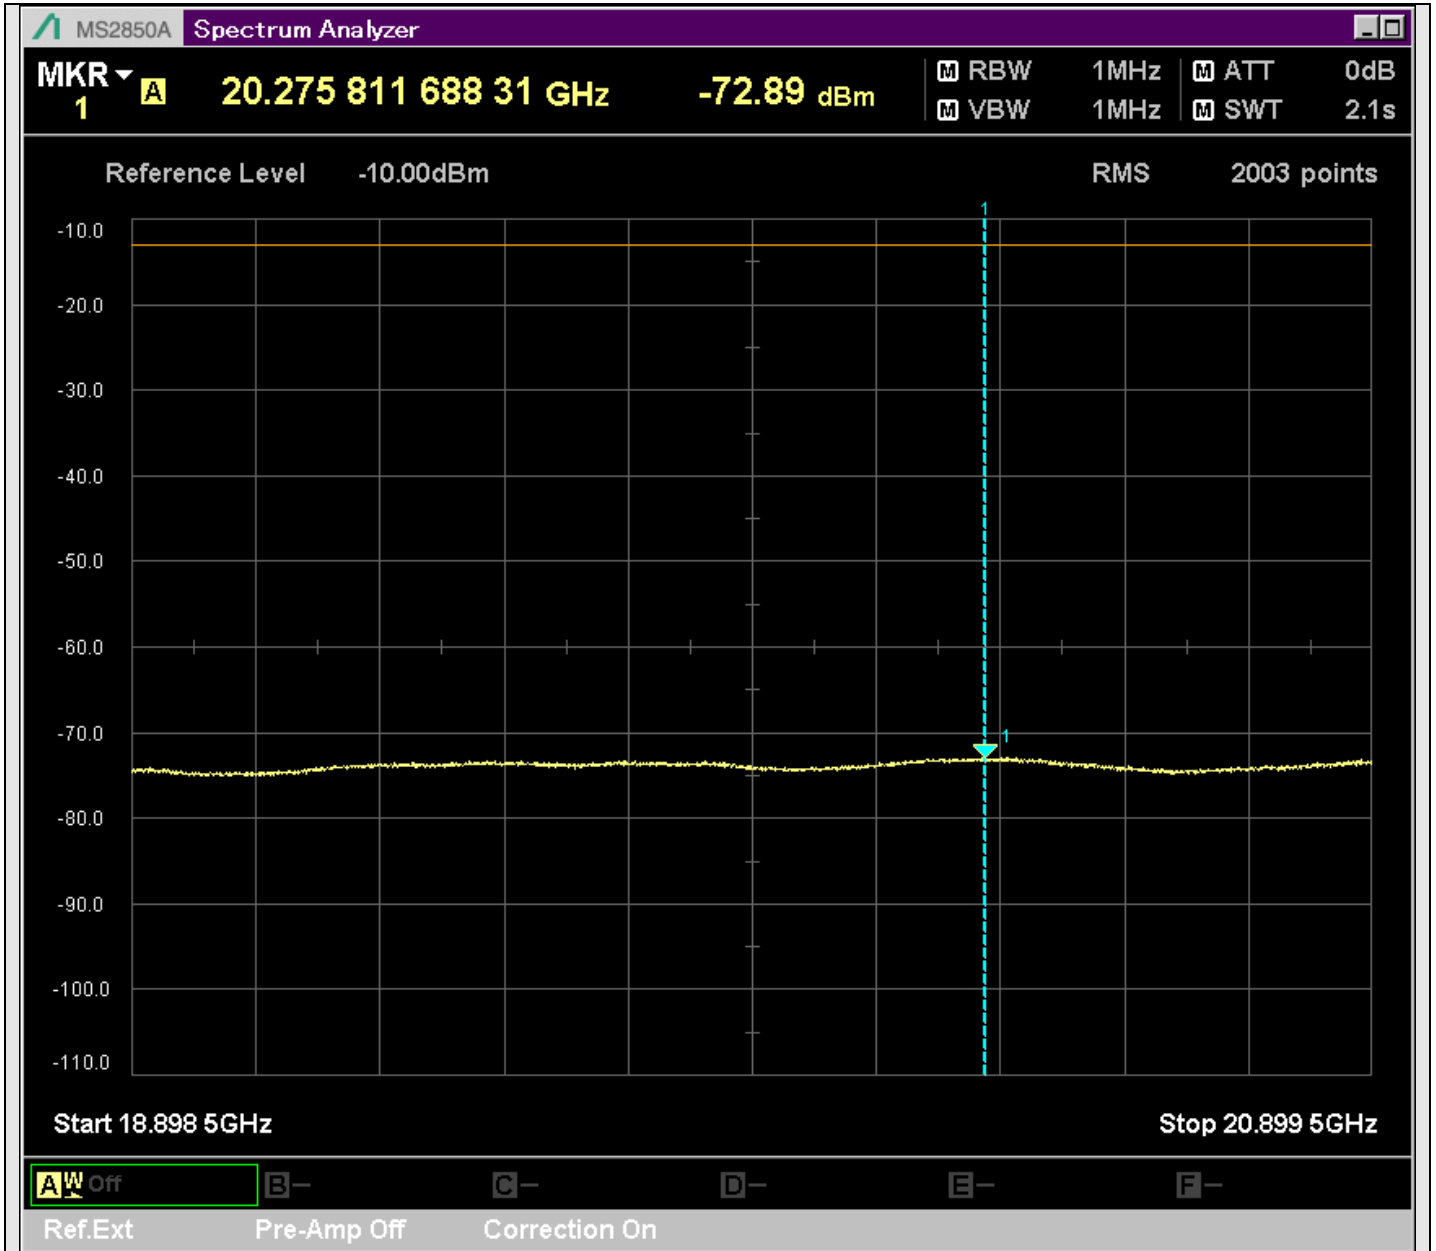

n7_25MHz_15kHz_535500_CP-OFDM
QPSK_Edge_1RB_Right_SA(18898MHz-20900MHz_1MHz)@20275.812MHz