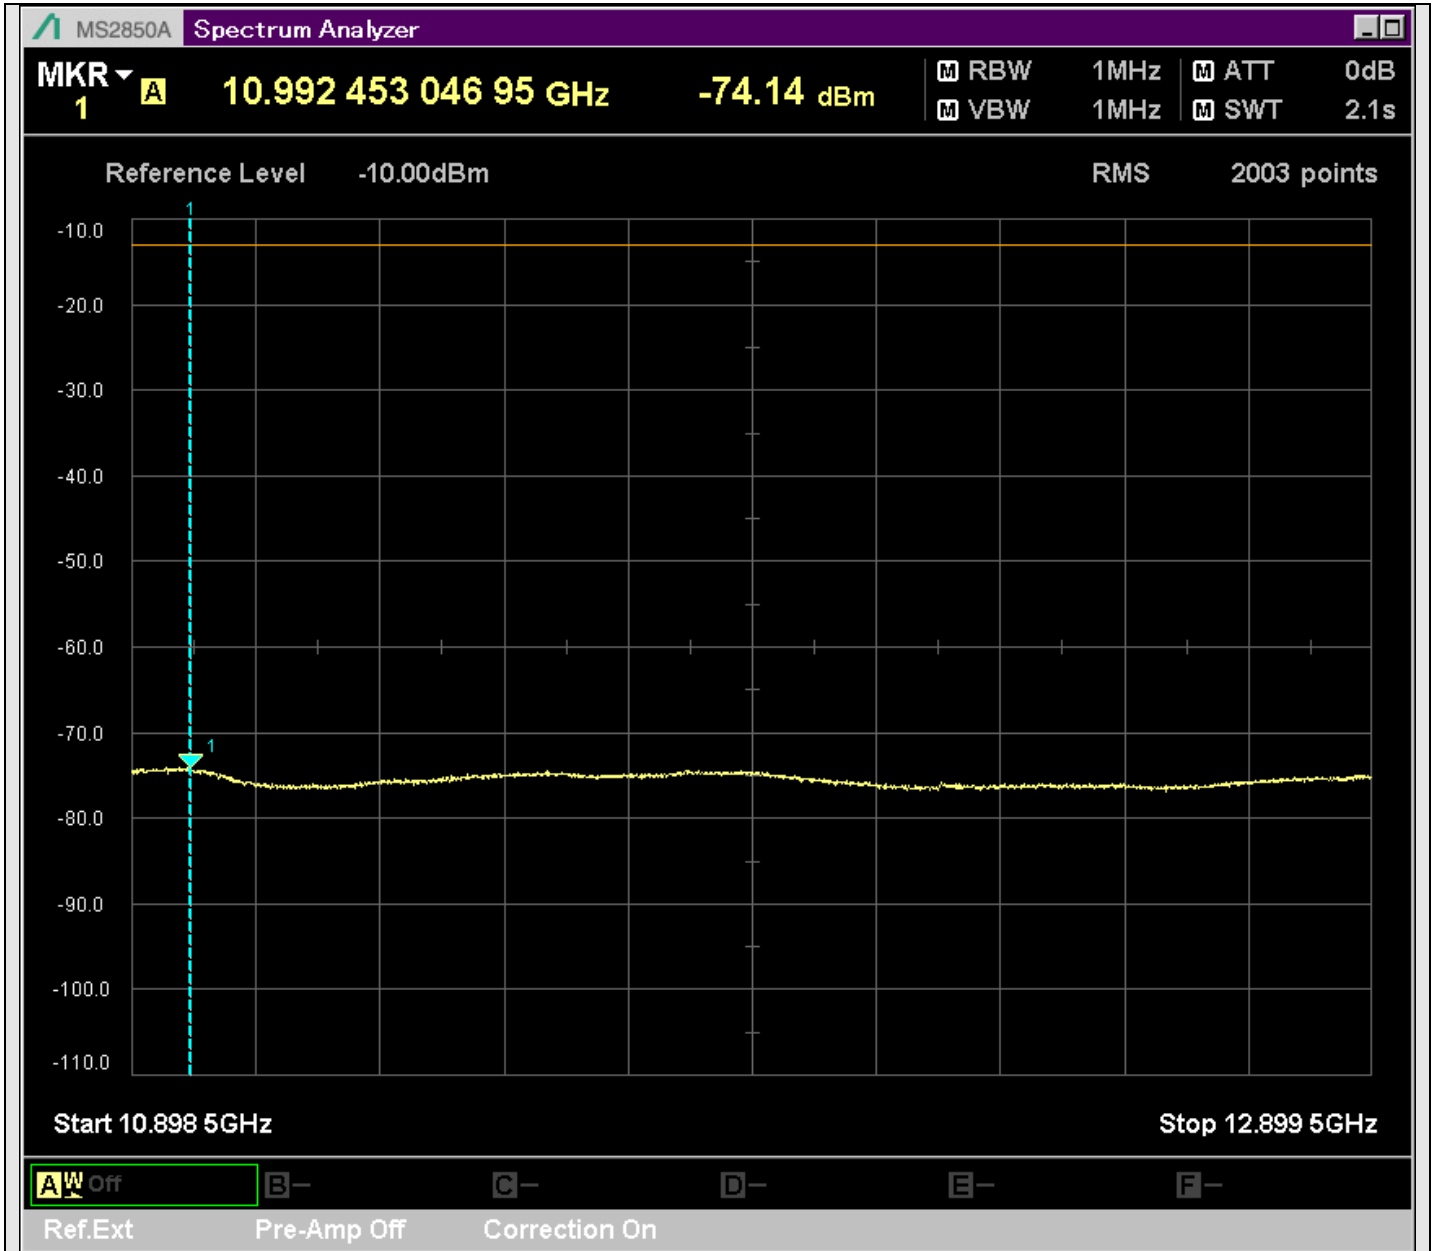

n7_50MHz_15kHz_529000_CP-OFDM
QPSK_Outer_Full_SA(829.9MHz-1000MHz_100kHz)@958.750MHz

n7_50MHz_15kHz_529000_CP-OFDM
QPSK_Outer_Full_SA(8898MHz-10900MHz_1MHz)@10897.501MHz

n7_50MHz_15kHz_529000_CP-OFDM
QPSK_Outer_Full_SA(10898MHz-12900MHz_1MHz)@10992.453MHz