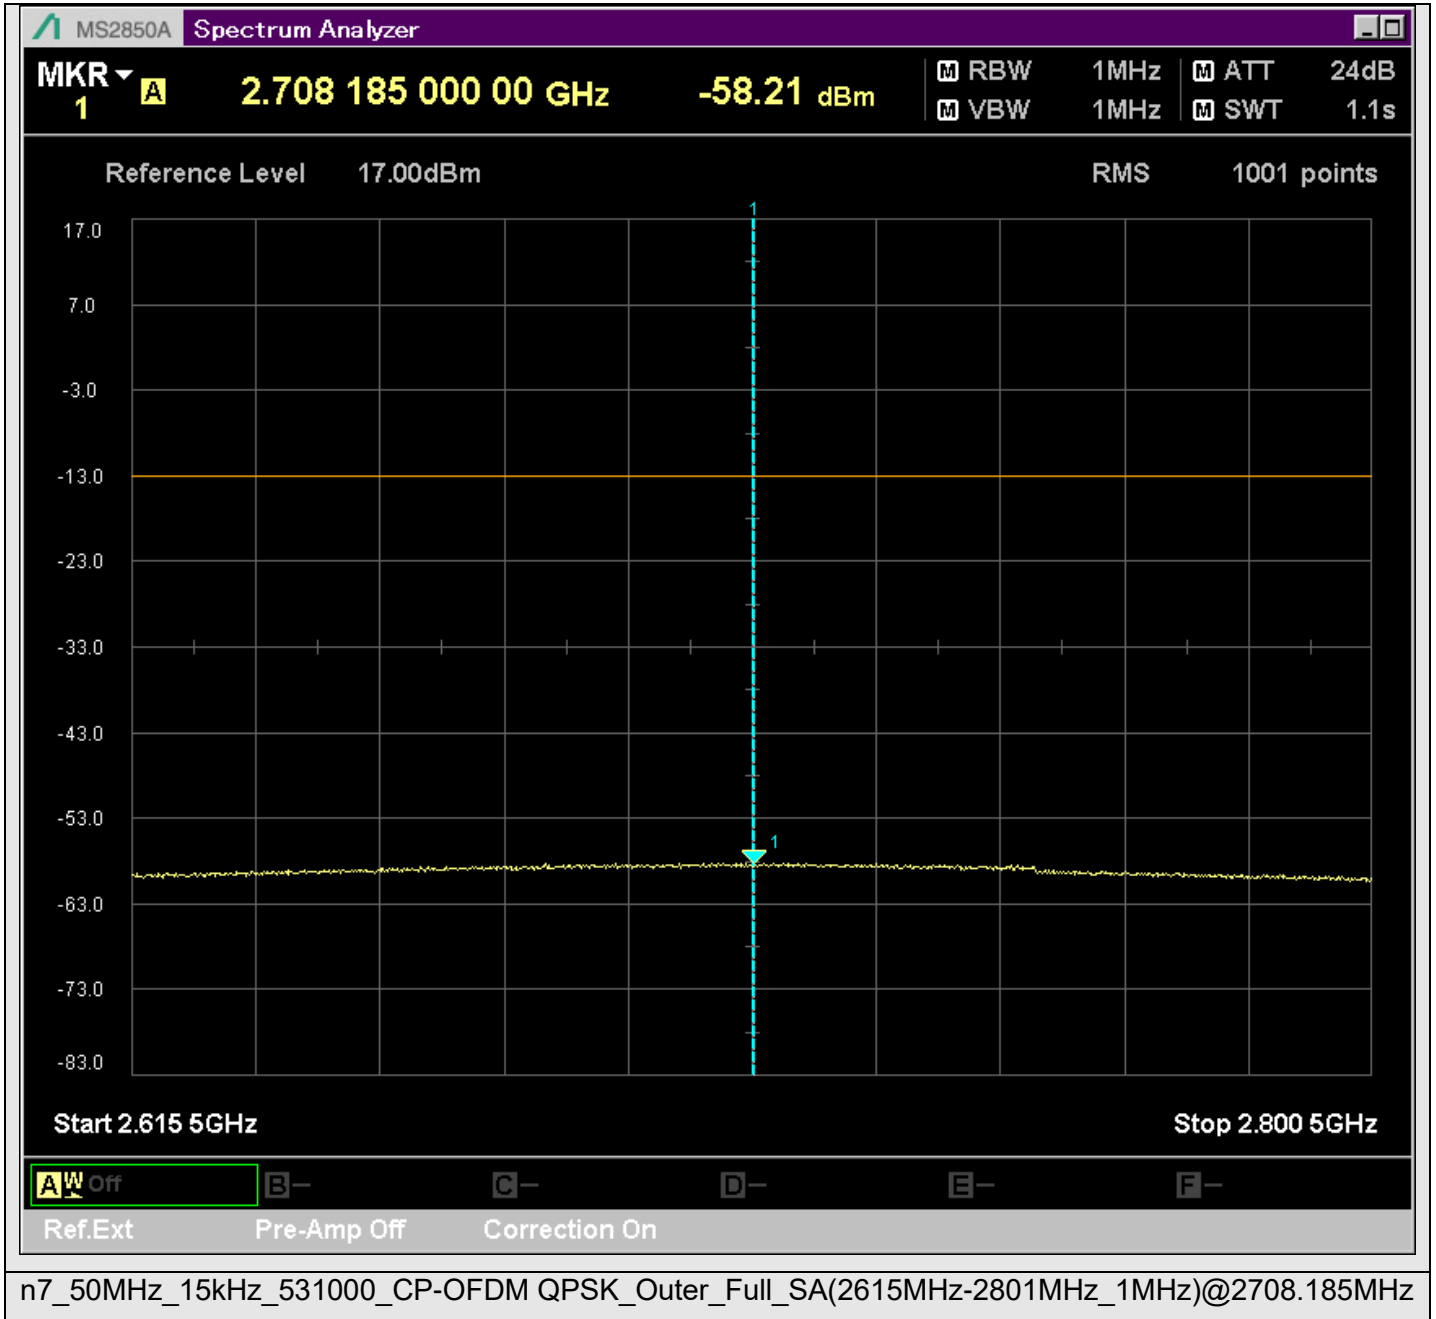

n7_50MHz_15kHz_529000_CP-OFDM
QPSK_Edge_1RB_Right_SA(24898MHz-25700MHz_1MHz)@25637.022MHz

n7_50MHz_15kHz_531000_CP-OFDM
QPSK_Outer_Full_SA(229.9MHz-430.1MHz_100kHz)@239.245MHz

n7_50MHz_15kHz_531000_CP-OFDM
QPSK_Outer_Full_SA(429.9MHz-630.1MHz_100kHz)@596.967MHz