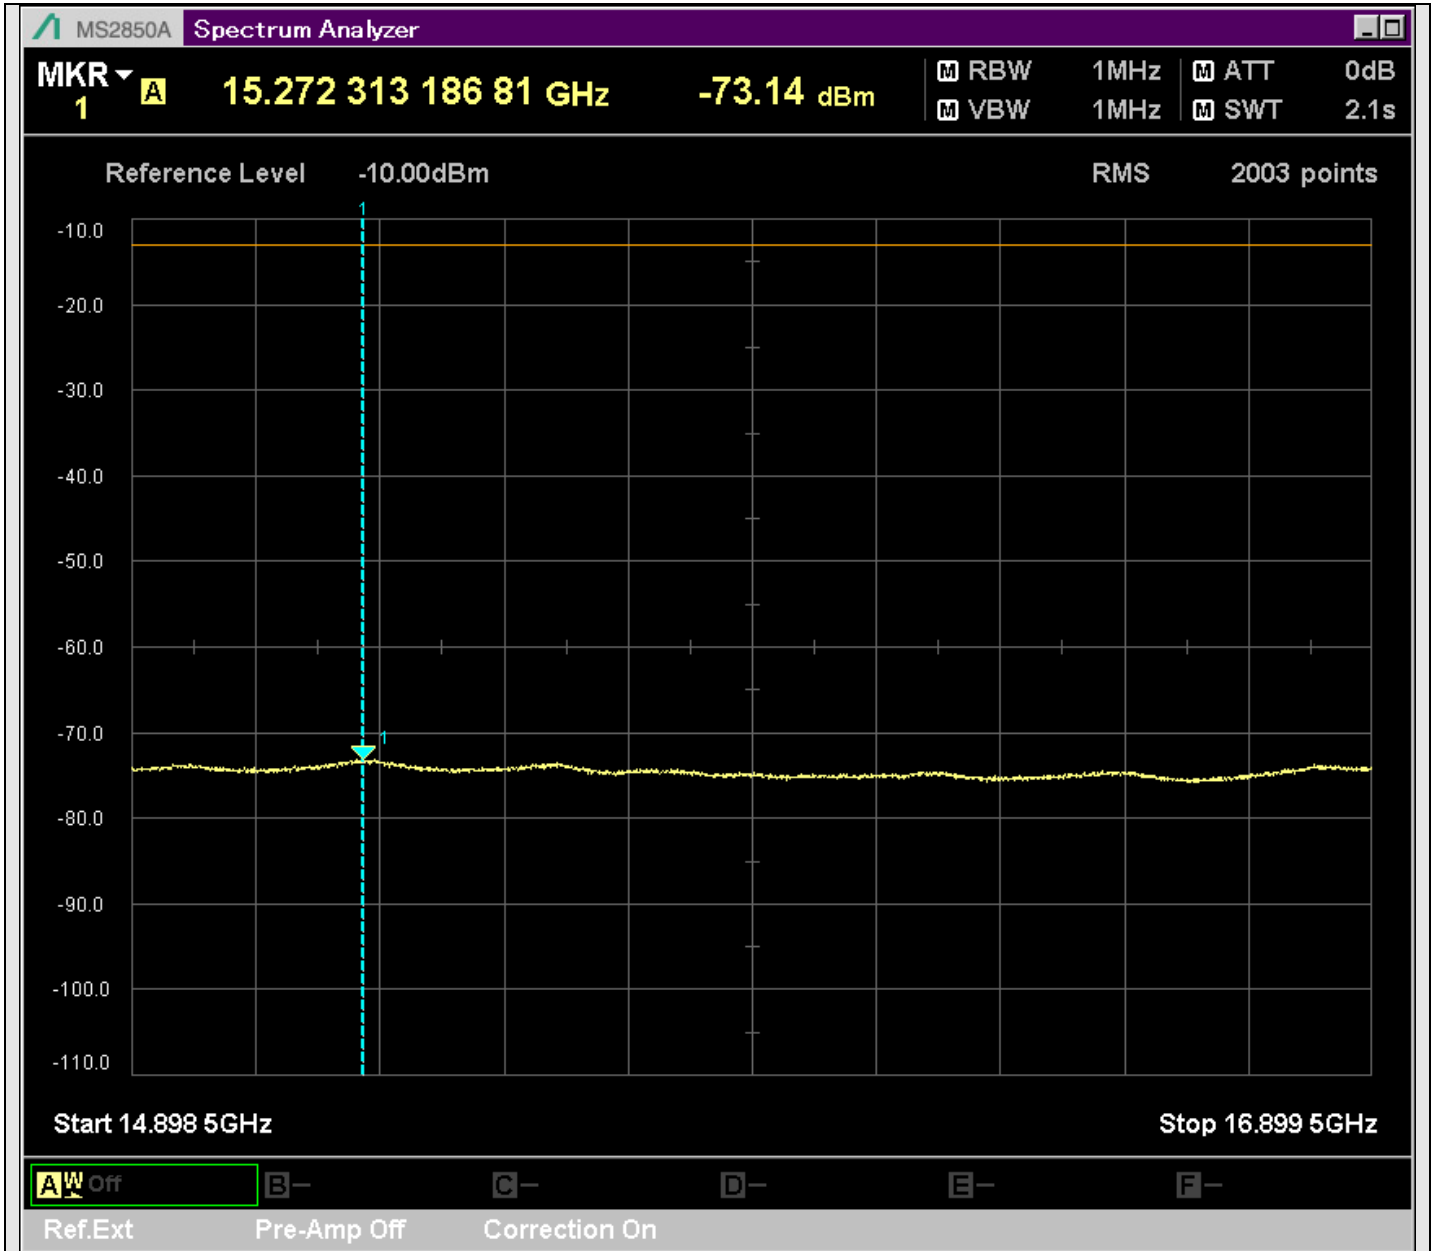

n7_25MHz_15kHz_531000_CP-OFDM
QPSK_Outer_Full_SA(14898MHz-16900MHz_1MHz)@15272.313MHz