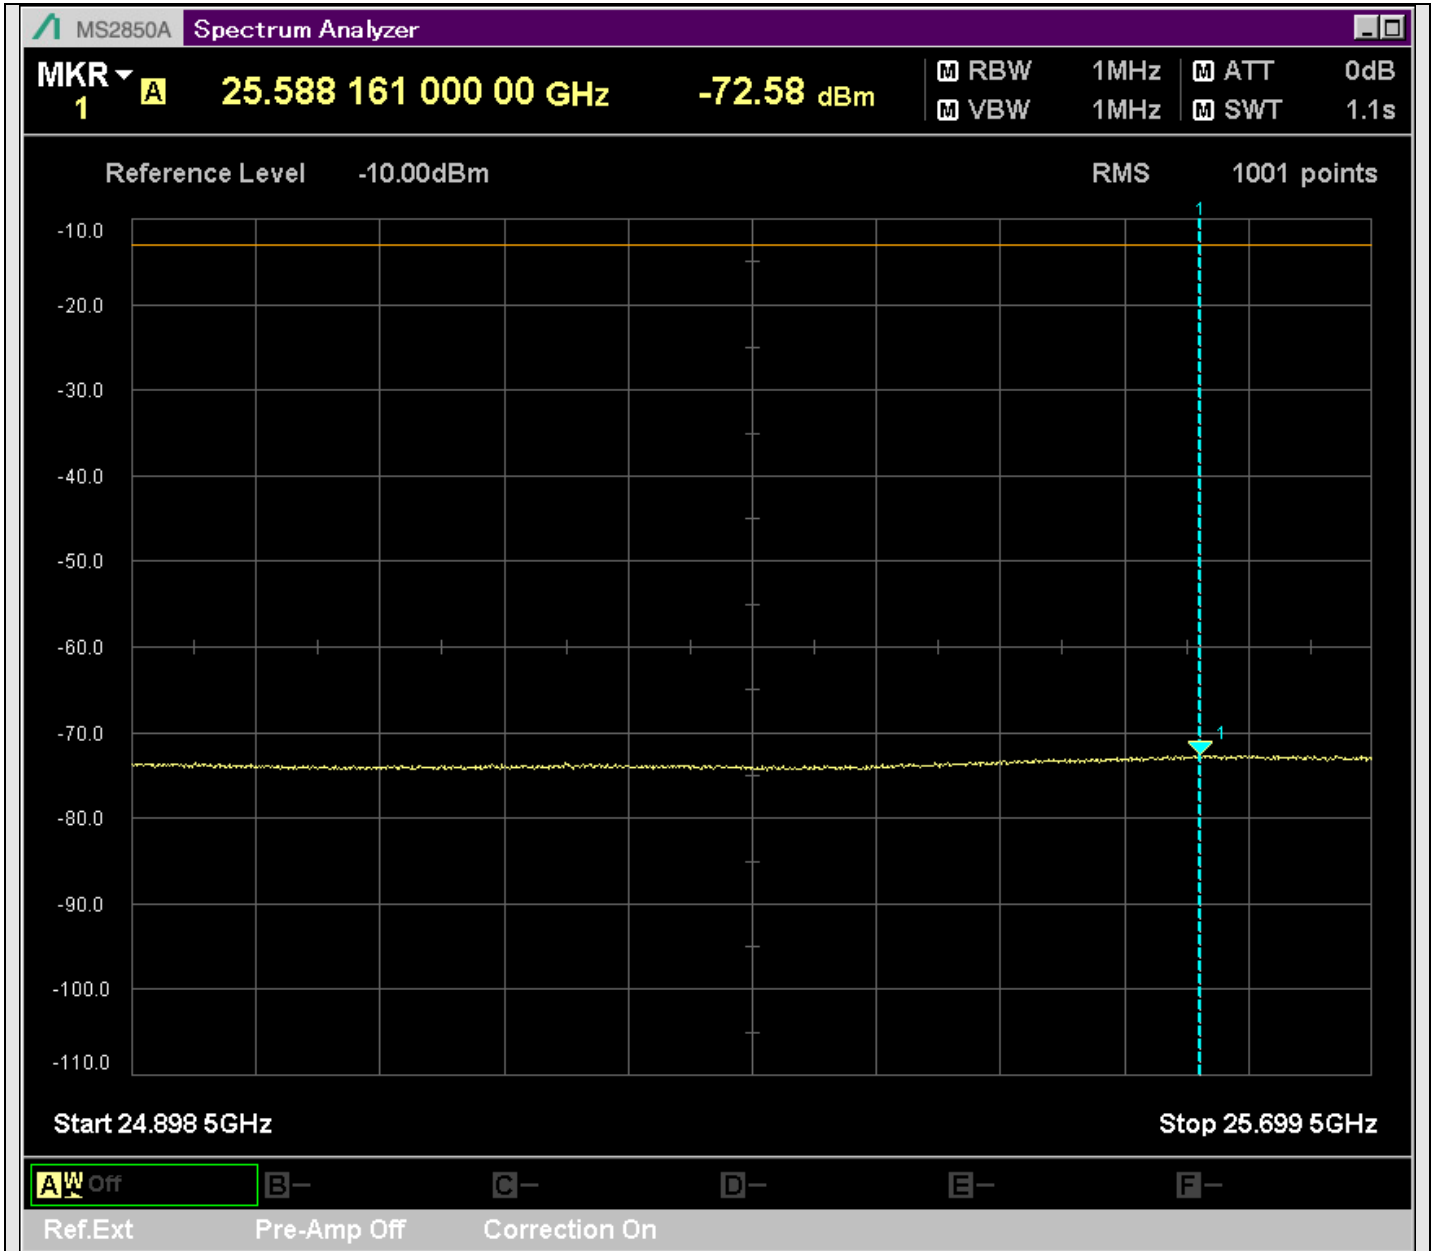

n7_25MHz_15kHz_535500_CP-OFDM
QPSK_Edge_1RB_Right_SA(24898MHz-25700MHz_1MHz)@25588.161MHz