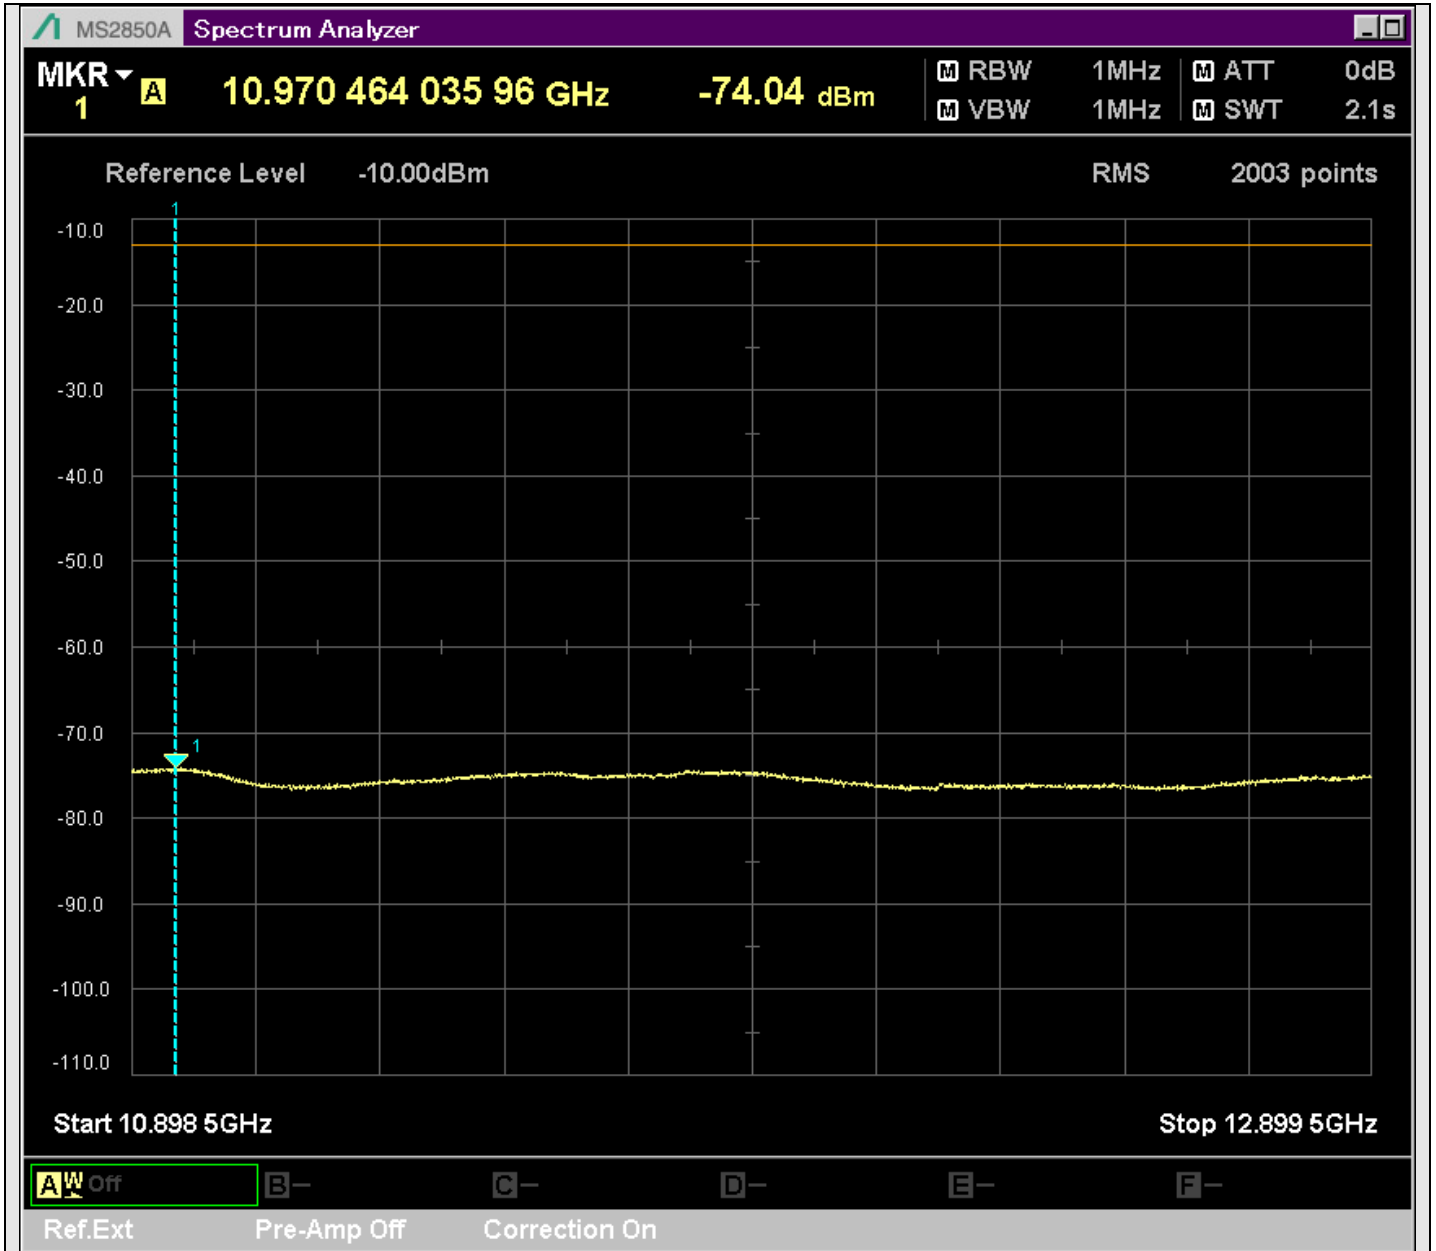

n7_50MHz_15kHz_529000_CP-OFDM
QPSK_Edge_1RB_Left_SA(10898MHz-12900MHz_1MHz)@10970.464MHz