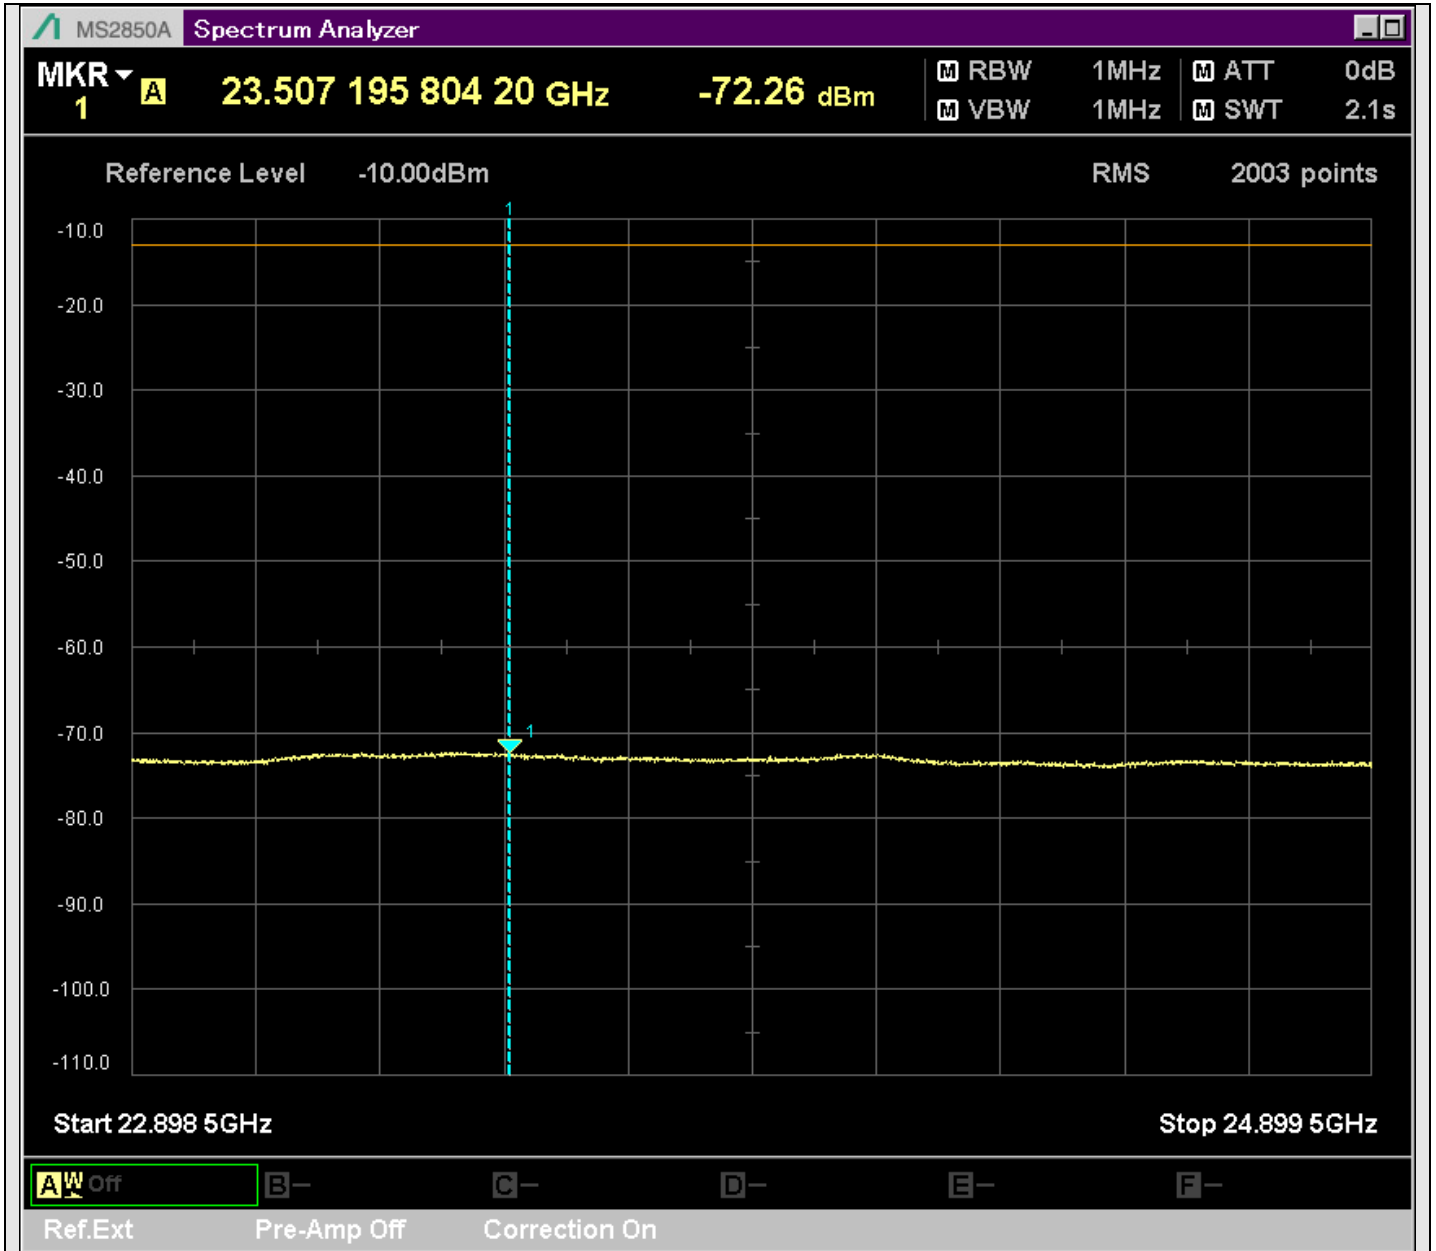

n7_25MHz_15kHz_531000_CP-OFDM
QPSK_Outer_Full_SA(22898MHz-24900MHz_1MHz)@23507.196MHz