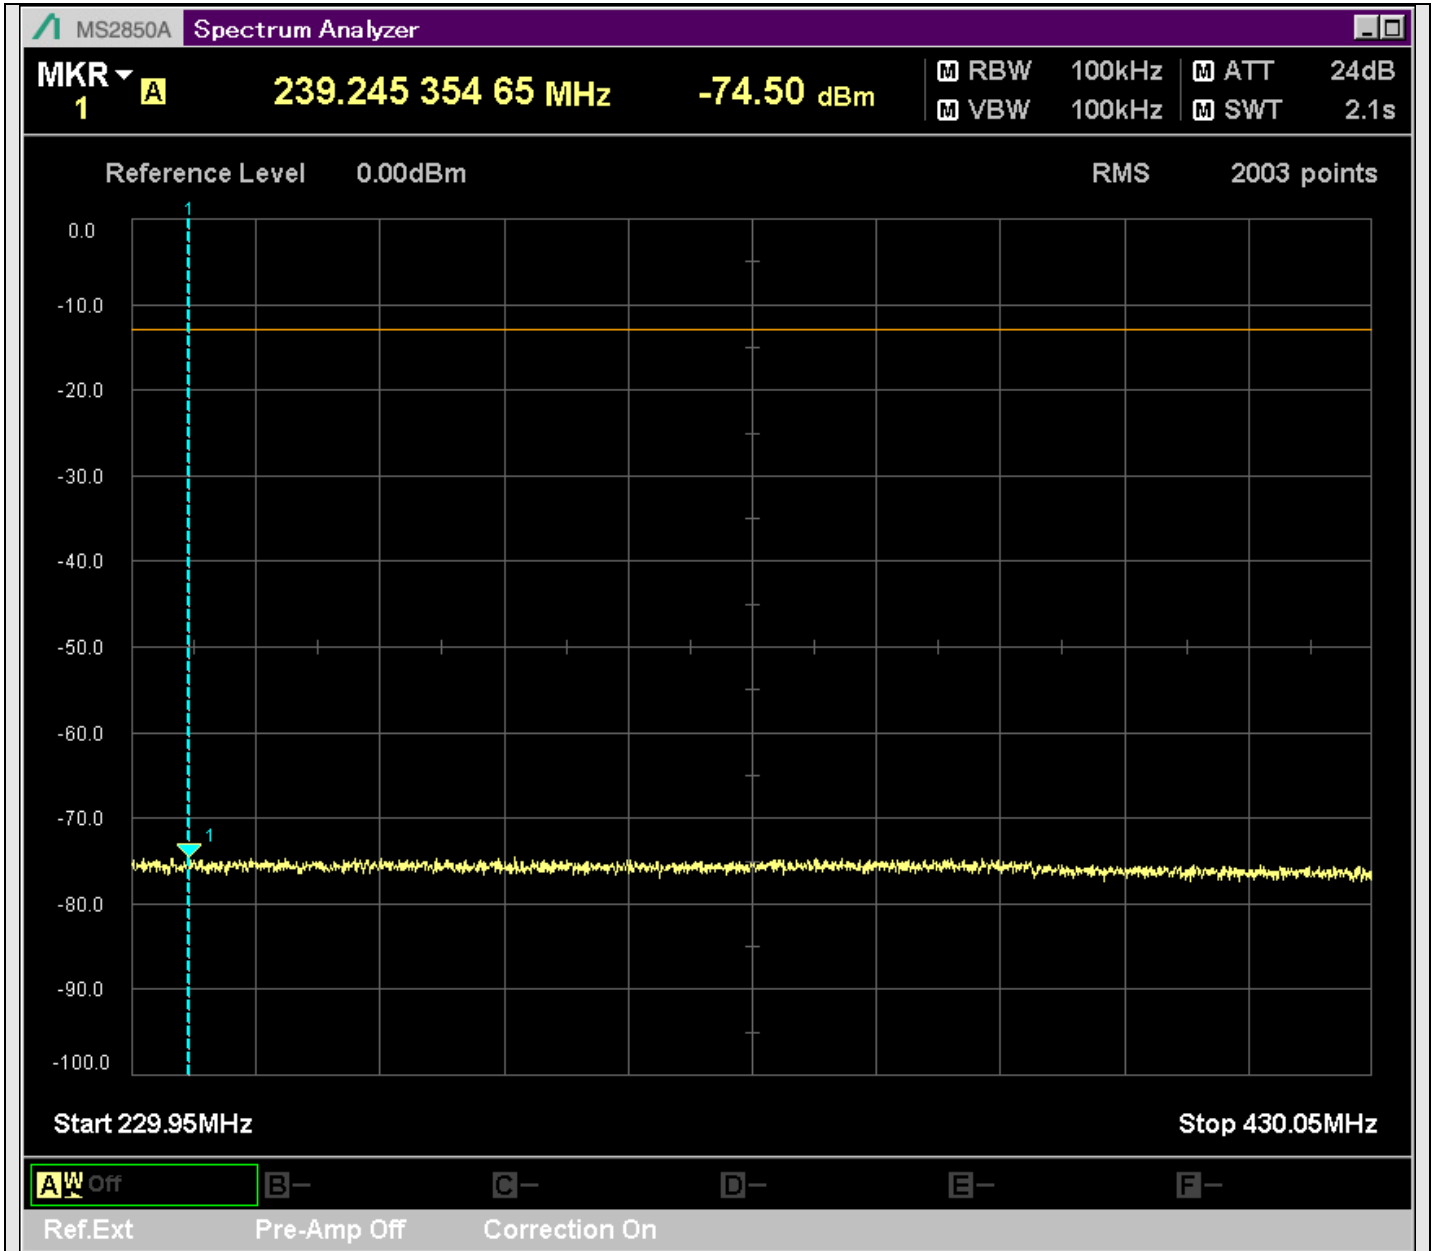

n7_50MHz_15kHz_531000_CP-OFDM
QPSK_Outer_Full_SA(229.9MHz-430.1MHz_100kHz)@239.245MHz