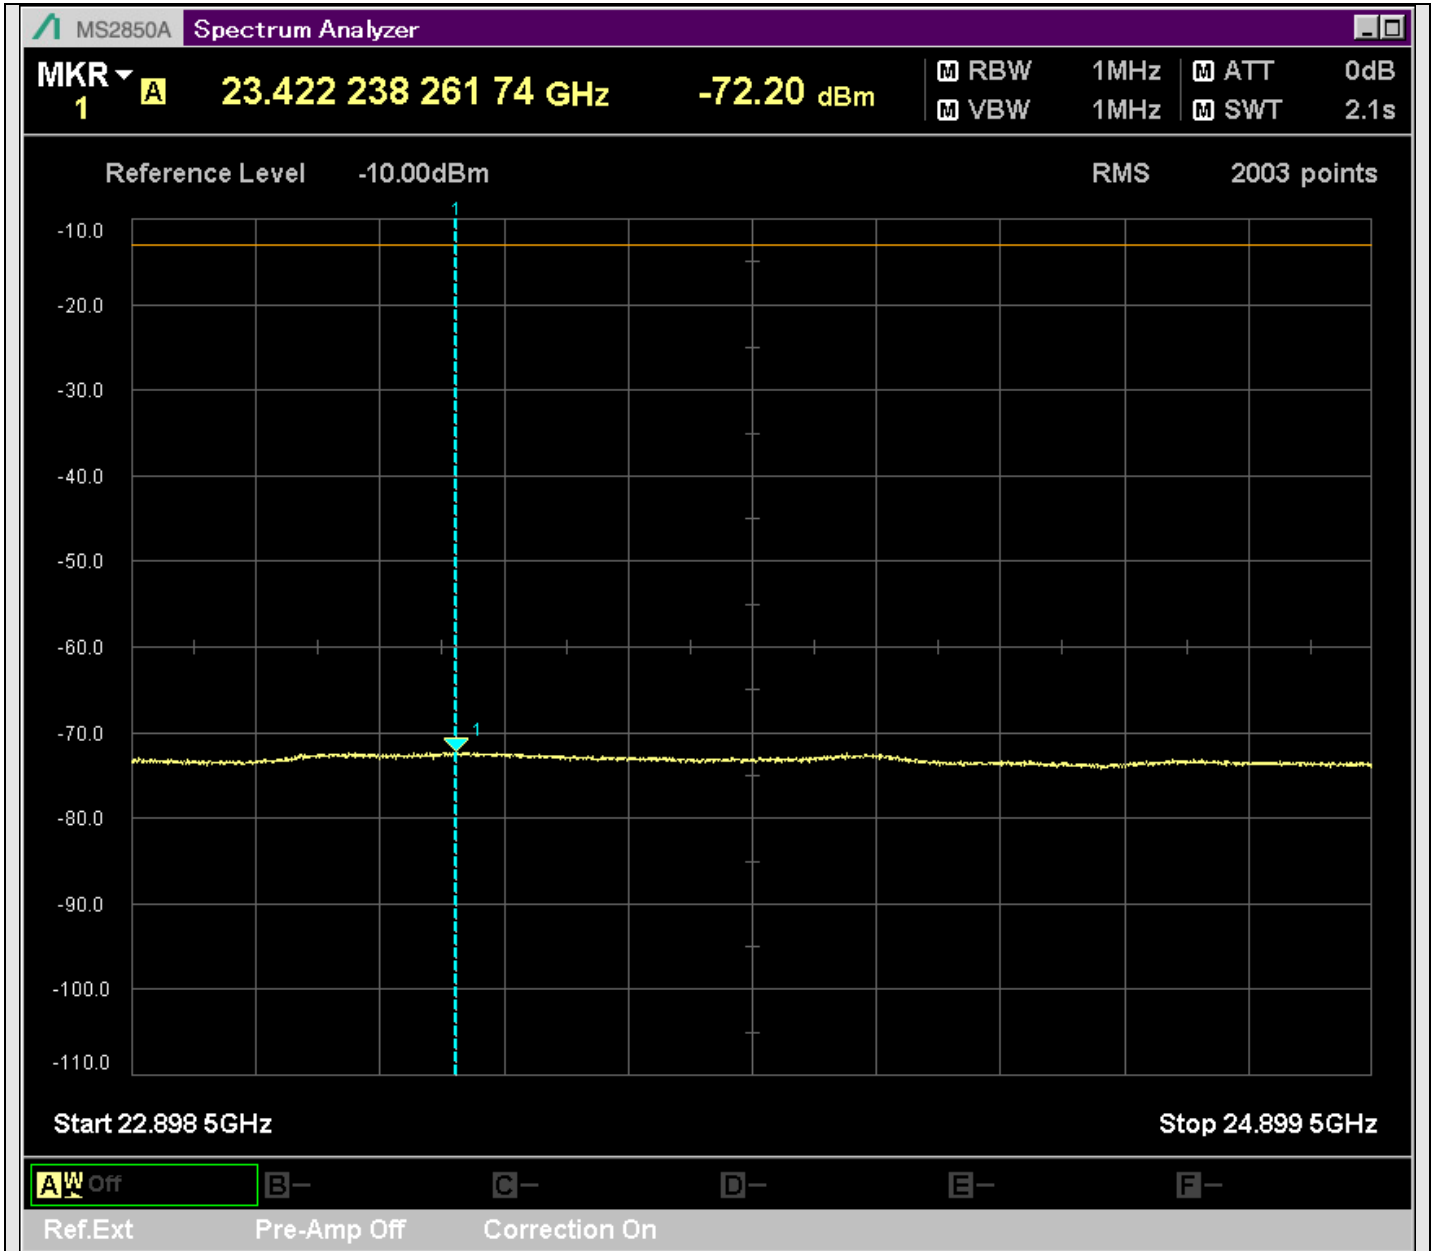

n7_50MHz_15kHz_529000_CP-OFDM
QPSK_Outer_Full_SA(22898MHz-24900MHz_1MHz)@23422.238MHz