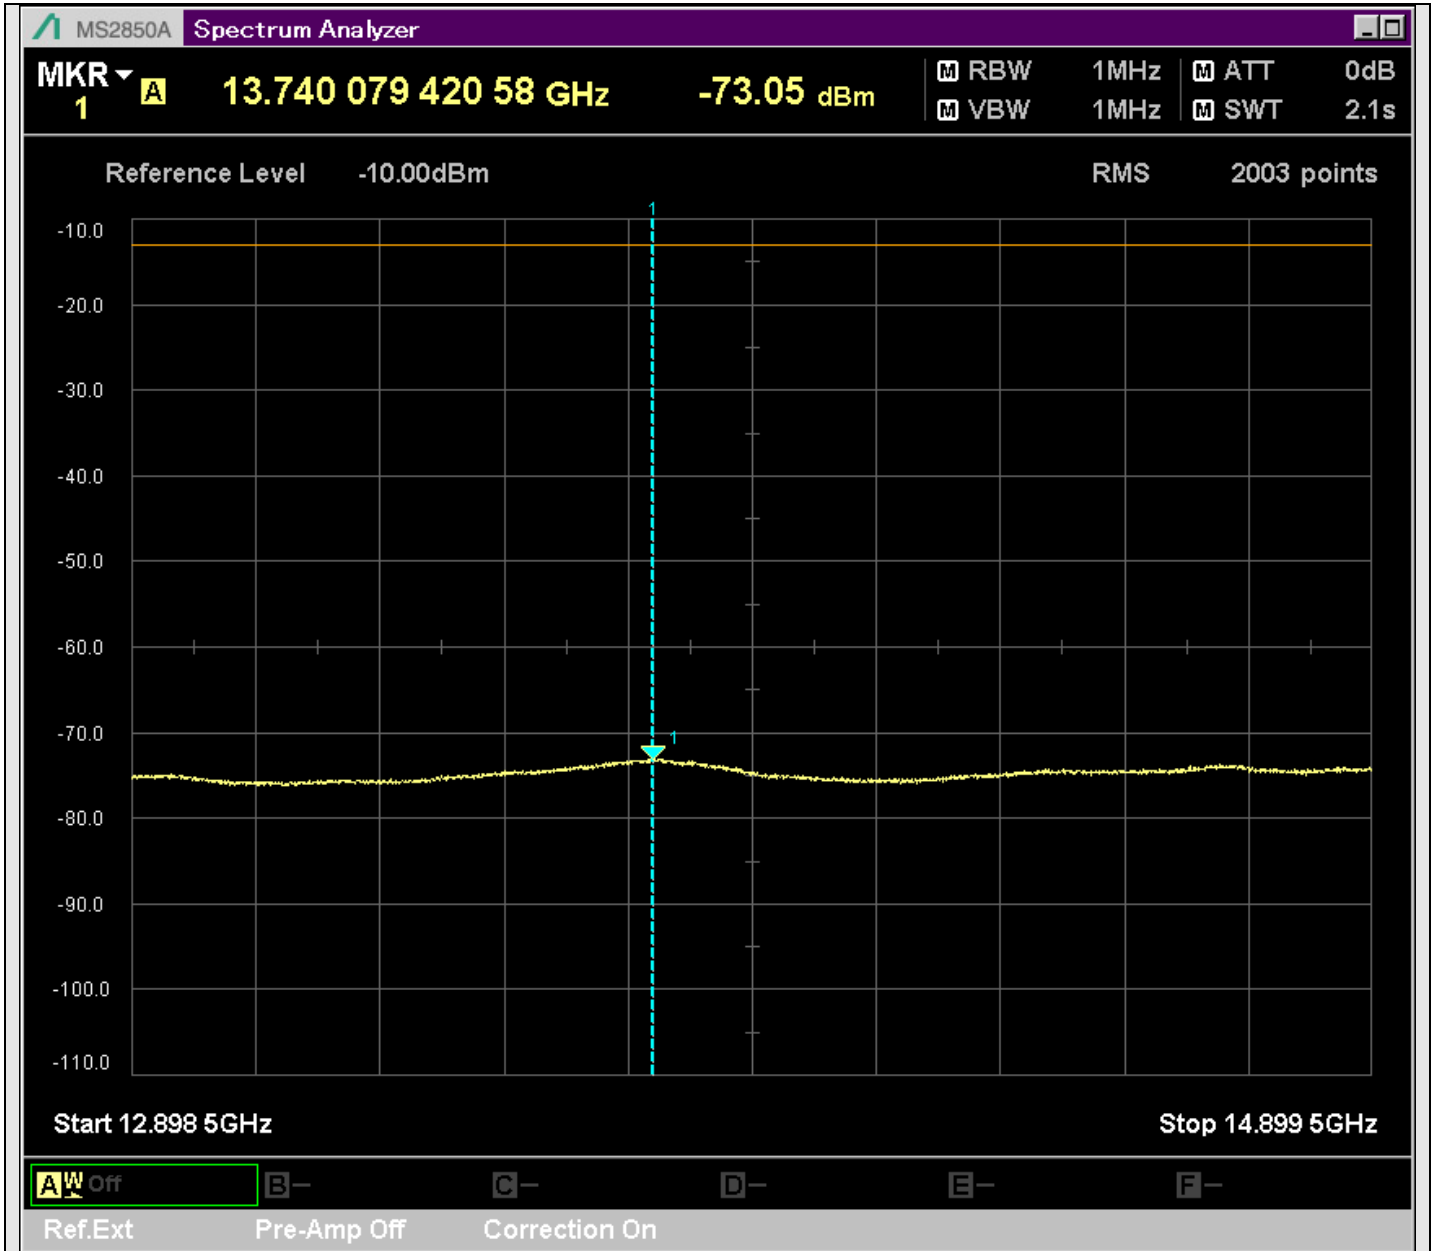

n7_50MHz_15kHz_529000_CP-OFDM
QPSK_Edge_1RB_Right_SA(12898MHz-14900MHz_1MHz)@13740.079MHz