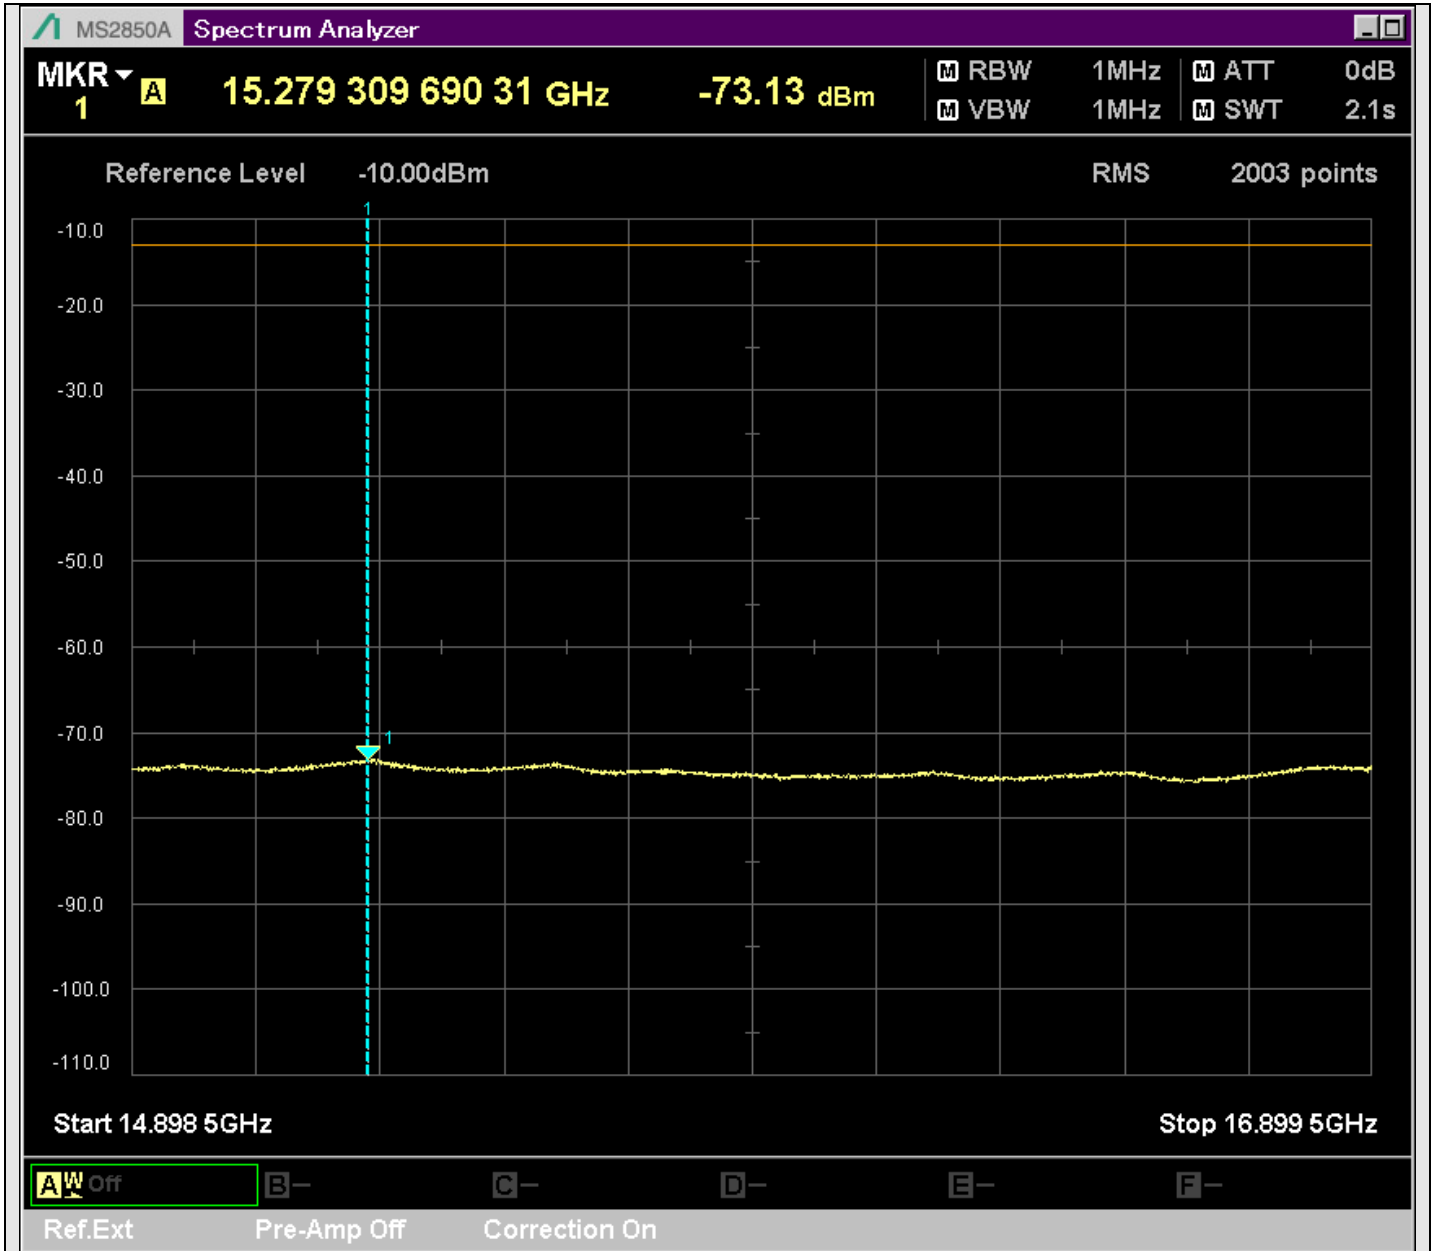

n7_50MHz_15kHz_529000_CP-OFDM
QPSK_Outer_Full_SA(14898MHz-16900MHz_1MHz)@15279.310MHz