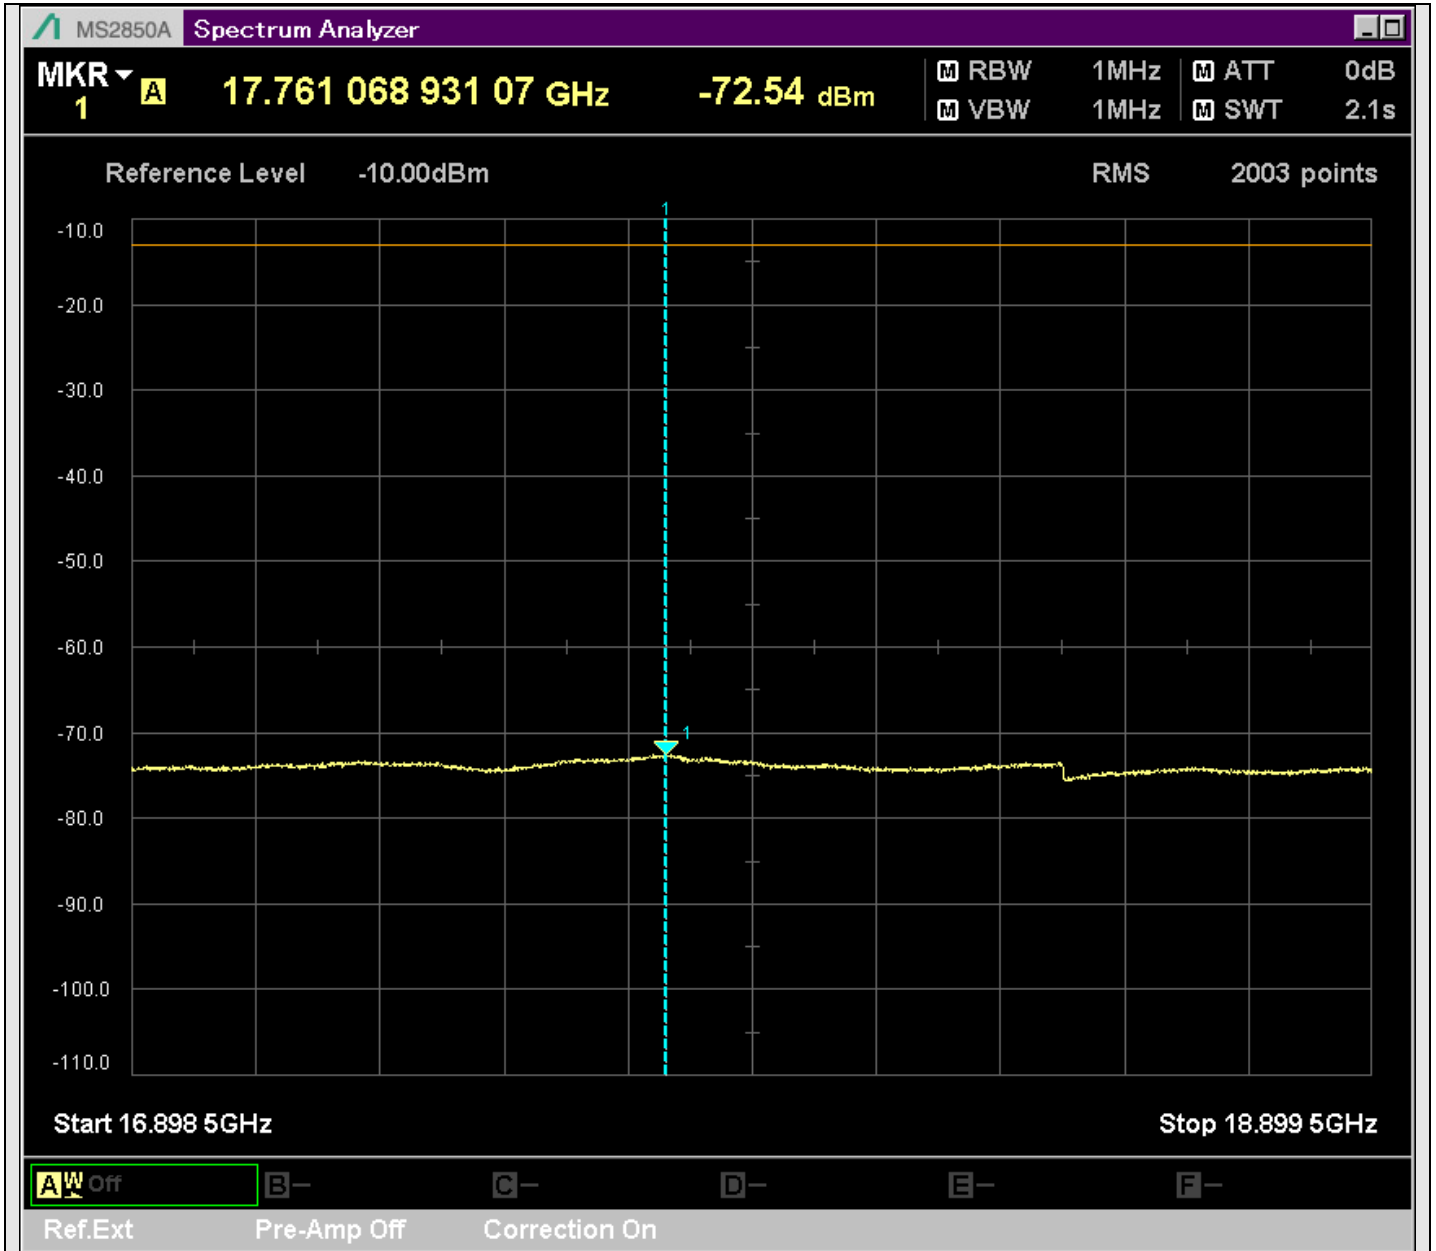

n7_25MHz_15kHz_531000_CP-OFDM
QPSK_Edge_1RB_Right_SA(16898MHz-18900MHz_1MHz)@17761.069MHz