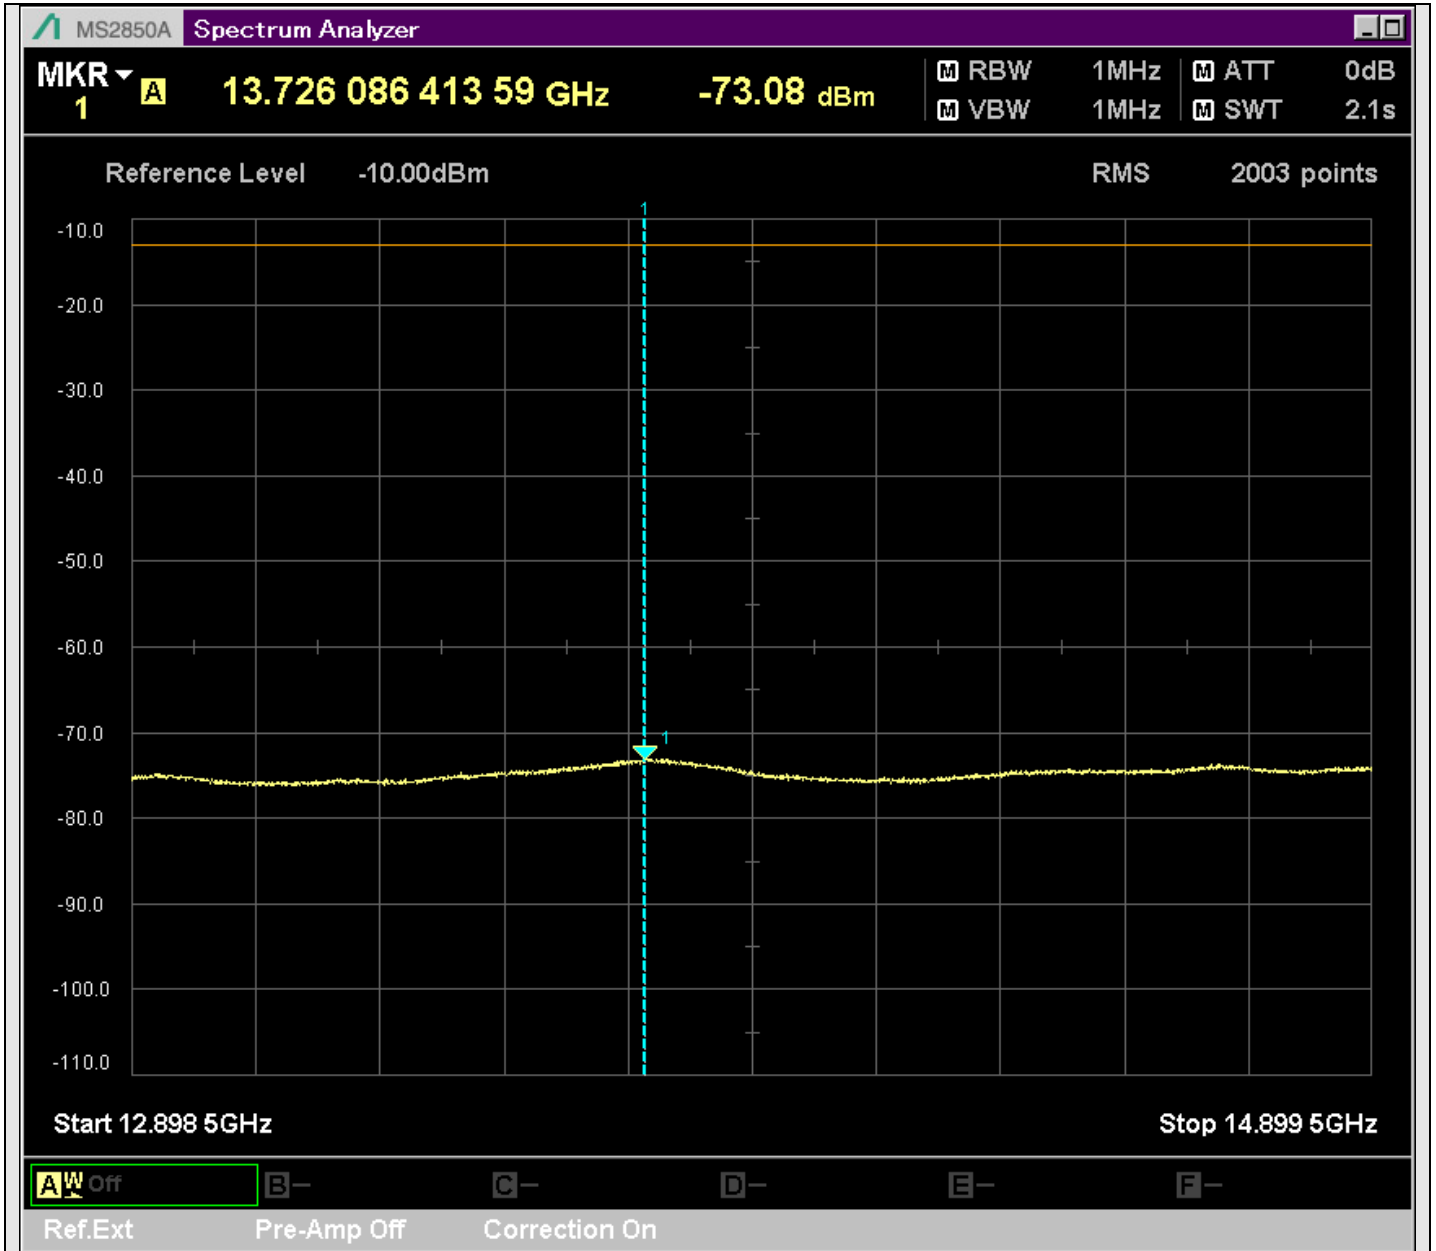

n7_25MHz_15kHz_535500_CP-OFDM
QPSK_Outer_Full_SA(12898MHz-14900MHz_1MHz)@13726.086MHz