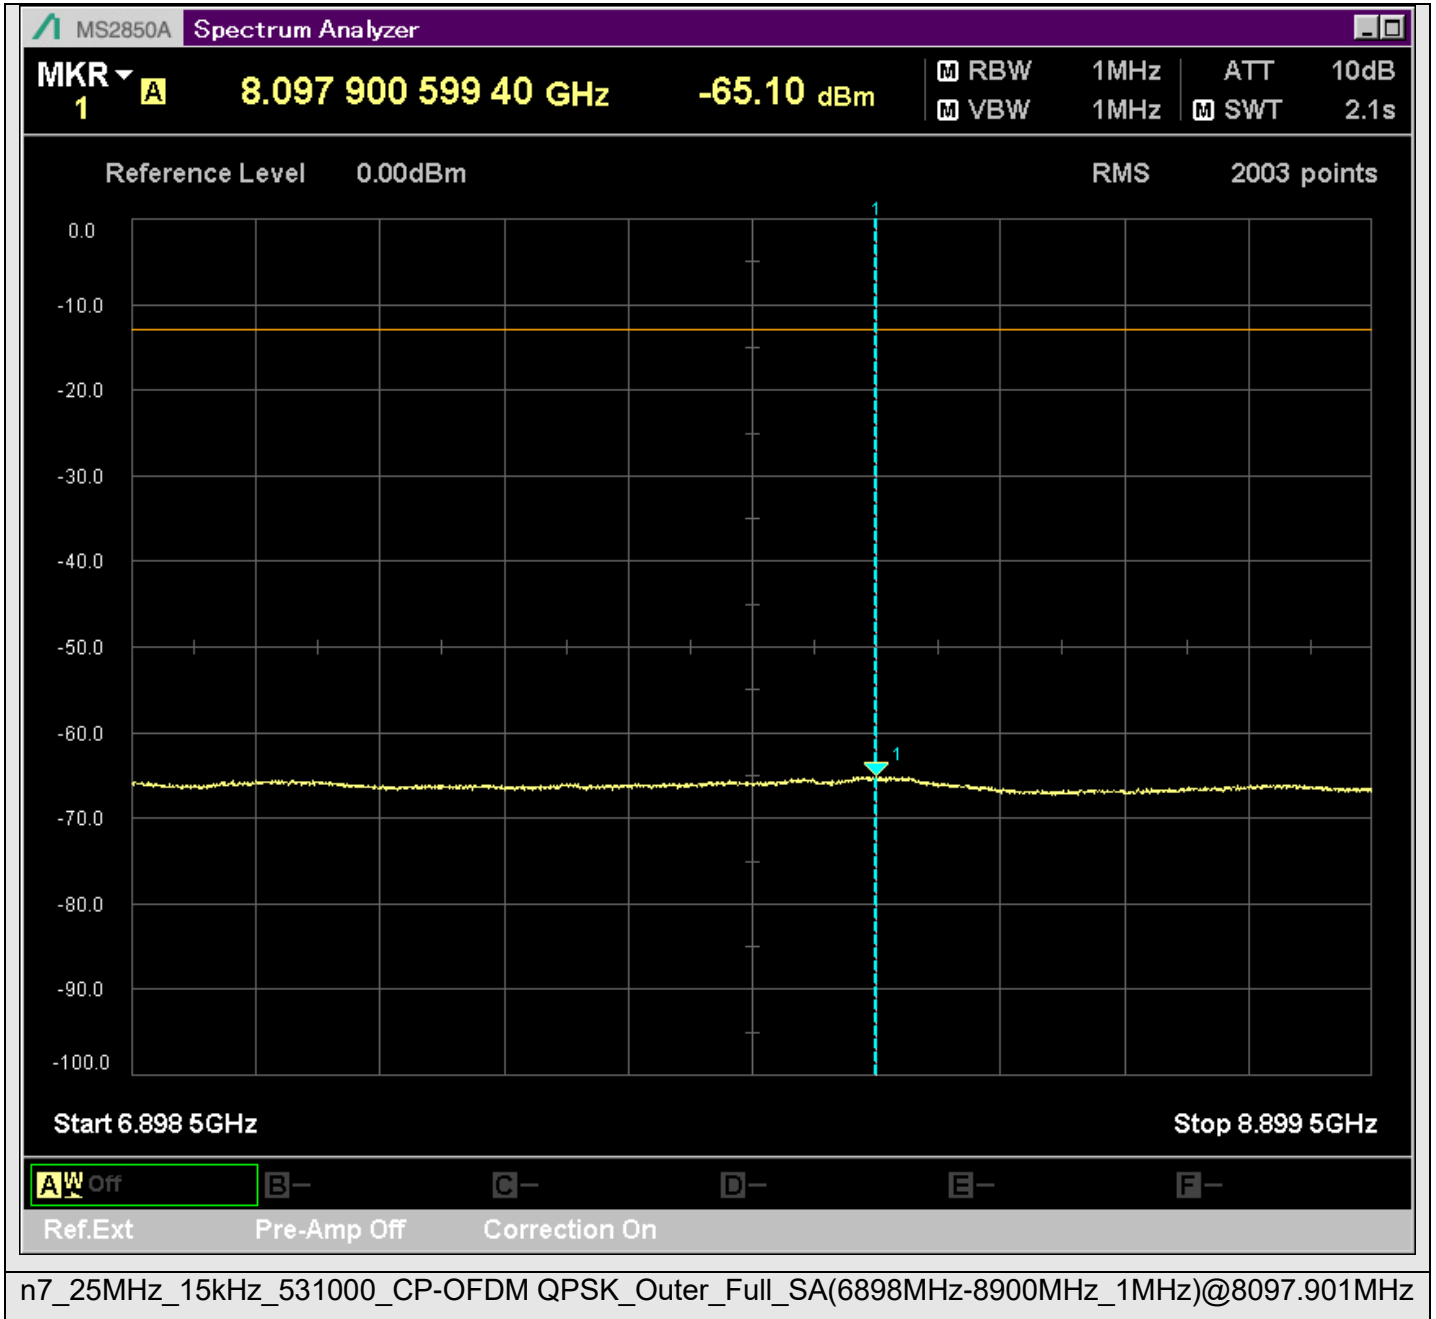

n7_25MHz_15kHz_531000_CP-OFDM
QPSK_Outer_Full_SA(829.9MHz-1000MHz_100kHz)@985.650MHz

n7_25MHz_15kHz_531000_CP-OFDM
QPSK_Outer_Full_SA(1000MHz-2492.5MHz_1MHz)@2492.000MHz

n7_25MHz_15kHz_531000_CP-OFDM
QPSK_Outer_Full_SA(2577.5MHz-2801MHz_1MHz)@2578.000MHz