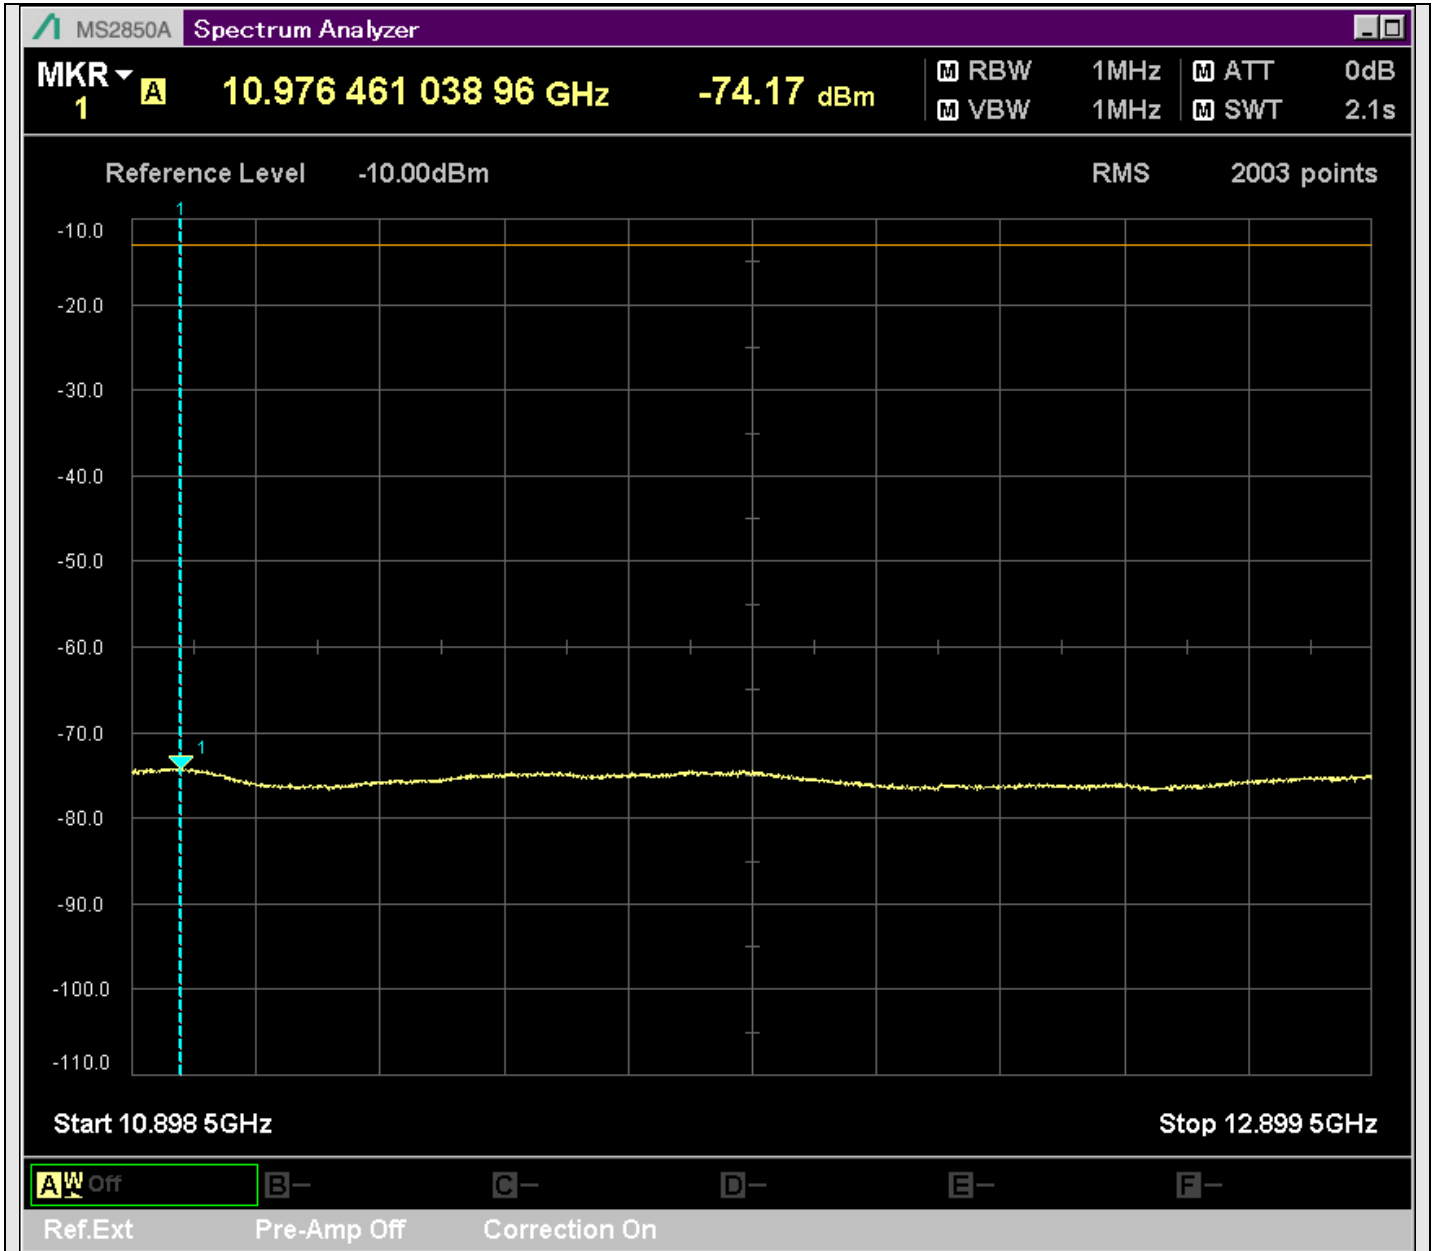

n7_25MHz_15kHz_535500_CP-OFDM
QPSK_Edge_1RB_Right_SA(10898MHz-12900MHz_1MHz)@10976.461MHz