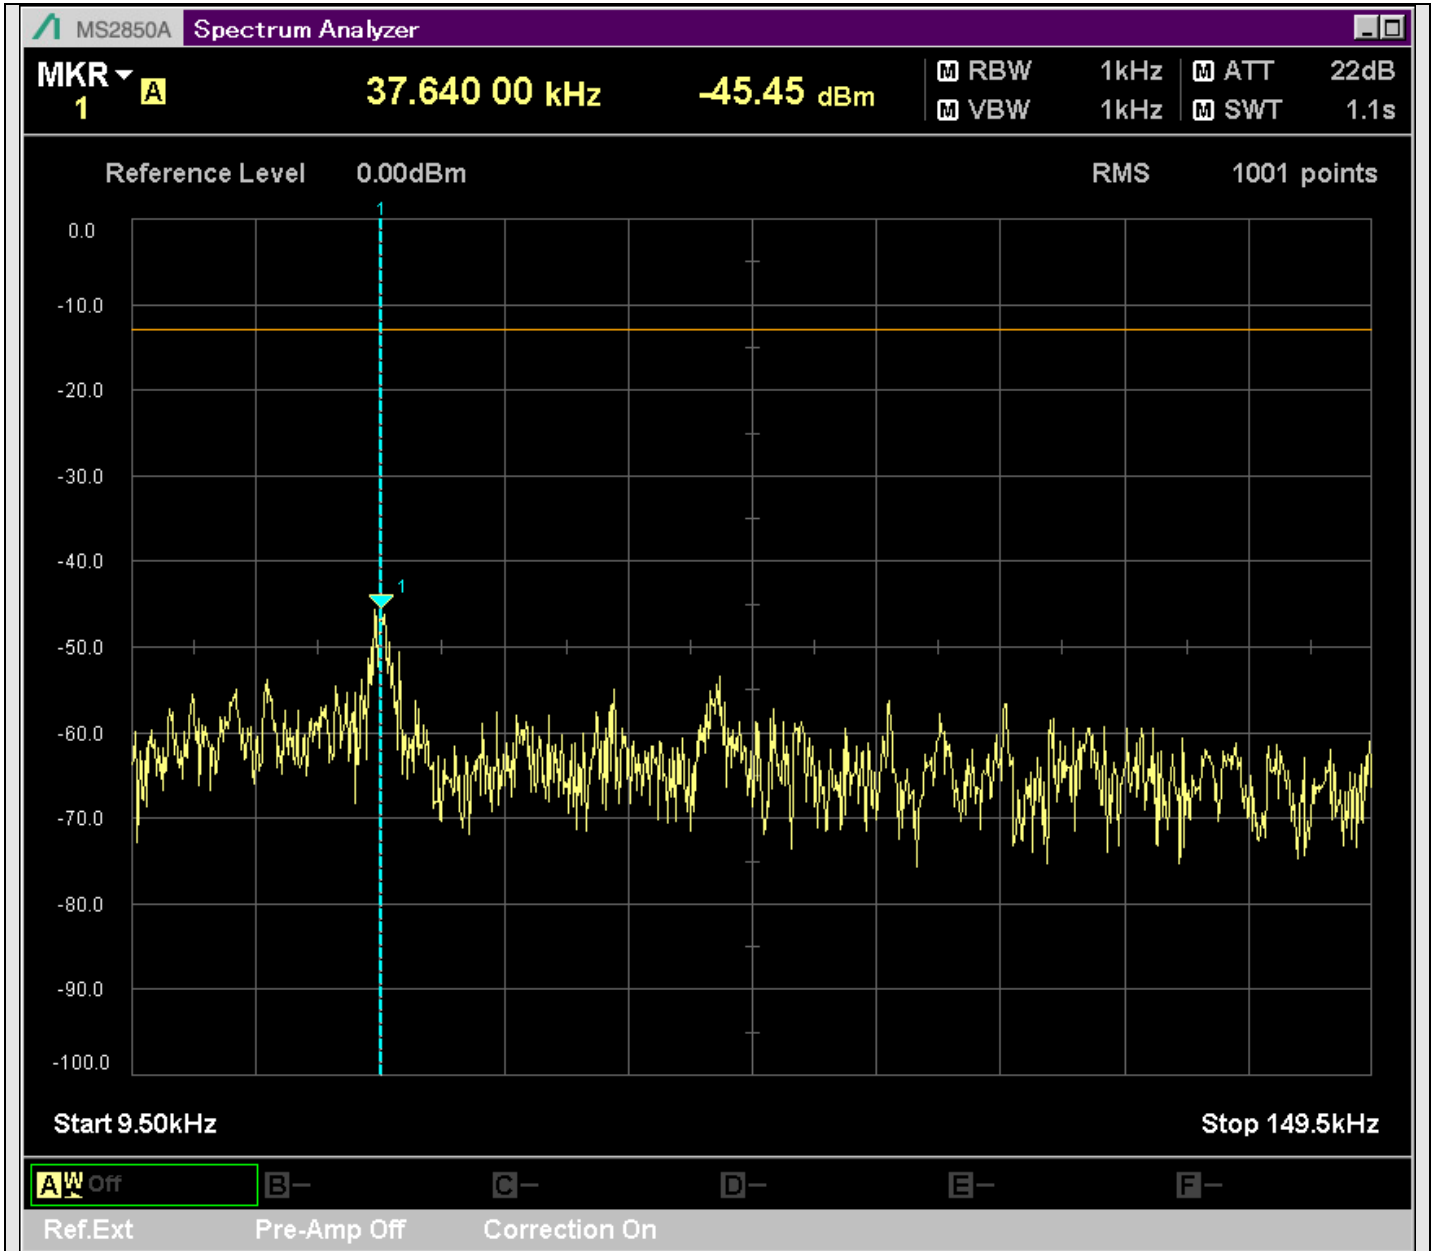

n7_25MHz_15kHz_531000_CP-OFDM
QPSK_Edge_1RB_Left_SA(0.009MHz-0.15MHz_1kHz)@0.038MHz