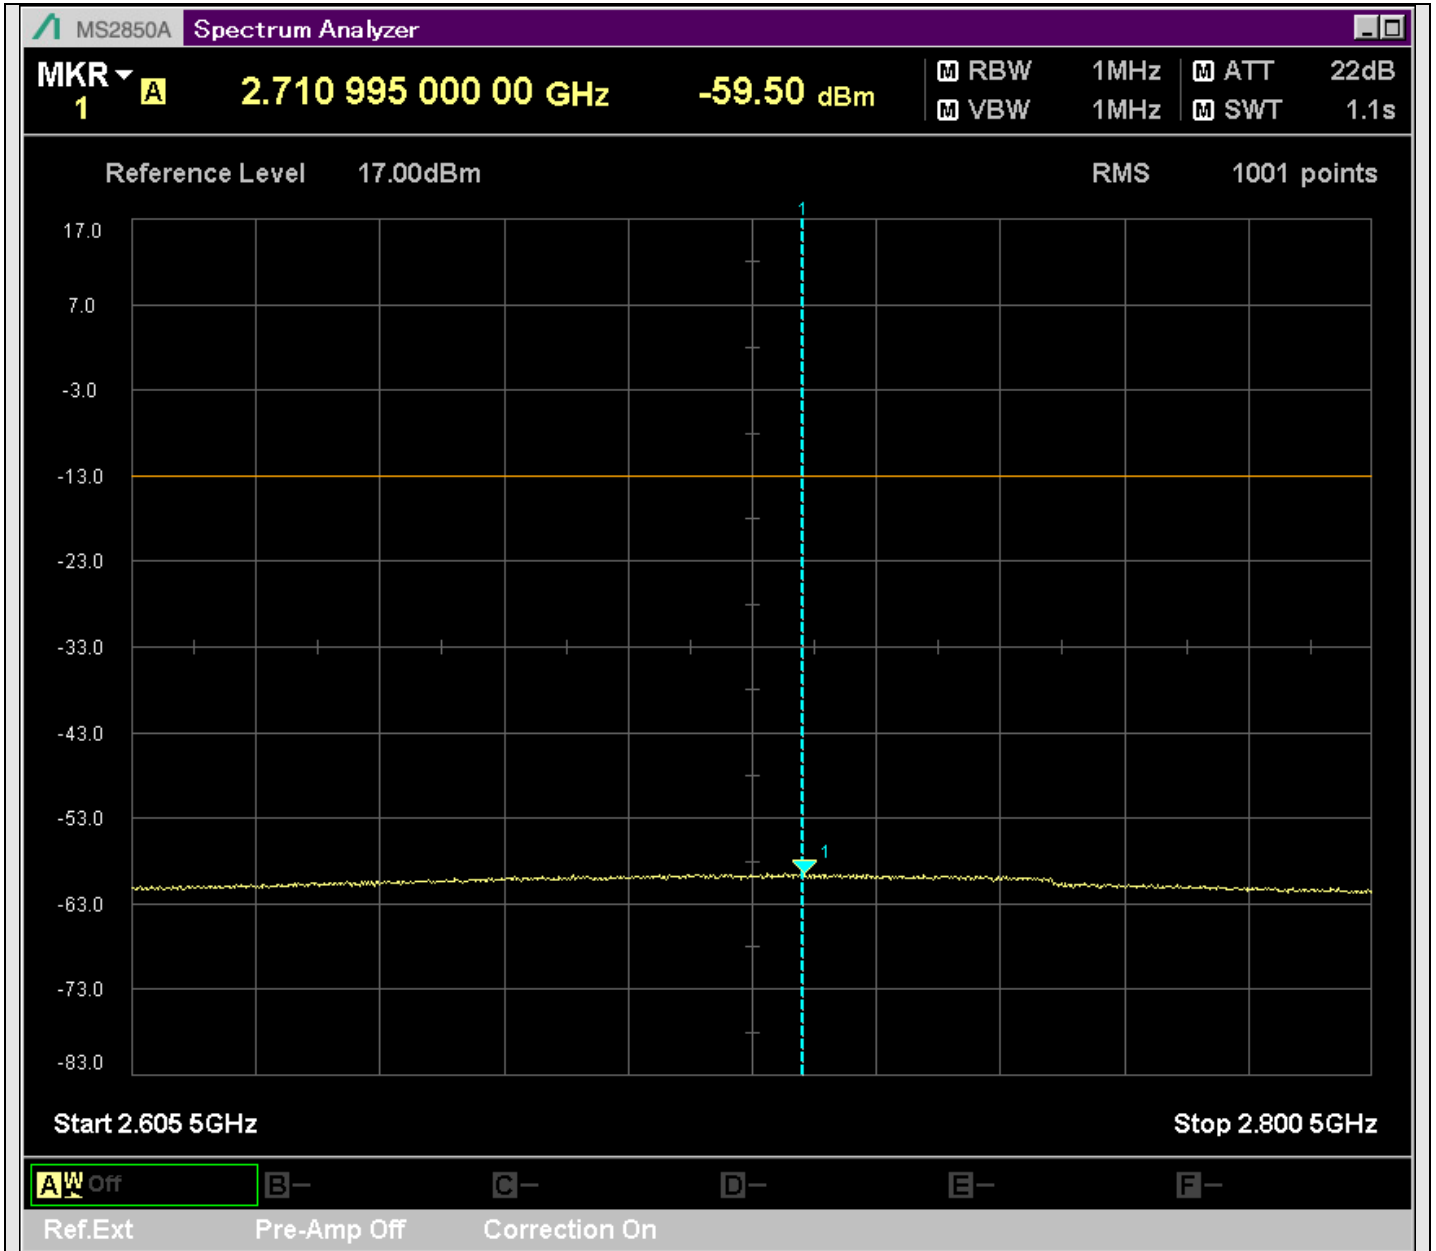

n7_50MHz_15kHz_529000_CP-OFDM
QPSK_Edge_1RB_Right_SA(2605MHz-2801MHz_1MHz)@2710.995MHz