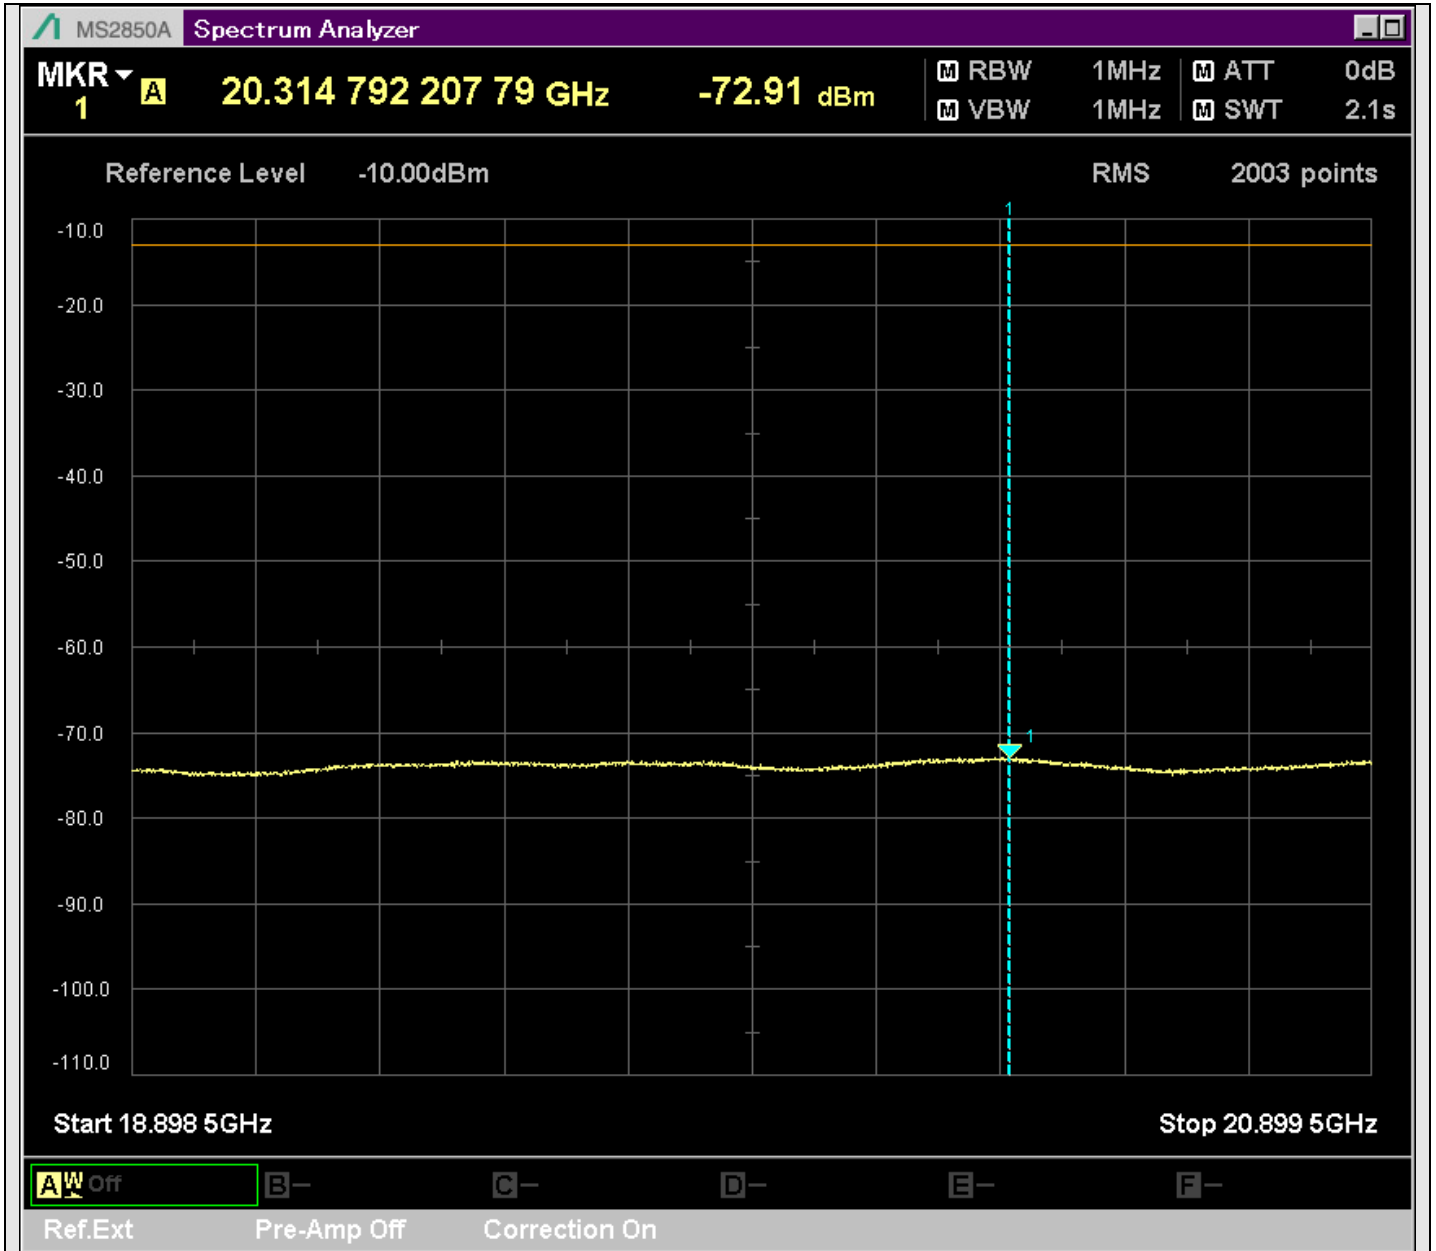

n7_50MHz_15kHz_529000_CP-OFDM
QPSK_Edge_1RB_Right_SA(18898MHz-20900MHz_1MHz)@20314.792MHz