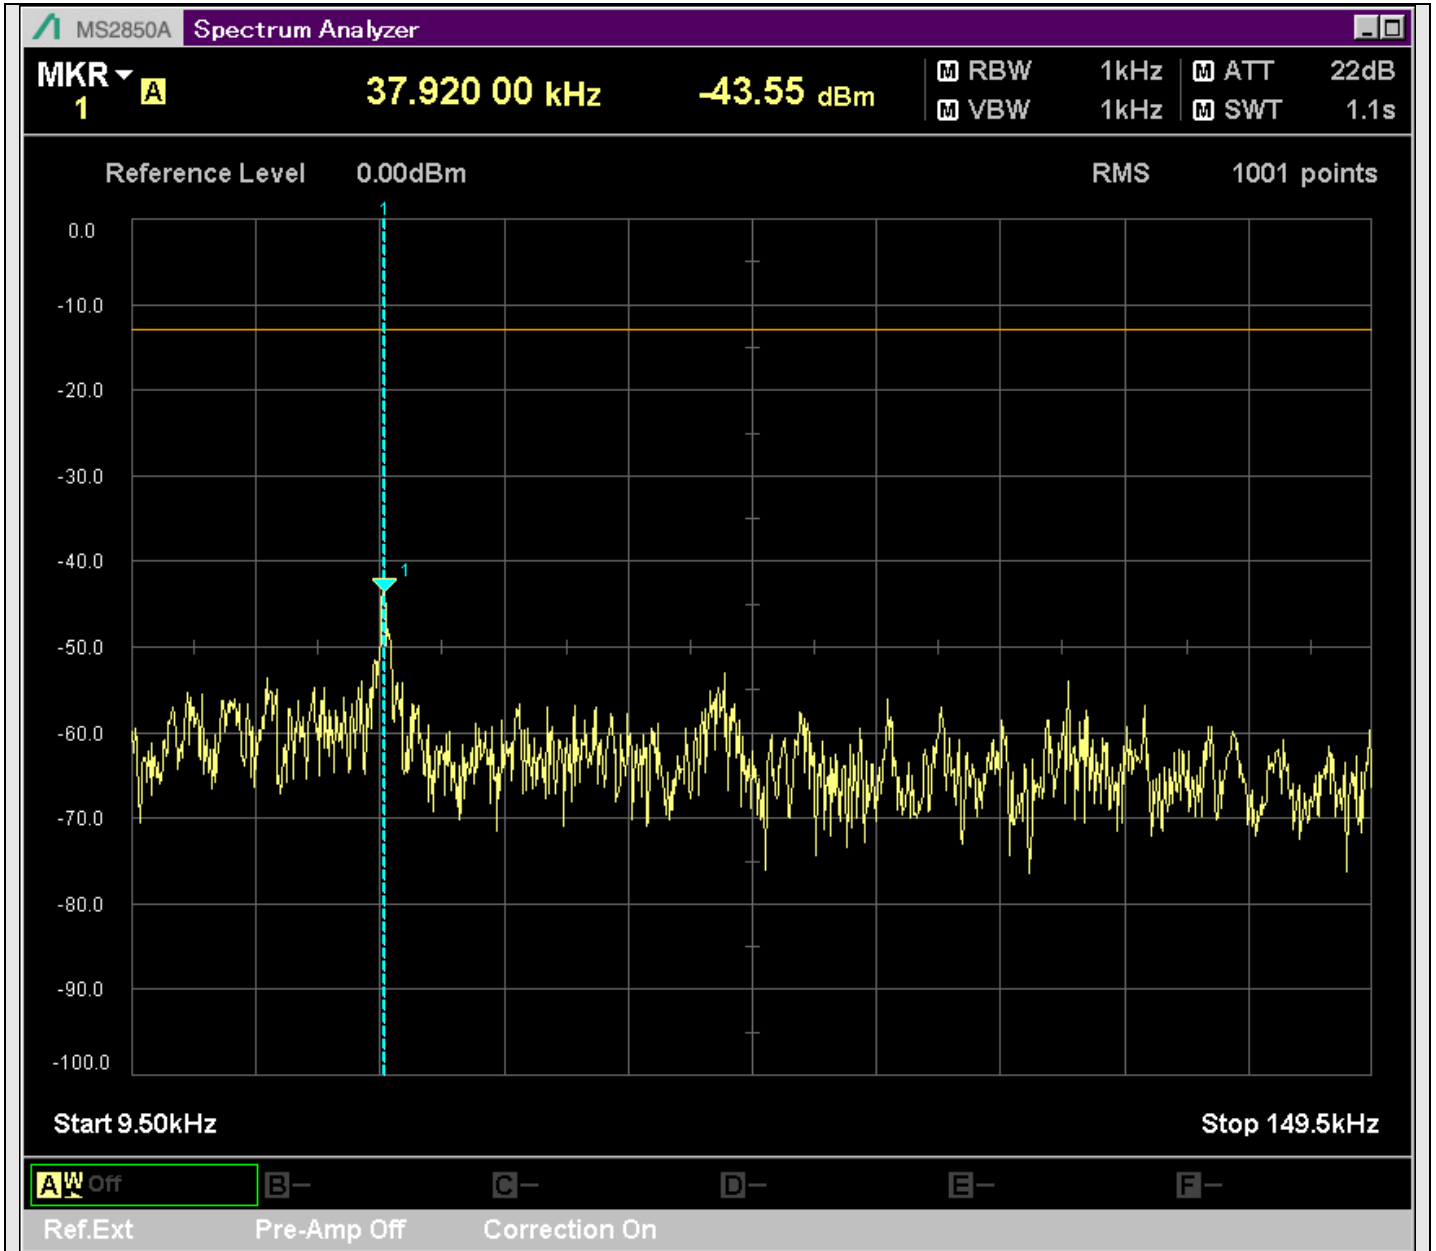

n7_25MHz_15kHz_535500_CP-OFDM
QPSK_Edge_1RB_Left_SA(0.009MHz-0.15MHz_1kHz)@0.038MHz