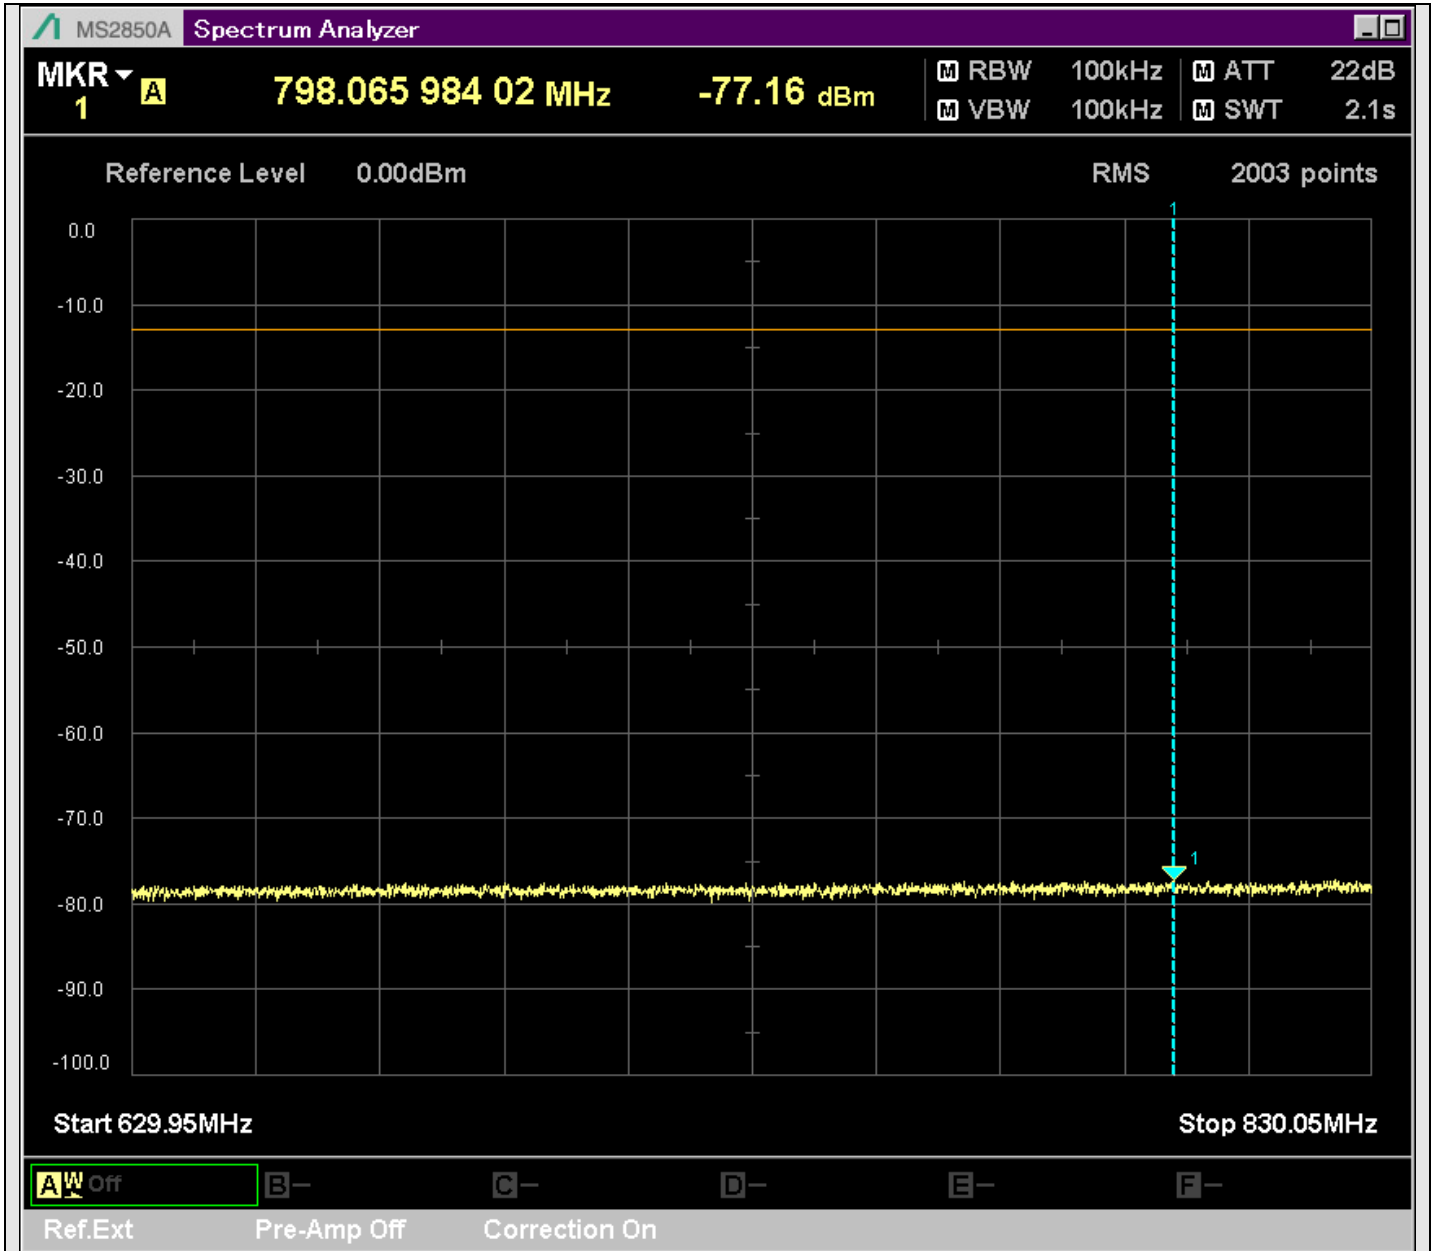

n7_25MHz_15kHz_531000_CP-OFDM
QPSK_Edge_1RB_Left_SA(629.9MHz-830.1MHz_100kHz)@798.066MHz