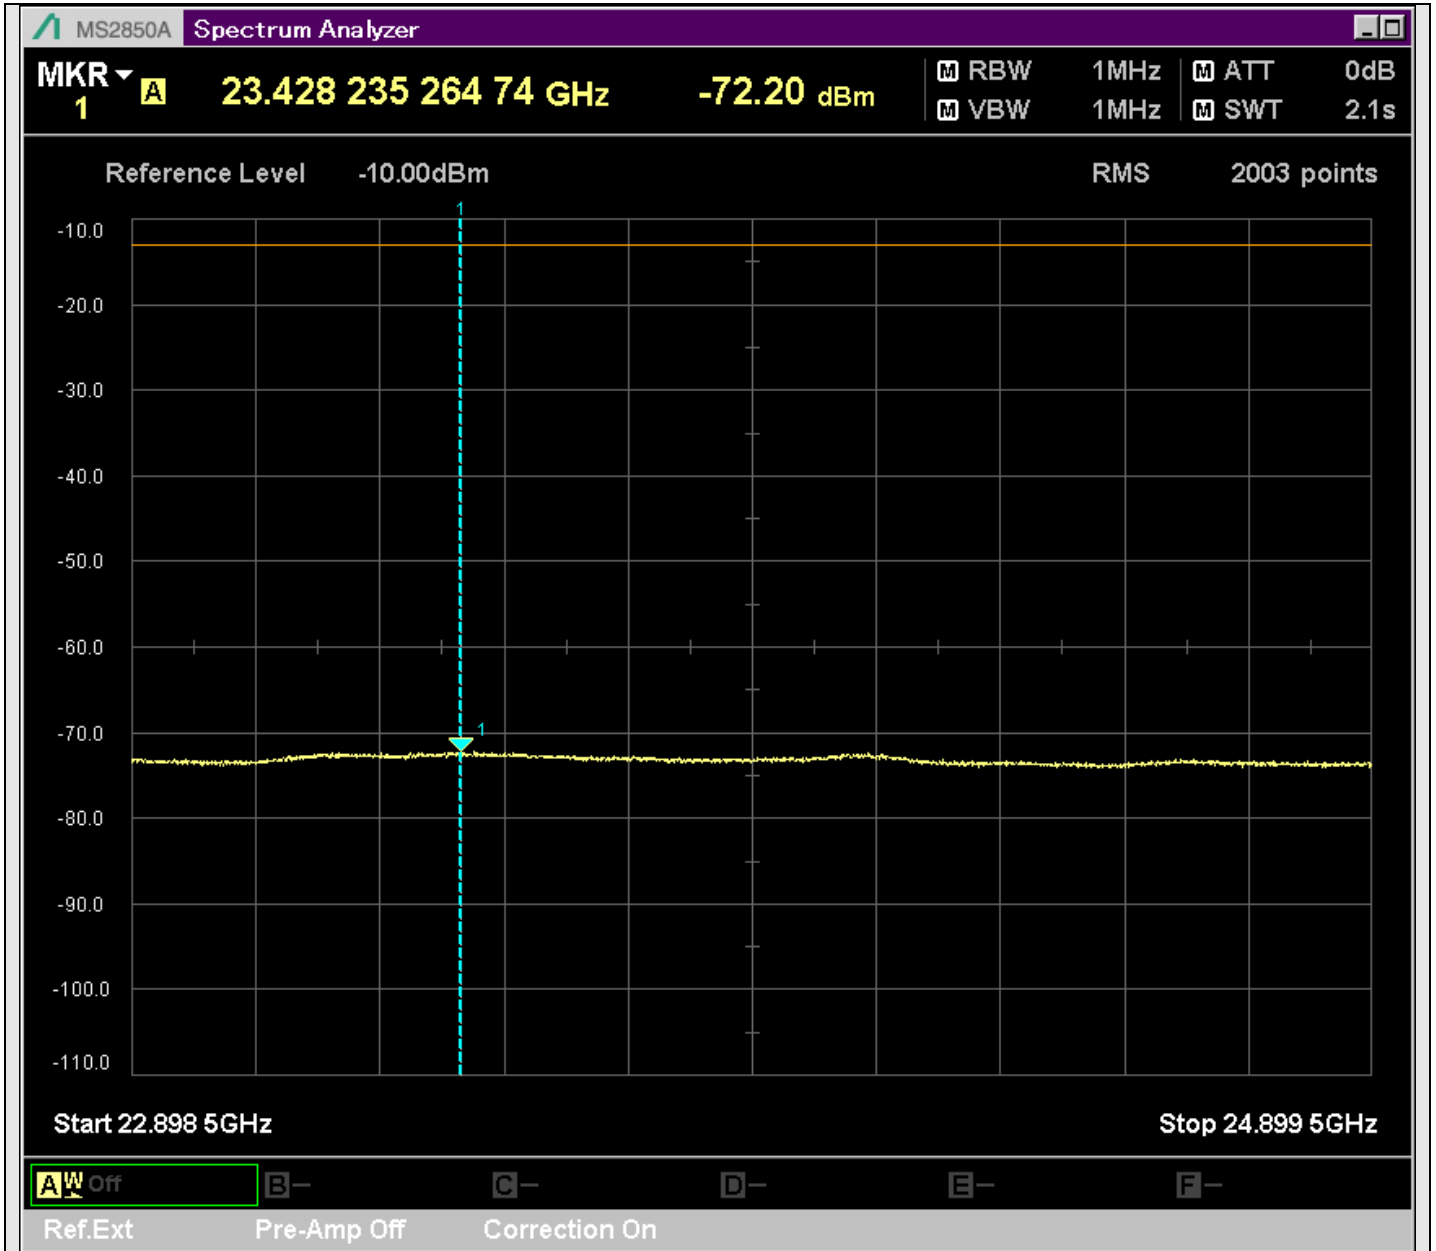

n7_25MHz_15kHz_535500_CP-OFDM
QPSK_Outer_Full_SA(22898MHz-24900MHz_1MHz)@23428.235MHz