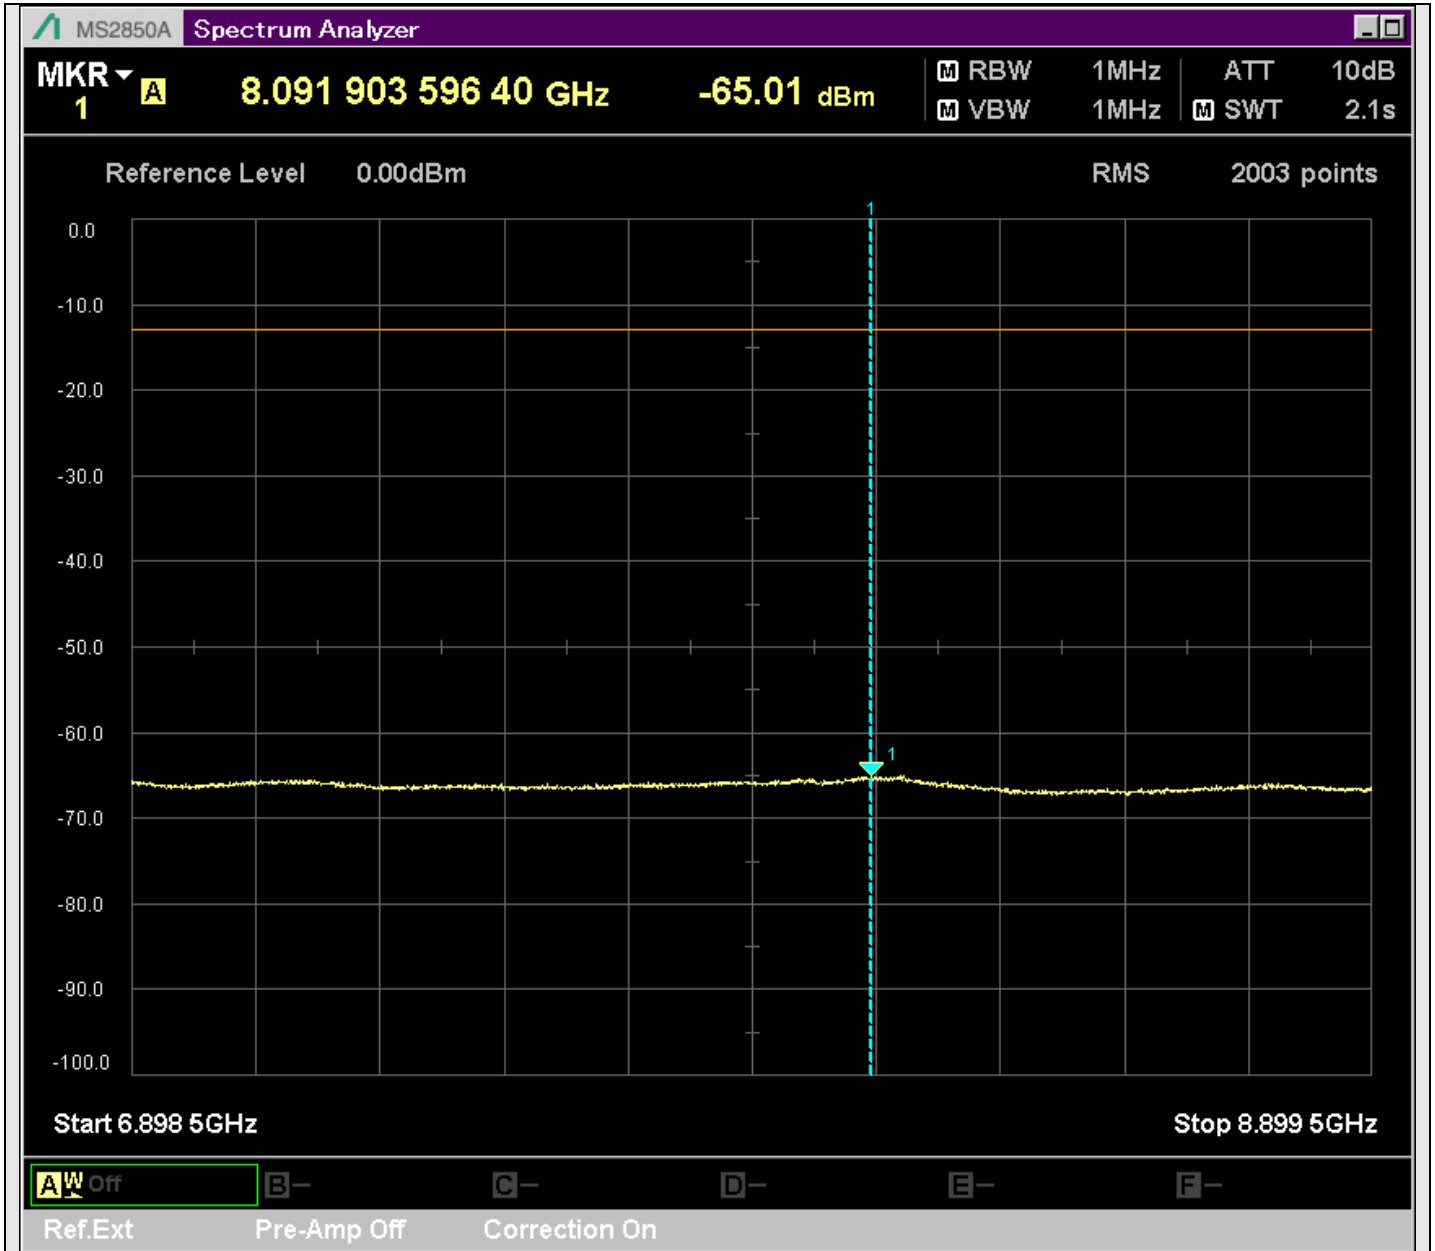

n7_25MHz_15kHz_531000_CP-OFDM
QPSK_Edge_1RB_Left_SA(6898MHz-8900MHz_1MHz)@8091.904MHz