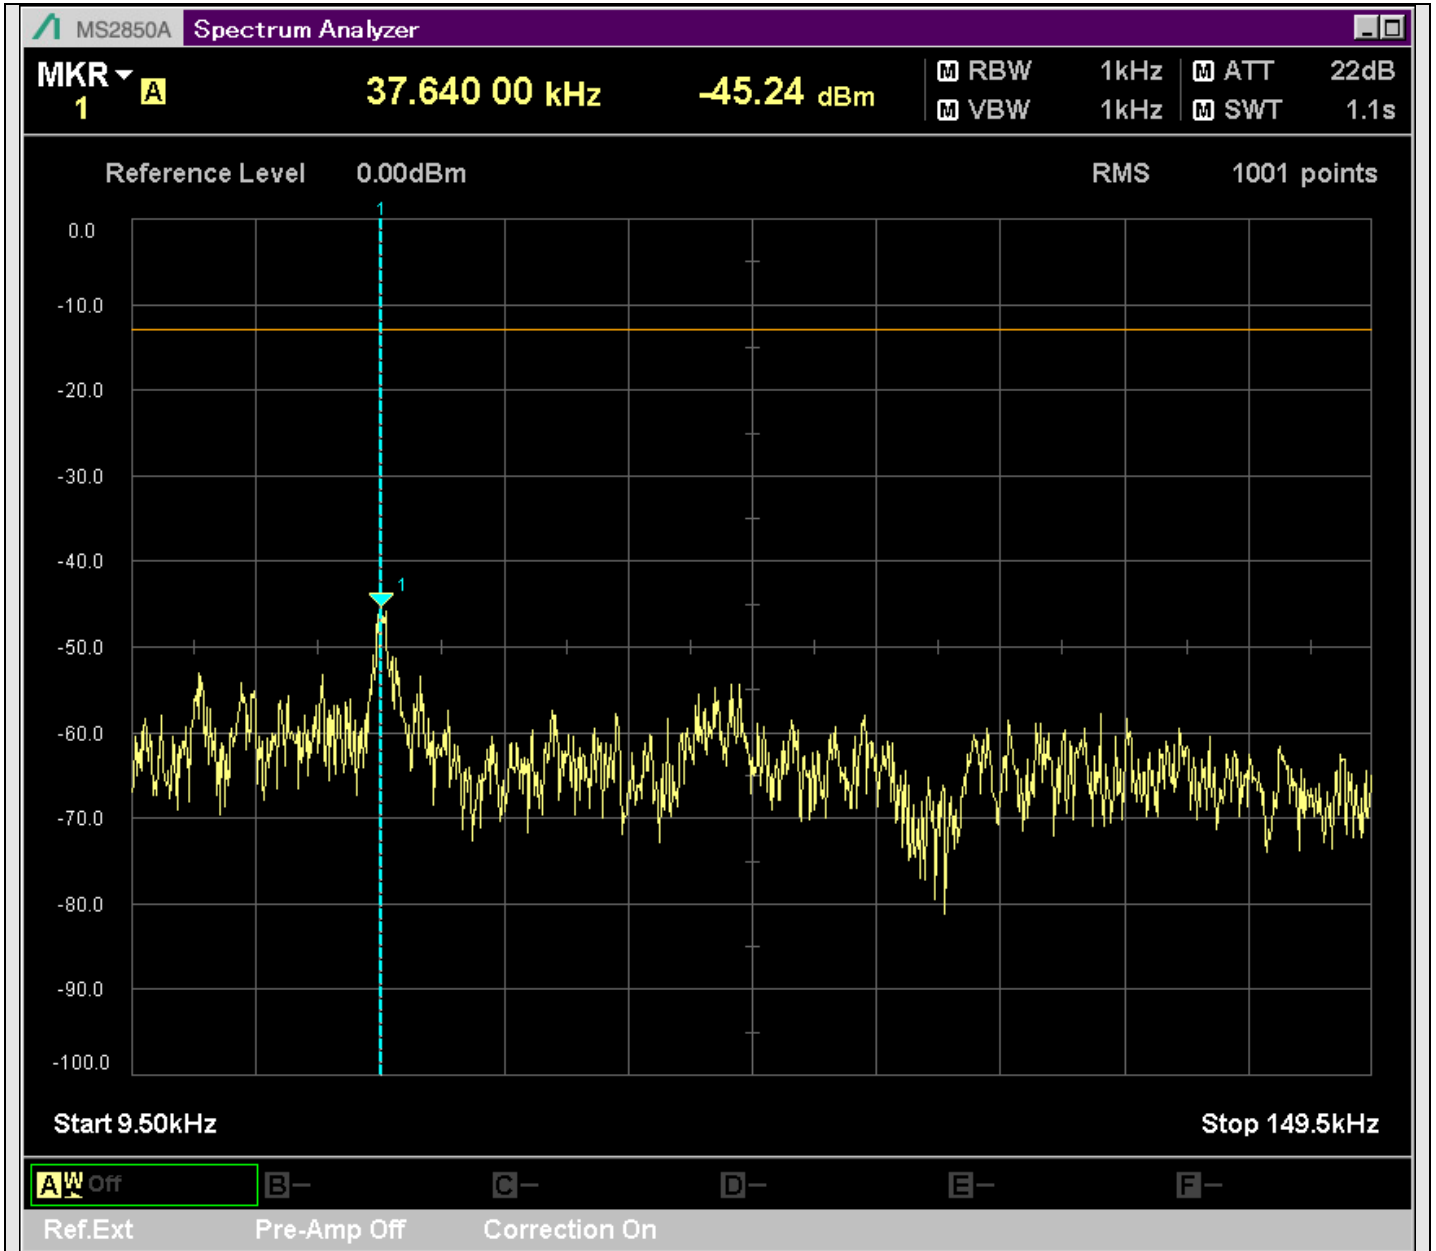

n7_25MHz_15kHz_535500_CP-OFDM
QPSK_Edge_1RB_Right_SA(0.009MHz-0.15MHz_1kHz)@0.038MHz