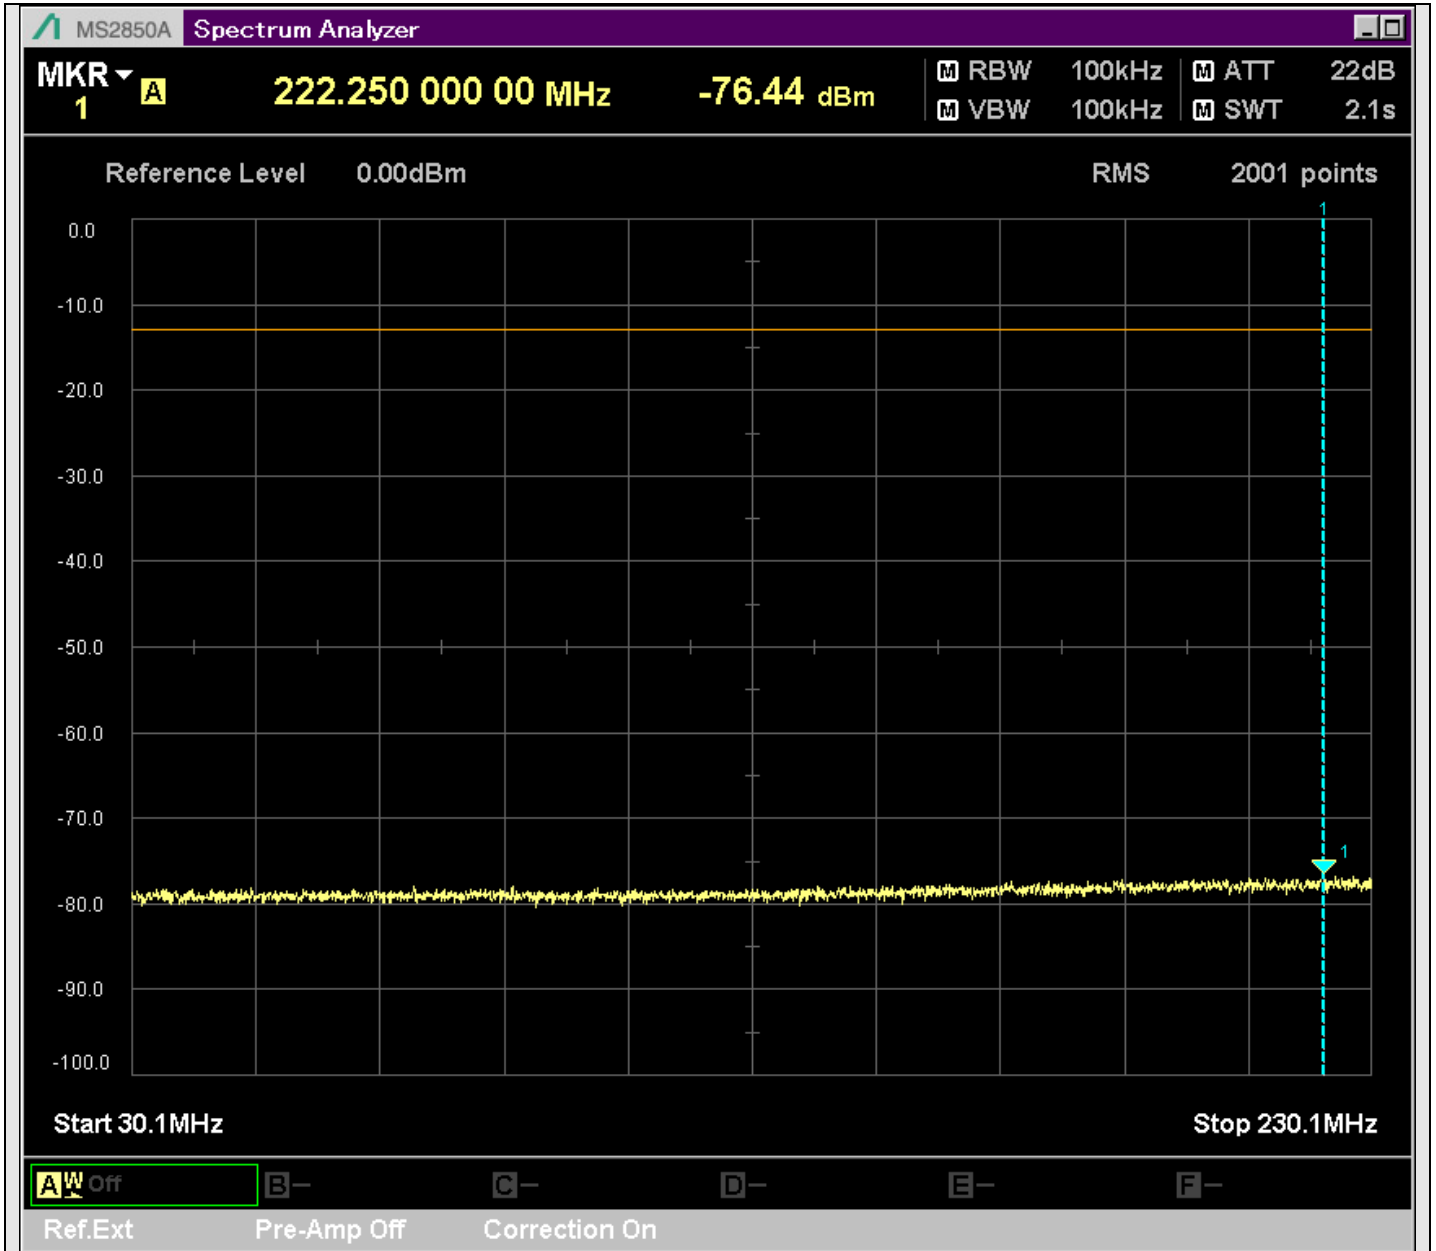

n7_25MHz_15kHz_531000_CP-OFDM
QPSK_Edge_1RB_Left_SA(30MHz-230.1MHz_100kHz)@222.250MHz