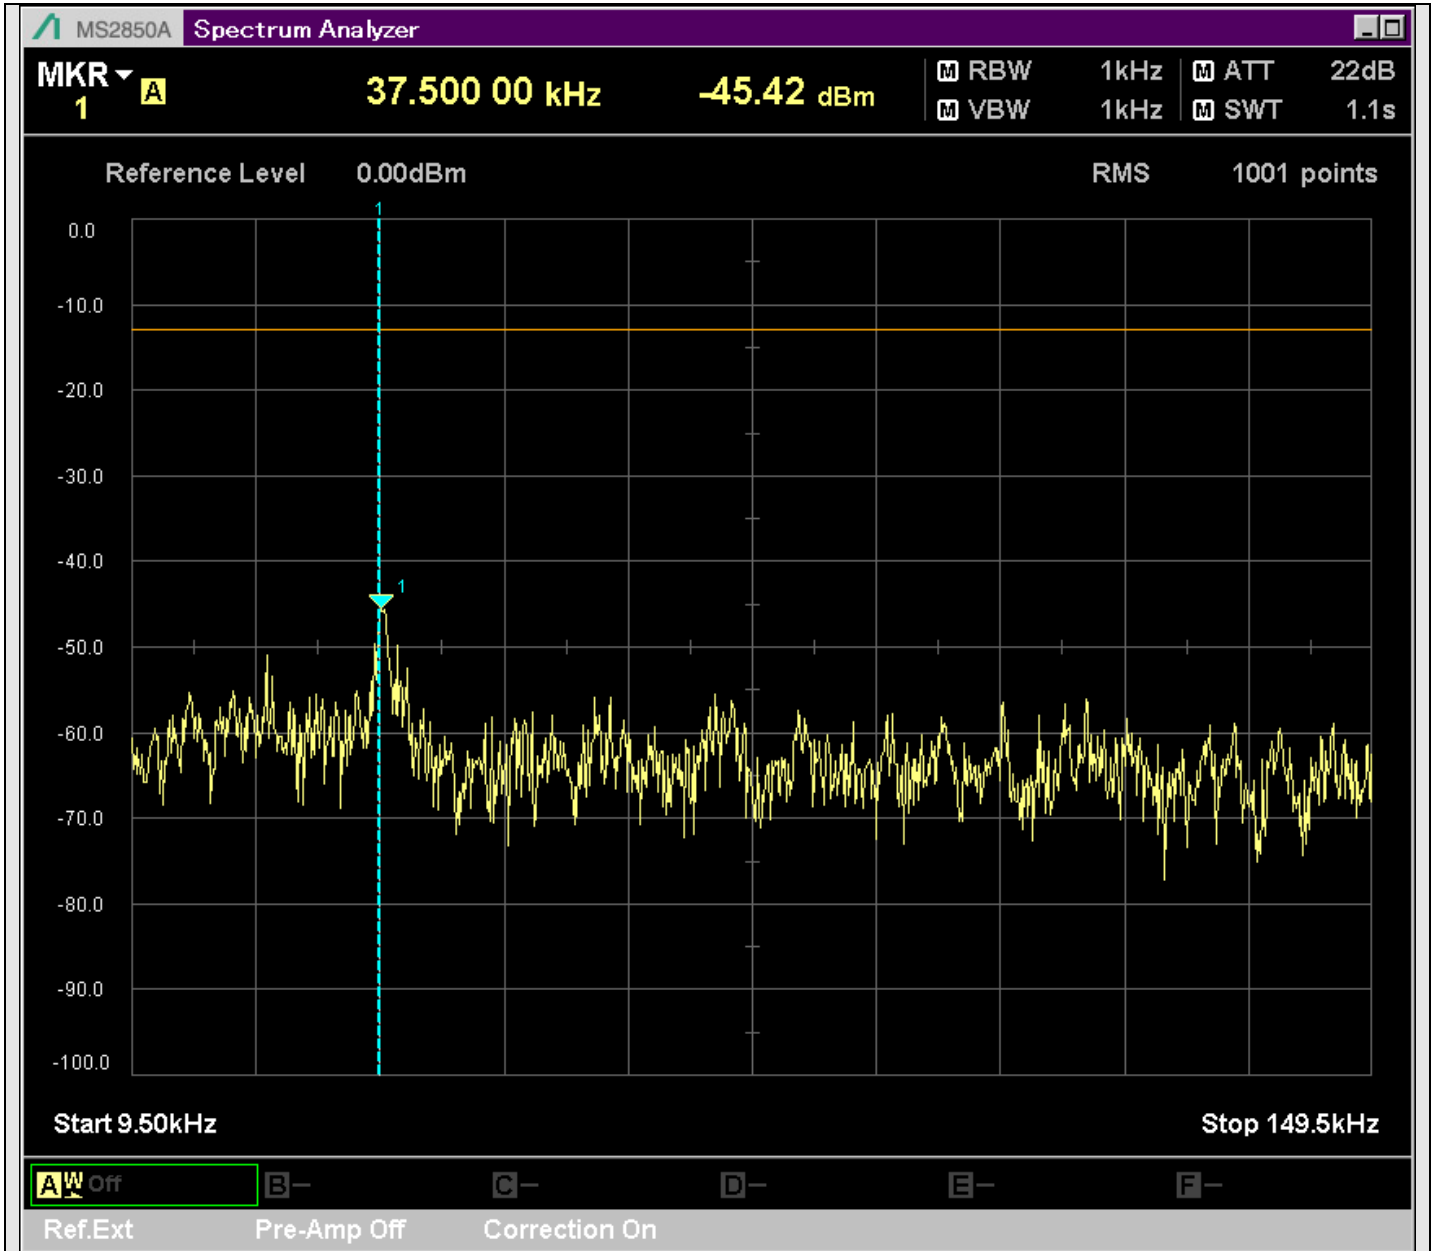

n7_25MHz_15kHz_531000_CP-OFDM
QPSK_Edge_1RB_Right_SA(0.009MHz-0.15MHz_1kHz)@0.038MHz