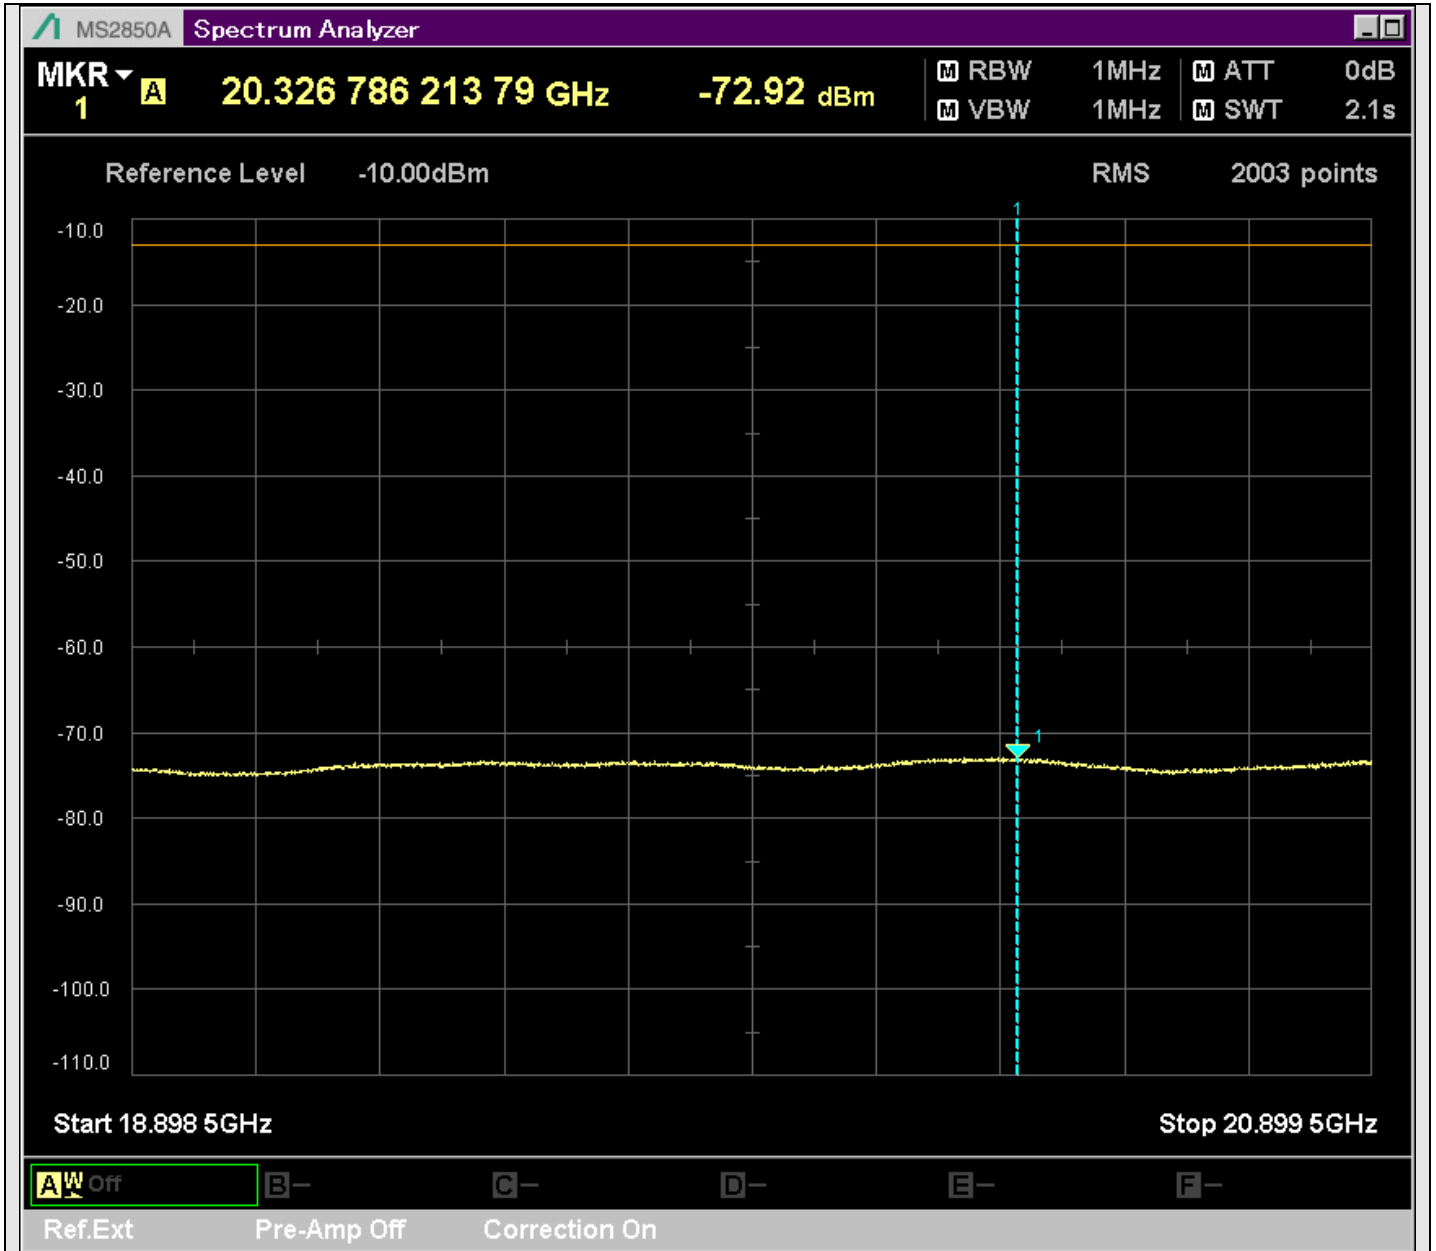

n7_25MHz_15kHz_531000_CP-OFDM
QPSK_Edge_1RB_Left_SA(18898MHz-20900MHz_1MHz)@20326.786MHz