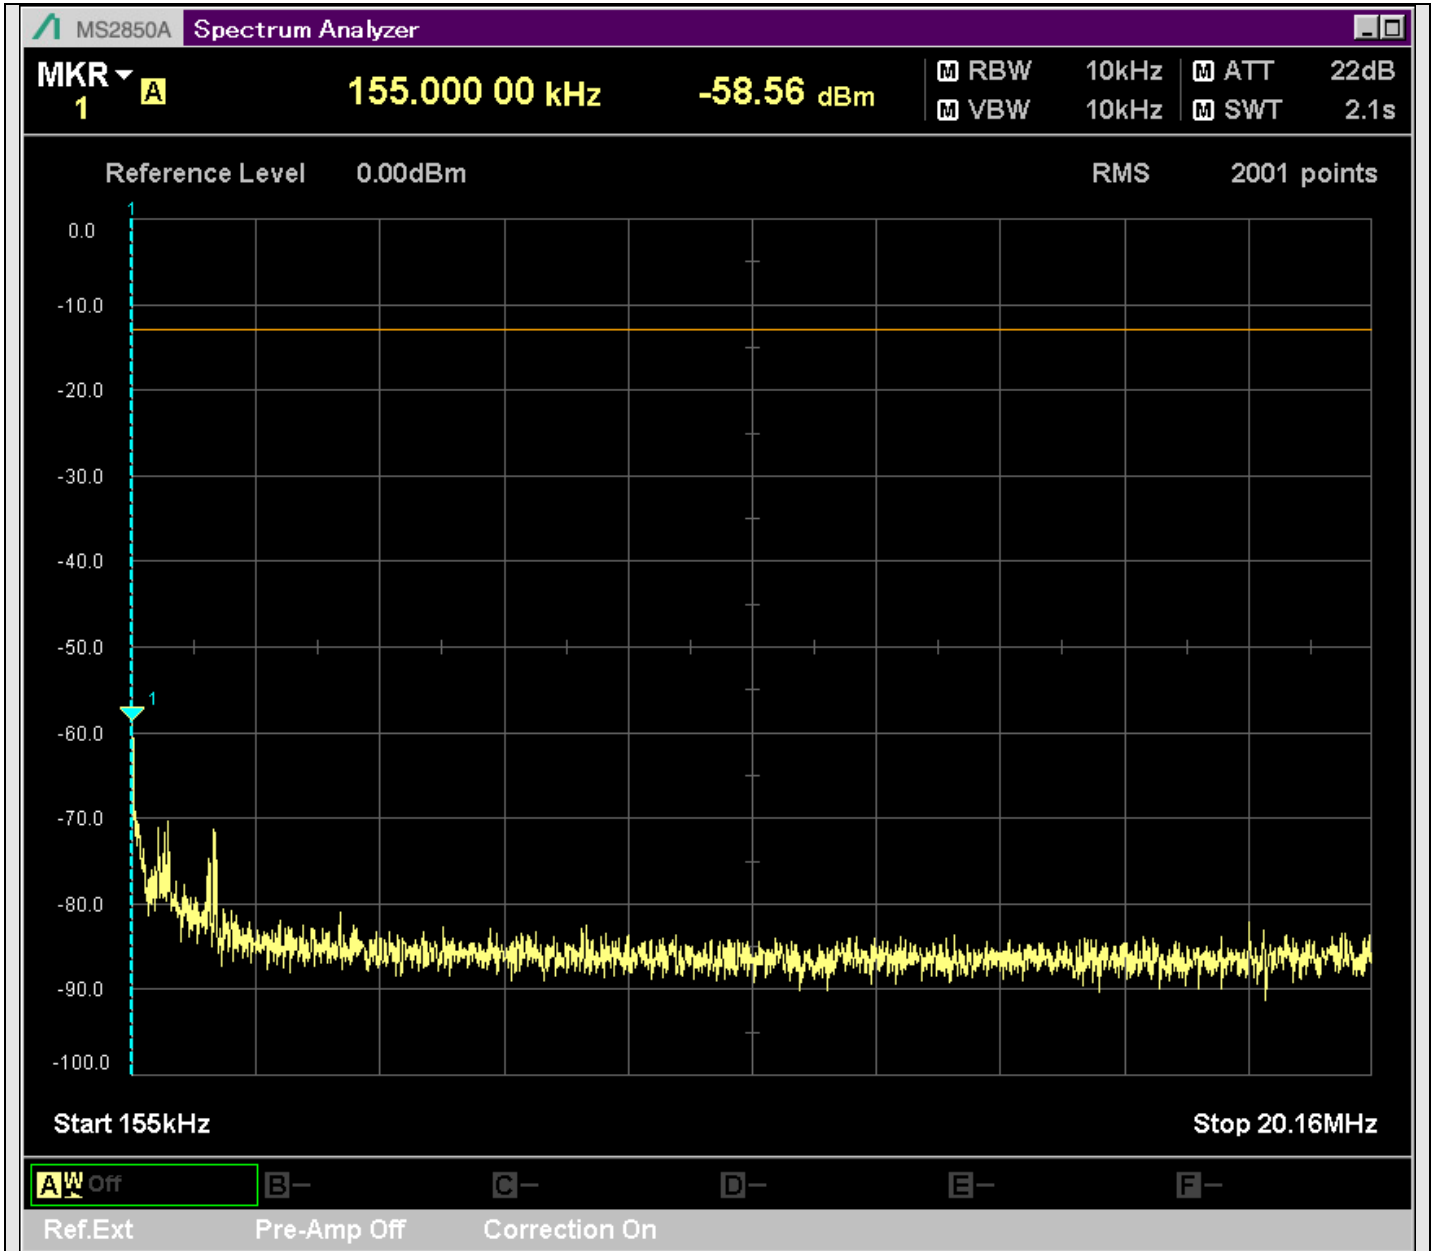

n7_25MHz_15kHz_531000_CP-OFDM
QPSK_Edge_1RB_Left_SA(0.15MHz-20.16MHz_10kHz)@0.155MHz