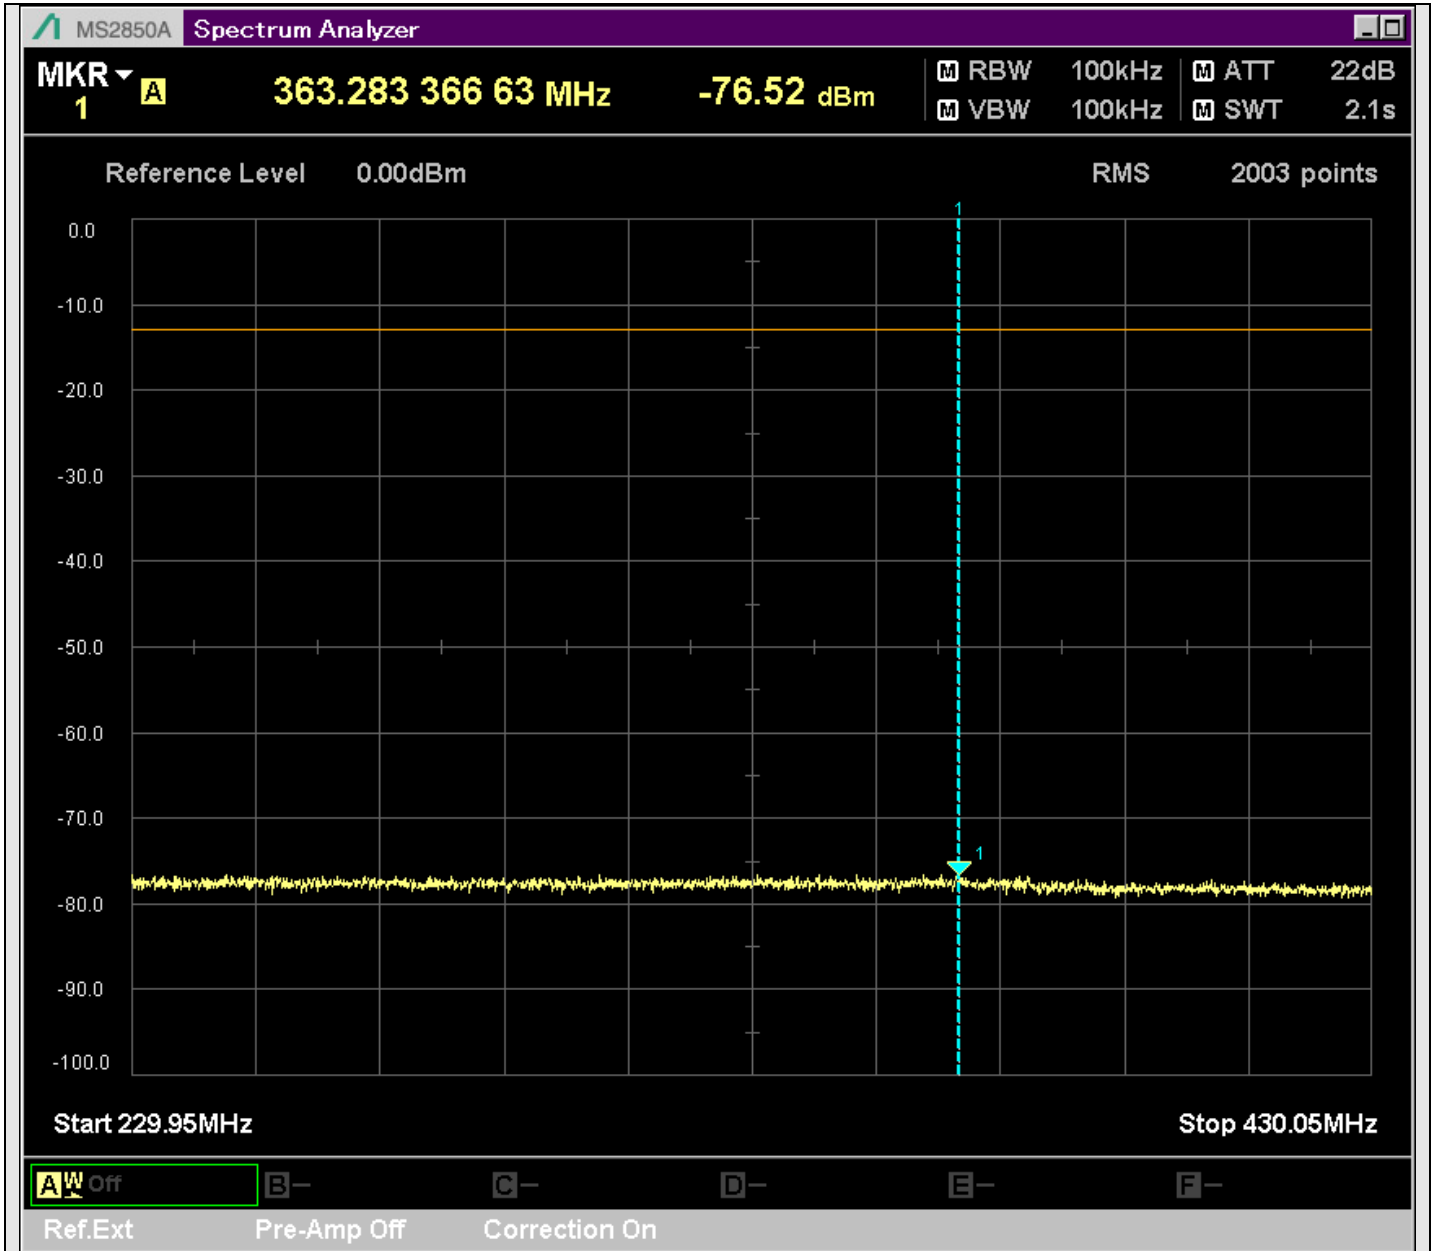

n7_5MHz_15kHz_524500_CP-OFDM
QPSK_Edge_1RB_Left_SA(229.9MHz-430.1MHz_100kHz)@363.283MHz