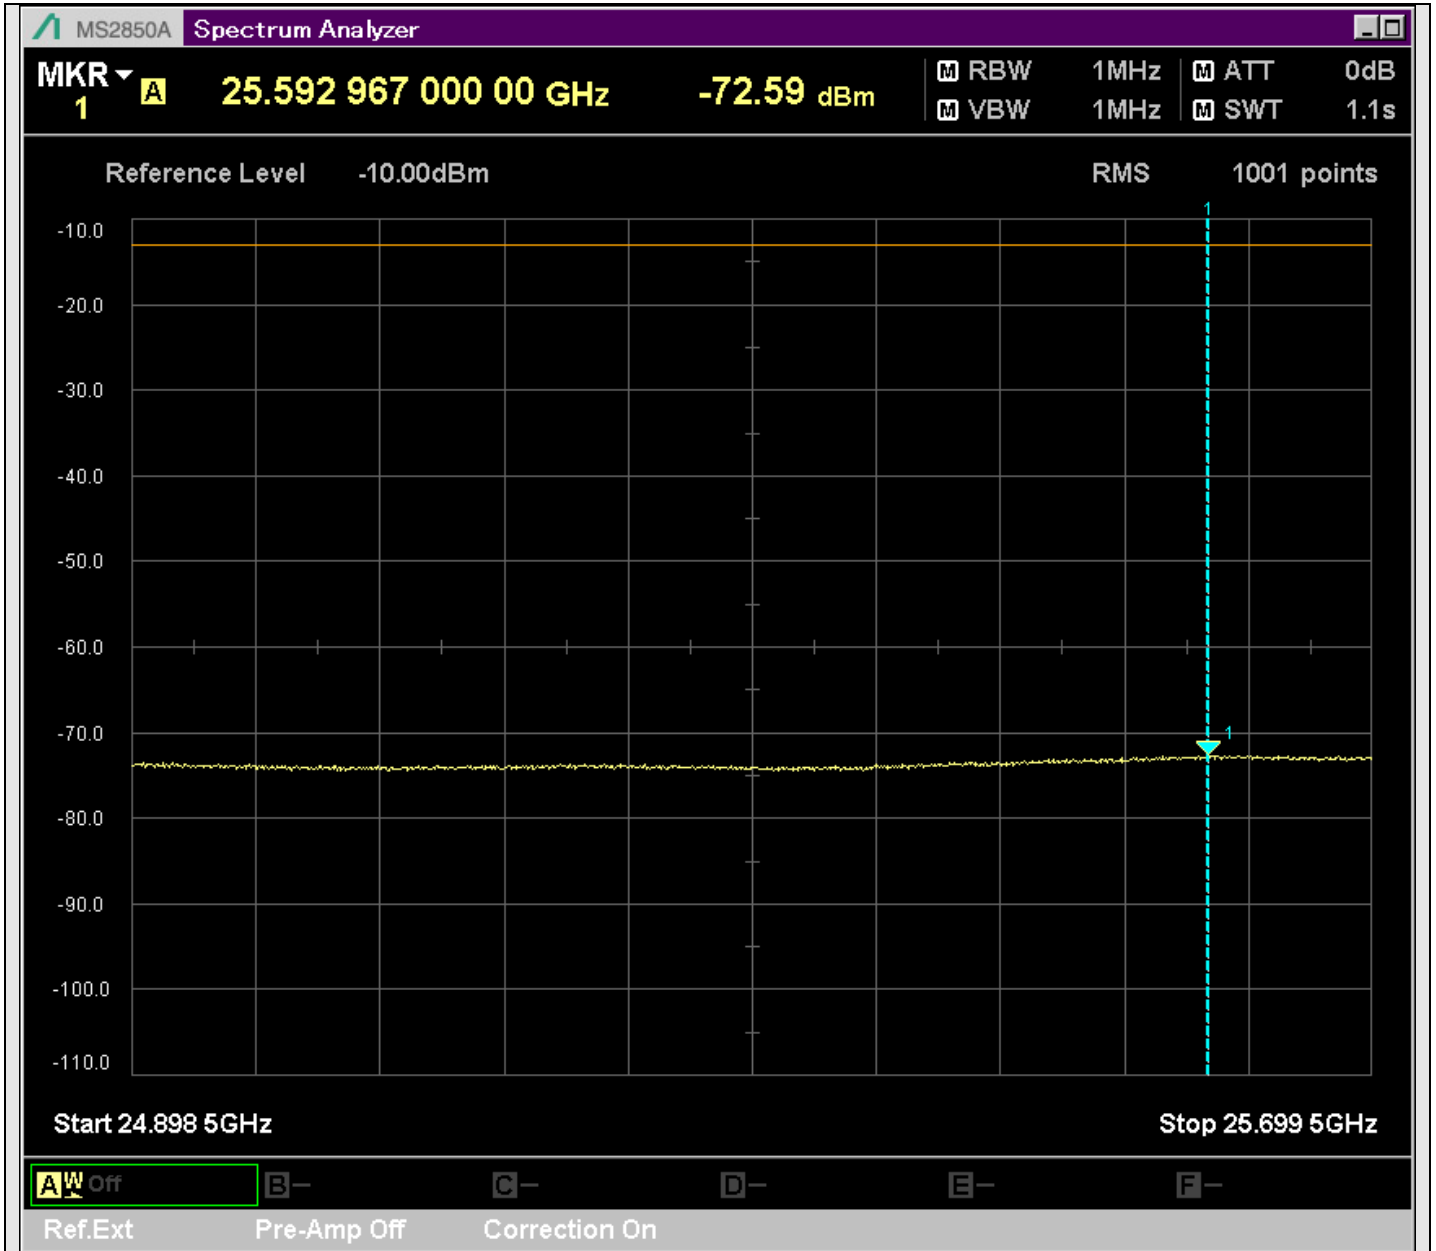

n7_5MHz_15kHz_524500_CP-OFDM
QPSK_Edge_1RB_Left_SA(24898MHz-25700MHz_1MHz)@25592.967MHz