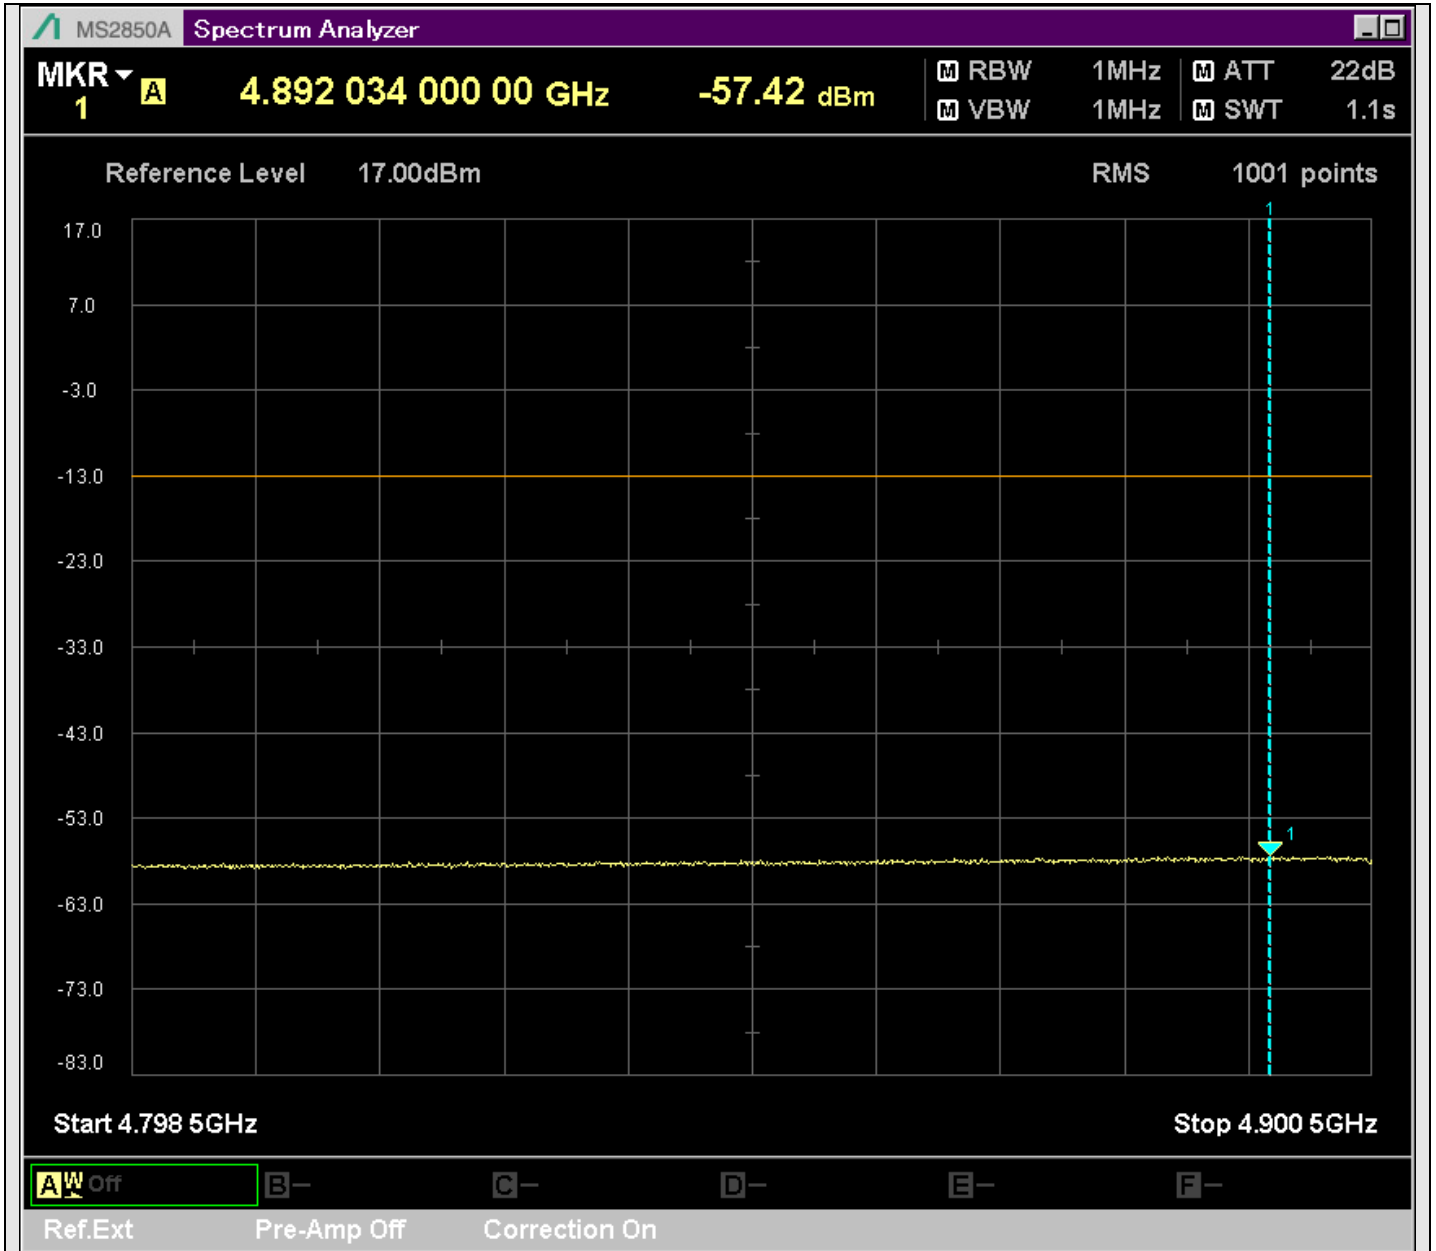

n7_5MHz_15kHz_524500_CP-OFDM
QPSK_Edge_1RB_Left_SA(4798MHz-4901MHz_1MHz)@4892.034MHz