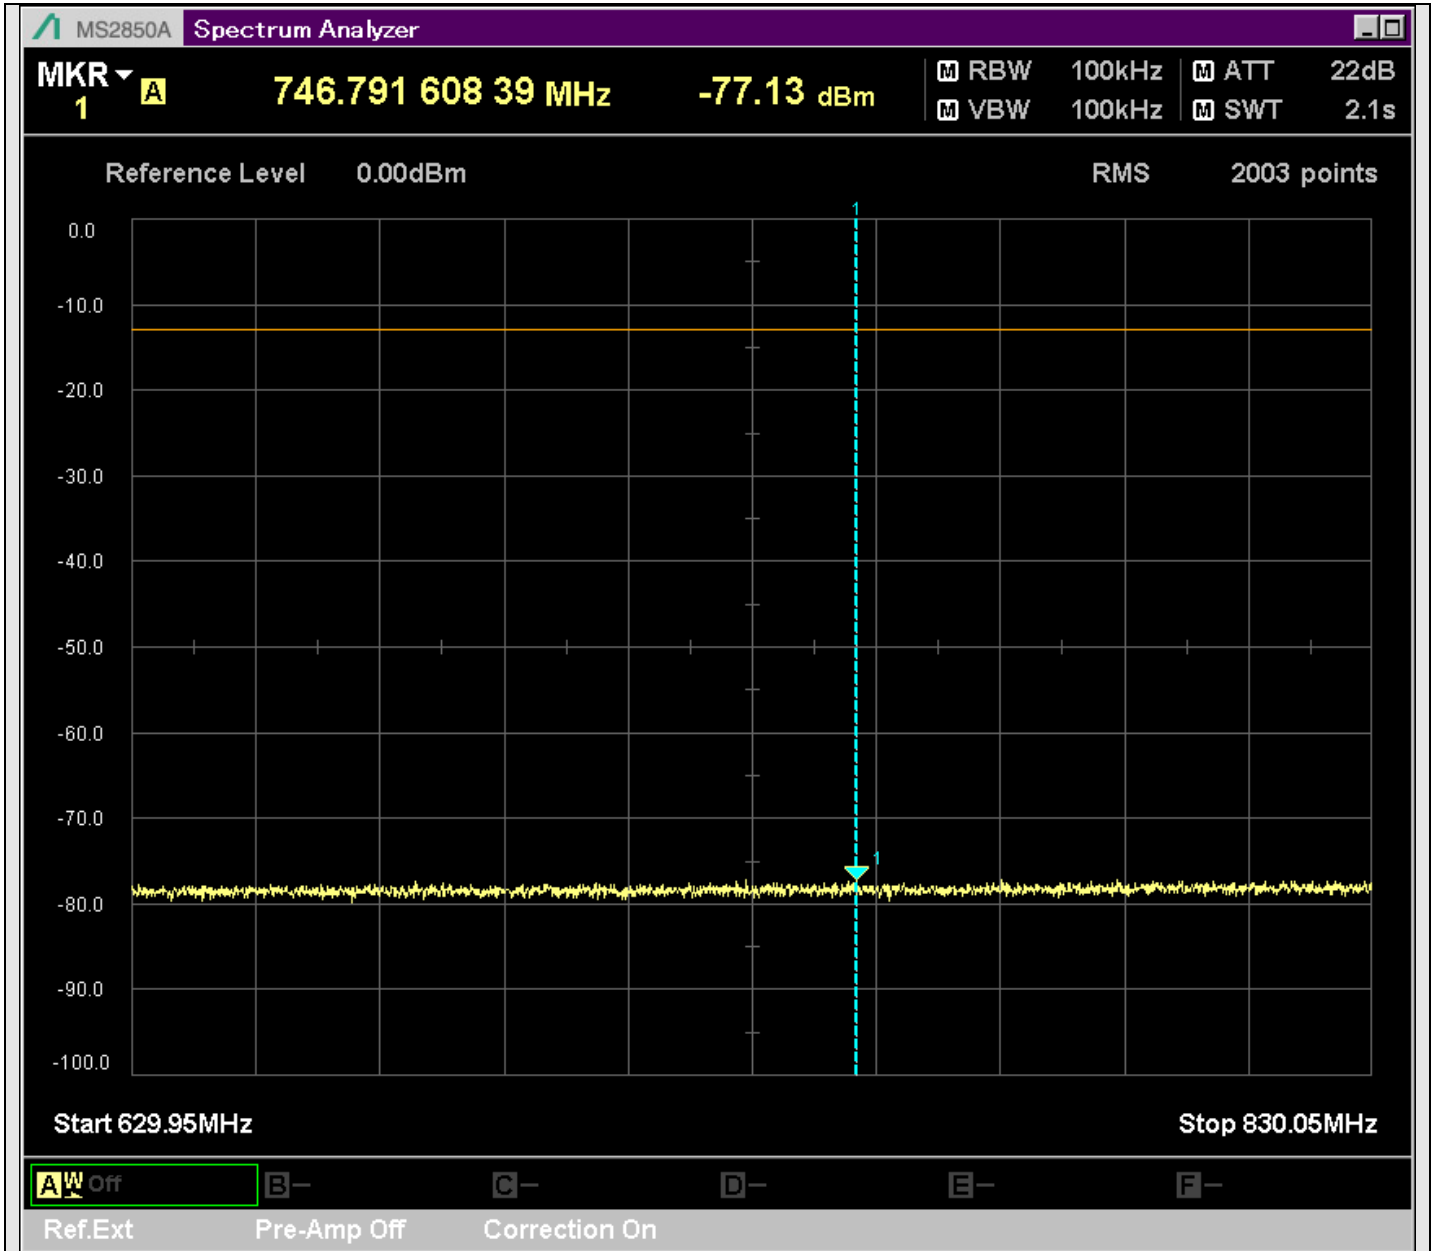

n7_5MHz_15kHz_524500_CP-OFDM
QPSK_Edge_1RB_Left_SA(629.9MHz-830.1MHz_100kHz)@746.792MHz