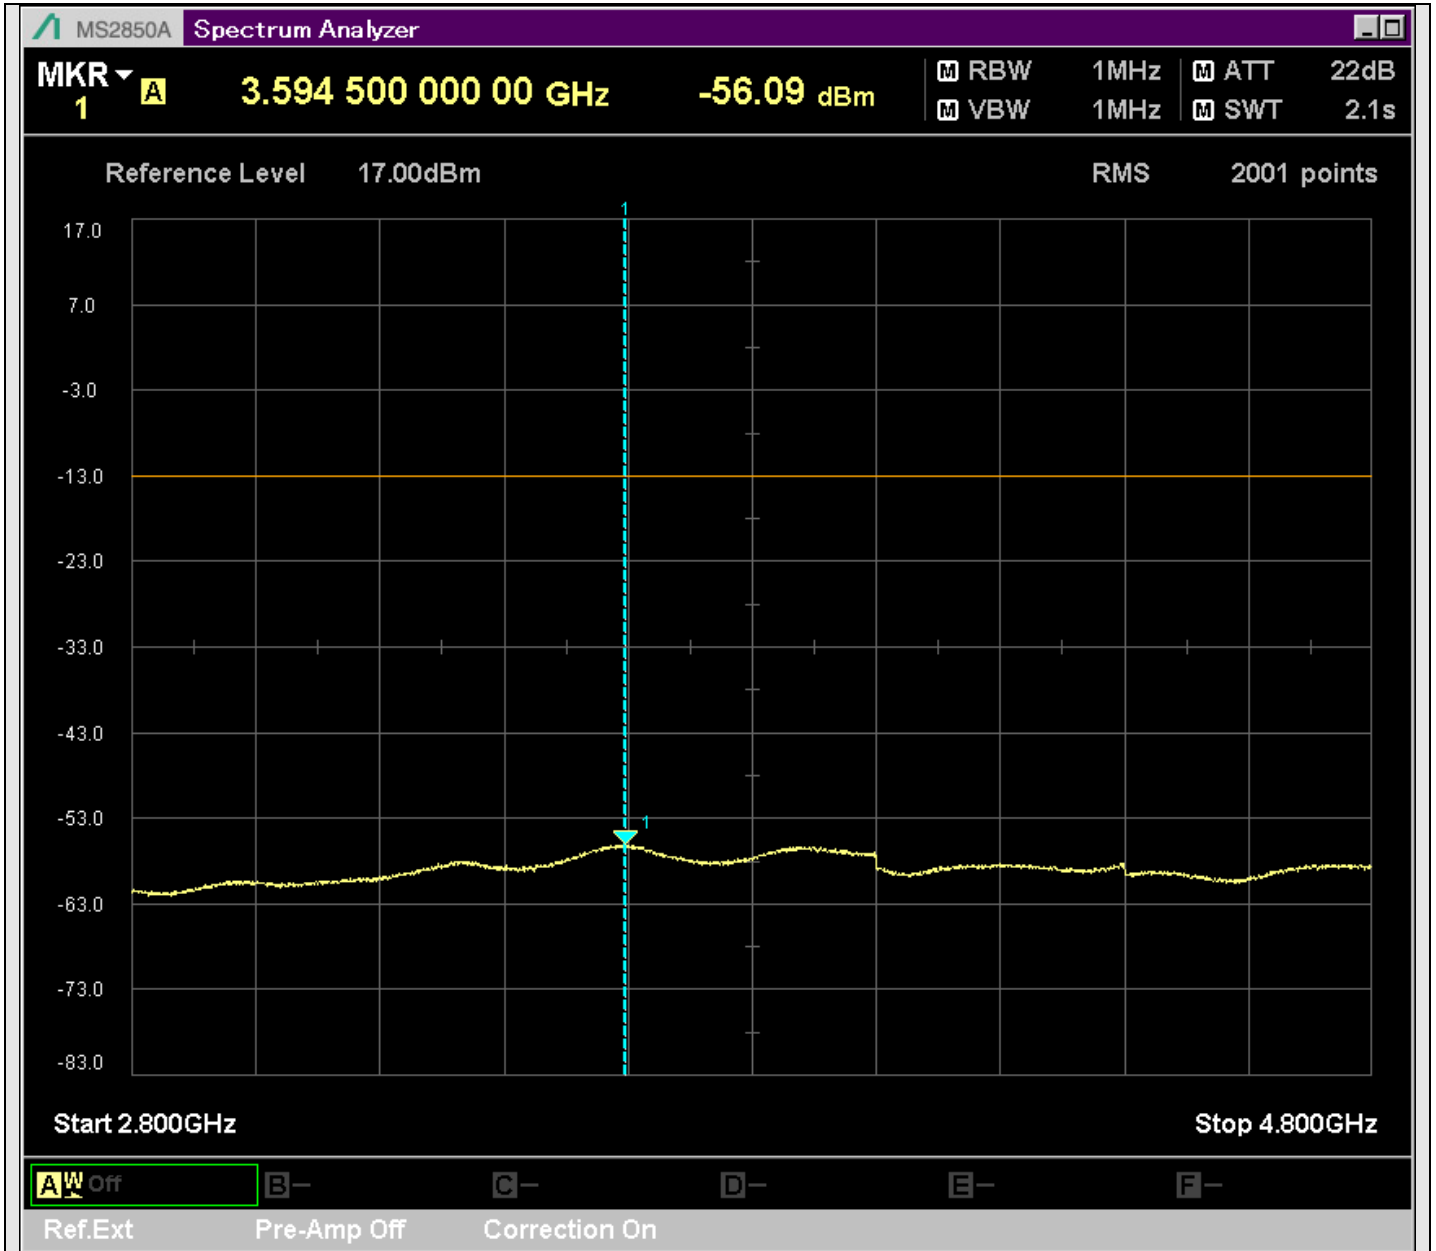

n7_5MHz_15kHz_524500_CP-OFDM
QPSK_Edge_1RB_Left_SA(2799MHz-4800MHz_1MHz)@3594.500MHz