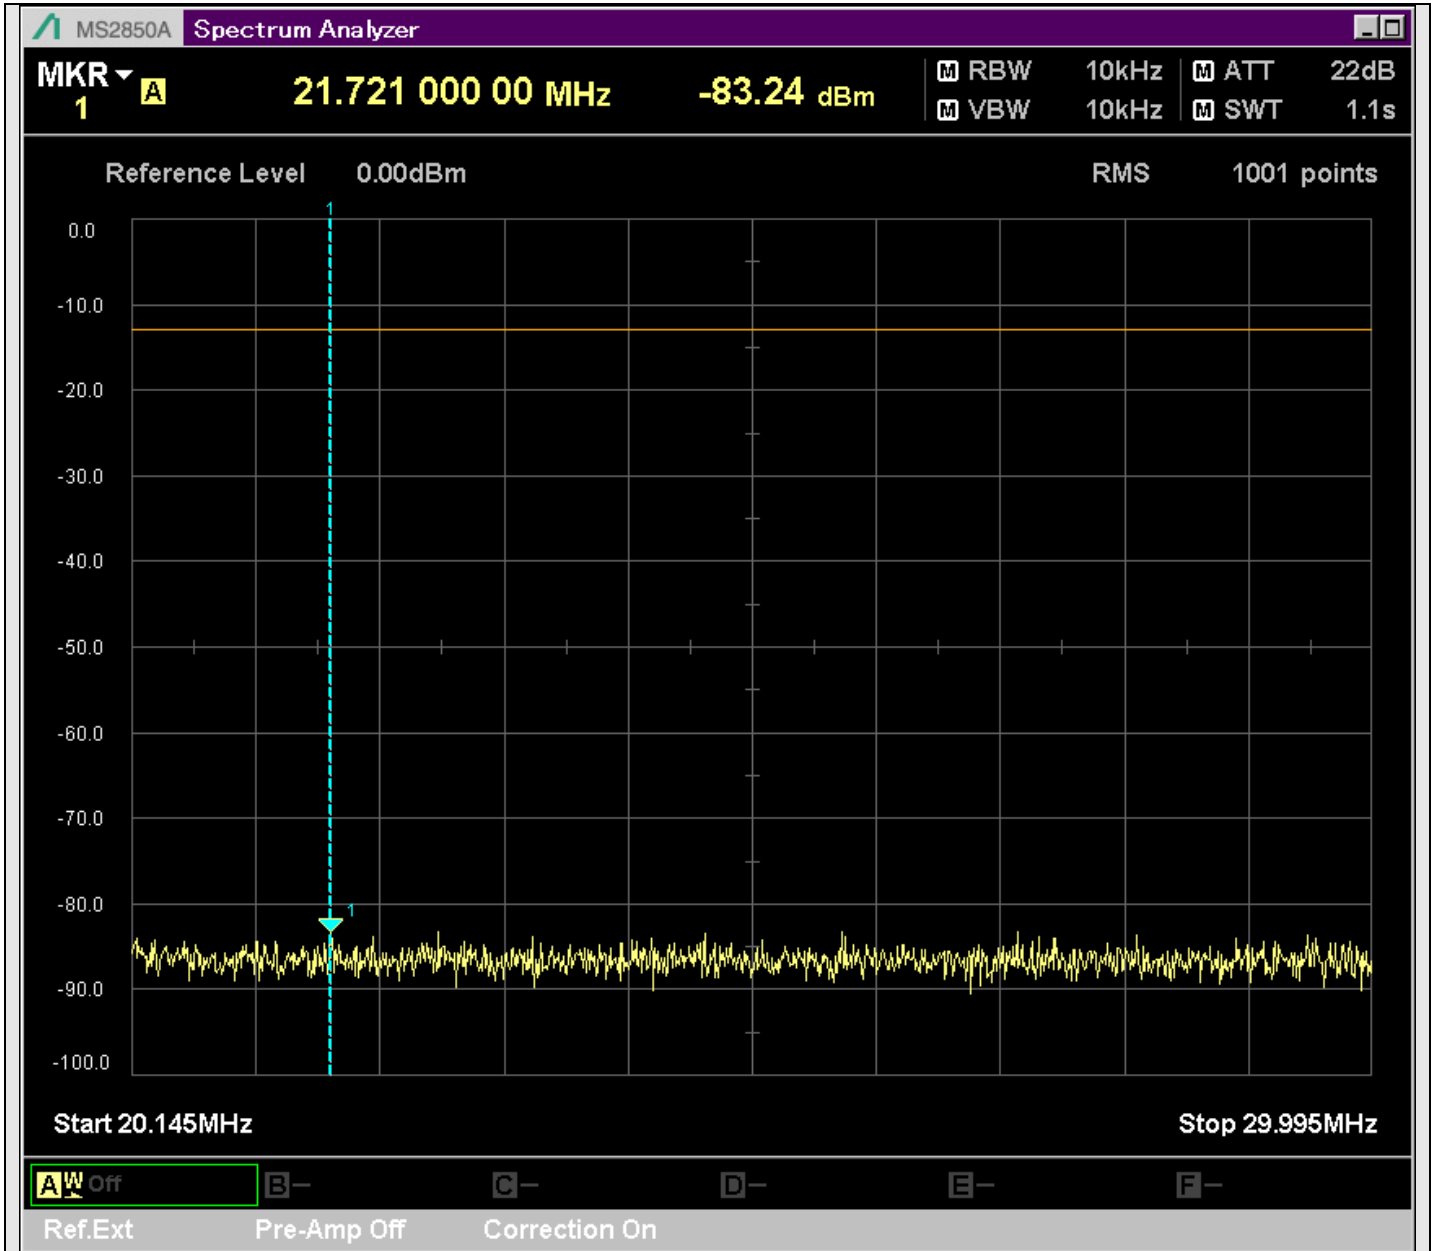

n7_5MHz_15kHz_524500_CP-OFDM
QPSK_Edge_1RB_Right_SA(20.14MHz-30MHz_10kHz)@21.721MHz