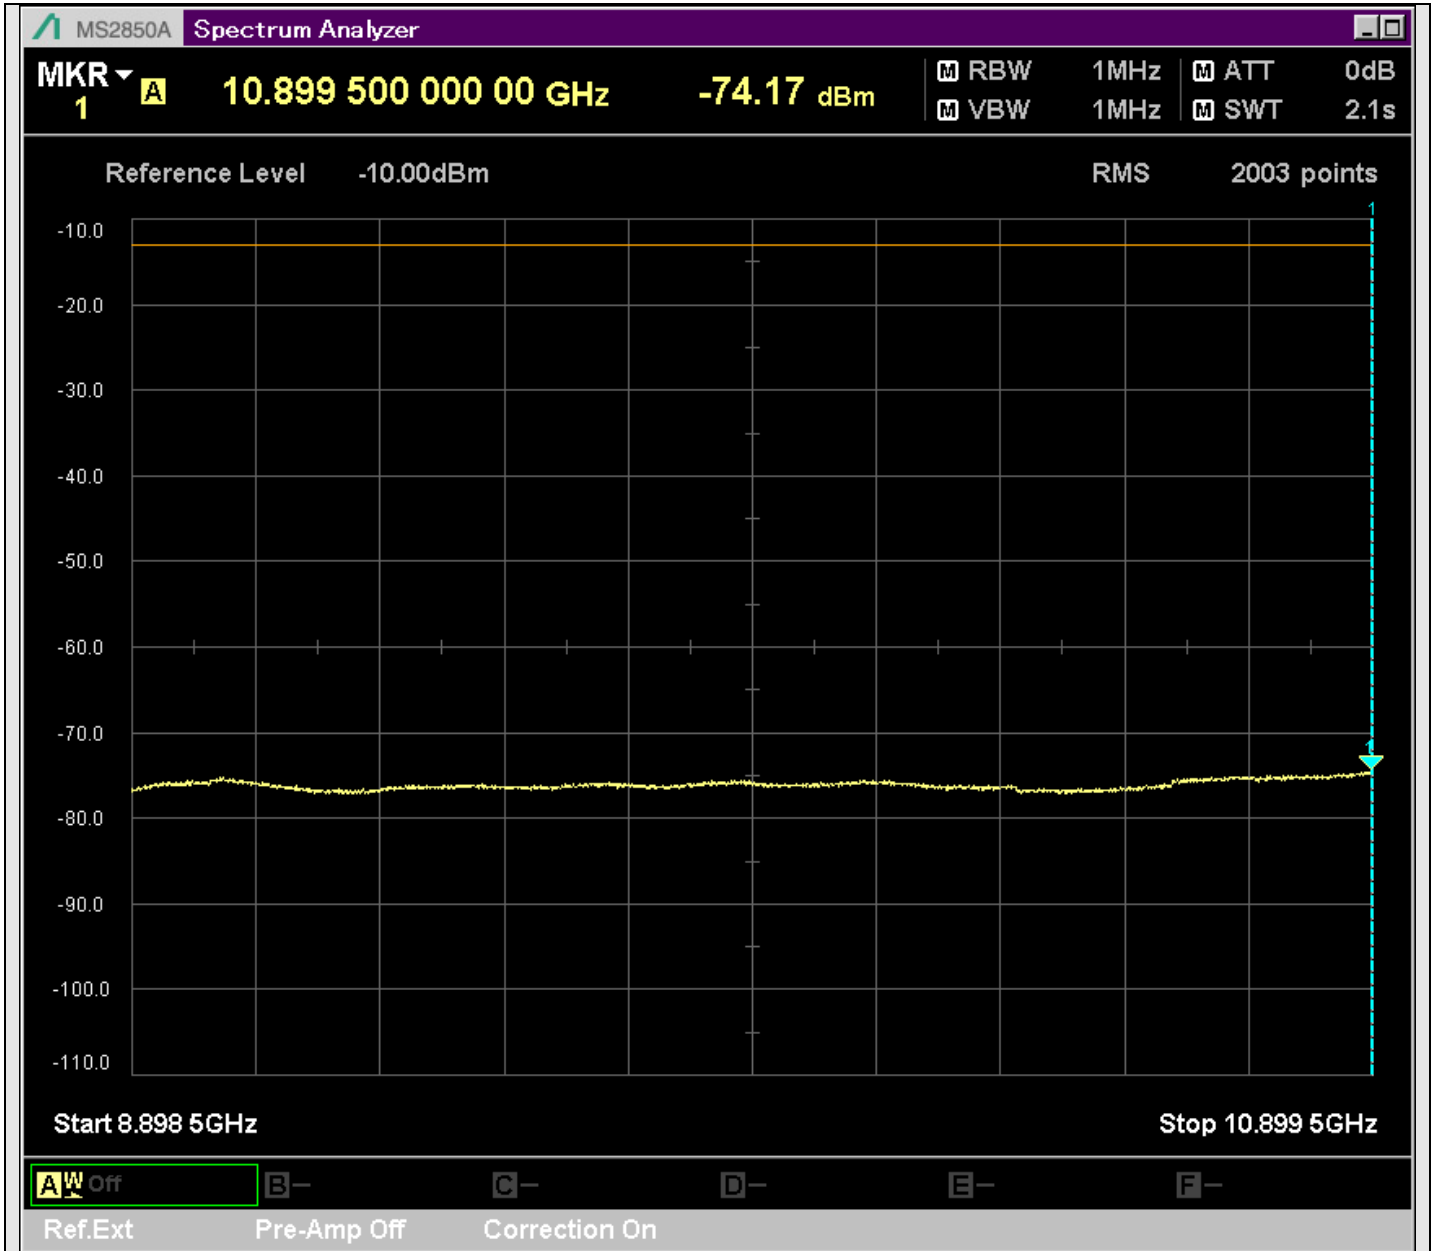

n7_5MHz_15kHz_524500_CP-OFDM
QPSK_Outer_Full_SA(229.9MHz-430.1MHz_100kHz)@244.943MHz

n7_5MHz_15kHz_524500_CP-OFDM
QPSK_Outer_Full_SA(429.9MHz-630.1MHz_100kHz)@589.470MHz

n7_5MHz_15kHz_524500_CP-OFDM
QPSK_Outer_Full_SA(629.9MHz-830.1MHz_100kHz)@787.671MHz