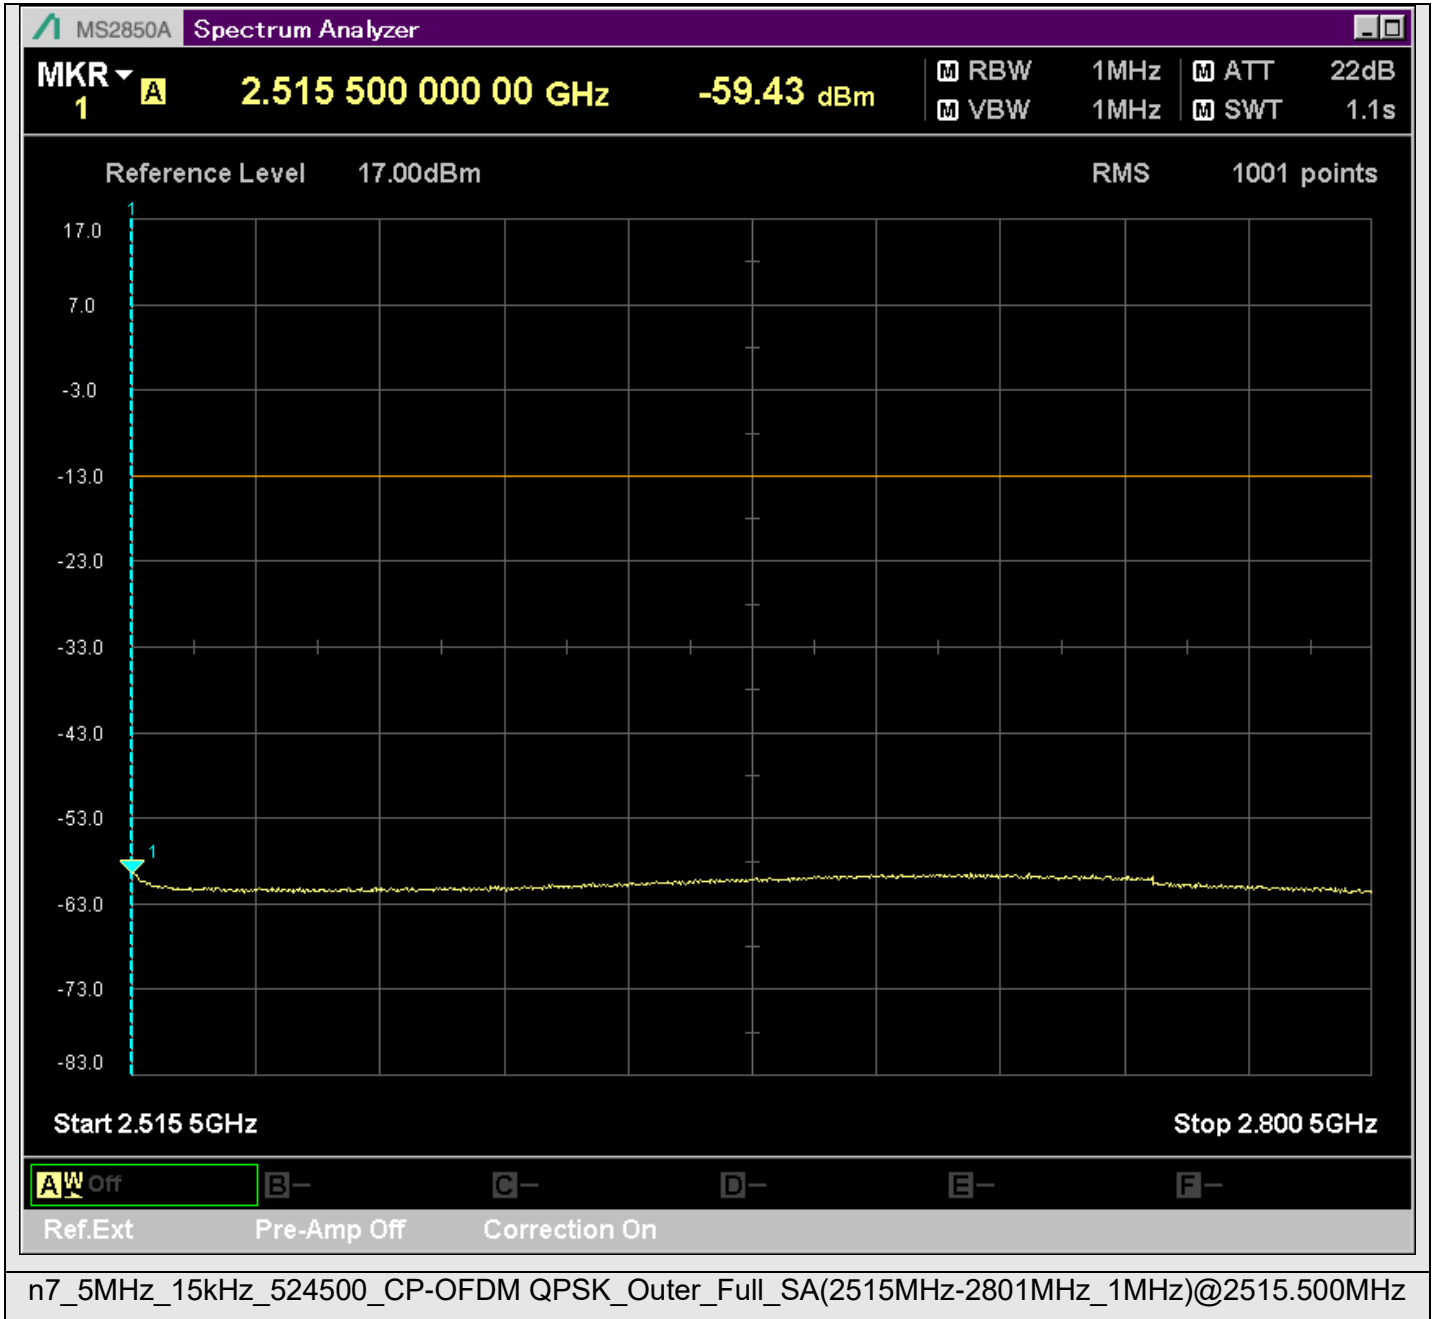

n7_5MHz_15kHz_524500_CP-OFDM
QPSK_Outer_Full_SA(229.9MHz-430.1MHz_100kHz)@244.943MHz

n7_5MHz_15kHz_524500_CP-OFDM
QPSK_Outer_Full_SA(429.9MHz-630.1MHz_100kHz)@589.470MHz

n7_5MHz_15kHz_524500_CP-OFDM
QPSK_Outer_Full_SA(629.9MHz-830.1MHz_100kHz)@787.671MHz