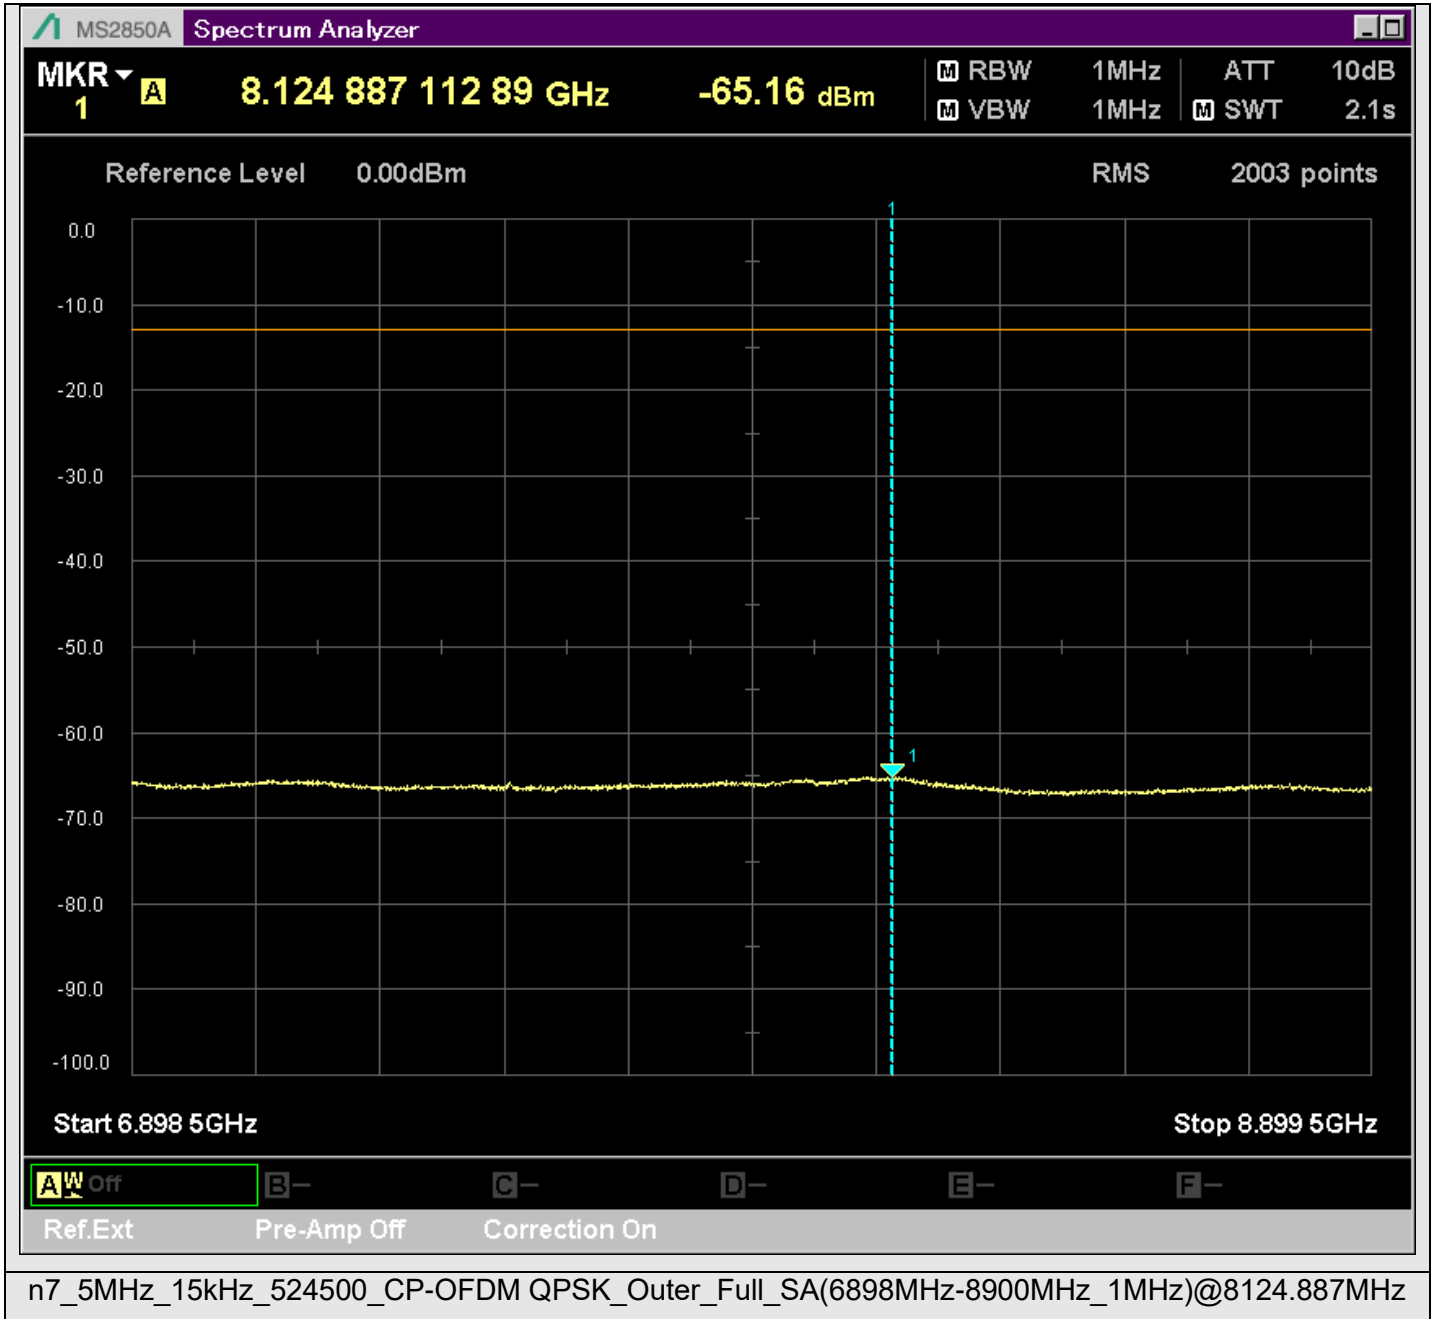

n7_5MHz_15kHz_524500_CP-OFDM
QPSK_Outer_Full_SA(229.9MHz-430.1MHz_100kHz)@244.943MHz

n7_5MHz_15kHz_524500_CP-OFDM
QPSK_Outer_Full_SA(429.9MHz-630.1MHz_100kHz)@589.470MHz

n7_5MHz_15kHz_524500_CP-OFDM
QPSK_Outer_Full_SA(629.9MHz-830.1MHz_100kHz)@787.671MHz