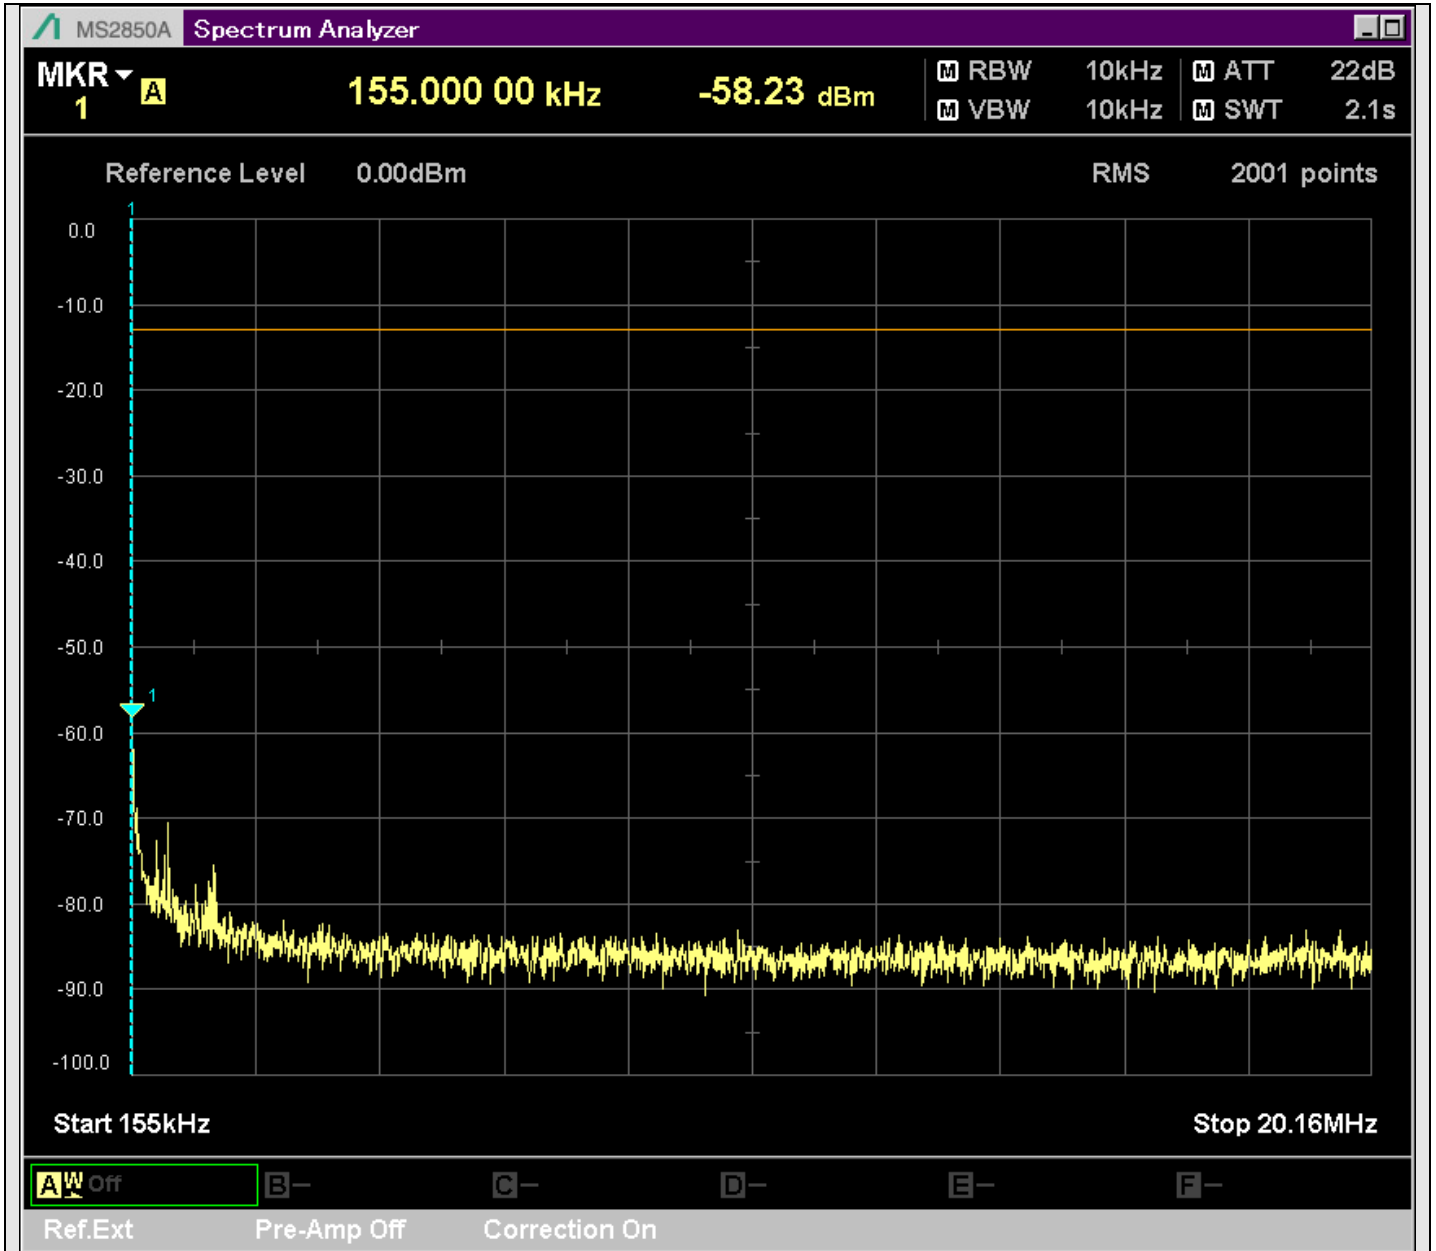

n7_5MHz_15kHz_524500_CP-OFDM
QPSK_Edge_1RB_Right_SA(0.15MHz-20.16MHz_10kHz)@0.155MHz