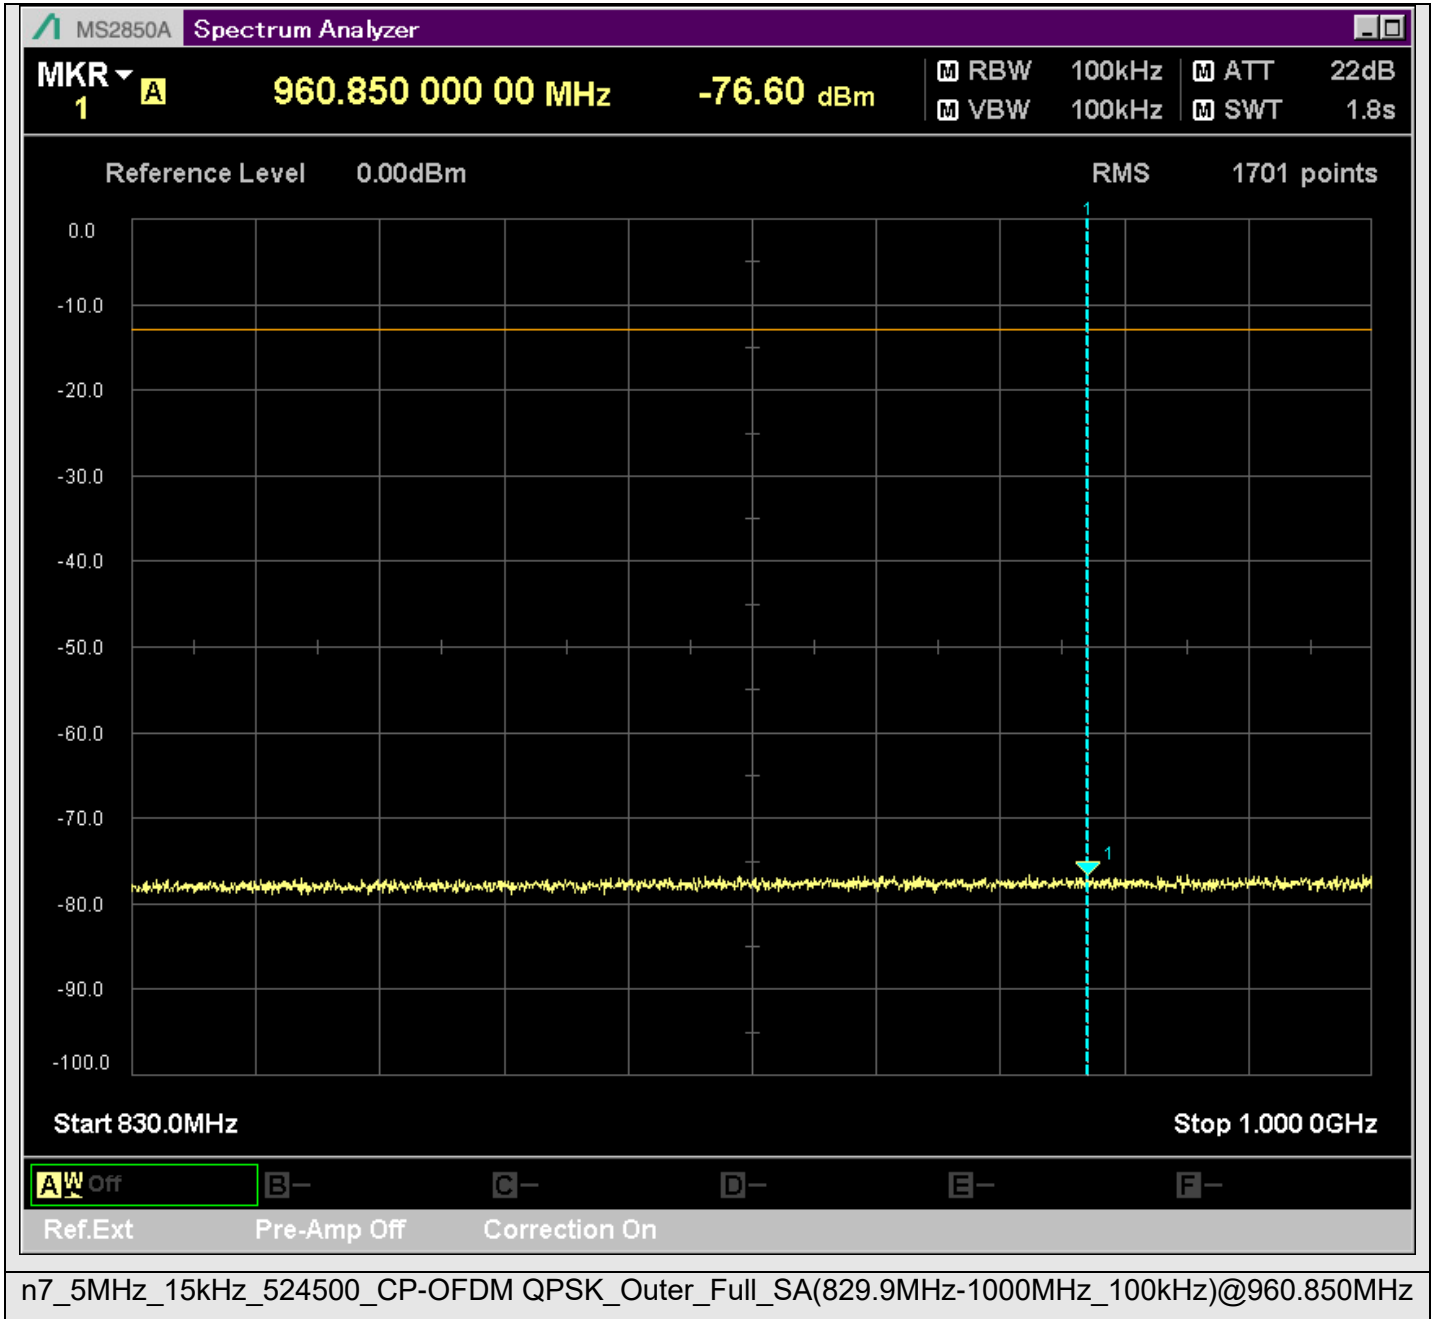

n7_5MHz_15kHz_524500_CP-OFDM
QPSK_Outer_Full_SA(229.9MHz-430.1MHz_100kHz)@244.943MHz

n7_5MHz_15kHz_524500_CP-OFDM
QPSK_Outer_Full_SA(429.9MHz-630.1MHz_100kHz)@589.470MHz

n7_5MHz_15kHz_524500_CP-OFDM
QPSK_Outer_Full_SA(629.9MHz-830.1MHz_100kHz)@787.671MHz