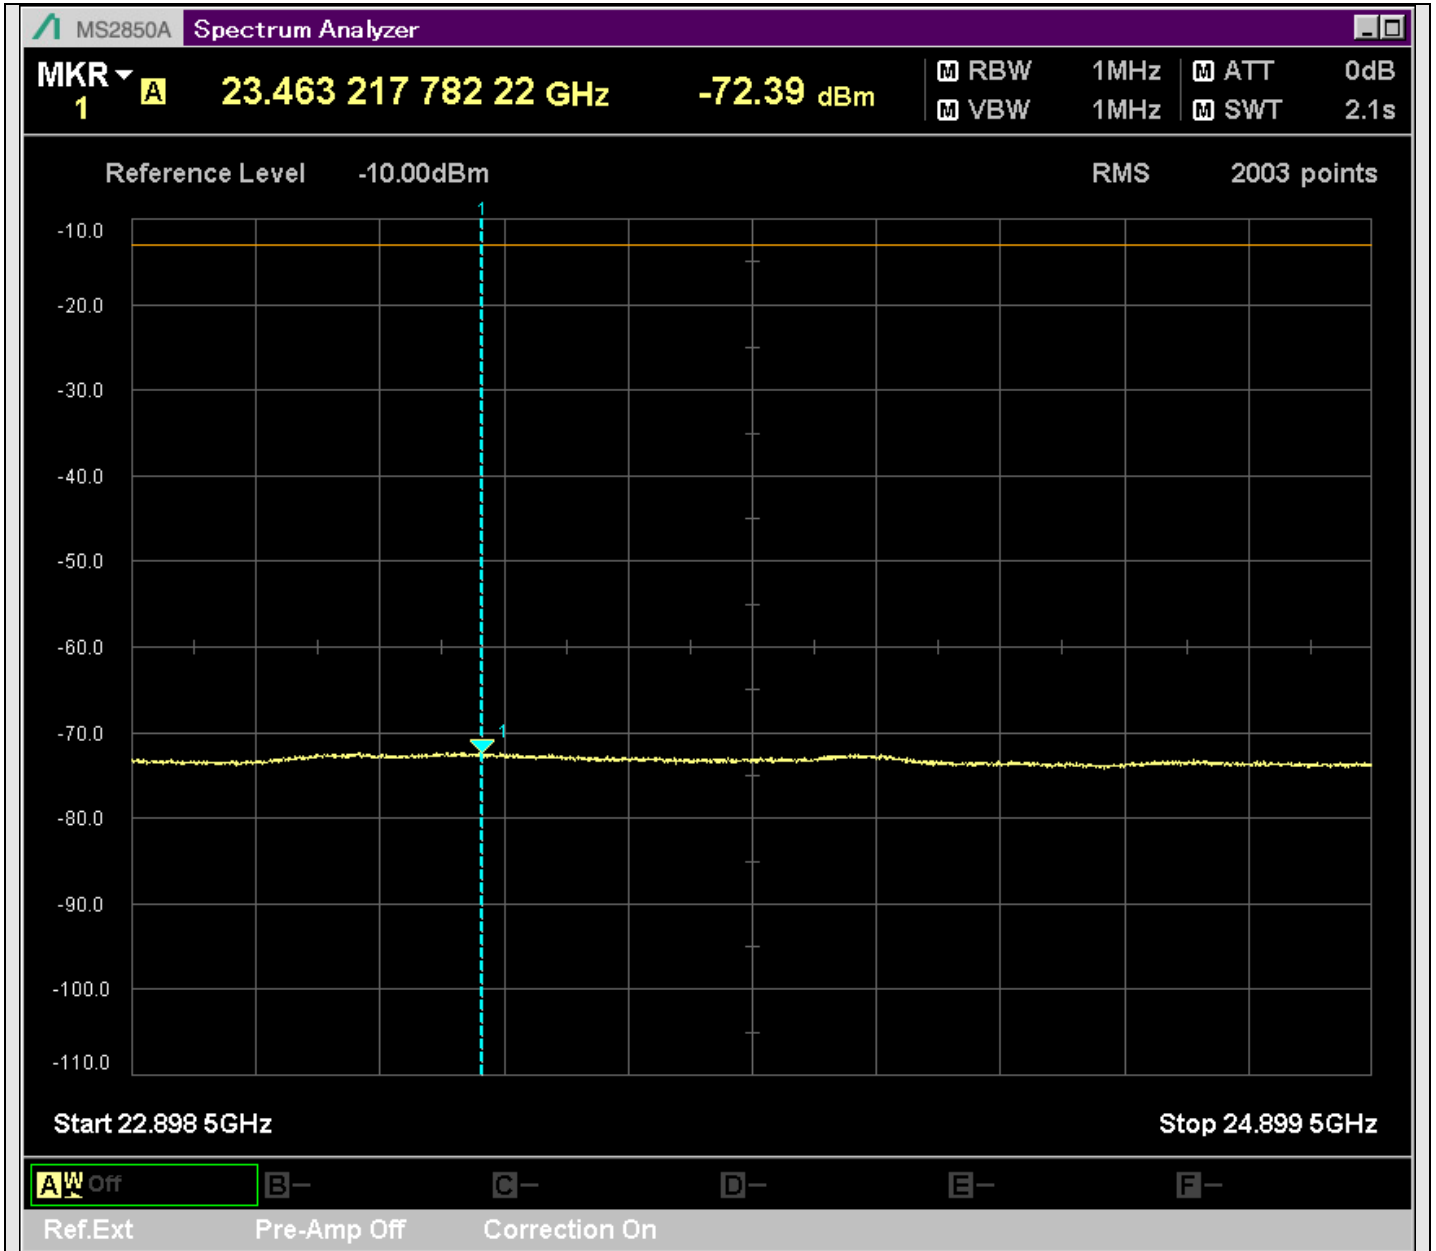

n7_5MHz_15kHz_524500_CP-OFDM
QPSK_Outer_Full_SA(22898MHz-24900MHz_1MHz)@23463.218MHz