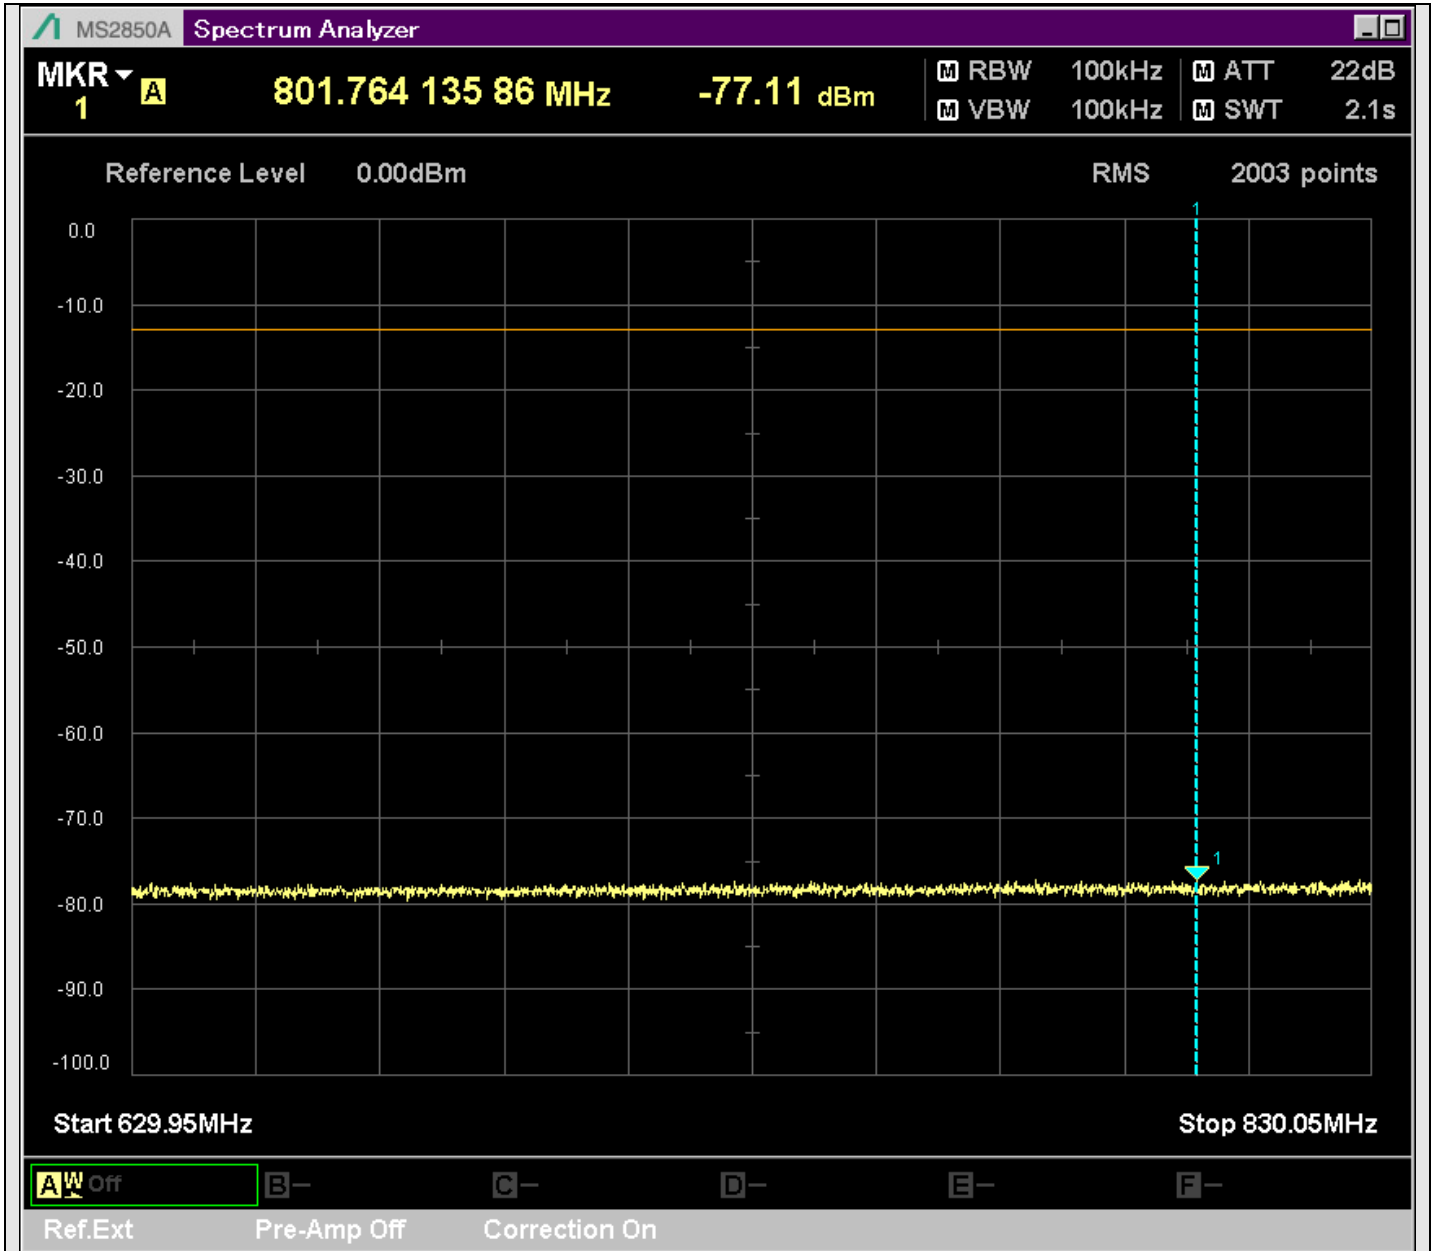

n7_5MHz_15kHz_524500_CP-OFDM
QPSK_Edge_1RB_Right_SA(629.9MHz-830.1MHz_100kHz)@801.764MHz