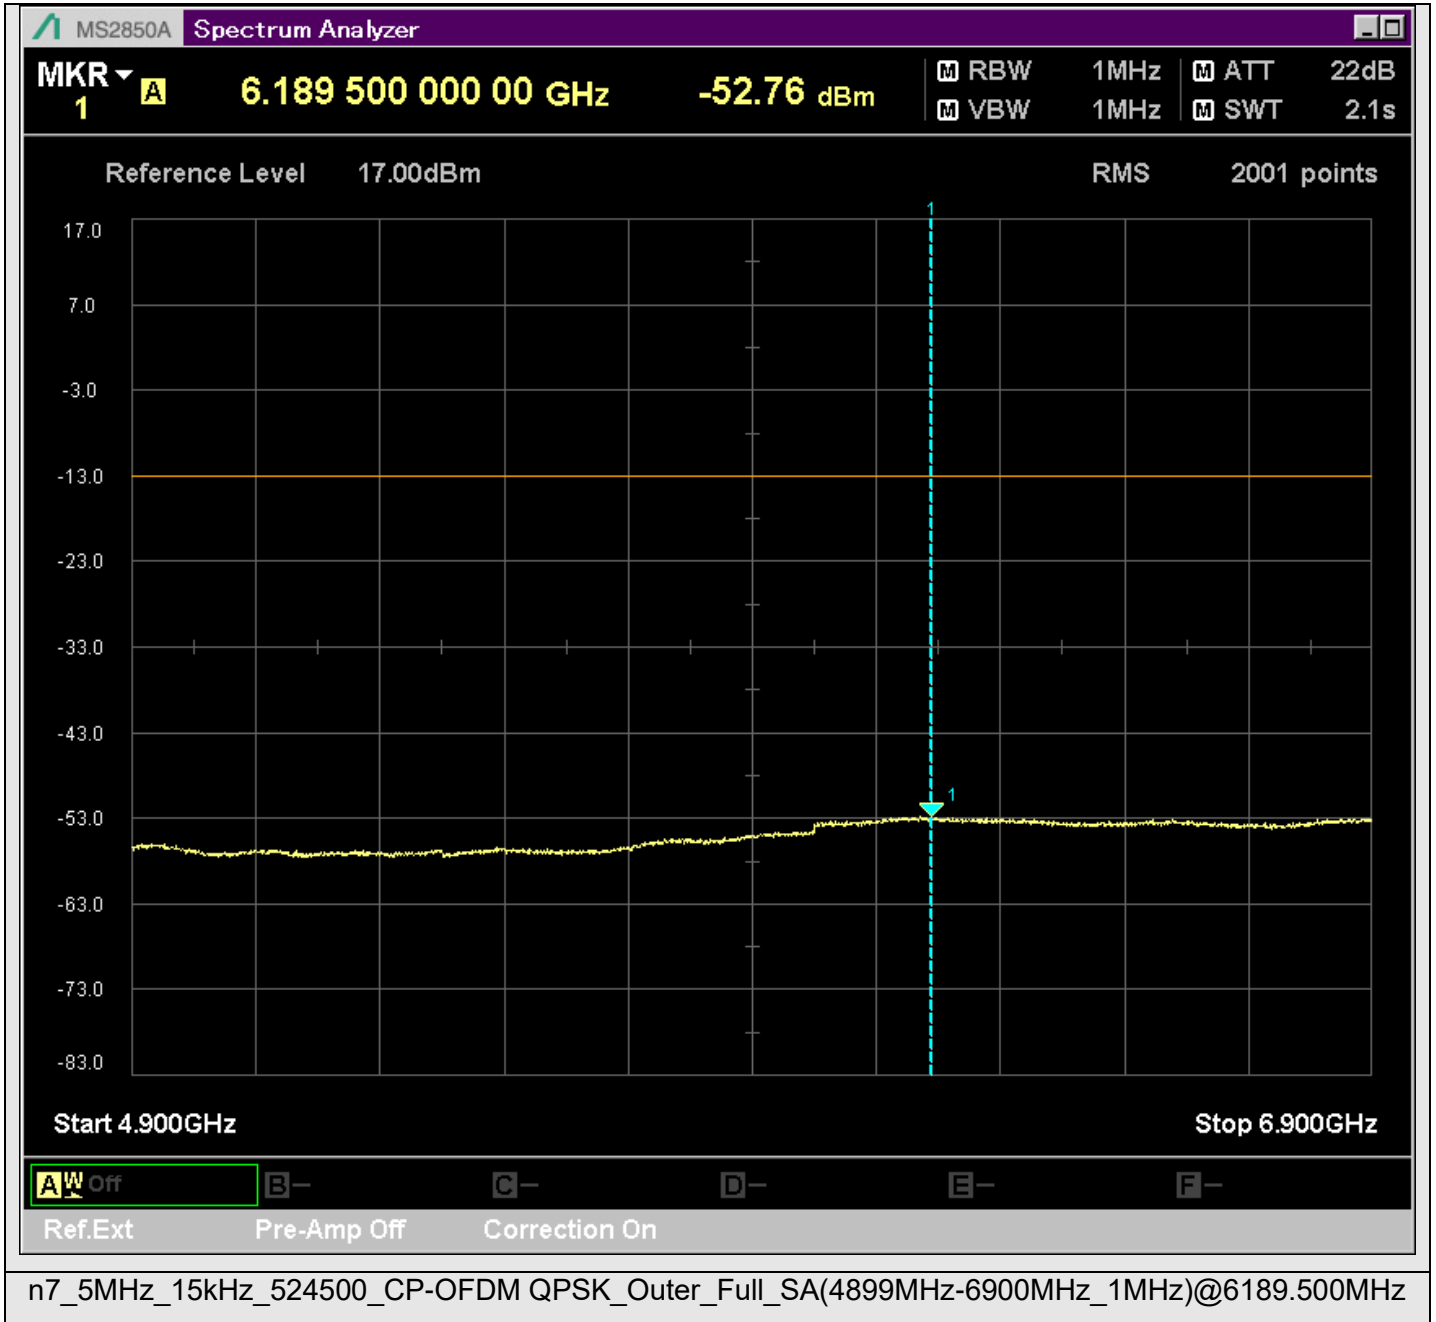

n7_5MHz_15kHz_524500_CP-OFDM
QPSK_Outer_Full_SA(229.9MHz-430.1MHz_100kHz)@244.943MHz

n7_5MHz_15kHz_524500_CP-OFDM
QPSK_Outer_Full_SA(429.9MHz-630.1MHz_100kHz)@589.470MHz

n7_5MHz_15kHz_524500_CP-OFDM
QPSK_Outer_Full_SA(629.9MHz-830.1MHz_100kHz)@787.671MHz