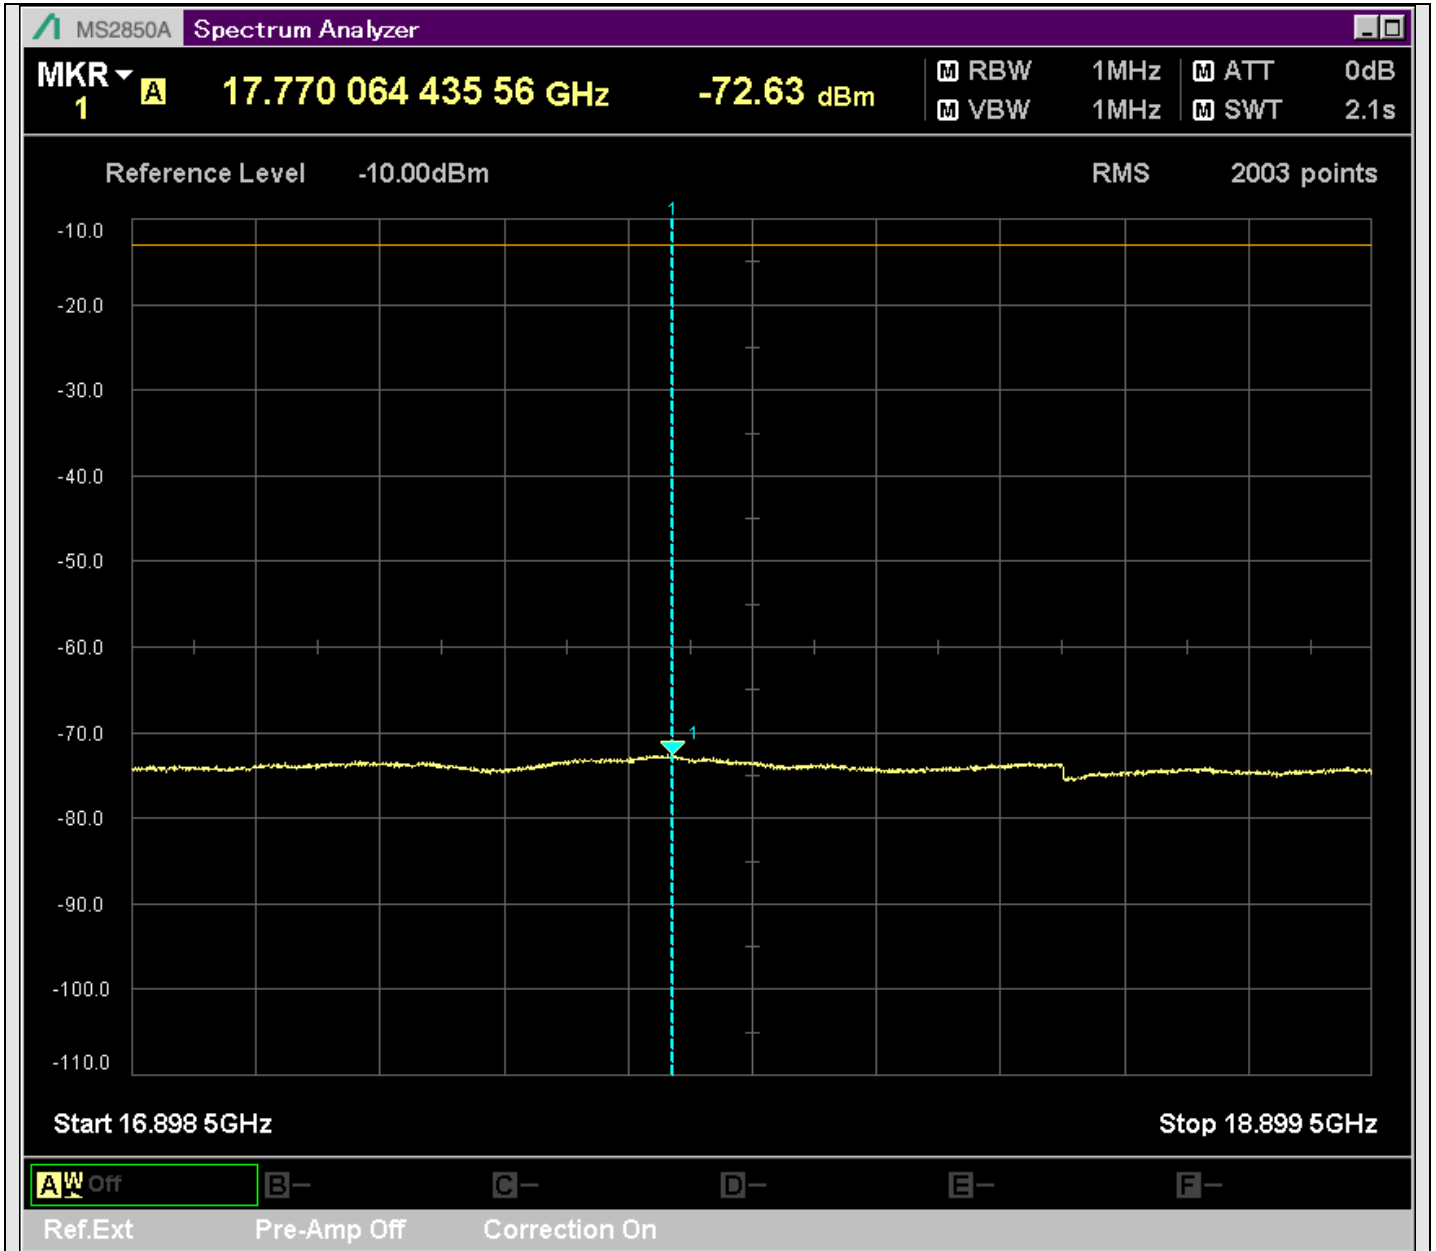

n7_5MHz_15kHz_524500_CP-OFDM
QPSK_Edge_1RB_Left_SA(8898MHz-10900MHz_1MHz)@10893.503MHz

n7_5MHz_15kHz_524500_CP-OFDM
QPSK_Edge_1RB_Left_SA(10898MHz-12900MHz_1MHz)@10972.463MHz

n7_5MHz_15kHz_524500_CP-OFDM
QPSK_Edge_1RB_Left_SA(12898MHz-14900MHz_1MHz)@13735.082MHz

n7_5MHz_15kHz_524500_CP-OFDM
QPSK_Edge_1RB_Left_SA(14898MHz-16900MHz_1MHz)@15290.304MHz

n7_5MHz_15kHz_524500_CP-OFDM
QPSK_Edge_1RB_Left_SA(16898MHz-18900MHz_1MHz)@17770.064MHz

n7_5MHz_15kHz_524500_CP-OFDM
QPSK_Edge_1RB_Left_SA(18898MHz-20900MHz_1MHz)@20310.794MHz