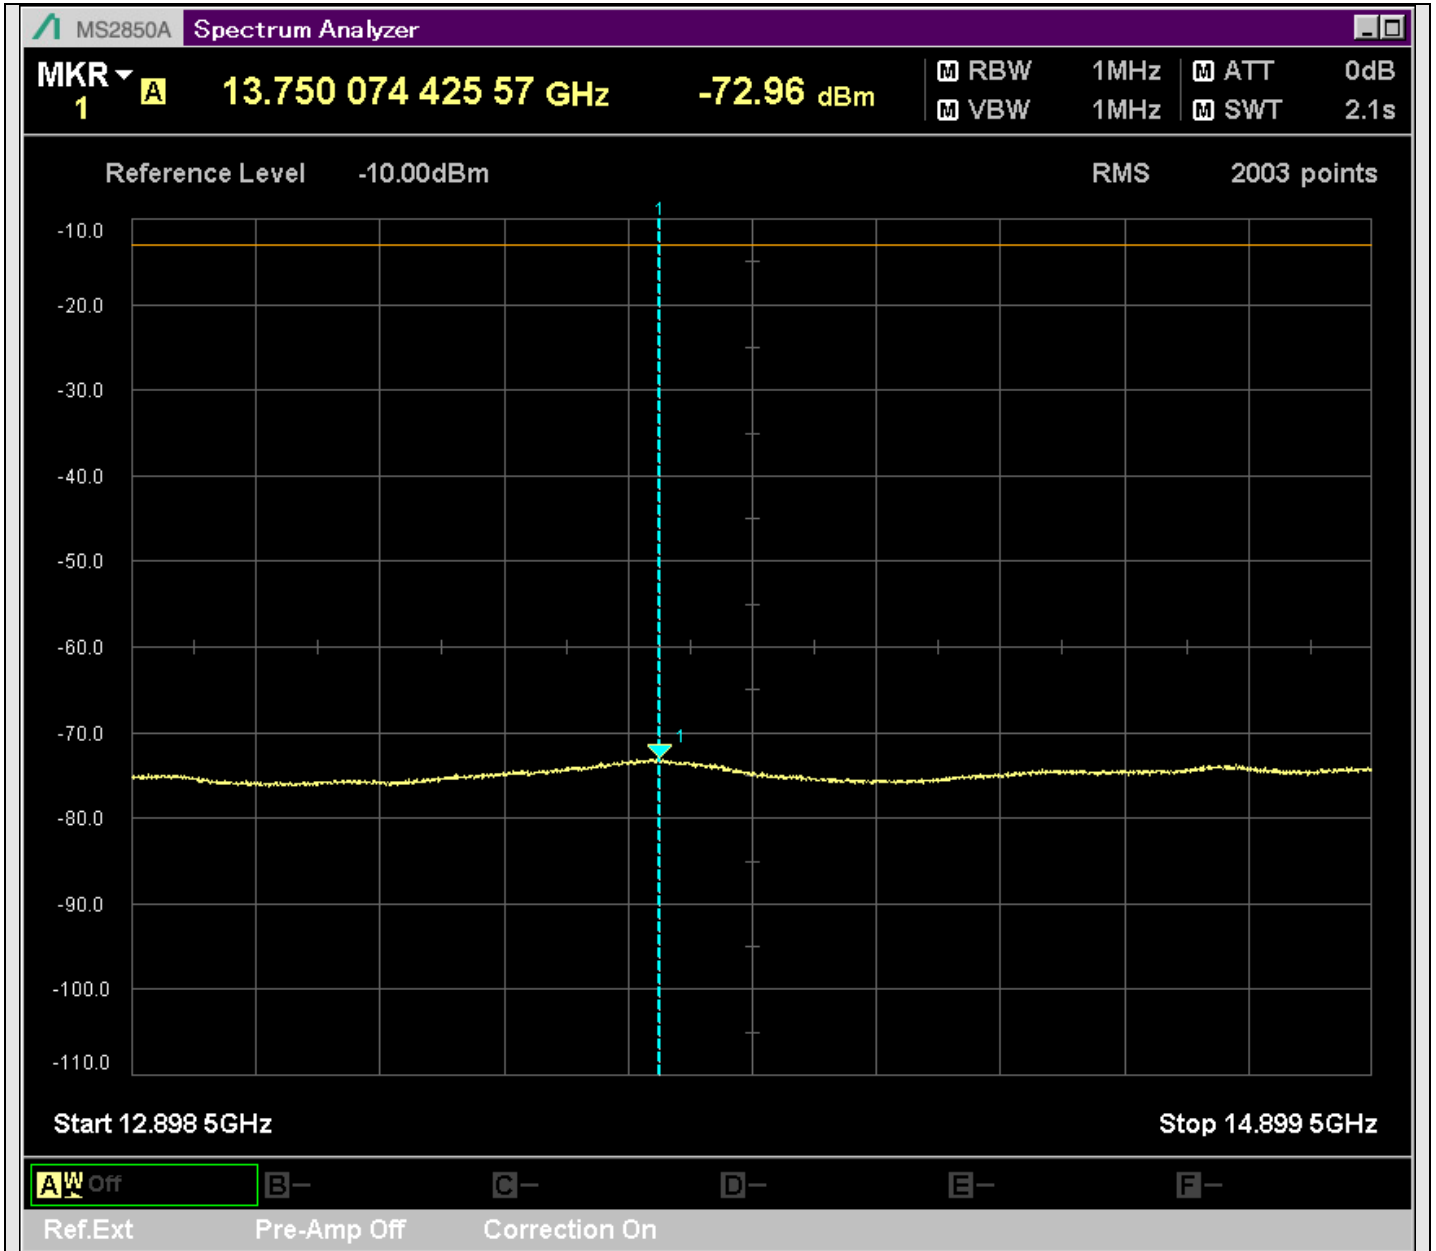

n7_5MHz_15kHz_524500_CP-OFDM
QPSK_Outer_Full_SA(12898MHz-14900MHz_1MHz)@13750.074MHz