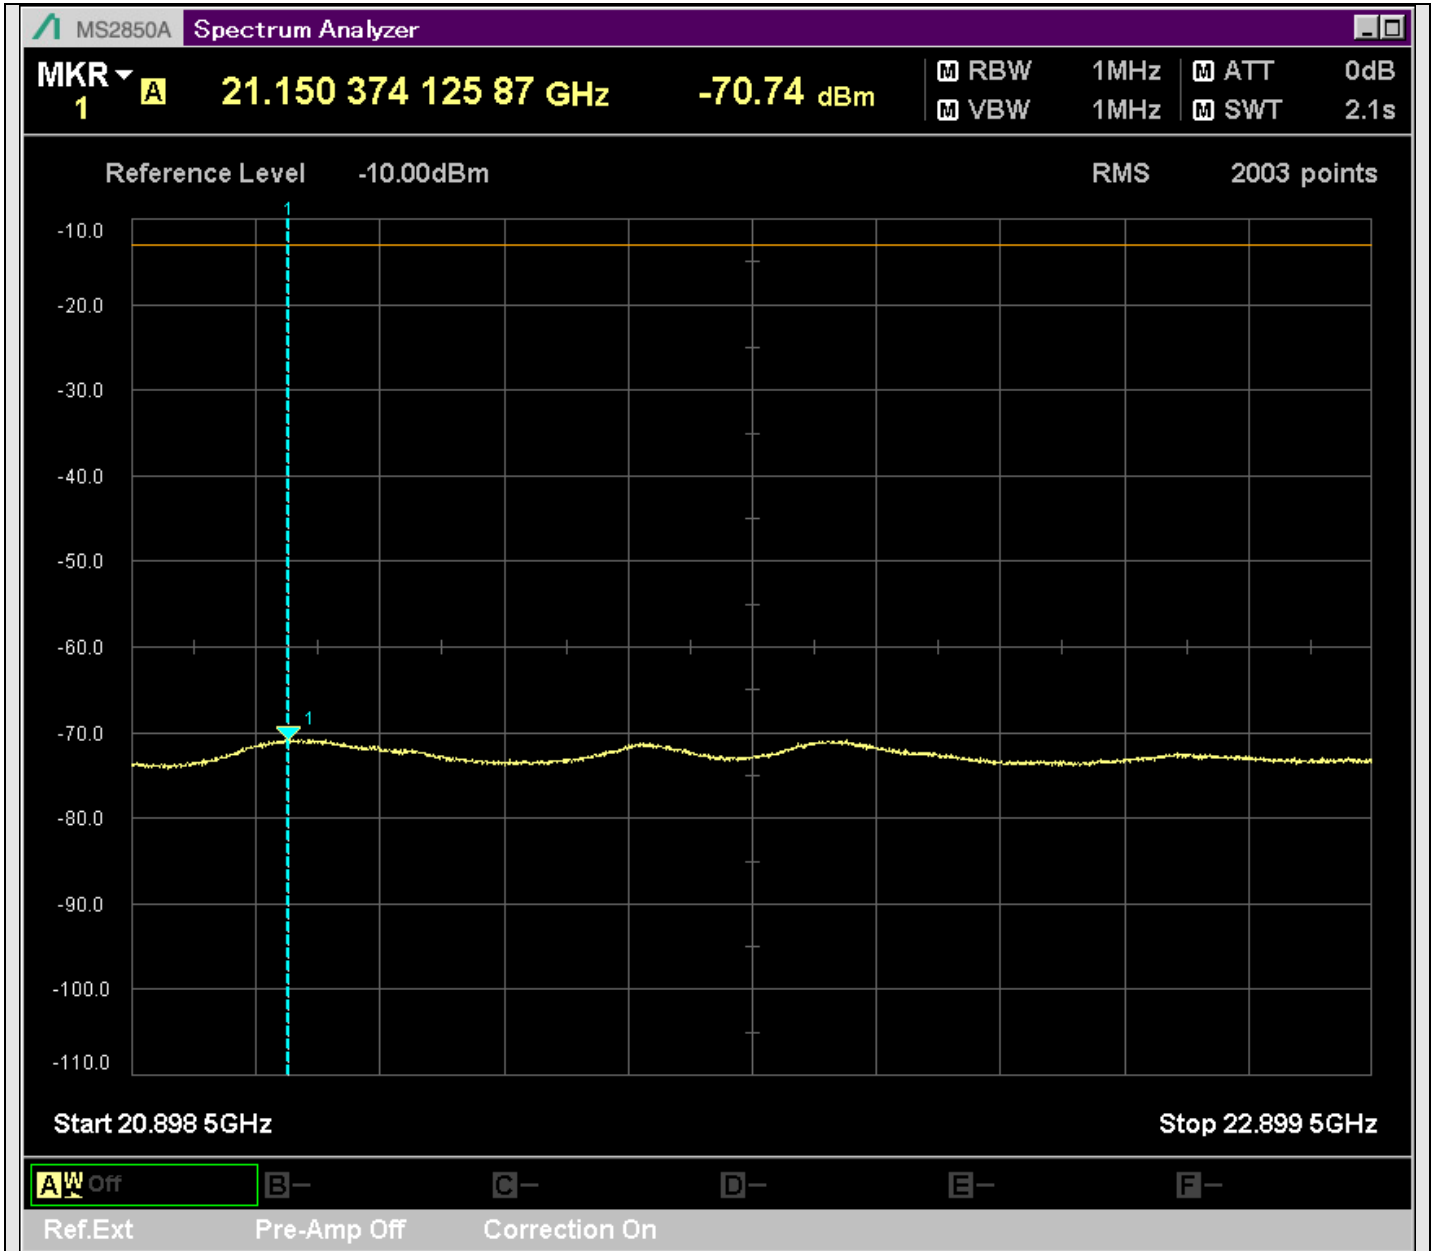

n7_5MHz_15kHz_524500_CP-OFDM
QPSK_Outer_Full_SA(20898MHz-22900MHz_1MHz)@21150.374MHz