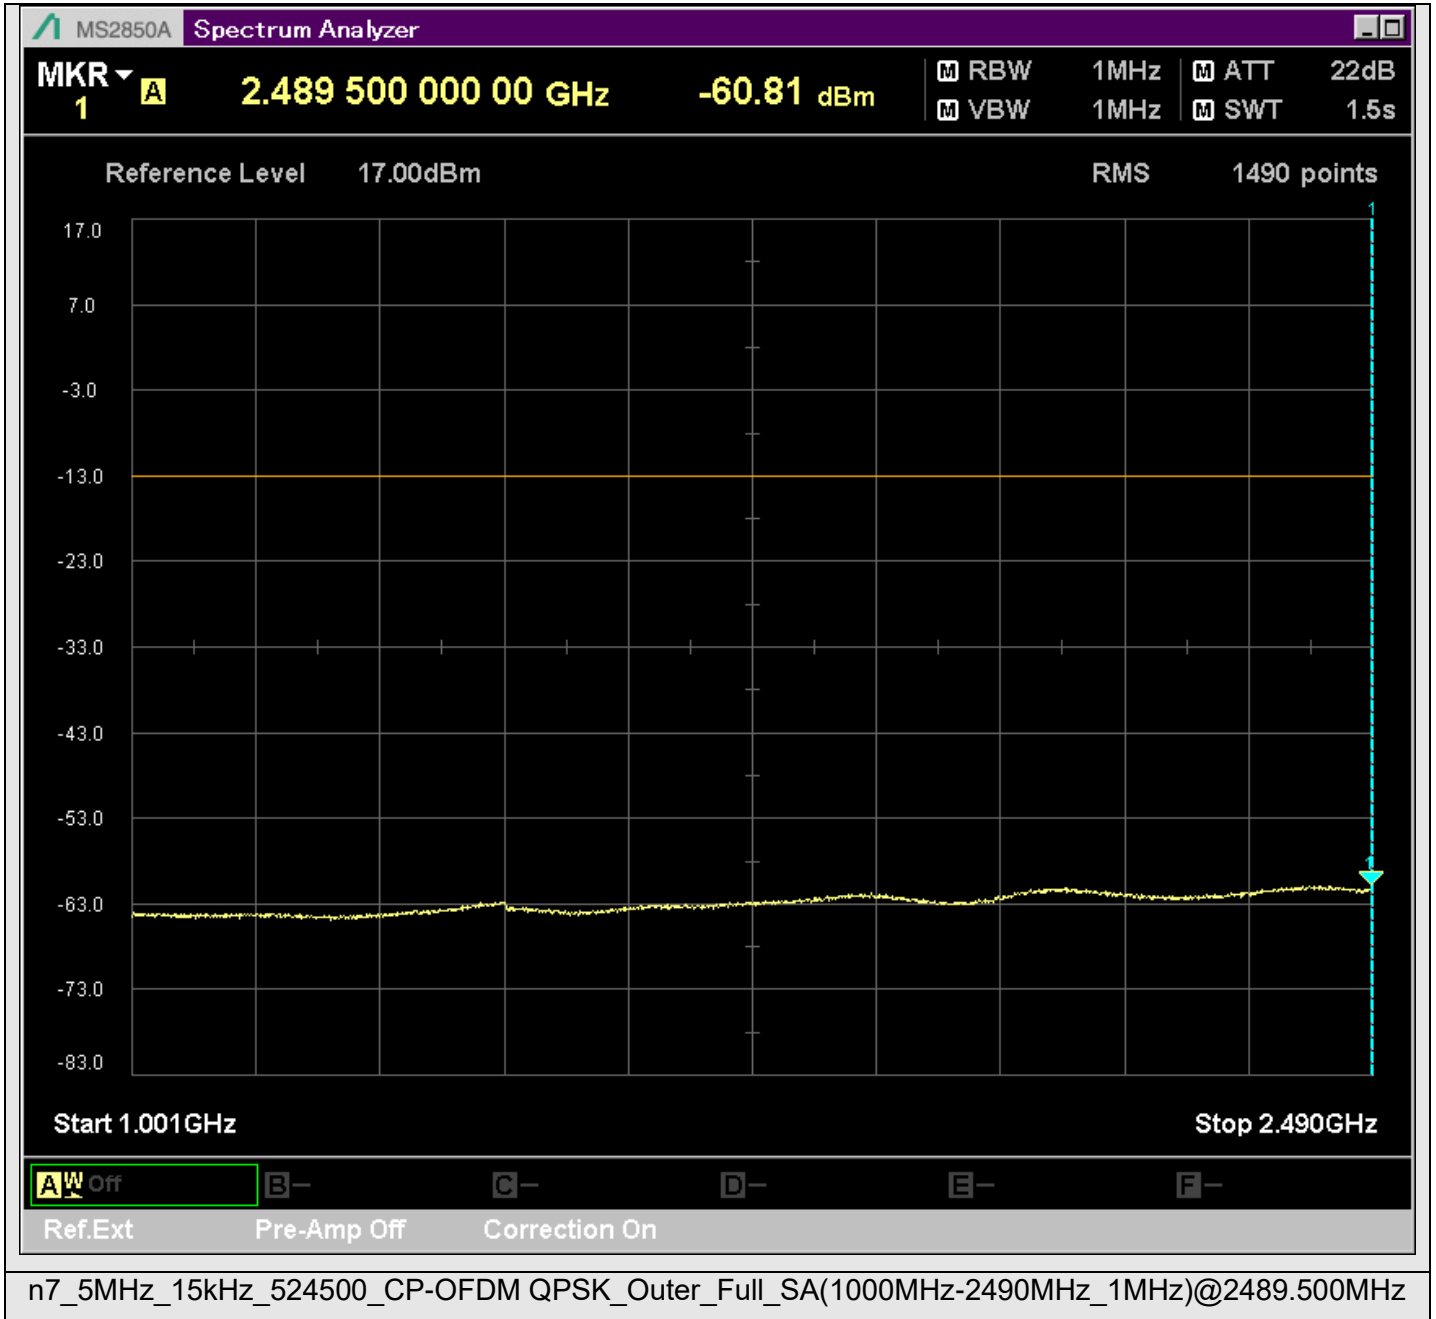

n7_5MHz_15kHz_524500_CP-OFDM
QPSK_Outer_Full_SA(229.9MHz-430.1MHz_100kHz)@244.943MHz

n7_5MHz_15kHz_524500_CP-OFDM
QPSK_Outer_Full_SA(429.9MHz-630.1MHz_100kHz)@589.470MHz

n7_5MHz_15kHz_524500_CP-OFDM
QPSK_Outer_Full_SA(629.9MHz-830.1MHz_100kHz)@787.671MHz