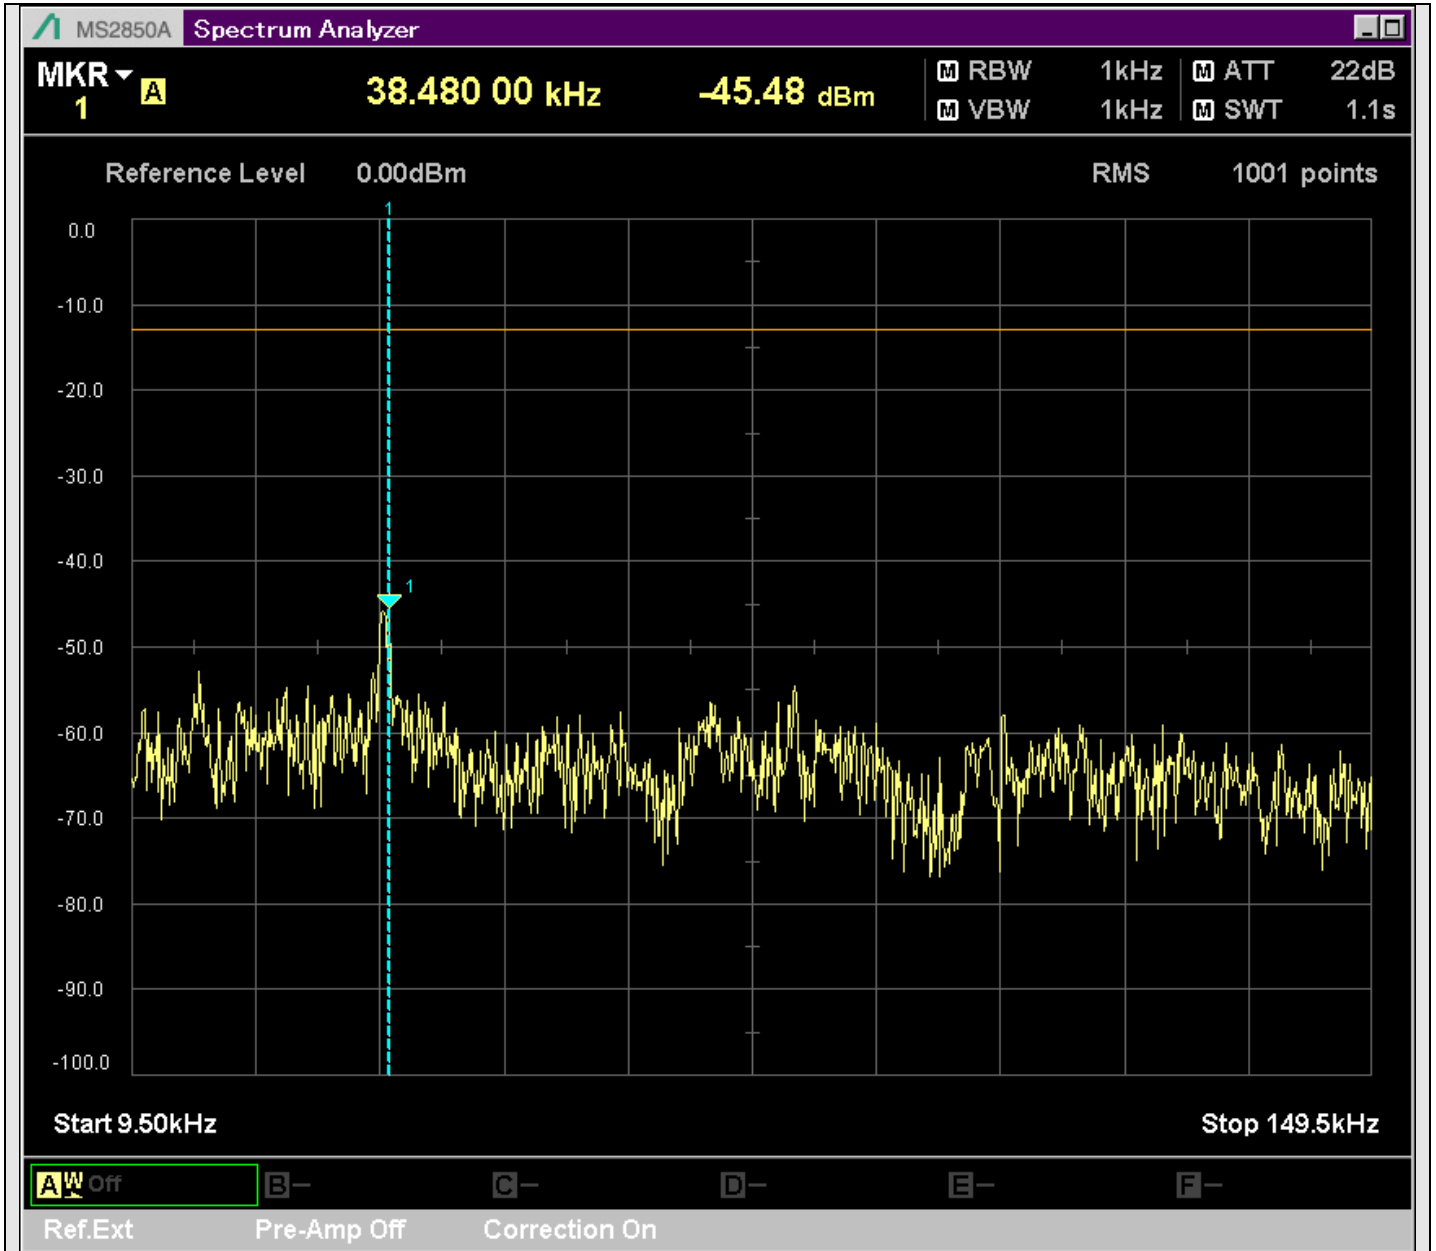

n7_5MHz_15kHz_524500_CP-OFDM
QPSK_Edge_1RB_Right_SA(0.009MHz-0.15MHz_1kHz)@0.038MHz