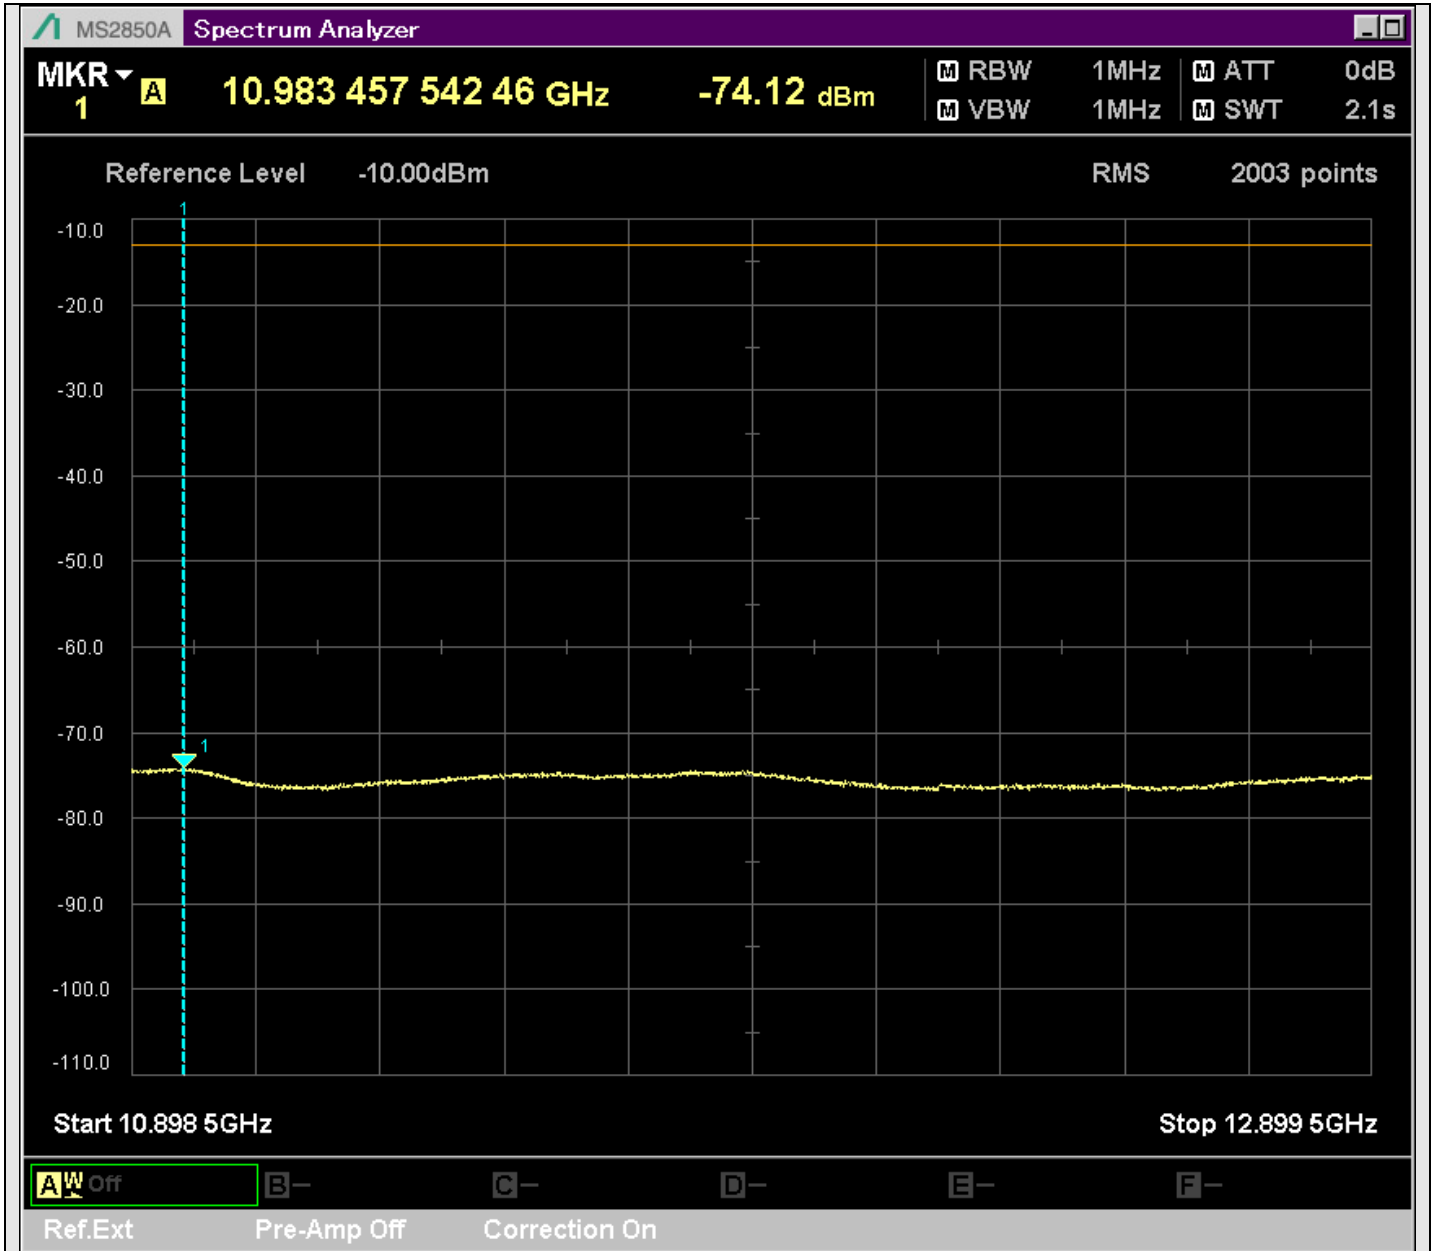

n7_5MHz_15kHz_524500_CP-OFDM
QPSK_Outer_Full_SA(10898MHz-12900MHz_1MHz)@10983.458MHz