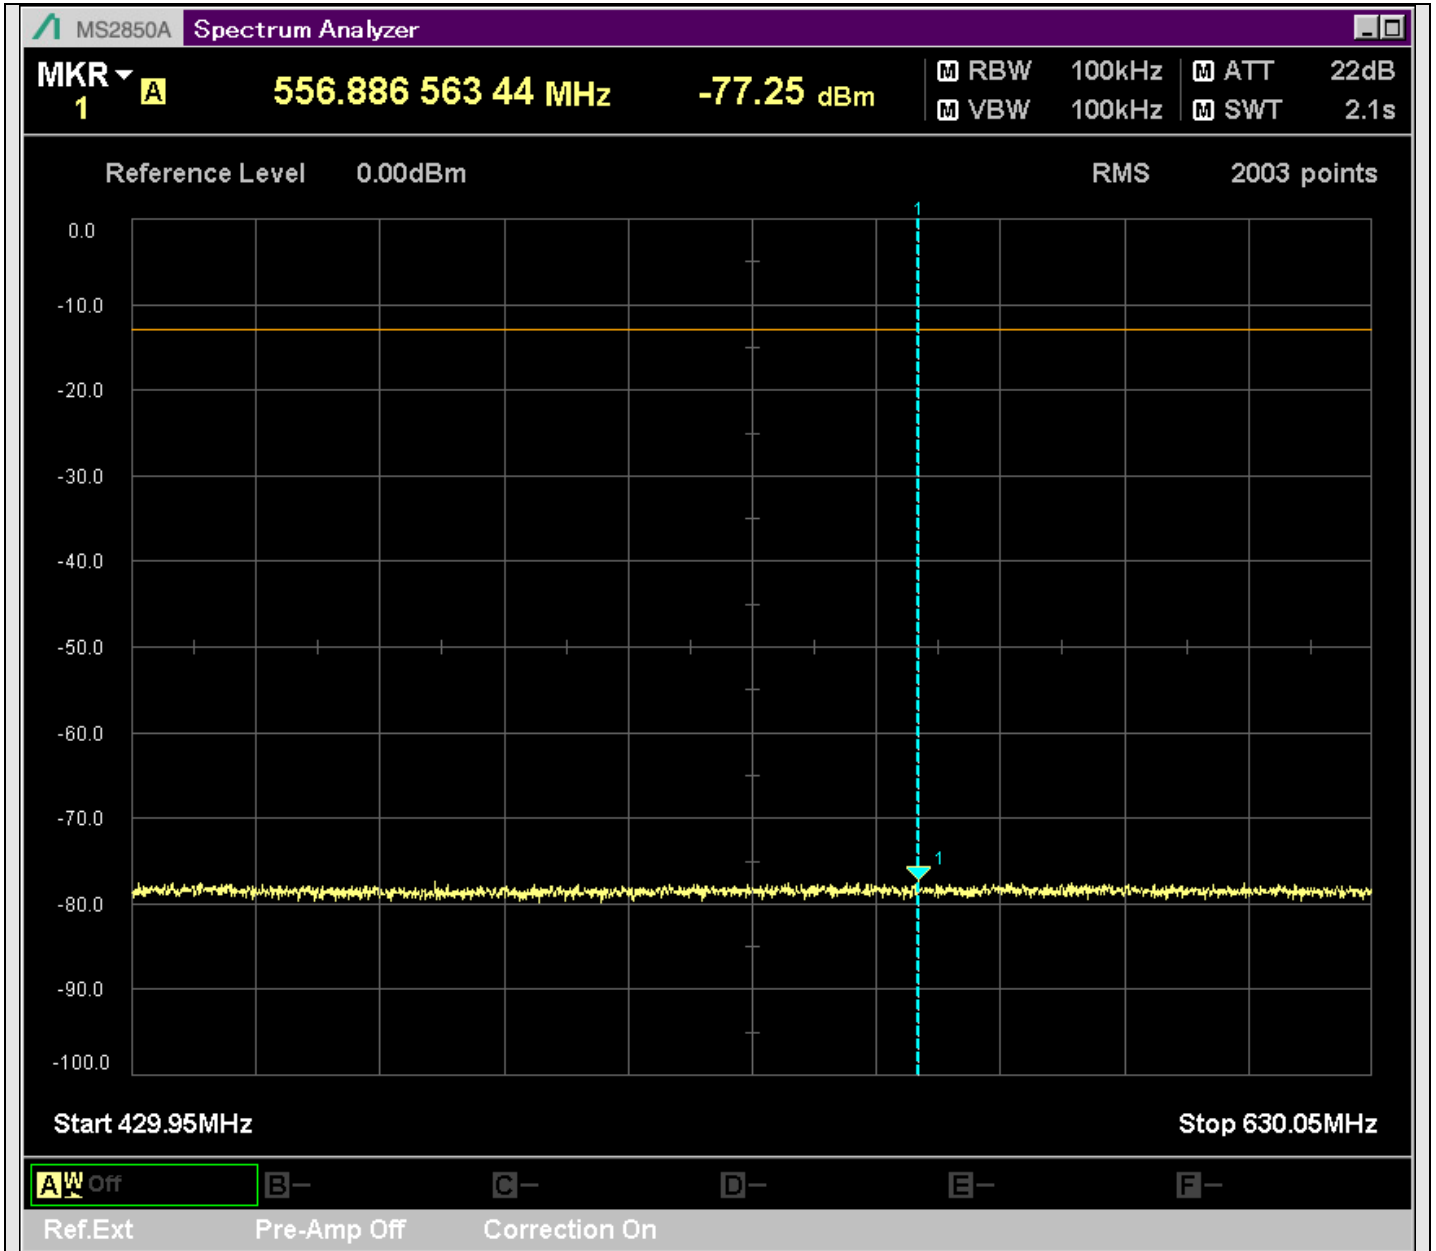

n7_5MHz_15kHz_524500_CP-OFDM
QPSK_Edge_1RB_Right_SA(429.9MHz-630.1MHz_100kHz)@556.887MHz