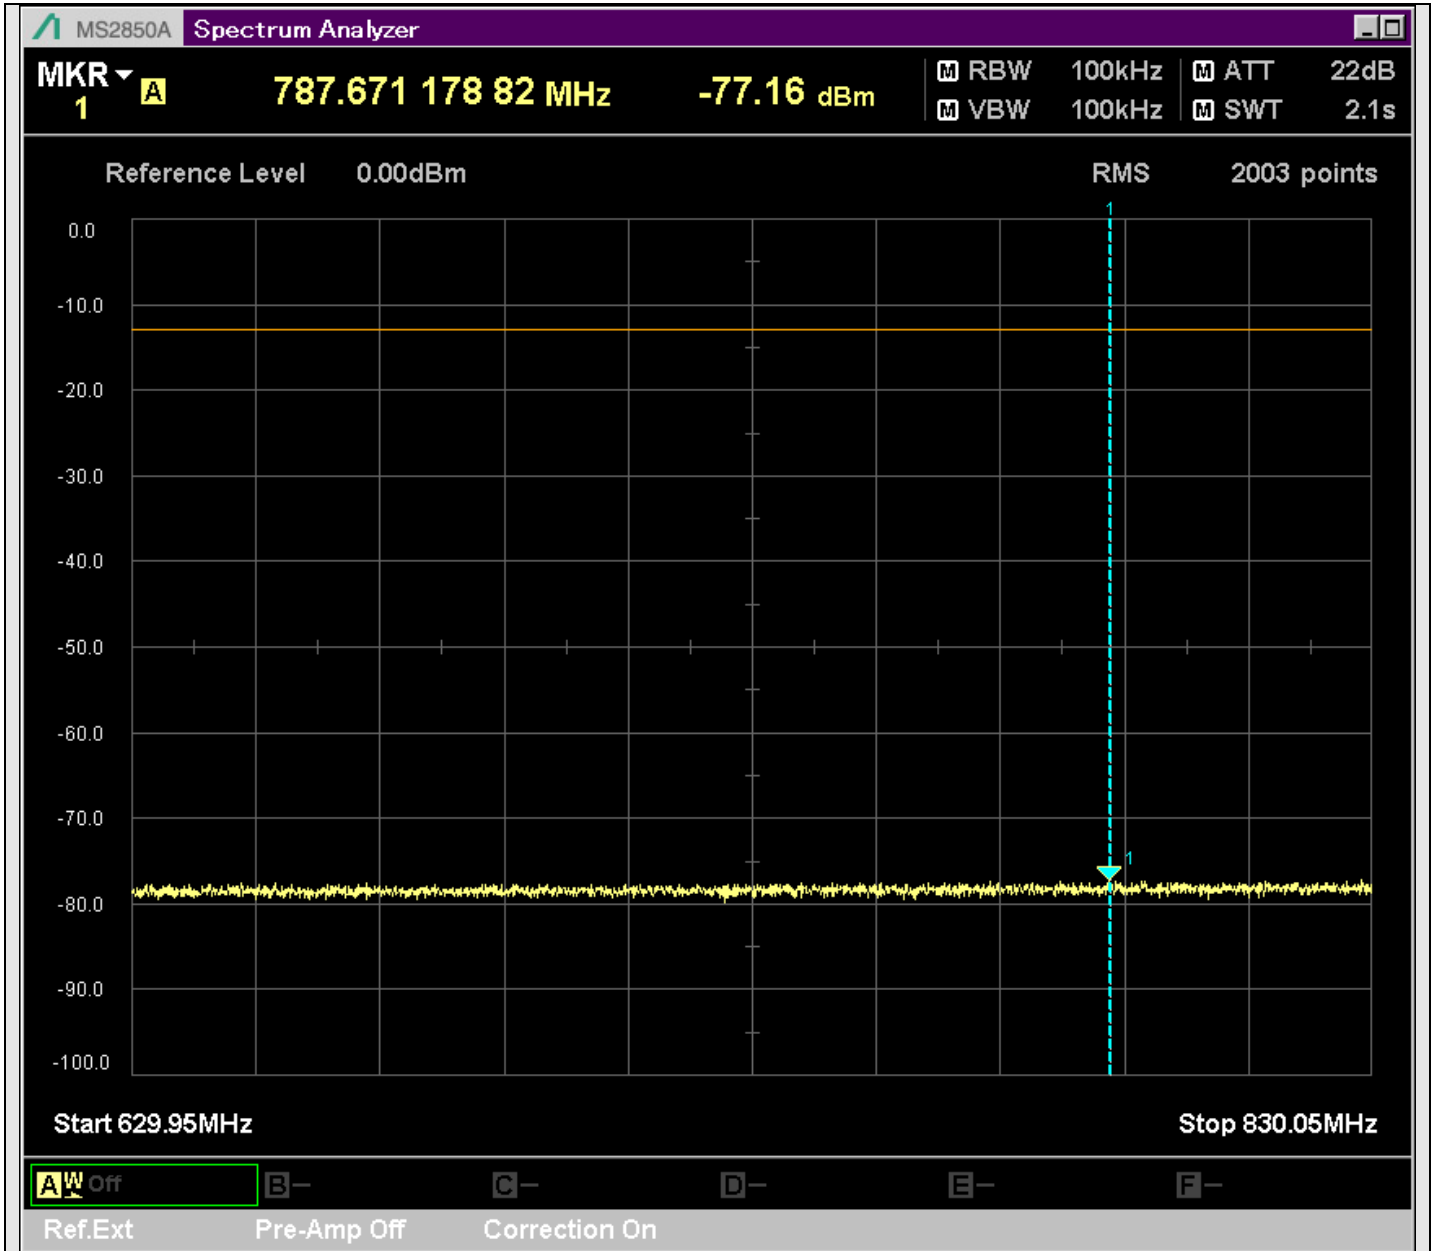

n7_5MHz_15kHz_524500_CP-OFDM
QPSK_Outer_Full_SA(229.9MHz-430.1MHz_100kHz)@244.943MHz

n7_5MHz_15kHz_524500_CP-OFDM
QPSK_Outer_Full_SA(429.9MHz-630.1MHz_100kHz)@589.470MHz

n7_5MHz_15kHz_524500_CP-OFDM
QPSK_Outer_Full_SA(629.9MHz-830.1MHz_100kHz)@787.671MHz