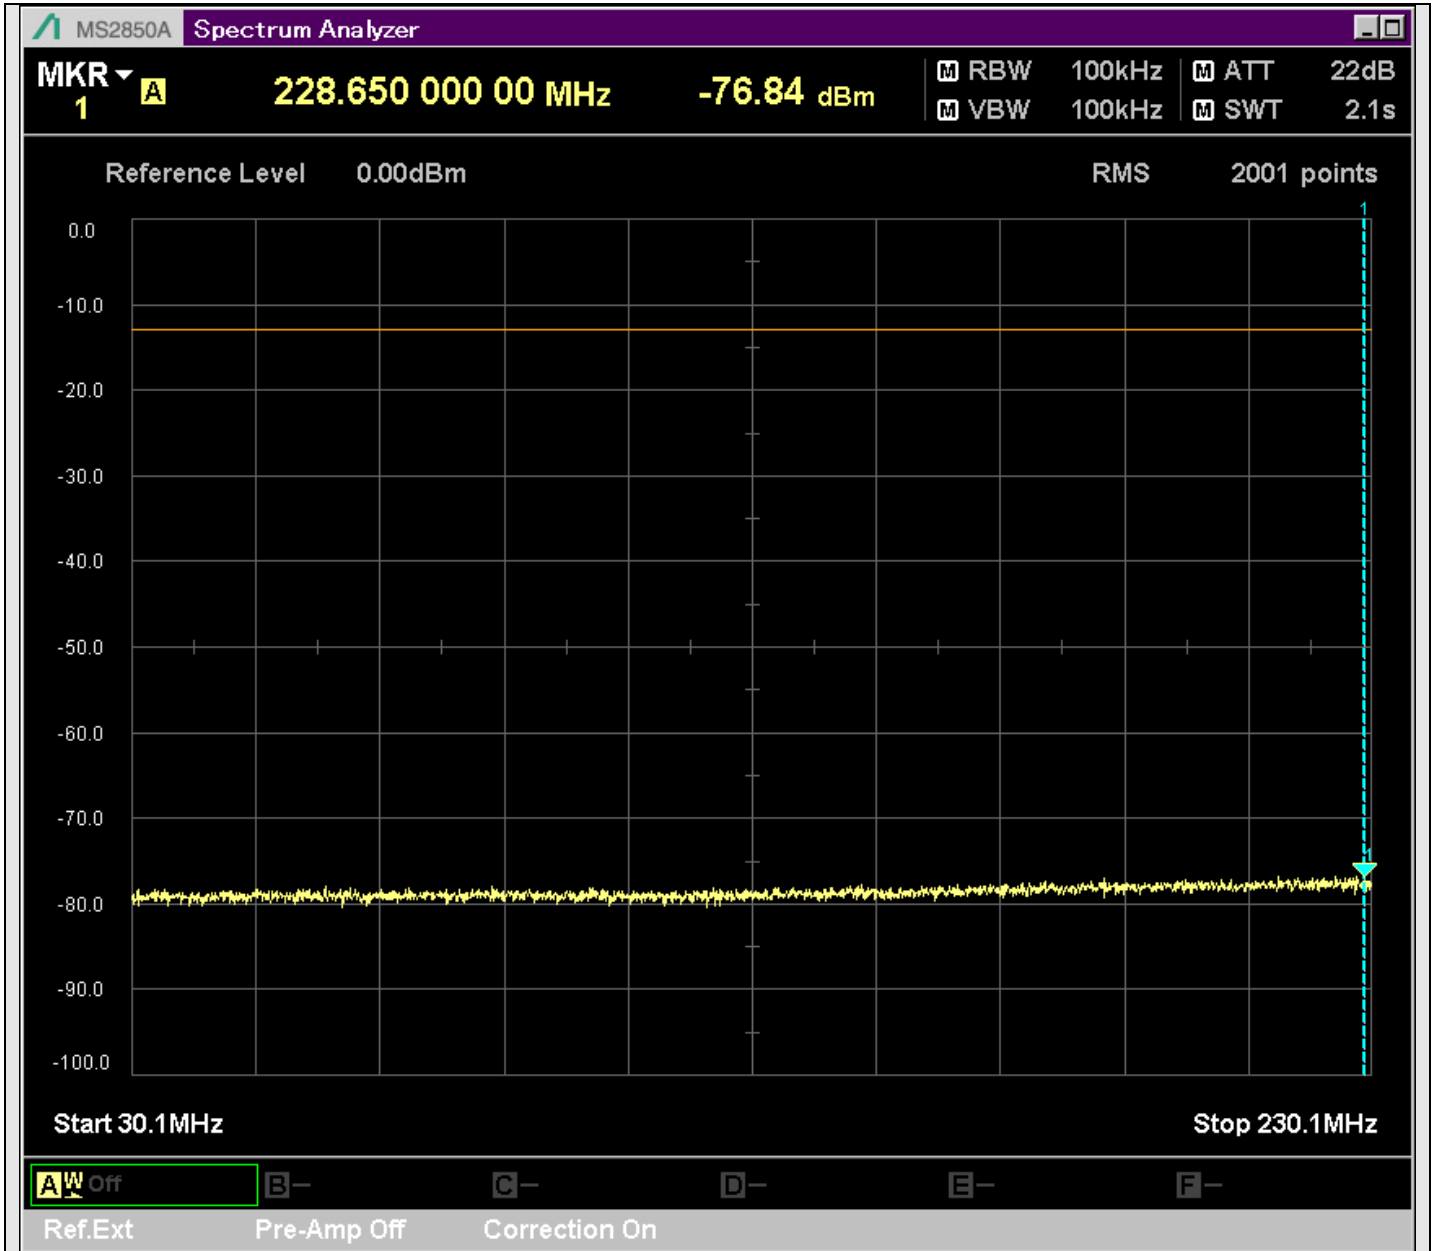

n7_5MHz_15kHz_524500_CP-OFDM
QPSK_Edge_1RB_Left_SA(30MHz-230.1MHz_100kHz)@228.650MHz