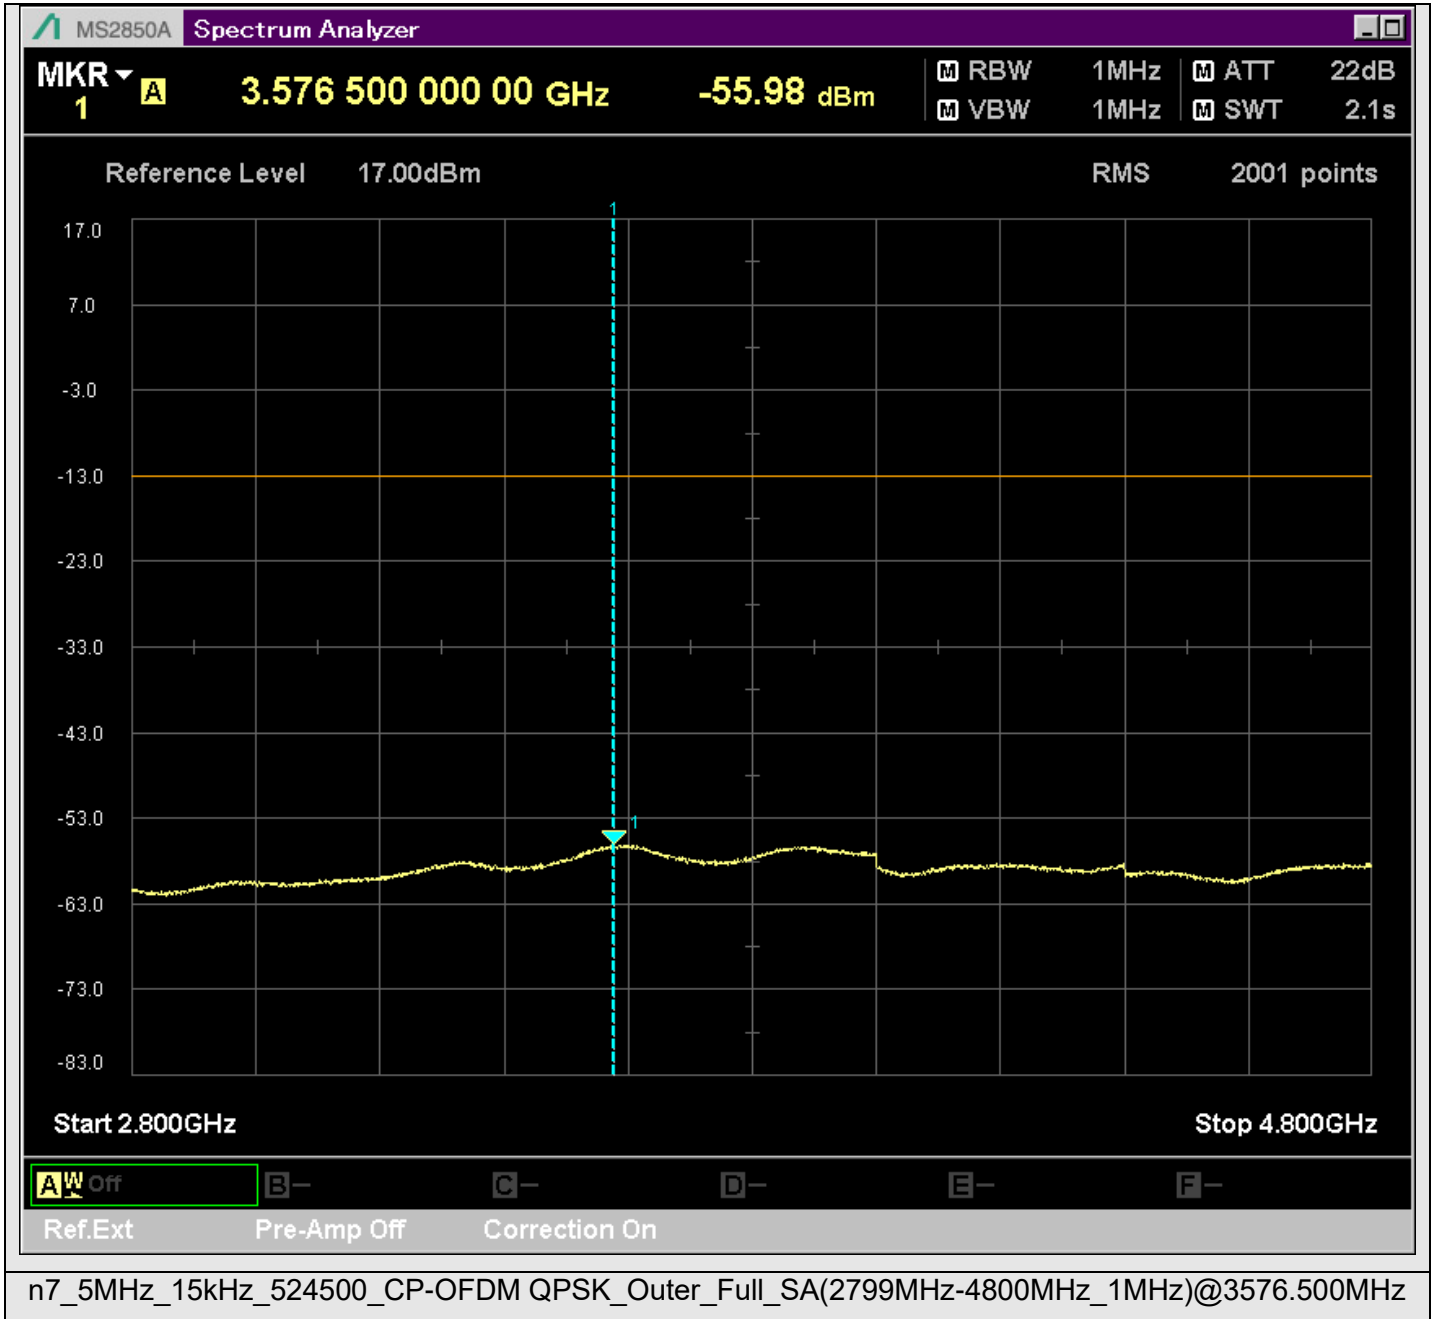

n7_5MHz_15kHz_524500_CP-OFDM
QPSK_Outer_Full_SA(229.9MHz-430.1MHz_100kHz)@244.943MHz

n7_5MHz_15kHz_524500_CP-OFDM
QPSK_Outer_Full_SA(429.9MHz-630.1MHz_100kHz)@589.470MHz

n7_5MHz_15kHz_524500_CP-OFDM
QPSK_Outer_Full_SA(629.9MHz-830.1MHz_100kHz)@787.671MHz