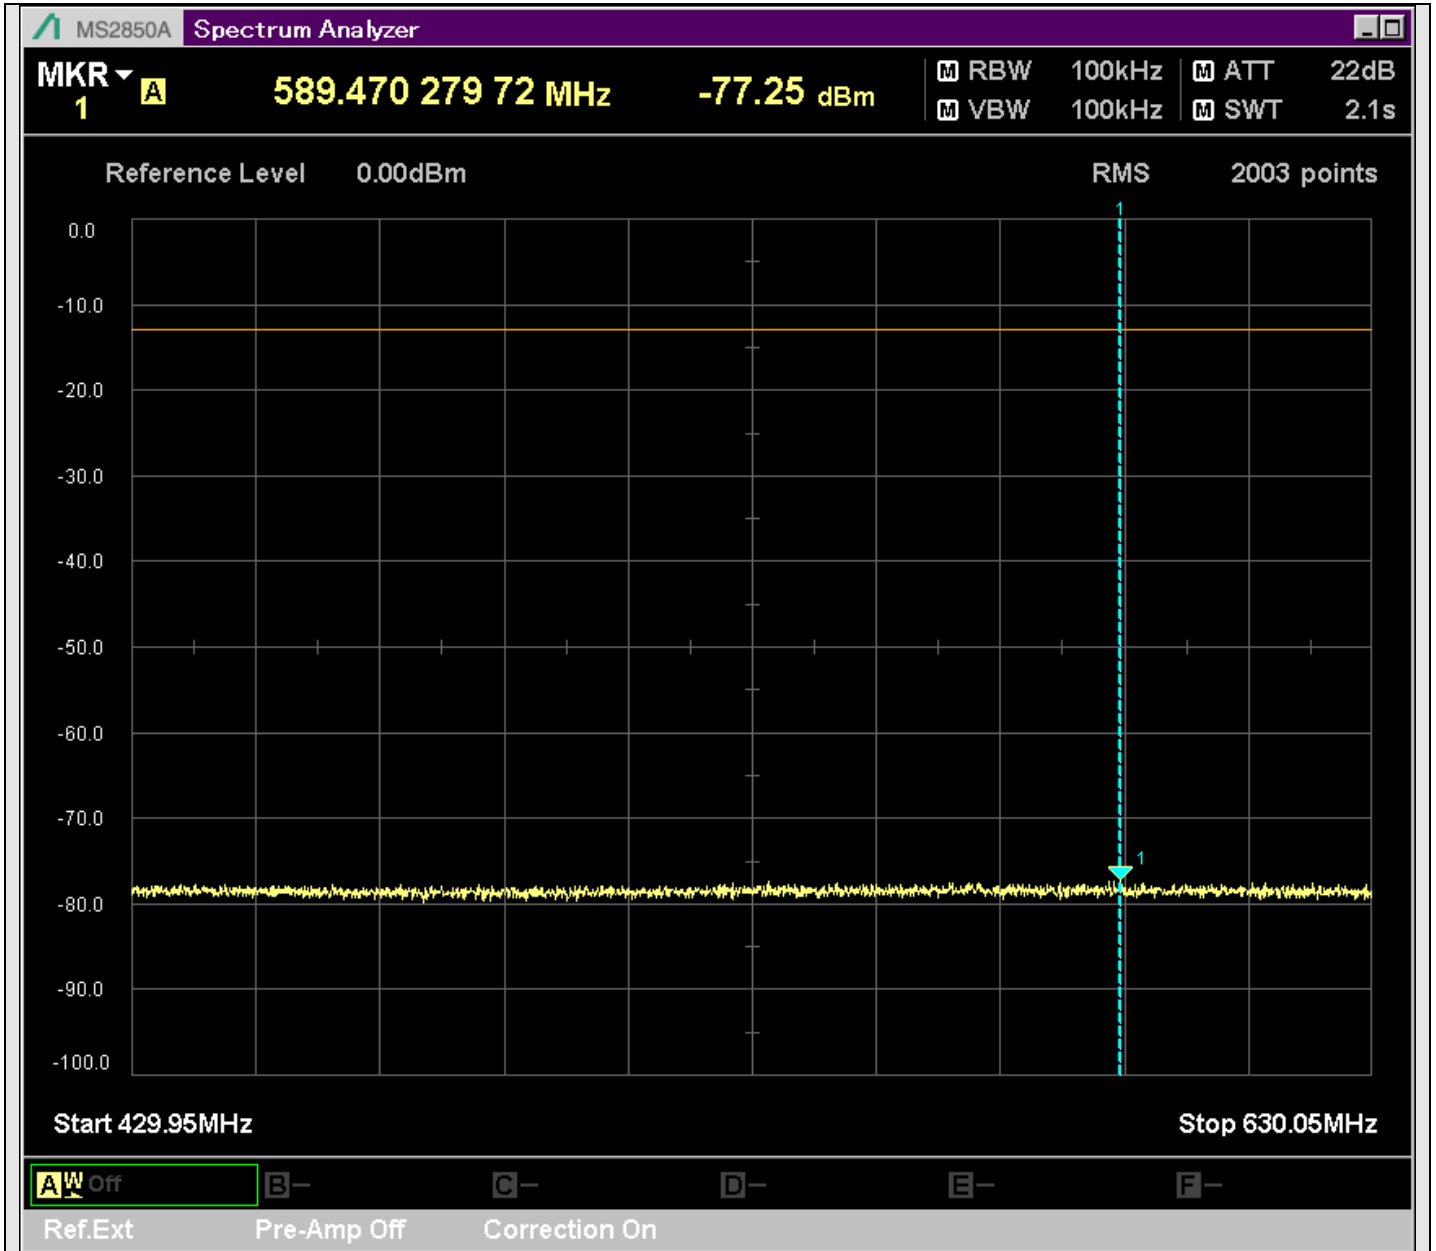

n7_5MHz_15kHz_524500_CP-OFDM
QPSK_Outer_Full_SA(229.9MHz-430.1MHz_100kHz)@244.943MHz

n7_5MHz_15kHz_524500_CP-OFDM
QPSK_Outer_Full_SA(429.9MHz-630.1MHz_100kHz)@589.470MHz

n7_5MHz_15kHz_524500_CP-OFDM
QPSK_Outer_Full_SA(629.9MHz-830.1MHz_100kHz)@787.671MHz