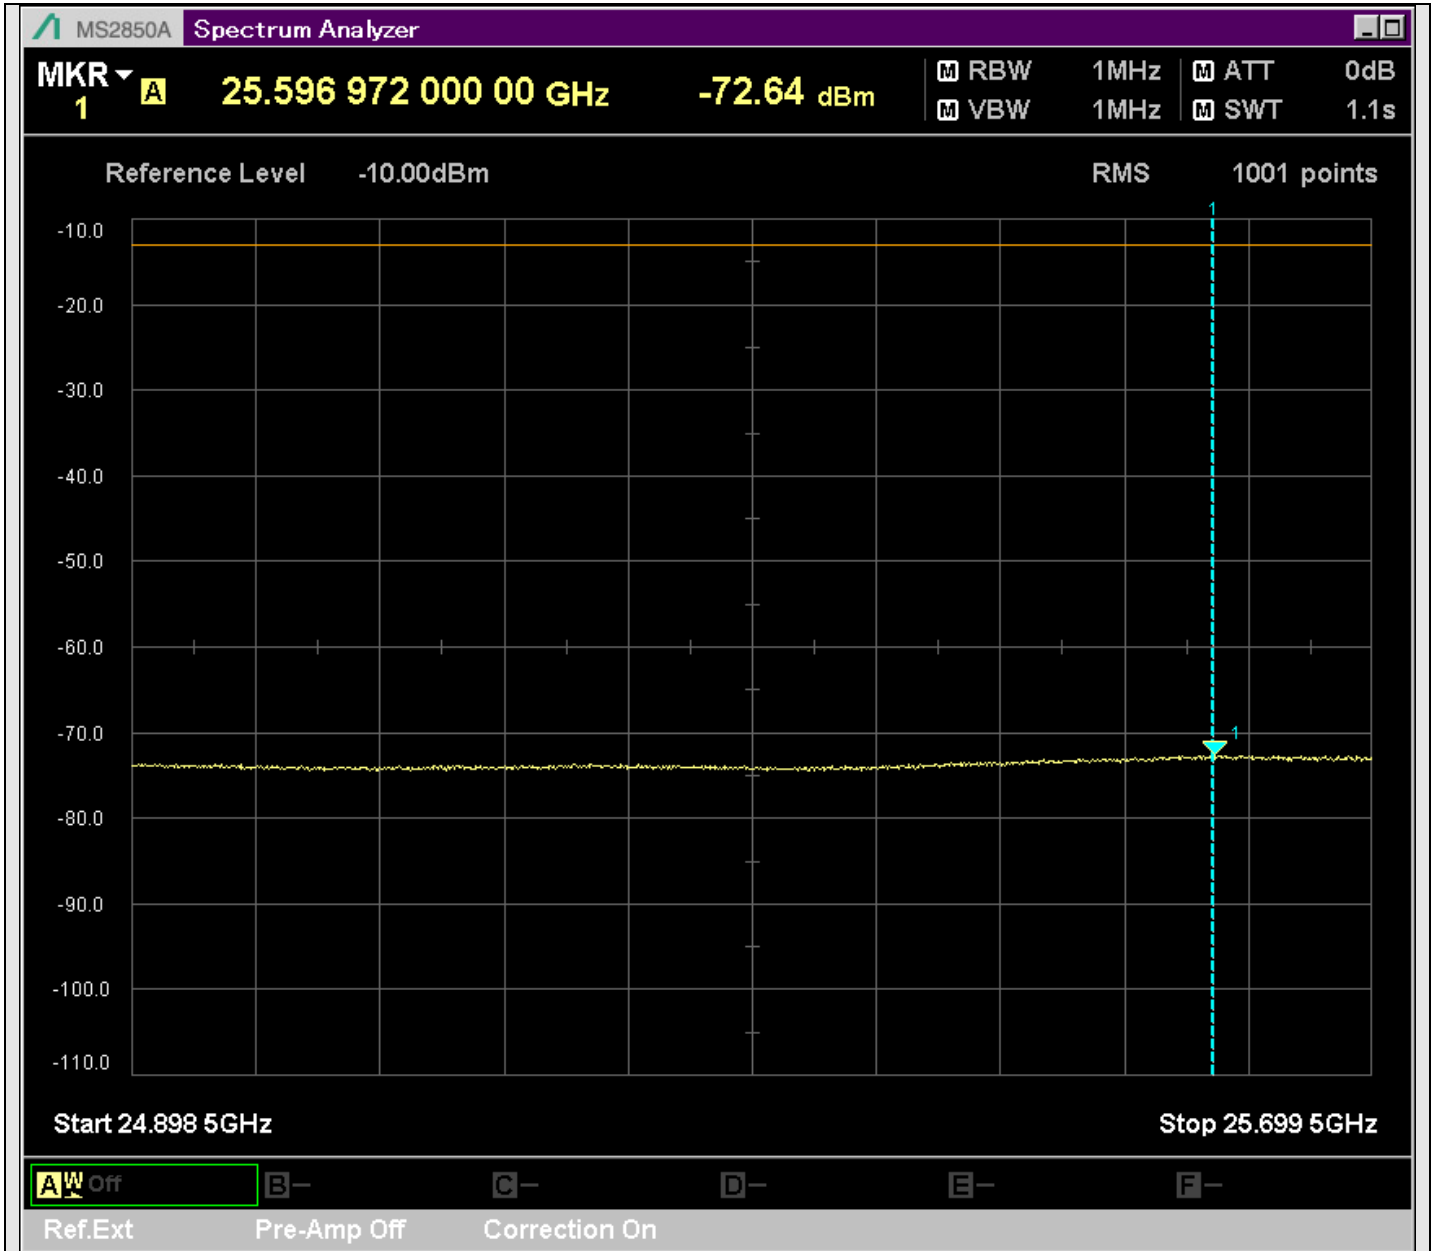

n7_5MHz_15kHz_524500_CP-OFDM
QPSK_Outer_Full_SA(24898MHz-25700MHz_1MHz)@25596.972MHz