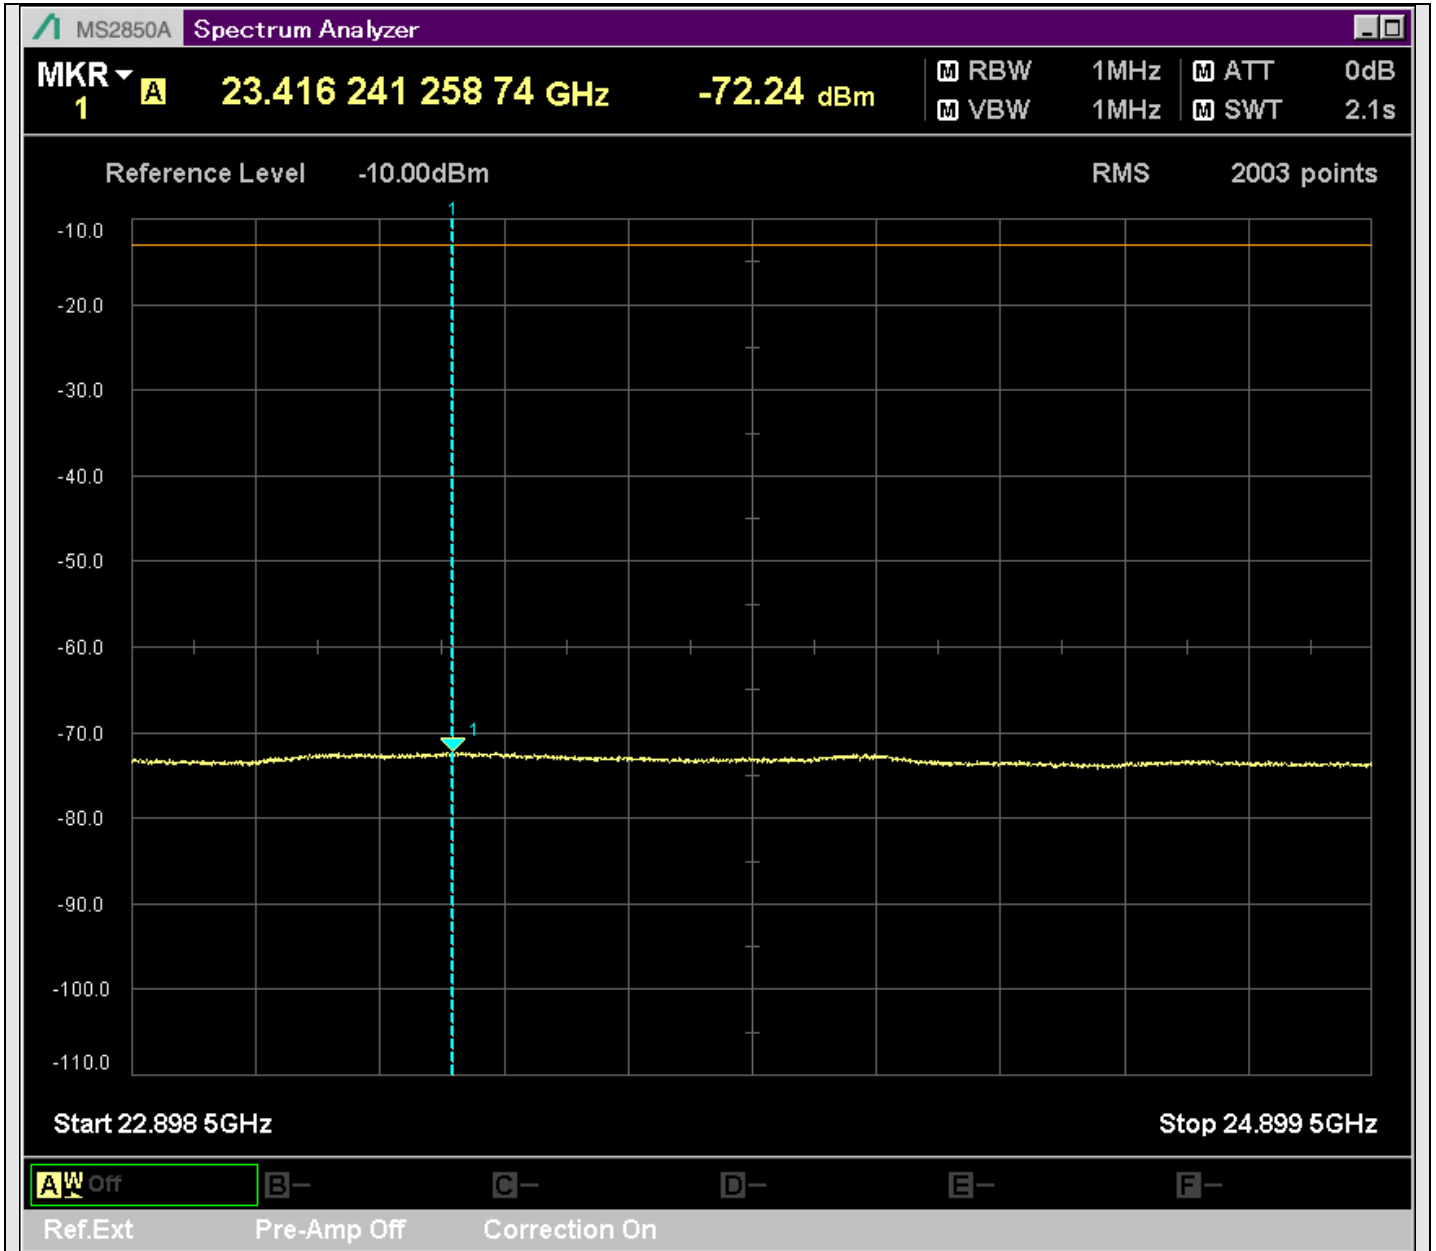

n7_5MHz_15kHz_524500_CP-OFDM
QPSK_Edge_1RB_Left_SA(22898MHz-24900MHz_1MHz)@23416.241MHz