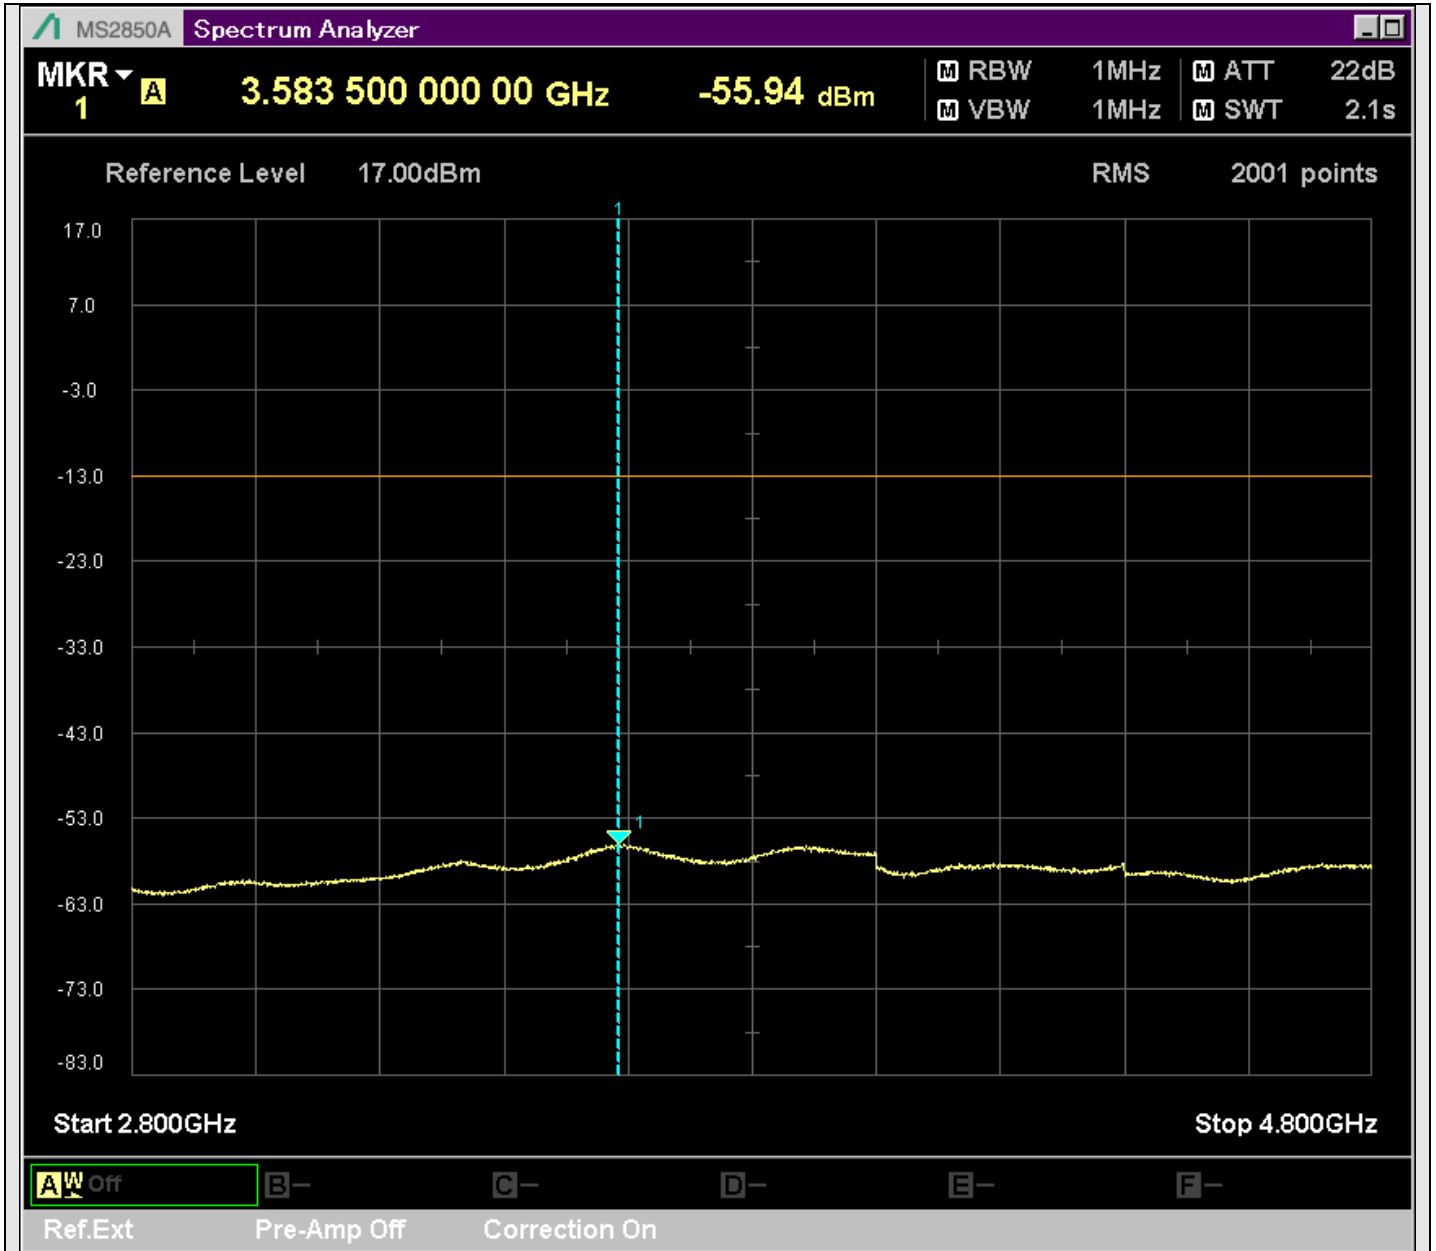

n7_5MHz_15kHz_524500_CP-OFDM
QPSK_Edge_1RB_Right_SA(2799MHz-4800MHz_1MHz)@3583.500MHz