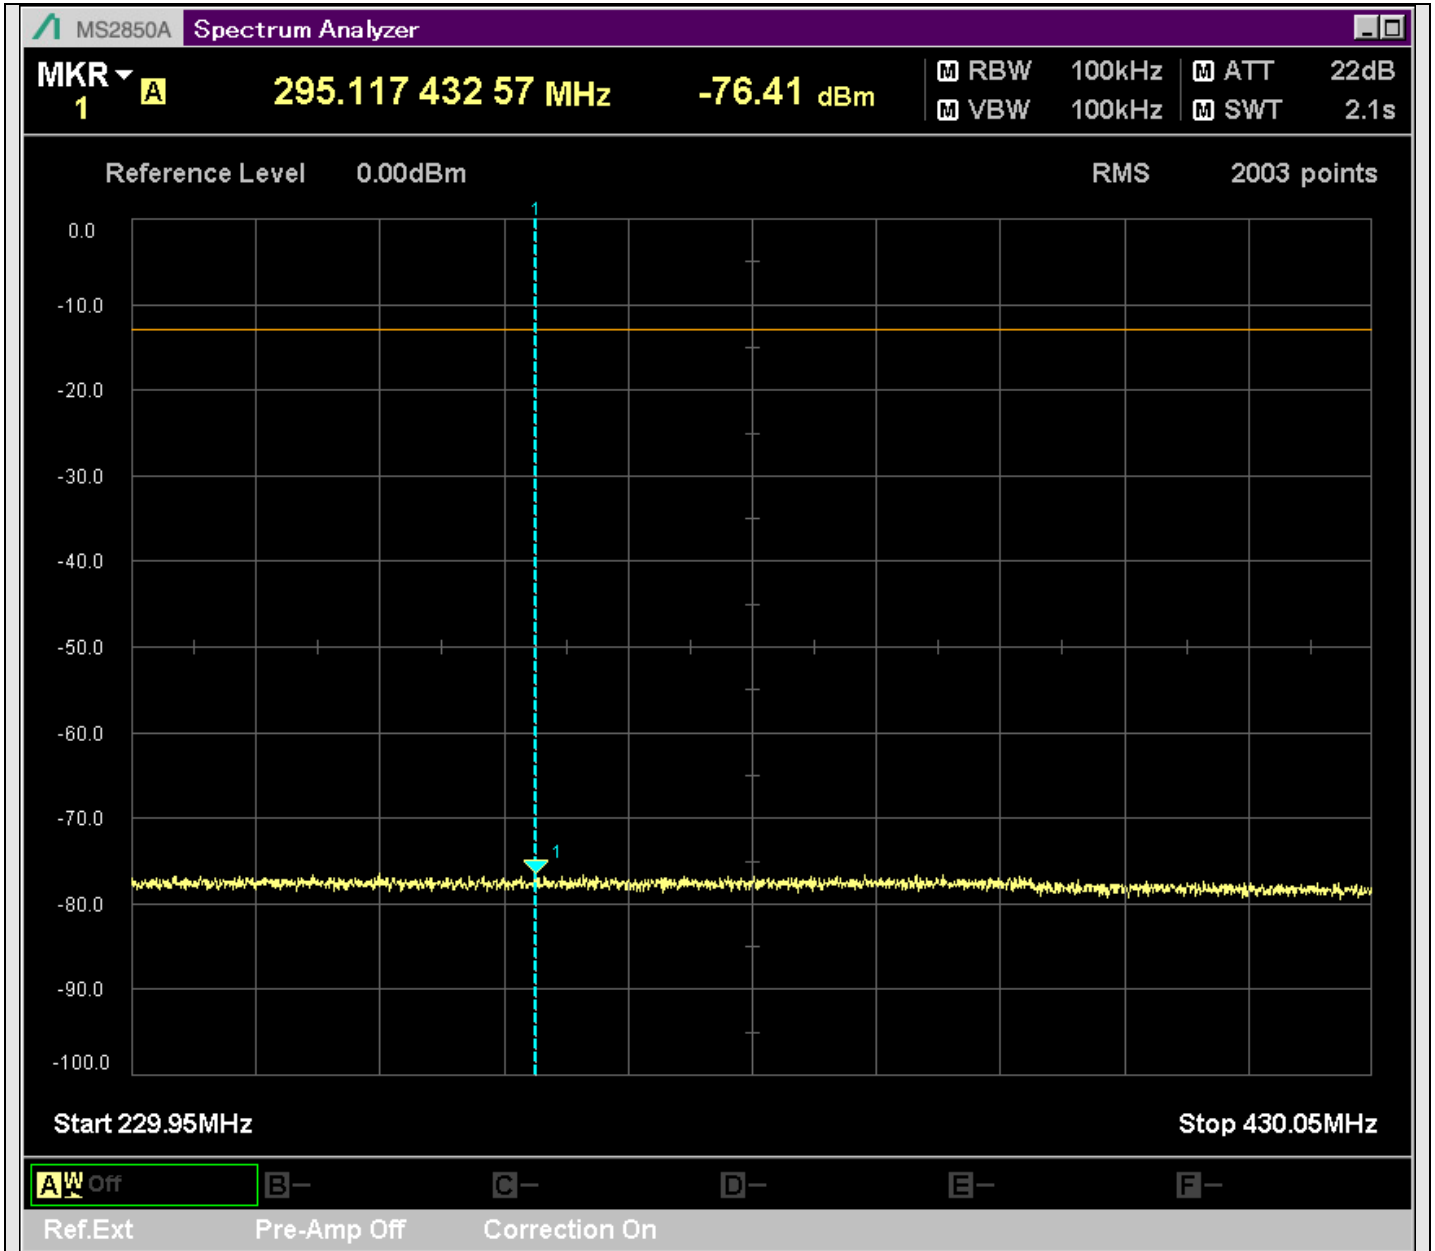

n7_5MHz_15kHz_524500_CP-OFDM
QPSK_Edge_1RB_Right_SA(229.9MHz-430.1MHz_100kHz)@295.117MHz