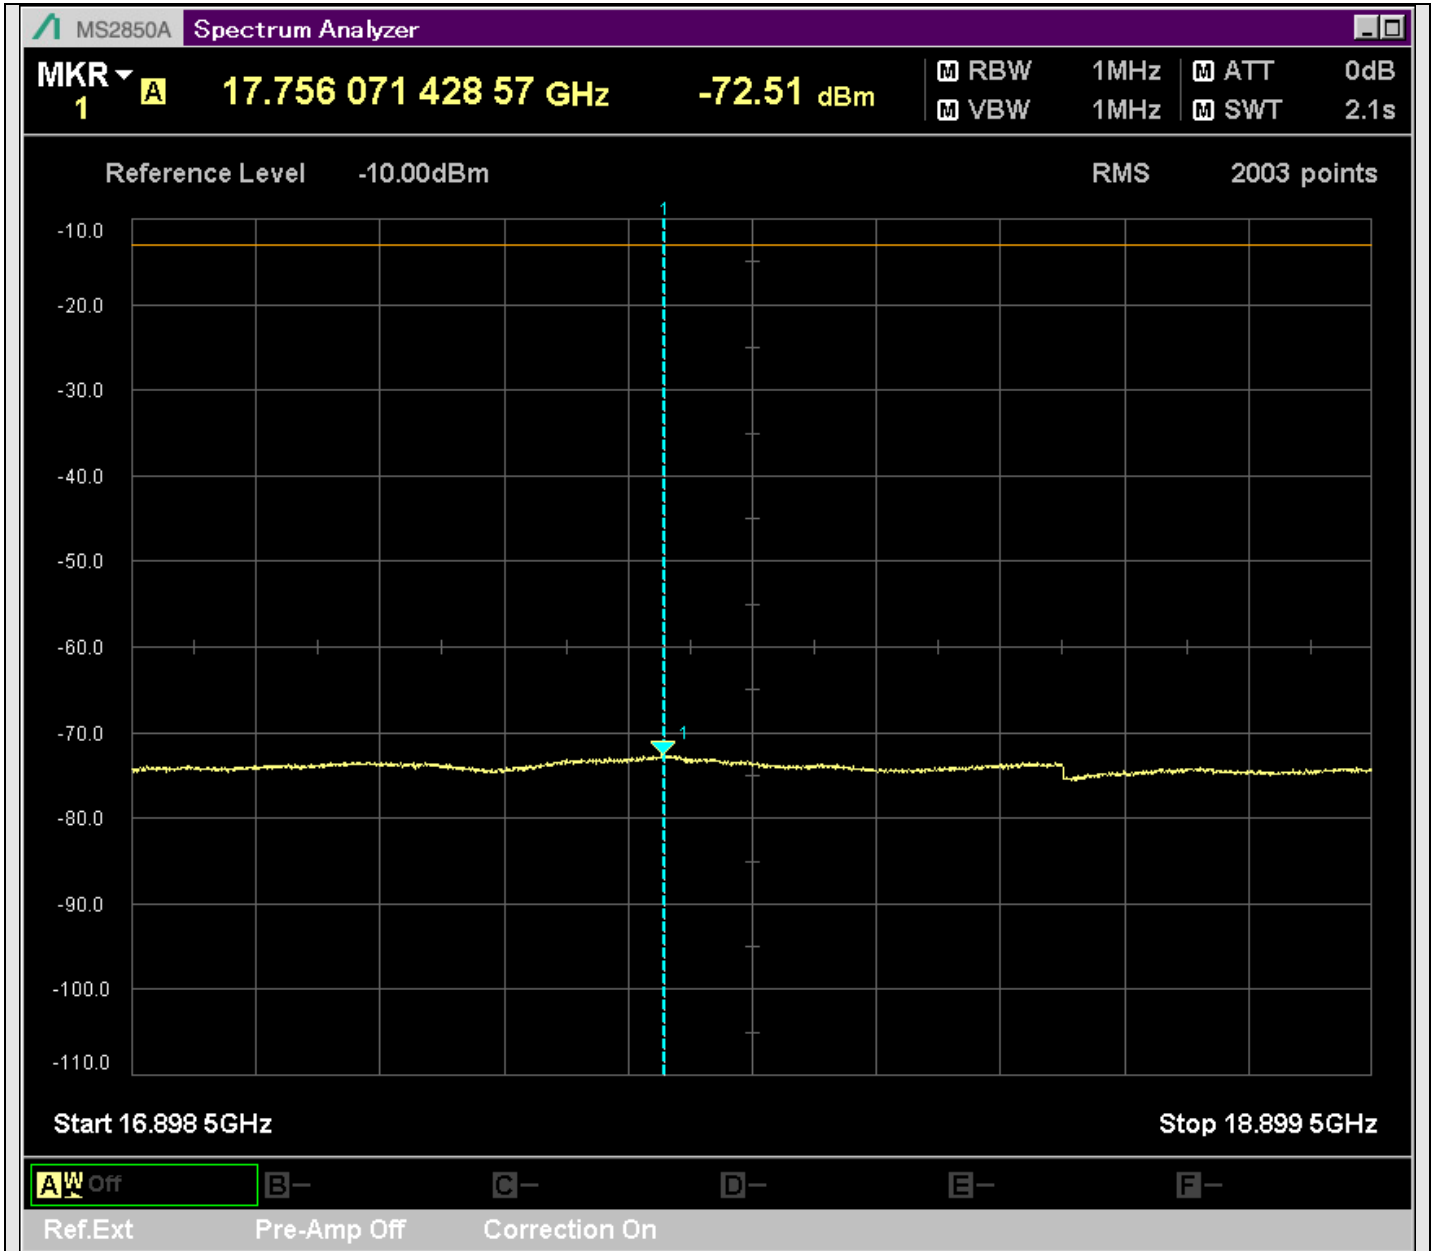

n7_5MHz_15kHz_524500_CP-OFDM
QPSK_Outer_Full_SA(16898MHz-18900MHz_1MHz)@17756.071MHz