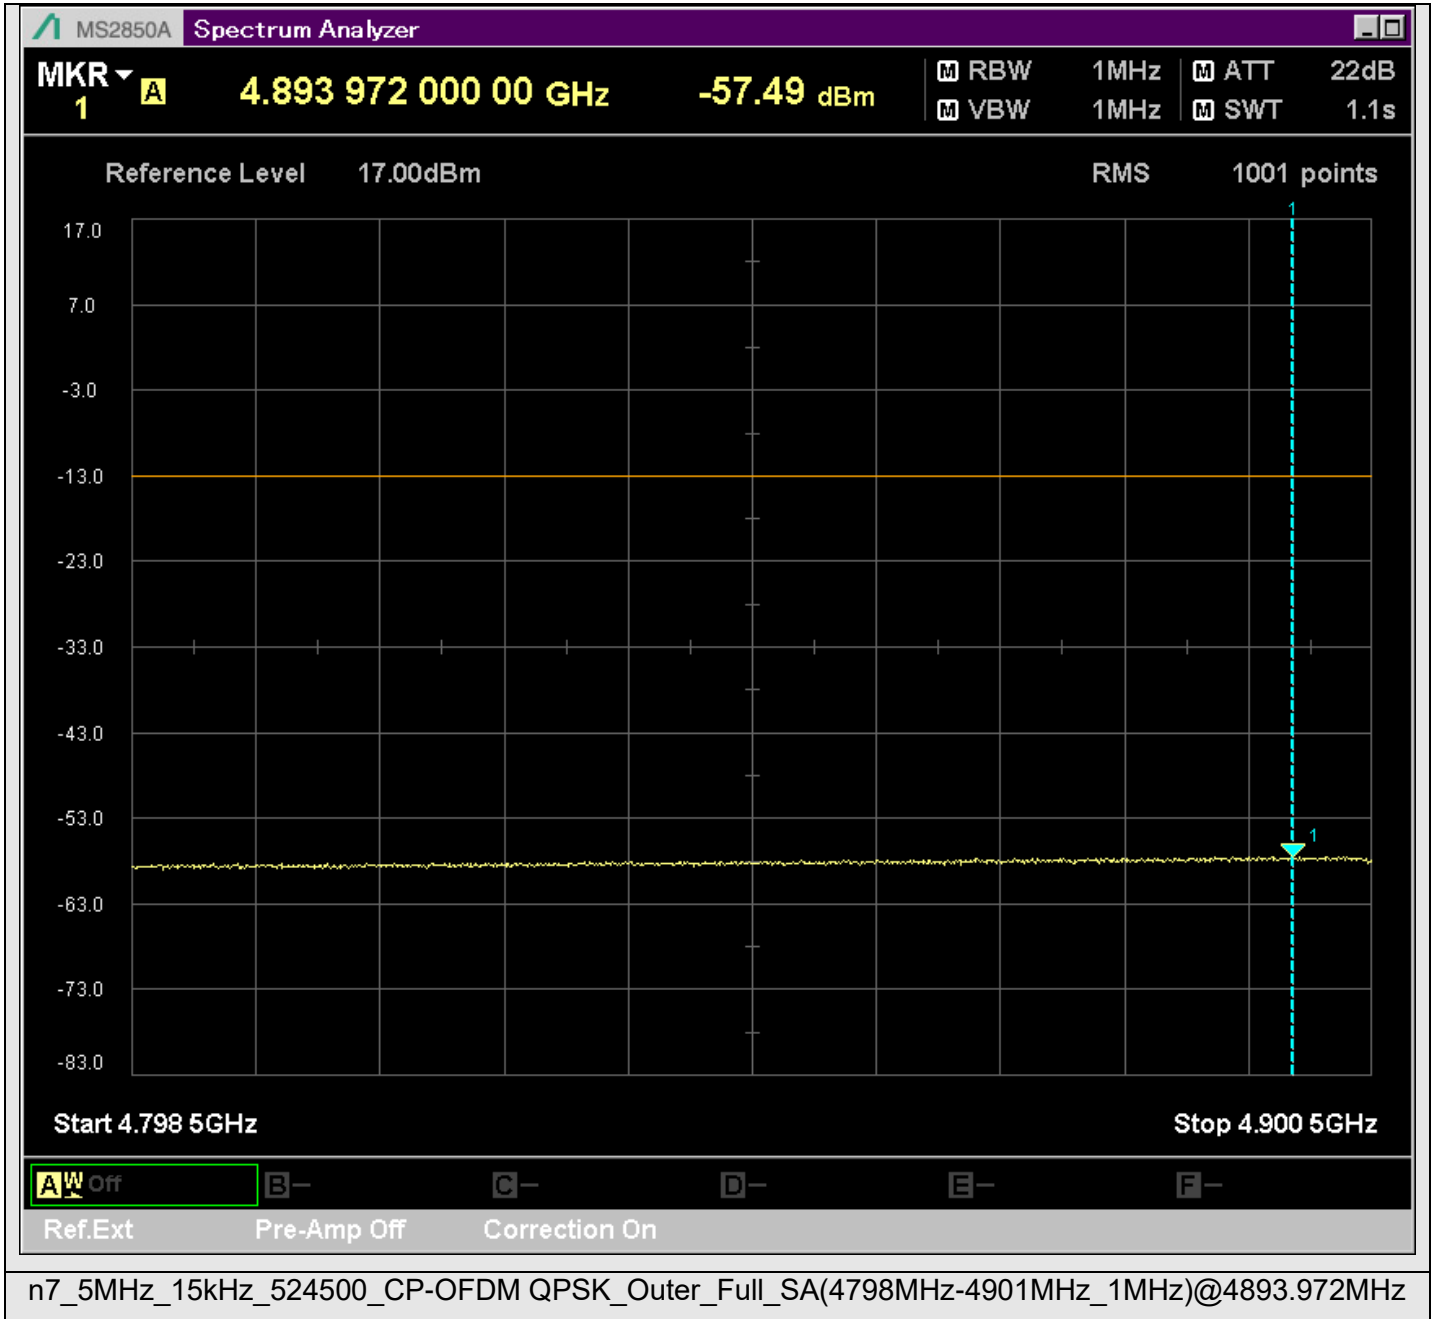

n7_5MHz_15kHz_524500_CP-OFDM
QPSK_Outer_Full_SA(229.9MHz-430.1MHz_100kHz)@244.943MHz

n7_5MHz_15kHz_524500_CP-OFDM
QPSK_Outer_Full_SA(429.9MHz-630.1MHz_100kHz)@589.470MHz

n7_5MHz_15kHz_524500_CP-OFDM
QPSK_Outer_Full_SA(629.9MHz-830.1MHz_100kHz)@787.671MHz