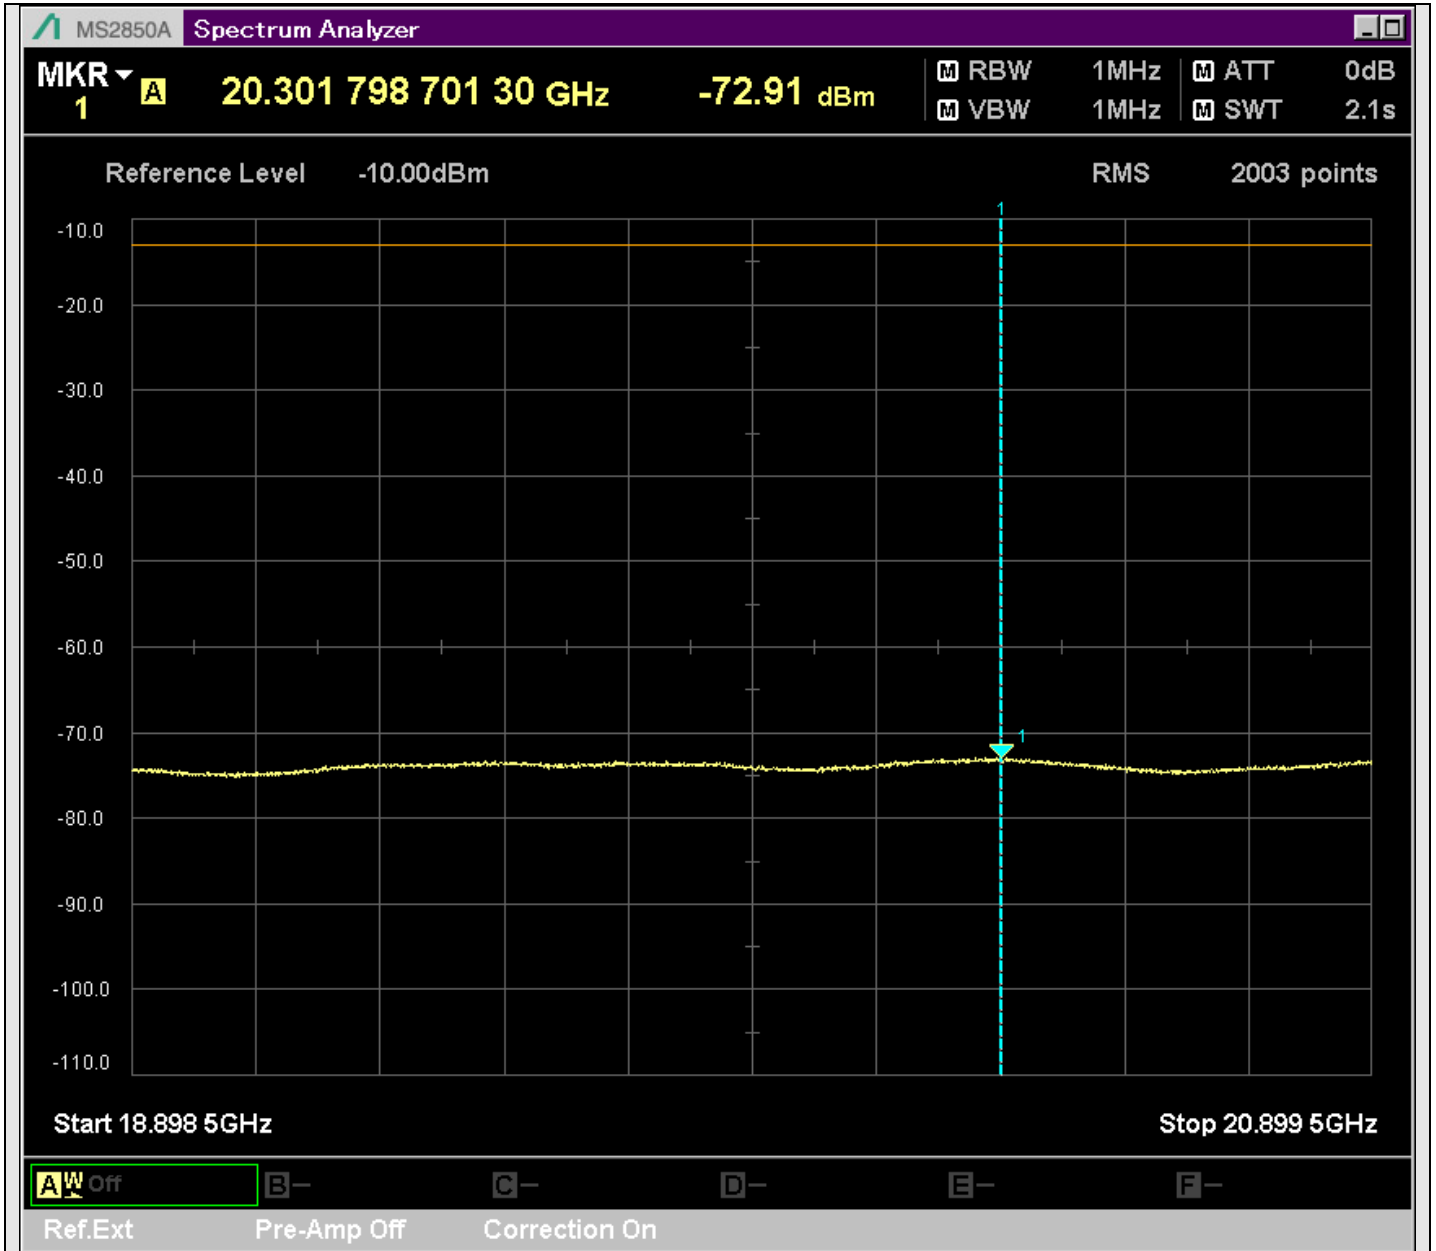

n7_5MHz_15kHz_524500_CP-OFDM
QPSK_Outer_Full_SA(18898MHz-20900MHz_1MHz)@20301.799MHz