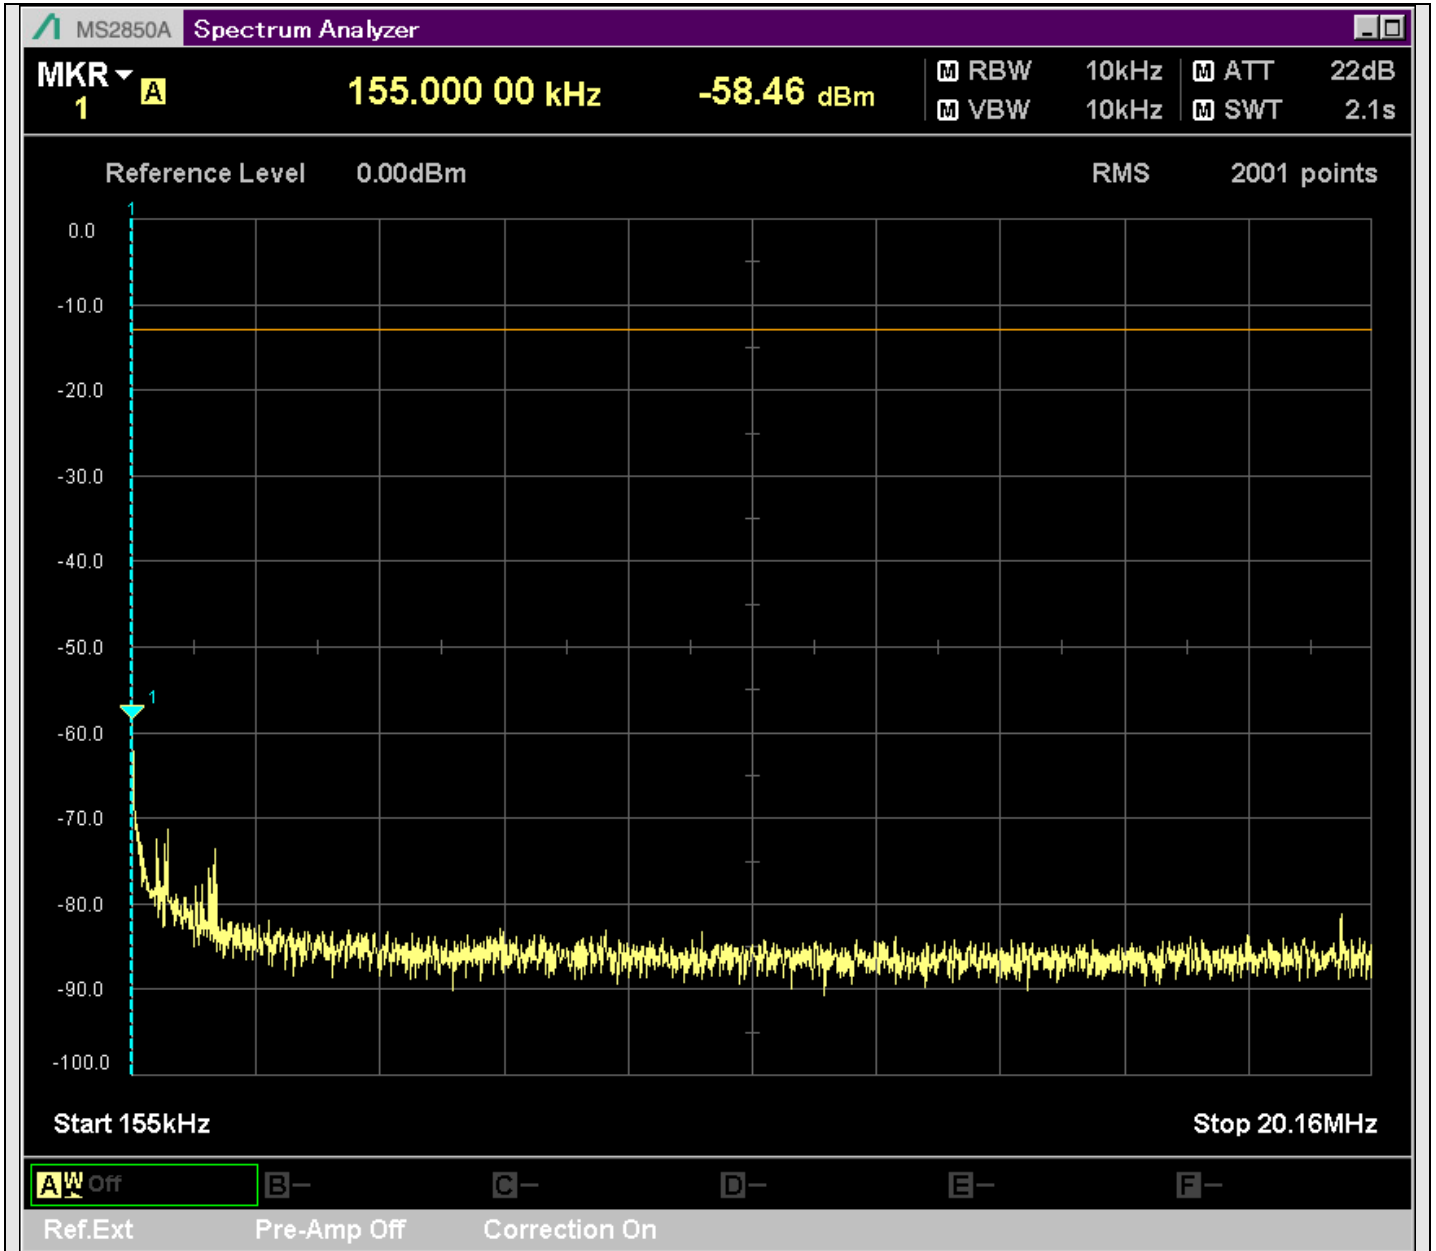

n7_5MHz_15kHz_524500_CP-OFDM
QPSK_Outer_Full_SA(20898MHz-22900MHz_1MHz)@21150.374MHz

n7_5MHz_15kHz_524500_CP-OFDM
QPSK_Outer_Full_SA(22898MHz-24900MHz_1MHz)@23463.218MHz

n7_5MHz_15kHz_524500_CP-OFDM
QPSK_Outer_Full_SA(24898MHz-25700MHz_1MHz)@25596.972MHz