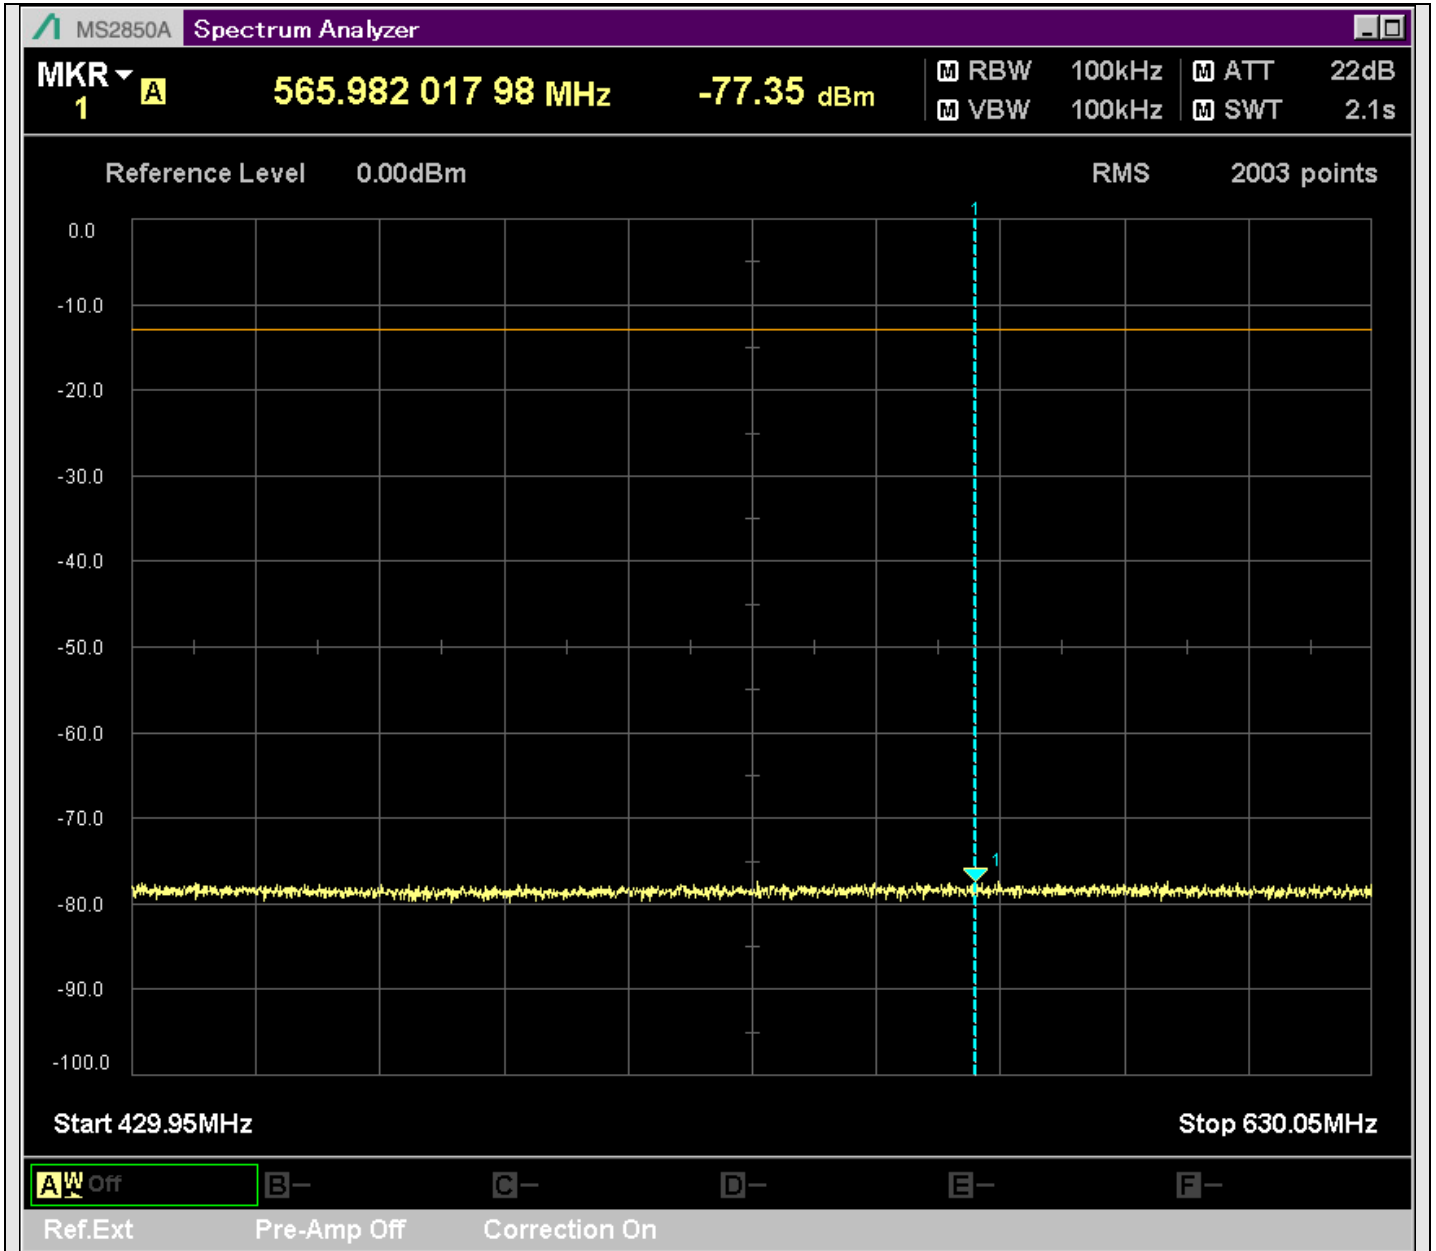

n7_5MHz_15kHz_524500_CP-OFDM
QPSK_Edge_1RB_Left_SA(0.15MHz-20.16MHz_10kHz)@0.155MHz

n7_5MHz_15kHz_524500_CP-OFDM
QPSK_Edge_1RB_Left_SA(30MHz-230.1MHz_100kHz)@228.650MHz

n7_5MHz_15kHz_524500_CP-OFDM
QPSK_Edge_1RB_Left_SA(229.9MHz-430.1MHz_100kHz)@363.283MHz