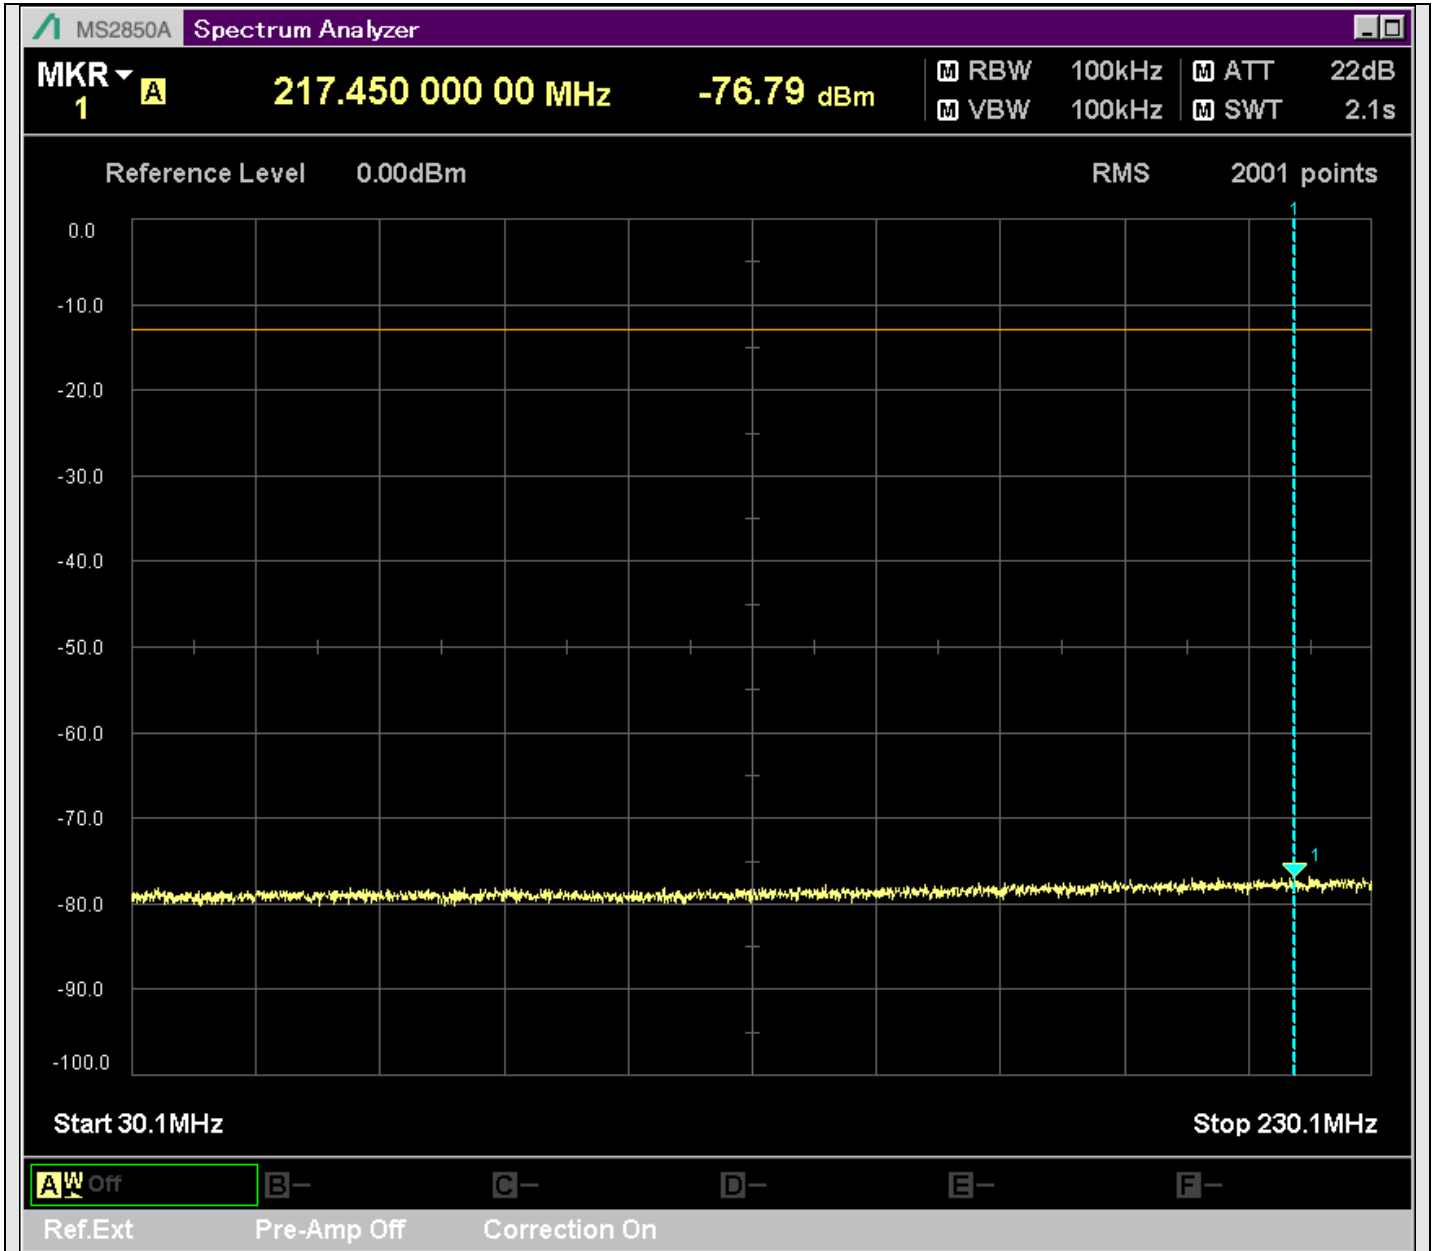

n7_5MHz_15kHz_524500_CP-OFDM
QPSK_Edge_1RB_Right_SA(30MHz-230.1MHz_100kHz)@217.450MHz