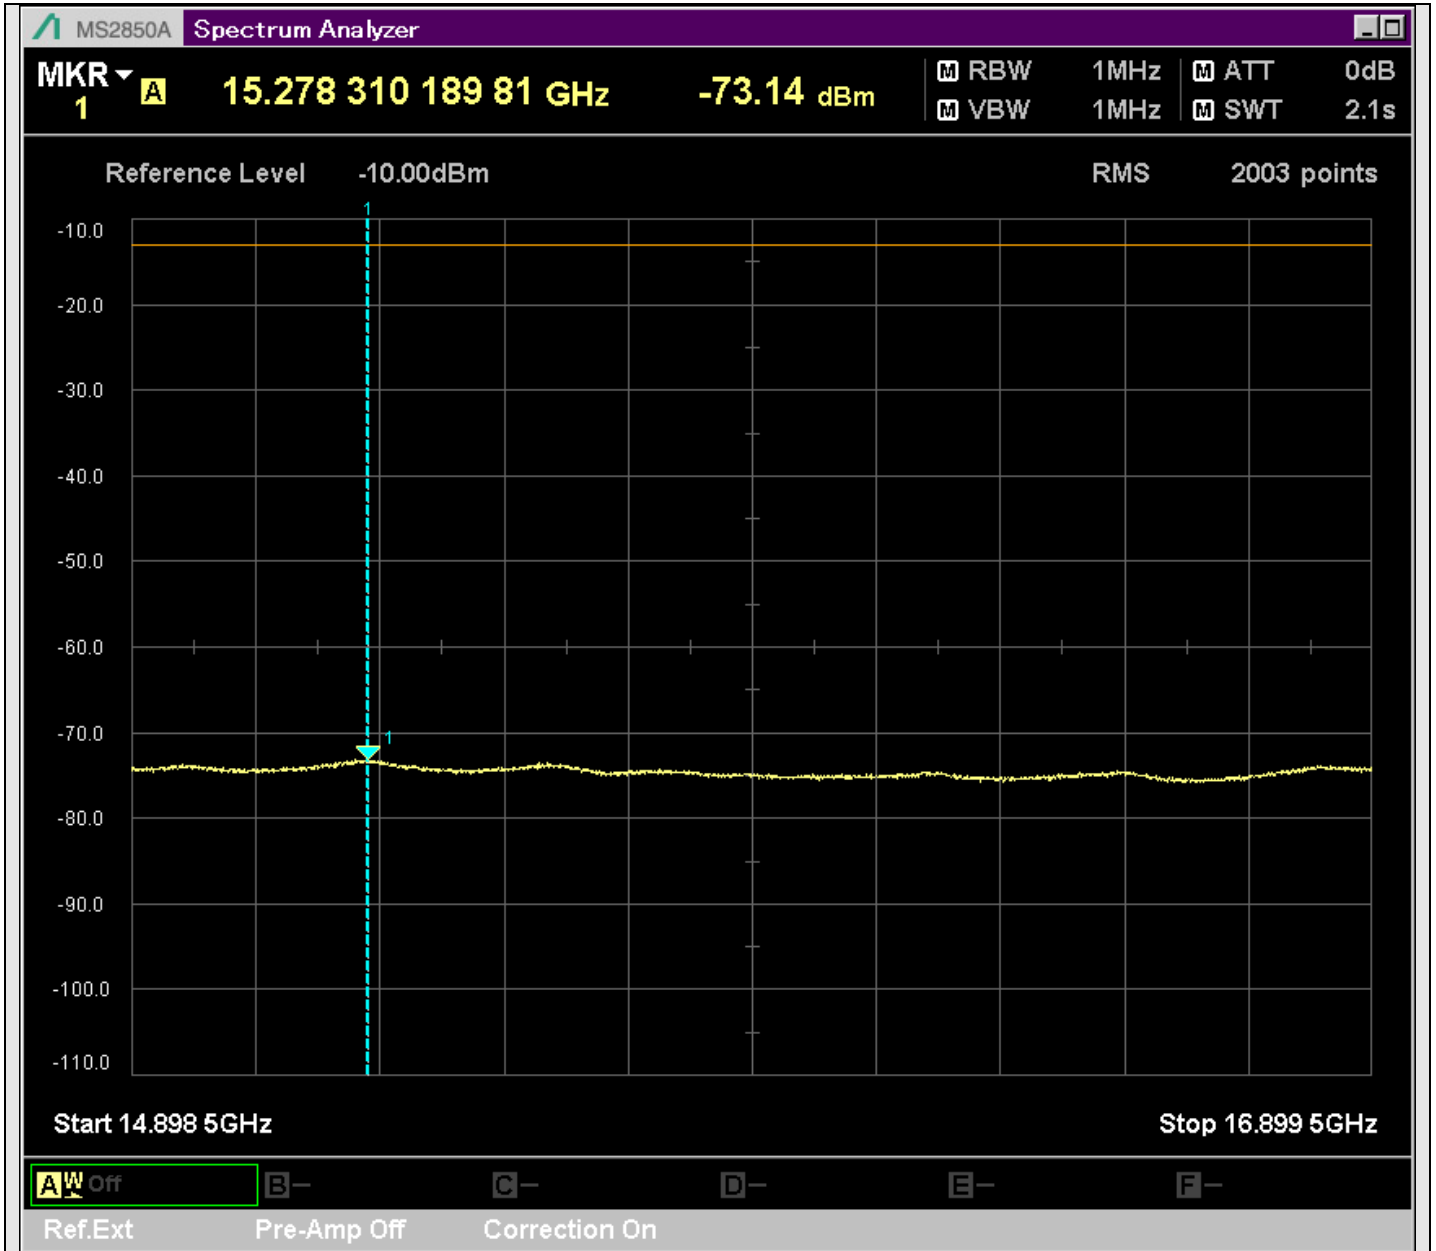

n7_5MHz_15kHz_524500_CP-OFDM
QPSK_Outer_Full_SA(14898MHz-16900MHz_1MHz)@15278.310MHz