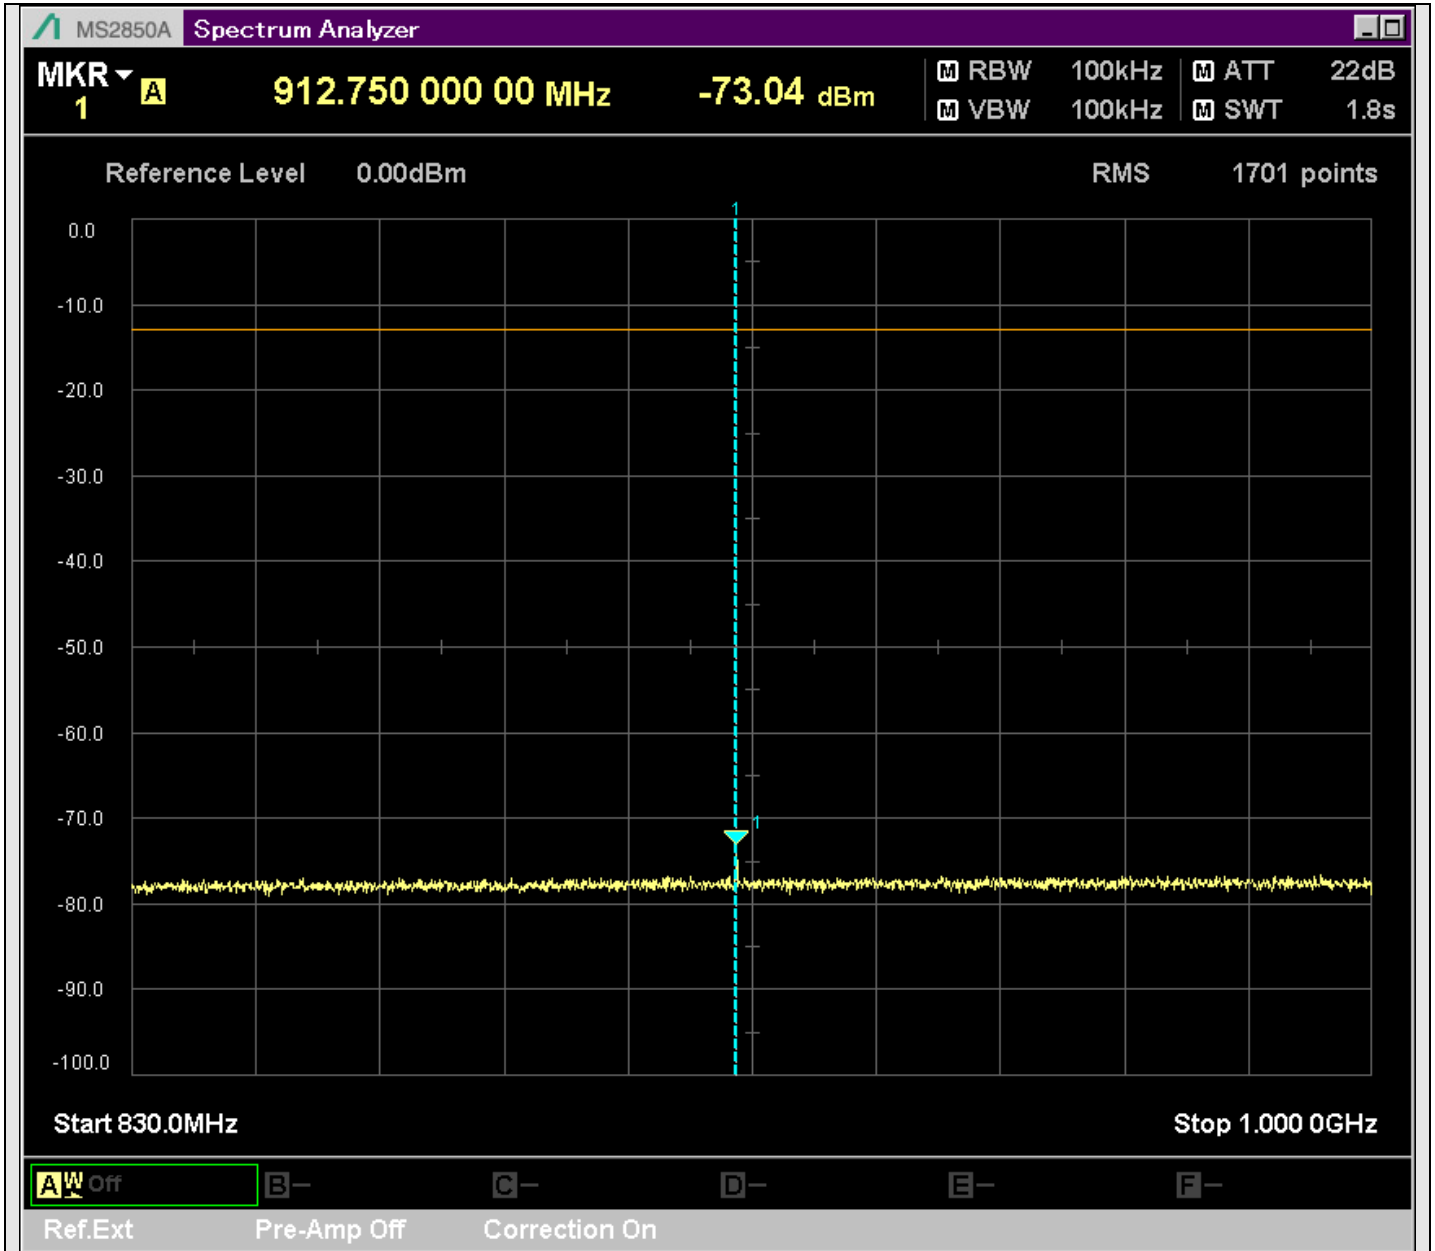

n7_5MHz_15kHz_524500_CP-OFDM
QPSK_Edge_1RB_Left_SA(829.9MHz-1000MHz_100kHz)@912.750MHz