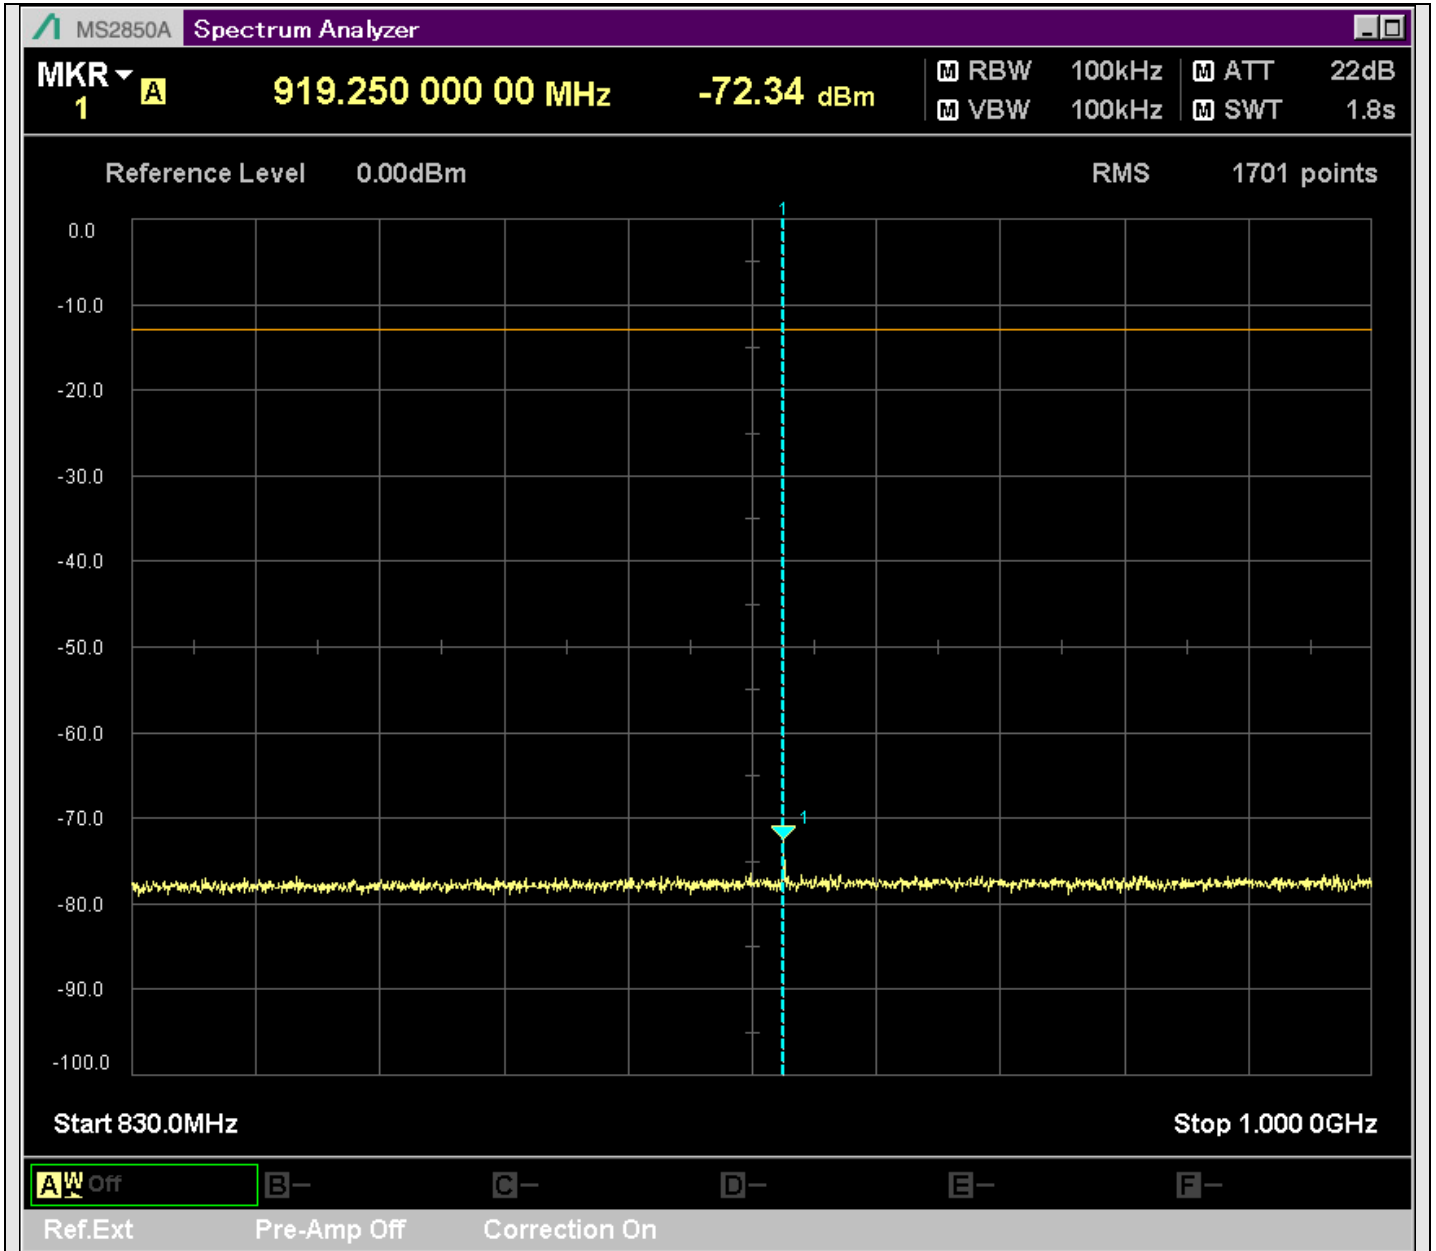

n7_5MHz_15kHz_524500_CP-OFDM
QPSK_Edge_1RB_Right_SA(829.9MHz-1000MHz_100kHz)@919.250MHz