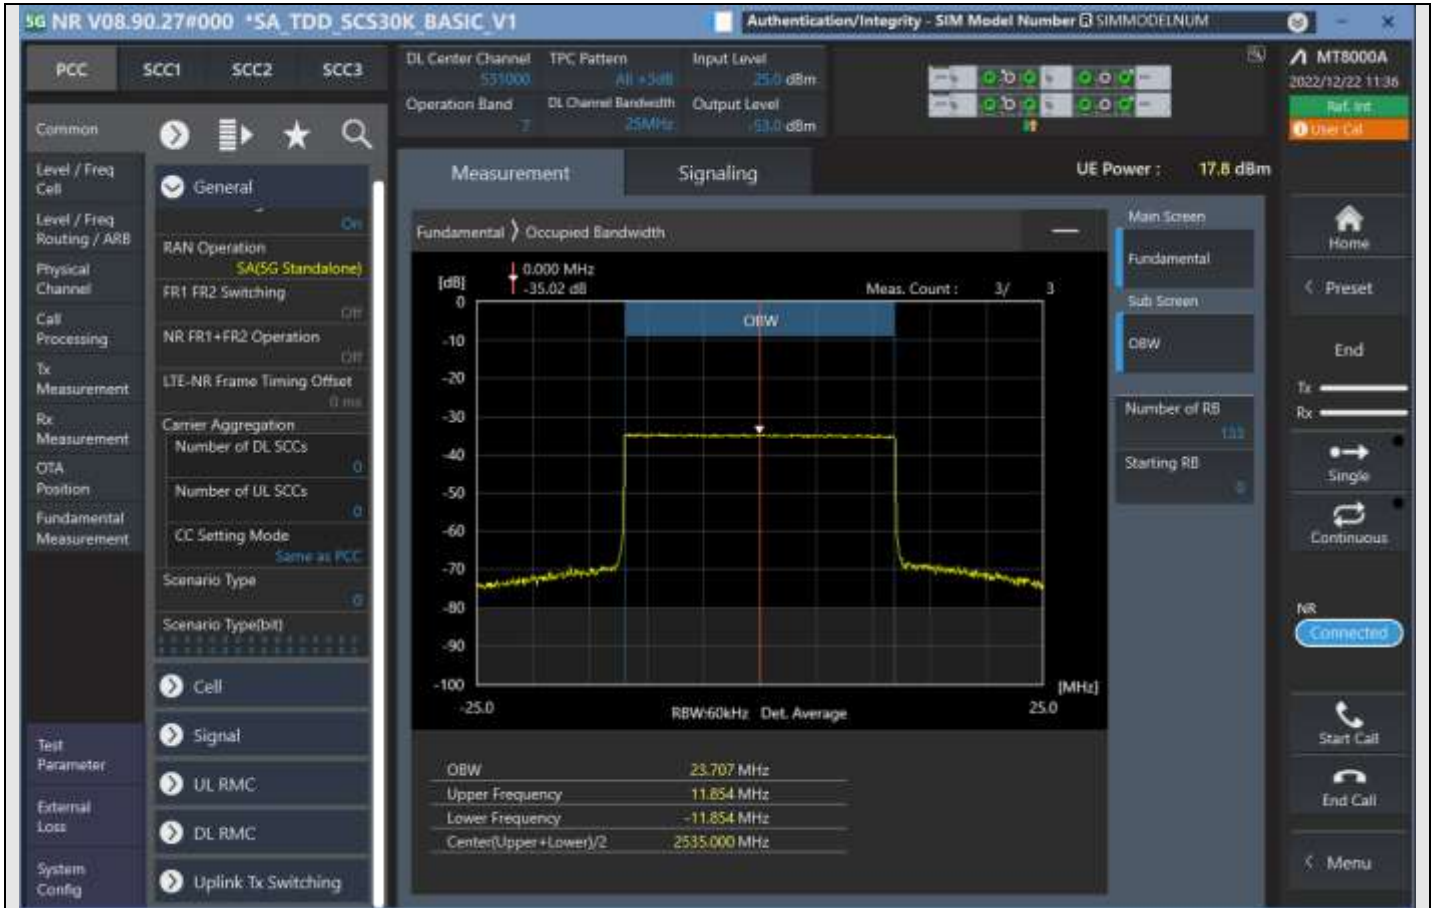

n7_25MHz_15kHz_531000_DFT-s-OFDM 256QAM_Outer_Full

n7_25MHz_15kHz_531000_CP-OFDM QPSK_Outer_Full

n7_25MHz_15kHz_531000_CP-OFDM 16QAM_Outer_Full

n7_25MHz_15kHz_531000_CP-OFDM 64QAM_Outer_Full

n7_25MHz_15kHz_531000_CP-OFDM 256QAM_Outer_Full