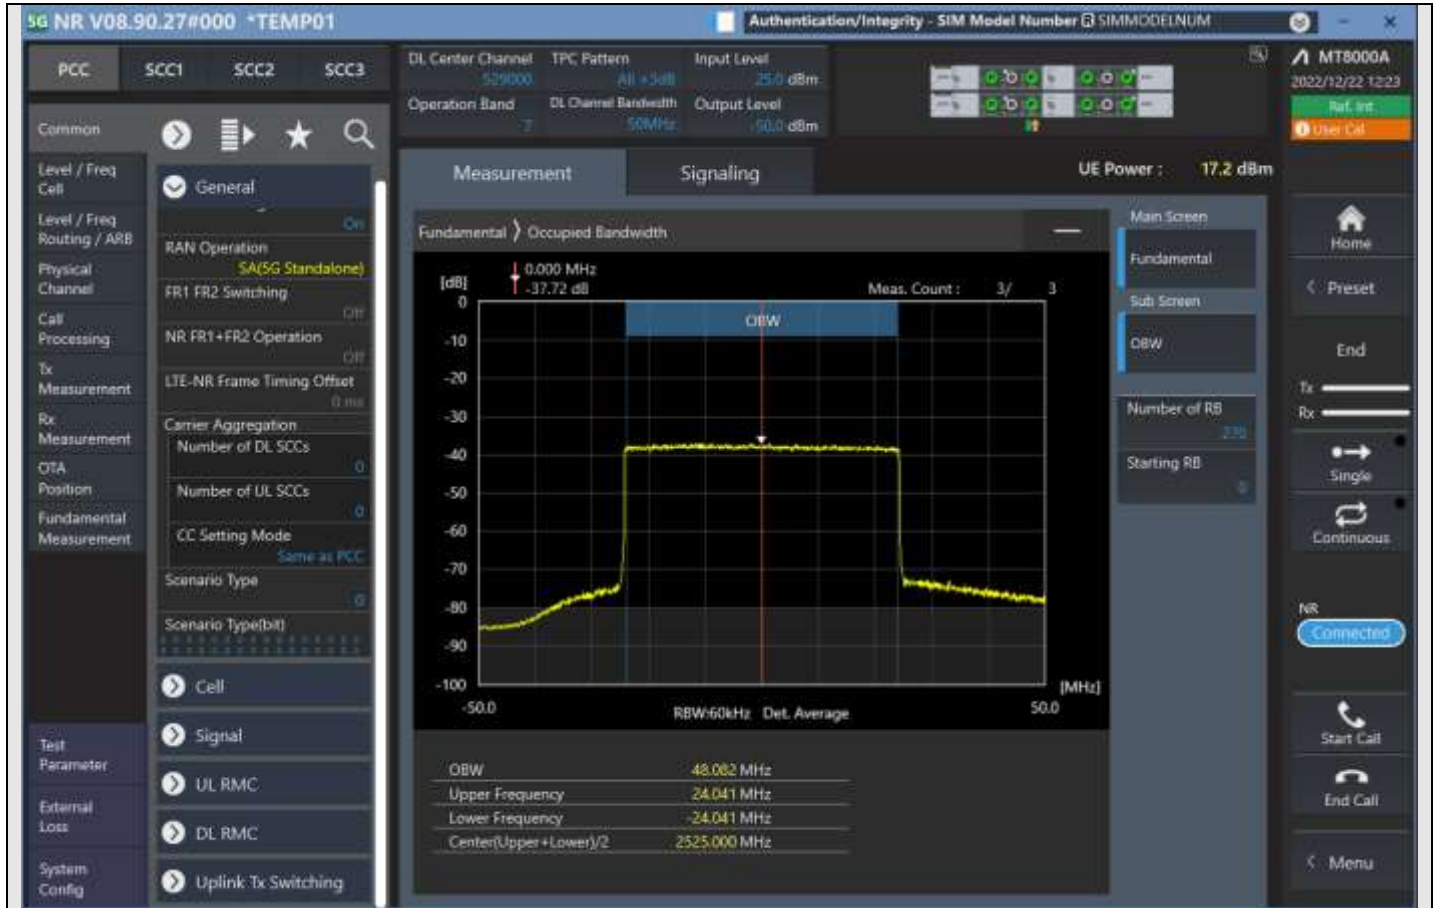

n7_50MHz_15kHz_529000_CP-OFDM 16QAM_Outer_Full