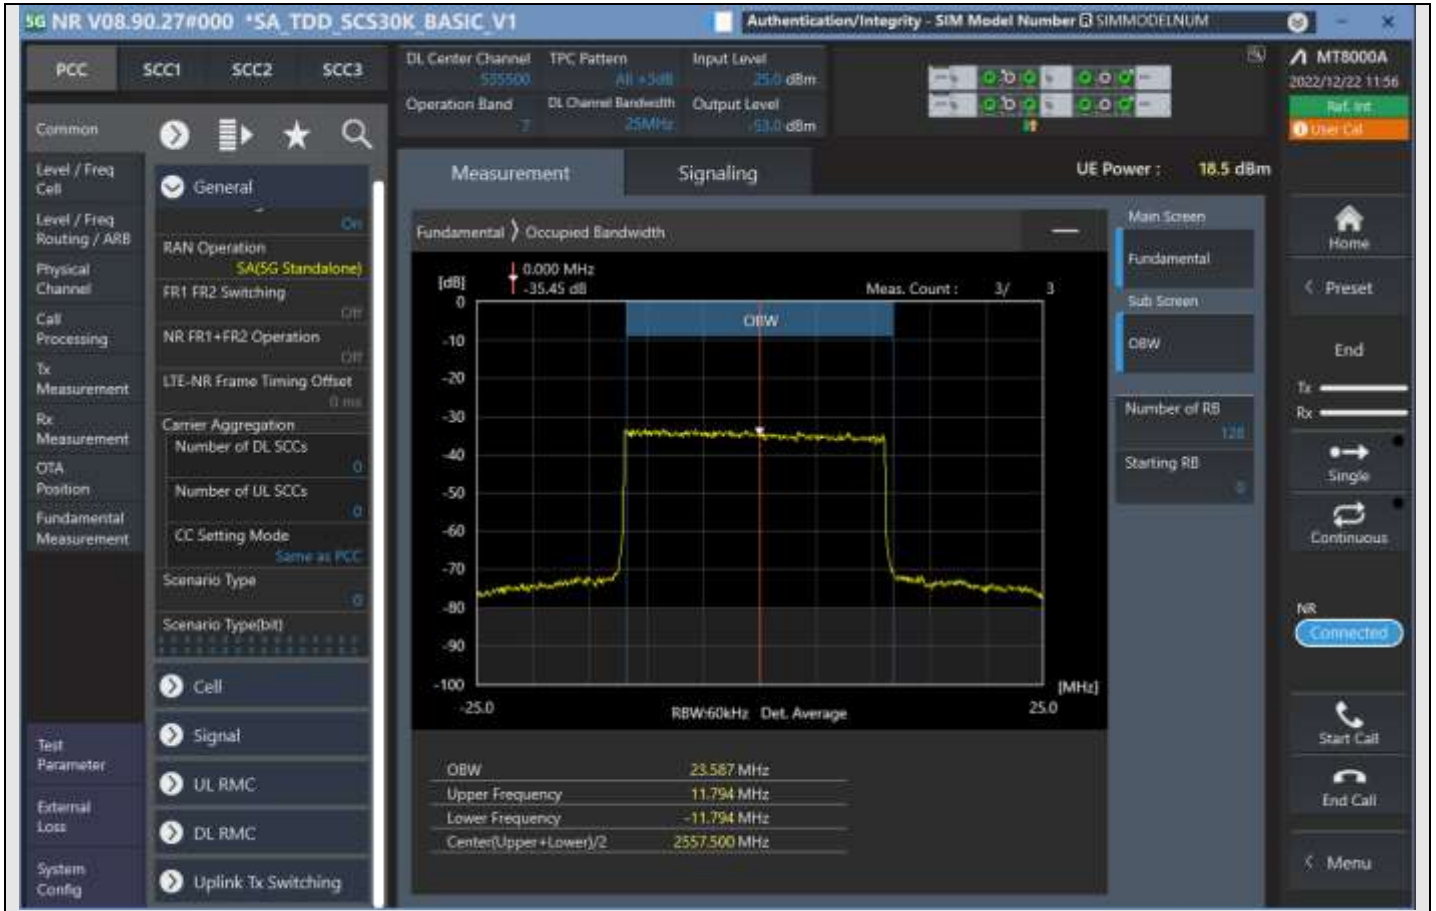

n7_25MHz_15kHz_535500_DFT-s-OFDM PI/2 BPSK_Outer_Full

n7_25MHz_15kHz_535500_DFT-s-OFDM QPSK_Outer_Full

n7_25MHz_15kHz_535500_DFT-s-OFDM 16QAM_Outer_Full

n7_25MHz_15kHz_535500_DFT-s-OFDM 64QAM_Outer_Full

n7_25MHz_15kHz_535500_DFT-s-OFDM 256QAM_Outer_Full