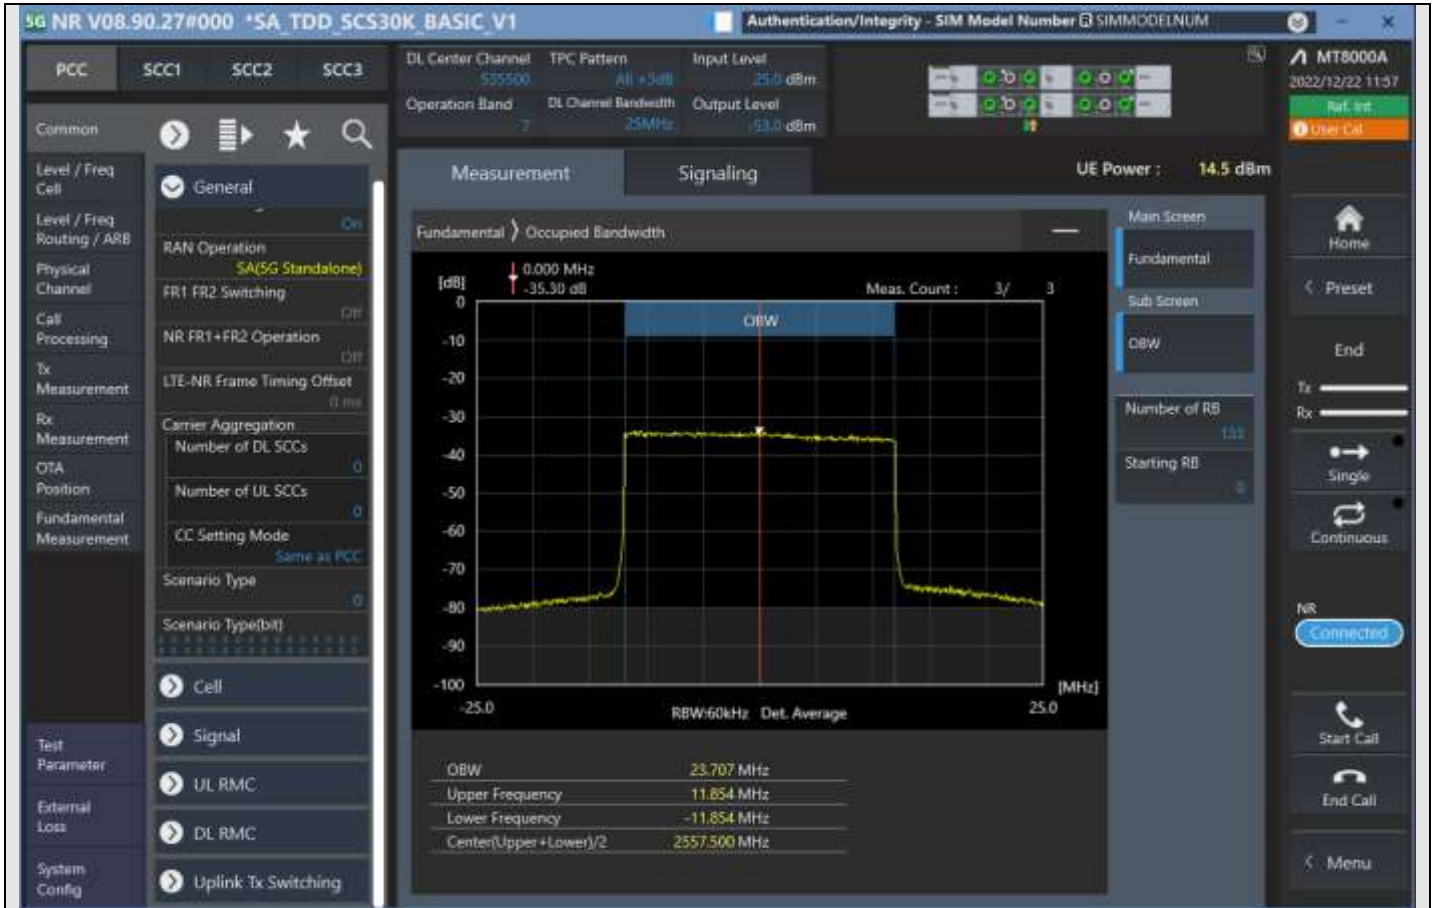

n7_25MHz_15kHz_535500_CP-OFDM 64QAM_Outer_Full