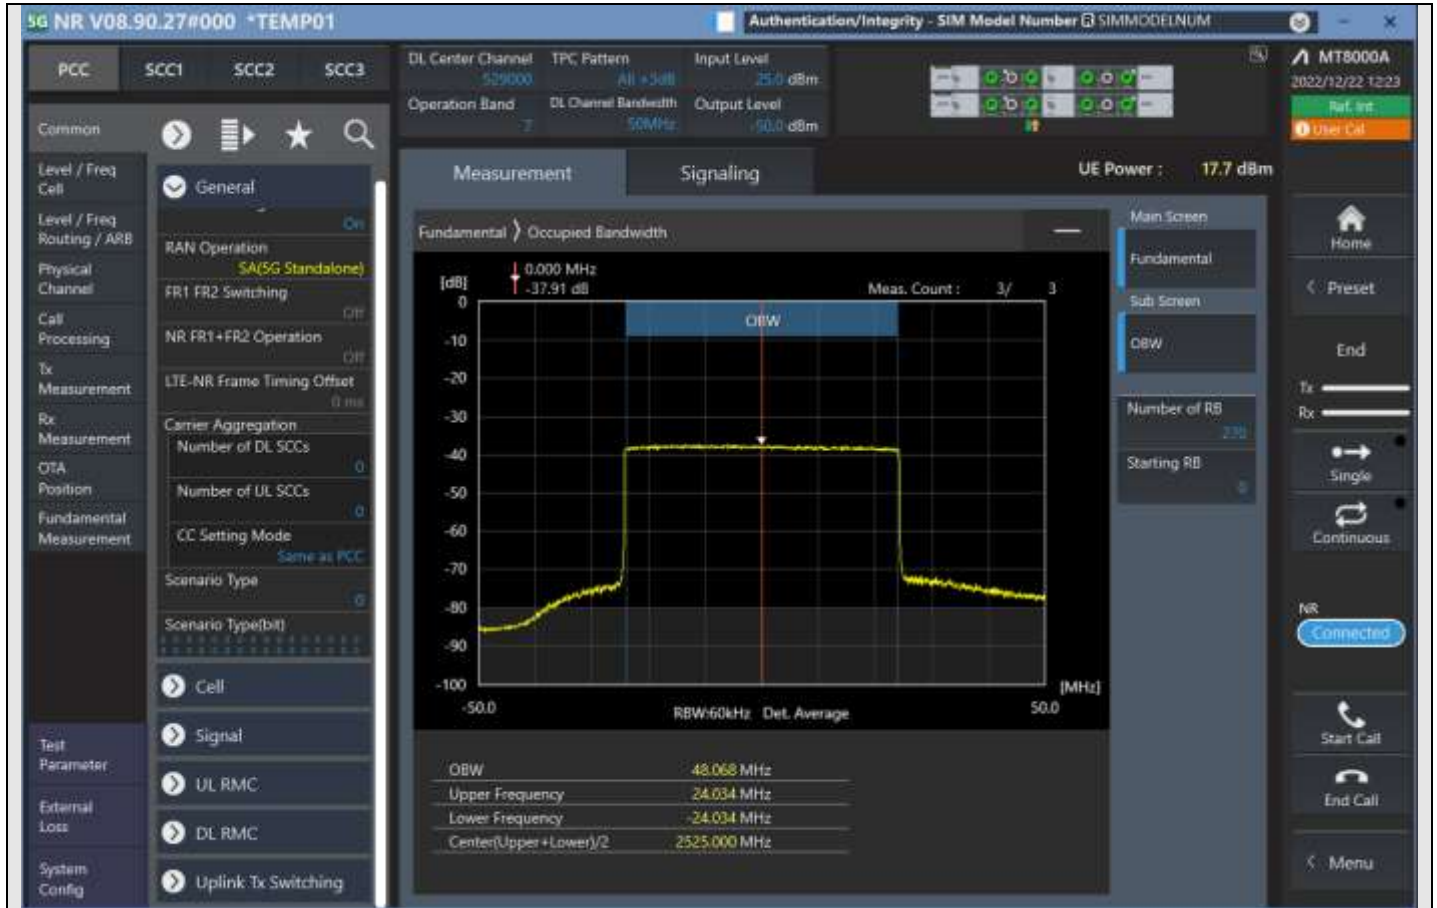

n7_50MHz_15kHz_529000_DFT-s-OFDM QPSK_Outer_Full

n7_50MHz_15kHz_529000_DFT-s-OFDM 16QAM_Outer_Full

n7_50MHz_15kHz_529000_DFT-s-OFDM 64QAM_Outer_Full

n7_50MHz_15kHz_529000_DFT-s-OFDM 256QAM_Outer_Full

n7_50MHz_15kHz_529000_CP-OFDM QPSK_Outer_Full