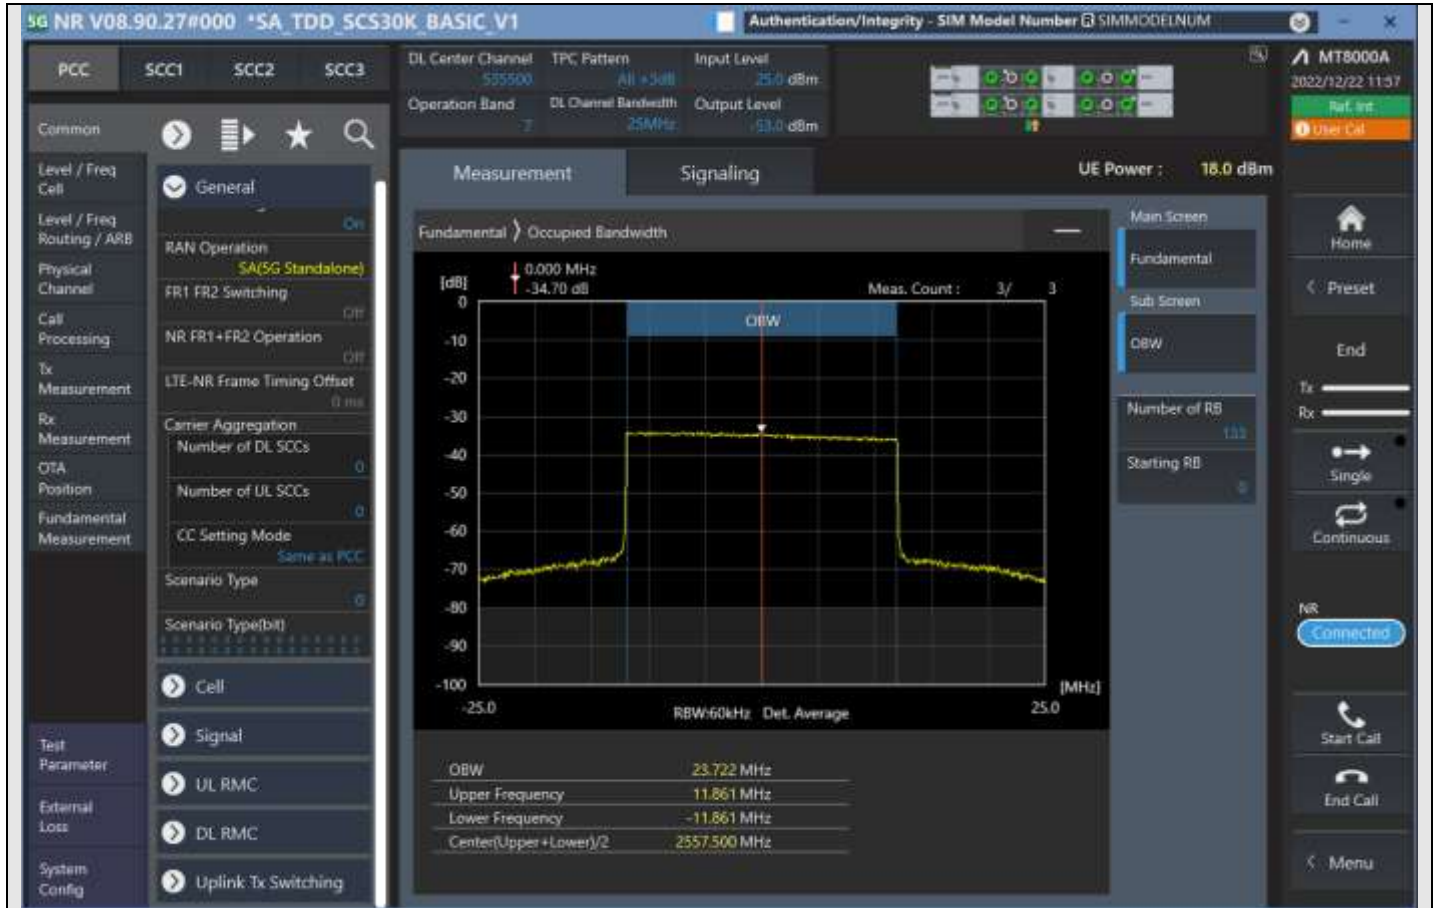

n7_25MHz_15kHz_535500_CP-OFDM QPSK_Outer_Full