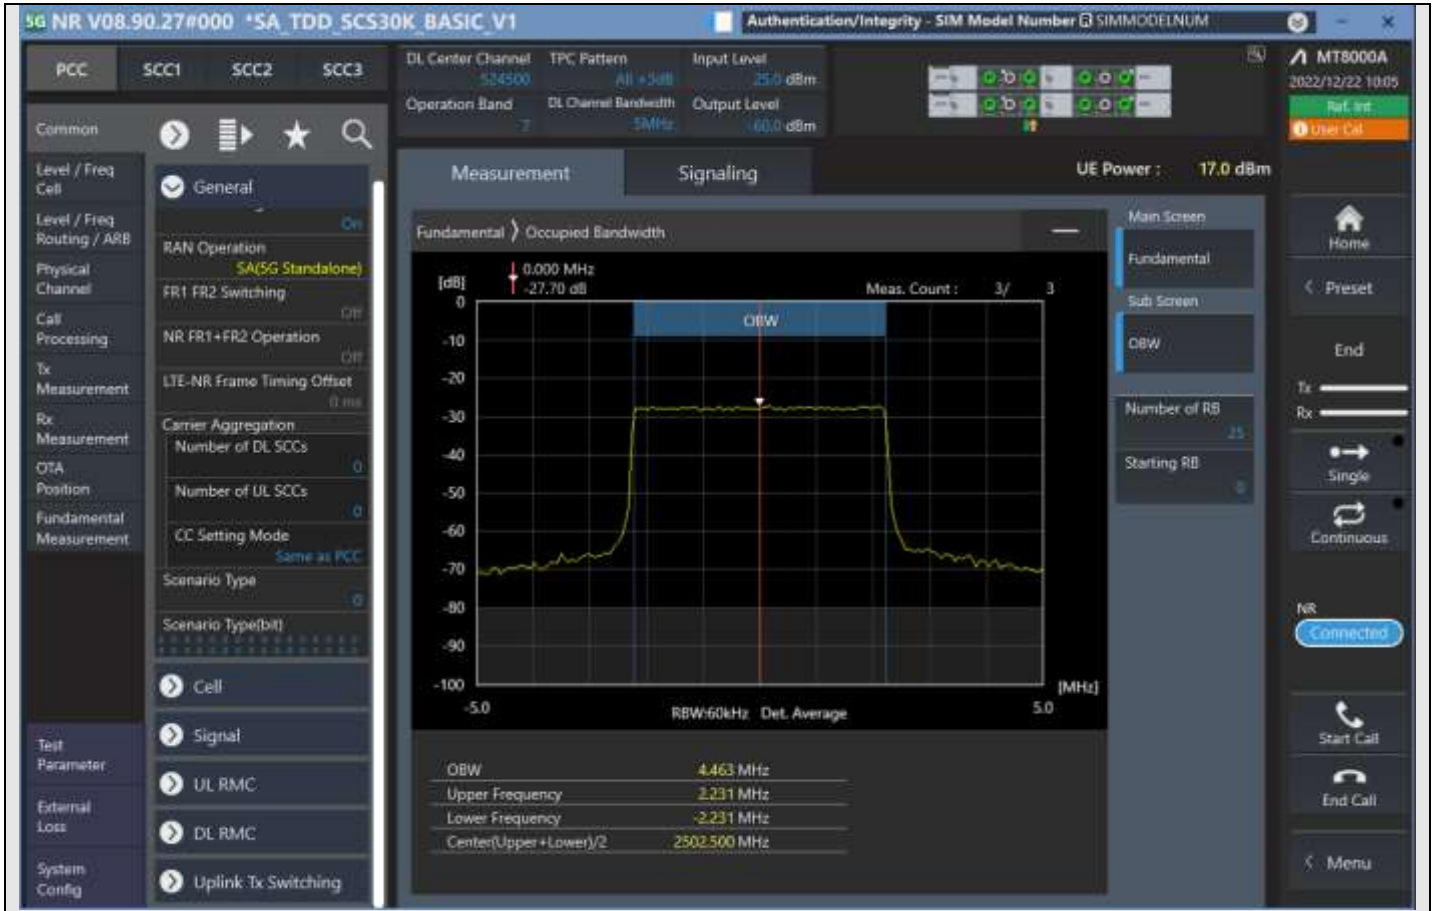

n7_5MHz_15kHz_524500_CP-OFDM 16QAM_Outer_Full