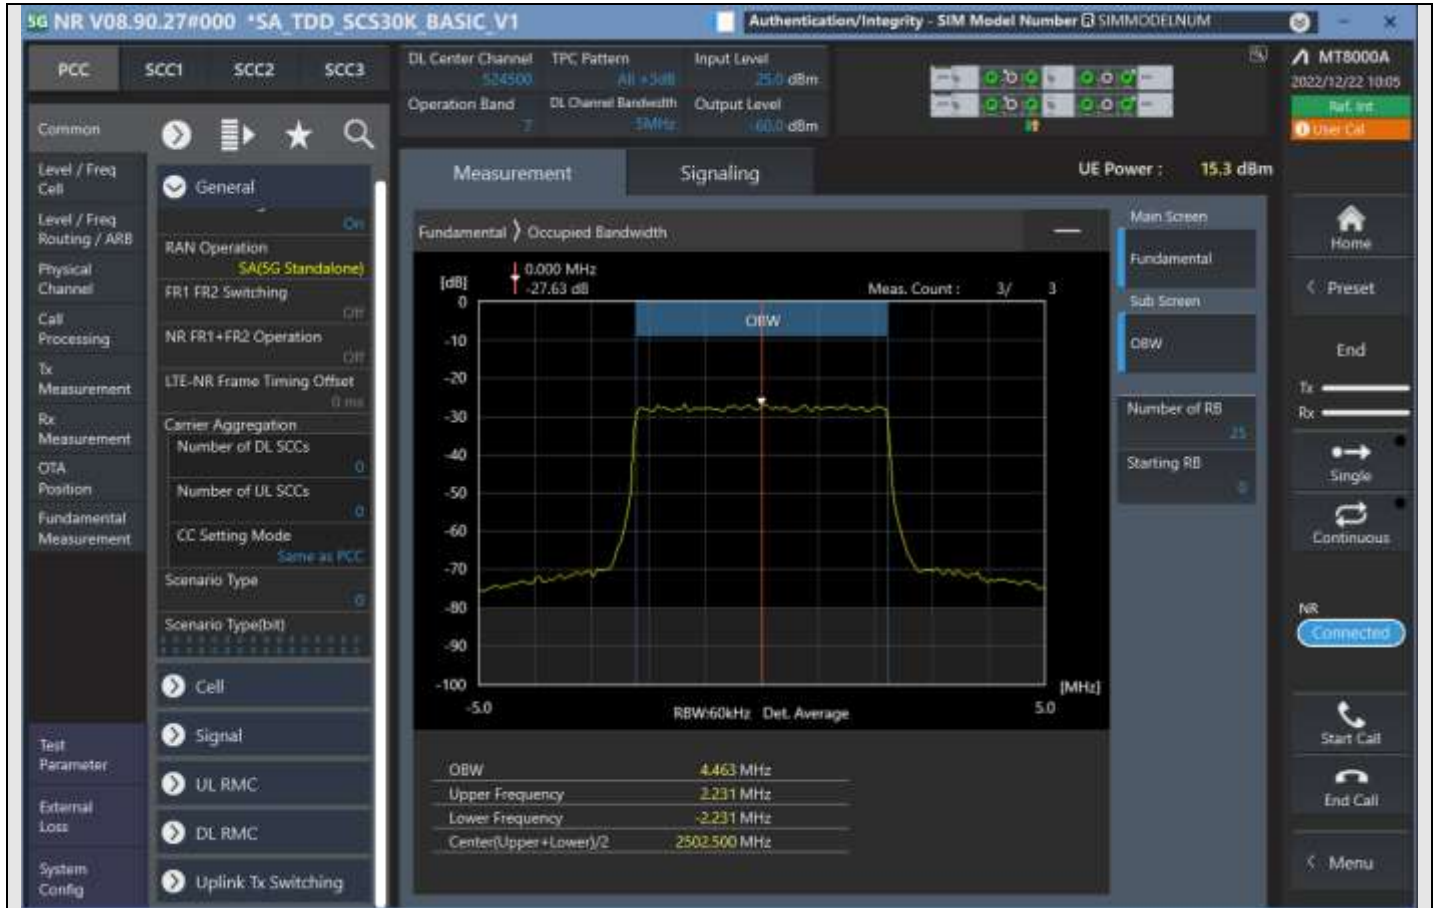

TestGraph

n7_5MHz_15kHz_524500_DFT-s-OFDM PI/2 BPSK_Outer_Full

n7_5MHz_15kHz_524500_DFT-s-OFDM QPSK_Outer_Full

n7_5MHz_15kHz_524500_DFT-s-OFDM 16QAM_Outer_Full

n7_5MHz_15kHz_524500_DFT-s-OFDM 64QAM_Outer_Full