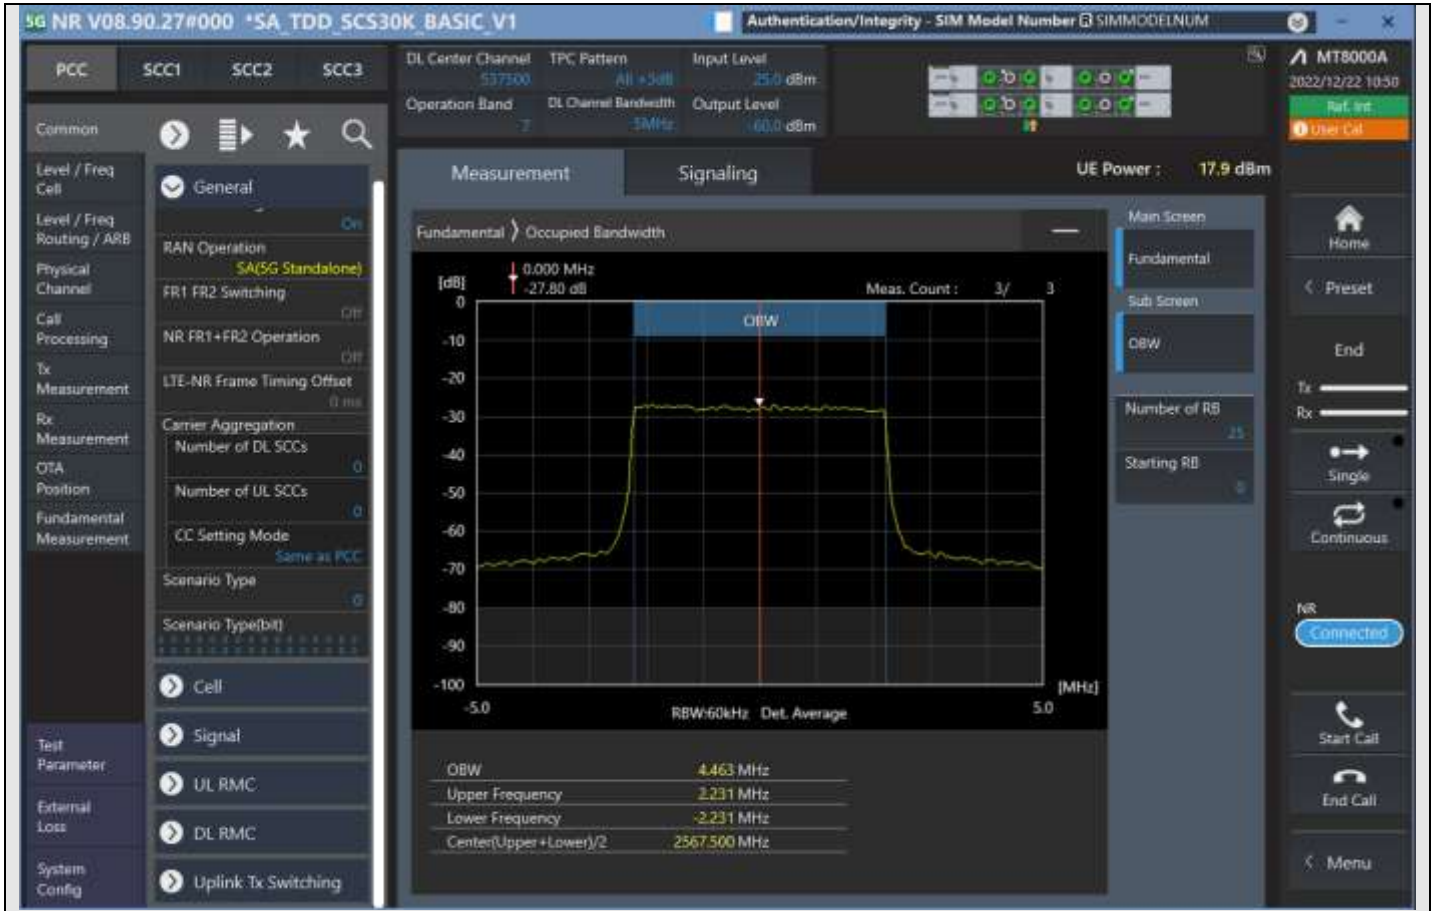

n7_5MHz_15kHz_537500_DFT-s-OFDM 16QAM_Outer_Full