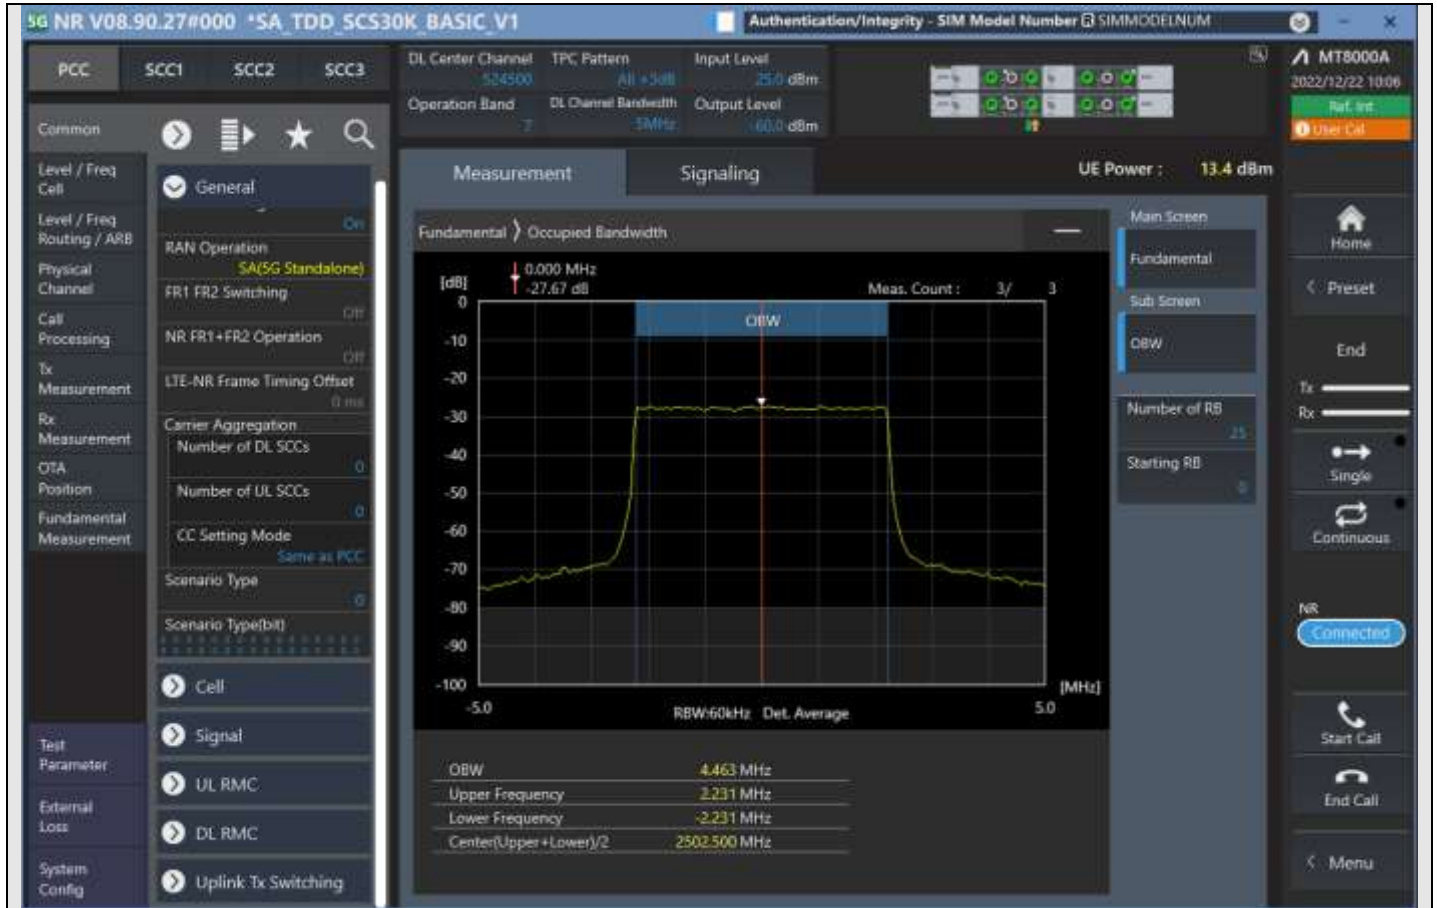

n7_5MHz_15kHz_524500_CP-OFDM 256QAM_Outer_Full