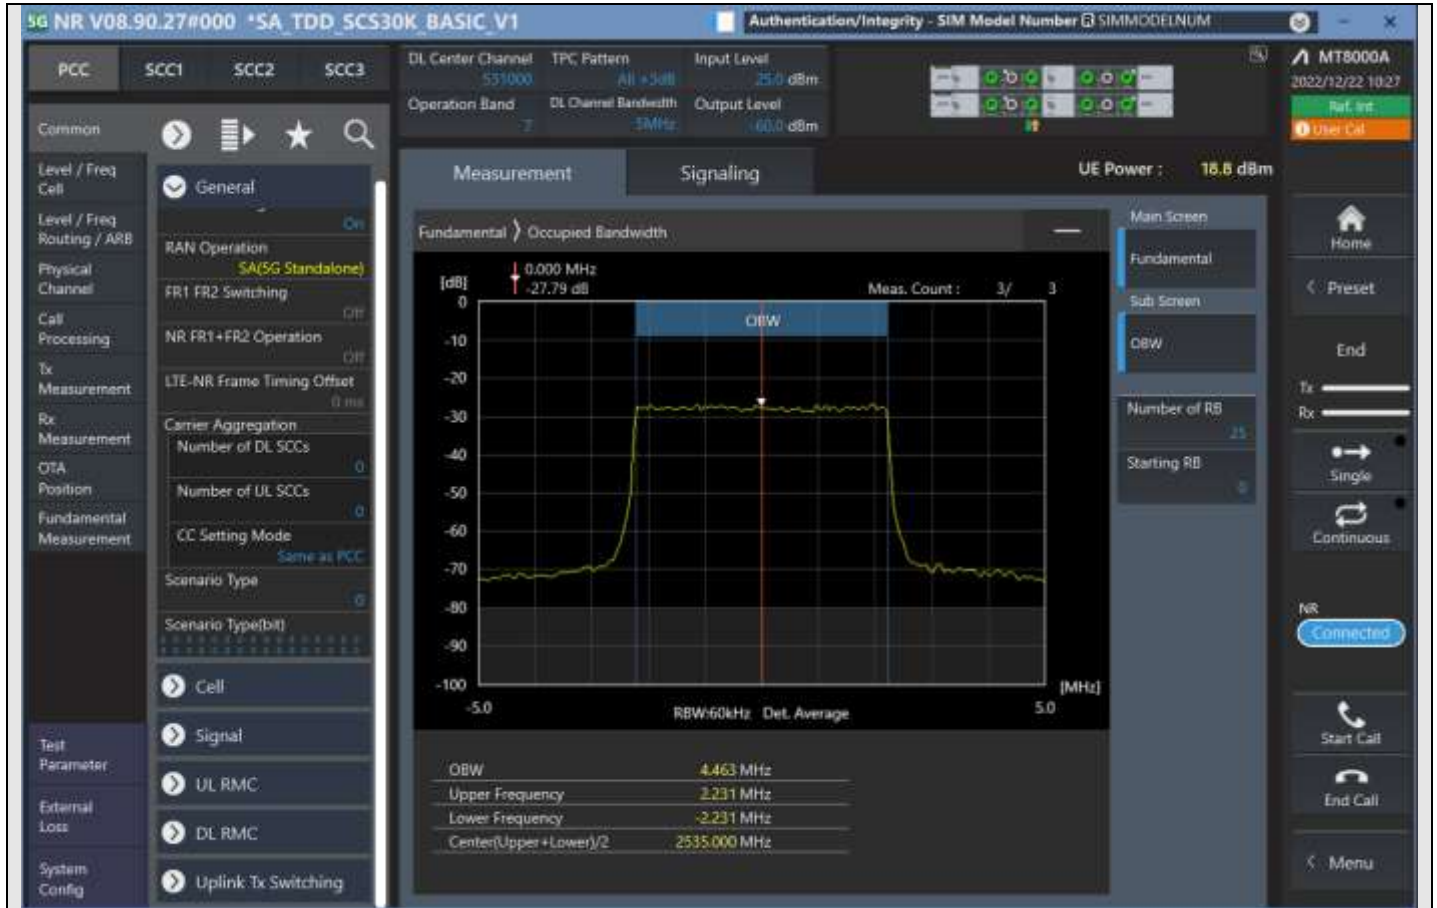

n7_5MHz_15kHz_531000_DFT-s-OFDM QPSK_Outer_Full