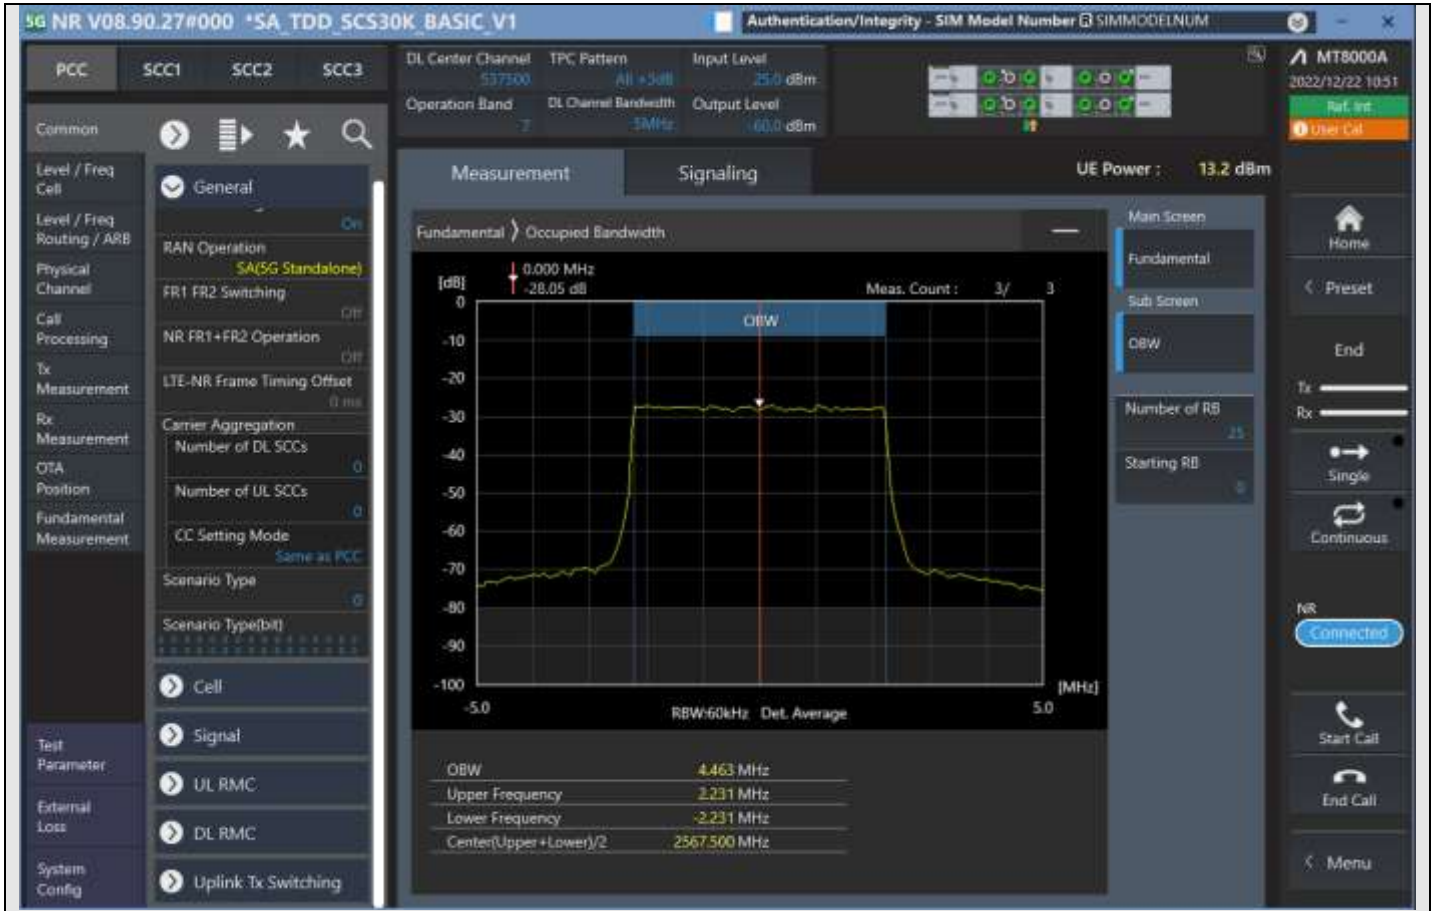

n7_5MHz_15kHz_537500_CP-OFDM 256QAM_Outer_Full