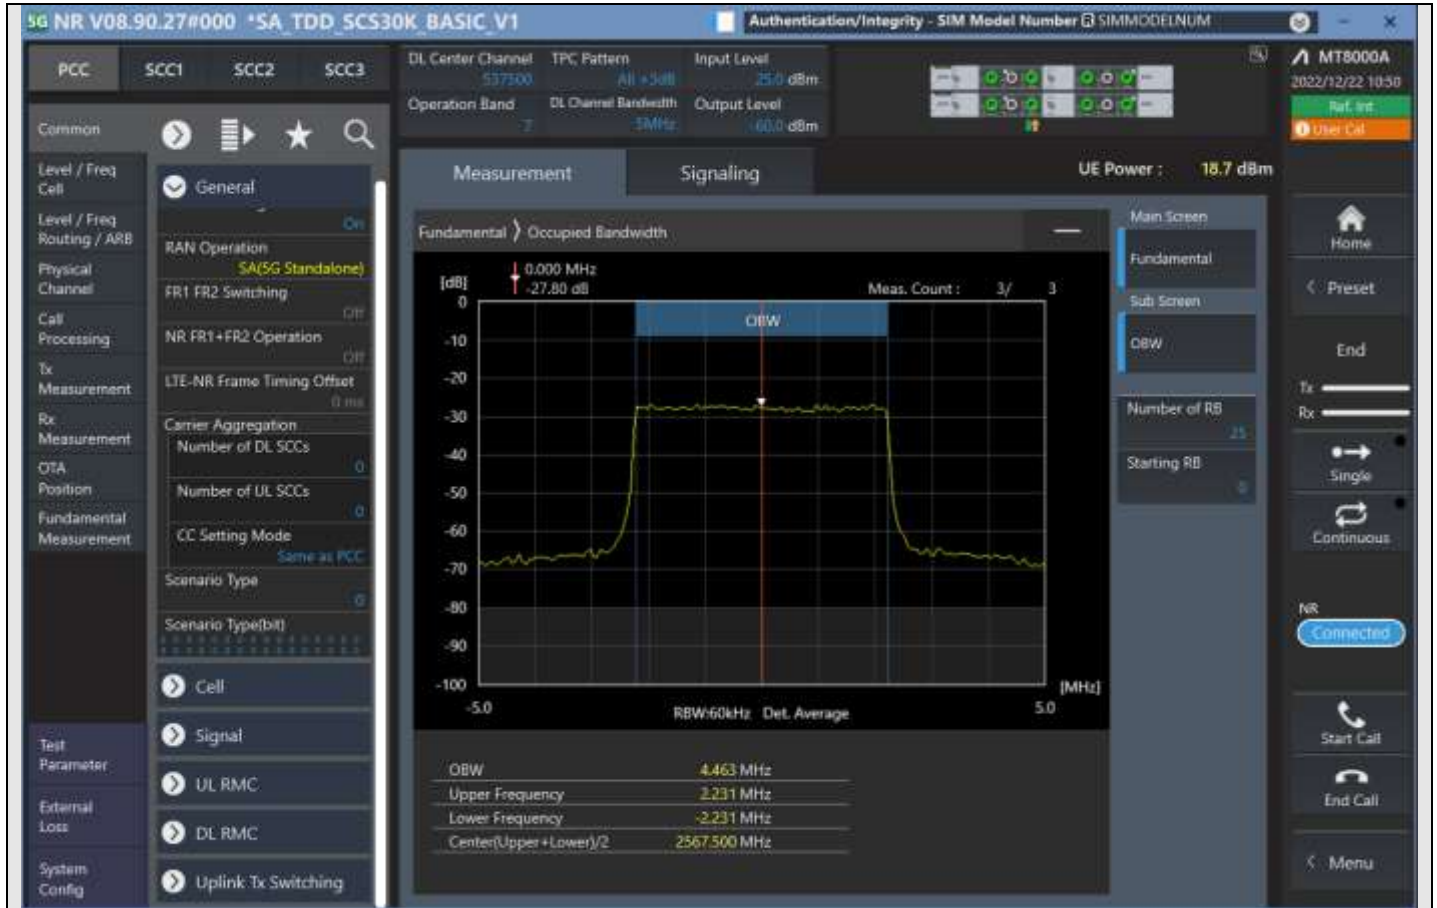

n7_5MHz_15kHz_531000_CP-OFDM QPSK_Outer_Full

n7_5MHz_15kHz_531000_CP-OFDM 16QAM_Outer_Full

n7_5MHz_15kHz_531000_CP-OFDM 64QAM_Outer_Full

n7_5MHz_15kHz_531000_CP-OFDM 256QAM_Outer_Full

n7_5MHz_15kHz_537500_DFT-s-OFDM PI/2 BPSK_Outer_Full