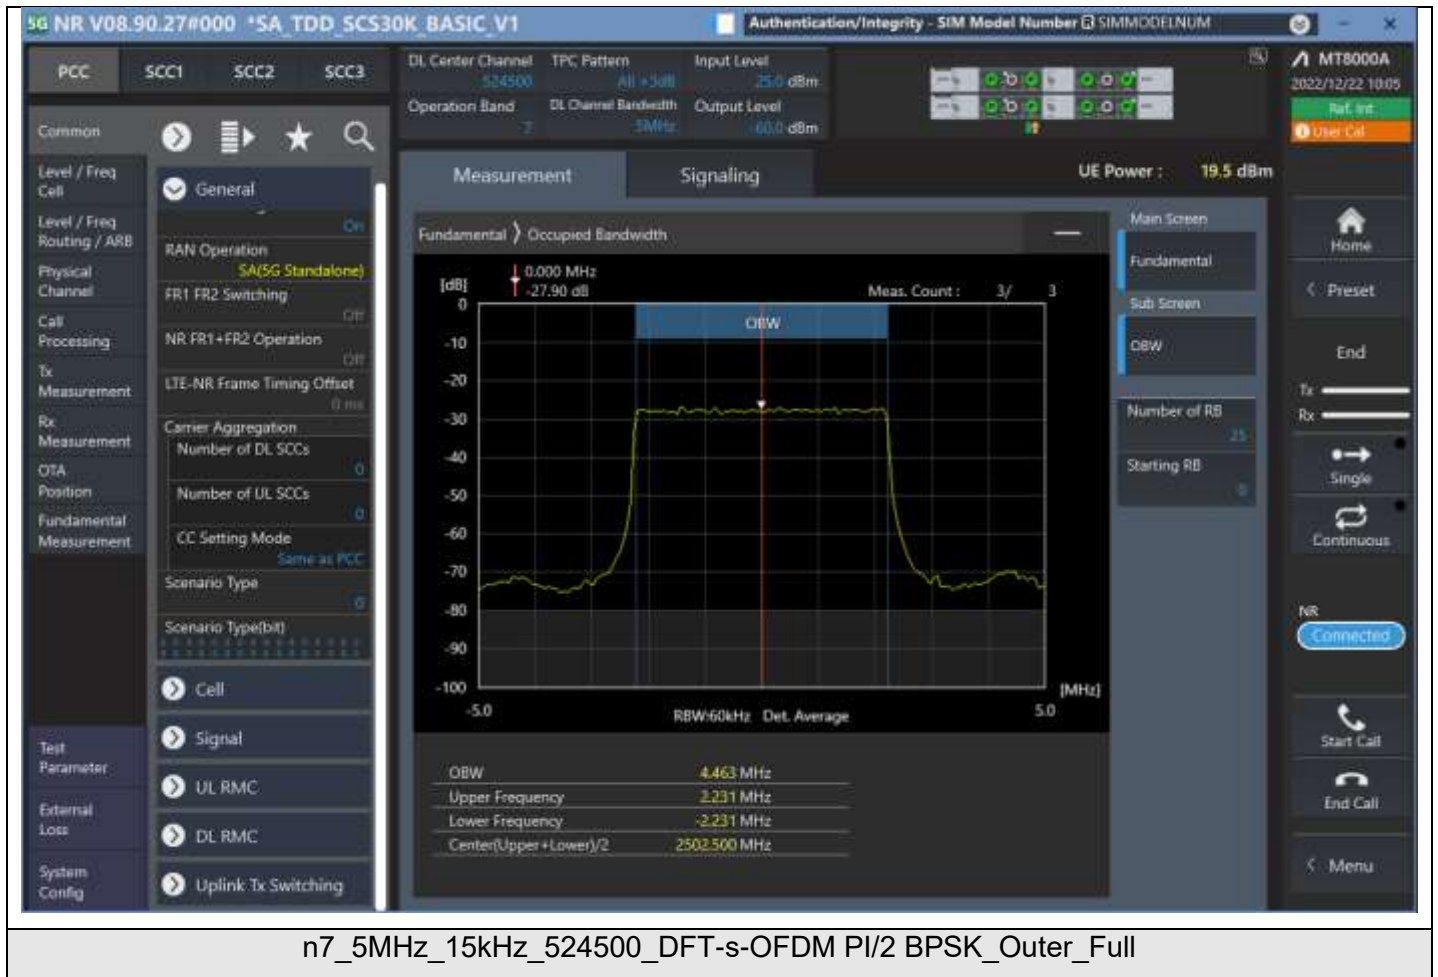

TestGraph

n7_5MHz_15kHz_524500_DFT-s-OFDM PI/2 BPSK_Outer_Full