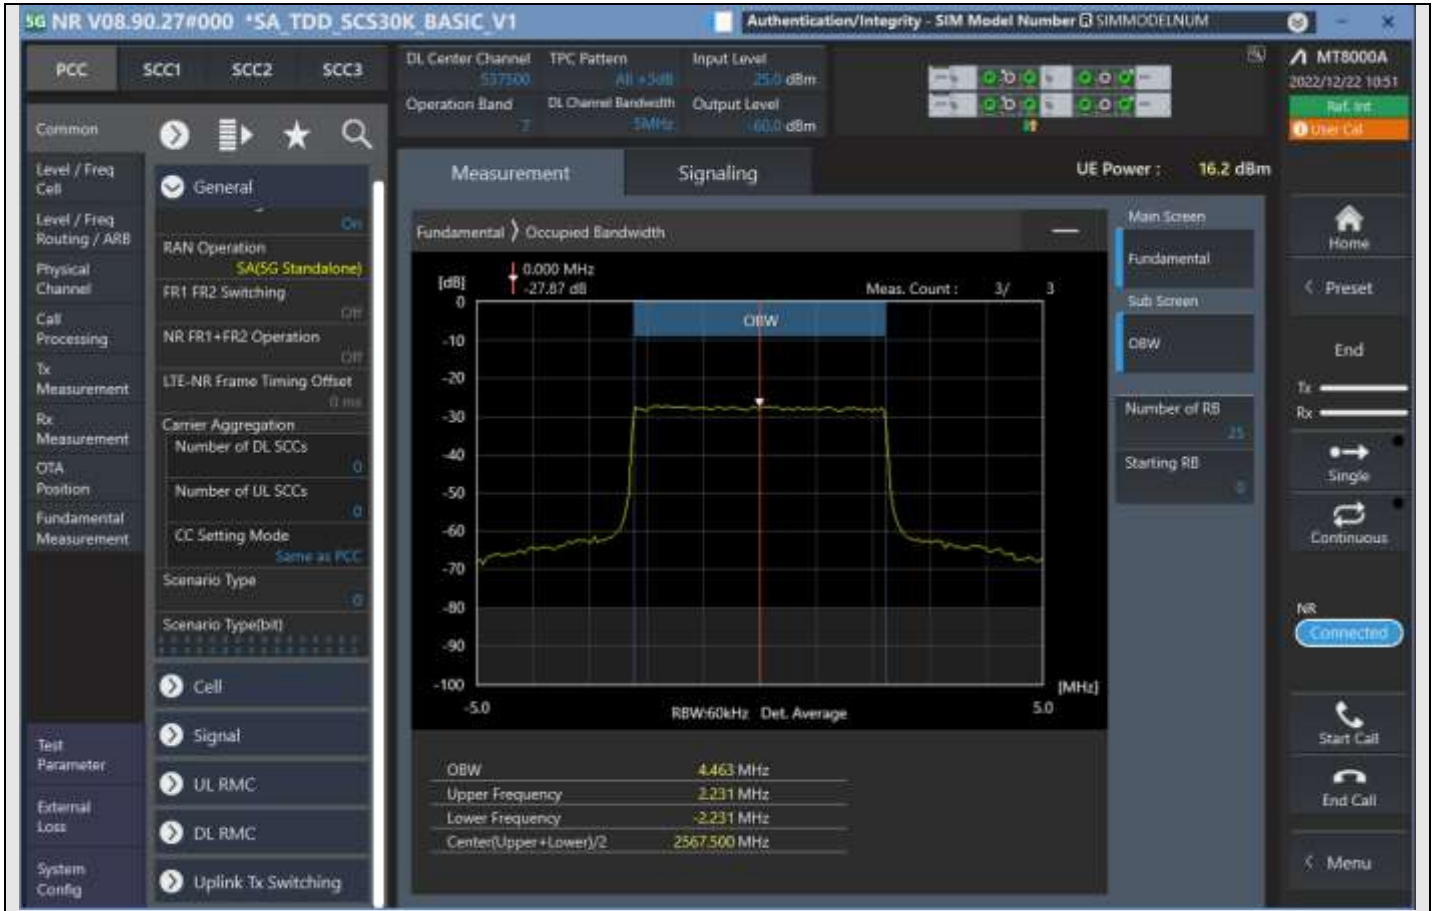

n7_5MHz_15kHz_537500_CP-OFDM 64QAM_Outer_Full