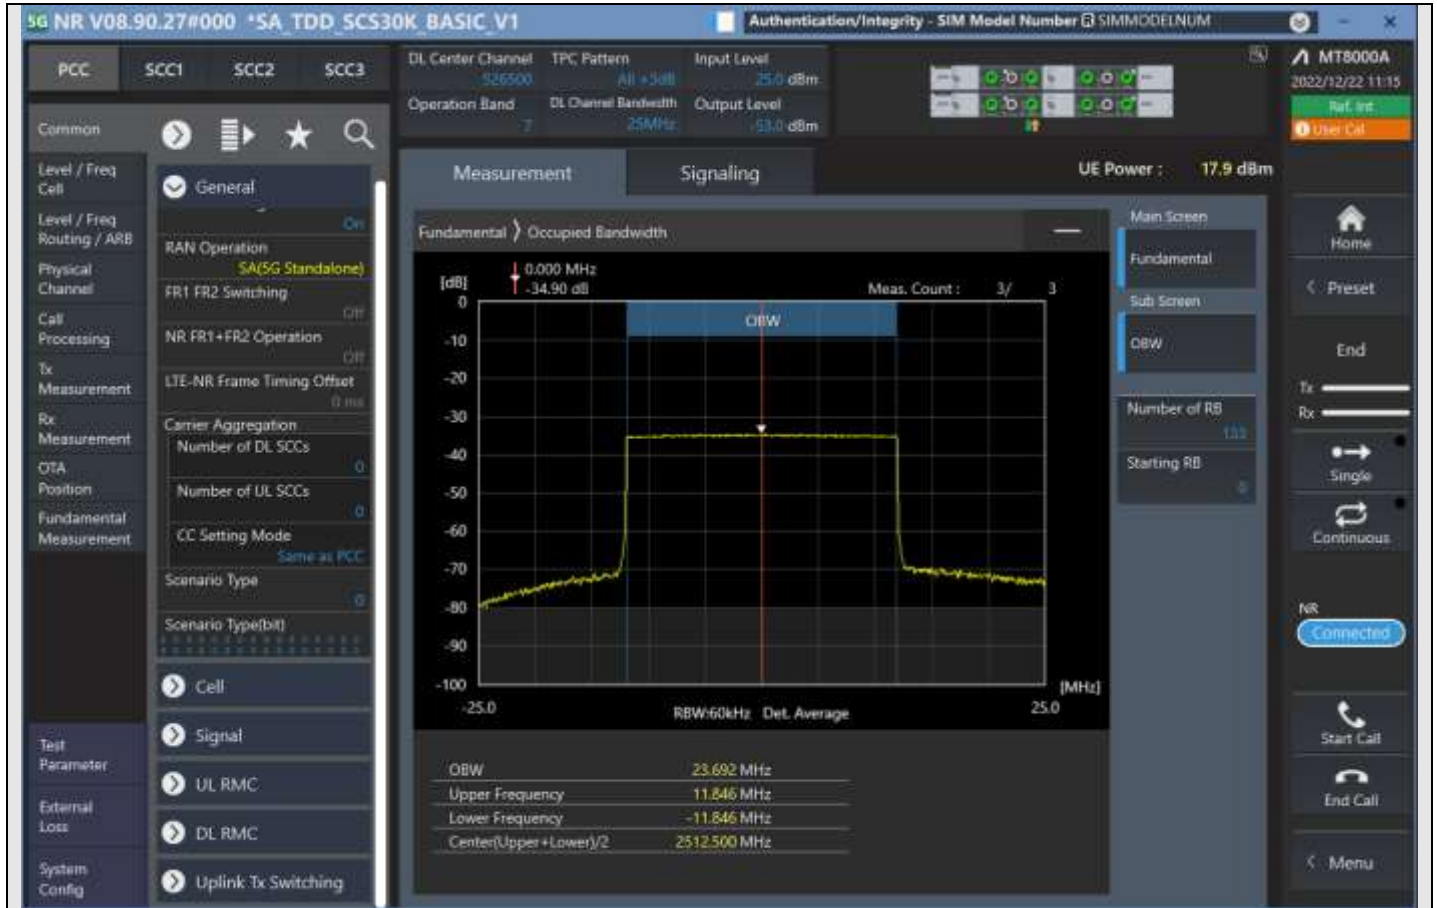

n7_25MHz_15kHz_526500_CP-OFDM QPSK_Outer_Full