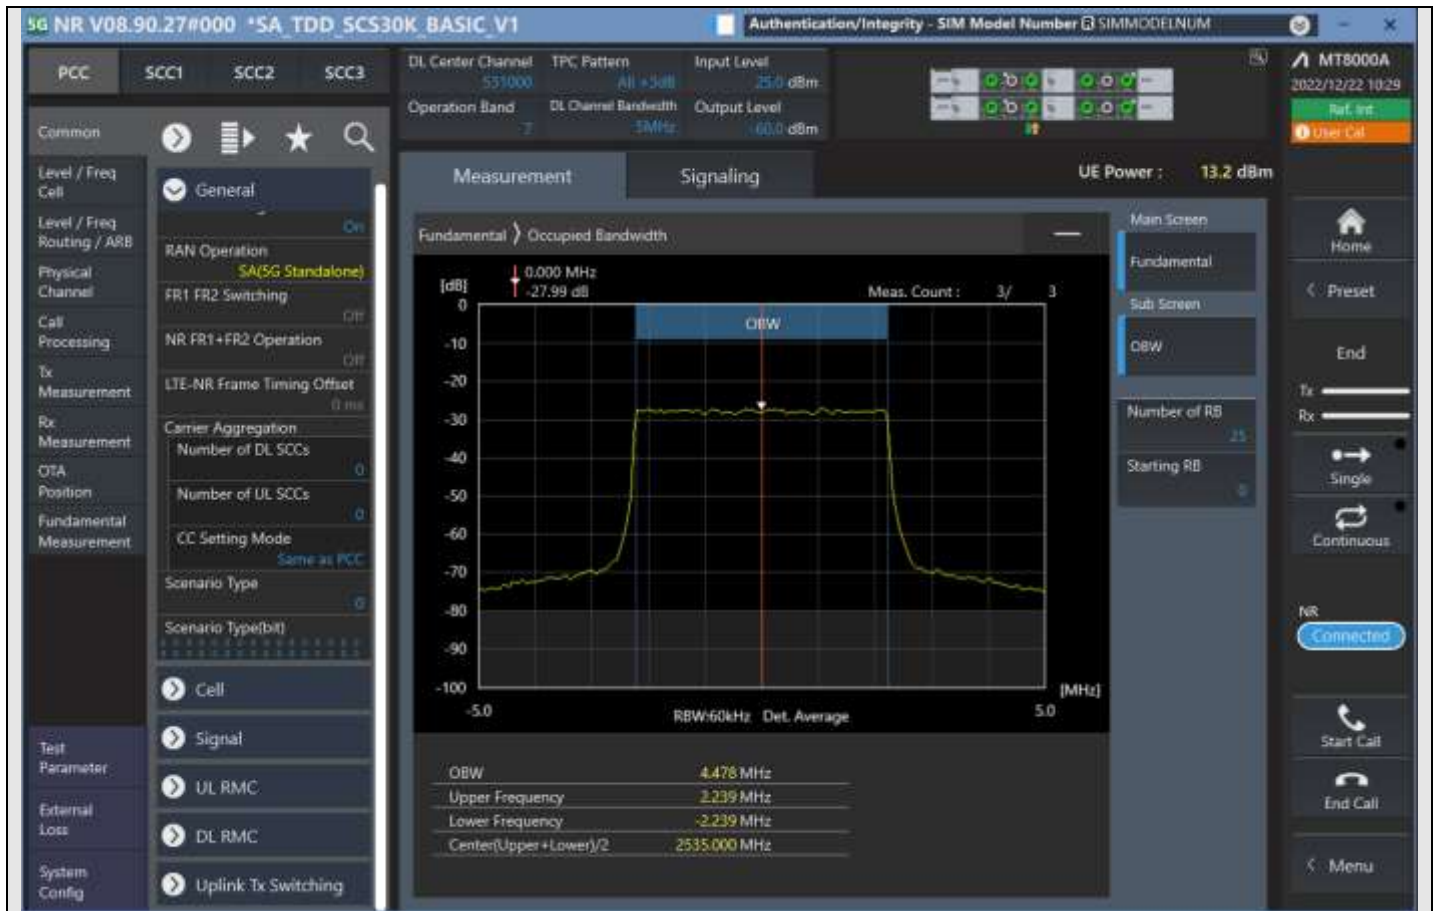

n7_5MHz_15kHz_531000_CP-OFDM 256QAM_Outer_Full