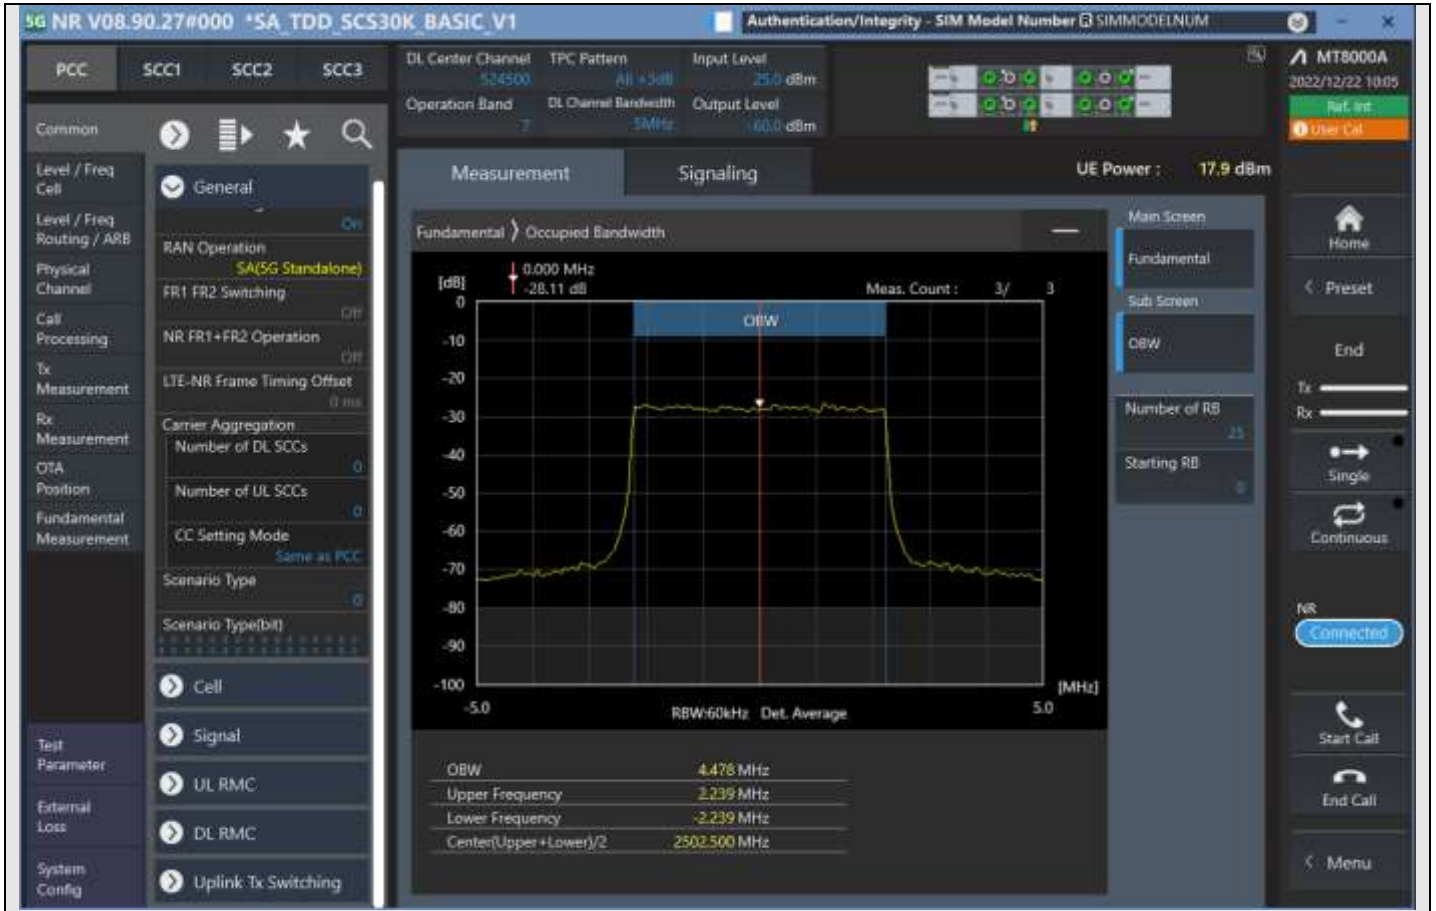

n7_5MHz_15kHz_524500_DFT-s-OFDM 16QAM_Outer_Full