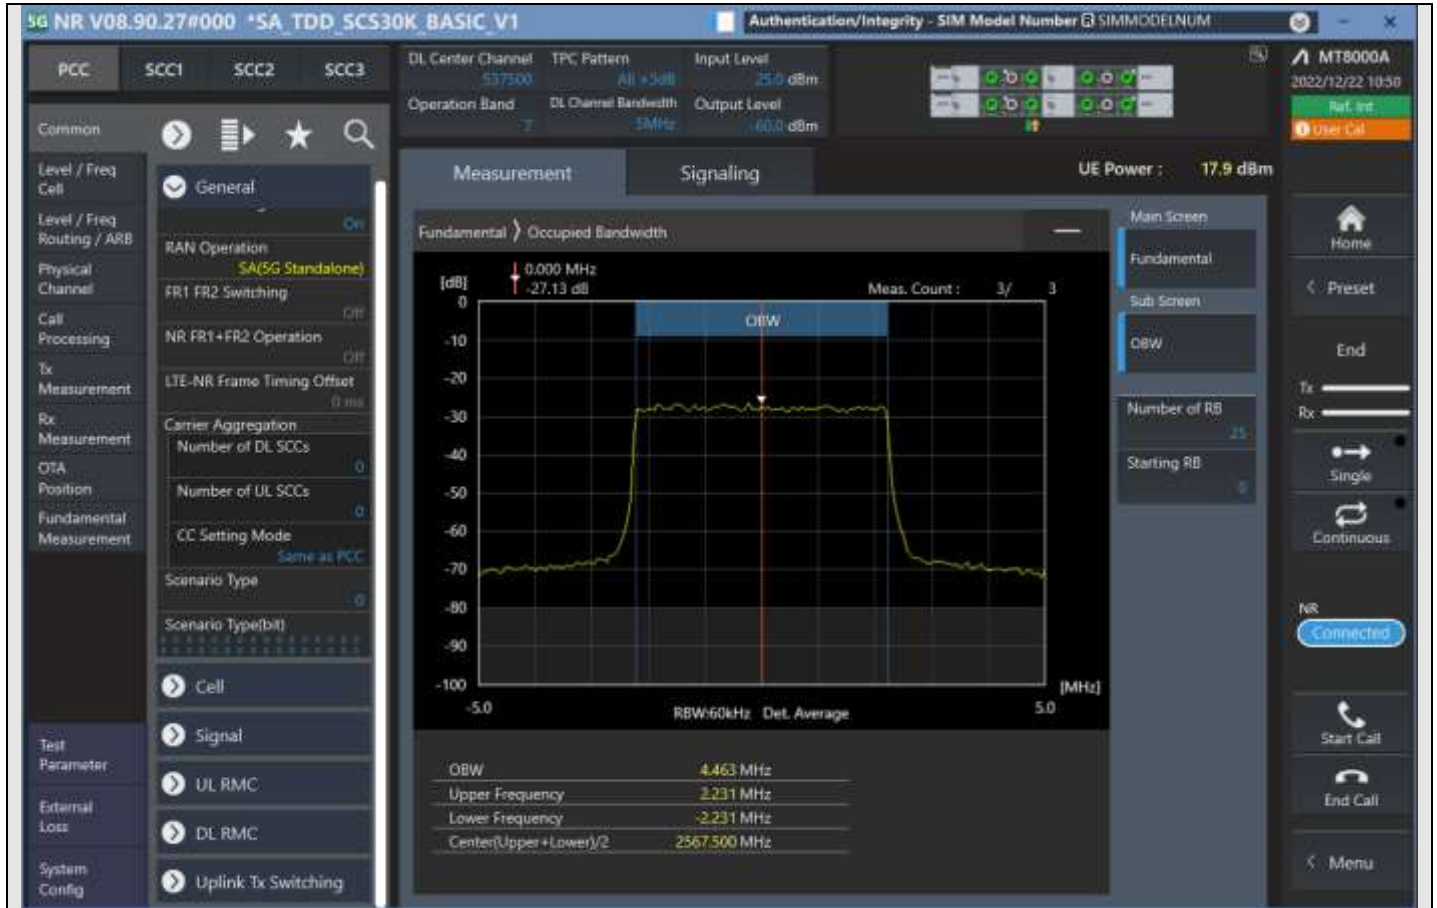

n7_5MHz_15kHz_537500_DFT-s-OFDM 64QAM_Outer_Full