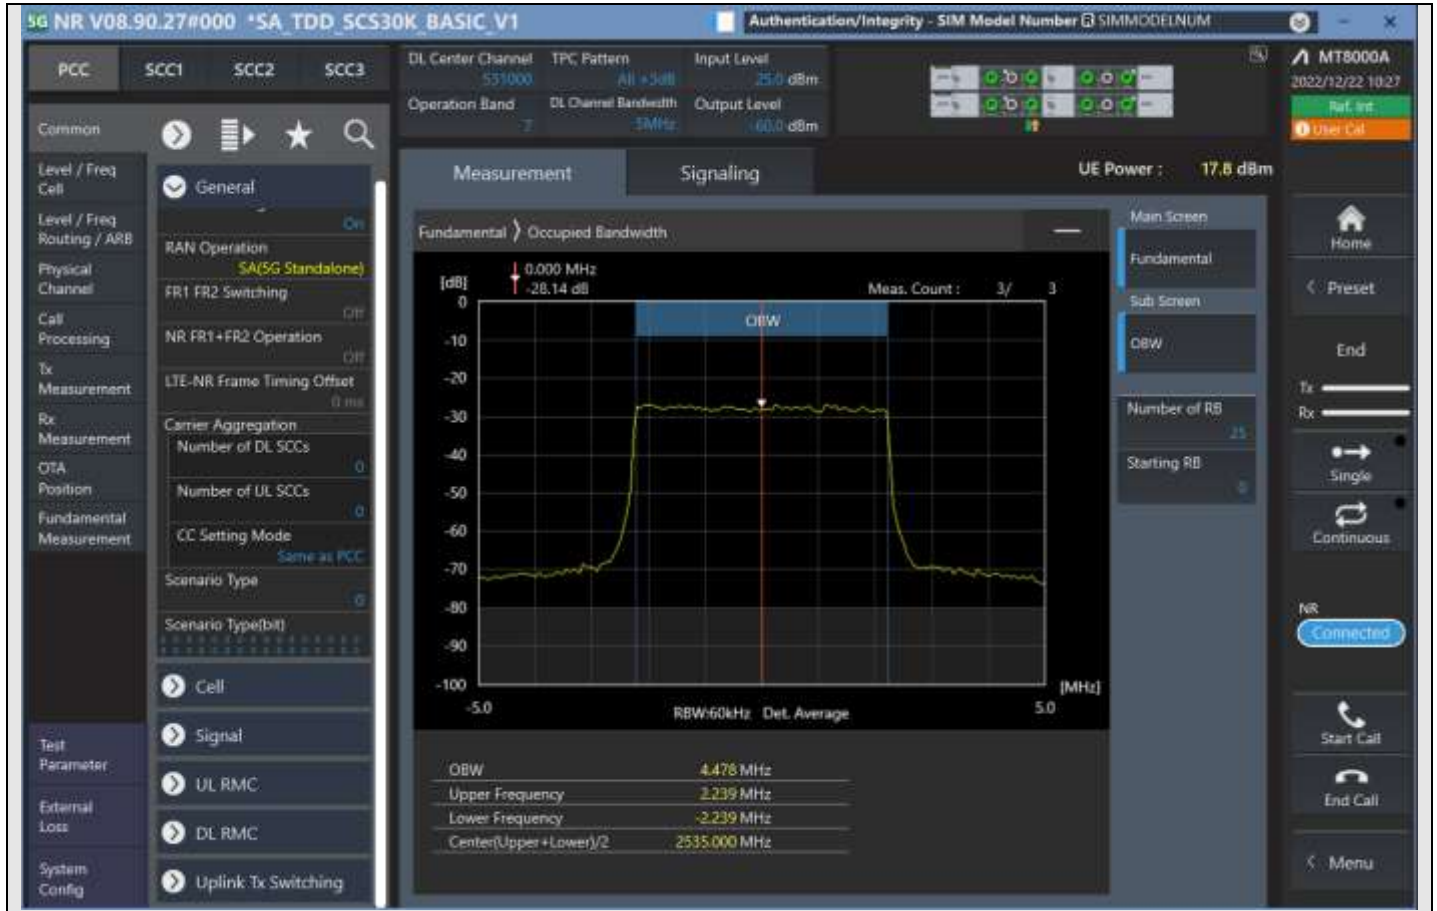

n7_5MHz_15kHz_531000_DFT-s-OFDM 16QAM_Outer_Full