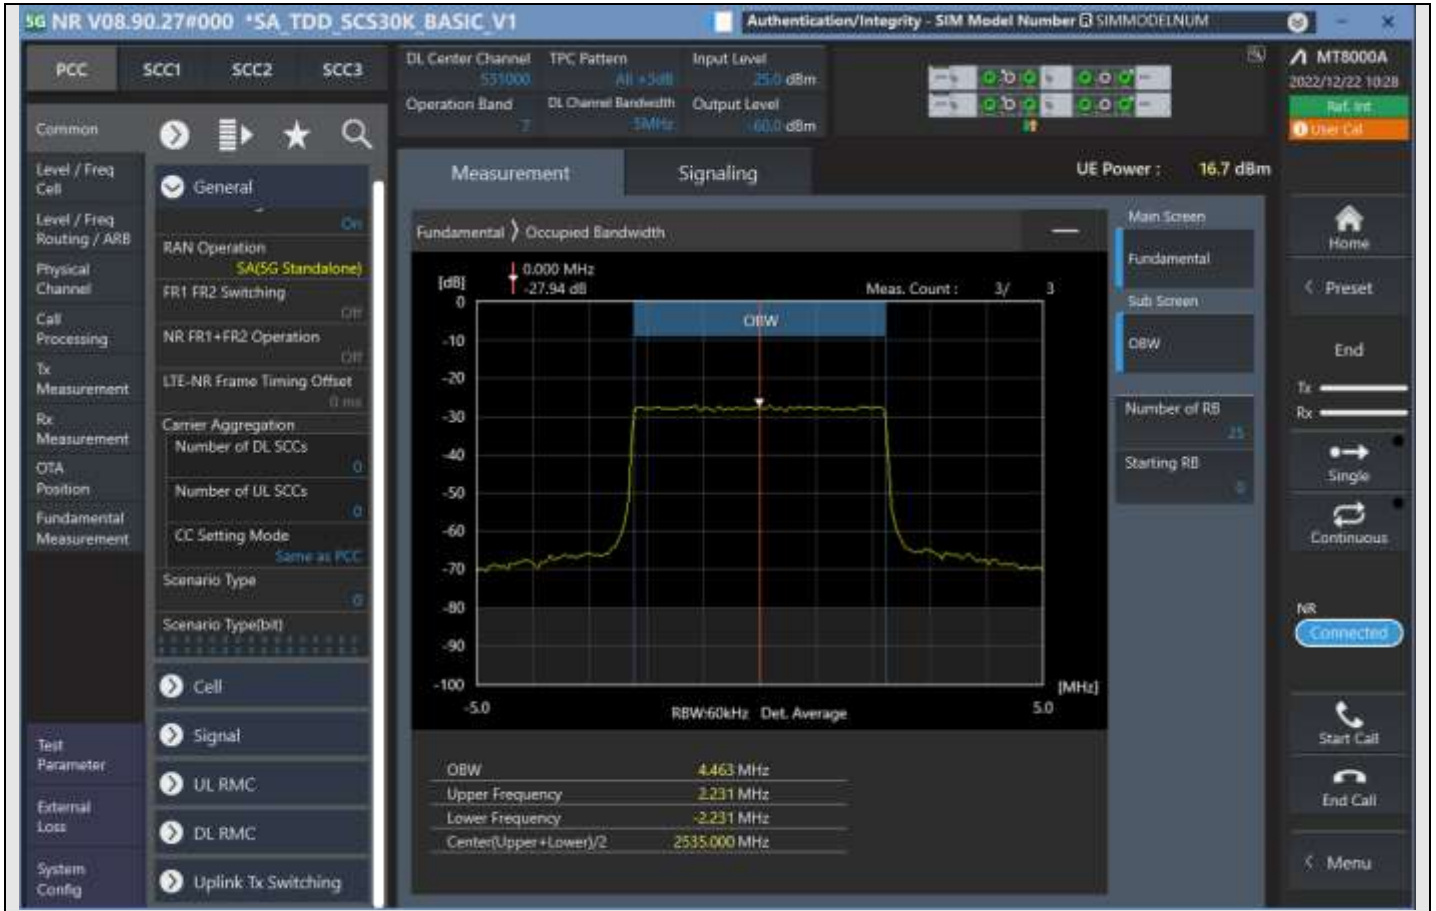

n7_5MHz_15kHz_531000_CP-OFDM 16QAM_Outer_Full