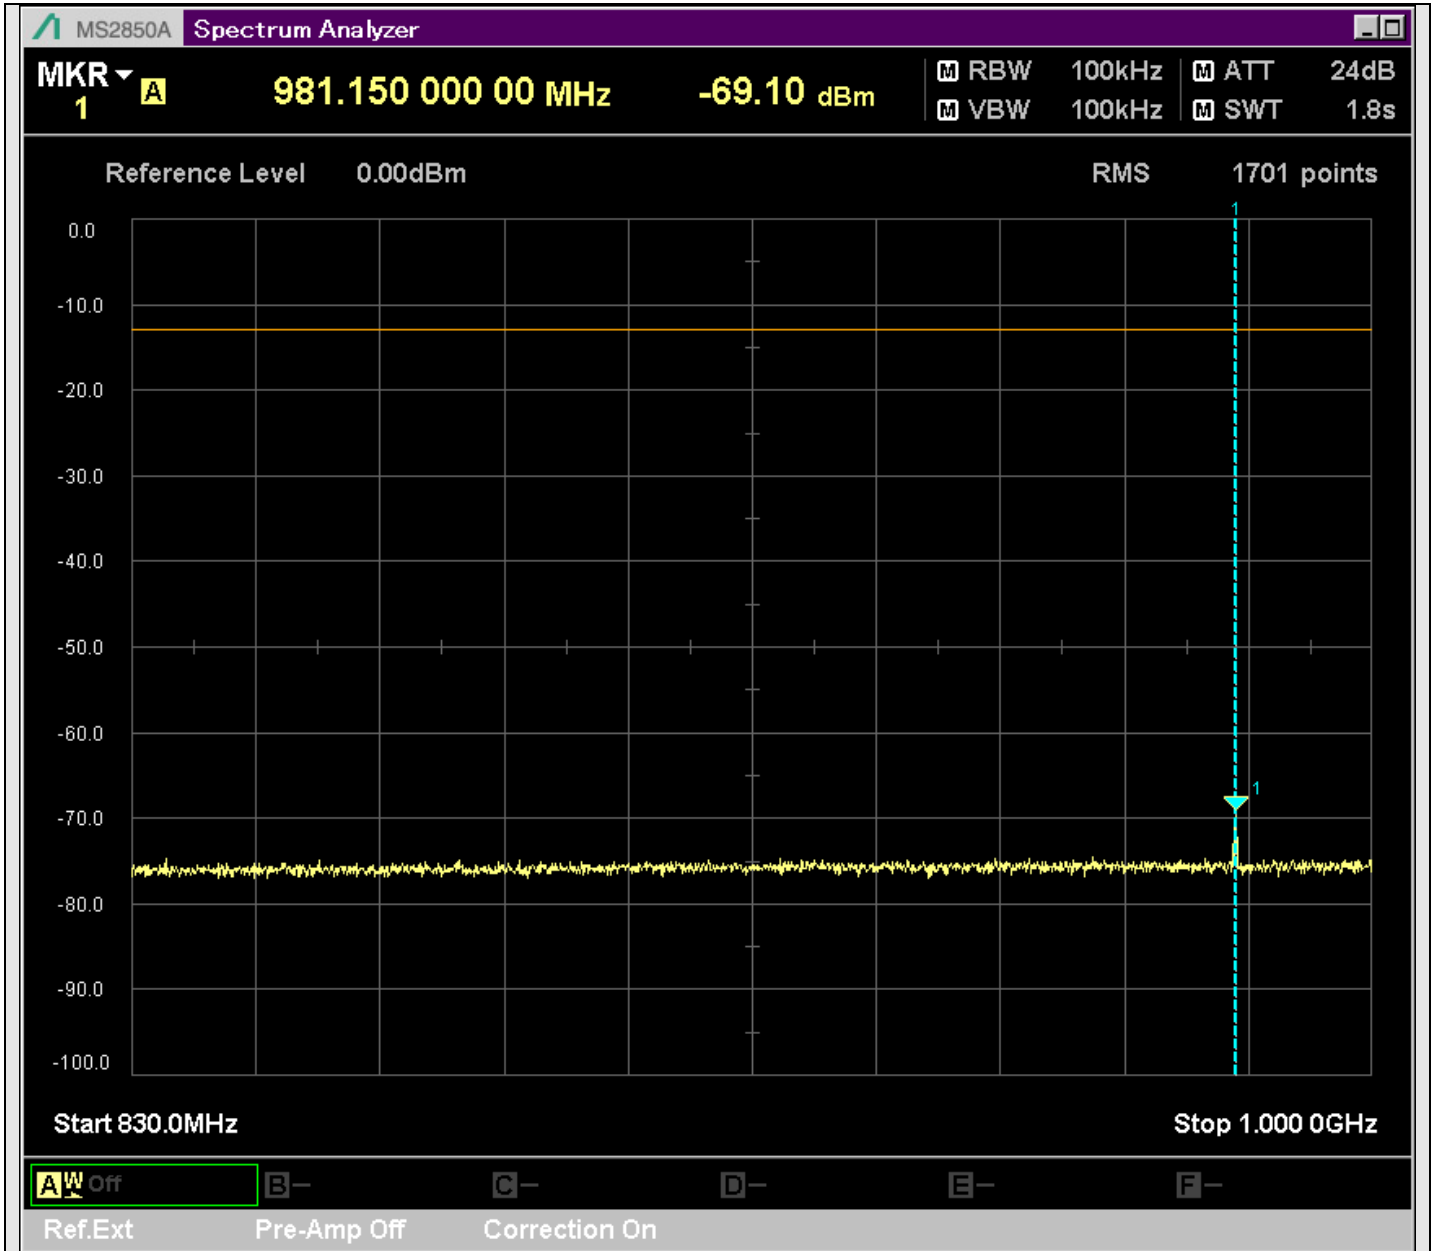

n2_20MHz_15kHz_396000_CP-OFDM
QPSK_Edge_1RB_Right_SA(829.9MHz-1000MHz_100kHz)@981.150MHz