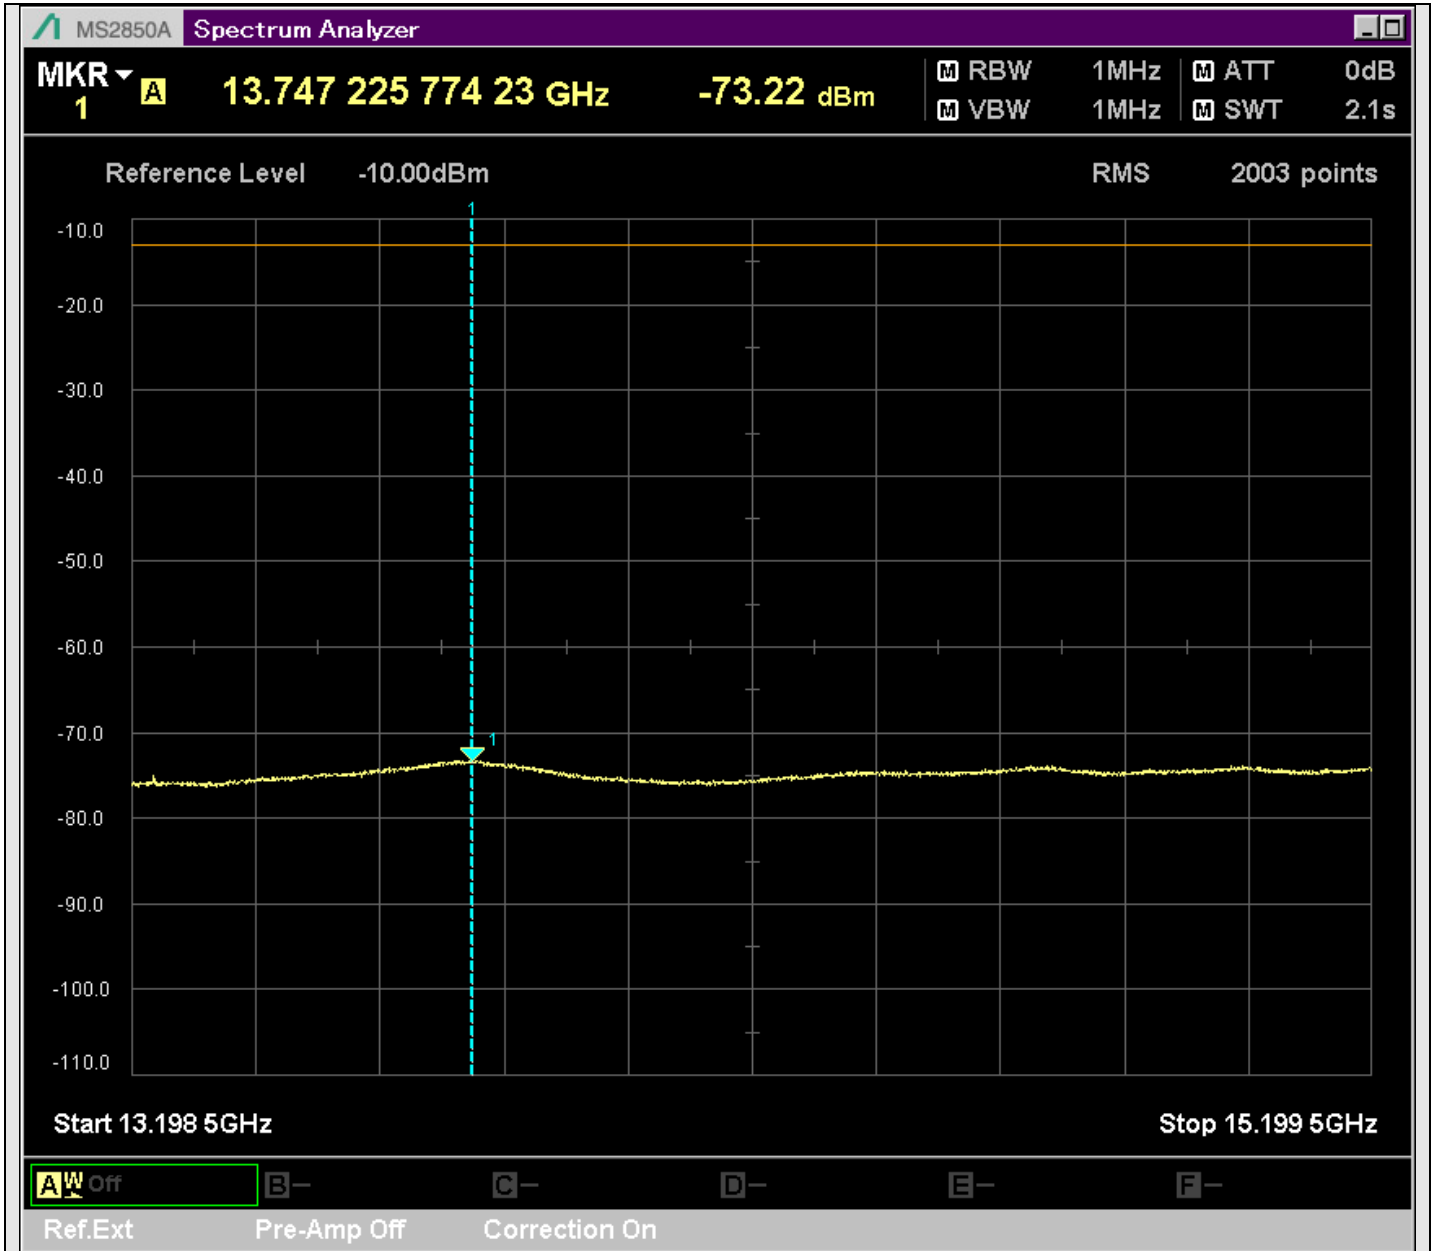

n2_20MHz_15kHz_396000_CP-OFDM
QPSK_Edge_1RB_Left_SA(13198MHz-15200MHz_1MHz)@13747.226MHz