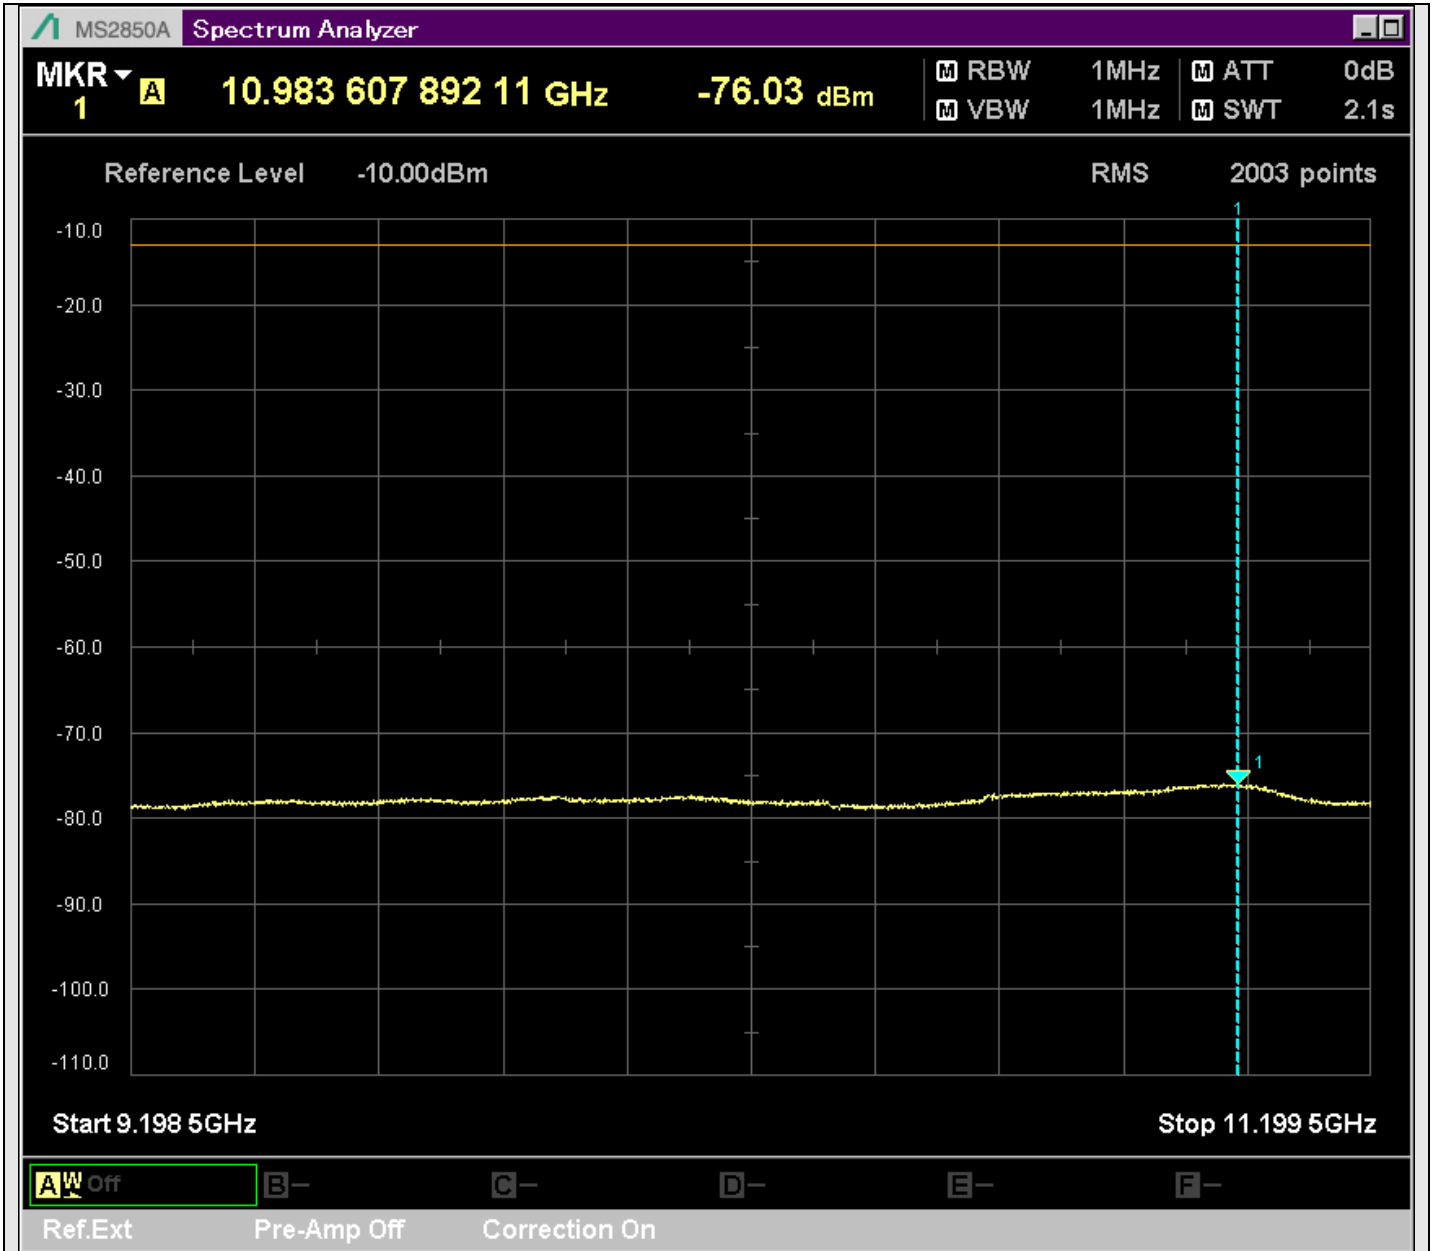

n2_20MHz_15kHz_396000_CP-OFDM
QPSK_Edge_1RB_Left_SA(9198MHz-11200MHz_1MHz)@10983.608MHz