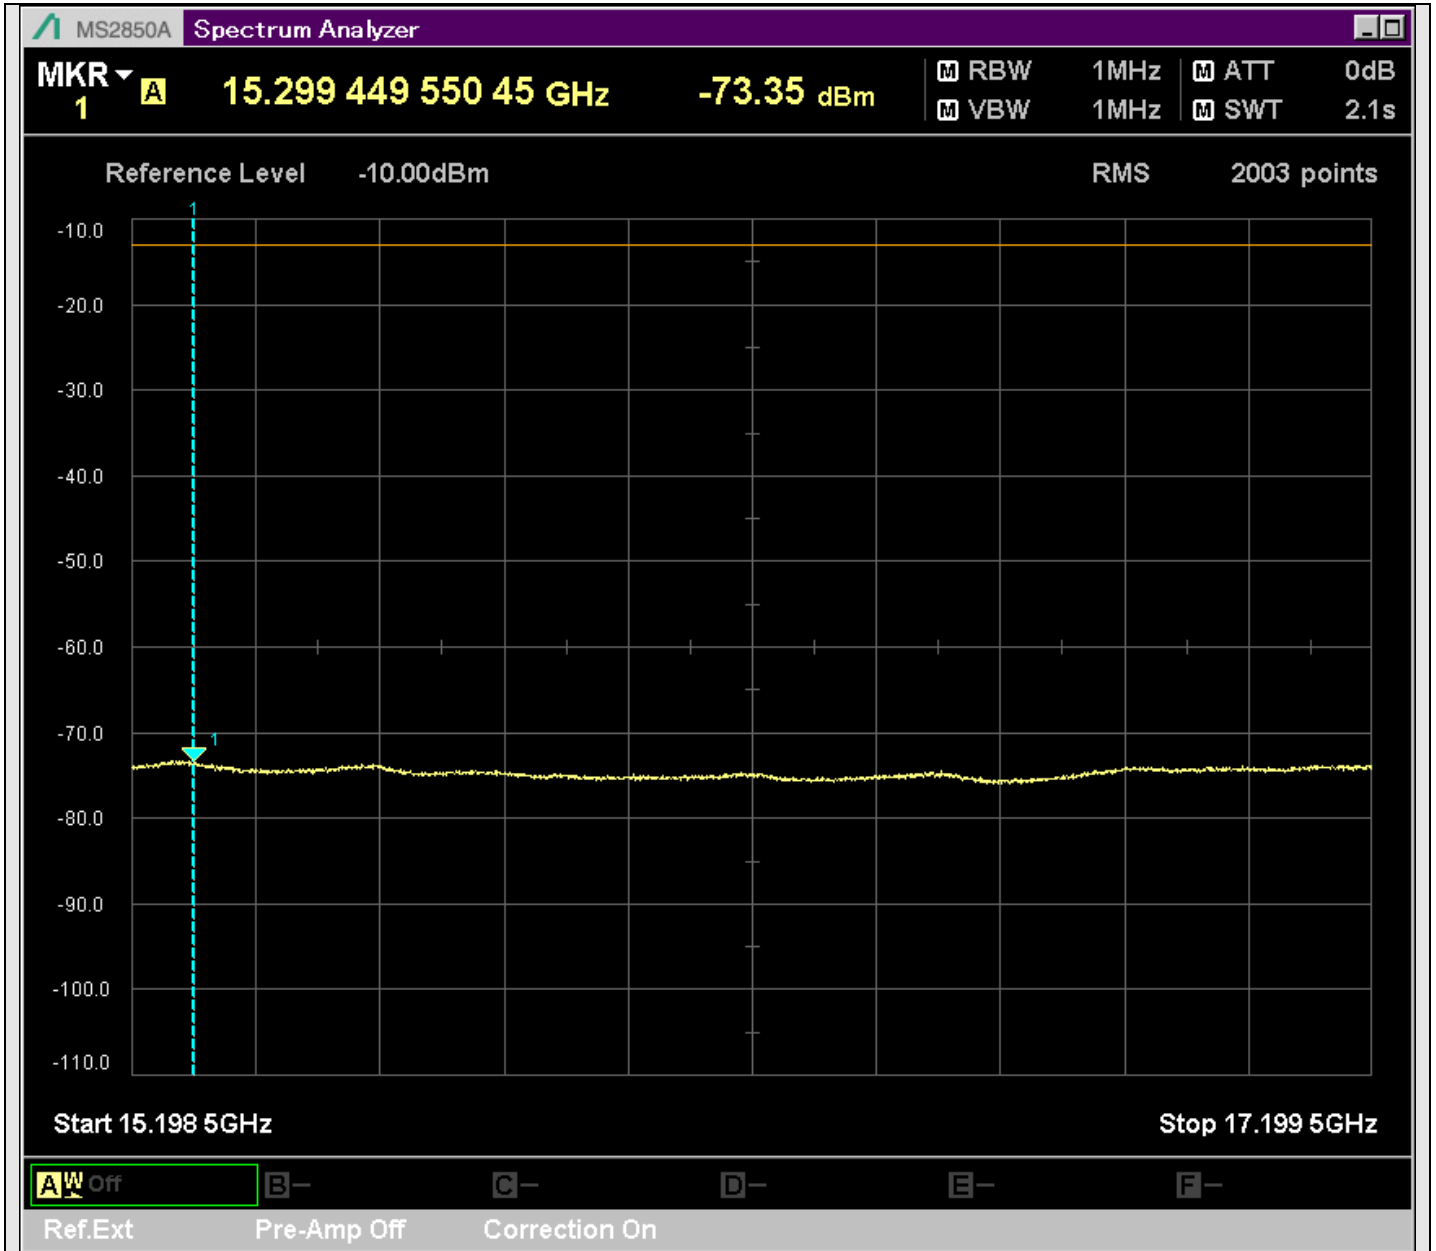

n2_20MHz_15kHz_388000_CP-OFDM
QPSK_Outer_Full_SA(15198MHz-17200MHz_1MHz)@15299.450MHz