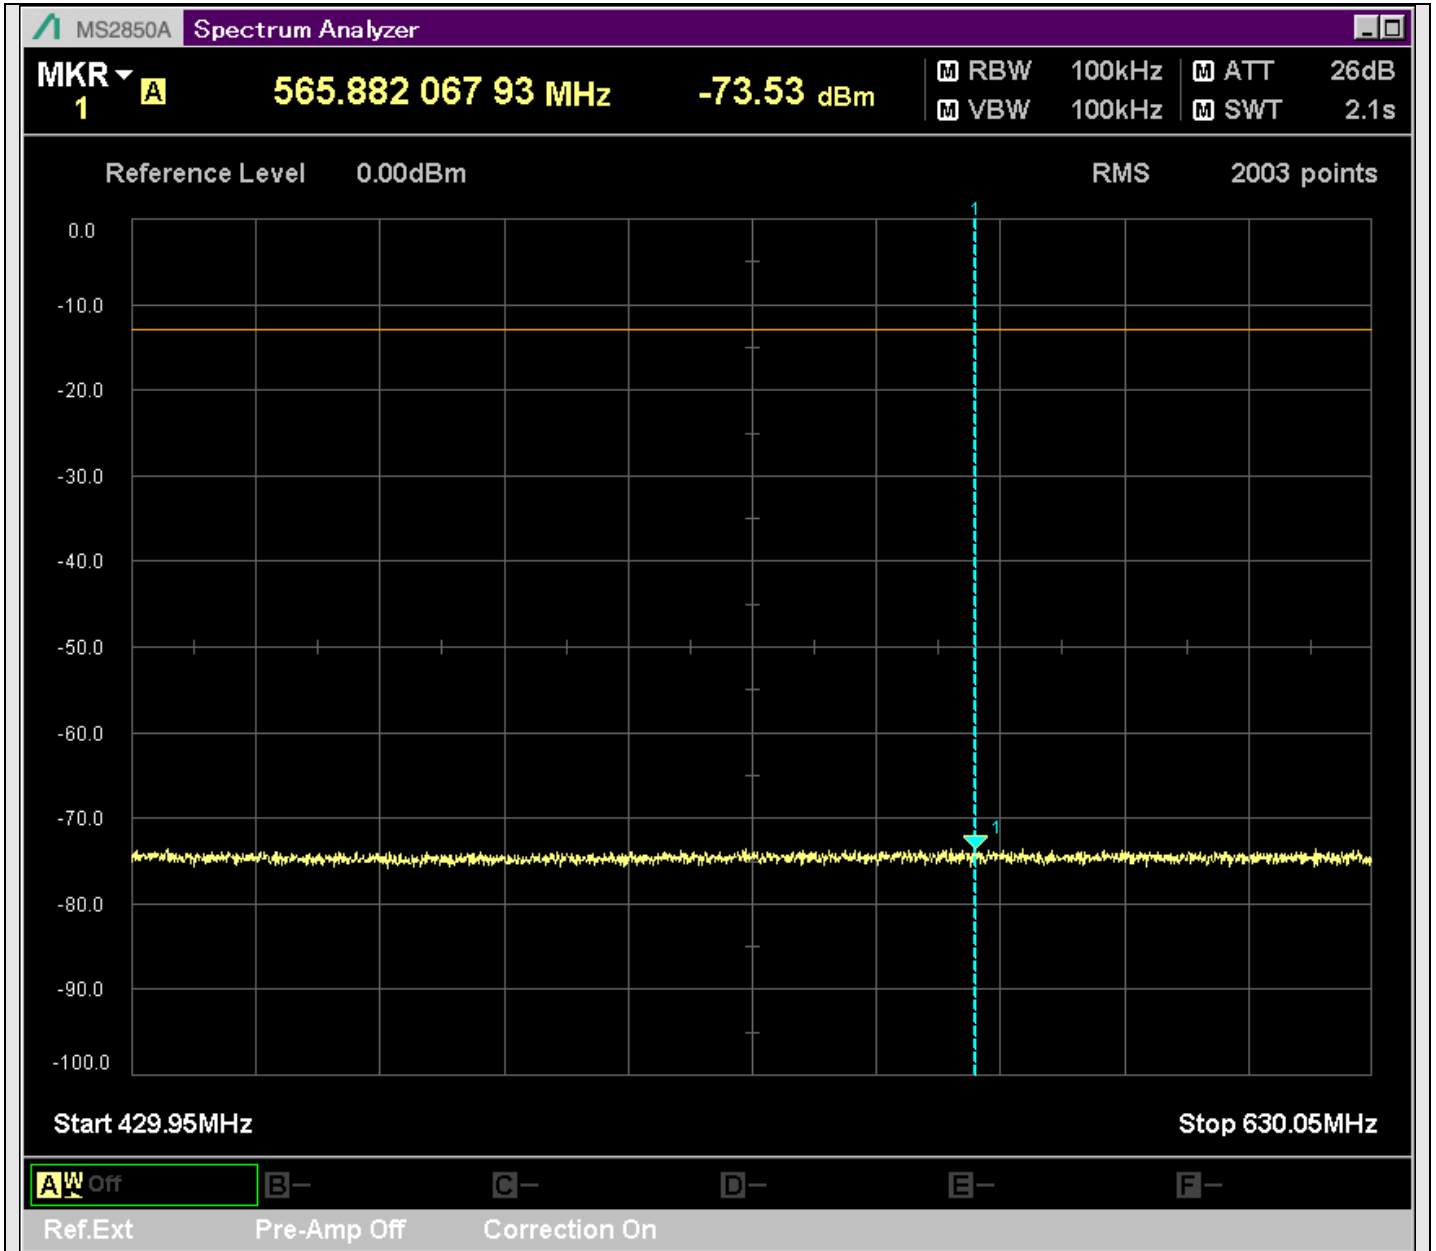

n2_20MHz_15kHz_392000_CP-OFDM
QPSK_Edge_1RB_Right_SA(15198MHz-17200MHz_1MHz)@15288.455MHz

n2_20MHz_15kHz_392000_CP-OFDM
QPSK_Edge_1RB_Right_SA(17198MHz-19100MHz_1MHz)@17769.200MHz

n2_20MHz_15kHz_396000_CP-OFDM
QPSK_Outer_Full_SA(229.9MHz-430.1MHz_100kHz)@286.222MHz