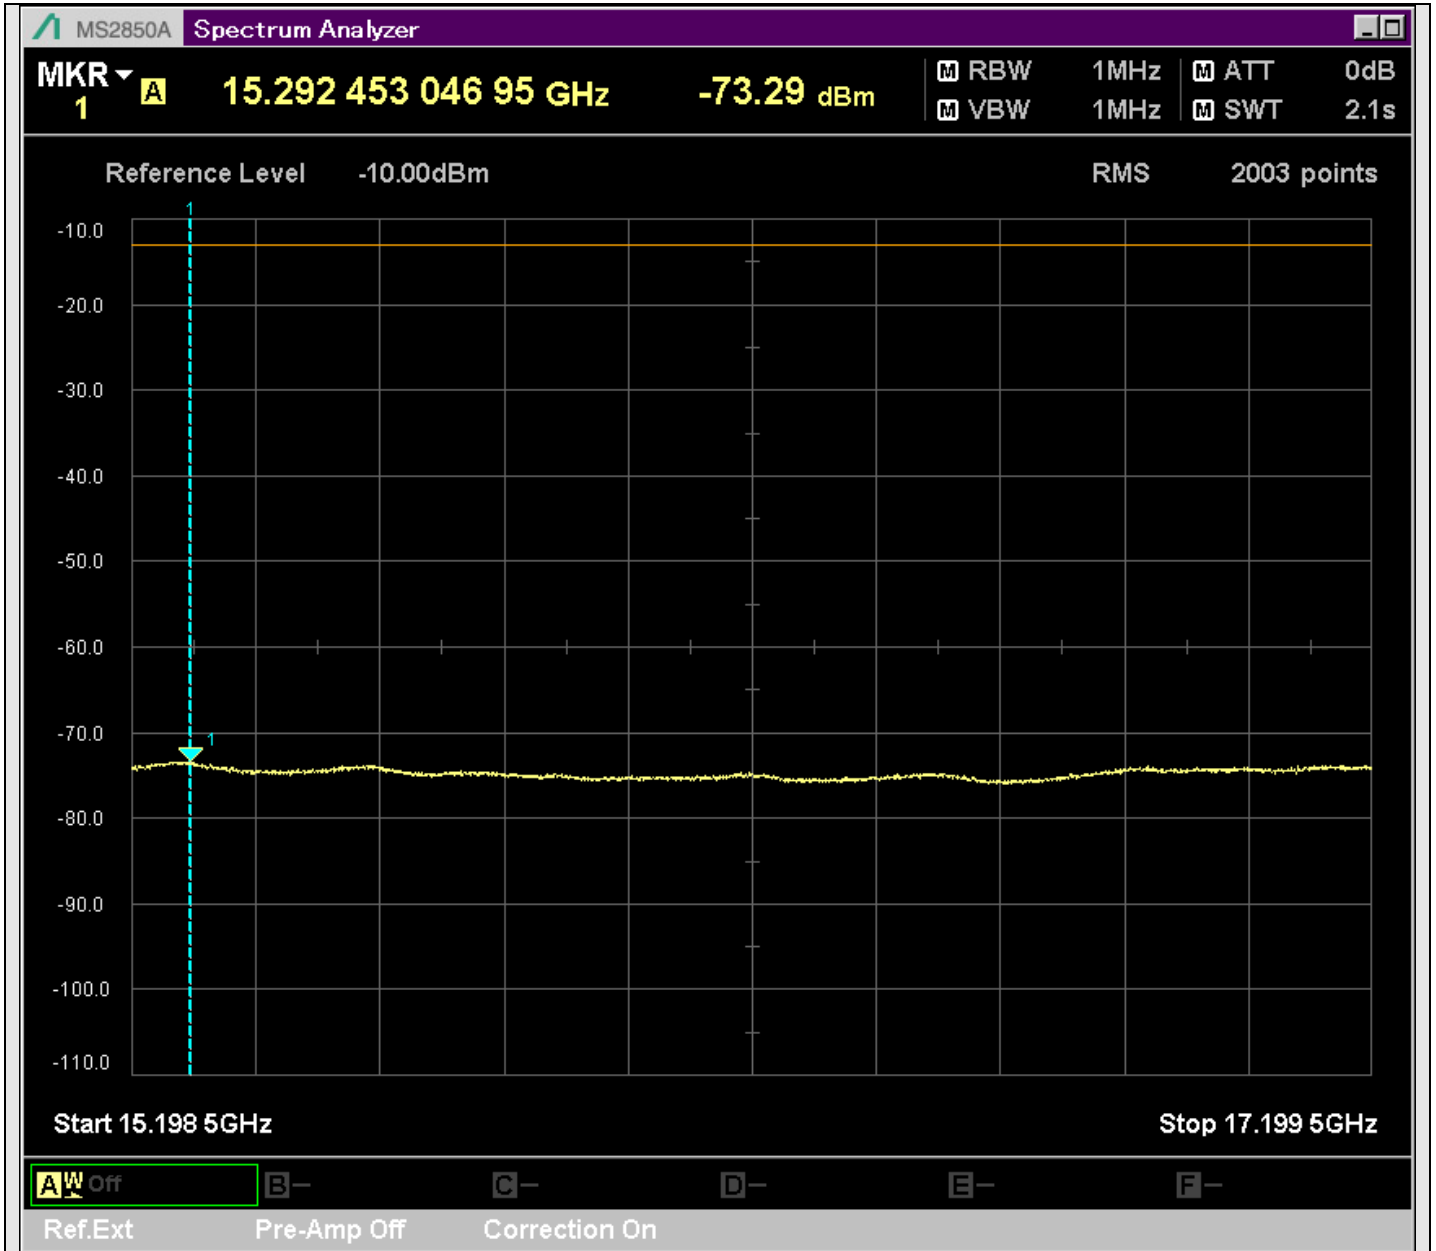

n2_20MHz_15kHz_396000_CP-OFDM
QPSK_Outer_Full_SA(15198MHz-17200MHz_1MHz)@15292.453MHz