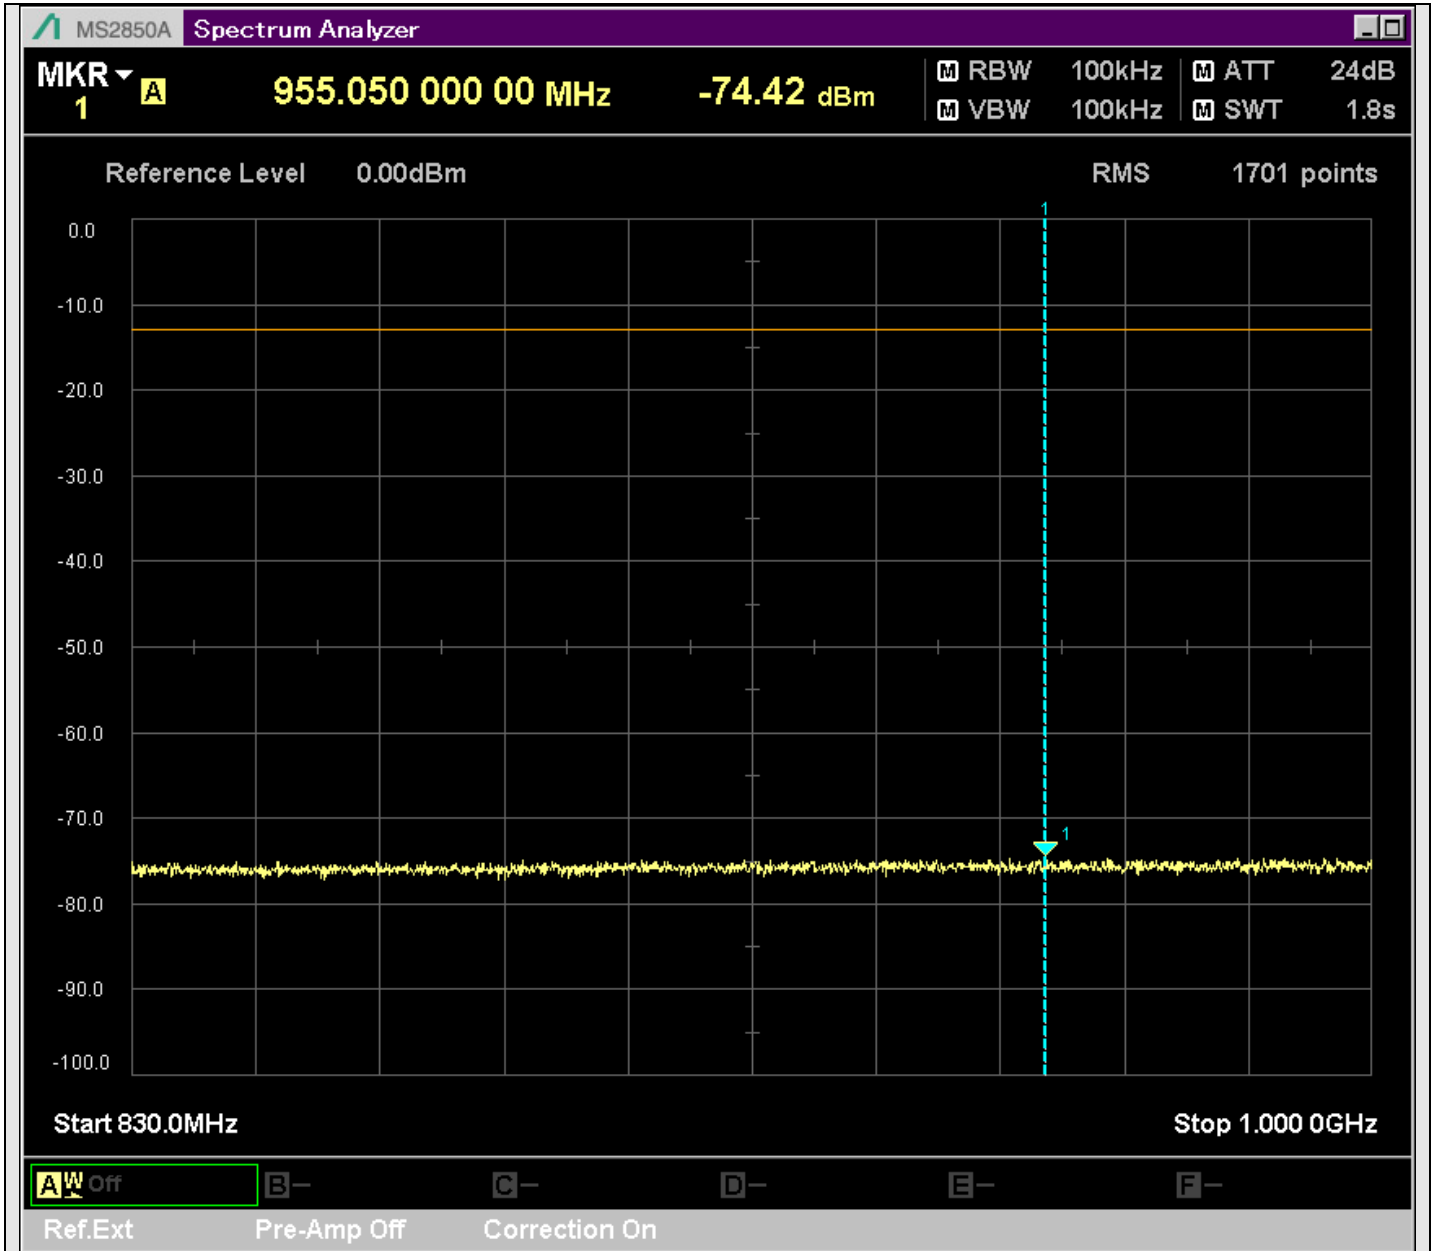

n2_20MHz_15kHz_388000_CP-OFDM
QPSK_Edge_1RB_Left_SA(829.9MHz-1000MHz_100kHz)@955.050MHz