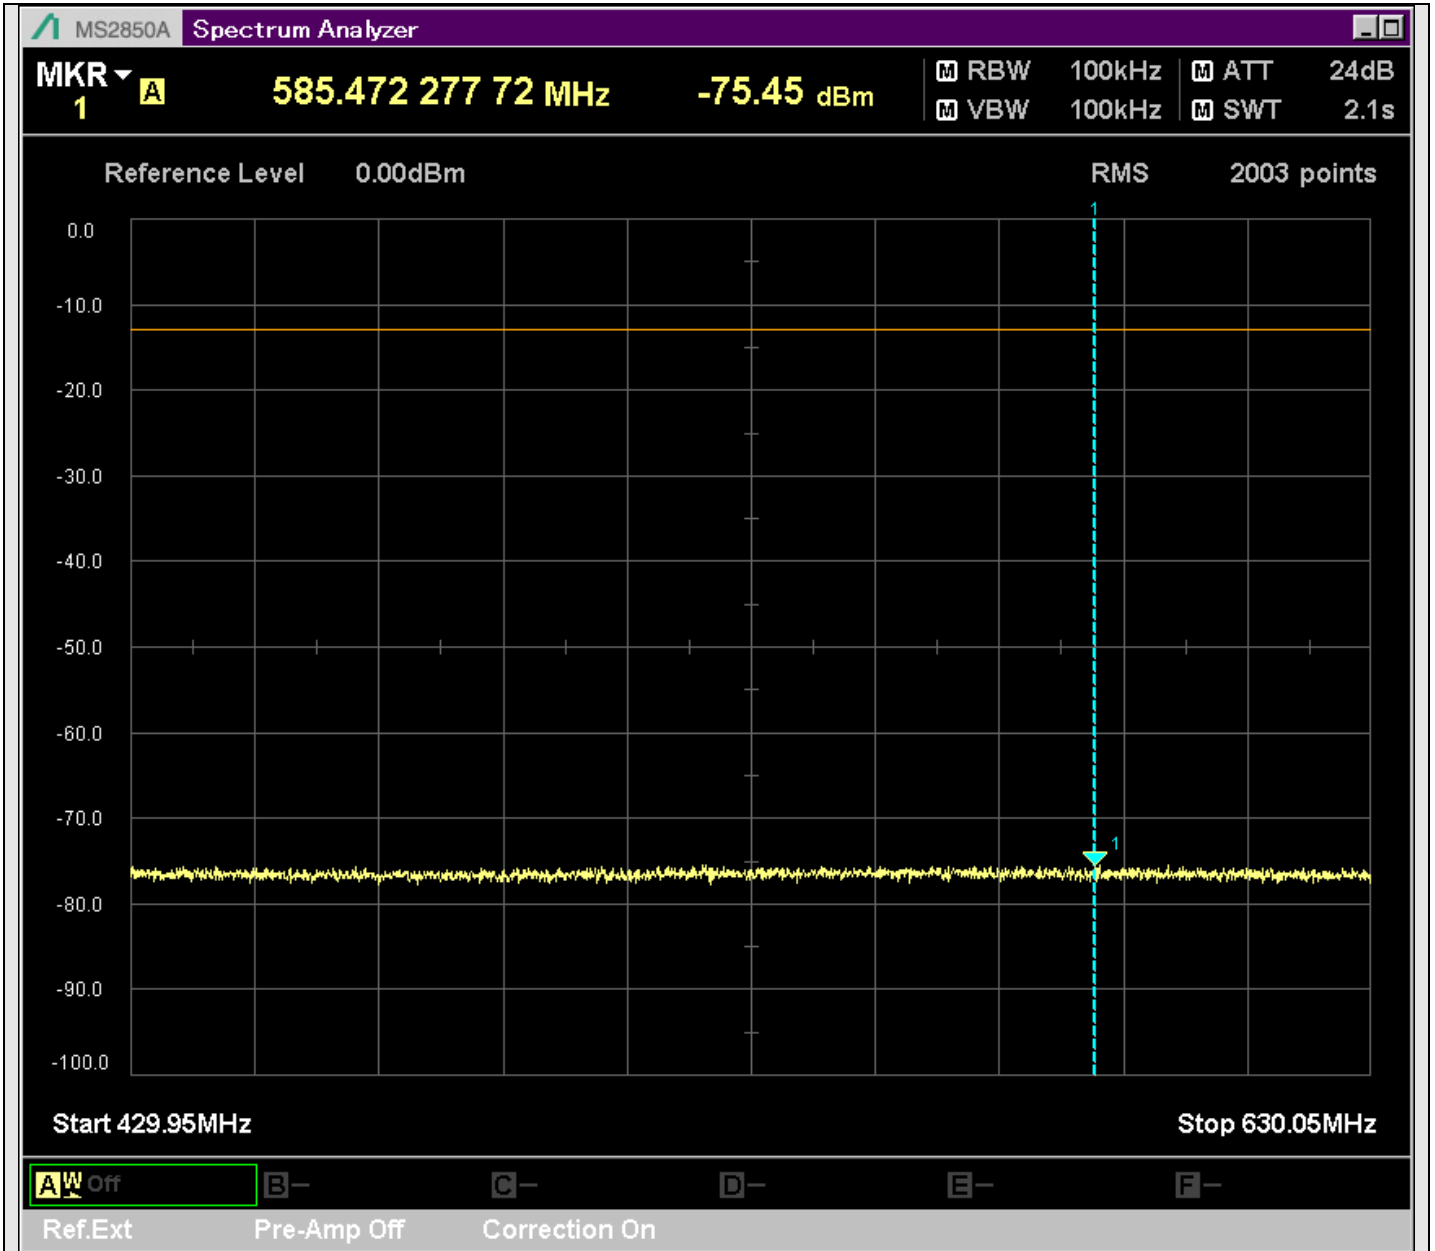

n2_20MHz_15kHz_388000_CP-OFDM
QPSK_Edge_1RB_Left_SA(429.9MHz-630.1MHz_100kHz)@585.472MHz