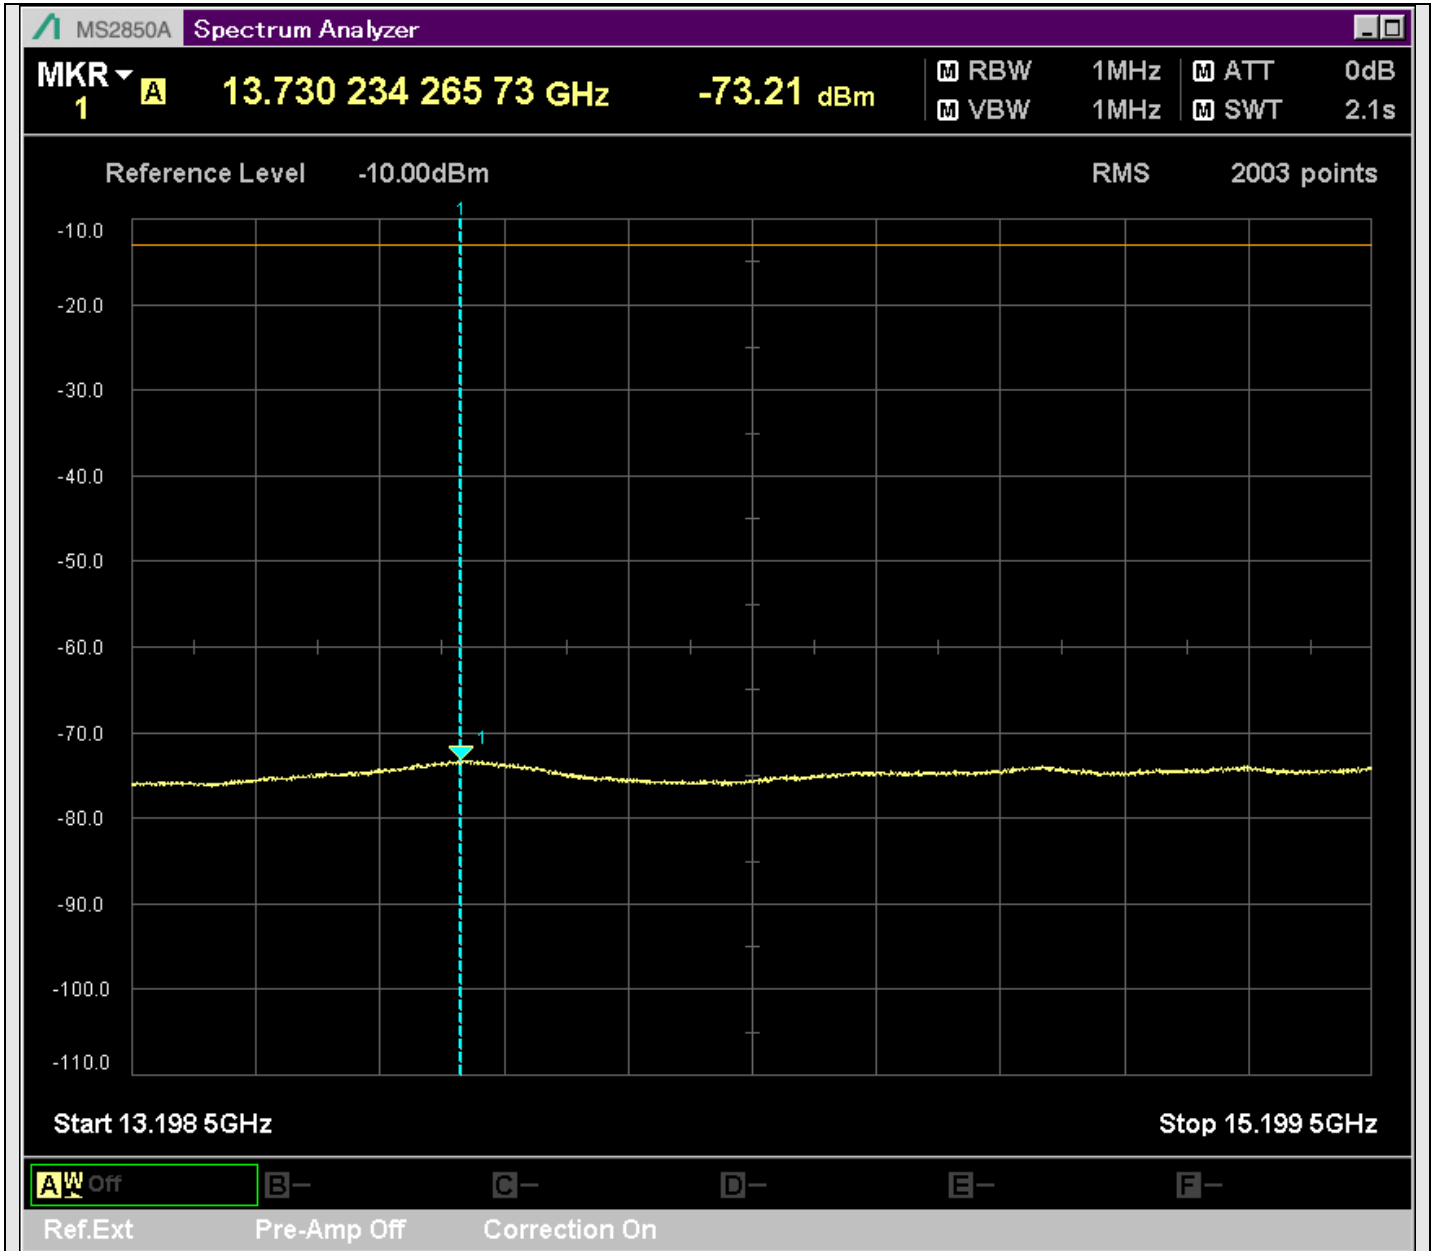

n2_20MHz_15kHz_396000_CP-OFDM
QPSK_Outer_Full_SA(13198MHz-15200MHz_1MHz)@13730.234MHz