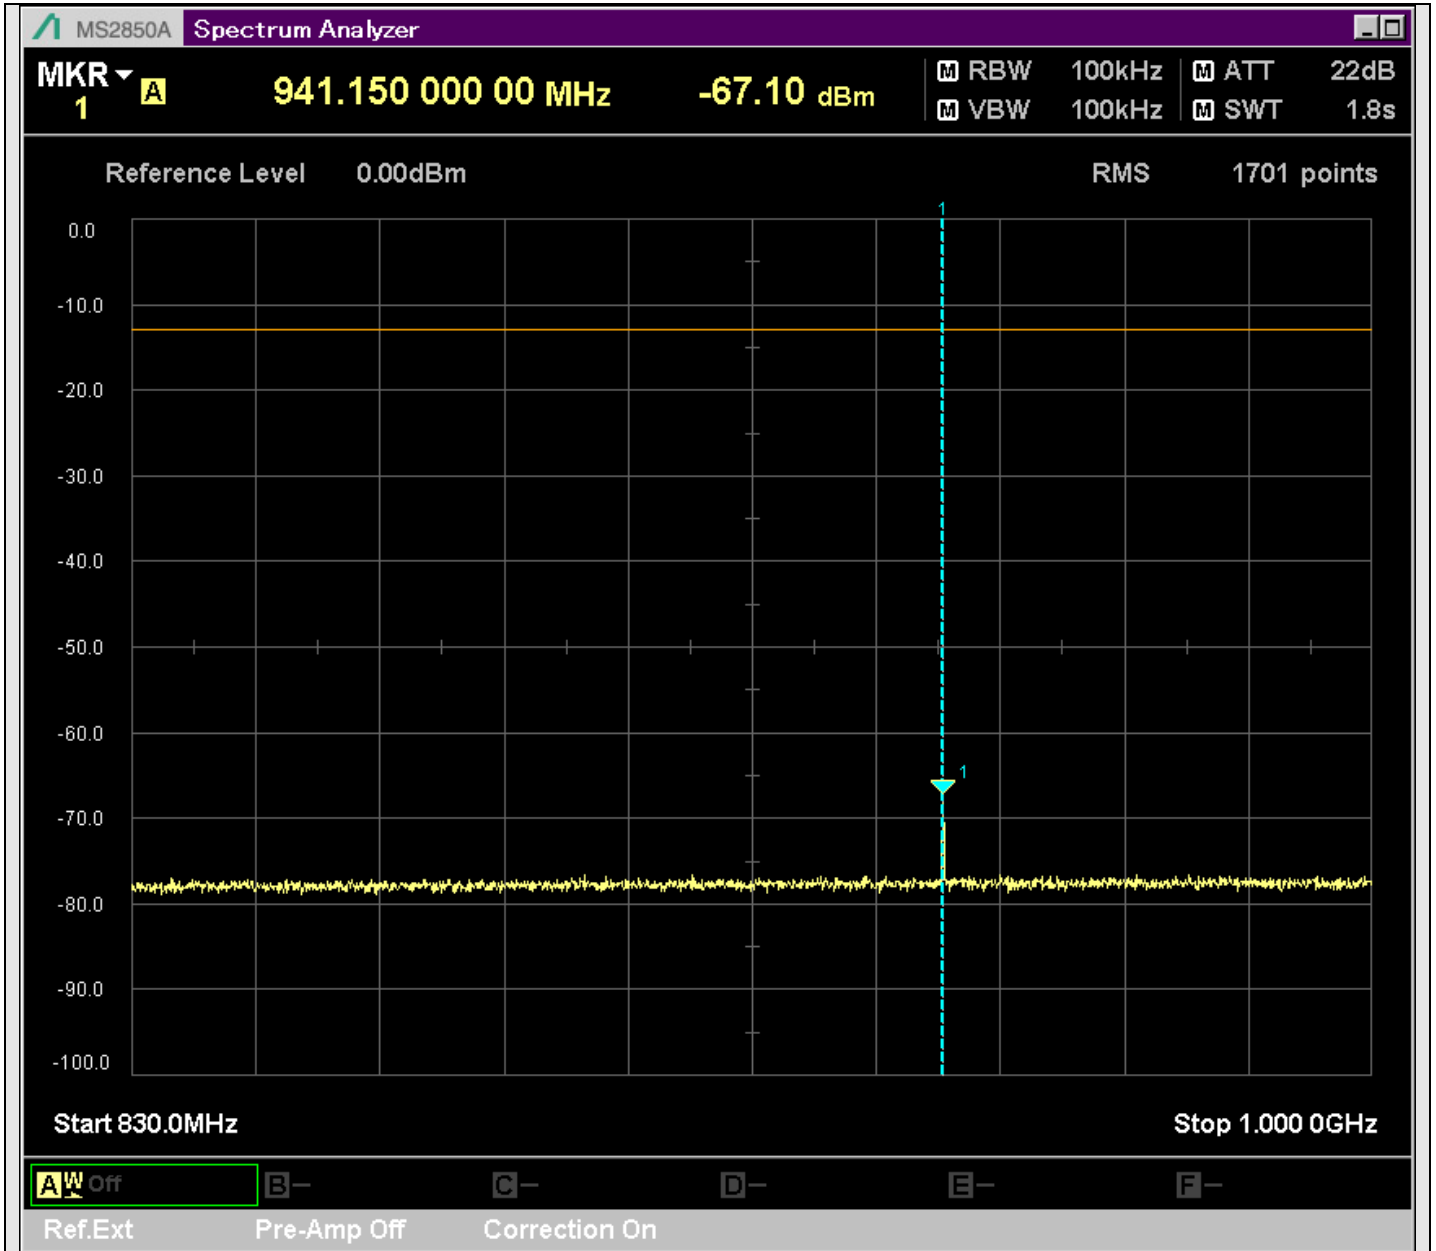

n2_20MHz_15kHz_392000_CP-OFDM
QPSK_Edge_1RB_Right_SA(829.9MHz-1000MHz_100kHz)@941.150MHz