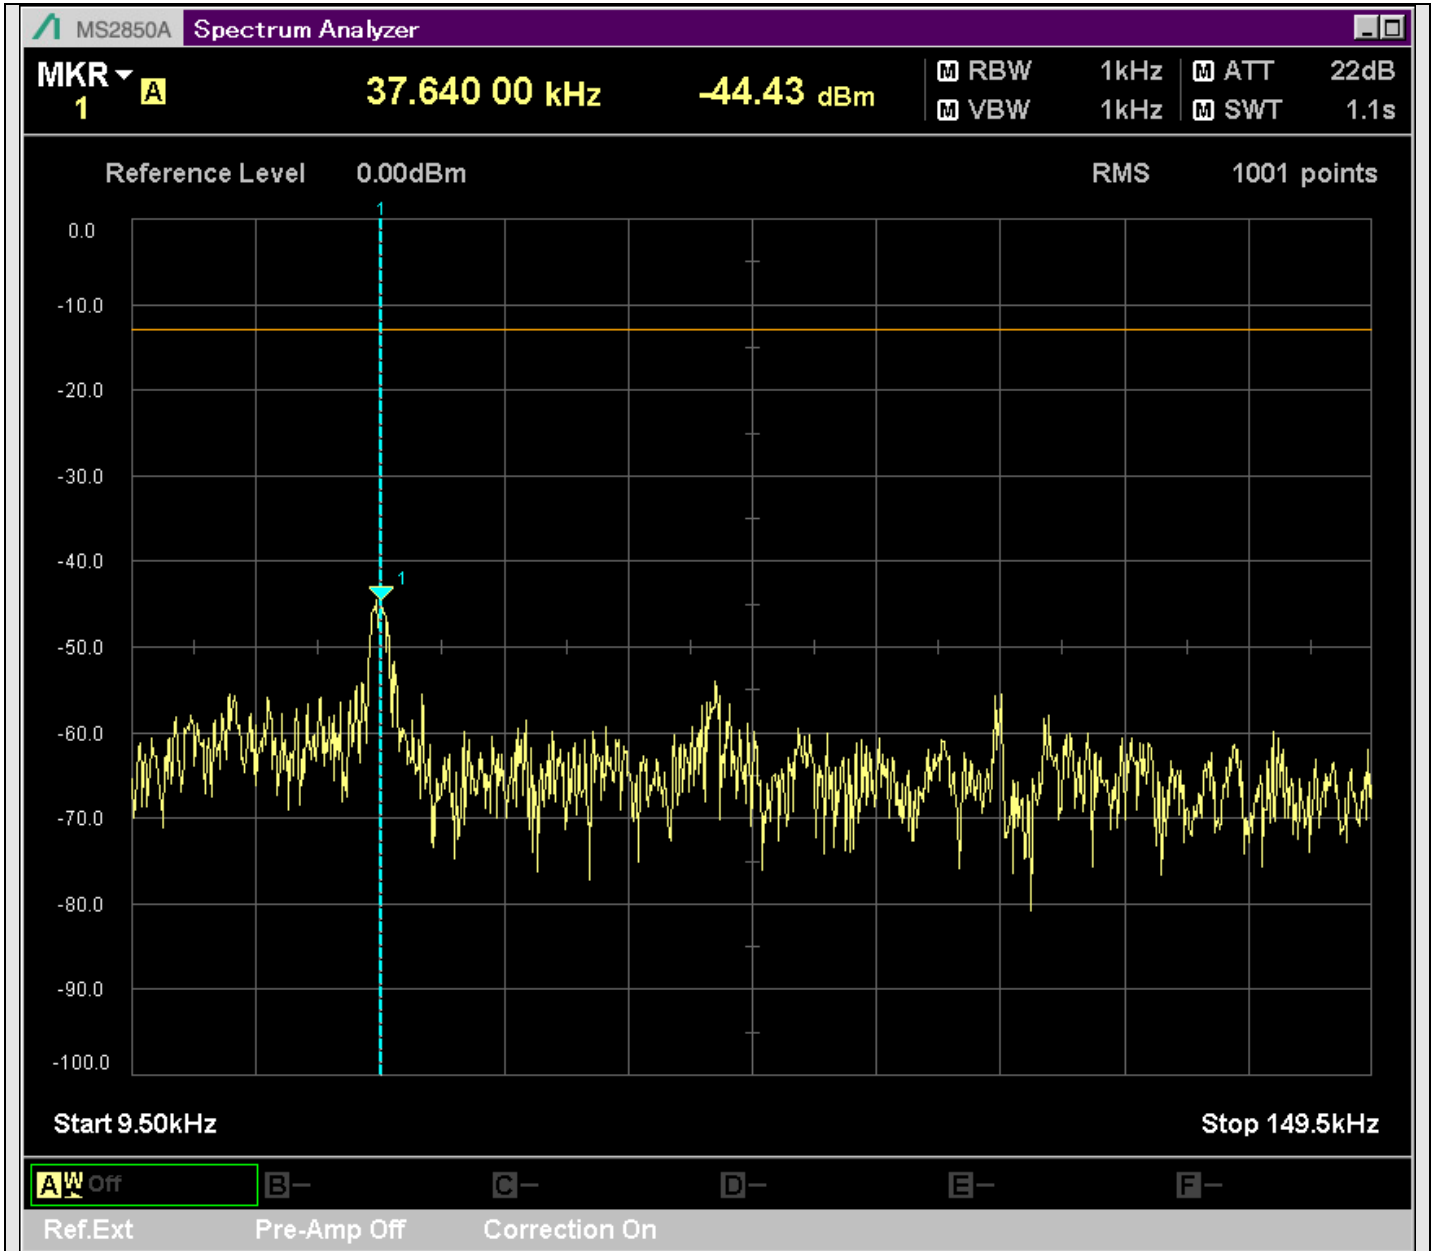

n2_20MHz_15kHz_392000_CP-OFDM
QPSK_Edge_1RB_Left_SA(0.009MHz-0.15MHz_1kHz)@0.038MHz