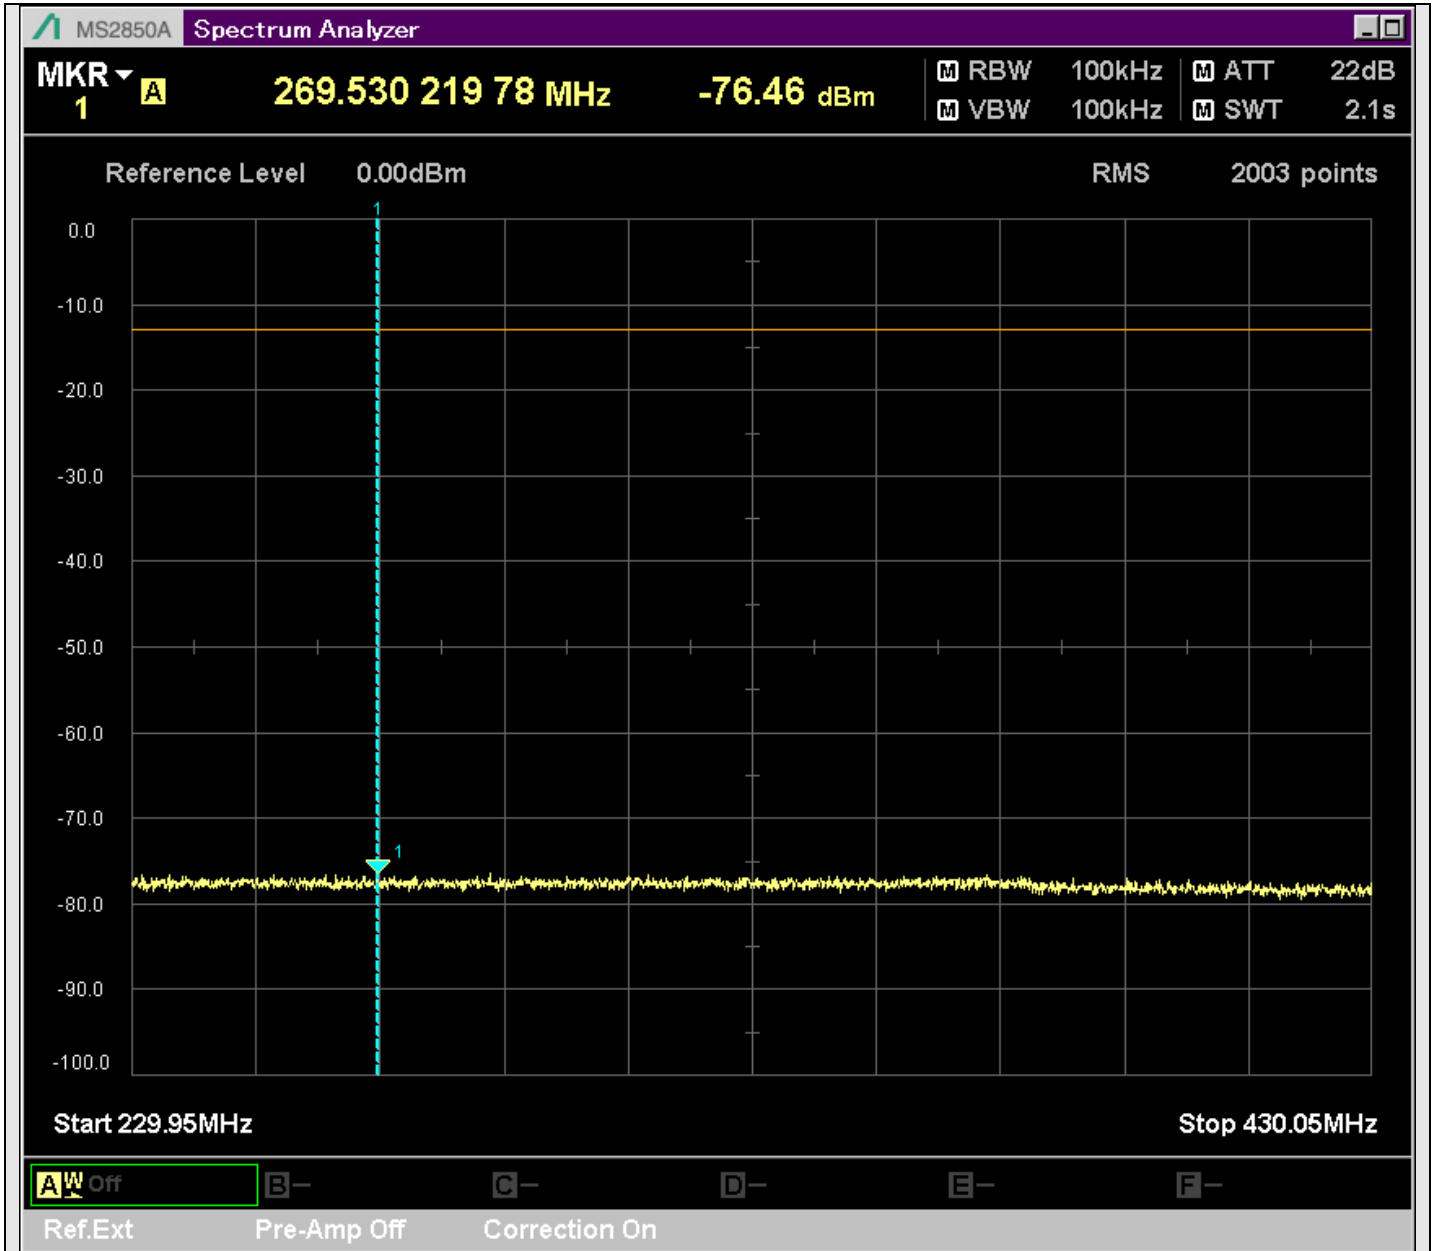

n2_20MHz_15kHz_392000_CP-OFDM
QPSK_Edge_1RB_Right_SA(229.9MHz-430.1MHz_100kHz)@269.530MHz