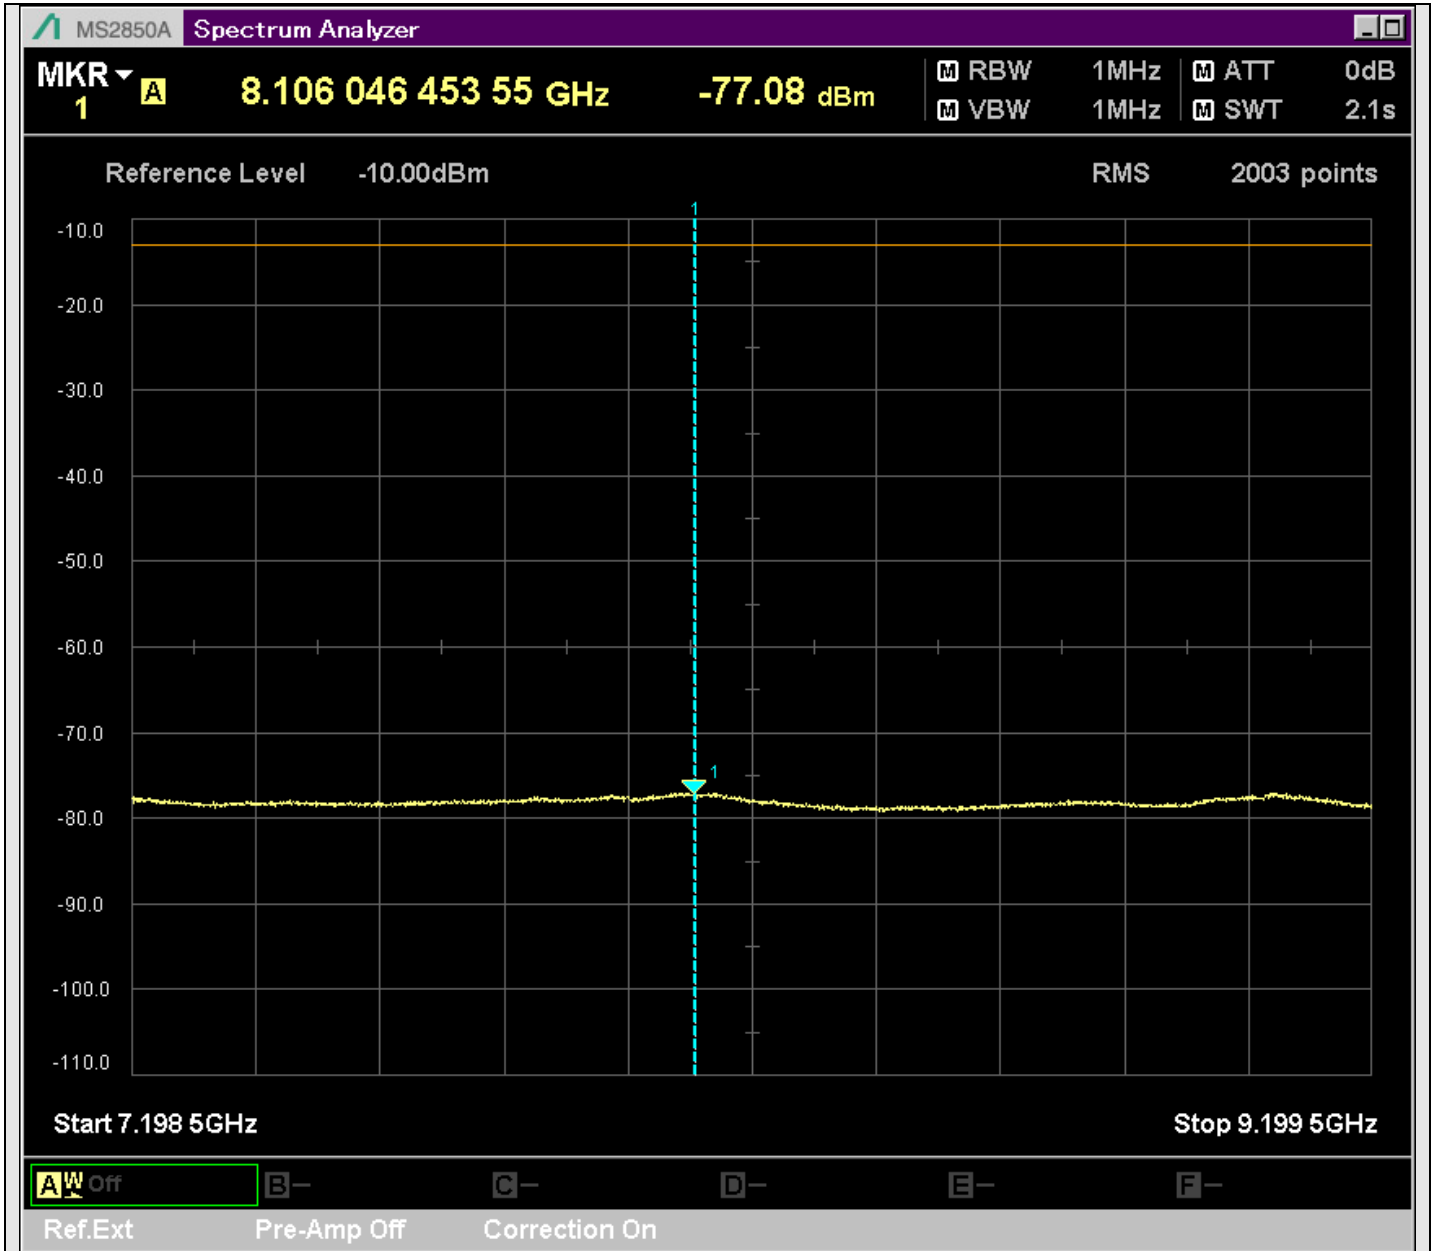

n2_20MHz_15kHz_392000_CP-OFDM
QPSK_Edge_1RB_Right_SA(7198MHz-9200MHz_1MHz)@8106.046MHz