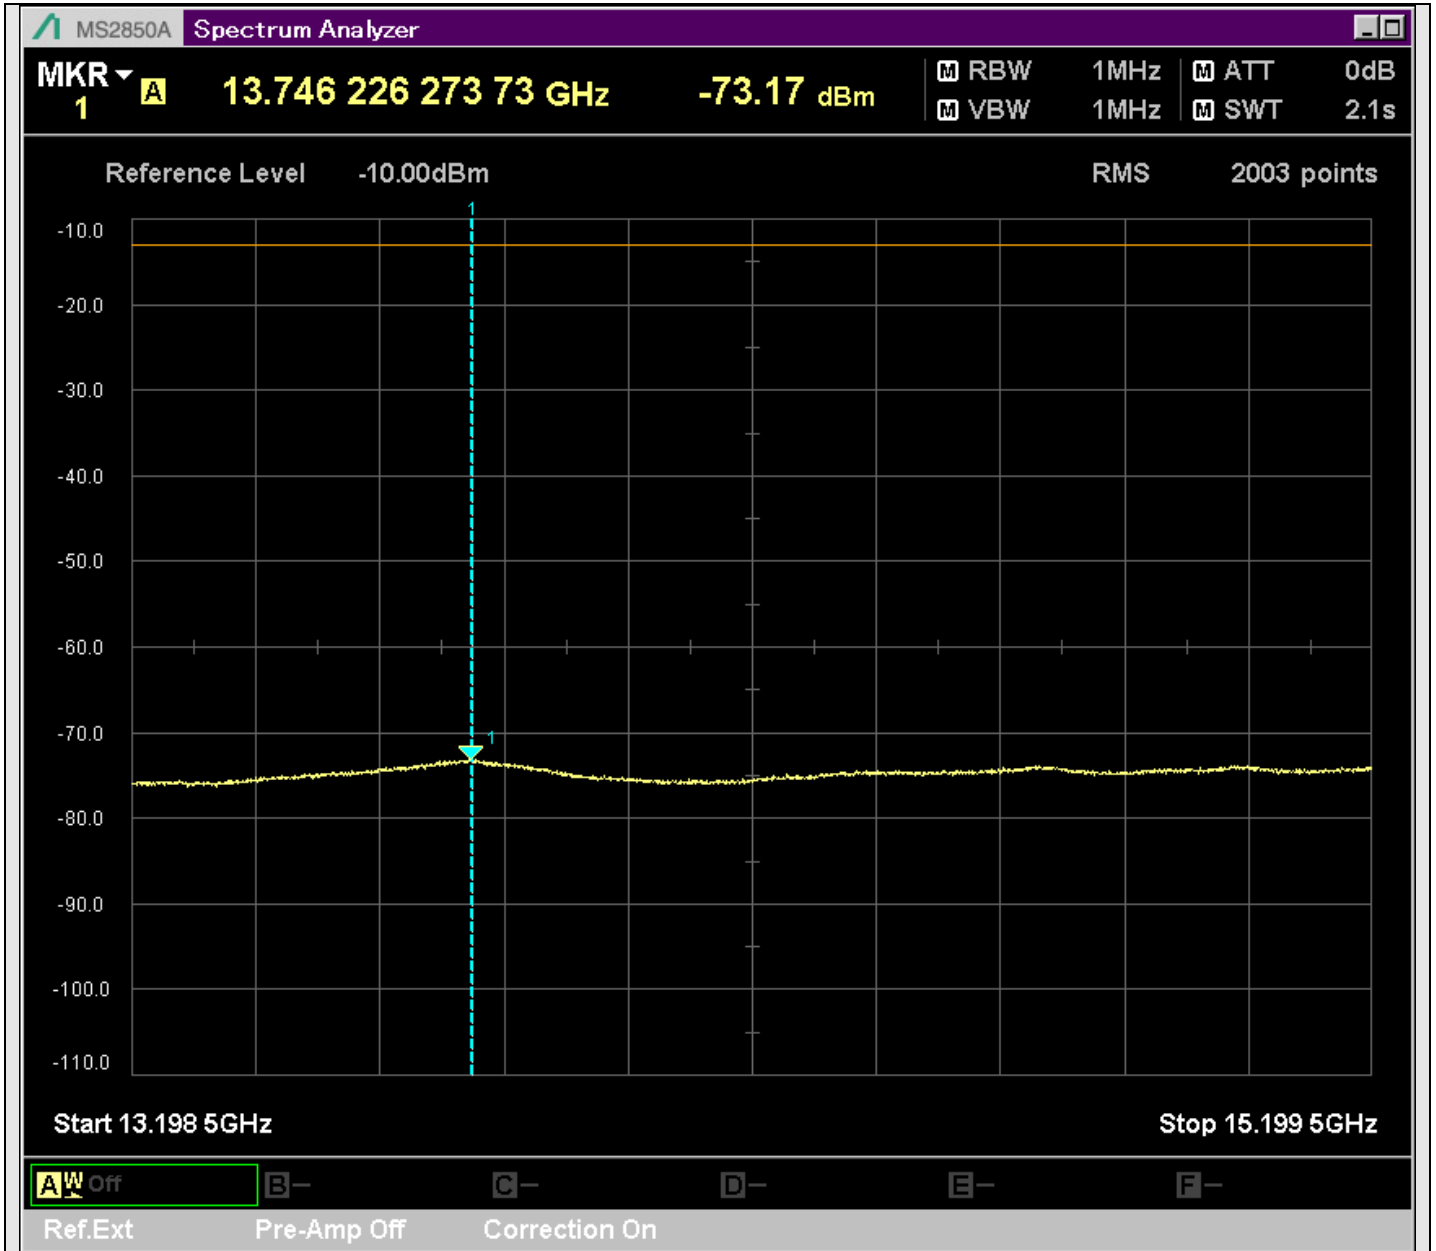

n2_20MHz_15kHz_388000_CP-OFDM
QPSK_Outer_Full_SA(829.9MHz-1000MHz_100kHz)@953.950MHz

n2_20MHz_15kHz_388000_CP-OFDM
QPSK_Outer_Full_SA(9198MHz-11200MHz_1MHz)@10981.609MHz

n2_20MHz_15kHz_388000_CP-OFDM
QPSK_Outer_Full_SA(11198MHz-13200MHz_1MHz)@11884.157MHz