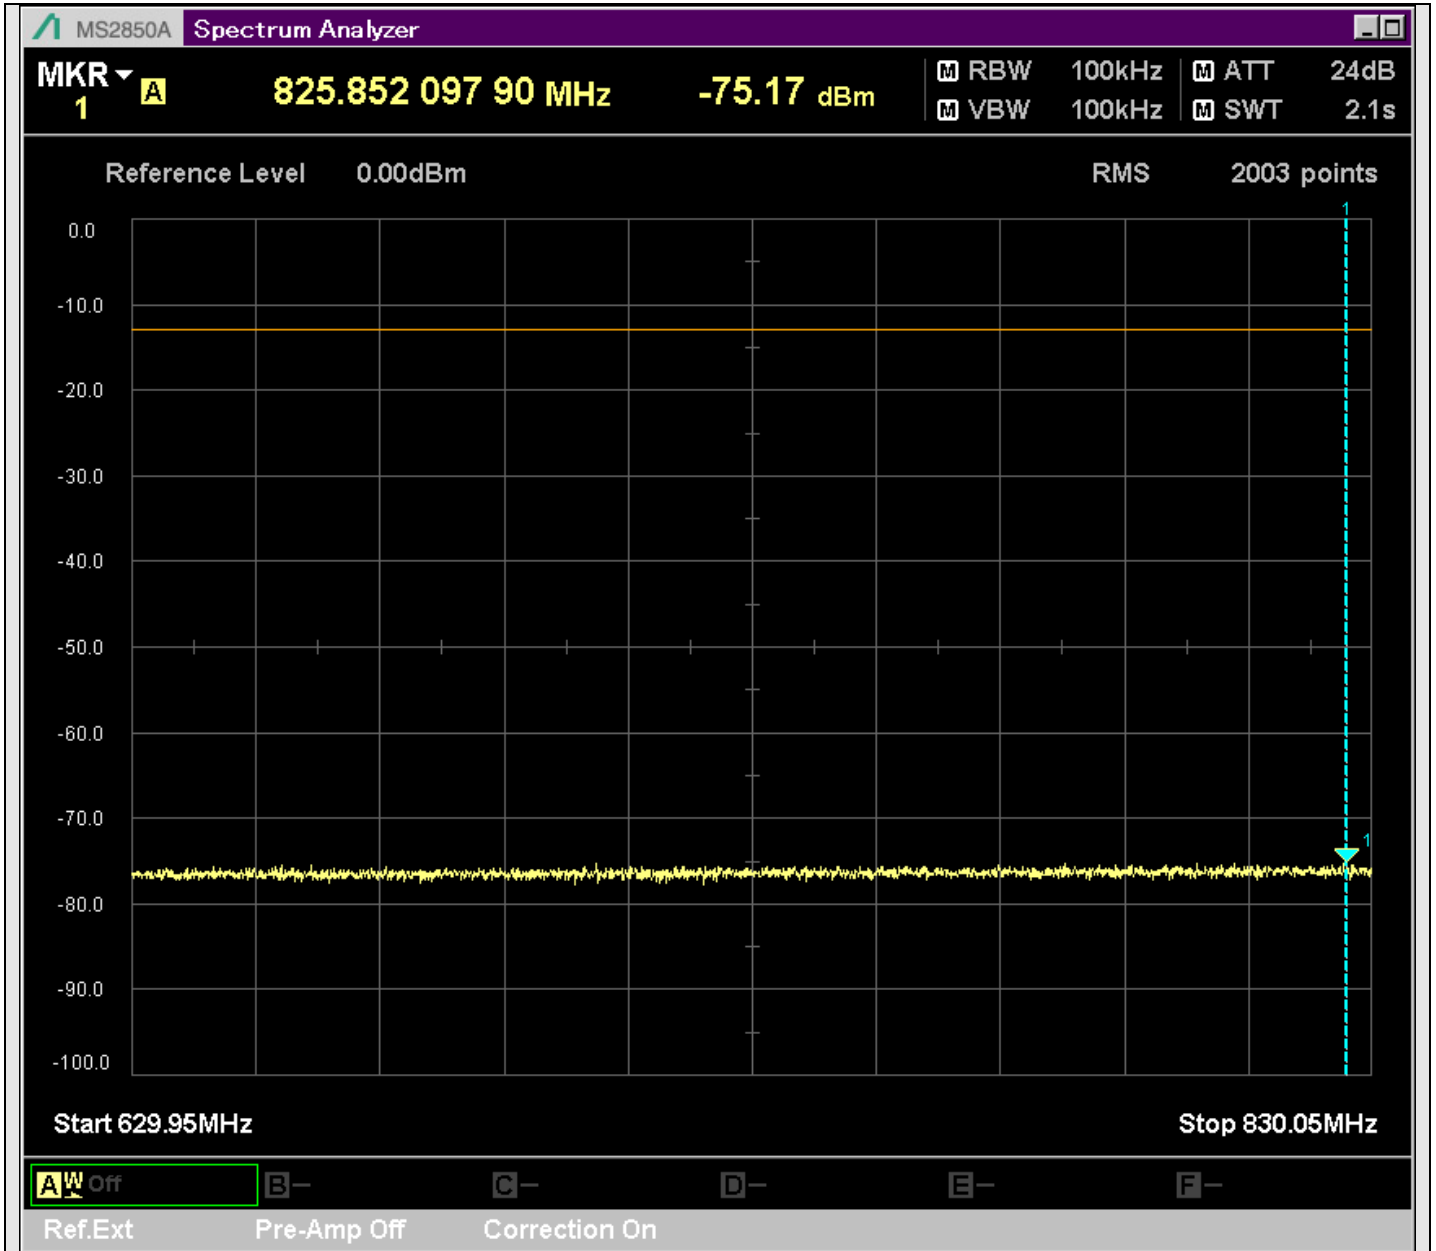

n2_20MHz_15kHz_392000_CP-OFDM
QPSK_Outer_Full_SA(629.9MHz-830.1MHz_100kHz)@825.852MHz