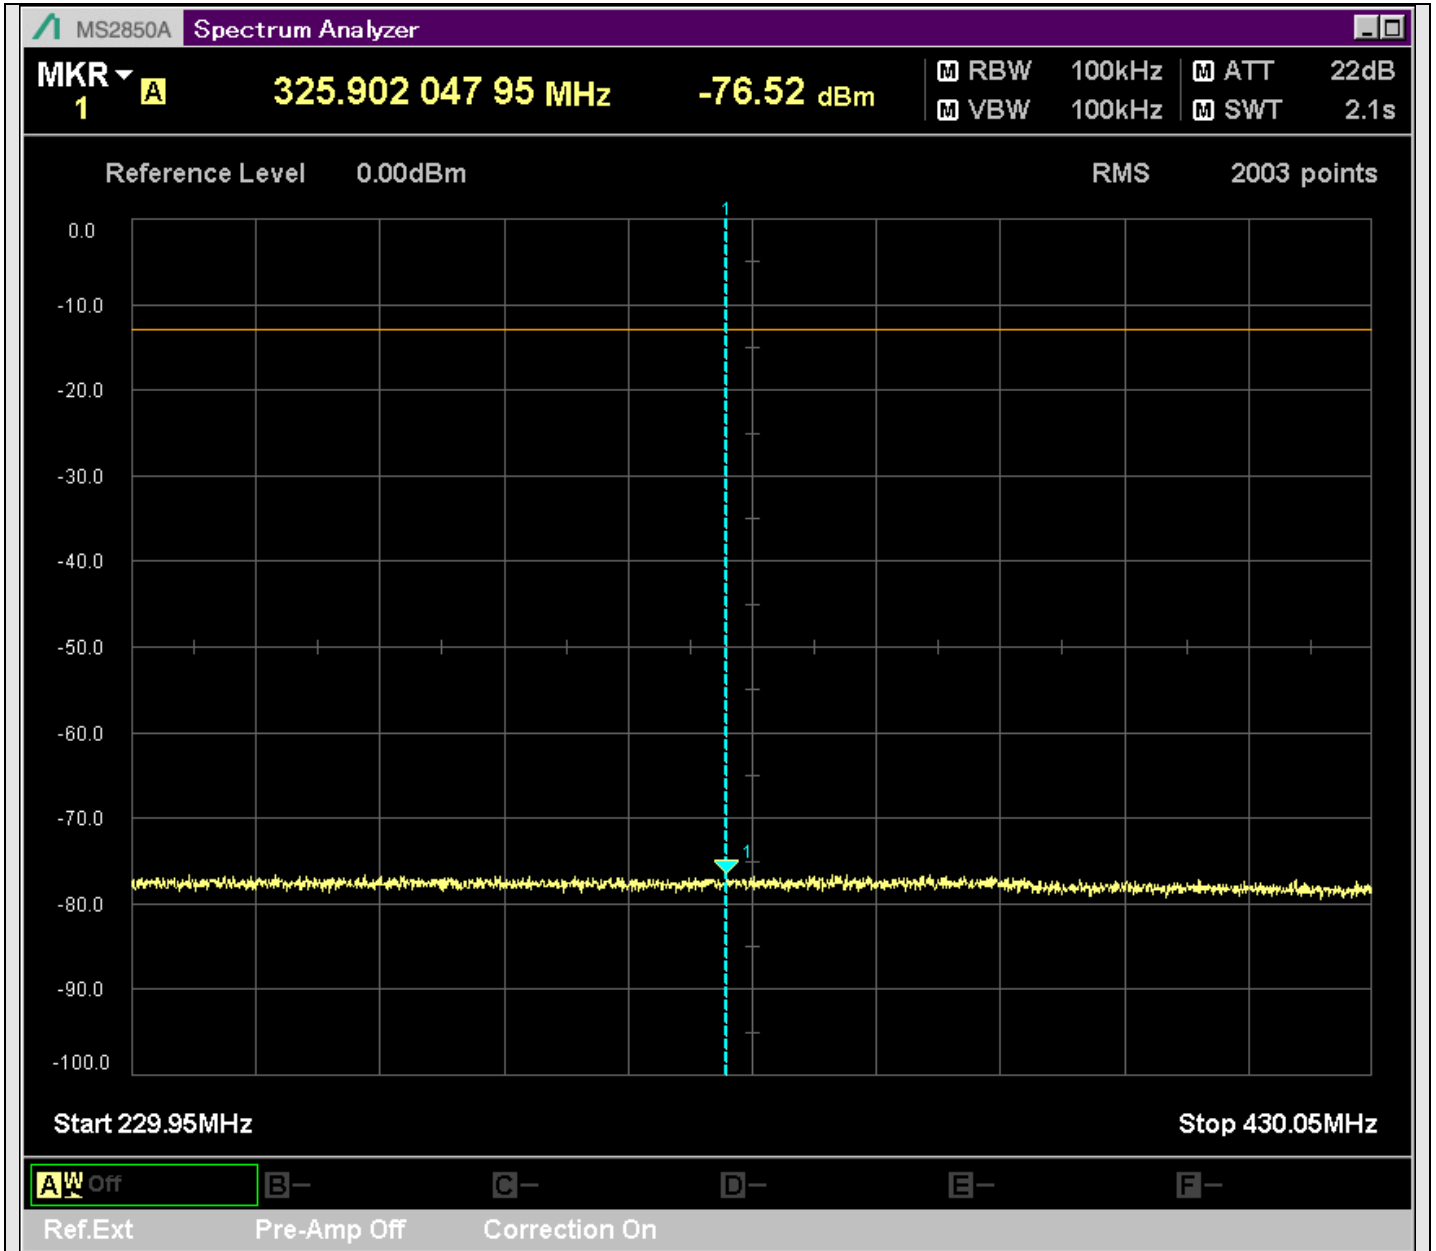

n2_20MHz_15kHz_392000_CP-OFDM
QPSK_Edge_1RB_Left_SA(229.9MHz-430.1MHz_100kHz)@325.902MHz