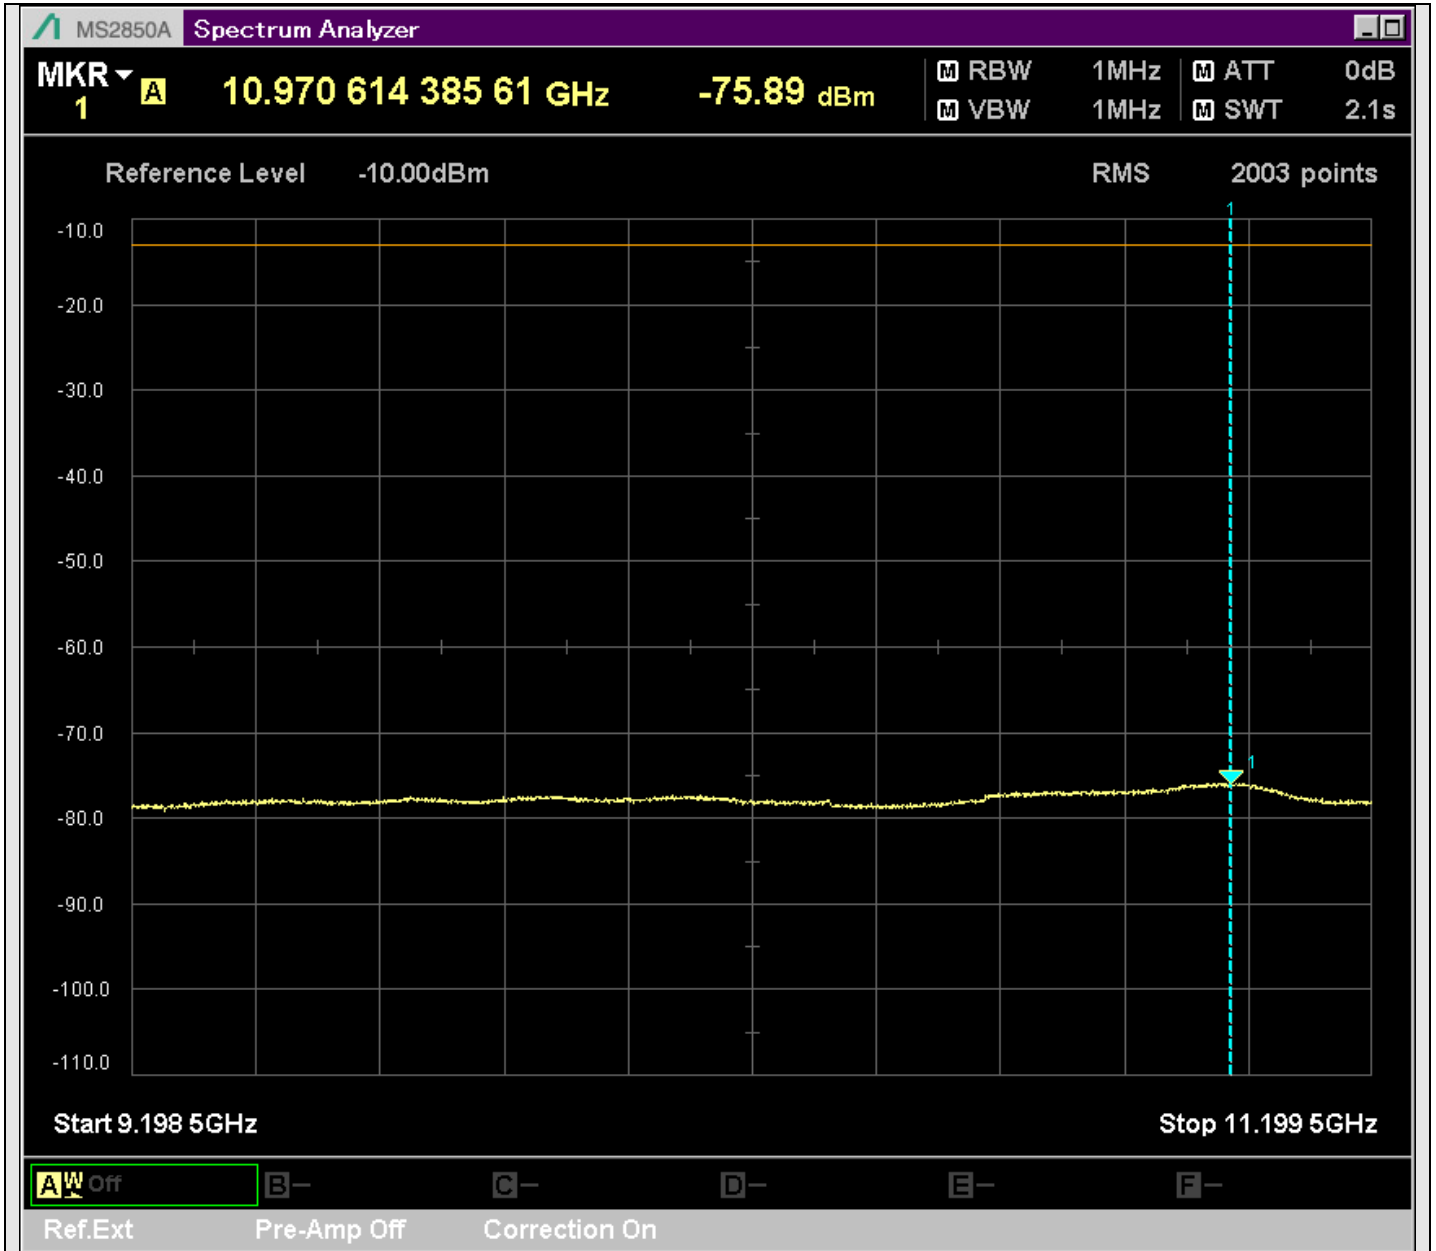

n2_20MHz_15kHz_388000_CP-OFDM
QPSK_Edge_1RB_Right_SA(9198MHz-11200MHz_1MHz)@10970.614MHz