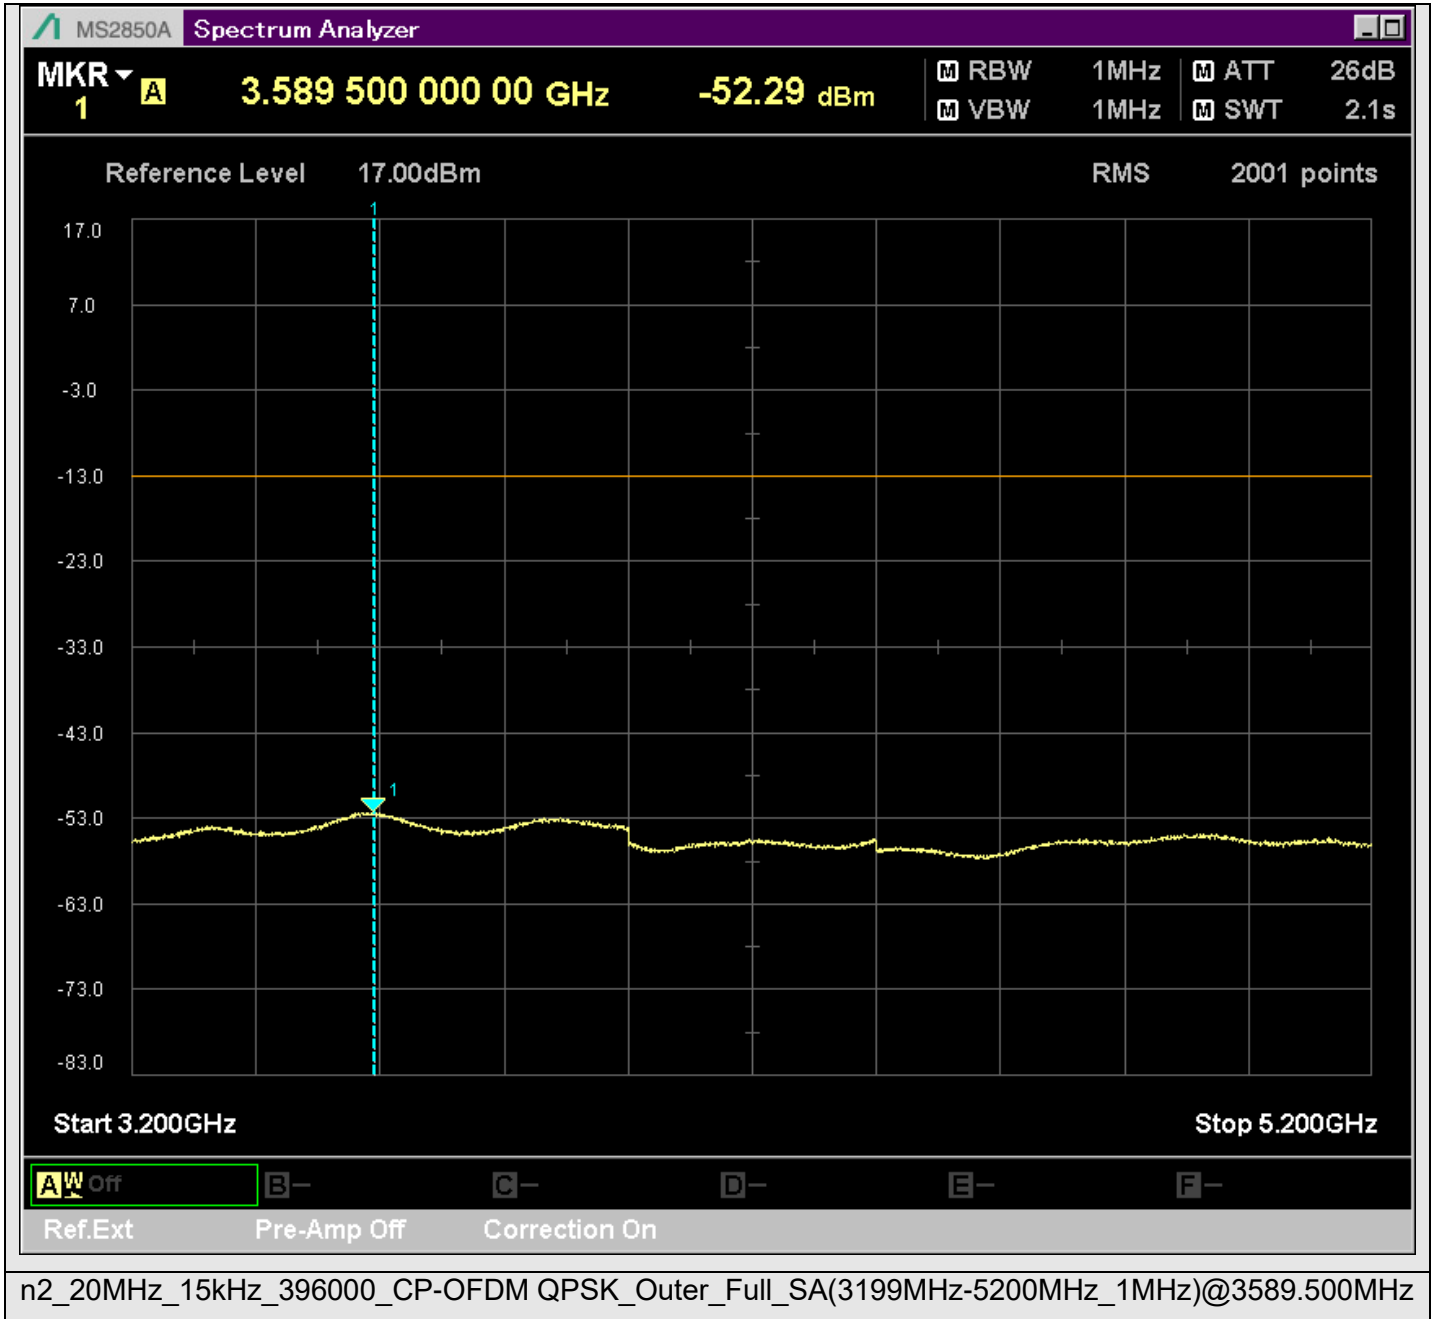

n2_20MHz_15kHz_396000_CP-OFDM
QPSK_Outer_Full_SA(429.9MHz-630.1MHz_100kHz)@565.882MHz

n2_20MHz_15kHz_396000_CP-OFDM
QPSK_Outer_Full_SA(629.9MHz-830.1MHz_100kHz)@818.956MHz

n2_20MHz_15kHz_396000_CP-OFDM
QPSK_Outer_Full_SA(829.9MHz-1000MHz_100kHz)@986.450MHz