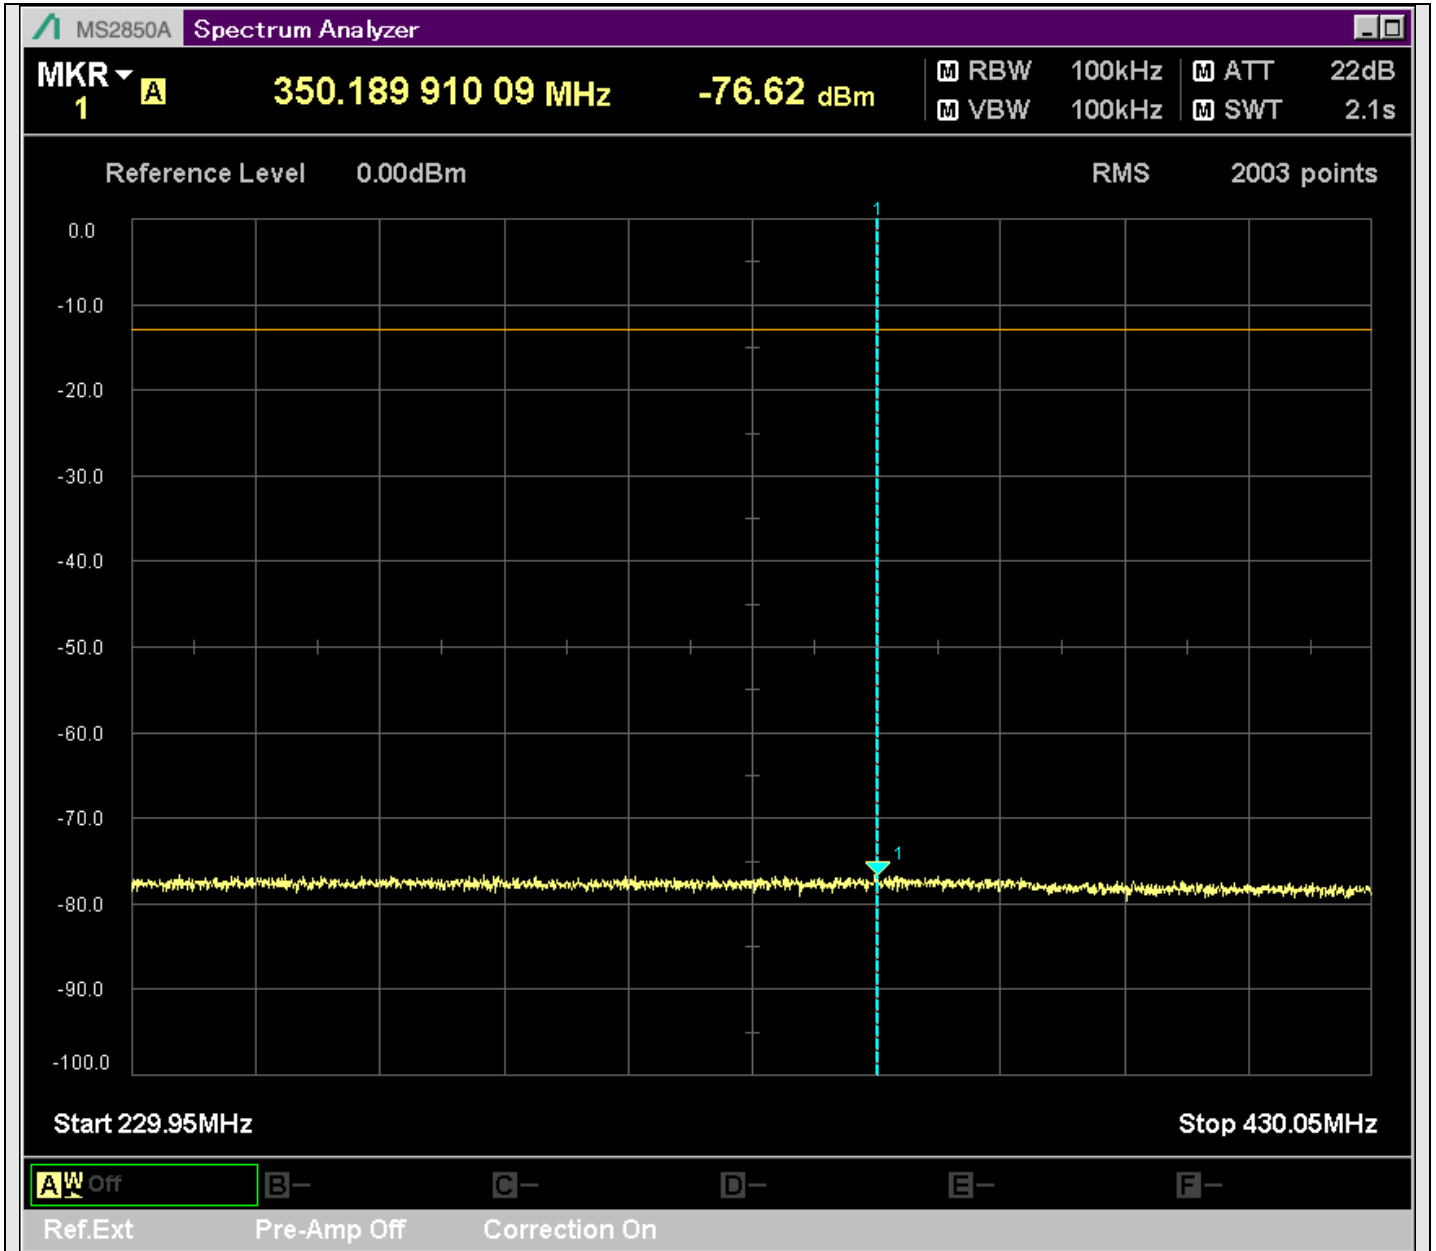

n2_20MHz_15kHz_388000_CP-OFDM
QPSK_Edge_1RB_Right_SA(229.9MHz-430.1MHz_100kHz)@350.190MHz