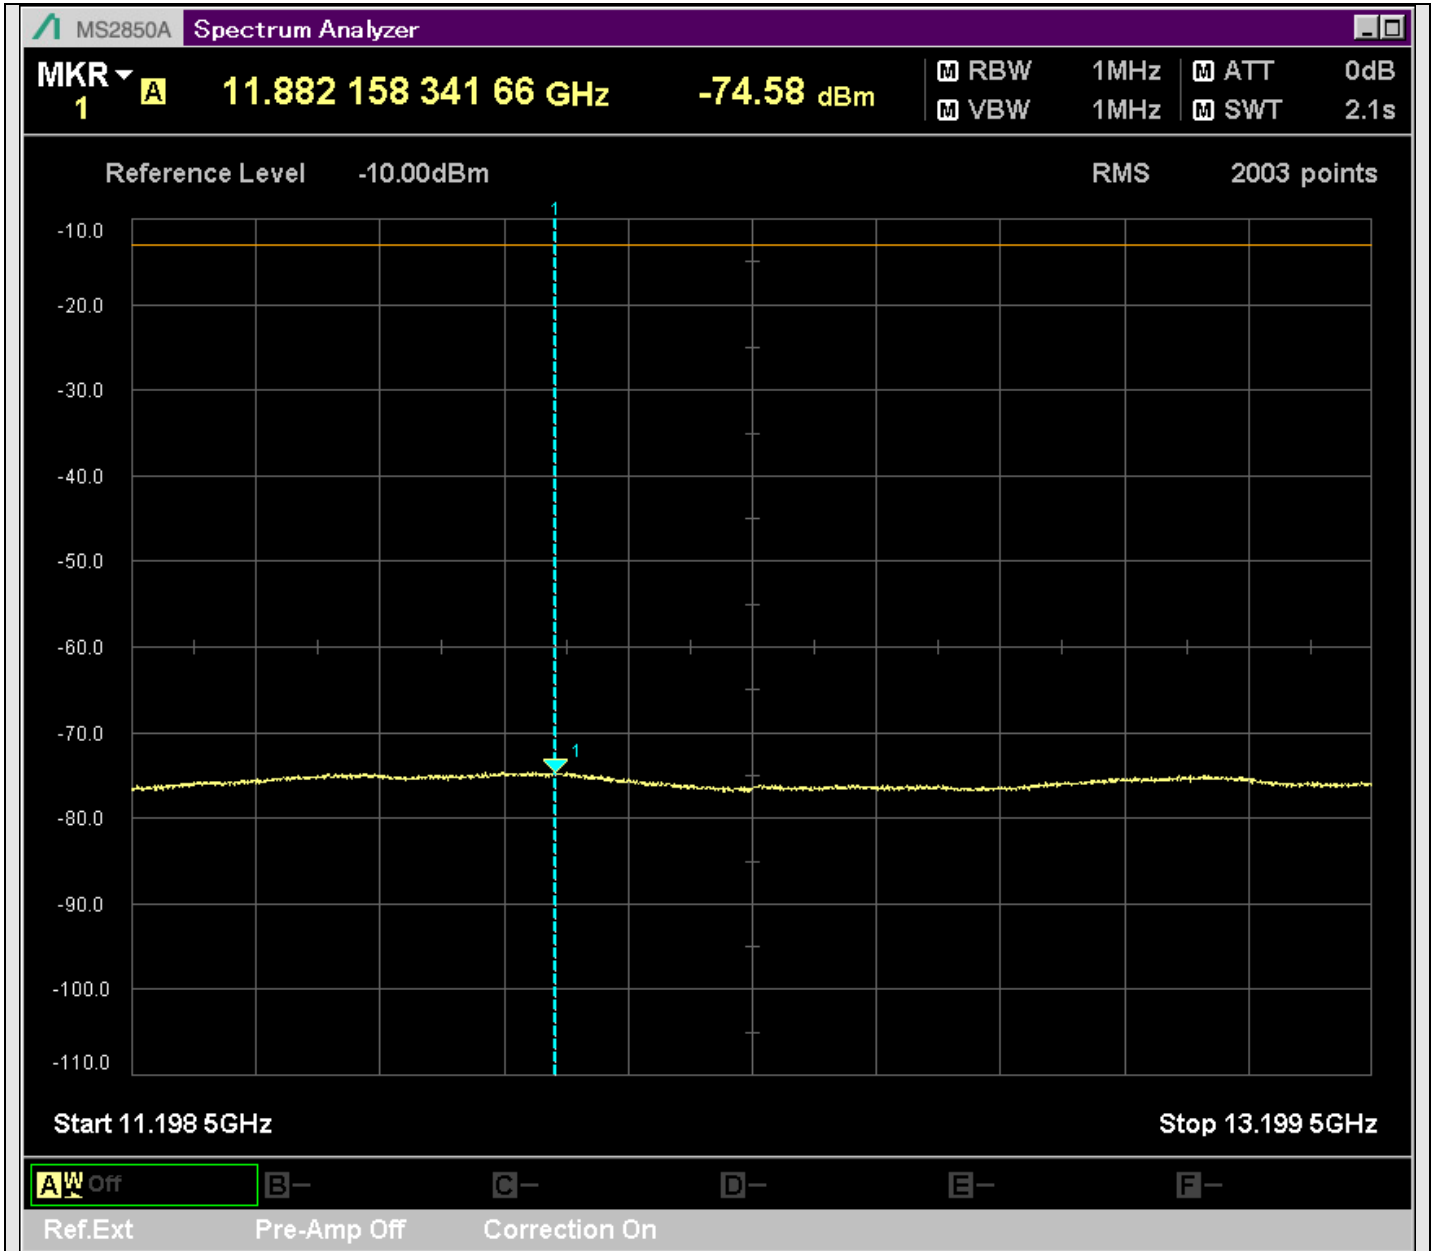

n2_20MHz_15kHz_388000_CP-OFDM
QPSK_Edge_1RB_Right_SA(11198MHz-13200MHz_1MHz)@11882.158MHz