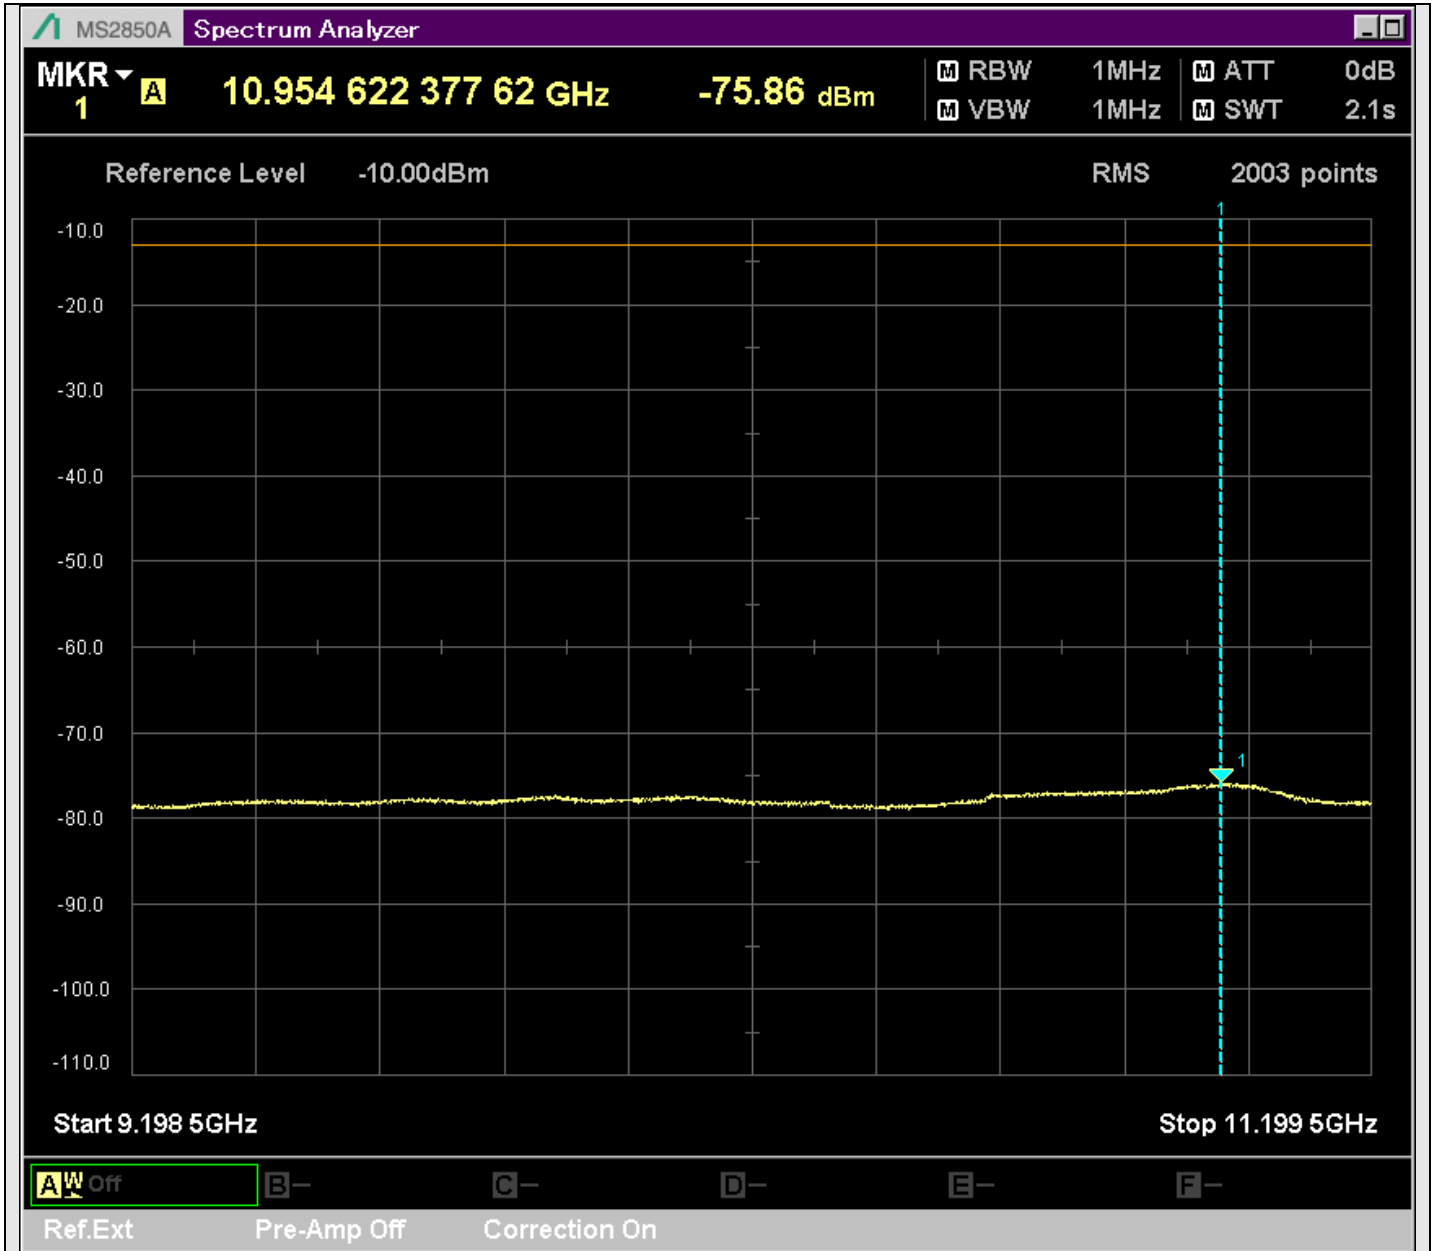

n2_20MHz_15kHz_392000_CP-OFDM
QPSK_Edge_1RB_Left_SA(9198MHz-11200MHz_1MHz)@10954.622MHz