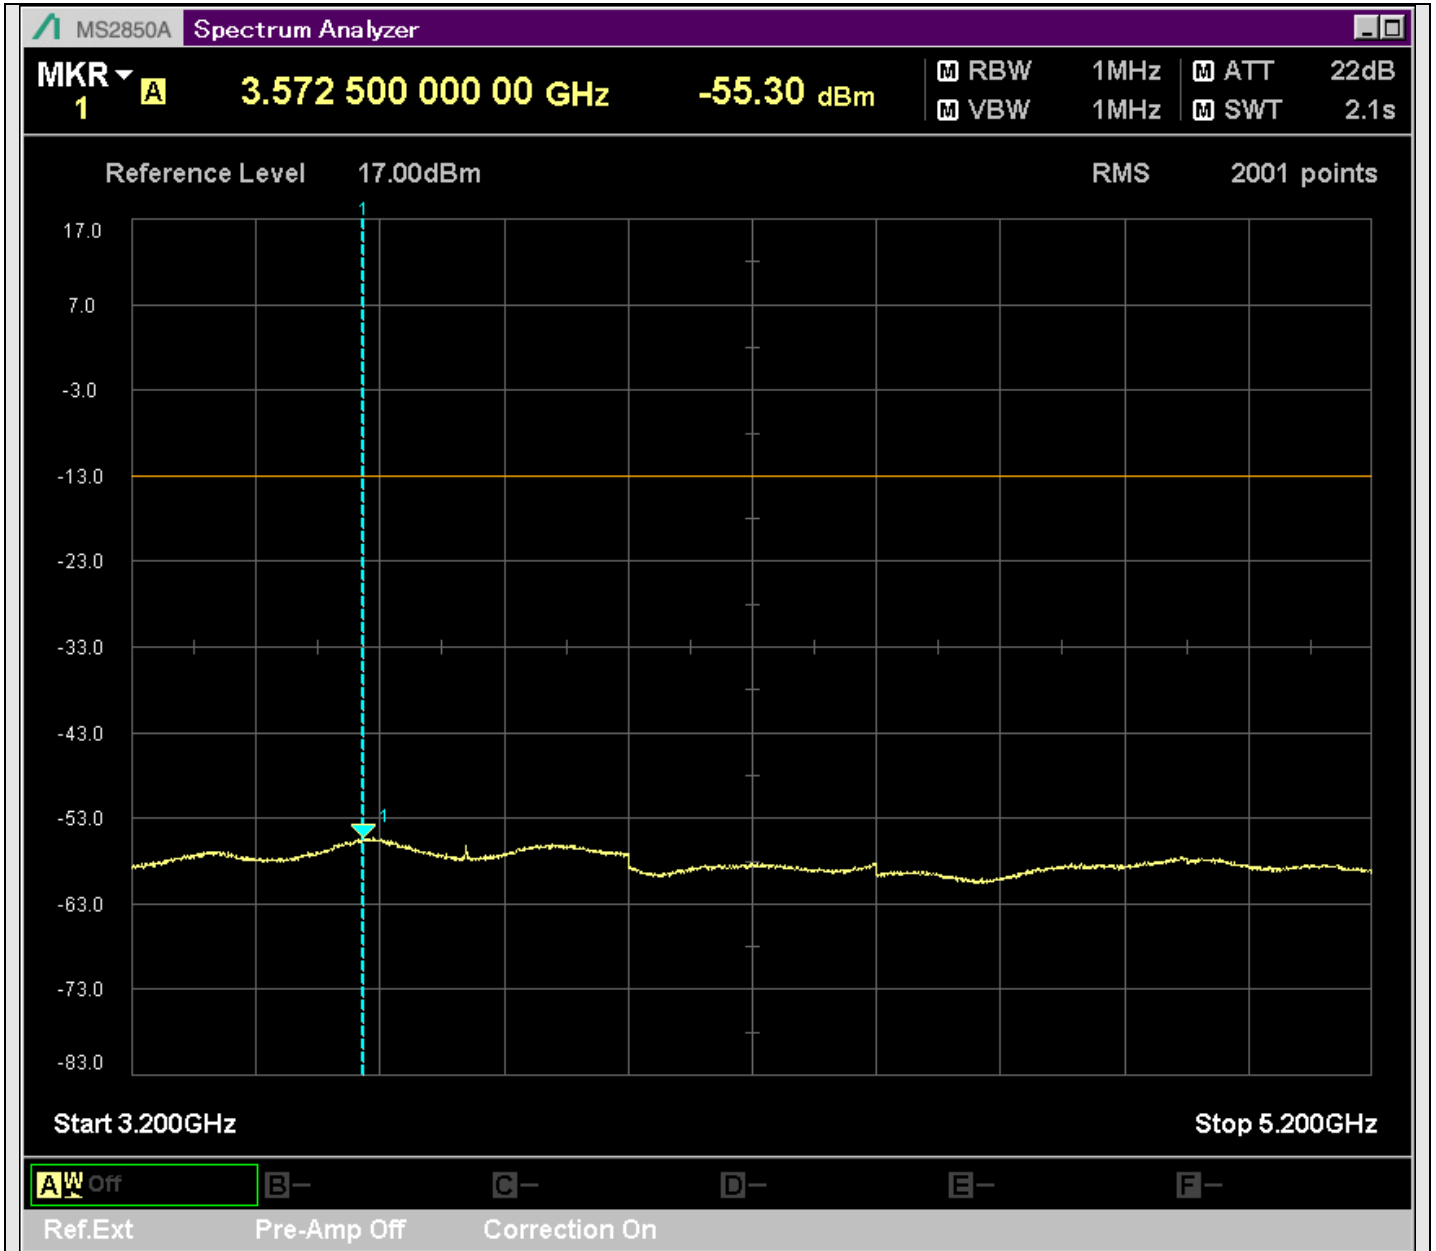

n2_20MHz_15kHz_388000_CP-OFDM
QPSK_Edge_1RB_Right_SA(3199MHz-5200MHz_1MHz)@3572.500MHz