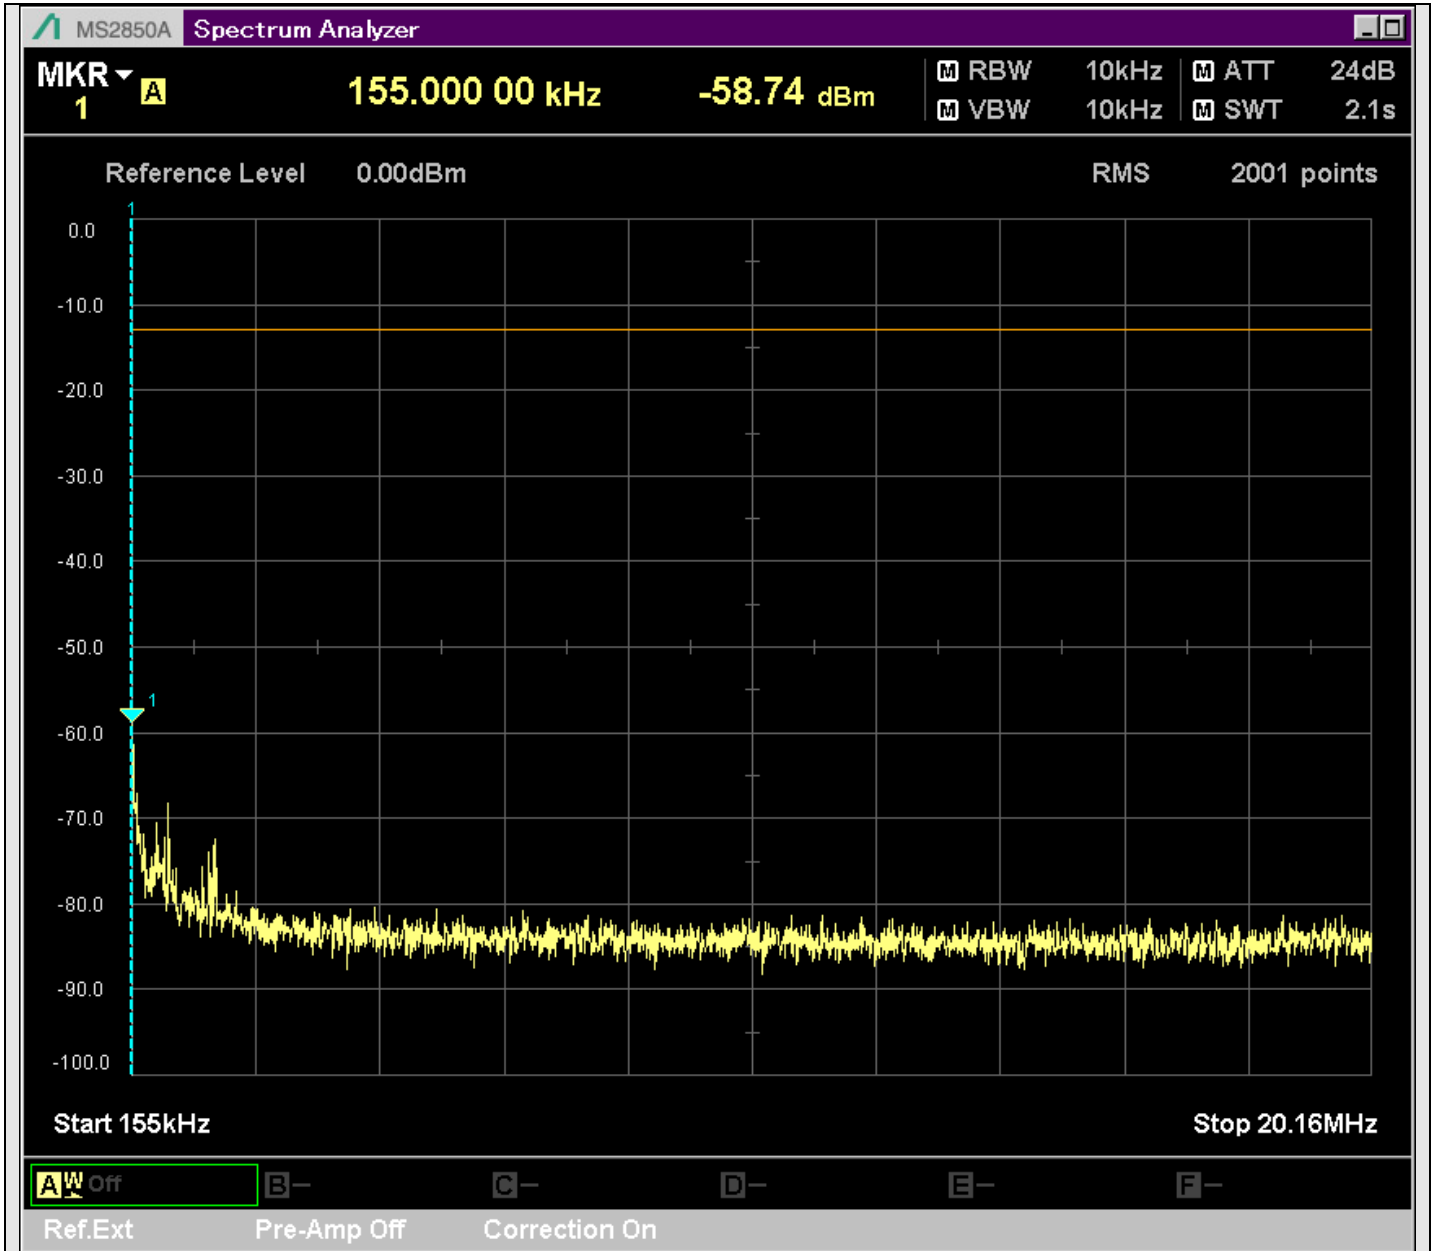

n2_20MHz_15kHz_388000_CP-OFDM
QPSK_Edge_1RB_Left_SA(0.15MHz-20.16MHz_10kHz)@0.155MHz