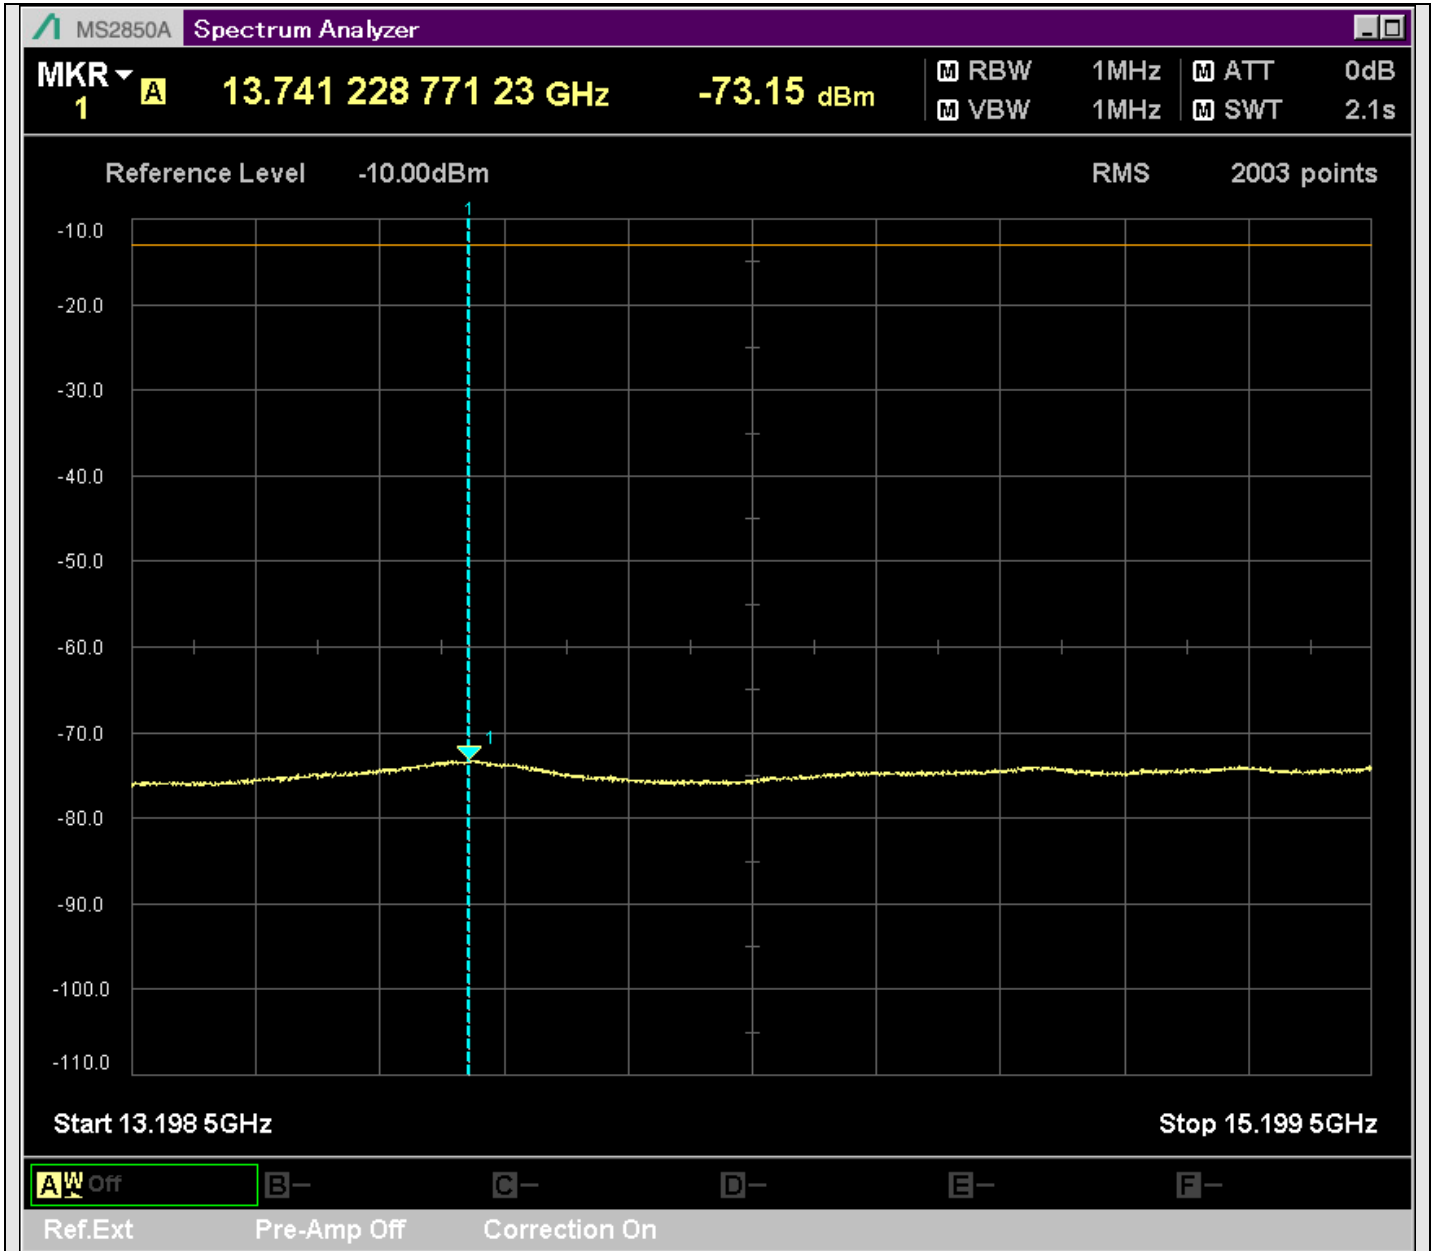

n2_20MHz_15kHz_392000_CP-OFDM
QPSK_Edge_1RB_Left_SA(13198MHz-15200MHz_1MHz)@13741.229MHz