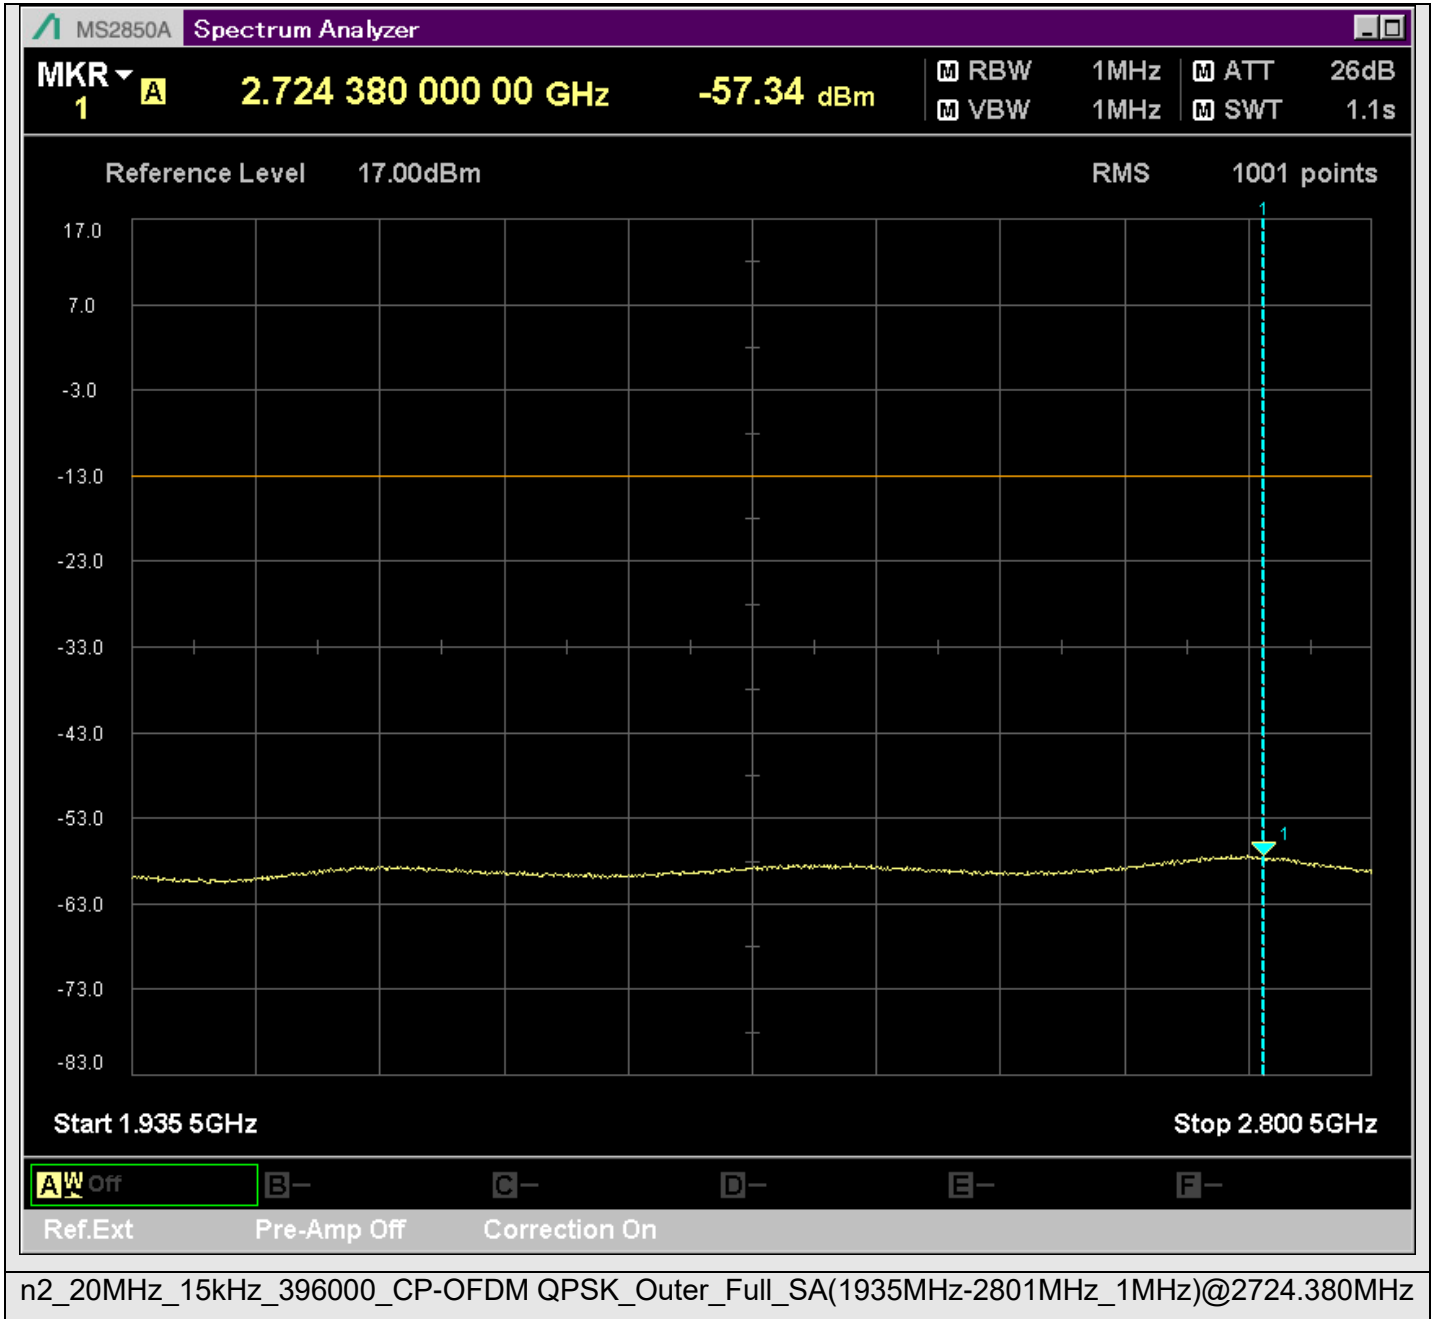

n2_20MHz_15kHz_396000_CP-OFDM
QPSK_Outer_Full_SA(429.9MHz-630.1MHz_100kHz)@565.882MHz

n2_20MHz_15kHz_396000_CP-OFDM
QPSK_Outer_Full_SA(629.9MHz-830.1MHz_100kHz)@818.956MHz

n2_20MHz_15kHz_396000_CP-OFDM
QPSK_Outer_Full_SA(829.9MHz-1000MHz_100kHz)@986.450MHz