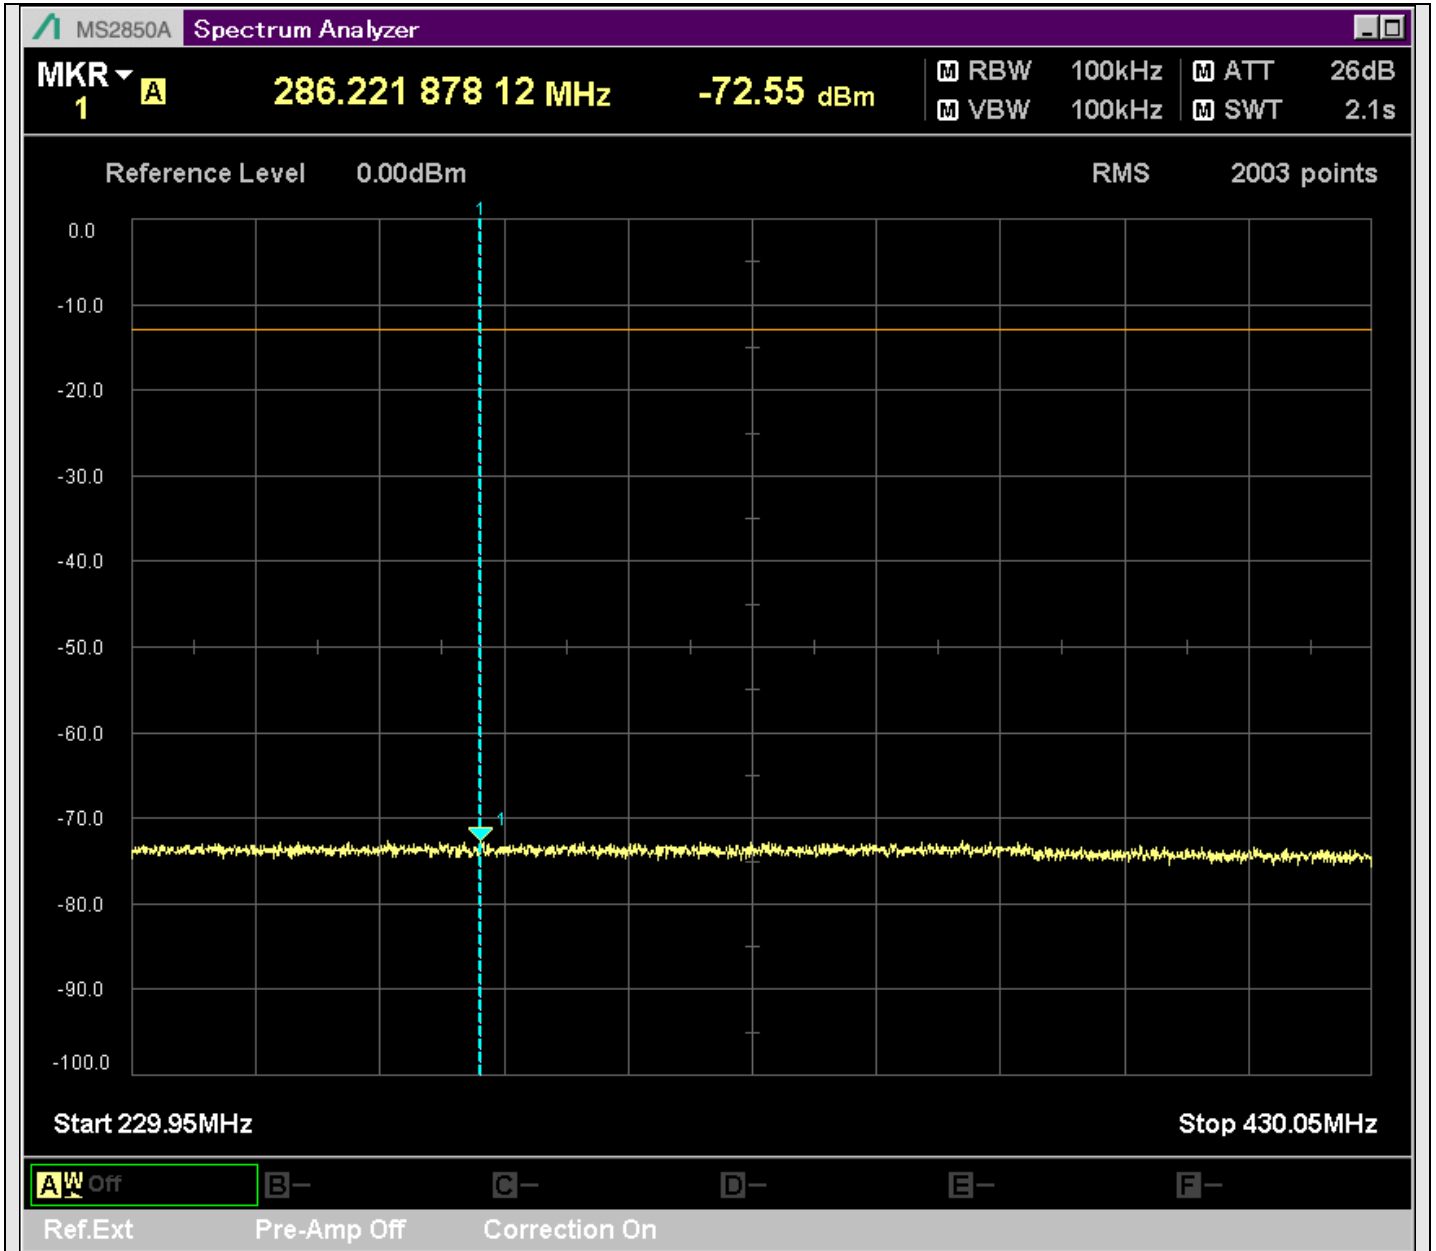

n2_20MHz_15kHz_392000_CP-OFDM
QPSK_Edge_1RB_Right_SA(15198MHz-17200MHz_1MHz)@15288.455MHz

n2_20MHz_15kHz_392000_CP-OFDM
QPSK_Edge_1RB_Right_SA(17198MHz-19100MHz_1MHz)@17769.200MHz

n2_20MHz_15kHz_396000_CP-OFDM
QPSK_Outer_Full_SA(229.9MHz-430.1MHz_100kHz)@286.222MHz