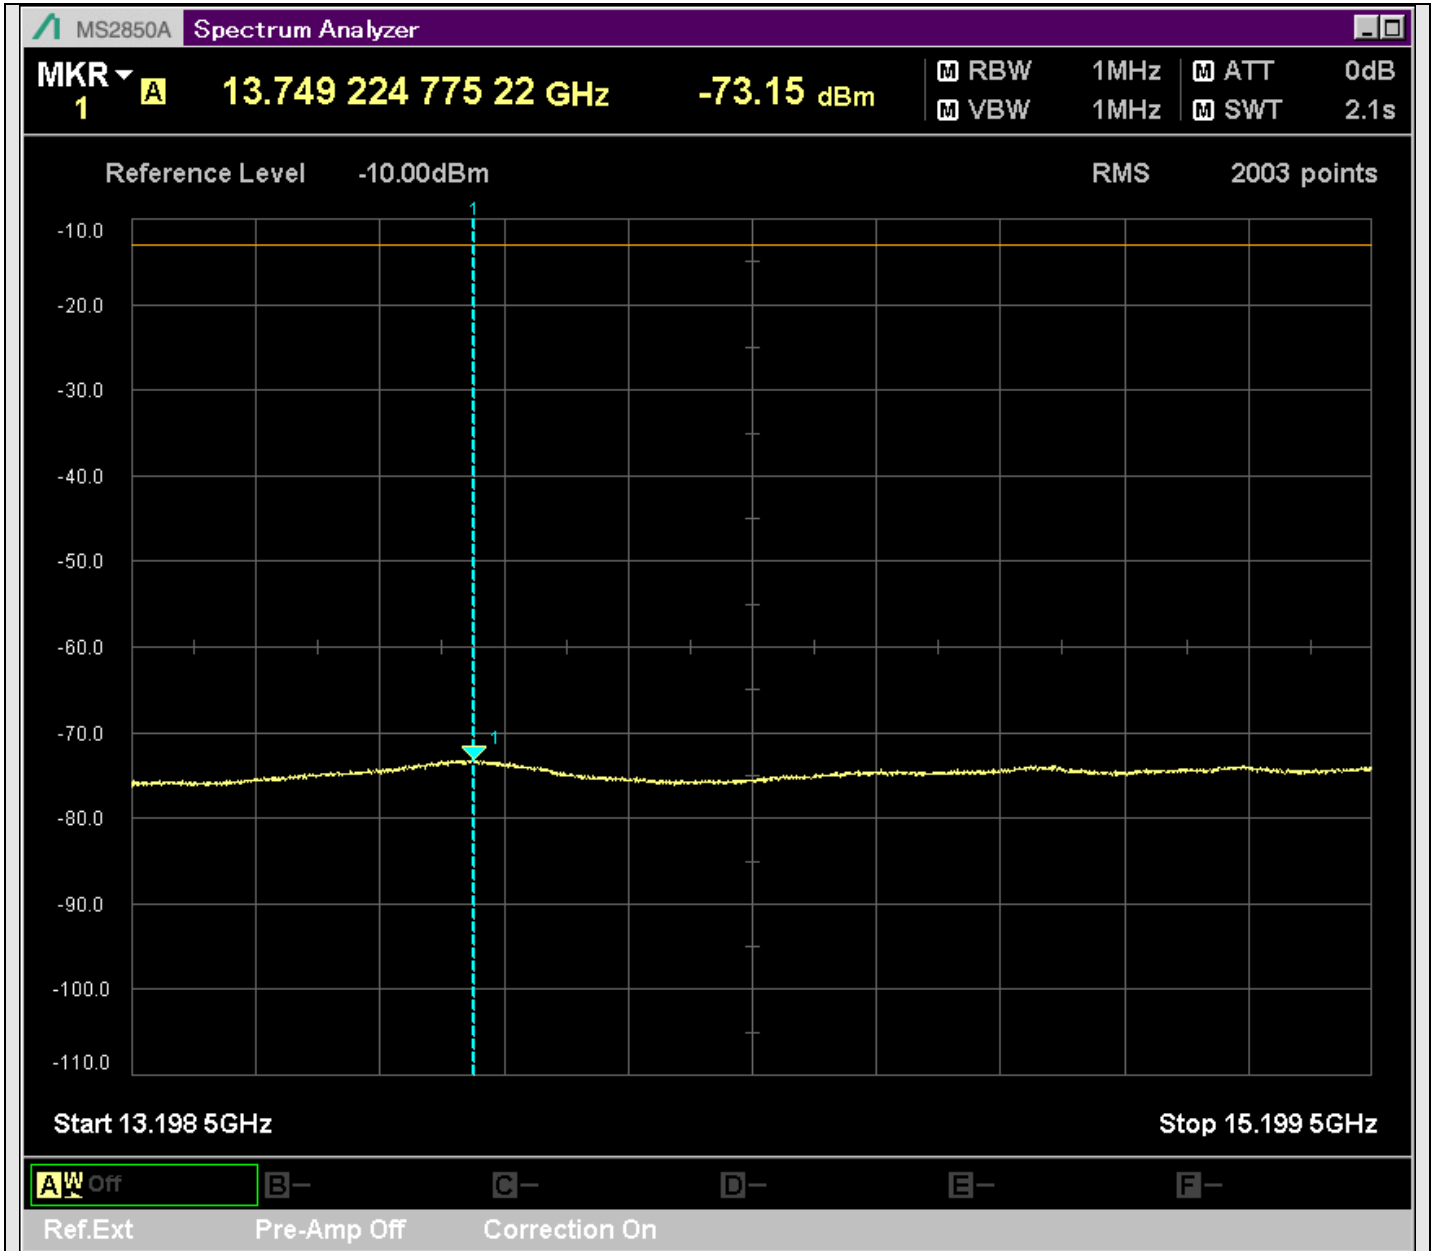

n2_20MHz_15kHz_388000_CP-OFDM
QPSK_Edge_1RB_Right_SA(13198MHz-15200MHz_1MHz)@13749.225MHz