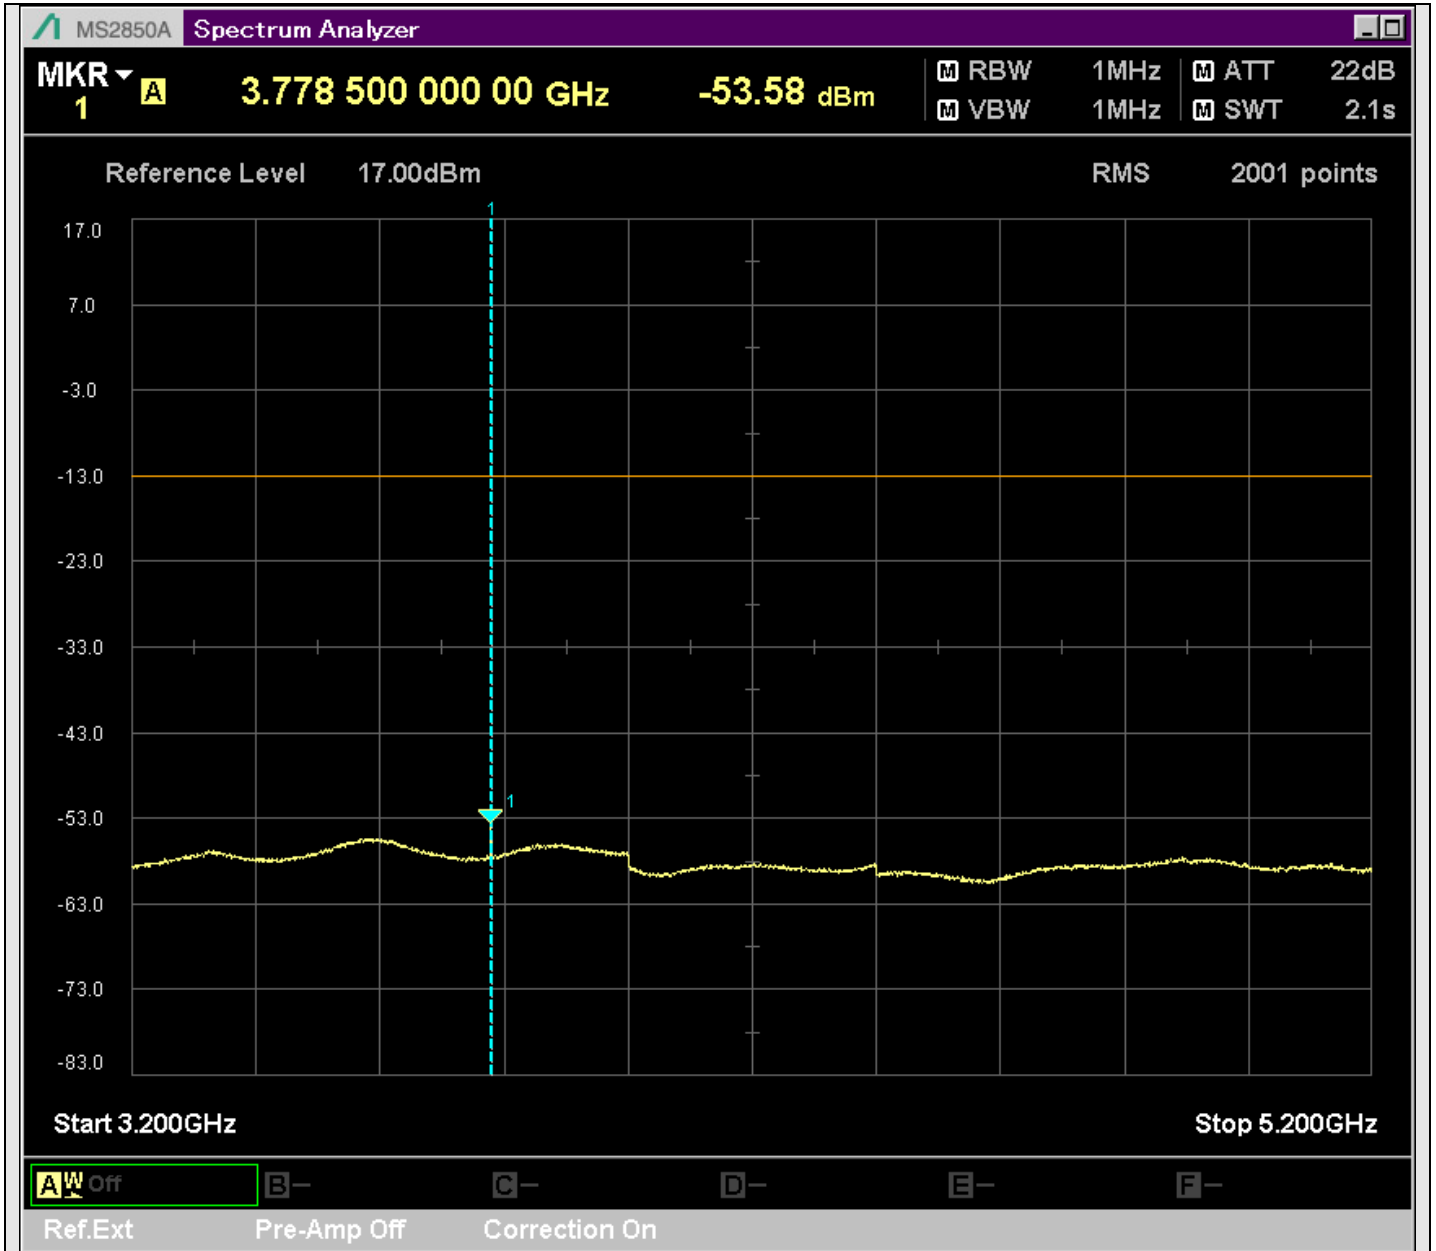

n2_20MHz_15kHz_392000_CP-OFDM
QPSK_Edge_1RB_Right_SA(3199MHz-5200MHz_1MHz)@3778.500MHz