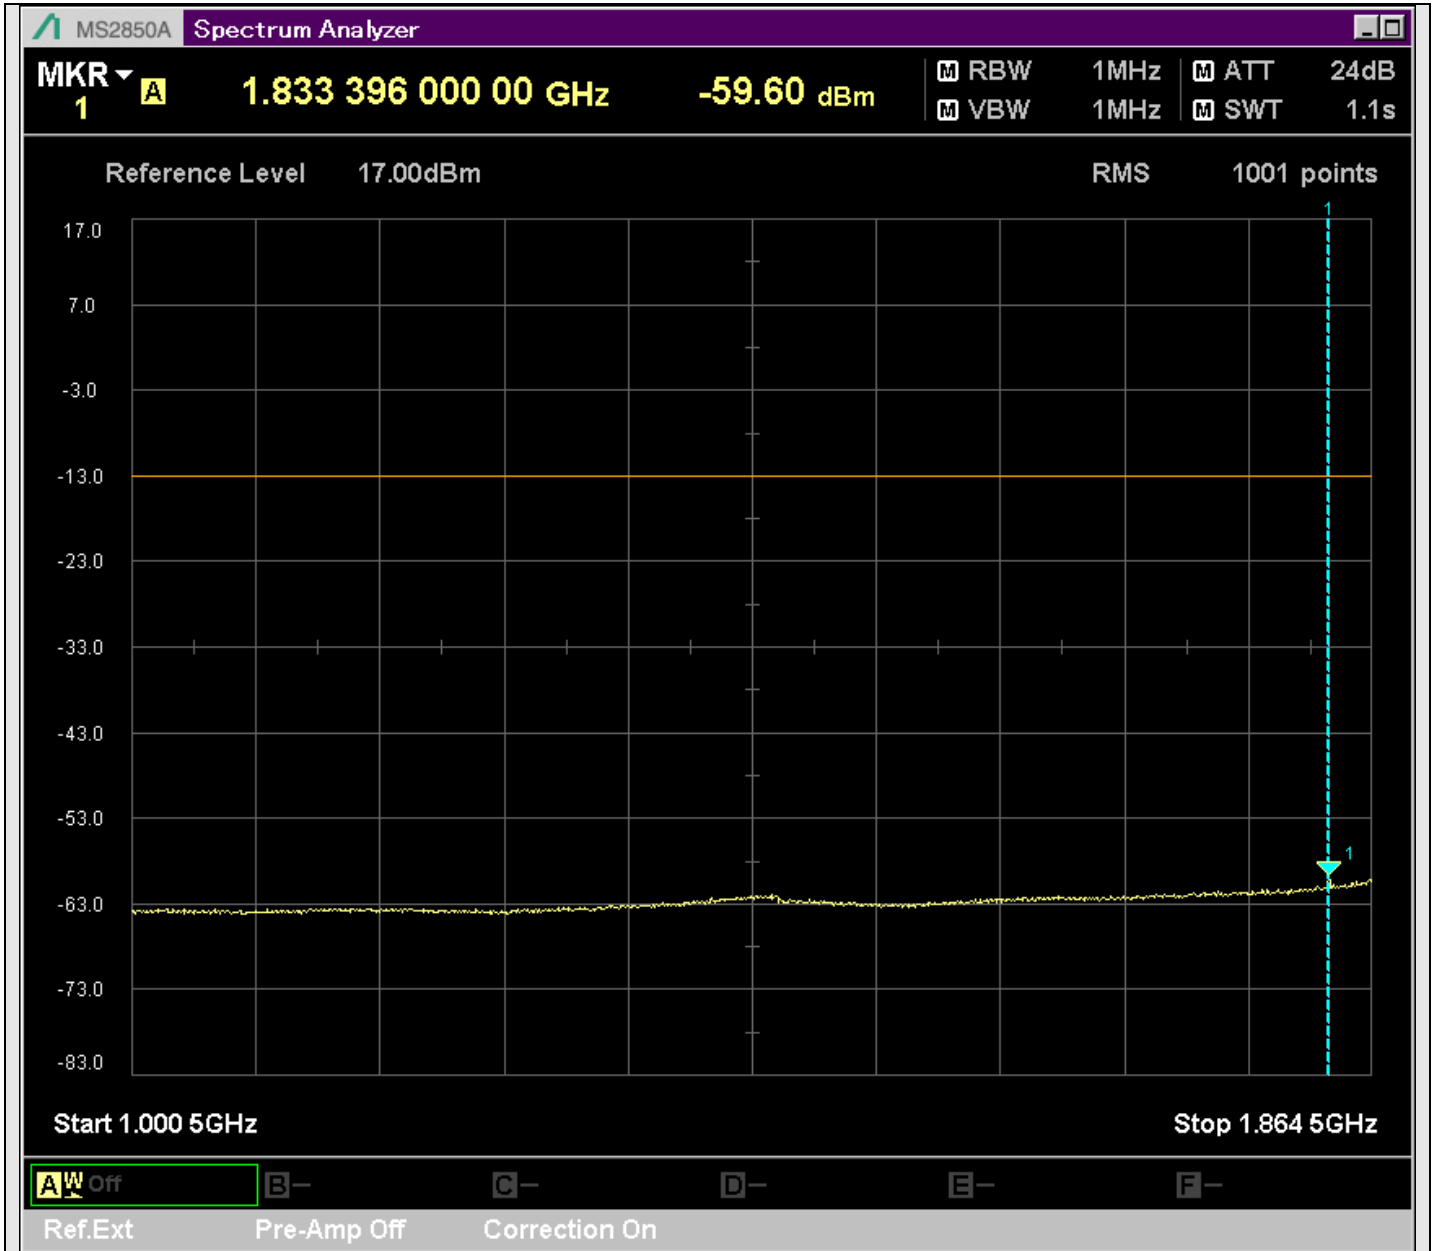

n2_20MHz_15kHz_396000_CP-OFDM
QPSK_Edge_1RB_Right_SA(1000MHz-1865MHz_1MHz)@1833.396MHz