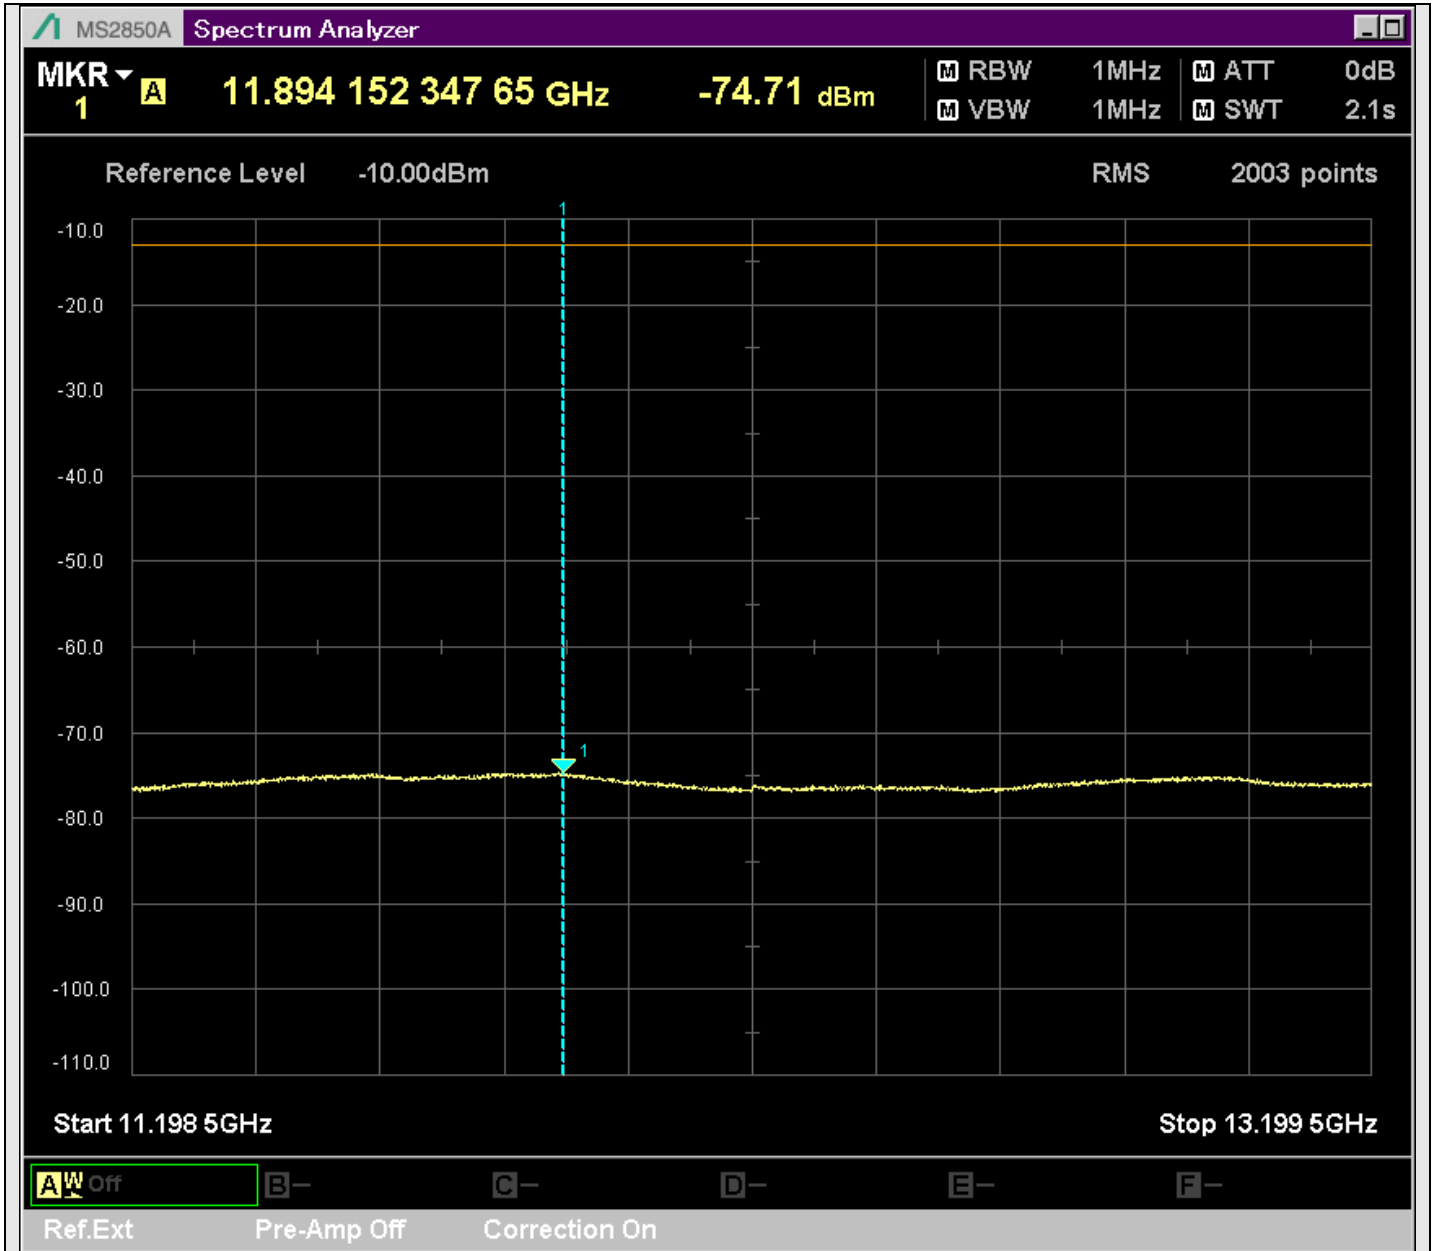

n2_20MHz_15kHz_396000_CP-OFDM
QPSK_Edge_1RB_Left_SA(11198MHz-13200MHz_1MHz)@11894.152MHz