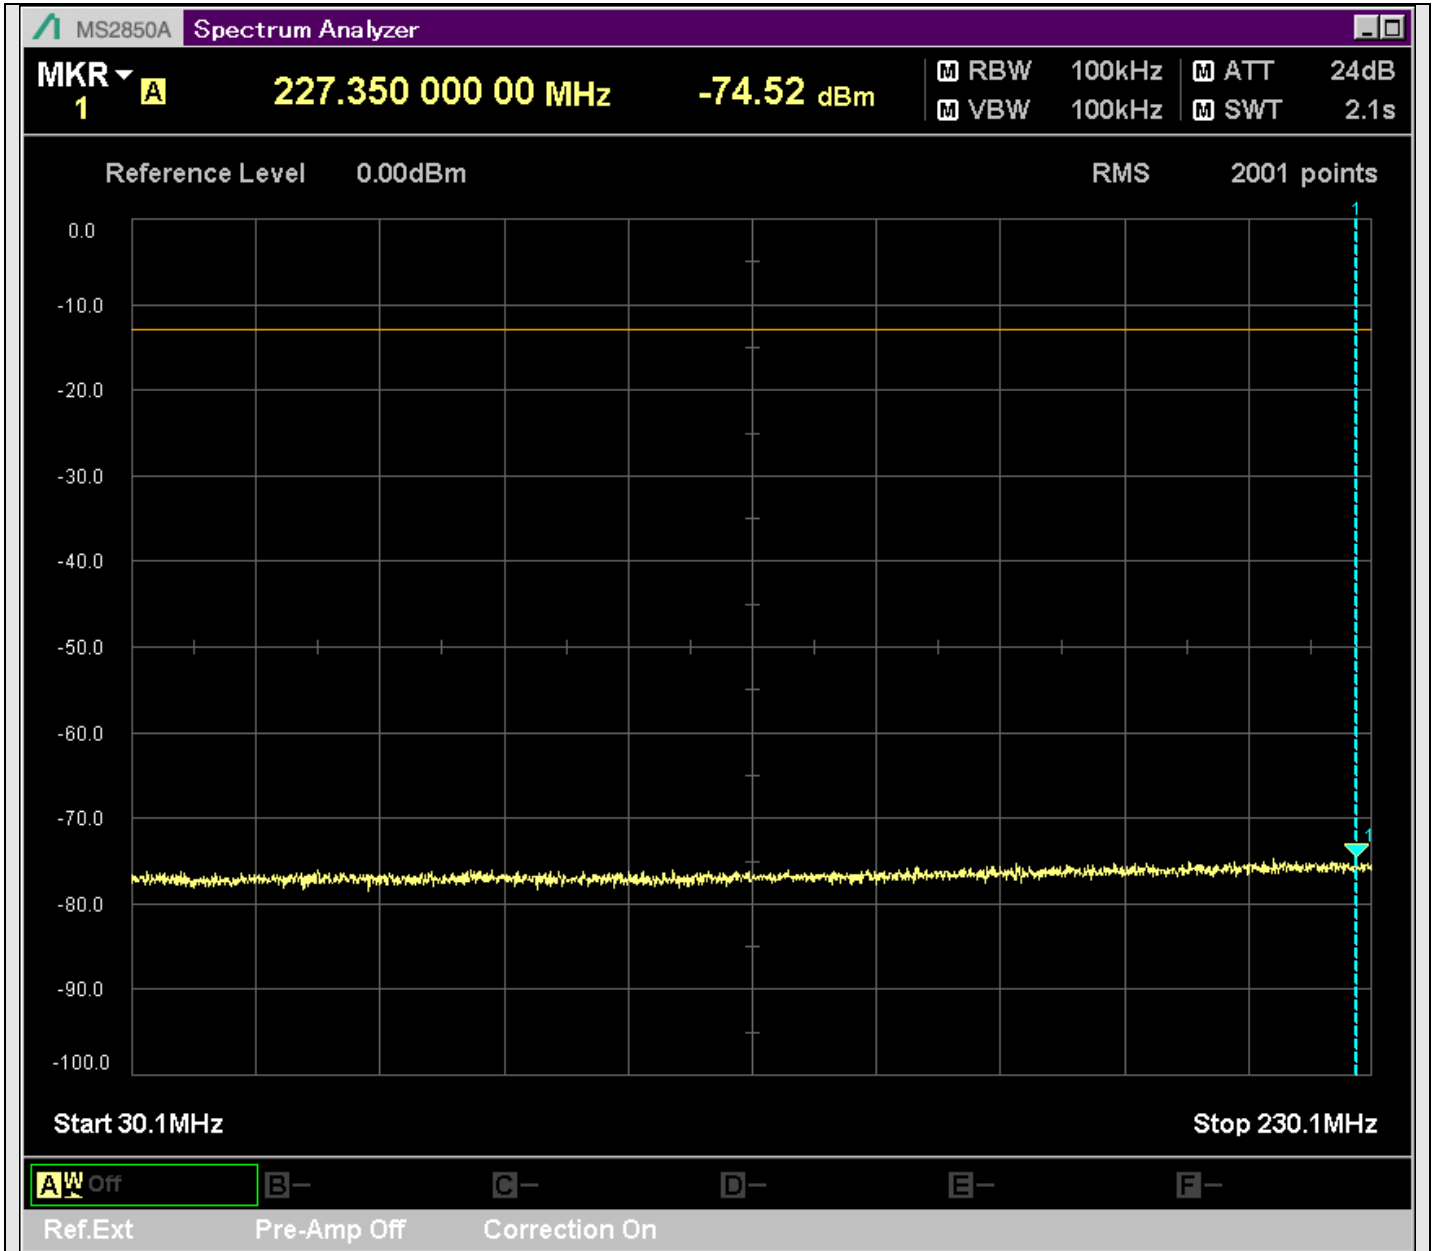

n2_20MHz_15kHz_388000_CP-OFDM
QPSK_Edge_1RB_Left_SA(30MHz-230.1MHz_100kHz)@227.350MHz