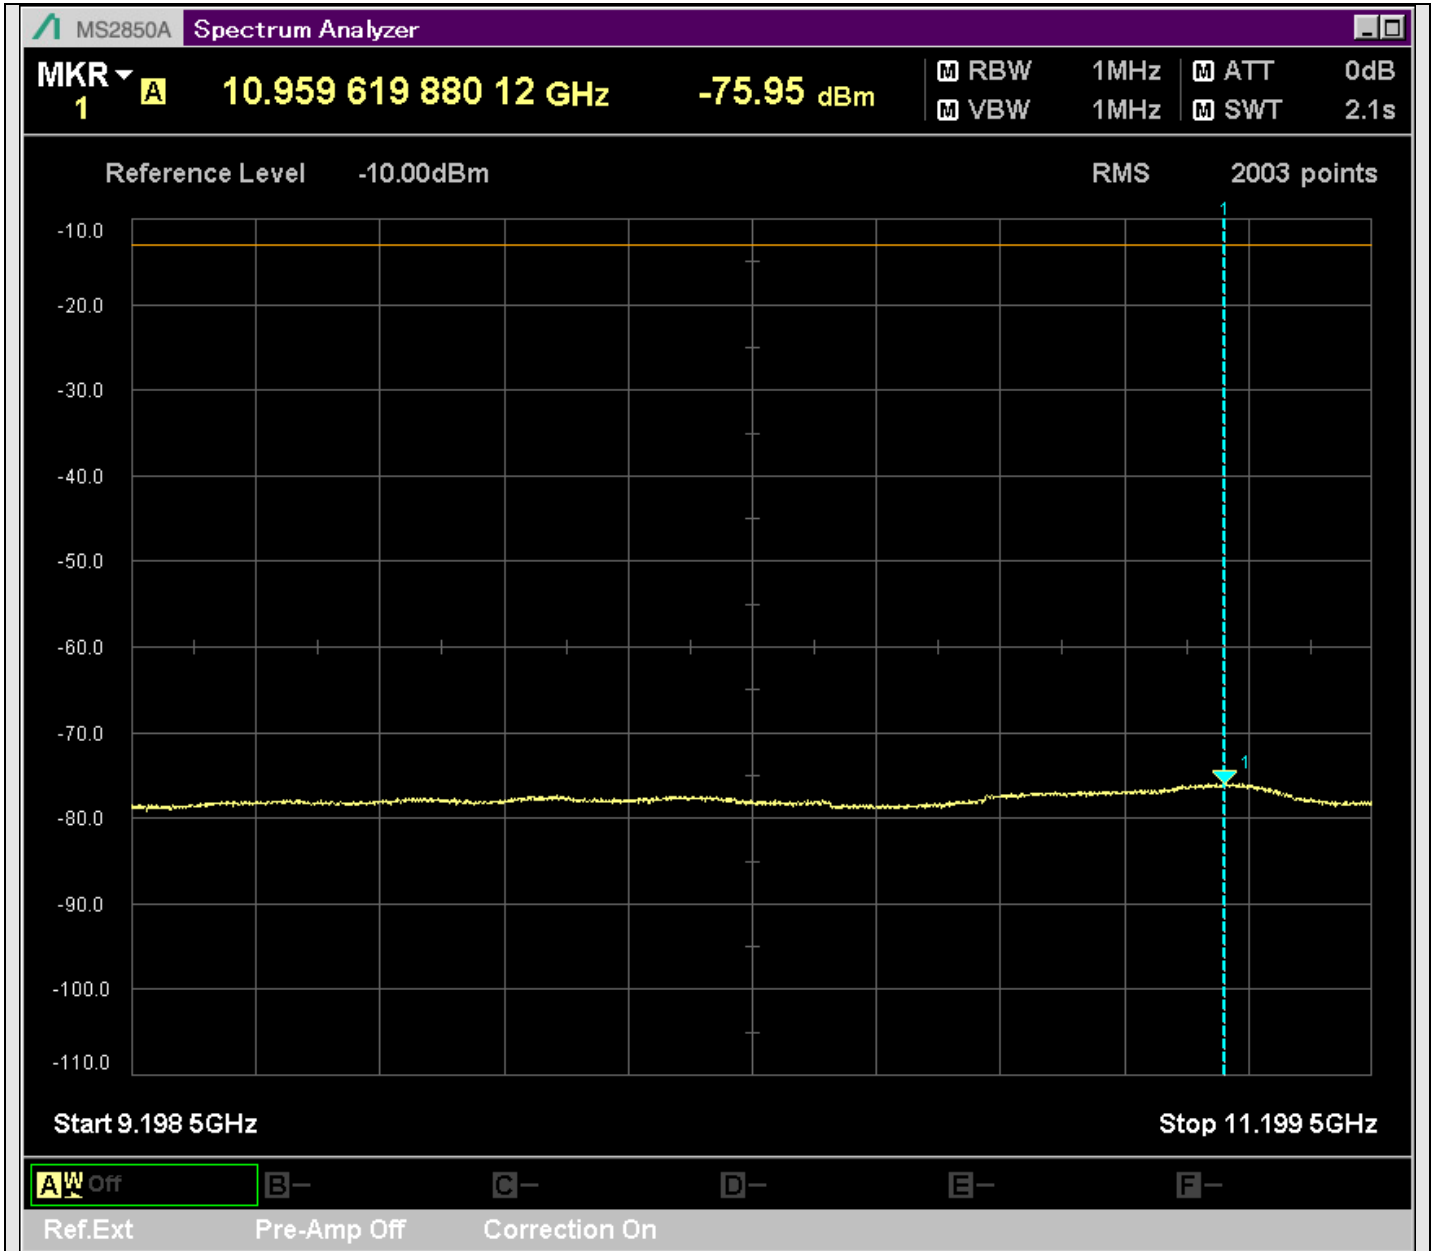

n2_20MHz_15kHz_396000_CP-OFDM
QPSK_Edge_1RB_Right_SA(9198MHz-11200MHz_1MHz)@10959.620MHz