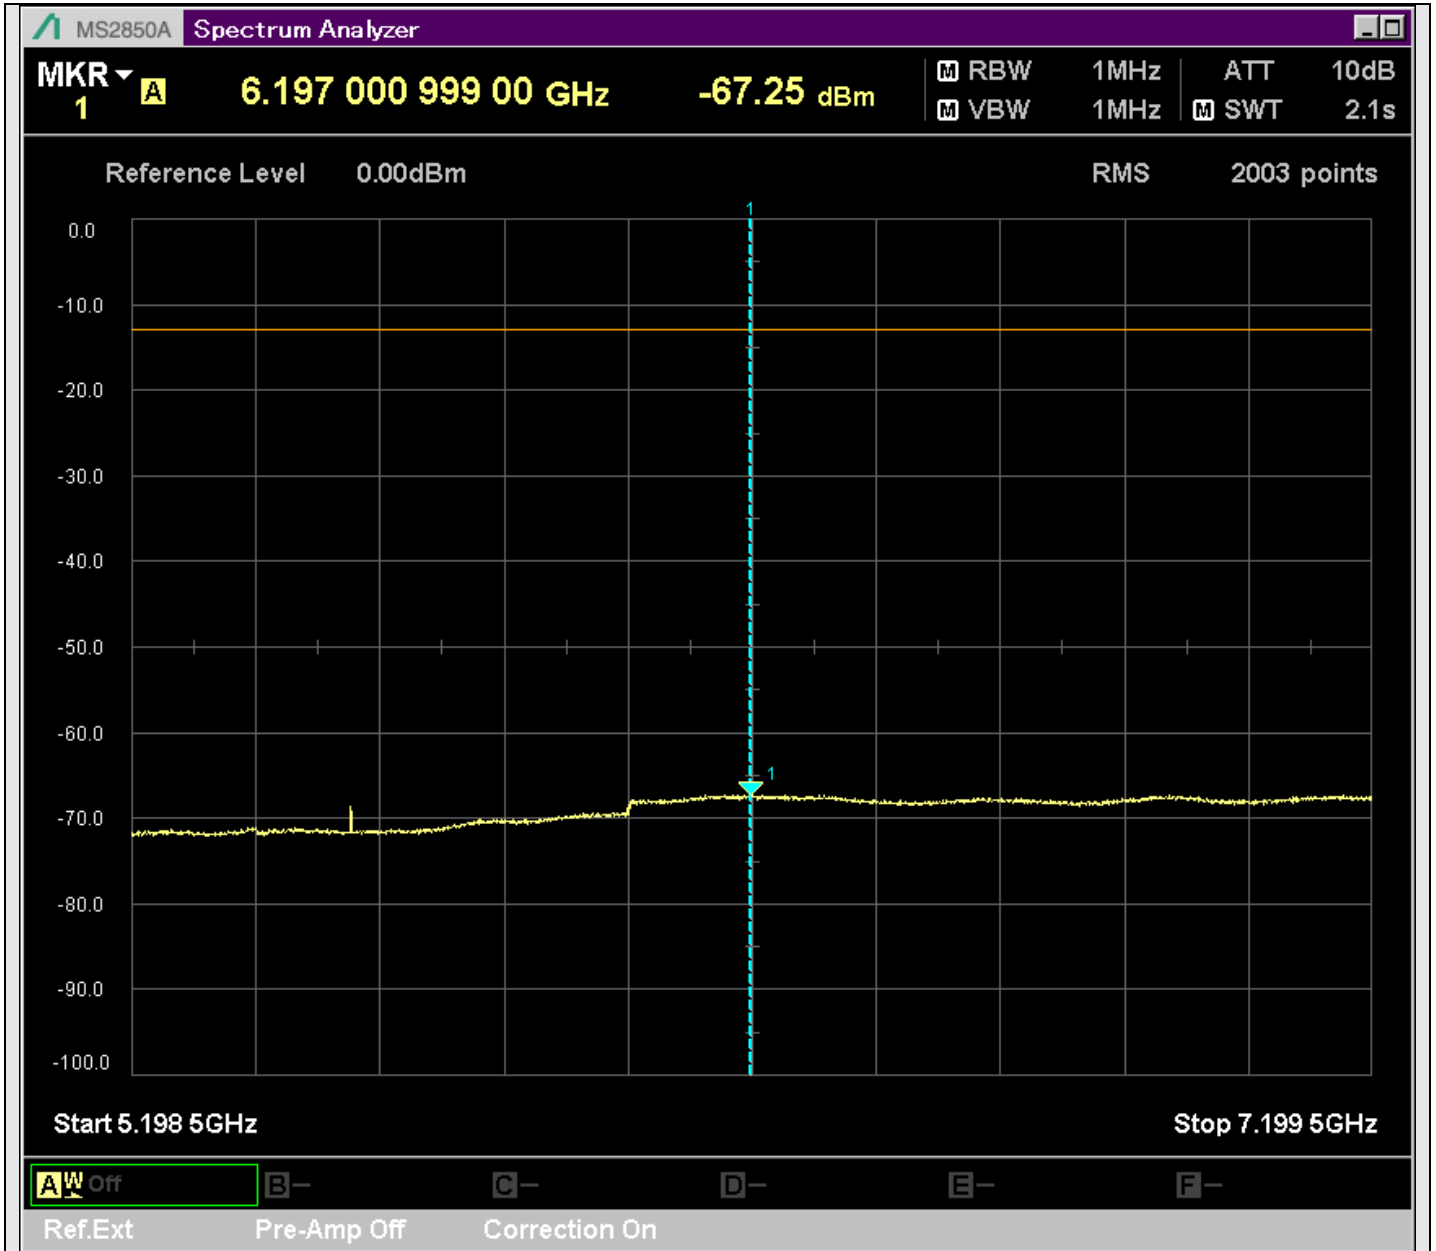

n2_20MHz_15kHz_388000_CP-OFDM
QPSK_Edge_1RB_Left_SA(5198MHz-7200MHz_1MHz)@6197.001MHz