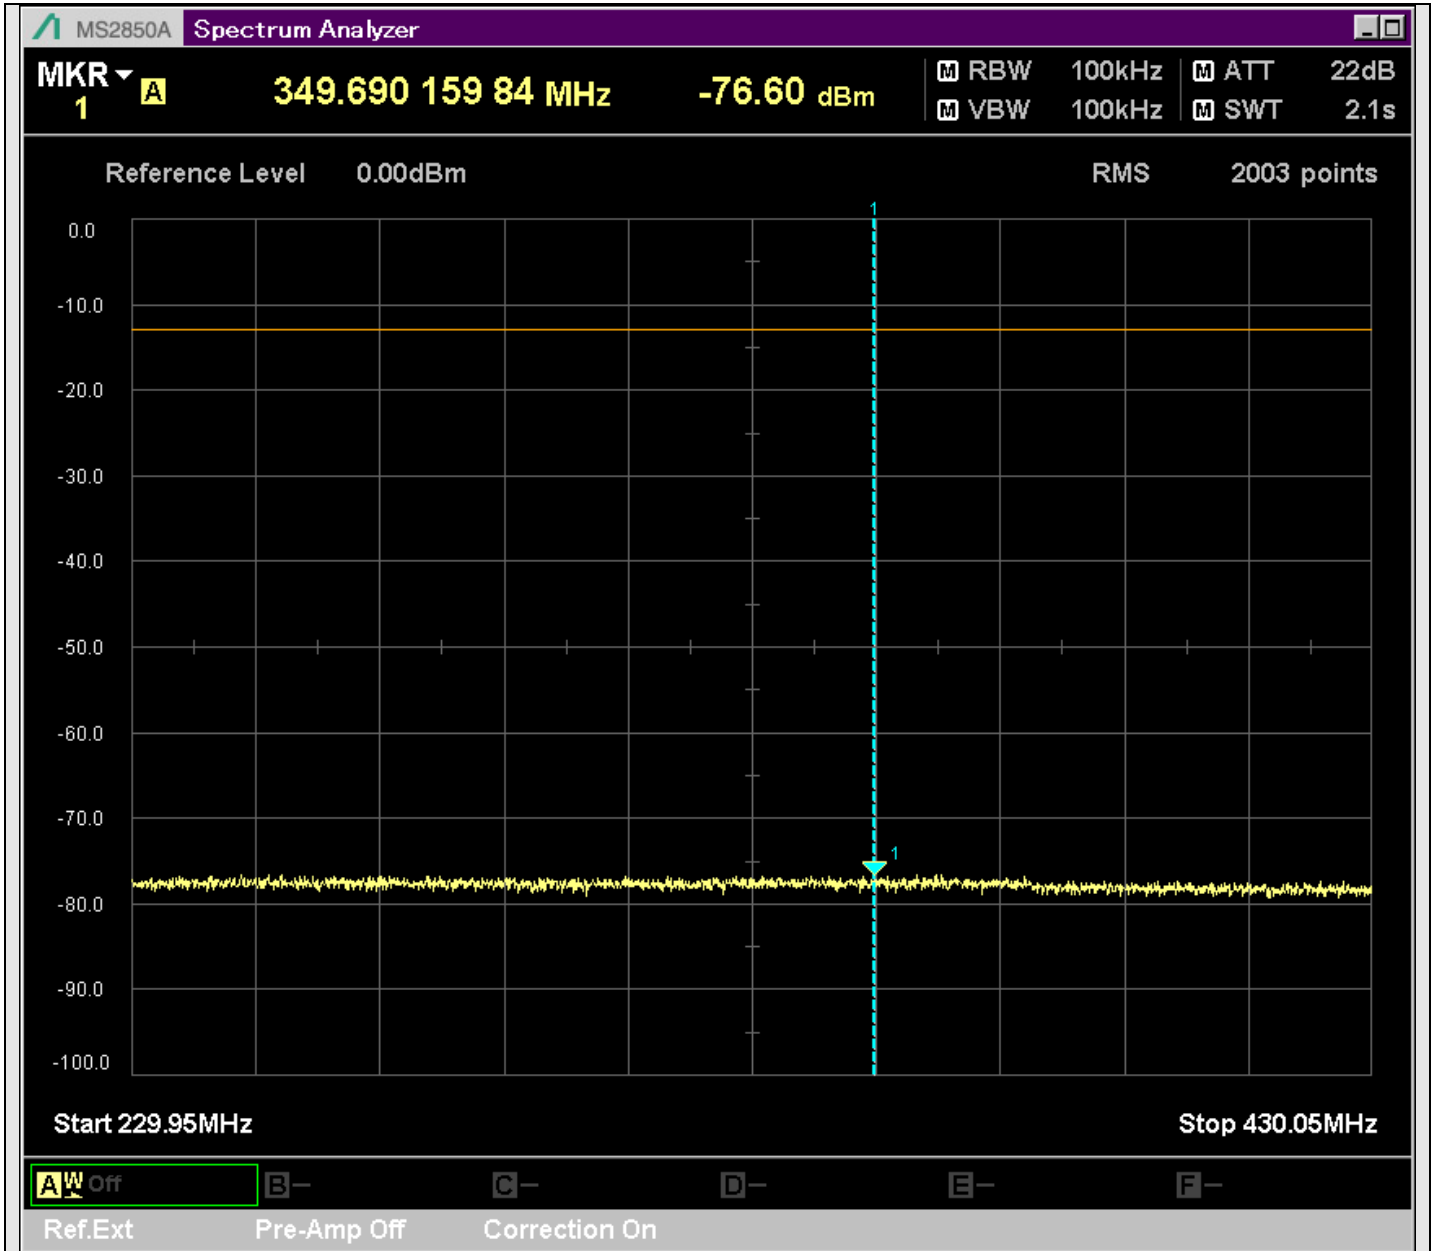

n2_20MHz_15kHz_396000_CP-OFDM
QPSK_Edge_1RB_Left_SA(229.9MHz-430.1MHz_100kHz)@349.690MHz