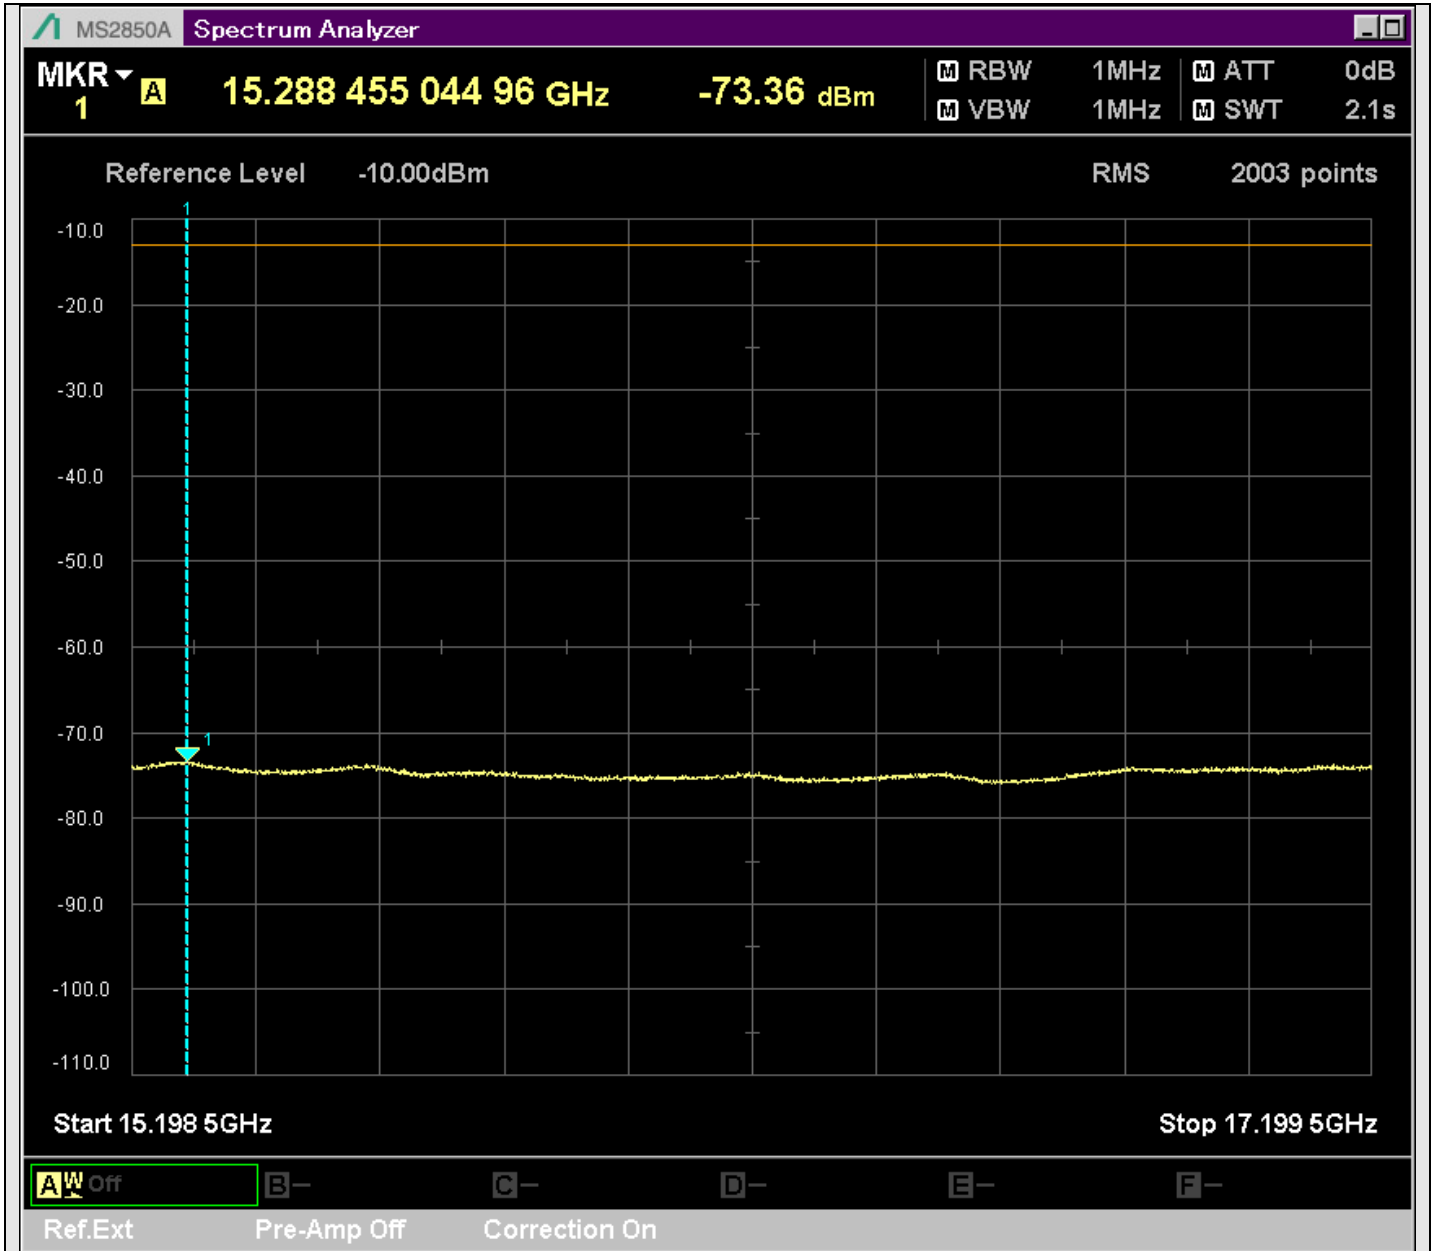

n2_20MHz_15kHz_392000_CP-OFDM
QPSK_Edge_1RB_Right_SA(15198MHz-17200MHz_1MHz)@15288.455MHz