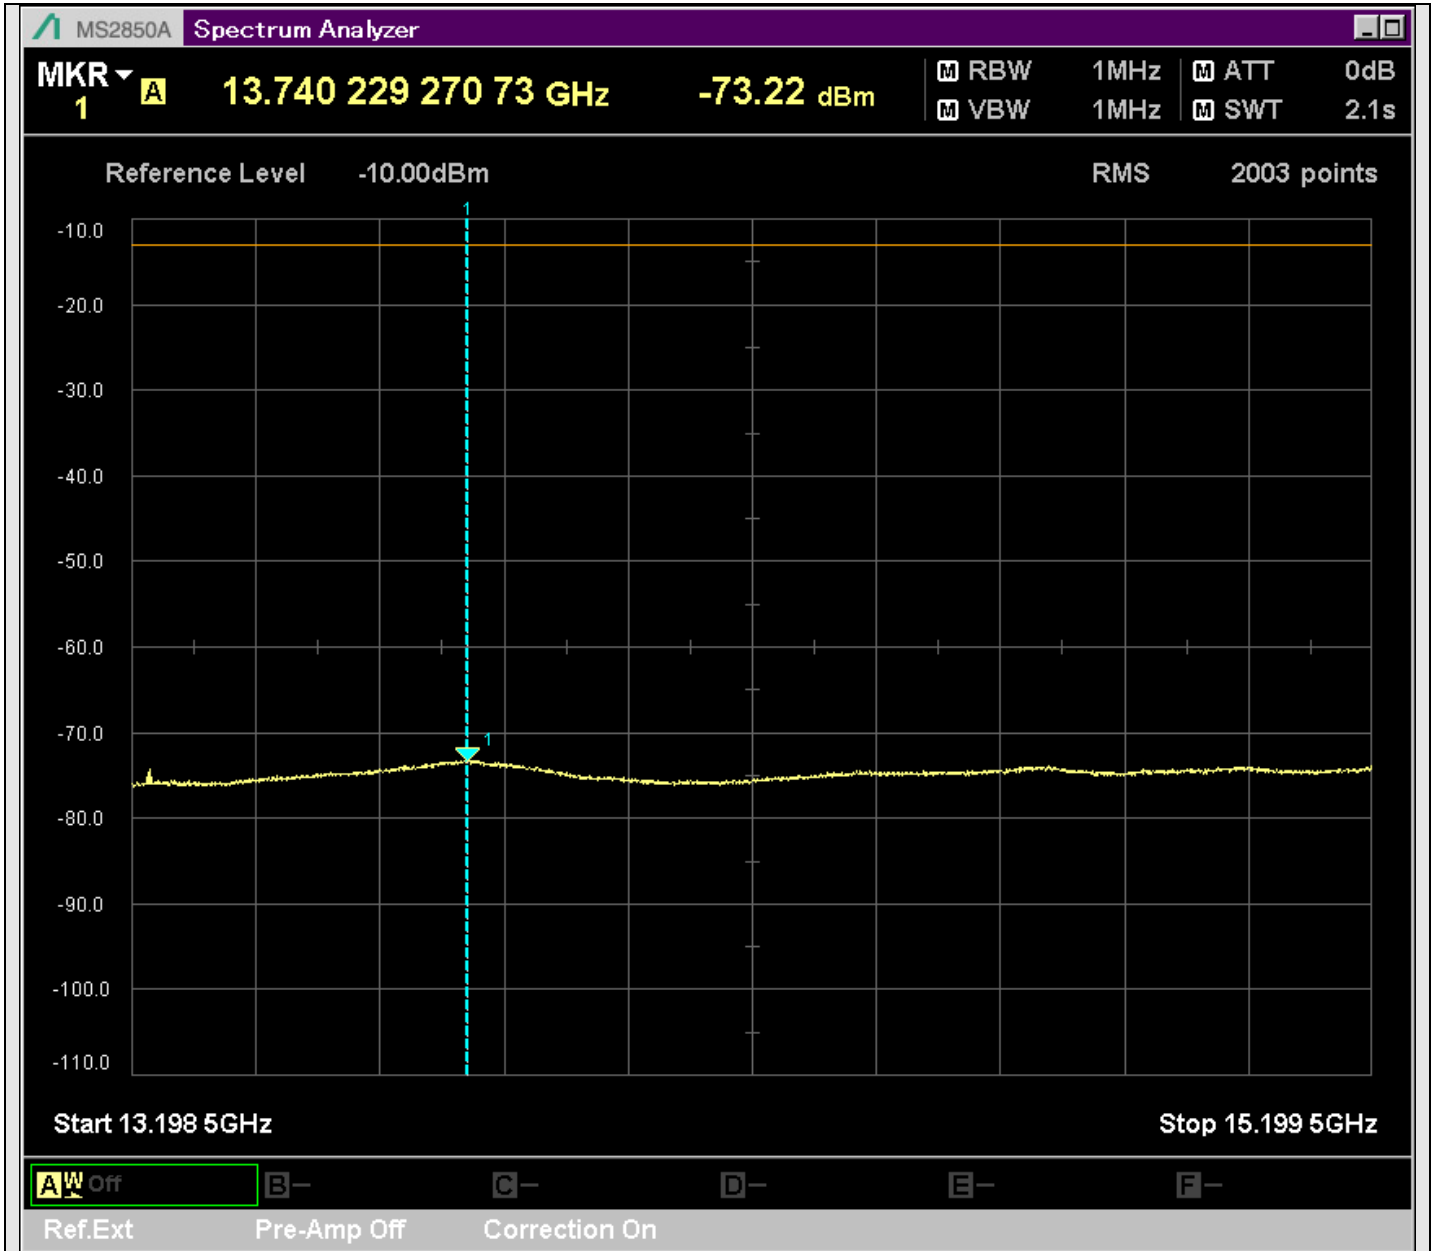

n2_20MHz_15kHz_392000_CP-OFDM
QPSK_Edge_1RB_Right_SA(13198MHz-15200MHz_1MHz)@13740.229MHz