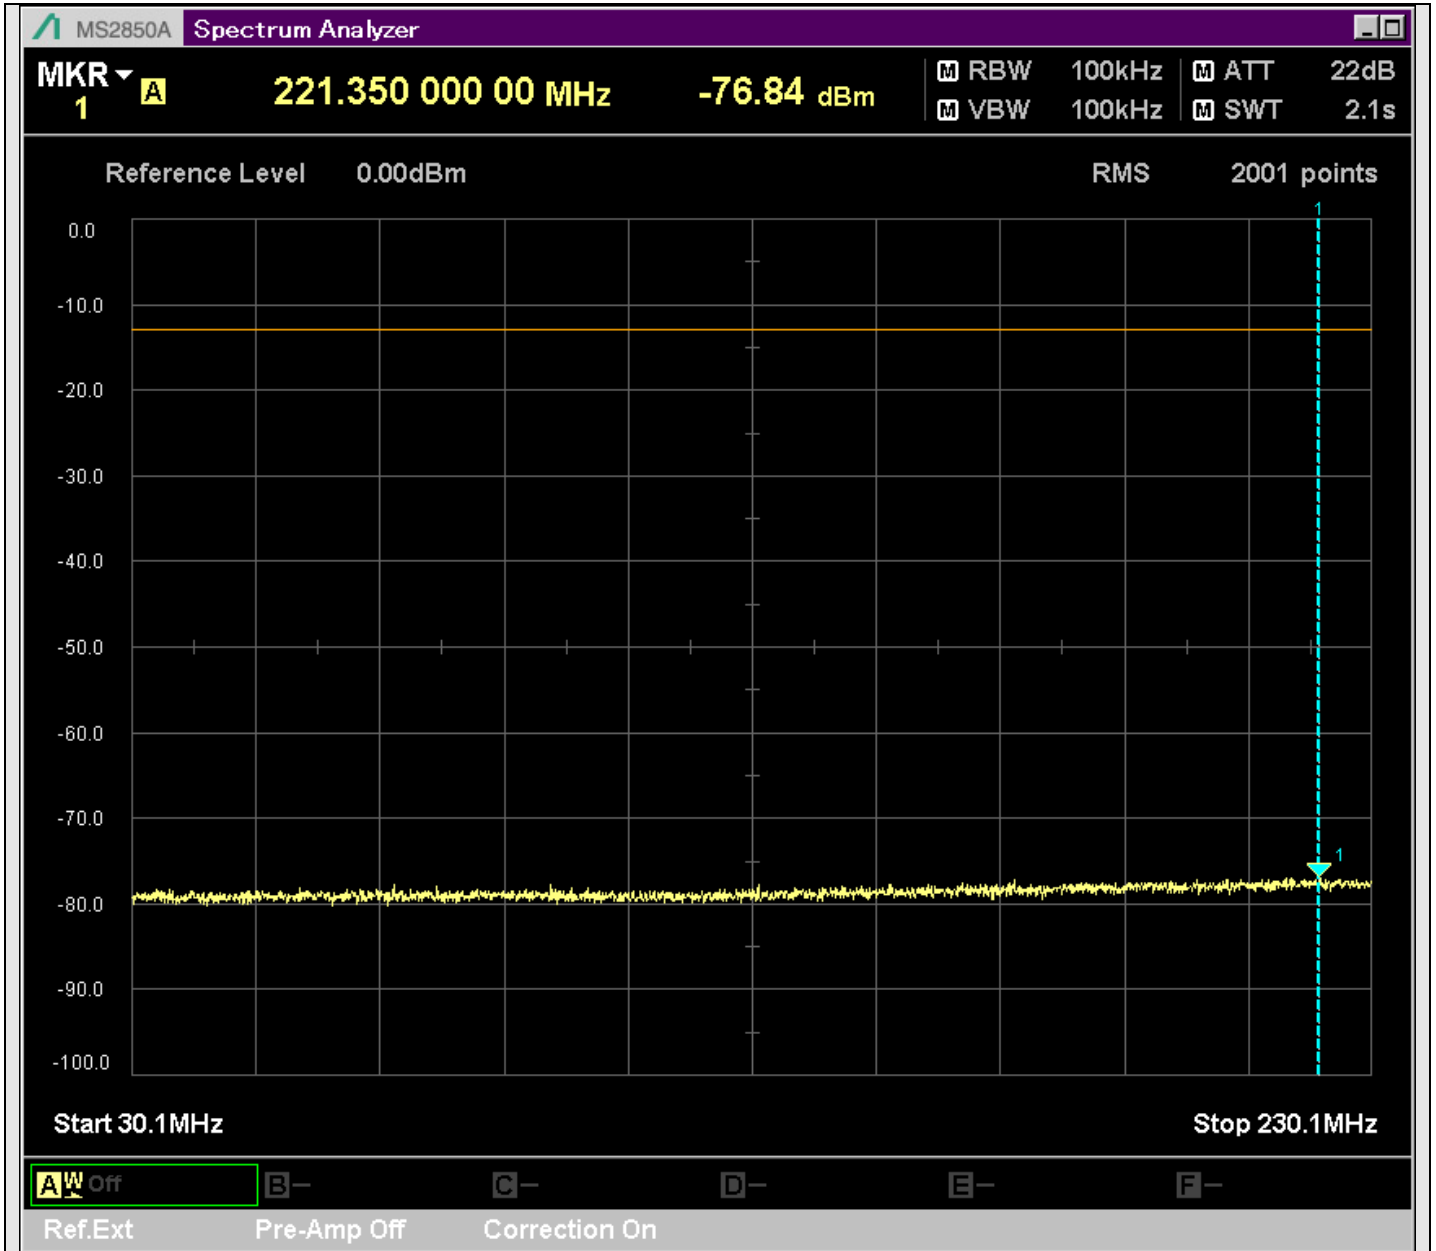

n2_20MHz_15kHz_396000_CP-OFDM
QPSK_Edge_1RB_Left_SA(30MHz-230.1MHz_100kHz)@221.350MHz