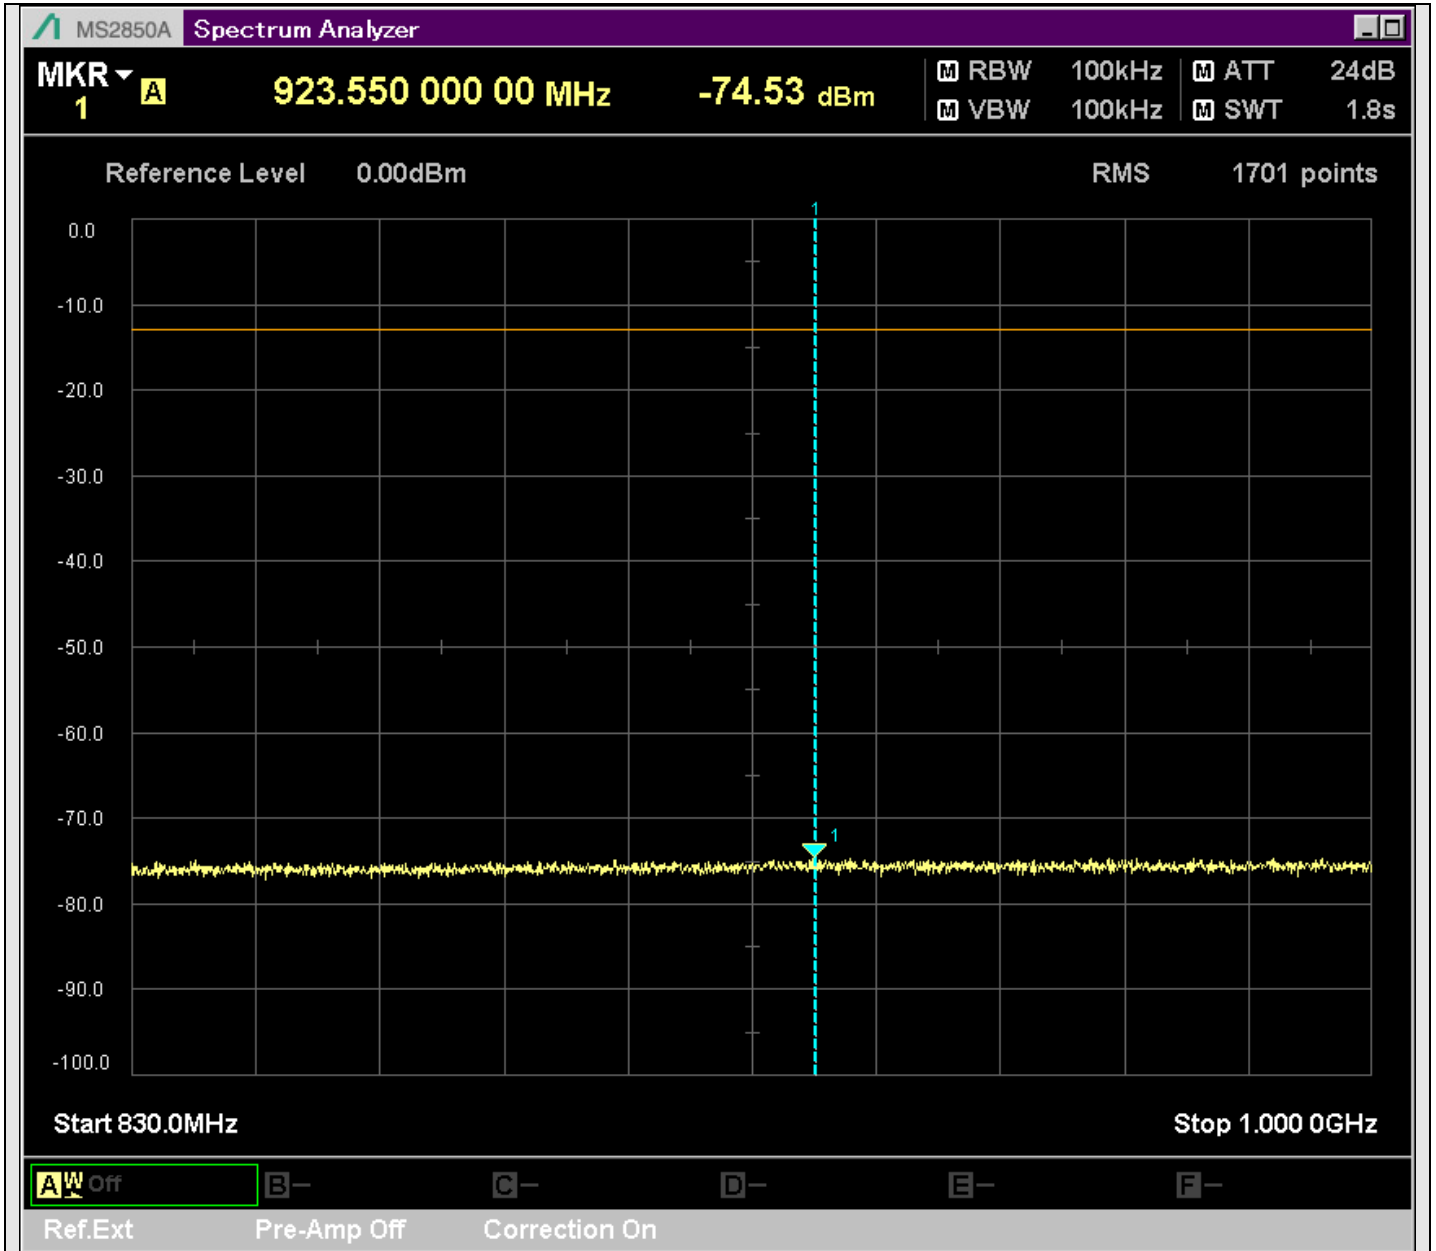

n2_20MHz_15kHz_392000_CP-OFDM
QPSK_Outer_Full_SA(829.9MHz-1000MHz_100kHz)@923.550MHz