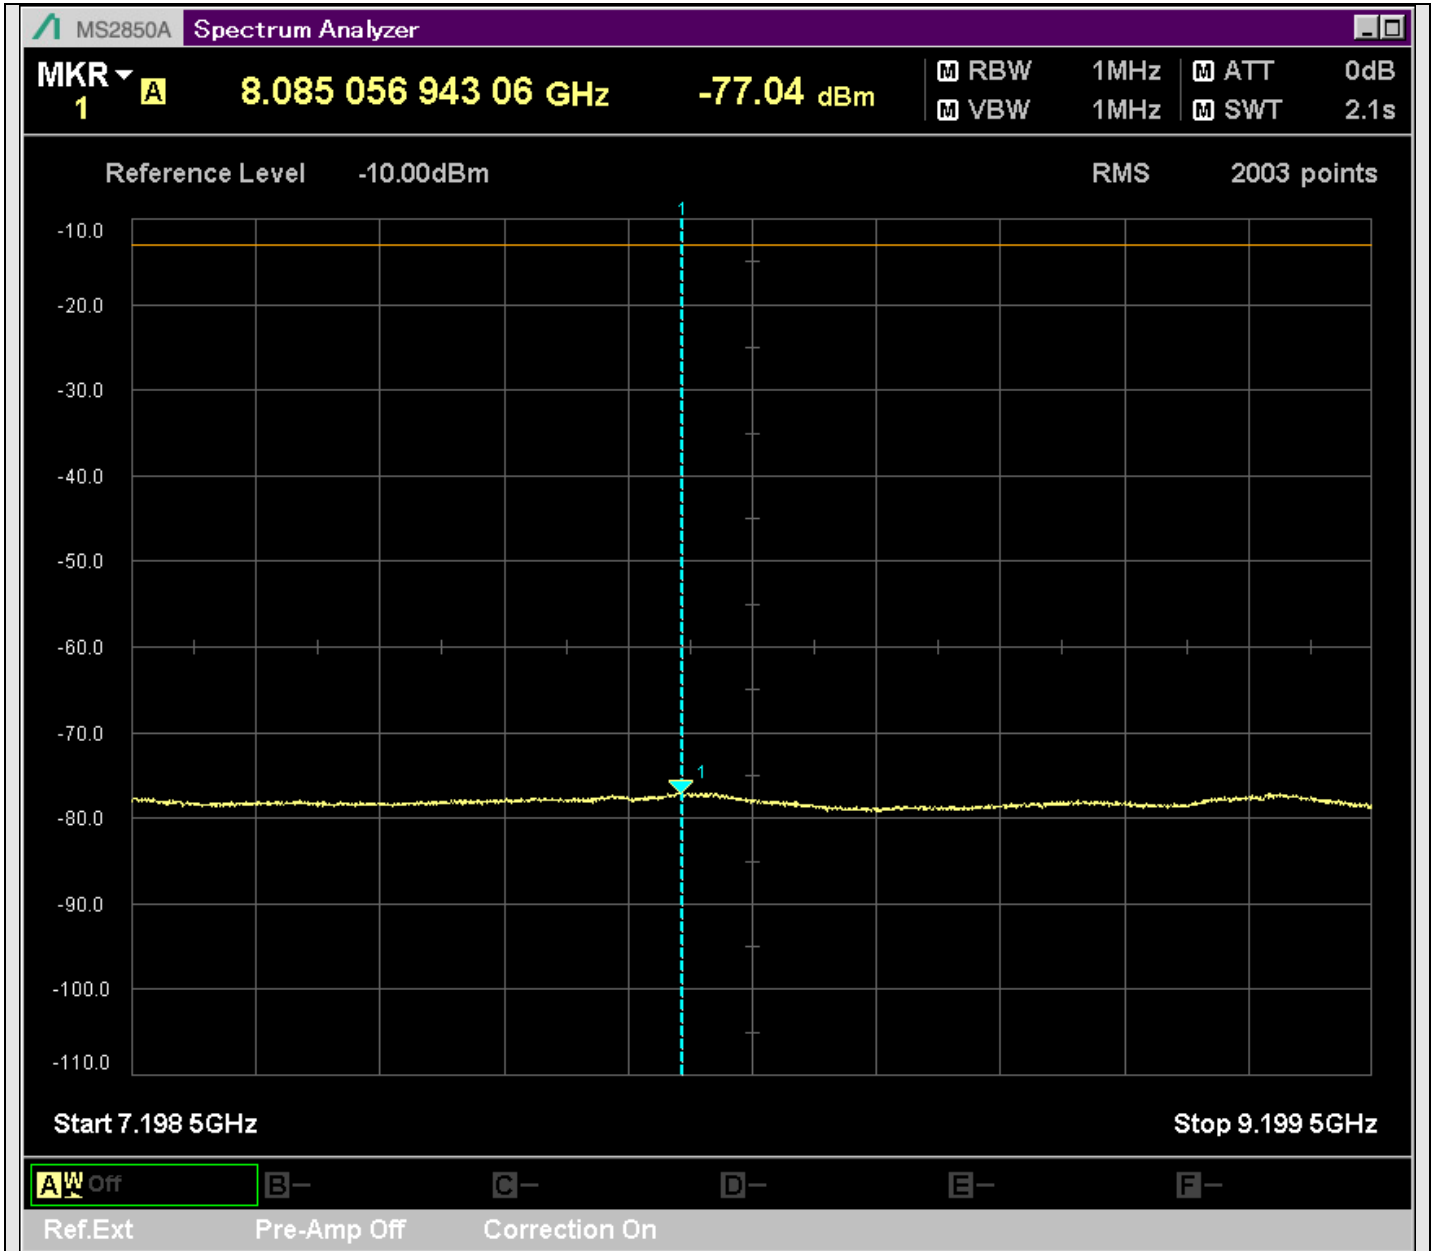

n2_20MHz_15kHz_392000_CP-OFDM
QPSK_Edge_1RB_Left_SA(7198MHz-9200MHz_1MHz)@8085.057MHz