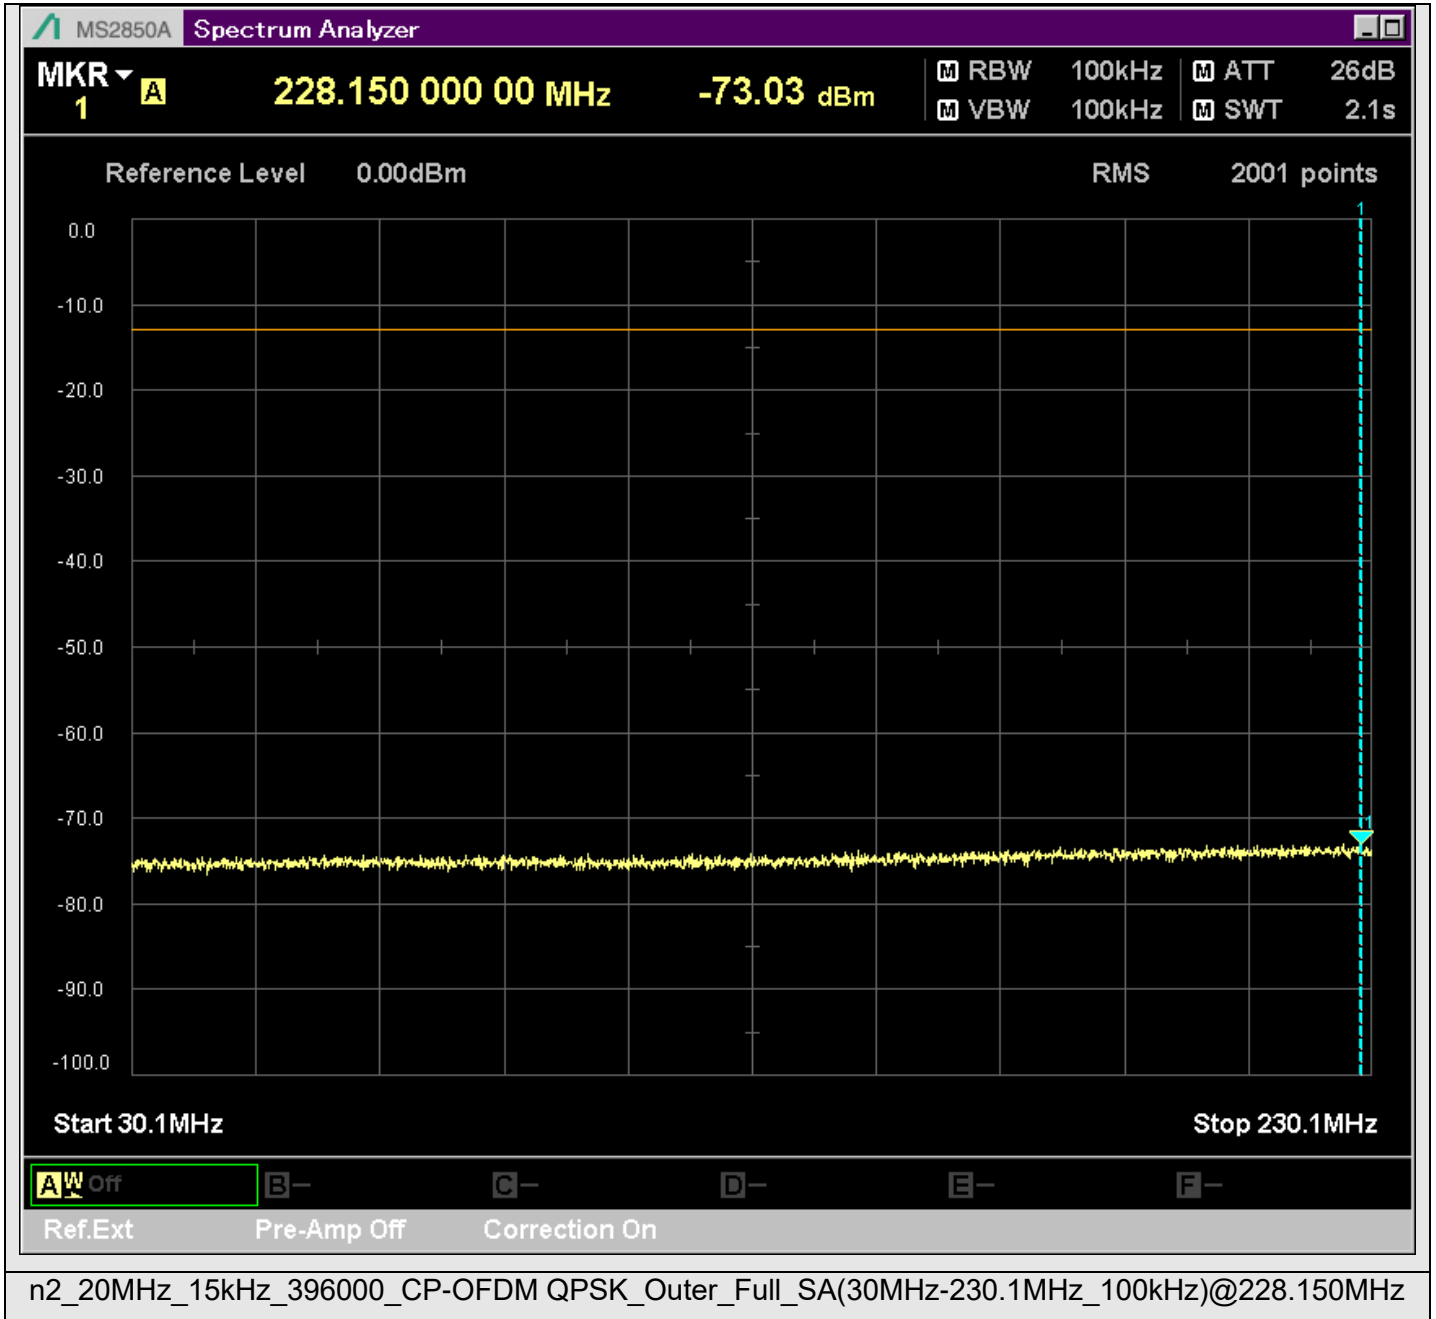

n2_20MHz_15kHz_392000_CP-OFDM
QPSK_Edge_1RB_Right_SA(15198MHz-17200MHz_1MHz)@15288.455MHz

n2_20MHz_15kHz_392000_CP-OFDM
QPSK_Edge_1RB_Right_SA(17198MHz-19100MHz_1MHz)@17769.200MHz

n2_20MHz_15kHz_396000_CP-OFDM
QPSK_Outer_Full_SA(229.9MHz-430.1MHz_100kHz)@286.222MHz