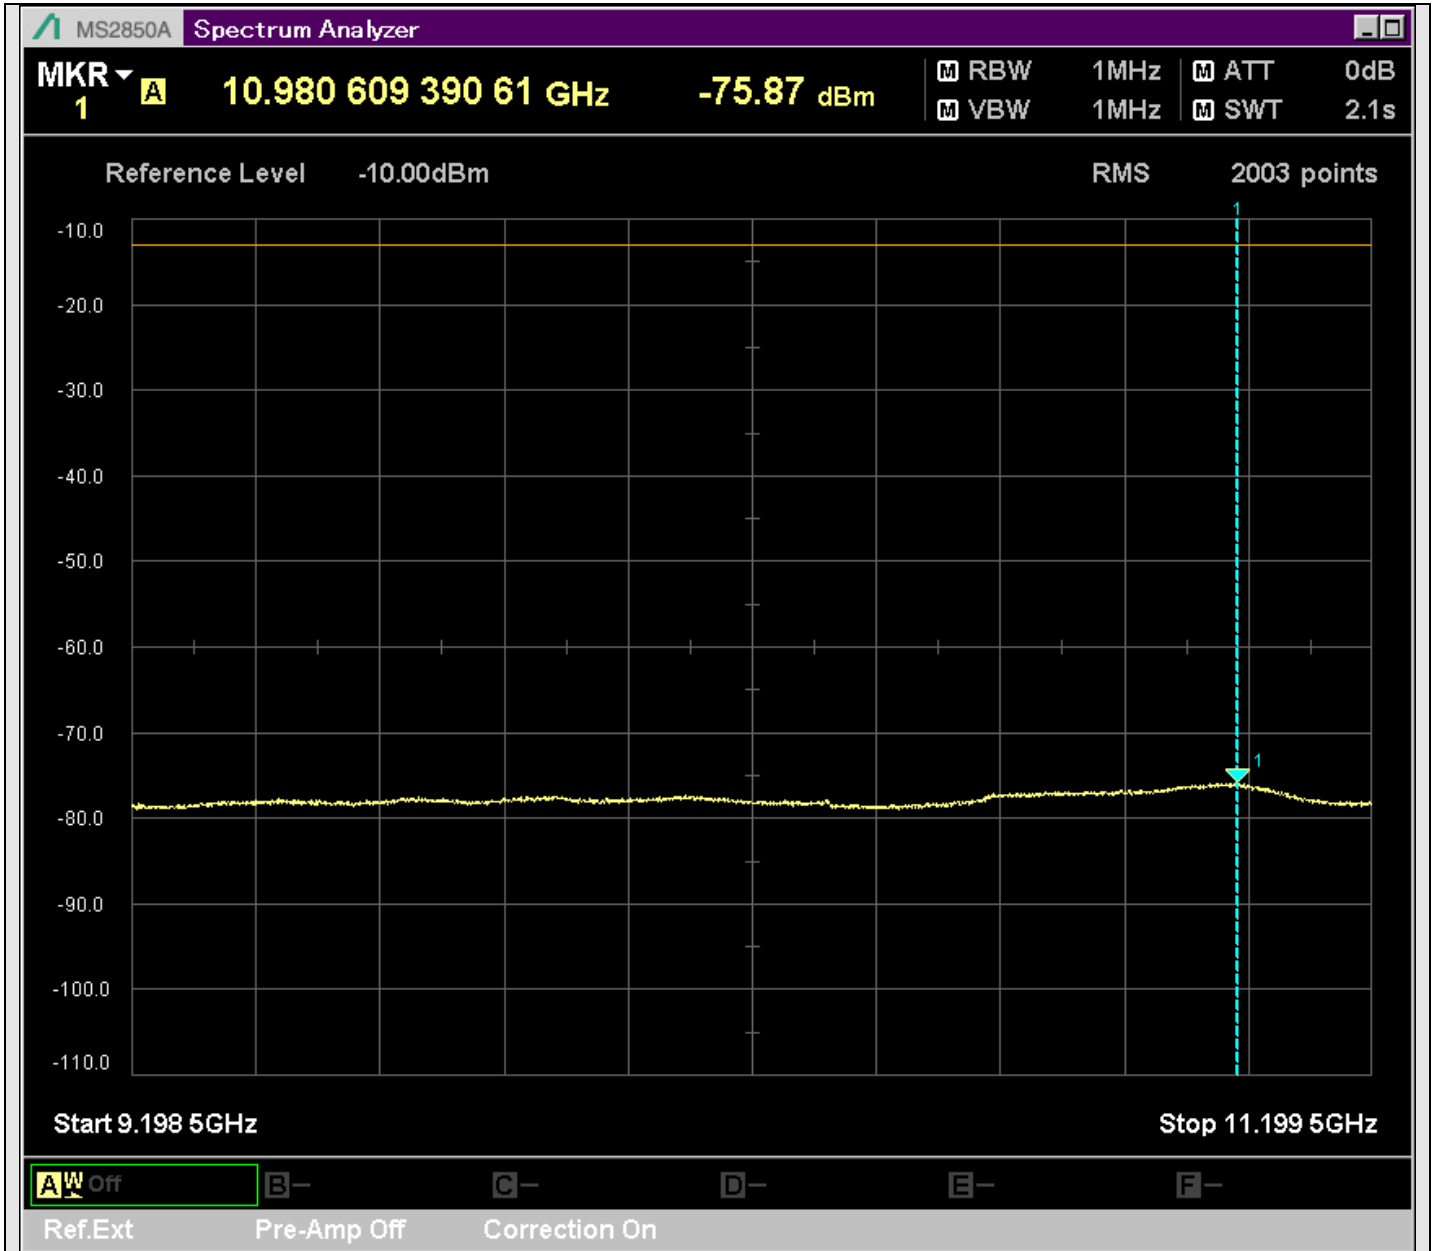

n2_20MHz_15kHz_396000_CP-OFDM
QPSK_Outer_Full_SA(429.9MHz-630.1MHz_100kHz)@565.882MHz

n2_20MHz_15kHz_396000_CP-OFDM
QPSK_Outer_Full_SA(629.9MHz-830.1MHz_100kHz)@818.956MHz

n2_20MHz_15kHz_396000_CP-OFDM
QPSK_Outer_Full_SA(829.9MHz-1000MHz_100kHz)@986.450MHz