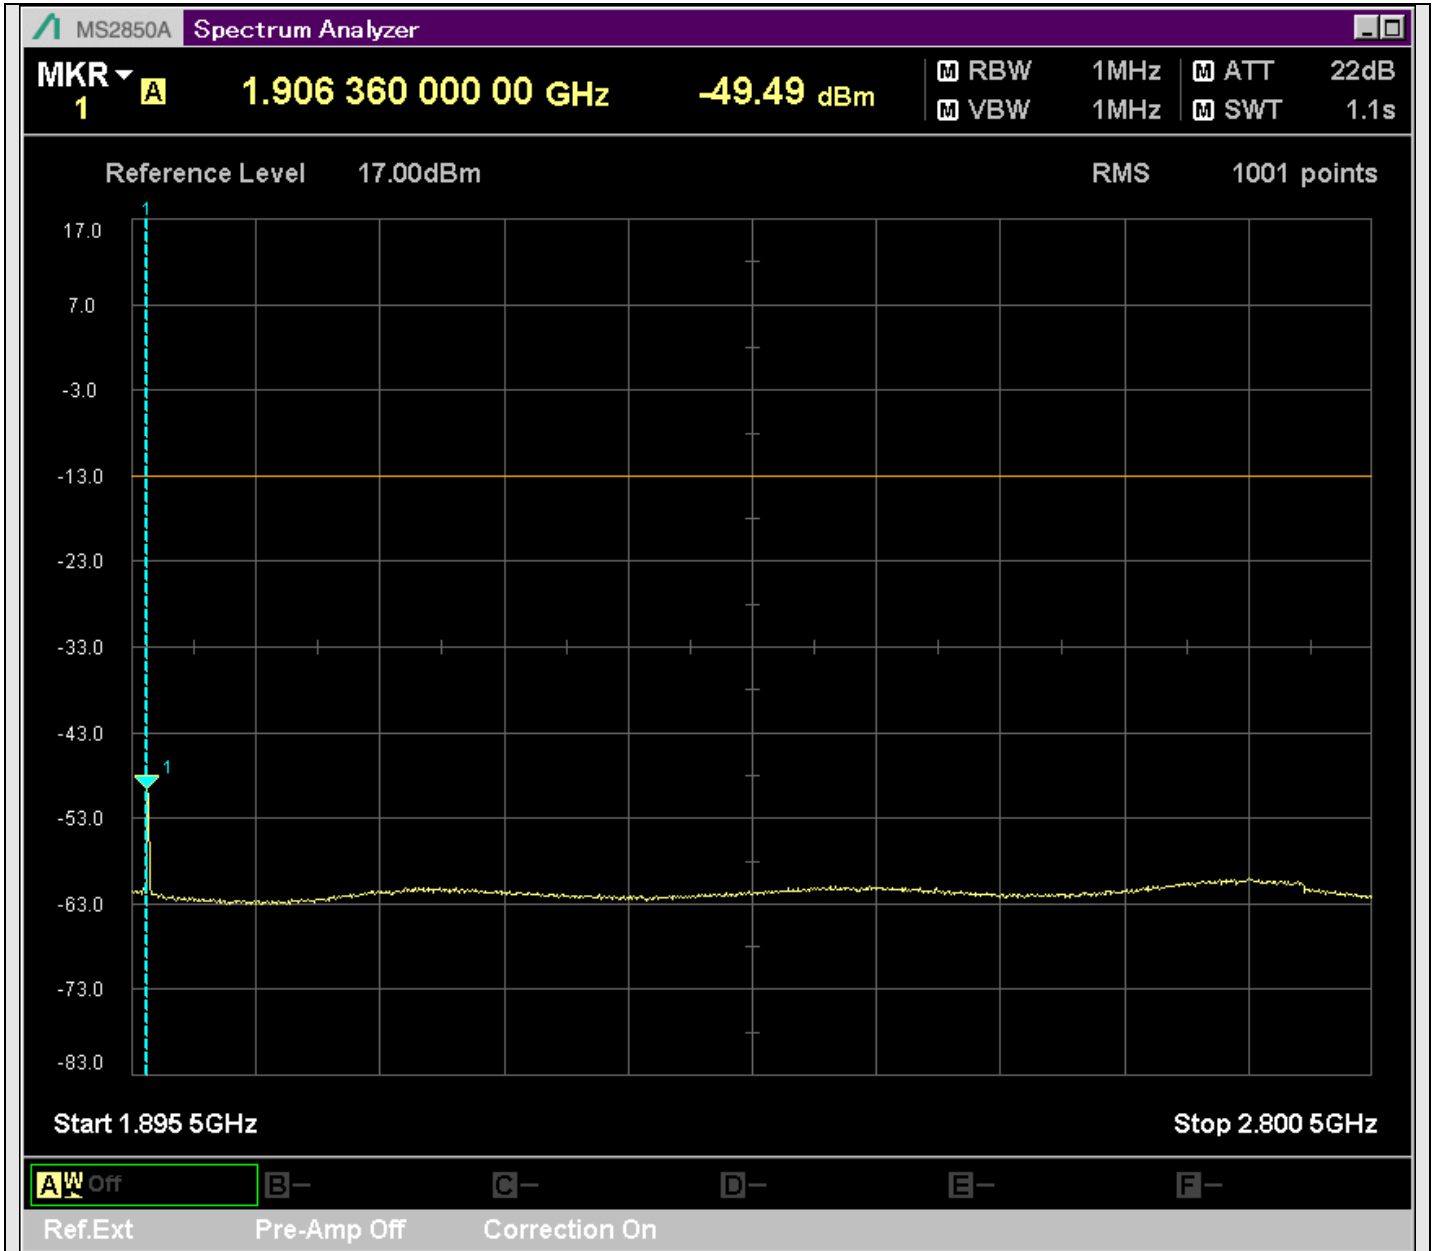

n2_20MHz_15kHz_388000_CP-OFDM
QPSK_Edge_1RB_Right_SA(1895MHz-2801MHz_1MHz)@1906.360MHz