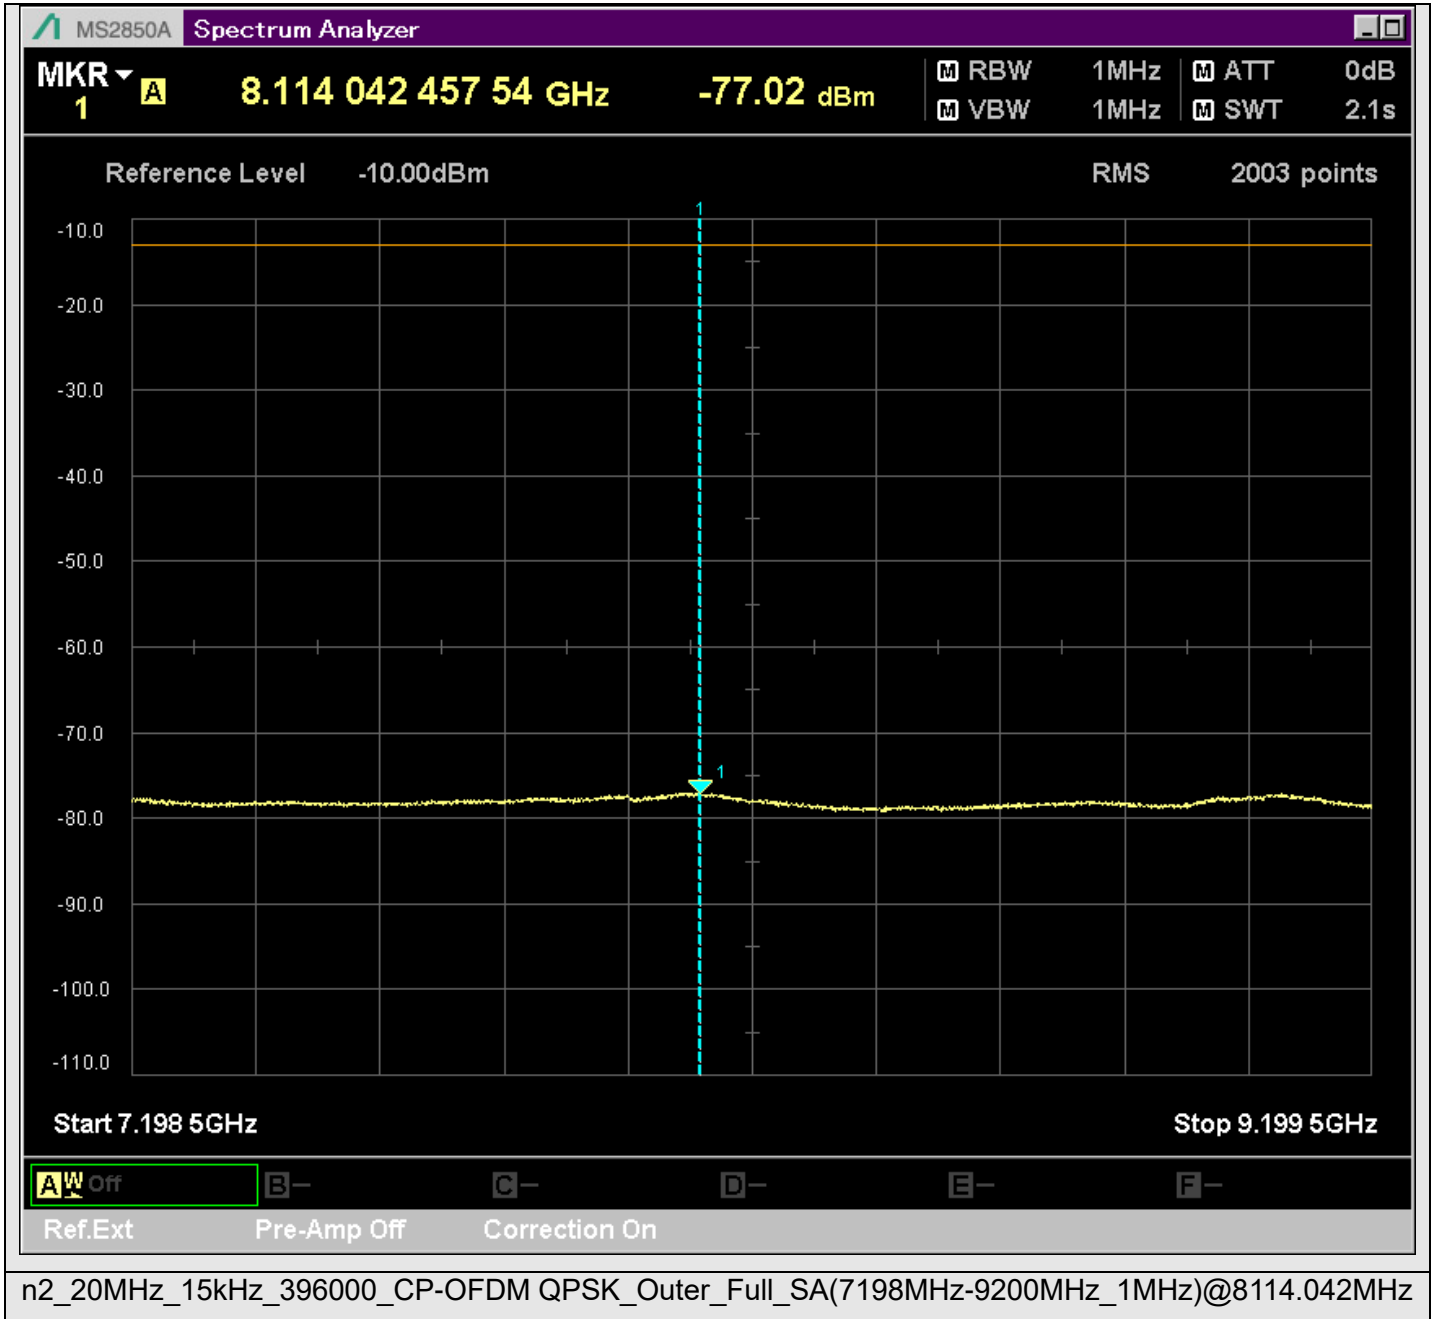

n2_20MHz_15kHz_396000_CP-OFDM
QPSK_Outer_Full_SA(429.9MHz-630.1MHz_100kHz)@565.882MHz

n2_20MHz_15kHz_396000_CP-OFDM
QPSK_Outer_Full_SA(629.9MHz-830.1MHz_100kHz)@818.956MHz

n2_20MHz_15kHz_396000_CP-OFDM
QPSK_Outer_Full_SA(829.9MHz-1000MHz_100kHz)@986.450MHz