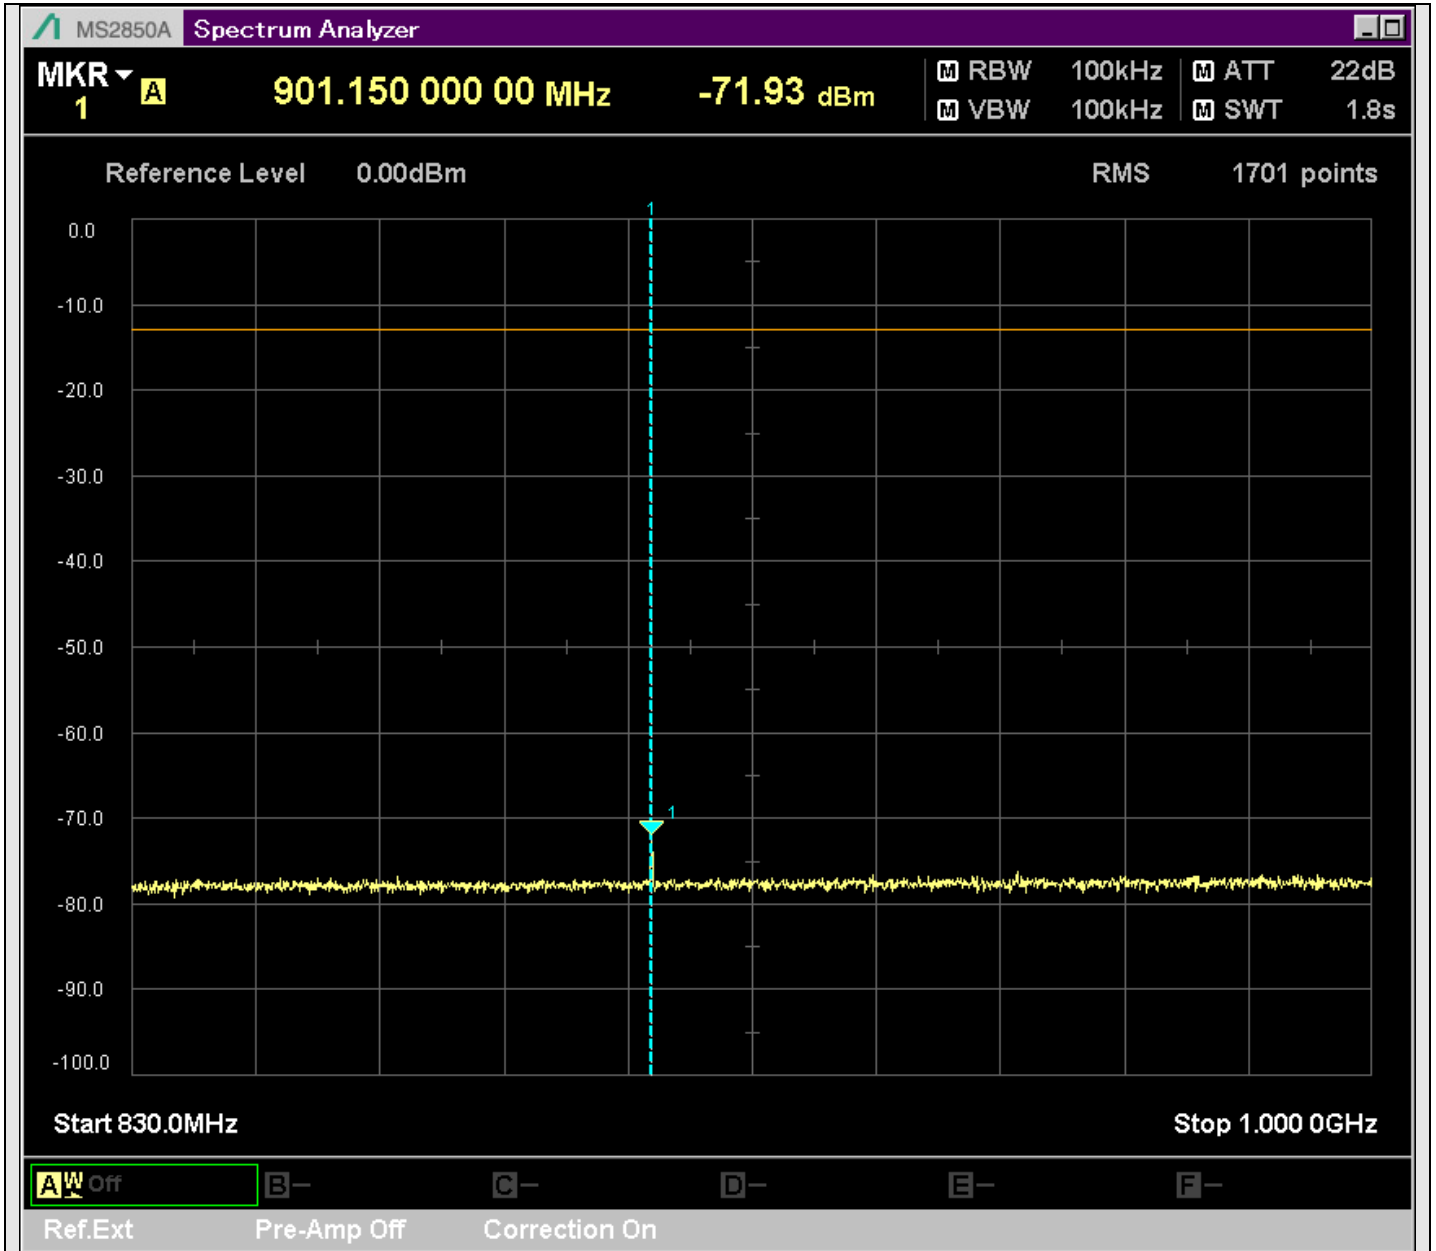

n2_20MHz_15kHz_388000_CP-OFDM
QPSK_Edge_1RB_Right_SA(829.9MHz-1000MHz_100kHz)@901.150MHz