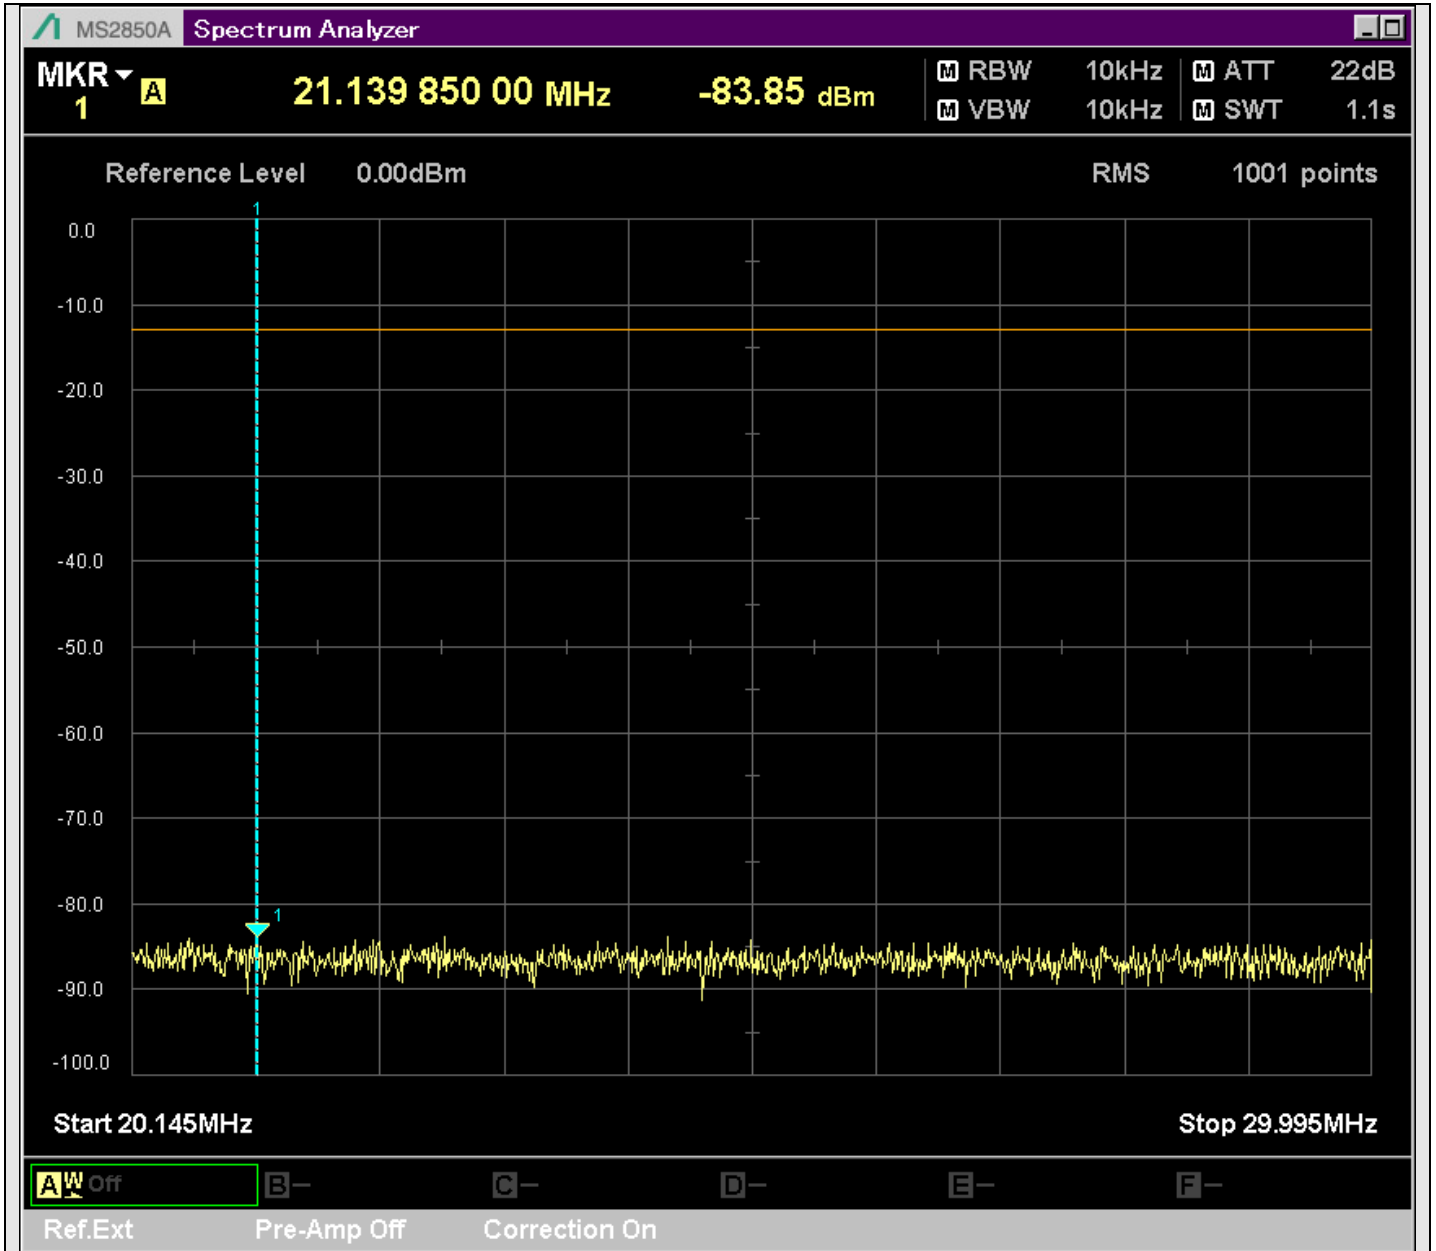

n2_20MHz_15kHz_396000_CP-OFDM
QPSK_Edge_1RB_Left_SA(20.14MHz-30MHz_10kHz)@21.140MHz