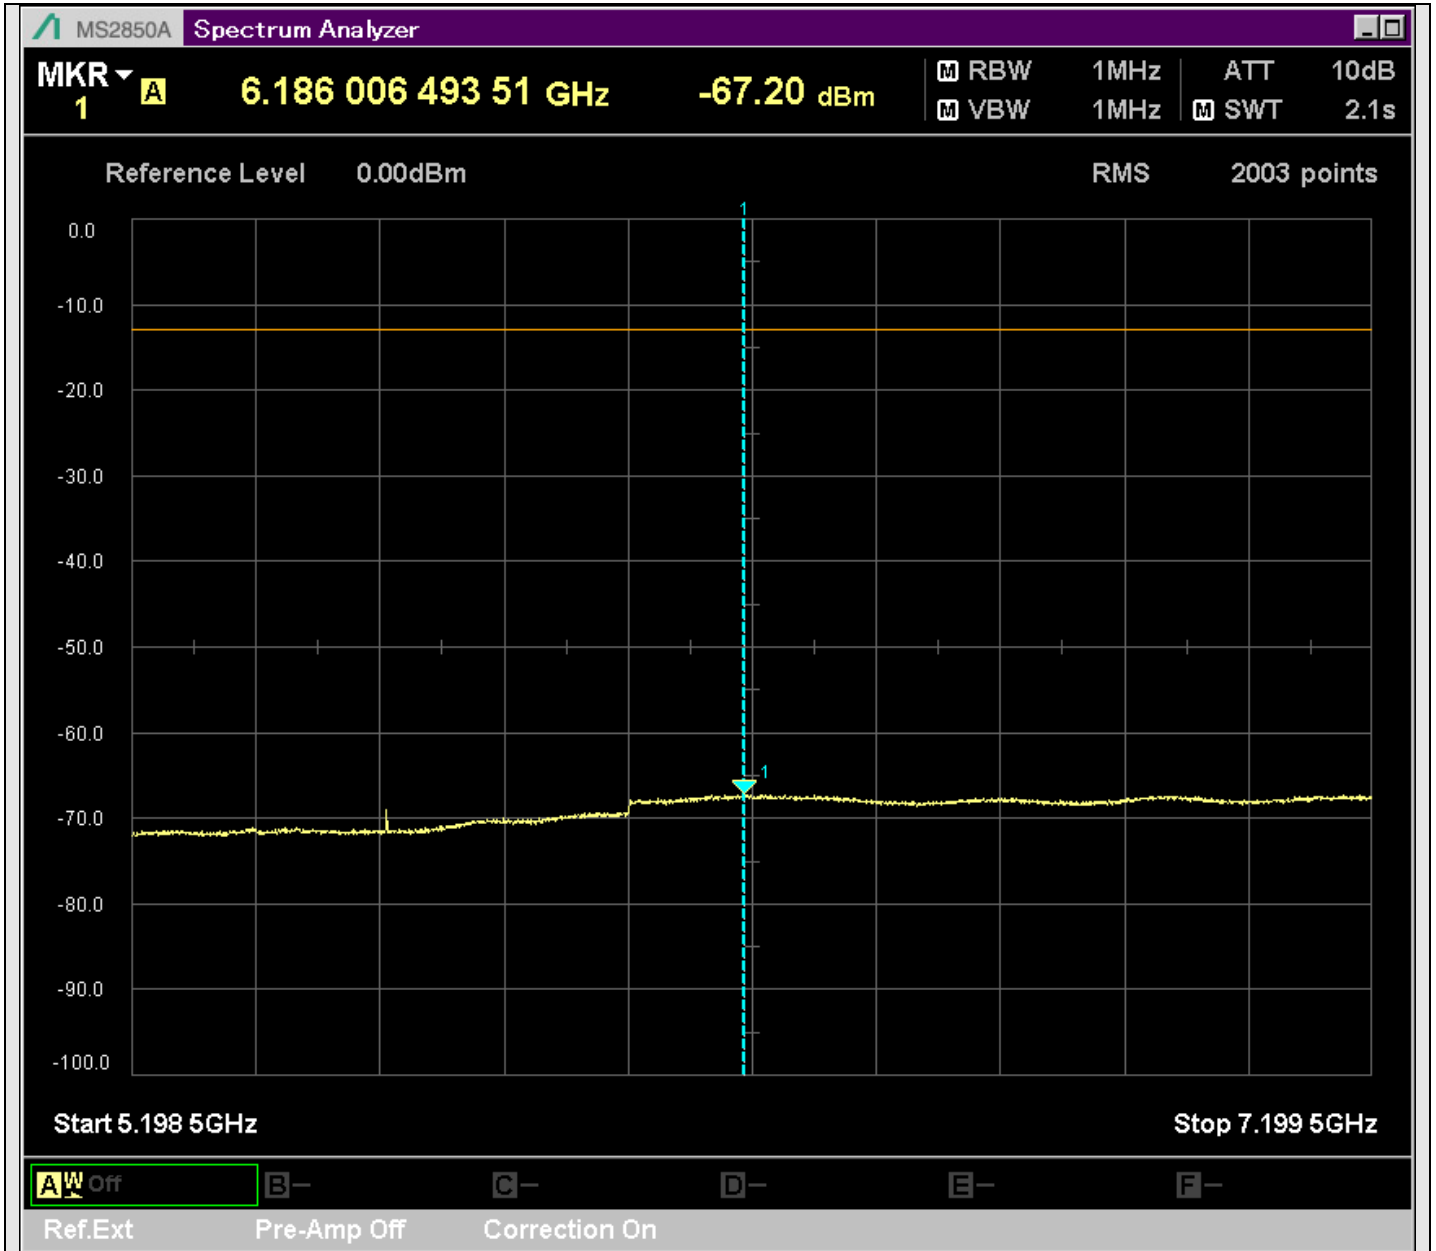

n2_20MHz_15kHz_388000_CP-OFDM
QPSK_Edge_1RB_Right_SA(5198MHz-7200MHz_1MHz)@6186.006MHz