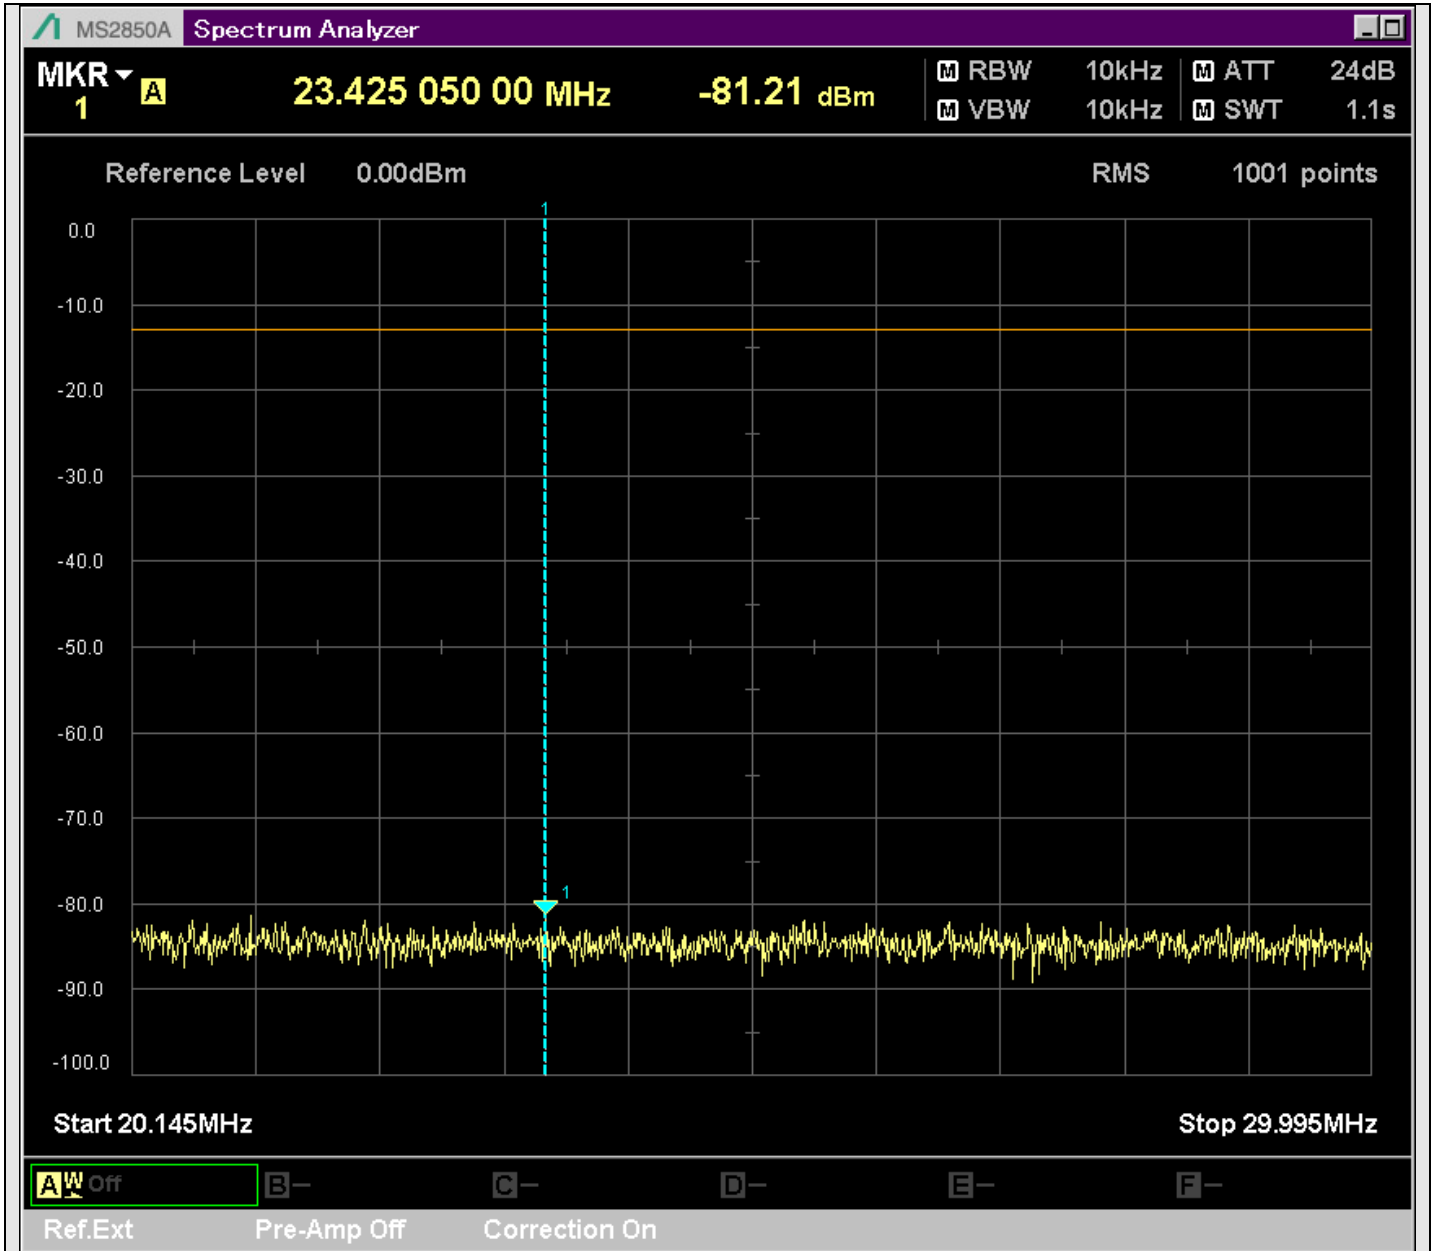

n2_20MHz_15kHz_388000_CP-OFDM
QPSK_Edge_1RB_Left_SA(20.14MHz-30MHz_10kHz)@23.425MHz