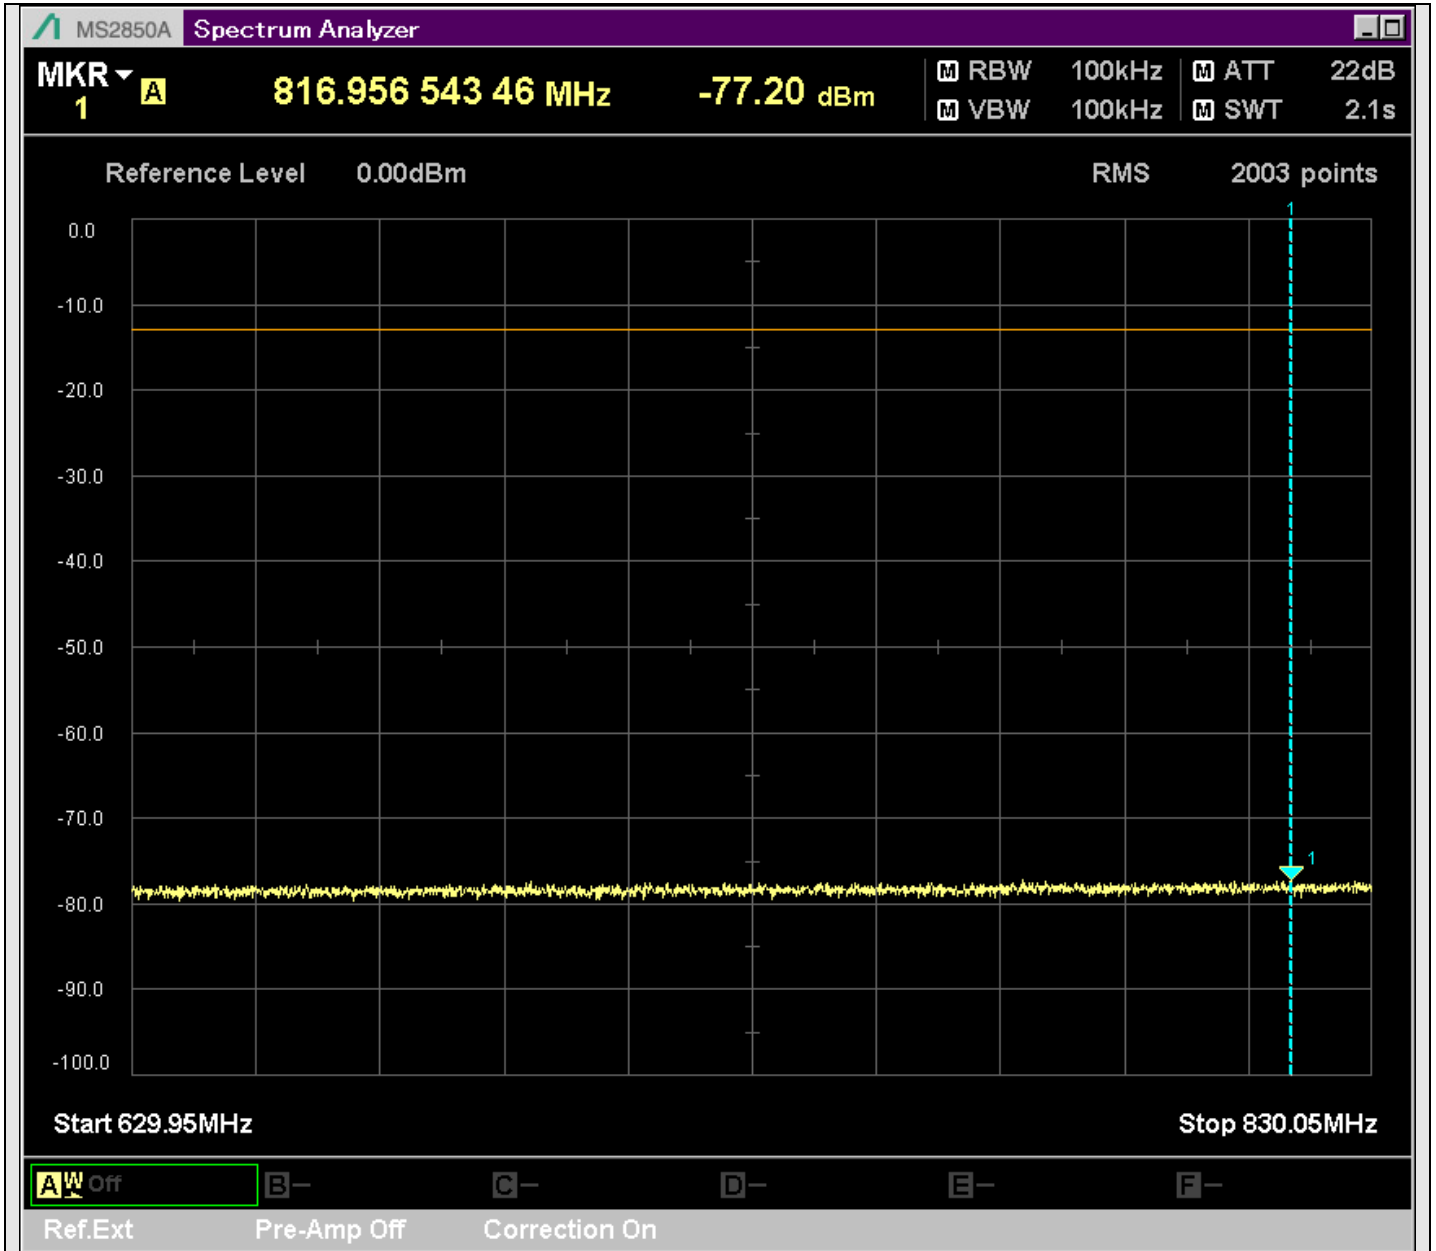

n2_20MHz_15kHz_392000_CP-OFDM
QPSK_Edge_1RB_Left_SA(629.9MHz-830.1MHz_100kHz)@816.957MHz