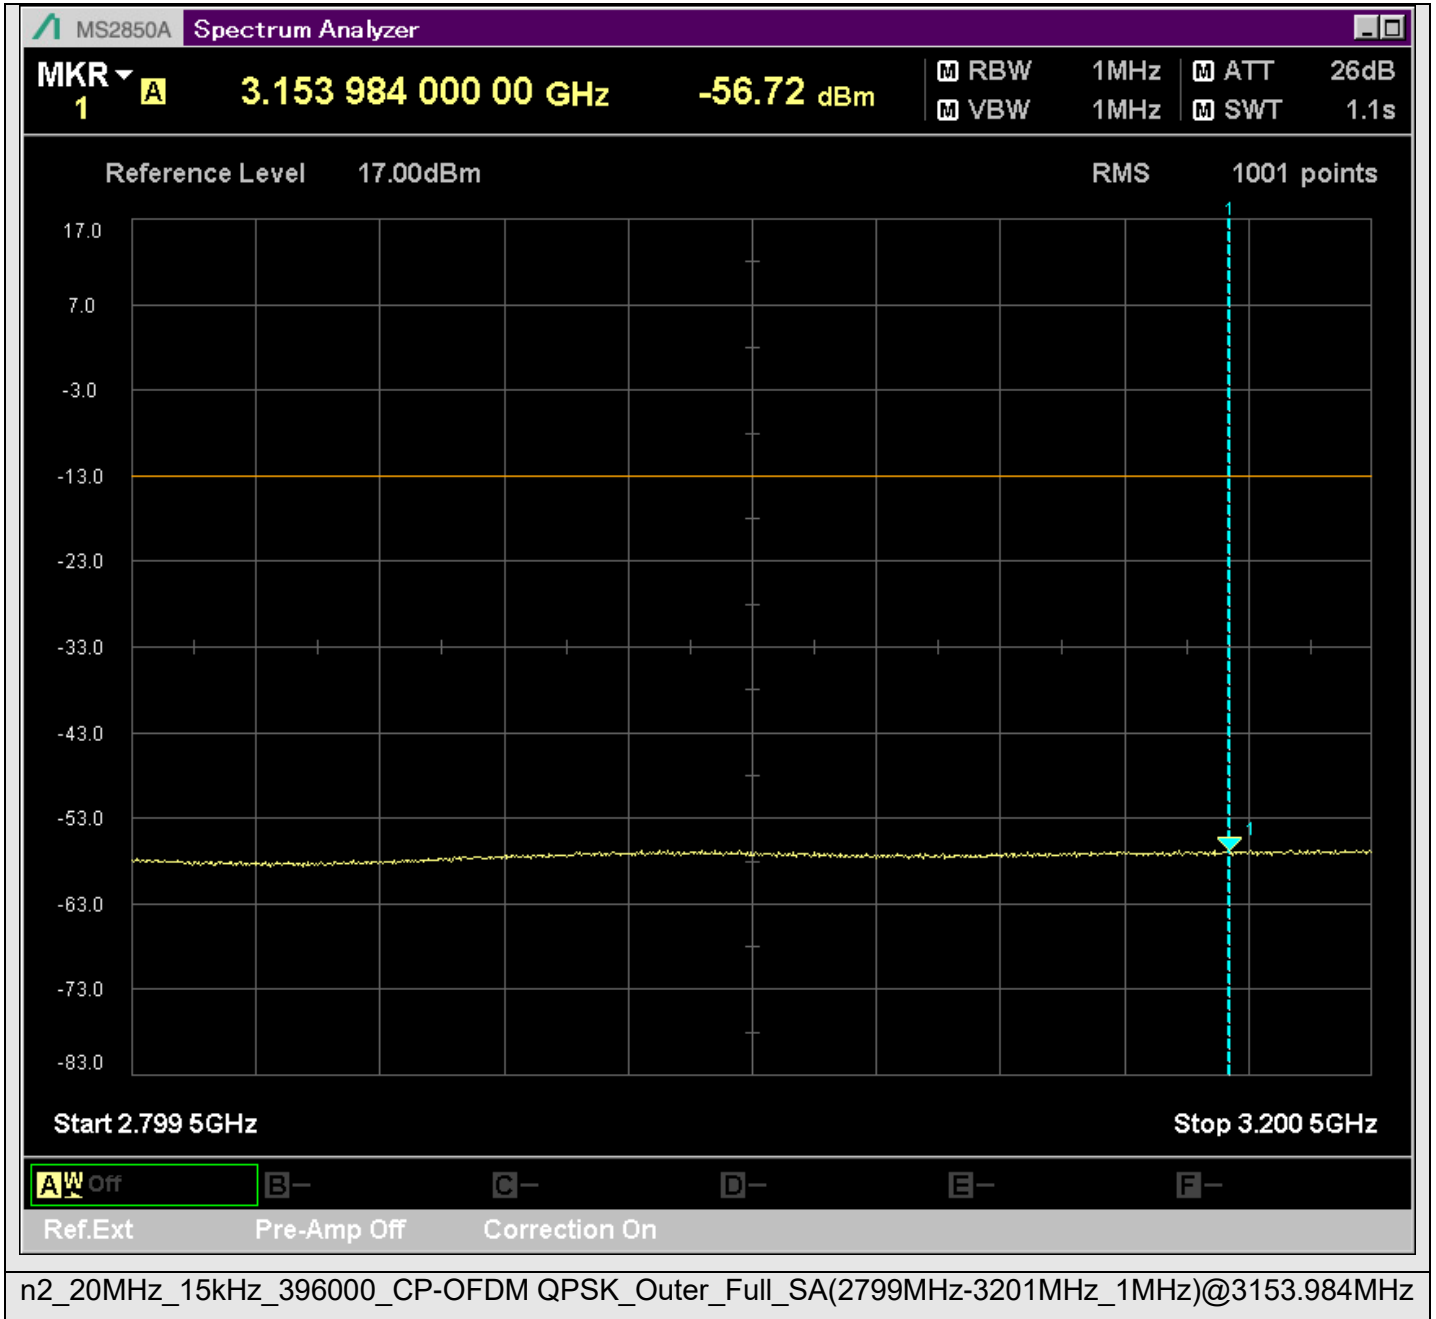

n2_20MHz_15kHz_396000_CP-OFDM
QPSK_Outer_Full_SA(429.9MHz-630.1MHz_100kHz)@565.882MHz

n2_20MHz_15kHz_396000_CP-OFDM
QPSK_Outer_Full_SA(629.9MHz-830.1MHz_100kHz)@818.956MHz

n2_20MHz_15kHz_396000_CP-OFDM
QPSK_Outer_Full_SA(829.9MHz-1000MHz_100kHz)@986.450MHz