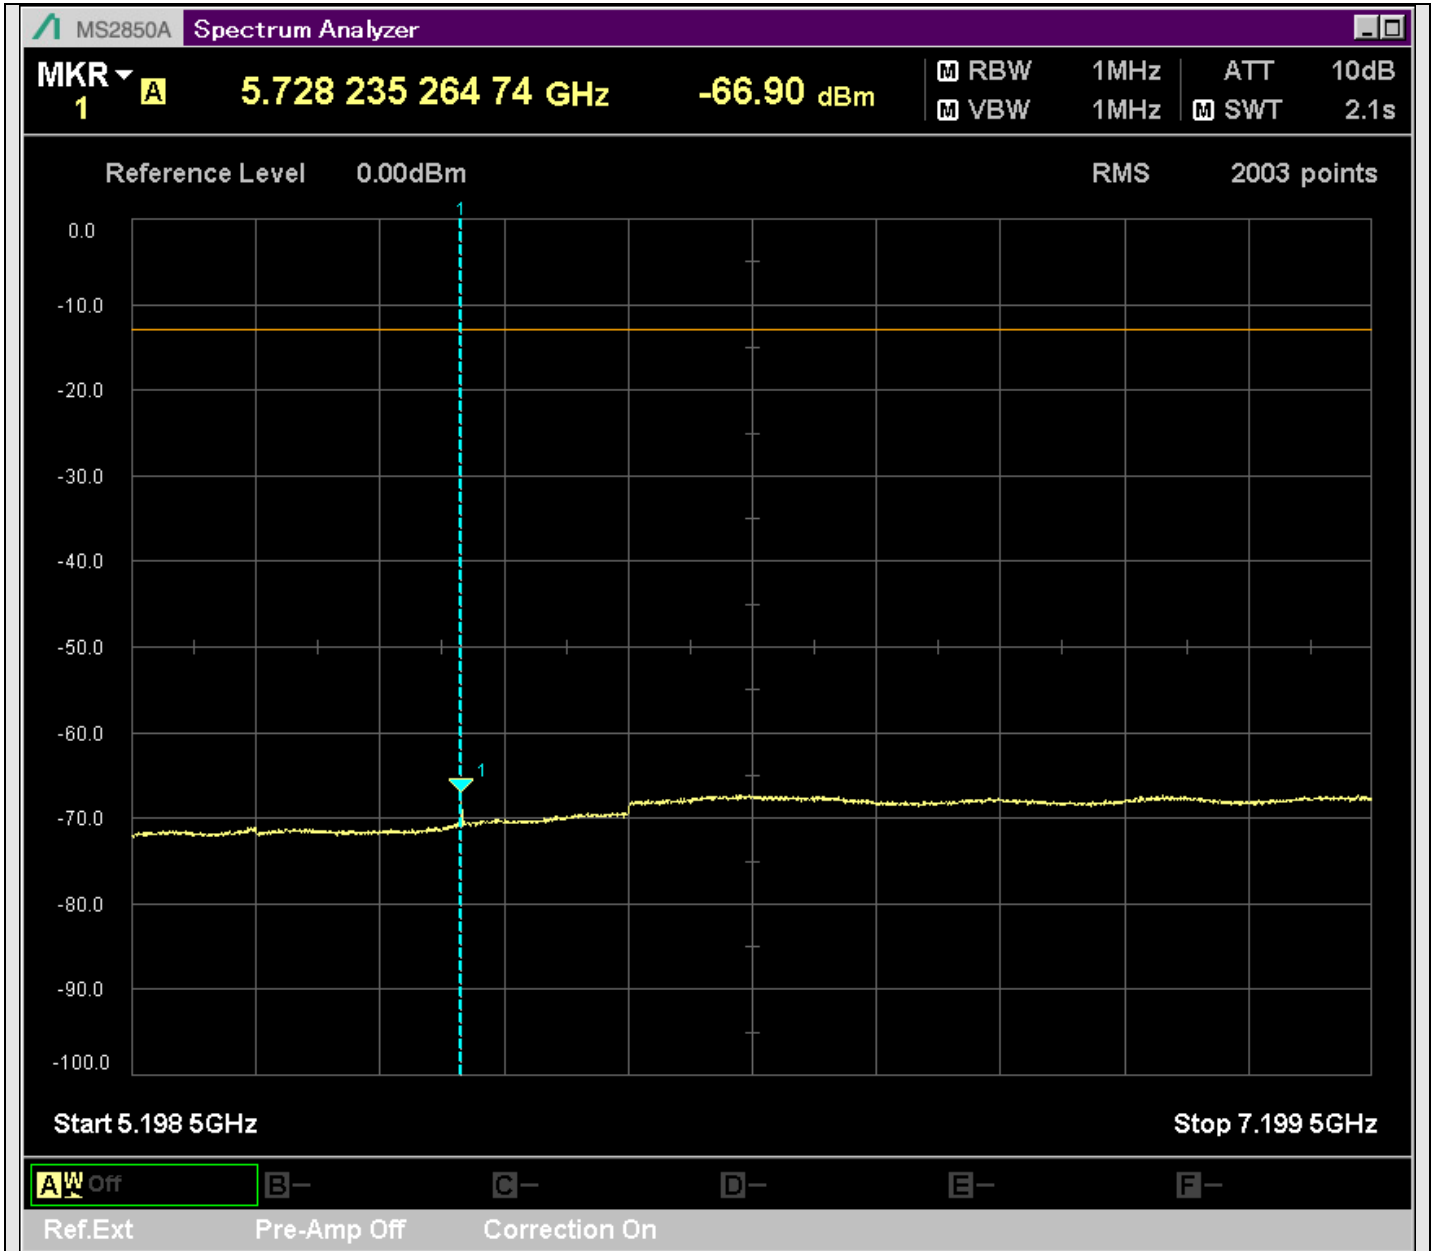

n2_20MHz_15kHz_396000_CP-OFDM
QPSK_Edge_1RB_Right_SA(5198MHz-7200MHz_1MHz)@5728.235MHz