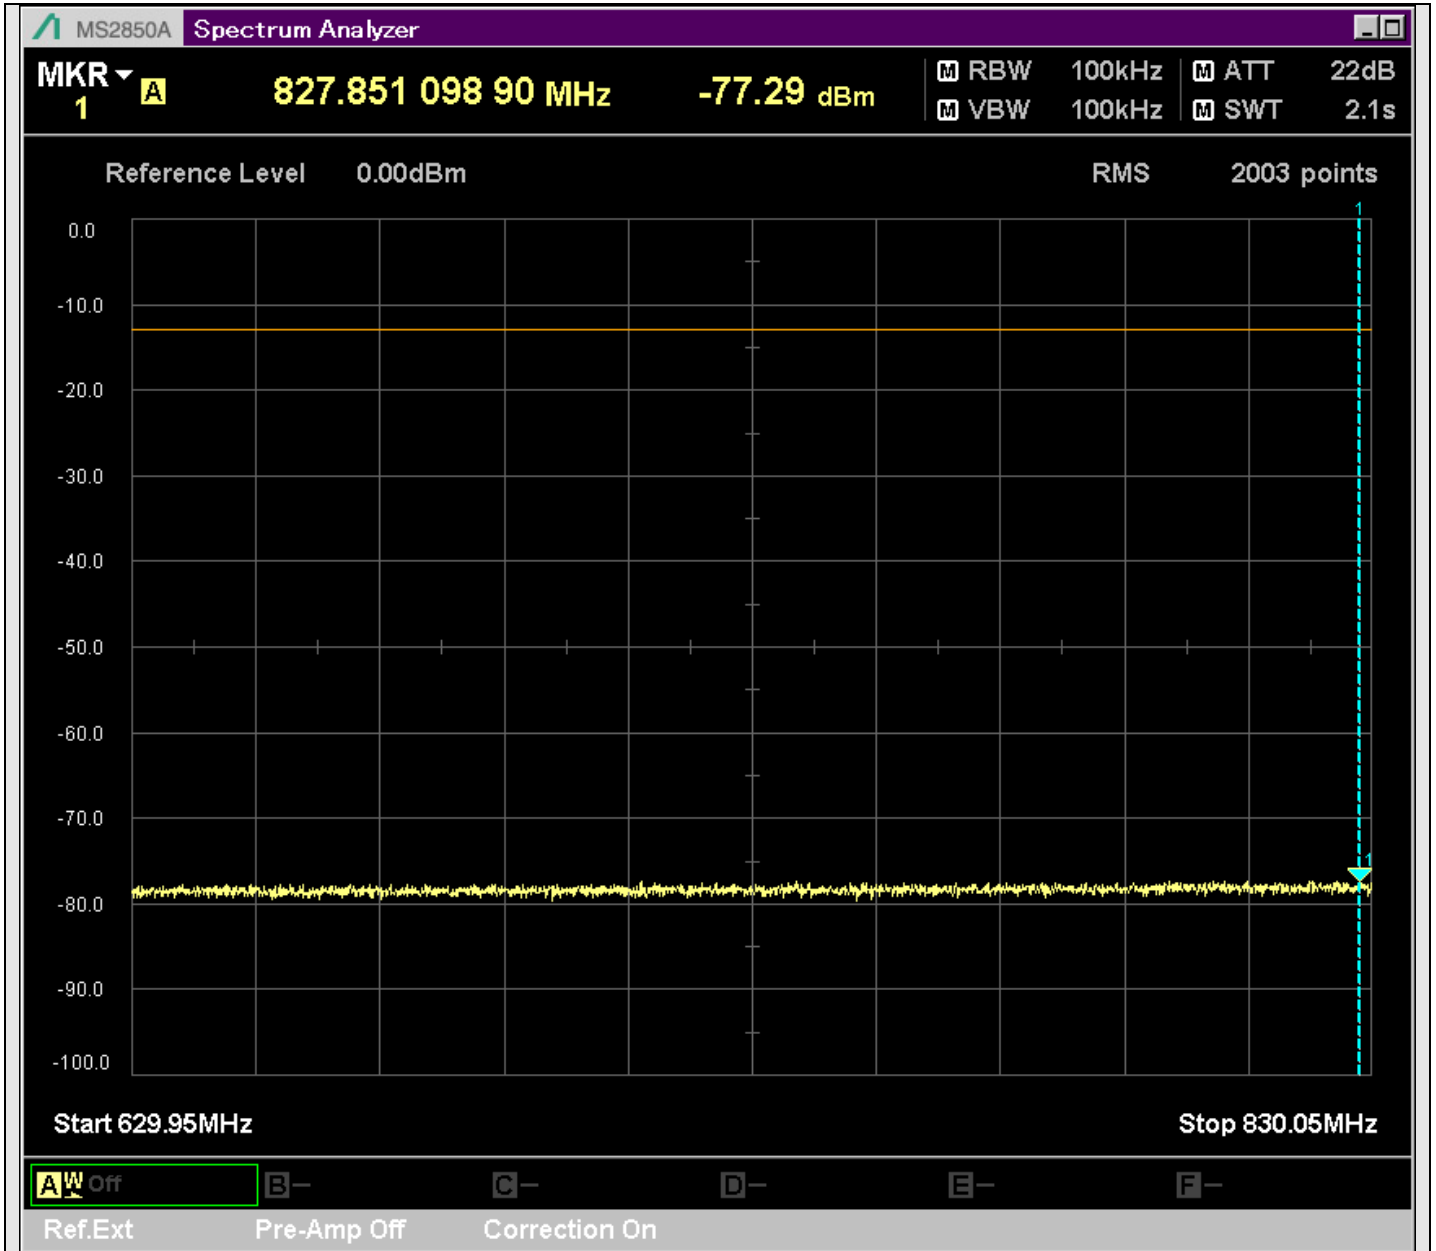

n2_20MHz_15kHz_392000_CP-OFDM
QPSK_Edge_1RB_Right_SA(629.9MHz-830.1MHz_100kHz)@827.851MHz