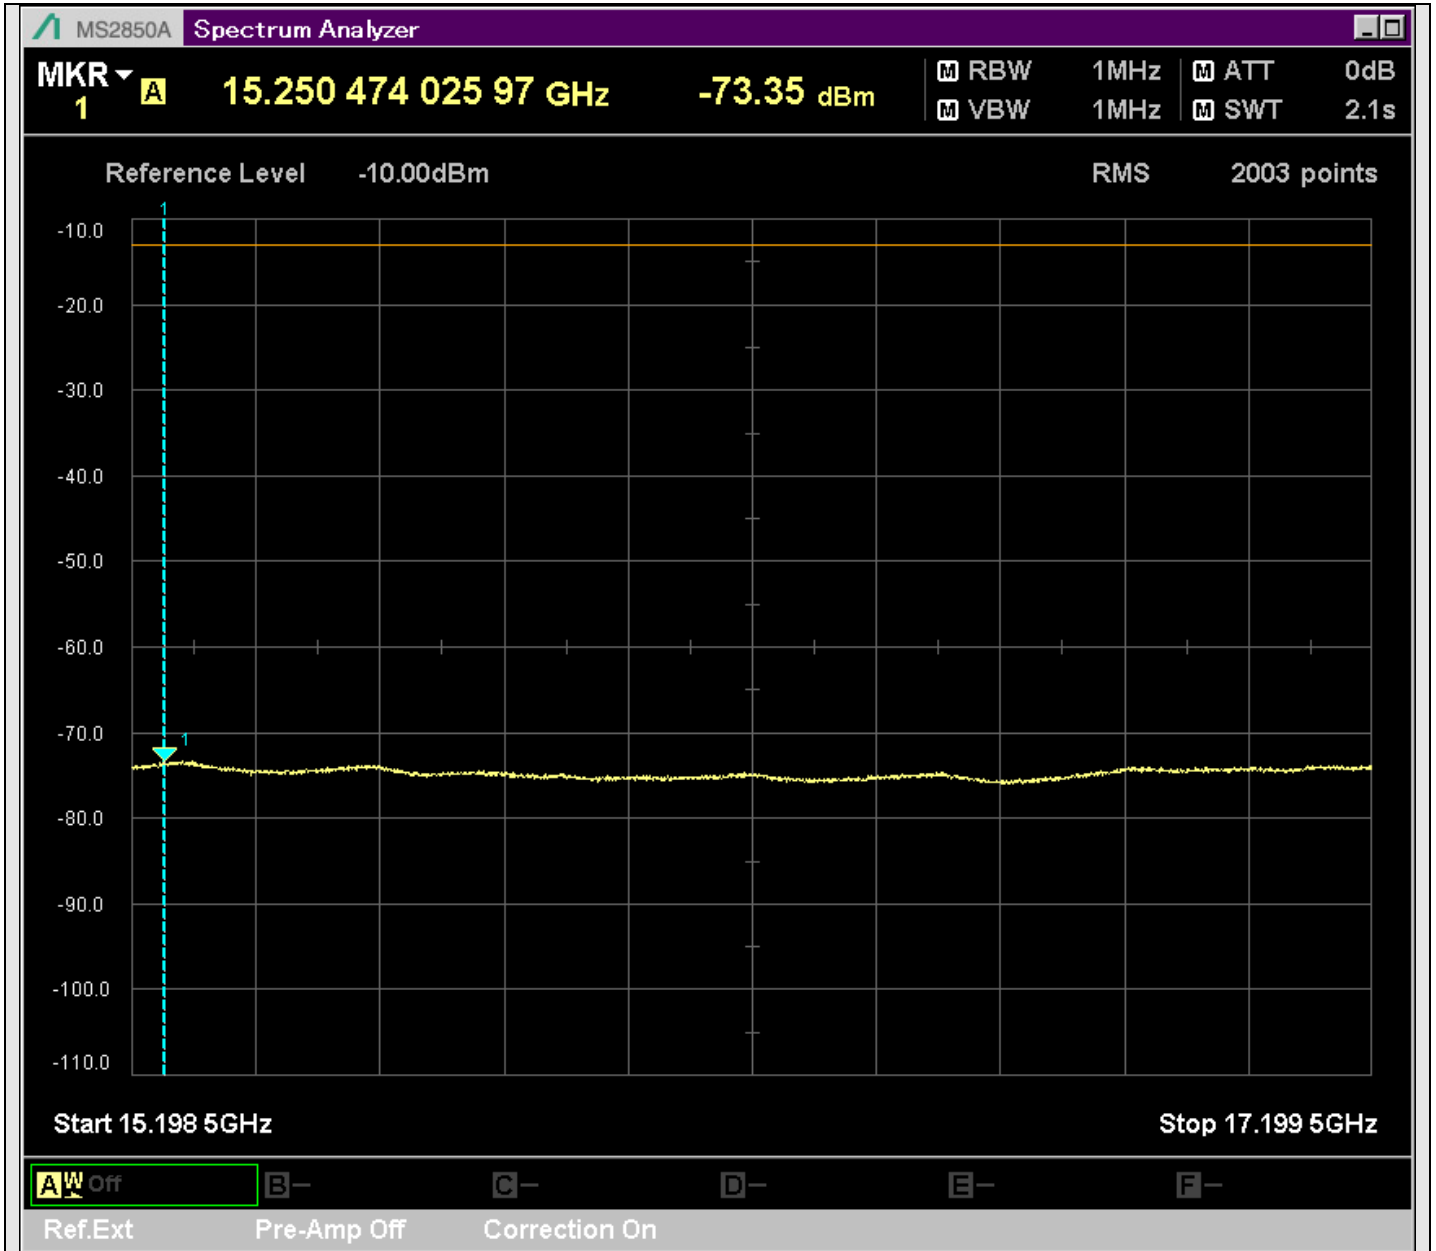

n2_20MHz_15kHz_392000_CP-OFDM
QPSK_Outer_Full_SA(15198MHz-17200MHz_1MHz)@15250.474MHz