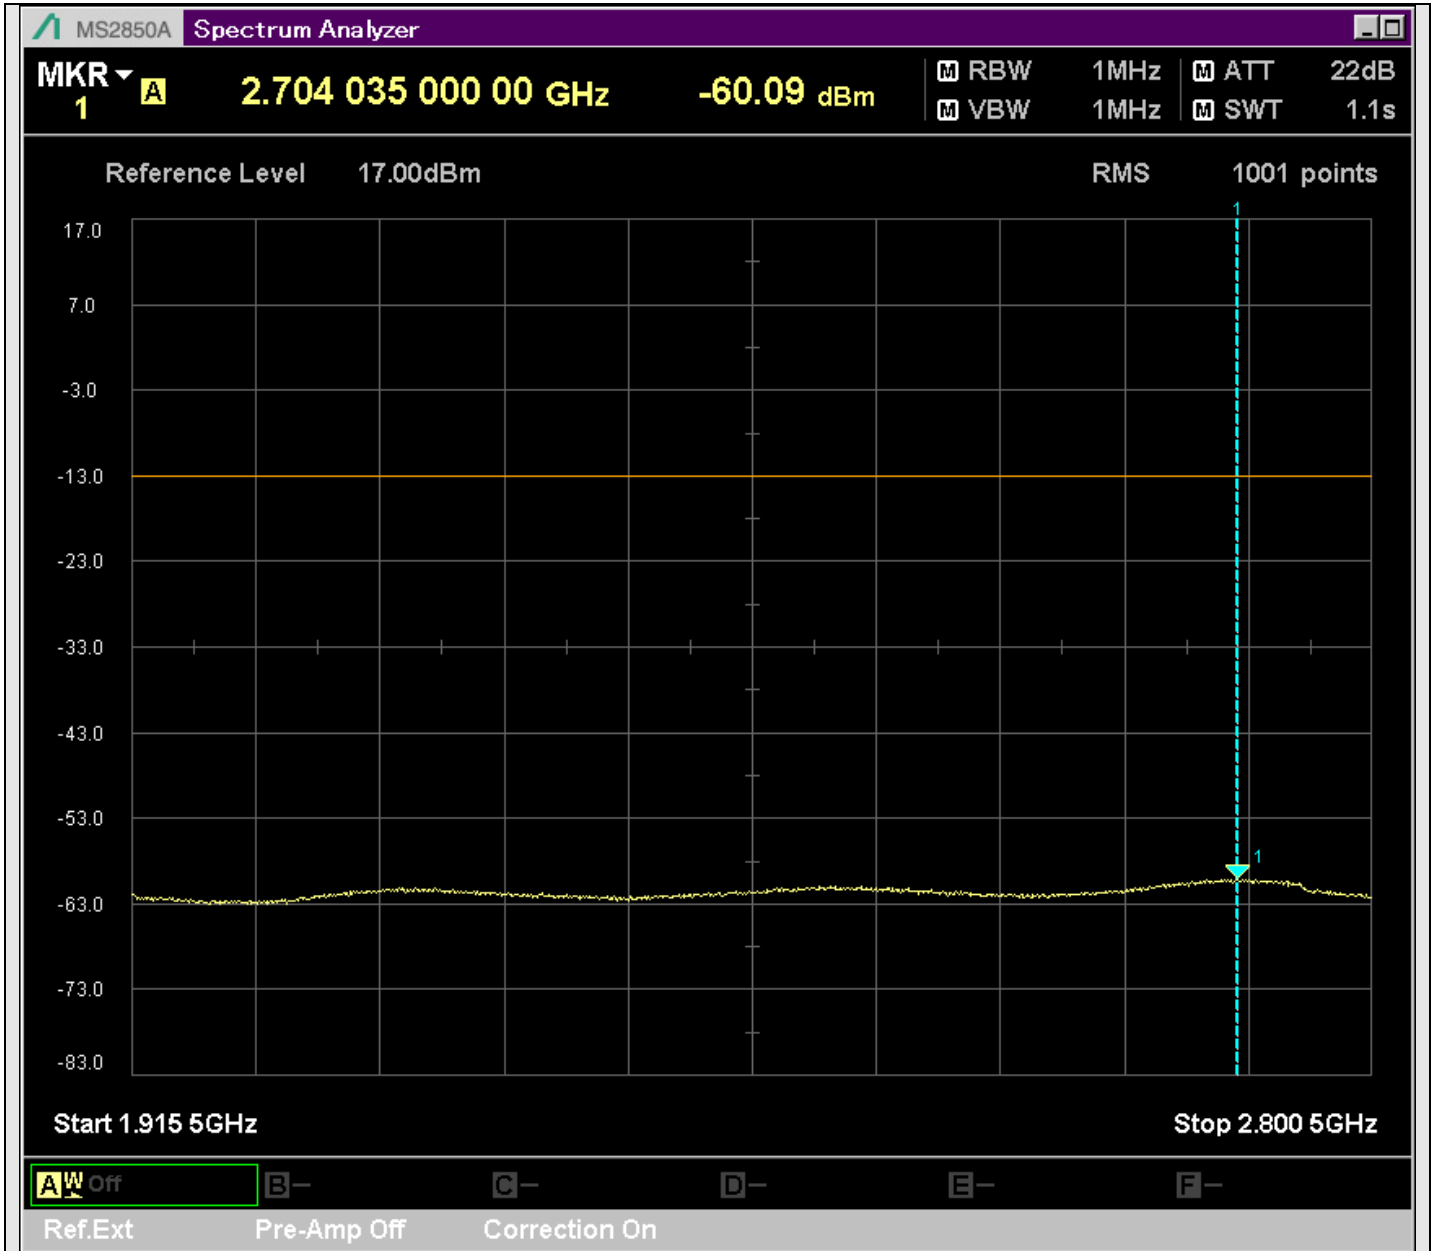

n2_20MHz_15kHz_392000_CP-OFDM
QPSK_Edge_1RB_Left_SA(1915MHz-2801MHz_1MHz)@2704.035MHz