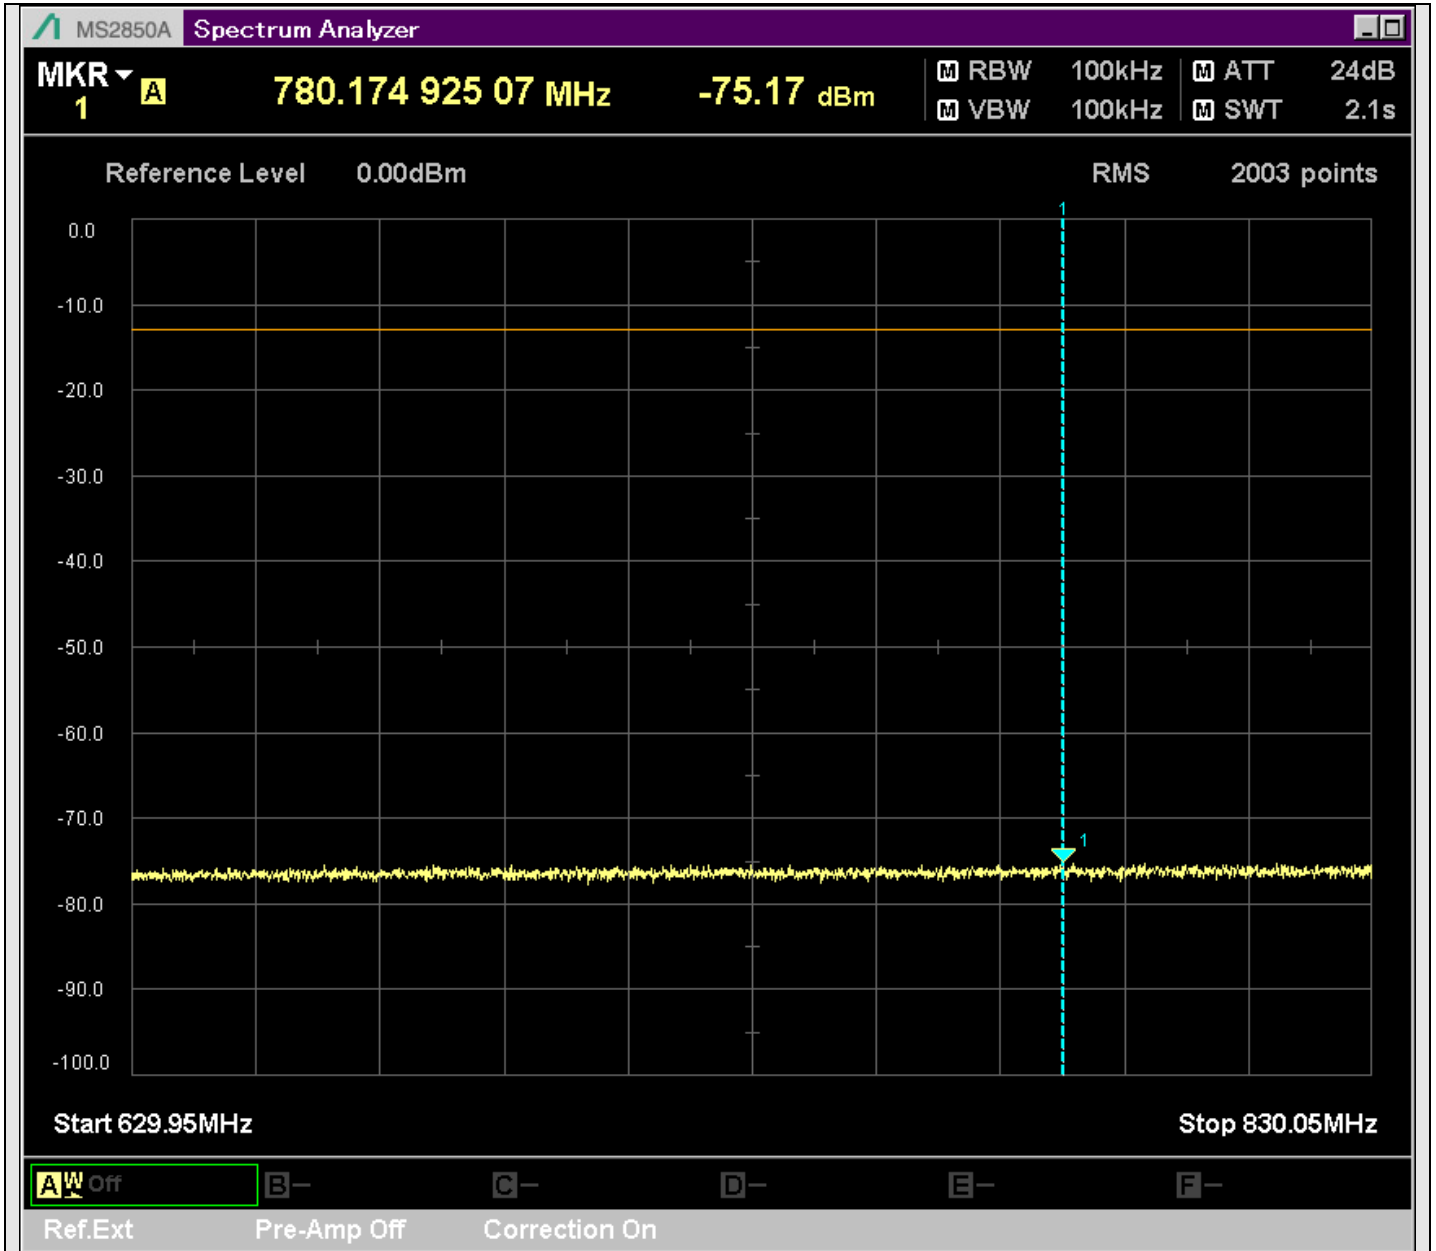

n2_20MHz_15kHz_388000_CP-OFDM
QPSK_Outer_Full_SA(229.9MHz-430.1MHz_100kHz)@284.823MHz

n2_20MHz_15kHz_388000_CP-OFDM
QPSK_Outer_Full_SA(429.9MHz-630.1MHz_100kHz)@561.884MHz

n2_20MHz_15kHz_388000_CP-OFDM
QPSK_Outer_Full_SA(629.9MHz-830.1MHz_100kHz)@780.175MHz