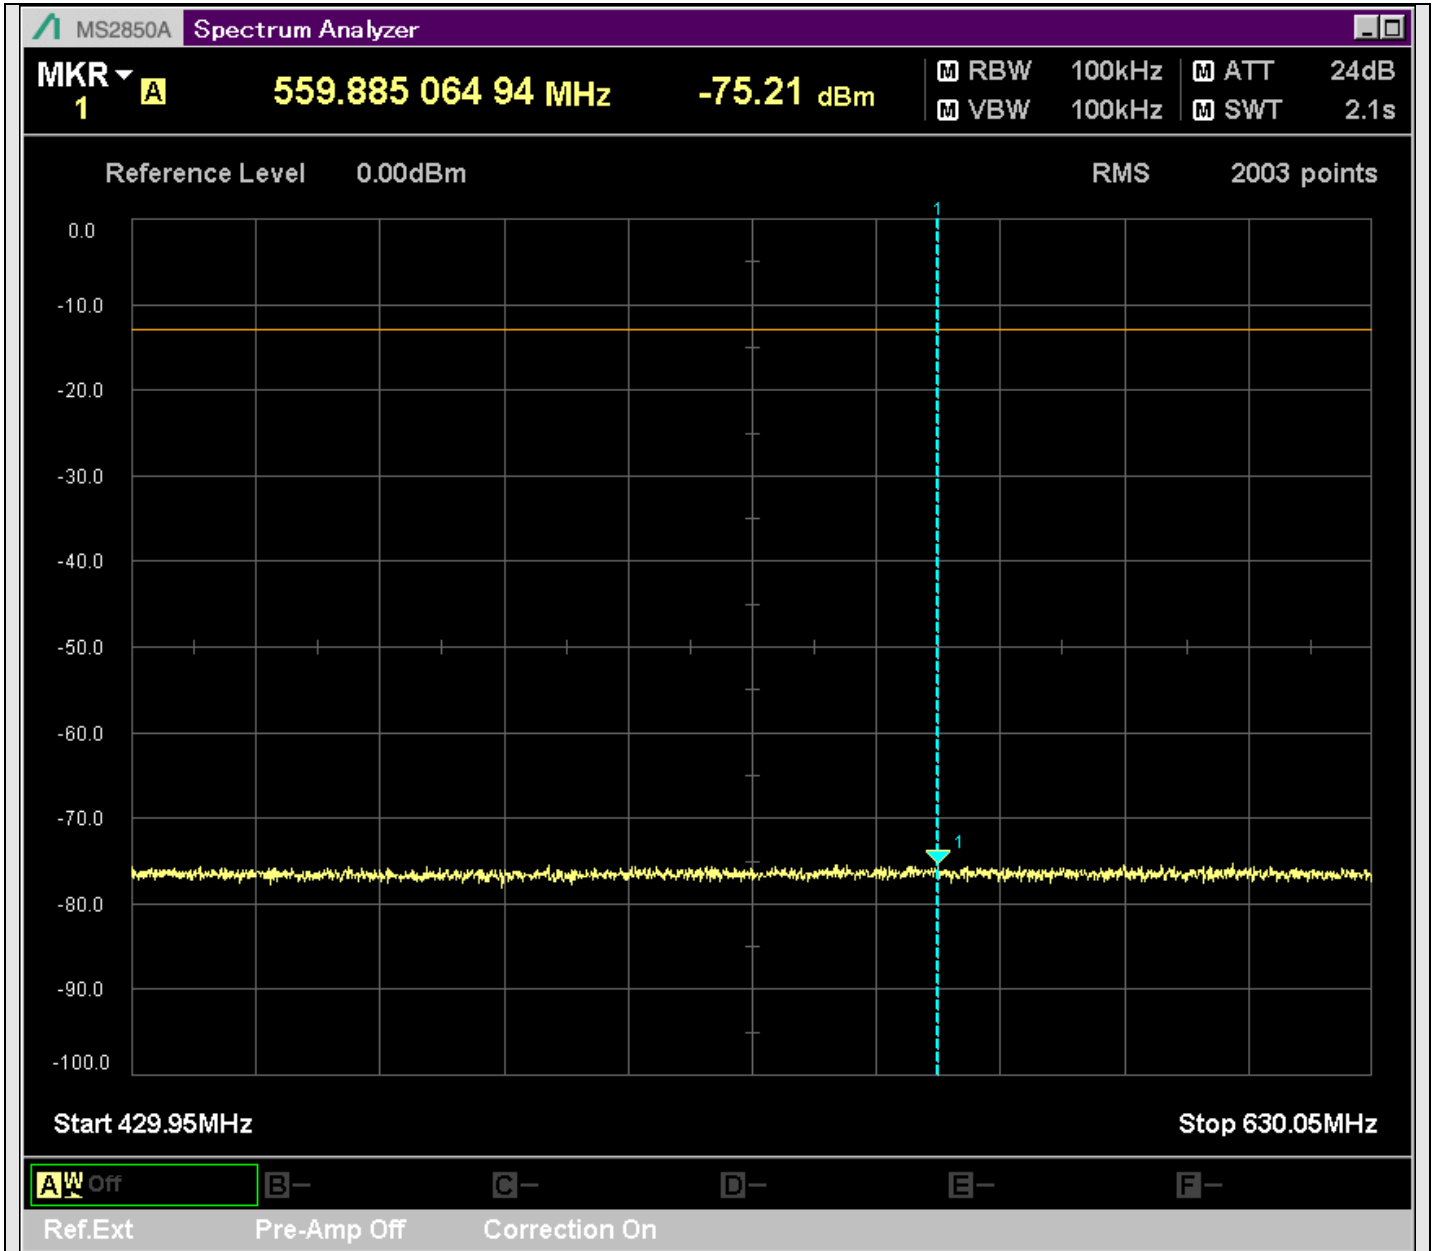

n2_20MHz_15kHz_396000_CP-OFDM
QPSK_Edge_1RB_Right_SA(429.9MHz-630.1MHz_100kHz)@559.885MHz