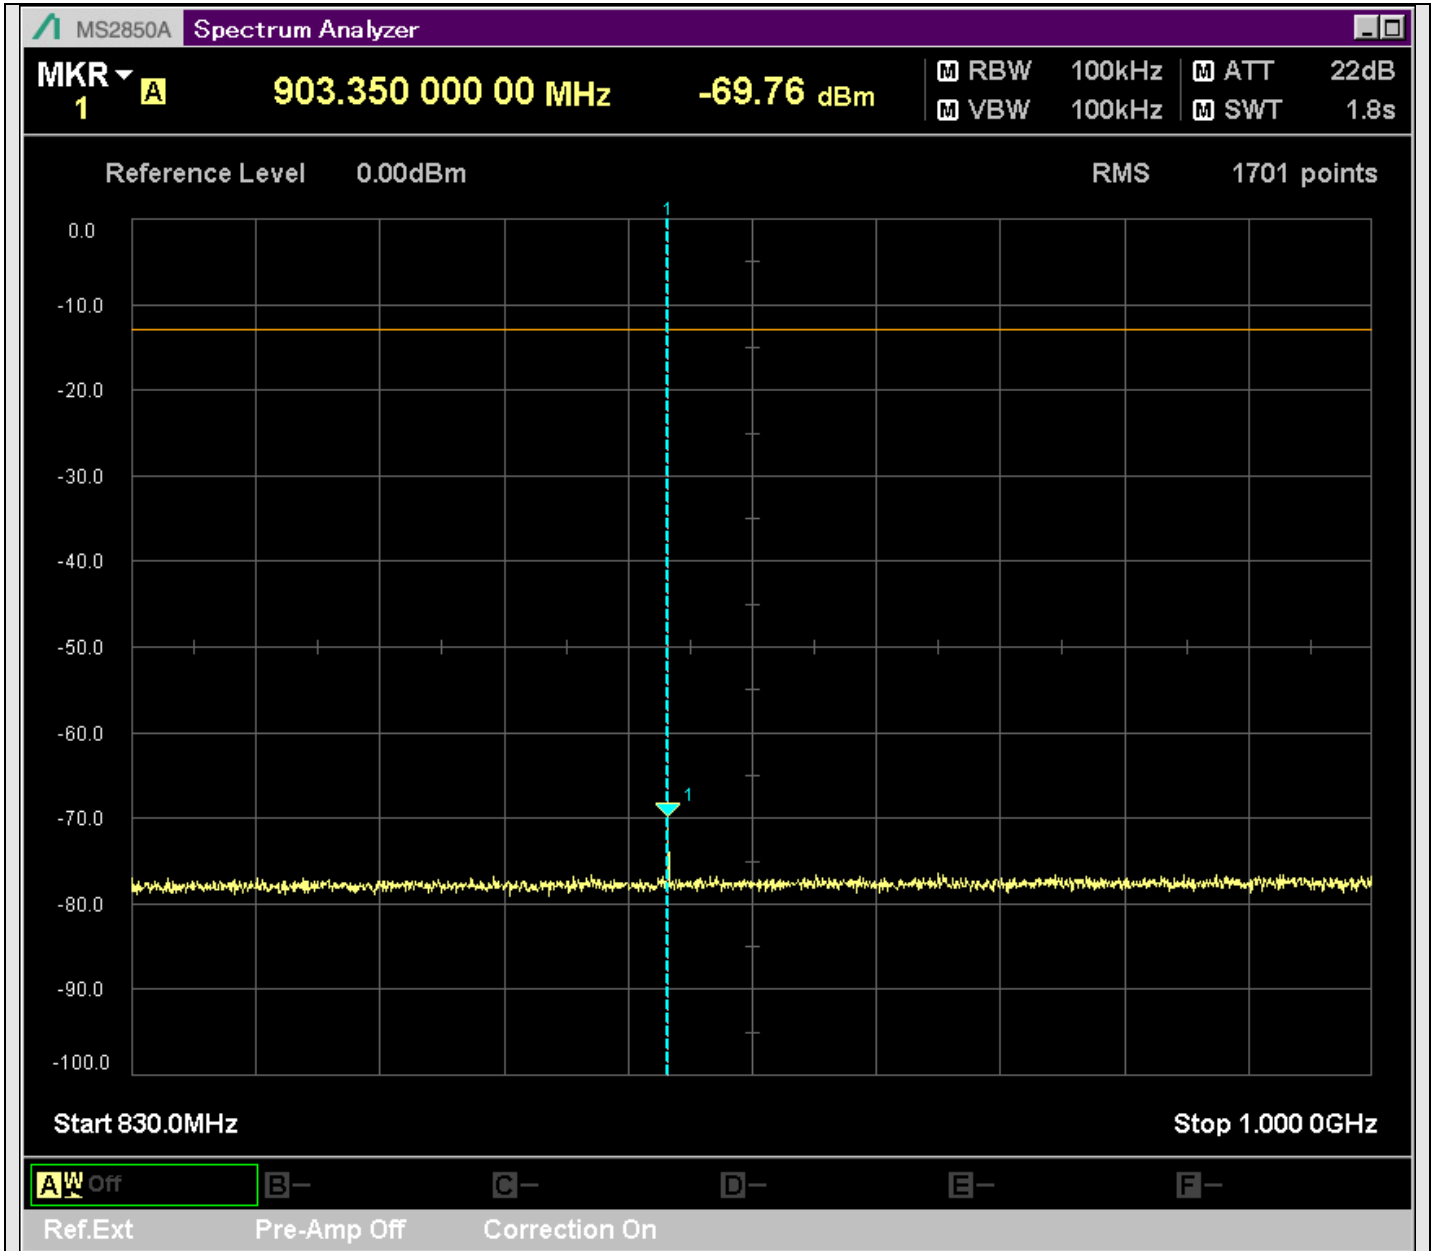

n2_20MHz_15kHz_392000_CP-OFDM
QPSK_Edge_1RB_Left_SA(829.9MHz-1000MHz_100kHz)@903.350MHz