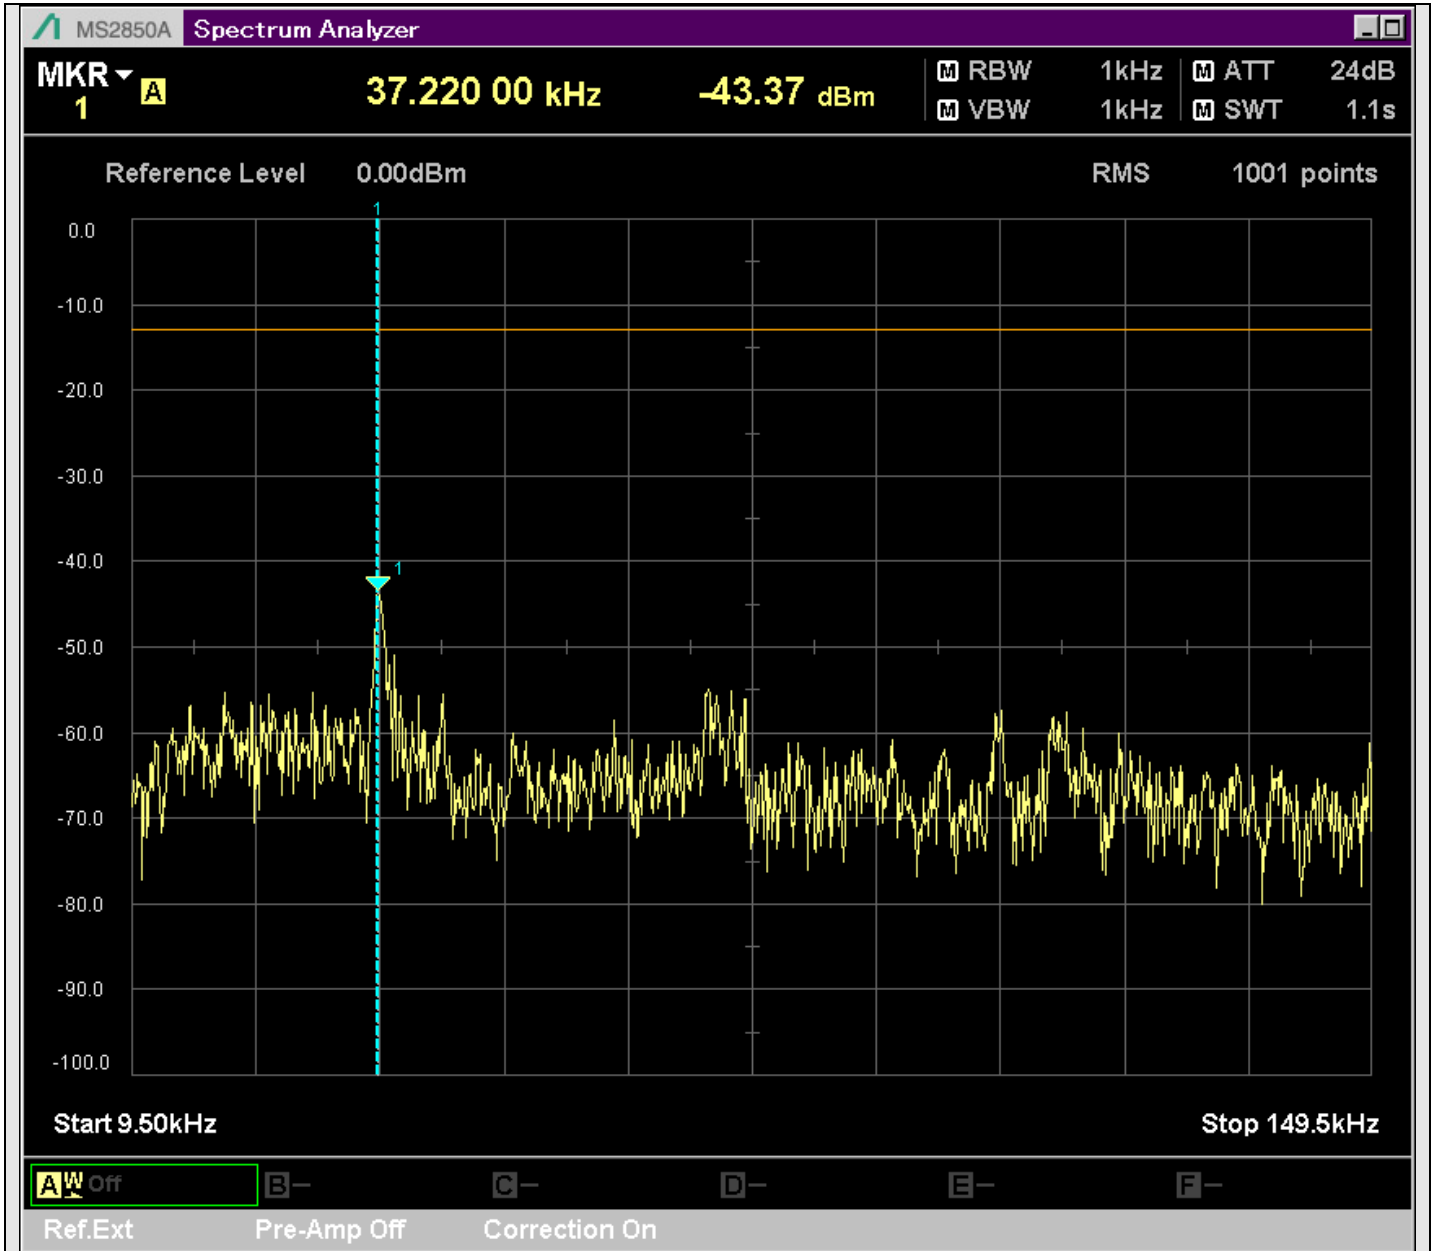

n2_20MHz_15kHz_388000_CP-OFDM
QPSK_Edge_1RB_Left_SA(0.009MHz-0.15MHz_1kHz)@0.037MHz