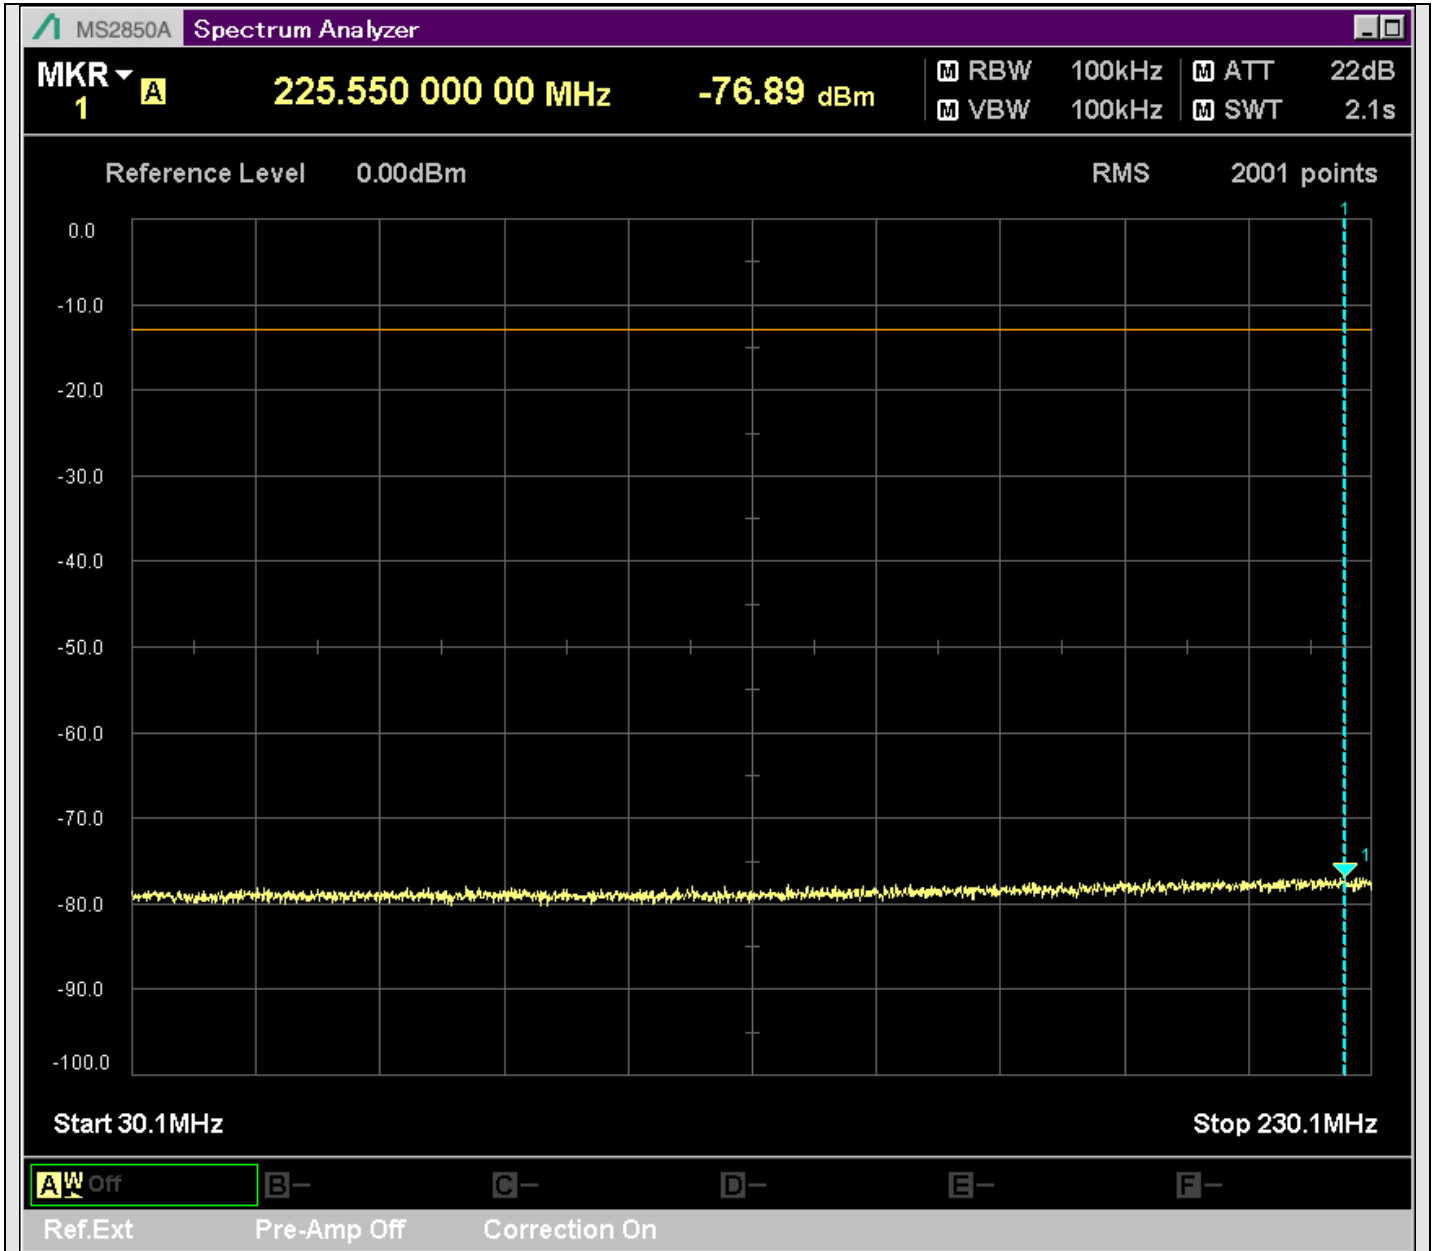

n2_20MHz_15kHz_392000_CP-OFDM
QPSK_Edge_1RB_Right_SA(30MHz-230.1MHz_100kHz)@225.550MHz