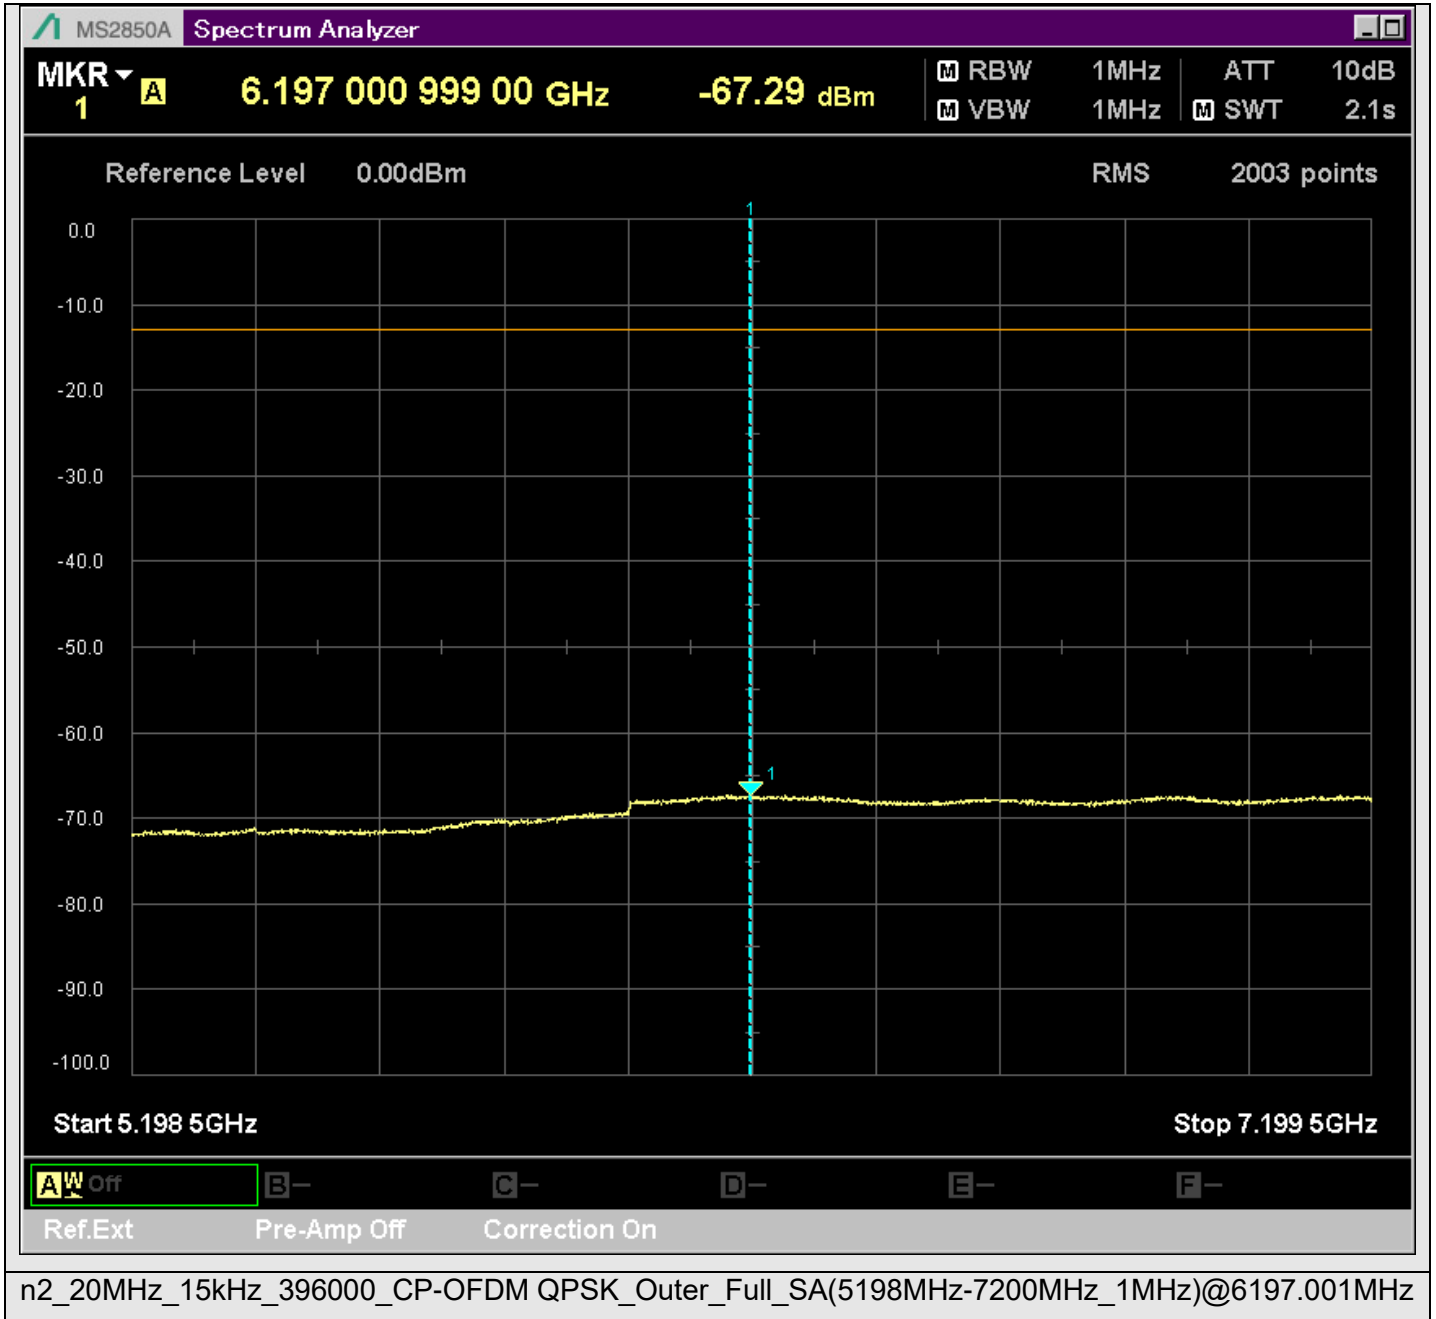

n2_20MHz_15kHz_396000_CP-OFDM
QPSK_Outer_Full_SA(429.9MHz-630.1MHz_100kHz)@565.882MHz

n2_20MHz_15kHz_396000_CP-OFDM
QPSK_Outer_Full_SA(629.9MHz-830.1MHz_100kHz)@818.956MHz

n2_20MHz_15kHz_396000_CP-OFDM
QPSK_Outer_Full_SA(829.9MHz-1000MHz_100kHz)@986.450MHz