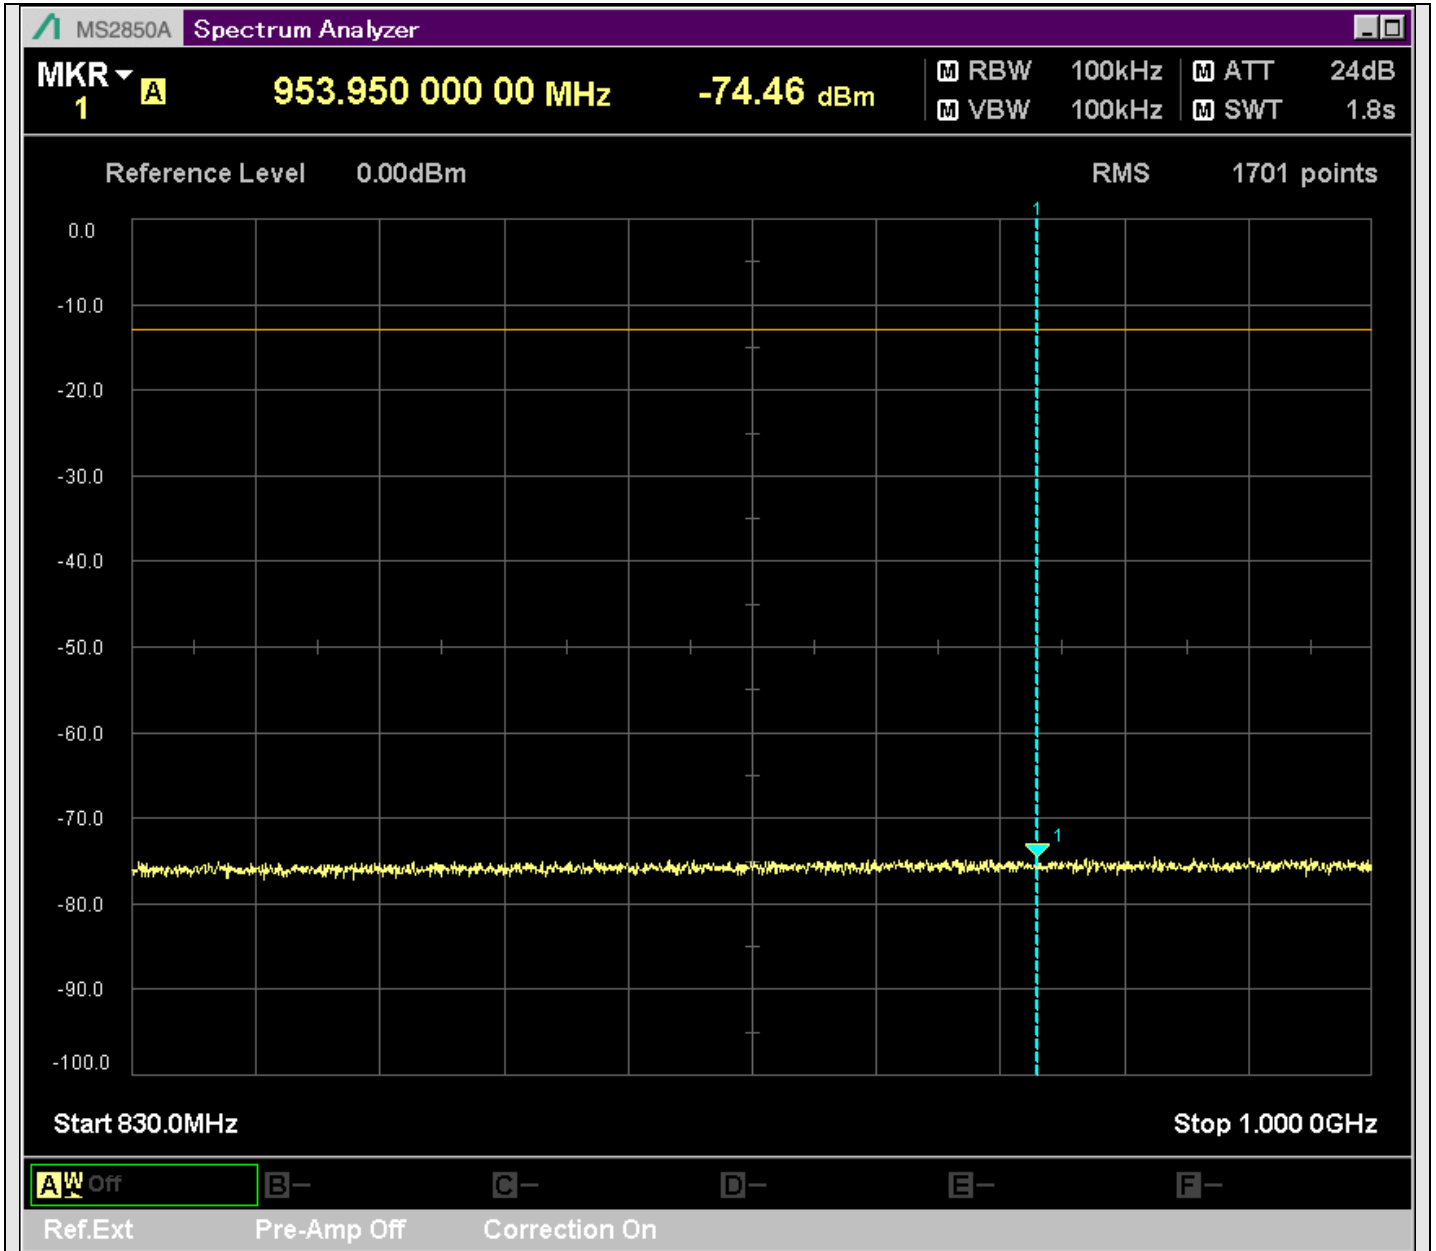

n2_20MHz_15kHz_388000_CP-OFDM
QPSK_Outer_Full_SA(229.9MHz-430.1MHz_100kHz)@284.823MHz

n2_20MHz_15kHz_388000_CP-OFDM
QPSK_Outer_Full_SA(429.9MHz-630.1MHz_100kHz)@561.884MHz

n2_20MHz_15kHz_388000_CP-OFDM
QPSK_Outer_Full_SA(629.9MHz-830.1MHz_100kHz)@780.175MHz