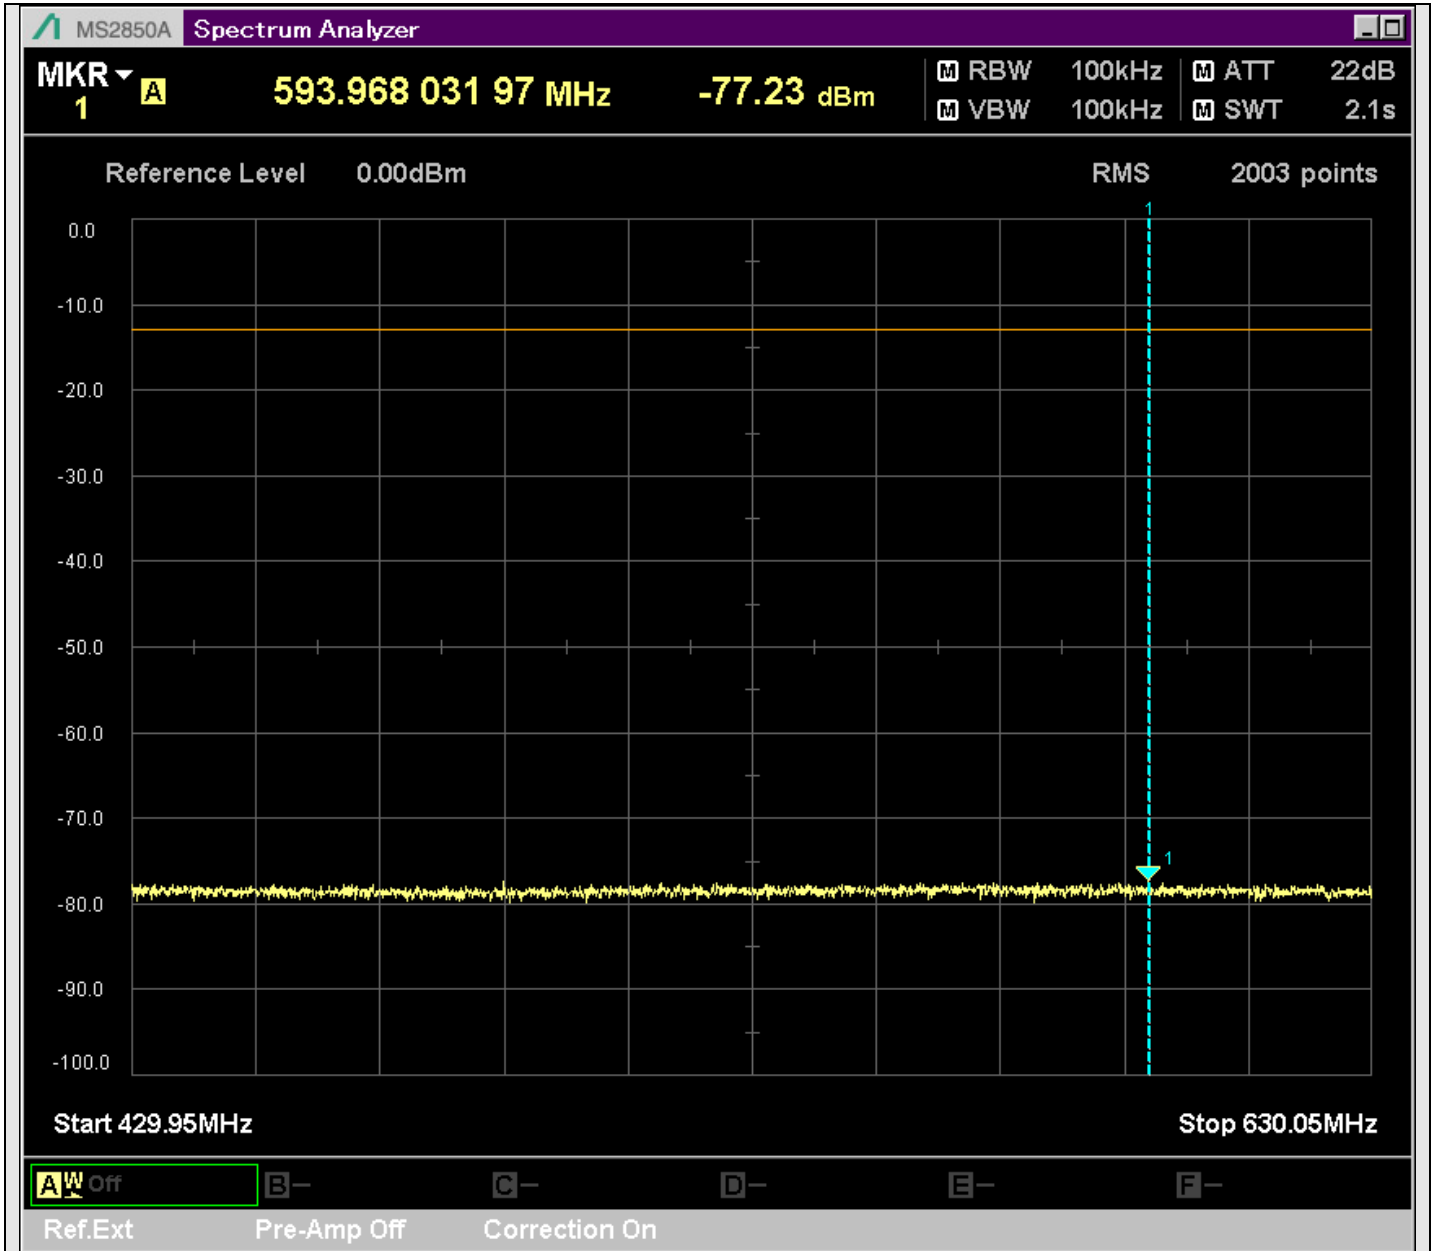

n2_20MHz_15kHz_388000_CP-OFDM
QPSK_Edge_1RB_Right_SA(429.9MHz-630.1MHz_100kHz)@593.968MHz