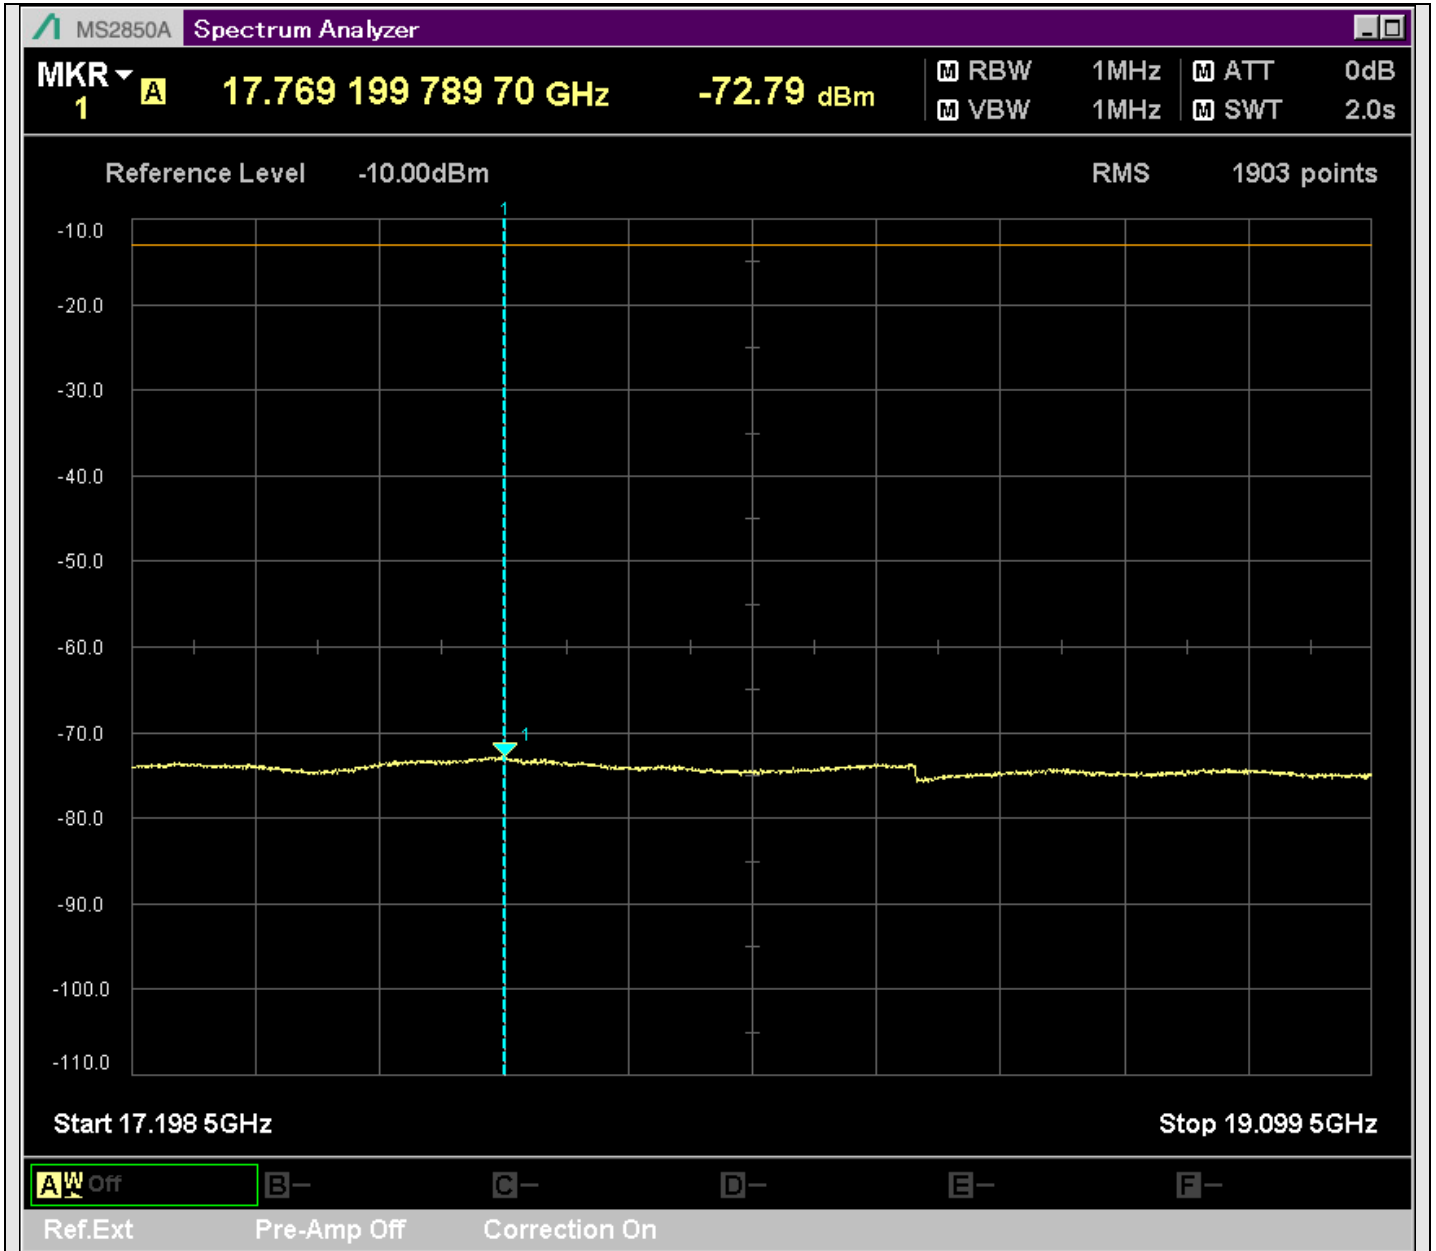

n2_20MHz_15kHz_392000_CP-OFDM
QPSK_Edge_1RB_Right_SA(17198MHz-19100MHz_1MHz)@17769.200MHz