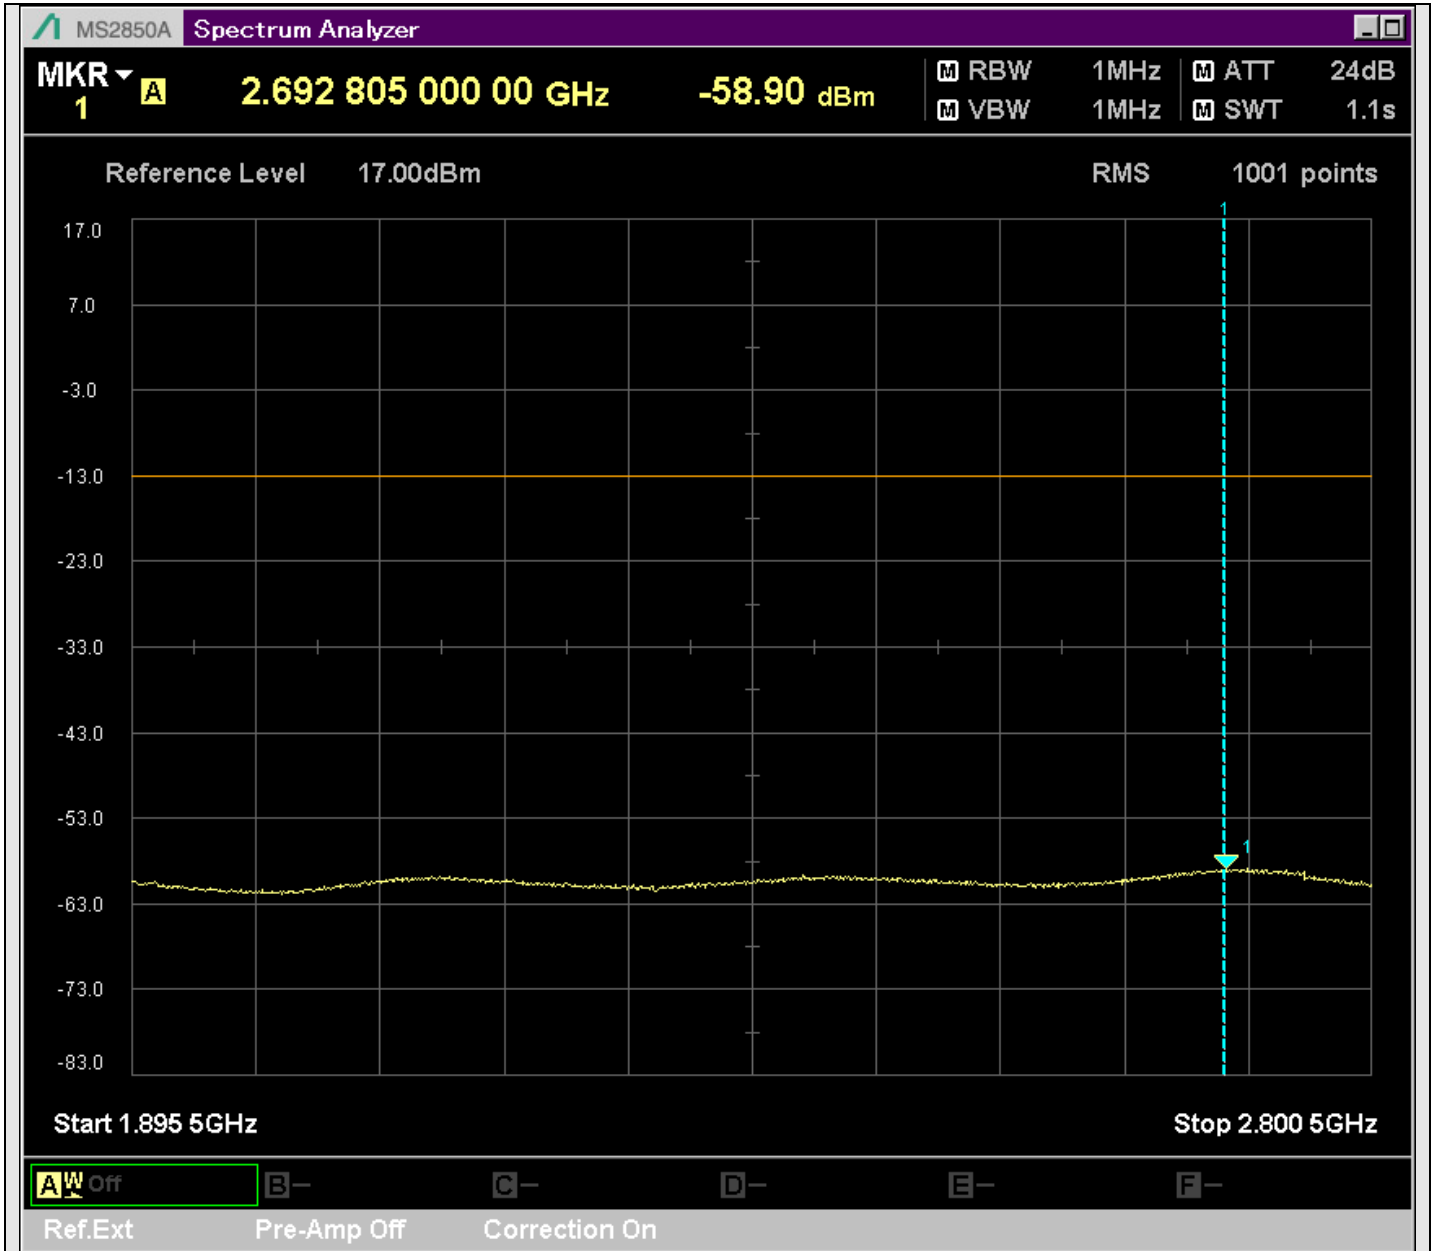

n2_20MHz_15kHz_388000_CP-OFDM
QPSK_Edge_1RB_Left_SA(1895MHz-2801MHz_1MHz)@2692.805MHz