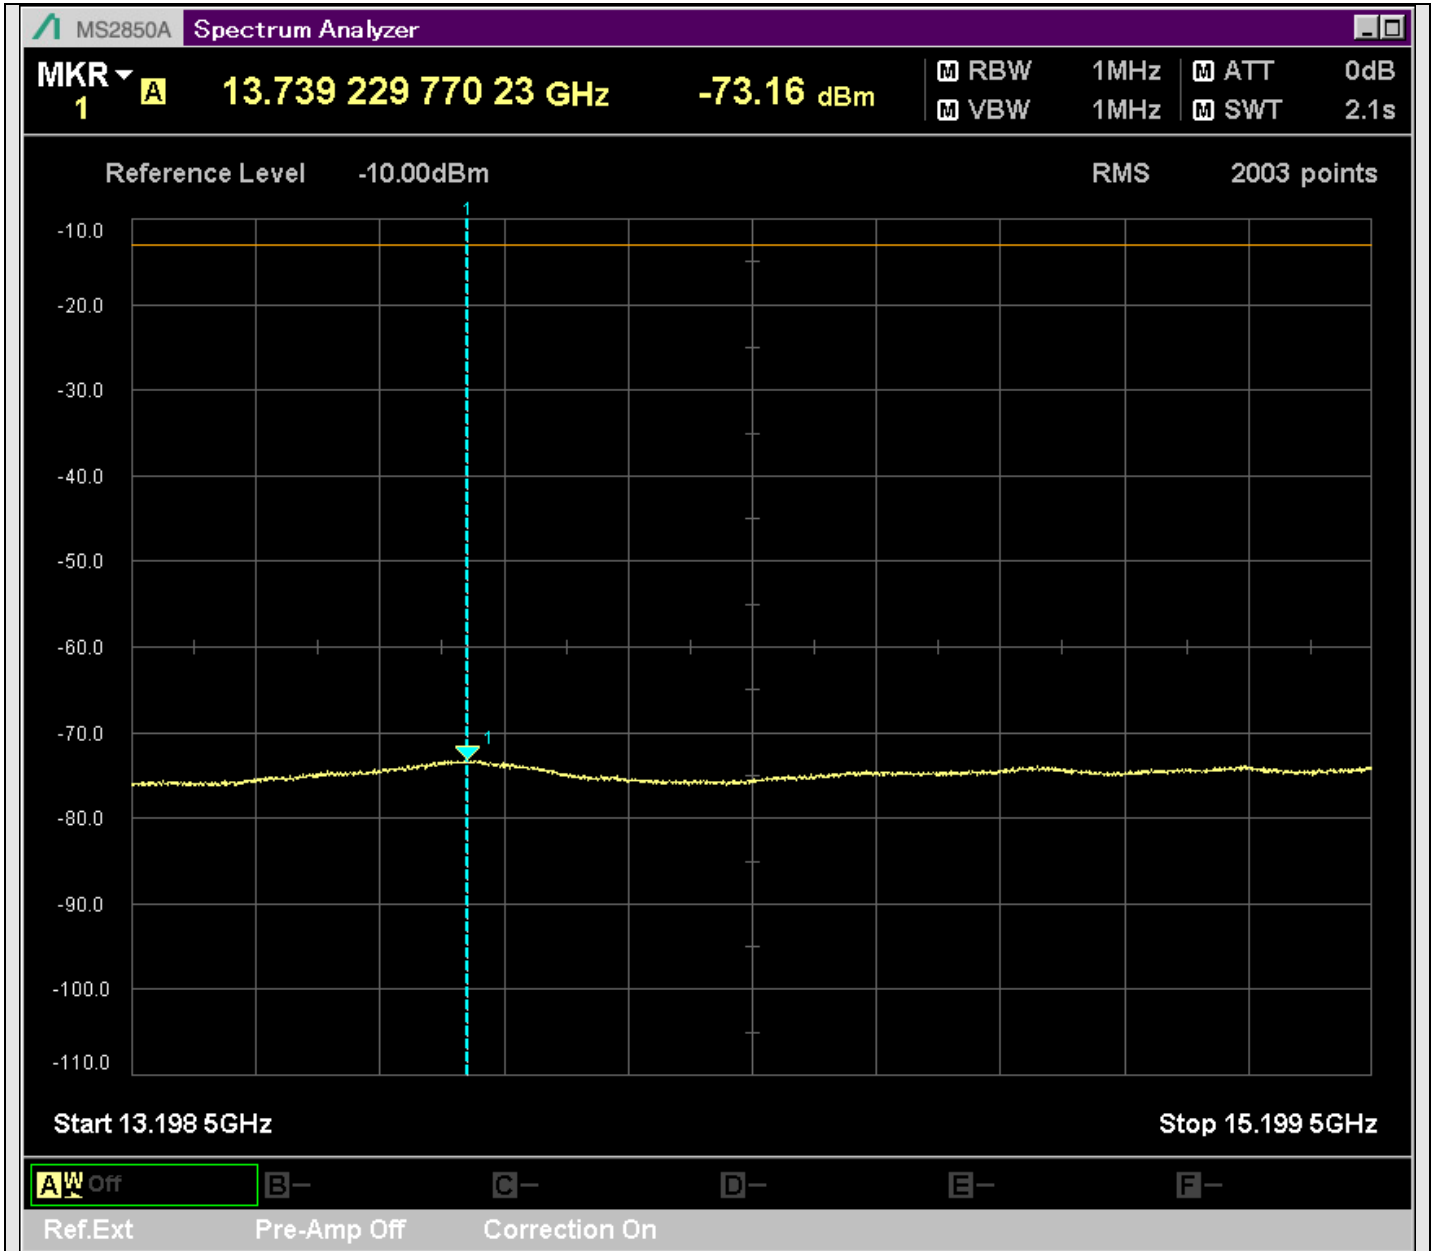

n2_20MHz_15kHz_392000_CP-OFDM
QPSK_Outer_Full_SA(829.9MHz-1000MHz_100kHz)@923.550MHz

n2_20MHz_15kHz_392000_CP-OFDM
QPSK_Outer_Full_SA(9198MHz-11200MHz_1MHz)@10977.611MHz

n2_20MHz_15kHz_392000_CP-OFDM
QPSK_Outer_Full_SA(11198MHz-13200MHz_1MHz)@11794.202MHz