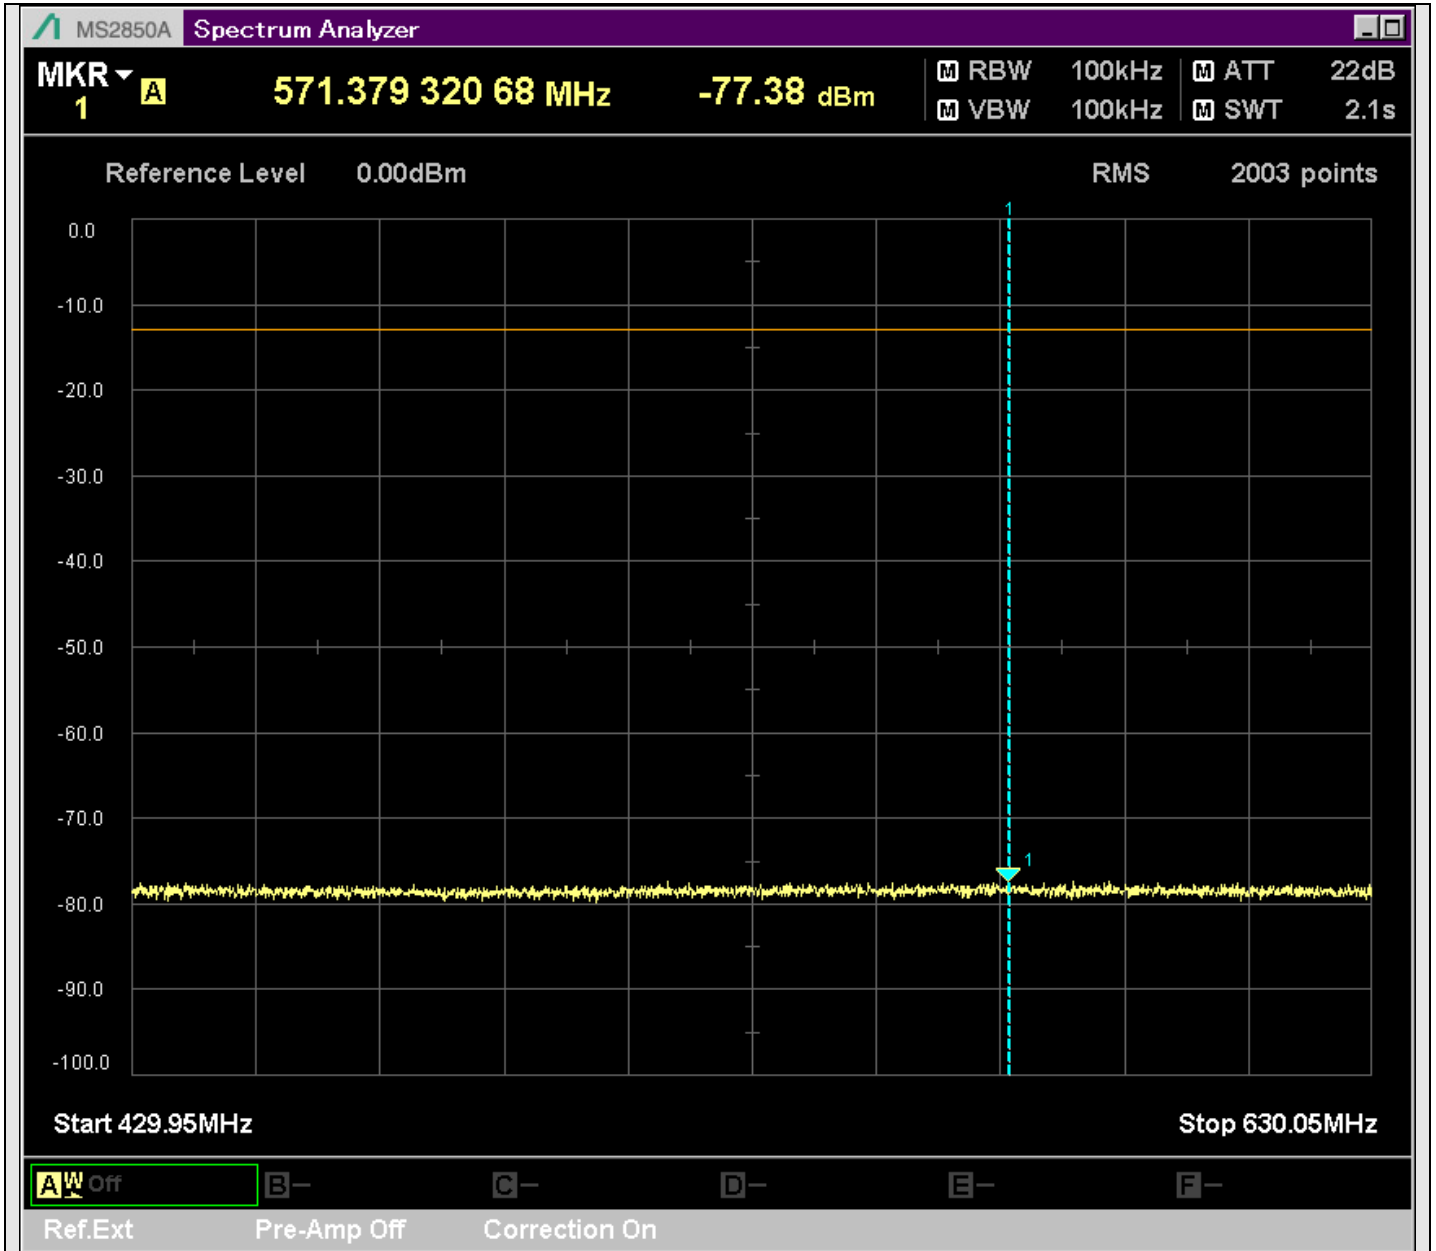

n2_20MHz_15kHz_396000_CP-OFDM
QPSK_Edge_1RB_Left_SA(429.9MHz-630.1MHz_100kHz)@571.379MHz