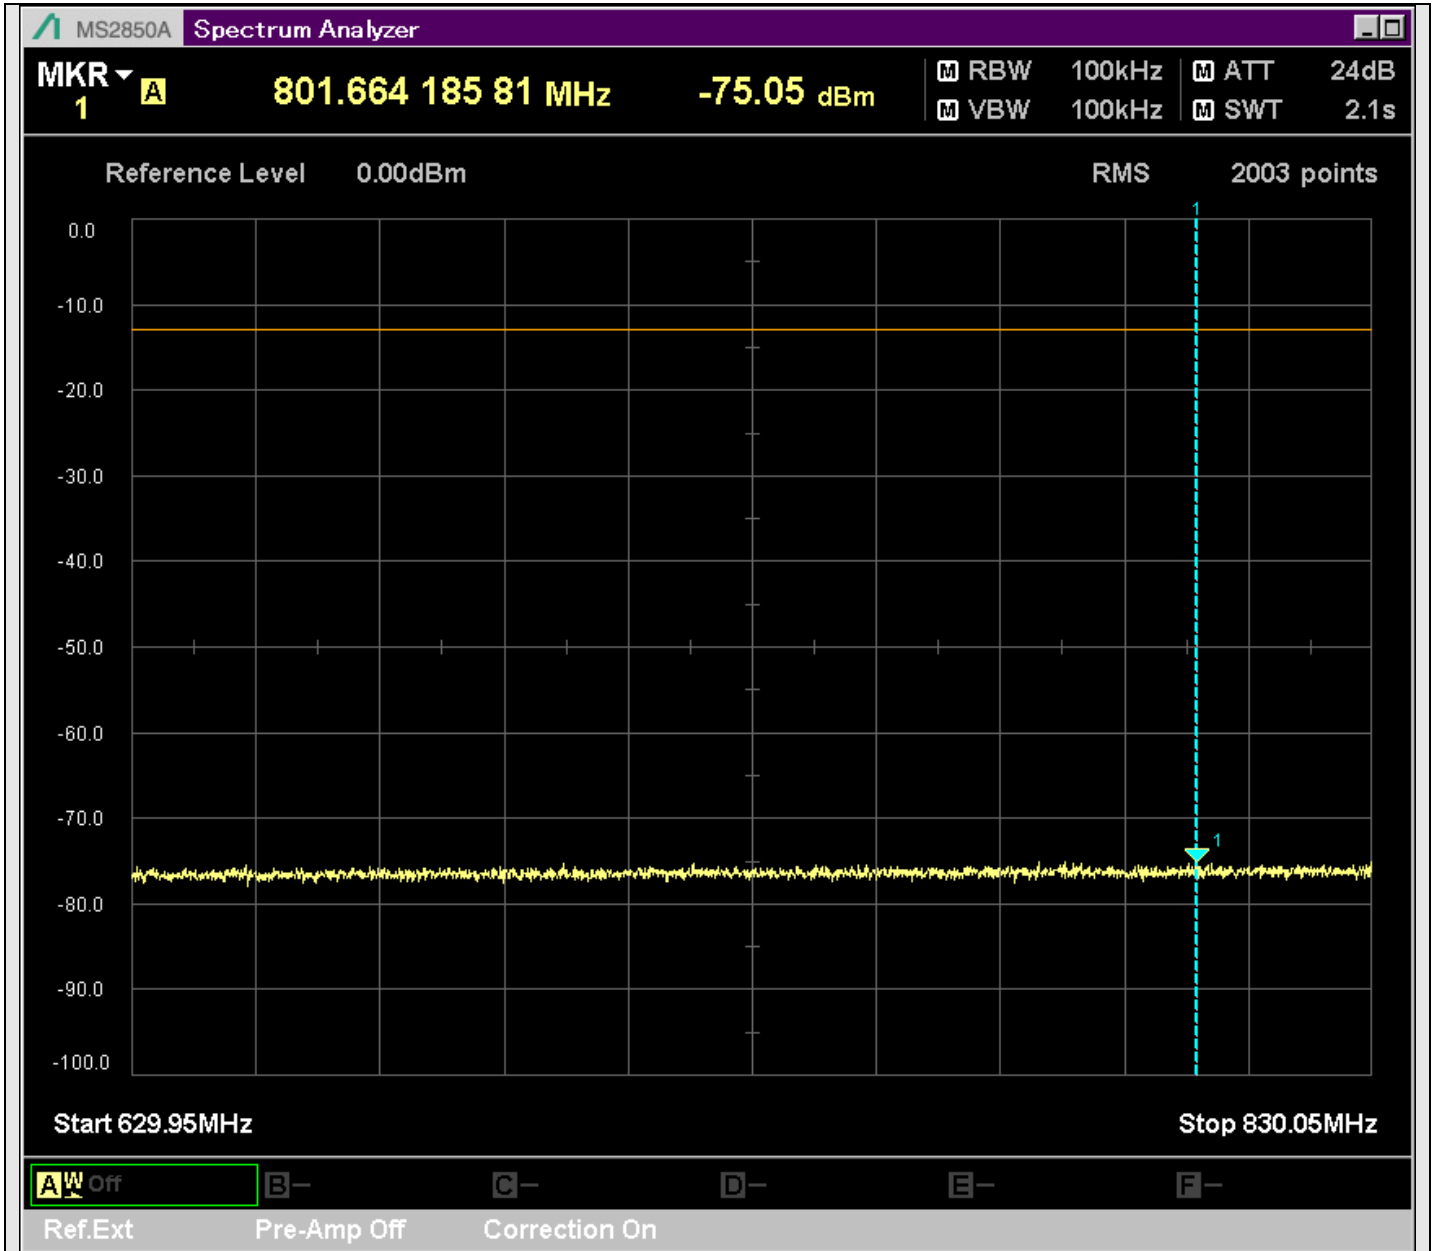

n2_20MHz_15kHz_388000_CP-OFDM
QPSK_Edge_1RB_Left_SA(629.9MHz-830.1MHz_100kHz)@801.664MHz