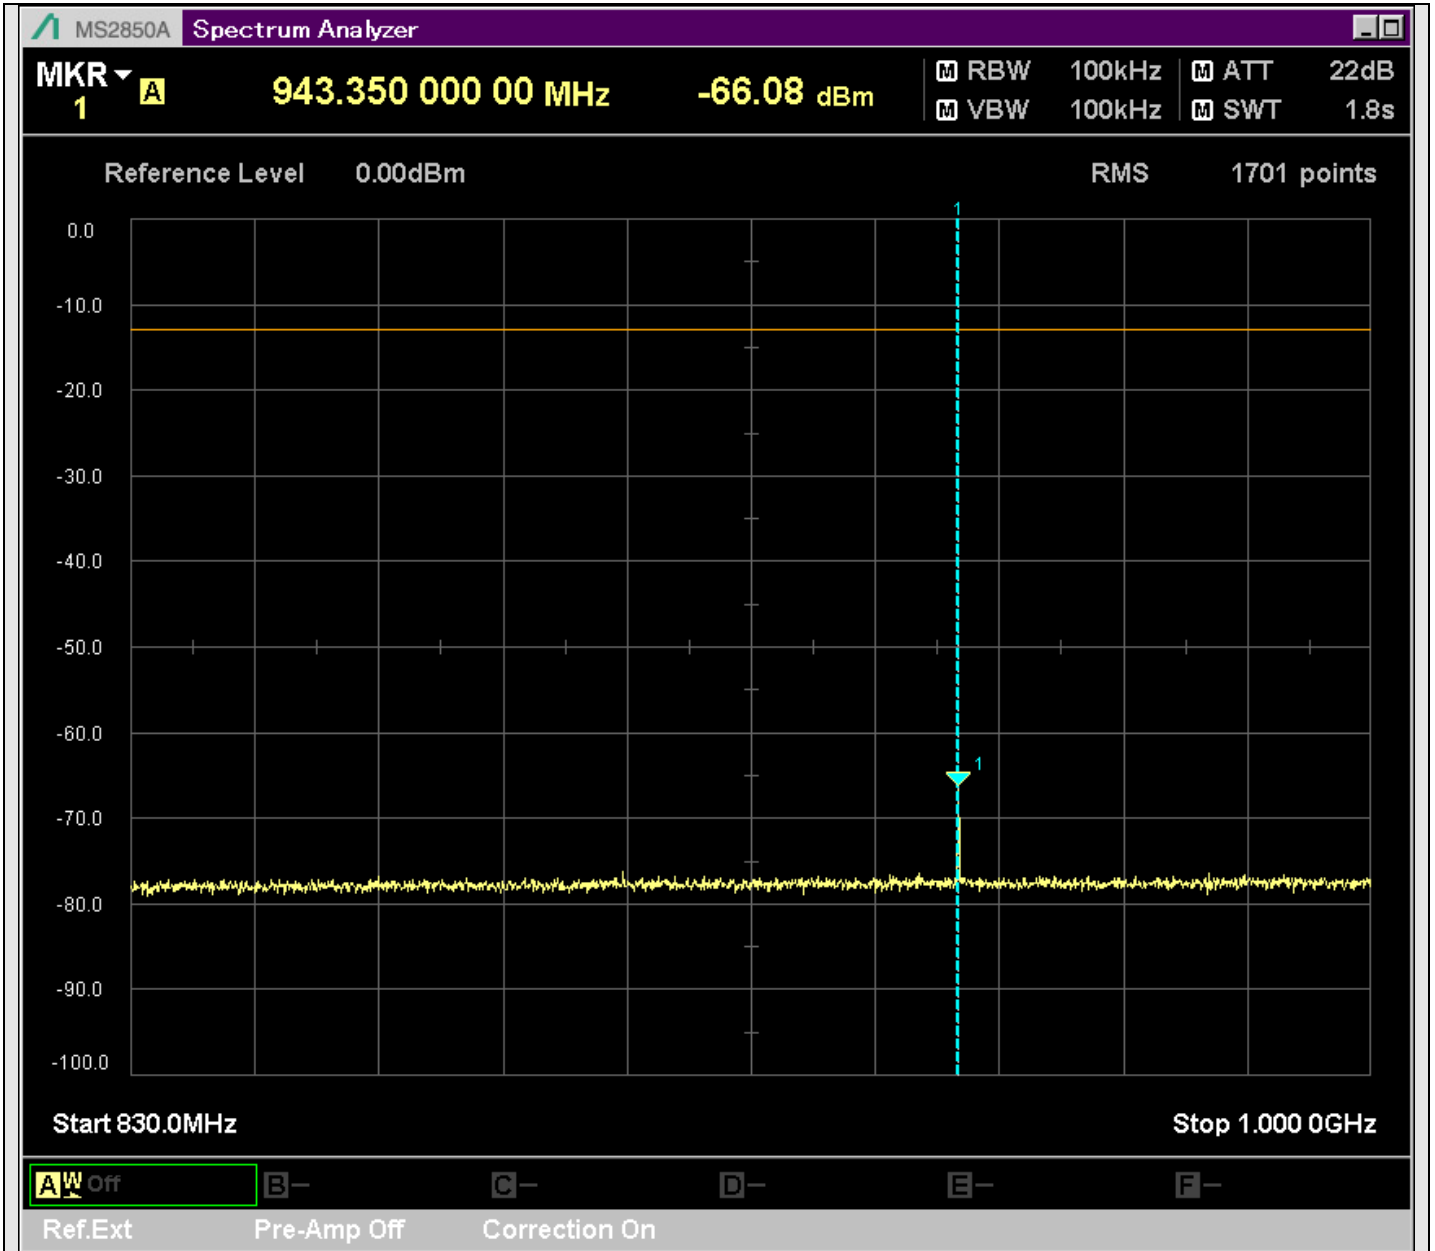

n2_20MHz_15kHz_396000_CP-OFDM
QPSK_Edge_1RB_Left_SA(829.9MHz-1000MHz_100kHz)@943.350MHz