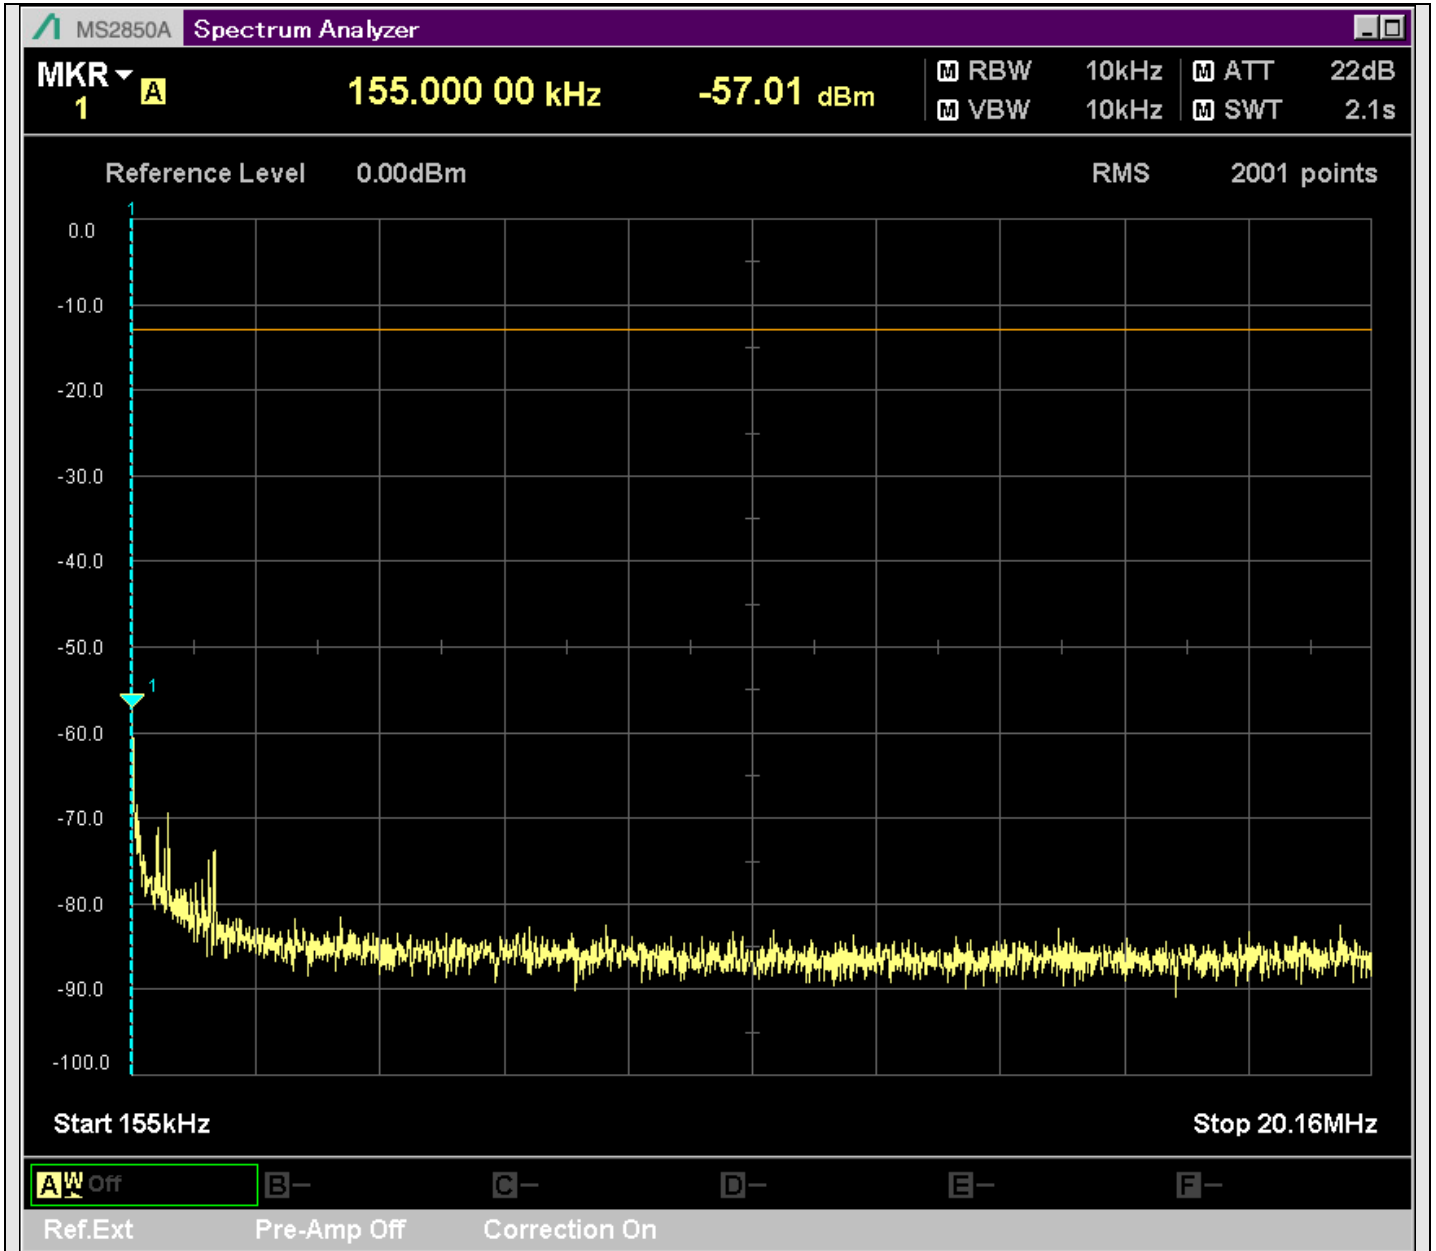

n2_20MHz_15kHz_392000_CP-OFDM
QPSK_Edge_1RB_Left_SA(0.15MHz-20.16MHz_10kHz)@0.155MHz