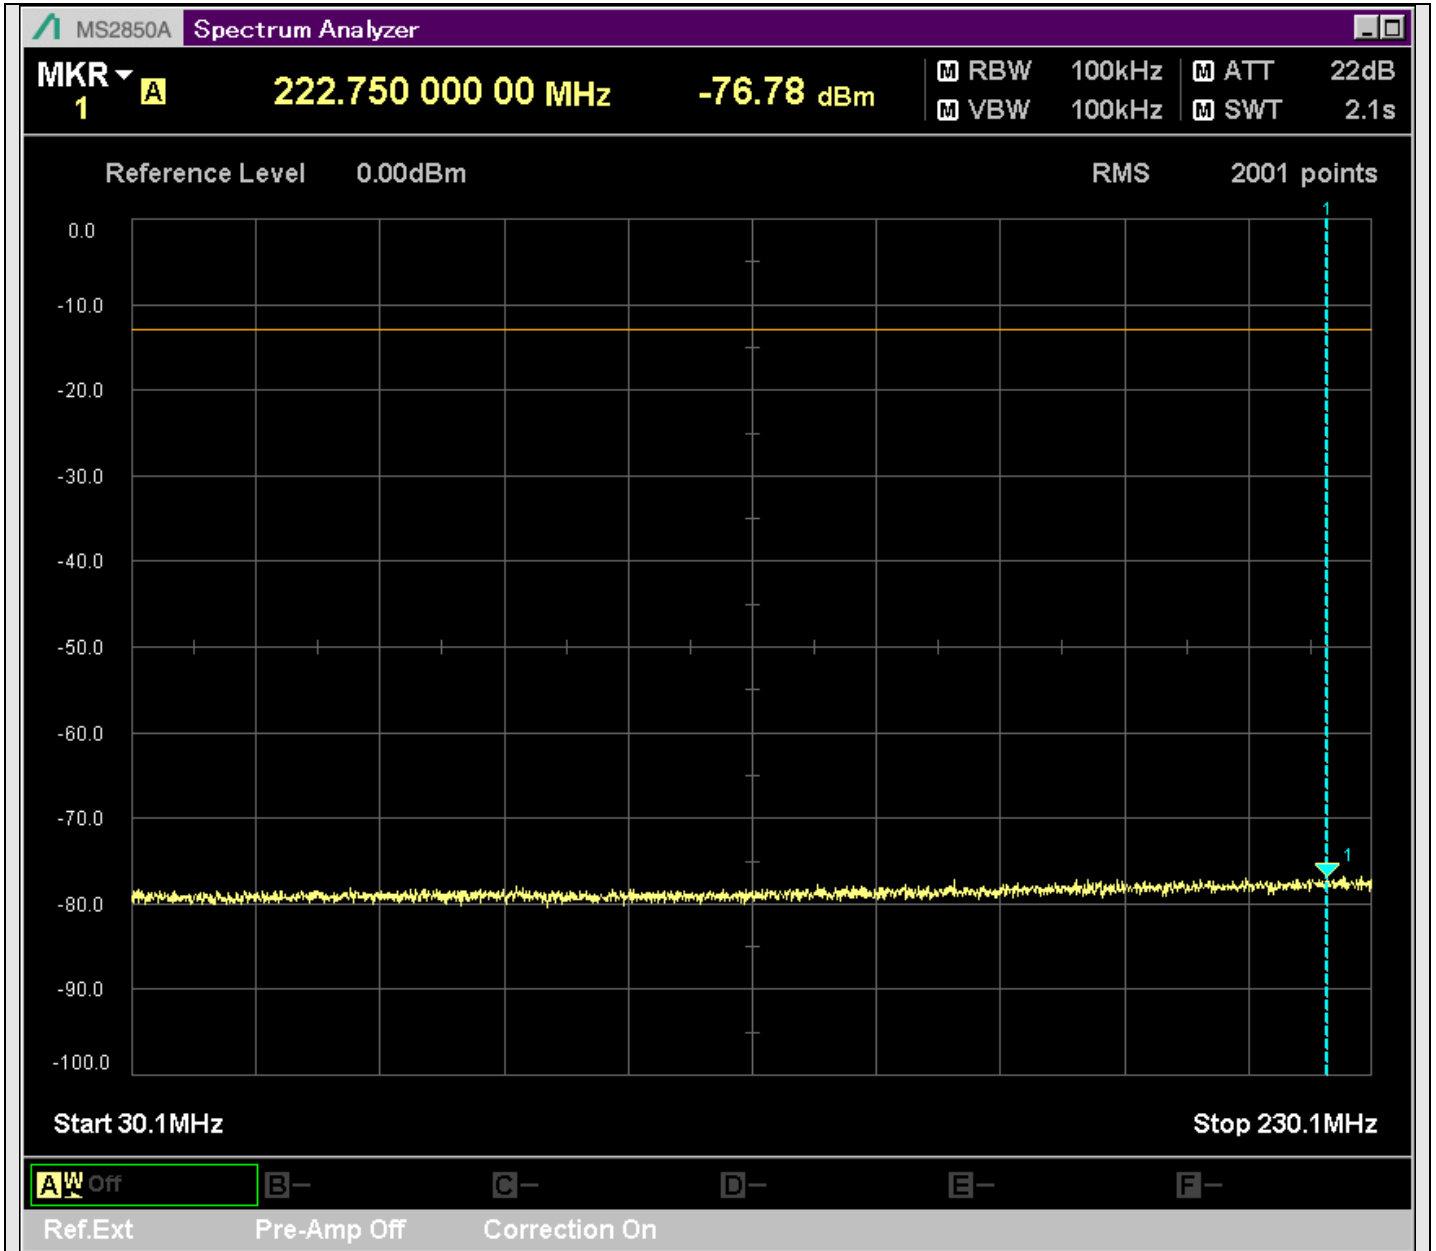

n2_20MHz_15kHz_392000_CP-OFDM
QPSK_Edge_1RB_Left_SA(30MHz-230.1MHz_100kHz)@222.750MHz