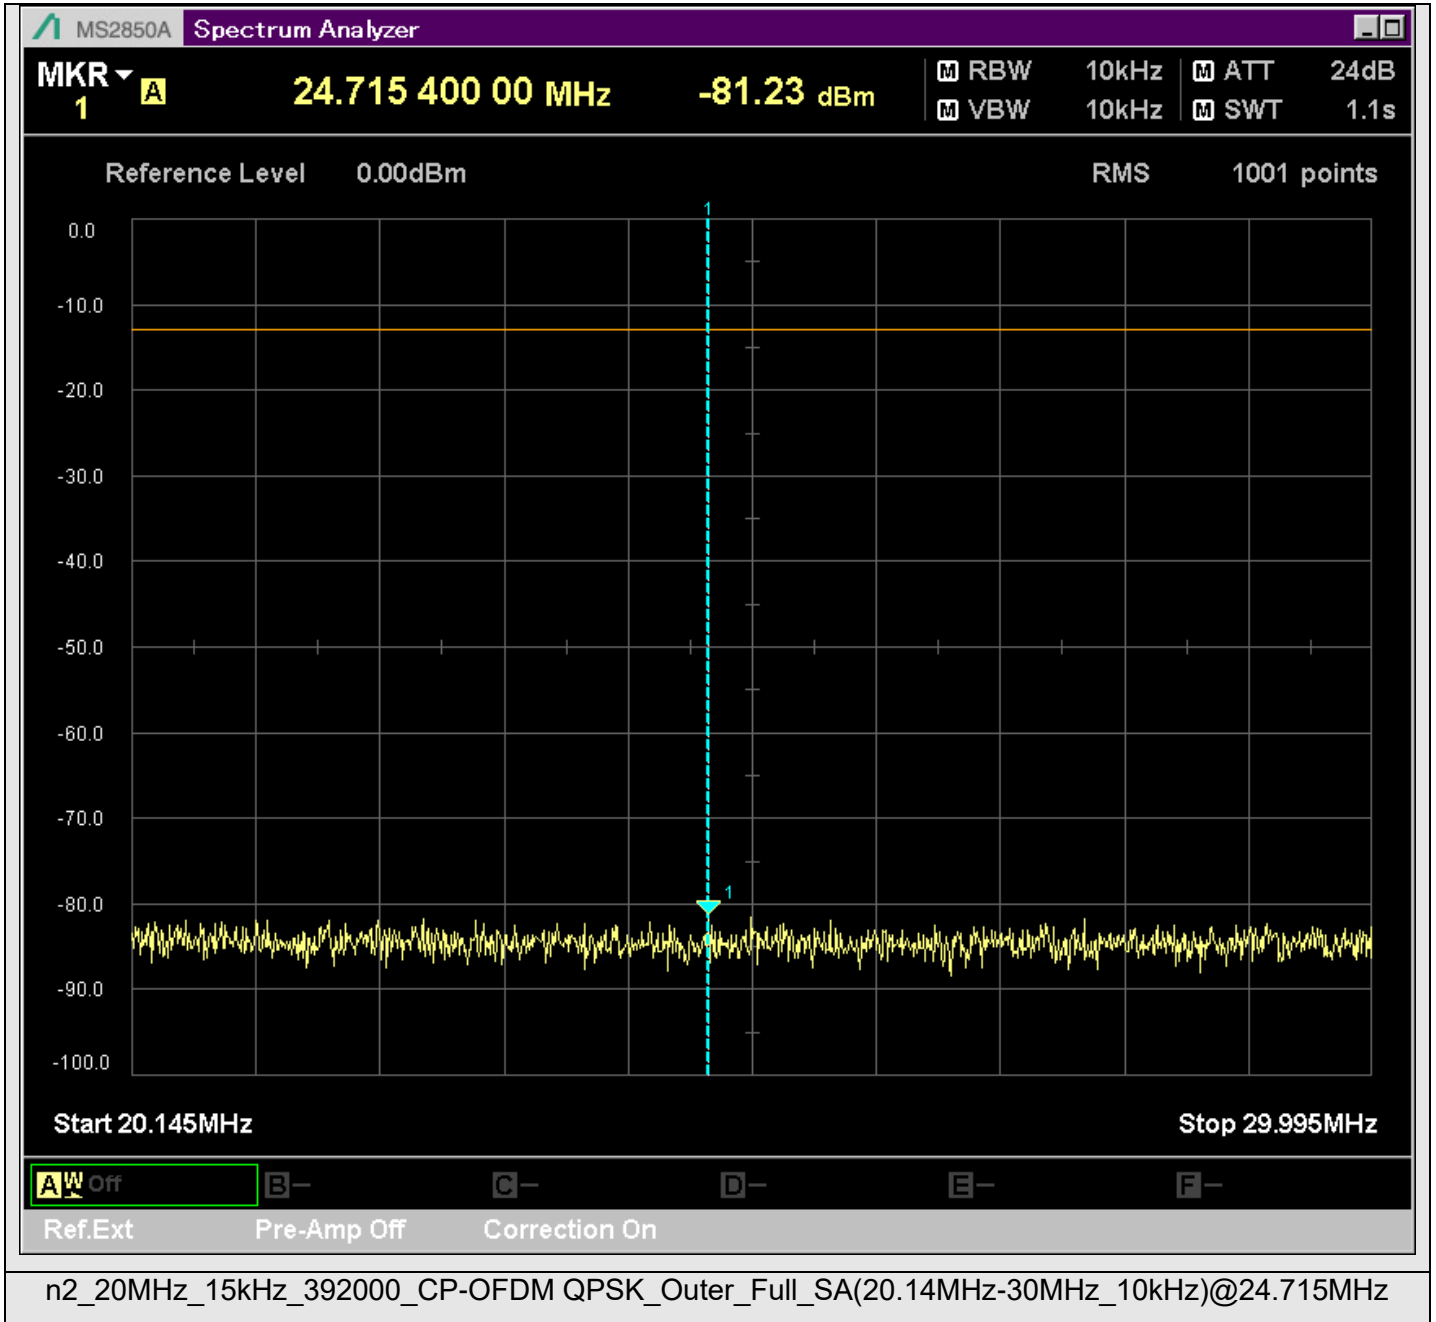

n2_20MHz_15kHz_388000_CP-OFDM
QPSK_Edge_1RB_Right_SA(13198MHz-15200MHz_1MHz)@13749.225MHz

n2_20MHz_15kHz_388000_CP-OFDM
QPSK_Edge_1RB_Right_SA(15198MHz-17200MHz_1MHz)@15278.460MHz

n2_20MHz_15kHz_388000_CP-OFDM
QPSK_Edge_1RB_Right_SA(17198MHz-19100MHz_1MHz)@17767.201MHz