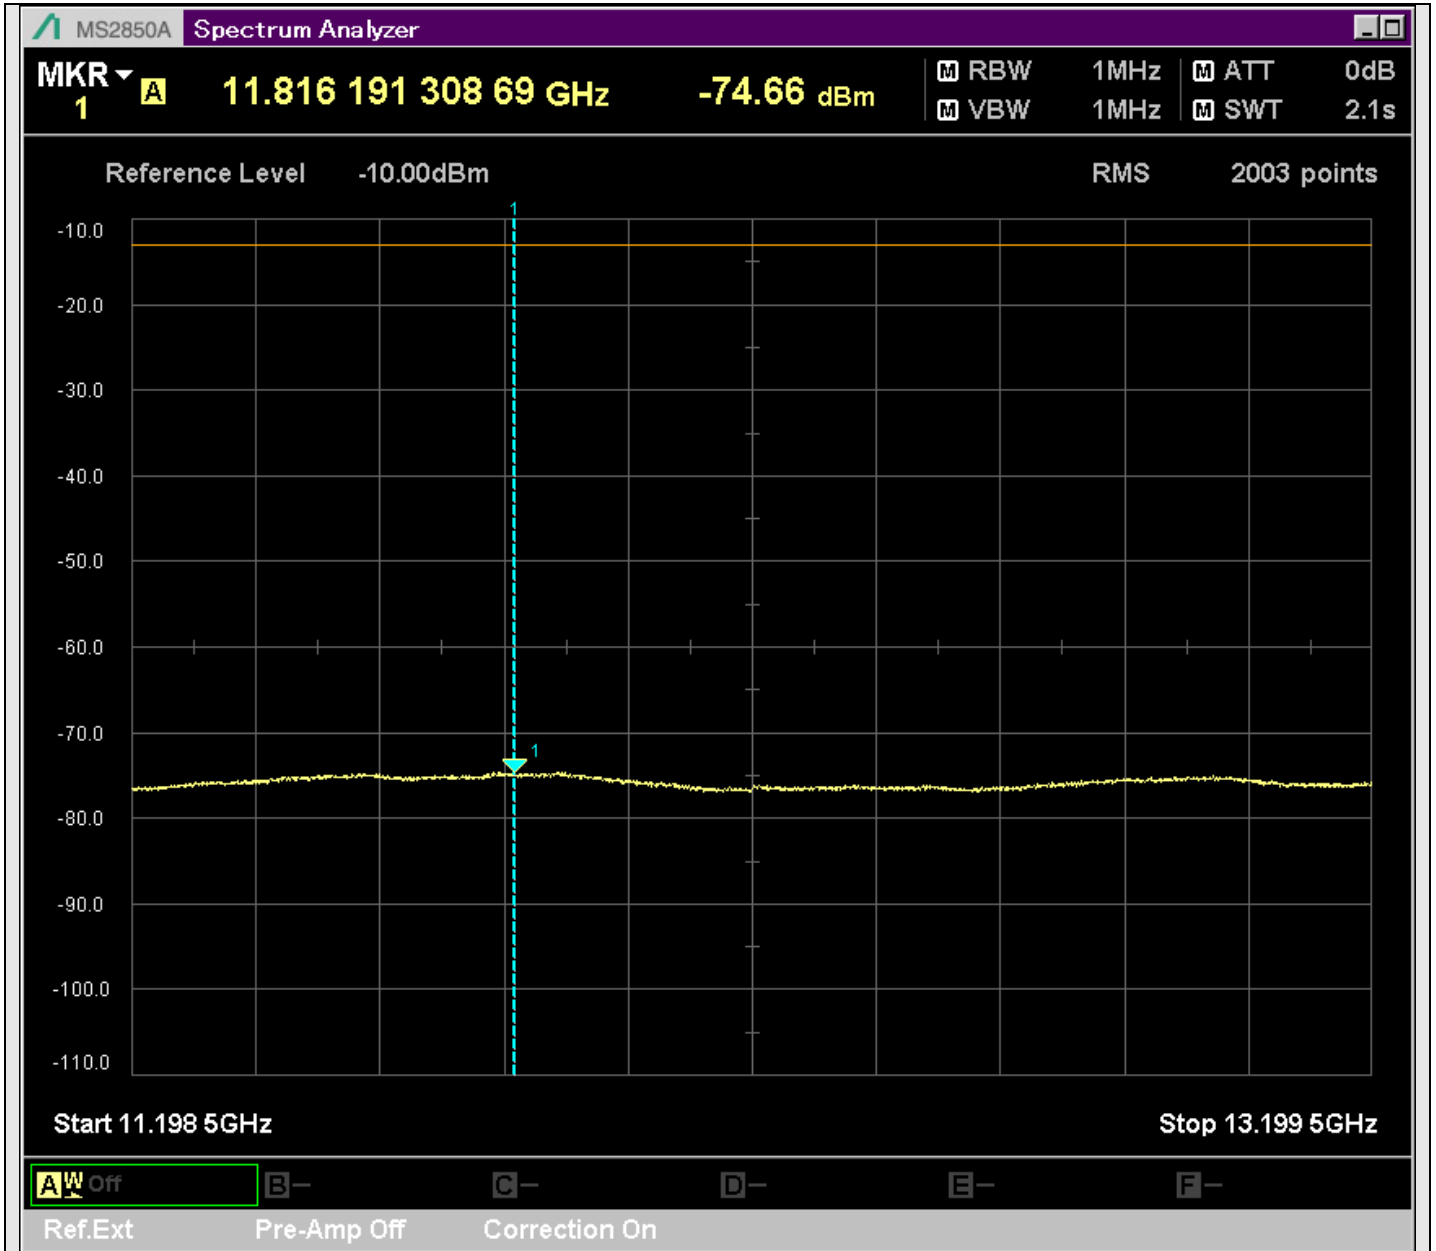

n2_20MHz_15kHz_392000_CP-OFDM
QPSK_Edge_1RB_Right_SA(11198MHz-13200MHz_1MHz)@11816.191MHz