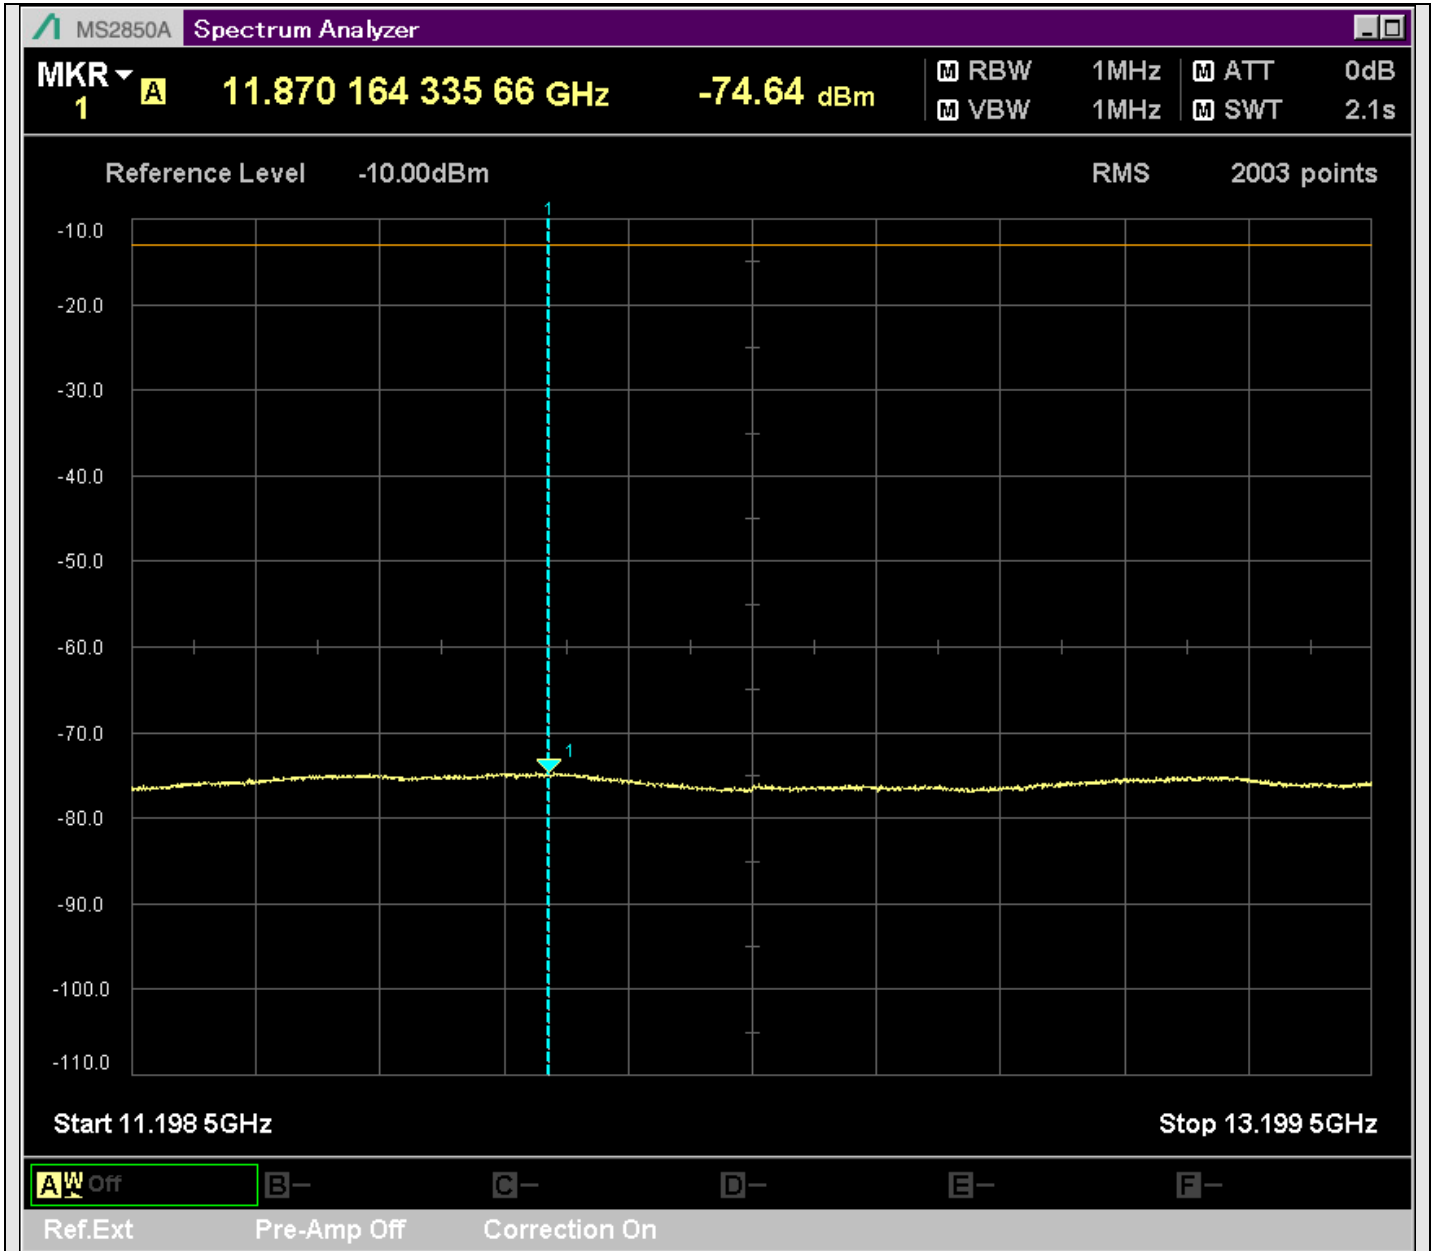

n2_20MHz_15kHz_396000_CP-OFDM
QPSK_Outer_Full_SA(11198MHz-13200MHz_1MHz)@11870.164MHz