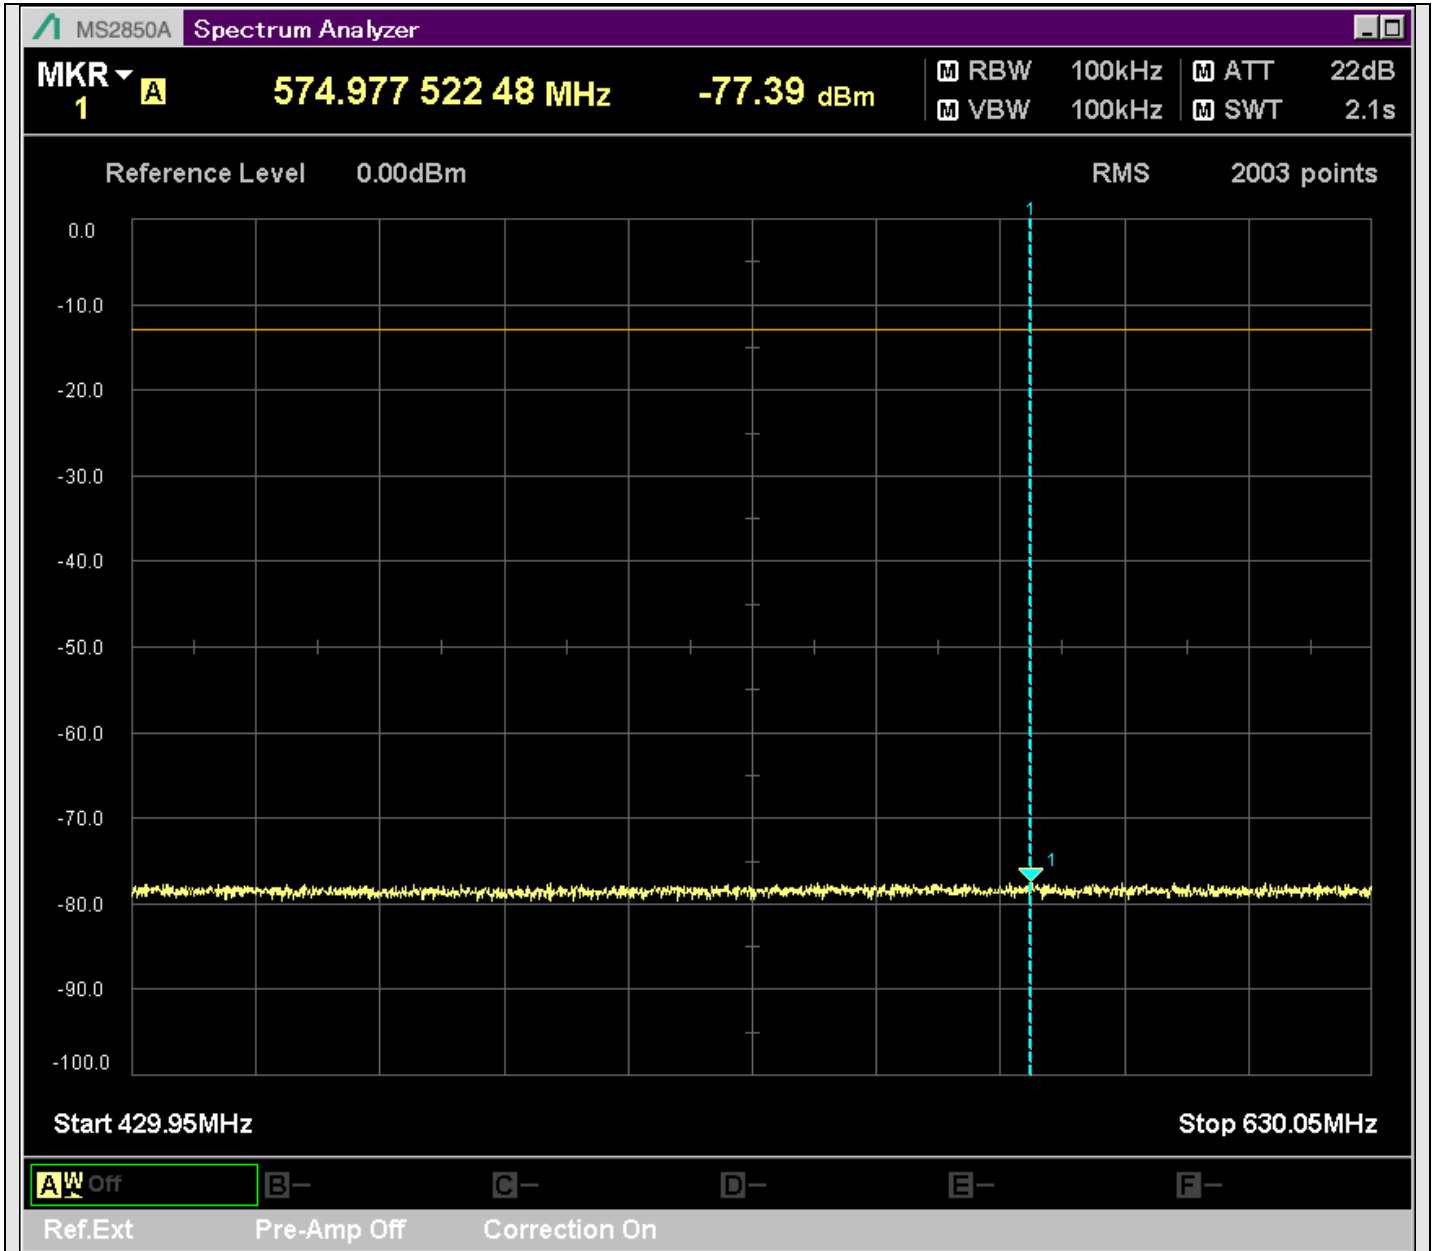

n2_20MHz_15kHz_392000_CP-OFDM
QPSK_Edge_1RB_Left_SA(429.9MHz-630.1MHz_100kHz)@574.978MHz