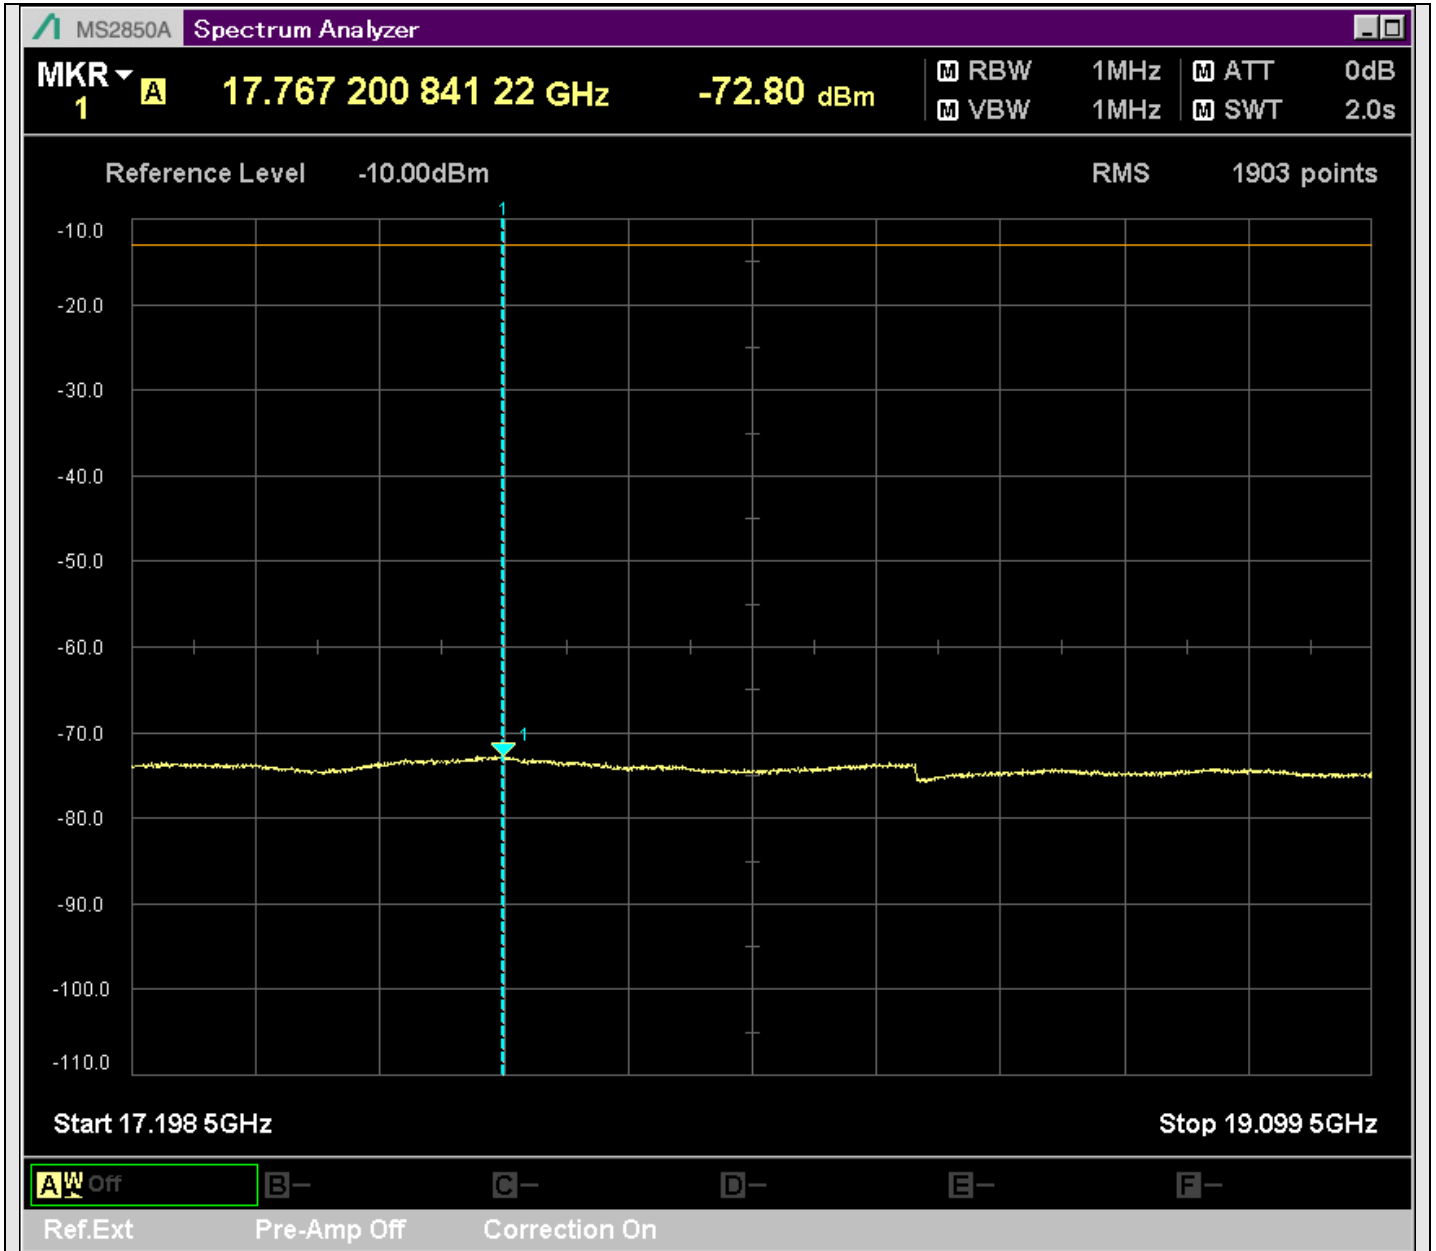

n2_20MHz_15kHz_388000_CP-OFDM
QPSK_Edge_1RB_Right_SA(17198MHz-19100MHz_1MHz)@17767.201MHz