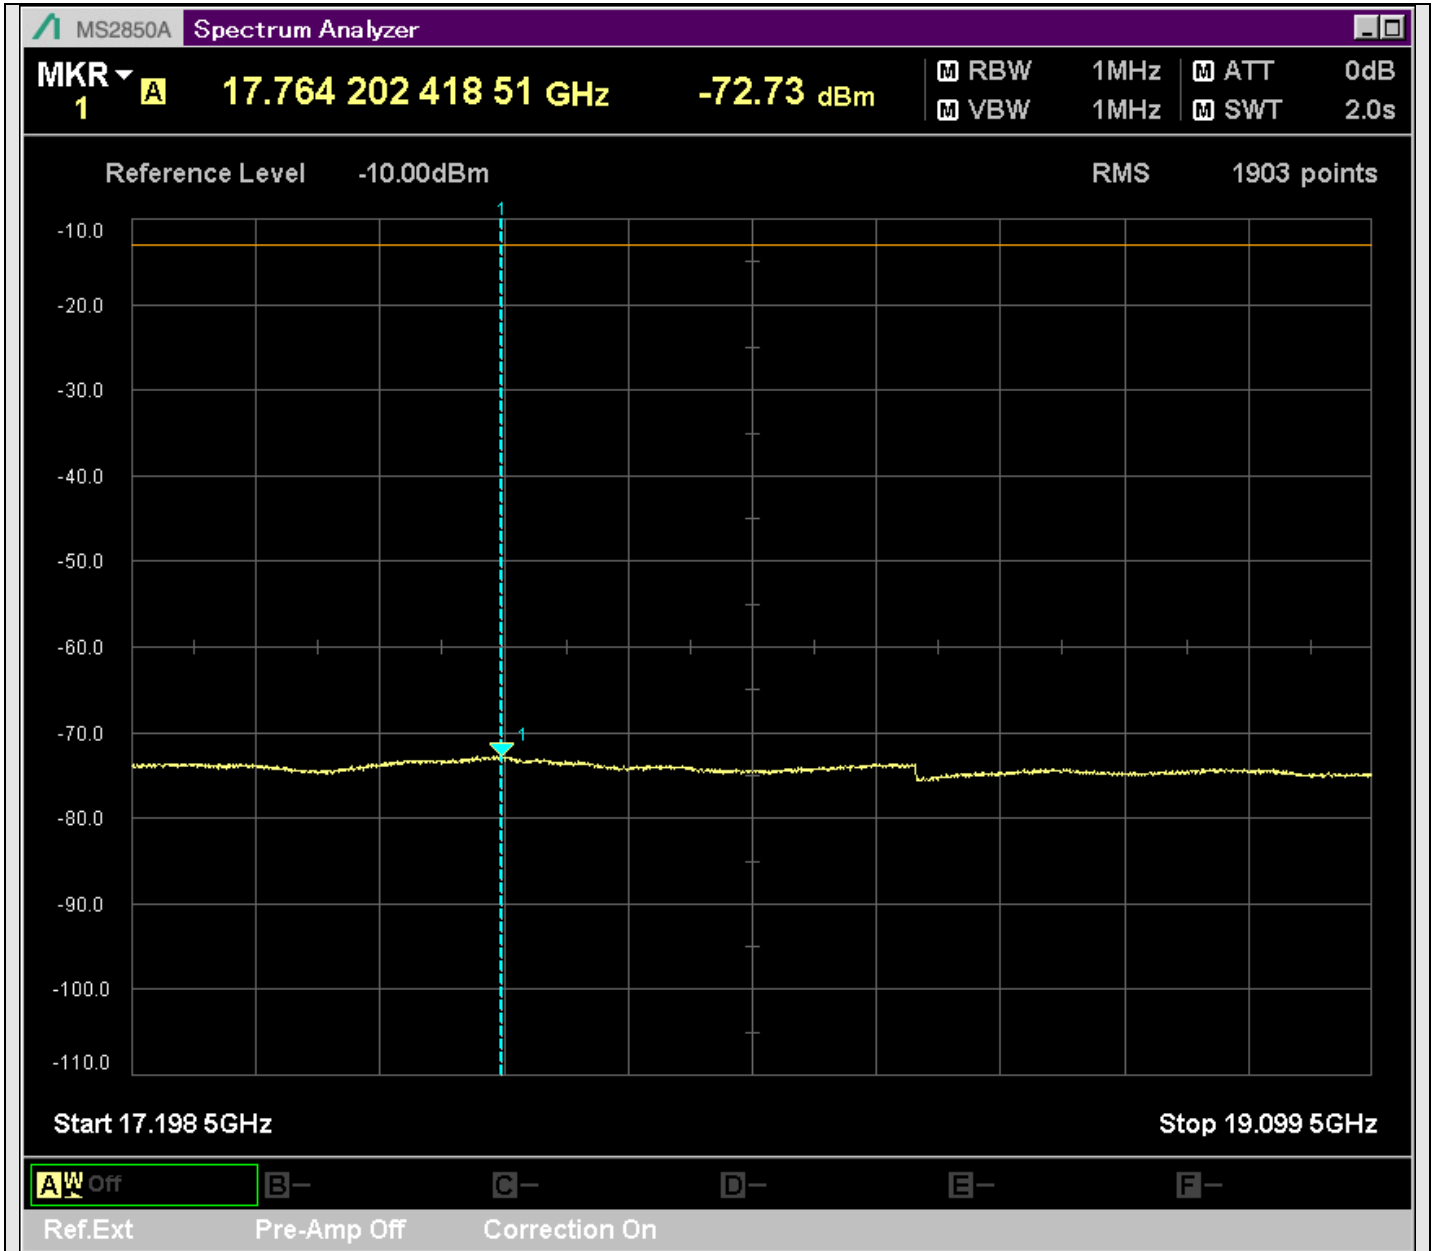

n2_20MHz_15kHz_388000_CP-OFDM
QPSK_Outer_Full_SA(17198MHz-19100MHz_1MHz)@17764.202MHz