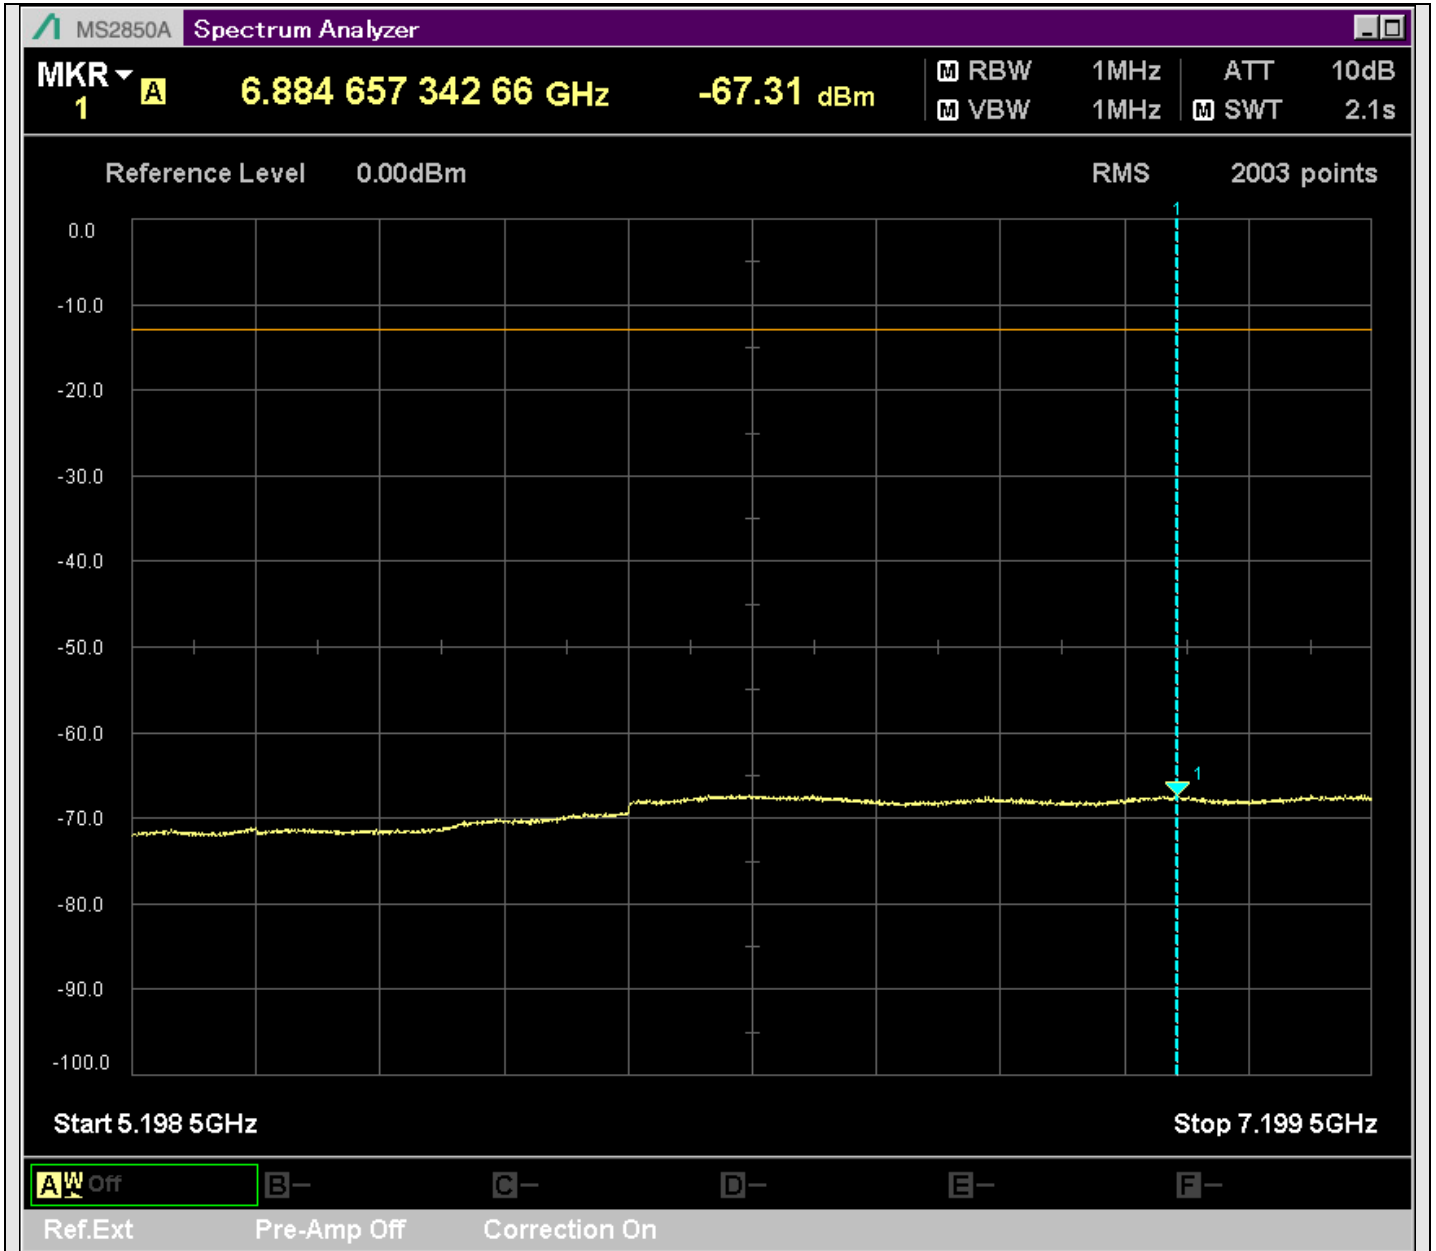

n2_20MHz_15kHz_392000_CP-OFDM
QPSK_Edge_1RB_Right_SA(5198MHz-7200MHz_1MHz)@6884.657MHz