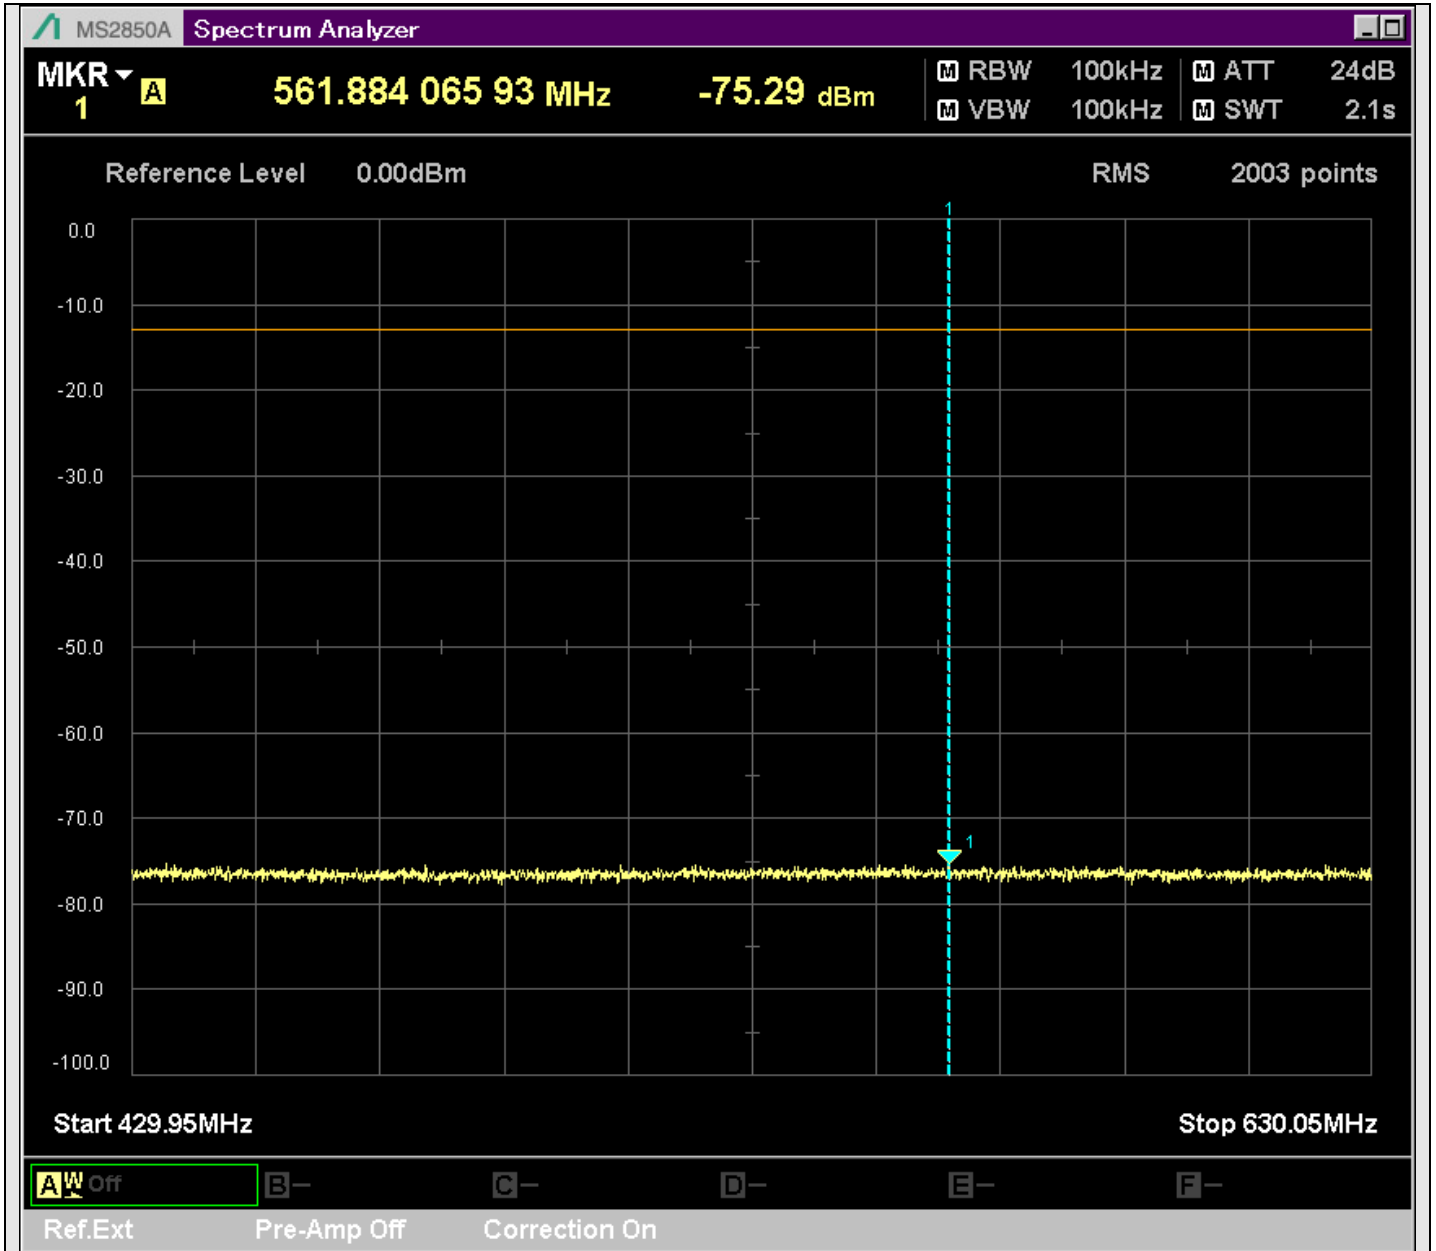

n2_20MHz_15kHz_388000_CP-OFDM
QPSK_Outer_Full_SA(229.9MHz-430.1MHz_100kHz)@284.823MHz

n2_20MHz_15kHz_388000_CP-OFDM
QPSK_Outer_Full_SA(429.9MHz-630.1MHz_100kHz)@561.884MHz

n2_20MHz_15kHz_388000_CP-OFDM
QPSK_Outer_Full_SA(629.9MHz-830.1MHz_100kHz)@780.175MHz