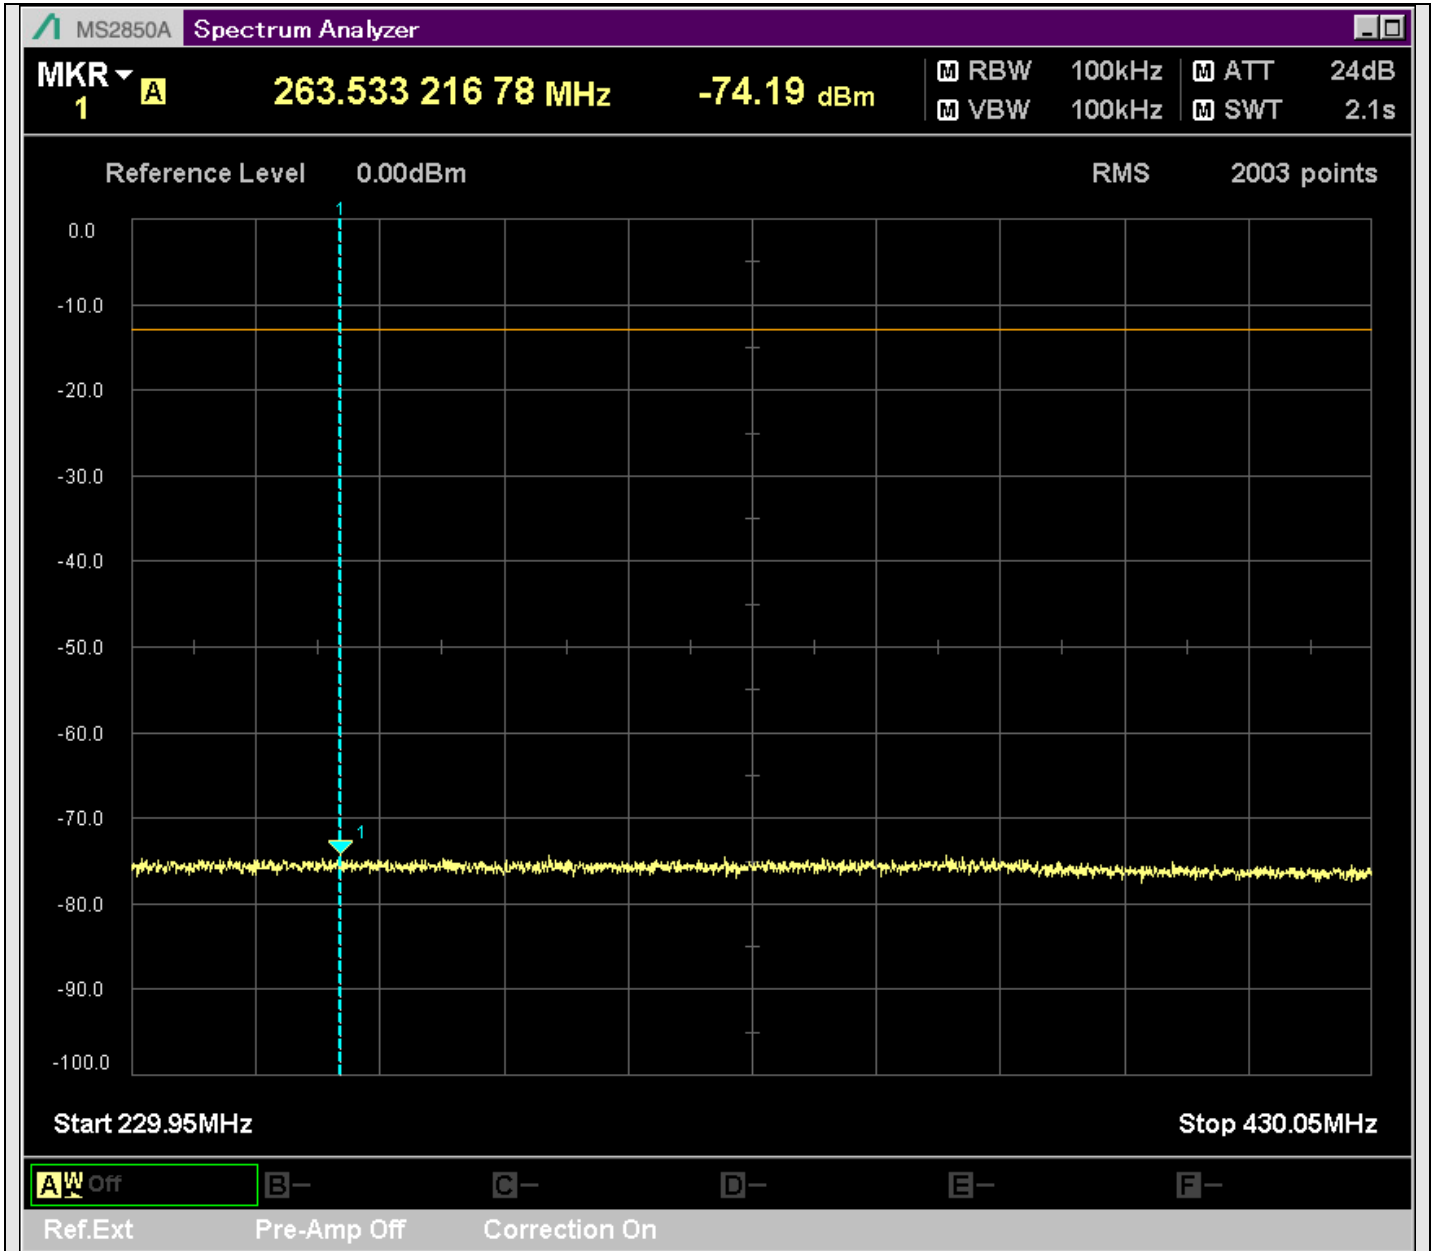

n2_20MHz_15kHz_388000_CP-OFDM
QPSK_Edge_1RB_Right_SA(13198MHz-15200MHz_1MHz)@13749.225MHz

n2_20MHz_15kHz_388000_CP-OFDM
QPSK_Edge_1RB_Right_SA(15198MHz-17200MHz_1MHz)@15278.460MHz

n2_20MHz_15kHz_388000_CP-OFDM
QPSK_Edge_1RB_Right_SA(17198MHz-19100MHz_1MHz)@17767.201MHz