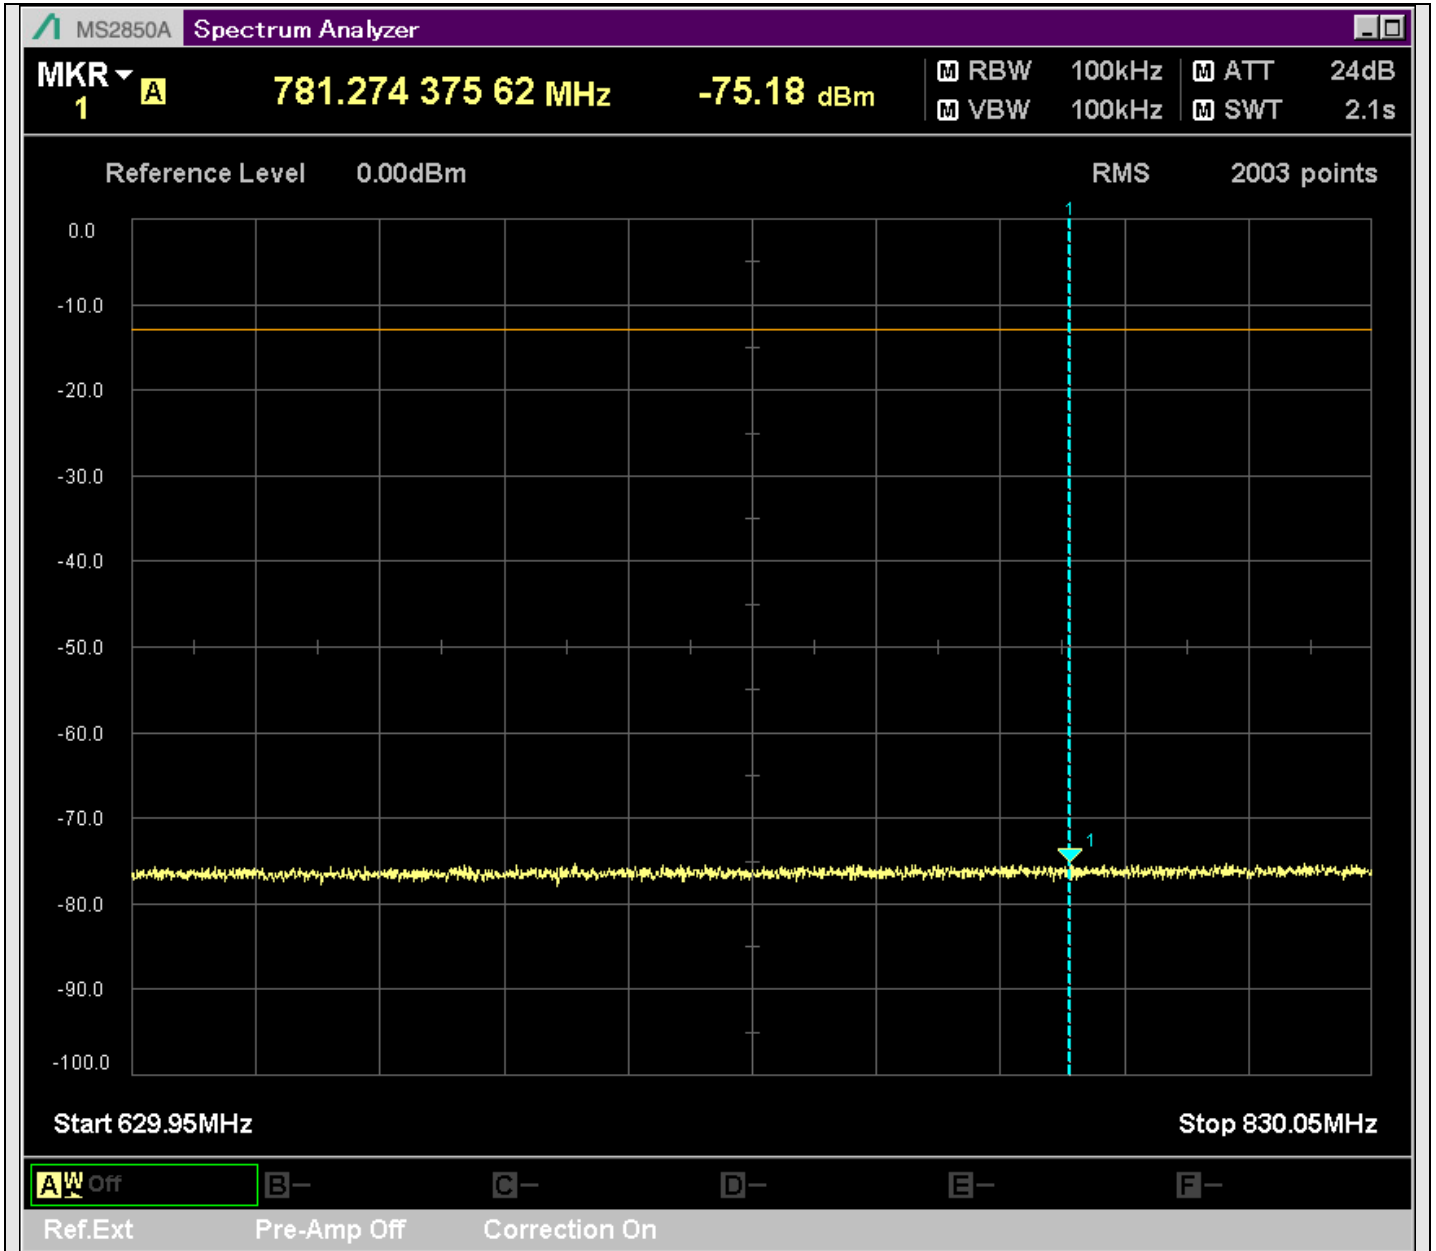

n2_20MHz_15kHz_396000_CP-OFDM
QPSK_Edge_1RB_Right_SA(629.9MHz-830.1MHz_100kHz)@781.274MHz