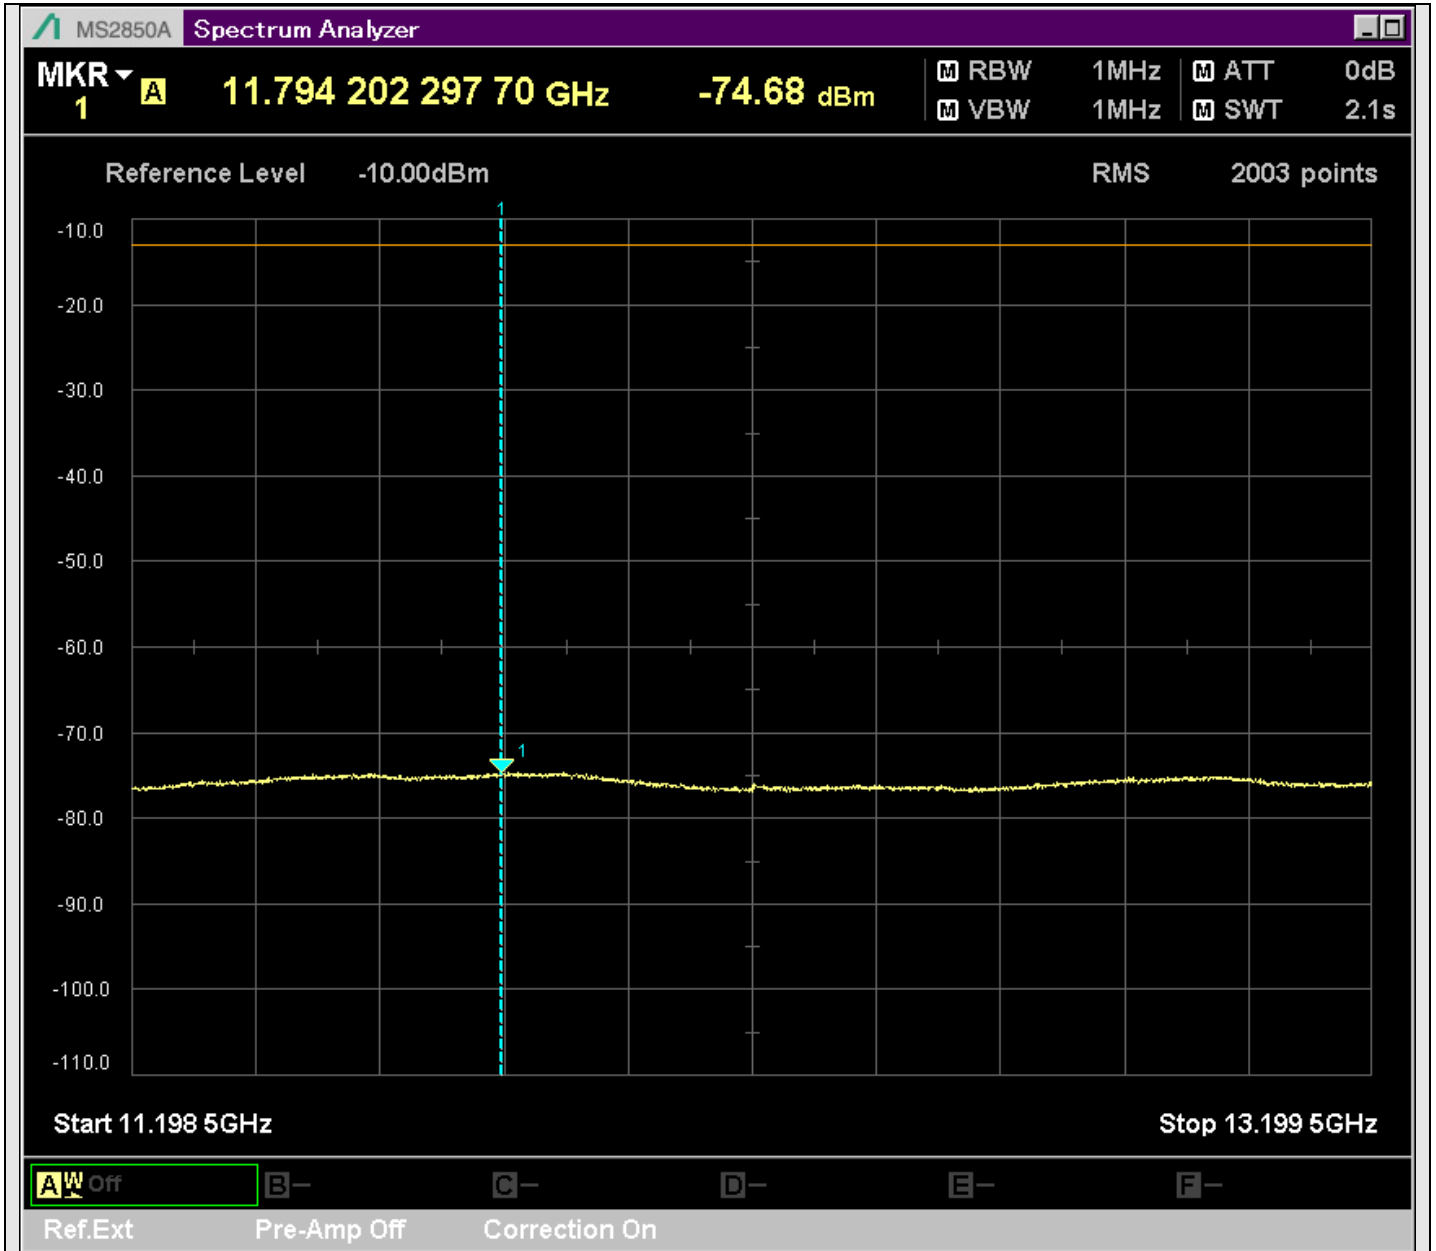

n2_20MHz_15kHz_392000_CP-OFDM
QPSK_Outer_Full_SA(829.9MHz-1000MHz_100kHz)@923.550MHz

n2_20MHz_15kHz_392000_CP-OFDM
QPSK_Outer_Full_SA(9198MHz-11200MHz_1MHz)@10977.611MHz

n2_20MHz_15kHz_392000_CP-OFDM
QPSK_Outer_Full_SA(11198MHz-13200MHz_1MHz)@11794.202MHz