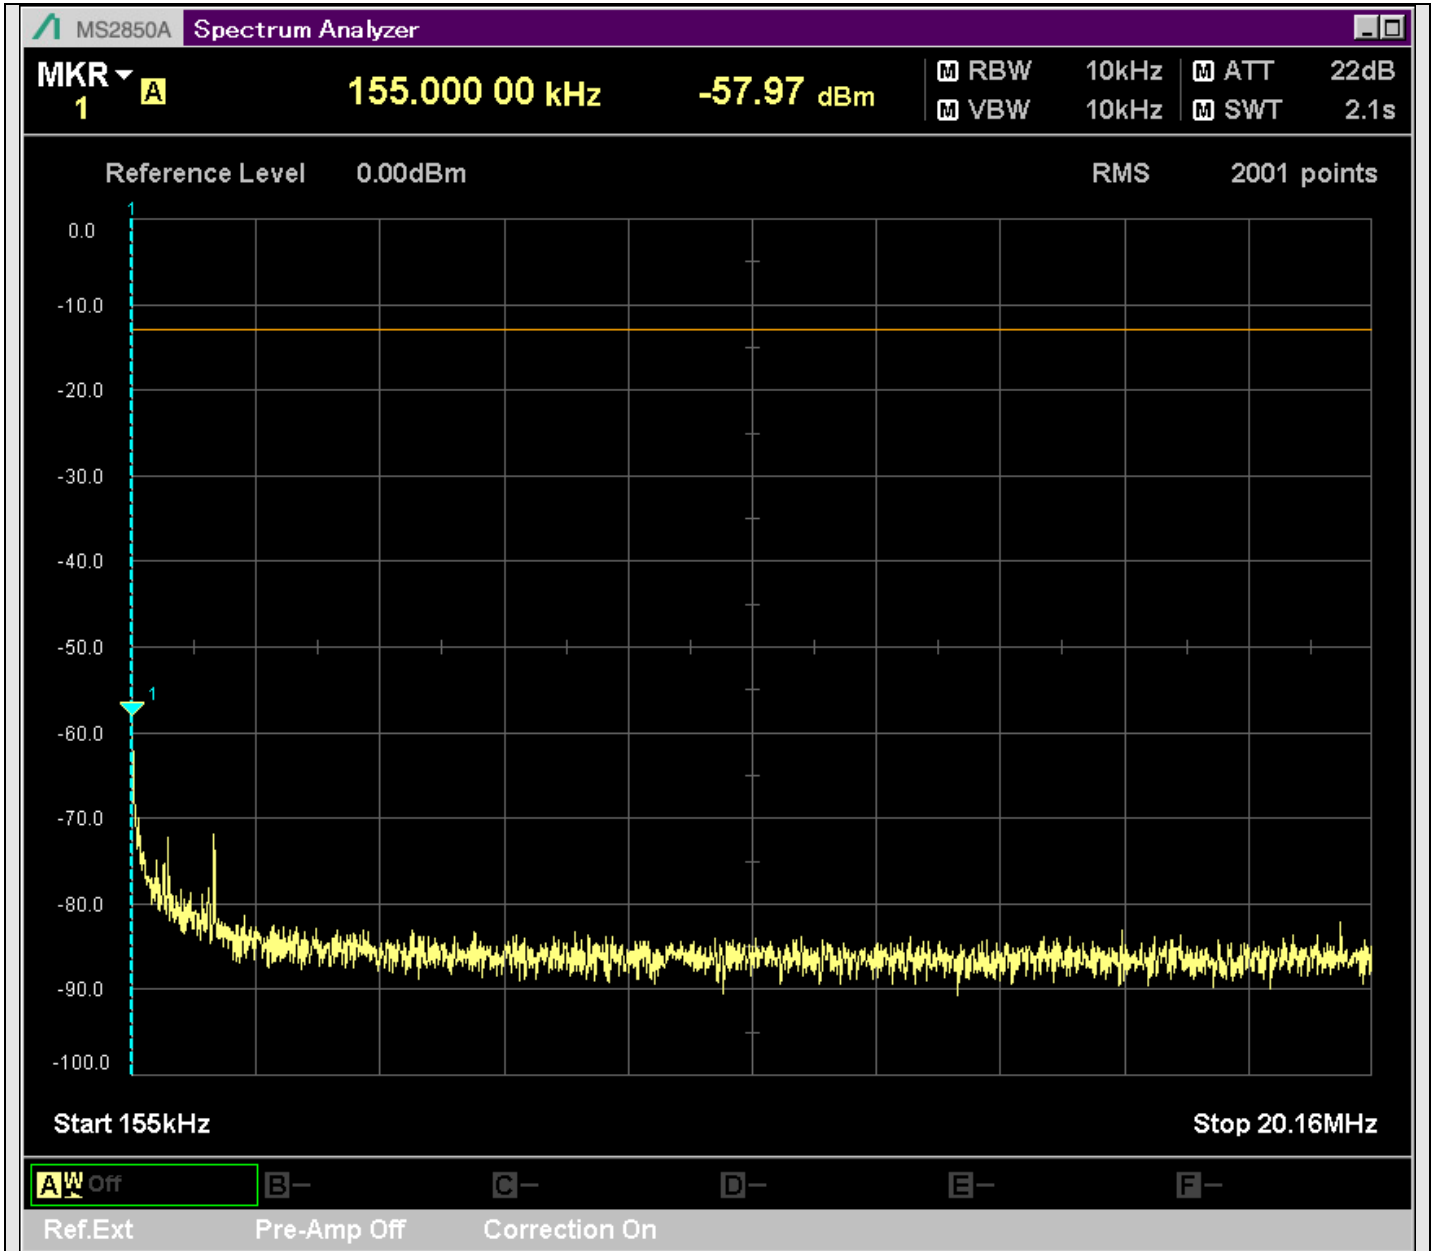

n2_20MHz_15kHz_396000_CP-OFDM
QPSK_Edge_1RB_Left_SA(0.15MHz-20.16MHz_10kHz)@0.155MHz