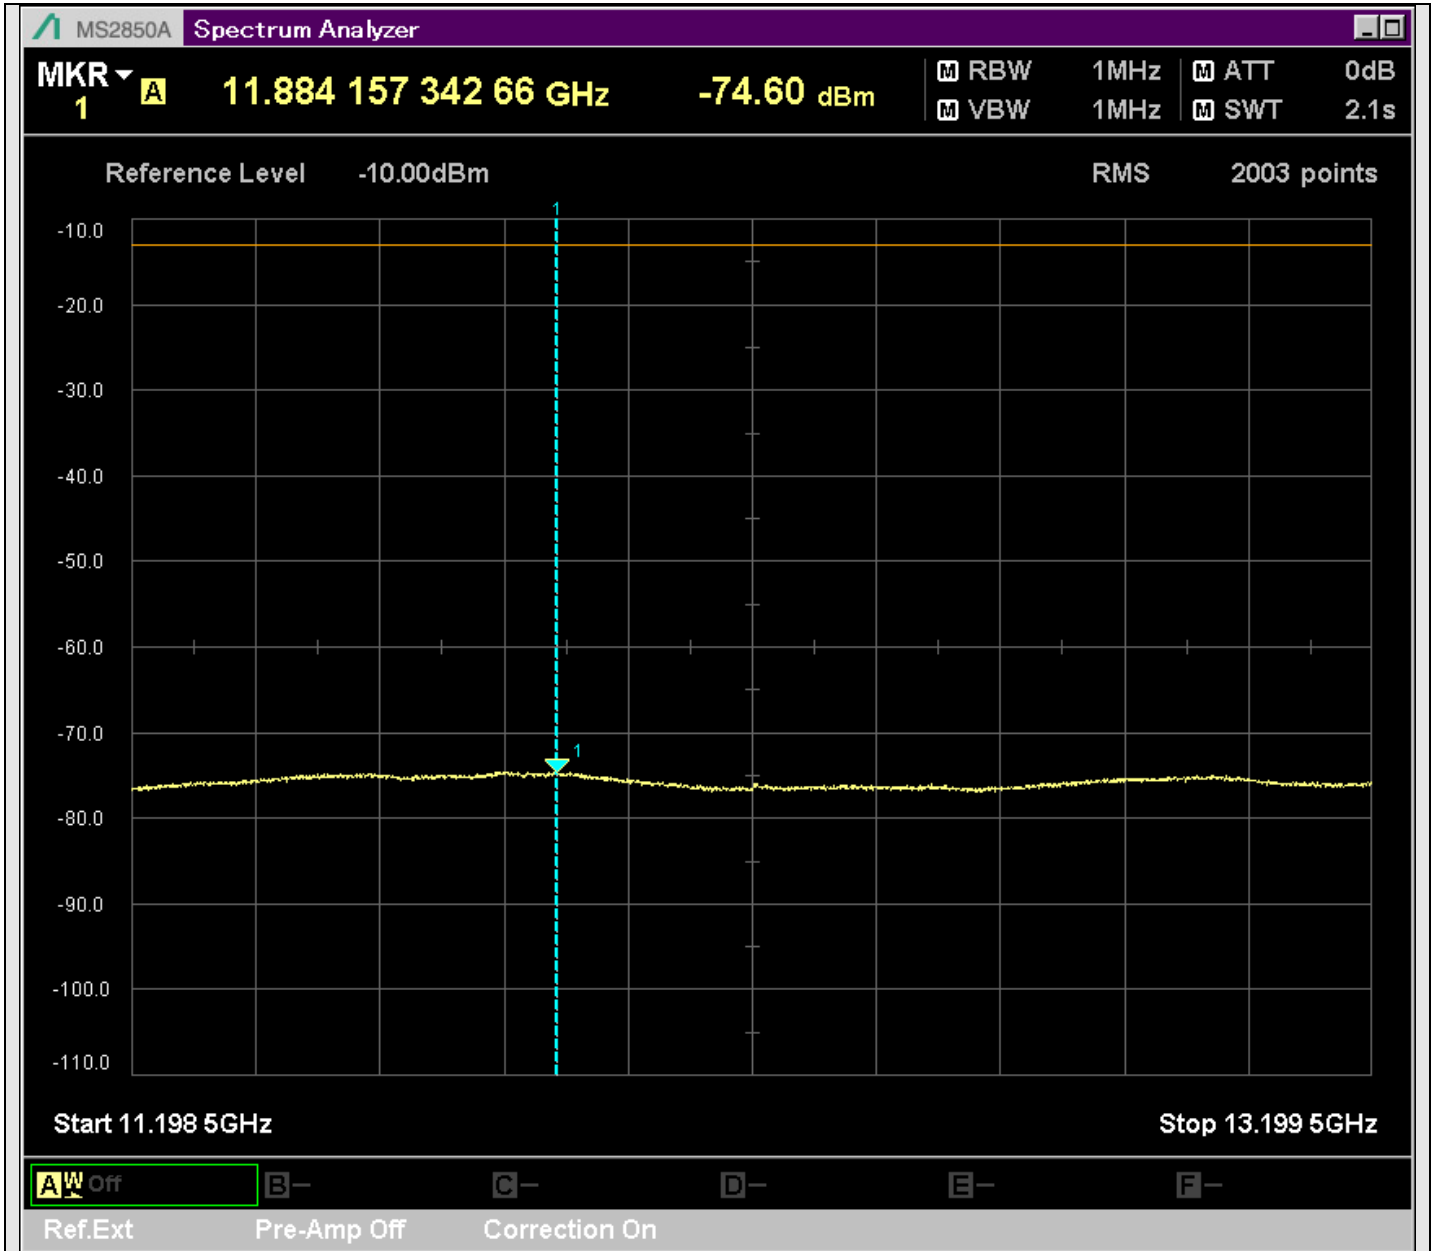

n2_20MHz_15kHz_388000_CP-OFDM
QPSK_Outer_Full_SA(829.9MHz-1000MHz_100kHz)@953.950MHz

n2_20MHz_15kHz_388000_CP-OFDM
QPSK_Outer_Full_SA(9198MHz-11200MHz_1MHz)@10981.609MHz

n2_20MHz_15kHz_388000_CP-OFDM
QPSK_Outer_Full_SA(11198MHz-13200MHz_1MHz)@11884.157MHz