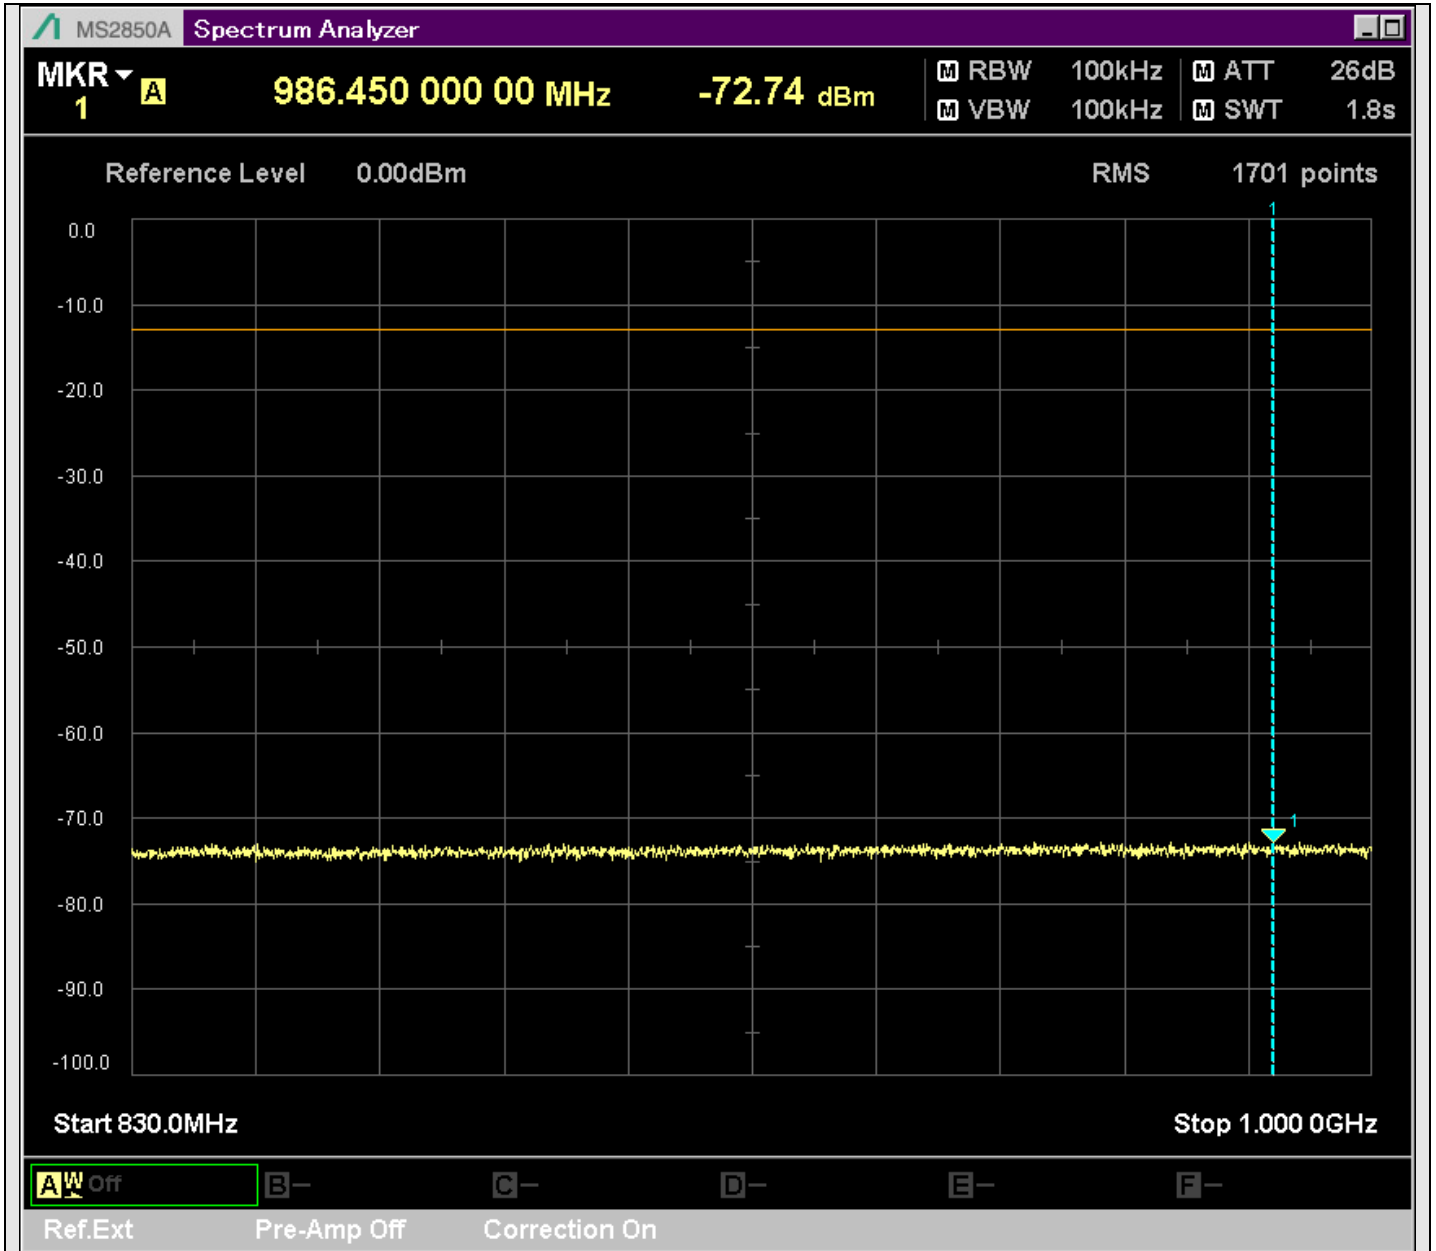

n2_20MHz_15kHz_396000_CP-OFDM
QPSK_Outer_Full_SA(829.9MHz-1000MHz_100kHz)@986.450MHz