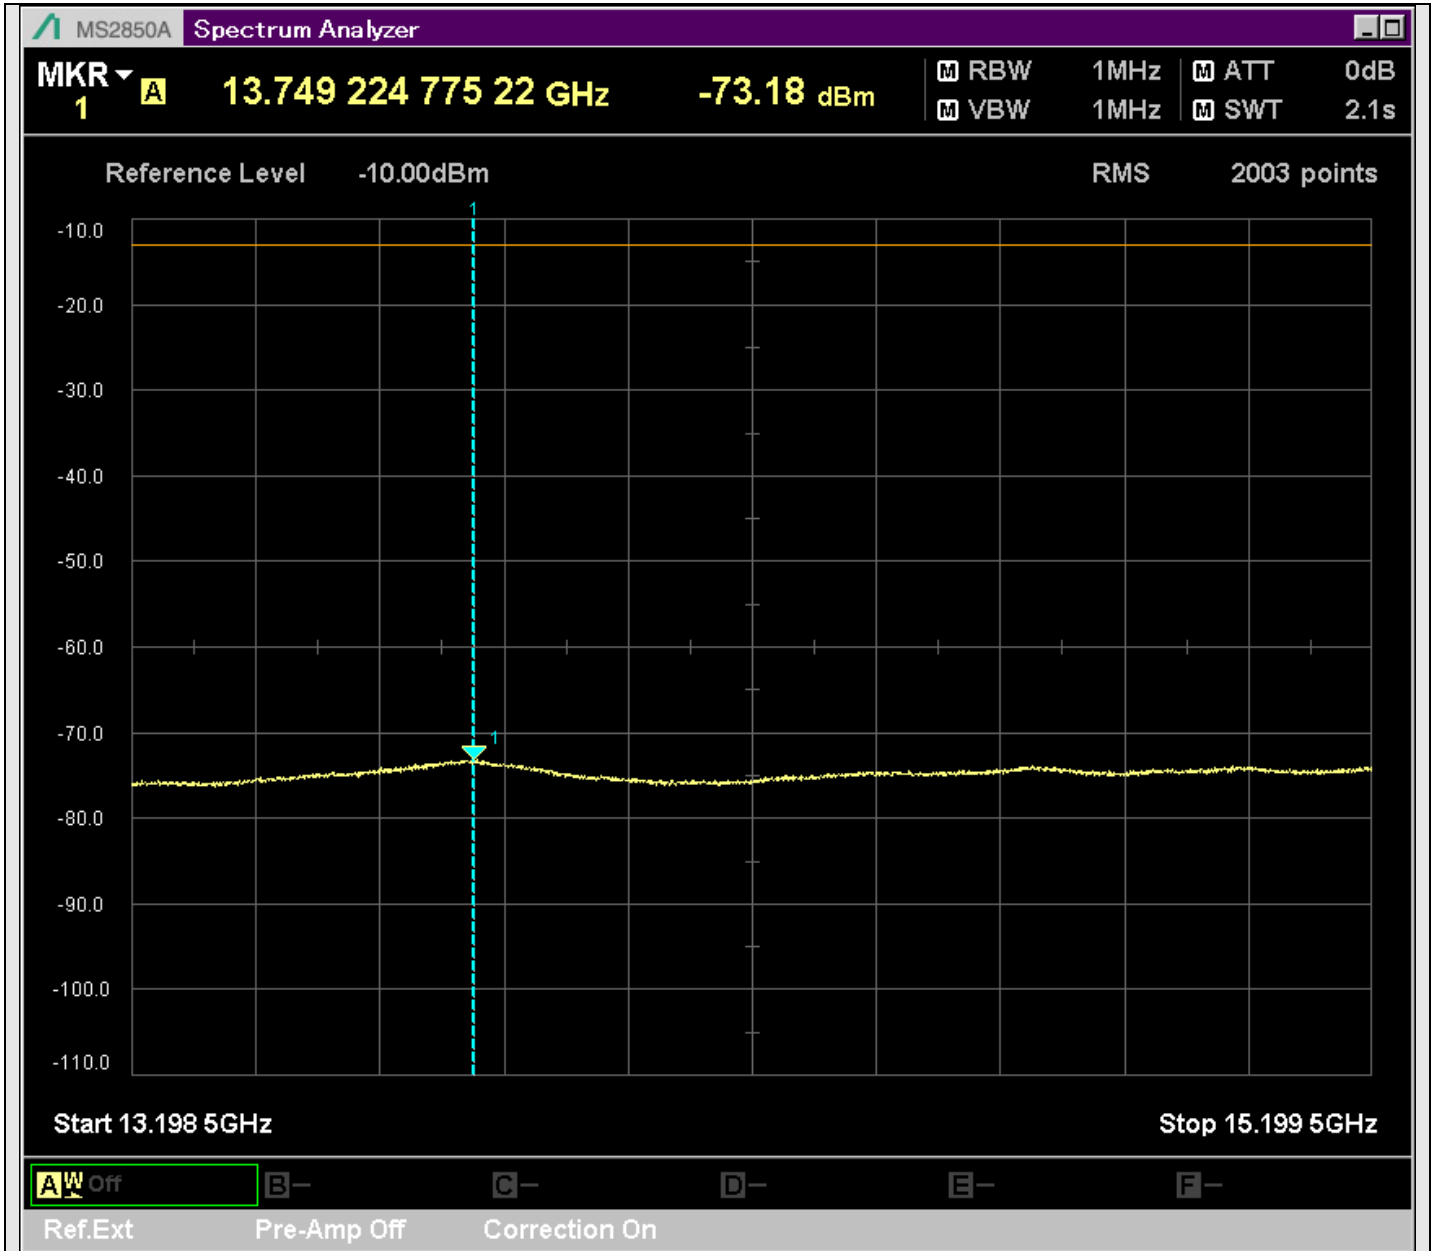

n2_20MHz_15kHz_396000_CP-OFDM
QPSK_Edge_1RB_Right_SA(13198MHz-15200MHz_1MHz)@13749.225MHz