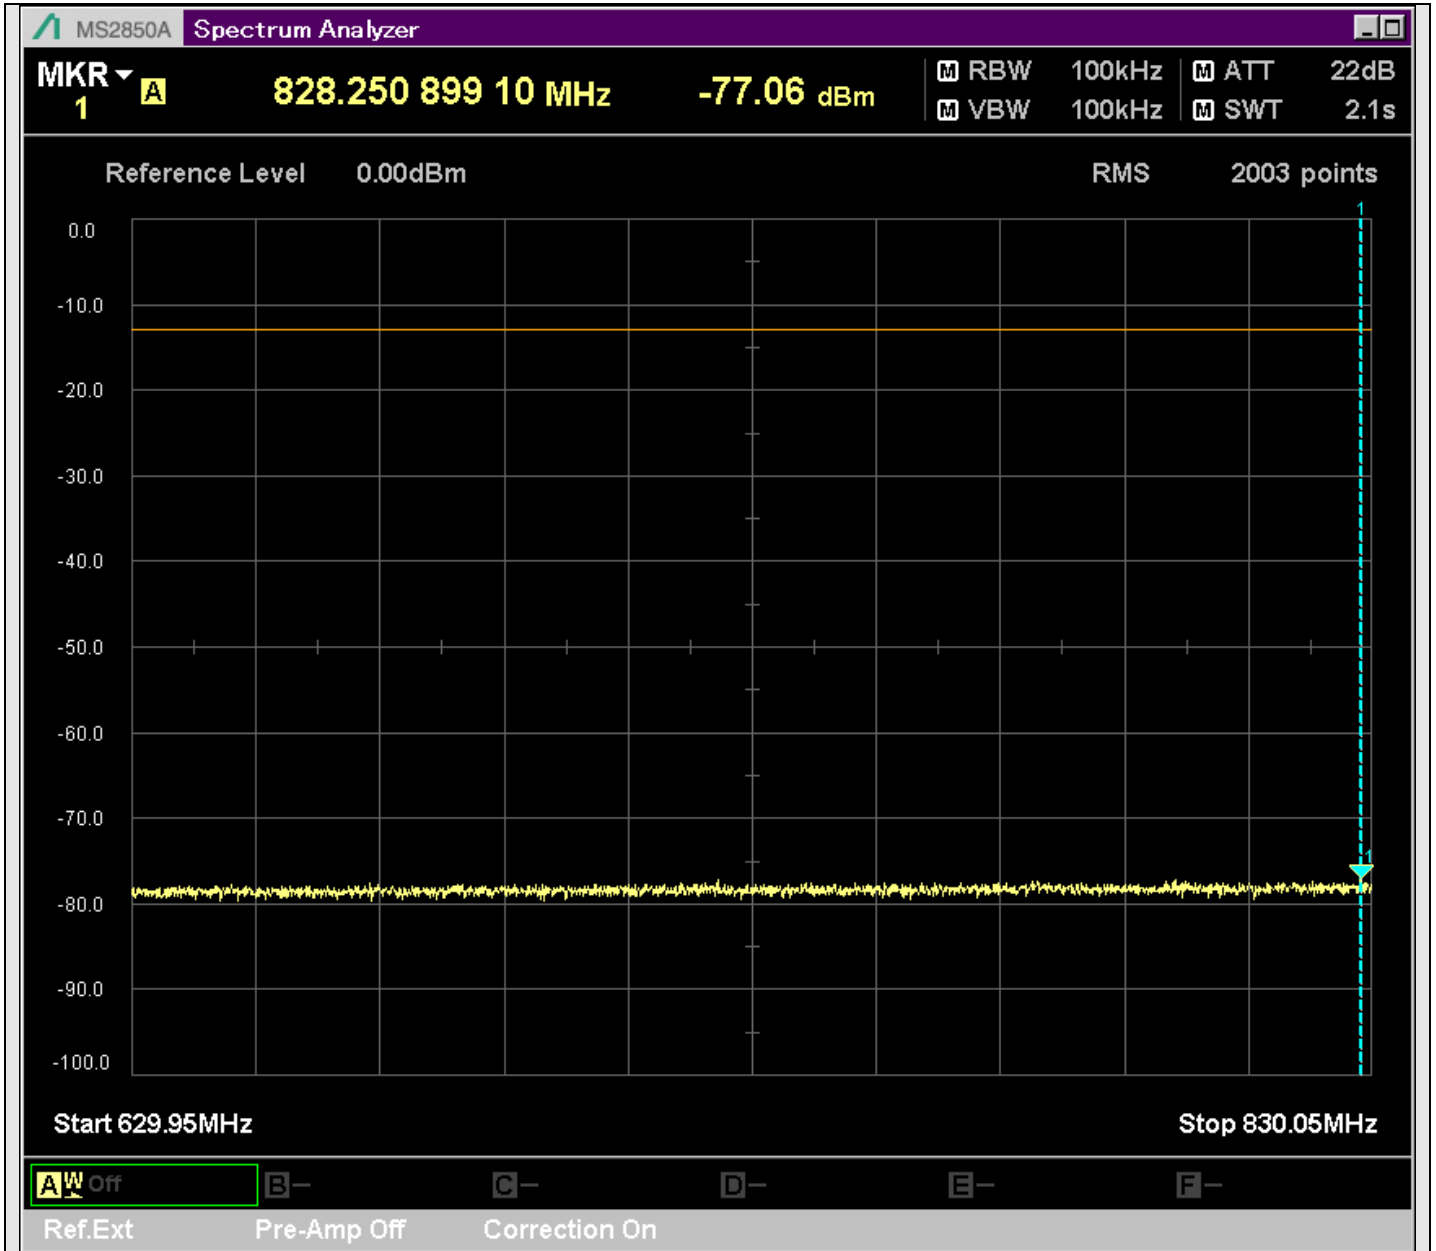

n2_20MHz_15kHz_396000_CP-OFDM
QPSK_Edge_1RB_Left_SA(629.9MHz-830.1MHz_100kHz)@828.251MHz