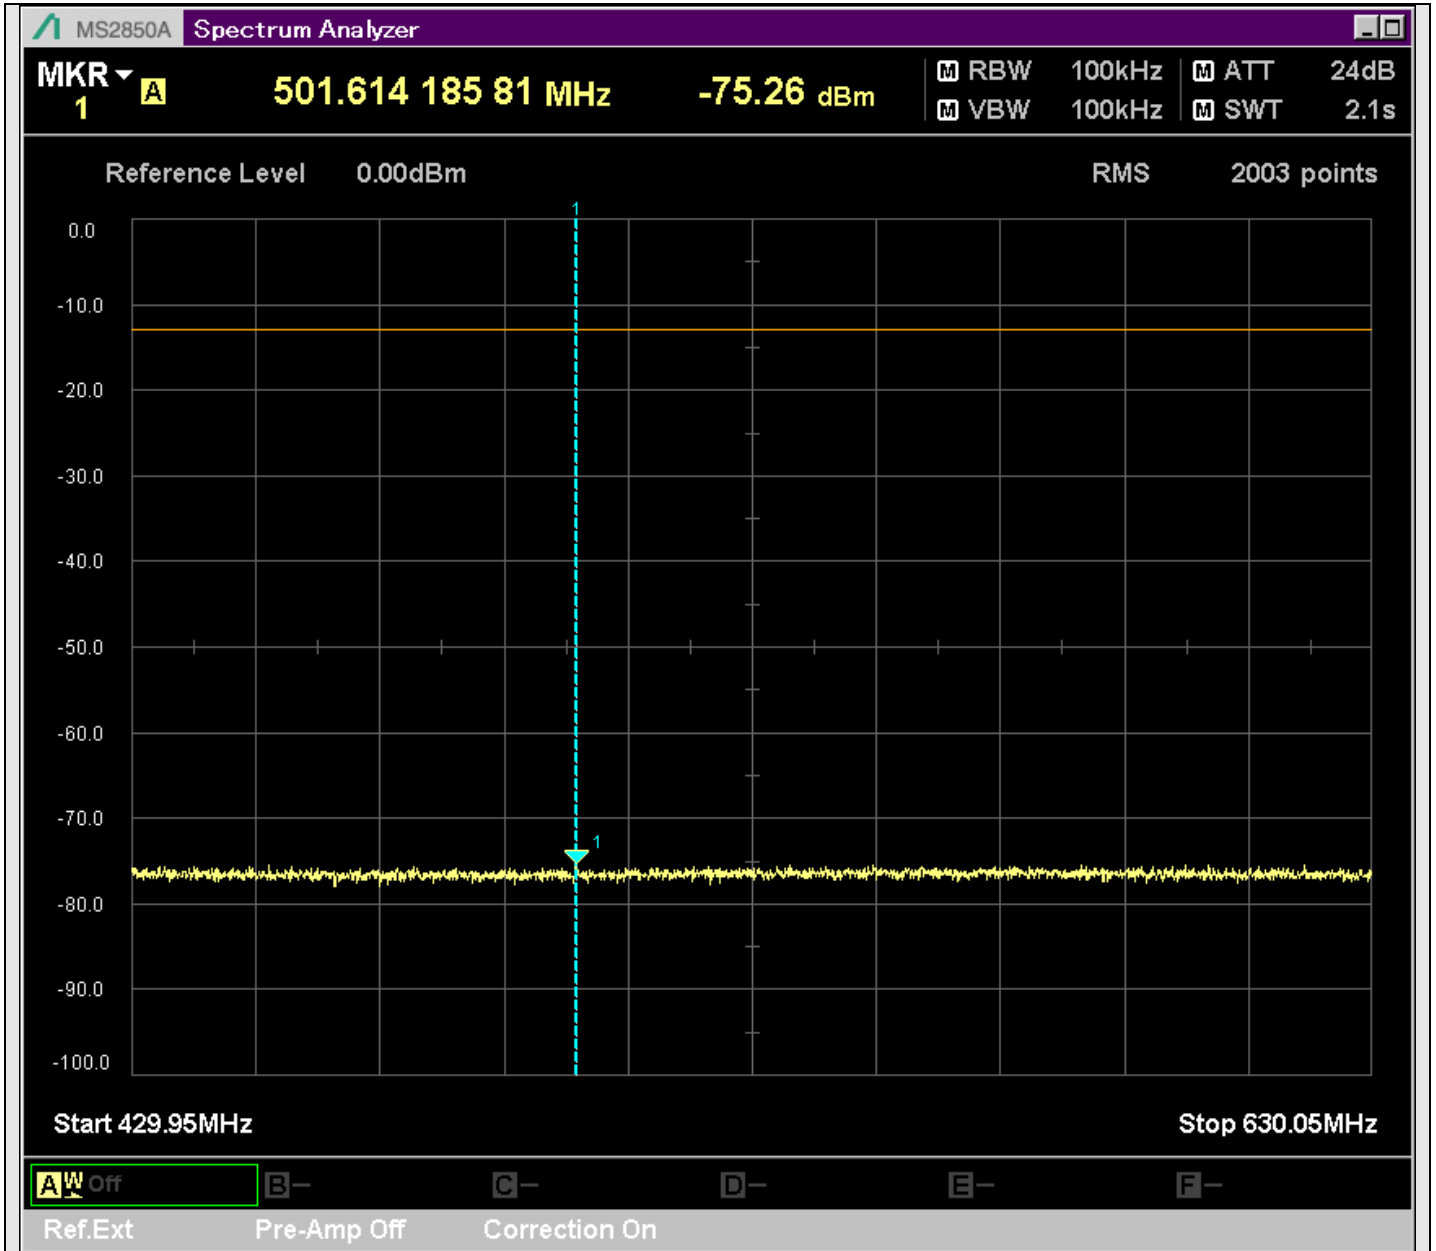

n2_20MHz_15kHz_392000_CP-OFDM
QPSK_Outer_Full_SA(429.9MHz-630.1MHz_100kHz)@501.614MHz