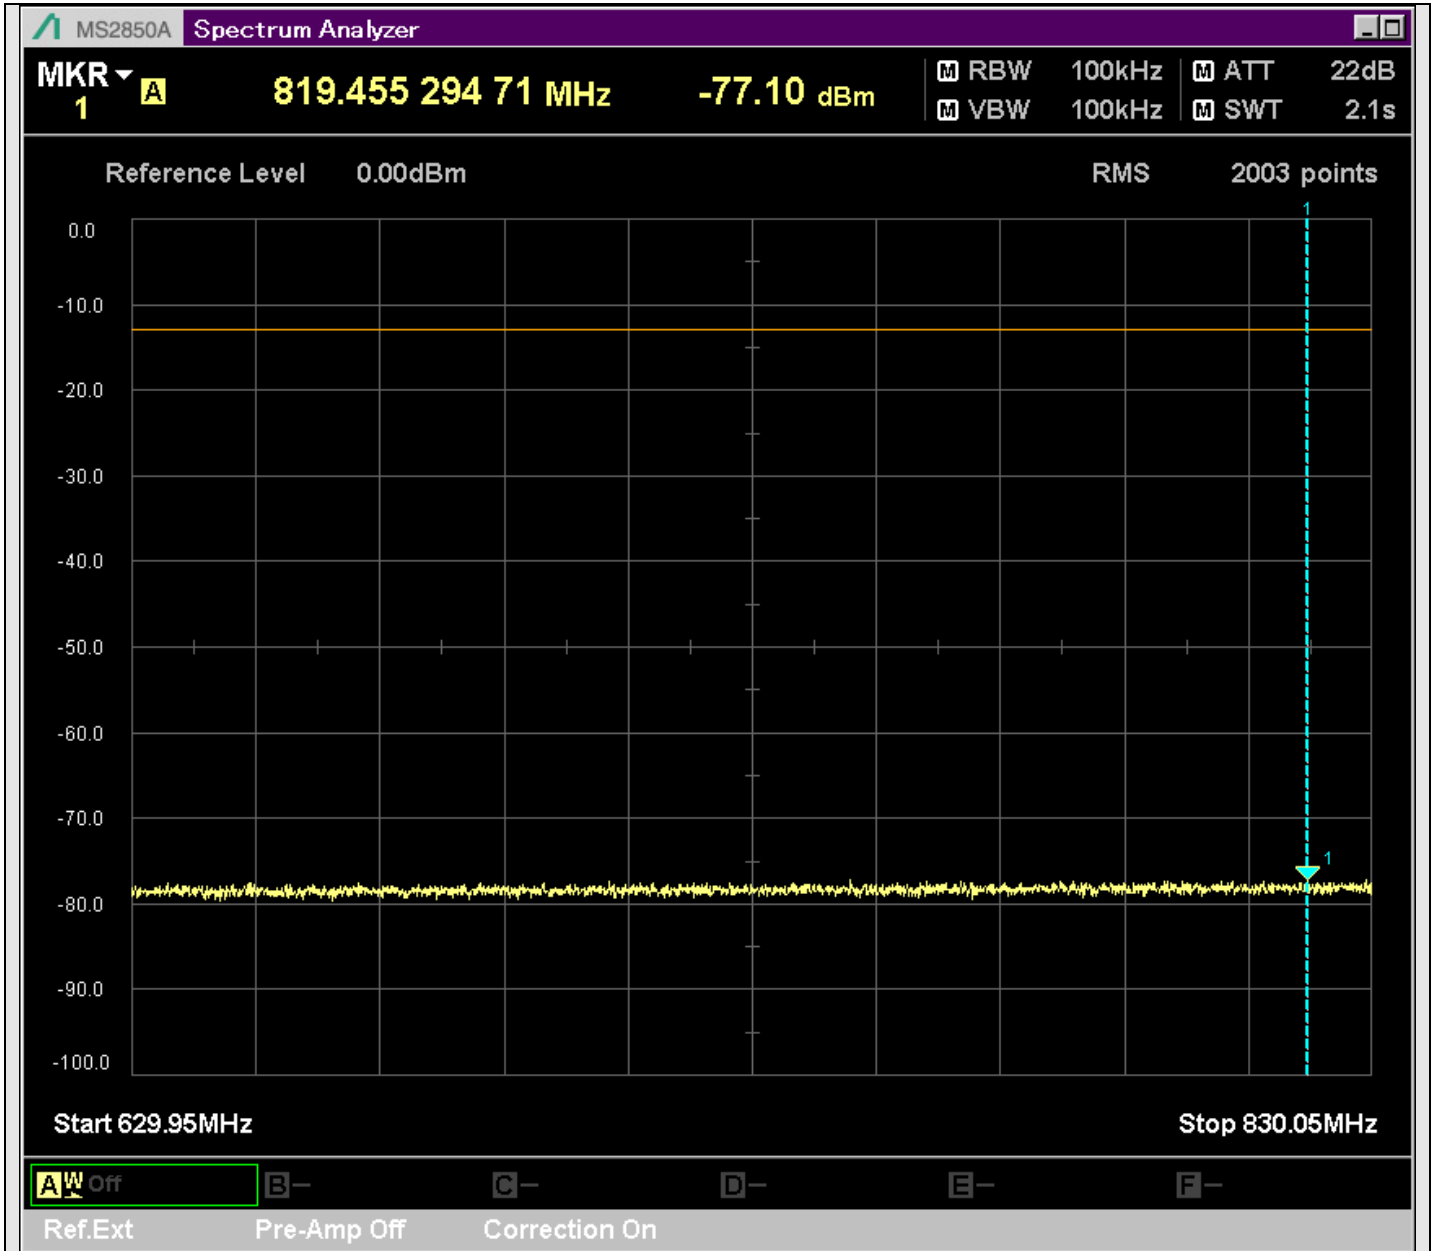

n2_20MHz_15kHz_388000_CP-OFDM
QPSK_Edge_1RB_Right_SA(629.9MHz-830.1MHz_100kHz)@819.455MHz