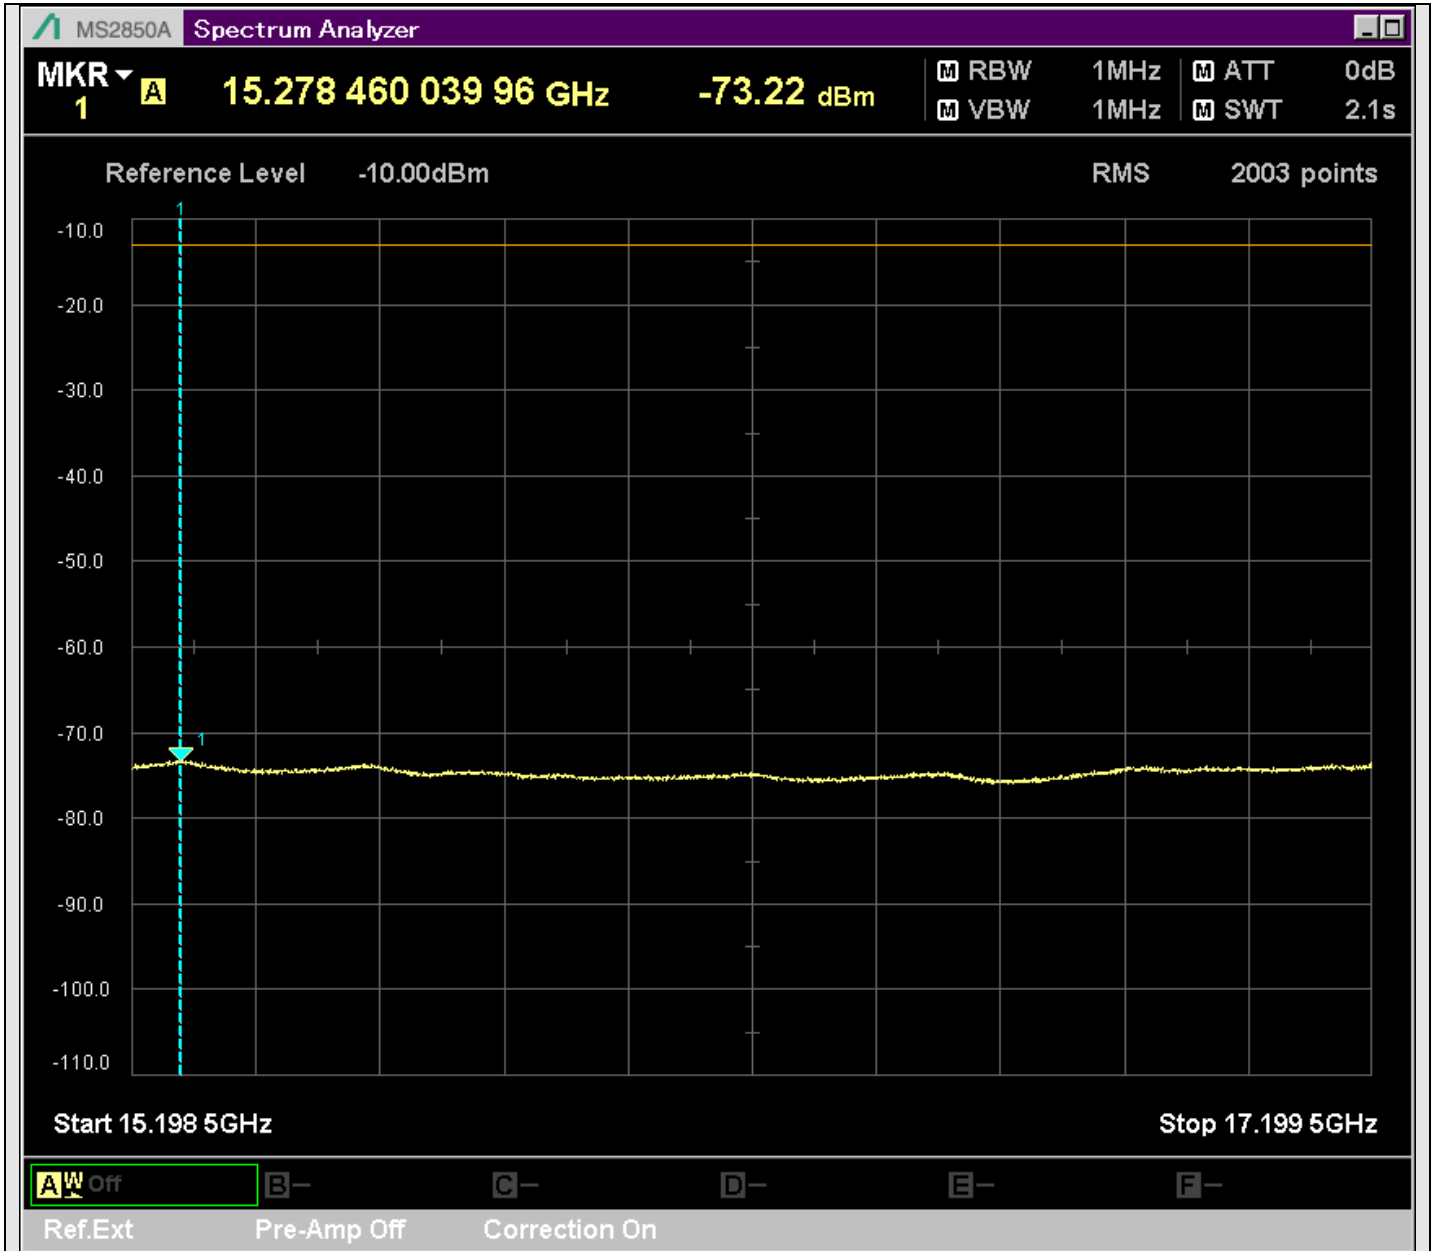

n2_20MHz_15kHz_388000_CP-OFDM
QPSK_Edge_1RB_Right_SA(15198MHz-17200MHz_1MHz)@15278.460MHz