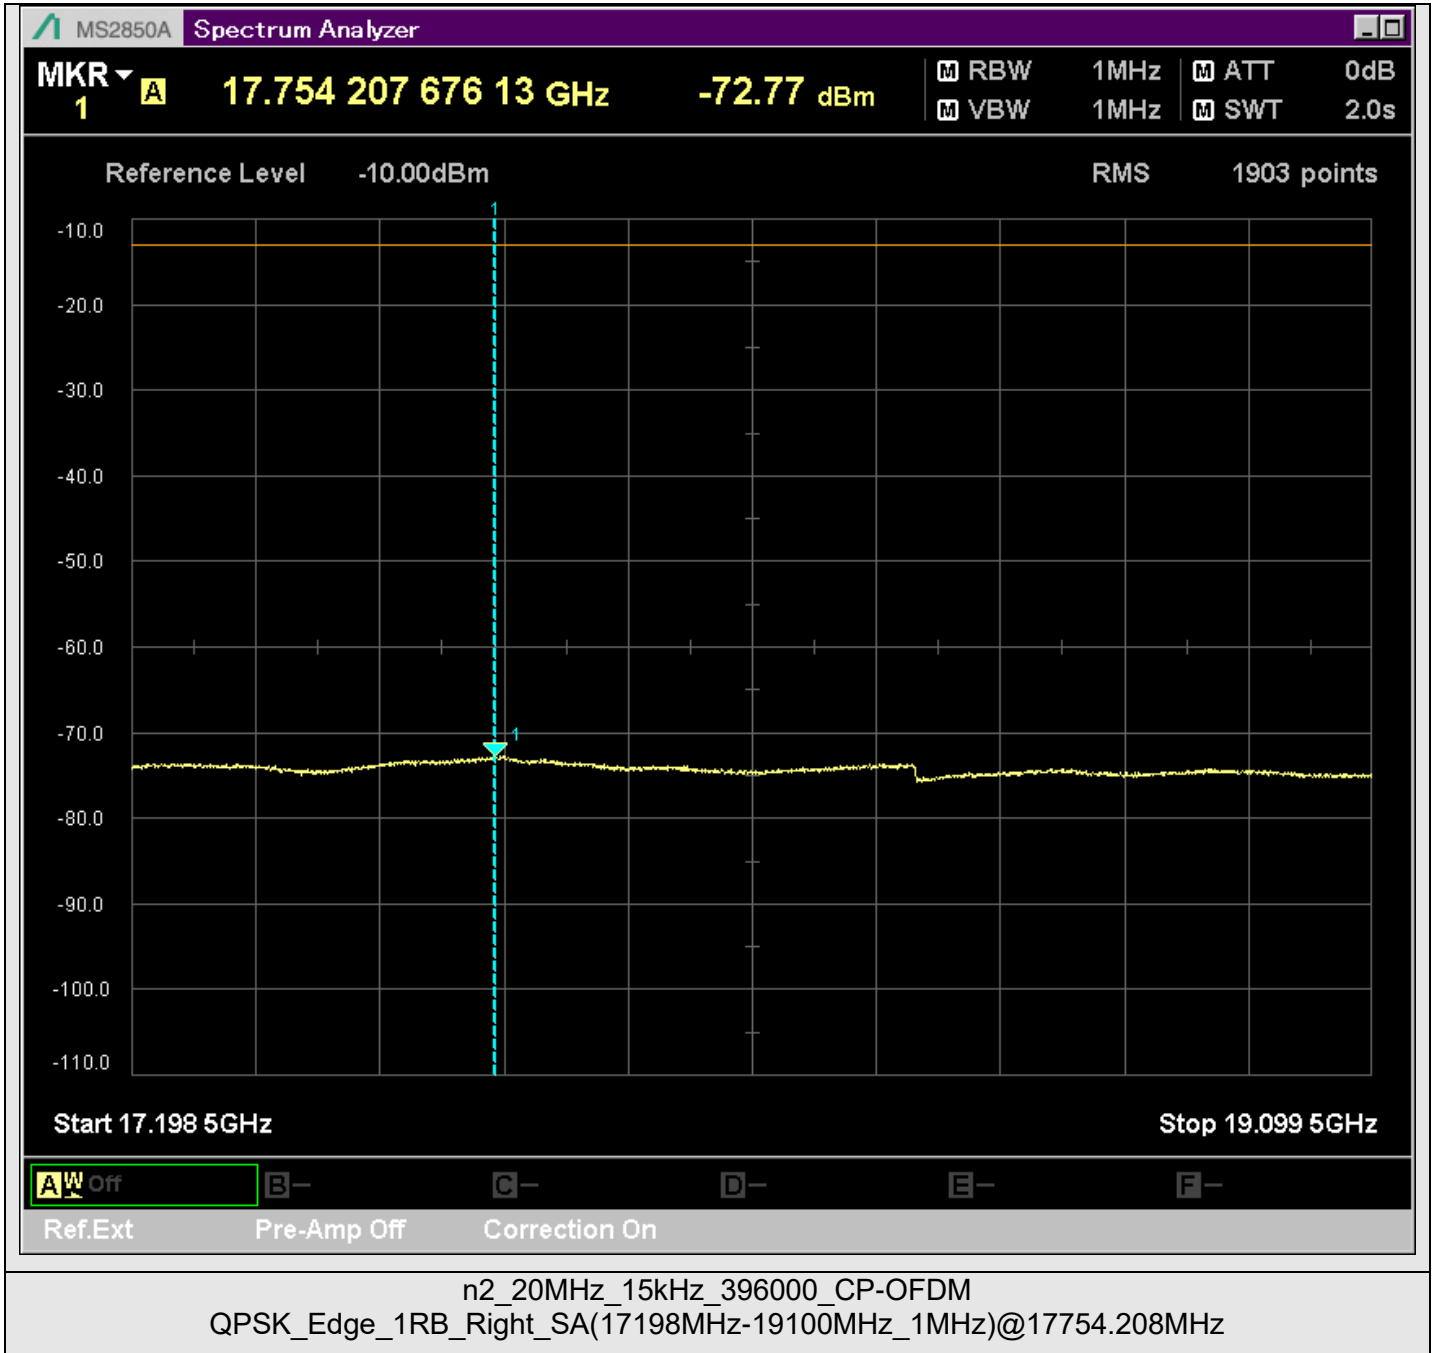

2.1051.2 Band edge

TestResult

Band	Bandwidth	SCS	Channel	TestID	TestConfig	Value	UpLimit	Result
n2	5MHz	15kHz	386500	1	DFT-s-OFDM PI/2 BPSK_Edge_1RB_Left@1840.00MHz	-65.27	-13.00	PASS
n2	5MHz	15kHz	386500	1	DFT-s-OFDM PI/2 BPSK_Edge_1RB_Left@1849.00MHz	-49.47	-13.00	PASS