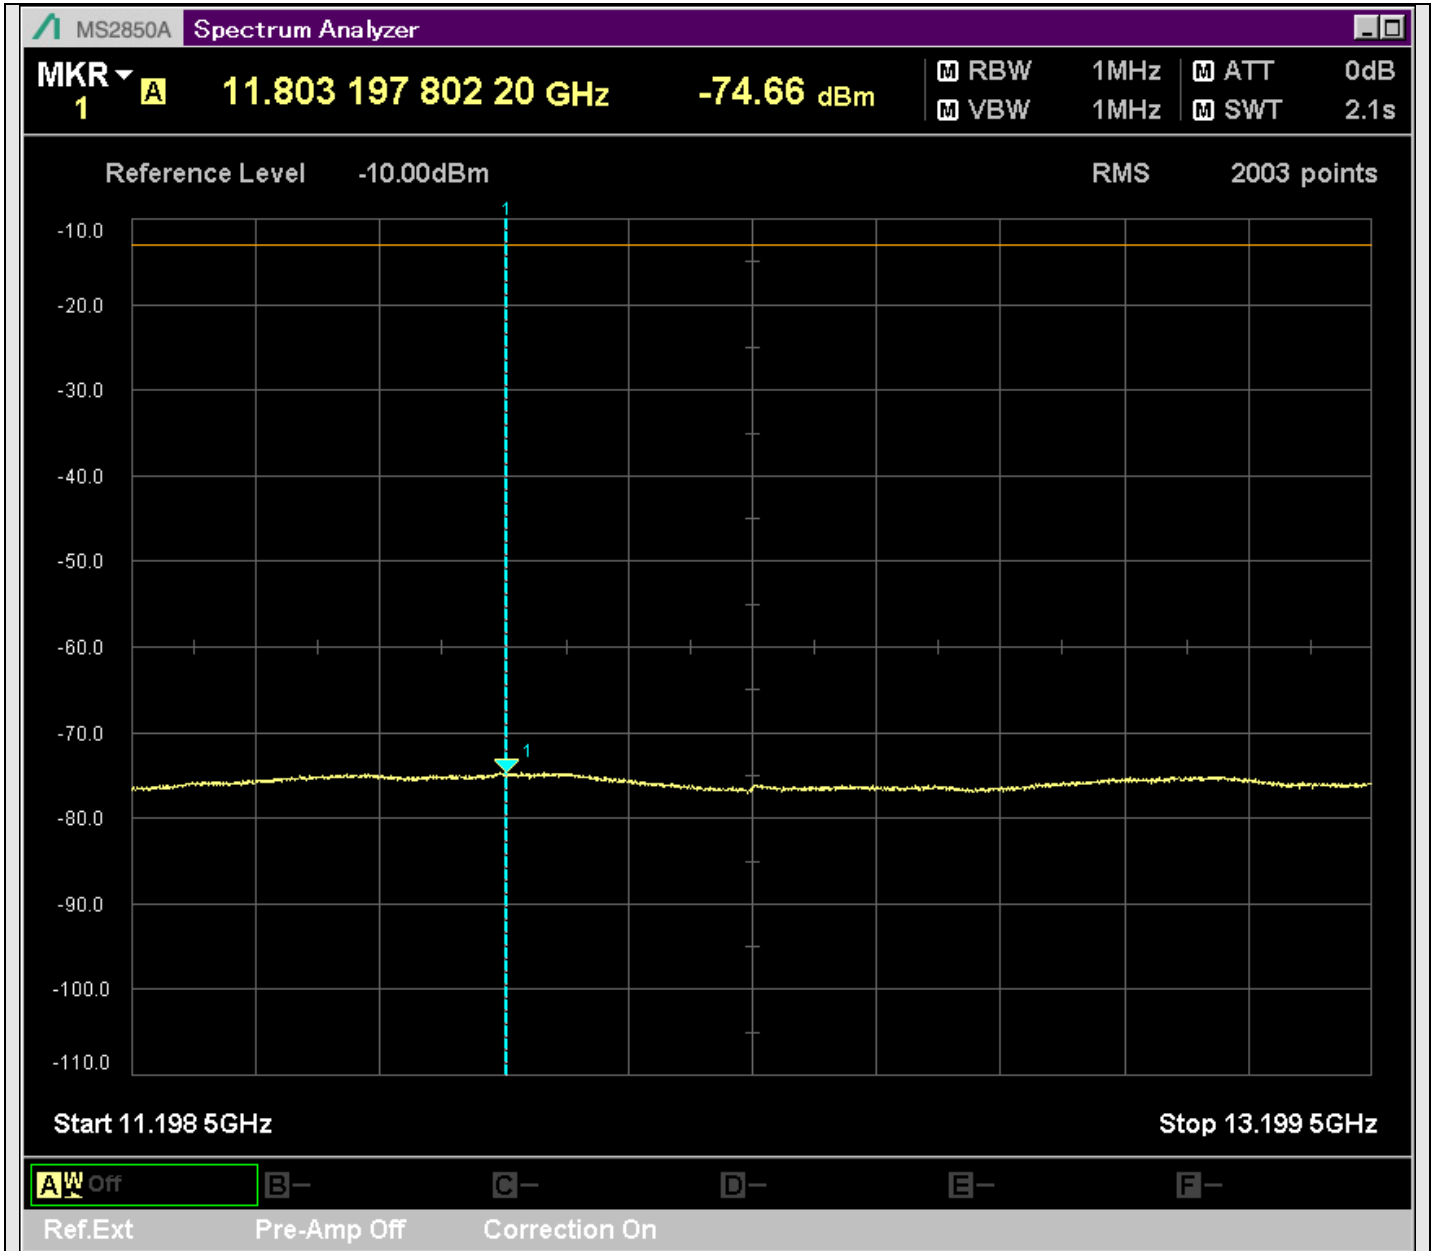

n2_20MHz_15kHz_396000_CP-OFDM
QPSK_Edge_1RB_Right_SA(11198MHz-13200MHz_1MHz)@11803.198MHz