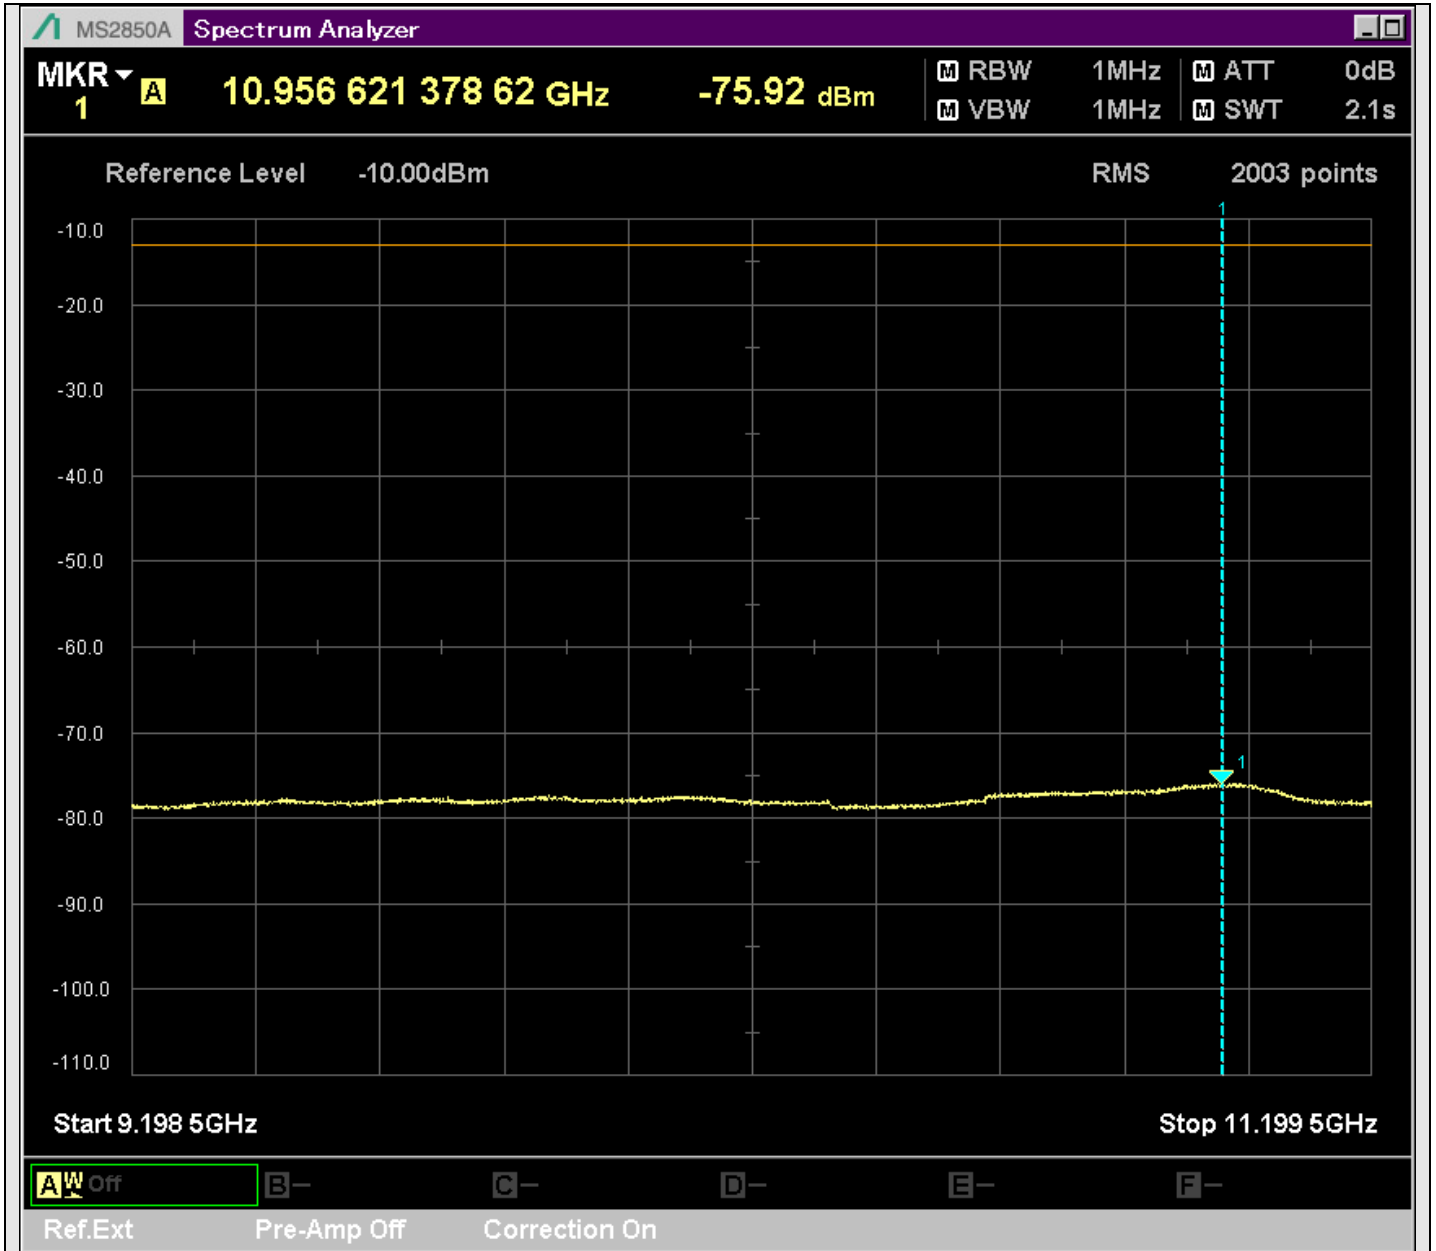

n2_20MHz_15kHz_392000_CP-OFDM
QPSK_Edge_1RB_Right_SA(9198MHz-11200MHz_1MHz)@10956.621MHz