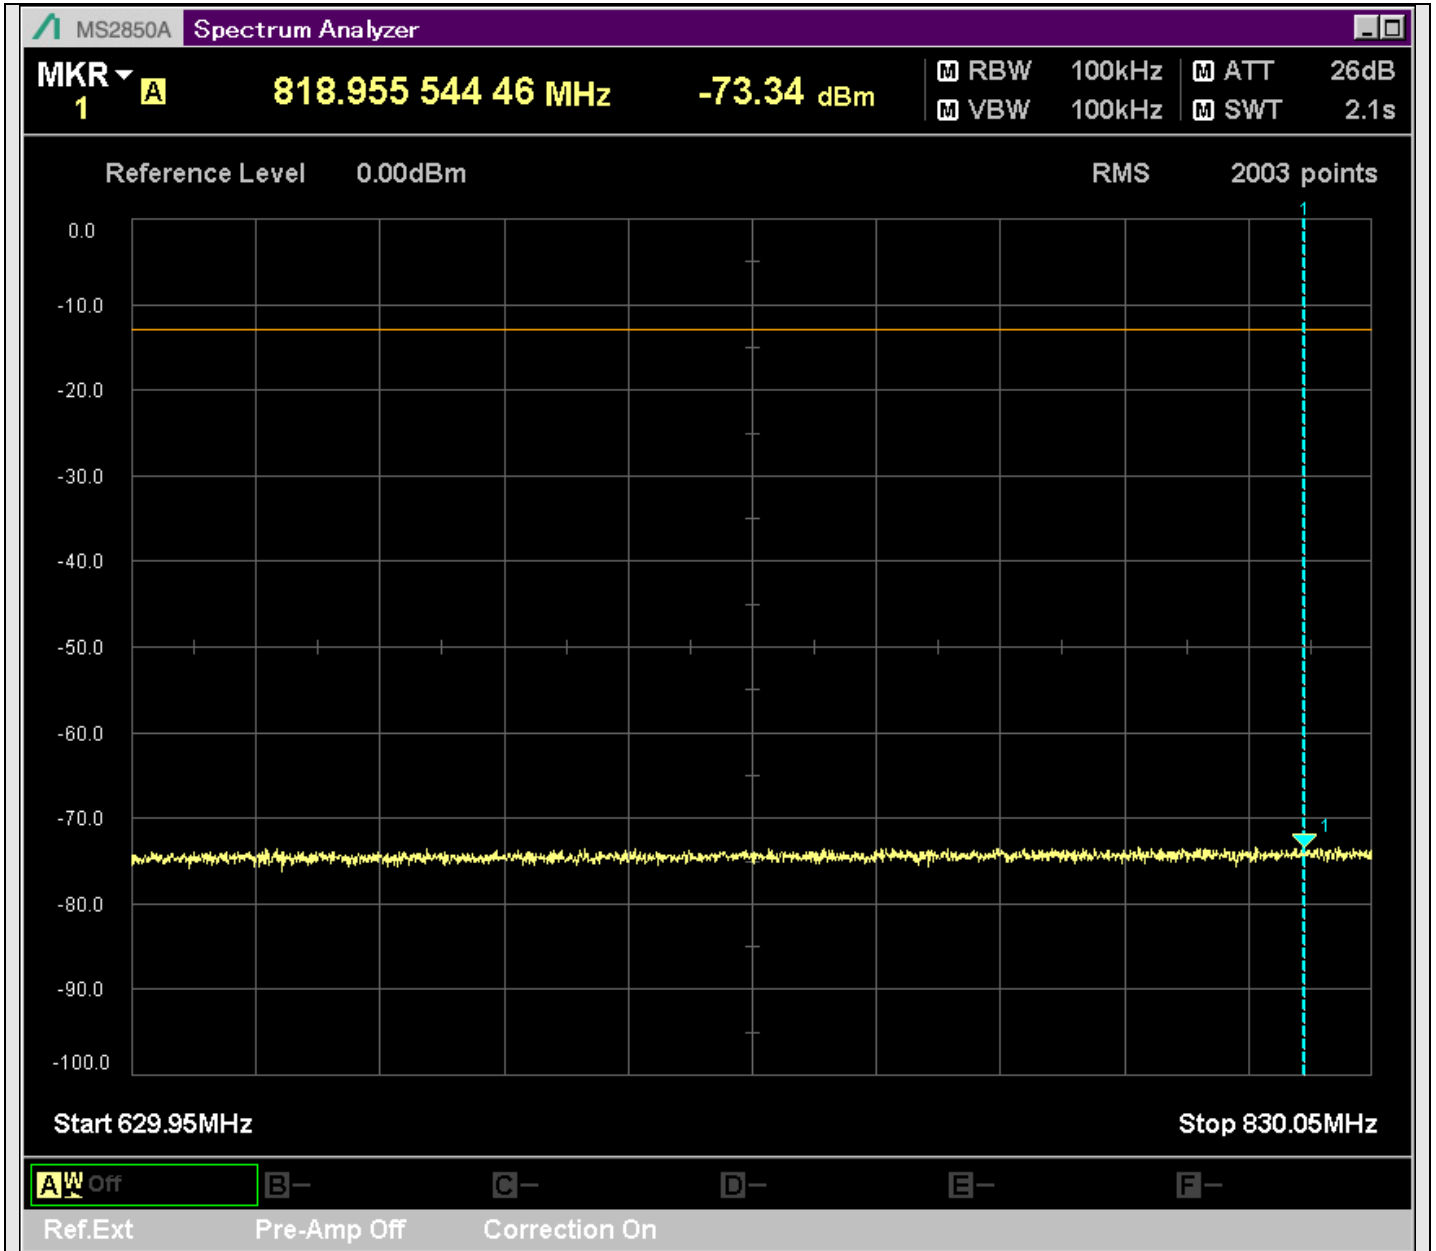

n2_20MHz_15kHz_396000_CP-OFDM
QPSK_Outer_Full_SA(629.9MHz-830.1MHz_100kHz)@818.956MHz