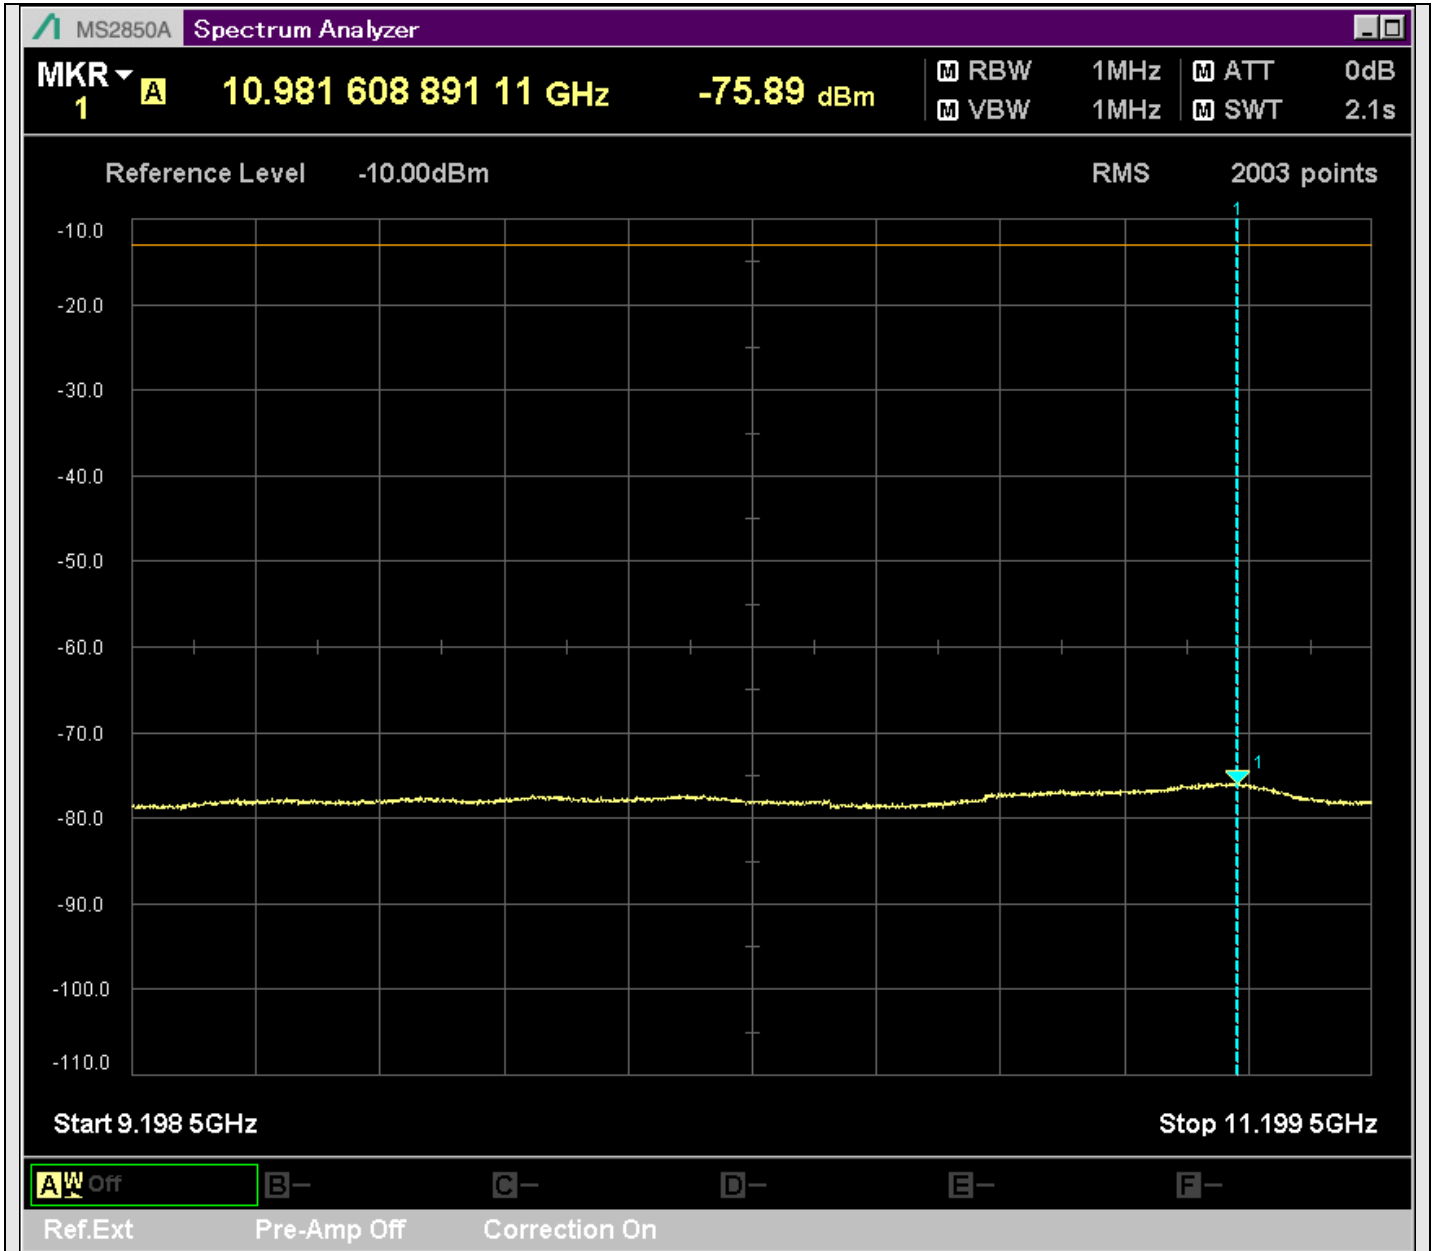

n2_20MHz_15kHz_388000_CP-OFDM
QPSK_Outer_Full_SA(829.9MHz-1000MHz_100kHz)@953.950MHz

n2_20MHz_15kHz_388000_CP-OFDM
QPSK_Outer_Full_SA(9198MHz-11200MHz_1MHz)@10981.609MHz

n2_20MHz_15kHz_388000_CP-OFDM
QPSK_Outer_Full_SA(11198MHz-13200MHz_1MHz)@11884.157MHz