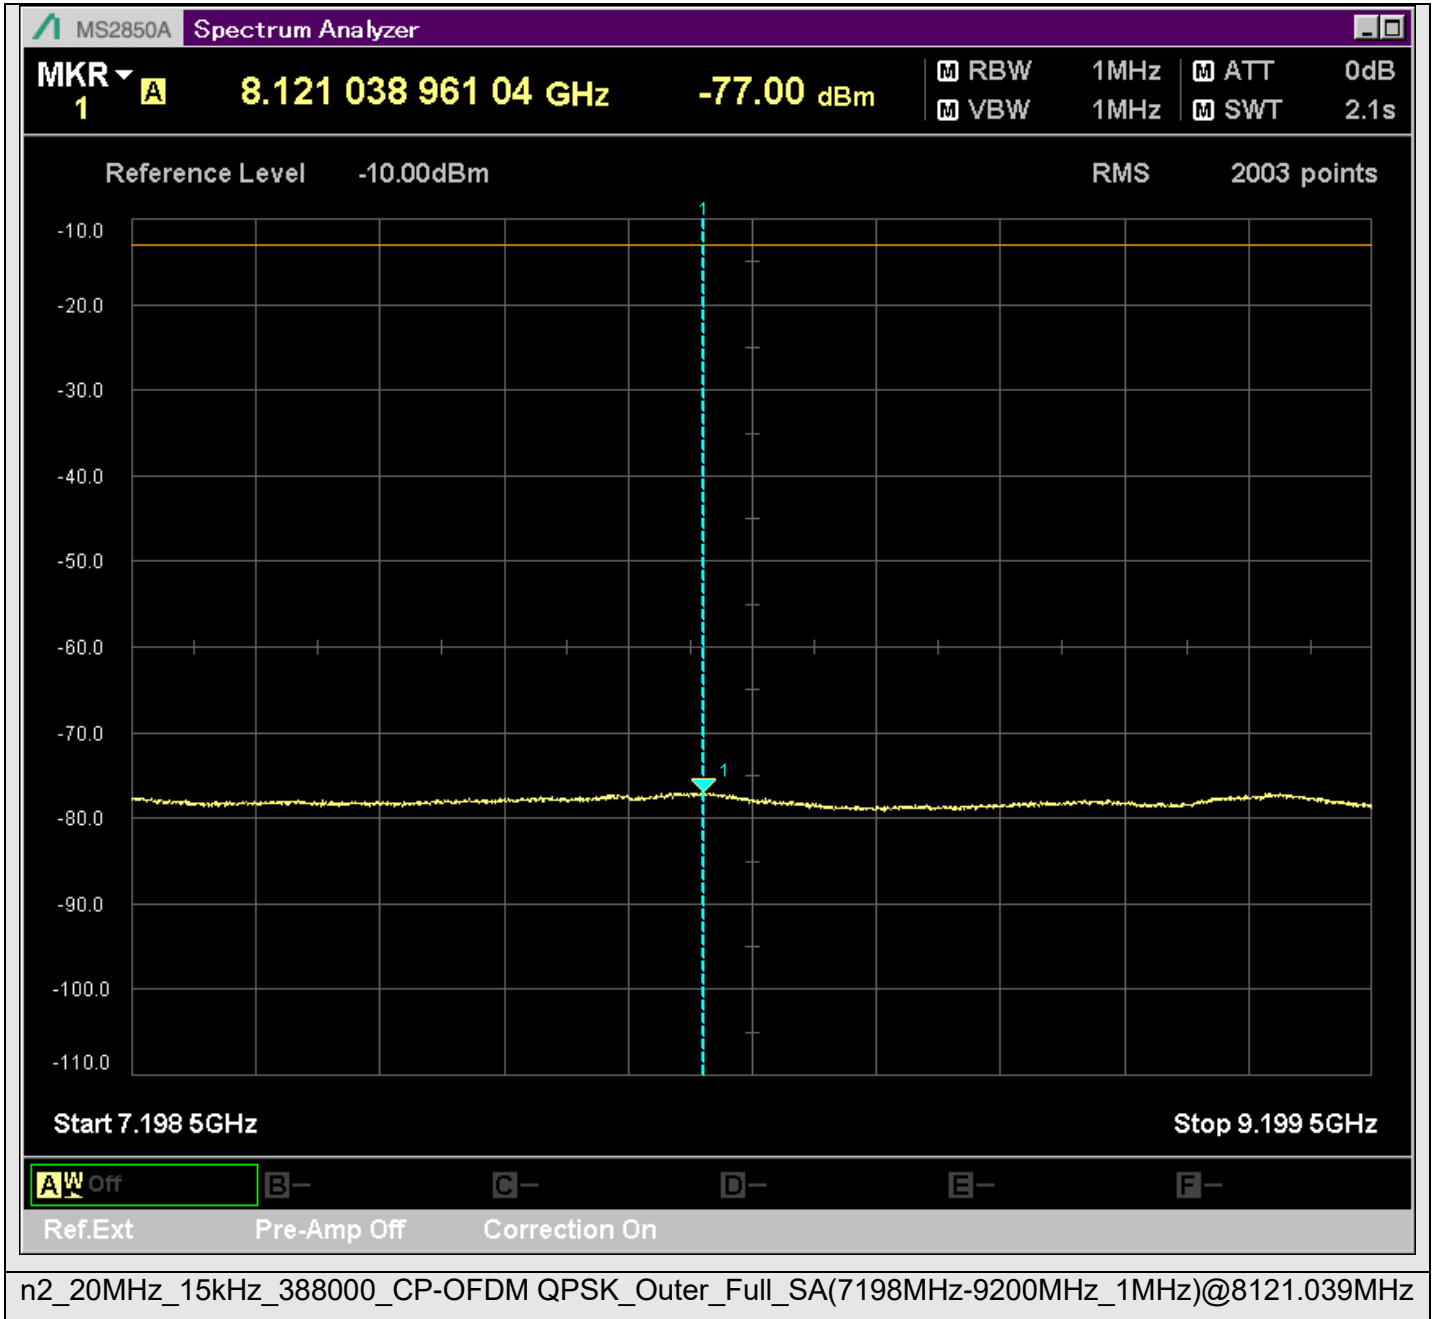

n2_20MHz_15kHz_388000_CP-OFDM
QPSK_Outer_Full_SA(829.9MHz-1000MHz_100kHz)@953.950MHz

n2_20MHz_15kHz_388000_CP-OFDM
QPSK_Outer_Full_SA(9198MHz-11200MHz_1MHz)@10981.609MHz

n2_20MHz_15kHz_388000_CP-OFDM
QPSK_Outer_Full_SA(11198MHz-13200MHz_1MHz)@11884.157MHz