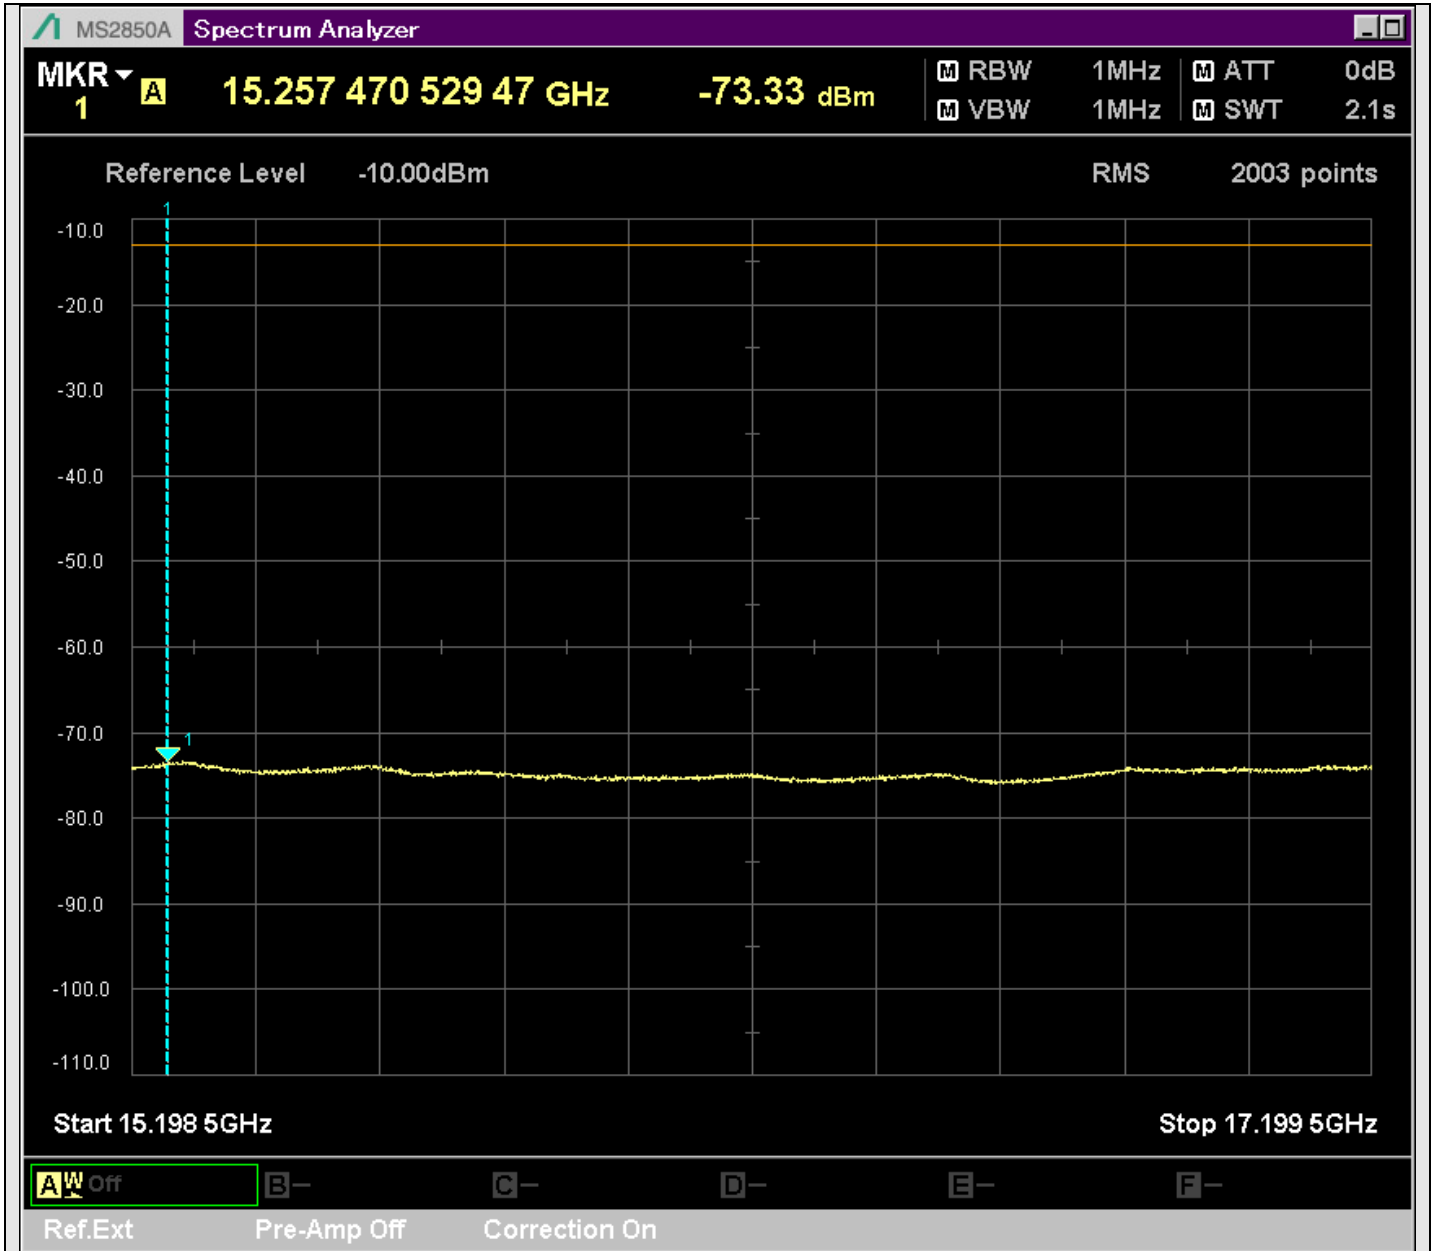

n2_20MHz_15kHz_396000_CP-OFDM
QPSK_Edge_1RB_Right_SA(15198MHz-17200MHz_1MHz)@15257.471MHz