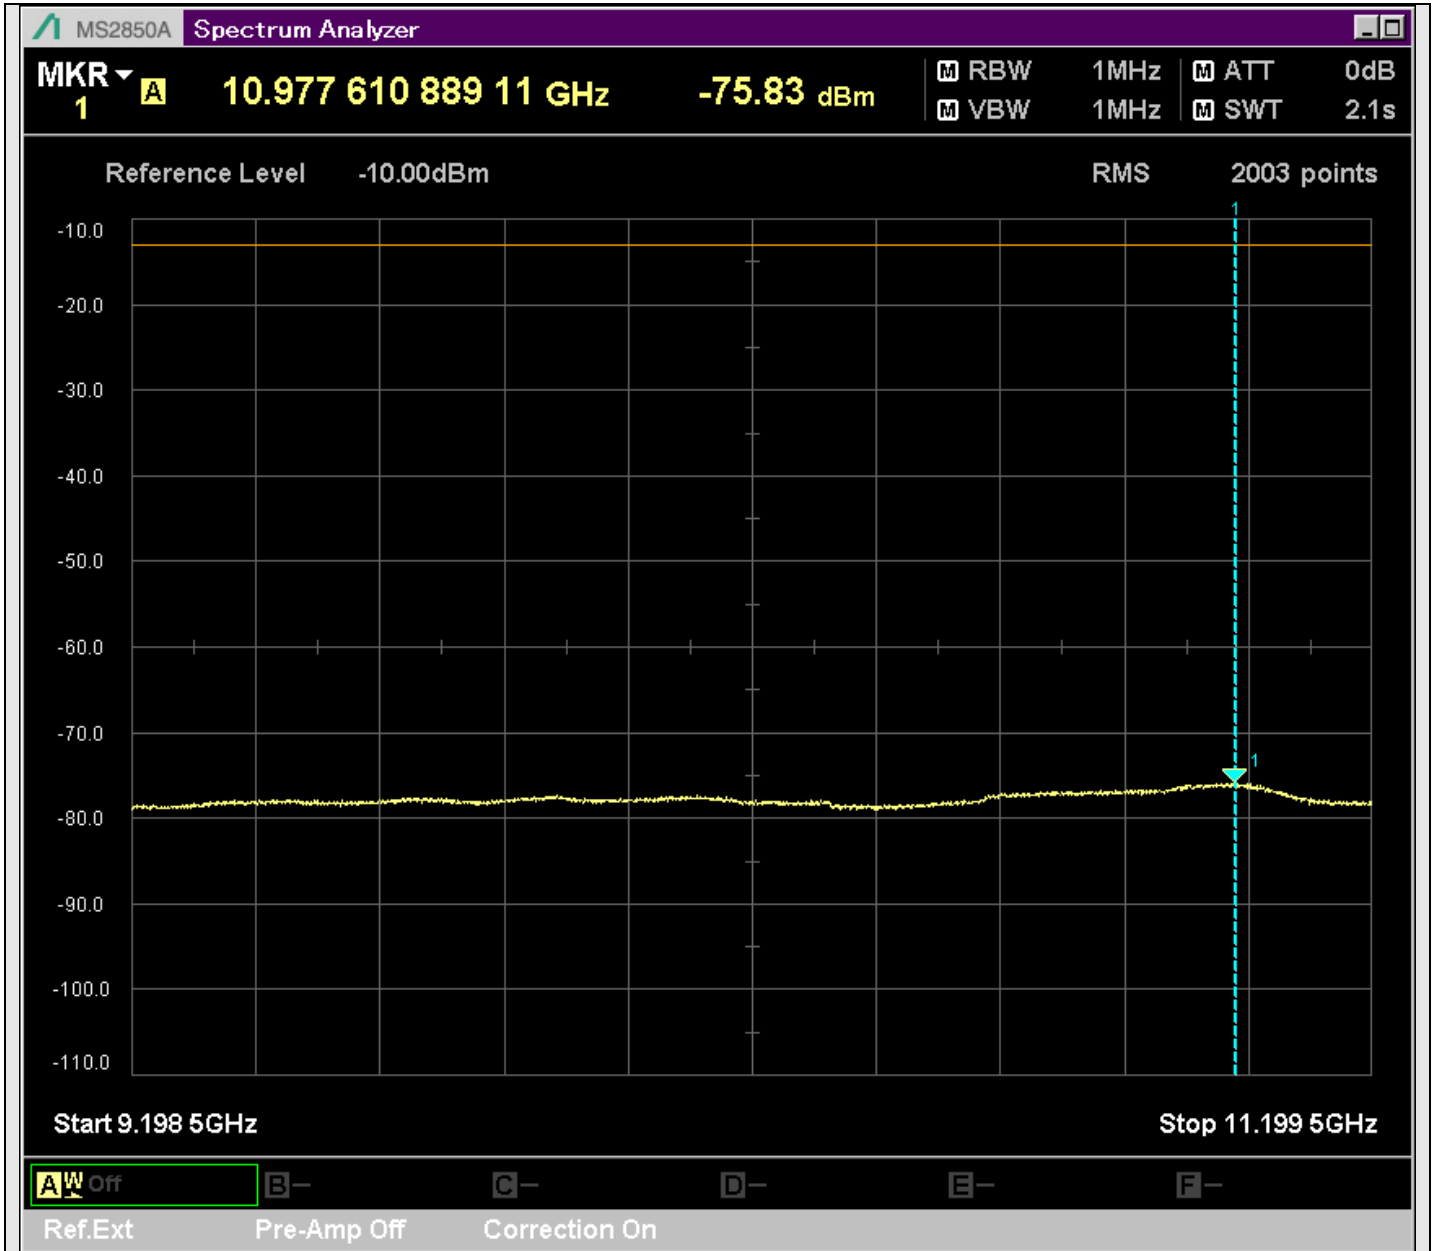

n2_20MHz_15kHz_392000_CP-OFDM
QPSK_Outer_Full_SA(829.9MHz-1000MHz_100kHz)@923.550MHz

n2_20MHz_15kHz_392000_CP-OFDM
QPSK_Outer_Full_SA(9198MHz-11200MHz_1MHz)@10977.611MHz

n2_20MHz_15kHz_392000_CP-OFDM
QPSK_Outer_Full_SA(11198MHz-13200MHz_1MHz)@11794.202MHz