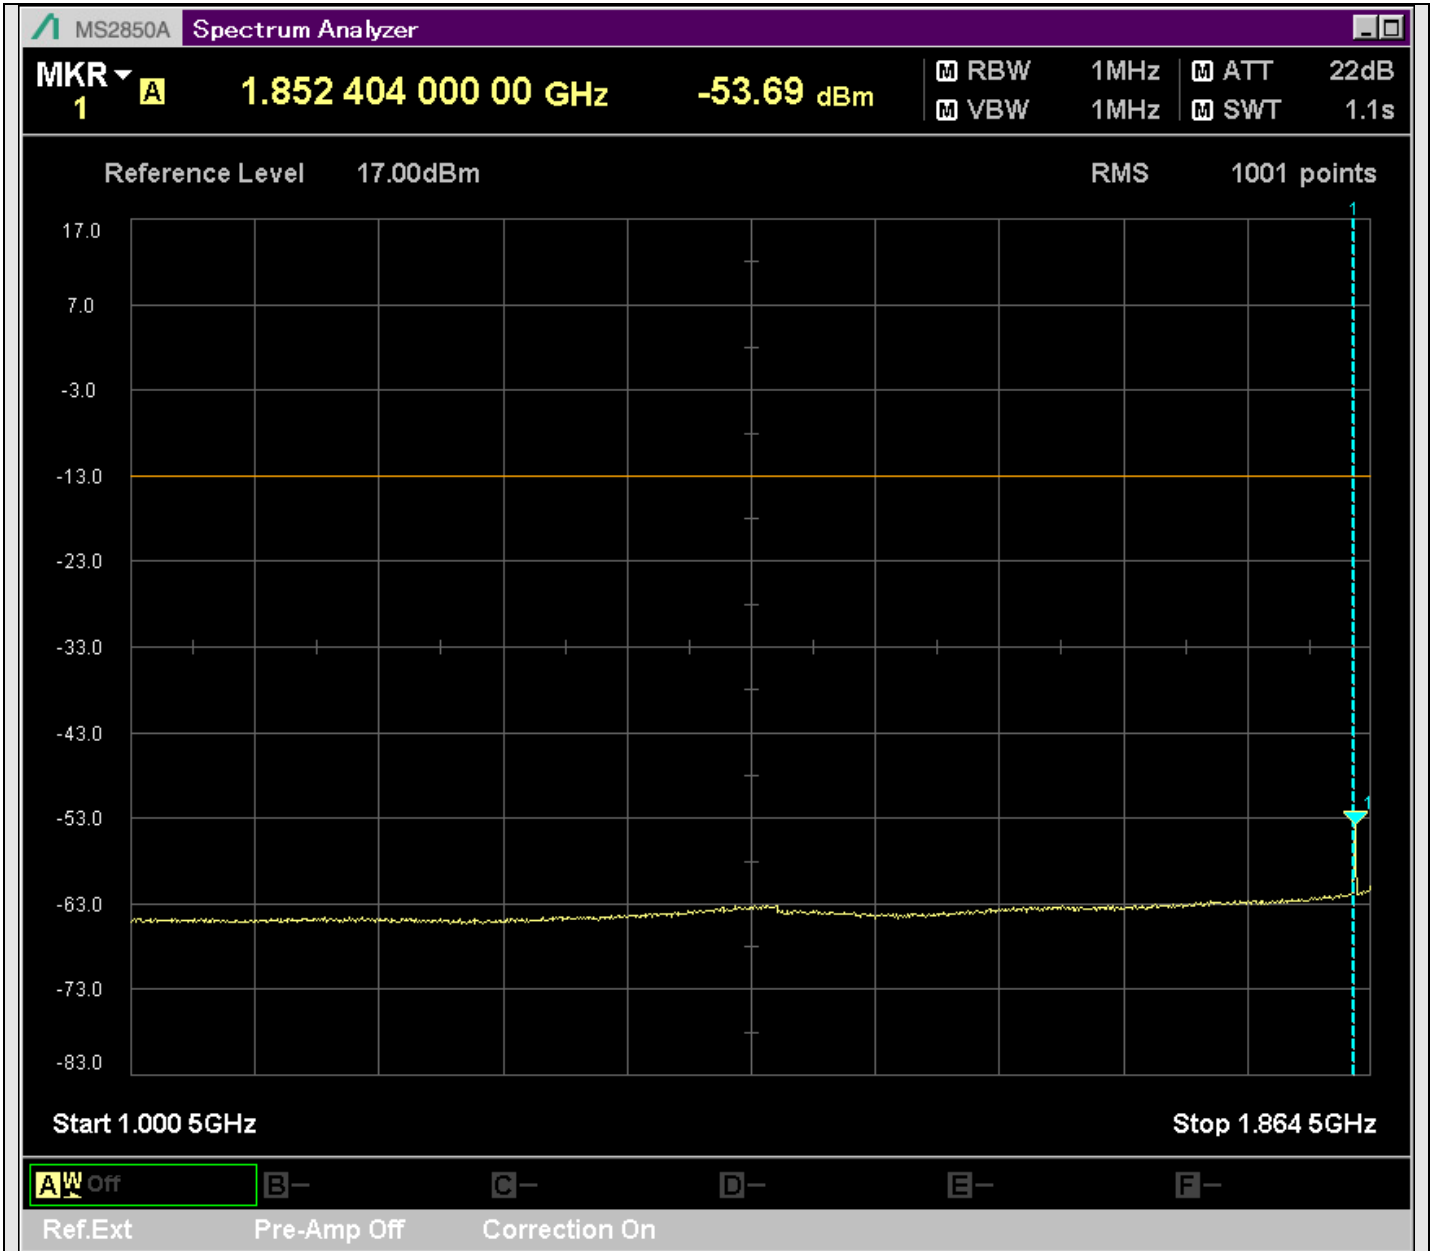

n2_20MHz_15kHz_396000_CP-OFDM
QPSK_Edge_1RB_Left_SA(1000MHz-1865MHz_1MHz)@1852.404MHz