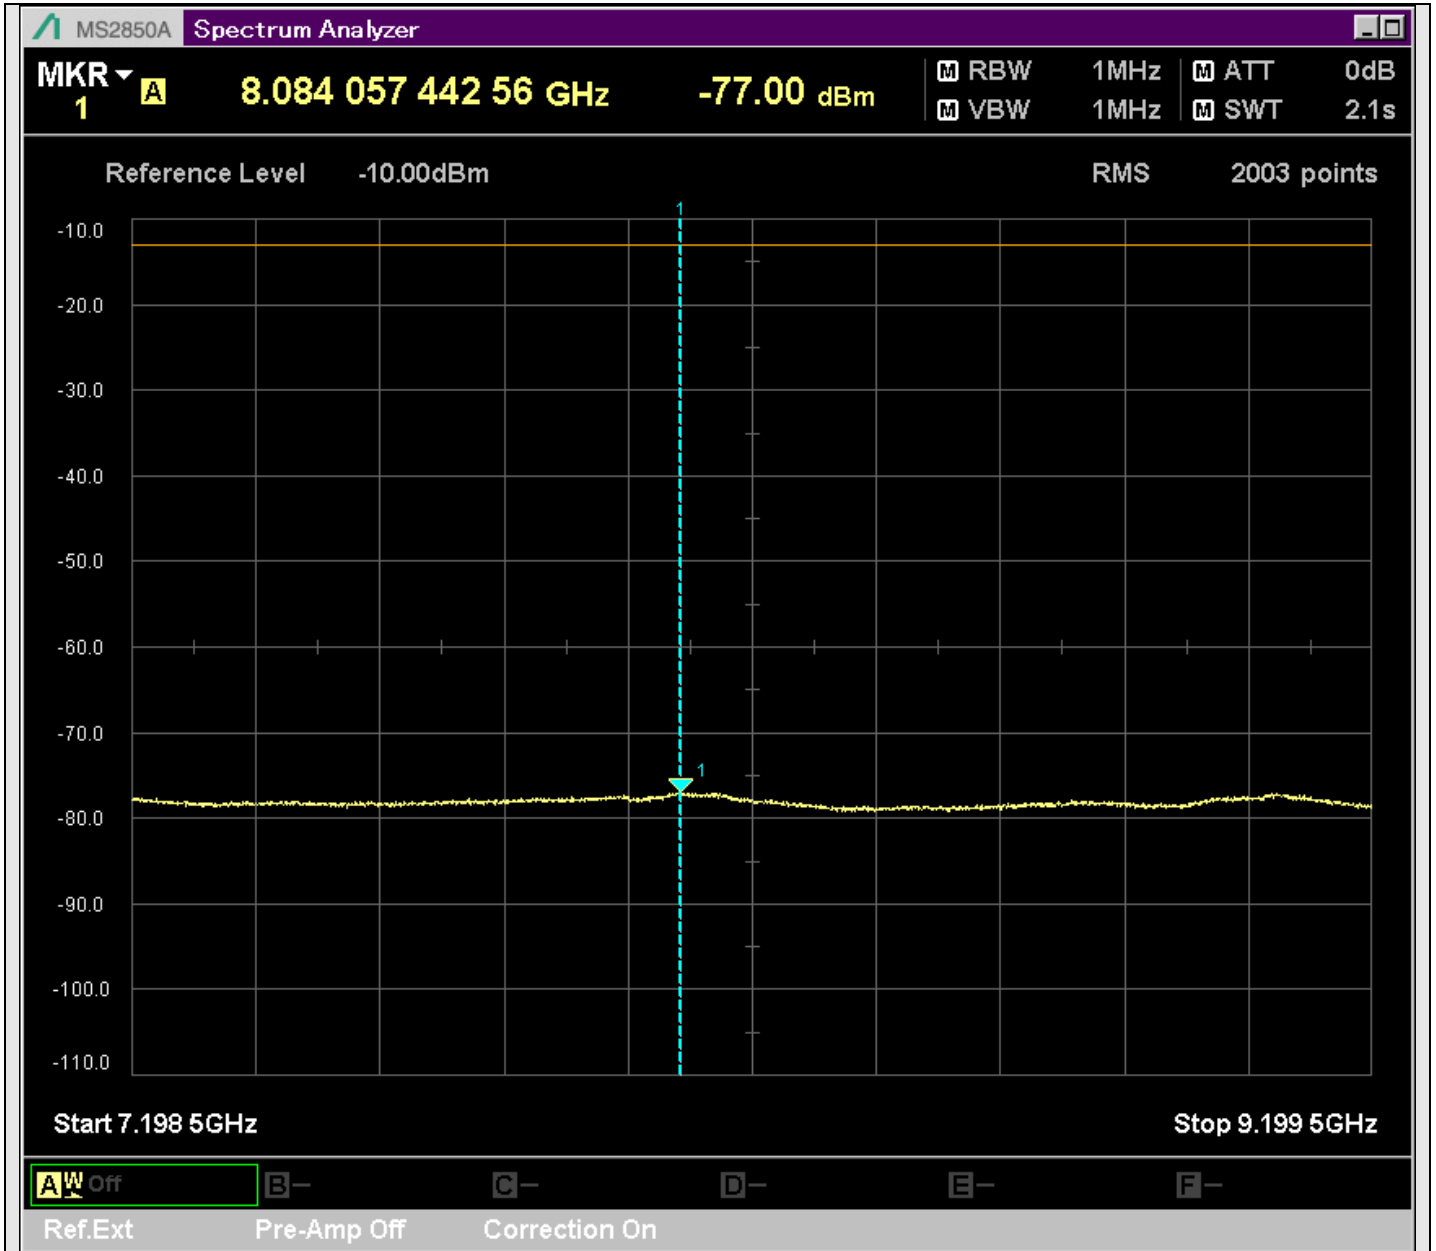

n2_20MHz_15kHz_396000_CP-OFDM
QPSK_Edge_1RB_Right_SA(7198MHz-9200MHz_1MHz)@8084.057MHz