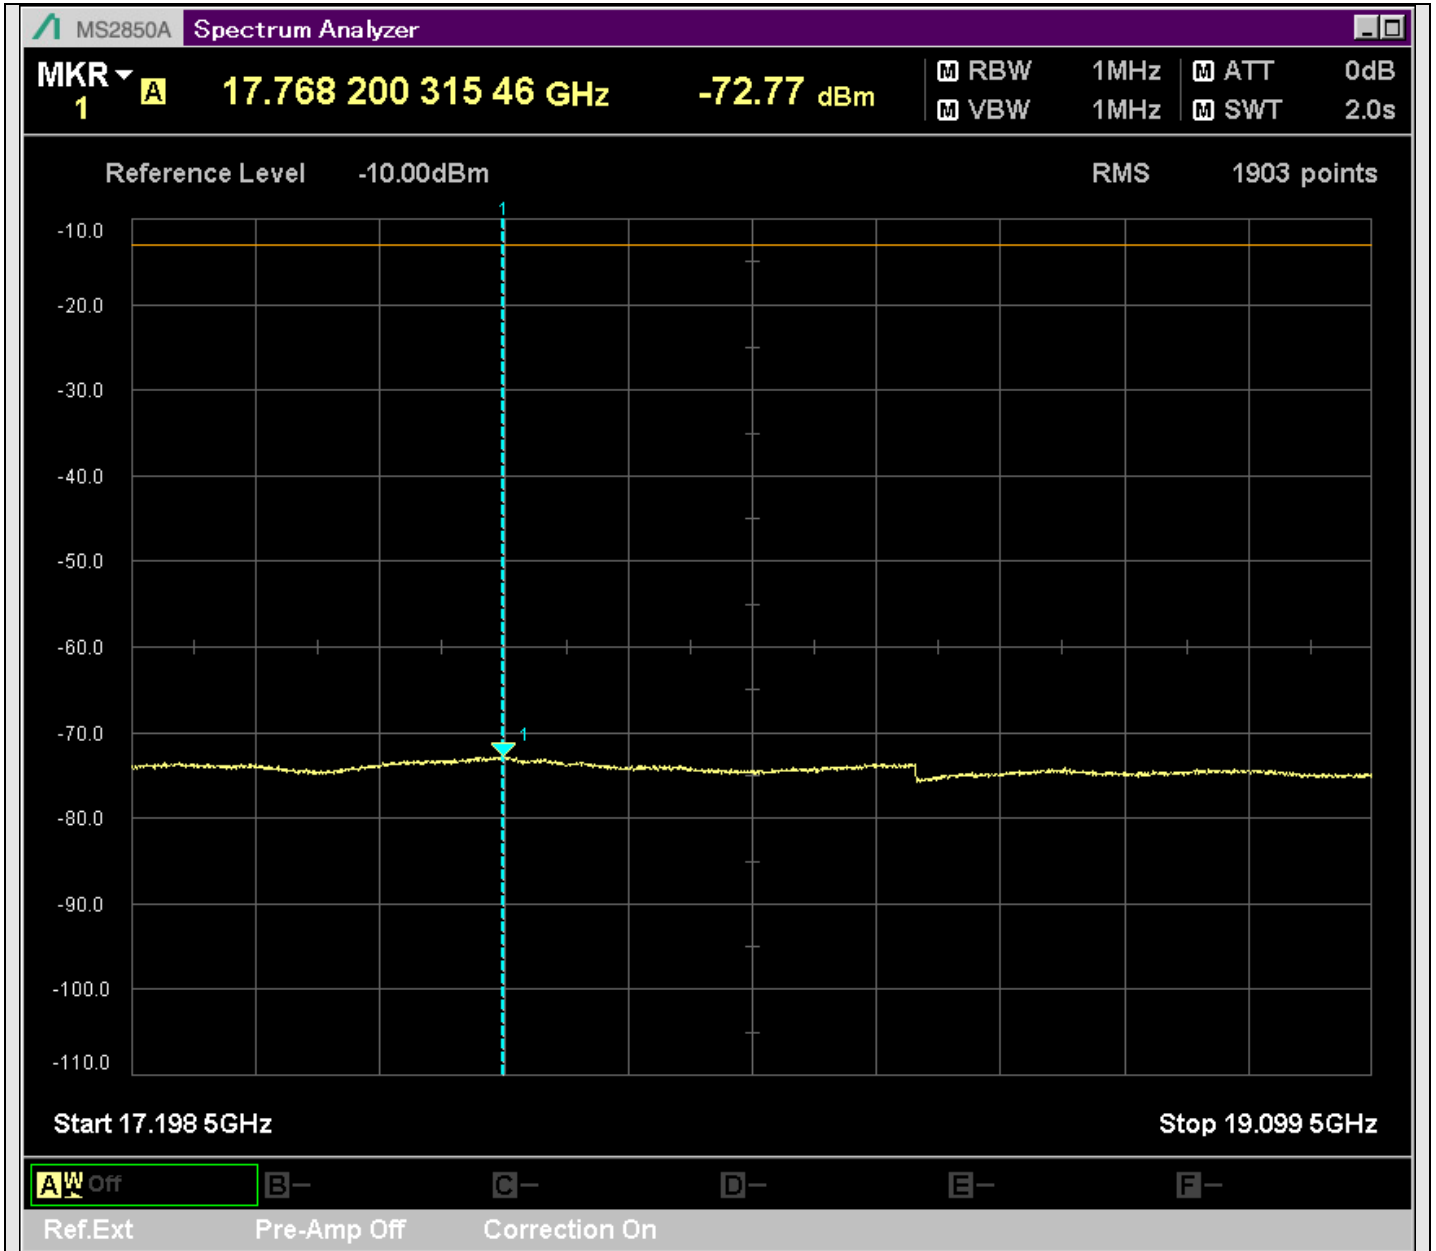

n2_20MHz_15kHz_392000_CP-OFDM
QPSK_Outer_Full_SA(17198MHz-19100MHz_1MHz)@17768.200MHz