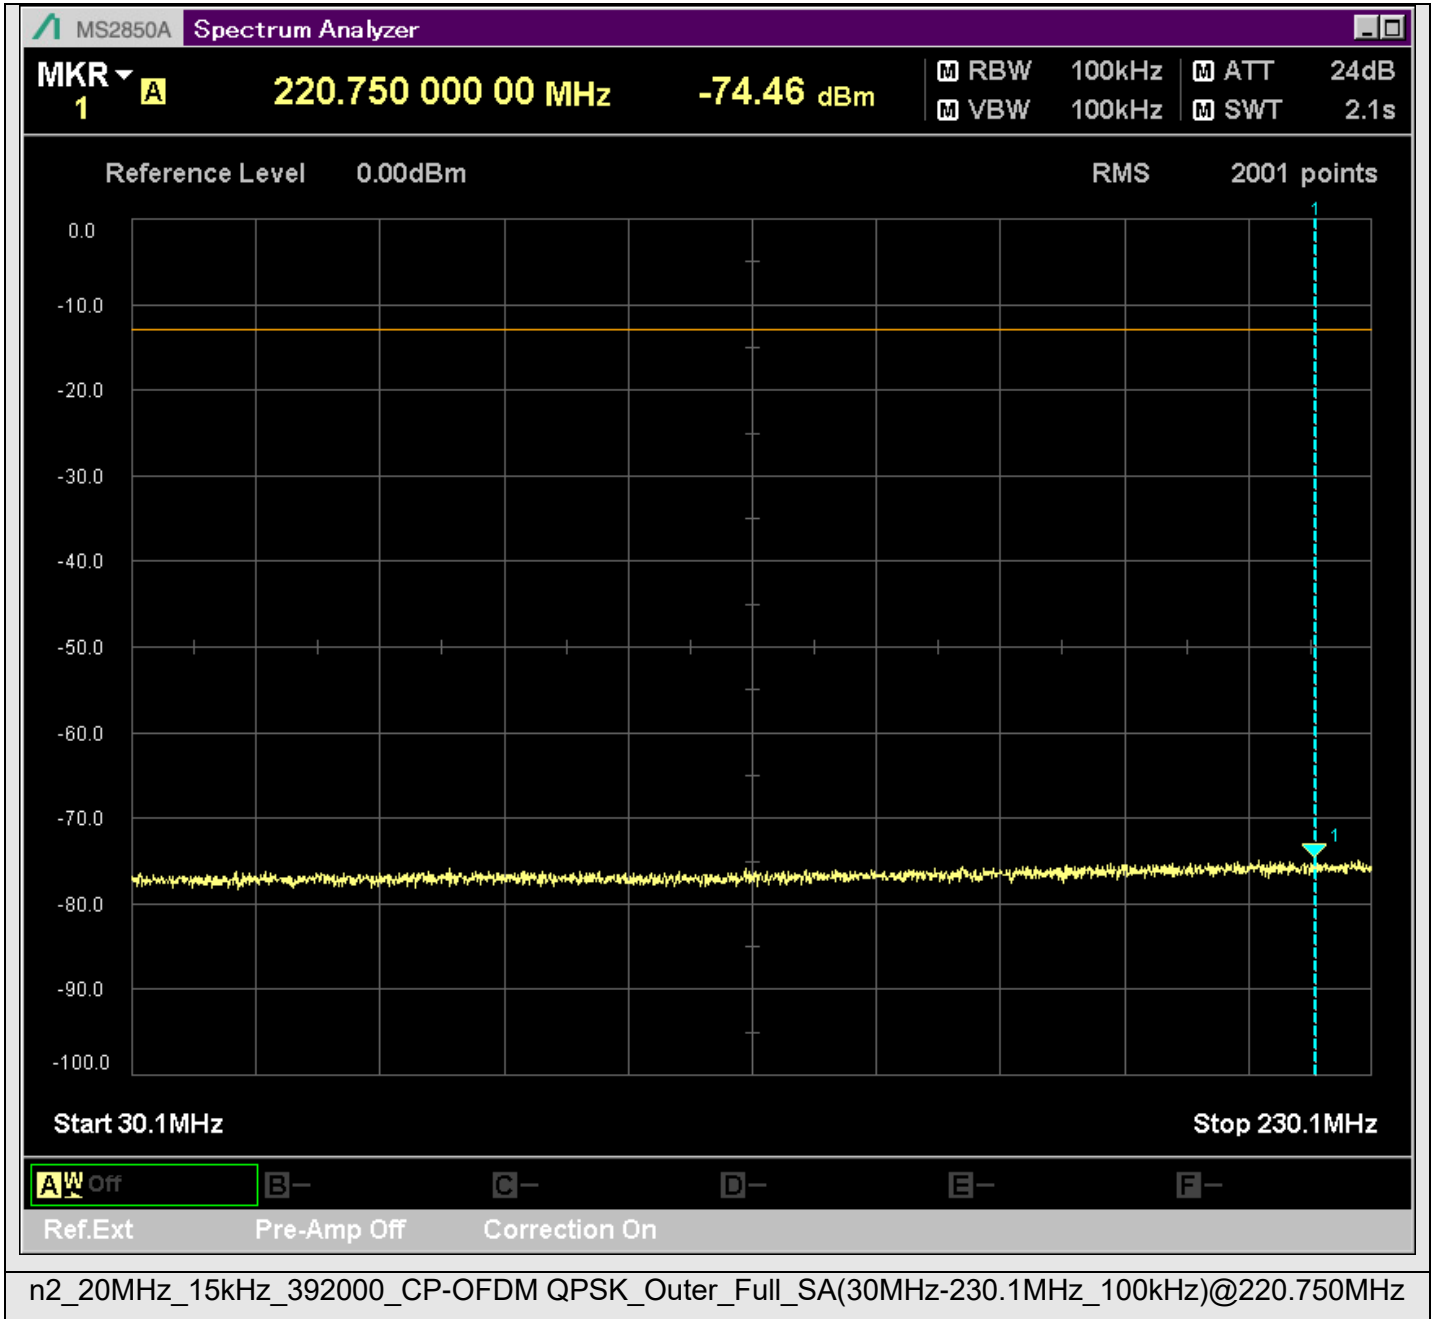

n2_20MHz_15kHz_388000_CP-OFDM
QPSK_Edge_1RB_Right_SA(13198MHz-15200MHz_1MHz)@13749.225MHz

n2_20MHz_15kHz_388000_CP-OFDM
QPSK_Edge_1RB_Right_SA(15198MHz-17200MHz_1MHz)@15278.460MHz

n2_20MHz_15kHz_388000_CP-OFDM
QPSK_Edge_1RB_Right_SA(17198MHz-19100MHz_1MHz)@17767.201MHz