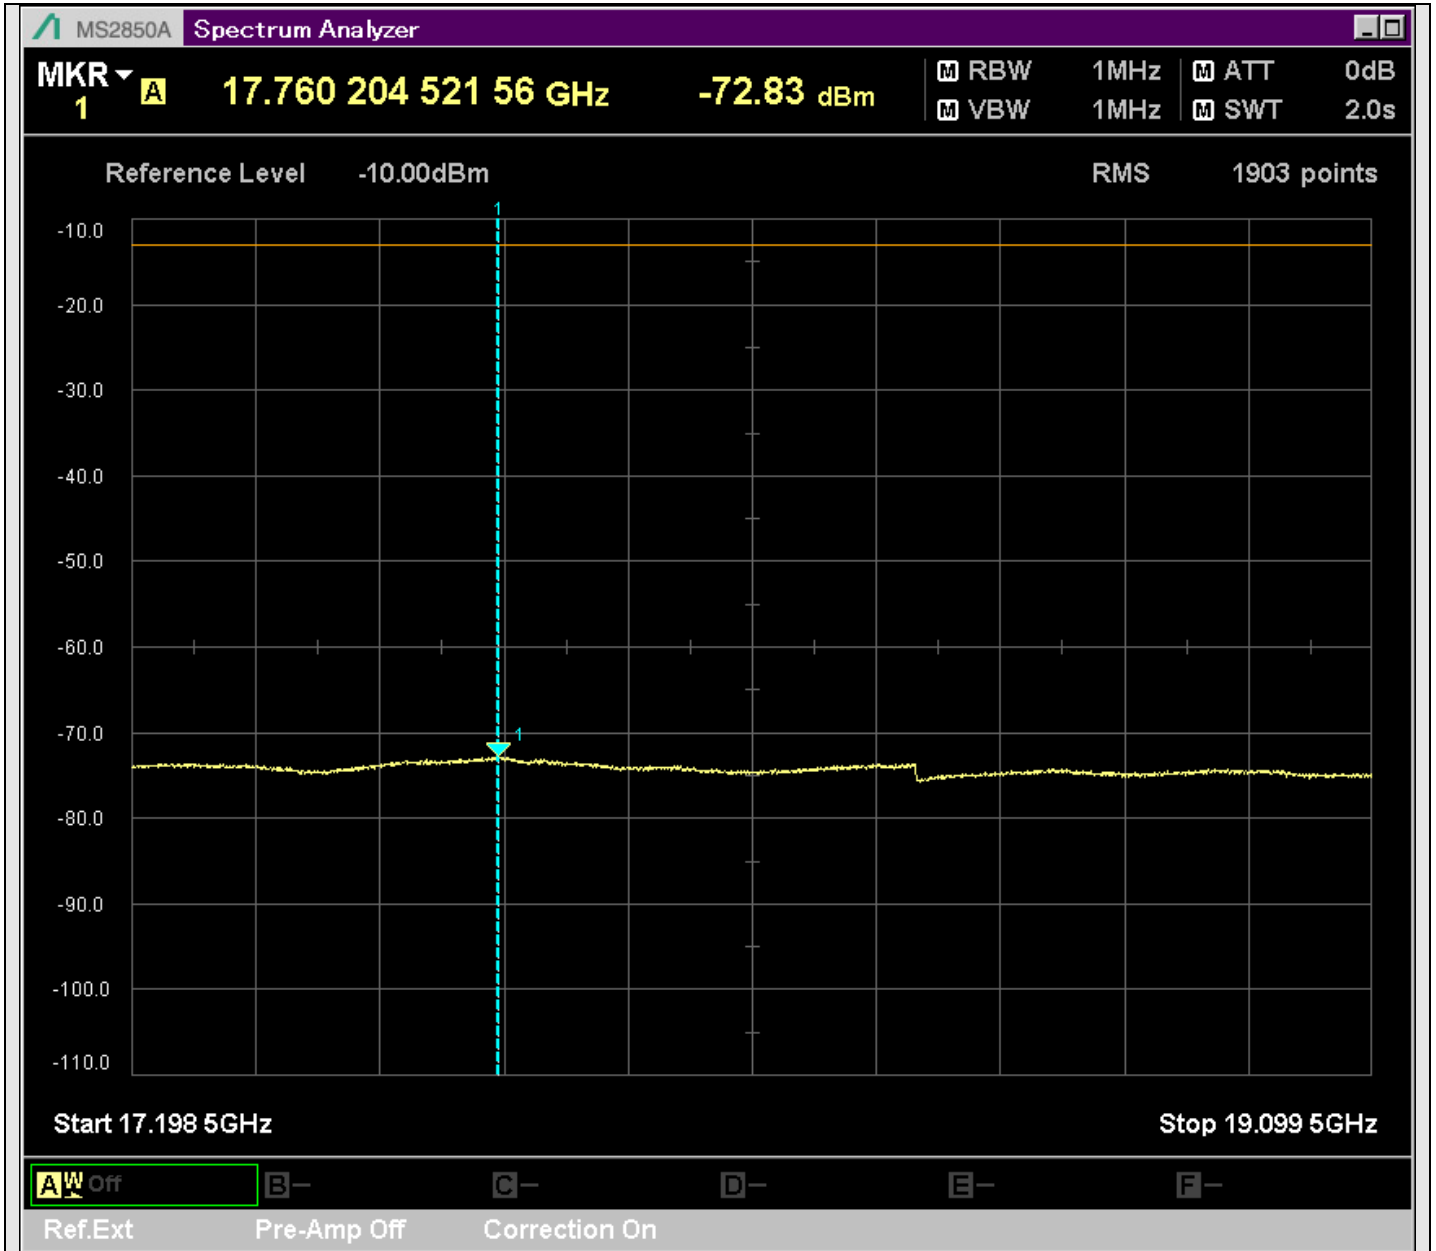

n2_20MHz_15kHz_396000_CP-OFDM
QPSK_Outer_Full_SA(17198MHz-19100MHz_1MHz)@17760.205MHz