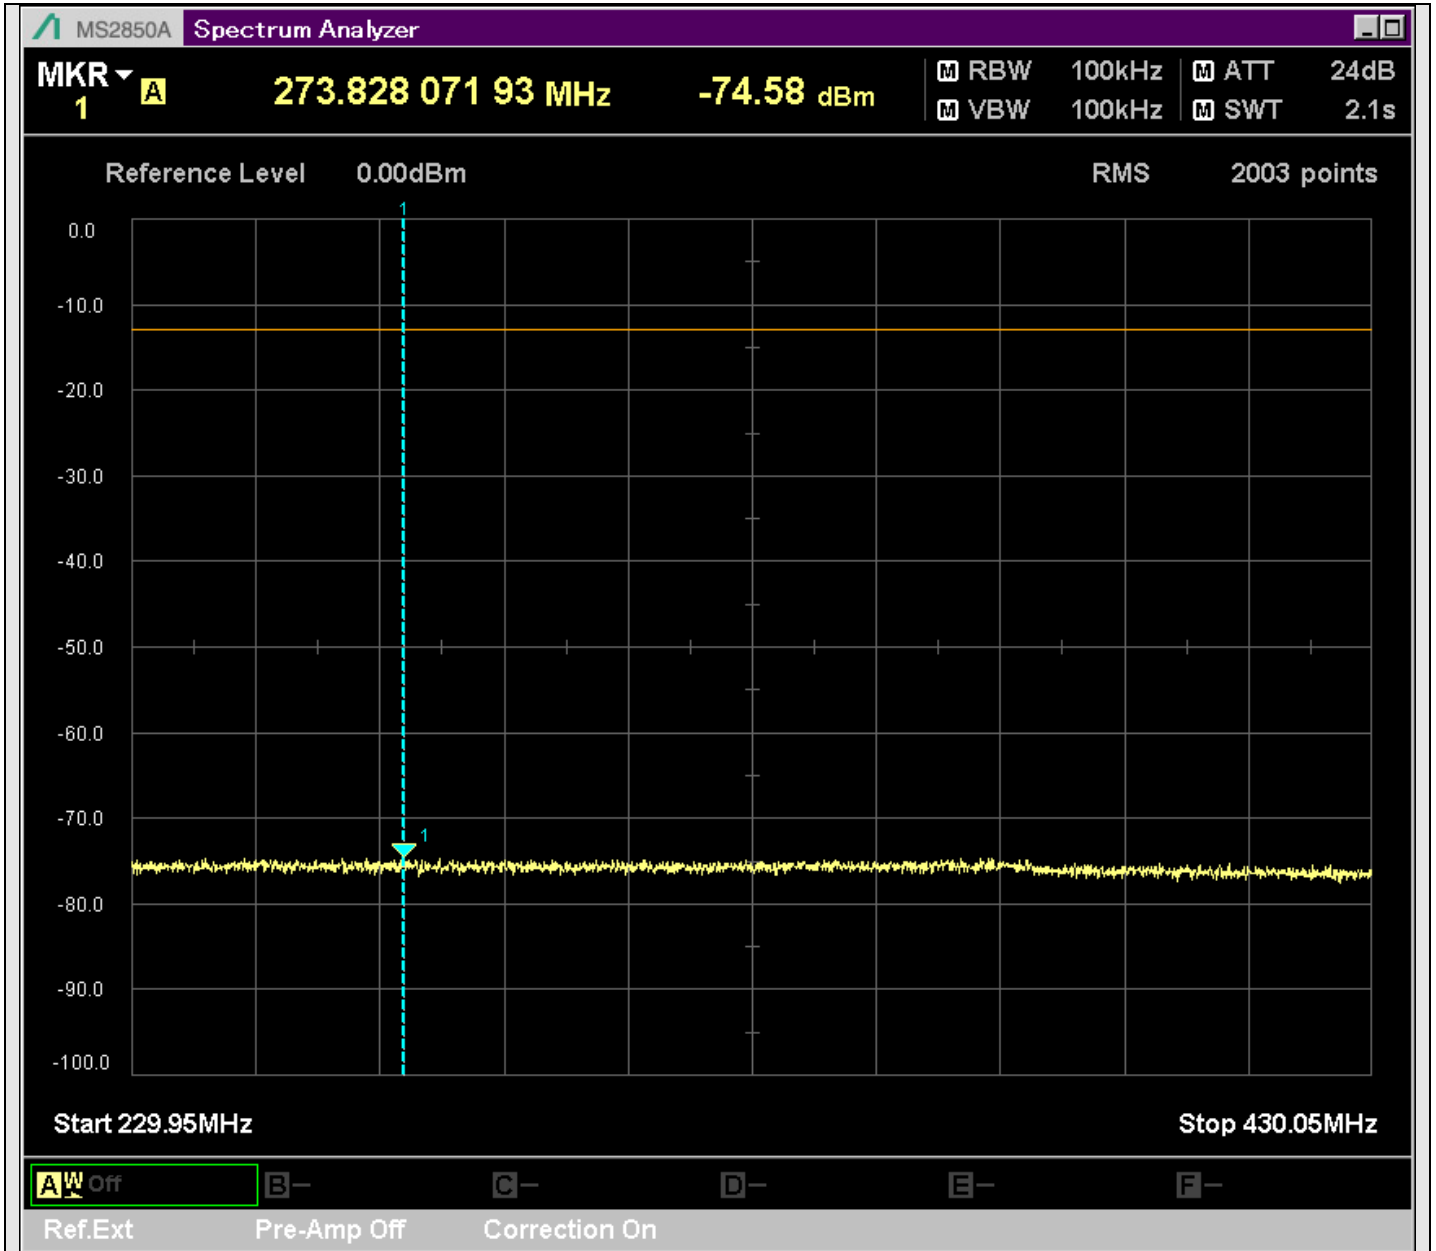

n2_20MHz_15kHz_396000_CP-OFDM
QPSK_Edge_1RB_Right_SA(229.9MHz-430.1MHz_100kHz)@273.828MHz