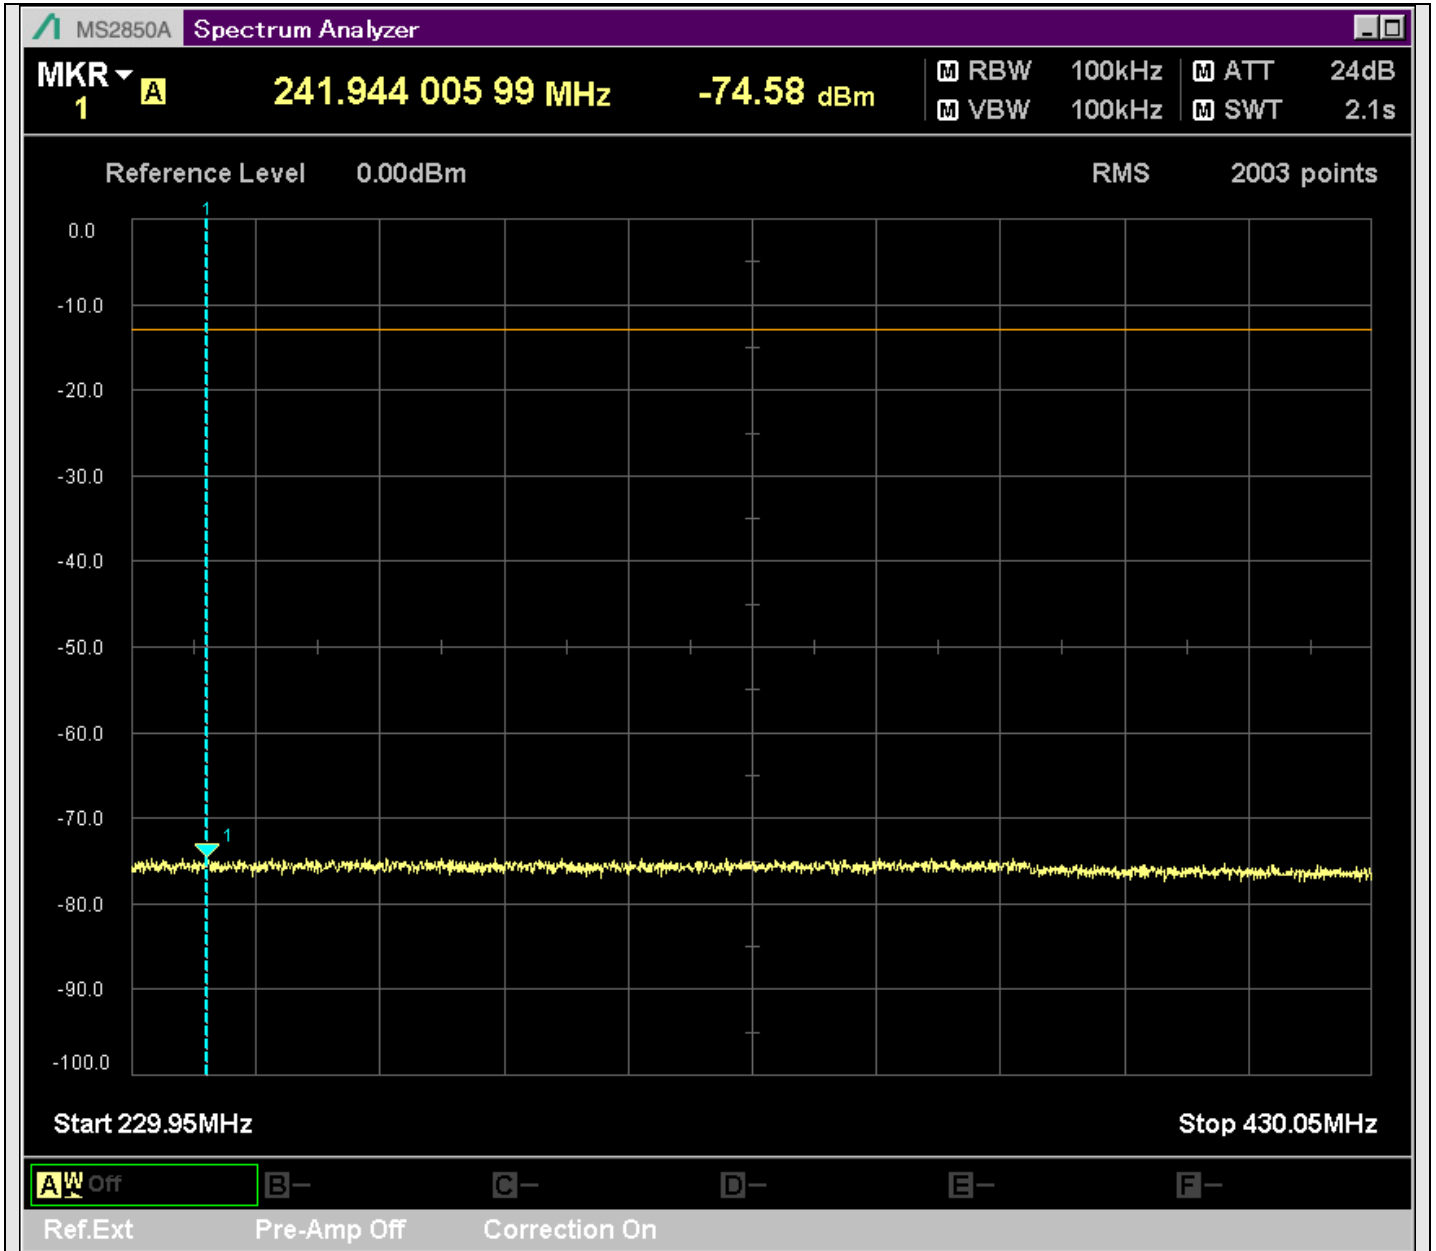

n2_20MHz_15kHz_388000_CP-OFDM
QPSK_Edge_1RB_Left_SA(229.9MHz-430.1MHz_100kHz)@241.944MHz