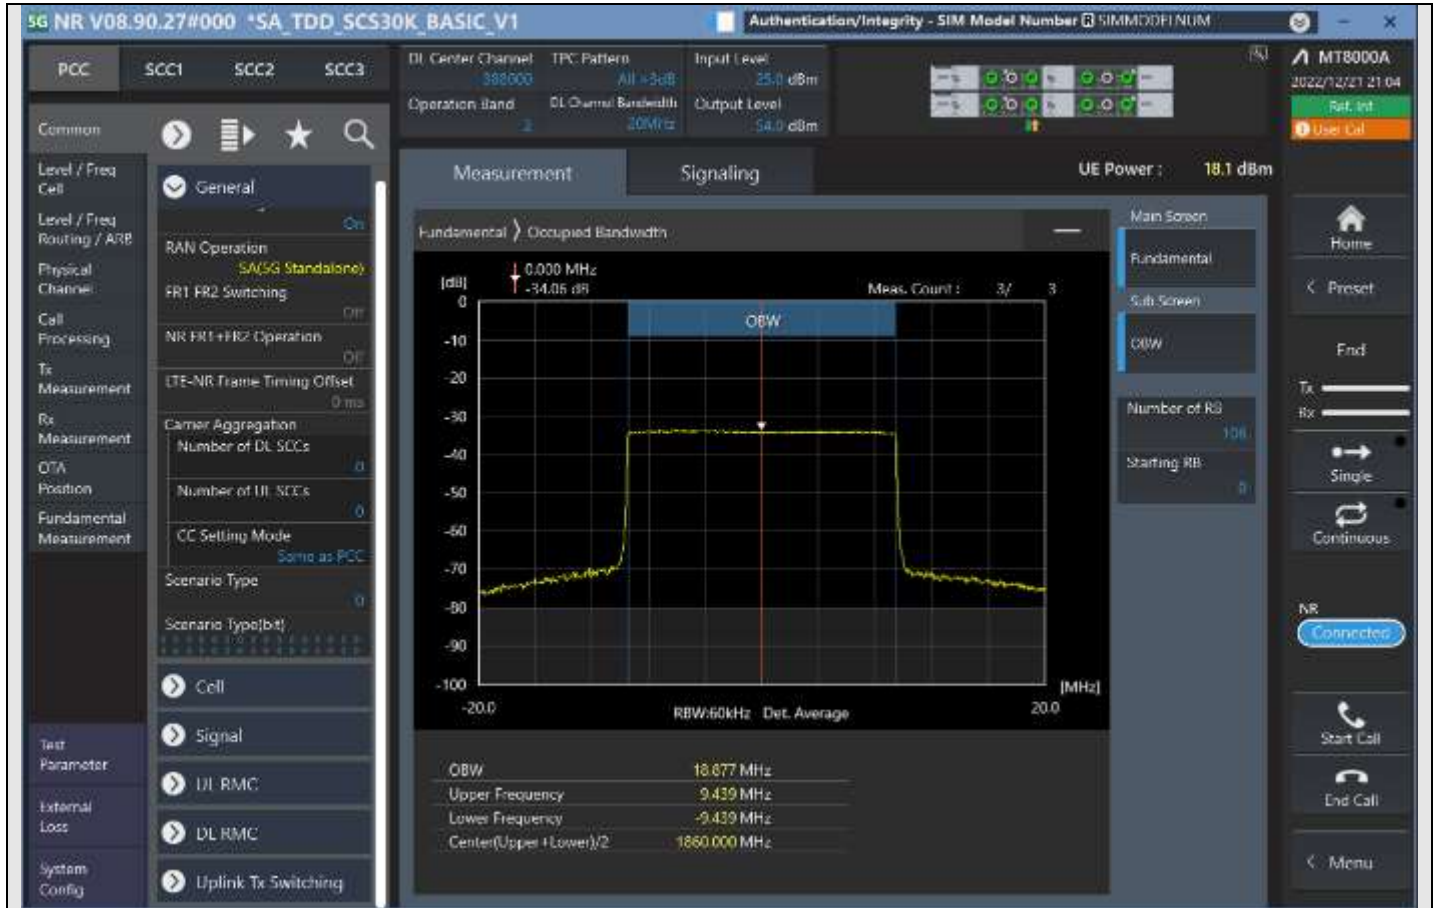

n2_20MHz_15kHz_388000_CP-OFDM QPSK_Outer_Full