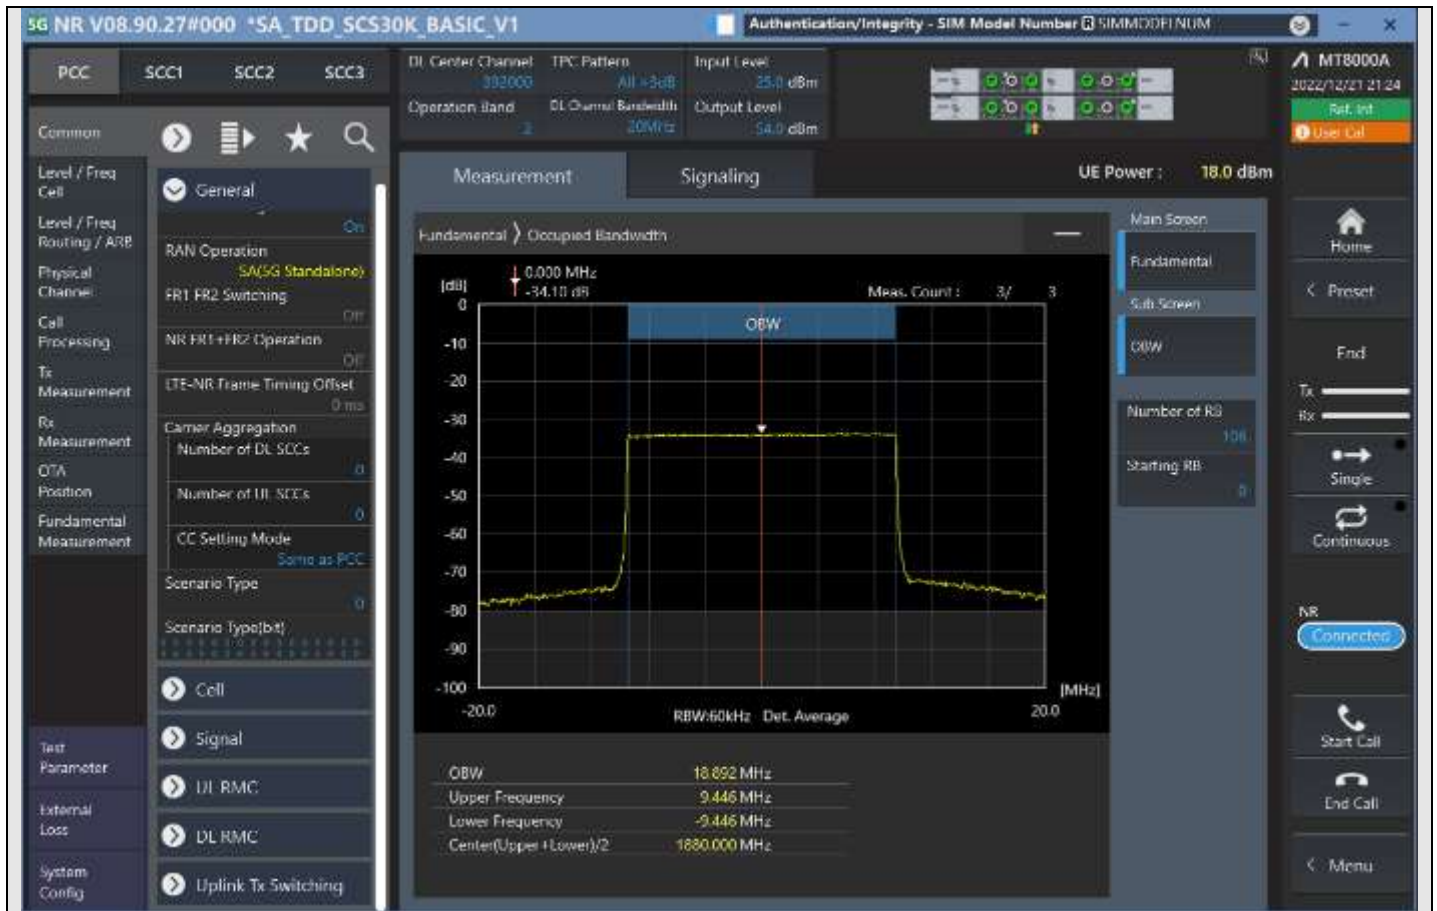

n2_20MHz_15kHz_392000_CP-OFDM QPSK_Outer_Full