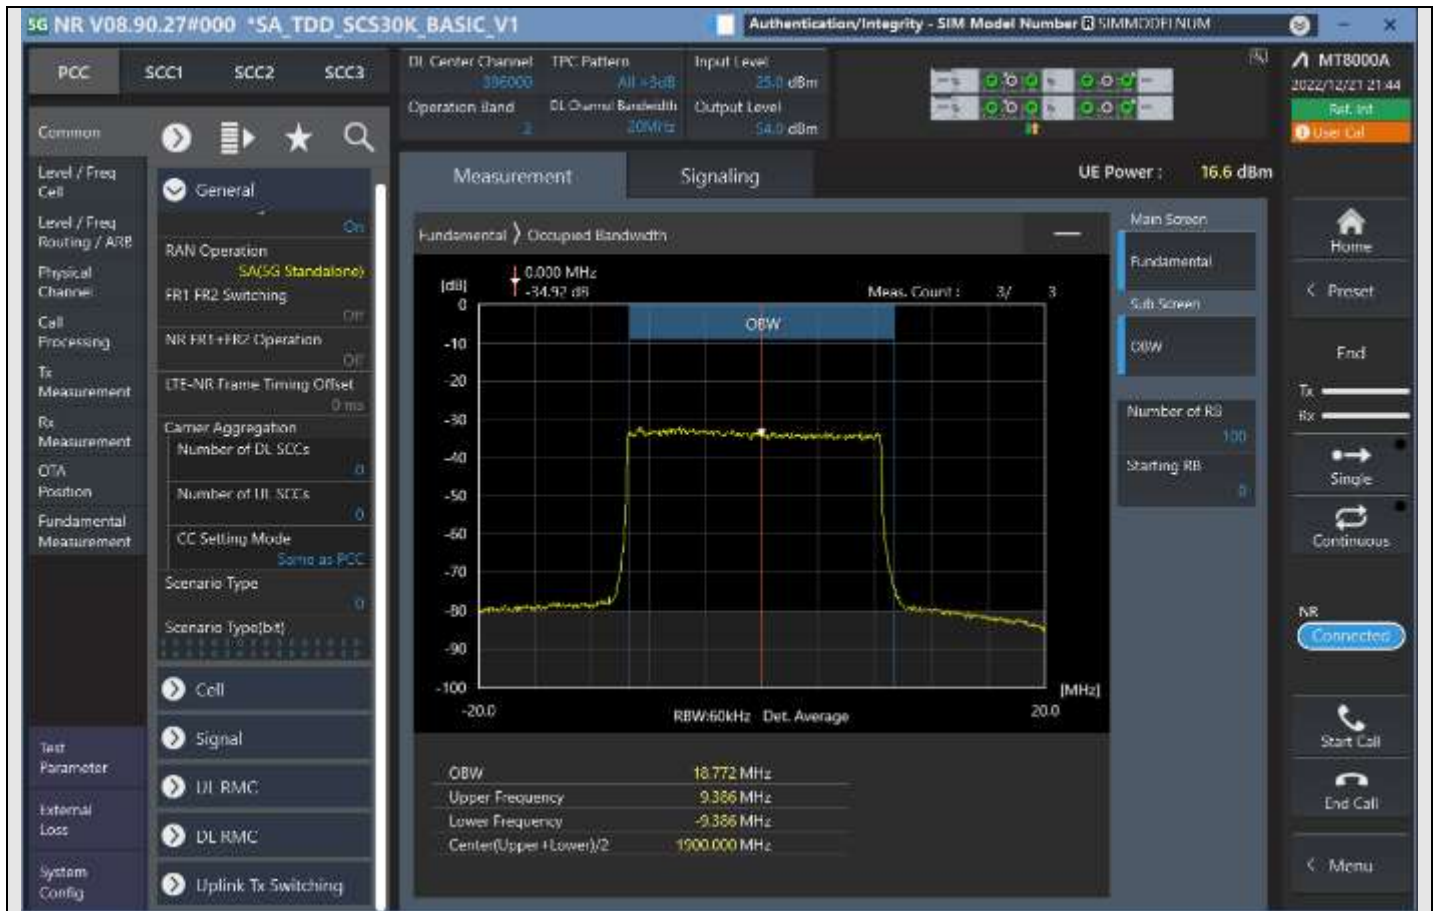

n2_20MHz_15kHz_396000_DFT-s-OFDM 256QAM_Outer_Full