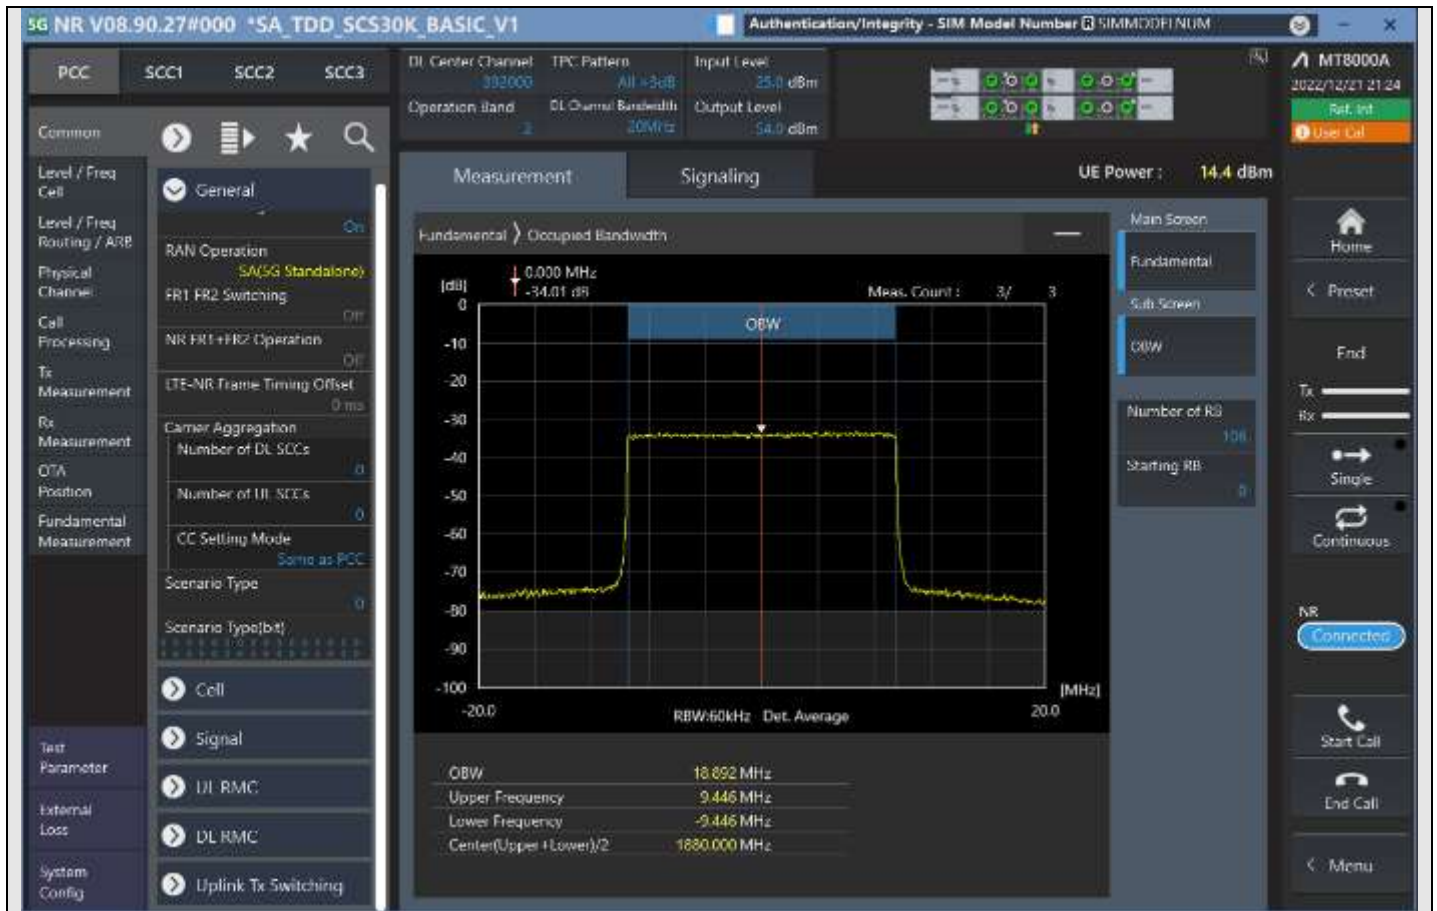

n2_20MHz_15kHz_392000_CP-OFDM 256QAM_Outer_Full