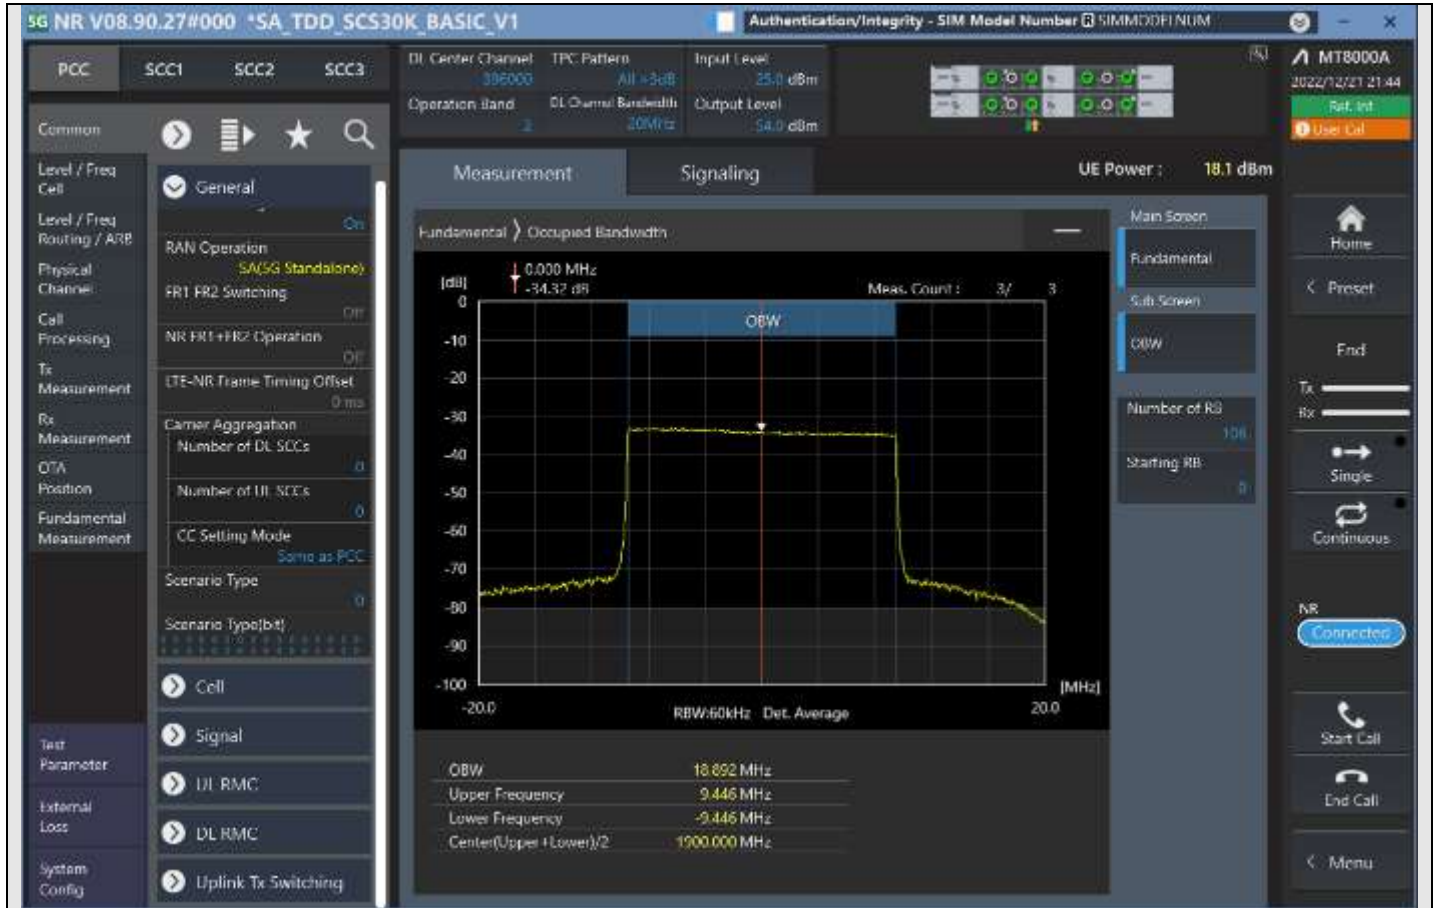

n2_20MHz_15kHz_396000_CP-OFDM QPSK_Outer_Full