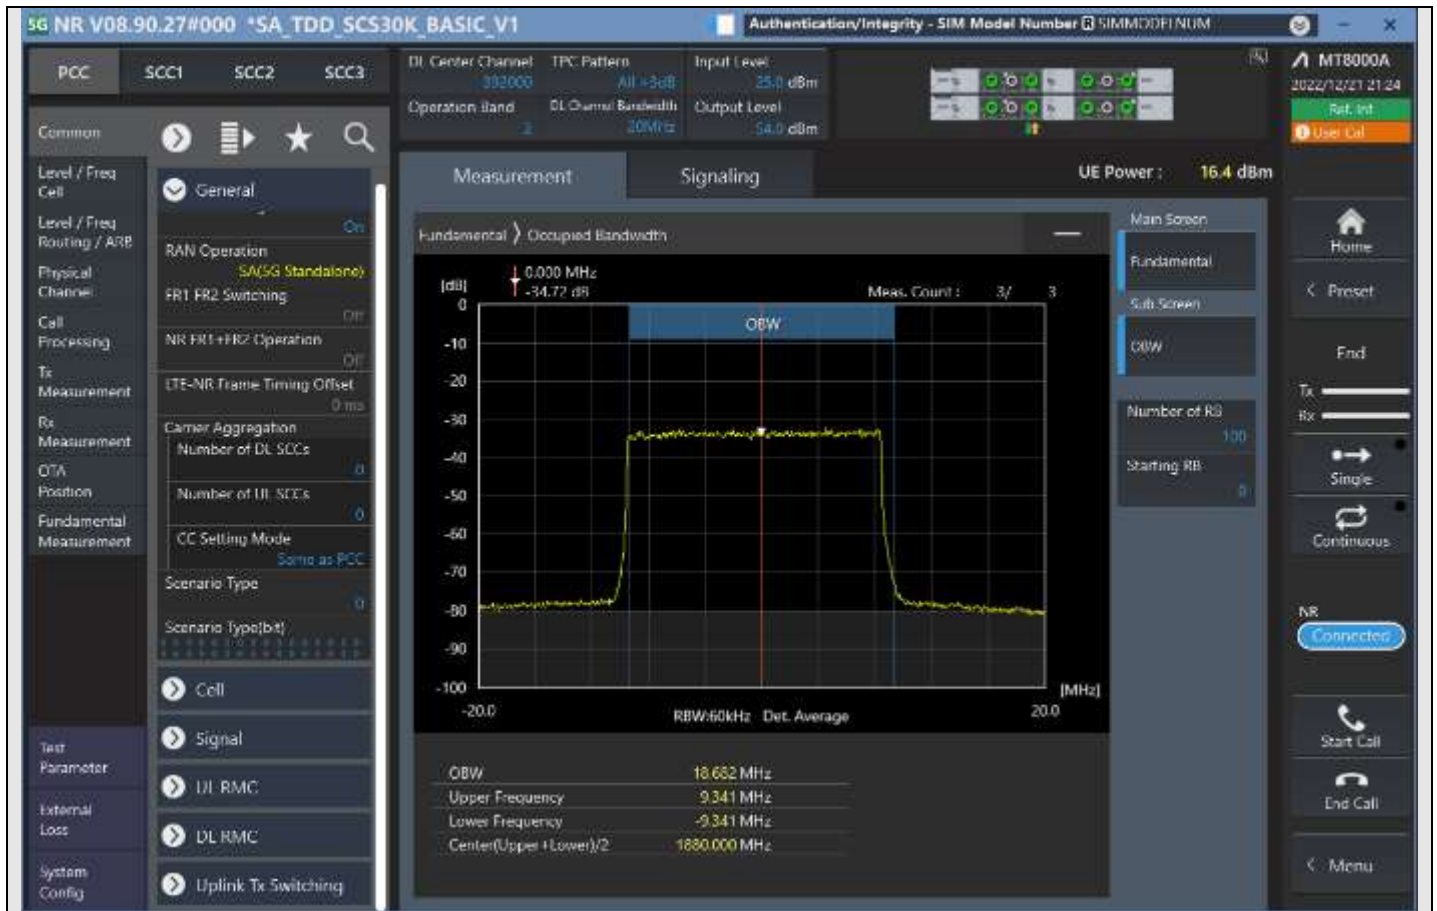

n2_20MHz_15kHz_392000_DFT-s-OFDM 256QAM_Outer_Full