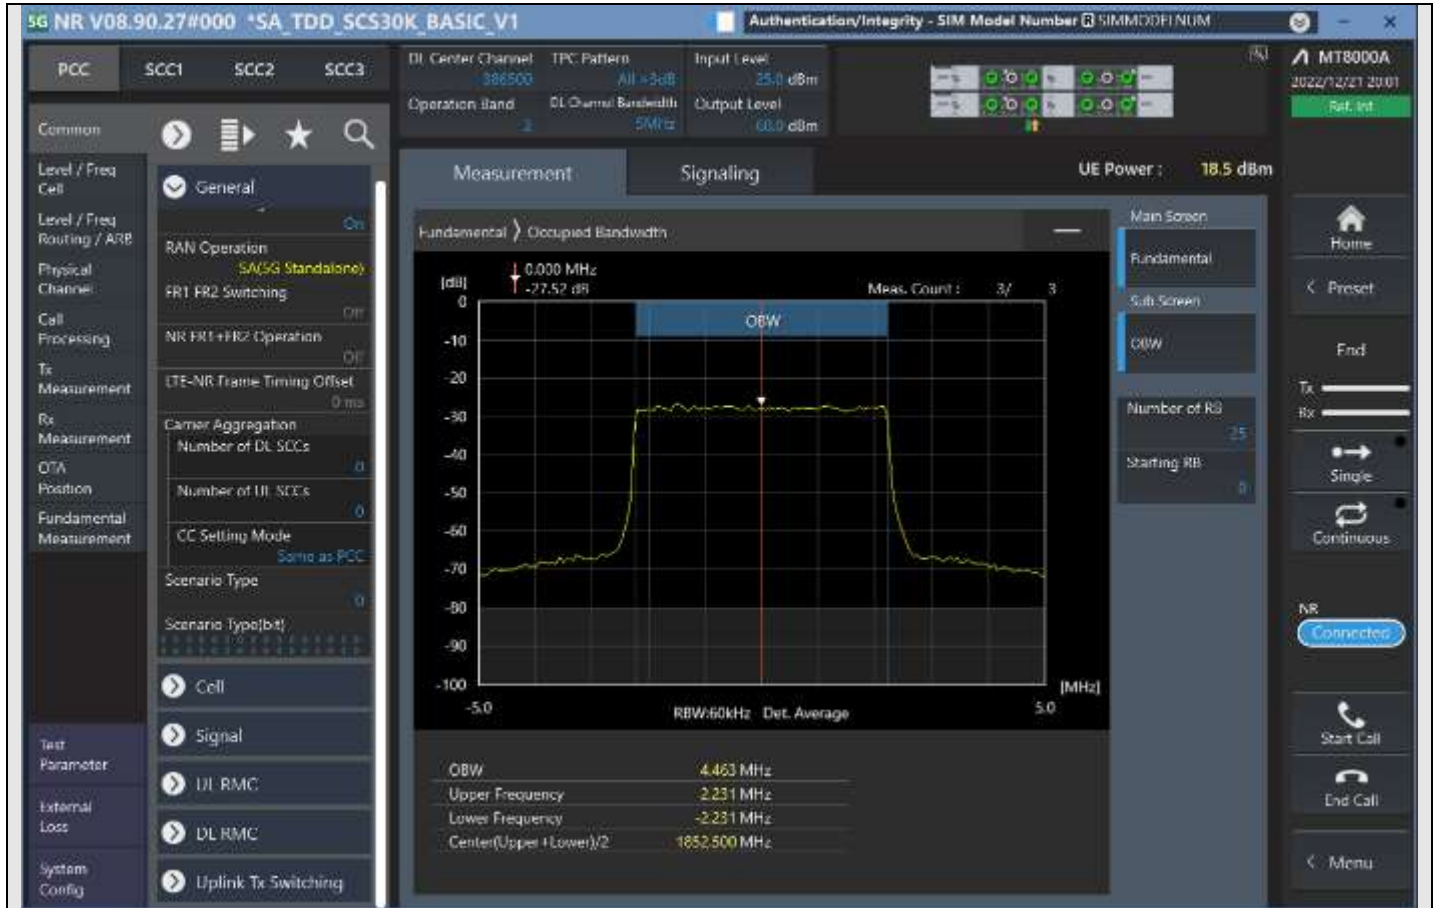

TestGraph

n2_5MHz_15kHz_386500_DFT-s-OFDM QPSK_Outer_Full

n2_5MHz_15kHz_386500_DFT-s-OFDM 16QAM_Outer_Full

n2_5MHz_15kHz_386500_DFT-s-OFDM 64QAM_Outer_Full

n2_5MHz_15kHz_386500_DFT-s-OFDM 256QAM_Outer_Full