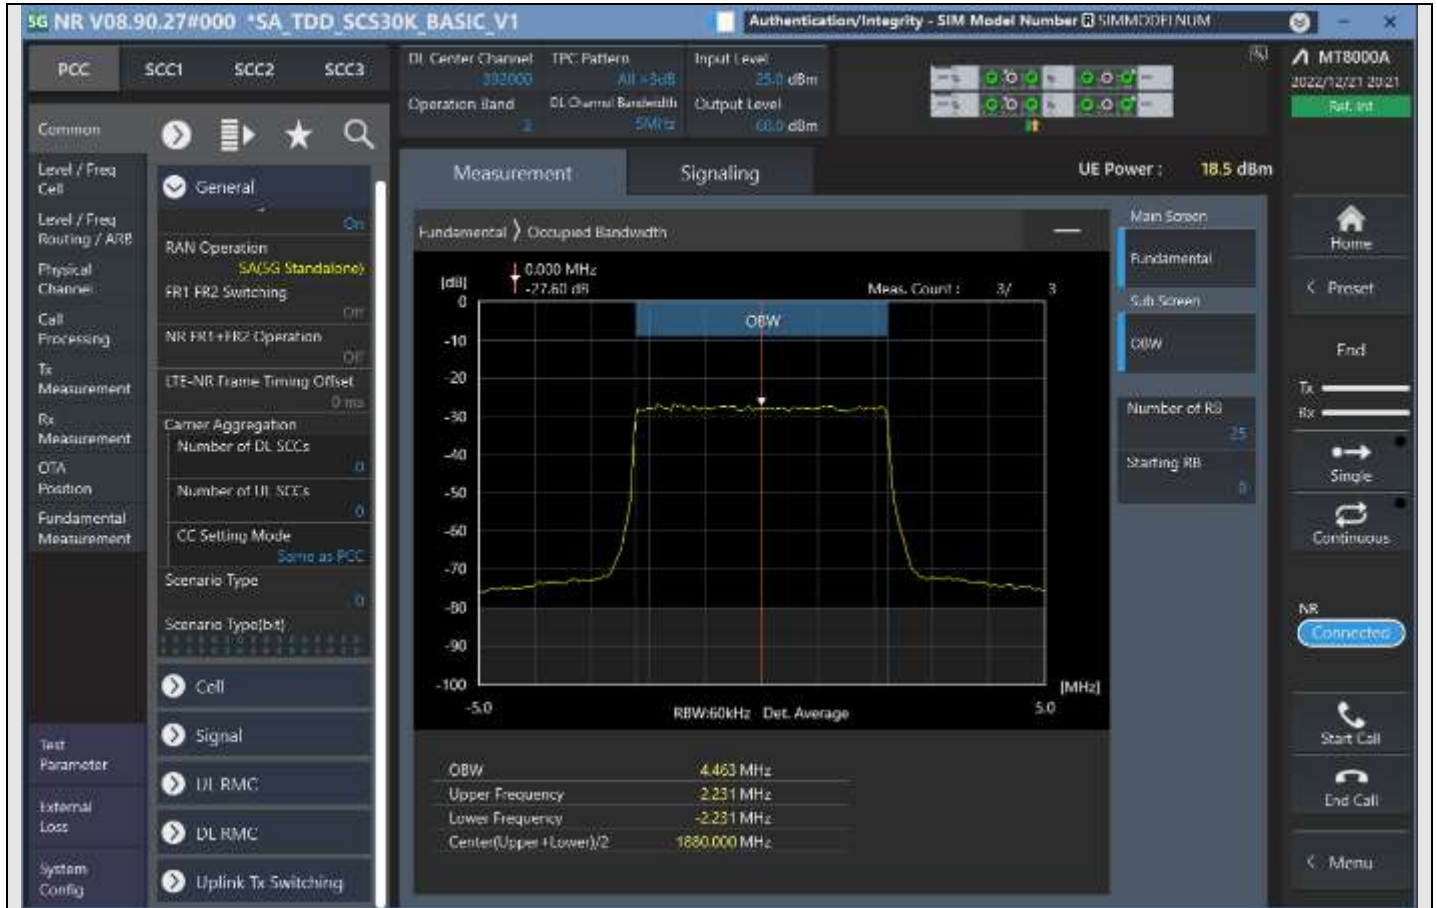

n2_5MHz_15kHz_392000_DFT-s-OFDM 16QAM_Outer_Full

n2_5MHz_15kHz_392000_DFT-s-OFDM 64QAM_Outer_Full