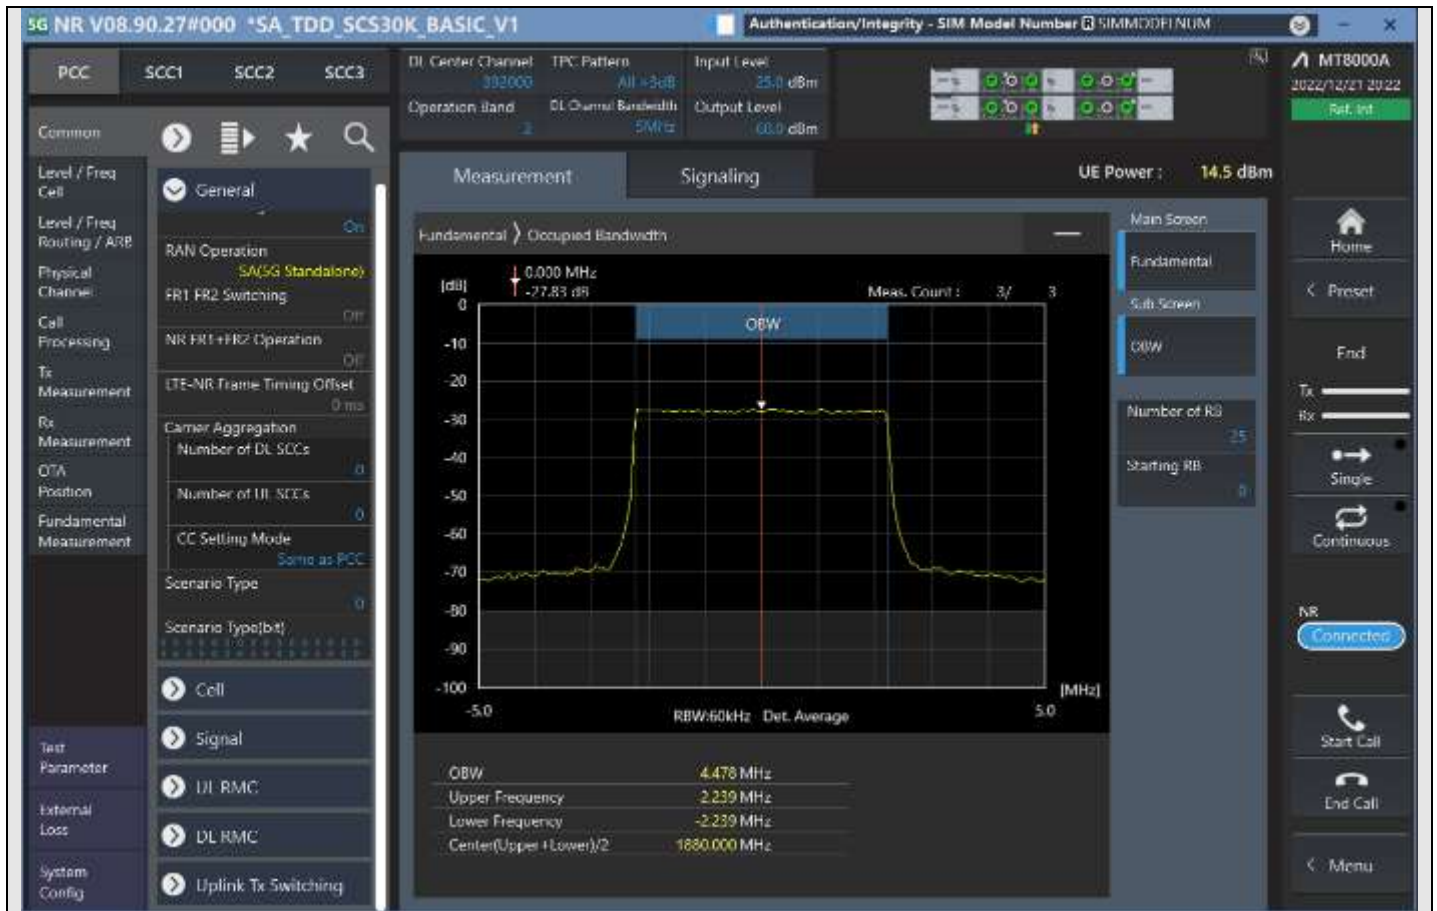

n2_5MHz_15kHz_392000_CP-OFDM 64QAM_Outer_Full

n2_5MHz_15kHz_392000_CP-OFDM 256QAM_Outer_Full