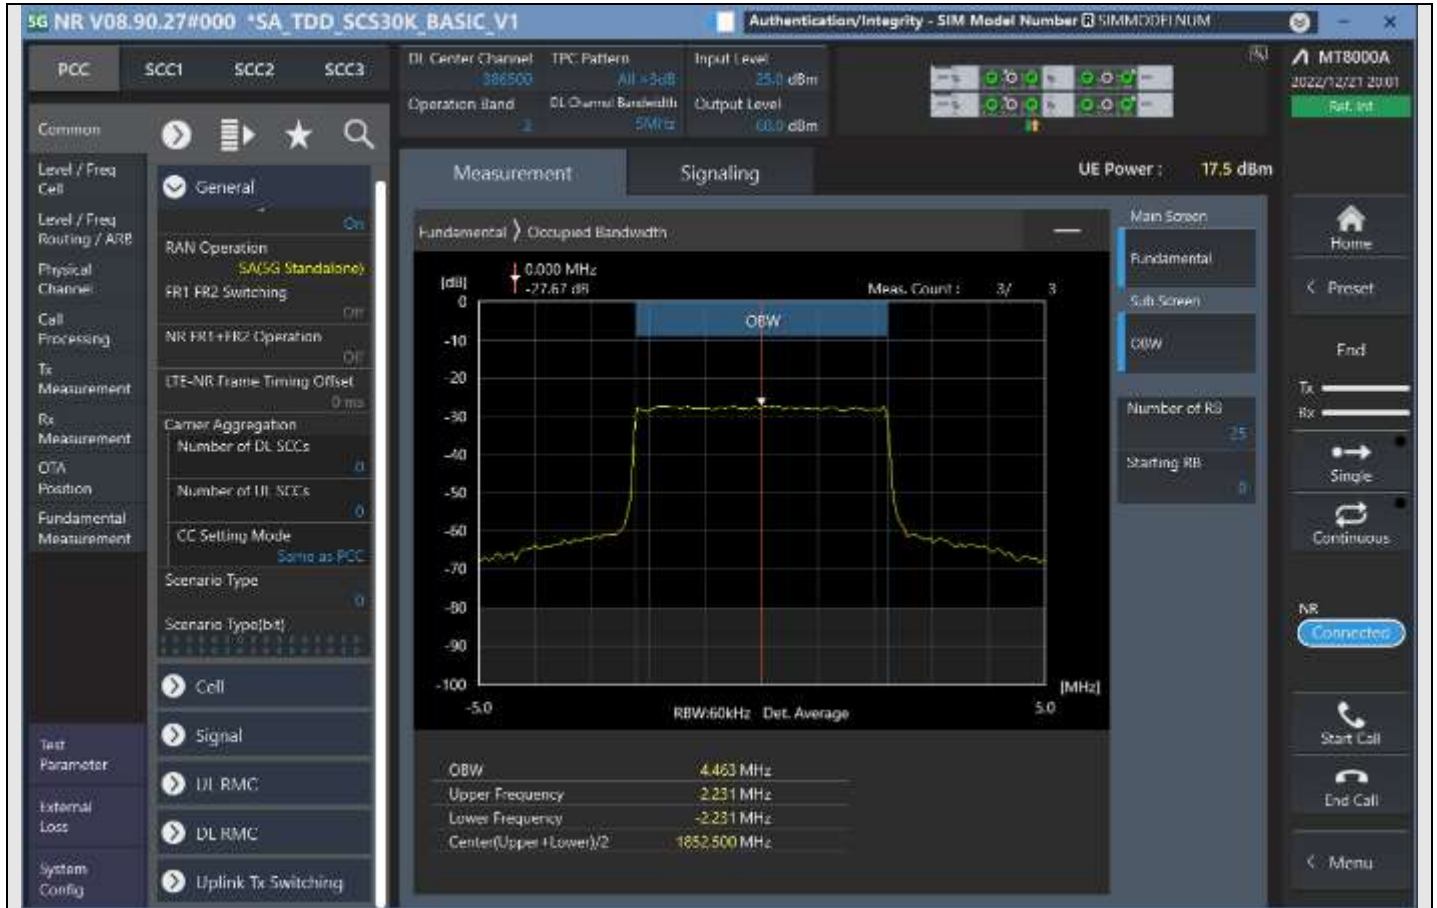

n2_5MHz_15kHz_386500_CP-OFDM 16QAM_Outer_Full

n2_5MHz_15kHz_386500_CP-OFDM 64QAM_Outer_Full