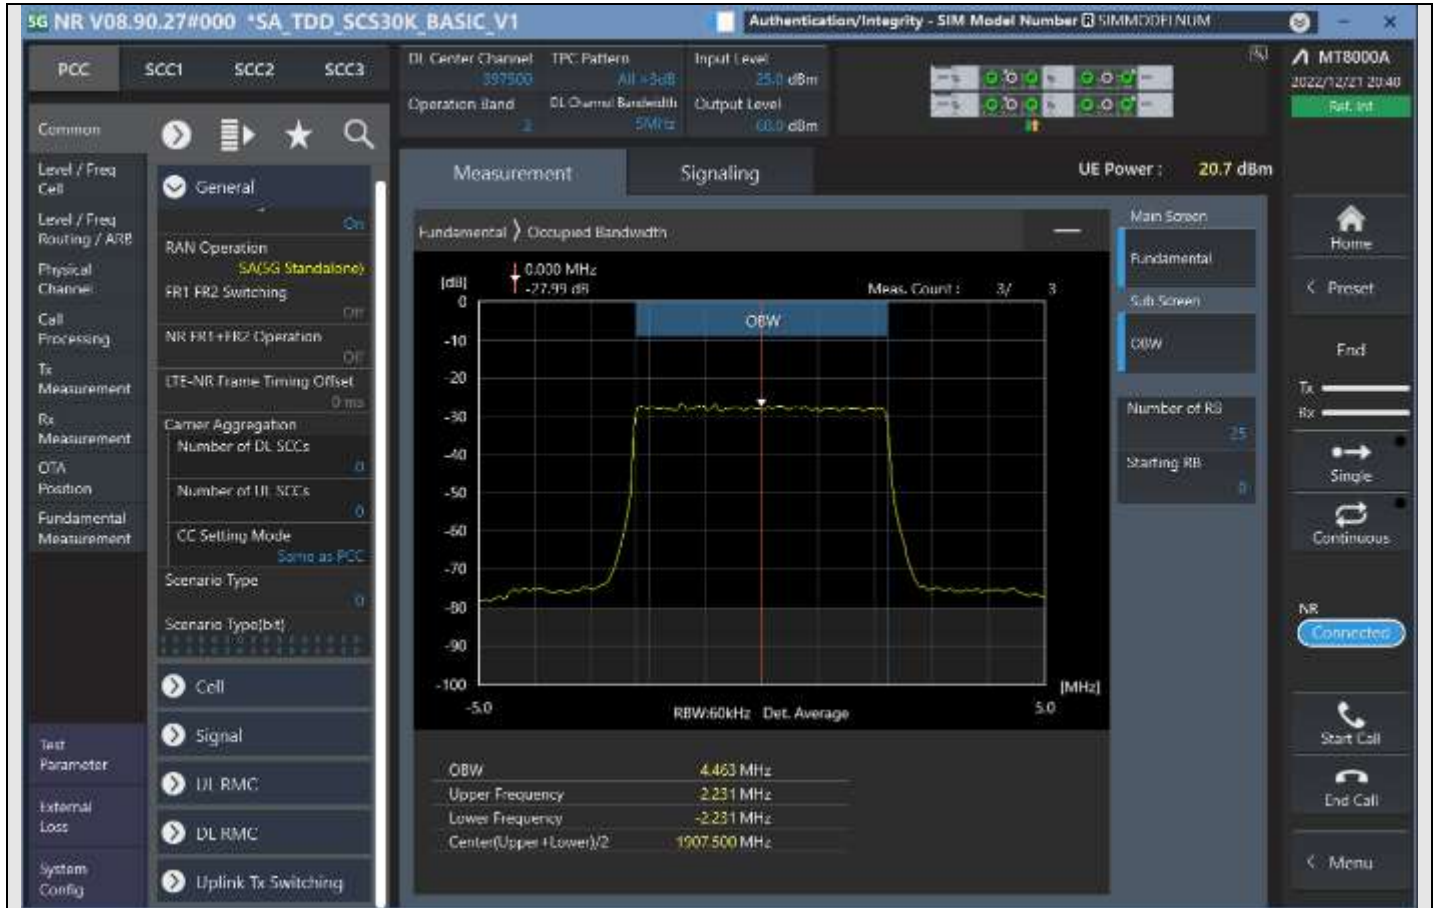

n2_5MHz_15kHz_392000_CP-OFDM 256QAM_Outer_Full

n2_5MHz_15kHz_397500_DFT-s-OFDM PI/2 BPSK_Outer_Full