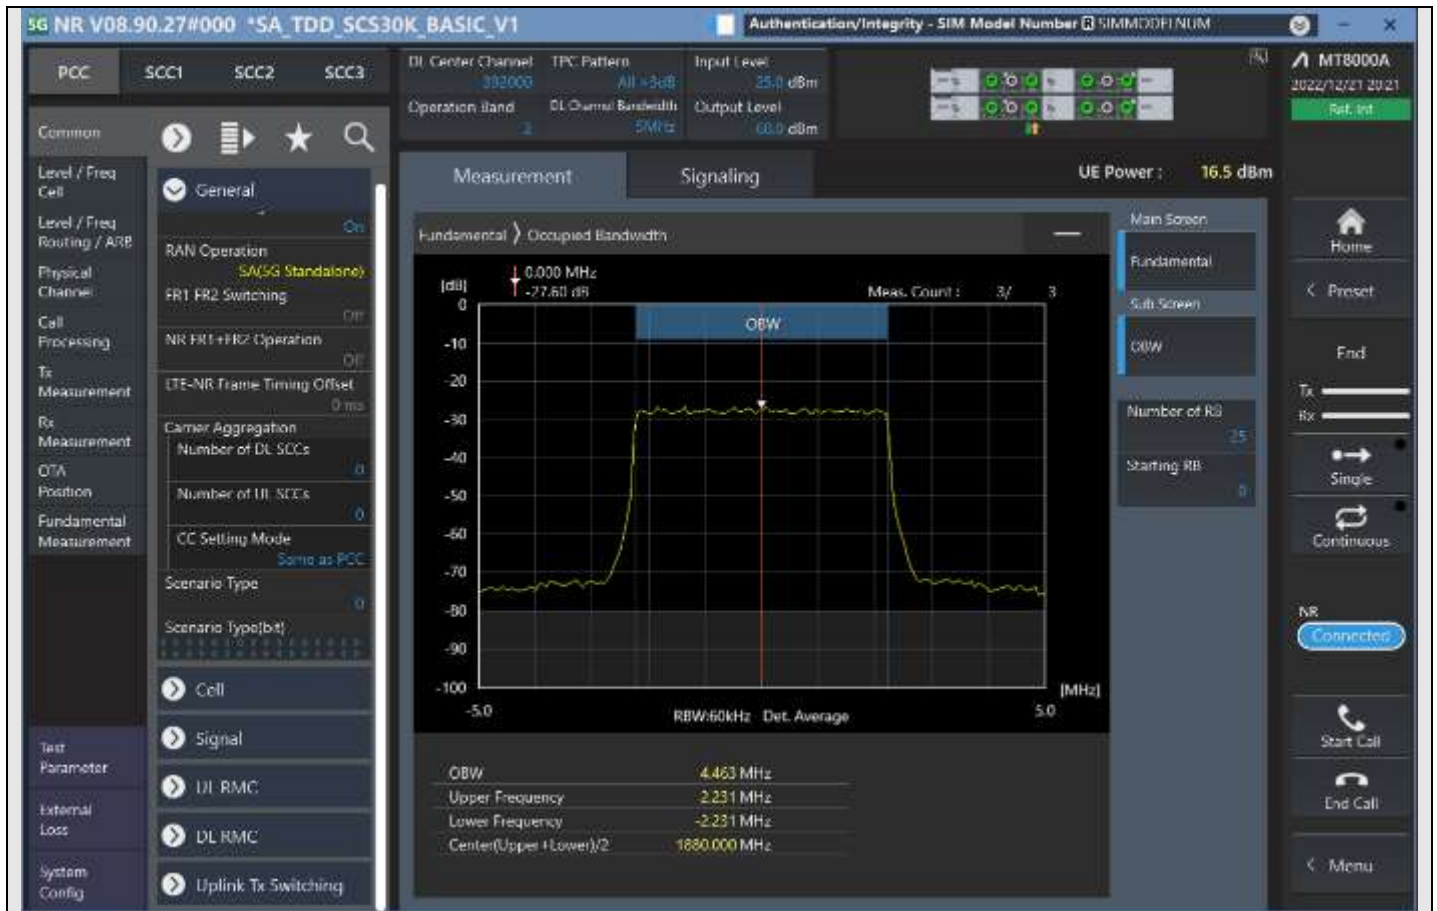

n2_5MHz_15kHz_392000_DFT-s-OFDM 64QAM_Outer_Full

n2_5MHz_15kHz_392000_DFT-s-OFDM 256QAM_Outer_Full