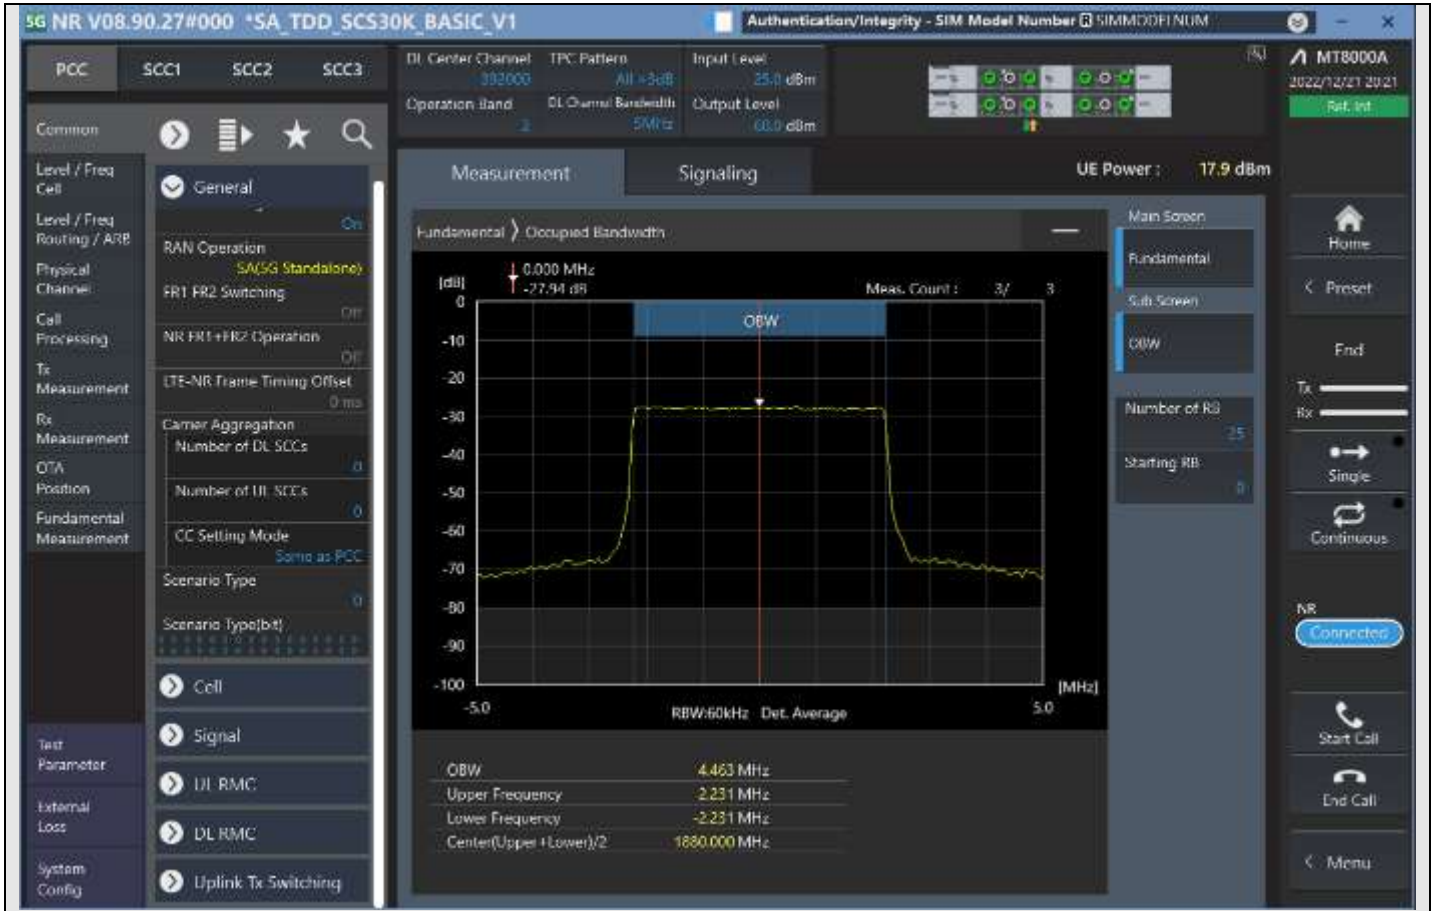

n2_5MHz_15kHz_392000_DFT-s-OFDM QPSK_Outer_Full

n2_5MHz_15kHz_392000_DFT-s-OFDM 16QAM_Outer_Full

n2_5MHz_15kHz_392000_DFT-s-OFDM 64QAM_Outer_Full

n2_5MHz_15kHz_392000_DFT-s-OFDM 256QAM_Outer_Full

n2_5MHz_15kHz_392000_CP-OFDM QPSK_Outer_Full