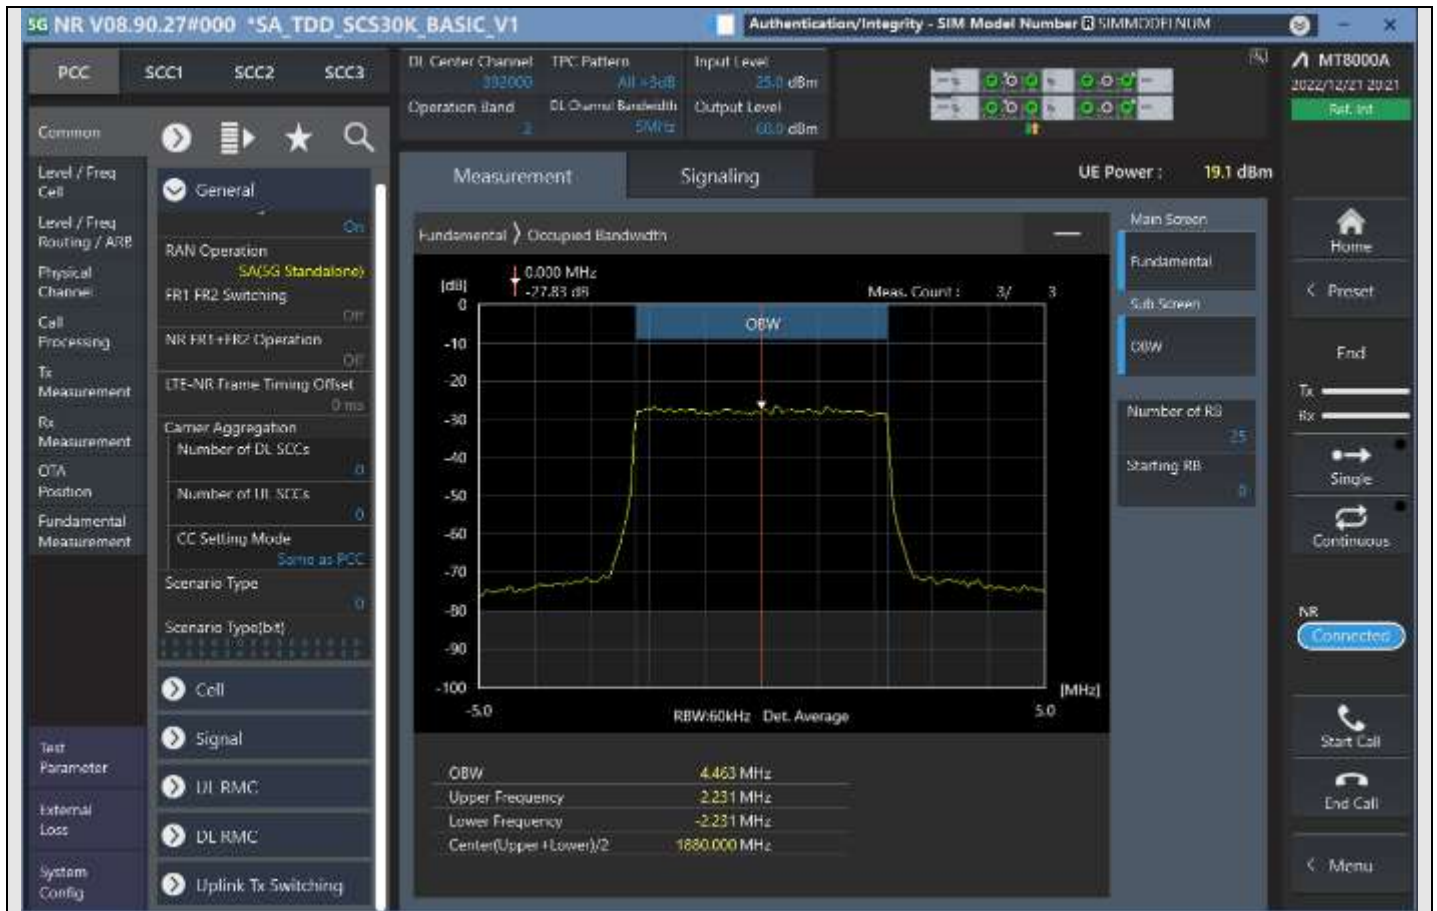

n2_5MHz_15kHz_392000_DFT-s-OFDM QPSK_Outer_Full

n2_5MHz_15kHz_392000_DFT-s-OFDM 16QAM_Outer_Full