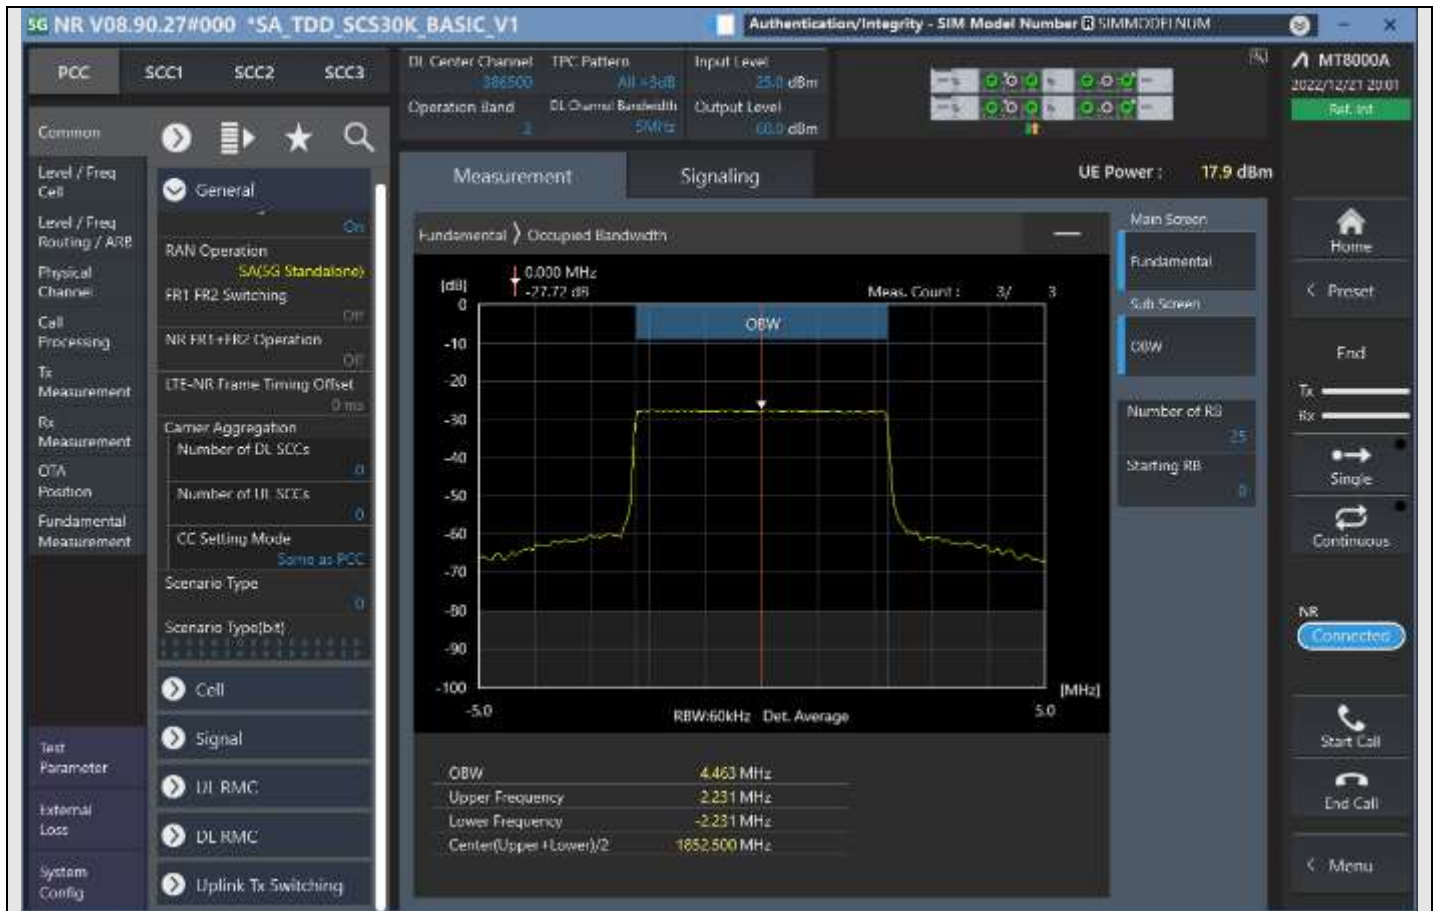

TestGraph

n2_5MHz_15kHz_386500_DFT-s-OFDM QPSK_Outer_Full

n2_5MHz_15kHz_386500_DFT-s-OFDM 16QAM_Outer_Full

n2_5MHz_15kHz_386500_DFT-s-OFDM 64QAM_Outer_Full

n2_5MHz_15kHz_386500_DFT-s-OFDM 256QAM_Outer_Full