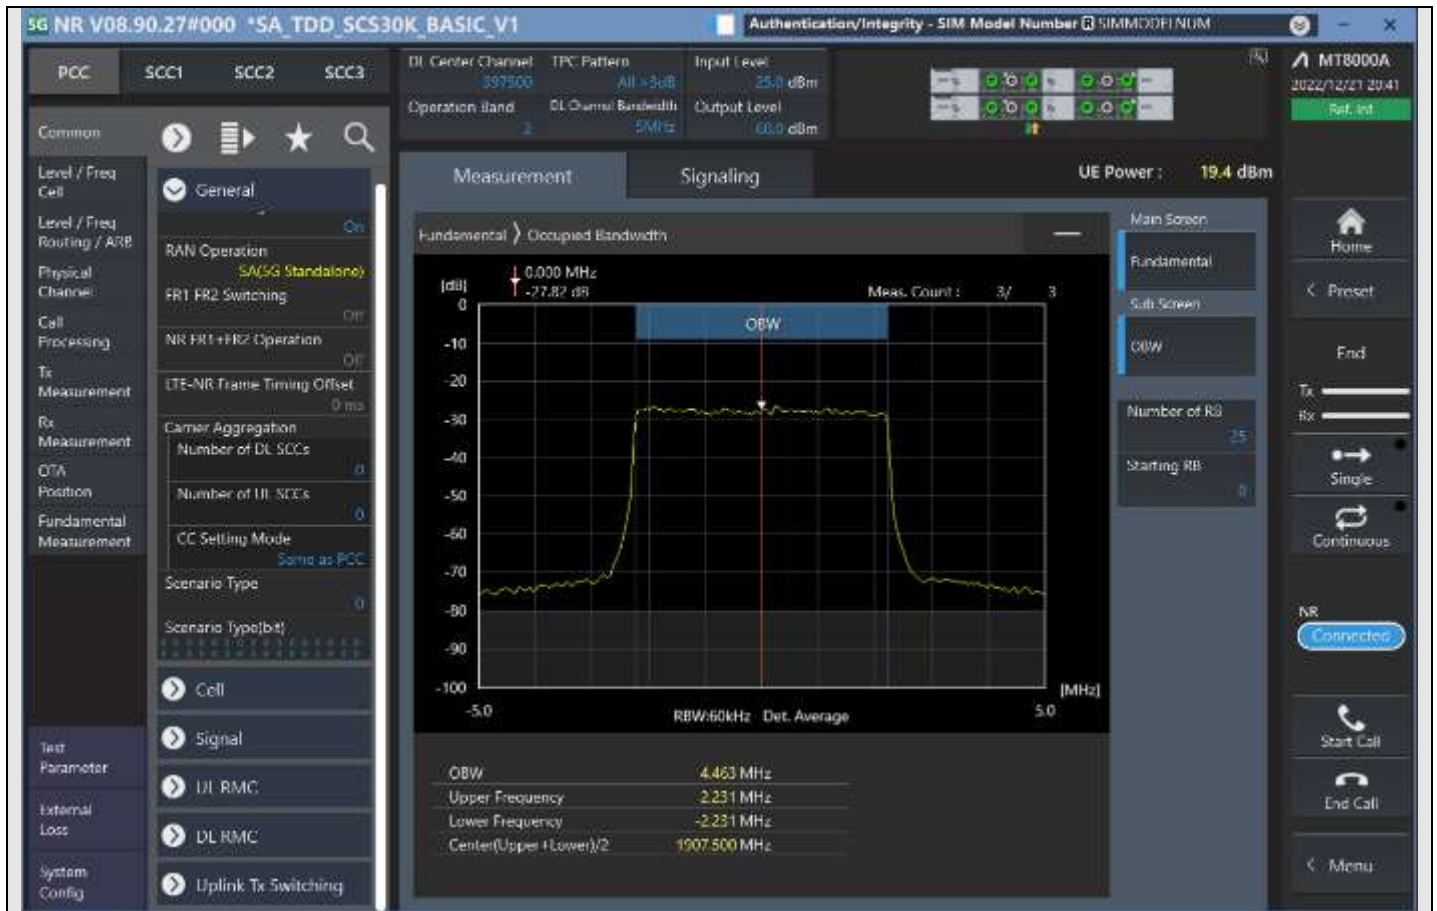

n2_5MHz_15kHz_392000_CP-OFDM 16QAM_Outer_Full

n2_5MHz_15kHz_392000_CP-OFDM 64QAM_Outer_Full

n2_5MHz_15kHz_392000_CP-OFDM 256QAM_Outer_Full

n2_5MHz_15kHz_397500_DFT-s-OFDM PI/2 BPSK_Outer_Full

n2_5MHz_15kHz_397500_DFT-s-OFDM QPSK_Outer_Full