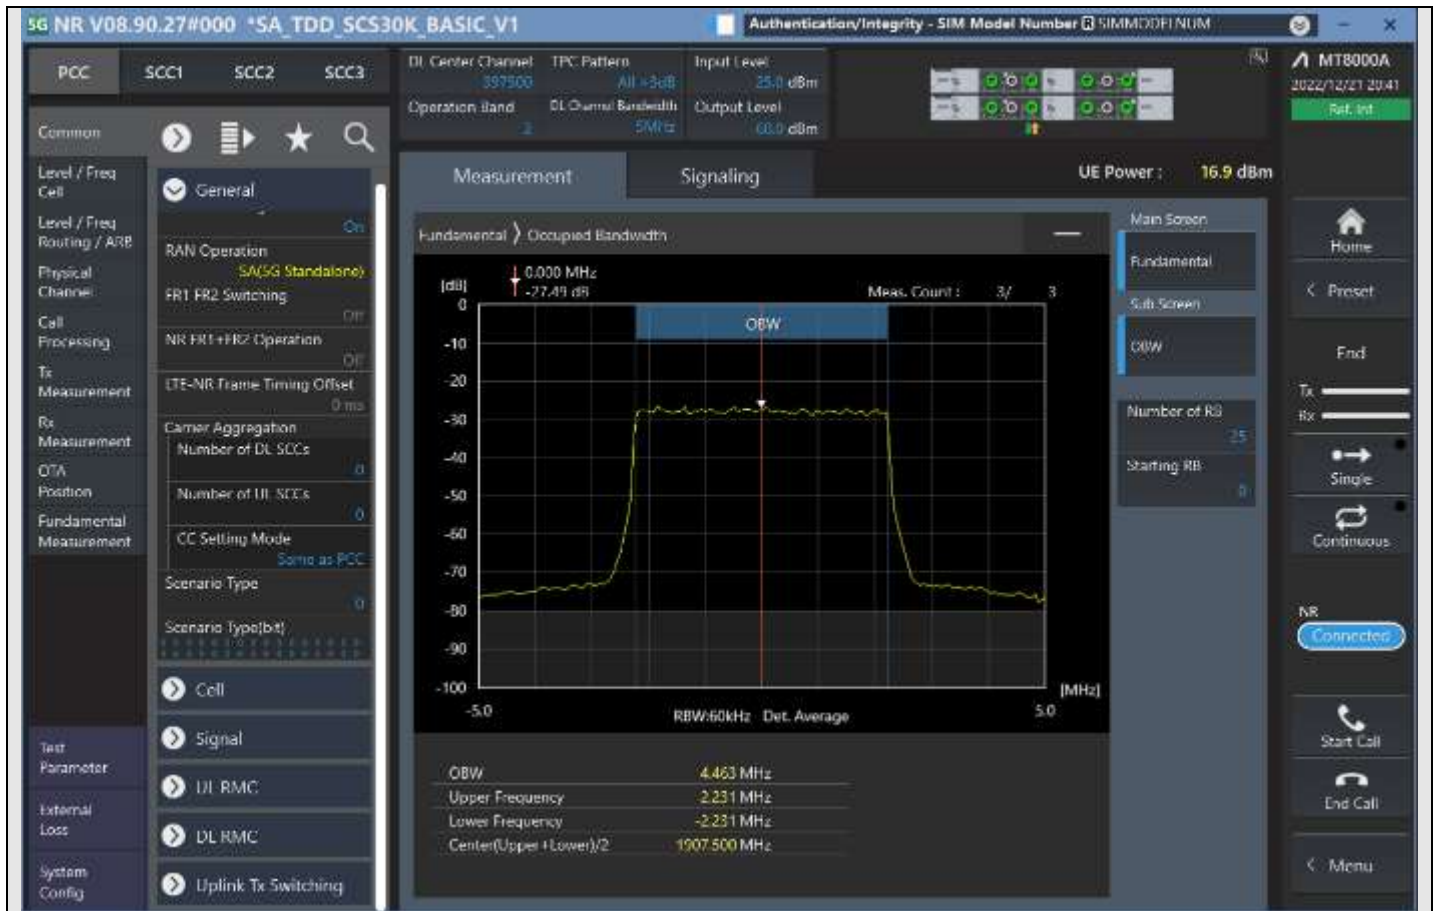

n2_5MHz_15kHz_397500_DFT-s-OFDM 64QAM_Outer_Full

n2_5MHz_15kHz_397500_DFT-s-OFDM 256QAM_Outer_Full