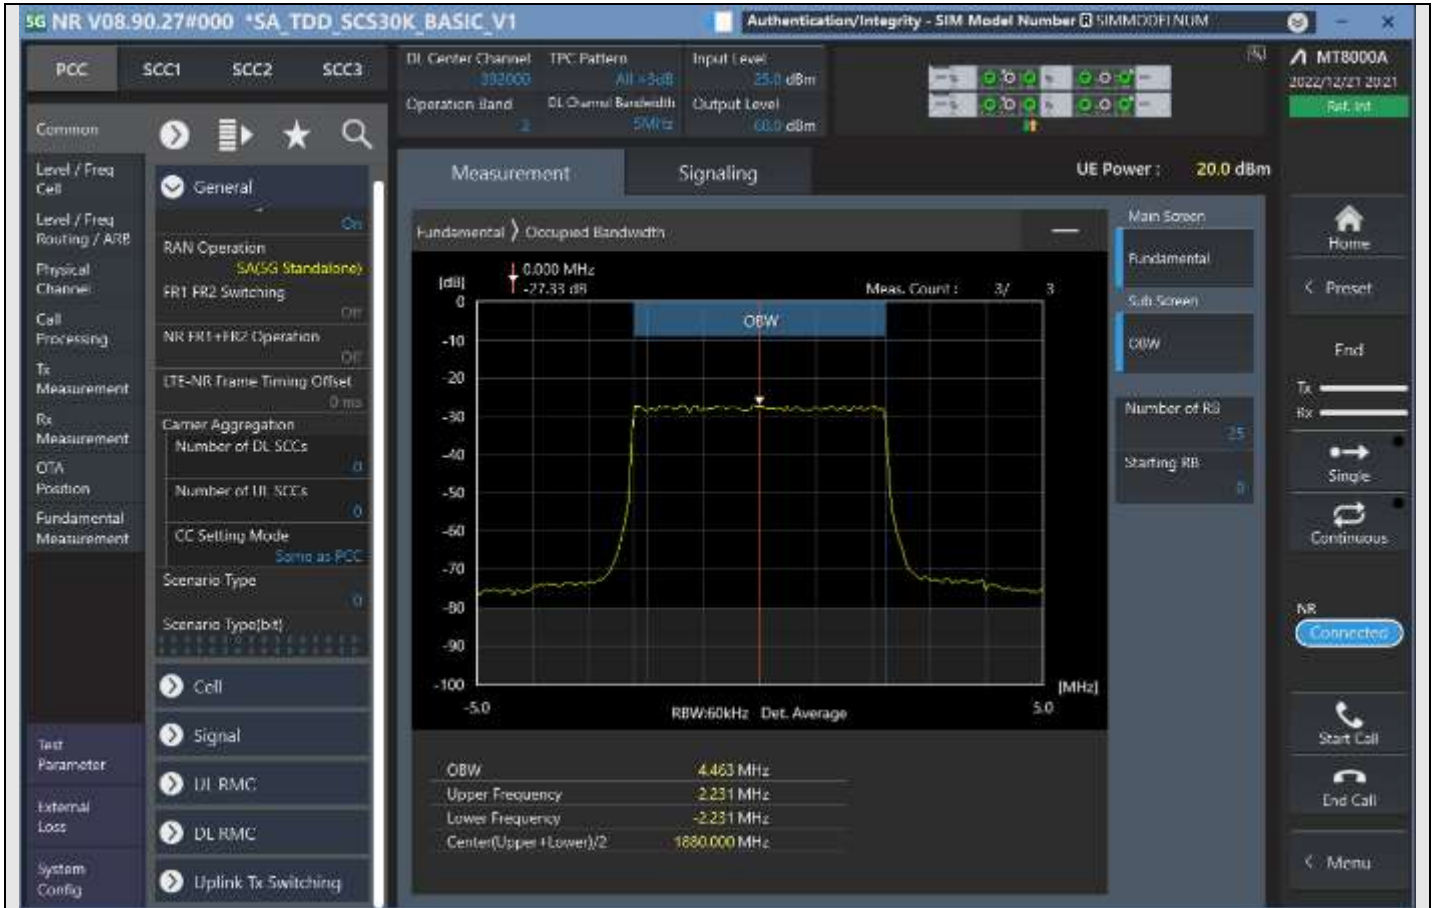

n2_5MHz_15kHz_386500_CP-OFDM QPSK_Outer_Full

n2_5MHz_15kHz_386500_CP-OFDM 16QAM_Outer_Full

n2_5MHz_15kHz_386500_CP-OFDM 64QAM_Outer_Full

n2_5MHz_15kHz_386500_CP-OFDM 256QAM_Outer_Full

n2_5MHz_15kHz_392000_DFT-s-OFDM PI/2 BPSK_Outer_Full