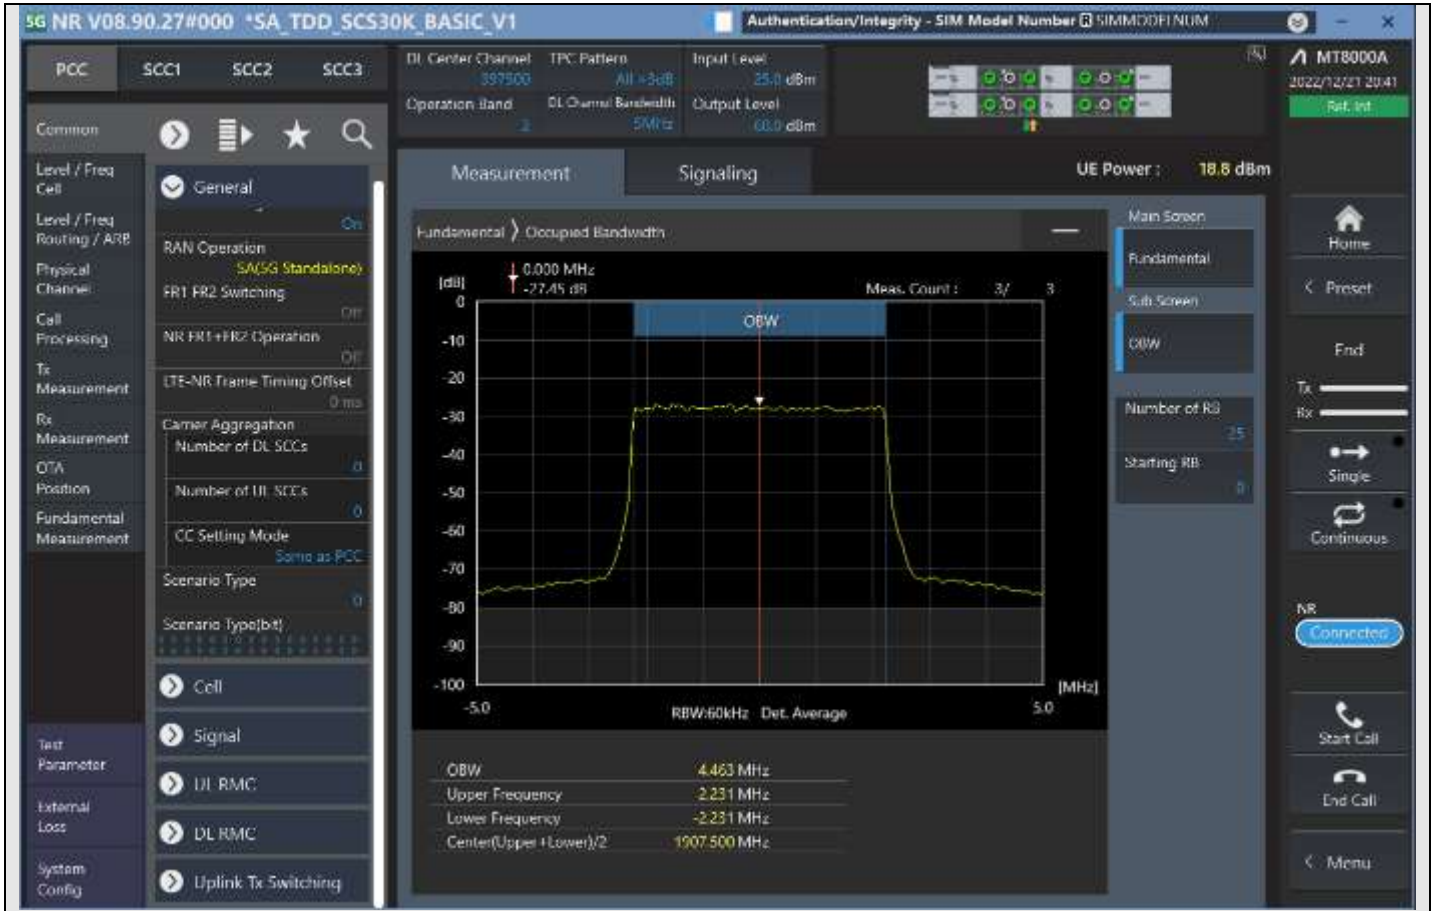

n2_5MHz_15kHz_397500_DFT-s-OFDM 16QAM_Outer_Full

n2_5MHz_15kHz_397500_DFT-s-OFDM 64QAM_Outer_Full