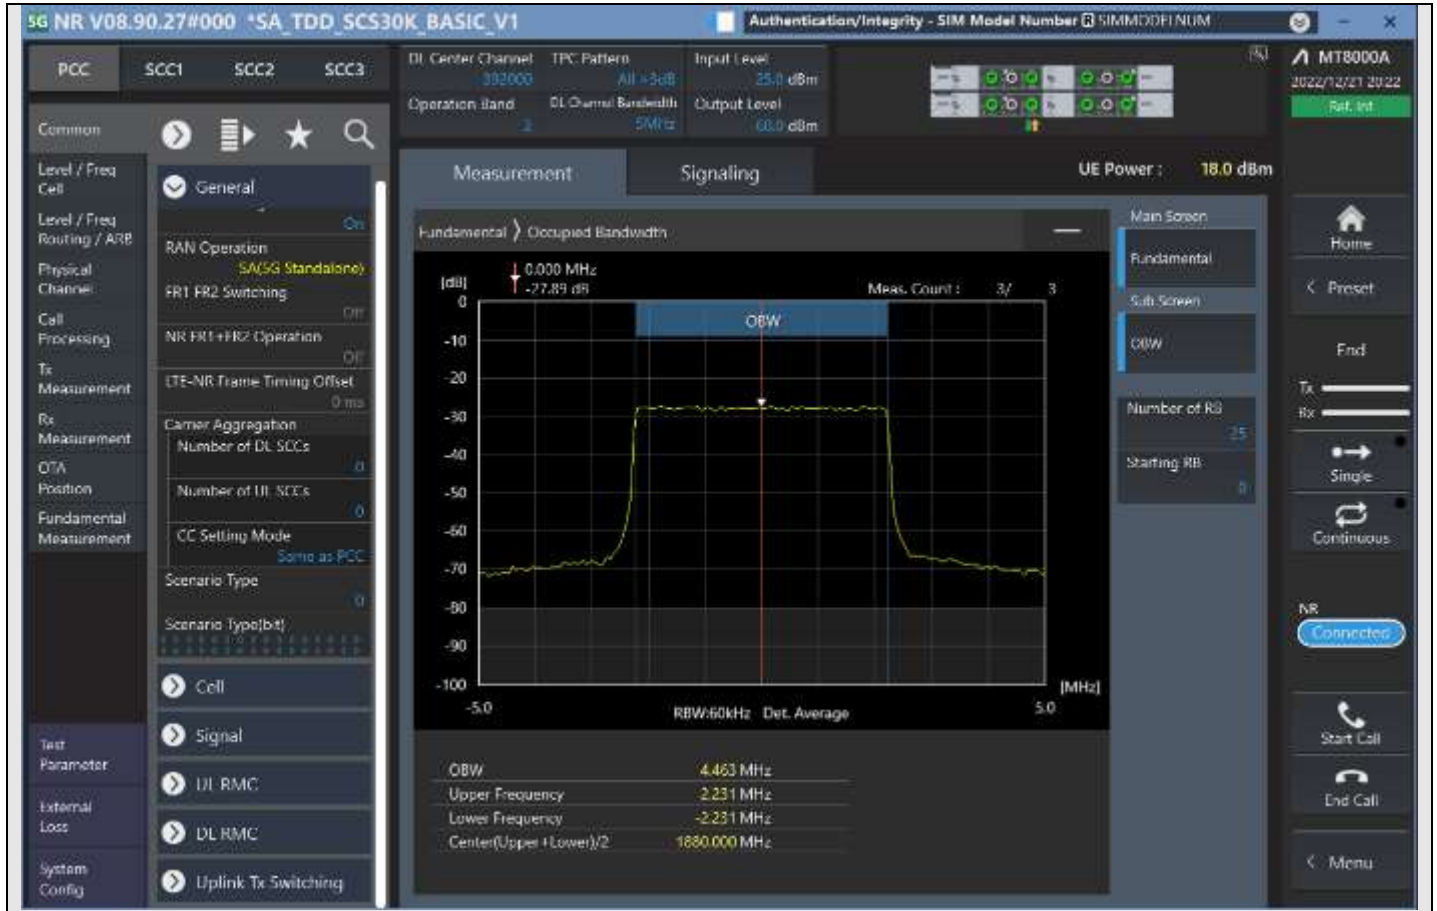

n2_5MHz_15kHz_392000_DFT-s-OFDM QPSK_Outer_Full

n2_5MHz_15kHz_392000_DFT-s-OFDM 16QAM_Outer_Full

n2_5MHz_15kHz_392000_DFT-s-OFDM 64QAM_Outer_Full

n2_5MHz_15kHz_392000_DFT-s-OFDM 256QAM_Outer_Full

n2_5MHz_15kHz_392000_CP-OFDM QPSK_Outer_Full