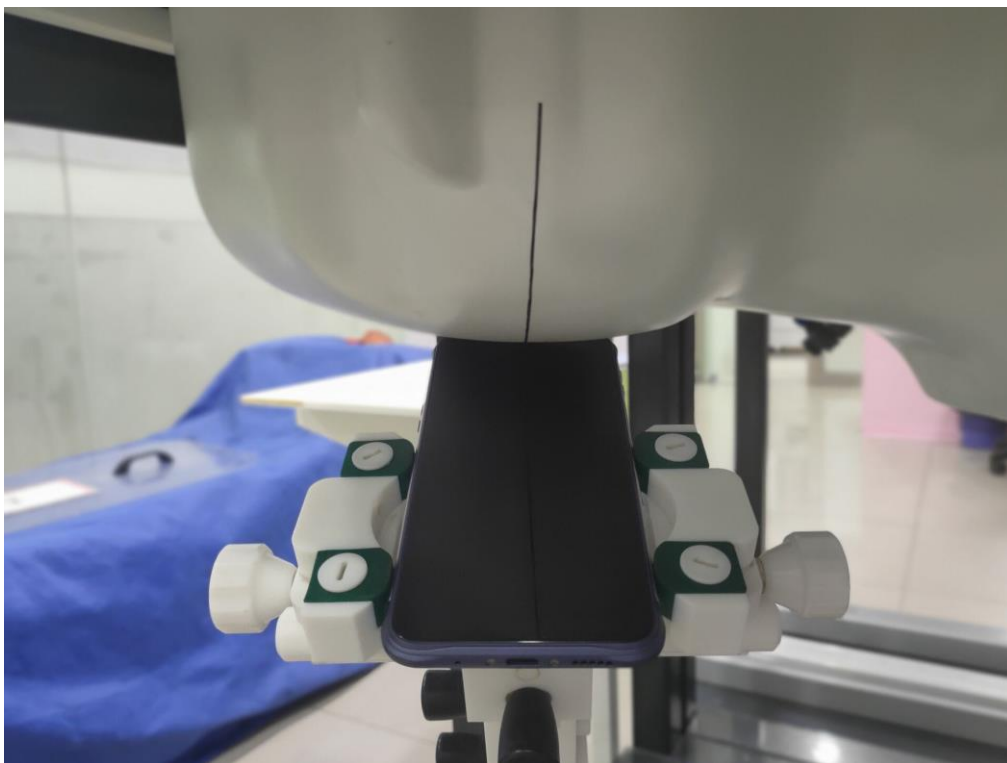

## 2AK6TICKTOCK-E \_SAR Setup photos

Right Touch

Right Tilt

Left Touch

Left Tilt

Body Front side(separation distance is 10mm)

Body Back side(separation distance is 10mm)

Body Left side(separation distance is 10mm)

Body Right side(separation distance is 10mm)

Body Bottom side(separation distance is 10mm)

Body Top side(separation distance is 10mm)