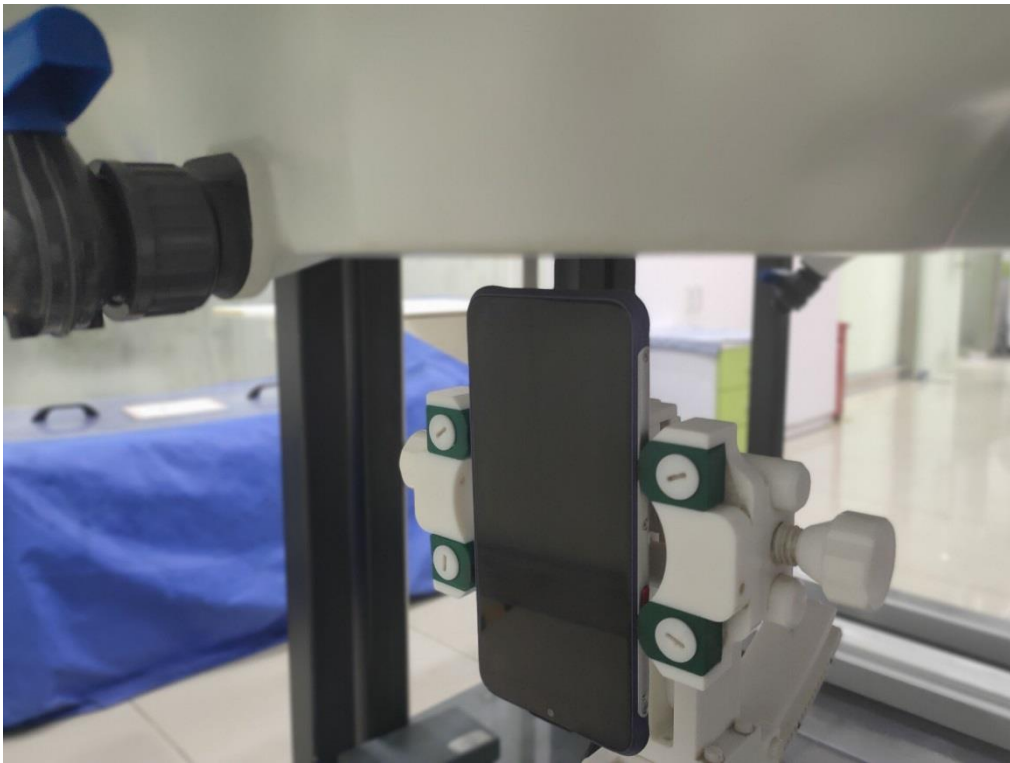

## 2AK6TICKTOCK-E \_SAR Setup photos

Right Touch

Right Tilt

Left Touch

Left Tilt

Body Front side(separation distance is 10mm)

Body Back side(separation distance is 10mm)

Body Left side(separation distance is 10mm)

Body Right side(separation distance is 10mm)

Body Bottom side(separation distance is 10mm)

Body Top side(separation distance is 10mm)