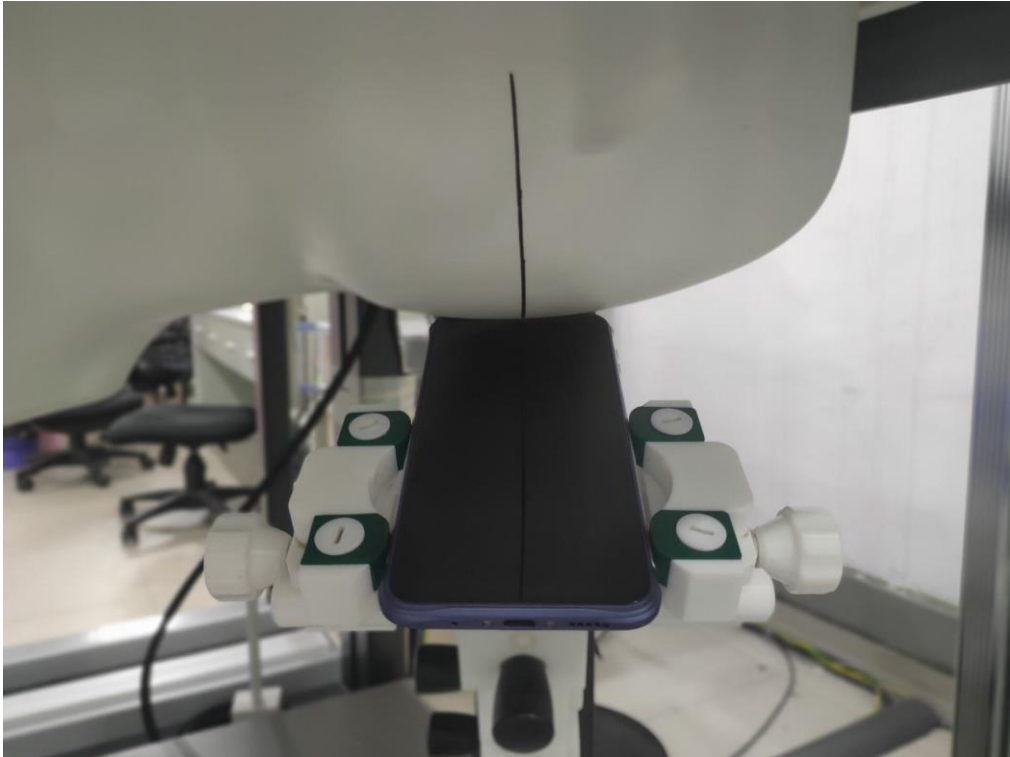

## 2AK6TICKTOCK-E \_SAR Setup photos

Right Touch

Right Tilt

Left Touch

Left Tilt

Body Front side(separation distance is 10mm)

Body Back side(separation distance is 10mm)

Body Left side(separation distance is 10mm)

Body Right side(separation distance is 10mm)

Body Bottom side(separation distance is 10mm)

Body Top side(separation distance is 10mm)