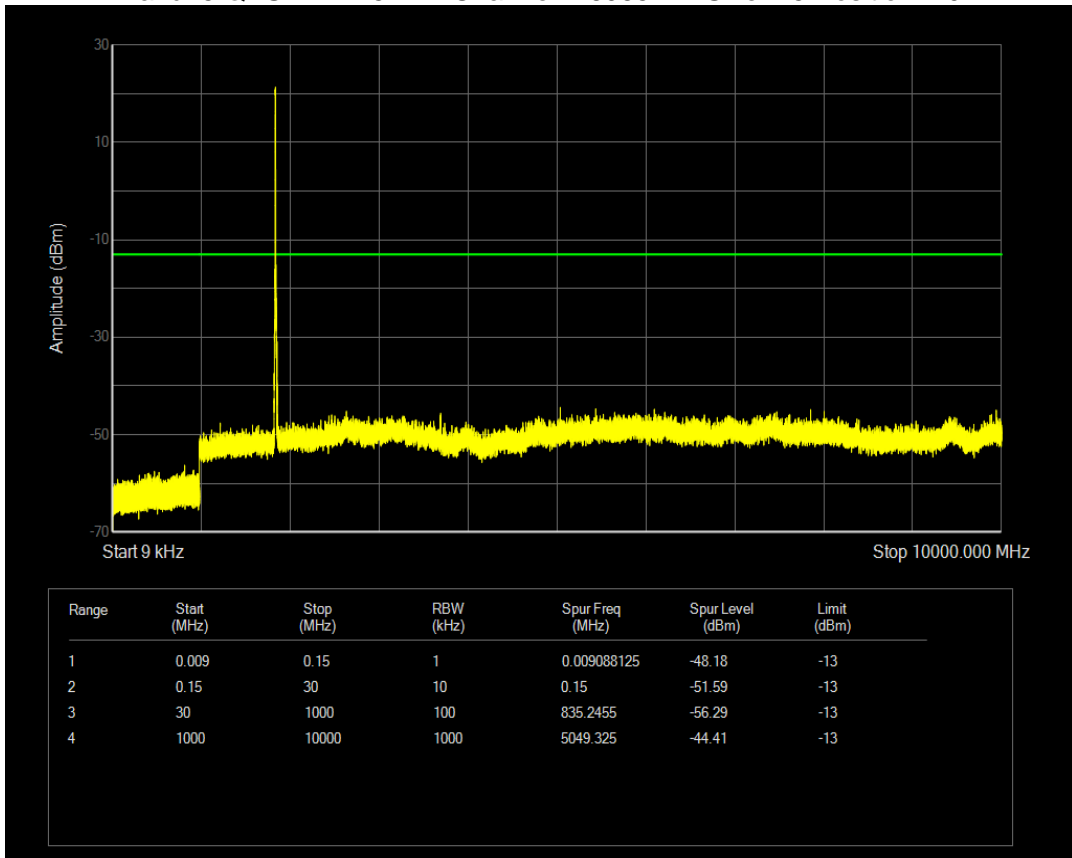

Band25 QPSK BW=5MHz Channel=26065 RB Size=25 Position=#0

Band25 QPSK BW=5MHz Channel=26365 RB Size=25 Position=#0