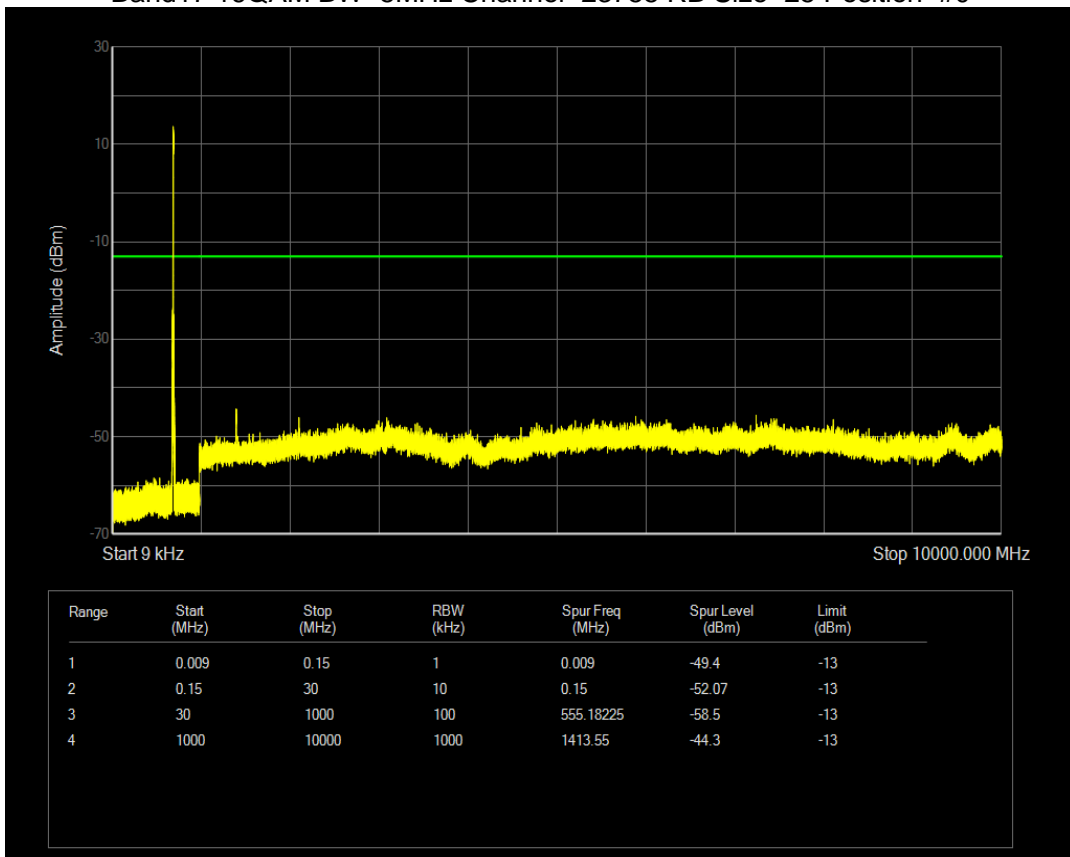

Band17 16QAM BW=5MHz Channel=23755 RB Size=25 Position=#0

Band17 16QAM BW=5MHz Channel=23790 RB Size=25 Position=#0