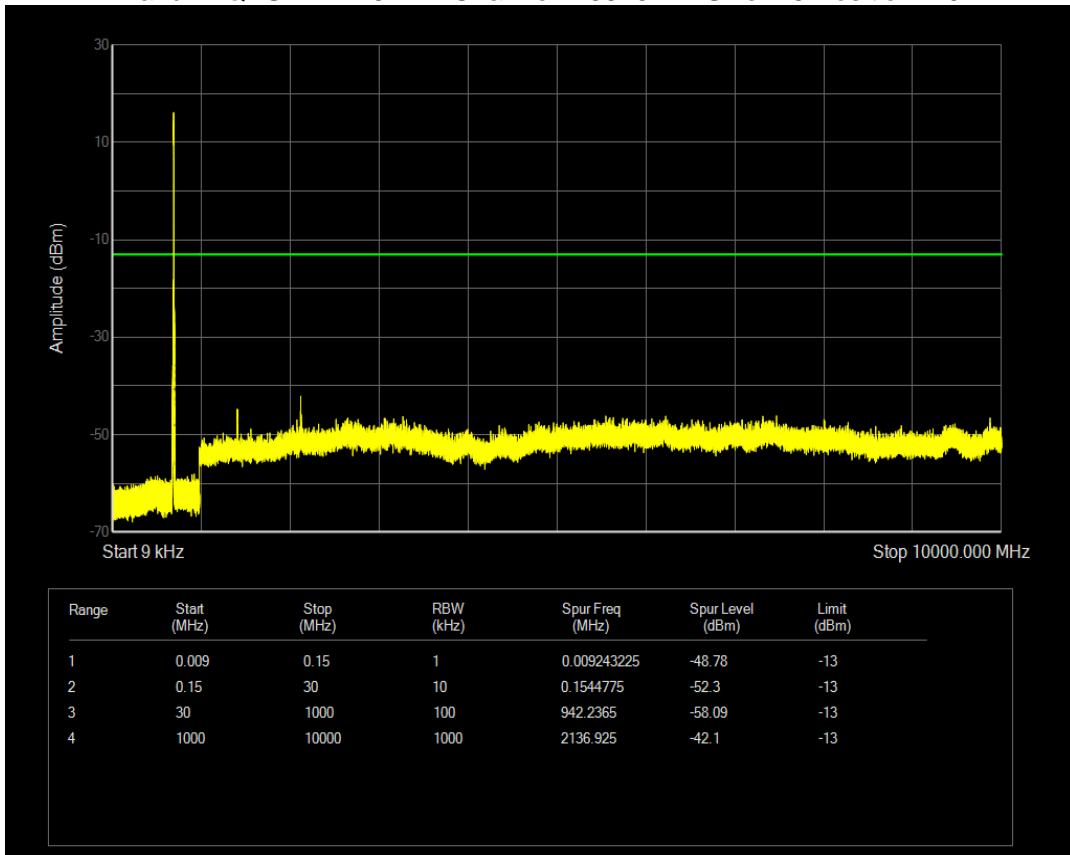

Band17 QPSK BW=5MHz Channel=23825 RB Size=25 Position=#0

Band25 16QAM BW=1.4MHz Channel=26047 RB Size=6 Position=#0