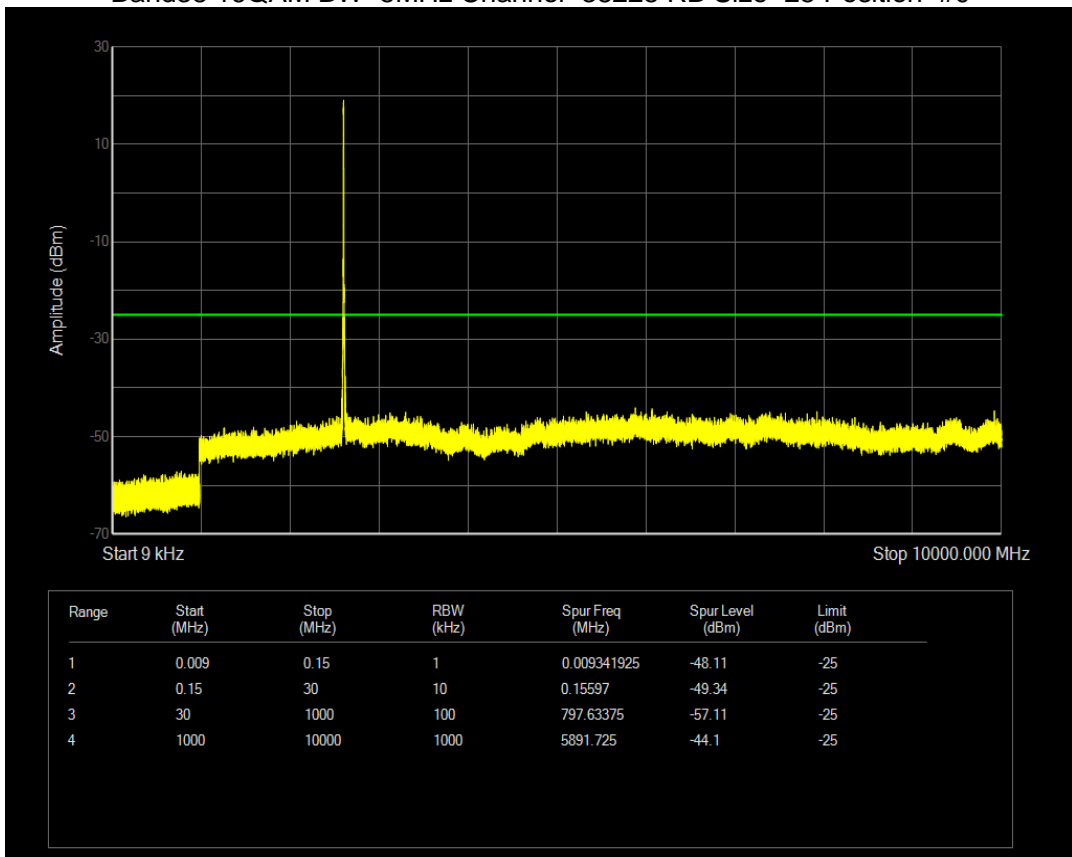

Band38 16QAM BW=10MHz Channel=38000 RB Size=50 Position=#0

Band38 16QAM BW=10MHz Channel=38200 RB Size=50 Position=#0

Band38 16QAM BW=15MHz Channel=37825 RB Size=75 Position=#0

Band38 16QAM BW=15MHz Channel=38000 RB Size=75 Position=#0

Band38 16QAM BW=15MHz Channel=38175 RB Size=75 Position=#0

Band38 16QAM BW=20MHz Channel=37850 RB Size=100 Position=#0

Band38 16QAM BW=20MHz Channel=38000 RB Size=100 Position=#0

Band38 16QAM BW=20MHz Channel=38150 RB Size=100 Position=#0

Band38 16QAM BW=5MHz Channel=37775 RB Size=25 Position=#0

Band38 16QAM BW=5MHz Channel=38000 RB Size=25 Position=#0

Band38 16QAM BW=5MHz Channel=38225 RB Size=25 Position=#0

Band38 QPSK BW=10MHz Channel=37800 RB Size=50 Position=#0