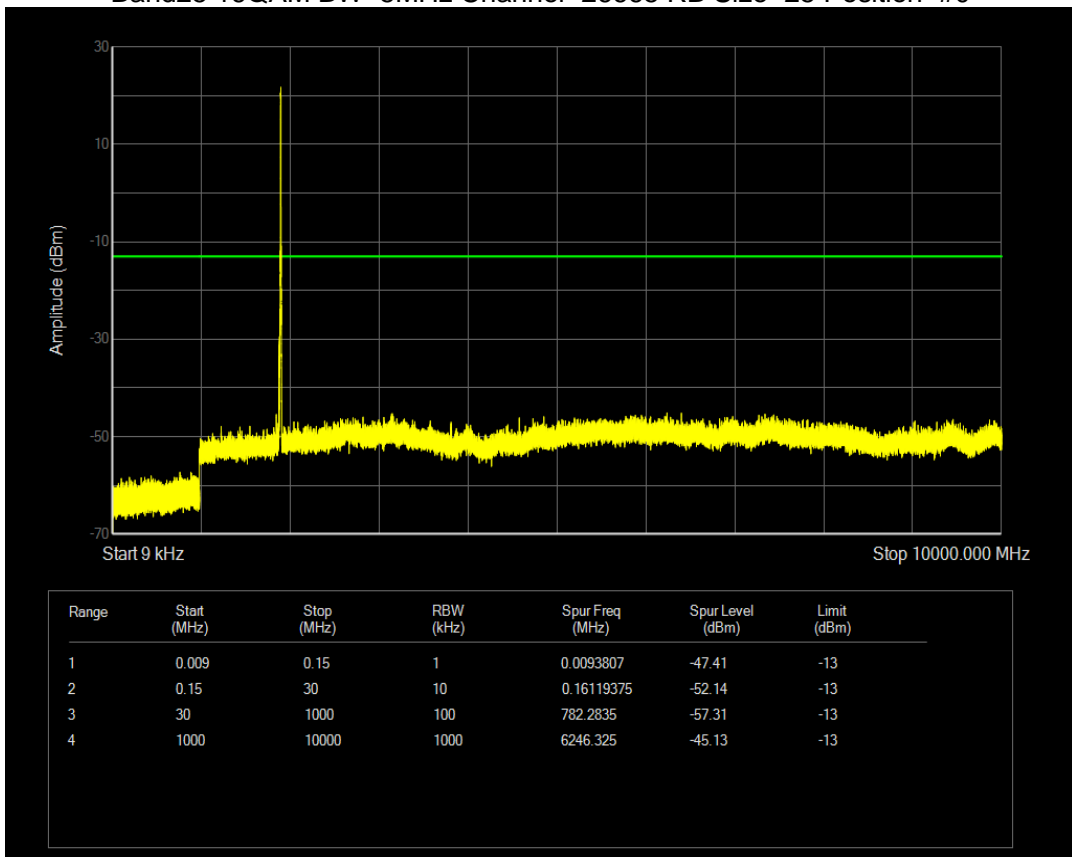

Band25 16QAM BW=5MHz Channel=26665 RB Size=25 Position=#0

Band25 QPSK BW=1.4MHz Channel=26047 RB Size=6 Position=#0