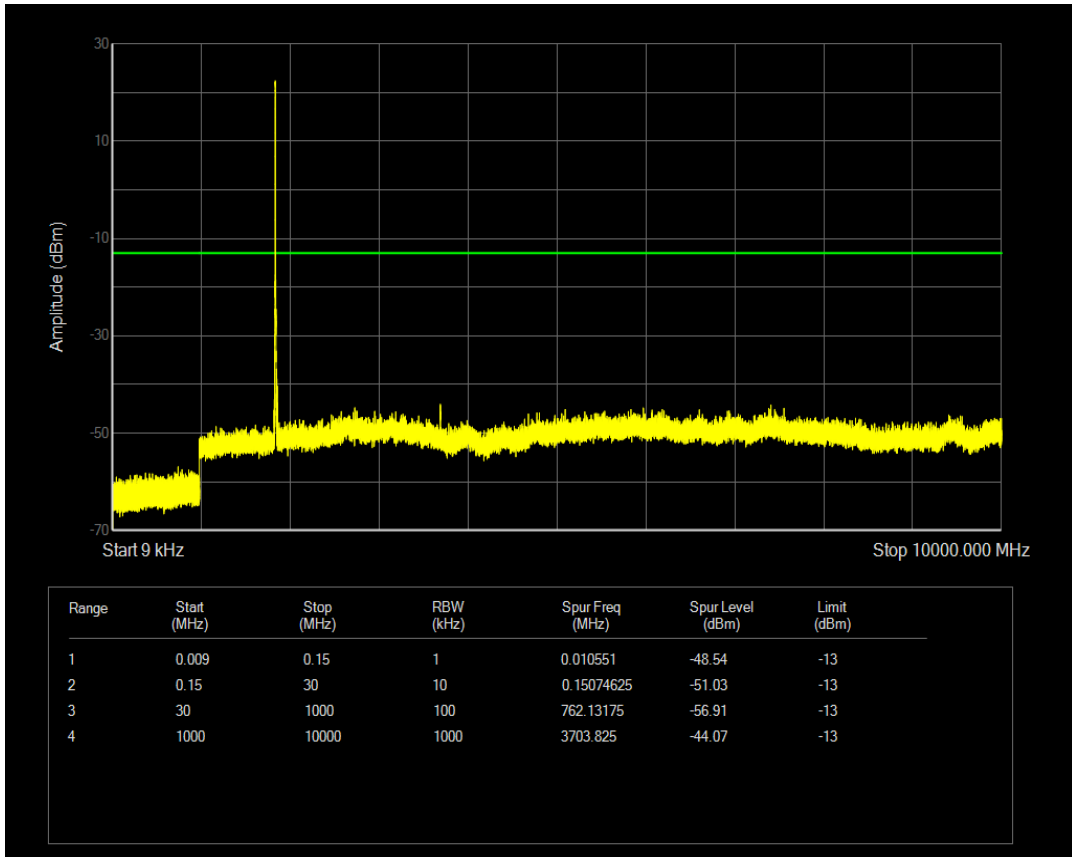

Band25 16QAM BW=20MHz Channel=26140 RB Size=100 Position=#0

Band25 16QAM BW=20MHz Channel=26365 RB Size=100 Position=#0

Band25 16QAM BW=20MHz Channel=26590 RB Size=100 Position=#0

Band25 16QAM BW=3MHz Channel=26055 RB Size=15 Position=#0