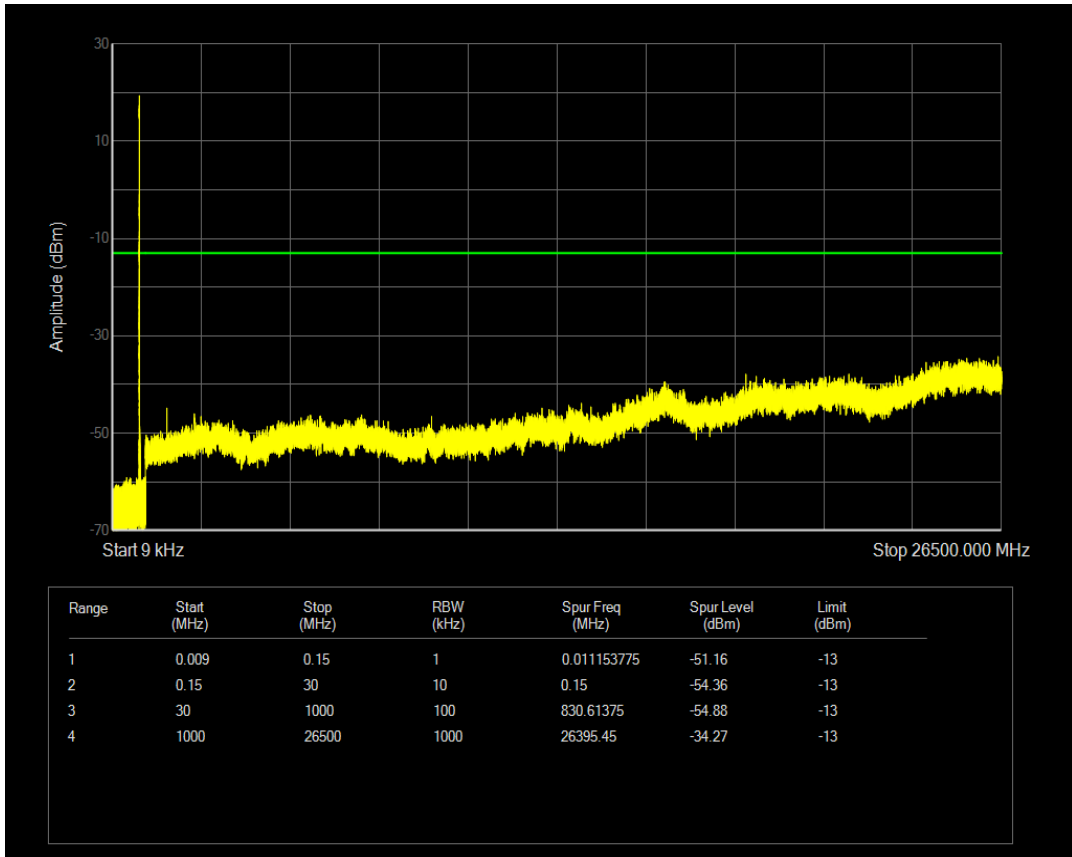

Band26(814-824) 16QAM BW=5MHz Channel=26740 RB Size=25 Position=#0

Band26(814-824) 16QAM BW=5MHz Channel=26765 RB Size=25 Position=#0

Band26(814-824) QPSK BW=1.4MHz Channel=26697 RB Size=6 Position=#0

Band26(814-824) QPSK BW=1.4MHz Channel=26740 RB Size=6 Position=#0