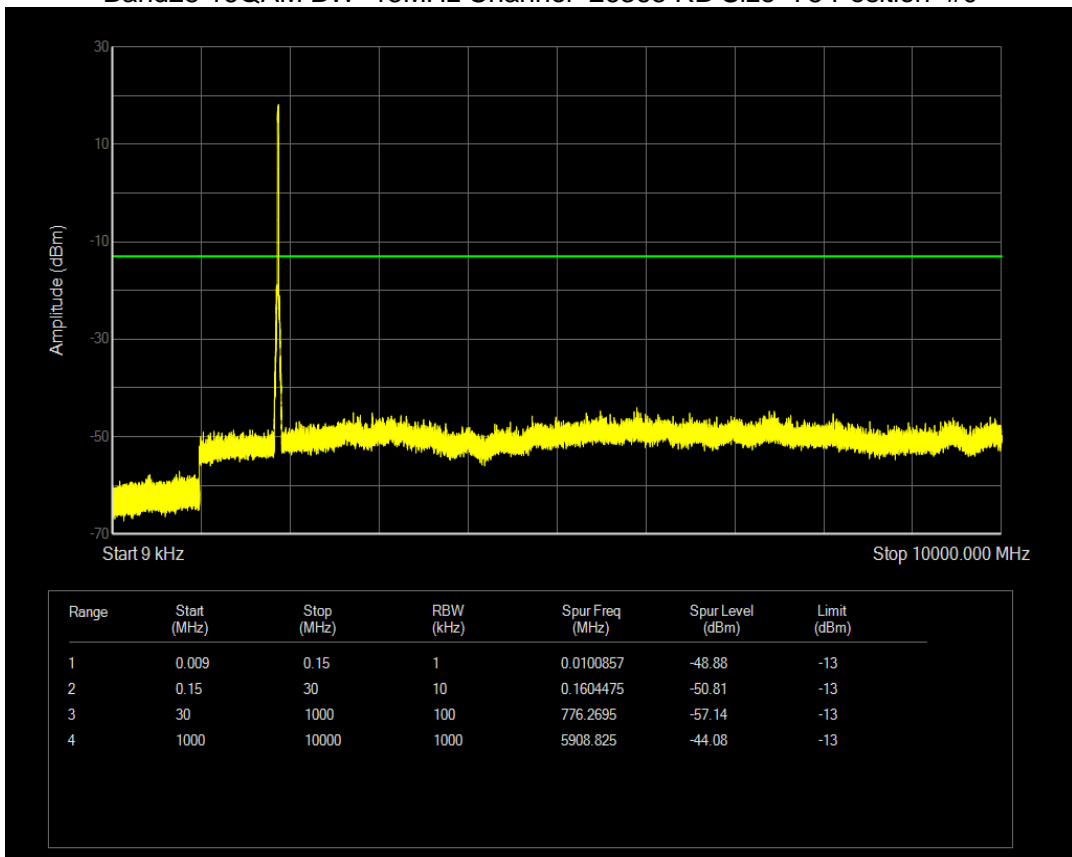

Band25 16QAM BW=15MHz Channel=26365 RB Size=75 Position=#0

Band25 16QAM BW=15MHz Channel=26615 RB Size=75 Position=#0