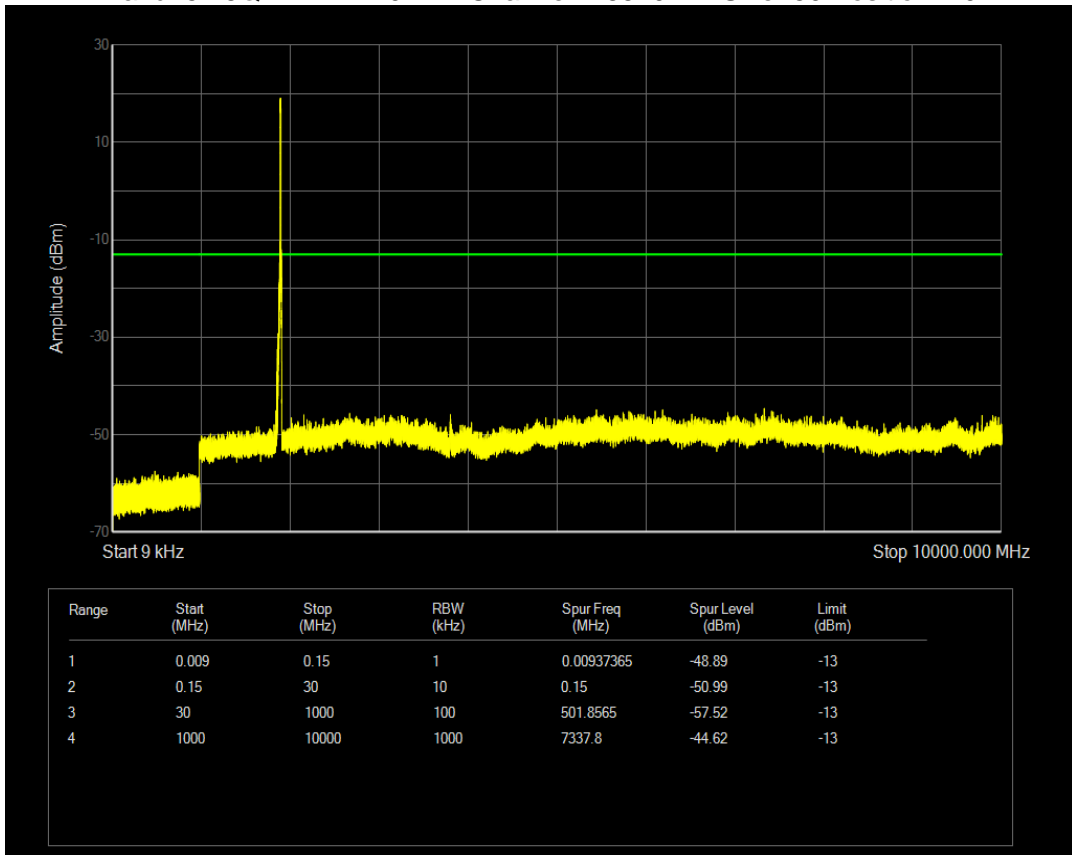

Band25 16QAM BW=10MHz Channel=26640 RB Size=50 Position=#0

Band25 16QAM BW=15MHz Channel=26115 RB Size=75 Position=#0