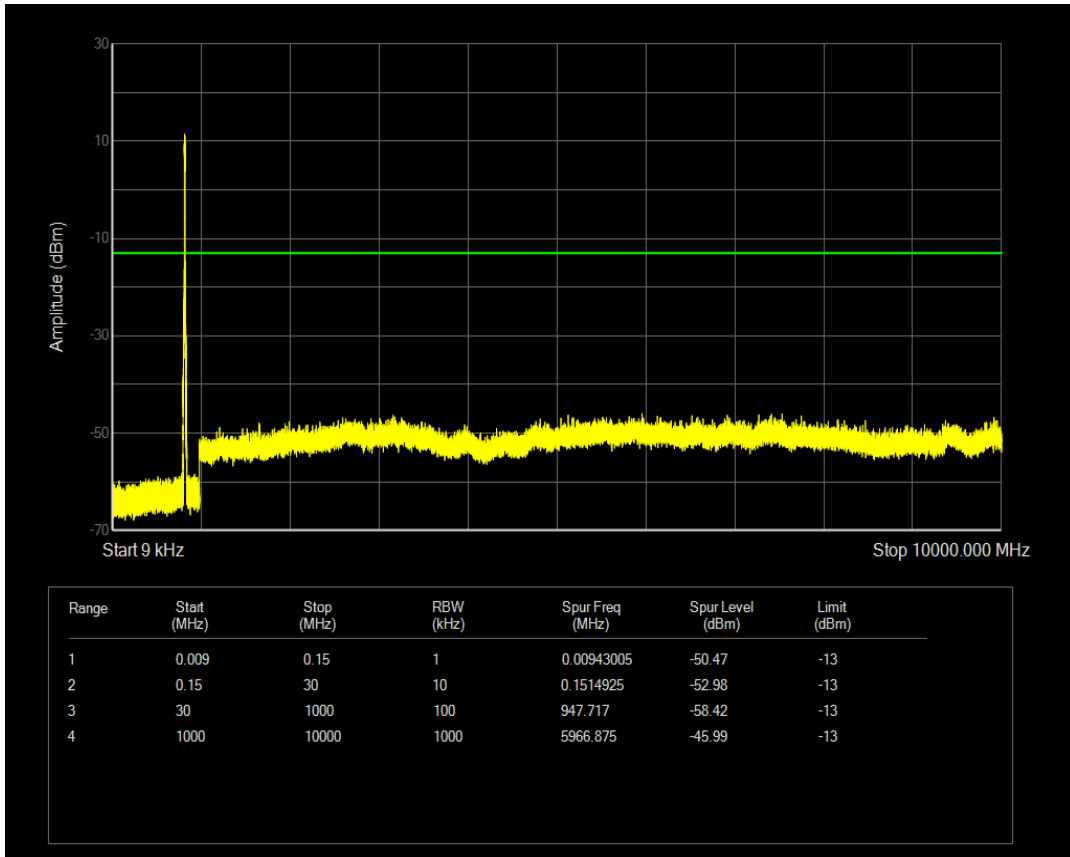

Band26(824-849) 16QAM BW=10MHz Channel=26915 RB Size=50 Position=#0

Band26(824-849) 16QAM BW=10MHz Channel=26990 RB Size=50 Position=#0