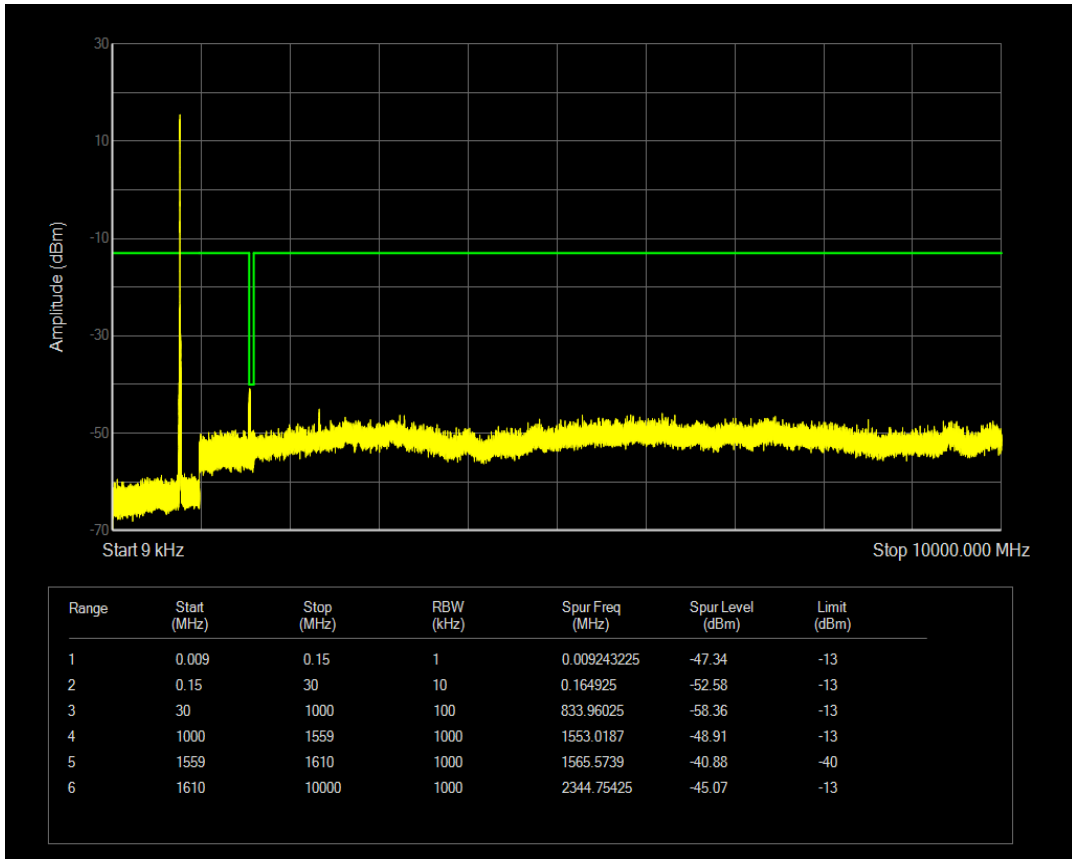

Band13 16QAM BW=5MHz Channel=23230 RB Size=25 Position=#0

Band13 16QAM BW=5MHz Channel=23255 RB Size=25 Position=#0