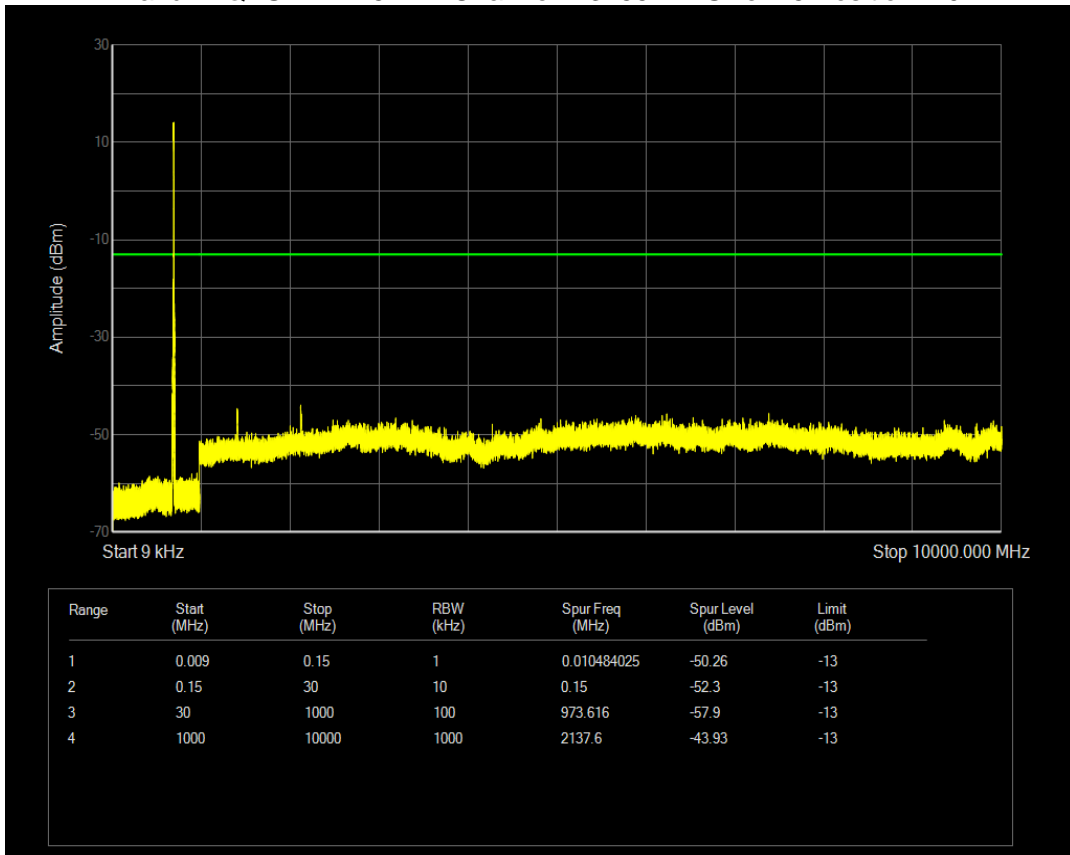

Band12 QPSK BW=5MHz Channel=23155 RB Size=25 Position=#0

Band13 16QAM BW=10MHz Channel=23230 RB Size=50 Position=#0