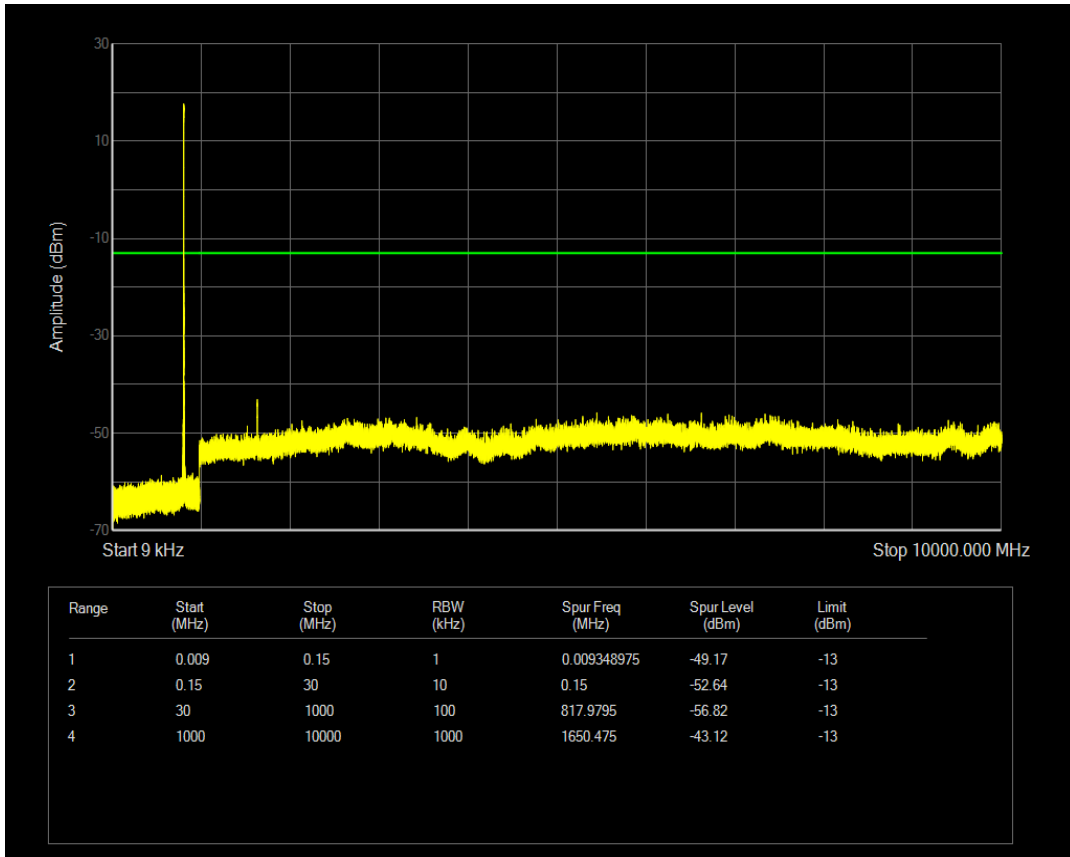

Band25 QPSK BW=5MHz Channel=26065 RB Size=25 Position=#0

Band25 QPSK BW=5MHz Channel=26365 RB Size=25 Position=#0

Band25 QPSK BW=5MHz Channel=26665 RB Size=25 Position=#0

Band26(824-849) 16QAM BW=1.4MHz Channel=26797 RB Size=6 Position=#0

Band26(824-849) 16QAM BW=1.4MHz Channel=26915 RB Size=6 Position=#0

Band26(824-849) 16QAM BW=1.4MHz Channel=27033 RB Size=6 Position=#0

Band26(824-849) 16QAM BW=10MHz Channel=26840 RB Size=50 Position=#0