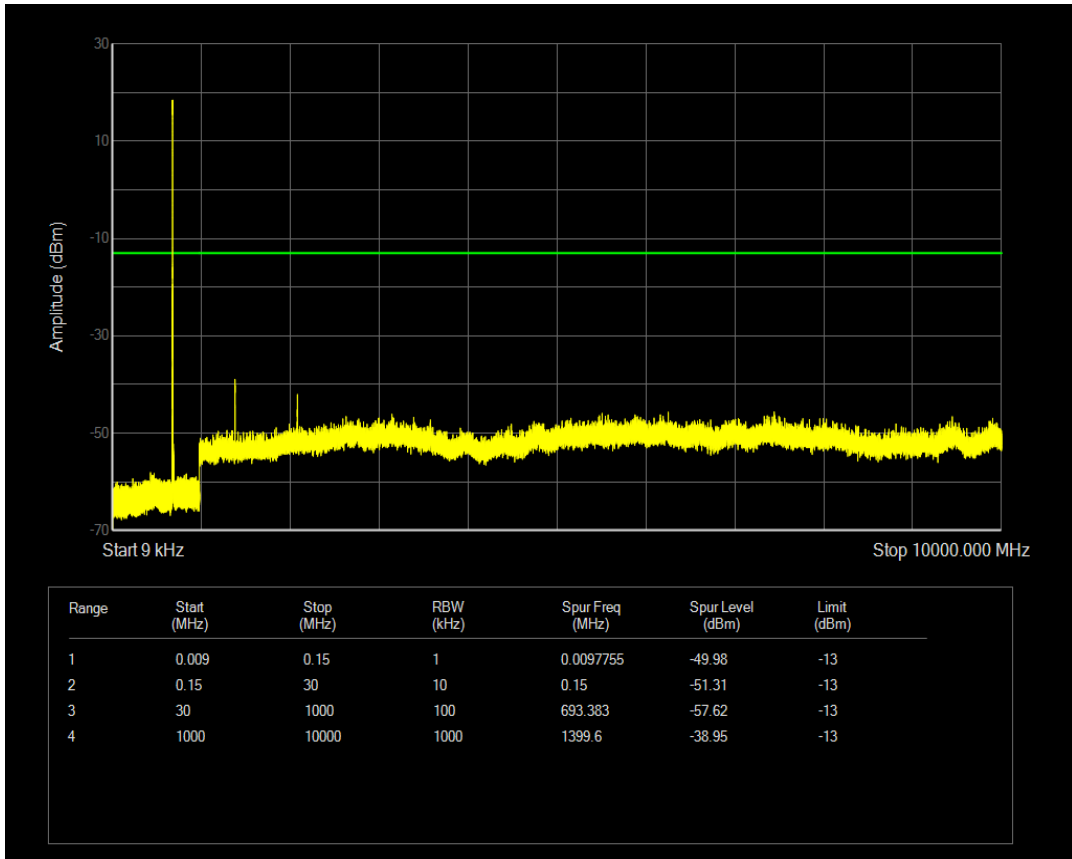

Band12 16QAM BW=5MHz Channel=23035 RB Size=25 Position=#0

Band12 16QAM BW=5MHz Channel=23095 RB Size=25 Position=#0

Band12 16QAM BW=5MHz Channel=23155 RB Size=25 Position=#0

Band12 QPSK BW=1.4MHz Channel=23017 RB Size=6 Position=#0

Band12 QPSK BW=1.4MHz Channel=23095 RB Size=6 Position=#0

Band12 QPSK BW=1.4MHz Channel=23173 RB Size=6 Position=#0

Band12 QPSK BW=10MHz Channel=23060 RB Size=50 Position=#0

Band12 QPSK BW=10MHz Channel=23095 RB Size=50 Position=#0