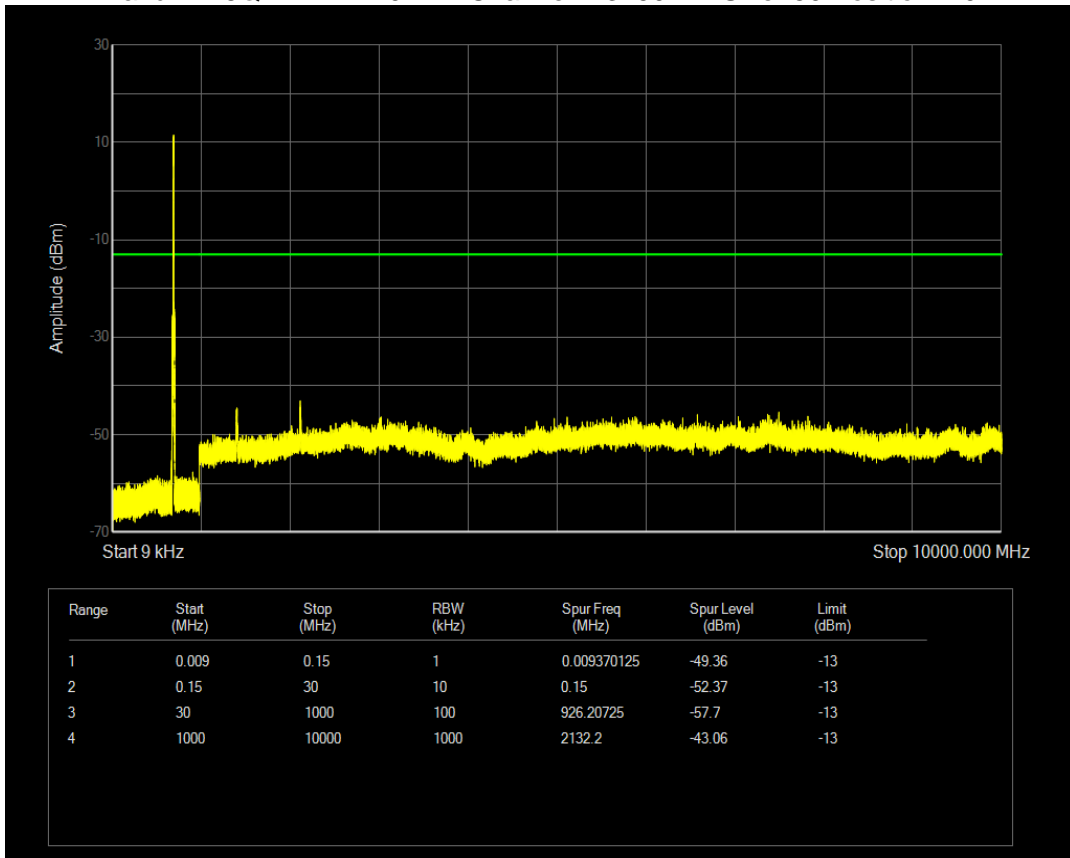

Band17 16QAM BW=10MHz Channel=23790 RB Size=50 Position=#0

Band17 16QAM BW=10MHz Channel=23800 RB Size=50 Position=#0