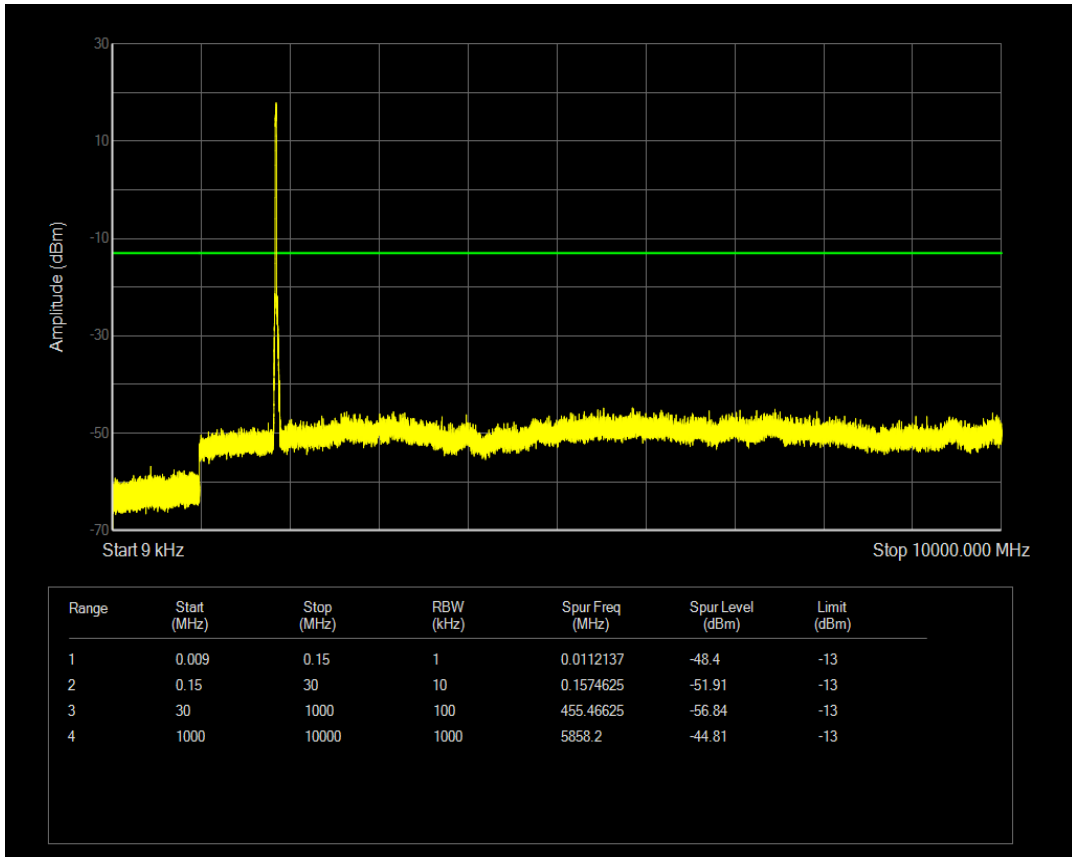

Band25 16QAM BW=15MHz Channel=26115 RB Size=75 Position=#0

Band25 16QAM BW=15MHz Channel=26365 RB Size=75 Position=#0