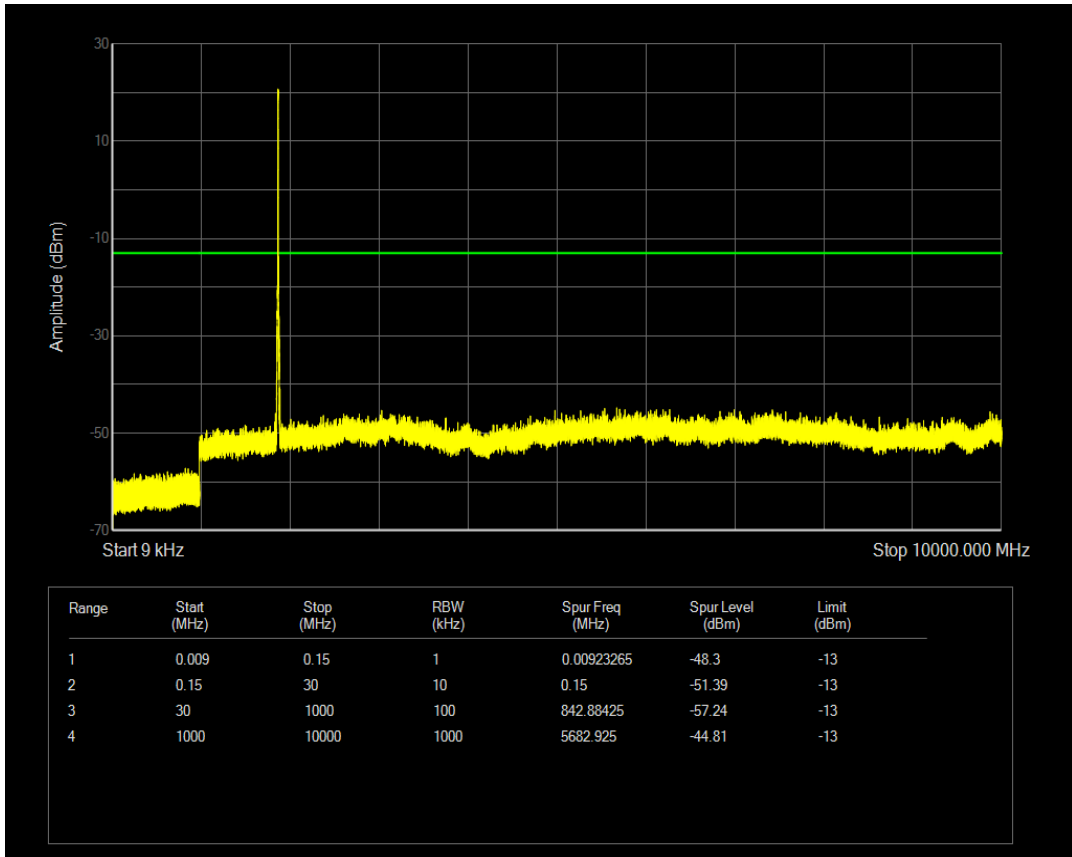

Band25 16QAM BW=3MHz Channel=26365 RB Size=15 Position=#0

Band25 16QAM BW=3MHz Channel=26675 RB Size=15 Position=#0

Band25 16QAM BW=5MHz Channel=26065 RB Size=25 Position=#0

Band25 16QAM BW=5MHz Channel=26365 RB Size=25 Position=#0