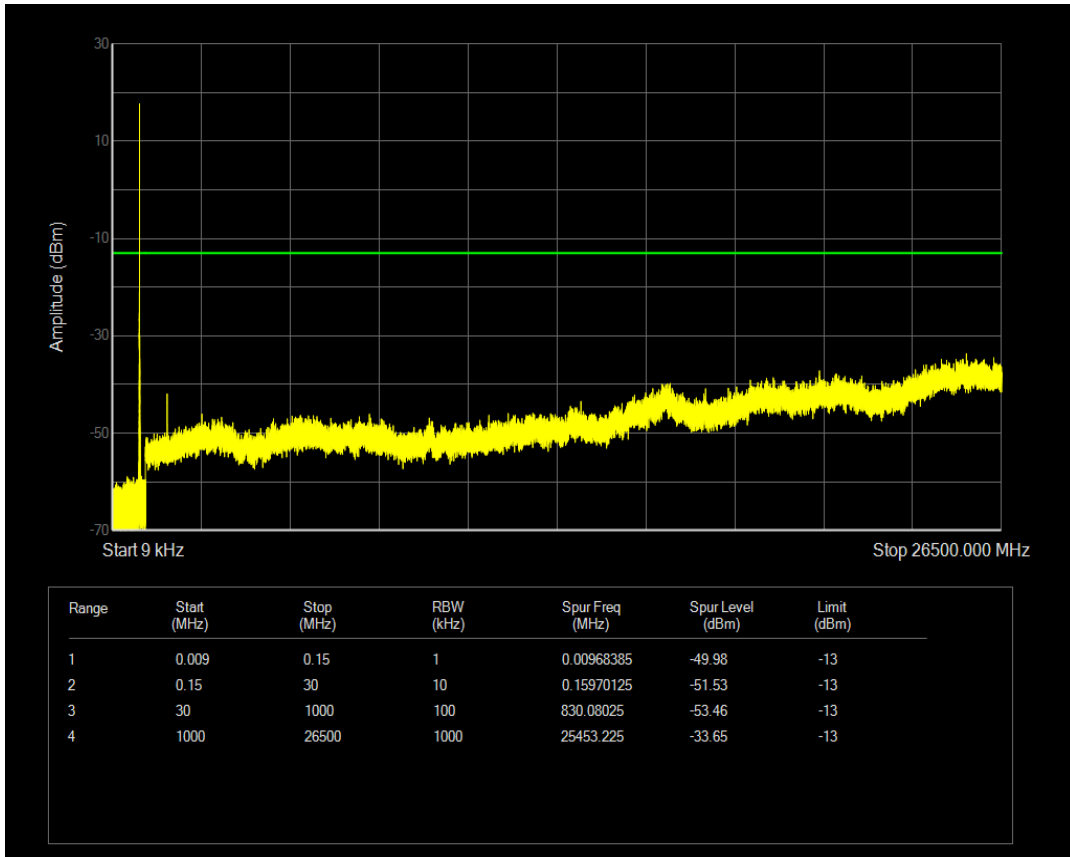

Band26(814-824) 16QAM BW=1.4MHz Channel=26783 RB Size=6 Position=#0

Band26(814-824) 16QAM BW=3MHz Channel=26705 RB Size=15 Position=#0