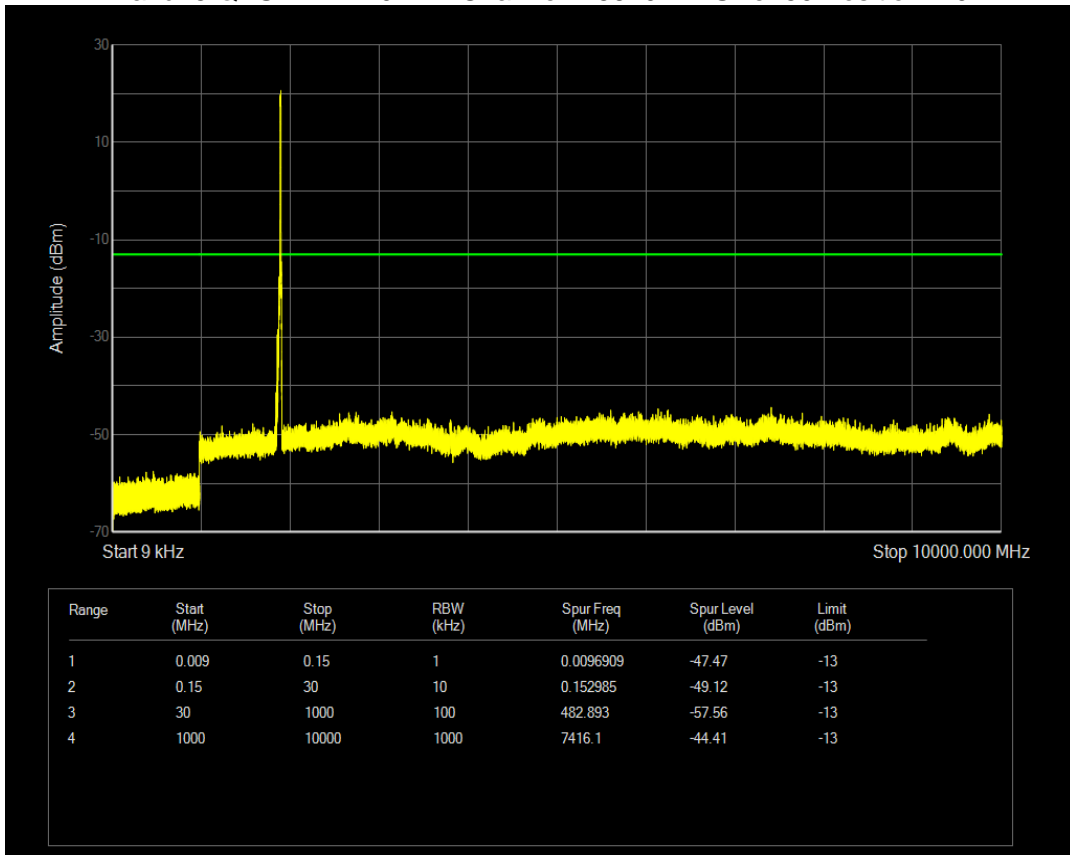

Band25 16QAM BW=5MHz Channel=26665 RB Size=25 Position=#0

Band25 QPSK BW=1.4MHz Channel=26047 RB Size=6 Position=#0

Band25 QPSK BW=1.4MHz Channel=26365 RB Size=6 Position=#0

Band25 QPSK BW=1.4MHz Channel=26683 RB Size=6 Position=#0

Band25 QPSK BW=10MHz Channel=26090 RB Size=50 Position=#0

Band25 QPSK BW=10MHz Channel=26365 RB Size=50 Position=#0

Band25 QPSK BW=10MHz Channel=26640 RB Size=50 Position=#0

Band25 QPSK BW=15MHz Channel=26115 RB Size=75 Position=#0