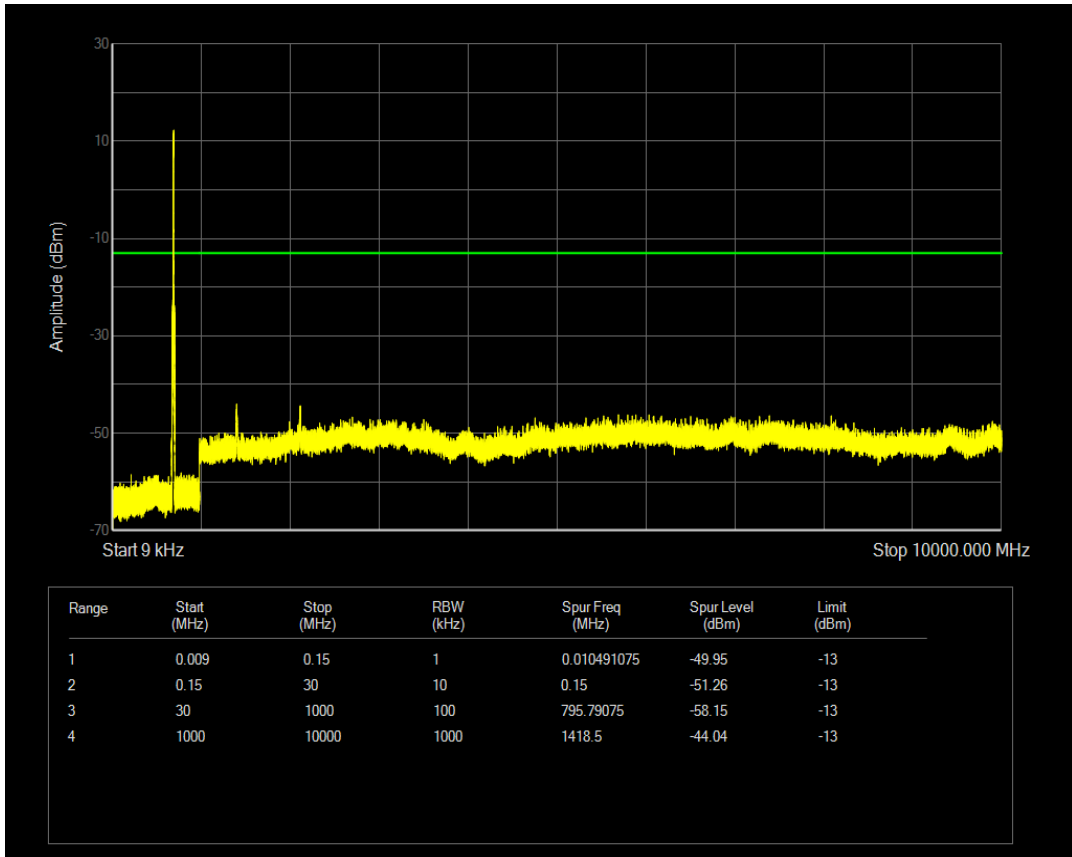

Band17 QPSK BW=10MHz Channel=23780 RB Size=50 Position=#0

Band17 QPSK BW=10MHz Channel=23790 RB Size=50 Position=#0