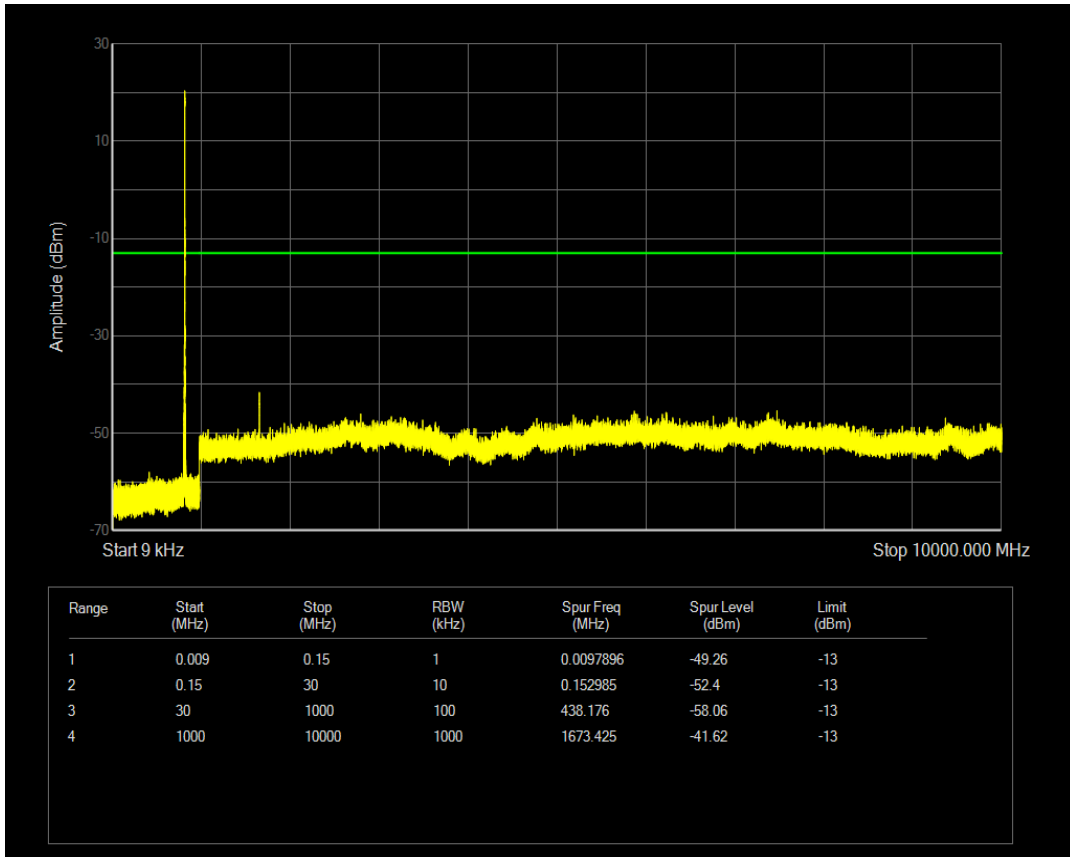

Band26(824-849) 16QAM BW=3MHz Channel=26915 RB Size=15 Position=#0

Band26(824-849) 16QAM BW=3MHz Channel=27025 RB Size=15 Position=#0

Band26(824-849) 16QAM BW=5MHz Channel=26815 RB Size=25 Position=#0

Band26(824-849) 16QAM BW=5MHz Channel=26915 RB Size=25 Position=#0

Band26(824-849) 16QAM BW=5MHz Channel=27015 RB Size=25 Position=#0

Band26(824-849) QPSK BW=1.4MHz Channel=26797 RB Size=6 Position=#0

Band26(824-849) QPSK BW=1.4MHz Channel=26915 RB Size=6 Position=#0

Band26(824-849) QPSK BW=1.4MHz Channel=27033 RB Size=6 Position=#0