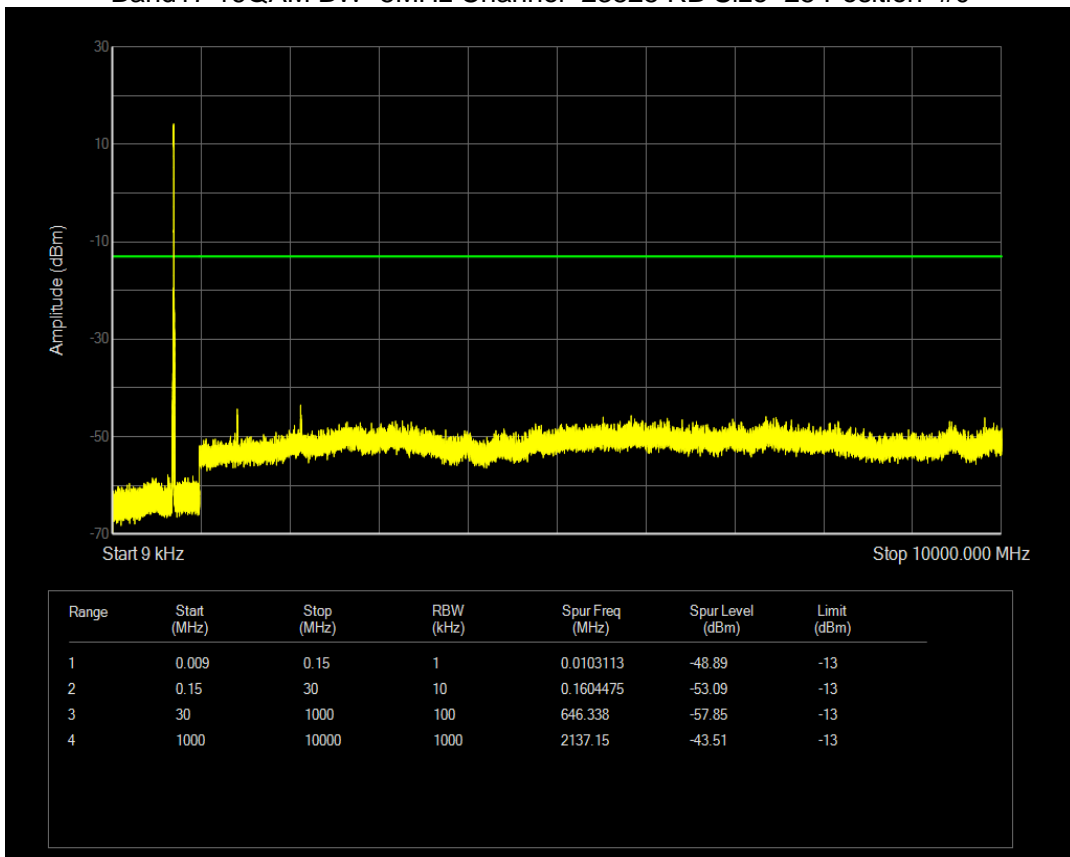

Band17 16QAM BW=5MHz Channel=23825 RB Size=25 Position=#0

Band17 QPSK BW=10MHz Channel=23780 RB Size=50 Position=#0