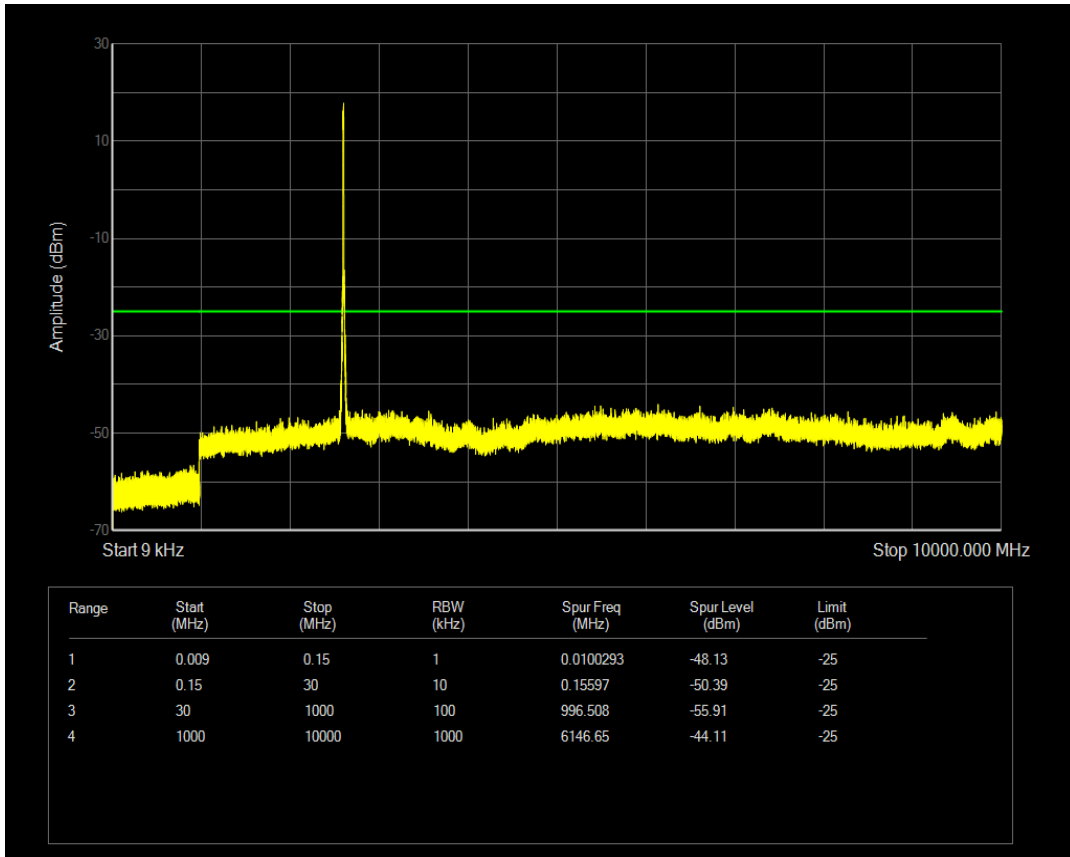

Band38 16QAM BW=15MHz Channel=38175 RB Size=75 Position=#0

Band38 16QAM BW=20MHz Channel=37850 RB Size=100 Position=#0

Band38 16QAM BW=20MHz Channel=38000 RB Size=100 Position=#0

Band38 16QAM BW=20MHz Channel=38150 RB Size=100 Position=#0

Band38 16QAM BW=5MHz Channel=37775 RB Size=25 Position=#0

Band38 16QAM BW=5MHz Channel=38000 RB Size=25 Position=#0

Band38 16QAM BW=5MHz Channel=38225 RB Size=25 Position=#0

Band38 QPSK BW=10MHz Channel=37800 RB Size=50 Position=#0

Band38 QPSK BW=10MHz Channel=38000 RB Size=50 Position=#0

Band38 QPSK BW=10MHz Channel=38200 RB Size=50 Position=#0

Band38 QPSK BW=15MHz Channel=37825 RB Size=75 Position=#0

Band38 QPSK BW=15MHz Channel=38000 RB Size=75 Position=#0