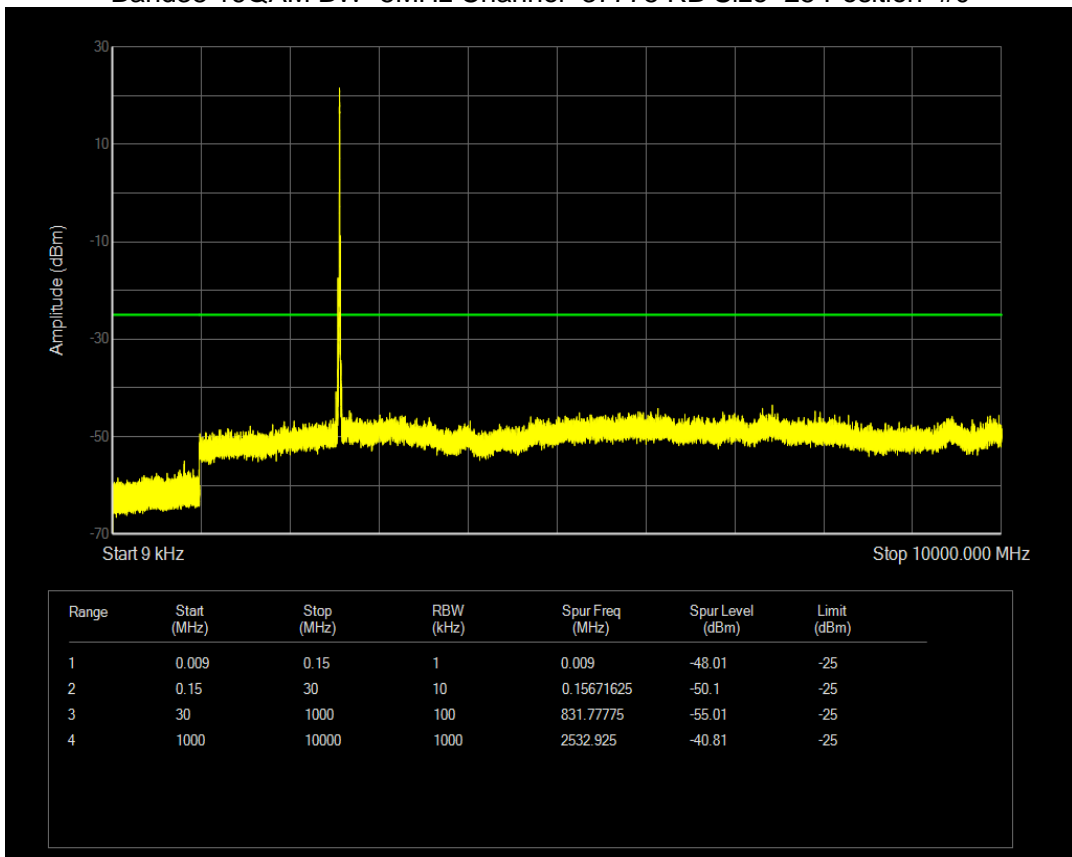

Band38 16QAM BW=15MHz Channel=38175 RB Size=75 Position=#0

Band38 16QAM BW=20MHz Channel=37850 RB Size=100 Position=#0

Band38 16QAM BW=20MHz Channel=38000 RB Size=100 Position=#0

Band38 16QAM BW=20MHz Channel=38150 RB Size=100 Position=#0

Band38 16QAM BW=5MHz Channel=37775 RB Size=25 Position=#0

Band38 16QAM BW=5MHz Channel=38000 RB Size=25 Position=#0

Band38 16QAM BW=5MHz Channel=38225 RB Size=25 Position=#0

Band38 QPSK BW=10MHz Channel=37800 RB Size=50 Position=#0