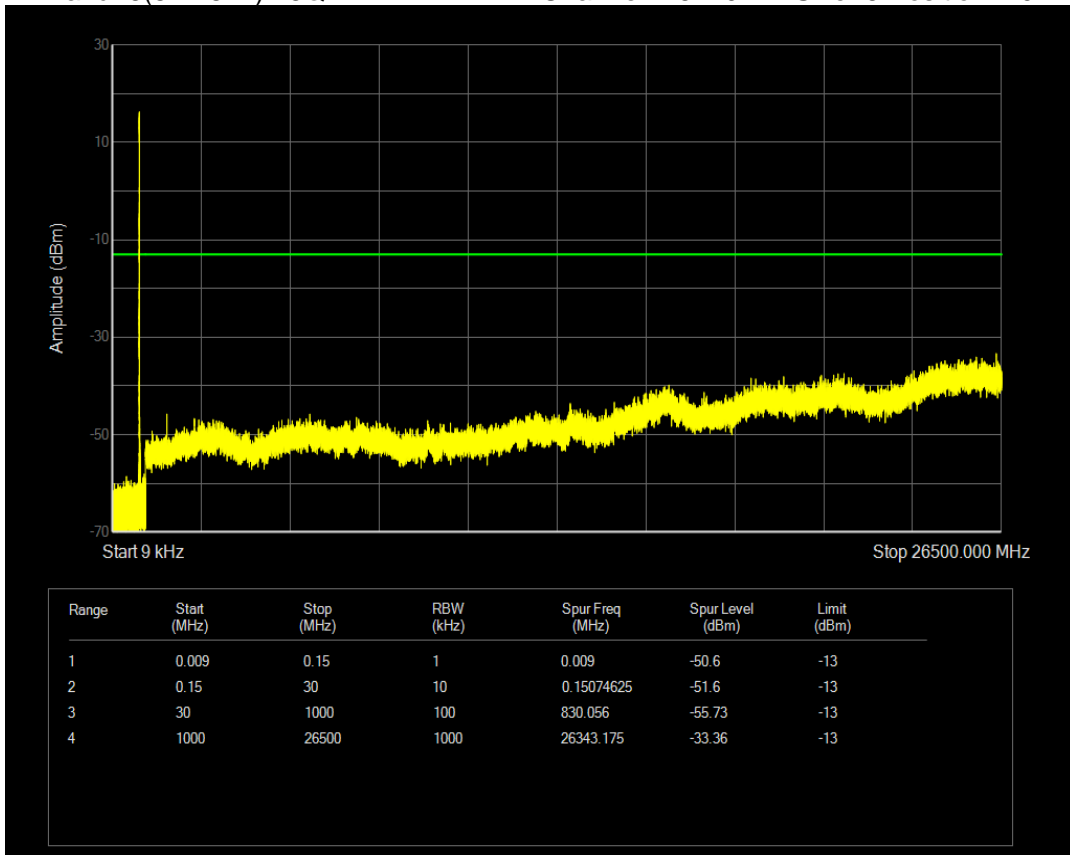

Band26(814-824) 16QAM BW=1.4MHz Channel=26740 RB Size=6 Position=#0

Band26(814-824) 16QAM BW=1.4MHz Channel=26783 RB Size=6 Position=#0