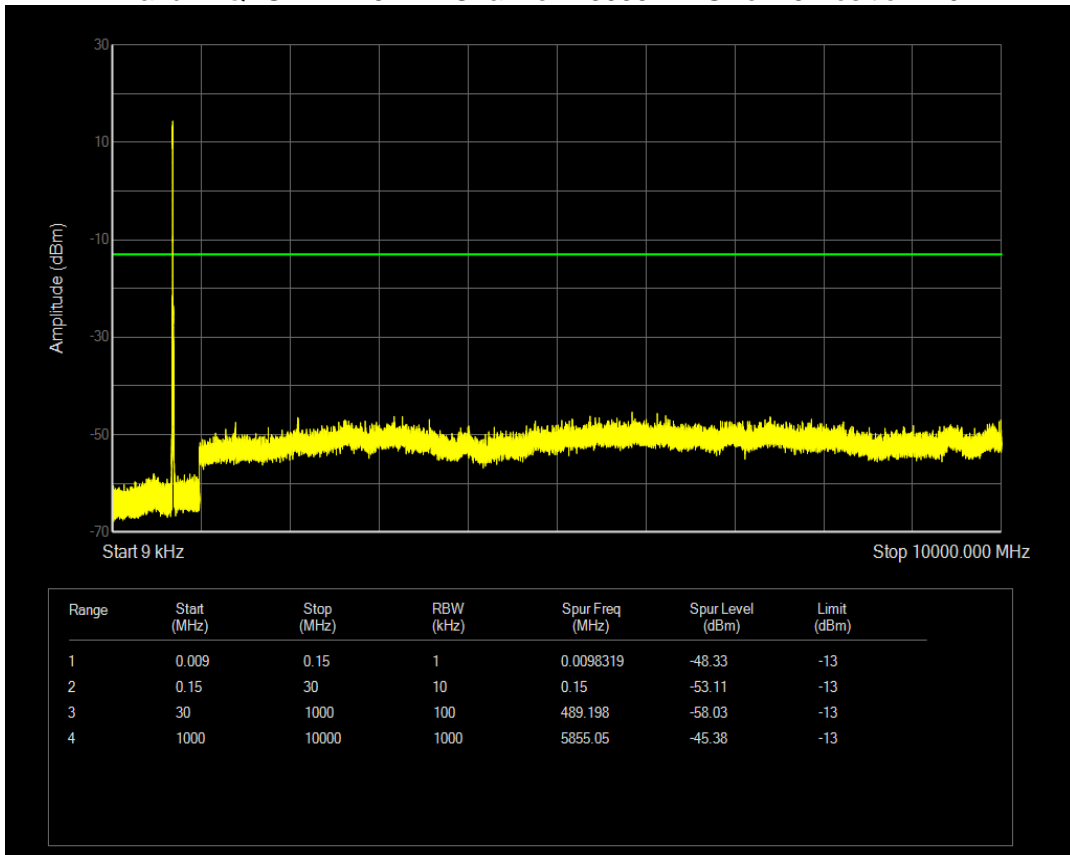

Band12 QPSK BW=5MHz Channel=23035 RB Size=25 Position=#0

Band12 QPSK BW=5MHz Channel=23095 RB Size=25 Position=#0