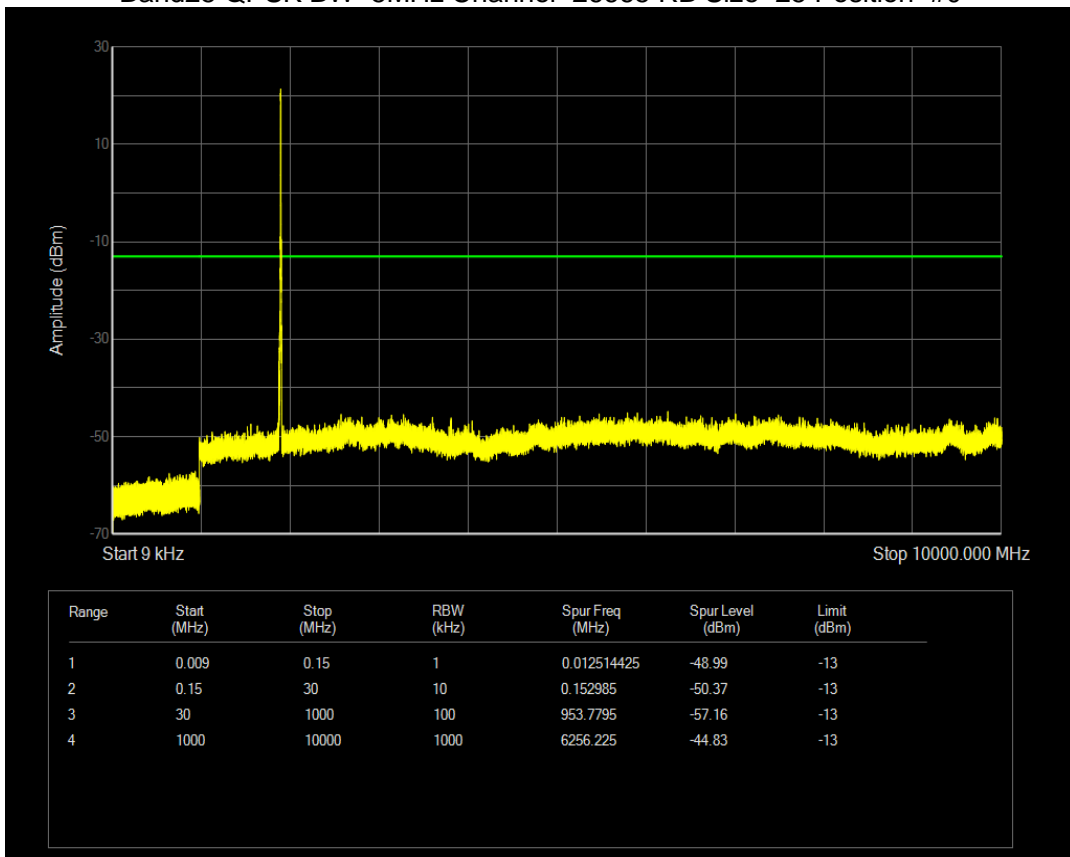

Band25 QPSK BW=5MHz Channel=26665 RB Size=25 Position=#0

Band26(824-849) 16QAM BW=1.4MHz Channel=26797 RB Size=6 Position=#0