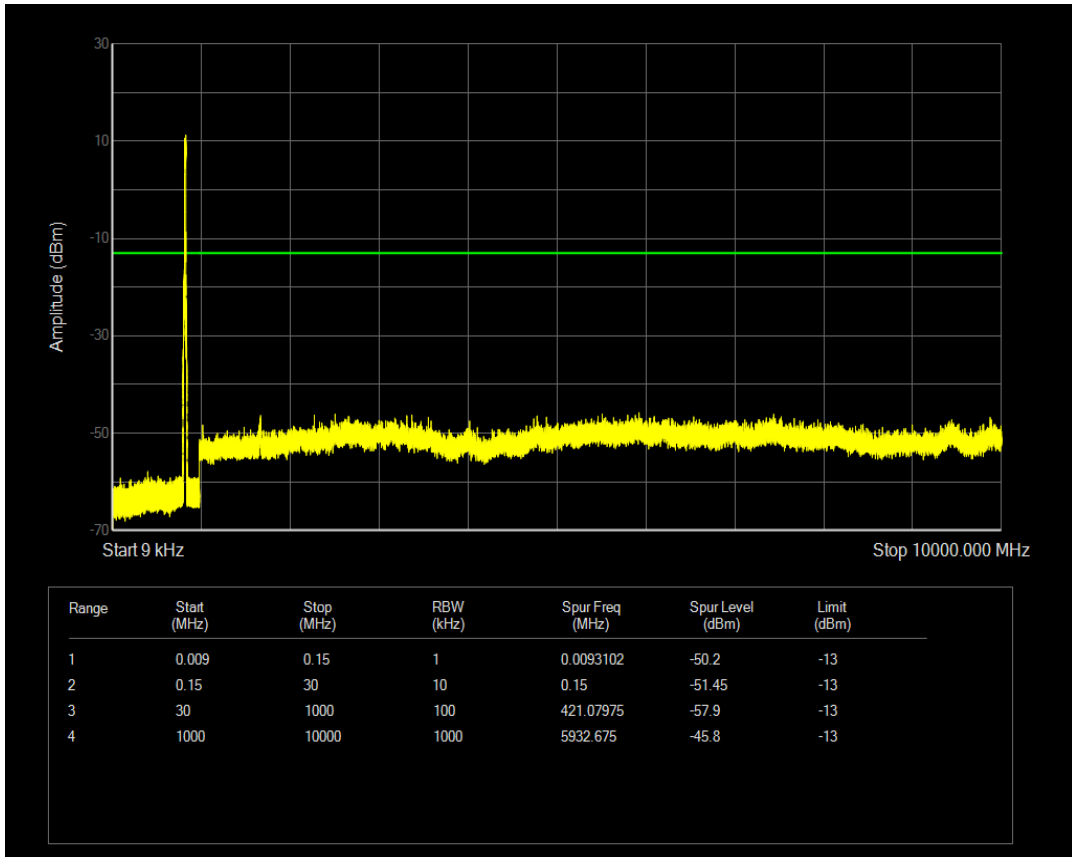

Band26(824-849) 16QAM BW=15MHz Channel=26965 RB Size=75 Position=#0

Band26(824-849) 16QAM BW=3MHz Channel=26805 RB Size=15 Position=#0