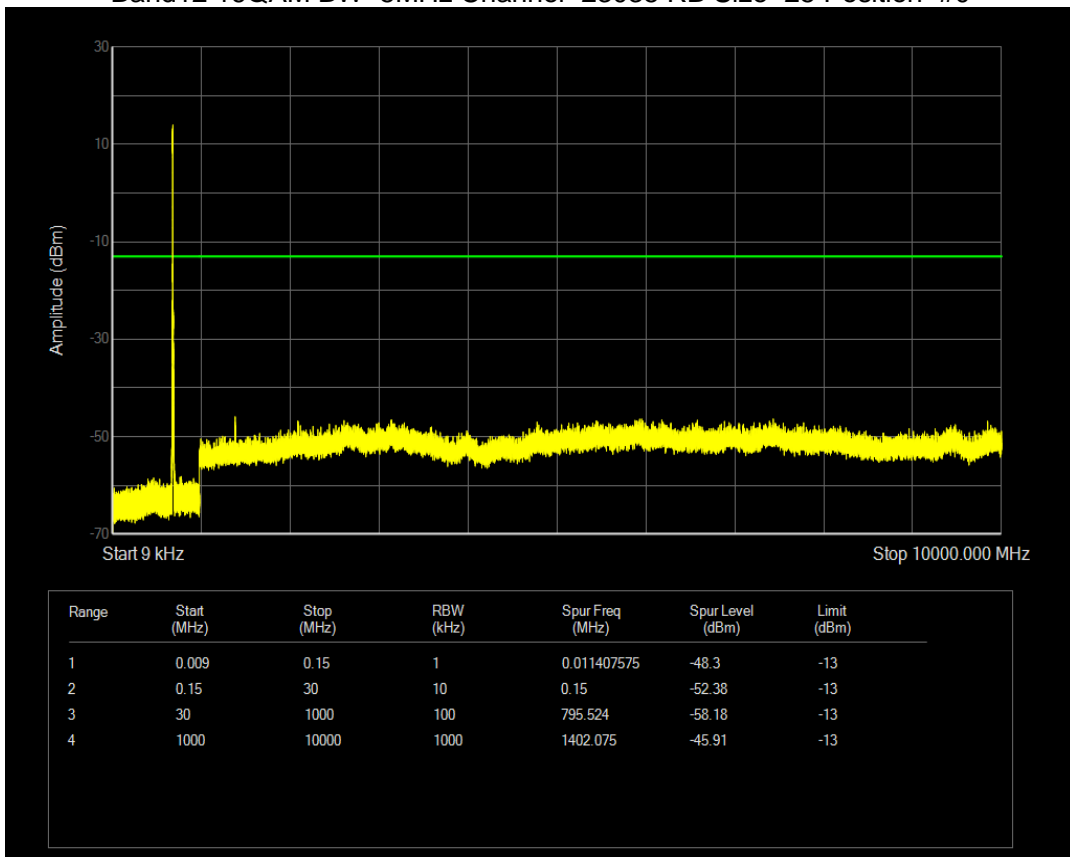

Band12 16QAM BW=5MHz Channel=23035 RB Size=25 Position=#0

Band12 16QAM BW=5MHz Channel=23095 RB Size=25 Position=#0

Band12 16QAM BW=5MHz Channel=23155 RB Size=25 Position=#0

Band12 QPSK BW=1.4MHz Channel=23017 RB Size=6 Position=#0

Band12 QPSK BW=1.4MHz Channel=23095 RB Size=6 Position=#0

Band12 QPSK BW=1.4MHz Channel=23173 RB Size=6 Position=#0

Band12 QPSK BW=10MHz Channel=23060 RB Size=50 Position=#0

Band12 QPSK BW=10MHz Channel=23095 RB Size=50 Position=#0