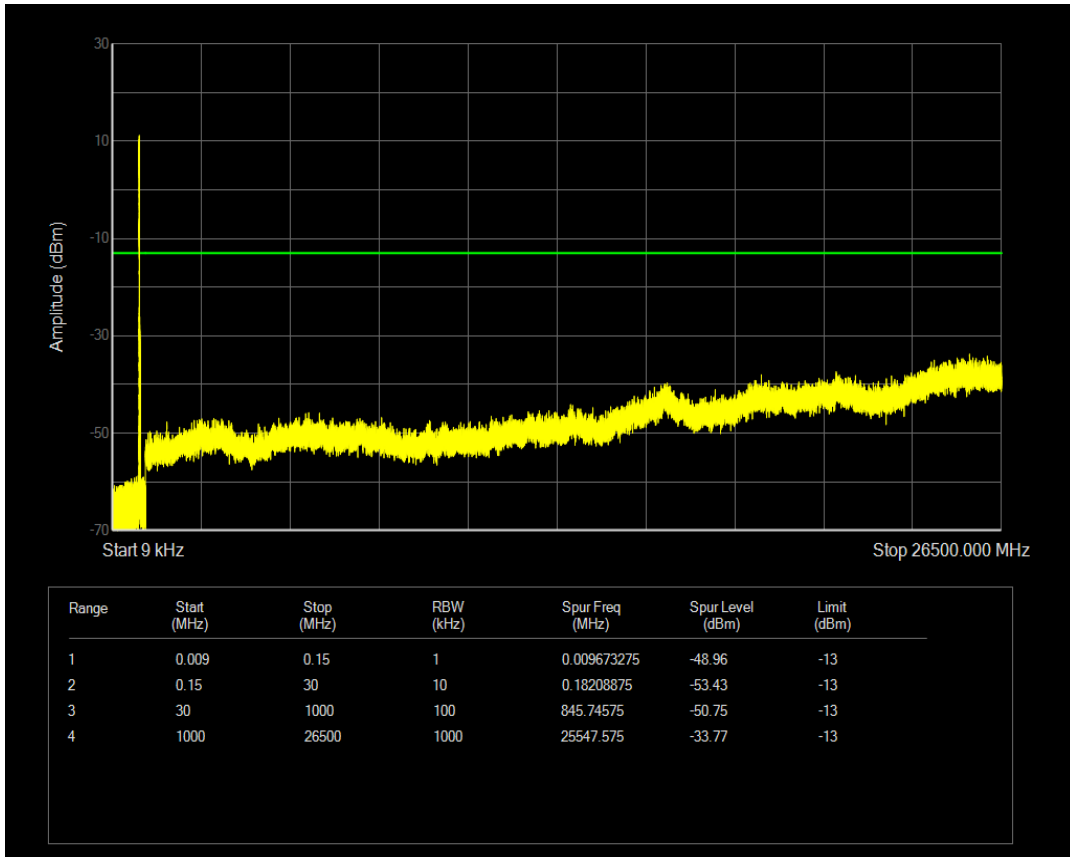

Band26(814-824) 16QAM BW=3MHz Channel=26705 RB Size=15 Position=#0

Band26(814-824) 16QAM BW=3MHz Channel=26740 RB Size=15 Position=#0

Band26(814-824) 16QAM BW=3MHz Channel=26775 RB Size=15 Position=#0

Band26(814-824) 16QAM BW=5MHz Channel=26715 RB Size=25 Position=#0

Band26(814-824) 16QAM BW=5MHz Channel=26740 RB Size=25 Position=#0

Band26(814-824) 16QAM BW=5MHz Channel=26765 RB Size=25 Position=#0

Band26(814-824) QPSK BW=1.4MHz Channel=26697 RB Size=6 Position=#0

Band26(814-824) QPSK BW=1.4MHz Channel=26740 RB Size=6 Position=#0