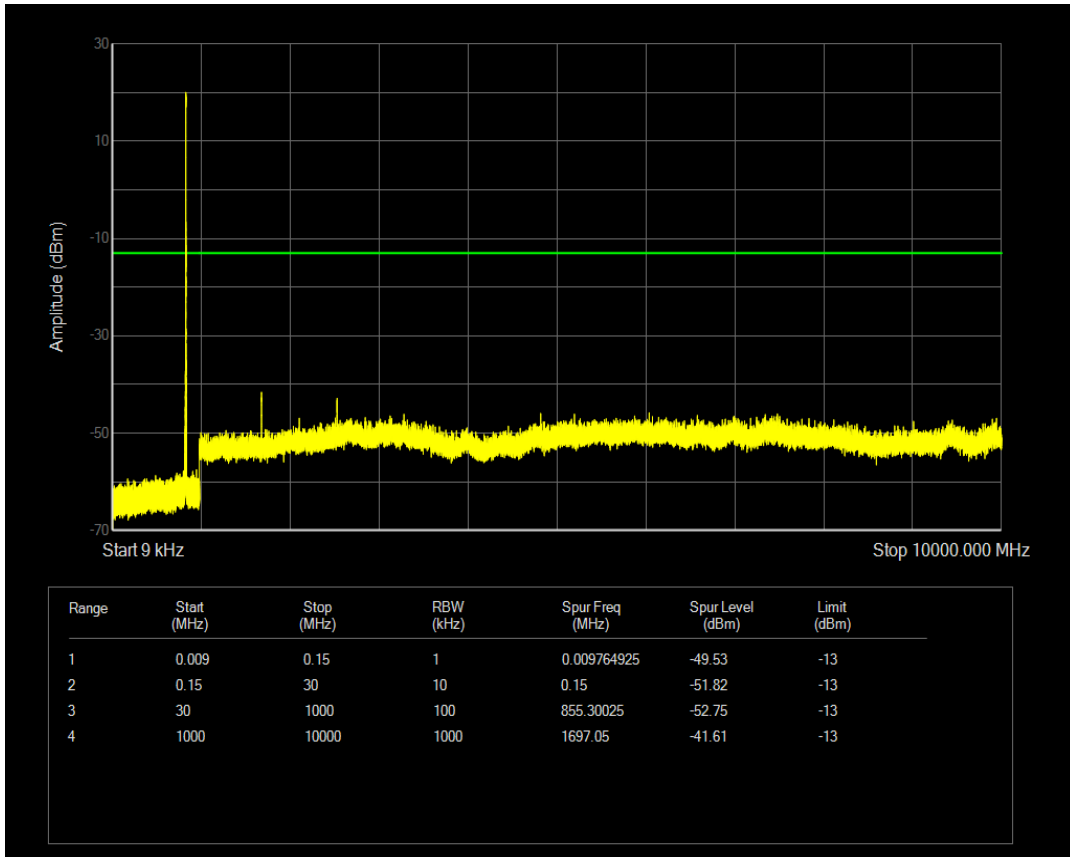

Band26(824-849) 16QAM BW=1.4MHz Channel=27033 RB Size=6 Position=#0

Band26(824-849) 16QAM BW=10MHz Channel=26840 RB Size=50 Position=#0