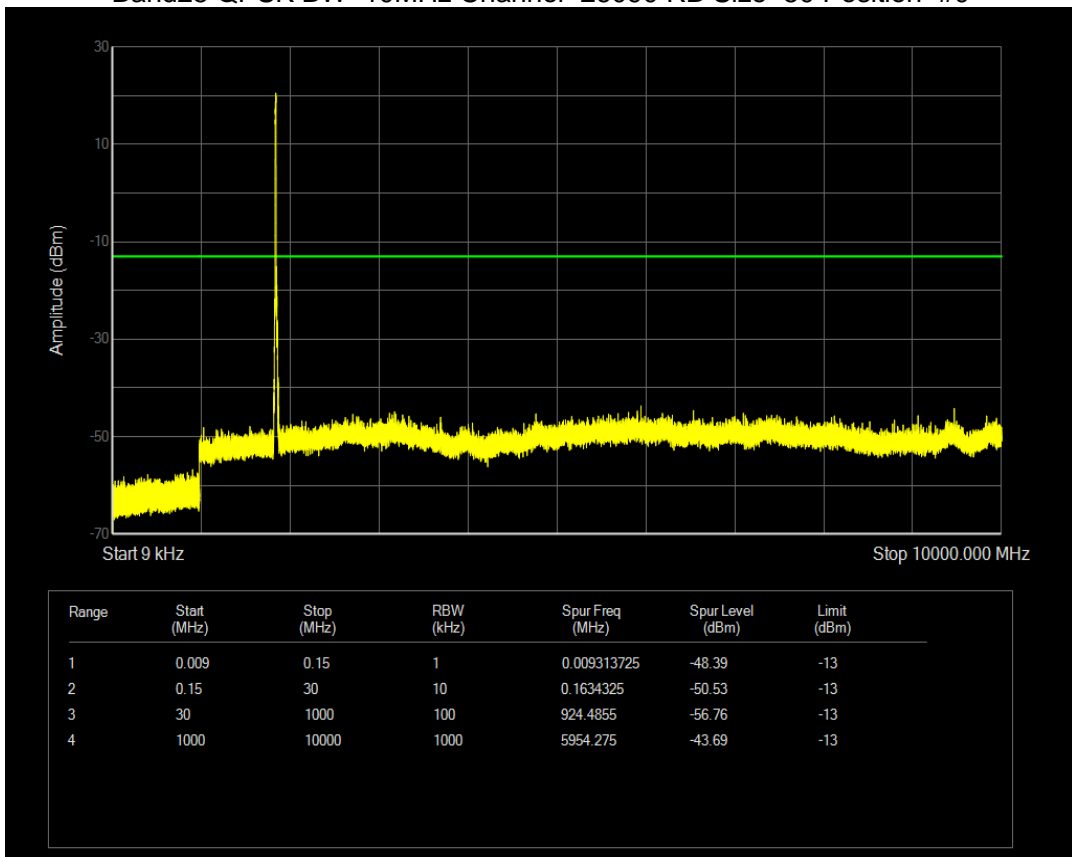

Band25 16QAM BW=5MHz Channel=26665 RB Size=25 Position=#0

Band25 QPSK BW=1.4MHz Channel=26047 RB Size=6 Position=#0

Band25 QPSK BW=1.4MHz Channel=26365 RB Size=6 Position=#0

Band25 QPSK BW=1.4MHz Channel=26683 RB Size=6 Position=#0

Band25 QPSK BW=10MHz Channel=26090 RB Size=50 Position=#0

Band25 QPSK BW=10MHz Channel=26365 RB Size=50 Position=#0

Band25 QPSK BW=10MHz Channel=26640 RB Size=50 Position=#0

Band25 QPSK BW=15MHz Channel=26115 RB Size=75 Position=#0