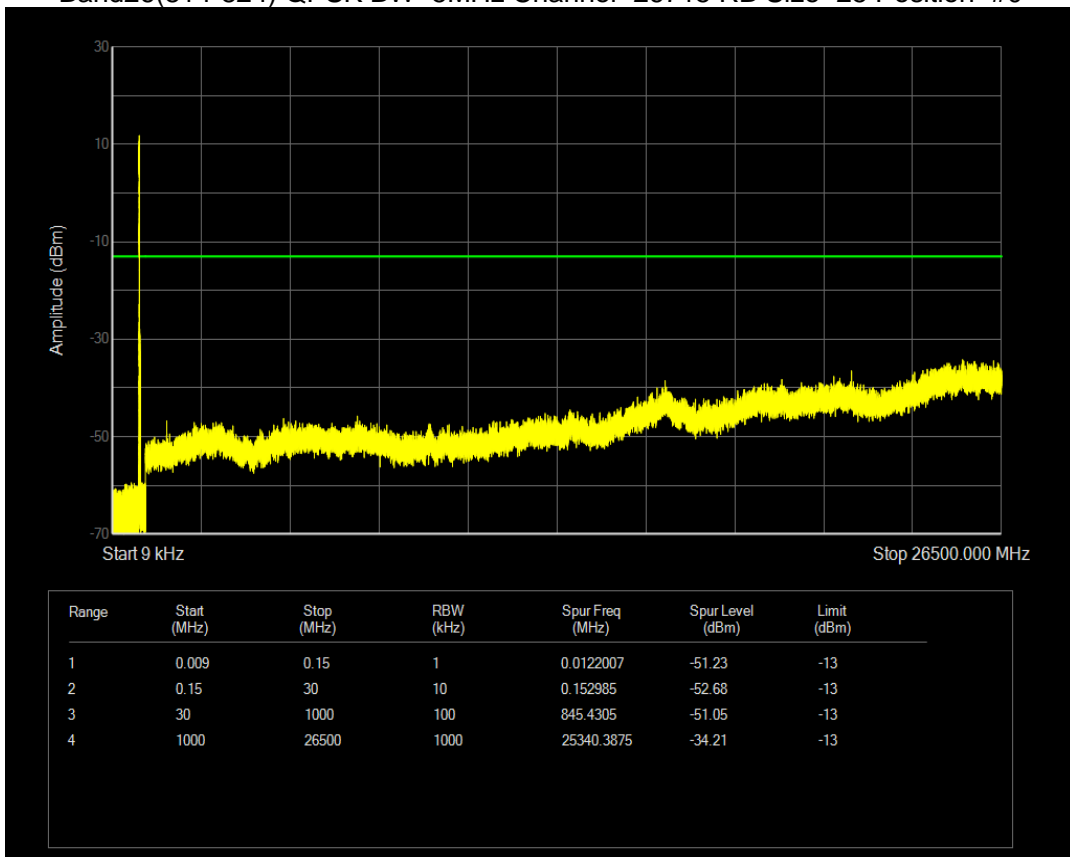

Band26(814-824) QPSK BW=5MHz Channel=26715 RB Size=25 Position=#0

Band26(814-824) QPSK BW=5MHz Channel=26740 RB Size=25 Position=#0