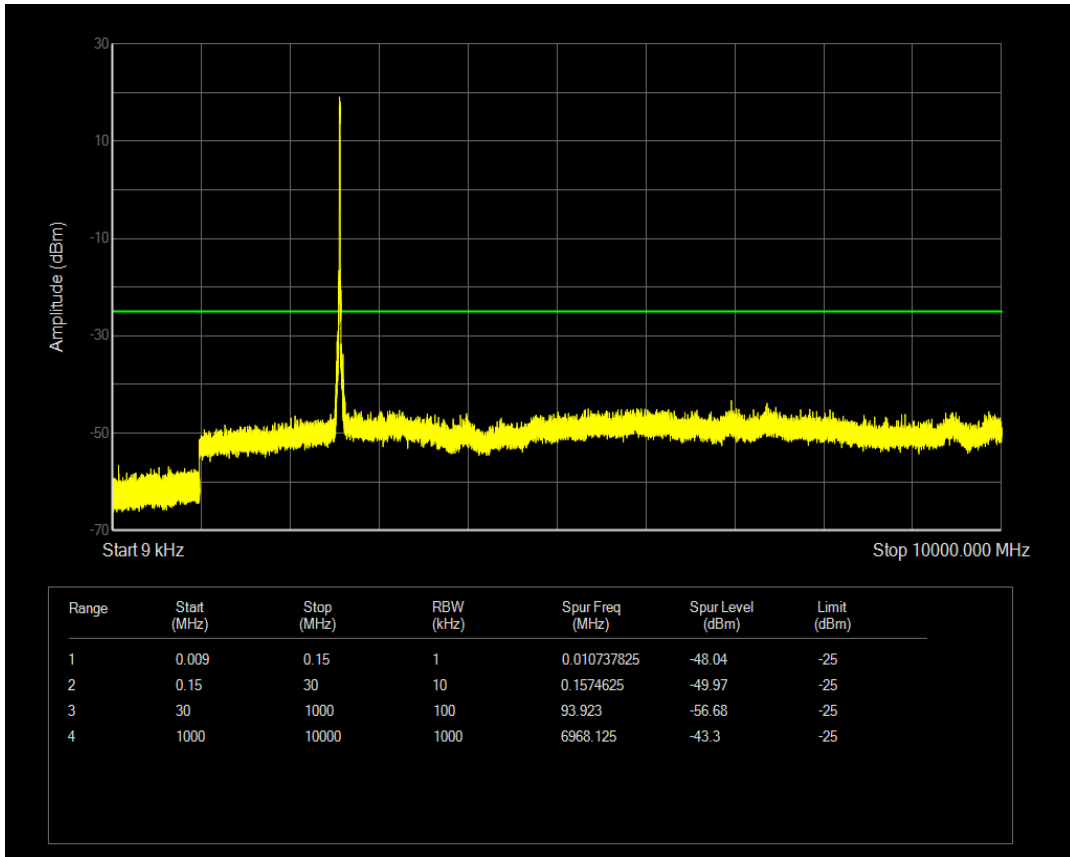

Band38 16QAM BW=15MHz Channel=38175 RB Size=75 Position=#0

Band38 16QAM BW=20MHz Channel=37850 RB Size=100 Position=#0

Band38 16QAM BW=20MHz Channel=38000 RB Size=100 Position=#0

Band38 16QAM BW=20MHz Channel=38150 RB Size=100 Position=#0

Band38 16QAM BW=5MHz Channel=37775 RB Size=25 Position=#0

Band38 16QAM BW=5MHz Channel=38000 RB Size=25 Position=#0

Band38 16QAM BW=5MHz Channel=38225 RB Size=25 Position=#0

Band38 QPSK BW=10MHz Channel=37800 RB Size=50 Position=#0

Band38 QPSK BW=10MHz Channel=38000 RB Size=50 Position=#0

Band38 QPSK BW=10MHz Channel=38200 RB Size=50 Position=#0

Band38 QPSK BW=15MHz Channel=37825 RB Size=75 Position=#0

Band38 QPSK BW=15MHz Channel=38000 RB Size=75 Position=#0