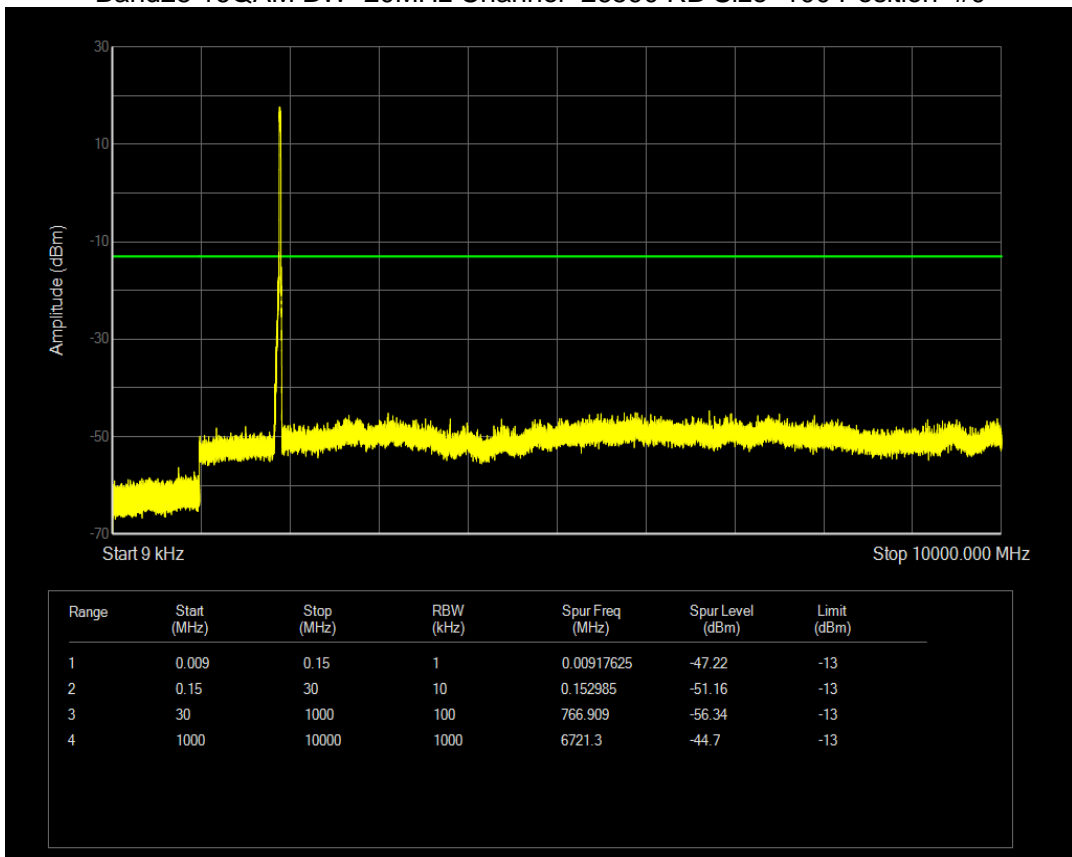

Band25 16QAM BW=10MHz Channel=26640 RB Size=50 Position=#0

Band25 16QAM BW=15MHz Channel=26115 RB Size=75 Position=#0

Band25 16QAM BW=15MHz Channel=26365 RB Size=75 Position=#0

Band25 16QAM BW=15MHz Channel=26615 RB Size=75 Position=#0

Band25 16QAM BW=20MHz Channel=26140 RB Size=100 Position=#0

Band25 16QAM BW=20MHz Channel=26365 RB Size=100 Position=#0

Band25 16QAM BW=20MHz Channel=26590 RB Size=100 Position=#0

Band25 16QAM BW=3MHz Channel=26055 RB Size=15 Position=#0