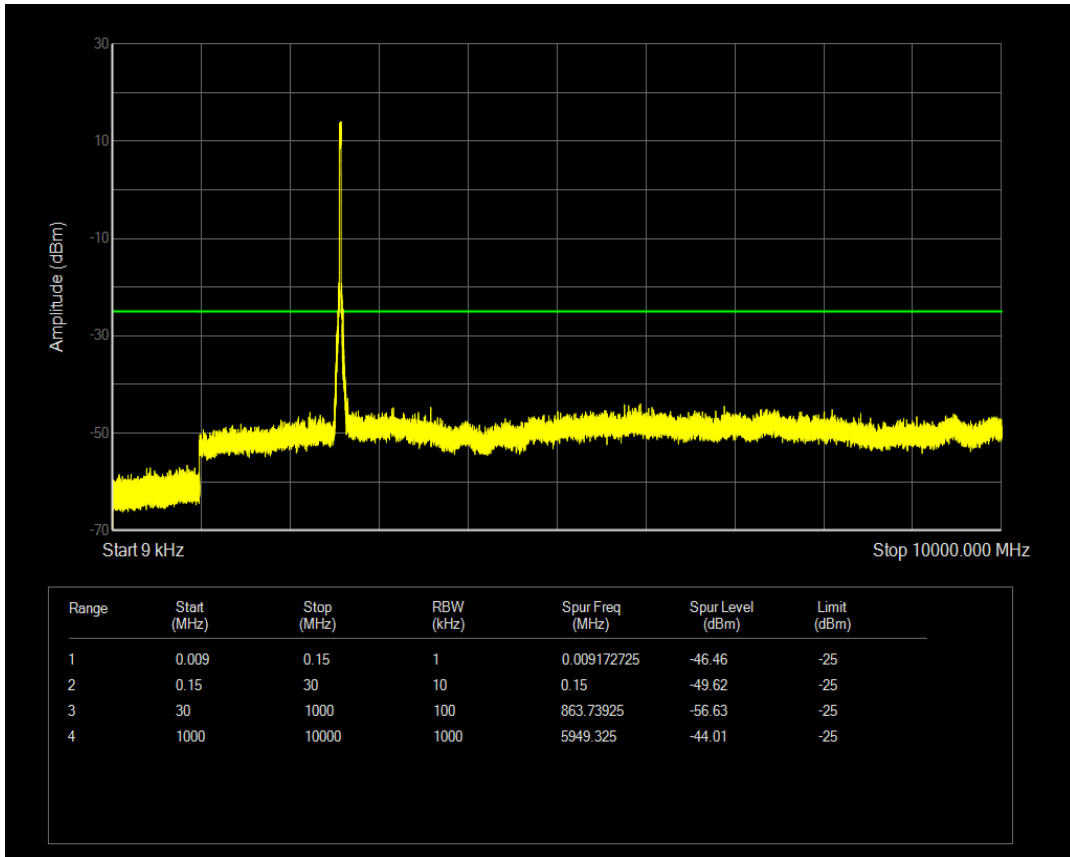

Band38 16QAM BW=10MHz Channel=38000 RB Size=50 Position=#0

Band38 16QAM BW=10MHz Channel=38200 RB Size=50 Position=#0

Band38 16QAM BW=15MHz Channel=37825 RB Size=75 Position=#0

Band38 16QAM BW=15MHz Channel=38000 RB Size=75 Position=#0

Band38 16QAM BW=15MHz Channel=38175 RB Size=75 Position=#0

Band38 16QAM BW=20MHz Channel=37850 RB Size=100 Position=#0

Band38 16QAM BW=20MHz Channel=38000 RB Size=100 Position=#0

Band38 16QAM BW=20MHz Channel=38150 RB Size=100 Position=#0