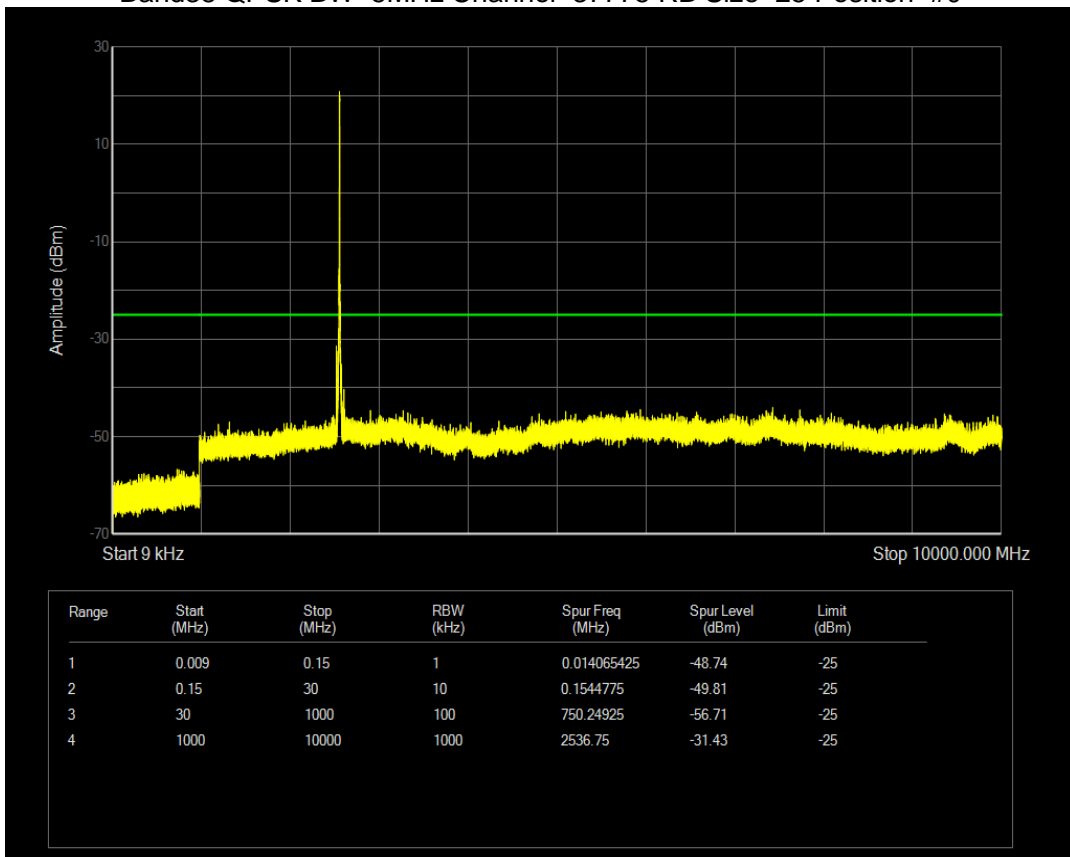

Band38 QPSK BW=5MHz Channel=37775 RB Size=25 Position=#0

Band38 QPSK BW=5MHz Channel=38000 RB Size=25 Position=#0