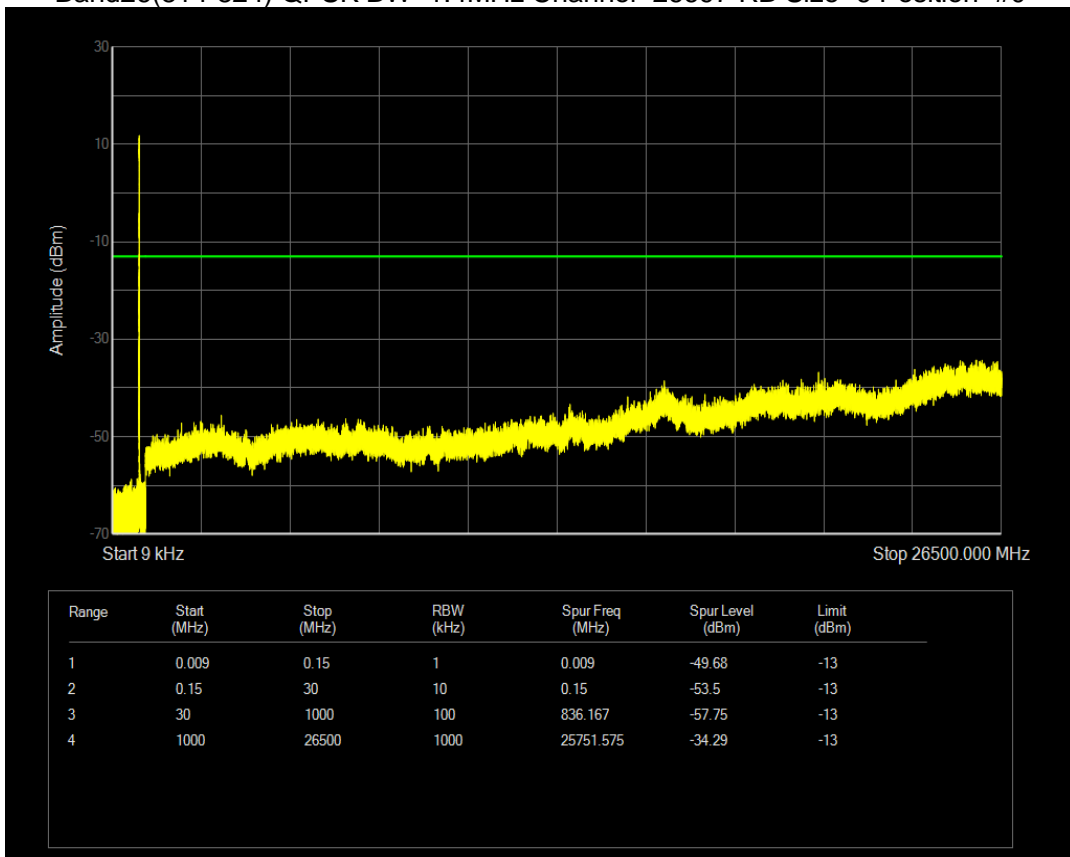

Band26(814-824) 16QAM BW=3MHz Channel=26705 RB Size=15 Position=#0

Band26(814-824) 16QAM BW=3MHz Channel=26740 RB Size=15 Position=#0

Band26(814-824) 16QAM BW=3MHz Channel=26775 RB Size=15 Position=#0

Band26(814-824) 16QAM BW=5MHz Channel=26715 RB Size=25 Position=#0

Band26(814-824) 16QAM BW=5MHz Channel=26740 RB Size=25 Position=#0

Band26(814-824) 16QAM BW=5MHz Channel=26765 RB Size=25 Position=#0

Band26(814-824) QPSK BW=1.4MHz Channel=26697 RB Size=6 Position=#0

Band26(814-824) QPSK BW=1.4MHz Channel=26740 RB Size=6 Position=#0