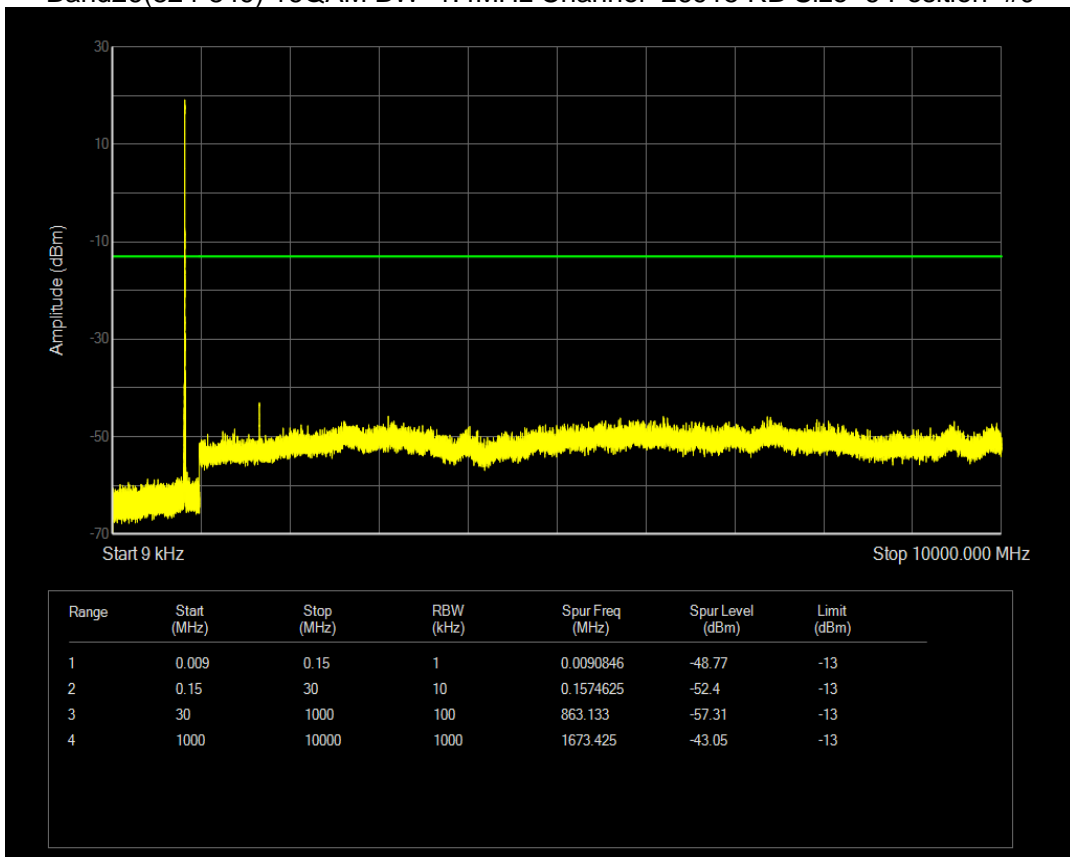

Band25 QPSK BW=5MHz Channel=26065 RB Size=25 Position=#0

Band25 QPSK BW=5MHz Channel=26365 RB Size=25 Position=#0

Band25 QPSK BW=5MHz Channel=26665 RB Size=25 Position=#0

Band26(824-849) 16QAM BW=1.4MHz Channel=26797 RB Size=6 Position=#0

Band26(824-849) 16QAM BW=1.4MHz Channel=26915 RB Size=6 Position=#0

Band26(824-849) 16QAM BW=1.4MHz Channel=27033 RB Size=6 Position=#0

Band26(824-849) 16QAM BW=10MHz Channel=26840 RB Size=50 Position=#0