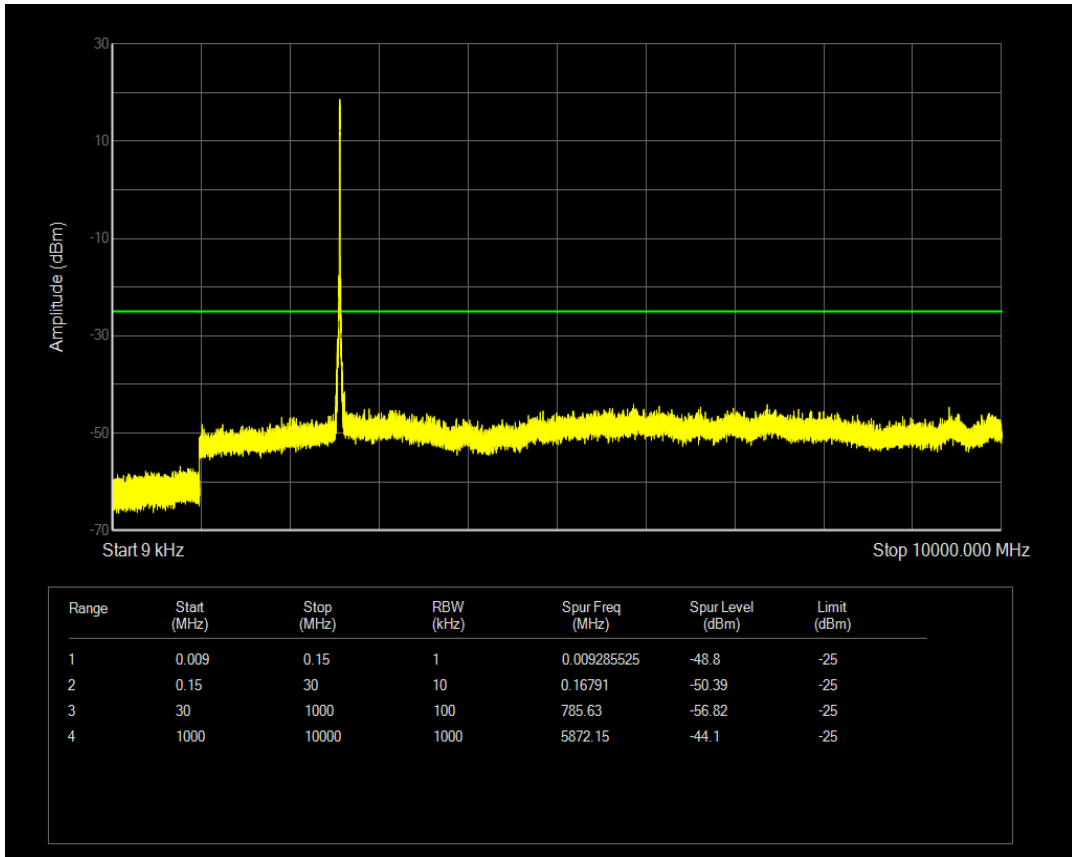

Band26(814-824) QPSK BW=5MHz Channel=26715 RB Size=25 Position=#0

Band26(814-824) QPSK BW=5MHz Channel=26740 RB Size=25 Position=#0

Band26(814-824) QPSK BW=5MHz Channel=26765 RB Size=25 Position=#0

Band38 16QAM BW=10MHz Channel=37800 RB Size=50 Position=#0

Band38 16QAM BW=10MHz Channel=38000 RB Size=50 Position=#0

Band38 16QAM BW=10MHz Channel=38200 RB Size=50 Position=#0

Band38 16QAM BW=15MHz Channel=37825 RB Size=75 Position=#0

Band38 16QAM BW=15MHz Channel=38000 RB Size=75 Position=#0