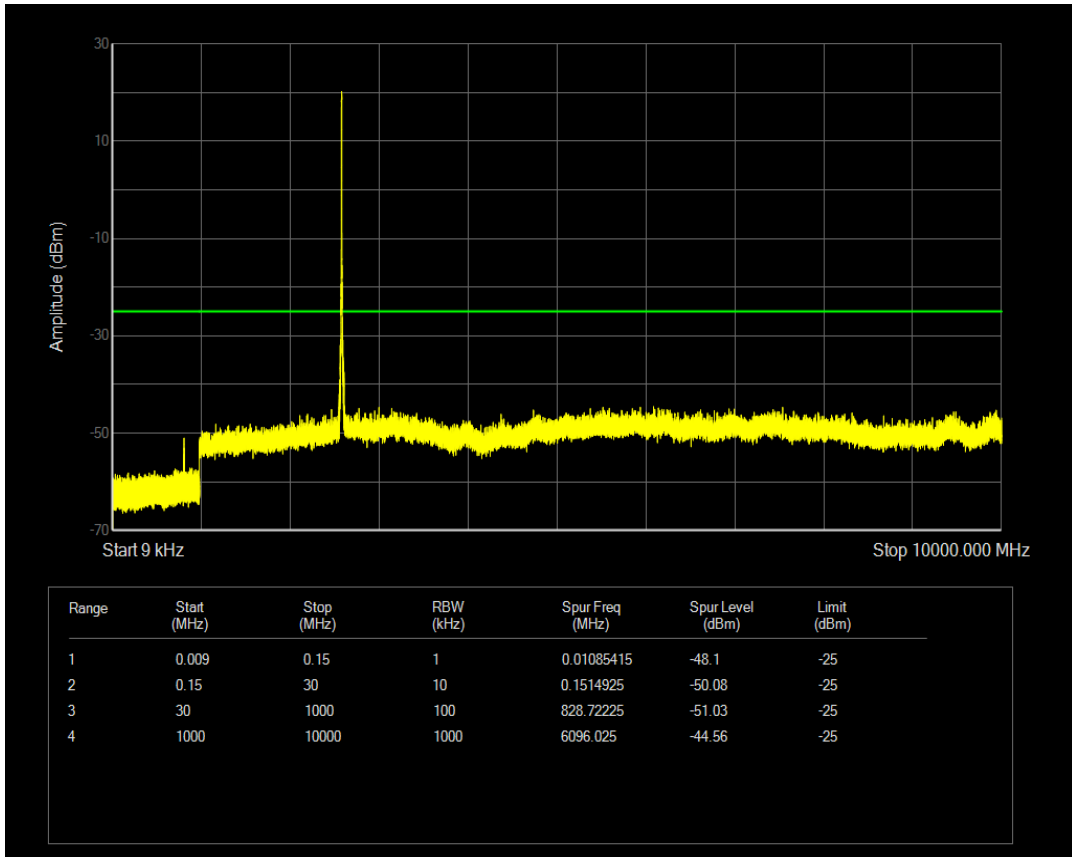

Band38 QPSK BW=5MHz Channel=38000 RB Size=25 Position=#0

Band38 QPSK BW=5MHz Channel=38225 RB Size=25 Position=#0