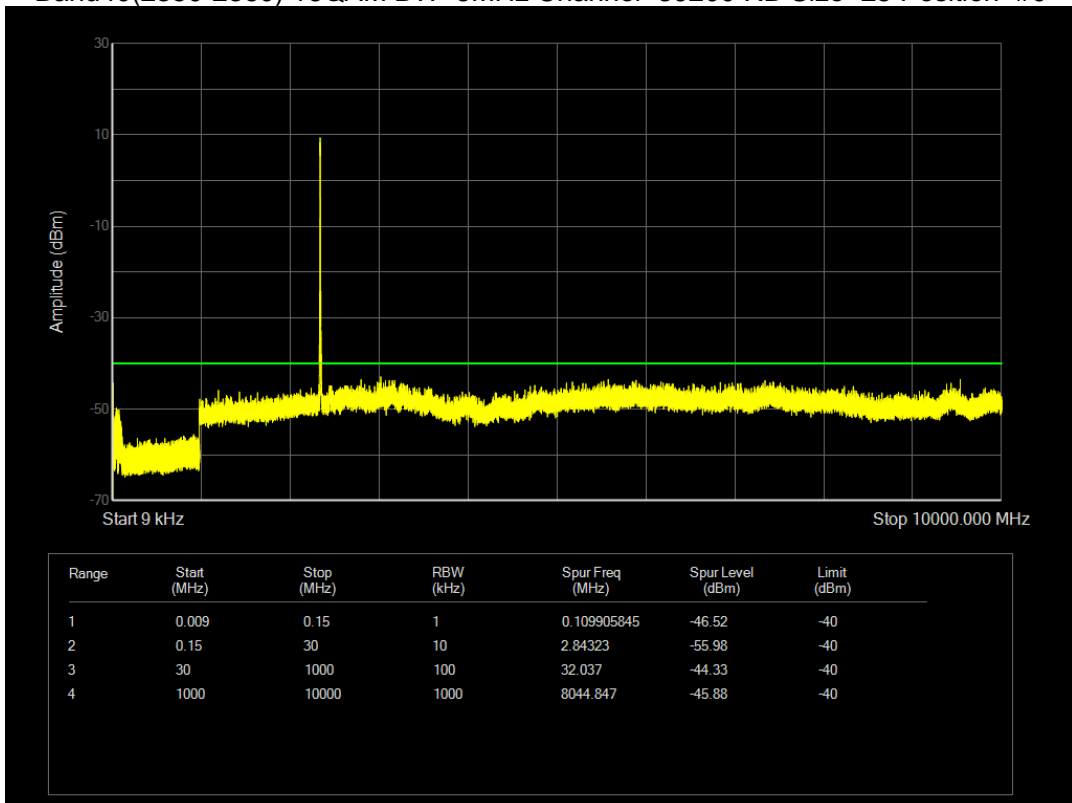

Band40(2350-2360) 16QAM BW=5MHz Channel=39200 RB Size=25 Position=#0

Band40(2350-2360) 16QAM BW=5MHz Channel=39225 RB Size=25 Position=#0