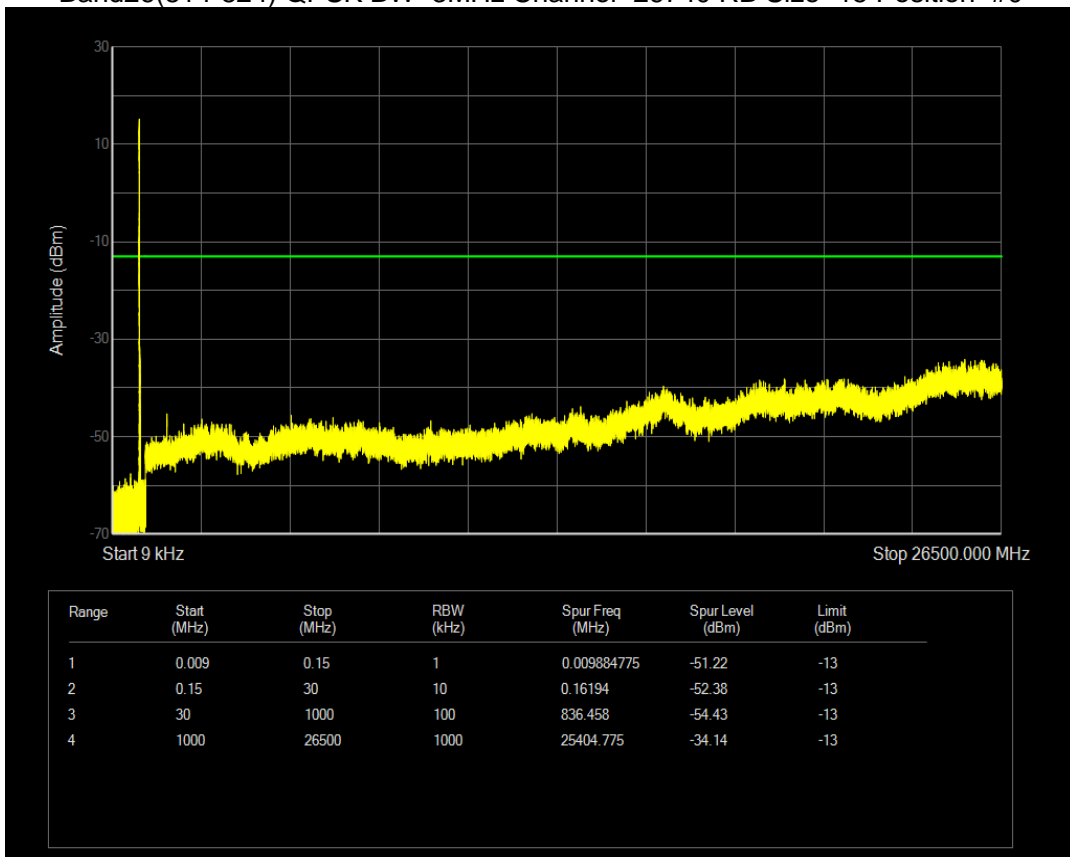

Band26(814-824) QPSK BW=3MHz Channel=26740 RB Size=15 Position=#0

Band26(814-824) QPSK BW=3MHz Channel=26775 RB Size=15 Position=#0