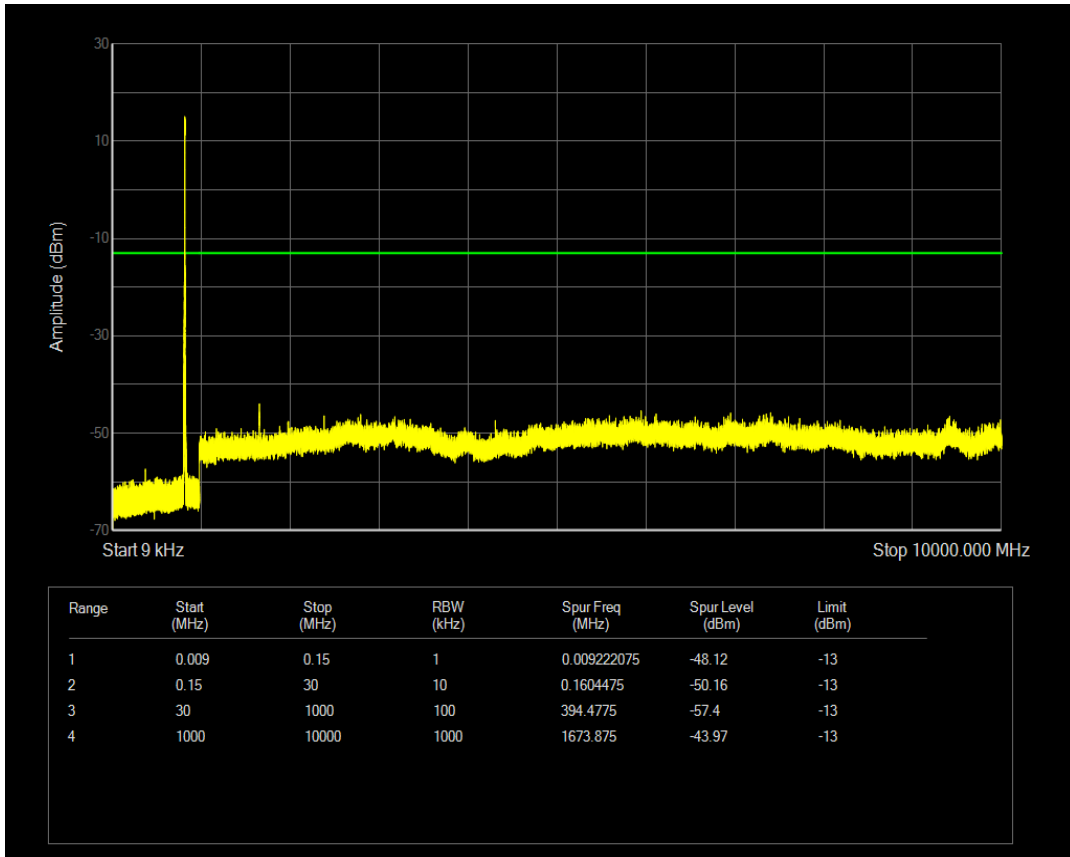

Band26(824-849) 16QAM BW=3MHz Channel=26915 RB Size=15 Position=#0

Band26(824-849) 16QAM BW=3MHz Channel=27025 RB Size=15 Position=#0