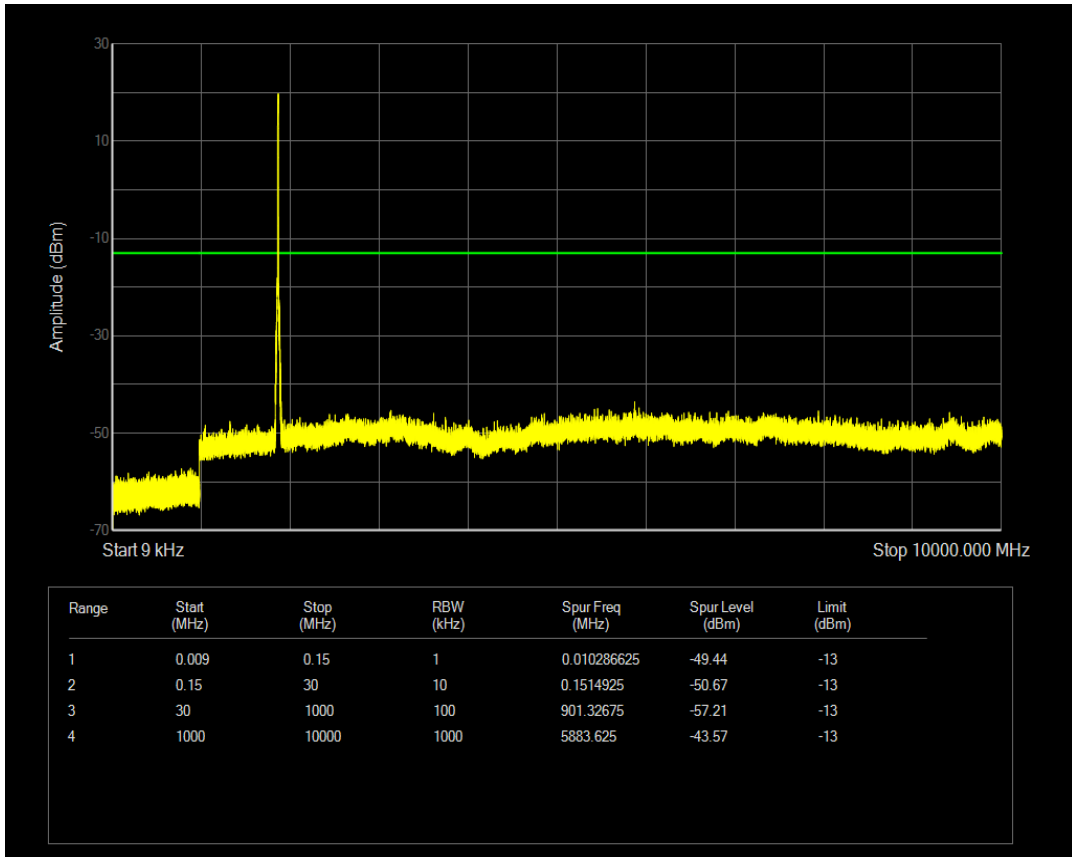

Band25 16QAM BW=1.4MHz Channel=26365 RB Size=6 Position=#0

Band25 16QAM BW=1.4MHz Channel=26683 RB Size=6 Position=#0

Band25 16QAM BW=10MHz Channel=26090 RB Size=50 Position=#0

Band25 16QAM BW=10MHz Channel=26365 RB Size=50 Position=#0