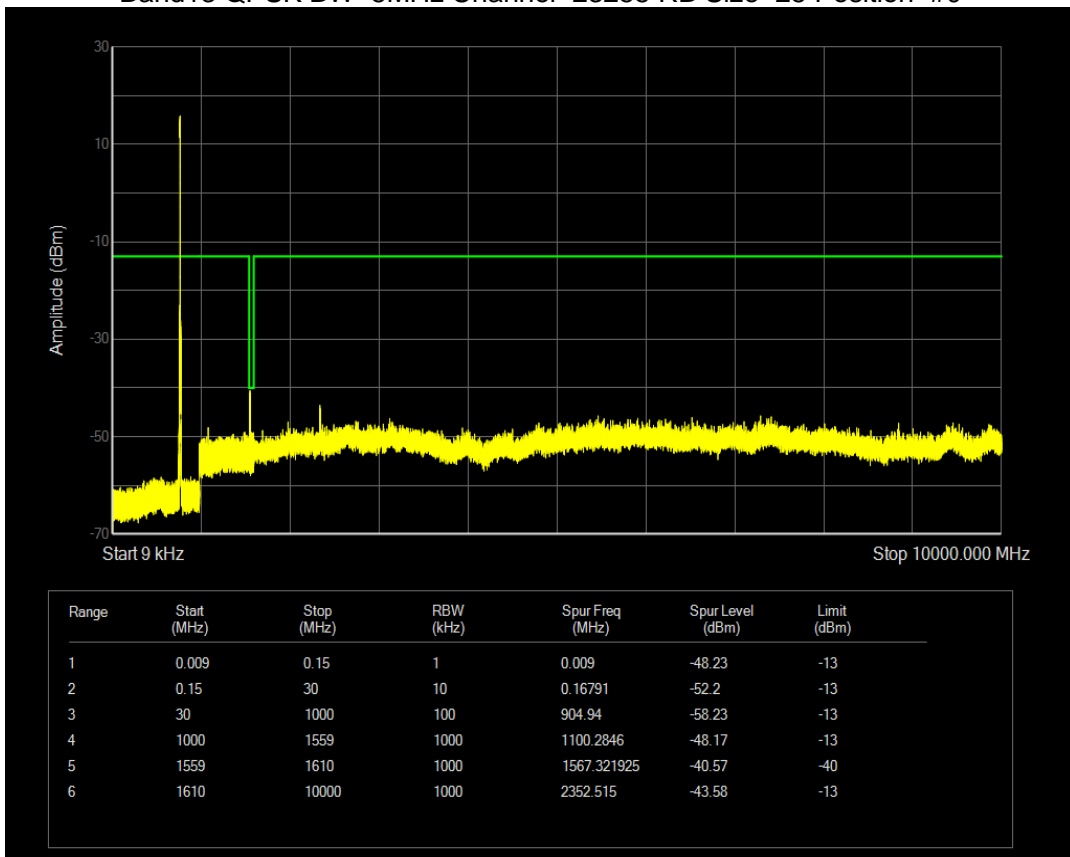

Band13 QPSK BW=5MHz Channel=23255 RB Size=25 Position=#0

Band17 16QAM BW=10MHz Channel=23780 RB Size=50 Position=#0