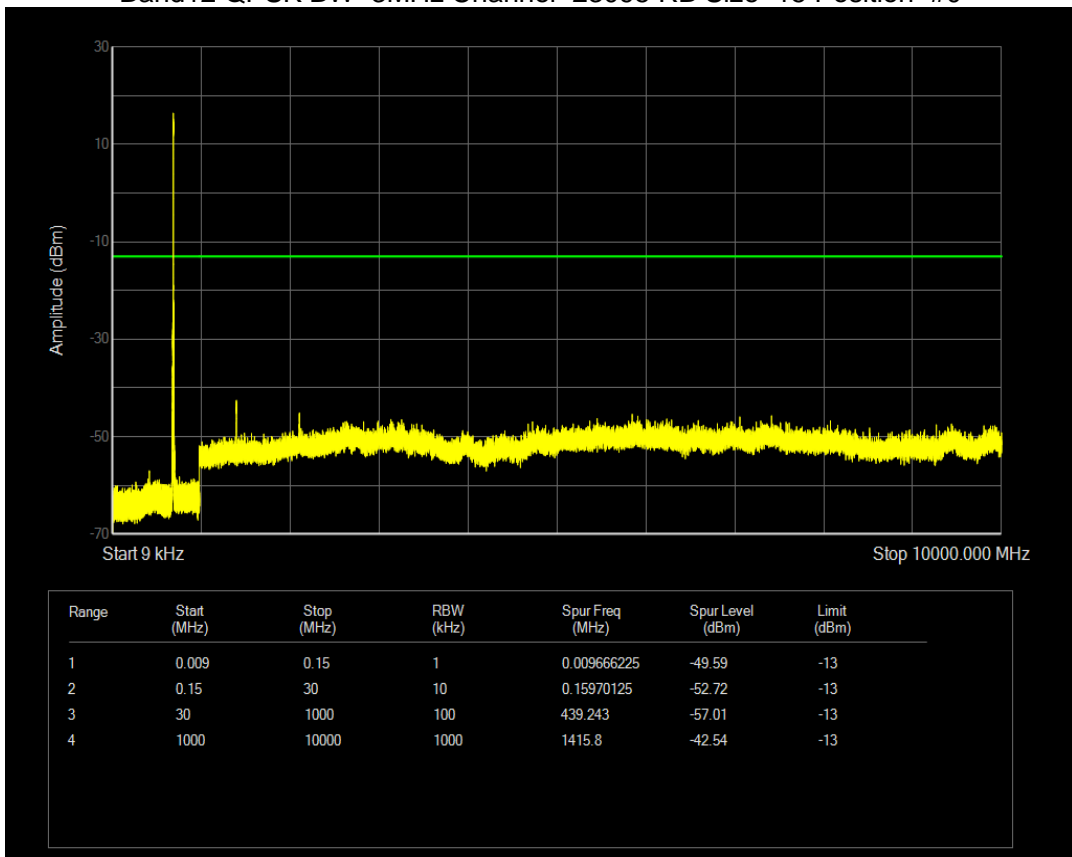

Band12 QPSK BW=3MHz Channel=23095 RB Size=15 Position=#0

Band12 QPSK BW=3MHz Channel=23165 RB Size=15 Position=#0