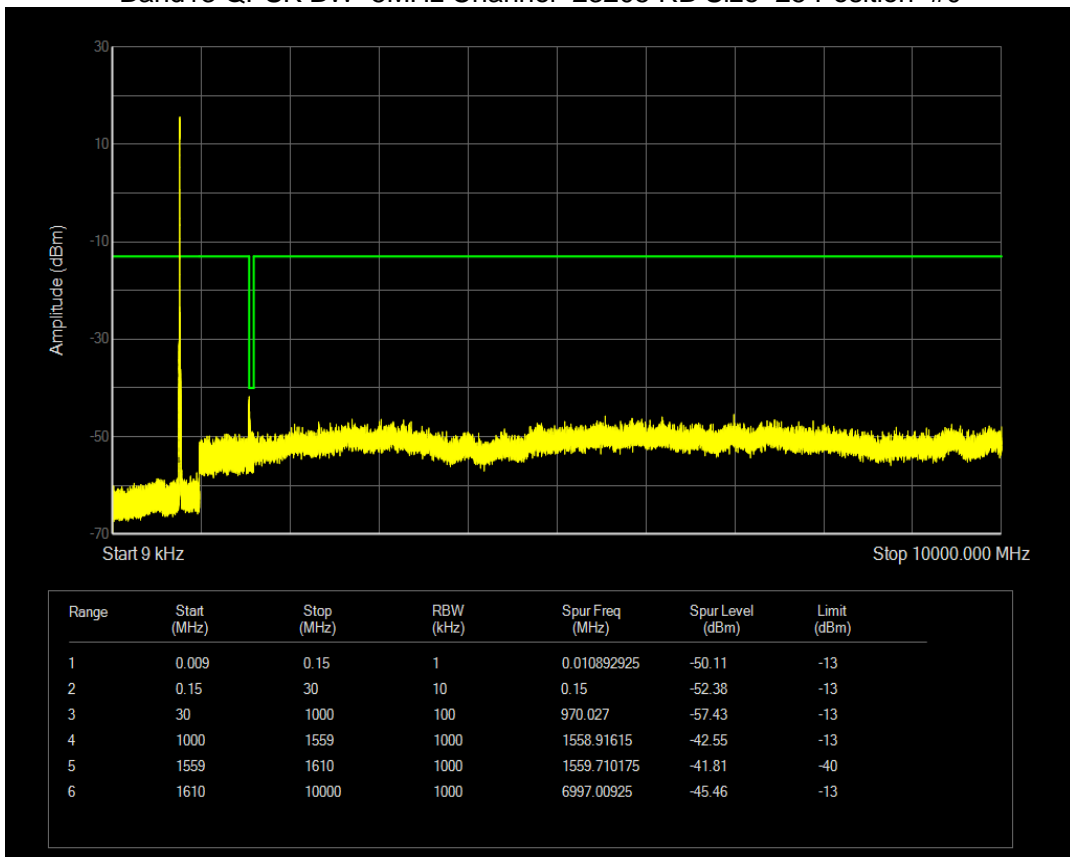

Band13 QPSK BW=5MHz Channel=23205 RB Size=25 Position=#0

Band13 QPSK BW=5MHz Channel=23230 RB Size=25 Position=#0