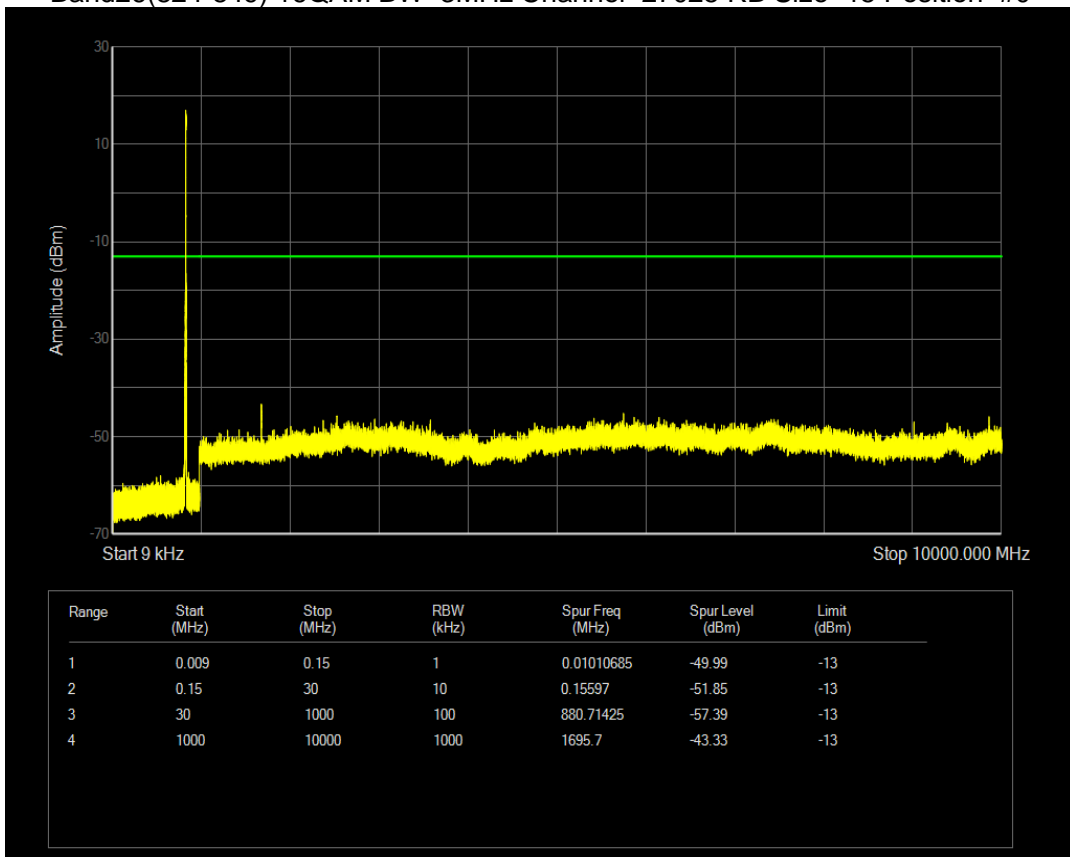

Band26(824-849) 16QAM BW=3MHz Channel=27025 RB Size=15 Position=#0

Band26(824-849) 16QAM BW=5MHz Channel=26815 RB Size=25 Position=#0