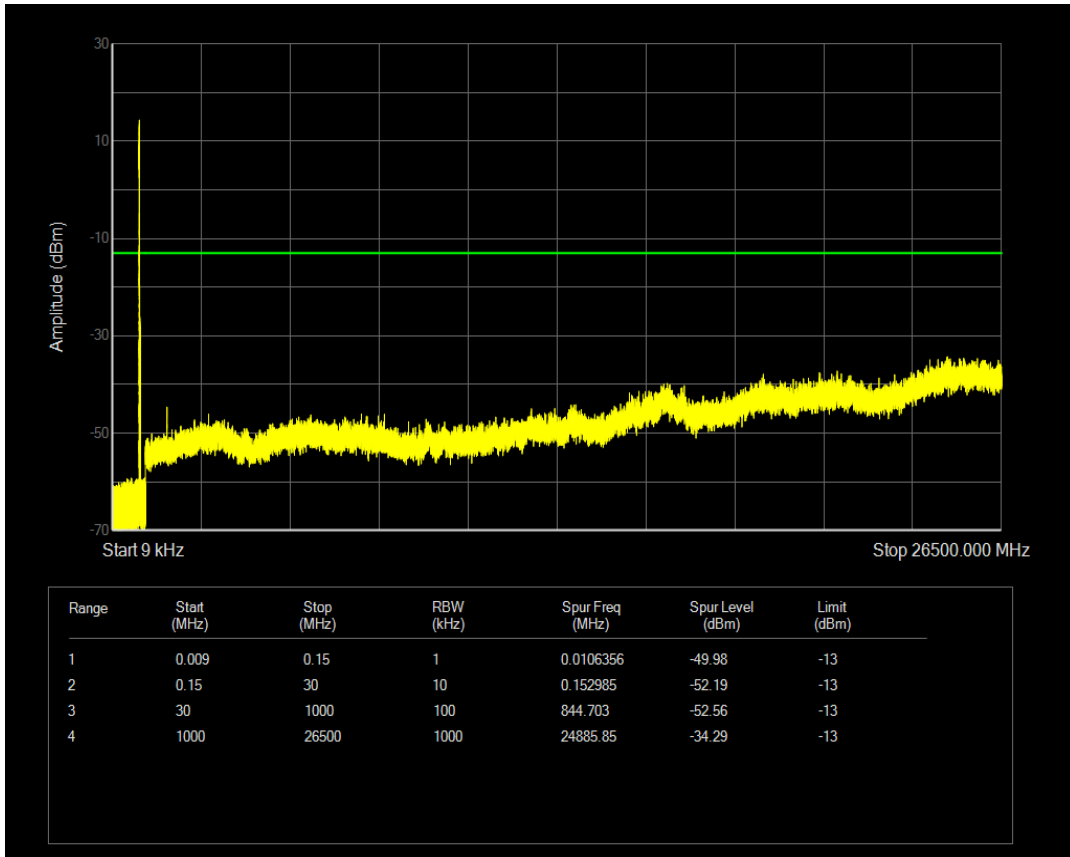

Band26(814-824) QPSK BW=5MHz Channel=26740 RB Size=25 Position=#0

Band26(814-824) QPSK BW=5MHz Channel=26765 RB Size=25 Position=#0