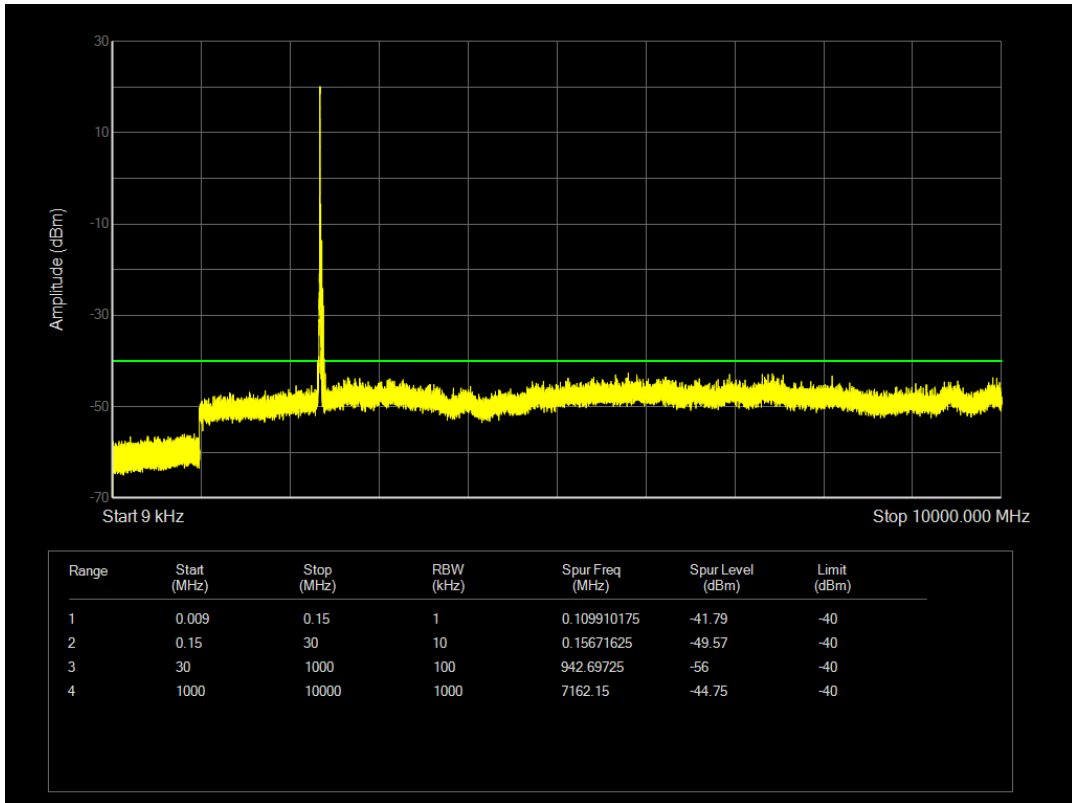

Band40(2350-2360) 16QAM BW=5MHz Channel=39175 RB Size=25 Position=#0

Band40(2350-2360) 16QAM BW=5MHz Channel=39200 RB Size=25 Position=#0