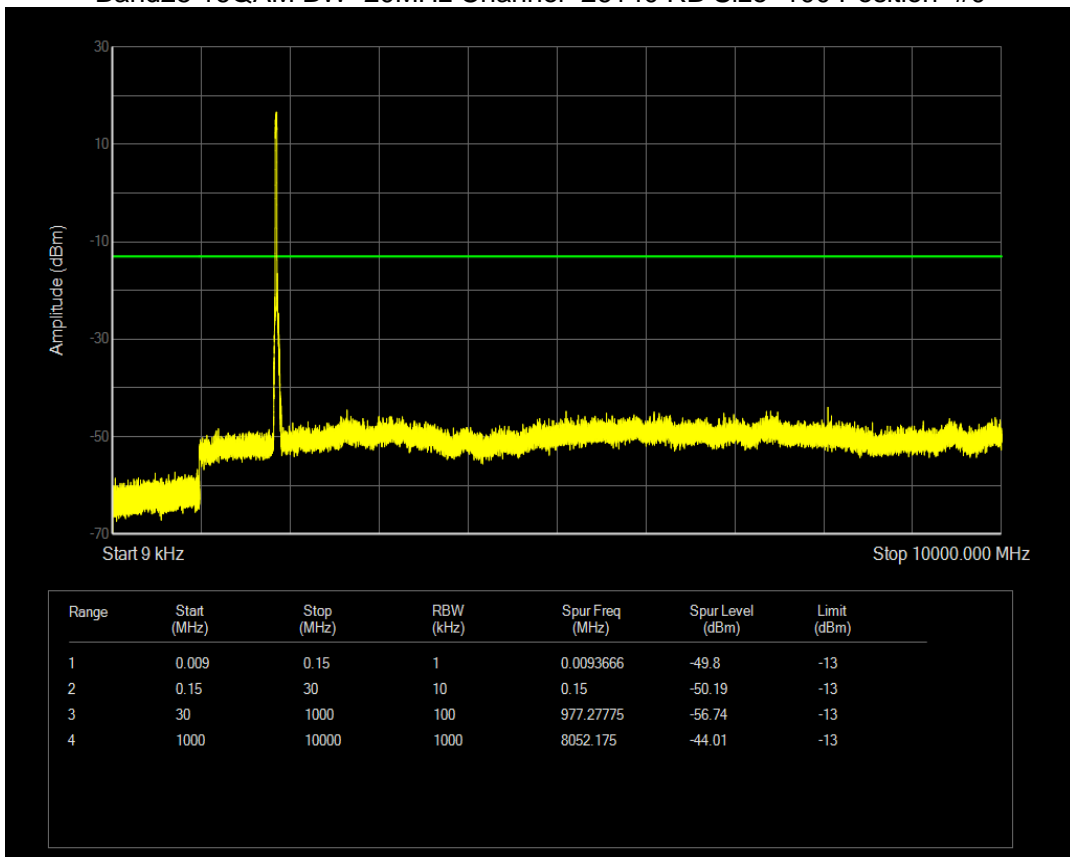

Band25 16QAM BW=20MHz Channel=26140 RB Size=100 Position=#0

Band25 16QAM BW=20MHz Channel=26365 RB Size=100 Position=#0