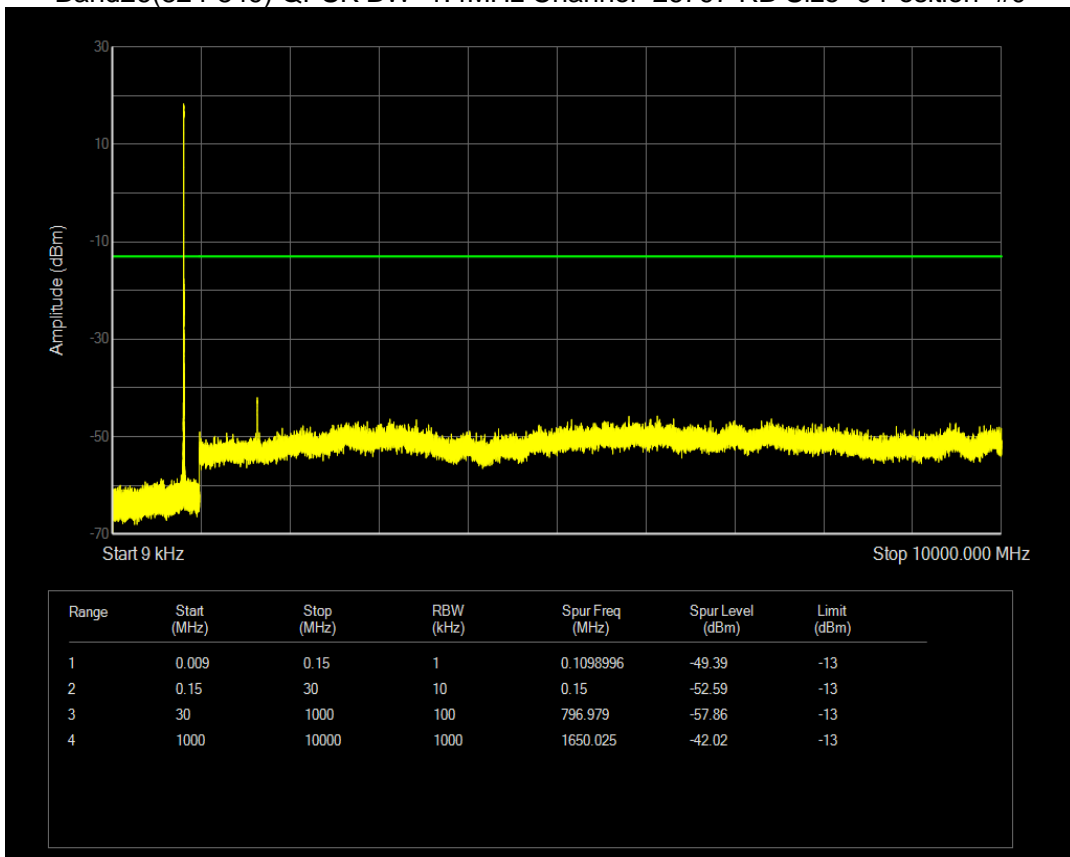

Band26(824-849) QPSK BW=1.4MHz Channel=26797 RB Size=6 Position=#0

Band26(824-849) QPSK BW=1.4MHz Channel=26915 RB Size=6 Position=#0