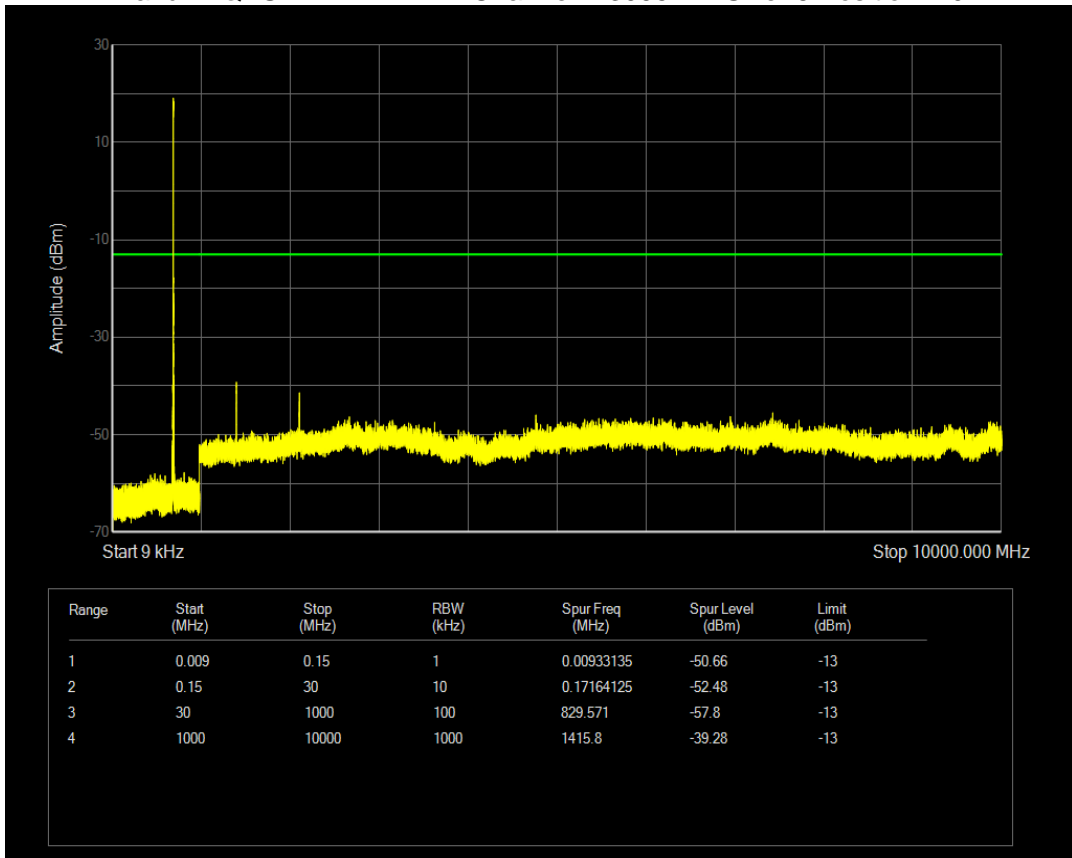

Band12 16QAM BW=5MHz Channel=23035 RB Size=25 Position=#0

Band12 16QAM BW=5MHz Channel=23095 RB Size=25 Position=#0

Band12 16QAM BW=5MHz Channel=23155 RB Size=25 Position=#0

Band12 QPSK BW=1.4MHz Channel=23017 RB Size=6 Position=#0

Band12 QPSK BW=1.4MHz Channel=23095 RB Size=6 Position=#0

Band12 QPSK BW=1.4MHz Channel=23173 RB Size=6 Position=#0

Band12 QPSK BW=10MHz Channel=23060 RB Size=50 Position=#0

Band12 QPSK BW=10MHz Channel=23095 RB Size=50 Position=#0