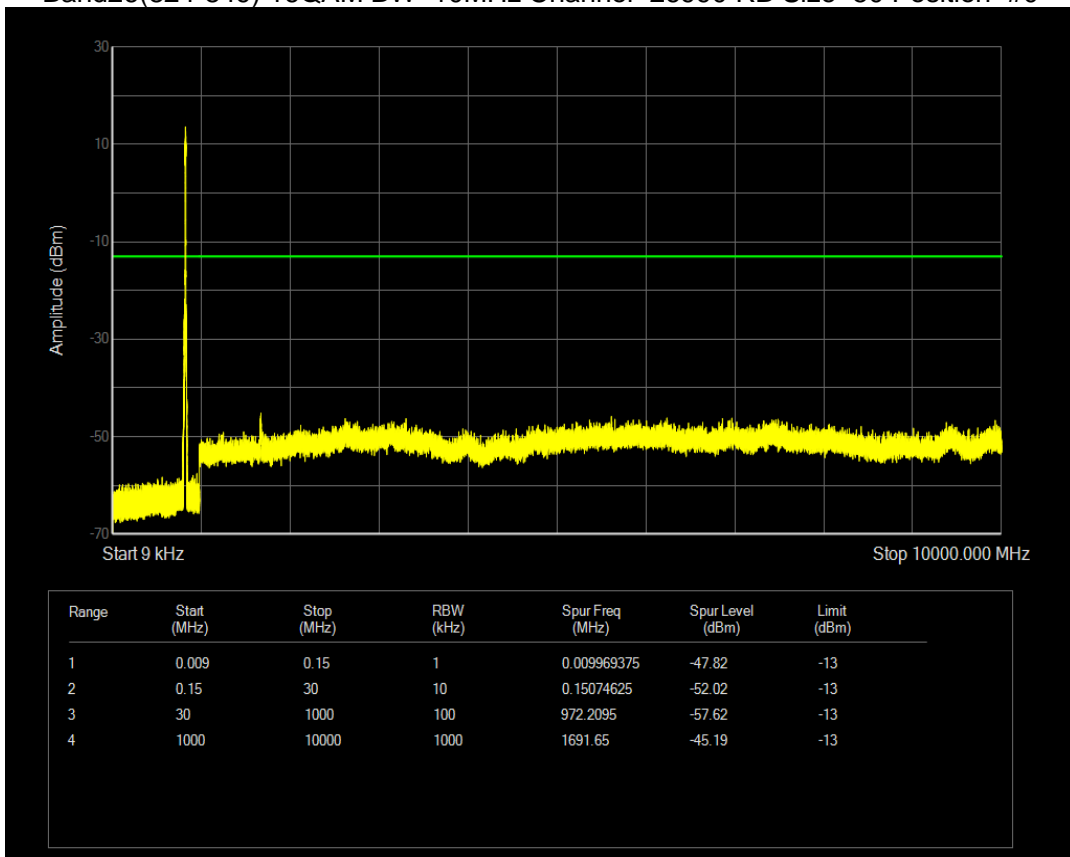

Band26(824-849) 16QAM BW=10MHz Channel=26990 RB Size=50 Position=#0

Band26(824-849) 16QAM BW=15MHz Channel=26865 RB Size=75 Position=#0