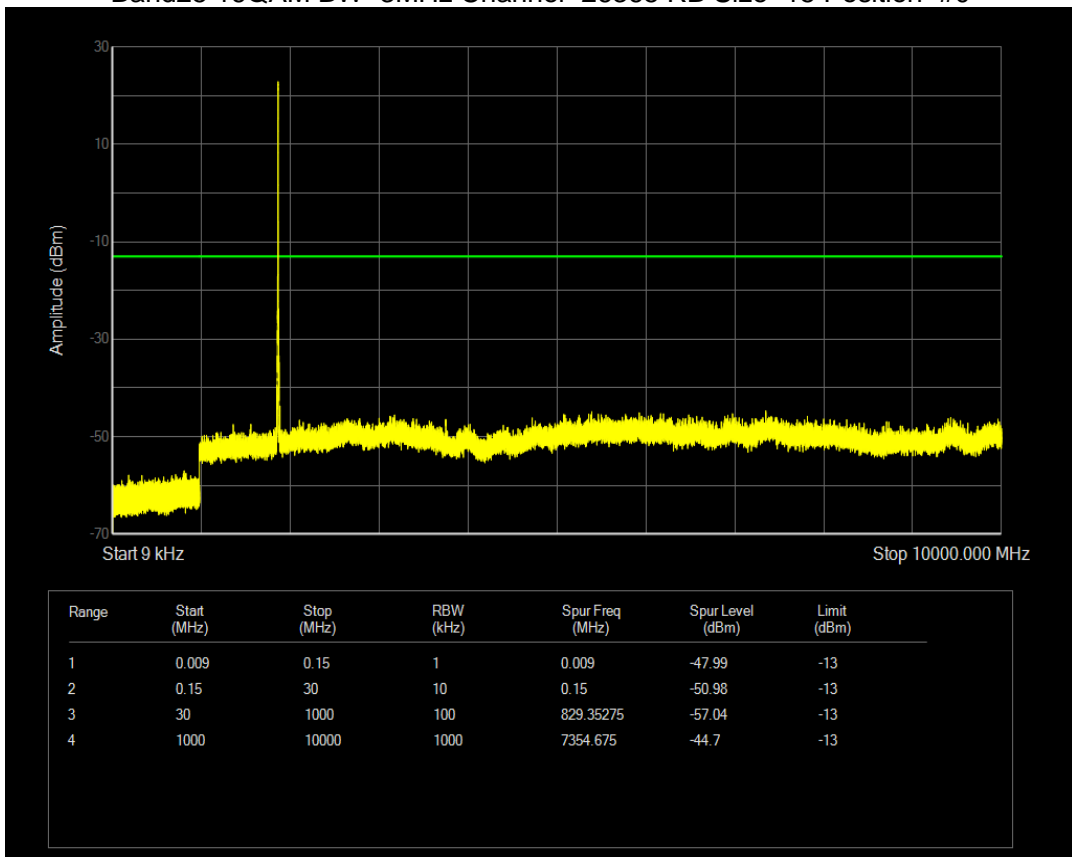

Band25 16QAM BW=3MHz Channel=26365 RB Size=15 Position=#0

Band25 16QAM BW=3MHz Channel=26675 RB Size=15 Position=#0