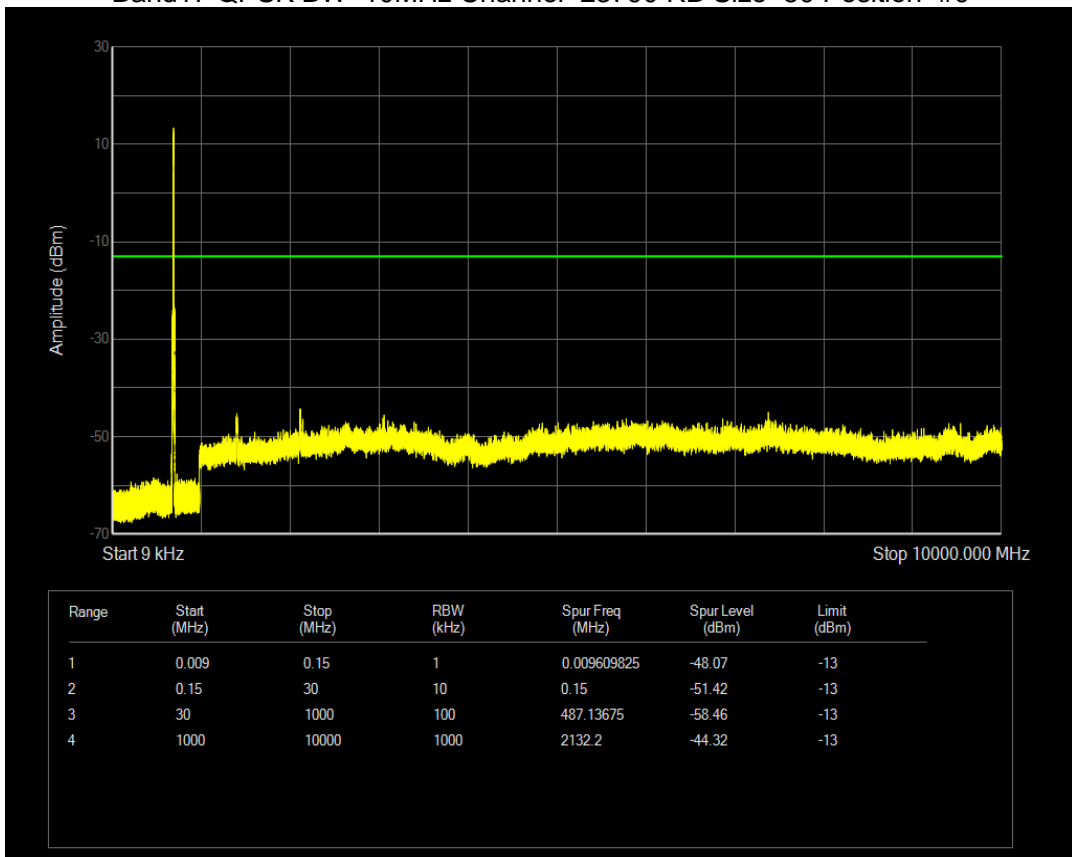

Band17 QPSK BW=10MHz Channel=23790 RB Size=50 Position=#0

Band17 QPSK BW=10MHz Channel=23800 RB Size=50 Position=#0