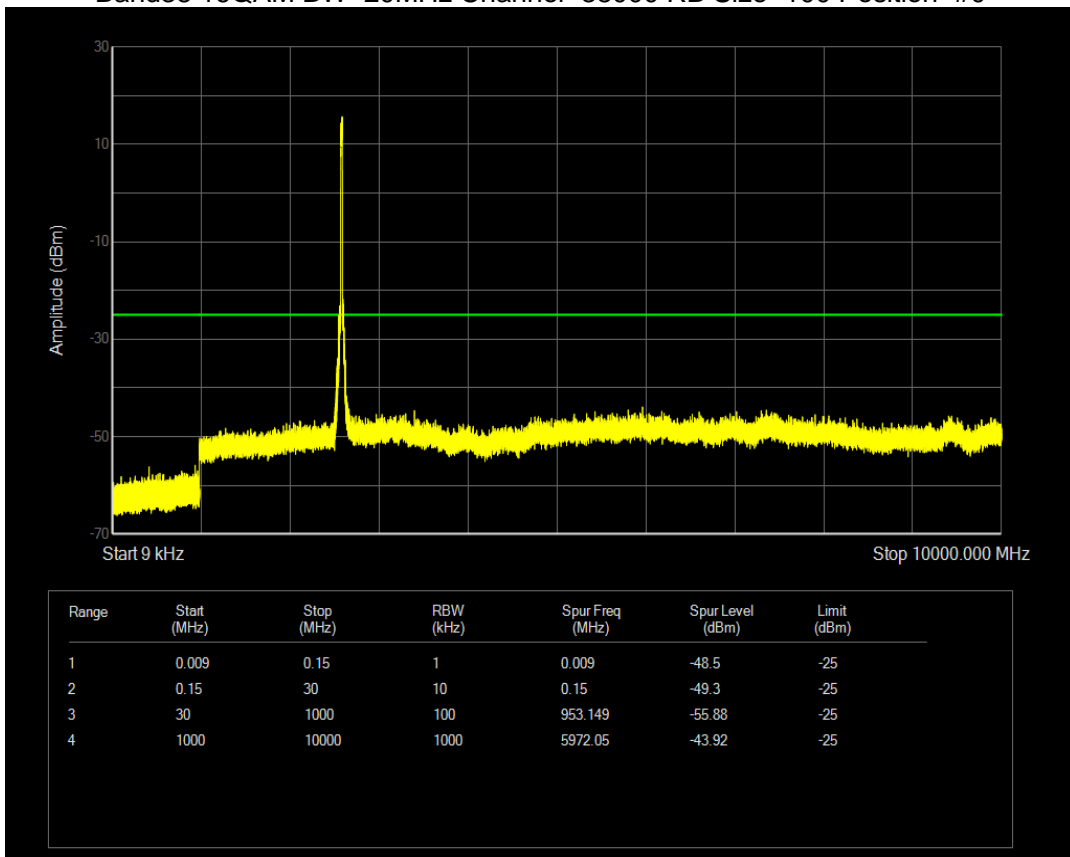

Band38 16QAM BW=10MHz Channel=38000 RB Size=50 Position=#0

Band38 16QAM BW=10MHz Channel=38200 RB Size=50 Position=#0

Band38 16QAM BW=15MHz Channel=37825 RB Size=75 Position=#0

Band38 16QAM BW=15MHz Channel=38000 RB Size=75 Position=#0

Band38 16QAM BW=15MHz Channel=38175 RB Size=75 Position=#0

Band38 16QAM BW=20MHz Channel=37850 RB Size=100 Position=#0

Band38 16QAM BW=20MHz Channel=38000 RB Size=100 Position=#0

Band38 16QAM BW=20MHz Channel=38150 RB Size=100 Position=#0