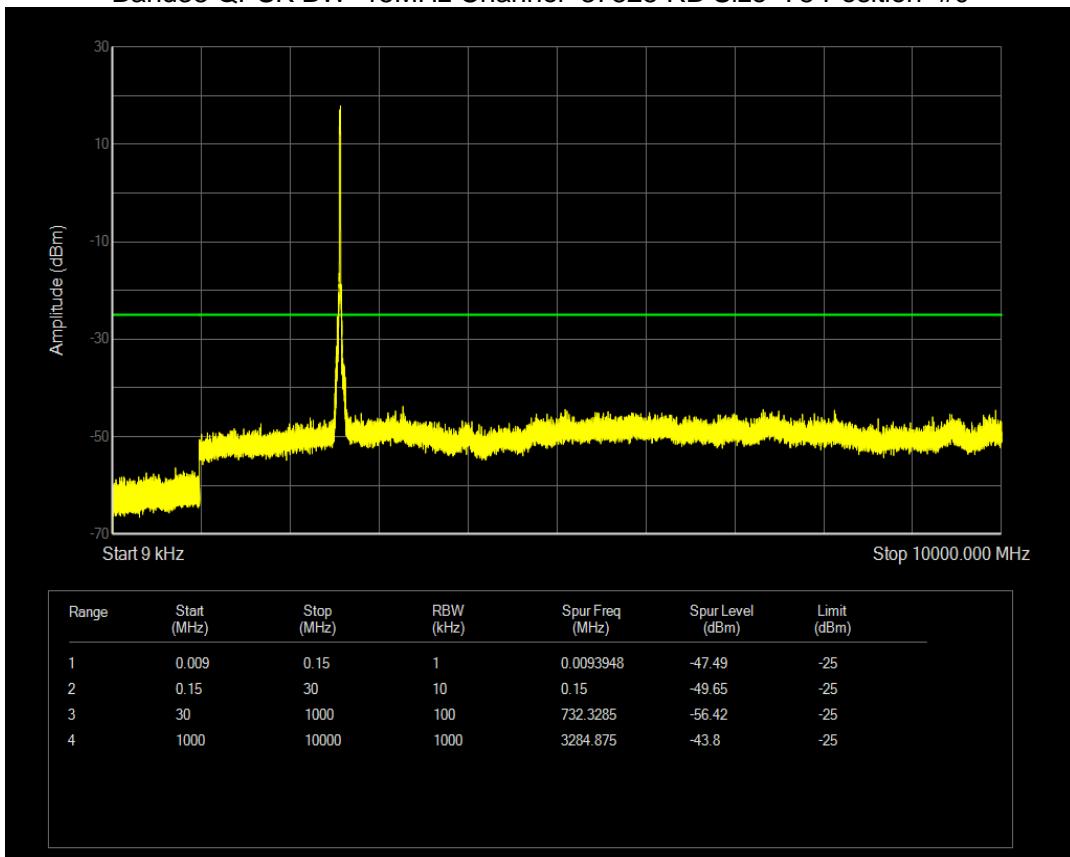

Band38 16QAM BW=15MHz Channel=38175 RB Size=75 Position=#0

Band38 16QAM BW=20MHz Channel=37850 RB Size=100 Position=#0

Band38 16QAM BW=20MHz Channel=38000 RB Size=100 Position=#0

Band38 16QAM BW=20MHz Channel=38150 RB Size=100 Position=#0

Band38 16QAM BW=5MHz Channel=37775 RB Size=25 Position=#0

Band38 16QAM BW=5MHz Channel=38000 RB Size=25 Position=#0

Band38 16QAM BW=5MHz Channel=38225 RB Size=25 Position=#0

Band38 QPSK BW=10MHz Channel=37800 RB Size=50 Position=#0

Band38 QPSK BW=10MHz Channel=38000 RB Size=50 Position=#0

Band38 QPSK BW=10MHz Channel=38200 RB Size=50 Position=#0

Band38 QPSK BW=15MHz Channel=37825 RB Size=75 Position=#0

Band38 QPSK BW=15MHz Channel=38000 RB Size=75 Position=#0