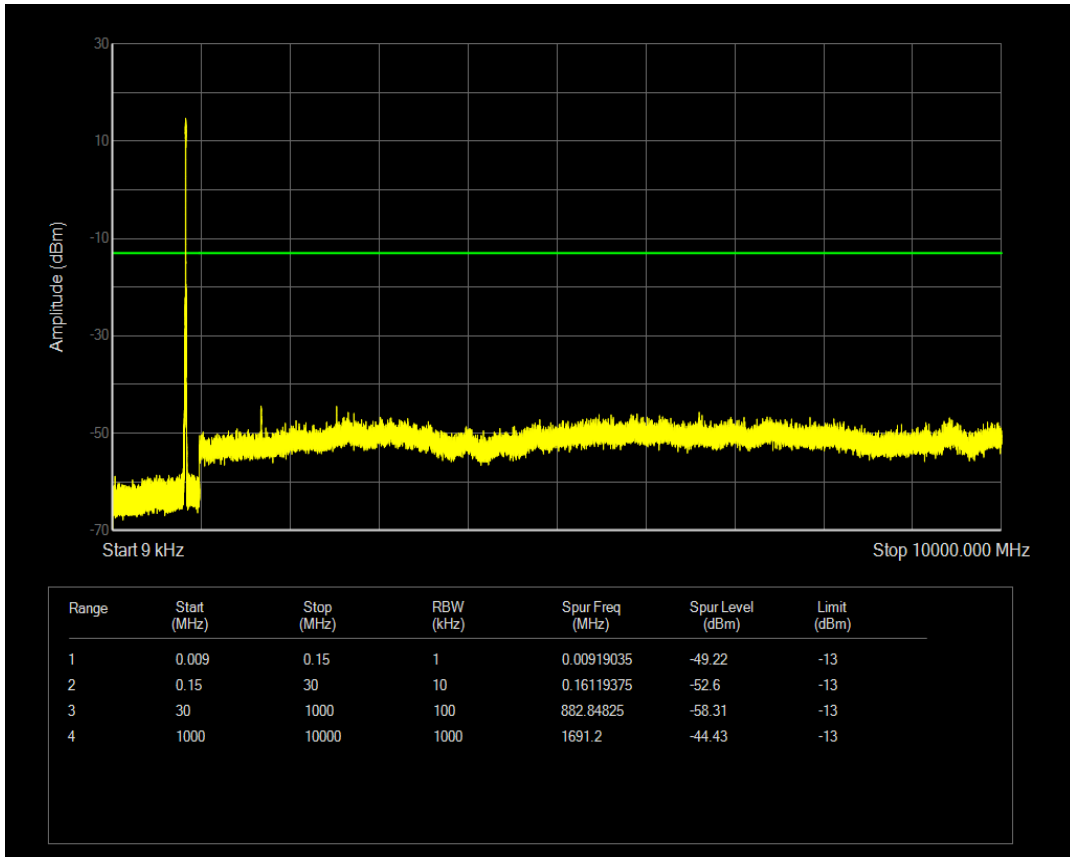

Band26(824-849) 16QAM BW=5MHz Channel=27015 RB Size=25 Position=#0

Band26(824-849) QPSK BW=1.4MHz Channel=26797 RB Size=6 Position=#0