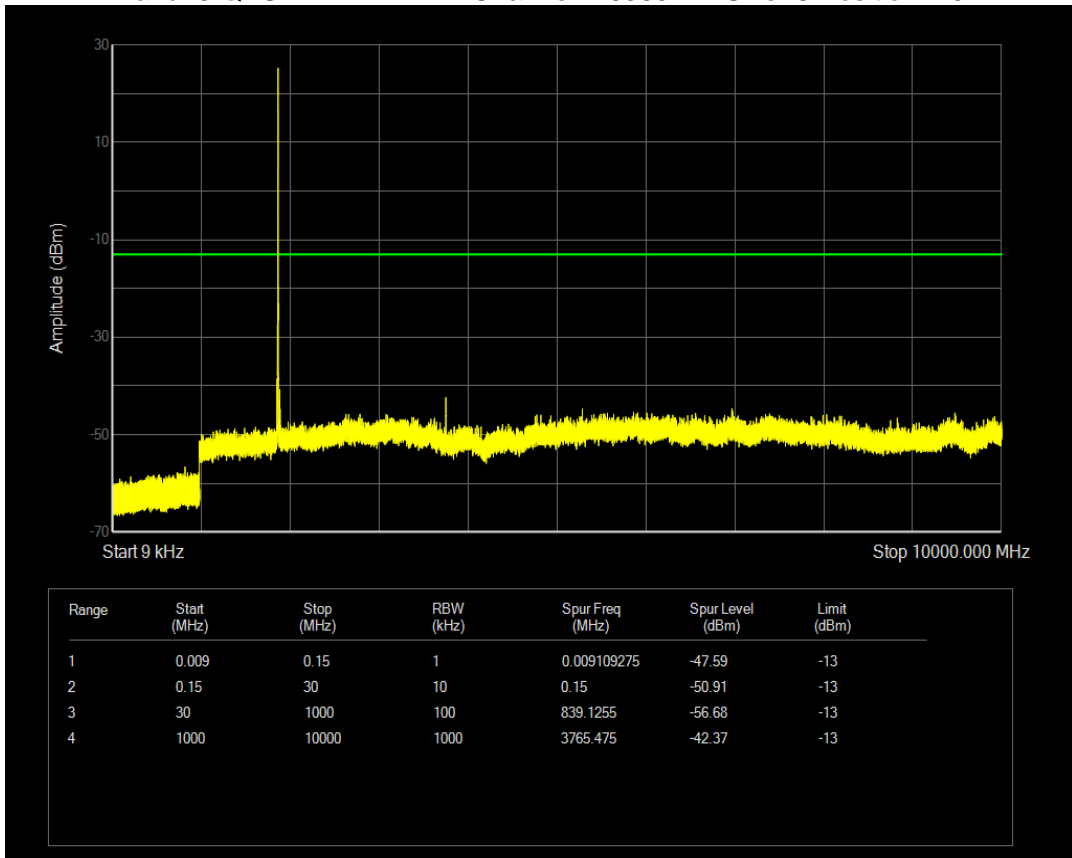

Band25 QPSK BW=1.4MHz Channel=26365 RB Size=6 Position=#0

Band25 QPSK BW=1.4MHz Channel=26683 RB Size=6 Position=#0