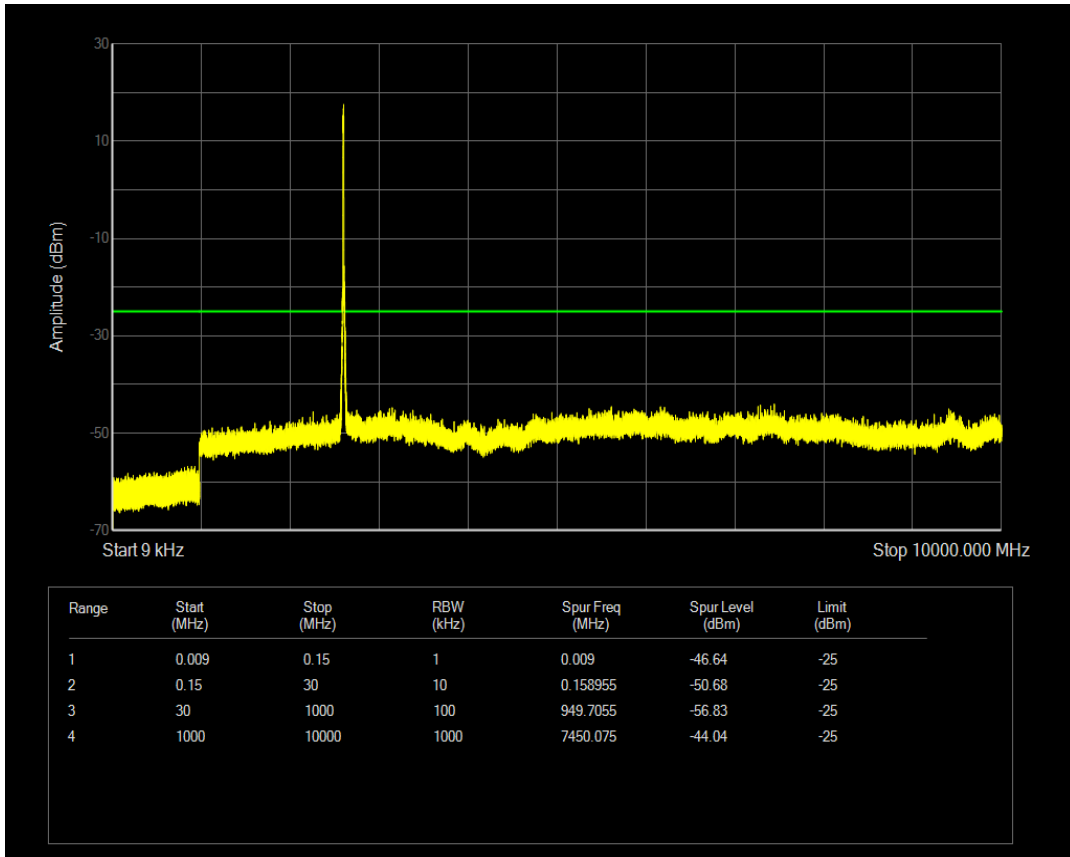

Band26(814-824) QPSK BW=5MHz Channel=26715 RB Size=25 Position=#0

Band26(814-824) QPSK BW=5MHz Channel=26740 RB Size=25 Position=#0

Band26(814-824) QPSK BW=5MHz Channel=26765 RB Size=25 Position=#0

Band38 16QAM BW=10MHz Channel=37800 RB Size=50 Position=#0

Band38 16QAM BW=10MHz Channel=38000 RB Size=50 Position=#0

Band38 16QAM BW=10MHz Channel=38200 RB Size=50 Position=#0

Band38 16QAM BW=15MHz Channel=37825 RB Size=75 Position=#0

Band38 16QAM BW=15MHz Channel=38000 RB Size=75 Position=#0