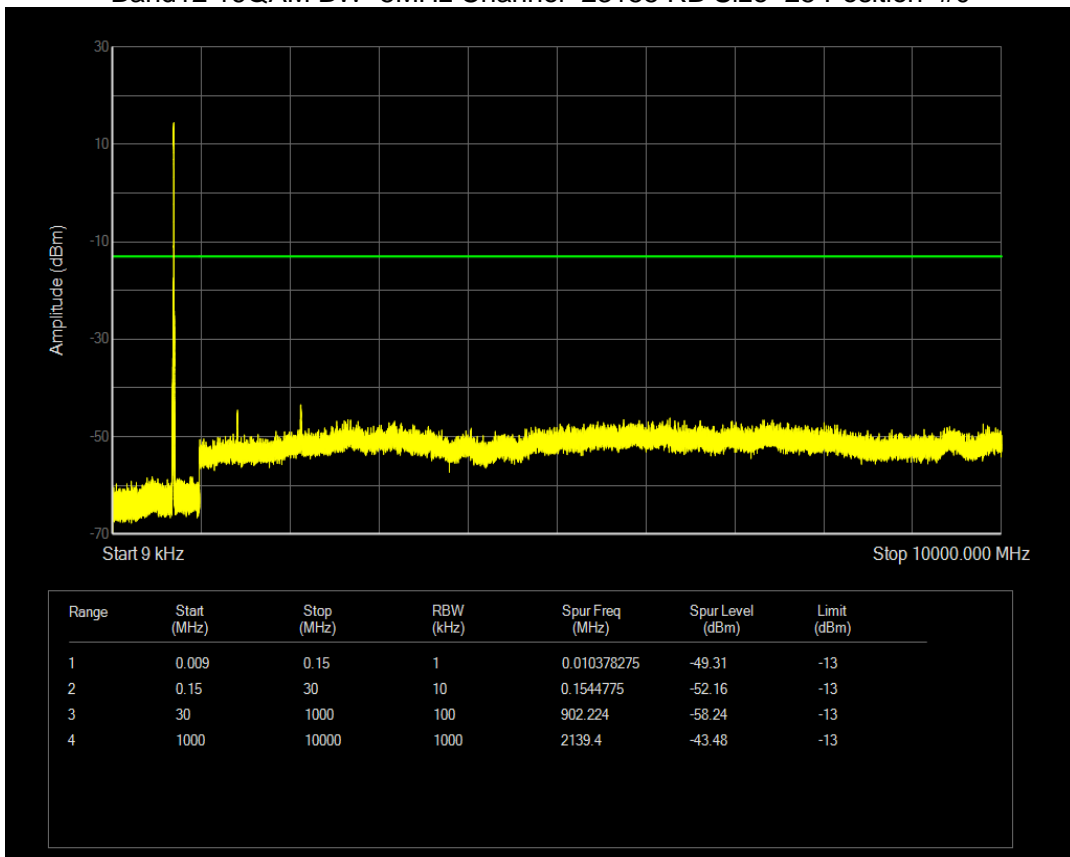

Band12 16QAM BW=5MHz Channel=23035 RB Size=25 Position=#0

Band12 16QAM BW=5MHz Channel=23095 RB Size=25 Position=#0

Band12 16QAM BW=5MHz Channel=23155 RB Size=25 Position=#0

Band12 QPSK BW=1.4MHz Channel=23017 RB Size=6 Position=#0

Band12 QPSK BW=1.4MHz Channel=23095 RB Size=6 Position=#0

Band12 QPSK BW=1.4MHz Channel=23173 RB Size=6 Position=#0

Band12 QPSK BW=10MHz Channel=23060 RB Size=50 Position=#0

Band12 QPSK BW=10MHz Channel=23095 RB Size=50 Position=#0