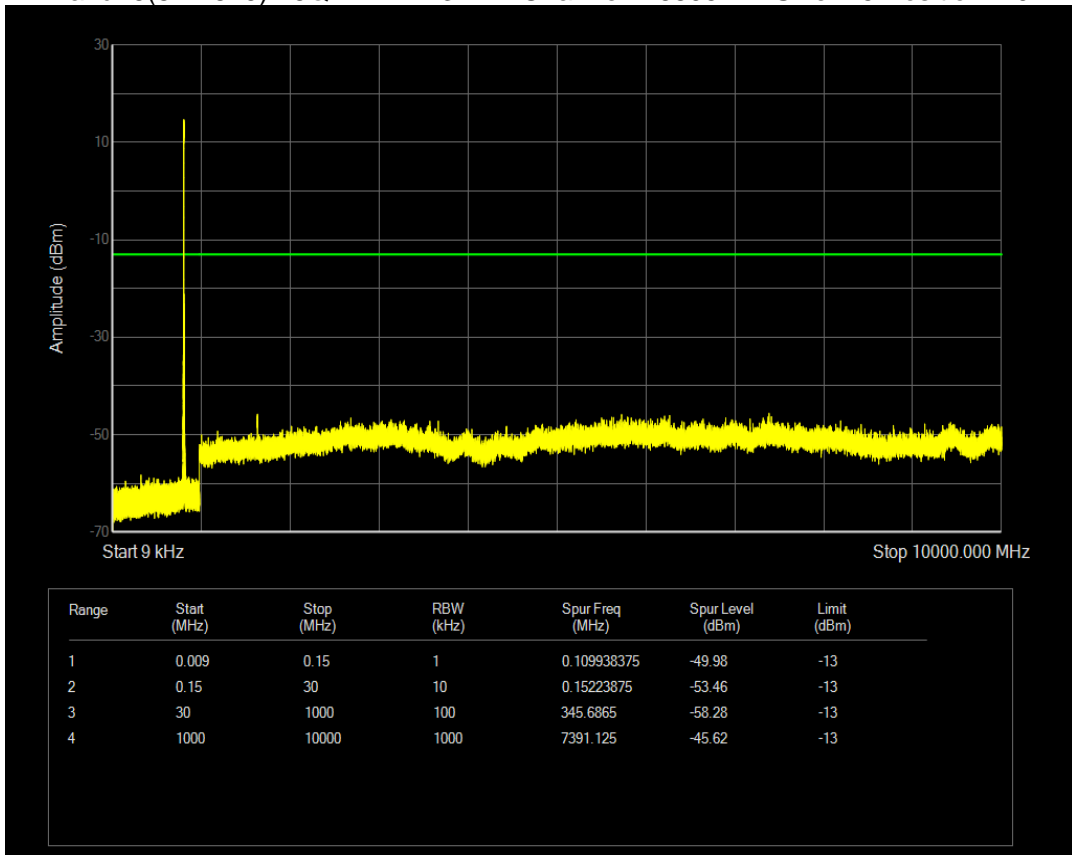

Band26(824-849) 16QAM BW=15MHz Channel=26915 RB Size=75 Position=#0

Band26(824-849) 16QAM BW=15MHz Channel=26965 RB Size=75 Position=#0

Band26(824-849) 16QAM BW=3MHz Channel=26805 RB Size=15 Position=#0