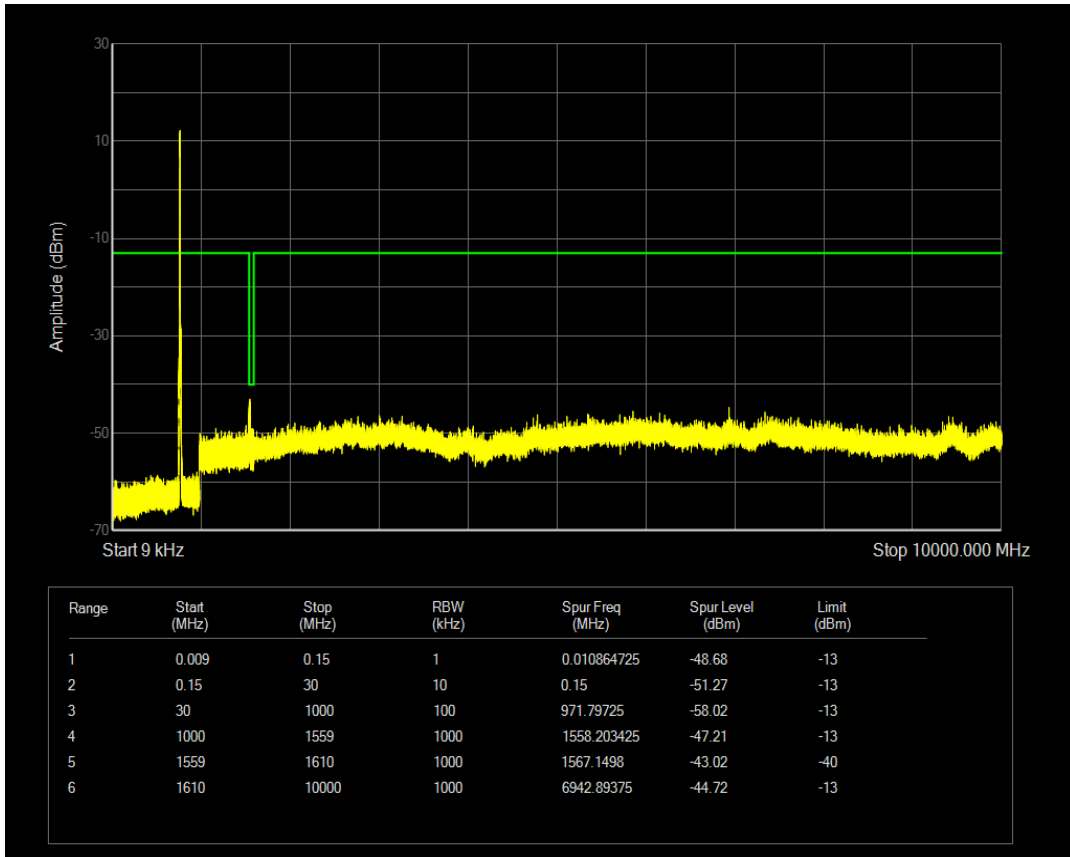

Band12 QPSK BW=5MHz Channel=23035 RB Size=25 Position=#0

Band12 QPSK BW=5MHz Channel=23095 RB Size=25 Position=#0

Band12 QPSK BW=5MHz Channel=23155 RB Size=25 Position=#0

Band13 16QAM BW=10MHz Channel=23230 RB Size=50 Position=#0