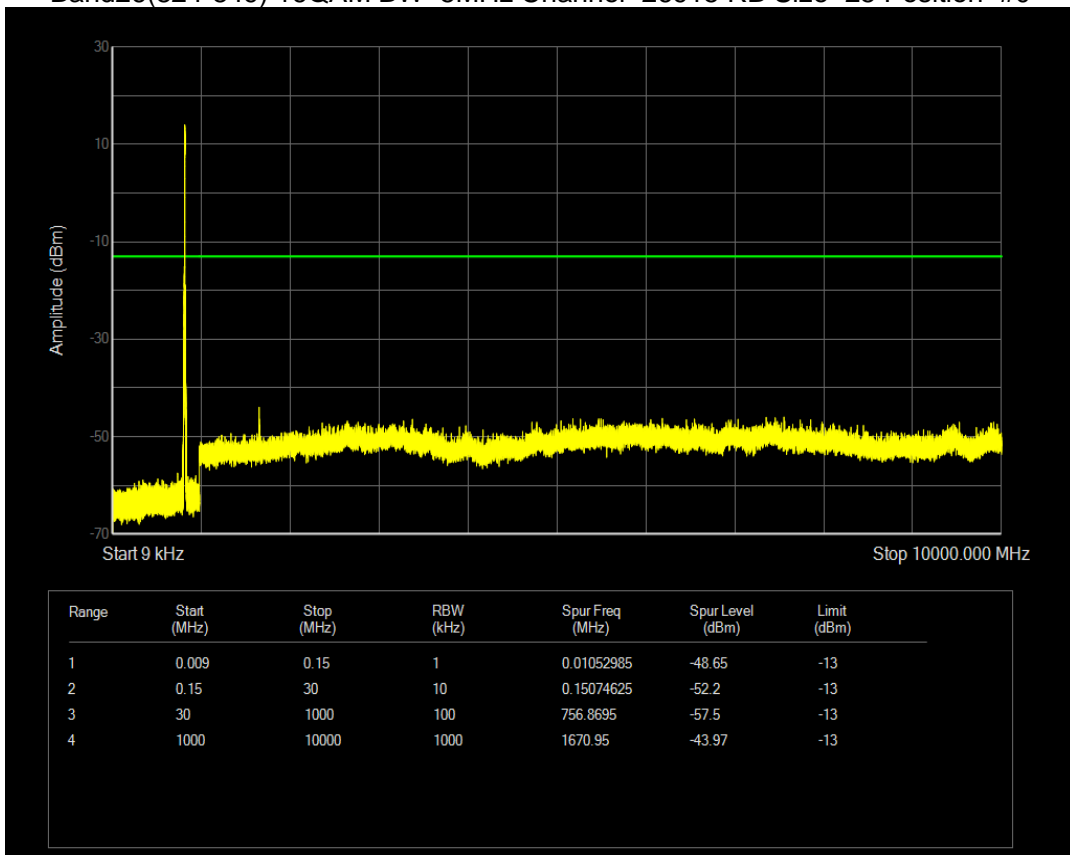

Band26(824-849) 16QAM BW=3MHz Channel=26915 RB Size=15 Position=#0

Band26(824-849) 16QAM BW=3MHz Channel=27025 RB Size=15 Position=#0

Band26(824-849) 16QAM BW=5MHz Channel=26815 RB Size=25 Position=#0

Band26(824-849) 16QAM BW=5MHz Channel=26915 RB Size=25 Position=#0