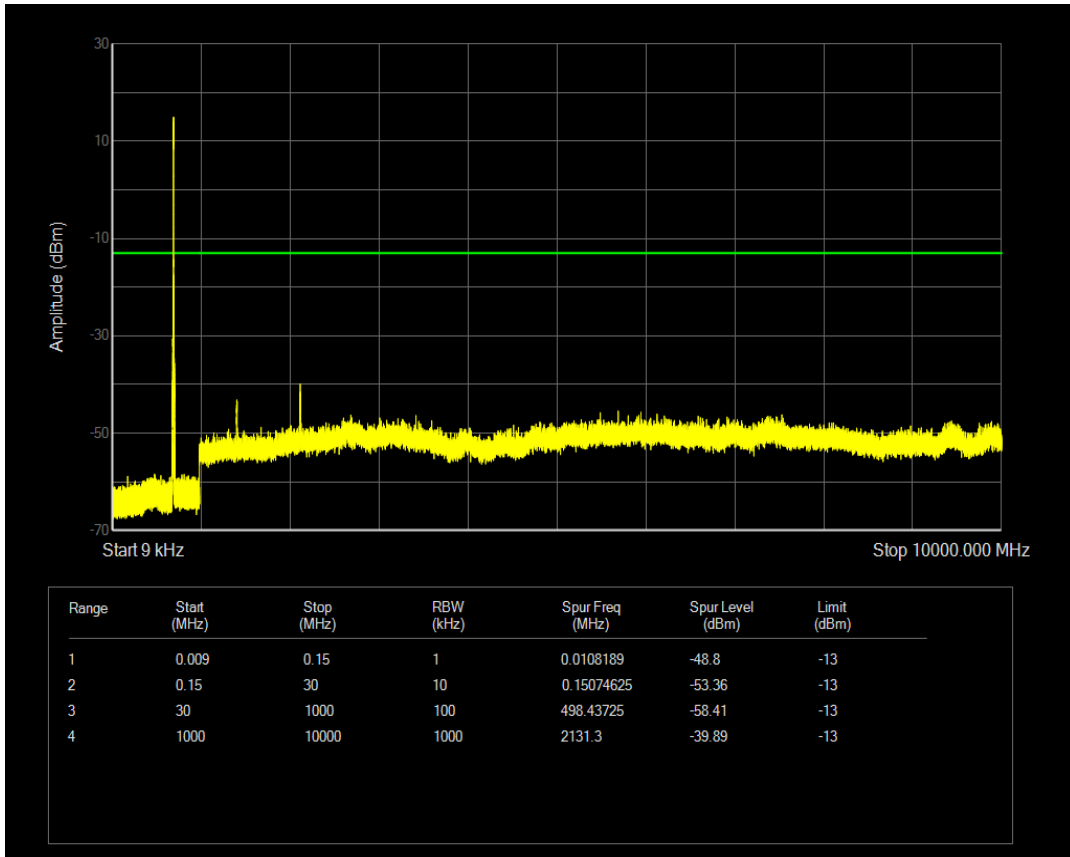

Band17 QPSK BW=5MHz Channel=23790 RB Size=25 Position=#0

Band17 QPSK BW=5MHz Channel=23825 RB Size=25 Position=#0