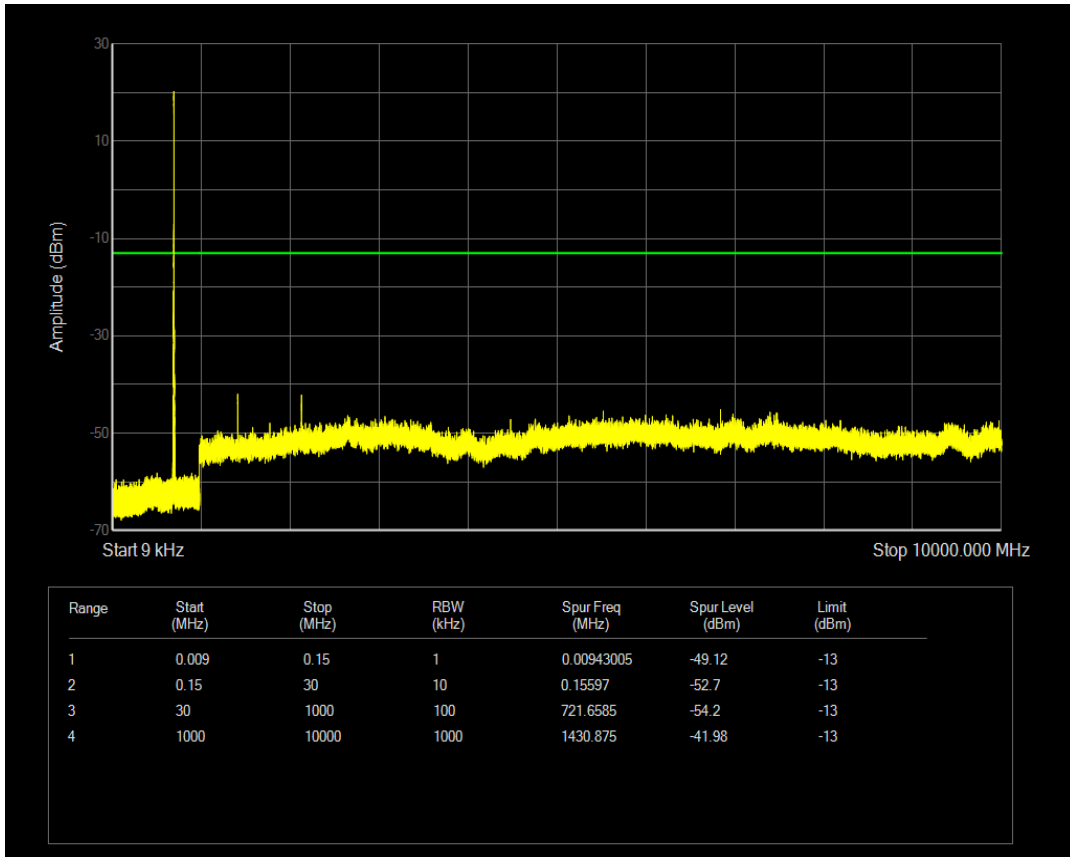

Band12 16QAM BW=5MHz Channel=23035 RB Size=25 Position=#0

Band12 16QAM BW=5MHz Channel=23095 RB Size=25 Position=#0

Band12 16QAM BW=5MHz Channel=23155 RB Size=25 Position=#0

Band12 QPSK BW=1.4MHz Channel=23017 RB Size=6 Position=#0

Band12 QPSK BW=1.4MHz Channel=23095 RB Size=6 Position=#0

Band12 QPSK BW=1.4MHz Channel=23173 RB Size=6 Position=#0

Band12 QPSK BW=10MHz Channel=23060 RB Size=50 Position=#0

Band12 QPSK BW=10MHz Channel=23095 RB Size=50 Position=#0