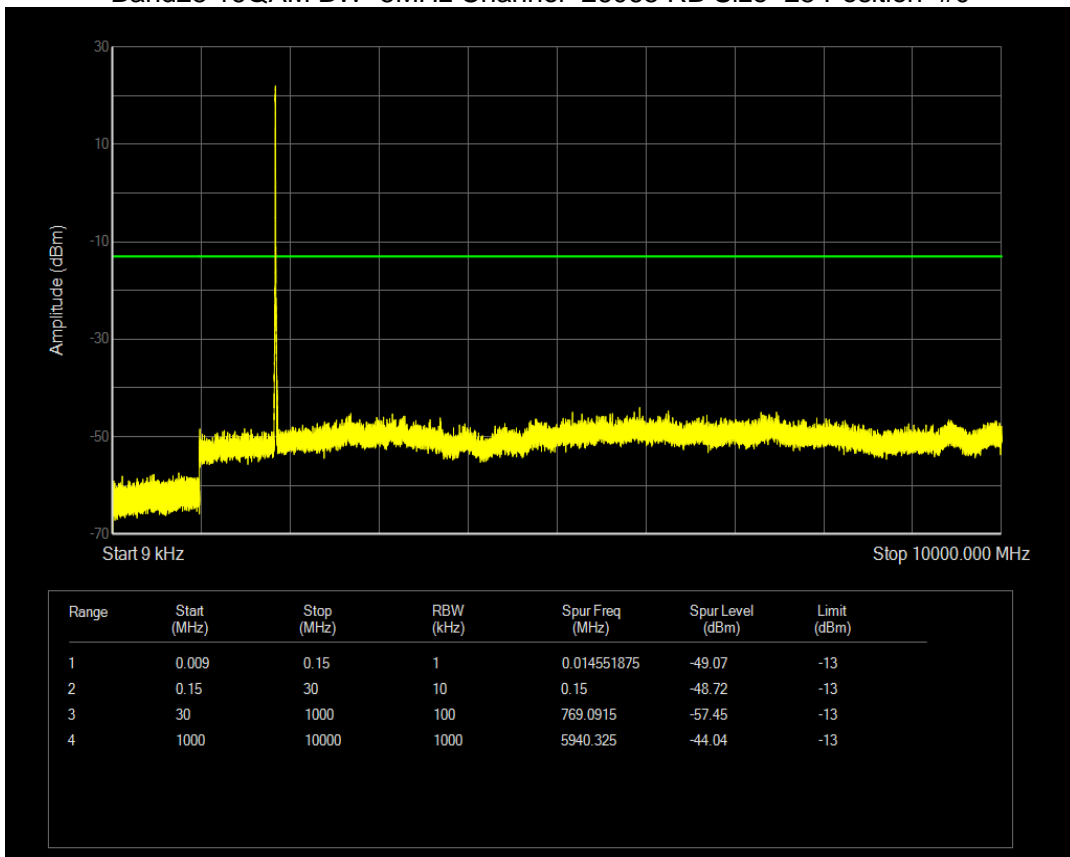

Band25 16QAM BW=5MHz Channel=26065 RB Size=25 Position=#0

Band25 16QAM BW=5MHz Channel=26365 RB Size=25 Position=#0