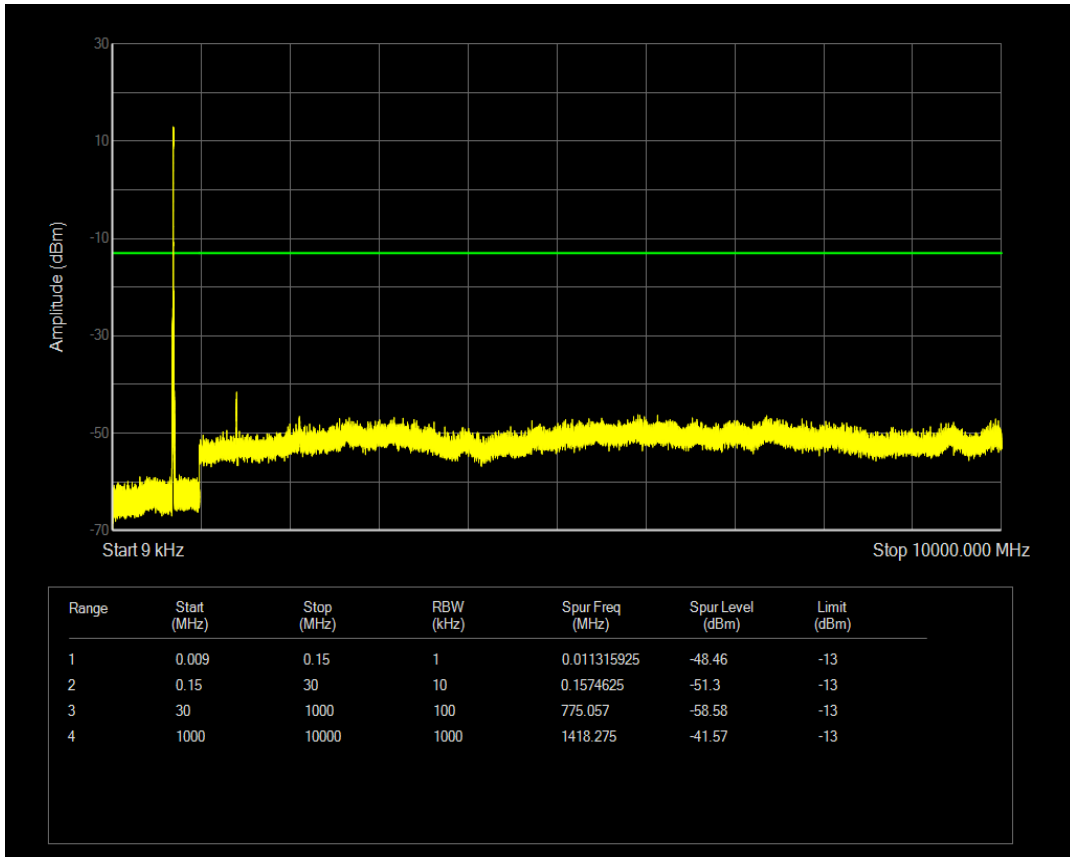

Band12 16QAM BW=5MHz Channel=23035 RB Size=25 Position=#0

Band12 16QAM BW=5MHz Channel=23095 RB Size=25 Position=#0

Band12 16QAM BW=5MHz Channel=23155 RB Size=25 Position=#0

Band12 QPSK BW=1.4MHz Channel=23017 RB Size=6 Position=#0

Band12 QPSK BW=1.4MHz Channel=23095 RB Size=6 Position=#0

Band12 QPSK BW=1.4MHz Channel=23173 RB Size=6 Position=#0

Band12 QPSK BW=10MHz Channel=23060 RB Size=50 Position=#0

Band12 QPSK BW=10MHz Channel=23095 RB Size=50 Position=#0