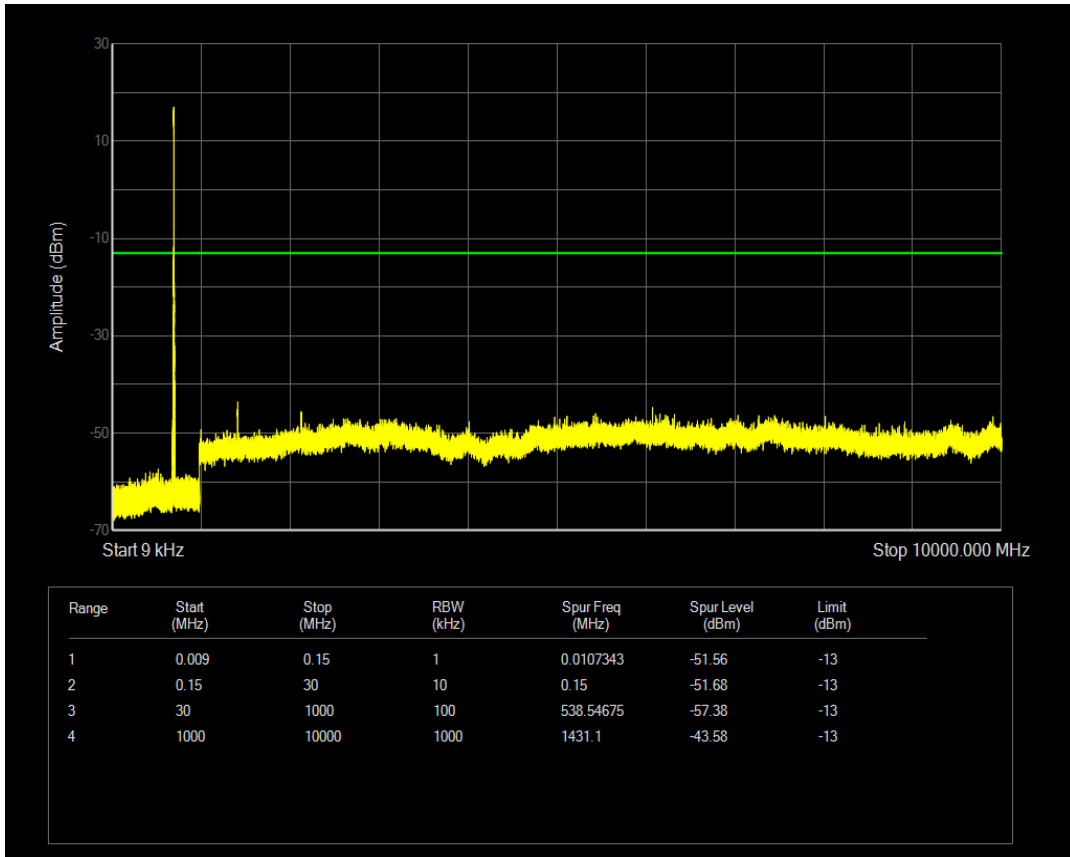

Band12 QPSK BW=10MHz Channel=23130 RB Size=50 Position=#0

Band12 QPSK BW=3MHz Channel=23025 RB Size=15 Position=#0

Band12 QPSK BW=3MHz Channel=23095 RB Size=15 Position=#0

Band12 QPSK BW=3MHz Channel=23165 RB Size=15 Position=#0