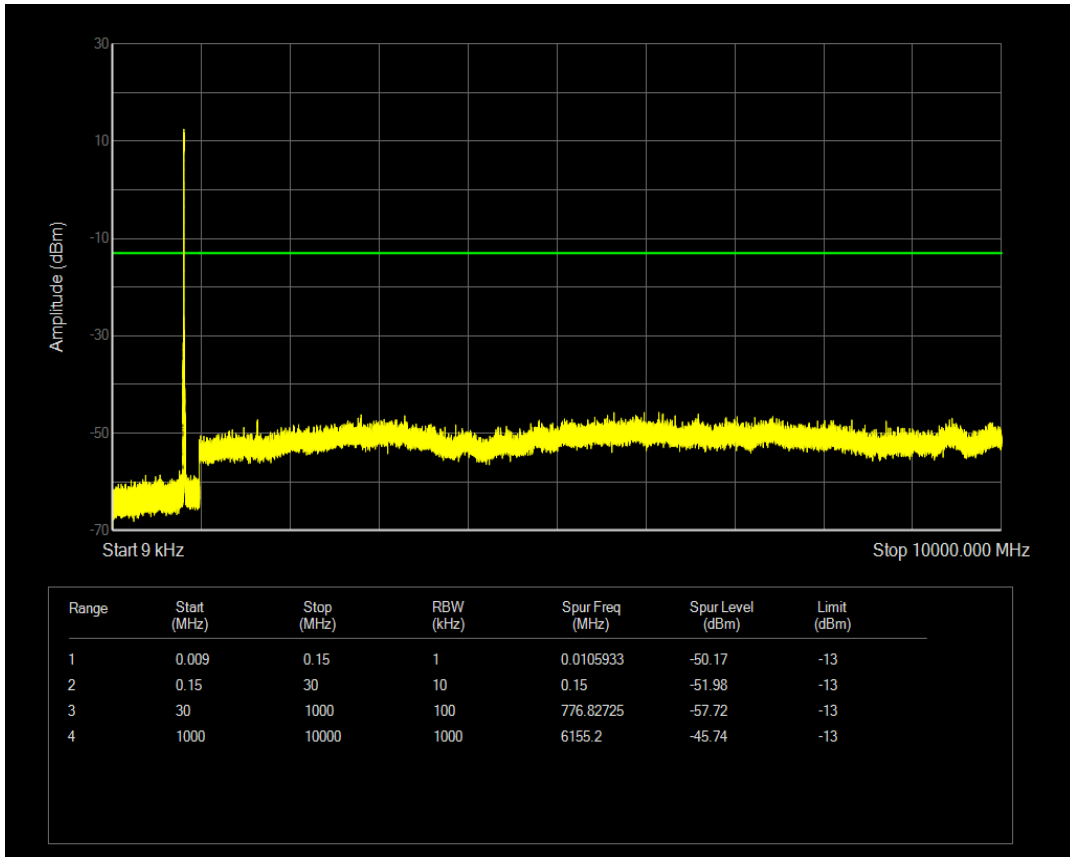

Band26(824-849) 16QAM BW=5MHz Channel=26815 RB Size=25 Position=#0

Band26(824-849) 16QAM BW=5MHz Channel=26915 RB Size=25 Position=#0