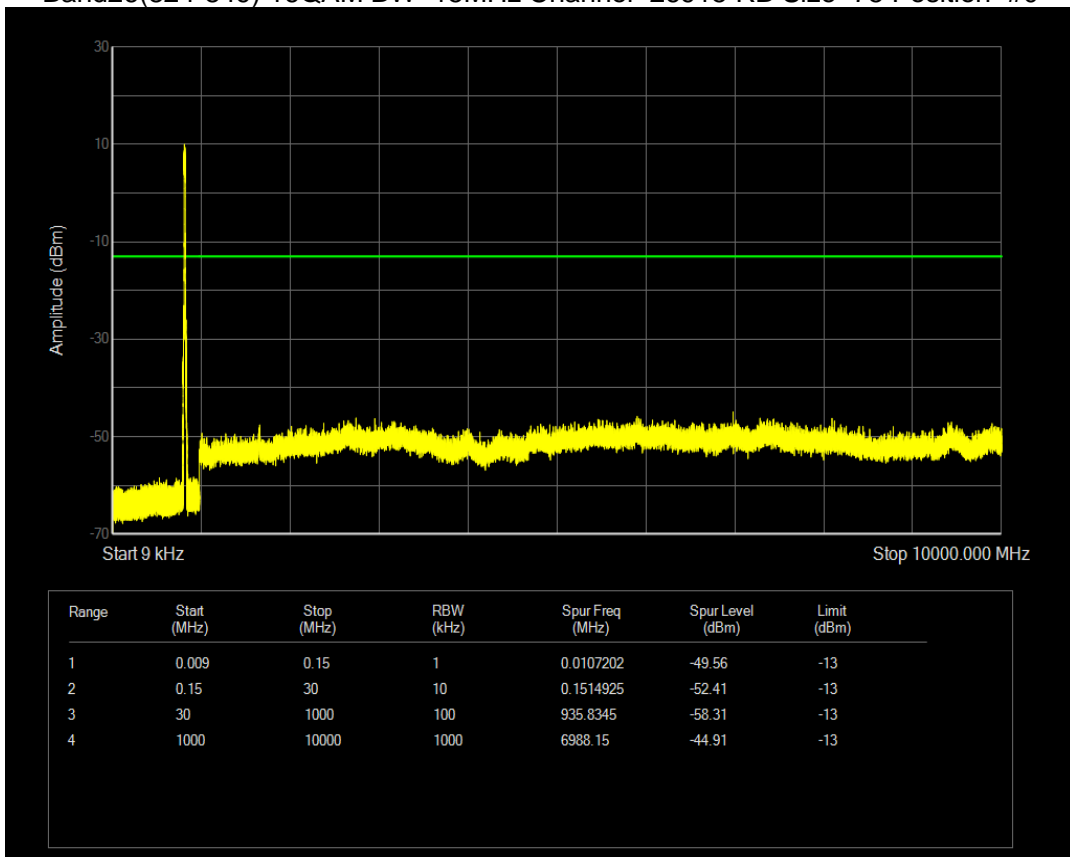

Band26(824-849) 16QAM BW=15MHz Channel=26915 RB Size=75 Position=#0

Band26(824-849) 16QAM BW=15MHz Channel=26965 RB Size=75 Position=#0