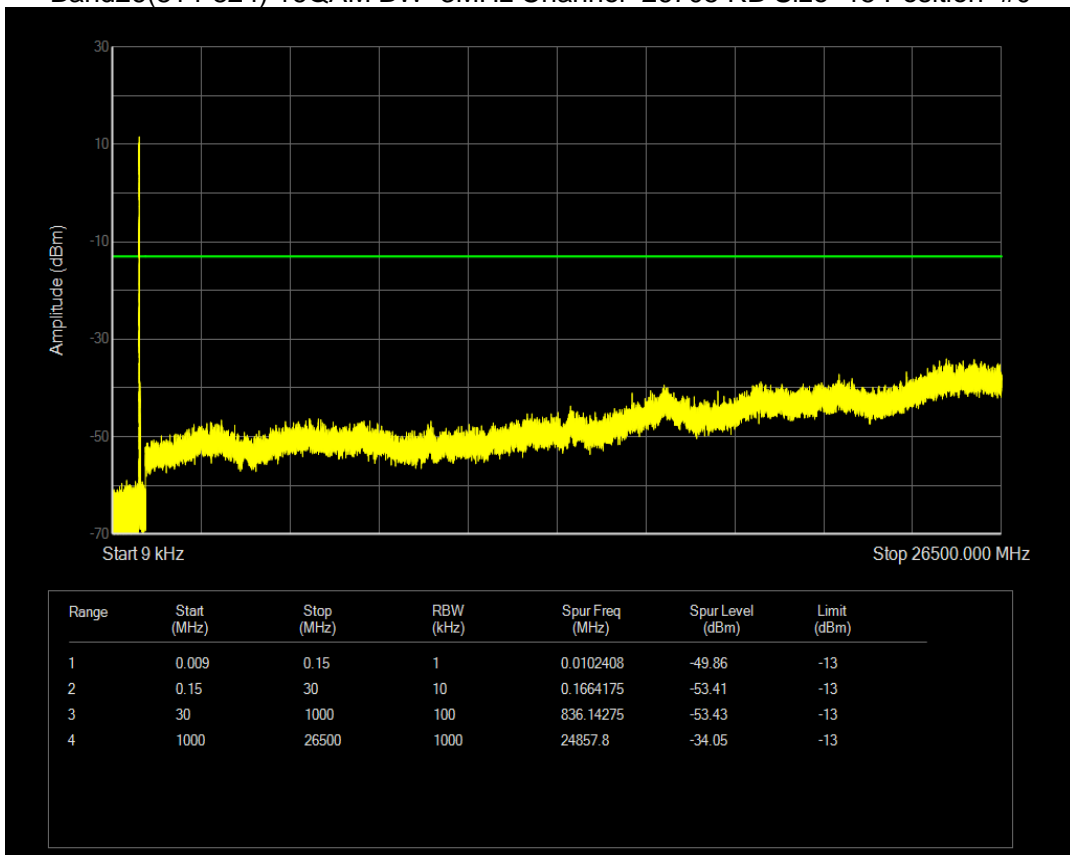

Band26(814-824) 16QAM BW=3MHz Channel=26705 RB Size=15 Position=#0

Band26(814-824) 16QAM BW=3MHz Channel=26740 RB Size=15 Position=#0