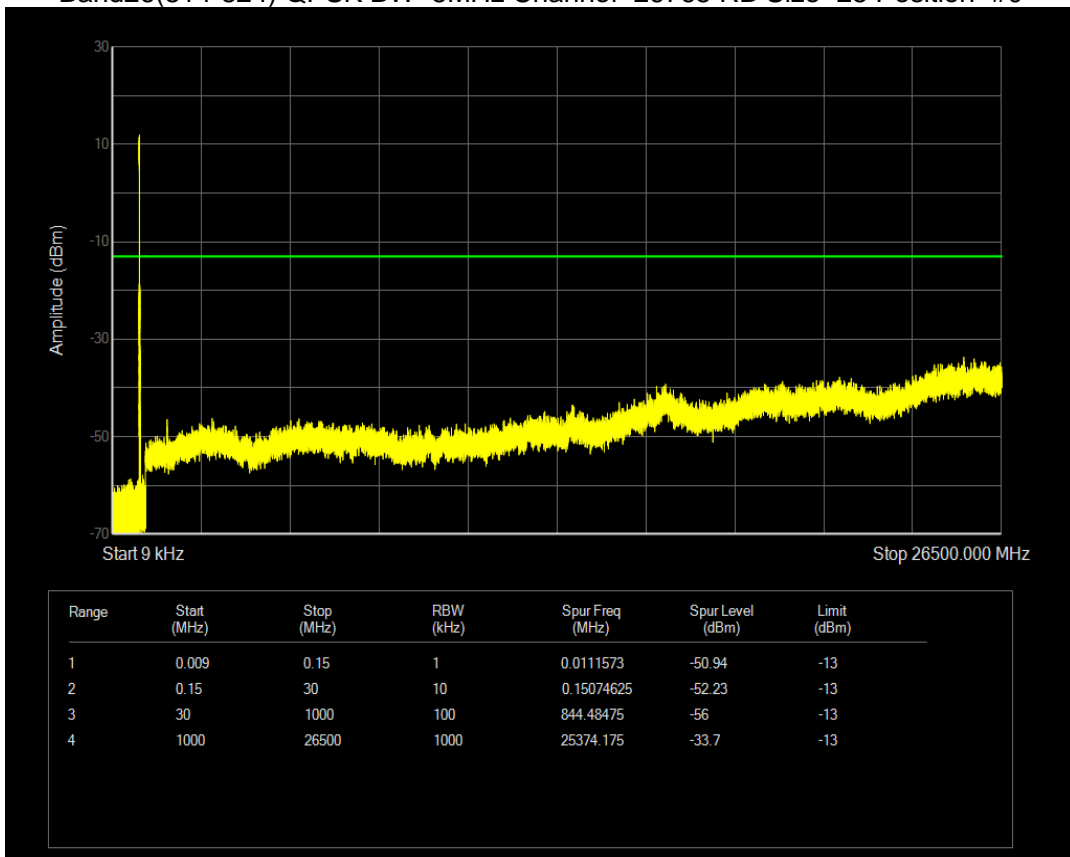

Band26(814-824) QPSK BW=5MHz Channel=26765 RB Size=25 Position=#0

Band38 16QAM BW=10MHz Channel=37800 RB Size=50 Position=#0