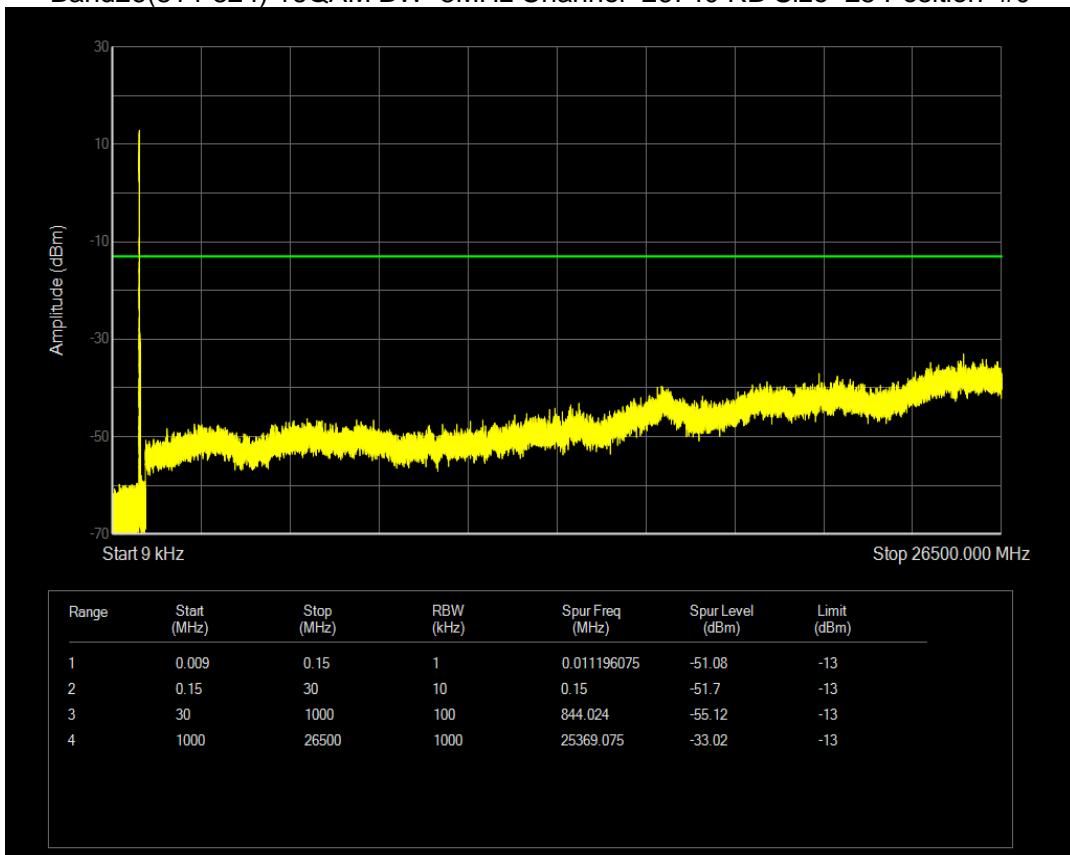

Band26(814-824) 16QAM BW=3MHz Channel=26705 RB Size=15 Position=#0

Band26(814-824) 16QAM BW=3MHz Channel=26740 RB Size=15 Position=#0

Band26(814-824) 16QAM BW=3MHz Channel=26775 RB Size=15 Position=#0

Band26(814-824) 16QAM BW=5MHz Channel=26715 RB Size=25 Position=#0

Band26(814-824) 16QAM BW=5MHz Channel=26740 RB Size=25 Position=#0

Band26(814-824) 16QAM BW=5MHz Channel=26765 RB Size=25 Position=#0

Band26(814-824) QPSK BW=1.4MHz Channel=26697 RB Size=6 Position=#0

Band26(814-824) QPSK BW=1.4MHz Channel=26740 RB Size=6 Position=#0