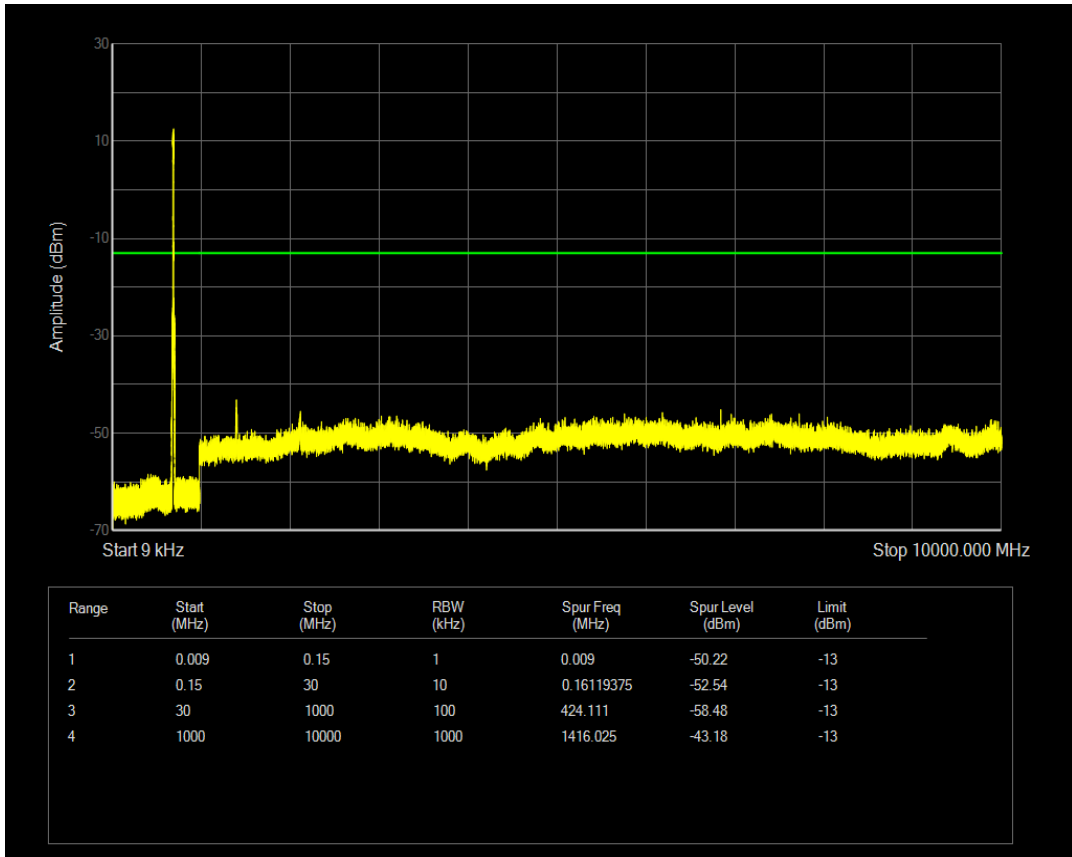

Band12 QPSK BW=1.4MHz Channel=23095 RB Size=6 Position=#0

Band12 QPSK BW=1.4MHz Channel=23173 RB Size=6 Position=#0

Band12 QPSK BW=10MHz Channel=23060 RB Size=50 Position=#0

Band12 QPSK BW=10MHz Channel=23095 RB Size=50 Position=#0