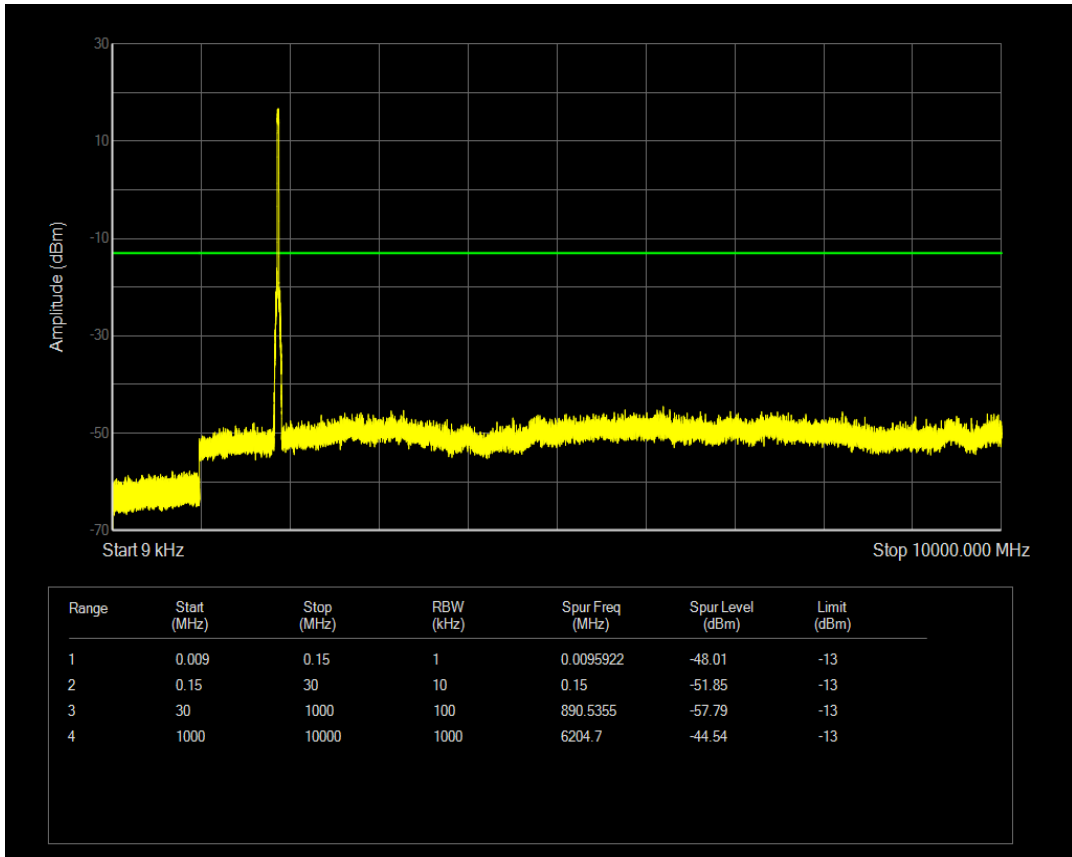

Band25 16QAM BW=20MHz Channel=26365 RB Size=100 Position=#0

Band25 16QAM BW=20MHz Channel=26590 RB Size=100 Position=#0