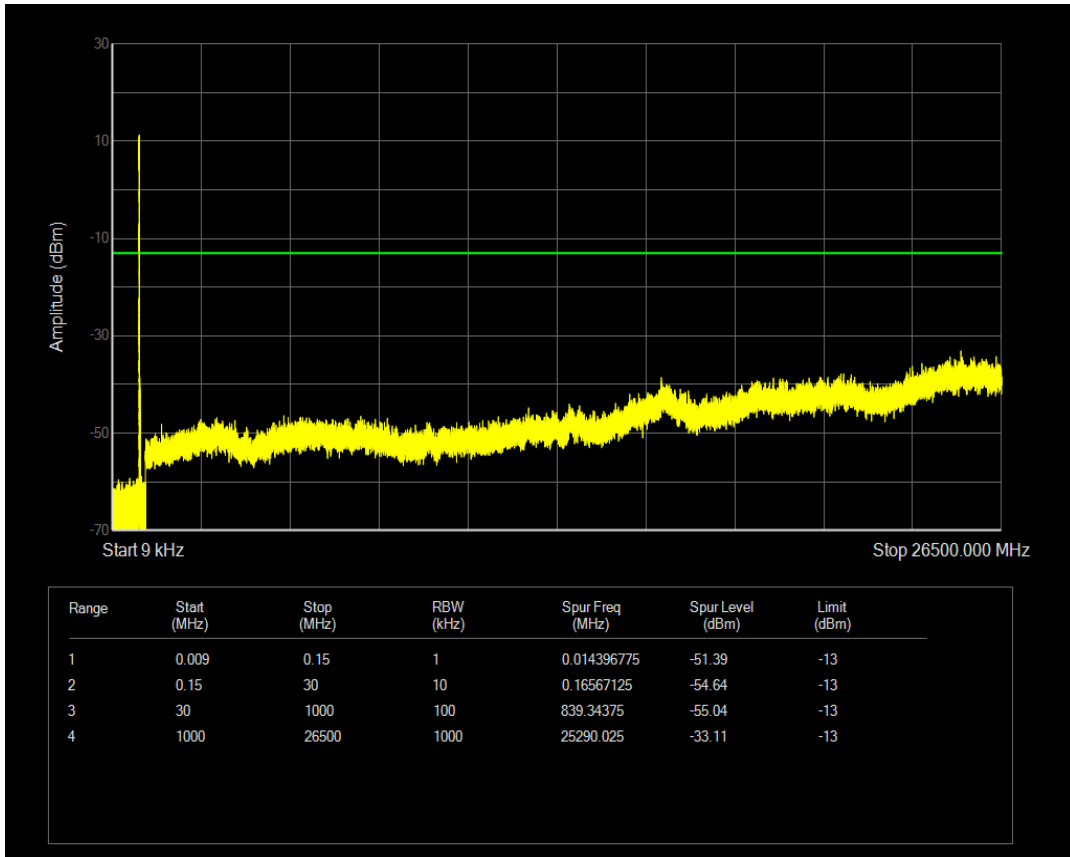

Band26(814-824) QPSK BW=3MHz Channel=26705 RB Size=15 Position=#0

Band26(814-824) QPSK BW=3MHz Channel=26740 RB Size=15 Position=#0