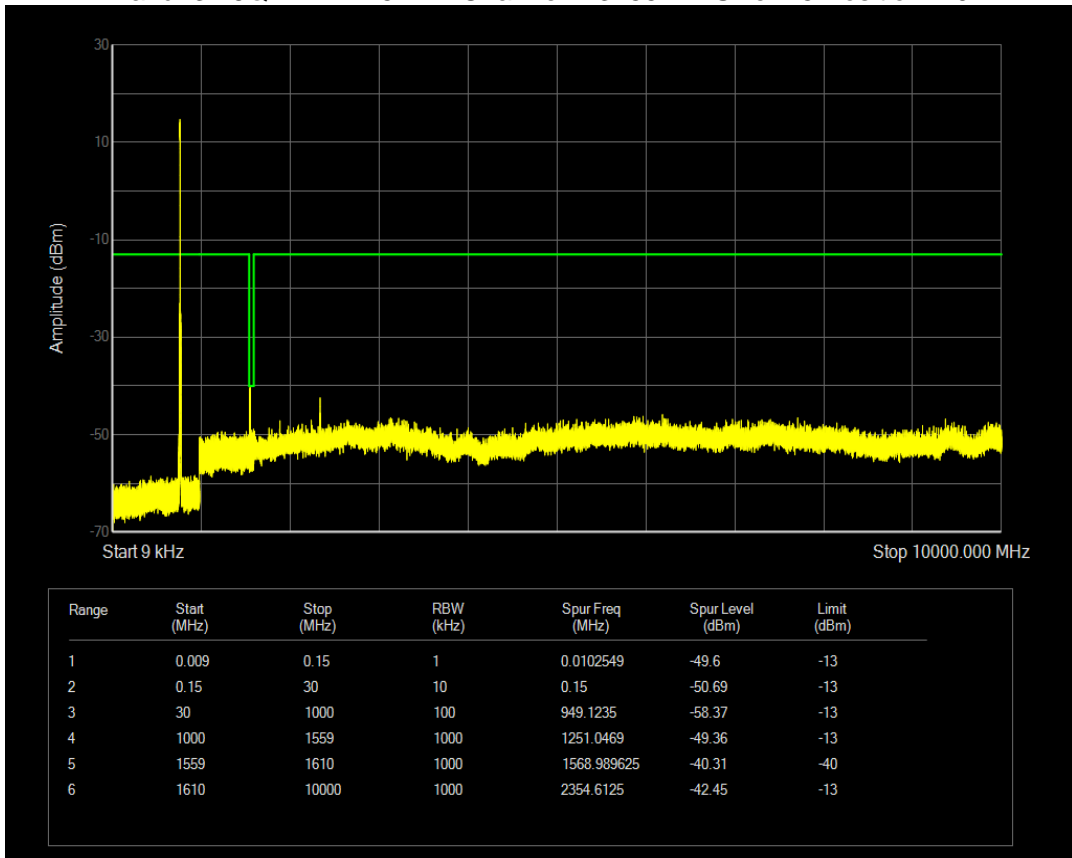

Band13 16QAM BW=5MHz Channel=23255 RB Size=25 Position=#0

Band13 QPSK BW=10MHz Channel=23230 RB Size=50 Position=#0