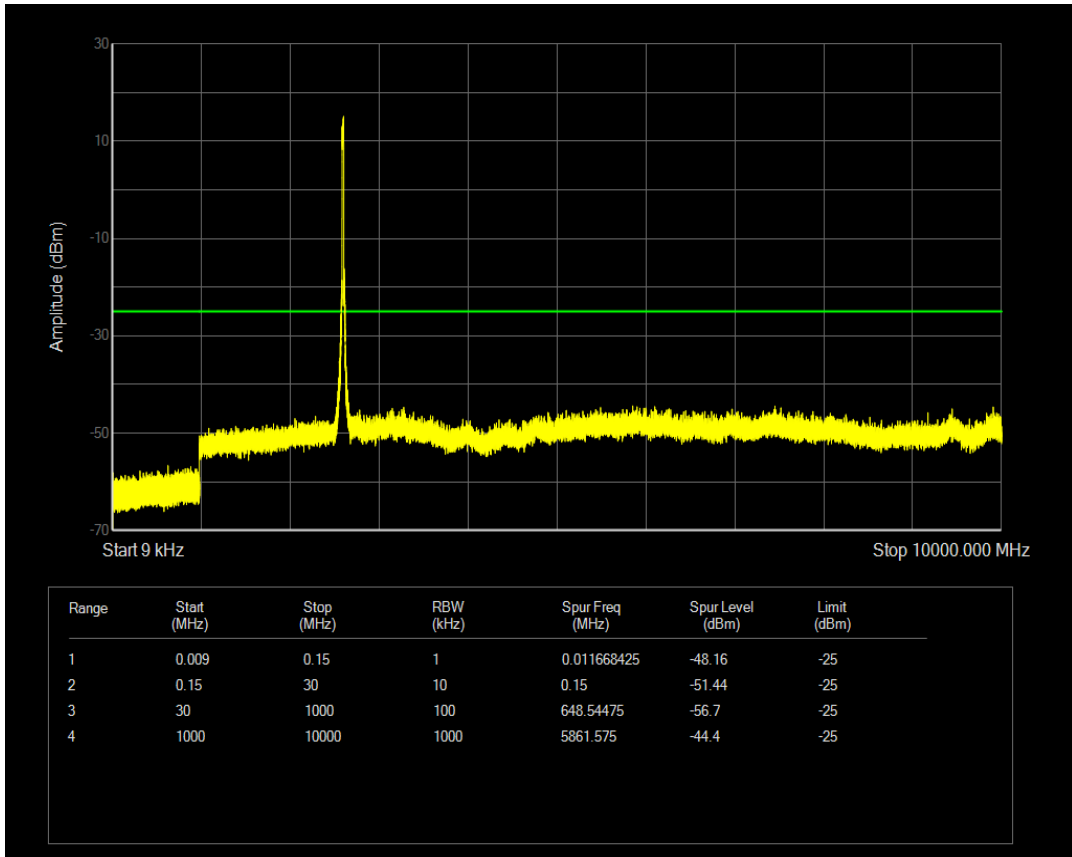

Band38 16QAM BW=15MHz Channel=38175 RB Size=75 Position=#0

Band38 16QAM BW=20MHz Channel=37850 RB Size=100 Position=#0

Band38 16QAM BW=20MHz Channel=38000 RB Size=100 Position=#0

Band38 16QAM BW=20MHz Channel=38150 RB Size=100 Position=#0

Band38 16QAM BW=5MHz Channel=37775 RB Size=25 Position=#0

Band38 16QAM BW=5MHz Channel=38000 RB Size=25 Position=#0

Band38 16QAM BW=5MHz Channel=38225 RB Size=25 Position=#0

Band38 QPSK BW=10MHz Channel=37800 RB Size=50 Position=#0