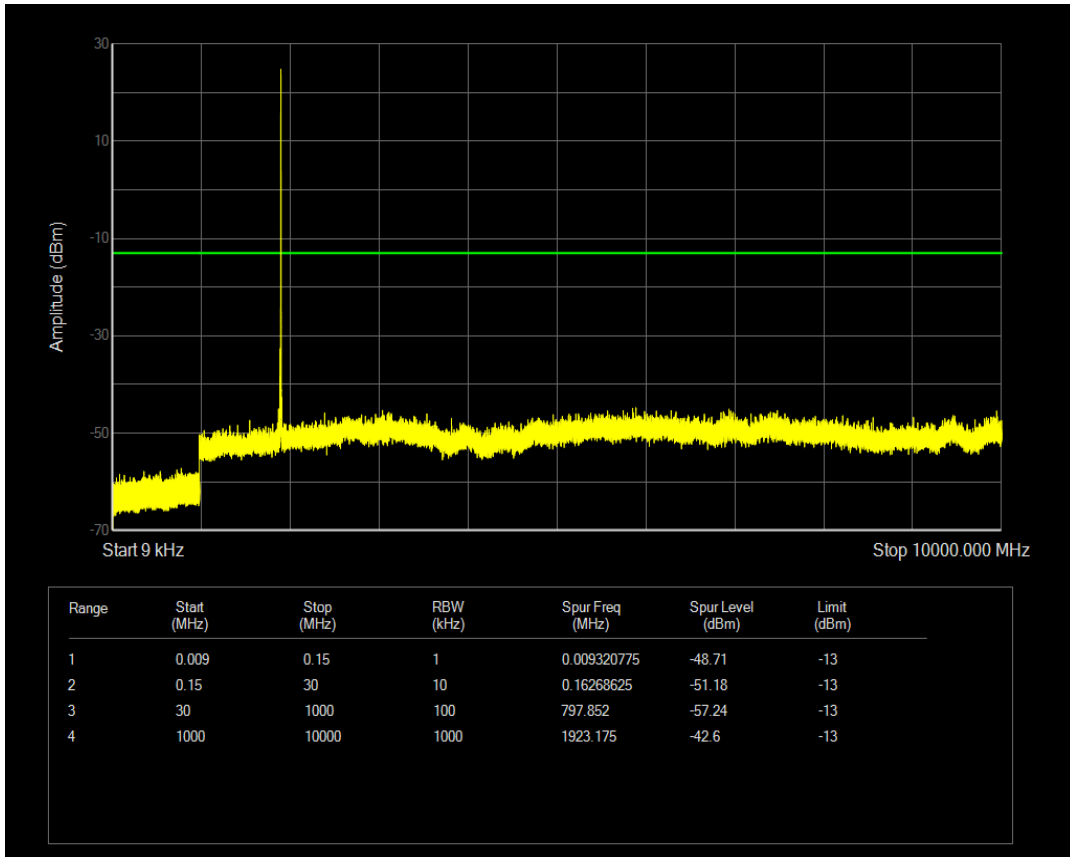

Band25 16QAM BW=1.4MHz Channel=26683 RB Size=6 Position=#0

Band25 16QAM BW=10MHz Channel=26090 RB Size=50 Position=#0