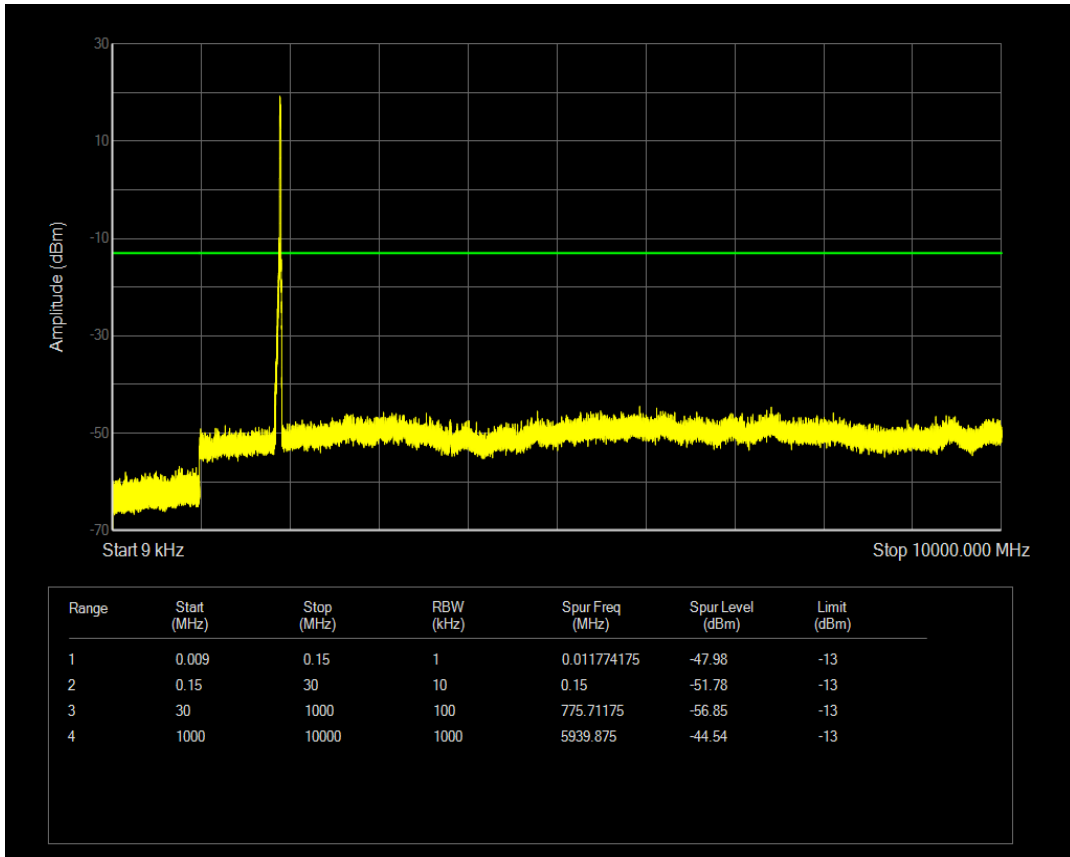

Band25 16QAM BW=10MHz Channel=26640 RB Size=50 Position=#0

Band25 16QAM BW=15MHz Channel=26115 RB Size=75 Position=#0

Band25 16QAM BW=15MHz Channel=26365 RB Size=75 Position=#0

Band25 16QAM BW=15MHz Channel=26615 RB Size=75 Position=#0