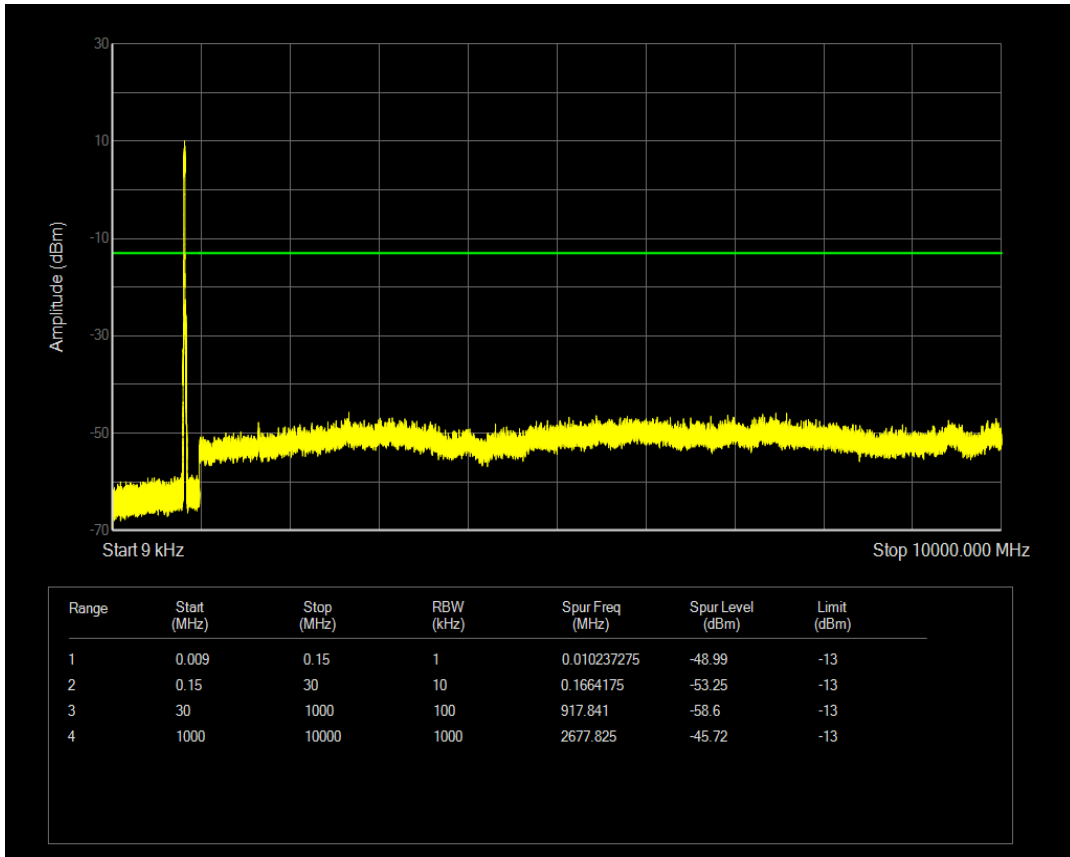

Band26(824-849) 16QAM BW=15MHz Channel=26865 RB Size=75 Position=#0

Band26(824-849) 16QAM BW=15MHz Channel=26915 RB Size=75 Position=#0