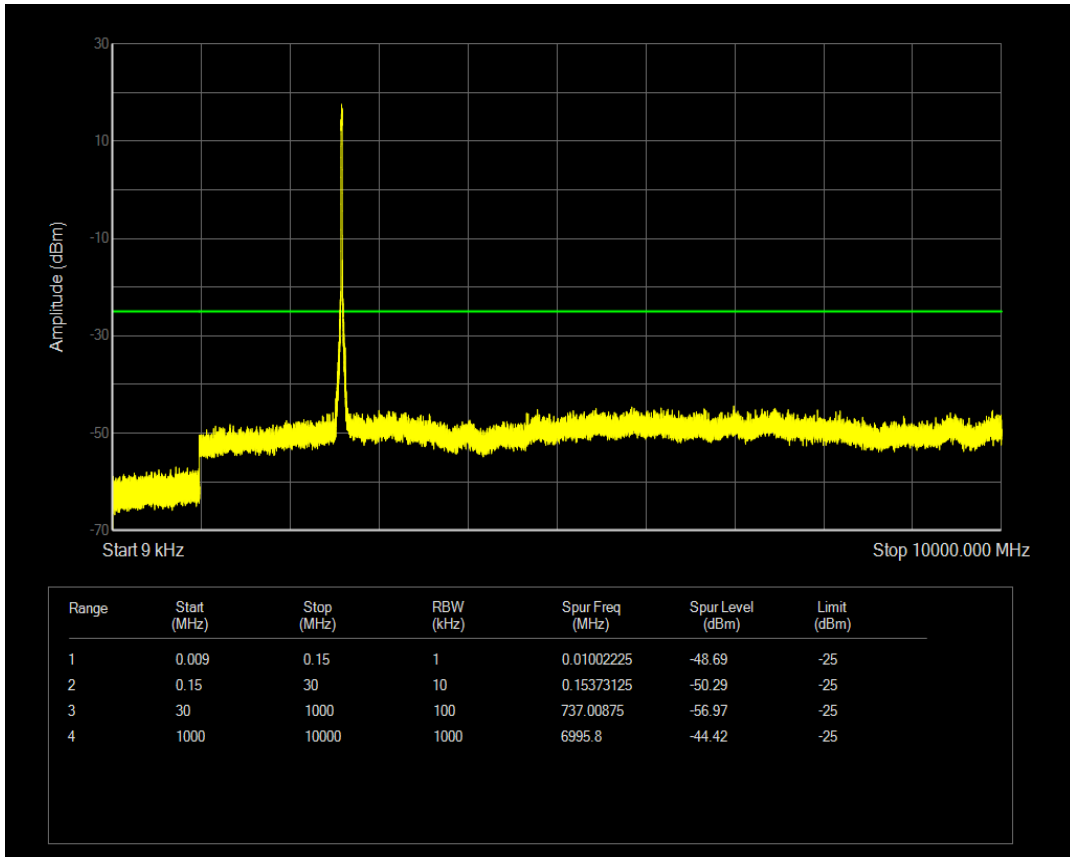

Band38 16QAM BW=10MHz Channel=38000 RB Size=50 Position=#0

Band38 16QAM BW=10MHz Channel=38200 RB Size=50 Position=#0

Band38 16QAM BW=15MHz Channel=37825 RB Size=75 Position=#0

Band38 16QAM BW=15MHz Channel=38000 RB Size=75 Position=#0

Band38 16QAM BW=15MHz Channel=38175 RB Size=75 Position=#0

Band38 16QAM BW=20MHz Channel=37850 RB Size=100 Position=#0

Band38 16QAM BW=20MHz Channel=38000 RB Size=100 Position=#0

Band38 16QAM BW=20MHz Channel=38150 RB Size=100 Position=#0