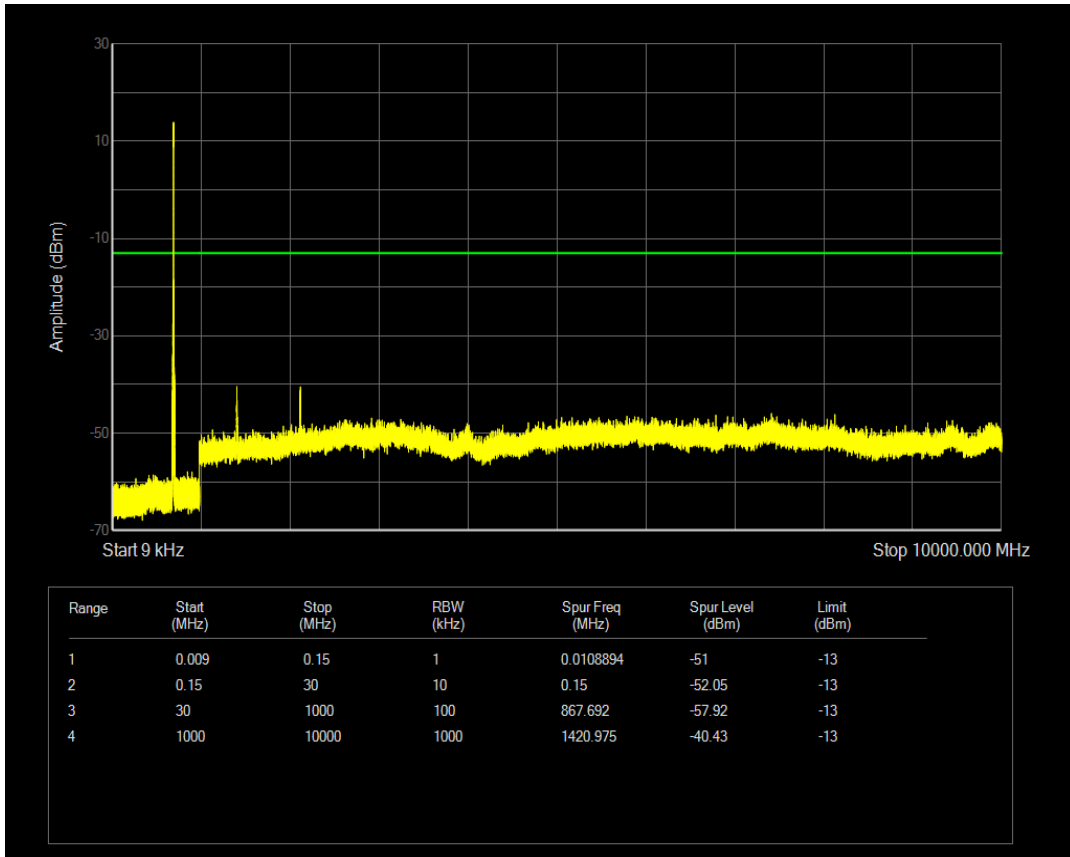

Band17 16QAM BW=10MHz Channel=23790 RB Size=50 Position=#0

Band17 16QAM BW=10MHz Channel=23800 RB Size=50 Position=#0

Band17 16QAM BW=5MHz Channel=23755 RB Size=25 Position=#0

Band17 16QAM BW=5MHz Channel=23790 RB Size=25 Position=#0