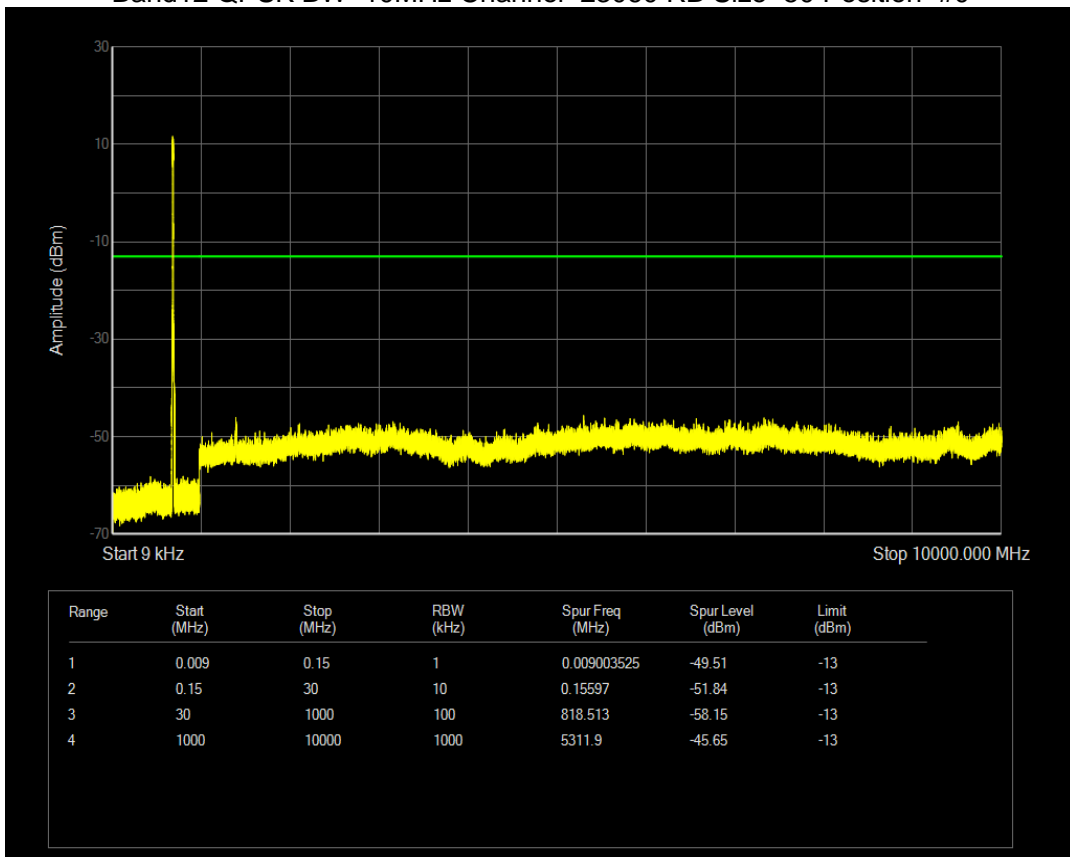

Band12 16QAM BW=5MHz Channel=23035 RB Size=25 Position=#0

Band12 16QAM BW=5MHz Channel=23095 RB Size=25 Position=#0

Band12 16QAM BW=5MHz Channel=23155 RB Size=25 Position=#0

Band12 QPSK BW=1.4MHz Channel=23017 RB Size=6 Position=#0

Band12 QPSK BW=1.4MHz Channel=23095 RB Size=6 Position=#0

Band12 QPSK BW=1.4MHz Channel=23173 RB Size=6 Position=#0

Band12 QPSK BW=10MHz Channel=23060 RB Size=50 Position=#0

Band12 QPSK BW=10MHz Channel=23095 RB Size=50 Position=#0