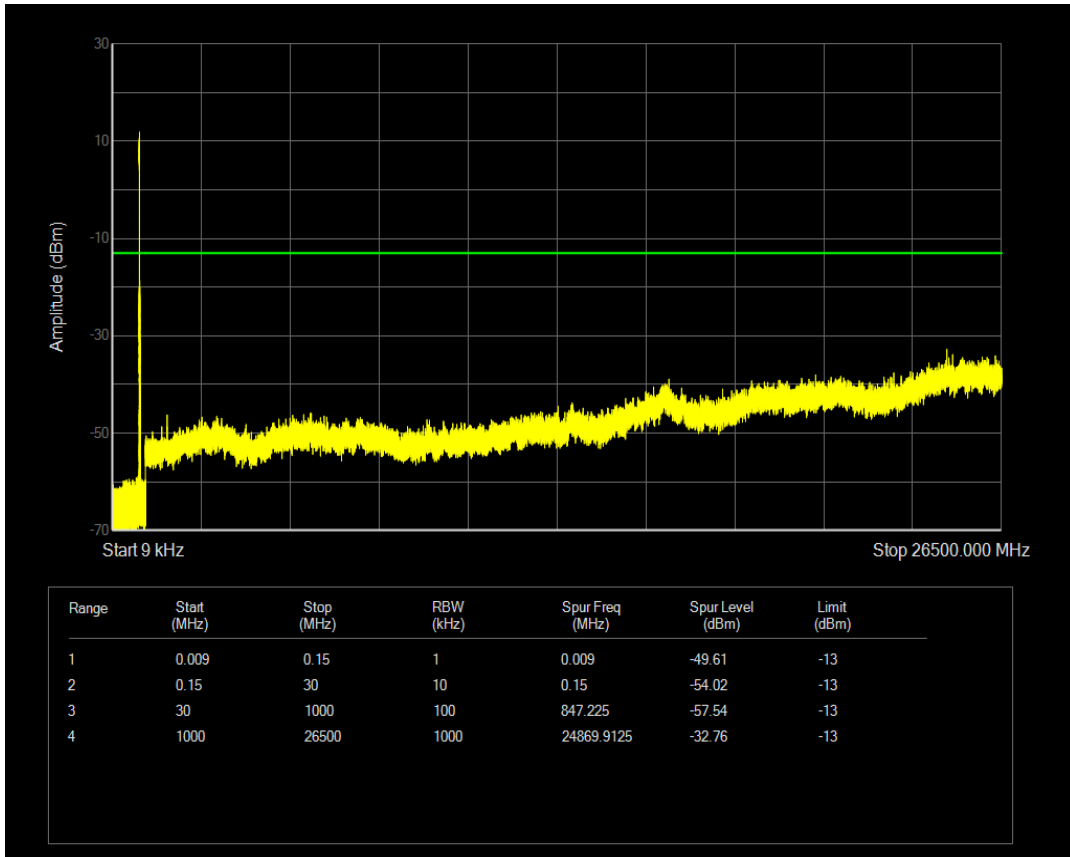

Band26(814-824) 16QAM BW=3MHz Channel=26705 RB Size=15 Position=#0

Band26(814-824) 16QAM BW=3MHz Channel=26740 RB Size=15 Position=#0

Band26(814-824) 16QAM BW=3MHz Channel=26775 RB Size=15 Position=#0

Band26(814-824) 16QAM BW=5MHz Channel=26715 RB Size=25 Position=#0

Band26(814-824) 16QAM BW=5MHz Channel=26740 RB Size=25 Position=#0

Band26(814-824) 16QAM BW=5MHz Channel=26765 RB Size=25 Position=#0

Band26(814-824) QPSK BW=1.4MHz Channel=26697 RB Size=6 Position=#0

Band26(814-824) QPSK BW=1.4MHz Channel=26740 RB Size=6 Position=#0