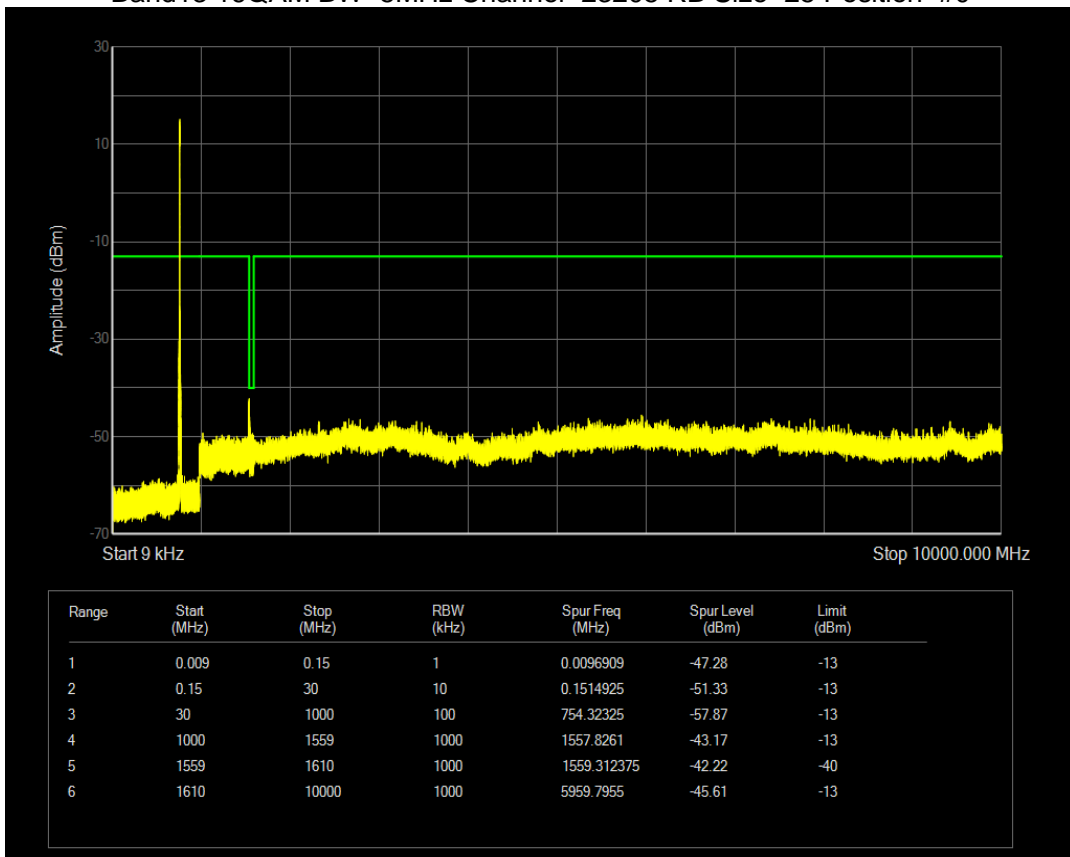

Band13 16QAM BW=5MHz Channel=23205 RB Size=25 Position=#0

Band13 16QAM BW=5MHz Channel=23230 RB Size=25 Position=#0