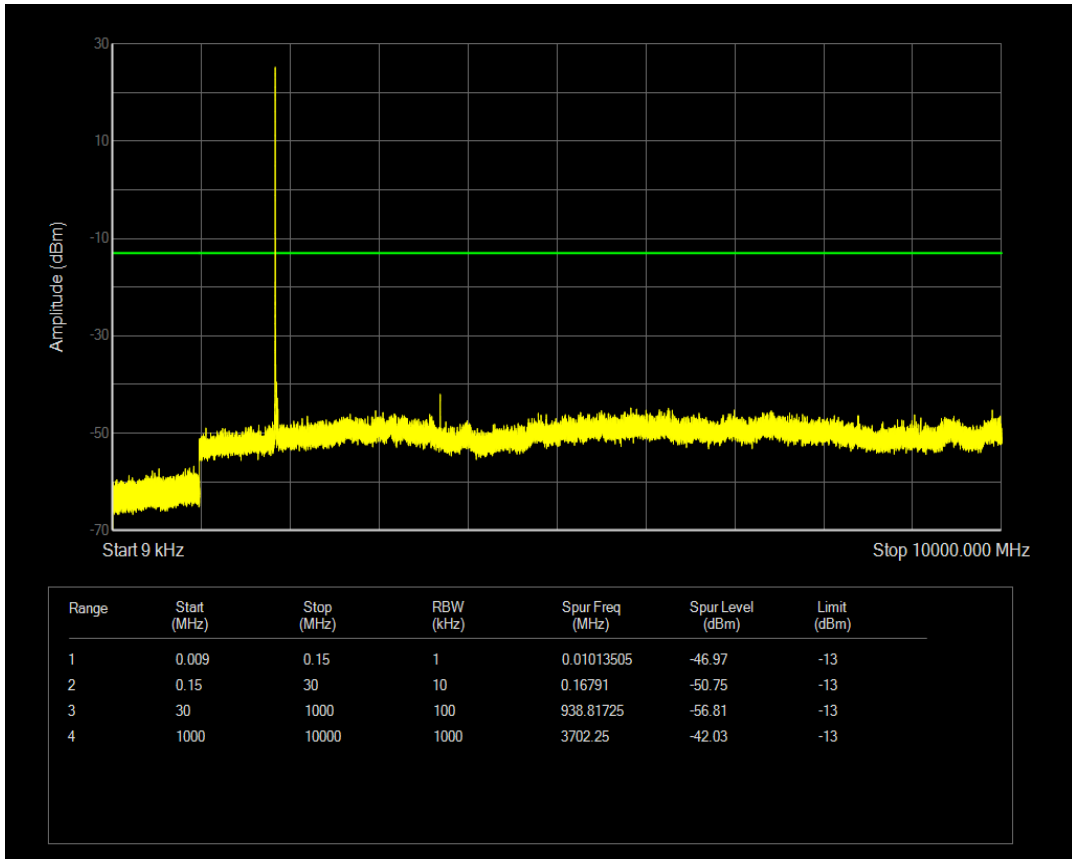

Band17 QPSK BW=5MHz Channel=23755 RB Size=25 Position=#0

Band17 QPSK BW=5MHz Channel=23790 RB Size=25 Position=#0

Band17 QPSK BW=5MHz Channel=23825 RB Size=25 Position=#0

Band25 16QAM BW=1.4MHz Channel=26047 RB Size=6 Position=#0