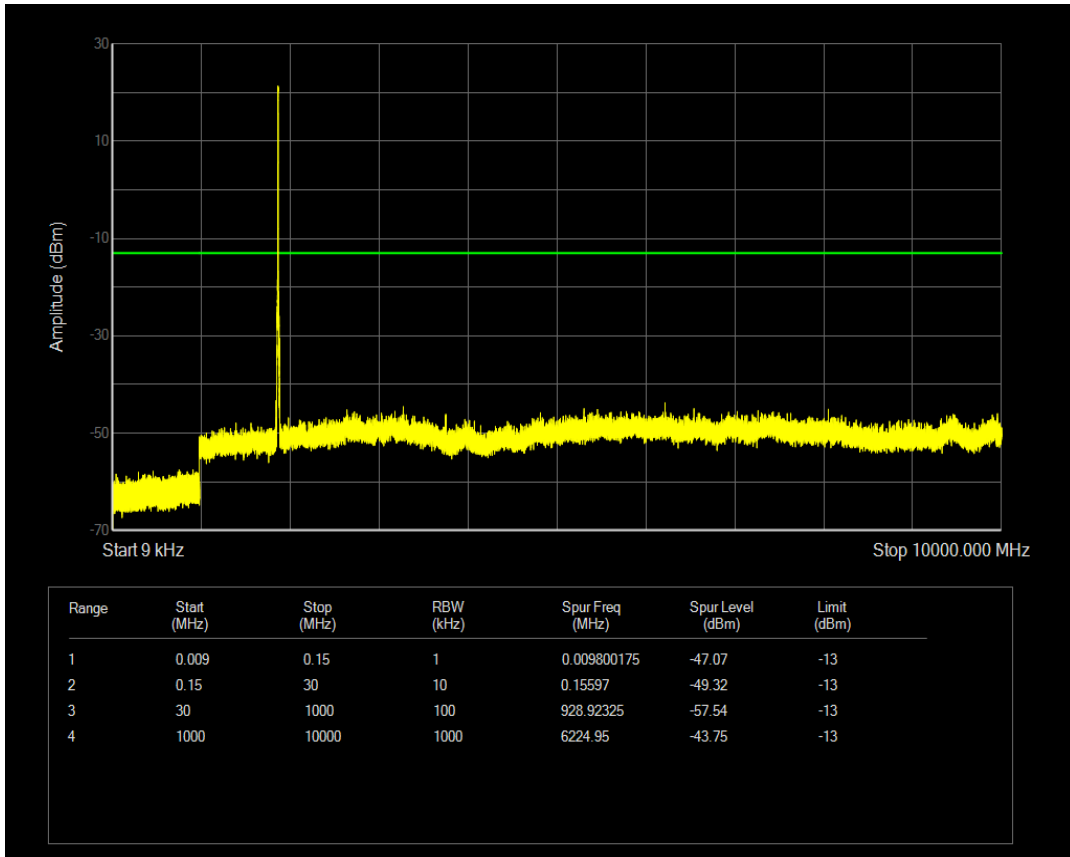

Band25 QPSK BW=5MHz Channel=26365 RB Size=25 Position=#0

Band25 QPSK BW=5MHz Channel=26665 RB Size=25 Position=#0