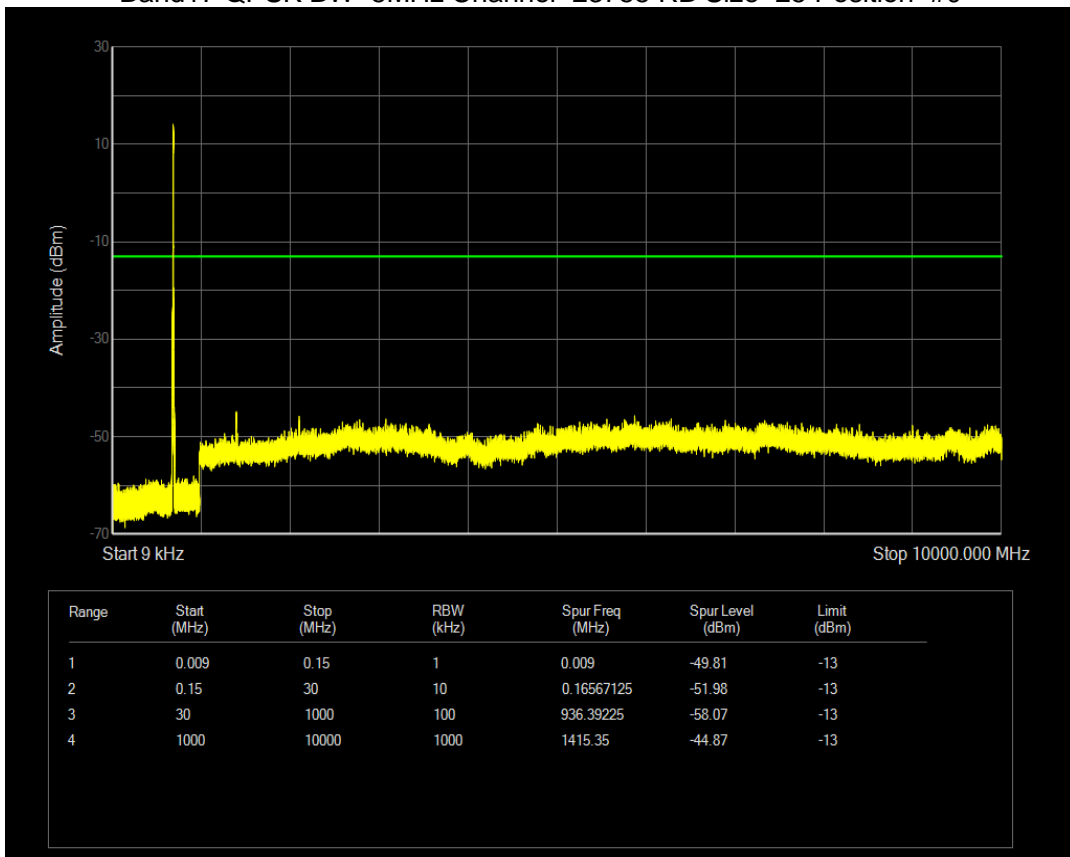

Band17 QPSK BW=5MHz Channel=23755 RB Size=25 Position=#0

Band17 QPSK BW=5MHz Channel=23790 RB Size=25 Position=#0