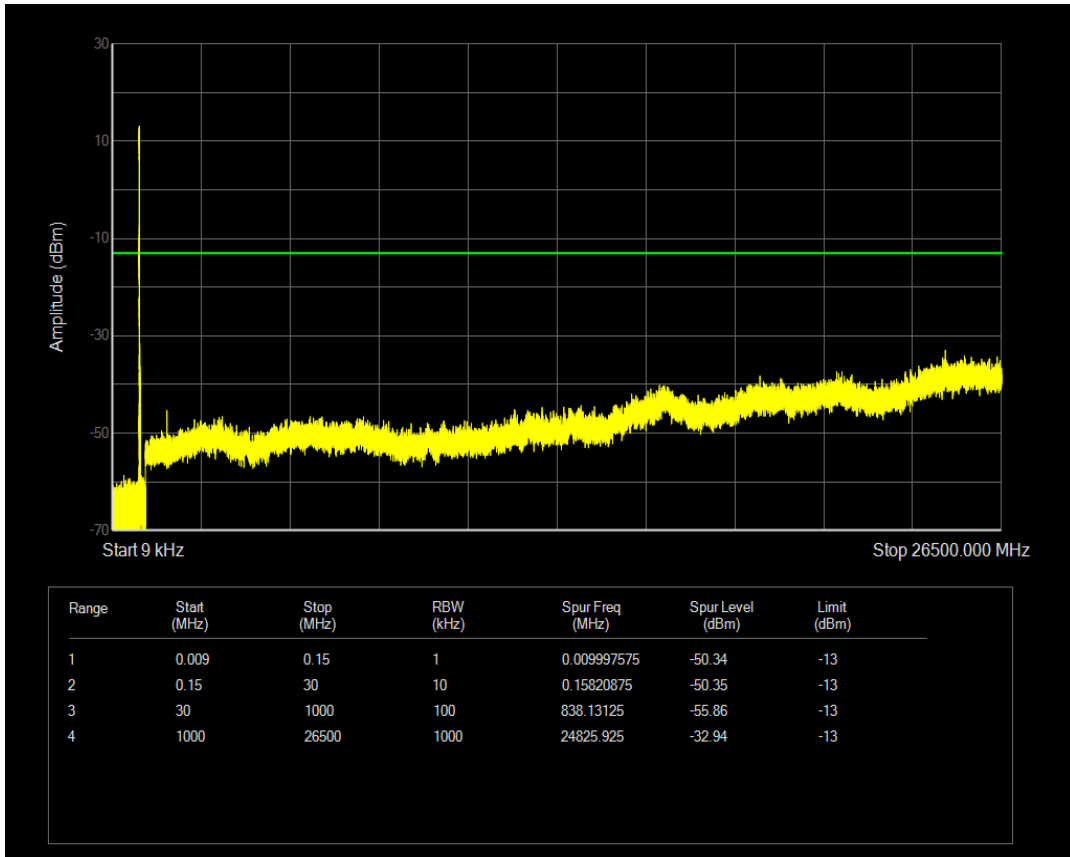

Band26(814-824) 16QAM BW=3MHz Channel=26740 RB Size=15 Position=#0

Band26(814-824) 16QAM BW=3MHz Channel=26775 RB Size=15 Position=#0