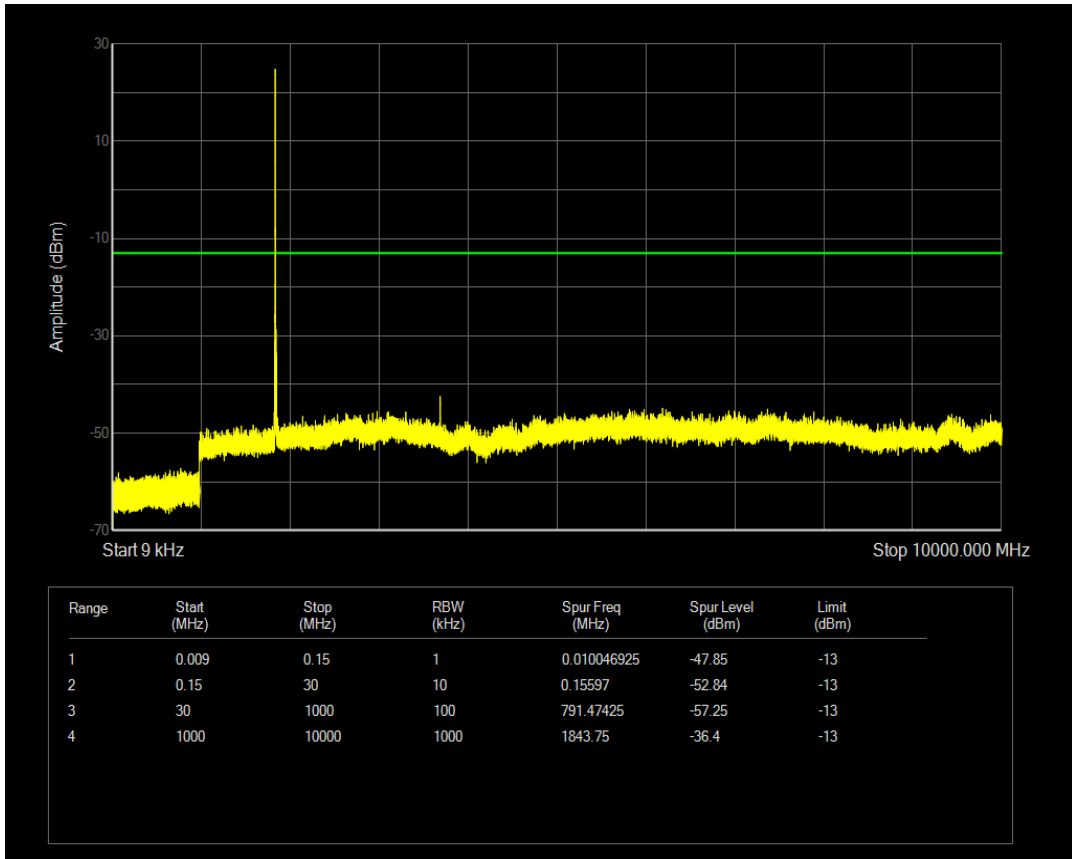

Band25 QPSK BW=1.4MHz Channel=26047 RB Size=6 Position=#0

Band25 QPSK BW=1.4MHz Channel=26365 RB Size=6 Position=#0