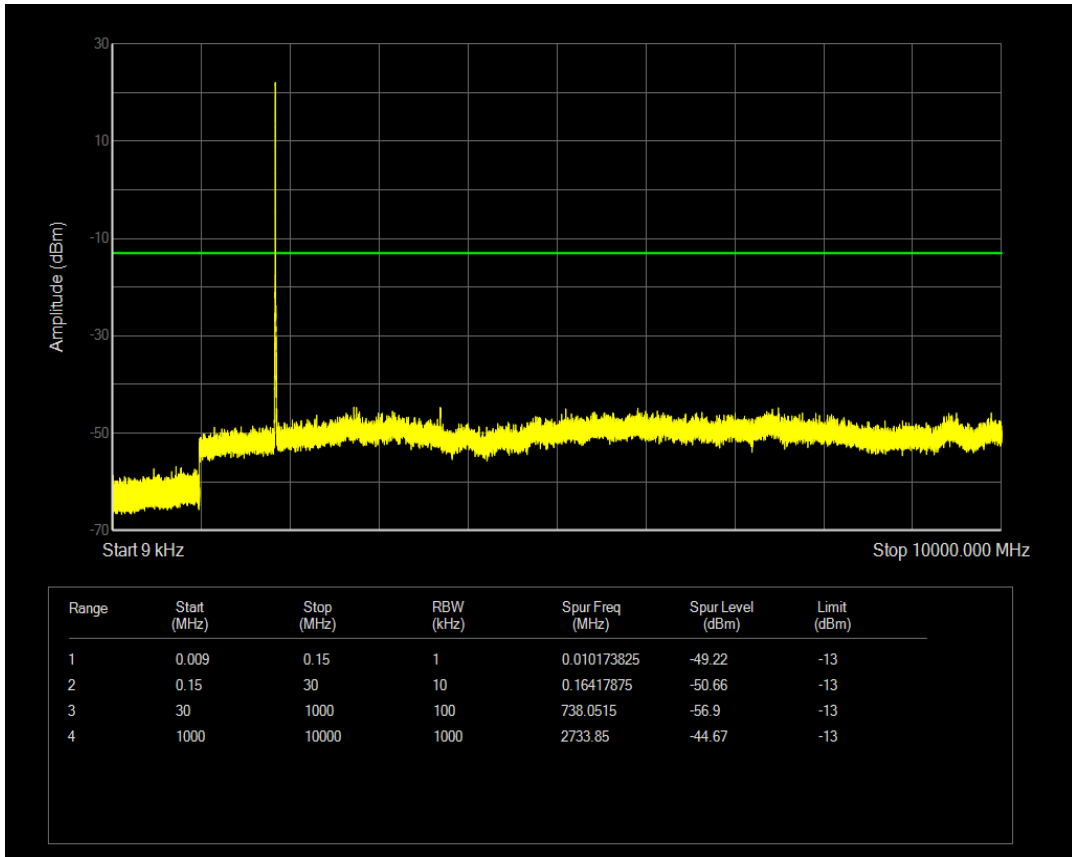

Band25 QPSK BW=3MHz Channel=26055 RB Size=15 Position=#0

Band25 QPSK BW=3MHz Channel=26365 RB Size=15 Position=#0