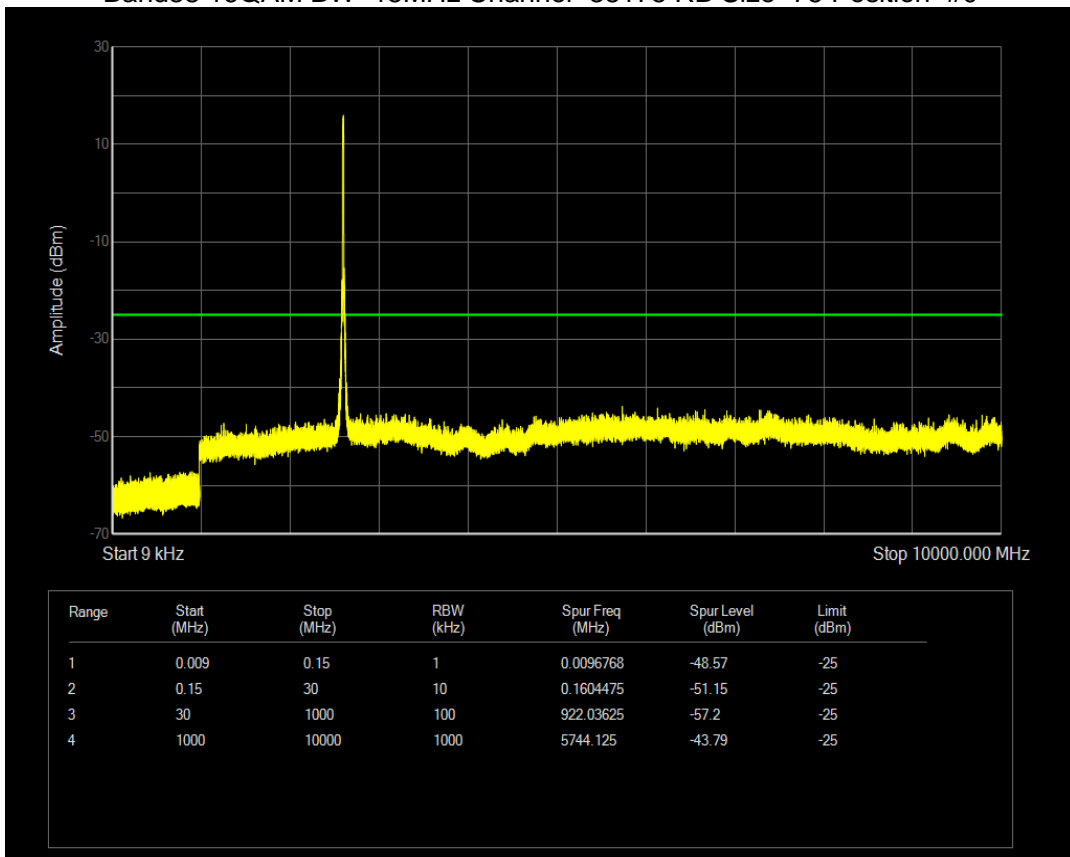

Band38 16QAM BW=10MHz Channel=38000 RB Size=50 Position=#0

Band38 16QAM BW=10MHz Channel=38200 RB Size=50 Position=#0

Band38 16QAM BW=15MHz Channel=37825 RB Size=75 Position=#0

Band38 16QAM BW=15MHz Channel=38000 RB Size=75 Position=#0

Band38 16QAM BW=15MHz Channel=38175 RB Size=75 Position=#0

Band38 16QAM BW=20MHz Channel=37850 RB Size=100 Position=#0

Band38 16QAM BW=20MHz Channel=38000 RB Size=100 Position=#0

Band38 16QAM BW=20MHz Channel=38150 RB Size=100 Position=#0