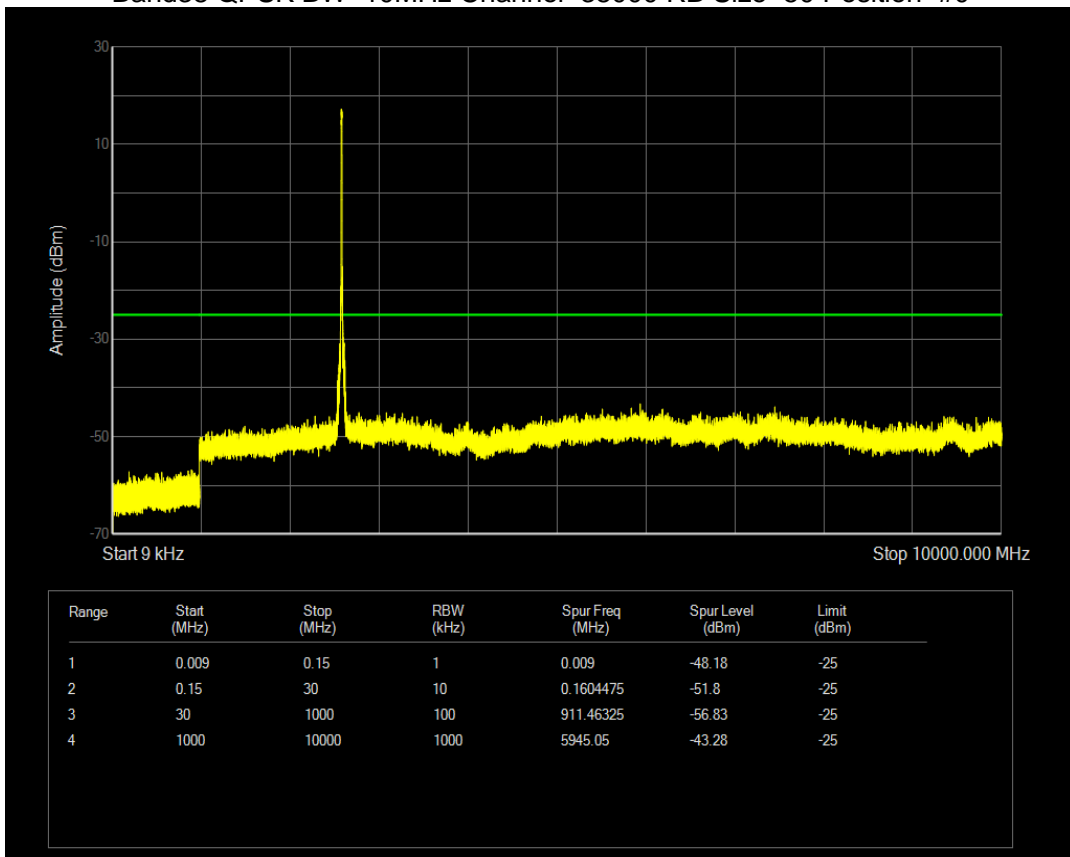

Band38 16QAM BW=5MHz Channel=37775 RB Size=25 Position=#0

Band38 16QAM BW=5MHz Channel=38000 RB Size=25 Position=#0

Band38 16QAM BW=5MHz Channel=38225 RB Size=25 Position=#0

Band38 QPSK BW=10MHz Channel=37800 RB Size=50 Position=#0

Band38 QPSK BW=10MHz Channel=38000 RB Size=50 Position=#0

Band38 QPSK BW=10MHz Channel=38200 RB Size=50 Position=#0

Band38 QPSK BW=15MHz Channel=37825 RB Size=75 Position=#0

Band38 QPSK BW=15MHz Channel=38000 RB Size=75 Position=#0