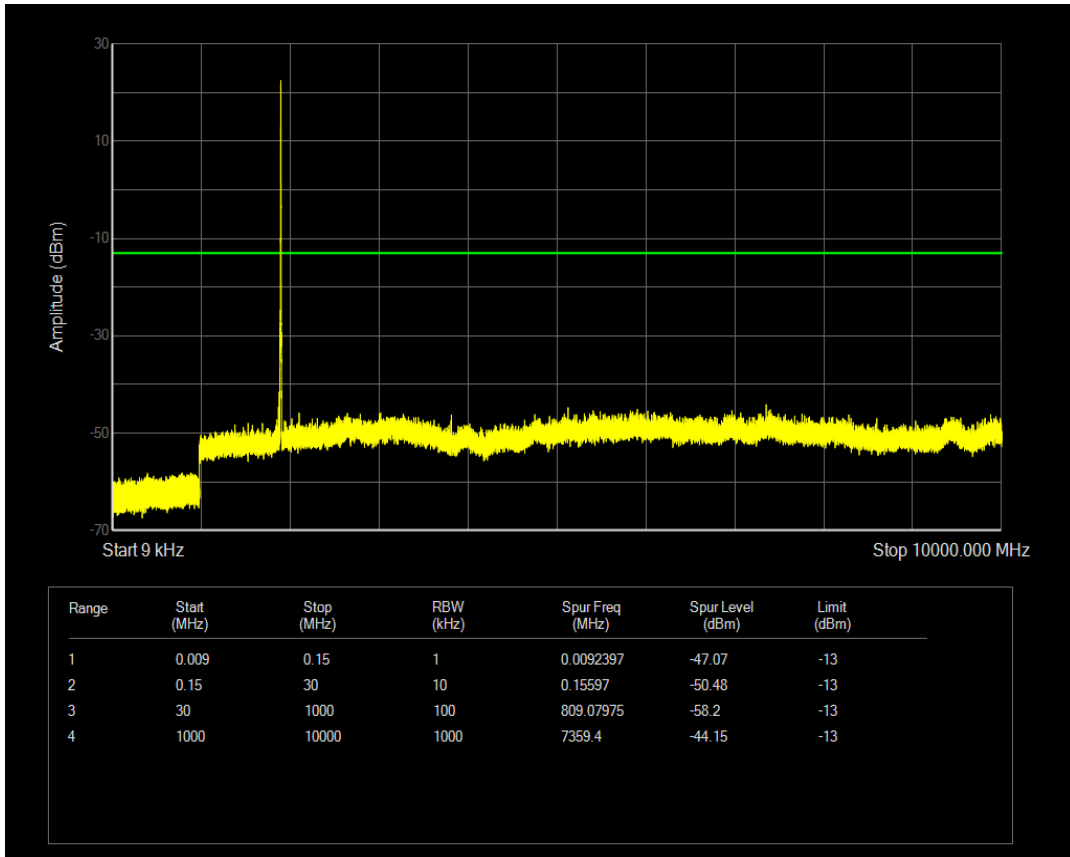

Band25 16QAM BW=3MHz Channel=26675 RB Size=15 Position=#0

Band25 16QAM BW=5MHz Channel=26065 RB Size=25 Position=#0