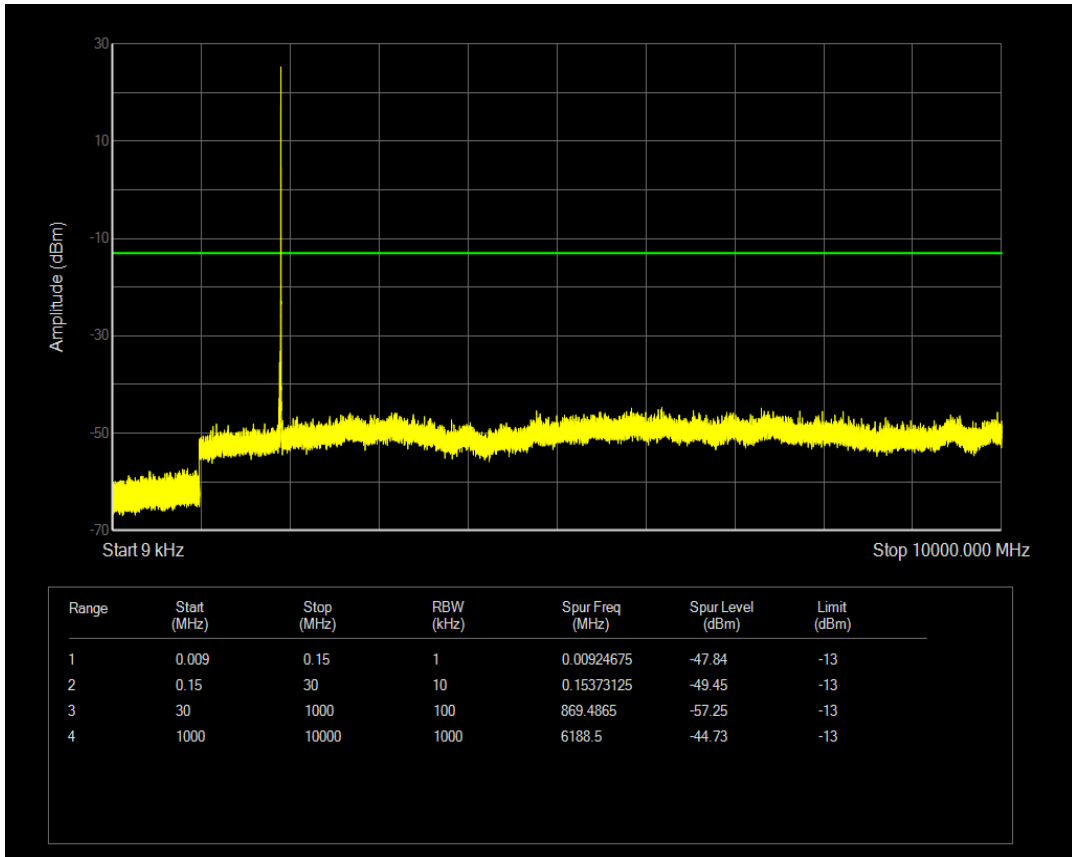

Band25 16QAM BW=5MHz Channel=26665 RB Size=25 Position=#0

Band25 QPSK BW=1.4MHz Channel=26047 RB Size=6 Position=#0

Band25 QPSK BW=1.4MHz Channel=26365 RB Size=6 Position=#0

Band25 QPSK BW=1.4MHz Channel=26683 RB Size=6 Position=#0