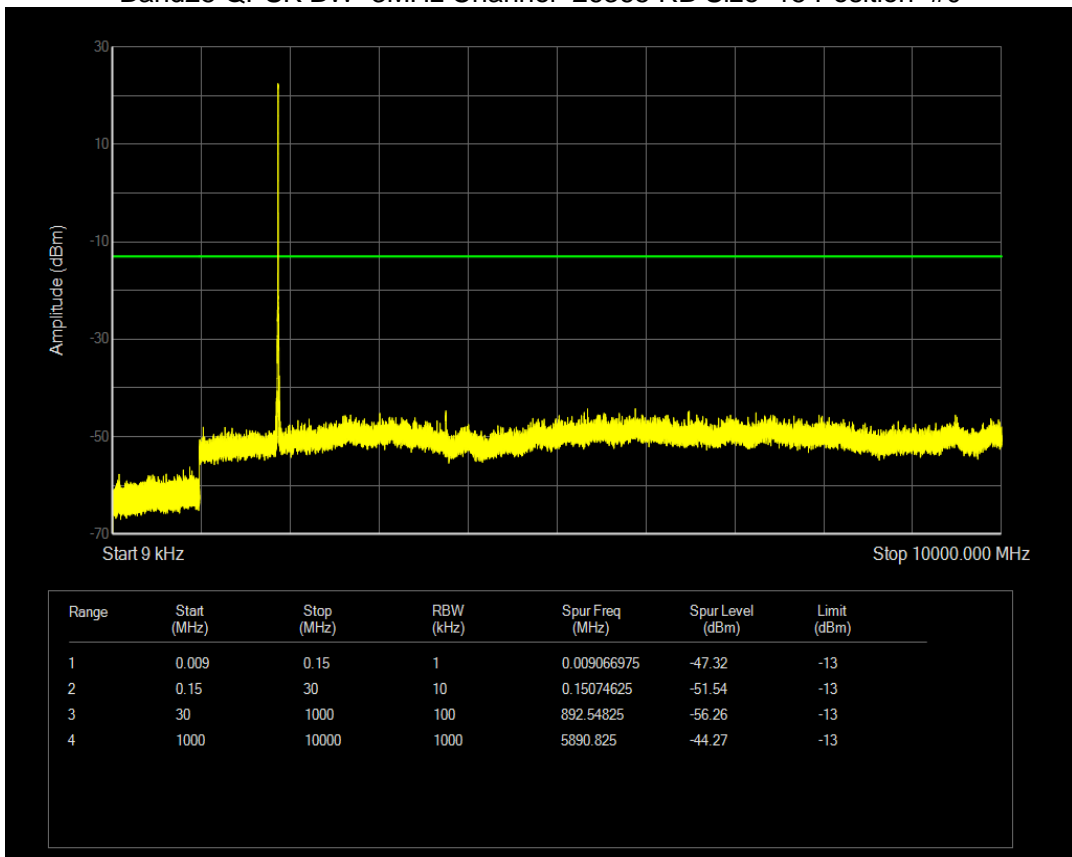

Band25 QPSK BW=3MHz Channel=26365 RB Size=15 Position=#0

Band25 QPSK BW=3MHz Channel=26675 RB Size=15 Position=#0