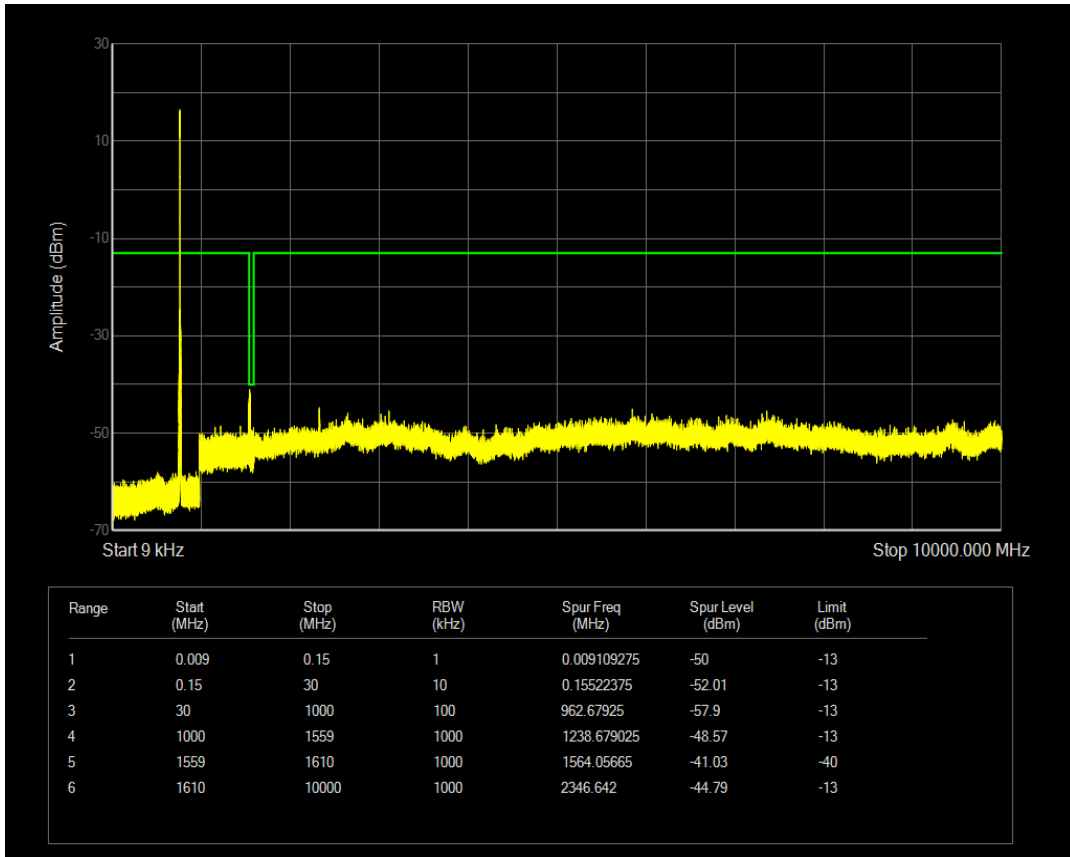

Band13 QPSK BW=5MHz Channel=23230 RB Size=25 Position=#0

Band13 QPSK BW=5MHz Channel=23255 RB Size=25 Position=#0