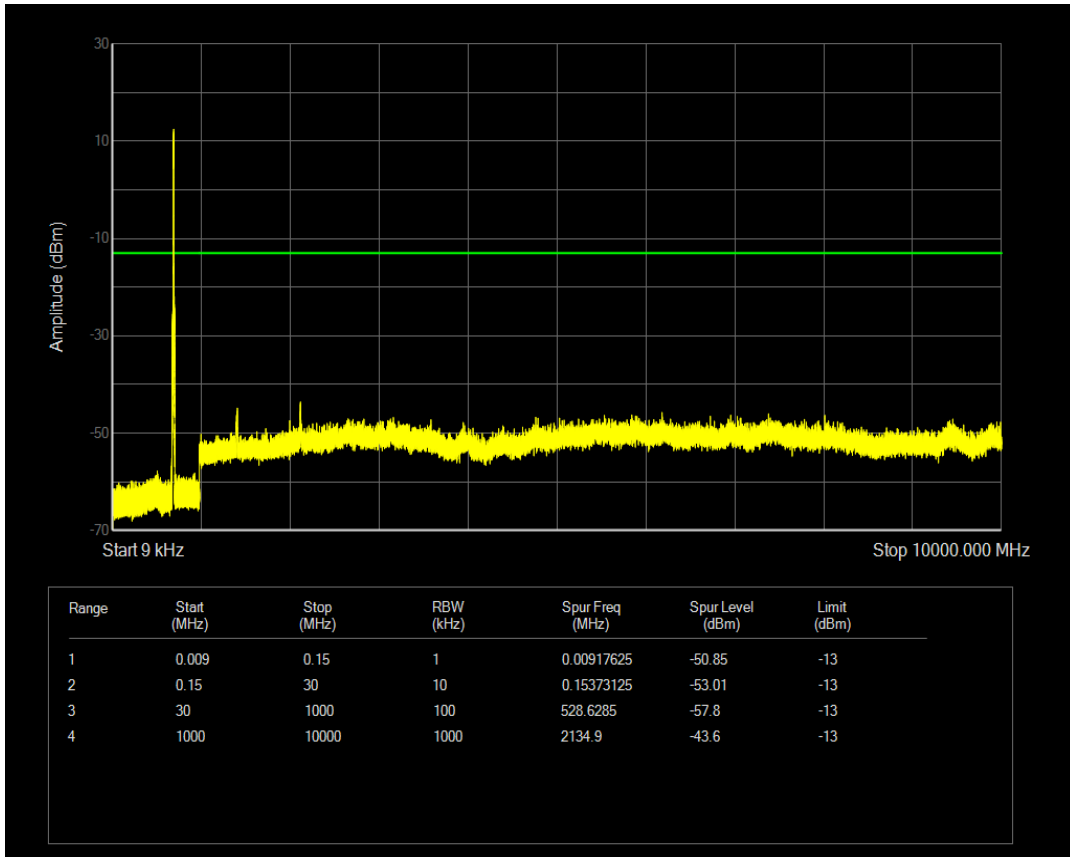

Band17 16QAM BW=10MHz Channel=23800 RB Size=50 Position=#0

Band17 16QAM BW=5MHz Channel=23755 RB Size=25 Position=#0