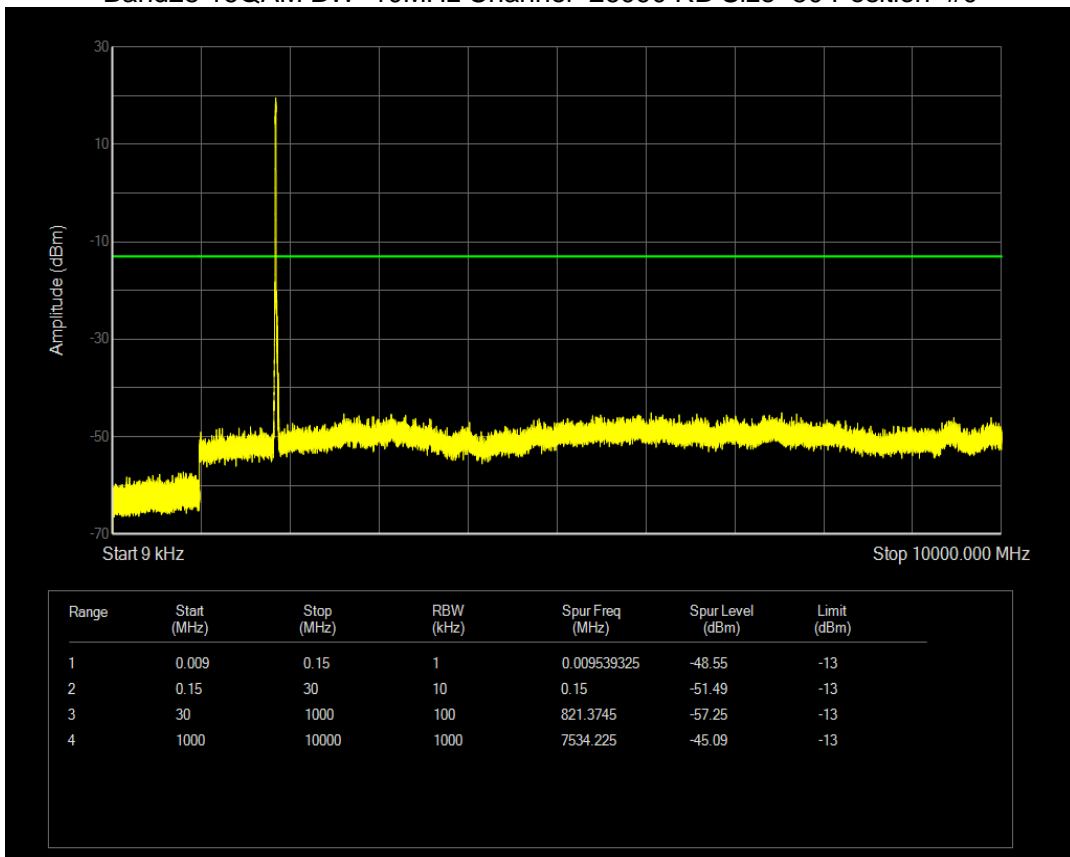

Band25 16QAM BW=10MHz Channel=26090 RB Size=50 Position=#0

Band25 16QAM BW=10MHz Channel=26365 RB Size=50 Position=#0