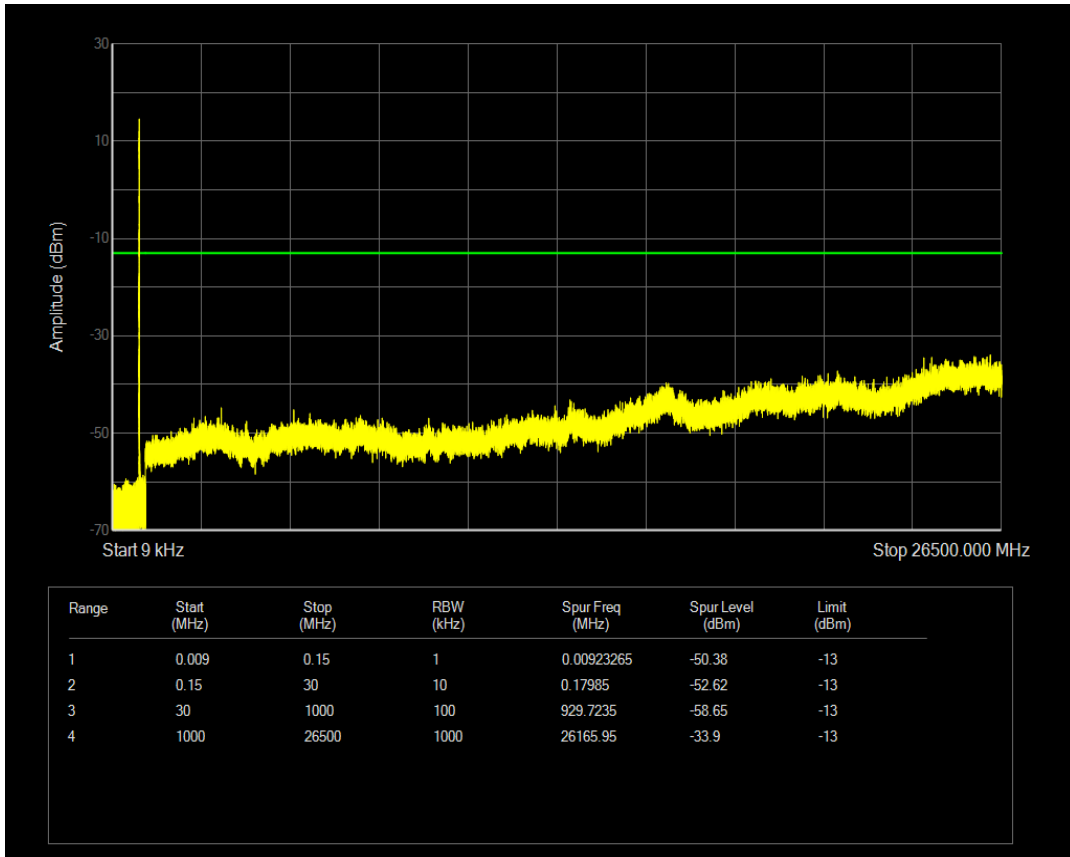

Band26(814-824) 16QAM BW=1.4MHz Channel=26697 RB Size=6 Position=#0

Band26(814-824) 16QAM BW=1.4MHz Channel=26740 RB Size=6 Position=#0