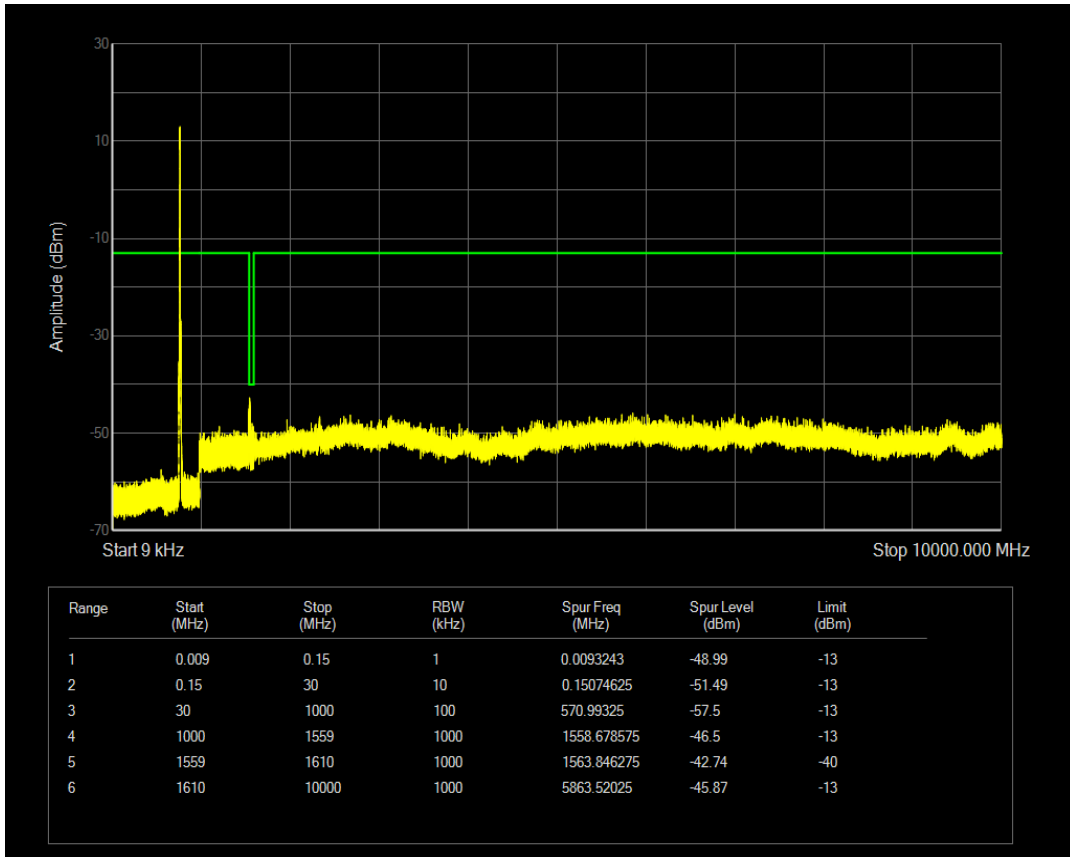

Band13 16QAM BW=5MHz Channel=23205 RB Size=25 Position=#0

Band13 16QAM BW=5MHz Channel=23230 RB Size=25 Position=#0

Band13 16QAM BW=5MHz Channel=23255 RB Size=25 Position=#0

Band13 QPSK BW=10MHz Channel=23230 RB Size=50 Position=#0