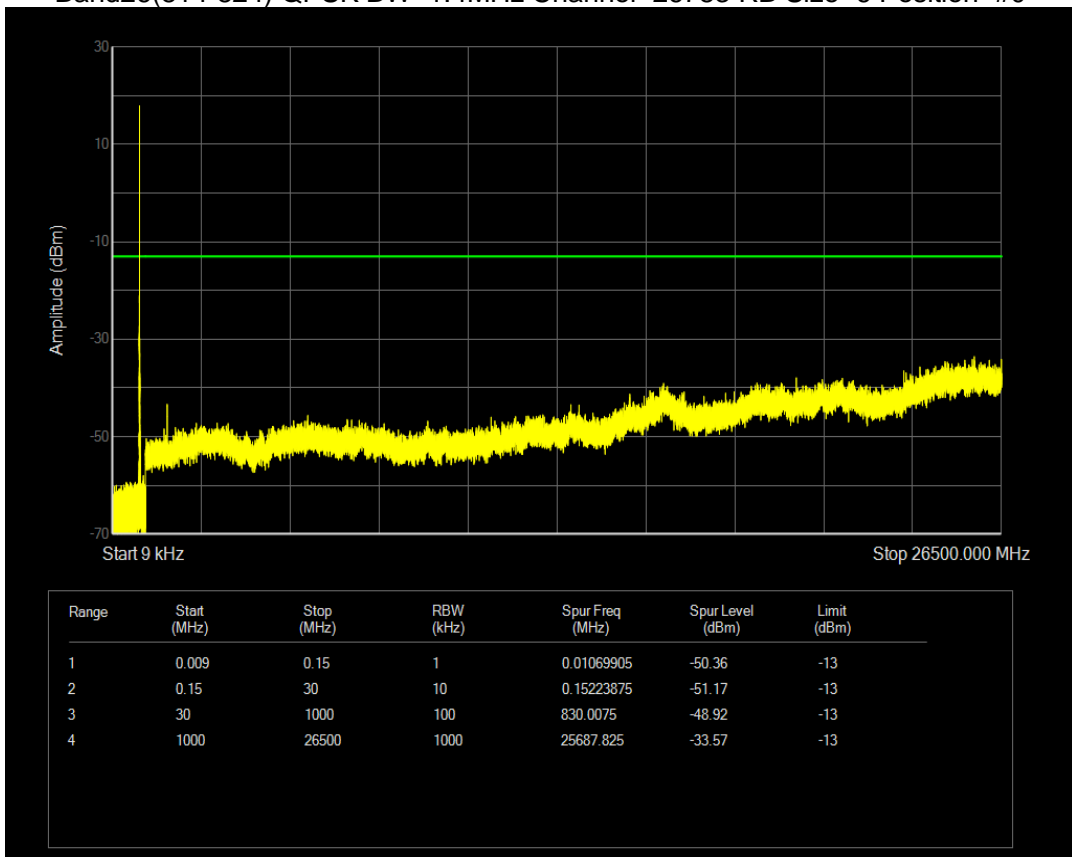

Band26(814-824) QPSK BW=1.4MHz Channel=26783 RB Size=6 Position=#0

Band26(814-824) QPSK BW=3MHz Channel=26705 RB Size=15 Position=#0