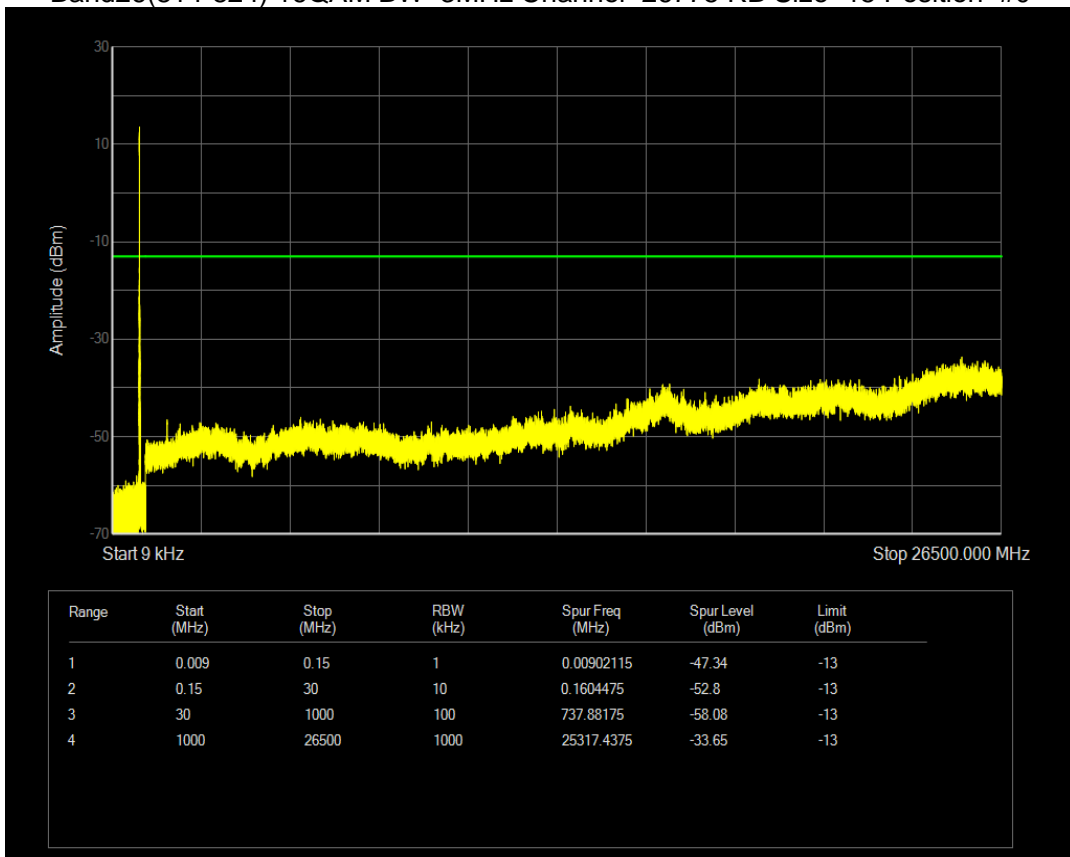

Band26(814-824) 16QAM BW=3MHz Channel=26775 RB Size=15 Position=#0

Band26(814-824) 16QAM BW=5MHz Channel=26715 RB Size=25 Position=#0