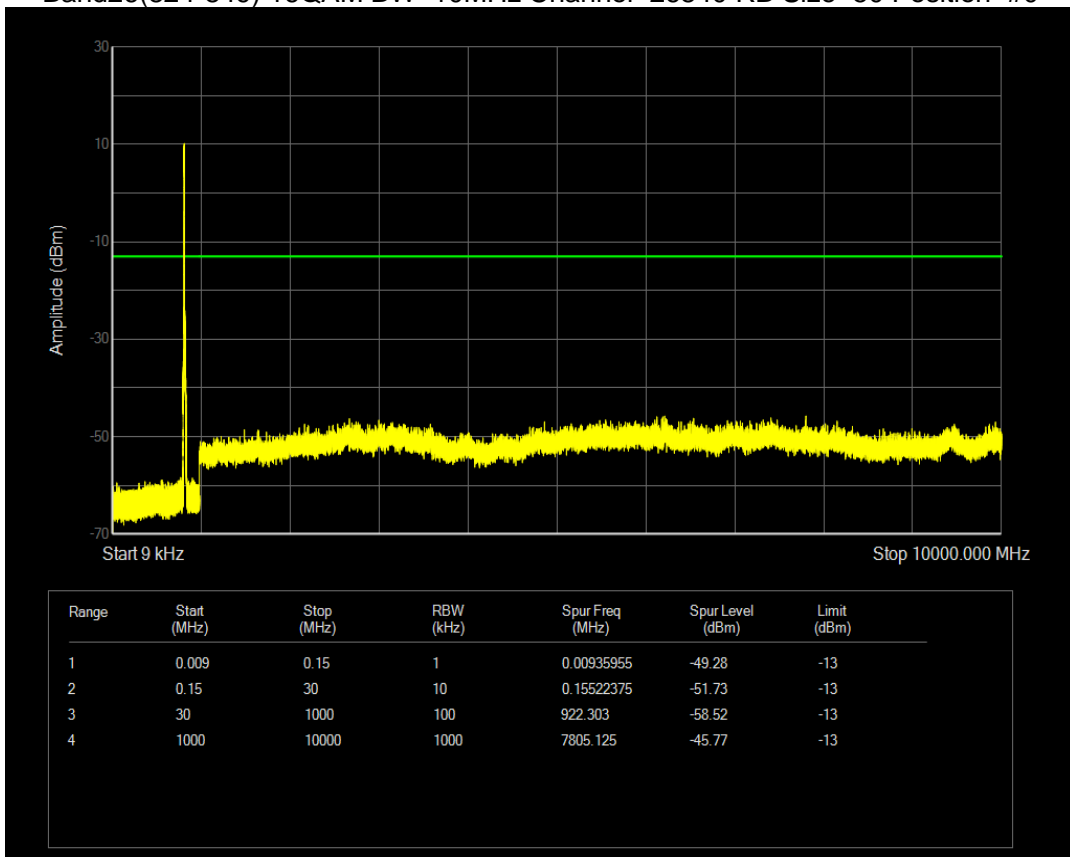

Band25 QPSK BW=5MHz Channel=26065 RB Size=25 Position=#0

Band25 QPSK BW=5MHz Channel=26365 RB Size=25 Position=#0

Band25 QPSK BW=5MHz Channel=26665 RB Size=25 Position=#0

Band26(824-849) 16QAM BW=1.4MHz Channel=26797 RB Size=6 Position=#0

Band26(824-849) 16QAM BW=1.4MHz Channel=26915 RB Size=6 Position=#0

Band26(824-849) 16QAM BW=1.4MHz Channel=27033 RB Size=6 Position=#0

Band26(824-849) 16QAM BW=10MHz Channel=26840 RB Size=50 Position=#0