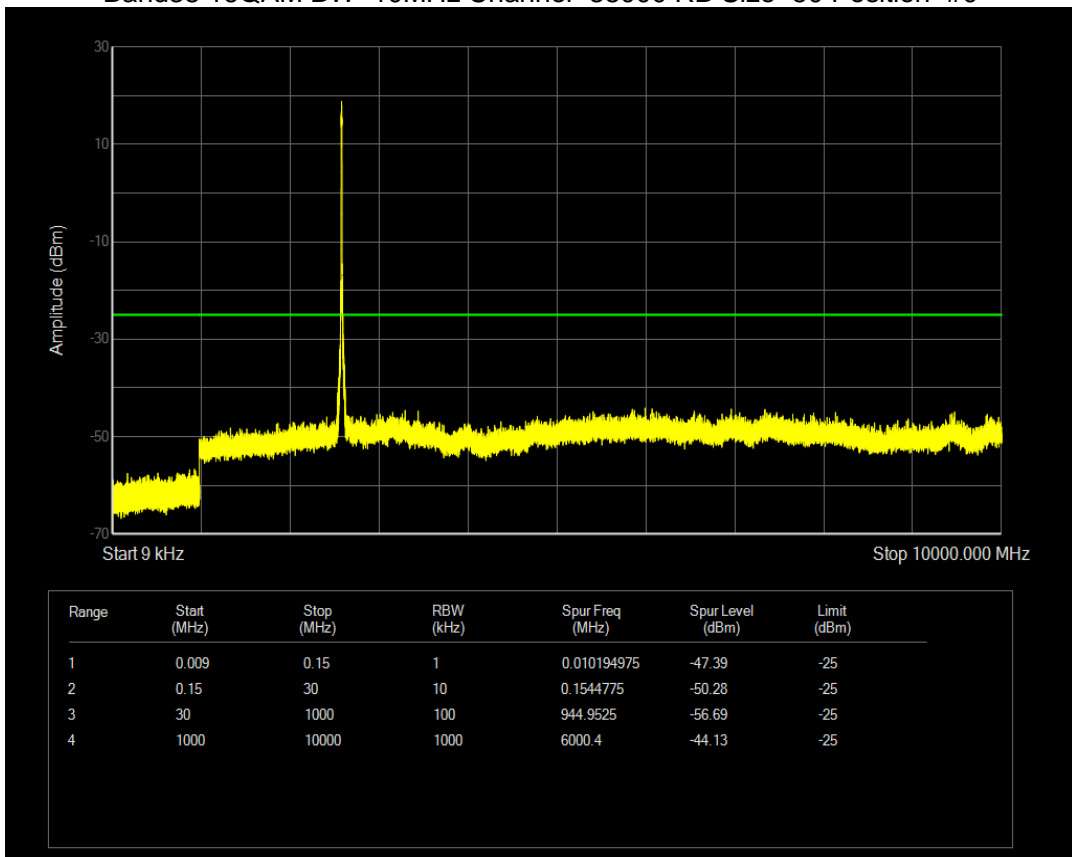

Band26(814-824) QPSK BW=5MHz Channel=26715 RB Size=25 Position=#0

Band26(814-824) QPSK BW=5MHz Channel=26740 RB Size=25 Position=#0

Band26(814-824) QPSK BW=5MHz Channel=26765 RB Size=25 Position=#0

Band38 16QAM BW=10MHz Channel=37800 RB Size=50 Position=#0

Band38 16QAM BW=10MHz Channel=38000 RB Size=50 Position=#0

Band38 16QAM BW=10MHz Channel=38200 RB Size=50 Position=#0

Band38 16QAM BW=15MHz Channel=37825 RB Size=75 Position=#0

Band38 16QAM BW=15MHz Channel=38000 RB Size=75 Position=#0