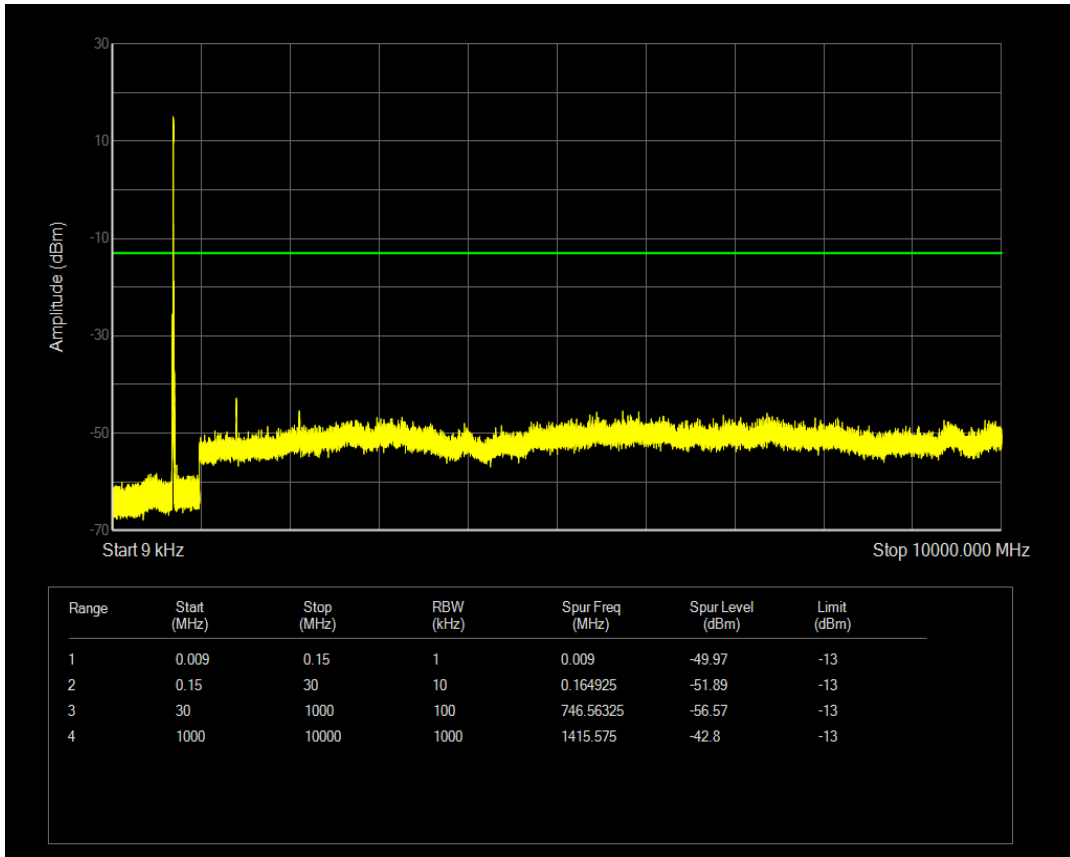

Band12 QPSK BW=5MHz Channel=23095 RB Size=25 Position=#0

Band12 QPSK BW=5MHz Channel=23155 RB Size=25 Position=#0