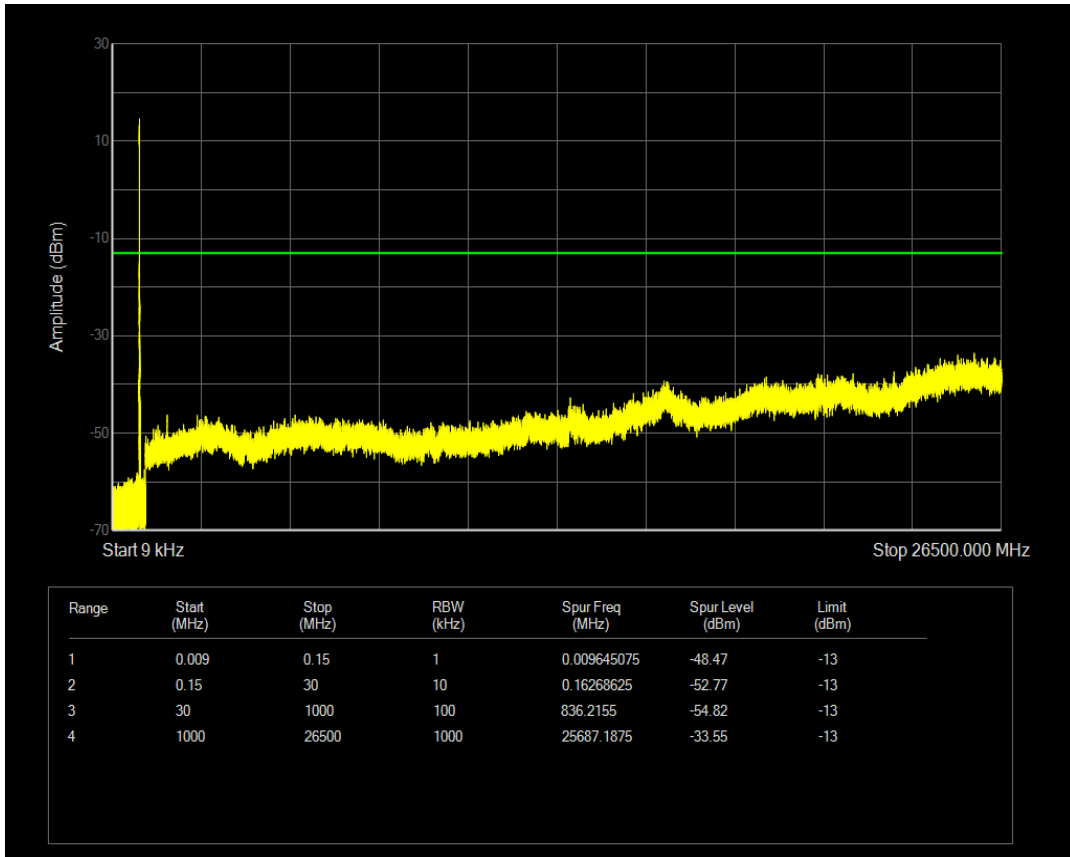

Band26(814-824) QPSK BW=1.4MHz Channel=26783 RB Size=6 Position=#0

Band26(814-824) QPSK BW=3MHz Channel=26705 RB Size=15 Position=#0

Band26(814-824) QPSK BW=3MHz Channel=26740 RB Size=15 Position=#0

Band26(814-824) QPSK BW=3MHz Channel=26775 RB Size=15 Position=#0

Band26(814-824) QPSK BW=5MHz Channel=26715 RB Size=25 Position=#0

Band26(814-824) QPSK BW=5MHz Channel=26740 RB Size=25 Position=#0

Band26(814-824) QPSK BW=5MHz Channel=26765 RB Size=25 Position=#0

Band38 16QAM BW=10MHz Channel=37800 RB Size=50 Position=#0