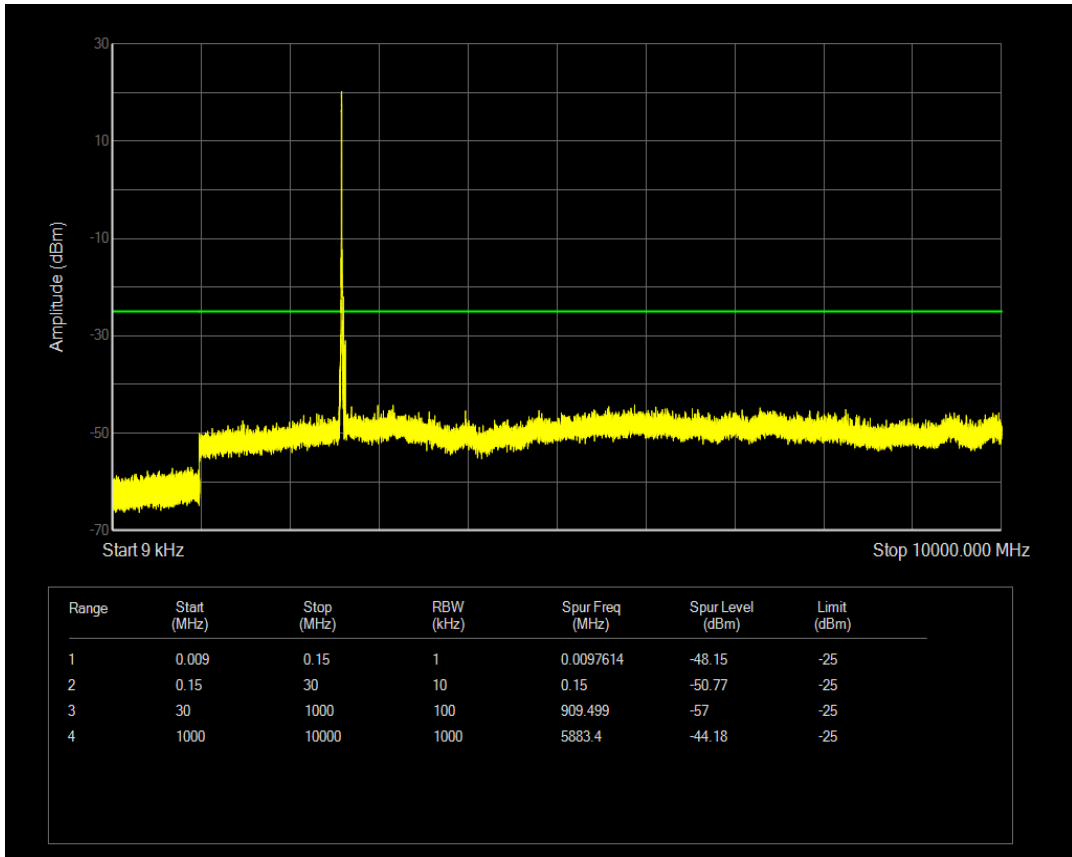

Band38 16QAM BW=10MHz Channel=38000 RB Size=50 Position=#0

Band38 16QAM BW=10MHz Channel=38200 RB Size=50 Position=#0

Band38 16QAM BW=15MHz Channel=37825 RB Size=75 Position=#0

Band38 16QAM BW=15MHz Channel=38000 RB Size=75 Position=#0

Band38 16QAM BW=15MHz Channel=38175 RB Size=75 Position=#0

Band38 16QAM BW=20MHz Channel=37850 RB Size=100 Position=#0

Band38 16QAM BW=20MHz Channel=38000 RB Size=100 Position=#0

Band38 16QAM BW=20MHz Channel=38150 RB Size=100 Position=#0

Band38 16QAM BW=5MHz Channel=37775 RB Size=25 Position=#0

Band38 16QAM BW=5MHz Channel=38000 RB Size=25 Position=#0

Band38 16QAM BW=5MHz Channel=38225 RB Size=25 Position=#0

Band38 QPSK BW=10MHz Channel=37800 RB Size=50 Position=#0