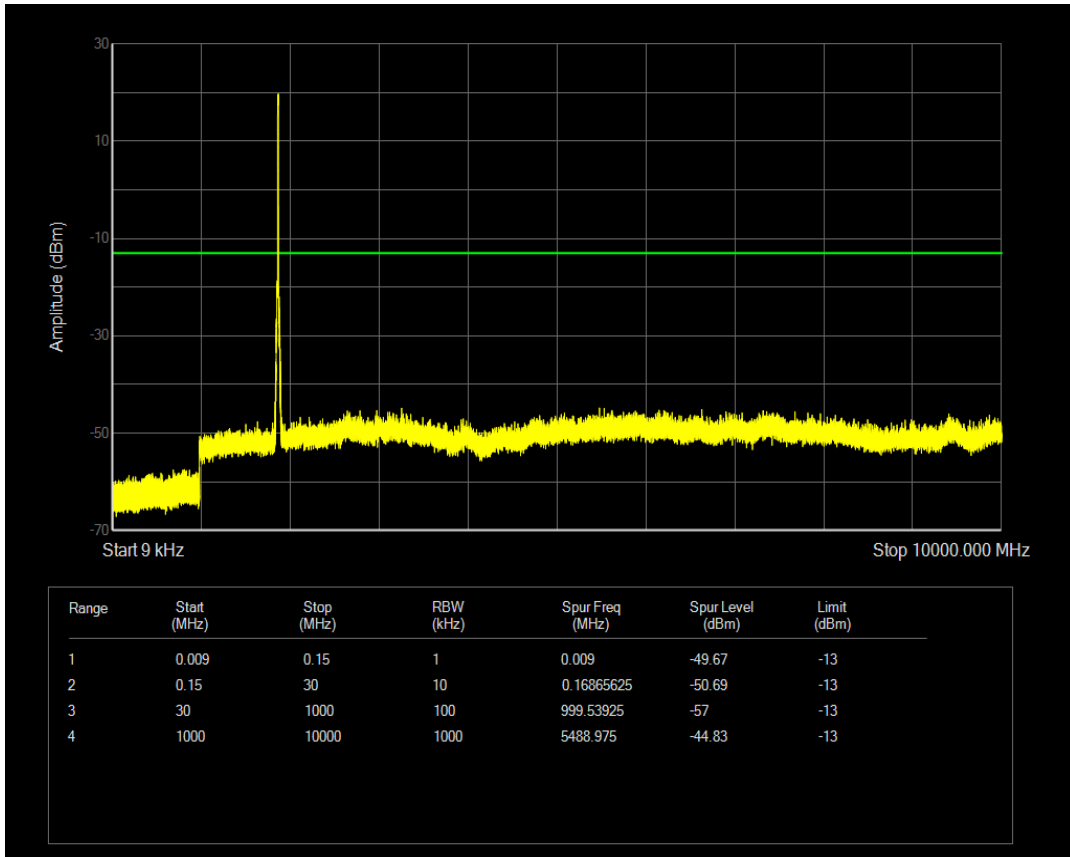

Band25 16QAM BW=5MHz Channel=26665 RB Size=25 Position=#0

Band25 QPSK BW=1.4MHz Channel=26047 RB Size=6 Position=#0

Band25 QPSK BW=1.4MHz Channel=26365 RB Size=6 Position=#0

Band25 QPSK BW=1.4MHz Channel=26683 RB Size=6 Position=#0

Band25 QPSK BW=10MHz Channel=26090 RB Size=50 Position=#0

Band25 QPSK BW=10MHz Channel=26365 RB Size=50 Position=#0

Band25 QPSK BW=10MHz Channel=26640 RB Size=50 Position=#0

Band25 QPSK BW=15MHz Channel=26115 RB Size=75 Position=#0