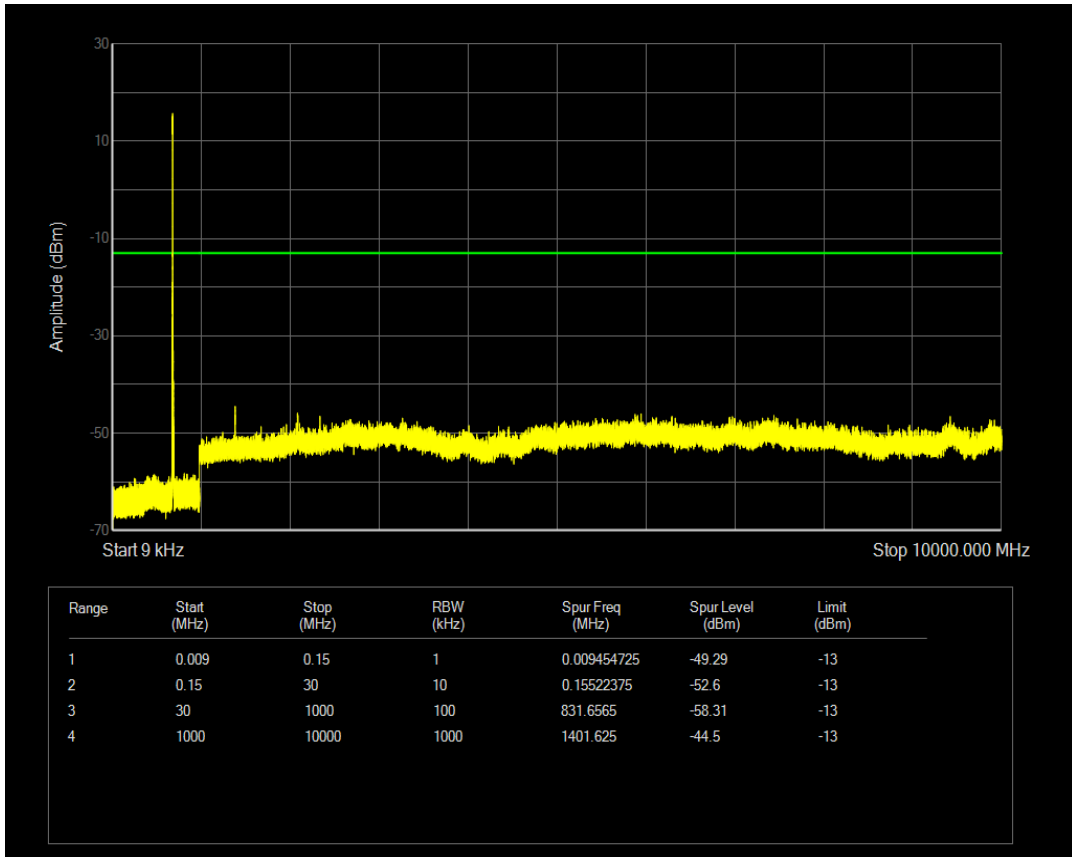

Band12 QPSK BW=3MHz Channel=23025 RB Size=15 Position=#0

Band12 QPSK BW=3MHz Channel=23095 RB Size=15 Position=#0