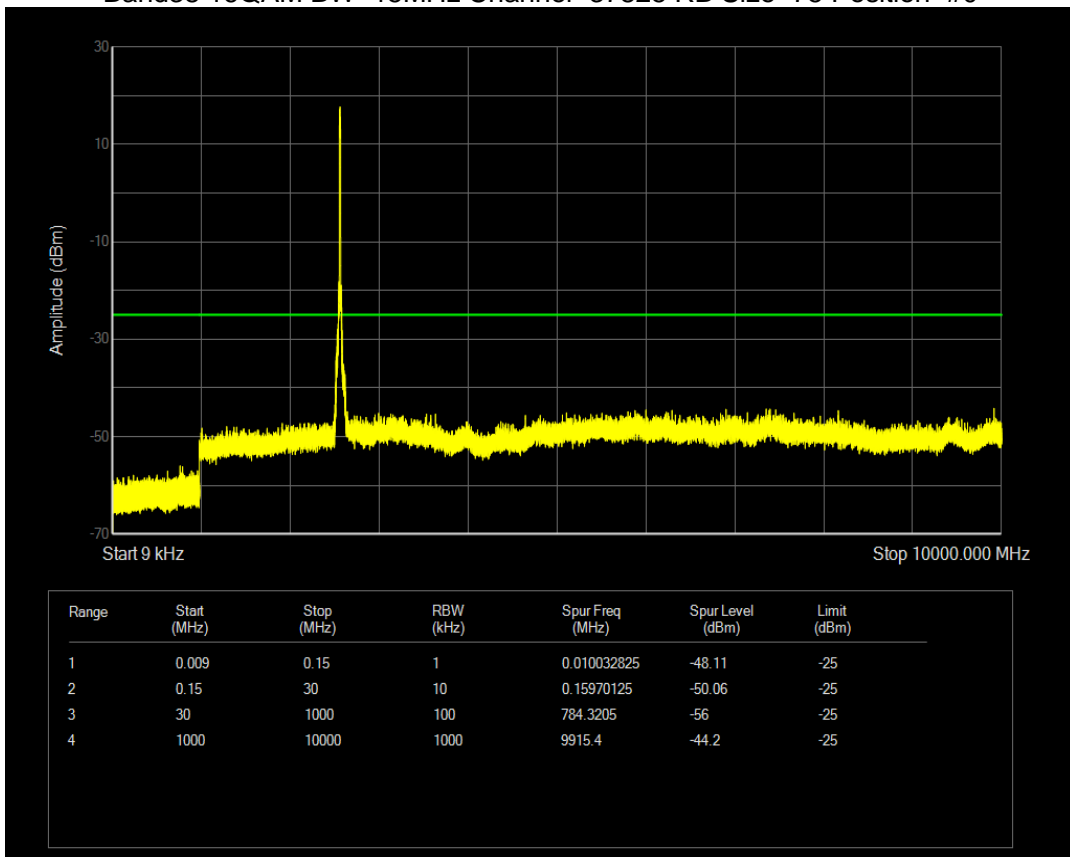

Band26(814-824) QPSK BW=5MHz Channel=26715 RB Size=25 Position=#0

Band26(814-824) QPSK BW=5MHz Channel=26740 RB Size=25 Position=#0

Band26(814-824) QPSK BW=5MHz Channel=26765 RB Size=25 Position=#0

Band38 16QAM BW=10MHz Channel=37800 RB Size=50 Position=#0

Band38 16QAM BW=10MHz Channel=38000 RB Size=50 Position=#0

Band38 16QAM BW=10MHz Channel=38200 RB Size=50 Position=#0

Band38 16QAM BW=15MHz Channel=37825 RB Size=75 Position=#0

Band38 16QAM BW=15MHz Channel=38000 RB Size=75 Position=#0