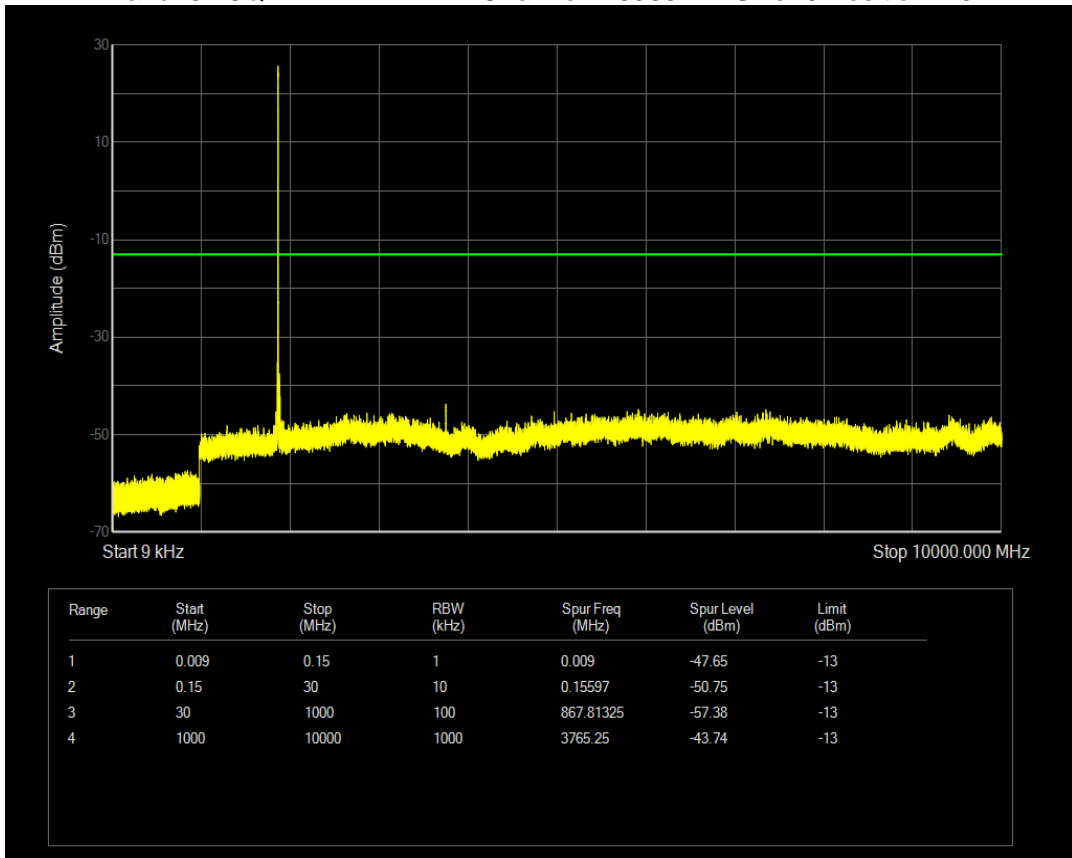

Band25 16QAM BW=1.4MHz Channel=26365 RB Size=6 Position=#0

Band25 16QAM BW=1.4MHz Channel=26683 RB Size=6 Position=#0