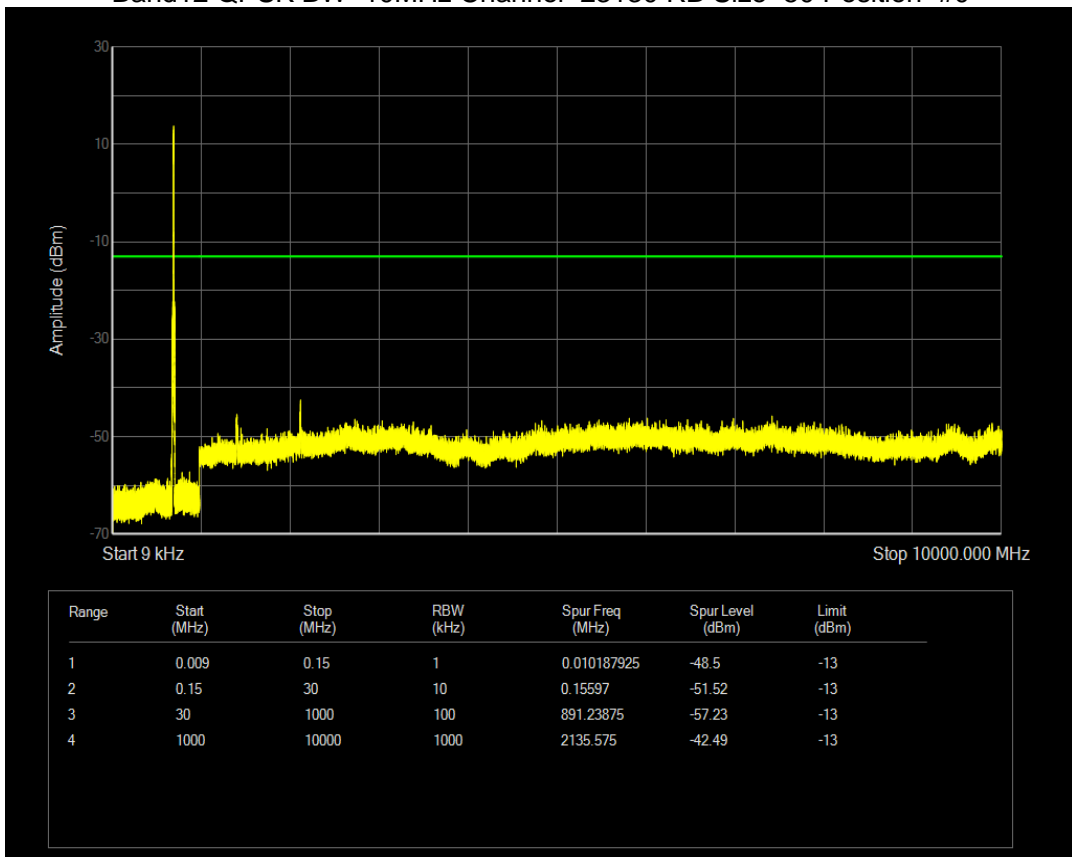

Band12 QPSK BW=10MHz Channel=23130 RB Size=50 Position=#0

Band12 QPSK BW=3MHz Channel=23025 RB Size=15 Position=#0