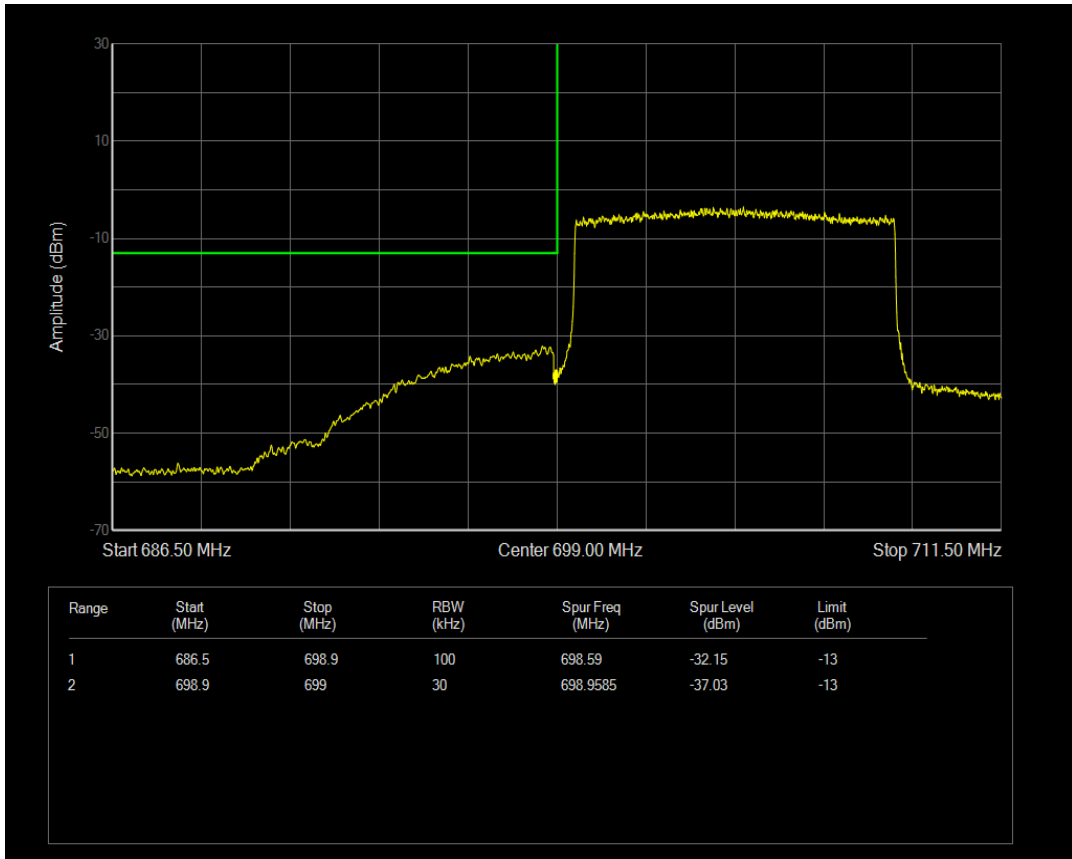

Band7 QPSK BW=15MHz Channel=21375 RB Size=75 Position=#0

Band7 QPSK BW=20MHz Channel=20850 RB Size=100 Position=#0

Band7 QPSK BW=20MHz Channel=21350 RB Size=100 Position=#0

Band7 QPSK BW=5MHz Channel=20775 RB Size=25 Position=#0

Band7 QPSK BW=5MHz Channel=21425 RB Size=25 Position=#0

Band12 16QAM BW=1.4MHz Channel=23017 RB Size=6 Position=#0

Band12 16QAM BW=1.4MHz Channel=23173 RB Size=6 Position=#0

Band12 16QAM BW=10MHz Channel=23060 RB Size=50 Position=#0

Band12 16QAM BW=10MHz Channel=23130 RB Size=50 Position=#0

Band12 16QAM BW=3MHz Channel=23025 RB Size=15 Position=#0

Band12 16QAM BW=3MHz Channel=23165 RB Size=15 Position=#0

Band12 16QAM BW=5MHz Channel=23035 RB Size=25 Position=#0