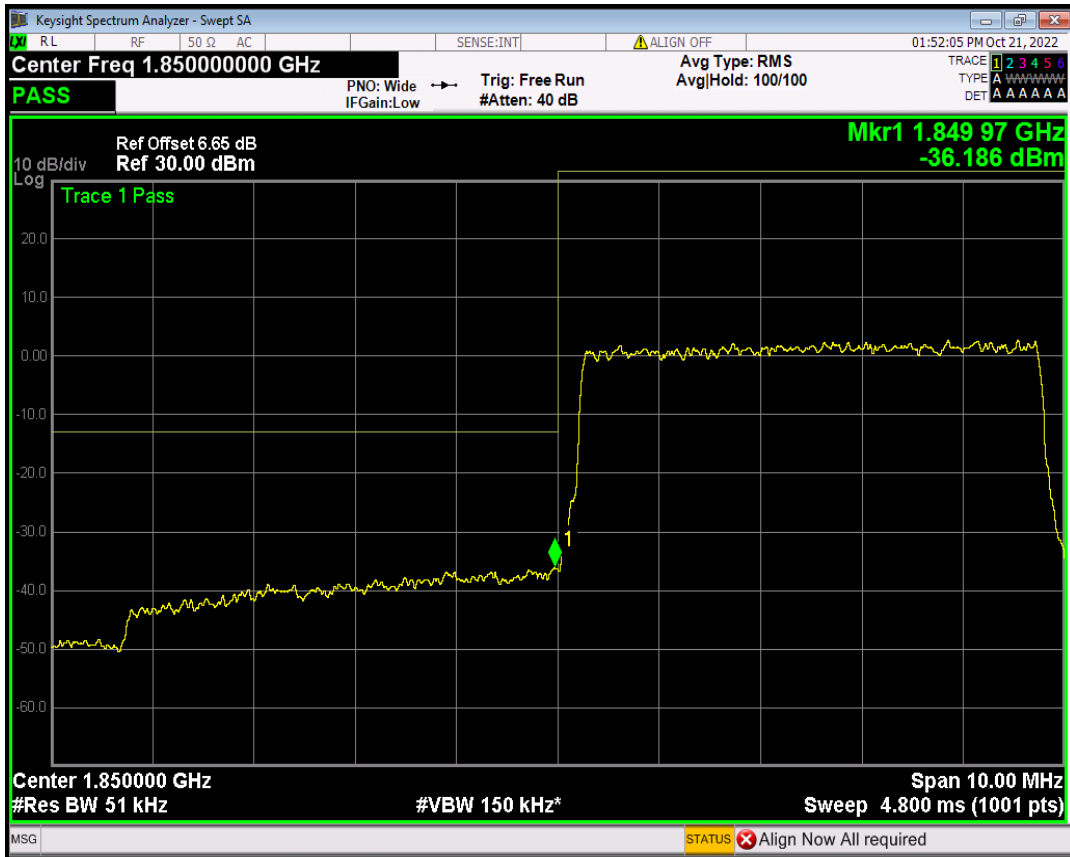

Band25 QPSK BW=5MHz Channel=26065 RB Size=25 Position=#0