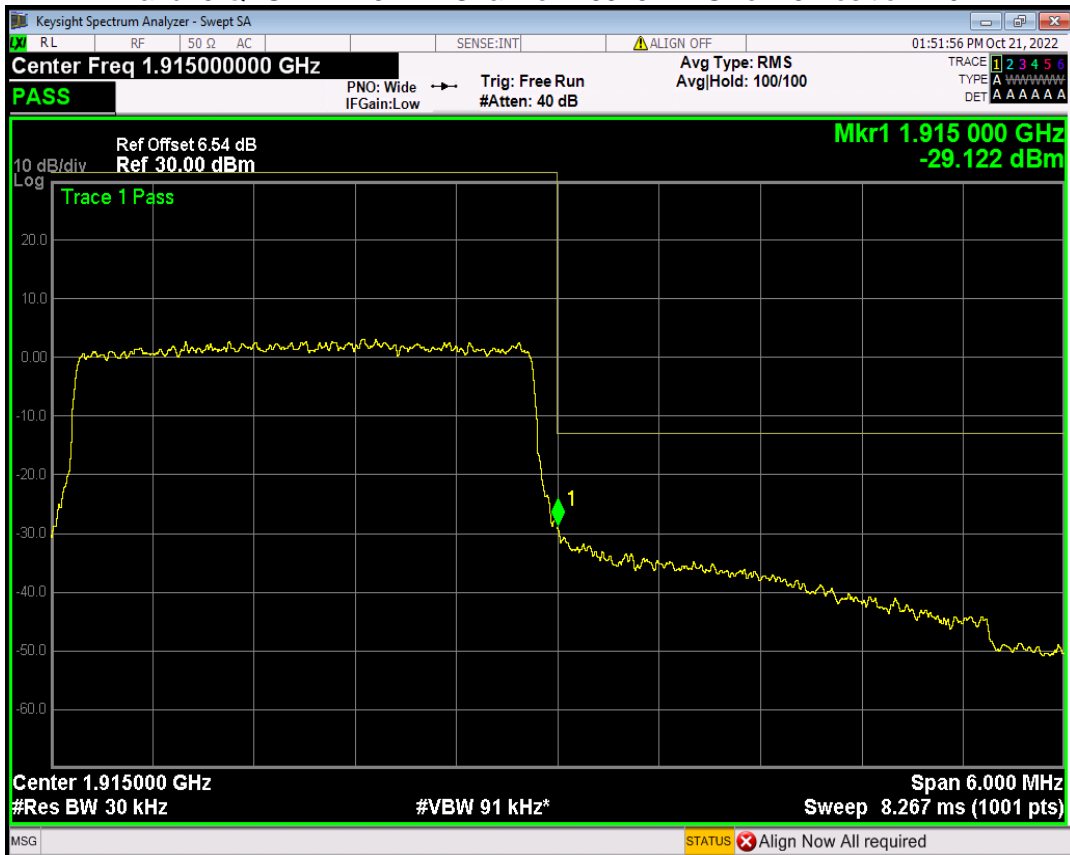

Band25 QPSK BW=3MHz Channel=26675 RB Size=15 Position=#0