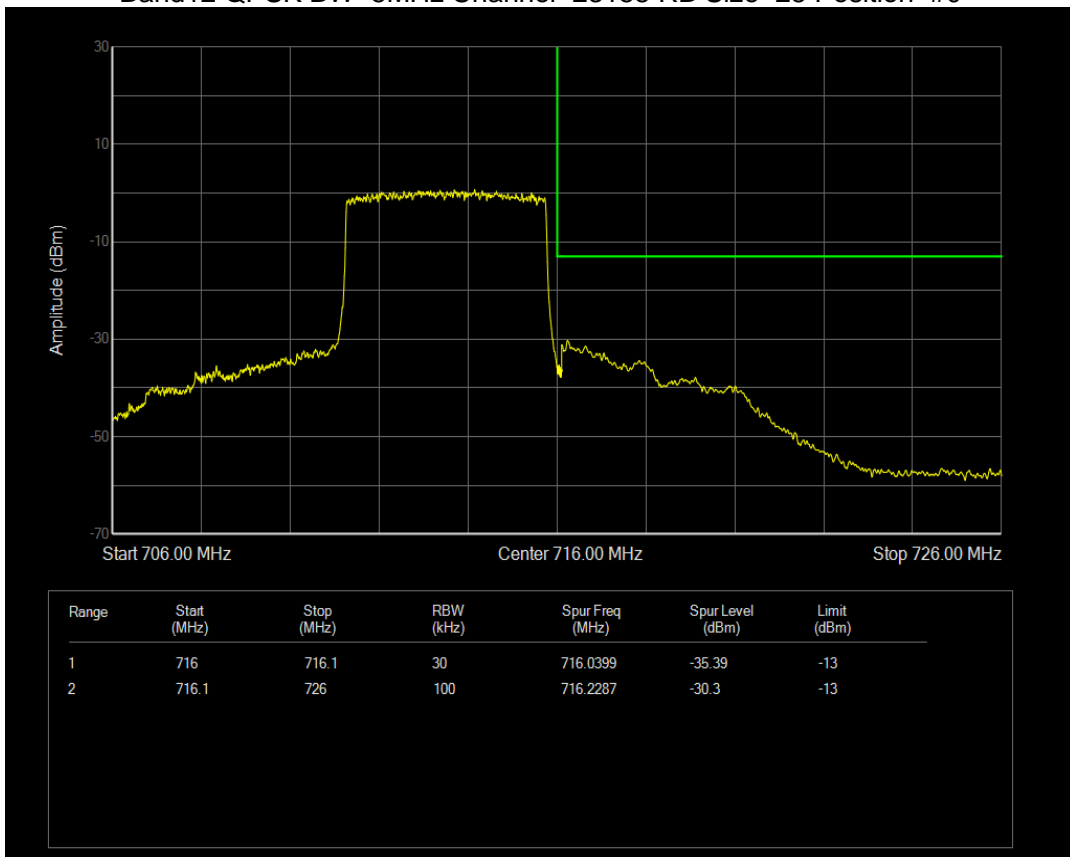

Band12 QPSK BW=5MHz Channel=23155 RB Size=25 Position=#0