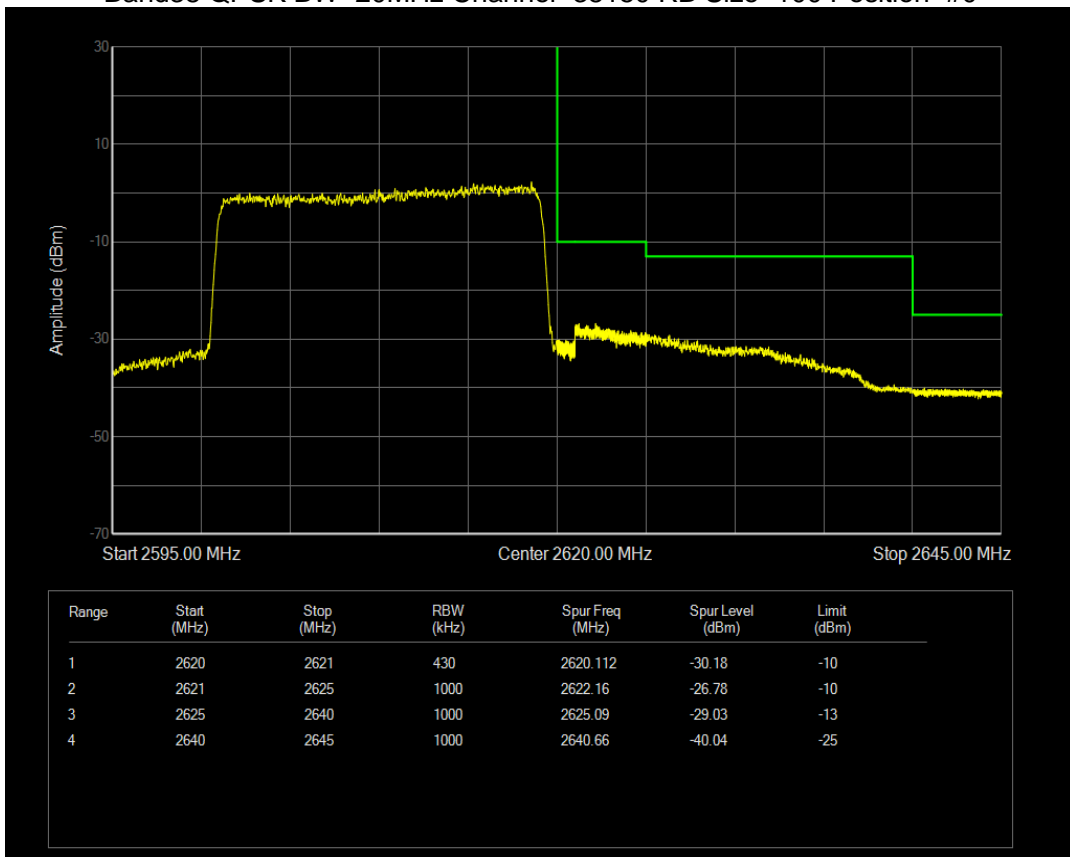

Band38 16QAM BW=5MHz Channel=38225 RB Size=25 Position=#0

Band38 QPSK BW=10MHz Channel=37800 RB Size=50 Position=#0

Band38 QPSK BW=10MHz Channel=38200 RB Size=50 Position=#0

Band38 QPSK BW=15MHz Channel=37825 RB Size=75 Position=#0

Band38 QPSK BW=15MHz Channel=38175 RB Size=75 Position=#0

Band38 QPSK BW=20MHz Channel=37850 RB Size=100 Position=#0

Band38 QPSK BW=20MHz Channel=38150 RB Size=100 Position=#0

Band38 QPSK BW=5MHz Channel=37775 RB Size=25 Position=#0