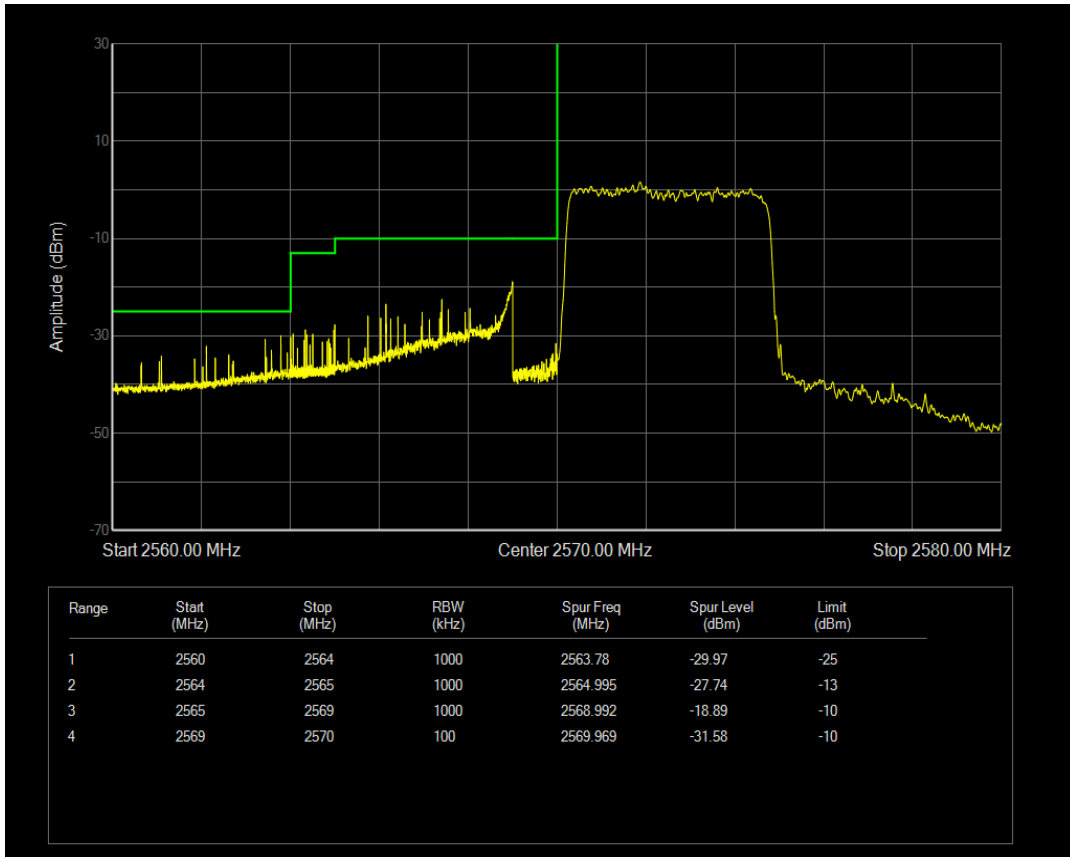

Band38 16QAM BW=15MHz Channel=38175 RB Size=75 Position=#0

Band38 16QAM BW=20MHz Channel=37850 RB Size=100 Position=#0

Band38 16QAM BW=20MHz Channel=38150 RB Size=100 Position=#0

Band38 16QAM BW=5MHz Channel=37775 RB Size=25 Position=#0