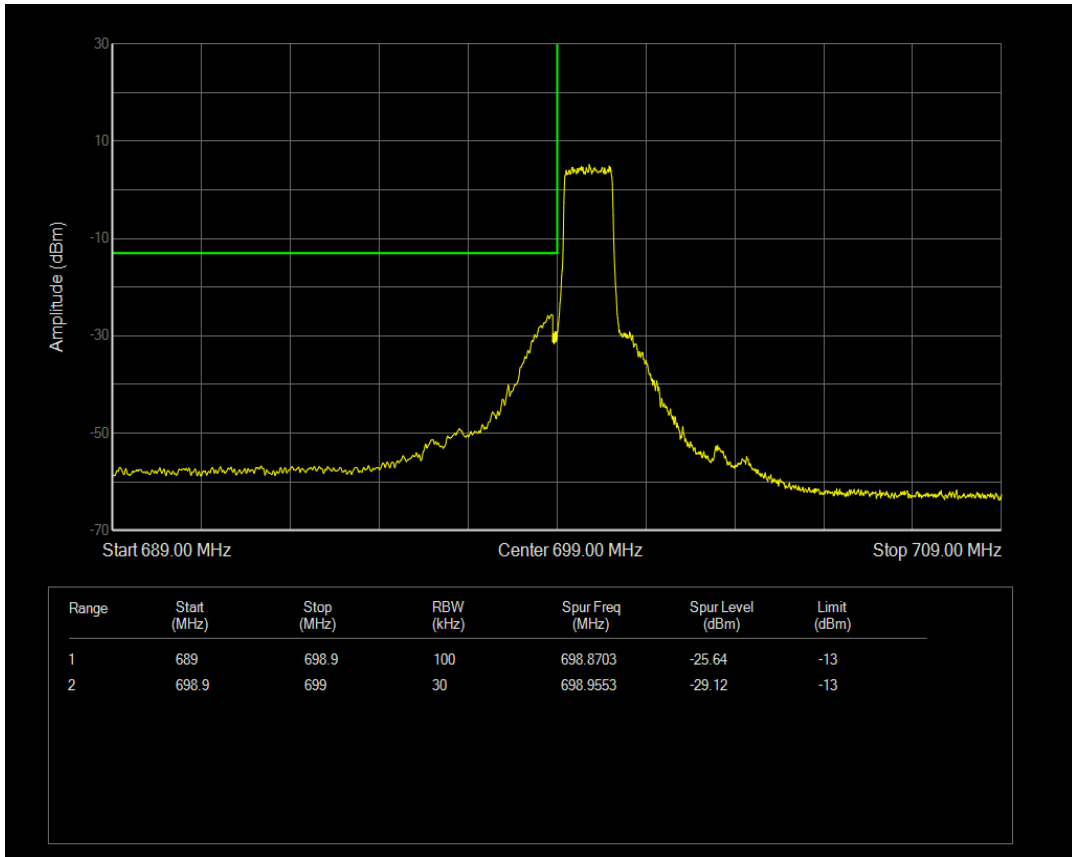

Band12 16QAM BW=1.4MHz Channel=23017 RB Size=6 Position=#0