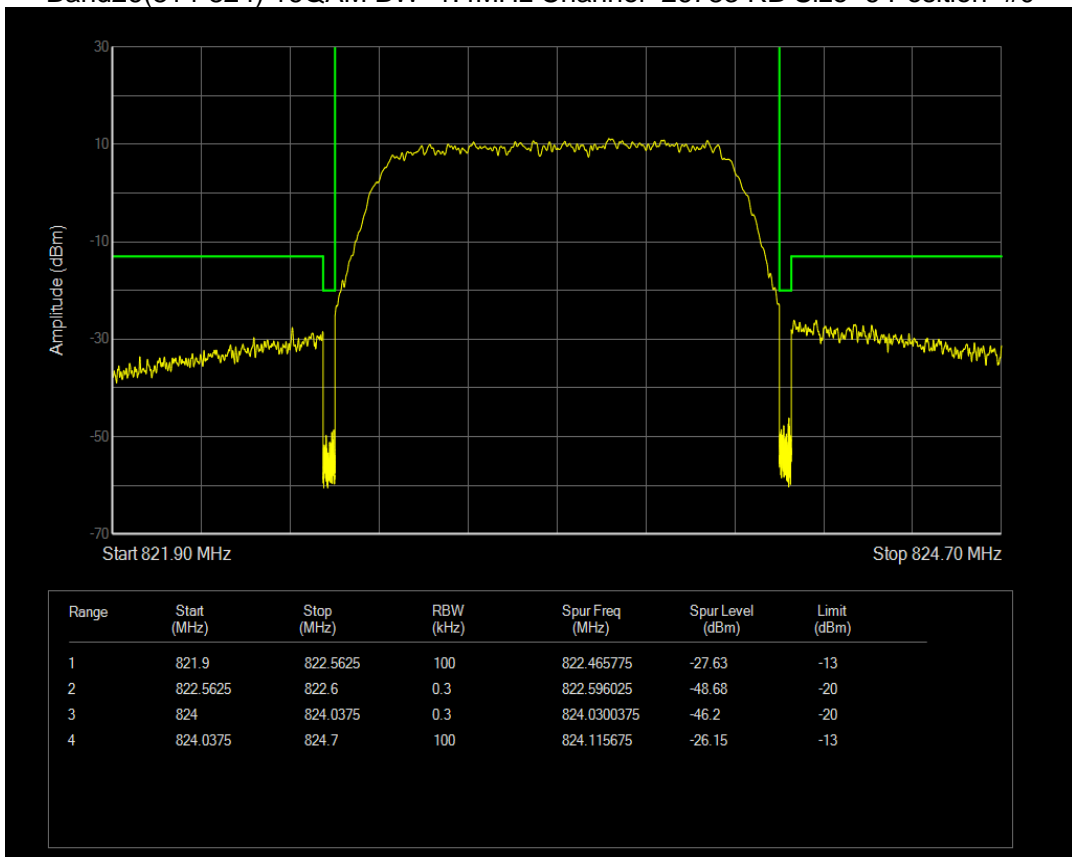

Band26(814-824) 16QAM BW=1.4MHz Channel=26783 RB Size=6 Position=#0