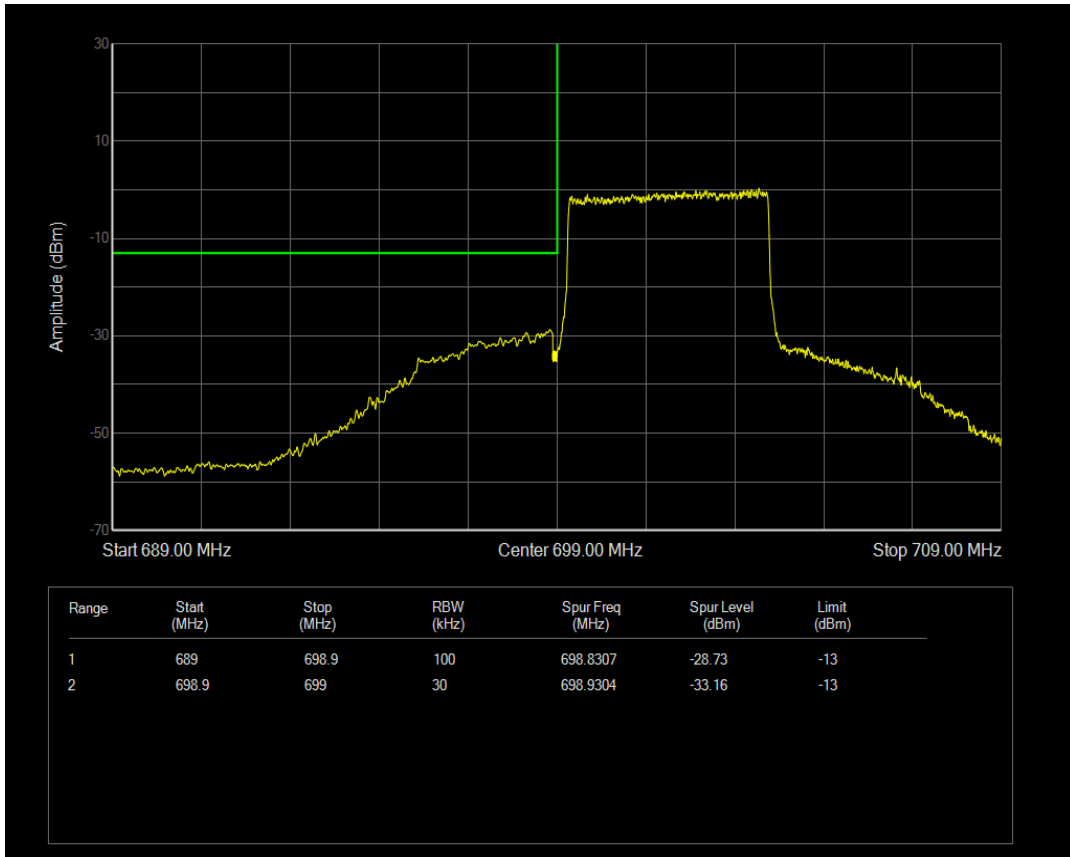

Band12 QPSK BW=10MHz Channel=23130 RB Size=50 Position=#0

Band12 QPSK BW=3MHz Channel=23025 RB Size=15 Position=#0

Band12 QPSK BW=3MHz Channel=23165 RB Size=15 Position=#0

Band12 QPSK BW=5MHz Channel=23035 RB Size=25 Position=#0