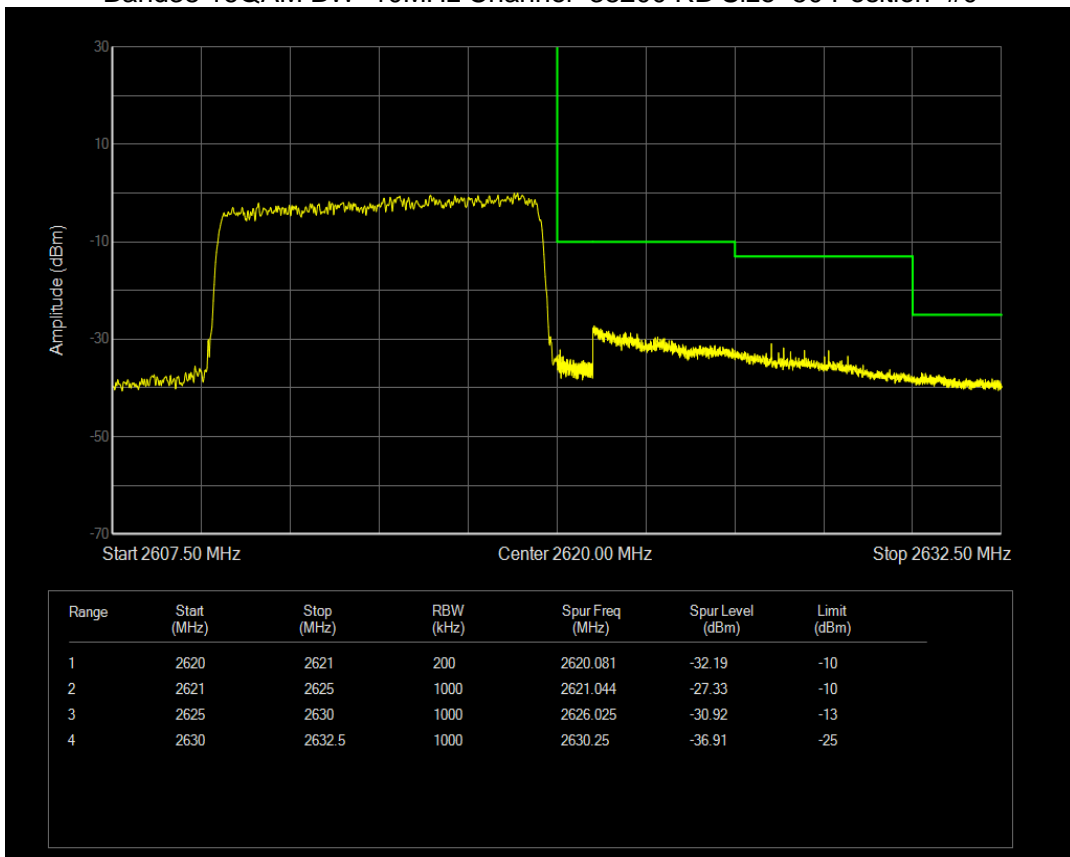

Band26(814-824) QPSK BW=5MHz Channel=26765 RB Size=25 Position=#0

Band38 16QAM BW=10MHz Channel=37800 RB Size=50 Position=#0

Band38 16QAM BW=10MHz Channel=38200 RB Size=50 Position=#0

Band38 16QAM BW=15MHz Channel=37825 RB Size=75 Position=#0