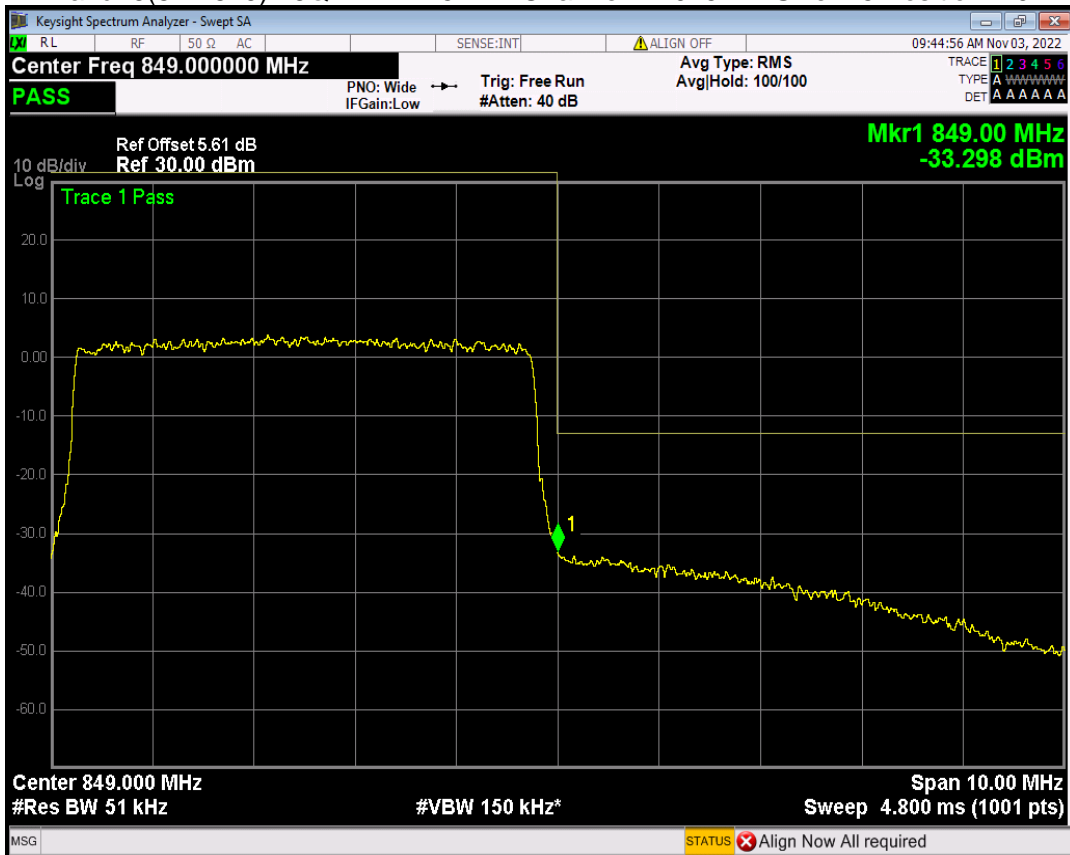

Band26(824-849) 16QAM BW=5MHz Channel=27015 RB Size=25 Position=#0