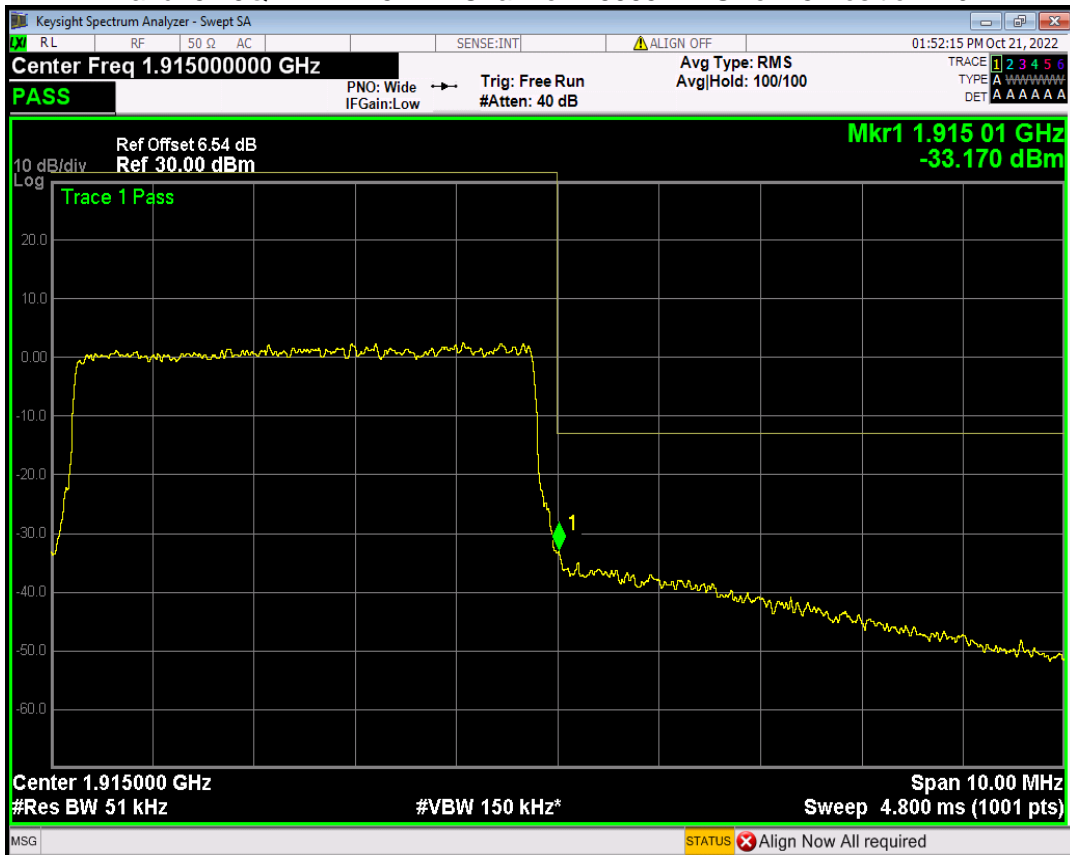

Band25 16QAM BW=5MHz Channel=26665 RB Size=25 Position=#0