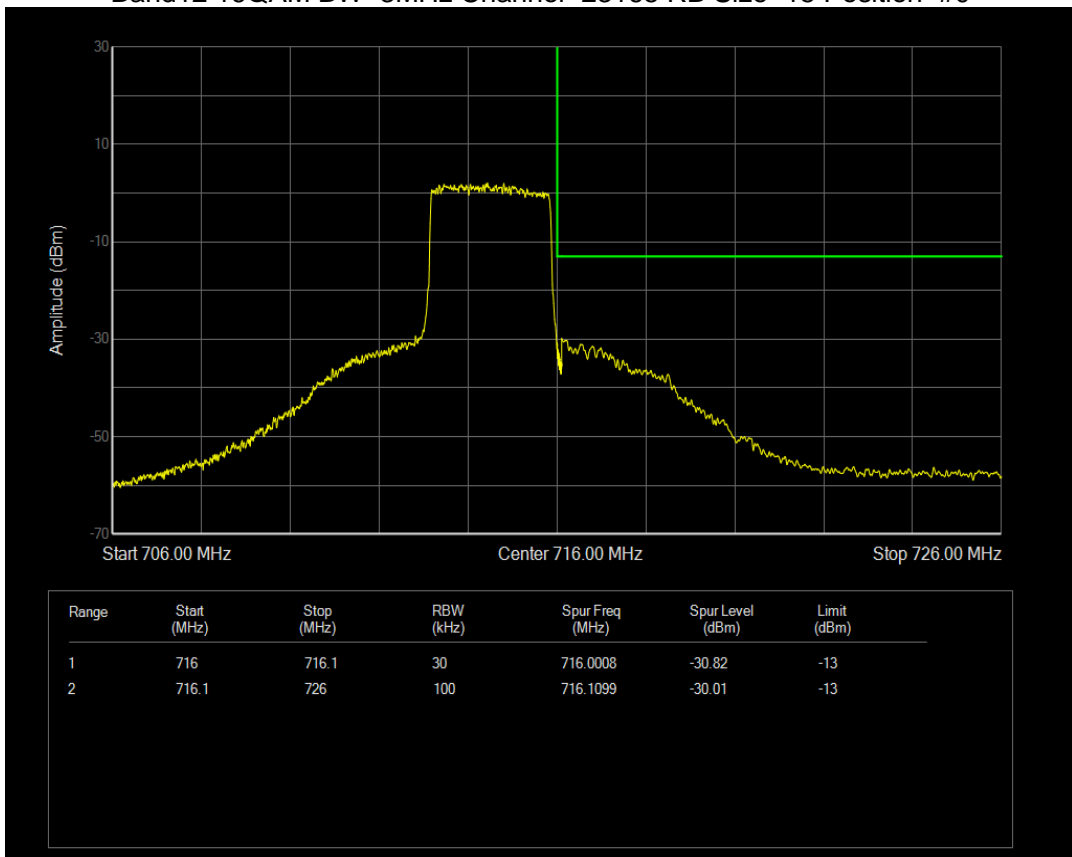

Band12 16QAM BW=3MHz Channel=23165 RB Size=15 Position=#0