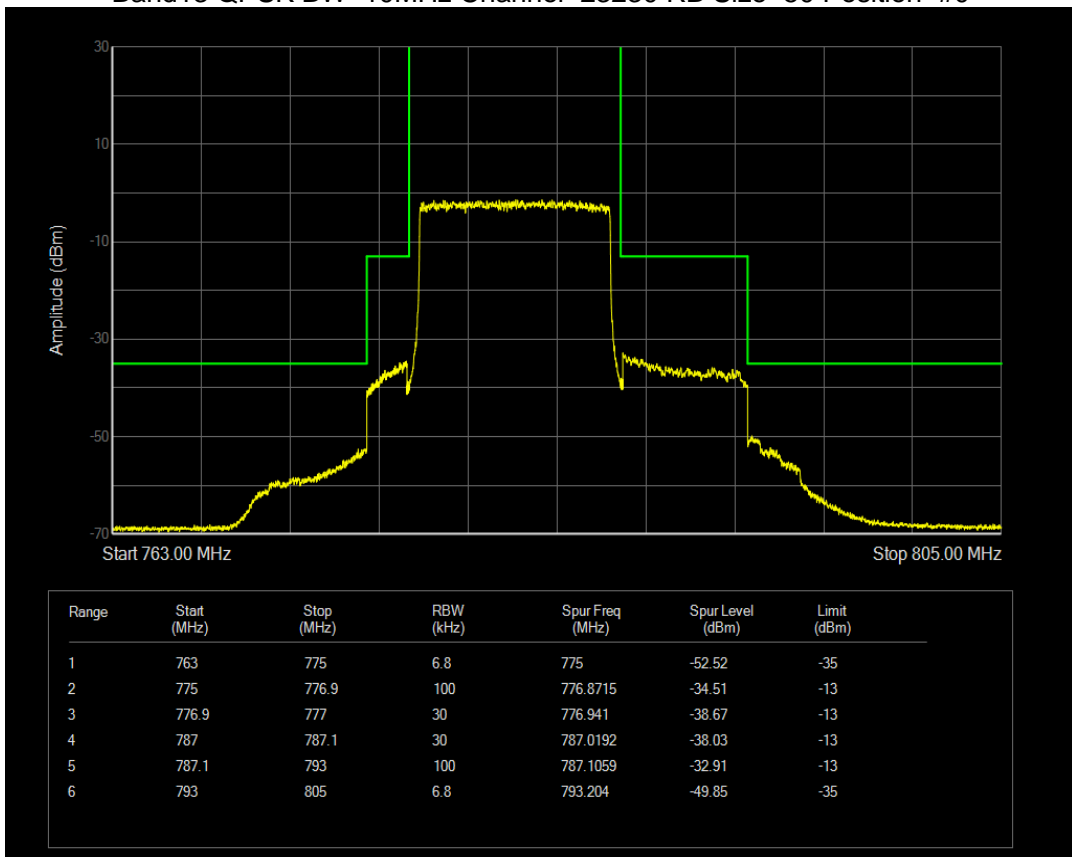

Band13 QPSK BW=10MHz Channel=23230 RB Size=50 Position=#0