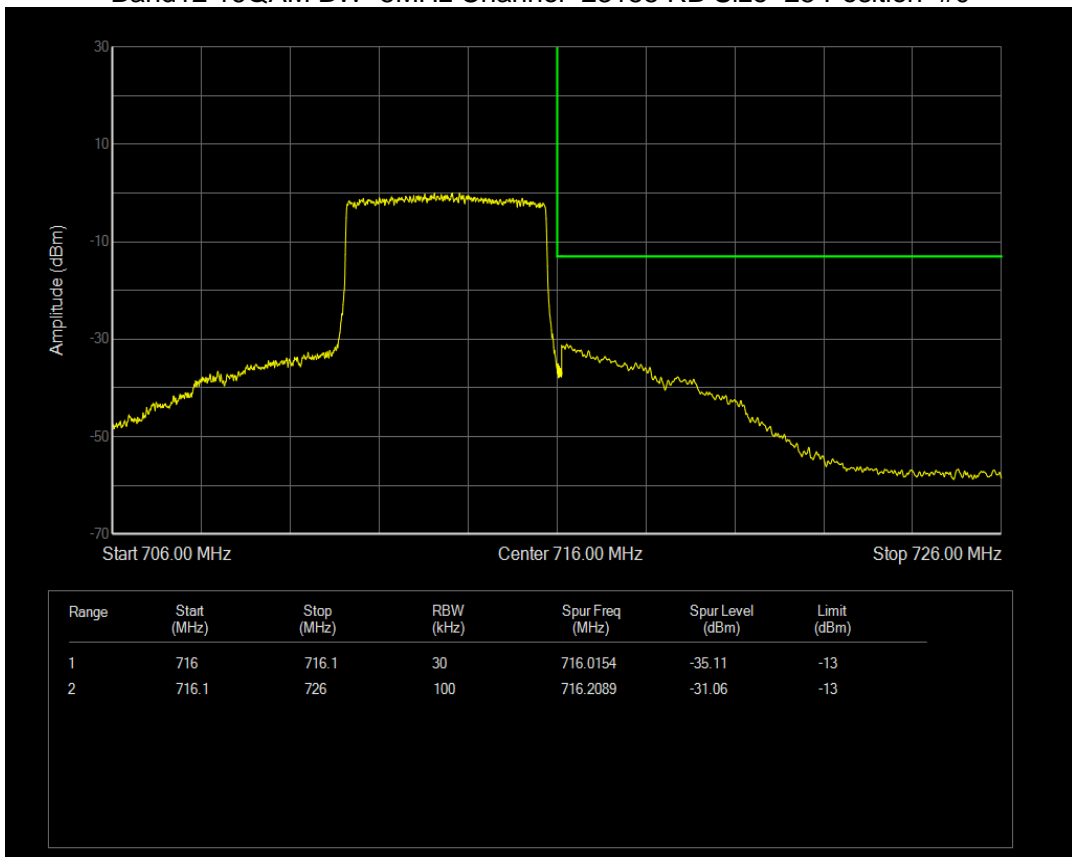

Band12 16QAM BW=5MHz Channel=23155 RB Size=25 Position=#0