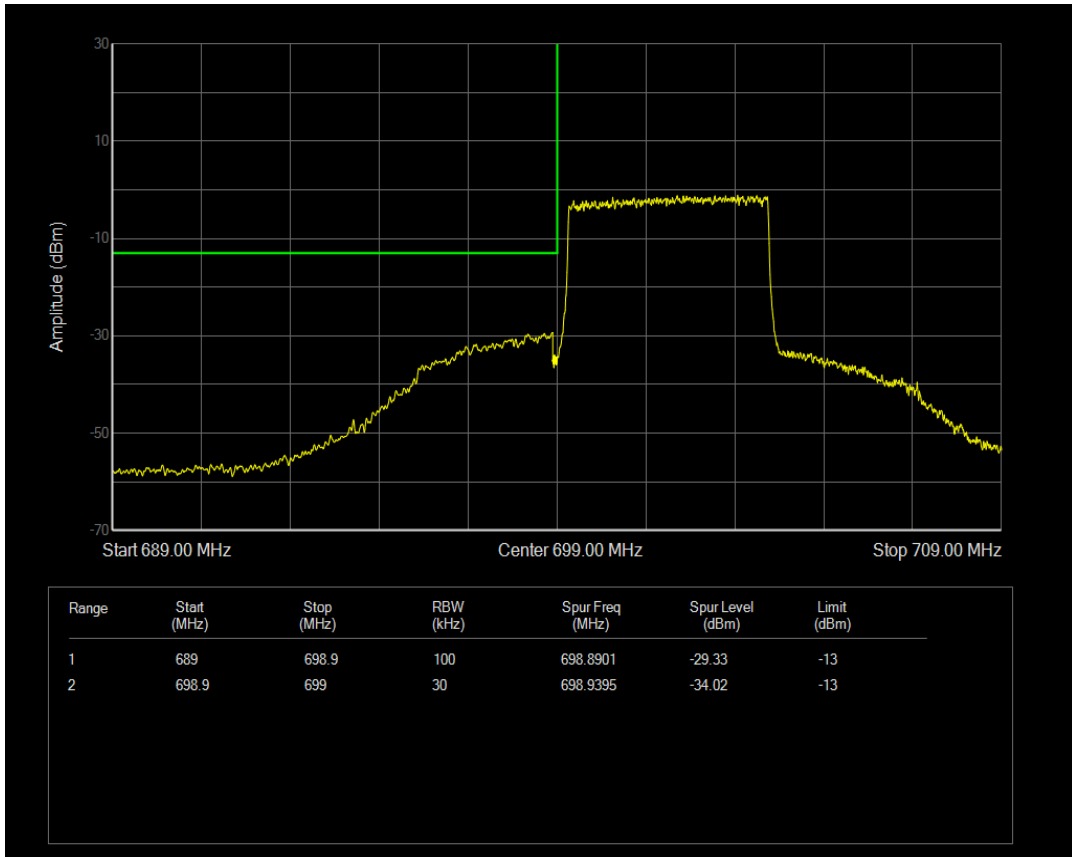

Band12 16QAM BW=10MHz Channel=23130 RB Size=50 Position=#0

Band12 16QAM BW=3MHz Channel=23025 RB Size=15 Position=#0

Band12 16QAM BW=3MHz Channel=23165 RB Size=15 Position=#0

Band12 16QAM BW=5MHz Channel=23035 RB Size=25 Position=#0