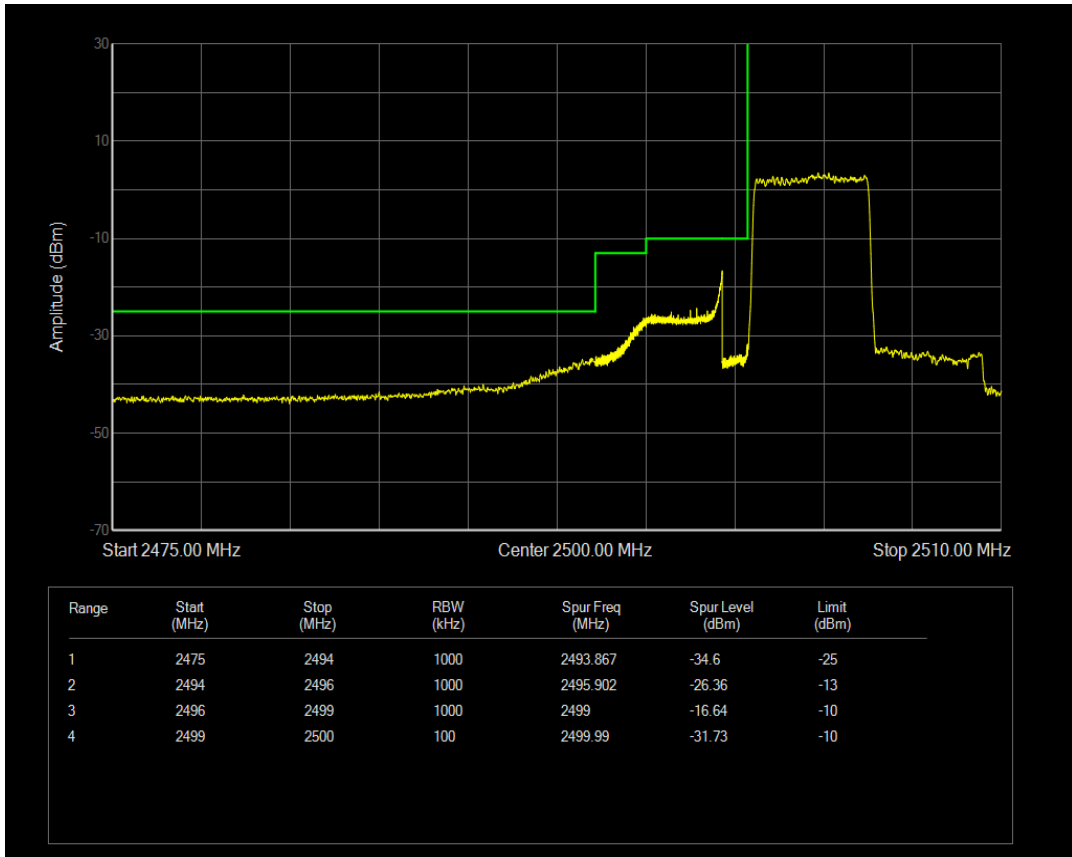

Band7 16QAM BW=5MHz Channel=21425 RB Size=25 Position=#0

Band7 QPSK BW=10MHz Channel=20800 RB Size=50 Position=#0

Band7 QPSK BW=10MHz Channel=21400 RB Size=50 Position=#0

Band7 QPSK BW=15MHz Channel=20825 RB Size=75 Position=#0

Band7 QPSK BW=15MHz Channel=21375 RB Size=75 Position=#0

Band7 QPSK BW=20MHz Channel=20850 RB Size=100 Position=#0

Band7 QPSK BW=20MHz Channel=21350 RB Size=100 Position=#0

Band7 QPSK BW=5MHz Channel=20775 RB Size=25 Position=#0

Band7 QPSK BW=5MHz Channel=21425 RB Size=25 Position=#0

Band12 16QAM BW=1.4MHz Channel=23017 RB Size=6 Position=#0

Band12 16QAM BW=1.4MHz Channel=23173 RB Size=6 Position=#0

Band12 16QAM BW=10MHz Channel=23060 RB Size=50 Position=#0