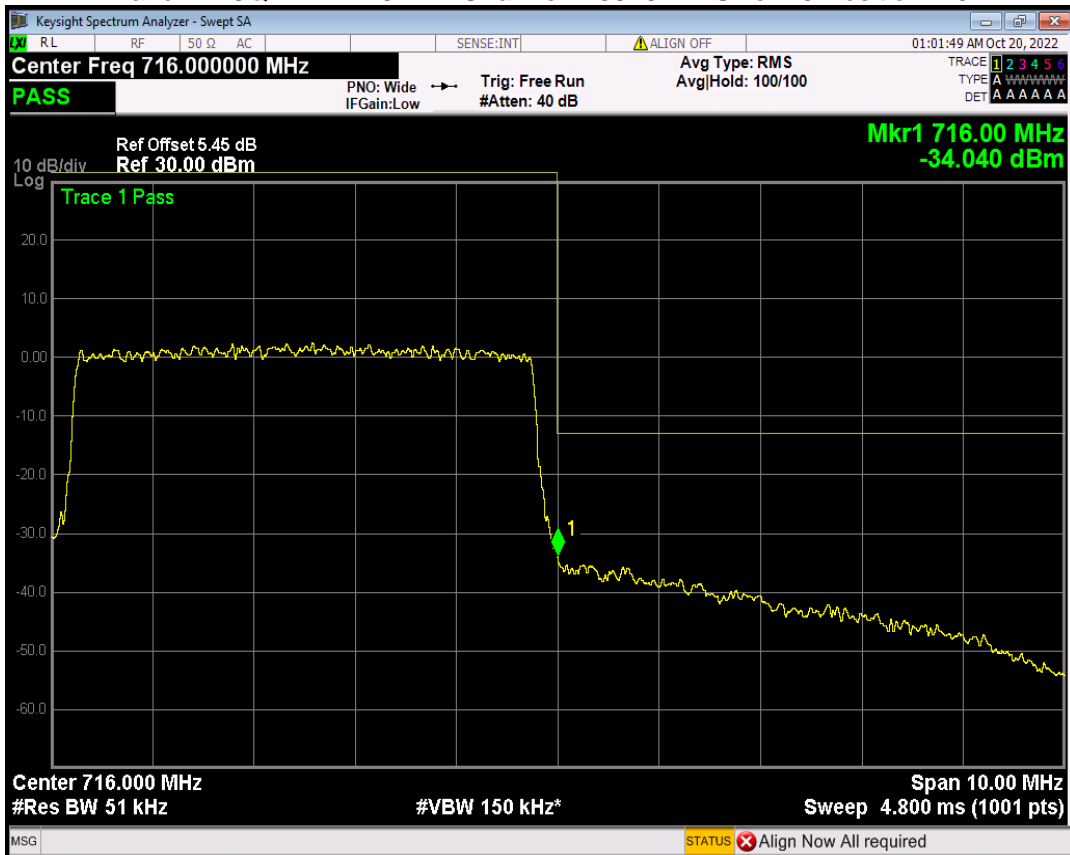

Band17 16QAM BW=5MHz Channel=23825 RB Size=25 Position=#0