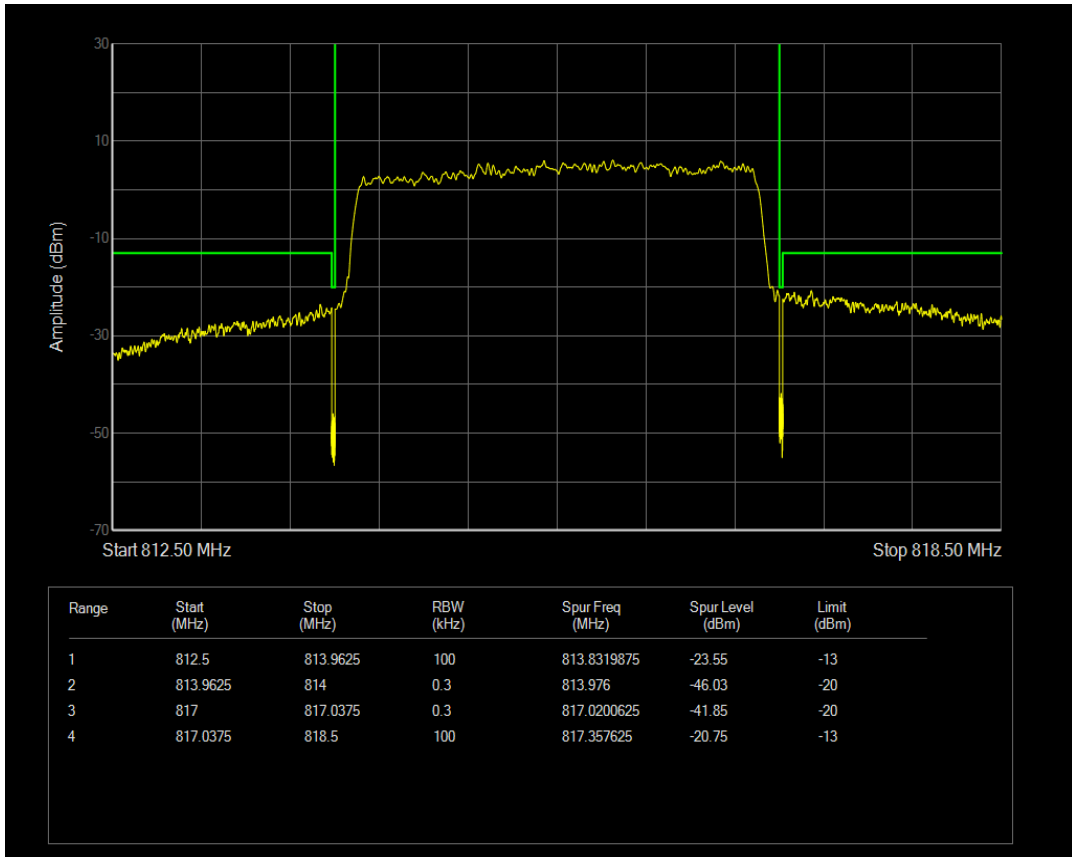

Band26(814-824) QPSK BW=3MHz Channel=26705 RB Size=15 Position=#0