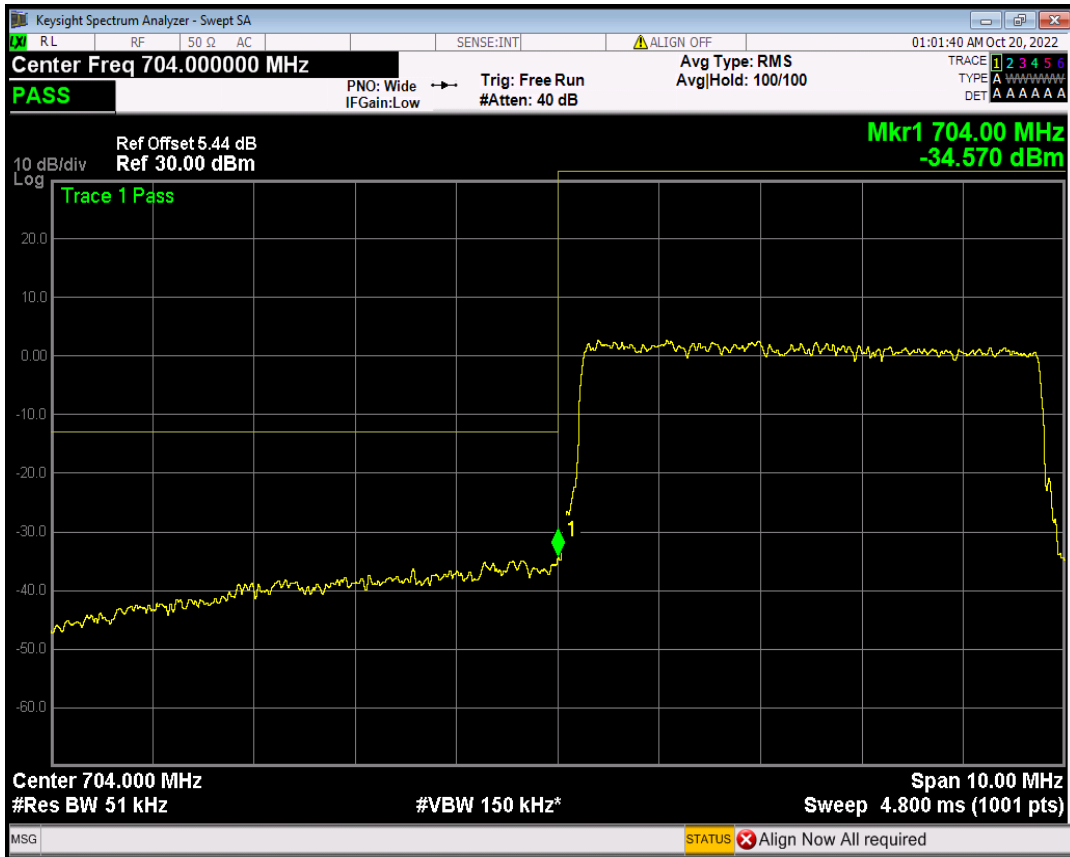

Band17 QPSK BW=5MHz Channel=23755 RB Size=25 Position=#0