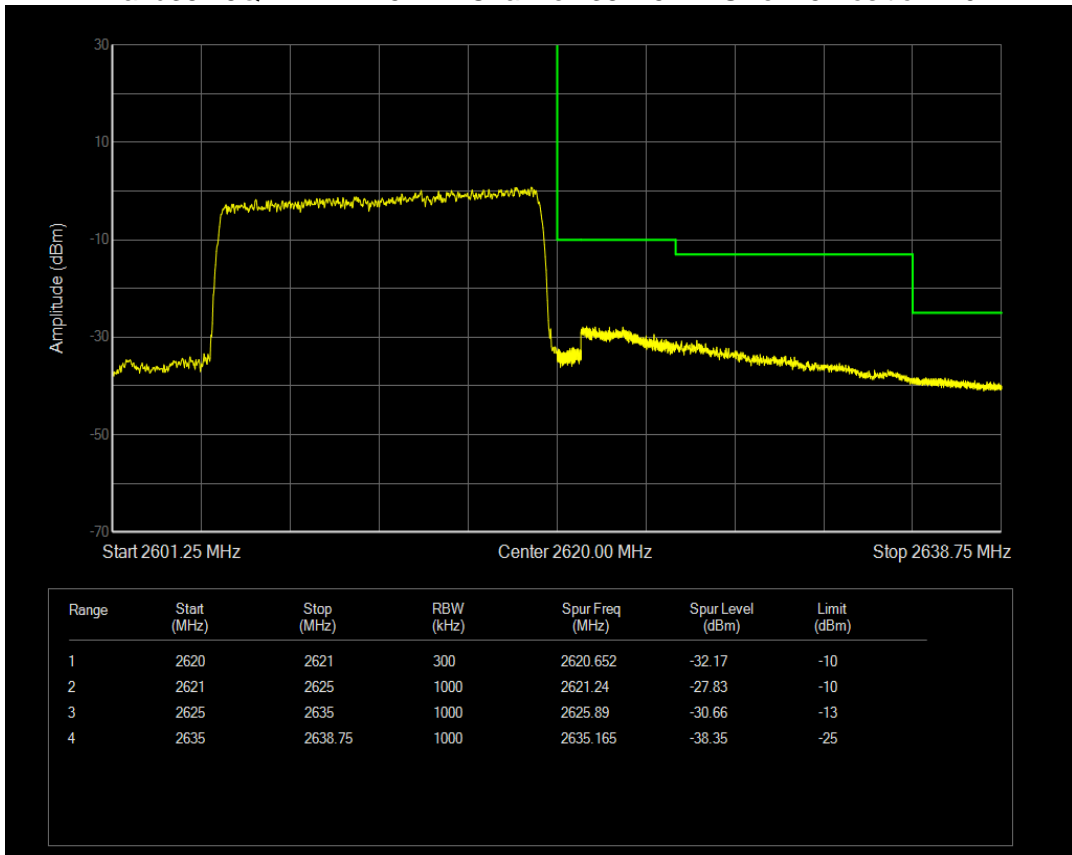

Band26(814-824) QPSK BW=5MHz Channel=26765 RB Size=25 Position=#0

Band38 16QAM BW=10MHz Channel=37800 RB Size=50 Position=#0

Band38 16QAM BW=10MHz Channel=38200 RB Size=50 Position=#0

Band38 16QAM BW=15MHz Channel=37825 RB Size=75 Position=#0

Band38 16QAM BW=15MHz Channel=38175 RB Size=75 Position=#0

Band38 16QAM BW=20MHz Channel=37850 RB Size=100 Position=#0

Band38 16QAM BW=20MHz Channel=38150 RB Size=100 Position=#0

Band38 16QAM BW=5MHz Channel=37775 RB Size=25 Position=#0