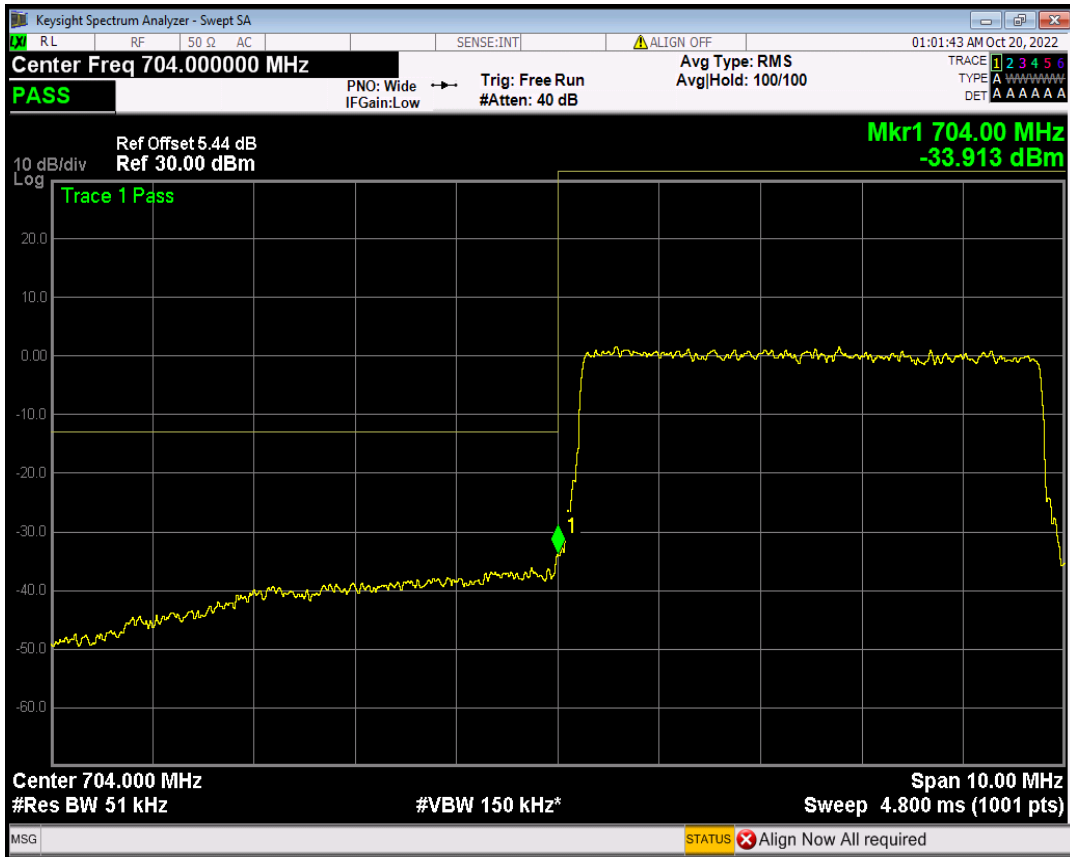

Band17 16QAM BW=5MHz Channel=23755 RB Size=25 Position=#0