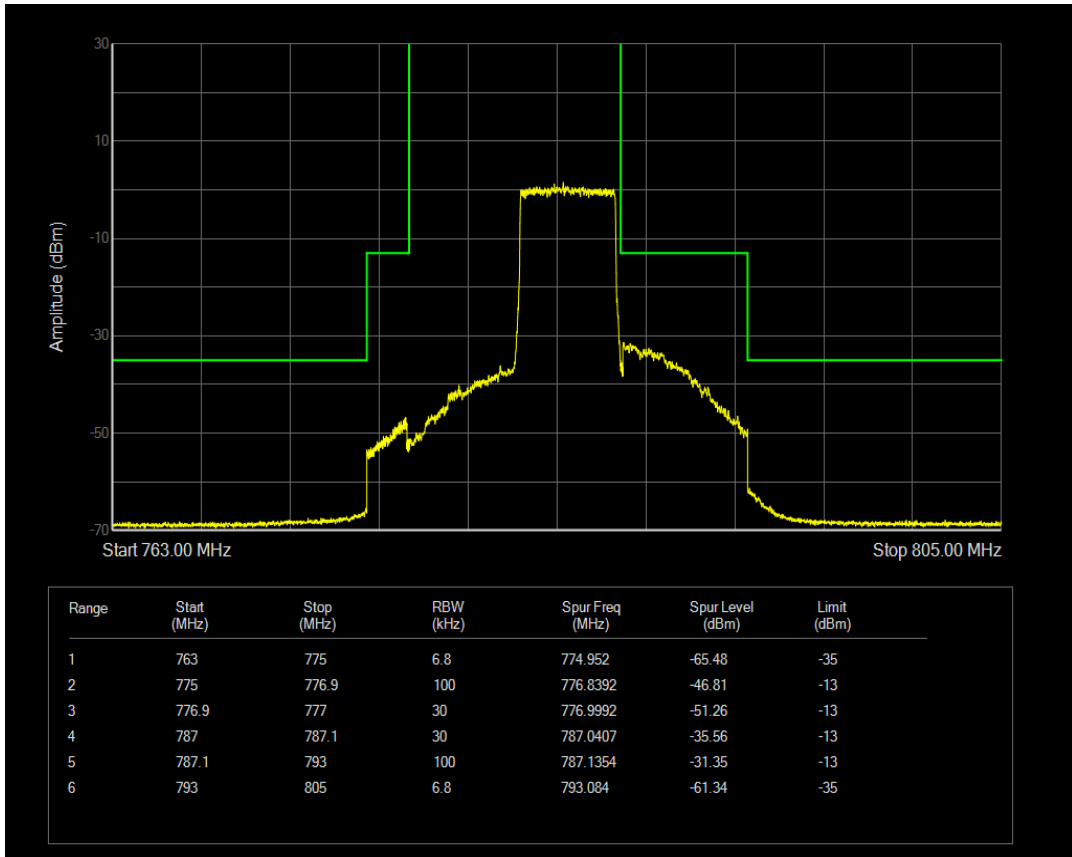

Band12 QPSK BW=5MHz Channel=23155 RB Size=25 Position=#0

Band13 16QAM BW=10MHz Channel=23230 RB Size=50 Position=#0

Band13 16QAM BW=5MHz Channel=23205 RB Size=25 Position=#0

Band13 16QAM BW=5MHz Channel=23255 RB Size=25 Position=#0