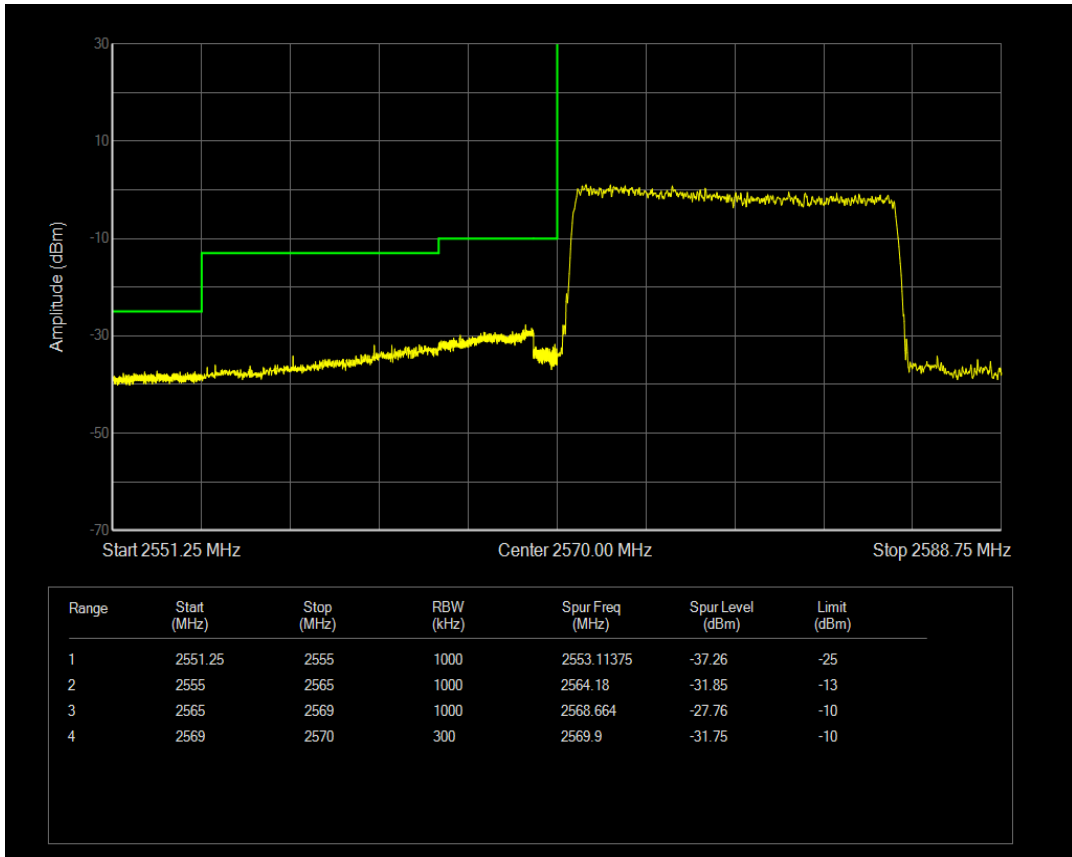

Band26(814-824) QPSK BW=5MHz Channel=26765 RB Size=25 Position=#0

Band38 16QAM BW=10MHz Channel=37800 RB Size=50 Position=#0

Band38 16QAM BW=10MHz Channel=38200 RB Size=50 Position=#0

Band38 16QAM BW=15MHz Channel=37825 RB Size=75 Position=#0