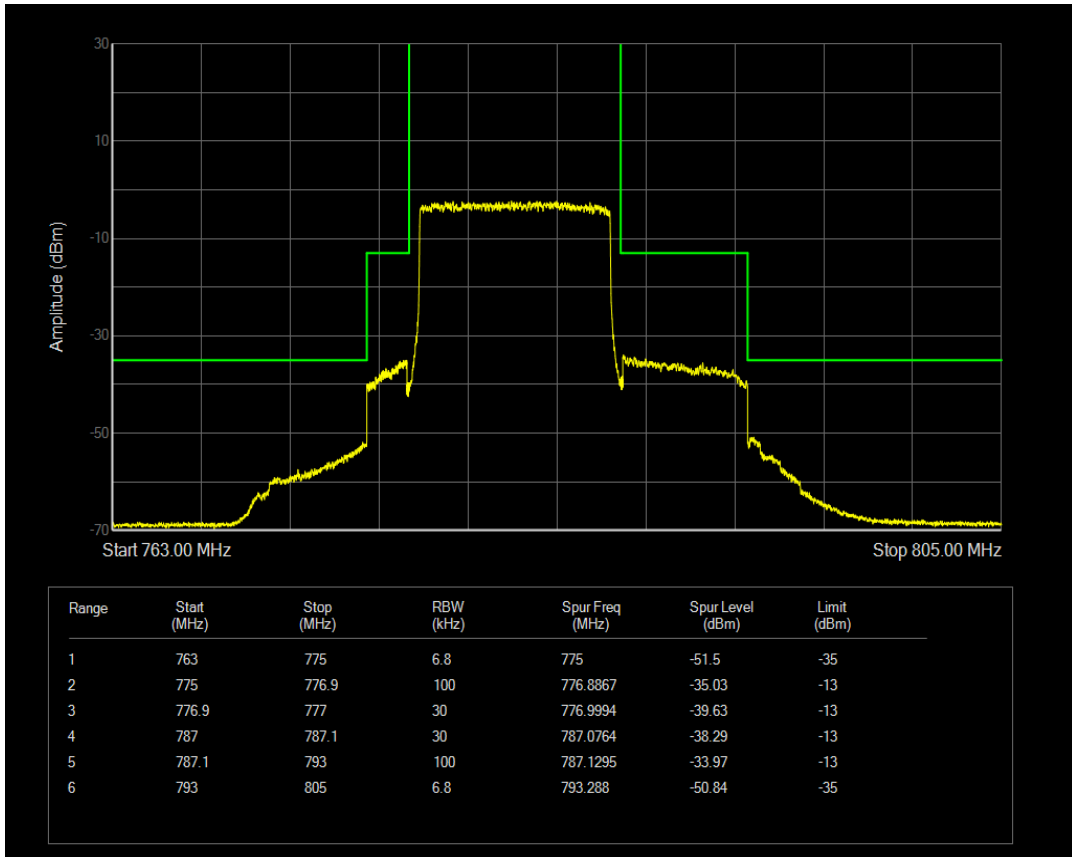

Band13 16QAM BW=10MHz Channel=23230 RB Size=50 Position=#0