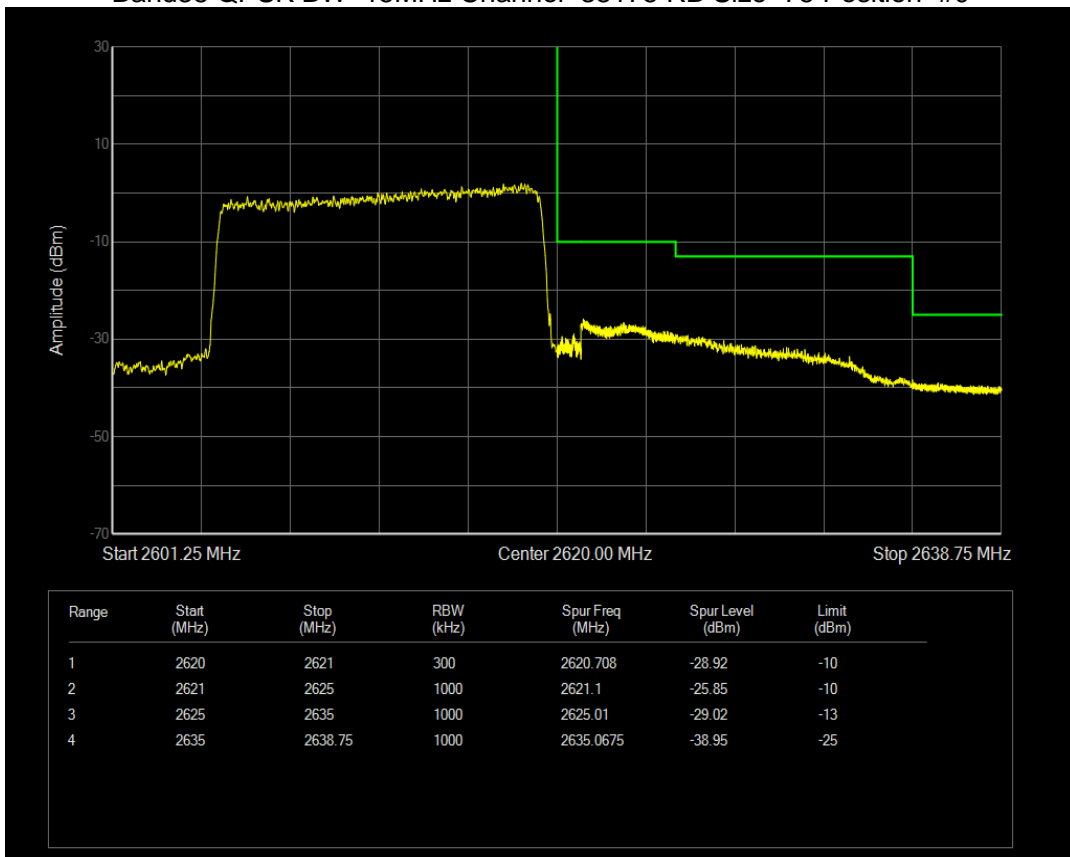

Band38 16QAM BW=5MHz Channel=38225 RB Size=25 Position=#0

Band38 QPSK BW=10MHz Channel=37800 RB Size=50 Position=#0

Band38 QPSK BW=10MHz Channel=38200 RB Size=50 Position=#0

Band38 QPSK BW=15MHz Channel=37825 RB Size=75 Position=#0

Band38 QPSK BW=15MHz Channel=38175 RB Size=75 Position=#0

Band38 QPSK BW=20MHz Channel=37850 RB Size=100 Position=#0

Band38 QPSK BW=20MHz Channel=38150 RB Size=100 Position=#0

Band38 QPSK BW=5MHz Channel=37775 RB Size=25 Position=#0