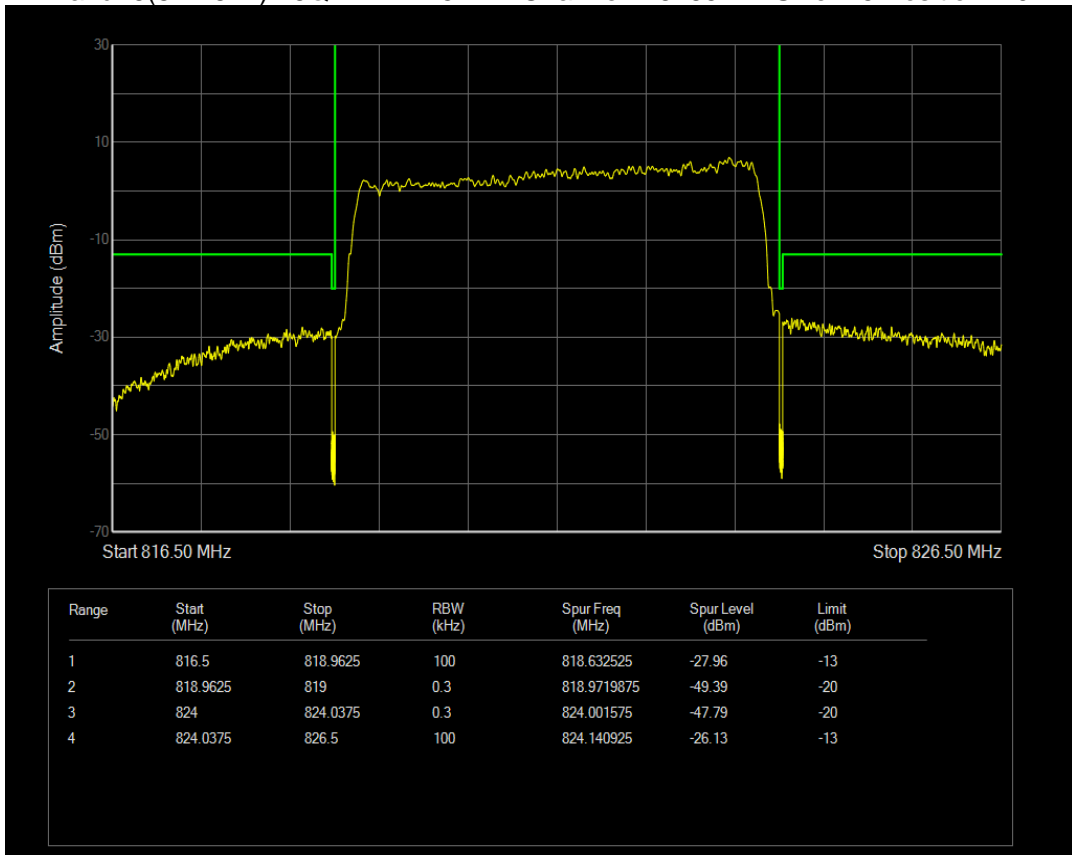

Band26(814-824) 16QAM BW=5MHz Channel=26765 RB Size=25 Position=#0