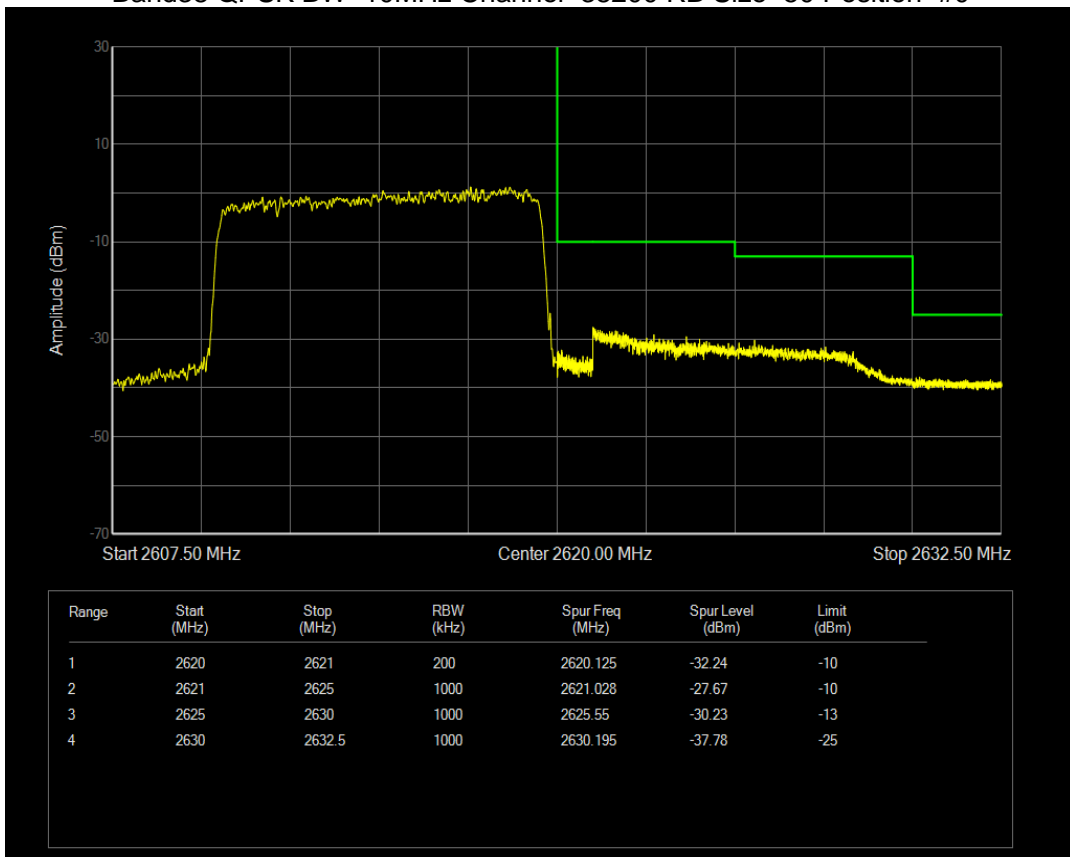

Band38 QPSK BW=10MHz Channel=38200 RB Size=50 Position=#0