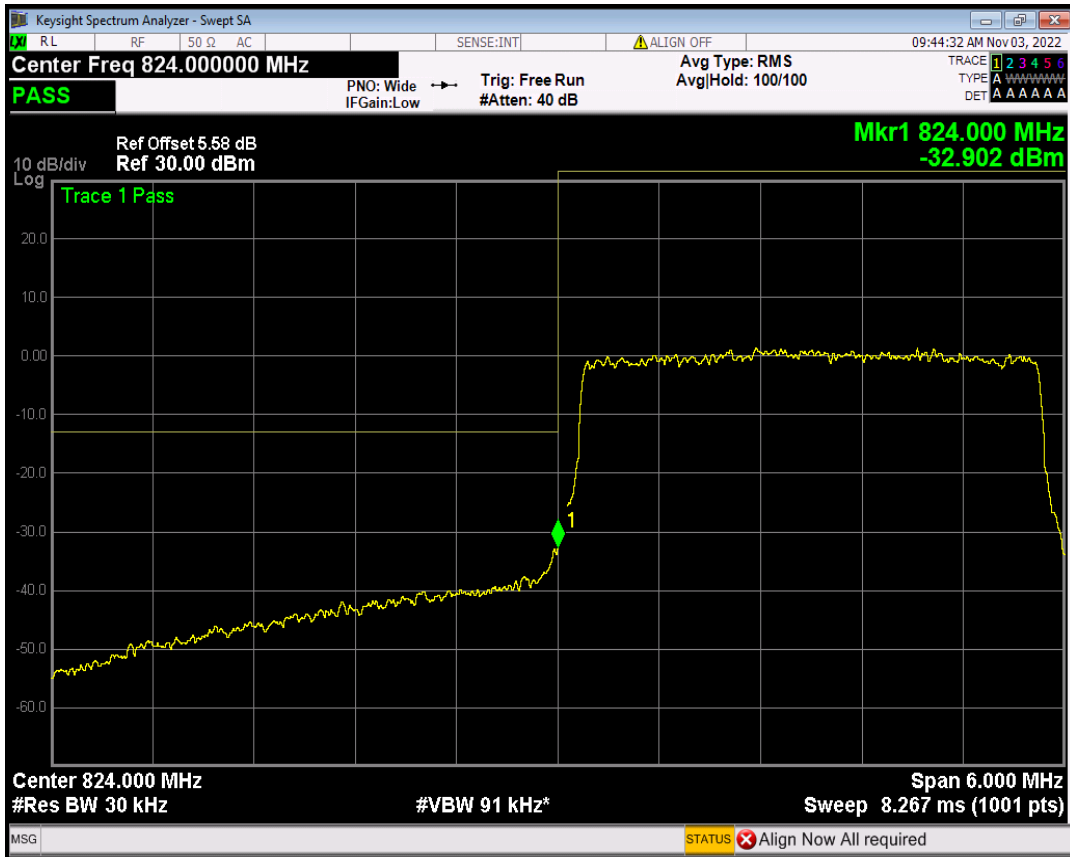

Band26(824-849) 16QAM BW=1.4MHz Channel=27033 RB Size=6 Position=#0

Band26(824-849) 16QAM BW=10MHz Channel=26840 RB Size=50 Position=#0

Band26(824-849) 16QAM BW=10MHz Channel=26990 RB Size=50 Position=#0

Band26(824-849) 16QAM BW=15MHz Channel=26865 RB Size=75 Position=#0

Band26(824-849) 16QAM BW=15MHz Channel=26965 RB Size=75 Position=#0

Band26(824-849) 16QAM BW=3MHz Channel=26805 RB Size=15 Position=#0