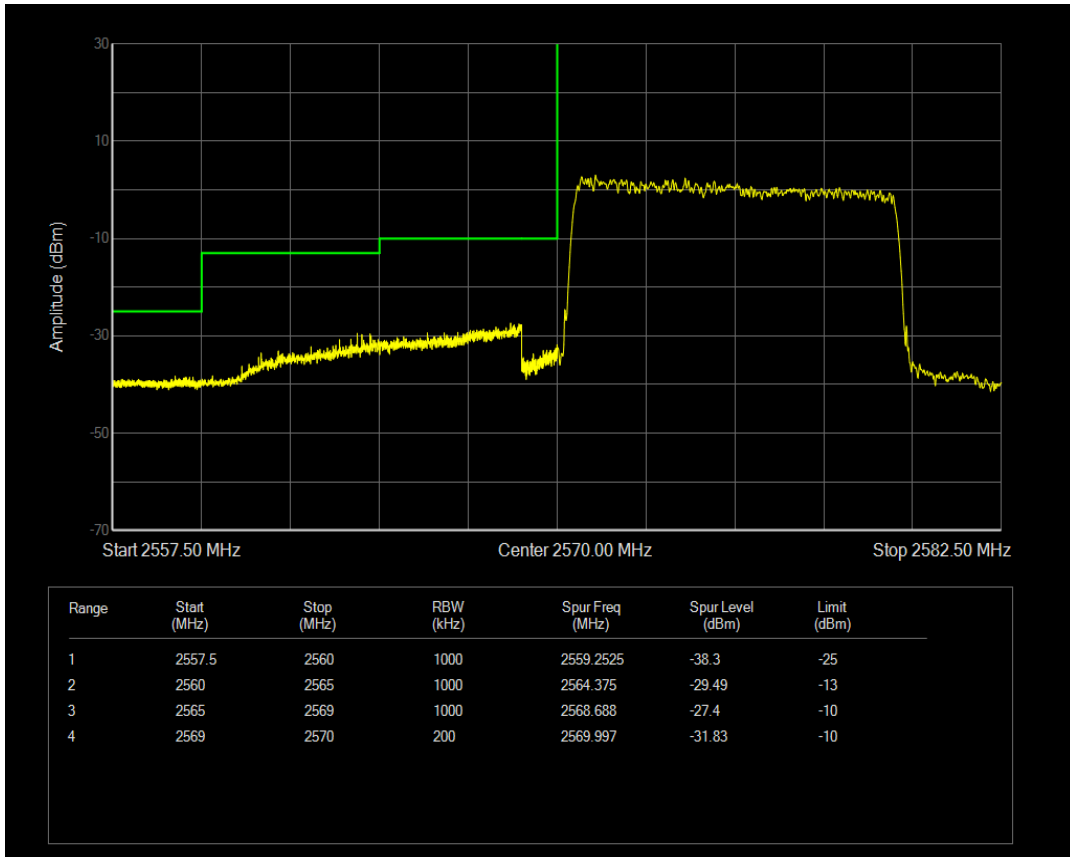

Band38 QPSK BW=10MHz Channel=37800 RB Size=50 Position=#0