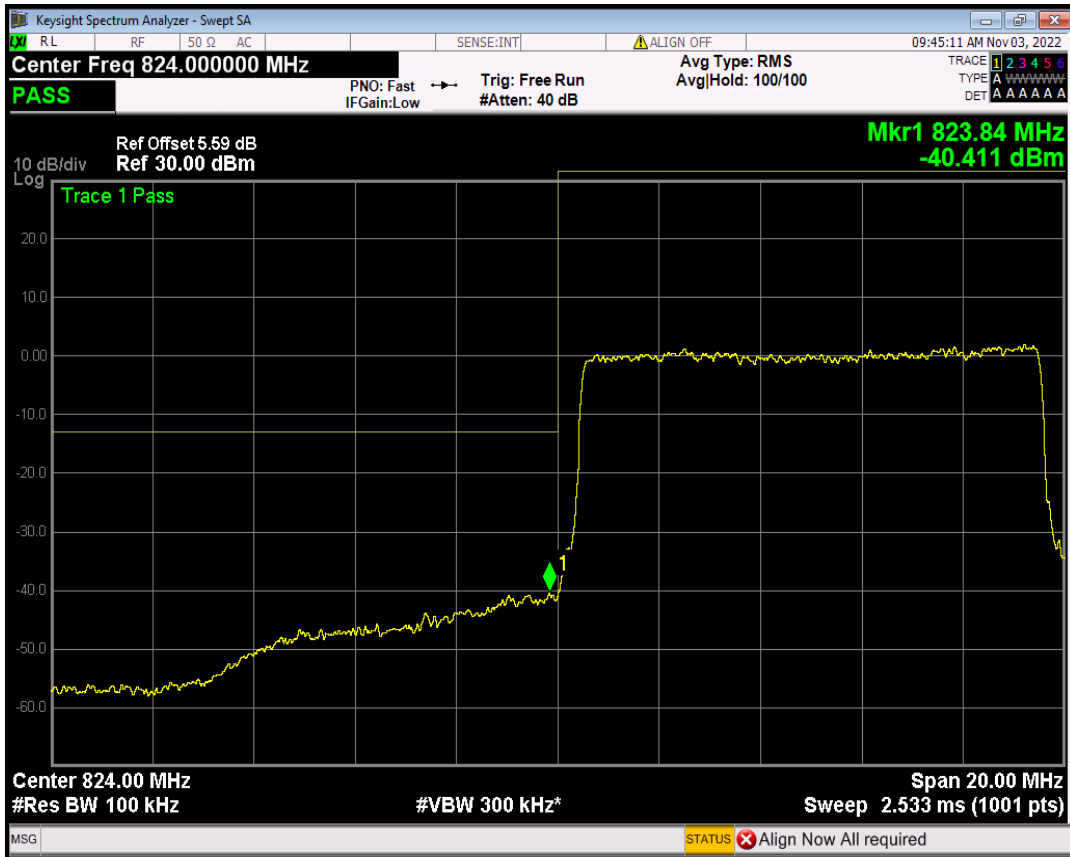

Band25 QPSK BW=3MHz Channel=26675 RB Size=15 Position=#0

Band25 QPSK BW=5MHz Channel=26065 RB Size=25 Position=#0

Band25 QPSK BW=5MHz Channel=26665 RB Size=25 Position=#0

Band26(824-849) 16QAM BW=1.4MHz Channel=26797 RB Size=6 Position=#0

Band26(824-849) 16QAM BW=1.4MHz Channel=27033 RB Size=6 Position=#0

Band26(824-849) 16QAM BW=10MHz Channel=26840 RB Size=50 Position=#0

Band26(824-849) 16QAM BW=10MHz Channel=26990 RB Size=50 Position=#0