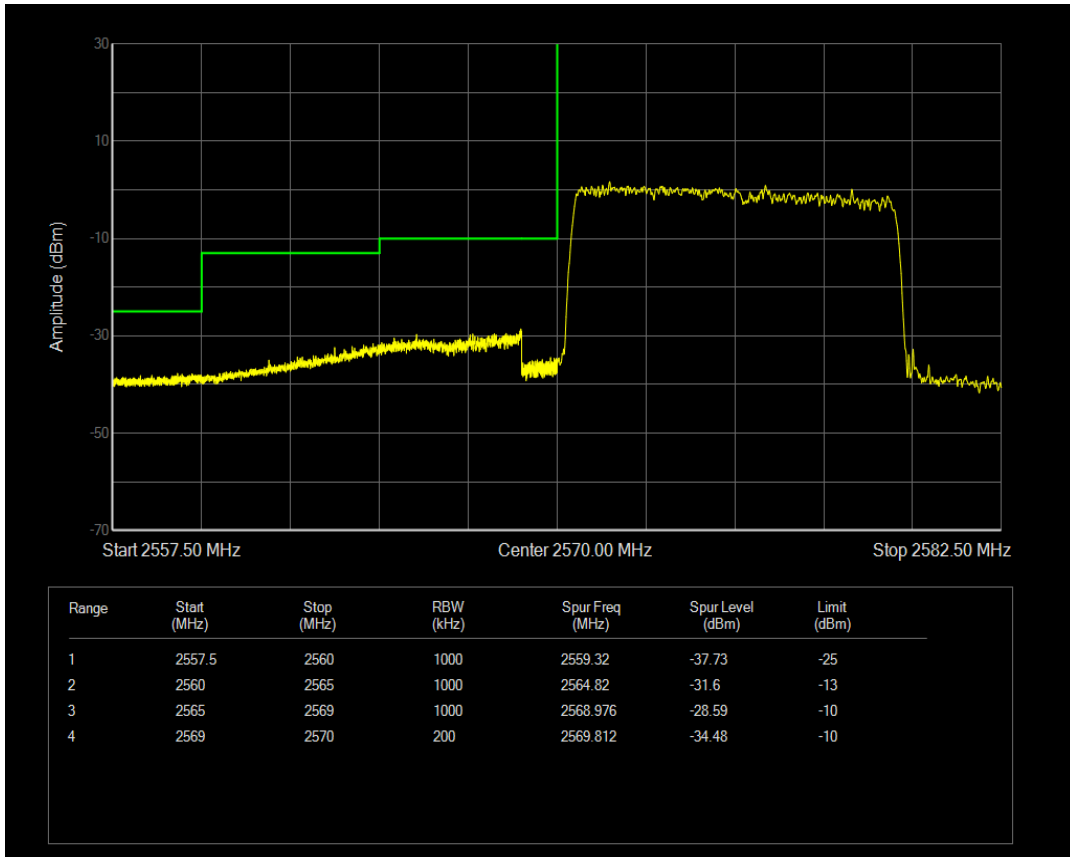

Band38 16QAM BW=10MHz Channel=37800 RB Size=50 Position=#0