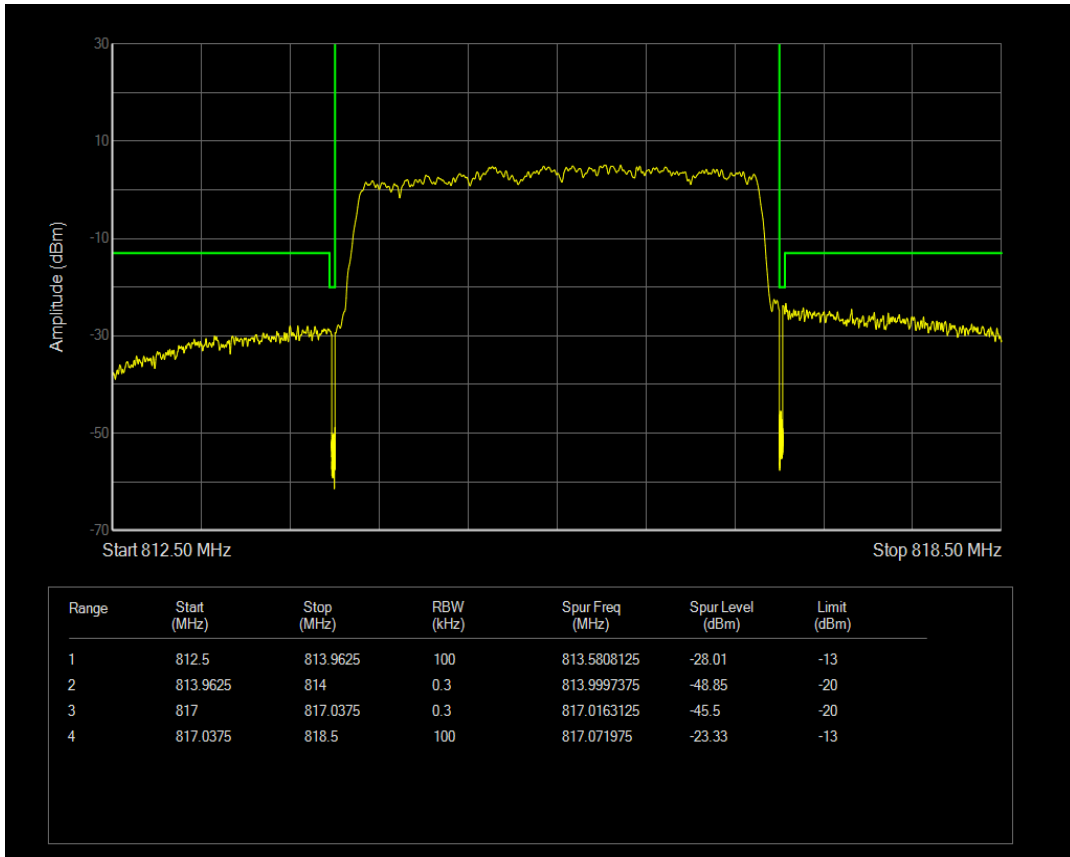

Band26(824-849) QPSK BW=5MHz Channel=27015 RB Size=25 Position=#0

Band26(814-824) 16QAM BW=1.4MHz Channel=26697 RB Size=6 Position=#0

Band26(814-824) 16QAM BW=1.4MHz Channel=26783 RB Size=6 Position=#0

Band26(814-824) 16QAM BW=3MHz Channel=26705 RB Size=15 Position=#0