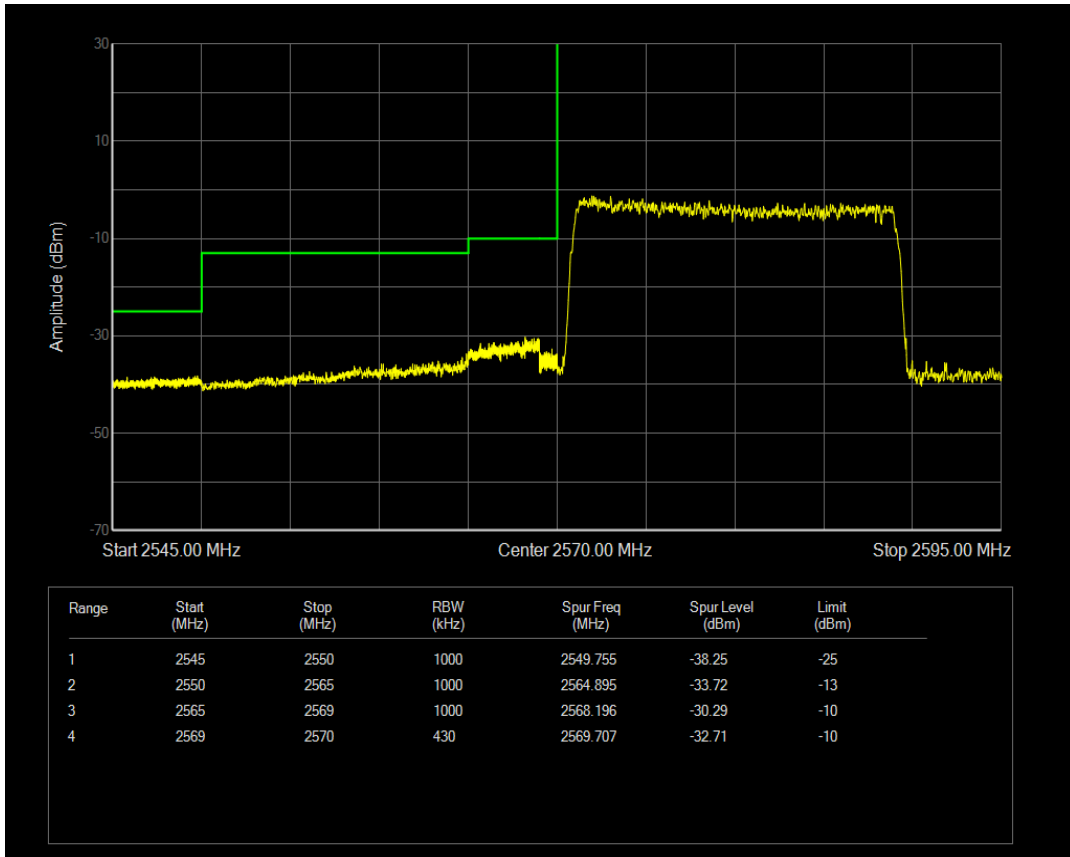

Band38 16QAM BW=20MHz Channel=37850 RB Size=100 Position=#0