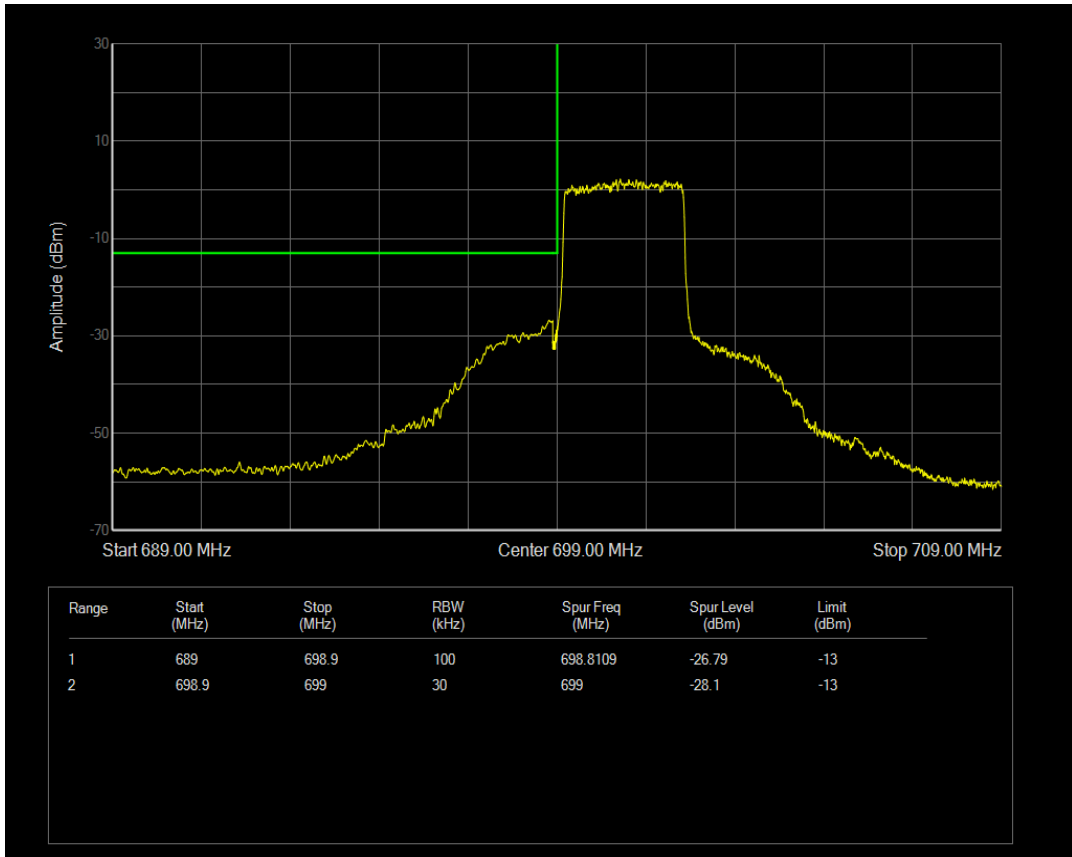

Band12 QPSK BW=3MHz Channel=23025 RB Size=15 Position=#0