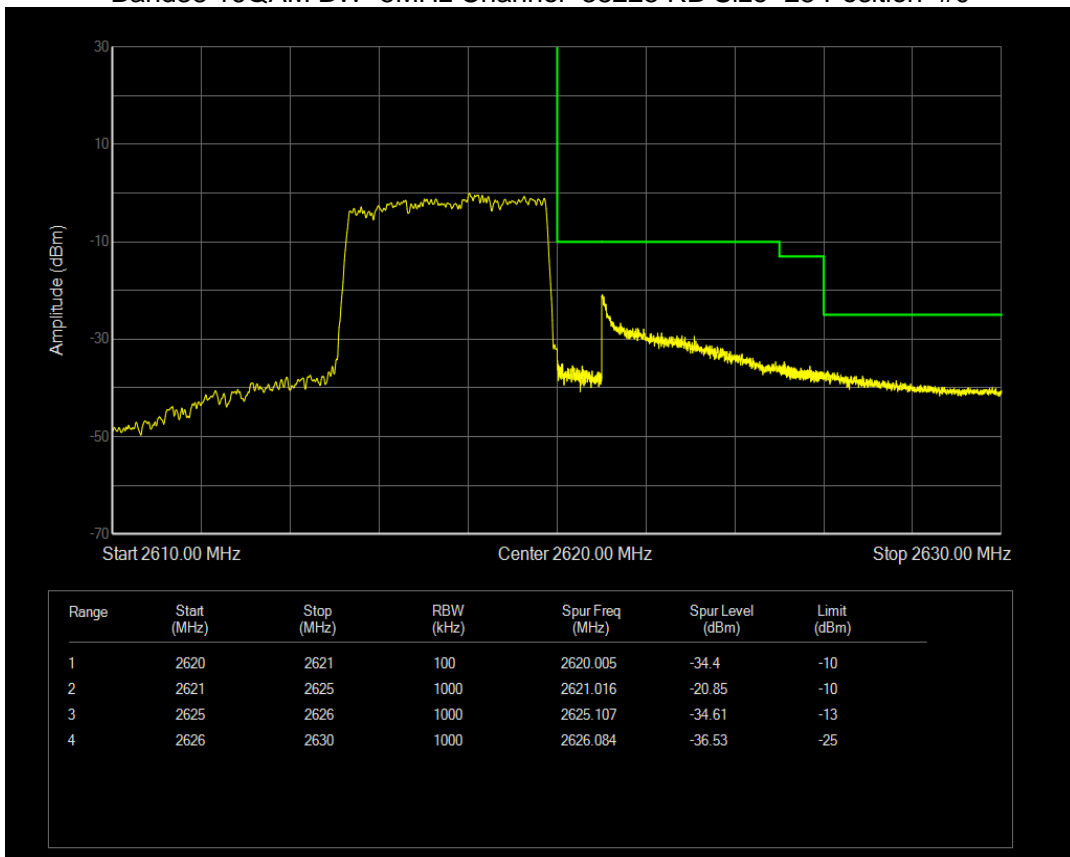

Band38 16QAM BW=15MHz Channel=38175 RB Size=75 Position=#0

Band38 16QAM BW=20MHz Channel=37850 RB Size=100 Position=#0

Band38 16QAM BW=20MHz Channel=38150 RB Size=100 Position=#0

Band38 16QAM BW=5MHz Channel=37775 RB Size=25 Position=#0

Band38 16QAM BW=5MHz Channel=38225 RB Size=25 Position=#0

Band38 QPSK BW=10MHz Channel=37800 RB Size=50 Position=#0

Band38 QPSK BW=10MHz Channel=38200 RB Size=50 Position=#0

Band38 QPSK BW=15MHz Channel=37825 RB Size=75 Position=#0