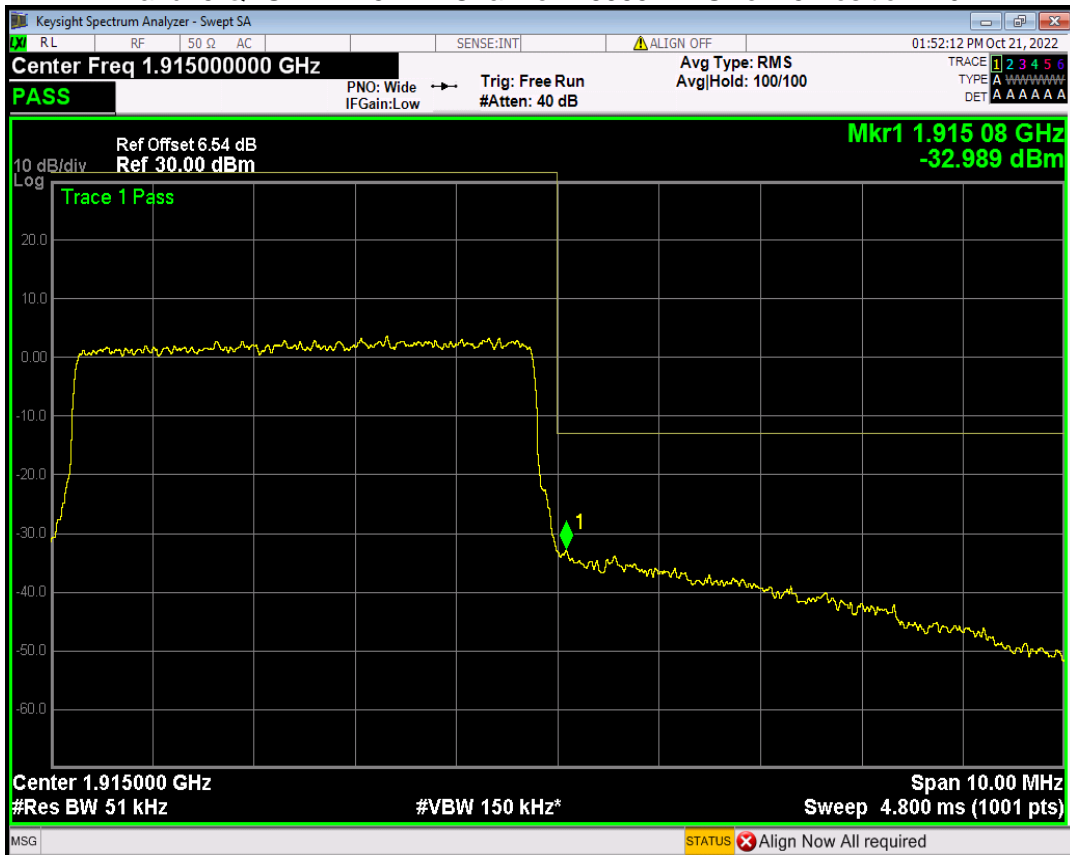

Band25 QPSK BW=5MHz Channel=26665 RB Size=25 Position=#0