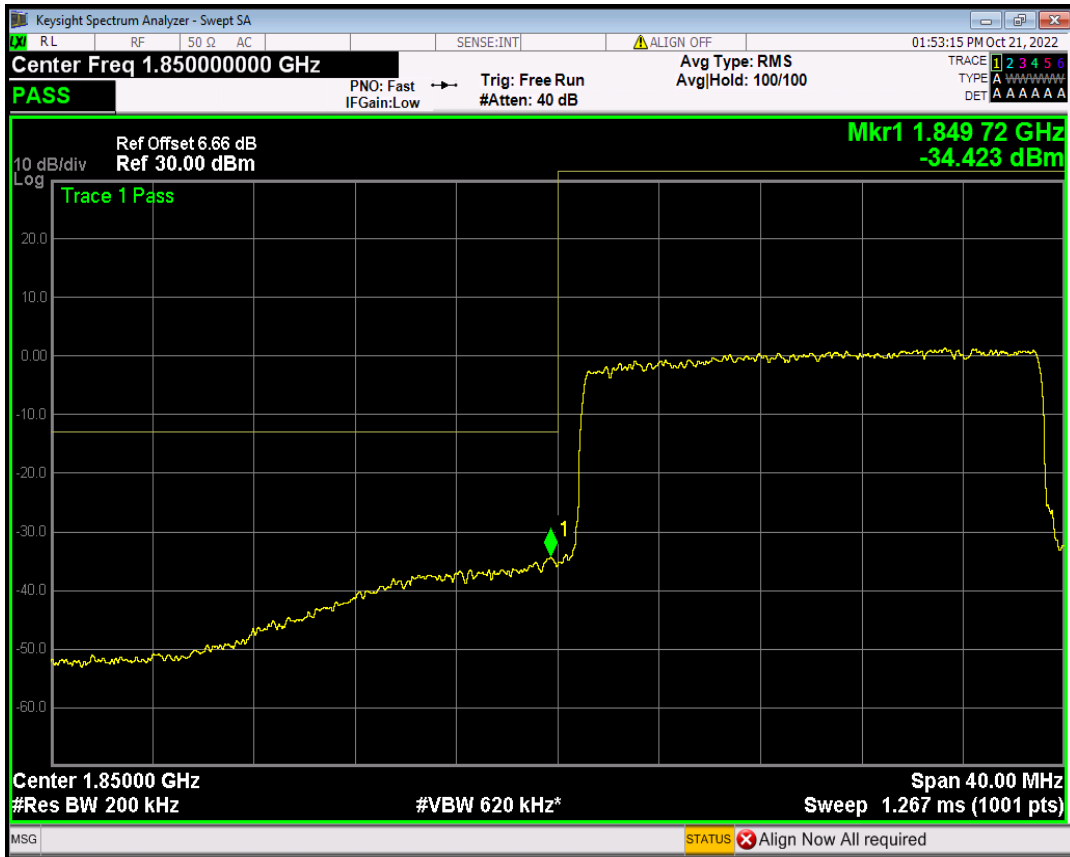

Band25 16QAM BW=20MHz Channel=26140 RB Size=100 Position=#0