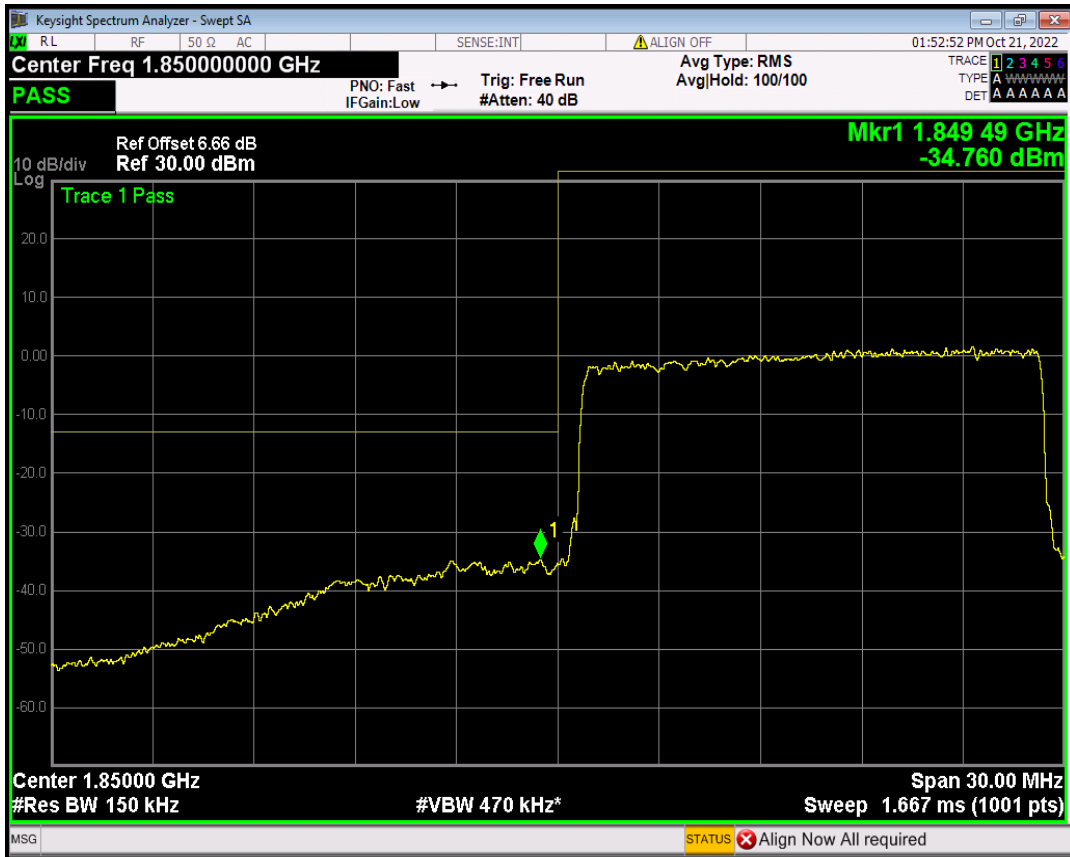

Band25 16QAM BW=1.4MHz Channel=26683 RB Size=6 Position=#0

Band25 16QAM BW=10MHz Channel=26090 RB Size=50 Position=#0

Band25 16QAM BW=10MHz Channel=26640 RB Size=50 Position=#0

Band25 16QAM BW=15MHz Channel=26115 RB Size=75 Position=#0