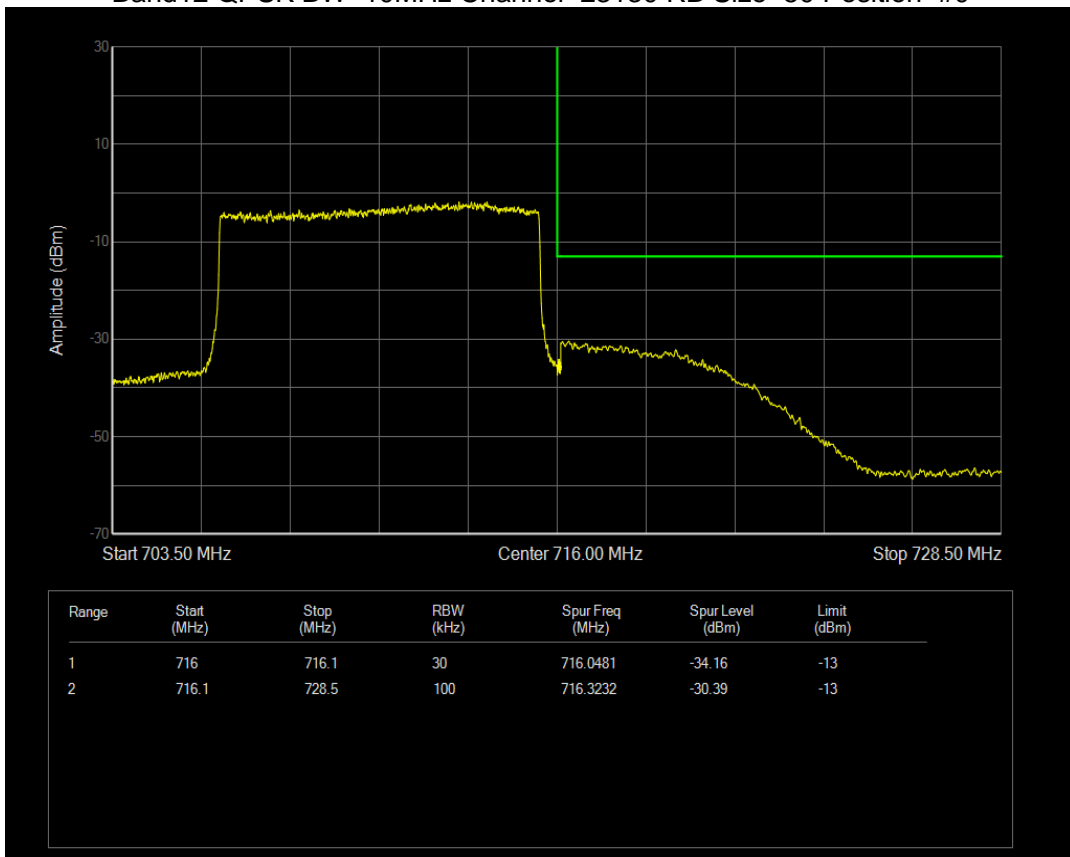

Band12 QPSK BW=10MHz Channel=23130 RB Size=50 Position=#0