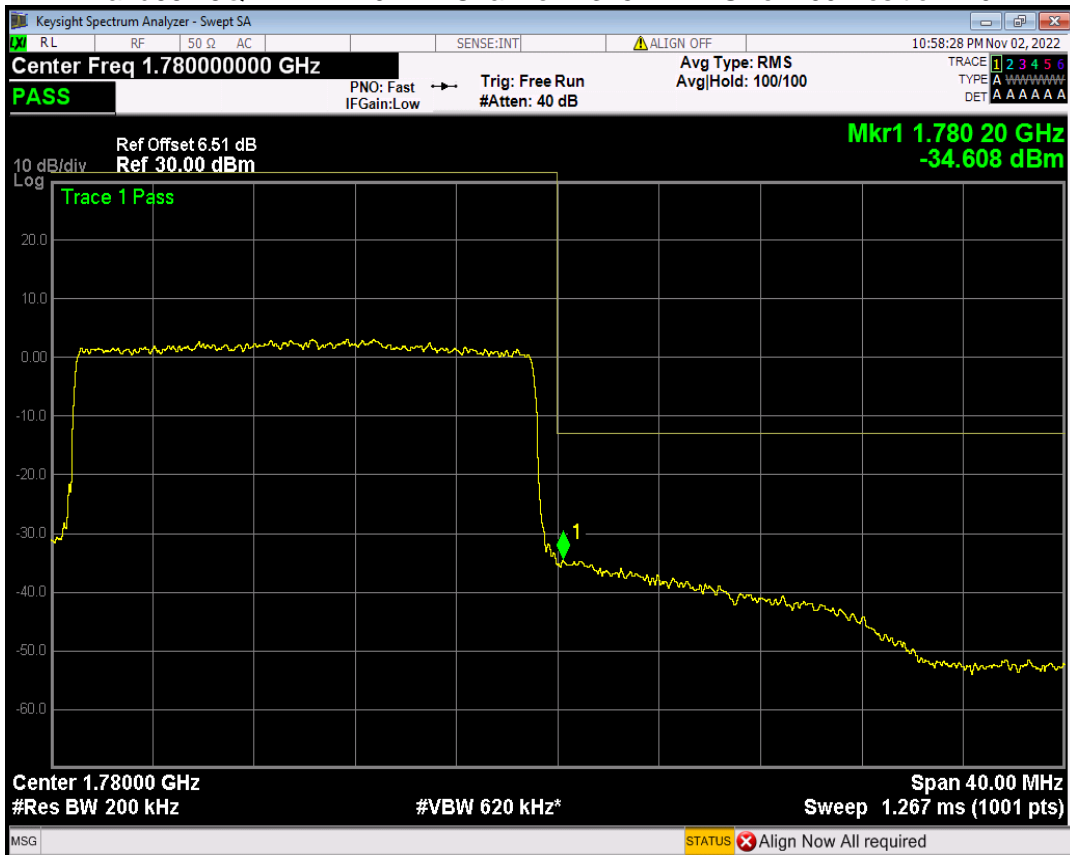

Band66 16QAM BW=3MHz Channel=131987 RB Size=15 Position=#0