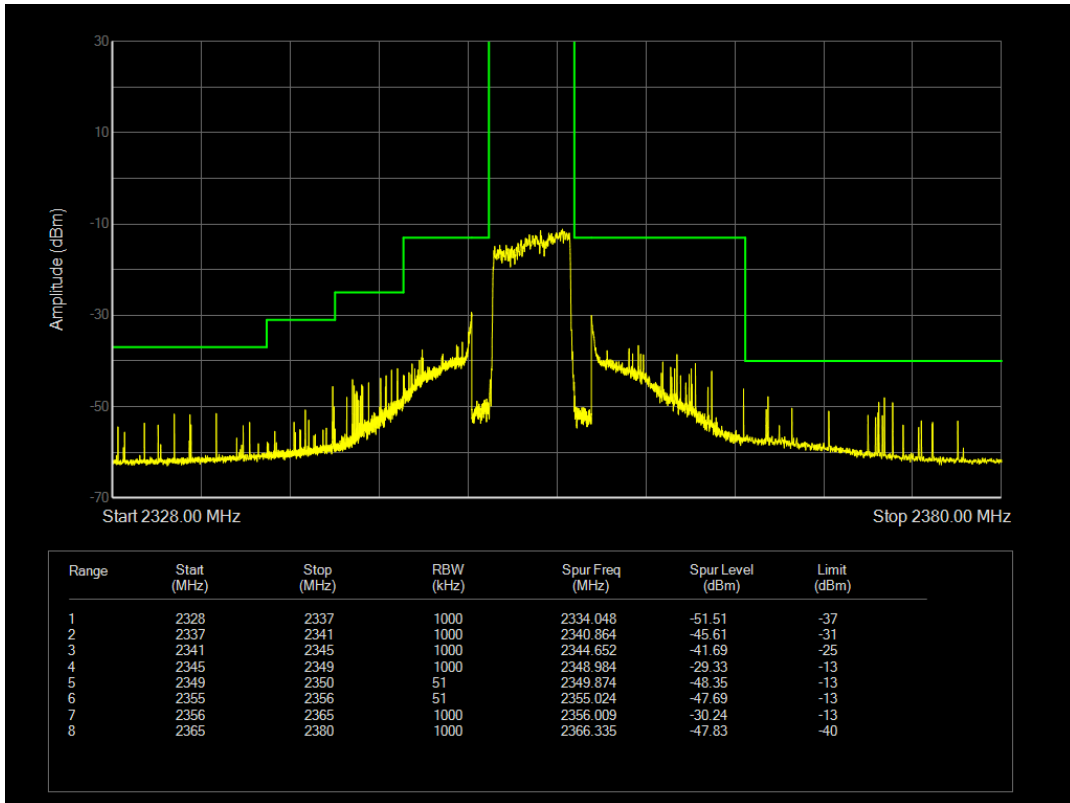

Band40(2350-2360) 16QAM BW=5MHz Channel=39175 RB Size=25 Position=#0