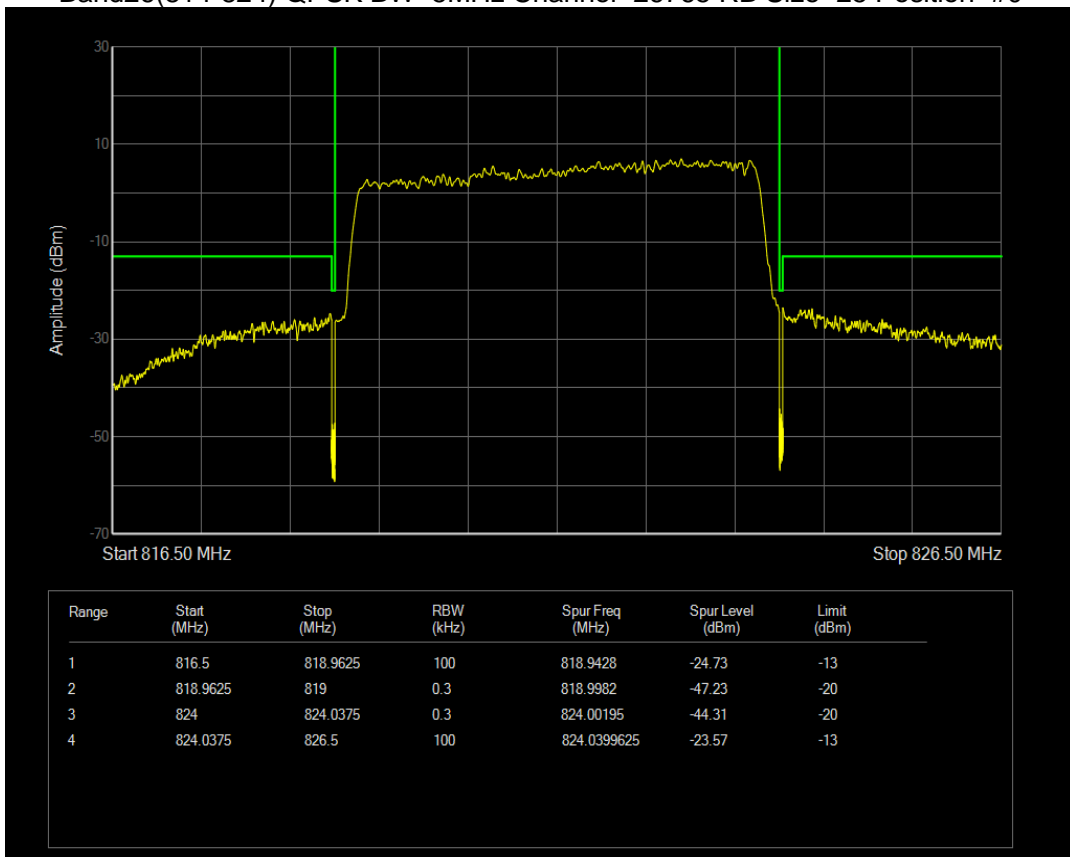

Band26(814-824) QPSK BW=5MHz Channel=26765 RB Size=25 Position=#0