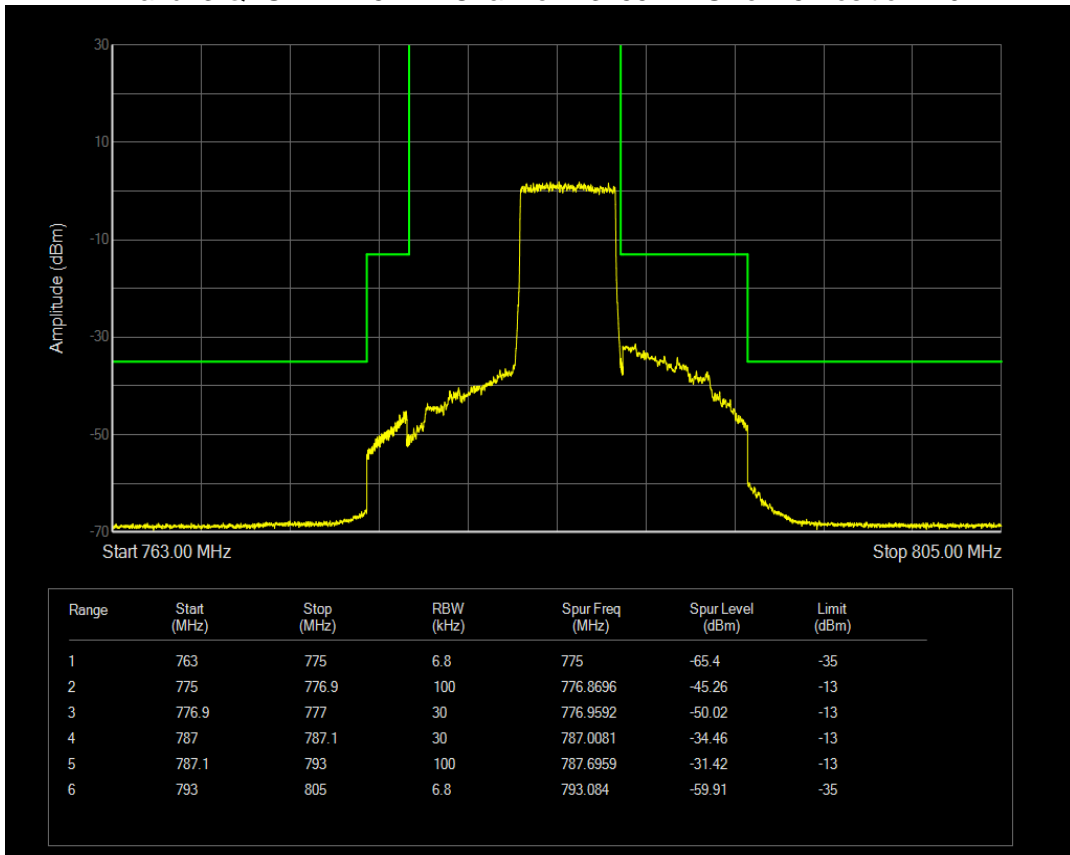

Band13 QPSK BW=5MHz Channel=23255 RB Size=25 Position=#0