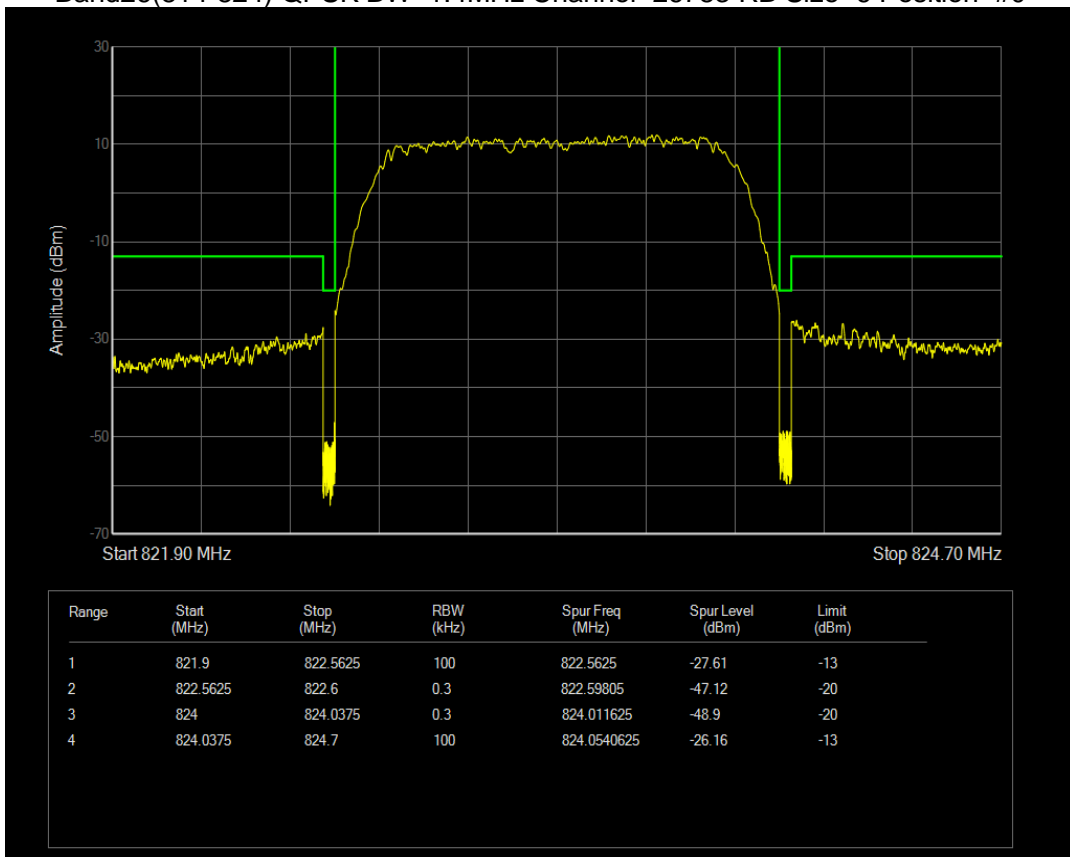

Band26(814-824) QPSK BW=1.4MHz Channel=26783 RB Size=6 Position=#0