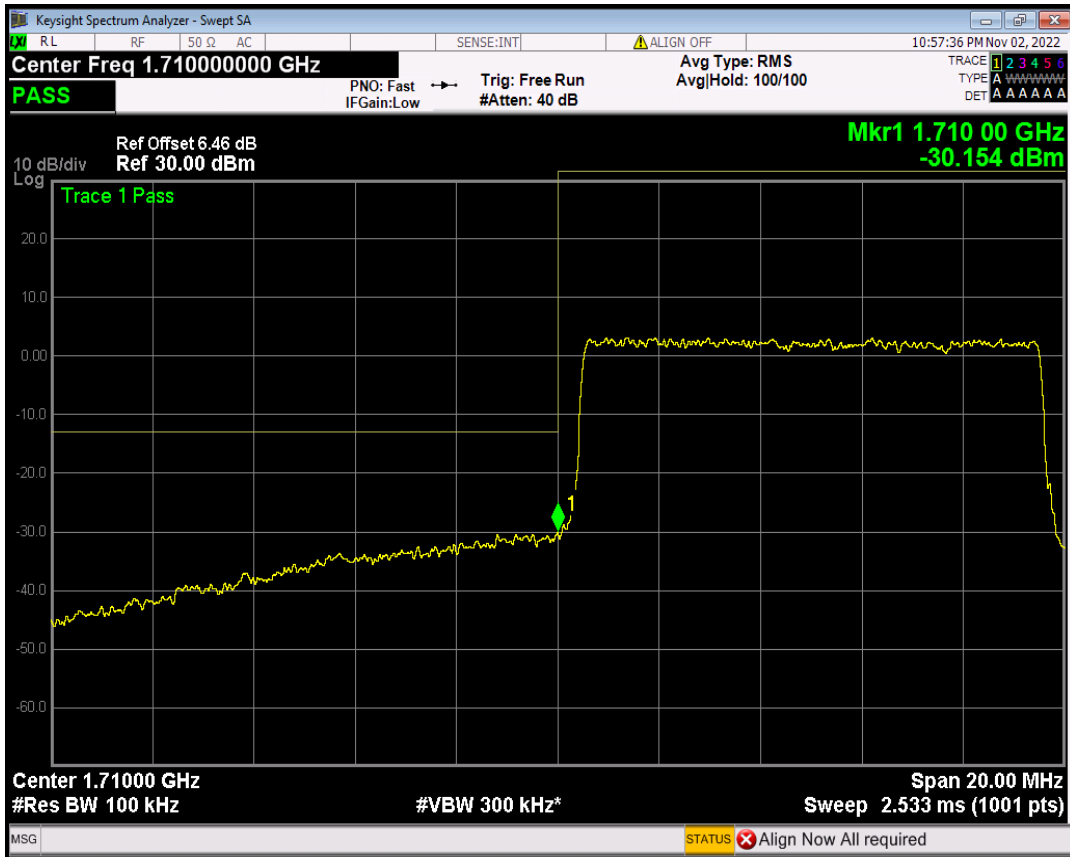

Band41(2555-2655) QPSK BW=5MHz Channel=41215 RB Size=25 Position=#0

Band66 16QAM BW=1.4MHz Channel=131979 RB Size=6 Position=#0

Band66 16QAM BW=1.4MHz Channel=132665 RB Size=6 Position=#0

Band66 16QAM BW=10MHz Channel=132022 RB Size=50 Position=#0