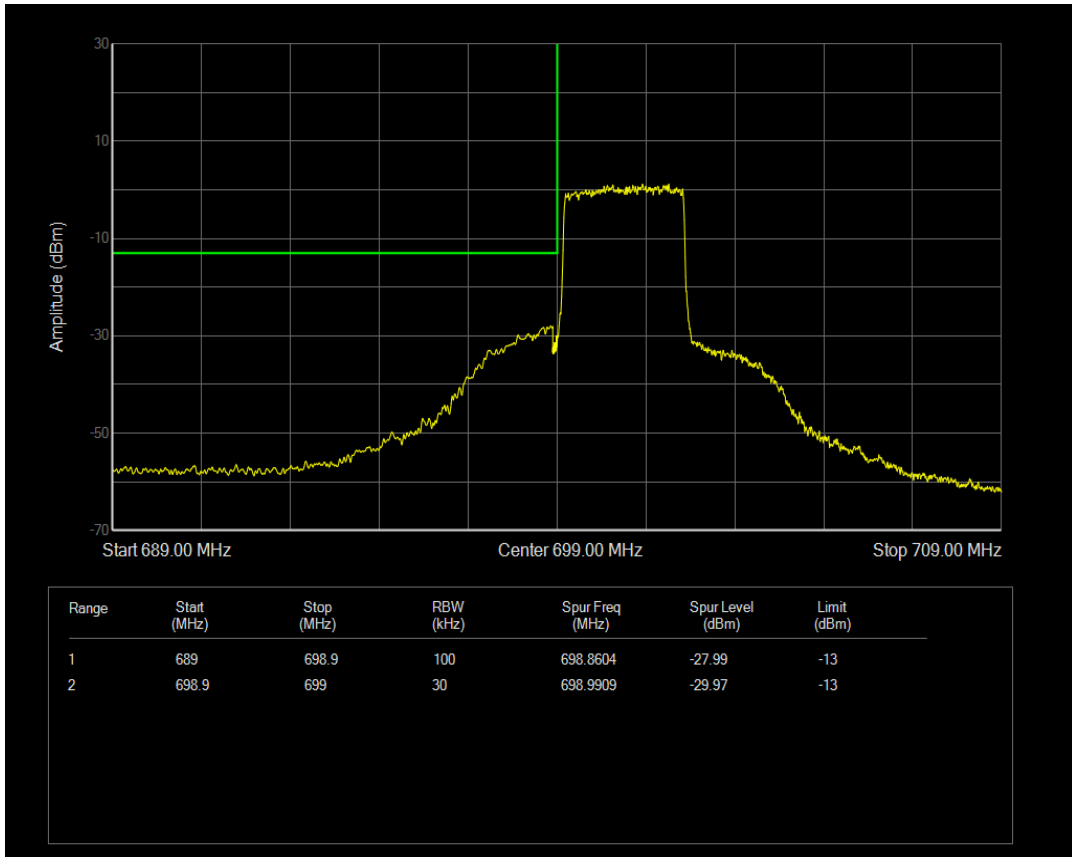

Band12 16QAM BW=3MHz Channel=23025 RB Size=15 Position=#0