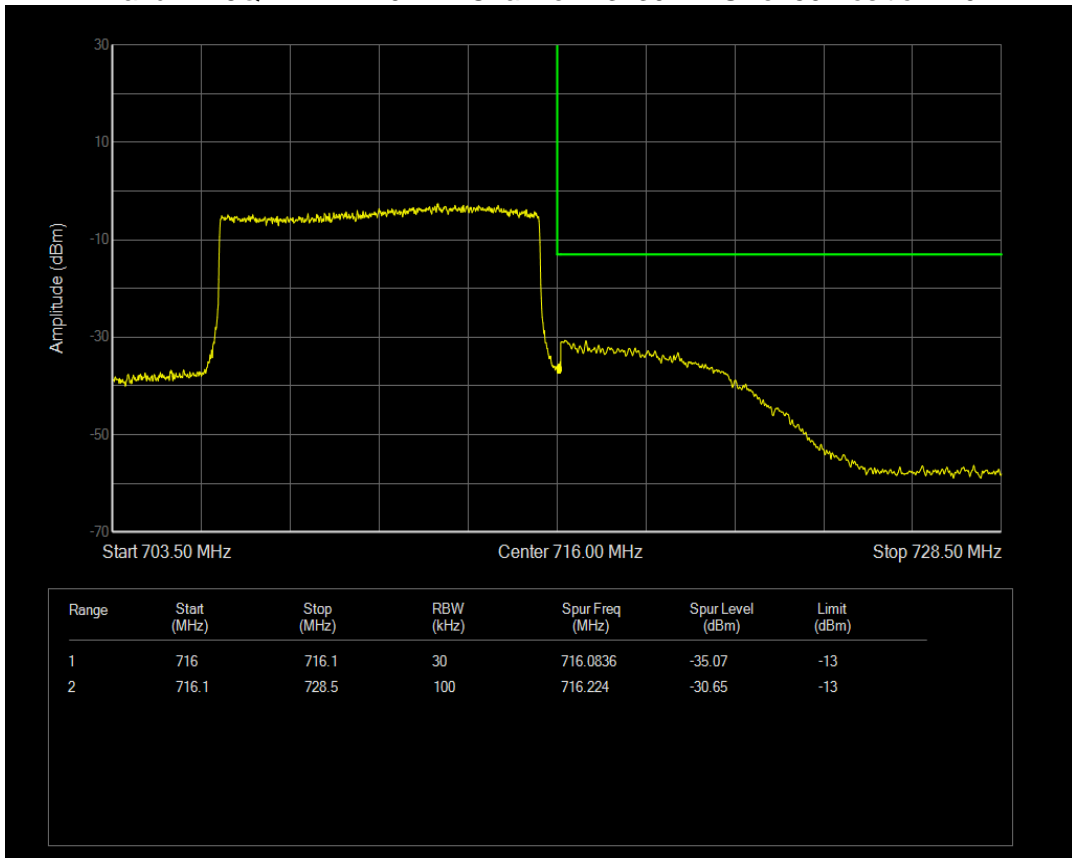

Band12 16QAM BW=10MHz Channel=23130 RB Size=50 Position=#0