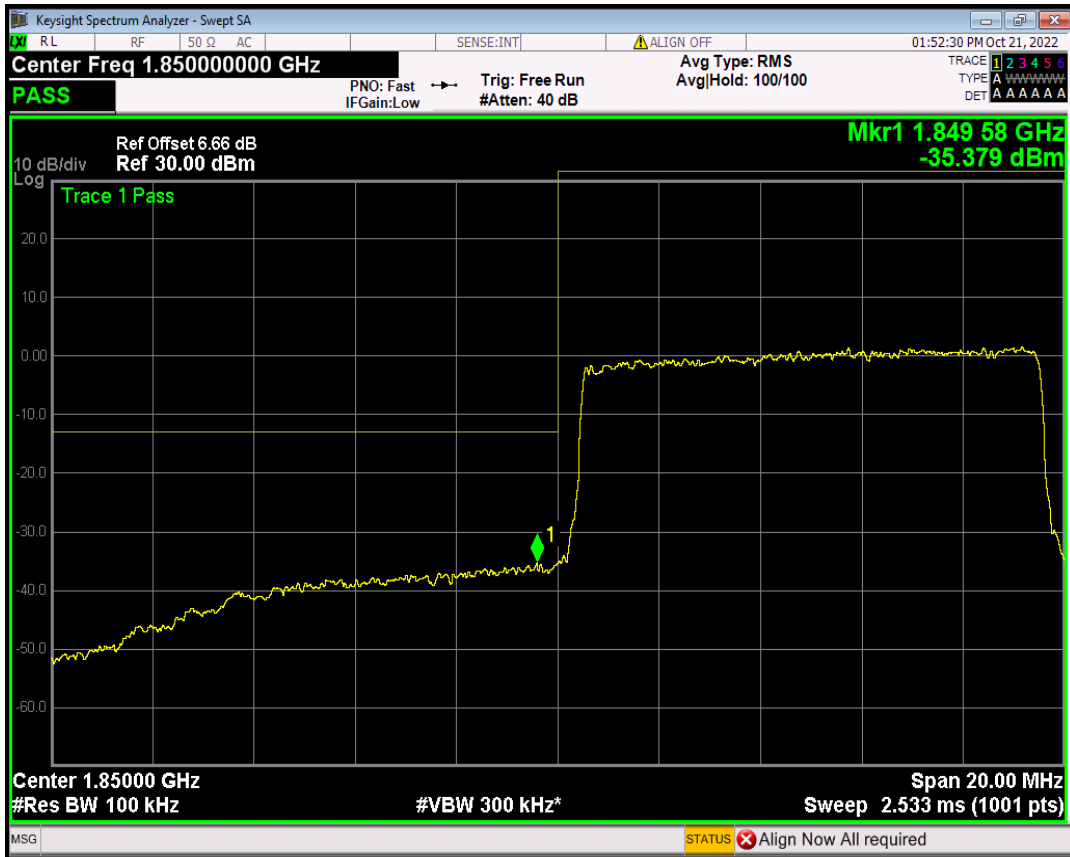

Band25 16QAM BW=10MHz Channel=26090 RB Size=50 Position=#0