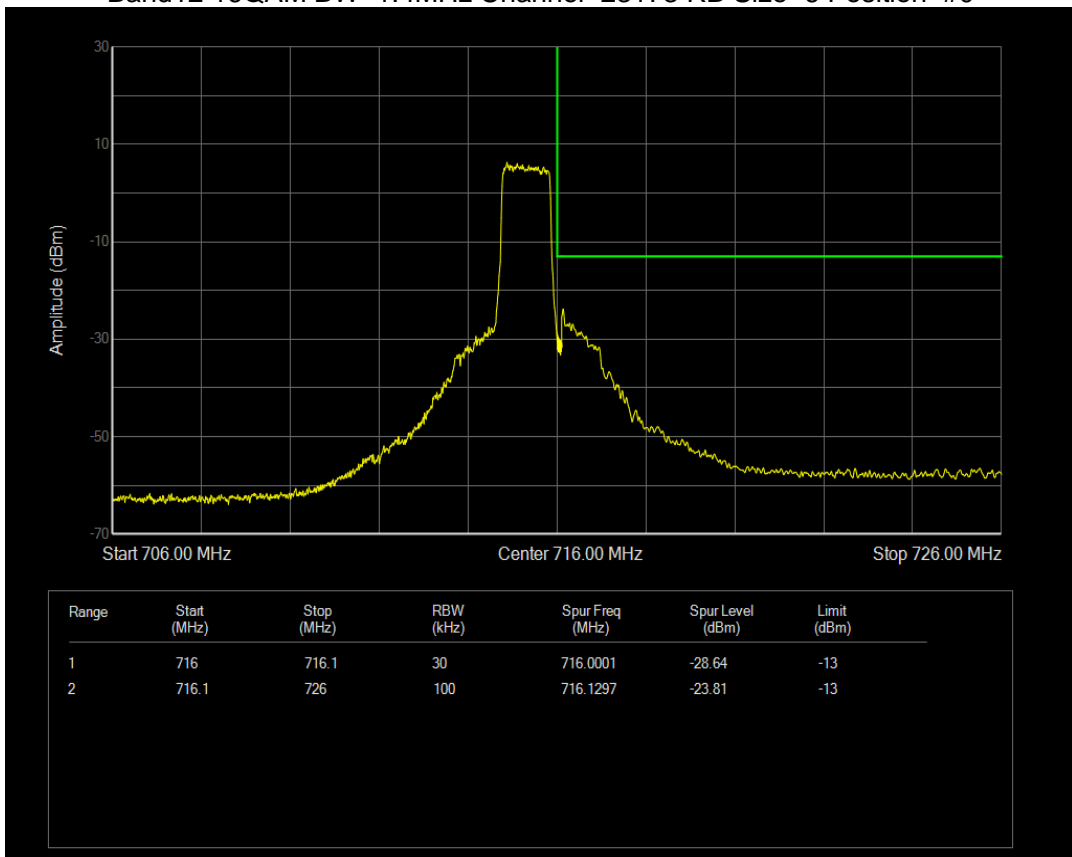

Band12 16QAM BW=1.4MHz Channel=23173 RB Size=6 Position=#0