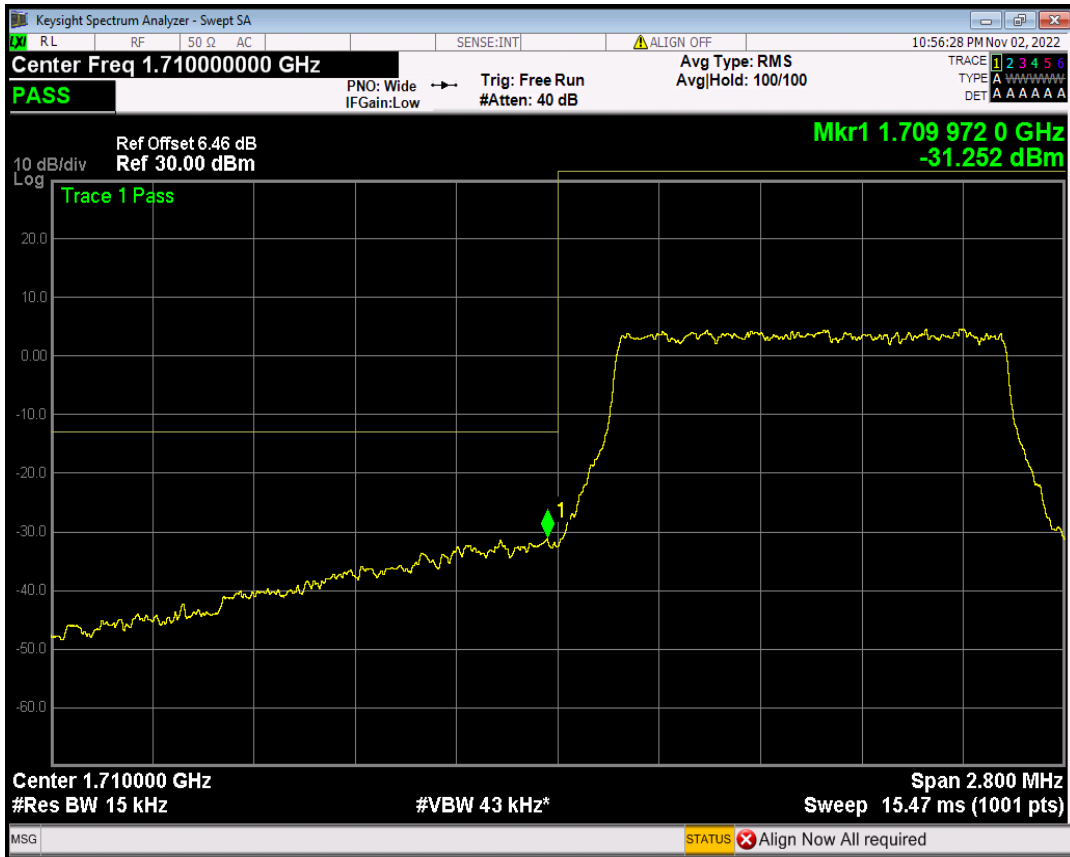

Band66 16QAM BW=1.4MHz Channel=131979 RB Size=6 Position=#0