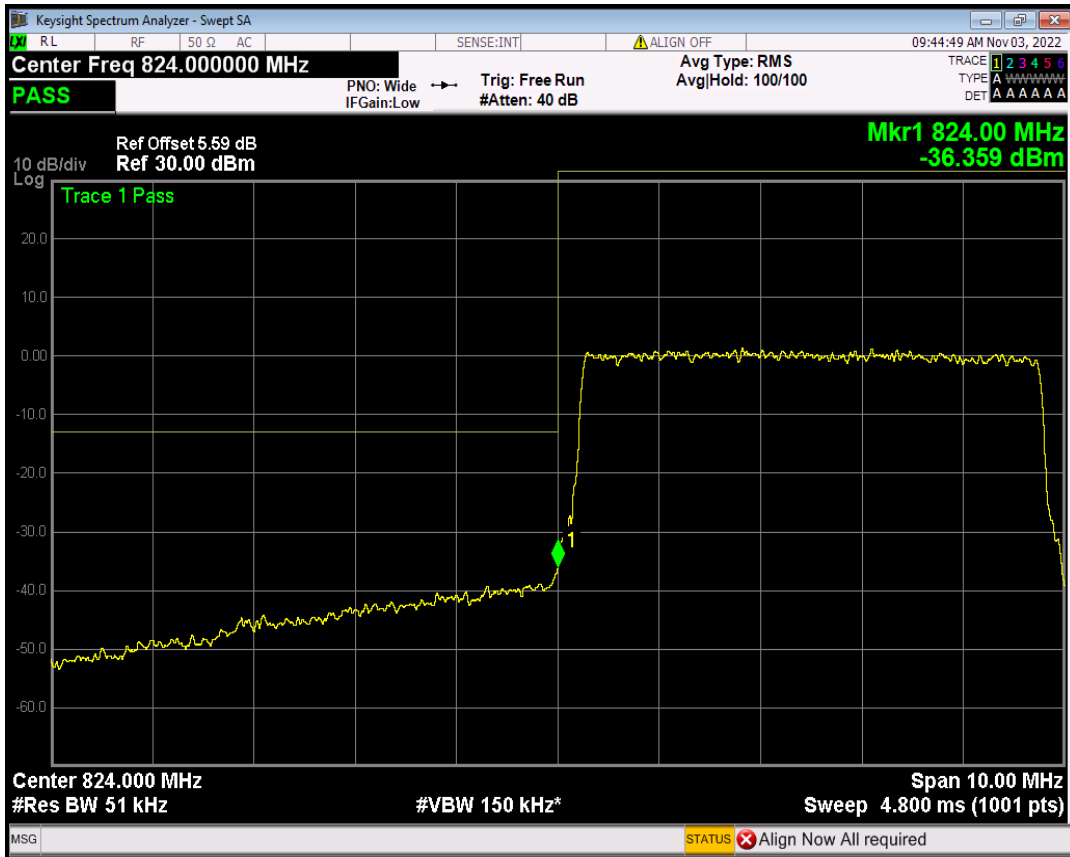

Band26(824-849) 16QAM BW=15MHz Channel=26865 RB Size=75 Position=#0

Band26(824-849) 16QAM BW=15MHz Channel=26965 RB Size=75 Position=#0

Band26(824-849) 16QAM BW=3MHz Channel=26805 RB Size=15 Position=#0

Band26(824-849) 16QAM BW=3MHz Channel=27025 RB Size=15 Position=#0

Band26(824-849) 16QAM BW=5MHz Channel=26815 RB Size=25 Position=#0

Band26(824-849) 16QAM BW=5MHz Channel=27015 RB Size=25 Position=#0

Band26(824-849) QPSK BW=1.4MHz Channel=26797 RB Size=6 Position=#0