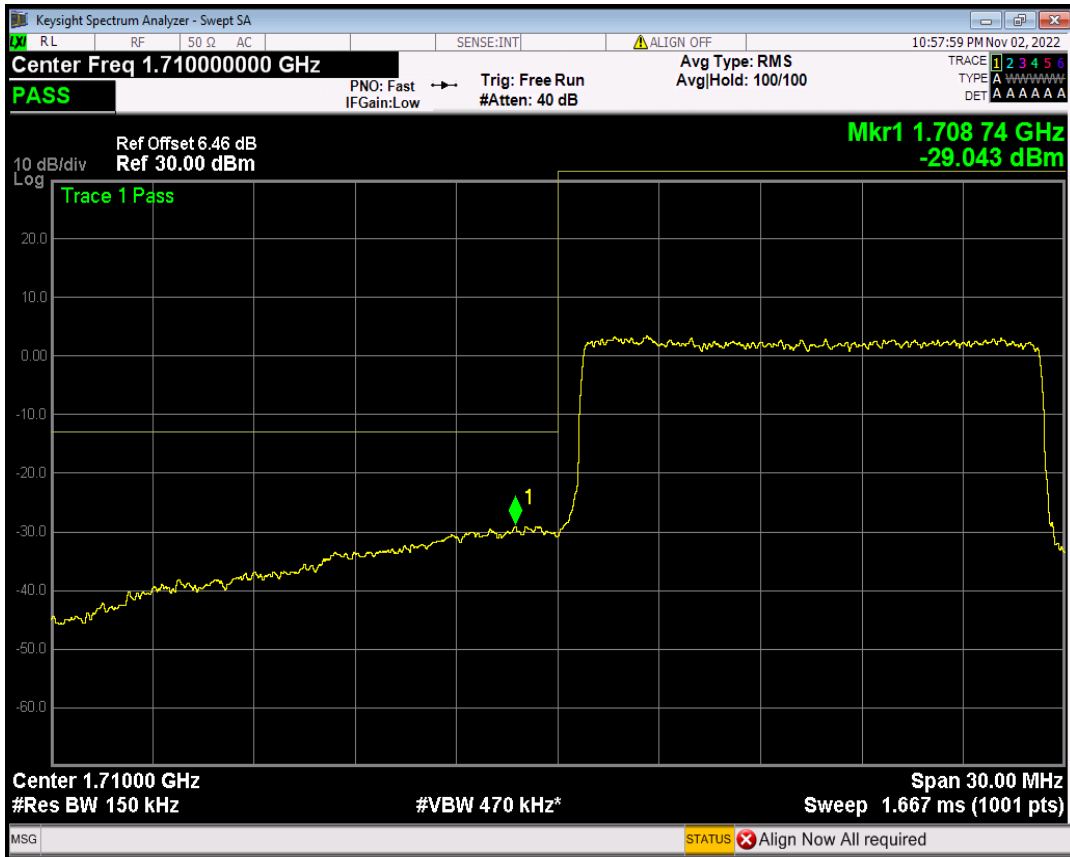

Band66 16QAM BW=15MHz Channel=132597 RB Size=75 Position=#0