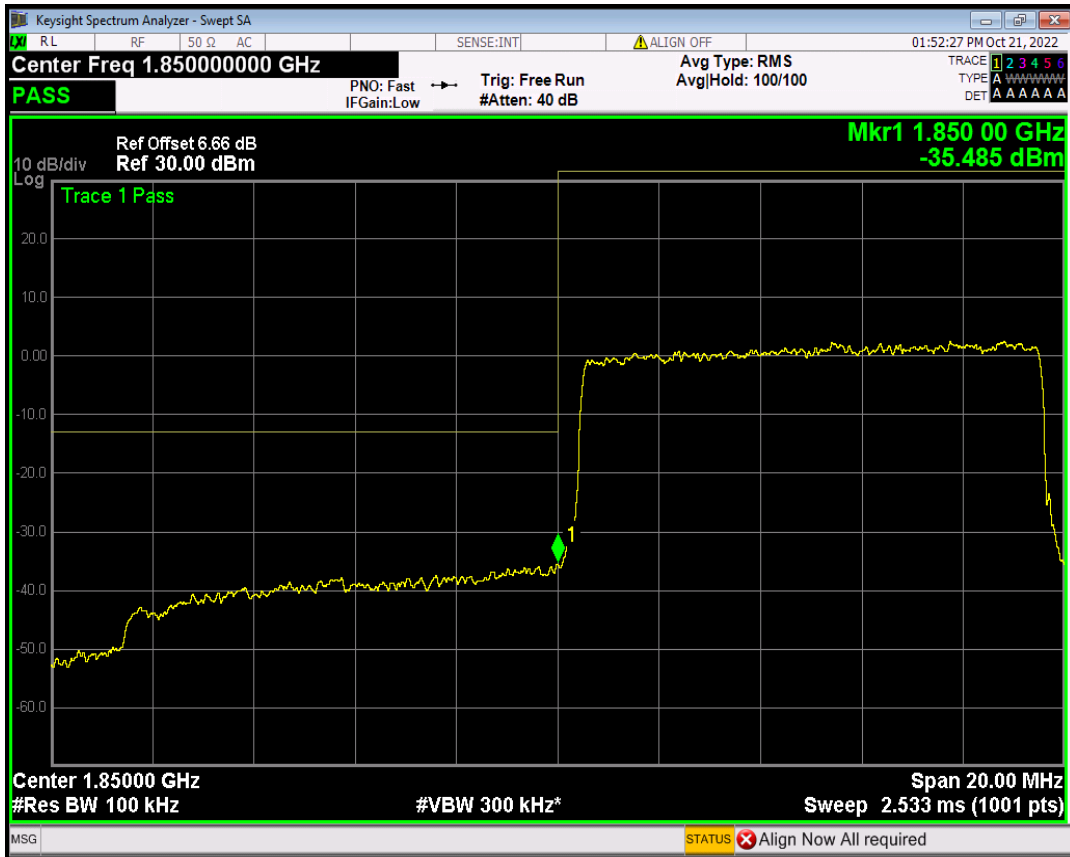

Band25 QPSK BW=10MHz Channel=26090 RB Size=50 Position=#0