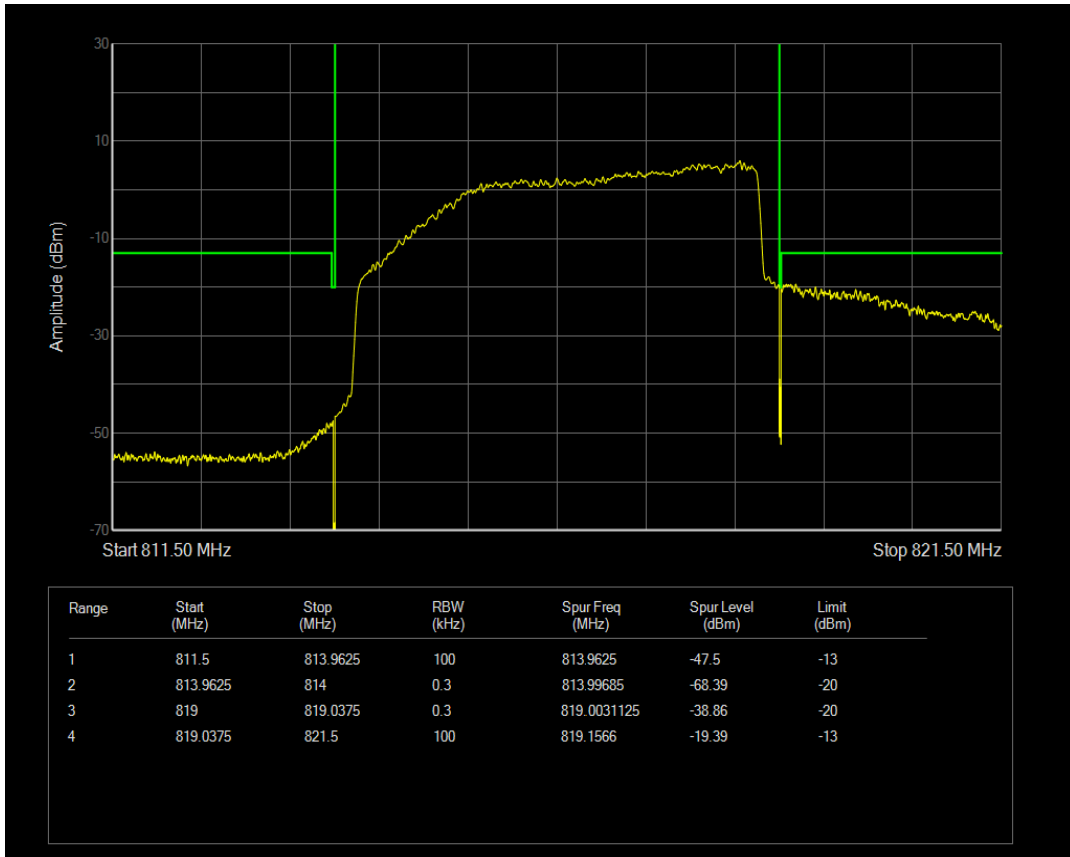

Band26(814-824) QPSK BW=1.4MHz Channel=26783 RB Size=6 Position=#0

Band26(814-824) QPSK BW=3MHz Channel=26705 RB Size=15 Position=#0

Band26(814-824) QPSK BW=3MHz Channel=26775 RB Size=15 Position=#0

Band26(814-824) QPSK BW=5MHz Channel=26715 RB Size=25 Position=#0