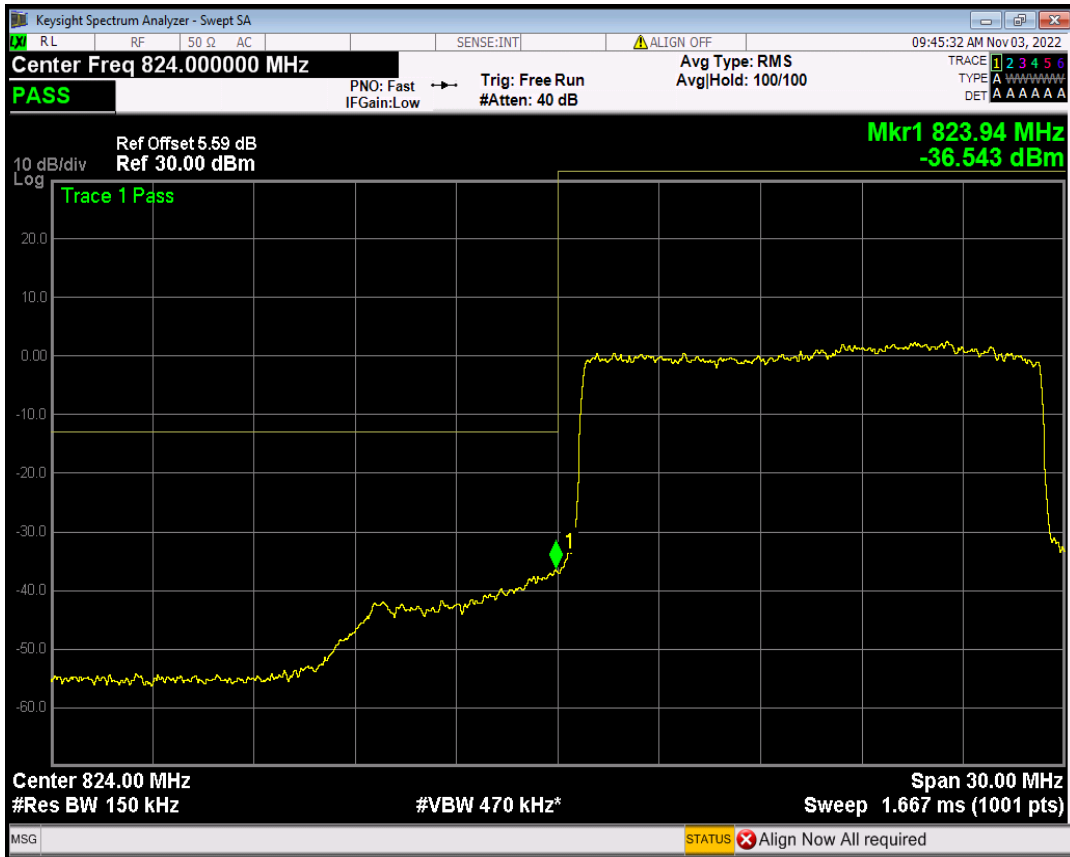

Band26(824-849) 16QAM BW=1.4MHz Channel=27033 RB Size=6 Position=#0

Band26(824-849) 16QAM BW=10MHz Channel=26840 RB Size=50 Position=#0

Band26(824-849) 16QAM BW=10MHz Channel=26990 RB Size=50 Position=#0

Band26(824-849) 16QAM BW=15MHz Channel=26865 RB Size=75 Position=#0

Band26(824-849) 16QAM BW=15MHz Channel=26965 RB Size=75 Position=#0

Band26(824-849) 16QAM BW=3MHz Channel=26805 RB Size=15 Position=#0