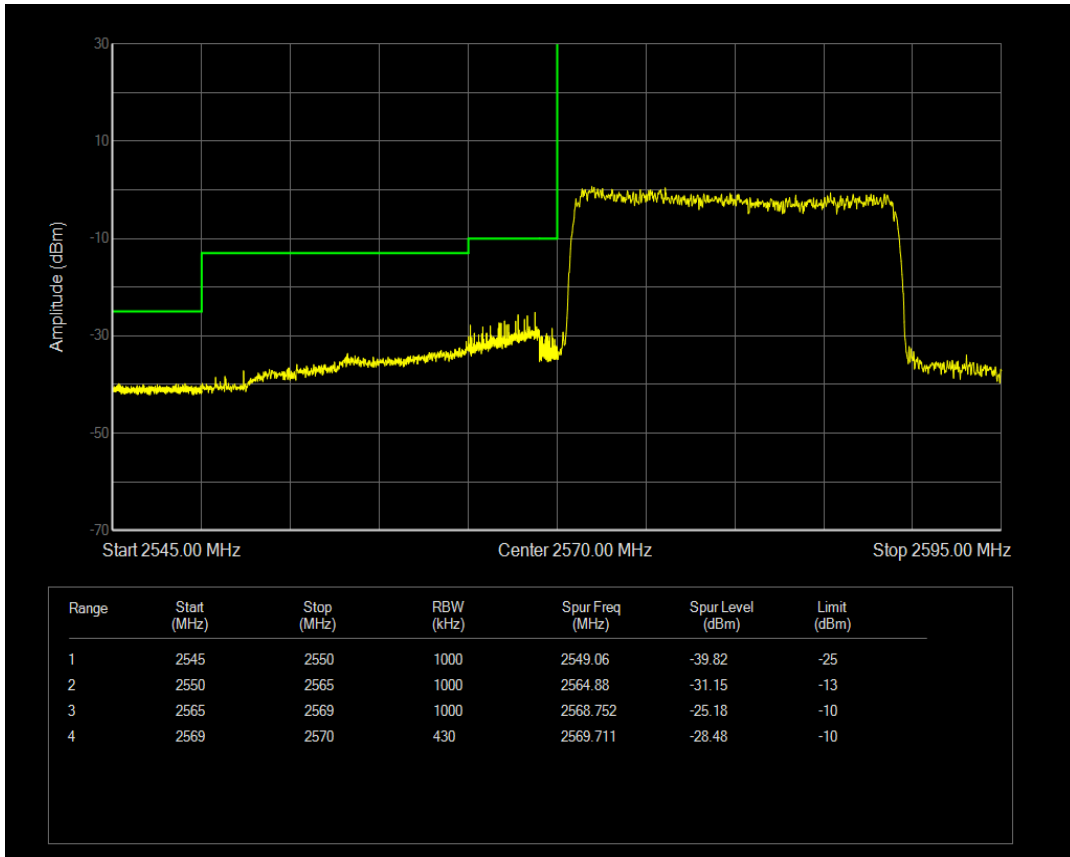

Band38 QPSK BW=20MHz Channel=37850 RB Size=100 Position=#0