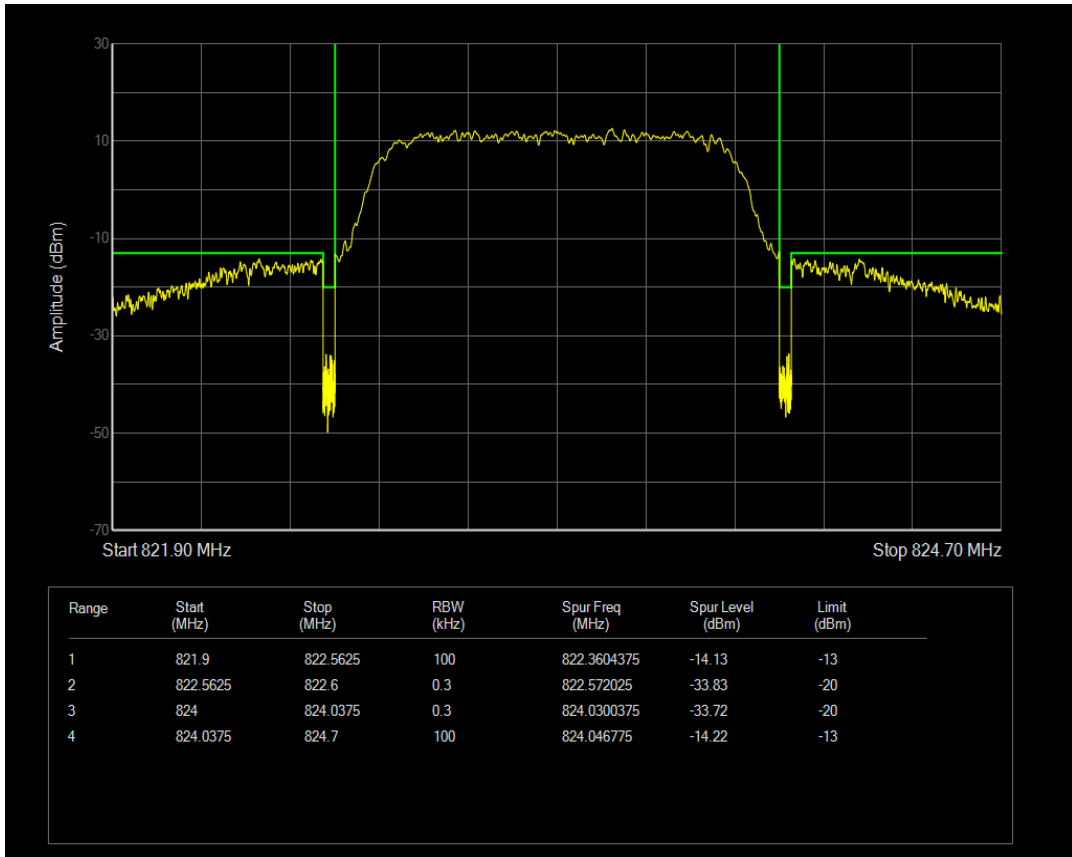

Band26(814-824) 16QAM BW=1.4MHz Channel=26697 RB Size=6 Position=#0