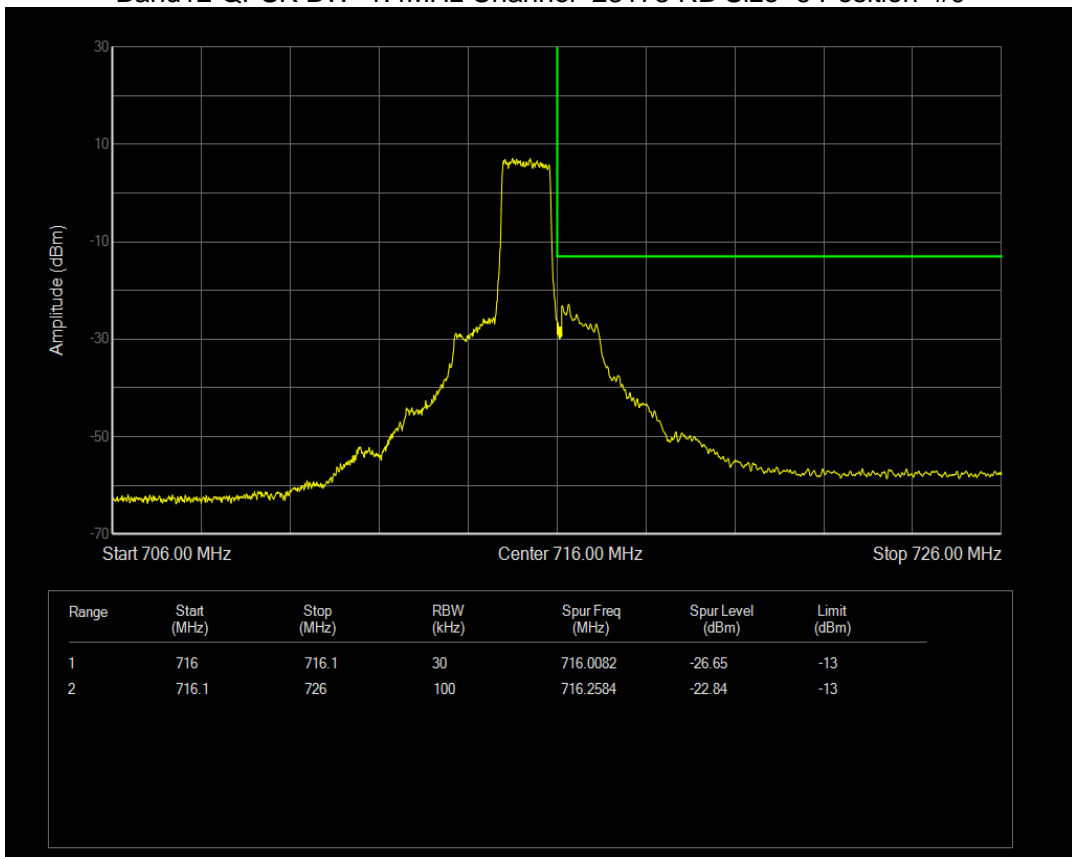

Band12 QPSK BW=1.4MHz Channel=23173 RB Size=6 Position=#0