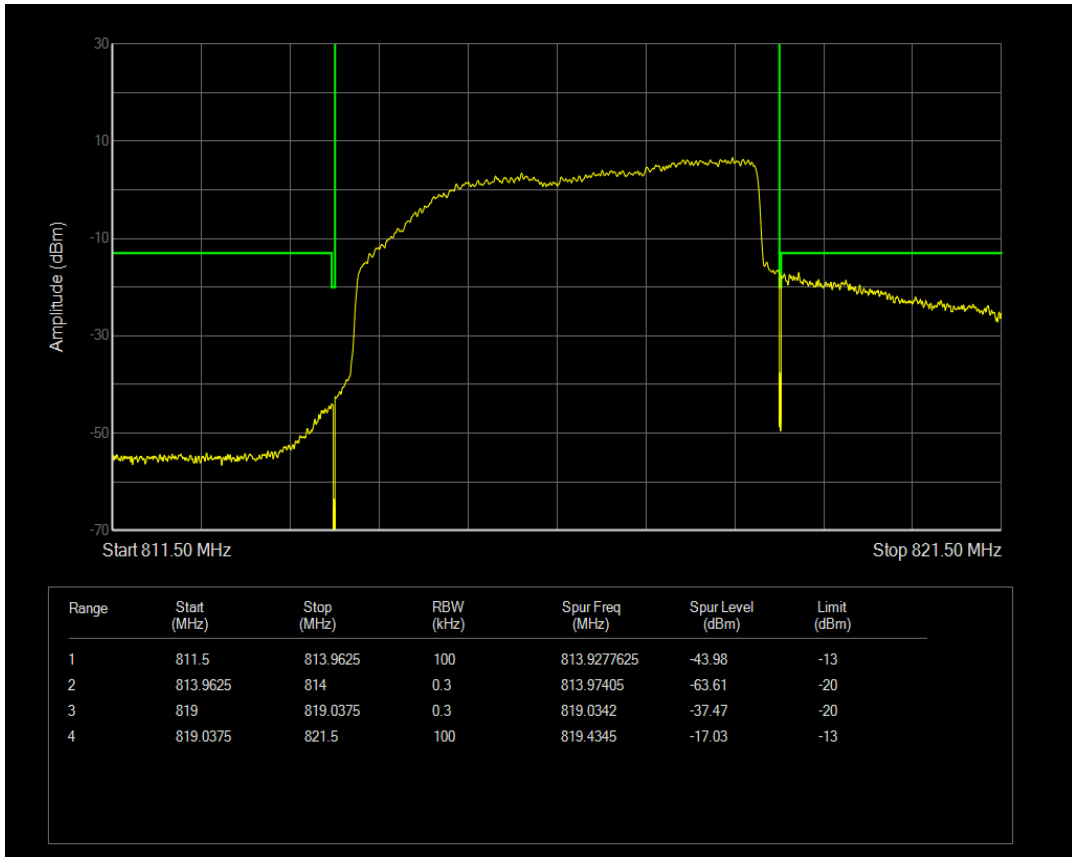

Band26(814-824) 16QAM BW=5MHz Channel=26715 RB Size=25 Position=#0