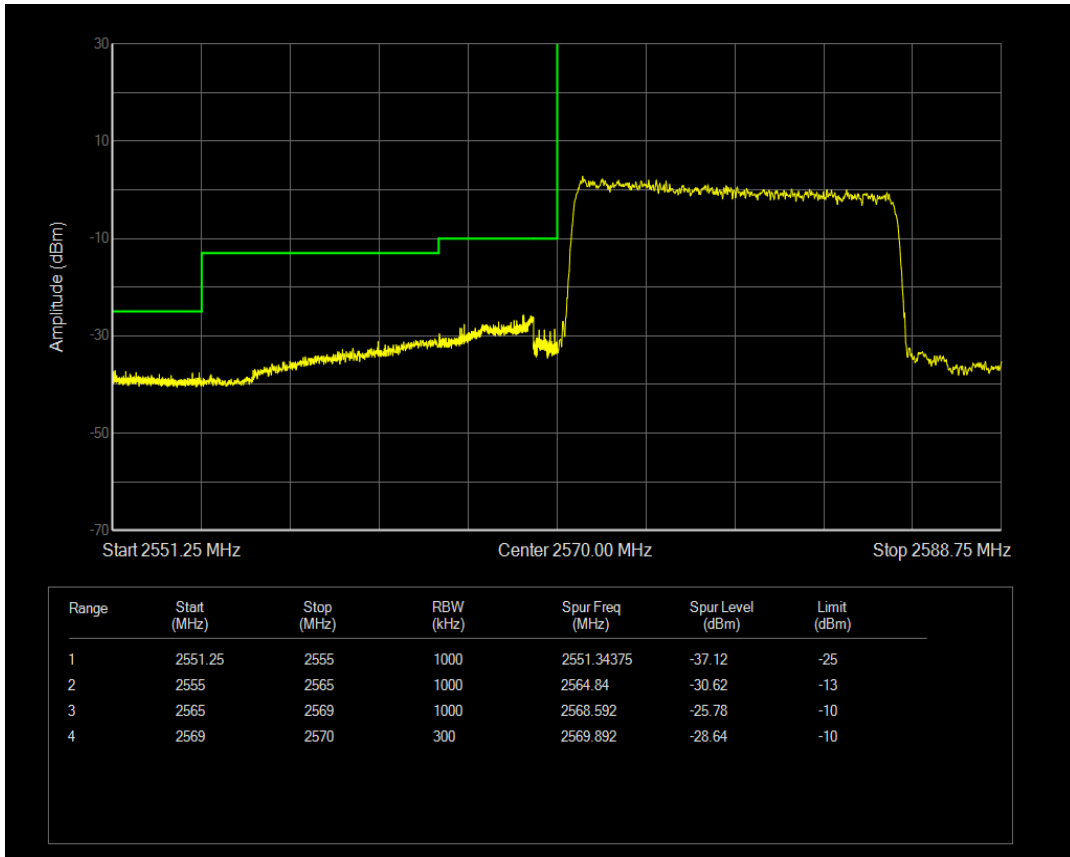

Band38 16QAM BW=5MHz Channel=38225 RB Size=25 Position=#0

Band38 QPSK BW=10MHz Channel=37800 RB Size=50 Position=#0

Band38 QPSK BW=10MHz Channel=38200 RB Size=50 Position=#0

Band38 QPSK BW=15MHz Channel=37825 RB Size=75 Position=#0

Band38 QPSK BW=15MHz Channel=38175 RB Size=75 Position=#0

Band38 QPSK BW=20MHz Channel=37850 RB Size=100 Position=#0

Band38 QPSK BW=20MHz Channel=38150 RB Size=100 Position=#0

Band38 QPSK BW=5MHz Channel=37775 RB Size=25 Position=#0