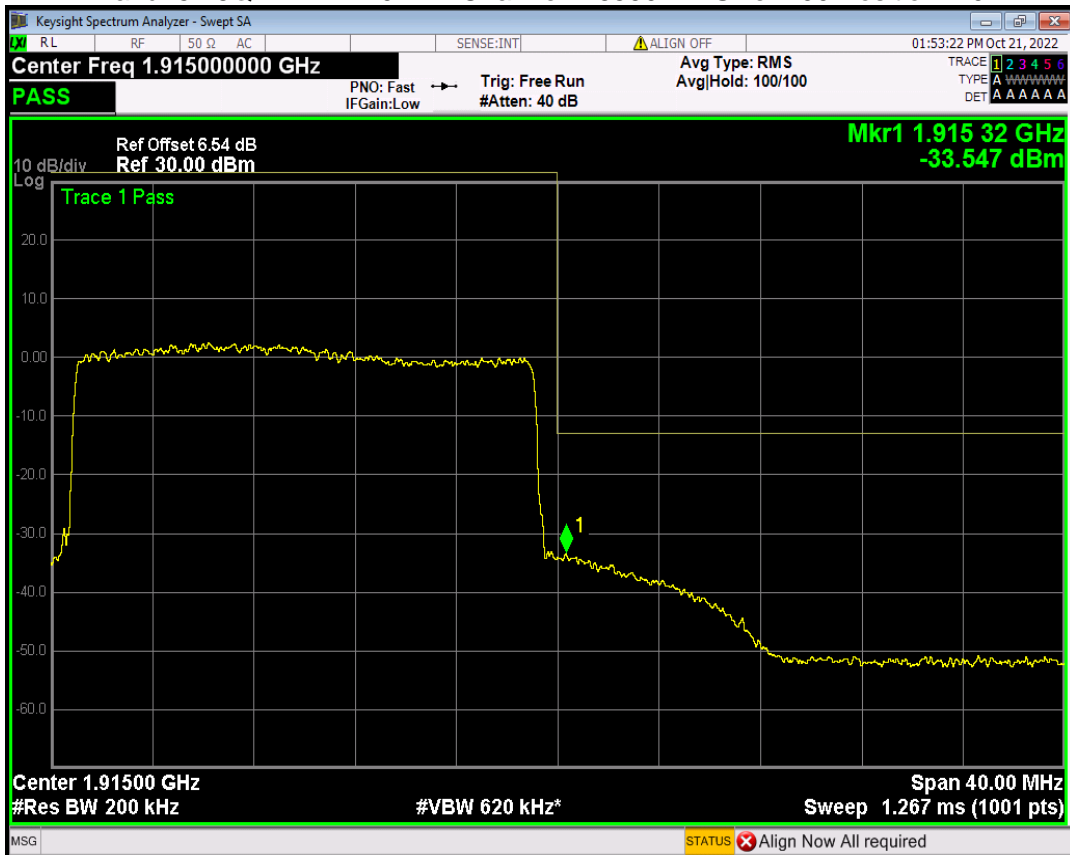

Band25 16QAM BW=20MHz Channel=26590 RB Size=100 Position=#0