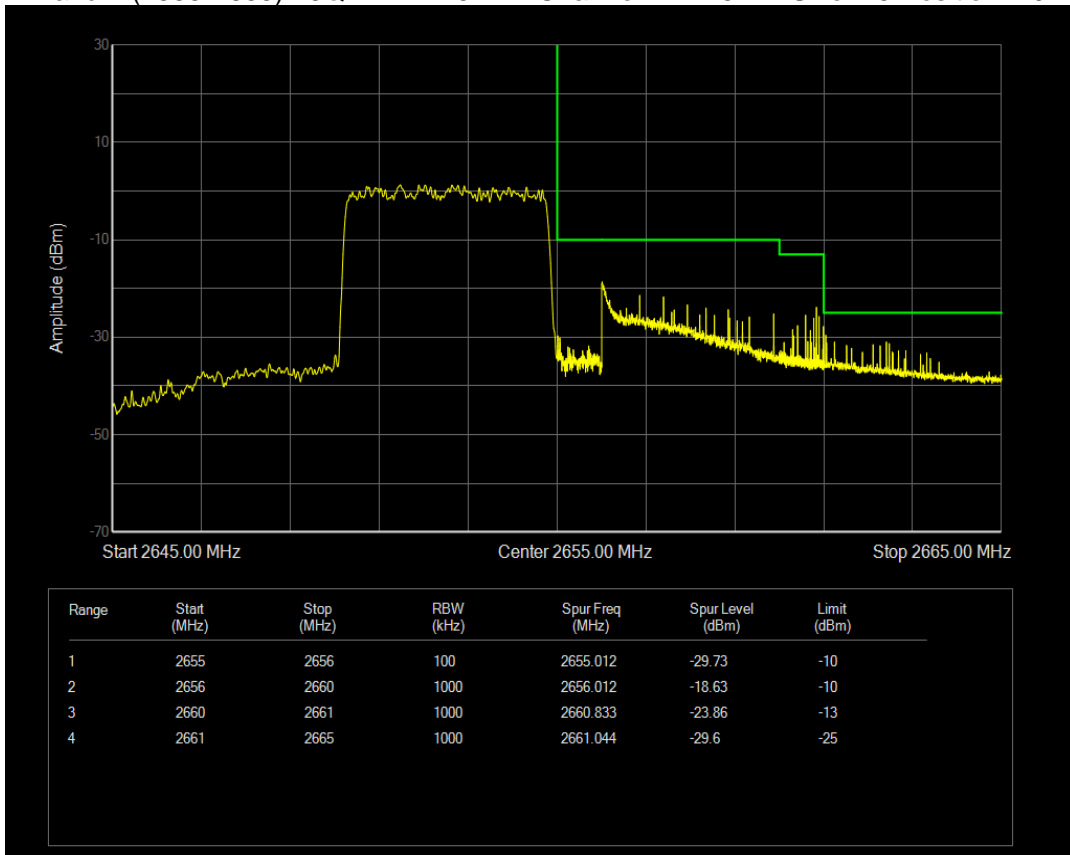

Band41(2555-2655) 16QAM BW=5MHz Channel=41215 RB Size=25 Position=#0