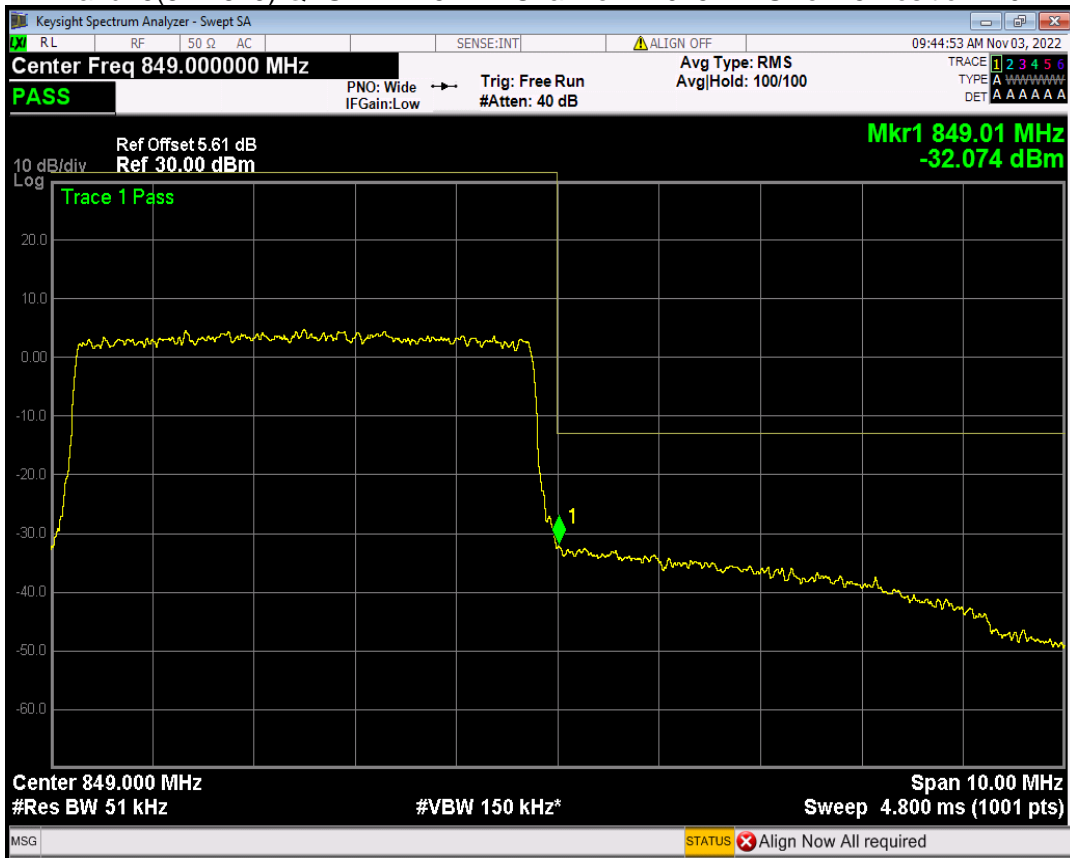

Band26(824-849) QPSK BW=5MHz Channel=27015 RB Size=25 Position=#0