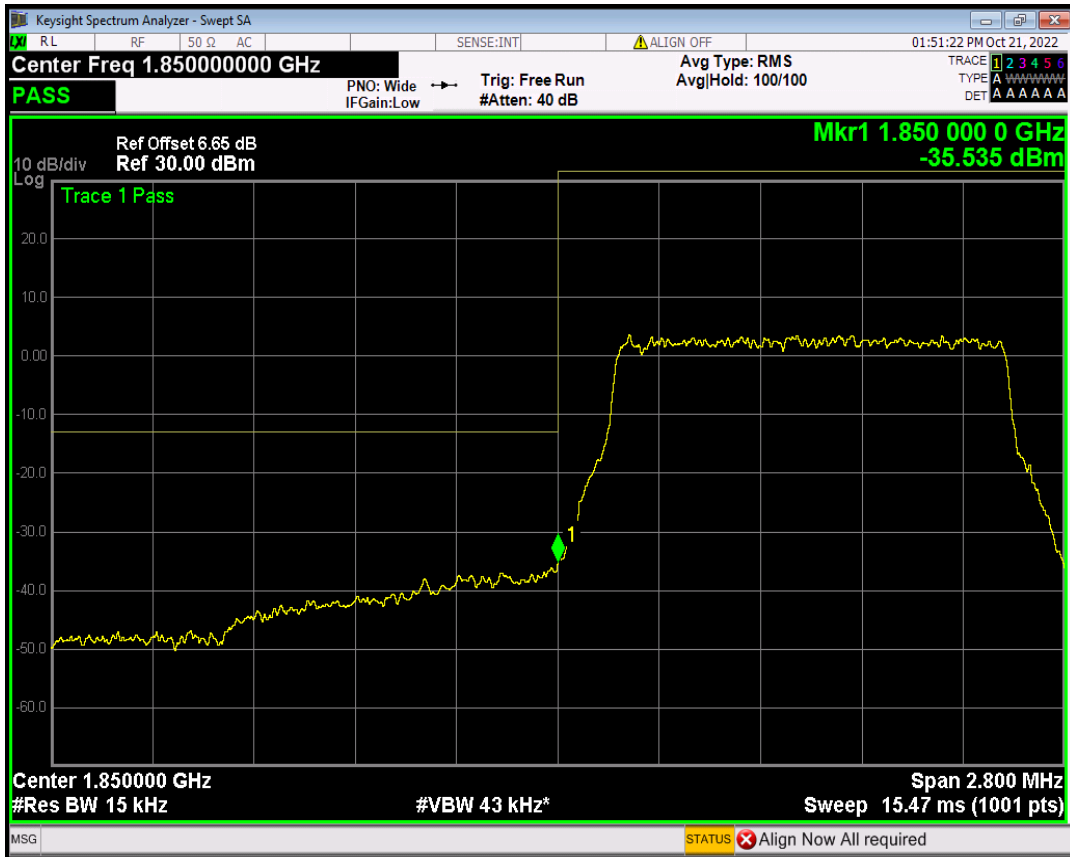

Band25 16QAM BW=3MHz Channel=26675 RB Size=15 Position=#0

Band25 16QAM BW=5MHz Channel=26065 RB Size=25 Position=#0

Band25 16QAM BW=5MHz Channel=26665 RB Size=25 Position=#0

Band25 QPSK BW=1.4MHz Channel=26047 RB Size=6 Position=#0

Band25 QPSK BW=1.4MHz Channel=26683 RB Size=6 Position=#0

Band25 QPSK BW=10MHz Channel=26090 RB Size=50 Position=#0

Band25 QPSK BW=10MHz Channel=26640 RB Size=50 Position=#0

Band25 QPSK BW=15MHz Channel=26115 RB Size=75 Position=#0