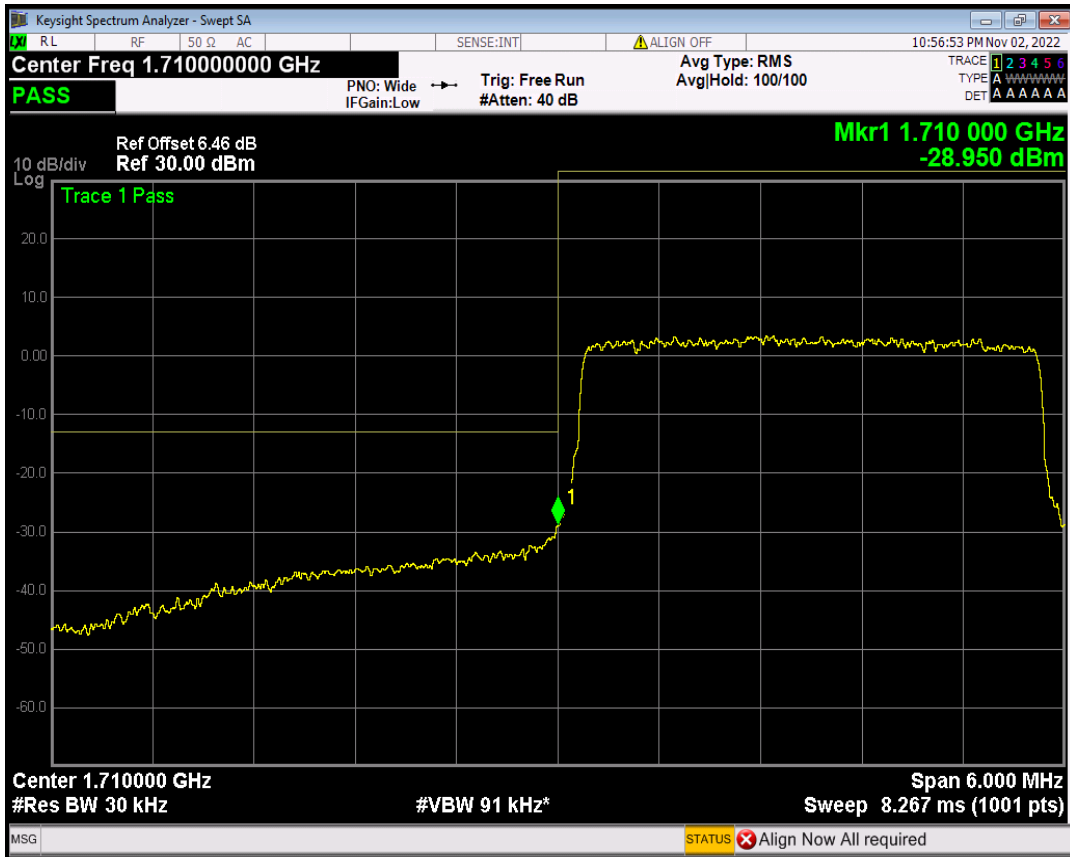

Band66 16QAM BW=3MHz Channel=132657 RB Size=15 Position=#0