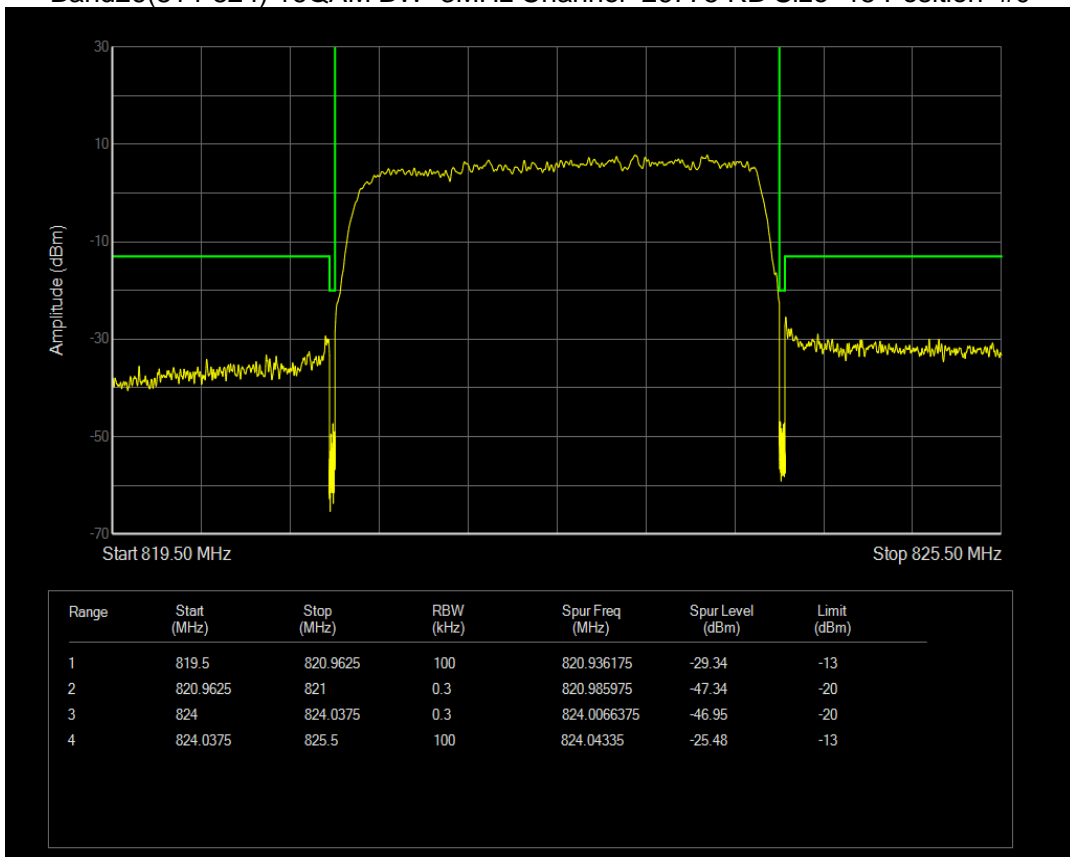

Band26(814-824) 16QAM BW=3MHz Channel=26775 RB Size=15 Position=#0