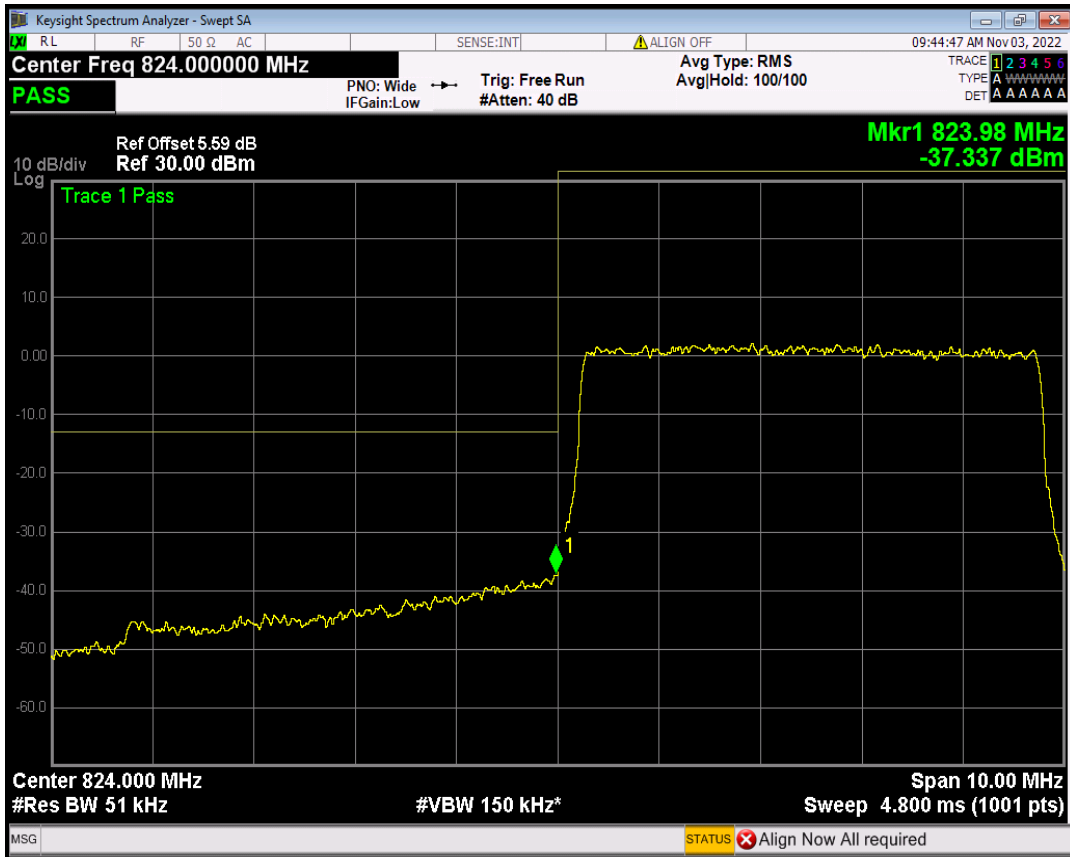

Band26(824-849) QPSK BW=15MHz Channel=26965 RB Size=75 Position=#0

Band26(824-849) QPSK BW=3MHz Channel=26805 RB Size=15 Position=#0

Band26(824-849) QPSK BW=3MHz Channel=27025 RB Size=15 Position=#0

Band26(824-849) QPSK BW=5MHz Channel=26815 RB Size=25 Position=#0

Band26(824-849) QPSK BW=5MHz Channel=27015 RB Size=25 Position=#0

Band26(814-824) 16QAM BW=1.4MHz Channel=26697 RB Size=6 Position=#0

Band26(814-824) 16QAM BW=1.4MHz Channel=26783 RB Size=6 Position=#0

Band26(814-824) 16QAM BW=3MHz Channel=26705 RB Size=15 Position=#0