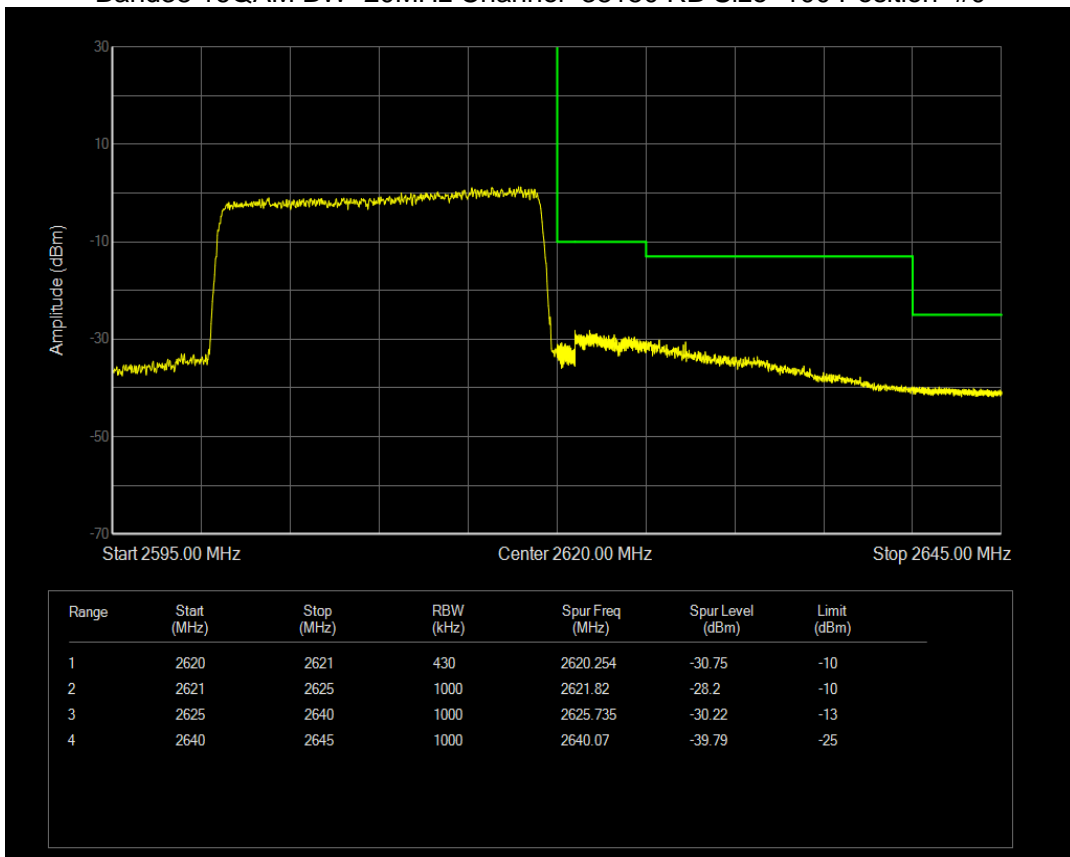

Band26(814-824) QPSK BW=5MHz Channel=26765 RB Size=25 Position=#0

Band38 16QAM BW=10MHz Channel=37800 RB Size=50 Position=#0

Band38 16QAM BW=10MHz Channel=38200 RB Size=50 Position=#0

Band38 16QAM BW=15MHz Channel=37825 RB Size=75 Position=#0

Band38 16QAM BW=15MHz Channel=38175 RB Size=75 Position=#0

Band38 16QAM BW=20MHz Channel=37850 RB Size=100 Position=#0

Band38 16QAM BW=20MHz Channel=38150 RB Size=100 Position=#0

Band38 16QAM BW=5MHz Channel=37775 RB Size=25 Position=#0