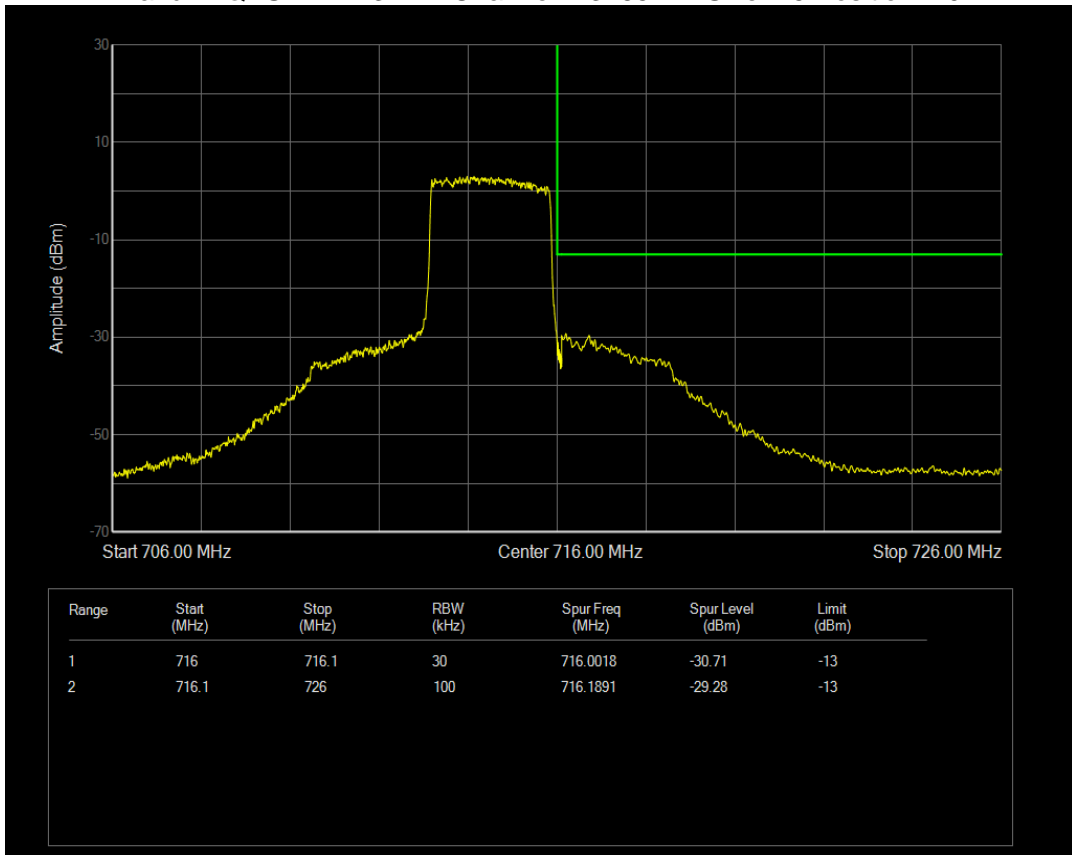

Band12 QPSK BW=3MHz Channel=23165 RB Size=15 Position=#0