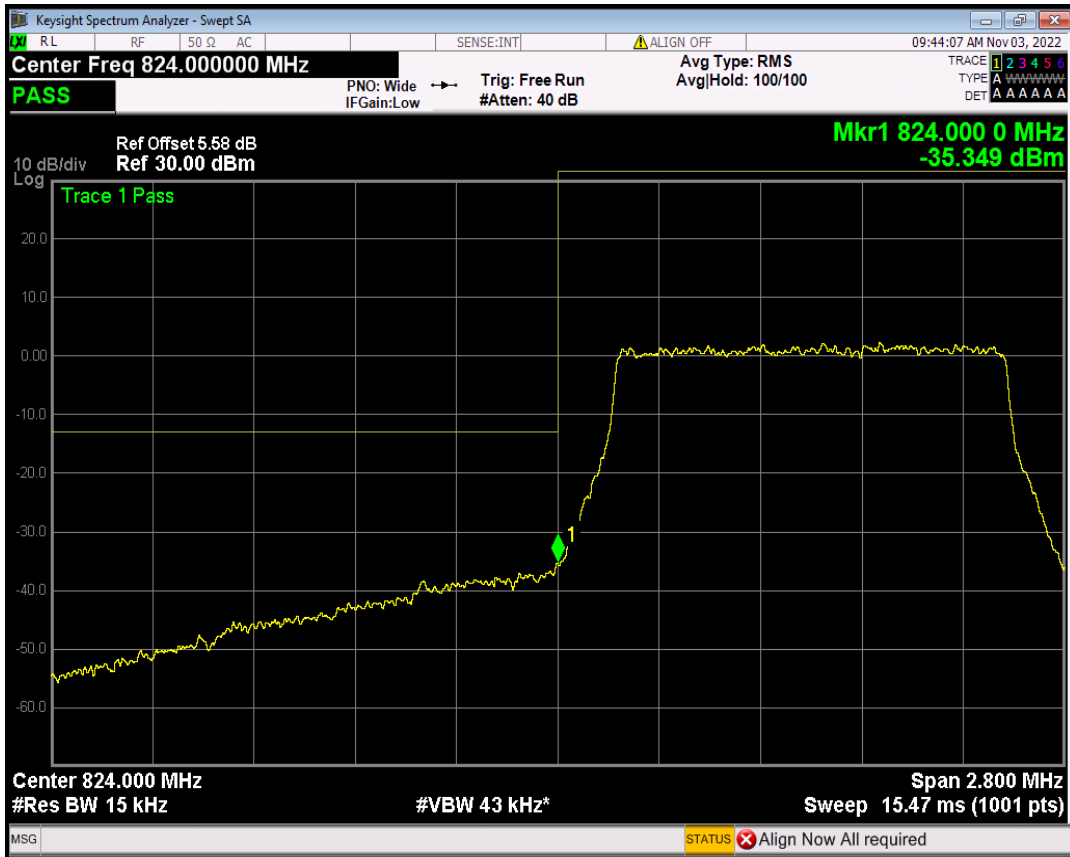

Band25 QPSK BW=3MHz Channel=26675 RB Size=15 Position=#0

Band25 QPSK BW=5MHz Channel=26065 RB Size=25 Position=#0

Band25 QPSK BW=5MHz Channel=26665 RB Size=25 Position=#0

Band26(824-849) 16QAM BW=1.4MHz Channel=26797 RB Size=6 Position=#0

Band26(824-849) 16QAM BW=1.4MHz Channel=27033 RB Size=6 Position=#0

Band26(824-849) 16QAM BW=10MHz Channel=26840 RB Size=50 Position=#0

Band26(824-849) 16QAM BW=10MHz Channel=26990 RB Size=50 Position=#0