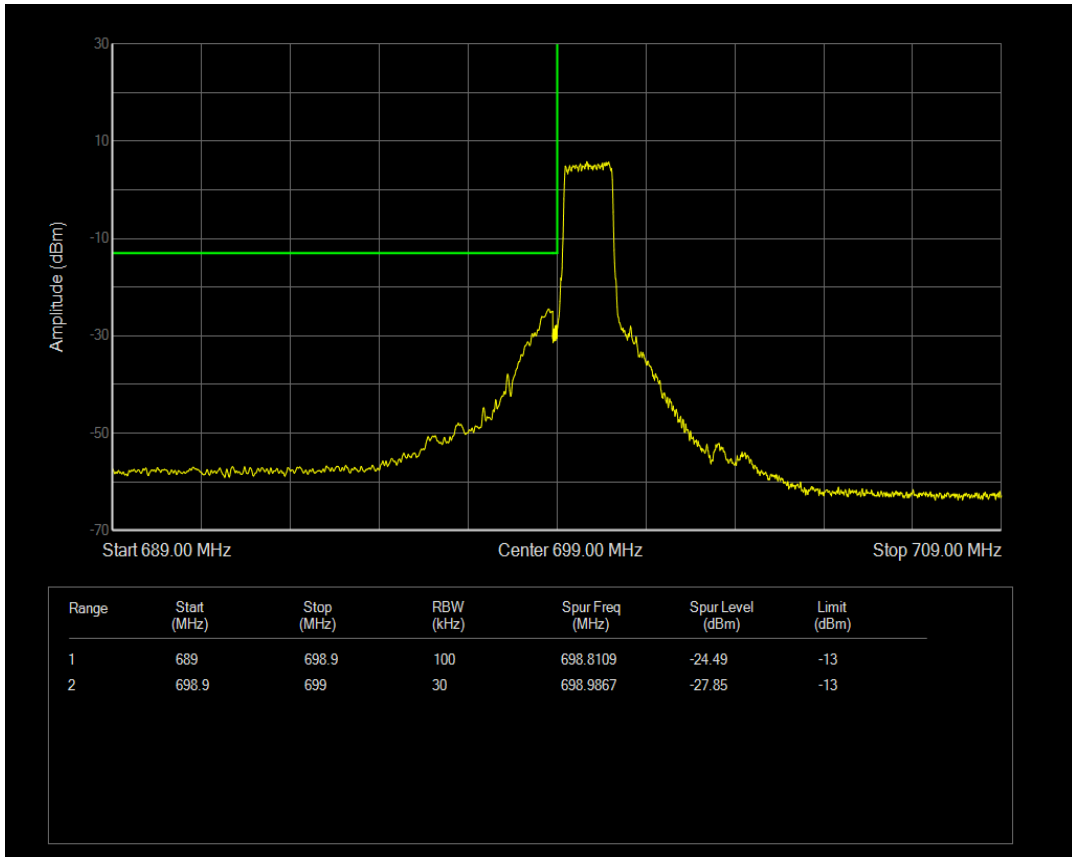

Band12 QPSK BW=1.4MHz Channel=23017 RB Size=6 Position=#0