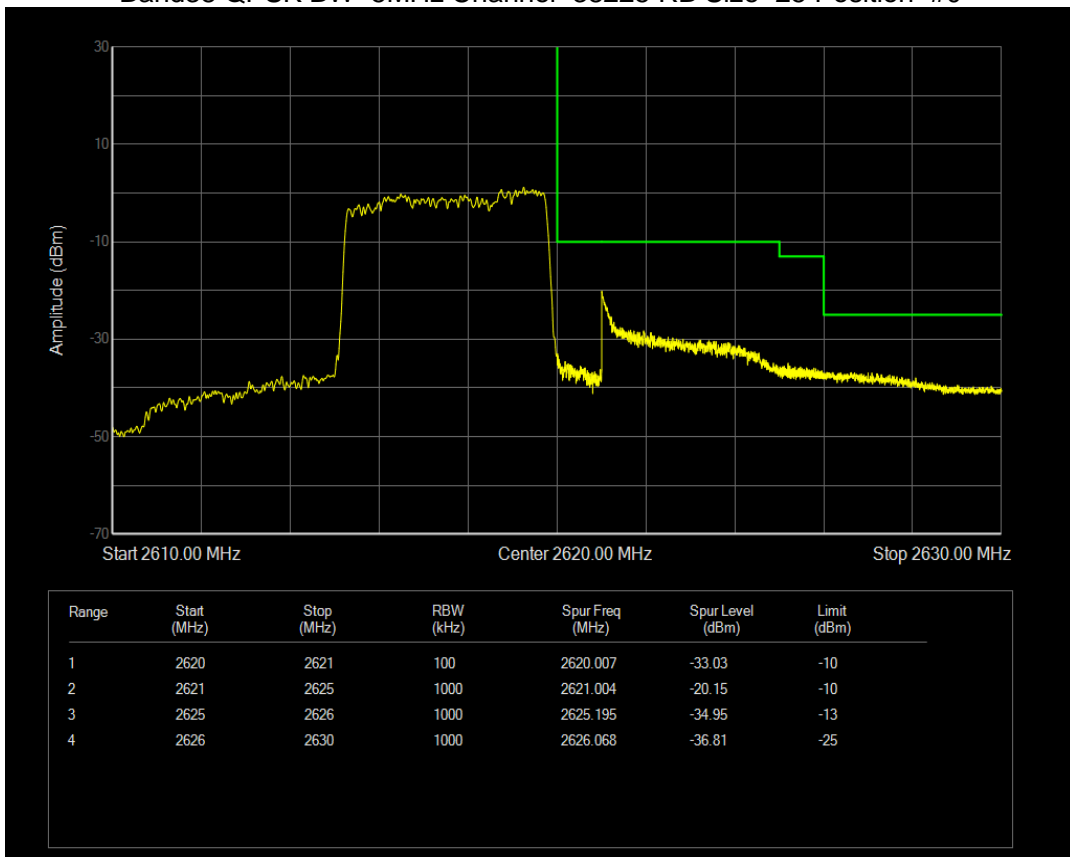

Band38 QPSK BW=5MHz Channel=38225 RB Size=25 Position=#0