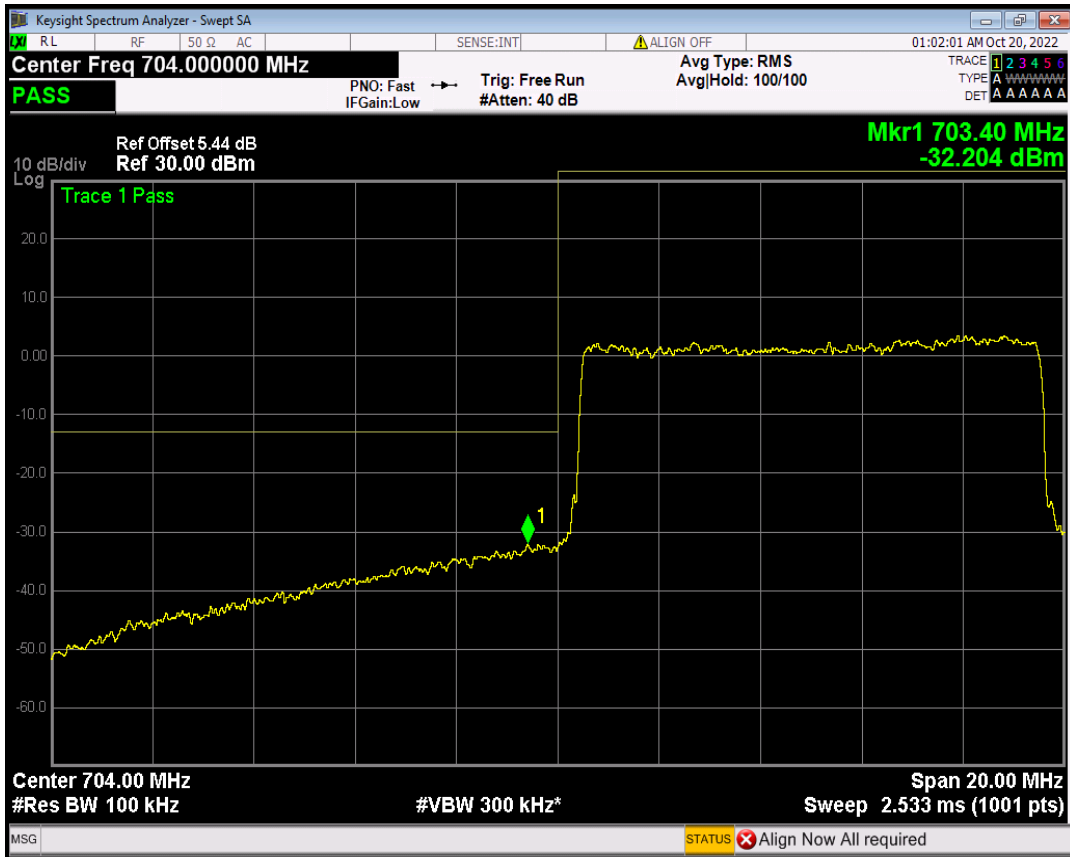

Band17 16QAM BW=10MHz Channel=23800 RB Size=50 Position=#0

Band17 16QAM BW=5MHz Channel=23755 RB Size=25 Position=#0

Band17 16QAM BW=5MHz Channel=23825 RB Size=25 Position=#0

Band17 QPSK BW=10MHz Channel=23780 RB Size=50 Position=#0