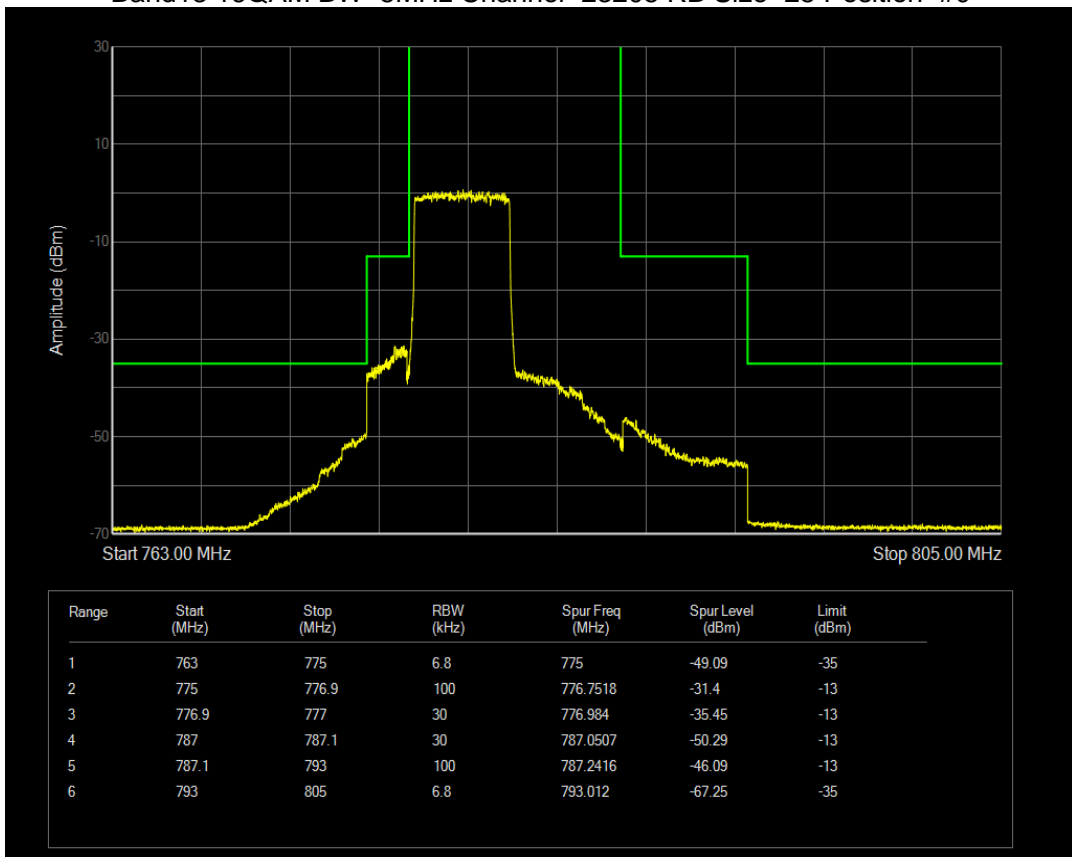

Band13 16QAM BW=5MHz Channel=23205 RB Size=25 Position=#0