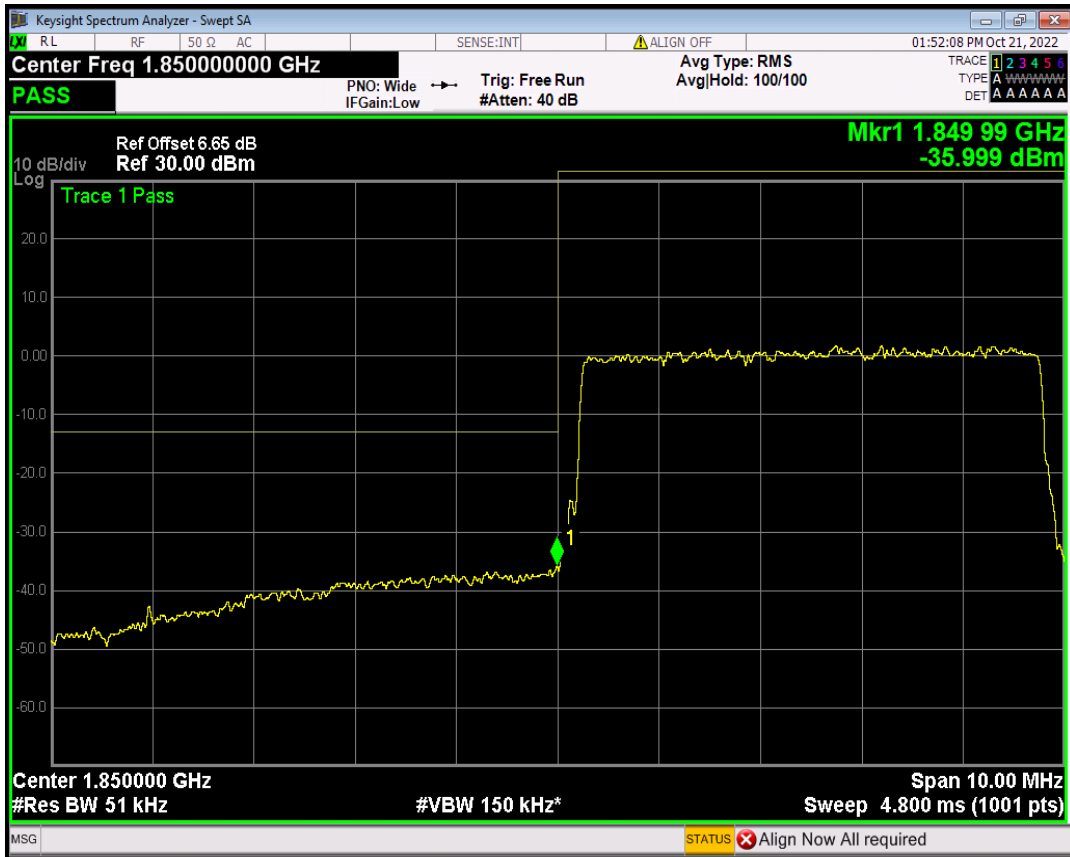

Band25 16QAM BW=5MHz Channel=26065 RB Size=25 Position=#0