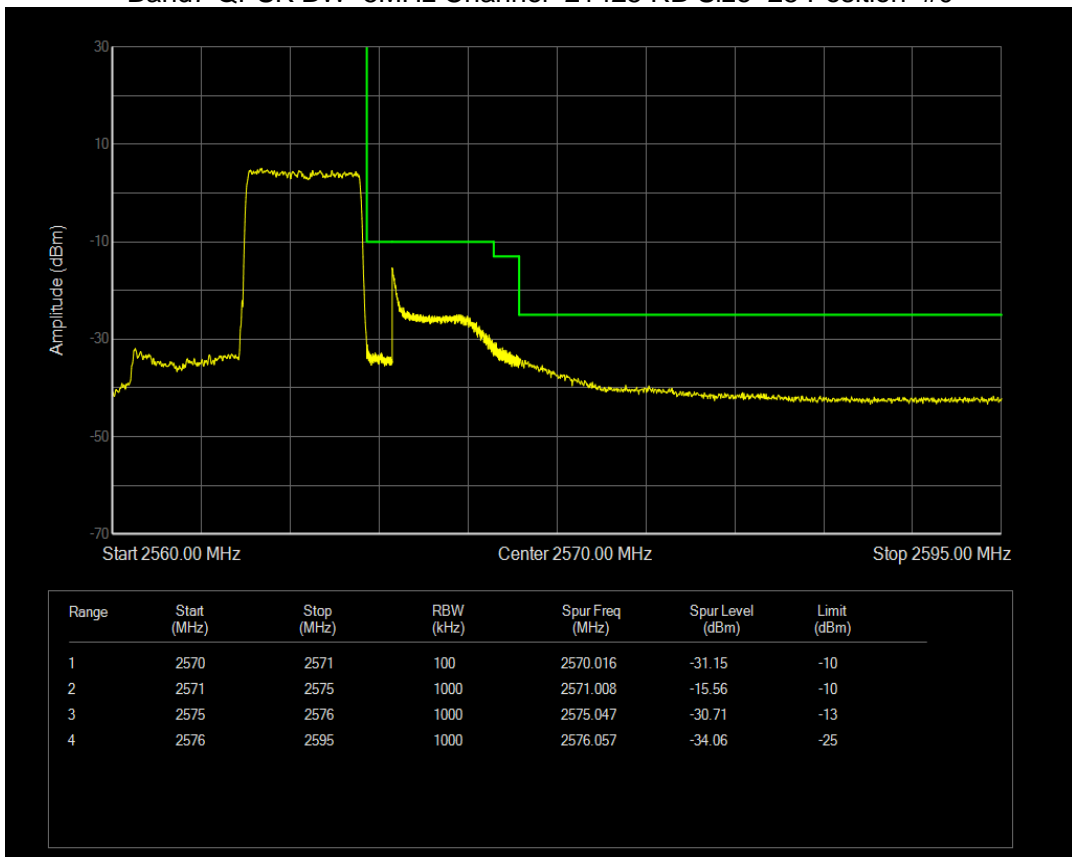

Band7 16QAM BW=5MHz Channel=21425 RB Size=25 Position=#0

Band7 QPSK BW=10MHz Channel=20800 RB Size=50 Position=#0

Band7 QPSK BW=10MHz Channel=21400 RB Size=50 Position=#0

Band7 QPSK BW=15MHz Channel=20825 RB Size=75 Position=#0

Band7 QPSK BW=15MHz Channel=21375 RB Size=75 Position=#0

Band7 QPSK BW=20MHz Channel=20850 RB Size=100 Position=#0

Band7 QPSK BW=20MHz Channel=21350 RB Size=100 Position=#0

Band7 QPSK BW=5MHz Channel=20775 RB Size=25 Position=#0

Band7 QPSK BW=5MHz Channel=21425 RB Size=25 Position=#0

Band12 16QAM BW=1.4MHz Channel=23017 RB Size=6 Position=#0

Band12 16QAM BW=1.4MHz Channel=23173 RB Size=6 Position=#0

Band12 16QAM BW=10MHz Channel=23060 RB Size=50 Position=#0