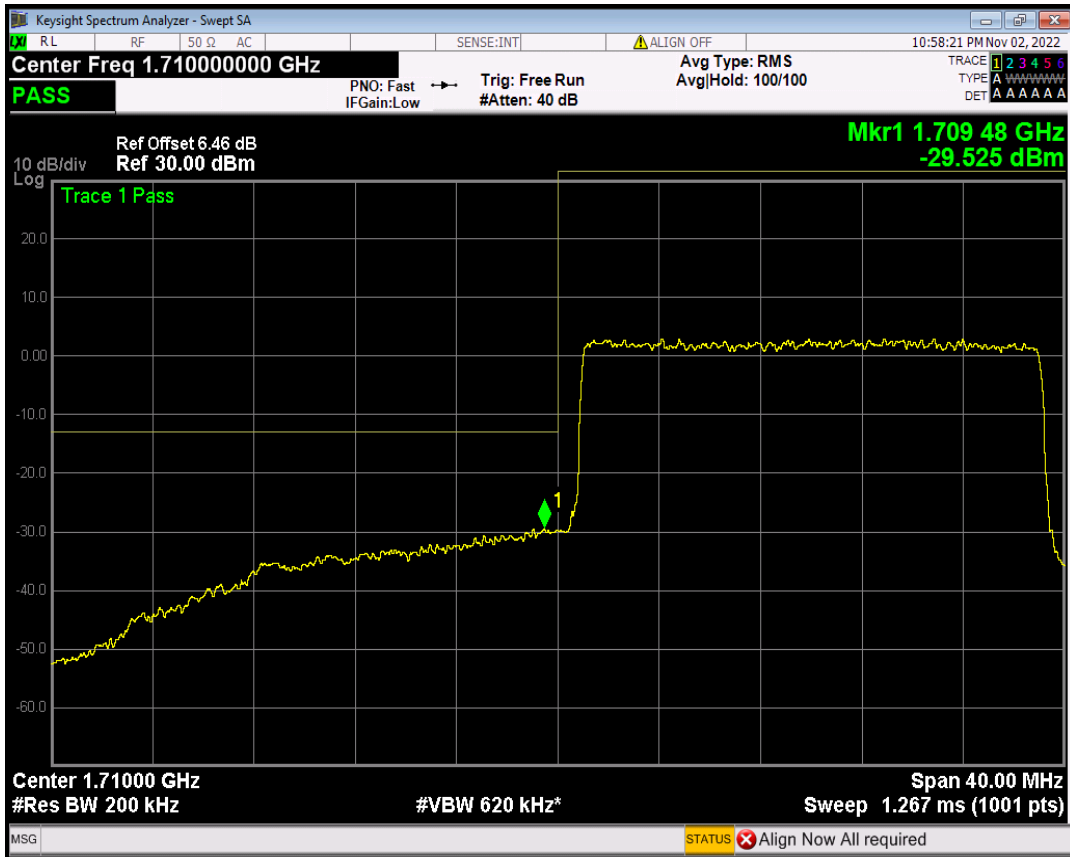

Band66 16QAM BW=10MHz Channel=132622 RB Size=50 Position=#0

Band66 16QAM BW=15MHz Channel=132047 RB Size=75 Position=#0

Band66 16QAM BW=15MHz Channel=132597 RB Size=75 Position=#0

Band66 16QAM BW=20MHz Channel=132072 RB Size=100 Position=#0