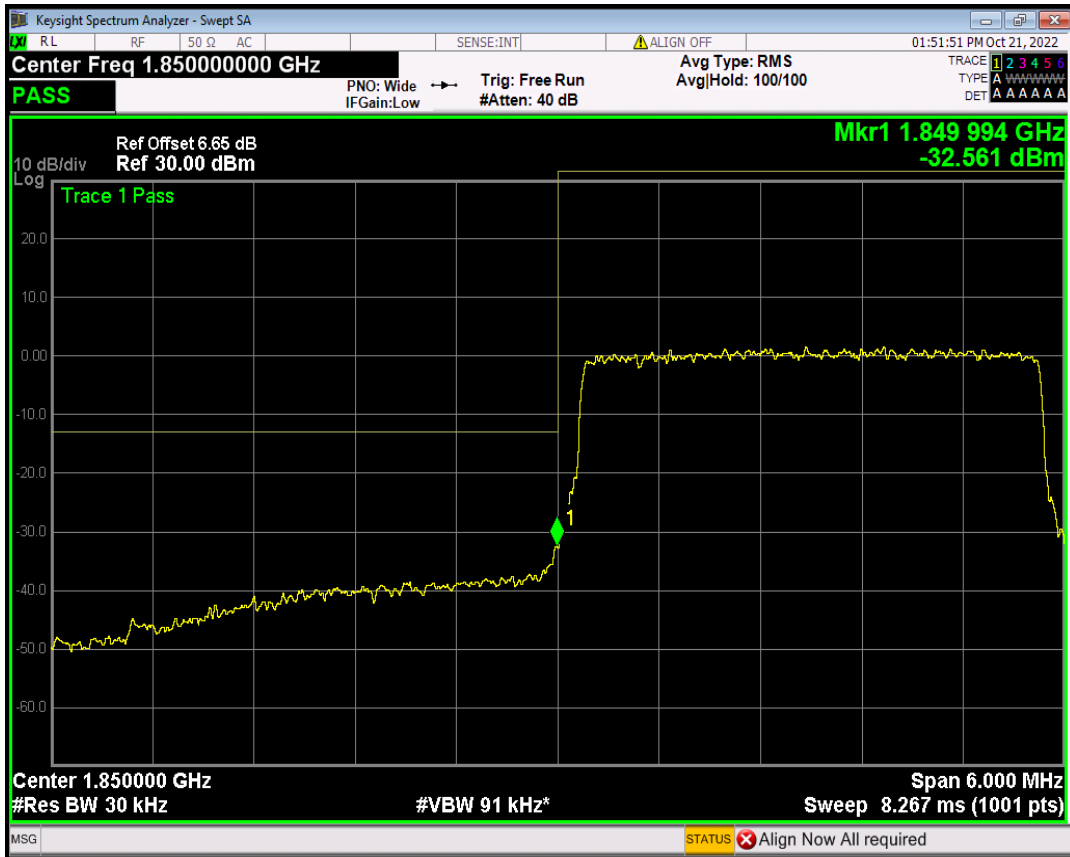

Band25 16QAM BW=15MHz Channel=26615 RB Size=75 Position=#0

Band25 16QAM BW=20MHz Channel=26140 RB Size=100 Position=#0

Band25 16QAM BW=20MHz Channel=26590 RB Size=100 Position=#0

Band25 16QAM BW=3MHz Channel=26055 RB Size=15 Position=#0