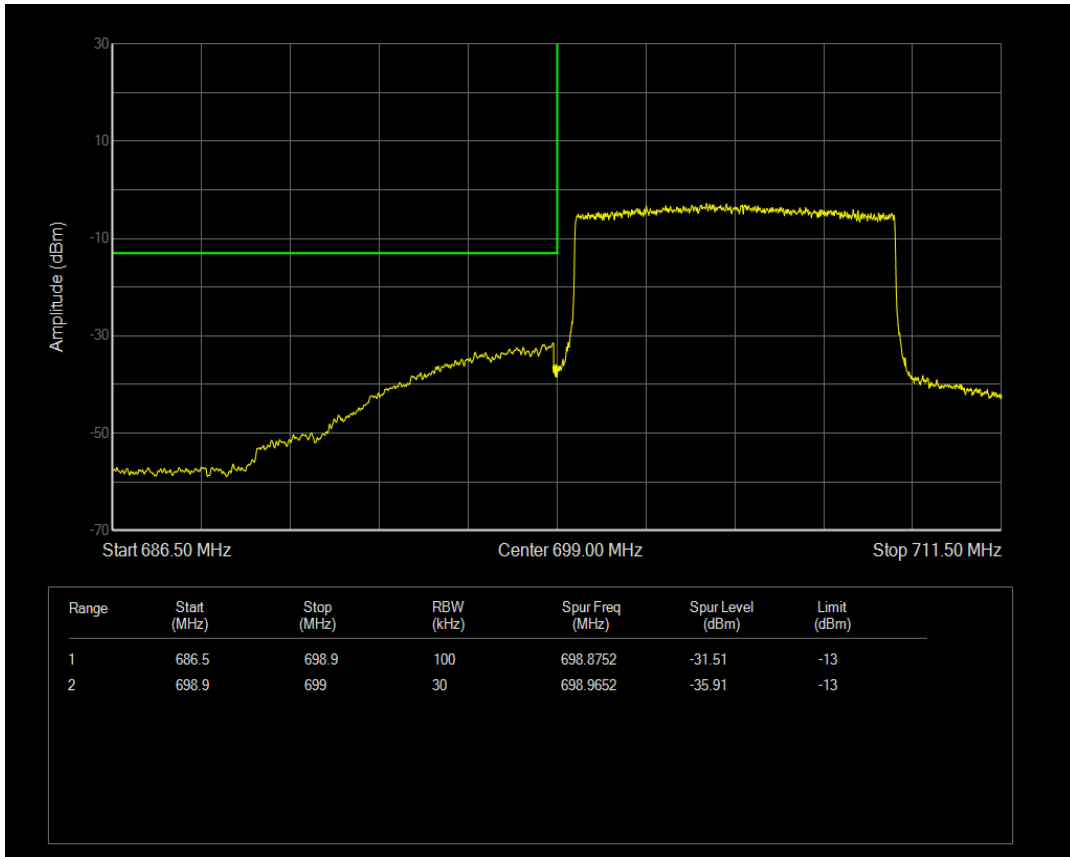

Band12 16QAM BW=5MHz Channel=23155 RB Size=25 Position=#0

Band12 QPSK BW=1.4MHz Channel=23017 RB Size=6 Position=#0

Band12 QPSK BW=1.4MHz Channel=23173 RB Size=6 Position=#0

Band12 QPSK BW=10MHz Channel=23060 RB Size=50 Position=#0

Band12 QPSK BW=10MHz Channel=23130 RB Size=50 Position=#0

Band12 QPSK BW=3MHz Channel=23025 RB Size=15 Position=#0

Band12 QPSK BW=3MHz Channel=23165 RB Size=15 Position=#0

Band12 QPSK BW=5MHz Channel=23035 RB Size=25 Position=#0