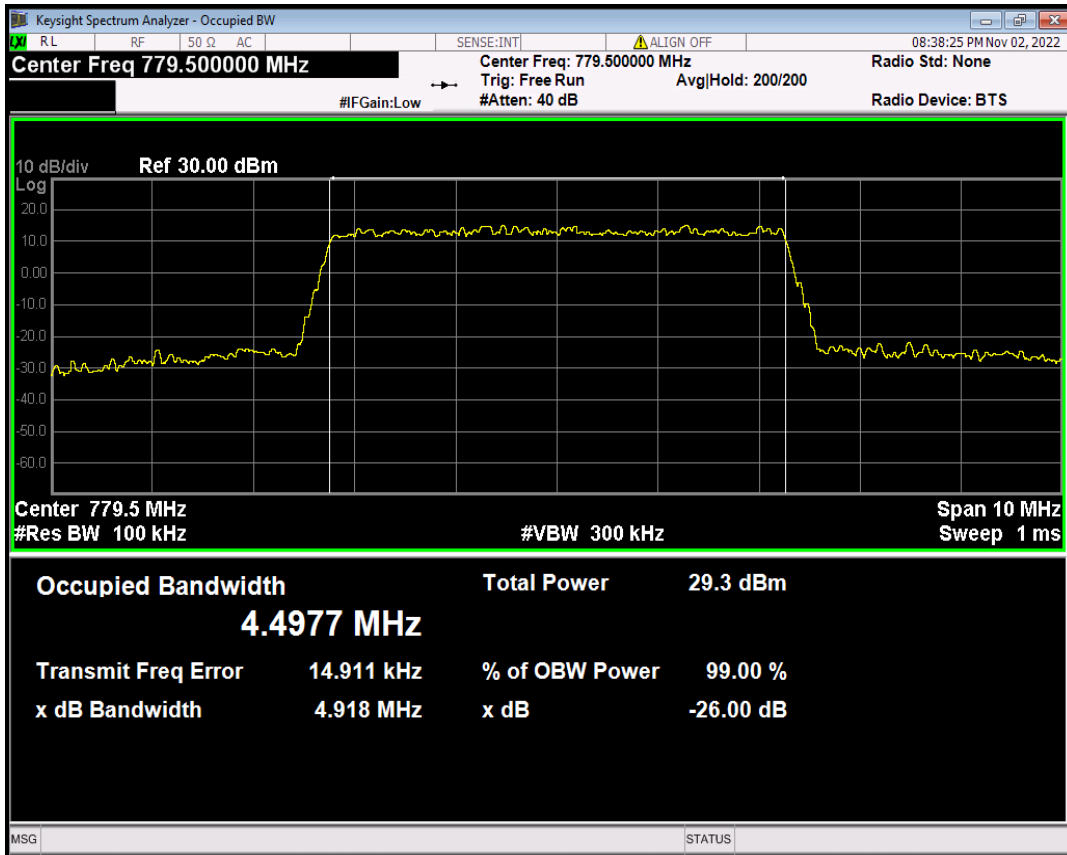

Band13 16QAM BW=5MHz Channel=23205 RB Size=25 Position=#0