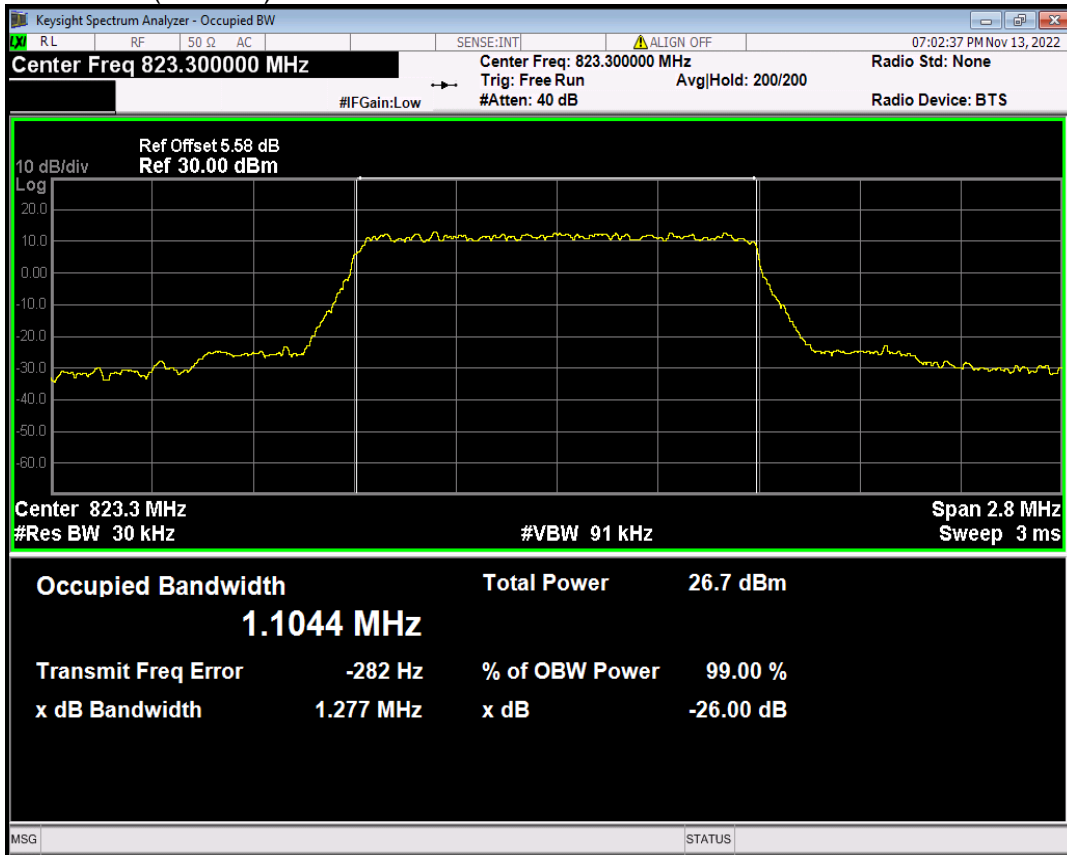

Band26(814-824) QPSK BW=1.4MHz Channel=26783 RB Size=6 Position=#0