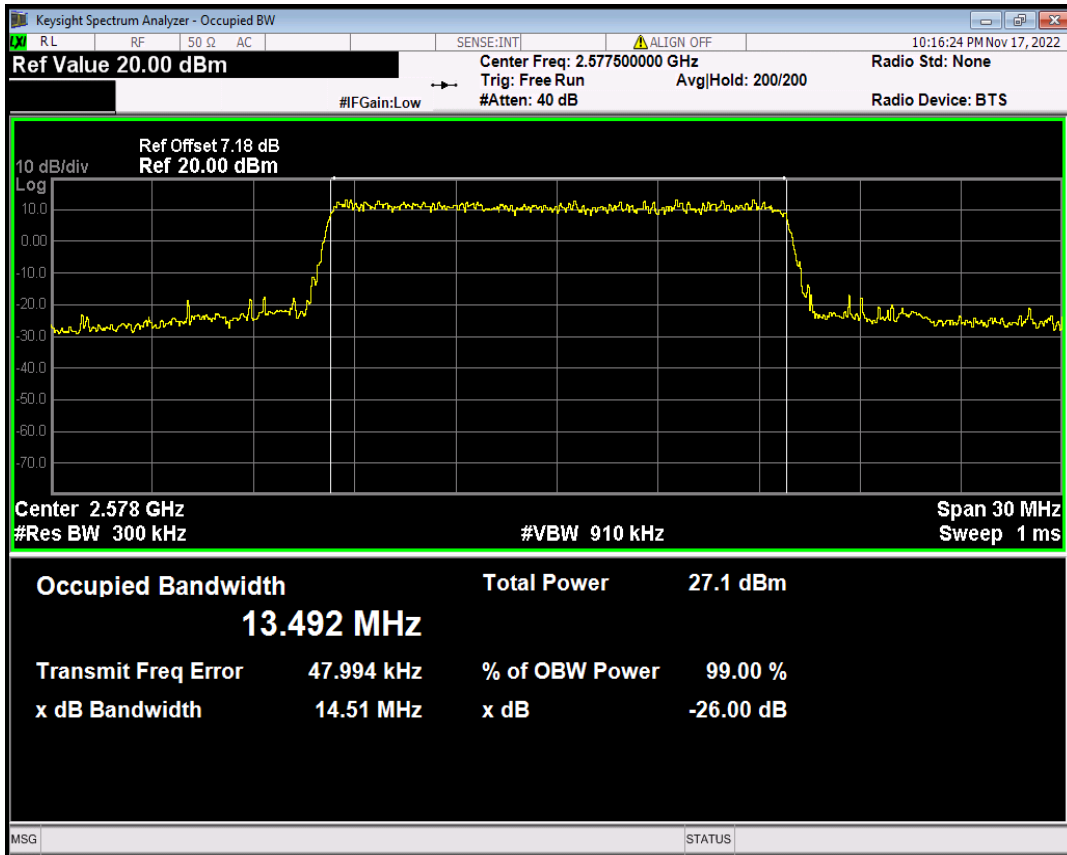

Band38 QPSK BW=15MHz Channel=37825 RB Size=75 Position=#0