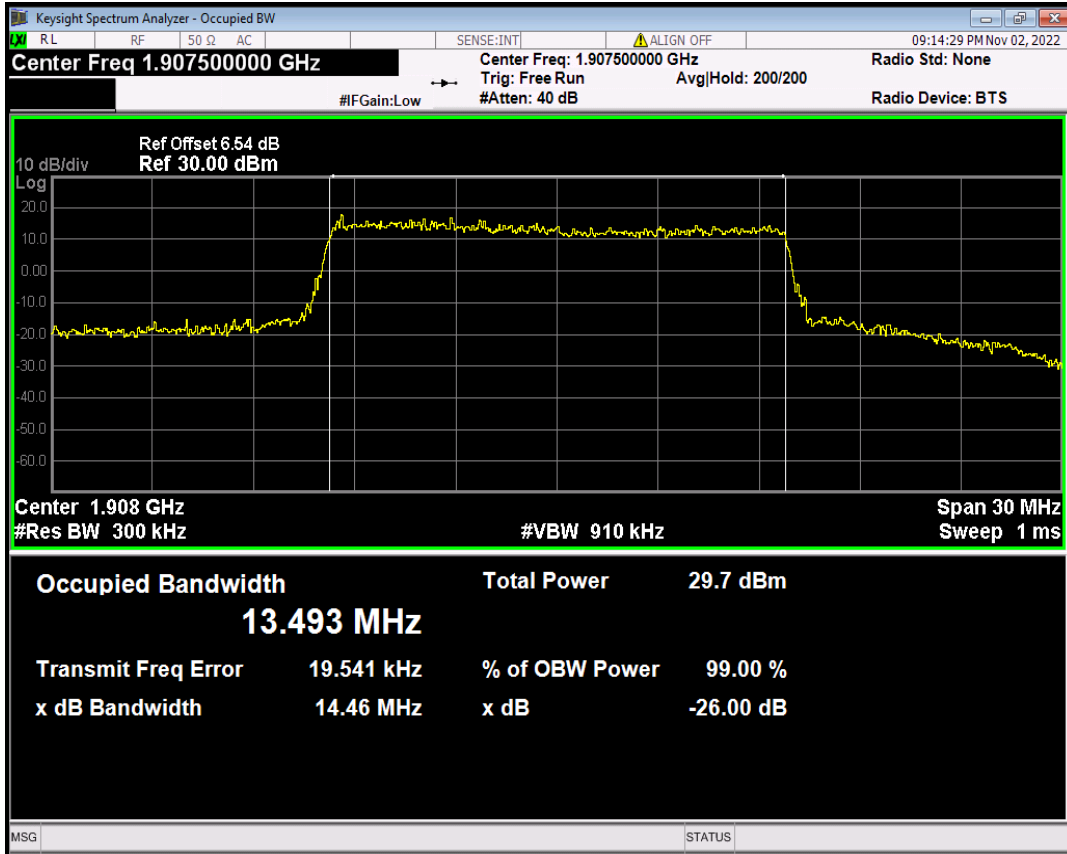

Band25 QPSK BW=15MHz Channel=26615 RB Size=75 Position=#0