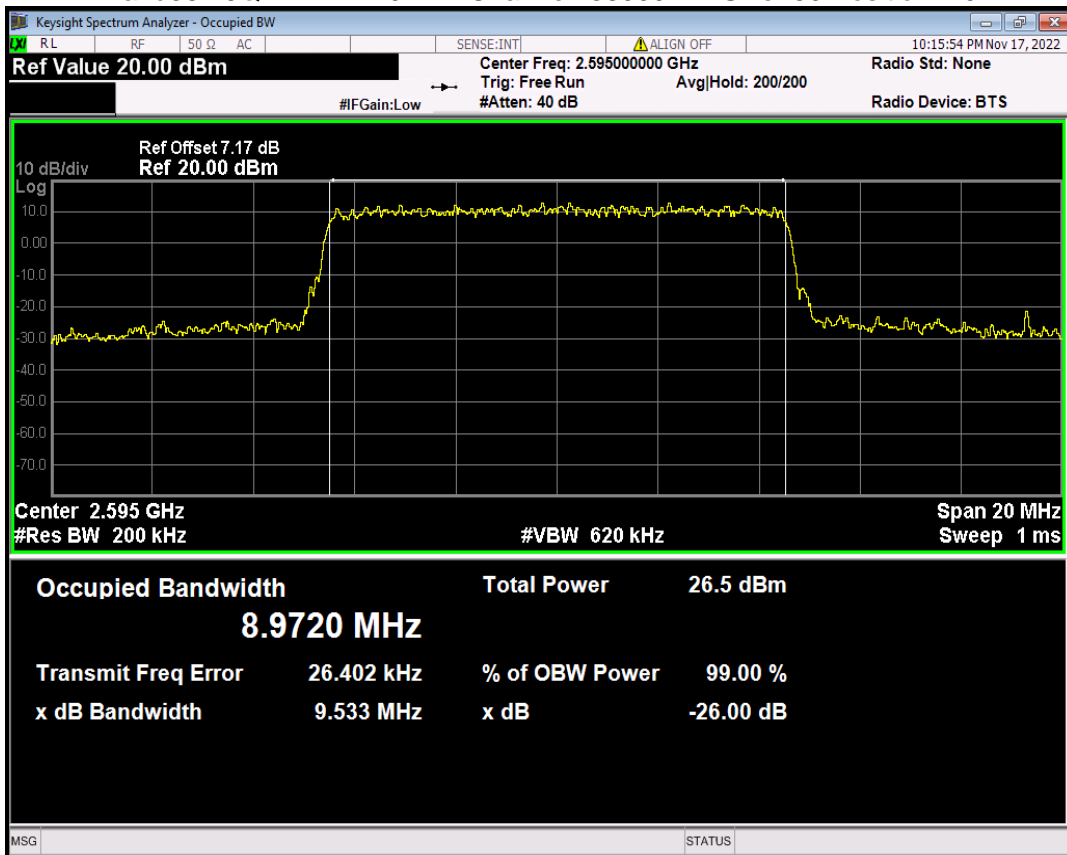

Band38 16QAM BW=10MHz Channel=38000 RB Size=50 Position=#0