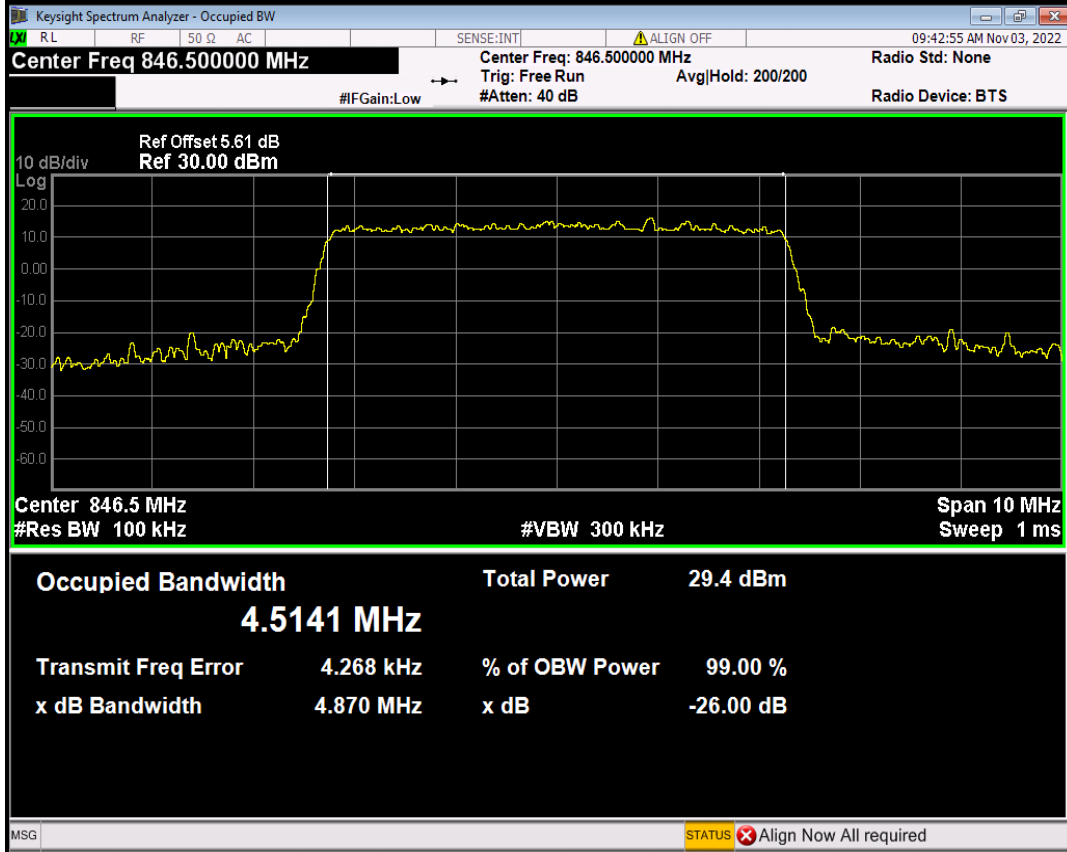

Band26(824-849) 16QAM BW=5MHz Channel=27015 RB Size=25 Position=#0