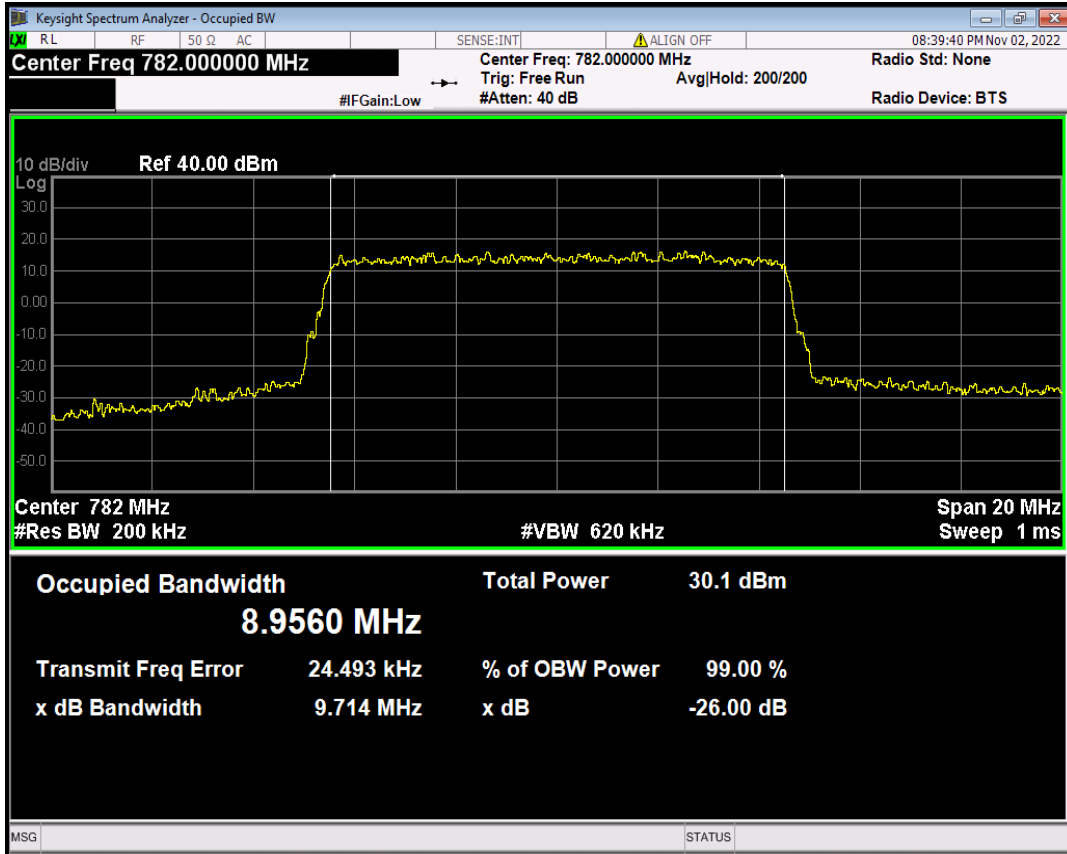

Band13 QPSK BW=10MHz Channel=23230 RB Size=50 Position=#0