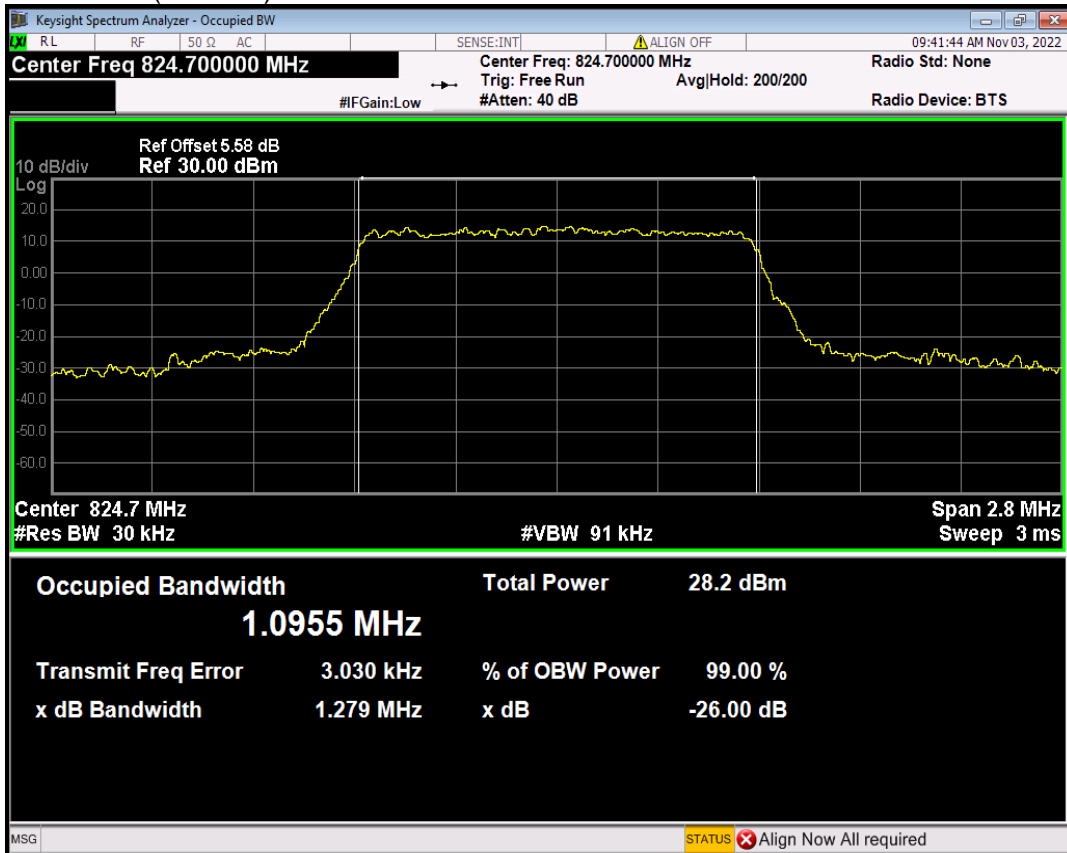

Band26(824-849) QPSK BW=1.4MHz Channel=26797 RB Size=6 Position=#0