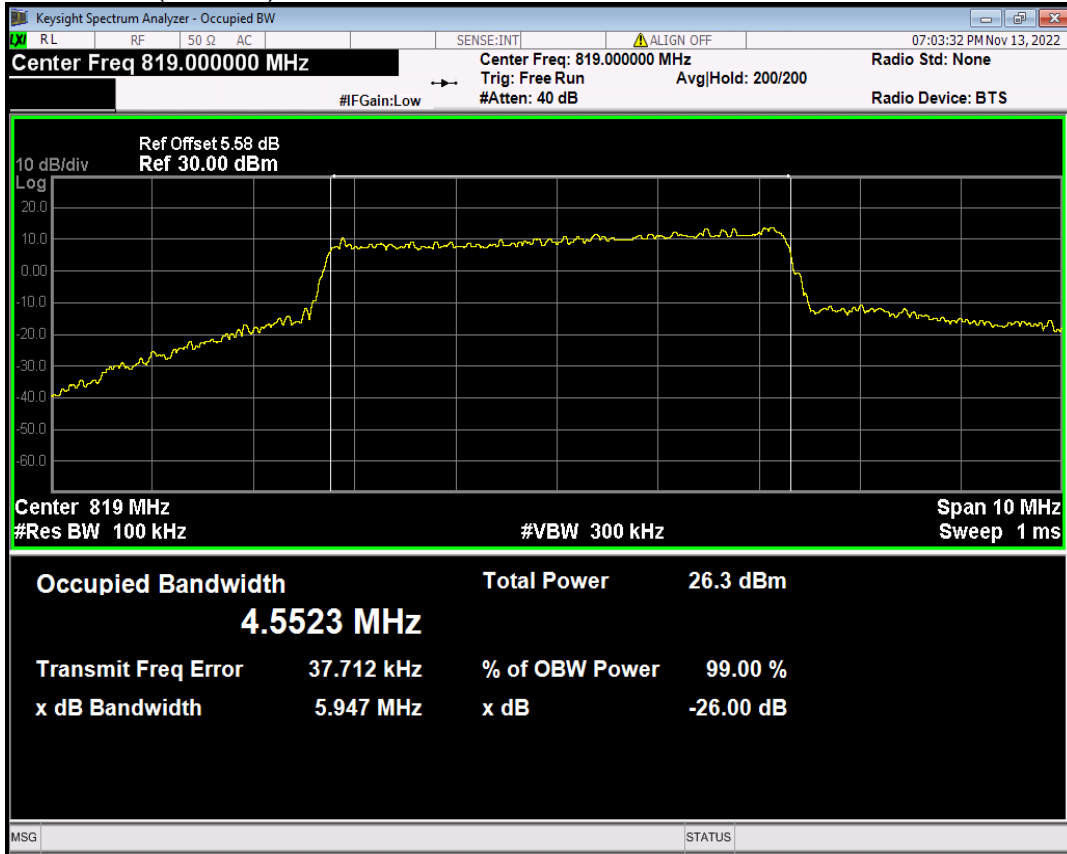

Band26(814-824) QPSK BW=5MHz Channel=26740 RB Size=25 Position=#0