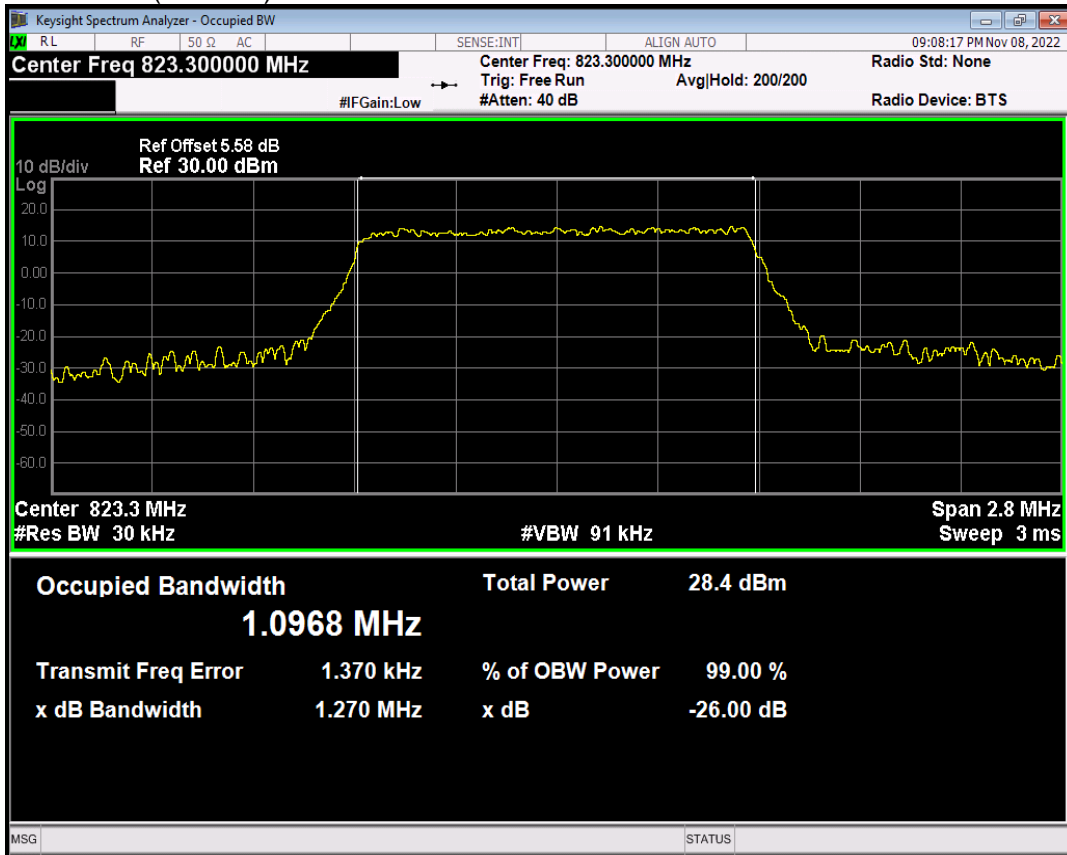

Band26(814-824) QPSK BW=1.4MHz Channel=26697 RB Size=6 Position=#0