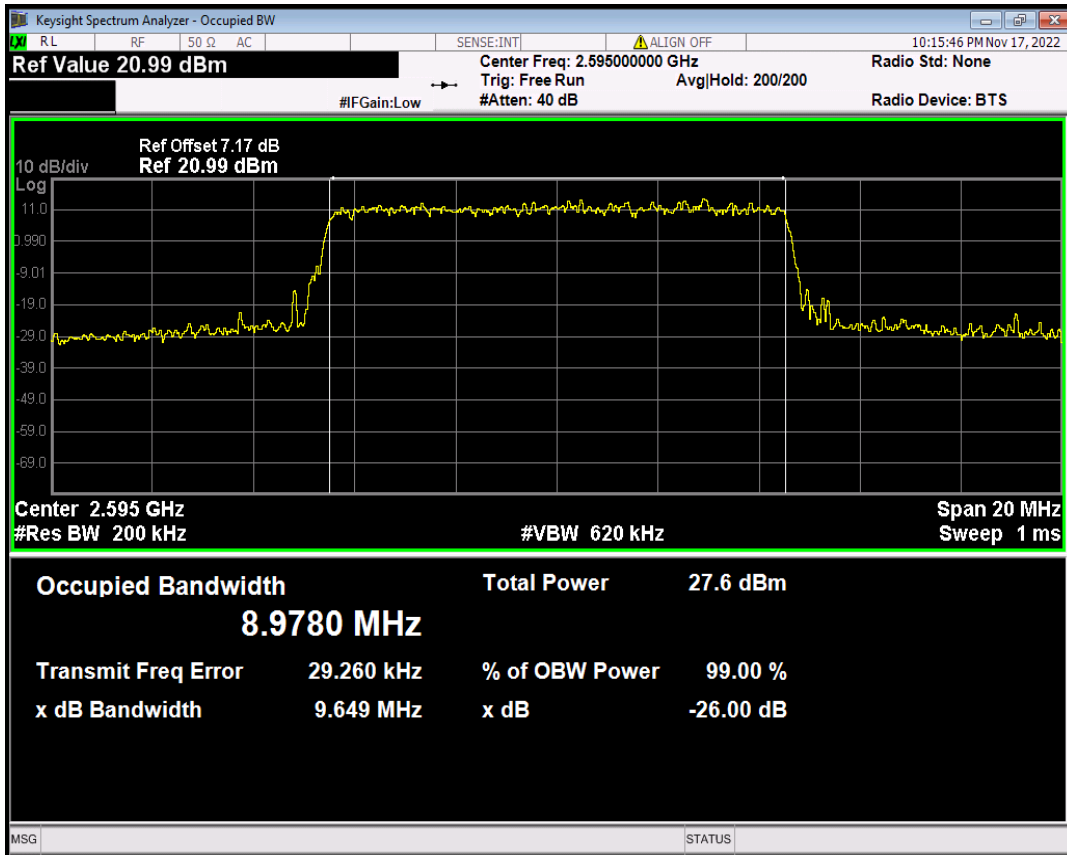

Band38 QPSK BW=10MHz Channel=38000 RB Size=50 Position=#0