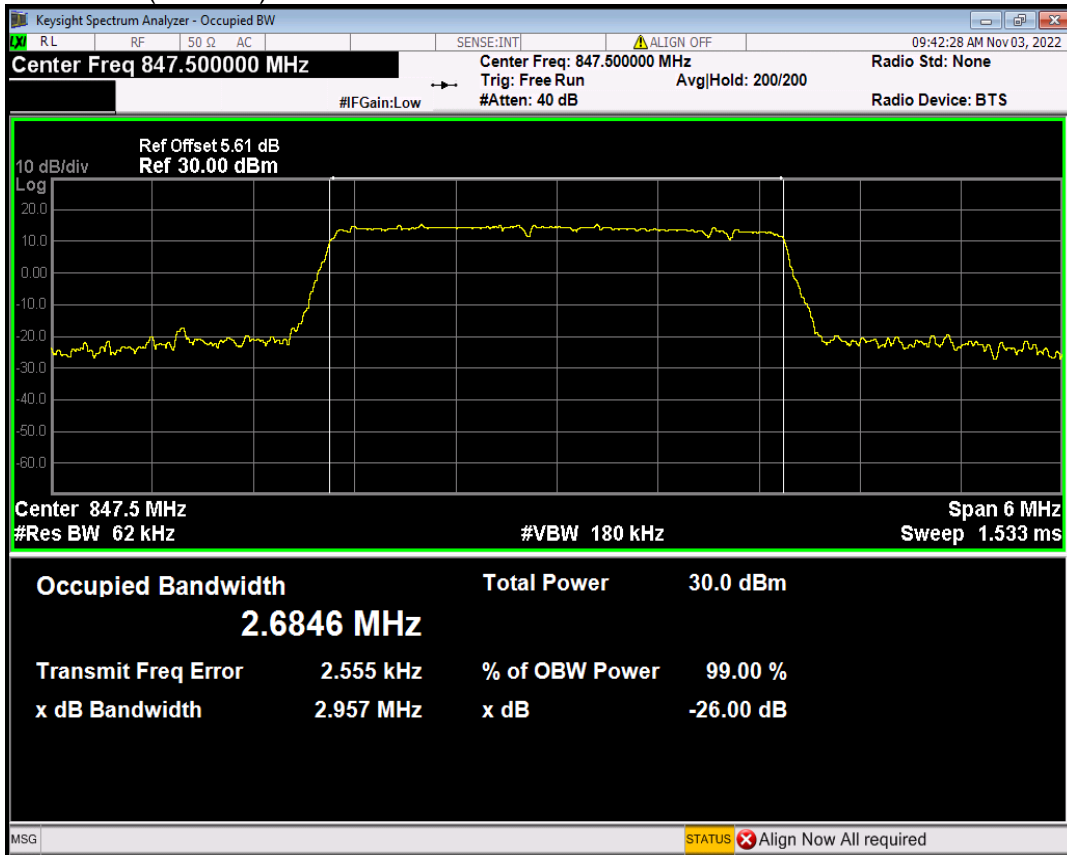

Band26(824-849) 16QAM BW=3MHz Channel=27025 RB Size=15 Position=#0