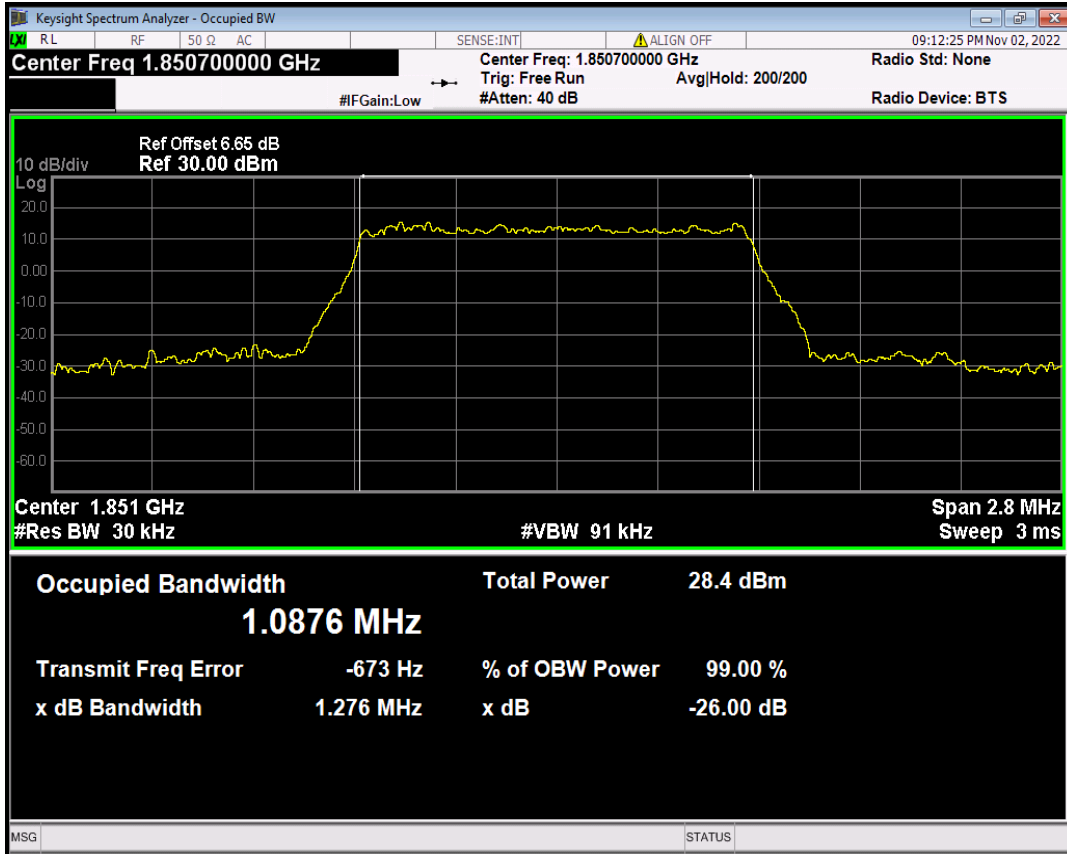

Band25 16QAM BW=1.4MHz Channel=26047 RB Size=6 Position=#0