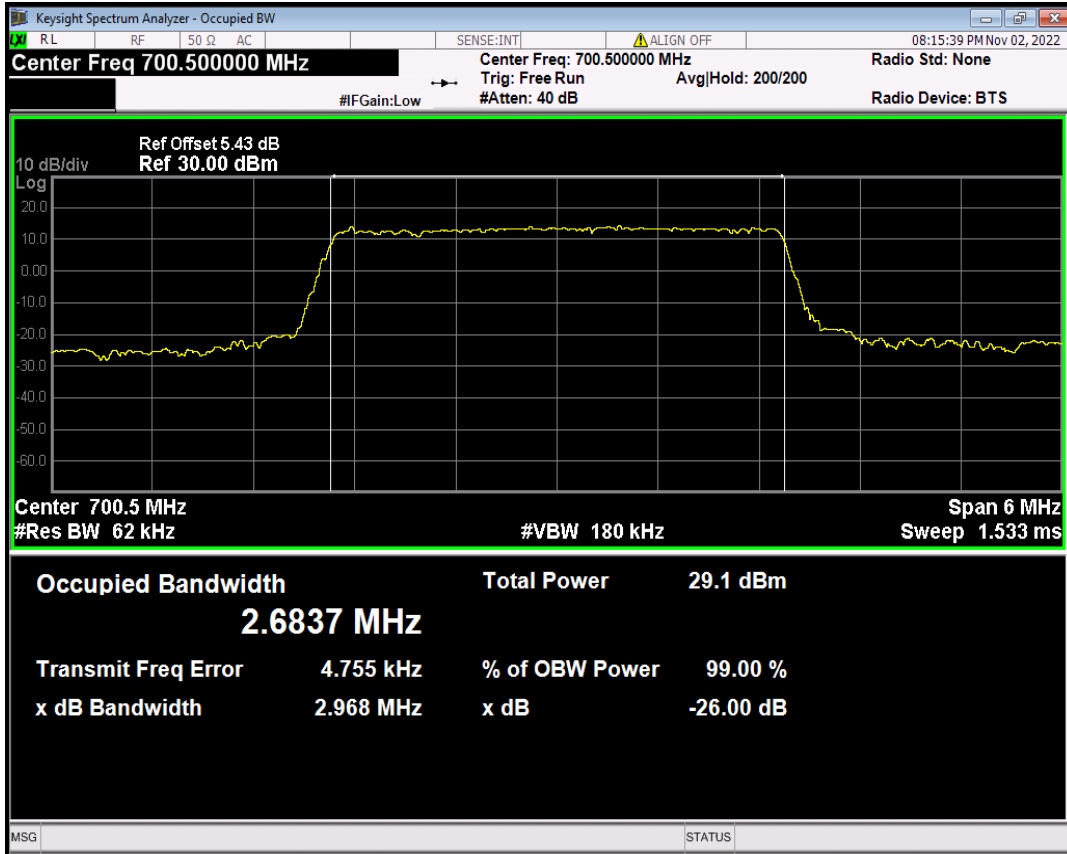

Band12 QPSK BW=10MHz Channel=23095 RB Size=50 Position=#0

Band12 QPSK BW=10MHz Channel=23130 RB Size=50 Position=#0

Band12 QPSK BW=3MHz Channel=23025 RB Size=15 Position=#0

Band12 QPSK BW=3MHz Channel=23095 RB Size=15 Position=#0