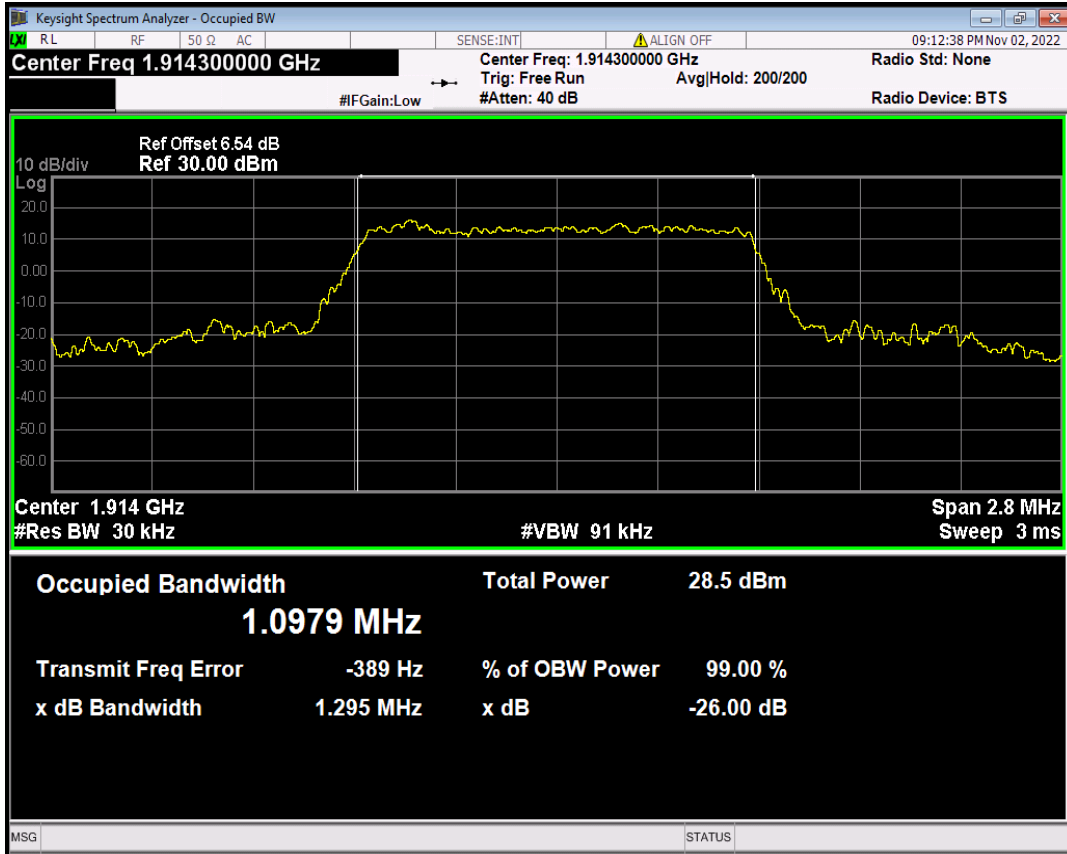

Band25 16QAM BW=1.4MHz Channel=26683 RB Size=6 Position=#0