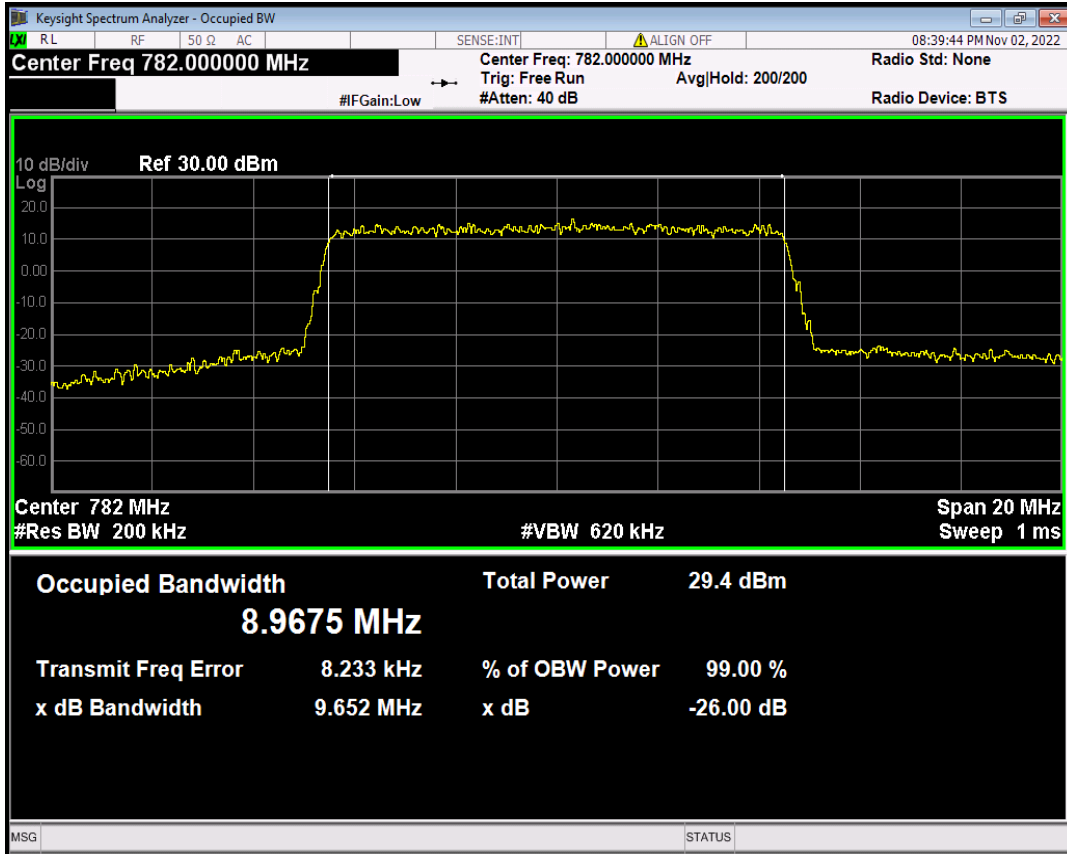

Band13 16QAM BW=10MHz Channel=23230 RB Size=50 Position=#0