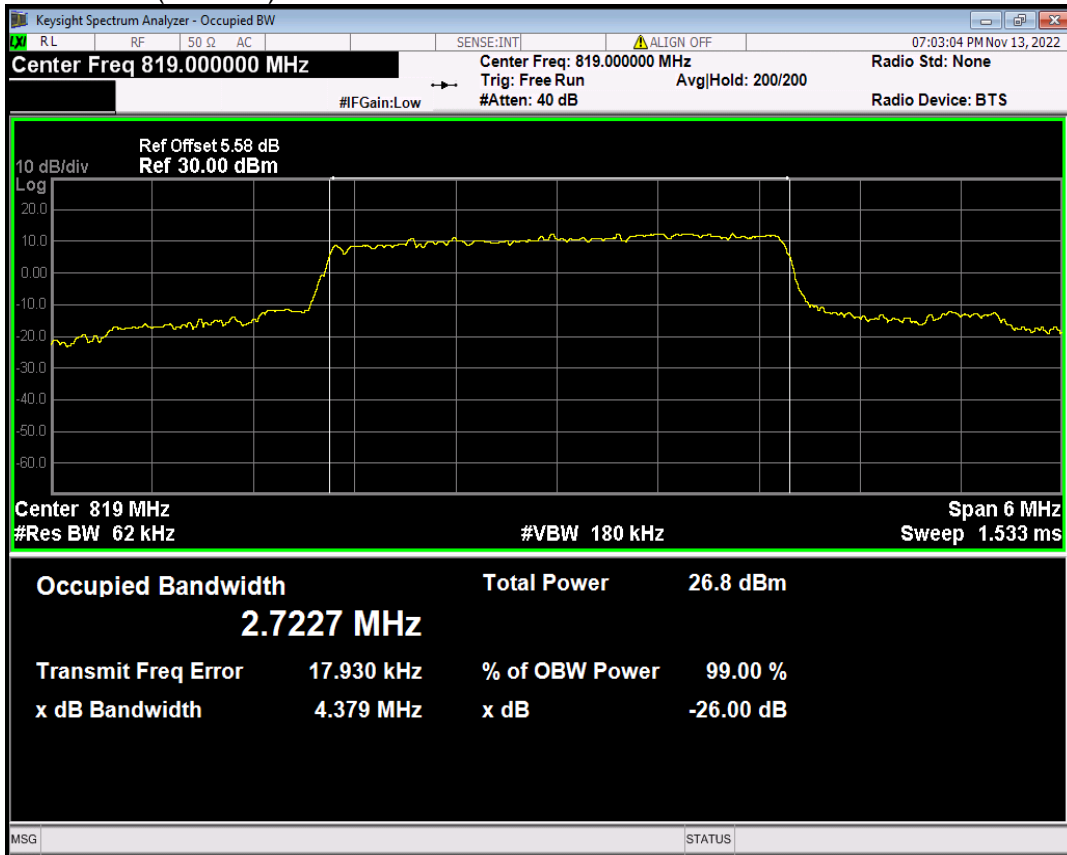

Band26(814-824) QPSK BW=3MHz Channel=26740 RB Size=15 Position=#0