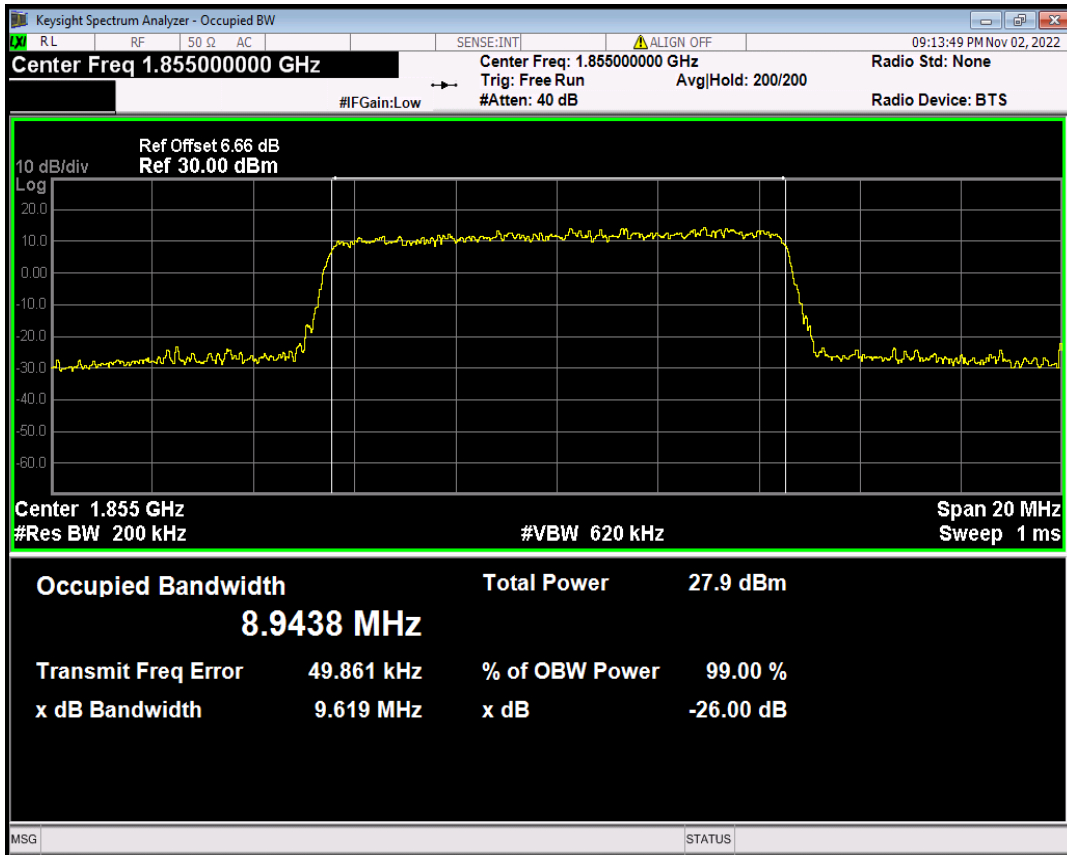

Band25 16QAM BW=1.4MHz Channel=26047 RB Size=6 Position=#0

Band25 16QAM BW=1.4MHz Channel=26365 RB Size=6 Position=#0

Band25 16QAM BW=1.4MHz Channel=26683 RB Size=6 Position=#0

Band25 16QAM BW=10MHz Channel=26090 RB Size=50 Position=#0