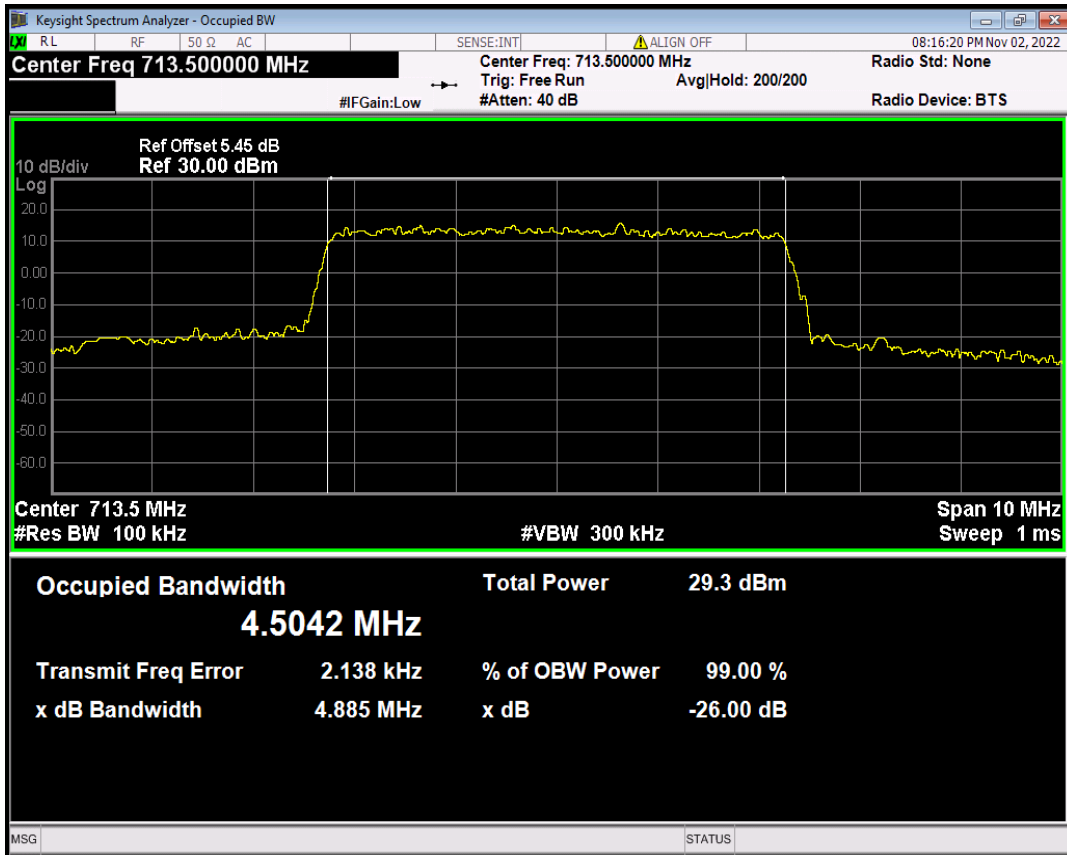

Band12 QPSK BW=3MHz Channel=23165 RB Size=15 Position=#0

Band12 QPSK BW=5MHz Channel=23035 RB Size=25 Position=#0

Band12 QPSK BW=5MHz Channel=23095 RB Size=25 Position=#0

Band12 QPSK BW=5MHz Channel=23155 RB Size=25 Position=#0