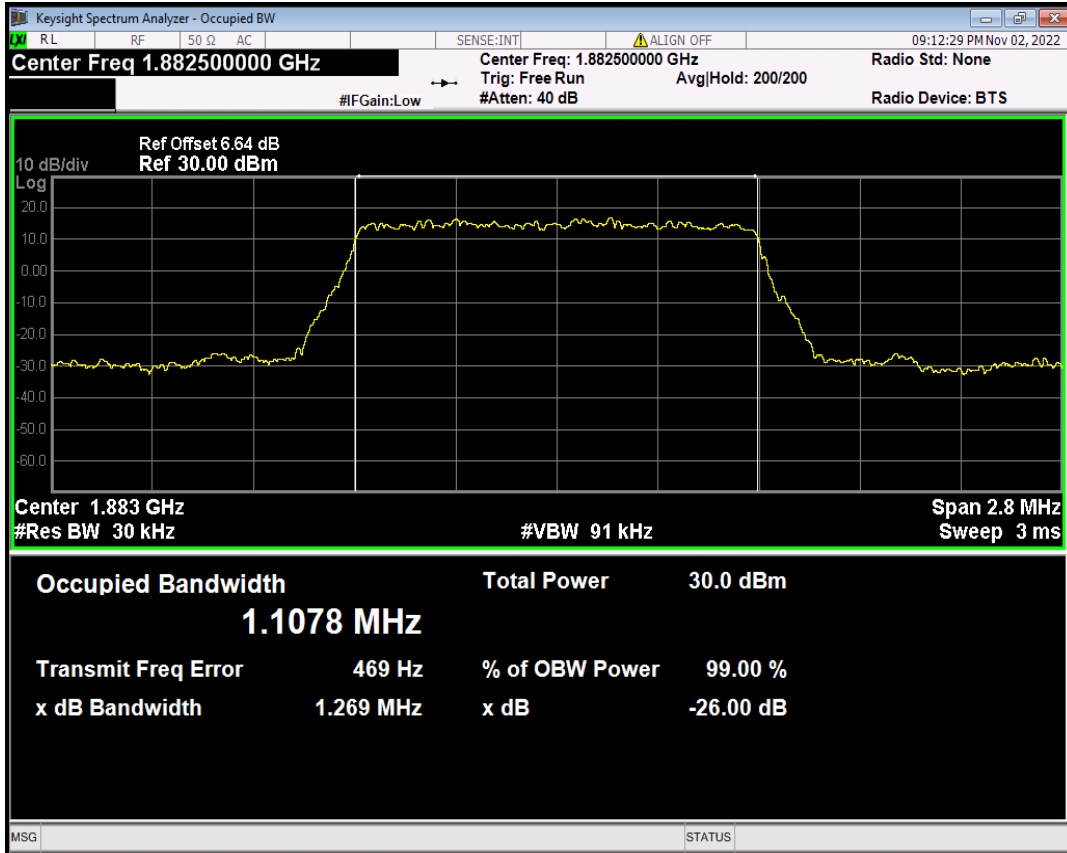

Band25 16QAM BW=5MHz Channel=26365 RB Size=25 Position=#0

Band25 16QAM BW=5MHz Channel=26665 RB Size=25 Position=#0

Band25 QPSK BW=1.4MHz Channel=26047 RB Size=6 Position=#0

Band25 QPSK BW=1.4MHz Channel=26365 RB Size=6 Position=#0