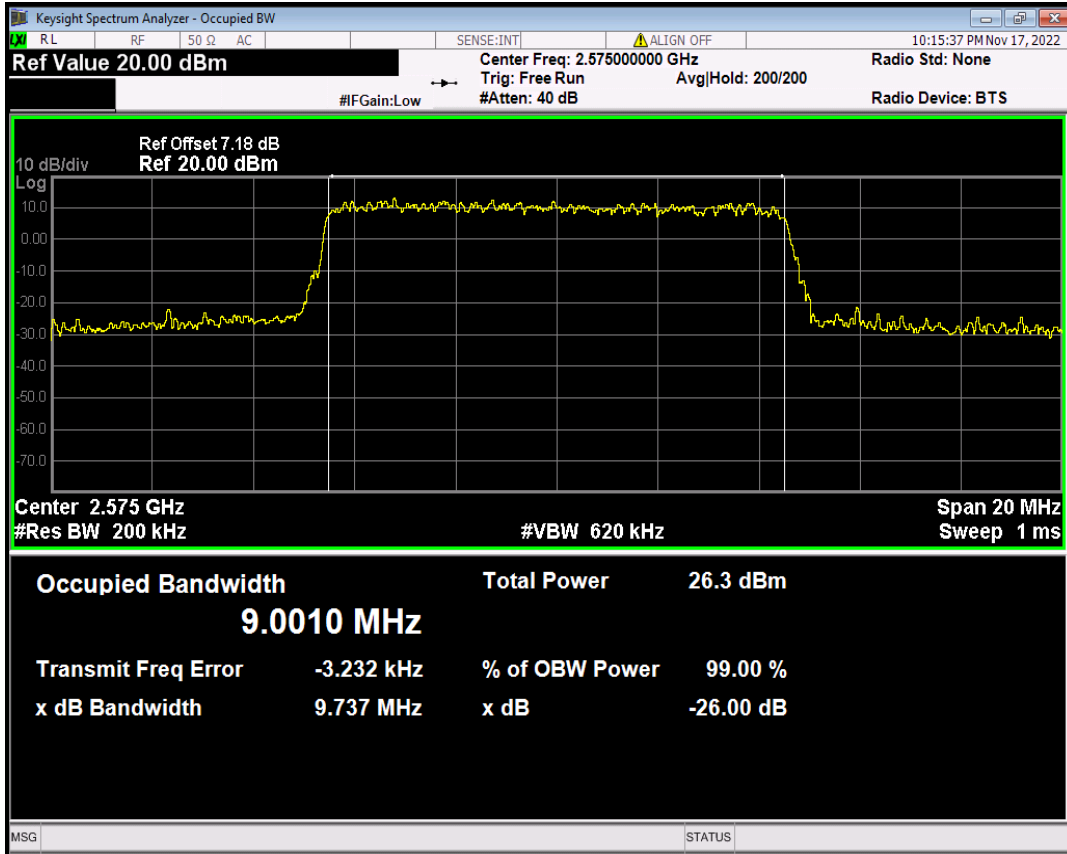

Band26(814-824) QPSK BW=5MHz Channel=26715 RB Size=25 Position=#0

Band26(814-824) QPSK BW=5MHz Channel=26740 RB Size=25 Position=#0

Band26(814-824) QPSK BW=5MHz Channel=26765 RB Size=25 Position=#0

Band38 16QAM BW=10MHz Channel=37800 RB Size=50 Position=#0