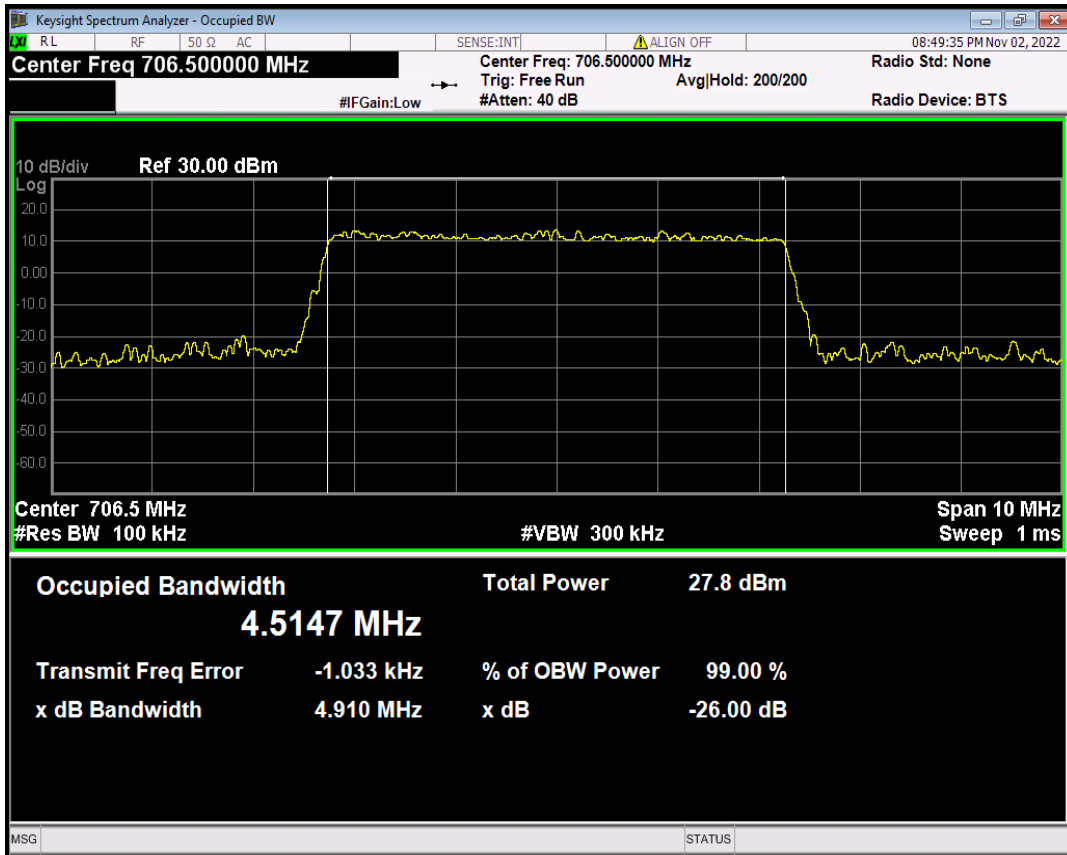

Band17 16QAM BW=10MHz Channel=23780 RB Size=50 Position=#0

Band17 16QAM BW=10MHz Channel=23790 RB Size=50 Position=#0

Band17 16QAM BW=10MHz Channel=23800 RB Size=50 Position=#0

Band17 16QAM BW=5MHz Channel=23755 RB Size=25 Position=#0