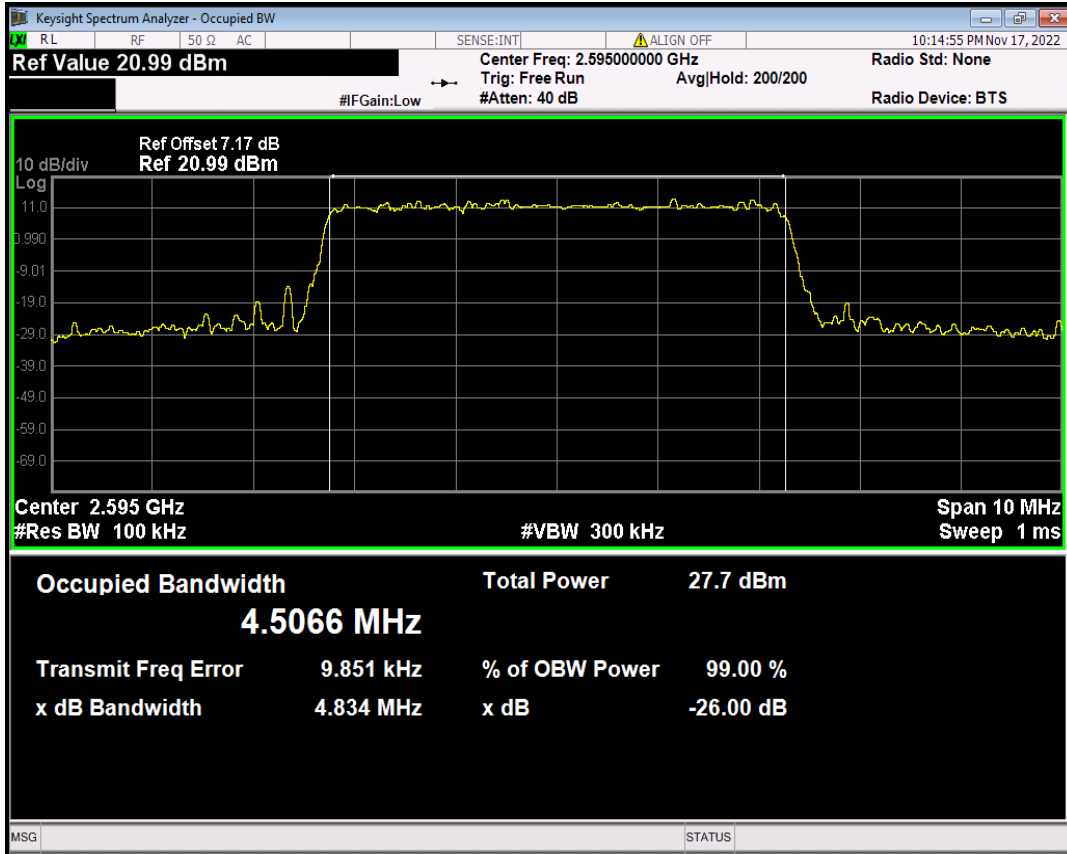

Band38 QPSK BW=5MHz Channel=38000 RB Size=25 Position=#0