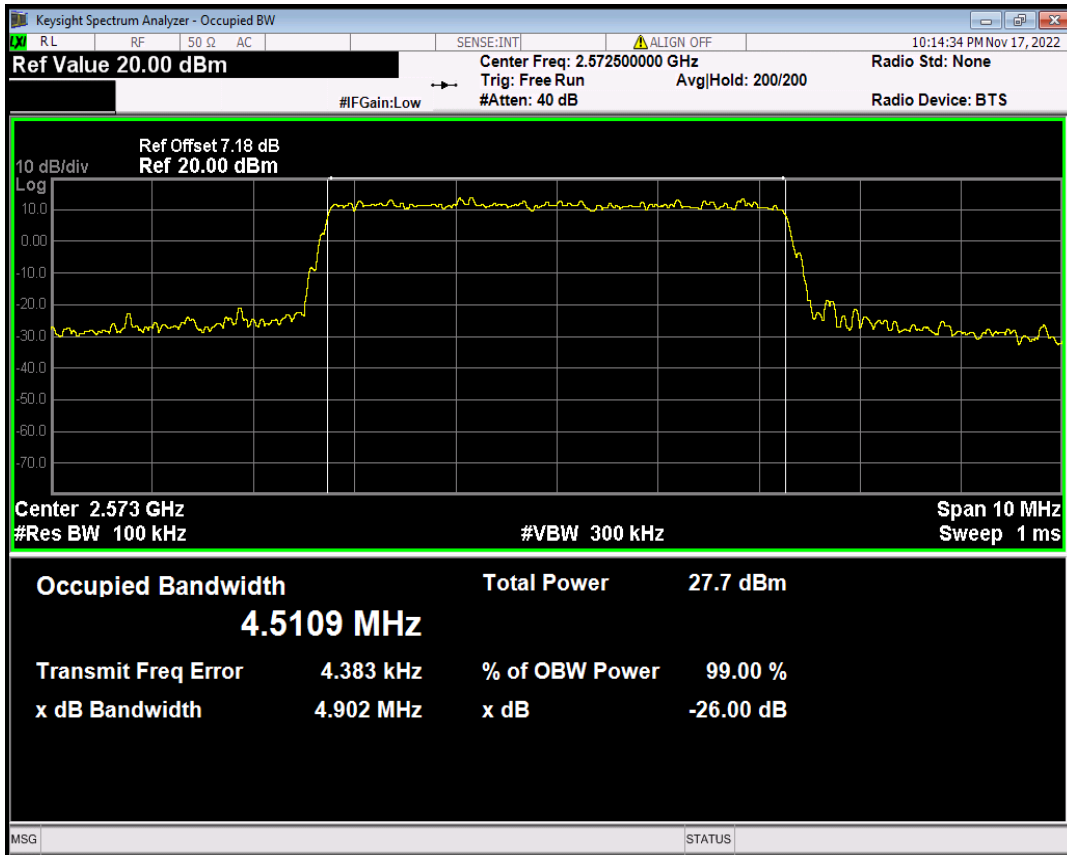

Band38 QPSK BW=5MHz Channel=37775 RB Size=25 Position=#0