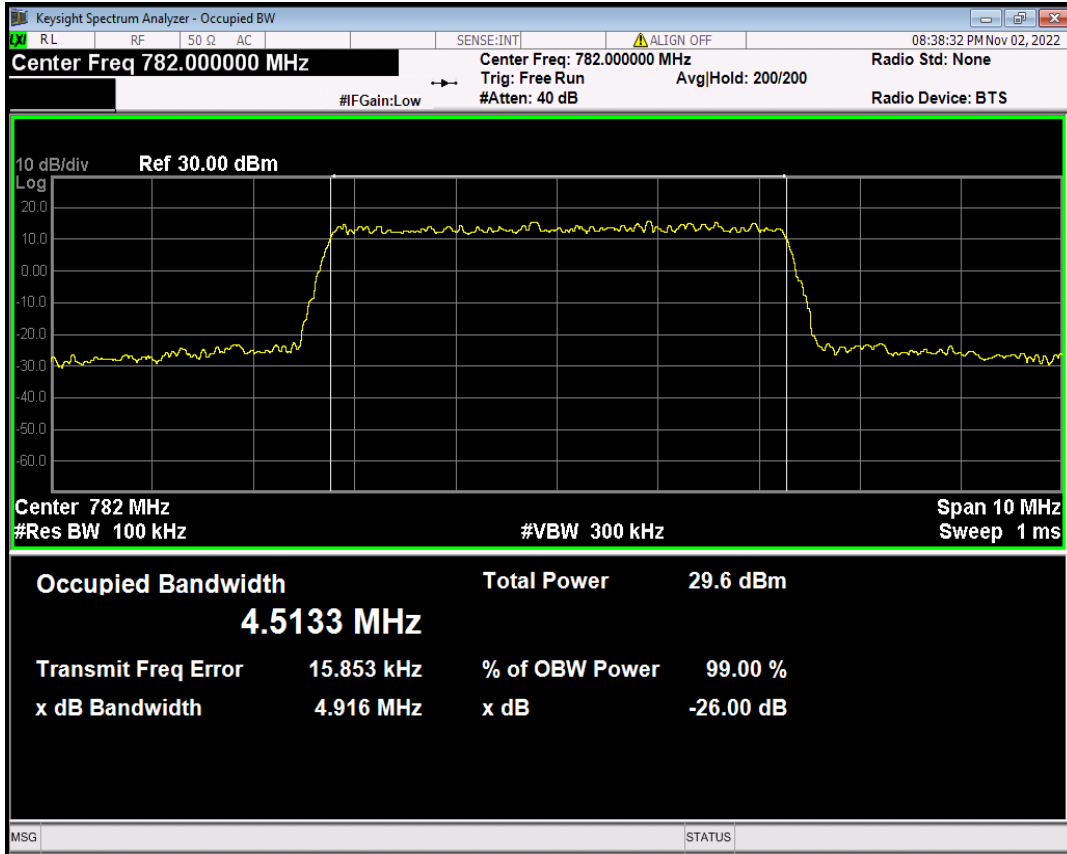

Band13 16QAM BW=5MHz Channel=23230 RB Size=25 Position=#0