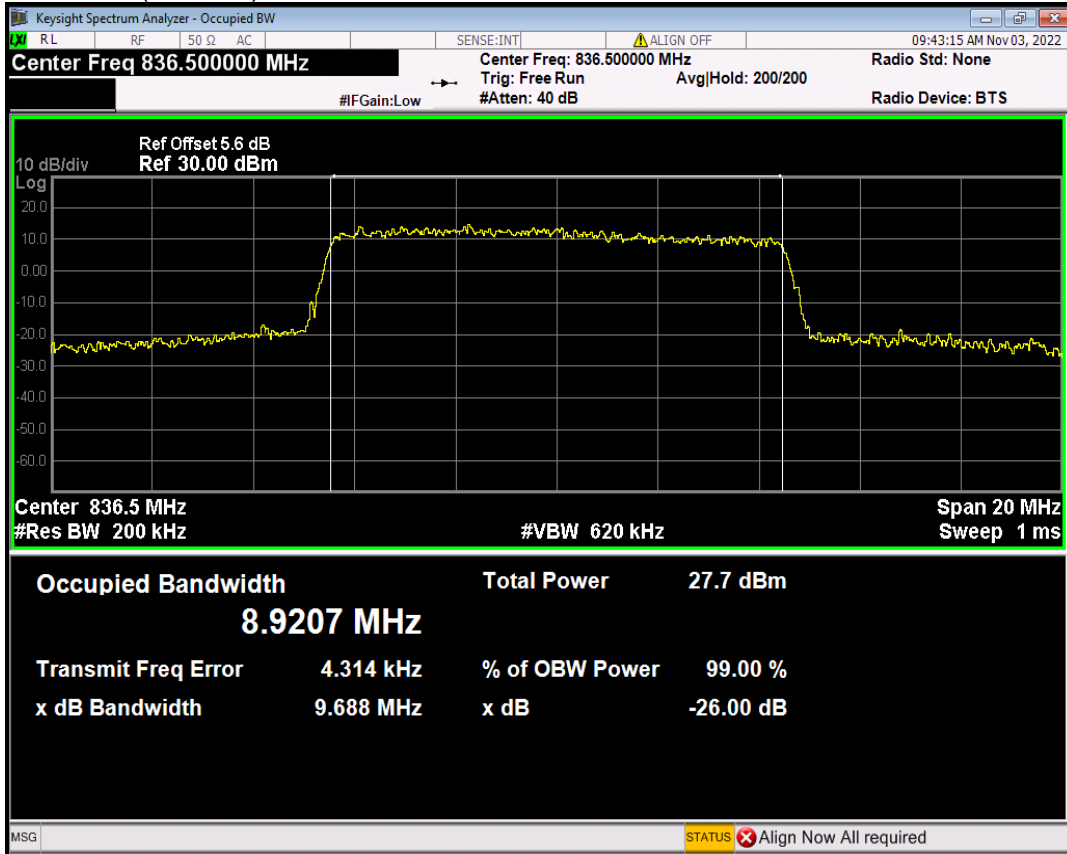

Band26(824-849) 16QAM BW=10MHz Channel=26915 RB Size=50 Position=#0