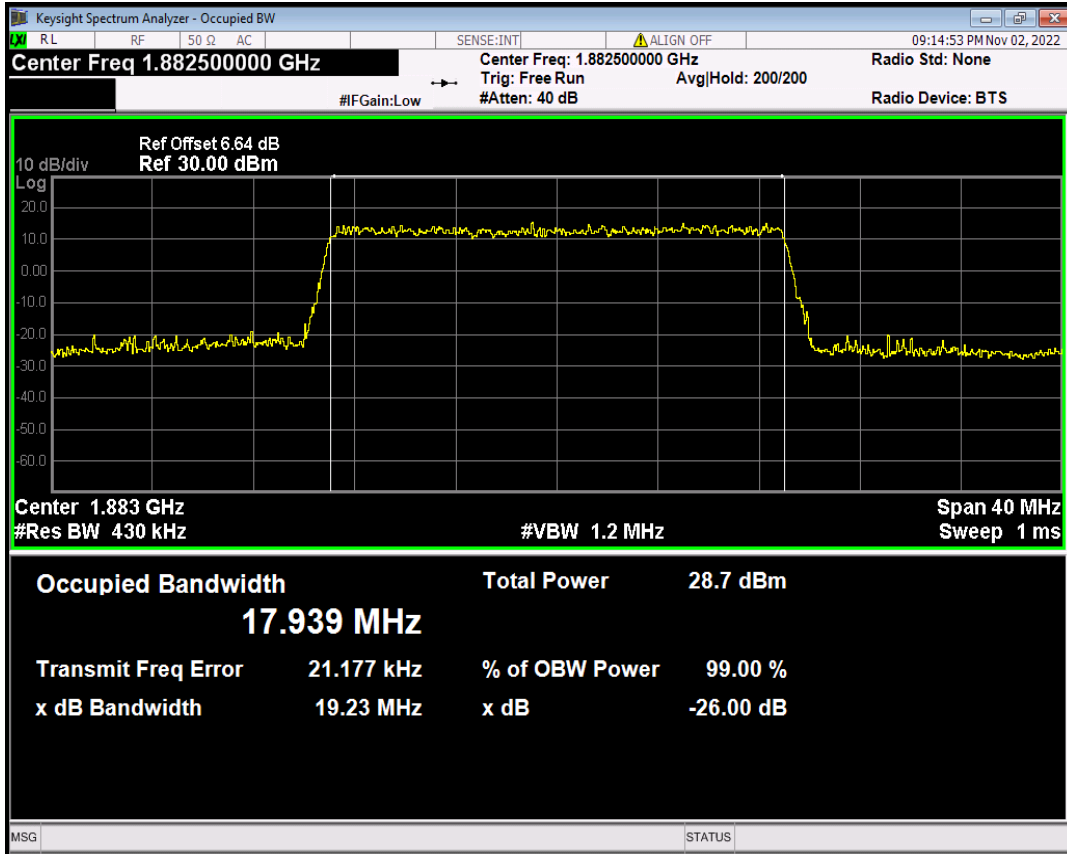

Band25 16QAM BW=20MHz Channel=26365 RB Size=100 Position=#0