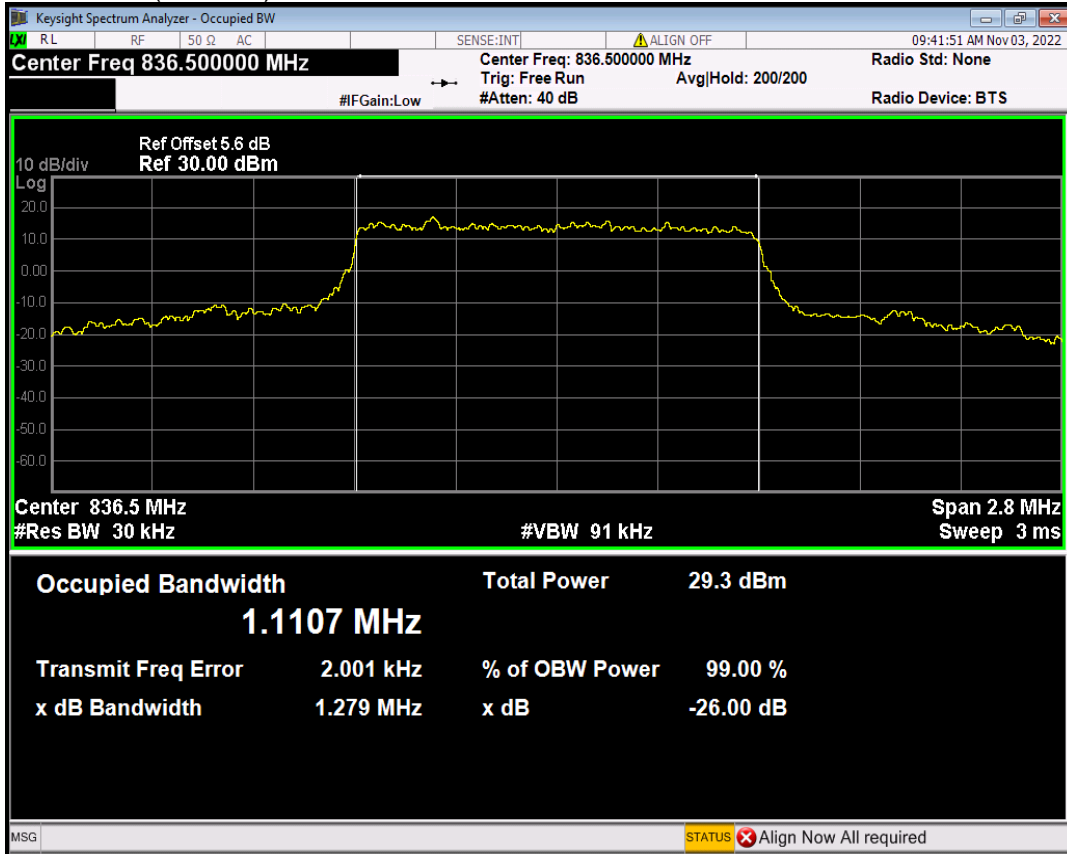

Band26(824-849) 16QAM BW=5MHz Channel=26915 RB Size=25 Position=#0

Band26(824-849) 16QAM BW=5MHz Channel=27015 RB Size=25 Position=#0

Band26(824-849) QPSK BW=1.4MHz Channel=26797 RB Size=6 Position=#0

Band26(824-849) QPSK BW=1.4MHz Channel=26915 RB Size=6 Position=#0