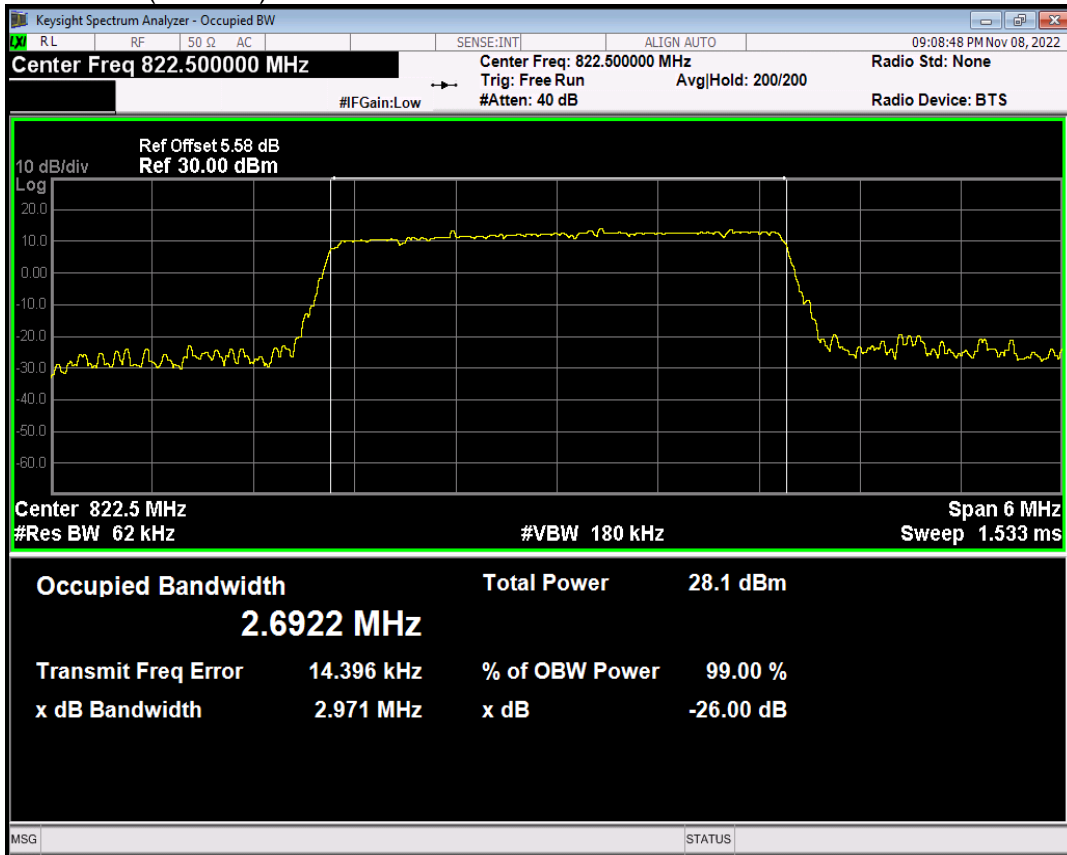

Band26(814-824) 16QAM BW=3MHz Channel=26705 RB Size=15 Position=#0