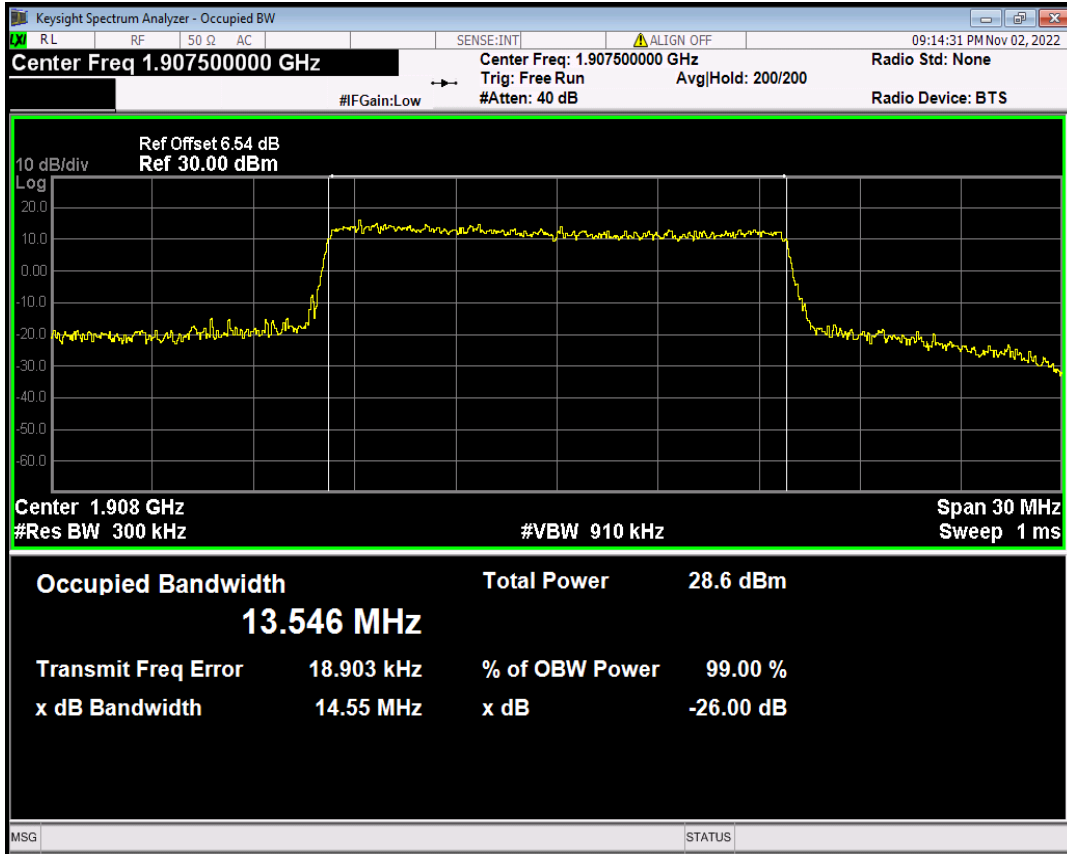

Band25 16QAM BW=15MHz Channel=26615 RB Size=75 Position=#0