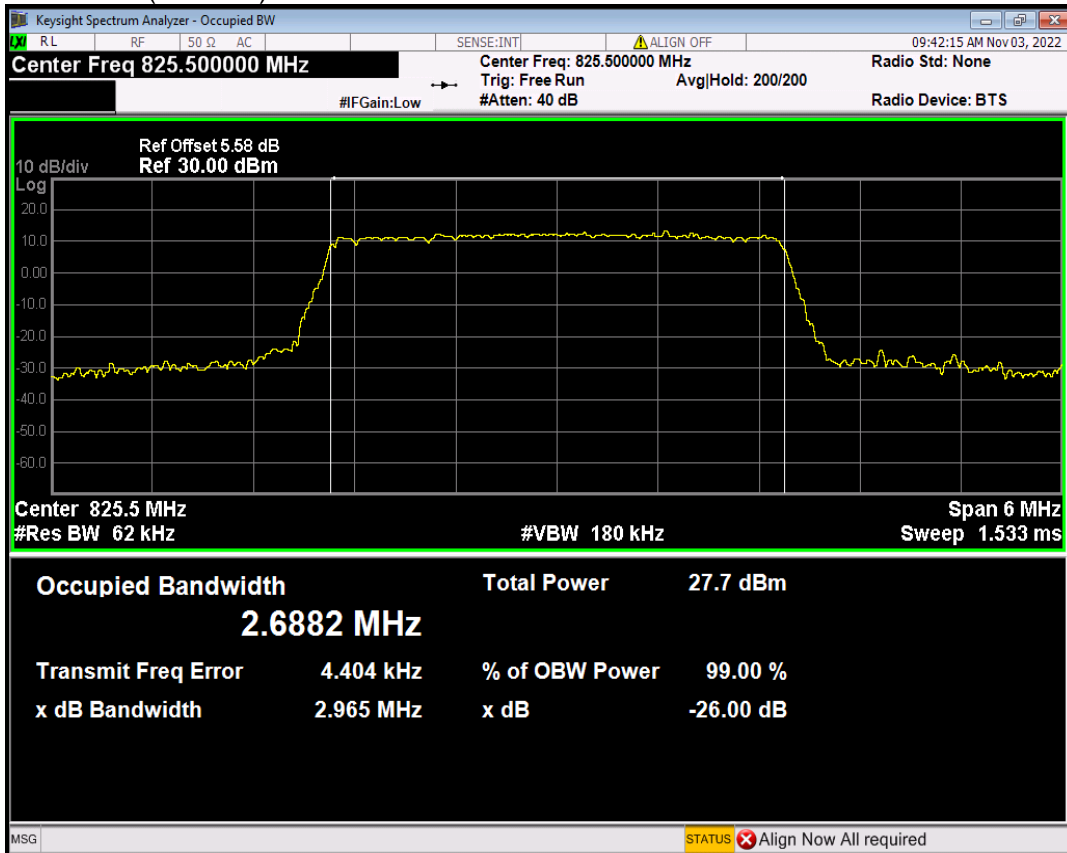

Band26(824-849) 16QAM BW=3MHz Channel=26805 RB Size=15 Position=#0