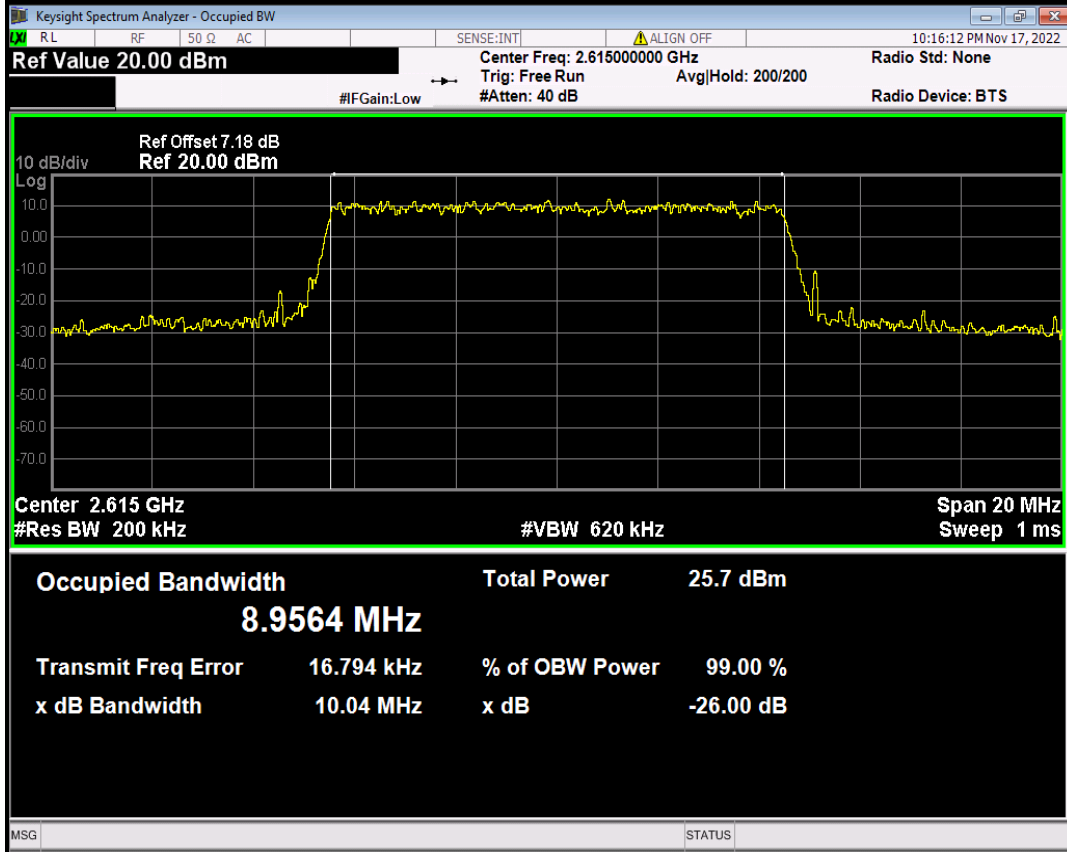

Band38 16QAM BW=10MHz Channel=38200 RB Size=50 Position=#0