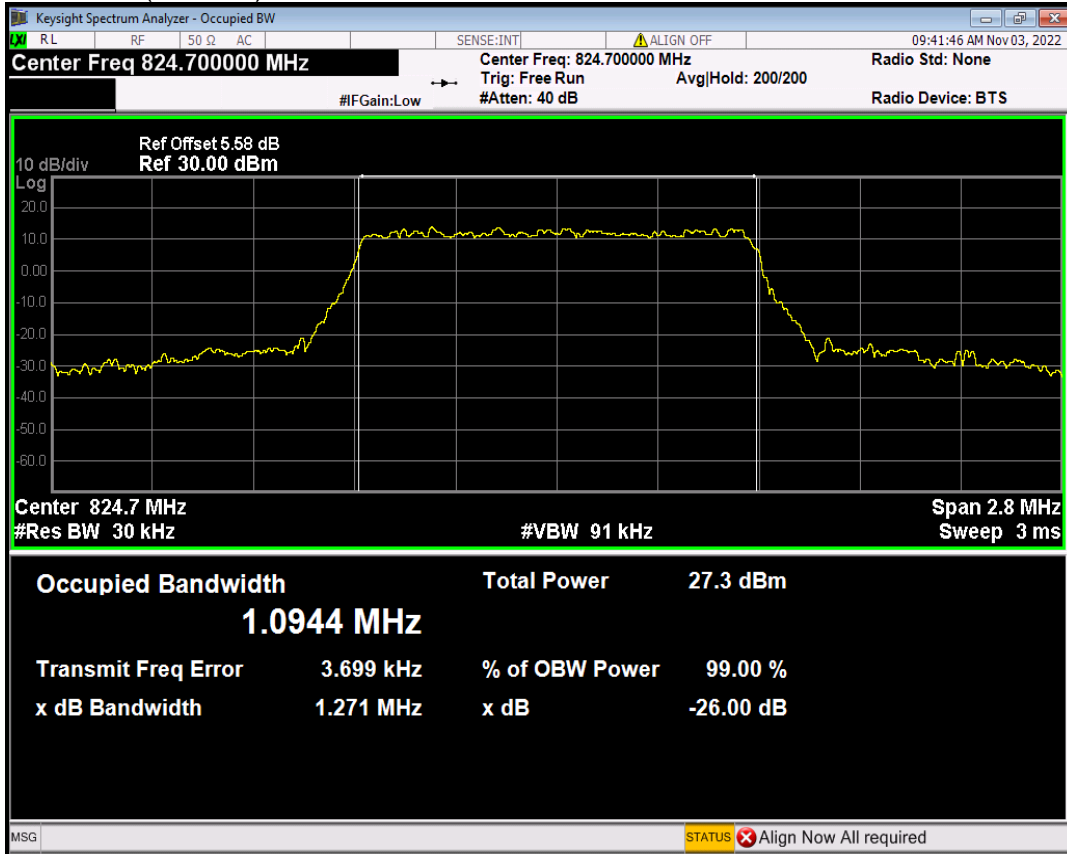

Band26(824-849) 16QAM BW=1.4MHz Channel=26797 RB Size=6 Position=#0