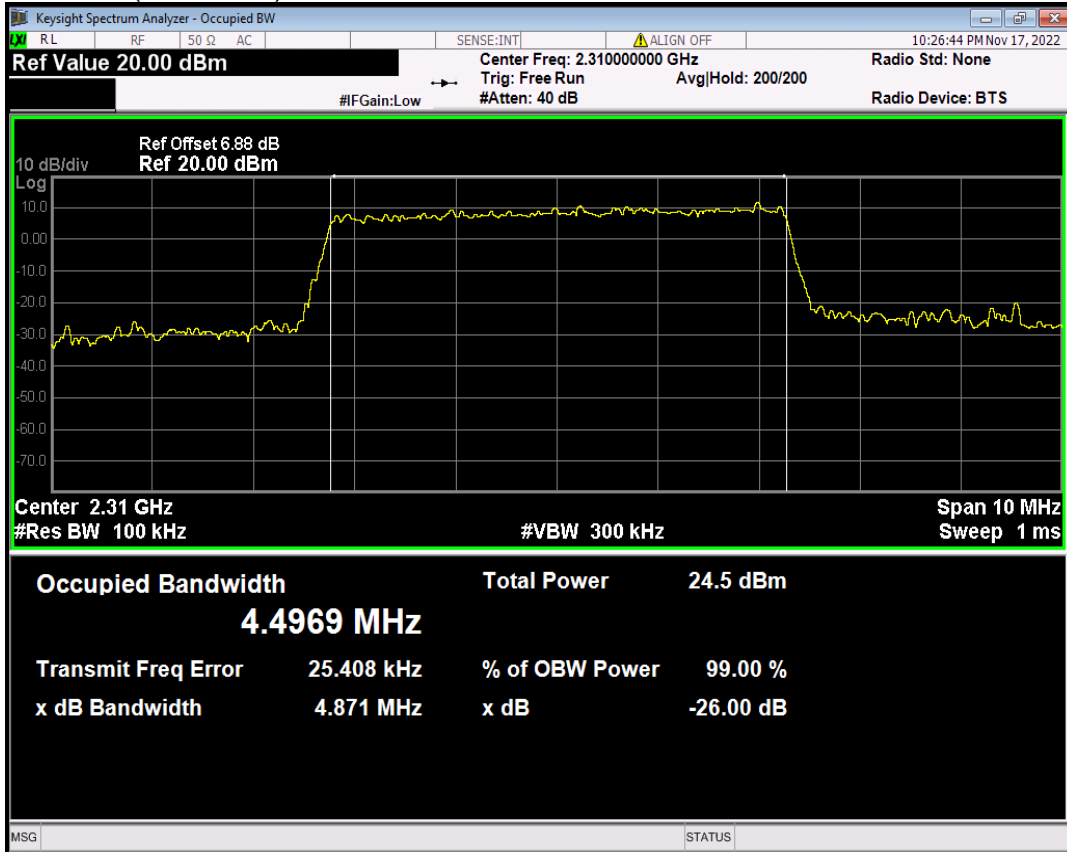

Band40(2305-2315) 16QAM BW=5MHz Channel=38750 RB Size=25 Position=#0