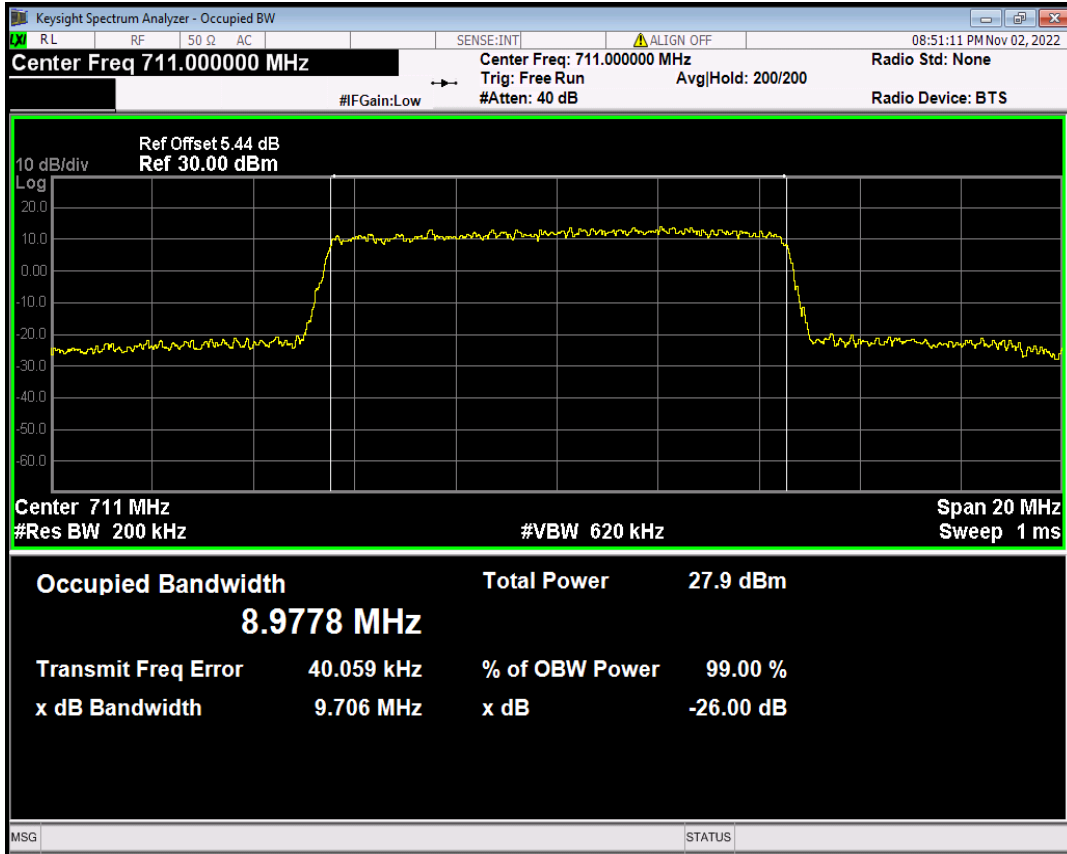

Band17 16QAM BW=10MHz Channel=23800 RB Size=50 Position=#0