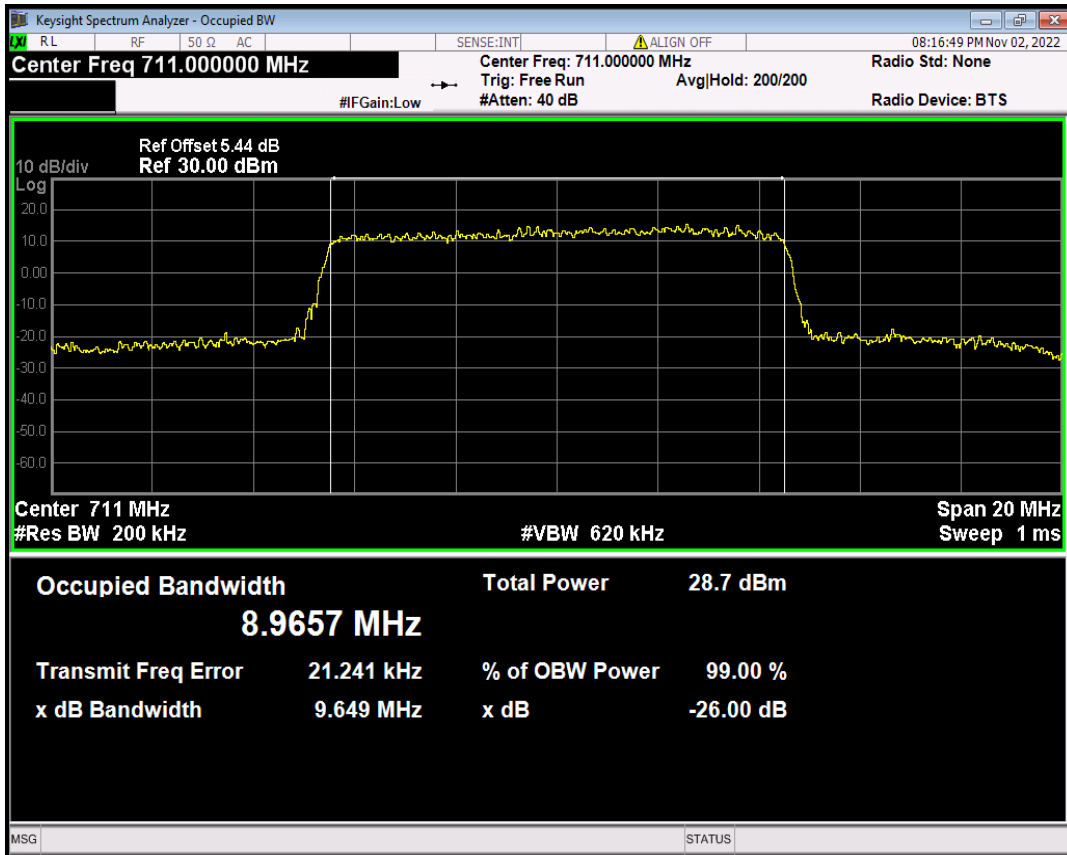

Band12 QPSK BW=10MHz Channel=23095 RB Size=50 Position=#0

Band12 QPSK BW=10MHz Channel=23130 RB Size=50 Position=#0

Band12 QPSK BW=3MHz Channel=23025 RB Size=15 Position=#0

Band12 QPSK BW=3MHz Channel=23095 RB Size=15 Position=#0