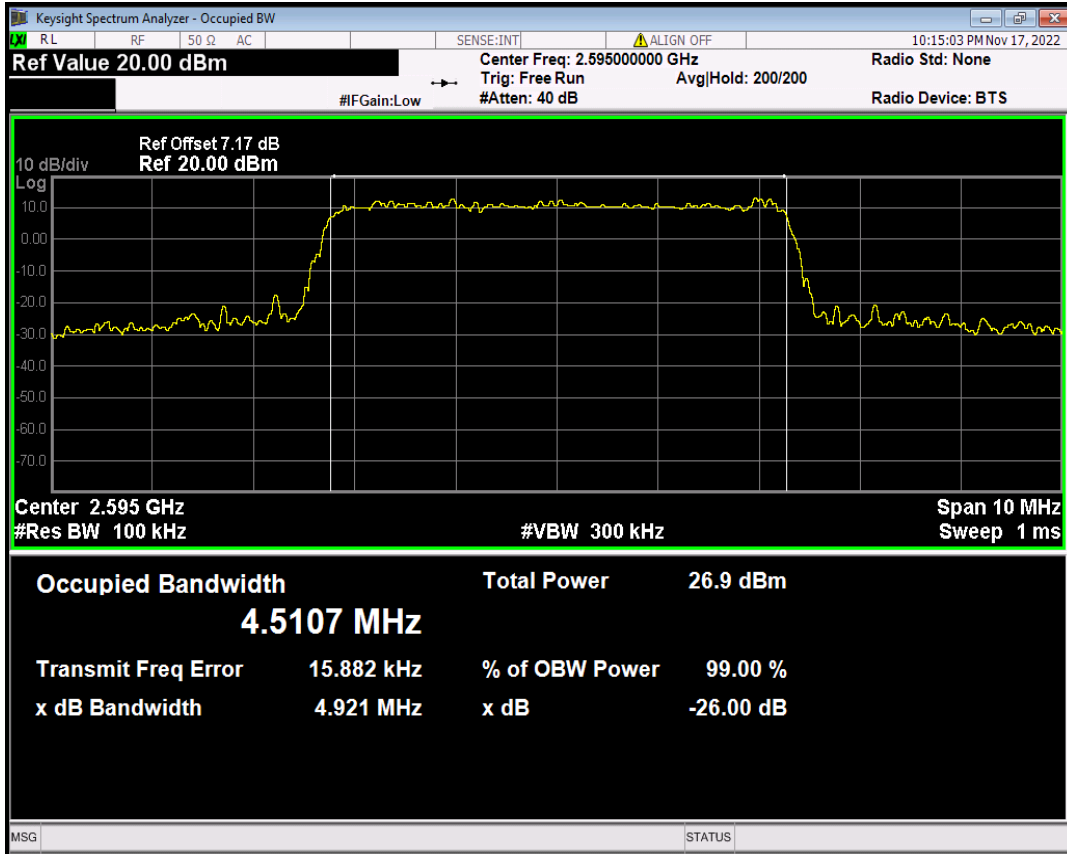

Band38 16QAM BW=5MHz Channel=38000 RB Size=25 Position=#0