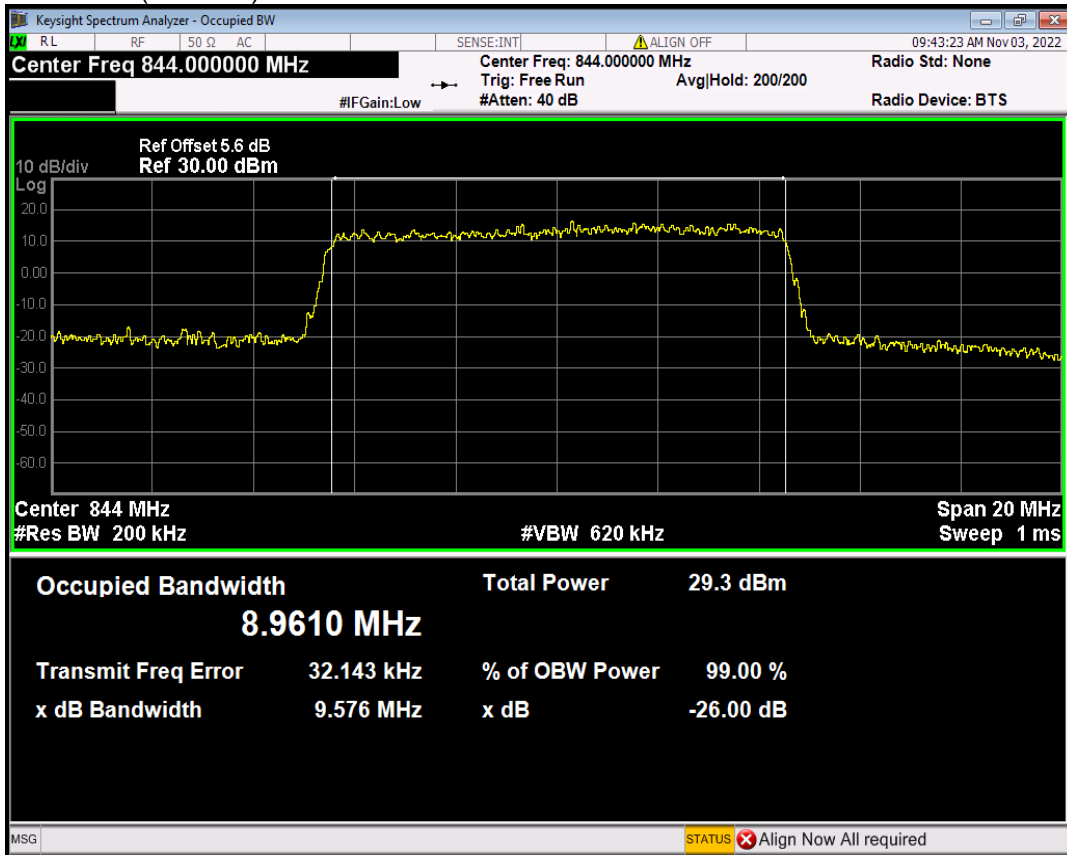

Band26(824-849) 16QAM BW=10MHz Channel=26990 RB Size=50 Position=#0