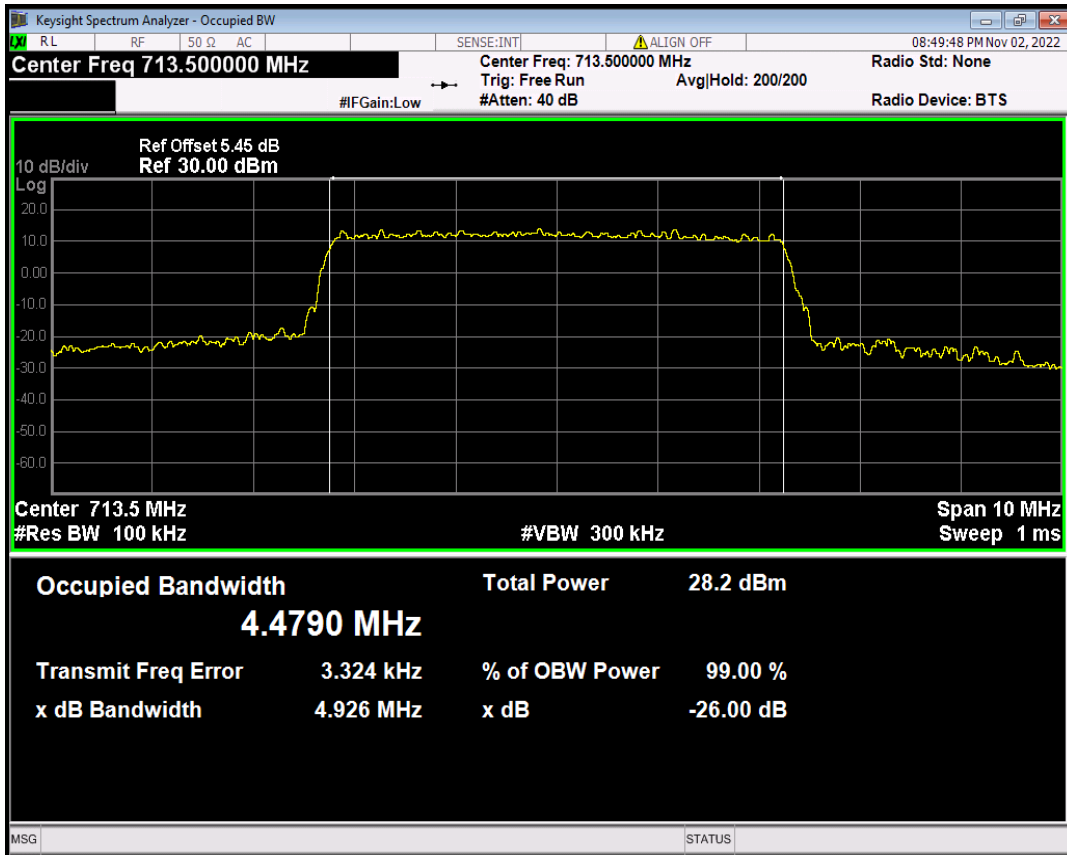

Band17 16QAM BW=5MHz Channel=23825 RB Size=25 Position=#0