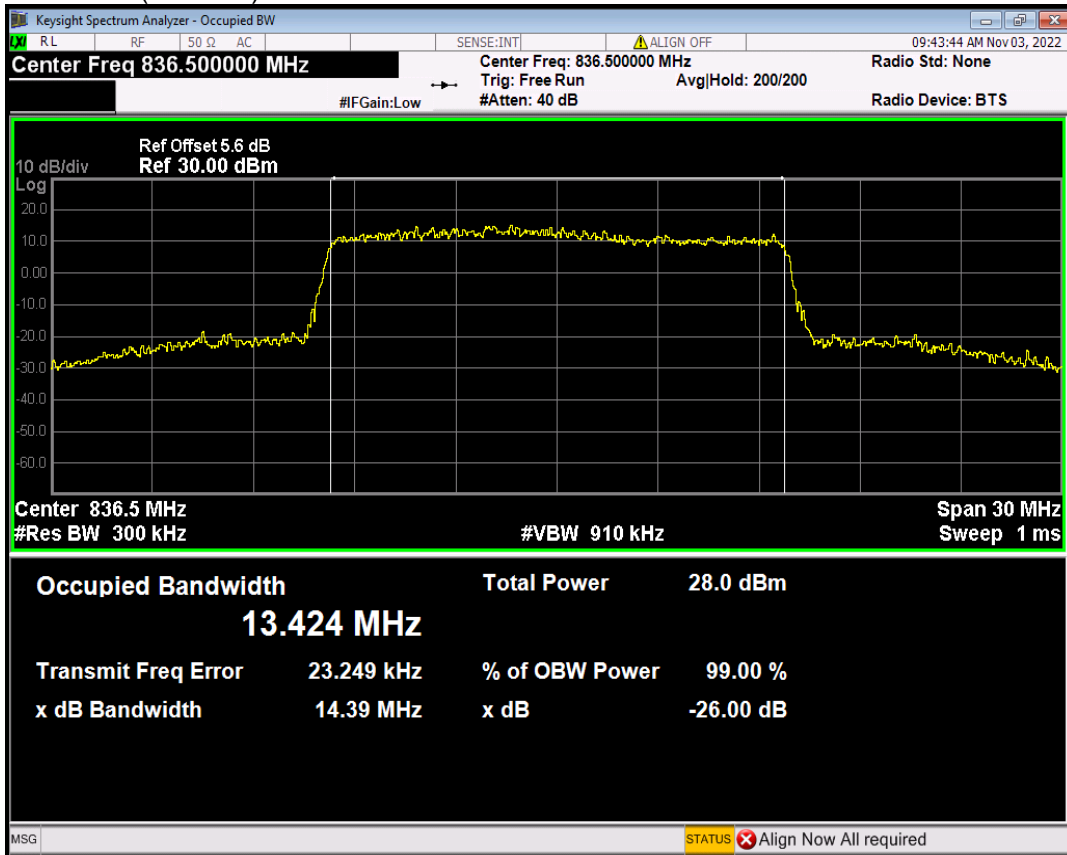

Band26(824-849) 16QAM BW=15MHz Channel=26915 RB Size=75 Position=#0