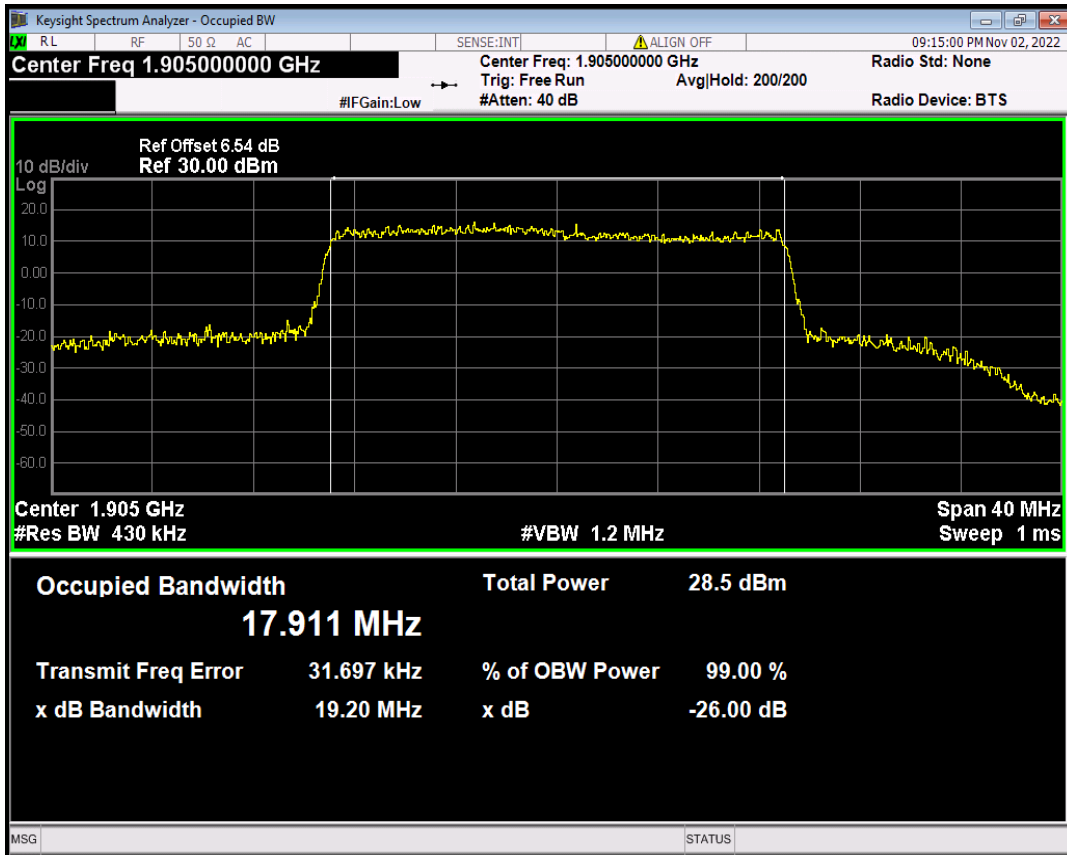

Band25 16QAM BW=15MHz Channel=26615 RB Size=75 Position=#0

Band25 16QAM BW=20MHz Channel=26140 RB Size=100 Position=#0

Band25 16QAM BW=20MHz Channel=26365 RB Size=100 Position=#0

Band25 16QAM BW=20MHz Channel=26590 RB Size=100 Position=#0