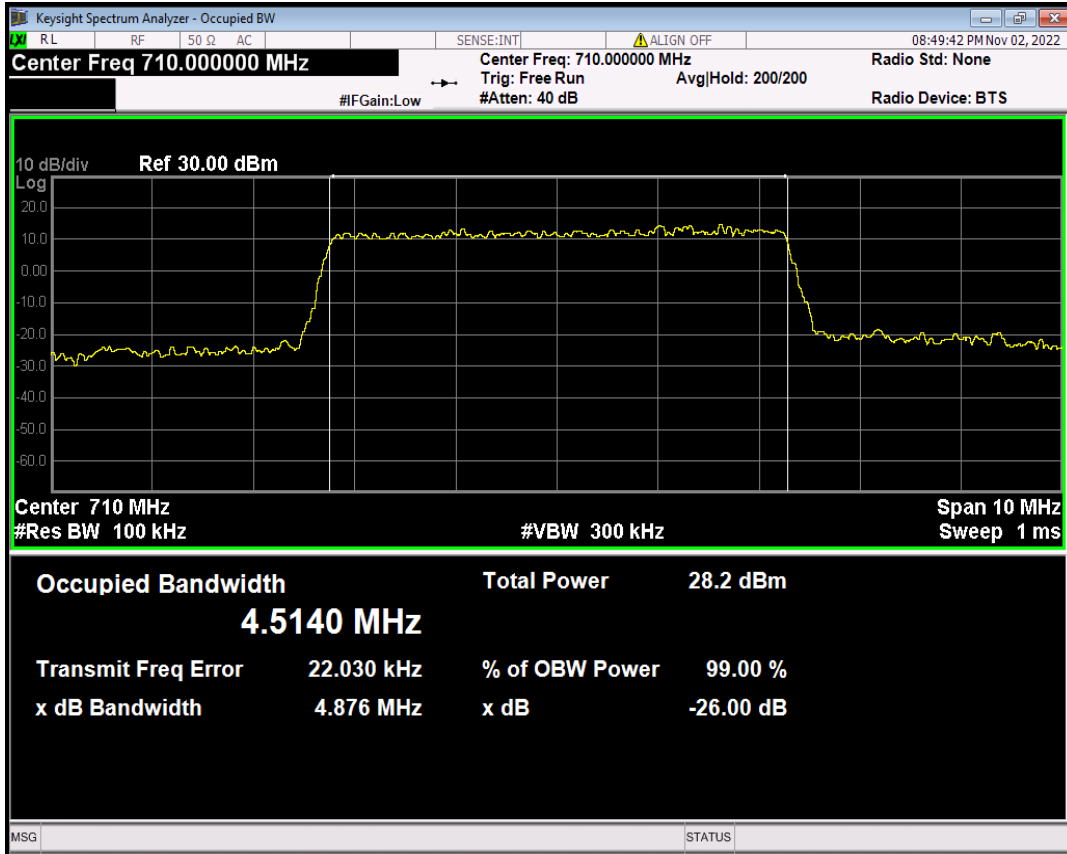

Band17 16QAM BW=5MHz Channel=23790 RB Size=25 Position=#0