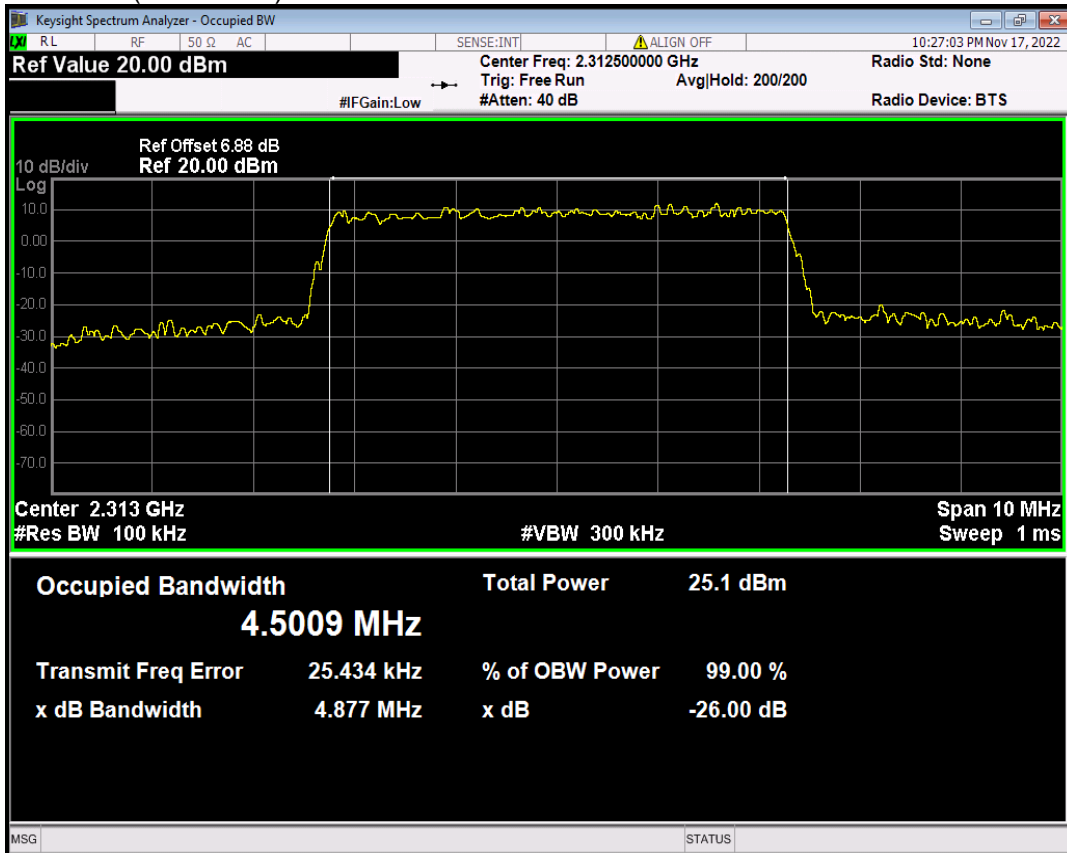

Band40(2305-2315) 16QAM BW=5MHz Channel=38775 RB Size=25 Position=#0