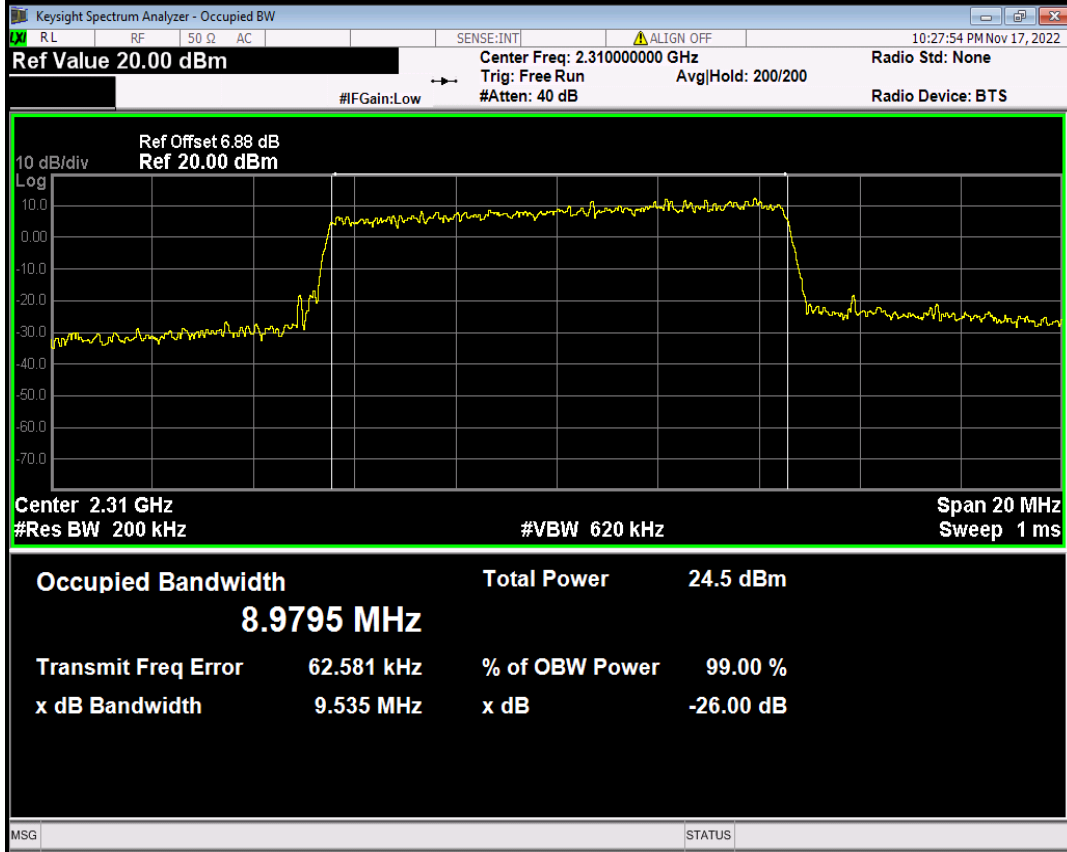

Band38 QPSK BW=5MHz Channel=37775 RB Size=25 Position=#0

Band38 QPSK BW=5MHz Channel=38000 RB Size=25 Position=#0

Band38 QPSK BW=5MHz Channel=38225 RB Size=25 Position=#0

Band40(2305-2315) 16QAM BW=10MHz Channel=38750 RB Size=50 Position=#0