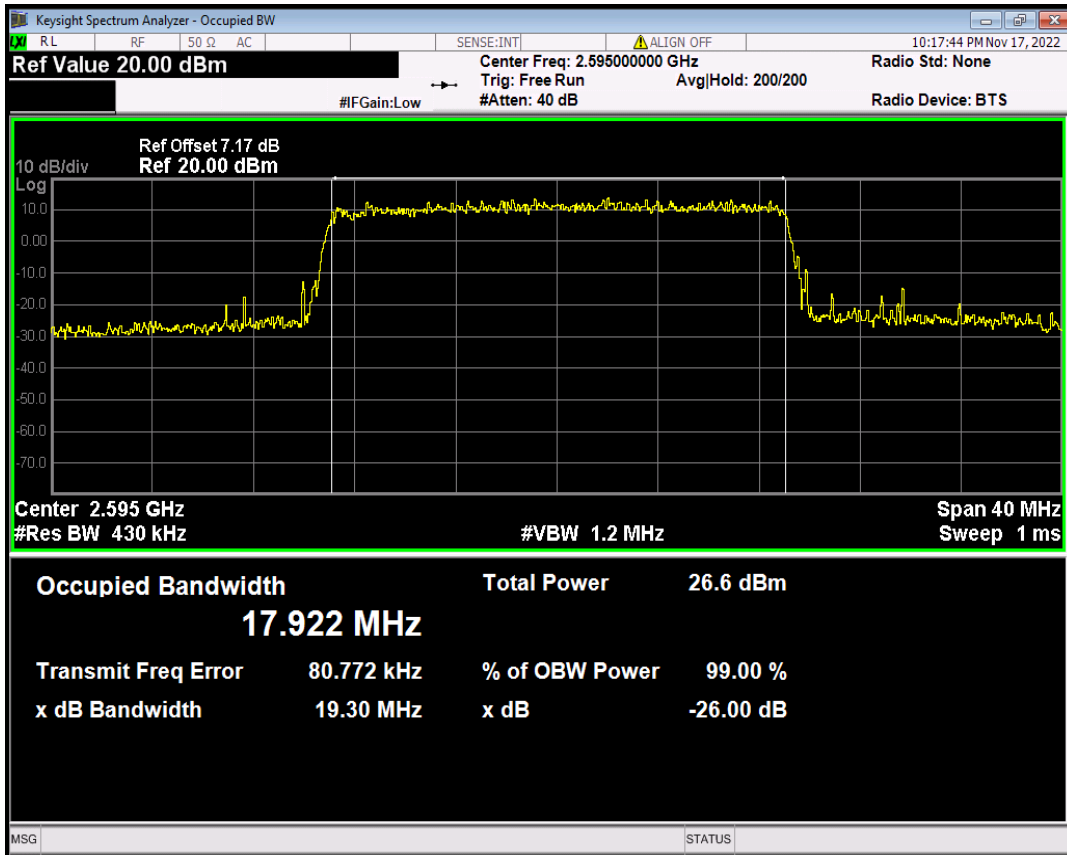

Band38 16QAM BW=20MHz Channel=38000 RB Size=100 Position=#0