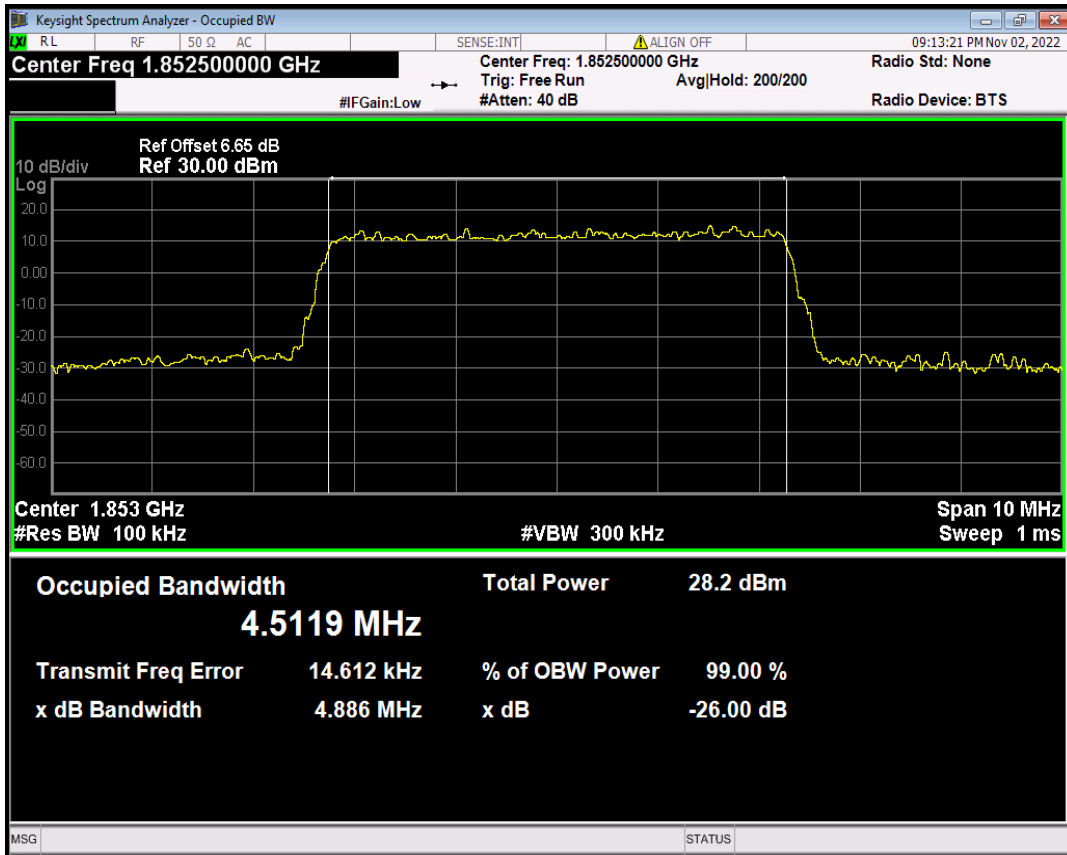

Band25 16QAM BW=3MHz Channel=26055 RB Size=15 Position=#0

Band25 16QAM BW=3MHz Channel=26365 RB Size=15 Position=#0

Band25 16QAM BW=3MHz Channel=26675 RB Size=15 Position=#0

Band25 16QAM BW=5MHz Channel=26065 RB Size=25 Position=#0