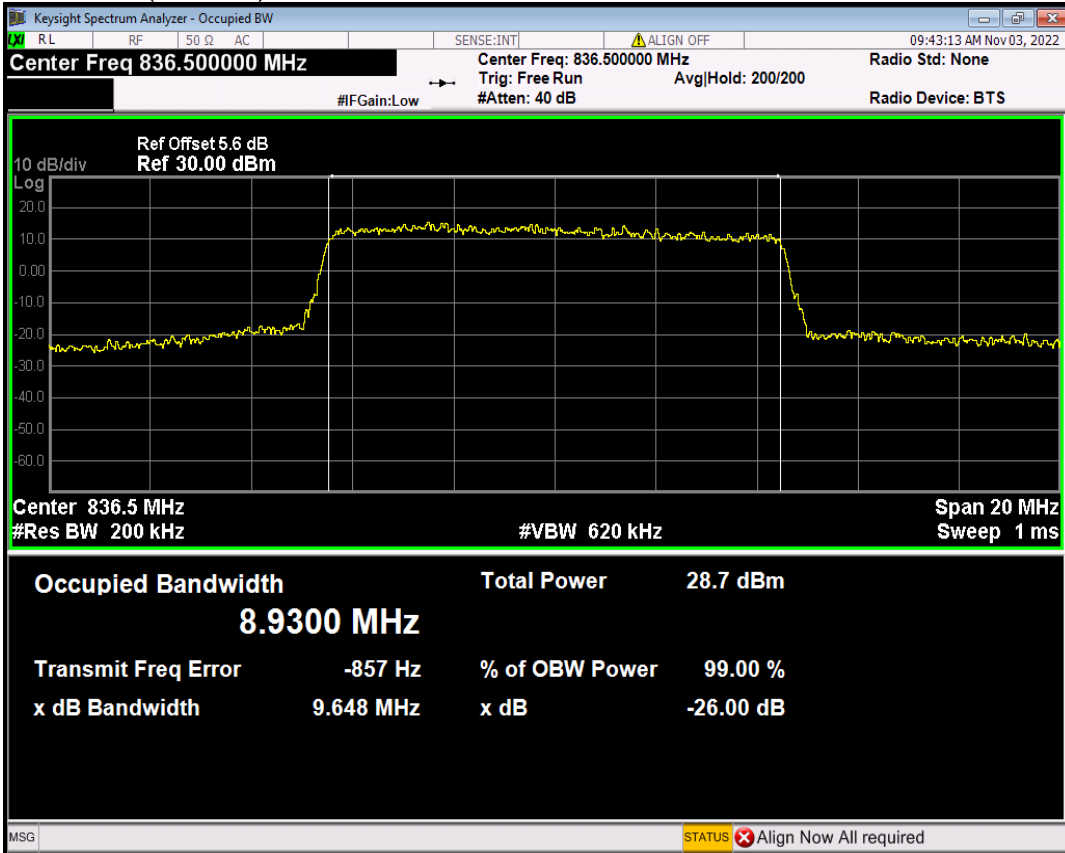

Band26(824-849) QPSK BW=10MHz Channel=26915 RB Size=50 Position=#0