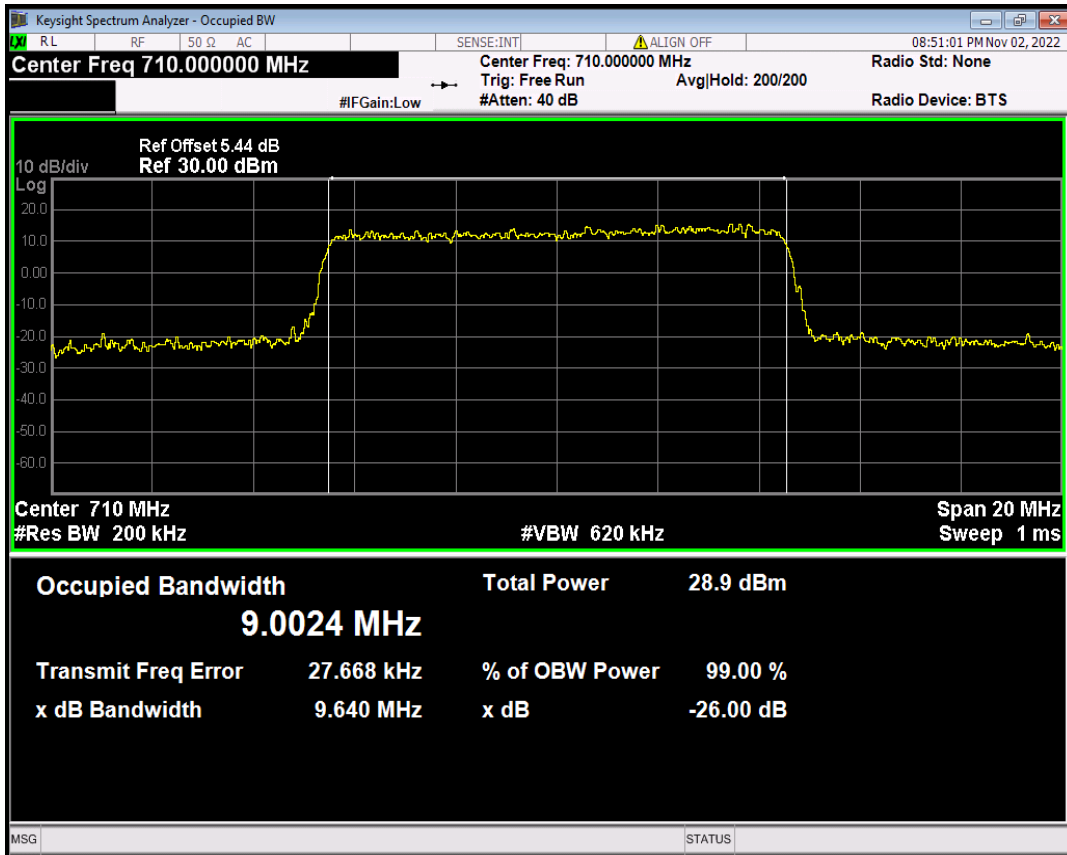

Band17 16QAM BW=5MHz Channel=23790 RB Size=25 Position=#0

Band17 16QAM BW=5MHz Channel=23825 RB Size=25 Position=#0

Band17 QPSK BW=10MHz Channel=23780 RB Size=50 Position=#0

Band17 QPSK BW=10MHz Channel=23790 RB Size=50 Position=#0