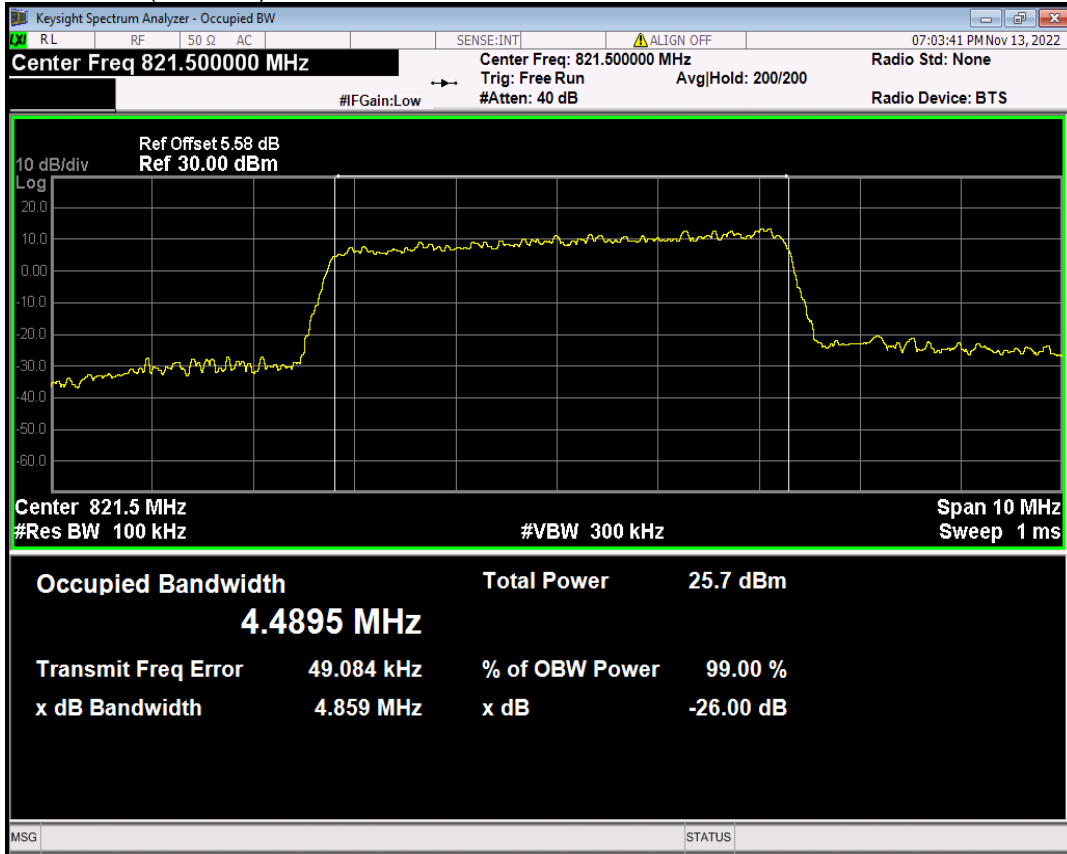

Band26(814-824) 16QAM BW=5MHz Channel=26765 RB Size=25 Position=#0