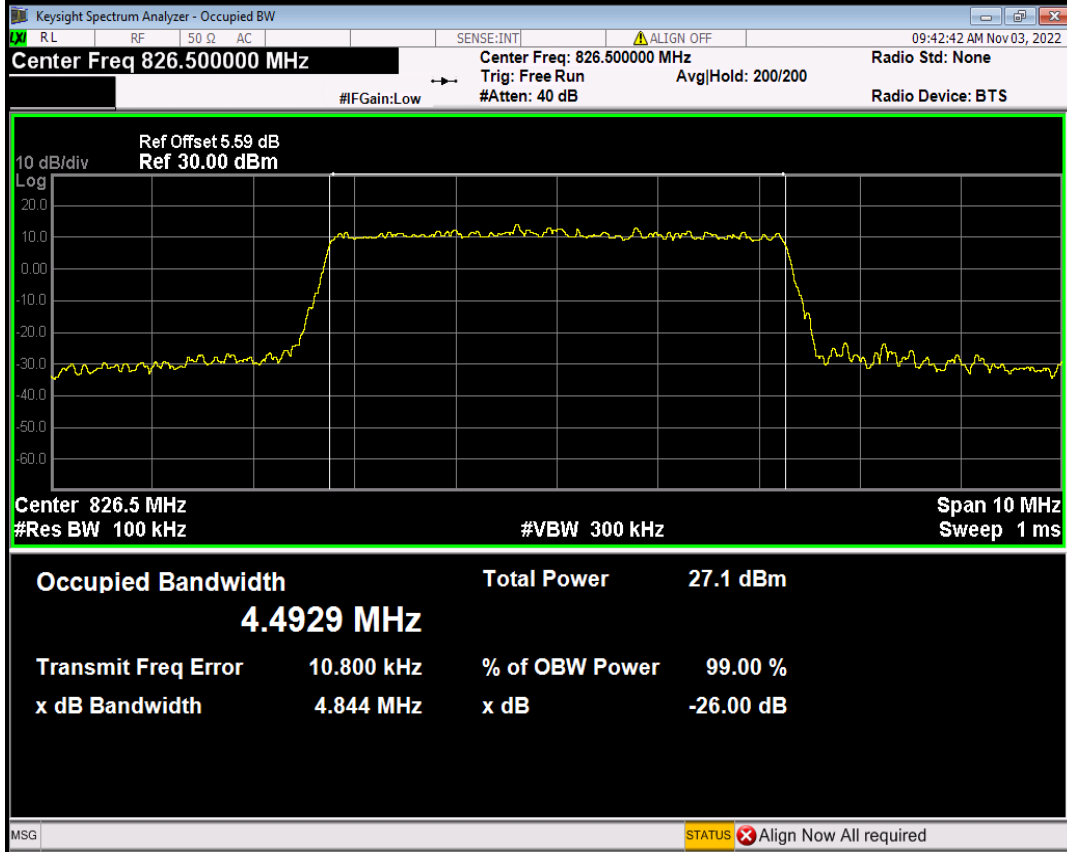

Band26(824-849) 16QAM BW=3MHz Channel=26805 RB Size=15 Position=#0

Band26(824-849) 16QAM BW=3MHz Channel=26915 RB Size=15 Position=#0

Band26(824-849) 16QAM BW=3MHz Channel=27025 RB Size=15 Position=#0

Band26(824-849) 16QAM BW=5MHz Channel=26815 RB Size=25 Position=#0