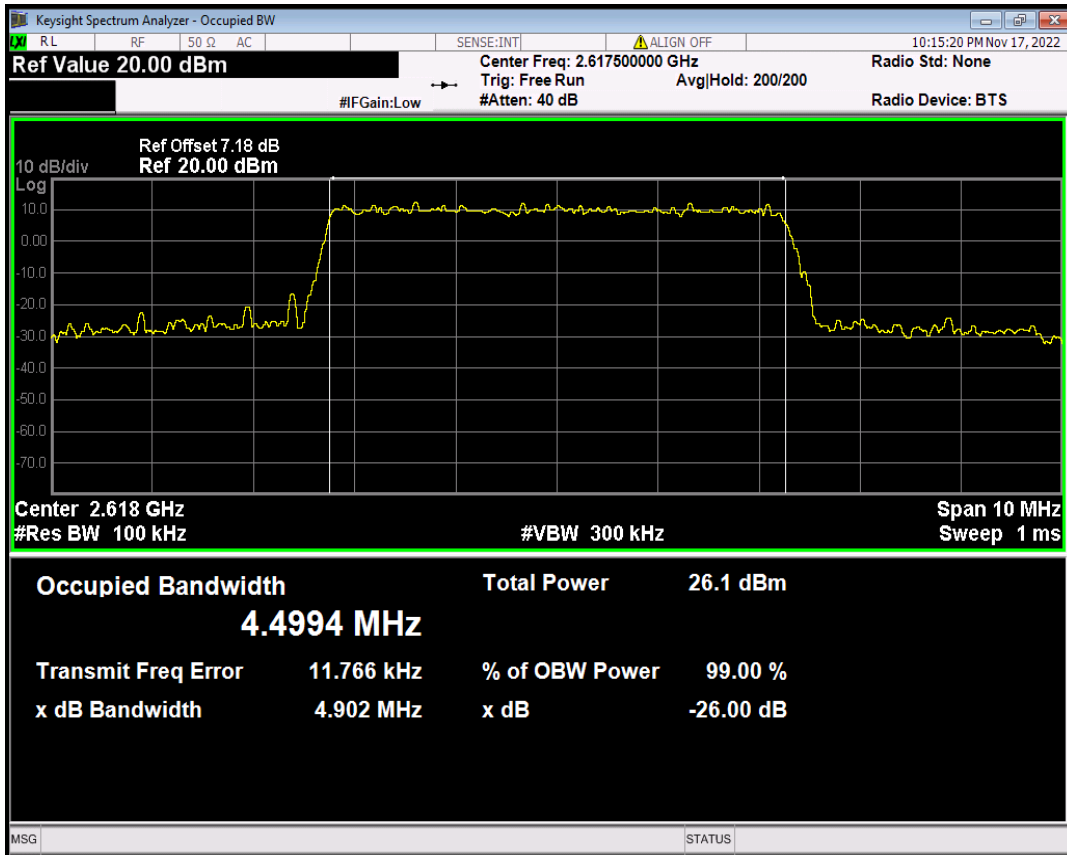

Band38 16QAM BW=5MHz Channel=38225 RB Size=25 Position=#0