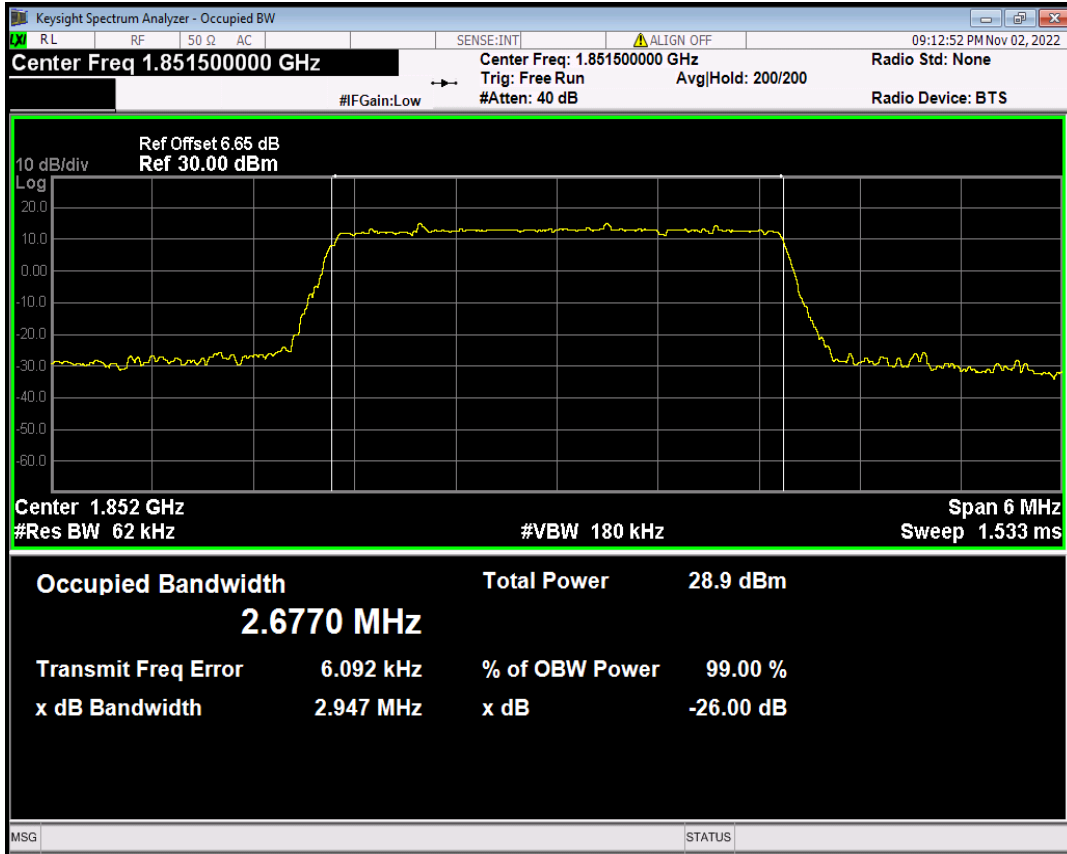

Band25 16QAM BW=3MHz Channel=26055 RB Size=15 Position=#0