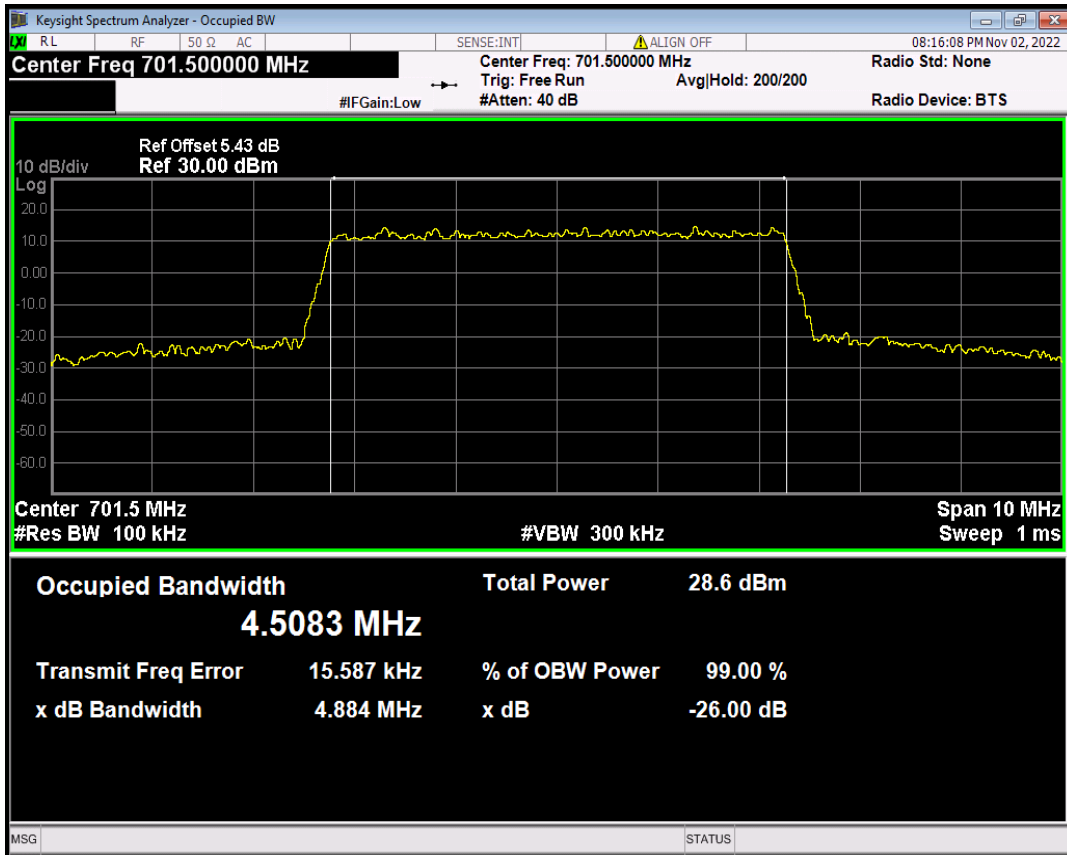

Band12 QPSK BW=5MHz Channel=23035 RB Size=25 Position=#0