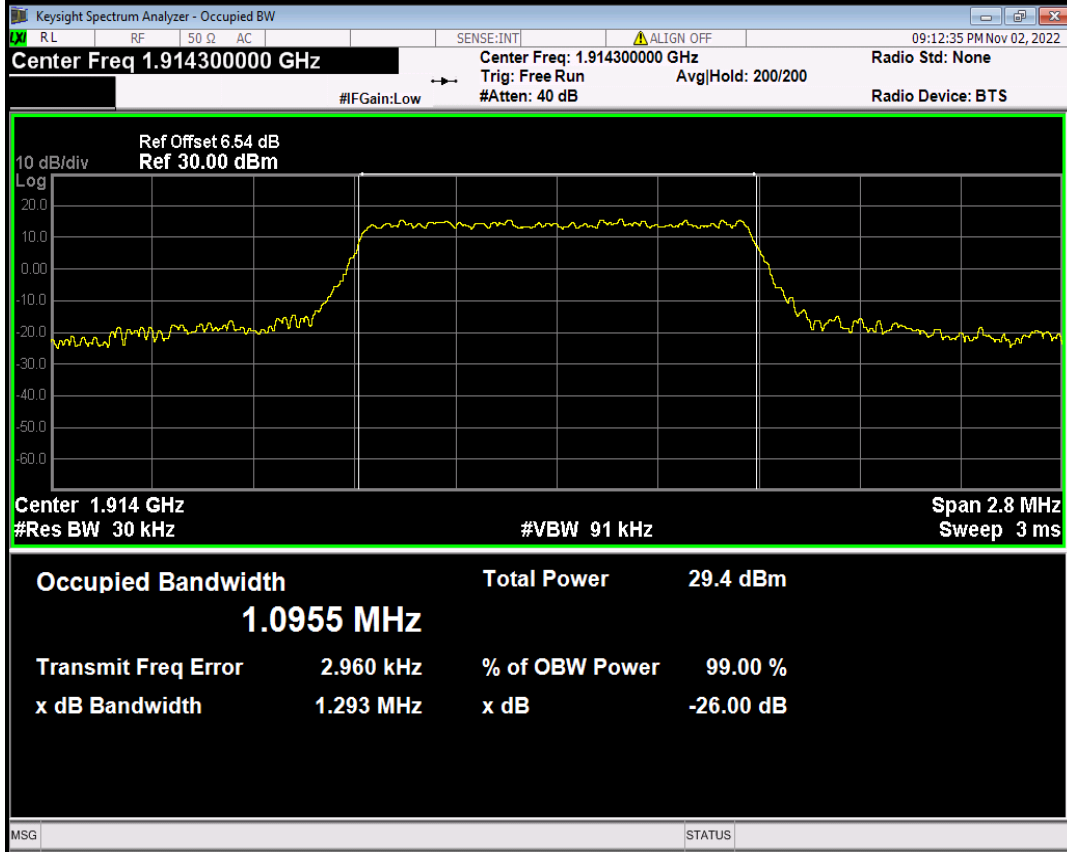

Band25 QPSK BW=1.4MHz Channel=26683 RB Size=6 Position=#0