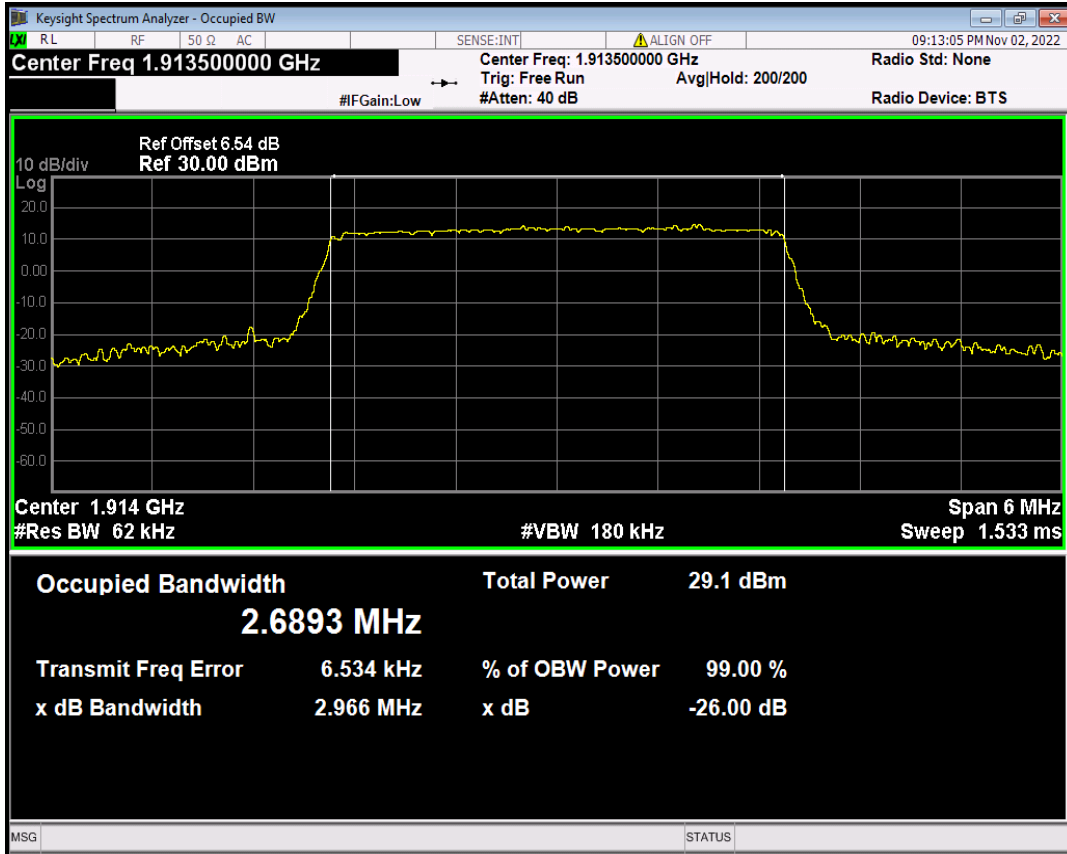

Band25 16QAM BW=3MHz Channel=26675 RB Size=15 Position=#0