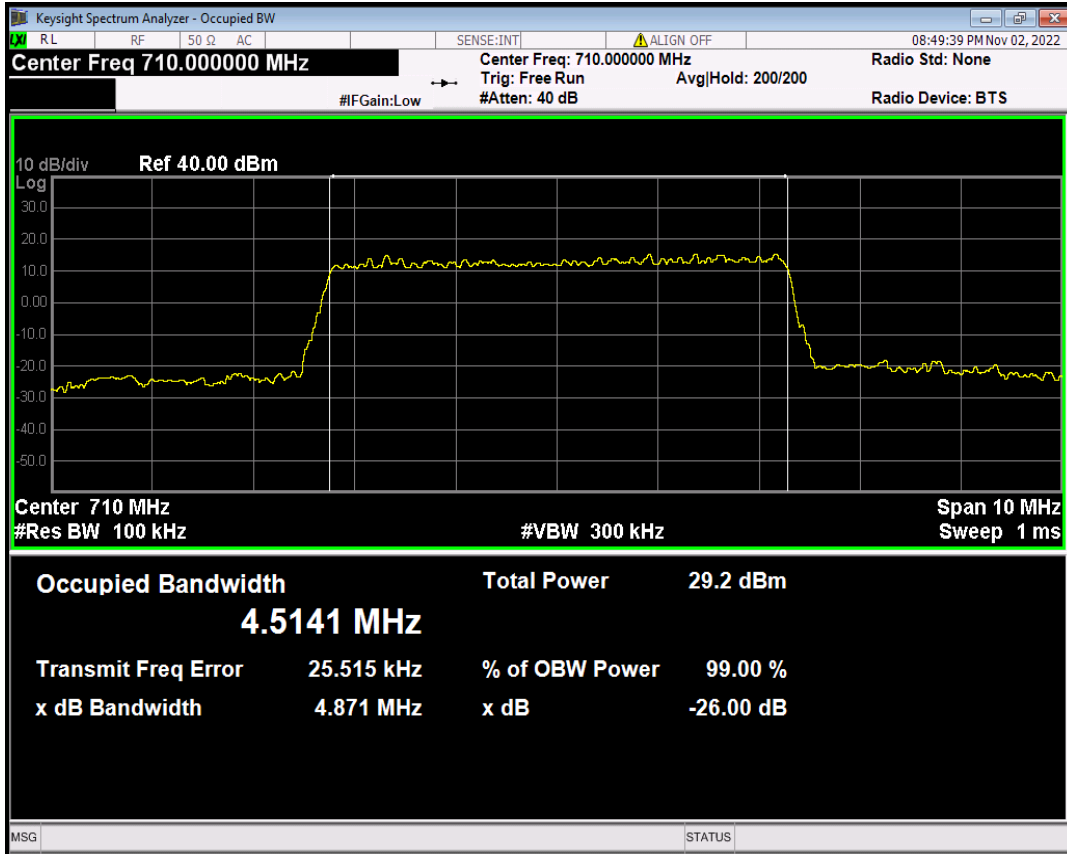

Band17 QPSK BW=5MHz Channel=23790 RB Size=25 Position=#0