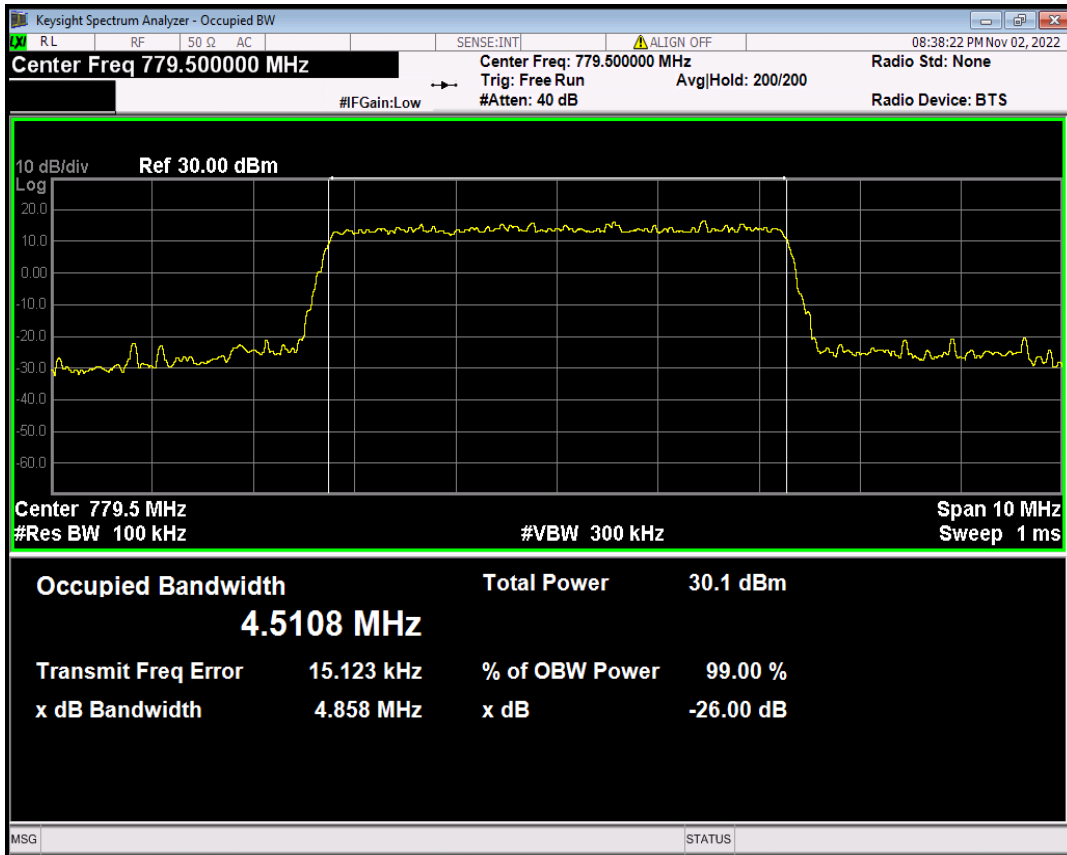

Band13 QPSK BW=5MHz Channel=23205 RB Size=25 Position=#0