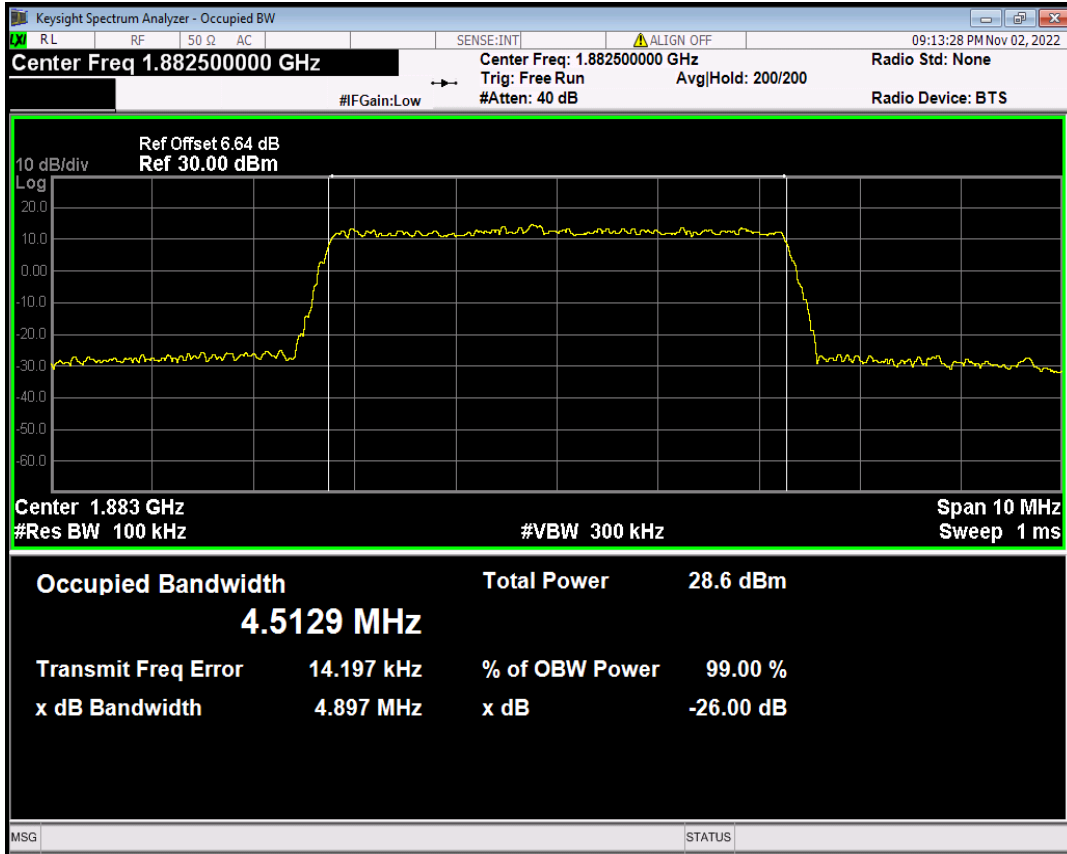

Band25 16QAM BW=5MHz Channel=26365 RB Size=25 Position=#0