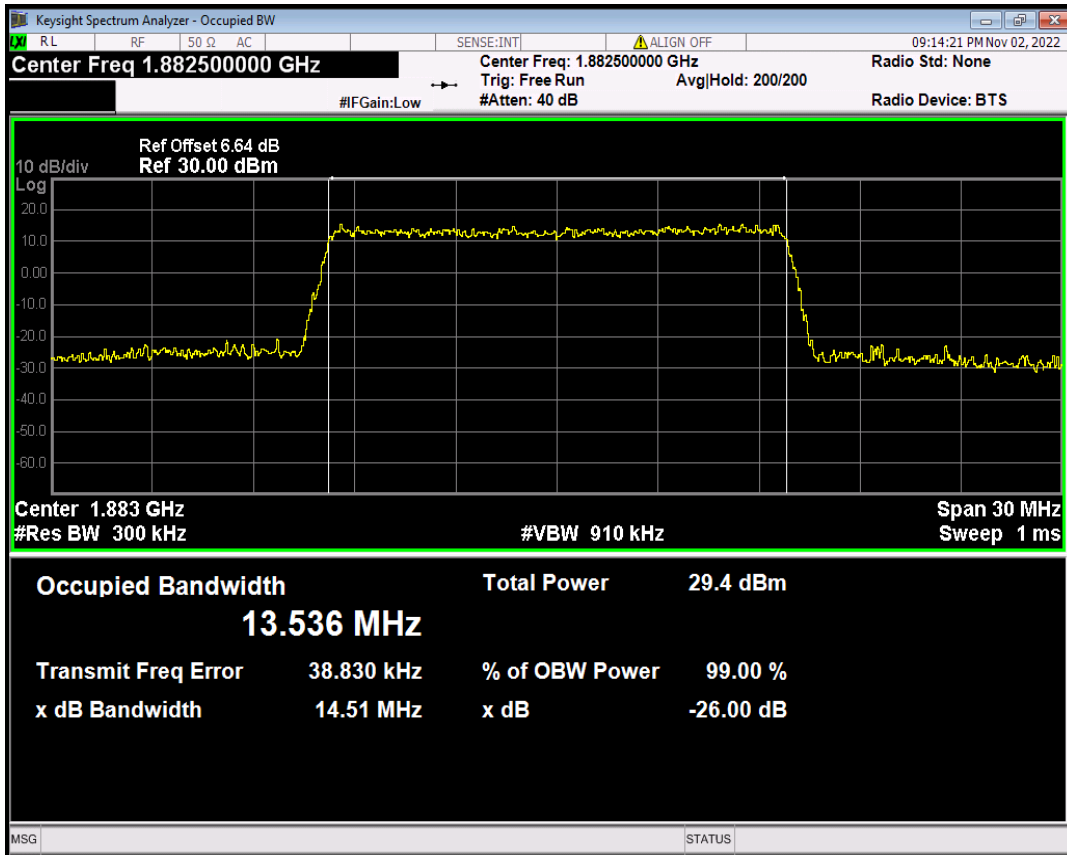

Band25 QPSK BW=15MHz Channel=26365 RB Size=75 Position=#0