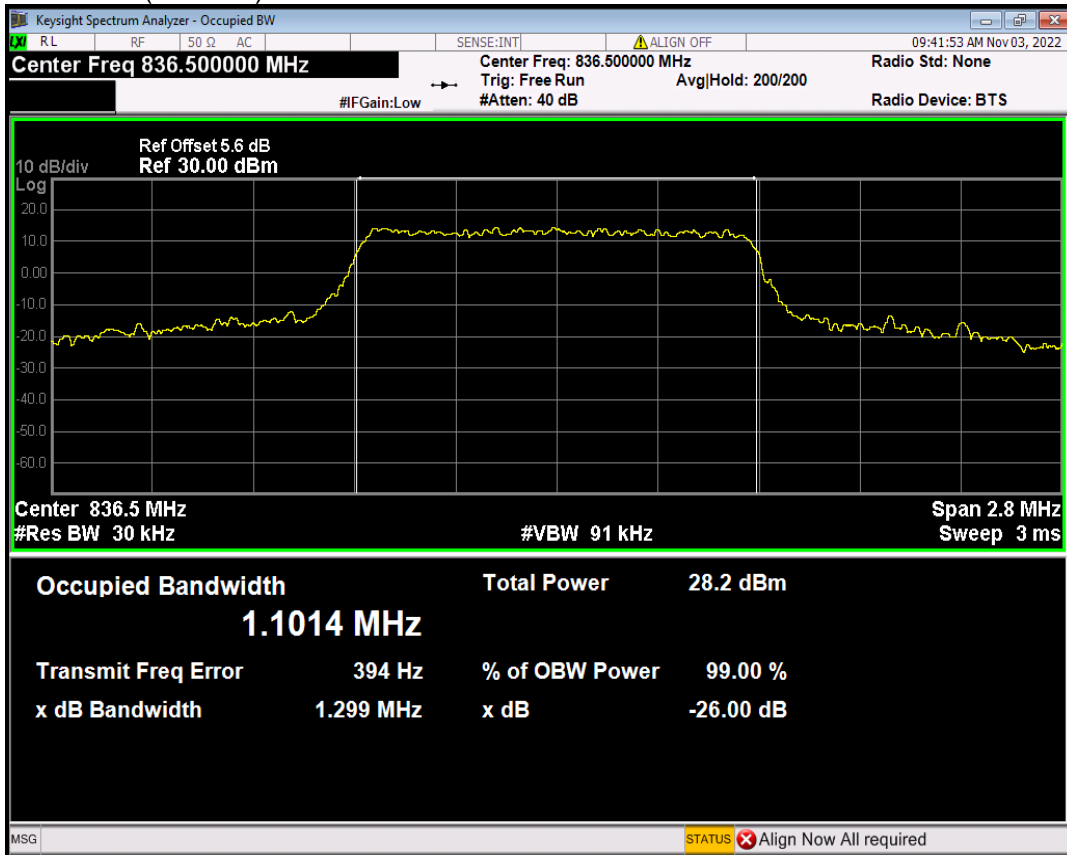

Band26(824-849) 16QAM BW=1.4MHz Channel=26915 RB Size=6 Position=#0