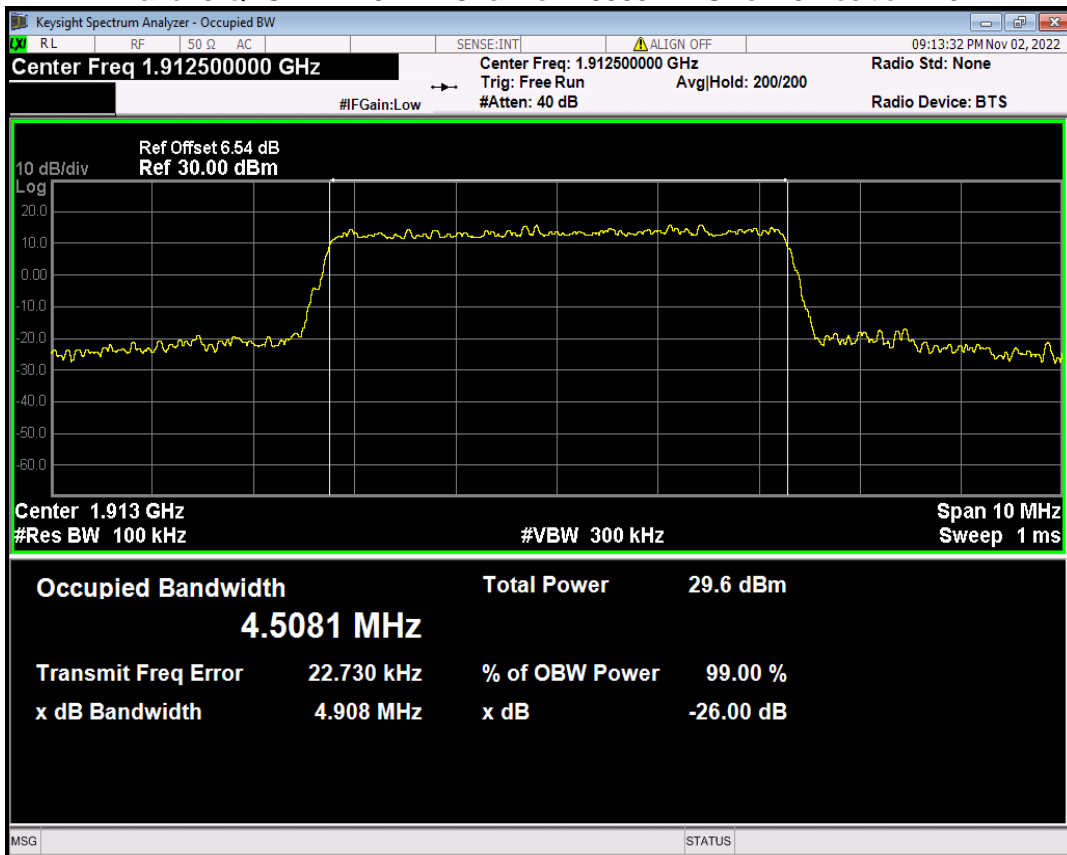

Band25 QPSK BW=3MHz Channel=26675 RB Size=15 Position=#0

Band25 QPSK BW=5MHz Channel=26065 RB Size=25 Position=#0

Band25 QPSK BW=5MHz Channel=26365 RB Size=25 Position=#0

Band25 QPSK BW=5MHz Channel=26665 RB Size=25 Position=#0