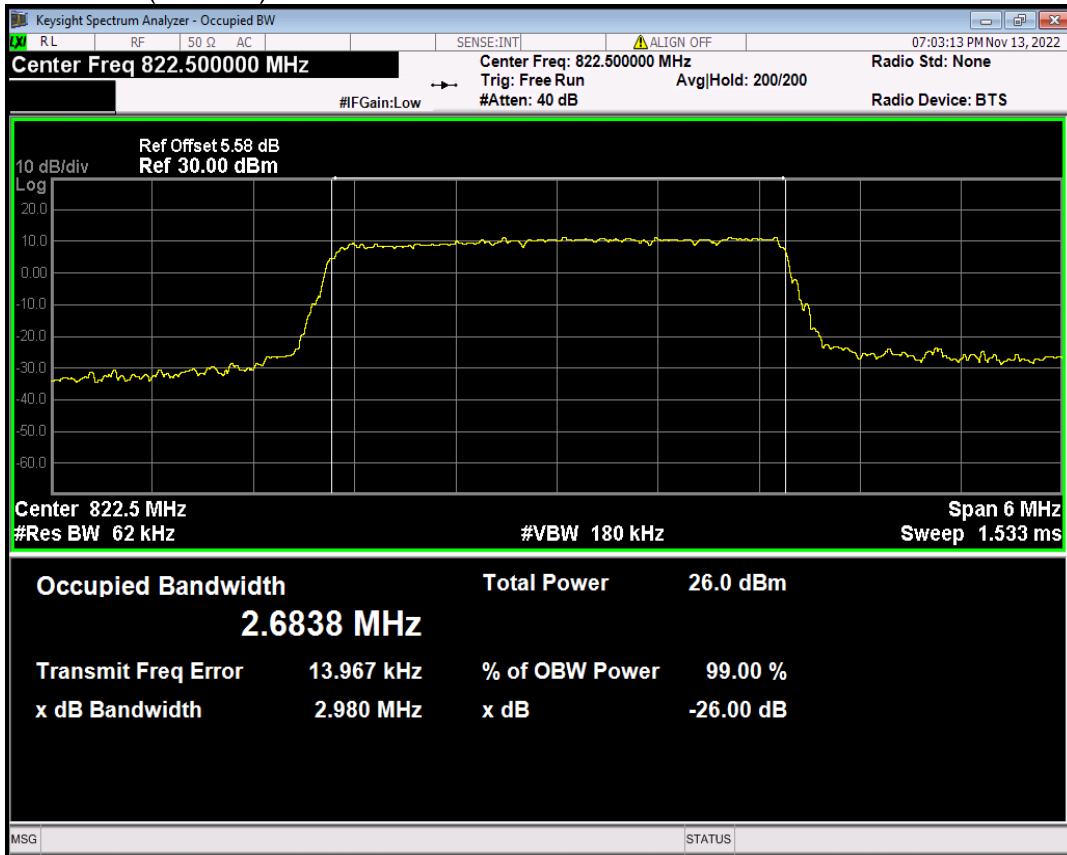

Band26(814-824) 16QAM BW=3MHz Channel=26775 RB Size=15 Position=#0