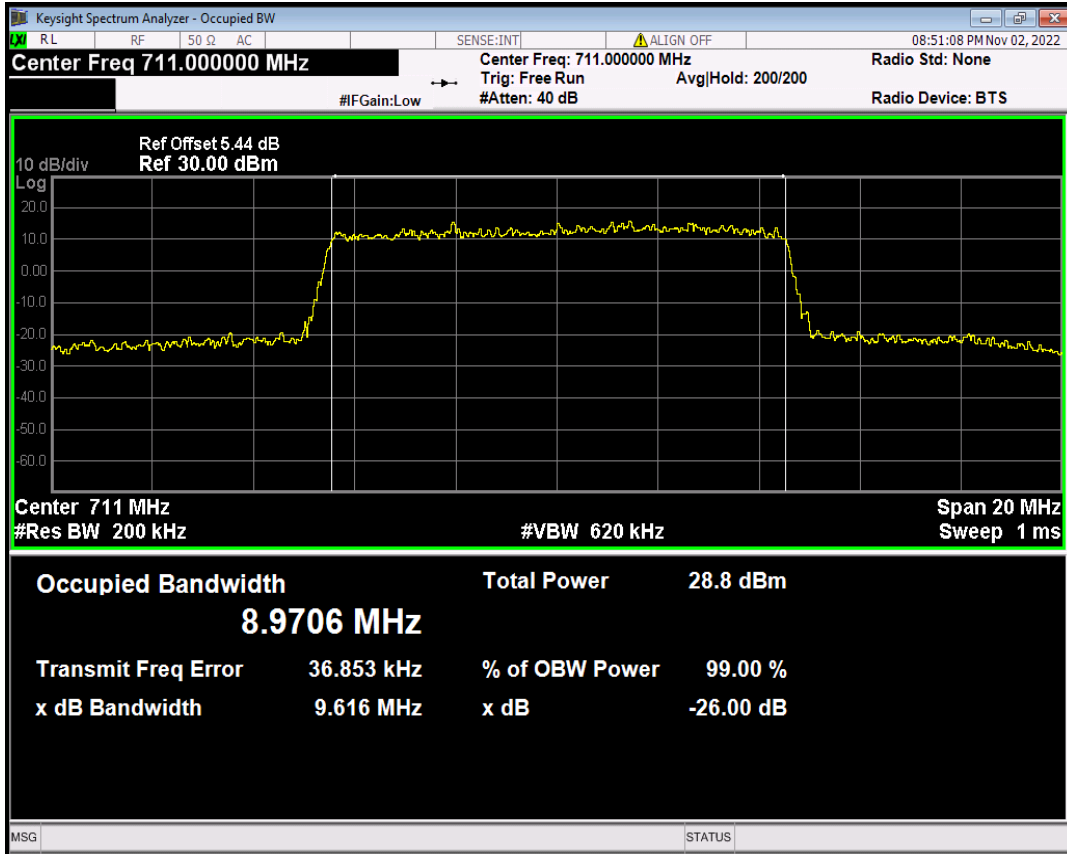

Band17 QPSK BW=10MHz Channel=23800 RB Size=50 Position=#0