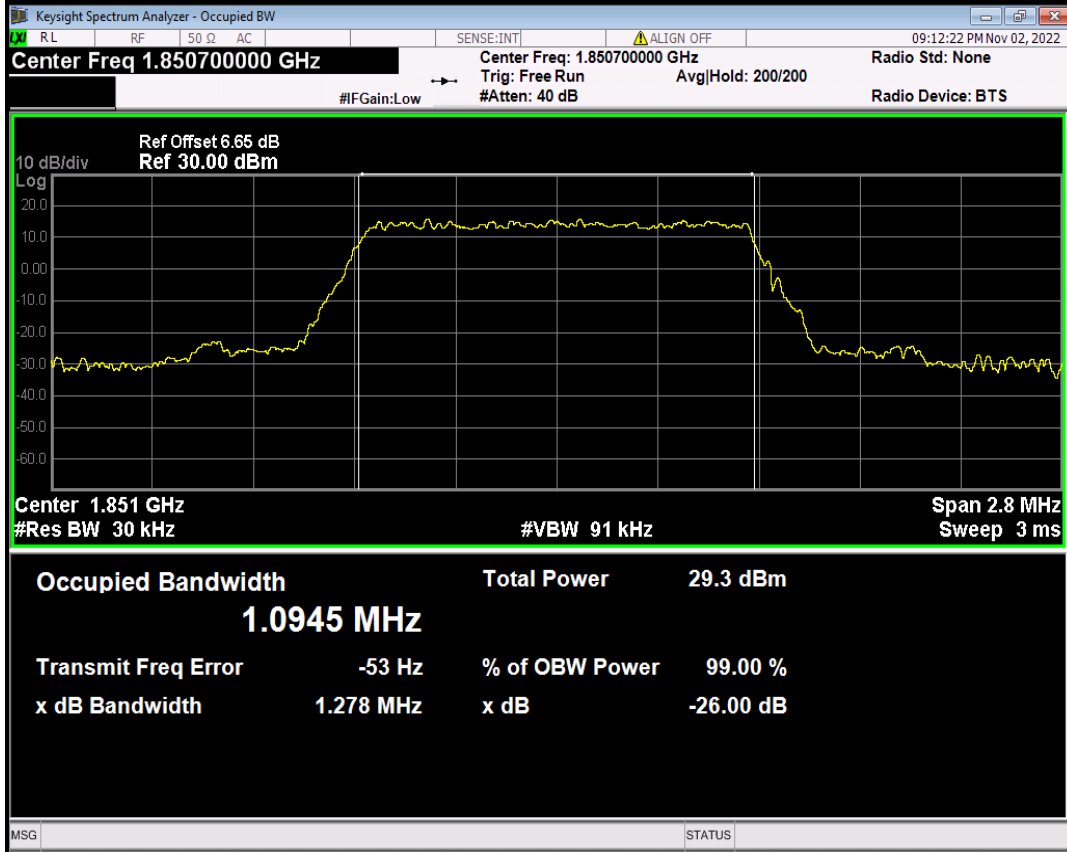

Band25 QPSK BW=1.4MHz Channel=26047 RB Size=6 Position=#0