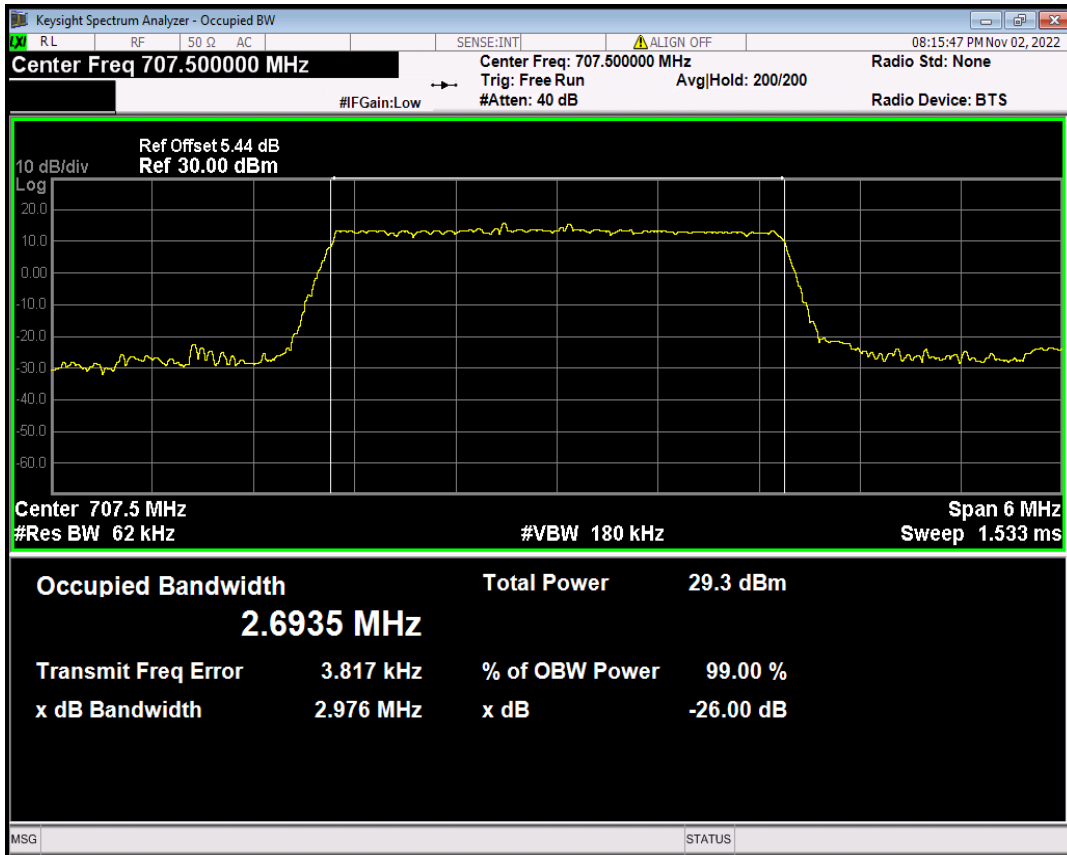

Band12 QPSK BW=10MHz Channel=23095 RB Size=50 Position=#0

Band12 QPSK BW=10MHz Channel=23130 RB Size=50 Position=#0

Band12 QPSK BW=3MHz Channel=23025 RB Size=15 Position=#0

Band12 QPSK BW=3MHz Channel=23095 RB Size=15 Position=#0