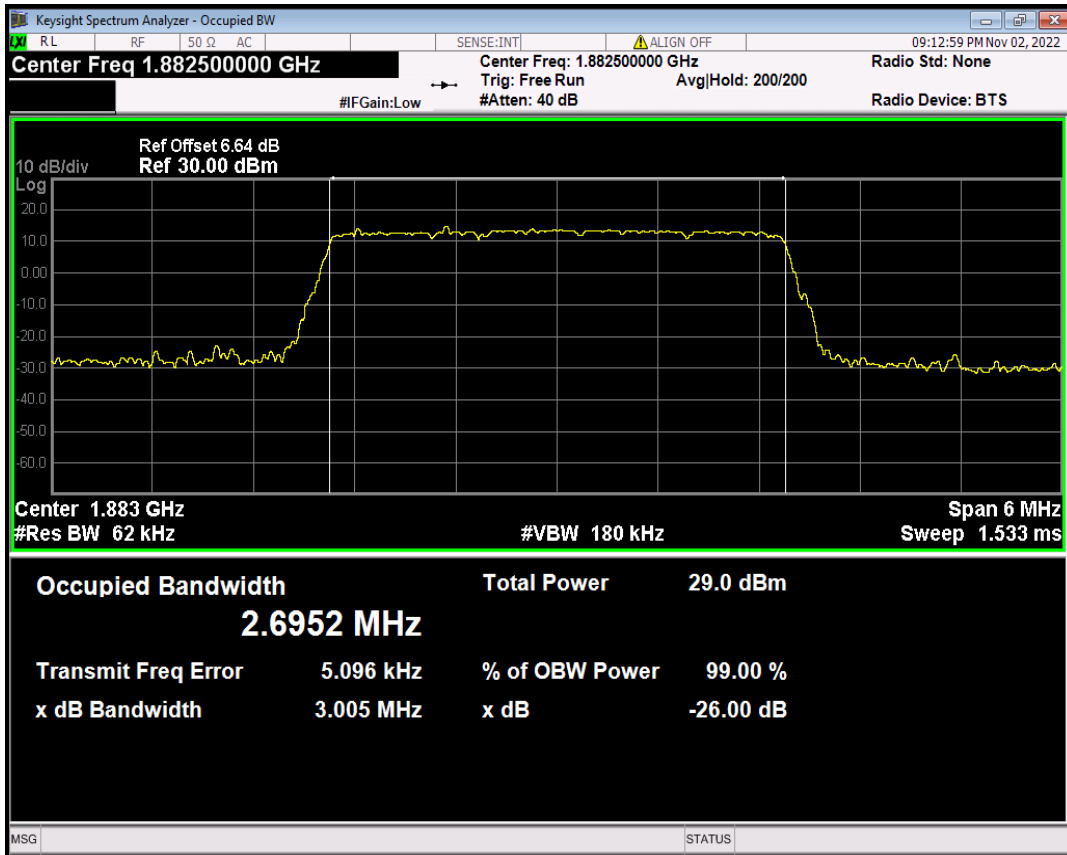

Band25 16QAM BW=3MHz Channel=26365 RB Size=15 Position=#0