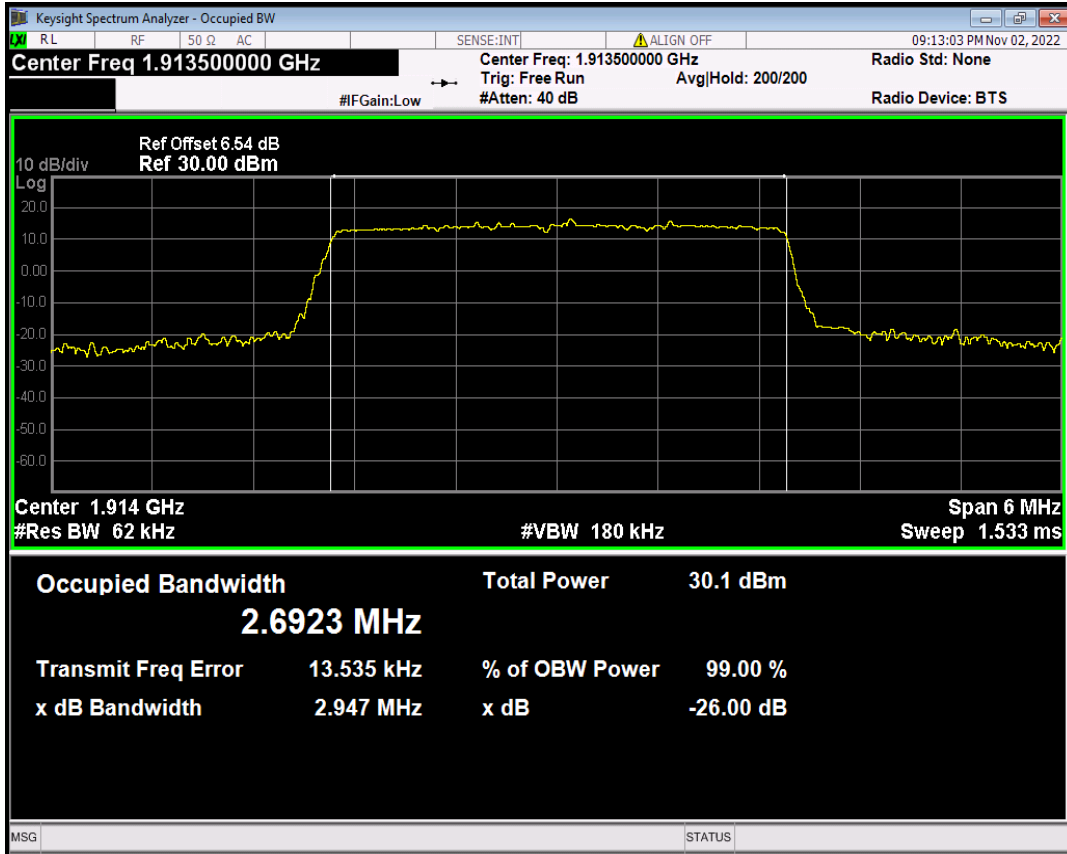

Band25 QPSK BW=3MHz Channel=26675 RB Size=15 Position=#0