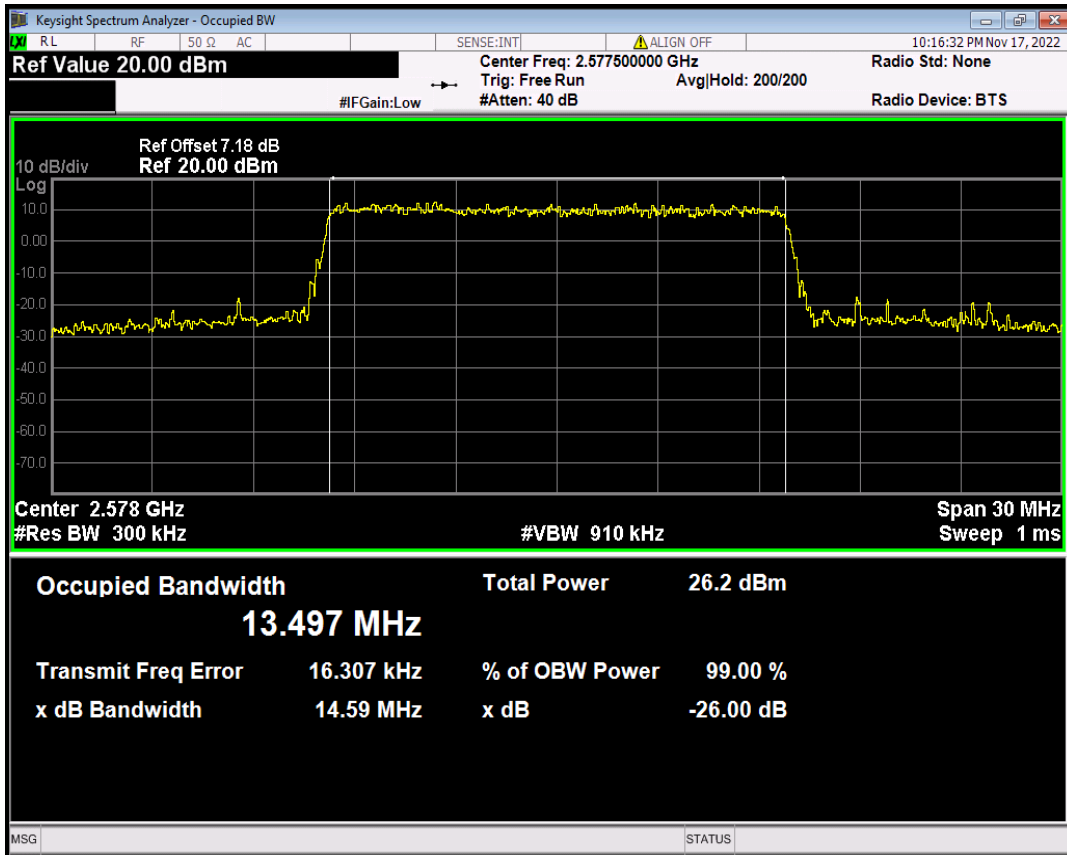

Band38 16QAM BW=15MHz Channel=37825 RB Size=75 Position=#0