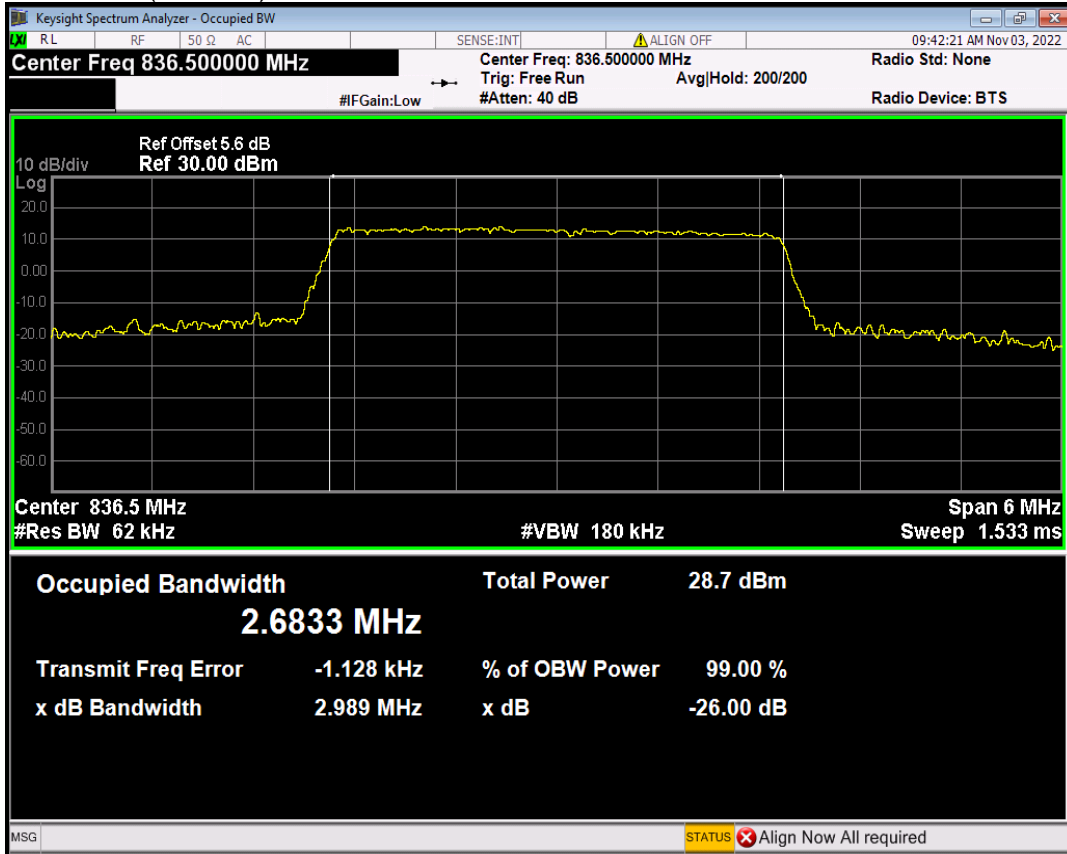

Band26(824-849) 16QAM BW=3MHz Channel=26915 RB Size=15 Position=#0