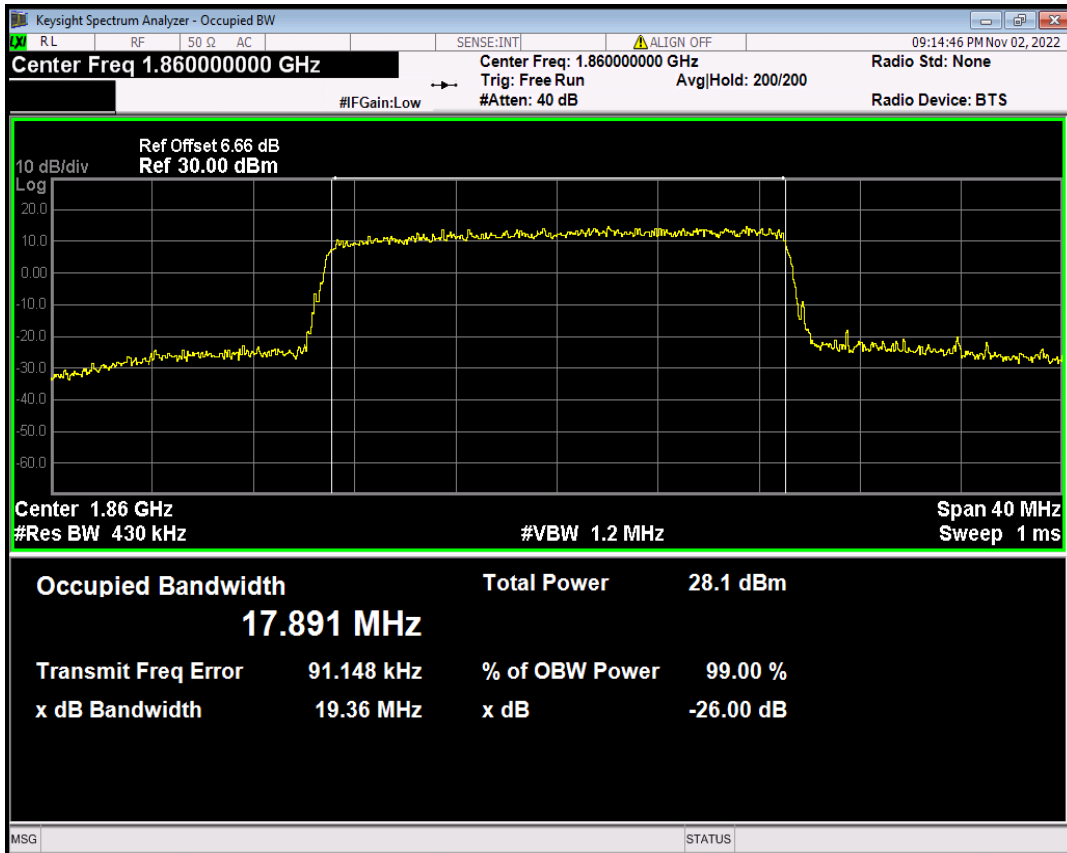

Band25 16QAM BW=20MHz Channel=26140 RB Size=100 Position=#0