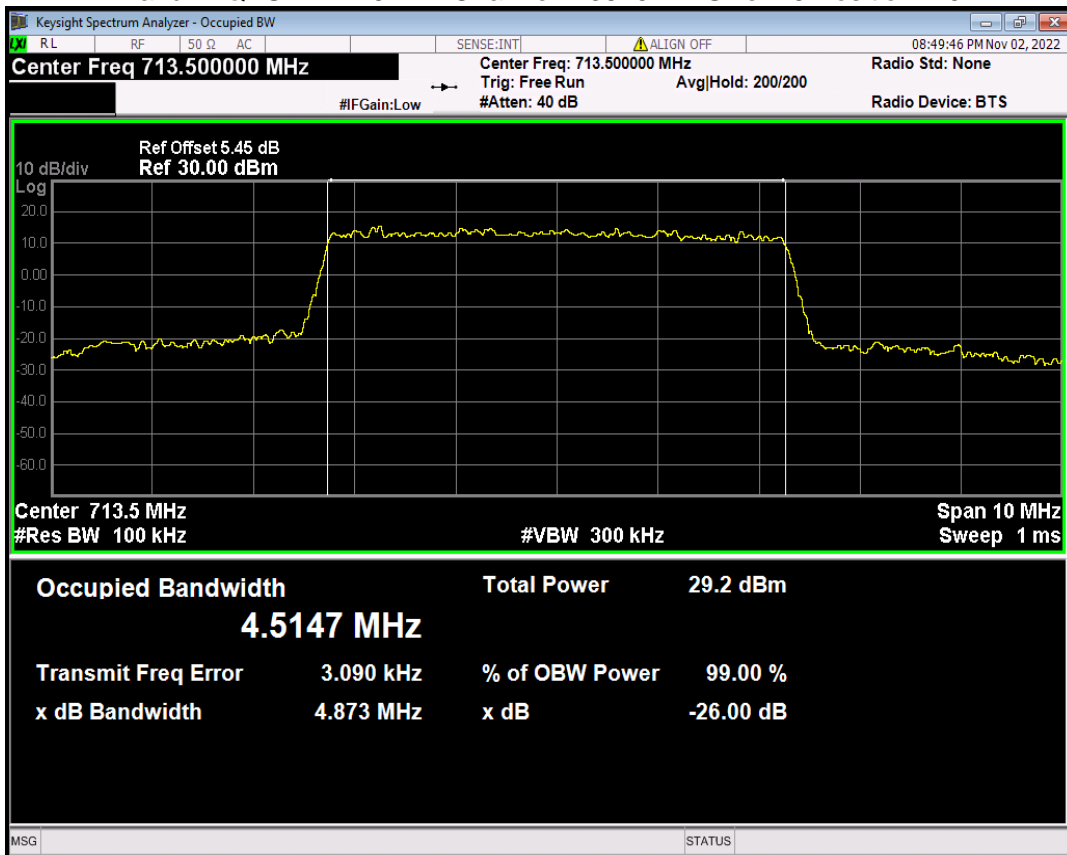

Band17 QPSK BW=10MHz Channel=23800 RB Size=50 Position=#0

Band17 QPSK BW=5MHz Channel=23755 RB Size=25 Position=#0

Band17 QPSK BW=5MHz Channel=23790 RB Size=25 Position=#0

Band17 QPSK BW=5MHz Channel=23825 RB Size=25 Position=#0