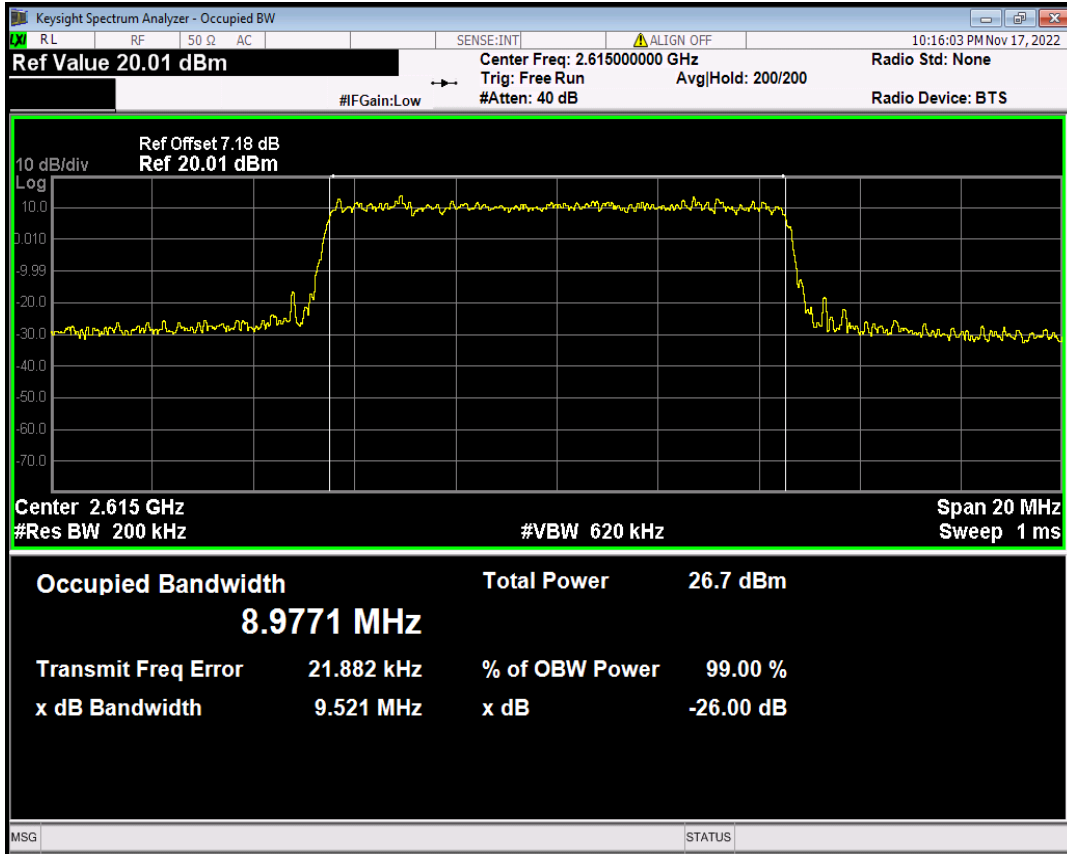

Band38 QPSK BW=10MHz Channel=38200 RB Size=50 Position=#0