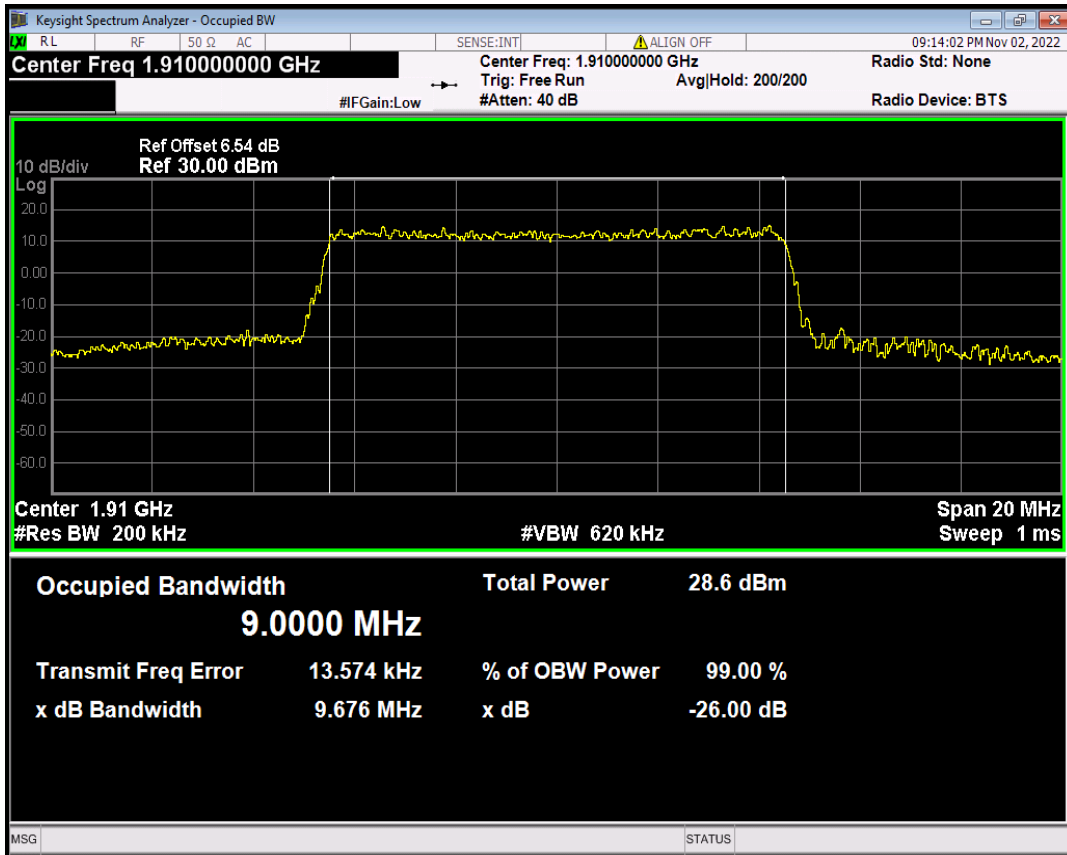

Band25 16QAM BW=10MHz Channel=26640 RB Size=50 Position=#0