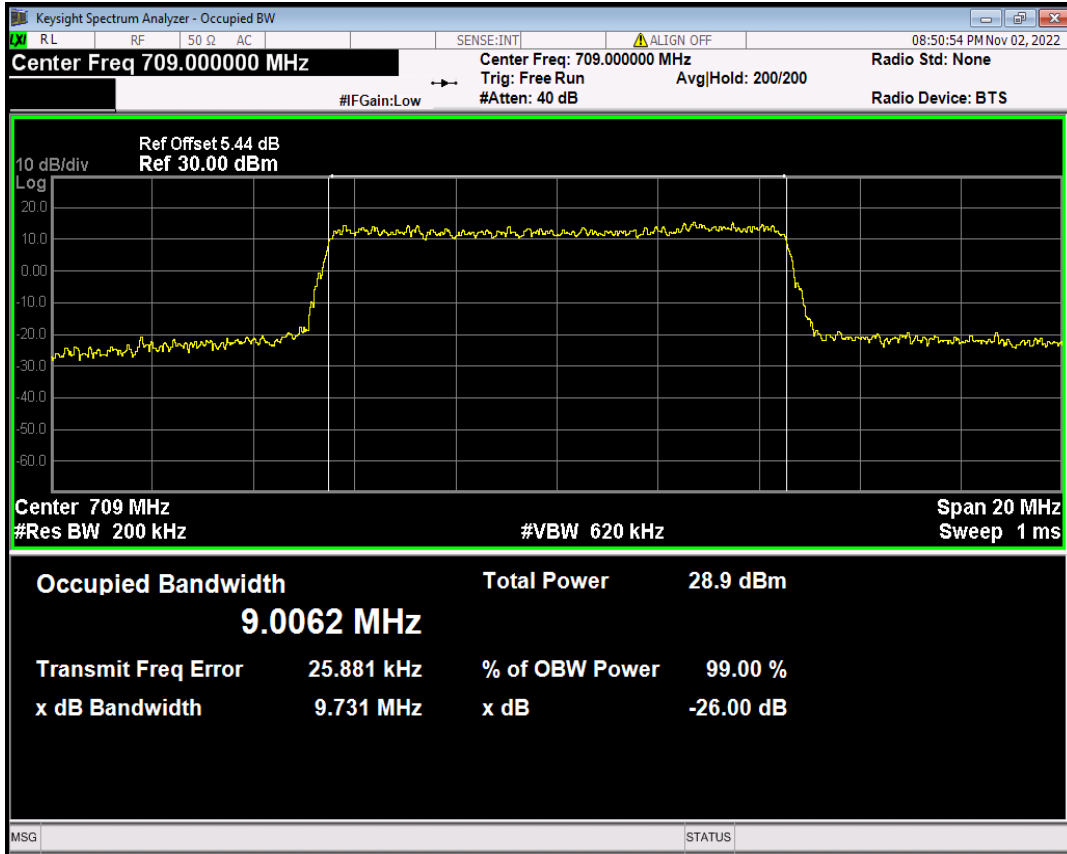

Band17 QPSK BW=10MHz Channel=23780 RB Size=50 Position=#0