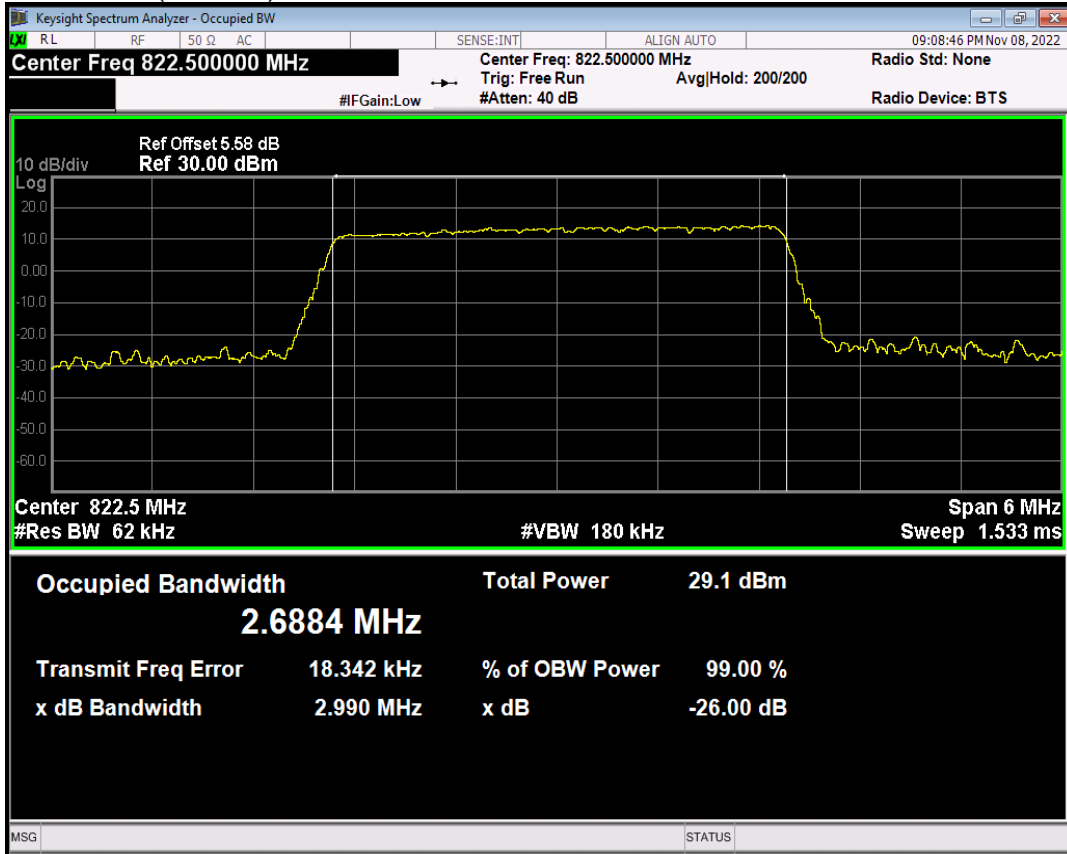

Band26(814-824) QPSK BW=3MHz Channel=26705 RB Size=15 Position=#0