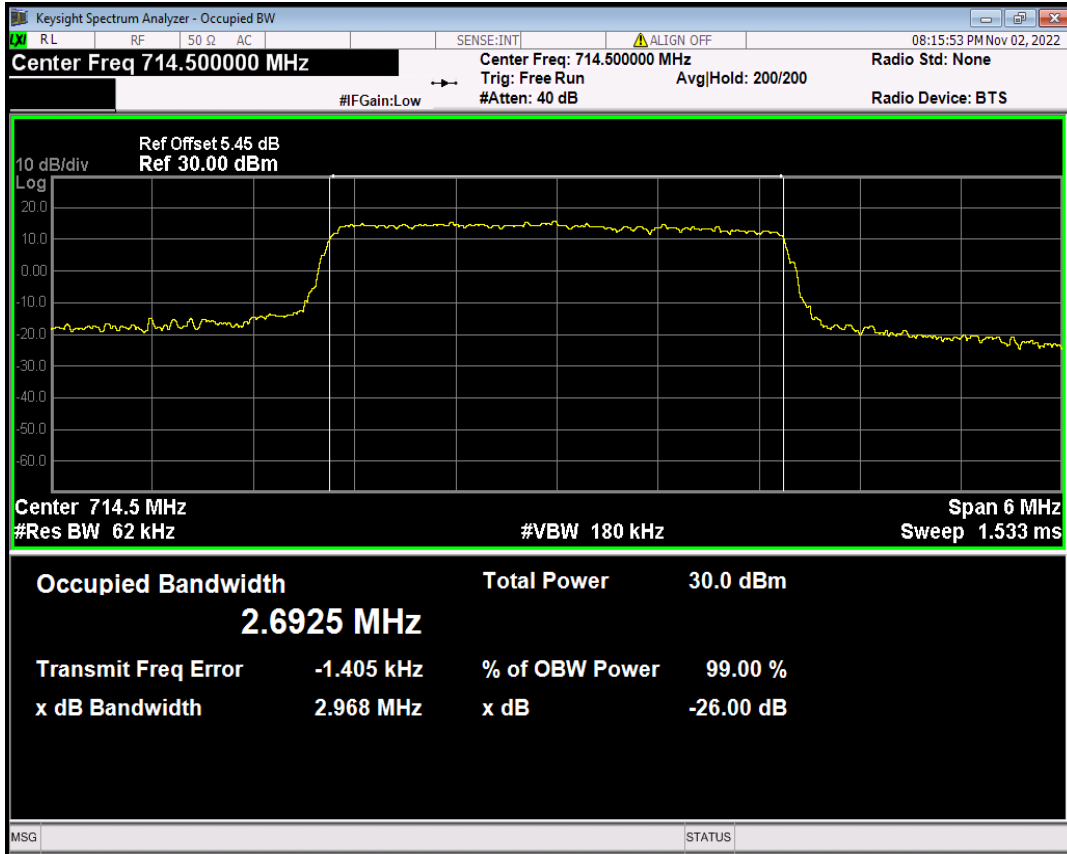

Band12 QPSK BW=3MHz Channel=23165 RB Size=15 Position=#0