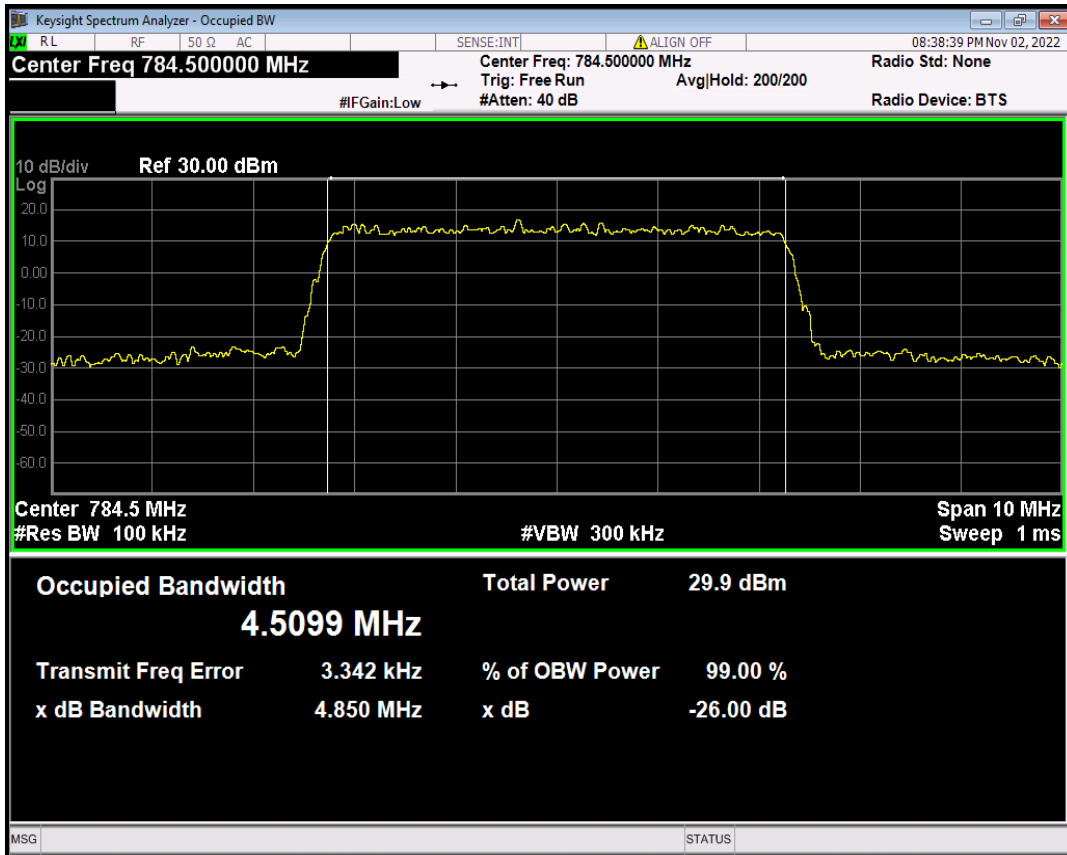

Band13 16QAM BW=10MHz Channel=23230 RB Size=50 Position=#0

Band13 16QAM BW=5MHz Channel=23205 RB Size=25 Position=#0

Band13 16QAM BW=5MHz Channel=23230 RB Size=25 Position=#0

Band13 16QAM BW=5MHz Channel=23255 RB Size=25 Position=#0