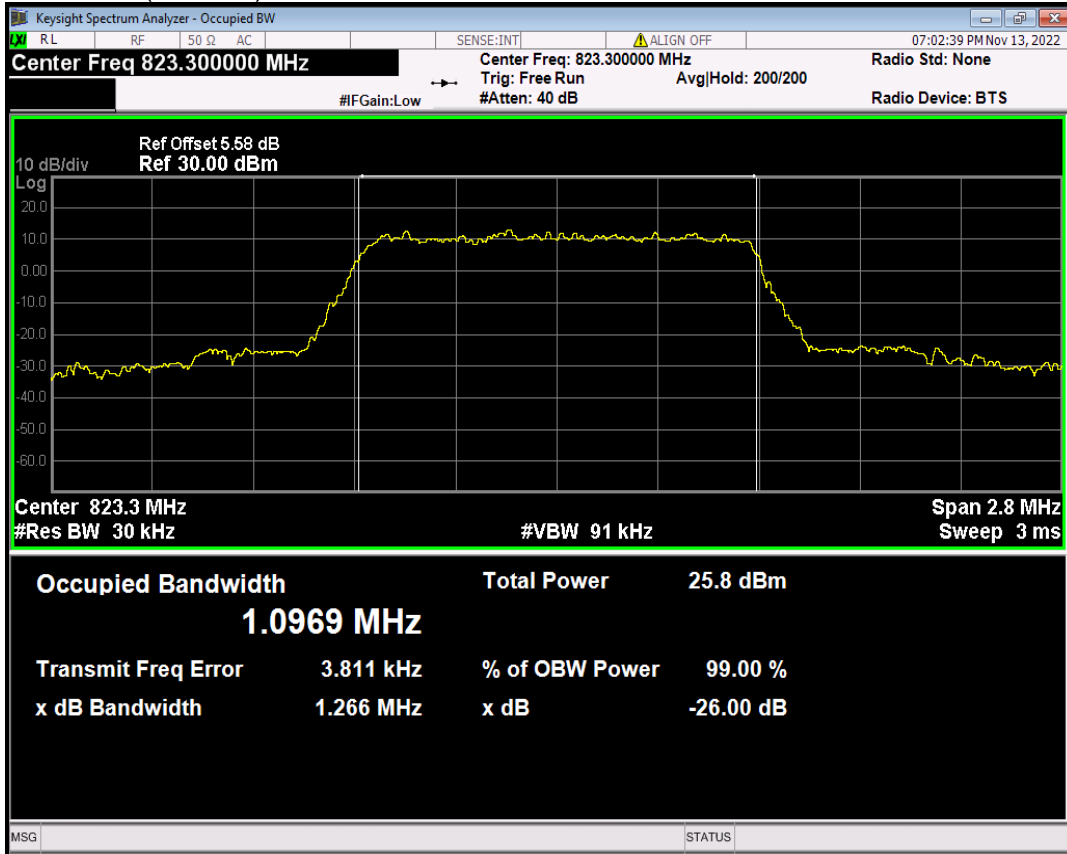

Band26(824-849) QPSK BW=5MHz Channel=27015 RB Size=25 Position=#0

Band26(814-824) 16QAM BW=1.4MHz Channel=26697 RB Size=6 Position=#0

Band26(814-824) 16QAM BW=1.4MHz Channel=26740 RB Size=6 Position=#0

Band26(814-824) 16QAM BW=1.4MHz Channel=26783 RB Size=6 Position=#0