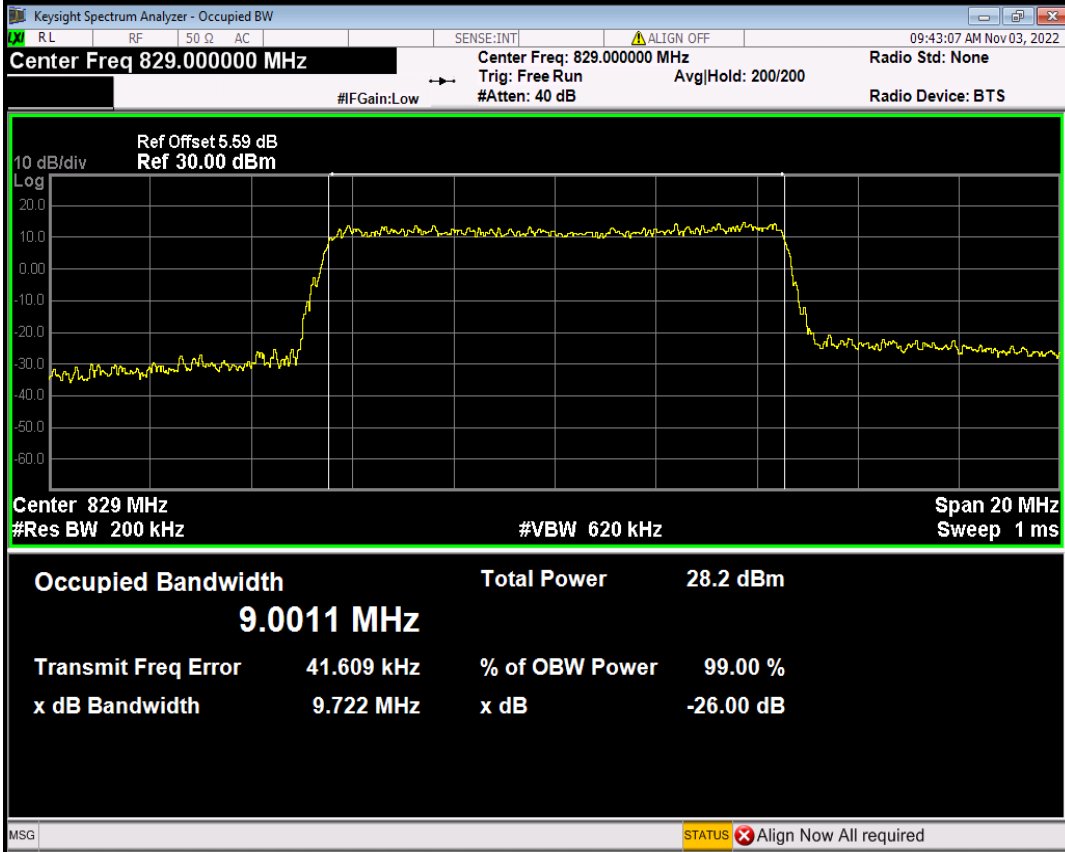

Band26(824-849) QPSK BW=10MHz Channel=26840 RB Size=50 Position=#0