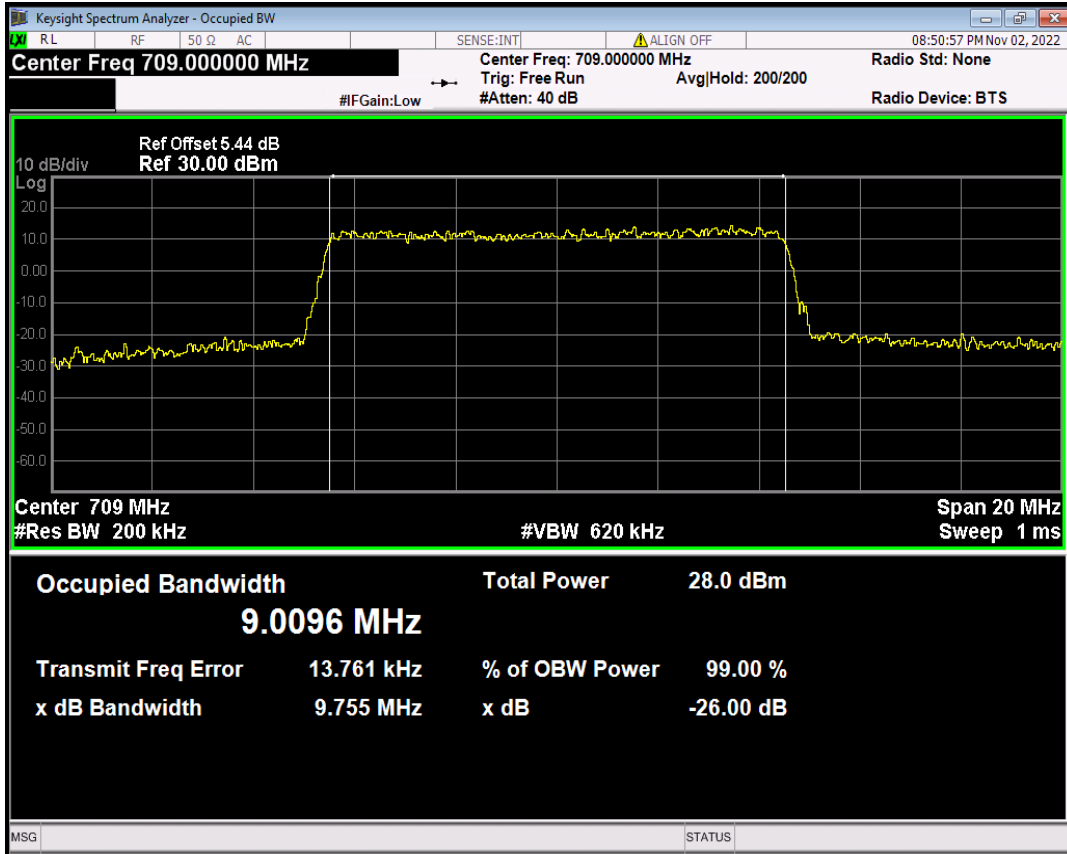

Band17 16QAM BW=10MHz Channel=23780 RB Size=50 Position=#0