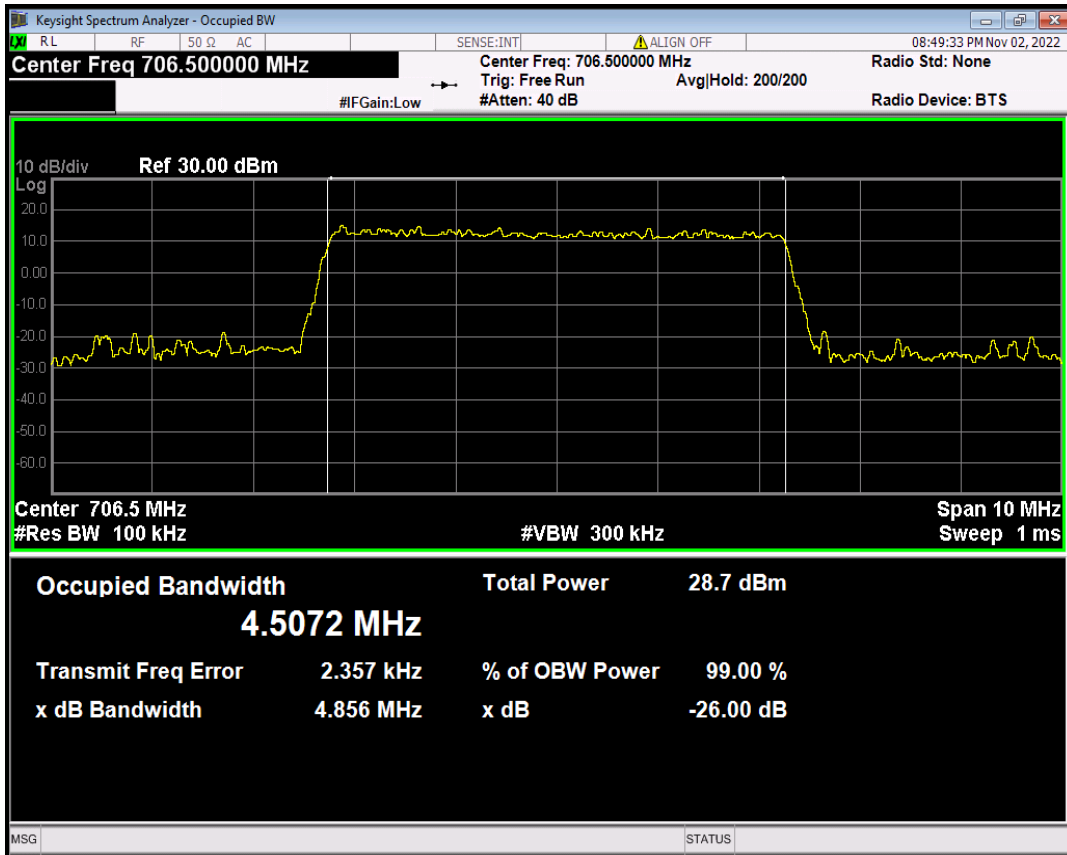

Band17 QPSK BW=5MHz Channel=23755 RB Size=25 Position=#0