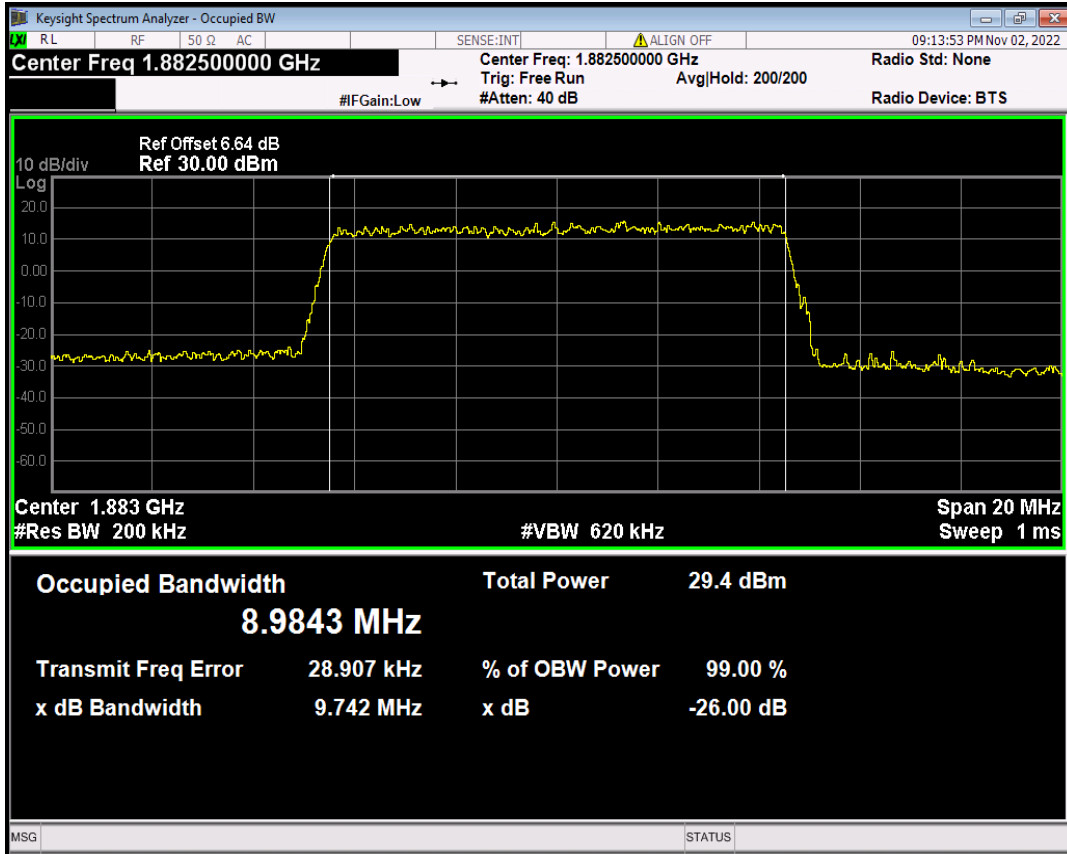

Band25 QPSK BW=10MHz Channel=26365 RB Size=50 Position=#0