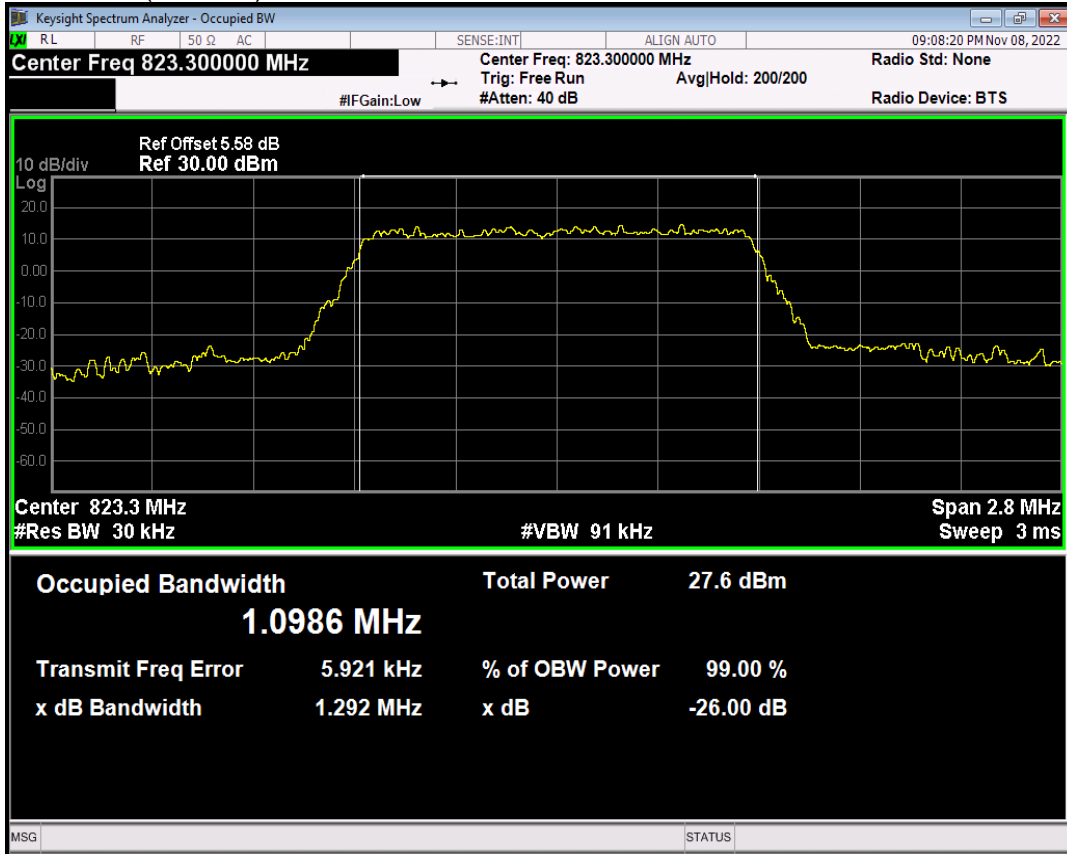

Band26(814-824) 16QAM BW=1.4MHz Channel=26697 RB Size=6 Position=#0