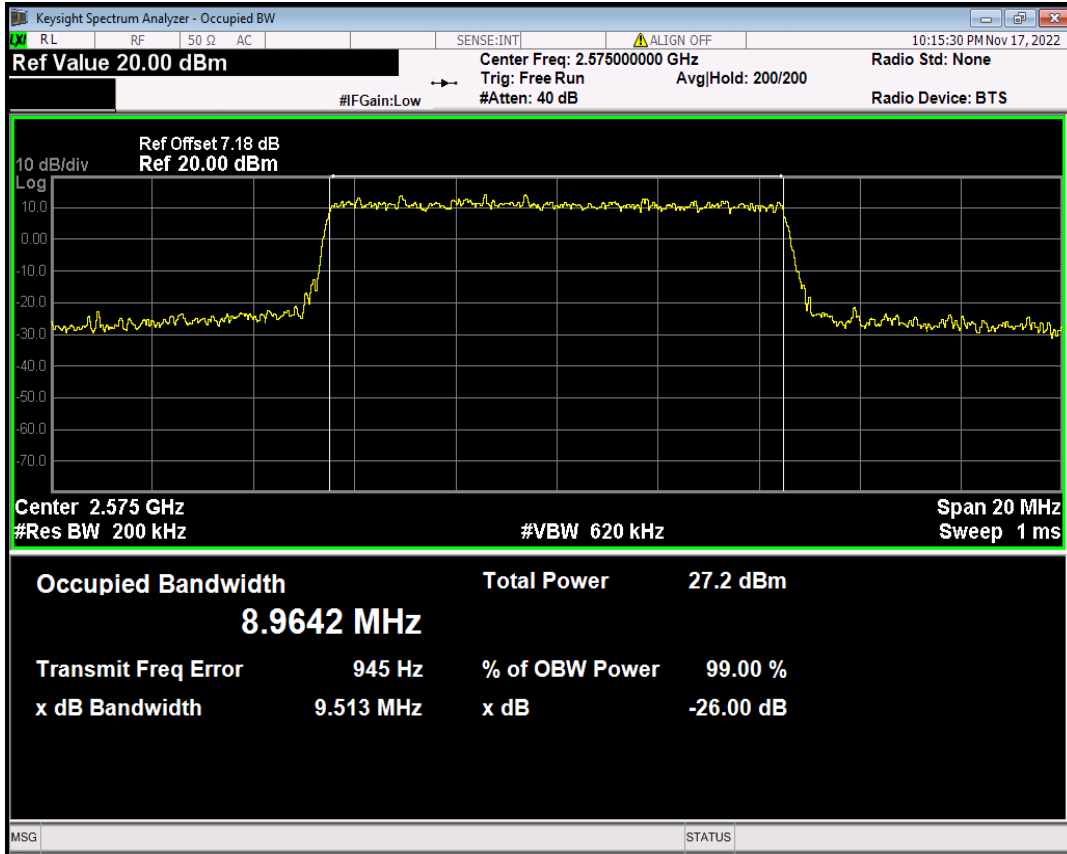

Band38 16QAM BW=5MHz Channel=37775 RB Size=25 Position=#0

Band38 16QAM BW=5MHz Channel=38000 RB Size=25 Position=#0

Band38 16QAM BW=5MHz Channel=38225 RB Size=25 Position=#0

Band38 QPSK BW=10MHz Channel=37800 RB Size=50 Position=#0