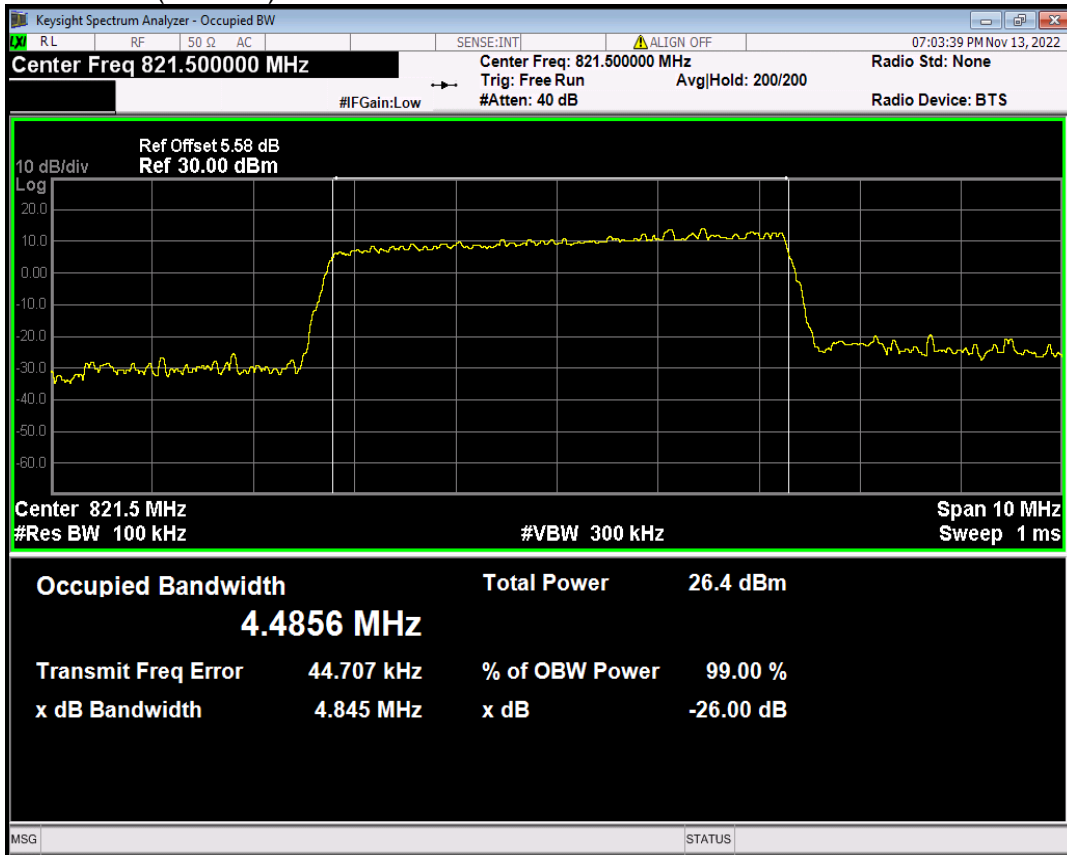

Band26(814-824) QPSK BW=5MHz Channel=26765 RB Size=25 Position=#0