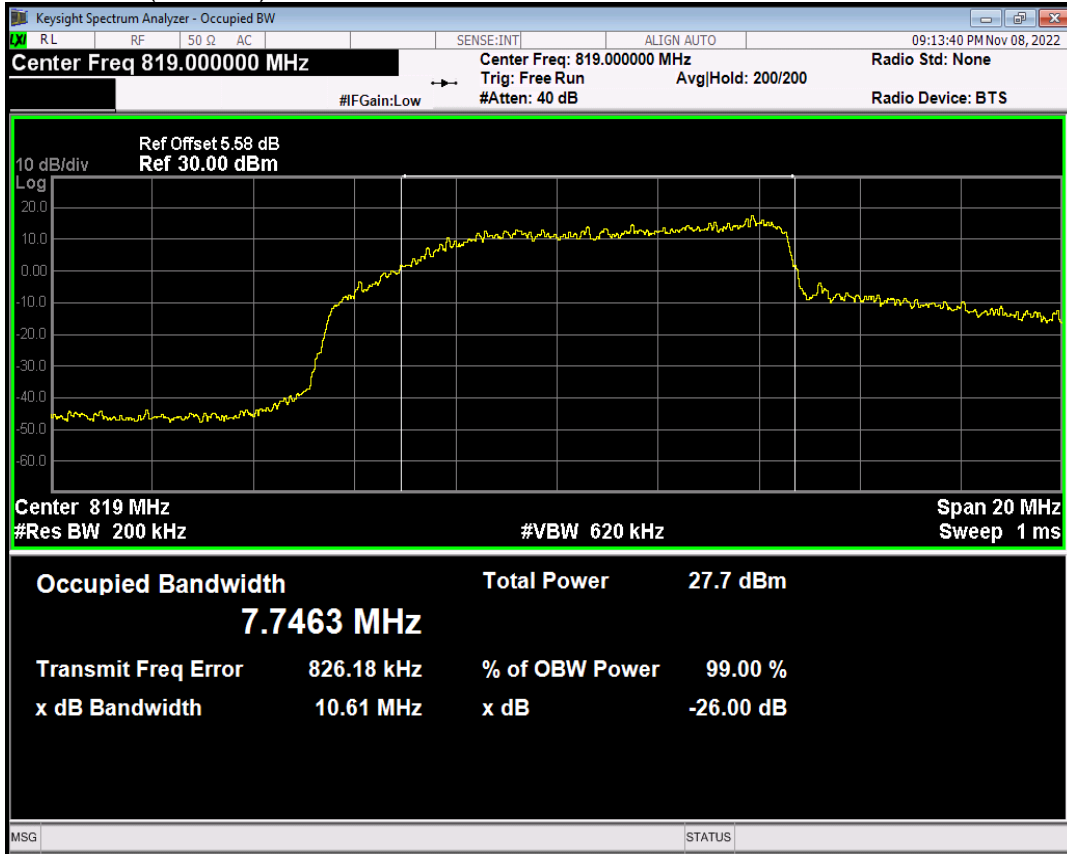

Band26(814-824) 16QAM BW=3MHz Channel=26705 RB Size=15 Position=#0

Band26(814-824) 16QAM BW=3MHz Channel=26740 RB Size=15 Position=#0

Band26(814-824) 16QAM BW=3MHz Channel=26775 RB Size=15 Position=#0

Band26(814-824) 16QAM BW=5MHz Channel=26715 RB Size=25 Position=#0