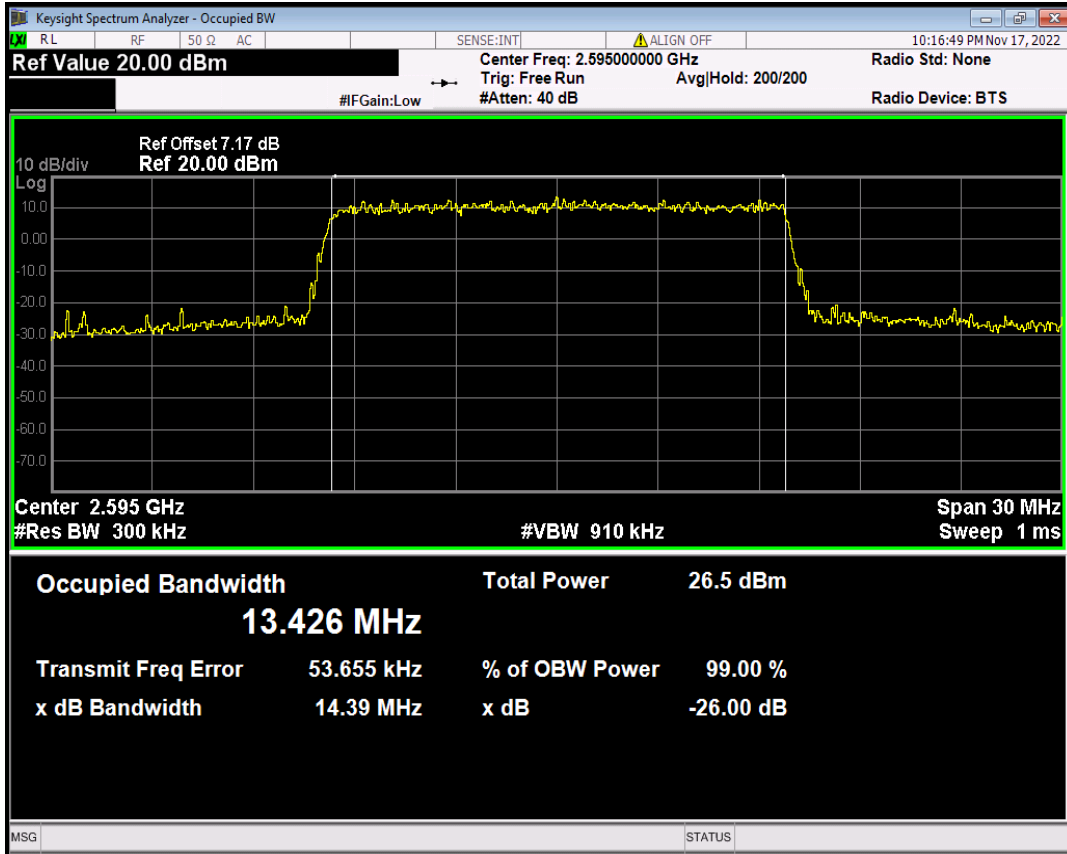

Band38 16QAM BW=10MHz Channel=38000 RB Size=50 Position=#0

Band38 16QAM BW=10MHz Channel=38200 RB Size=50 Position=#0

Band38 16QAM BW=15MHz Channel=37825 RB Size=75 Position=#0

Band38 16QAM BW=15MHz Channel=38000 RB Size=75 Position=#0