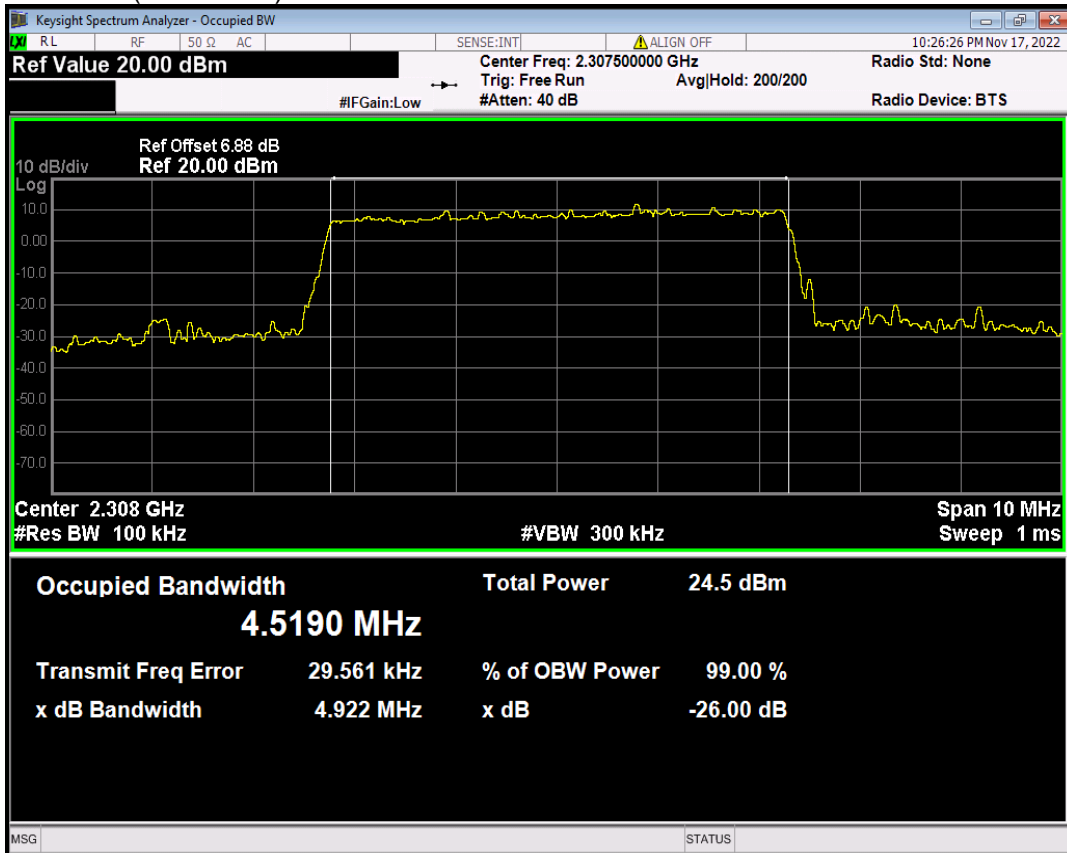

Band40(2305-2315) 16QAM BW=5MHz Channel=38725 RB Size=25 Position=#0