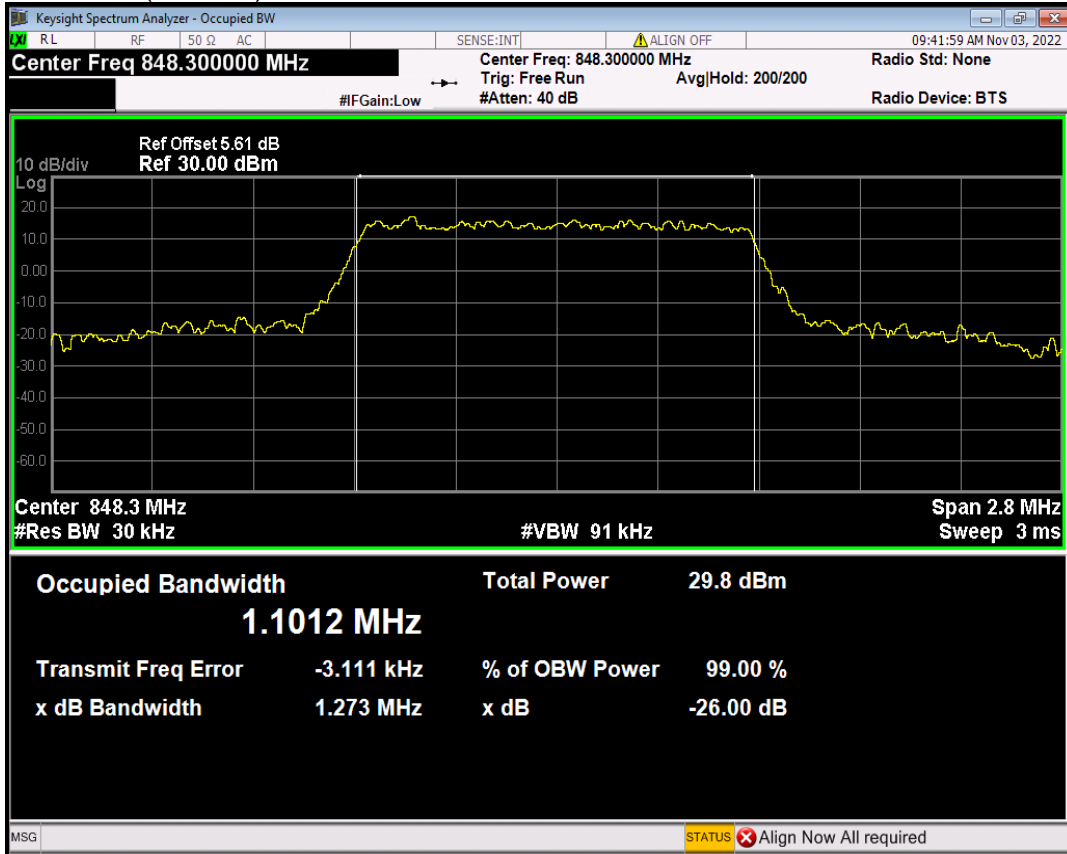

Band26(824-849) 16QAM BW=1.4MHz Channel=27033 RB Size=6 Position=#0