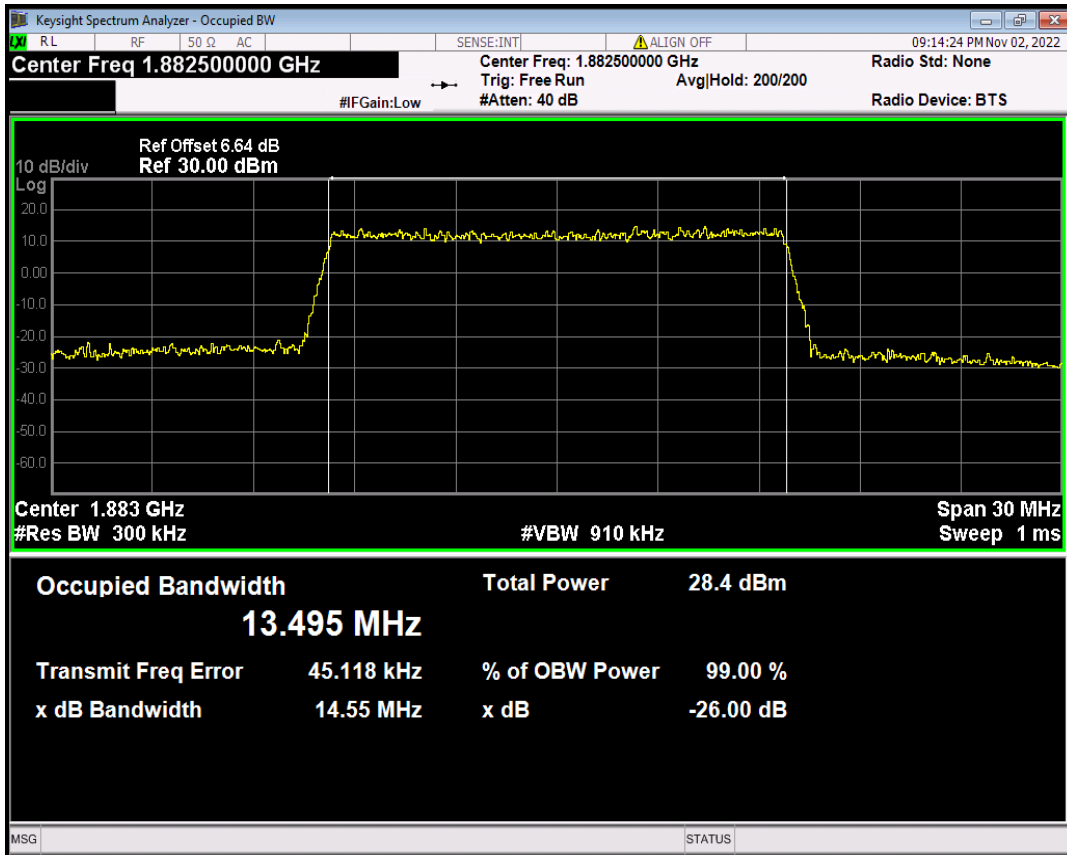

Band25 16QAM BW=10MHz Channel=26365 RB Size=50 Position=#0

Band25 16QAM BW=10MHz Channel=26640 RB Size=50 Position=#0

Band25 16QAM BW=15MHz Channel=26115 RB Size=75 Position=#0

Band25 16QAM BW=15MHz Channel=26365 RB Size=75 Position=#0