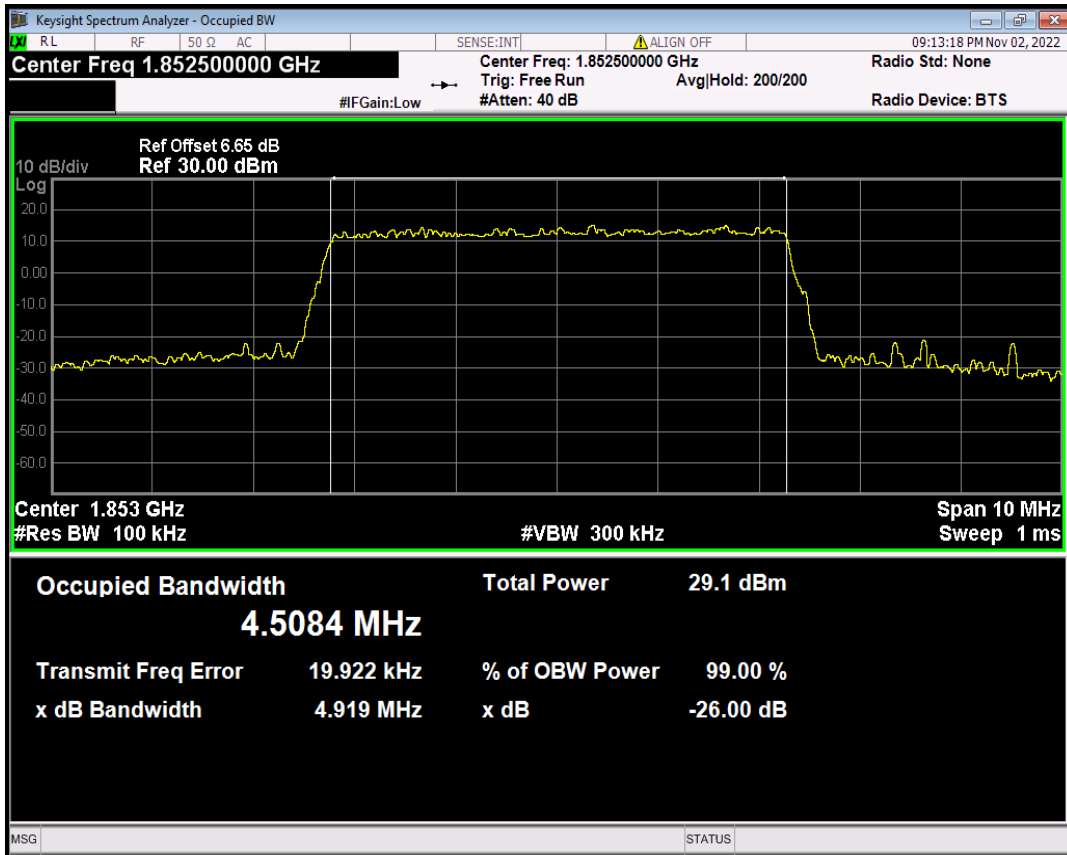

Band25 QPSK BW=5MHz Channel=26065 RB Size=25 Position=#0