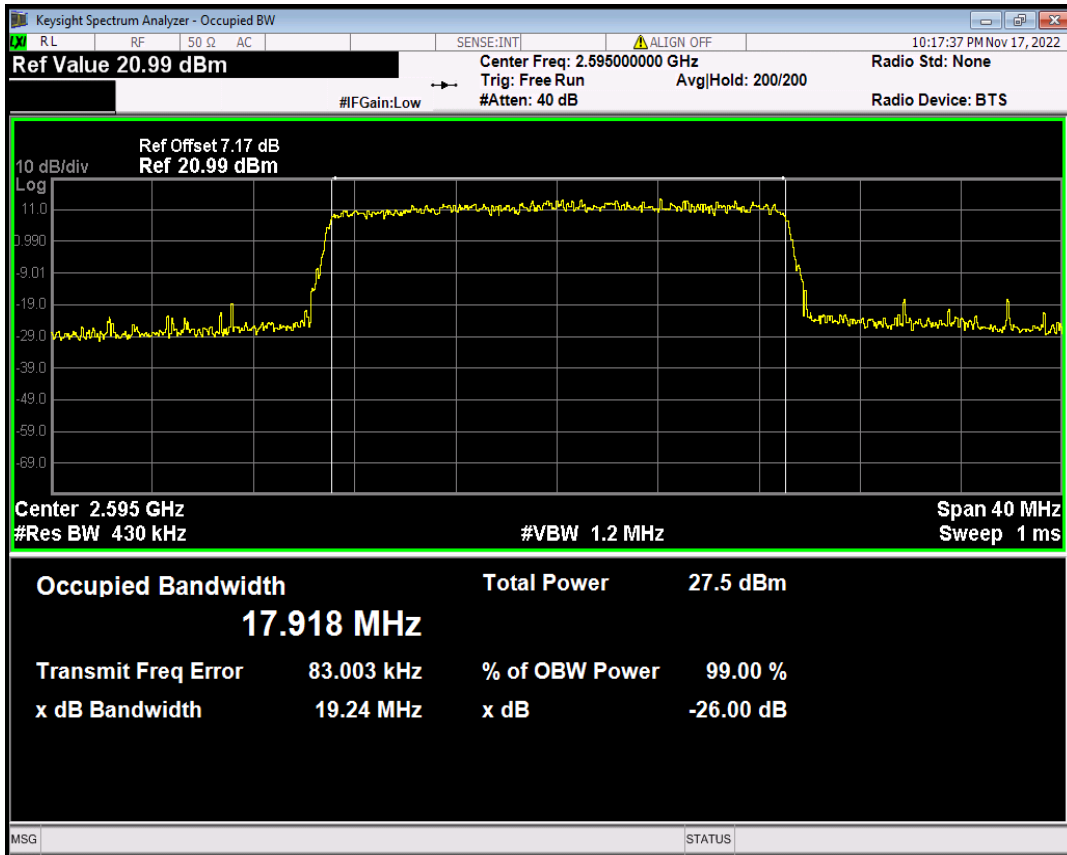

Band38 QPSK BW=20MHz Channel=38000 RB Size=100 Position=#0