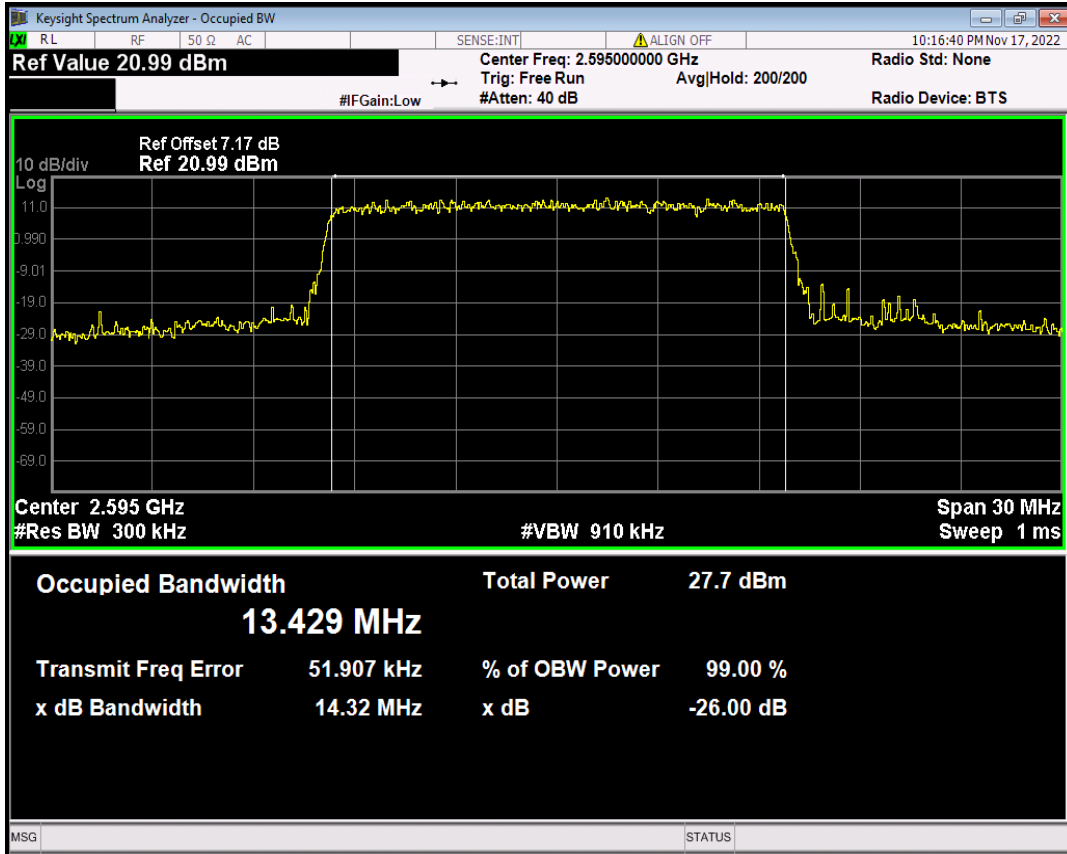

Band38 QPSK BW=10MHz Channel=38000 RB Size=50 Position=#0

Band38 QPSK BW=10MHz Channel=38200 RB Size=50 Position=#0

Band38 QPSK BW=15MHz Channel=37825 RB Size=75 Position=#0

Band38 QPSK BW=15MHz Channel=38000 RB Size=75 Position=#0