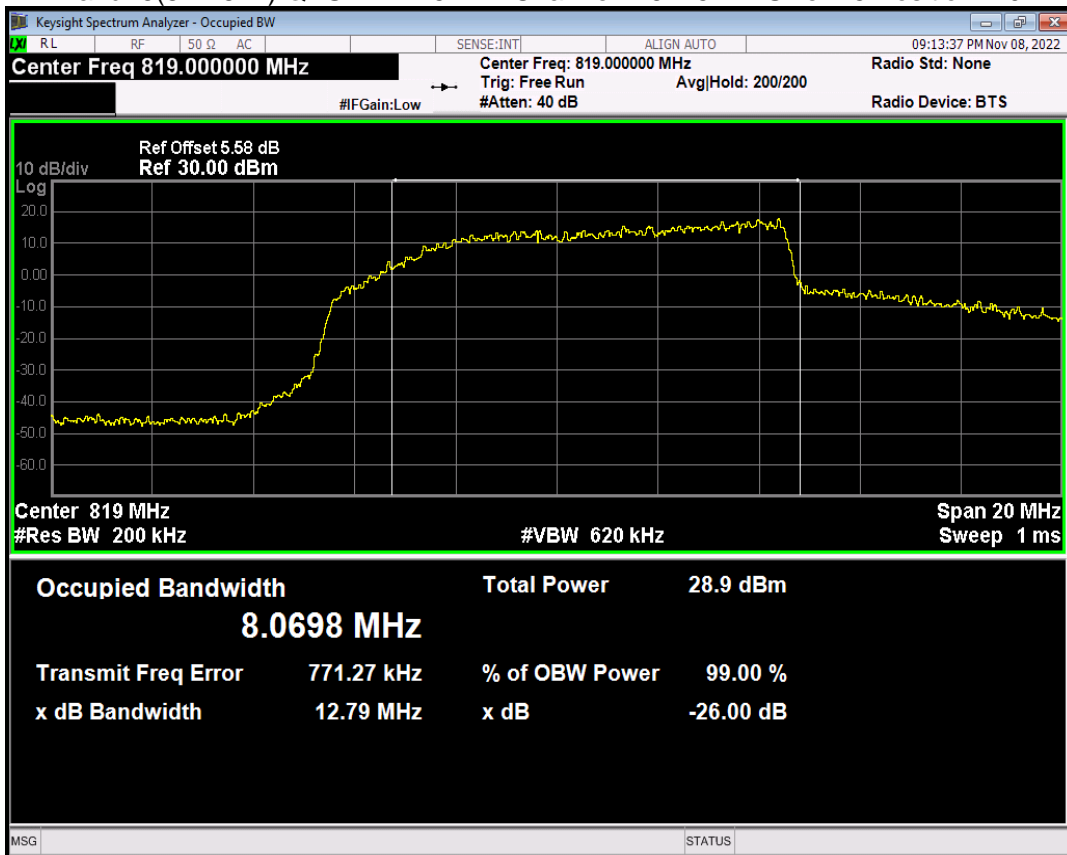

Band26(814-824) QPSK BW=5MHz Channel=26715 RB Size=25 Position=#0