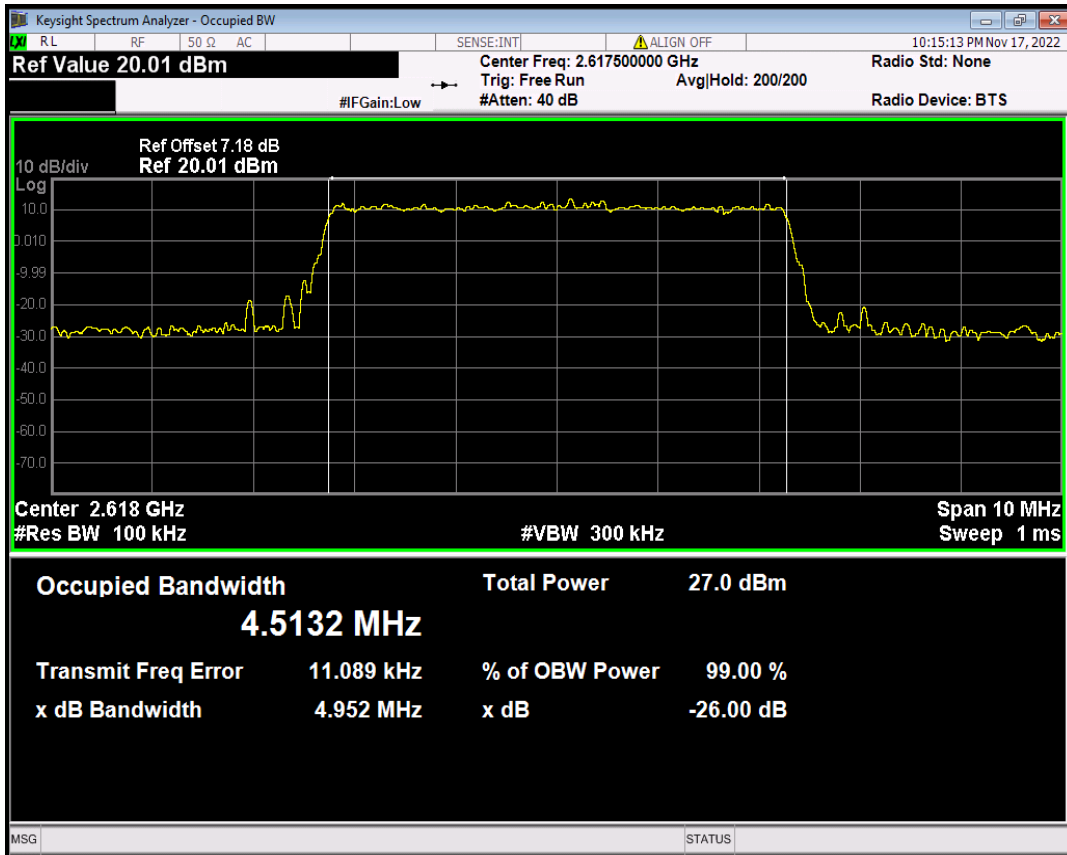

Band38 QPSK BW=5MHz Channel=38225 RB Size=25 Position=#0