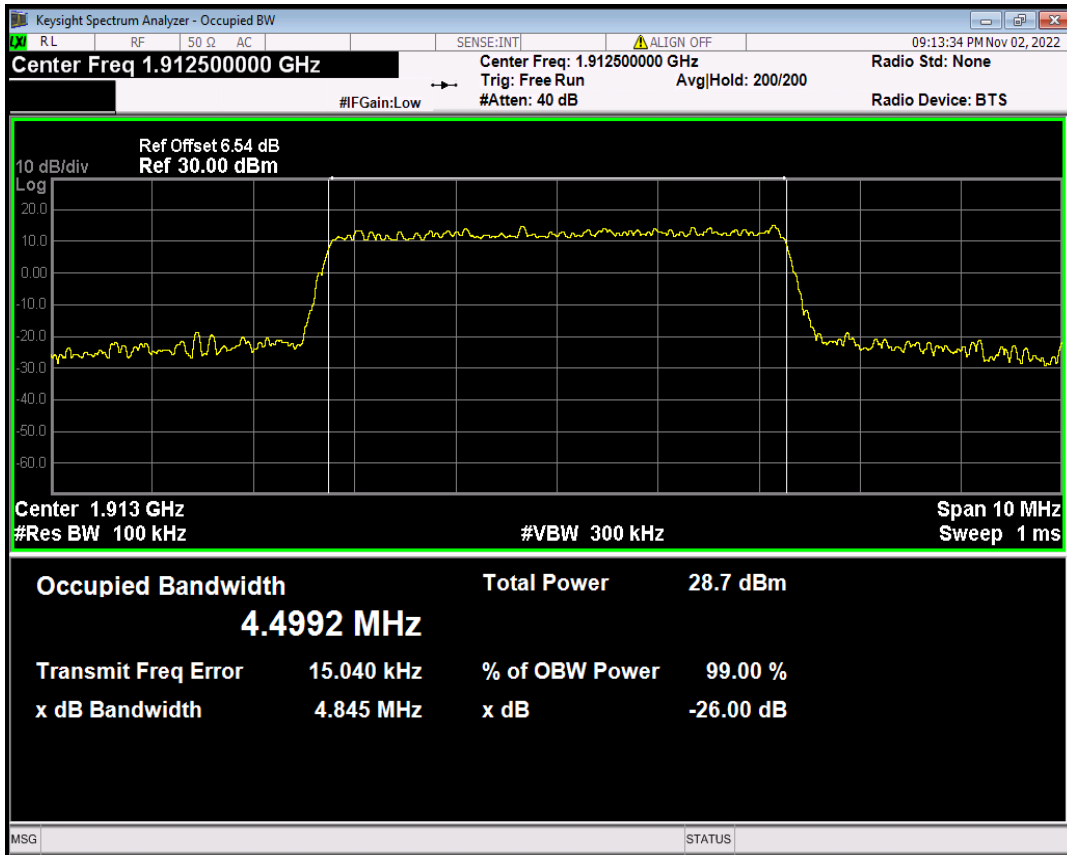

Band25 16QAM BW=5MHz Channel=26665 RB Size=25 Position=#0