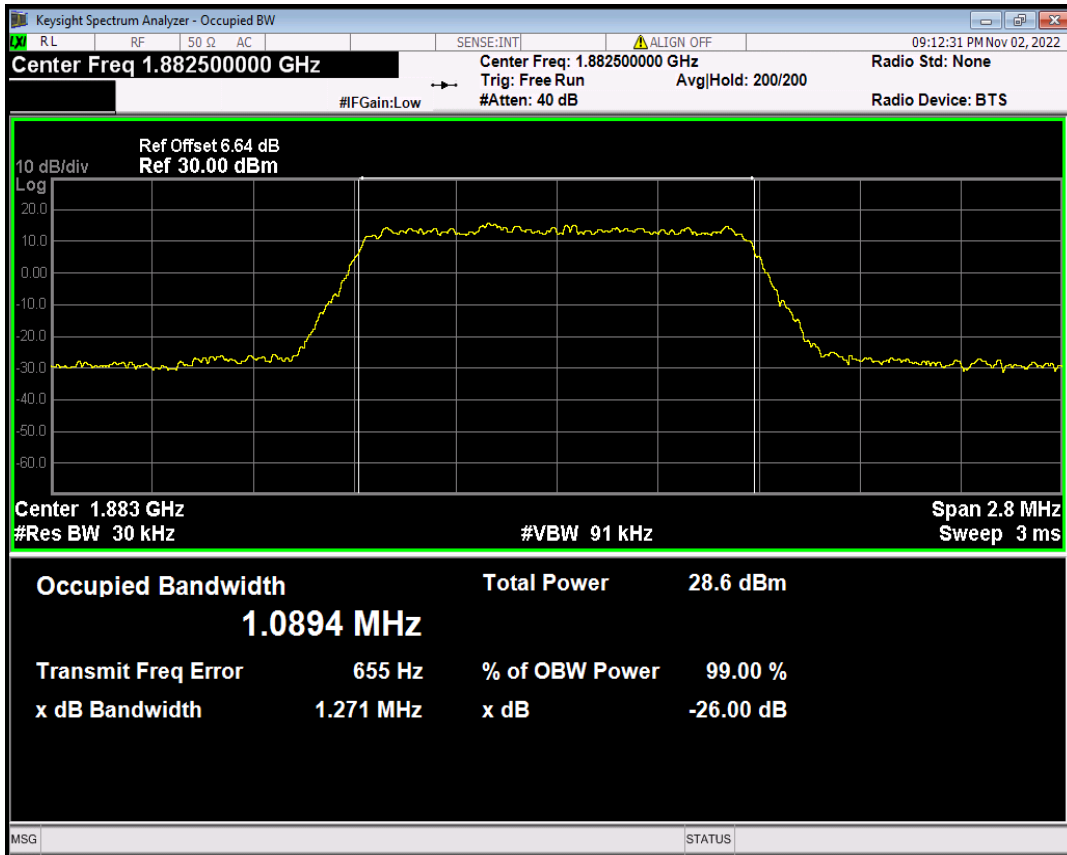

Band25 16QAM BW=1.4MHz Channel=26365 RB Size=6 Position=#0