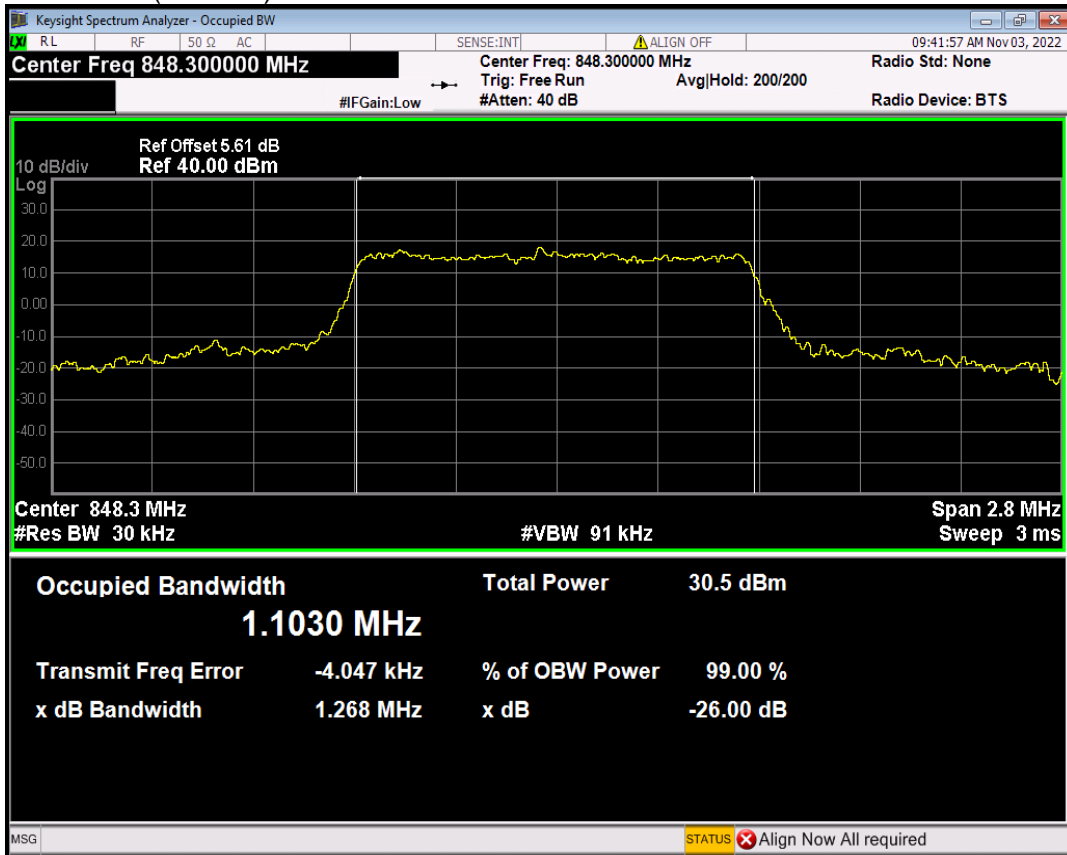

Band26(824-849) QPSK BW=1.4MHz Channel=27033 RB Size=6 Position=#0