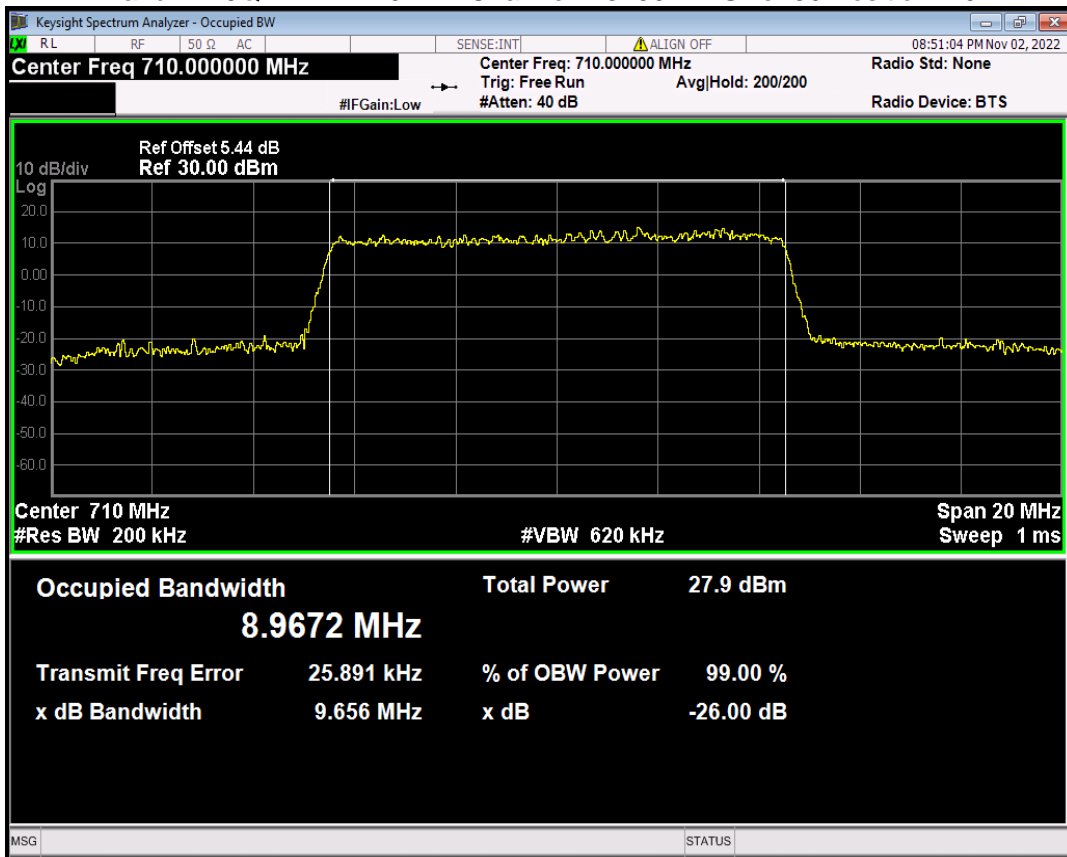

Band17 16QAM BW=10MHz Channel=23790 RB Size=50 Position=#0