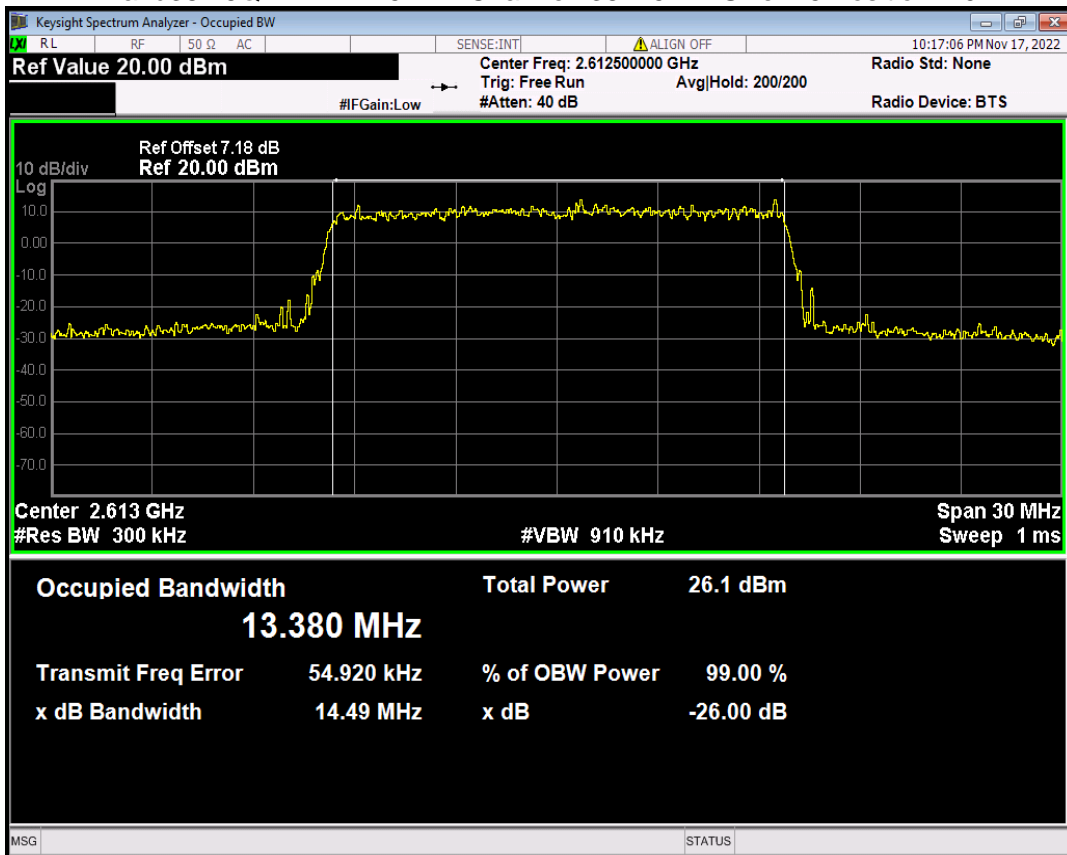

Band38 16QAM BW=15MHz Channel=38175 RB Size=75 Position=#0