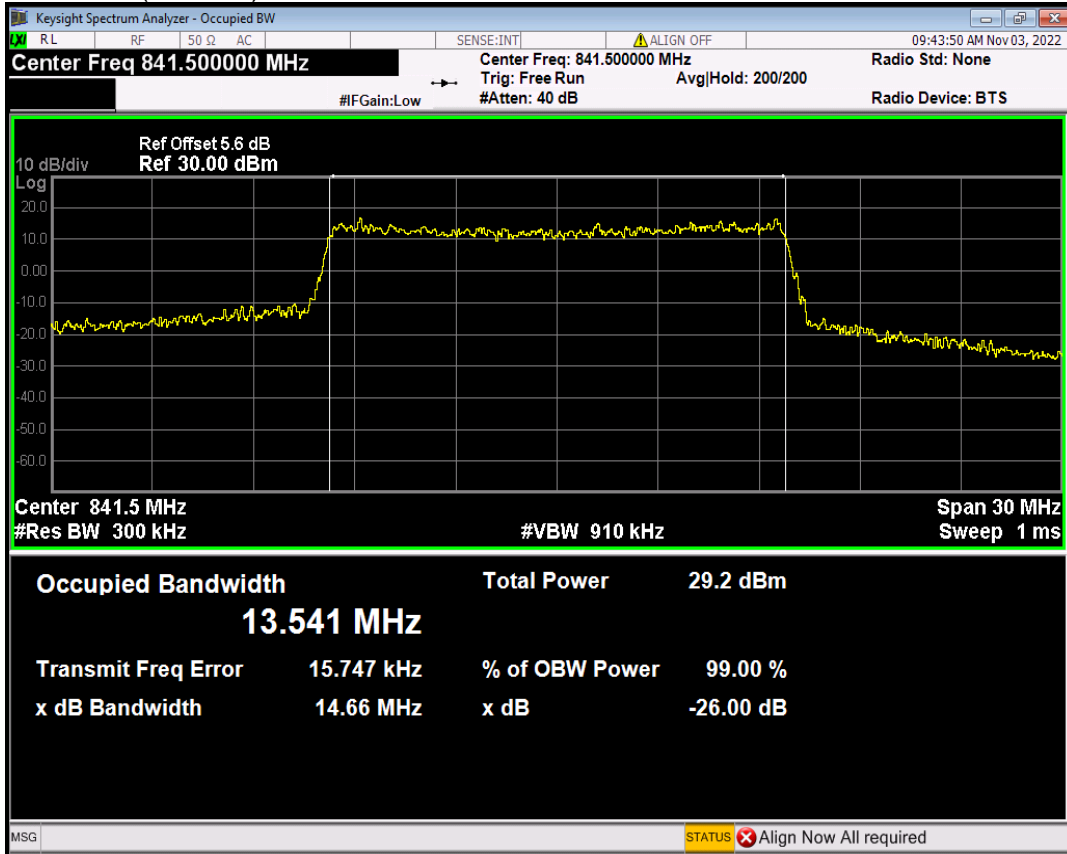

Band26(824-849) 16QAM BW=15MHz Channel=26965 RB Size=75 Position=#0