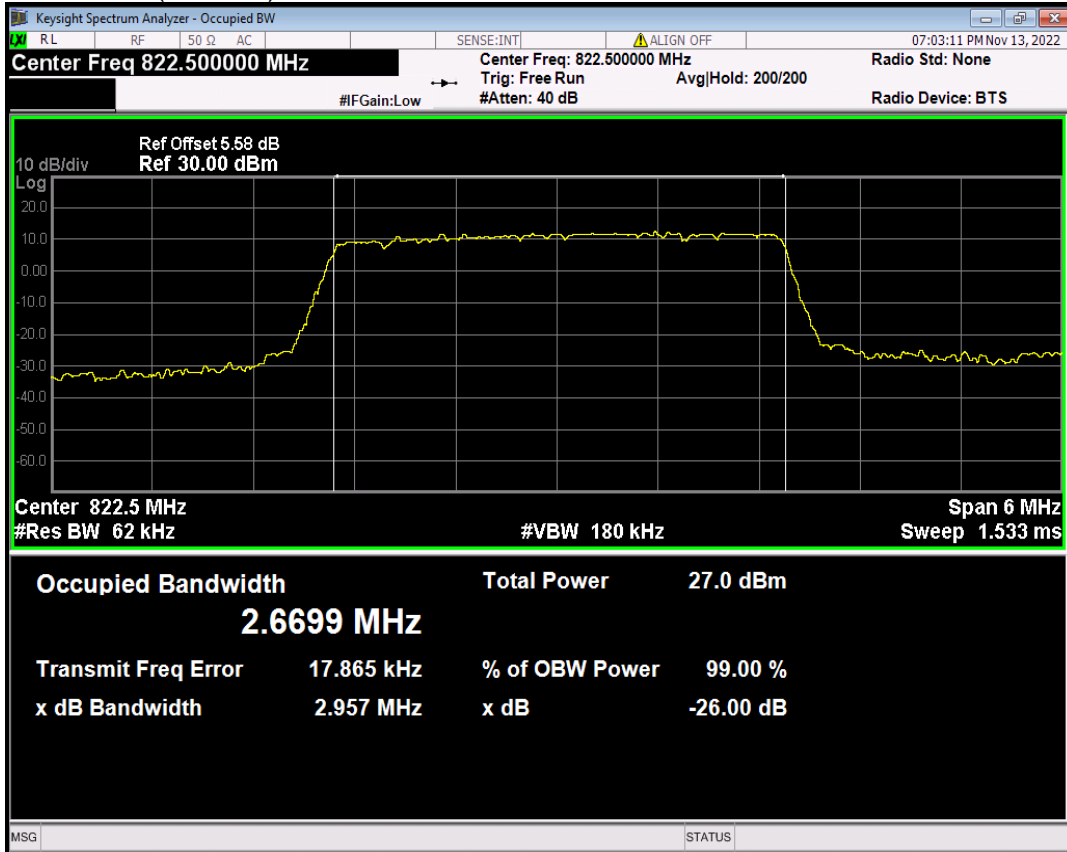

Band26(814-824) QPSK BW=1.4MHz Channel=26783 RB Size=6 Position=#0

Band26(814-824) QPSK BW=3MHz Channel=26705 RB Size=15 Position=#0

Band26(814-824) QPSK BW=3MHz Channel=26740 RB Size=15 Position=#0

Band26(814-824) QPSK BW=3MHz Channel=26775 RB Size=15 Position=#0