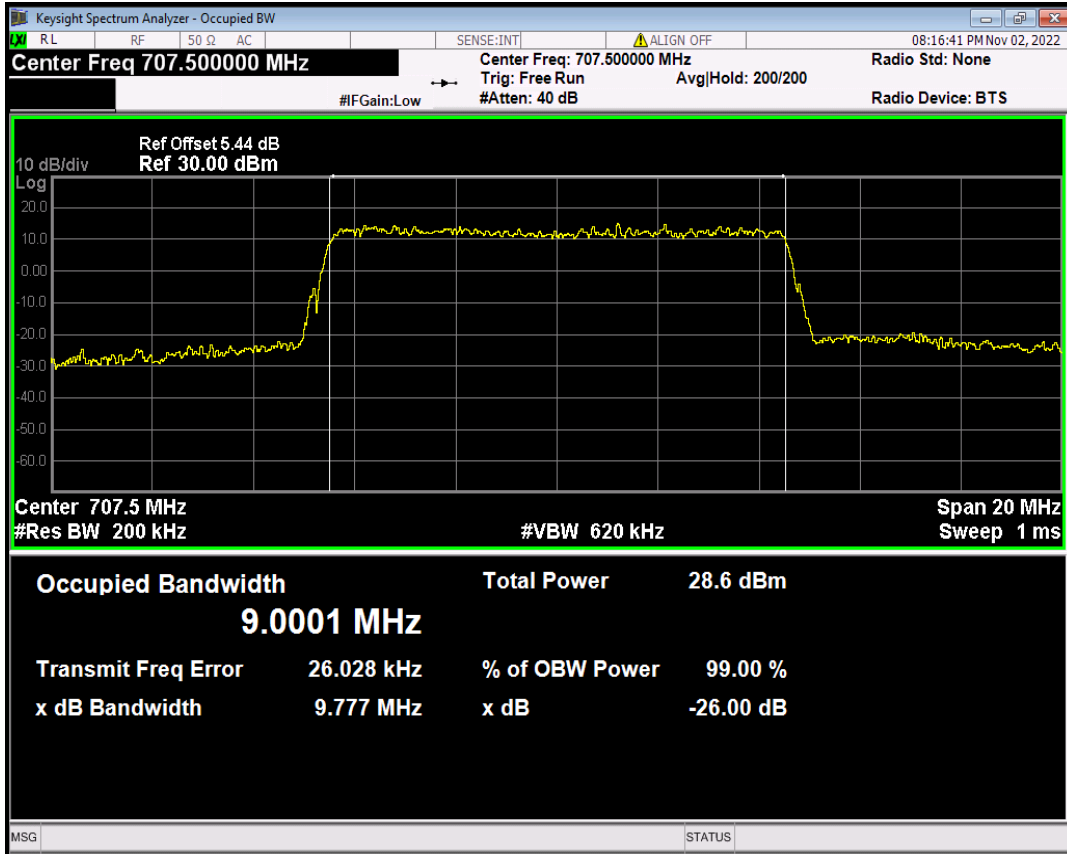

Band12 QPSK BW=10MHz Channel=23095 RB Size=50 Position=#0

Band12 QPSK BW=10MHz Channel=23130 RB Size=50 Position=#0

Band12 QPSK BW=3MHz Channel=23025 RB Size=15 Position=#0

Band12 QPSK BW=3MHz Channel=23095 RB Size=15 Position=#0