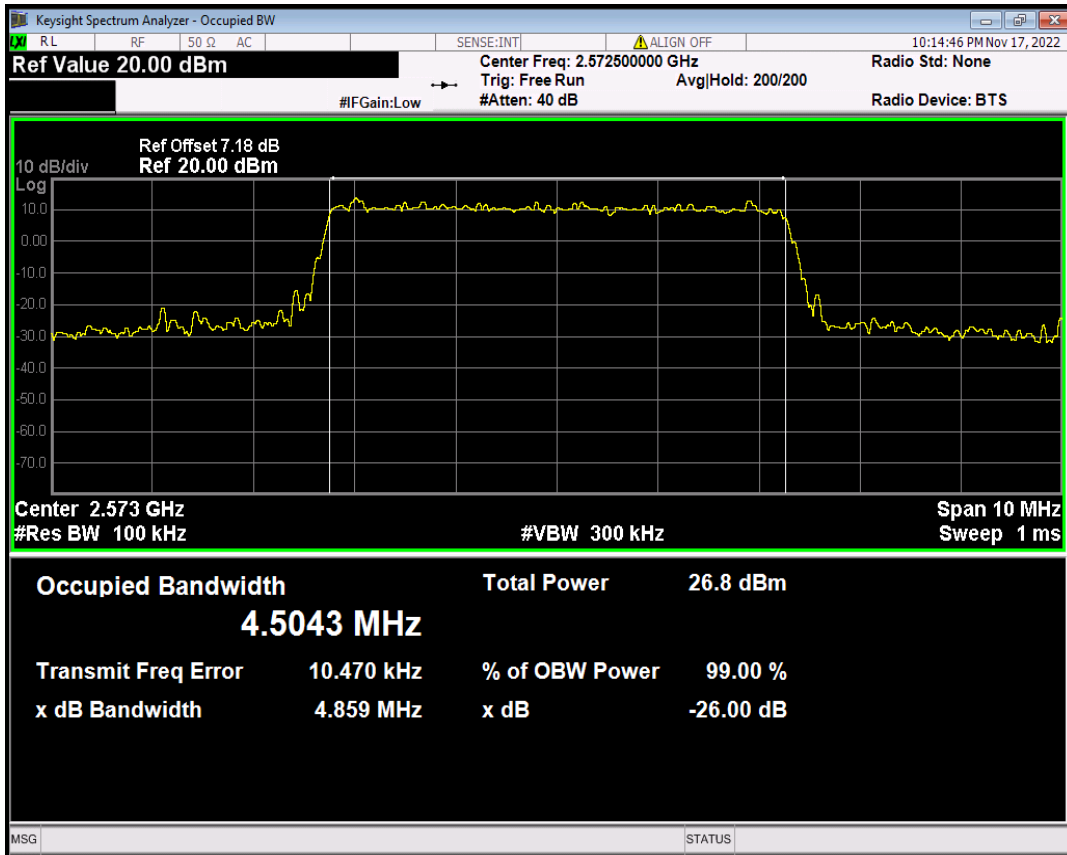

Band38 16QAM BW=5MHz Channel=37775 RB Size=25 Position=#0