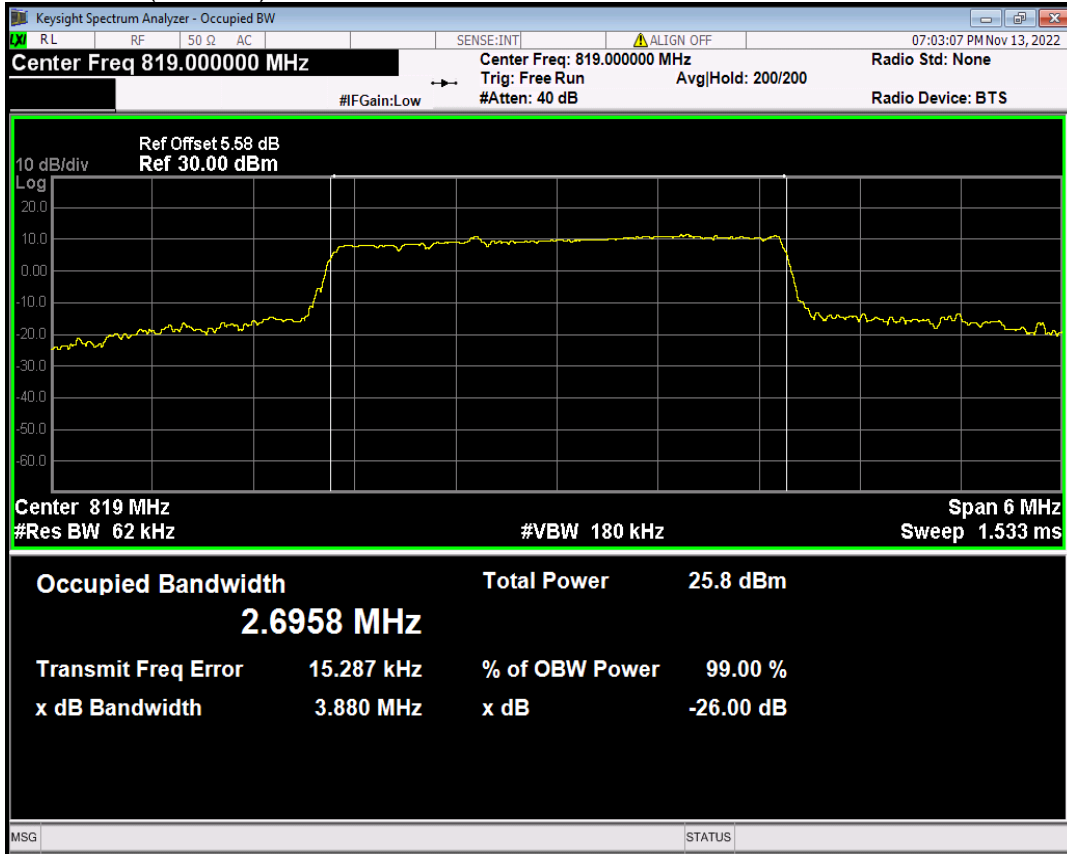

Band26(814-824) 16QAM BW=3MHz Channel=26740 RB Size=15 Position=#0