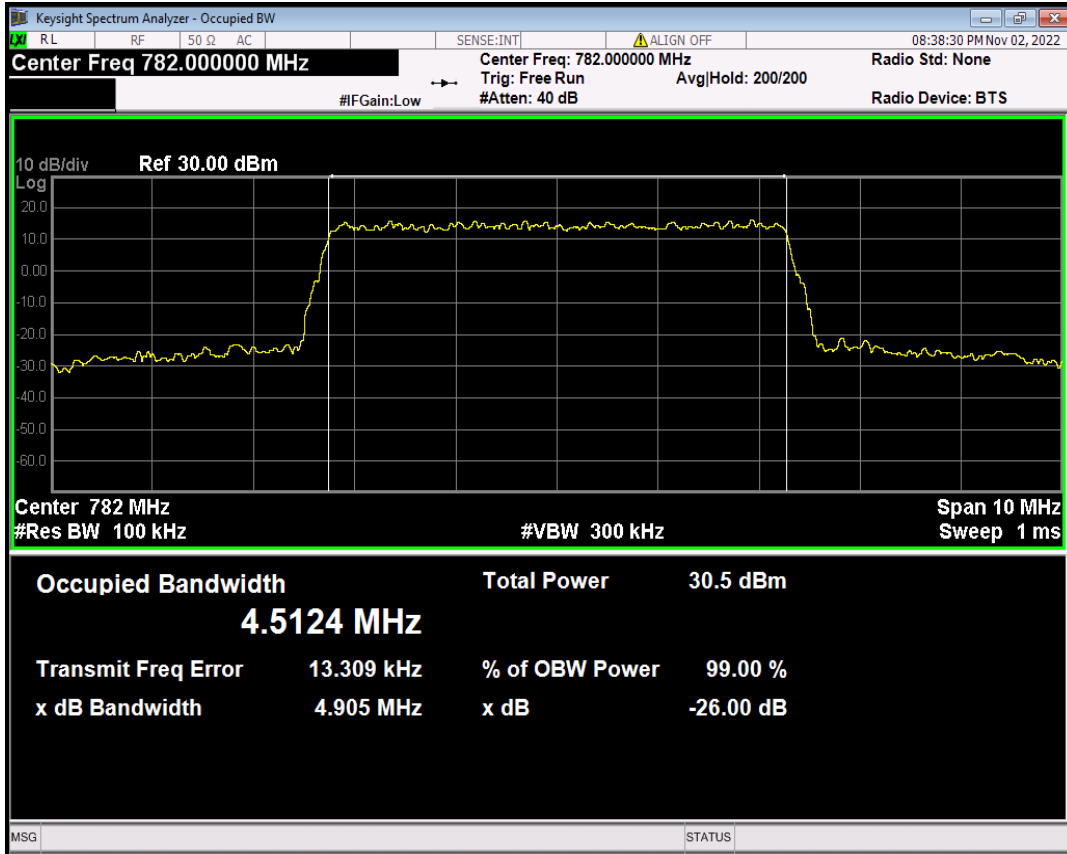

Band13 QPSK BW=5MHz Channel=23230 RB Size=25 Position=#0