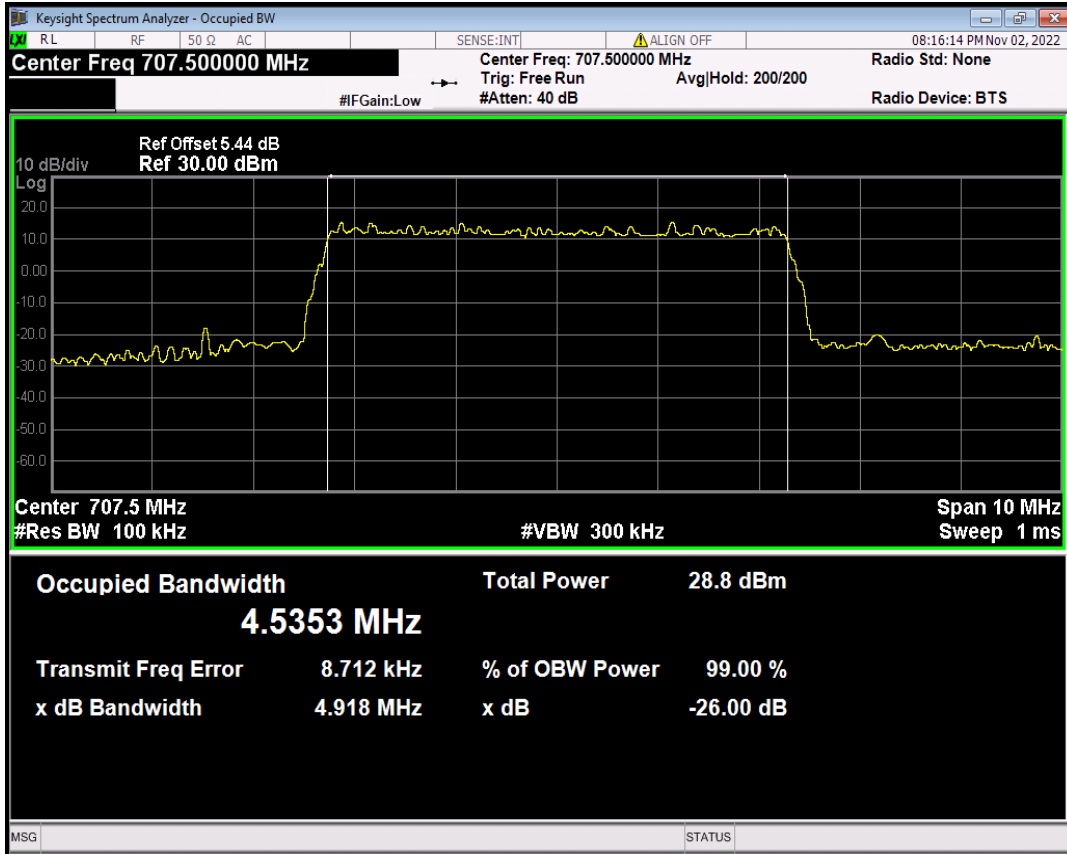

Band12 QPSK BW=5MHz Channel=23095 RB Size=25 Position=#0