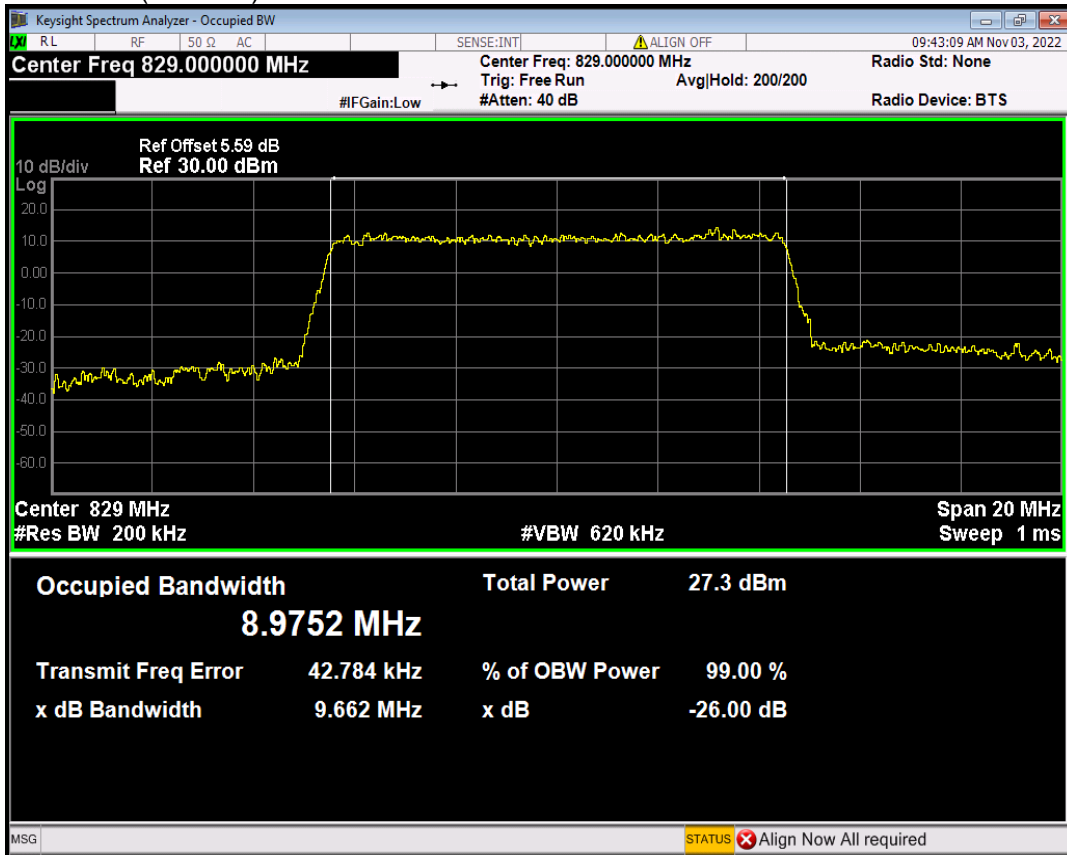

Band26(824-849) 16QAM BW=10MHz Channel=26840 RB Size=50 Position=#0