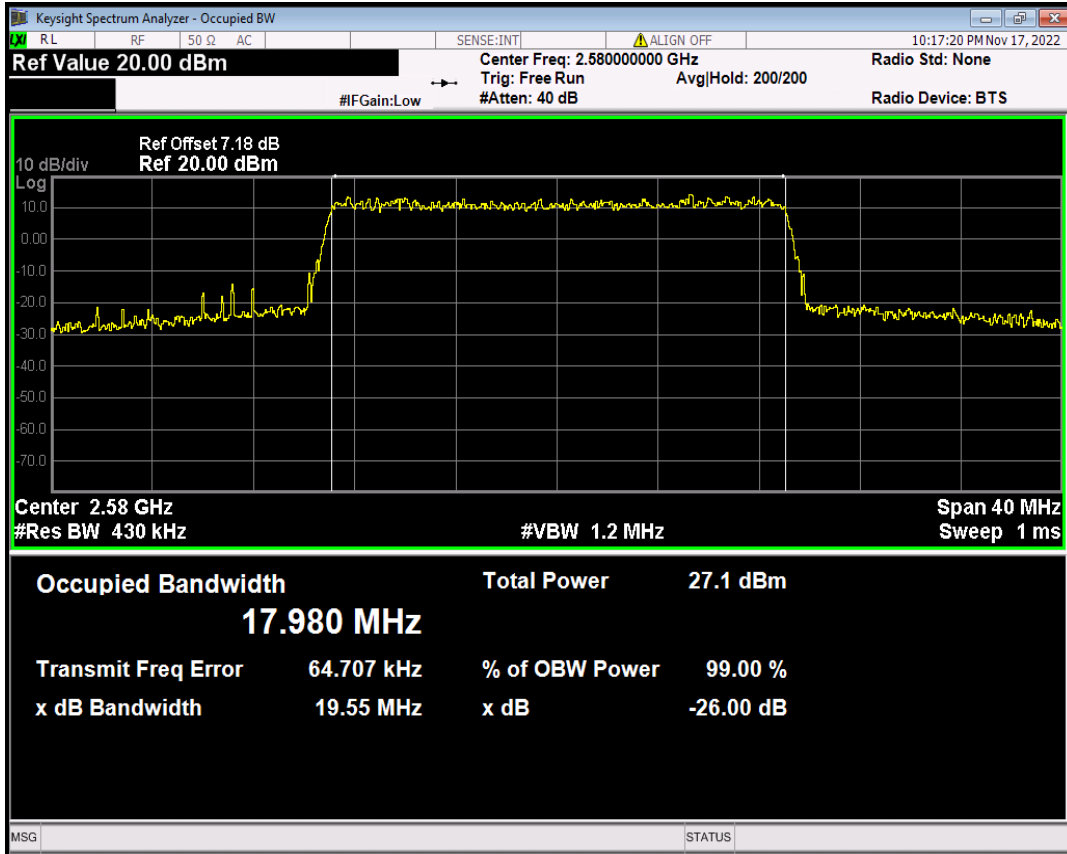

Band38 QPSK BW=20MHz Channel=37850 RB Size=100 Position=#0