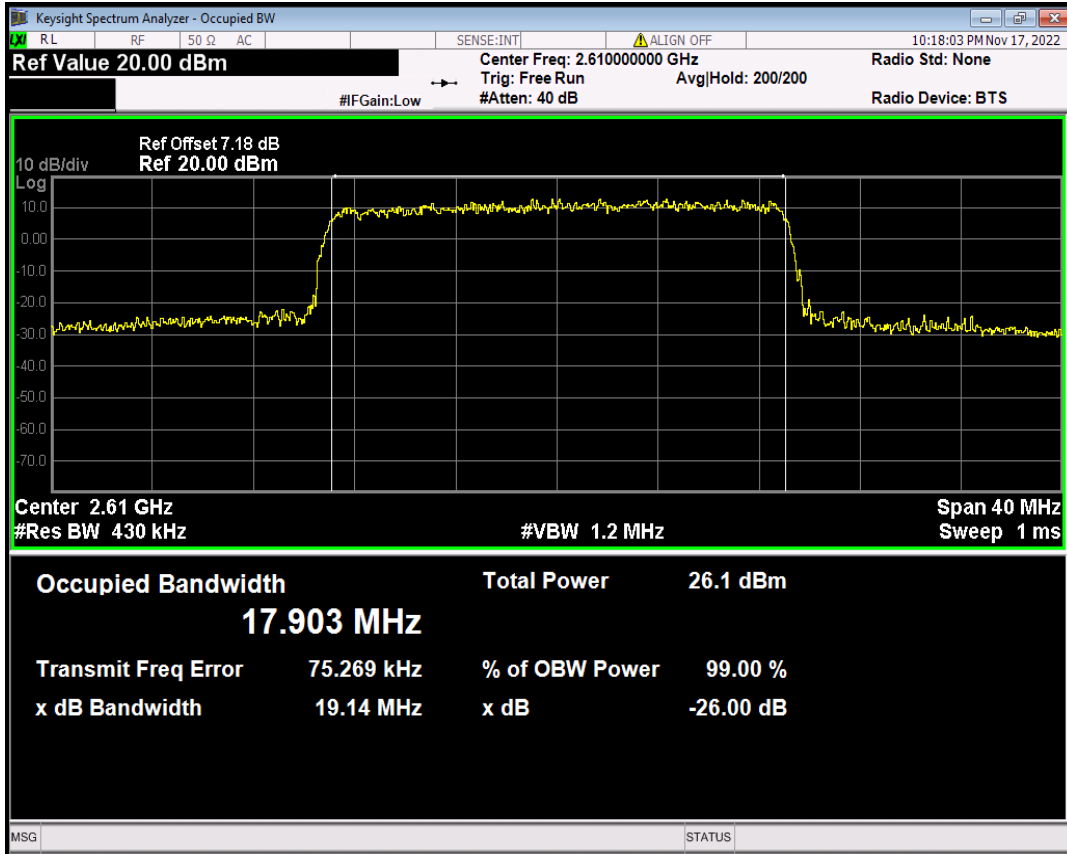

Band38 16QAM BW=15MHz Channel=38175 RB Size=75 Position=#0

Band38 16QAM BW=20MHz Channel=37850 RB Size=100 Position=#0

Band38 16QAM BW=20MHz Channel=38000 RB Size=100 Position=#0

Band38 16QAM BW=20MHz Channel=38150 RB Size=100 Position=#0