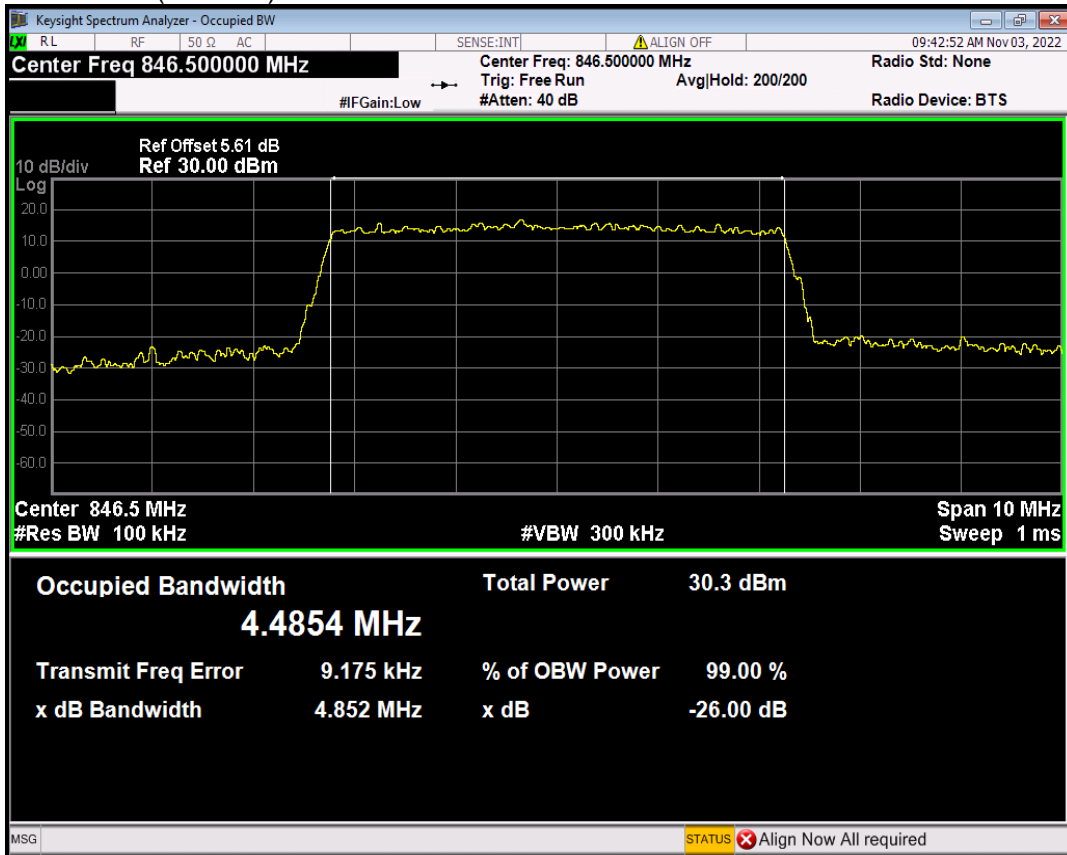

Band26(824-849) QPSK BW=5MHz Channel=27015 RB Size=25 Position=#0