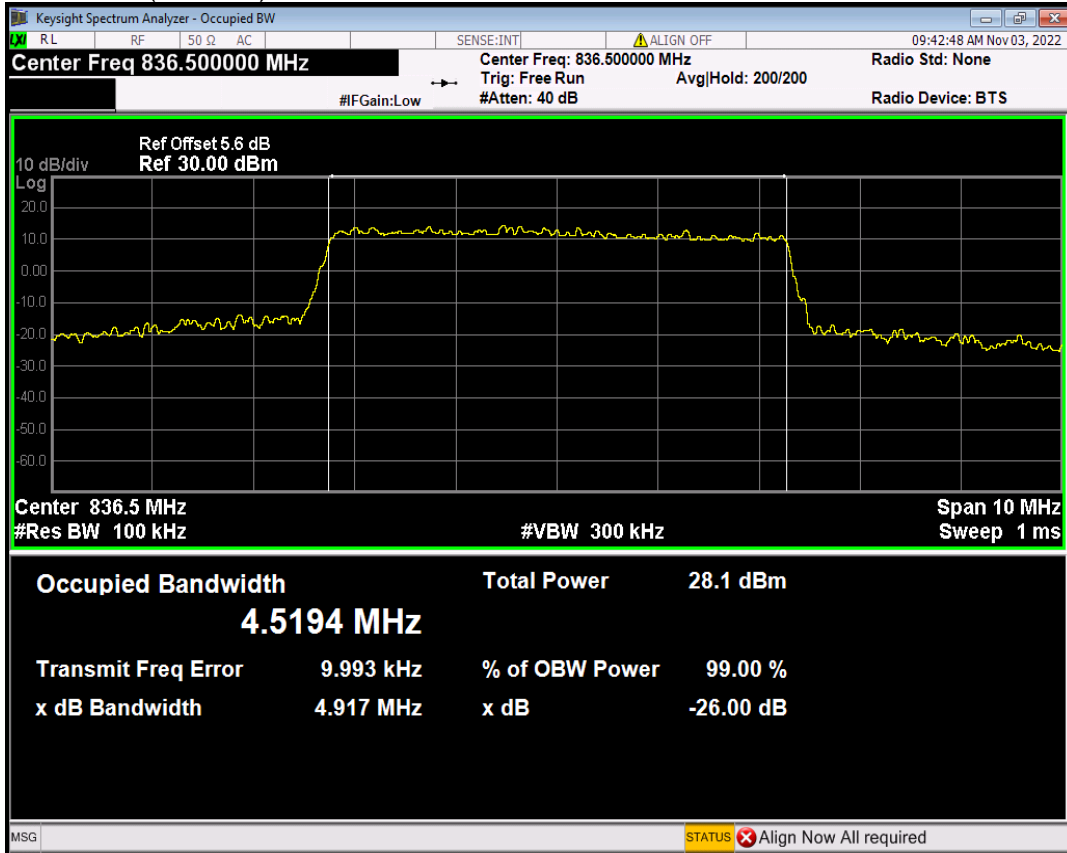

Band26(824-849) 16QAM BW=5MHz Channel=26915 RB Size=25 Position=#0