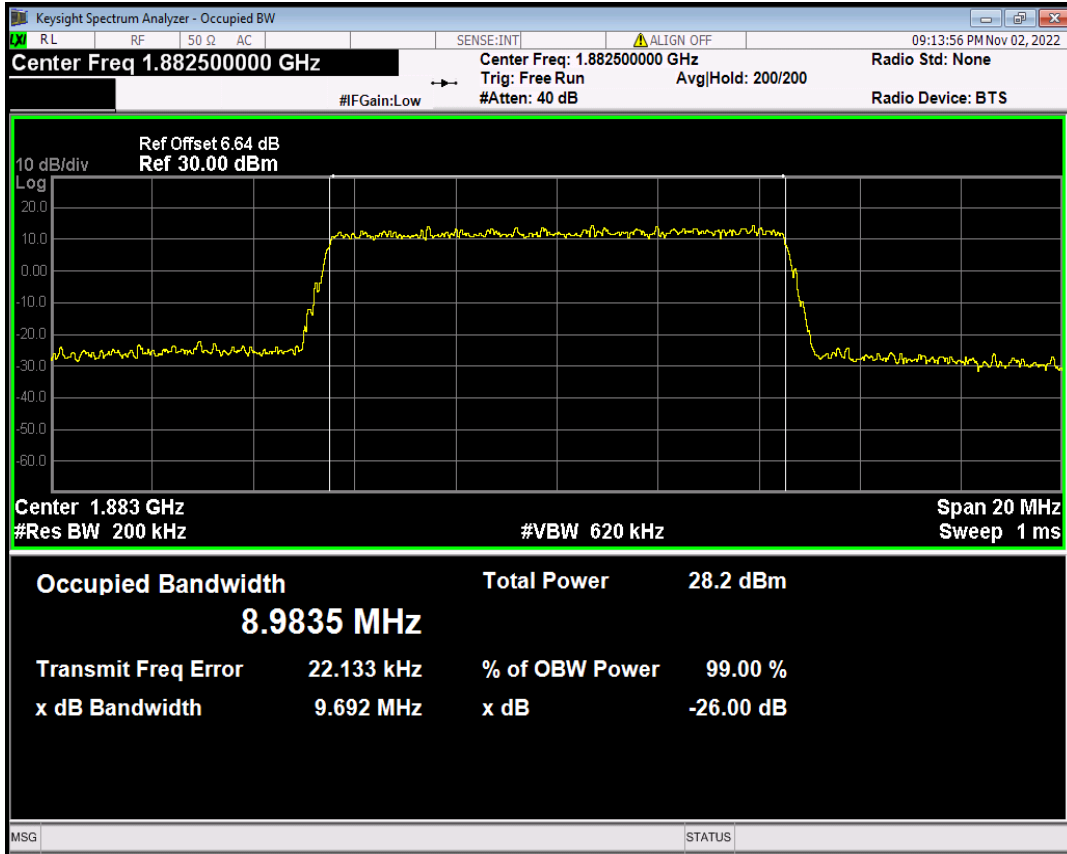

Band25 16QAM BW=10MHz Channel=26365 RB Size=50 Position=#0