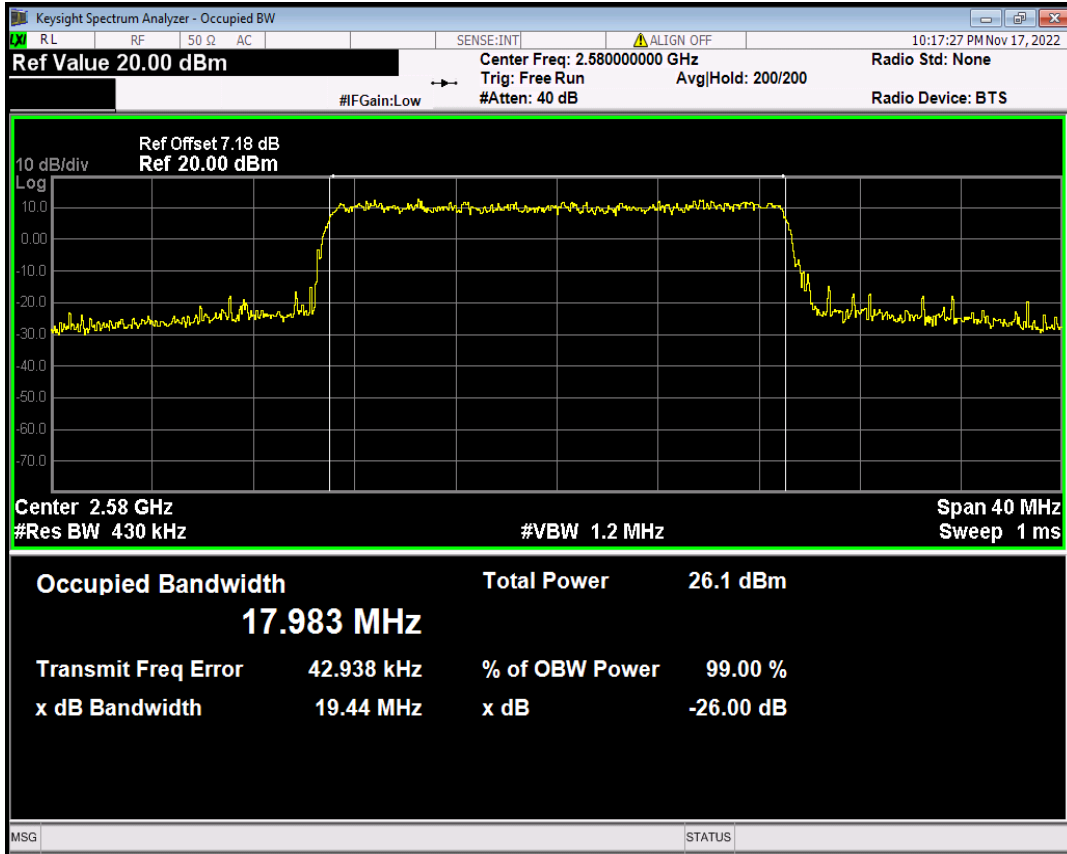

Band38 16QAM BW=20MHz Channel=37850 RB Size=100 Position=#0