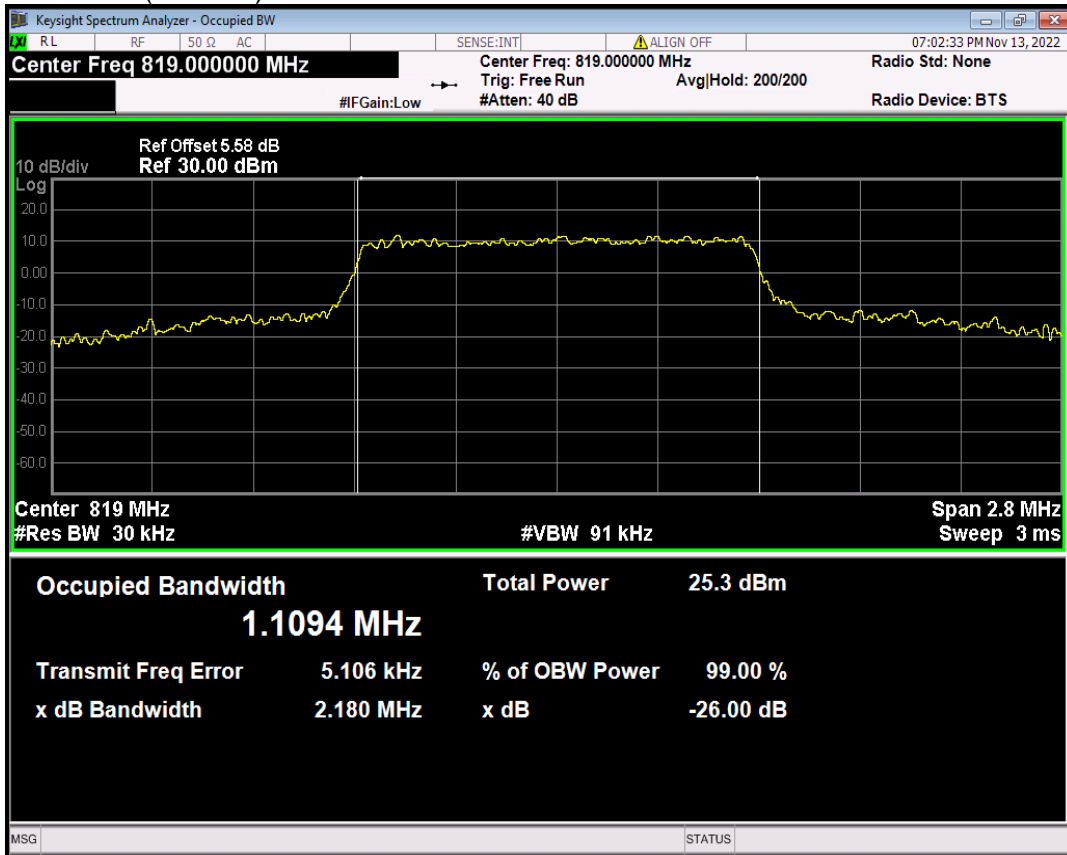

Band26(814-824) 16QAM BW=1.4MHz Channel=26740 RB Size=6 Position=#0