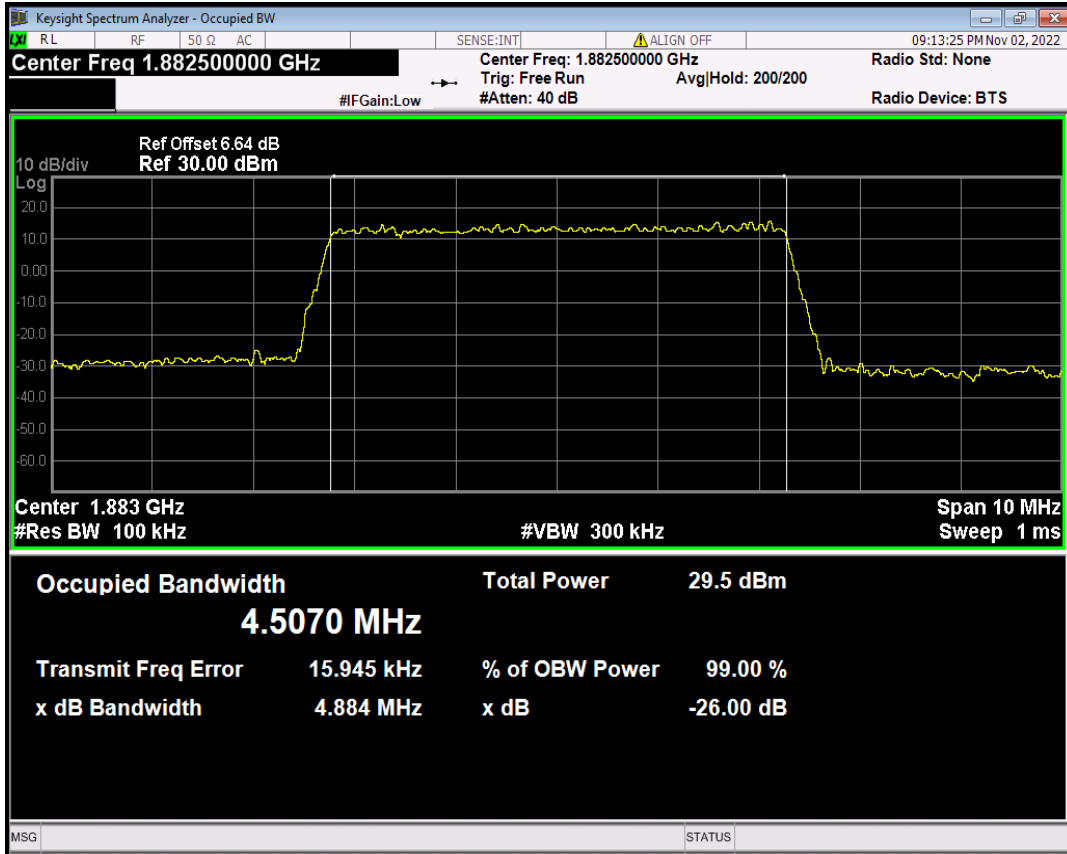

Band25 QPSK BW=5MHz Channel=26365 RB Size=25 Position=#0