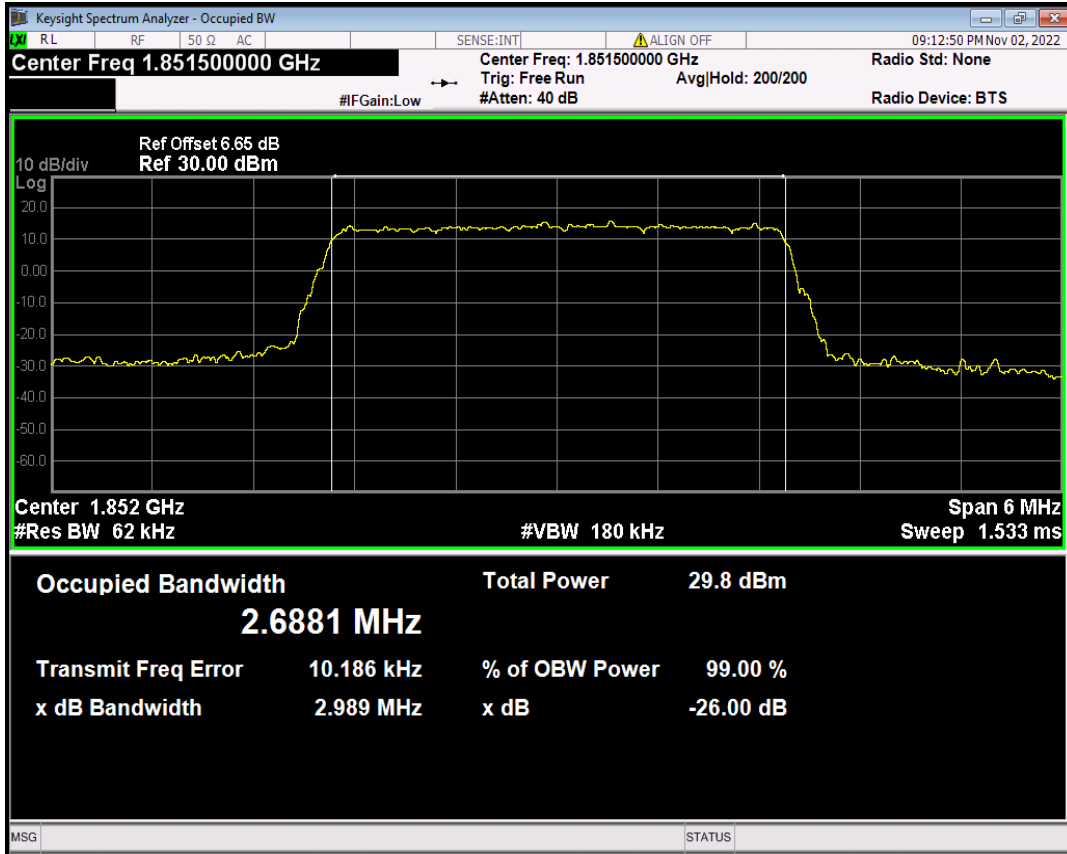

Band25 QPSK BW=3MHz Channel=26055 RB Size=15 Position=#0