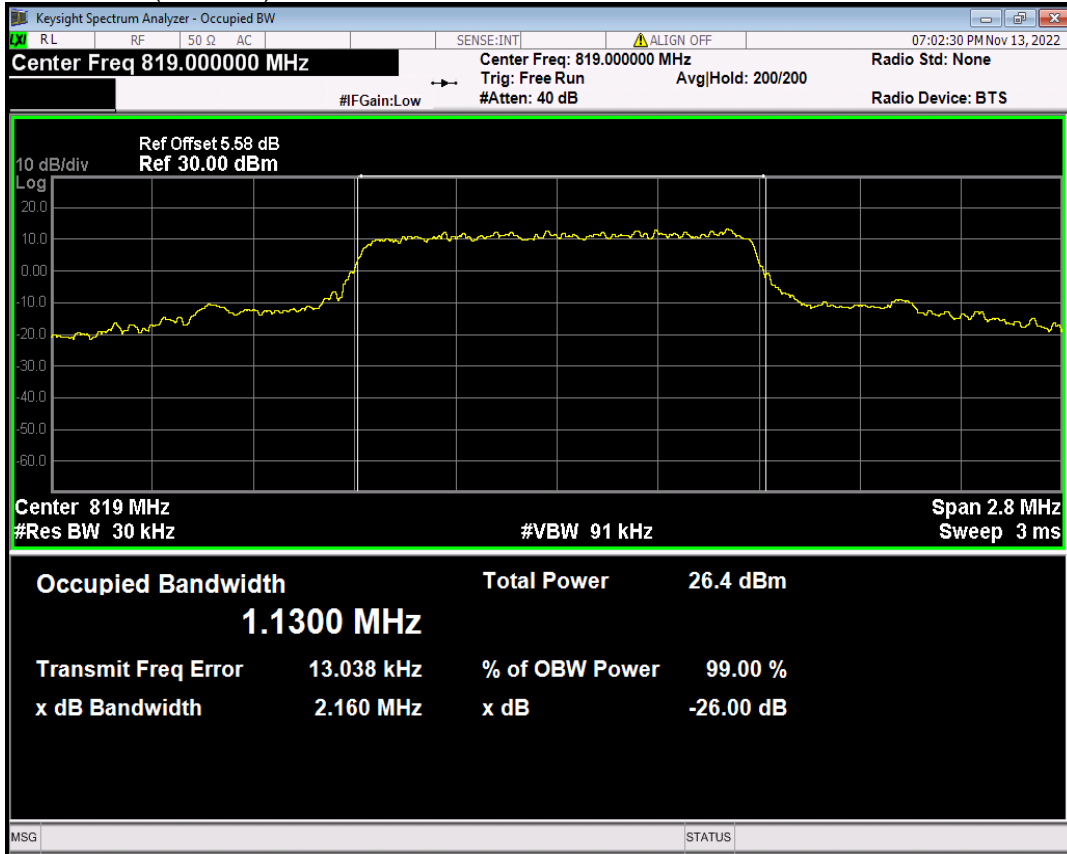

Band26(814-824) 16QAM BW=5MHz Channel=26740 RB Size=25 Position=#0

Band26(814-824) 16QAM BW=5MHz Channel=26765 RB Size=25 Position=#0

Band26(814-824) QPSK BW=1.4MHz Channel=26697 RB Size=6 Position=#0

Band26(814-824) QPSK BW=1.4MHz Channel=26740 RB Size=6 Position=#0