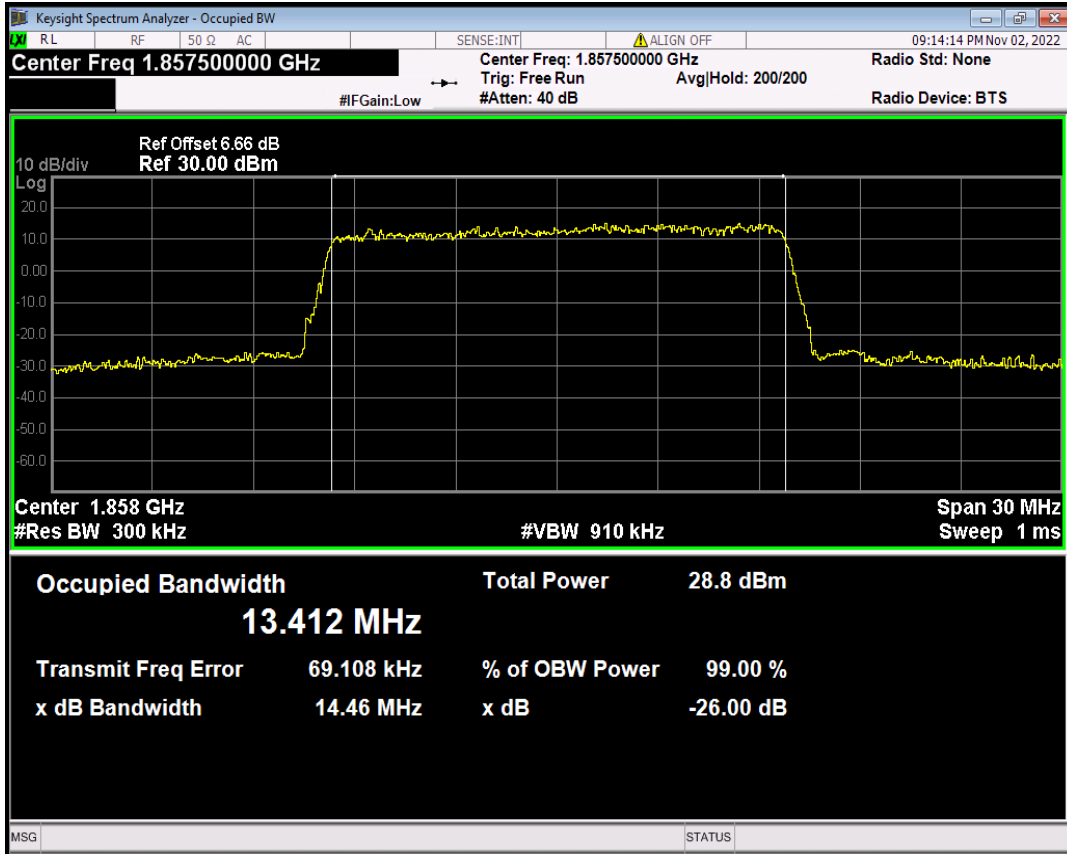

Band25 QPSK BW=15MHz Channel=26115 RB Size=75 Position=#0