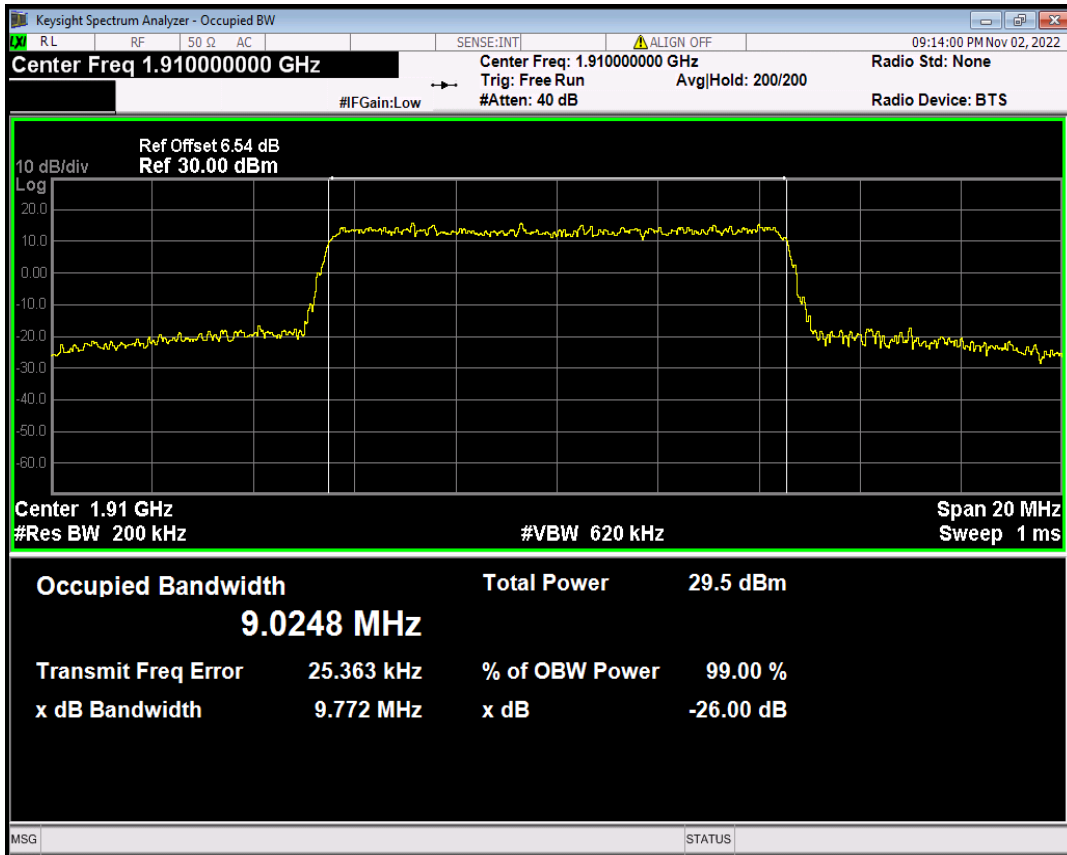

Band25 QPSK BW=1.4MHz Channel=26683 RB Size=6 Position=#0

Band25 QPSK BW=10MHz Channel=26090 RB Size=50 Position=#0

Band25 QPSK BW=10MHz Channel=26365 RB Size=50 Position=#0

Band25 QPSK BW=10MHz Channel=26640 RB Size=50 Position=#0