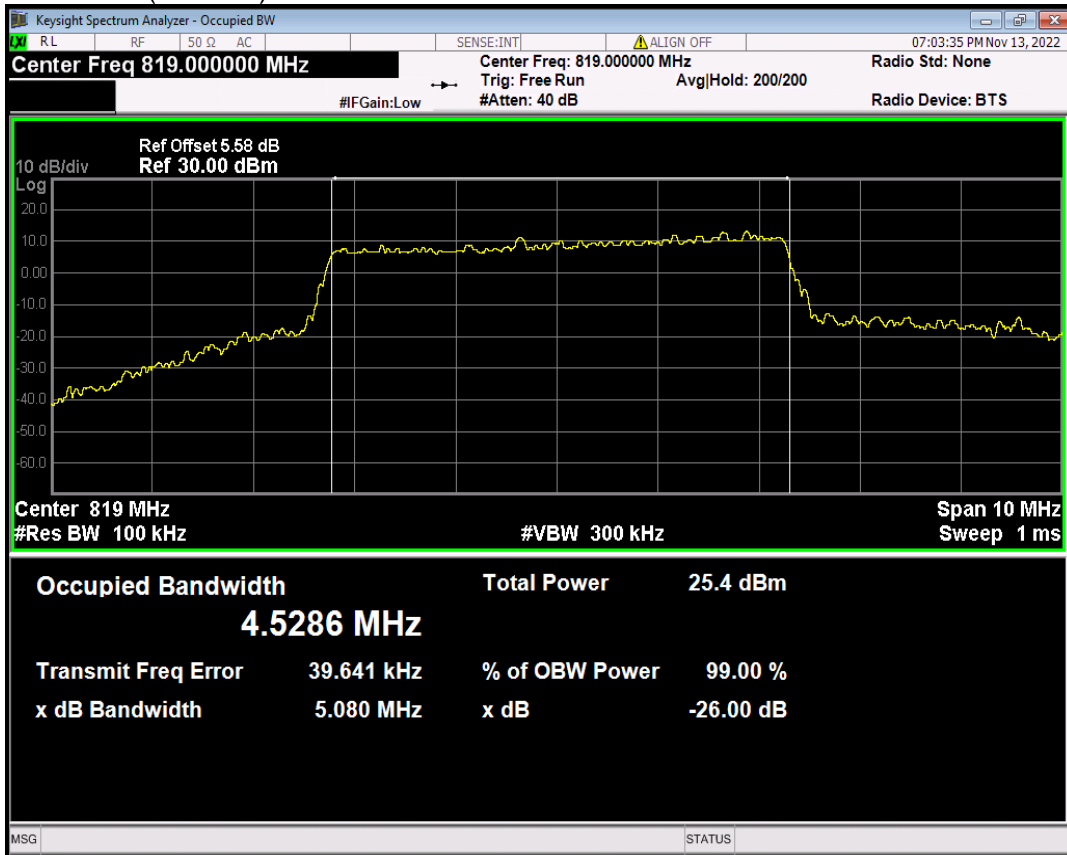

Band26(814-824) 16QAM BW=5MHz Channel=26740 RB Size=25 Position=#0