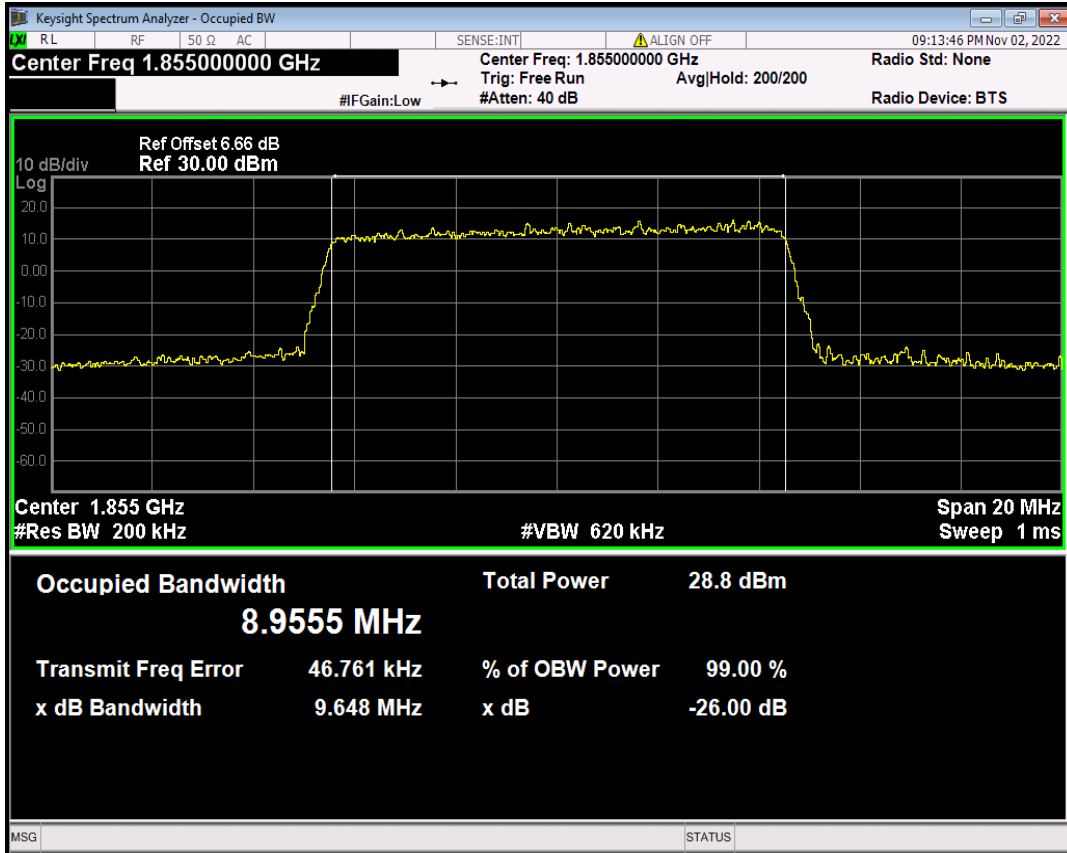

Band25 QPSK BW=10MHz Channel=26090 RB Size=50 Position=#0