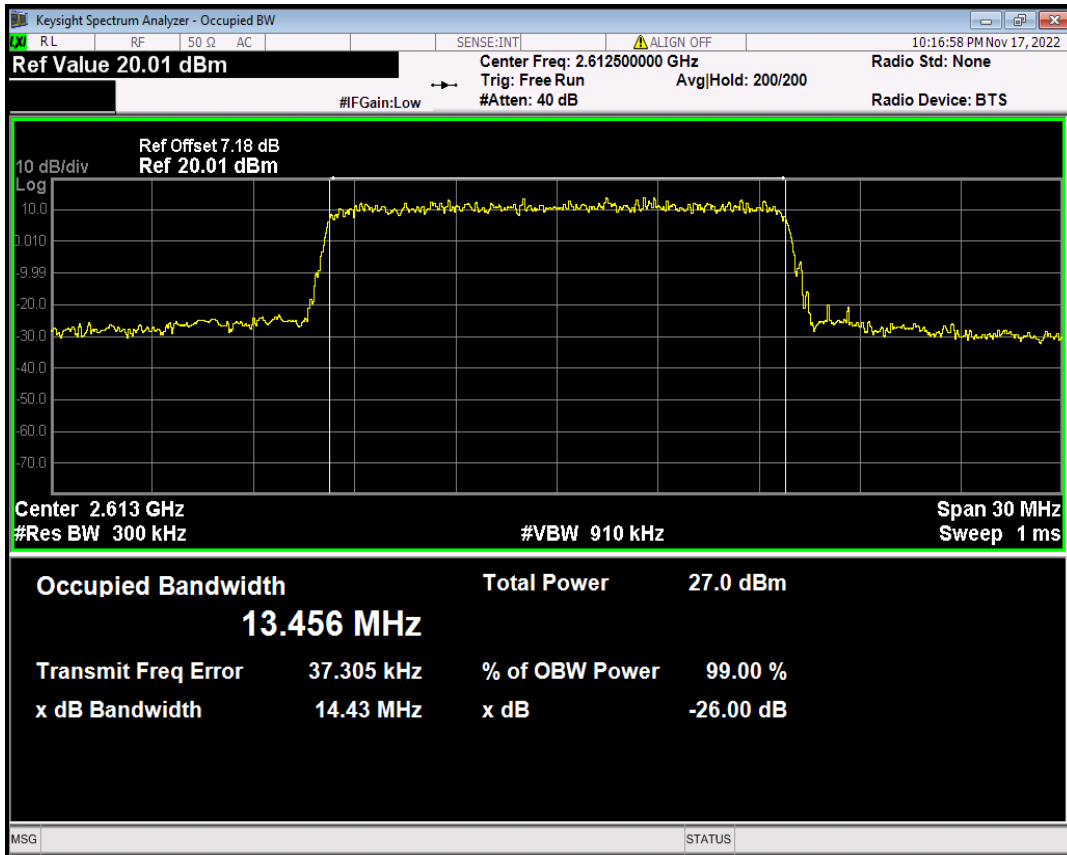

Band38 QPSK BW=15MHz Channel=38175 RB Size=75 Position=#0