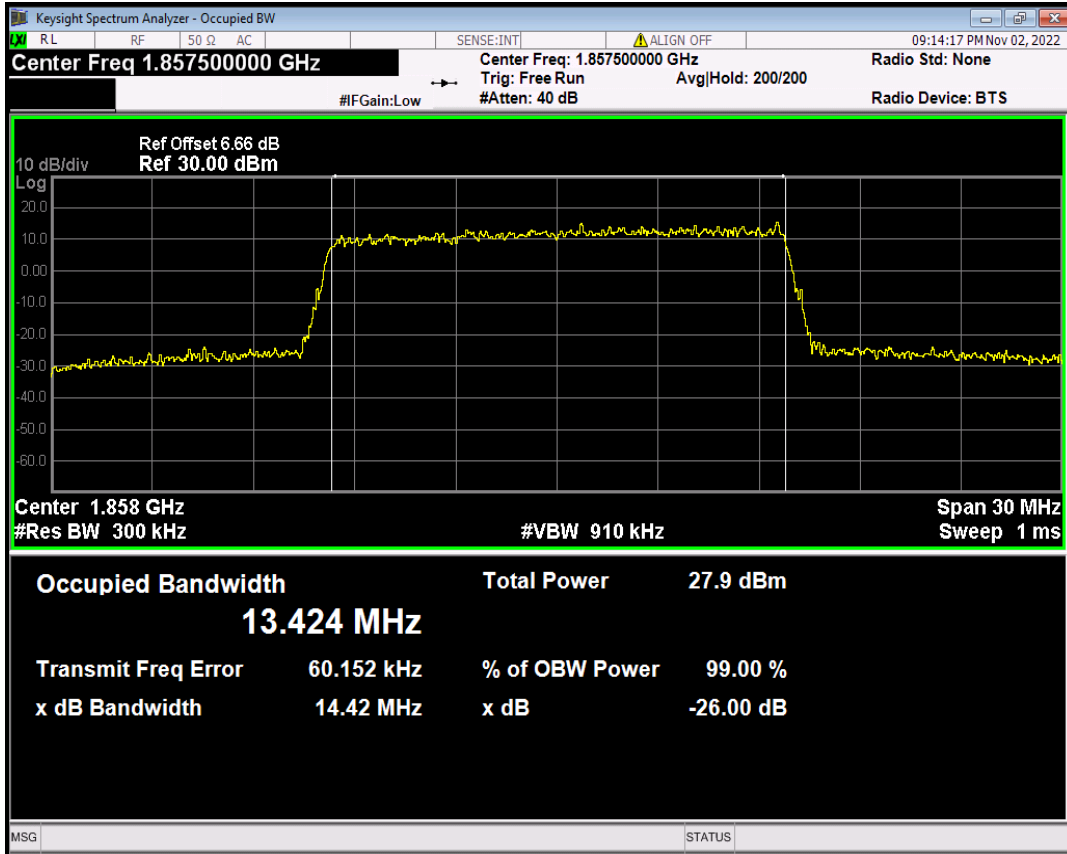

Band25 16QAM BW=15MHz Channel=26115 RB Size=75 Position=#0