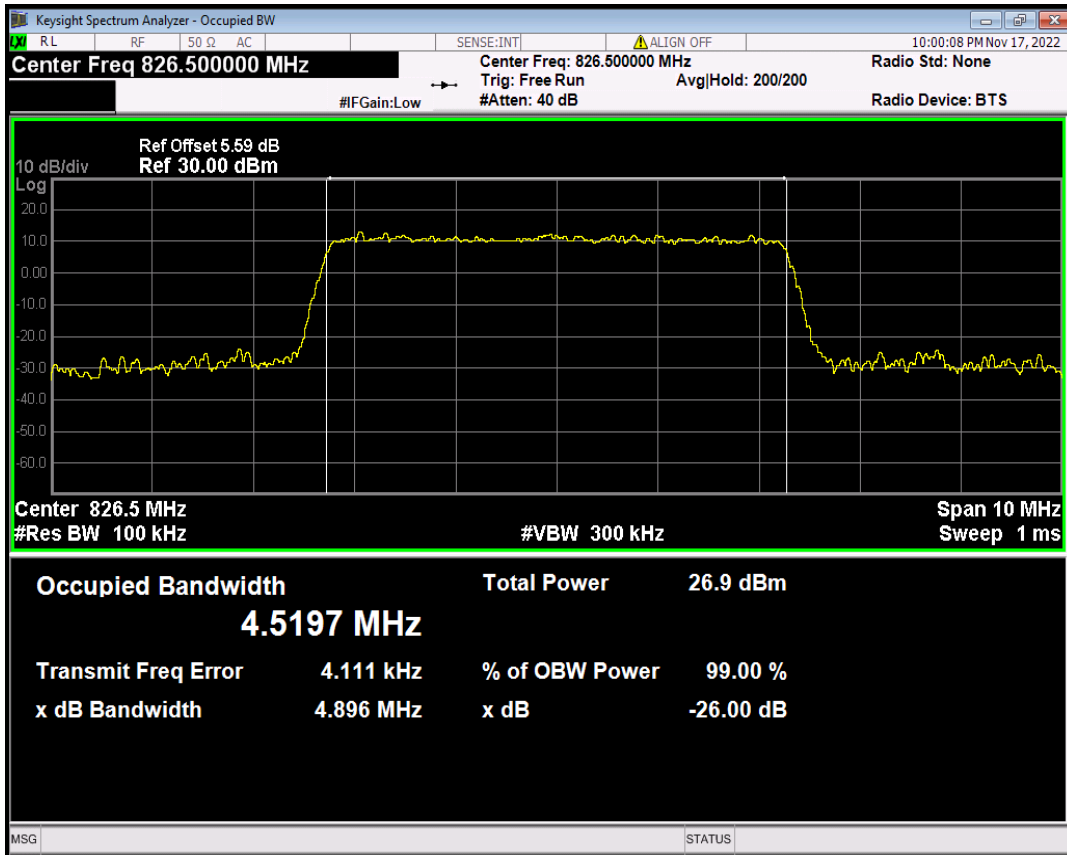

Band5 16QAM BW=5MHz Channel=20425 RB Size=25 Position=#0