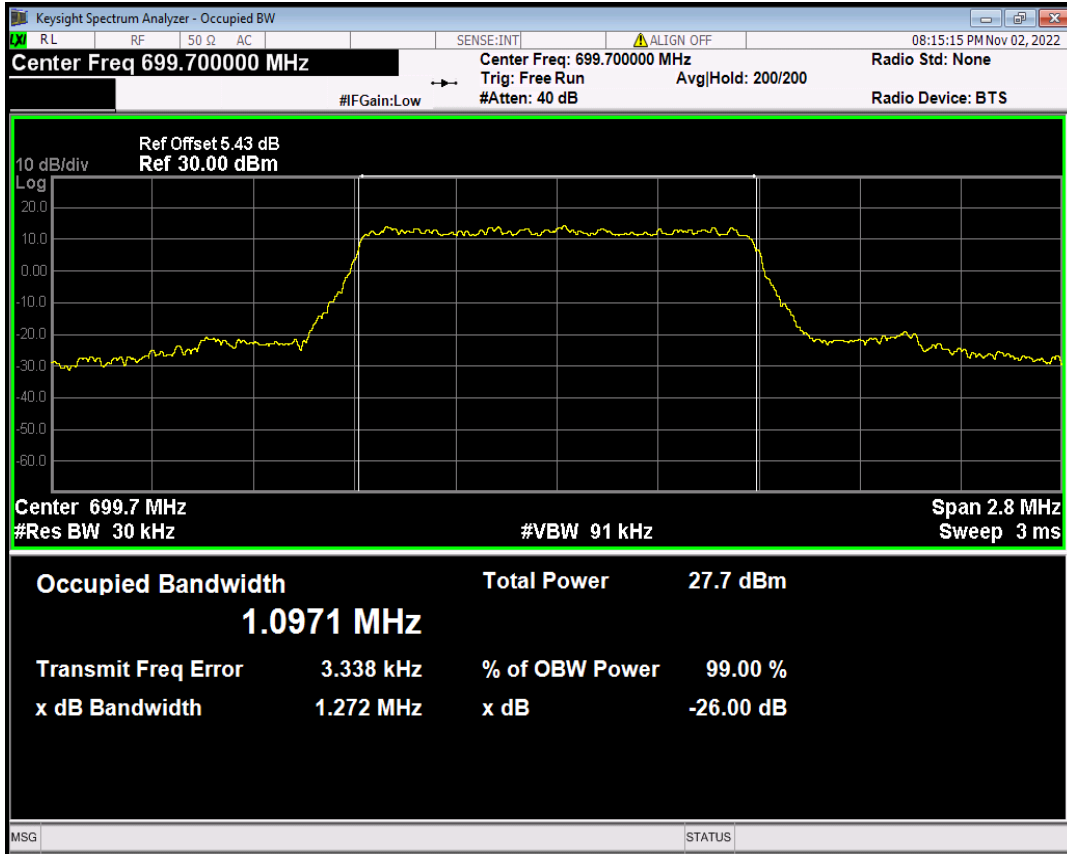

Band12 16QAM BW=1.4MHz Channel=23017 RB Size=6 Position=#0