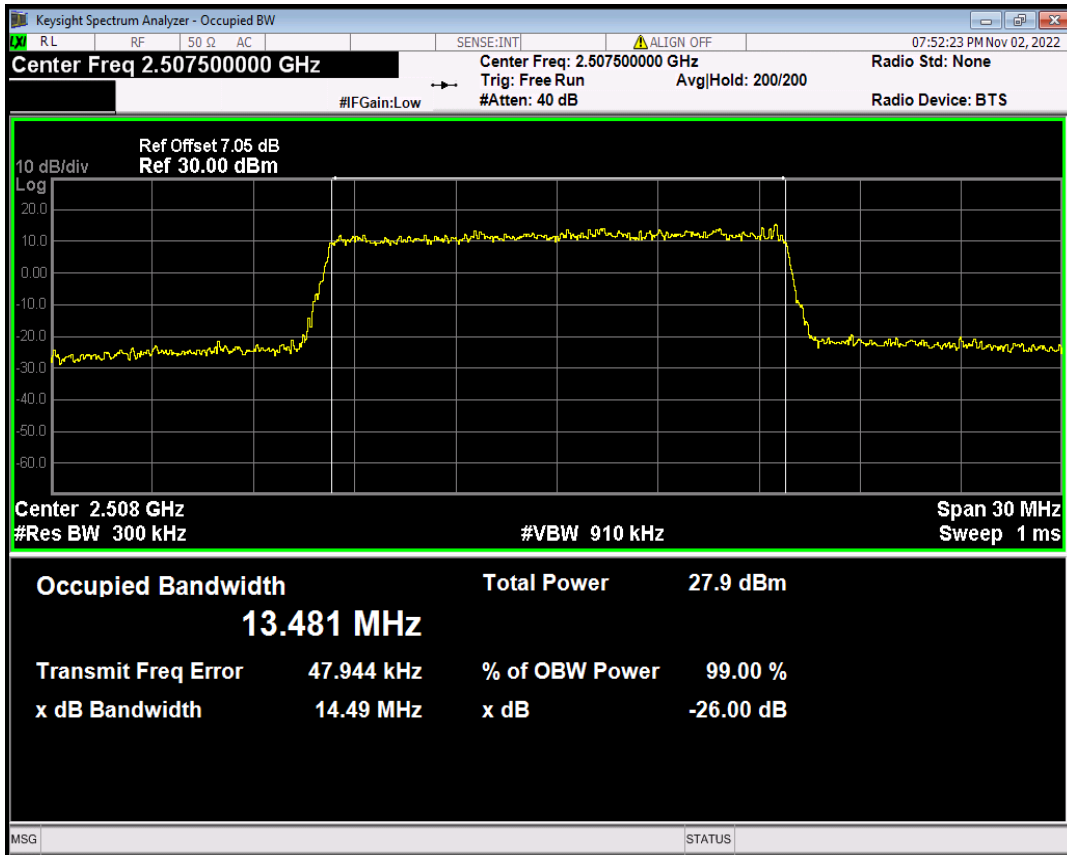

Band7 16QAM BW=10MHz Channel=20800 RB Size=50 Position=#0

Band7 16QAM BW=10MHz Channel=21100 RB Size=50 Position=#0

Band7 16QAM BW=10MHz Channel=21400 RB Size=50 Position=#0

Band7 16QAM BW=15MHz Channel=20825 RB Size=75 Position=#0