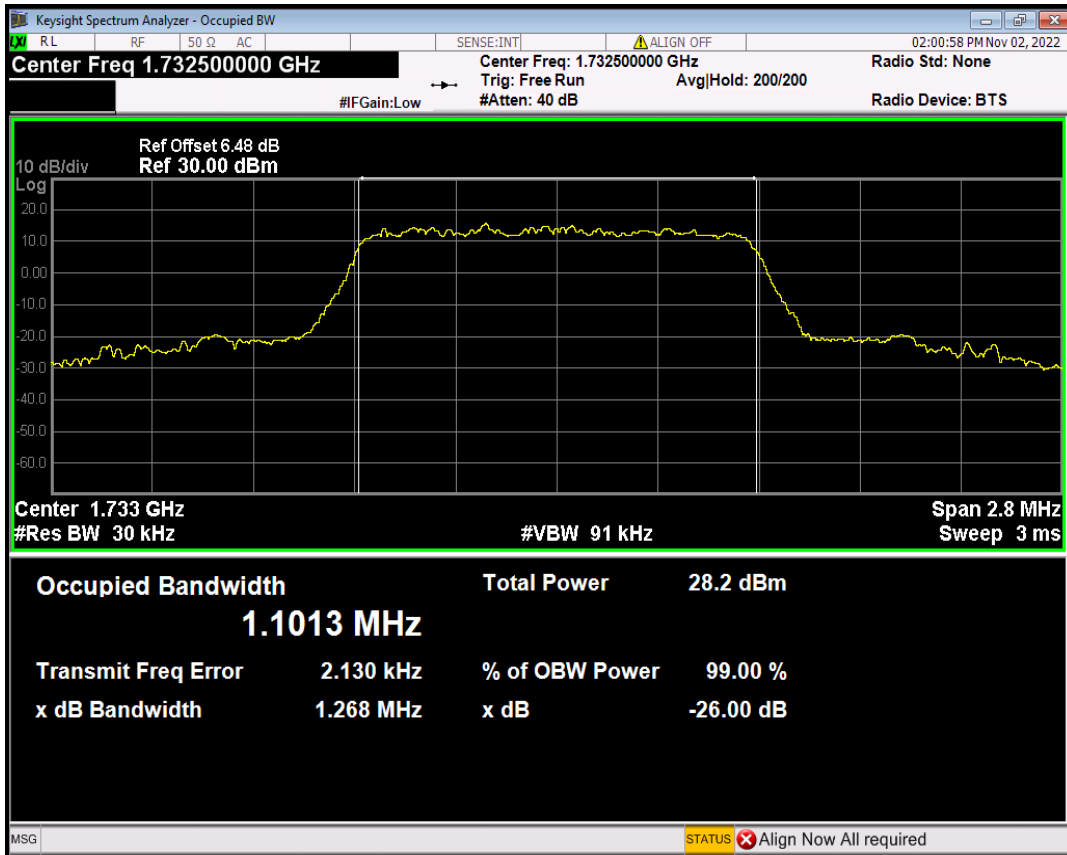

Band4 16QAM BW=1.4MHz Channel=20175 RB Size=6 Position=#0