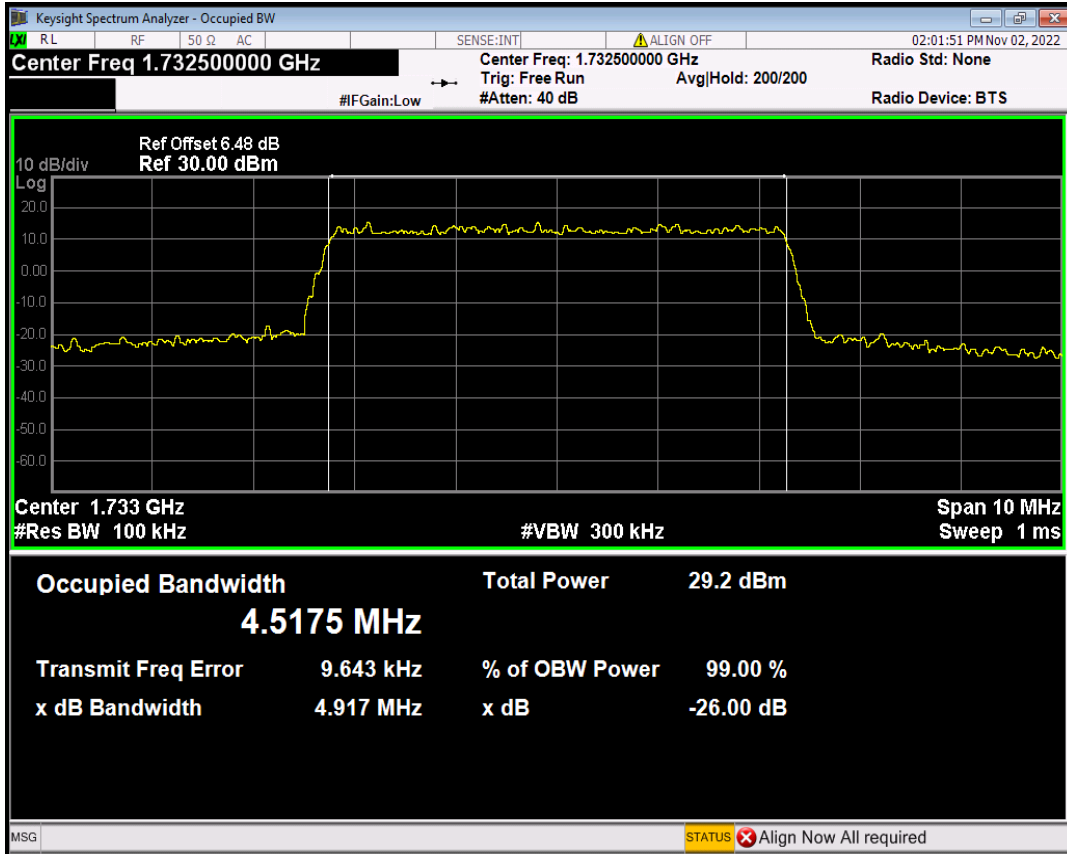

Band4 QPSK BW=5MHz Channel=20175 RB Size=25 Position=#0