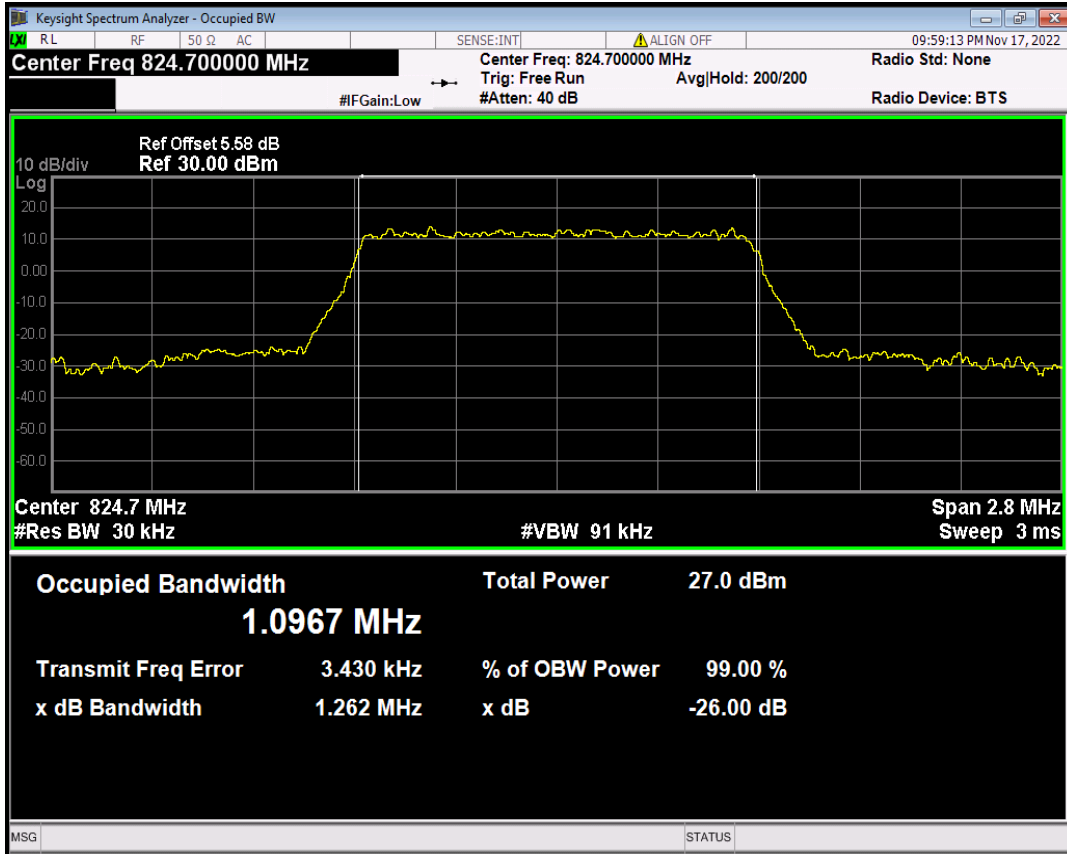

Band5 16QAM BW=1.4MHz Channel=20407 RB Size=6 Position=#0