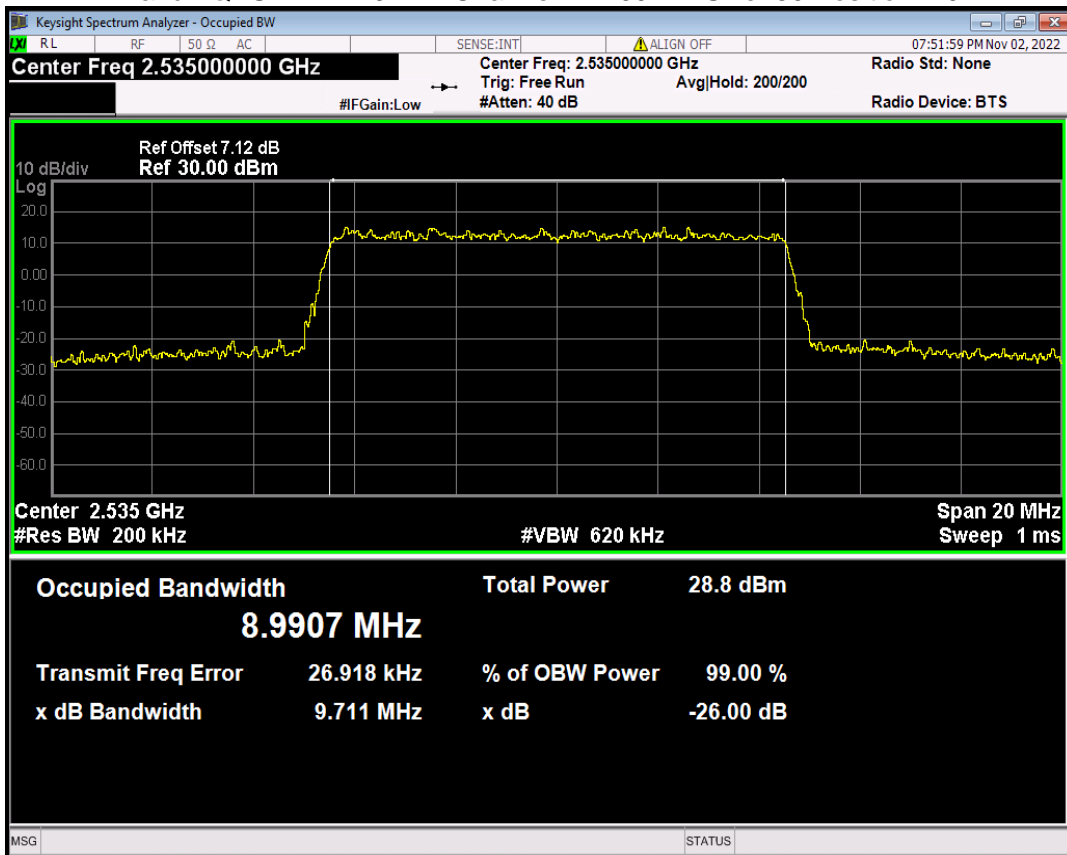

Band7 QPSK BW=10MHz Channel=21100 RB Size=50 Position=#0