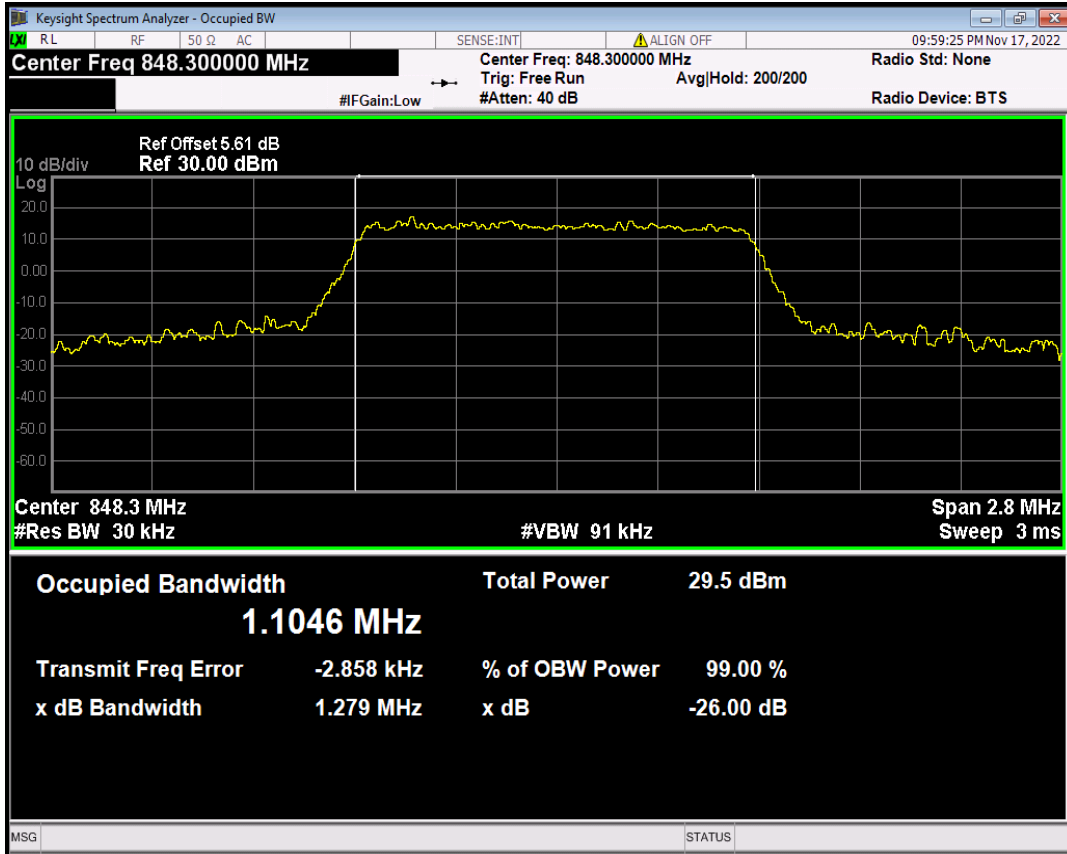

Band5 16QAM BW=1.4MHz Channel=20643 RB Size=6 Position=#0