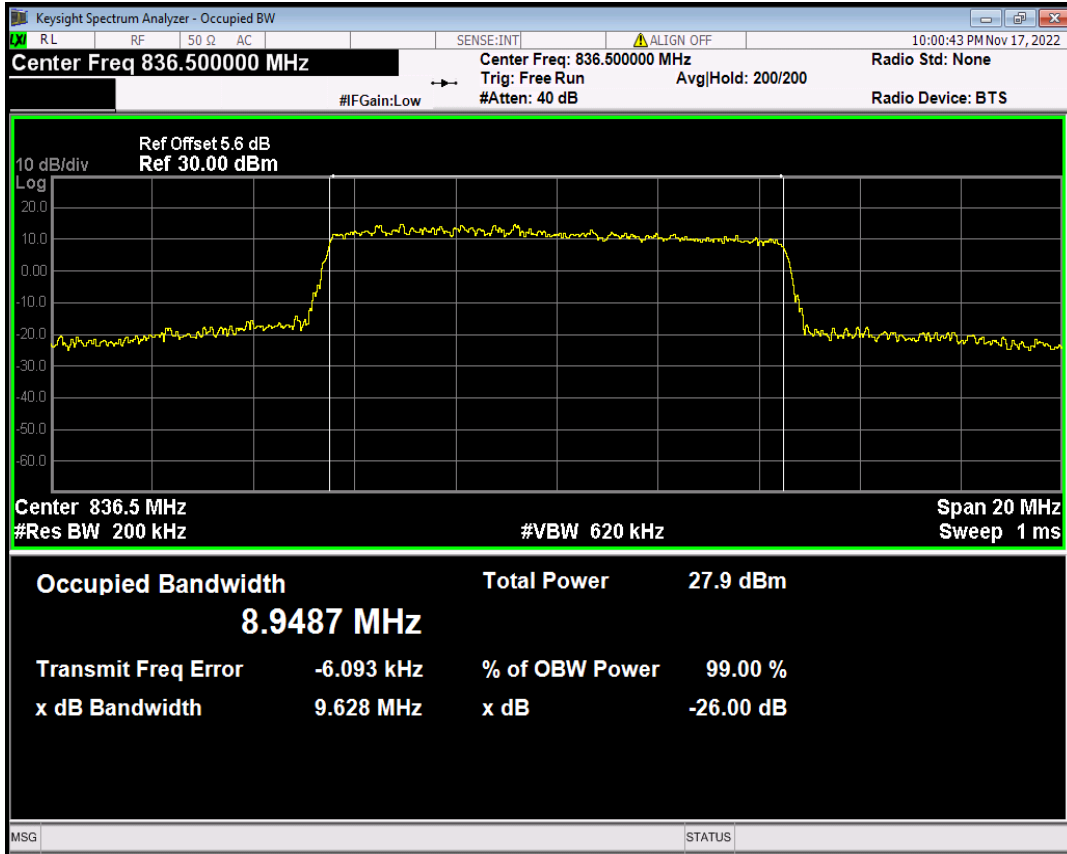

Band5 16QAM BW=10MHz Channel=20525 RB Size=50 Position=#0