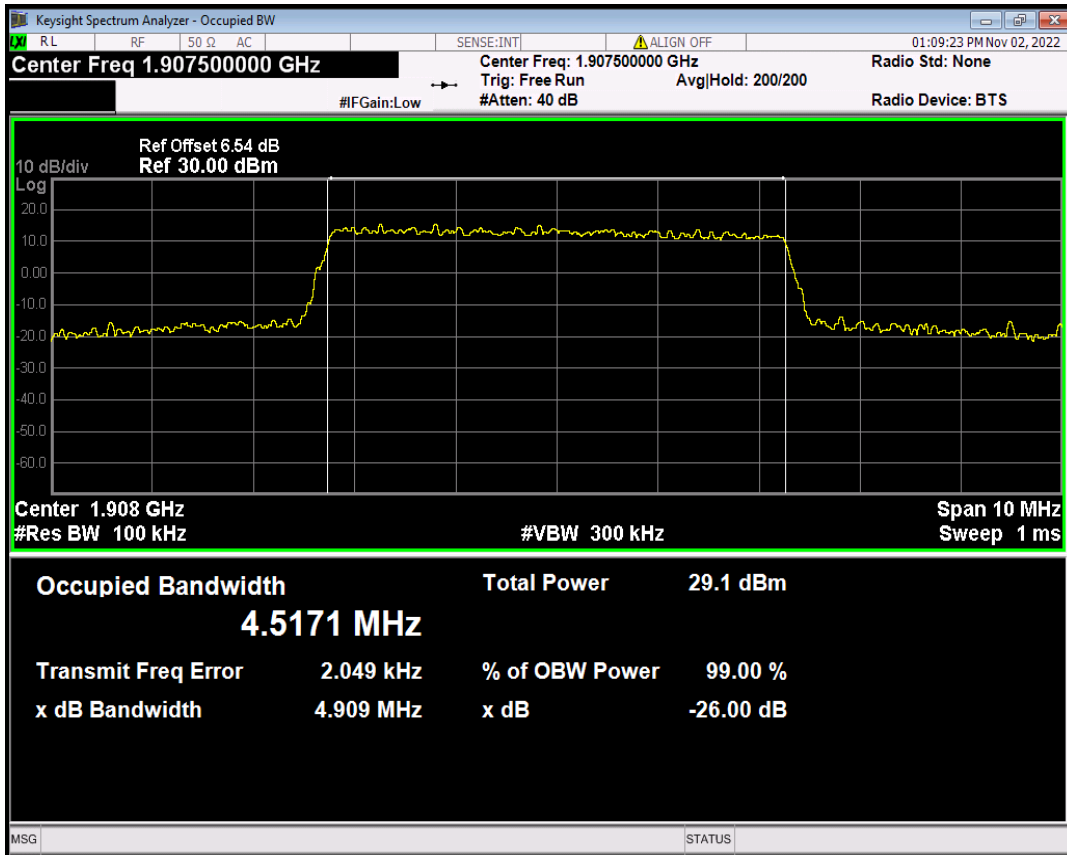

Band2 16QAM BW=5MHz Channel=19175 RB Size=25 Position=#0