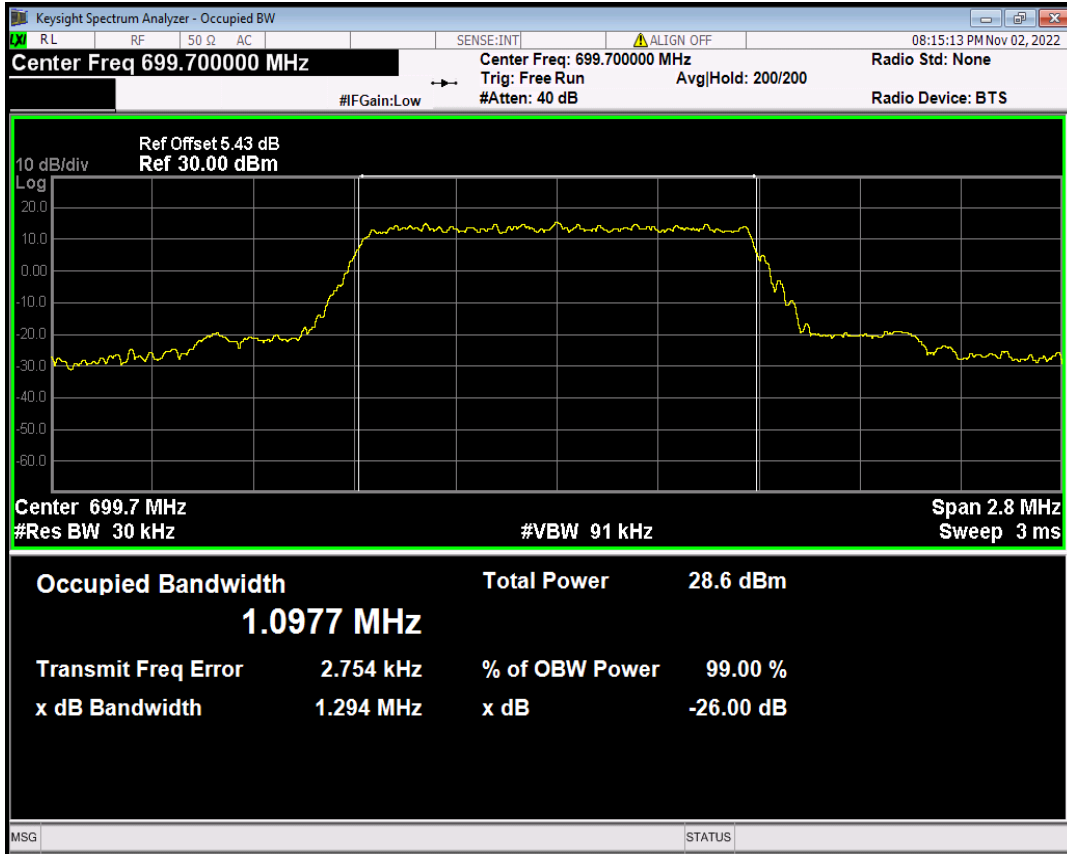

Band12 QPSK BW=1.4MHz Channel=23017 RB Size=6 Position=#0