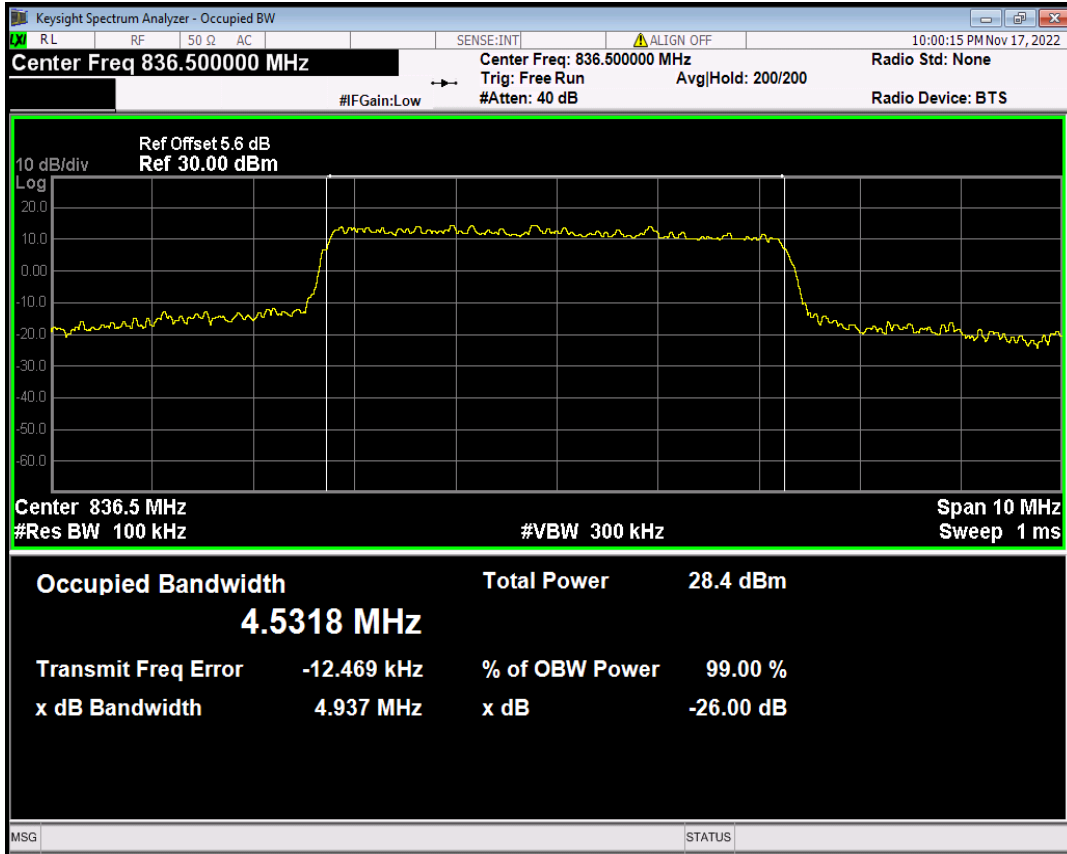

Band5 16QAM BW=5MHz Channel=20525 RB Size=25 Position=#0