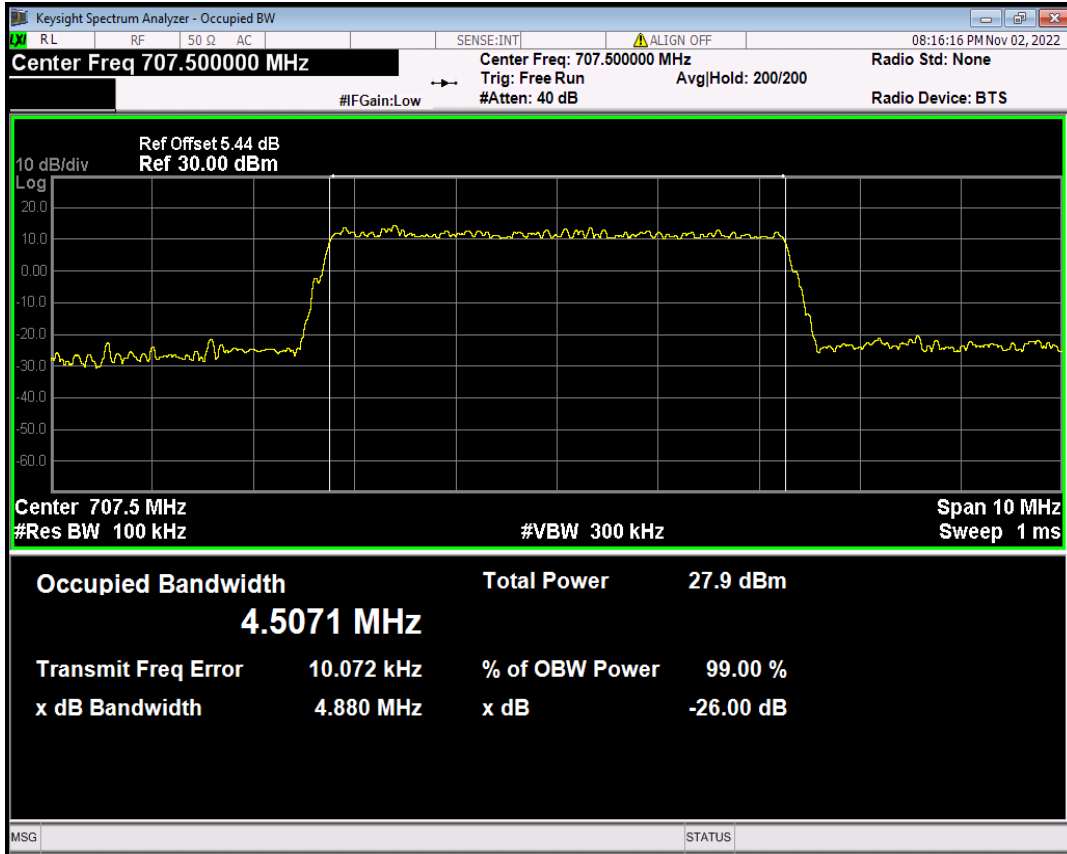

Band12 16QAM BW=5MHz Channel=23095 RB Size=25 Position=#0