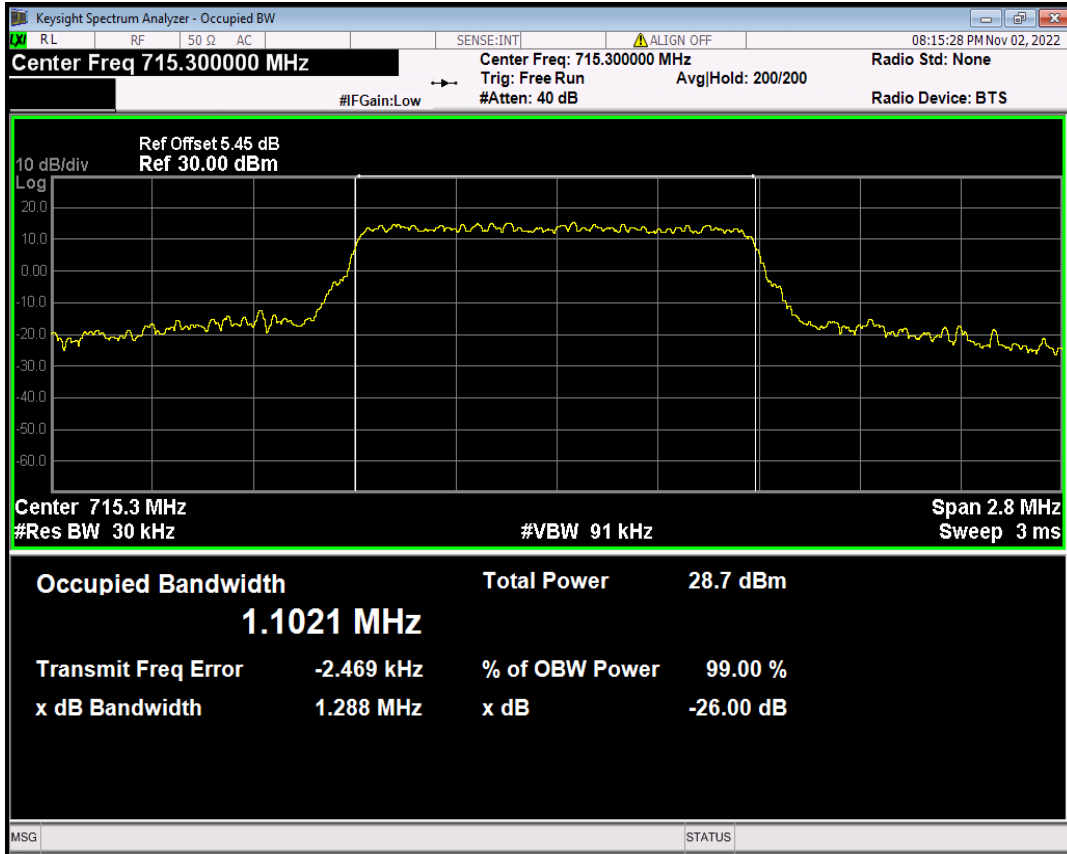

Band12 16QAM BW=1.4MHz Channel=23173 RB Size=6 Position=#0