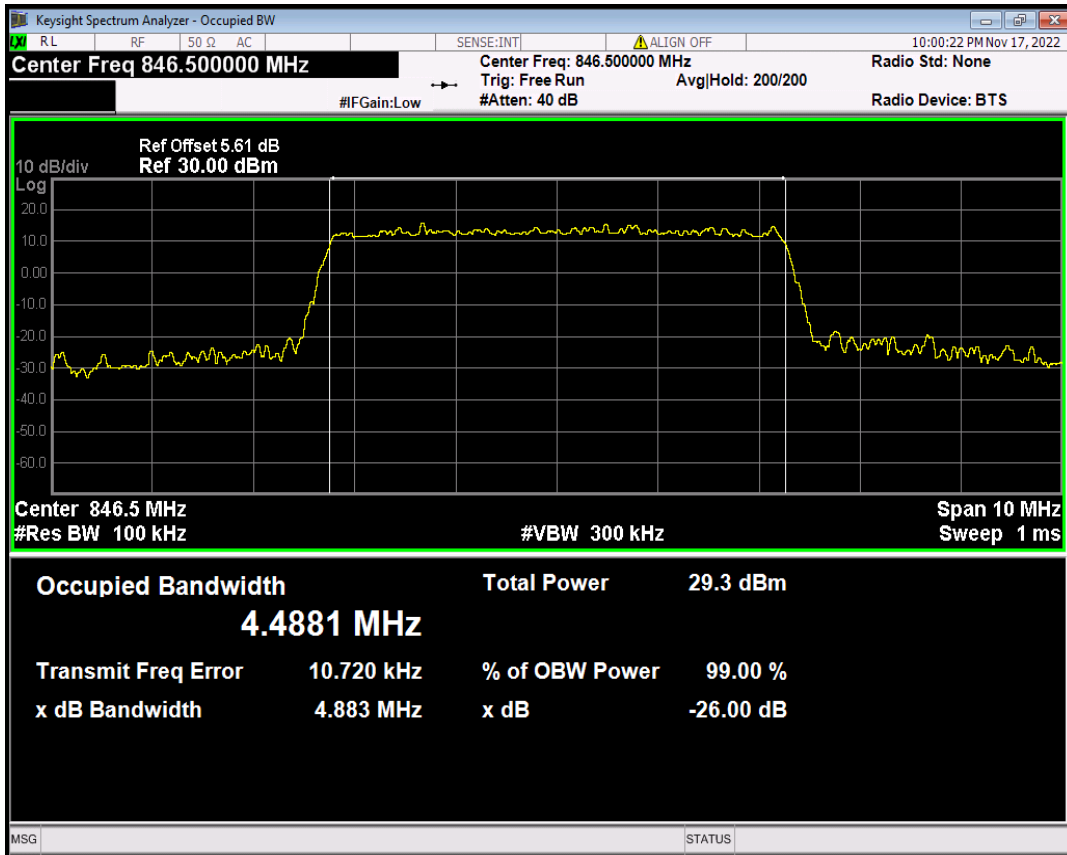

Band5 16QAM BW=3MHz Channel=20635 RB Size=15 Position=#0

Band5 16QAM BW=5MHz Channel=20425 RB Size=25 Position=#0

Band5 16QAM BW=5MHz Channel=20525 RB Size=25 Position=#0

Band5 16QAM BW=5MHz Channel=20625 RB Size=25 Position=#0