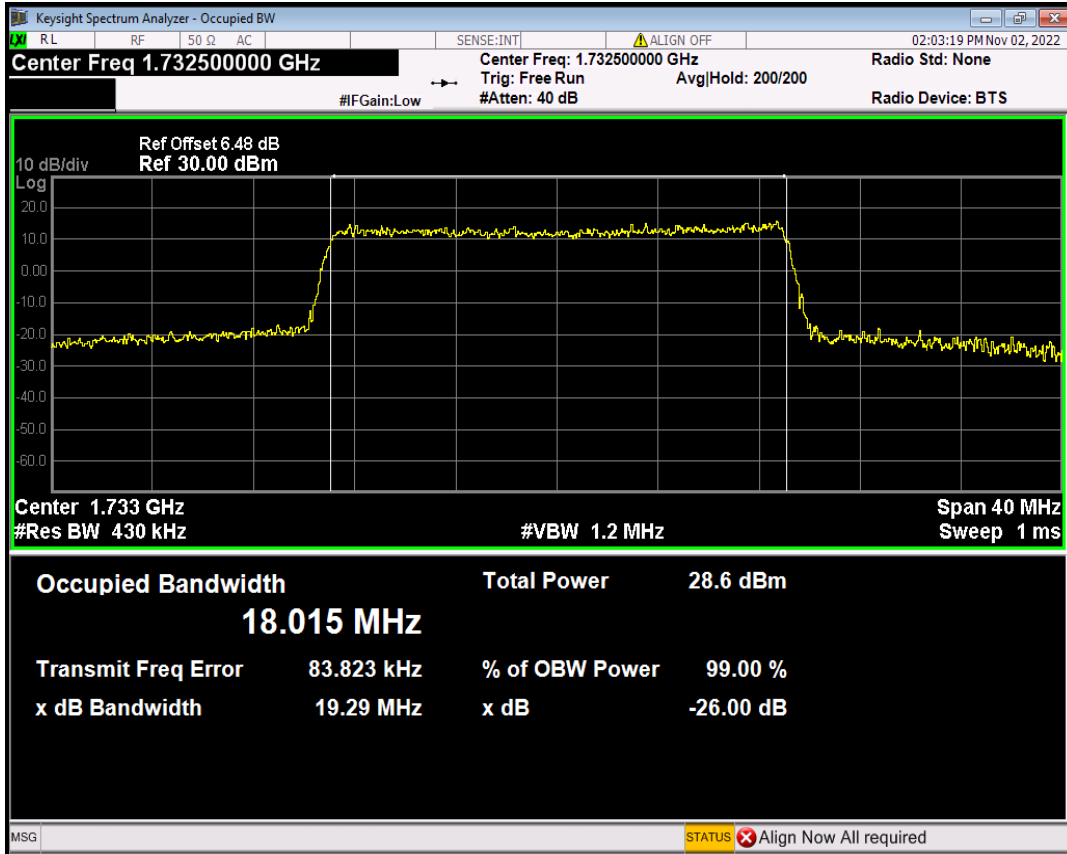

Band4 16QAM BW=20MHz Channel=20175 RB Size=100 Position=#0