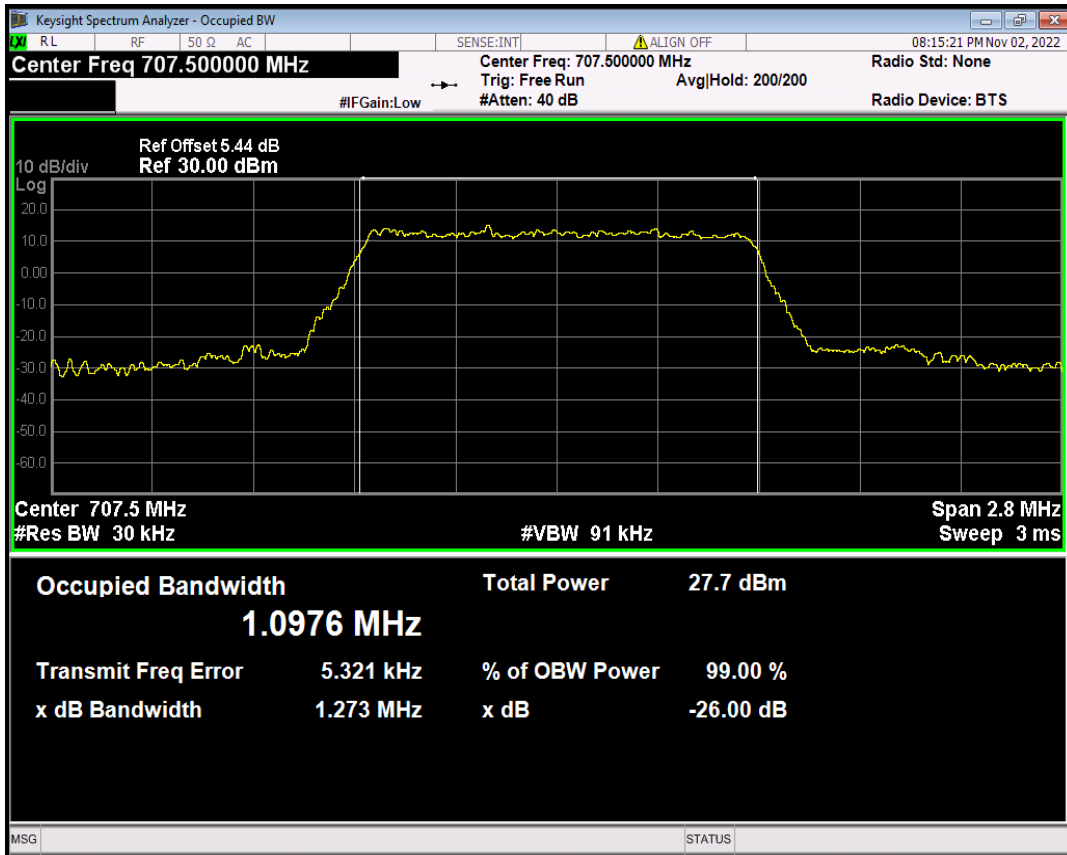

Band12 16QAM BW=1.4MHz Channel=23095 RB Size=6 Position=#0