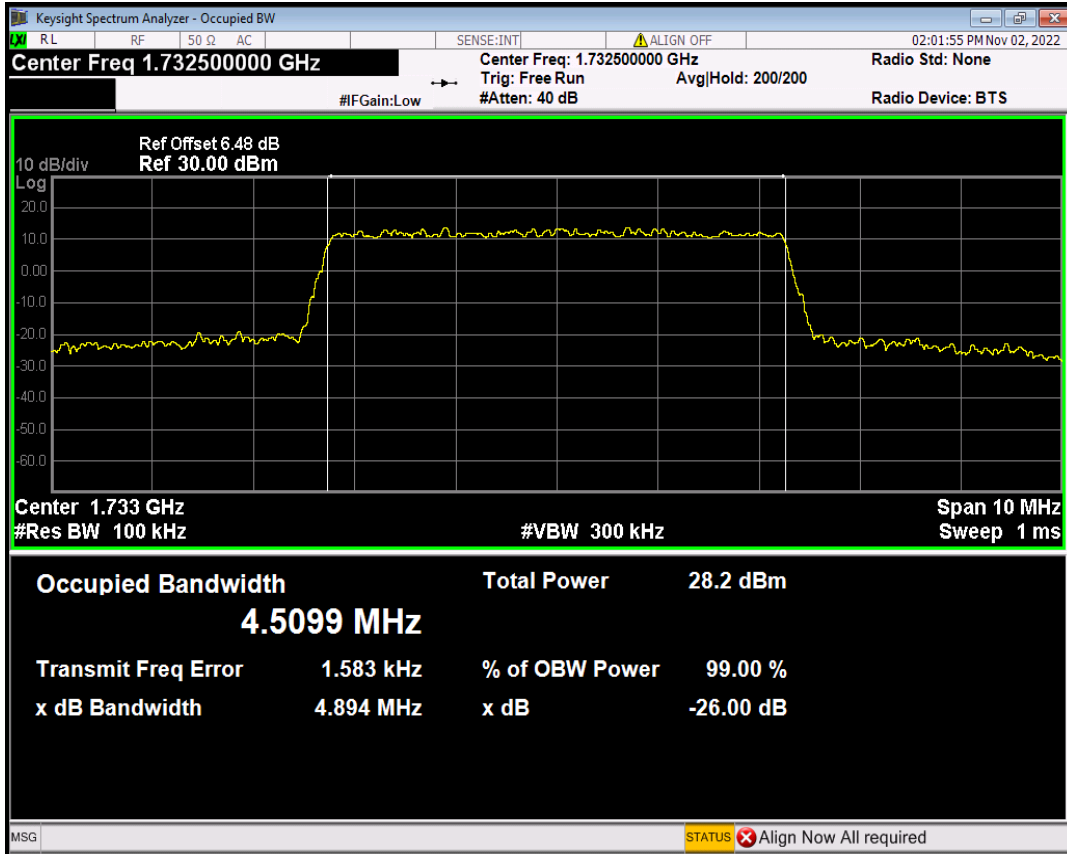

Band4 16QAM BW=5MHz Channel=20175 RB Size=25 Position=#0