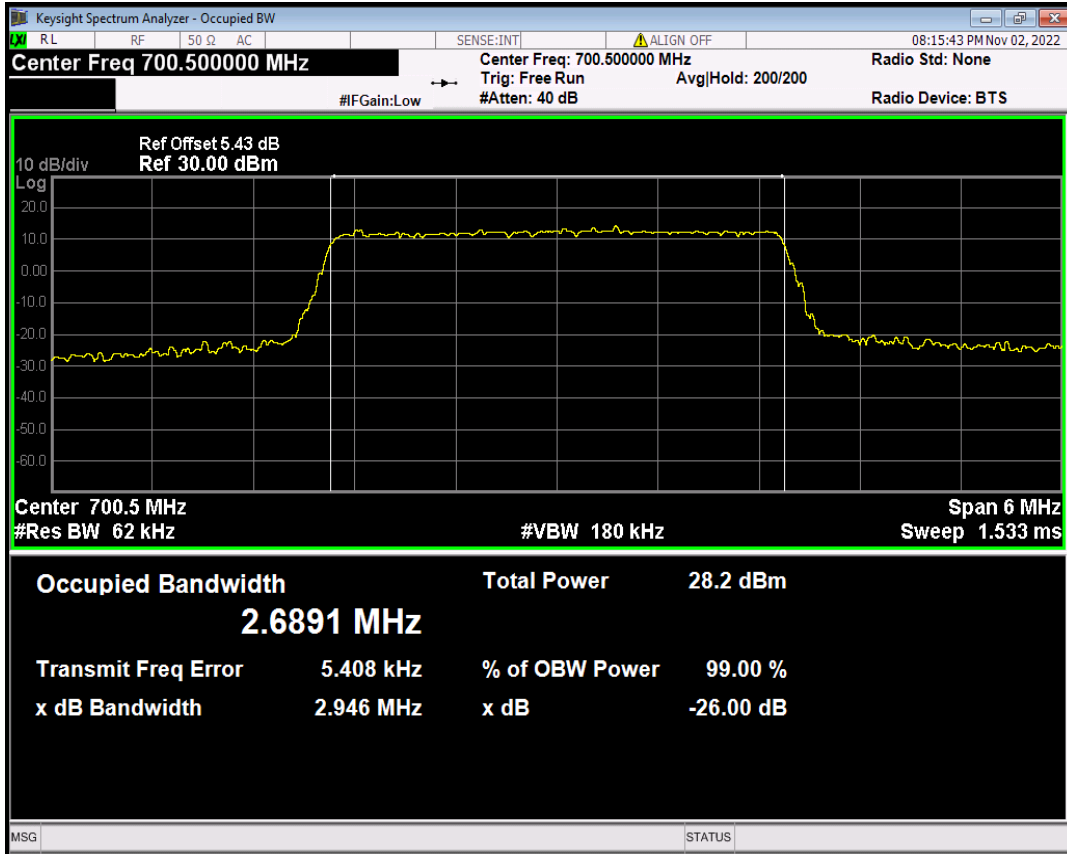

Band12 16QAM BW=3MHz Channel=23025 RB Size=15 Position=#0