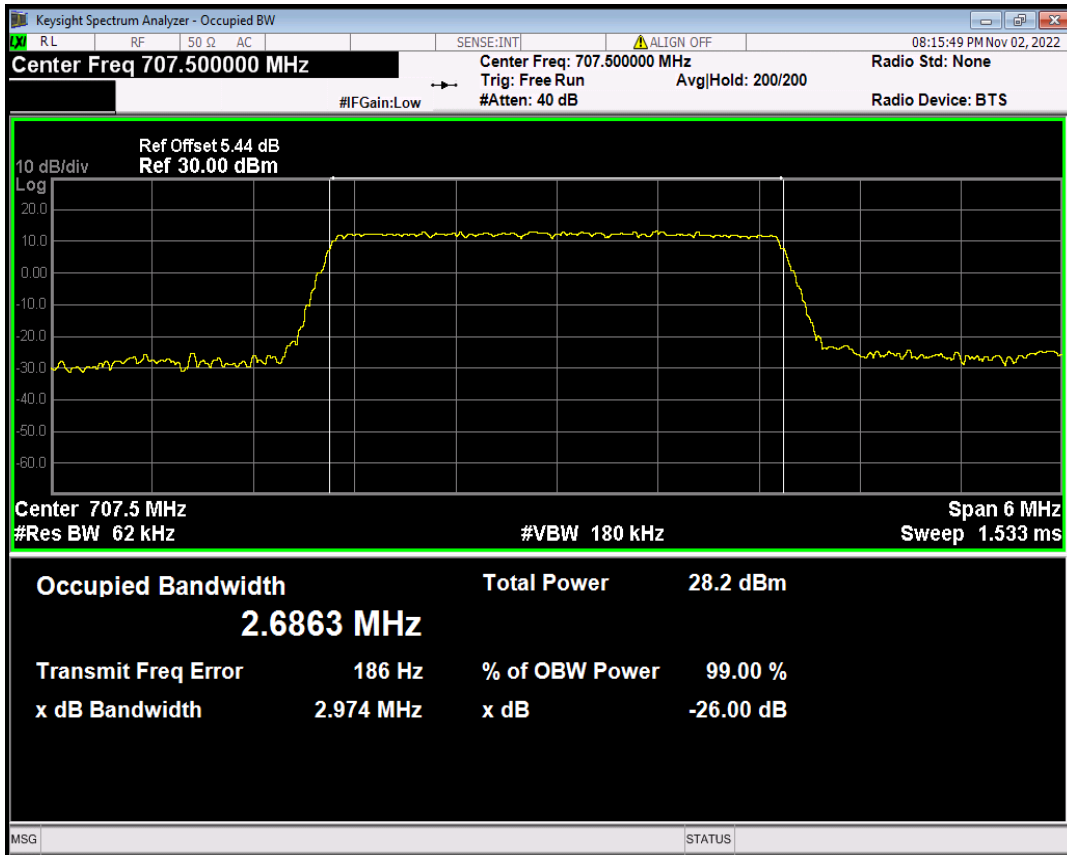

Band12 16QAM BW=10MHz Channel=23095 RB Size=50 Position=#0

Band12 16QAM BW=10MHz Channel=23130 RB Size=50 Position=#0

Band12 16QAM BW=3MHz Channel=23025 RB Size=15 Position=#0

Band12 16QAM BW=3MHz Channel=23095 RB Size=15 Position=#0