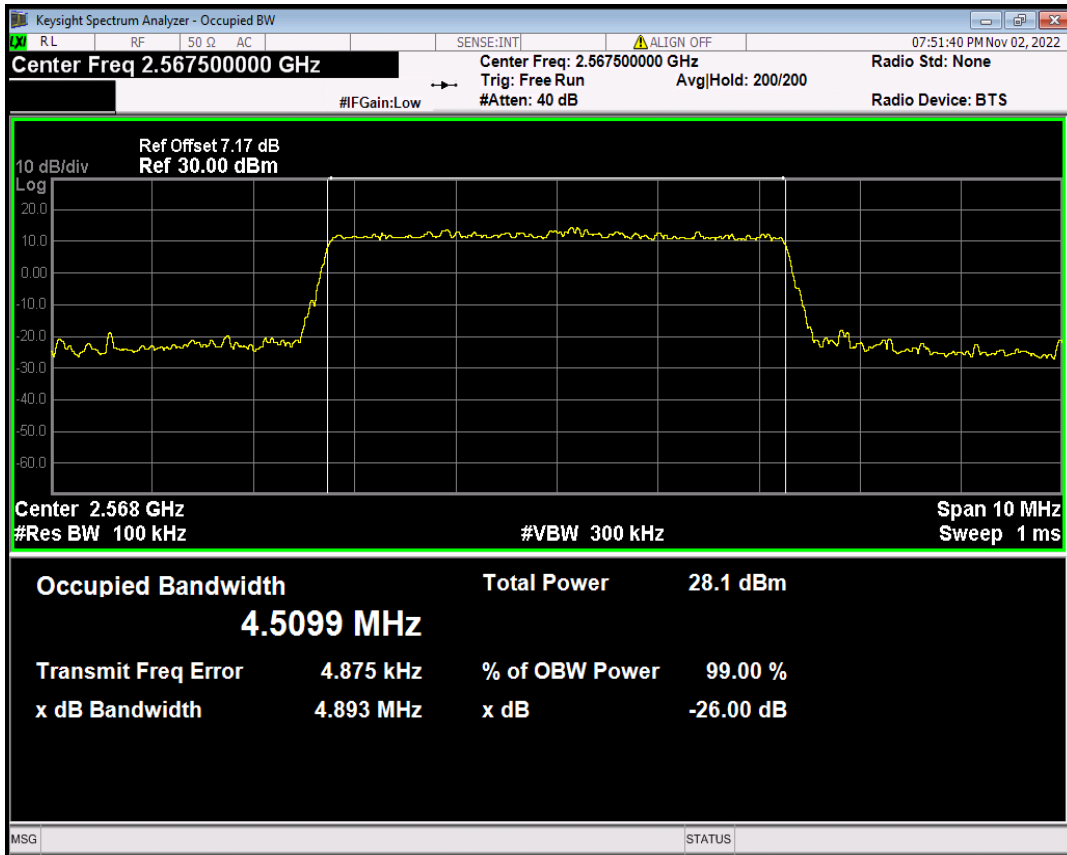

Band7 16QAM BW=20MHz Channel=21350 RB Size=100 Position=#0

Band7 16QAM BW=5MHz Channel=20775 RB Size=25 Position=#0

Band7 16QAM BW=5MHz Channel=21100 RB Size=25 Position=#0

Band7 16QAM BW=5MHz Channel=21425 RB Size=25 Position=#0