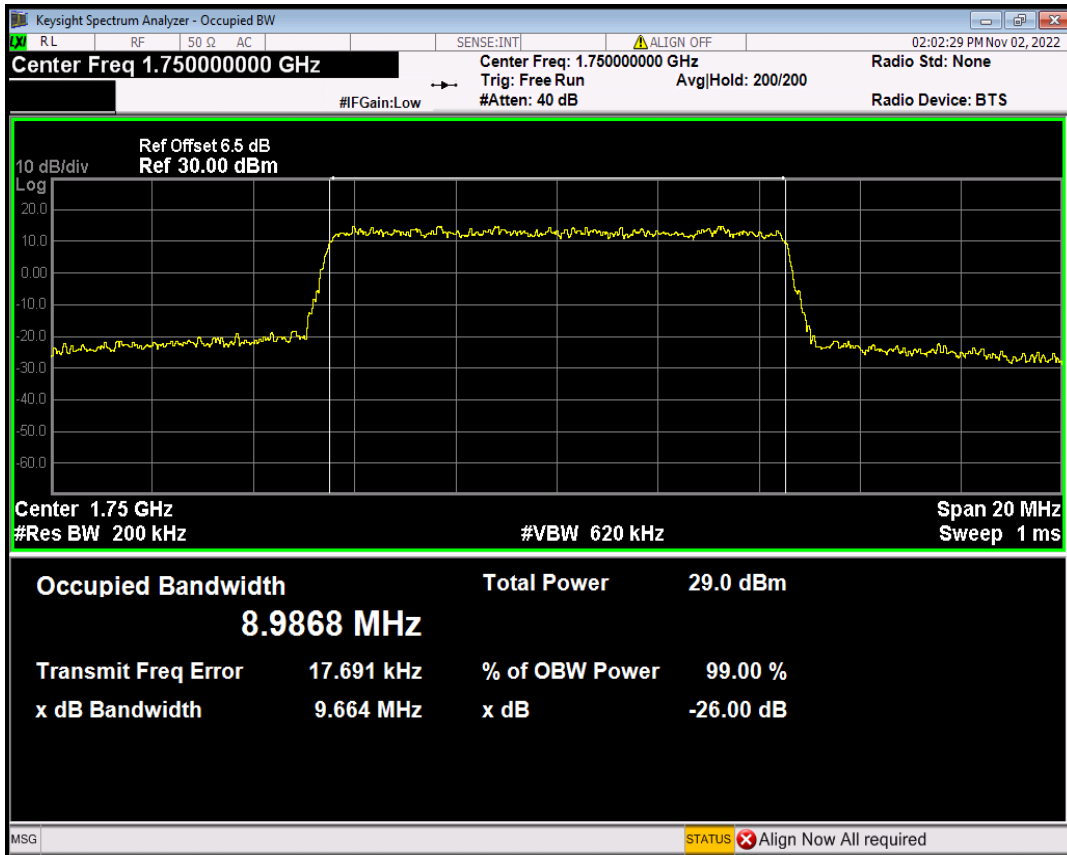

Band4 16QAM BW=10MHz Channel=20350 RB Size=50 Position=#0