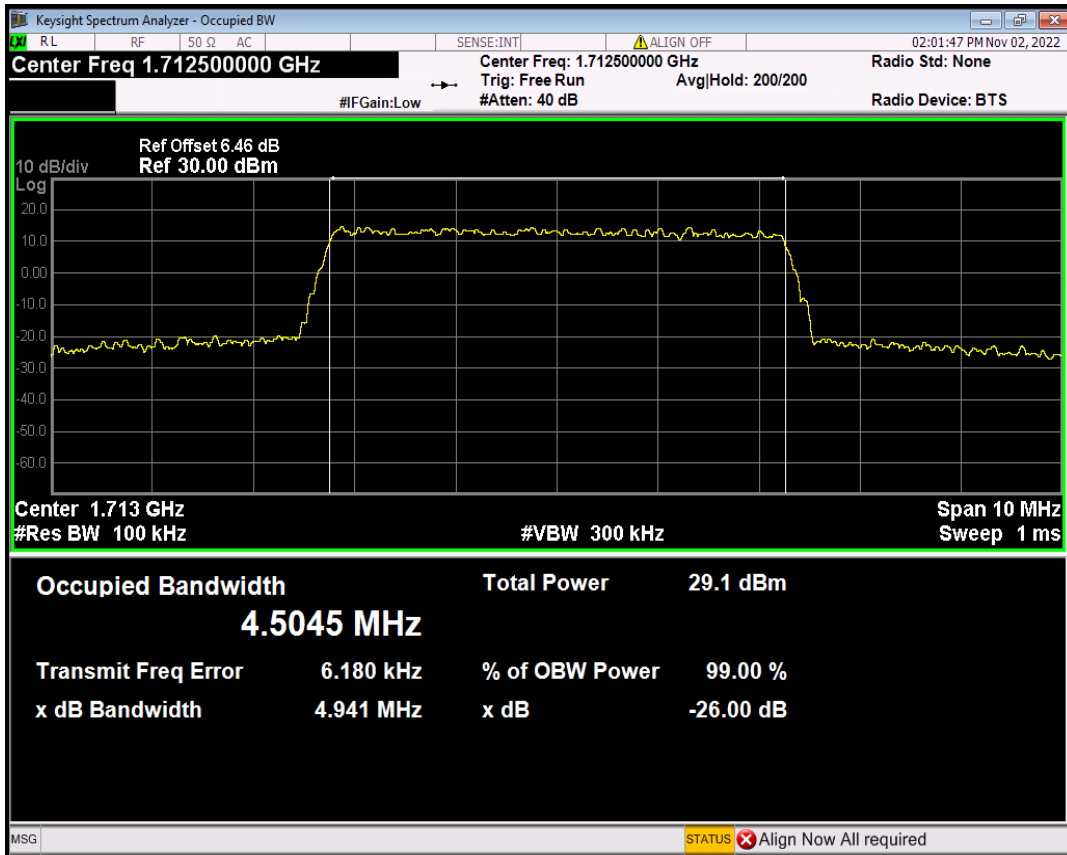

Band4 16QAM BW=3MHz Channel=19965 RB Size=15 Position=#0

Band4 16QAM BW=3MHz Channel=20175 RB Size=15 Position=#0

Band4 16QAM BW=3MHz Channel=20385 RB Size=15 Position=#0

Band4 16QAM BW=5MHz Channel=19975 RB Size=25 Position=#0