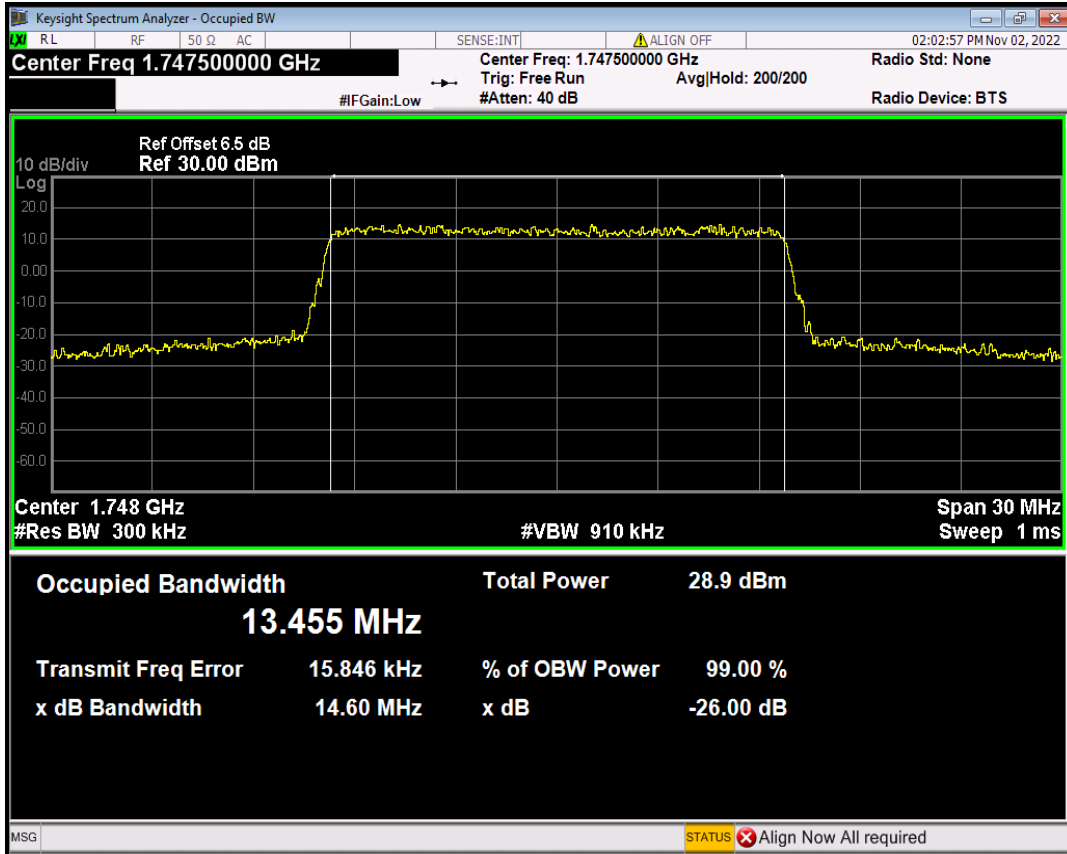

Band4 16QAM BW=15MHz Channel=20325 RB Size=75 Position=#0