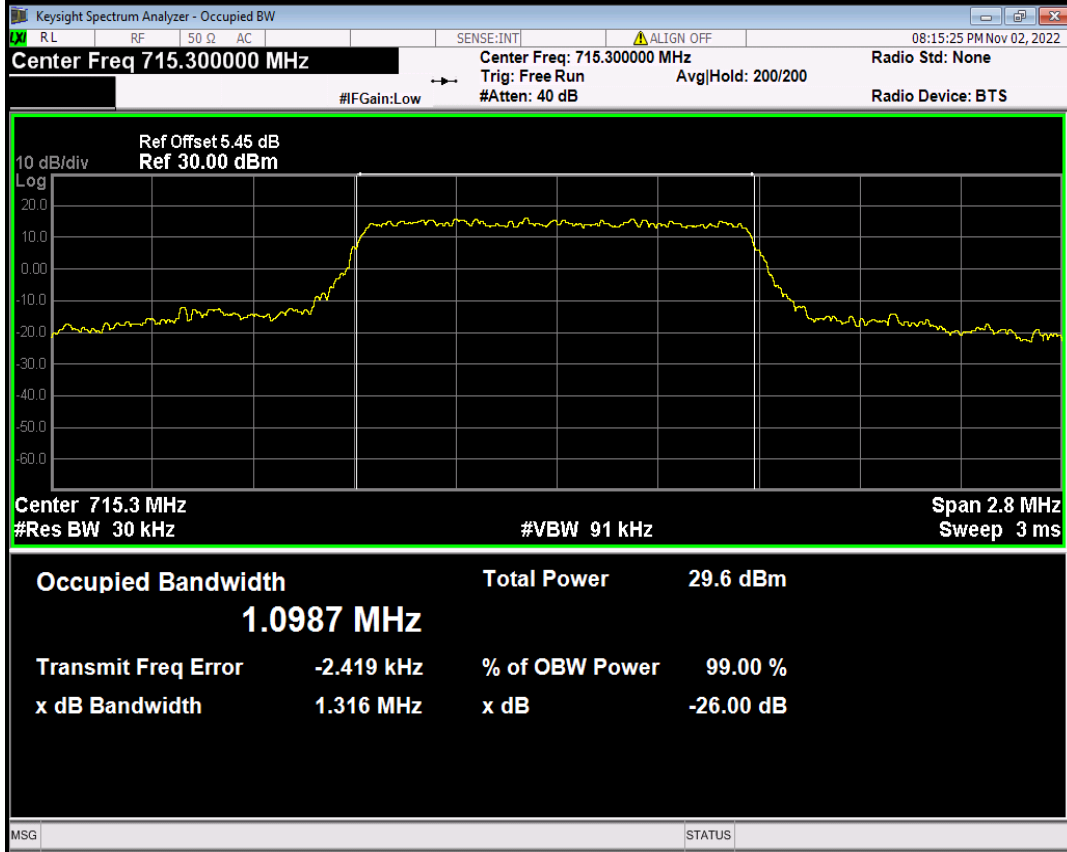

Band12 QPSK BW=1.4MHz Channel=23173 RB Size=6 Position=#0