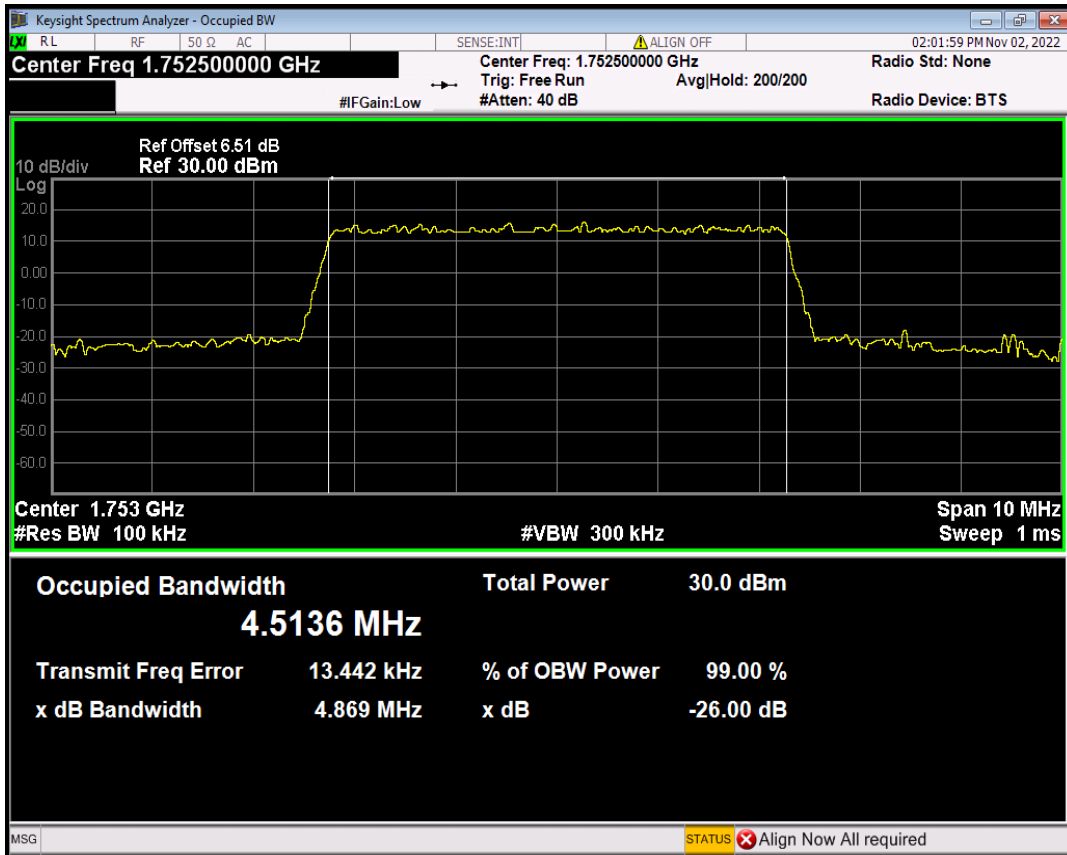

Band4 QPSK BW=3MHz Channel=20385 RB Size=15 Position=#0

Band4 QPSK BW=5MHz Channel=19975 RB Size=25 Position=#0

Band4 QPSK BW=5MHz Channel=20175 RB Size=25 Position=#0

Band4 QPSK BW=5MHz Channel=20375 RB Size=25 Position=#0