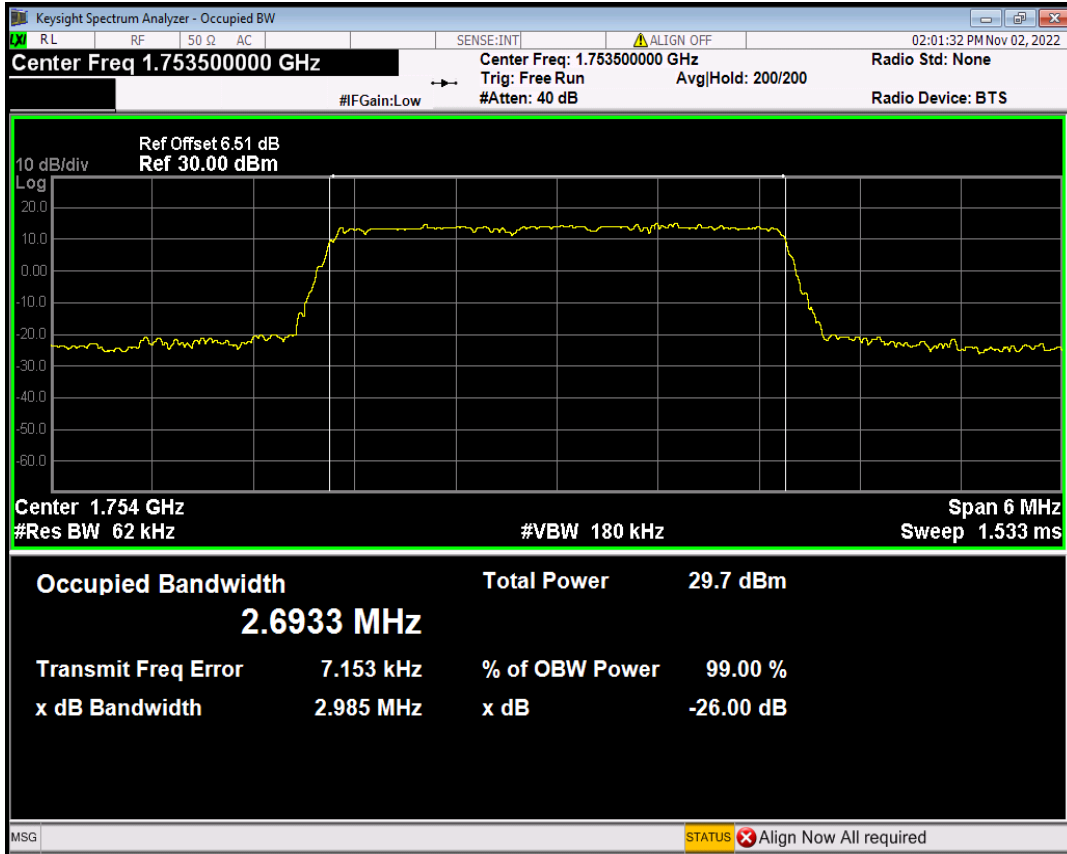

Band4 16QAM BW=3MHz Channel=20385 RB Size=15 Position=#0