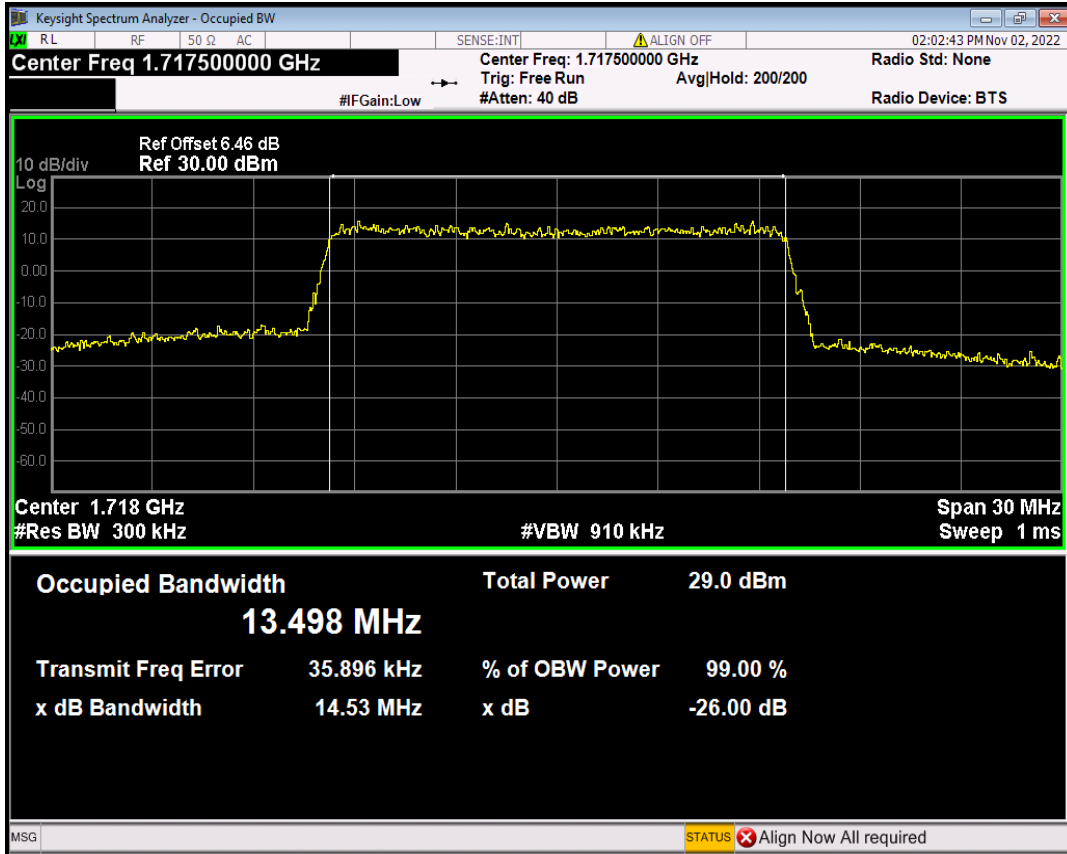

Band4 16QAM BW=15MHz Channel=20025 RB Size=75 Position=#0