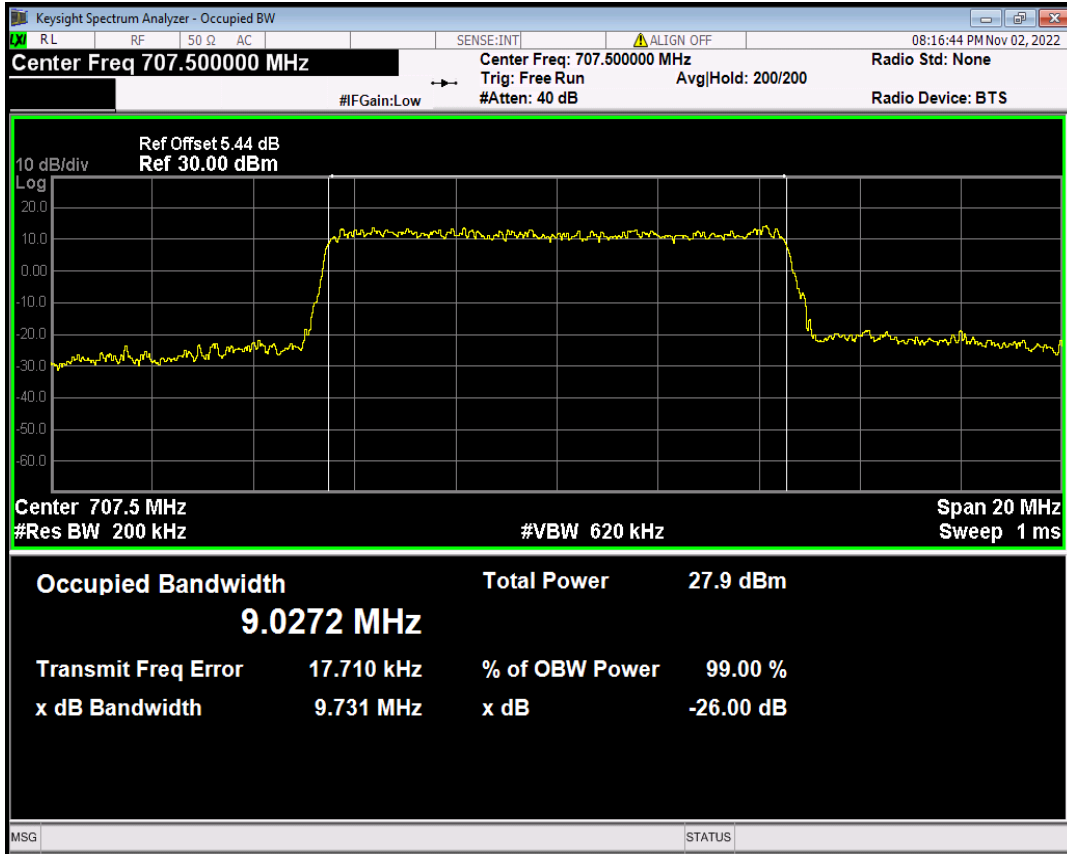

Band12 16QAM BW=10MHz Channel=23095 RB Size=50 Position=#0