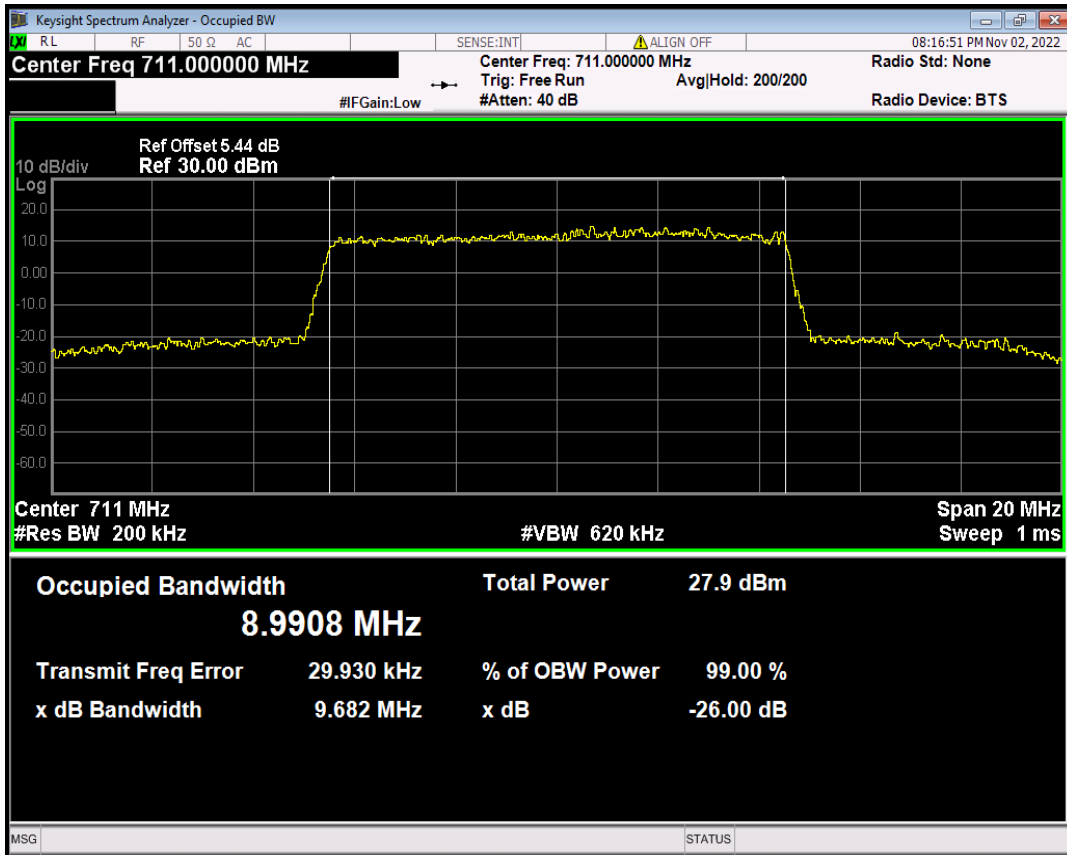

Band12 16QAM BW=10MHz Channel=23130 RB Size=50 Position=#0