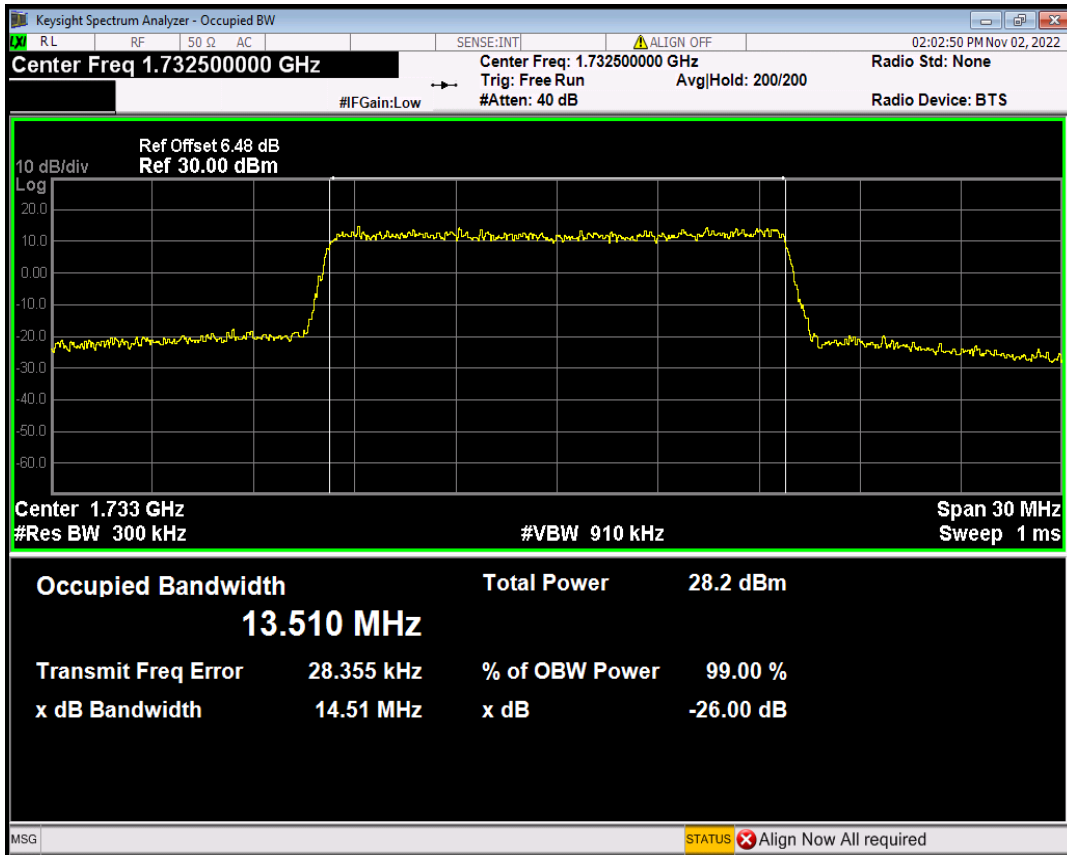

Band4 16QAM BW=10MHz Channel=20175 RB Size=50 Position=#0

Band4 16QAM BW=10MHz Channel=20350 RB Size=50 Position=#0

Band4 16QAM BW=15MHz Channel=20025 RB Size=75 Position=#0

Band4 16QAM BW=15MHz Channel=20175 RB Size=75 Position=#0