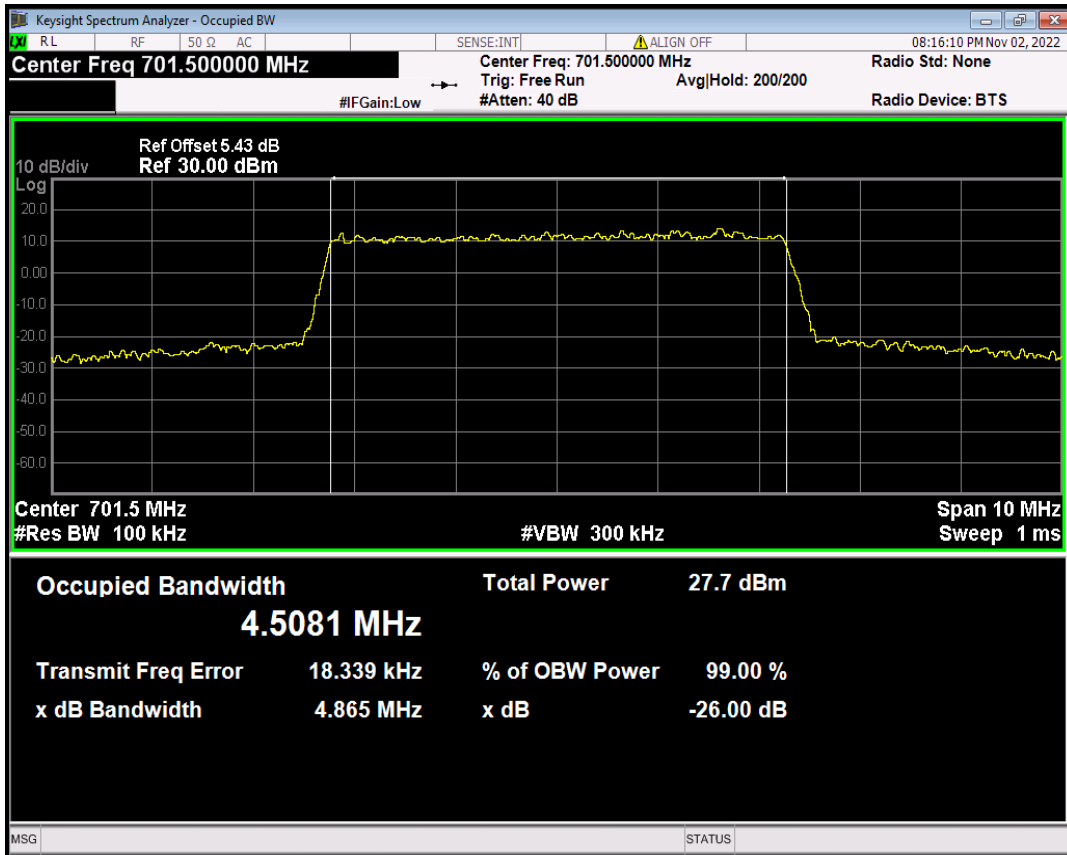

Band12 16QAM BW=5MHz Channel=23035 RB Size=25 Position=#0