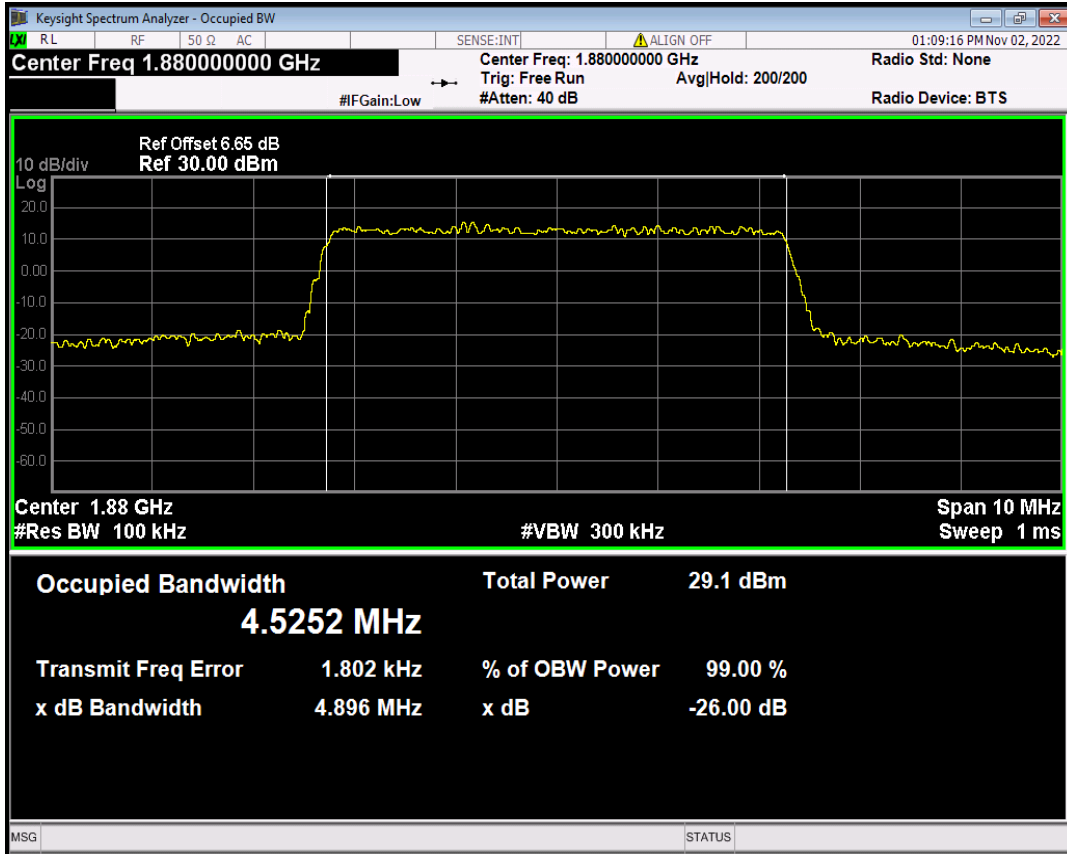

Band2 16QAM BW=5MHz Channel=18900 RB Size=25 Position=#0