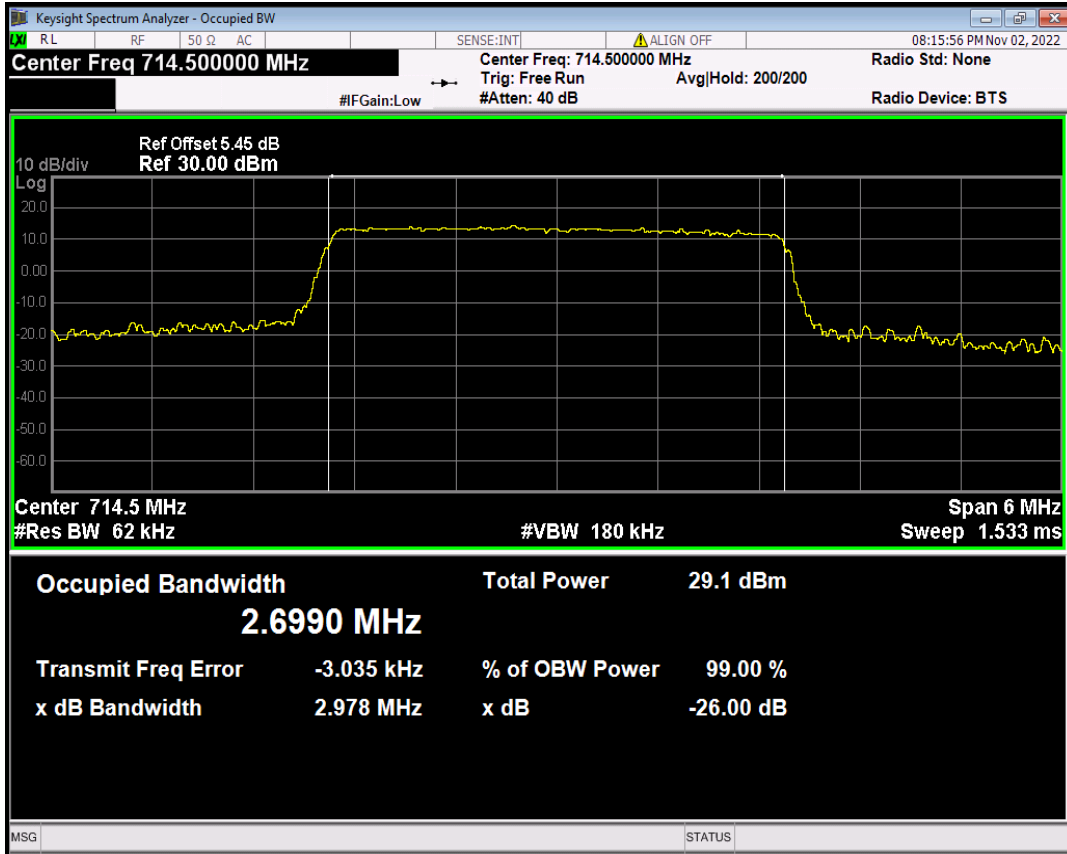

Band12 16QAM BW=3MHz Channel=23165 RB Size=15 Position=#0