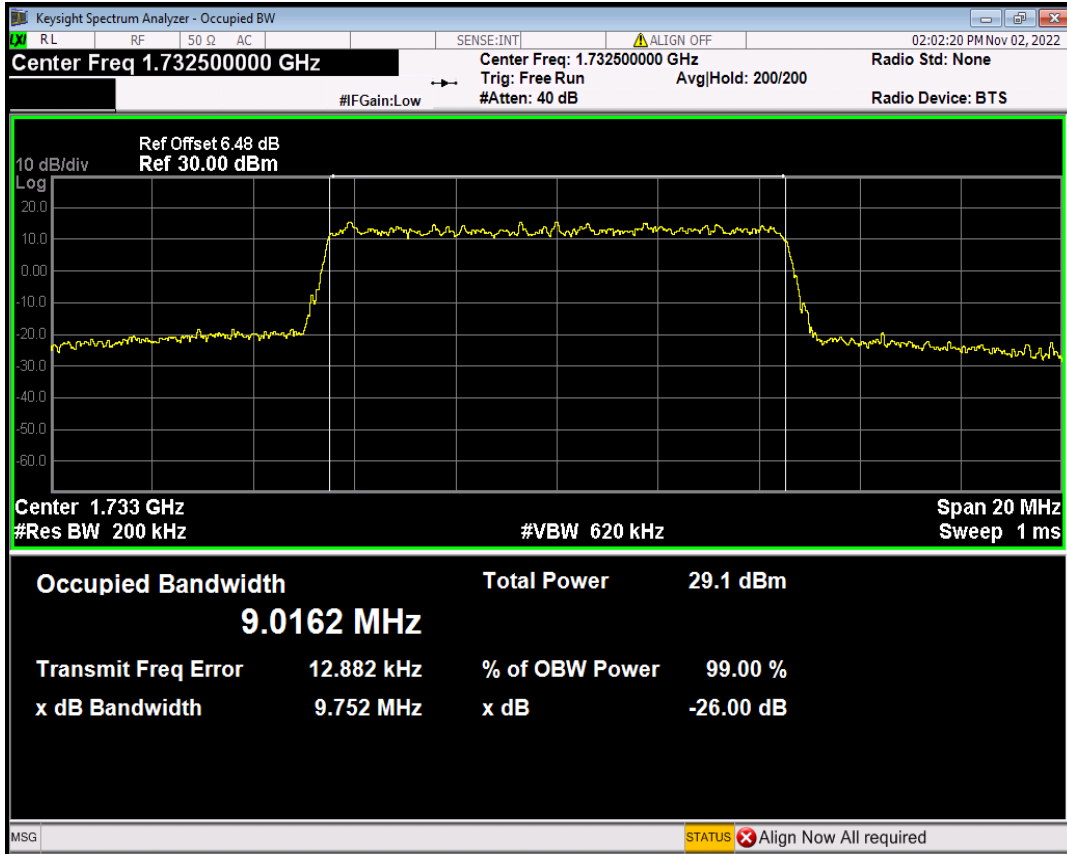

Band4 QPSK BW=10MHz Channel=20175 RB Size=50 Position=#0