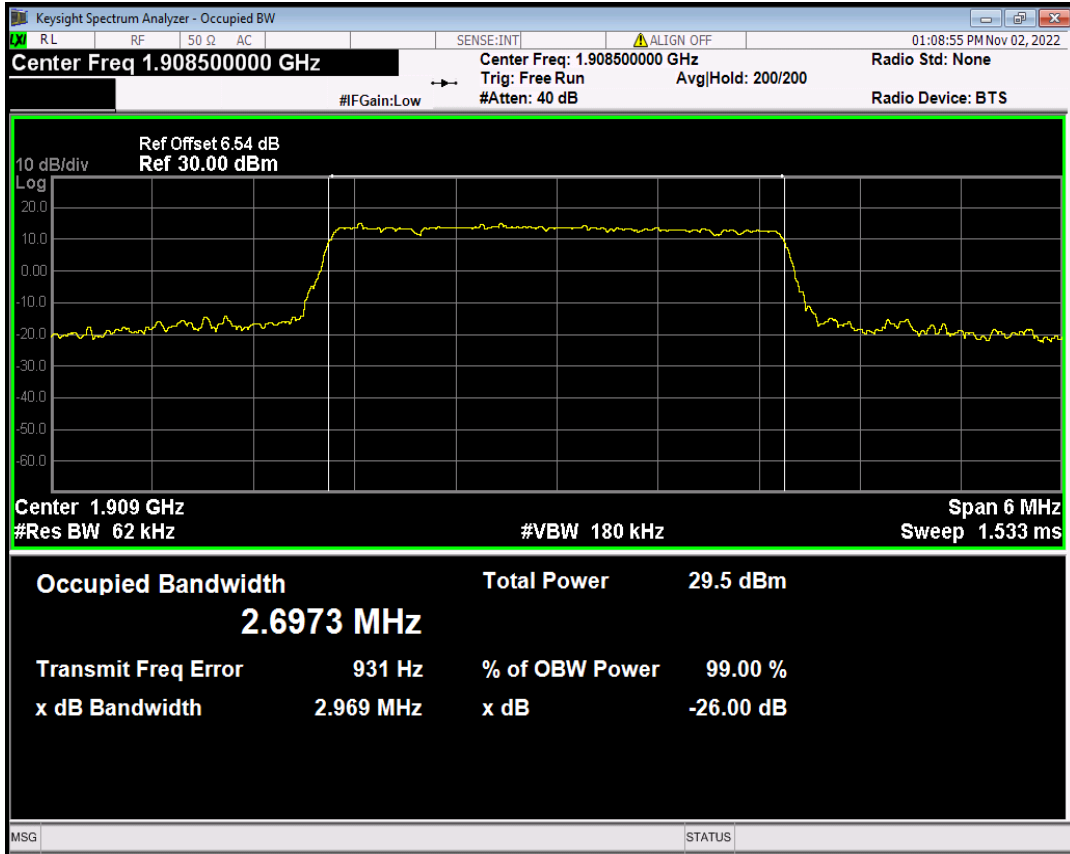

Band2 16QAM BW=3MHz Channel=19185 RB Size=15 Position=#0