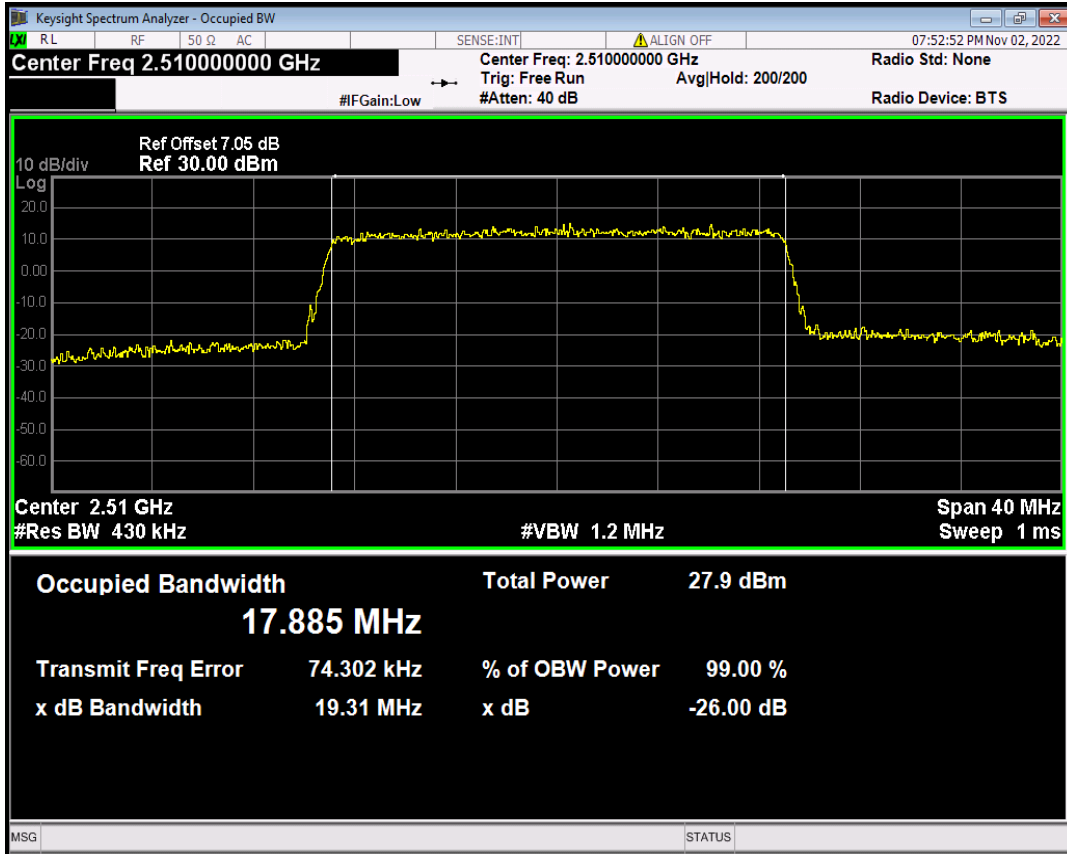

Band7 16QAM BW=20MHz Channel=20850 RB Size=100 Position=#0