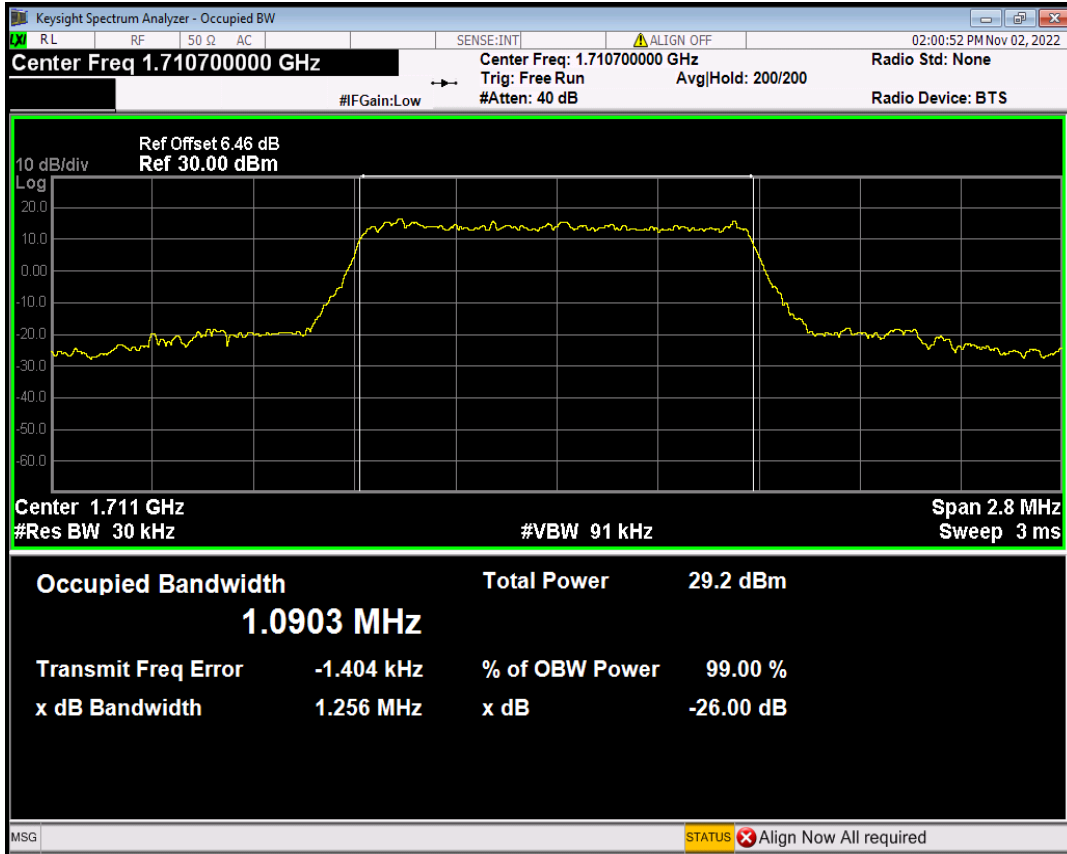

Band4 16QAM BW=1.4MHz Channel=19957 RB Size=6 Position=#0