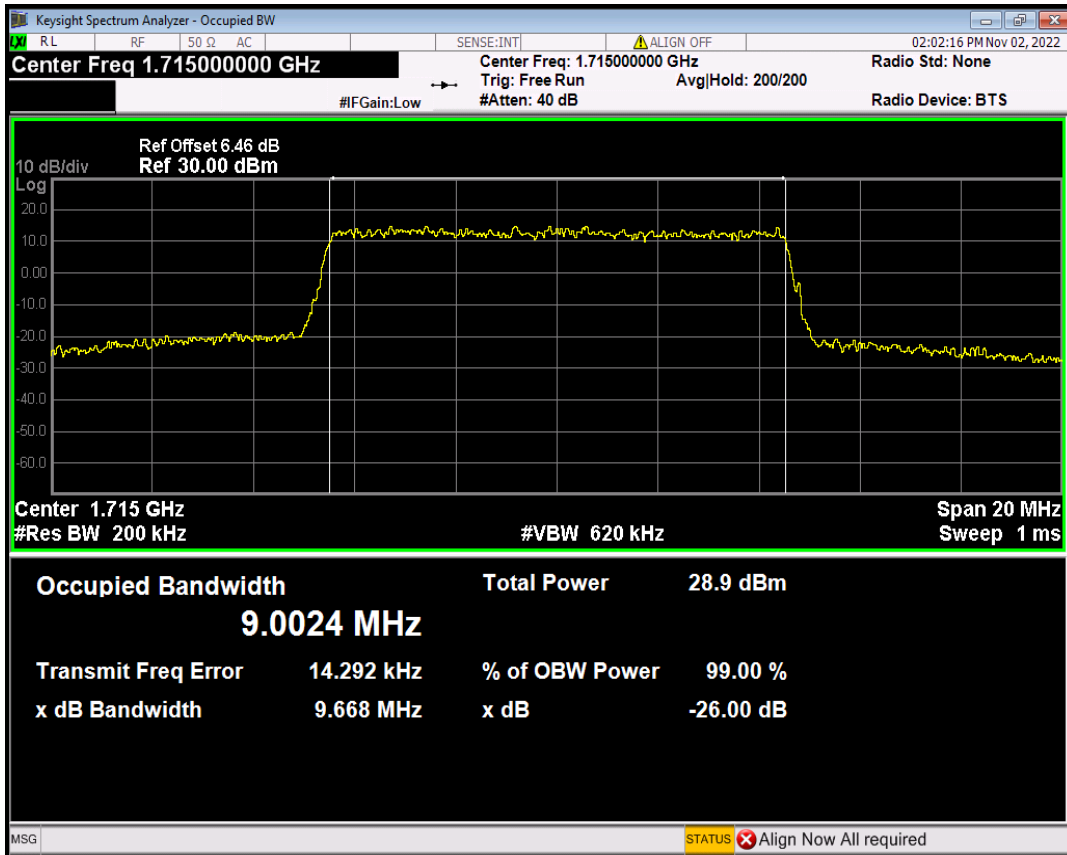

Band4 16QAM BW=1.4MHz Channel=19957 RB Size=6 Position=#0

Band4 16QAM BW=1.4MHz Channel=20175 RB Size=6 Position=#0

Band4 16QAM BW=1.4MHz Channel=20393 RB Size=6 Position=#0

Band4 16QAM BW=10MHz Channel=20000 RB Size=50 Position=#0