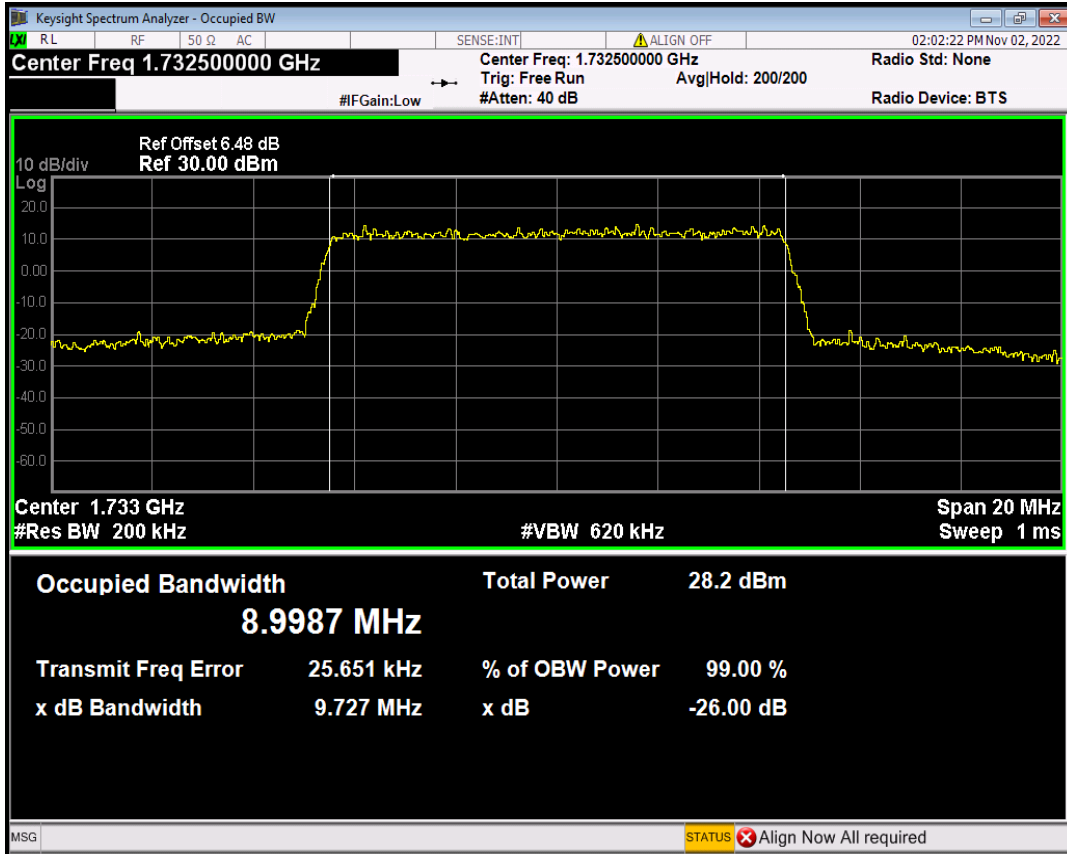

Band4 16QAM BW=10MHz Channel=20175 RB Size=50 Position=#0