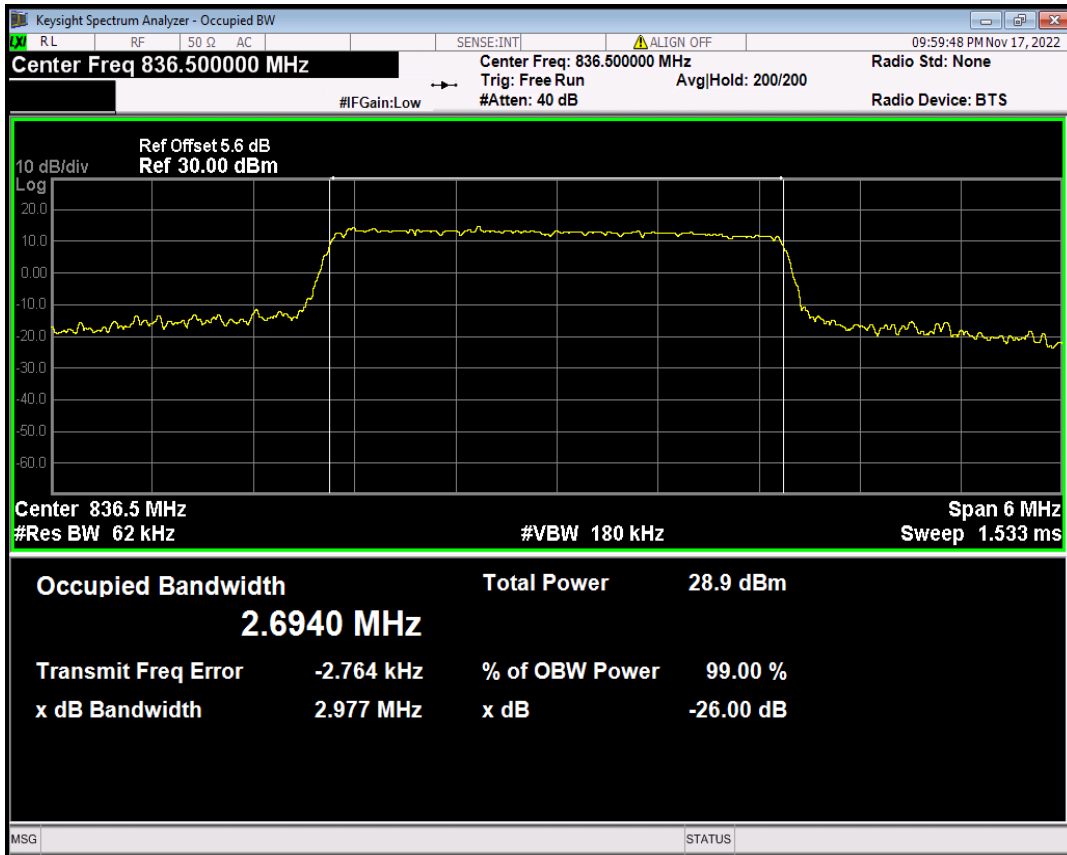

Band5 16QAM BW=10MHz Channel=20525 RB Size=50 Position=#0

Band5 16QAM BW=10MHz Channel=20600 RB Size=50 Position=#0

Band5 16QAM BW=3MHz Channel=20415 RB Size=15 Position=#0

Band5 16QAM BW=3MHz Channel=20525 RB Size=15 Position=#0