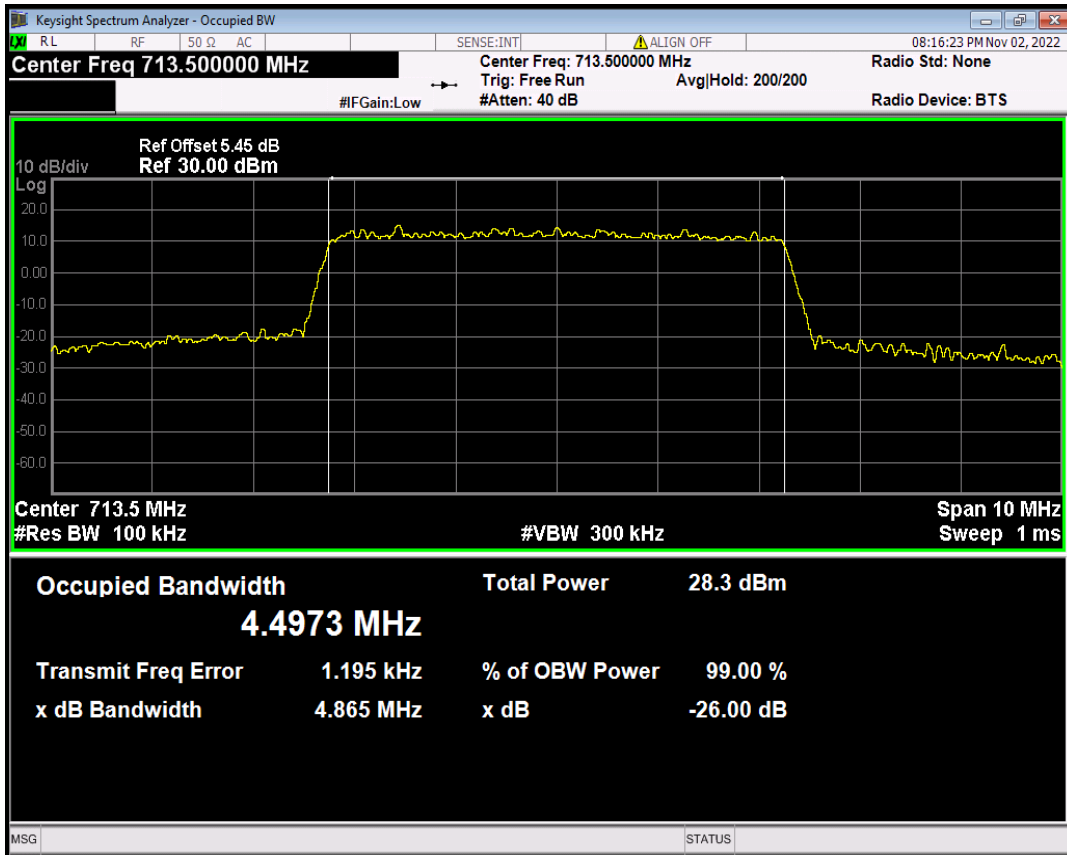

Band12 16QAM BW=3MHz Channel=23165 RB Size=15 Position=#0

Band12 16QAM BW=5MHz Channel=23035 RB Size=25 Position=#0

Band12 16QAM BW=5MHz Channel=23095 RB Size=25 Position=#0

Band12 16QAM BW=5MHz Channel=23155 RB Size=25 Position=#0