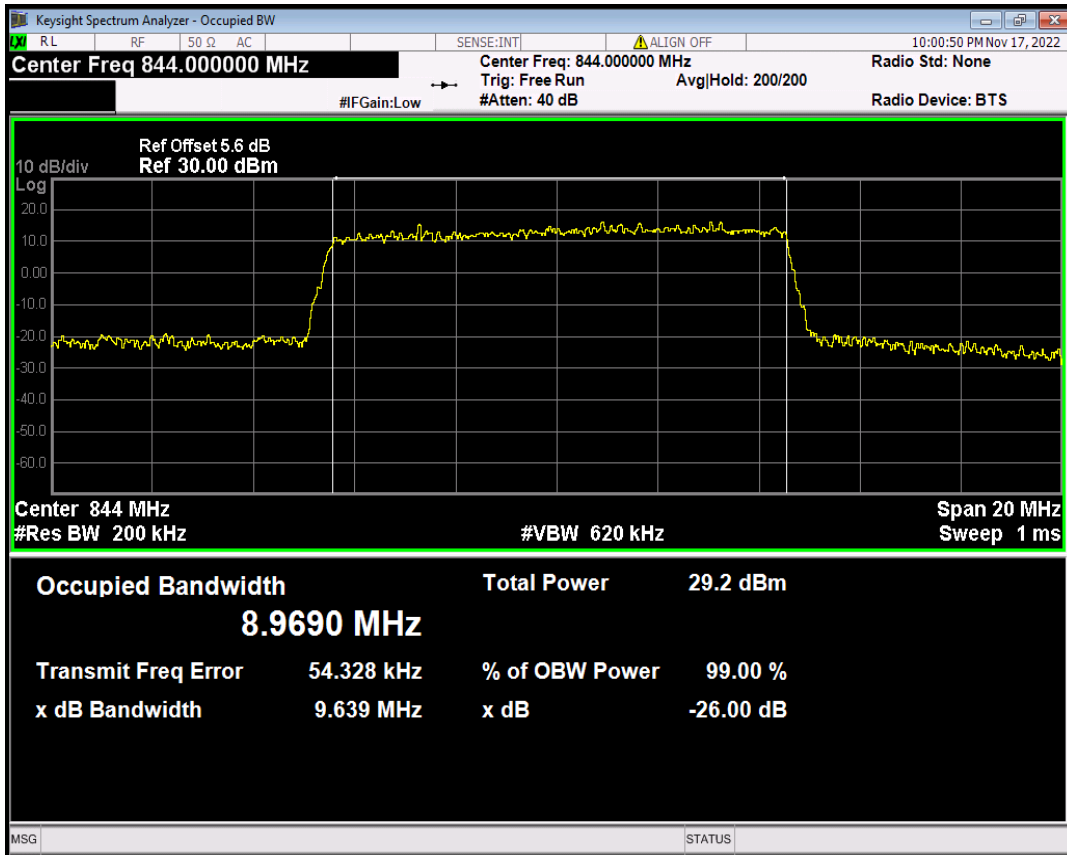

Band5 16QAM BW=10MHz Channel=20600 RB Size=50 Position=#0