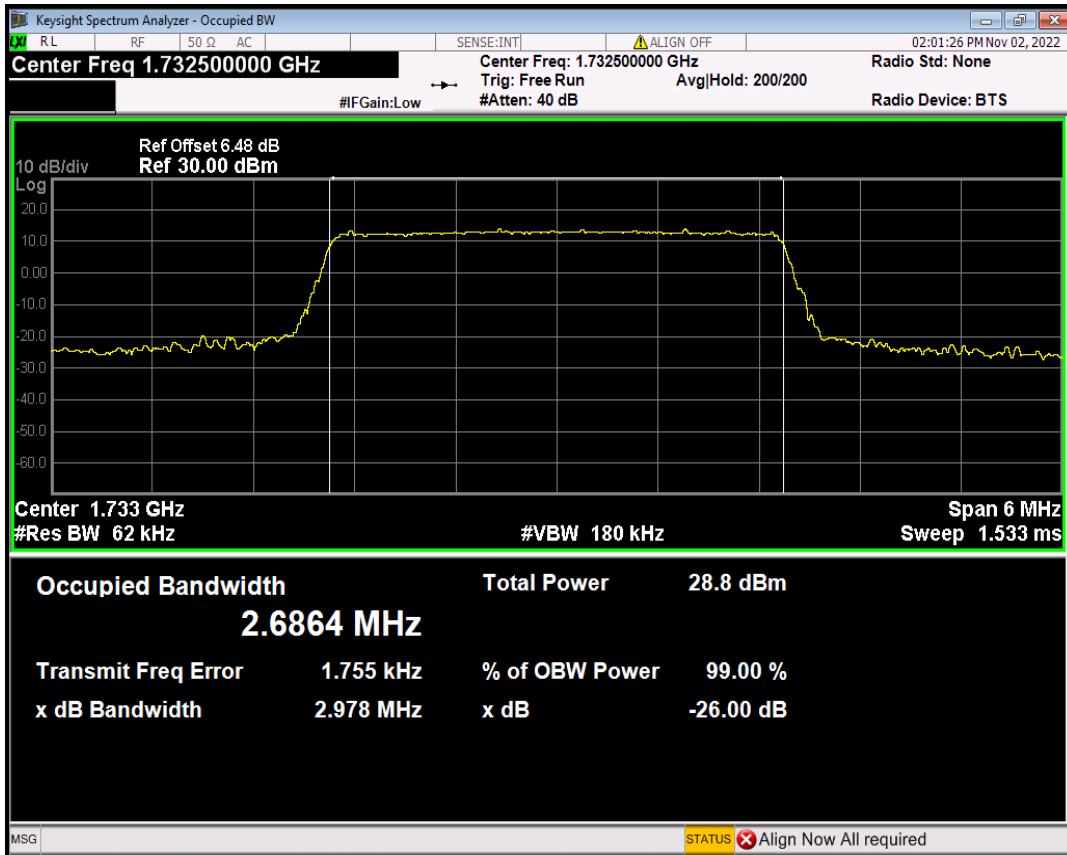

Band4 16QAM BW=3MHz Channel=20175 RB Size=15 Position=#0