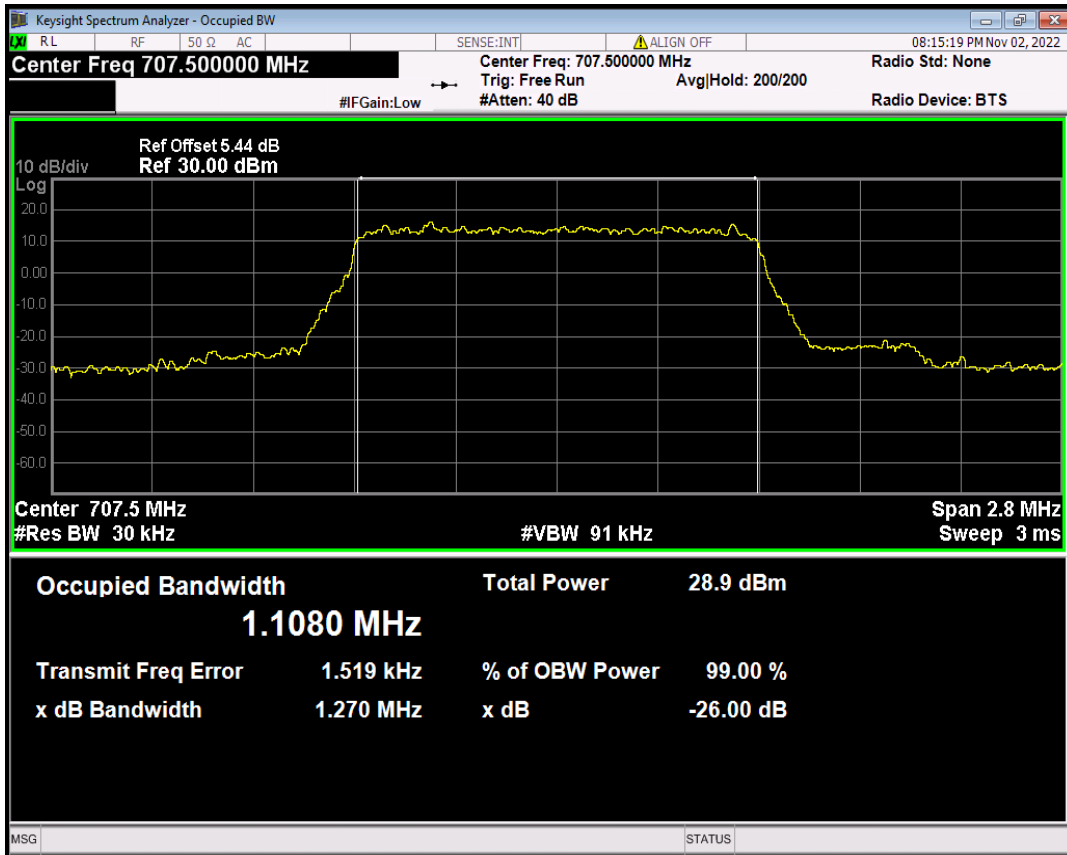

Band12 QPSK BW=1.4MHz Channel=23095 RB Size=6 Position=#0