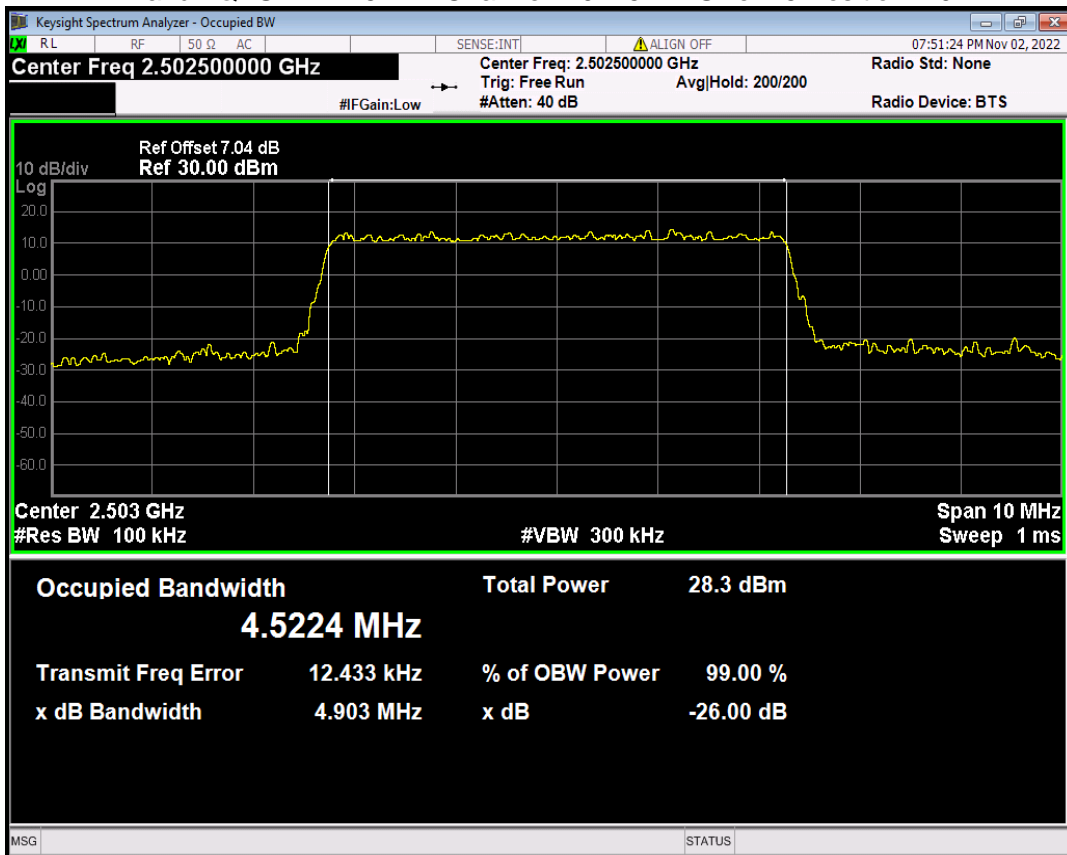

Band7 QPSK BW=5MHz Channel=20775 RB Size=25 Position=#0