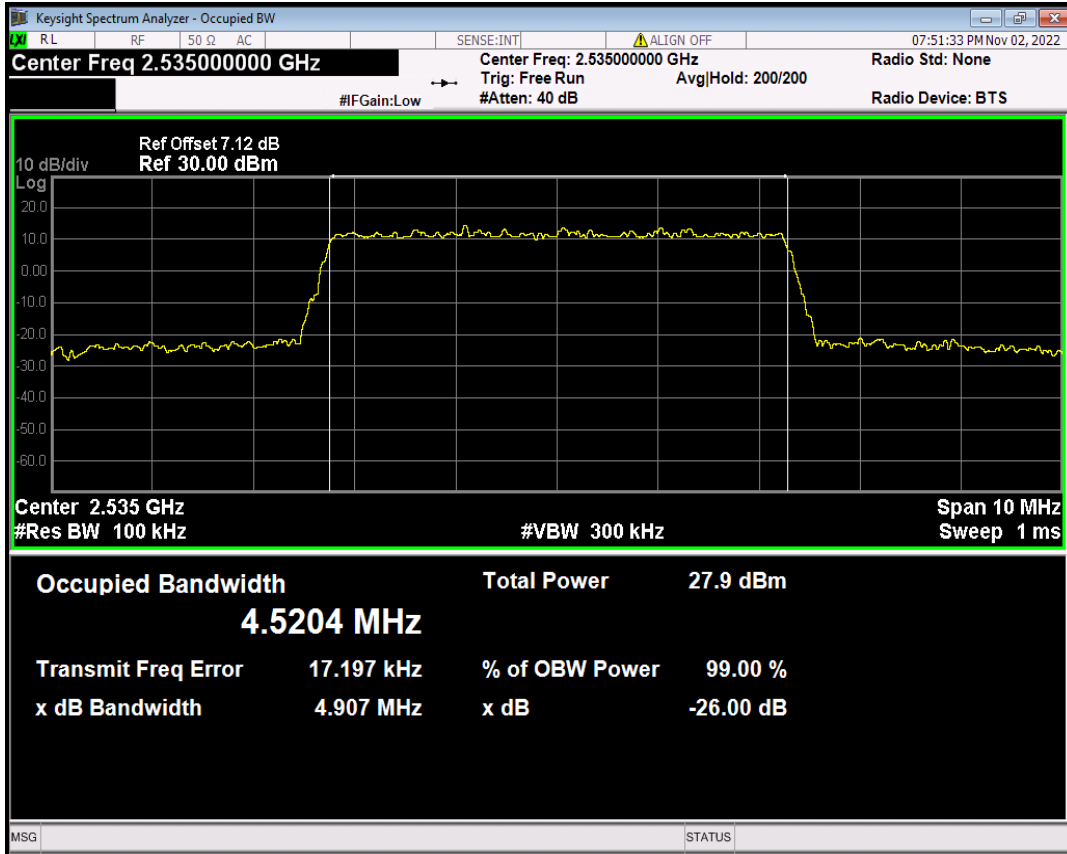

Band7 16QAM BW=5MHz Channel=21100 RB Size=25 Position=#0