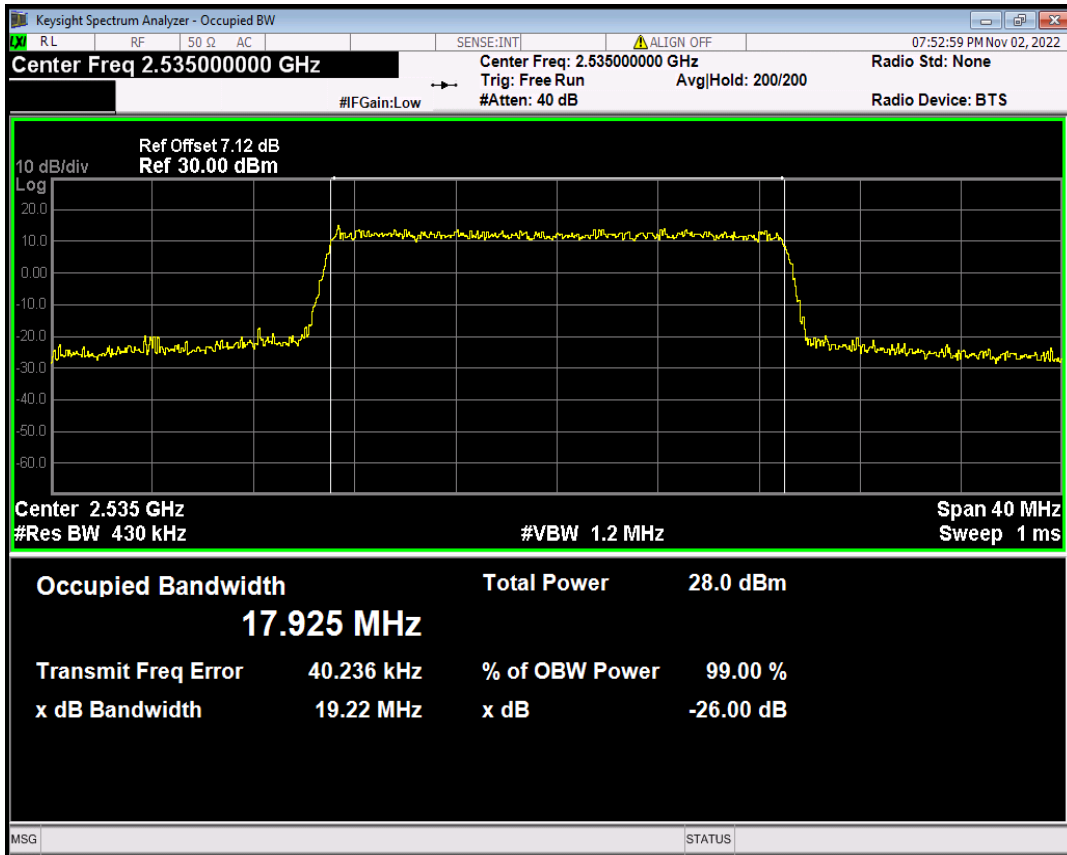

Band7 16QAM BW=15MHz Channel=21100 RB Size=75 Position=#0

Band7 16QAM BW=15MHz Channel=21375 RB Size=75 Position=#0

Band7 16QAM BW=20MHz Channel=20850 RB Size=100 Position=#0

Band7 16QAM BW=20MHz Channel=21100 RB Size=100 Position=#0