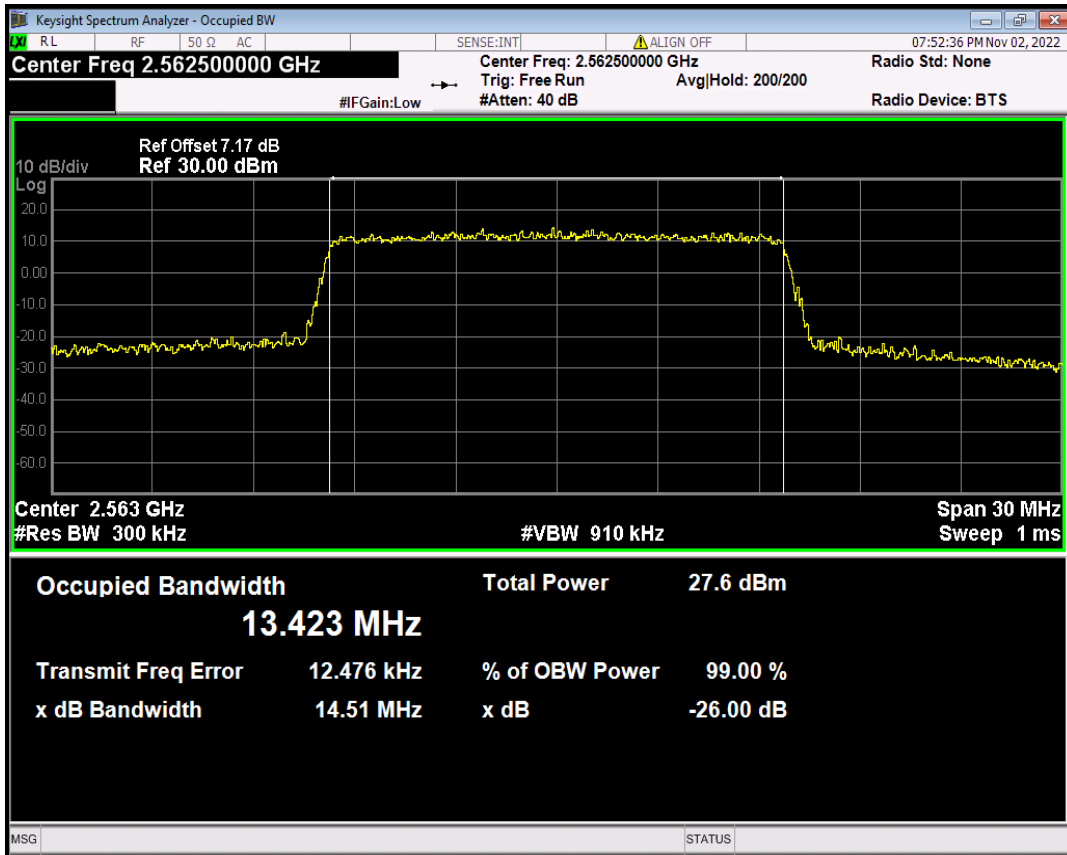

Band7 16QAM BW=15MHz Channel=21375 RB Size=75 Position=#0