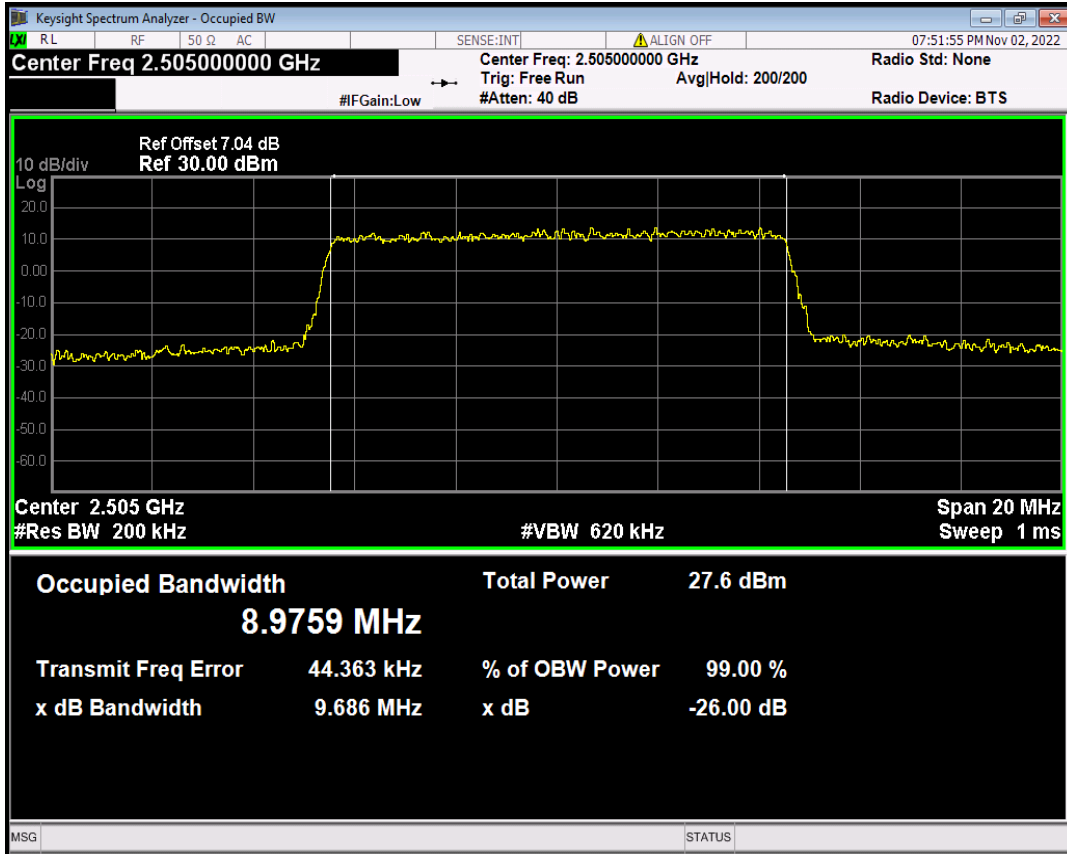

Band7 16QAM BW=10MHz Channel=20800 RB Size=50 Position=#0