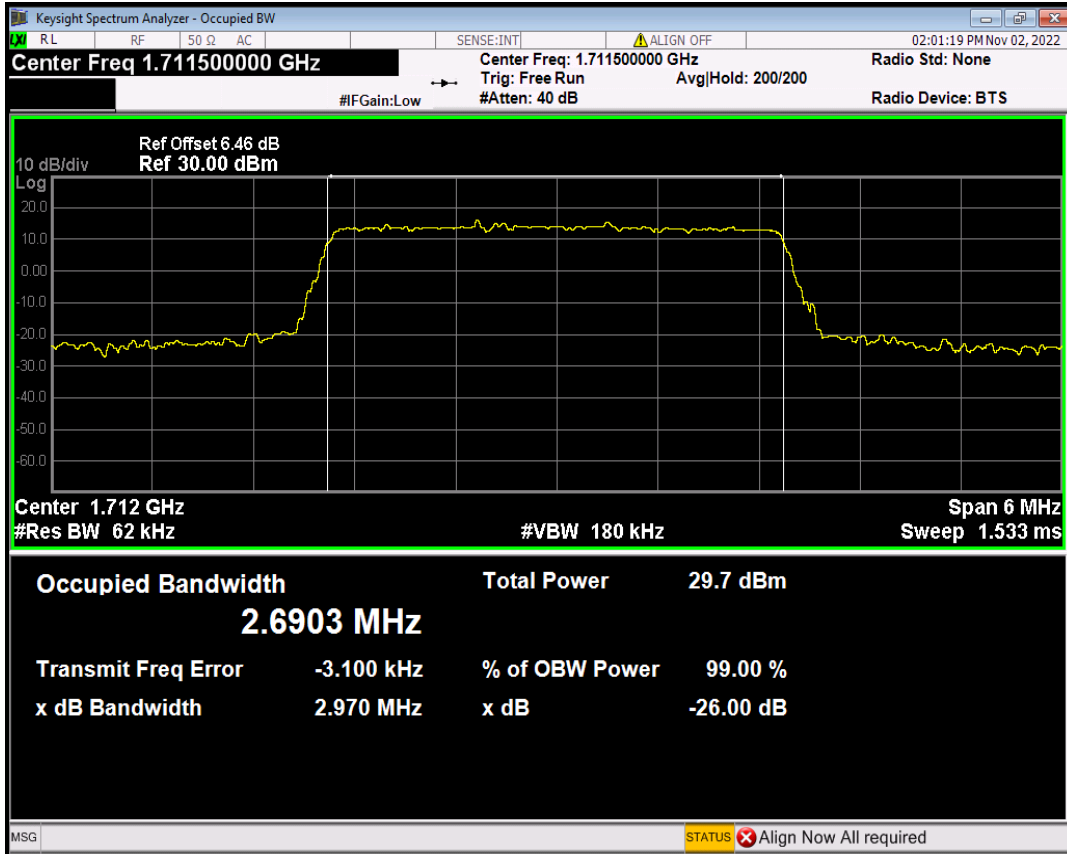

Band4 16QAM BW=3MHz Channel=19965 RB Size=15 Position=#0