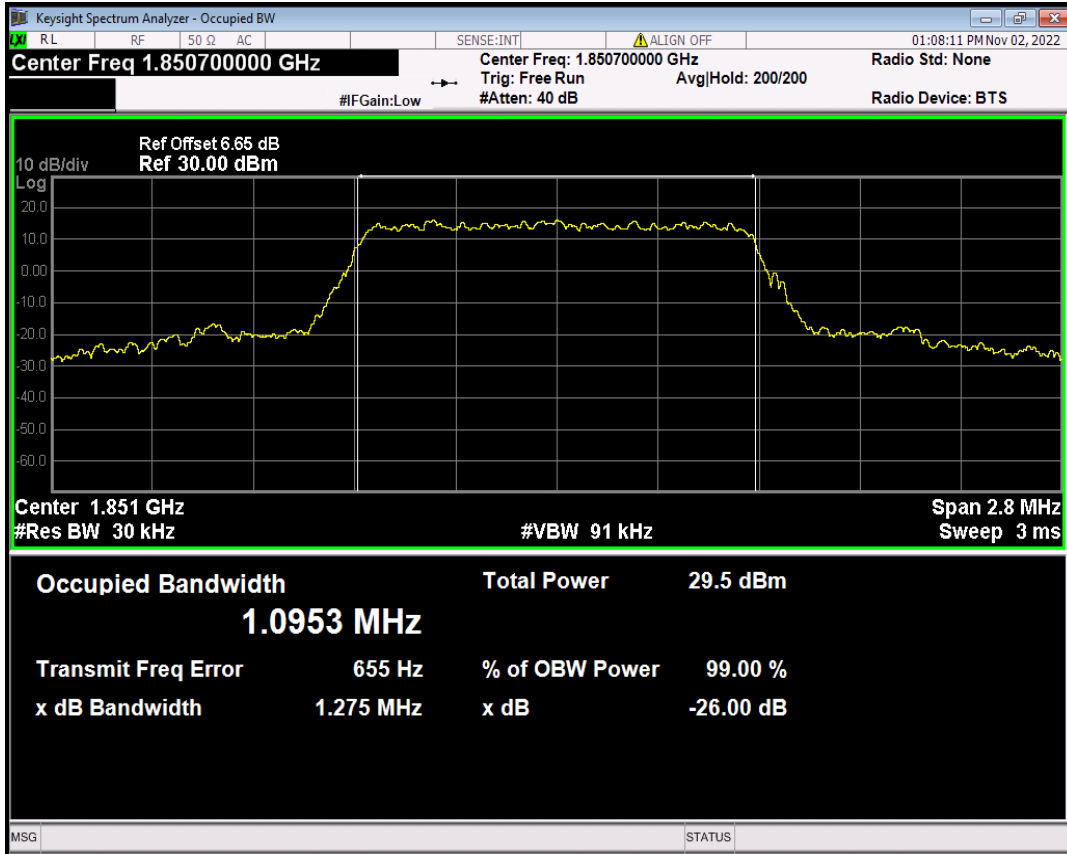

Band2 QPSK BW=1.4MHz Channel=18607 RB Size=6 Position=#0