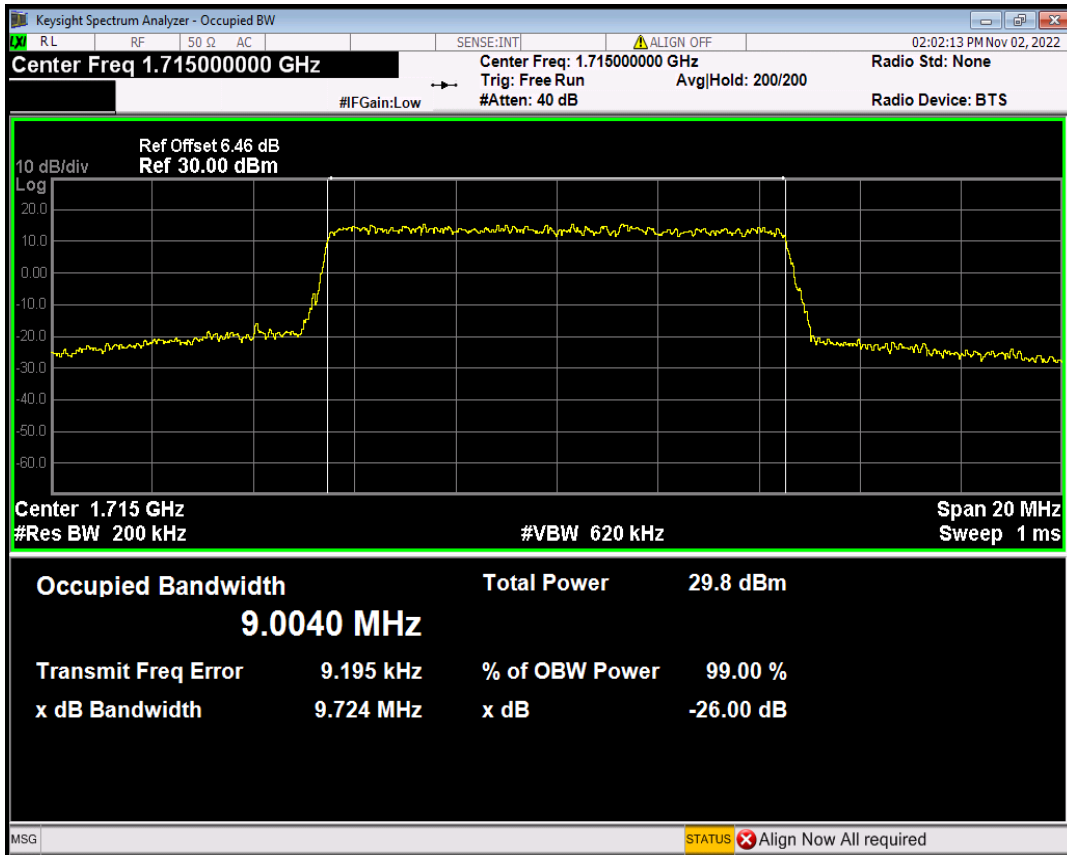

Band4 QPSK BW=10MHz Channel=20000 RB Size=50 Position=#0