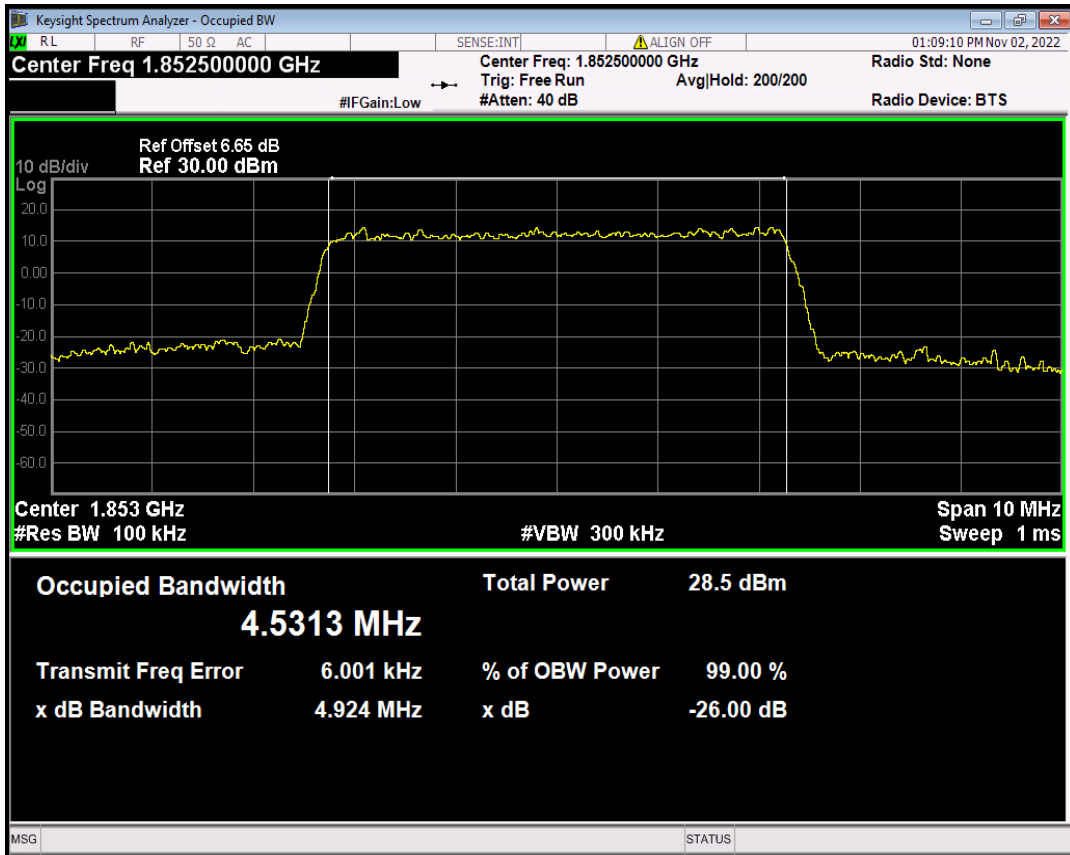

Band2 16QAM BW=3MHz Channel=18615 RB Size=15 Position=#0

Band2 16QAM BW=3MHz Channel=18900 RB Size=15 Position=#0

Band2 16QAM BW=3MHz Channel=19185 RB Size=15 Position=#0

Band2 16QAM BW=5MHz Channel=18625 RB Size=25 Position=#0