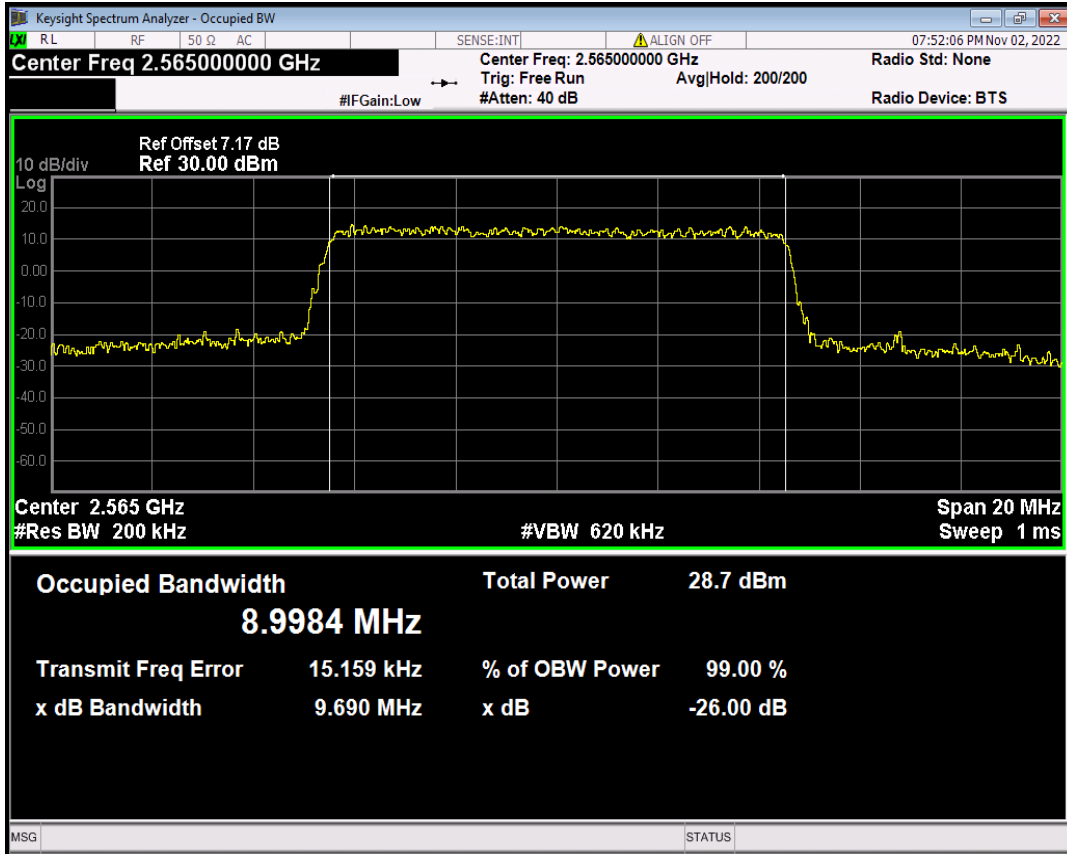

Band7 QPSK BW=10MHz Channel=21400 RB Size=50 Position=#0