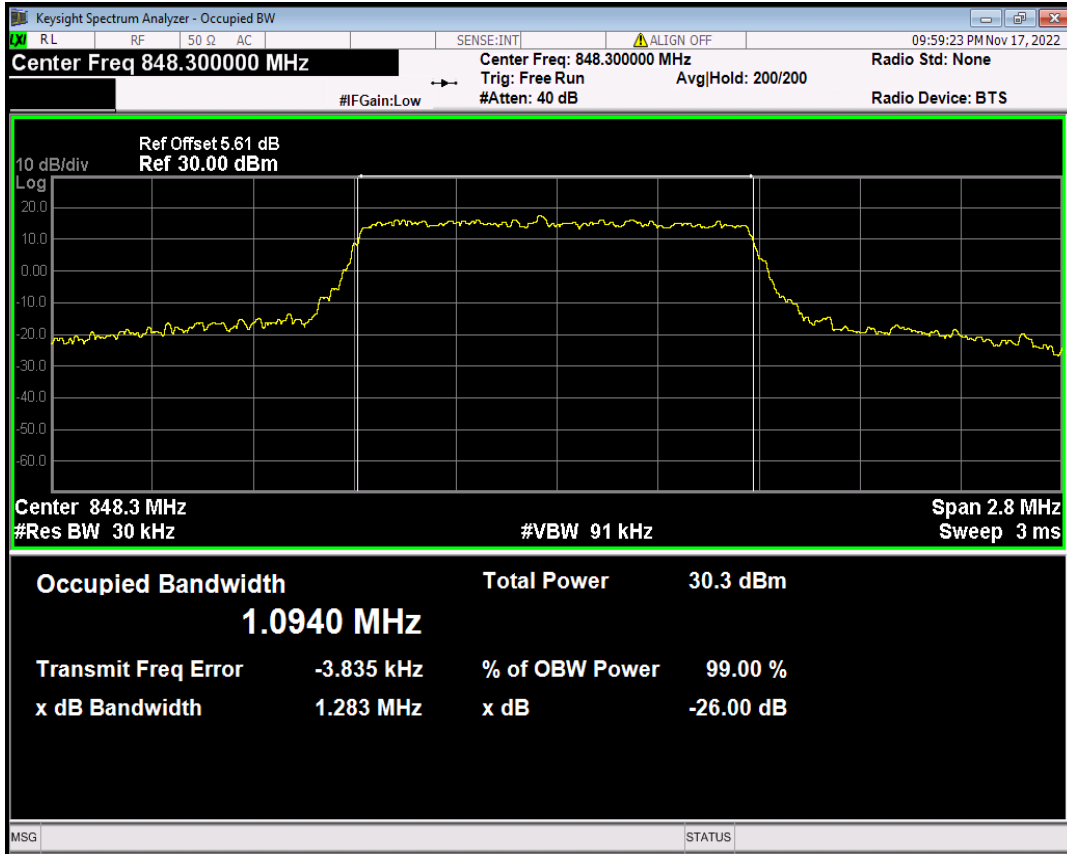

Band5 QPSK BW=1.4MHz Channel=20643 RB Size=6 Position=#0