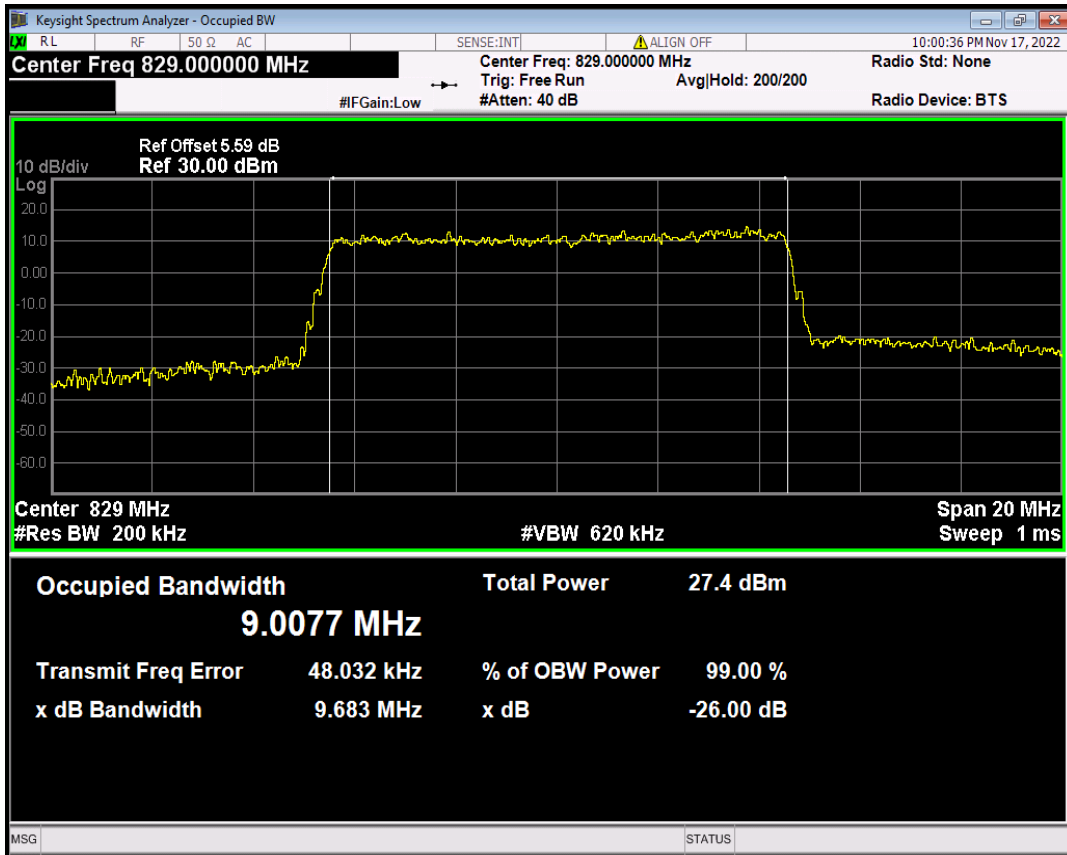

Band5 16QAM BW=1.4MHz Channel=20407 RB Size=6 Position=#0

Band5 16QAM BW=1.4MHz Channel=20525 RB Size=6 Position=#0

Band5 16QAM BW=1.4MHz Channel=20643 RB Size=6 Position=#0

Band5 16QAM BW=10MHz Channel=20450 RB Size=50 Position=#0