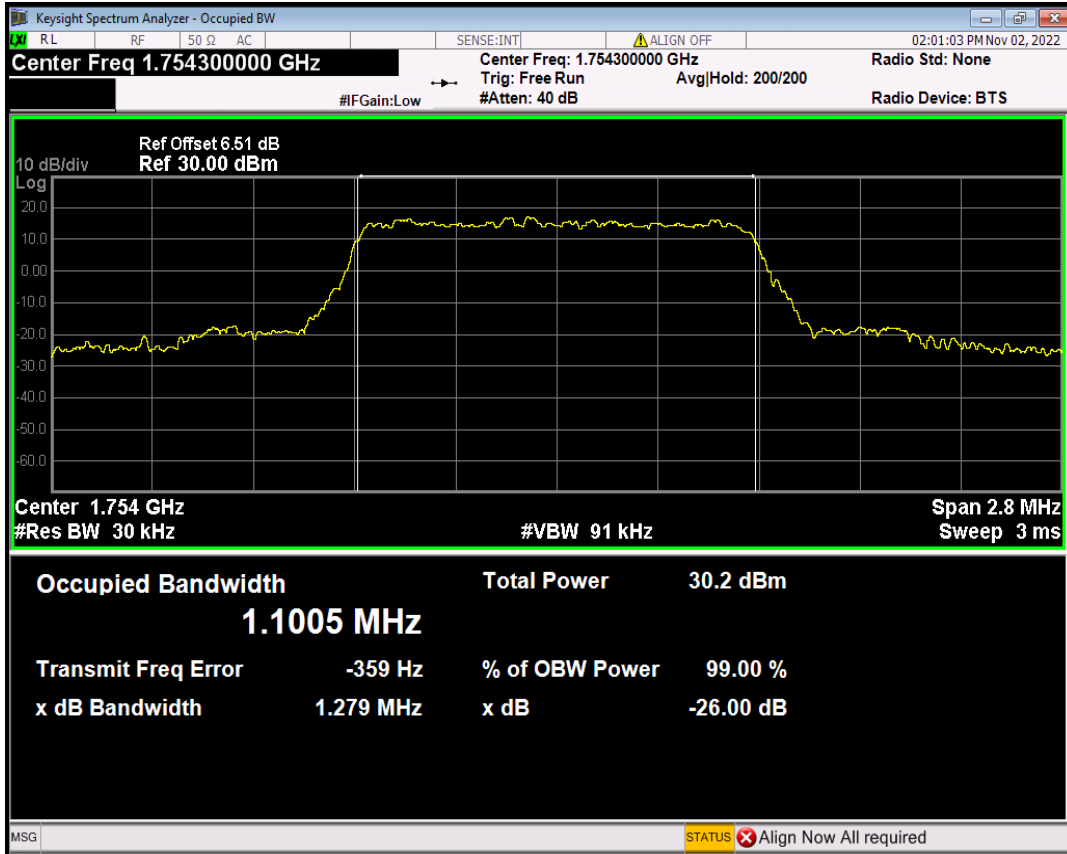

Band4 QPSK BW=1.4MHz Channel=20393 RB Size=6 Position=#0