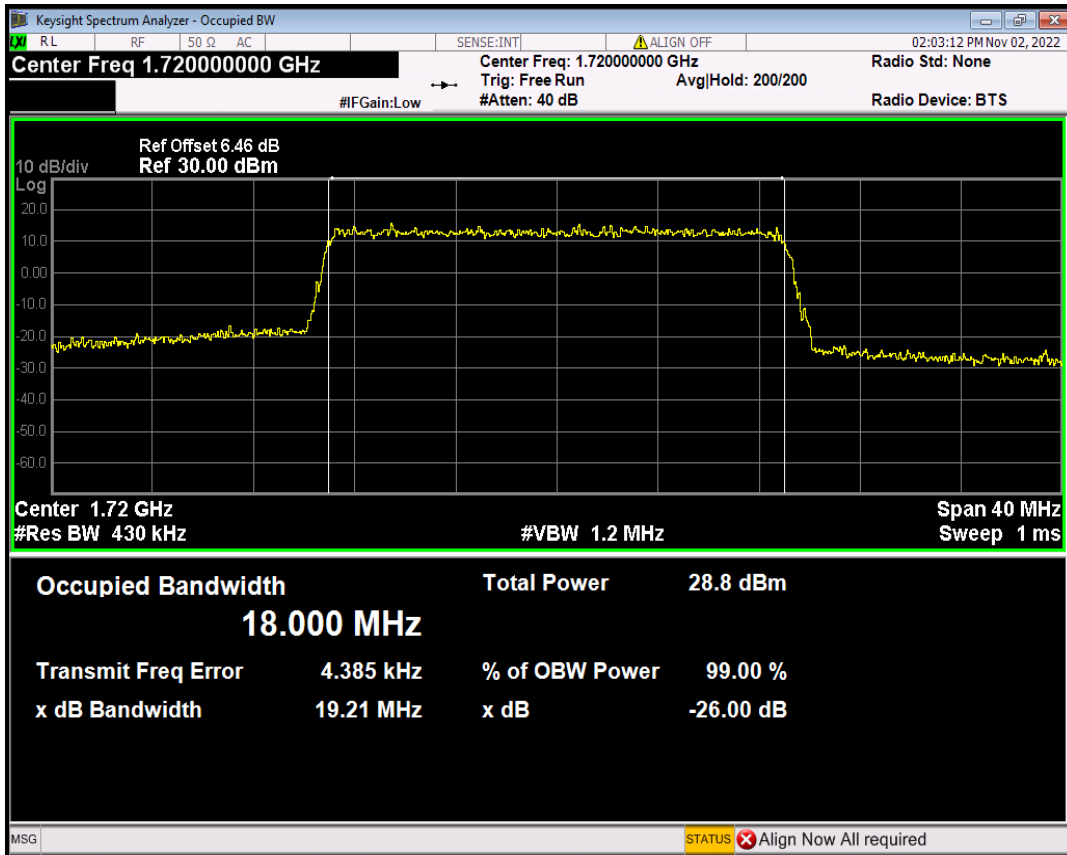

Band4 16QAM BW=20MHz Channel=20050 RB Size=100 Position=#0