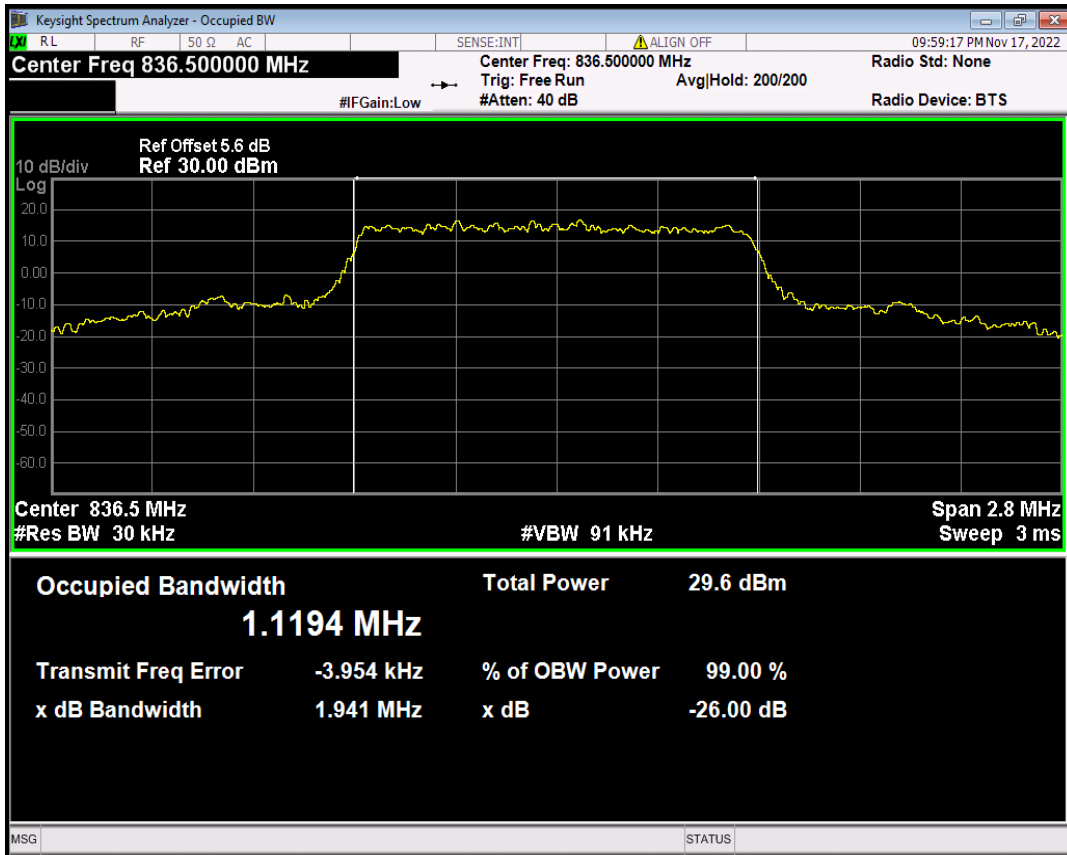

Band5 QPSK BW=1.4MHz Channel=20525 RB Size=6 Position=#0