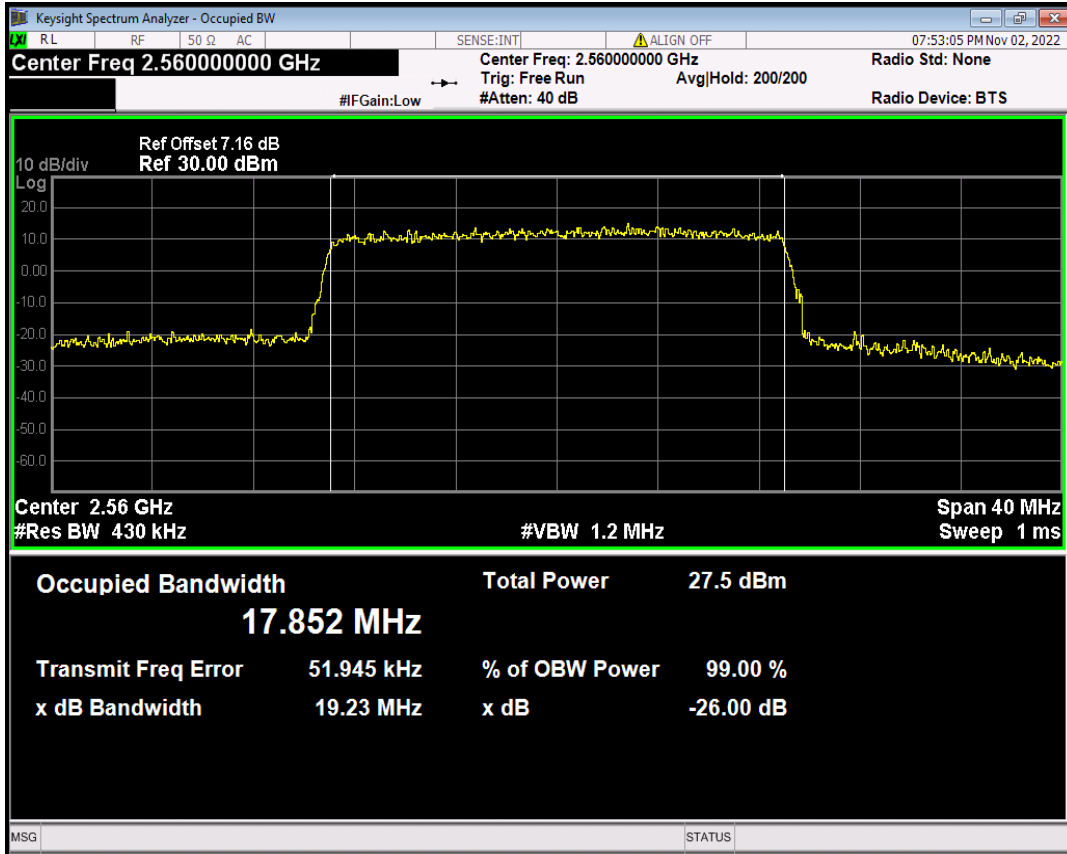

Band7 16QAM BW=20MHz Channel=21350 RB Size=100 Position=#0