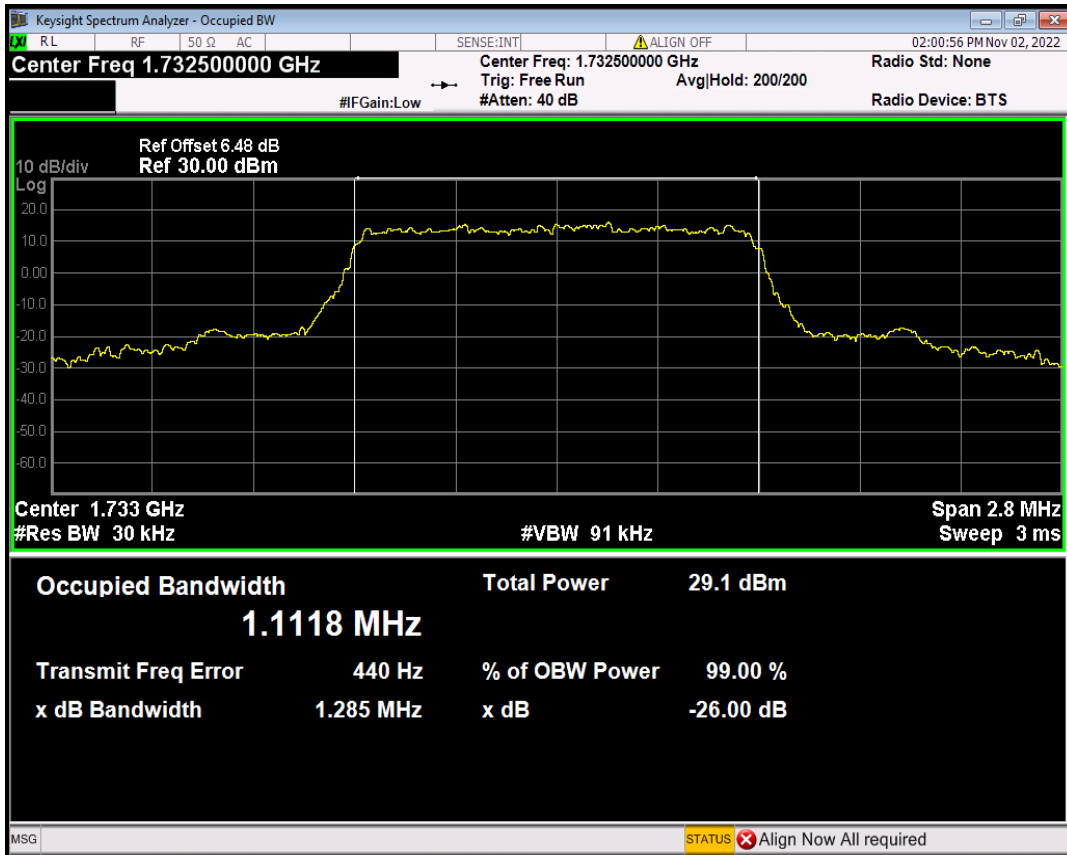

Band4 16QAM BW=5MHz Channel=20175 RB Size=25 Position=#0

Band4 16QAM BW=5MHz Channel=20375 RB Size=25 Position=#0

Band4 QPSK BW=1.4MHz Channel=19957 RB Size=6 Position=#0

Band4 QPSK BW=1.4MHz Channel=20175 RB Size=6 Position=#0