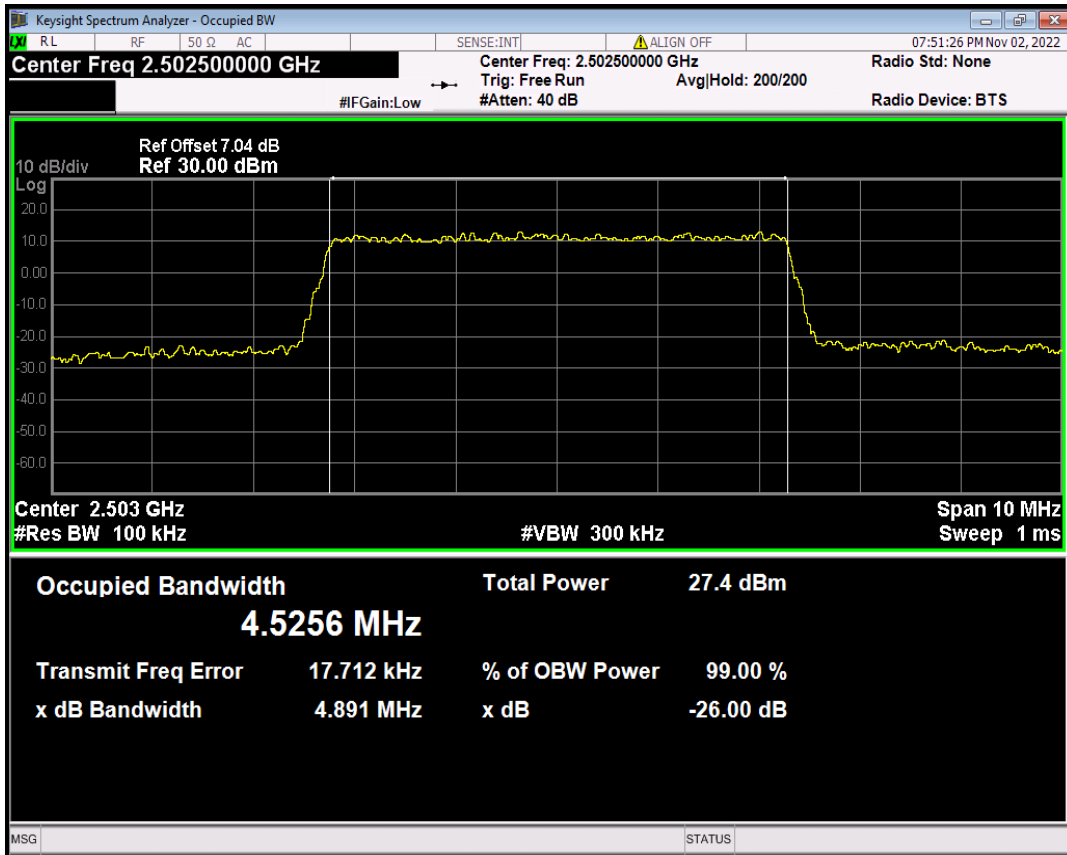

Band7 16QAM BW=5MHz Channel=20775 RB Size=25 Position=#0