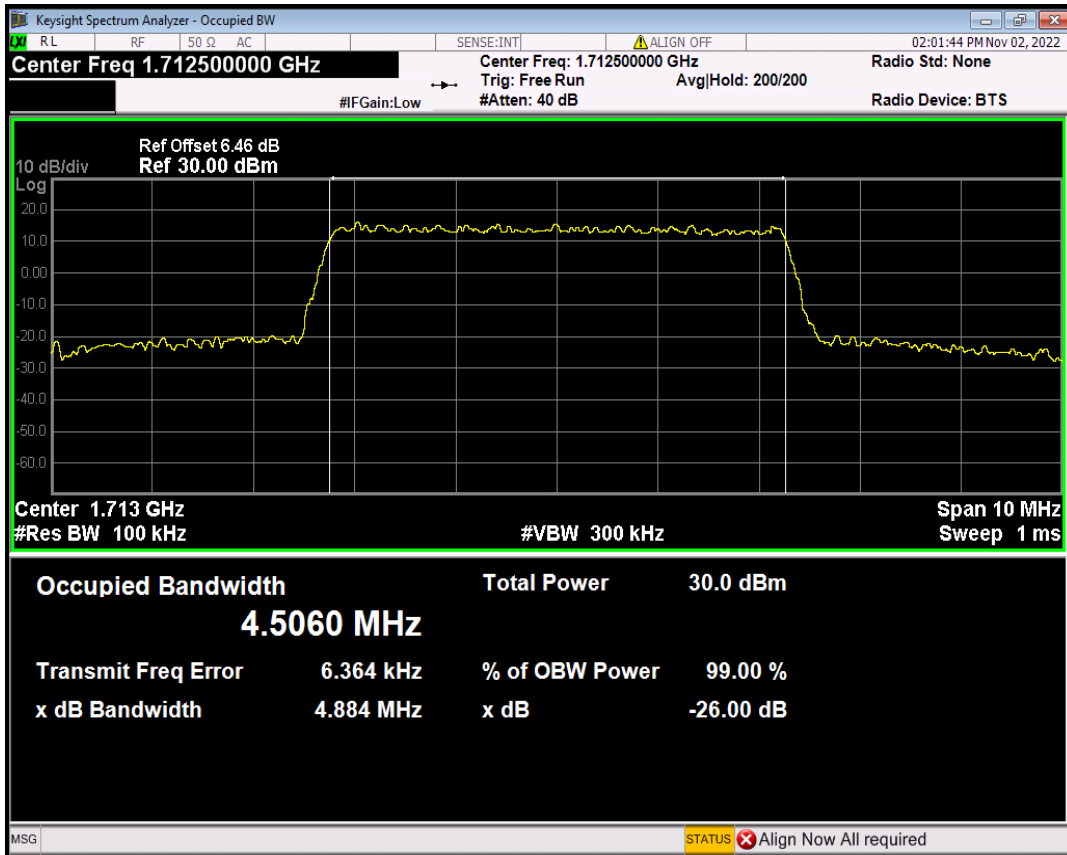

Band4 QPSK BW=5MHz Channel=19975 RB Size=25 Position=#0