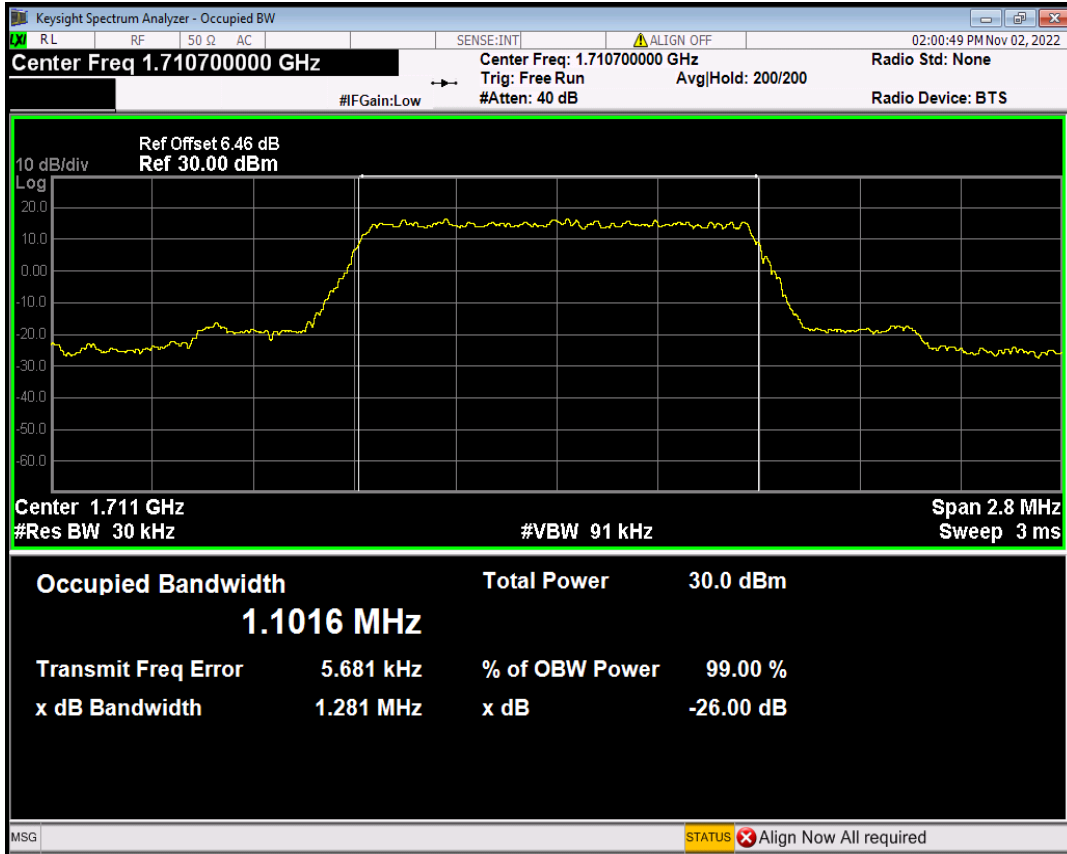

Band4 QPSK BW=1.4MHz Channel=19957 RB Size=6 Position=#0