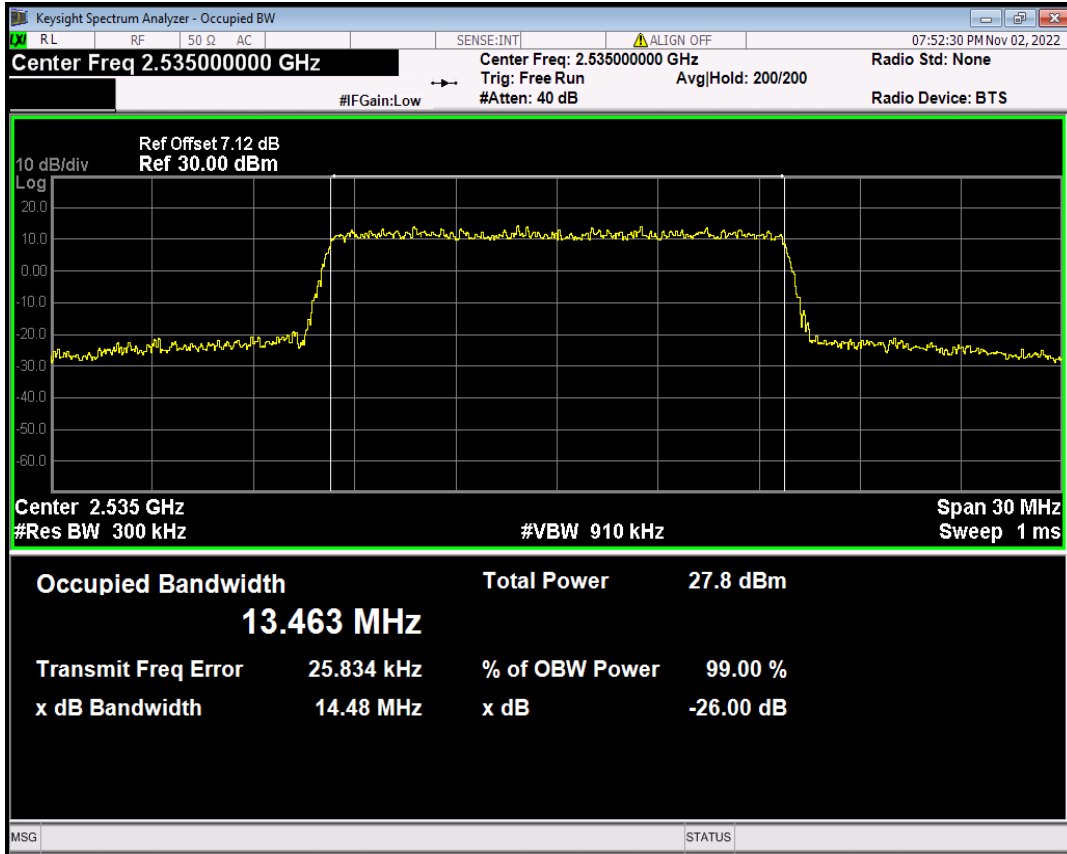

Band7 16QAM BW=15MHz Channel=21100 RB Size=75 Position=#0