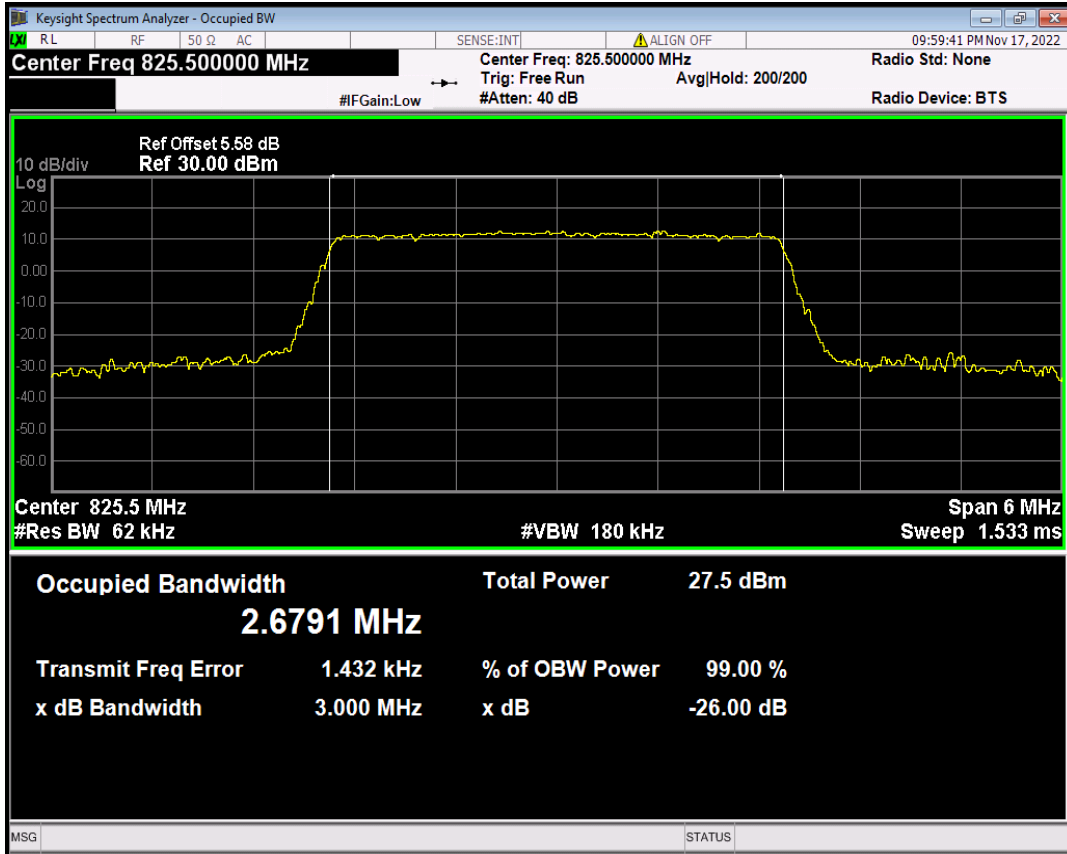

Band5 16QAM BW=3MHz Channel=20415 RB Size=15 Position=#0