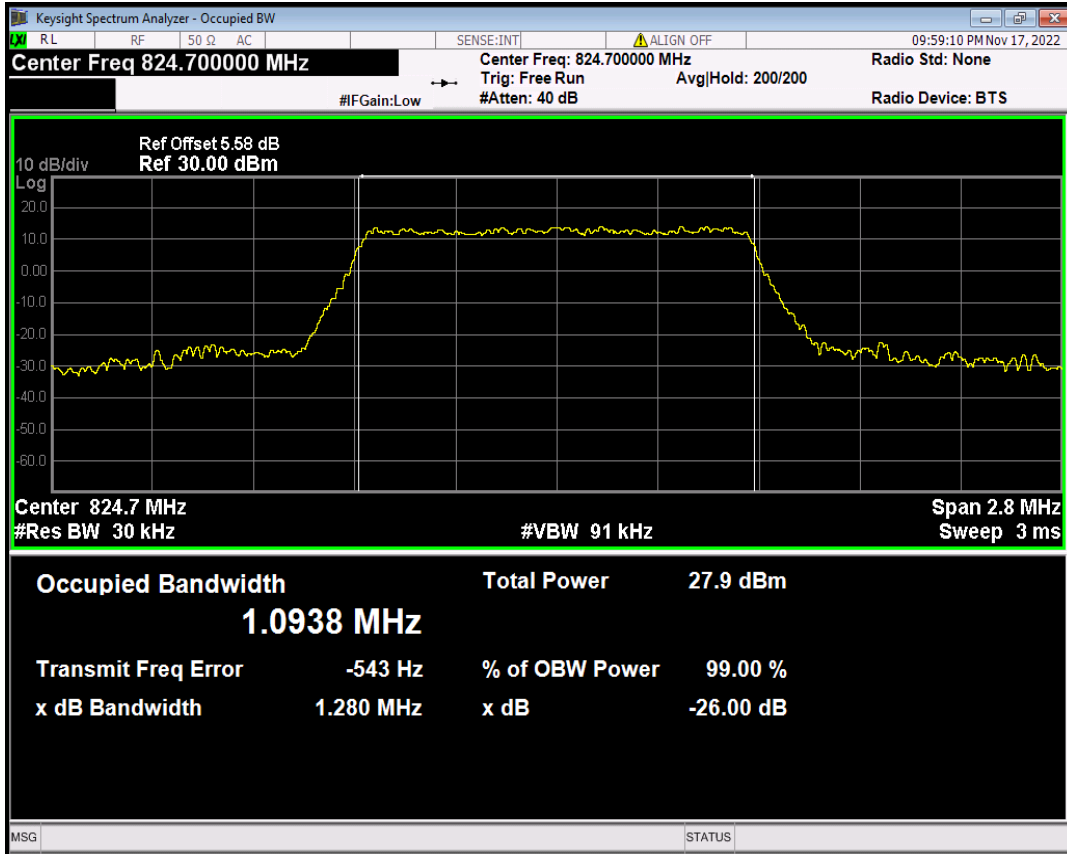

Band5 QPSK BW=1.4MHz Channel=20407 RB Size=6 Position=#0