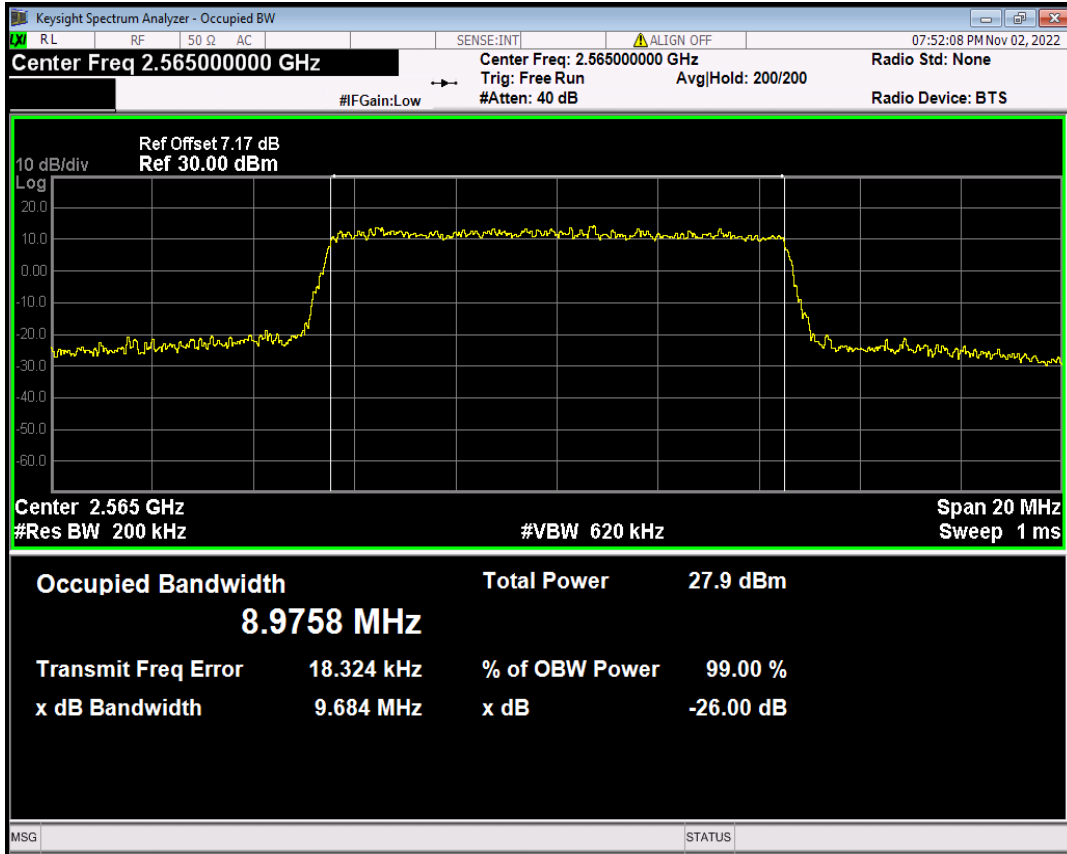

Band7 16QAM BW=10MHz Channel=21400 RB Size=50 Position=#0