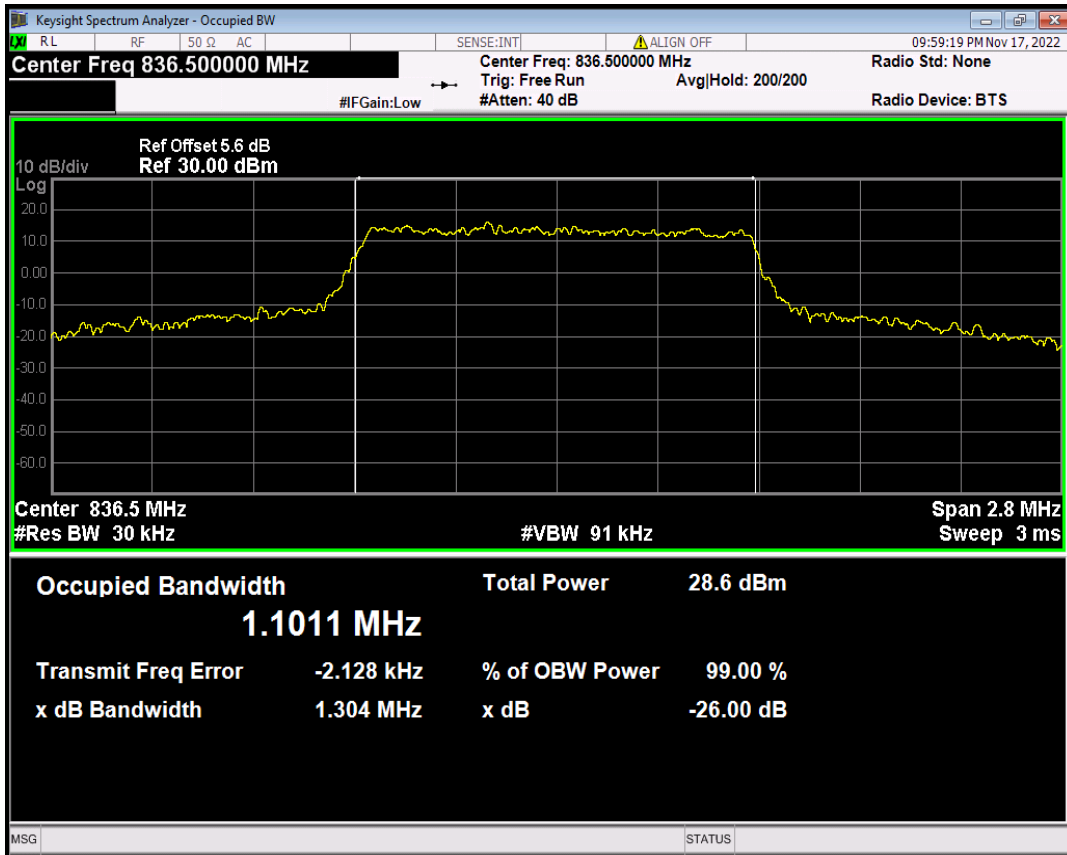

Band5 16QAM BW=1.4MHz Channel=20525 RB Size=6 Position=#0