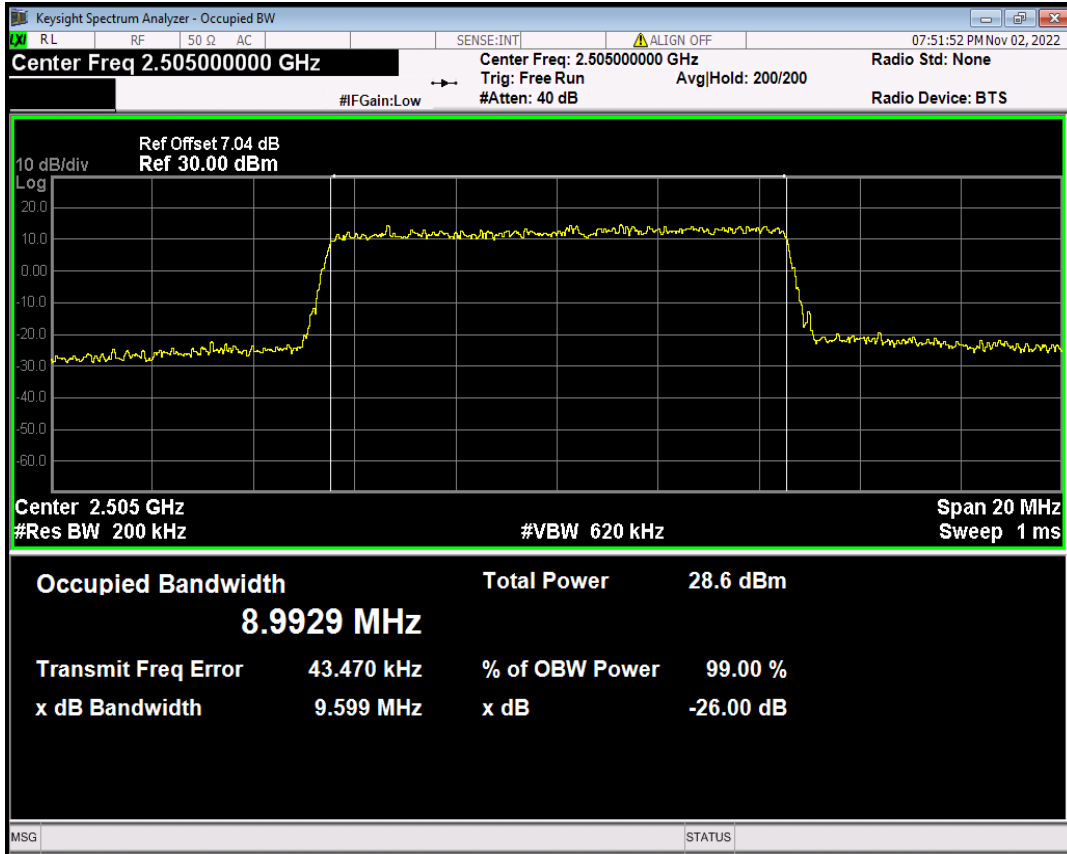

Band7 QPSK BW=10MHz Channel=20800 RB Size=50 Position=#0