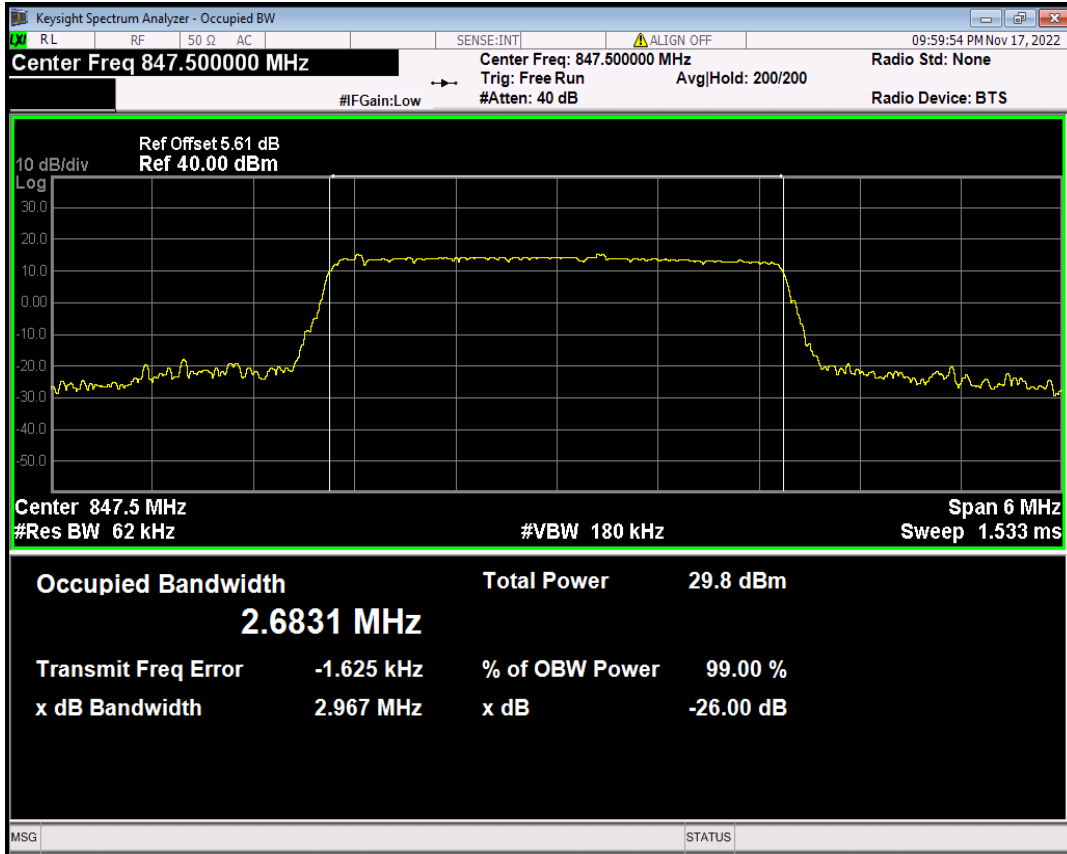

Band5 16QAM BW=3MHz Channel=20635 RB Size=15 Position=#0