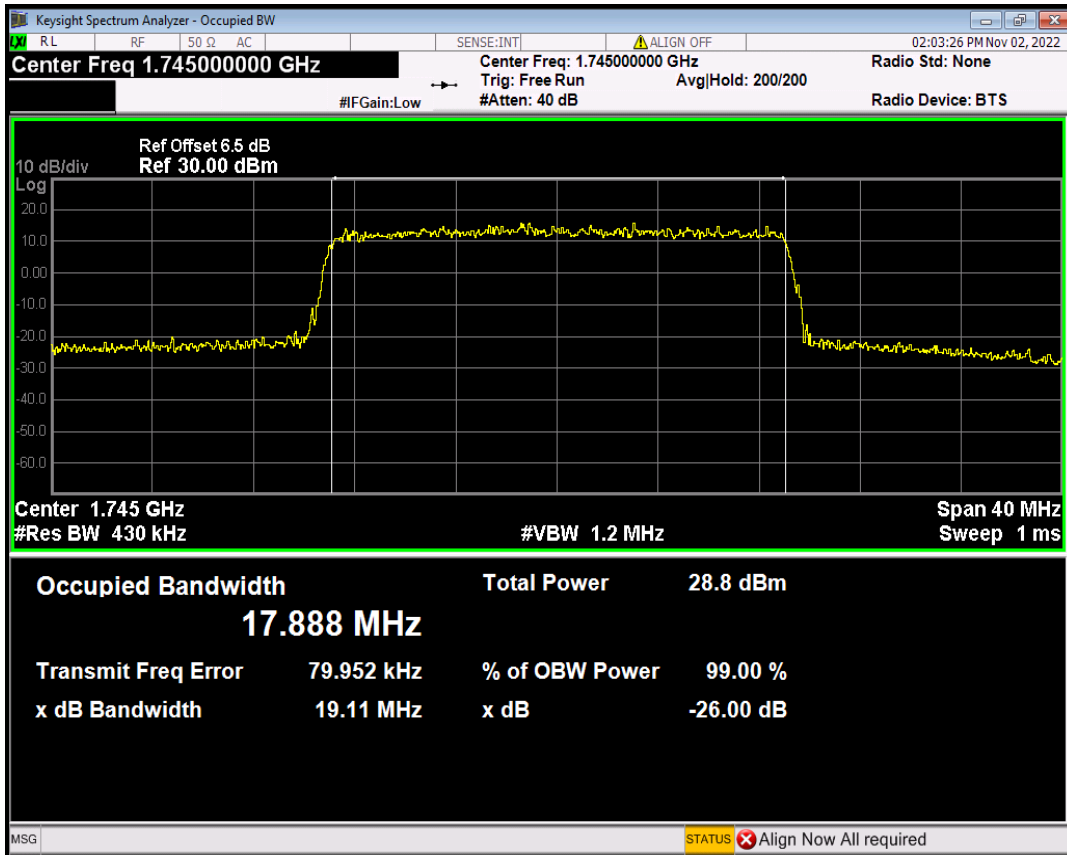

Band4 16QAM BW=15MHz Channel=20325 RB Size=75 Position=#0

Band4 16QAM BW=20MHz Channel=20050 RB Size=100 Position=#0

Band4 16QAM BW=20MHz Channel=20175 RB Size=100 Position=#0

Band4 16QAM BW=20MHz Channel=20300 RB Size=100 Position=#0