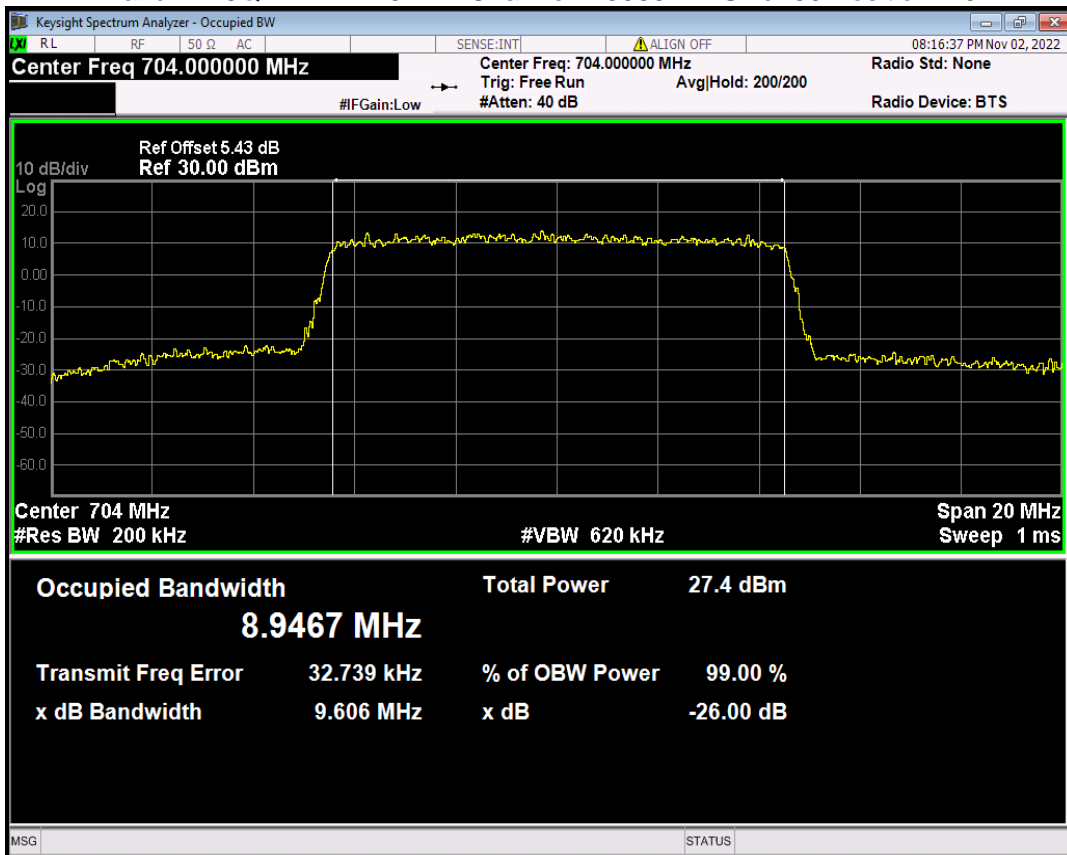

Band12 16QAM BW=1.4MHz Channel=23017 RB Size=6 Position=#0

Band12 16QAM BW=1.4MHz Channel=23095 RB Size=6 Position=#0

Band12 16QAM BW=1.4MHz Channel=23173 RB Size=6 Position=#0

Band12 16QAM BW=10MHz Channel=23060 RB Size=50 Position=#0