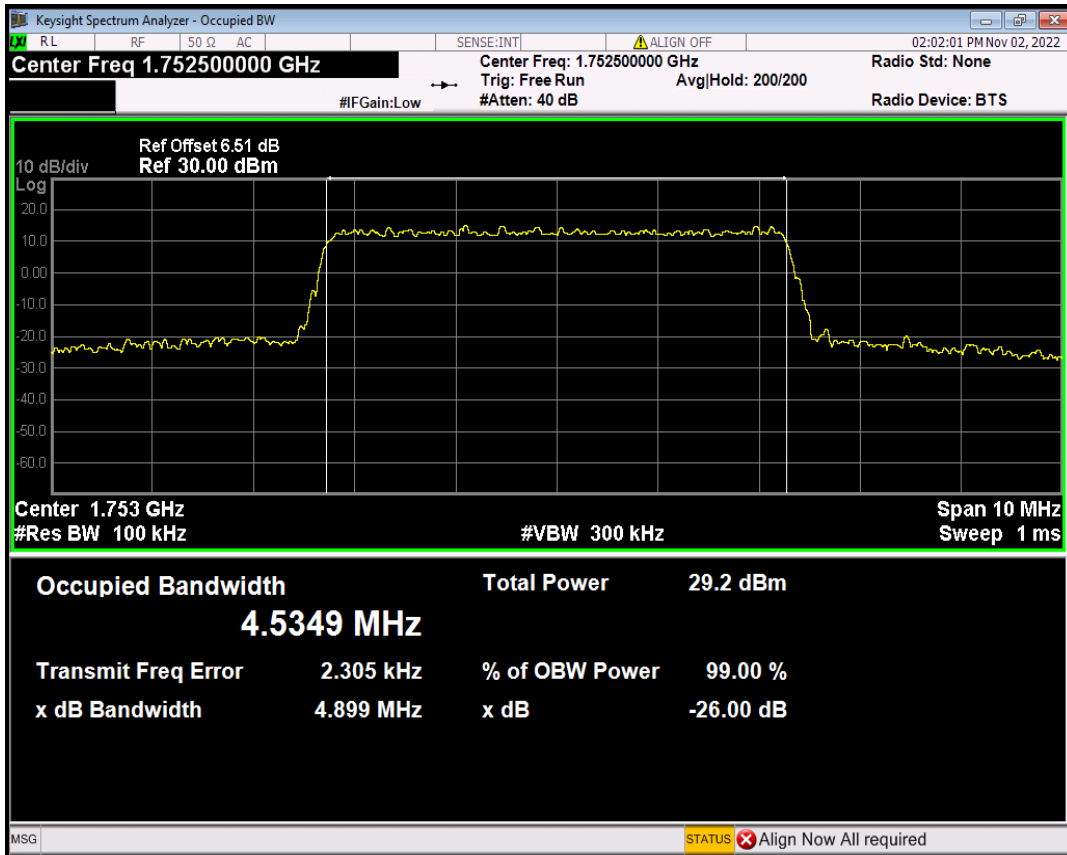

Band4 16QAM BW=5MHz Channel=20375 RB Size=25 Position=#0