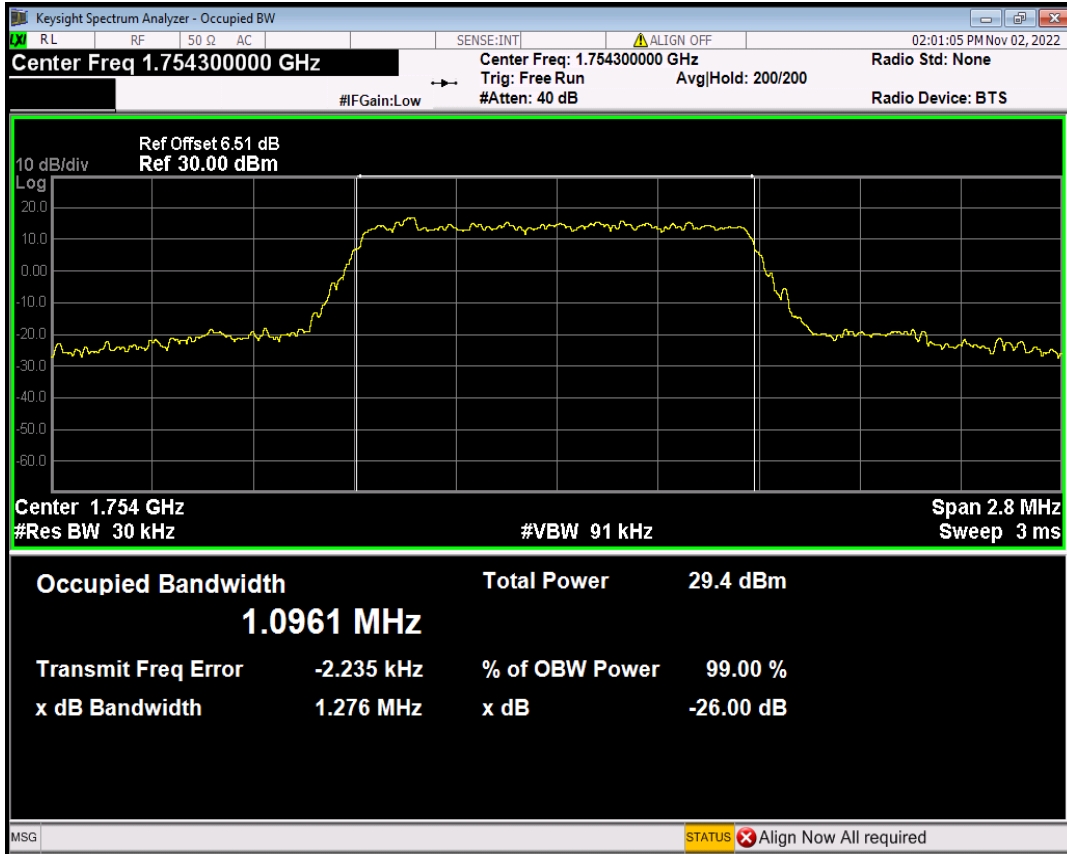

Band4 16QAM BW=1.4MHz Channel=20393 RB Size=6 Position=#0