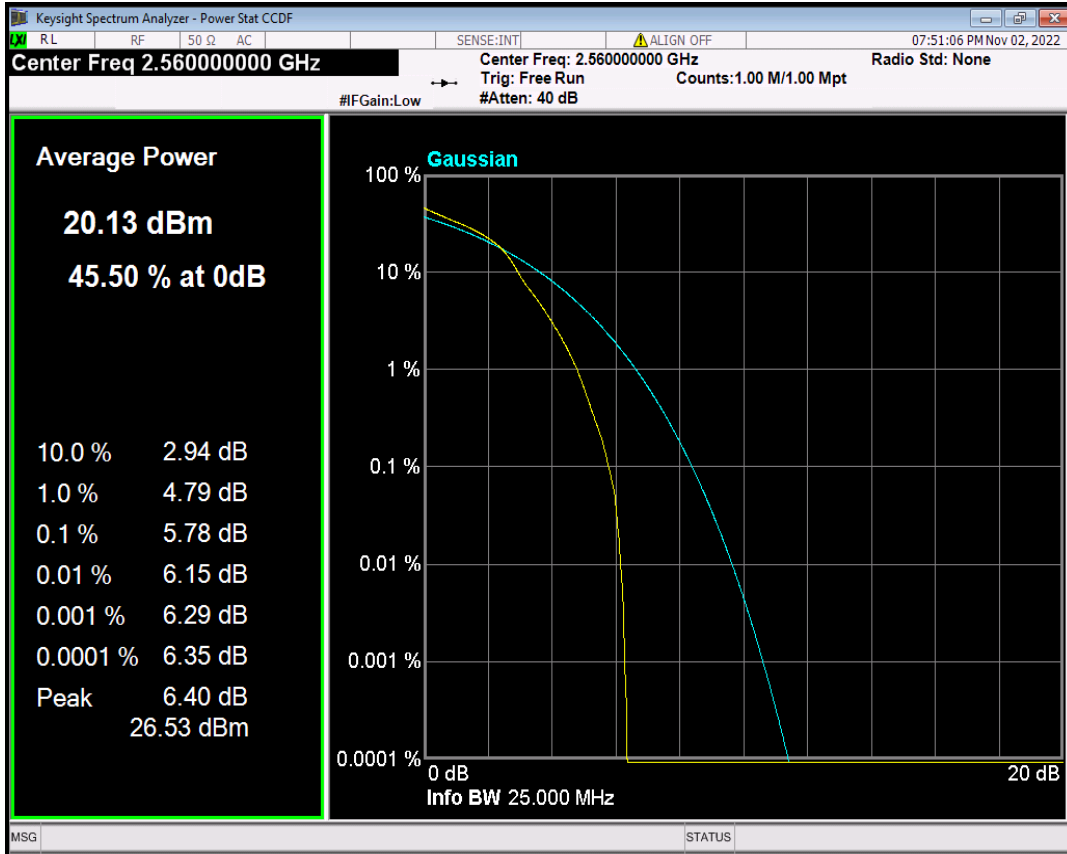

Band7 16QAM BW=20MHz Channel=20850 RB Size=1 Position=#0

Band7 16QAM BW=20MHz Channel=21100 RB Size=1 Position=#0

Band7 16QAM BW=20MHz Channel=21350 RB Size=1 Position=#0

Band7 16QAM BW=5MHz Channel=20775 RB Size=1 Position=#0