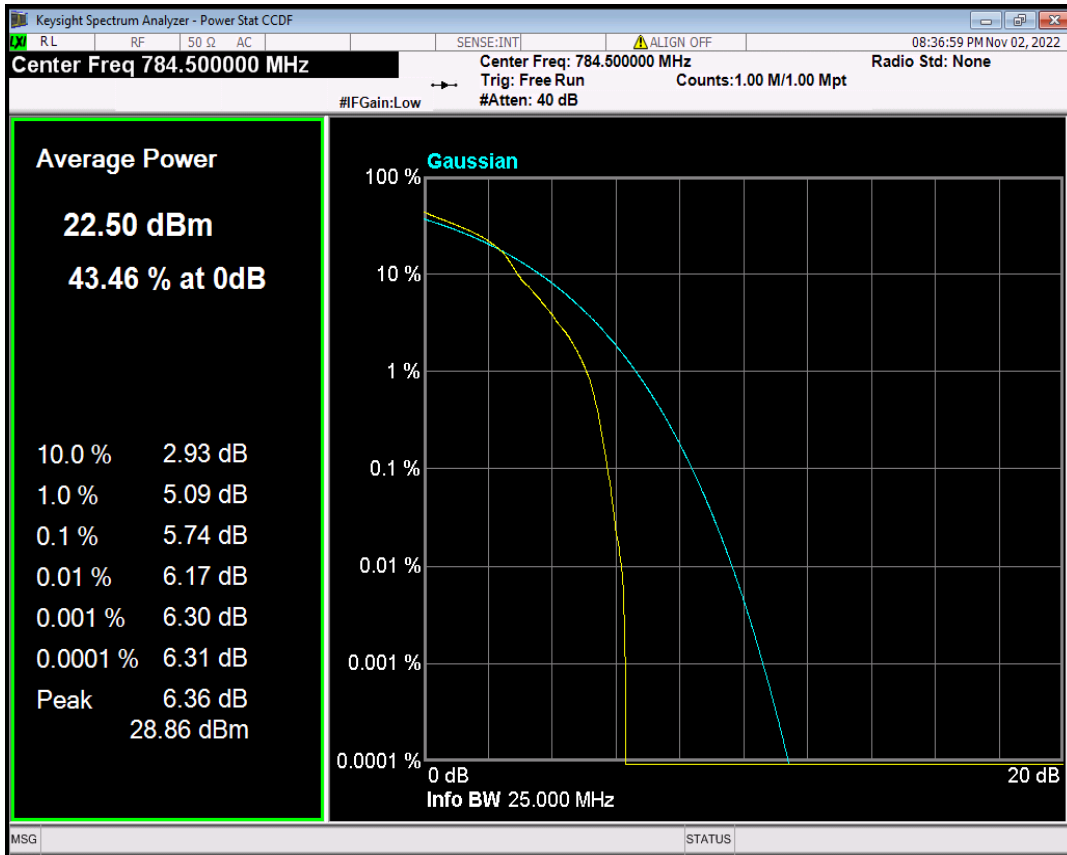

Band13 16QAM BW=5MHz Channel=23255 RB Size=1 Position=#0