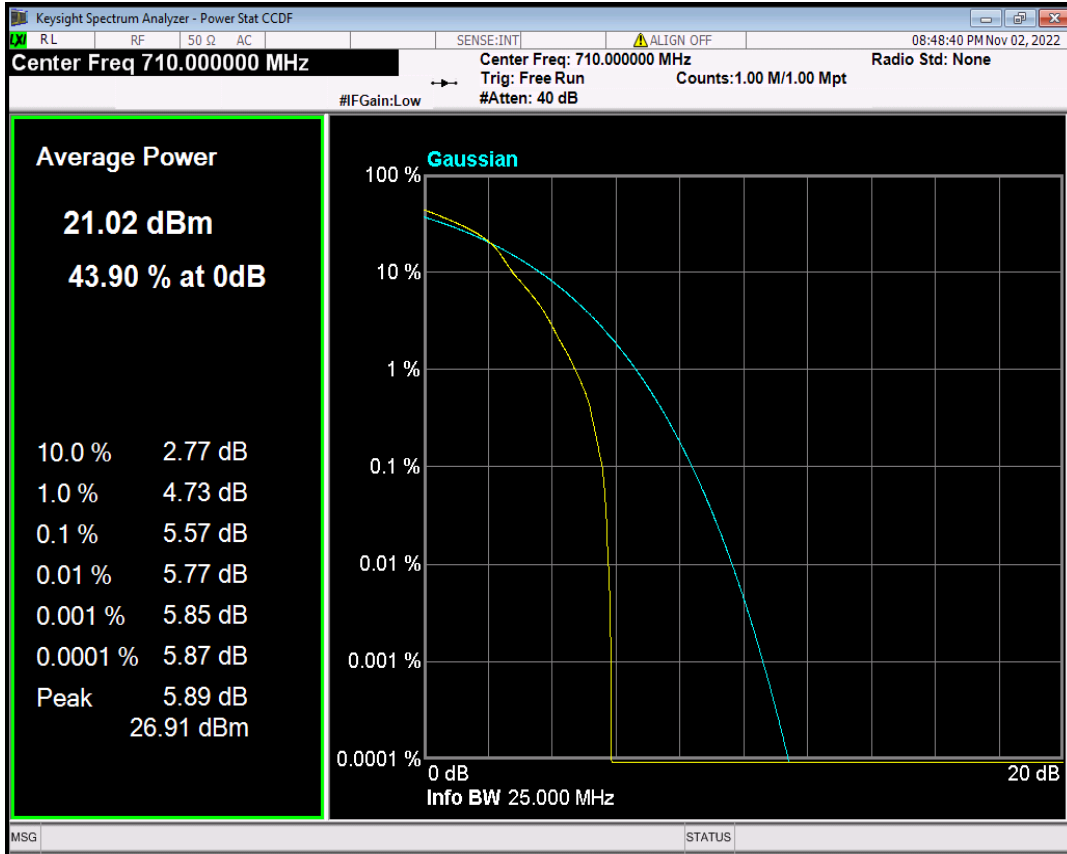

Band17 16QAM BW=5MHz Channel=23790 RB Size=1 Position=#0