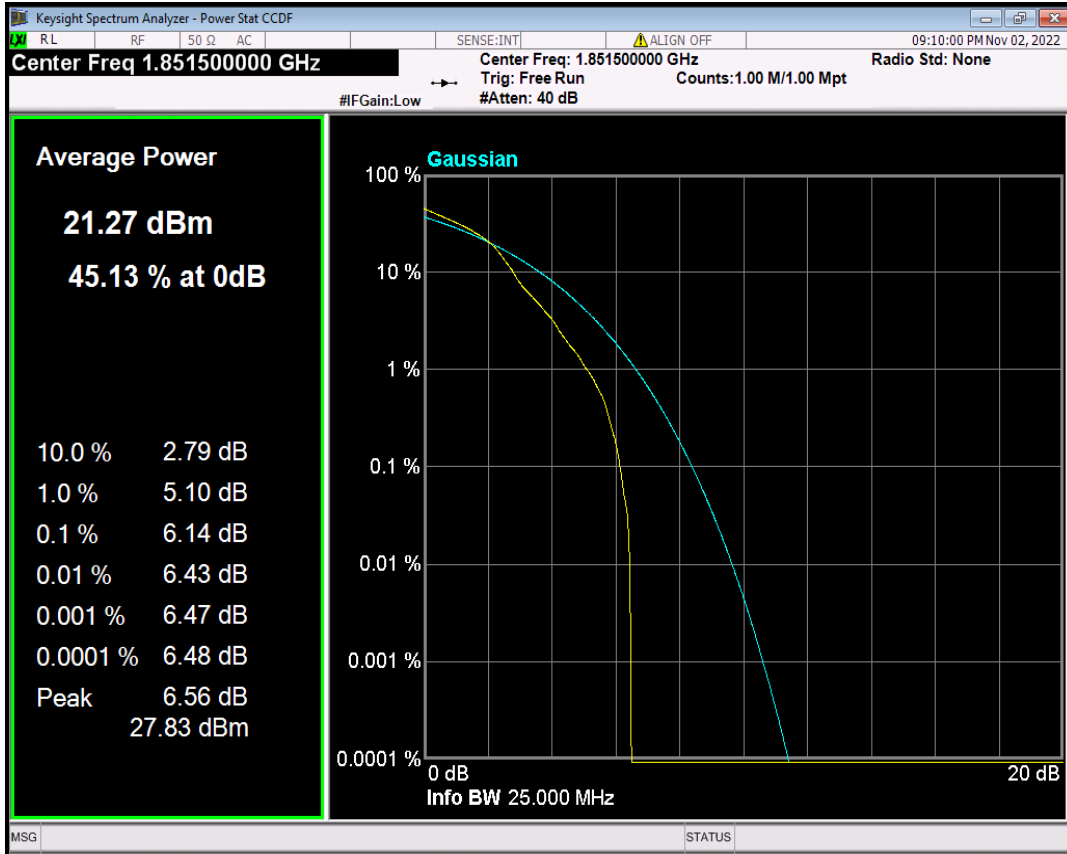

Band25 16QAM BW=3MHz Channel=26055 RB Size=1 Position=#0