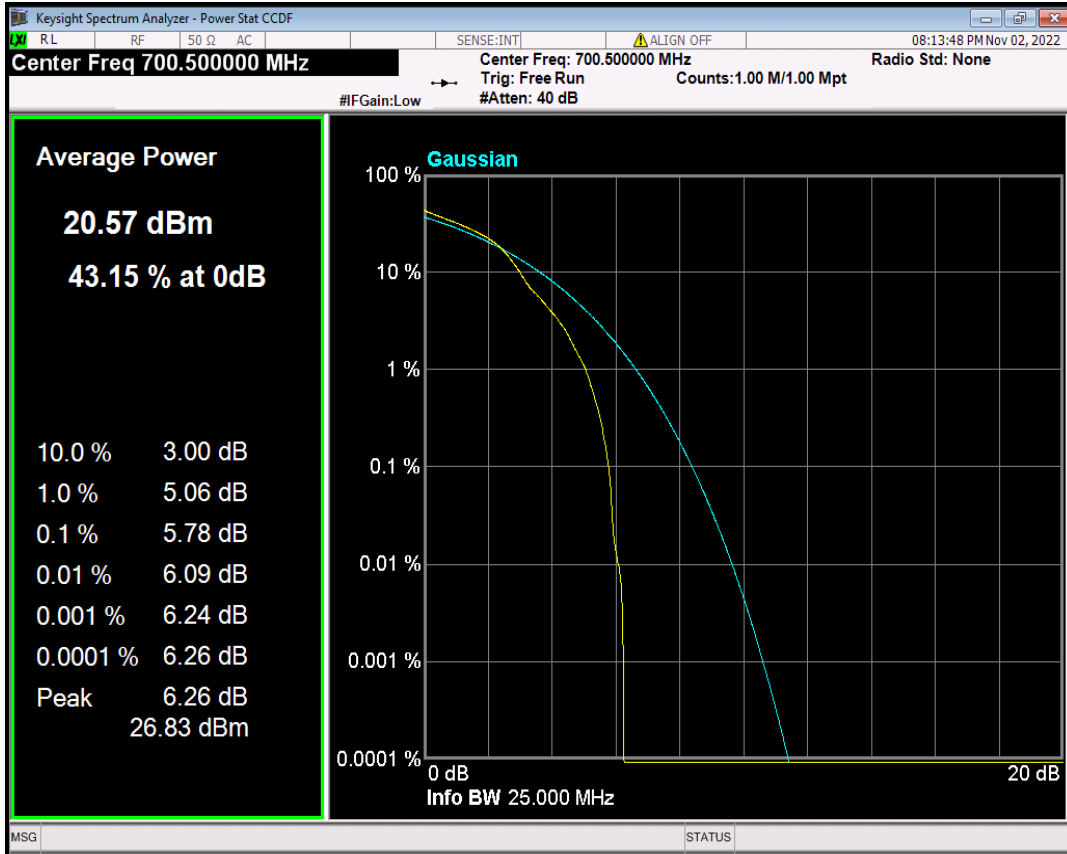

Band12 16QAM BW=3MHz Channel=23025 RB Size=1 Position=#0