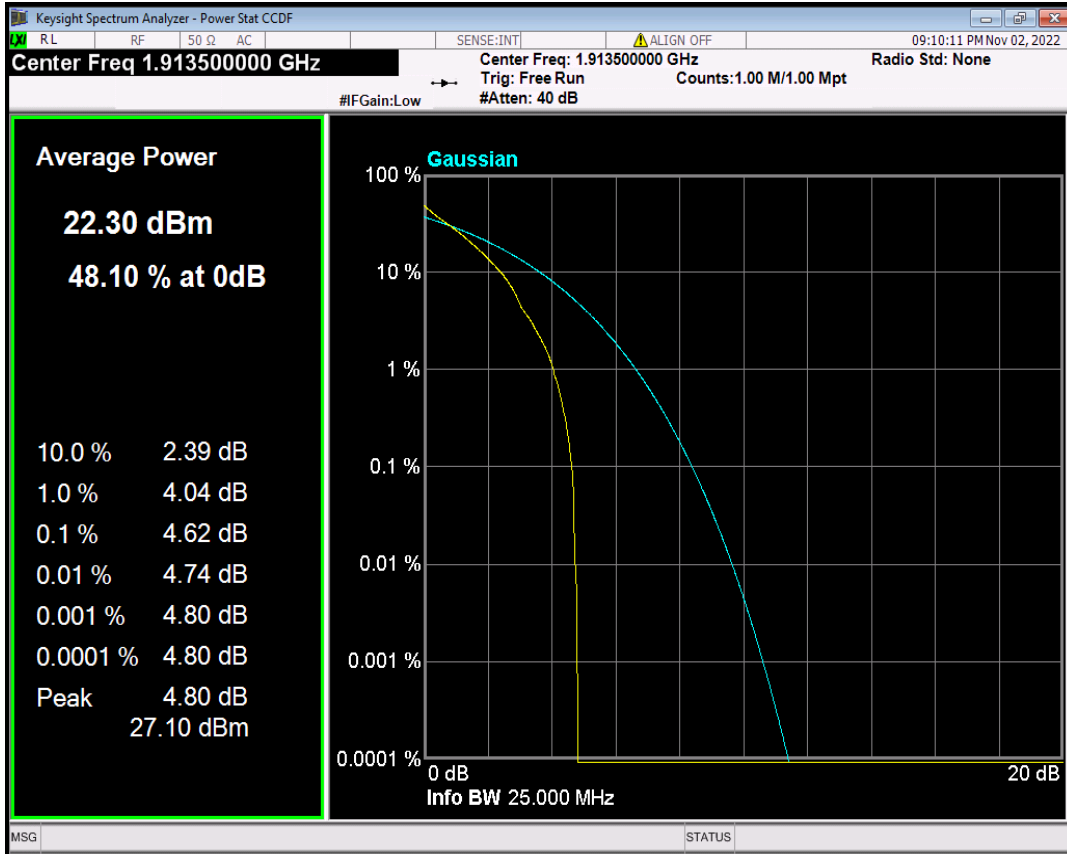

Band25 QPSK BW=3MHz Channel=26675 RB Size=1 Position=#0