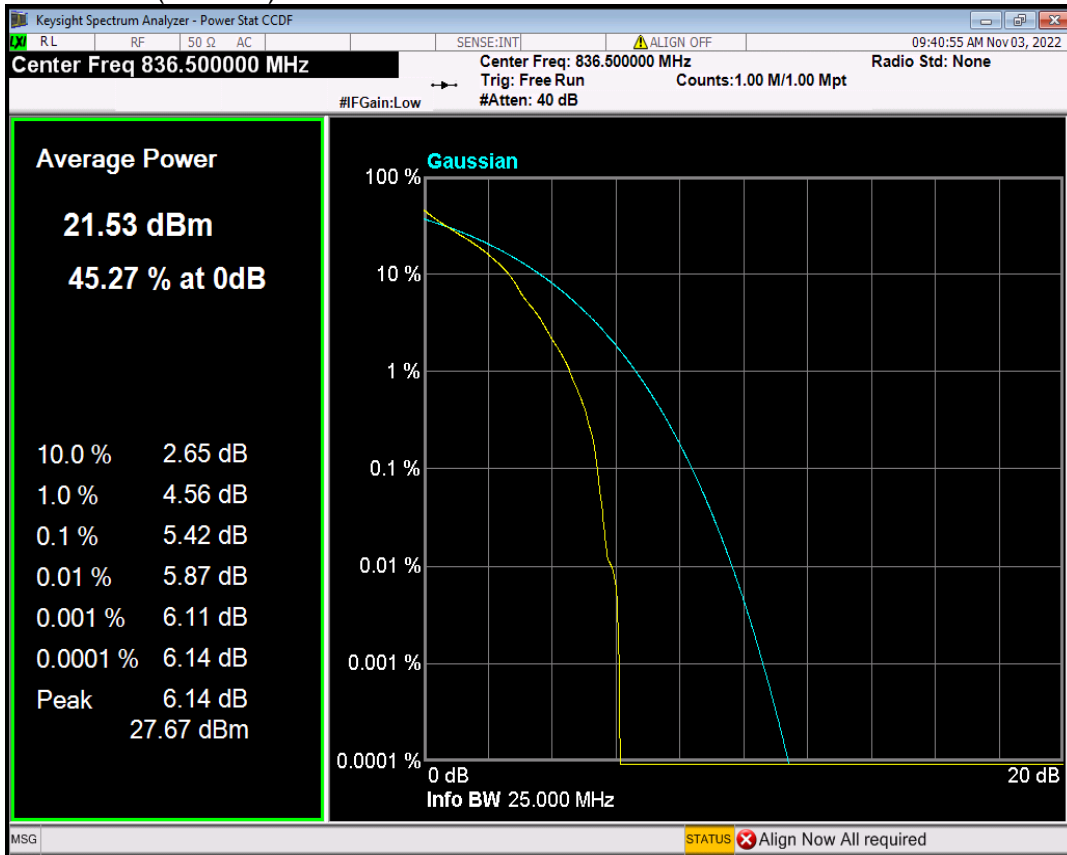

Band26(824-849) QPSK BW=10MHz Channel=26915 RB Size=1 Position=#0