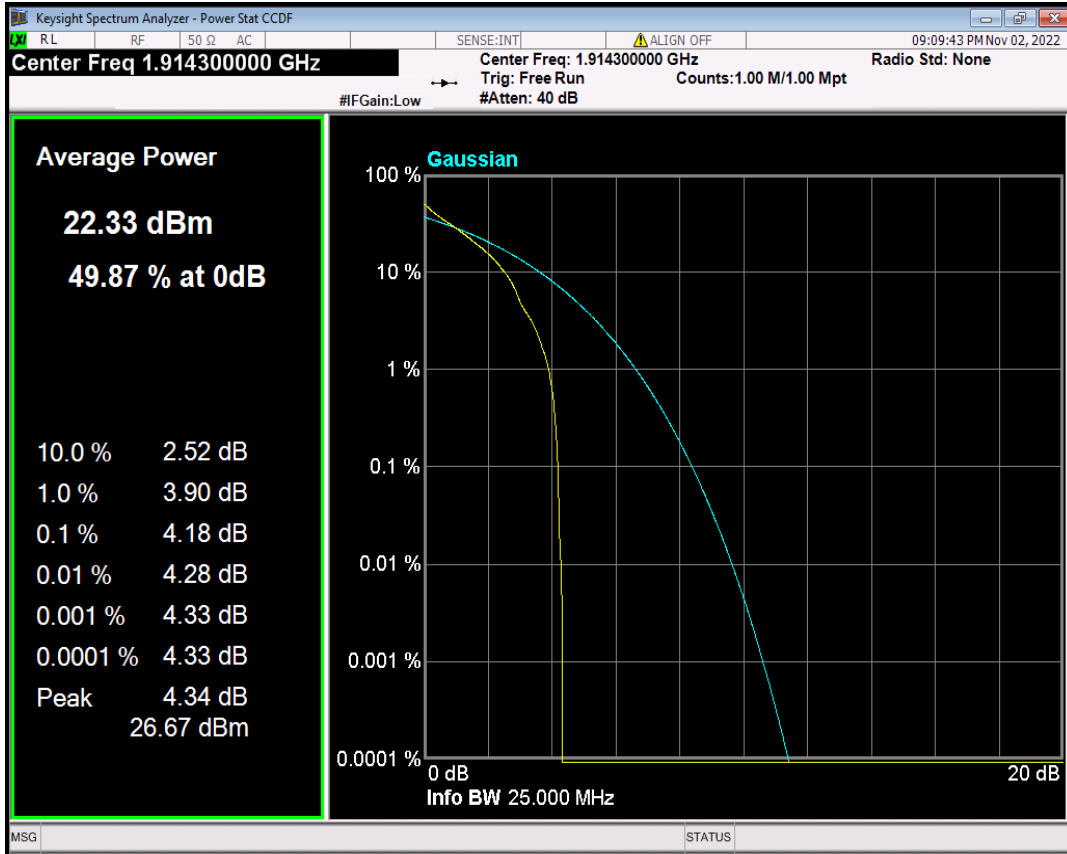

Band25 QPSK BW=1.4MHz Channel=26683 RB Size=1 Position=#0