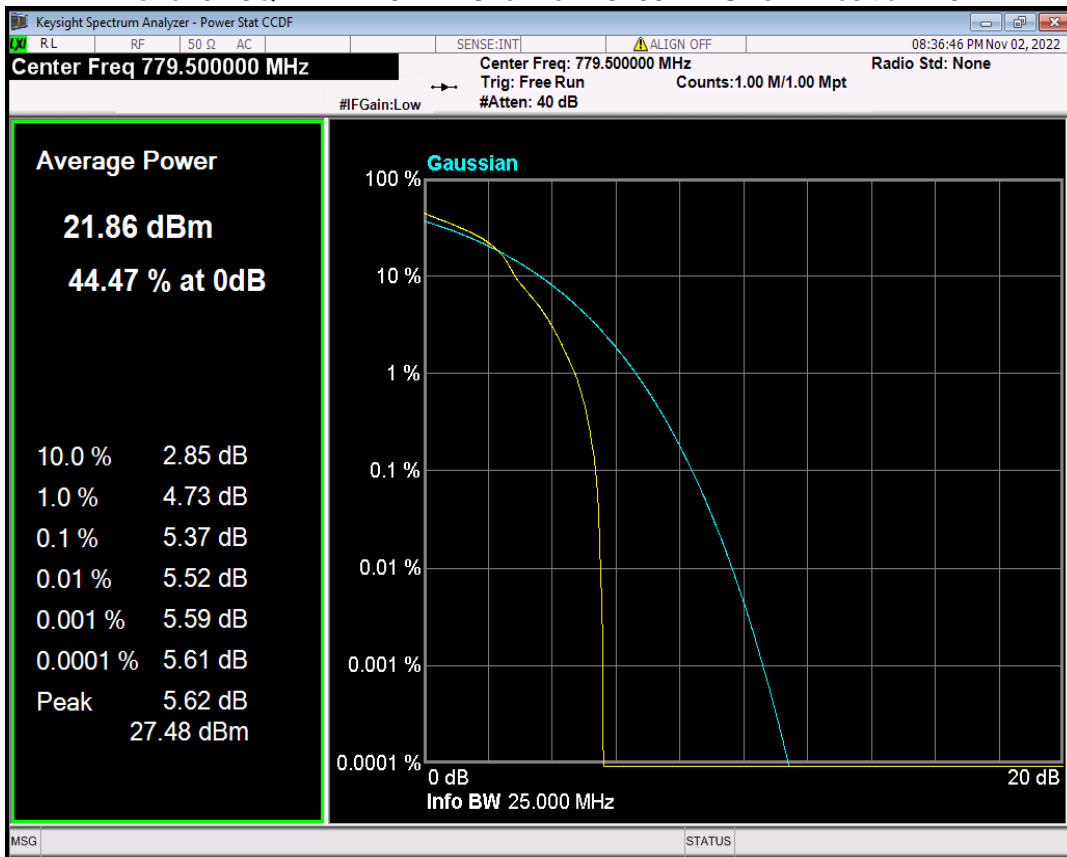

Band12 QPSK BW=5MHz Channel=23095 RB Size=1 Position=#0

Band12 QPSK BW=5MHz Channel=23155 RB Size=1 Position=#0

Band13 16QAM BW=10MHz Channel=23230 RB Size=1 Position=#0

Band13 16QAM BW=5MHz Channel=23205 RB Size=1 Position=#0