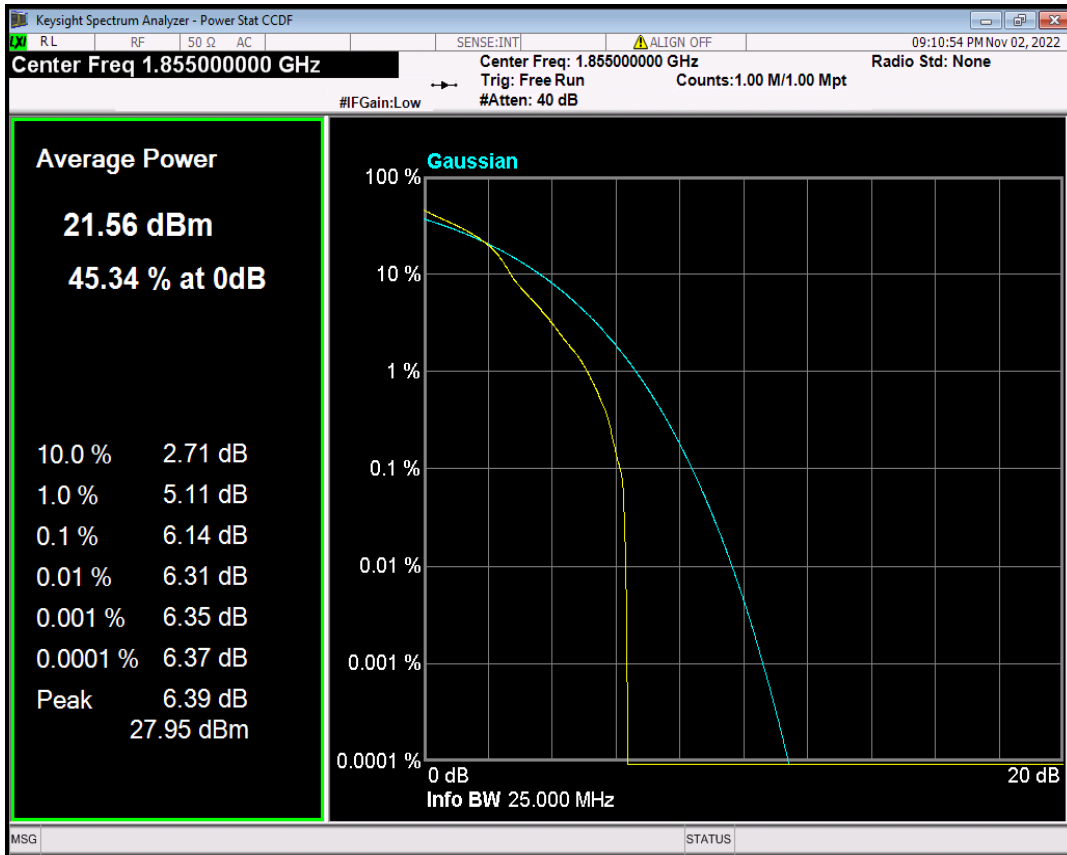

Band25 16QAM BW=10MHz Channel=26090 RB Size=1 Position=#0