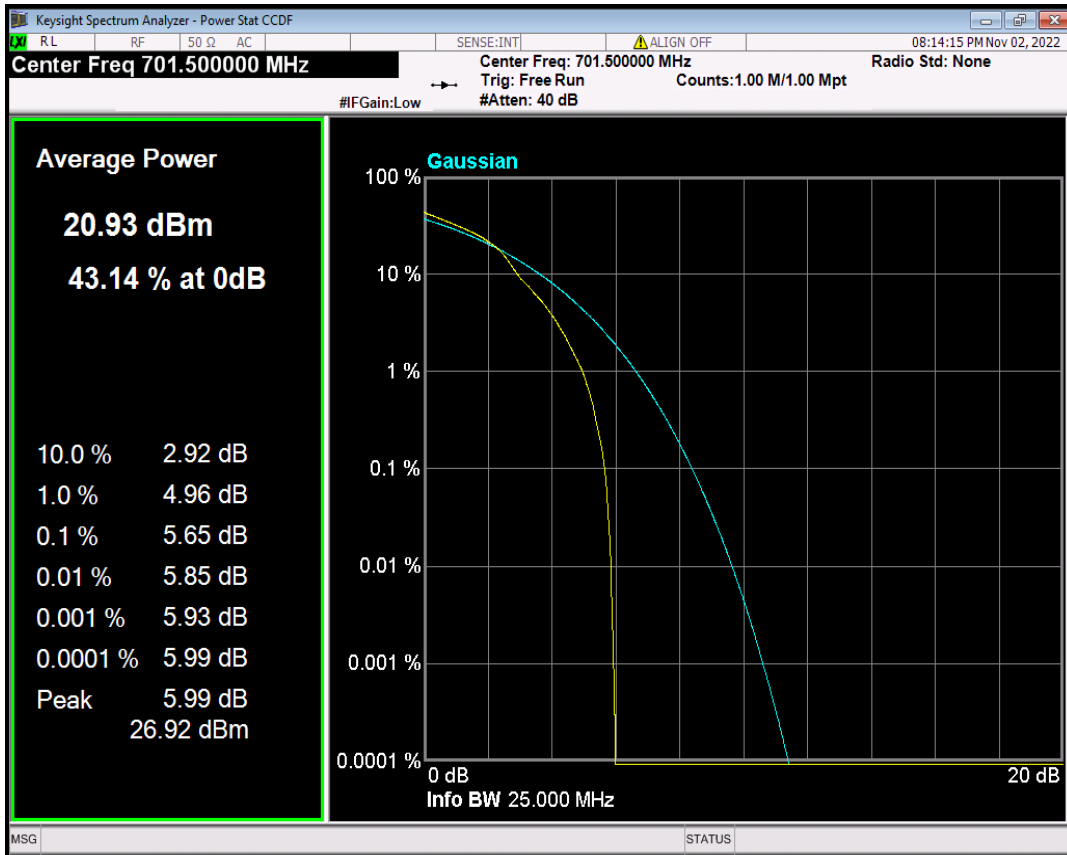

Band12 16QAM BW=3MHz Channel=23025 RB Size=1 Position=#0

Band12 16QAM BW=3MHz Channel=23095 RB Size=1 Position=#0

Band12 16QAM BW=3MHz Channel=23165 RB Size=1 Position=#0

Band12 16QAM BW=5MHz Channel=23035 RB Size=1 Position=#0