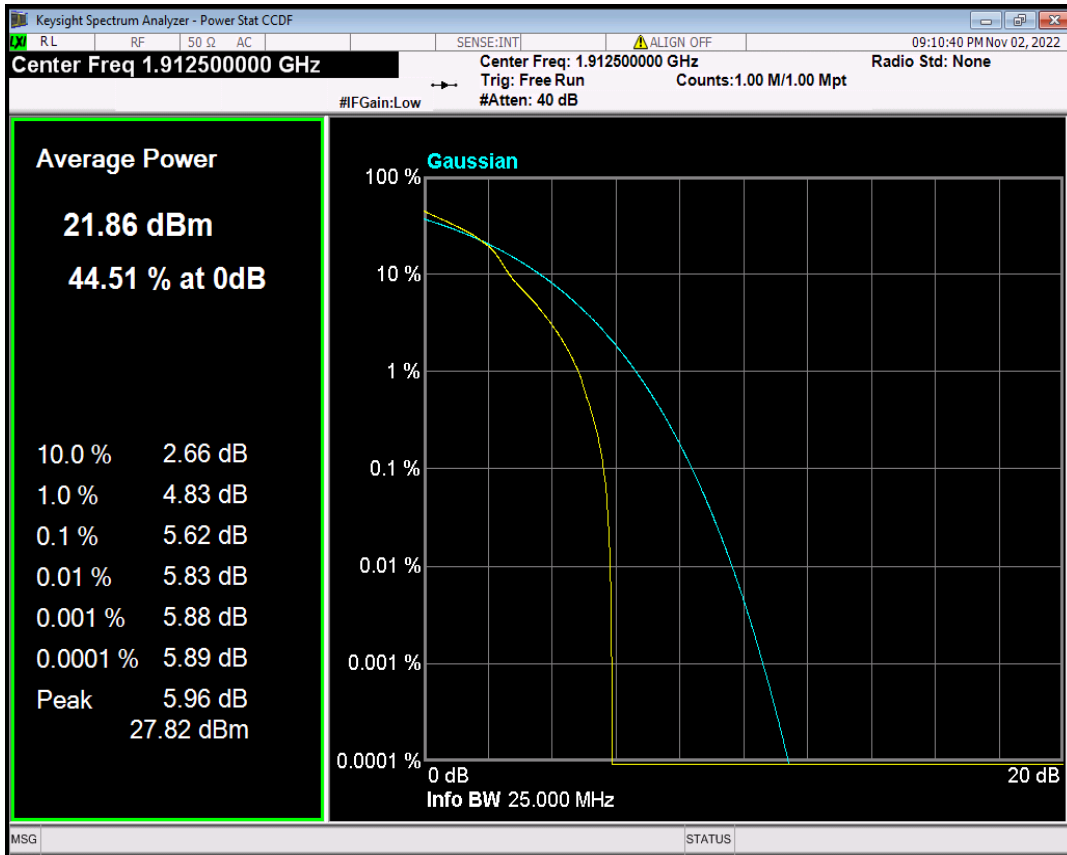

Band25 16QAM BW=3MHz Channel=26675 RB Size=1 Position=#0

Band25 16QAM BW=5MHz Channel=26065 RB Size=1 Position=#0

Band25 16QAM BW=5MHz Channel=26365 RB Size=1 Position=#0

Band25 16QAM BW=5MHz Channel=26665 RB Size=1 Position=#0