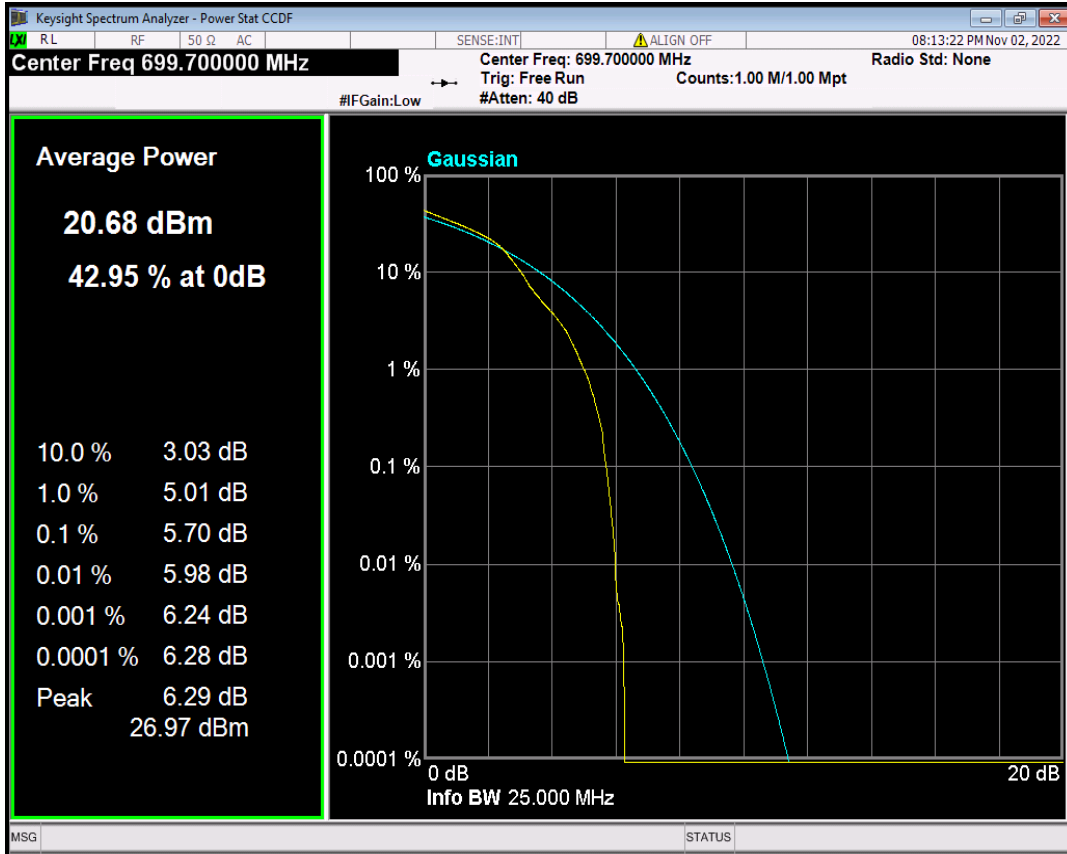

Band12 16QAM BW=1.4MHz Channel=23017 RB Size=1 Position=#0