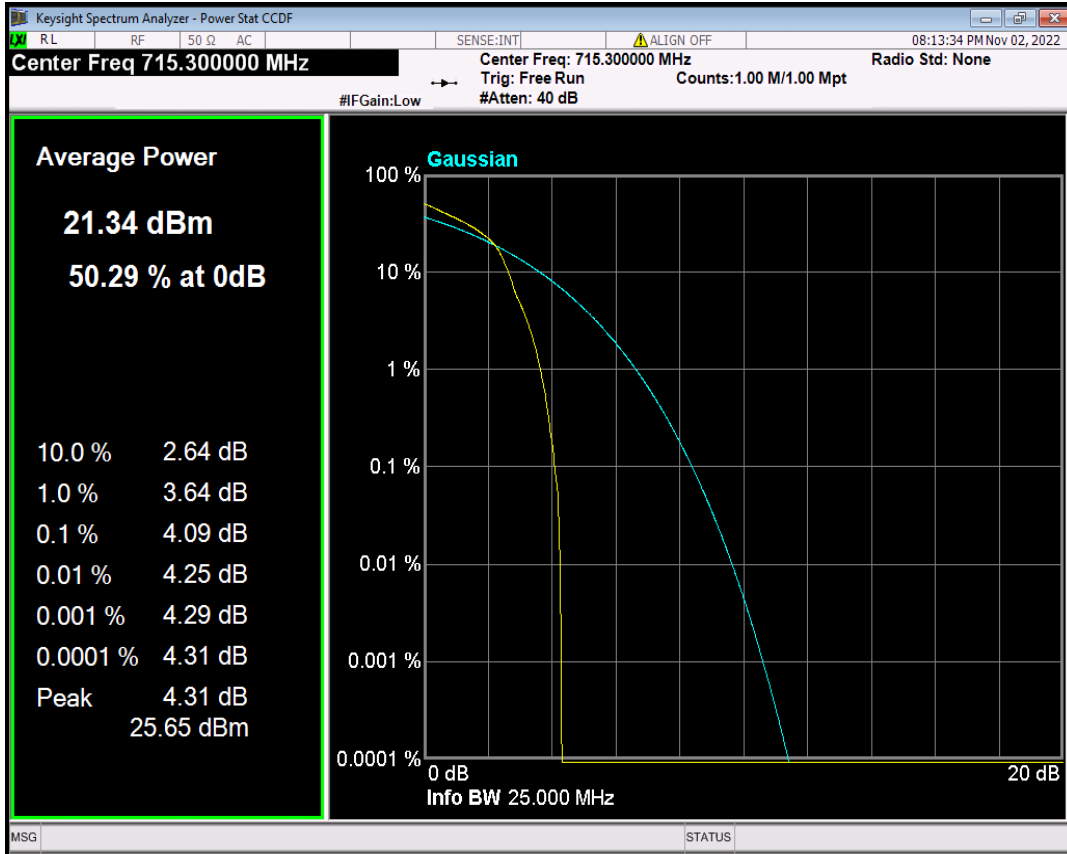

Band12 16QAM BW=1.4MHz Channel=23173 RB Size=1 Position=#0