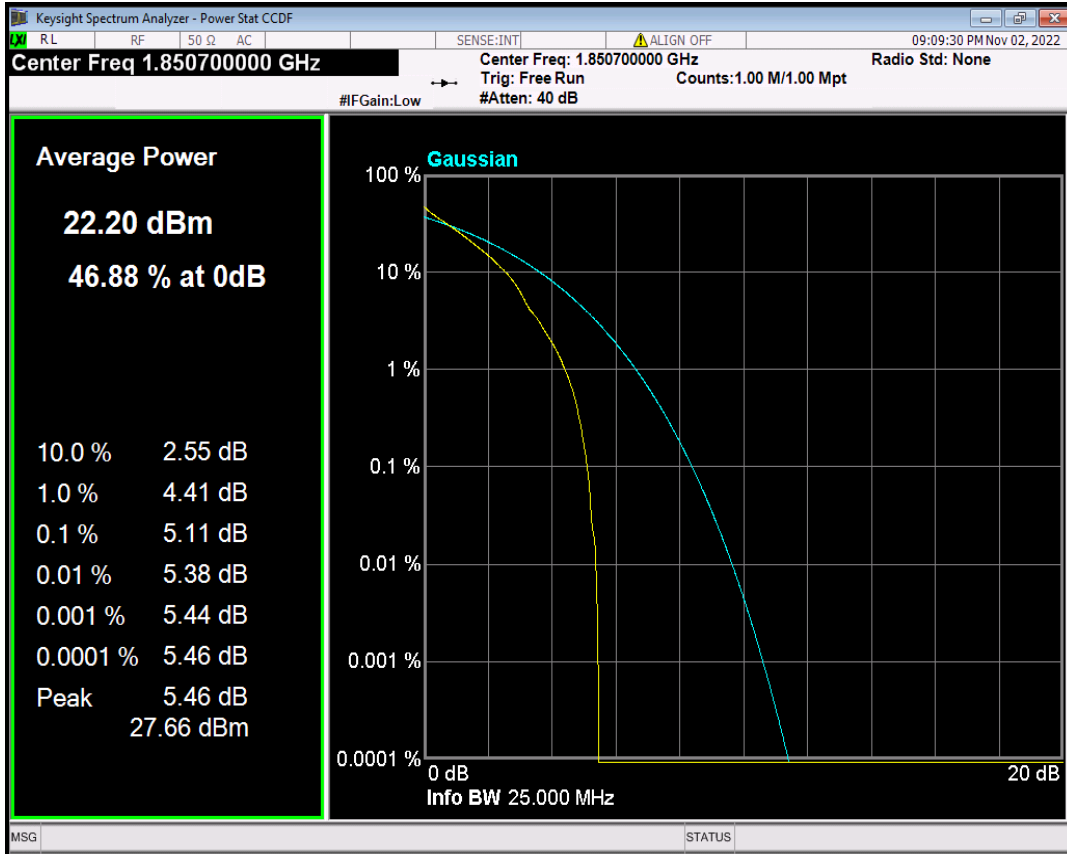

Band25 QPSK BW=1.4MHz Channel=26047 RB Size=1 Position=#0