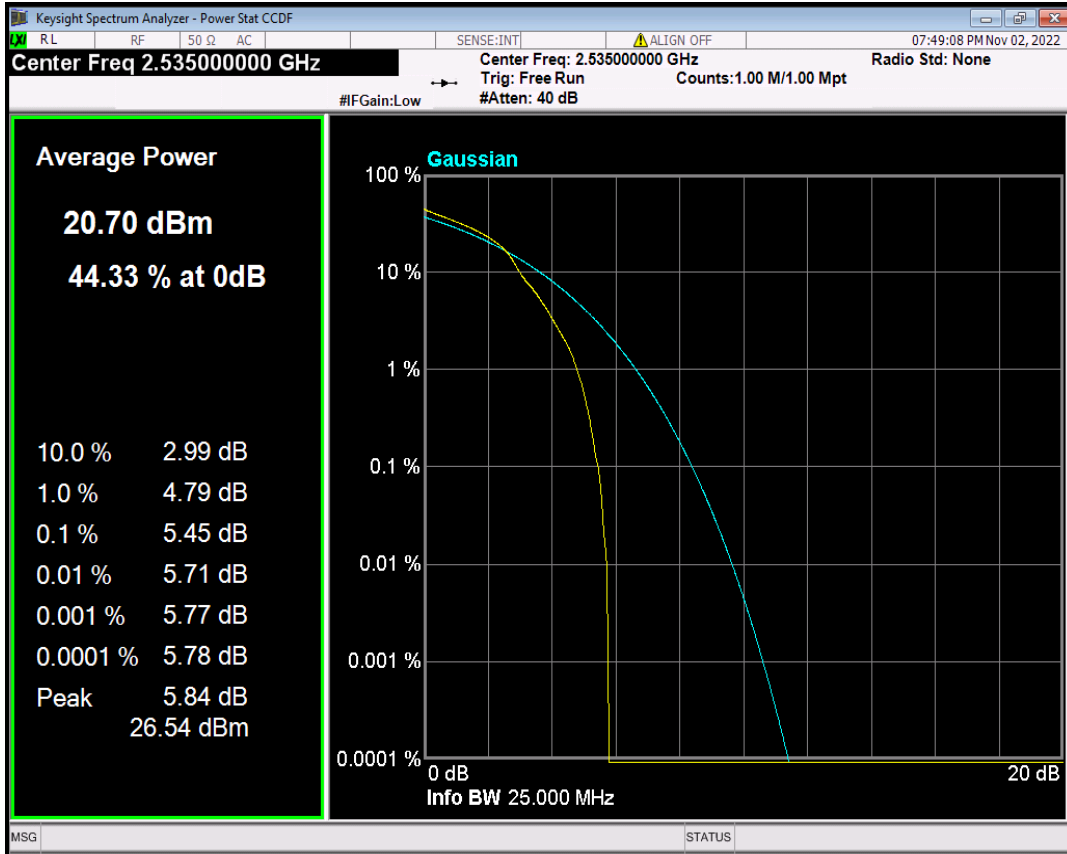

Band7 16QAM BW=5MHz Channel=21100 RB Size=1 Position=#0