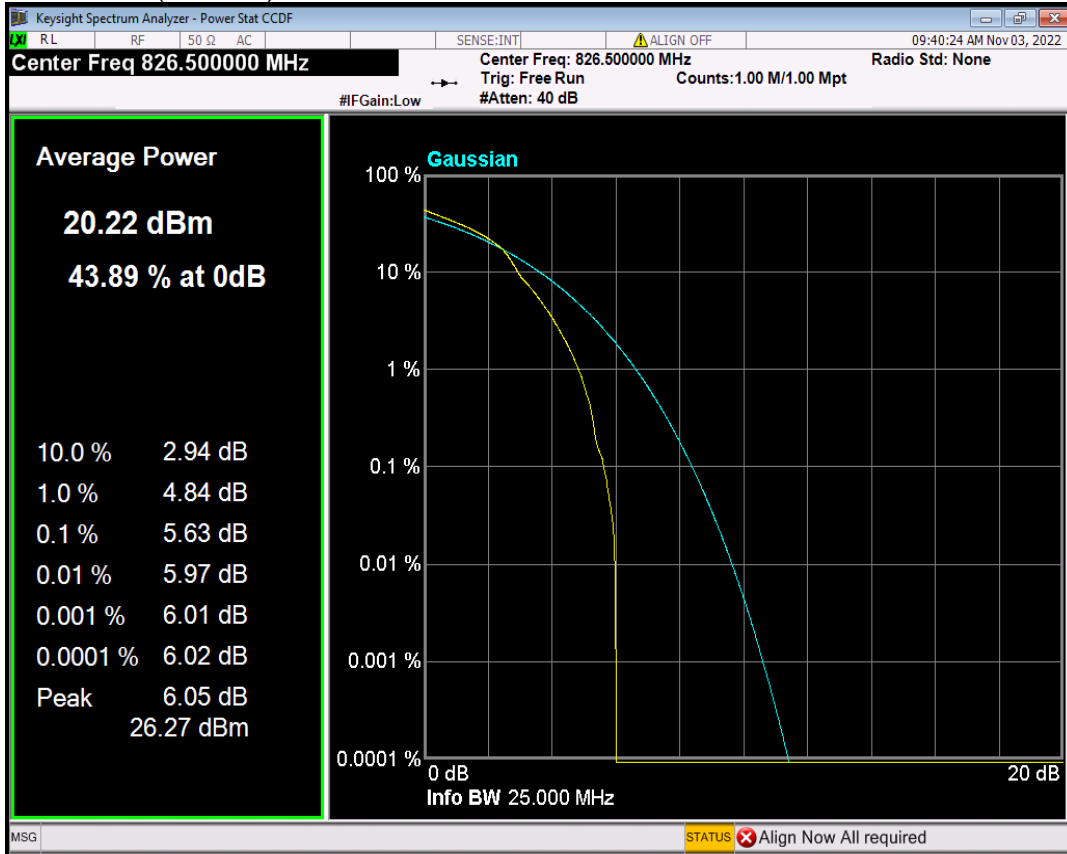

Band26(824-849) 16QAM BW=5MHz Channel=26815 RB Size=1 Position=#0