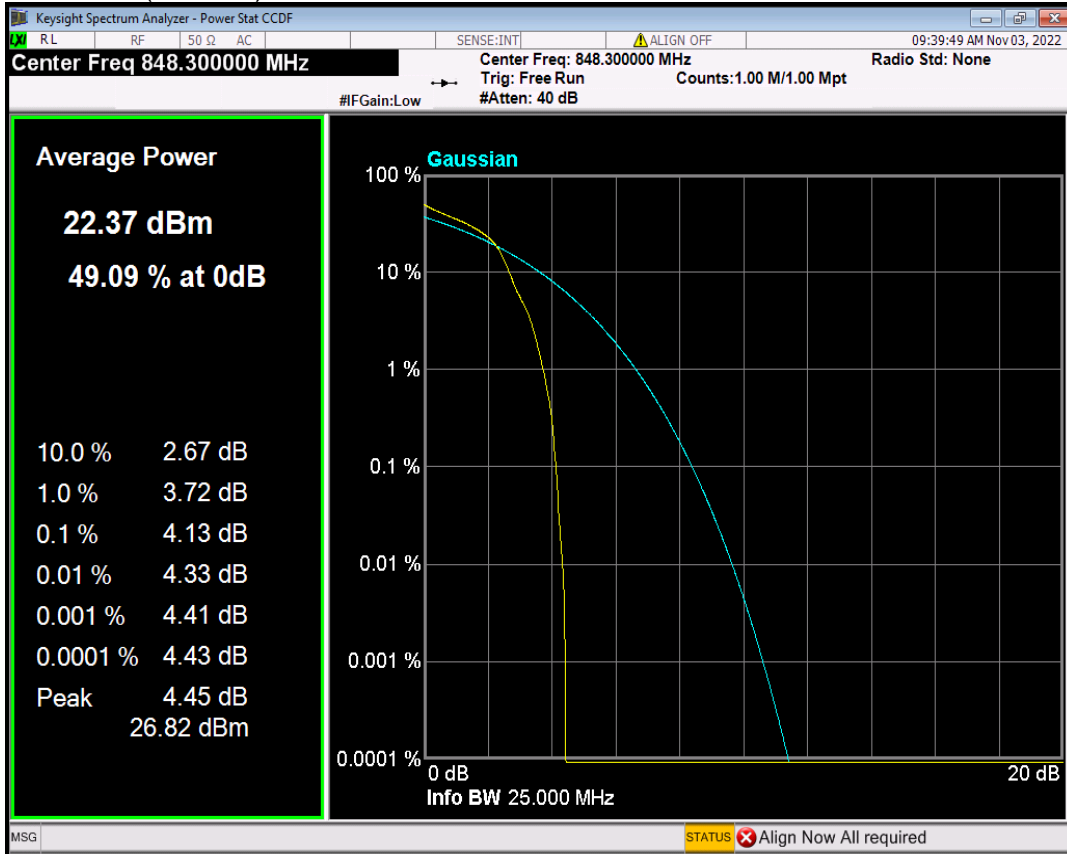

Band25 QPSK BW=5MHz Channel=26365 RB Size=1 Position=#0

Band25 QPSK BW=5MHz Channel=26665 RB Size=1 Position=#0

Band26(824-849) 16QAM BW=1.4MHz Channel=26797 RB Size=1 Position=#0

Band26(824-849) 16QAM BW=1.4MHz Channel=26915 RB Size=1 Position=#0

Band26(824-849) 16QAM BW=1.4MHz Channel=27033 RB Size=1 Position=#0

Band26(824-849) 16QAM BW=10MHz Channel=26840 RB Size=1 Position=#0

Band26(824-849) 16QAM BW=10MHz Channel=26915 RB Size=1 Position=#0

Band26(824-849) 16QAM BW=10MHz Channel=26990 RB Size=1 Position=#0