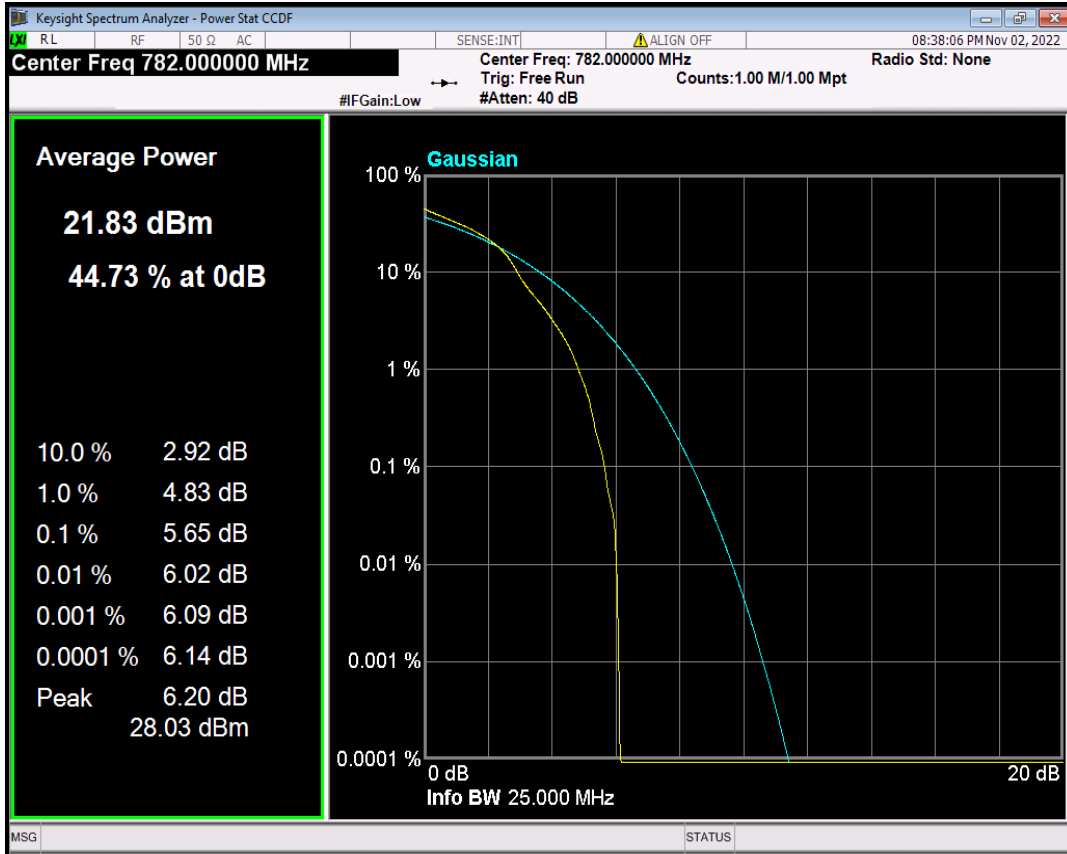

Band13 16QAM BW=10MHz Channel=23230 RB Size=1 Position=#0