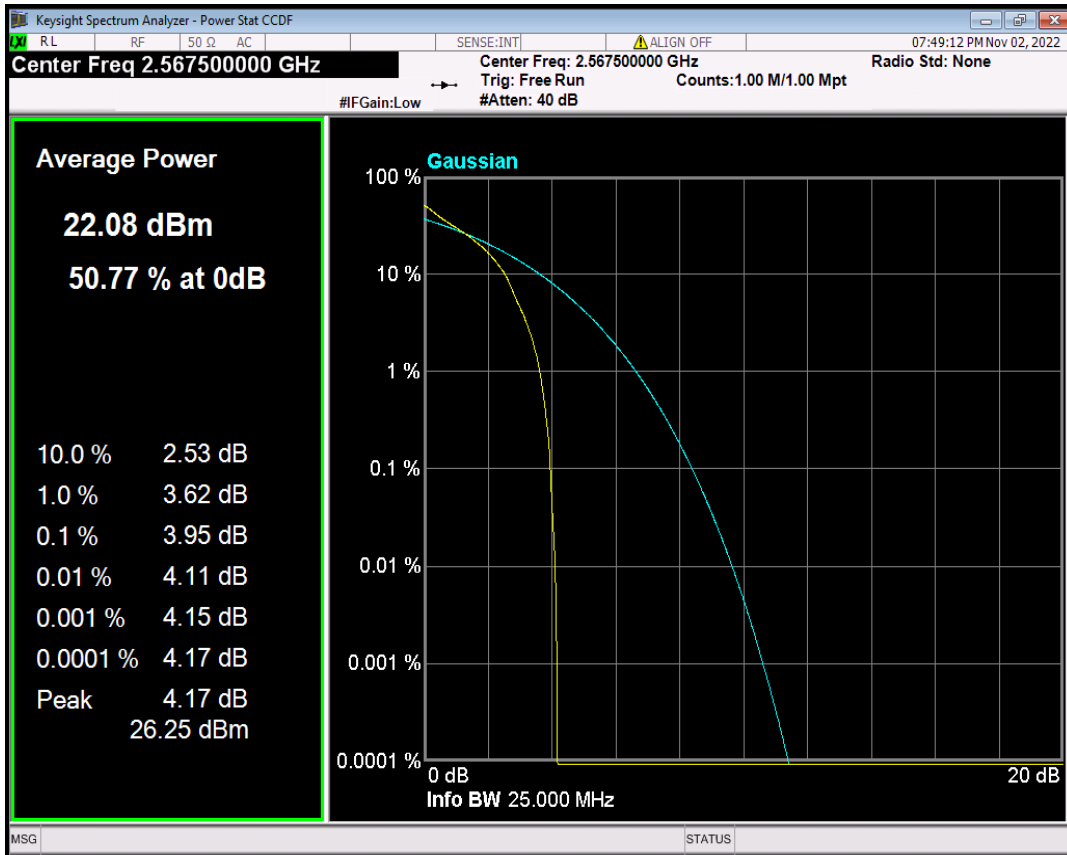

Band7 QPSK BW=5MHz Channel=21425 RB Size=1 Position=#0