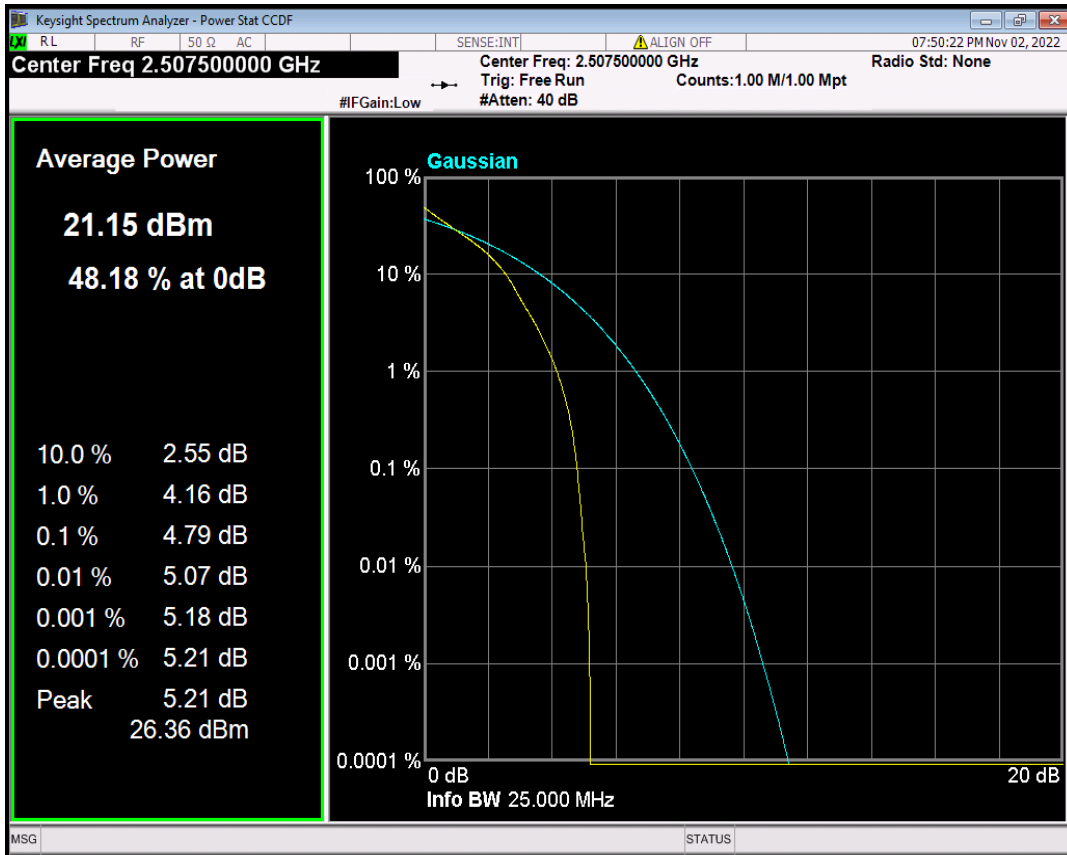

Band7 QPSK BW=15MHz Channel=20825 RB Size=1 Position=#0