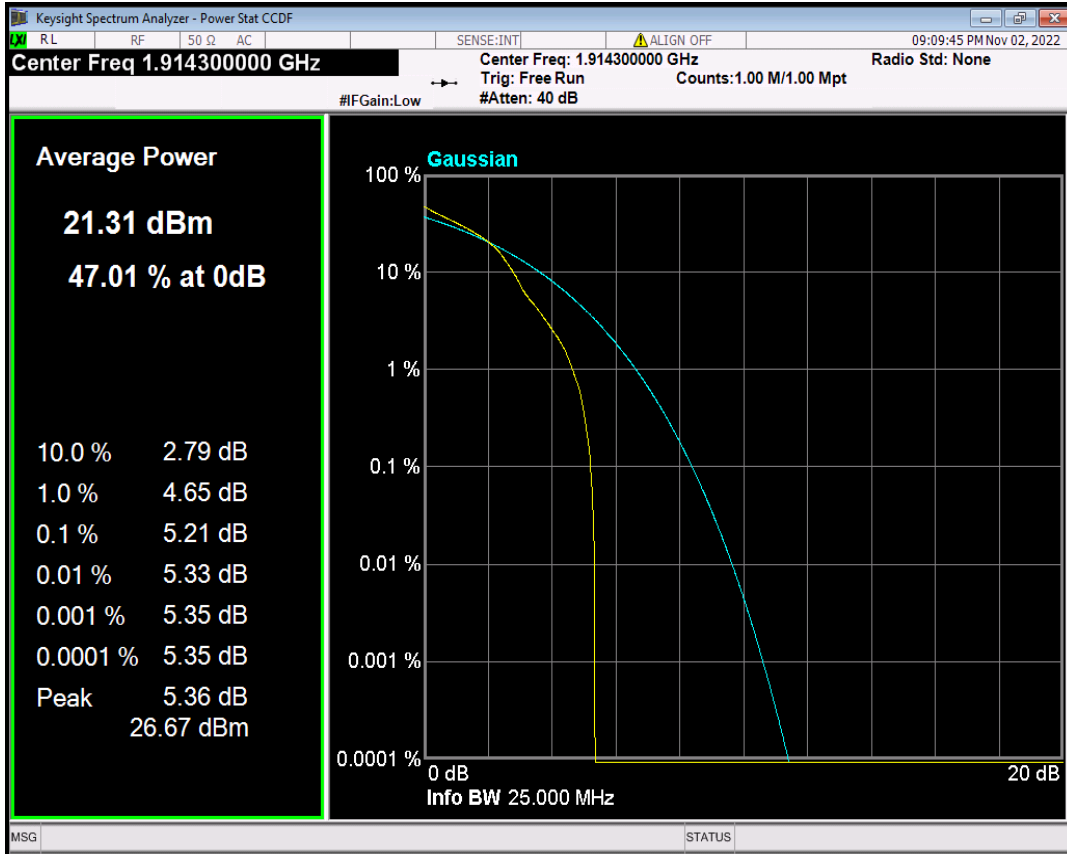

Band25 16QAM BW=1.4MHz Channel=26683 RB Size=1 Position=#0