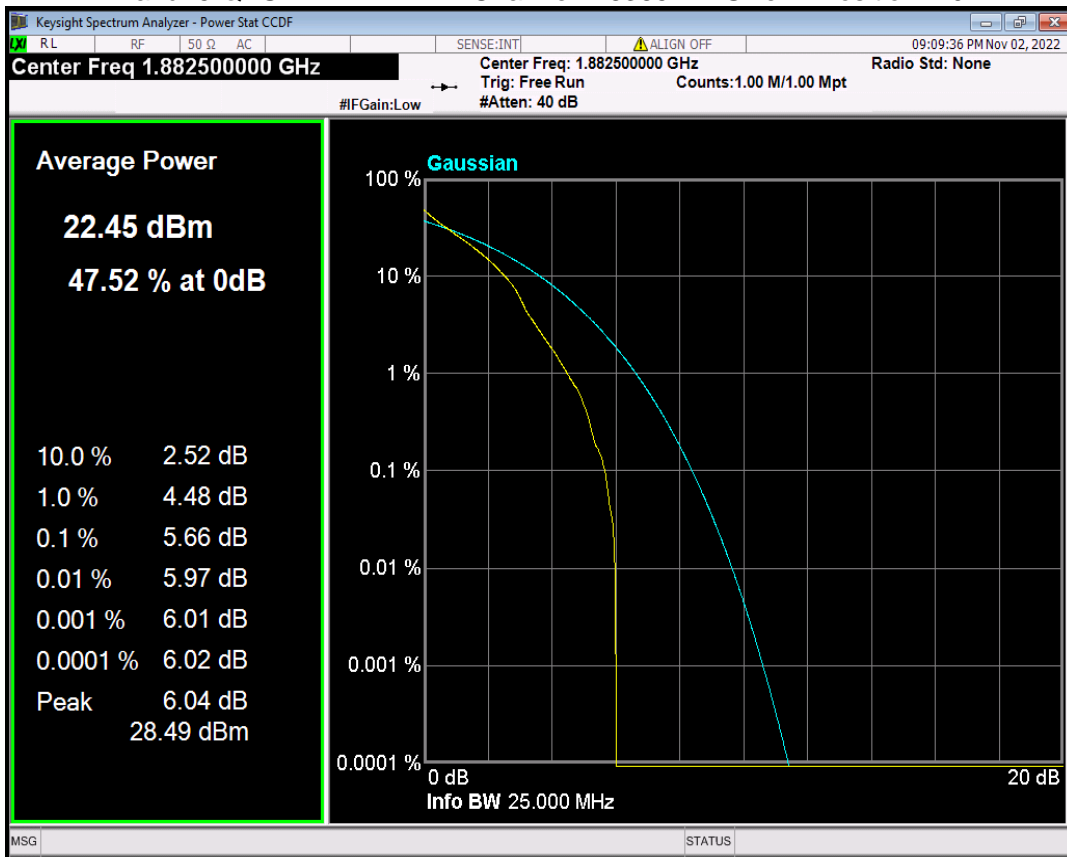

Band25 QPSK BW=1.4MHz Channel=26365 RB Size=1 Position=#0