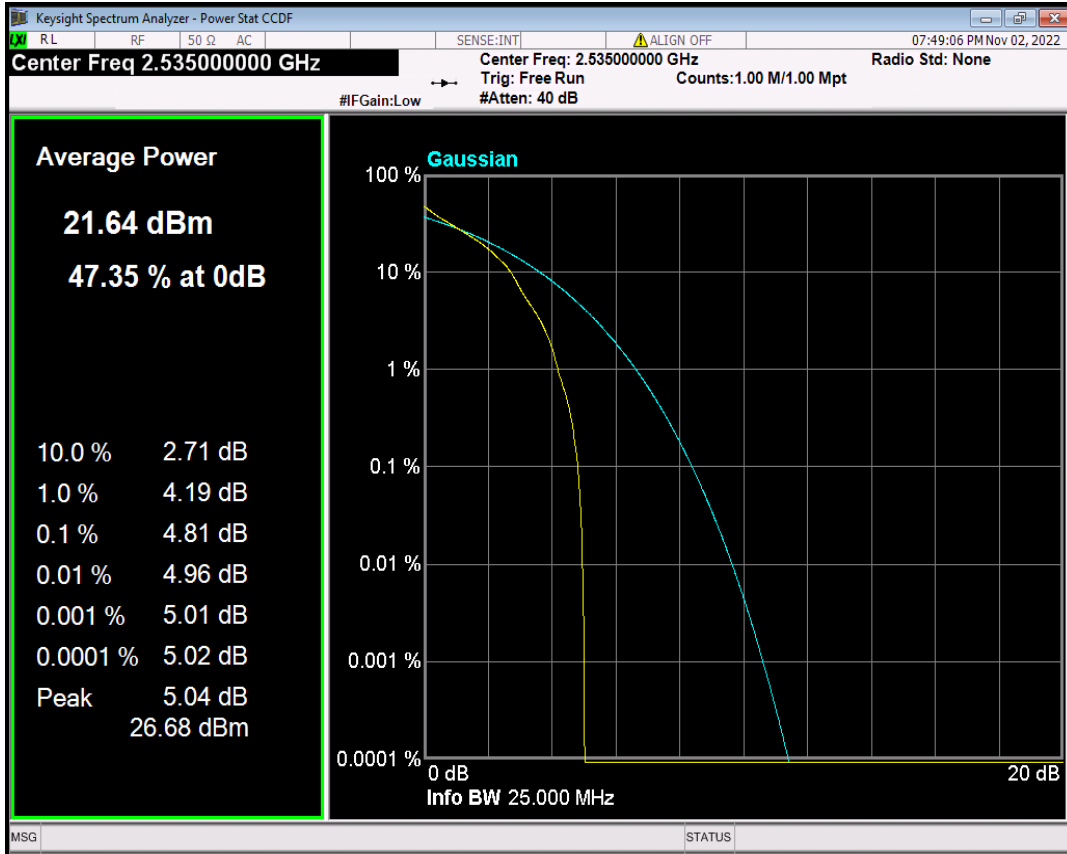

Band7 QPSK BW=5MHz Channel=21100 RB Size=1 Position=#0