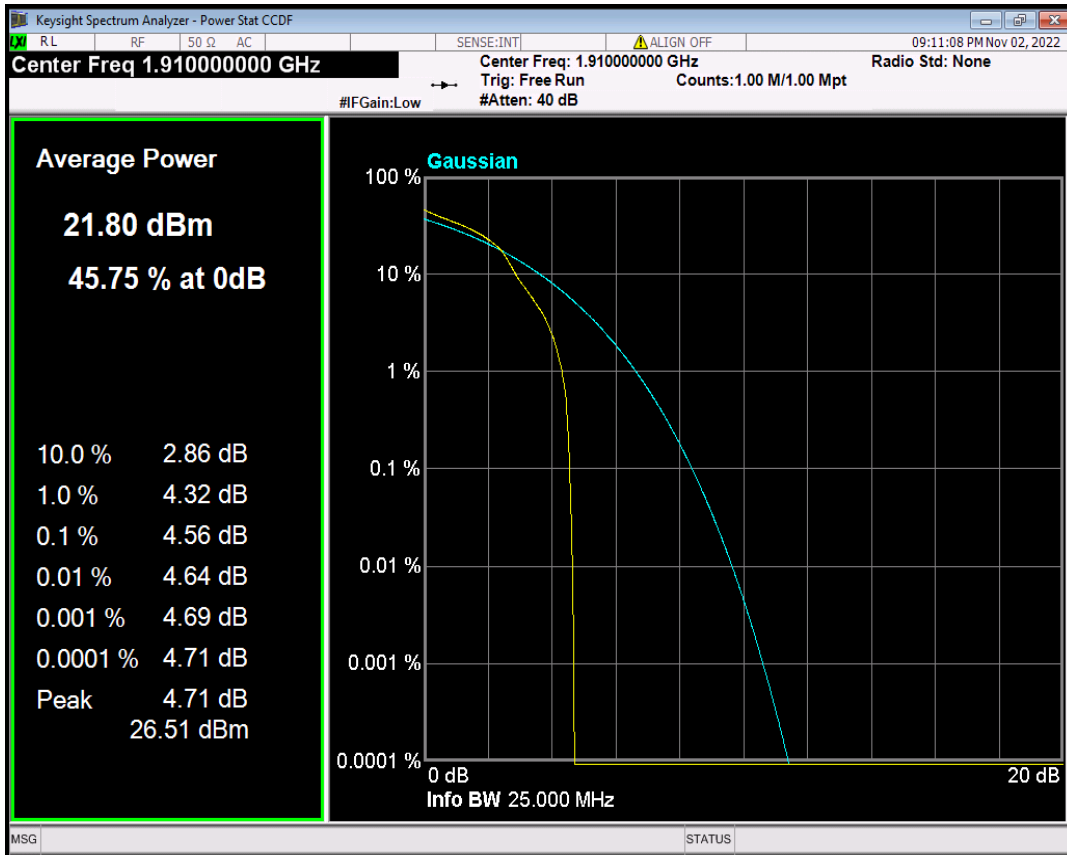

Band25 16QAM BW=1.4MHz Channel=26683 RB Size=1 Position=#0

Band25 16QAM BW=10MHz Channel=26090 RB Size=1 Position=#0

Band25 16QAM BW=10MHz Channel=26365 RB Size=1 Position=#0

Band25 16QAM BW=10MHz Channel=26640 RB Size=1 Position=#0