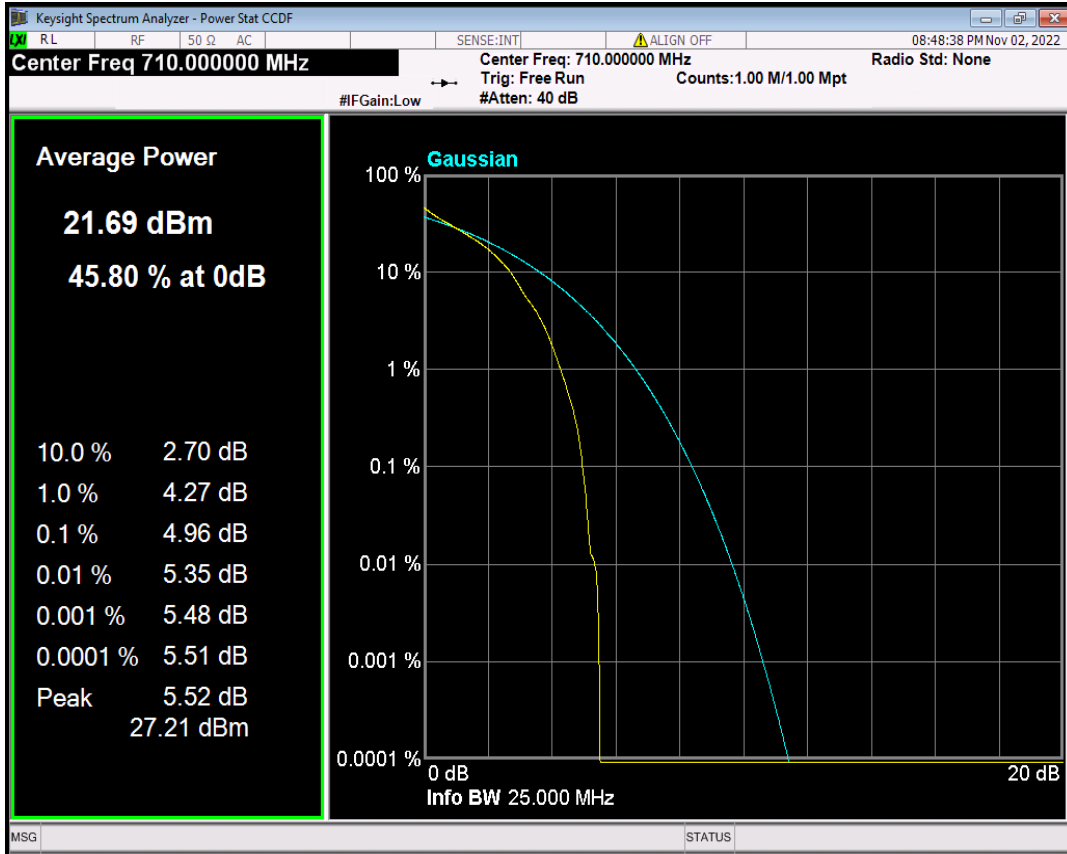

Band17 QPSK BW=5MHz Channel=23790 RB Size=1 Position=#0