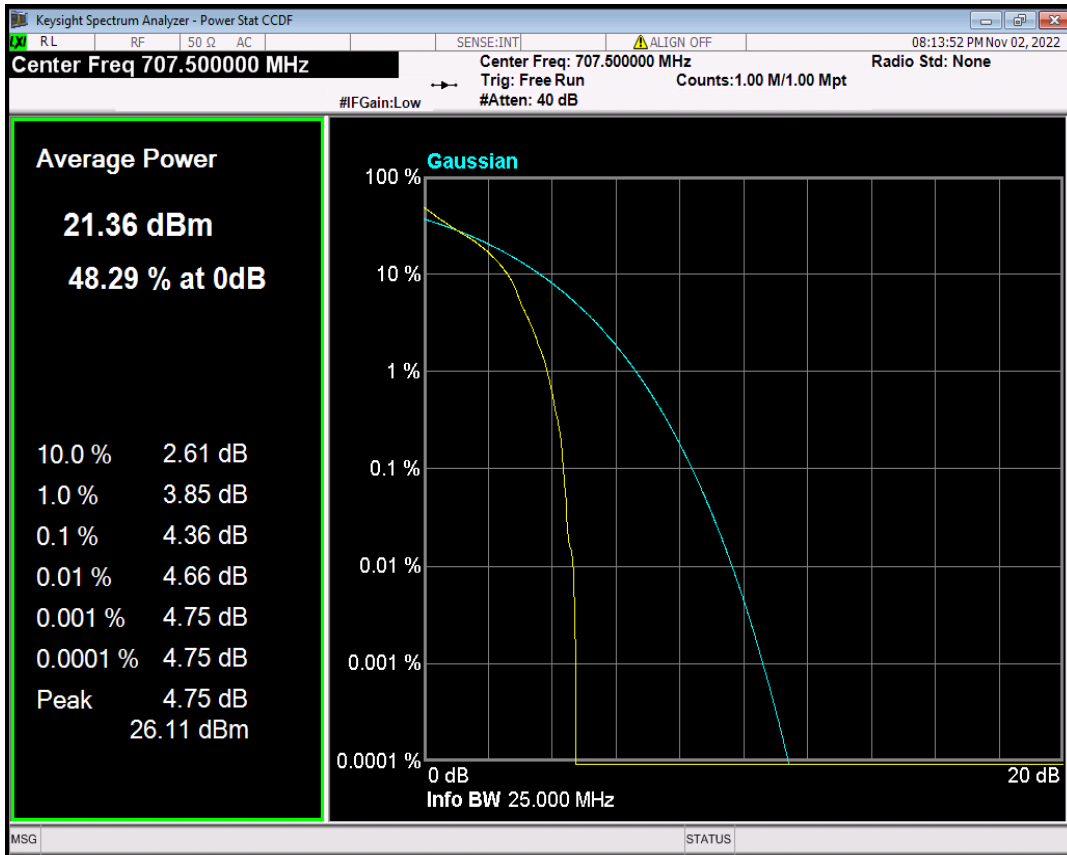

Band12 QPSK BW=3MHz Channel=23095 RB Size=1 Position=#0