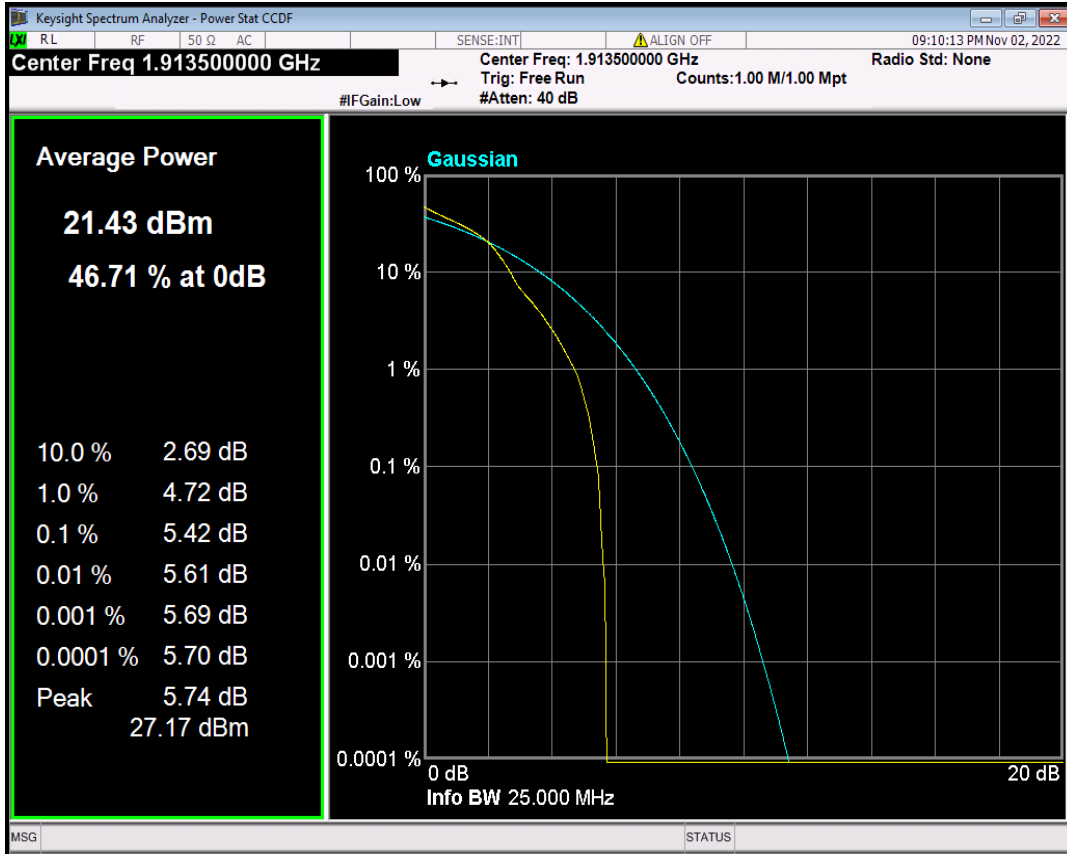

Band25 16QAM BW=3MHz Channel=26675 RB Size=1 Position=#0