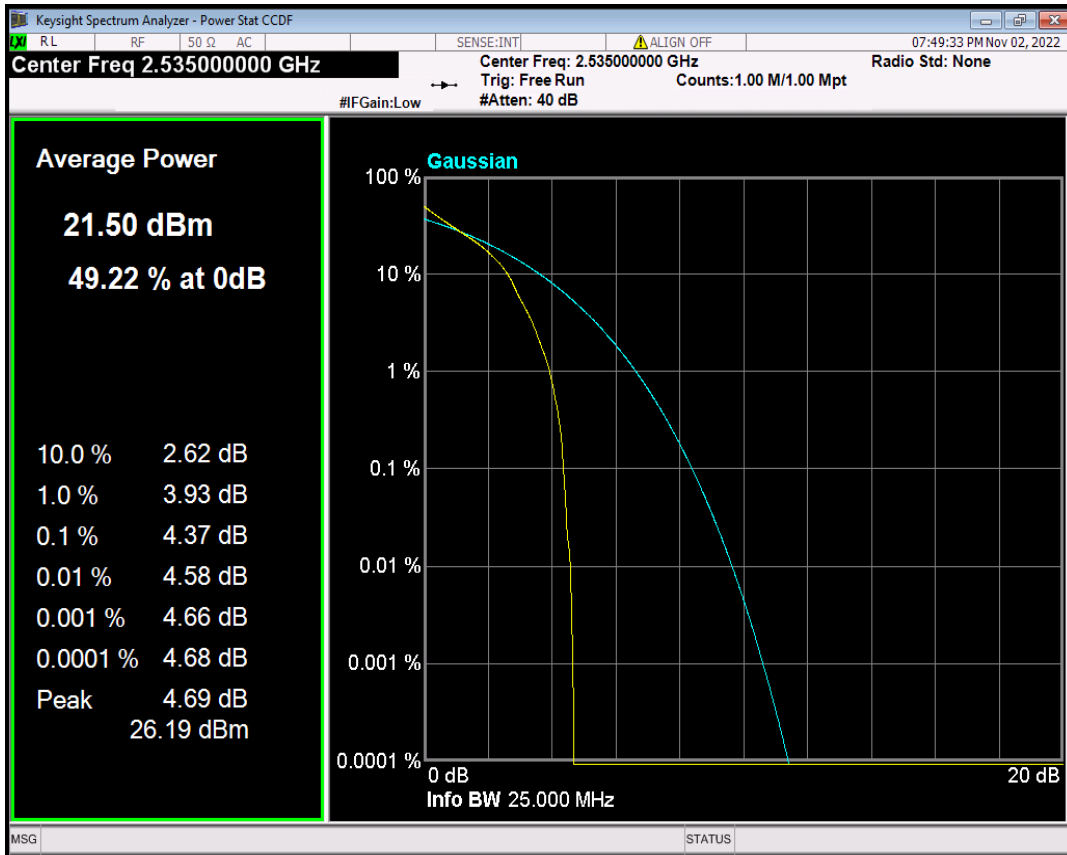

Band7 16QAM BW=5MHz Channel=21100 RB Size=1 Position=#0

Band7 16QAM BW=5MHz Channel=21425 RB Size=1 Position=#0

Band7 QPSK BW=10MHz Channel=20800 RB Size=1 Position=#0

Band7 QPSK BW=10MHz Channel=21100 RB Size=1 Position=#0