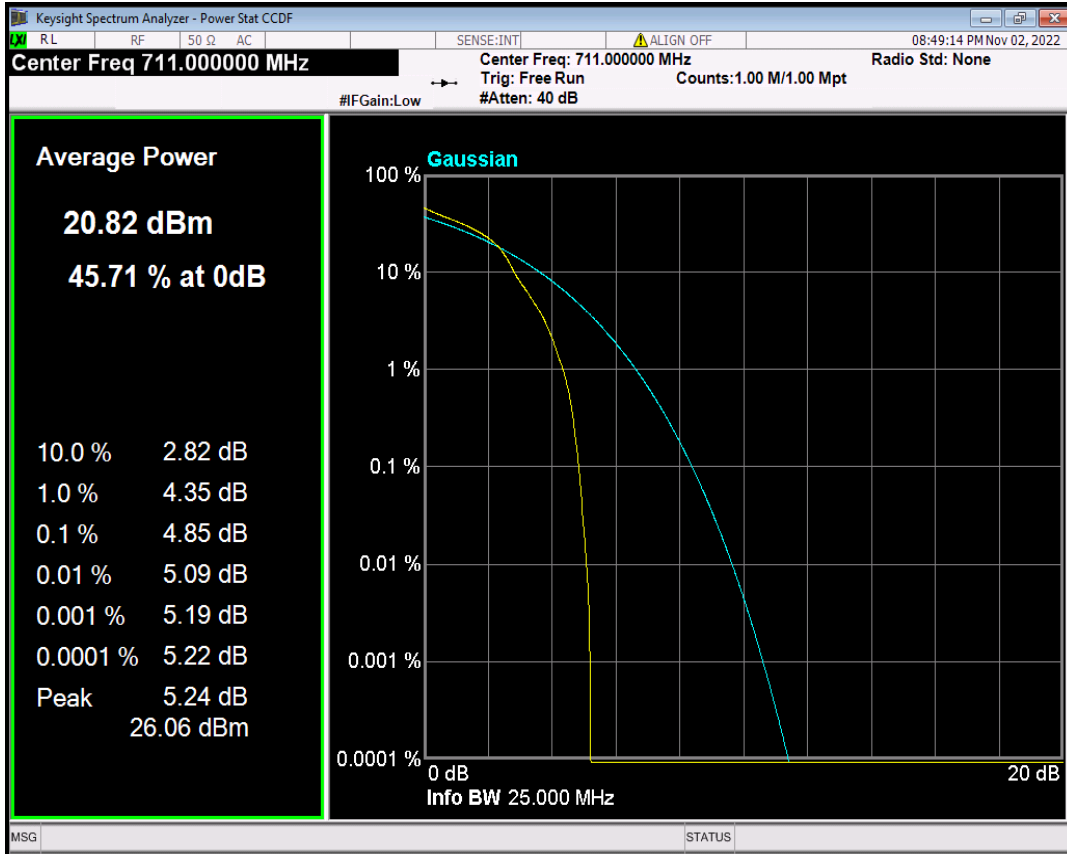

Band17 16QAM BW=10MHz Channel=23800 RB Size=1 Position=#0