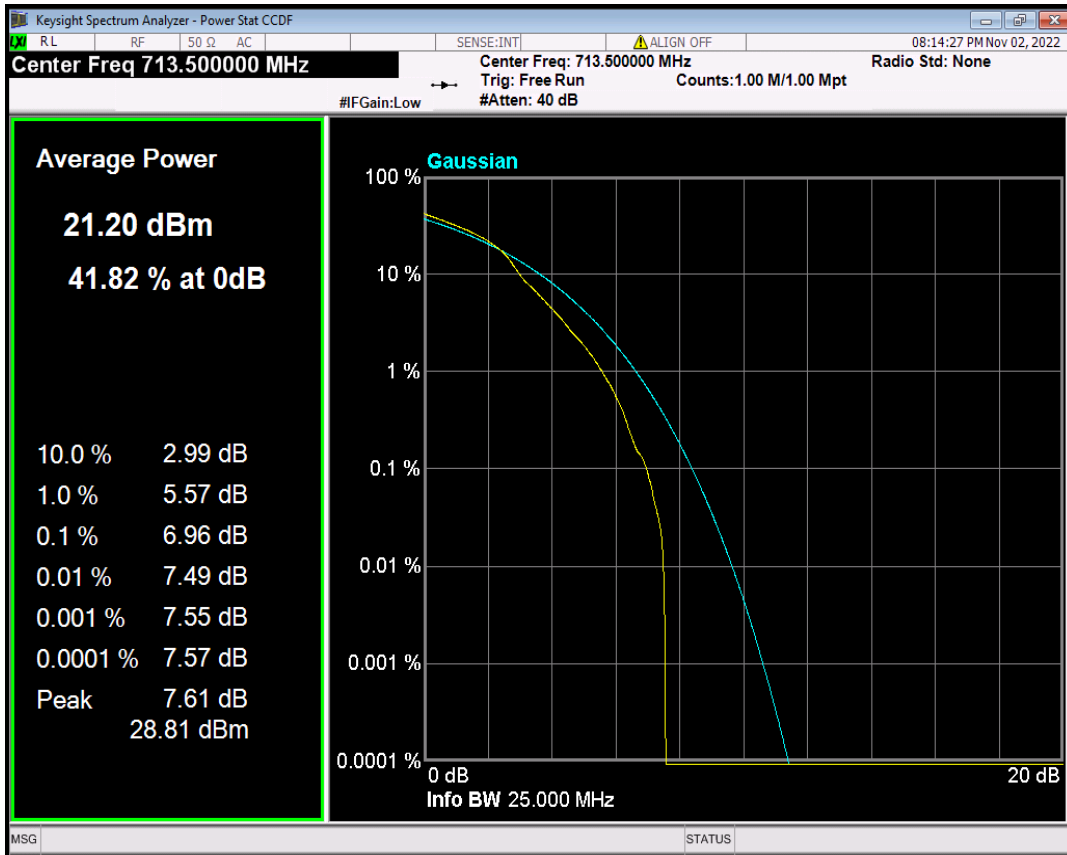

Band12 16QAM BW=5MHz Channel=23155 RB Size=1 Position=#0