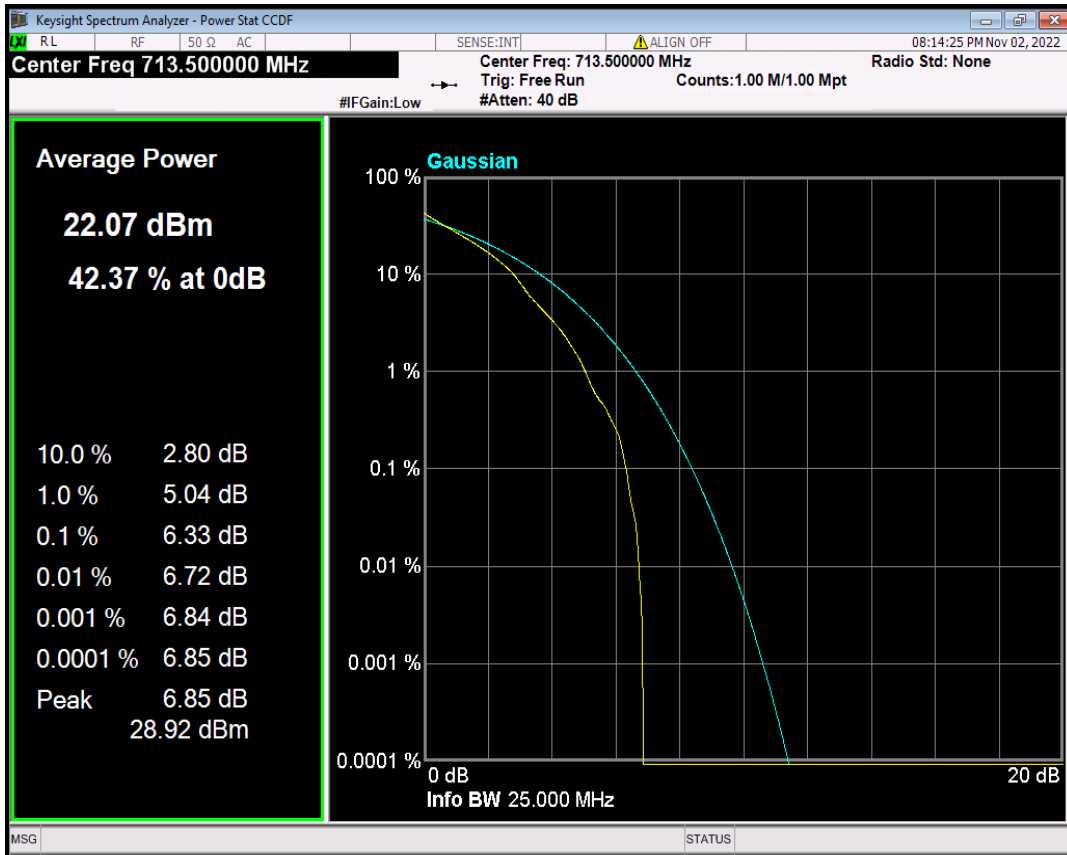

Band12 QPSK BW=5MHz Channel=23155 RB Size=1 Position=#0