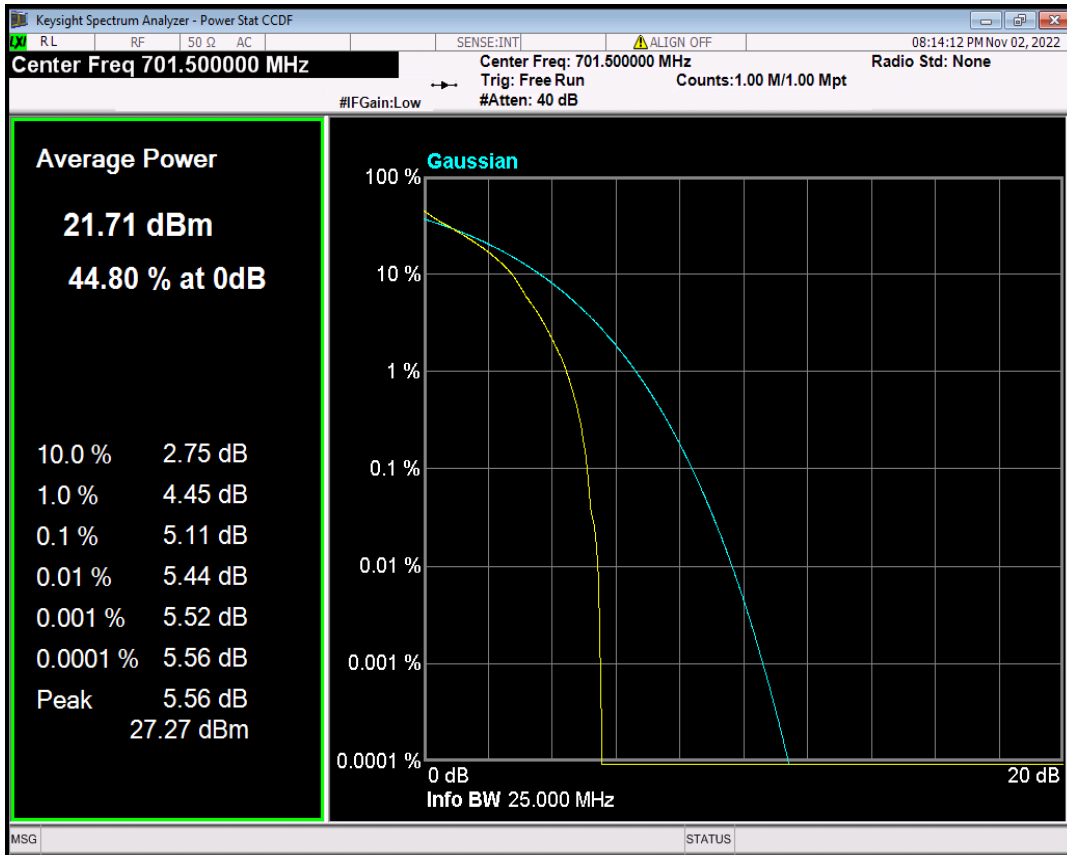

Band12 QPSK BW=3MHz Channel=23025 RB Size=1 Position=#0

Band12 QPSK BW=3MHz Channel=23095 RB Size=1 Position=#0

Band12 QPSK BW=3MHz Channel=23165 RB Size=1 Position=#0

Band12 QPSK BW=5MHz Channel=23035 RB Size=1 Position=#0