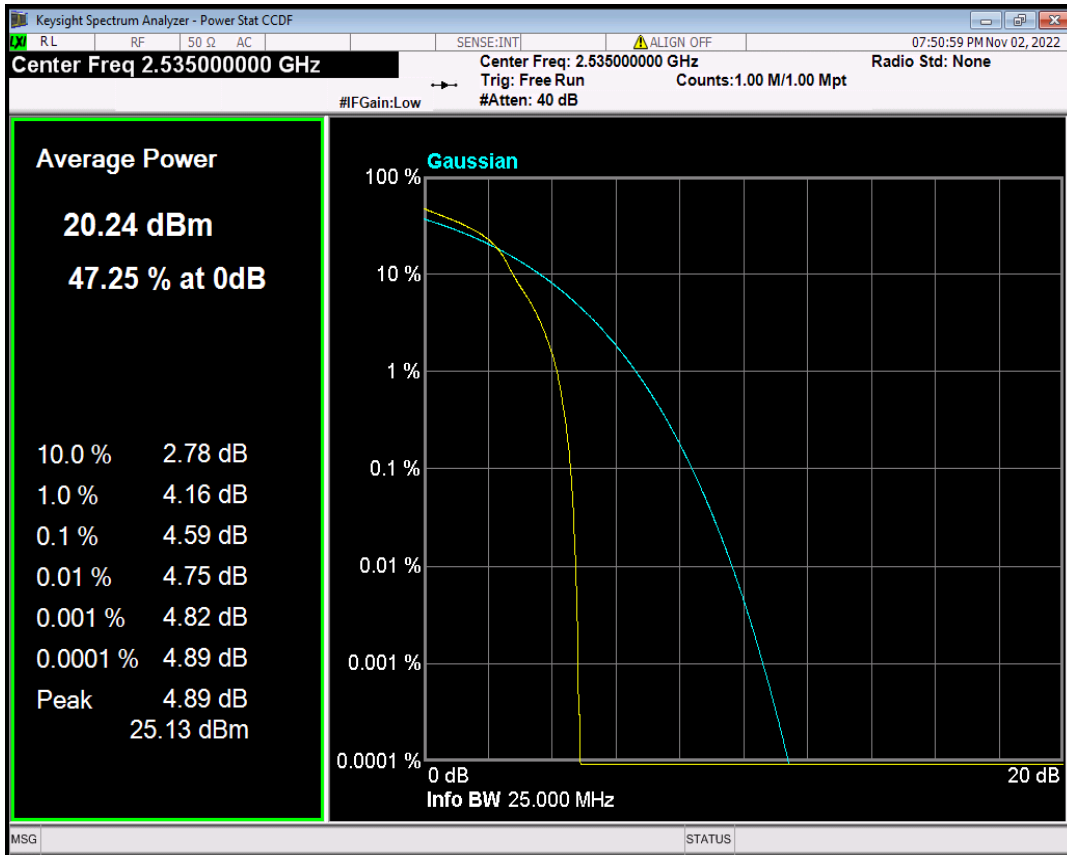

Band7 16QAM BW=20MHz Channel=20850 RB Size=1 Position=#0

Band7 16QAM BW=20MHz Channel=21100 RB Size=1 Position=#0

Band7 16QAM BW=20MHz Channel=21350 RB Size=1 Position=#0

Band7 16QAM BW=5MHz Channel=20775 RB Size=1 Position=#0