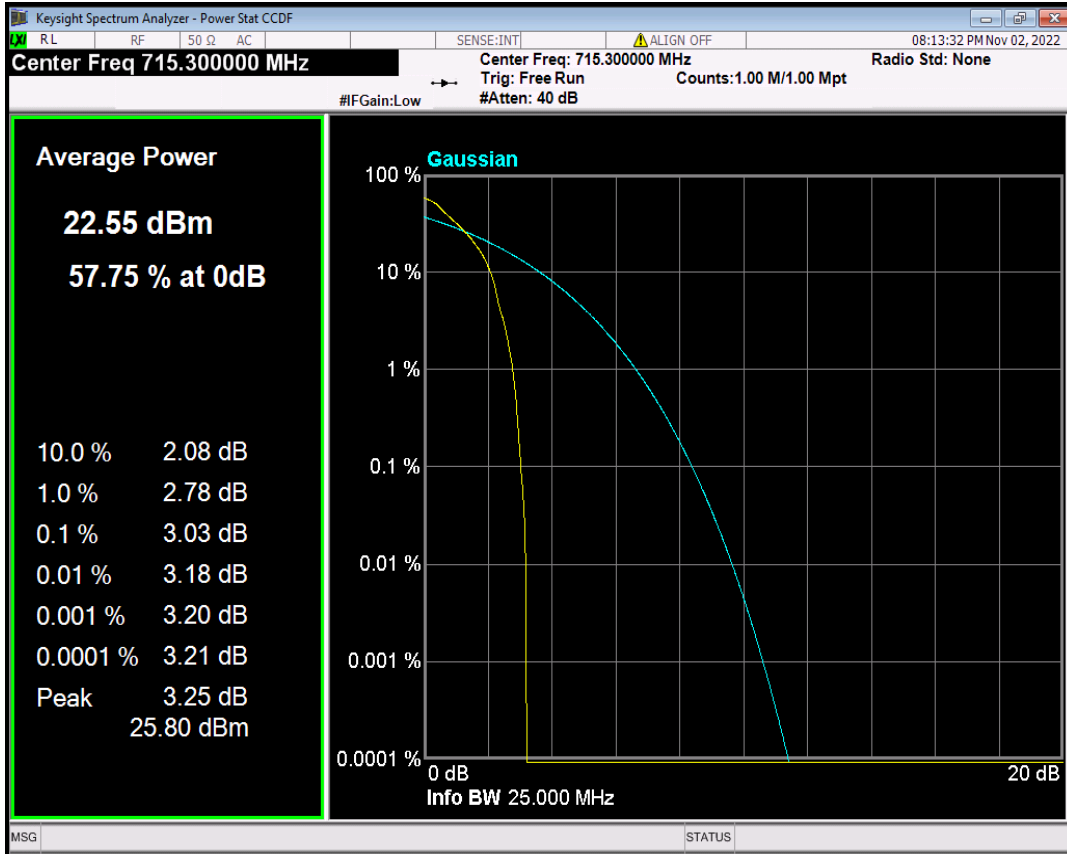

Band12 QPSK BW=1.4MHz Channel=23173 RB Size=1 Position=#0