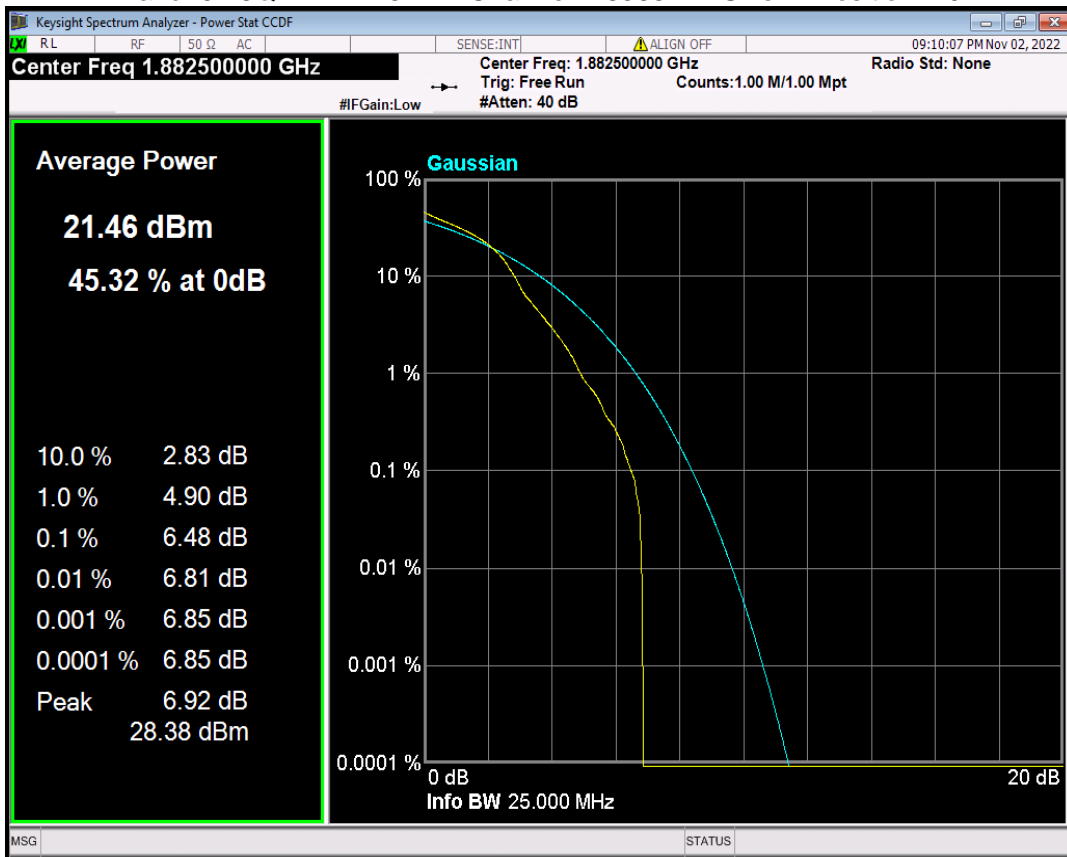

Band25 16QAM BW=20MHz Channel=26365 RB Size=1 Position=#0

Band25 16QAM BW=20MHz Channel=26590 RB Size=1 Position=#0

Band25 16QAM BW=3MHz Channel=26055 RB Size=1 Position=#0

Band25 16QAM BW=3MHz Channel=26365 RB Size=1 Position=#0