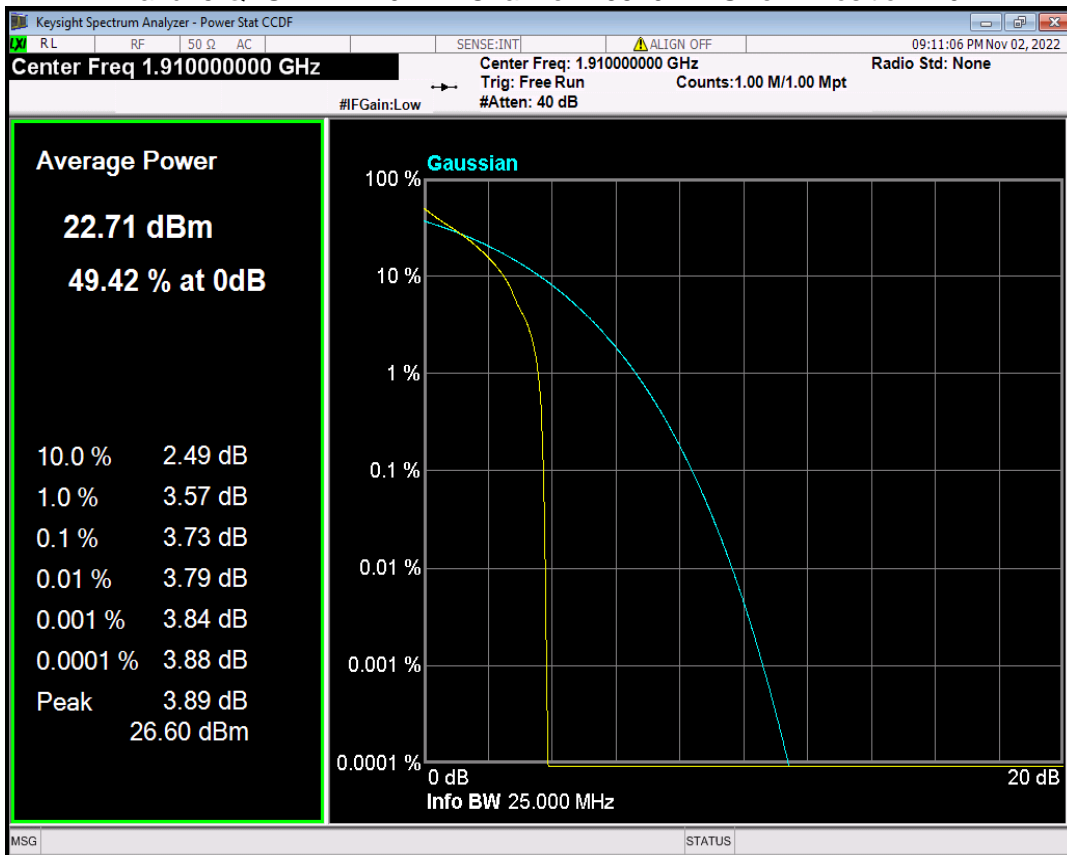

Band25 QPSK BW=10MHz Channel=26640 RB Size=1 Position=#0