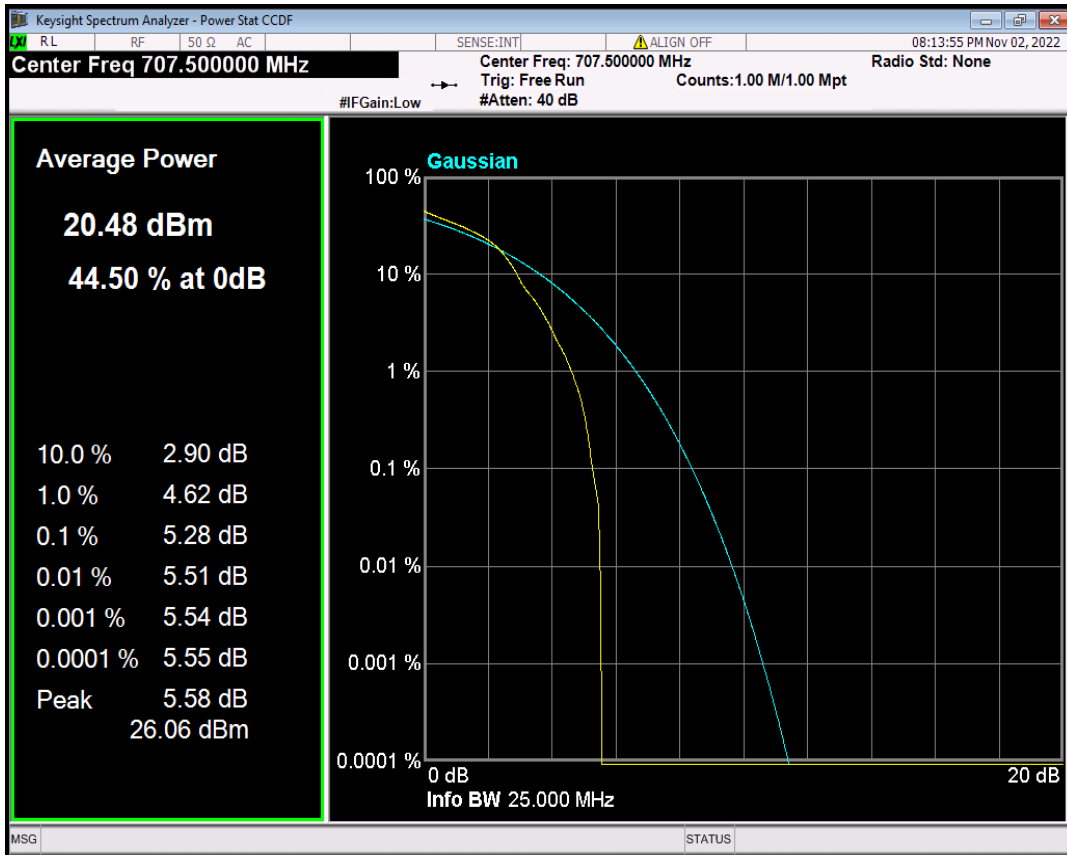

Band12 16QAM BW=3MHz Channel=23095 RB Size=1 Position=#0