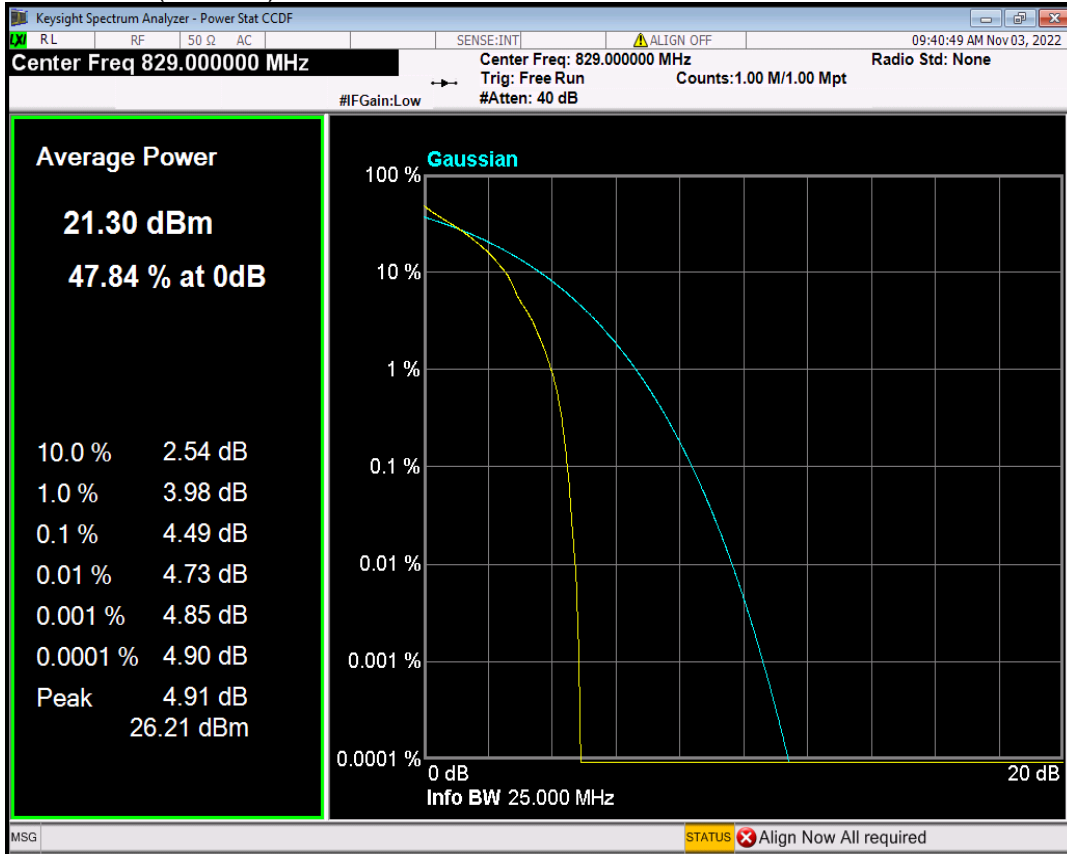

Band26(824-849) QPSK BW=10MHz Channel=26840 RB Size=1 Position=#0