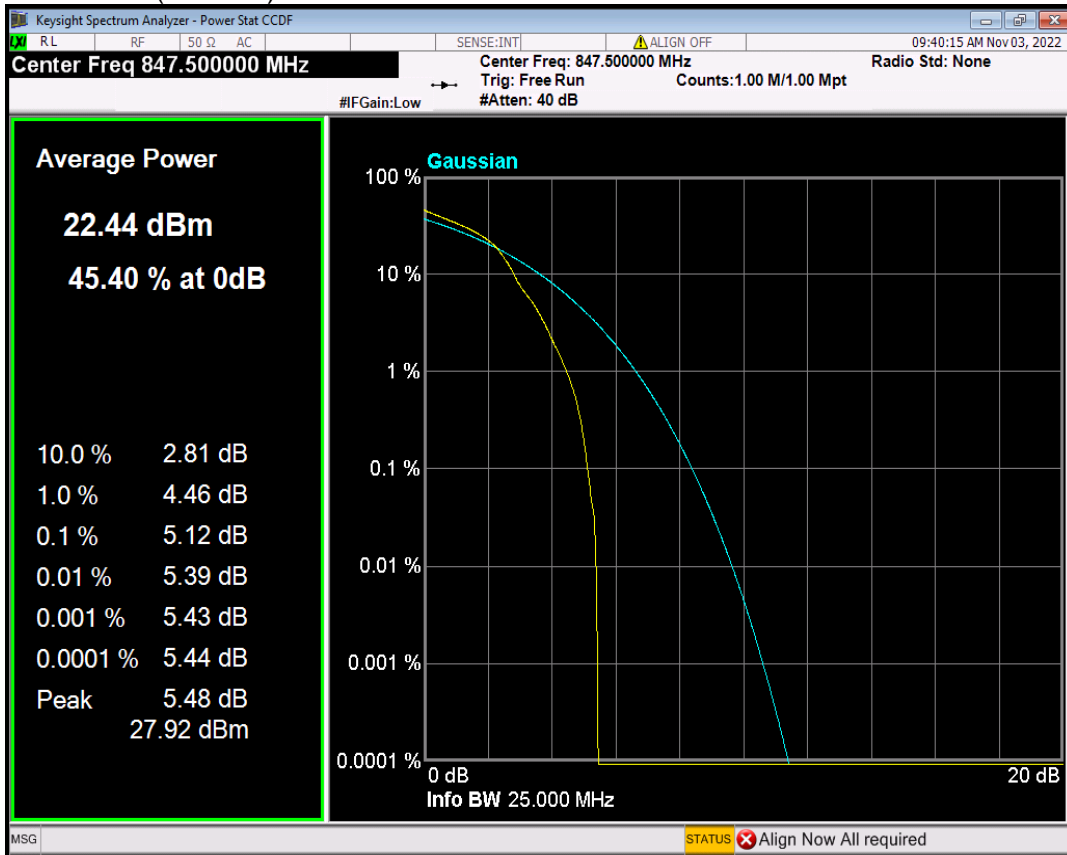

Band26(824-849) 16QAM BW=3MHz Channel=27025 RB Size=1 Position=#0