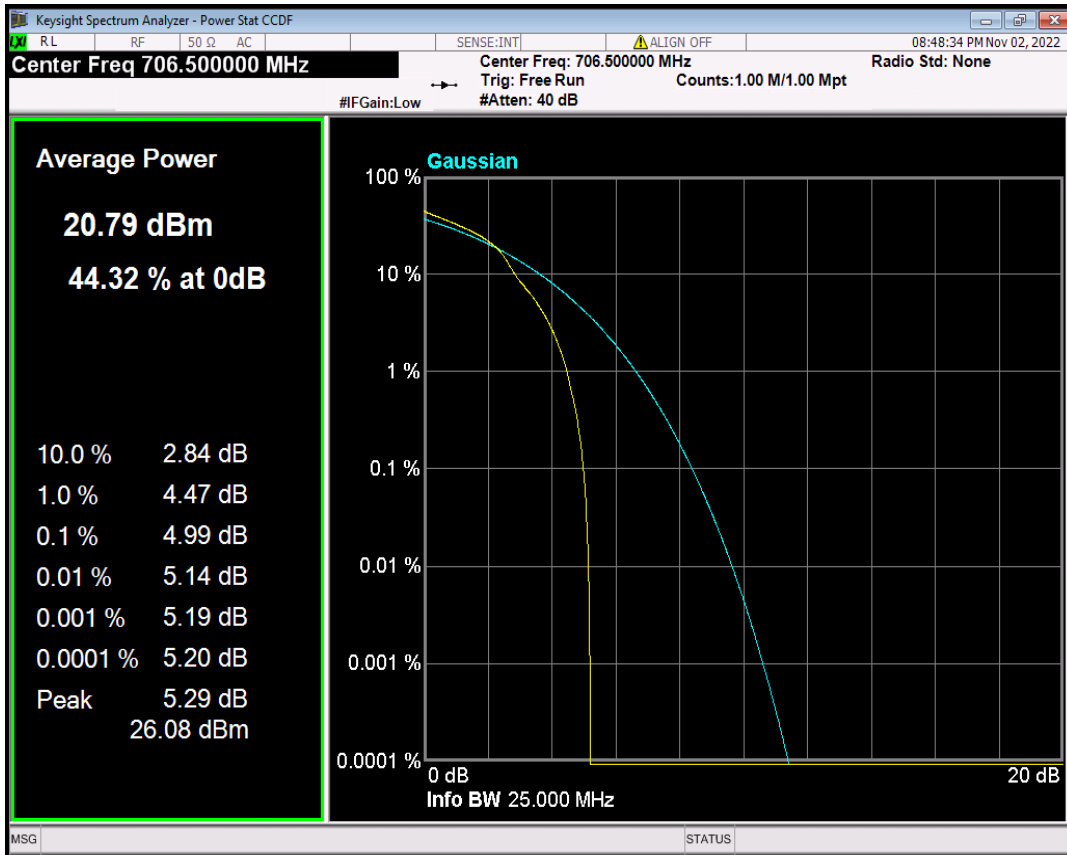

Band17 16QAM BW=5MHz Channel=23755 RB Size=1 Position=#0