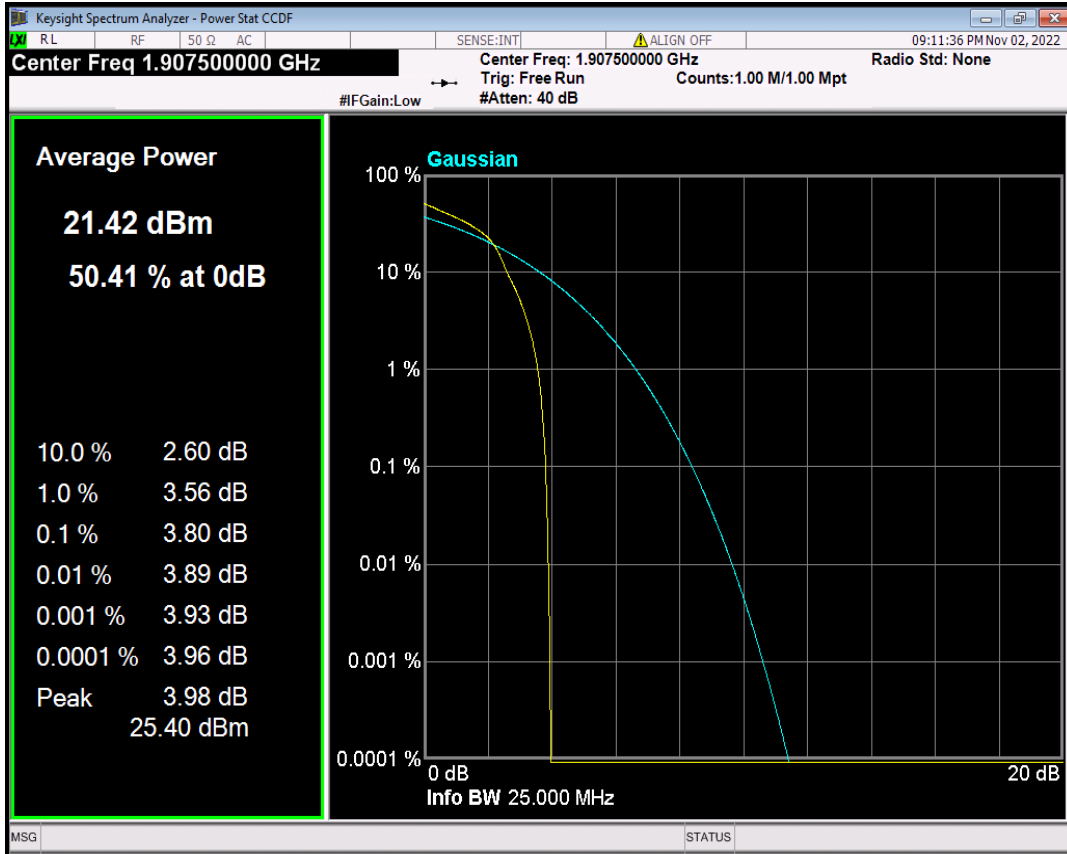

Band25 16QAM BW=15MHz Channel=26615 RB Size=1 Position=#0