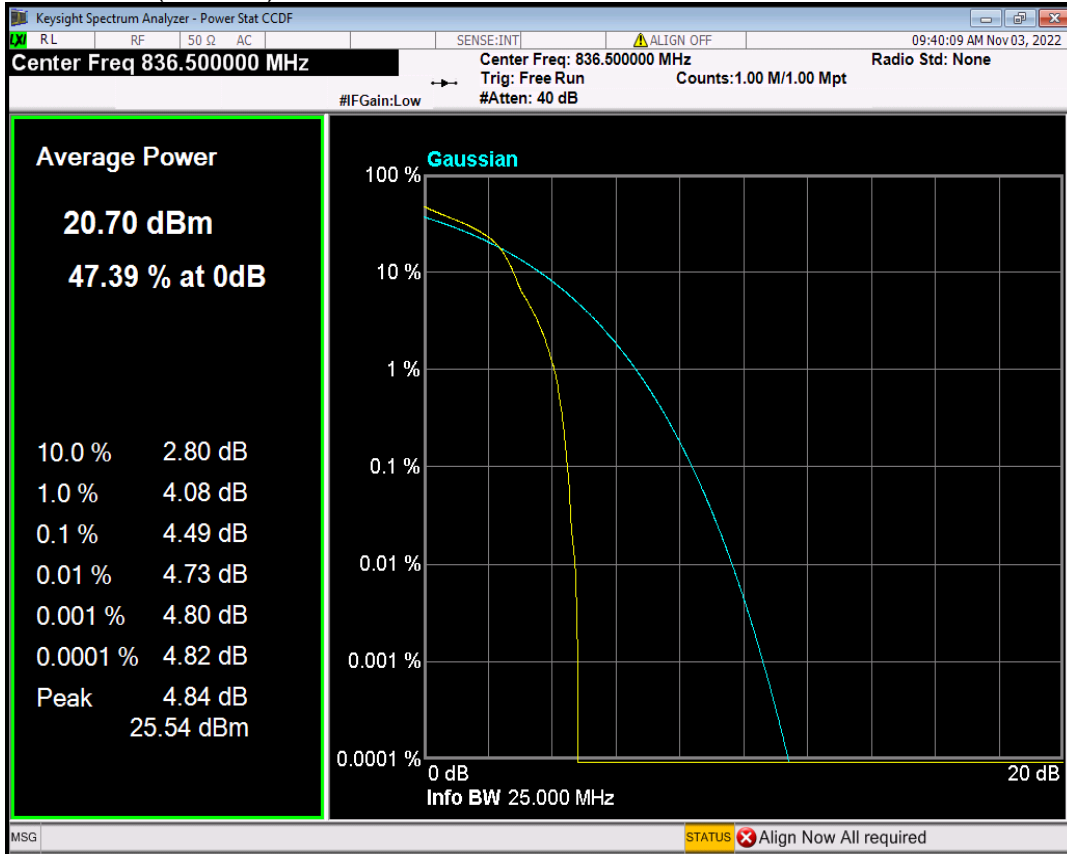

Band26(824-849) 16QAM BW=3MHz Channel=26915 RB Size=1 Position=#0