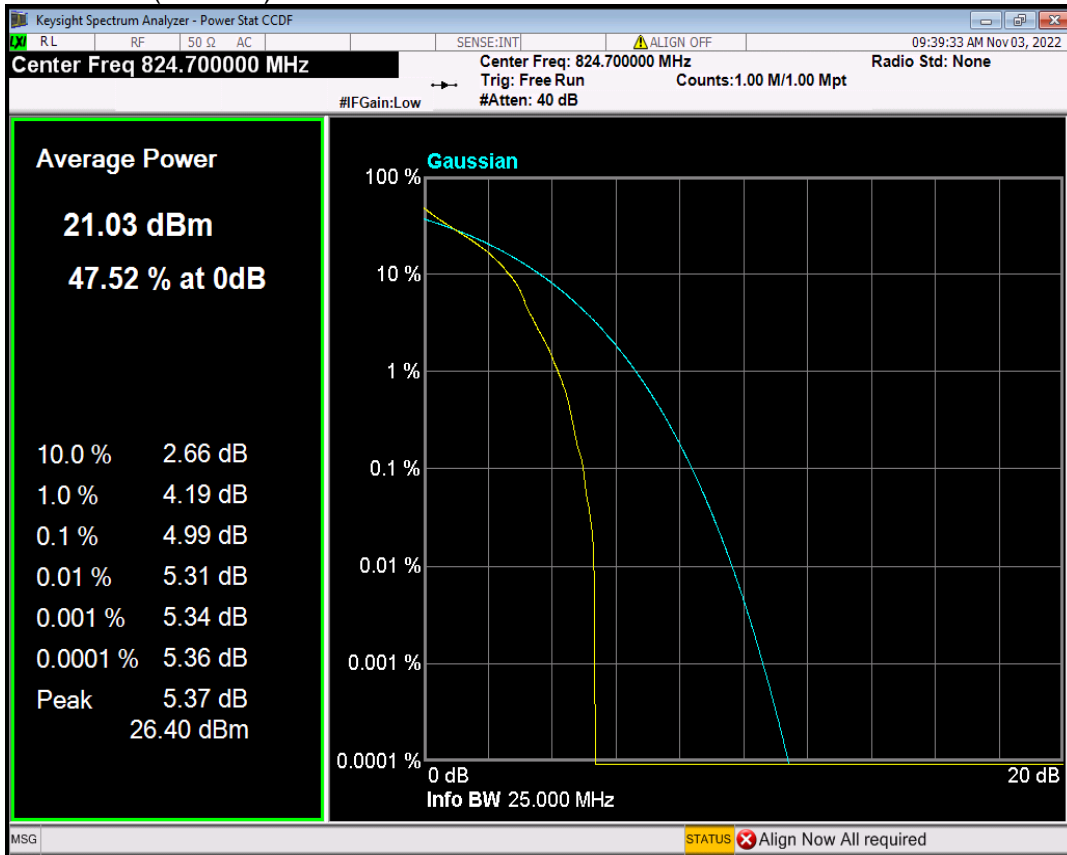

Band26(824-849) QPSK BW=1.4MHz Channel=26797 RB Size=1 Position=#0