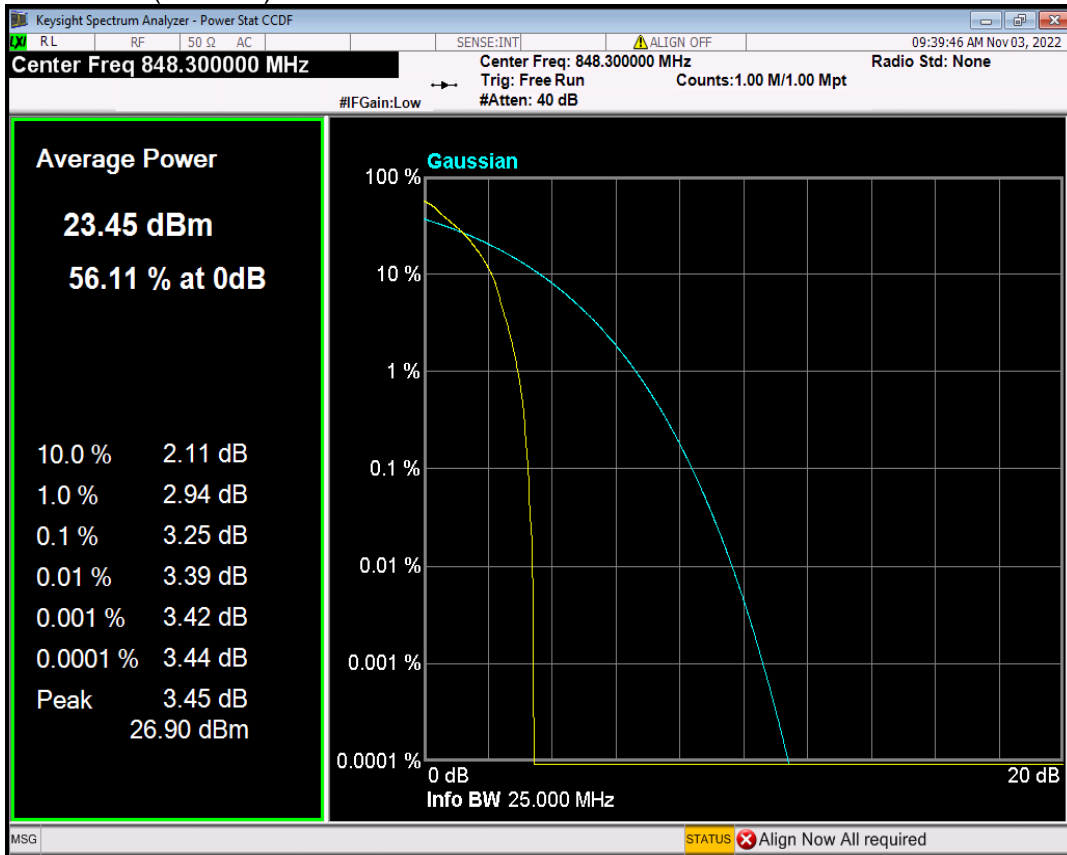

Band26(824-849) 16QAM BW=5MHz Channel=27015 RB Size=1 Position=#0

Band26(824-849) QPSK BW=1.4MHz Channel=26797 RB Size=1 Position=#0

Band26(824-849) QPSK BW=1.4MHz Channel=26915 RB Size=1 Position=#0

Band26(824-849) QPSK BW=1.4MHz Channel=27033 RB Size=1 Position=#0