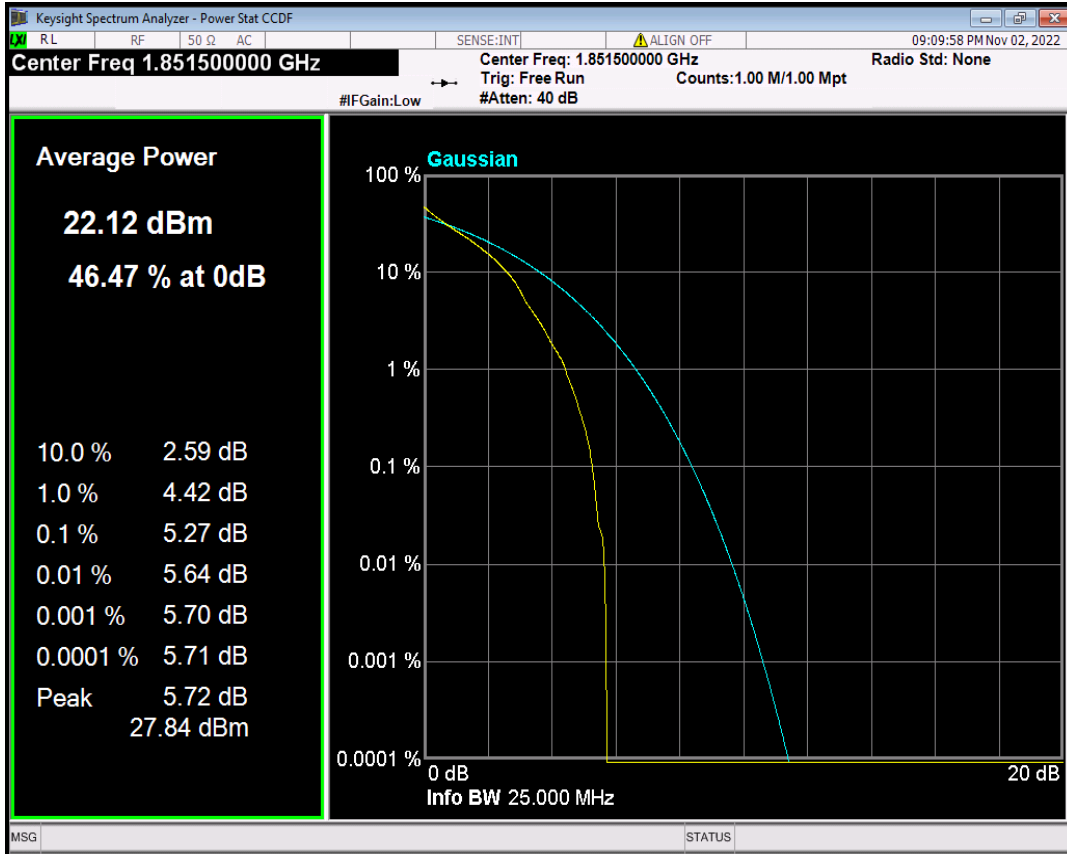

Band25 QPSK BW=3MHz Channel=26055 RB Size=1 Position=#0