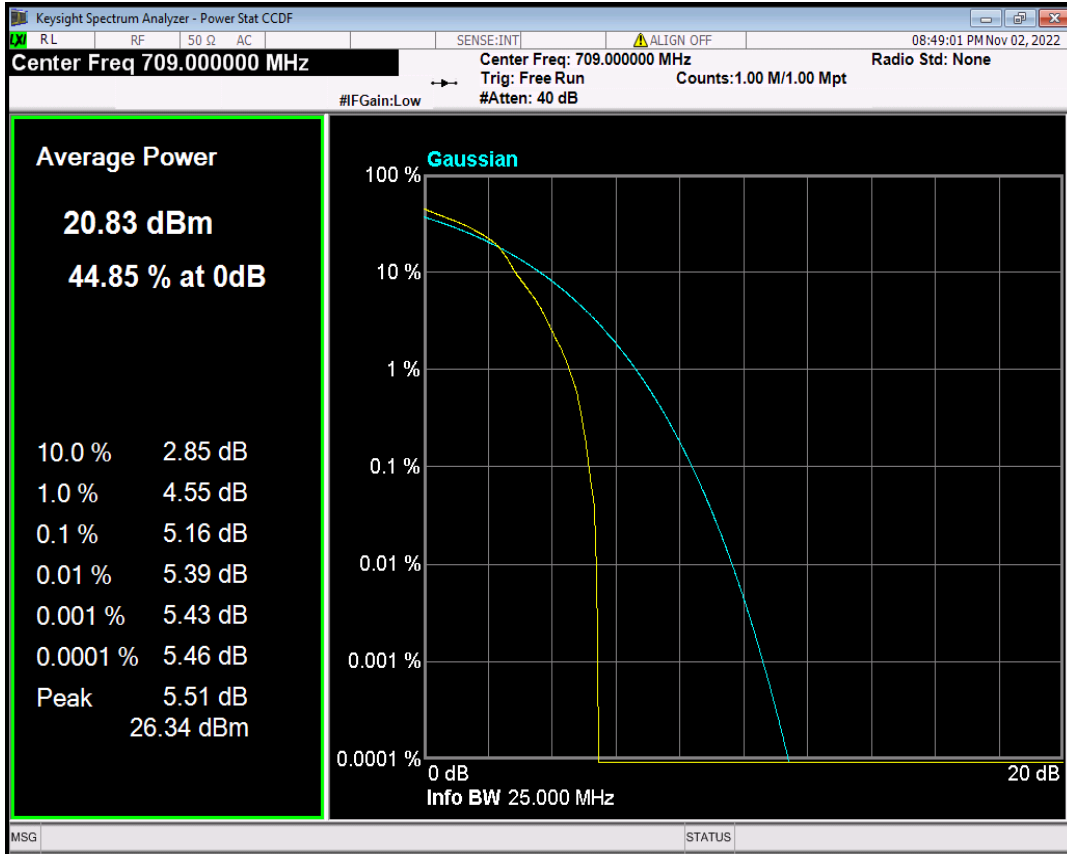

Band17 16QAM BW=10MHz Channel=23780 RB Size=1 Position=#0