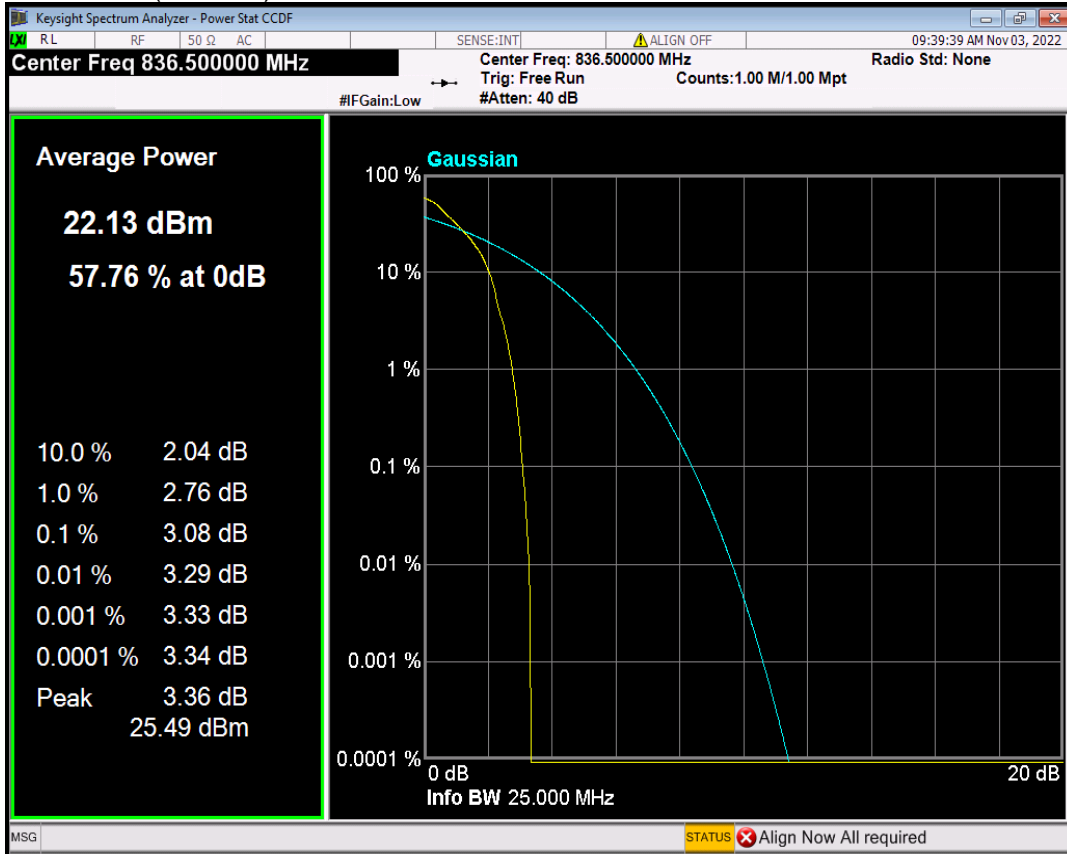

Band26(824-849) QPSK BW=1.4MHz Channel=26915 RB Size=1 Position=#0