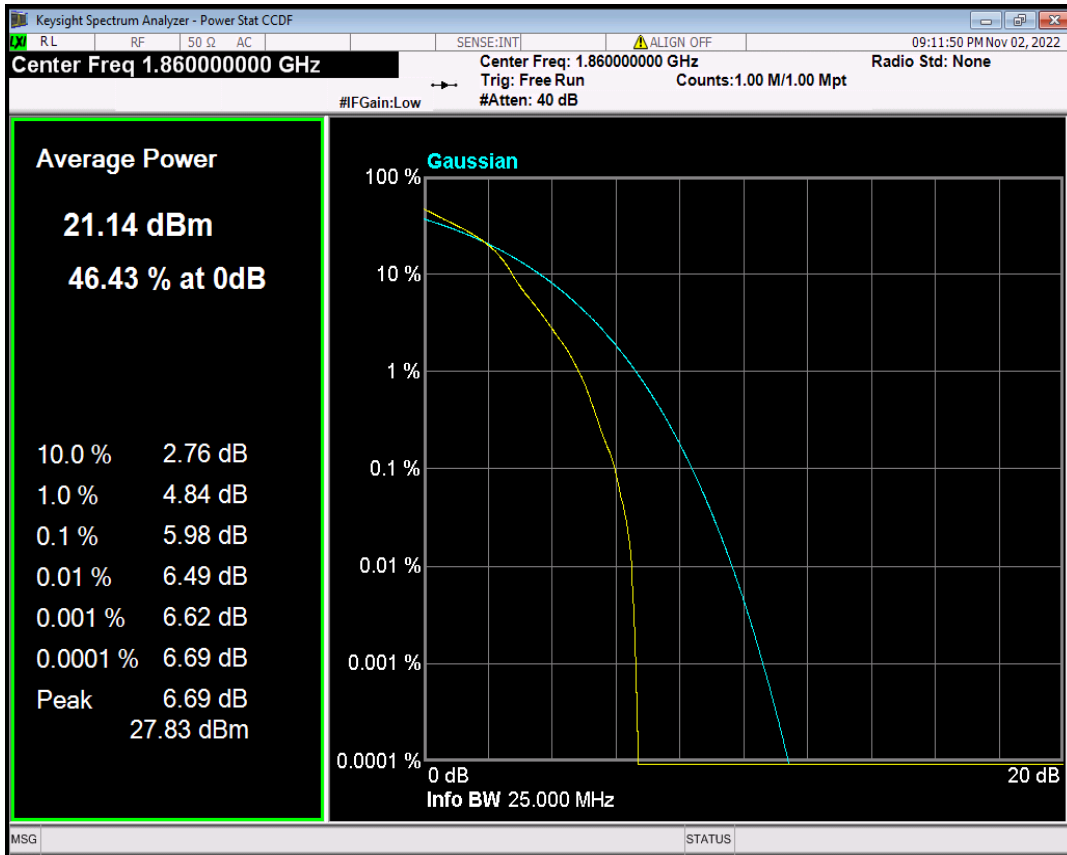

Band25 16QAM BW=15MHz Channel=26115 RB Size=1 Position=#0

Band25 16QAM BW=15MHz Channel=26365 RB Size=1 Position=#0

Band25 16QAM BW=15MHz Channel=26615 RB Size=1 Position=#0

Band25 16QAM BW=20MHz Channel=26140 RB Size=1 Position=#0