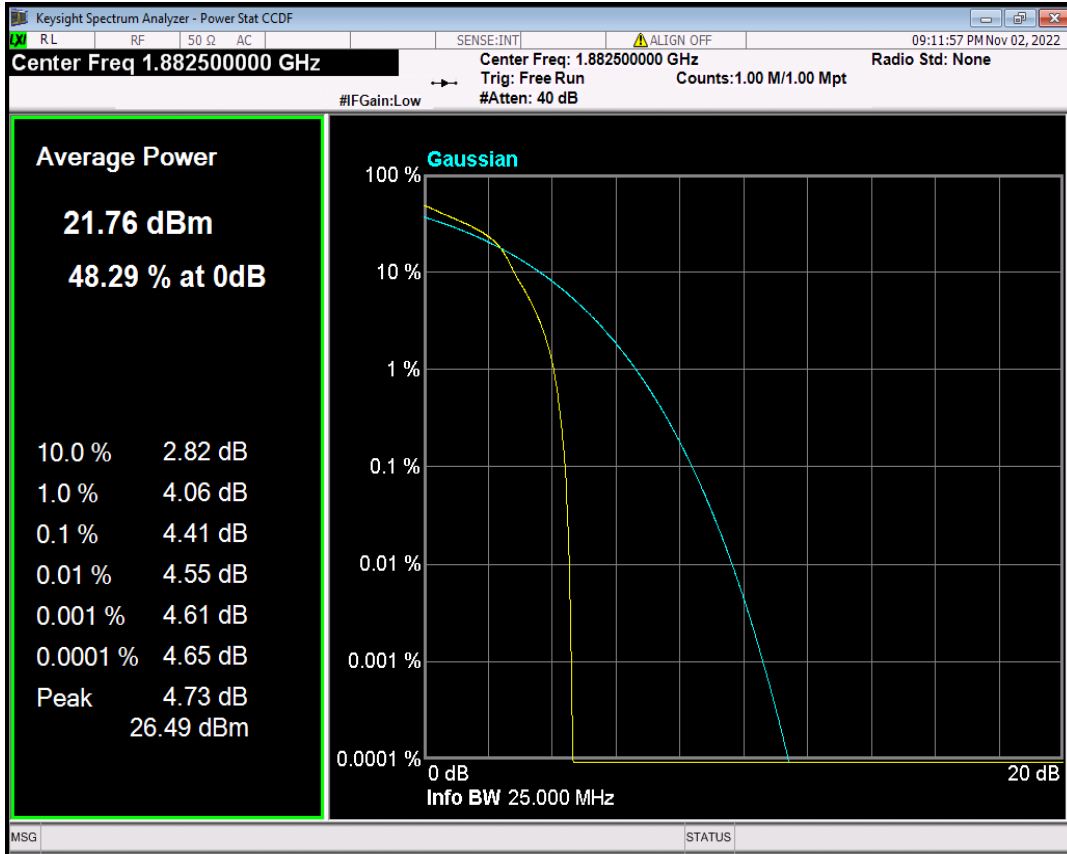

Band25 16QAM BW=20MHz Channel=26365 RB Size=1 Position=#0