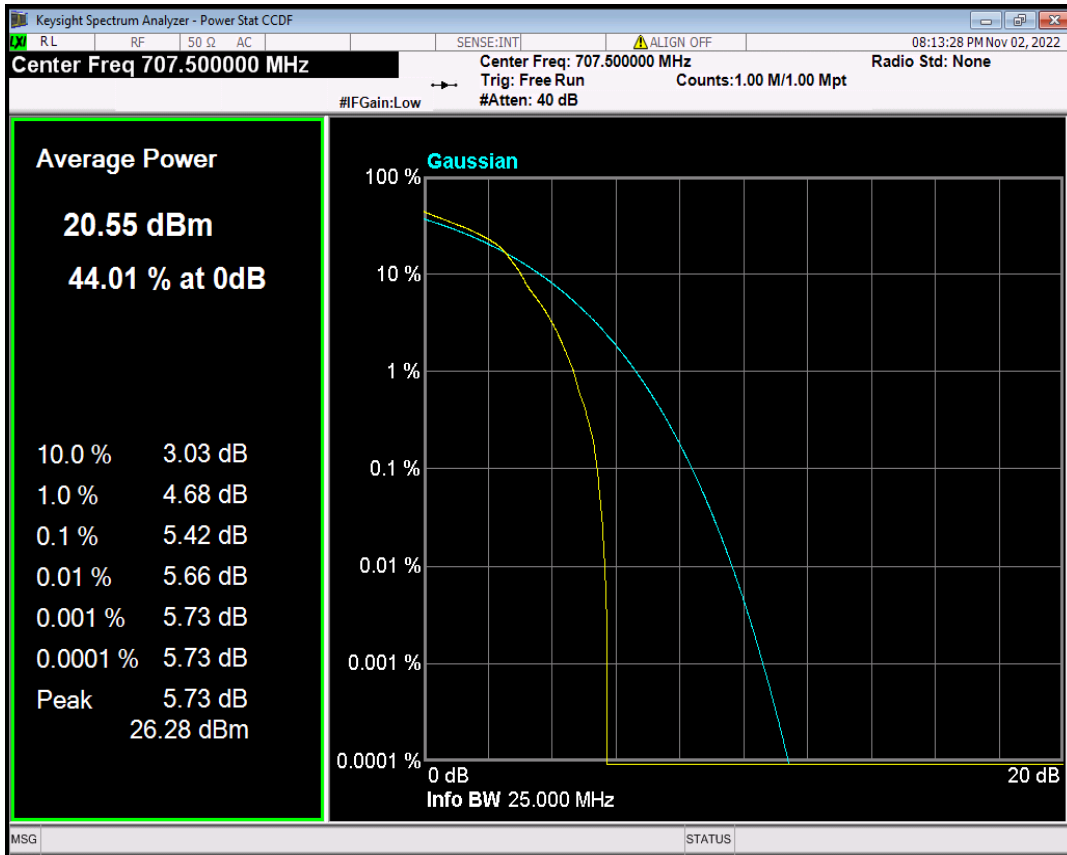

Band7 QPSK BW=5MHz Channel=21100 RB Size=1 Position=#0

Band7 QPSK BW=5MHz Channel=21425 RB Size=1 Position=#0

Band12 16QAM BW=1.4MHz Channel=23017 RB Size=1 Position=#0

Band12 16QAM BW=1.4MHz Channel=23095 RB Size=1 Position=#0