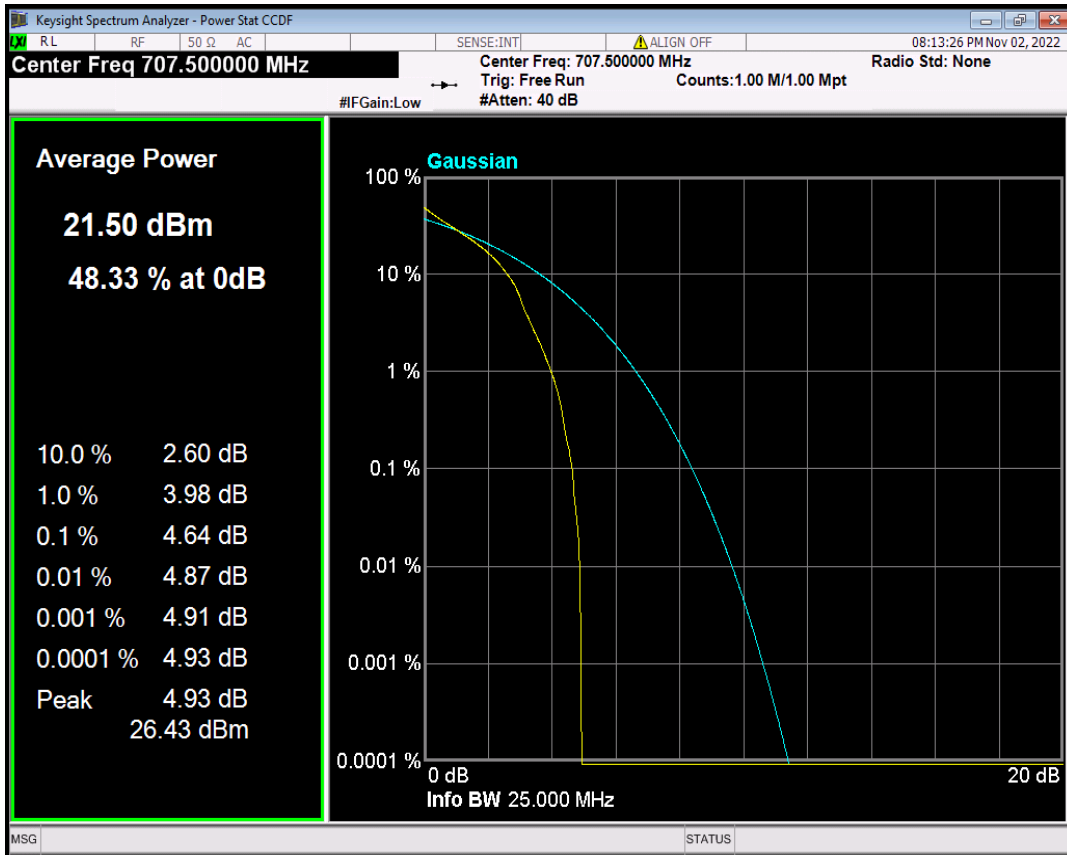

Band12 16QAM BW=5MHz Channel=23095 RB Size=1 Position=#0

Band12 16QAM BW=5MHz Channel=23155 RB Size=1 Position=#0

Band12 QPSK BW=1.4MHz Channel=23017 RB Size=1 Position=#0

Band12 QPSK BW=1.4MHz Channel=23095 RB Size=1 Position=#0