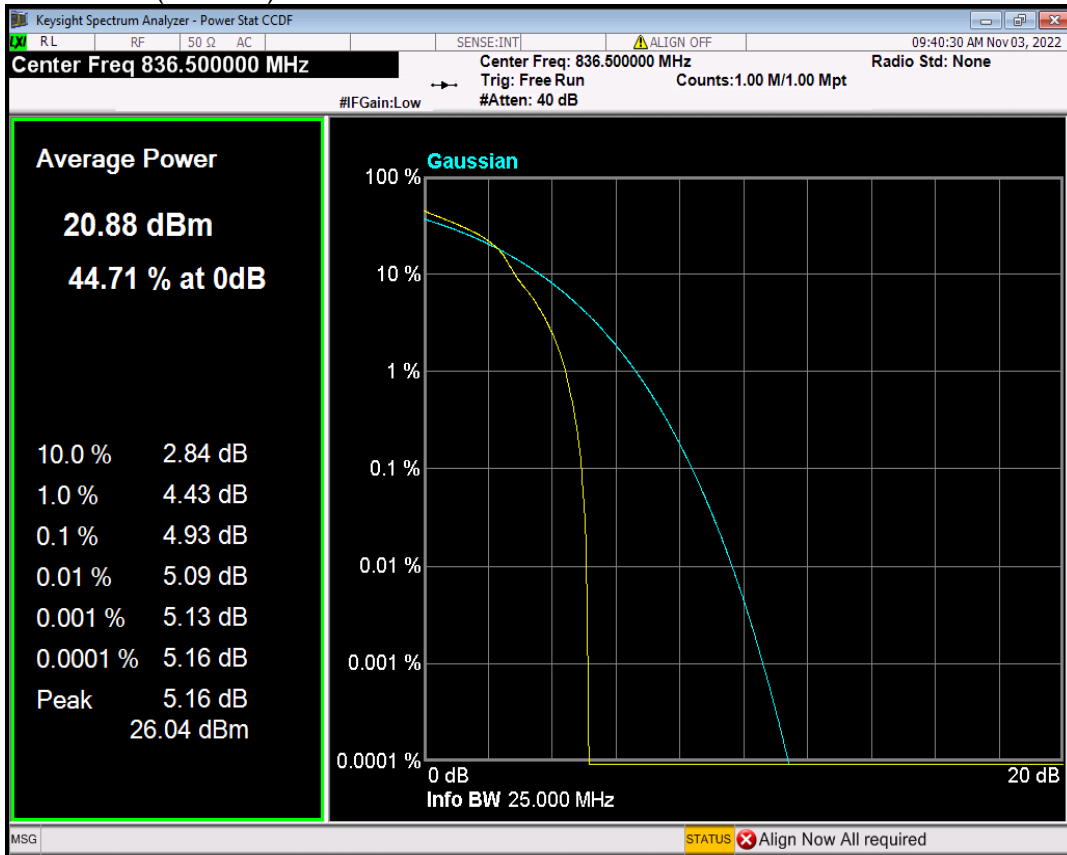

Band26(824-849) 16QAM BW=3MHz Channel=26915 RB Size=1 Position=#0

Band26(824-849) 16QAM BW=3MHz Channel=27025 RB Size=1 Position=#0

Band26(824-849) 16QAM BW=5MHz Channel=26815 RB Size=1 Position=#0

Band26(824-849) 16QAM BW=5MHz Channel=26915 RB Size=1 Position=#0