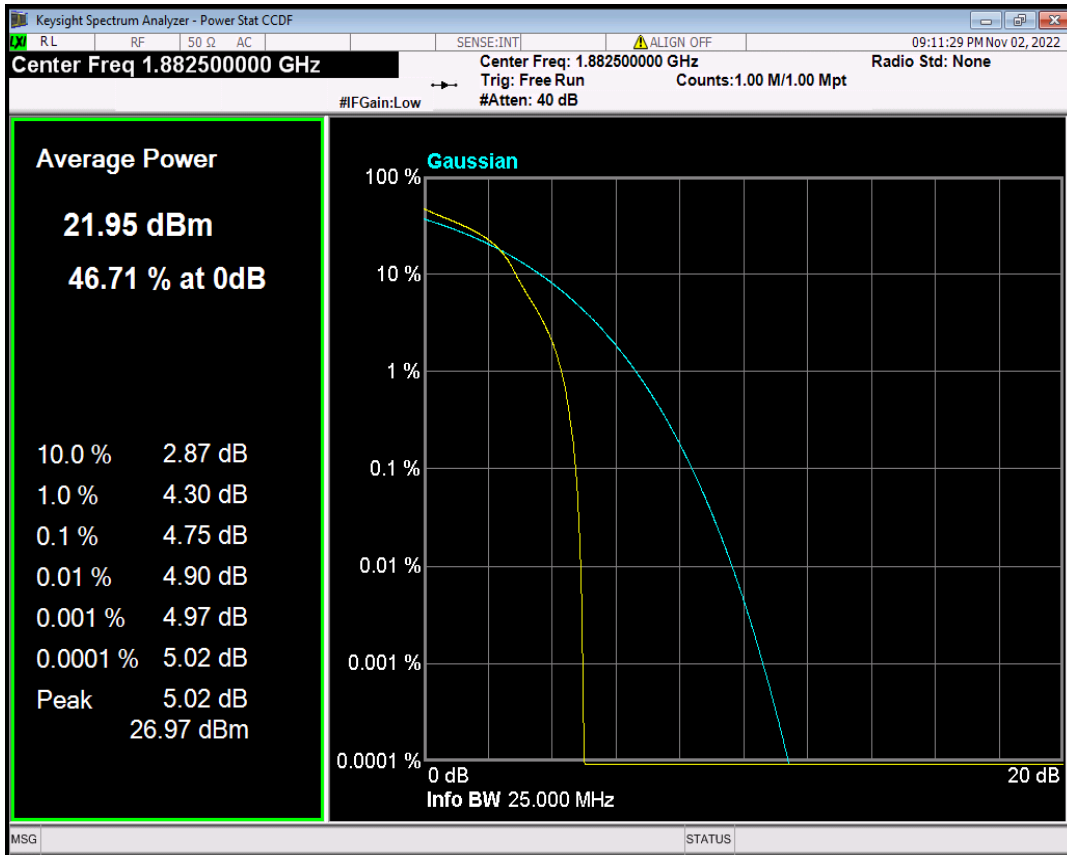

Band25 16QAM BW=15MHz Channel=26365 RB Size=1 Position=#0