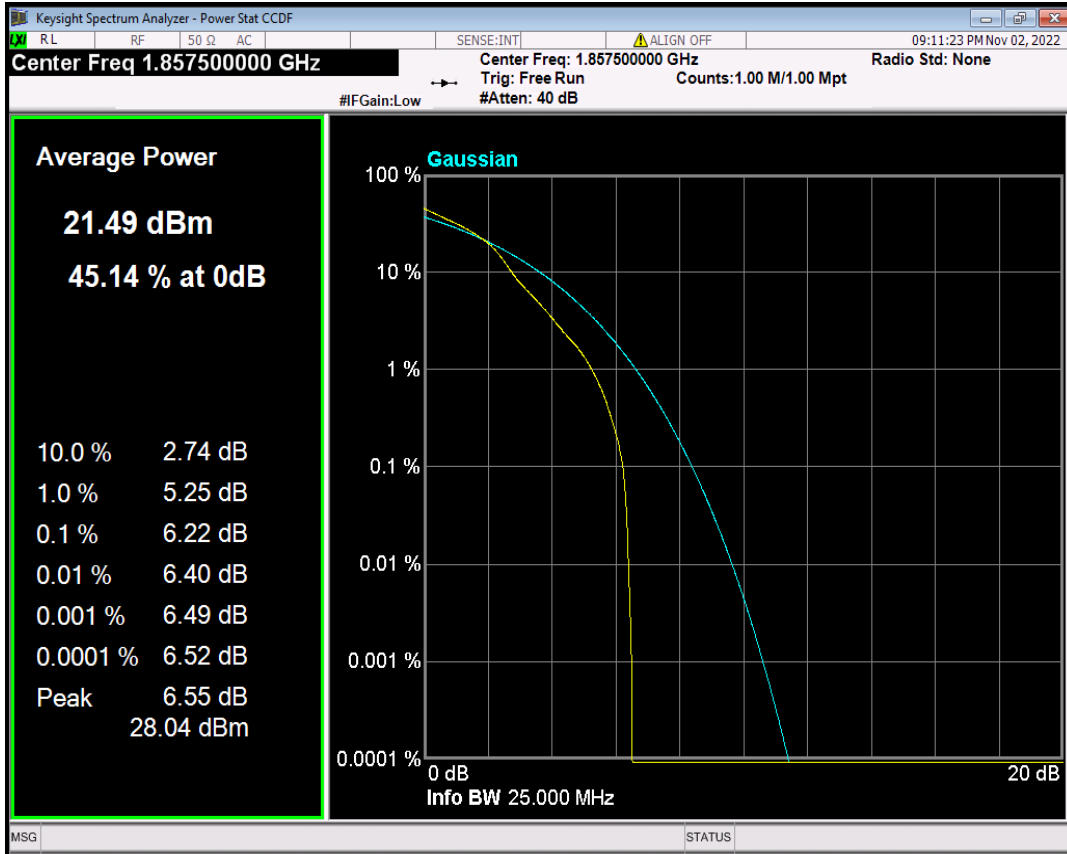

Band25 16QAM BW=15MHz Channel=26115 RB Size=1 Position=#0