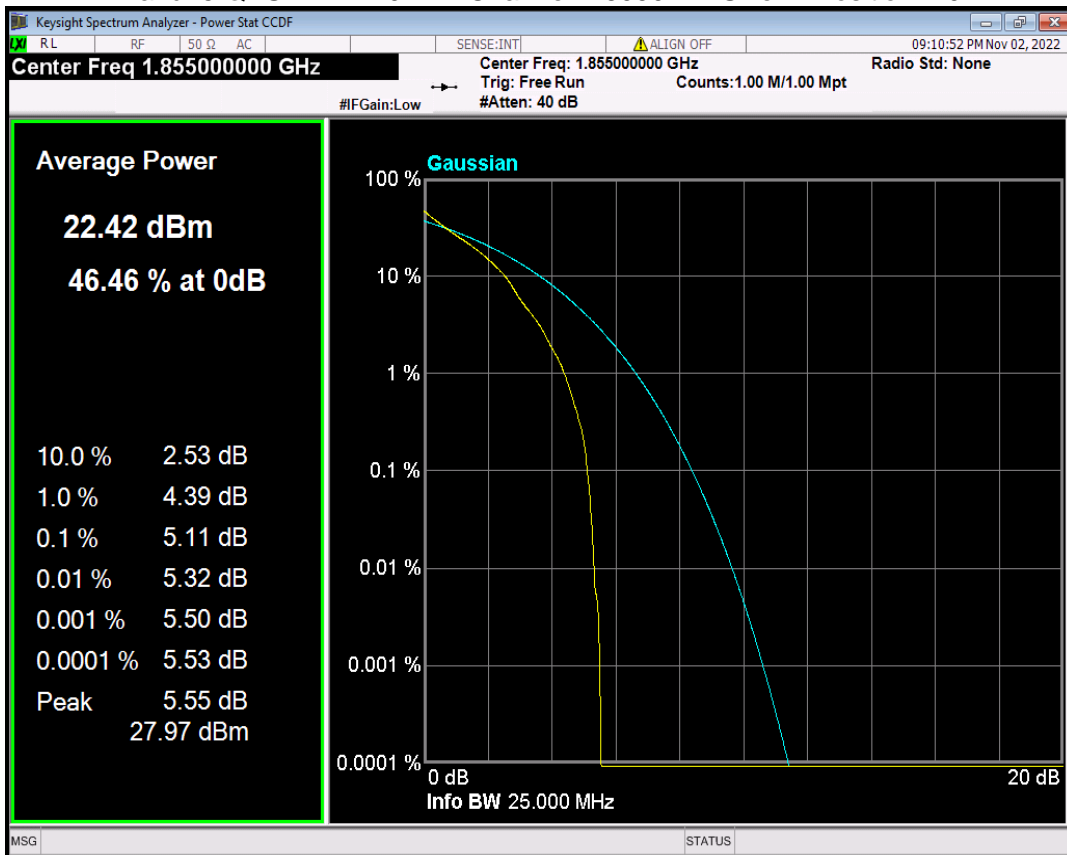

Band25 QPSK BW=1.4MHz Channel=26047 RB Size=1 Position=#0

Band25 QPSK BW=1.4MHz Channel=26365 RB Size=1 Position=#0

Band25 QPSK BW=1.4MHz Channel=26683 RB Size=1 Position=#0

Band25 QPSK BW=10MHz Channel=26090 RB Size=1 Position=#0