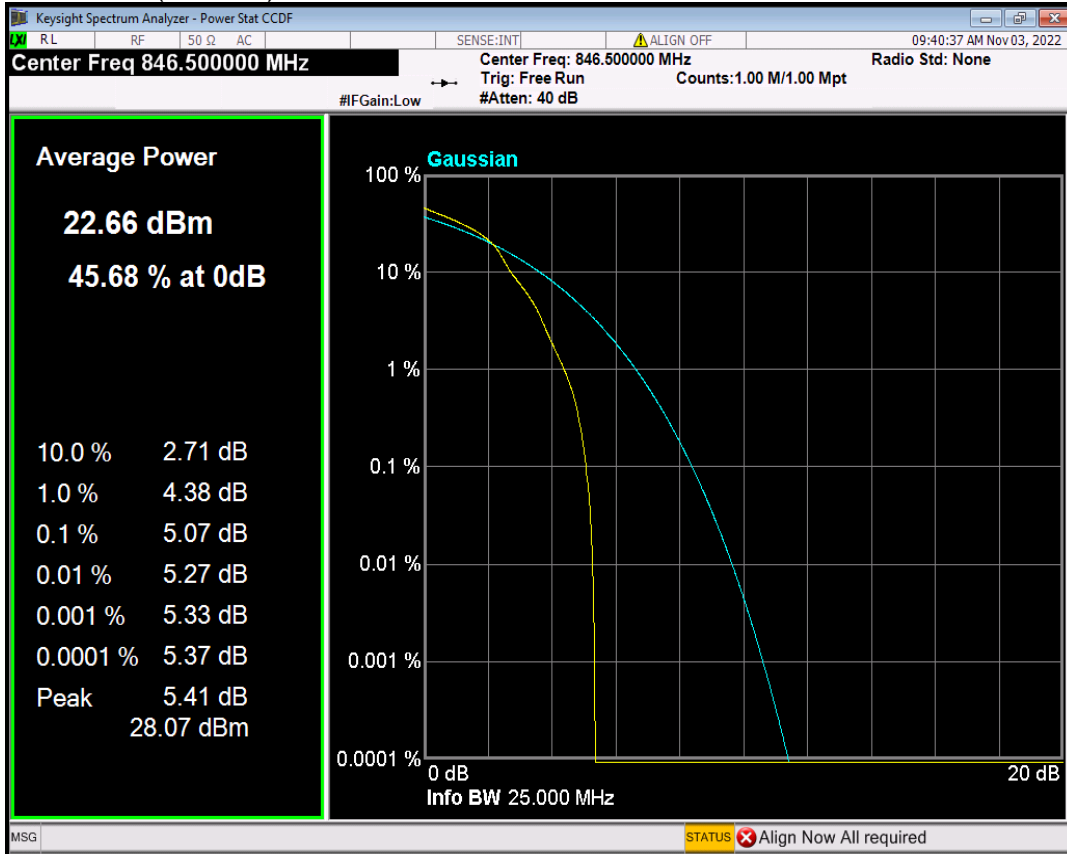

Band26(824-849) 16QAM BW=5MHz Channel=27015 RB Size=1 Position=#0