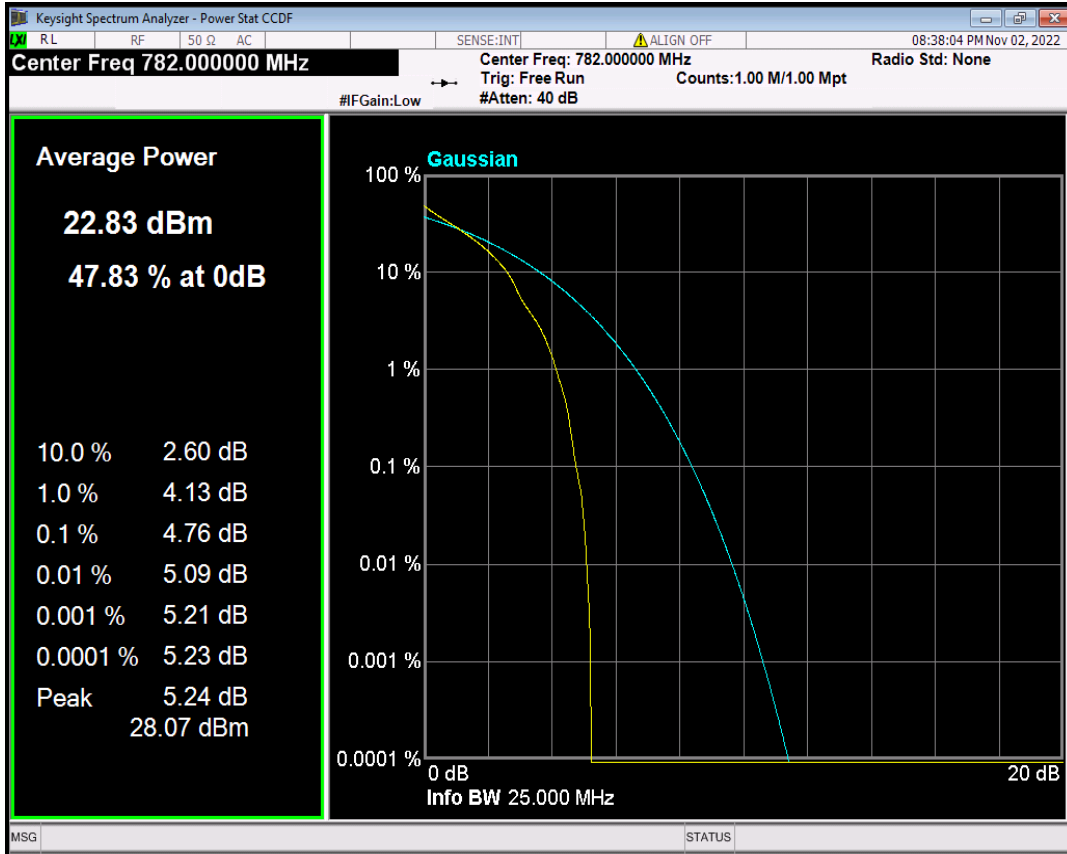

Band13 QPSK BW=10MHz Channel=23230 RB Size=1 Position=#0