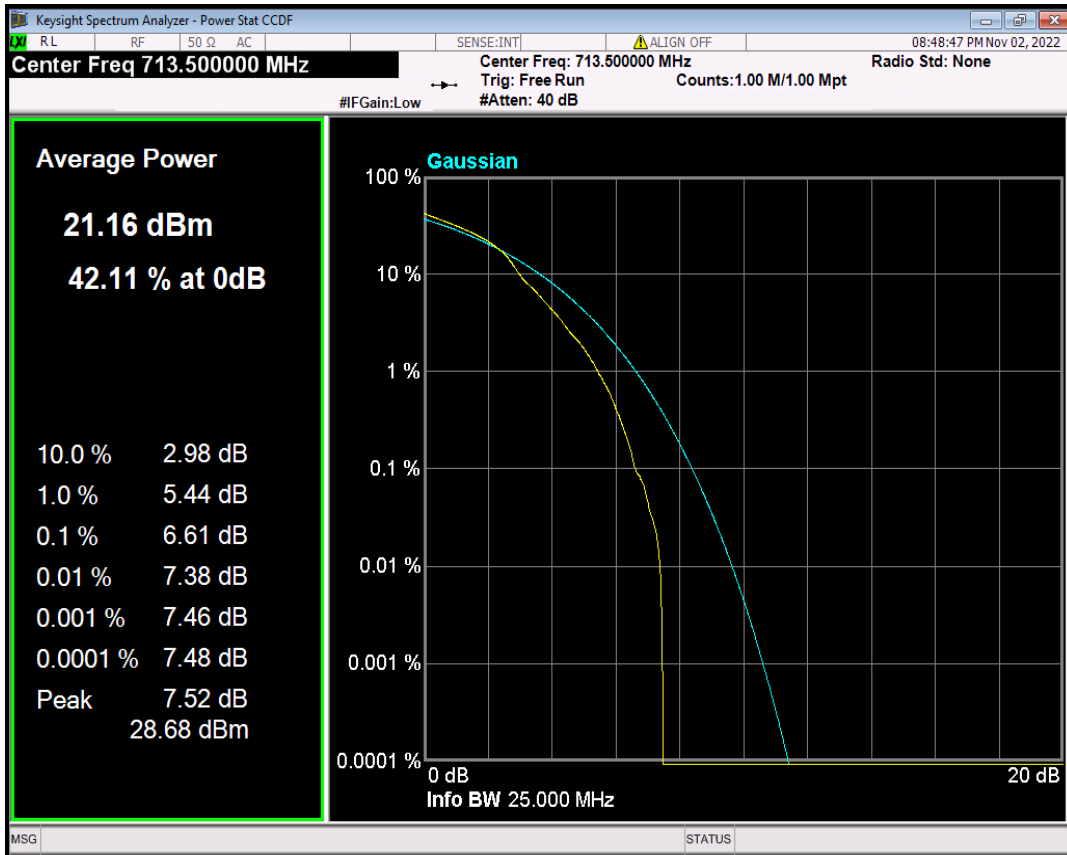

Band17 16QAM BW=10MHz Channel=23800 RB Size=1 Position=#0

Band17 16QAM BW=5MHz Channel=23755 RB Size=1 Position=#0

Band17 16QAM BW=5MHz Channel=23790 RB Size=1 Position=#0

Band17 16QAM BW=5MHz Channel=23825 RB Size=1 Position=#0