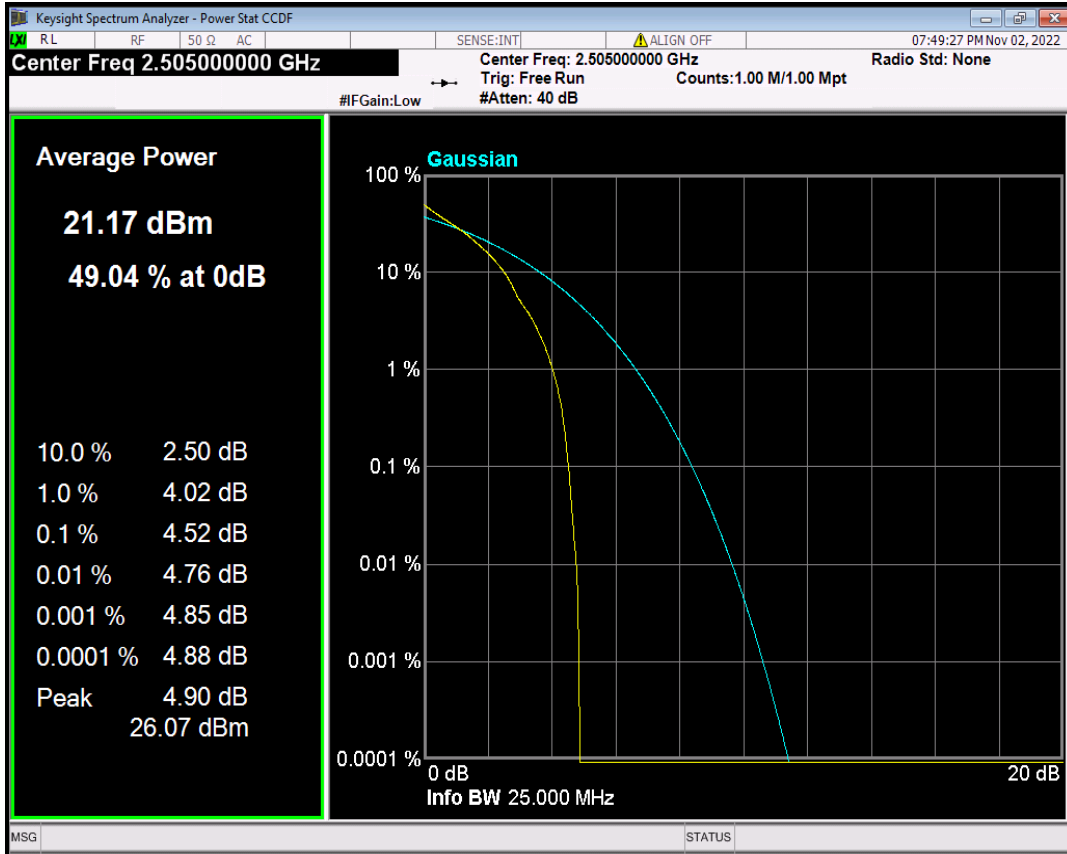

Band7 QPSK BW=10MHz Channel=20800 RB Size=1 Position=#0