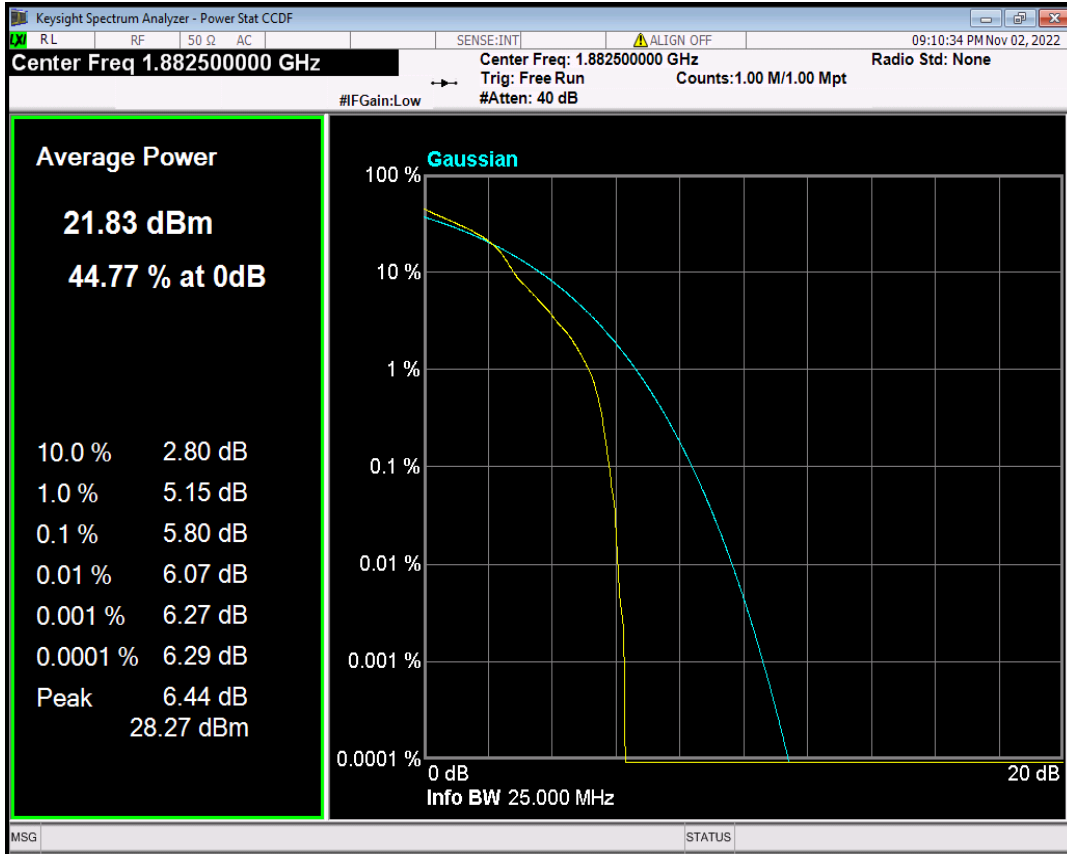

Band25 16QAM BW=5MHz Channel=26365 RB Size=1 Position=#0