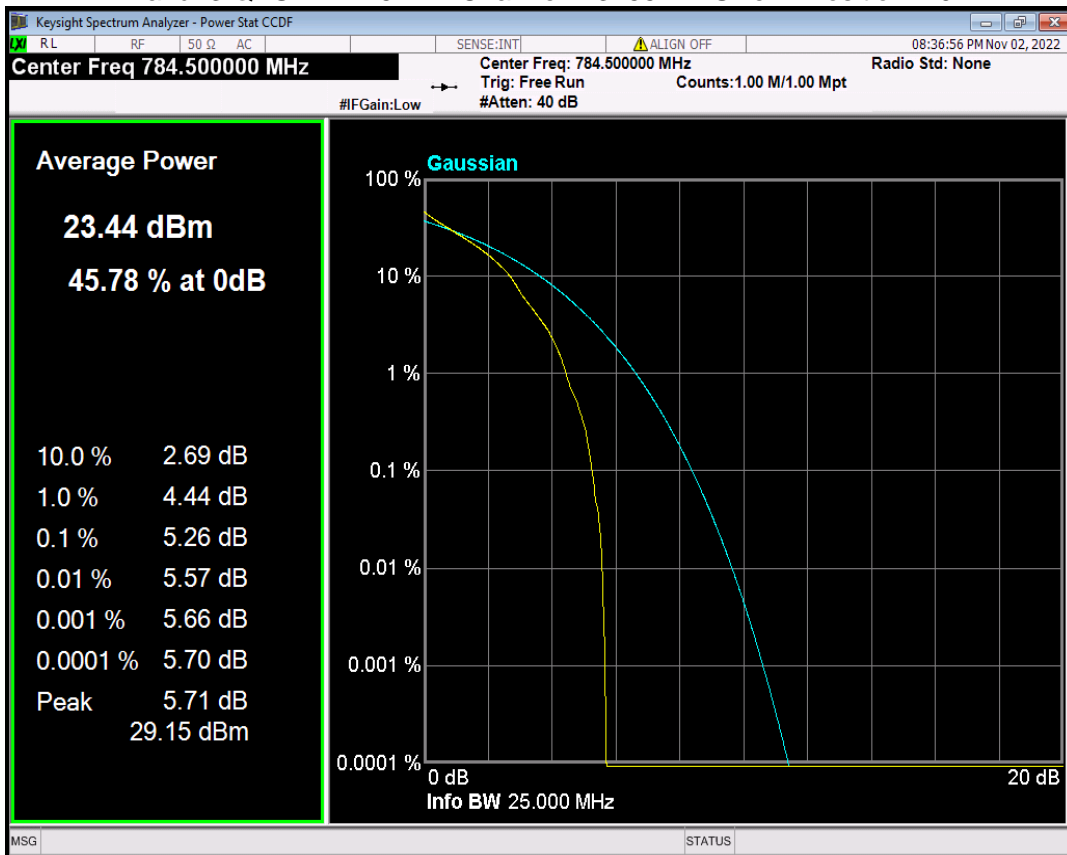

Band13 QPSK BW=5MHz Channel=23255 RB Size=1 Position=#0