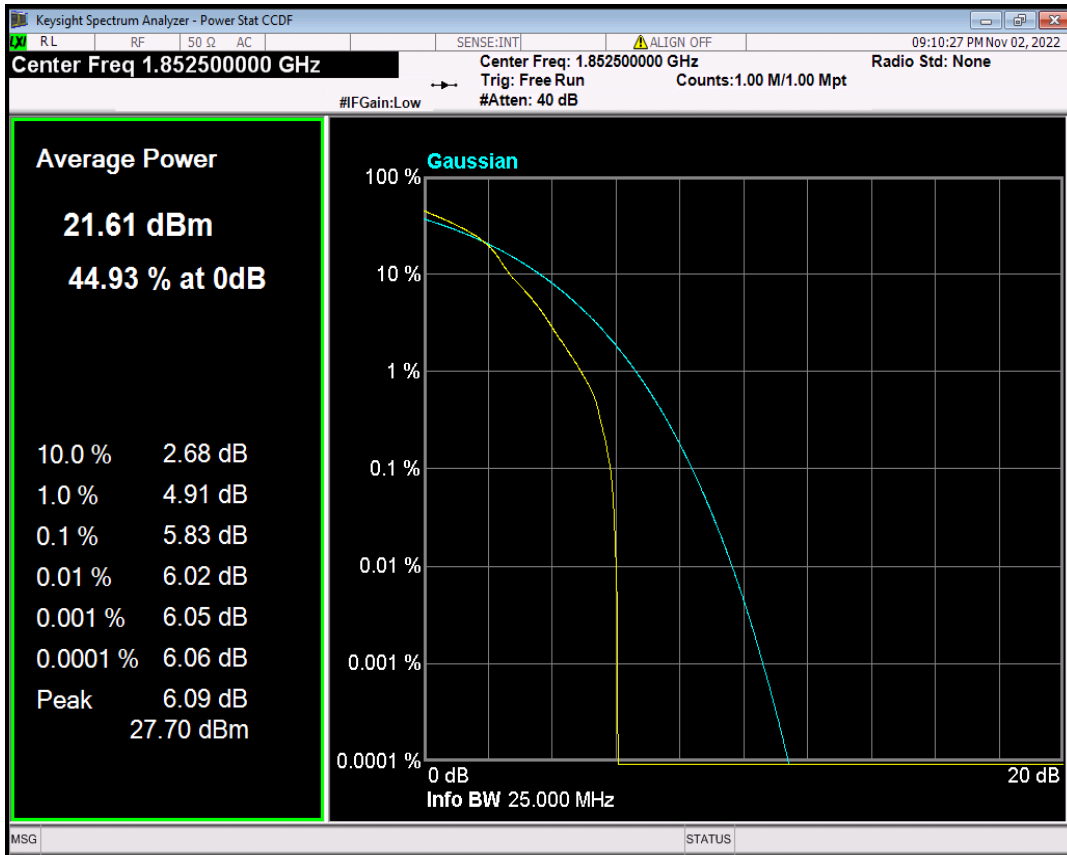

Band25 16QAM BW=5MHz Channel=26065 RB Size=1 Position=#0