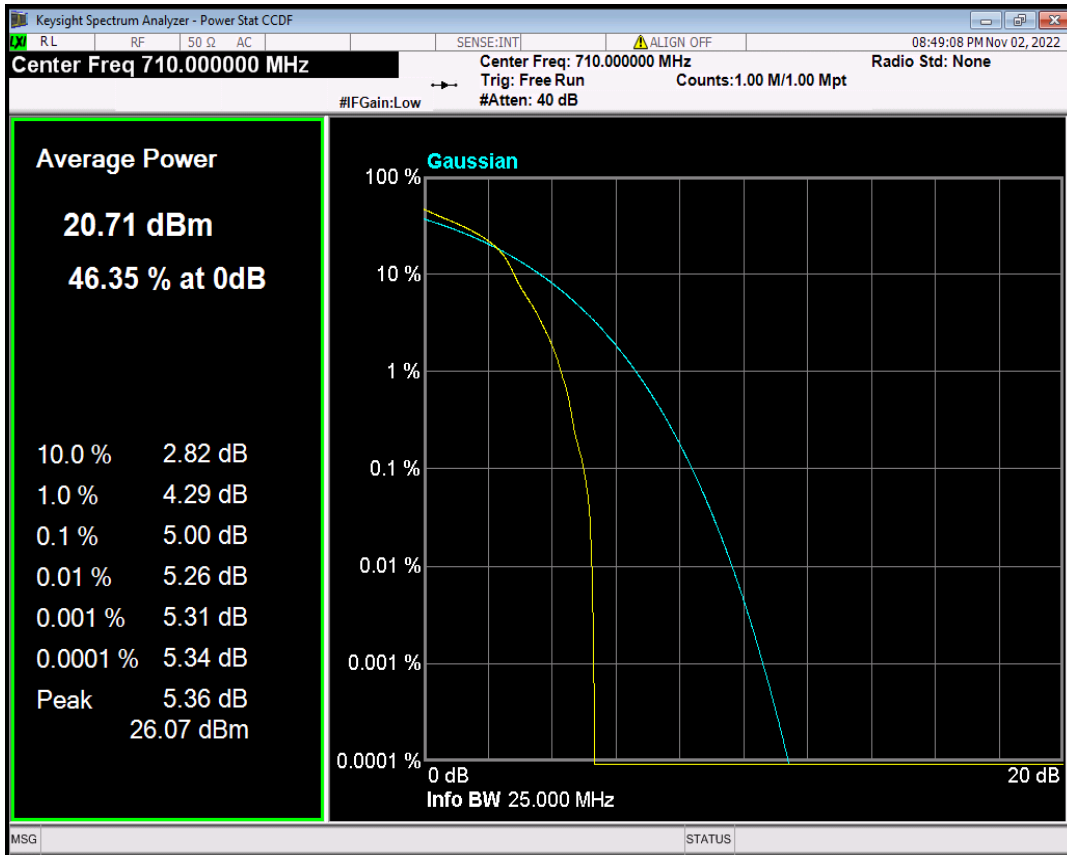

Band13 QPSK BW=5MHz Channel=23230 RB Size=1 Position=#0

Band13 QPSK BW=5MHz Channel=23255 RB Size=1 Position=#0

Band17 16QAM BW=10MHz Channel=23780 RB Size=1 Position=#0

Band17 16QAM BW=10MHz Channel=23790 RB Size=1 Position=#0