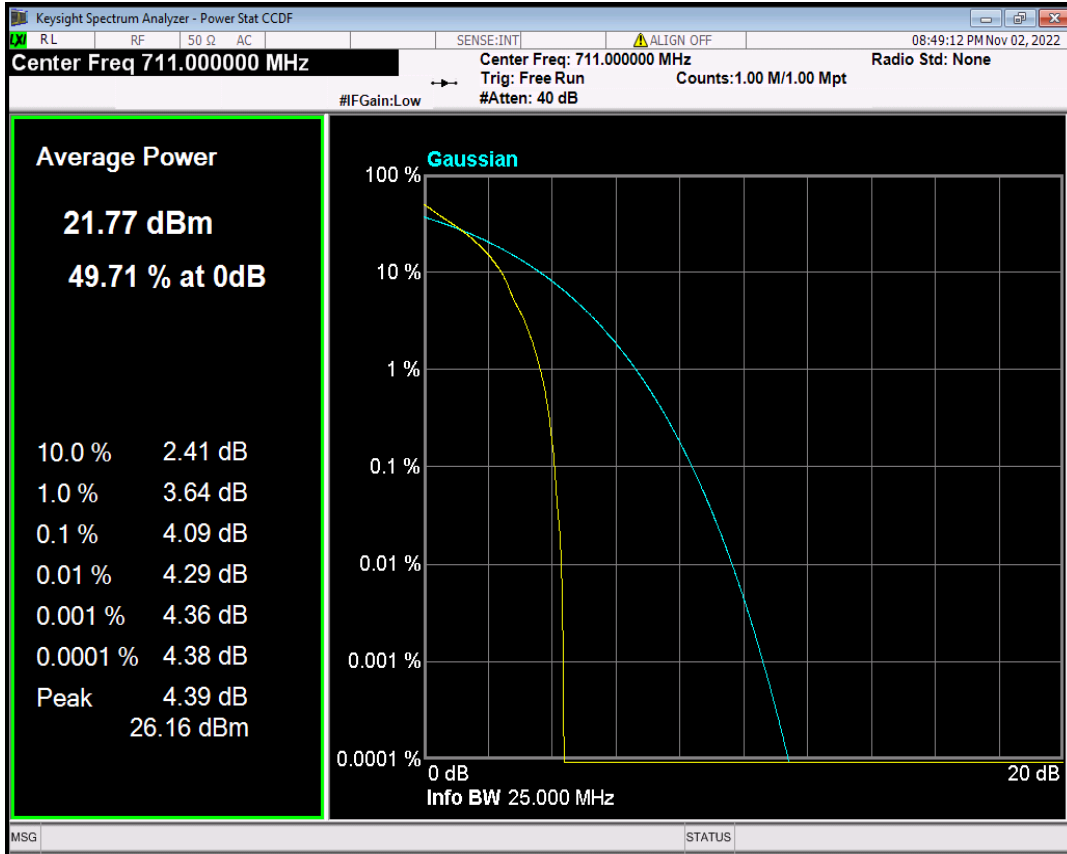

Band17 QPSK BW=10MHz Channel=23800 RB Size=1 Position=#0