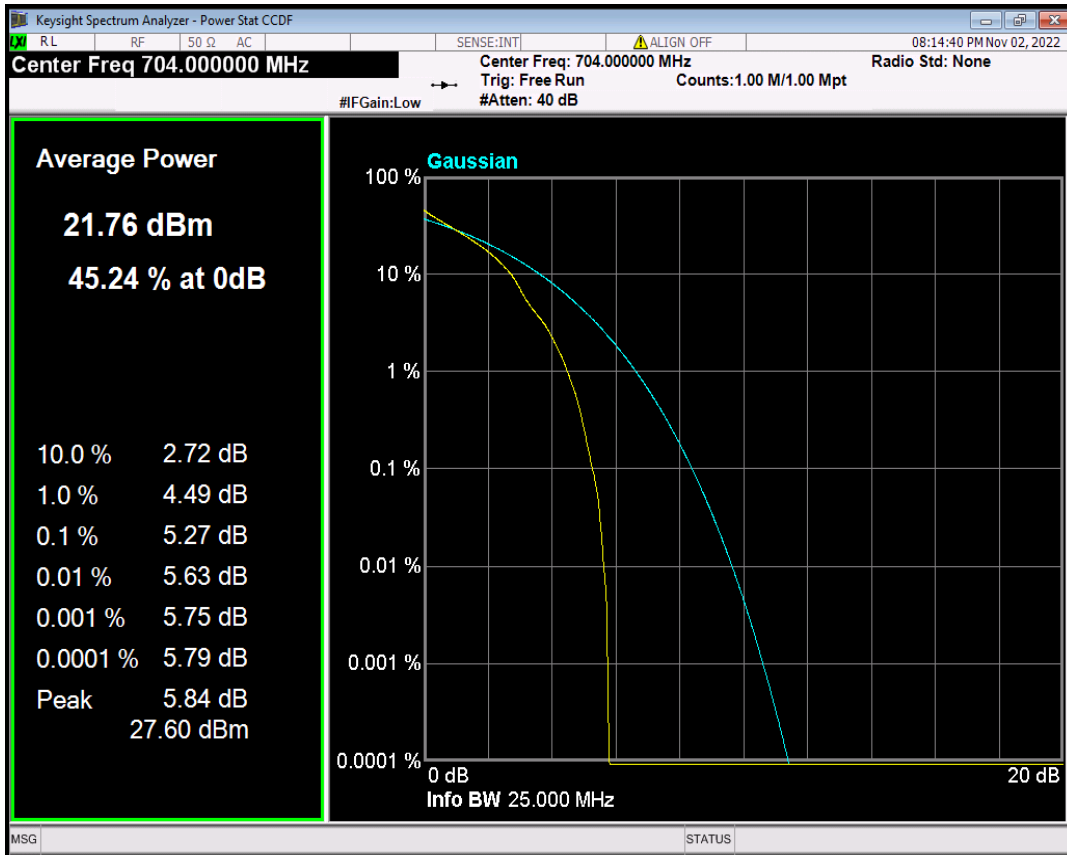

Band12 QPSK BW=10MHz Channel=23060 RB Size=1 Position=#0