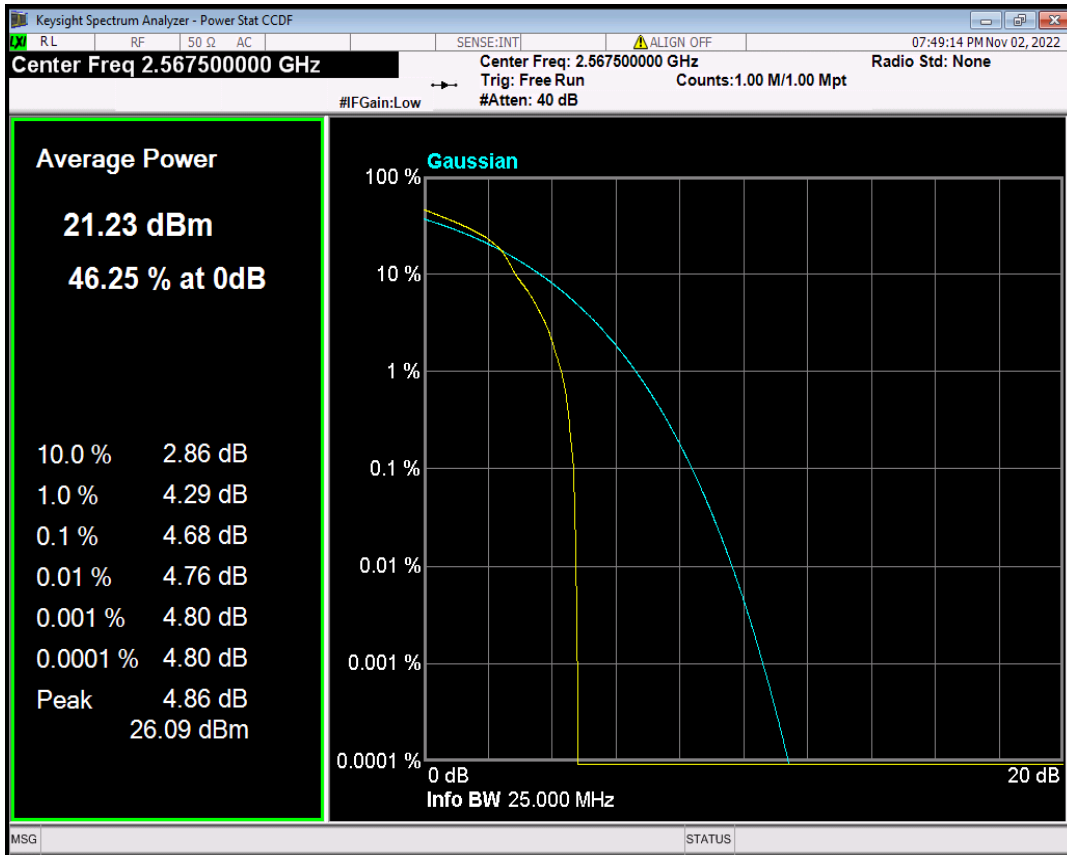

Band7 16QAM BW=5MHz Channel=21425 RB Size=1 Position=#0