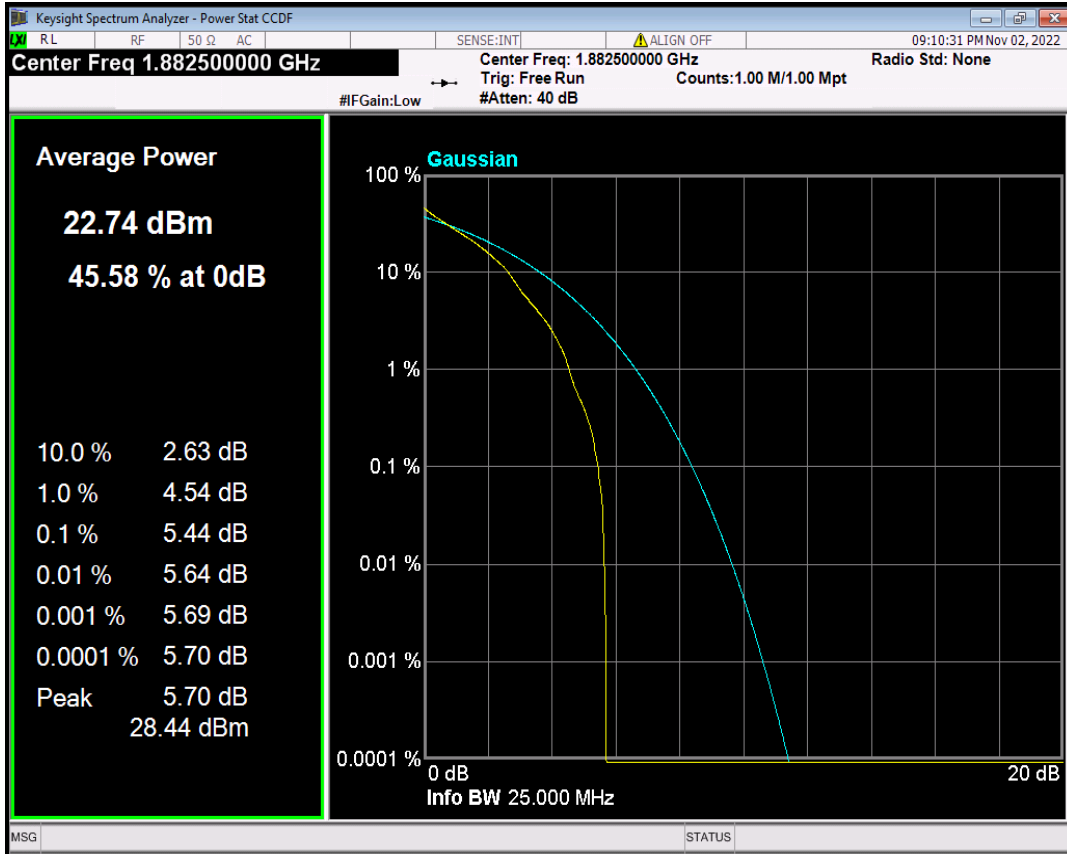

Band25 QPSK BW=5MHz Channel=26365 RB Size=1 Position=#0