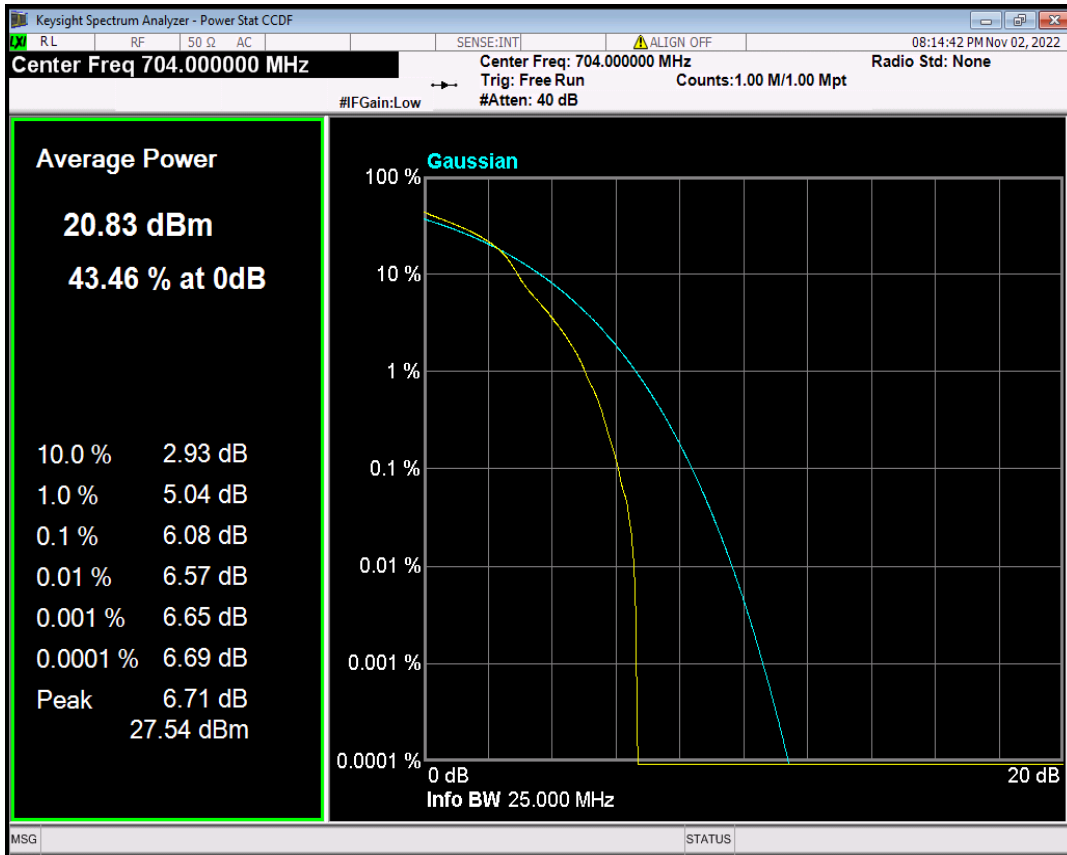

Band12 16QAM BW=10MHz Channel=23060 RB Size=1 Position=#0