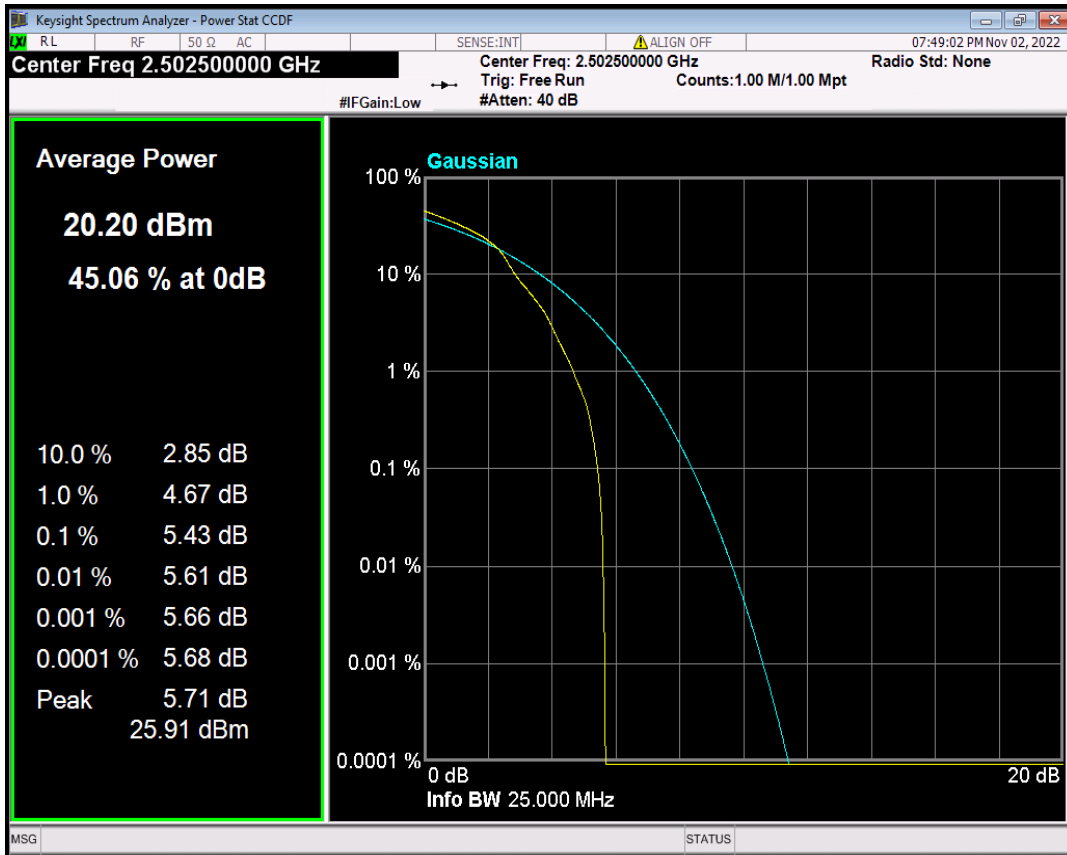

Band7 16QAM BW=20MHz Channel=20850 RB Size=1 Position=#0

Band7 16QAM BW=20MHz Channel=21100 RB Size=1 Position=#0

Band7 16QAM BW=20MHz Channel=21350 RB Size=1 Position=#0

Band7 16QAM BW=5MHz Channel=20775 RB Size=1 Position=#0