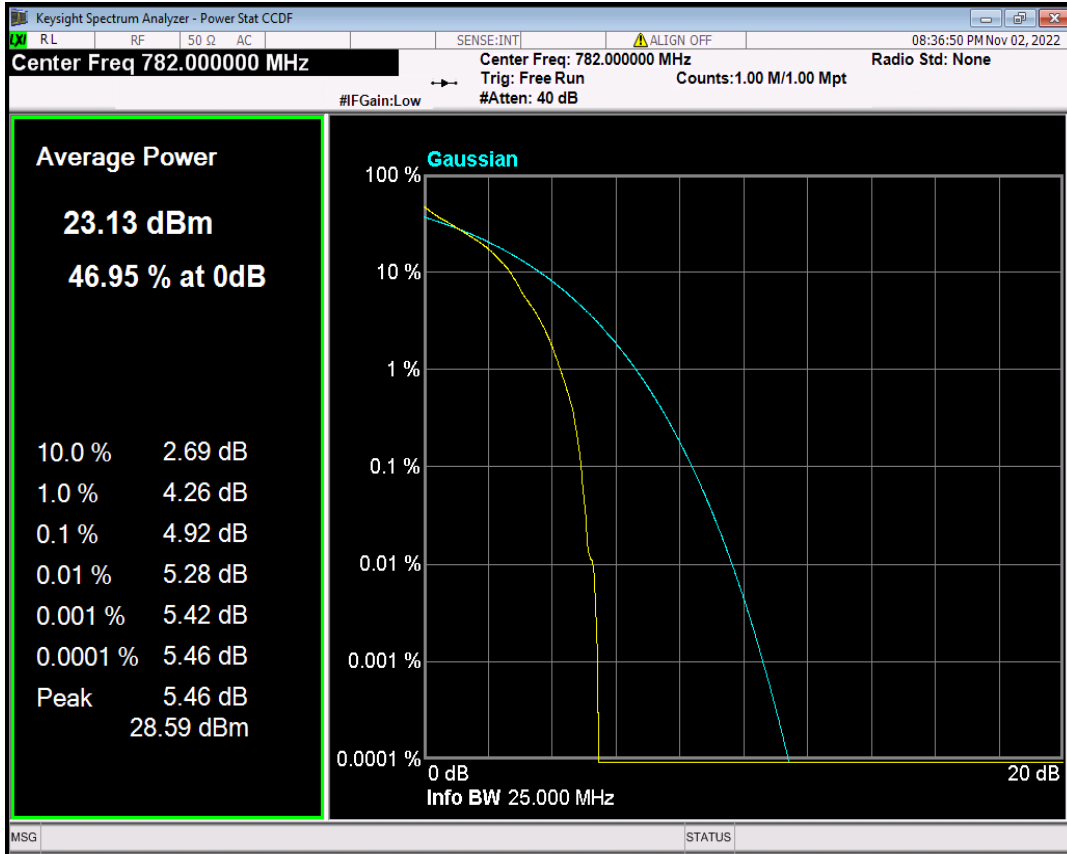

Band13 QPSK BW=5MHz Channel=23230 RB Size=1 Position=#0