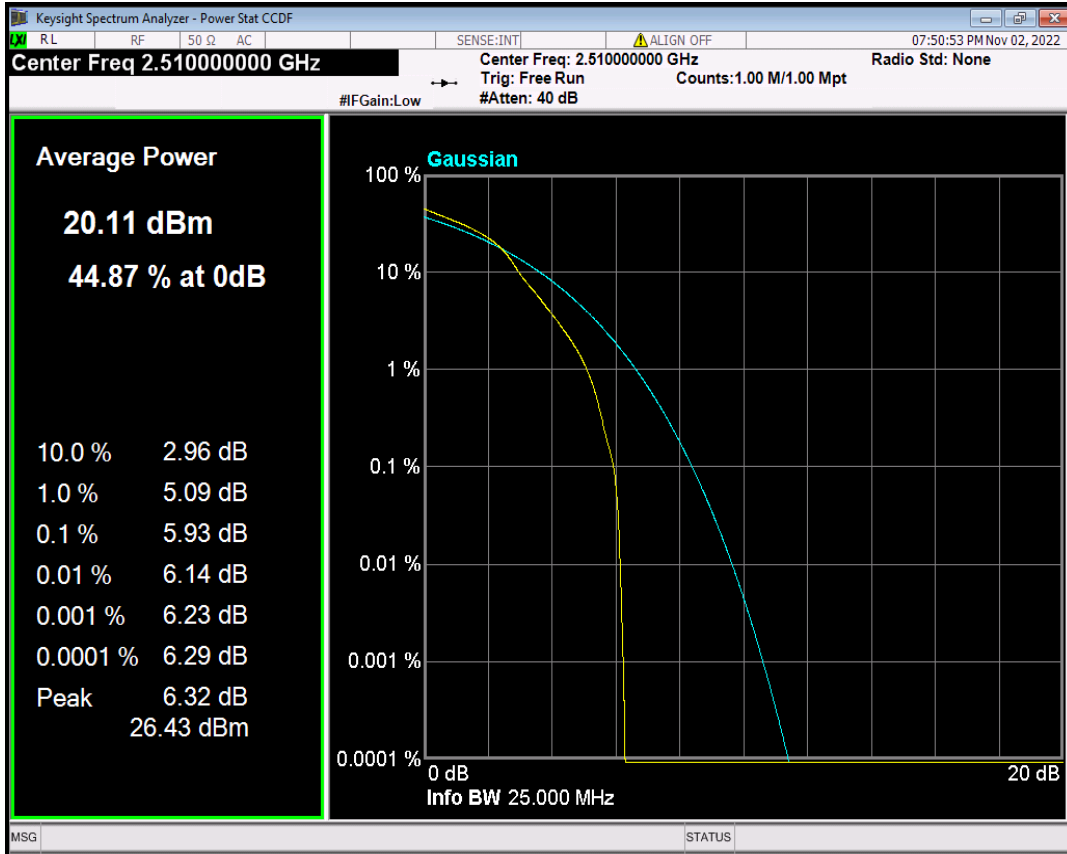

Band7 16QAM BW=20MHz Channel=20850 RB Size=1 Position=#0

Band7 16QAM BW=20MHz Channel=21100 RB Size=1 Position=#0

Band7 16QAM BW=20MHz Channel=21350 RB Size=1 Position=#0

Band7 16QAM BW=5MHz Channel=20775 RB Size=1 Position=#0