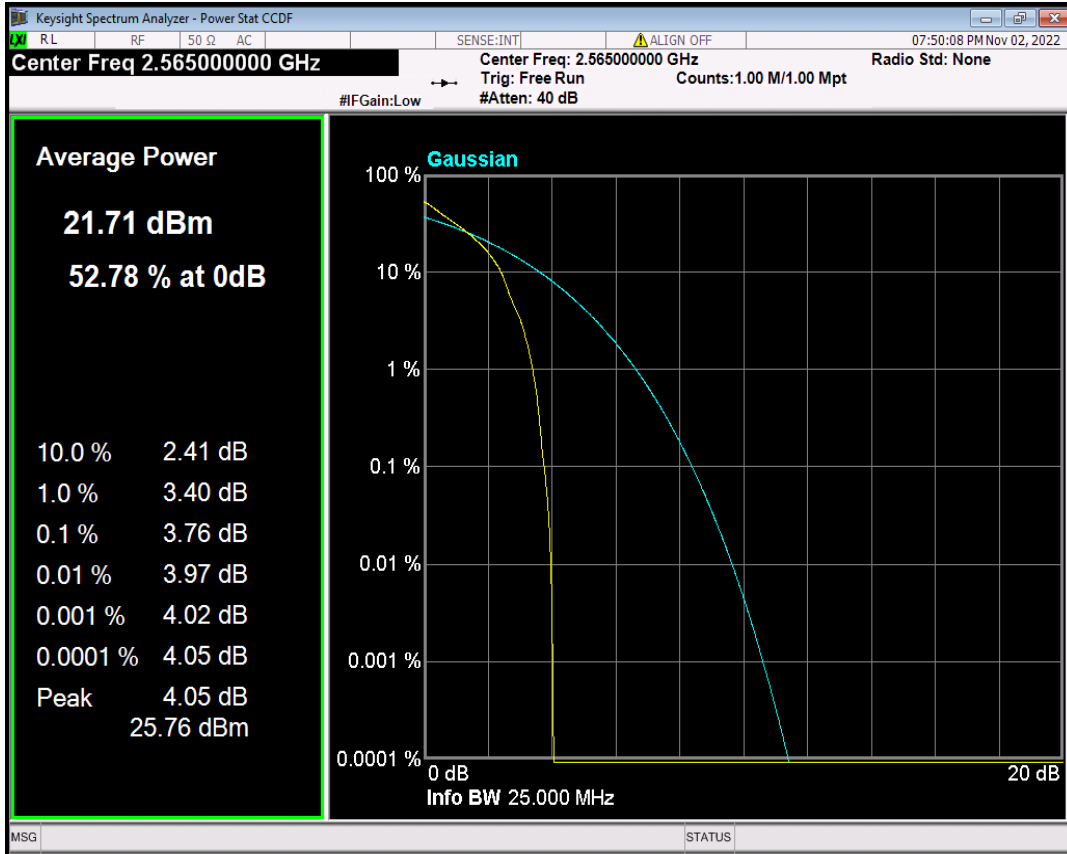

Band7 QPSK BW=10MHz Channel=21400 RB Size=1 Position=#0