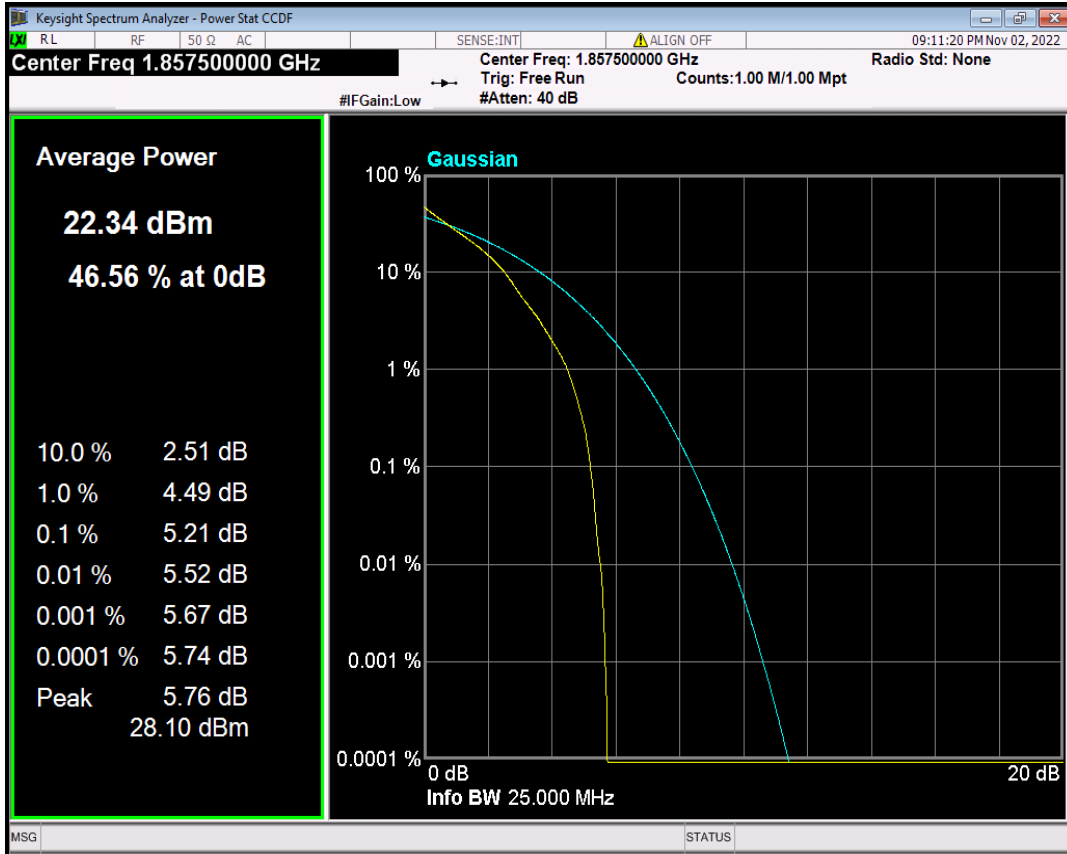

Band25 QPSK BW=15MHz Channel=26115 RB Size=1 Position=#0