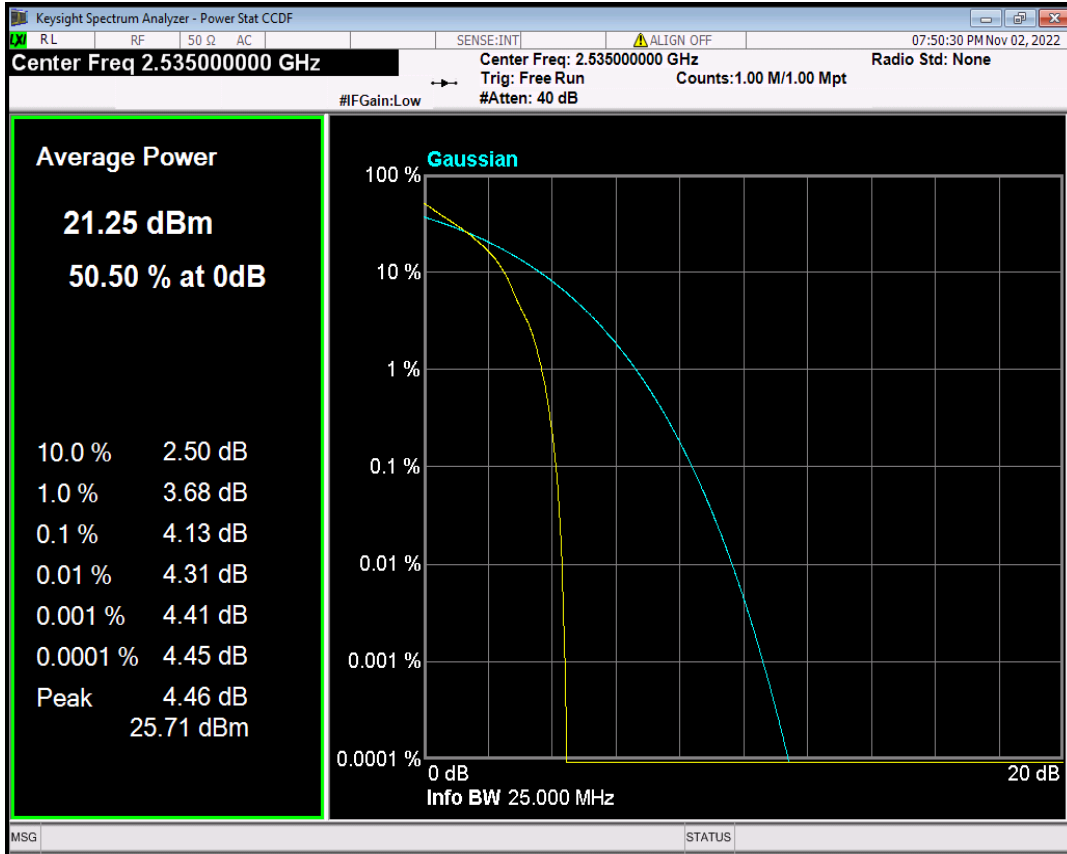

Band7 QPSK BW=15MHz Channel=21100 RB Size=1 Position=#0