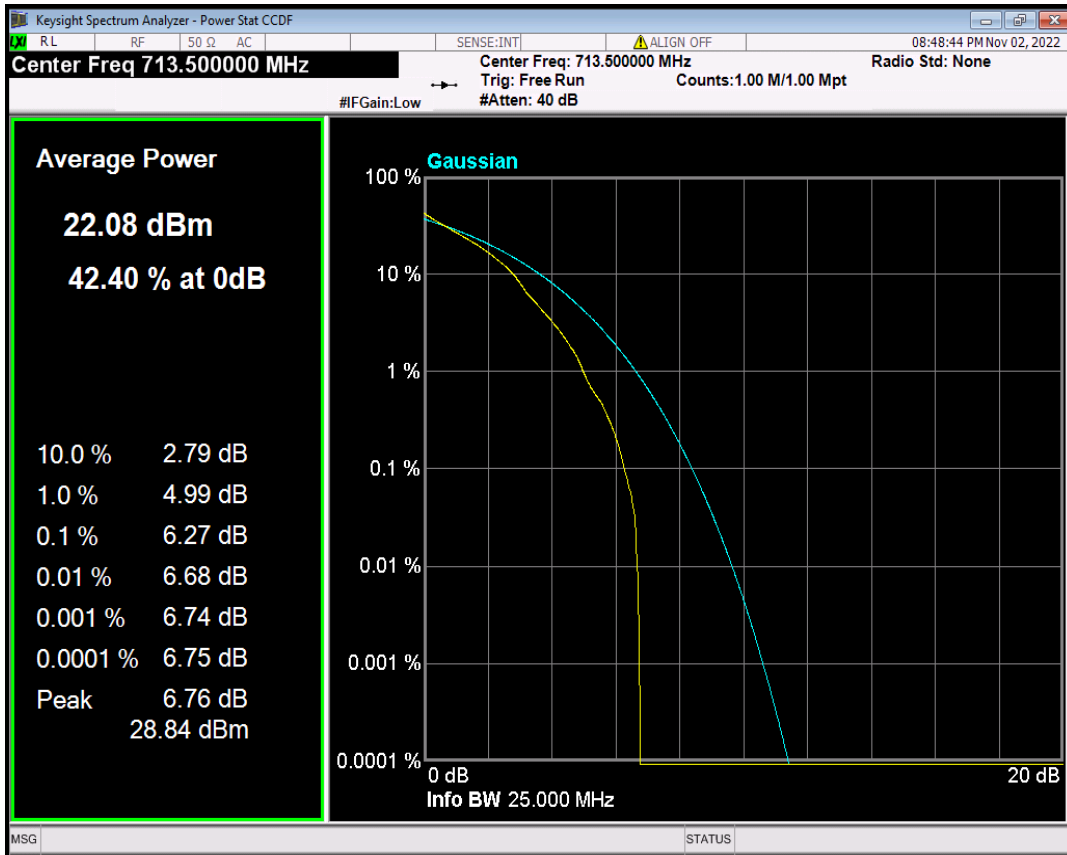

Band17 QPSK BW=5MHz Channel=23825 RB Size=1 Position=#0