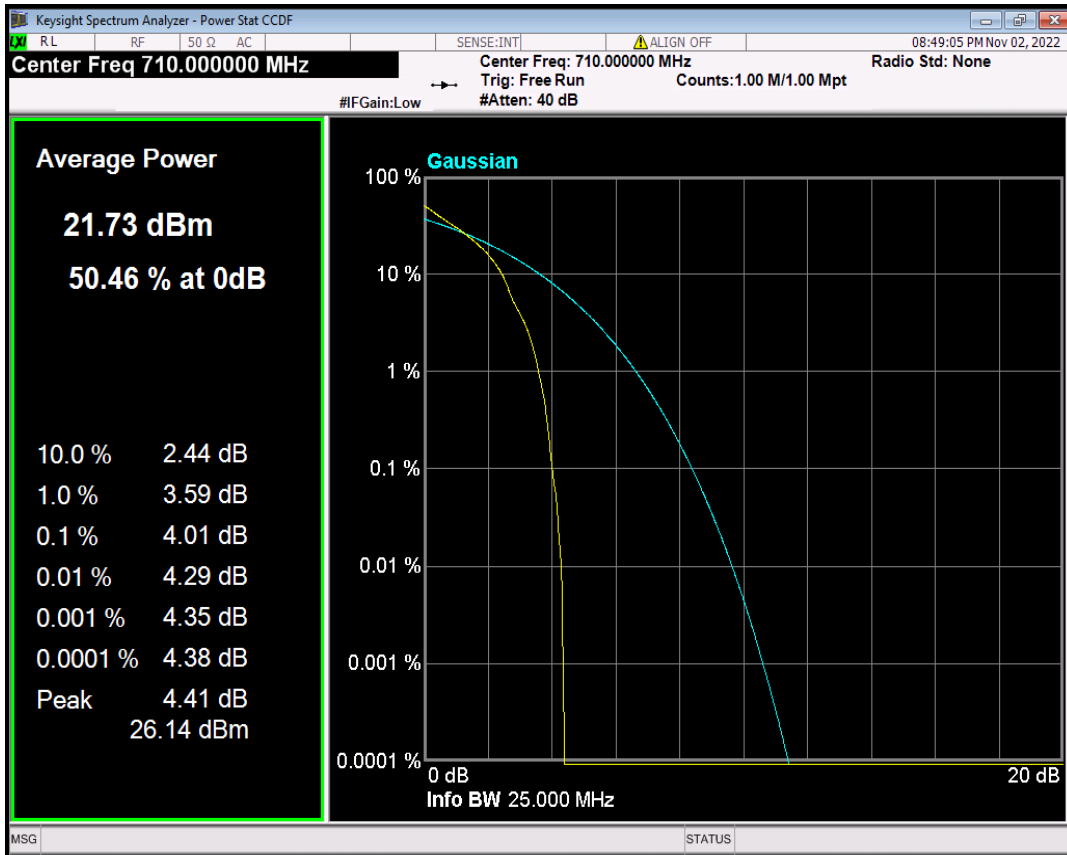

Band17 QPSK BW=10MHz Channel=23790 RB Size=1 Position=#0