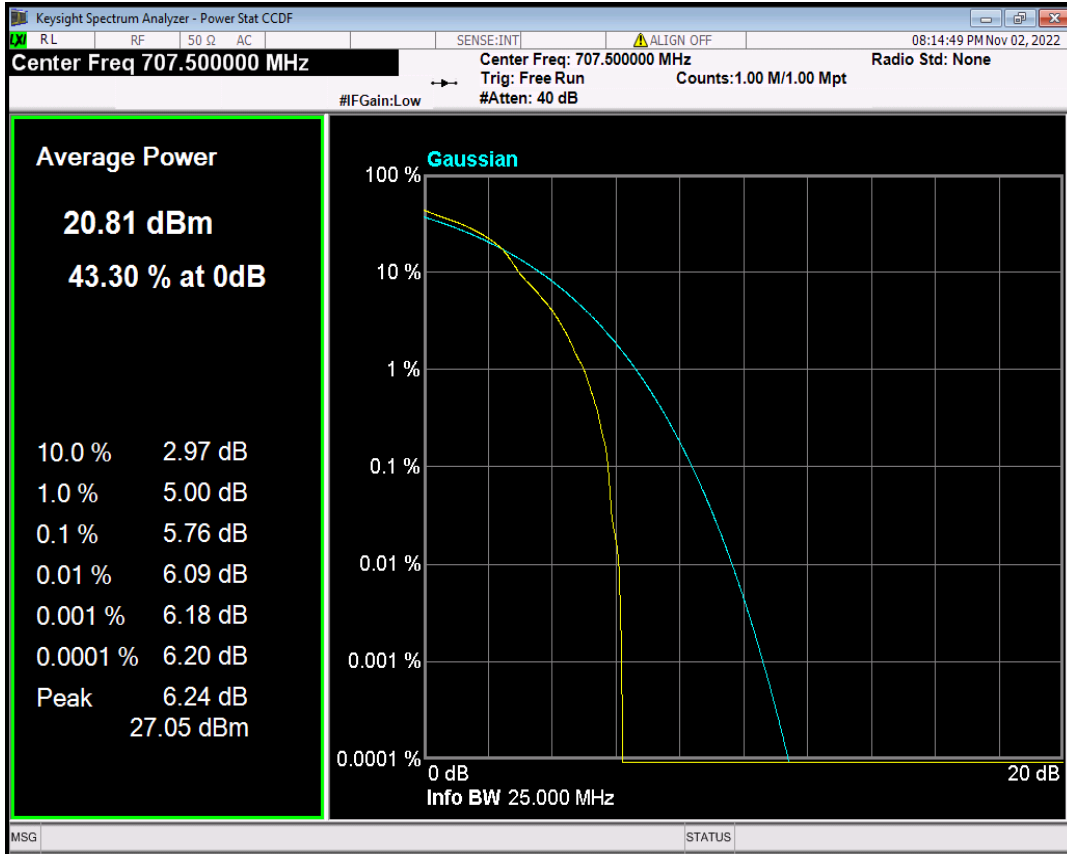

Band12 16QAM BW=10MHz Channel=23095 RB Size=1 Position=#0