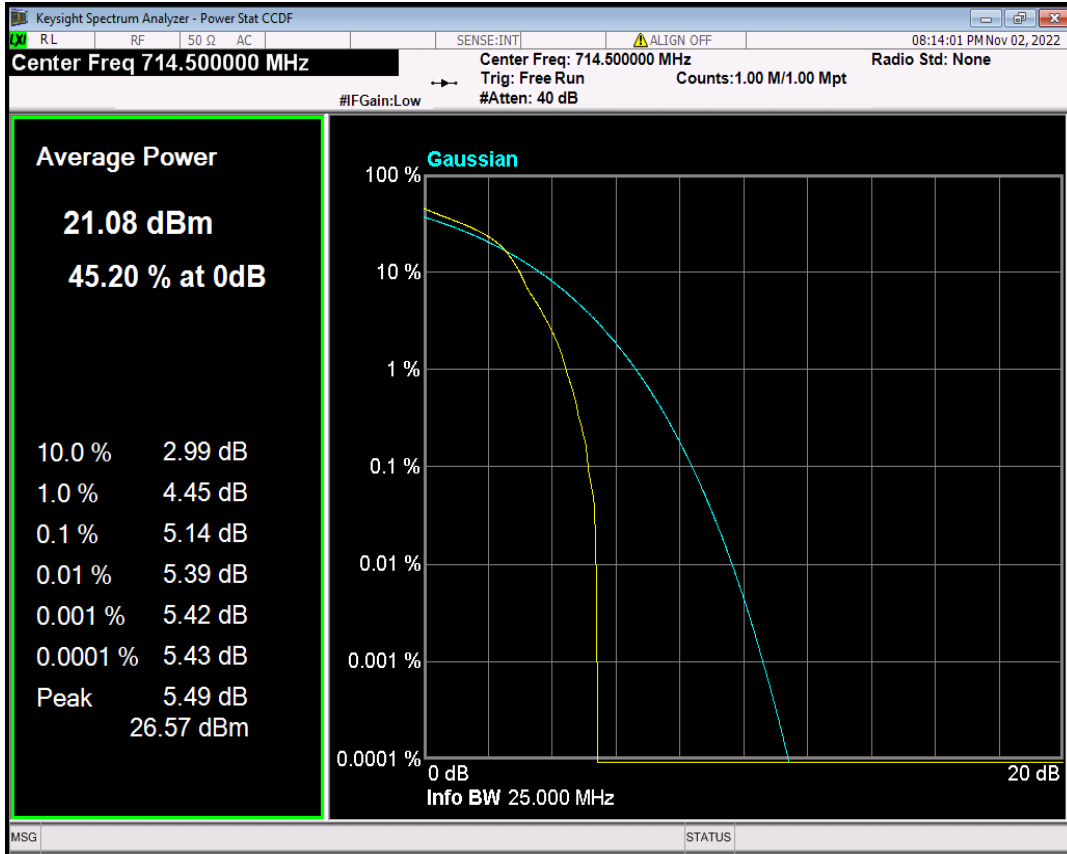

Band12 16QAM BW=3MHz Channel=23165 RB Size=1 Position=#0