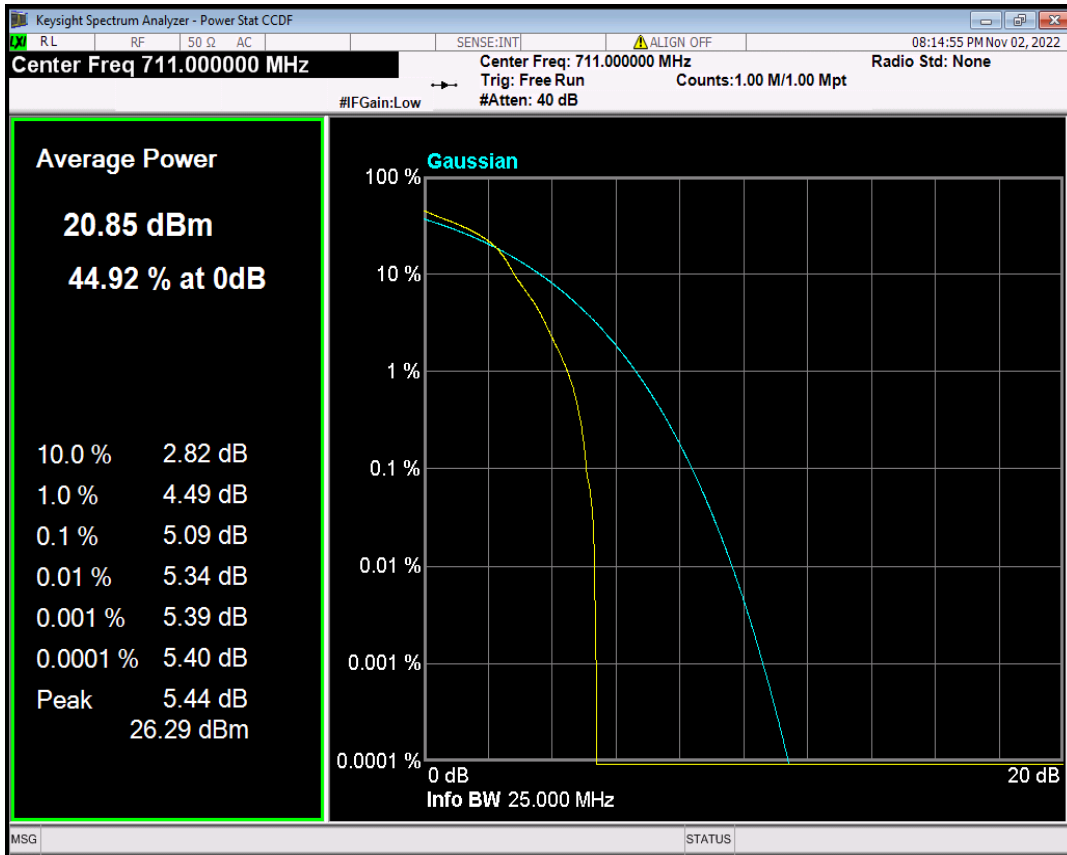

Band12 16QAM BW=1.4MHz Channel=23173 RB Size=1 Position=#0

Band12 16QAM BW=10MHz Channel=23060 RB Size=1 Position=#0

Band12 16QAM BW=10MHz Channel=23095 RB Size=1 Position=#0

Band12 16QAM BW=10MHz Channel=23130 RB Size=1 Position=#0