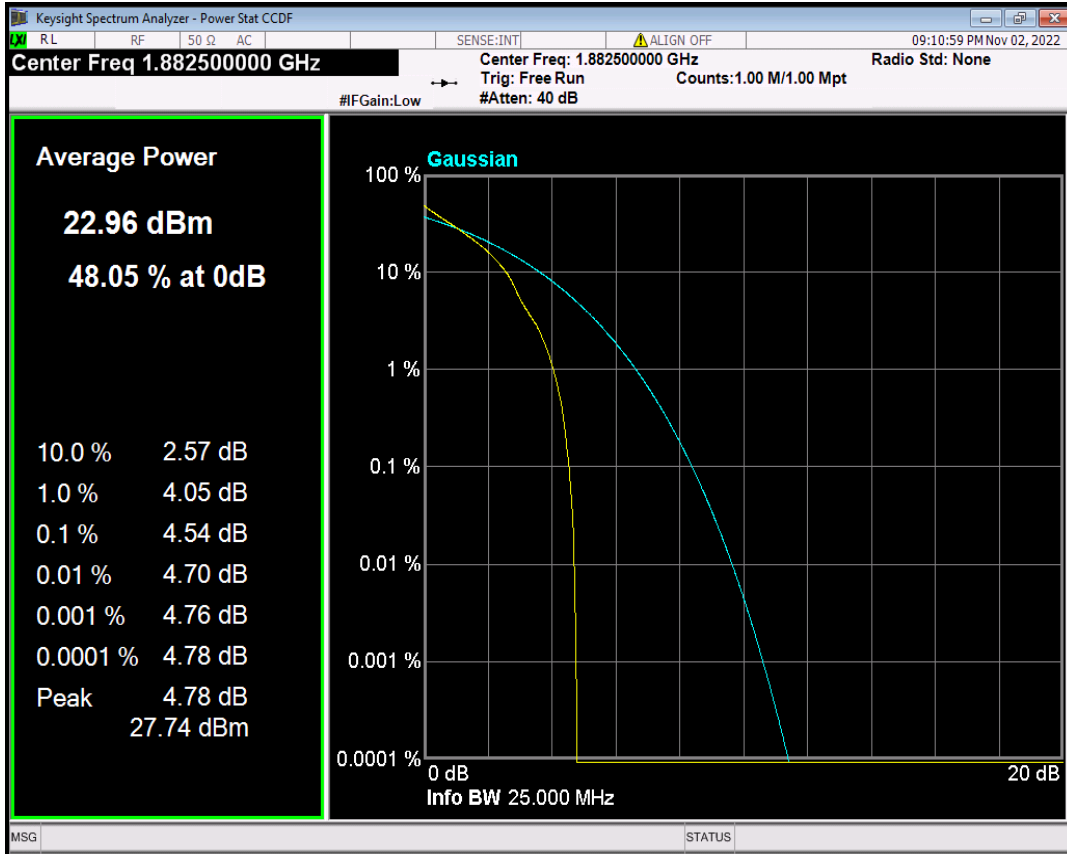

Band25 QPSK BW=10MHz Channel=26365 RB Size=1 Position=#0