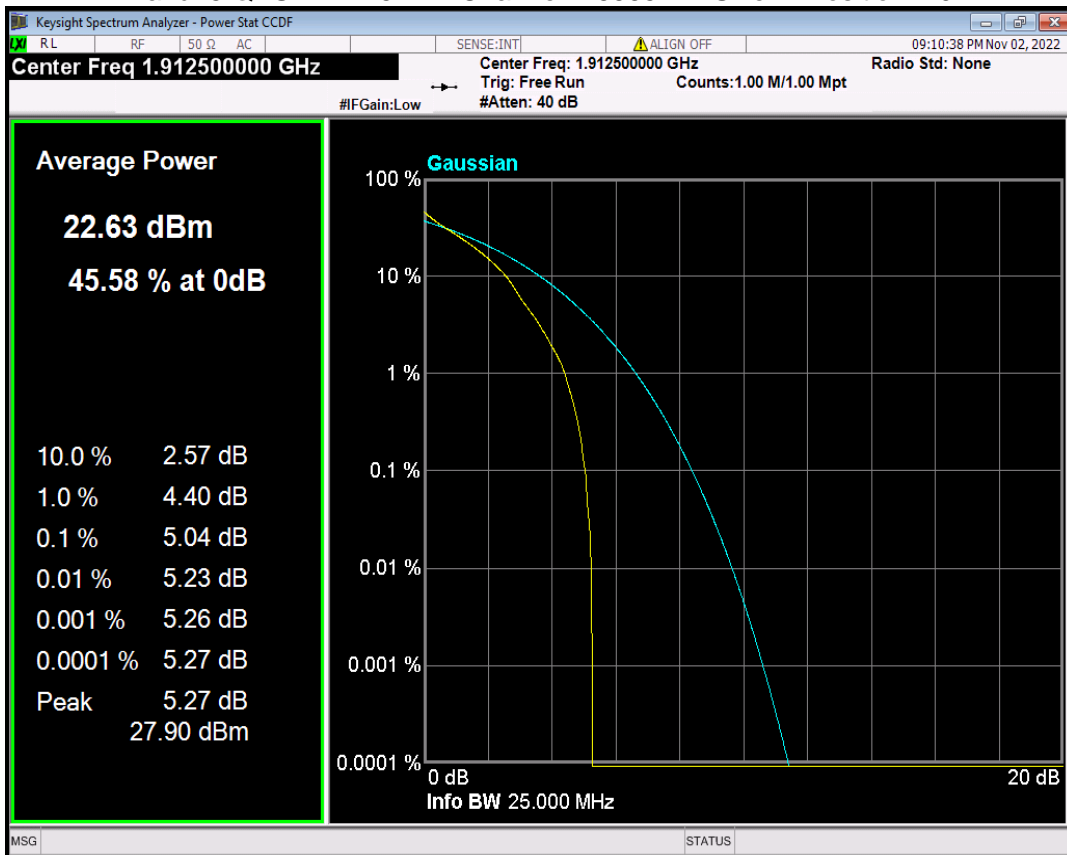

Band25 QPSK BW=5MHz Channel=26665 RB Size=1 Position=#0