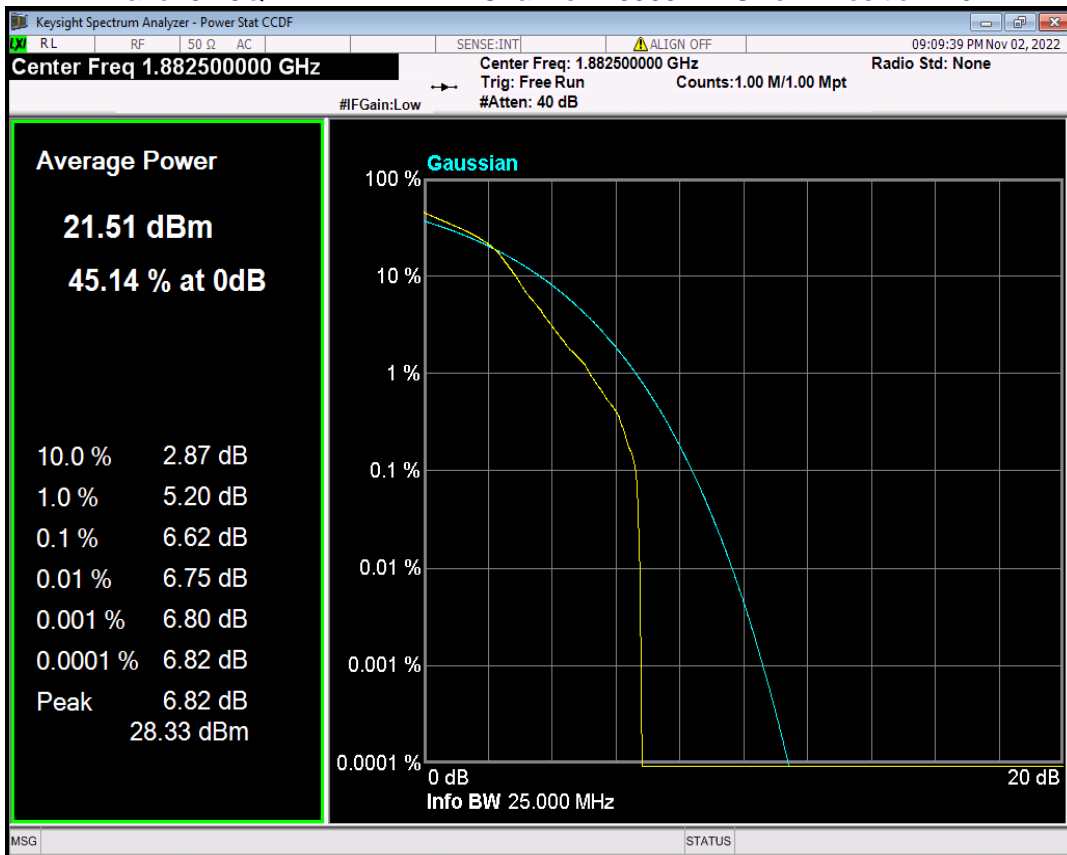

Band17 QPSK BW=5MHz Channel=23790 RB Size=1 Position=#0

Band17 QPSK BW=5MHz Channel=23825 RB Size=1 Position=#0

Band25 16QAM BW=1.4MHz Channel=26047 RB Size=1 Position=#0

Band25 16QAM BW=1.4MHz Channel=26365 RB Size=1 Position=#0