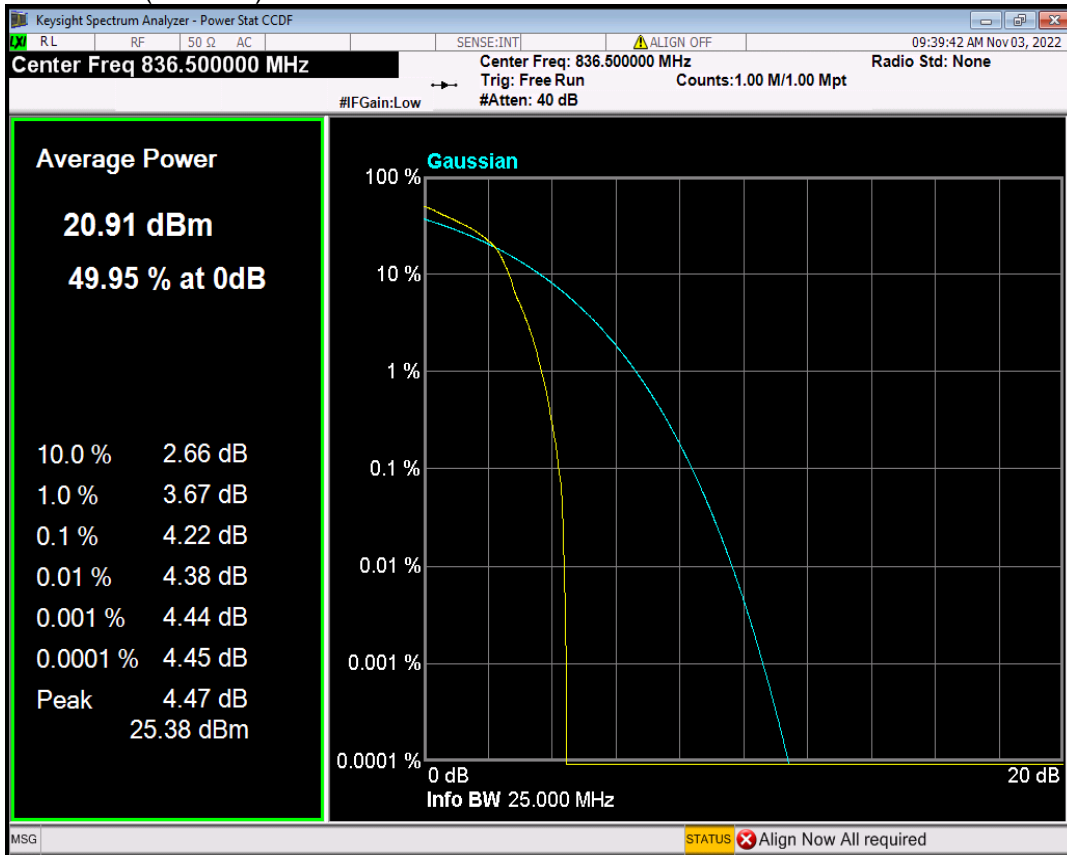

Band25 QPSK BW=5MHz Channel=26365 RB Size=1 Position=#0

Band25 QPSK BW=5MHz Channel=26665 RB Size=1 Position=#0

Band26(824-849) 16QAM BW=1.4MHz Channel=26797 RB Size=1 Position=#0

Band26(824-849) 16QAM BW=1.4MHz Channel=26915 RB Size=1 Position=#0