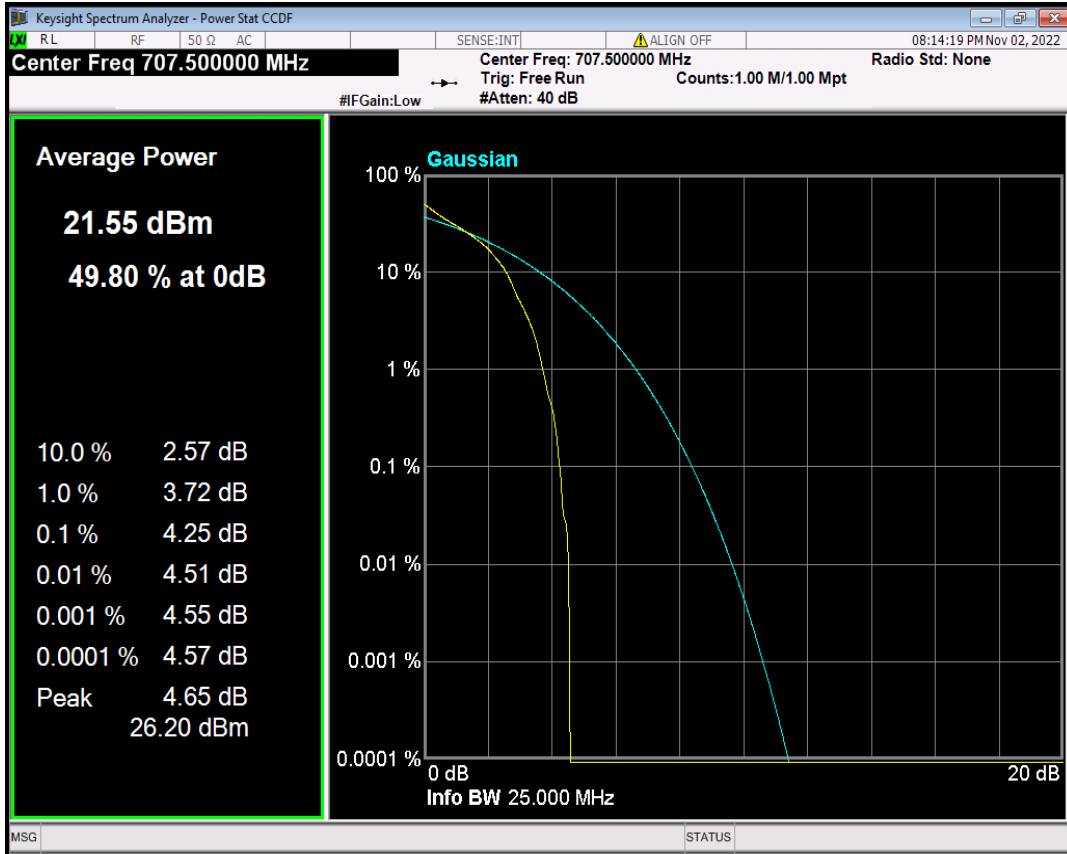

Band12 QPSK BW=5MHz Channel=23095 RB Size=1 Position=#0