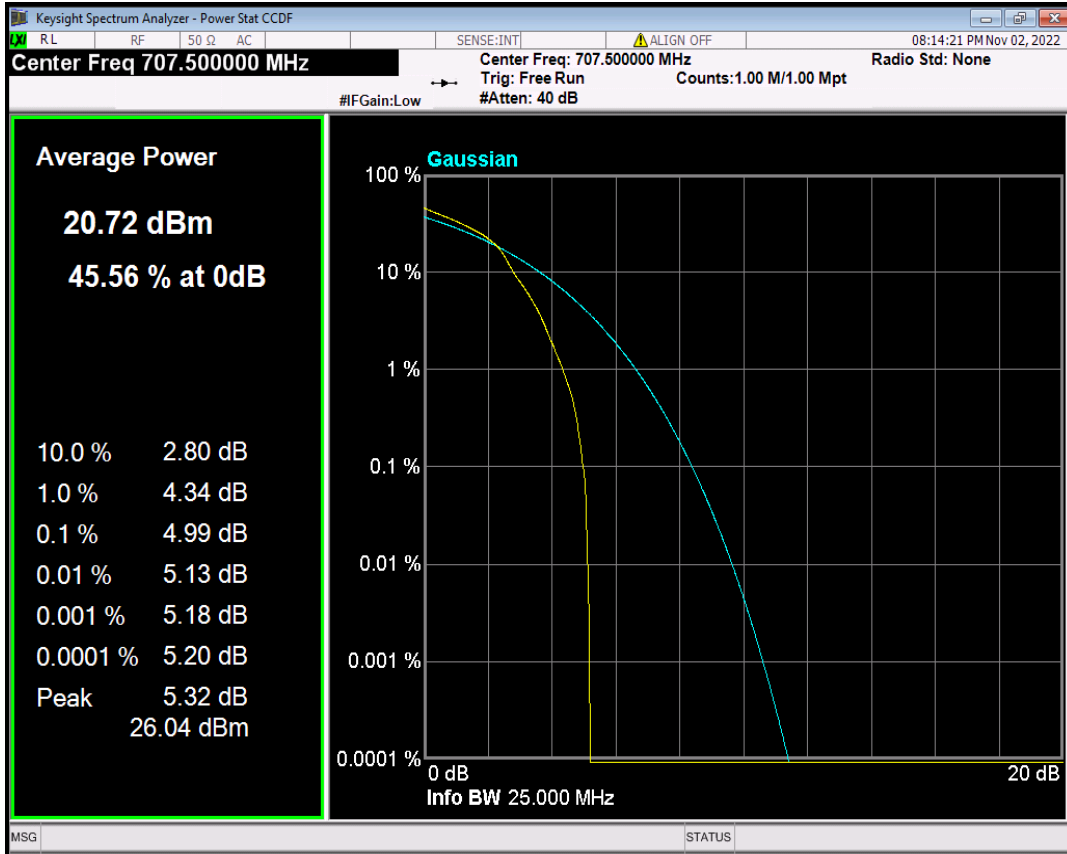

Band12 16QAM BW=5MHz Channel=23095 RB Size=1 Position=#0