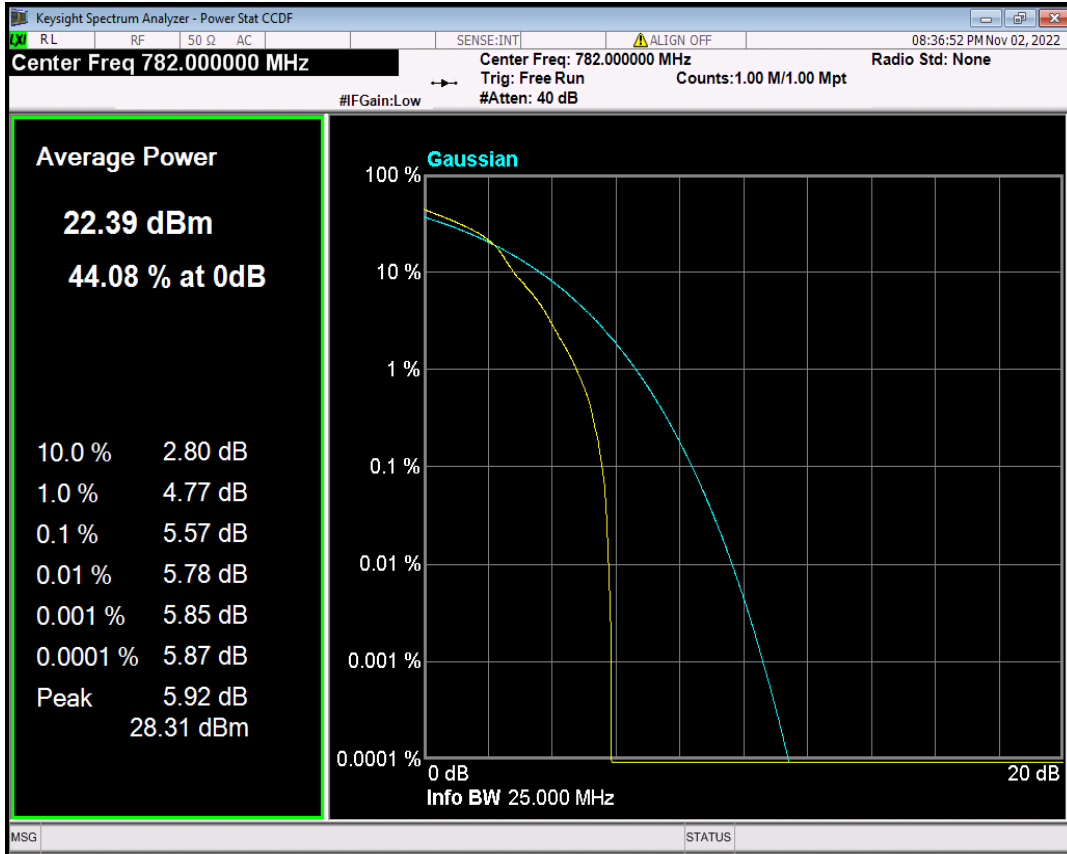

Band13 16QAM BW=5MHz Channel=23230 RB Size=1 Position=#0