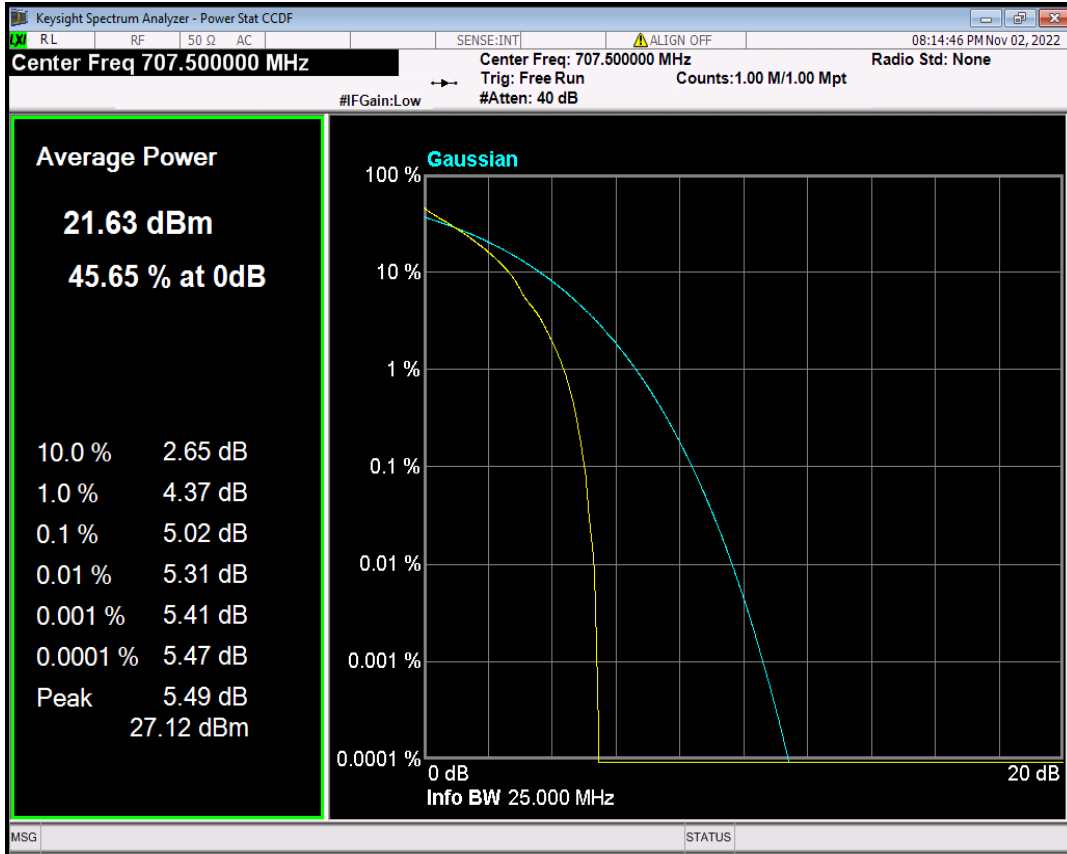

Band12 QPSK BW=10MHz Channel=23095 RB Size=1 Position=#0