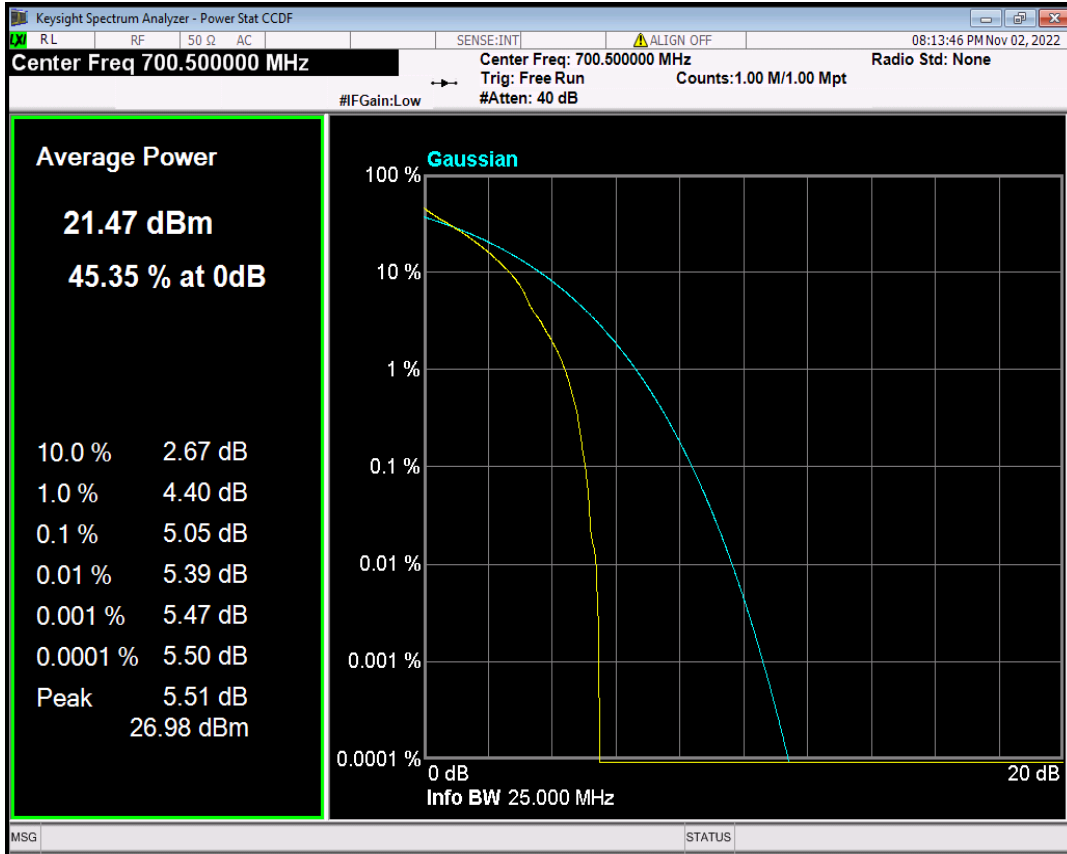

Band12 QPSK BW=3MHz Channel=23025 RB Size=1 Position=#0