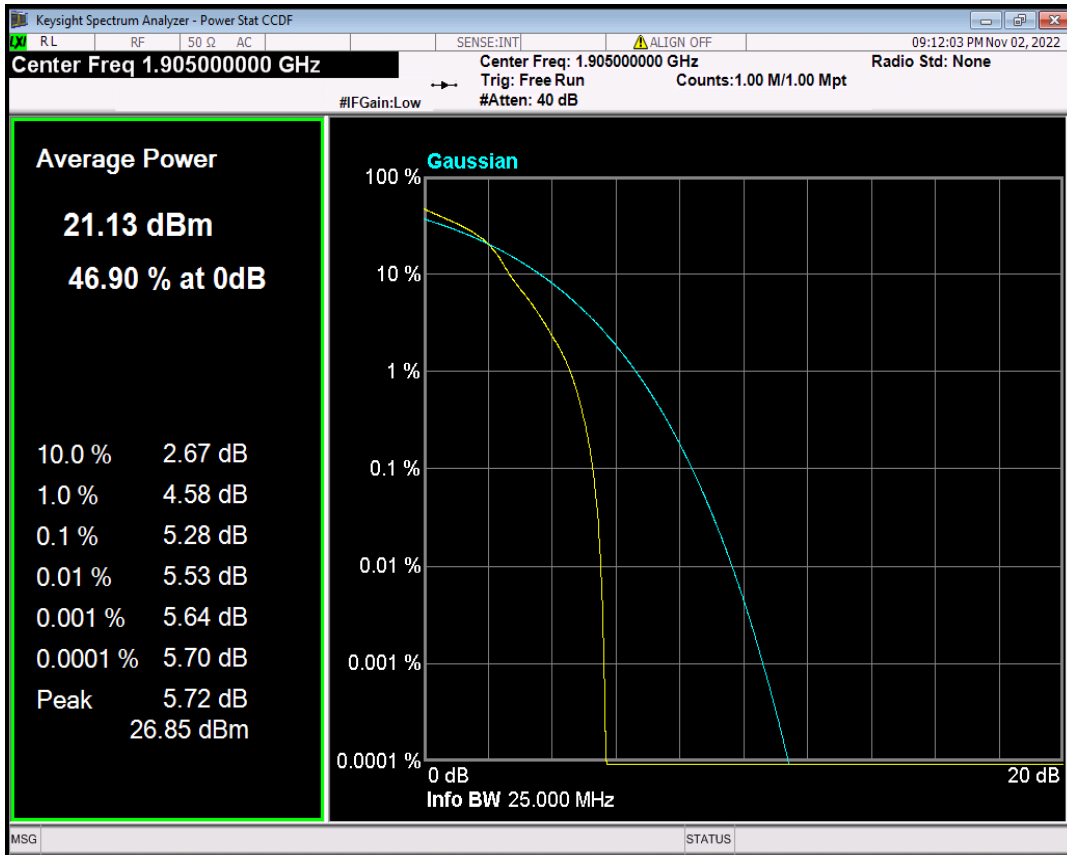

Band25 16QAM BW=20MHz Channel=26590 RB Size=1 Position=#0