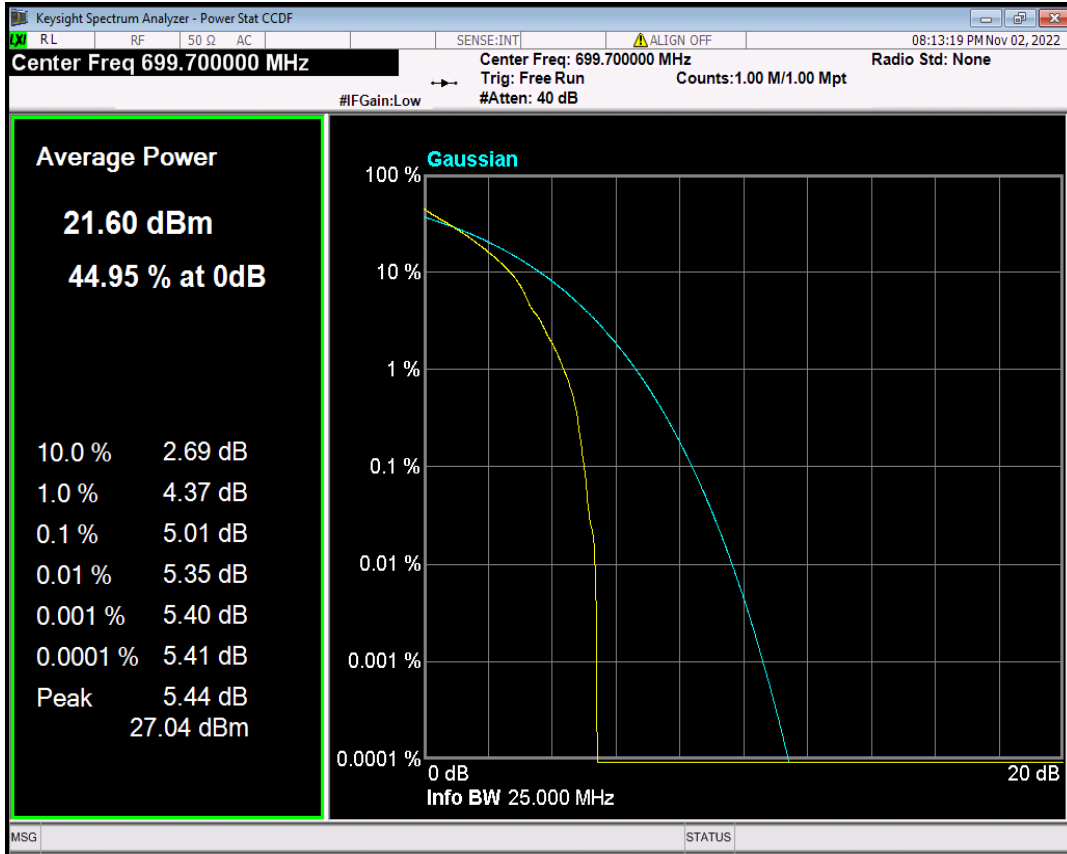

Band12 QPSK BW=1.4MHz Channel=23017 RB Size=1 Position=#0