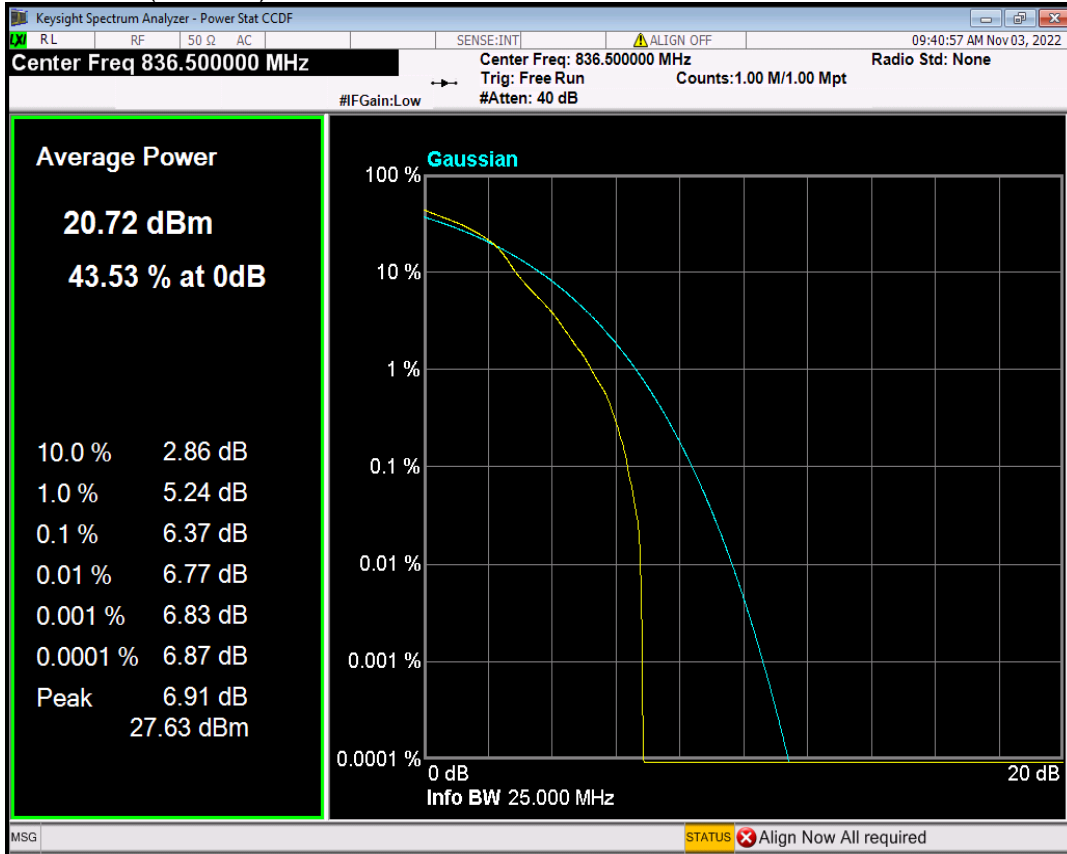

Band26(824-849) 16QAM BW=10MHz Channel=26915 RB Size=1 Position=#0