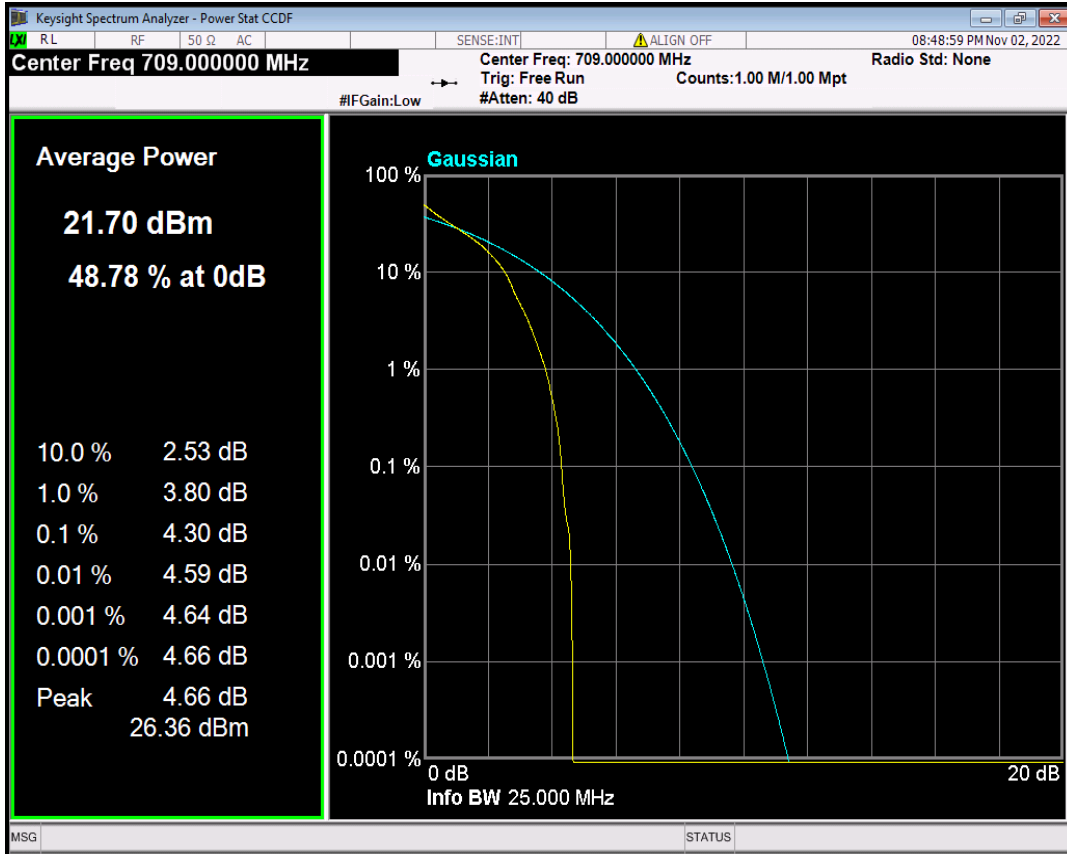

Band17 QPSK BW=10MHz Channel=23780 RB Size=1 Position=#0