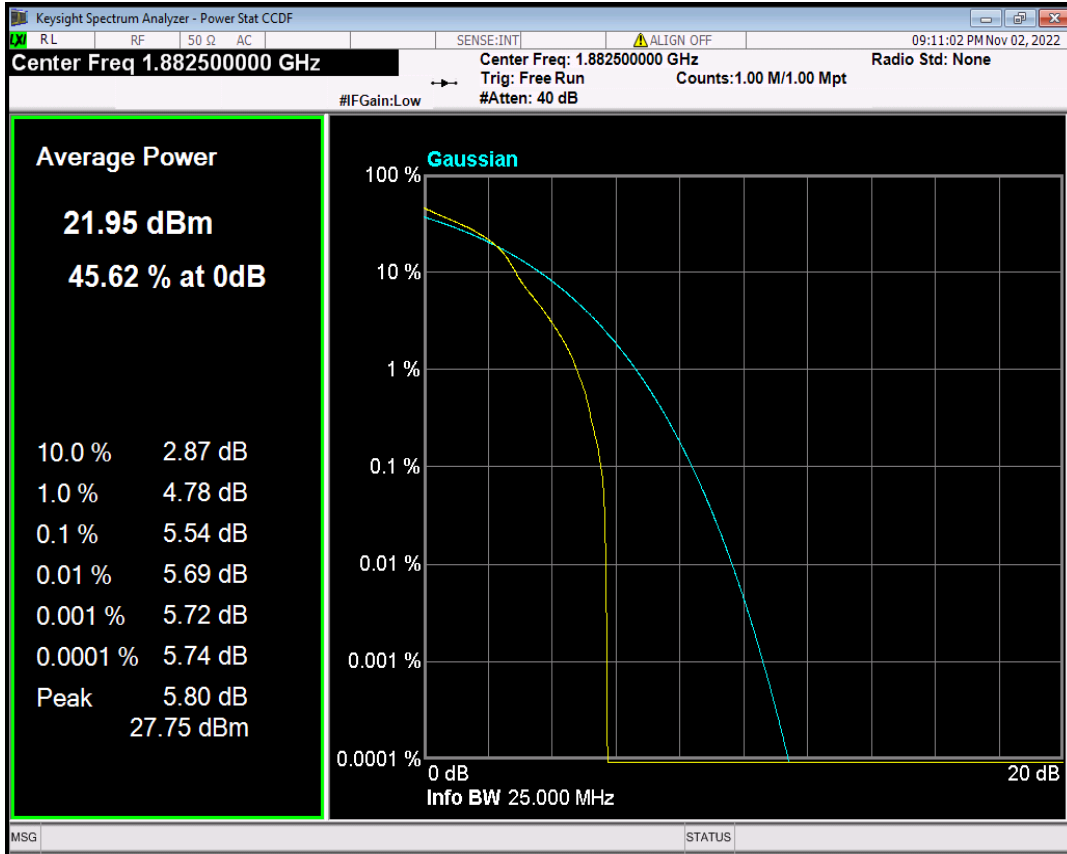

Band25 16QAM BW=10MHz Channel=26365 RB Size=1 Position=#0