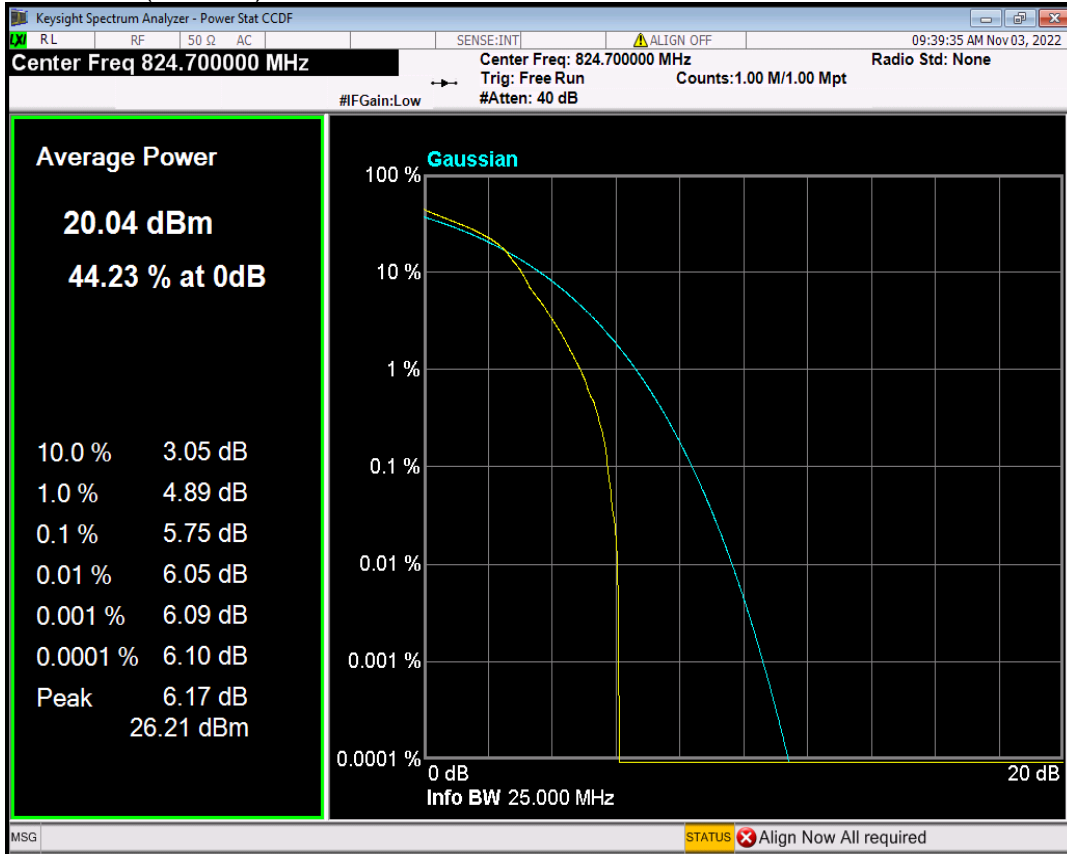

Band26(824-849) 16QAM BW=1.4MHz Channel=26797 RB Size=1 Position=#0