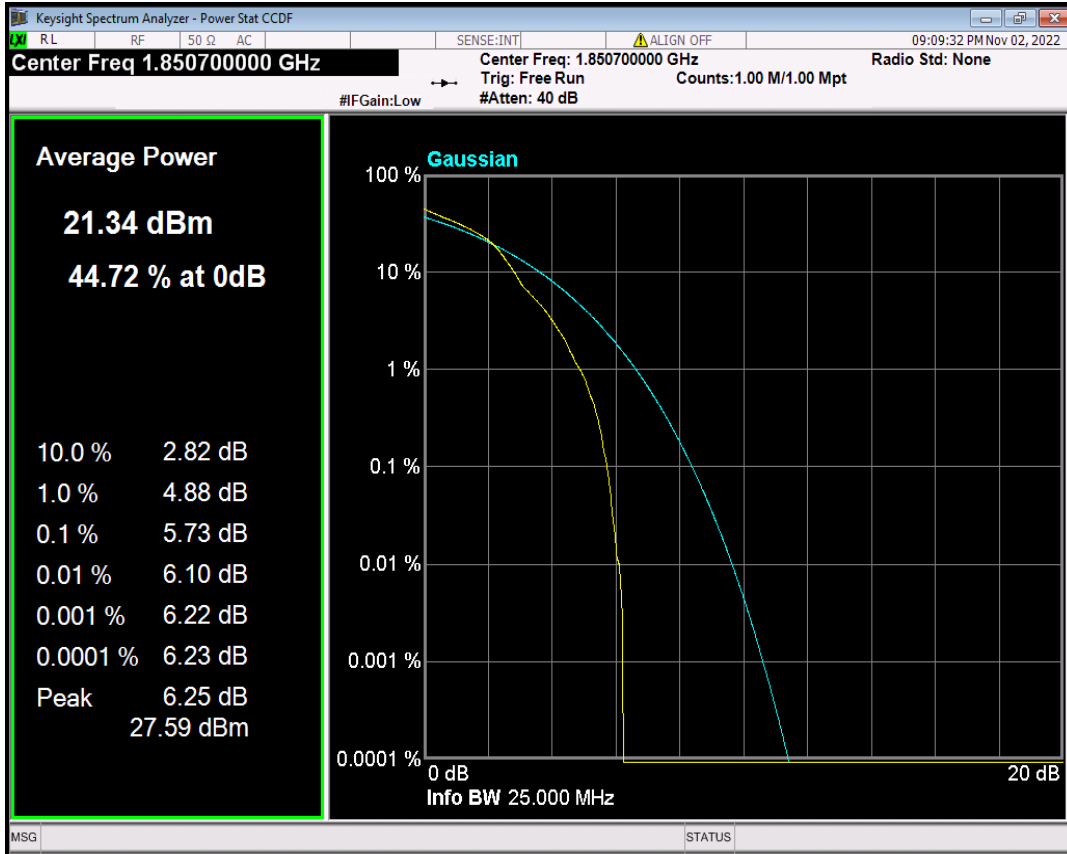

Band25 16QAM BW=1.4MHz Channel=26047 RB Size=1 Position=#0