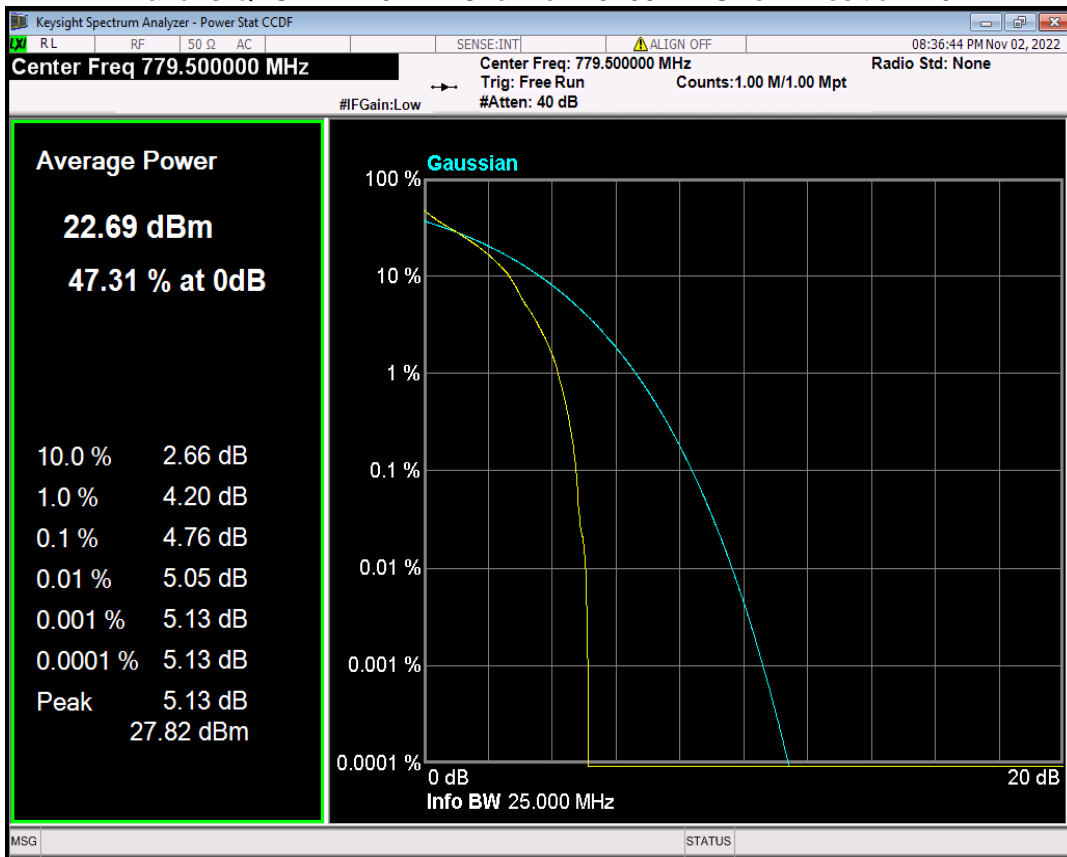

Band13 16QAM BW=5MHz Channel=23230 RB Size=1 Position=#0

Band13 16QAM BW=5MHz Channel=23255 RB Size=1 Position=#0

Band13 QPSK BW=10MHz Channel=23230 RB Size=1 Position=#0

Band13 QPSK BW=5MHz Channel=23205 RB Size=1 Position=#0