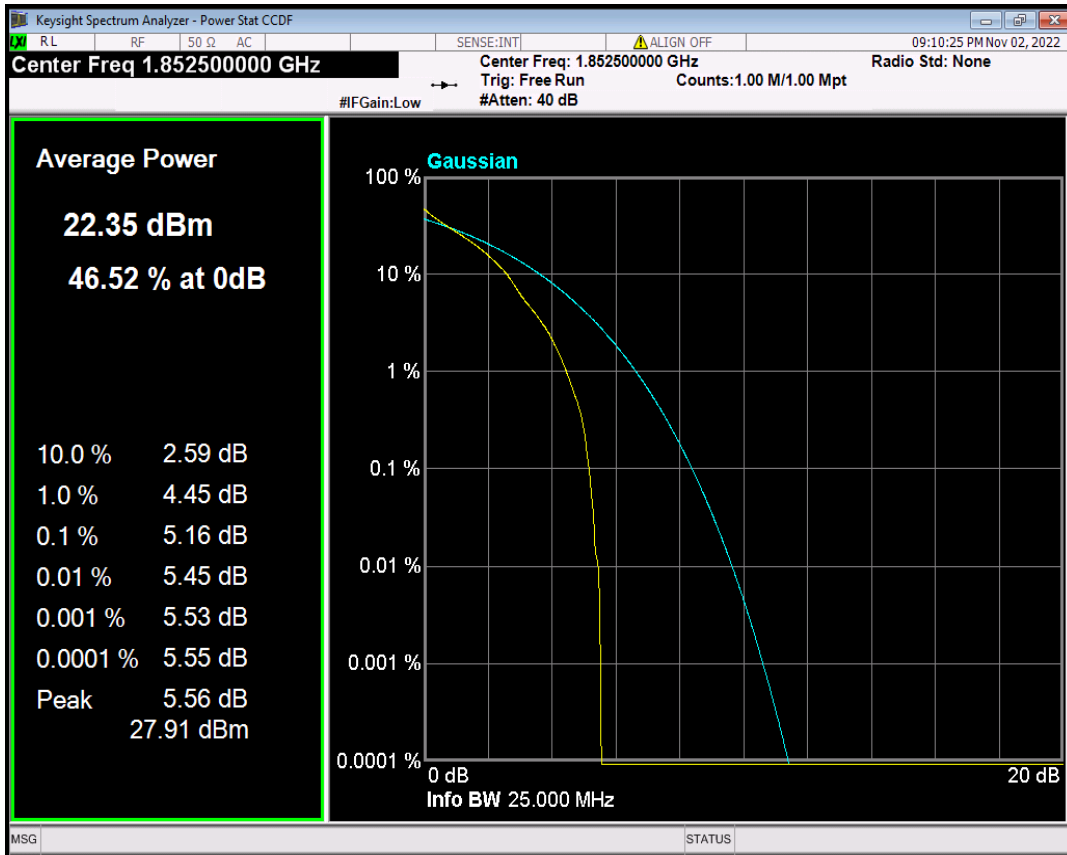

Band25 QPSK BW=3MHz Channel=26055 RB Size=1 Position=#0

Band25 QPSK BW=3MHz Channel=26365 RB Size=1 Position=#0

Band25 QPSK BW=3MHz Channel=26675 RB Size=1 Position=#0

Band25 QPSK BW=5MHz Channel=26065 RB Size=1 Position=#0