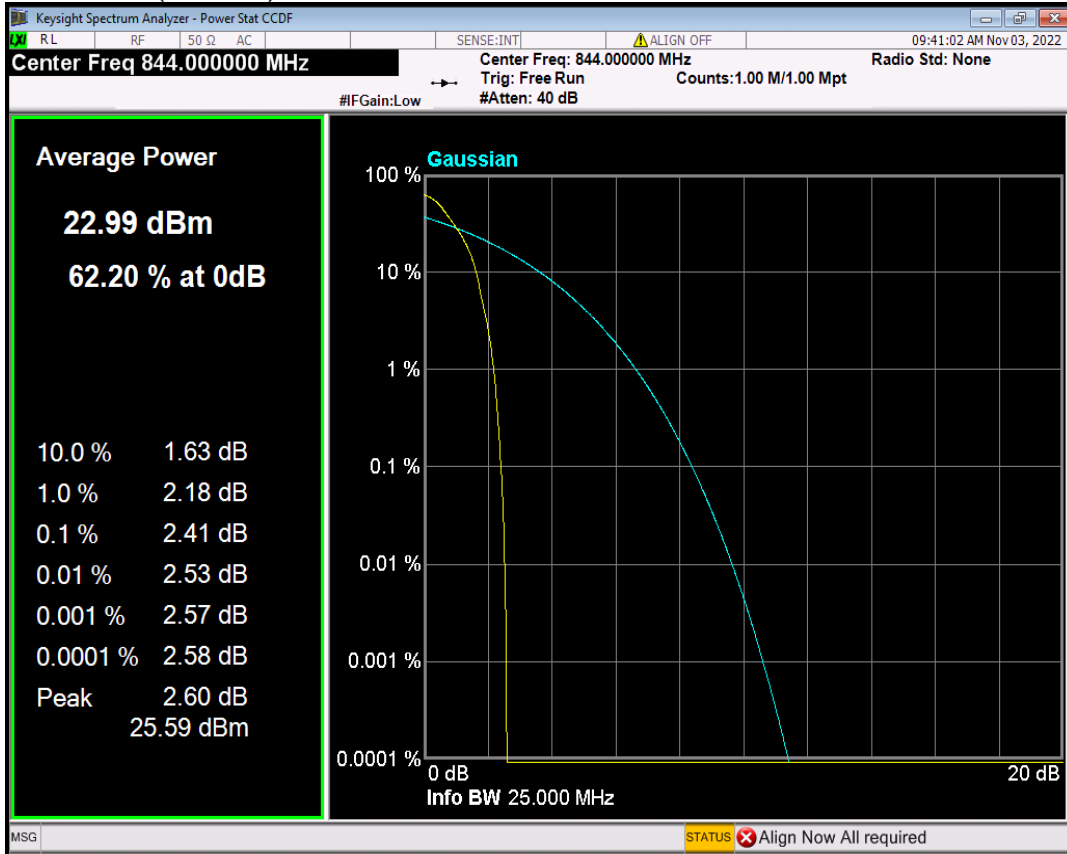

Band26(824-849) QPSK BW=10MHz Channel=26990 RB Size=1 Position=#0