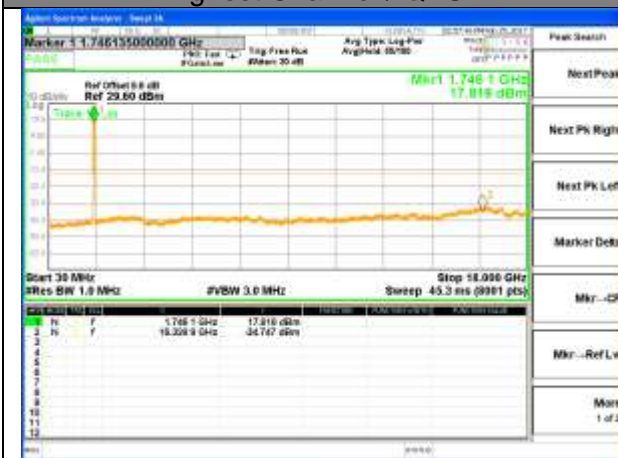

Highest Channel / 16QAM

LTE BAND 4

LTE Band 4 / 15MHz /Emission

Lowest Channel / QPSK

Lowest Channel / 16QAM

Middle Channel / QPSK

Middle Channel / 16QAM

Highest Channel / QPSK

Highest Channel / 16QAM

LTE BAND 4

LTE Band 4 / 20MHz /Emission

Lowest Channel / QPSK

Lowest Channel / 16QAM

Middle Channel / QPSK

Middle Channel / 16QAM

Highest Channel / QPSK

Highest Channel / 16QAM

LTE BAND 5

LTE Band 5 / 1.4MHz /Emission

Lowest Channel / QPSK

Lowest Channel / 16QAM

Middle Channel / QPSK

Middle Channel / 16QAM

Highest Channel / QPSK

Highest Channel / 16QAM

LTE BAND 5

LTE Band 5/ 3MHz /Emission

Lowest Channel / QPSK

Lowest Channel / 16QAM

Middle Channel / QPSK

Middle Channel / 16QAM

Highest Channel / QPSK