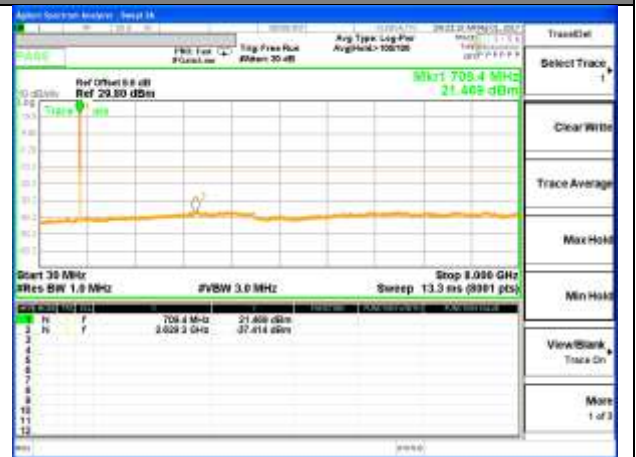

Highest Channel / 16QAM

LTE BAND 17

LTE Band 17 / 10MHz /Emission

Lowest Channel / QPSK

Lowest Channel / 16QAM

Middle Channel / QPSK

Middle Channel / 16QAM

Highest Channel / QPSK

Highest Channel / 16QAM