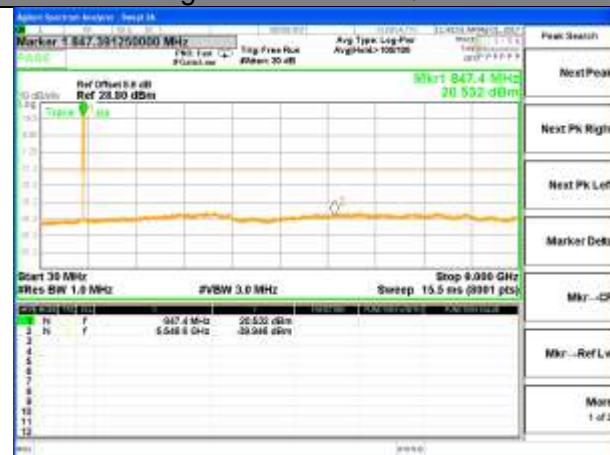

Highest Channel / 16QAM

LTE BAND 5

LTE Band 5 / 5MHz /Emission

Lowest Channel / QPSK

Lowest Channel / 16QAM

Middle Channel / QPSK

Middle Channel / 16QAM

Highest Channel / QPSK

Highest Channel / 16QAM

LTE BAND 5

LTE Band 5 / 10MHz /Emission

Lowest Channel / QPSK

Lowest Channel / 16QAM

Middle Channel / QPSK

Middle Channel / 16QAM

Highest Channel / QPSK

Highest Channel / 16QAM

LTE BAND 7

LTE Band 7 / 5MHz /Emission

Lowest Channel / QPSK

Lowest Channel / 16QAM

Middle Channel / QPSK

Middle Channel / 16QAM

Highest Channel / QPSK