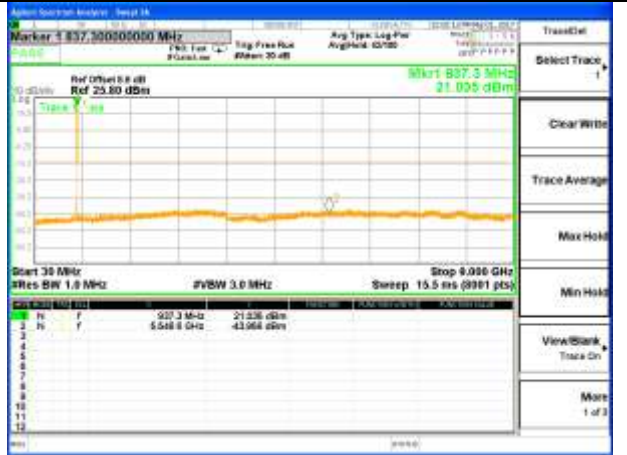

Highest Channel / 16QAM

LTE BAND 4

LTE Band 4 / 20MHz /Emission

Lowest Channel / QPSK

Lowest Channel / 16QAM

Middle Channel / QPSK

Middle Channel / 16QAM

Highest Channel / QPSK

Highest Channel / 16QAM

LTE BAND 5

LTE Band 5 / 1.4MHz /Emission

Lowest Channel / QPSK

Lowest Channel / 16QAM

Middle Channel / QPSK

Middle Channel / 16QAM

Highest Channel / QPSK

Highest Channel / 16QAM

LTE BAND 5

LTE Band 5/ 3MHz /Emission

Lowest Channel / QPSK

Lowest Channel / 16QAM

Middle Channel / QPSK

Middle Channel / 16QAM

Highest Channel / QPSK