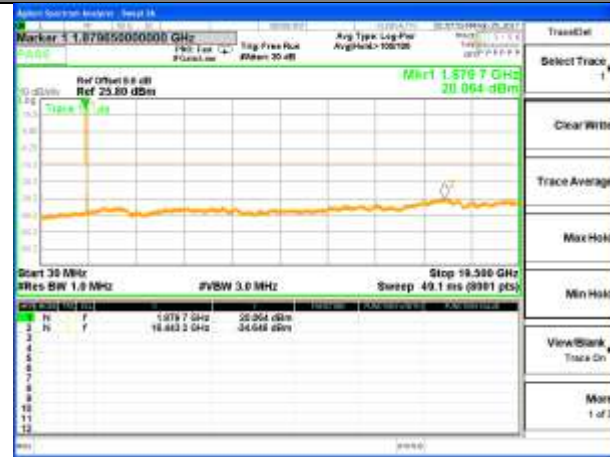

CONDUCTED SPURIOUS EMISSION

LTE BAND 2

LTE Band 2 / 1.4MHz /Emission

Lowest Channel / QPSK

Lowest Channel / 16QAM

Middle Channel / QPSK

Middle Channel / 16QAM

Highest Channel / QPSK

Highest Channel / 16QAM

LTE BAND 2

LTE Band 2 / 3MHz /Emission

Lowest Channel / QPSK

Lowest Channel / 16QAM

Middle Channel / QPSK

Middle Channel / 16QAM

Highest Channel / QPSK

Highest Channel / 16QAM

LTE BAND 2

LTE Band 2 / 5MHz /Emission

Lowest Channel / QPSK

Lowest Channel / 16QAM

Middle Channel / QPSK

Middle Channel / 16QAM

Highest Channel / QPSK