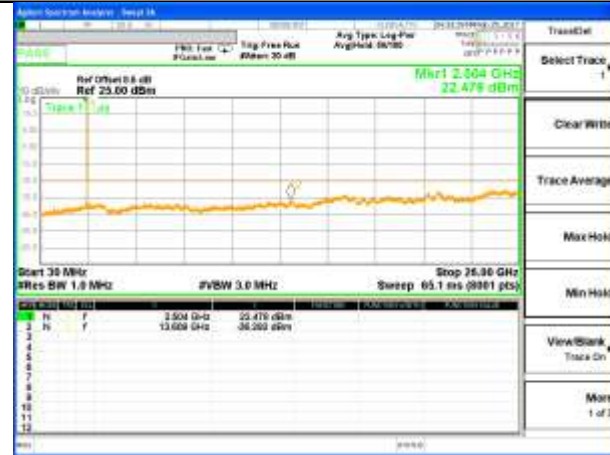

Highest Channel / 16QAM

LTE BAND 5

LTE Band 5 / 5MHz /Emission

Lowest Channel / QPSK

Lowest Channel / 16QAM

Middle Channel / QPSK

Middle Channel / 16QAM

Highest Channel / QPSK

Highest Channel / 16QAM

LTE BAND 5

LTE Band 5 / 10MHz /Emission

Lowest Channel / QPSK

Lowest Channel / 16QAM

Middle Channel / QPSK

Middle Channel / 16QAM

Highest Channel / QPSK

Highest Channel / 16QAM

LTE BAND 7

LTE Band 7 / 5MHz /Emission

Lowest Channel / QPSK

Lowest Channel / 16QAM

Middle Channel / QPSK

Middle Channel / 16QAM

Highest Channel / QPSK