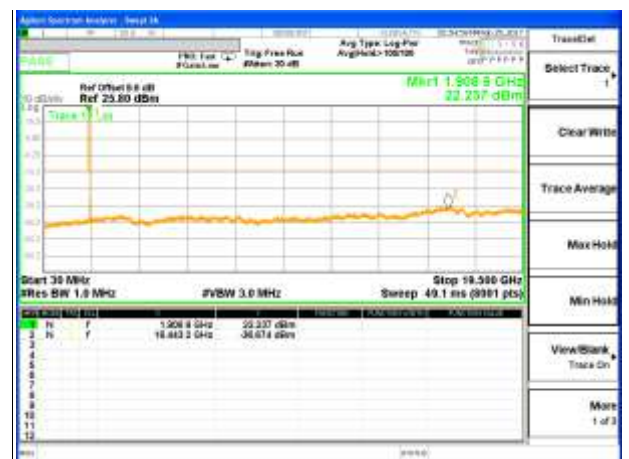

CONDUCTED SPURIOUS EMISSION

LTE BAND 2

LTE Band 2 / 1.4MHz /Emission

Lowest Channel / QPSK

Lowest Channel / 16QAM

Middle Channel / QPSK

Middle Channel / 16QAM

Highest Channel / QPSK

Highest Channel / 16QAM

LTE BAND 2

LTE Band 2 / 3MHz /Emission

Lowest Channel / QPSK

Lowest Channel / 16QAM

Middle Channel / QPSK

Middle Channel / 16QAM

Highest Channel / QPSK

Highest Channel / 16QAM

LTE BAND 2

LTE Band 2 / 5MHz /Emission

Lowest Channel / QPSK

Lowest Channel / 16QAM

Middle Channel / QPSK

Middle Channel / 16QAM

Highest Channel / QPSK