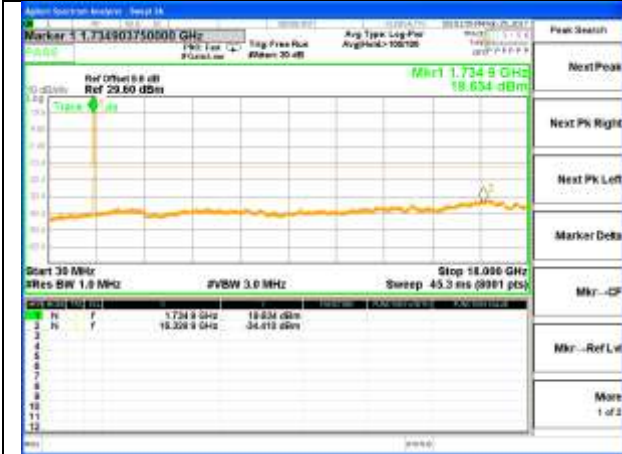

Highest Channel / 16QAM

LTE BAND 4

LTE Band 4 / 5MHz /Emission

Lowest Channel / QPSK

Lowest Channel / 16QAM

Middle Channel / QPSK

Middle Channel / 16QAM

Highest Channel / QPSK

Highest Channel / 16QAM

LTE BAND 4

LTE Band 4 / 10MHz /Emission

Lowest Channel / QPSK

Lowest Channel / 16QAM

Middle Channel / QPSK

Middle Channel / 16QAM

Highest Channel / QPSK

Highest Channel / 16QAM

LTE BAND 4

LTE Band 4 / 15MHz /Emission

Lowest Channel / QPSK

Lowest Channel / 16QAM

Middle Channel / QPSK

Middle Channel / 16QAM

Highest Channel / QPSK