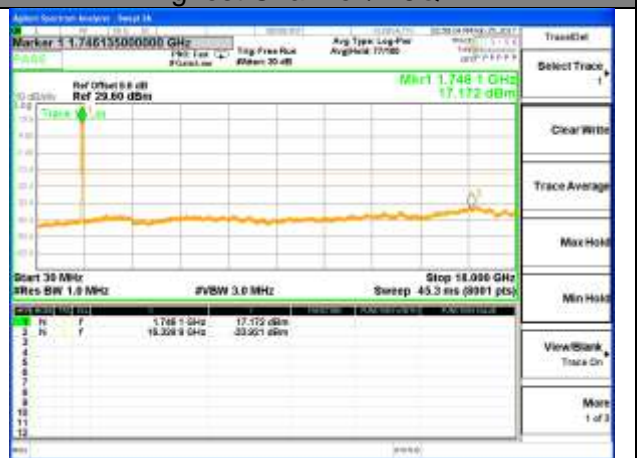

Highest Channel / 16QAM

LTE BAND 4

LTE Band 4 / 15MHz /Emission

Lowest Channel / QPSK

Lowest Channel / 16QAM

Middle Channel / QPSK

Middle Channel / 16QAM

Highest Channel / QPSK

Highest Channel / 16QAM

LTE BAND 4

LTE Band 4 / 20MHz /Emission

Lowest Channel / QPSK

Lowest Channel / 16QAM

Middle Channel / QPSK

Middle Channel / 16QAM

Highest Channel / QPSK

Highest Channel / 16QAM

LTE BAND 5

LTE Band 5 / 1.4MHz /Emission

Lowest Channel / QPSK

Lowest Channel / 16QAM

Middle Channel / QPSK

Middle Channel / 16QAM

Highest Channel / QPSK

Highest Channel / 16QAM

LTE BAND 5

LTE Band 5/ 3MHz /Emission

Lowest Channel / QPSK

Lowest Channel / 16QAM

Middle Channel / QPSK

Middle Channel / 16QAM

Highest Channel / QPSK