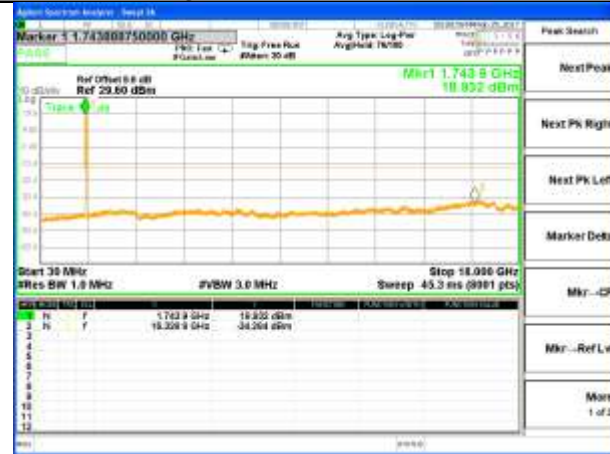

Highest Channel / 16QAM

LTE BAND 4

LTE Band 4 / 10MHz /Emission

Lowest Channel / QPSK

Lowest Channel / 16QAM

Middle Channel / QPSK

Middle Channel / 16QAM

Highest Channel / QPSK

Highest Channel / 16QAM

LTE BAND 4

LTE Band 4 / 15MHz /Emission

Lowest Channel / QPSK

Lowest Channel / 16QAM

Middle Channel / QPSK

Middle Channel / 16QAM

Highest Channel / QPSK

Highest Channel / 16QAM

LTE BAND 4

LTE Band 4 / 20MHz /Emission

Lowest Channel / QPSK

Lowest Channel / 16QAM

Middle Channel / QPSK

Middle Channel / 16QAM

Highest Channel / QPSK