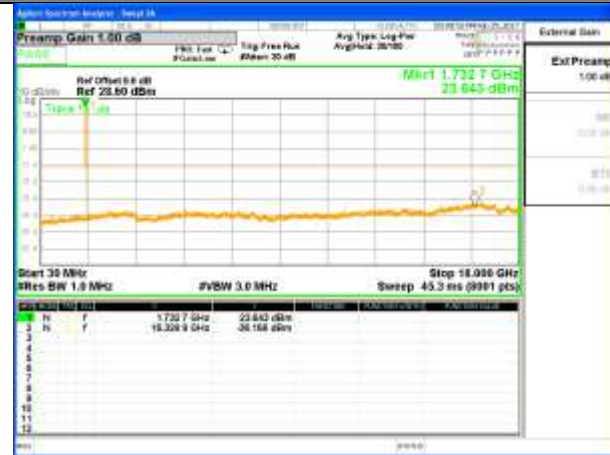

Highest Channel / 16QAM

LTE BAND 2

LTE Band 2 / 20MHz /Emission

Lowest Channel / QPSK

Lowest Channel / 16QAM

Middle Channel / QPSK

Middle Channel / 16QAM

Highest Channel / QPSK

Highest Channel / 16QAM

LTE BAND 4

LTE Band 4 / 1.4MHz /Emission

Lowest Channel / QPSK

Lowest Channel / 16QAM

Middle Channel / QPSK

Middle Channel / 16QAM

Highest Channel / QPSK

Highest Channel / 16QAM

LTE BAND 4

LTE Band 4 / 3MHz /Emission

Lowest Channel / QPSK

Lowest Channel / 16QAM

Middle Channel / QPSK

Middle Channel / 16QAM

Highest Channel / QPSK