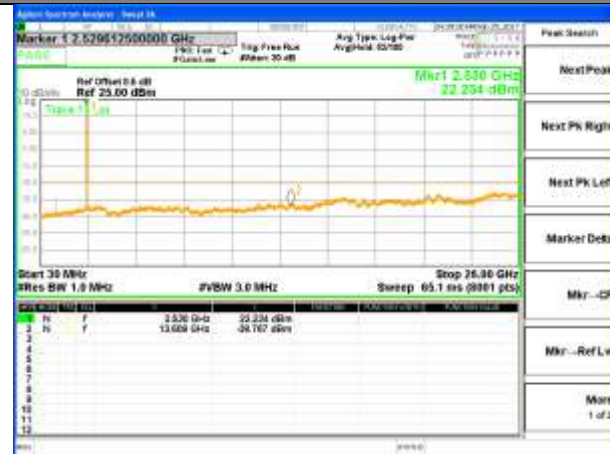

Highest Channel / 16QAM

LTE BAND 7

LTE Band 7 / 5MHz /Emission

Lowest Channel / QPSK

Lowest Channel / 16QAM

Middle Channel / QPSK

Middle Channel / 16QAM

Highest Channel / QPSK

Highest Channel / 16QAM

LTE BAND 7

LTE Band 7 / 10MHz /Emission

Lowest Channel / QPSK

Lowest Channel / 16QAM

Middle Channel / QPSK

Middle Channel / 16QAM

Highest Channel / QPSK

Highest Channel / 16QAM

LTE BAND 7

LTE Band 7 / 15MHz /Emission

Lowest Channel / QPSK

Lowest Channel / 16QAM

Middle Channel / QPSK

Middle Channel / 16QAM

Highest Channel / QPSK