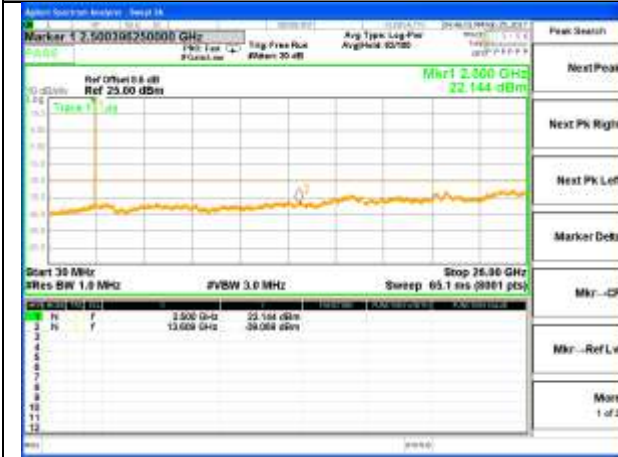

Highest Channel / 16QAM

LTE BAND 7

LTE Band 7 / 10MHz /Emission

Lowest Channel / QPSK

Lowest Channel / 16QAM

Middle Channel / QPSK

Middle Channel / 16QAM

Highest Channel / QPSK

Highest Channel / 16QAM

LTE BAND 7

LTE Band 7 / 15MHz /Emission

Lowest Channel / QPSK

Lowest Channel / 16QAM

Middle Channel / QPSK

Middle Channel / 16QAM

Highest Channel / QPSK

Highest Channel / 16QAM

LTE BAND 7

LTE Band 7 / 20MHz /Emission

Lowest Channel / QPSK

Lowest Channel / 16QAM

Middle Channel / QPSK

Middle Channel / 16QAM

Highest Channel / QPSK