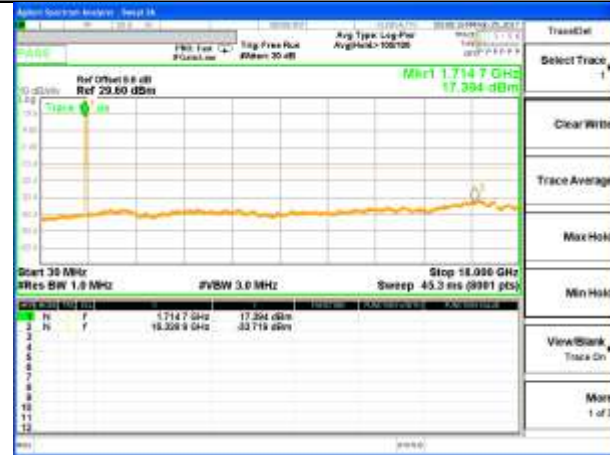

Highest Channel / 16QAM

LTE BAND 4

LTE Band 4 / 5MHz /Emission

Lowest Channel / QPSK

Lowest Channel / 16QAM

Middle Channel / QPSK

Middle Channel / 16QAM

Highest Channel / QPSK

Highest Channel / 16QAM

LTE BAND 4

LTE Band 4 / 10MHz /Emission

Lowest Channel / QPSK

Lowest Channel / 16QAM

Middle Channel / QPSK

Middle Channel / 16QAM

Highest Channel / QPSK

Highest Channel / 16QAM

LTE BAND 4

LTE Band 4 / 15MHz /Emission

Lowest Channel / QPSK

Lowest Channel / 16QAM

Middle Channel / QPSK

Middle Channel / 16QAM

Highest Channel / QPSK