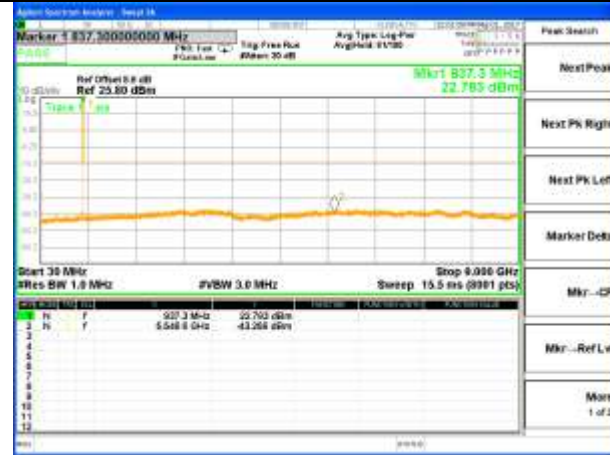

Highest Channel / 16QAM

LTE BAND 4

LTE Band 4 / 20MHz /Emission

Lowest Channel / QPSK

Lowest Channel / 16QAM

Middle Channel / QPSK

Middle Channel / 16QAM

Highest Channel / QPSK

Highest Channel / 16QAM

LTE BAND 5

LTE Band 5 / 1.4MHz /Emission

Lowest Channel / QPSK

Lowest Channel / 16QAM

Middle Channel / QPSK

Middle Channel / 16QAM

Highest Channel / QPSK

Highest Channel / 16QAM

LTE BAND 5

LTE Band 5/ 3MHz /Emission

Lowest Channel / QPSK

Lowest Channel / 16QAM

Middle Channel / QPSK

Middle Channel / 16QAM

Highest Channel / QPSK