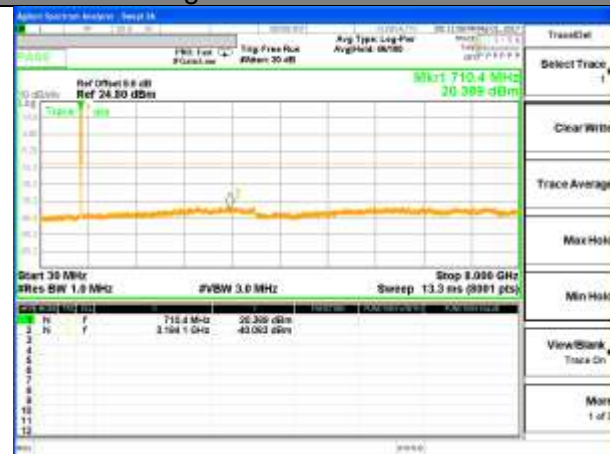

Highest Channel / 16QAM

LTE BAND 12

LTE Band 12 / 5MHz /Emission

Lowest Channel / QPSK

Lowest Channel / 16QAM

Middle Channel / QPSK

Middle Channel / 16QAM

Highest Channel / QPSK

Highest Channel / 16QAM

LTE BAND 12

LTE Band 12 / 10MHz /Emission

Lowest Channel / QPSK

Lowest Channel / 16QAM

Middle Channel / QPSK

Middle Channel / 16QAM

Highest Channel / QPSK

Highest Channel / 16QAM

LTE BAND 17

LTE Band 17 / 5MHz /Emission

Lowest Channel / QPSK

Lowest Channel / 16QAM

Middle Channel / QPSK

Middle Channel / 16QAM

Highest Channel / QPSK