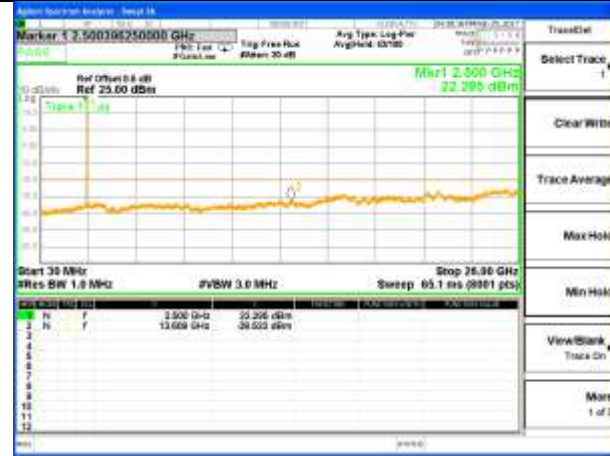

Highest Channel / 16QAM

LTE BAND 5

LTE Band 5 / 10MHz /Emission

Lowest Channel / QPSK

Lowest Channel / 16QAM

Middle Channel / QPSK

Middle Channel / 16QAM

Highest Channel / QPSK

Highest Channel / 16QAM

LTE BAND 7

LTE Band 7 / 5MHz /Emission

Lowest Channel / QPSK

Lowest Channel / 16QAM

Middle Channel / QPSK

Middle Channel / 16QAM

Highest Channel / QPSK

Highest Channel / 16QAM

LTE BAND 7

LTE Band 7 / 10MHz /Emission

Lowest Channel / QPSK

Lowest Channel / 16QAM

Middle Channel / QPSK

Middle Channel / 16QAM

Highest Channel / QPSK