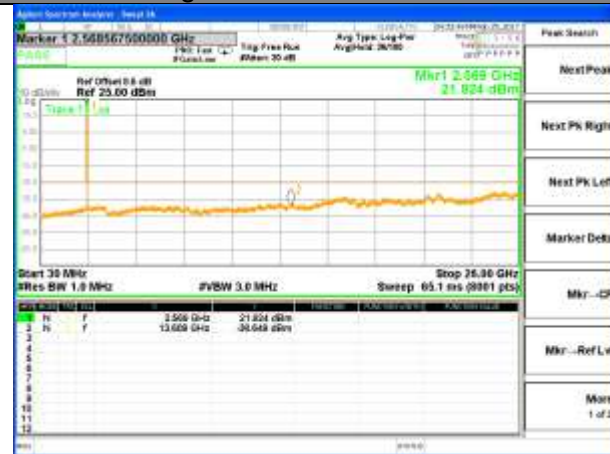

Highest Channel / 16QAM

LTE BAND 5

LTE Band 5 / 10MHz /Emission

Lowest Channel / QPSK

Lowest Channel / 16QAM

Middle Channel / QPSK

Middle Channel / 16QAM

Highest Channel / QPSK

Highest Channel / 16QAM

LTE BAND 7

LTE Band 7 / 5MHz /Emission

Lowest Channel / QPSK

Lowest Channel / 16QAM

Middle Channel / QPSK

Middle Channel / 16QAM

Highest Channel / QPSK

Highest Channel / 16QAM

LTE BAND 7

LTE Band 7 / 10MHz /Emission

Lowest Channel / QPSK

Lowest Channel / 16QAM

Middle Channel / QPSK

Middle Channel / 16QAM

Highest Channel / QPSK