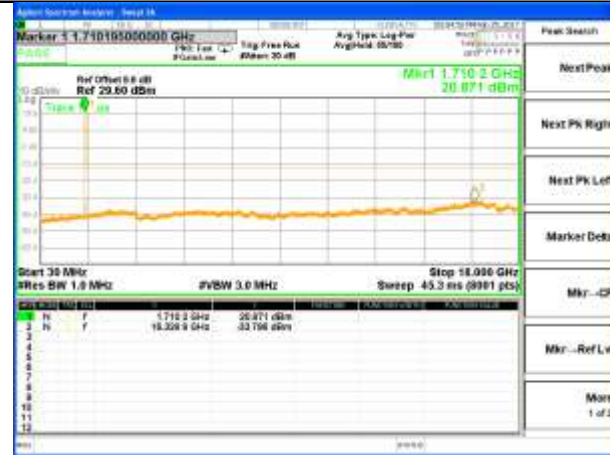

Highest Channel / 16QAM

LTE BAND 4

LTE Band 4 / 1.4MHz /Emission

Lowest Channel / QPSK

Lowest Channel / 16QAM

Middle Channel / QPSK

Middle Channel / 16QAM

Highest Channel / QPSK

Highest Channel / 16QAM

LTE BAND 4

LTE Band 4 / 3MHz /Emission

Lowest Channel / QPSK

Lowest Channel / 16QAM

Middle Channel / QPSK

Middle Channel / 16QAM

Highest Channel / QPSK

Highest Channel / 16QAM

LTE BAND 4

LTE Band 4 / 5MHz /Emission

Lowest Channel / QPSK

Lowest Channel / 16QAM

Middle Channel / QPSK

Middle Channel / 16QAM

Highest Channel / QPSK