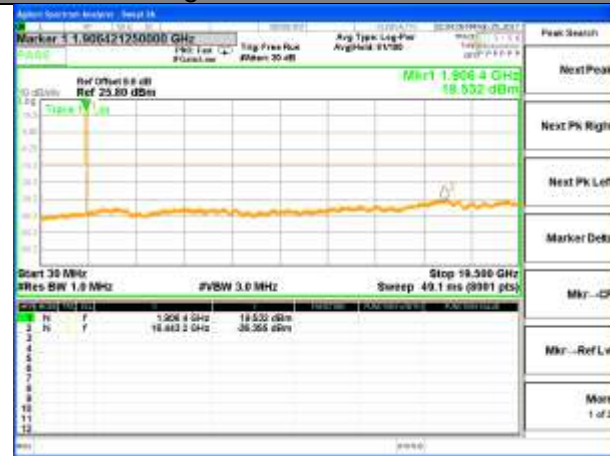

Highest Channel / 16QAM

LTE BAND 2

LTE Band 2 / 3MHz /Emission

Lowest Channel / QPSK

Lowest Channel / 16QAM

Middle Channel / QPSK

Middle Channel / 16QAM

Highest Channel / QPSK

Highest Channel / 16QAM

LTE BAND 2

LTE Band 2 / 5MHz /Emission

Lowest Channel / QPSK

Lowest Channel / 16QAM

Middle Channel / QPSK

Middle Channel / 16QAM

Highest Channel / QPSK

Highest Channel / 16QAM

LTE BAND 2

LTE Band 2 / 10MHz /Emission

Lowest Channel / QPSK

Lowest Channel / 16QAM

Middle Channel / QPSK

Middle Channel / 16QAM

Highest Channel / QPSK

Highest Channel / 16QAM

LTE BAND 2

LTE Band 2 / 15MHz /Emission

Lowest Channel / QPSK

Lowest Channel / 16QAM

Middle Channel / QPSK

Middle Channel / 16QAM

Highest Channel / QPSK