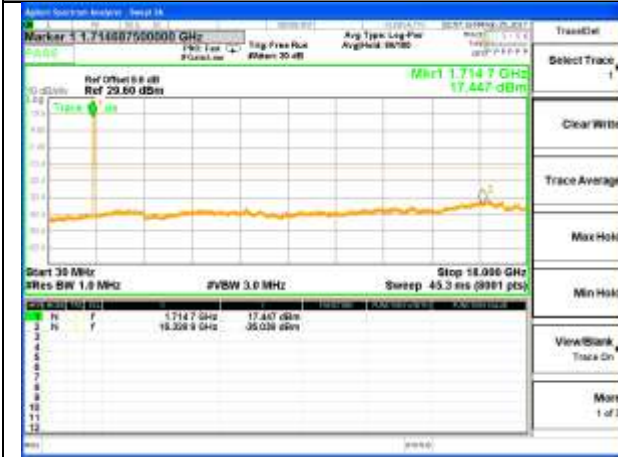

Highest Channel / 16QAM

LTE BAND 4

LTE Band 4 / 10MHz /Emission

Lowest Channel / QPSK

Lowest Channel / 16QAM

Middle Channel / QPSK

Middle Channel / 16QAM

Highest Channel / QPSK

Highest Channel / 16QAM

LTE BAND 4

LTE Band 4 / 15MHz /Emission

Lowest Channel / QPSK

Lowest Channel / 16QAM

Middle Channel / QPSK

Middle Channel / 16QAM

Highest Channel / QPSK

Highest Channel / 16QAM

LTE BAND 4

LTE Band 4 / 20MHz /Emission

Lowest Channel / QPSK

Lowest Channel / 16QAM

Middle Channel / QPSK

Middle Channel / 16QAM

Highest Channel / QPSK