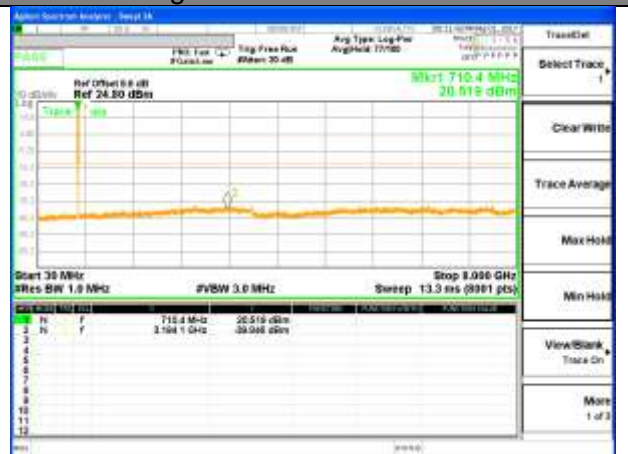

Highest Channel / 16QAM

LTE BAND 12

LTE Band 12 / 5MHz /Emission

Lowest Channel / QPSK

Lowest Channel / 16QAM

Middle Channel / QPSK

Middle Channel / 16QAM

Highest Channel / QPSK

Highest Channel / 16QAM

LTE BAND 12

LTE Band 12 / 10MHz /Emission

Lowest Channel / QPSK

Lowest Channel / 16QAM

Middle Channel / QPSK

Middle Channel / 16QAM

Highest Channel / QPSK

Highest Channel / 16QAM

LTE BAND 17

LTE Band 17 / 5MHz /Emission

Lowest Channel / QPSK

Lowest Channel / 16QAM

Middle Channel / QPSK

Middle Channel / 16QAM

Highest Channel / QPSK