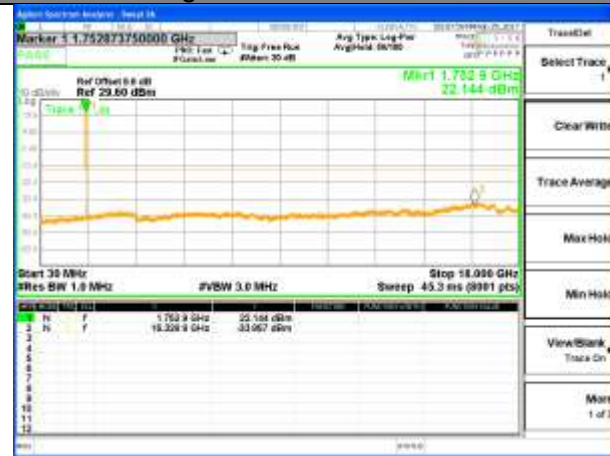

Highest Channel / 16QAM

LTE BAND 4

LTE Band 4 / 1.4MHz /Emission

Lowest Channel / QPSK

Lowest Channel / 16QAM

Middle Channel / QPSK

Middle Channel / 16QAM

Highest Channel / QPSK

Highest Channel / 16QAM

LTE BAND 4

LTE Band 4 / 3MHz /Emission

Lowest Channel / QPSK

Lowest Channel / 16QAM

Middle Channel / QPSK

Middle Channel / 16QAM

Highest Channel / QPSK

Highest Channel / 16QAM

LTE BAND 4

LTE Band 4 / 5MHz /Emission

Lowest Channel / QPSK

Lowest Channel / 16QAM

Middle Channel / QPSK

Middle Channel / 16QAM

Highest Channel / QPSK