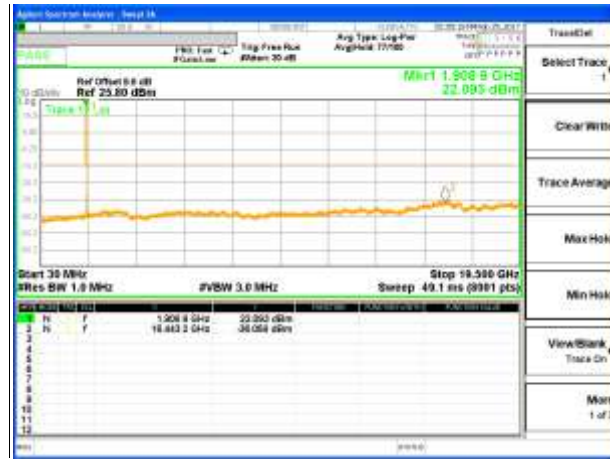

CONDUCTED SPURIOUS EMISSION

LTE BAND 2

LTE Band 2 / 1.4MHz /Emission

Lowest Channel / QPSK

Lowest Channel / 16QAM

Middle Channel / QPSK

Middle Channel / 16QAM

Highest Channel / QPSK

Highest Channel / 16QAM

LTE BAND 2

LTE Band 2 / 3MHz /Emission

Lowest Channel / QPSK

Lowest Channel / 16QAM

Middle Channel / QPSK

Middle Channel / 16QAM

Highest Channel / QPSK

Highest Channel / 16QAM

LTE BAND 2

LTE Band 2 / 5MHz /Emission

Lowest Channel / QPSK

Lowest Channel / 16QAM

Middle Channel / QPSK

Middle Channel / 16QAM

Highest Channel / QPSK