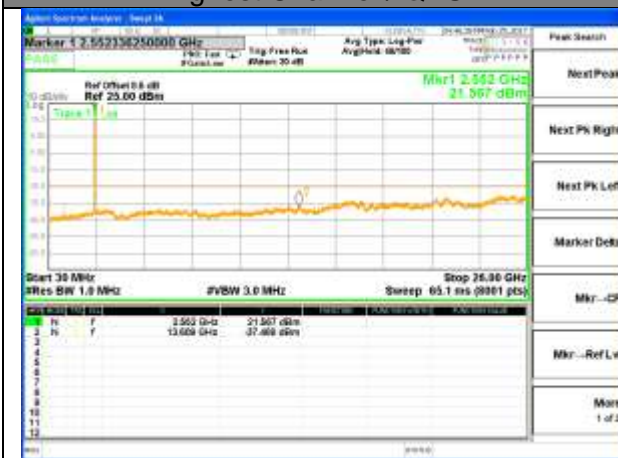

Highest Channel / 16QAM

LTE BAND 7

LTE Band 7 / 15MHz /Emission

Lowest Channel / QPSK

Lowest Channel / 16QAM

Middle Channel / QPSK

Middle Channel / 16QAM

Highest Channel / QPSK

Highest Channel / 16QAM

LTE BAND 7

LTE Band 7 / 20MHz /Emission

Lowest Channel / QPSK

Lowest Channel / 16QAM

Middle Channel / QPSK

Middle Channel / 16QAM

Highest Channel / QPSK

Highest Channel / 16QAM

LTE BAND 12

LTE Band 12 / 1.4MHz /Emission

Lowest Channel / QPSK

Lowest Channel / 16QAM

Middle Channel / QPSK

Middle Channel / 16QAM

Highest Channel / QPSK