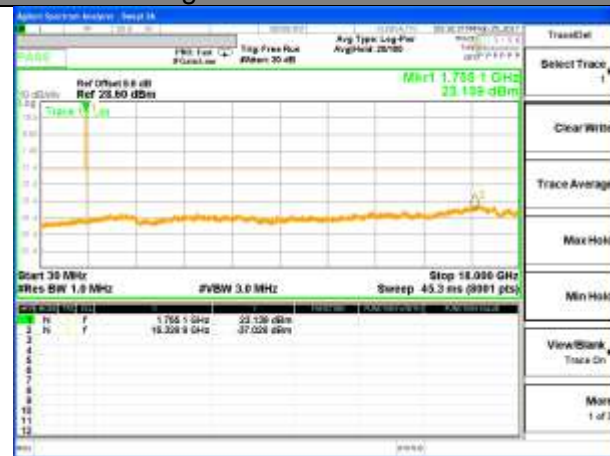

Highest Channel / 16QAM

LTE BAND 2

LTE Band 2 / 20MHz /Emission

Lowest Channel / QPSK

Lowest Channel / 16QAM

Middle Channel / QPSK

Middle Channel / 16QAM

Highest Channel / QPSK

Highest Channel / 16QAM

LTE BAND 4

LTE Band 4 / 1.4MHz /Emission

Lowest Channel / QPSK

Lowest Channel / 16QAM

Middle Channel / QPSK

Middle Channel / 16QAM

Highest Channel / QPSK

Highest Channel / 16QAM

LTE BAND 4

LTE Band 4 / 3MHz /Emission

Lowest Channel / QPSK

Lowest Channel / 16QAM

Middle Channel / QPSK

Middle Channel / 16QAM

Highest Channel / QPSK