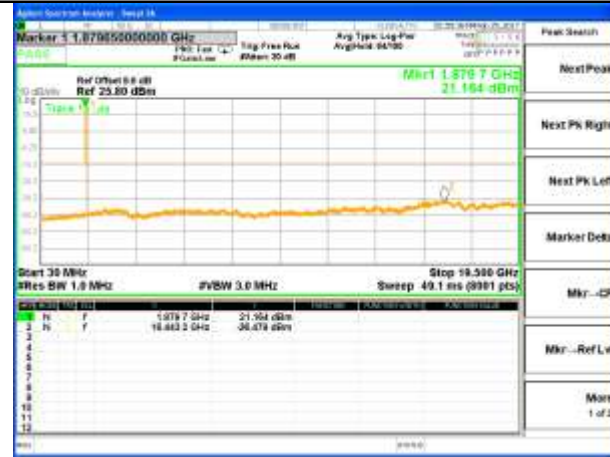

CONDUCTED SPURIOUS EMISSION

LTE BAND 2

LTE Band 2 / 1.4MHz /Emission

Lowest Channel / QPSK

Lowest Channel / 16QAM

Middle Channel / QPSK

Middle Channel / 16QAM

Highest Channel / QPSK

Highest Channel / 16QAM

LTE BAND 2

LTE Band 2 / 3MHz /Emission

Lowest Channel / QPSK

Lowest Channel / 16QAM

Middle Channel / QPSK

Middle Channel / 16QAM

Highest Channel / QPSK

Highest Channel / 16QAM

LTE BAND 2

LTE Band 2 / 5MHz /Emission

Lowest Channel / QPSK

Lowest Channel / 16QAM

Middle Channel / QPSK

Middle Channel / 16QAM

Highest Channel / QPSK