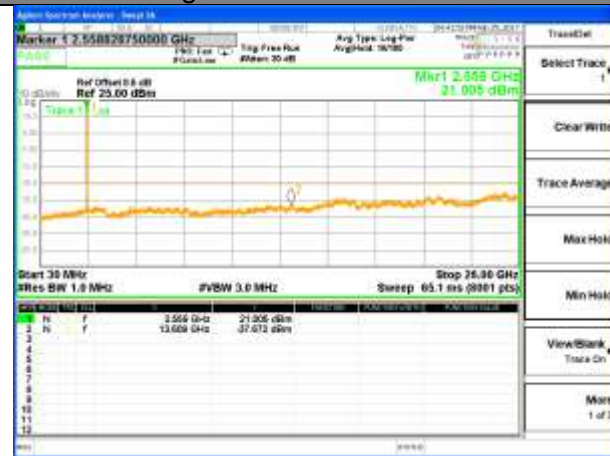

Highest Channel / 16QAM

LTE BAND 7

LTE Band 7 / 5MHz /Emission

Lowest Channel / QPSK

Lowest Channel / 16QAM

Middle Channel / QPSK

Middle Channel / 16QAM

Highest Channel / QPSK

Highest Channel / 16QAM

LTE BAND 7

LTE Band 7 / 10MHz /Emission

Lowest Channel / QPSK

Lowest Channel / 16QAM

Middle Channel / QPSK

Middle Channel / 16QAM

Highest Channel / QPSK

Highest Channel / 16QAM

LTE BAND 7

LTE Band 7 / 15MHz /Emission

Lowest Channel / QPSK

Lowest Channel / 16QAM

Middle Channel / QPSK

Middle Channel / 16QAM

Highest Channel / QPSK