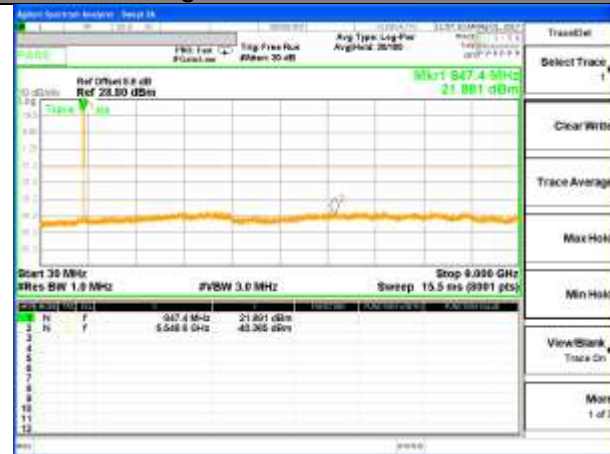

Highest Channel / 16QAM

LTE BAND 5

LTE Band 5 / 1.4MHz /Emission

Lowest Channel / QPSK

Lowest Channel / 16QAM

Middle Channel / QPSK

Middle Channel / 16QAM

Highest Channel / QPSK

Highest Channel / 16QAM

LTE BAND 5

LTE Band 5/ 3MHz /Emission

Lowest Channel / QPSK

Lowest Channel / 16QAM

Middle Channel / QPSK

Middle Channel / 16QAM

Highest Channel / QPSK

Highest Channel / 16QAM

LTE BAND 5

LTE Band 5 / 5MHz /Emission

Lowest Channel / QPSK

Lowest Channel / 16QAM

Middle Channel / QPSK

Middle Channel / 16QAM

Highest Channel / QPSK