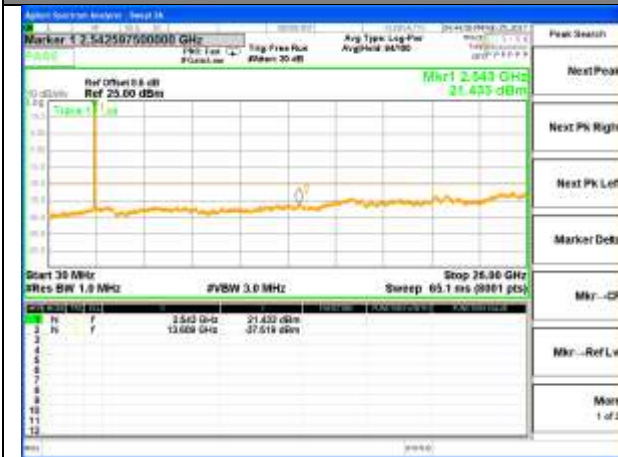

Highest Channel / 16QAM

LTE BAND 7

LTE Band 7 / 15MHz /Emission

Lowest Channel / QPSK

Lowest Channel / 16QAM

Middle Channel / QPSK

Middle Channel / 16QAM

Highest Channel / QPSK

Highest Channel / 16QAM

LTE BAND 7

LTE Band 7 / 20MHz /Emission

Lowest Channel / QPSK

Lowest Channel / 16QAM

Middle Channel / QPSK

Middle Channel / 16QAM

Highest Channel / QPSK

Highest Channel / 16QAM

LTE BAND 12

LTE Band 12 / 1.4MHz /Emission

Lowest Channel / QPSK

Lowest Channel / 16QAM

Middle Channel / QPSK

Middle Channel / 16QAM

Highest Channel / QPSK