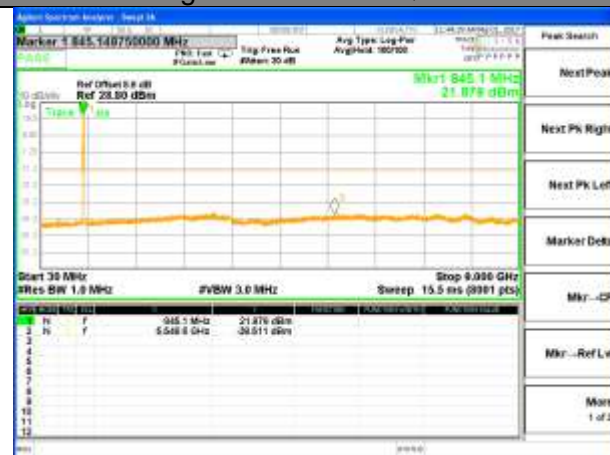

Highest Channel / 16QAM

LTE BAND 5

LTE Band 5/ 3MHz /Emission

Lowest Channel / QPSK

Lowest Channel / 16QAM

Middle Channel / QPSK

Middle Channel / 16QAM

Highest Channel / QPSK

Highest Channel / 16QAM

LTE BAND 5

LTE Band 5 / 5MHz /Emission

Lowest Channel / QPSK

Lowest Channel / 16QAM

Middle Channel / QPSK

Middle Channel / 16QAM

Highest Channel / QPSK

Highest Channel / 16QAM

LTE BAND 5

LTE Band 5 / 10MHz /Emission

Lowest Channel / QPSK

Lowest Channel / 16QAM

Middle Channel / QPSK

Middle Channel / 16QAM

Highest Channel / QPSK