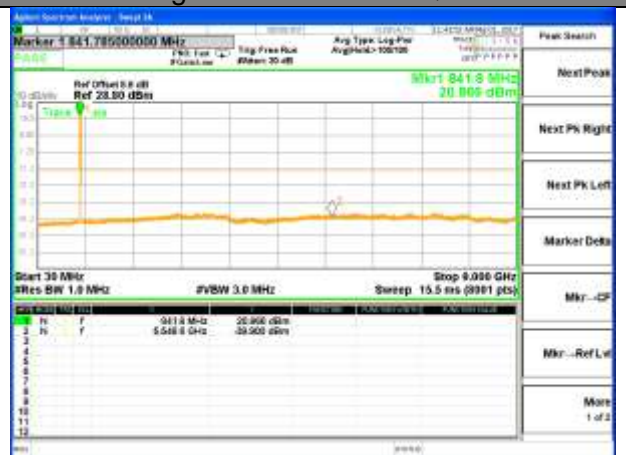

Highest Channel / 16QAM

LTE BAND 5

LTE Band 5 / 5MHz /Emission

Lowest Channel / QPSK

Lowest Channel / 16QAM

Middle Channel / QPSK

Middle Channel / 16QAM

Highest Channel / QPSK

Highest Channel / 16QAM

LTE BAND 5

LTE Band 5 / 10MHz /Emission

Lowest Channel / QPSK

Lowest Channel / 16QAM

Middle Channel / QPSK

Middle Channel / 16QAM

Highest Channel / QPSK

Highest Channel / 16QAM

LTE BAND 7

LTE Band 7 / 5MHz /Emission

Lowest Channel / QPSK

Lowest Channel / 16QAM

Middle Channel / QPSK

Middle Channel / 16QAM

Highest Channel / QPSK