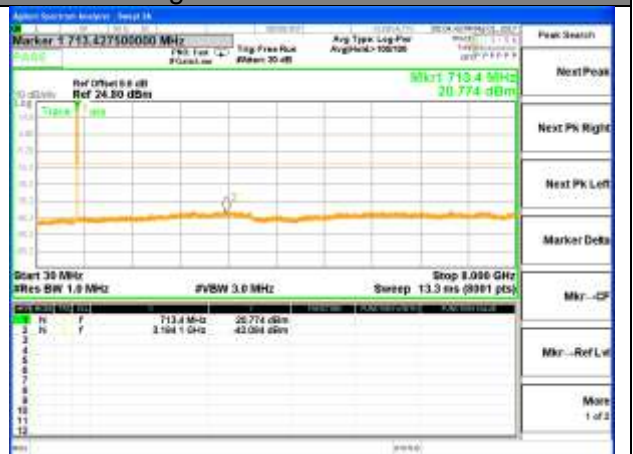

Highest Channel / 16QAM

LTE BAND 12

LTE Band 12 / 1.4MHz /Emission

Lowest Channel / QPSK

Lowest Channel / 16QAM

Middle Channel / QPSK

Middle Channel / 16QAM

Highest Channel / QPSK

Highest Channel / 16QAM

LTE BAND 12

LTE Band 12 / 3MHz /Emission

Lowest Channel / QPSK

Lowest Channel / 16QAM

Middle Channel / QPSK

Middle Channel / 16QAM

Highest Channel / QPSK

Highest Channel / 16QAM

LTE BAND 12

LTE Band 12 / 5MHz /Emission

Lowest Channel / QPSK

Lowest Channel / 16QAM

Middle Channel / QPSK

Middle Channel / 16QAM

Highest Channel / QPSK