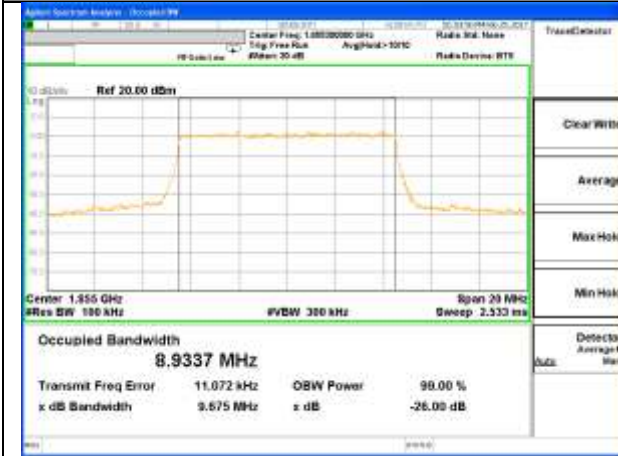

Highest Channel / 3MHz / 16QAM

LTE band 2

LTE band 2 (99% and -26 Bandwidth)

Lowest Channel / 5MHz / QPSK

Lowest Channel / 5MHz / 16QAM

Middle Channel / 5MHz / QPSK

Middle Channel / 5MHz / 16QAM

Highest Channel / 5MHz / QPSK

Highest Channel / 5MHz / 16QAM

LTE band 2

LTE band 2 (99% and -26 Bandwidth)

Lowest Channel / 10MHz / QPSK

Lowest Channel / 10MHz / 16QAM

Middle Channel / 10MHz / QPSK

Middle Channel / 10MHz / 16QAM

Highest Channel / 10MHz / QPSK