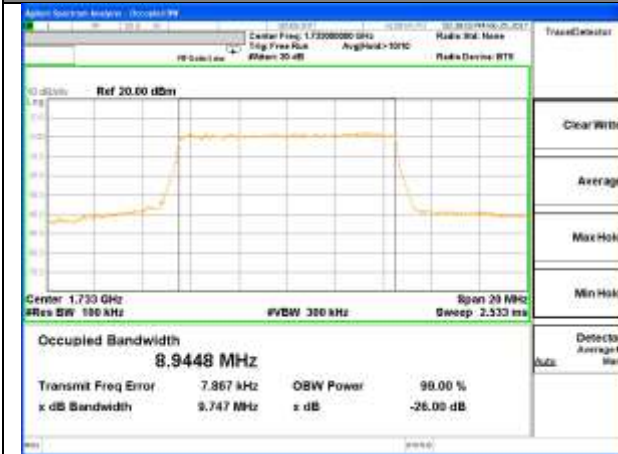

Middle Channel / 3MHz / 16QAM

Highest Channel / 3MHz / QPSK

Highest Channel / 3MHz / 16QAM

LTE band 4

LTE band 4 (99% and -26 Bandwidth)

Lowest Channel / 5MHz / QPSK

Lowest Channel / 5MHz / 16QAM

Middle Channel / 5MHz / QPSK

Middle Channel / 5MHz / 16QAM

Highest Channel / 5MHz / QPSK

Highest Channel / 5MHz / 16QAM

LTE band 4

LTE band 4 (99% and -26 Bandwidth)

Lowest Channel / 10MHz / QPSK

Lowest Channel / 10MHz / 16QAM

Middle Channel / 10MHz / QPSK

Middle Channel / 10MHz / 16QAM

Highest Channel / 10MHz / QPSK

Highest Channel / 10MHz / 16QAM

LTE band 4

LTE band 4 (99% and -26 Bandwidth)

Lowest Channel / 15MHz / QPSK

Lowest Channel / 15MHz / 16QAM

Middle Channel / 15MHz / QPSK