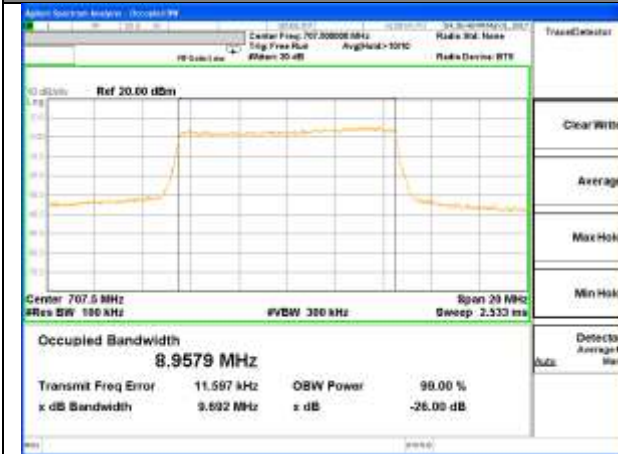

Highest Channel / 3MHz / QPSK

Highest Channel / 3MHz / 16QAM

LTE band 12

LTE band 12 (99% and -26 Bandwidth)

Lowest Channel / 5MHz / QPSK

Lowest Channel / 5MHz / 16QAM

Middle Channel / 5MHz / QPSK

Middle Channel / 5MHz / 16QAM

Highest Channel / 5MHz / QPSK

Highest Channel / 5MHz / 16QAM

LTE band 12

LTE band 12 (99% and -26 Bandwidth)

Lowest Channel / 10MHz / QPSK

Lowest Channel / 10MHz / 16QAM

Middle Channel / 10MHz / QPSK

Middle Channel / 10MHz / 16QAM

Highest Channel / 10MHz / QPSK

Highest Channel / 10MHz / 16QAM

LTE band 17

LTE band 17 (99% and -26 Bandwidth)

Lowest Channel / 5MHz / QPSK

Lowest Channel / 5MHz / 16QAM

Middle Channel / 5MHz / QPSK

Middle Channel / 5MHz / 16QAM