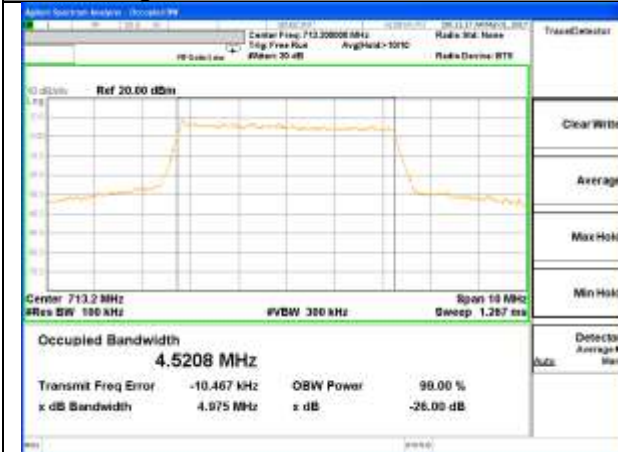

Highest Channel / 5MHz / QPSK