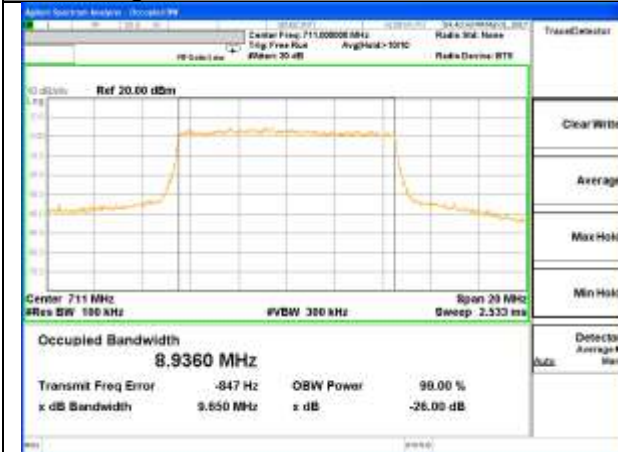

Highest Channel / 10MHz / QPSK