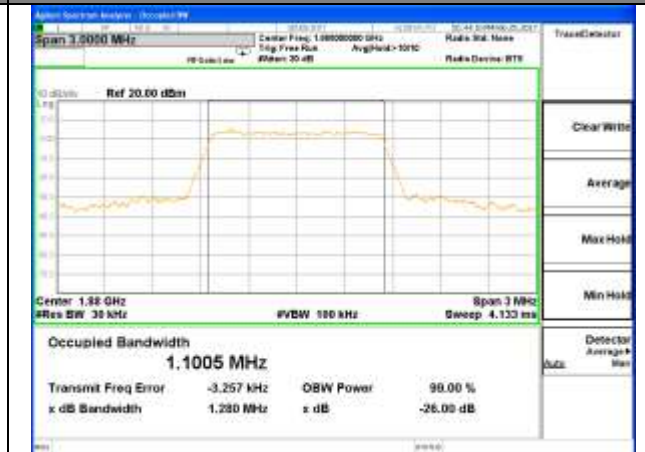

OCCUPIED BANDWIDTH

LTE band 2

LTE band 2 (99% and -26 Bandwidth)

Lowest Channel / 1.4MHz / QPSK

Lowest Channel / 1.4MHz / 16QAM

Middle Channel / 1.4MHz / QPSK

Middle Channel / 1.4MHz / 16QAM

Highest Channel / 1.4MHz / QPSK

Highest Channel / 1.4MHz / 16QAM

LTE band 2

LTE band 2 (99% and -26 Bandwidth)

Lowest Channel / 3MHz / QPSK

Lowest Channel / 3MHz / 16QAM

Middle Channel / 3MHz / QPSK

Middle Channel / 3MHz / 16QAM

Highest Channel / 3MHz / QPSK