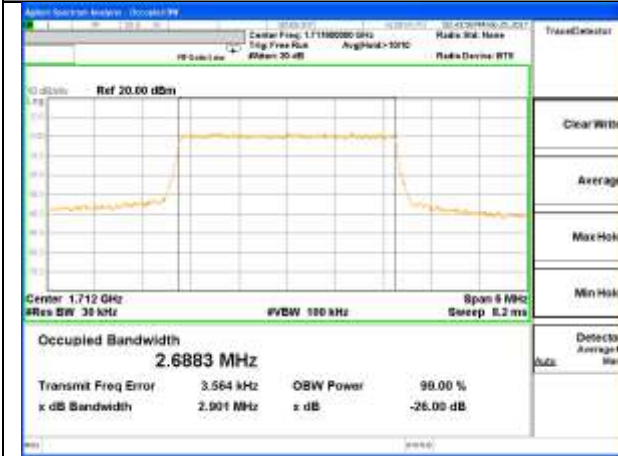

Highest Channel / 20MHz / 16QAM

LTE band 4

LTE band 4 (99% and -26 Bandwidth)

LTE band 4

LTE band 4 (99% and -26 Bandwidth)

Lowest Channel / 3MHz / QPSK

Lowest Channel / 3MHz / 16QAM

Middle Channel / 3MHz / QPSK

Middle Channel / 3MHz / 16QAM

Highest Channel / 3MHz / QPSK

Highest Channel / 3MHz / 16QAM

LTE band 4

LTE band 4 (99% and -26 Bandwidth)

Lowest Channel / 5MHz / QPSK

Lowest Channel / 5MHz / 16QAM

Middle Channel / 5MHz / QPSK