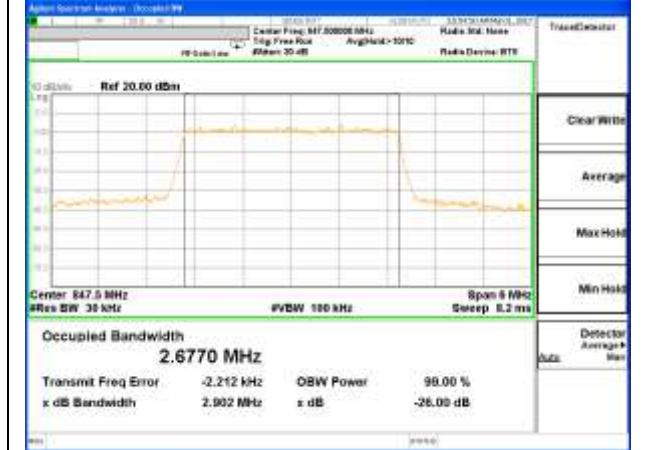

Lowest Channel / 3MHz / 16QAM

Middle Channel / 3MHz / QPSK

Middle Channel / 3MHz / 16QAM

Highest Channel / 3MHz / QPSK

Highest Channel / 3MHz / 16QAM

LTE band 5

LTE band 5 (99% and -26 Bandwidth)

Lowest Channel / 5MHz / QPSK

Lowest Channel / 5MHz / 16QAM

Middle Channel / 5MHz / QPSK

Middle Channel / 5MHz / 16QAM

Highest Channel / 5MHz / QPSK

Highest Channel / 5MHz / 16QAM

LTE band 5

LTE band 5 (99% and -26 Bandwidth)

Lowest Channel / 10MHz / QPSK