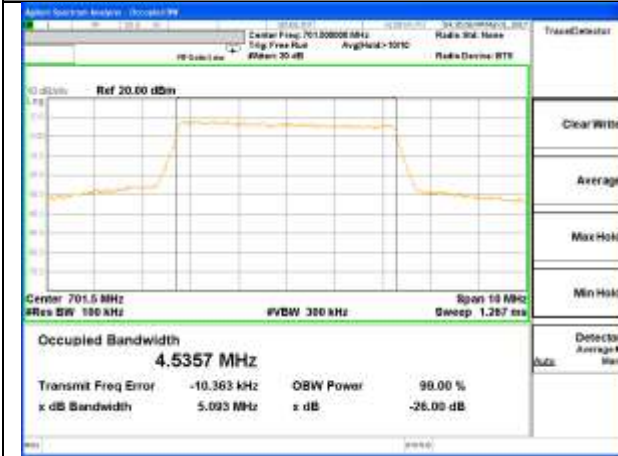

Highest Channel / 3MHz / QPSK

Highest Channel / 3MHz / 16QAM

LTE band 12

LTE band 12 (99% and -26 Bandwidth)

Lowest Channel / 5MHz / QPSK

Lowest Channel / 5MHz / 16QAM

Middle Channel / 5MHz / QPSK

Middle Channel / 5MHz / 16QAM