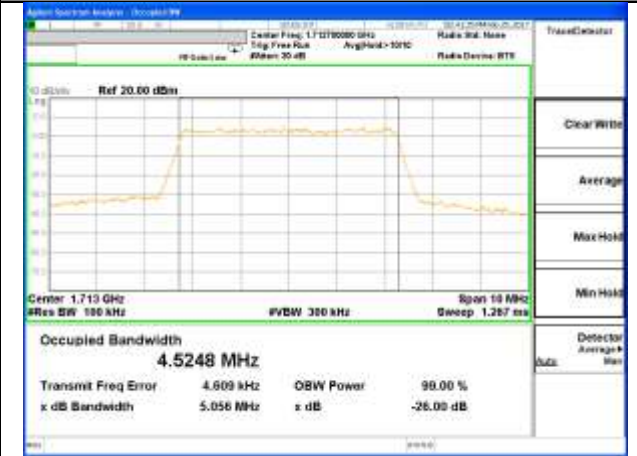

Highest Channel / 20MHz / 16QAM

LTE band 4

LTE band 4 (99% and -26 Bandwidth)

LTE band 4

LTE band 4 (99% and -26 Bandwidth)

Lowest Channel / 3MHz / QPSK

Lowest Channel / 3MHz / 16QAM

Middle Channel / 3MHz / QPSK

Middle Channel / 3MHz / 16QAM

Highest Channel / 3MHz / QPSK

Highest Channel / 3MHz / 16QAM

LTE band 4

LTE band 4 (99% and -26 Bandwidth)

Lowest Channel / 5MHz / QPSK

Lowest Channel / 5MHz / 16QAM

Middle Channel / 5MHz / QPSK

Middle Channel / 5MHz / 16QAM

Highest Channel / 5MHz / QPSK

Highest Channel / 5MHz / 16QAM

LTE band 4

LTE band 4 (99% and -26 Bandwidth)

Lowest Channel / 10MHz / QPSK

Lowest Channel / 10MHz / 16QAM

Middle Channel / 10MHz / QPSK