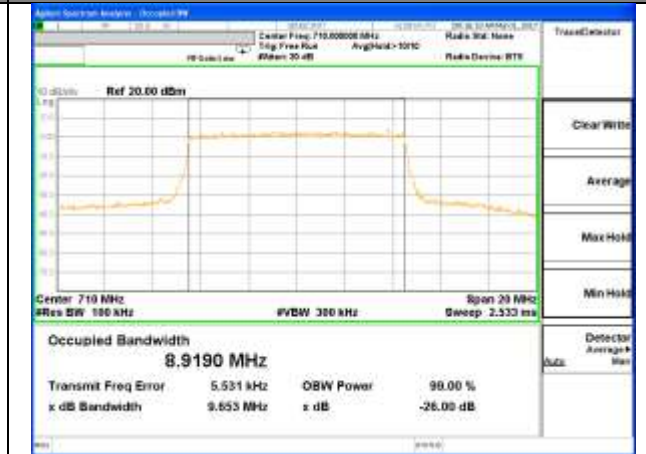

Highest Channel / 10MHz / QPSK

Highest Channel / 10MHz / 16QAM

LTE band 17

LTE band 17 (99% and -26 Bandwidth)

Lowest Channel / 5MHz / QPSK

Lowest Channel / 5MHz / 16QAM

Middle Channel / 5MHz / QPSK

Middle Channel / 5MHz / 16QAM

Highest Channel / 5MHz / QPSK

Highest Channel / 5MHz / 16QAM

LTE band 17

LTE band 17 (99% and -26 Bandwidth)

Lowest Channel / 10MHz / QPSK

Lowest Channel / 10MHz / 16QAM

Middle Channel / 10MHz / QPSK

Middle Channel / 10MHz / 16QAM