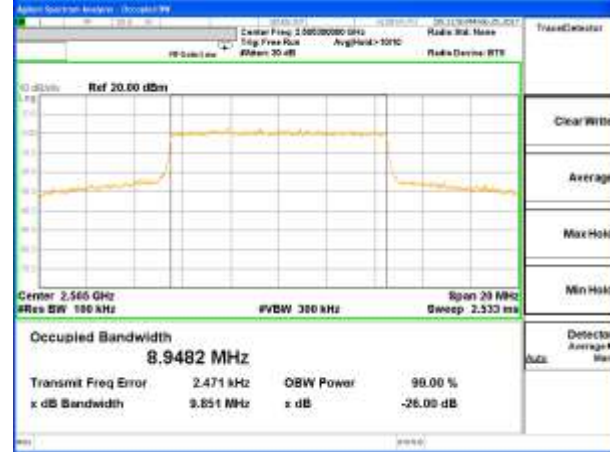

Lowest Channel / 5MHz / 16QAM

Middle Channel / 5MHz / QPSK

Middle Channel / 5MHz / 16QAM

Highest Channel / 5MHz / QPSK

Highest Channel / 5MHz / 16QAM

LTE band 7

LTE band 7 (99% and -26 Bandwidth)

Lowest Channel / 10MHz / QPSK