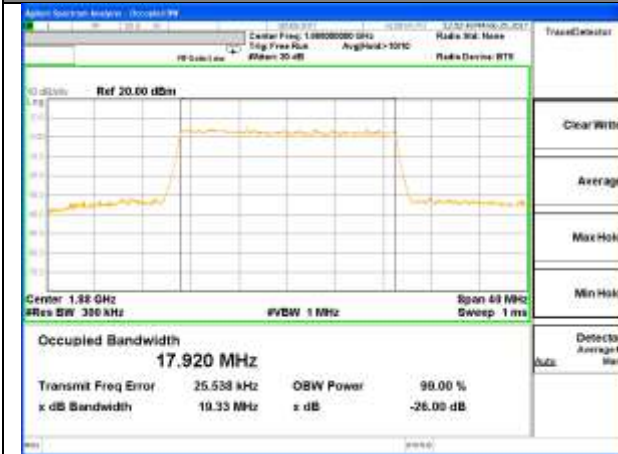

Highest Channel / 15MHz / 16QAM

LTE band 2

LTE band 2 (99% and -26 Bandwidth)

Lowest Channel / 20MHz / QPSK

Lowest Channel / 20MHz / 16QAM

Middle Channel / 20MHz / QPSK

Middle Channel / 20MHz / 16QAM

Highest Channel / 20MHz / QPSK

Highest Channel / 20MHz / 16QAM

LTE band 4

LTE band 4 (99% and -26 Bandwidth)

LTE band 4

LTE band 4 (99% and -26 Bandwidth)

Lowest Channel / 3MHz / QPSK

Lowest Channel / 3MHz / 16QAM

Middle Channel / 3MHz / QPSK