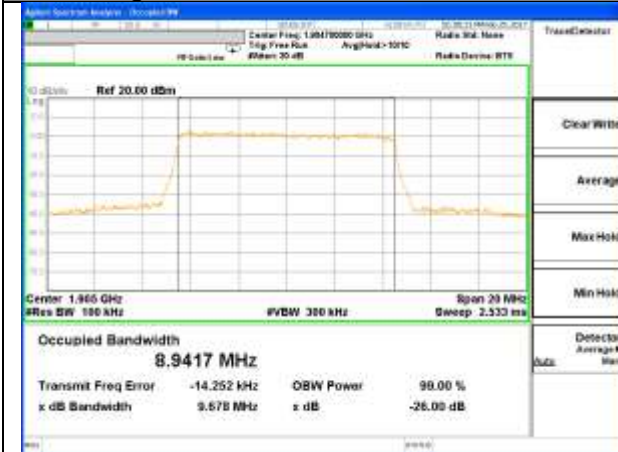

Highest Channel / 5MHz / 16QAM

LTE band 2

LTE band 2 (99% and -26 Bandwidth)

Lowest Channel / 10MHz / QPSK

Lowest Channel / 10MHz / 16QAM

Middle Channel / 10MHz / QPSK

Middle Channel / 10MHz / 16QAM

Highest Channel / 10MHz / QPSK

Highest Channel / 10MHz / 16QAM

LTE band 2

LTE band 2 (99% and -26 Bandwidth)

Lowest Channel / 15MHz / QPSK

Lowest Channel / 15MHz / 16QAM

Middle Channel / 15MHz / QPSK

Middle Channel / 15MHz / 16QAM

Highest Channel / 15MHz / QPSK