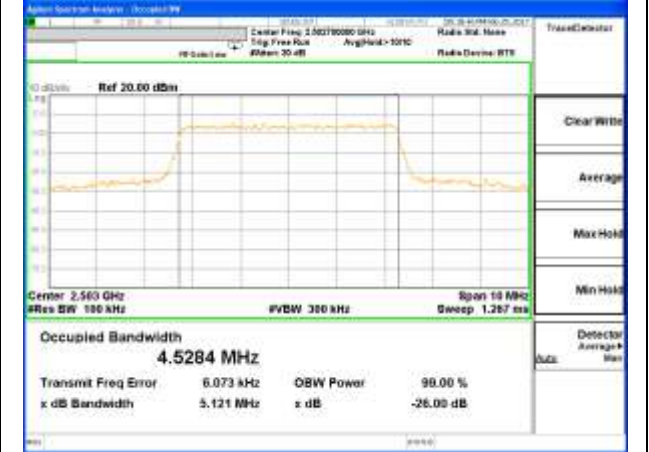

Lowest Channel / 5MHz / 16QAM

Middle Channel / 5MHz / QPSK

Middle Channel / 5MHz / 16QAM

Highest Channel / 5MHz / QPSK

Highest Channel / 5MHz / 16QAM

LTE band 5

LTE band 5 (99% and -26 Bandwidth)

Lowest Channel / 10MHz / QPSK

Lowest Channel / 10MHz / 16QAM

Middle Channel / 10MHz / QPSK

Middle Channel / 10MHz / 16QAM

Highest Channel / 10MHz / QPSK

Highest Channel / 10MHz / 16QAM

LTE band 7

LTE band 7 (99% and -26 Bandwidth)

Lowest Channel / 5MHz / QPSK

Lowest Channel / 5MHz / 16QAM

Middle Channel / 5MHz / QPSK

Middle Channel / 5MHz / 16QAM

Highest Channel / 5MHz / QPSK

Highest Channel / 5MHz / 16QAM

LTE band 7

LTE band 7 (99% and -26 Bandwidth)

Lowest Channel / 10MHz / QPSK