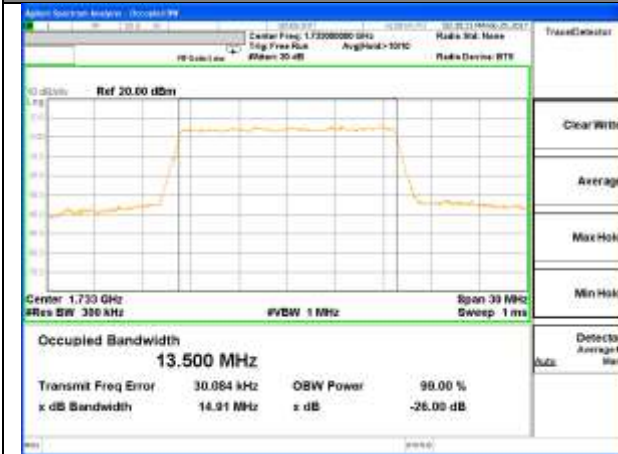

Middle Channel / 5MHz / 16QAM

Highest Channel / 5MHz / QPSK

Highest Channel / 5MHz / 16QAM

LTE band 4

LTE band 4 (99% and -26 Bandwidth)

Lowest Channel / 10MHz / QPSK

Lowest Channel / 10MHz / 16QAM

Middle Channel / 10MHz / QPSK

Middle Channel / 10MHz / 16QAM

Highest Channel / 10MHz / QPSK

Highest Channel / 10MHz / 16QAM

LTE band 4

LTE band 4 (99% and -26 Bandwidth)

Lowest Channel / 15MHz / QPSK

Lowest Channel / 15MHz / 16QAM

Middle Channel / 15MHz / QPSK

Middle Channel / 15MHz / 16QAM

Highest Channel / 15MHz / QPSK

Highest Channel / 15MHz / 16QAM

LTE band 4

LTE band 4 (99% and -26 Bandwidth)

Lowest Channel / 20MHz / QPSK

Lowest Channel / 20MHz / 16QAM

Middle Channel / 20MHz / QPSK