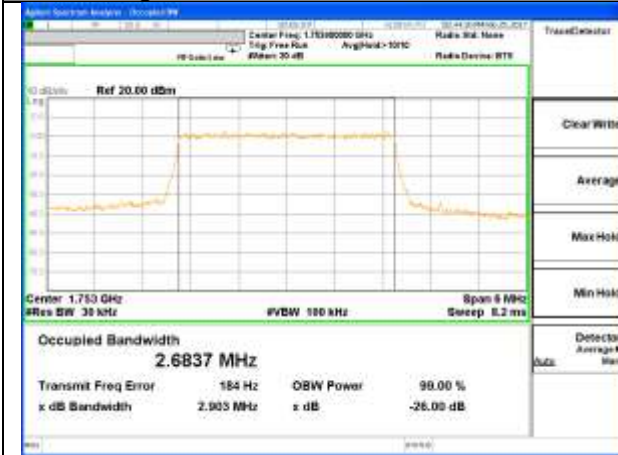

Highest Channel / 15MHz / 16QAM

LTE band 2

LTE band 2 (99% and -26 Bandwidth)

Lowest Channel / 20MHz / QPSK

Lowest Channel / 20MHz / 16QAM

Middle Channel / 20MHz / QPSK

Middle Channel / 20MHz / 16QAM

Highest Channel / 20MHz / QPSK

Highest Channel / 20MHz / 16QAM

LTE band 4

LTE band 4 (99% and -26 Bandwidth)

LTE band 4

LTE band 4 (99% and -26 Bandwidth)

Lowest Channel / 3MHz / QPSK

Lowest Channel / 3MHz / 16QAM

Middle Channel / 3MHz / QPSK

Middle Channel / 3MHz / 16QAM

Highest Channel / 3MHz / QPSK

Highest Channel / 3MHz / 16QAM

LTE band 4

LTE band 4 (99% and -26 Bandwidth)

Lowest Channel / 5MHz / QPSK

Lowest Channel / 5MHz / 16QAM

Middle Channel / 5MHz / QPSK