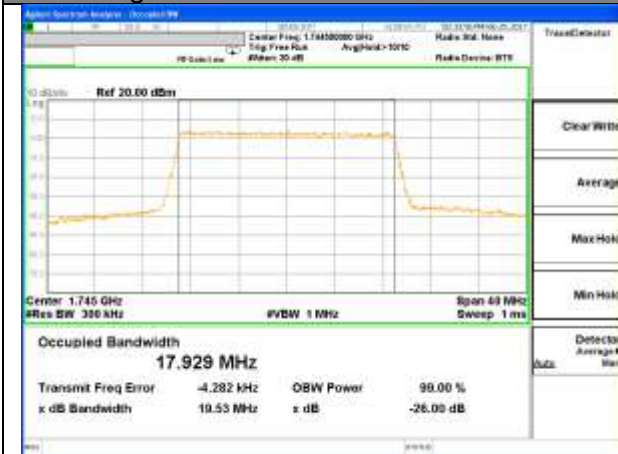

Middle Channel / 10MHz / 16QAM

Highest Channel / 10MHz / QPSK

Highest Channel / 10MHz / 16QAM

LTE band 4

LTE band 4 (99% and -26 Bandwidth)

Lowest Channel / 15MHz / QPSK

Lowest Channel / 15MHz / 16QAM

Middle Channel / 15MHz / QPSK

Middle Channel / 15MHz / 16QAM

Highest Channel / 15MHz / QPSK

Highest Channel / 15MHz / 16QAM

LTE band 4

LTE band 4 (99% and -26 Bandwidth)

Lowest Channel / 20MHz / QPSK

Lowest Channel / 20MHz / 16QAM

Middle Channel / 20MHz / QPSK

Middle Channel / 20MHz / 16QAM

Highest Channel / 20MHz / QPSK

Highest Channel / 20MHz / 16QAM

LTE band 5

LTE band 5 (99% and -26 Bandwidth)

LTE band 5

LTE band 5 (99% and -26 Bandwidth)

Lowest Channel / 3MHz / QPSK