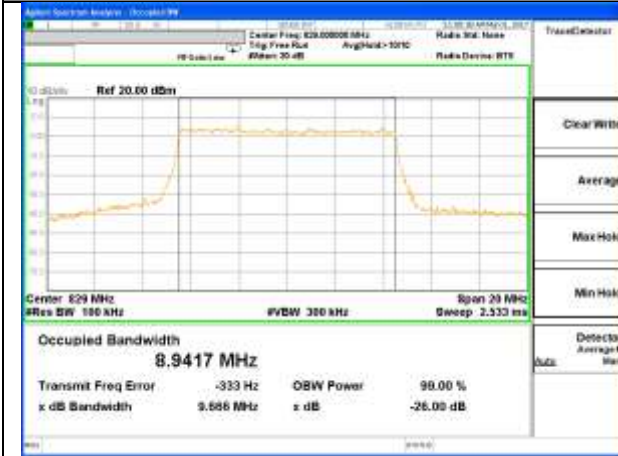

Lowest Channel / 5MHz / 16QAM

Middle Channel / 5MHz / QPSK

Middle Channel / 5MHz / 16QAM

Highest Channel / 5MHz / QPSK

Highest Channel / 5MHz / 16QAM

LTE band 5

LTE band 5 (99% and -26 Bandwidth)

Lowest Channel / 10MHz / QPSK