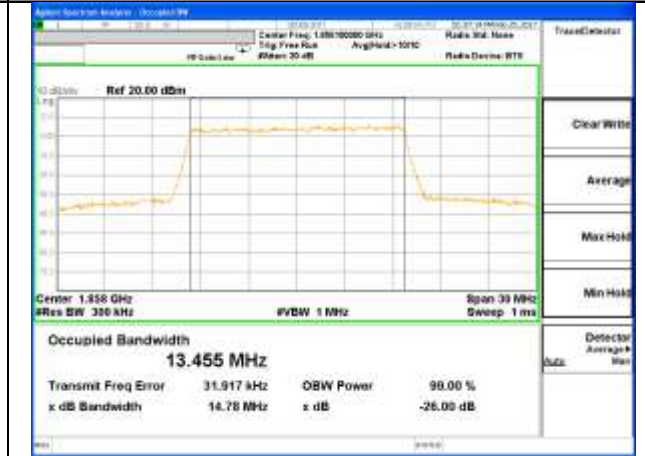

Highest Channel / 10MHz / 16QAM

LTE band 2

LTE band 2 (99% and -26 Bandwidth)

Lowest Channel / 15MHz / QPSK

Lowest Channel / 15MHz / 16QAM

Middle Channel / 15MHz / QPSK

Middle Channel / 15MHz / 16QAM

Highest Channel / 15MHz / QPSK

Highest Channel / 15MHz / 16QAM

LTE band 2

LTE band 2 (99% and -26 Bandwidth)

Lowest Channel / 20MHz / QPSK

Lowest Channel / 20MHz / 16QAM

Middle Channel / 20MHz / QPSK

Middle Channel / 20MHz / 16QAM

Highest Channel / 20MHz / QPSK