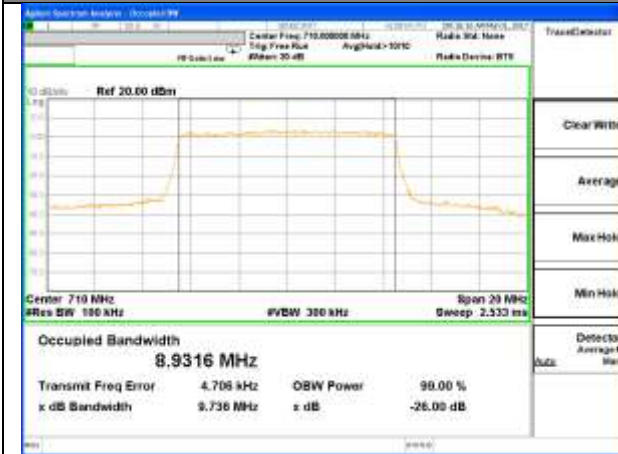

Highest Channel / 10MHz / QPSK

Highest Channel / 10MHz / 16QAM

LTE band 17

LTE band 17 (99% and -26 Bandwidth)

Lowest Channel / 5MHz / QPSK

Lowest Channel / 5MHz / 16QAM

Middle Channel / 5MHz / QPSK

Middle Channel / 5MHz / 16QAM

Highest Channel / 5MHz / QPSK

Highest Channel / 5MHz / 16QAM

LTE band 17

LTE band 17 (99% and -26 Bandwidth)

Lowest Channel / 10MHz / QPSK

Lowest Channel / 10MHz / 16QAM

Middle Channel / 10MHz / QPSK

Middle Channel / 10MHz / 16QAM