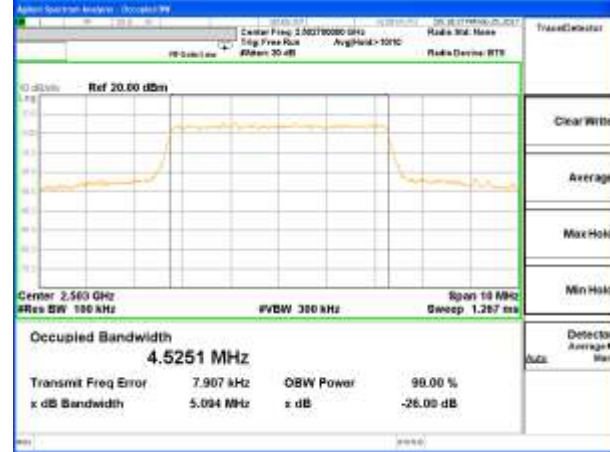

Lowest Channel / 5MHz / 16QAM

Middle Channel / 5MHz / QPSK

Middle Channel / 5MHz / 16QAM

Highest Channel / 5MHz / QPSK

Highest Channel / 5MHz / 16QAM

LTE band 5

LTE band 5 (99% and -26 Bandwidth)

Lowest Channel / 10MHz / QPSK

Lowest Channel / 10MHz / 16QAM

Middle Channel / 10MHz / QPSK

Middle Channel / 10MHz / 16QAM

Highest Channel / 10MHz / QPSK

Highest Channel / 10MHz / 16QAM

LTE band 7

LTE band 7 (99% and -26 Bandwidth)

Lowest Channel / 5MHz / QPSK

Lowest Channel / 5MHz / 16QAM

Middle Channel / 5MHz / QPSK

Middle Channel / 5MHz / 16QAM

Highest Channel / 5MHz / QPSK

Highest Channel / 5MHz / 16QAM

LTE band 7

LTE band 7 (99% and -26 Bandwidth)

Lowest Channel / 10MHz / QPSK