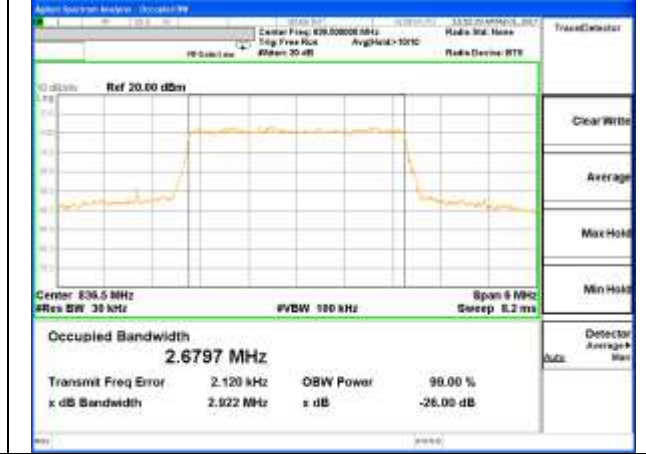

Middle Channel / 15MHz / 16QAM

Highest Channel / 15MHz / QPSK

Highest Channel / 15MHz / 16QAM

LTE band 4

LTE band 4 (99% and -26 Bandwidth)

Lowest Channel / 20MHz / QPSK

Lowest Channel / 20MHz / 16QAM

Middle Channel / 20MHz / QPSK

Middle Channel / 20MHz / 16QAM

Highest Channel / 20MHz / QPSK

Highest Channel / 20MHz / 16QAM

LTE band 5

LTE band 5 (99% and -26 Bandwidth)

LTE band 5

LTE band 5 (99% and -26 Bandwidth)

Lowest Channel / 3MHz / QPSK

Lowest Channel / 3MHz / 16QAM

Middle Channel / 3MHz / QPSK

Middle Channel / 3MHz / 16QAM

Highest Channel / 3MHz / QPSK

Highest Channel / 3MHz / 16QAM

LTE band 5

LTE band 5 (99% and -26 Bandwidth)

Lowest Channel / 5MHz / QPSK