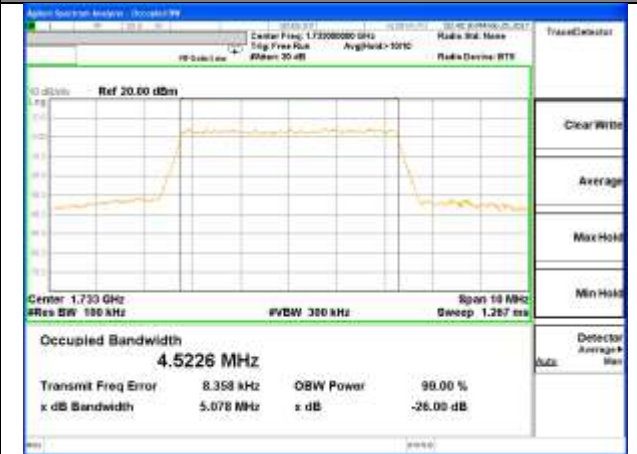

Highest Channel / 20MHz / 16QAM

LTE band 4

LTE band 4 (99% and -26 Bandwidth)

LTE band 4

LTE band 4 (99% and -26 Bandwidth)

Lowest Channel / 3MHz / QPSK

Lowest Channel / 3MHz / 16QAM

Middle Channel / 3MHz / QPSK

Middle Channel / 3MHz / 16QAM

Highest Channel / 3MHz / QPSK

Highest Channel / 3MHz / 16QAM

LTE band 4

LTE band 4 (99% and -26 Bandwidth)

Lowest Channel / 5MHz / QPSK

Lowest Channel / 5MHz / 16QAM

Middle Channel / 5MHz / QPSK

Middle Channel / 5MHz / 16QAM

Highest Channel / 5MHz / QPSK

Highest Channel / 5MHz / 16QAM

LTE band 4

LTE band 4 (99% and -26 Bandwidth)

Lowest Channel / 10MHz / QPSK

Lowest Channel / 10MHz / 16QAM

Middle Channel / 10MHz / QPSK