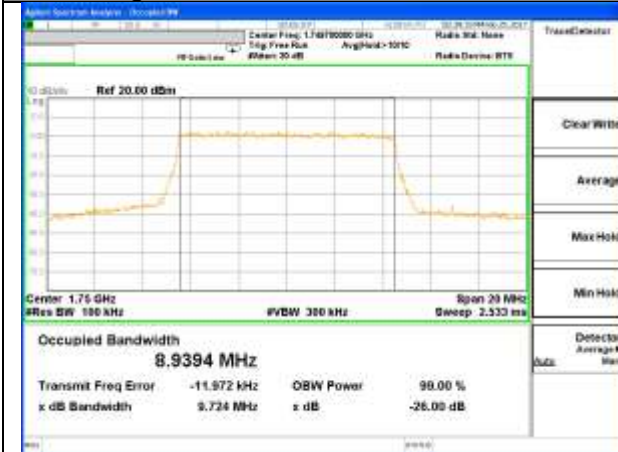

Middle Channel / 3MHz / 16QAM

Highest Channel / 3MHz / QPSK

Highest Channel / 3MHz / 16QAM

LTE band 4

LTE band 4 (99% and -26 Bandwidth)

Lowest Channel / 5MHz / QPSK

Lowest Channel / 5MHz / 16QAM

Middle Channel / 5MHz / QPSK

Middle Channel / 5MHz / 16QAM

Highest Channel / 5MHz / QPSK

Highest Channel / 5MHz / 16QAM

LTE band 4

LTE band 4 (99% and -26 Bandwidth)

Lowest Channel / 10MHz / QPSK

Lowest Channel / 10MHz / 16QAM

Middle Channel / 10MHz / QPSK

Middle Channel / 10MHz / 16QAM

Highest Channel / 10MHz / QPSK

Highest Channel / 10MHz / 16QAM

LTE band 4

LTE band 4 (99% and -26 Bandwidth)

Lowest Channel / 15MHz / QPSK

Lowest Channel / 15MHz / 16QAM

Middle Channel / 15MHz / QPSK