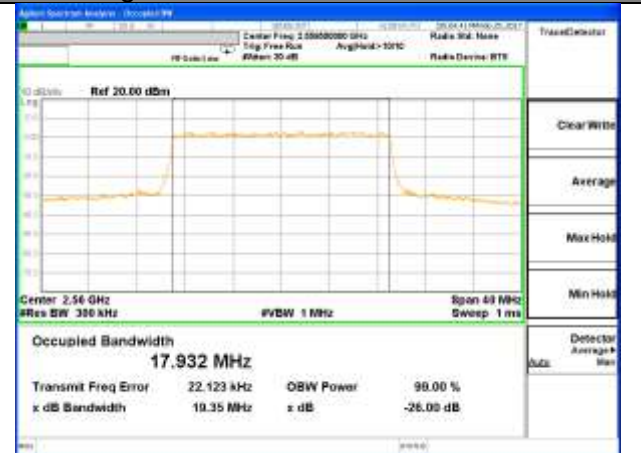

LTE band 7 (99% and -26 Bandwidth)

Lowest Channel / 20MHz / QPSK

Lowest Channel / 20MHz / 16QAM

Middle Channel / 20MHz / QPSK

Middle Channel / 20MHz / 16QAM

Highest Channel / 20MHz / QPSK

Highest Channel / 20MHz / 16QAM

LTE band 12

LTE band 12 (99% and -26 Bandwidth)

LTE band 12

LTE band 12 (99% and -26 Bandwidth)

Lowest Channel / 3MHz / QPSK

Lowest Channel / 3MHz / 16QAM

Middle Channel / 3MHz / QPSK

Middle Channel / 3MHz / 16QAM