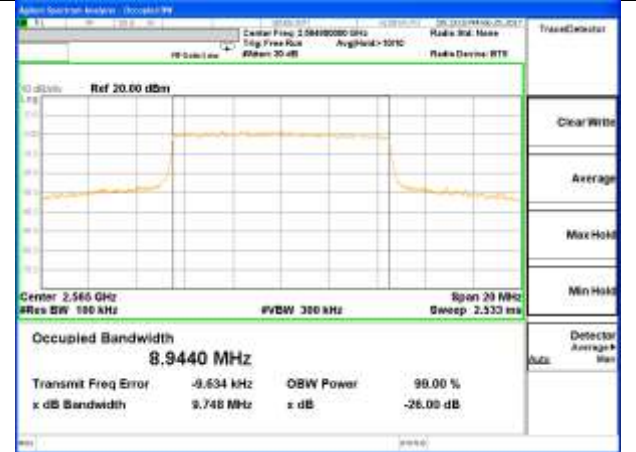

Lowest Channel / 10MHz / 16QAM

Middle Channel / 10MHz / QPSK

Middle Channel / 10MHz / 16QAM

Highest Channel / 10MHz / QPSK

Highest Channel / 10MHz / 16QAM

LTE band 7

LTE band 7 (99% and -26 Bandwidth)

LTE band 7

LTE band 7 (99% and -26 Bandwidth)

Lowest Channel / 20MHz / QPSK

Lowest Channel / 20MHz / 16QAM

Middle Channel / 20MHz / QPSK

Middle Channel / 20MHz / 16QAM

Highest Channel / 20MHz / QPSK

Highest Channel / 20MHz / 16QAM