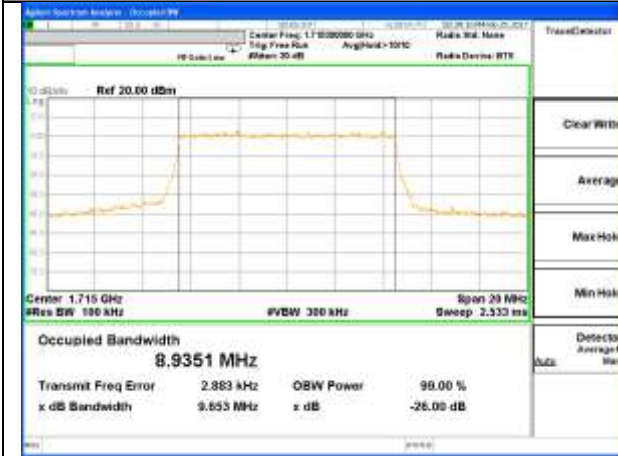

Middle Channel / 5MHz / 16QAM

Highest Channel / 5MHz / QPSK

Highest Channel / 5MHz / 16QAM

LTE band 4

LTE band 4 (99% and -26 Bandwidth)

Lowest Channel / 10MHz / QPSK

Lowest Channel / 10MHz / 16QAM

Middle Channel / 10MHz / QPSK

Middle Channel / 10MHz / 16QAM

Highest Channel / 10MHz / QPSK

Highest Channel / 10MHz / 16QAM

LTE band 4

LTE band 4 (99% and -26 Bandwidth)

Lowest Channel / 15MHz / QPSK

Lowest Channel / 15MHz / 16QAM

Middle Channel / 15MHz / QPSK