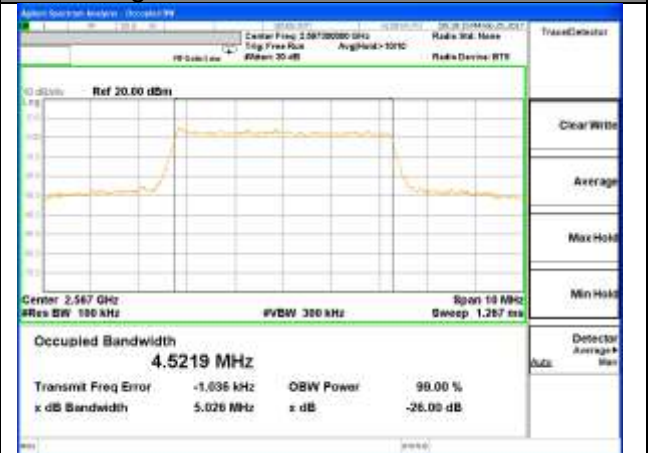

Lowest Channel / 10MHz / 16QAM

Middle Channel / 10MHz / QPSK

Middle Channel / 10MHz / 16QAM

Highest Channel / 10MHz / QPSK

Highest Channel / 10MHz / 16QAM

LTE band 7

LTE band 7 (99% and -26 Bandwidth)

Lowest Channel / 5MHz / QPSK

Lowest Channel / 5MHz / 16QAM

Middle Channel / 5MHz / QPSK

Middle Channel / 5MHz / 16QAM

Highest Channel / 5MHz / QPSK

Highest Channel / 5MHz / 16QAM

LTE band 7

LTE band 7 (99% and -26 Bandwidth)

Lowest Channel / 10MHz / QPSK

Lowest Channel / 10MHz / 16QAM

Middle Channel / 10MHz / QPSK

Middle Channel / 10MHz / 16QAM

Highest Channel / 10MHz / QPSK

Highest Channel / 10MHz / 16QAM

LTE band 7

LTE band 7 (99% and -26 Bandwidth)

LTE band 7