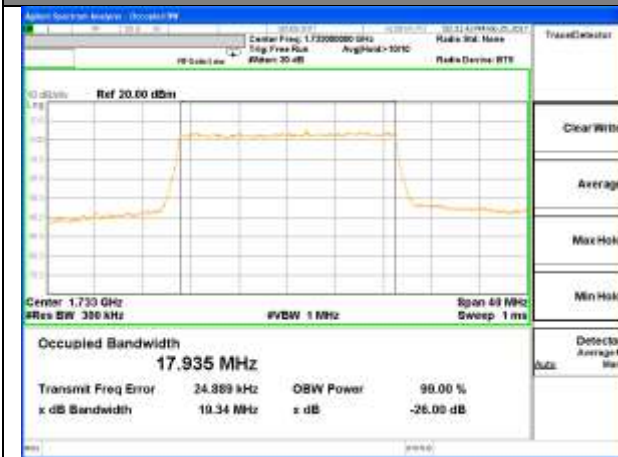

Middle Channel / 10MHz / 16QAM

Highest Channel / 10MHz / QPSK

Highest Channel / 10MHz / 16QAM

LTE band 4

LTE band 4 (99% and -26 Bandwidth)

Lowest Channel / 15MHz / QPSK

Lowest Channel / 15MHz / 16QAM

Middle Channel / 15MHz / QPSK

Middle Channel / 15MHz / 16QAM

Highest Channel / 15MHz / QPSK

Highest Channel / 15MHz / 16QAM

LTE band 4

LTE band 4 (99% and -26 Bandwidth)

Lowest Channel / 20MHz / QPSK

Lowest Channel / 20MHz / 16QAM

Middle Channel / 20MHz / QPSK

Middle Channel / 20MHz / 16QAM

Highest Channel / 20MHz / QPSK

Highest Channel / 20MHz / 16QAM

LTE band 5

LTE band 5 (99% and -26 Bandwidth)

LTE band 5

LTE band 5 (99% and -26 Bandwidth)

Lowest Channel / 3MHz / QPSK