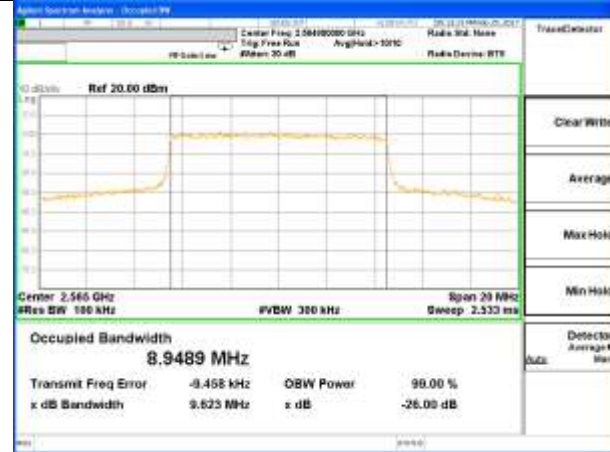

Lowest Channel / 10MHz / 16QAM

Middle Channel / 10MHz / QPSK

Middle Channel / 10MHz / 16QAM

Highest Channel / 10MHz / QPSK

Highest Channel / 10MHz / 16QAM

LTE band 7

LTE band 7 (99% and -26 Bandwidth)

LTE band 7