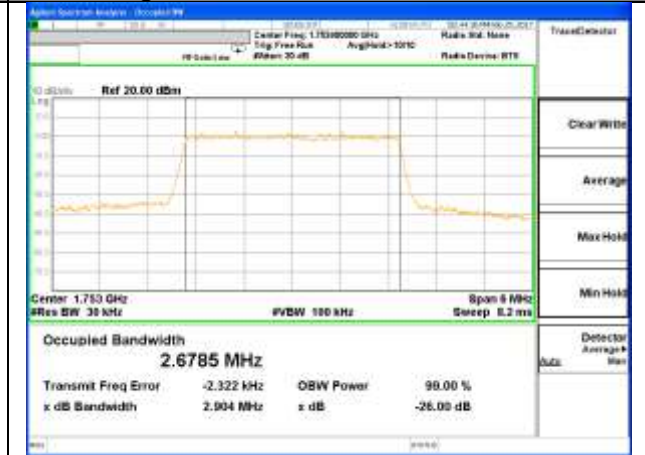

Highest Channel / 20MHz / 16QAM

LTE band 4

LTE band 4 (99% and -26 Bandwidth)

LTE band 4

LTE band 4 (99% and -26 Bandwidth)

Lowest Channel / 3MHz / QPSK

Lowest Channel / 3MHz / 16QAM

Middle Channel / 3MHz / QPSK

Middle Channel / 3MHz / 16QAM

Highest Channel / 3MHz / QPSK

Highest Channel / 3MHz / 16QAM

LTE band 4

LTE band 4 (99% and -26 Bandwidth)

Lowest Channel / 5MHz / QPSK

Lowest Channel / 5MHz / 16QAM

Middle Channel / 5MHz / QPSK