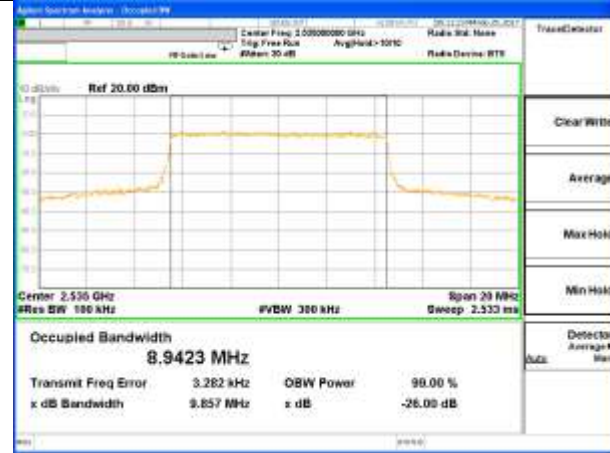

Middle Channel / 10MHz / QPSK