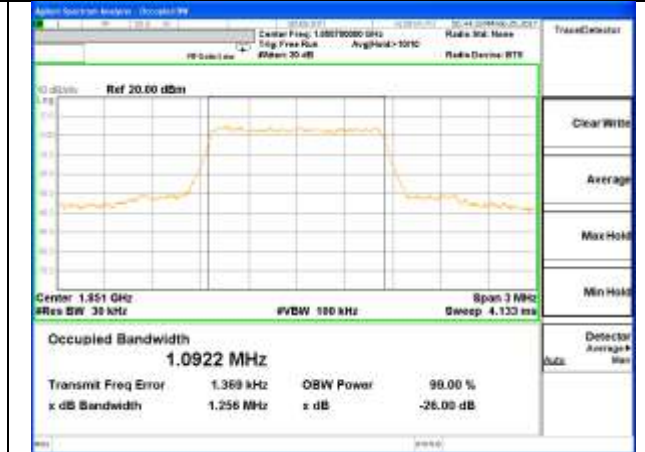

OCCUPIED BANDWIDTH

LTE band 2

LTE band 2 (99% and -26 Bandwidth)

Lowest Channel / 1.4MHz / QPSK

Lowest Channel / 1.4MHz / 16QAM

Middle Channel / 1.4MHz / QPSK

Middle Channel / 1.4MHz / 16QAM

Highest Channel / 1.4MHz / QPSK

Highest Channel / 1.4MHz / 16QAM

LTE band 2

LTE band 2 (99% and -26 Bandwidth)

Lowest Channel / 3MHz / QPSK

Lowest Channel / 3MHz / 16QAM

Middle Channel / 3MHz / QPSK

Middle Channel / 3MHz / 16QAM

Highest Channel / 3MHz / QPSK