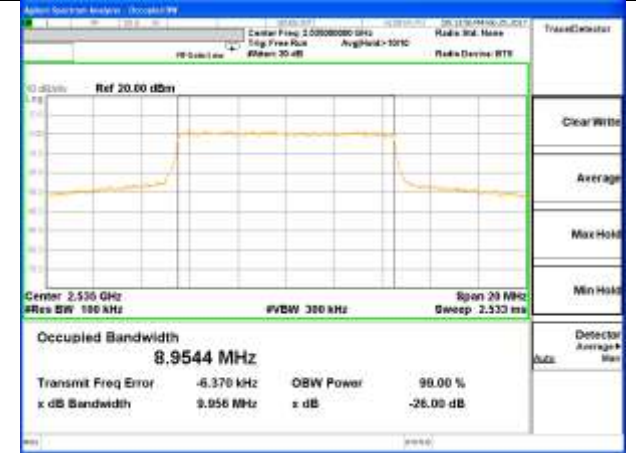

Middle Channel / 10MHz / 16QAM