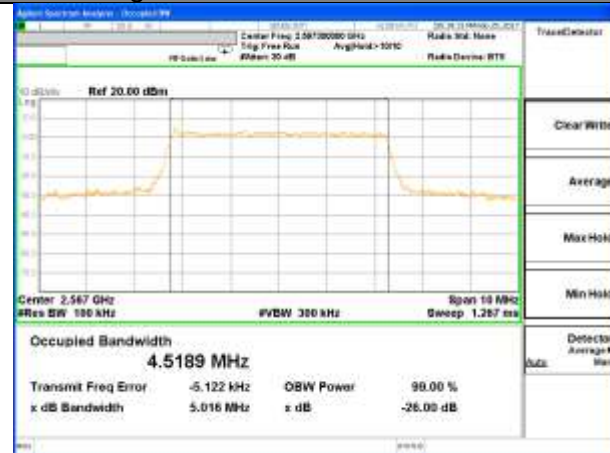

Lowest Channel / 5MHz / 16QAM

Middle Channel / 5MHz / QPSK

Middle Channel / 5MHz / 16QAM

Highest Channel / 5MHz / QPSK

Highest Channel / 5MHz / 16QAM

LTE band 7

LTE band 7 (99% and -26 Bandwidth)

Lowest Channel / 10MHz / QPSK