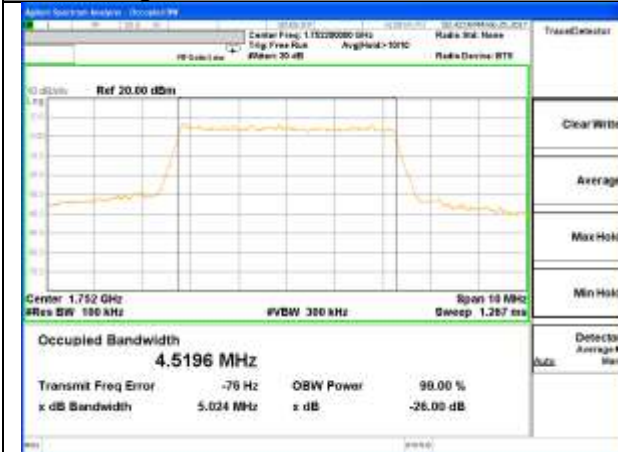

Highest Channel / 20MHz / 16QAM

LTE band 4

LTE band 4 (99% and -26 Bandwidth)

LTE band 4

LTE band 4 (99% and -26 Bandwidth)

Lowest Channel / 3MHz / QPSK

Lowest Channel / 3MHz / 16QAM

Middle Channel / 3MHz / QPSK

Middle Channel / 3MHz / 16QAM

Highest Channel / 3MHz / QPSK

Highest Channel / 3MHz / 16QAM

LTE band 4

LTE band 4 (99% and -26 Bandwidth)

Lowest Channel / 5MHz / QPSK

Lowest Channel / 5MHz / 16QAM

Middle Channel / 5MHz / QPSK

Middle Channel / 5MHz / 16QAM

Highest Channel / 5MHz / QPSK

Highest Channel / 5MHz / 16QAM

LTE band 4

LTE band 4 (99% and -26 Bandwidth)

Lowest Channel / 10MHz / QPSK

Lowest Channel / 10MHz / 16QAM

Middle Channel / 10MHz / QPSK