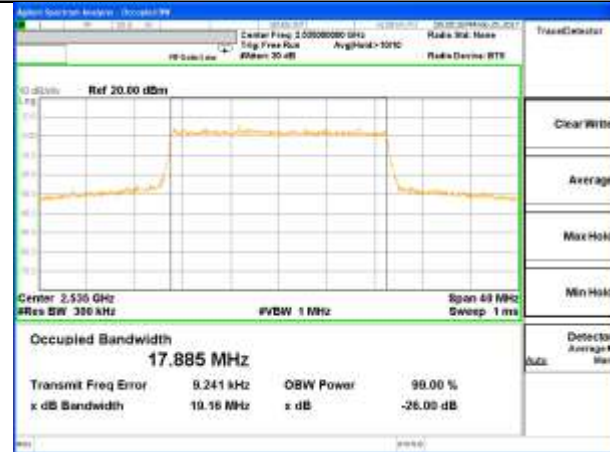

LTE band 7 (99% and -26 Bandwidth)

Lowest Channel / 20MHz / QPSK

Lowest Channel / 20MHz / 16QAM

Middle Channel / 20MHz / QPSK

Middle Channel / 20MHz / 16QAM

Highest Channel / 20MHz / QPSK

Highest Channel / 20MHz / 16QAM

LTE band 12

LTE band 12 (99% and -26 Bandwidth)

LTE band 12

LTE band 12 (99% and -26 Bandwidth)

Lowest Channel / 3MHz / QPSK

Lowest Channel / 3MHz / 16QAM

Middle Channel / 3MHz / QPSK

Middle Channel / 3MHz / 16QAM