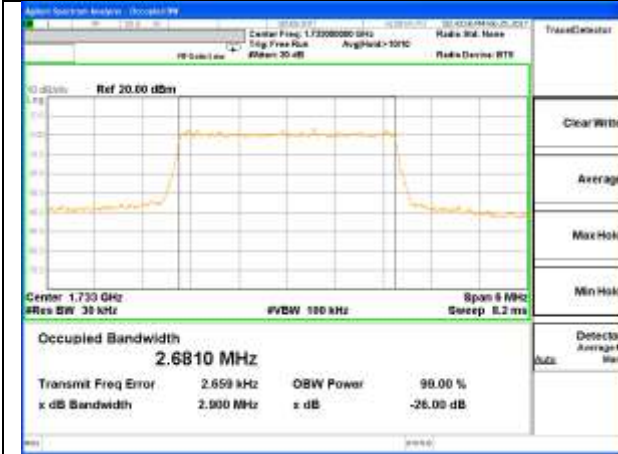

Highest Channel / 15MHz / 16QAM

LTE band 2

LTE band 2 (99% and -26 Bandwidth)

Lowest Channel / 20MHz / QPSK

Lowest Channel / 20MHz / 16QAM

Middle Channel / 20MHz / QPSK

Middle Channel / 20MHz / 16QAM

Highest Channel / 20MHz / QPSK

Highest Channel / 20MHz / 16QAM

LTE band 4

LTE band 4 (99% and -26 Bandwidth)

LTE band 4

LTE band 4 (99% and -26 Bandwidth)

Lowest Channel / 3MHz / QPSK

Lowest Channel / 3MHz / 16QAM

Middle Channel / 3MHz / QPSK

Middle Channel / 3MHz / 16QAM

Highest Channel / 3MHz / QPSK

Highest Channel / 3MHz / 16QAM

LTE band 4

LTE band 4 (99% and -26 Bandwidth)

Lowest Channel / 5MHz / QPSK

Lowest Channel / 5MHz / 16QAM

Middle Channel / 5MHz / QPSK