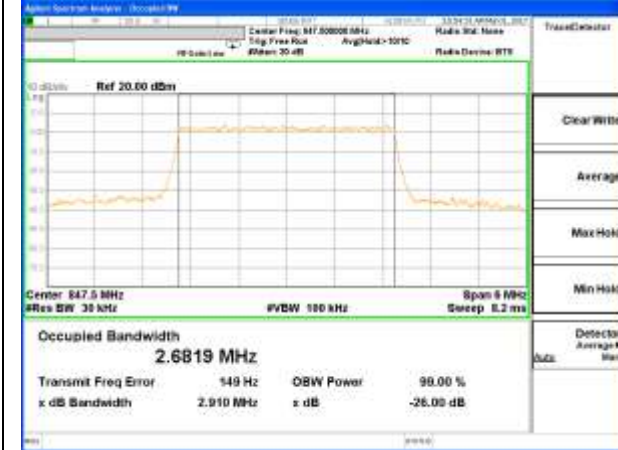

Middle Channel / 20MHz / 16QAM

Highest Channel / 20MHz / QPSK

Highest Channel / 20MHz / 16QAM

LTE band 5

LTE band 5 (99% and -26 Bandwidth)

LTE band 5

LTE band 5 (99% and -26 Bandwidth)

Lowest Channel / 3MHz / QPSK

Lowest Channel / 3MHz / 16QAM

Middle Channel / 3MHz / QPSK

Middle Channel / 3MHz / 16QAM

Highest Channel / 3MHz / QPSK

Highest Channel / 3MHz / 16QAM

LTE band 5

LTE band 5 (99% and -26 Bandwidth)

Lowest Channel / 5MHz / QPSK

Lowest Channel / 5MHz / 16QAM

Middle Channel / 5MHz / QPSK

Middle Channel / 5MHz / 16QAM

Highest Channel / 5MHz / QPSK

Highest Channel / 5MHz / 16QAM

LTE band 5

LTE band 5 (99% and -26 Bandwidth)

Lowest Channel / 10MHz / QPSK