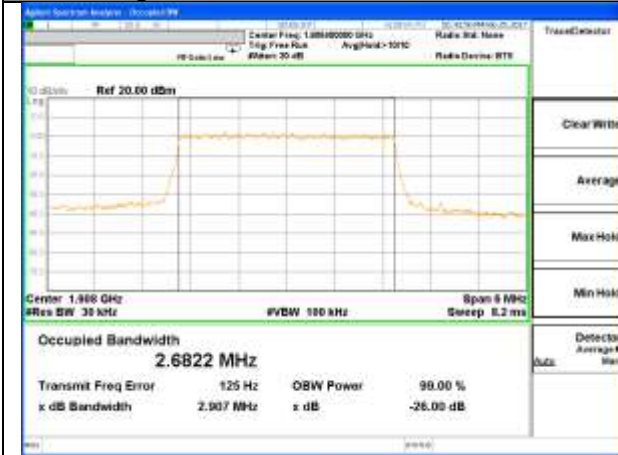

Highest Channel / 1.4MHz / 16QAM

LTE band 2

LTE band 2 (99% and -26 Bandwidth)

Lowest Channel / 3MHz / QPSK

Lowest Channel / 3MHz / 16QAM

Middle Channel / 3MHz / QPSK

Middle Channel / 3MHz / 16QAM

Highest Channel / 3MHz / QPSK

Highest Channel / 3MHz / 16QAM

LTE band 2

LTE band 2 (99% and -26 Bandwidth)

Lowest Channel / 5MHz / QPSK

Lowest Channel / 5MHz / 16QAM

Middle Channel / 5MHz / QPSK

Middle Channel / 5MHz / 16QAM

Highest Channel / 5MHz / QPSK