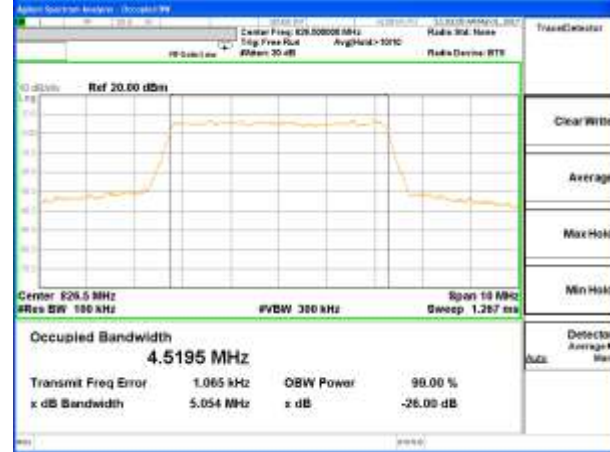

Middle Channel / 20MHz / 16QAM

Highest Channel / 20MHz / QPSK

Highest Channel / 20MHz / 16QAM

LTE band 5

LTE band 5 (99% and -26 Bandwidth)

LTE band 5

LTE band 5 (99% and -26 Bandwidth)

Lowest Channel / 3MHz / QPSK

Lowest Channel / 3MHz / 16QAM

Middle Channel / 3MHz / QPSK

Middle Channel / 3MHz / 16QAM

Highest Channel / 3MHz / QPSK

Highest Channel / 3MHz / 16QAM

LTE band 5

LTE band 5 (99% and -26 Bandwidth)

Lowest Channel / 5MHz / QPSK

Lowest Channel / 5MHz / 16QAM

Middle Channel / 5MHz / QPSK

Middle Channel / 5MHz / 16QAM

Highest Channel / 5MHz / QPSK

Highest Channel / 5MHz / 16QAM

LTE band 5

LTE band 5 (99% and -26 Bandwidth)

Lowest Channel / 10MHz / QPSK