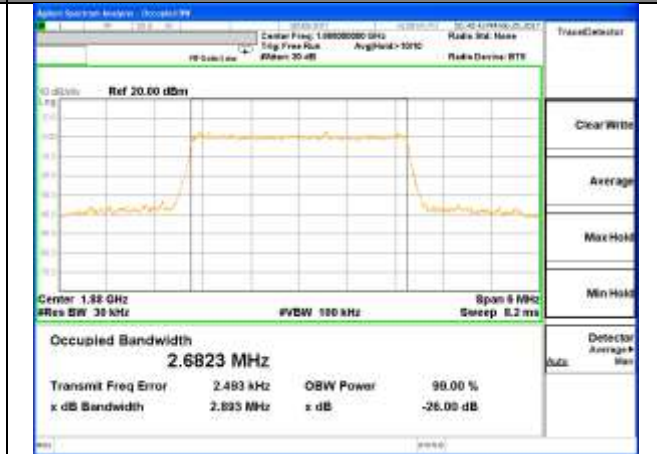

Highest Channel / 1.4MHz / 16QAM

LTE band 2

LTE band 2 (99% and -26 Bandwidth)

Lowest Channel / 3MHz / QPSK

Lowest Channel / 3MHz / 16QAM

Middle Channel / 3MHz / QPSK

Middle Channel / 3MHz / 16QAM

Highest Channel / 3MHz / QPSK

Highest Channel / 3MHz / 16QAM

LTE band 2

LTE band 2 (99% and -26 Bandwidth)

Lowest Channel / 5MHz / QPSK

Lowest Channel / 5MHz / 16QAM

Middle Channel / 5MHz / QPSK

Middle Channel / 5MHz / 16QAM

Highest Channel / 5MHz / QPSK