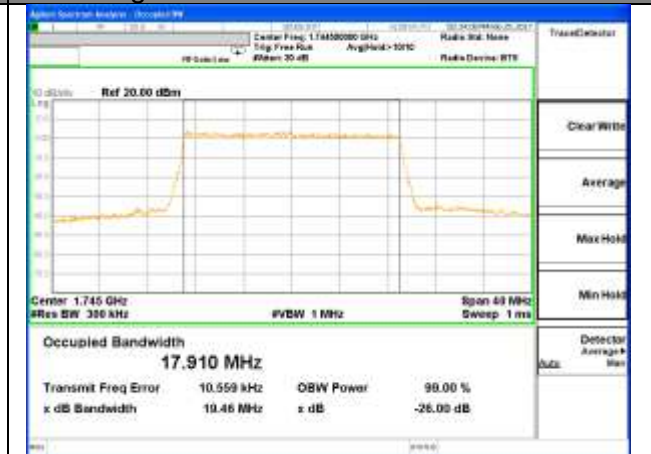

Middle Channel / 15MHz / 16QAM

Highest Channel / 15MHz / QPSK

Highest Channel / 15MHz / 16QAM

LTE band 4

LTE band 4 (99% and -26 Bandwidth)

Lowest Channel / 20MHz / QPSK

Lowest Channel / 20MHz / 16QAM

Middle Channel / 20MHz / QPSK

Middle Channel / 20MHz / 16QAM

Highest Channel / 20MHz / QPSK

Highest Channel / 20MHz / 16QAM

LTE band 5

LTE band 5 (99% and -26 Bandwidth)

LTE band 5

LTE band 5 (99% and -26 Bandwidth)

Lowest Channel / 3MHz / QPSK