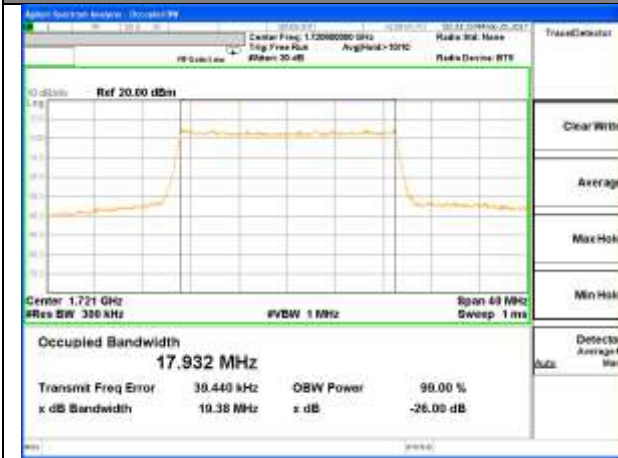

Middle Channel / 10MHz / 16QAM

Highest Channel / 10MHz / QPSK

Highest Channel / 10MHz / 16QAM

LTE band 4

LTE band 4 (99% and -26 Bandwidth)

Lowest Channel / 15MHz / QPSK

Lowest Channel / 15MHz / 16QAM

Middle Channel / 15MHz / QPSK

Middle Channel / 15MHz / 16QAM

Highest Channel / 15MHz / QPSK

Highest Channel / 15MHz / 16QAM

LTE band 4

LTE band 4 (99% and -26 Bandwidth)

Lowest Channel / 20MHz / QPSK

Lowest Channel / 20MHz / 16QAM

Middle Channel / 20MHz / QPSK

Middle Channel / 20MHz / 16QAM

Highest Channel / 20MHz / QPSK

Highest Channel / 20MHz / 16QAM

LTE band 5

LTE band 5 (99% and -26 Bandwidth)

LTE band 5

LTE band 5 (99% and -26 Bandwidth)

Lowest Channel / 3MHz / QPSK