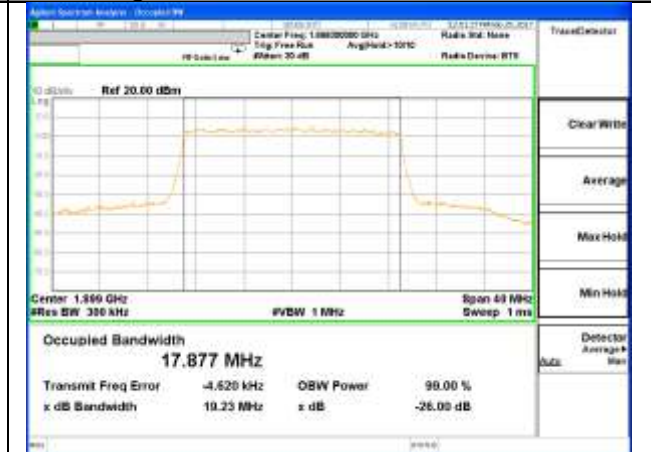

Highest Channel / 15MHz / 16QAM

LTE band 2

LTE band 2 (99% and -26 Bandwidth)

Lowest Channel / 20MHz / QPSK

Lowest Channel / 20MHz / 16QAM

Middle Channel / 20MHz / QPSK

Middle Channel / 20MHz / 16QAM

Highest Channel / 20MHz / QPSK

Highest Channel / 20MHz / 16QAM

LTE band 4

LTE band 4 (99% and -26 Bandwidth)

LTE band 4

LTE band 4 (99% and -26 Bandwidth)

Lowest Channel / 3MHz / QPSK

Lowest Channel / 3MHz / 16QAM

Middle Channel / 3MHz / QPSK