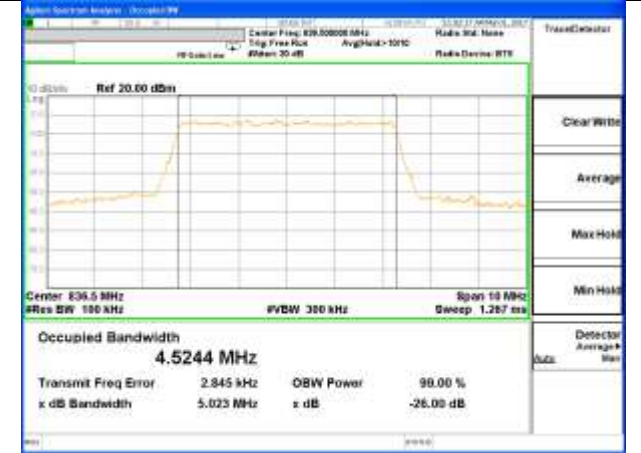

Middle Channel / 20MHz / 16QAM

Highest Channel / 20MHz / QPSK

Highest Channel / 20MHz / 16QAM

LTE band 5

LTE band 5 (99% and -26 Bandwidth)

LTE band 5

LTE band 5 (99% and -26 Bandwidth)

Lowest Channel / 3MHz / QPSK

Lowest Channel / 3MHz / 16QAM

Middle Channel / 3MHz / QPSK

Middle Channel / 3MHz / 16QAM

Highest Channel / 3MHz / QPSK

Highest Channel / 3MHz / 16QAM

LTE band 5

LTE band 5 (99% and -26 Bandwidth)

Lowest Channel / 5MHz / QPSK

Lowest Channel / 5MHz / 16QAM

Middle Channel / 5MHz / QPSK

Middle Channel / 5MHz / 16QAM

Highest Channel / 5MHz / QPSK

Highest Channel / 5MHz / 16QAM

LTE band 5

LTE band 5 (99% and -26 Bandwidth)

Lowest Channel / 10MHz / QPSK