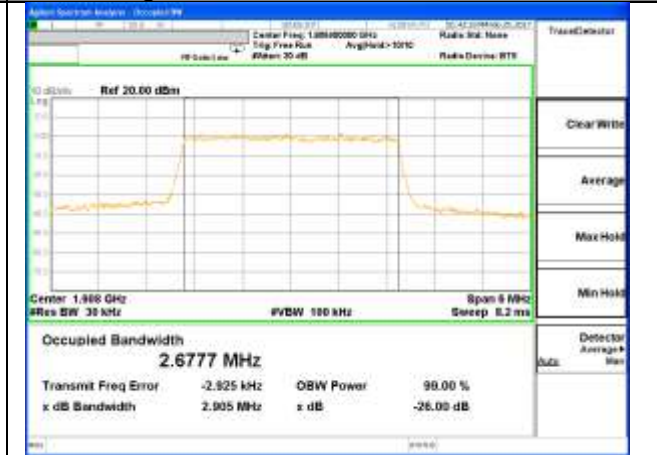

Highest Channel / 1.4MHz / 16QAM

LTE band 2

LTE band 2 (99% and -26 Bandwidth)

Lowest Channel / 3MHz / QPSK

Lowest Channel / 3MHz / 16QAM

Middle Channel / 3MHz / QPSK

Middle Channel / 3MHz / 16QAM

Highest Channel / 3MHz / QPSK

Highest Channel / 3MHz / 16QAM

LTE band 2

LTE band 2 (99% and -26 Bandwidth)

Lowest Channel / 5MHz / QPSK

Lowest Channel / 5MHz / 16QAM

Middle Channel / 5MHz / QPSK

Middle Channel / 5MHz / 16QAM

Highest Channel / 5MHz / QPSK