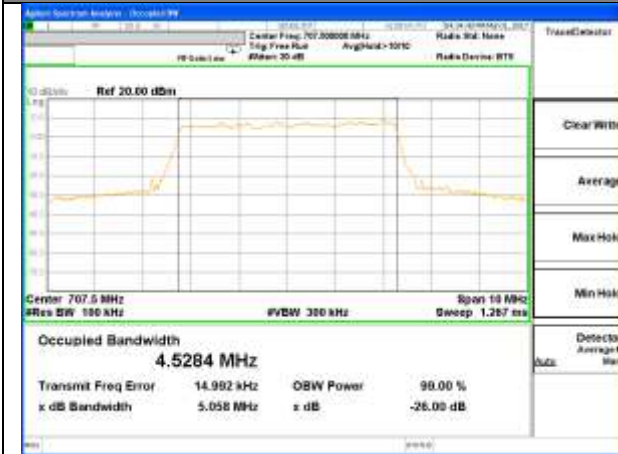

Highest Channel / 3MHz / QPSK

Highest Channel / 3MHz / 16QAM

LTE band 12

LTE band 12 (99% and -26 Bandwidth)

Lowest Channel / 5MHz / QPSK

Lowest Channel / 5MHz / 16QAM

Middle Channel / 5MHz / QPSK

Middle Channel / 5MHz / 16QAM

Highest Channel / 5MHz / QPSK

Highest Channel / 5MHz / 16QAM

LTE band 12

LTE band 12 (99% and -26 Bandwidth)

Lowest Channel / 10MHz / QPSK

Lowest Channel / 10MHz / 16QAM

Middle Channel / 10MHz / QPSK

Middle Channel / 10MHz / 16QAM