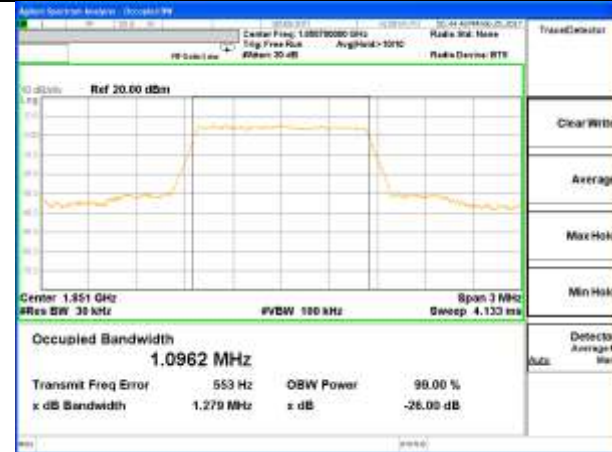

OCCUPIED BANDWIDTH

LTE band 2

LTE band 2 (99% and -26 Bandwidth)

Lowest Channel / 1.4MHz / QPSK

Lowest Channel / 1.4MHz / 16QAM

Middle Channel / 1.4MHz / QPSK

Middle Channel / 1.4MHz / 16QAM

Highest Channel / 1.4MHz / QPSK

Highest Channel / 1.4MHz / 16QAM

LTE band 2

LTE band 2 (99% and -26 Bandwidth)

Lowest Channel / 3MHz / QPSK

Lowest Channel / 3MHz / 16QAM

Middle Channel / 3MHz / QPSK

Middle Channel / 3MHz / 16QAM

Highest Channel / 3MHz / QPSK