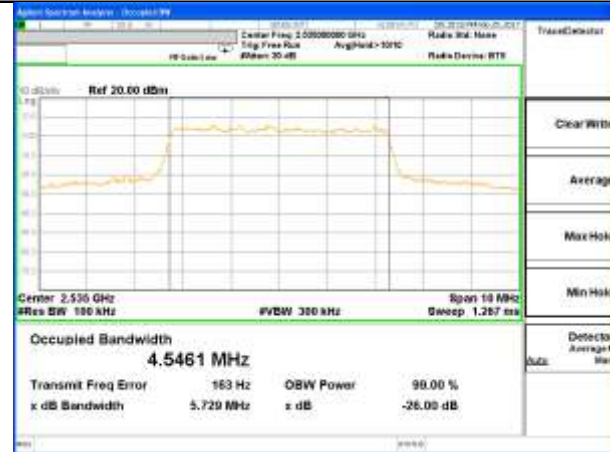

Lowest Channel / 5MHz / 16QAM

Middle Channel / 5MHz / QPSK

Middle Channel / 5MHz / 16QAM

Highest Channel / 5MHz / QPSK

Highest Channel / 5MHz / 16QAM

LTE band 5

LTE band 5 (99% and -26 Bandwidth)

Lowest Channel / 10MHz / QPSK

Lowest Channel / 10MHz / 16QAM

Middle Channel / 10MHz / QPSK

Middle Channel / 10MHz / 16QAM

Highest Channel / 10MHz / QPSK

Highest Channel / 10MHz / 16QAM

LTE band 7

LTE band 7 (99% and -26 Bandwidth)

Lowest Channel / 5MHz / QPSK

Lowest Channel / 5MHz / 16QAM

Middle Channel / 5MHz / QPSK

Middle Channel / 5MHz / 16QAM

Highest Channel / 5MHz / QPSK

Highest Channel / 5MHz / 16QAM

LTE band 7

LTE band 7 (99% and -26 Bandwidth)

Lowest Channel / 10MHz / QPSK