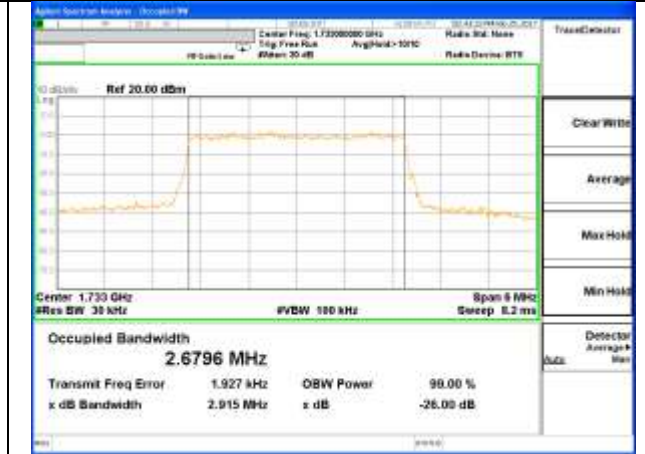

Highest Channel / 20MHz / 16QAM

LTE band 4

LTE band 4 (99% and -26 Bandwidth)

LTE band 4

LTE band 4 (99% and -26 Bandwidth)

Lowest Channel / 3MHz / QPSK

Lowest Channel / 3MHz / 16QAM

Middle Channel / 3MHz / QPSK

Middle Channel / 3MHz / 16QAM

Highest Channel / 3MHz / QPSK

Highest Channel / 3MHz / 16QAM

LTE band 4

LTE band 4 (99% and -26 Bandwidth)

Lowest Channel / 5MHz / QPSK

Lowest Channel / 5MHz / 16QAM

Middle Channel / 5MHz / QPSK