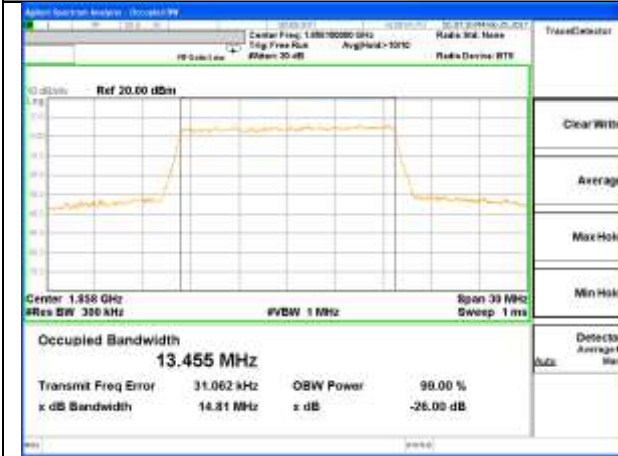

Highest Channel / 5MHz / 16QAM

LTE band 2

LTE band 2 (99% and -26 Bandwidth)

Lowest Channel / 10MHz / QPSK

Lowest Channel / 10MHz / 16QAM

Middle Channel / 10MHz / QPSK

Middle Channel / 10MHz / 16QAM

Highest Channel / 10MHz / QPSK

Highest Channel / 10MHz / 16QAM

LTE band 2

LTE band 2 (99% and -26 Bandwidth)

Lowest Channel / 15MHz / QPSK

Lowest Channel / 15MHz / 16QAM

Middle Channel / 15MHz / QPSK

Middle Channel / 15MHz / 16QAM

Highest Channel / 15MHz / QPSK