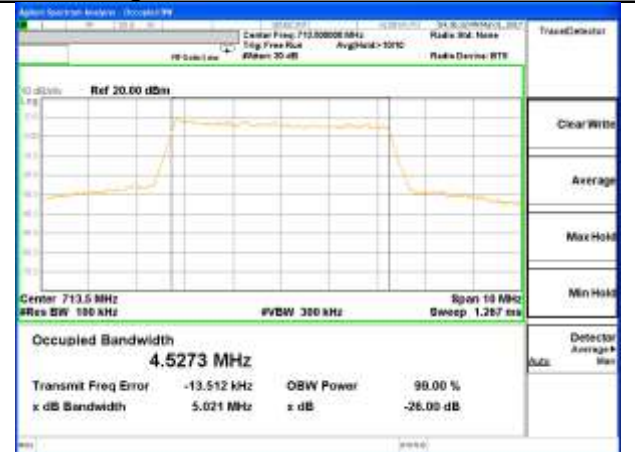

Highest Channel / 3MHz / QPSK

Highest Channel / 3MHz / 16QAM

LTE band 12

LTE band 12 (99% and -26 Bandwidth)

Lowest Channel / 5MHz / QPSK

Lowest Channel / 5MHz / 16QAM

Middle Channel / 5MHz / QPSK

Middle Channel / 5MHz / 16QAM

Highest Channel / 5MHz / QPSK

Highest Channel / 5MHz / 16QAM

LTE band 12

LTE band 12 (99% and -26 Bandwidth)

Lowest Channel / 10MHz / QPSK

Lowest Channel / 10MHz / 16QAM

Middle Channel / 10MHz / QPSK

Middle Channel / 10MHz / 16QAM