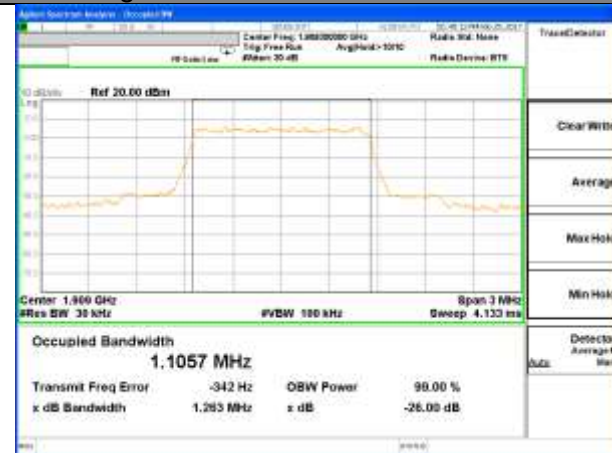

OCCUPIED BANDWIDTH

LTE band 2

LTE band 2 (99% and -26 Bandwidth)

Lowest Channel / 1.4MHz / QPSK

Lowest Channel / 1.4MHz / 16QAM

Middle Channel / 1.4MHz / QPSK

Middle Channel / 1.4MHz / 16QAM

Highest Channel / 1.4MHz / QPSK

Highest Channel / 1.4MHz / 16QAM

LTE band 2

LTE band 2 (99% and -26 Bandwidth)

Lowest Channel / 3MHz / QPSK

Lowest Channel / 3MHz / 16QAM

Middle Channel / 3MHz / QPSK

Middle Channel / 3MHz / 16QAM

Highest Channel / 3MHz / QPSK