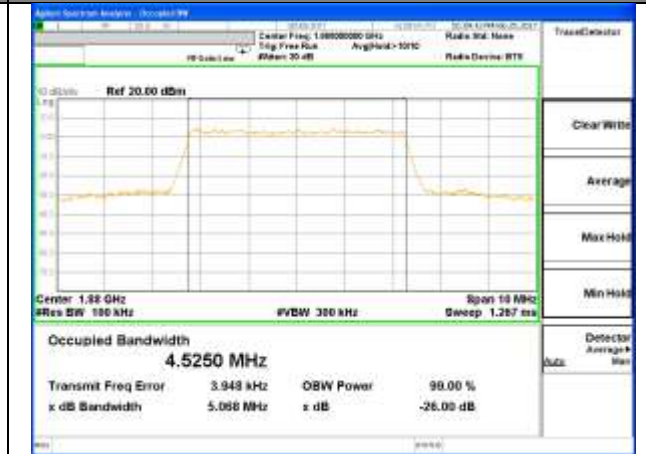

Highest Channel / 1.4MHz / 16QAM

LTE band 2

LTE band 2 (99% and -26 Bandwidth)

Lowest Channel / 3MHz / QPSK

Lowest Channel / 3MHz / 16QAM

Middle Channel / 3MHz / QPSK

Middle Channel / 3MHz / 16QAM

Highest Channel / 3MHz / QPSK

Highest Channel / 3MHz / 16QAM

LTE band 2

LTE band 2 (99% and -26 Bandwidth)

Lowest Channel / 5MHz / QPSK

Lowest Channel / 5MHz / 16QAM

Middle Channel / 5MHz / QPSK

Middle Channel / 5MHz / 16QAM

Highest Channel / 5MHz / QPSK

Highest Channel / 5MHz / 16QAM

LTE band 2

LTE band 2 (99% and -26 Bandwidth)

Lowest Channel / 10MHz / QPSK

Lowest Channel / 10MHz / 16QAM

Middle Channel / 10MHz / QPSK

Middle Channel / 10MHz / 16QAM

Highest Channel / 10MHz / QPSK