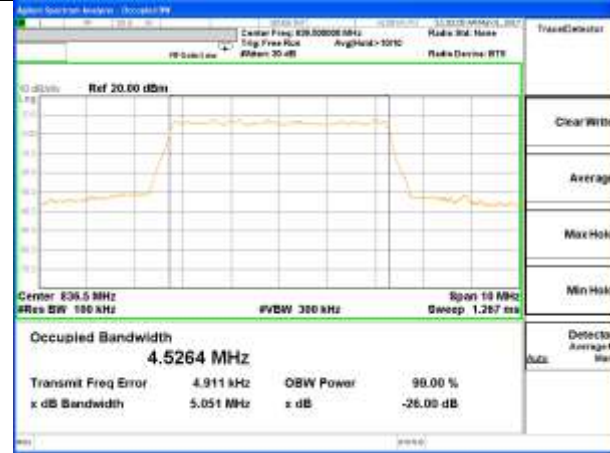

Lowest Channel / 3MHz / 16QAM

Middle Channel / 3MHz / QPSK

Middle Channel / 3MHz / 16QAM

Highest Channel / 3MHz / QPSK

Highest Channel / 3MHz / 16QAM

LTE band 5

LTE band 5 (99% and -26 Bandwidth)

Lowest Channel / 5MHz / QPSK

Lowest Channel / 5MHz / 16QAM

Middle Channel / 5MHz / QPSK

Middle Channel / 5MHz / 16QAM

Highest Channel / 5MHz / QPSK

Highest Channel / 5MHz / 16QAM

LTE band 5

LTE band 5 (99% and -26 Bandwidth)

Lowest Channel / 10MHz / QPSK