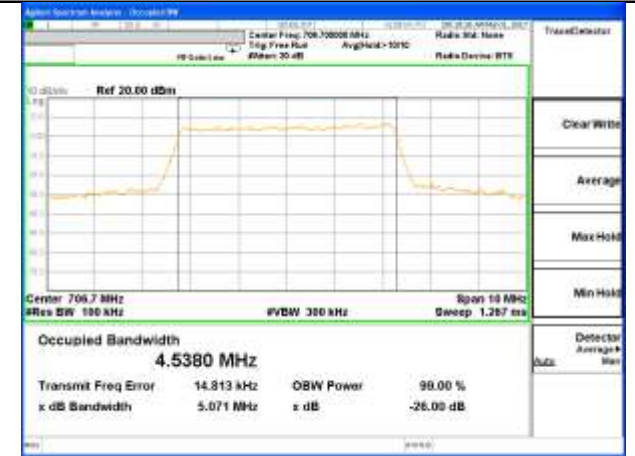

Highest Channel / 10MHz / QPSK

Highest Channel / 10MHz / 16QAM

LTE band 17

LTE band 17 (99% and -26 Bandwidth)

Lowest Channel / 5MHz / QPSK

Lowest Channel / 5MHz / 16QAM

Middle Channel / 5MHz / QPSK

Middle Channel / 5MHz / 16QAM