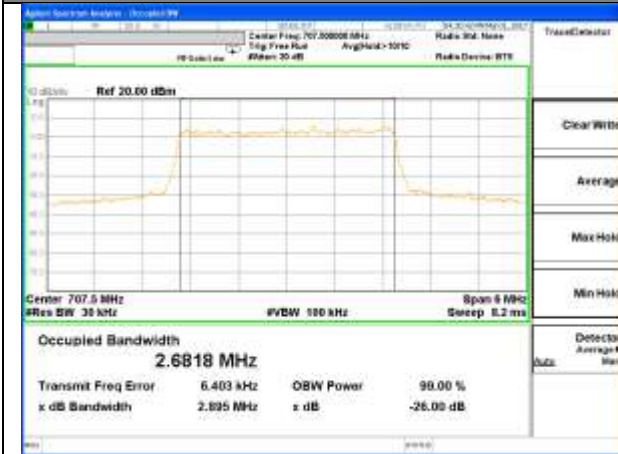

LTE band 7 (99% and -26 Bandwidth)

Lowest Channel / 20MHz / QPSK

Lowest Channel / 20MHz / 16QAM

Middle Channel / 20MHz / QPSK

Middle Channel / 20MHz / 16QAM

Highest Channel / 20MHz / QPSK

Highest Channel / 20MHz / 16QAM

LTE band 12

LTE band 12 (99% and -26 Bandwidth)

LTE band 12

LTE band 12 (99% and -26 Bandwidth)

Lowest Channel / 3MHz / QPSK

Lowest Channel / 3MHz / 16QAM

Middle Channel / 3MHz / QPSK

Middle Channel / 3MHz / 16QAM

Highest Channel / 3MHz / QPSK

Highest Channel / 3MHz / 16QAM

LTE band 12

LTE band 12 (99% and -26 Bandwidth)

Lowest Channel / 5MHz / QPSK

Lowest Channel / 5MHz / 16QAM

Middle Channel / 5MHz / QPSK

Middle Channel / 5MHz / 16QAM