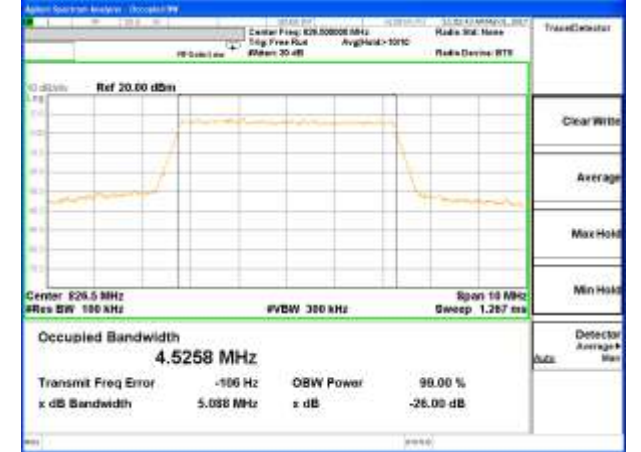

Middle Channel / 20MHz / 16QAM

Highest Channel / 20MHz / QPSK

Highest Channel / 20MHz / 16QAM

LTE band 5

LTE band 5 (99% and -26 Bandwidth)

LTE band 5

LTE band 5 (99% and -26 Bandwidth)

Lowest Channel / 3MHz / QPSK

Lowest Channel / 3MHz / 16QAM

Middle Channel / 3MHz / QPSK

Middle Channel / 3MHz / 16QAM

Highest Channel / 3MHz / QPSK

Highest Channel / 3MHz / 16QAM

LTE band 5

LTE band 5 (99% and -26 Bandwidth)

Lowest Channel / 5MHz / QPSK

Lowest Channel / 5MHz / 16QAM

Middle Channel / 5MHz / QPSK

Middle Channel / 5MHz / 16QAM

Highest Channel / 5MHz / QPSK

Highest Channel / 5MHz / 16QAM

LTE band 5

LTE band 5 (99% and -26 Bandwidth)

Lowest Channel / 10MHz / QPSK