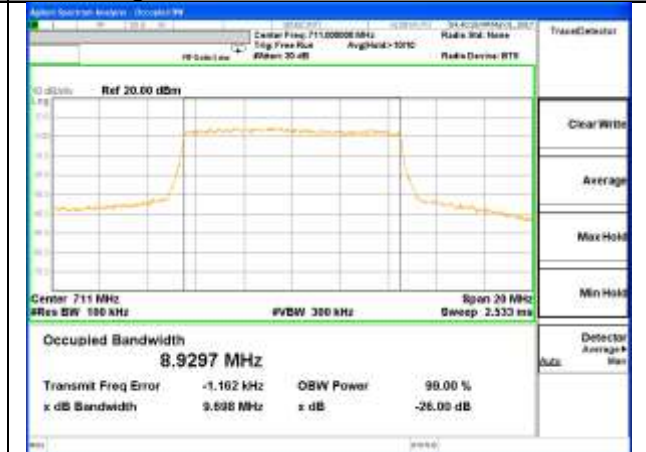

Highest Channel / 5MHz / QPSK

Highest Channel / 5MHz / 16QAM

LTE band 12

LTE band 12 (99% and -26 Bandwidth)

Lowest Channel / 10MHz / QPSK

Lowest Channel / 10MHz / 16QAM

Middle Channel / 10MHz / QPSK

Middle Channel / 10MHz / 16QAM

Highest Channel / 10MHz / QPSK

Highest Channel / 10MHz / 16QAM

LTE band 17

LTE band 17 (99% and -26 Bandwidth)

Lowest Channel / 5MHz / QPSK

Lowest Channel / 5MHz / 16QAM

Middle Channel / 5MHz / QPSK

Middle Channel / 5MHz / 16QAM