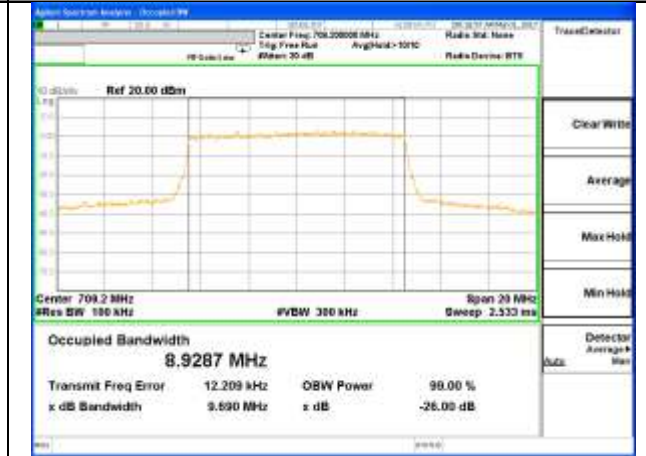

Highest Channel / 5MHz / QPSK

Highest Channel / 5MHz / 16QAM

LTE band 17

LTE band 17 (99% and -26 Bandwidth)

Lowest Channel / 10MHz / QPSK

Lowest Channel / 10MHz / 16QAM

Middle Channel / 10MHz / QPSK

Middle Channel / 10MHz / 16QAM