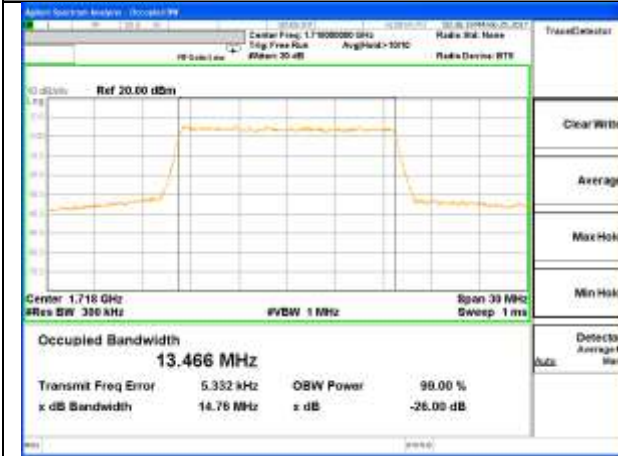

Middle Channel / 10MHz / 16QAM

Highest Channel / 10MHz / QPSK

Highest Channel / 10MHz / 16QAM

LTE band 4

LTE band 4 (99% and -26 Bandwidth)

Lowest Channel / 15MHz / QPSK

Lowest Channel / 15MHz / 16QAM

Middle Channel / 15MHz / QPSK

Middle Channel / 15MHz / 16QAM

Highest Channel / 15MHz / QPSK

Highest Channel / 15MHz / 16QAM

LTE band 4

LTE band 4 (99% and -26 Bandwidth)

Lowest Channel / 20MHz / QPSK

Lowest Channel / 20MHz / 16QAM

Middle Channel / 20MHz / QPSK