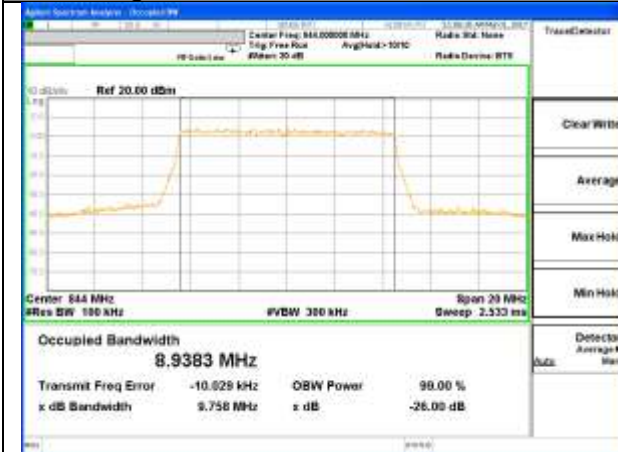

Lowest Channel / 5MHz / 16QAM

Middle Channel / 5MHz / QPSK

Middle Channel / 5MHz / 16QAM

Highest Channel / 5MHz / QPSK

Highest Channel / 5MHz / 16QAM

LTE band 5

LTE band 5 (99% and -26 Bandwidth)

Lowest Channel / 10MHz / QPSK

Lowest Channel / 10MHz / 16QAM

Middle Channel / 10MHz / QPSK

Middle Channel / 10MHz / 16QAM

Highest Channel / 10MHz / QPSK

Highest Channel / 10MHz / 16QAM

LTE band 7

LTE band 7 (99% and -26 Bandwidth)

Lowest Channel / 5MHz / QPSK

Lowest Channel / 5MHz / 16QAM

Middle Channel / 5MHz / QPSK

Middle Channel / 5MHz / 16QAM

Highest Channel / 5MHz / QPSK

Highest Channel / 5MHz / 16QAM

LTE band 7

LTE band 7 (99% and -26 Bandwidth)

Lowest Channel / 10MHz / QPSK