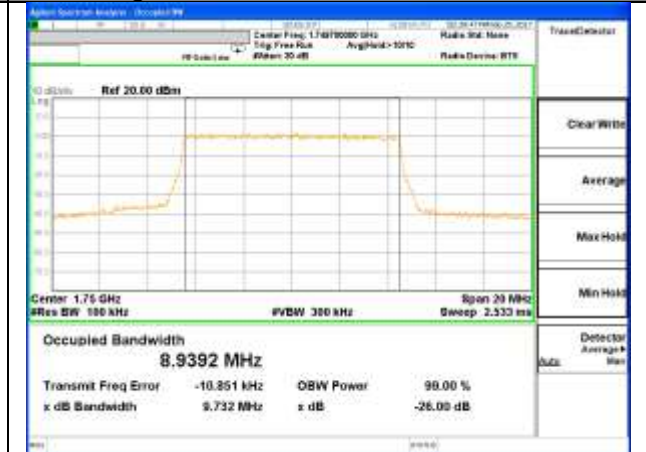

Middle Channel / 3MHz / 16QAM

Highest Channel / 3MHz / QPSK

Highest Channel / 3MHz / 16QAM

LTE band 4

LTE band 4 (99% and -26 Bandwidth)

Lowest Channel / 5MHz / QPSK

Lowest Channel / 5MHz / 16QAM

Middle Channel / 5MHz / QPSK

Middle Channel / 5MHz / 16QAM

Highest Channel / 5MHz / QPSK

Highest Channel / 5MHz / 16QAM

LTE band 4

LTE band 4 (99% and -26 Bandwidth)

Lowest Channel / 10MHz / QPSK

Lowest Channel / 10MHz / 16QAM

Middle Channel / 10MHz / QPSK

Middle Channel / 10MHz / 16QAM

Highest Channel / 10MHz / QPSK

Highest Channel / 10MHz / 16QAM

LTE band 4

LTE band 4 (99% and -26 Bandwidth)

Lowest Channel / 15MHz / QPSK

Lowest Channel / 15MHz / 16QAM

Middle Channel / 15MHz / QPSK