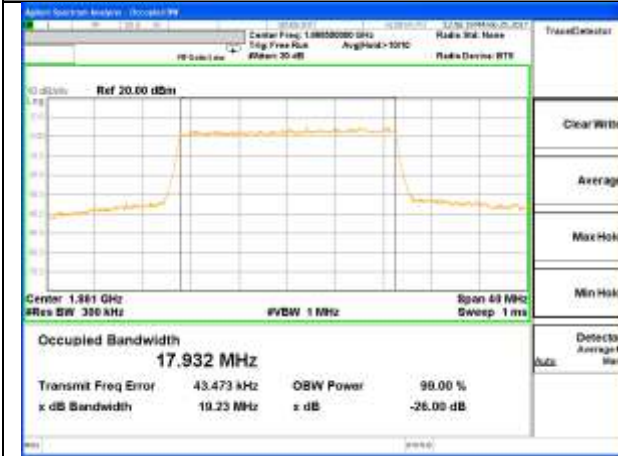

Highest Channel / 10MHz / 16QAM

LTE band 2

LTE band 2 (99% and -26 Bandwidth)

Lowest Channel / 15MHz / QPSK

Lowest Channel / 15MHz / 16QAM

Middle Channel / 15MHz / QPSK

Middle Channel / 15MHz / 16QAM

Highest Channel / 15MHz / QPSK

Highest Channel / 15MHz / 16QAM

LTE band 2

LTE band 2 (99% and -26 Bandwidth)

Lowest Channel / 20MHz / QPSK

Lowest Channel / 20MHz / 16QAM

Middle Channel / 20MHz / QPSK

Middle Channel / 20MHz / 16QAM

Highest Channel / 20MHz / QPSK