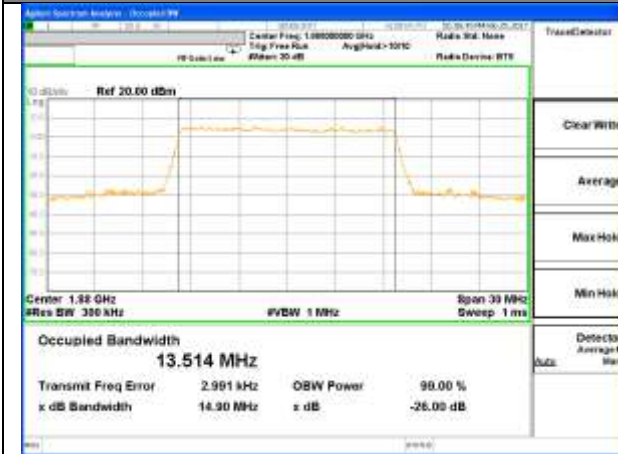

Highest Channel / 10MHz / 16QAM

LTE band 2

LTE band 2 (99% and -26 Bandwidth)

Lowest Channel / 15MHz / QPSK

Lowest Channel / 15MHz / 16QAM

Middle Channel / 15MHz / QPSK

Middle Channel / 15MHz / 16QAM

Highest Channel / 15MHz / QPSK

Highest Channel / 15MHz / 16QAM

LTE band 2

LTE band 2 (99% and -26 Bandwidth)

Lowest Channel / 20MHz / QPSK

Lowest Channel / 20MHz / 16QAM

Middle Channel / 20MHz / QPSK

Middle Channel / 20MHz / 16QAM

Highest Channel / 20MHz / QPSK