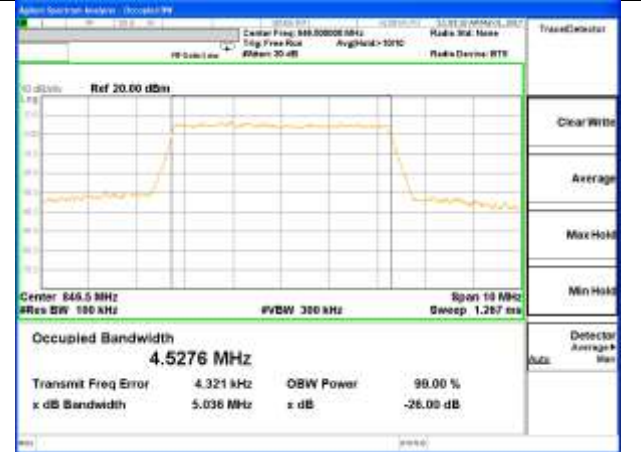

Lowest Channel / 3MHz / 16QAM

Middle Channel / 3MHz / QPSK

Middle Channel / 3MHz / 16QAM

Highest Channel / 3MHz / QPSK

Highest Channel / 3MHz / 16QAM

LTE band 5

LTE band 5 (99% and -26 Bandwidth)

Lowest Channel / 5MHz / QPSK

Lowest Channel / 5MHz / 16QAM

Middle Channel / 5MHz / QPSK

Middle Channel / 5MHz / 16QAM

Highest Channel / 5MHz / QPSK

Highest Channel / 5MHz / 16QAM

LTE band 5

LTE band 5 (99% and -26 Bandwidth)

Lowest Channel / 10MHz / QPSK

Lowest Channel / 10MHz / 16QAM

Middle Channel / 10MHz / QPSK

Middle Channel / 10MHz / 16QAM

Highest Channel / 10MHz / QPSK

Highest Channel / 10MHz / 16QAM

LTE band 7

LTE band 7 (99% and -26 Bandwidth)

Lowest Channel / 5MHz / QPSK