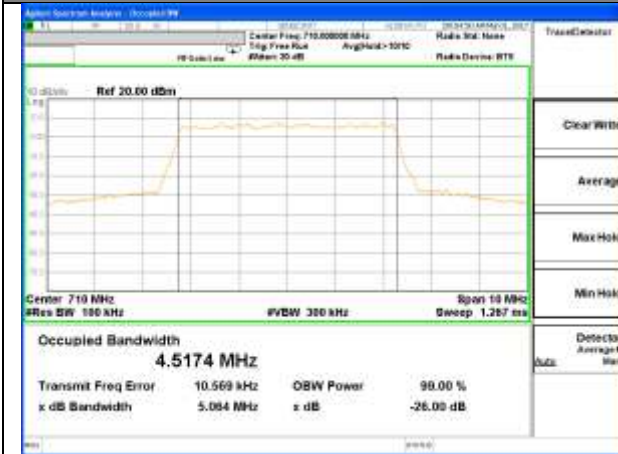

Highest Channel / 5MHz / QPSK

Highest Channel / 5MHz / 16QAM

LTE band 12

LTE band 12 (99% and -26 Bandwidth)

Lowest Channel / 10MHz / QPSK

Lowest Channel / 10MHz / 16QAM

Middle Channel / 10MHz / QPSK

Middle Channel / 10MHz / 16QAM

Highest Channel / 10MHz / QPSK

Highest Channel / 10MHz / 16QAM

LTE band 17

LTE band 17 (99% and -26 Bandwidth)

Lowest Channel / 5MHz / QPSK

Lowest Channel / 5MHz / 16QAM

Middle Channel / 5MHz / QPSK

Middle Channel / 5MHz / 16QAM

Highest Channel / 5MHz / QPSK

Highest Channel / 5MHz / 16QAM

LTE band 17

LTE band 17 (99% and -26 Bandwidth)

Lowest Channel / 10MHz / QPSK

Lowest Channel / 10MHz / 16QAM

Middle Channel / 10MHz / QPSK

Middle Channel / 10MHz / 16QAM