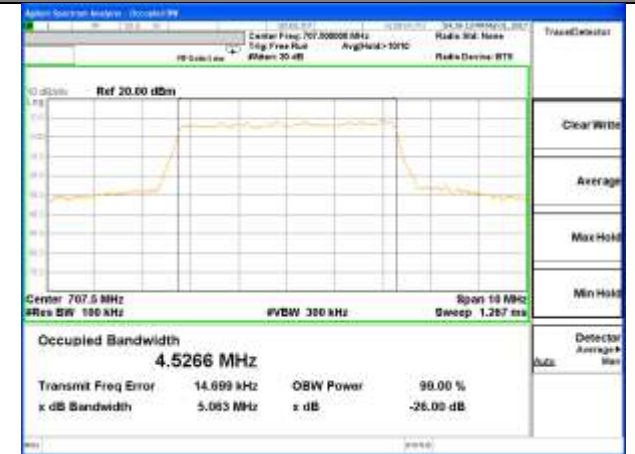

Highest Channel / 3MHz / QPSK

Highest Channel / 3MHz / 16QAM

LTE band 12

LTE band 12 (99% and -26 Bandwidth)

Lowest Channel / 5MHz / QPSK

Lowest Channel / 5MHz / 16QAM

Middle Channel / 5MHz / QPSK

Middle Channel / 5MHz / 16QAM

Highest Channel / 5MHz / QPSK

Highest Channel / 5MHz / 16QAM

LTE band 12

LTE band 12 (99% and -26 Bandwidth)

Lowest Channel / 10MHz / QPSK

Lowest Channel / 10MHz / 16QAM

Middle Channel / 10MHz / QPSK

Middle Channel / 10MHz / 16QAM