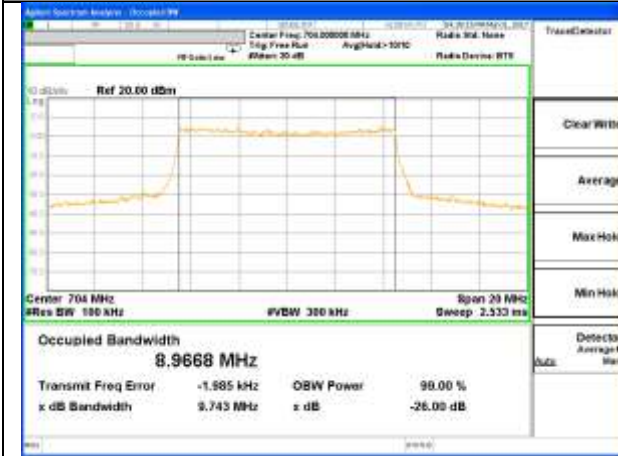

Highest Channel / 5MHz / QPSK

Highest Channel / 5MHz / 16QAM

LTE band 12

LTE band 12 (99% and -26 Bandwidth)

Lowest Channel / 10MHz / QPSK

Lowest Channel / 10MHz / 16QAM

Middle Channel / 10MHz / QPSK

Middle Channel / 10MHz / 16QAM