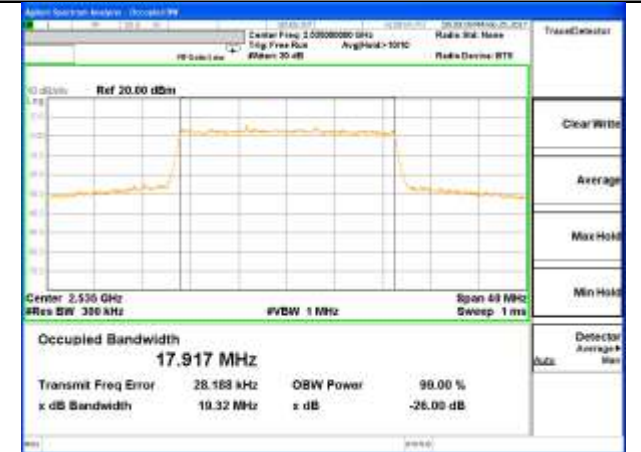

LTE band 7 (99% and -26 Bandwidth)

Lowest Channel / 20MHz / QPSK

Lowest Channel / 20MHz / 16QAM

Middle Channel / 20MHz / QPSK

Middle Channel / 20MHz / 16QAM

Highest Channel / 20MHz / QPSK

Highest Channel / 20MHz / 16QAM

LTE band 12

LTE band 12 (99% and -26 Bandwidth)

LTE band 12

LTE band 12 (99% and -26 Bandwidth)

Lowest Channel / 3MHz / QPSK

Lowest Channel / 3MHz / 16QAM

Middle Channel / 3MHz / QPSK

Middle Channel / 3MHz / 16QAM