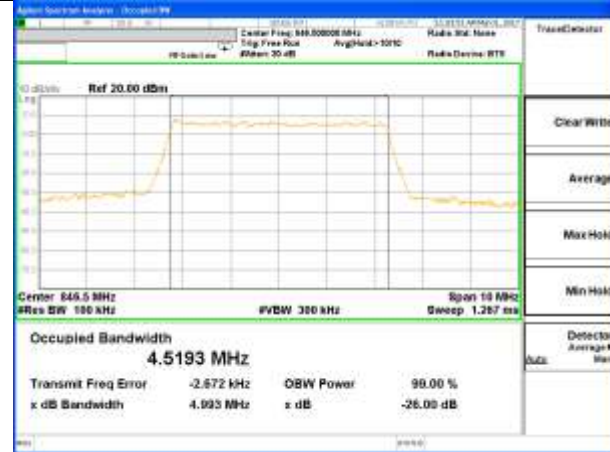

Lowest Channel / 5MHz / 16QAM

Middle Channel / 5MHz / QPSK

Middle Channel / 5MHz / 16QAM

Highest Channel / 5MHz / QPSK

Highest Channel / 5MHz / 16QAM

LTE band 5

LTE band 5 (99% and -26 Bandwidth)

Lowest Channel / 10MHz / QPSK