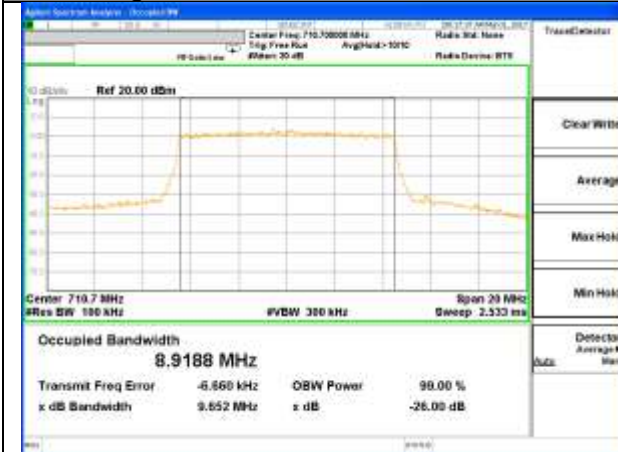

Highest Channel / 10MHz / QPSK