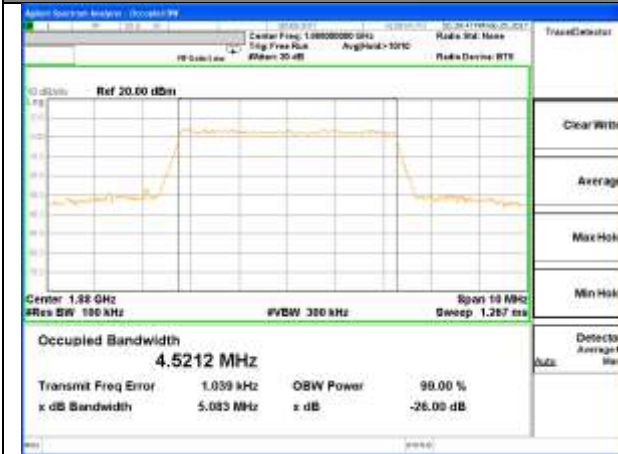

Highest Channel / 3MHz / 16QAM

LTE band 2

LTE band 2 (99% and -26 Bandwidth)

Lowest Channel / 5MHz / QPSK

Lowest Channel / 5MHz / 16QAM

Middle Channel / 5MHz / QPSK

Middle Channel / 5MHz / 16QAM

Highest Channel / 5MHz / QPSK

Highest Channel / 5MHz / 16QAM

LTE band 2

LTE band 2 (99% and -26 Bandwidth)

Lowest Channel / 10MHz / QPSK

Lowest Channel / 10MHz / 16QAM

Middle Channel / 10MHz / QPSK

Middle Channel / 10MHz / 16QAM

Highest Channel / 10MHz / QPSK