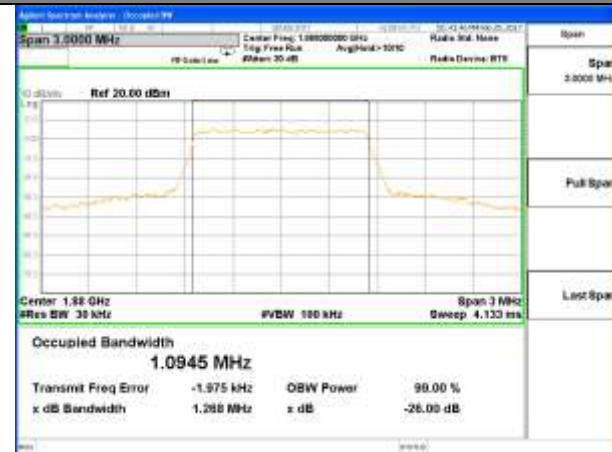

OCCUPIED BANDWIDTH

LTE band 2

LTE band 2 (99% and -26 Bandwidth)

Lowest Channel / 1.4MHz / QPSK

Lowest Channel / 1.4MHz / 16QAM

Middle Channel / 1.4MHz / QPSK

Middle Channel / 1.4MHz / 16QAM

Highest Channel / 1.4MHz / QPSK

Highest Channel / 1.4MHz / 16QAM

LTE band 2

LTE band 2 (99% and -26 Bandwidth)

Lowest Channel / 3MHz / QPSK

Lowest Channel / 3MHz / 16QAM

Middle Channel / 3MHz / QPSK

Middle Channel / 3MHz / 16QAM

Highest Channel / 3MHz / QPSK