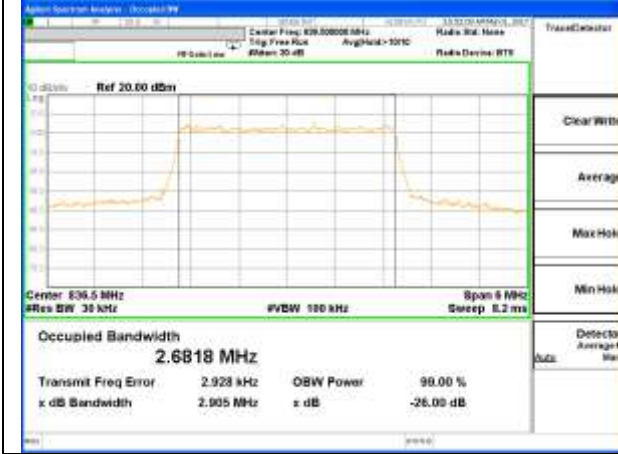

Middle Channel / 15MHz / 16QAM

Highest Channel / 15MHz / QPSK

Highest Channel / 15MHz / 16QAM

LTE band 4

LTE band 4 (99% and -26 Bandwidth)

Lowest Channel / 20MHz / QPSK

Lowest Channel / 20MHz / 16QAM

Middle Channel / 20MHz / QPSK

Middle Channel / 20MHz / 16QAM

Highest Channel / 20MHz / QPSK

Highest Channel / 20MHz / 16QAM

LTE band 5

LTE band 5 (99% and -26 Bandwidth)

LTE band 5

LTE band 5 (99% and -26 Bandwidth)

Lowest Channel / 3MHz / QPSK

Lowest Channel / 3MHz / 16QAM

Middle Channel / 3MHz / QPSK

Middle Channel / 3MHz / 16QAM

Highest Channel / 3MHz / QPSK

Highest Channel / 3MHz / 16QAM

LTE band 5

LTE band 5 (99% and -26 Bandwidth)

Lowest Channel / 5MHz / QPSK