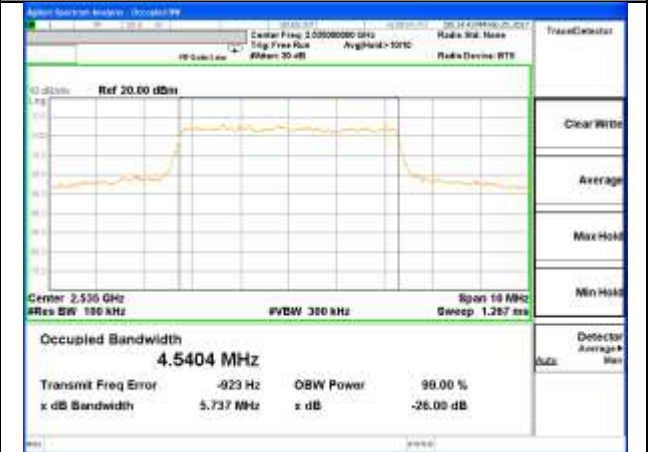

Lowest Channel / 5MHz / 16QAM

Middle Channel / 5MHz / QPSK

Middle Channel / 5MHz / 16QAM

Highest Channel / 5MHz / QPSK

Highest Channel / 5MHz / 16QAM

LTE band 5

LTE band 5 (99% and -26 Bandwidth)

Lowest Channel / 10MHz / QPSK

Lowest Channel / 10MHz / 16QAM

Middle Channel / 10MHz / QPSK

Middle Channel / 10MHz / 16QAM

Highest Channel / 10MHz / QPSK

Highest Channel / 10MHz / 16QAM

LTE band 7

LTE band 7 (99% and -26 Bandwidth)

Lowest Channel / 5MHz / QPSK

Lowest Channel / 5MHz / 16QAM

Middle Channel / 5MHz / QPSK

Middle Channel / 5MHz / 16QAM

Highest Channel / 5MHz / QPSK

Highest Channel / 5MHz / 16QAM

LTE band 7

LTE band 7 (99% and -26 Bandwidth)

Lowest Channel / 10MHz / QPSK