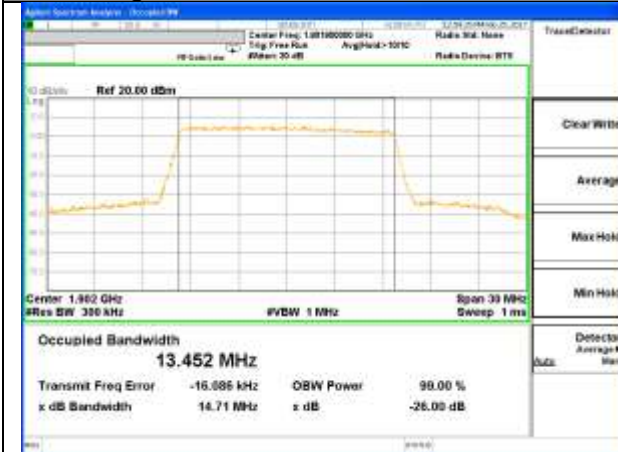

Highest Channel / 10MHz / 16QAM

LTE band 2

LTE band 2 (99% and -26 Bandwidth)

Lowest Channel / 15MHz / QPSK

Lowest Channel / 15MHz / 16QAM

Middle Channel / 15MHz / QPSK

Middle Channel / 15MHz / 16QAM

Highest Channel / 15MHz / QPSK

Highest Channel / 15MHz / 16QAM

LTE band 2

LTE band 2 (99% and -26 Bandwidth)

Lowest Channel / 20MHz / QPSK

Lowest Channel / 20MHz / 16QAM

Middle Channel / 20MHz / QPSK

Middle Channel / 20MHz / 16QAM

Highest Channel / 20MHz / QPSK