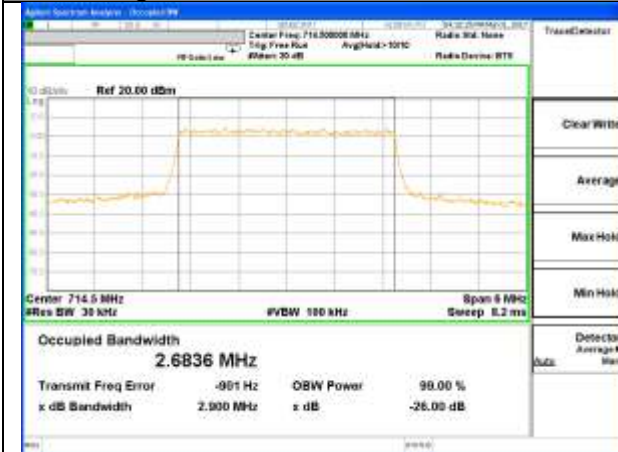

Highest Channel / 3MHz / QPSK