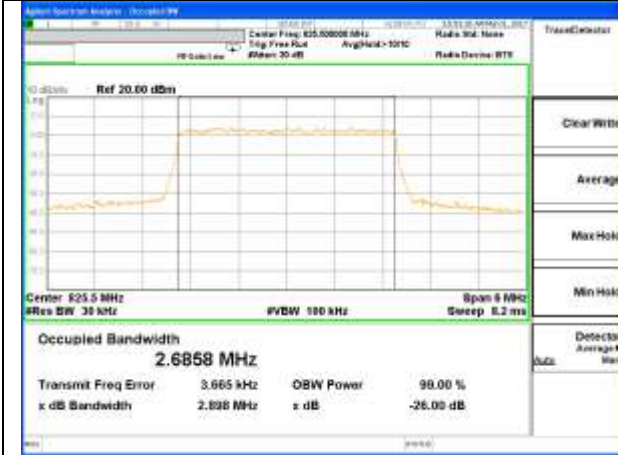

Middle Channel / 20MHz / 16QAM

Highest Channel / 20MHz / QPSK

Highest Channel / 20MHz / 16QAM

LTE band 5

LTE band 5 (99% and -26 Bandwidth)

LTE band 5

LTE band 5 (99% and -26 Bandwidth)

Lowest Channel / 3MHz / QPSK

Lowest Channel / 3MHz / 16QAM

Middle Channel / 3MHz / QPSK

Middle Channel / 3MHz / 16QAM

Highest Channel / 3MHz / QPSK

Highest Channel / 3MHz / 16QAM

LTE band 5

LTE band 5 (99% and -26 Bandwidth)

Lowest Channel / 5MHz / QPSK