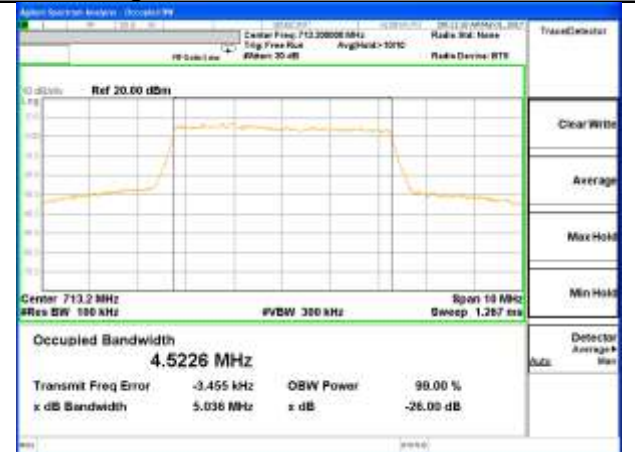

Highest Channel / 5MHz / QPSK

Highest Channel / 5MHz / 16QAM

LTE band 12

LTE band 12 (99% and -26 Bandwidth)

Lowest Channel / 10MHz / QPSK

Lowest Channel / 10MHz / 16QAM

Middle Channel / 10MHz / QPSK

Middle Channel / 10MHz / 16QAM

Highest Channel / 10MHz / QPSK

Highest Channel / 10MHz / 16QAM

LTE band 17

LTE band 17 (99% and -26 Bandwidth)

Lowest Channel / 5MHz / QPSK

Lowest Channel / 5MHz / 16QAM

Middle Channel / 5MHz / QPSK

Middle Channel / 5MHz / 16QAM

Highest Channel / 5MHz / QPSK

Highest Channel / 5MHz / 16QAM

LTE band 17

LTE band 17 (99% and -26 Bandwidth)

Lowest Channel / 10MHz / QPSK

Lowest Channel / 10MHz / 16QAM

Middle Channel / 10MHz / QPSK

Middle Channel / 10MHz / 16QAM