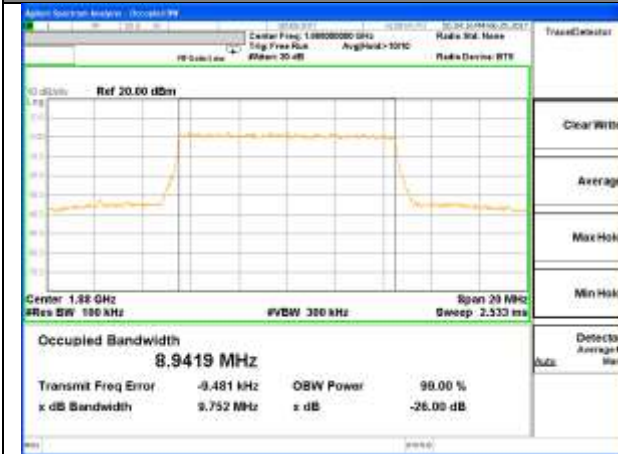

Highest Channel / 5MHz / 16QAM

LTE band 2

LTE band 2 (99% and -26 Bandwidth)

Lowest Channel / 10MHz / QPSK

Lowest Channel / 10MHz / 16QAM

Middle Channel / 10MHz / QPSK

Middle Channel / 10MHz / 16QAM

Highest Channel / 10MHz / QPSK

Highest Channel / 10MHz / 16QAM

LTE band 2

LTE band 2 (99% and -26 Bandwidth)

Lowest Channel / 15MHz / QPSK

Lowest Channel / 15MHz / 16QAM

Middle Channel / 15MHz / QPSK

Middle Channel / 15MHz / 16QAM

Highest Channel / 15MHz / QPSK