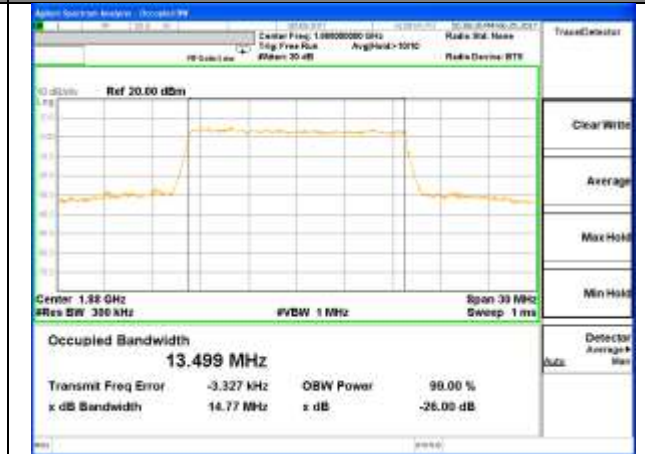

Highest Channel / 5MHz / 16QAM

LTE band 2

LTE band 2 (99% and -26 Bandwidth)

Lowest Channel / 10MHz / QPSK

Lowest Channel / 10MHz / 16QAM

Middle Channel / 10MHz / QPSK

Middle Channel / 10MHz / 16QAM

Highest Channel / 10MHz / QPSK

Highest Channel / 10MHz / 16QAM

LTE band 2

LTE band 2 (99% and -26 Bandwidth)

Lowest Channel / 15MHz / QPSK

Lowest Channel / 15MHz / 16QAM

Middle Channel / 15MHz / QPSK

Middle Channel / 15MHz / 16QAM

Highest Channel / 15MHz / QPSK

Highest Channel / 15MHz / 16QAM

LTE band 2

LTE band 2 (99% and -26 Bandwidth)

Lowest Channel / 20MHz / QPSK

Lowest Channel / 20MHz / 16QAM

Middle Channel / 20MHz / QPSK

Middle Channel / 20MHz / 16QAM

Highest Channel / 20MHz / QPSK