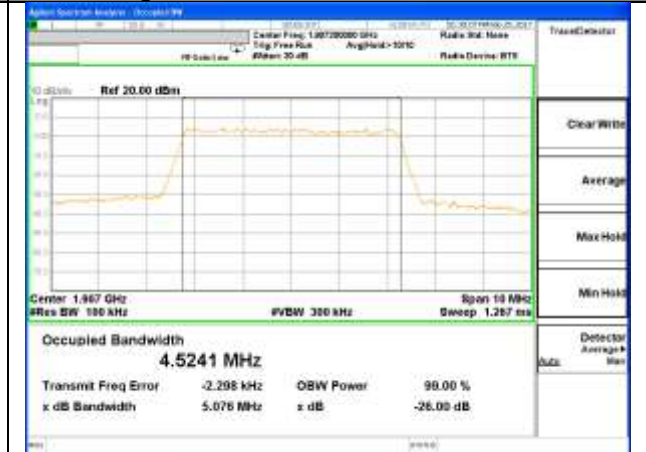

Highest Channel / 1.4MHz / 16QAM

LTE band 2

LTE band 2 (99% and -26 Bandwidth)

Lowest Channel / 3MHz / QPSK

Lowest Channel / 3MHz / 16QAM

Middle Channel / 3MHz / QPSK

Middle Channel / 3MHz / 16QAM

Highest Channel / 3MHz / QPSK

Highest Channel / 3MHz / 16QAM

LTE band 2

LTE band 2 (99% and -26 Bandwidth)

Lowest Channel / 5MHz / QPSK

Lowest Channel / 5MHz / 16QAM

Middle Channel / 5MHz / QPSK

Middle Channel / 5MHz / 16QAM

Highest Channel / 5MHz / QPSK

Highest Channel / 5MHz / 16QAM

LTE band 2

LTE band 2 (99% and -26 Bandwidth)

Lowest Channel / 10MHz / QPSK

Lowest Channel / 10MHz / 16QAM

Middle Channel / 10MHz / QPSK

Middle Channel / 10MHz / 16QAM

Highest Channel / 10MHz / QPSK