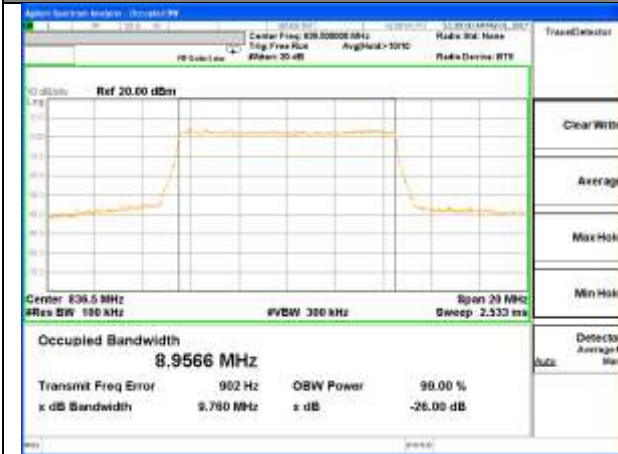

Lowest Channel / 3MHz / 16QAM

Middle Channel / 3MHz / QPSK

Middle Channel / 3MHz / 16QAM

Highest Channel / 3MHz / QPSK

Highest Channel / 3MHz / 16QAM

LTE band 5

LTE band 5 (99% and -26 Bandwidth)

Lowest Channel / 5MHz / QPSK

Lowest Channel / 5MHz / 16QAM

Middle Channel / 5MHz / QPSK

Middle Channel / 5MHz / 16QAM

Highest Channel / 5MHz / QPSK

Highest Channel / 5MHz / 16QAM

LTE band 5

LTE band 5 (99% and -26 Bandwidth)

Lowest Channel / 10MHz / QPSK

Lowest Channel / 10MHz / 16QAM

Middle Channel / 10MHz / QPSK

Middle Channel / 10MHz / 16QAM

Highest Channel / 10MHz / QPSK

Highest Channel / 10MHz / 16QAM

LTE band 7

LTE band 7 (99% and -26 Bandwidth)

Lowest Channel / 5MHz / QPSK