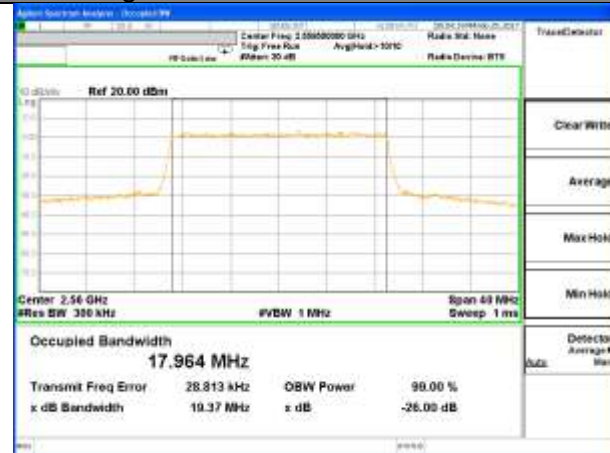

LTE band 7 (99% and -26 Bandwidth)

Lowest Channel / 20MHz / QPSK

Lowest Channel / 20MHz / 16QAM

Middle Channel / 20MHz / QPSK

Middle Channel / 20MHz / 16QAM

Highest Channel / 20MHz / QPSK

Highest Channel / 20MHz / 16QAM