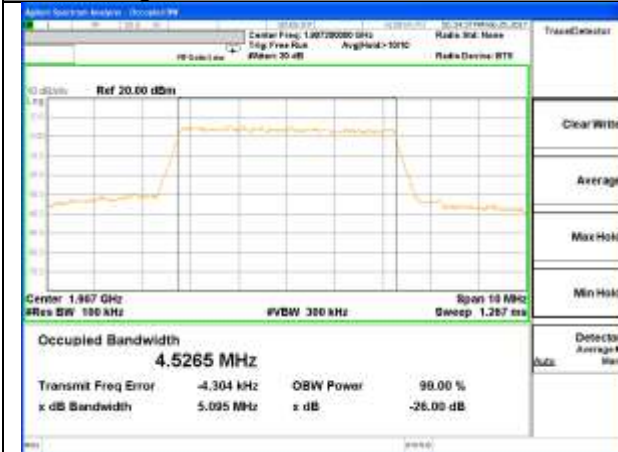

Highest Channel / 3MHz / 16QAM

LTE band 2

LTE band 2 (99% and -26 Bandwidth)

Lowest Channel / 5MHz / QPSK

Lowest Channel / 5MHz / 16QAM

Middle Channel / 5MHz / QPSK

Middle Channel / 5MHz / 16QAM

Highest Channel / 5MHz / QPSK

Highest Channel / 5MHz / 16QAM

LTE band 2

LTE band 2 (99% and -26 Bandwidth)

Lowest Channel / 10MHz / QPSK

Lowest Channel / 10MHz / 16QAM

Middle Channel / 10MHz / QPSK

Middle Channel / 10MHz / 16QAM

Highest Channel / 10MHz / QPSK