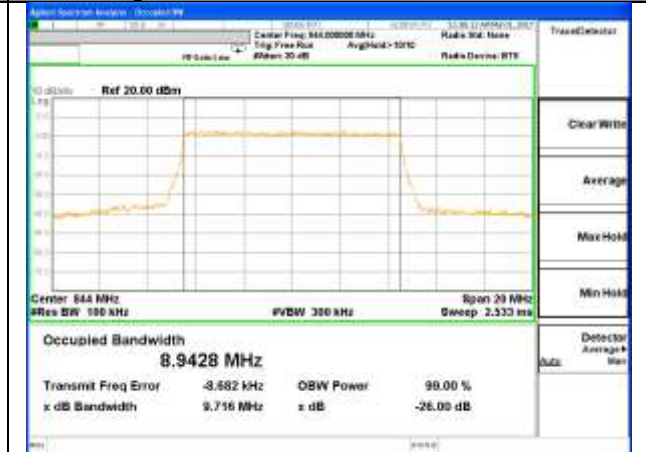

Lowest Channel / 5MHz / 16QAM

Middle Channel / 5MHz / QPSK

Middle Channel / 5MHz / 16QAM

Highest Channel / 5MHz / QPSK

Highest Channel / 5MHz / 16QAM

LTE band 5

LTE band 5 (99% and -26 Bandwidth)

Lowest Channel / 10MHz / QPSK

Lowest Channel / 10MHz / 16QAM

Middle Channel / 10MHz / QPSK

Middle Channel / 10MHz / 16QAM

Highest Channel / 10MHz / QPSK

Highest Channel / 10MHz / 16QAM

LTE band 7

LTE band 7 (99% and -26 Bandwidth)

Lowest Channel / 5MHz / QPSK

Lowest Channel / 5MHz / 16QAM

Middle Channel / 5MHz / QPSK

Middle Channel / 5MHz / 16QAM

Highest Channel / 5MHz / QPSK

Highest Channel / 5MHz / 16QAM

LTE band 7

LTE band 7 (99% and -26 Bandwidth)

Lowest Channel / 10MHz / QPSK