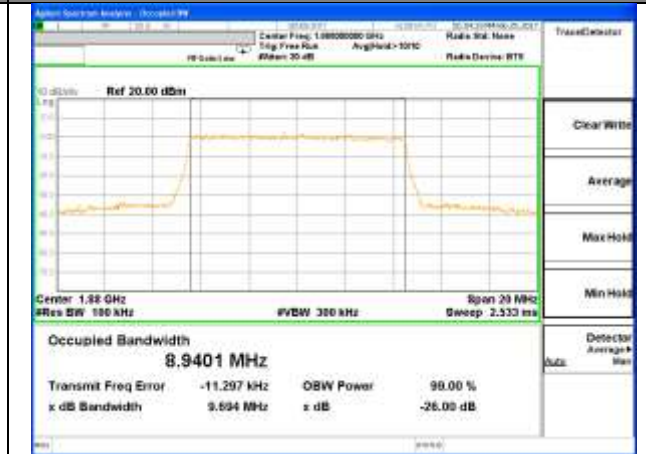

Highest Channel / 3MHz / 16QAM

LTE band 2

LTE band 2 (99% and -26 Bandwidth)

Lowest Channel / 5MHz / QPSK

Lowest Channel / 5MHz / 16QAM

Middle Channel / 5MHz / QPSK

Middle Channel / 5MHz / 16QAM

Highest Channel / 5MHz / QPSK

Highest Channel / 5MHz / 16QAM

LTE band 2

LTE band 2 (99% and -26 Bandwidth)

Lowest Channel / 10MHz / QPSK

Lowest Channel / 10MHz / 16QAM

Middle Channel / 10MHz / QPSK

Middle Channel / 10MHz / 16QAM

Highest Channel / 10MHz / QPSK

Highest Channel / 10MHz / 16QAM

LTE band 2

LTE band 2 (99% and -26 Bandwidth)

Lowest Channel / 15MHz / QPSK

Lowest Channel / 15MHz / 16QAM

Middle Channel / 15MHz / QPSK

Middle Channel / 15MHz / 16QAM

Highest Channel / 15MHz / QPSK