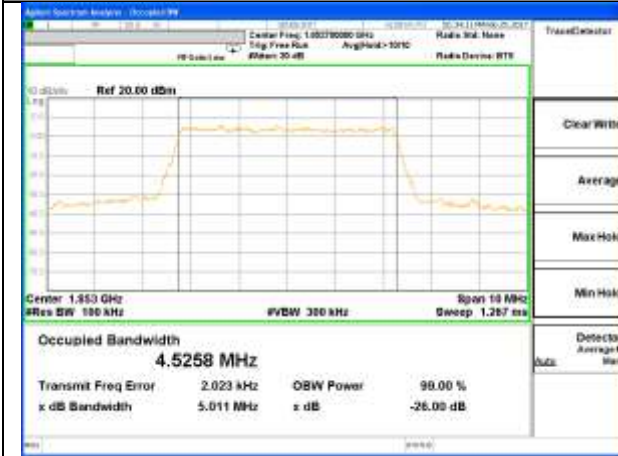

Highest Channel / 1.4MHz / 16QAM

LTE band 2

LTE band 2 (99% and -26 Bandwidth)

Lowest Channel / 3MHz / QPSK

Lowest Channel / 3MHz / 16QAM

Middle Channel / 3MHz / QPSK

Middle Channel / 3MHz / 16QAM

Highest Channel / 3MHz / QPSK

Highest Channel / 3MHz / 16QAM

LTE band 2

LTE band 2 (99% and -26 Bandwidth)

Lowest Channel / 5MHz / QPSK

Lowest Channel / 5MHz / 16QAM

Middle Channel / 5MHz / QPSK

Middle Channel / 5MHz / 16QAM

Highest Channel / 5MHz / QPSK