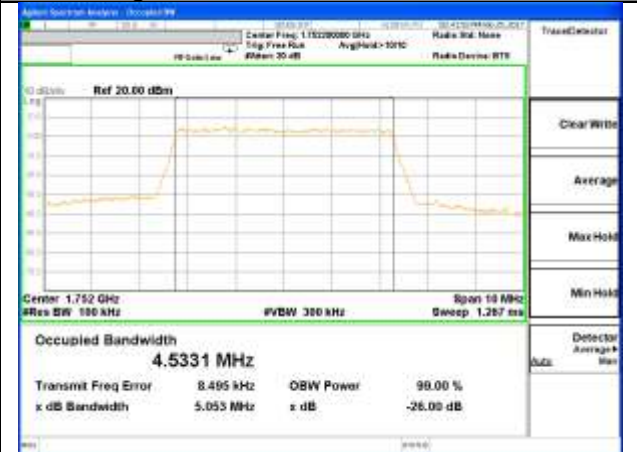

Middle Channel / 3MHz / 16QAM

Highest Channel / 3MHz / QPSK

Highest Channel / 3MHz / 16QAM

LTE band 4

LTE band 4 (99% and -26 Bandwidth)

Lowest Channel / 5MHz / QPSK

Lowest Channel / 5MHz / 16QAM

Middle Channel / 5MHz / QPSK

Middle Channel / 5MHz / 16QAM

Highest Channel / 5MHz / QPSK

Highest Channel / 5MHz / 16QAM

LTE band 4

LTE band 4 (99% and -26 Bandwidth)

Lowest Channel / 10MHz / QPSK

Lowest Channel / 10MHz / 16QAM

Middle Channel / 10MHz / QPSK