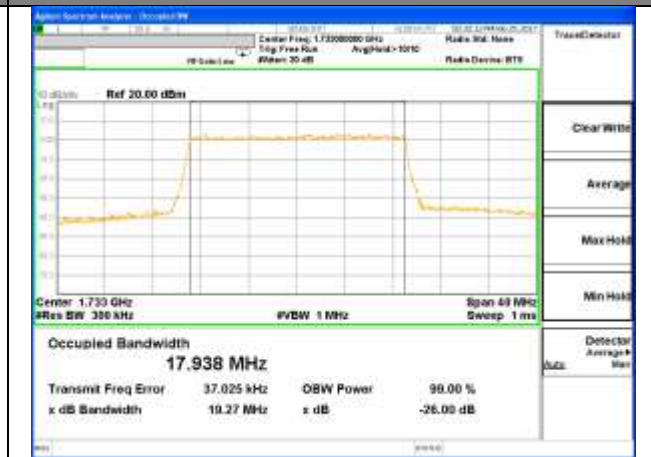

Middle Channel / 15MHz / 16QAM

Highest Channel / 15MHz / QPSK

Highest Channel / 15MHz / 16QAM

LTE band 4

LTE band 4 (99% and -26 Bandwidth)

Lowest Channel / 20MHz / QPSK

Lowest Channel / 20MHz / 16QAM

Middle Channel / 20MHz / QPSK

Middle Channel / 20MHz / 16QAM

Highest Channel / 20MHz / QPSK

Highest Channel / 20MHz / 16QAM

LTE band 5

LTE band 5 (99% and -26 Bandwidth)

LTE band 5

LTE band 5 (99% and -26 Bandwidth)

Lowest Channel / 3MHz / QPSK