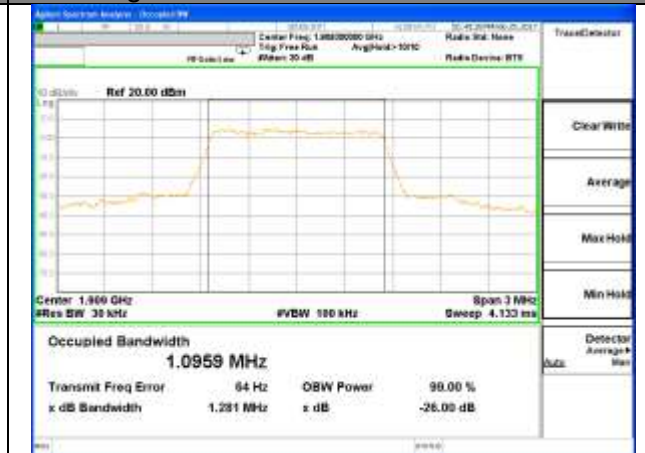

OCCUPIED BANDWIDTH

LTE band 2

LTE band 2 (99% and -26 Bandwidth)

Lowest Channel / 1.4MHz / QPSK

Lowest Channel / 1.4MHz / 16QAM

Middle Channel / 1.4MHz / QPSK

Middle Channel / 1.4MHz / 16QAM

Highest Channel / 1.4MHz / QPSK

Highest Channel / 1.4MHz / 16QAM

LTE band 2

LTE band 2 (99% and -26 Bandwidth)

Lowest Channel / 3MHz / QPSK

Lowest Channel / 3MHz / 16QAM

Middle Channel / 3MHz / QPSK

Middle Channel / 3MHz / 16QAM

Highest Channel / 3MHz / QPSK