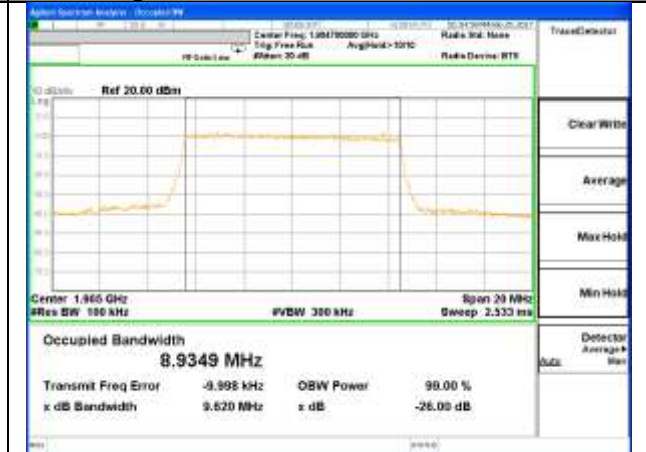

Highest Channel / 5MHz / 16QAM

LTE band 2

LTE band 2 (99% and -26 Bandwidth)

Lowest Channel / 10MHz / QPSK

Lowest Channel / 10MHz / 16QAM

Middle Channel / 10MHz / QPSK

Middle Channel / 10MHz / 16QAM

Highest Channel / 10MHz / QPSK

Highest Channel / 10MHz / 16QAM

LTE band 2

LTE band 2 (99% and -26 Bandwidth)

Lowest Channel / 15MHz / QPSK

Lowest Channel / 15MHz / 16QAM

Middle Channel / 15MHz / QPSK

Middle Channel / 15MHz / 16QAM

Highest Channel / 15MHz / QPSK