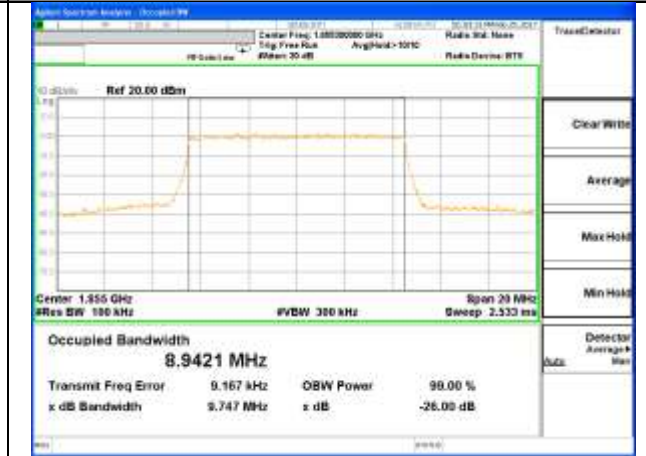

Highest Channel / 5MHz / 16QAM

LTE band 2

LTE band 2 (99% and -26 Bandwidth)

Lowest Channel / 10MHz / QPSK

Lowest Channel / 10MHz / 16QAM

Middle Channel / 10MHz / QPSK

Middle Channel / 10MHz / 16QAM

Highest Channel / 10MHz / QPSK

Highest Channel / 10MHz / 16QAM

LTE band 2

LTE band 2 (99% and -26 Bandwidth)

Lowest Channel / 15MHz / QPSK

Lowest Channel / 15MHz / 16QAM

Middle Channel / 15MHz / QPSK

Middle Channel / 15MHz / 16QAM

Highest Channel / 15MHz / QPSK