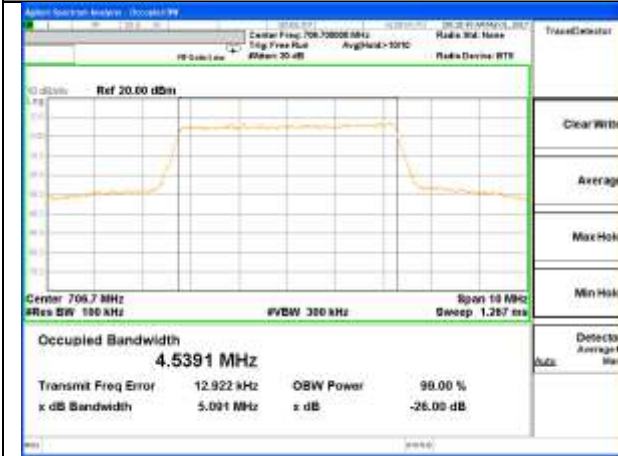

Highest Channel / 10MHz / QPSK

Highest Channel / 10MHz / 16QAM

LTE band 17

LTE band 17 (99% and -26 Bandwidth)

Lowest Channel / 5MHz / QPSK

Lowest Channel / 5MHz / 16QAM

Middle Channel / 5MHz / QPSK

Middle Channel / 5MHz / 16QAM