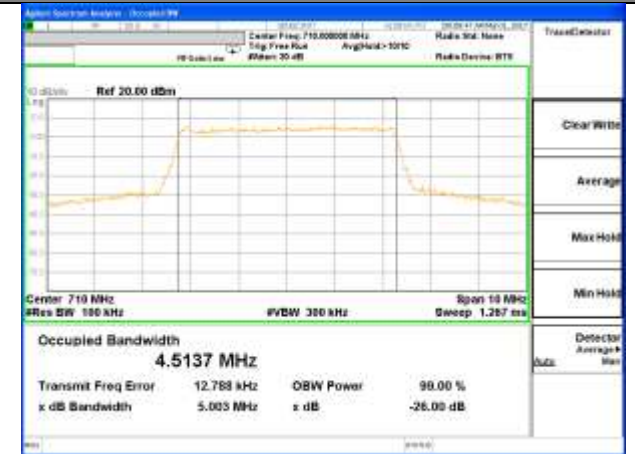

Highest Channel / 5MHz / QPSK

Highest Channel / 5MHz / 16QAM

LTE band 12

LTE band 12 (99% and -26 Bandwidth)

Lowest Channel / 10MHz / QPSK

Lowest Channel / 10MHz / 16QAM

Middle Channel / 10MHz / QPSK

Middle Channel / 10MHz / 16QAM

Highest Channel / 10MHz / QPSK

Highest Channel / 10MHz / 16QAM

LTE band 17

LTE band 17 (99% and -26 Bandwidth)

Lowest Channel / 5MHz / QPSK

Lowest Channel / 5MHz / 16QAM

Middle Channel / 5MHz / QPSK

Middle Channel / 5MHz / 16QAM

Highest Channel / 5MHz / QPSK

Highest Channel / 5MHz / 16QAM

LTE band 17

LTE band 17 (99% and -26 Bandwidth)

Lowest Channel / 10MHz / QPSK

Lowest Channel / 10MHz / 16QAM

Middle Channel / 10MHz / QPSK

Middle Channel / 10MHz / 16QAM