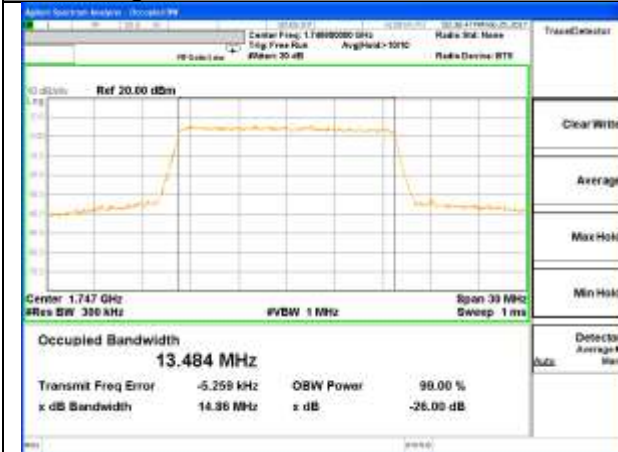

Middle Channel / 5MHz / 16QAM

Highest Channel / 5MHz / QPSK

Highest Channel / 5MHz / 16QAM

LTE band 4

LTE band 4 (99% and -26 Bandwidth)

Lowest Channel / 10MHz / QPSK

Lowest Channel / 10MHz / 16QAM

Middle Channel / 10MHz / QPSK

Middle Channel / 10MHz / 16QAM

Highest Channel / 10MHz / QPSK

Highest Channel / 10MHz / 16QAM

LTE band 4

LTE band 4 (99% and -26 Bandwidth)

Lowest Channel / 15MHz / QPSK

Lowest Channel / 15MHz / 16QAM

Middle Channel / 15MHz / QPSK

Middle Channel / 15MHz / 16QAM

Highest Channel / 15MHz / QPSK

Highest Channel / 15MHz / 16QAM

LTE band 4

LTE band 4 (99% and -26 Bandwidth)

Lowest Channel / 20MHz / QPSK

Lowest Channel / 20MHz / 16QAM

Middle Channel / 20MHz / QPSK