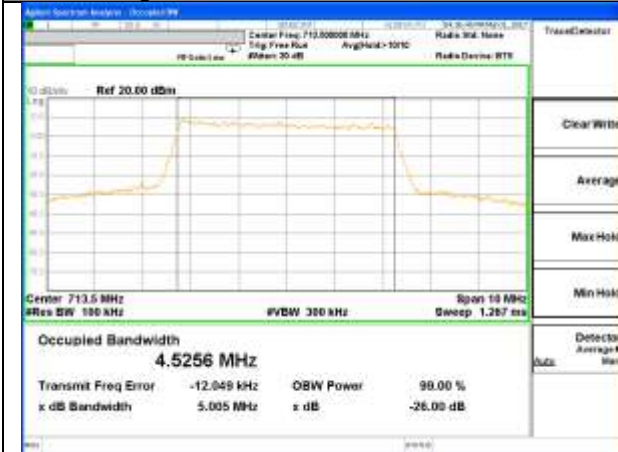

Highest Channel / 3MHz / QPSK

Highest Channel / 3MHz / 16QAM

LTE band 12

LTE band 12 (99% and -26 Bandwidth)

Lowest Channel / 5MHz / QPSK

Lowest Channel / 5MHz / 16QAM

Middle Channel / 5MHz / QPSK

Middle Channel / 5MHz / 16QAM

Highest Channel / 5MHz / QPSK

Highest Channel / 5MHz / 16QAM

LTE band 12

LTE band 12 (99% and -26 Bandwidth)

Lowest Channel / 10MHz / QPSK

Lowest Channel / 10MHz / 16QAM

Middle Channel / 10MHz / QPSK

Middle Channel / 10MHz / 16QAM