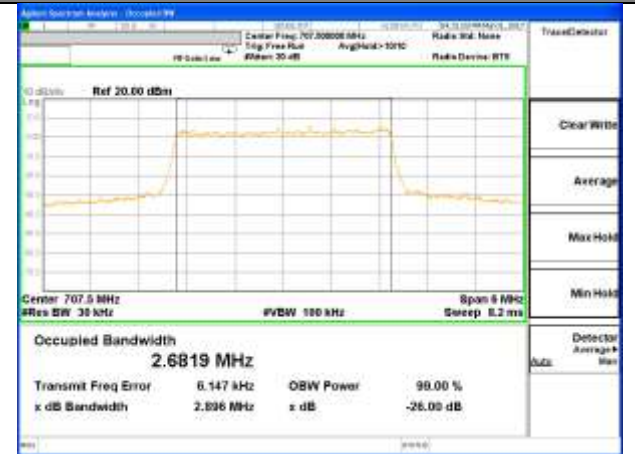

LTE band 7 (99% and -26 Bandwidth)

Lowest Channel / 20MHz / QPSK

Lowest Channel / 20MHz / 16QAM

Middle Channel / 20MHz / QPSK

Middle Channel / 20MHz / 16QAM

Highest Channel / 20MHz / QPSK

Highest Channel / 20MHz / 16QAM

LTE band 12

LTE band 12 (99% and -26 Bandwidth)

LTE band 12

LTE band 12 (99% and -26 Bandwidth)

Lowest Channel / 3MHz / QPSK

Lowest Channel / 3MHz / 16QAM

Middle Channel / 3MHz / QPSK

Middle Channel / 3MHz / 16QAM

Highest Channel / 3MHz / QPSK

Highest Channel / 3MHz / 16QAM

LTE band 12

LTE band 12 (99% and -26 Bandwidth)

Lowest Channel / 5MHz / QPSK

Lowest Channel / 5MHz / 16QAM

Middle Channel / 5MHz / QPSK

Middle Channel / 5MHz / 16QAM