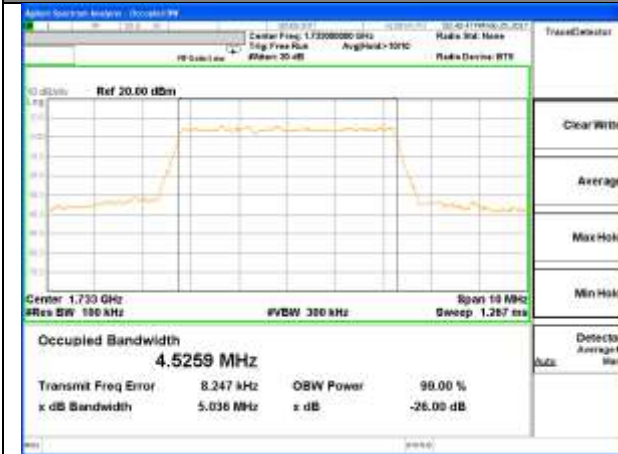

Highest Channel / 20MHz / 16QAM

LTE band 4

LTE band 4 (99% and -26 Bandwidth)

LTE band 4

LTE band 4 (99% and -26 Bandwidth)

Lowest Channel / 3MHz / QPSK

Lowest Channel / 3MHz / 16QAM

Middle Channel / 3MHz / QPSK

Middle Channel / 3MHz / 16QAM

Highest Channel / 3MHz / QPSK

Highest Channel / 3MHz / 16QAM

LTE band 4

LTE band 4 (99% and -26 Bandwidth)

Lowest Channel / 5MHz / QPSK

Lowest Channel / 5MHz / 16QAM

Middle Channel / 5MHz / QPSK

Middle Channel / 5MHz / 16QAM

Highest Channel / 5MHz / QPSK

Highest Channel / 5MHz / 16QAM

LTE band 4

LTE band 4 (99% and -26 Bandwidth)

Lowest Channel / 10MHz / QPSK

Lowest Channel / 10MHz / 16QAM

Middle Channel / 10MHz / QPSK