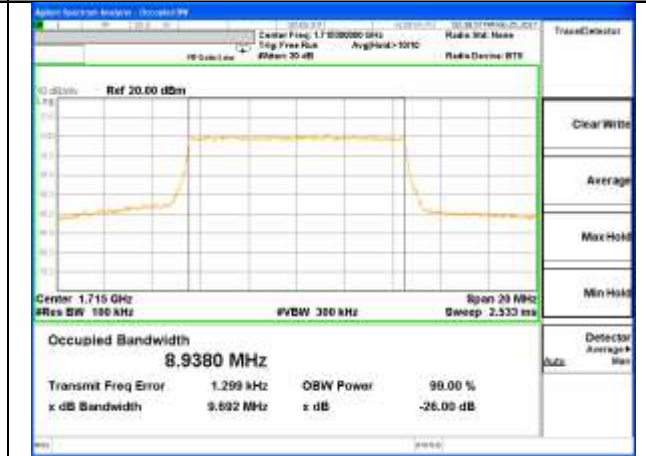

Middle Channel / 5MHz / 16QAM

Highest Channel / 5MHz / QPSK

Highest Channel / 5MHz / 16QAM

LTE band 4

LTE band 4 (99% and -26 Bandwidth)

Lowest Channel / 10MHz / QPSK

Lowest Channel / 10MHz / 16QAM

Middle Channel / 10MHz / QPSK

Middle Channel / 10MHz / 16QAM

Highest Channel / 10MHz / QPSK

Highest Channel / 10MHz / 16QAM

LTE band 4

LTE band 4 (99% and -26 Bandwidth)

Lowest Channel / 15MHz / QPSK

Lowest Channel / 15MHz / 16QAM

Middle Channel / 15MHz / QPSK