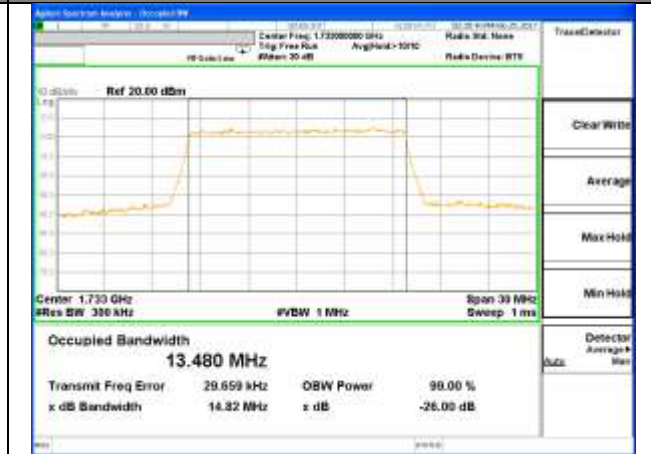

Middle Channel / 5MHz / 16QAM

Highest Channel / 5MHz / QPSK

Highest Channel / 5MHz / 16QAM

LTE band 4

LTE band 4 (99% and -26 Bandwidth)

Lowest Channel / 10MHz / QPSK

Lowest Channel / 10MHz / 16QAM

Middle Channel / 10MHz / QPSK

Middle Channel / 10MHz / 16QAM

Highest Channel / 10MHz / QPSK

Highest Channel / 10MHz / 16QAM

LTE band 4

LTE band 4 (99% and -26 Bandwidth)

Lowest Channel / 15MHz / QPSK

Lowest Channel / 15MHz / 16QAM

Middle Channel / 15MHz / QPSK

Middle Channel / 15MHz / 16QAM

Highest Channel / 15MHz / QPSK

Highest Channel / 15MHz / 16QAM

LTE band 4

LTE band 4 (99% and -26 Bandwidth)

Lowest Channel / 20MHz / QPSK

Lowest Channel / 20MHz / 16QAM

Middle Channel / 20MHz / QPSK