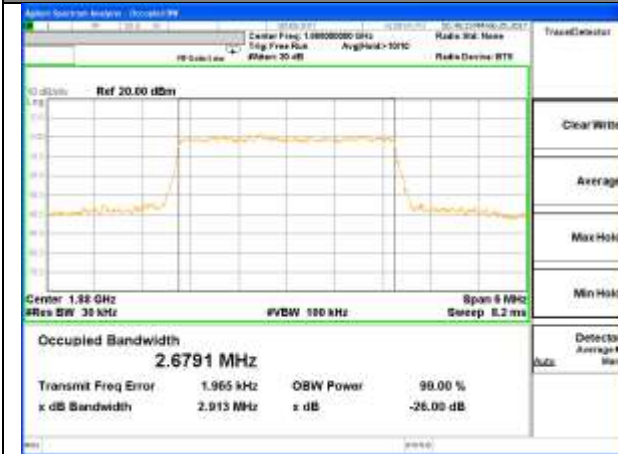

Highest Channel / 1.4MHz / 16QAM

LTE band 2

LTE band 2 (99% and -26 Bandwidth)

Lowest Channel / 3MHz / QPSK

Lowest Channel / 3MHz / 16QAM

Middle Channel / 3MHz / QPSK

Middle Channel / 3MHz / 16QAM

Highest Channel / 3MHz / QPSK

Highest Channel / 3MHz / 16QAM

LTE band 2

LTE band 2 (99% and -26 Bandwidth)

Lowest Channel / 5MHz / QPSK

Lowest Channel / 5MHz / 16QAM

Middle Channel / 5MHz / QPSK

Middle Channel / 5MHz / 16QAM

Highest Channel / 5MHz / QPSK