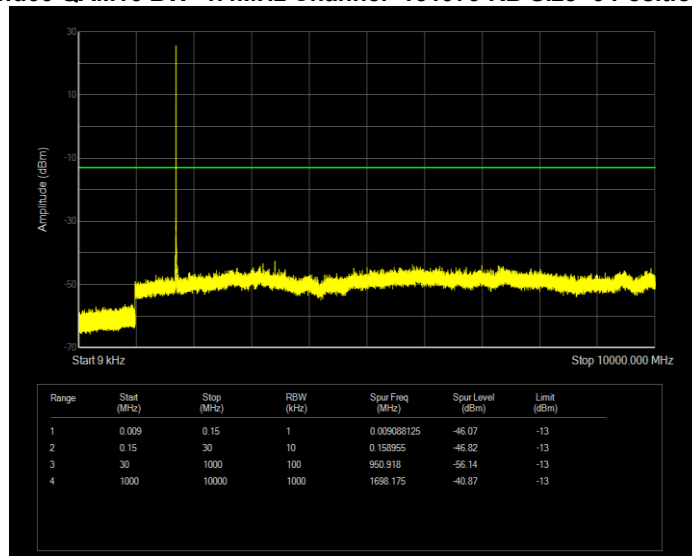

**Band41 QPSK BW=20MHz Channel=40620 RB Size=100 Position=#0**

**Band41 QPSK BW=20MHz Channel=41490 RB Size=100 Position=#0**

**Band41 QPSK BW=5MHz Channel=39675 RB Size=25 Position=#0**

**Band41 QPSK BW=5MHz Channel=40620 RB Size=25 Position=#0**

**Band41 QPSK BW=5MHz Channel=41565 RB Size=25 Position=#0**

**Band66 QAM16 BW=1.4MHz Channel=131979 RB Size=6 Position=#0**

**Band66 QAM16 BW=1.4MHz Channel=132322 RB Size=6 Position=#0**

**Band66 QAM16 BW=1.4MHz Channel=132665 RB Size=6 Position=#0**