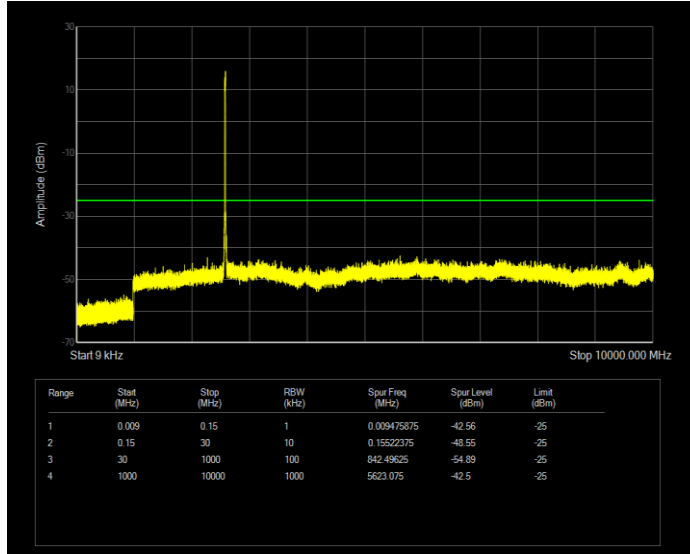

**Band41 QAM16 BW=20MHz Channel=40620 RB Size=100 Position=#0**

**Band41 QAM16 BW=20MHz Channel=41490 RB Size=100 Position=#0**

**Band41 QAM16 BW=5MHz Channel=39675 RB Size=25 Position=#0**

**Band41 QAM16 BW=5MHz Channel=40620 RB Size=25 Position=#0**

**Band41 QAM16 BW=5MHz Channel=41565 RB Size=25 Position=#0**

**Band41 QPSK BW=10MHz Channel=39700 RB Size=50 Position=#0**

**Band41 QPSK BW=10MHz Channel=40620 RB Size=50 Position=#0**

**Band41 QPSK BW=10MHz Channel=41540 RB Size=50 Position=#0**

**Band41 QPSK BW=15MHz Channel=39725 RB Size=75 Position=#0**

**Band41 QPSK BW=15MHz Channel=40620 RB Size=75 Position=#0**

**Band41 QPSK BW=15MHz Channel=41515 RB Size=75 Position=#0**

**Band41 QPSK BW=20MHz Channel=39750 RB Size=100 Position=#0**