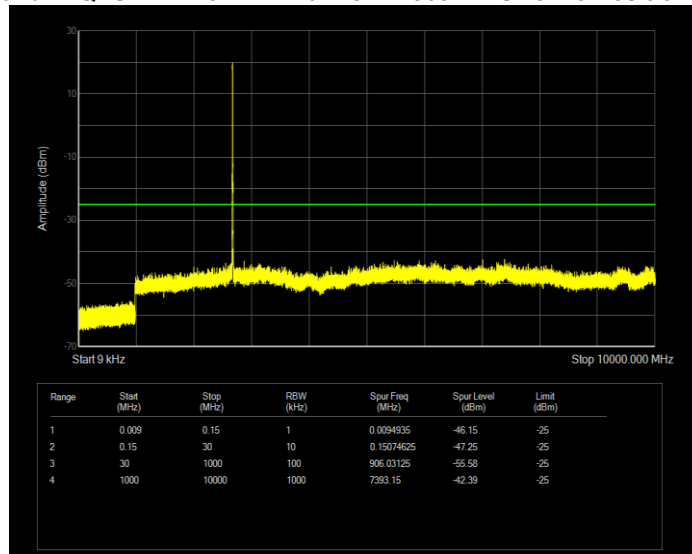

**Band41 QPSK BW=20MHz Channel=40620 RB Size=100 Position=#0**

**Band41 QPSK BW=20MHz Channel=41490 RB Size=100 Position=#0**

**Band41 QPSK BW=5MHz Channel=39675 RB Size=25 Position=#0**

**Band41 QPSK BW=5MHz Channel=40620 RB Size=25 Position=#0**

**Band41 QPSK BW=5MHz Channel=41565 RB Size=25 Position=#0**

**Band66 QAM16 BW=1.4MHz Channel=131979 RB Size=6 Position=#0**

**Band66 QAM16 BW=1.4MHz Channel=132322 RB Size=6 Position=#0**

**Band66 QAM16 BW=1.4MHz Channel=132665 RB Size=6 Position=#0**