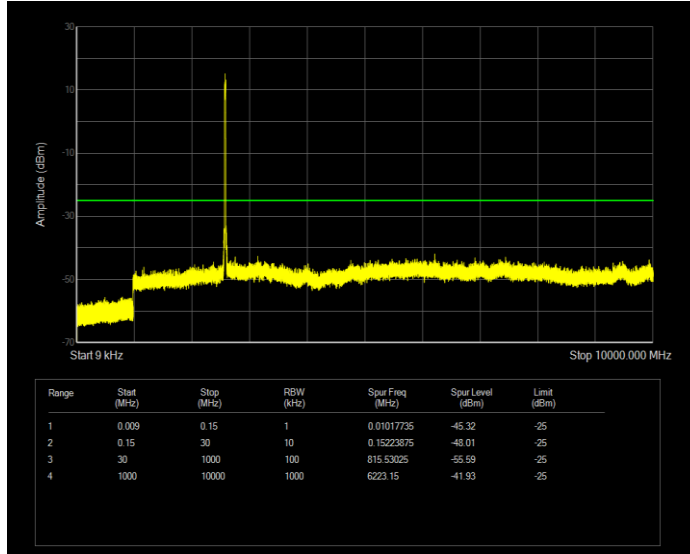

**Band41 QAM16 BW=20MHz Channel=40620 RB Size=100 Position=#0**

**Band41 QAM16 BW=20MHz Channel=41490 RB Size=100 Position=#0**

**Band41 QAM16 BW=5MHz Channel=39675 RB Size=25 Position=#0**

**Band41 QAM16 BW=5MHz Channel=40620 RB Size=25 Position=#0**

**Band41 QAM16 BW=5MHz Channel=41565 RB Size=25 Position=#0**

**Band41 QPSK BW=10MHz Channel=39700 RB Size=50 Position=#0**

**Band41 QPSK BW=10MHz Channel=40620 RB Size=50 Position=#0**

**Band41 QPSK BW=10MHz Channel=41540 RB Size=50 Position=#0**