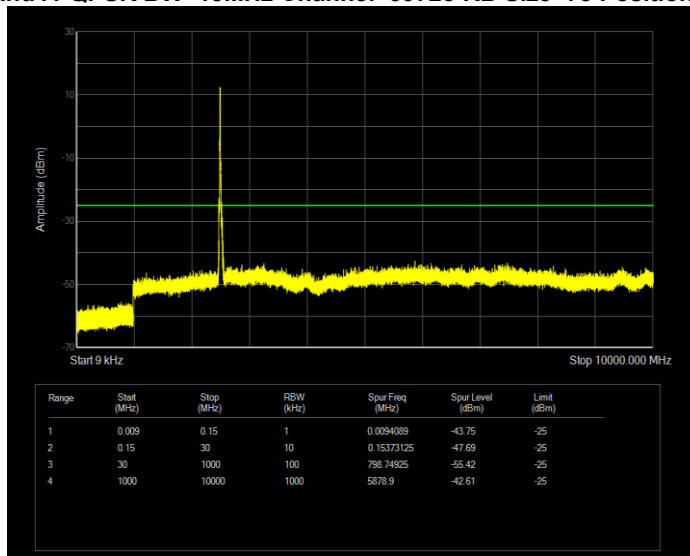

**Band41 QAM16 BW=20MHz Channel=40620 RB Size=100 Position=#0**

**Band41 QAM16 BW=20MHz Channel=41490 RB Size=100 Position=#0**

**Band41 QAM16 BW=5MHz Channel=39675 RB Size=25 Position=#0**

**Band41 QAM16 BW=5MHz Channel=40620 RB Size=25 Position=#0**

**Band41 QAM16 BW=5MHz Channel=41565 RB Size=25 Position=#0**

**Band41 QPSK BW=10MHz Channel=39700 RB Size=50 Position=#0**

**Band41 QPSK BW=10MHz Channel=40620 RB Size=50 Position=#0**

**Band41 QPSK BW=10MHz Channel=41540 RB Size=50 Position=#0**

**Band41 QPSK BW=15MHz Channel=39725 RB Size=75 Position=#0**

**Band41 QPSK BW=15MHz Channel=40620 RB Size=75 Position=#0**

**Band41 QPSK BW=15MHz Channel=41515 RB Size=75 Position=#0**

**Band41 QPSK BW=20MHz Channel=39750 RB Size=100 Position=#0**