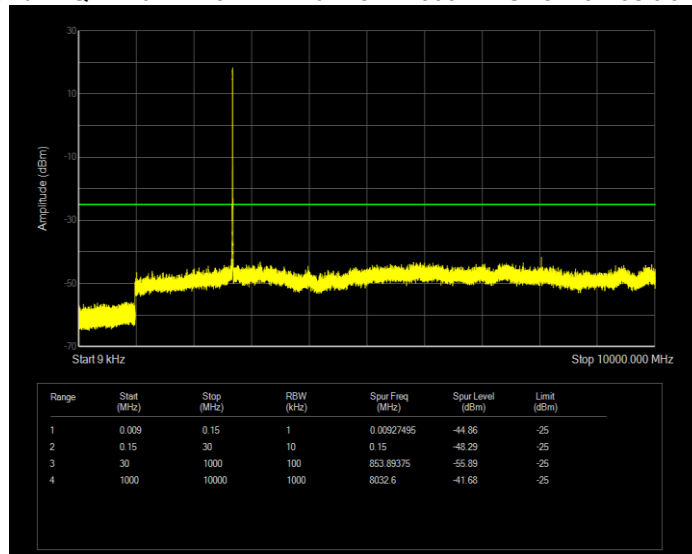

**Band41 QAM16 BW=20MHz Channel=40620 RB Size=100 Position=#0**

**Band41 QAM16 BW=20MHz Channel=41490 RB Size=100 Position=#0**

**Band41 QAM16 BW=5MHz Channel=39675 RB Size=25 Position=#0**

**Band41 QAM16 BW=5MHz Channel=40620 RB Size=25 Position=#0**

**Band41 QAM16 BW=5MHz Channel=41565 RB Size=25 Position=#0**

**Band41 QPSK BW=10MHz Channel=39700 RB Size=50 Position=#0**

**Band41 QPSK BW=10MHz Channel=40620 RB Size=50 Position=#0**

**Band41 QPSK BW=10MHz Channel=41540 RB Size=50 Position=#0**