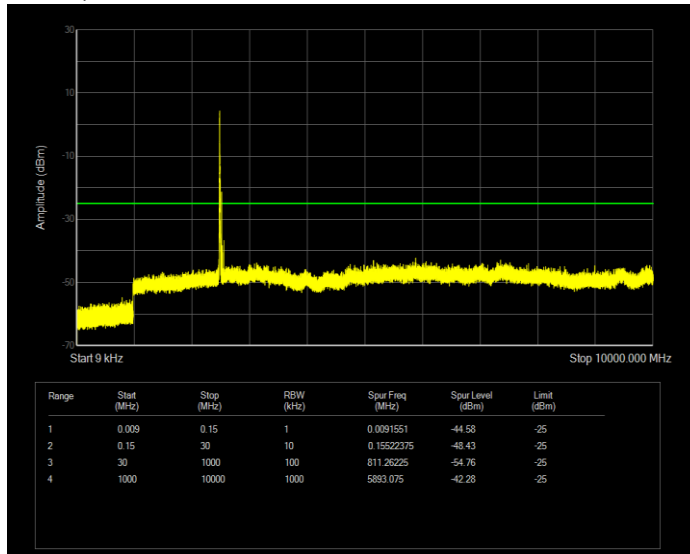

**Band41 QAM16 BW=20MHz Channel=40620 RB Size=100 Position=#0**

**Band41 QAM16 BW=20MHz Channel=41490 RB Size=100 Position=#0**

**Band41 QAM16 BW=5MHz Channel=39675 RB Size=25 Position=#0**

**Band41 QAM16 BW=5MHz Channel=40620 RB Size=25 Position=#0**

**Band41 QAM16 BW=5MHz Channel=41565 RB Size=25 Position=#0**

**Band41 QPSK BW=10MHz Channel=39700 RB Size=50 Position=#0**

**Band41 QPSK BW=10MHz Channel=40620 RB Size=50 Position=#0**

**Band41 QPSK BW=10MHz Channel=41540 RB Size=50 Position=#0**