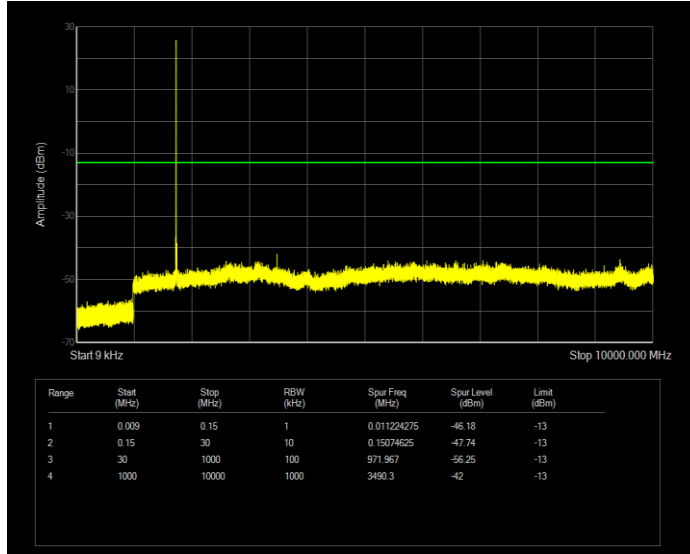

**Band41 QPSK BW=20MHz Channel=40620 RB Size=100 Position=#0**

**Band41 QPSK BW=20MHz Channel=41490 RB Size=100 Position=#0**

**Band41 QPSK BW=5MHz Channel=39675 RB Size=25 Position=#0**

**Band41 QPSK BW=5MHz Channel=40620 RB Size=25 Position=#0**

**Band41 QPSK BW=5MHz Channel=41565 RB Size=25 Position=#0**

**Band66 QAM16 BW=1.4MHz Channel=131979 RB Size=6 Position=#0**

**Band66 QAM16 BW=1.4MHz Channel=132322 RB Size=6 Position=#0**

**Band66 QAM16 BW=1.4MHz Channel=132665 RB Size=6 Position=#0**