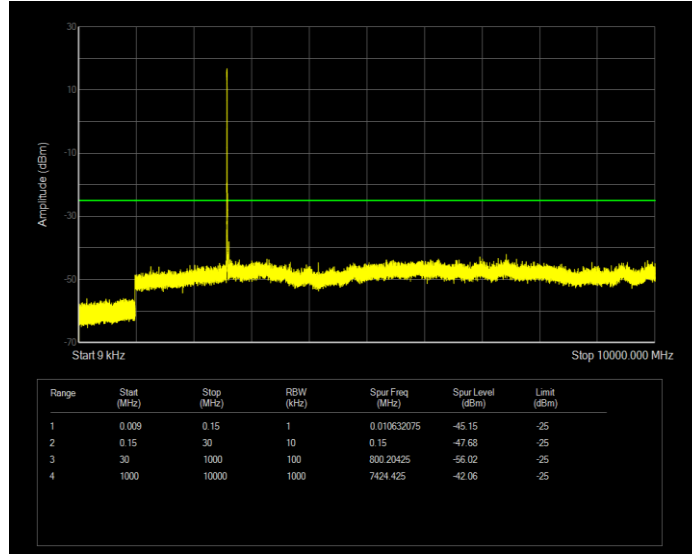

**Band41 QAM16 BW=20MHz Channel=40620 RB Size=100 Position=#0**

**Band41 QAM16 BW=20MHz Channel=41490 RB Size=100 Position=#0**

**Band41 QAM16 BW=5MHz Channel=39675 RB Size=25 Position=#0**

**Band41 QAM16 BW=5MHz Channel=40620 RB Size=25 Position=#0**

**Band41 QAM16 BW=5MHz Channel=41565 RB Size=25 Position=#0**

**Band41 QPSK BW=10MHz Channel=39700 RB Size=50 Position=#0**

**Band41 QPSK BW=10MHz Channel=40620 RB Size=50 Position=#0**

**Band41 QPSK BW=10MHz Channel=41540 RB Size=50 Position=#0**