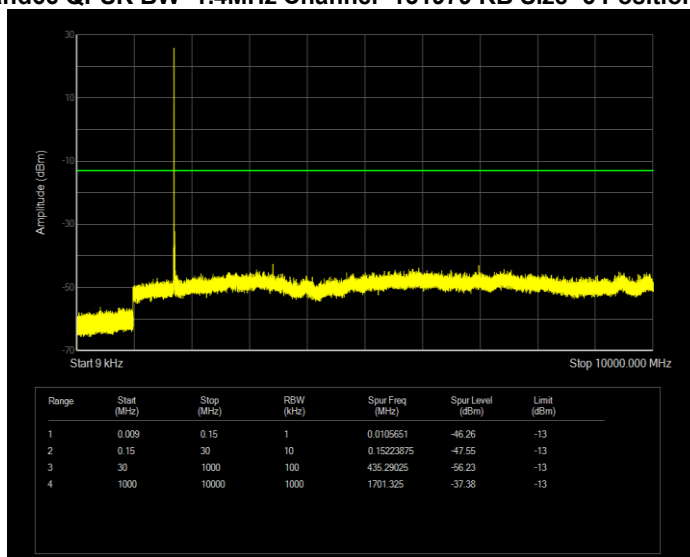

**Band66 QAM16 BW=20MHz Channel=132572 RB Size=100 Position=#0**

**Band66 QAM16 BW=3MHz Channel=131987 RB Size=15 Position=#0**

**Band66 QAM16 BW=3MHz Channel=132322 RB Size=15 Position=#0**

**Band66 QAM16 BW=3MHz Channel=132657 RB Size=15 Position=#0**

**Band66 QAM16 BW=5MHz Channel=131997 RB Size=25 Position=#0**

**Band66 QAM16 BW=5MHz Channel=132322 RB Size=25 Position=#0**

**Band66 QAM16 BW=5MHz Channel=132647 RB Size=25 Position=#0**

**Band66 QPSK BW=1.4MHz Channel=131979 RB Size=6 Position=#0**

**Band66 QPSK BW=1.4MHz Channel=132322 RB Size=6 Position=#0**

**Band66 QPSK BW=1.4MHz Channel=132665 RB Size=6 Position=#0**

**Band66 QPSK BW=10MHz Channel=132022 RB Size=50 Position=#0**

**Band66 QPSK BW=10MHz Channel=132322 RB Size=50 Position=#0**