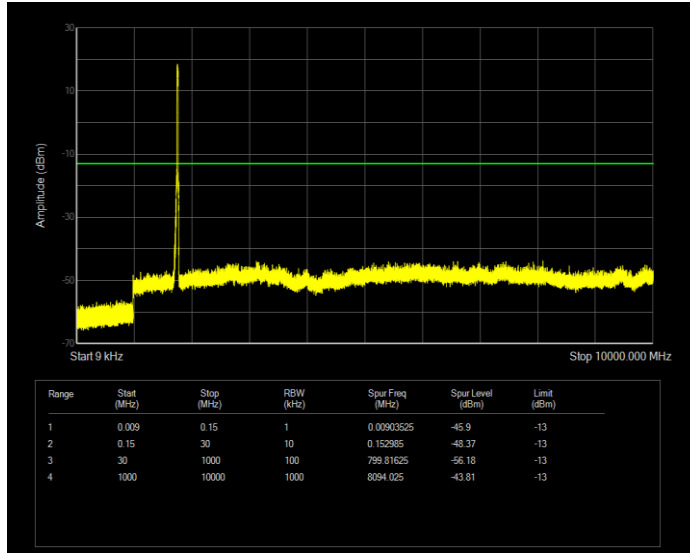

**Band66 QAM16 BW=15MHz Channel=132322 RB Size=75 Position=#0**

**Band66 QAM16 BW=15MHz Channel=132597 RB Size=75 Position=#0**

**Band66 QAM16 BW=20MHz Channel=132072 RB Size=100 Position=#0**

**Band66 QAM16 BW=20MHz Channel=132322 RB Size=100 Position=#0**

**Band66 QAM16 BW=20MHz Channel=132572 RB Size=100 Position=#0**

**Band66 QAM16 BW=3MHz Channel=131987 RB Size=15 Position=#0**

**Band66 QAM16 BW=3MHz Channel=132322 RB Size=15 Position=#0**

**Band66 QAM16 BW=3MHz Channel=132657 RB Size=15 Position=#0**