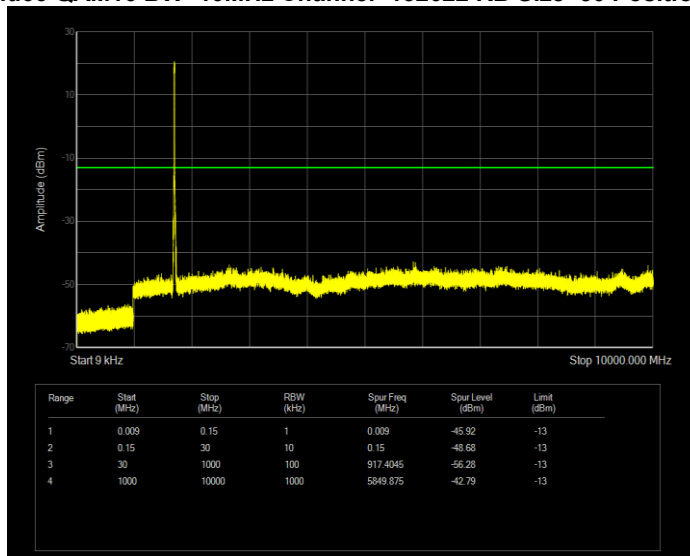

**Band41 QPSK BW=5MHz Channel=41565 RB Size=25 Position=#0**

**Band66 QAM16 BW=1.4MHz Channel=131979 RB Size=6 Position=#0**

**Band66 QAM16 BW=1.4MHz Channel=132322 RB Size=6 Position=#0**

**Band66 QAM16 BW=1.4MHz Channel=132665 RB Size=6 Position=#0**

**Band66 QAM16 BW=10MHz Channel=132022 RB Size=50 Position=#0**

**Band66 QAM16 BW=10MHz Channel=132322 RB Size=50 Position=#0**

**Band66 QAM16 BW=10MHz Channel=132622 RB Size=50 Position=#0**

**Band66 QAM16 BW=15MHz Channel=132047 RB Size=75 Position=#0**