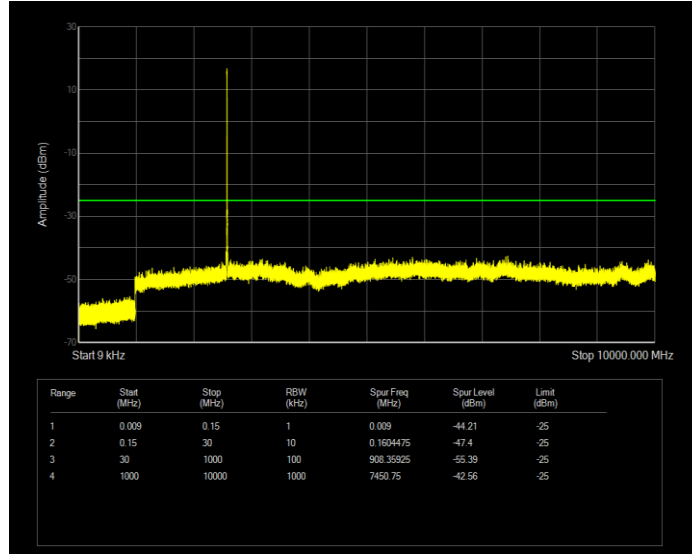

**Band41 QPSK BW=20MHz Channel=40620 RB Size=100 Position=#0**

**Band41 QPSK BW=20MHz Channel=41490 RB Size=100 Position=#0**

**Band41 QPSK BW=5MHz Channel=39675 RB Size=25 Position=#0**

**Band41 QPSK BW=5MHz Channel=40620 RB Size=25 Position=#0**

**Band41 QPSK BW=5MHz Channel=41565 RB Size=25 Position=#0**

**Band66 QAM16 BW=1.4MHz Channel=131979 RB Size=6 Position=#0**

**Band66 QAM16 BW=1.4MHz Channel=132322 RB Size=6 Position=#0**

**Band66 QAM16 BW=1.4MHz Channel=132665 RB Size=6 Position=#0**