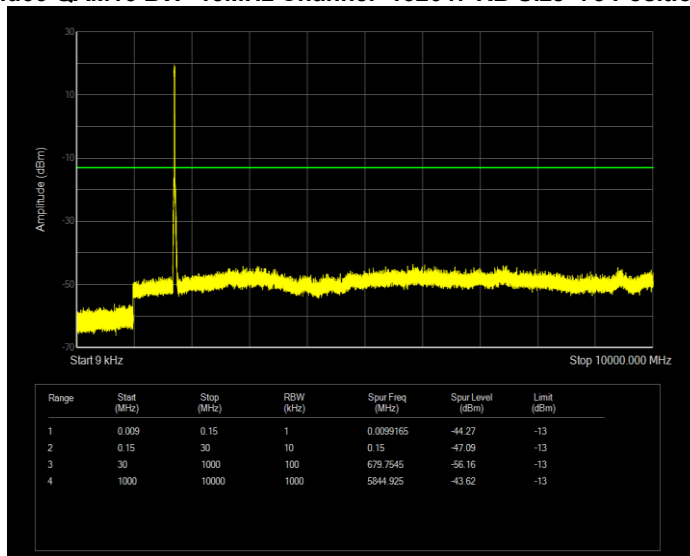

**Band66 QAM16 BW=10MHz Channel=132022 RB Size=50 Position=#0**

**Band66 QAM16 BW=10MHz Channel=132322 RB Size=50 Position=#0**

**Band66 QAM16 BW=10MHz Channel=132622 RB Size=50 Position=#0**

**Band66 QAM16 BW=15MHz Channel=132047 RB Size=75 Position=#0**

**Band66 QAM16 BW=15MHz Channel=132322 RB Size=75 Position=#0**

**Band66 QAM16 BW=15MHz Channel=132597 RB Size=75 Position=#0**

**Band66 QAM16 BW=20MHz Channel=132072 RB Size=100 Position=#0**

**Band66 QAM16 BW=20MHz Channel=132322 RB Size=100 Position=#0**