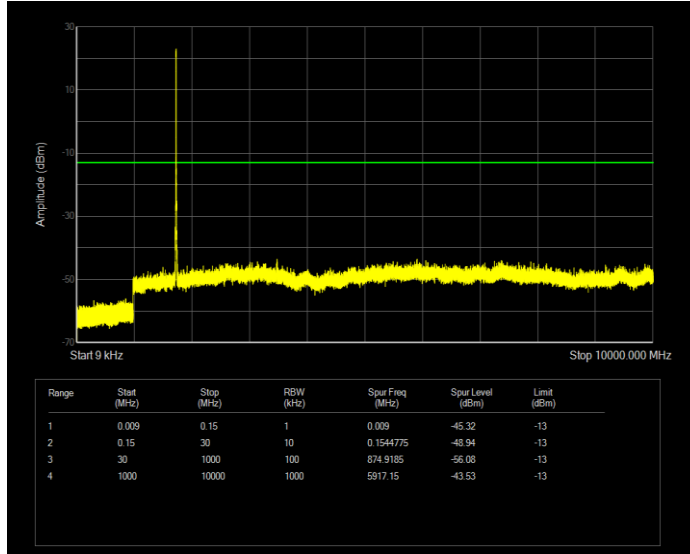

**Band66 QAM16 BW=20MHz Channel=132572 RB Size=100 Position=#0**

**Band66 QAM16 BW=3MHz Channel=131987 RB Size=15 Position=#0**

**Band66 QAM16 BW=3MHz Channel=132322 RB Size=15 Position=#0**

**Band66 QAM16 BW=3MHz Channel=132657 RB Size=15 Position=#0**

**Band66 QAM16 BW=5MHz Channel=131997 RB Size=25 Position=#0**

**Band66 QAM16 BW=5MHz Channel=132322 RB Size=25 Position=#0**

**Band66 QAM16 BW=5MHz Channel=132647 RB Size=25 Position=#0**

**Band66 QPSK BW=1.4MHz Channel=131979 RB Size=6 Position=#0**