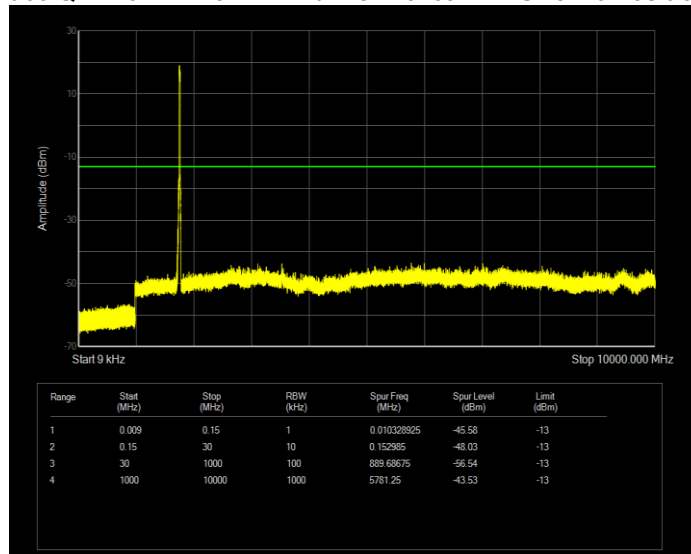

**Band66 QAM16 BW=10MHz Channel=132022 RB Size=50 Position=#0**

**Band66 QAM16 BW=10MHz Channel=132322 RB Size=50 Position=#0**

**Band66 QAM16 BW=10MHz Channel=132622 RB Size=50 Position=#0**

**Band66 QAM16 BW=15MHz Channel=132047 RB Size=75 Position=#0**

**Band66 QAM16 BW=15MHz Channel=132322 RB Size=75 Position=#0**

**Band66 QAM16 BW=15MHz Channel=132597 RB Size=75 Position=#0**

**Band66 QAM16 BW=20MHz Channel=132072 RB Size=100 Position=#0**

**Band66 QAM16 BW=20MHz Channel=132322 RB Size=100 Position=#0**