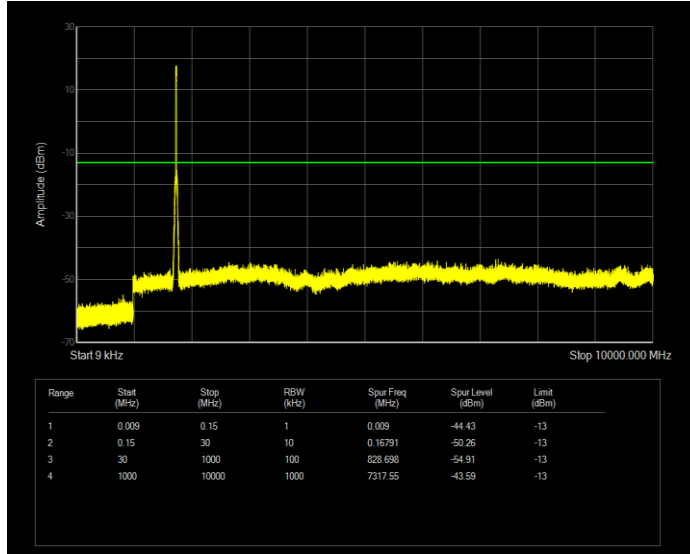

**Band66 QAM16 BW=15MHz Channel=132322 RB Size=75 Position=#0**

**Band66 QAM16 BW=15MHz Channel=132597 RB Size=75 Position=#0**

**Band66 QAM16 BW=20MHz Channel=132072 RB Size=100 Position=#0**

**Band66 QAM16 BW=20MHz Channel=132322 RB Size=100 Position=#0**

**Band66 QAM16 BW=20MHz Channel=132572 RB Size=100 Position=#0**

**Band66 QAM16 BW=3MHz Channel=131987 RB Size=15 Position=#0**

**Band66 QAM16 BW=3MHz Channel=132322 RB Size=15 Position=#0**

**Band66 QAM16 BW=3MHz Channel=132657 RB Size=15 Position=#0**