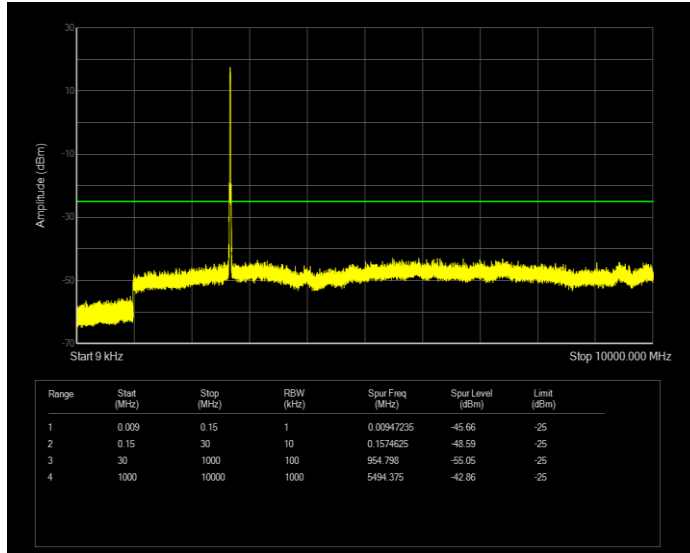

**Band41 QAM16 BW=20MHz Channel=40620 RB Size=100 Position=#0**

**Band41 QAM16 BW=20MHz Channel=41490 RB Size=100 Position=#0**

**Band41 QAM16 BW=5MHz Channel=39675 RB Size=25 Position=#0**

**Band41 QAM16 BW=5MHz Channel=40620 RB Size=25 Position=#0**

**Band41 QAM16 BW=5MHz Channel=41565 RB Size=25 Position=#0**

**Band41 QPSK BW=10MHz Channel=39700 RB Size=50 Position=#0**

**Band41 QPSK BW=10MHz Channel=40620 RB Size=50 Position=#0**

**Band41 QPSK BW=10MHz Channel=41540 RB Size=50 Position=#0**

**Band41 QPSK BW=15MHz Channel=39725 RB Size=75 Position=#0**

**Band41 QPSK BW=15MHz Channel=40620 RB Size=75 Position=#0**

**Band41 QPSK BW=15MHz Channel=41515 RB Size=75 Position=#0**

**Band41 QPSK BW=20MHz Channel=39750 RB Size=100 Position=#0**