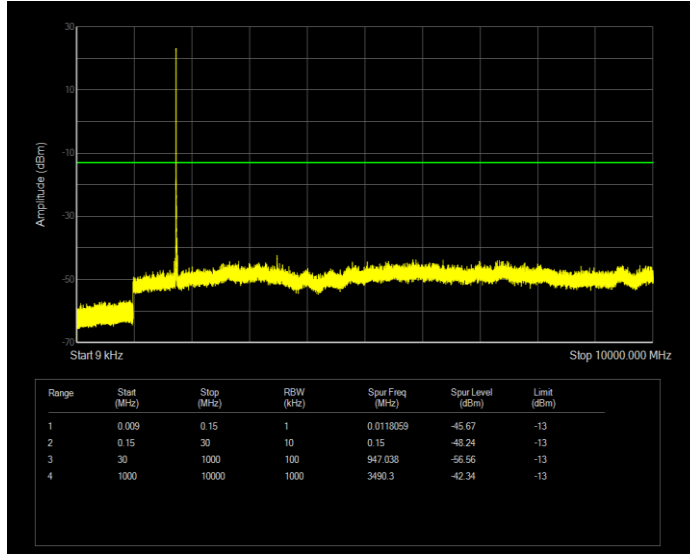

**Band66 QAM16 BW=15MHz Channel=132322 RB Size=75 Position=#0**

**Band66 QAM16 BW=15MHz Channel=132597 RB Size=75 Position=#0**

**Band66 QAM16 BW=20MHz Channel=132072 RB Size=100 Position=#0**

**Band66 QAM16 BW=20MHz Channel=132322 RB Size=100 Position=#0**

**Band66 QAM16 BW=20MHz Channel=132572 RB Size=100 Position=#0**

**Band66 QAM16 BW=3MHz Channel=131987 RB Size=15 Position=#0**

**Band66 QAM16 BW=3MHz Channel=132322 RB Size=15 Position=#0**

**Band66 QAM16 BW=3MHz Channel=132657 RB Size=15 Position=#0**