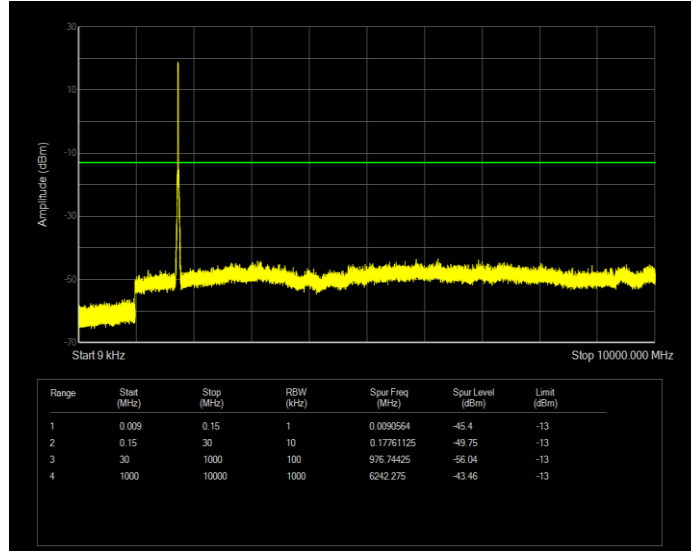

**Band66 QAM16 BW=10MHz Channel=132022 RB Size=50 Position=#0**

**Band66 QAM16 BW=10MHz Channel=132322 RB Size=50 Position=#0**

**Band66 QAM16 BW=10MHz Channel=132622 RB Size=50 Position=#0**

**Band66 QAM16 BW=15MHz Channel=132047 RB Size=75 Position=#0**

**Band66 QAM16 BW=15MHz Channel=132322 RB Size=75 Position=#0**

**Band66 QAM16 BW=15MHz Channel=132597 RB Size=75 Position=#0**

**Band66 QAM16 BW=20MHz Channel=132072 RB Size=100 Position=#0**

**Band66 QAM16 BW=20MHz Channel=132322 RB Size=100 Position=#0**