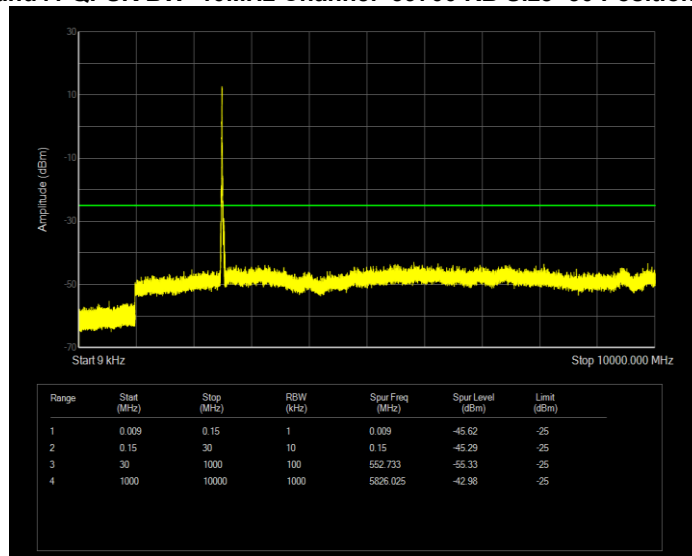

**Band41 QAM16 BW=20MHz Channel=40620 RB Size=100 Position=#0**

**Band41 QAM16 BW=20MHz Channel=41490 RB Size=100 Position=#0**

**Band41 QAM16 BW=5MHz Channel=39675 RB Size=25 Position=#0**

**Band41 QAM16 BW=5MHz Channel=40620 RB Size=25 Position=#0**

**Band41 QAM16 BW=5MHz Channel=41565 RB Size=25 Position=#0**

**Band41 QPSK BW=10MHz Channel=39700 RB Size=50 Position=#0**

**Band41 QPSK BW=10MHz Channel=40620 RB Size=50 Position=#0**

**Band41 QPSK BW=10MHz Channel=41540 RB Size=50 Position=#0**