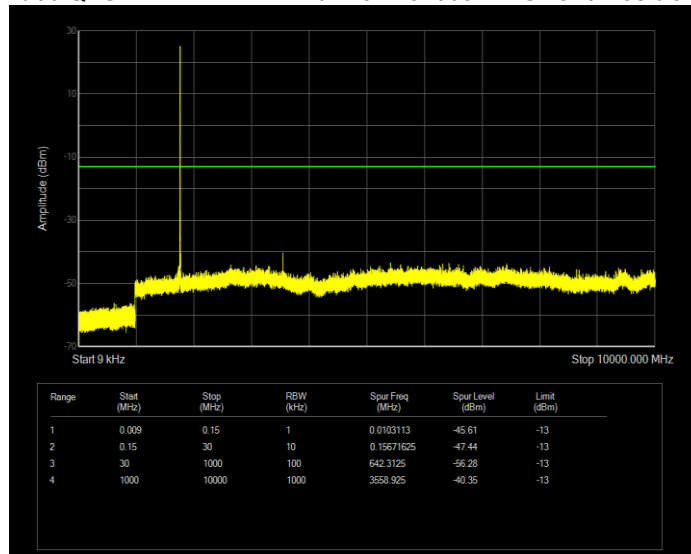

**Band66 QAM16 BW=5MHz Channel=131997 RB Size=25 Position=#0**

**Band66 QAM16 BW=5MHz Channel=132322 RB Size=25 Position=#0**

**Band66 QAM16 BW=5MHz Channel=132647 RB Size=25 Position=#0**

**Band66 QPSK BW=1.4MHz Channel=131979 RB Size=6 Position=#0**

**Band66 QPSK BW=1.4MHz Channel=132322 RB Size=6 Position=#0**

**Band66 QPSK BW=1.4MHz Channel=132665 RB Size=6 Position=#0**

**Band66 QPSK BW=10MHz Channel=132022 RB Size=50 Position=#0**

**Band66 QPSK BW=10MHz Channel=132322 RB Size=50 Position=#0**