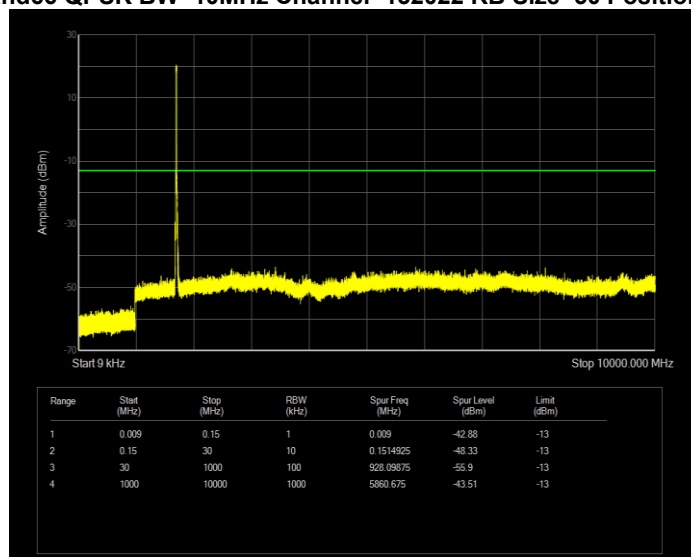

**Band66 QAM16 BW=5MHz Channel=131997 RB Size=25 Position=#0**

**Band66 QAM16 BW=5MHz Channel=132322 RB Size=25 Position=#0**

**Band66 QAM16 BW=5MHz Channel=132647 RB Size=25 Position=#0**

**Band66 QPSK BW=1.4MHz Channel=131979 RB Size=6 Position=#0**

**Band66 QPSK BW=1.4MHz Channel=132322 RB Size=6 Position=#0**

**Band66 QPSK BW=1.4MHz Channel=132665 RB Size=6 Position=#0**

**Band66 QPSK BW=10MHz Channel=132022 RB Size=50 Position=#0**

**Band66 QPSK BW=10MHz Channel=132322 RB Size=50 Position=#0**