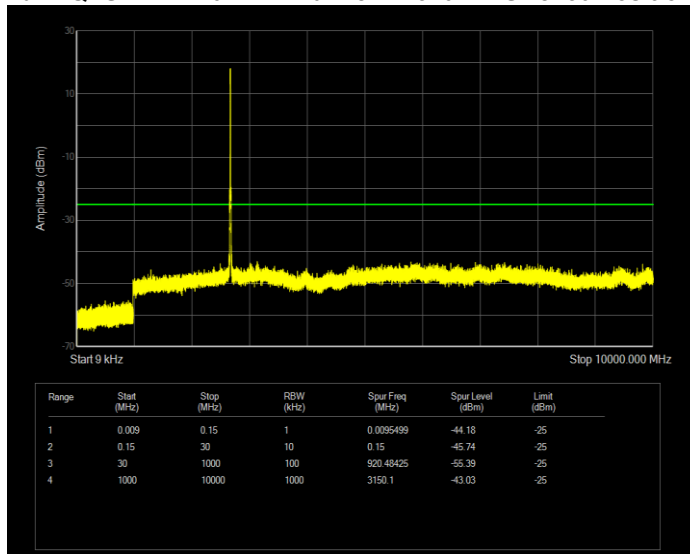

**Band41 QAM16 BW=20MHz Channel=40620 RB Size=100 Position=#0**

**Band41 QAM16 BW=20MHz Channel=41490 RB Size=100 Position=#0**

**Band41 QAM16 BW=5MHz Channel=39675 RB Size=25 Position=#0**

**Band41 QAM16 BW=5MHz Channel=40620 RB Size=25 Position=#0**

**Band41 QAM16 BW=5MHz Channel=41565 RB Size=25 Position=#0**

**Band41 QPSK BW=10MHz Channel=39700 RB Size=50 Position=#0**

**Band41 QPSK BW=10MHz Channel=40620 RB Size=50 Position=#0**

**Band41 QPSK BW=10MHz Channel=41540 RB Size=50 Position=#0**

**Band41 QPSK BW=15MHz Channel=39725 RB Size=75 Position=#0**

**Band41 QPSK BW=15MHz Channel=40620 RB Size=75 Position=#0**

**Band41 QPSK BW=15MHz Channel=41515 RB Size=75 Position=#0**

**Band41 QPSK BW=20MHz Channel=39750 RB Size=100 Position=#0**