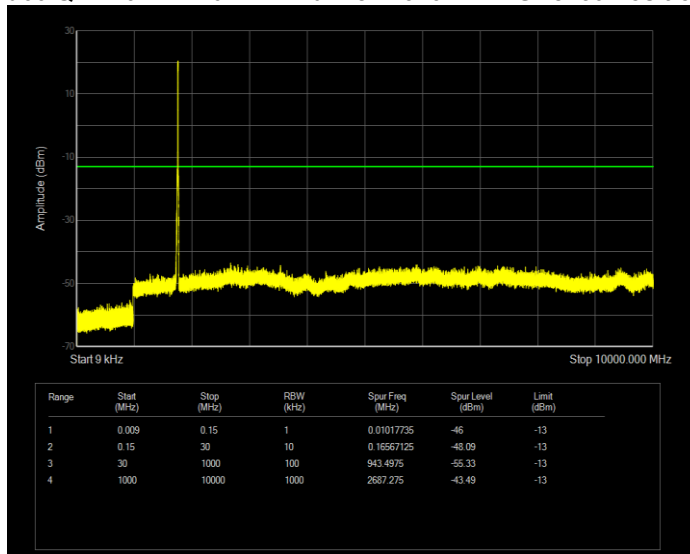

**Band41 QPSK BW=5MHz Channel=41565 RB Size=25 Position=#0**

**Band66 QAM16 BW=1.4MHz Channel=131979 RB Size=6 Position=#0**

**Band66 QAM16 BW=1.4MHz Channel=132322 RB Size=6 Position=#0**

**Band66 QAM16 BW=1.4MHz Channel=132665 RB Size=6 Position=#0**

**Band66 QAM16 BW=10MHz Channel=132022 RB Size=50 Position=#0**

**Band66 QAM16 BW=10MHz Channel=132322 RB Size=50 Position=#0**

**Band66 QAM16 BW=10MHz Channel=132622 RB Size=50 Position=#0**

**Band66 QAM16 BW=15MHz Channel=132047 RB Size=75 Position=#0**