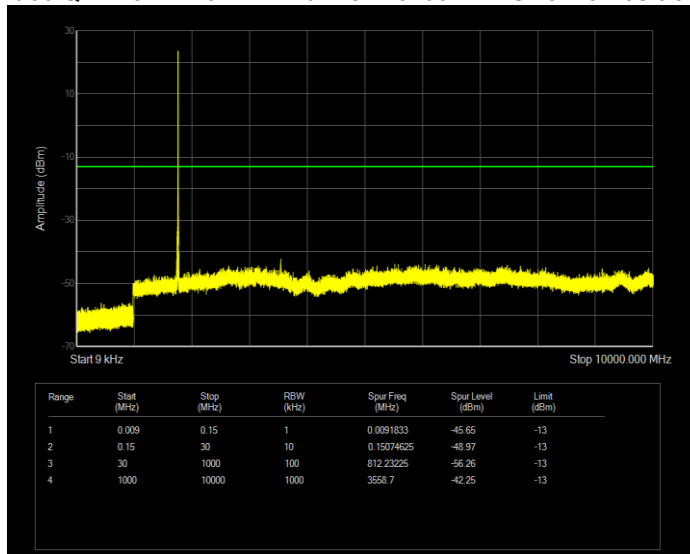

**Band66 QAM16 BW=20MHz Channel=132572 RB Size=100 Position=#0**

**Band66 QAM16 BW=3MHz Channel=131987 RB Size=15 Position=#0**

**Band66 QAM16 BW=3MHz Channel=132322 RB Size=15 Position=#0**

**Band66 QAM16 BW=3MHz Channel=132657 RB Size=15 Position=#0**