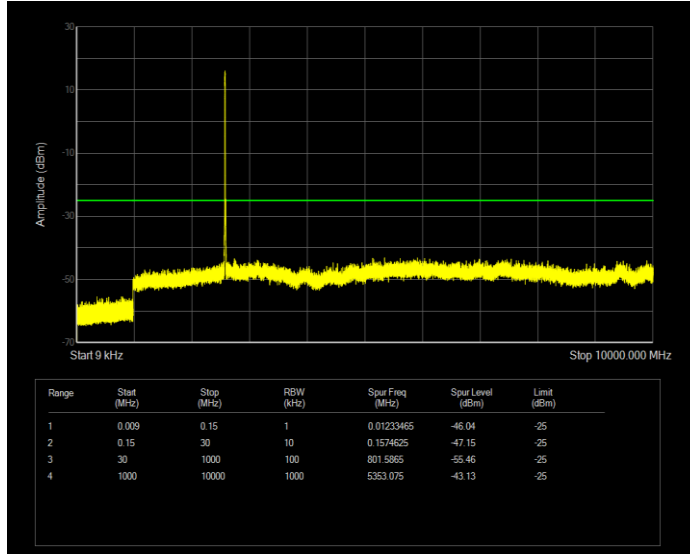

**Band41 QAM16 BW=20MHz Channel=40620 RB Size=100 Position=#0**

**Band41 QAM16 BW=20MHz Channel=41490 RB Size=100 Position=#0**

**Band41 QAM16 BW=5MHz Channel=39675 RB Size=25 Position=#0**

**Band41 QAM16 BW=5MHz Channel=40620 RB Size=25 Position=#0**

**Band41 QAM16 BW=5MHz Channel=41565 RB Size=25 Position=#0**

**Band41 QPSK BW=10MHz Channel=39700 RB Size=50 Position=#0**

**Band41 QPSK BW=10MHz Channel=40620 RB Size=50 Position=#0**

**Band41 QPSK BW=10MHz Channel=41540 RB Size=50 Position=#0**