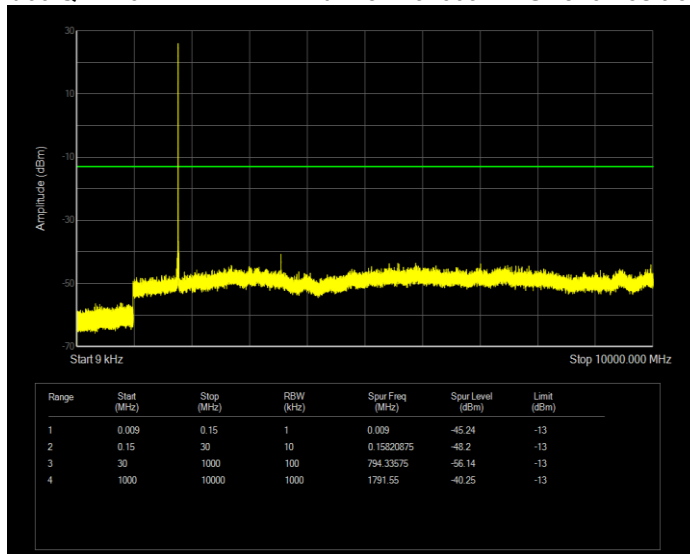

**Band41 QPSK BW=5MHz Channel=41565 RB Size=25 Position=#0**

**Band66 QAM16 BW=1.4MHz Channel=131979 RB Size=6 Position=#0**

**Band66 QAM16 BW=1.4MHz Channel=132322 RB Size=6 Position=#0**

**Band66 QAM16 BW=1.4MHz Channel=132665 RB Size=6 Position=#0**

**Band66 QAM16 BW=10MHz Channel=132022 RB Size=50 Position=#0**

**Band66 QAM16 BW=10MHz Channel=132322 RB Size=50 Position=#0**

**Band66 QAM16 BW=10MHz Channel=132622 RB Size=50 Position=#0**

**Band66 QAM16 BW=15MHz Channel=132047 RB Size=75 Position=#0**