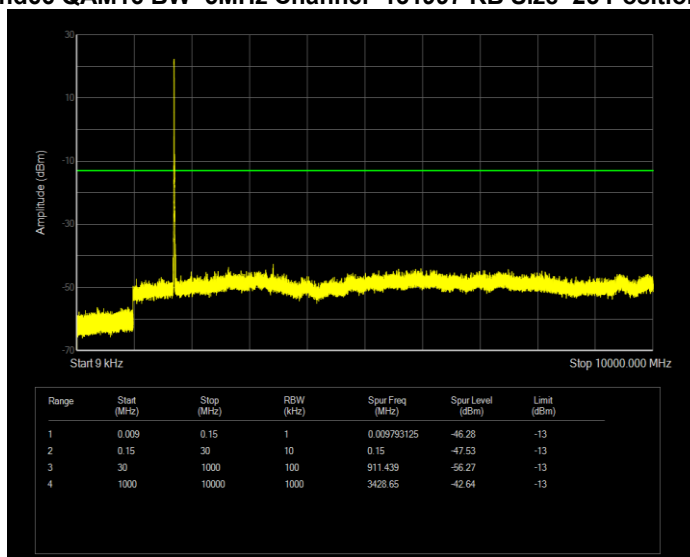

**Band66 QAM16 BW=20MHz Channel=132572 RB Size=100 Position=#0**

**Band66 QAM16 BW=3MHz Channel=131987 RB Size=15 Position=#0**

**Band66 QAM16 BW=3MHz Channel=132322 RB Size=15 Position=#0**

**Band66 QAM16 BW=3MHz Channel=132657 RB Size=15 Position=#0**

**Band66 QAM16 BW=5MHz Channel=131997 RB Size=25 Position=#0**

**Band66 QAM16 BW=5MHz Channel=132322 RB Size=25 Position=#0**

**Band66 QAM16 BW=5MHz Channel=132647 RB Size=25 Position=#0**

**Band66 QPSK BW=1.4MHz Channel=131979 RB Size=6 Position=#0**