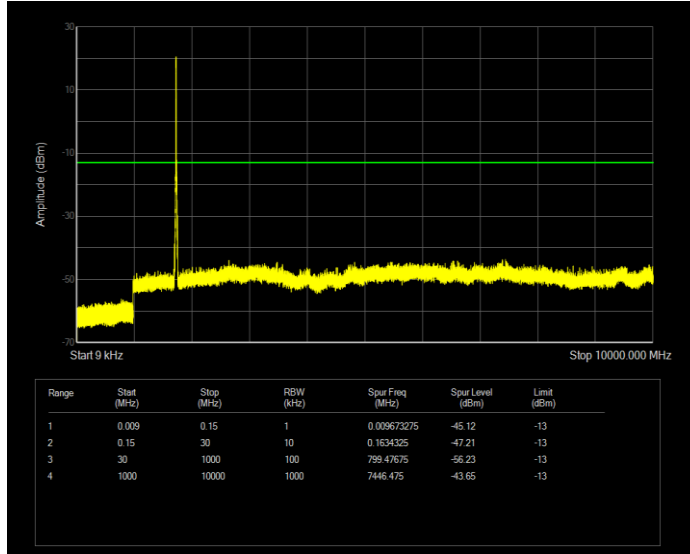

**Band41 QPSK BW=5MHz Channel=41565 RB Size=25 Position=#0**

**Band66 QAM16 BW=1.4MHz Channel=131979 RB Size=6 Position=#0**

**Band66 QAM16 BW=1.4MHz Channel=132322 RB Size=6 Position=#0**

**Band66 QAM16 BW=1.4MHz Channel=132665 RB Size=6 Position=#0**

**Band66 QAM16 BW=10MHz Channel=132022 RB Size=50 Position=#0**

**Band66 QAM16 BW=10MHz Channel=132322 RB Size=50 Position=#0**

**Band66 QAM16 BW=10MHz Channel=132622 RB Size=50 Position=#0**

**Band66 QAM16 BW=15MHz Channel=132047 RB Size=75 Position=#0**