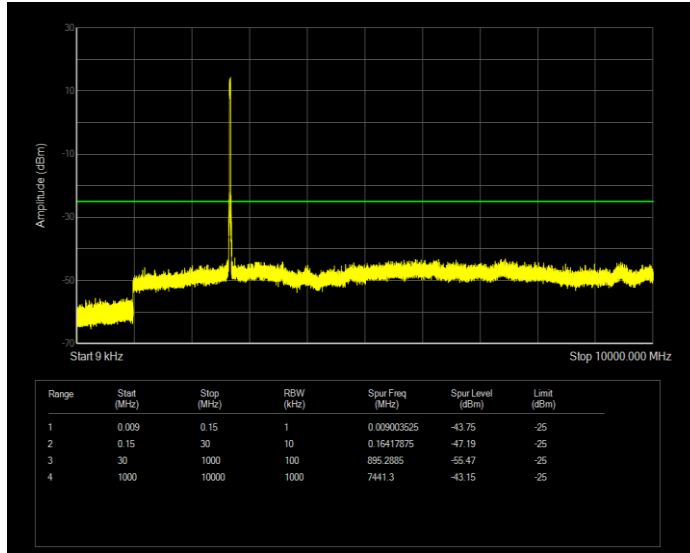

**Band41 QAM16 BW=20MHz Channel=40620 RB Size=100 Position=#0**

**Band41 QAM16 BW=20MHz Channel=41490 RB Size=100 Position=#0**

**Band41 QAM16 BW=5MHz Channel=39675 RB Size=25 Position=#0**

**Band41 QAM16 BW=5MHz Channel=40620 RB Size=25 Position=#0**

**Band41 QAM16 BW=5MHz Channel=41565 RB Size=25 Position=#0**

**Band41 QPSK BW=10MHz Channel=39700 RB Size=50 Position=#0**

**Band41 QPSK BW=10MHz Channel=40620 RB Size=50 Position=#0**

**Band41 QPSK BW=10MHz Channel=41540 RB Size=50 Position=#0**