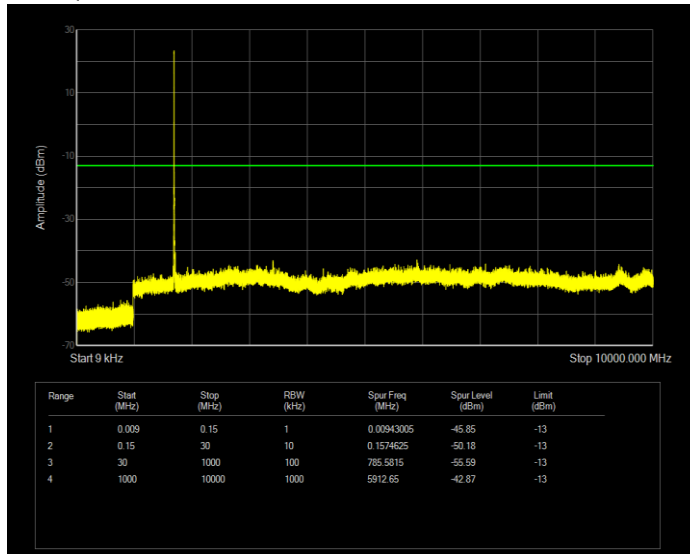

**Band66 QAM16 BW=15MHz Channel=132322 RB Size=75 Position=#0**

**Band66 QAM16 BW=15MHz Channel=132597 RB Size=75 Position=#0**

**Band66 QAM16 BW=20MHz Channel=132072 RB Size=100 Position=#0**

**Band66 QAM16 BW=20MHz Channel=132322 RB Size=100 Position=#0**

**Band66 QAM16 BW=20MHz Channel=132572 RB Size=100 Position=#0**

**Band66 QAM16 BW=3MHz Channel=131987 RB Size=15 Position=#0**

**Band66 QAM16 BW=3MHz Channel=132322 RB Size=15 Position=#0**

**Band66 QAM16 BW=3MHz Channel=132657 RB Size=15 Position=#0**