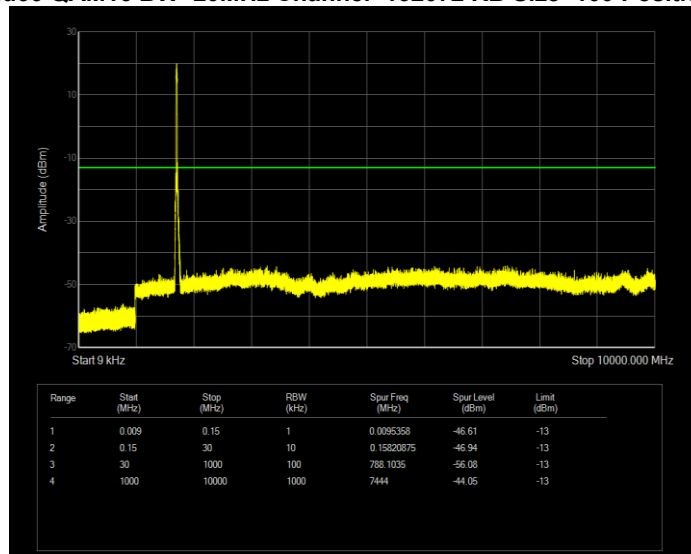

**Band66 QAM16 BW=10MHz Channel=132022 RB Size=50 Position=#0**

**Band66 QAM16 BW=10MHz Channel=132322 RB Size=50 Position=#0**

**Band66 QAM16 BW=10MHz Channel=132622 RB Size=50 Position=#0**

**Band66 QAM16 BW=15MHz Channel=132047 RB Size=75 Position=#0**

**Band66 QAM16 BW=15MHz Channel=132322 RB Size=75 Position=#0**

**Band66 QAM16 BW=15MHz Channel=132597 RB Size=75 Position=#0**

**Band66 QAM16 BW=20MHz Channel=132072 RB Size=100 Position=#0**

**Band66 QAM16 BW=20MHz Channel=132322 RB Size=100 Position=#0**