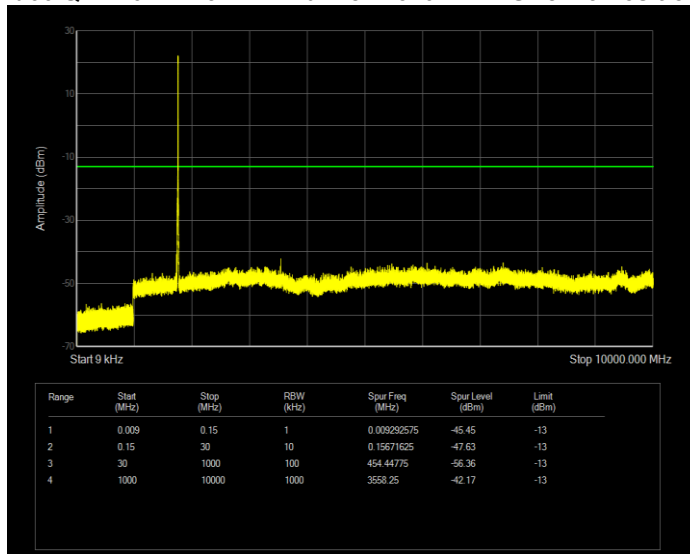

Band66 QAM16 BW=5MHz Channel=132647 RB Size=25 Position=#0