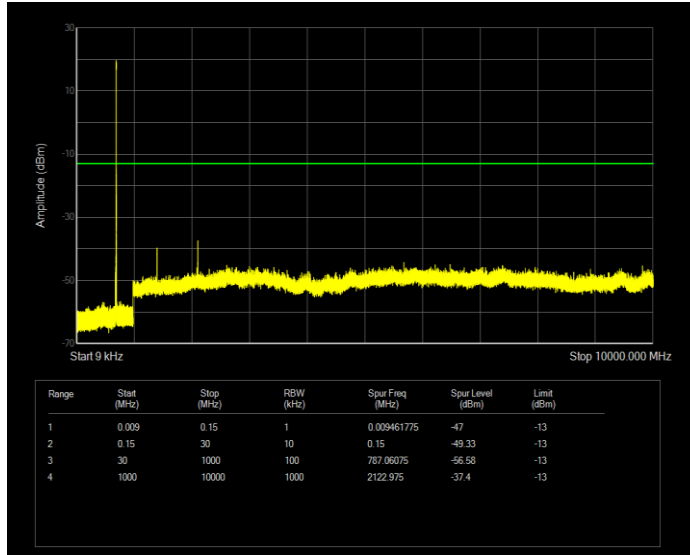

Band7 QPSK BW=15MHz Channel=21375 RB Size=75 Position=#0

Band7 QPSK BW=20MHz Channel=20850 RB Size=100 Position=#0

Band7 QPSK BW=20MHz Channel=21100 RB Size=100 Position=#0

Band7 QPSK BW=20MHz Channel=21350 RB Size=100 Position=#0

Band7 QPSK BW=5MHz Channel=20775 RB Size=25 Position=#0

Band7 QPSK BW=5MHz Channel=21100 RB Size=25 Position=#0

Band7 QPSK BW=5MHz Channel=21425 RB Size=25 Position=#0

Band12 QAM16 BW=1.4MHz Channel=23017 RB Size=6 Position=#0

Band12 QAM16 BW=1.4MHz Channel=23095 RB Size=6 Position=#0

Band12 QAM16 BW=1.4MHz Channel=23173 RB Size=6 Position=#0

Band12 QAM16 BW=10MHz Channel=23060 RB Size=50 Position=#0

Band12 QAM16 BW=10MHz Channel=23095 RB Size=50 Position=#0