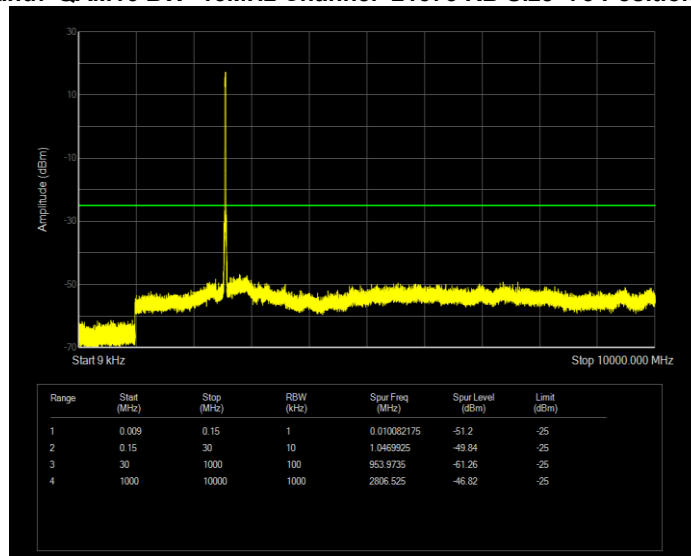

Band5 QPSK BW=5MHz Channel=20425 RB Size=25 Position=#0

Band5 QPSK BW=5MHz Channel=20525 RB Size=25 Position=#0

Band5 QPSK BW=5MHz Channel=20625 RB Size=25 Position=#0

Band7 QAM16 BW=10MHz Channel=20800 RB Size=50 Position=#0

Band7 QAM16 BW=10MHz Channel=21100 RB Size=50 Position=#0

Band7 QAM16 BW=10MHz Channel=21400 RB Size=50 Position=#0

Band7 QAM16 BW=15MHz Channel=20825 RB Size=75 Position=#0

Band7 QAM16 BW=15MHz Channel=21100 RB Size=75 Position=#0

Band7 QAM16 BW=15MHz Channel=21375 RB Size=75 Position=#0

Band7 QAM16 BW=20MHz Channel=20850 RB Size=100 Position=#0

Band7 QAM16 BW=20MHz Channel=21100 RB Size=100 Position=#0

Band7 QAM16 BW=20MHz Channel=21350 RB Size=100 Position=#0