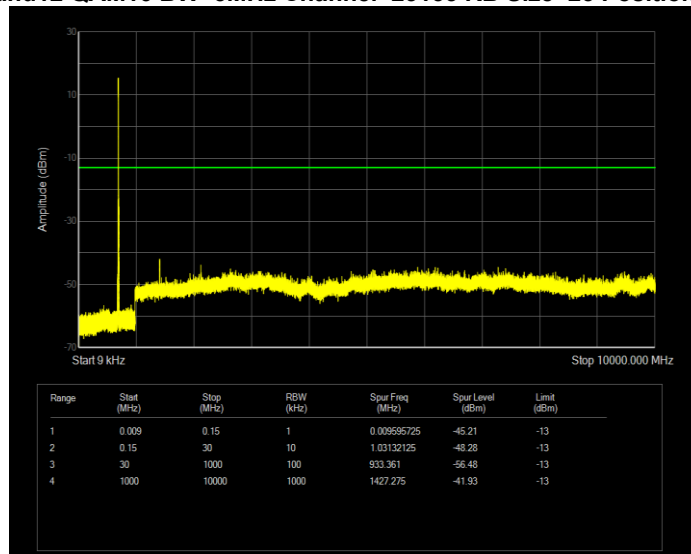

Band12 QAM16 BW=10MHz Channel=23130 RB Size=50 Position=#0

Band12 QAM16 BW=3MHz Channel=23025 RB Size=15 Position=#0

Band12 QAM16 BW=3MHz Channel=23095 RB Size=15 Position=#0

Band12 QAM16 BW=3MHz Channel=23165 RB Size=15 Position=#0

Band12 QAM16 BW=5MHz Channel=23035 RB Size=25 Position=#0

Band12 QAM16 BW=5MHz Channel=23095 RB Size=25 Position=#0

Band12 QAM16 BW=5MHz Channel=23155 RB Size=25 Position=#0

Band12 QPSK BW=1.4MHz Channel=23017 RB Size=6 Position=#0