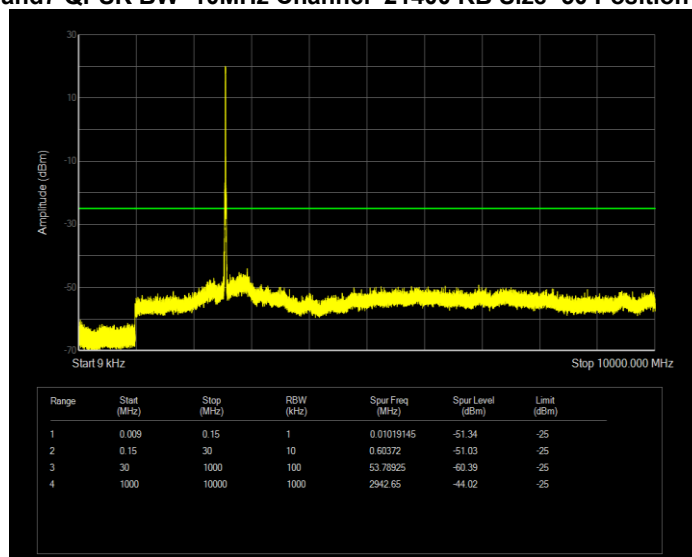

Band7 QAM16 BW=15MHz Channel=21375 RB Size=75 Position=#0

Band7 QAM16 BW=20MHz Channel=20850 RB Size=100 Position=#0

Band7 QAM16 BW=20MHz Channel=21100 RB Size=100 Position=#0

Band7 QAM16 BW=20MHz Channel=21350 RB Size=100 Position=#0

Band7 QAM16 BW=5MHz Channel=20775 RB Size=25 Position=#0

Band7 QAM16 BW=5MHz Channel=21100 RB Size=25 Position=#0

Band7 QAM16 BW=5MHz Channel=21425 RB Size=25 Position=#0

Band7 QPSK BW=10MHz Channel=20800 RB Size=50 Position=#0

Band7 QPSK BW=10MHz Channel=21100 RB Size=50 Position=#0

Band7 QPSK BW=10MHz Channel=21400 RB Size=50 Position=#0

Band7 QPSK BW=15MHz Channel=20825 RB Size=75 Position=#0

Band7 QPSK BW=15MHz Channel=21100 RB Size=75 Position=#0