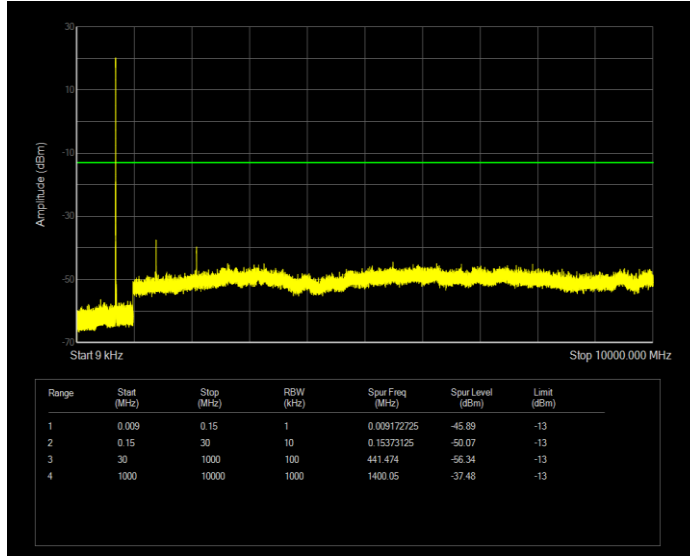

Band7 QPSK BW=15MHz Channel=21375 RB Size=75 Position=#0

Band7 QPSK BW=20MHz Channel=20850 RB Size=100 Position=#0

Band7 QPSK BW=20MHz Channel=21100 RB Size=100 Position=#0

Band7 QPSK BW=20MHz Channel=21350 RB Size=100 Position=#0

Band7 QPSK BW=5MHz Channel=20775 RB Size=25 Position=#0

Band7 QPSK BW=5MHz Channel=21100 RB Size=25 Position=#0

Band7 QPSK BW=5MHz Channel=21425 RB Size=25 Position=#0

Band12 QAM16 BW=1.4MHz Channel=23017 RB Size=6 Position=#0

Band12 QAM16 BW=1.4MHz Channel=23095 RB Size=6 Position=#0

Band12 QAM16 BW=1.4MHz Channel=23173 RB Size=6 Position=#0

Band12 QAM16 BW=10MHz Channel=23060 RB Size=50 Position=#0

Band12 QAM16 BW=10MHz Channel=23095 RB Size=50 Position=#0