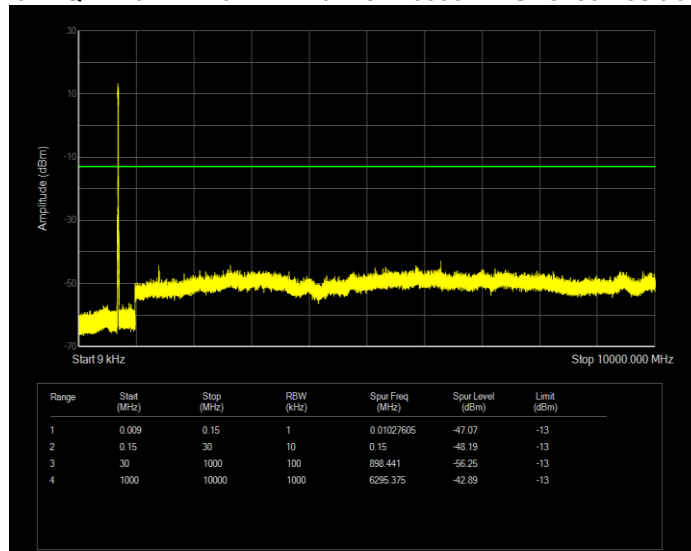

Band7 QPSK BW=5MHz Channel=20775 RB Size=25 Position=#0

Band7 QPSK BW=5MHz Channel=21100 RB Size=25 Position=#0

Band7 QPSK BW=5MHz Channel=21425 RB Size=25 Position=#0

Band12 QAM16 BW=1.4MHz Channel=23017 RB Size=6 Position=#0

Band12 QAM16 BW=1.4MHz Channel=23095 RB Size=6 Position=#0

Band12 QAM16 BW=1.4MHz Channel=23173 RB Size=6 Position=#0

Band12 QAM16 BW=10MHz Channel=23060 RB Size=50 Position=#0

Band12 QAM16 BW=10MHz Channel=23095 RB Size=50 Position=#0

Band12 QAM16 BW=10MHz Channel=23130 RB Size=50 Position=#0

Band12 QAM16 BW=3MHz Channel=23025 RB Size=15 Position=#0

Band12 QAM16 BW=3MHz Channel=23095 RB Size=15 Position=#0

Band12 QAM16 BW=3MHz Channel=23165 RB Size=15 Position=#0