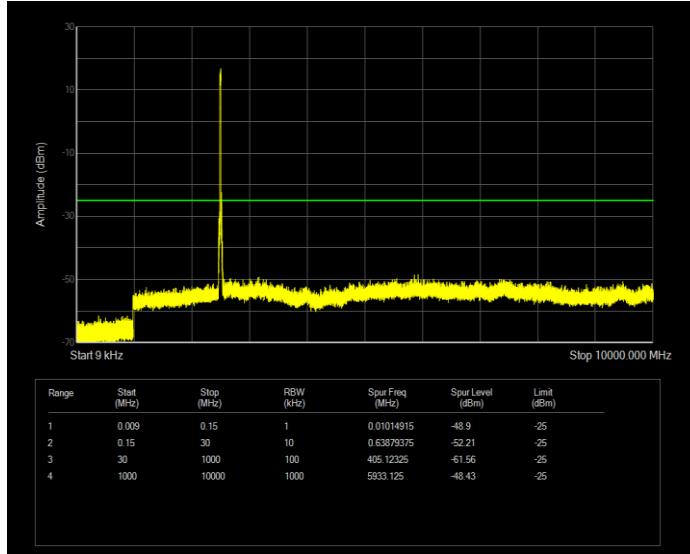

Band5 QPSK BW=5MHz Channel=20425 RB Size=25 Position=#0

Band5 QPSK BW=5MHz Channel=20525 RB Size=25 Position=#0

Band5 QPSK BW=5MHz Channel=20625 RB Size=25 Position=#0

Band7 QAM16 BW=10MHz Channel=20800 RB Size=50 Position=#0

Band7 QAM16 BW=10MHz Channel=21100 RB Size=50 Position=#0

Band7 QAM16 BW=10MHz Channel=21400 RB Size=50 Position=#0

Band7 QAM16 BW=15MHz Channel=20825 RB Size=75 Position=#0

Band7 QAM16 BW=15MHz Channel=21100 RB Size=75 Position=#0

Band7 QAM16 BW=15MHz Channel=21375 RB Size=75 Position=#0

Band7 QAM16 BW=20MHz Channel=20850 RB Size=100 Position=#0

Band7 QAM16 BW=20MHz Channel=21100 RB Size=100 Position=#0

Band7 QAM16 BW=20MHz Channel=21350 RB Size=100 Position=#0