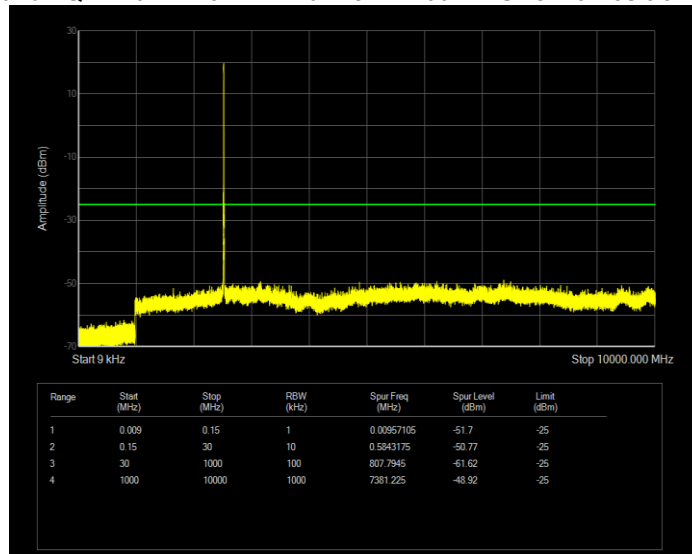

Band7 QAM16 BW=15MHz Channel=21375 RB Size=75 Position=#0

Band7 QAM16 BW=20MHz Channel=20850 RB Size=100 Position=#0

Band7 QAM16 BW=20MHz Channel=21100 RB Size=100 Position=#0

Band7 QAM16 BW=20MHz Channel=21350 RB Size=100 Position=#0

Band7 QAM16 BW=5MHz Channel=20775 RB Size=25 Position=#0

Band7 QAM16 BW=5MHz Channel=21100 RB Size=25 Position=#0

Band7 QAM16 BW=5MHz Channel=21425 RB Size=25 Position=#0

Band7 QPSK BW=10MHz Channel=20800 RB Size=50 Position=#0