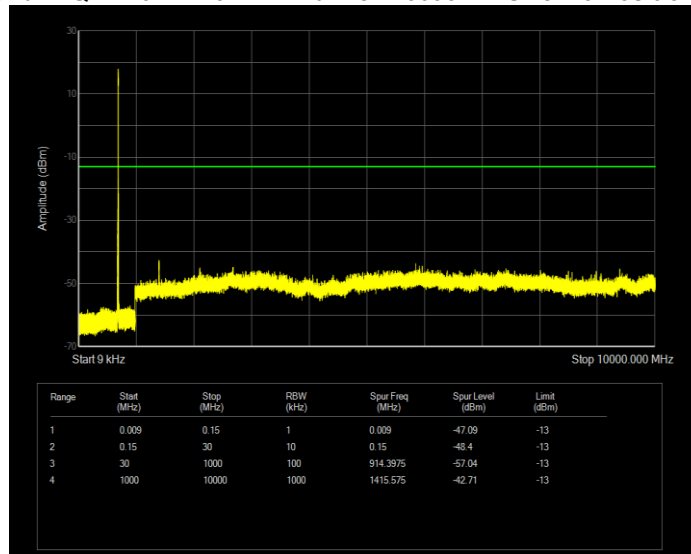

Band12 QAM16 BW=3MHz Channel=23095 RB Size=15 Position=#0