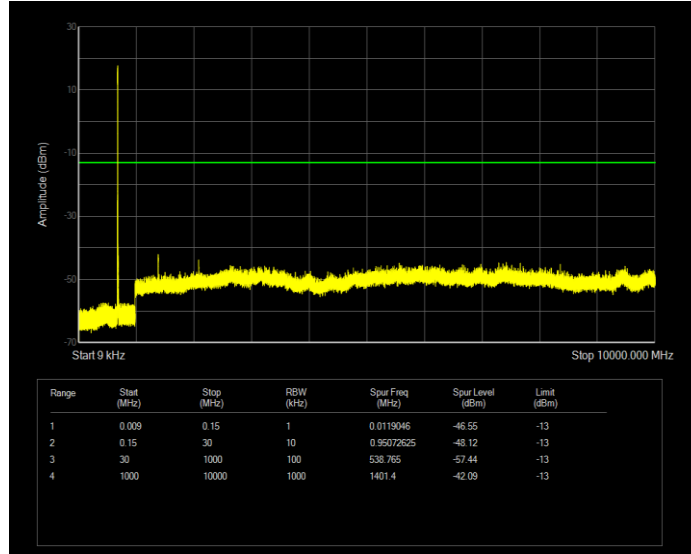

Band7 QPSK BW=5MHz Channel=20775 RB Size=25 Position=#0

Band7 QPSK BW=5MHz Channel=21100 RB Size=25 Position=#0

Band7 QPSK BW=5MHz Channel=21425 RB Size=25 Position=#0

Band12 QAM16 BW=1.4MHz Channel=23017 RB Size=6 Position=#0

Band12 QAM16 BW=1.4MHz Channel=23095 RB Size=6 Position=#0

Band12 QAM16 BW=1.4MHz Channel=23173 RB Size=6 Position=#0

Band12 QAM16 BW=10MHz Channel=23060 RB Size=50 Position=#0

Band12 QAM16 BW=10MHz Channel=23095 RB Size=50 Position=#0

Band12 QAM16 BW=10MHz Channel=23130 RB Size=50 Position=#0

Band12 QAM16 BW=3MHz Channel=23025 RB Size=15 Position=#0

Band12 QAM16 BW=3MHz Channel=23095 RB Size=15 Position=#0

Band12 QAM16 BW=3MHz Channel=23165 RB Size=15 Position=#0