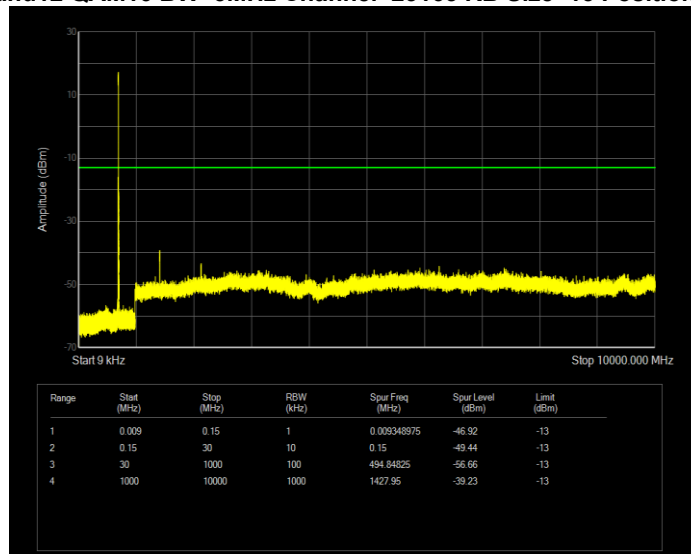

Band12 QAM16 BW=10MHz Channel=23130 RB Size=50 Position=#0

Band12 QAM16 BW=3MHz Channel=23025 RB Size=15 Position=#0

Band12 QAM16 BW=3MHz Channel=23095 RB Size=15 Position=#0

Band12 QAM16 BW=3MHz Channel=23165 RB Size=15 Position=#0

Band12 QAM16 BW=5MHz Channel=23035 RB Size=25 Position=#0

Band12 QAM16 BW=5MHz Channel=23095 RB Size=25 Position=#0

Band12 QAM16 BW=5MHz Channel=23155 RB Size=25 Position=#0

Band12 QPSK BW=1.4MHz Channel=23017 RB Size=6 Position=#0