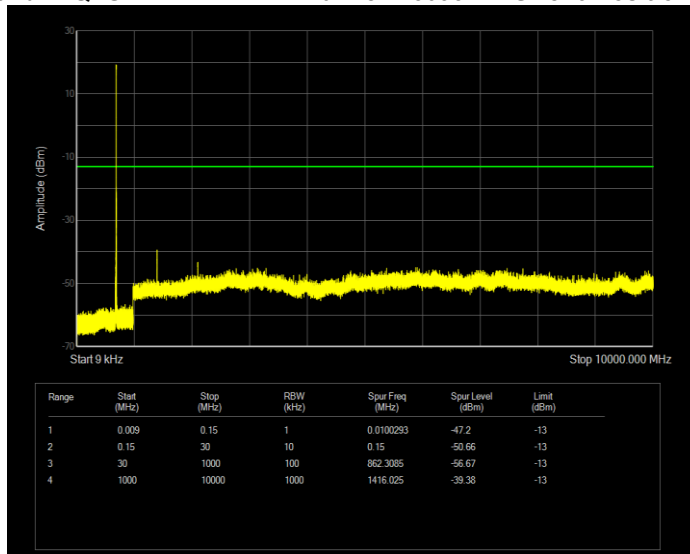

Band12 QAM16 BW=5MHz Channel=23035 RB Size=25 Position=#0

Band12 QAM16 BW=5MHz Channel=23095 RB Size=25 Position=#0

Band12 QAM16 BW=5MHz Channel=23155 RB Size=25 Position=#0

Band12 QPSK BW=1.4MHz Channel=23017 RB Size=6 Position=#0

Band12 QPSK BW=1.4MHz Channel=23095 RB Size=6 Position=#0

Band12 QPSK BW=1.4MHz Channel=23173 RB Size=6 Position=#0