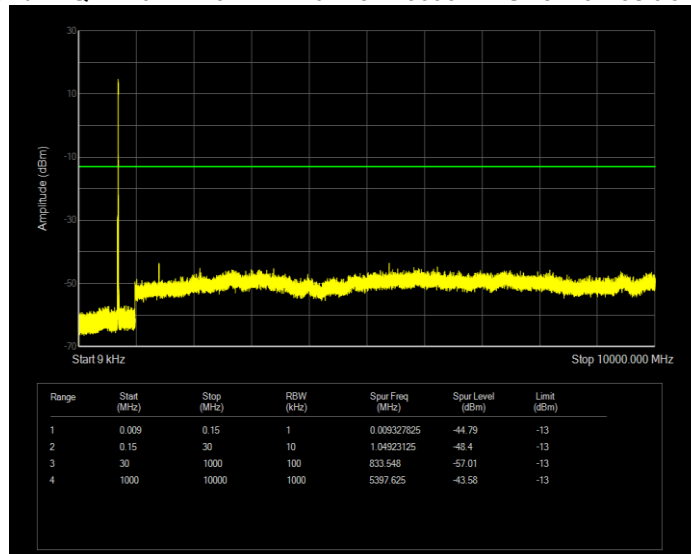

Band12 QAM16 BW=10MHz Channel=23130 RB Size=50 Position=#0

Band12 QAM16 BW=3MHz Channel=23025 RB Size=15 Position=#0

Band12 QAM16 BW=3MHz Channel=23095 RB Size=15 Position=#0

Band12 QAM16 BW=3MHz Channel=23165 RB Size=15 Position=#0

Band12 QAM16 BW=5MHz Channel=23035 RB Size=25 Position=#0

Band12 QAM16 BW=5MHz Channel=23095 RB Size=25 Position=#0

Band12 QAM16 BW=5MHz Channel=23155 RB Size=25 Position=#0

Band12 QPSK BW=1.4MHz Channel=23017 RB Size=6 Position=#0