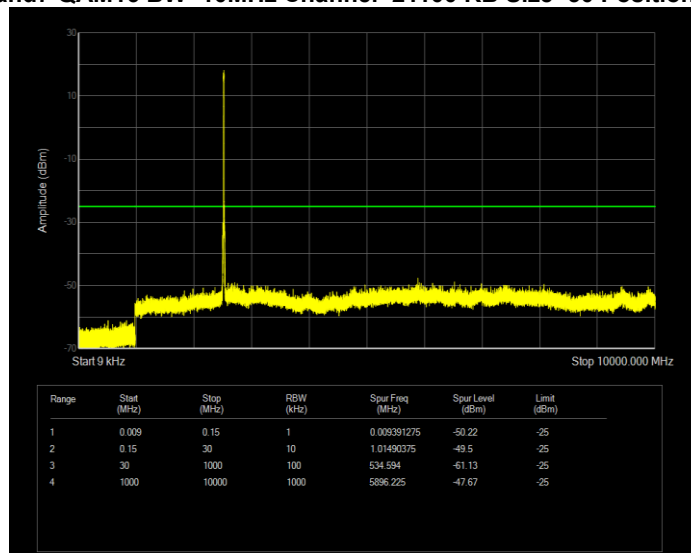

Band5 QPSK BW=10MHz Channel=20600 RB Size=50 Position=#0

Band5 QPSK BW=3MHz Channel=20415 RB Size=15 Position=#0

Band5 QPSK BW=3MHz Channel=20525 RB Size=15 Position=#0

Band5 QPSK BW=3MHz Channel=20635 RB Size=15 Position=#0

Band5 QPSK BW=5MHz Channel=20425 RB Size=25 Position=#0

Band5 QPSK BW=5MHz Channel=20525 RB Size=25 Position=#0

Band5 QPSK BW=5MHz Channel=20625 RB Size=25 Position=#0

Band7 QAM16 BW=10MHz Channel=20800 RB Size=50 Position=#0

Band7 QAM16 BW=10MHz Channel=21100 RB Size=50 Position=#0

Band7 QAM16 BW=10MHz Channel=21400 RB Size=50 Position=#0

Band7 QAM16 BW=15MHz Channel=20825 RB Size=75 Position=#0

Band7 QAM16 BW=15MHz Channel=21100 RB Size=75 Position=#0