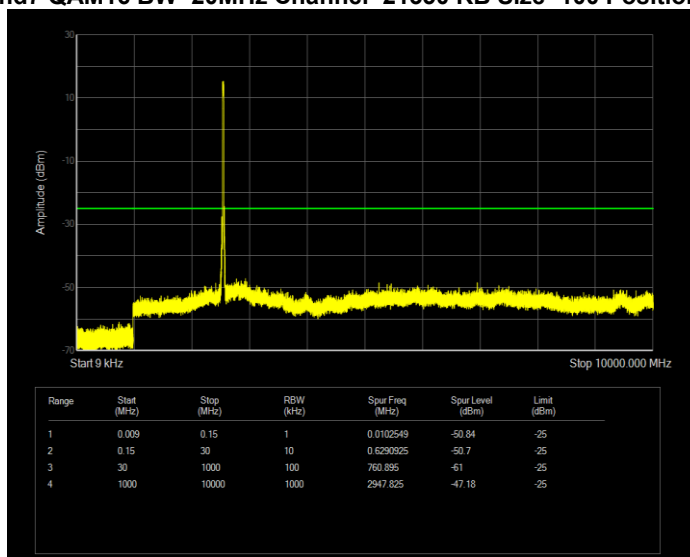

Band7 QAM16 BW=10MHz Channel=21100 RB Size=50 Position=#0

Band7 QAM16 BW=10MHz Channel=21400 RB Size=50 Position=#0

Band7 QAM16 BW=15MHz Channel=20825 RB Size=75 Position=#0

Band7 QAM16 BW=15MHz Channel=21100 RB Size=75 Position=#0

Band7 QAM16 BW=15MHz Channel=21375 RB Size=75 Position=#0

Band7 QAM16 BW=20MHz Channel=20850 RB Size=100 Position=#0

Band7 QAM16 BW=20MHz Channel=21100 RB Size=100 Position=#0

Band7 QAM16 BW=20MHz Channel=21350 RB Size=100 Position=#0

Band7 QAM16 BW=5MHz Channel=20775 RB Size=25 Position=#0

Band7 QAM16 BW=5MHz Channel=21100 RB Size=25 Position=#0

Band7 QAM16 BW=5MHz Channel=21425 RB Size=25 Position=#0

Band7 QPSK BW=10MHz Channel=20800 RB Size=50 Position=#0