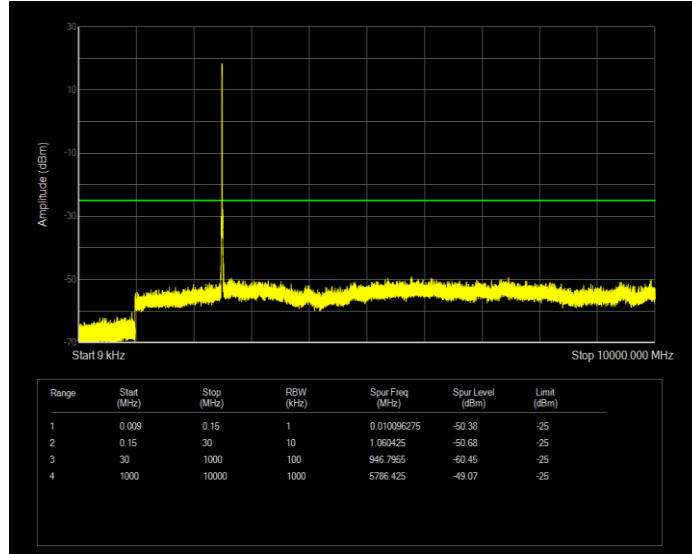

Band7 QAM16 BW=5MHz Channel=20775 RB Size=25 Position=#0

Band7 QAM16 BW=5MHz Channel=21100 RB Size=25 Position=#0

Band7 QAM16 BW=5MHz Channel=21425 RB Size=25 Position=#0

Band7 QPSK BW=10MHz Channel=20800 RB Size=50 Position=#0

Band7 QPSK BW=10MHz Channel=21100 RB Size=50 Position=#0

Band7 QPSK BW=10MHz Channel=21400 RB Size=50 Position=#0

Band7 QPSK BW=15MHz Channel=20825 RB Size=75 Position=#0

Band7 QPSK BW=15MHz Channel=21100 RB Size=75 Position=#0