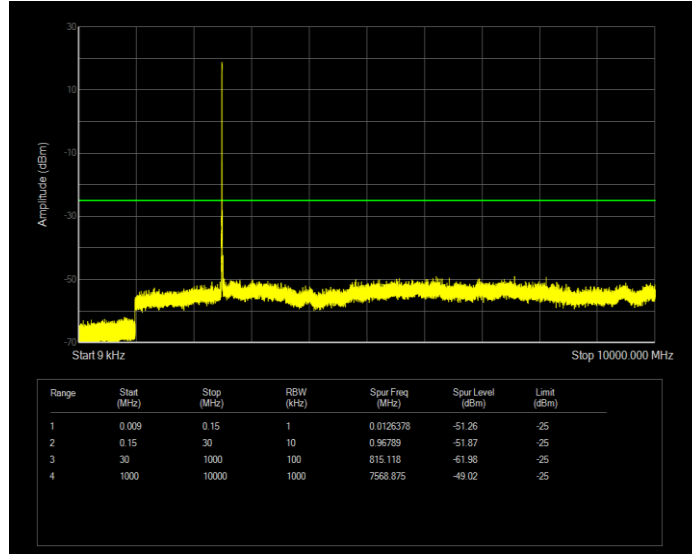

Band7 QAM16 BW=10MHz Channel=21100 RB Size=50 Position=#0

Band7 QAM16 BW=10MHz Channel=21400 RB Size=50 Position=#0

Band7 QAM16 BW=15MHz Channel=20825 RB Size=75 Position=#0

Band7 QAM16 BW=15MHz Channel=21100 RB Size=75 Position=#0

Band7 QAM16 BW=15MHz Channel=21375 RB Size=75 Position=#0

Band7 QAM16 BW=20MHz Channel=20850 RB Size=100 Position=#0

Band7 QAM16 BW=20MHz Channel=21100 RB Size=100 Position=#0

Band7 QAM16 BW=20MHz Channel=21350 RB Size=100 Position=#0

Band7 QAM16 BW=5MHz Channel=20775 RB Size=25 Position=#0

Band7 QAM16 BW=5MHz Channel=21100 RB Size=25 Position=#0

Band7 QAM16 BW=5MHz Channel=21425 RB Size=25 Position=#0

Band7 QPSK BW=10MHz Channel=20800 RB Size=50 Position=#0