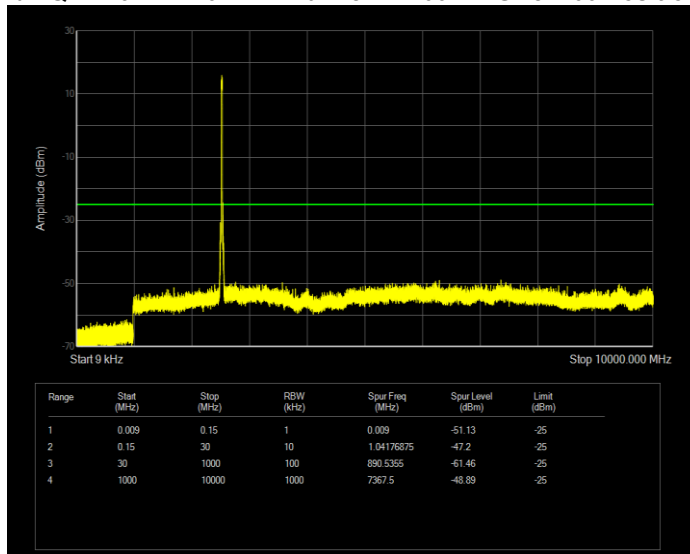

Band5 QPSK BW=5MHz Channel=20425 RB Size=25 Position=#0

Band5 QPSK BW=5MHz Channel=20525 RB Size=25 Position=#0

Band5 QPSK BW=5MHz Channel=20625 RB Size=25 Position=#0

Band7 QAM16 BW=10MHz Channel=20800 RB Size=50 Position=#0

Band7 QAM16 BW=10MHz Channel=21100 RB Size=50 Position=#0

Band7 QAM16 BW=10MHz Channel=21400 RB Size=50 Position=#0

Band7 QAM16 BW=15MHz Channel=20825 RB Size=75 Position=#0

Band7 QAM16 BW=15MHz Channel=21100 RB Size=75 Position=#0

Band7 QAM16 BW=15MHz Channel=21375 RB Size=75 Position=#0

Band7 QAM16 BW=20MHz Channel=20850 RB Size=100 Position=#0

Band7 QAM16 BW=20MHz Channel=21100 RB Size=100 Position=#0

Band7 QAM16 BW=20MHz Channel=21350 RB Size=100 Position=#0