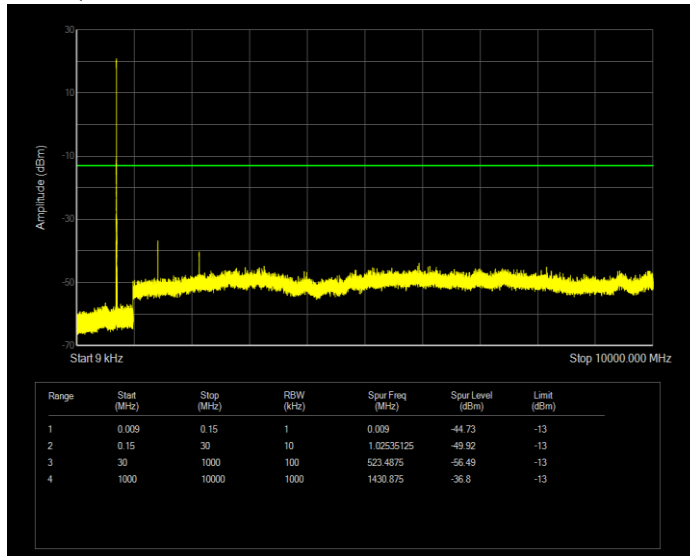

Band7 QPSK BW=5MHz Channel=20775 RB Size=25 Position=#0

Band7 QPSK BW=5MHz Channel=21100 RB Size=25 Position=#0

Band7 QPSK BW=5MHz Channel=21425 RB Size=25 Position=#0

Band12 QAM16 BW=1.4MHz Channel=23017 RB Size=6 Position=#0

Band12 QAM16 BW=1.4MHz Channel=23095 RB Size=6 Position=#0

Band12 QAM16 BW=1.4MHz Channel=23173 RB Size=6 Position=#0

Band12 QAM16 BW=10MHz Channel=23060 RB Size=50 Position=#0

Band12 QAM16 BW=10MHz Channel=23095 RB Size=50 Position=#0