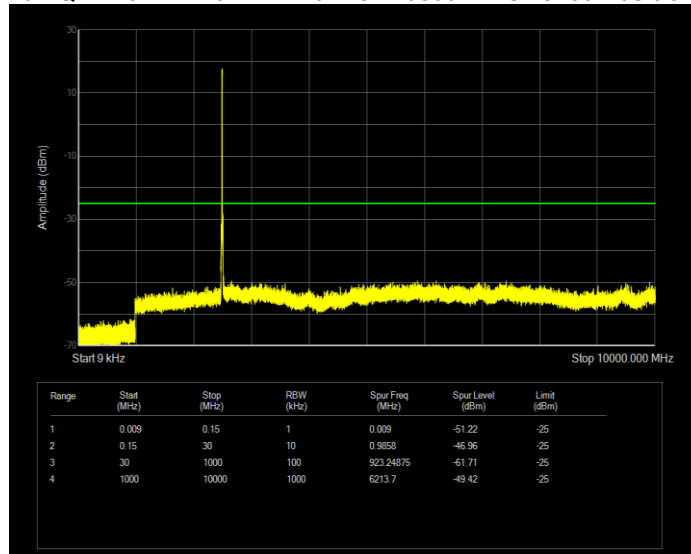

Band5 QPSK BW=10MHz Channel=20600 RB Size=50 Position=#0

Band5 QPSK BW=3MHz Channel=20415 RB Size=15 Position=#0

Band5 QPSK BW=3MHz Channel=20525 RB Size=15 Position=#0

Band5 QPSK BW=3MHz Channel=20635 RB Size=15 Position=#0

Band5 QPSK BW=5MHz Channel=20425 RB Size=25 Position=#0

Band5 QPSK BW=5MHz Channel=20525 RB Size=25 Position=#0

Band5 QPSK BW=5MHz Channel=20625 RB Size=25 Position=#0

Band7 QAM16 BW=10MHz Channel=20800 RB Size=50 Position=#0

Band7 QAM16 BW=10MHz Channel=21100 RB Size=50 Position=#0

Band7 QAM16 BW=10MHz Channel=21400 RB Size=50 Position=#0

Band7 QAM16 BW=15MHz Channel=20825 RB Size=75 Position=#0

Band7 QAM16 BW=15MHz Channel=21100 RB Size=75 Position=#0