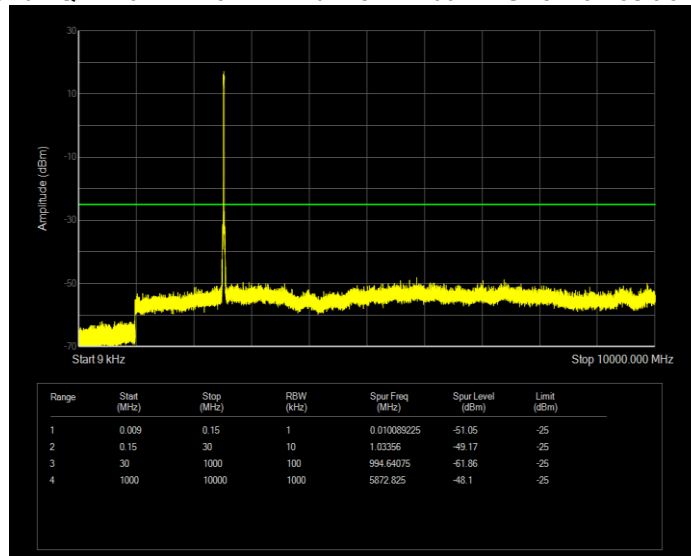

Band5 QPSK BW=5MHz Channel=20425 RB Size=25 Position=#0

Band5 QPSK BW=5MHz Channel=20525 RB Size=25 Position=#0

Band5 QPSK BW=5MHz Channel=20625 RB Size=25 Position=#0

Band7 QAM16 BW=10MHz Channel=20800 RB Size=50 Position=#0

Band7 QAM16 BW=10MHz Channel=21100 RB Size=50 Position=#0

Band7 QAM16 BW=10MHz Channel=21400 RB Size=50 Position=#0

Band7 QAM16 BW=15MHz Channel=20825 RB Size=75 Position=#0

Band7 QAM16 BW=15MHz Channel=21100 RB Size=75 Position=#0

Band7 QAM16 BW=15MHz Channel=21375 RB Size=75 Position=#0

Band7 QAM16 BW=20MHz Channel=20850 RB Size=100 Position=#0

Band7 QAM16 BW=20MHz Channel=21100 RB Size=100 Position=#0

Band7 QAM16 BW=20MHz Channel=21350 RB Size=100 Position=#0