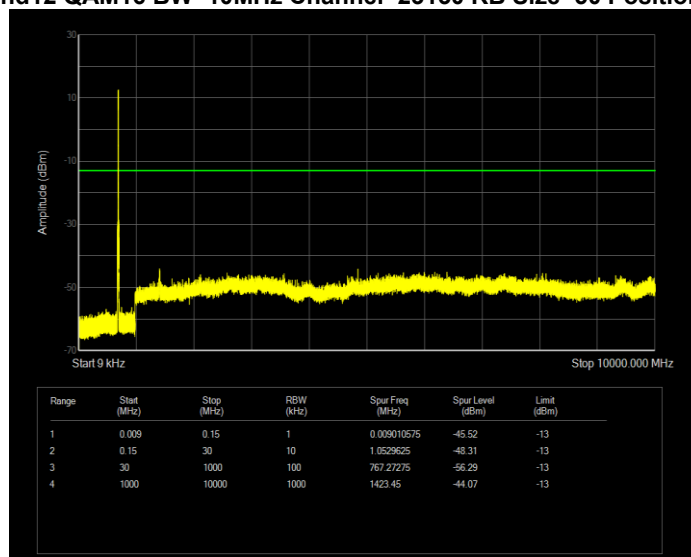

Band7 QPSK BW=5MHz Channel=20775 RB Size=25 Position=#0

Band7 QPSK BW=5MHz Channel=21100 RB Size=25 Position=#0

Band7 QPSK BW=5MHz Channel=21425 RB Size=25 Position=#0

Band12 QAM16 BW=1.4MHz Channel=23017 RB Size=6 Position=#0

Band12 QAM16 BW=1.4MHz Channel=23095 RB Size=6 Position=#0

Band12 QAM16 BW=1.4MHz Channel=23173 RB Size=6 Position=#0

Band12 QAM16 BW=10MHz Channel=23060 RB Size=50 Position=#0

Band12 QAM16 BW=10MHz Channel=23095 RB Size=50 Position=#0

Band12 QAM16 BW=10MHz Channel=23130 RB Size=50 Position=#0

Band12 QAM16 BW=3MHz Channel=23025 RB Size=15 Position=#0

Band12 QAM16 BW=3MHz Channel=23095 RB Size=15 Position=#0

Band12 QAM16 BW=3MHz Channel=23165 RB Size=15 Position=#0