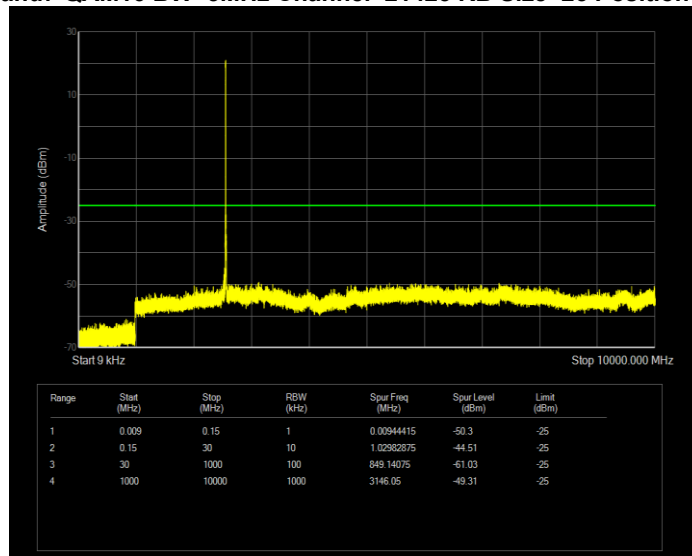

Band7 QAM16 BW=10MHz Channel=21100 RB Size=50 Position=#0

Band7 QAM16 BW=10MHz Channel=21400 RB Size=50 Position=#0

Band7 QAM16 BW=15MHz Channel=20825 RB Size=75 Position=#0

Band7 QAM16 BW=15MHz Channel=21100 RB Size=75 Position=#0

Band7 QAM16 BW=15MHz Channel=21375 RB Size=75 Position=#0

Band7 QAM16 BW=20MHz Channel=20850 RB Size=100 Position=#0

Band7 QAM16 BW=20MHz Channel=21100 RB Size=100 Position=#0

Band7 QAM16 BW=20MHz Channel=21350 RB Size=100 Position=#0

Band7 QAM16 BW=5MHz Channel=20775 RB Size=25 Position=#0

Band7 QAM16 BW=5MHz Channel=21100 RB Size=25 Position=#0

Band7 QAM16 BW=5MHz Channel=21425 RB Size=25 Position=#0

Band7 QPSK BW=10MHz Channel=20800 RB Size=50 Position=#0