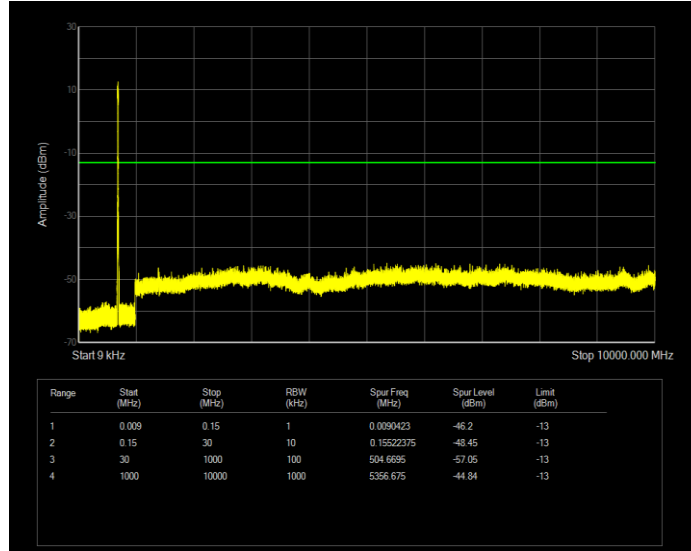

Band7 QPSK BW=15MHz Channel=21375 RB Size=75 Position=#0

Band7 QPSK BW=20MHz Channel=20850 RB Size=100 Position=#0

Band7 QPSK BW=20MHz Channel=21100 RB Size=100 Position=#0

Band7 QPSK BW=20MHz Channel=21350 RB Size=100 Position=#0

Band7 QPSK BW=5MHz Channel=20775 RB Size=25 Position=#0

Band7 QPSK BW=5MHz Channel=21100 RB Size=25 Position=#0

Band7 QPSK BW=5MHz Channel=21425 RB Size=25 Position=#0

Band12 QAM16 BW=1.4MHz Channel=23017 RB Size=6 Position=#0

Band12 QAM16 BW=1.4MHz Channel=23095 RB Size=6 Position=#0

Band12 QAM16 BW=1.4MHz Channel=23173 RB Size=6 Position=#0

Band12 QAM16 BW=10MHz Channel=23060 RB Size=50 Position=#0

Band12 QAM16 BW=10MHz Channel=23095 RB Size=50 Position=#0