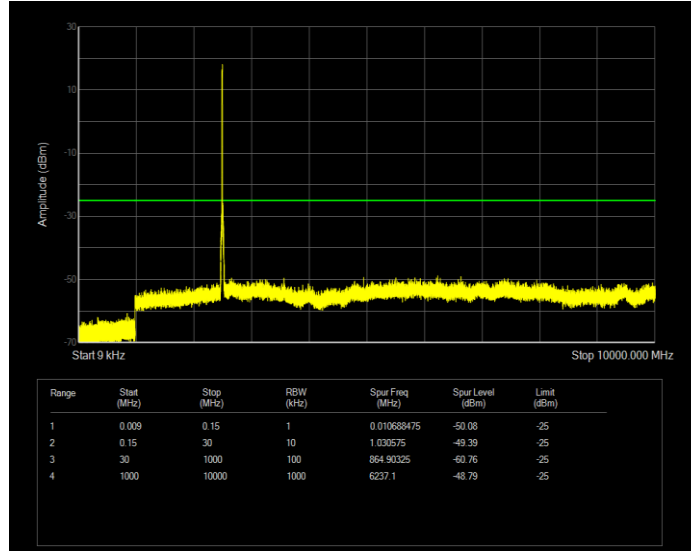

Band7 QAM16 BW=5MHz Channel=20775 RB Size=25 Position=#0

Band7 QAM16 BW=5MHz Channel=21100 RB Size=25 Position=#0

Band7 QAM16 BW=5MHz Channel=21425 RB Size=25 Position=#0

Band7 QPSK BW=10MHz Channel=20800 RB Size=50 Position=#0

Band7 QPSK BW=10MHz Channel=21100 RB Size=50 Position=#0

Band7 QPSK BW=10MHz Channel=21400 RB Size=50 Position=#0

Band7 QPSK BW=15MHz Channel=20825 RB Size=75 Position=#0

Band7 QPSK BW=15MHz Channel=21100 RB Size=75 Position=#0