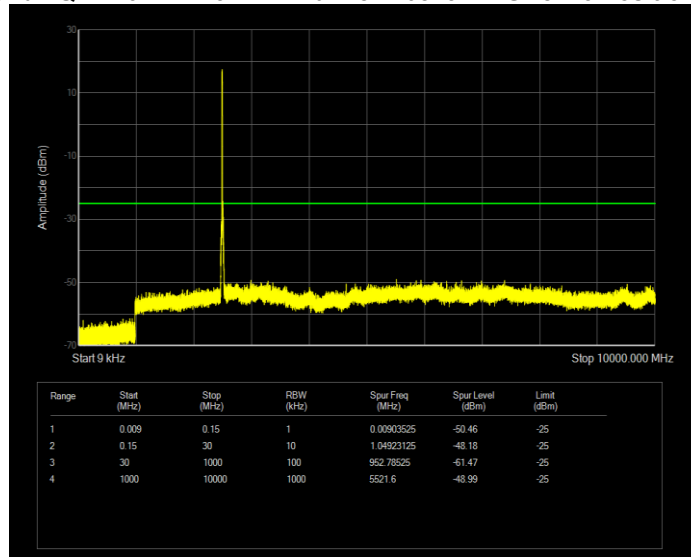

Band5 QPSK BW=10MHz Channel=20600 RB Size=50 Position=#0

Band5 QPSK BW=3MHz Channel=20415 RB Size=15 Position=#0

Band5 QPSK BW=3MHz Channel=20525 RB Size=15 Position=#0

Band5 QPSK BW=3MHz Channel=20635 RB Size=15 Position=#0

Band5 QPSK BW=5MHz Channel=20425 RB Size=25 Position=#0

Band5 QPSK BW=5MHz Channel=20525 RB Size=25 Position=#0

Band5 QPSK BW=5MHz Channel=20625 RB Size=25 Position=#0

Band7 QAM16 BW=10MHz Channel=20800 RB Size=50 Position=#0

Band7 QAM16 BW=10MHz Channel=21100 RB Size=50 Position=#0

Band7 QAM16 BW=10MHz Channel=21400 RB Size=50 Position=#0

Band7 QAM16 BW=15MHz Channel=20825 RB Size=75 Position=#0

Band7 QAM16 BW=15MHz Channel=21100 RB Size=75 Position=#0