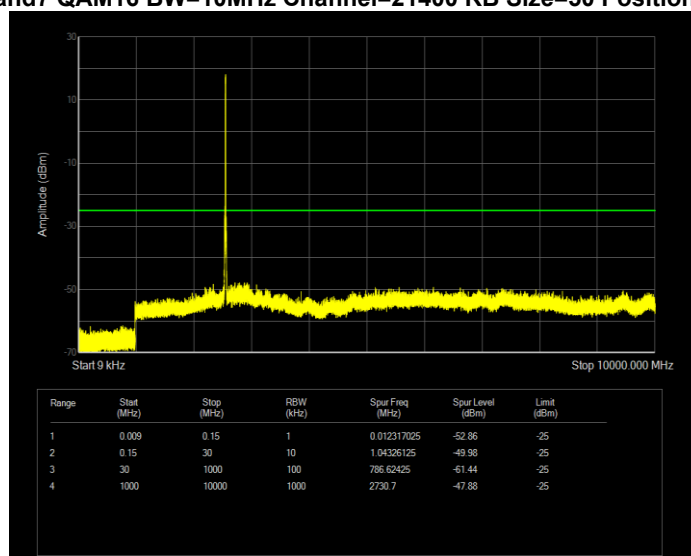

Band5 QPSK BW=10MHz Channel=20600 RB Size=50 Position=#0

Band5 QPSK BW=3MHz Channel=20415 RB Size=15 Position=#0

Band5 QPSK BW=3MHz Channel=20525 RB Size=15 Position=#0

Band5 QPSK BW=3MHz Channel=20635 RB Size=15 Position=#0

Band5 QPSK BW=5MHz Channel=20425 RB Size=25 Position=#0

Band5 QPSK BW=5MHz Channel=20525 RB Size=25 Position=#0

Band5 QPSK BW=5MHz Channel=20625 RB Size=25 Position=#0

Band7 QAM16 BW=10MHz Channel=20800 RB Size=50 Position=#0

Band7 QAM16 BW=10MHz Channel=21100 RB Size=50 Position=#0

Band7 QAM16 BW=10MHz Channel=21400 RB Size=50 Position=#0

Band7 QAM16 BW=15MHz Channel=20825 RB Size=75 Position=#0

Band7 QAM16 BW=15MHz Channel=21100 RB Size=75 Position=#0