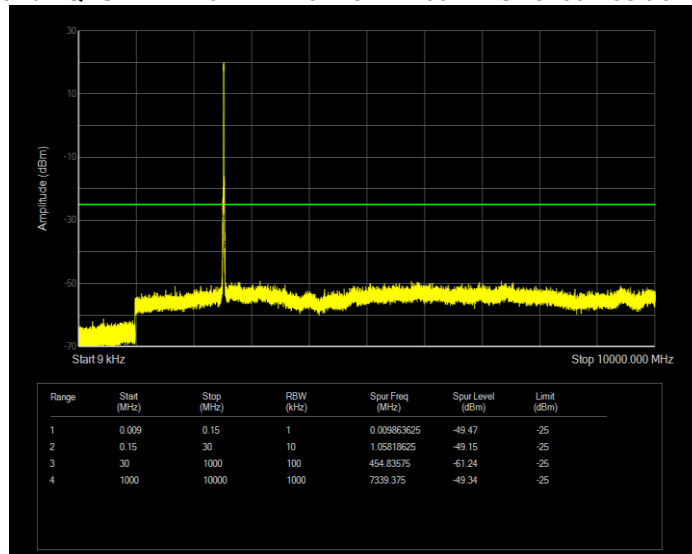

Band7 QAM16 BW=5MHz Channel=20775 RB Size=25 Position=#0

Band7 QAM16 BW=5MHz Channel=21100 RB Size=25 Position=#0

Band7 QAM16 BW=5MHz Channel=21425 RB Size=25 Position=#0

Band7 QPSK BW=10MHz Channel=20800 RB Size=50 Position=#0

Band7 QPSK BW=10MHz Channel=21100 RB Size=50 Position=#0

Band7 QPSK BW=10MHz Channel=21400 RB Size=50 Position=#0

Band7 QPSK BW=15MHz Channel=20825 RB Size=75 Position=#0

Band7 QPSK BW=15MHz Channel=21100 RB Size=75 Position=#0