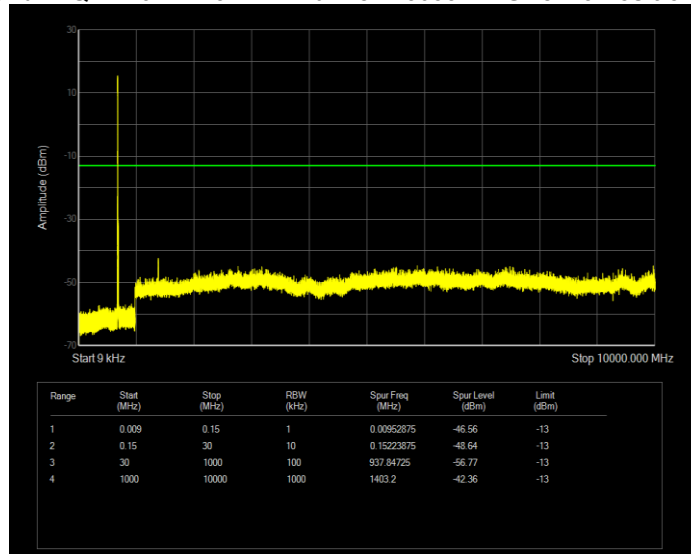

Band12 QAM16 BW=10MHz Channel=23130 RB Size=50 Position=#0

Band12 QAM16 BW=3MHz Channel=23025 RB Size=15 Position=#0

Band12 QAM16 BW=3MHz Channel=23095 RB Size=15 Position=#0

Band12 QAM16 BW=3MHz Channel=23165 RB Size=15 Position=#0

Band12 QAM16 BW=5MHz Channel=23035 RB Size=25 Position=#0

Band12 QAM16 BW=5MHz Channel=23095 RB Size=25 Position=#0

Band12 QAM16 BW=5MHz Channel=23155 RB Size=25 Position=#0

Band12 QPSK BW=1.4MHz Channel=23017 RB Size=6 Position=#0