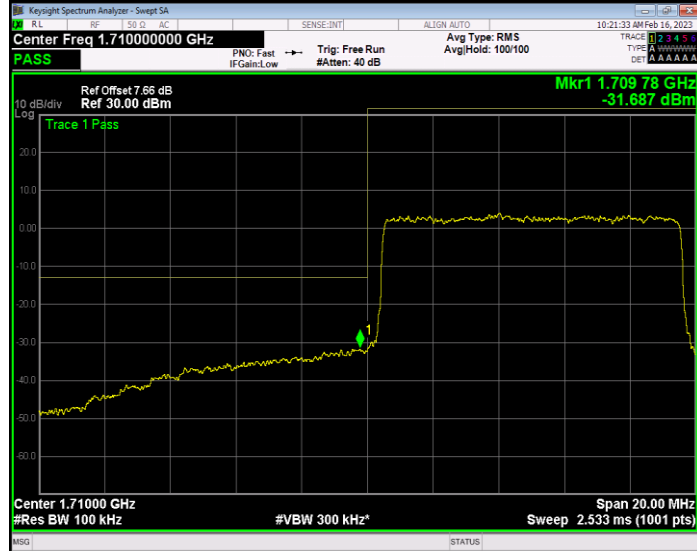

Band41 QPSK BW=5MHz Channel=41565 RB Size=25 Position=#0

Band66 QAM16 BW=1.4MHz Channel=131979 RB Size=6 Position=#0

Band66 QAM16 BW=1.4MHz Channel=132665 RB Size=6 Position=#0

Band66 QAM16 BW=10MHz Channel=132022 RB Size=50 Position=#0