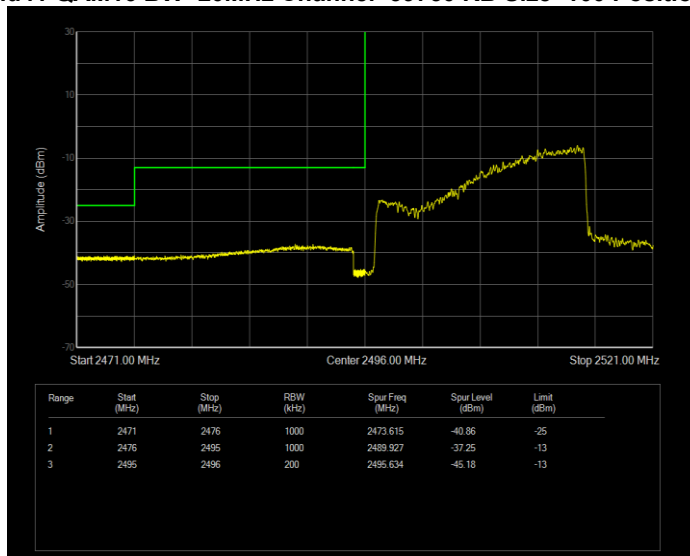

Band40(2350-2360) QPSK BW=5MHz Channel=39225 RB Size=25 Position=#0

Band41 QAM16 BW=10MHz Channel=39700 RB Size=50 Position=#0

Band41 QAM16 BW=10MHz Channel=41540 RB Size=50 Position=#0

Band41 QAM16 BW=15MHz Channel=39725 RB Size=75 Position=#0

Band41 QAM16 BW=15MHz Channel=41515 RB Size=75 Position=#0

Band41 QAM16 BW=20MHz Channel=39750 RB Size=100 Position=#0

Band41 QAM16 BW=20MHz Channel=41490 RB Size=100 Position=#0

Band41 QAM16 BW=5MHz Channel=39675 RB Size=25 Position=#0