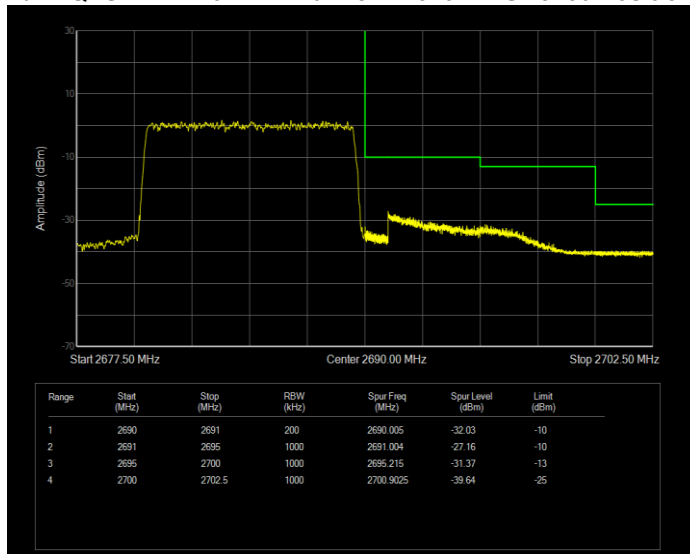

Band41 QPSK BW=10MHz Channel=41540 RB Size=50 Position=#0