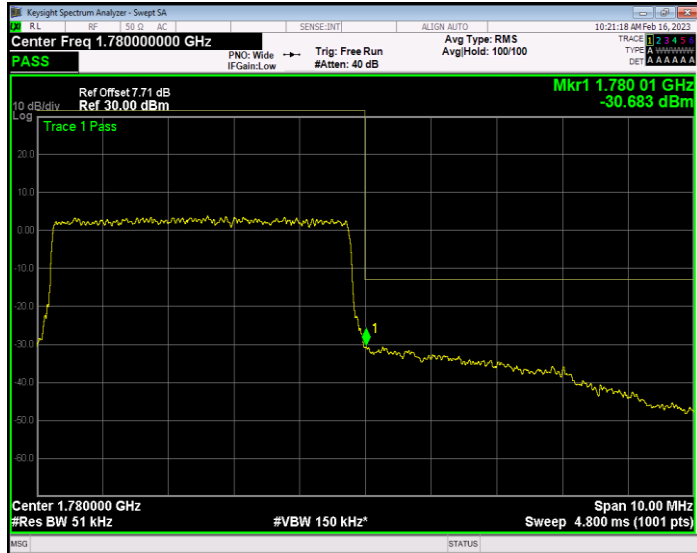

Band66 QAM16 BW=5MHz Channel=132647 RB Size=25 Position=#0