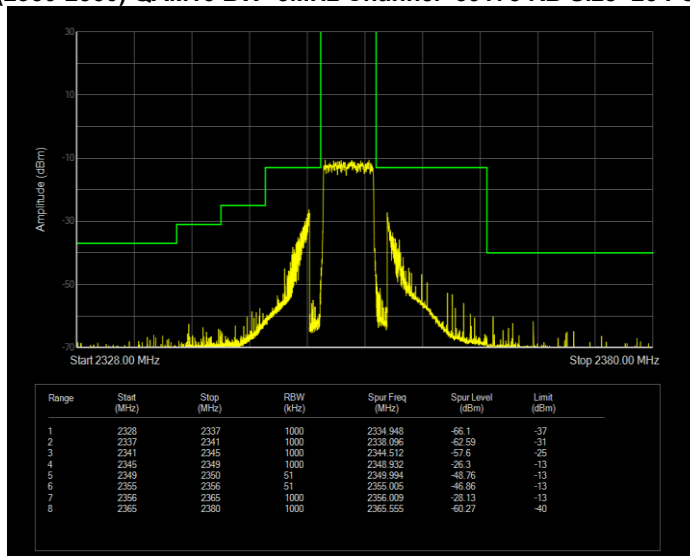

Band40(2350-2360) QAM16 BW=5MHz Channel=39175 RB Size=25 Position=#0