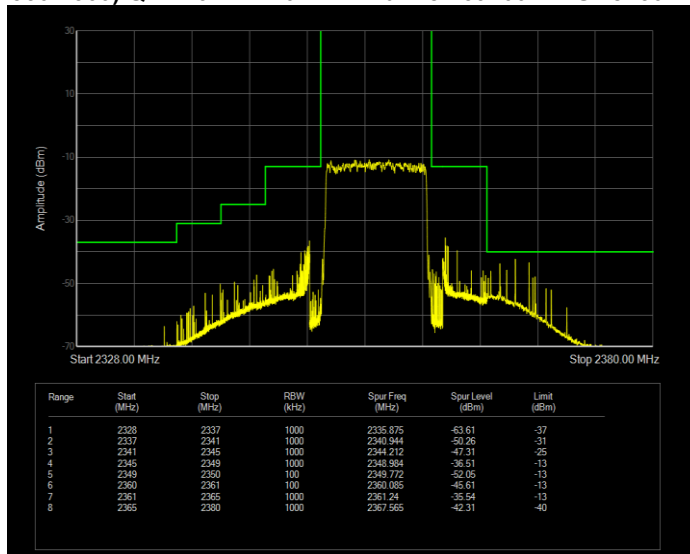

Band40(2350-2360) QAM16 BW=10MHz Channel=39200 RB Size=50 Position=#0