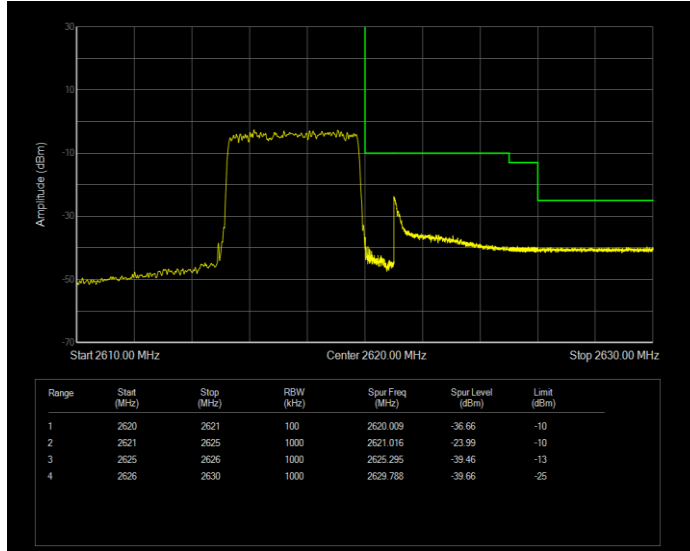

Band38 QAM16 BW=5MHz Channel=37775 RB Size=25 Position=#0

Band38 QAM16 BW=5MHz Channel=38225 RB Size=25 Position=#0

Band38 QPSK BW=10MHz Channel=37800 RB Size=50 Position=#0

Band38 QPSK BW=10MHz Channel=38200 RB Size=50 Position=#0

Band38 QPSK BW=15MHz Channel=37825 RB Size=75 Position=#0

Band38 QPSK BW=15MHz Channel=38175 RB Size=75 Position=#0

Band38 QPSK BW=20MHz Channel=37850 RB Size=100 Position=#0

Band38 QPSK BW=20MHz Channel=38150 RB Size=100 Position=#0

Band38 QPSK BW=5MHz Channel=37775 RB Size=25 Position=#0

Band38 QPSK BW=5MHz Channel=38225 RB Size=25 Position=#0

Band40(2305-2315) QAM16 BW=10MHz Channel=38750 RB Size=50 Position=#0

Band40(2305-2315) QAM16 BW=5MHz Channel=38725 RB Size=25 Position=#0