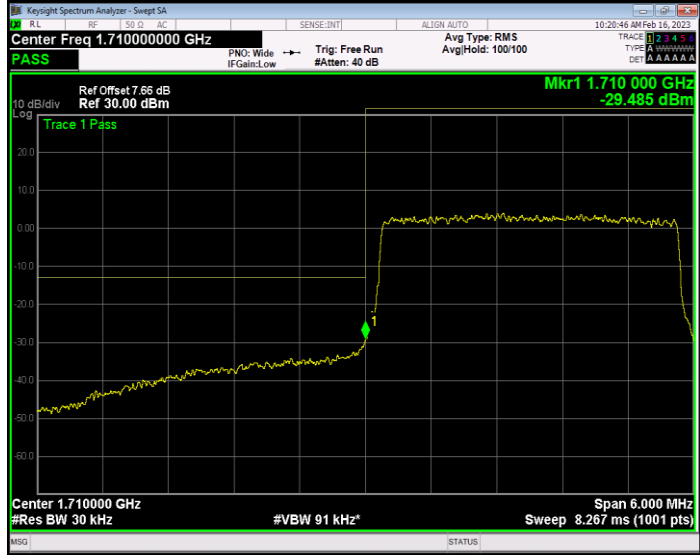

Band66 QAM16 BW=3MHz Channel=131987 RB Size=15 Position=#0