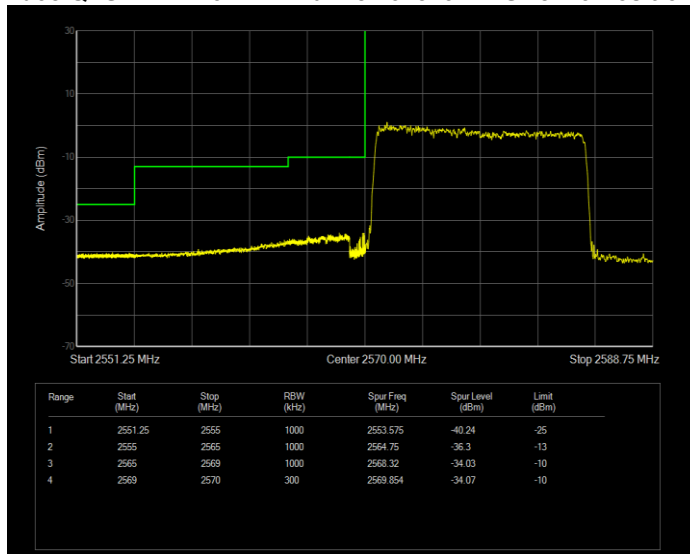

Band38 QAM16 BW=5MHz Channel=37775 RB Size=25 Position=#0

Band38 QAM16 BW=5MHz Channel=38225 RB Size=25 Position=#0

Band38 QPSK BW=10MHz Channel=37800 RB Size=50 Position=#0

Band38 QPSK BW=10MHz Channel=38200 RB Size=50 Position=#0

Band38 QPSK BW=15MHz Channel=37825 RB Size=75 Position=#0

Band38 QPSK BW=15MHz Channel=38175 RB Size=75 Position=#0

Band38 QPSK BW=20MHz Channel=37850 RB Size=100 Position=#0

Band38 QPSK BW=20MHz Channel=38150 RB Size=100 Position=#0