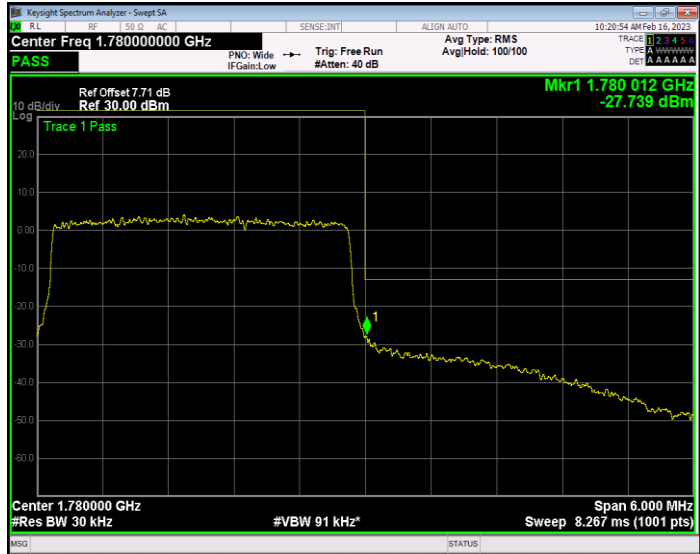

Band66 QAM16 BW=3MHz Channel=132657 RB Size=15 Position=#0