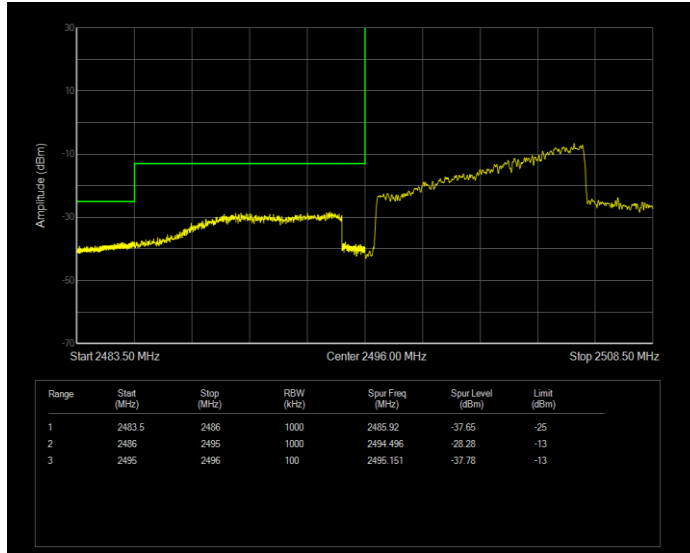

Band40(2350-2360) QAM16 BW=5MHz Channel=39225 RB Size=25 Position=#0

Band40(2350-2360) QPSK BW=10MHz Channel=39200 RB Size=50 Position=#0

Band40(2350-2360) QPSK BW=5MHz Channel=39175 RB Size=25 Position=#0

Band40(2350-2360) QPSK BW=5MHz Channel=39225 RB Size=25 Position=#0

Band41 QAM16 BW=10MHz Channel=39700 RB Size=50 Position=#0

Band41 QAM16 BW=10MHz Channel=41540 RB Size=50 Position=#0

Band41 QAM16 BW=15MHz Channel=39725 RB Size=75 Position=#0