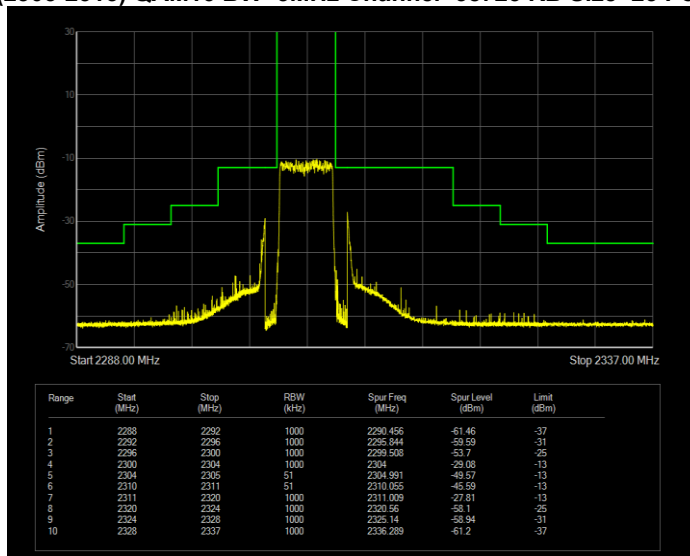

Band38 QPSK BW=5MHz Channel=37775 RB Size=25 Position=#0

Band38 QPSK BW=5MHz Channel=38225 RB Size=25 Position=#0

Band40(2305-2315) QAM16 BW=10MHz Channel=38750 RB Size=50 Position=#0

Band40(2305-2315) QAM16 BW=5MHz Channel=38725 RB Size=25 Position=#0