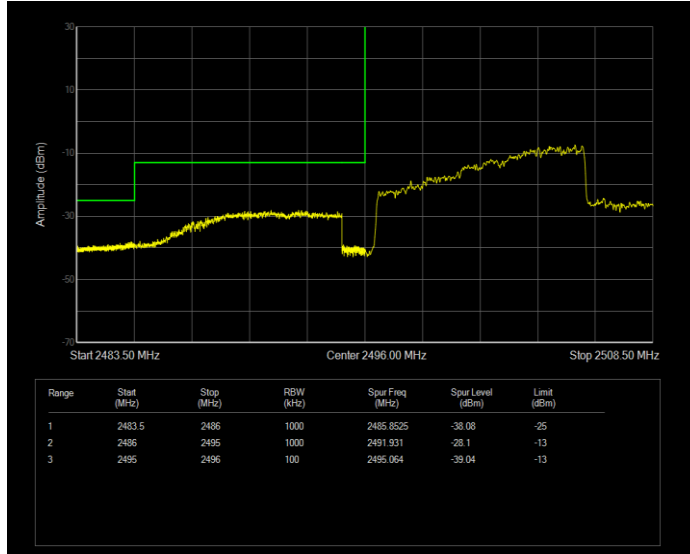

Band41 QPSK BW=10MHz Channel=39700 RB Size=50 Position=#0