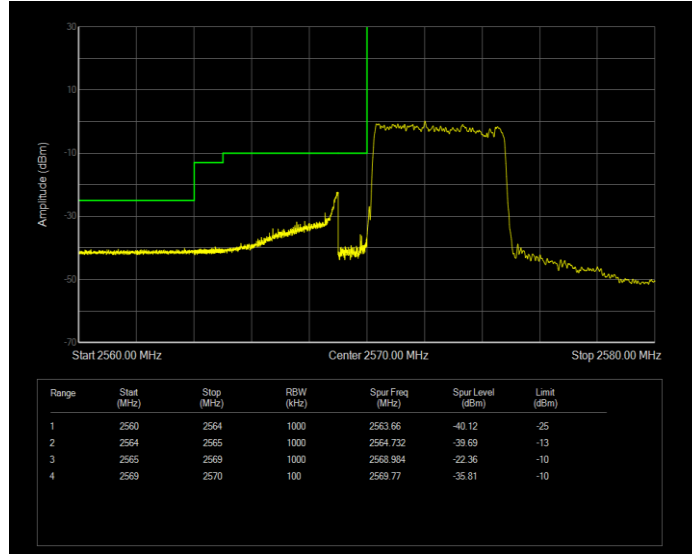

Band38 QAM16 BW=5MHz Channel=37775 RB Size=25 Position=#0

Band38 QAM16 BW=5MHz Channel=38225 RB Size=25 Position=#0

Band38 QPSK BW=10MHz Channel=37800 RB Size=50 Position=#0

Band38 QPSK BW=10MHz Channel=38200 RB Size=50 Position=#0

Band38 QPSK BW=15MHz Channel=37825 RB Size=75 Position=#0

Band38 QPSK BW=15MHz Channel=38175 RB Size=75 Position=#0

Band38 QPSK BW=20MHz Channel=37850 RB Size=100 Position=#0

Band38 QPSK BW=20MHz Channel=38150 RB Size=100 Position=#0