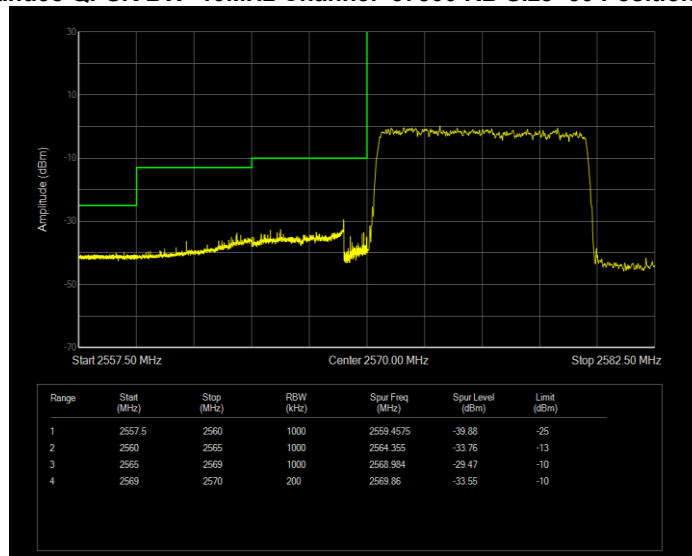

Band38 QAM16 BW=5MHz Channel=37775 RB Size=25 Position=#0

Band38 QAM16 BW=5MHz Channel=38225 RB Size=25 Position=#0

Band38 QPSK BW=10MHz Channel=37800 RB Size=50 Position=#0

Band38 QPSK BW=10MHz Channel=38200 RB Size=50 Position=#0

Band38 QPSK BW=15MHz Channel=37825 RB Size=75 Position=#0

Band38 QPSK BW=15MHz Channel=38175 RB Size=75 Position=#0

Band38 QPSK BW=20MHz Channel=37850 RB Size=100 Position=#0

Band38 QPSK BW=20MHz Channel=38150 RB Size=100 Position=#0