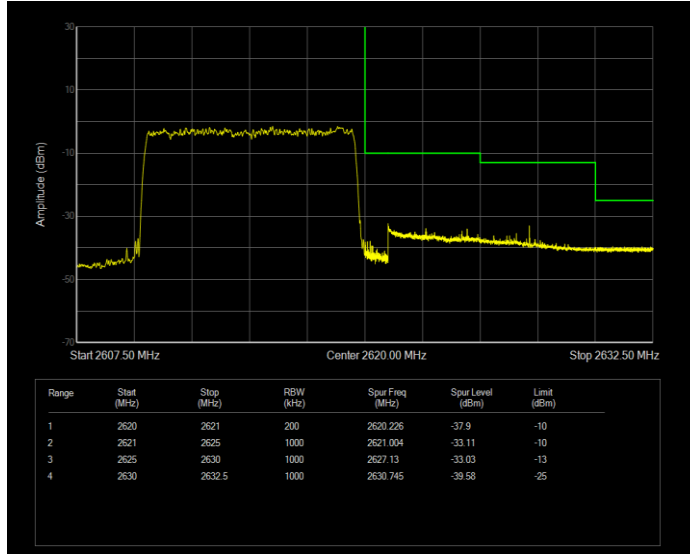

Band38 QAM16 BW=5MHz Channel=37775 RB Size=25 Position=#0

Band38 QAM16 BW=5MHz Channel=38225 RB Size=25 Position=#0

Band38 QPSK BW=10MHz Channel=37800 RB Size=50 Position=#0

Band38 QPSK BW=10MHz Channel=38200 RB Size=50 Position=#0

Band38 QPSK BW=15MHz Channel=37825 RB Size=75 Position=#0

Band38 QPSK BW=15MHz Channel=38175 RB Size=75 Position=#0

Band38 QPSK BW=20MHz Channel=37850 RB Size=100 Position=#0

Band38 QPSK BW=20MHz Channel=38150 RB Size=100 Position=#0