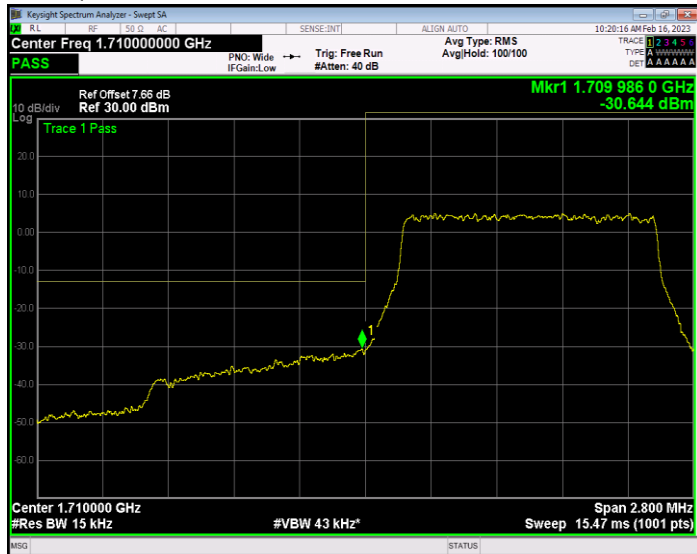

Band66 QPSK BW=1.4MHz Channel=131979 RB Size=6 Position=#0