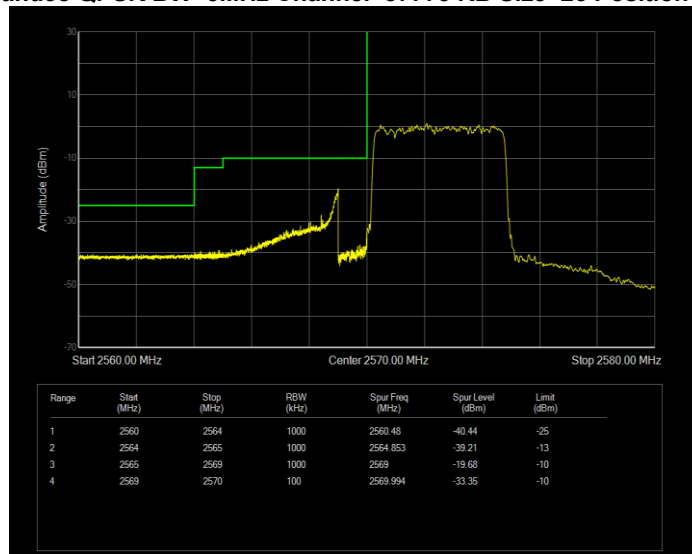

Band38 QAM16 BW=5MHz Channel=37775 RB Size=25 Position=#0

Band38 QAM16 BW=5MHz Channel=38225 RB Size=25 Position=#0

Band38 QPSK BW=10MHz Channel=37800 RB Size=50 Position=#0

Band38 QPSK BW=10MHz Channel=38200 RB Size=50 Position=#0

Band38 QPSK BW=15MHz Channel=37825 RB Size=75 Position=#0

Band38 QPSK BW=15MHz Channel=38175 RB Size=75 Position=#0

Band38 QPSK BW=20MHz Channel=37850 RB Size=100 Position=#0

Band38 QPSK BW=20MHz Channel=38150 RB Size=100 Position=#0

Band38 QPSK BW=5MHz Channel=37775 RB Size=25 Position=#0

Band38 QPSK BW=5MHz Channel=38225 RB Size=25 Position=#0

Band40(2305-2315) QAM16 BW=10MHz Channel=38750 RB Size=50 Position=#0

Band40(2305-2315) QAM16 BW=5MHz Channel=38725 RB Size=25 Position=#0