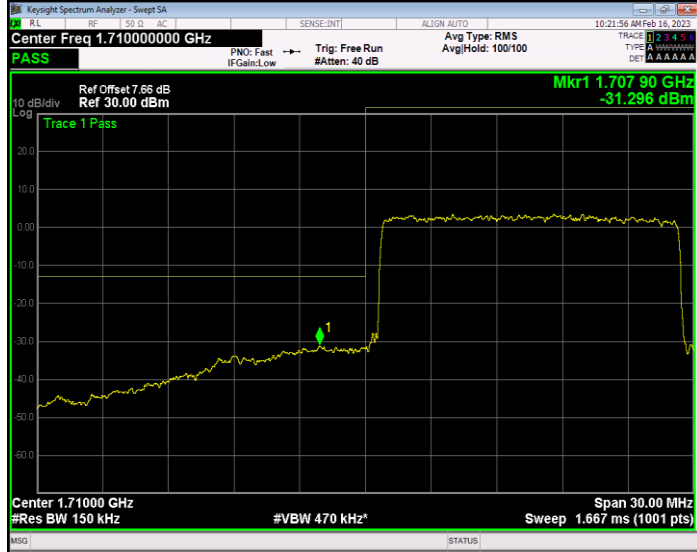

Band66 QAM16 BW=15MHz Channel=132047 RB Size=75 Position=#0