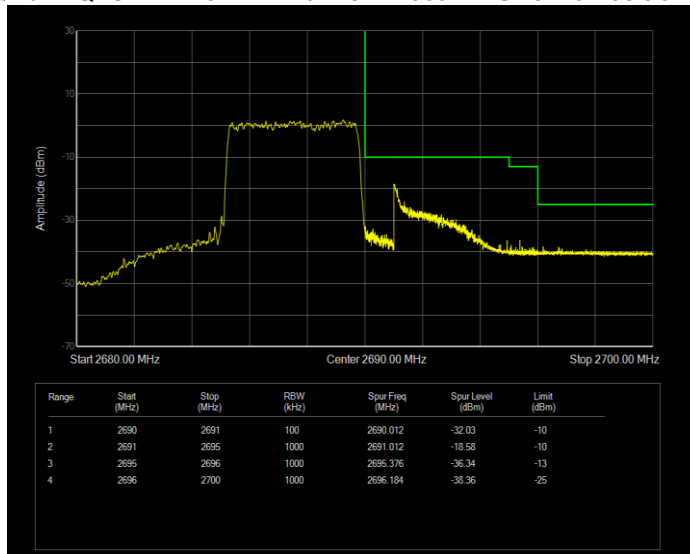

Band41 QPSK BW=5MHz Channel=41565 RB Size=25 Position=#0