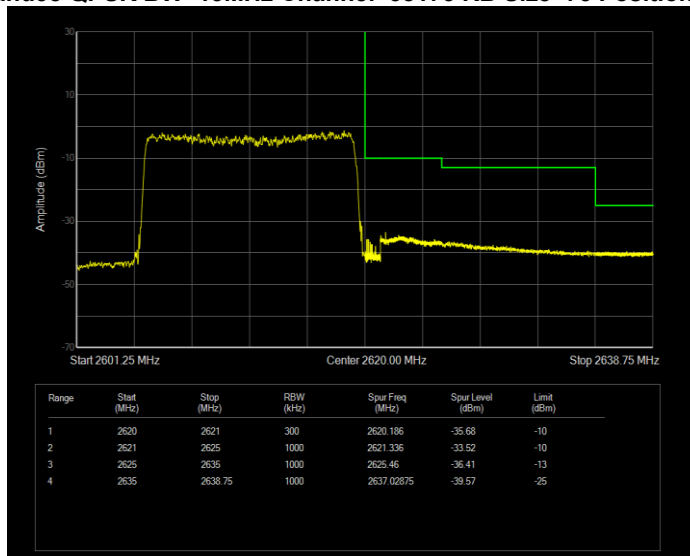

Band38 QAM16 BW=5MHz Channel=37775 RB Size=25 Position=#0

Band38 QAM16 BW=5MHz Channel=38225 RB Size=25 Position=#0

Band38 QPSK BW=10MHz Channel=37800 RB Size=50 Position=#0

Band38 QPSK BW=10MHz Channel=38200 RB Size=50 Position=#0

Band38 QPSK BW=15MHz Channel=37825 RB Size=75 Position=#0

Band38 QPSK BW=15MHz Channel=38175 RB Size=75 Position=#0

Band38 QPSK BW=20MHz Channel=37850 RB Size=100 Position=#0

Band38 QPSK BW=20MHz Channel=38150 RB Size=100 Position=#0