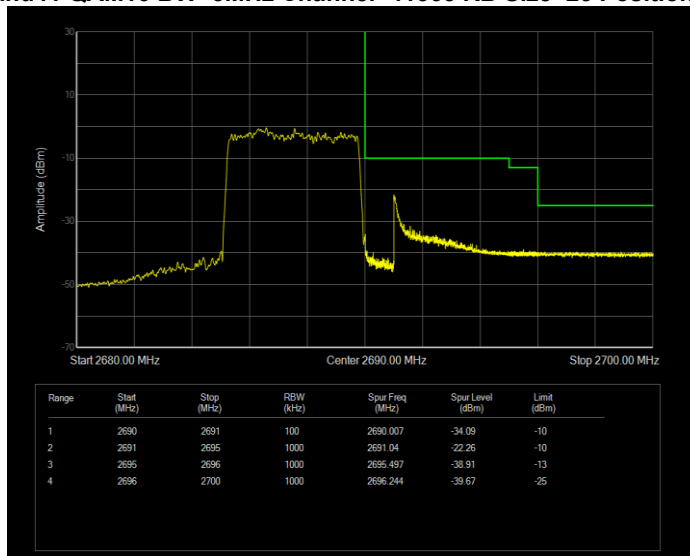

Band41 QAM16 BW=5MHz Channel=41565 RB Size=25 Position=#0