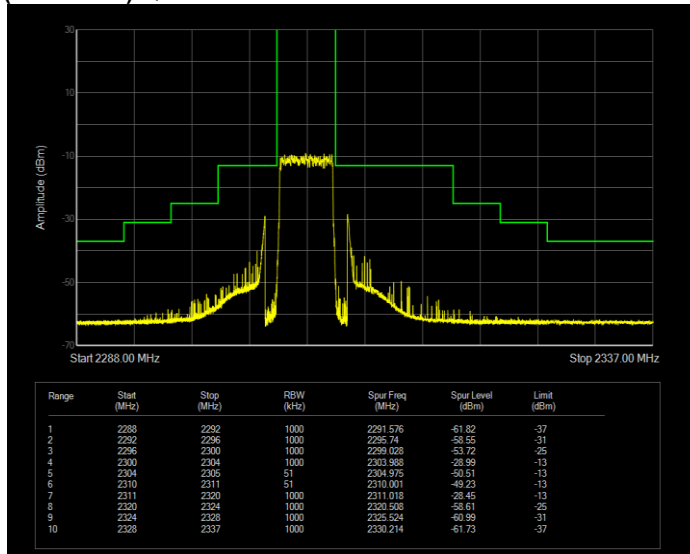

Band40(2305-2315) QPSK BW=5MHz Channel=38725 RB Size=25 Position=#0