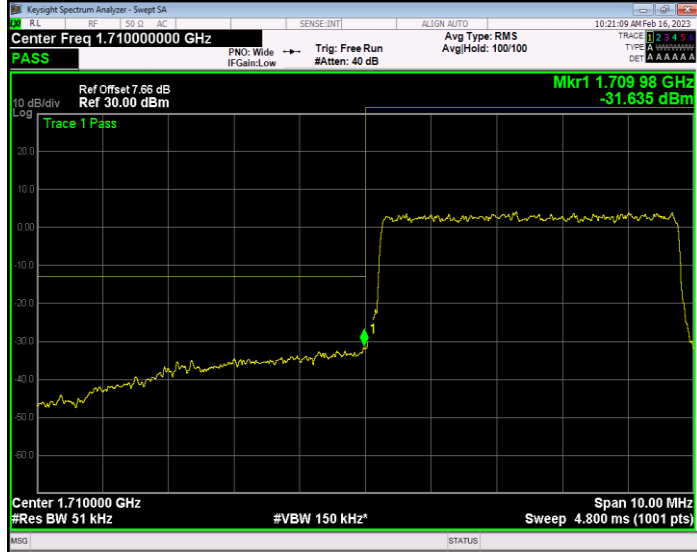

Band66 QAM16 BW=20MHz Channel=132572 RB Size=100 Position=#0

Band66 QAM16 BW=3MHz Channel=131987 RB Size=15 Position=#0

Band66 QAM16 BW=3MHz Channel=132657 RB Size=15 Position=#0

Band66 QAM16 BW=5MHz Channel=131997 RB Size=25 Position=#0