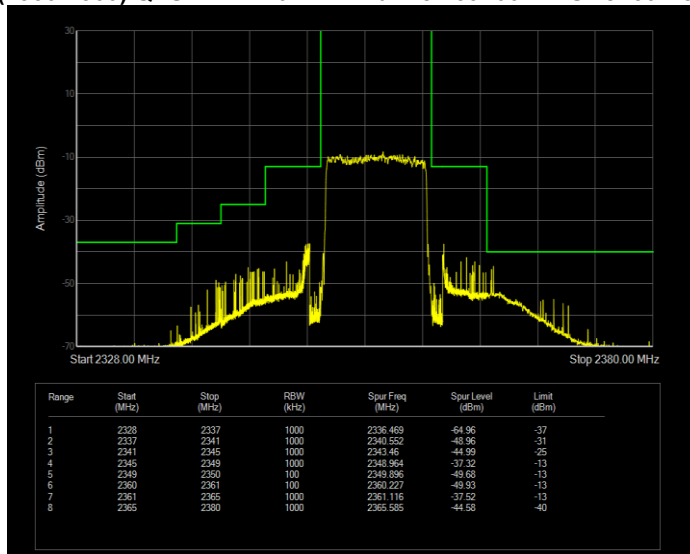

Band40(2350-2360) QPSK BW=10MHz Channel=39200 RB Size=50 Position=#0