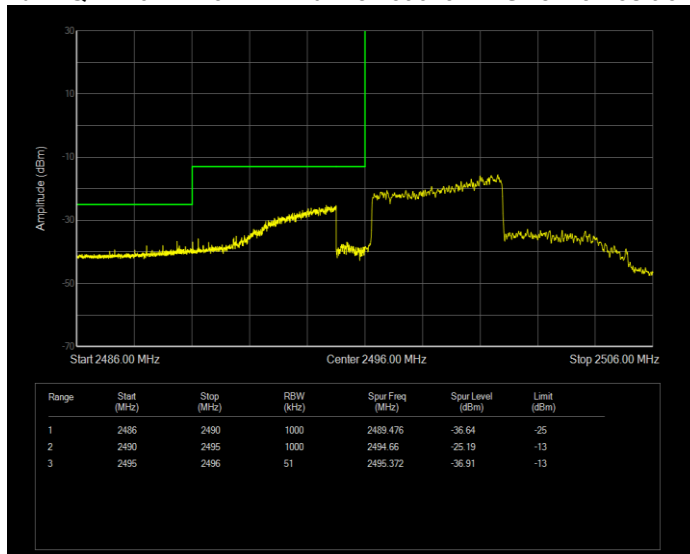

Band41 QAM16 BW=15MHz Channel=41515 RB Size=75 Position=#0

Band41 QAM16 BW=20MHz Channel=39750 RB Size=100 Position=#0

Band41 QAM16 BW=20MHz Channel=41490 RB Size=100 Position=#0

Band41 QAM16 BW=5MHz Channel=39675 RB Size=25 Position=#0