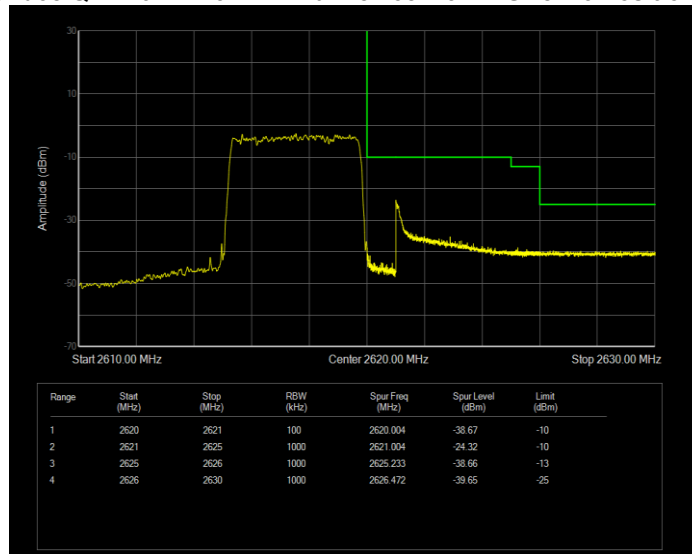

Band38 QAM16 BW=5MHz Channel=37775 RB Size=25 Position=#0

Band38 QAM16 BW=5MHz Channel=38225 RB Size=25 Position=#0

Band38 QPSK BW=10MHz Channel=37800 RB Size=50 Position=#0

Band38 QPSK BW=10MHz Channel=38200 RB Size=50 Position=#0

Band38 QPSK BW=15MHz Channel=37825 RB Size=75 Position=#0

Band38 QPSK BW=15MHz Channel=38175 RB Size=75 Position=#0

Band38 QPSK BW=20MHz Channel=37850 RB Size=100 Position=#0

Band38 QPSK BW=20MHz Channel=38150 RB Size=100 Position=#0