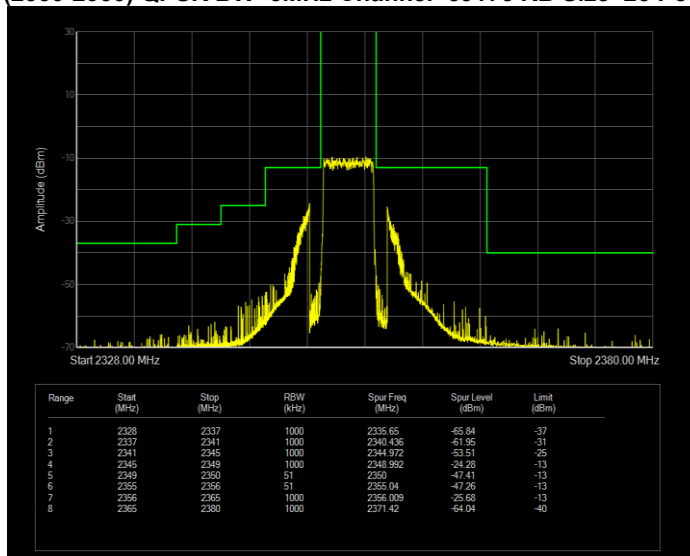

Band40(2350-2360) QPSK BW=5MHz Channel=39175 RB Size=25 Position=#0