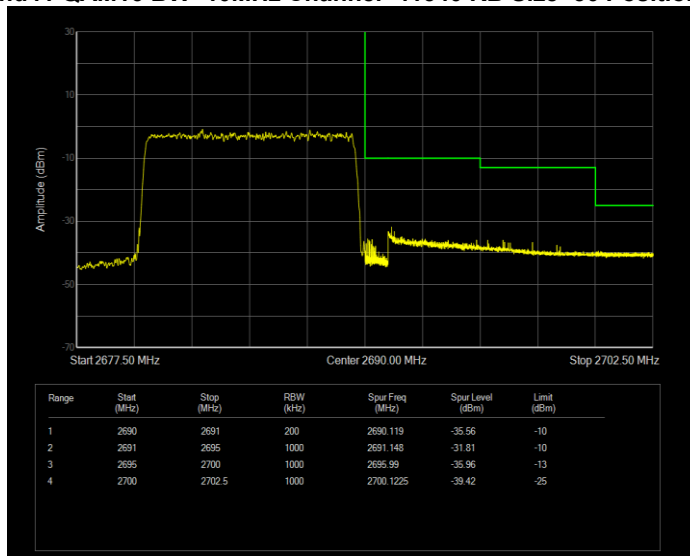

Band41 QAM16 BW=10MHz Channel=41540 RB Size=50 Position=#0