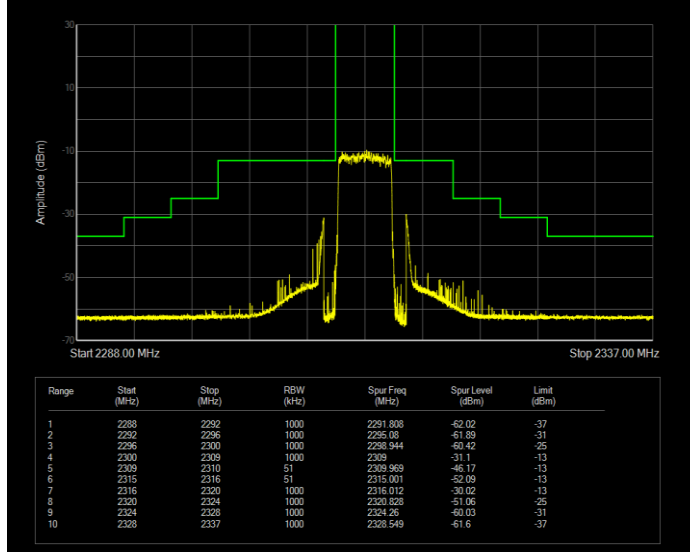

Band40(2305-2315) QAM16 BW=5MHz Channel=38775 RB Size=25 Position=#0