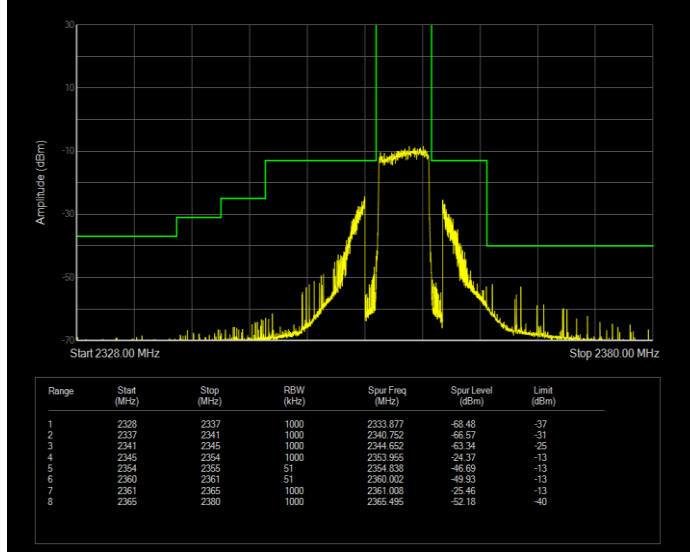

Band40(2350-2360) QAM16 BW=5MHz Channel=39225 RB Size=25 Position=#0