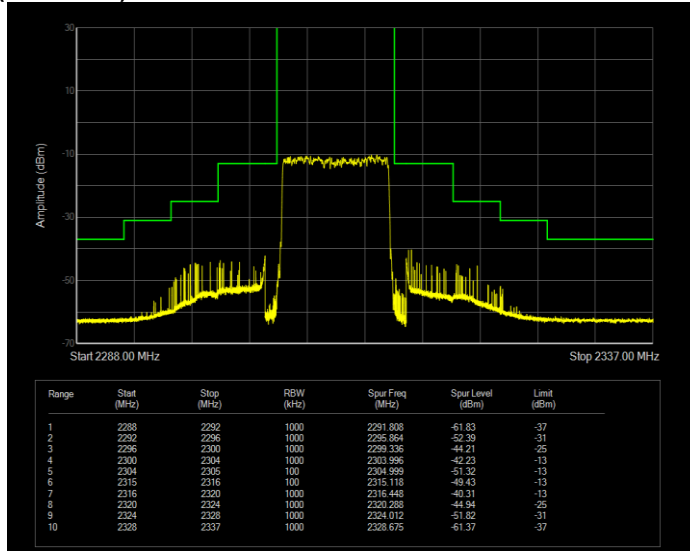

Band40(2305-2315) QPSK BW=10MHz Channel=38750 RB Size=50 Position=#0