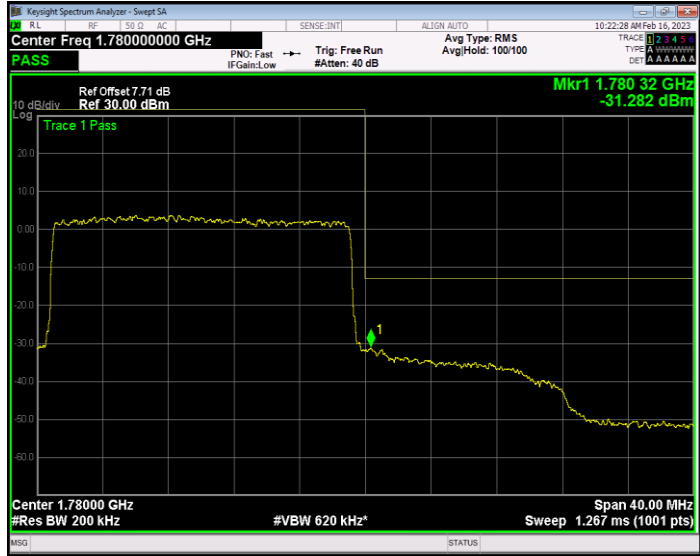

Band66 QAM16 BW=20MHz Channel=132572 RB Size=100 Position=#0