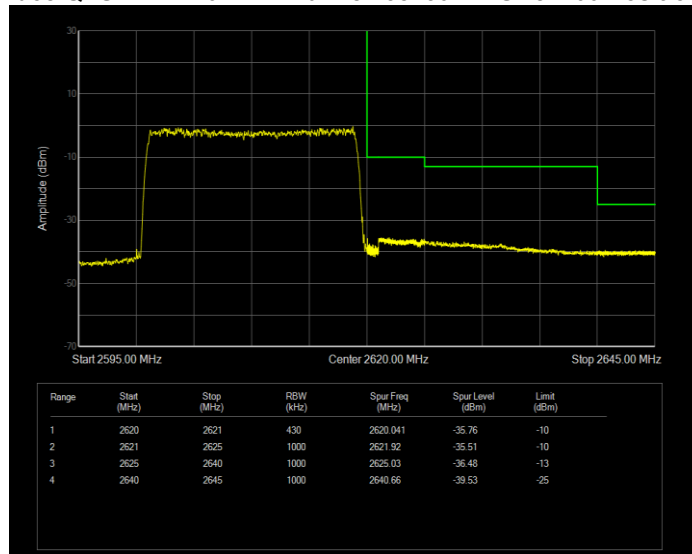

Band38 QAM16 BW=5MHz Channel=37775 RB Size=25 Position=#0

Band38 QAM16 BW=5MHz Channel=38225 RB Size=25 Position=#0

Band38 QPSK BW=10MHz Channel=37800 RB Size=50 Position=#0

Band38 QPSK BW=10MHz Channel=38200 RB Size=50 Position=#0

Band38 QPSK BW=15MHz Channel=37825 RB Size=75 Position=#0

Band38 QPSK BW=15MHz Channel=38175 RB Size=75 Position=#0

Band38 QPSK BW=20MHz Channel=37850 RB Size=100 Position=#0

Band38 QPSK BW=20MHz Channel=38150 RB Size=100 Position=#0

Band38 QPSK BW=5MHz Channel=37775 RB Size=25 Position=#0

Band38 QPSK BW=5MHz Channel=38225 RB Size=25 Position=#0

Band40(2305-2315) QAM16 BW=10MHz Channel=38750 RB Size=50 Position=#0

Band40(2305-2315) QAM16 BW=5MHz Channel=38725 RB Size=25 Position=#0