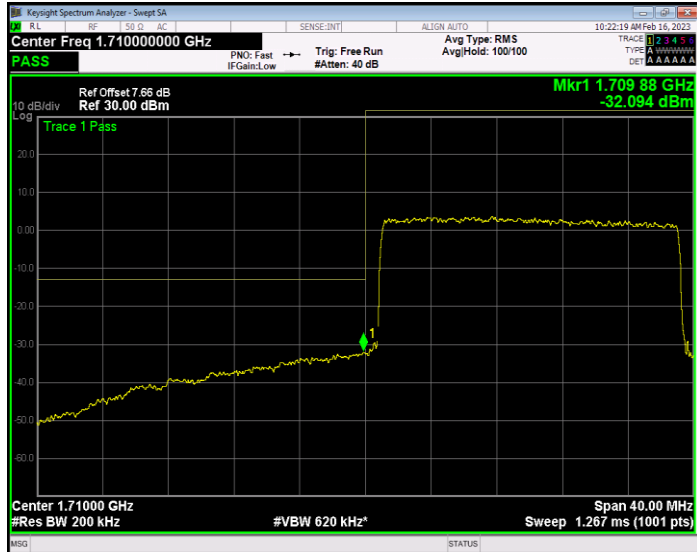

Band66 QAM16 BW=10MHz Channel=132622 RB Size=50 Position=#0

Band66 QAM16 BW=15MHz Channel=132047 RB Size=75 Position=#0

Band66 QAM16 BW=15MHz Channel=132597 RB Size=75 Position=#0

Band66 QAM16 BW=20MHz Channel=132072 RB Size=100 Position=#0