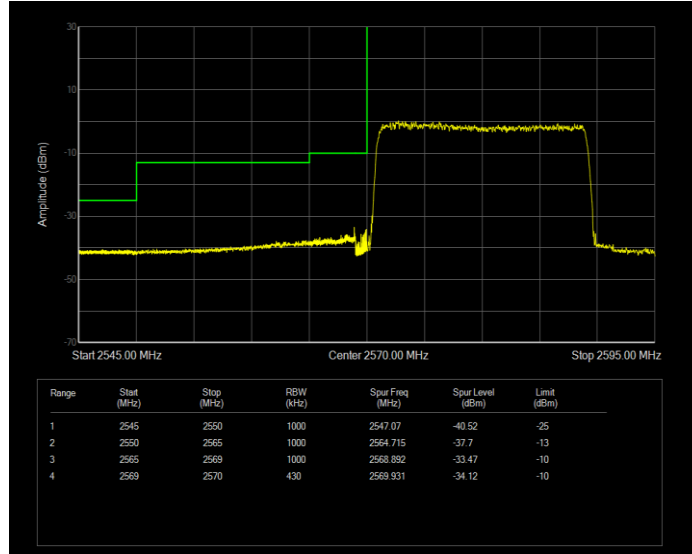

Band38 QAM16 BW=5MHz Channel=37775 RB Size=25 Position=#0

Band38 QAM16 BW=5MHz Channel=38225 RB Size=25 Position=#0

Band38 QPSK BW=10MHz Channel=37800 RB Size=50 Position=#0

Band38 QPSK BW=10MHz Channel=38200 RB Size=50 Position=#0

Band38 QPSK BW=15MHz Channel=37825 RB Size=75 Position=#0

Band38 QPSK BW=15MHz Channel=38175 RB Size=75 Position=#0

Band38 QPSK BW=20MHz Channel=37850 RB Size=100 Position=#0

Band38 QPSK BW=20MHz Channel=38150 RB Size=100 Position=#0