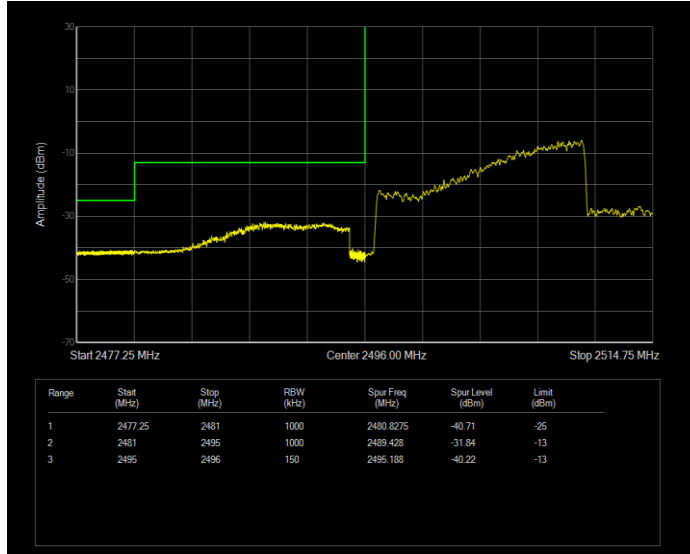

Band40(2350-2360) QPSK BW=5MHz Channel=39225 RB Size=25 Position=#0

Band41 QAM16 BW=10MHz Channel=39700 RB Size=50 Position=#0

Band41 QAM16 BW=10MHz Channel=41540 RB Size=50 Position=#0

Band41 QAM16 BW=15MHz Channel=39725 RB Size=75 Position=#0

Band41 QAM16 BW=15MHz Channel=41515 RB Size=75 Position=#0

Band41 QAM16 BW=20MHz Channel=39750 RB Size=100 Position=#0

Band41 QAM16 BW=20MHz Channel=41490 RB Size=100 Position=#0

Band41 QAM16 BW=5MHz Channel=39675 RB Size=25 Position=#0