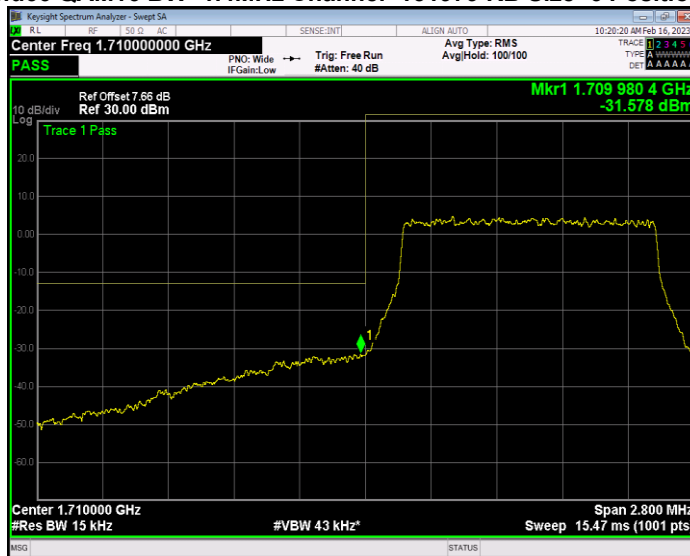

Band66 QAM16 BW=1.4MHz Channel=131979 RB Size=6 Position=#0