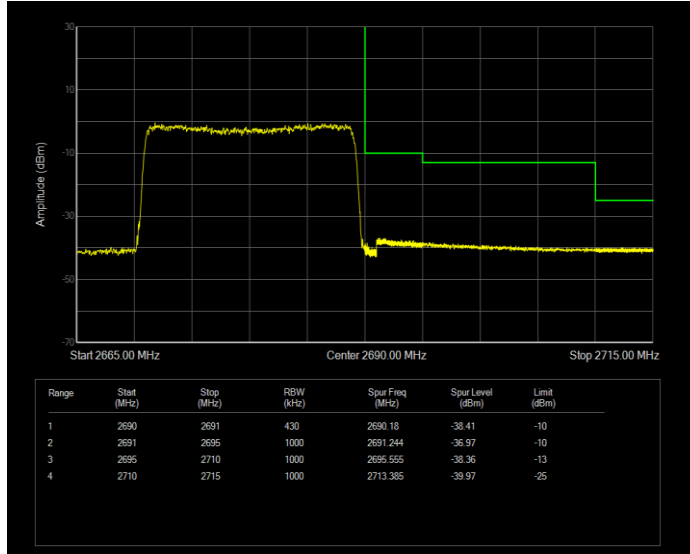

Band41 QAM16 BW=20MHz Channel=41490 RB Size=100 Position=#0