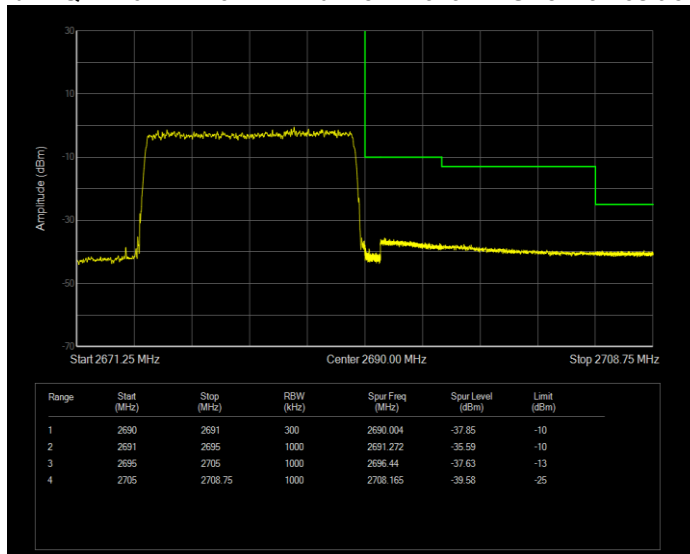

Band40(2350-2360) QPSK BW=5MHz Channel=39225 RB Size=25 Position=#0

Band41 QAM16 BW=10MHz Channel=39700 RB Size=50 Position=#0

Band41 QAM16 BW=10MHz Channel=41540 RB Size=50 Position=#0

Band41 QAM16 BW=15MHz Channel=39725 RB Size=75 Position=#0

Band41 QAM16 BW=15MHz Channel=41515 RB Size=75 Position=#0

Band41 QAM16 BW=20MHz Channel=39750 RB Size=100 Position=#0

Band41 QAM16 BW=20MHz Channel=41490 RB Size=100 Position=#0

Band41 QAM16 BW=5MHz Channel=39675 RB Size=25 Position=#0